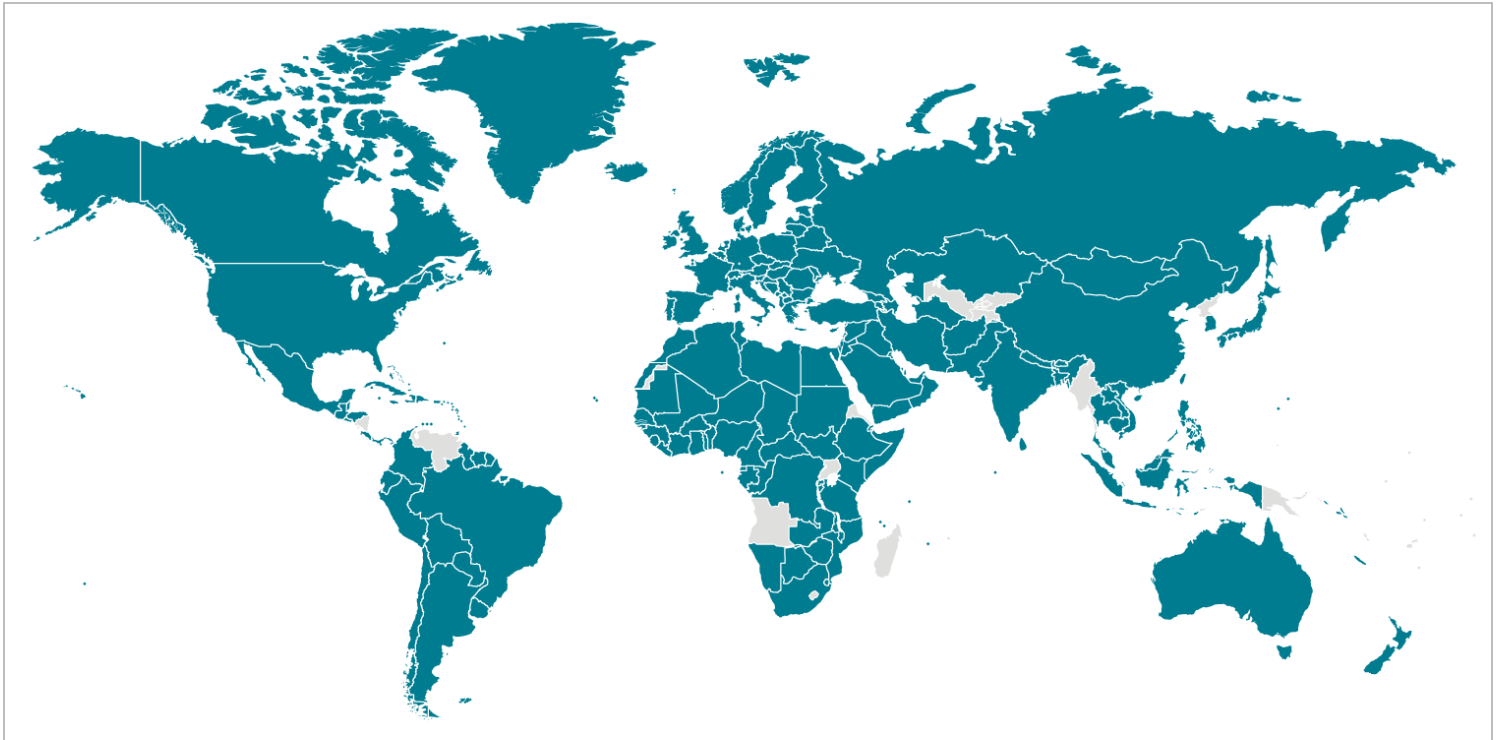

Coronavirus Disease 2019 (COVID-19)

World Map Global Map

As of 12:00 p.m. ET April 18, 2020

Visit the following pages for [global case numbers](#) (reported by the World Health Organization) and CDC's [COVID-19 travel recommendations by country](#). **CDC recommends that travelers avoid all nonessential international travel.** For U.S. information, visit CDC's [COVID-19 in the U.S.](#)

Locations with Confirmed COVID-19 Cases, by WHO Region

Africa

- Algeria
- Angola
- Benin
- Botswana
- Burkina Faso
- Burundi
- Guatemala
- Guyana
- Haiti
- Honduras
- Jamaica
- Mexico
- Nicaragua
- Panama
- Israel
- Italy
- Kazakhstan
- Kyrgyzstan
- Latvia
- Liechtenstein
- Lithuania
- Luxembourg

- Cabo Verde
- Cameroon
- Central African Republic
- Chad
- Congo
- Democratic Republic of Congo
- Equatorial Guinea
- Eritrea
- Eswatini
- Ethiopia
- Gabon
- Gambia
- Ghana
- Guinea
- Guinea-Bissau
- Ivory Coast (Côte d'Ivoire)
- Kenya
- Liberia
- Madagascar
- Malawi
- Mali
- Mauritania
- Mauritius
- Mozambique
- Namibia
- Niger
- Nigeria
- Rwanda
- São Tomé and Príncipe
- Senegal
- Seychelles
- Sierra Leone
- Somalia
- South Africa
- South Sudan
- Togo
- United Republic of Tanzania
- Uganda
- Zambia

- Paraguay
- Peru
- Saint Kitts and Nevis
- Saint Lucia
- Saint Vincent and the Grenadines
- Suriname
- Trinidad and Tobago
- Uruguay
- United States
- Venezuela

Eastern Mediterranean

- Afghanistan
- Bahrain
- Djibouti
- Egypt
- Iran
- Iraq
- Jordan
- Kuwait
- Lebanon
- Libya
- Morocco
- Oman
- Pakistan
- Qatar
- Saudi Arabia
- Somalia
- Sudan
- Syrian Arab Republic
- Tunisia
- United Arab Emirates
- Yemen