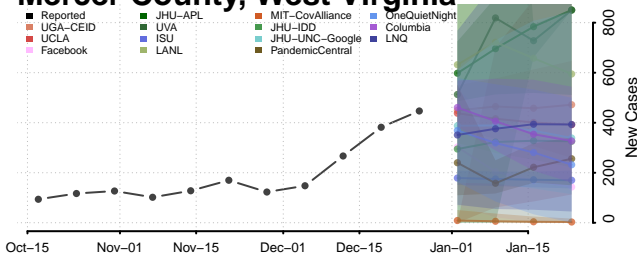

Mercer County, West Virginia