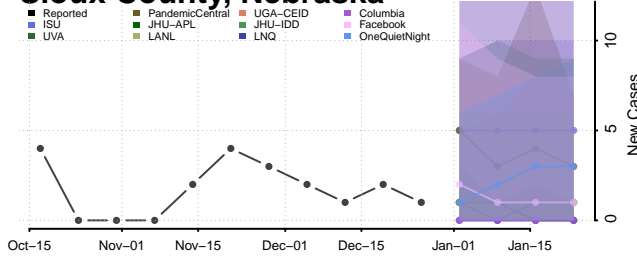

Sioux County, Nebraska