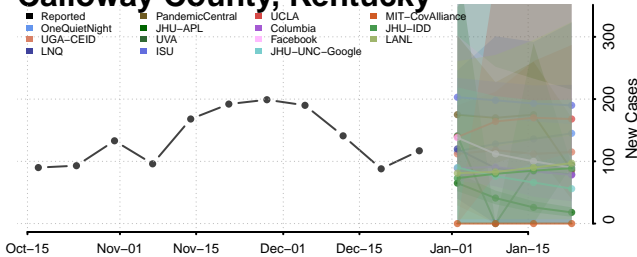

Calloway County, Kentucky