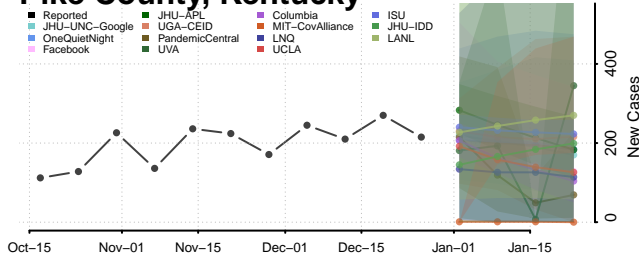

Pike County, Kentucky