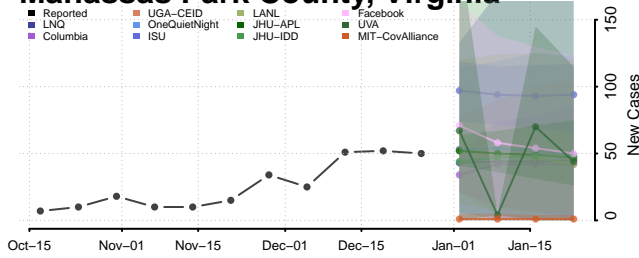

Manassas Park County, Virginia