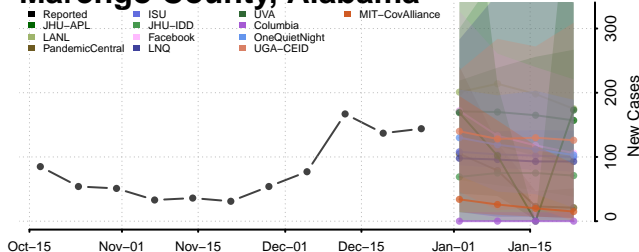

Marengo County, Alabama