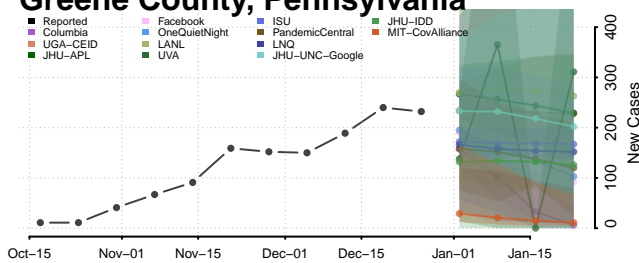

Greene County, Pennsylvania