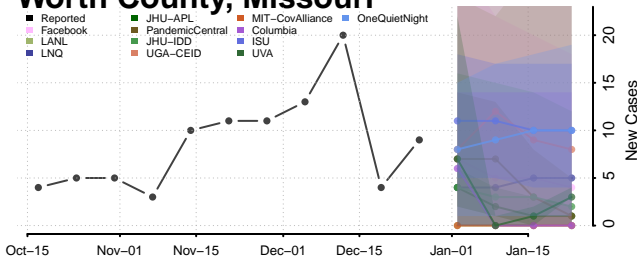

Worth County, Missouri