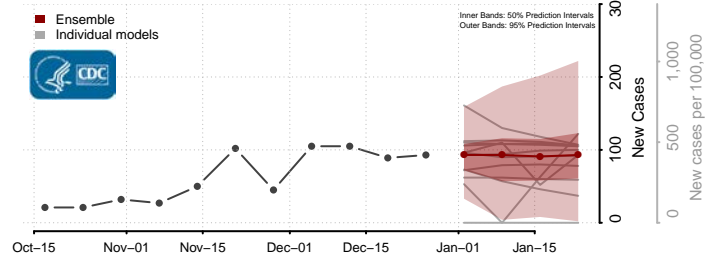

Coahoma County, Mississippi