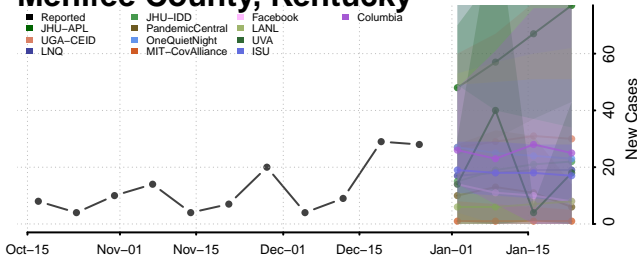

Menifee County, Kentucky