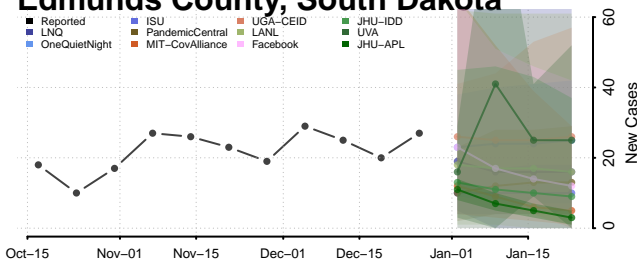

Edmunds County, South Dakota