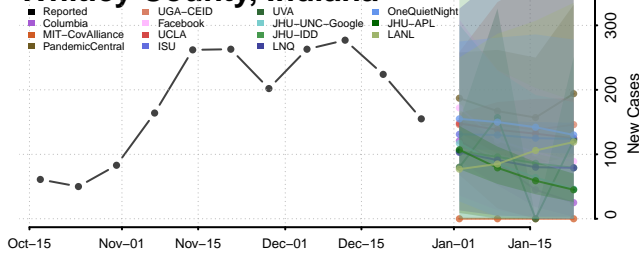

Whitley County, Indiana