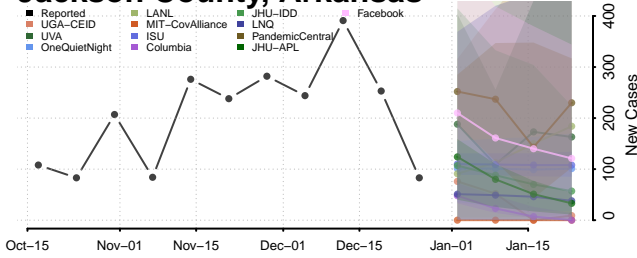

Jackson County, Arkansas