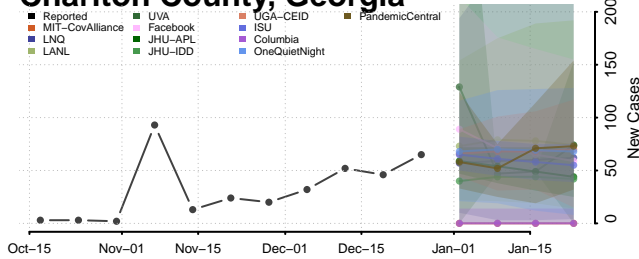

Charlton County, Georgia