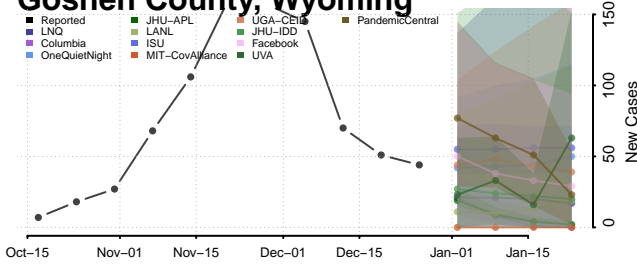

Goshen County, Wyoming