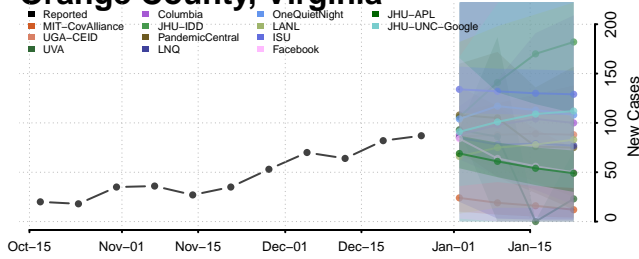

Orange County, Virginia