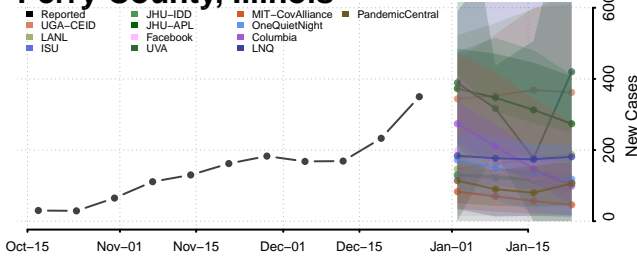

Perry County, Illinois