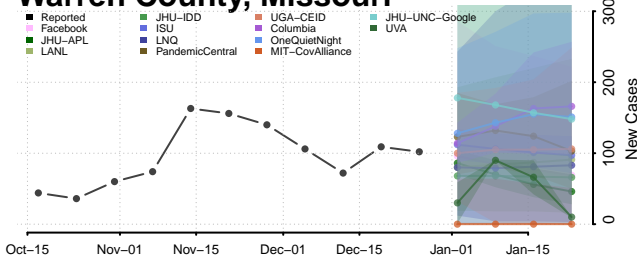

Warren County, Missouri