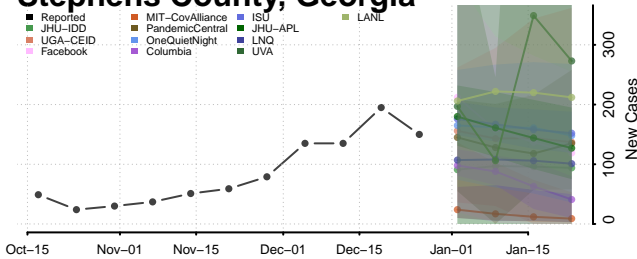

Stephens County, Georgia