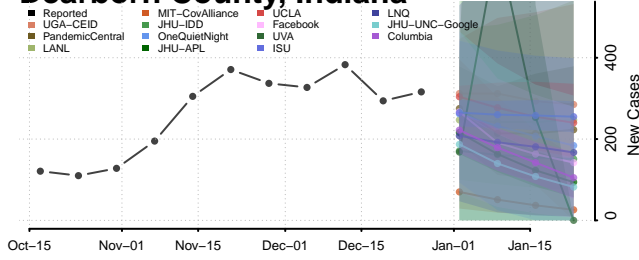

Dearborn County, Indiana