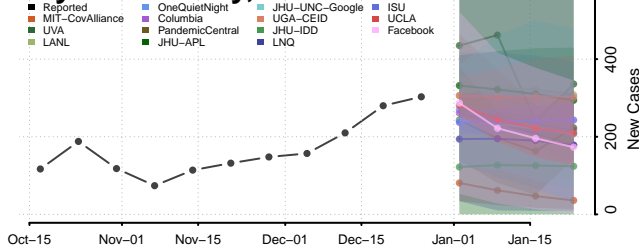

Fayette County, Tennessee