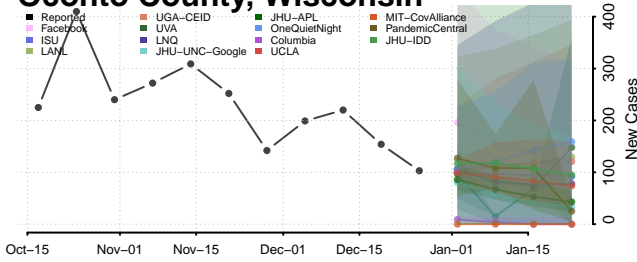

Oconto County, Wisconsin