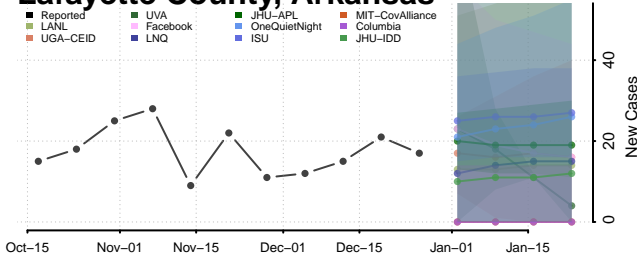

Lafayette County, Arkansas