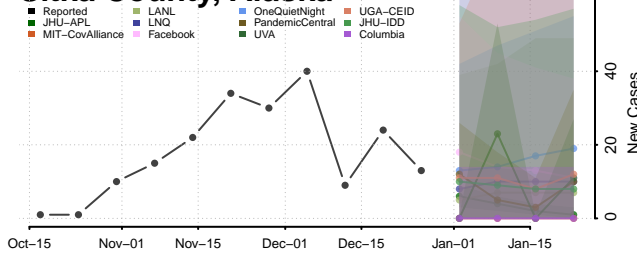

Sitka County, Alaska