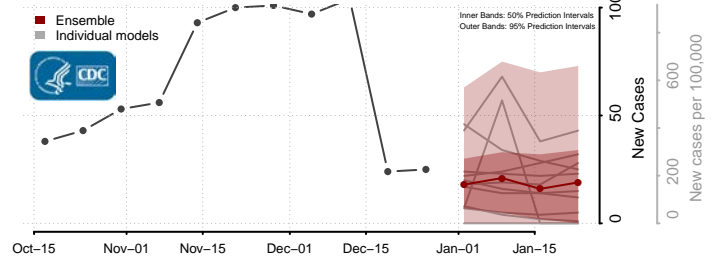

Fergus County, Montana