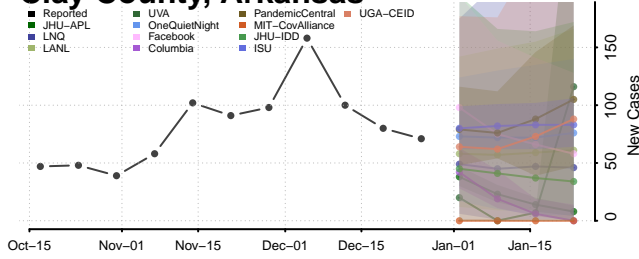

### Cleburne County, Arkansas