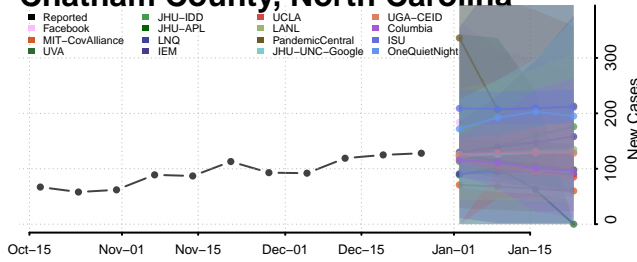

Chatham County, North Carolina