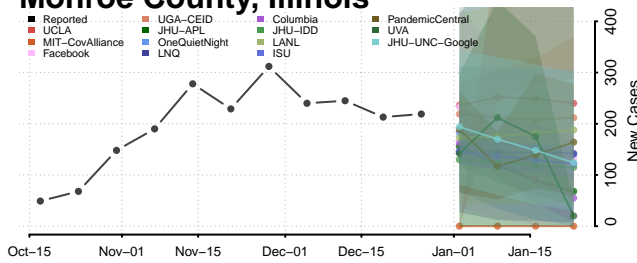

Monroe County, Illinois