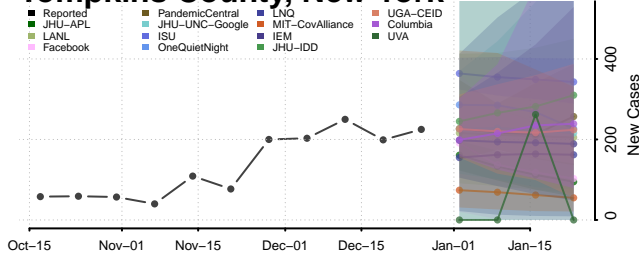

Tompkins County, New York