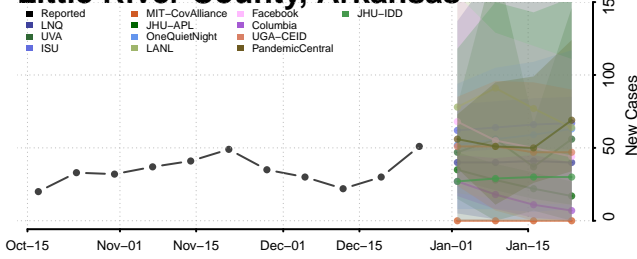

Little River County, Arkansas