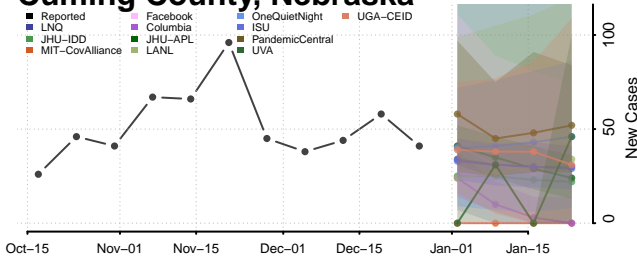

Cuming County, Nebraska