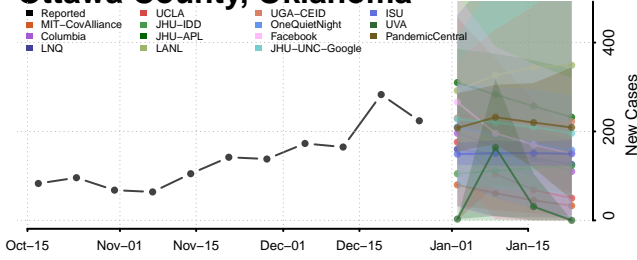

Ottawa County, Oklahoma