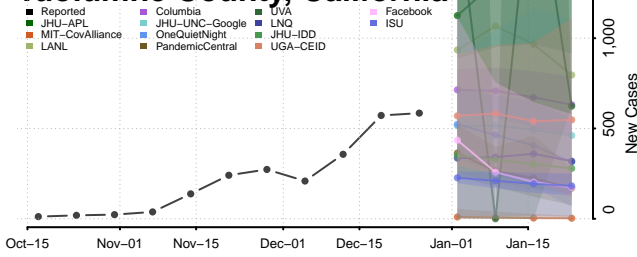

Tuolumne County, California