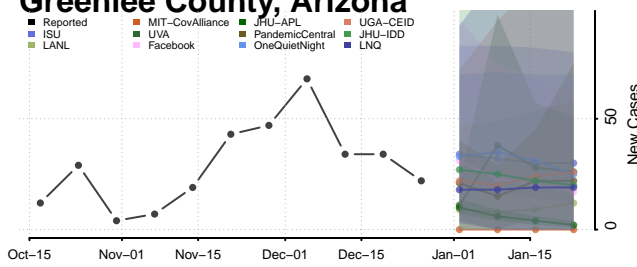

Greenlee County, Arizona