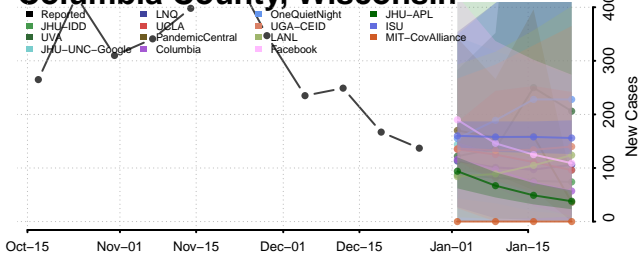

Columbia County, Wisconsin