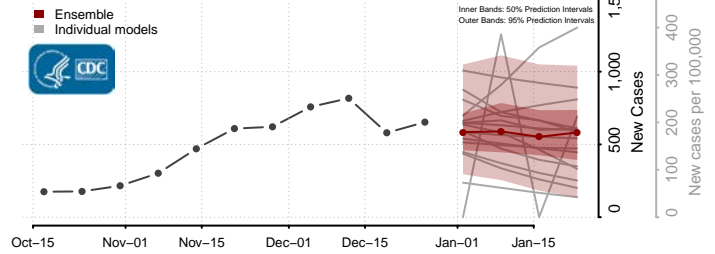

Howard County, Maryland