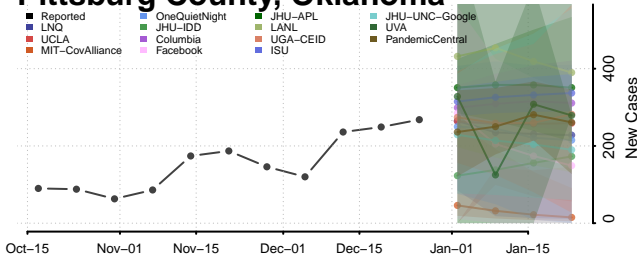

Pittsburg County, Oklahoma