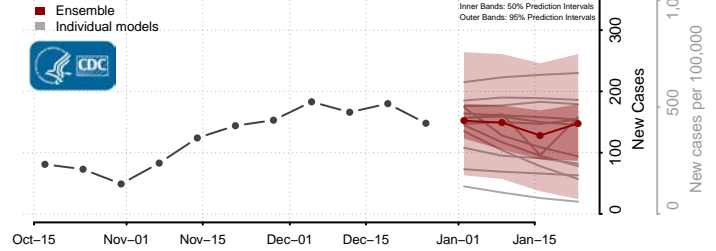

Lincoln County, Oklahoma