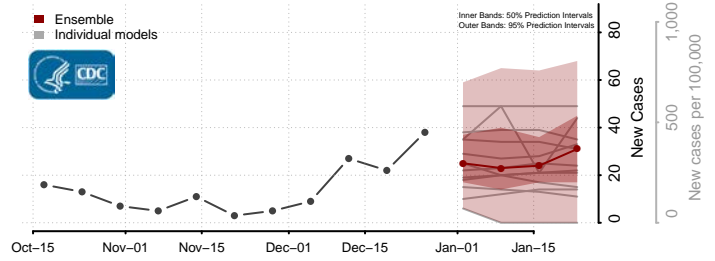

Graham County, North Carolina