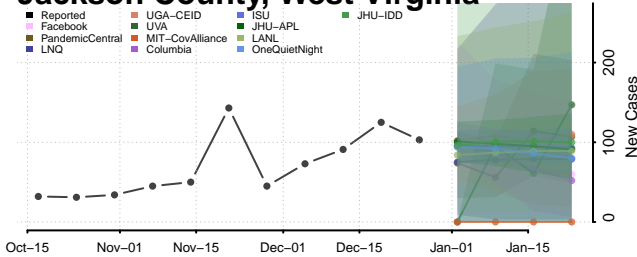

Jackson County, West Virginia