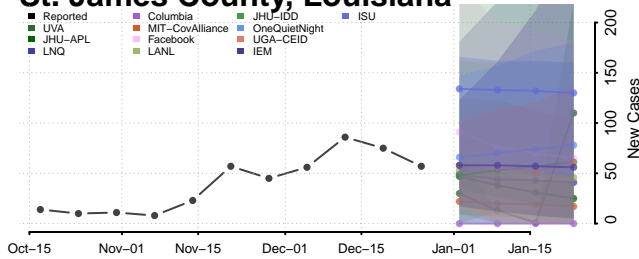

St. James County, Louisiana