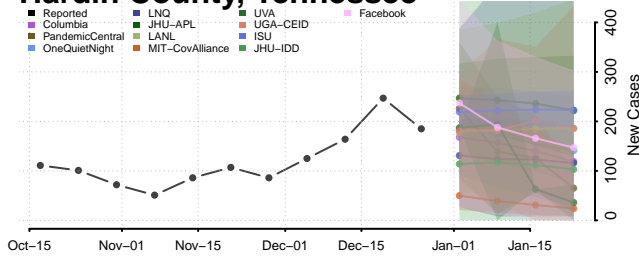

Hardin County, Tennessee