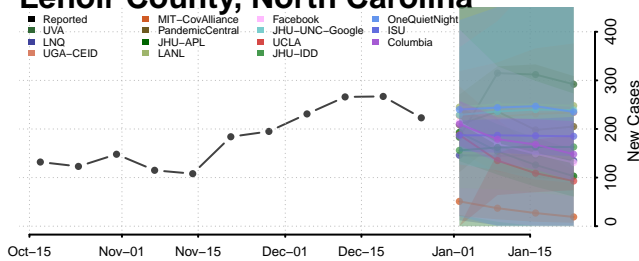

Lenoir County, North Carolina