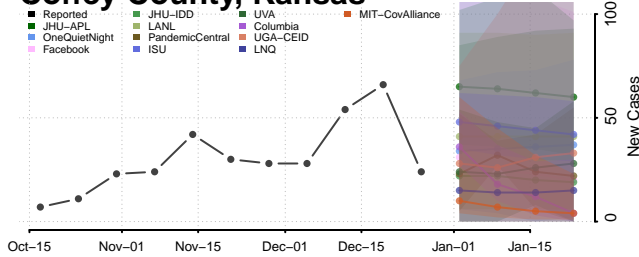

Coffey County, Kansas