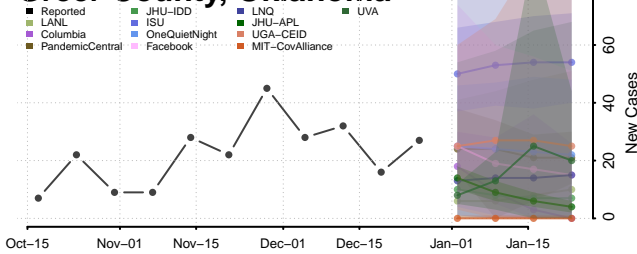

Greer County, Oklahoma