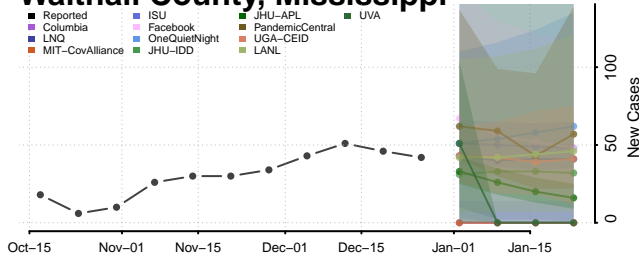

Walthall County, Mississippi