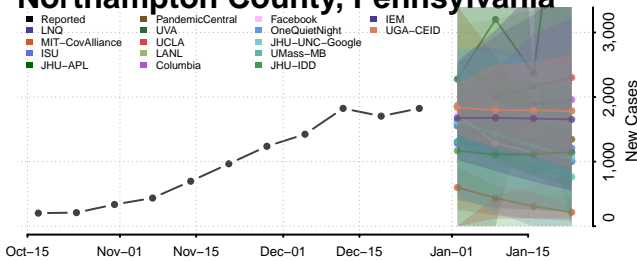

Northampton County, Pennsylvania