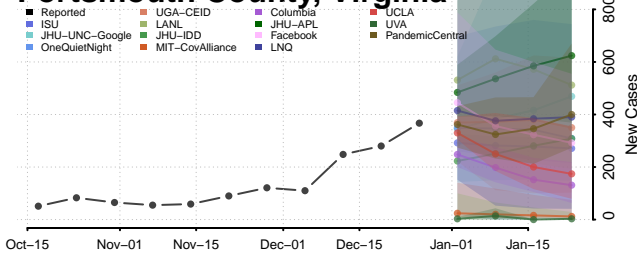

Portsmouth County, Virginia