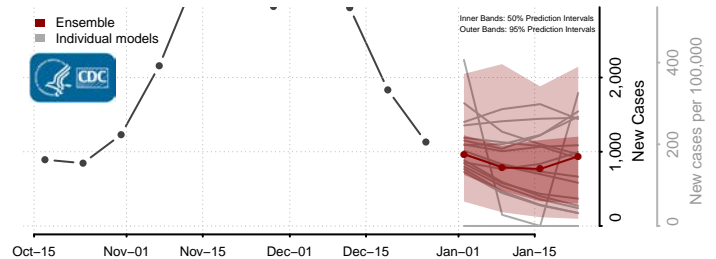

Ramsey County, Minnesota