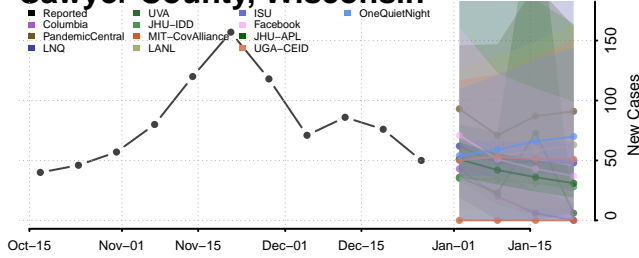

Sawyer County, Wisconsin