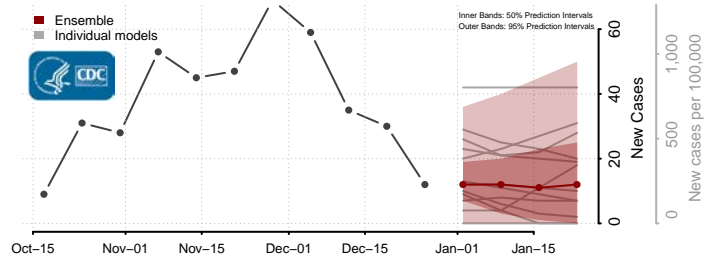

Phillips County, Kansas