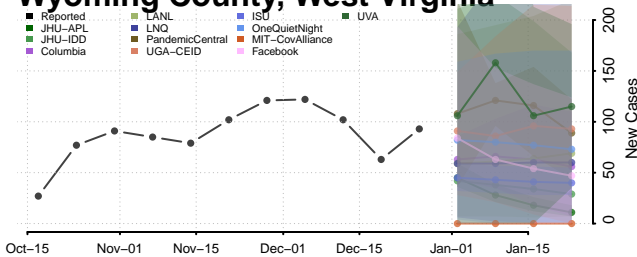

Wyoming County, West Virginia