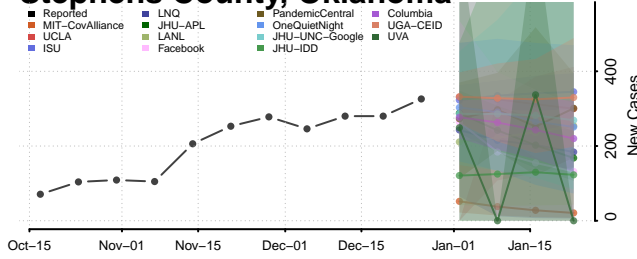

Stephens County, Oklahoma