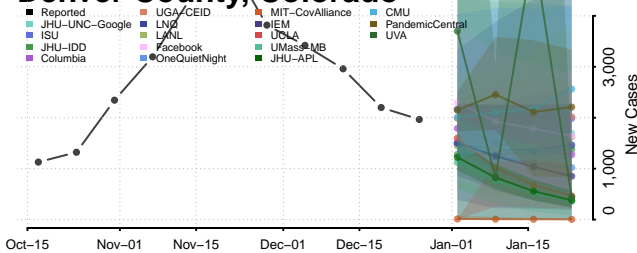

Denver County, Colorado