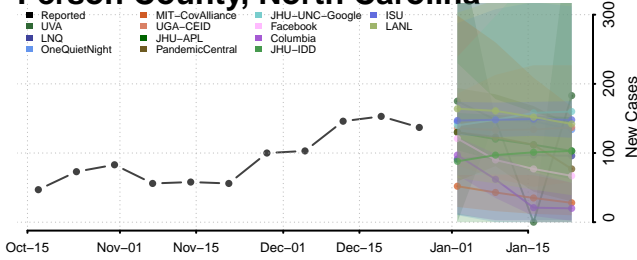

Person County, North Carolina