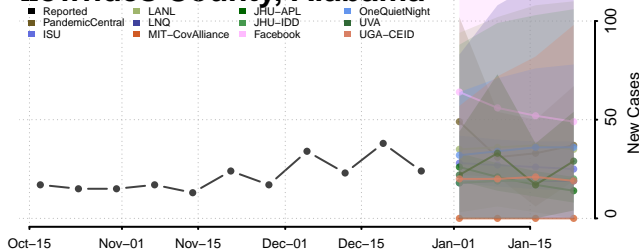

Lowndes County, Alabama