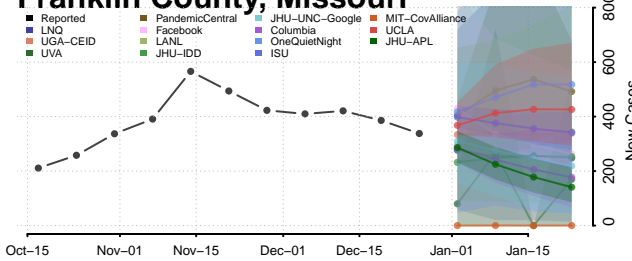

Franklin County, Missouri