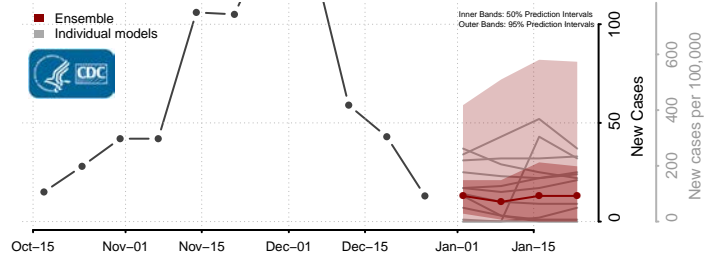

Pennington County, Minnesota