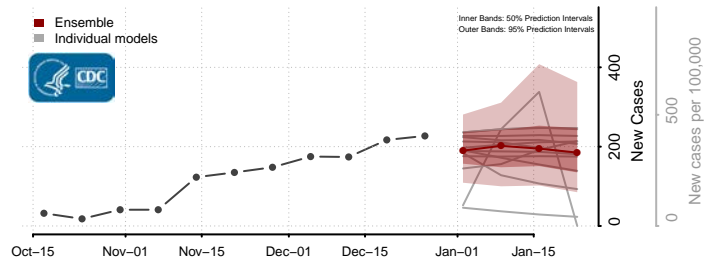

Marion County, West Virginia