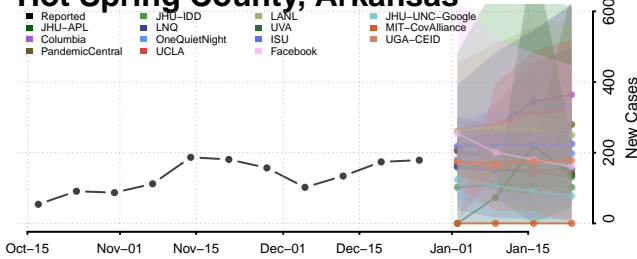

Hot Spring County, Arkansas