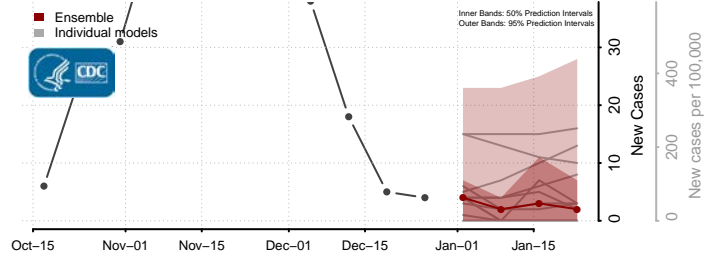

### Norman County, Minnesota