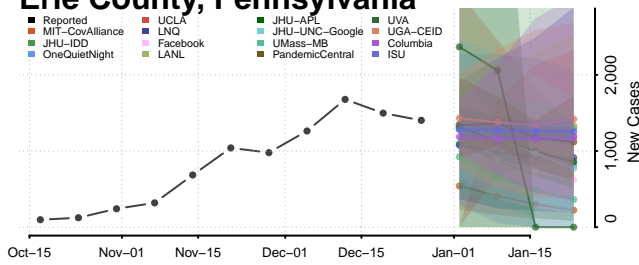

Erie County, Pennsylvania