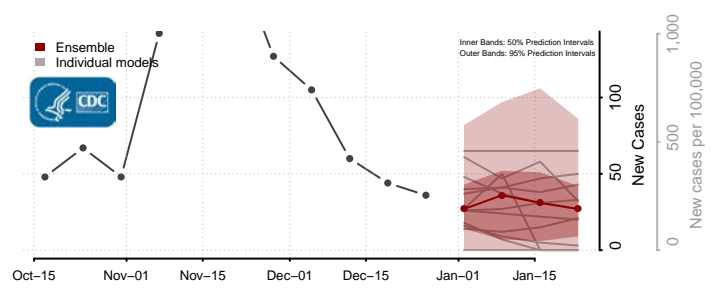

Rusk County, Wisconsin