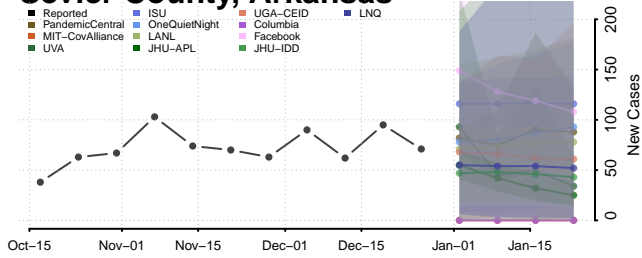

Sevier County, Arkansas