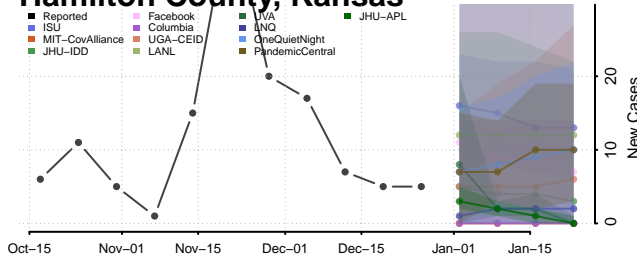

Hamilton County, Kansas