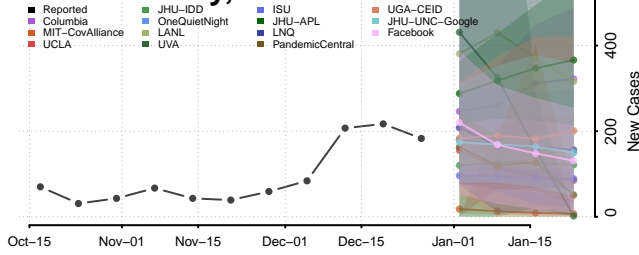

Dillon County, South Carolina