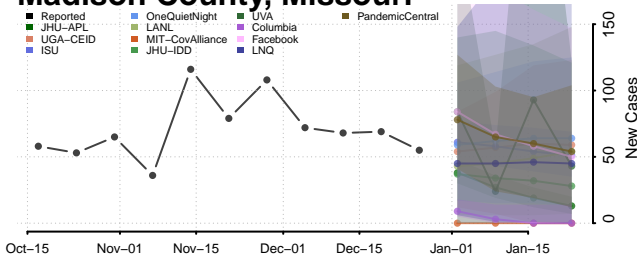

Madison County, Missouri