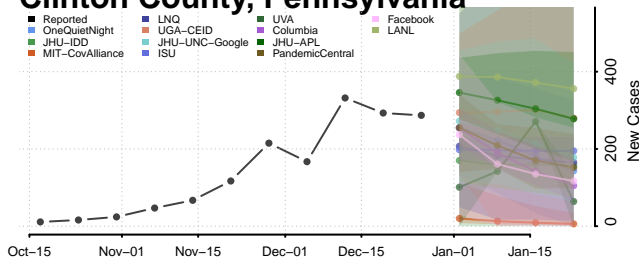

Clinton County, Pennsylvania