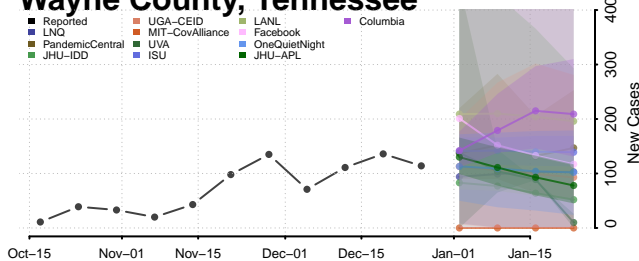

Wayne County, Tennessee