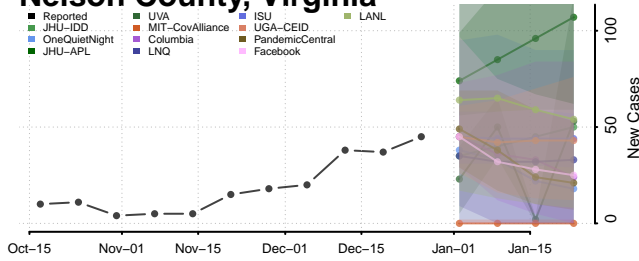

Nelson County, Virginia