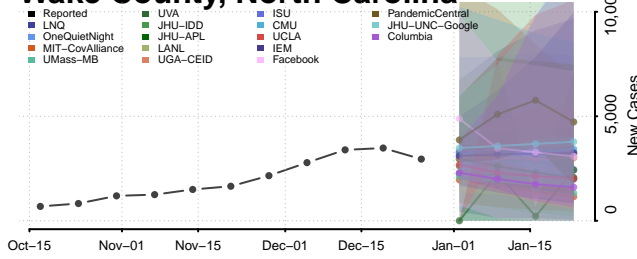

Wake County, North Carolina