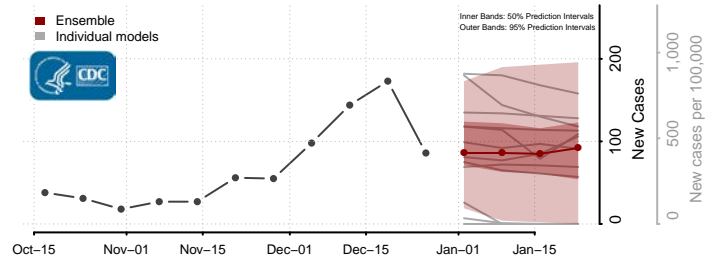

Grenada County, Mississippi