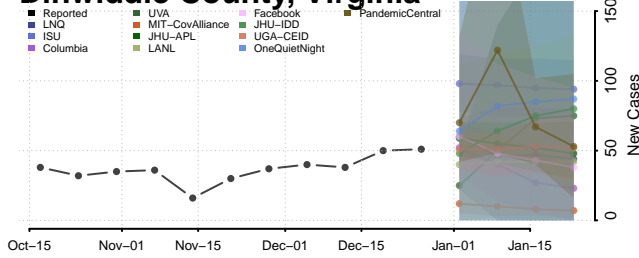

Dinwiddie County, Virginia