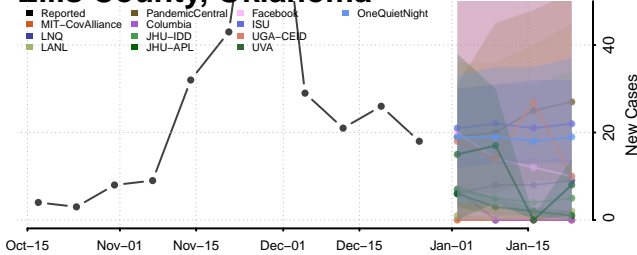

Ellis County, Oklahoma