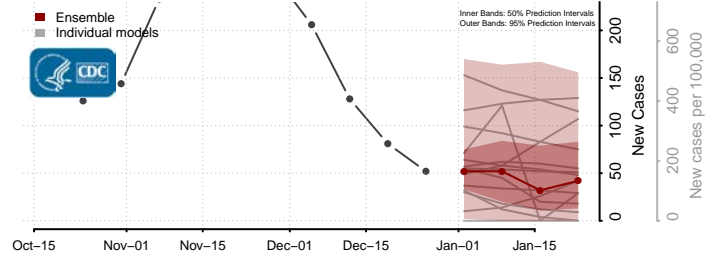

Stark County, North Dakota