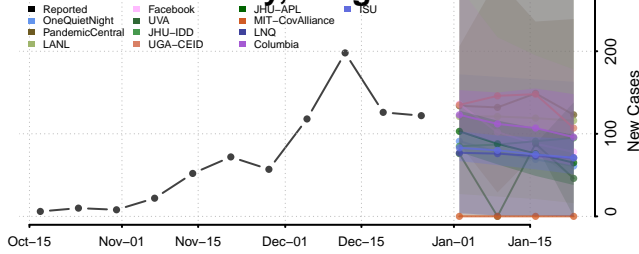

Jefferson County, Oregon