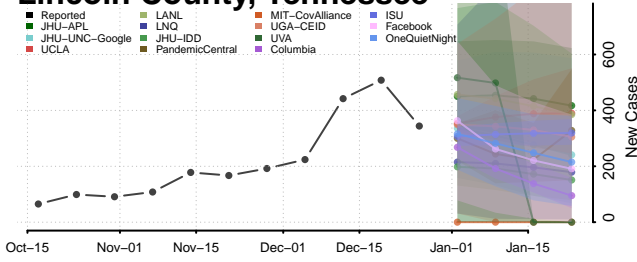

Lincoln County, Tennessee