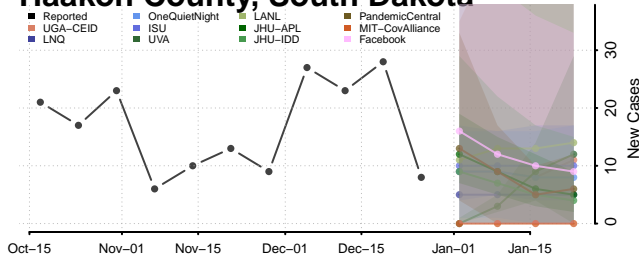

### Haakon County, South Dakota