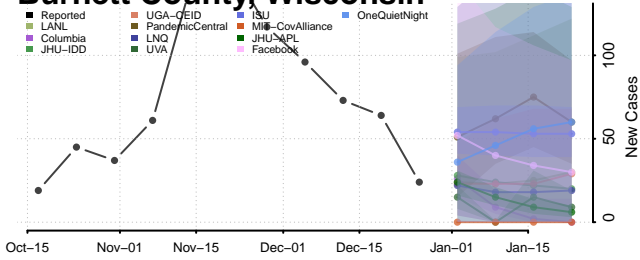

Burnett County, Wisconsin