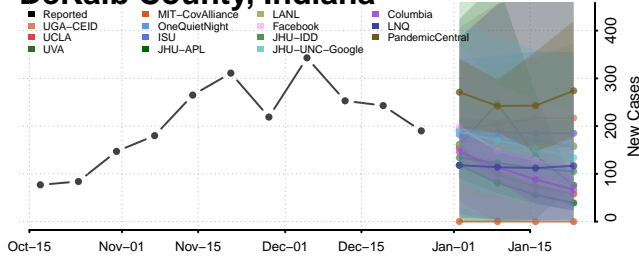

DeKalb County, Indiana