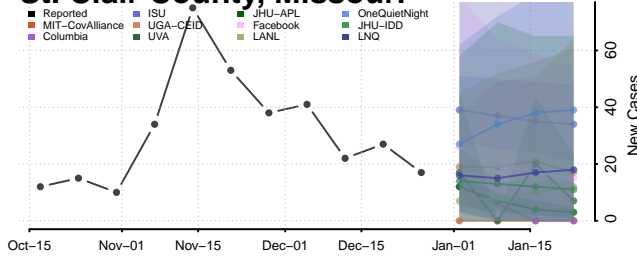

St. Clair County, Missouri