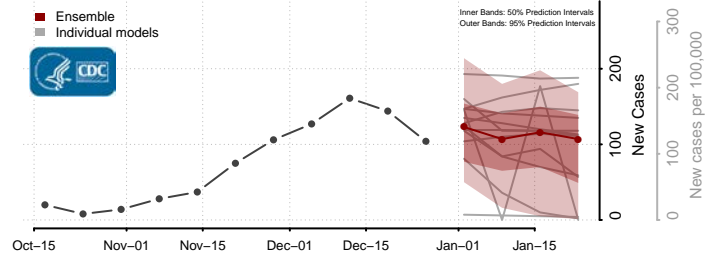

Josephine County, Oregon