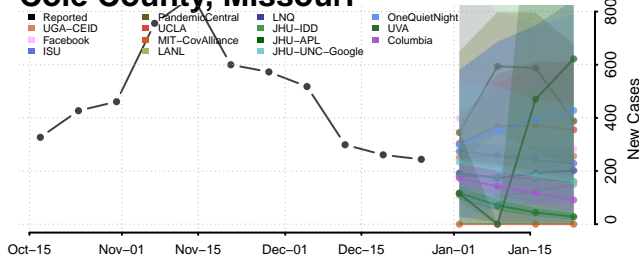

Cole County, Missouri