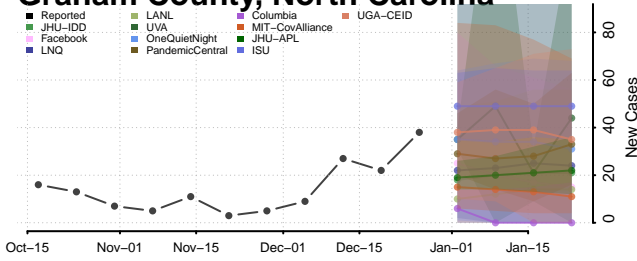

Graham County, North Carolina