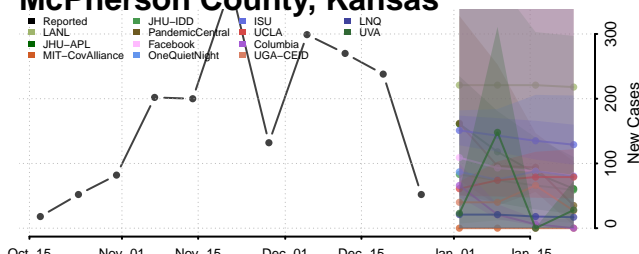

McPherson County, Kansas