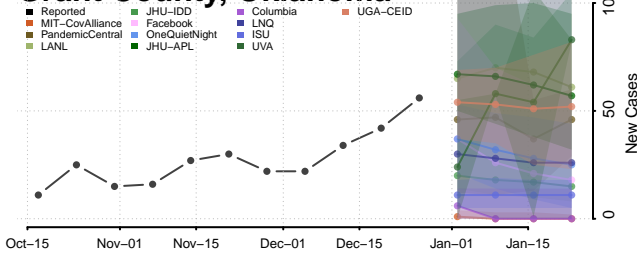

Grant County, Oklahoma