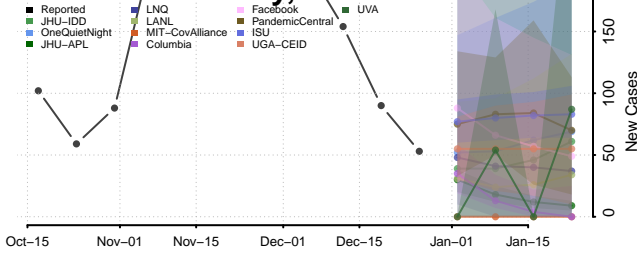

Mille Lacs County, Minnesota