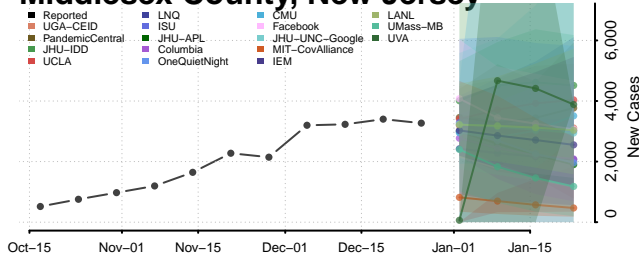

Middlesex County, New Jersey