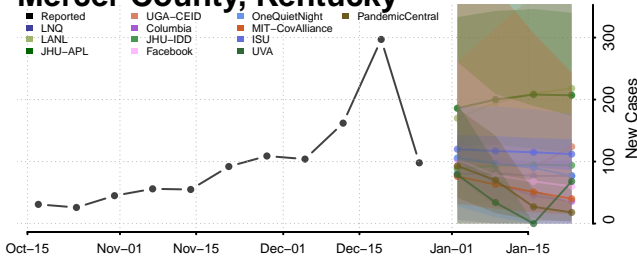

Mercer County, Kentucky