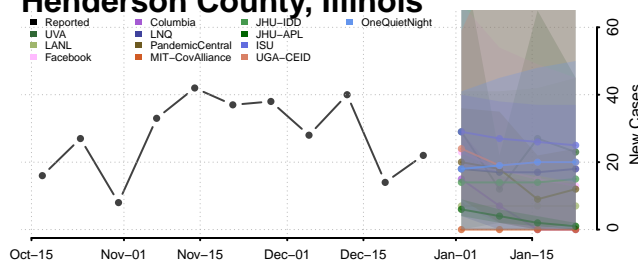

Henderson County, Illinois