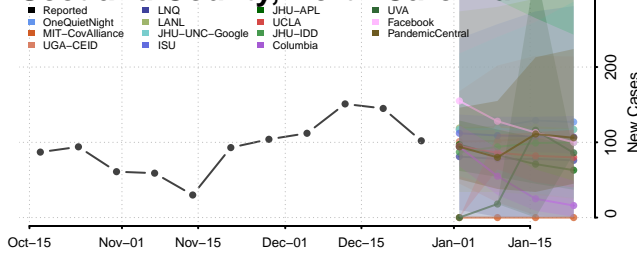

Scotland County, North Carolina