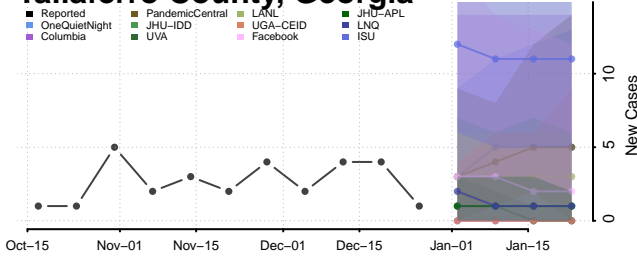

Taliaferro County, Georgia