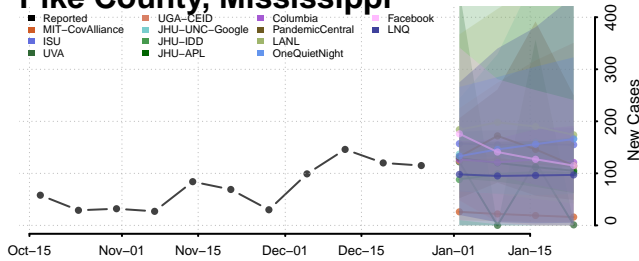

Pike County, Mississippi