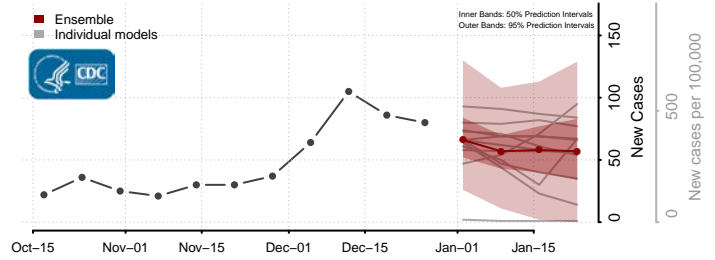

Morgan County, West Virginia