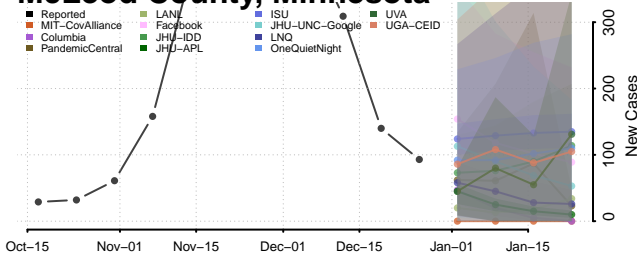

McLeod County, Minnesota