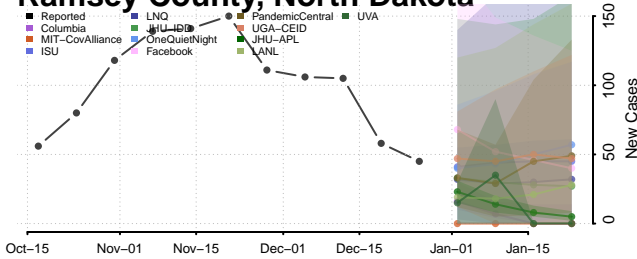

Ramsey County, North Dakota