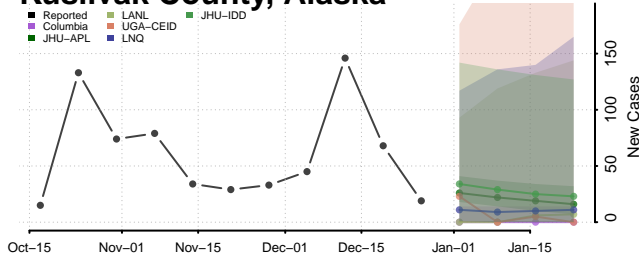

Kusilvak County, Alaska