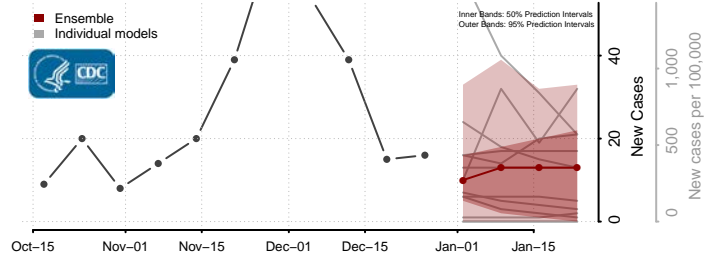

Harper County, Oklahoma