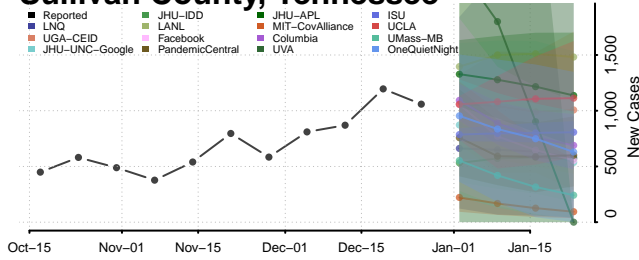

Sullivan County, Tennessee