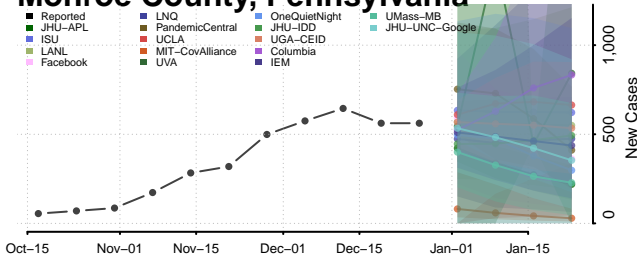

Monroe County, Pennsylvania