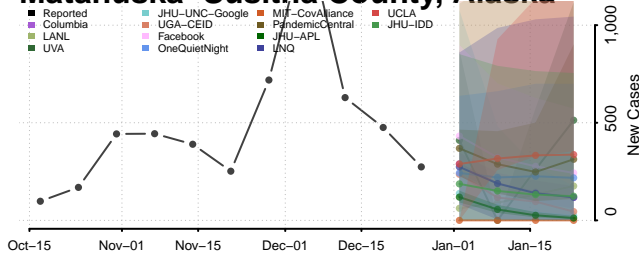

Matanuska-Susitna County, Alaska