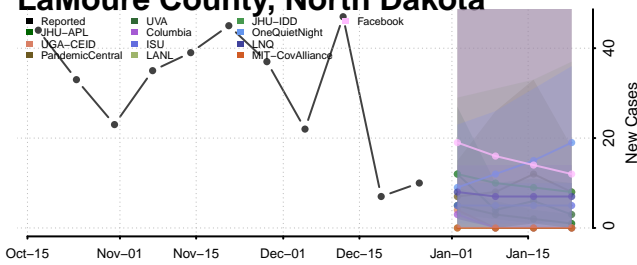

LaMoure County, North Dakota