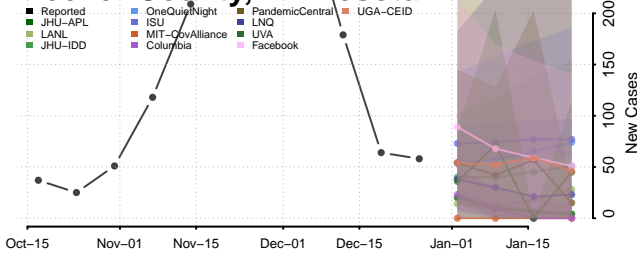

Meeker County, Minnesota