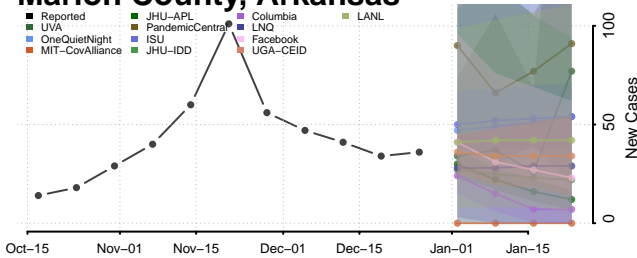

Marion County, Arkansas