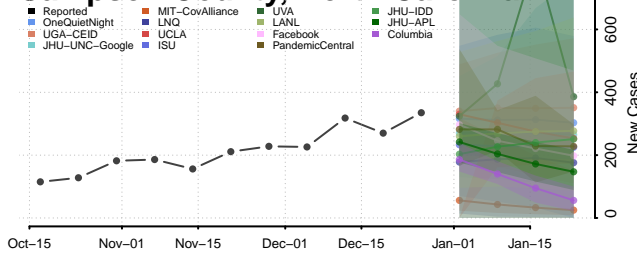

Sampson County, North Carolina