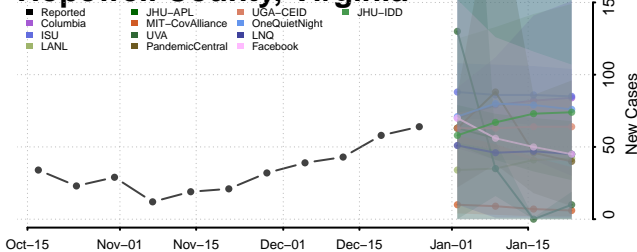

### Hopewell County, Virginia