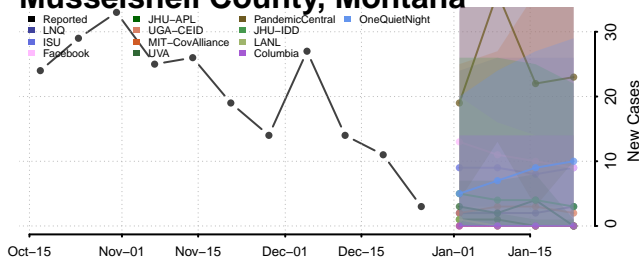

Musselshell County, Montana