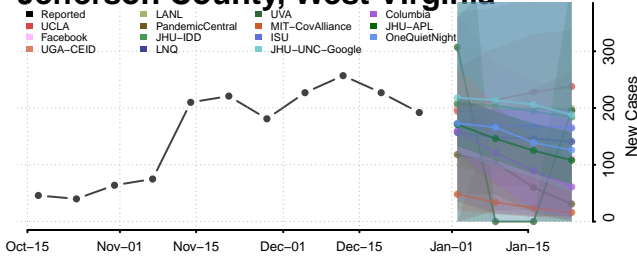

Jefferson County, West Virginia