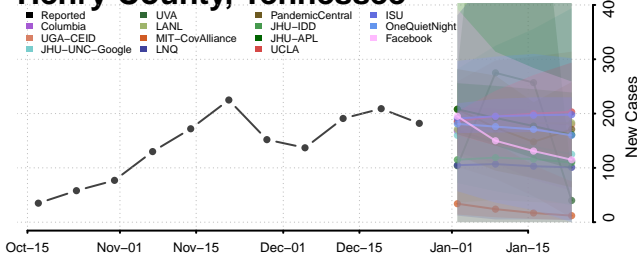

Henry County, Tennessee