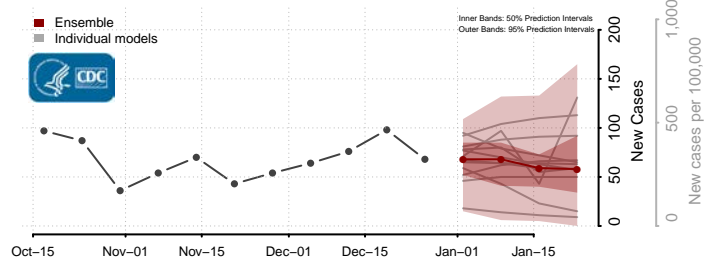

Greene County, North Carolina