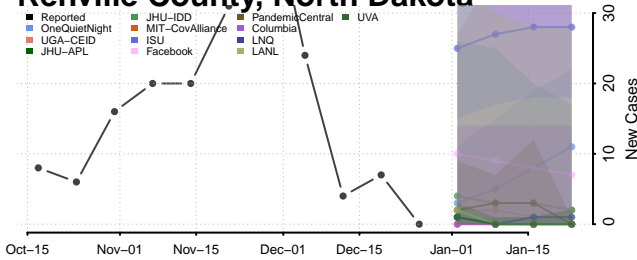

Renville County, North Dakota