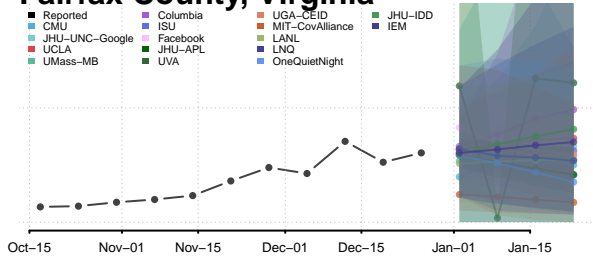

Fairfax County, Virginia