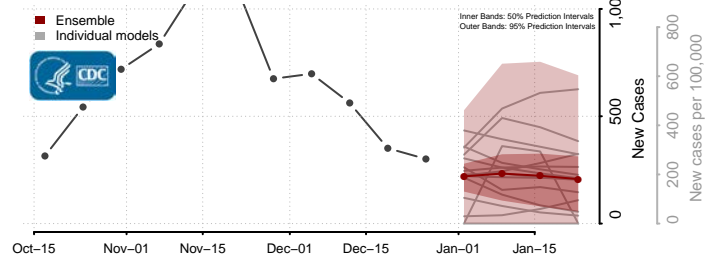

Gallatin County, Montana