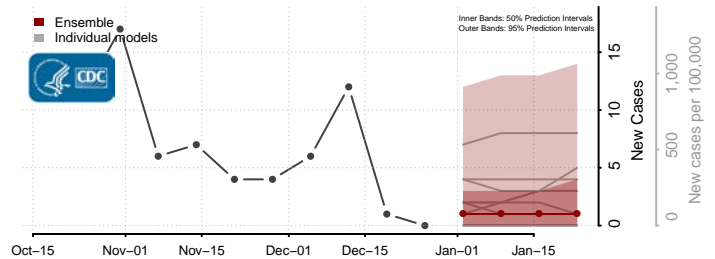

Sheridan County, North Dakota