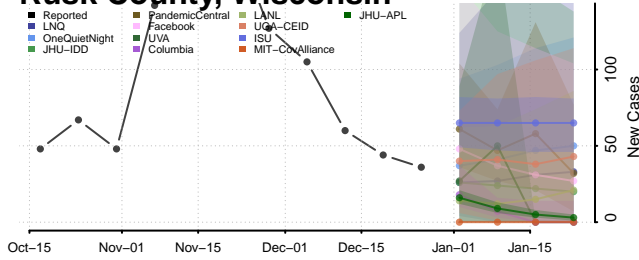

Rusk County, Wisconsin