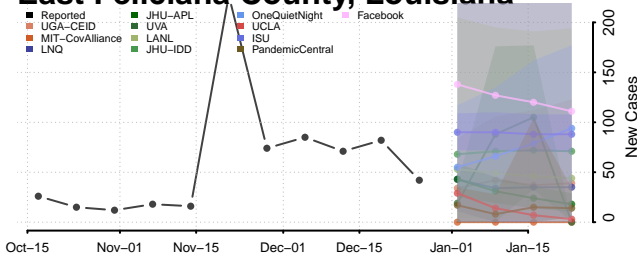

East Feliciana County, Louisiana