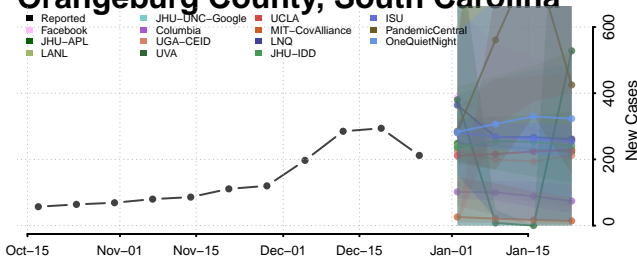

Orangeburg County, South Carolina