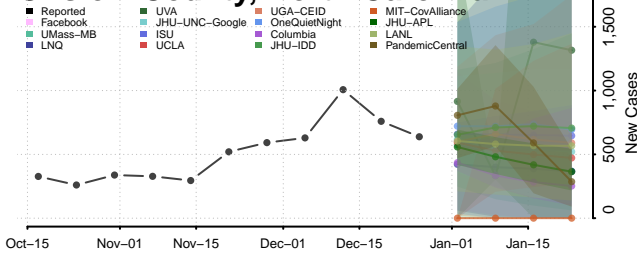

Onslow County, North Carolina