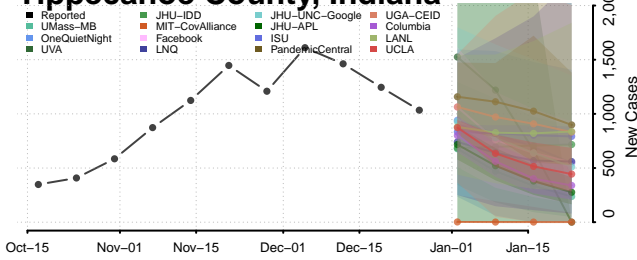

Tippecanoe County, Indiana