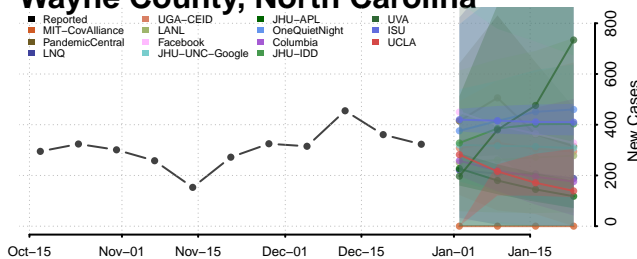

Wayne County, North Carolina