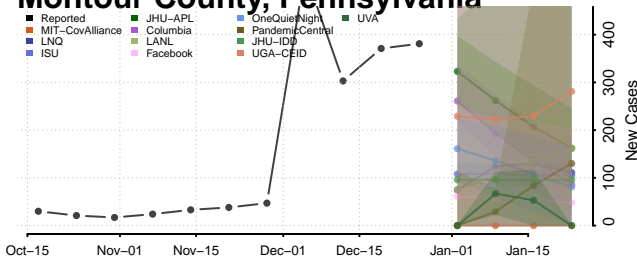

Montour County, Pennsylvania