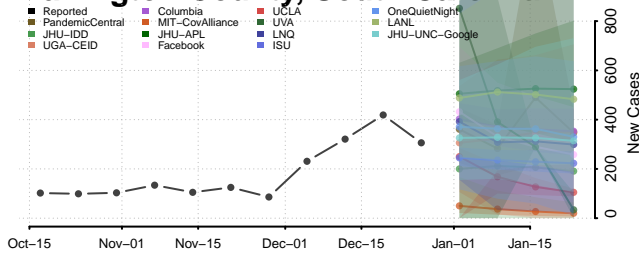

Darlington County, South Carolina