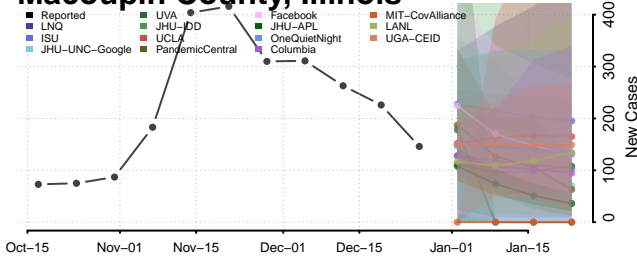

Macoupin County, Illinois