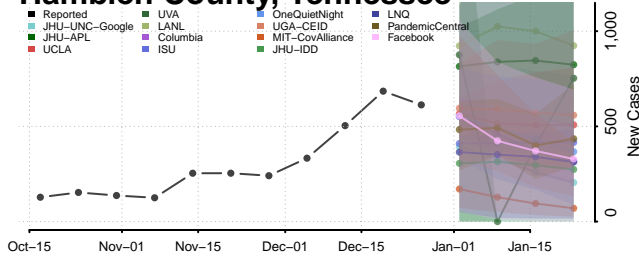

Hamblen County, Tennessee