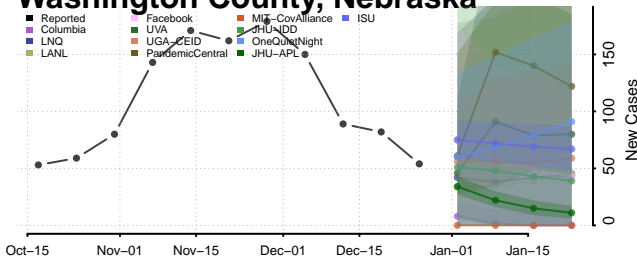

Washington County, Nebraska