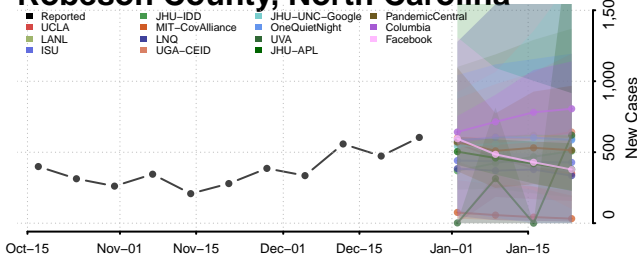

Robeson County, North Carolina