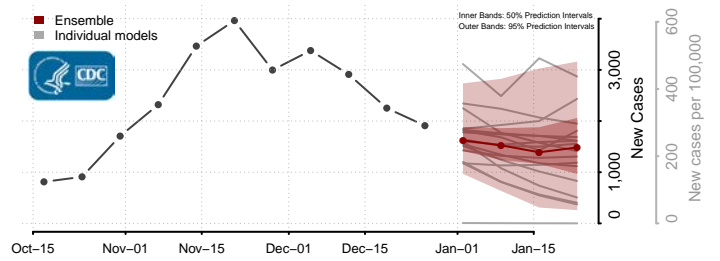

Arapahoe County, Colorado