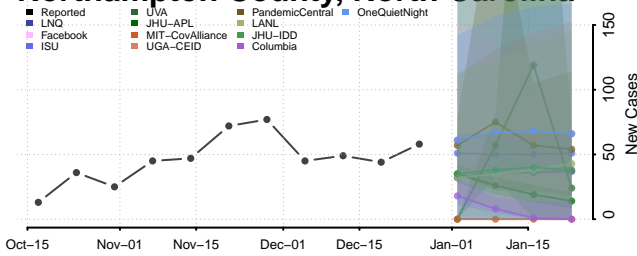

Northampton County, North Carolina