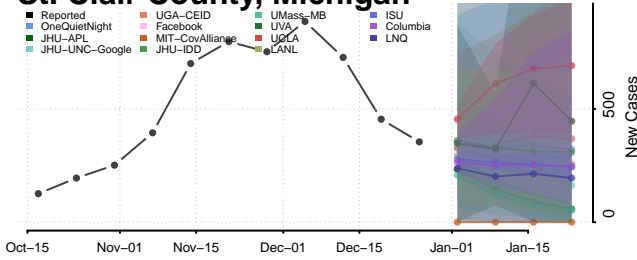

St. Clair County, Michigan