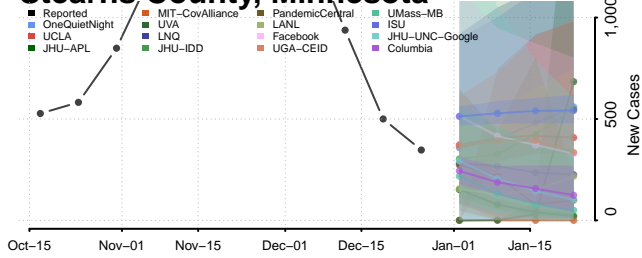

Stearns County, Minnesota