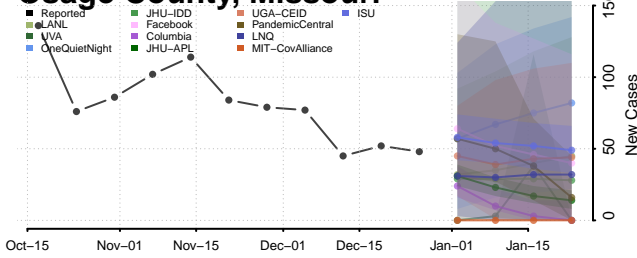

Osage County, Missouri