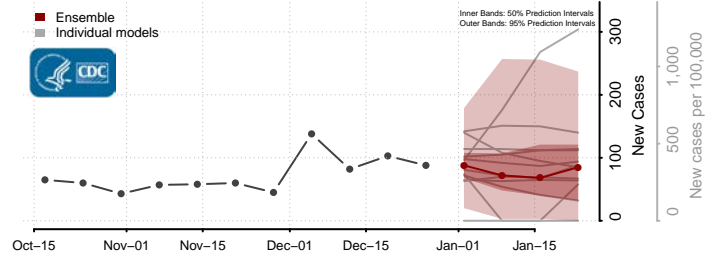

George County, Mississippi