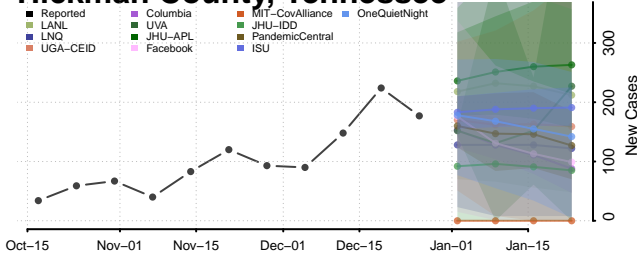

Hickman County, Tennessee