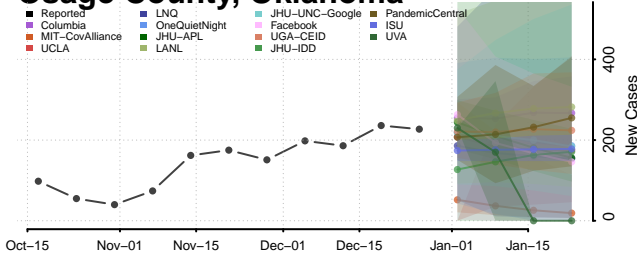

Osage County, Oklahoma