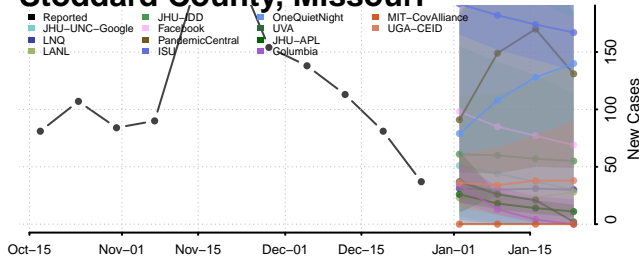

Stoddard County, Missouri