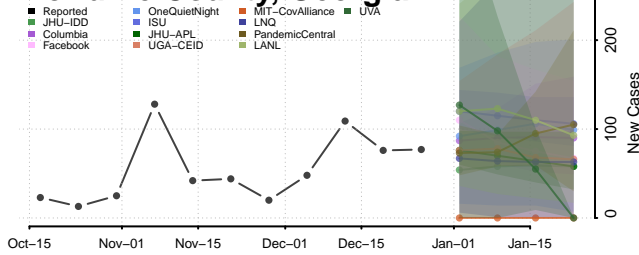

McDuffie County, Georgia