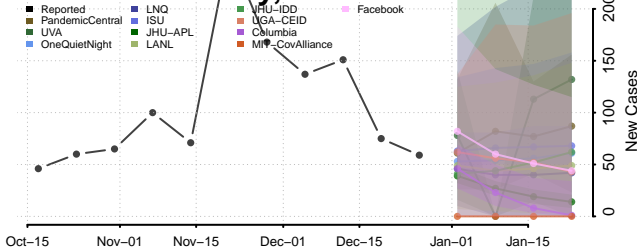

Wabasha County, Minnesota