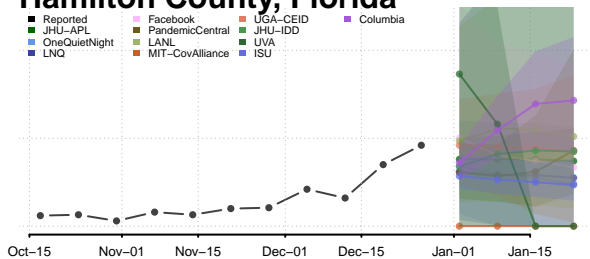

Hamilton County, Florida