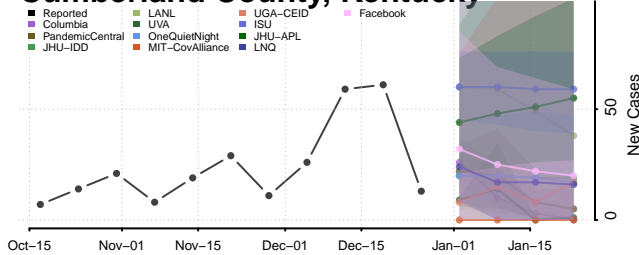

Cumberland County, Kentucky