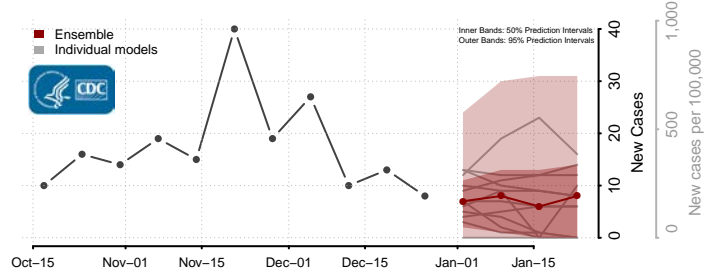

Valley County, Nebraska