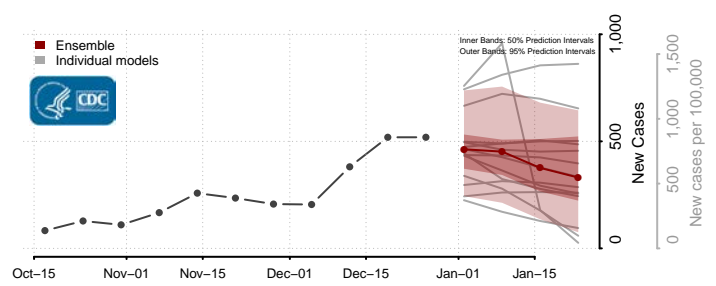

Cumberland County, Tennessee