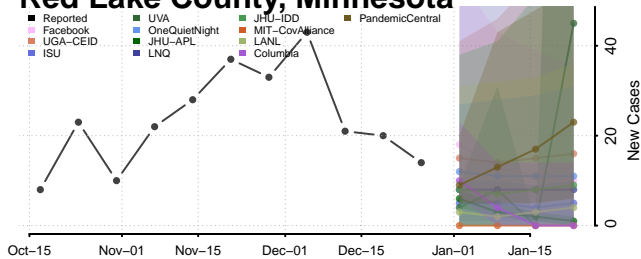

Red Lake County, Minnesota