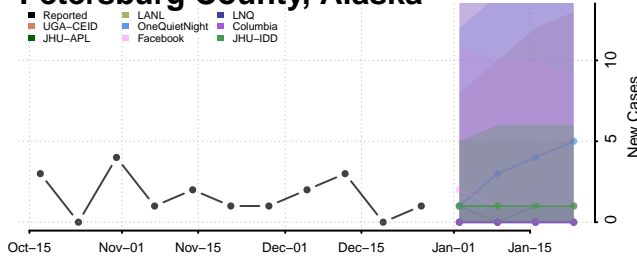

Petersburg County, Alaska