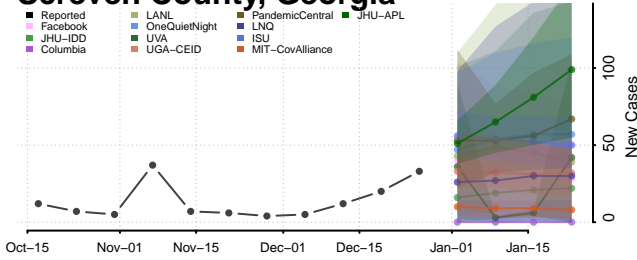

Screven County, Georgia