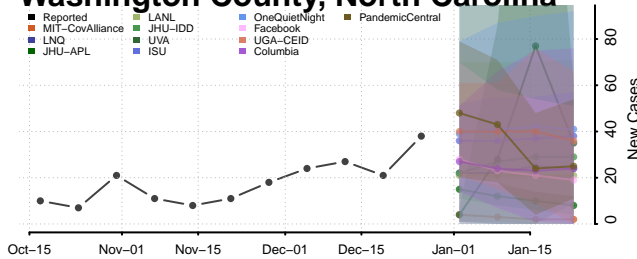

Washington County, North Carolina