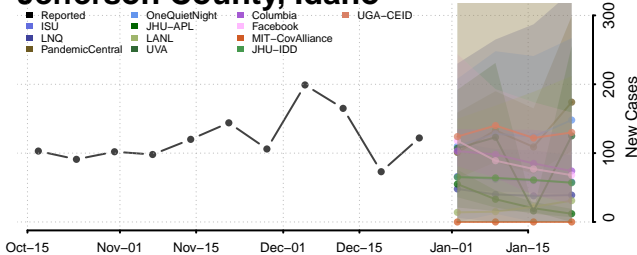

Jefferson County, Idaho