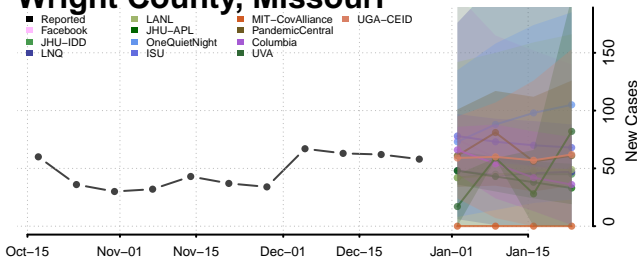

Wright County, Missouri