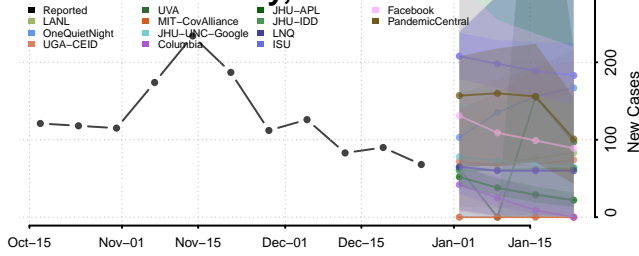

Lawrence County, Missouri