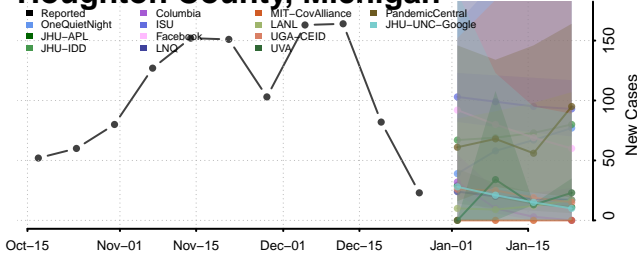

Houghton County, Michigan