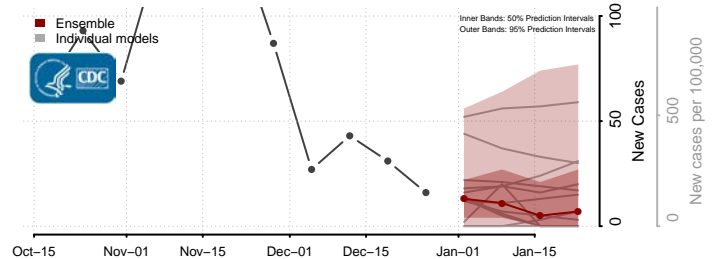

Mountrail County, North Dakota