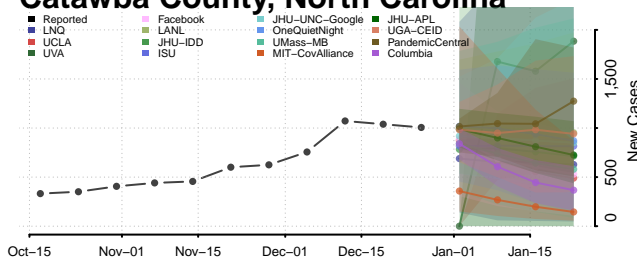

Catawba County, North Carolina