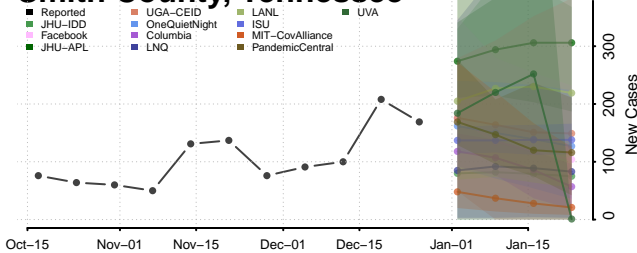

Smith County, Tennessee