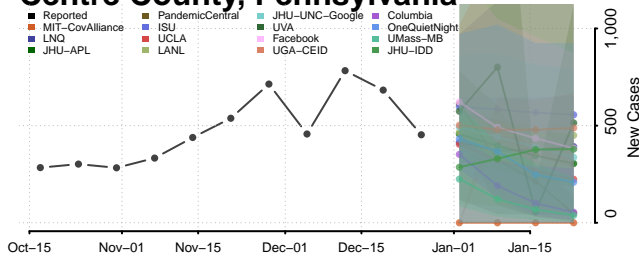

Centre County, Pennsylvania