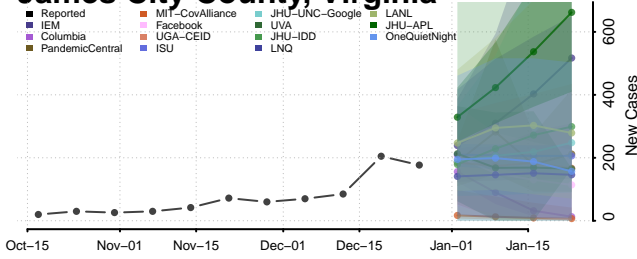

James City County, Virginia