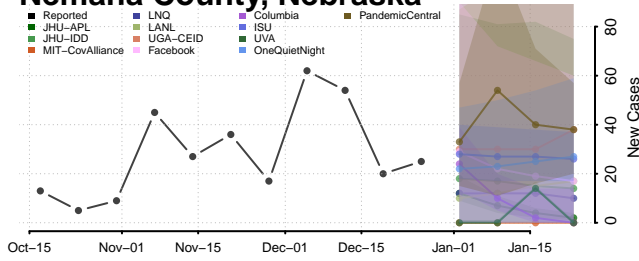

Nemaha County, Nebraska