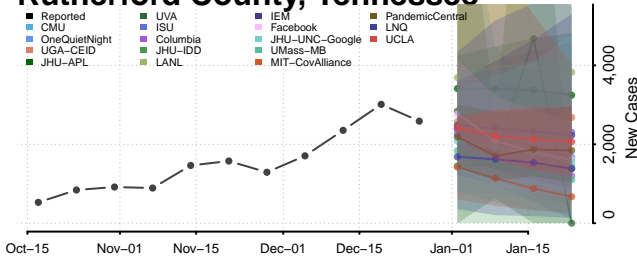

Rutherford County, Tennessee