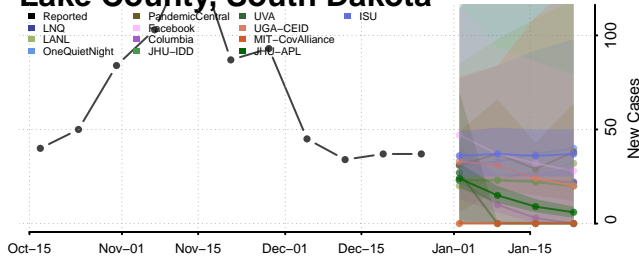

Lake County, South Dakota