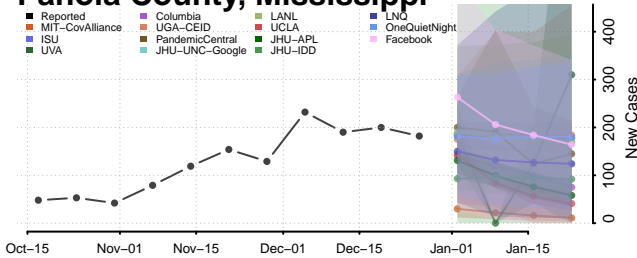

Panola County, Mississippi