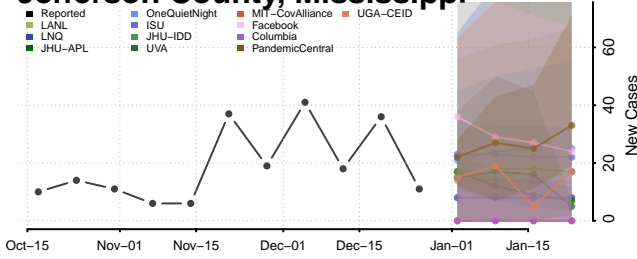

Jefferson County, Mississippi