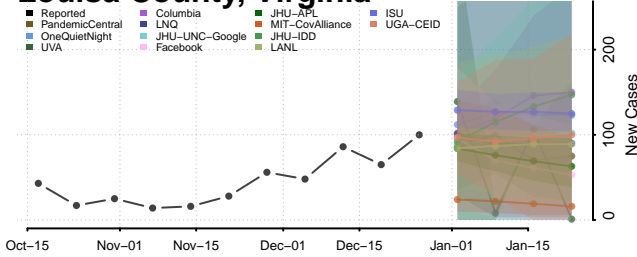

Louisa County, Virginia