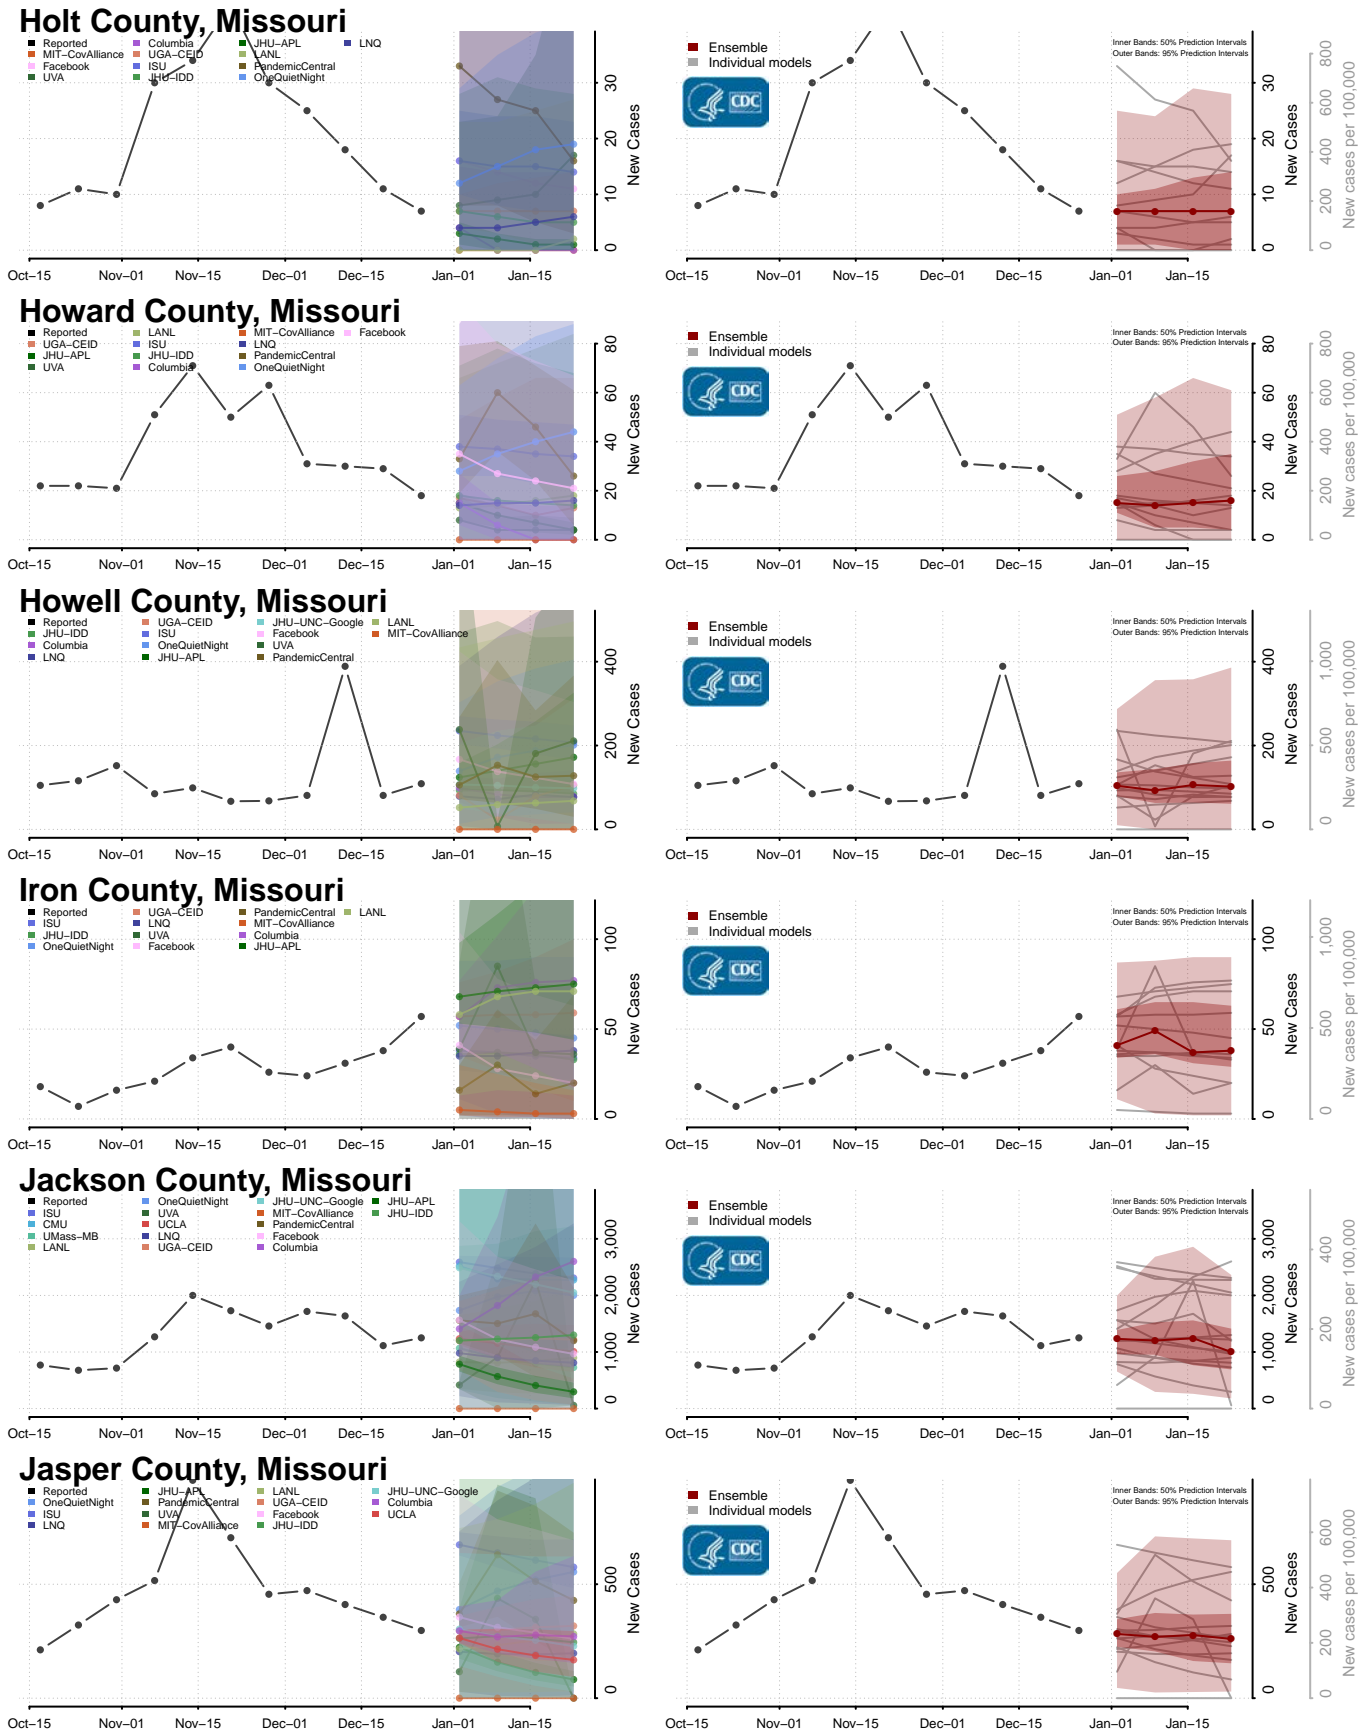

### Hickory County, Missouri