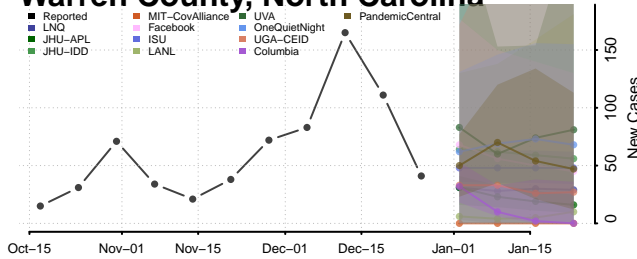

Warren County, North Carolina