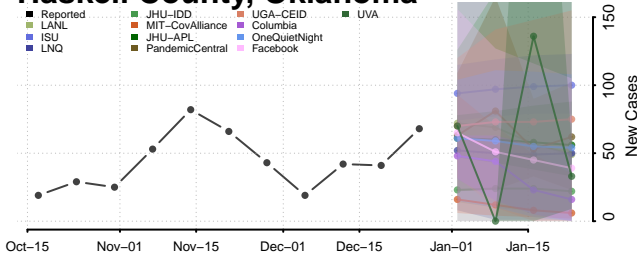

Haskell County, Oklahoma