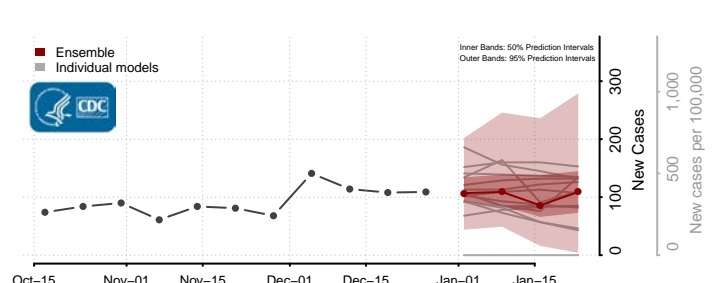

Leflore County, Mississippi