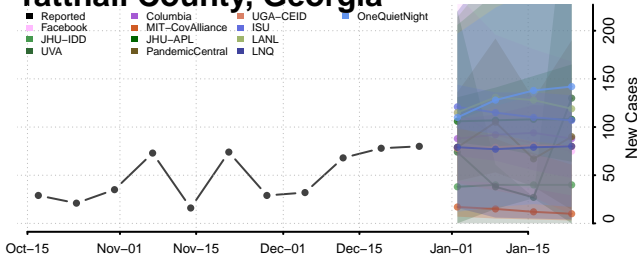

Tattnall County, Georgia