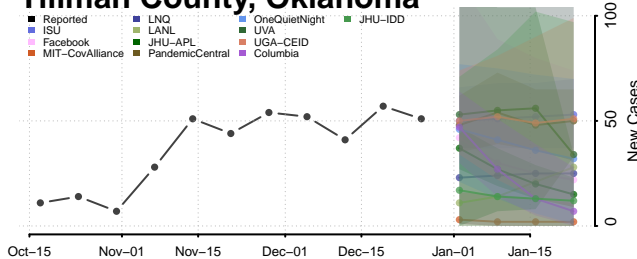

Tillman County, Oklahoma