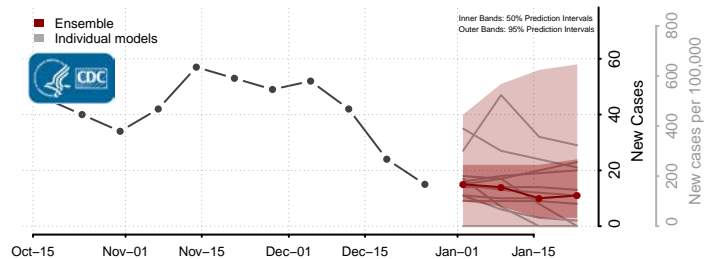

### Custer County, South Dakota