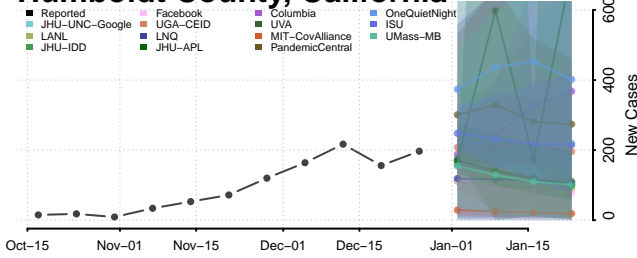

Humboldt County, California