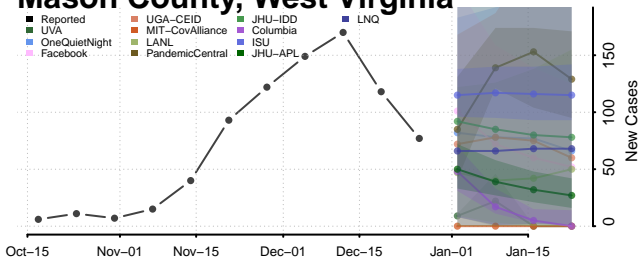

Mason County, West Virginia