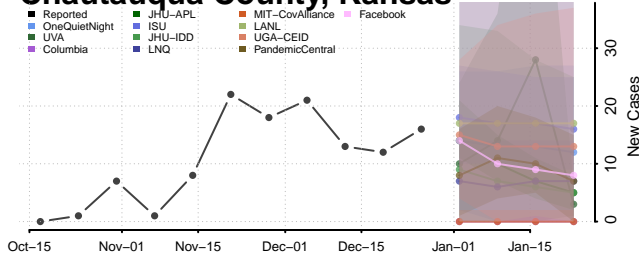

Chautauqua County, Kansas