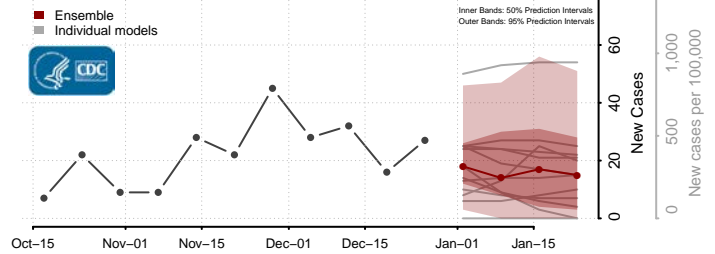

Greer County, Oklahoma