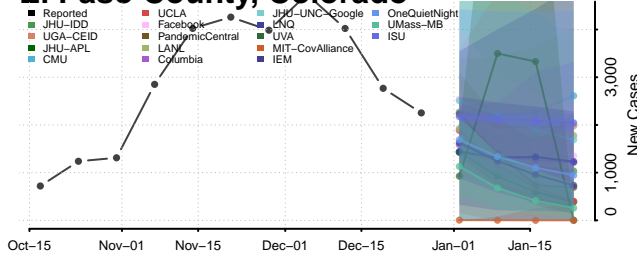

El Paso County, Colorado