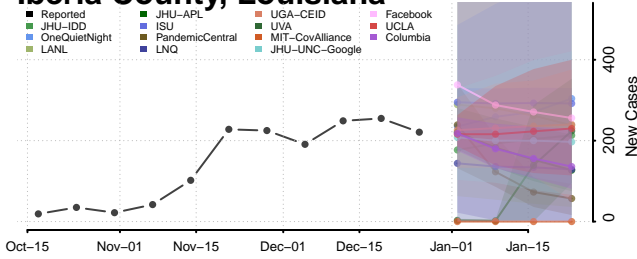

Iberia County, Louisiana