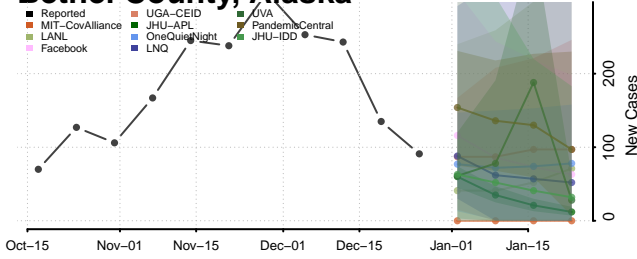

Bethel County, Alaska