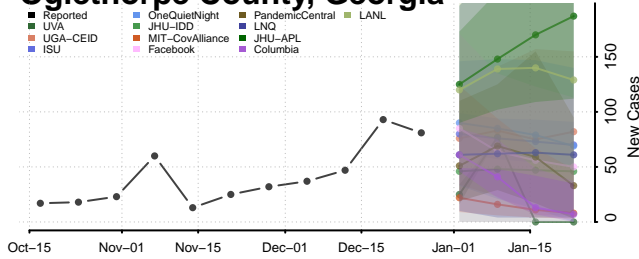

Oglethorpe County, Georgia