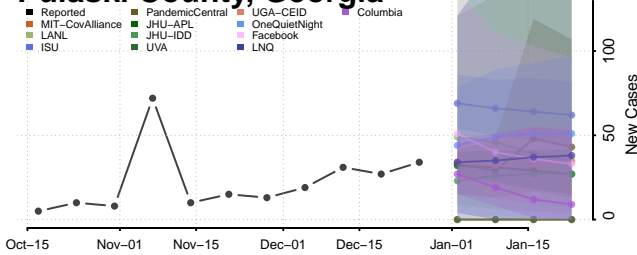

Pulaski County, Georgia