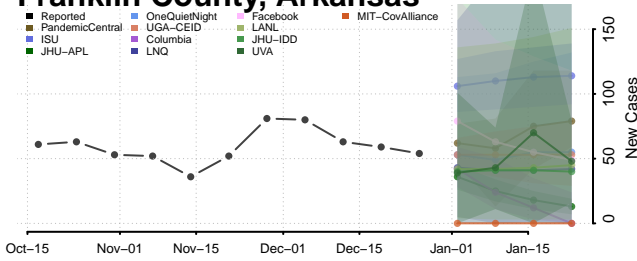

Franklin County, Arkansas