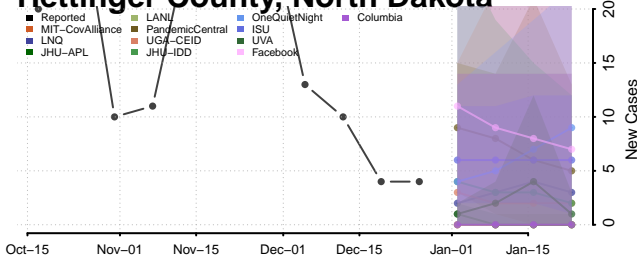

### Hettinger County, North Dakota