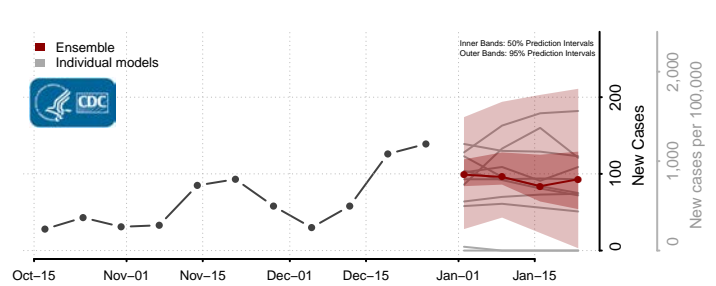

Decatur County, Tennessee