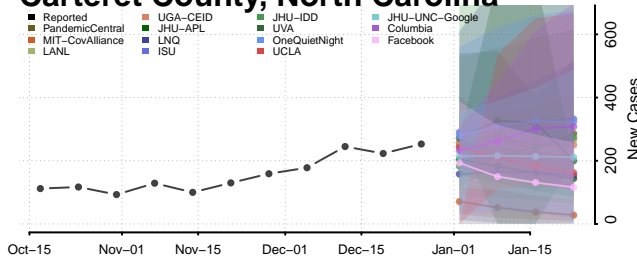

Carteret County, North Carolina