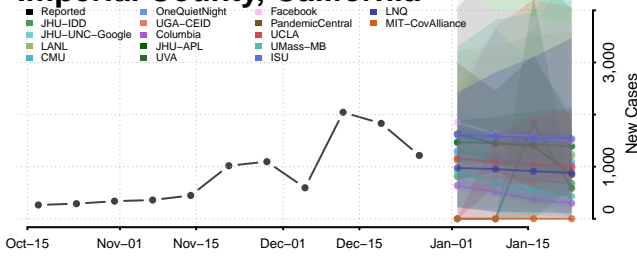

Imperial County, California