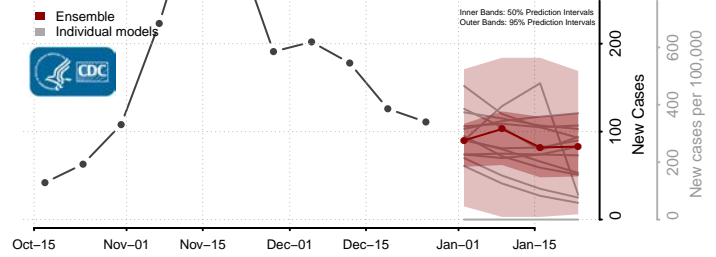

Bureau County, Illinois