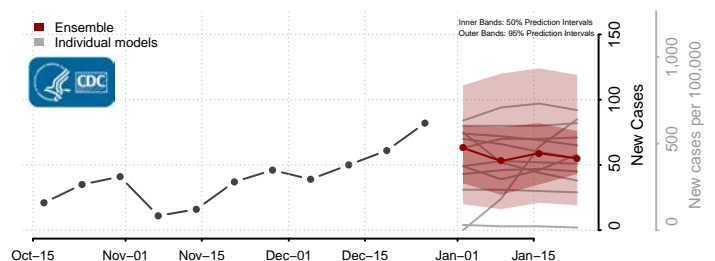

Monroe County, West Virginia