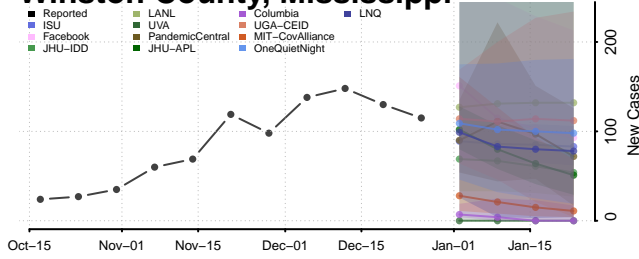

Winston County, Mississippi