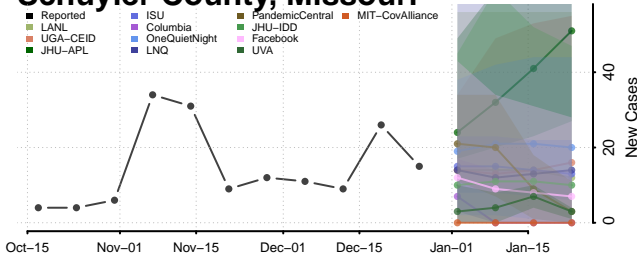

Schuyler County, Missouri