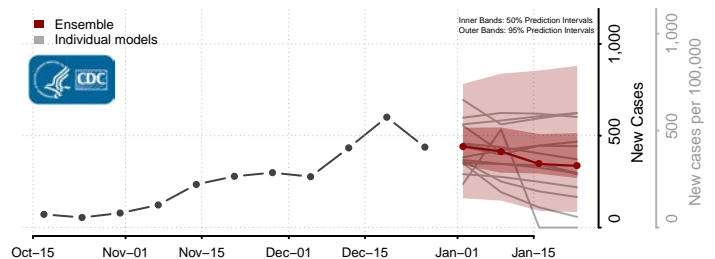

Monongalia County, West Virginia