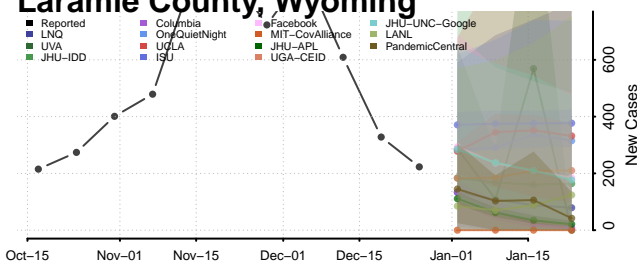

### Laramie County, Wyoming