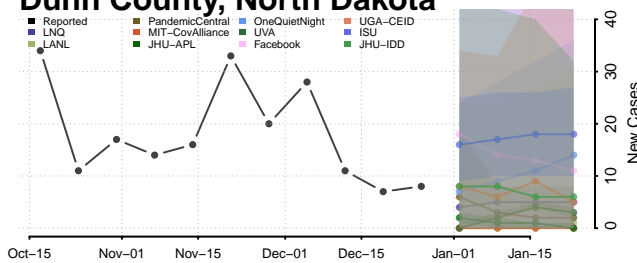

Dunn County, North Dakota