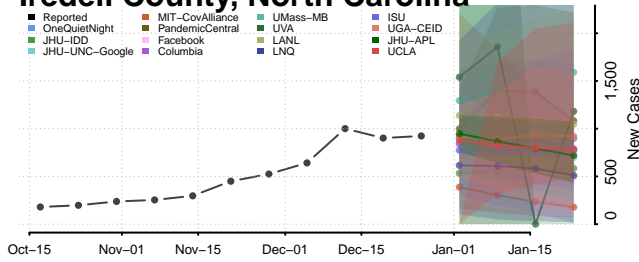

Iredell County, North Carolina