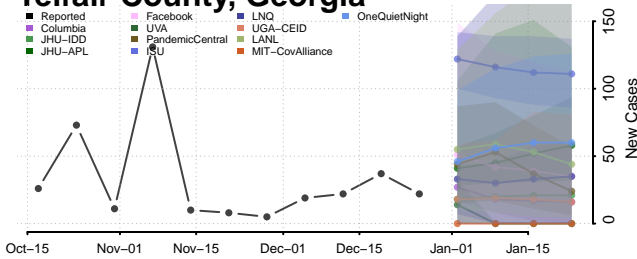

Telfair County, Georgia