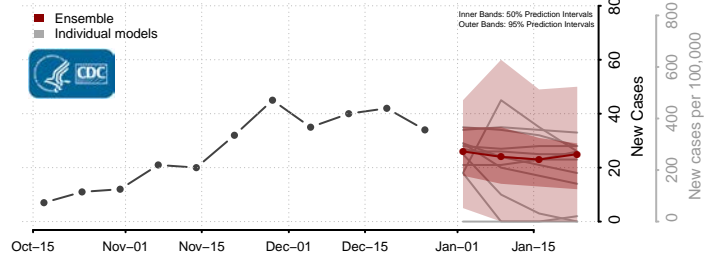

Ritchie County, West Virginia