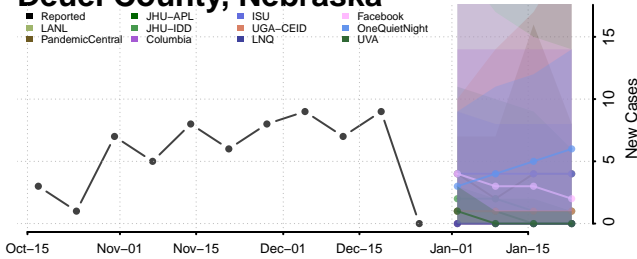

Deuel County, Nebraska