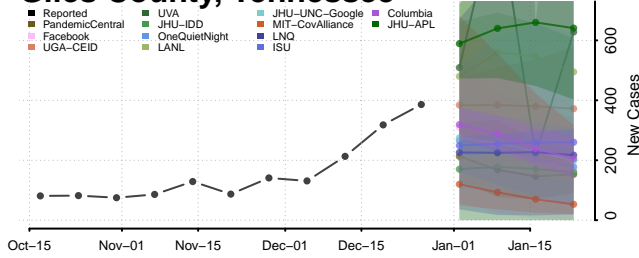

Giles County, Tennessee