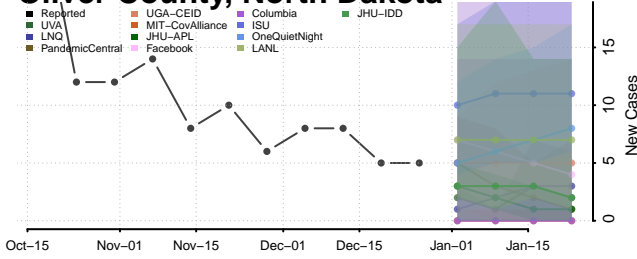

Oliver County, North Dakota