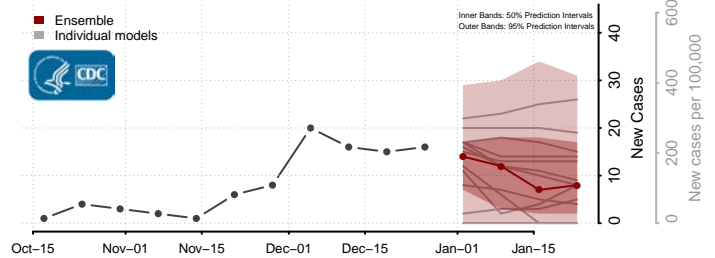

Rappahannock County, Virginia