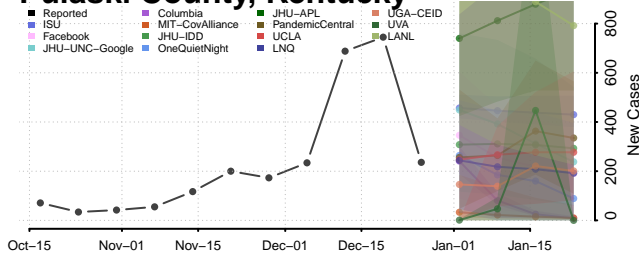

Pulaski County, Kentucky