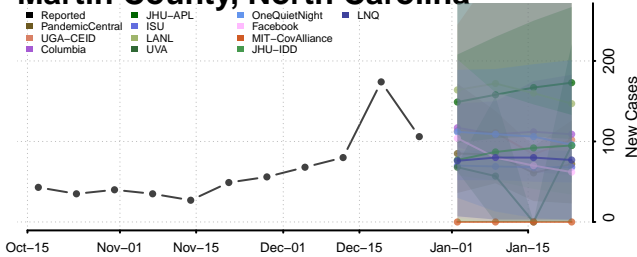

Martin County, North Carolina