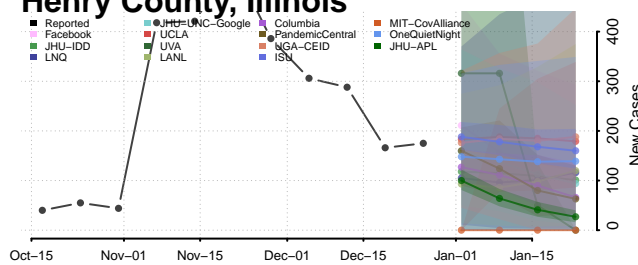

Henry County, Illinois