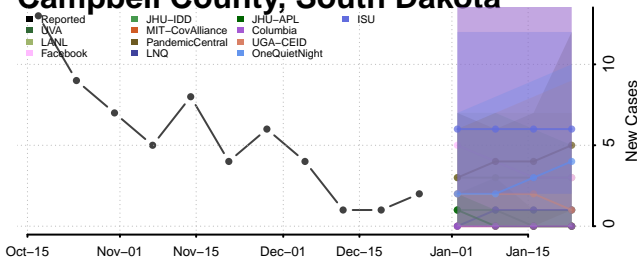

Campbell County, South Dakota