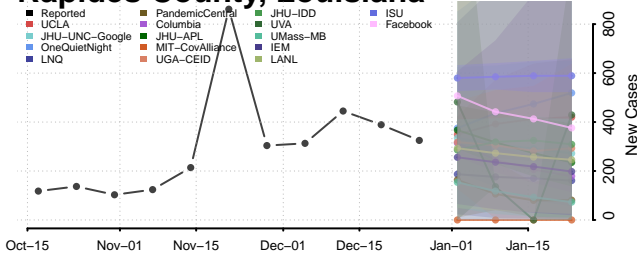

Rapides County, Louisiana