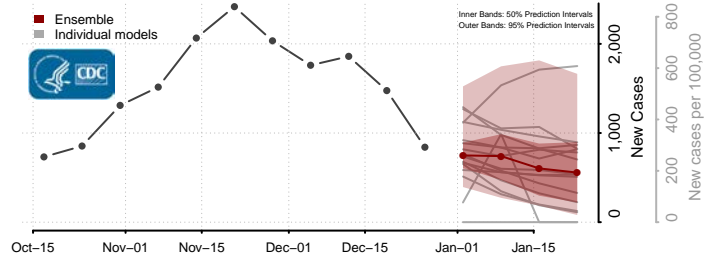

Anchorage County, Alaska