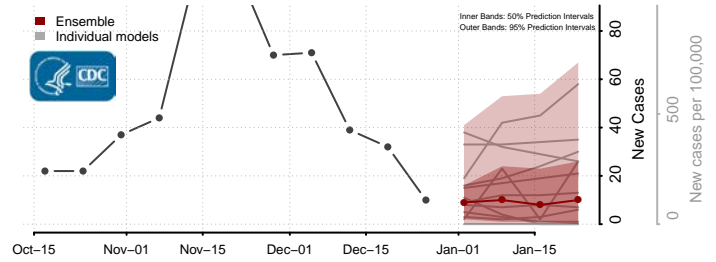

Pipestone County, Minnesota