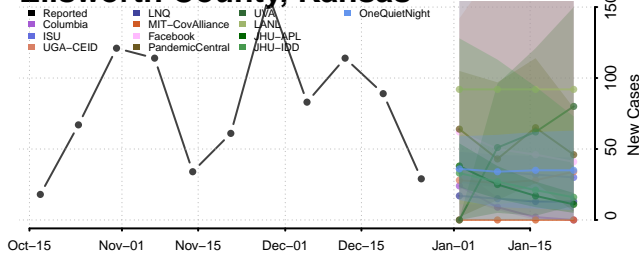

Ellsworth County, Kansas