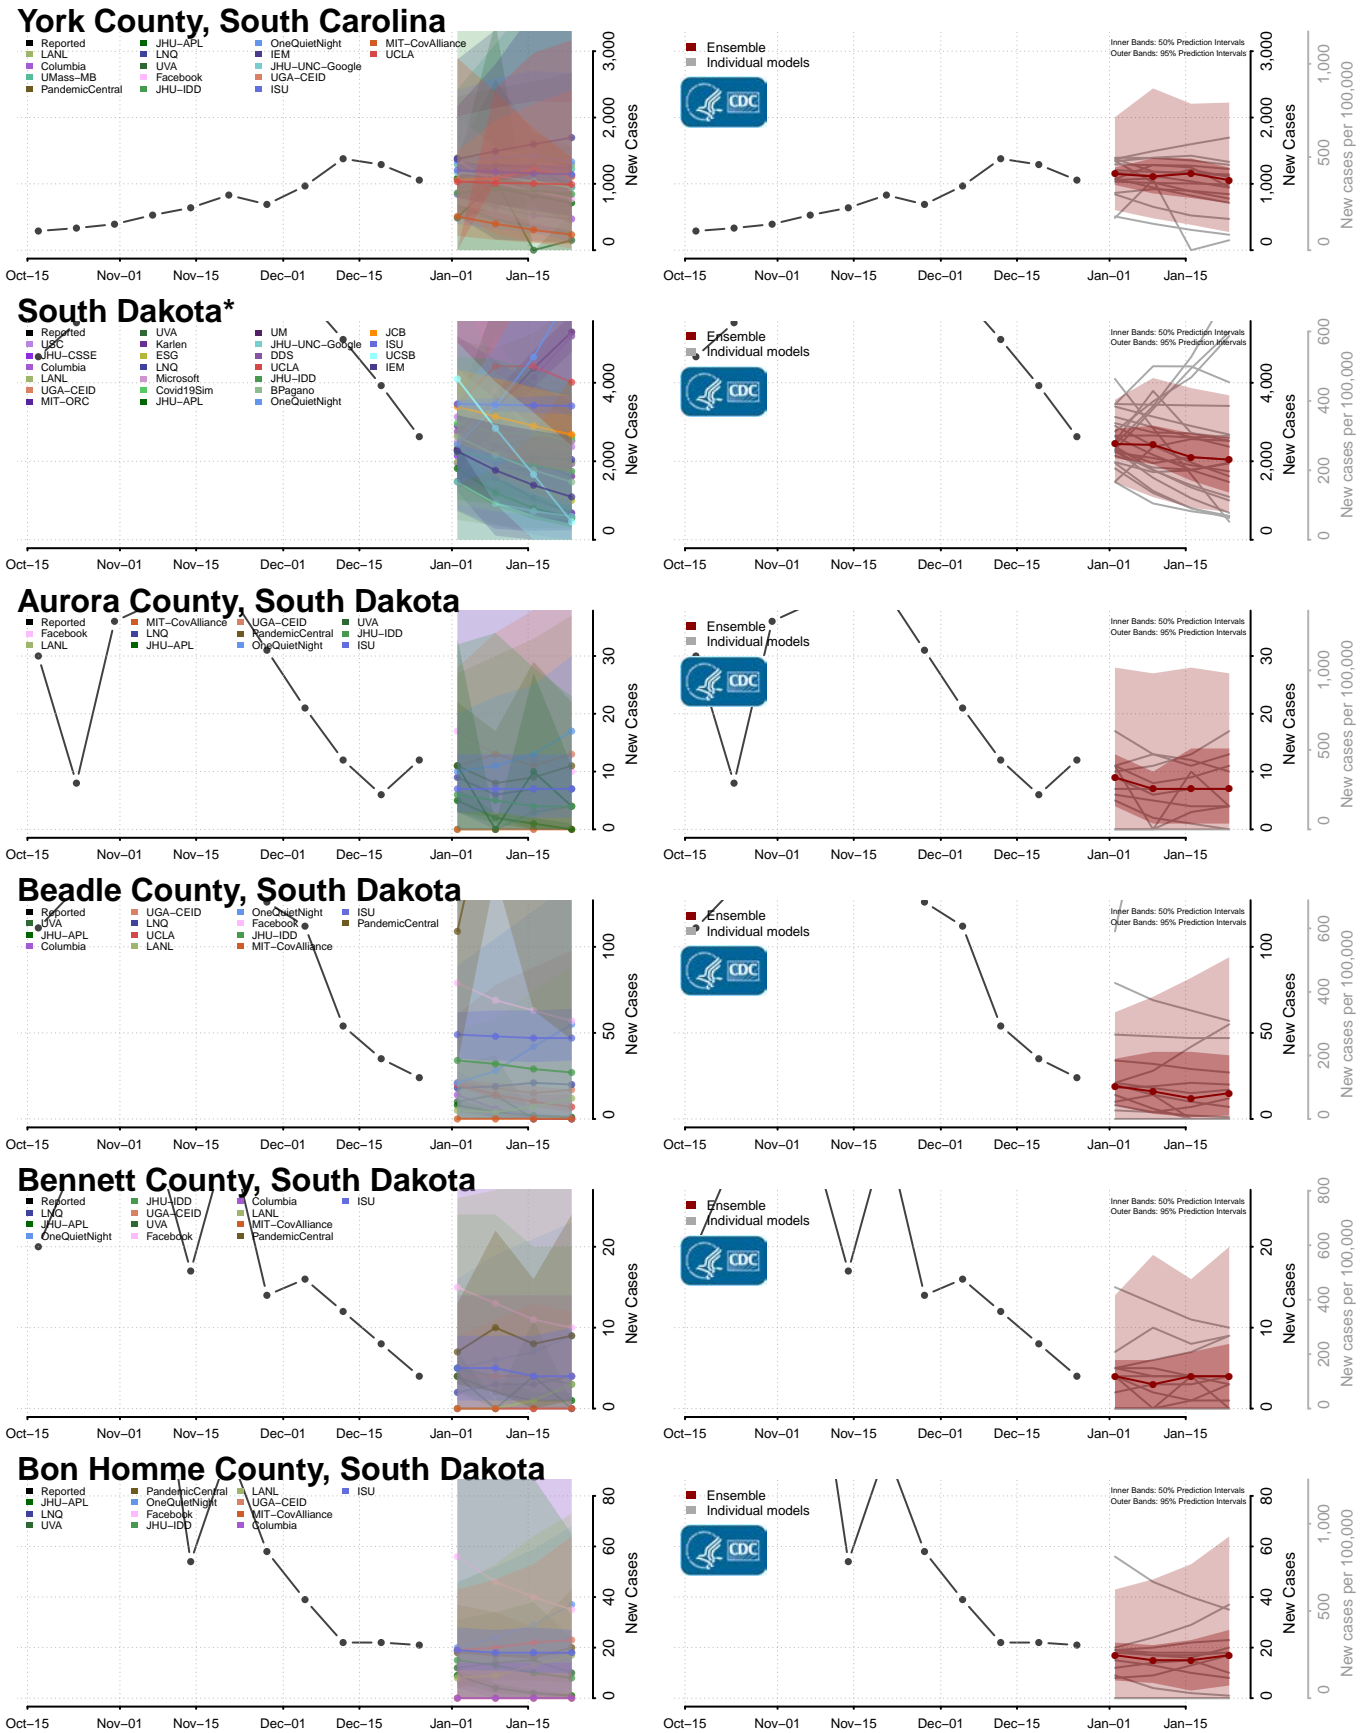

*New weekly cases may decrease in this location over the next four weeks. For these locations, the ensemble forecast indicates a probability of 0.75 or greater that fewer cases will be reported in week four of the forecast than in the last reported week.