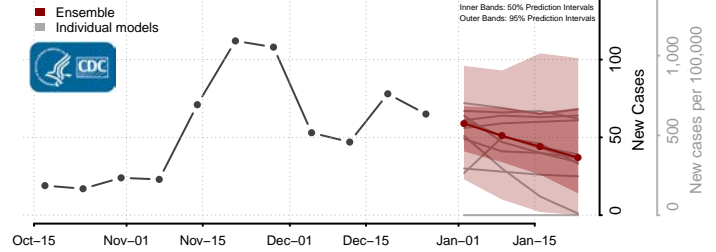

Love County, Oklahoma