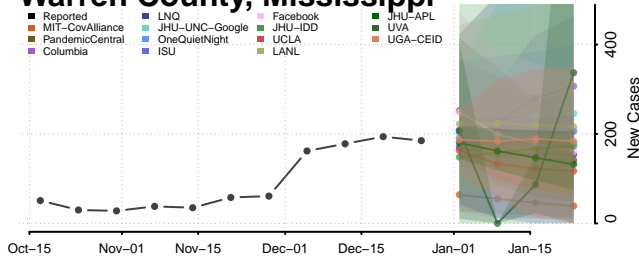

Warren County, Mississippi