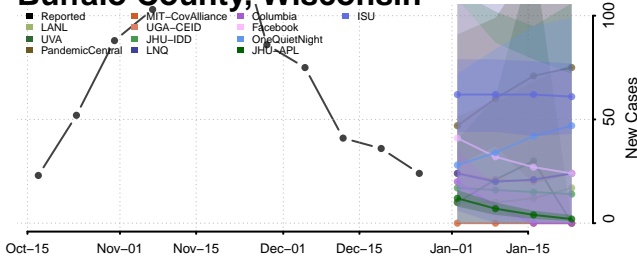

Buffalo County, Wisconsin