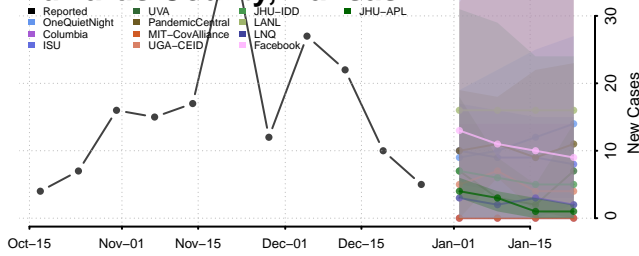

Edwards County, Kansas