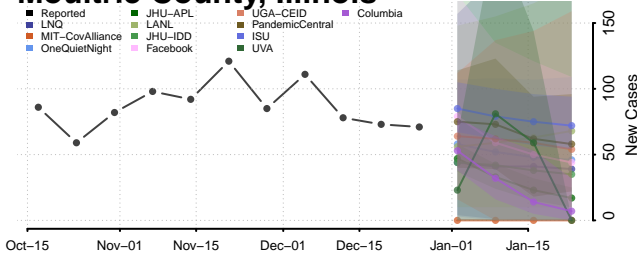

Moultrie County, Illinois