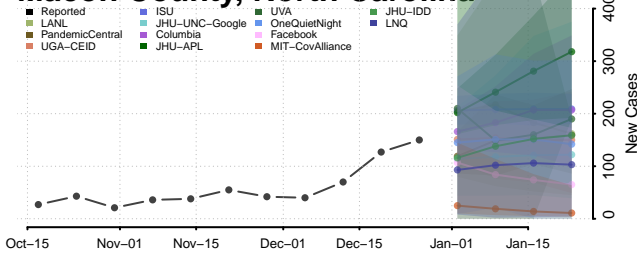

Macon County, North Carolina