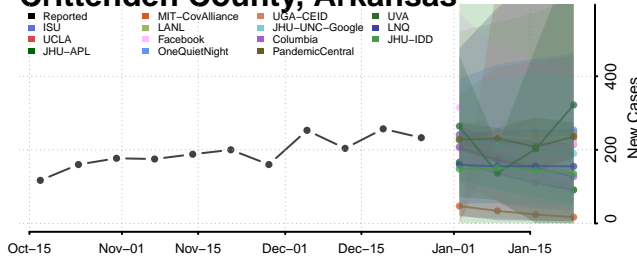

Crittenden County, Arkansas