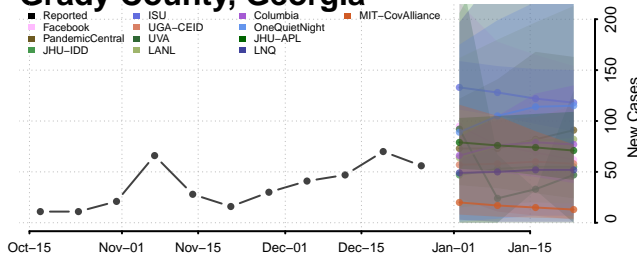

Grady County, Georgia