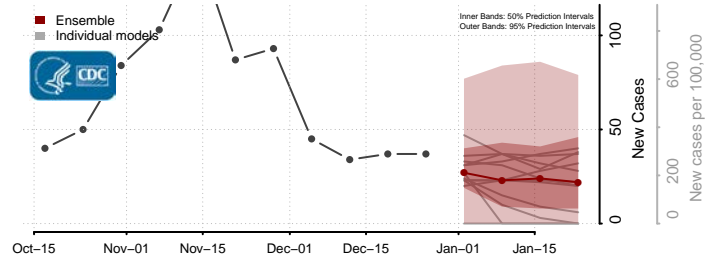

Lake County, South Dakota