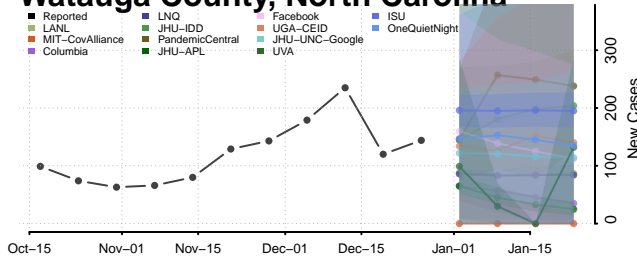

Watauga County, North Carolina