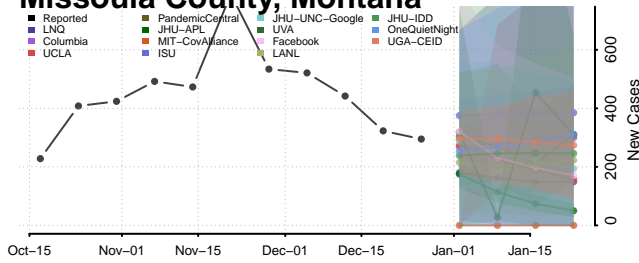

Missoula County, Montana