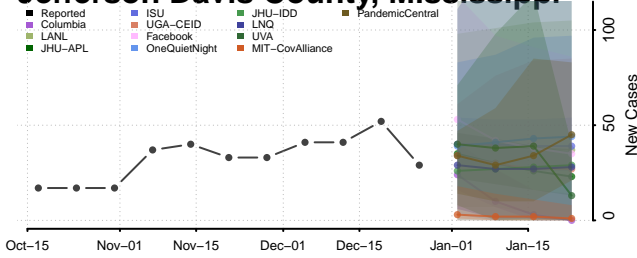

Jefferson Davis County, Mississippi