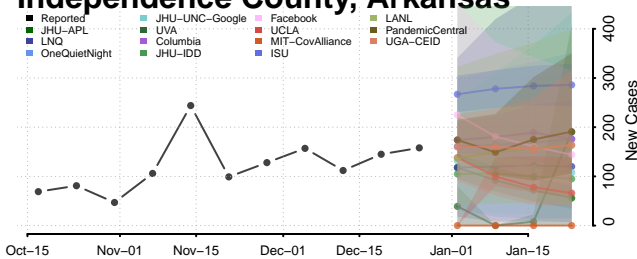

Independence County, Arkansas