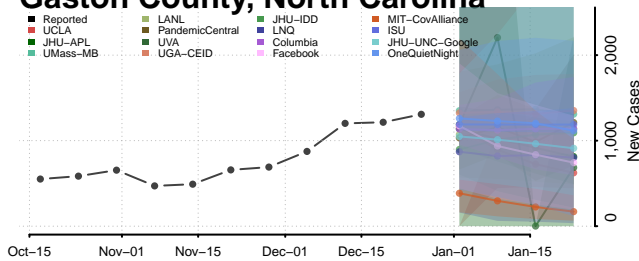

Gaston County, North Carolina