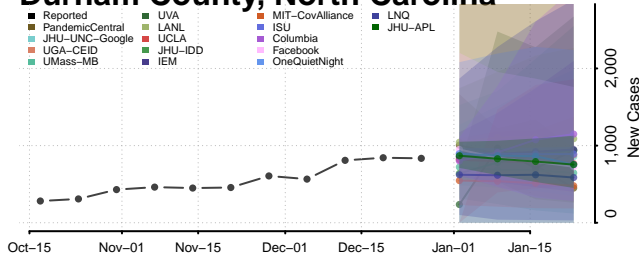

Durham County, North Carolina