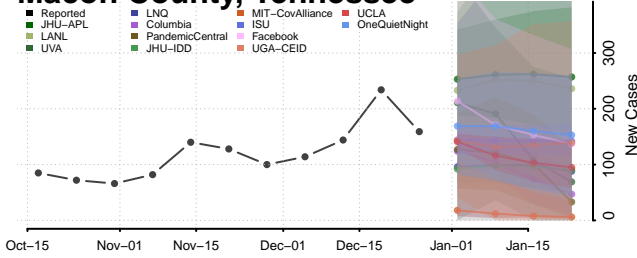

Macon County, Tennessee