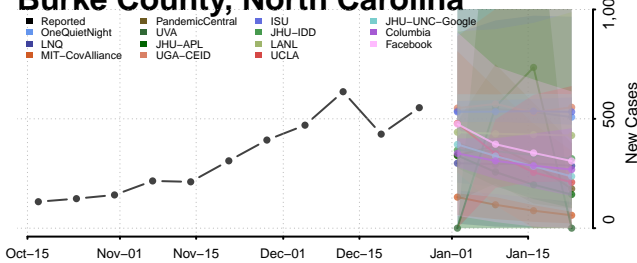

Burke County, North Carolina