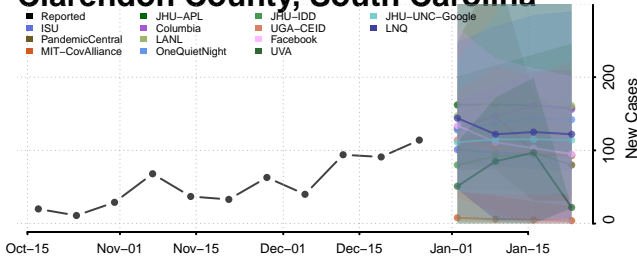

Clarendon County, South Carolina