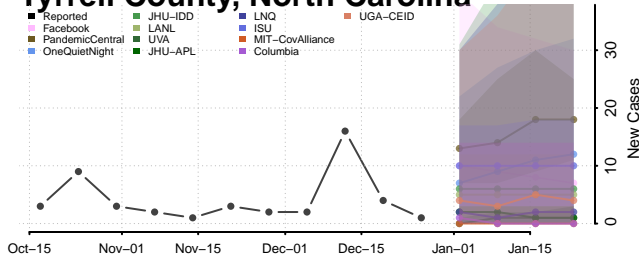

### Tyrrell County, North Carolina