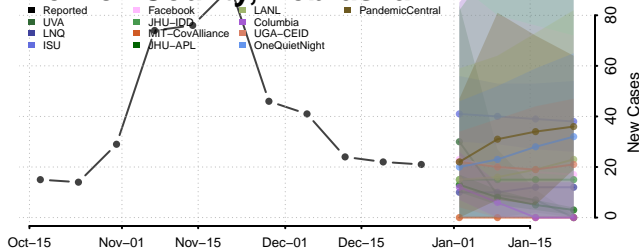

Merrick County, Nebraska