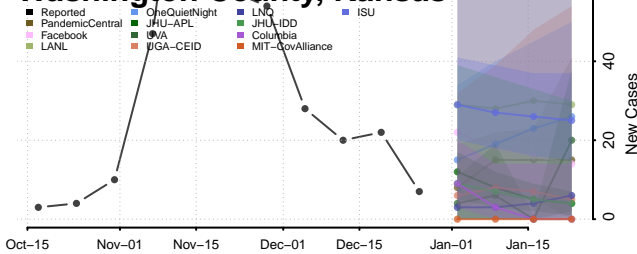

Washington County, Kansas