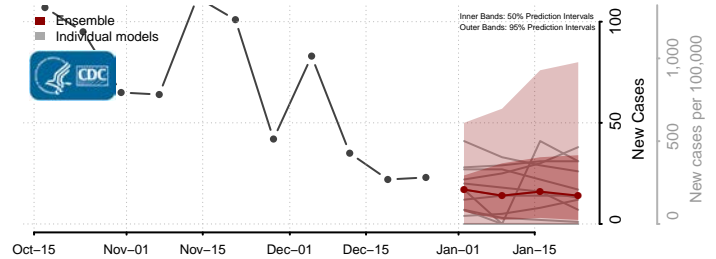

### Morton County, North Dakota