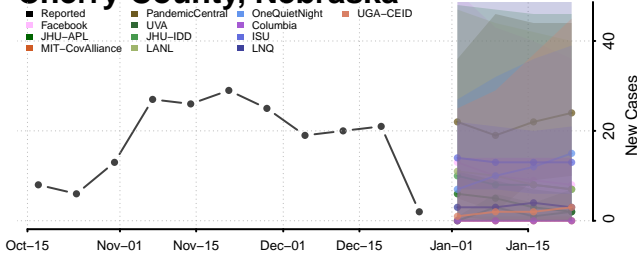

Cherry County, Nebraska