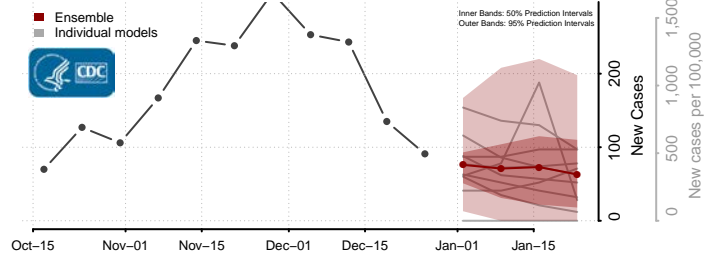

Bethel County, Alaska