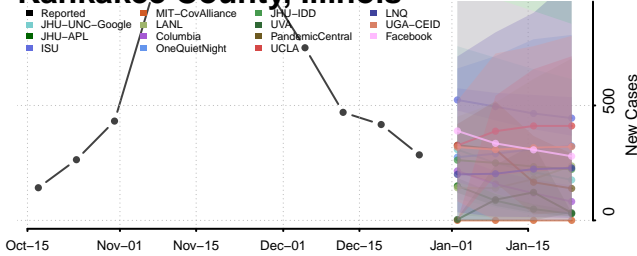

Kankakee County, Illinois