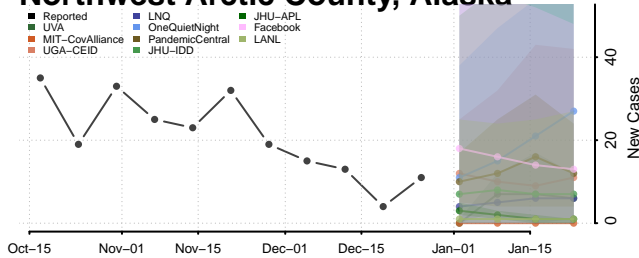

Northwest Arctic County, Alaska