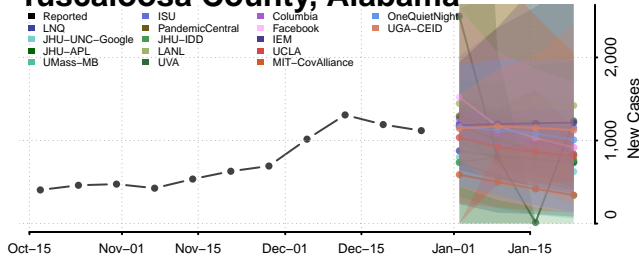

Tuscaloosa County, Alabama