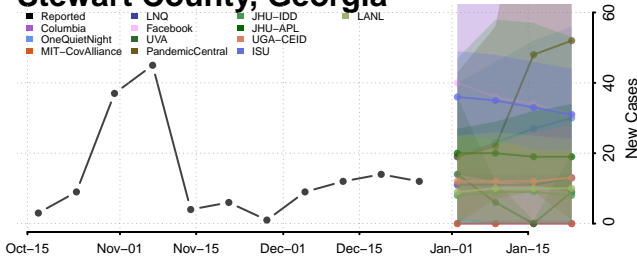

Stewart County, Georgia