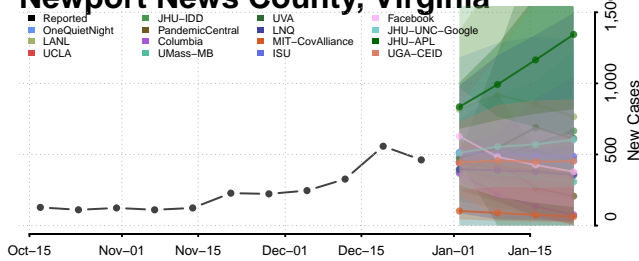

Newport News County, Virginia