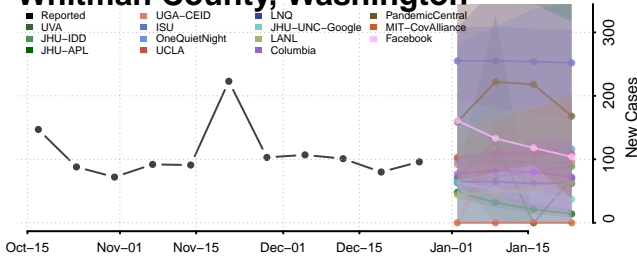

Whitman County, Washington