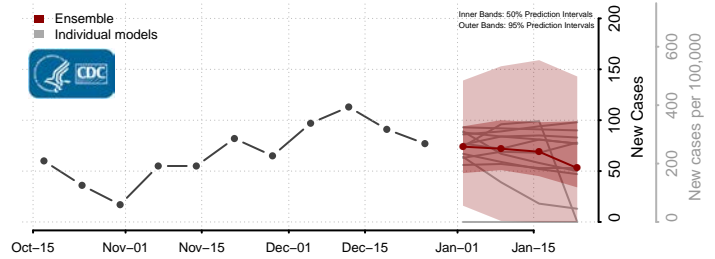

Randolph County, West Virginia