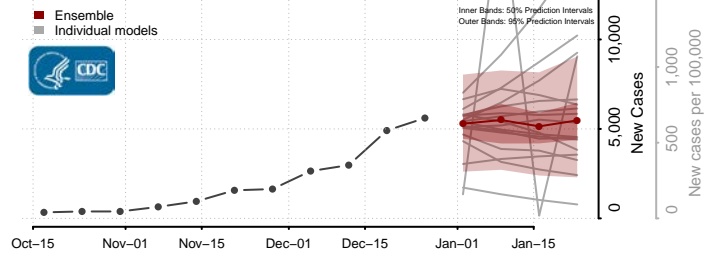

Ventura County, California