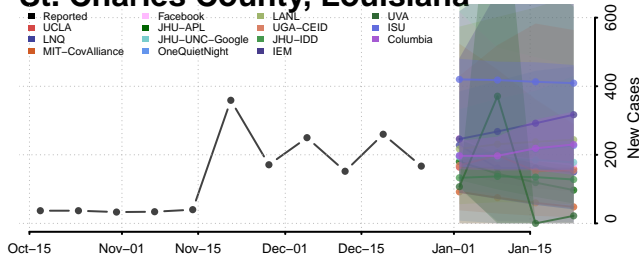

St. Charles County, Louisiana