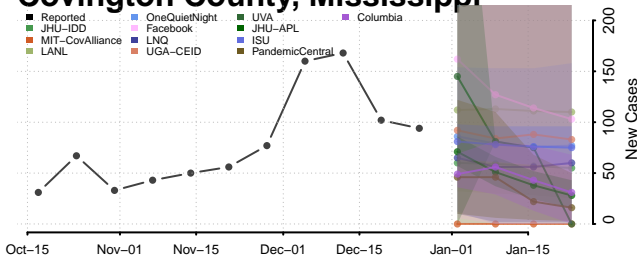

Covington County, Mississippi