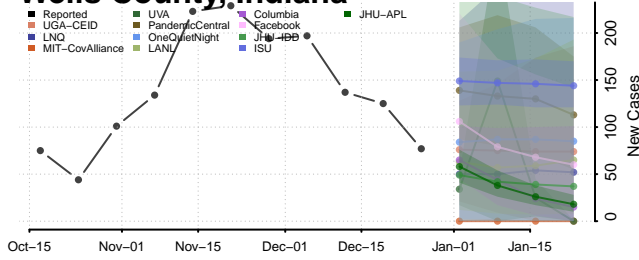

Wells County, Indiana