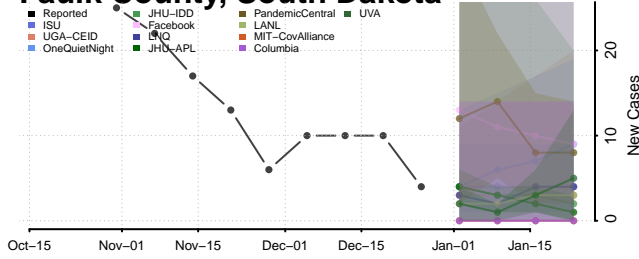

Faulk County, South Dakota