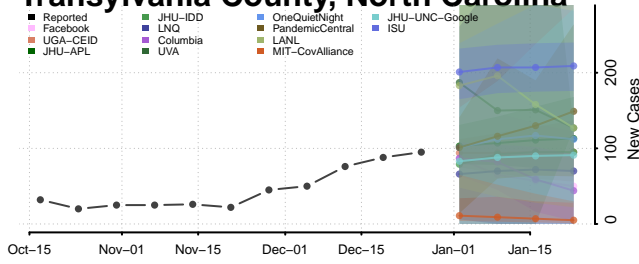

Transylvania County, North Carolina