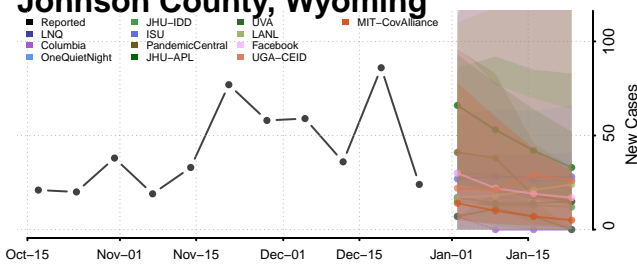

Johnson County, Wyoming