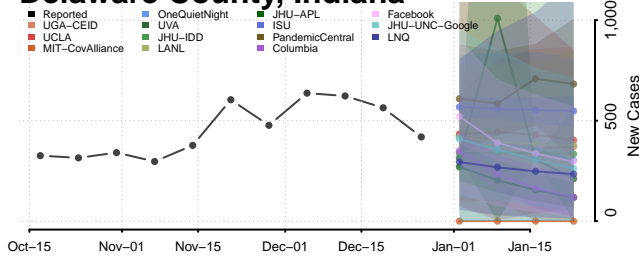

Delaware County, Indiana