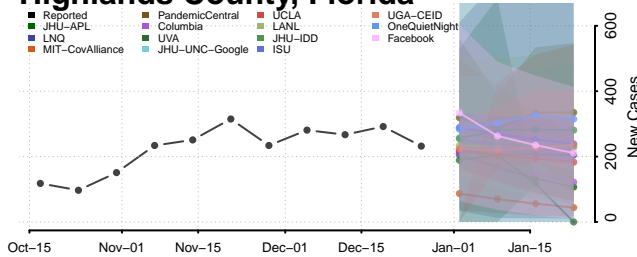

Highlands County, Florida