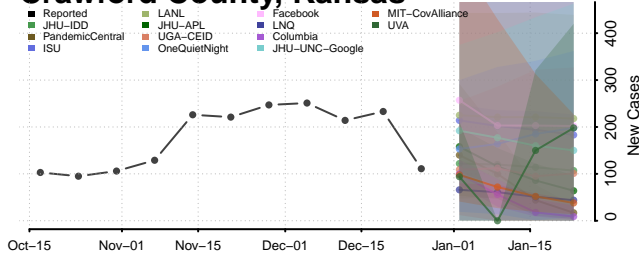

Crawford County, Kansas