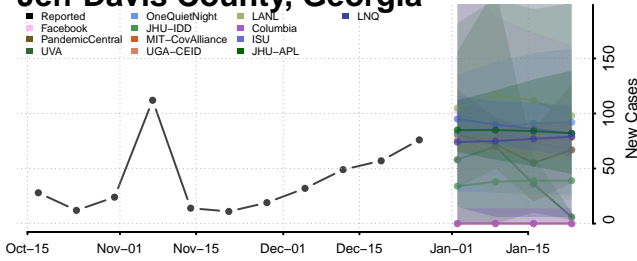

Jeff Davis County, Georgia