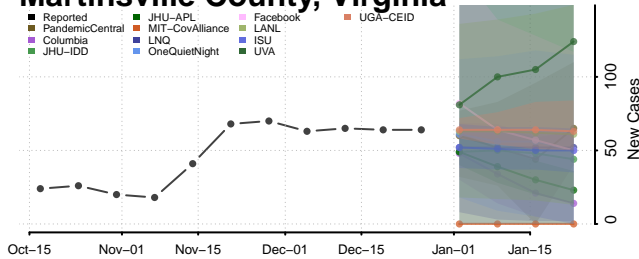

Martinsville County, Virginia