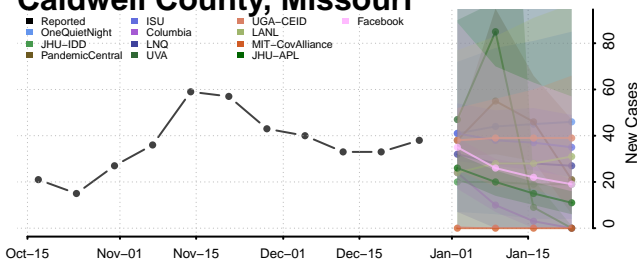

Caldwell County, Missouri