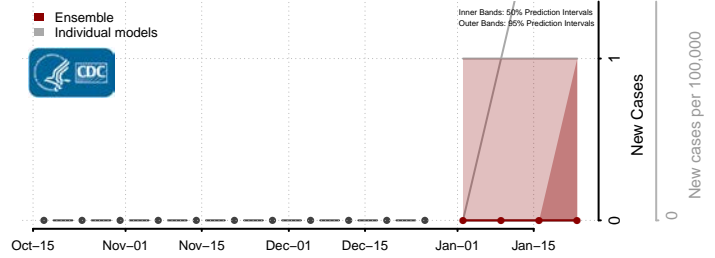

Bristol Bay County, Alaska