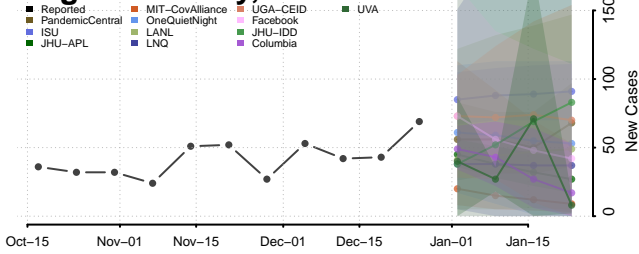

Hughes County, Oklahoma