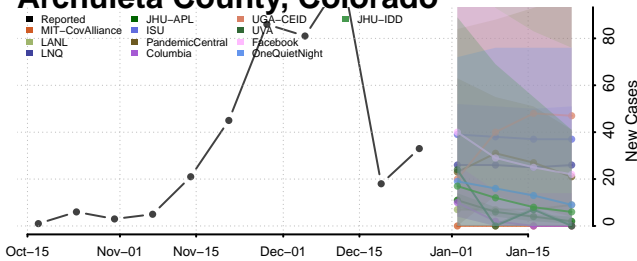

Archuleta County, Colorado