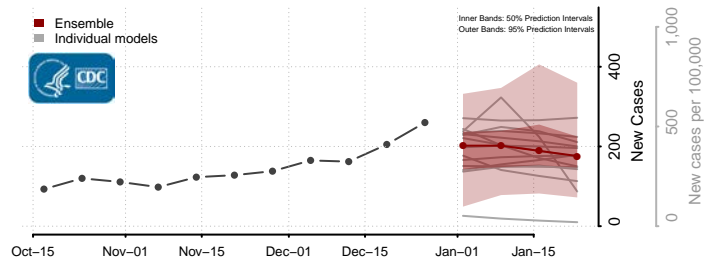

Halifax County, North Carolina