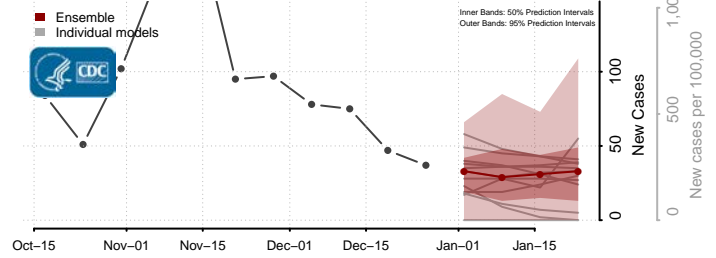

Carroll County, Illinois