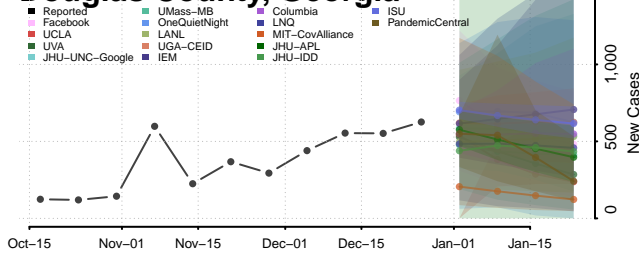

Douglas County, Georgia