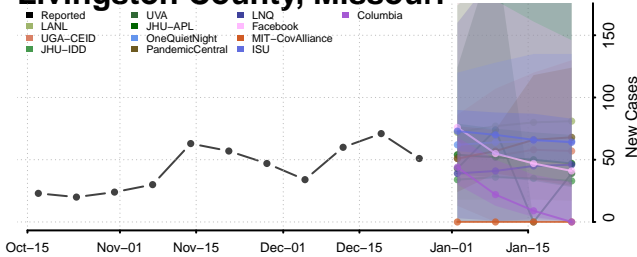

Livingston County, Missouri