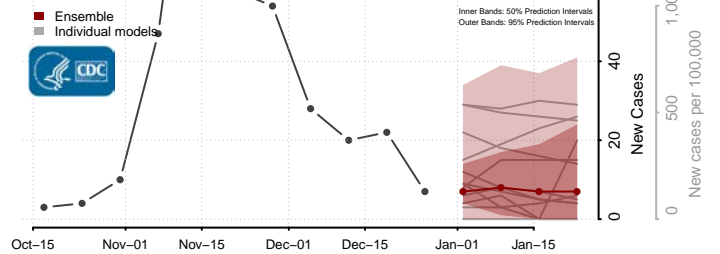

Washington County, Kansas