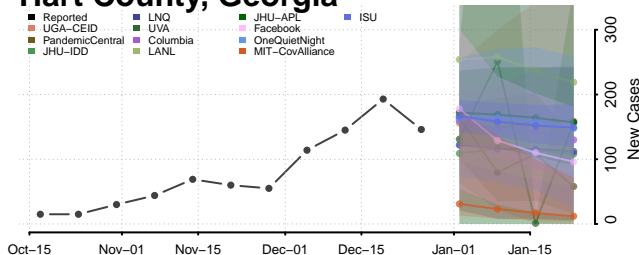

Hart County, Georgia