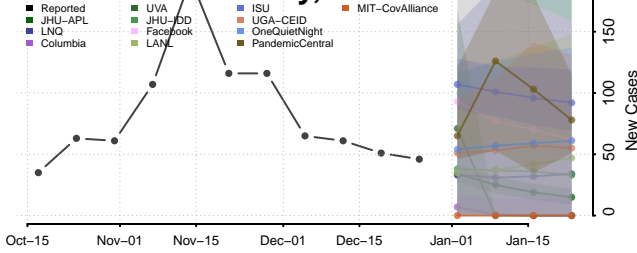

New Madrid County, Missouri