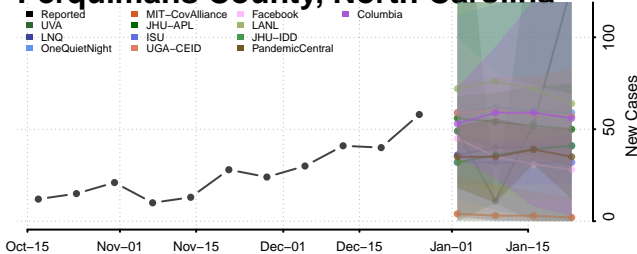

Perquimans County, North Carolina