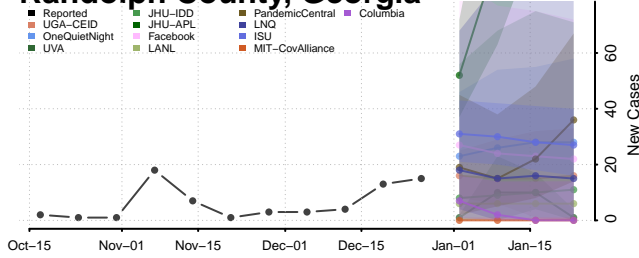

Randolph County, Georgia