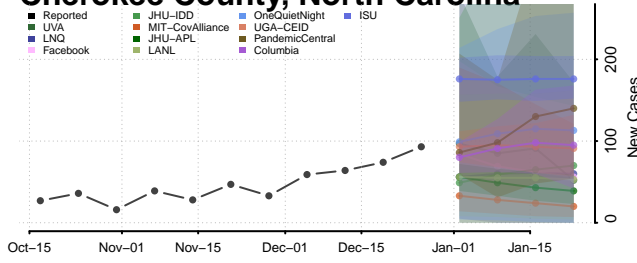

Cherokee County, North Carolina