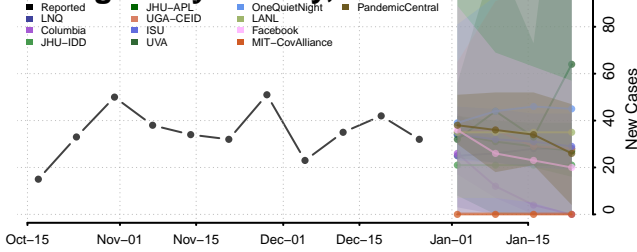

Montgomery County, Missouri