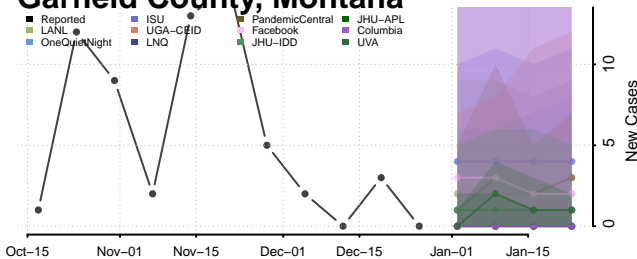

Garfield County, Montana