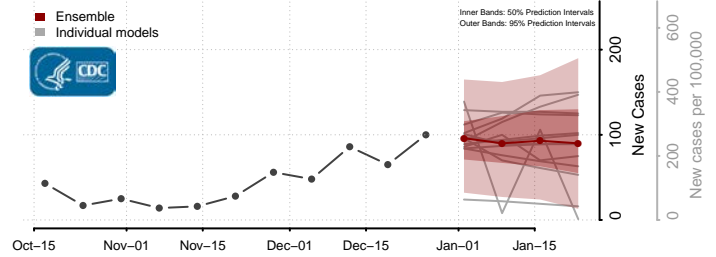

Louisa County, Virginia