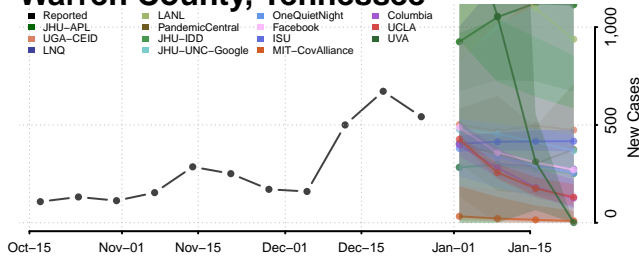

Warren County, Tennessee