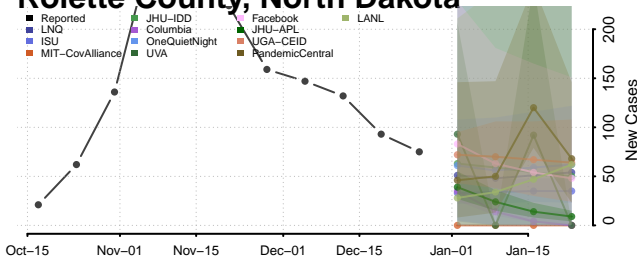

Rolette County, North Dakota