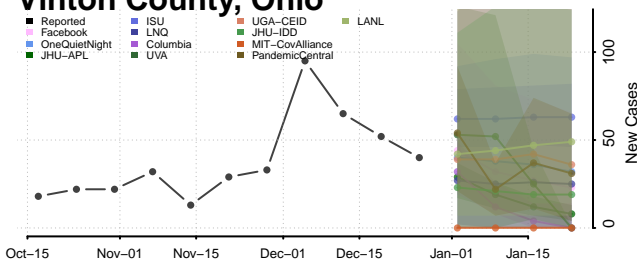

Vinton County, Ohio