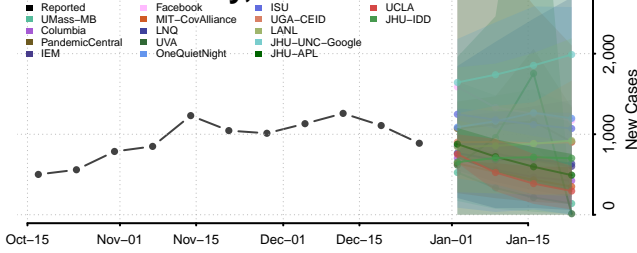

Greene County, Missouri