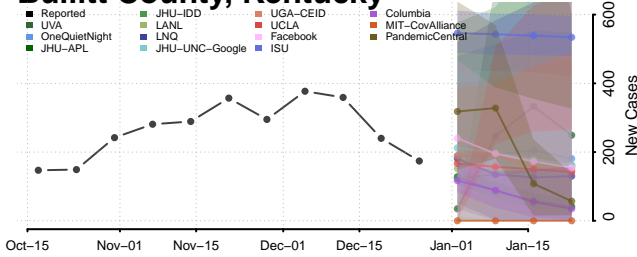

Bullitt County, Kentucky