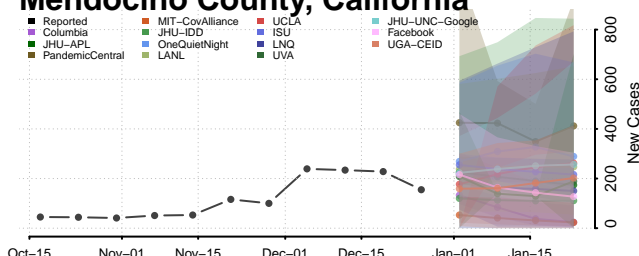

Mendocino County, California