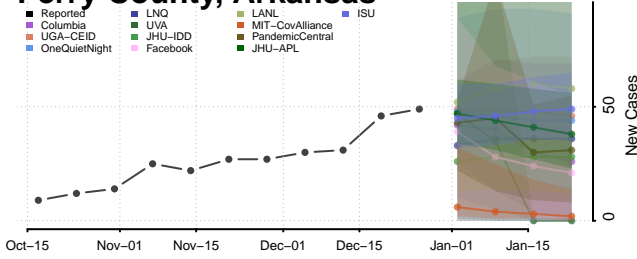

Perry County, Arkansas