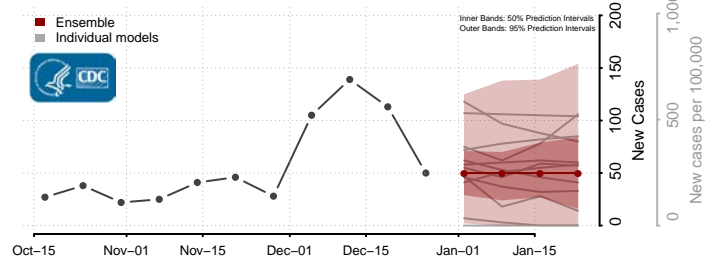

Wayne County, Mississippi