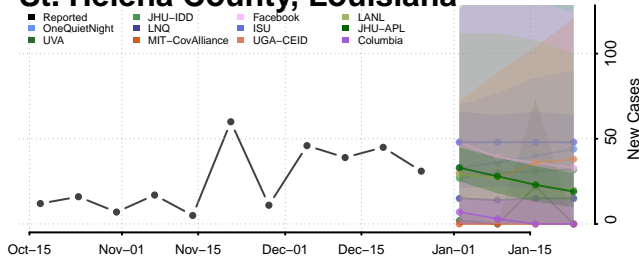

St. Helena County, Louisiana