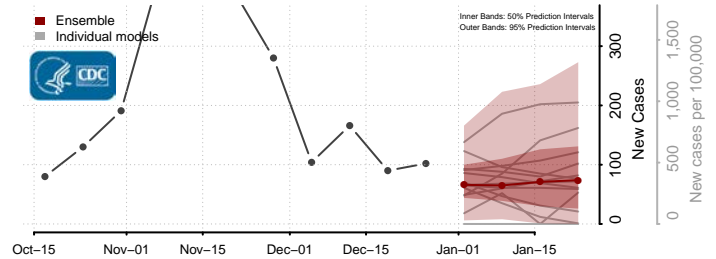

Stutsman County, North Dakota