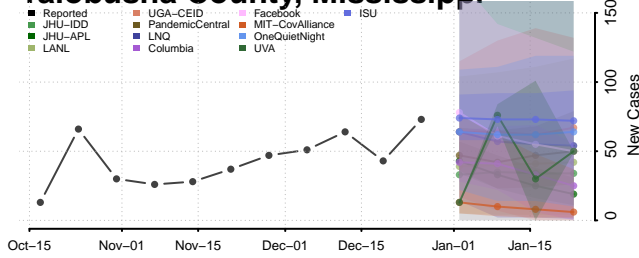

Yalobusha County, Mississippi