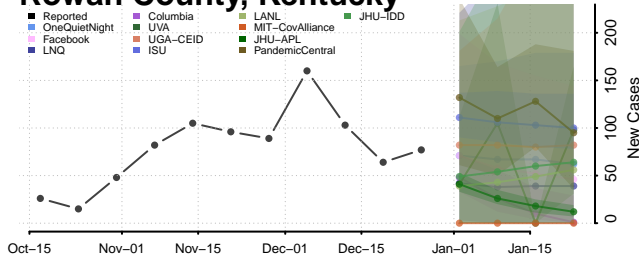

Rowan County, Kentucky