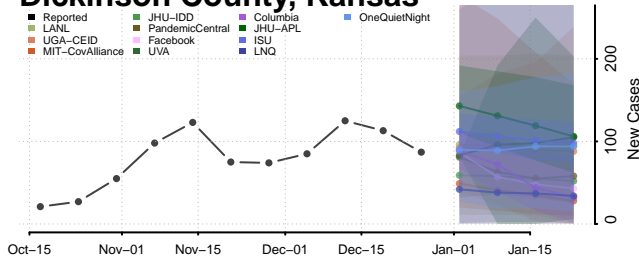

### Doniphan County, Kansas