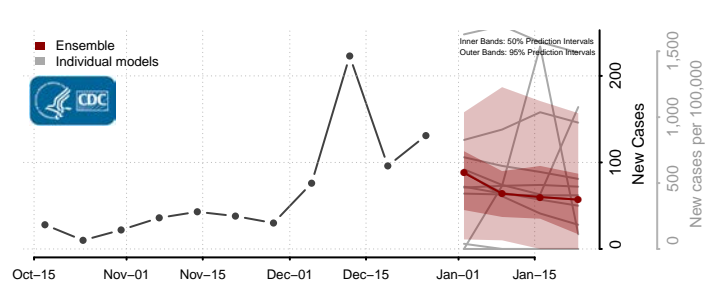

Nottoway County, Virginia