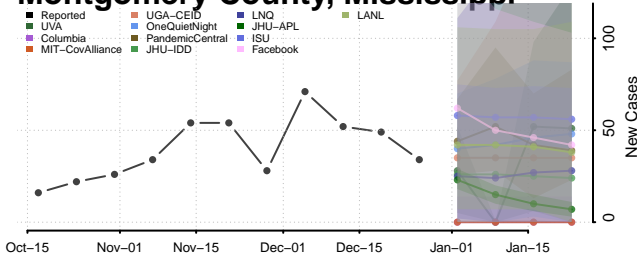

Montgomery County, Mississippi