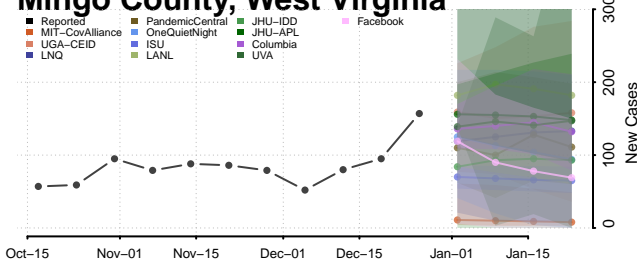

Mingo County, West Virginia