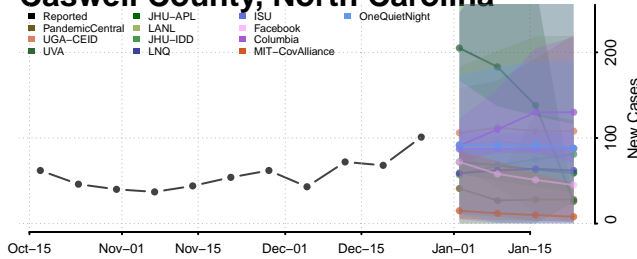

Caswell County, North Carolina