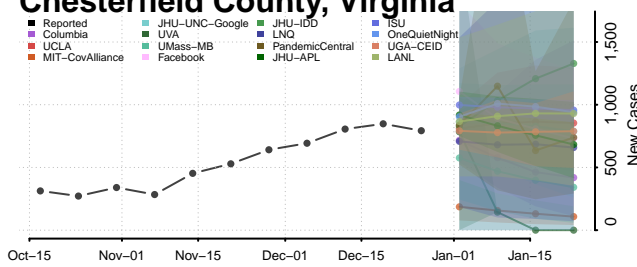

Chesterfield County, Virginia