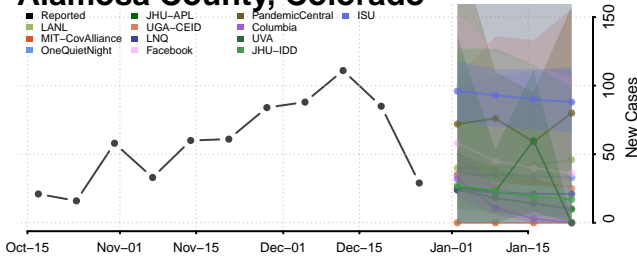

Alamosa County, Colorado