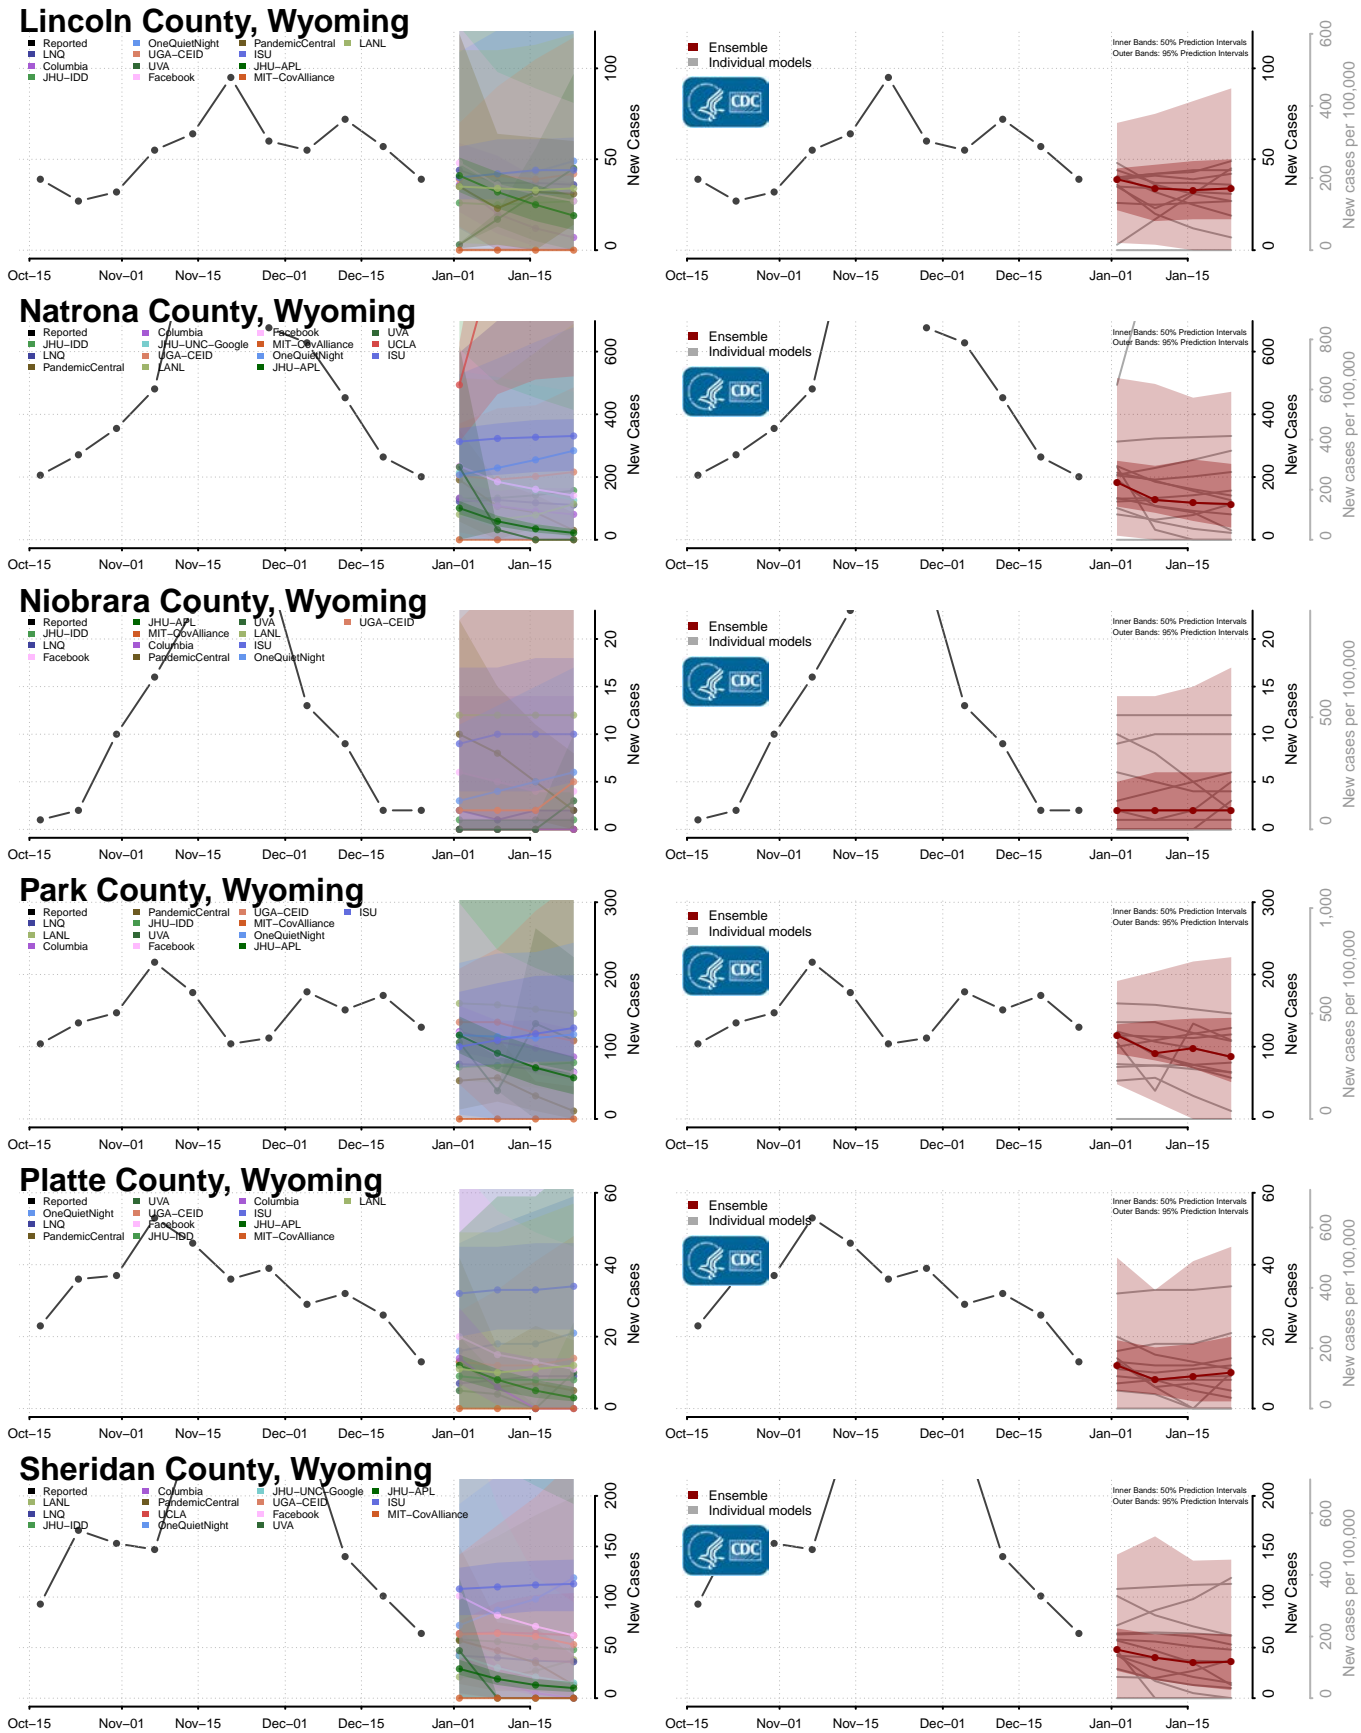

### Laramie County, Wyoming