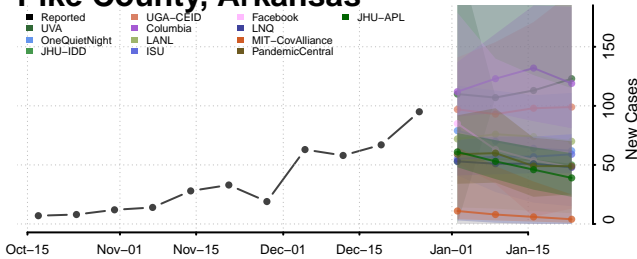

Pike County, Arkansas