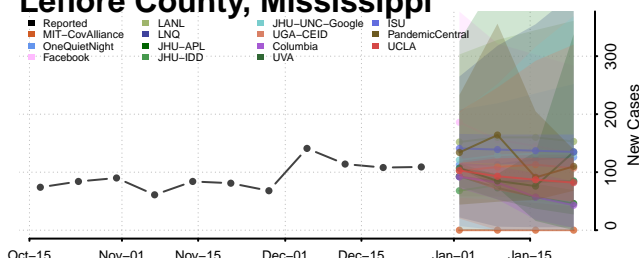

Leflore County, Mississippi