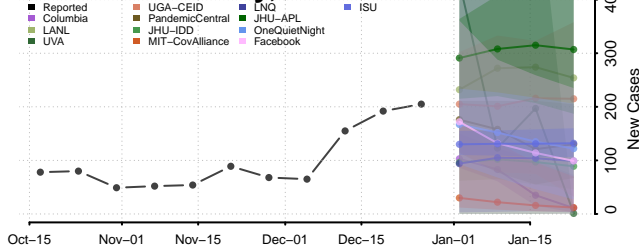

Fentress County, Tennessee