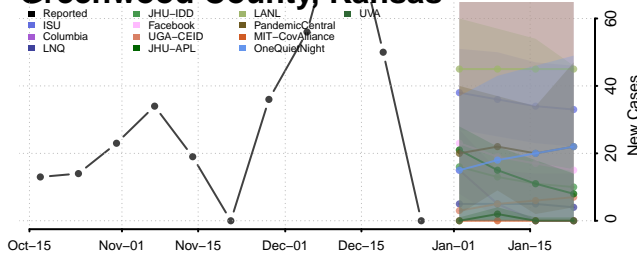

Greenwood County, Kansas