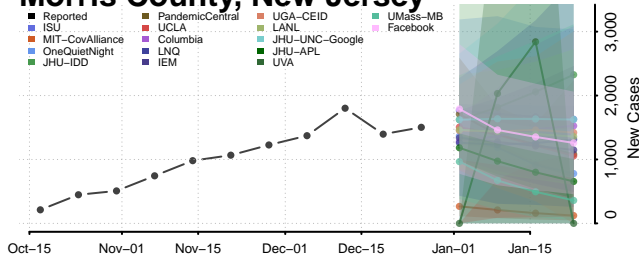

Morris County, New Jersey