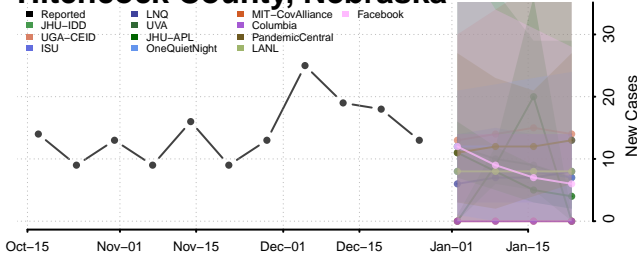

Hitchcock County, Nebraska