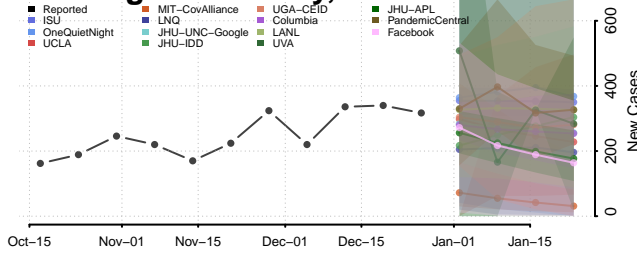

Rockingham County, North Carolina