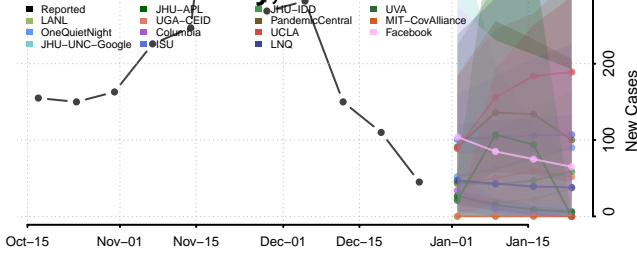

Morrison County, Minnesota