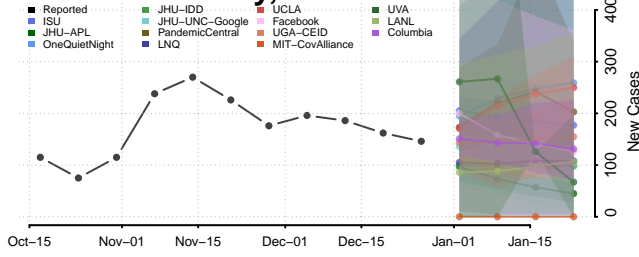

Johnson County, Missouri