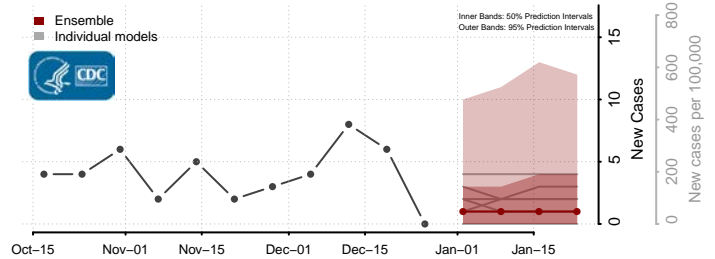

Denali County, Alaska