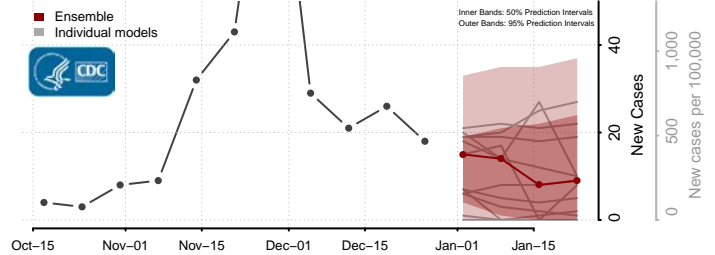

Ellis County, Oklahoma