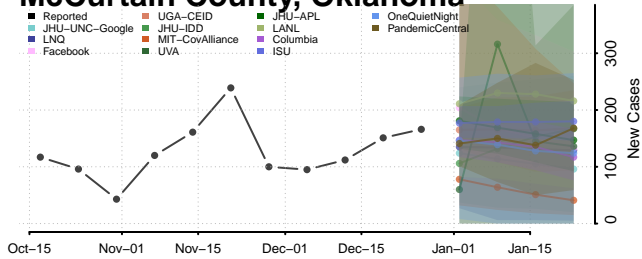

McCurain County, Oklahoma