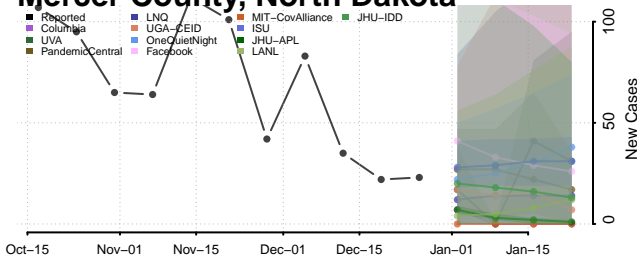

### Morton County, North Dakota