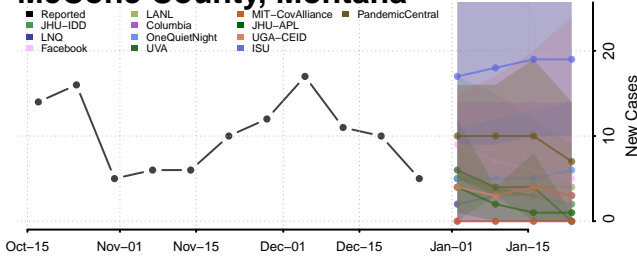

McCone County, Montana