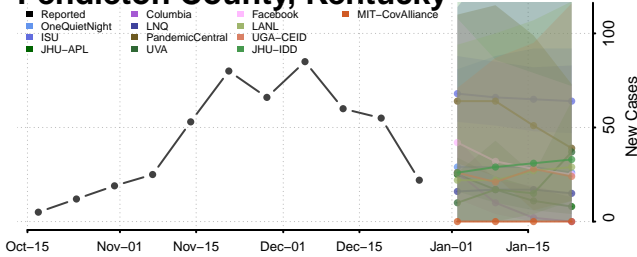

Pendleton County, Kentucky