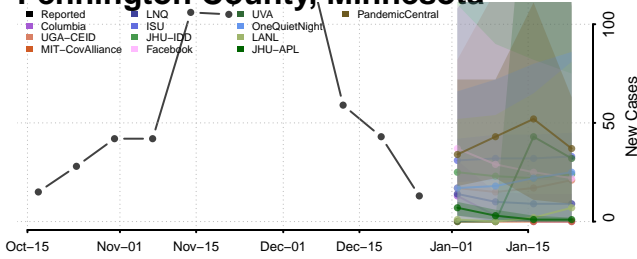

Pennington County, Minnesota