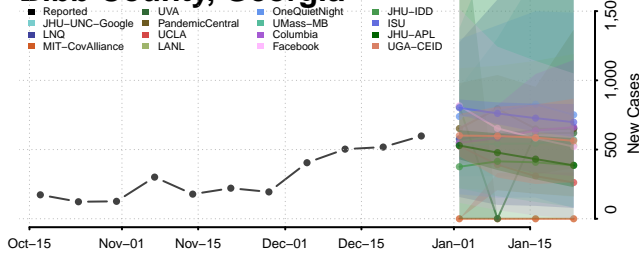

Bibb County, Georgia