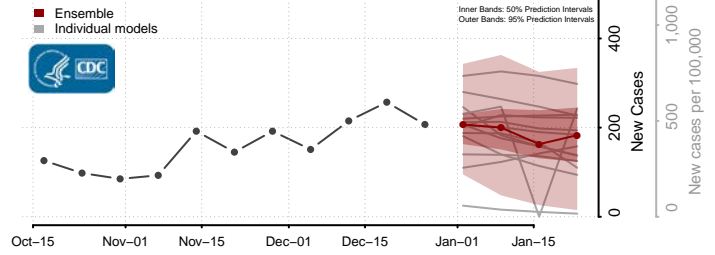

Delaware County, Oklahoma