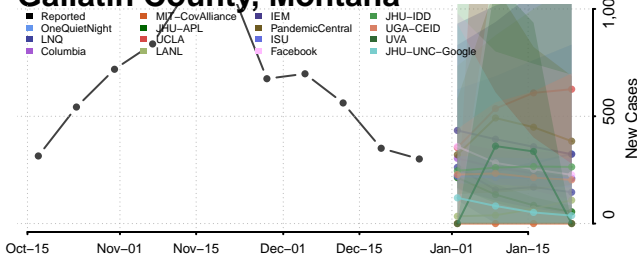

Gallatin County, Montana