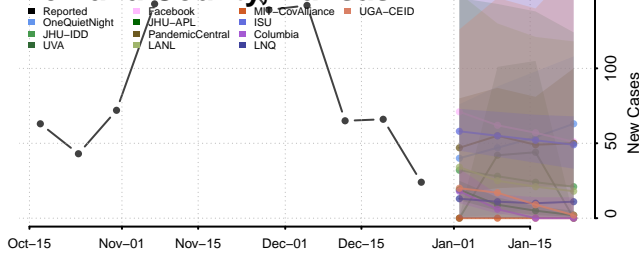

Nemaha County, Kansas