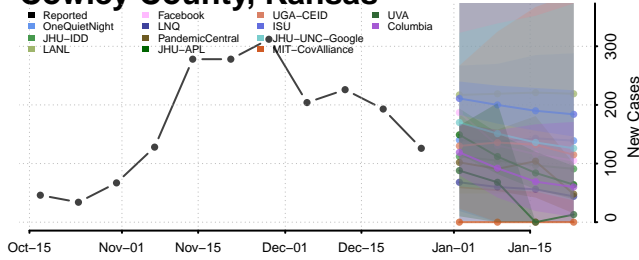

Cowley County, Kansas