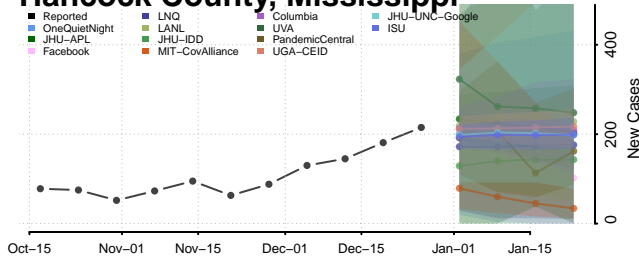

Hancock County, Mississippi