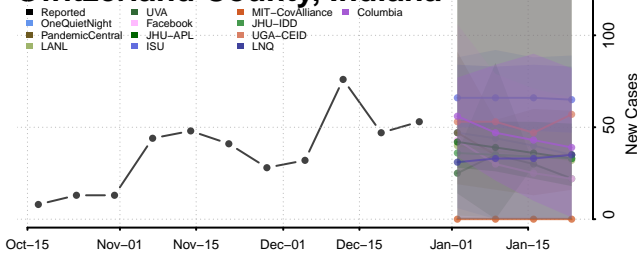

Switzerland County, Indiana