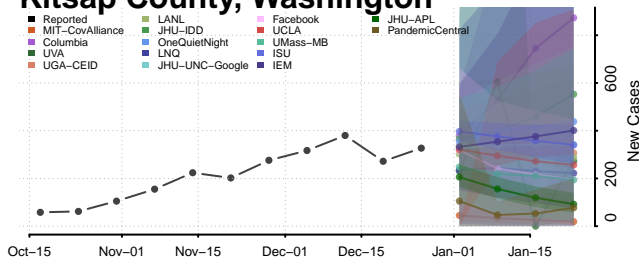

Kitsap County, Washington