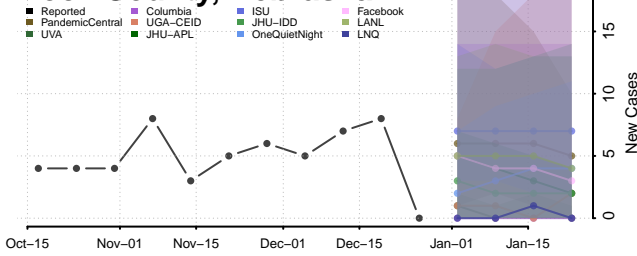

Rock County, Nebraska