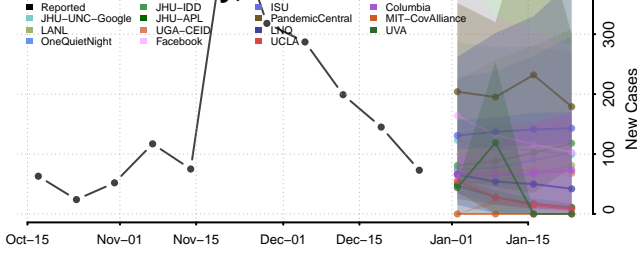

Mower County, Minnesota