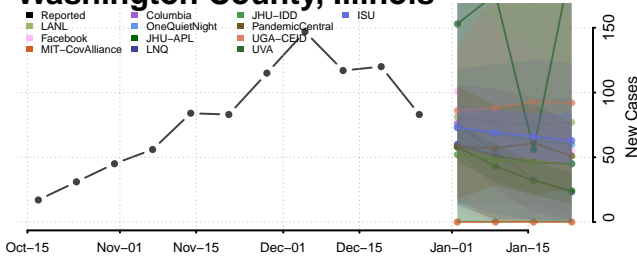

Washington County, Illinois