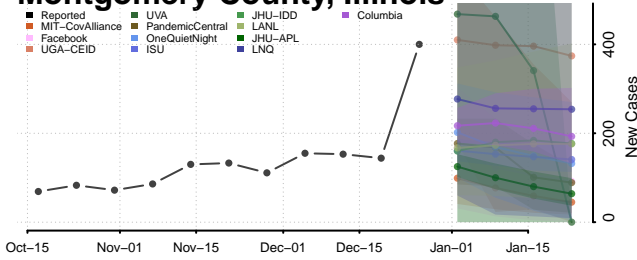

Montgomery County, Illinois