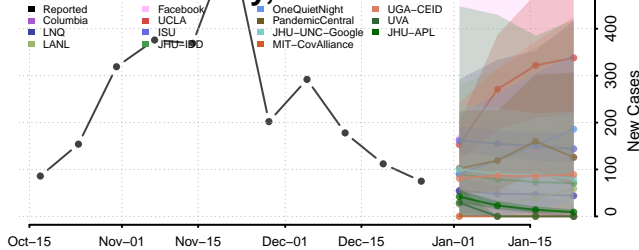

### Madison County, Nebraska