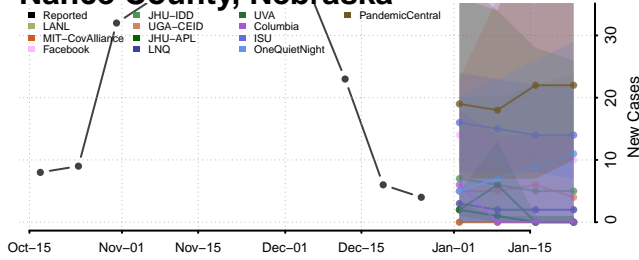

Nance County, Nebraska