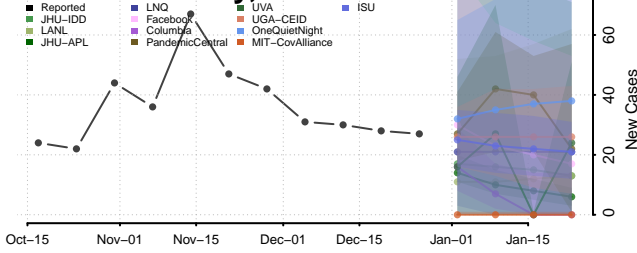

Monroe County, Missouri