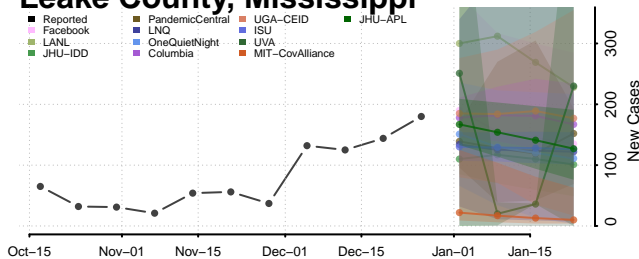

Leake County, Mississippi