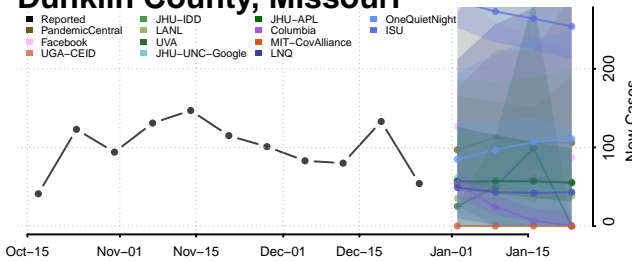

Dunklin County, Missouri