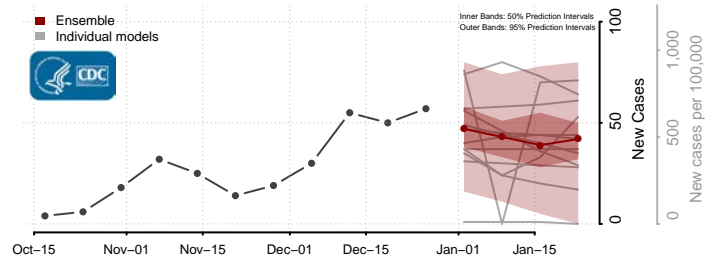

Tyler County, West Virginia