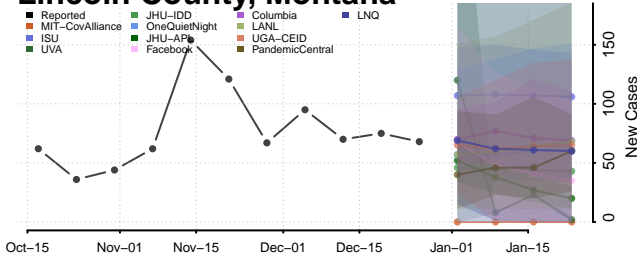

Lincoln County, Montana