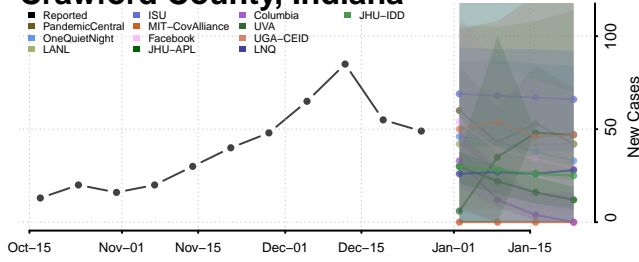

Crawford County, Indiana