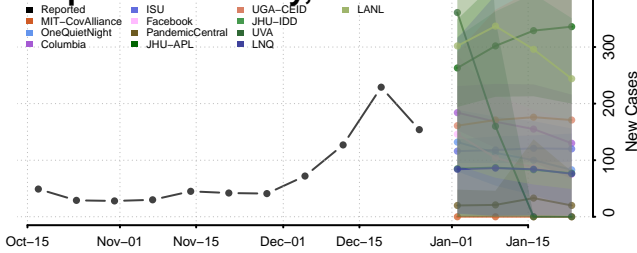

Sequatchie County, Tennessee