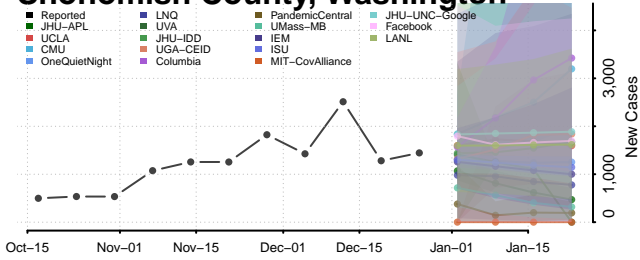

Snohomish County, Washington