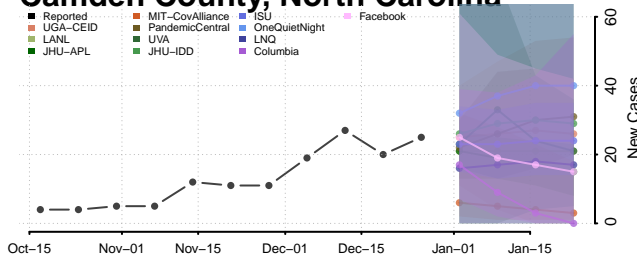

Camden County, North Carolina