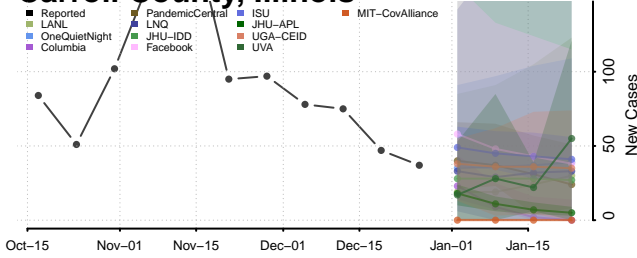

Carroll County, Illinois