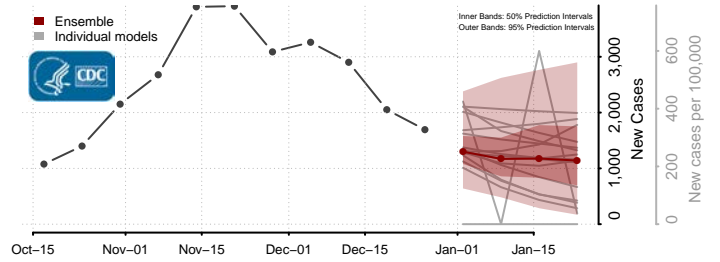

Adams County, Colorado