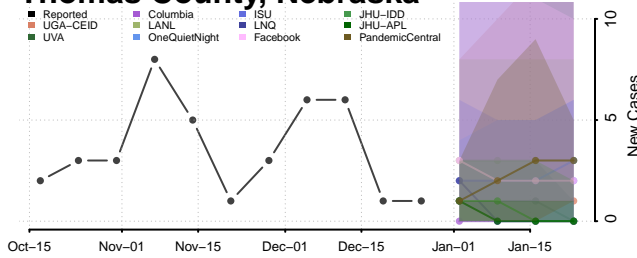

Thomas County, Nebraska