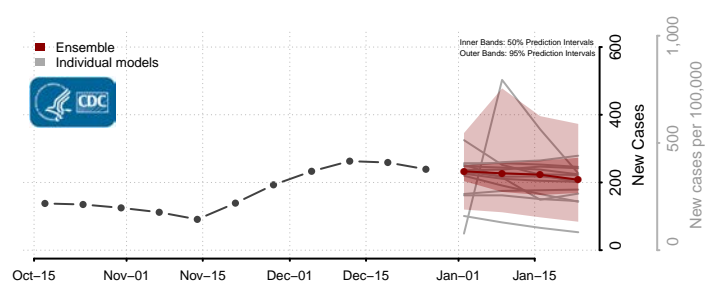

Lamar County, Mississippi