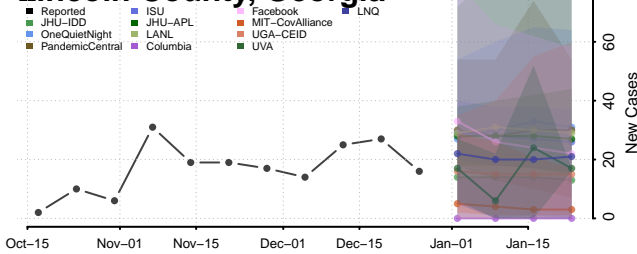

Lincoln County, Georgia