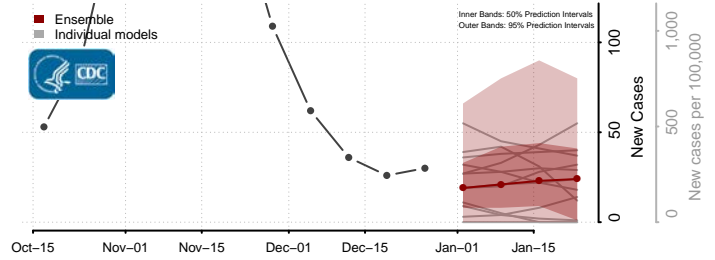

Walsh County, North Dakota