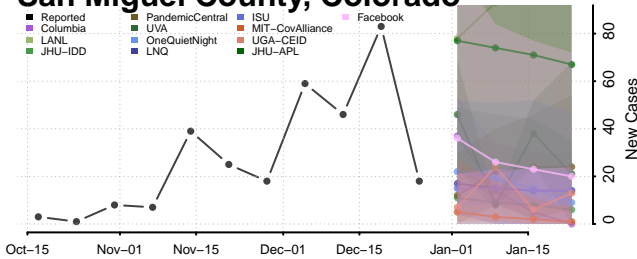

San Miguel County, Colorado