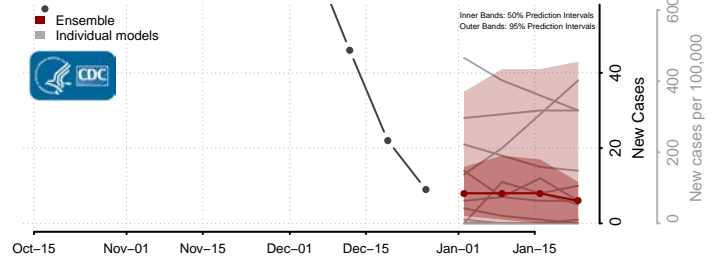

McLean County, North Dakota