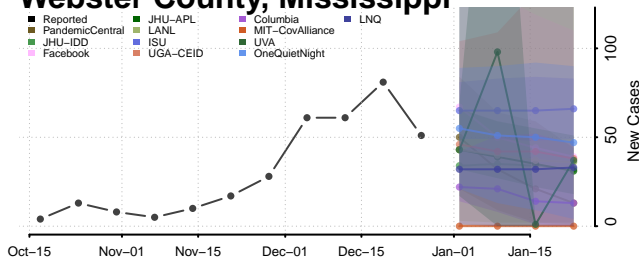

Webster County, Mississippi