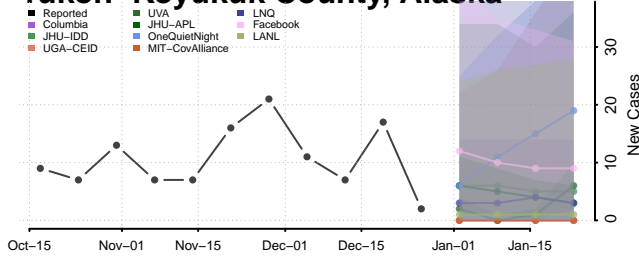

Yukon-Koyukuk County, Alaska