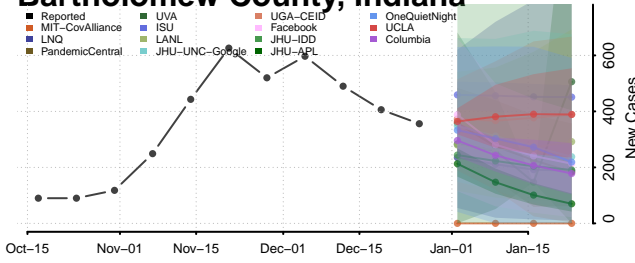

Bartholomew County, Indiana