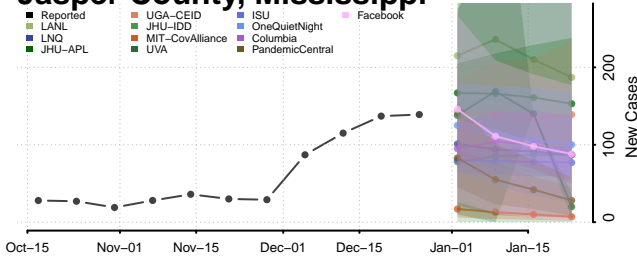

Jasper County, Mississippi