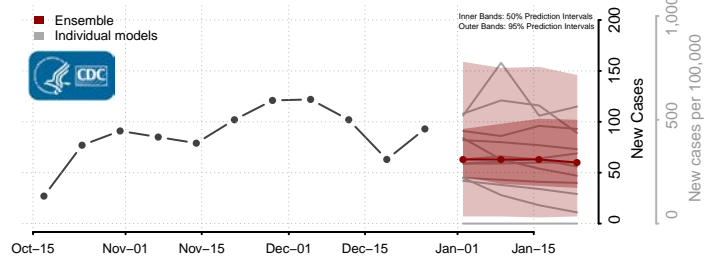

Wyoming County, West Virginia