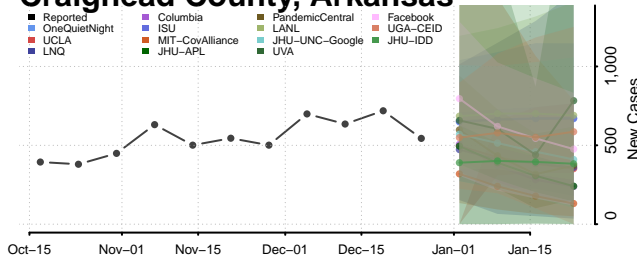

Craighead County, Arkansas