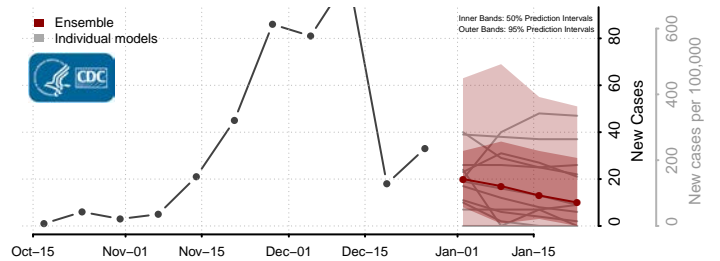

Archuleta County, Colorado