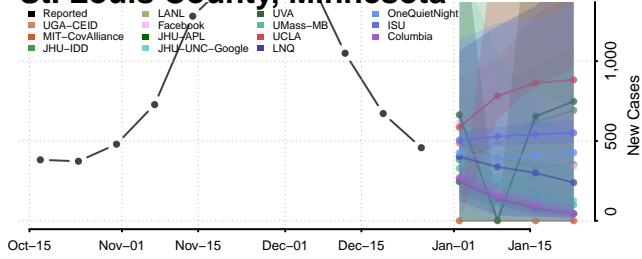

St. Louis County, Minnesota