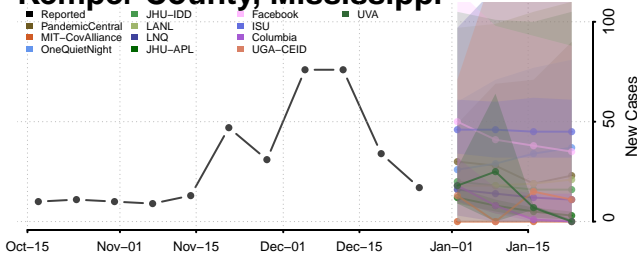

Kemper County, Mississippi