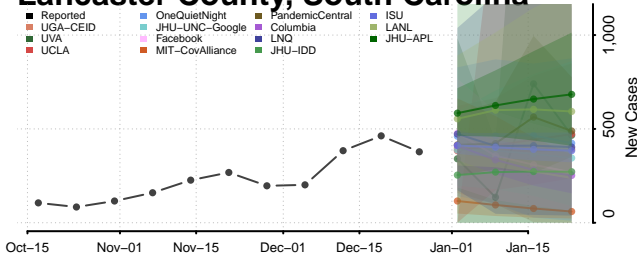

Lancaster County, South Carolina