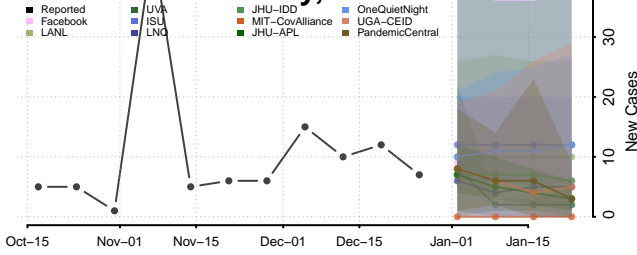

Shackelford County, Texas