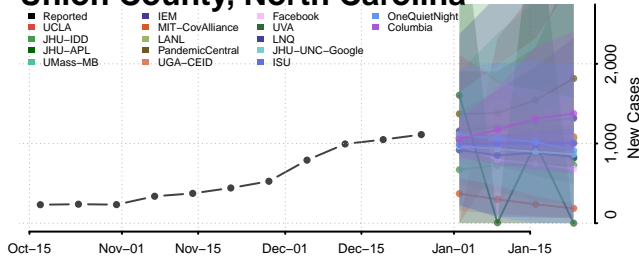

Union County, North Carolina