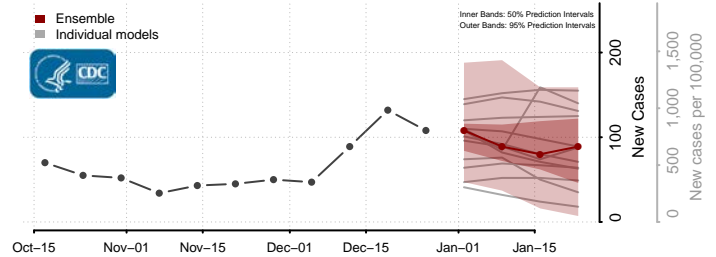

Grundy County, Tennessee