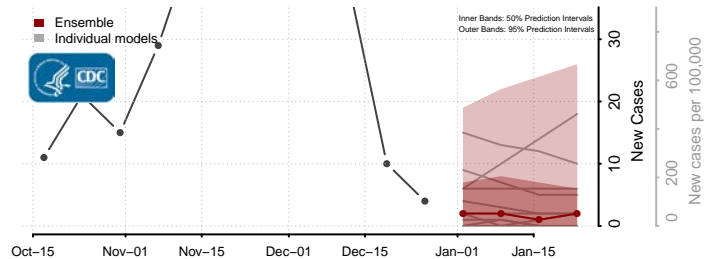

Sargent County, North Dakota