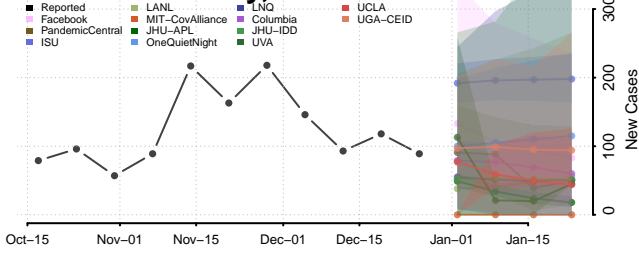

Jackson County, Oklahoma