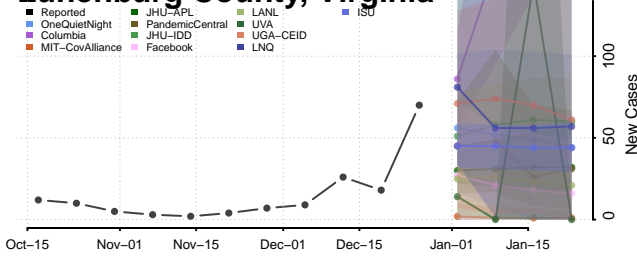

Lunenburg County, Virginia