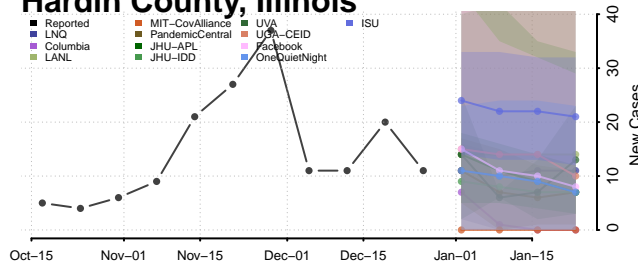

Hardin County, Illinois