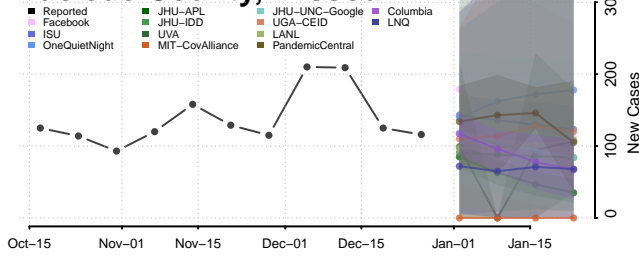

Laclede County, Missouri