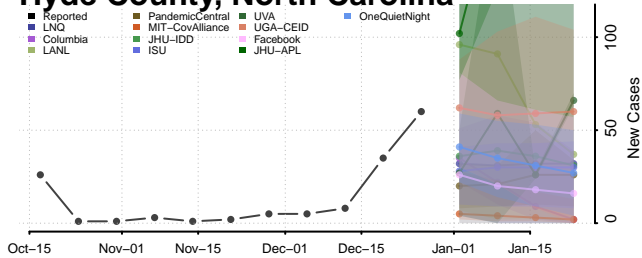

Hyde County, North Carolina