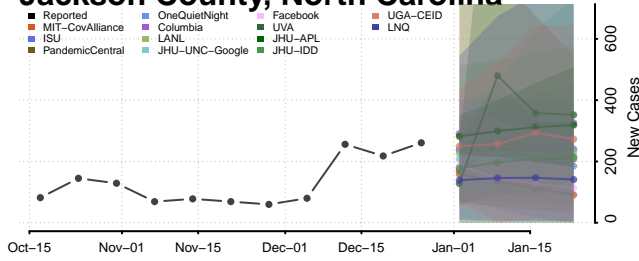

Jackson County, North Carolina