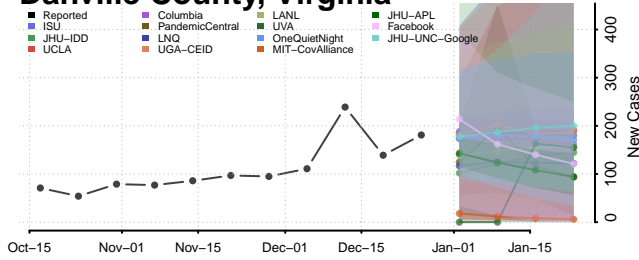

Danville County, Virginia