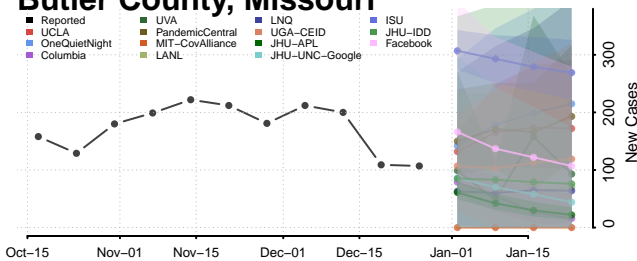

Butler County, Missouri