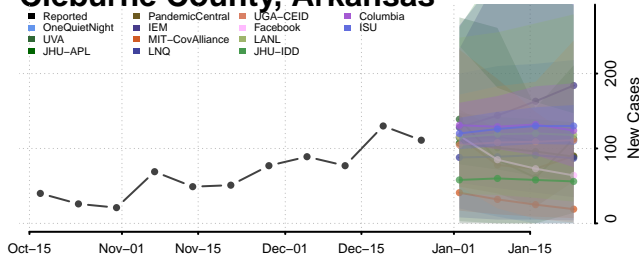

### Cleburne County, Arkansas