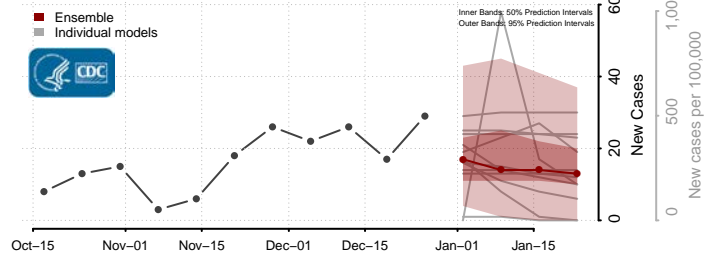

Wirt County, West Virginia