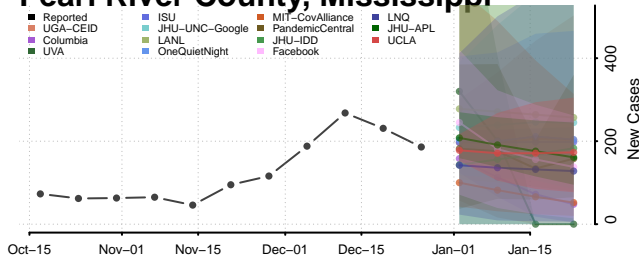

Pearl River County, Mississippi