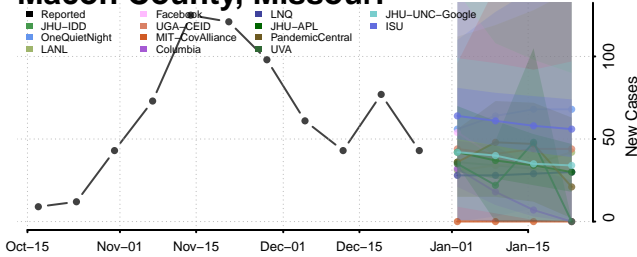

Macon County, Missouri