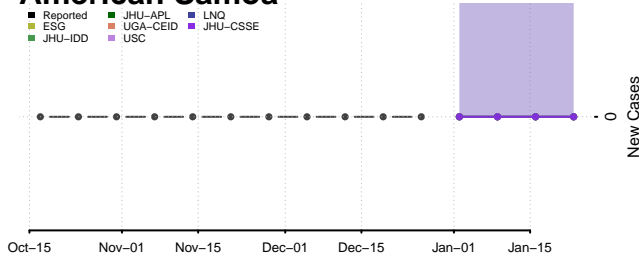

American Samoa