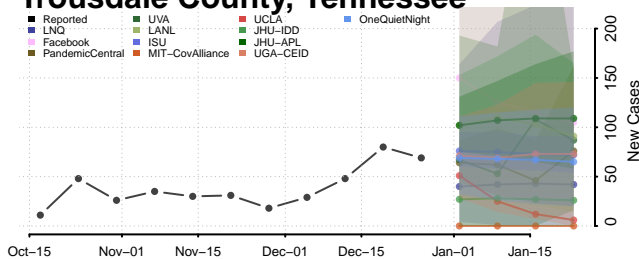

Trousdale County, Tennessee