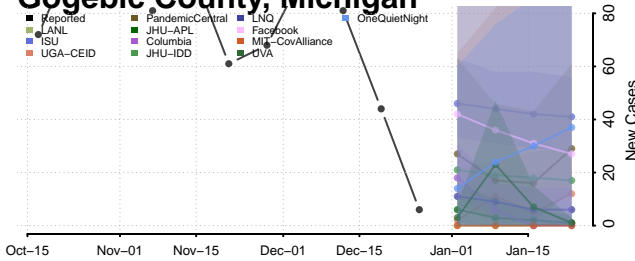

Gogebic County, Michigan