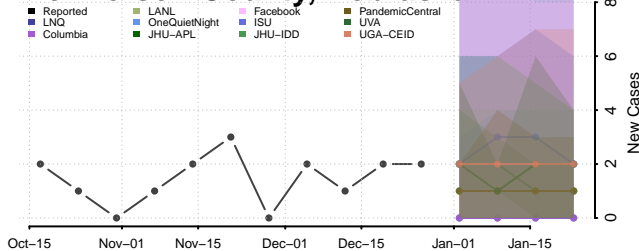

McPherson County, Nebraska