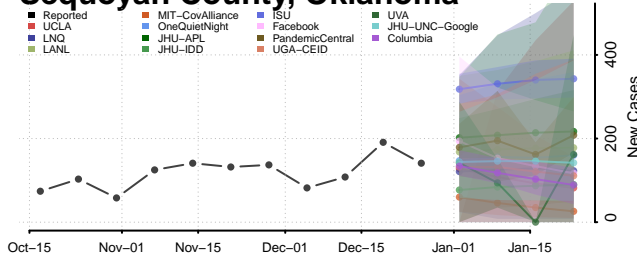

### Sequoyah County, Oklahoma