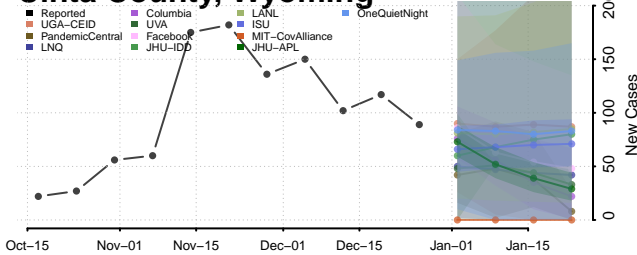

Uinta County, Wyoming