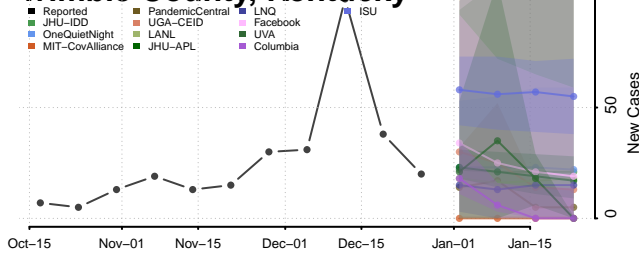

Trimble County, Kentucky