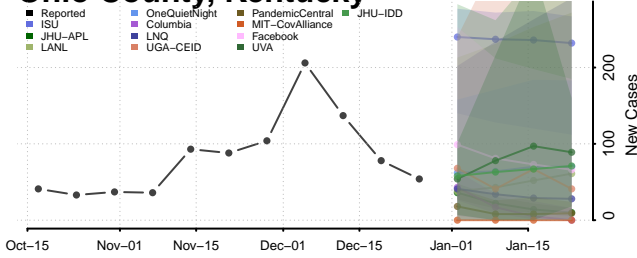

Ohio County, Kentucky