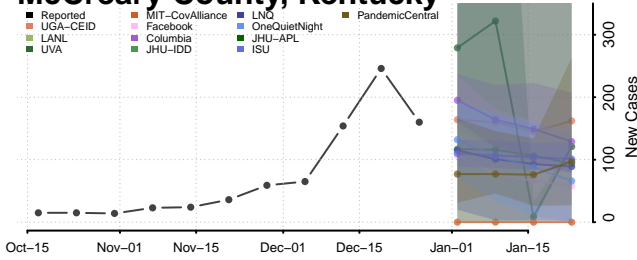

McCreary County, Kentucky