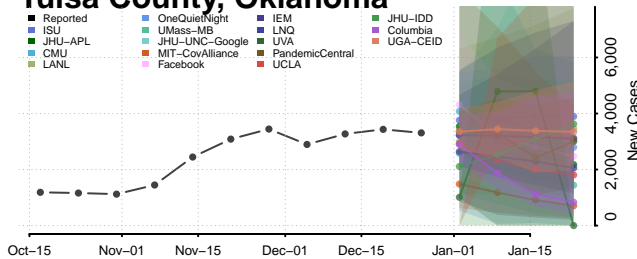

Tulsa County, Oklahoma