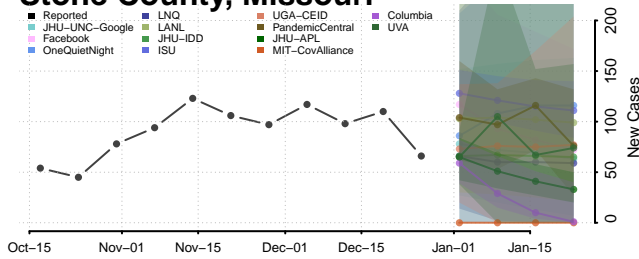

Stone County, Missouri