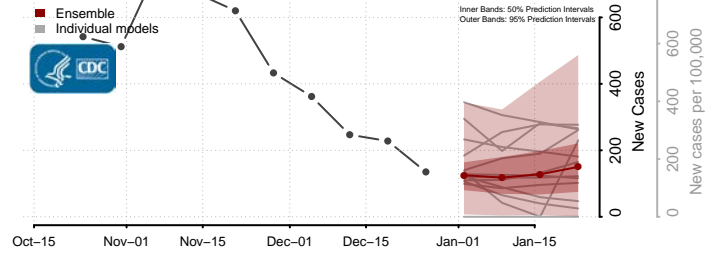

Twin Falls County, Idaho