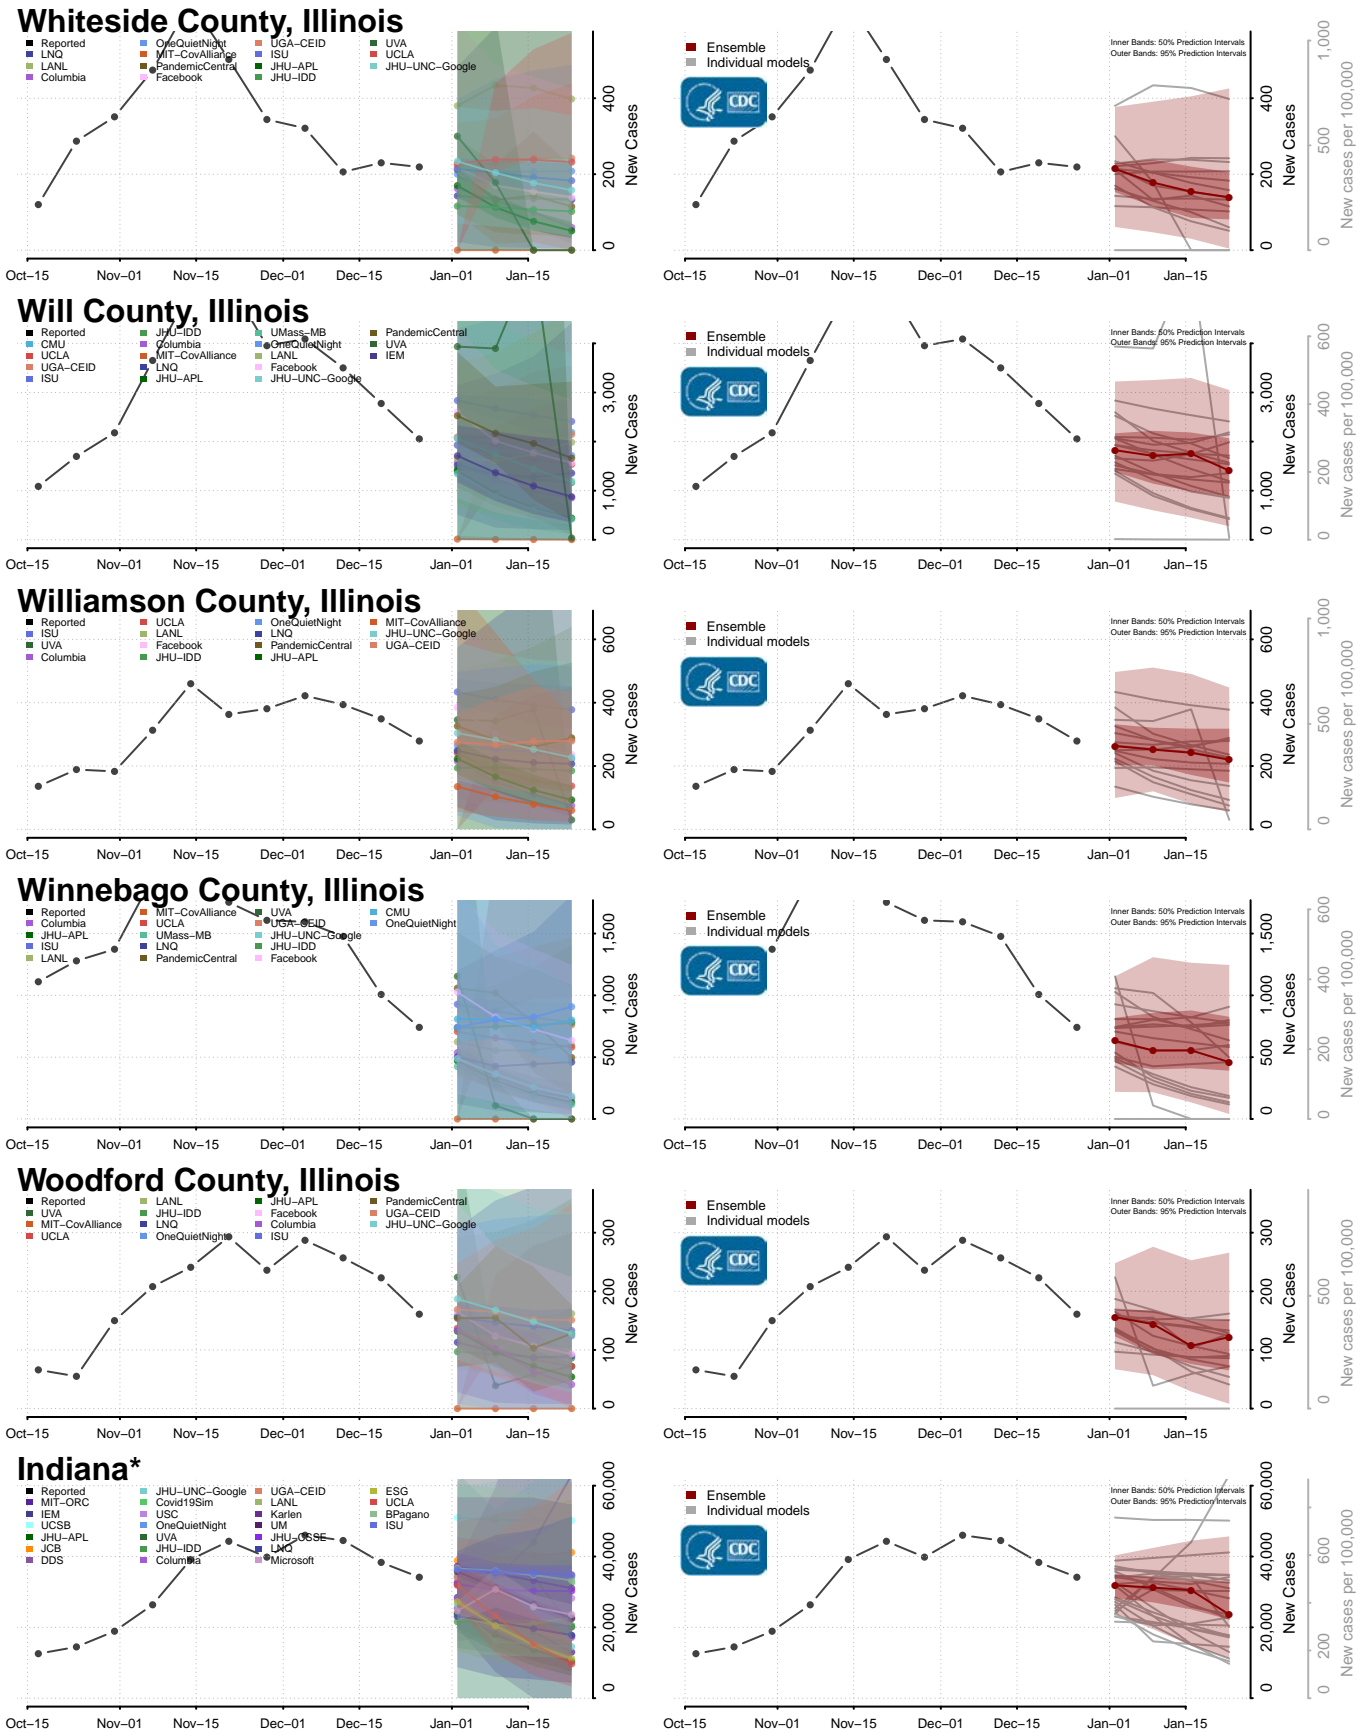

*New weekly cases may decrease in this location over the next four weeks. For these locations, the ensemble forecast indicates a probability of 0.75 or greater that fewer cases will be reported in week four of the forecast than in the last reported week.