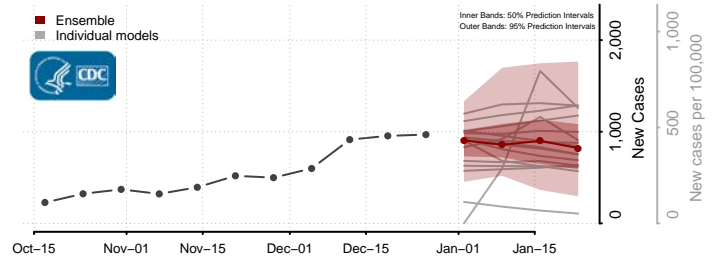

Johnston County, North Carolina