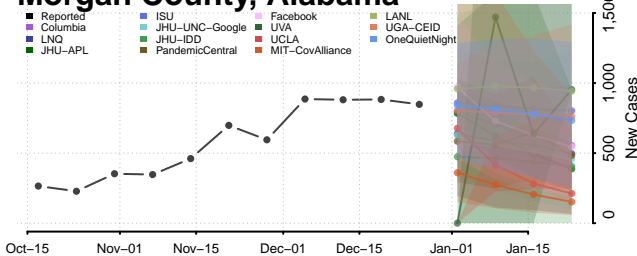

Morgan County, Alabama