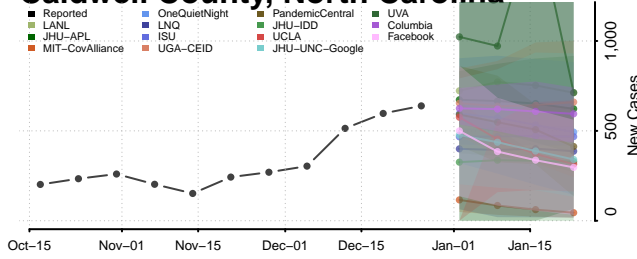

Caldwell County, North Carolina