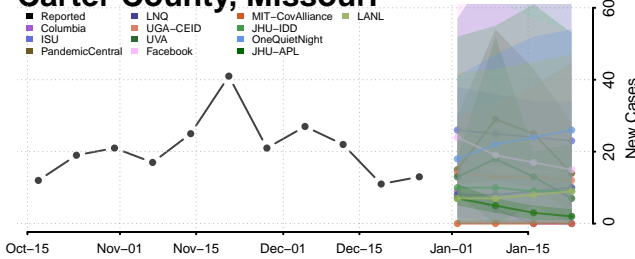

Carter County, Missouri