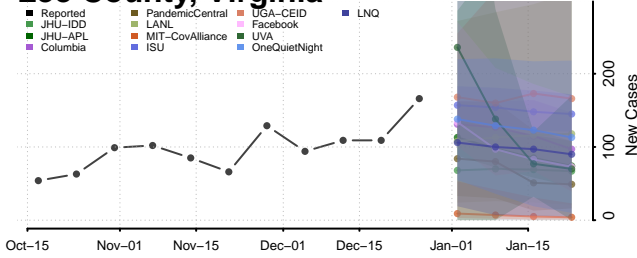

Lee County, Virginia