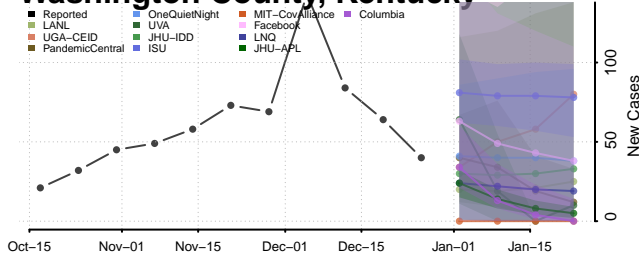

Washington County, Kentucky