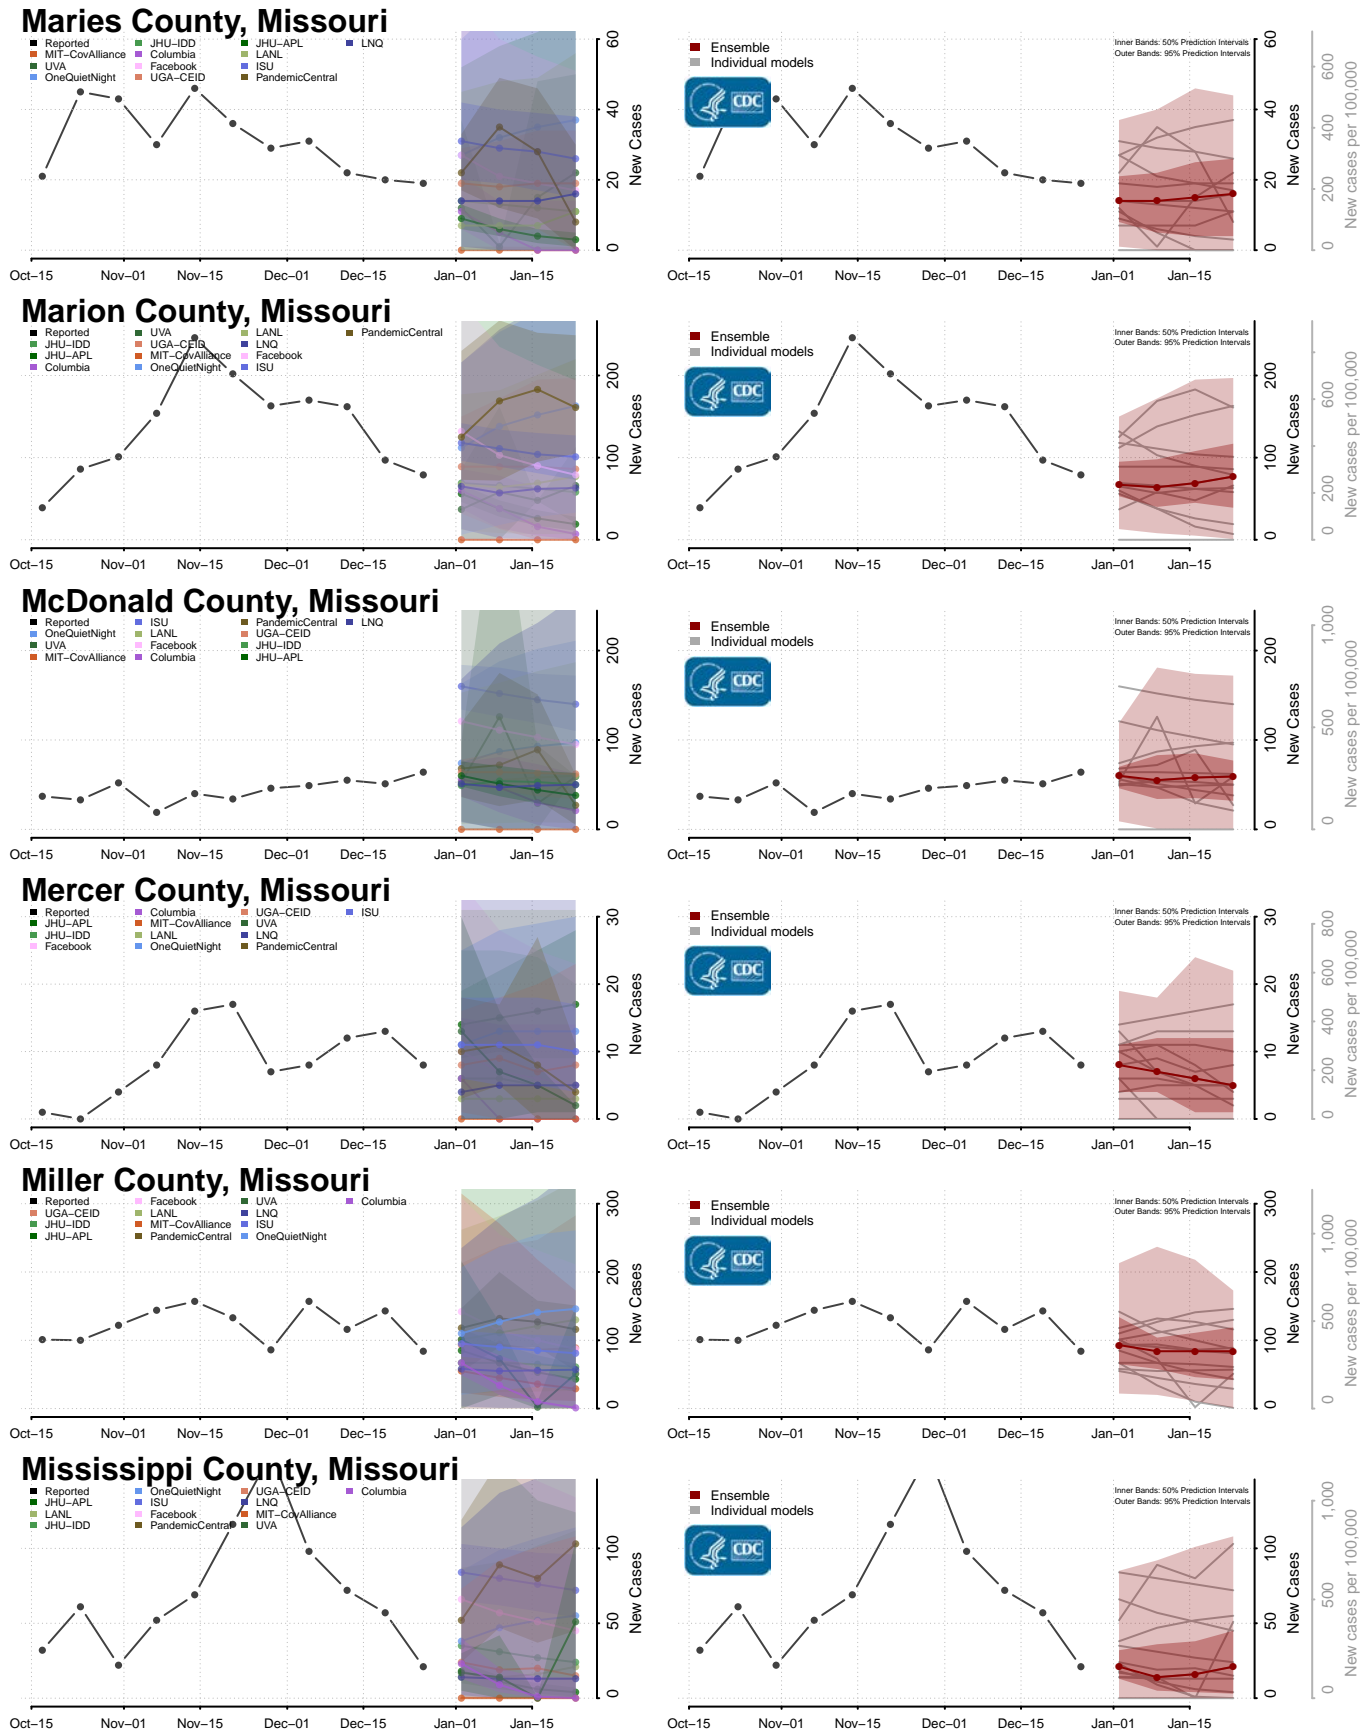

### Madison County, Missouri