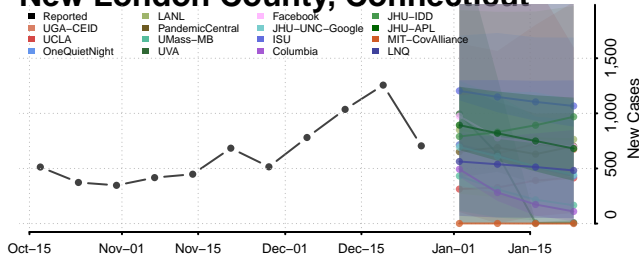

New London County, Connecticut