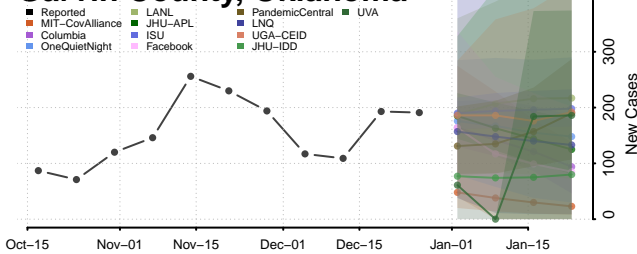

### Garvin County, Oklahoma