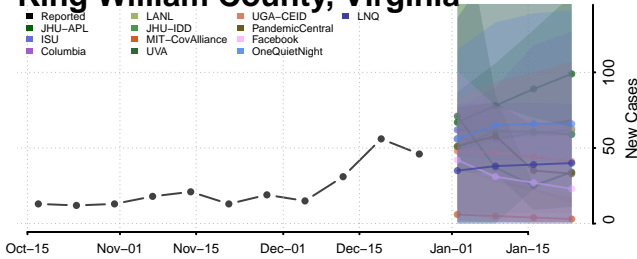

King William County, Virginia