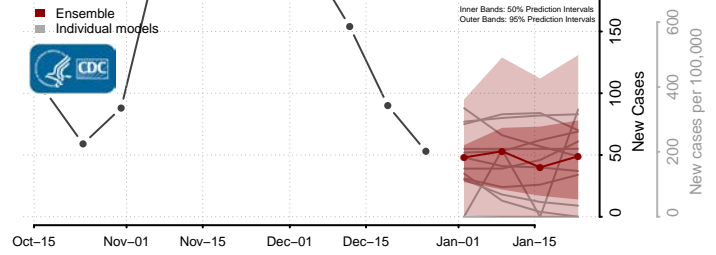

Mille Lacs County, Minnesota