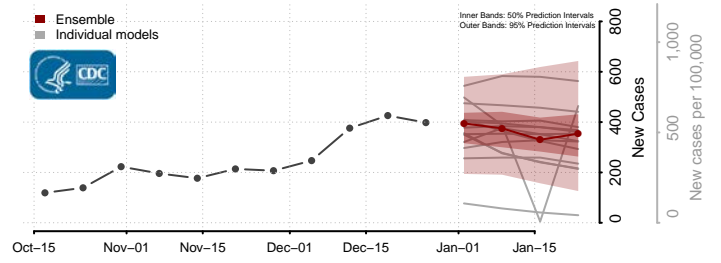

Surry County, North Carolina