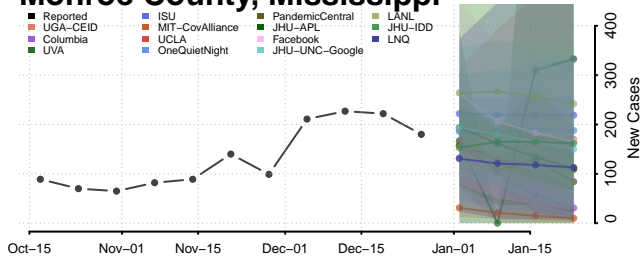

Monroe County, Mississippi