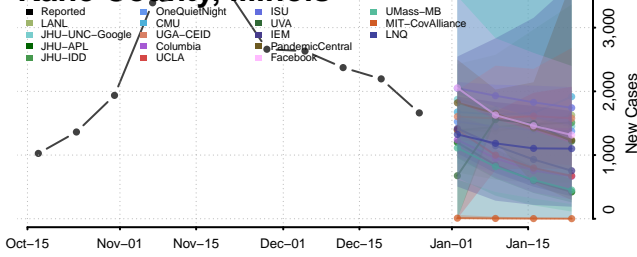

Kane County, Illinois