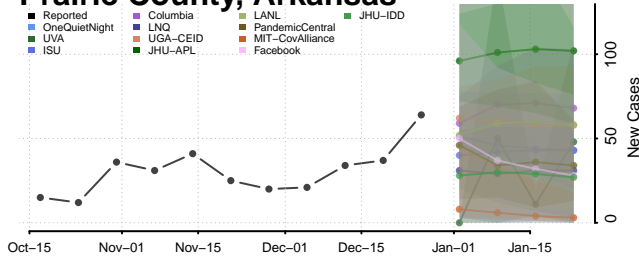

Prairie County, Arkansas