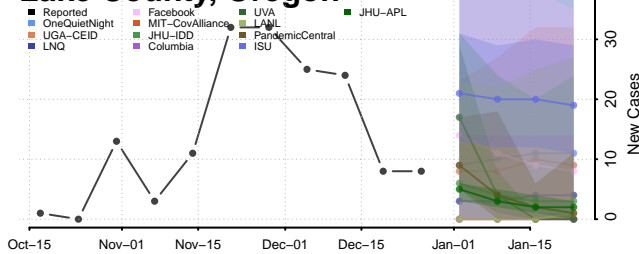

Lake County, Oregon