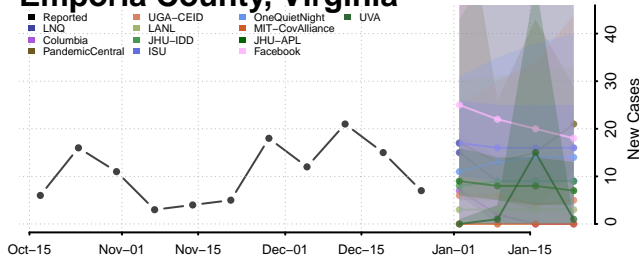

### Emporia County, Virginia