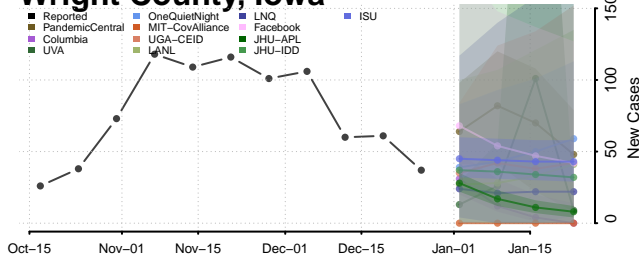

Wright County, Iowa