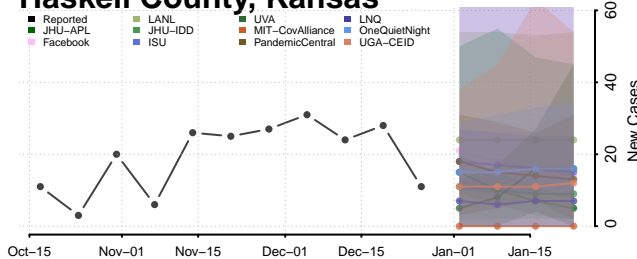

Haskell County, Kansas