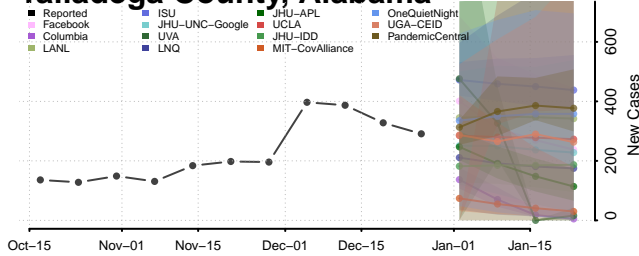

Talladega County, Alabama