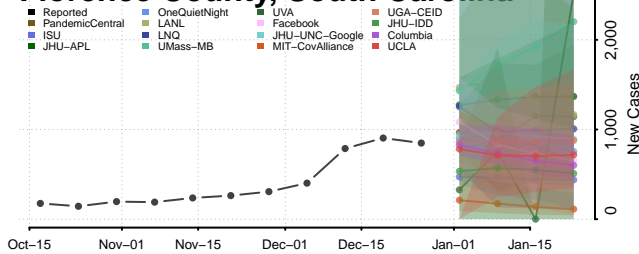

Florence County, South Carolina