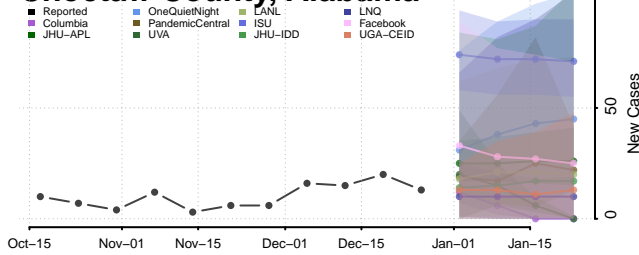

Choctaw County, Alabama