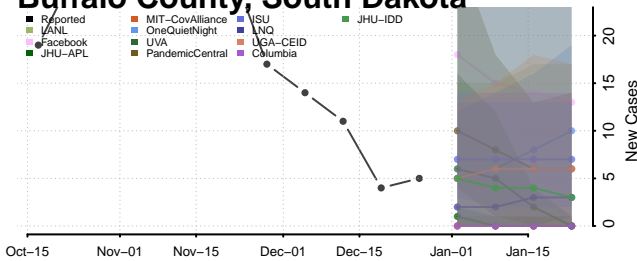

Buffalo County, South Dakota