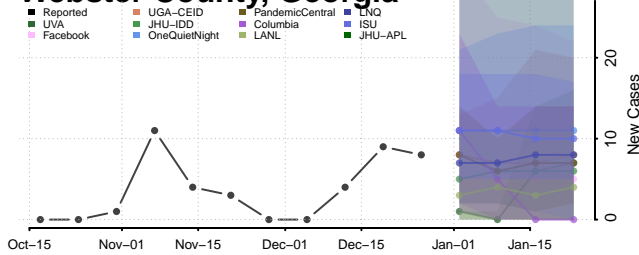

Webster County, Georgia