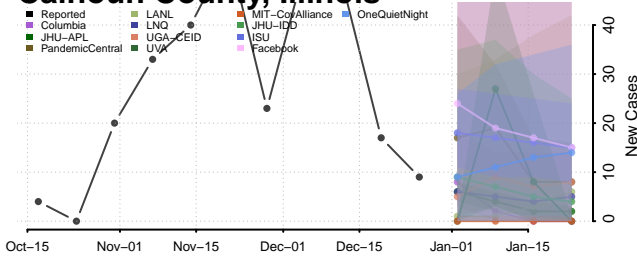

Calhoun County, Illinois