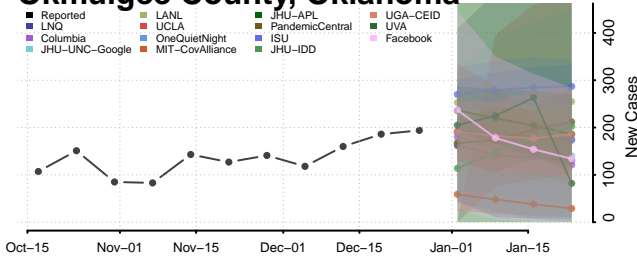

Okmulgee County, Oklahoma