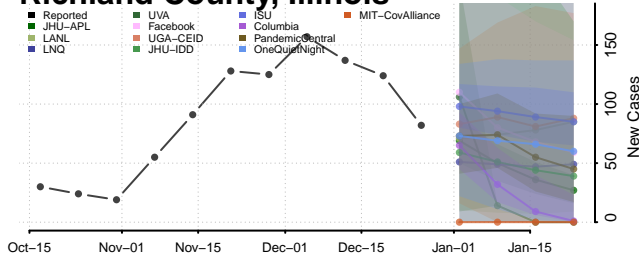

Richland County, Illinois