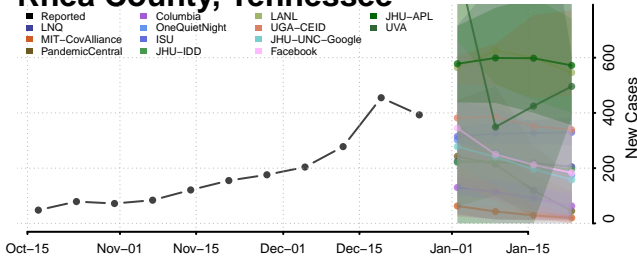

Rhea County, Tennessee