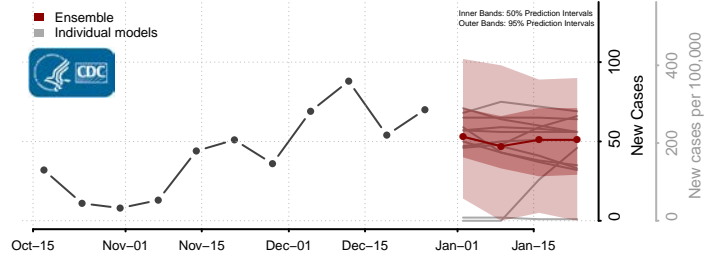

Nicholas County, West Virginia