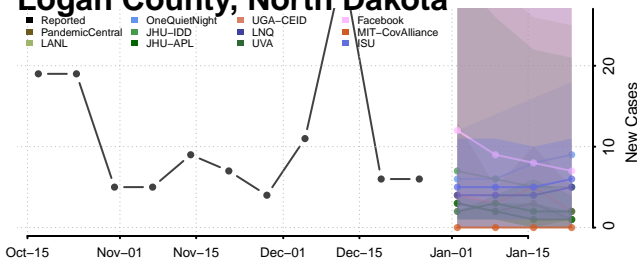

Logan County, North Dakota