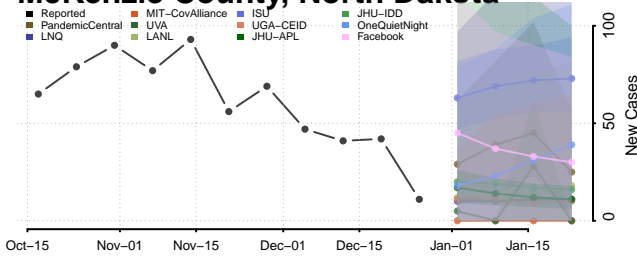

McKenzie County, North Dakota