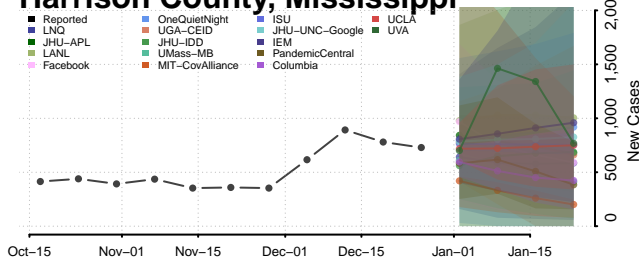

Harrison County, Mississippi