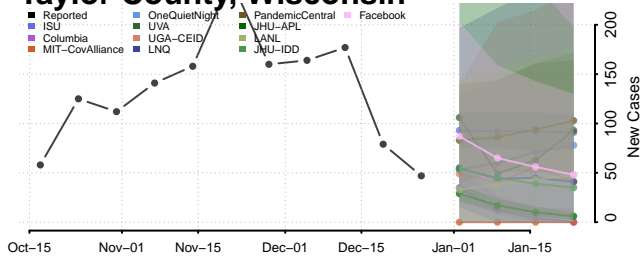

Taylor County, Wisconsin