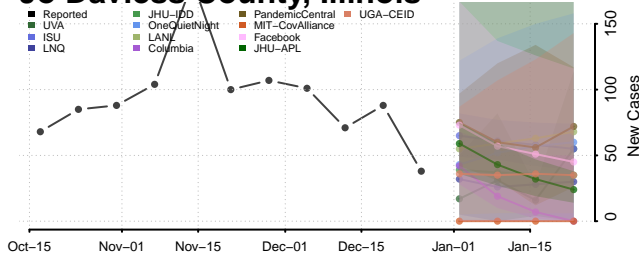

Jo Daviess County, Illinois