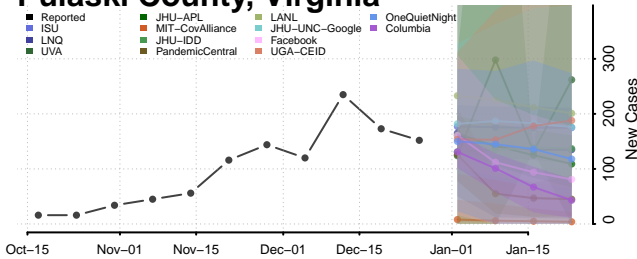

Pulaski County, Virginia