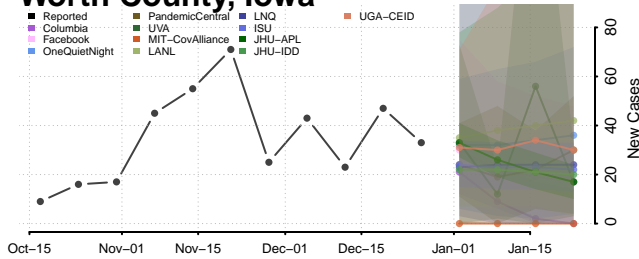

Worth County, Iowa