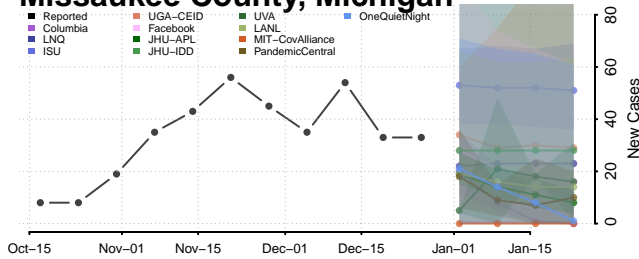

Missaukee County, Michigan