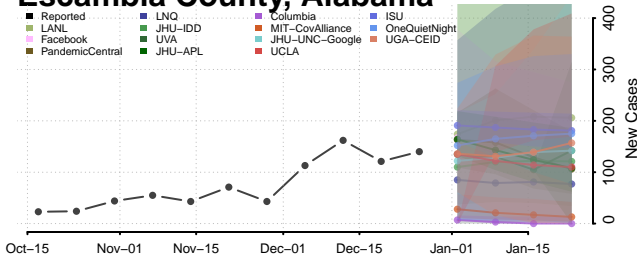

Escambia County, Alabama