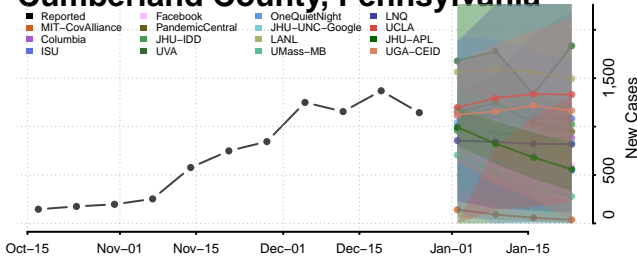

### Dauphin County, Pennsylvania