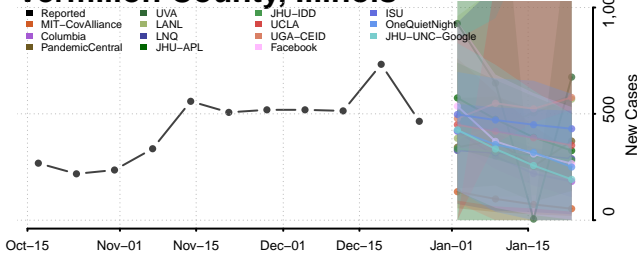

Vermilion County, Illinois