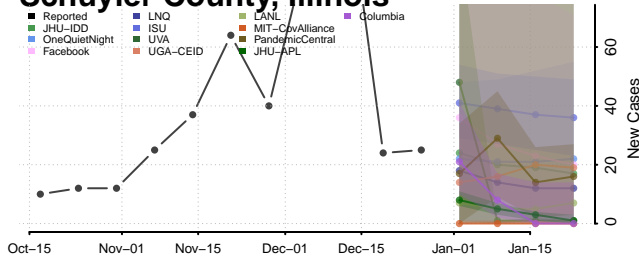

Schuyler County, Illinois