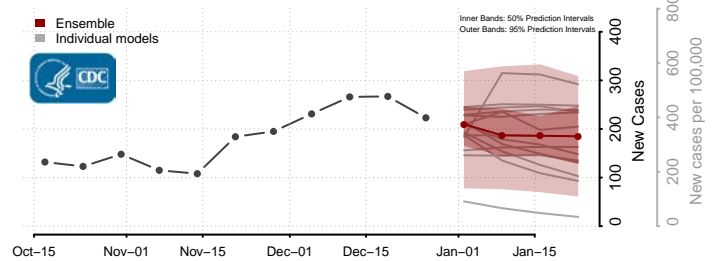

Lenoir County, North Carolina