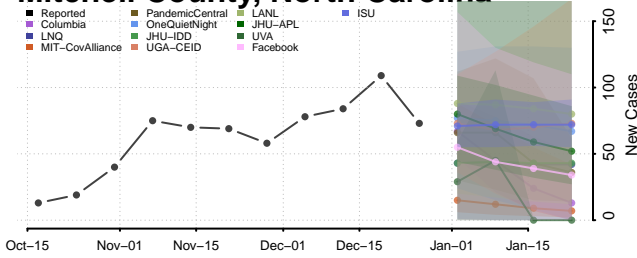

Mitchell County, North Carolina