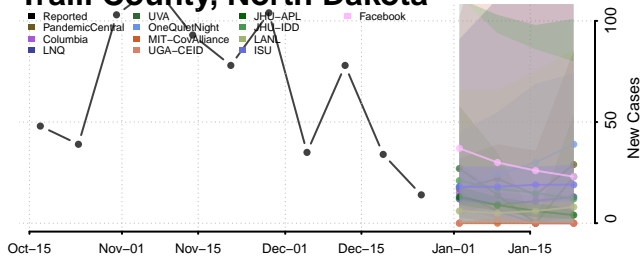

Trail County, North Dakota