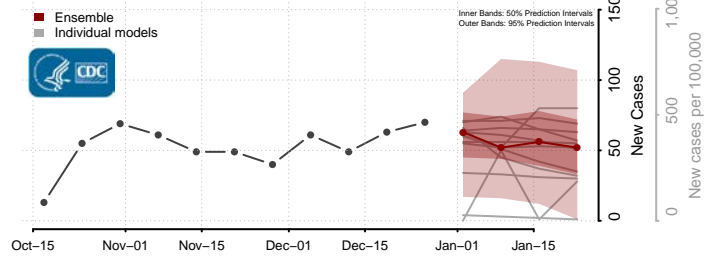

Wetzel County, West Virginia