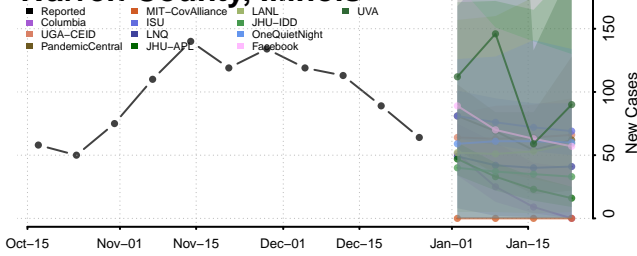

Warren County, Illinois