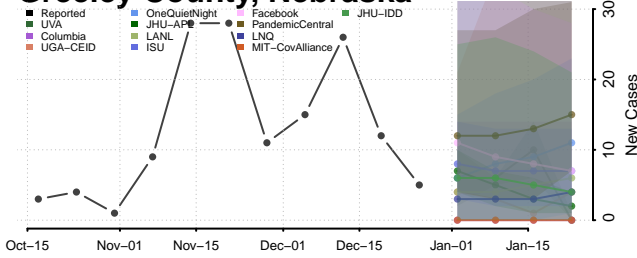

Greeley County, Nebraska