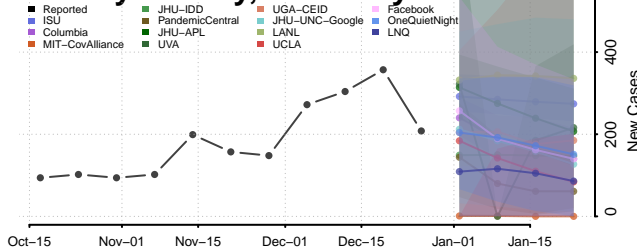

Whitley County, Kentucky