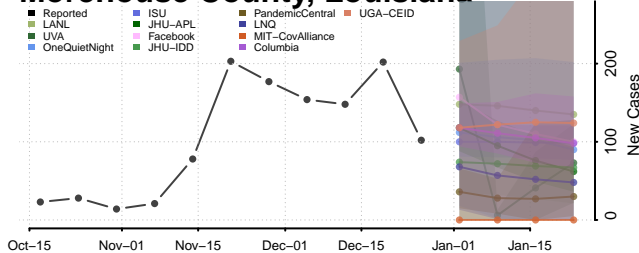

Morehouse County, Louisiana