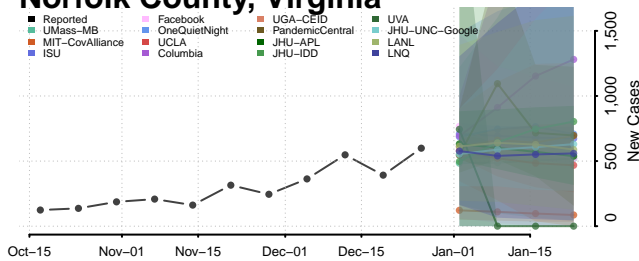

Norfolk County, Virginia