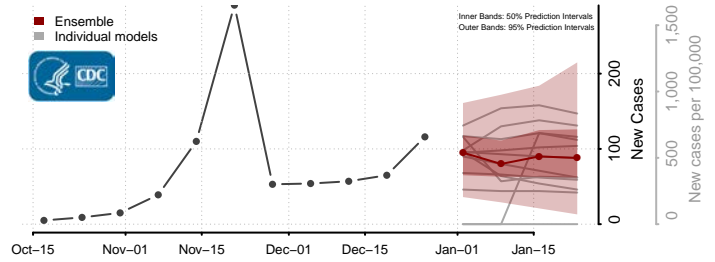

McDowell County, West Virginia