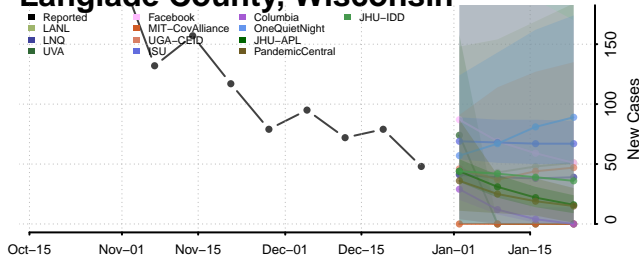

Langlade County, Wisconsin