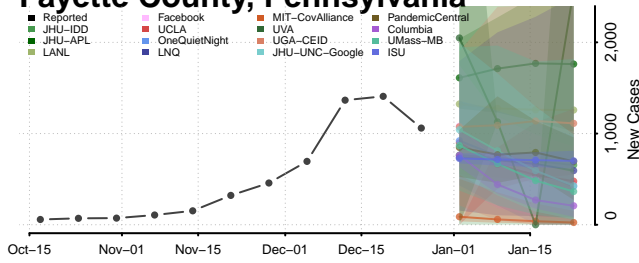

Fayette County, Pennsylvania