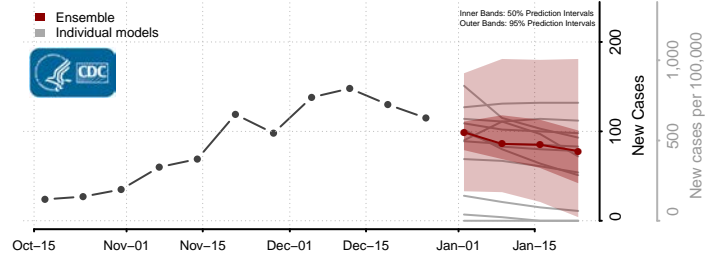

Winston County, Mississippi