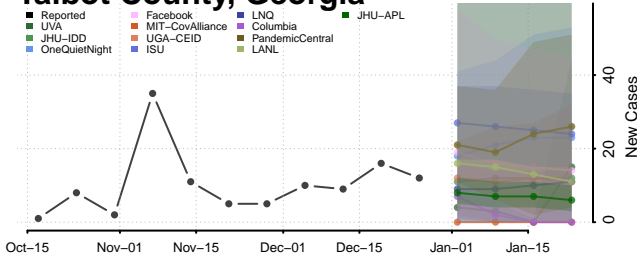

Talbot County, Georgia