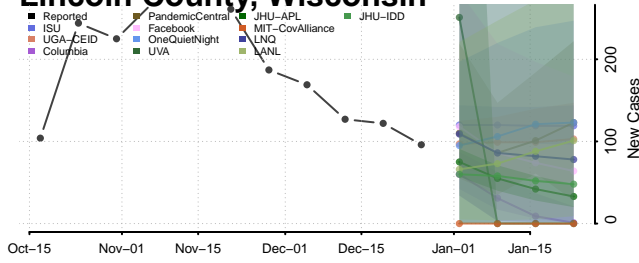

Lincoln County, Wisconsin