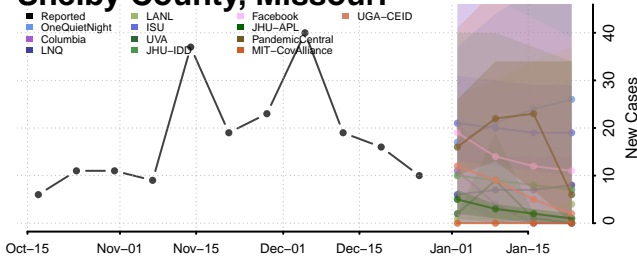

Shelby County, Missouri