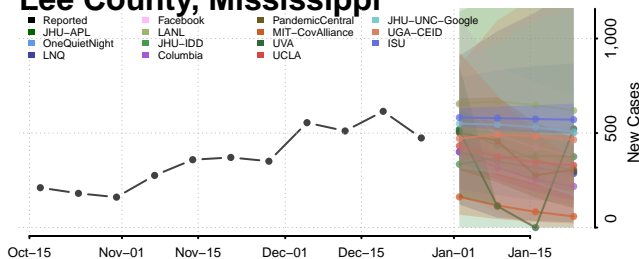

Lee County, Mississippi