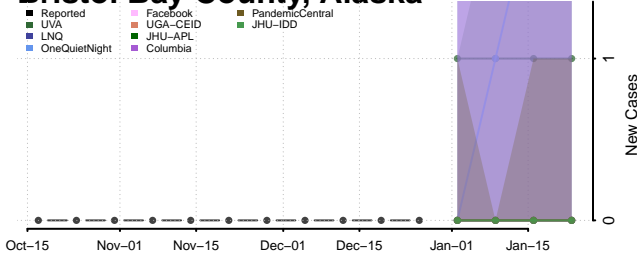

Bristol Bay County, Alaska