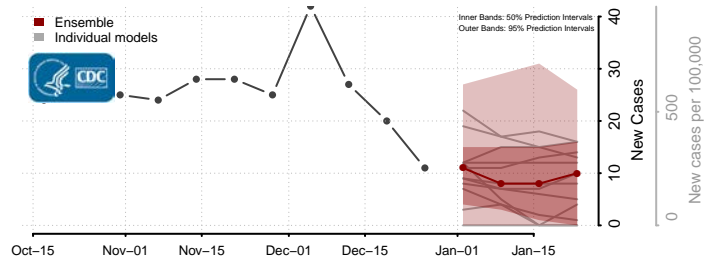

Deuel County, South Dakota