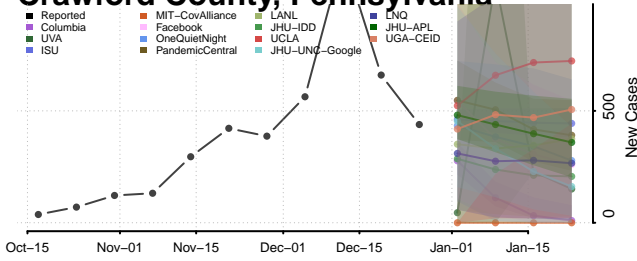

Crawford County, Pennsylvania