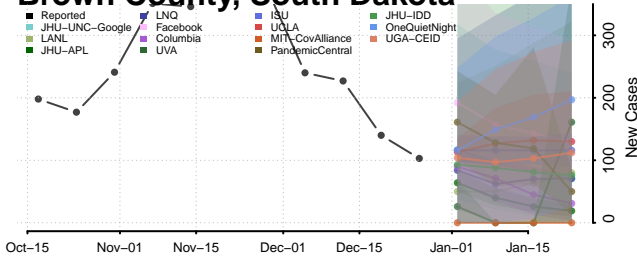

Brown County, South Dakota