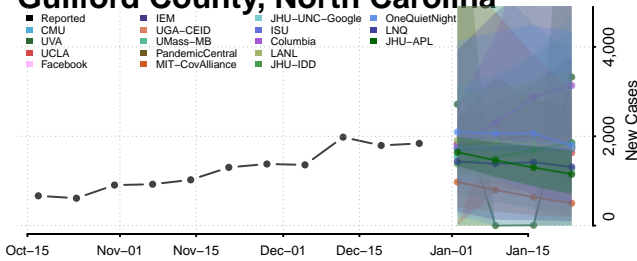

Guilford County, North Carolina