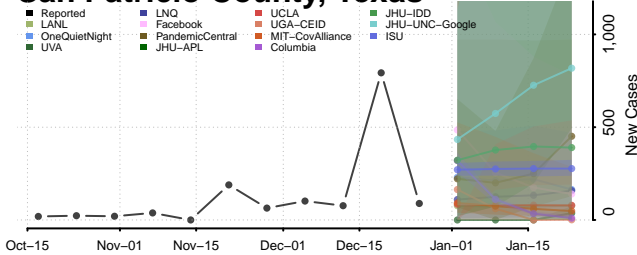

San Patricio County, Texas