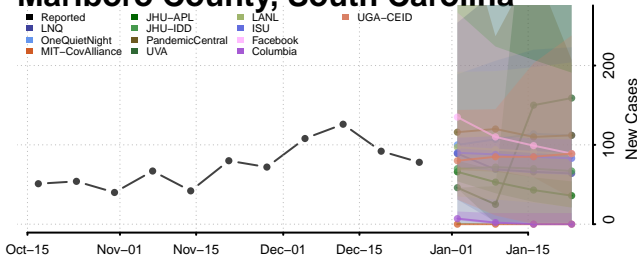

Marlboro County, South Carolina