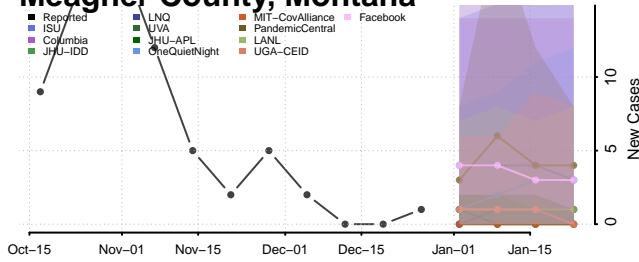

Meagher County, Montana