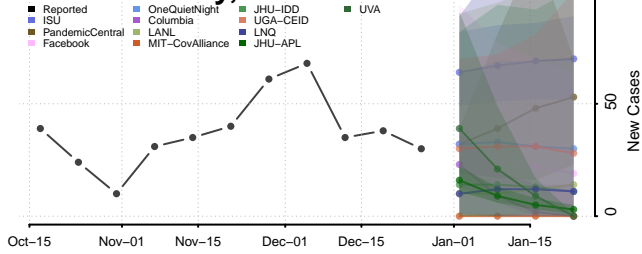

Kiowa County, Oklahoma