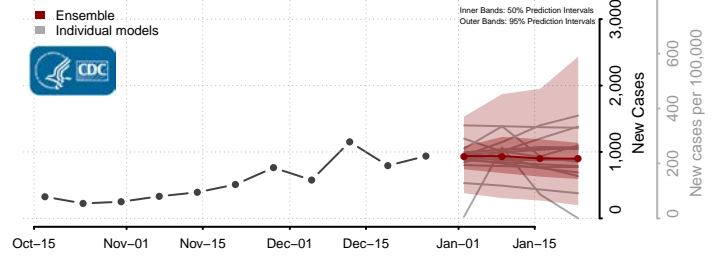

Loudoun County, Virginia