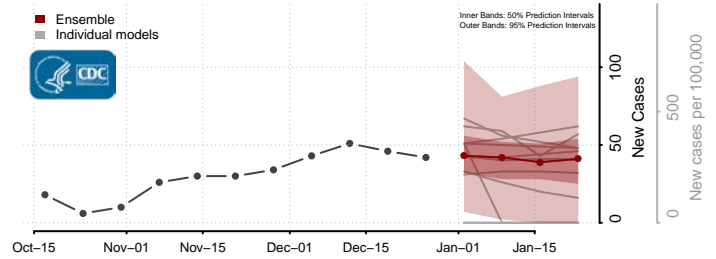

Walthall County, Mississippi