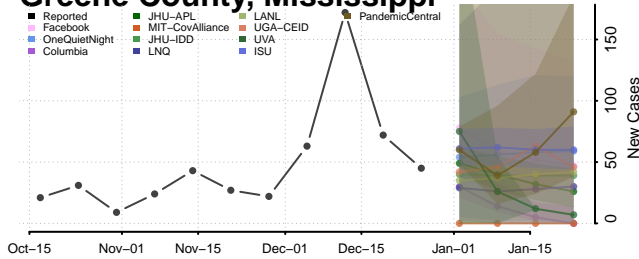

Greene County, Mississippi