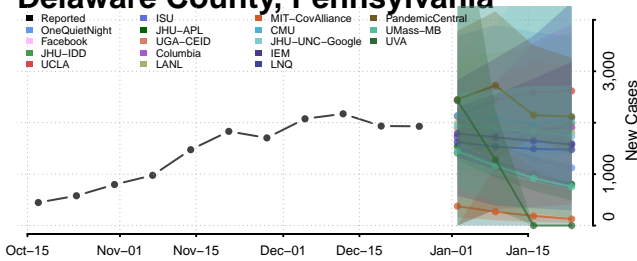

Delaware County, Pennsylvania