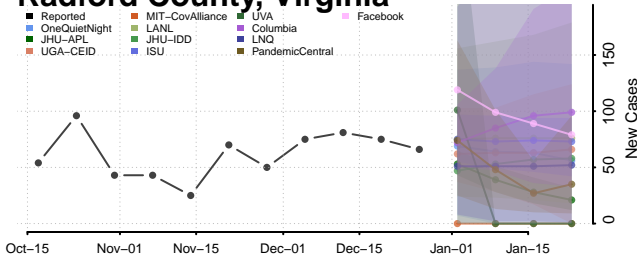

Radford County, Virginia