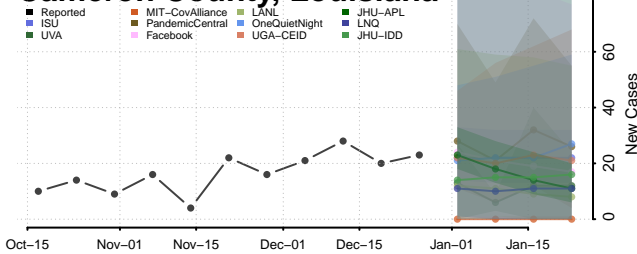

Cameron County, Louisiana