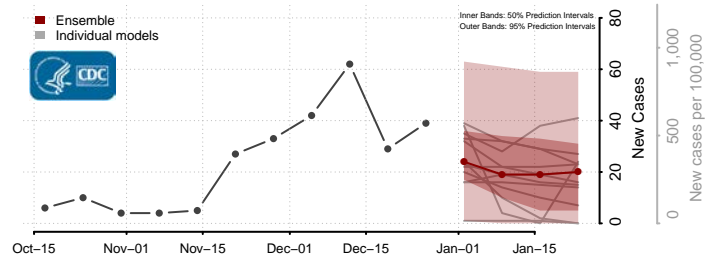

Tucker County, West Virginia