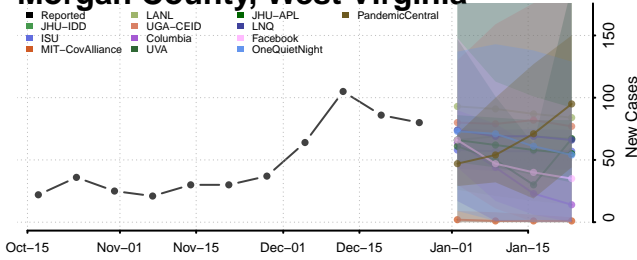

Morgan County, West Virginia