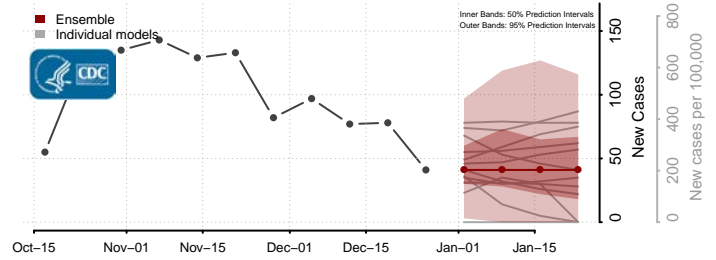

Adams County, Wisconsin