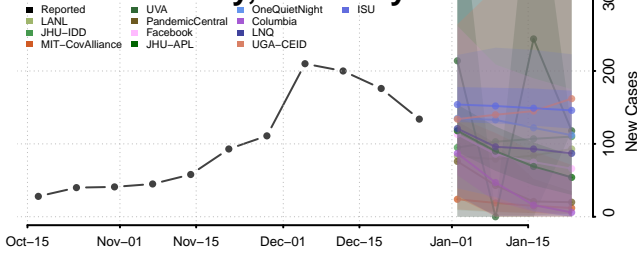

Lincoln County, Kentucky