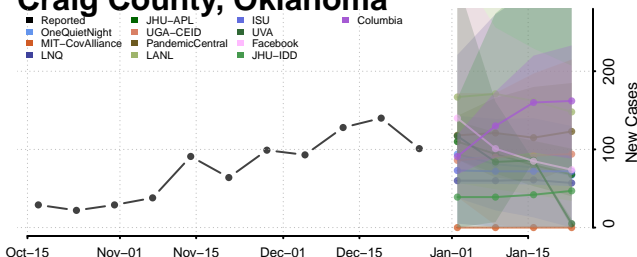

Craig County, Oklahoma