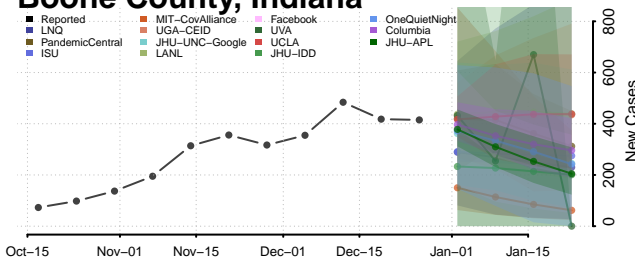

Boone County, Indiana