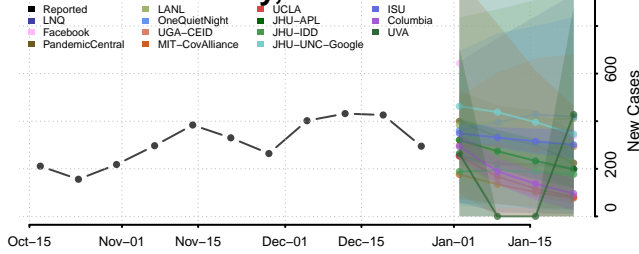

Christian County, Missouri