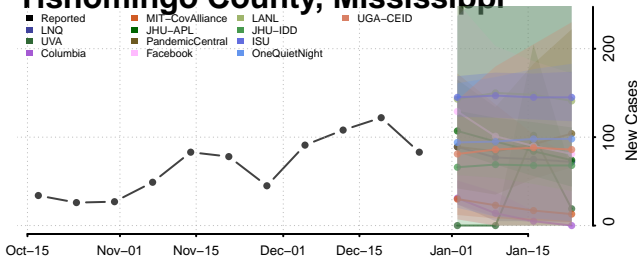

Tishomingo County, Mississippi