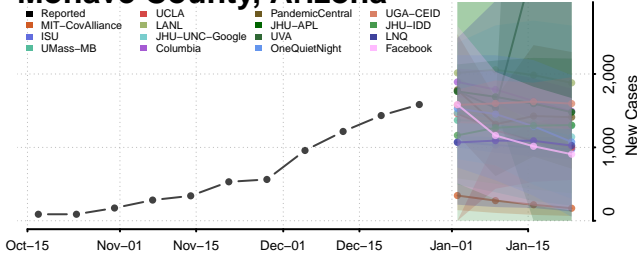

Mohave County, Arizona