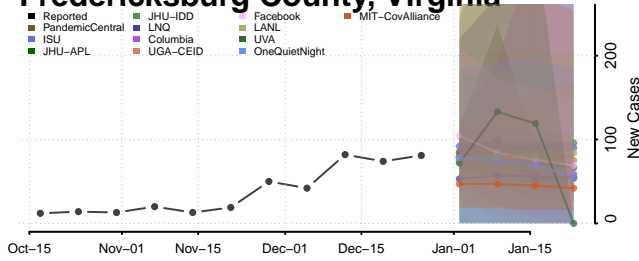

Fredericksburg County, Virginia