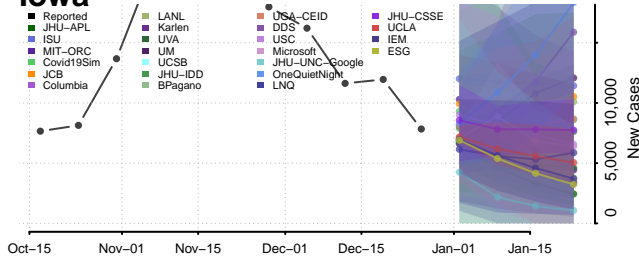

White County, Indiana

Whitley County, Indiana

Iowa

Adair County, Iowa

Adams County, Iowa

Allamakee County, Iowa