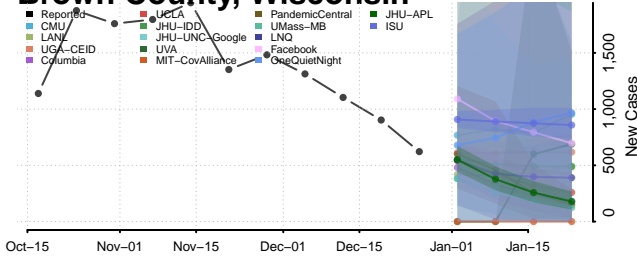

Brown County, Wisconsin