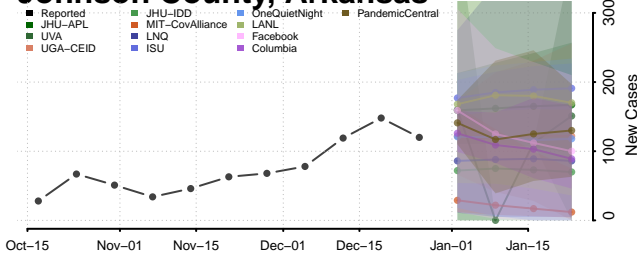

Johnson County, Arkansas