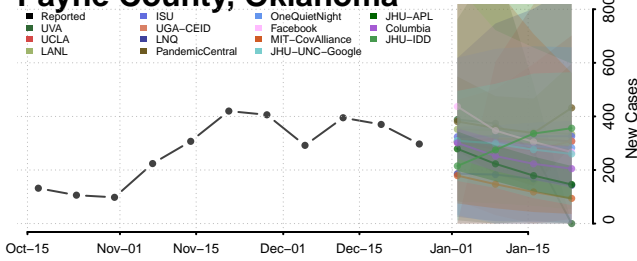

Payne County, Oklahoma