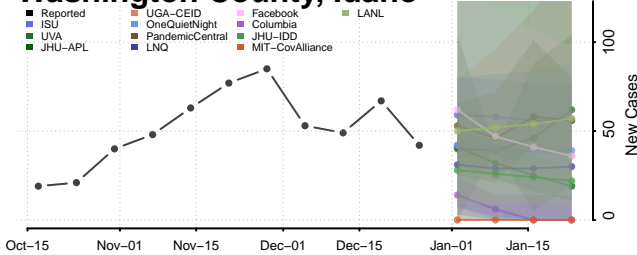

Washington County, Idaho