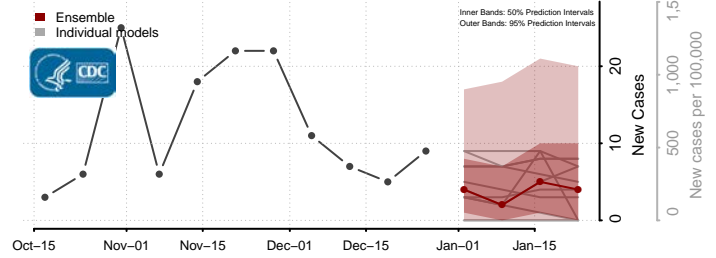

Steele County, North Dakota