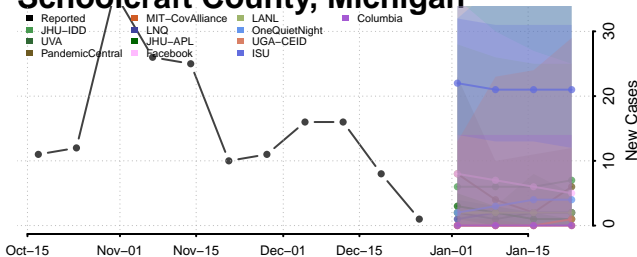

Schoolcraft County, Michigan