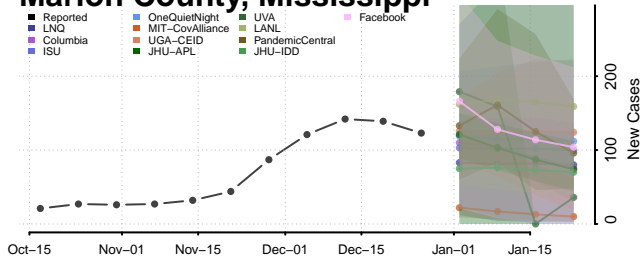

Marion County, Mississippi