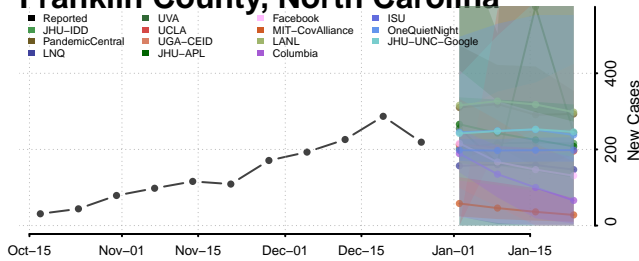

Franklin County, North Carolina