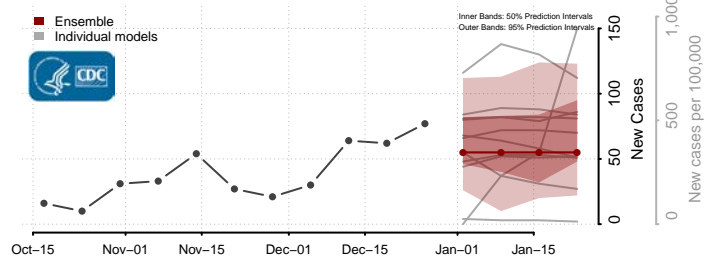

Lewis County, West Virginia