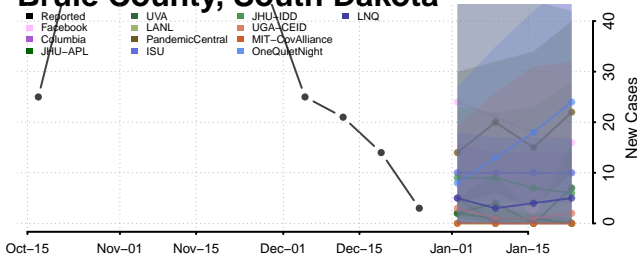

Brule County, South Dakota