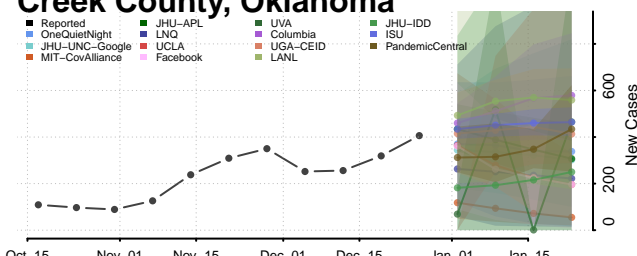

Creek County, Oklahoma