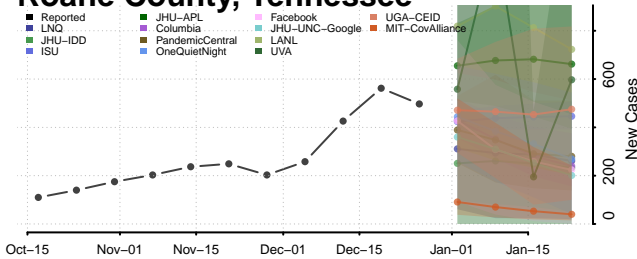

Roane County, Tennessee