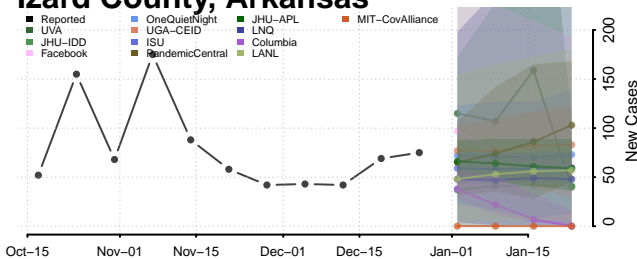

Izard County, Arkansas