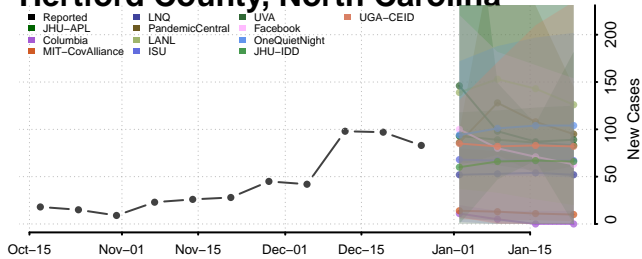

Hertford County, North Carolina