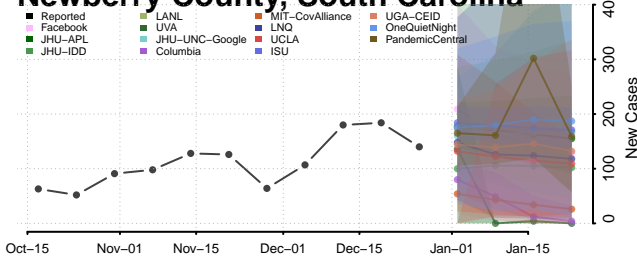

Newberry County, South Carolina