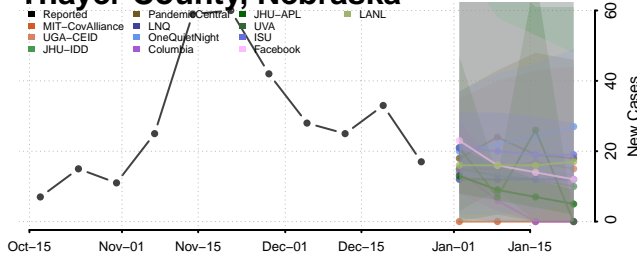

Thayer County, Nebraska