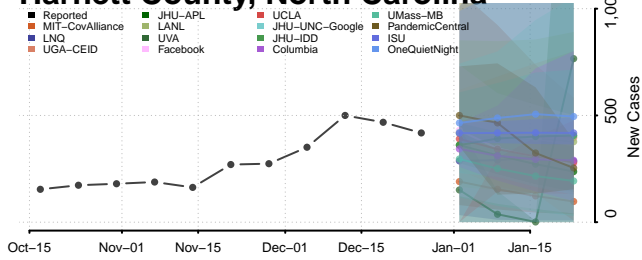

Harnett County, North Carolina