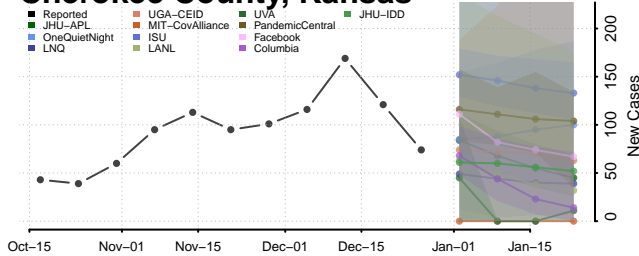

Cherokee County, Kansas