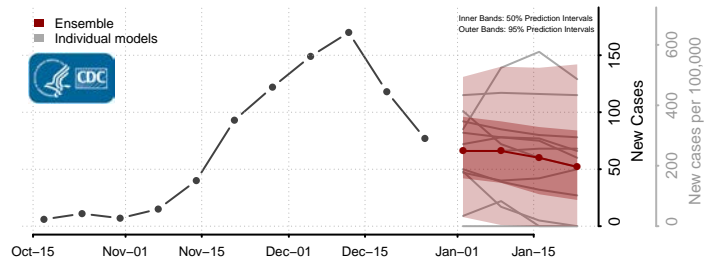

Mason County, West Virginia