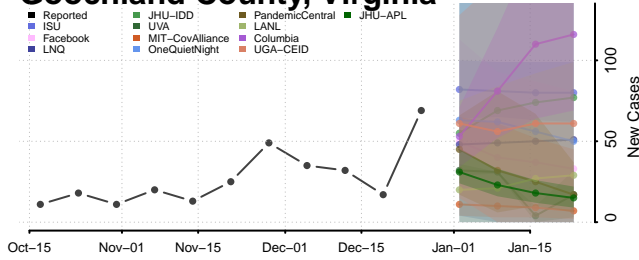

Goochland County, Virginia