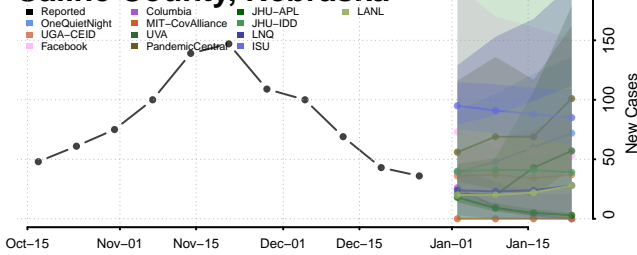

Saline County, Nebraska