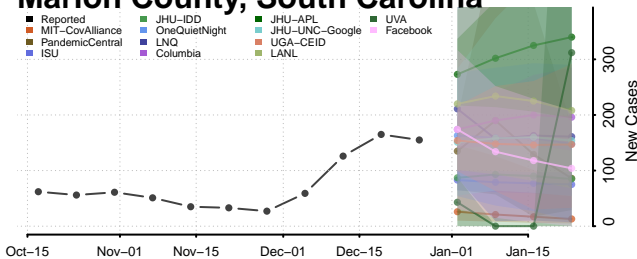

Marion County, South Carolina