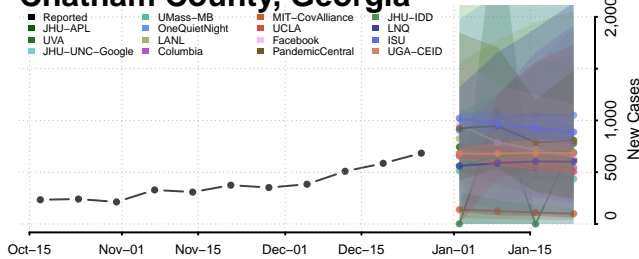

Chatham County, Georgia