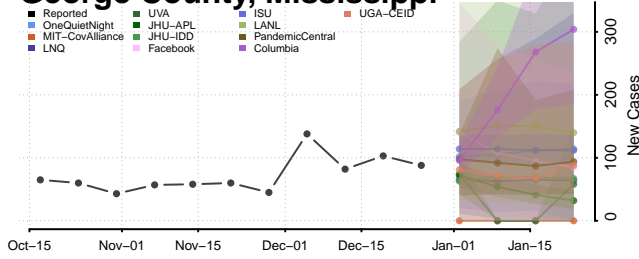

George County, Mississippi