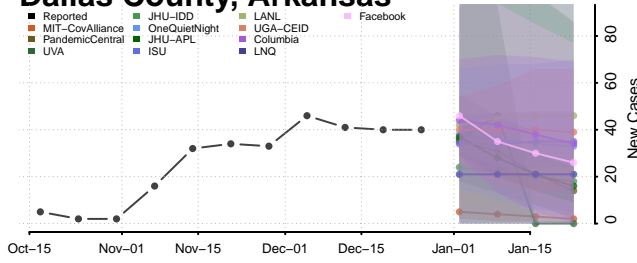

Dallas County, Arkansas