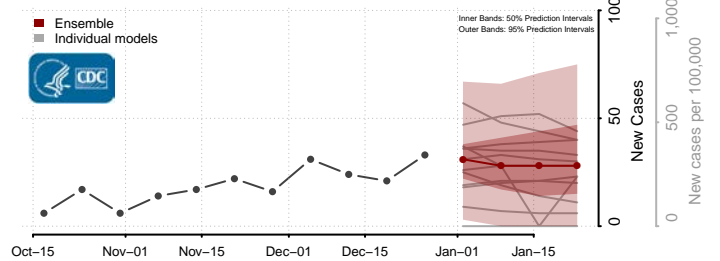

Tunica County, Mississippi