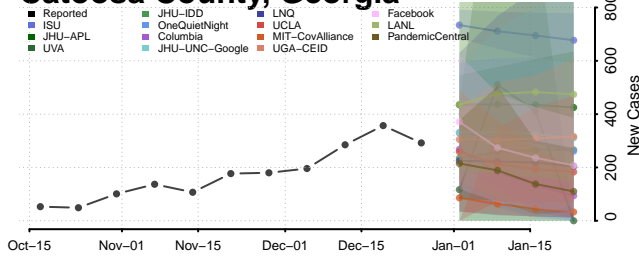

Catoosa County, Georgia