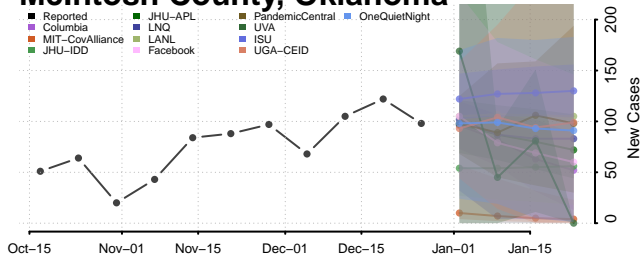

McIntosh County, Oklahoma