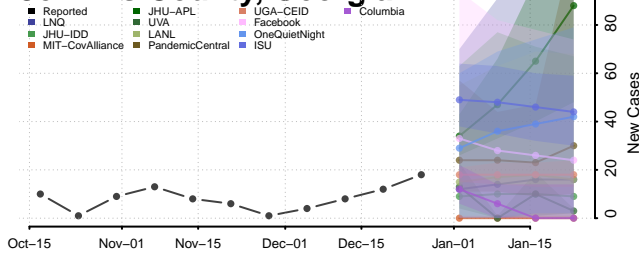

Jenkins County, Georgia