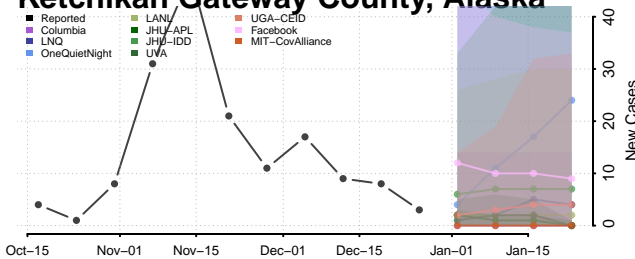

Ketchikan Gateway County, Alaska