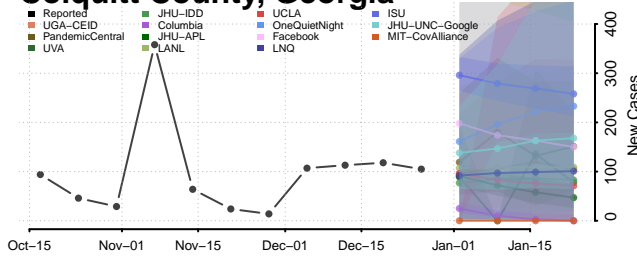

Colquitt County, Georgia