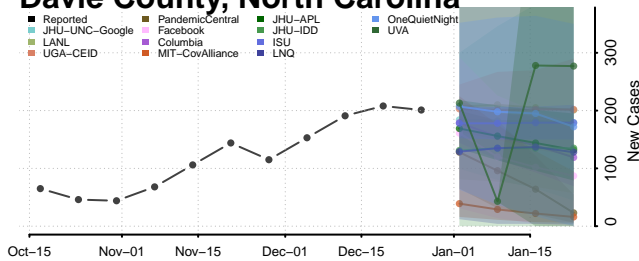

Davie County, North Carolina