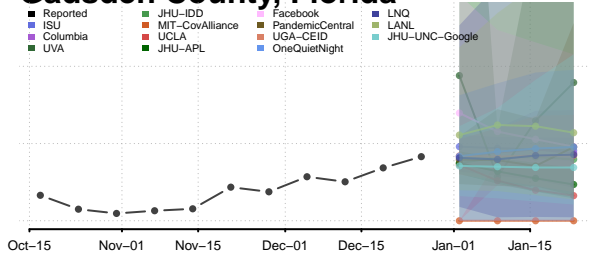

Gadsden County, Florida