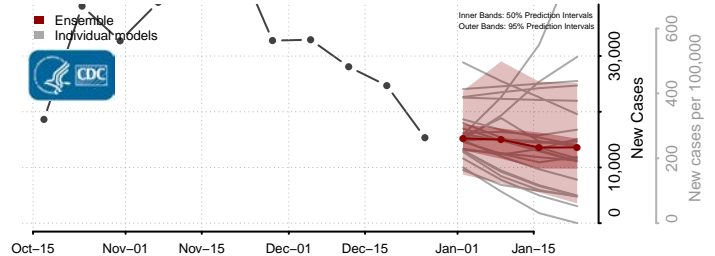

Wisconsin*

*New weekly cases may decrease in this location over the next four weeks. For these locations, the ensemble forecast indicates a probability of 0.75 or greater that fewer cases will be reported in week four of the forecast than in the last reported week.