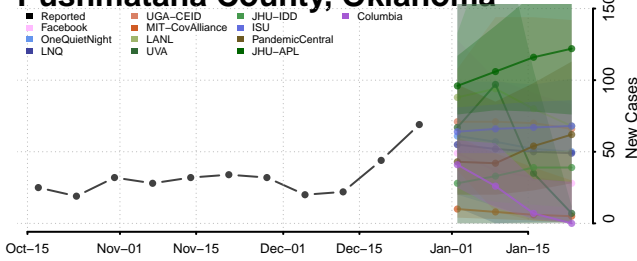

Pushmataha County, Oklahoma