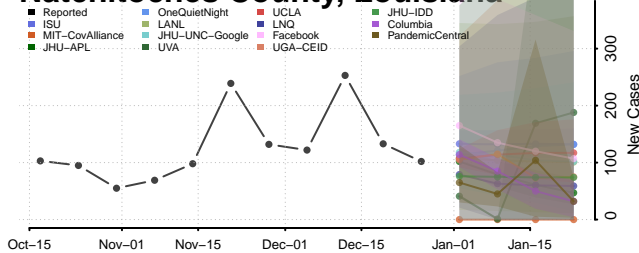

Natchitoches County, Louisiana