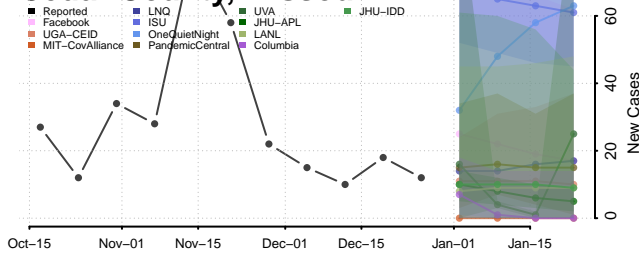

Cedar County, Missouri