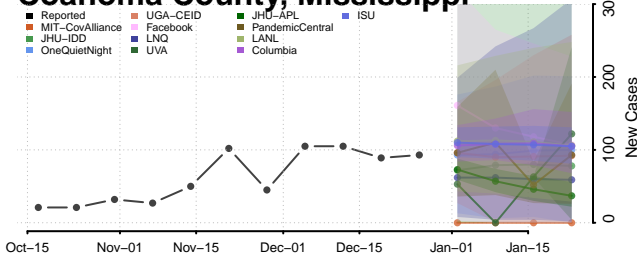

Coahoma County, Mississippi