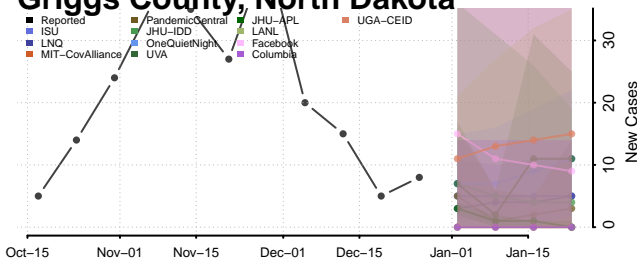

Griggs County, North Dakota