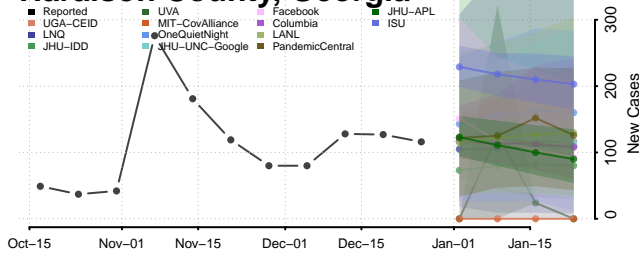

Haralson County, Georgia