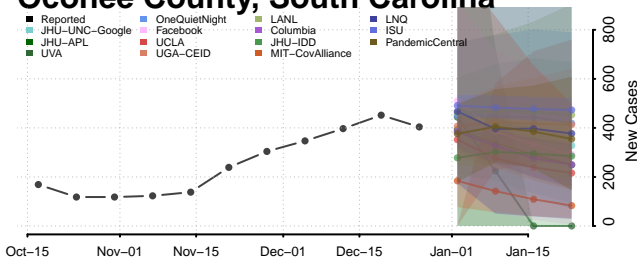

Oconee County, South Carolina