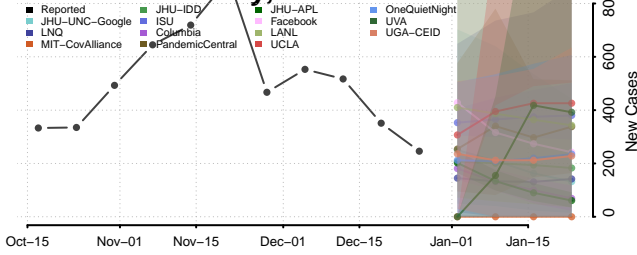

Cascade County, Montana