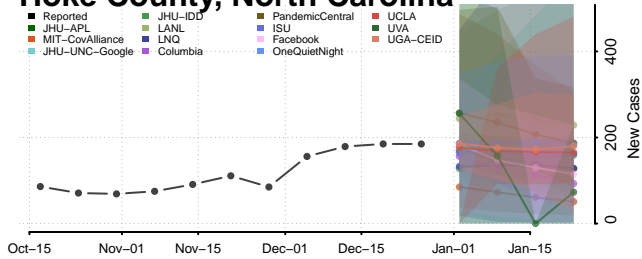

Hoke County, North Carolina