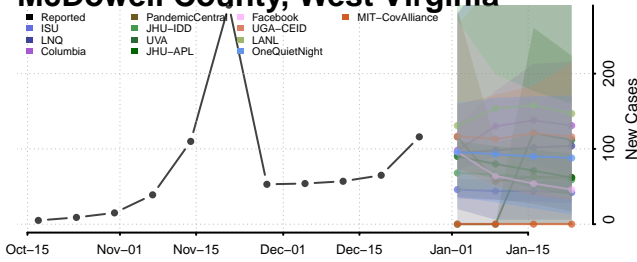

McDowell County, West Virginia