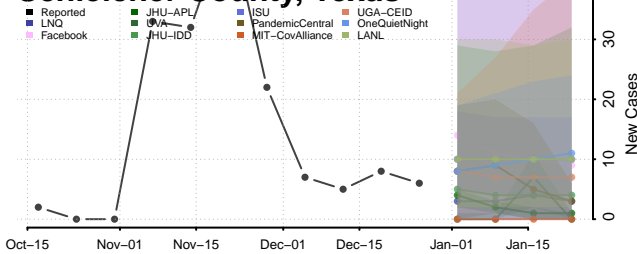

Schleicher County, Texas