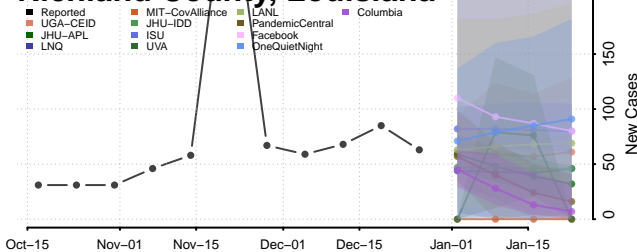

Richland County, Louisiana