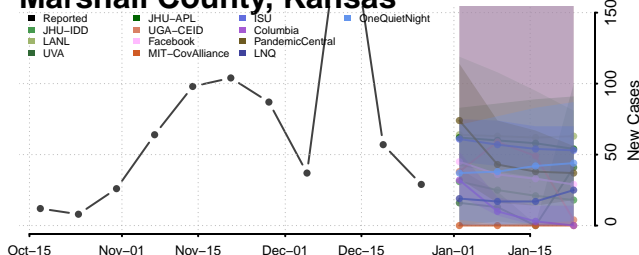

Marshall County, Kansas