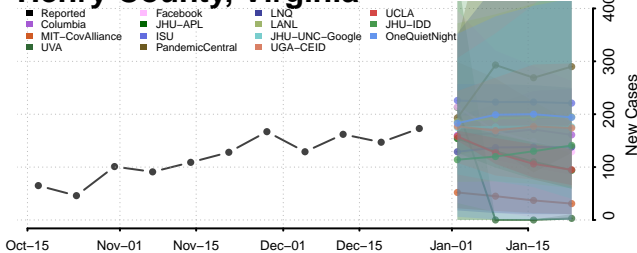

Henry County, Virginia