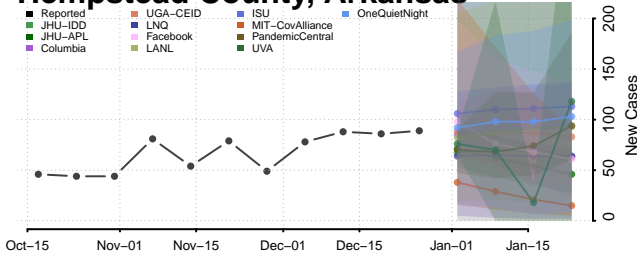

Hempstead County, Arkansas