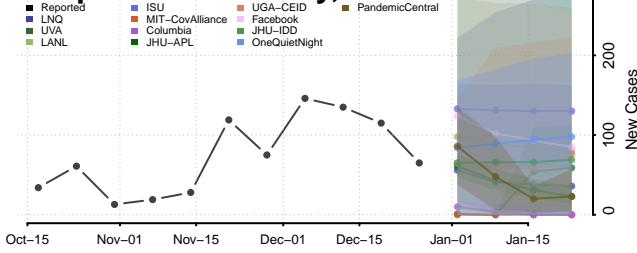

Plaquemines County, Louisiana