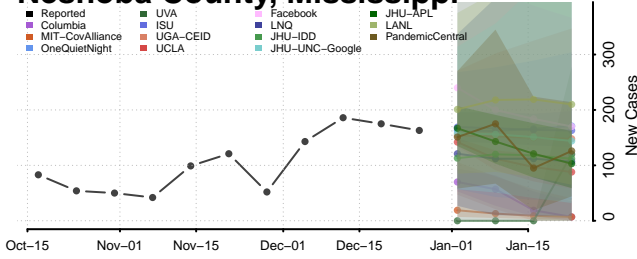

Neshoba County, Mississippi