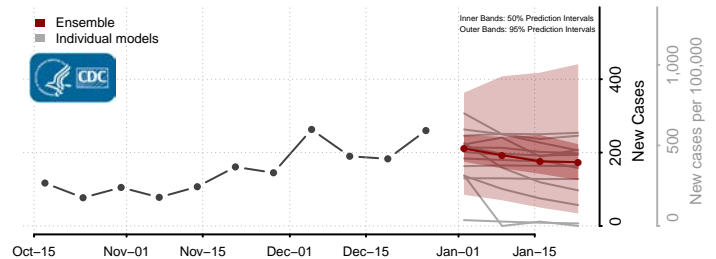

Washington County, Mississippi