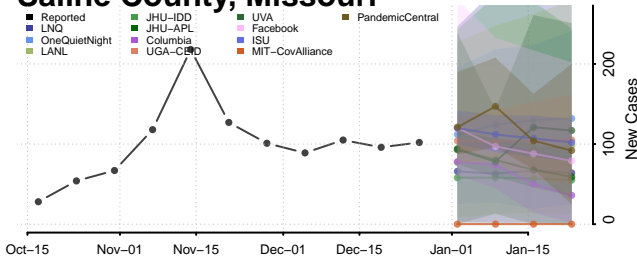

Saline County, Missouri