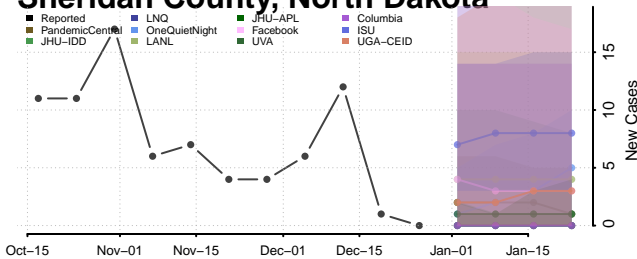

Sheridan County, North Dakota