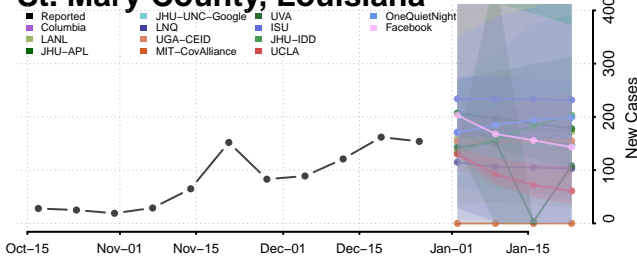

St. Mary County, Louisiana