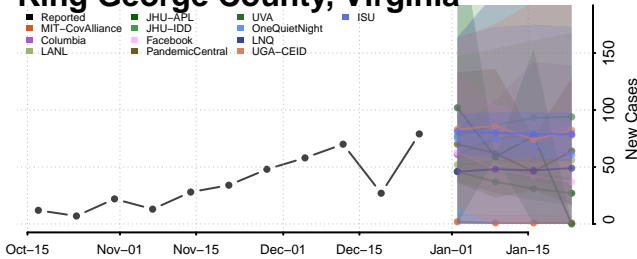

King George County, Virginia