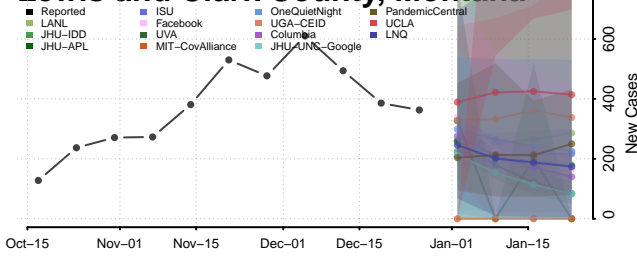

Lewis and Clark County, Montana