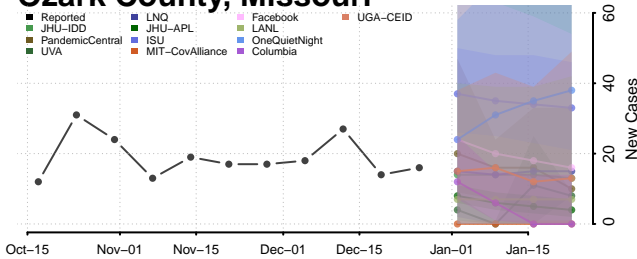

### Pemiscot County, Missouri