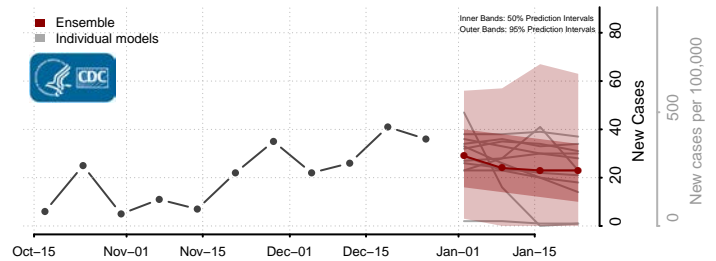

Jones County, North Carolina