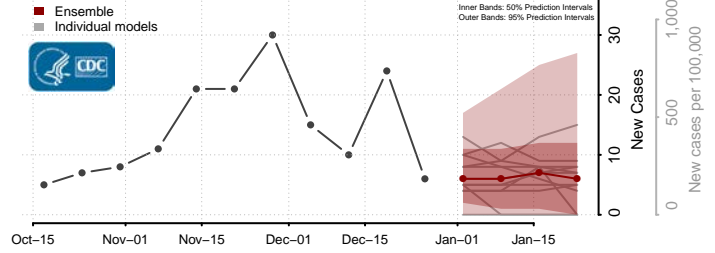

Traverse County, Minnesota