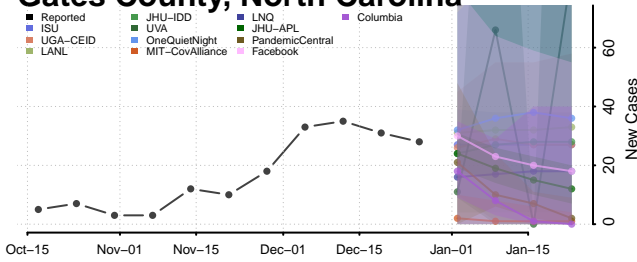

Gates County, North Carolina