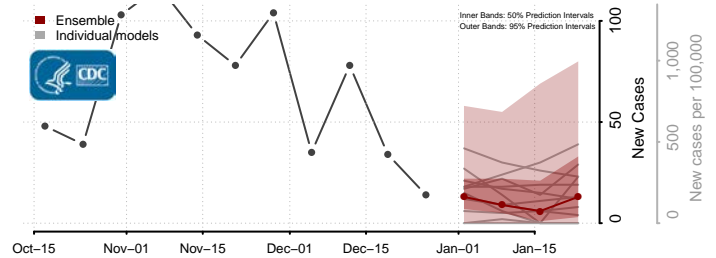

Trail County, North Dakota