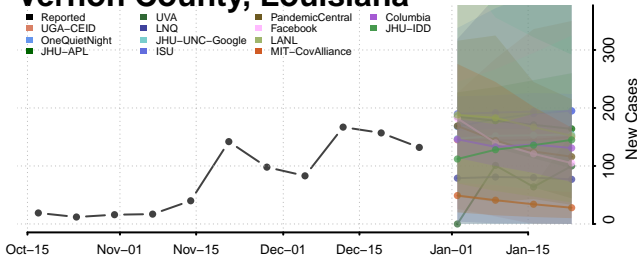

Vernon County, Louisiana