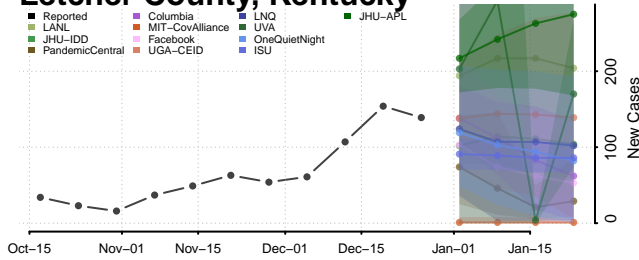

Letcher County, Kentucky