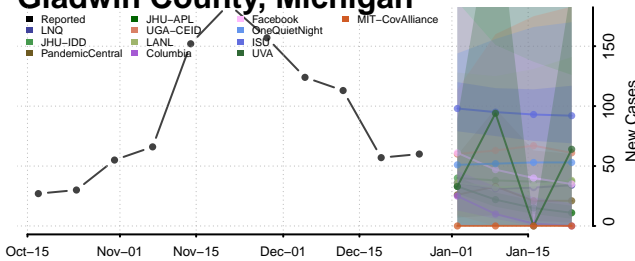

### Gladwin County, Michigan