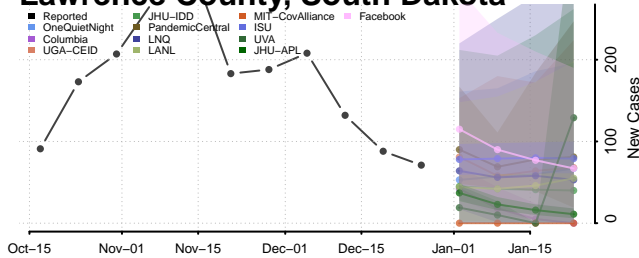

Lawrence County, South Dakota