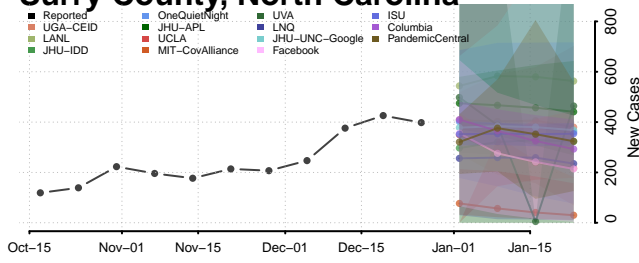

Surry County, North Carolina