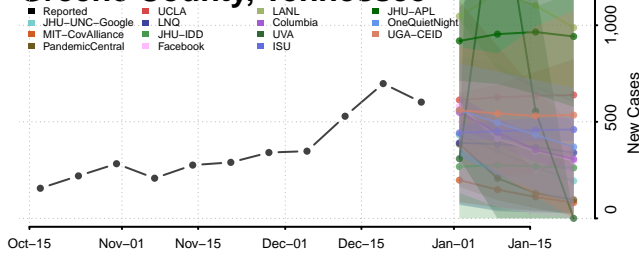

Greene County, Tennessee