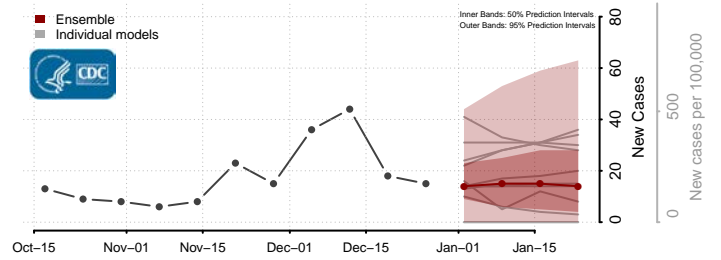

Wilkinson County, Mississippi