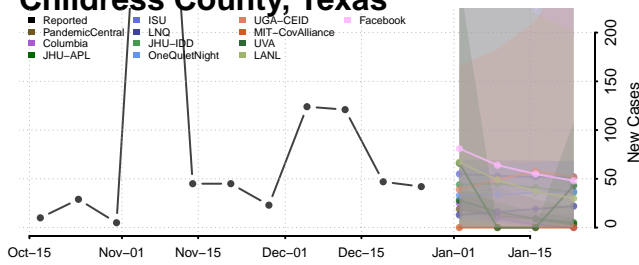

Childress County, Texas