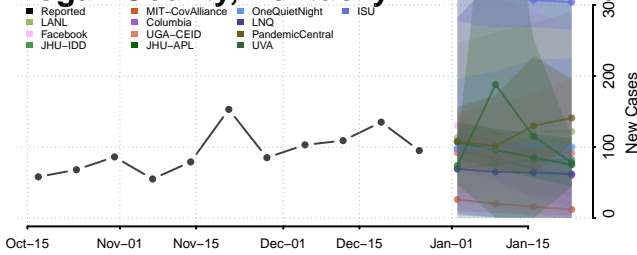

Logan County, Kentucky