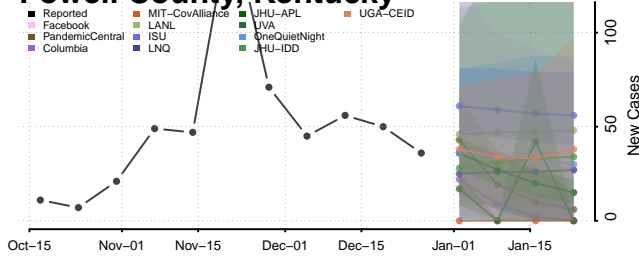

Powell County, Kentucky