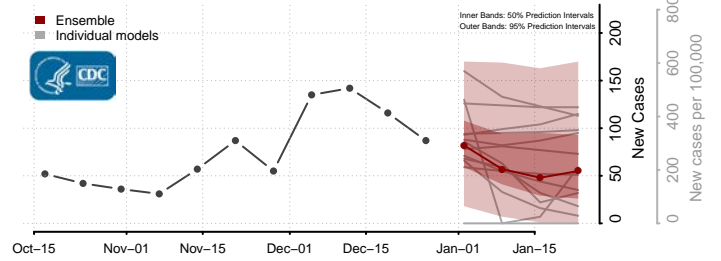

Copiah County, Mississippi