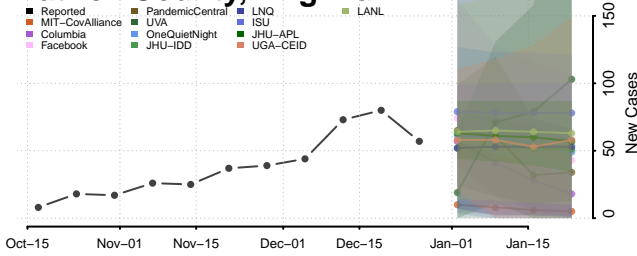

Patrick County, Virginia