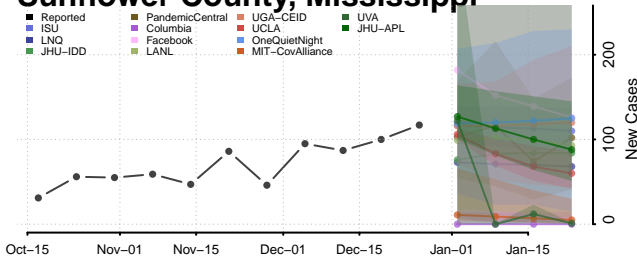

Sunflower County, Mississippi