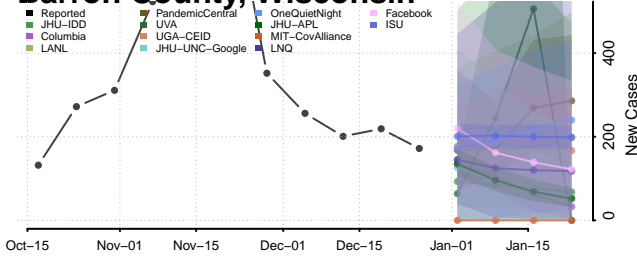

Barron County, Wisconsin