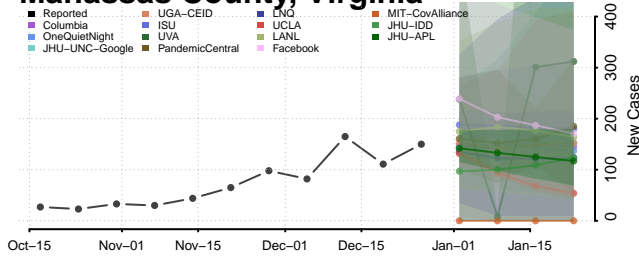

Manassas County, Virginia