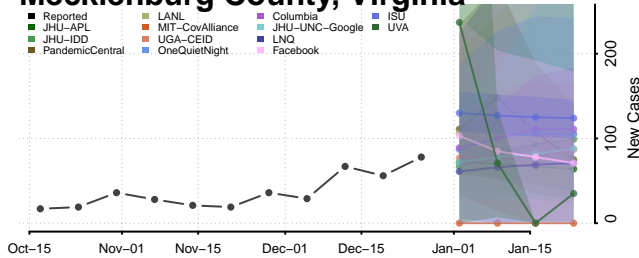

Mecklenburg County, Virginia