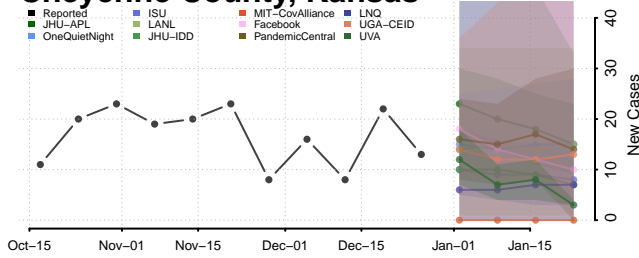

### Cheyenne County, Kansas