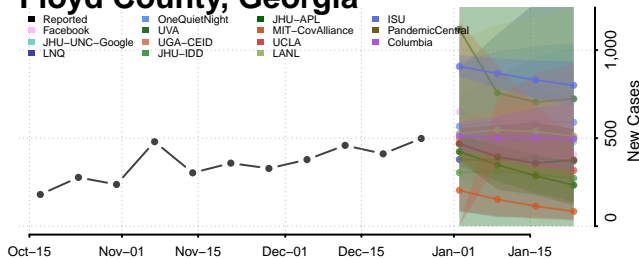

Floyd County, Georgia