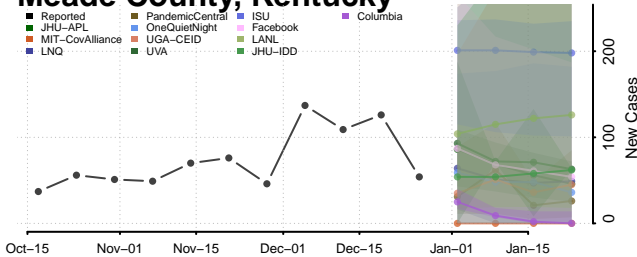

Meade County, Kentucky