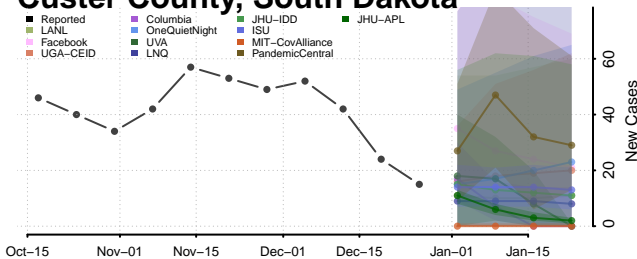

### Custer County, South Dakota