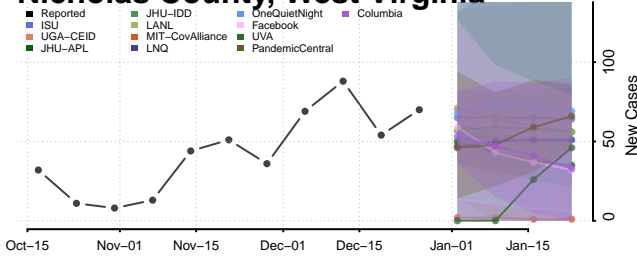

Nicholas County, West Virginia