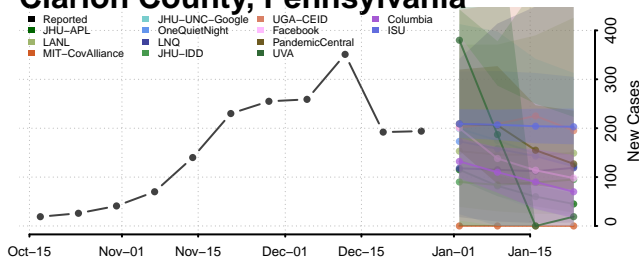

Clarion County, Pennsylvania