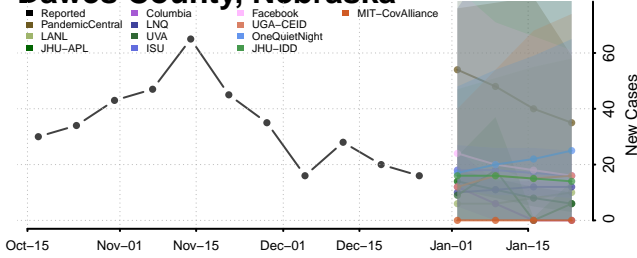

Dawes County, Nebraska