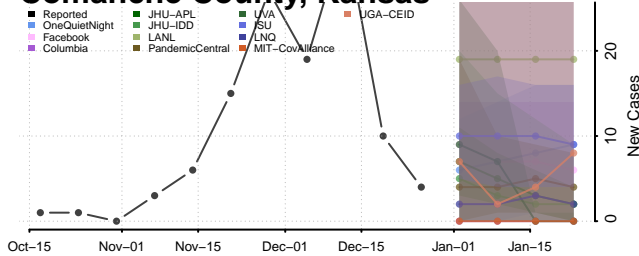

Comanche County, Kansas