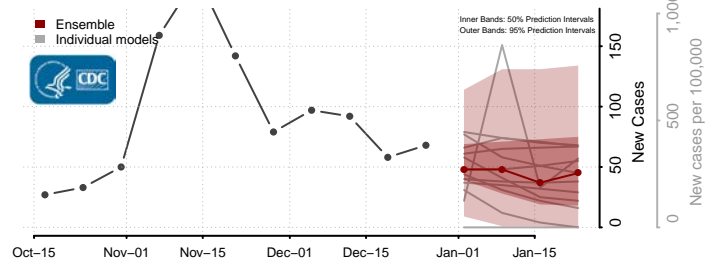

Hancock County, Illinois