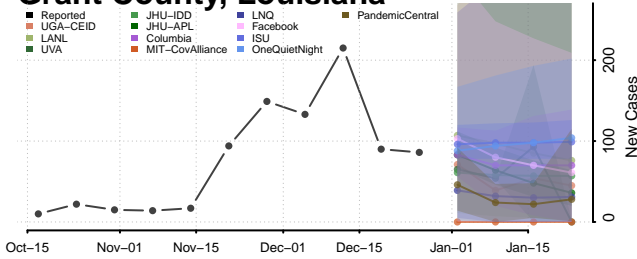

Grant County, Louisiana