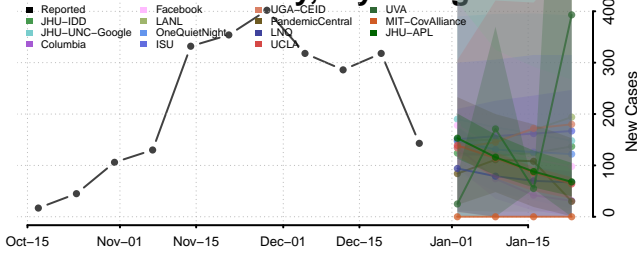

Sweetwater County, Wyoming