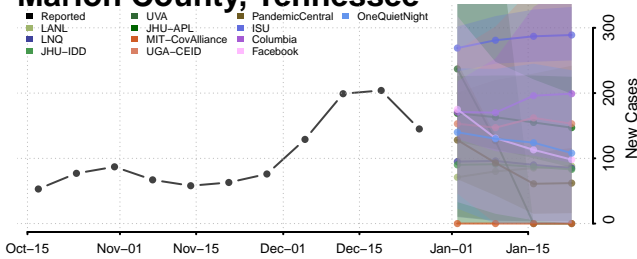

Marion County, Tennessee