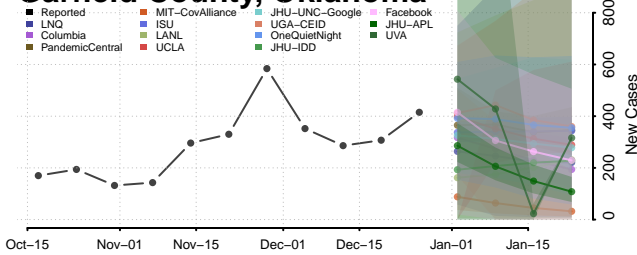

Garfield County, Oklahoma