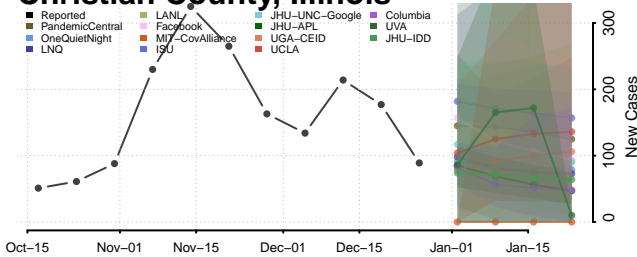

Christian County, Illinois