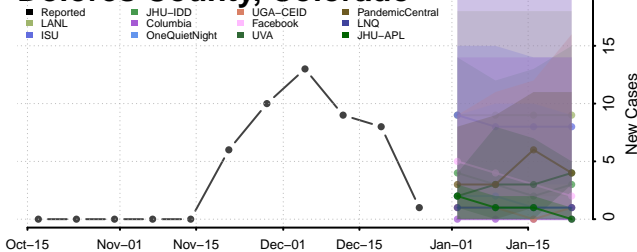

Dolores County, Colorado