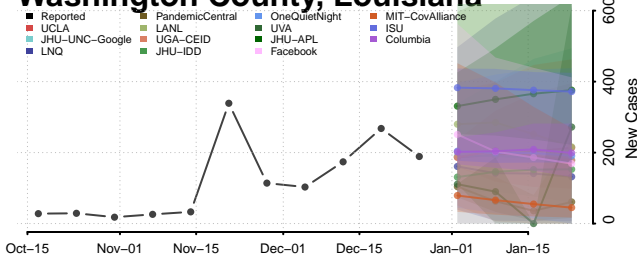

Washington County, Louisiana