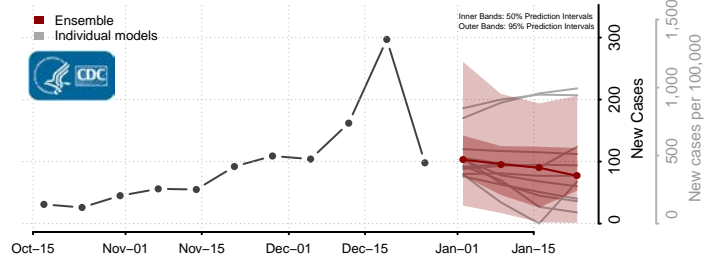

Mercer County, Kentucky