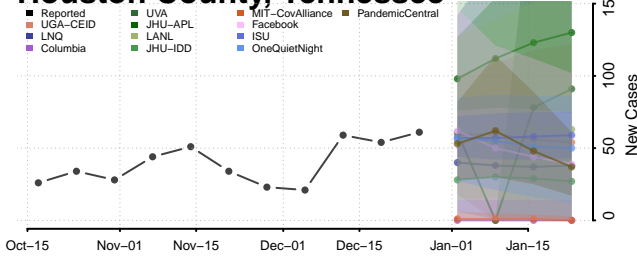

Houston County, Tennessee