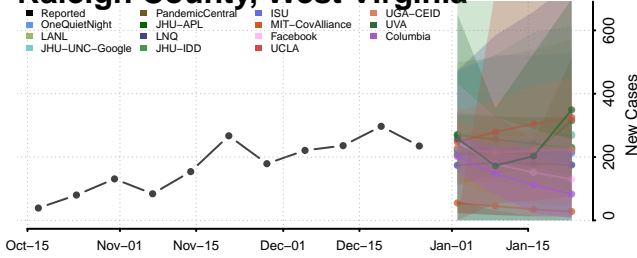

Raleigh County, West Virginia