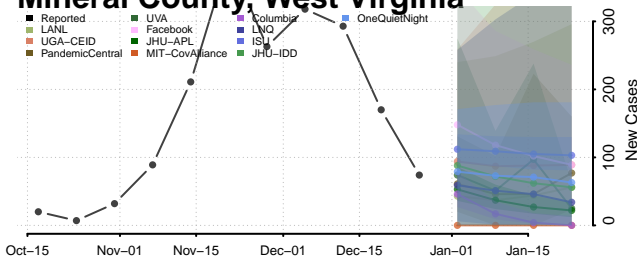

Mineral County, West Virginia