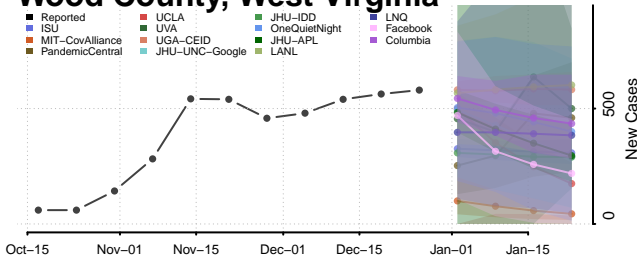

### Wood County, West Virginia