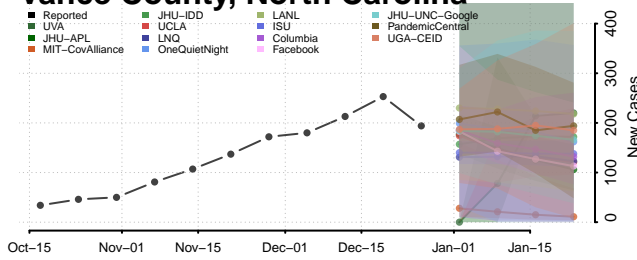

Vance County, North Carolina