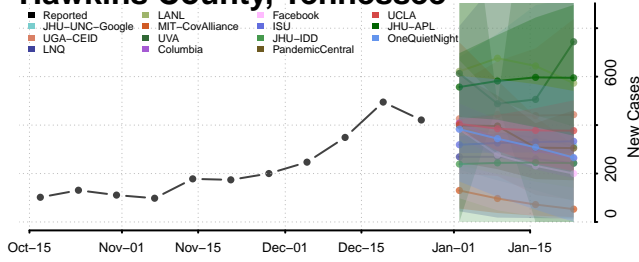

Hawkins County, Tennessee