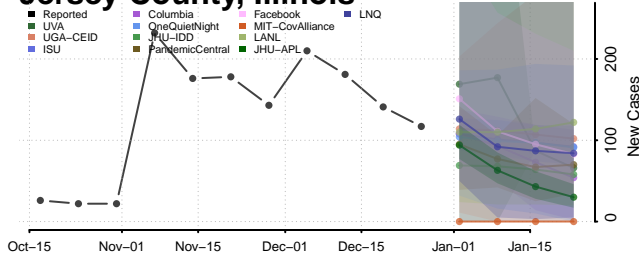

Jersey County, Illinois