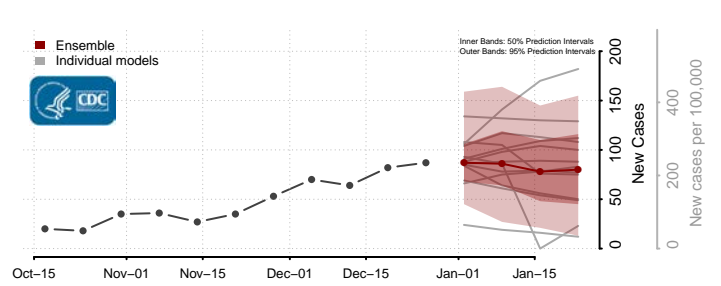

Orange County, Virginia