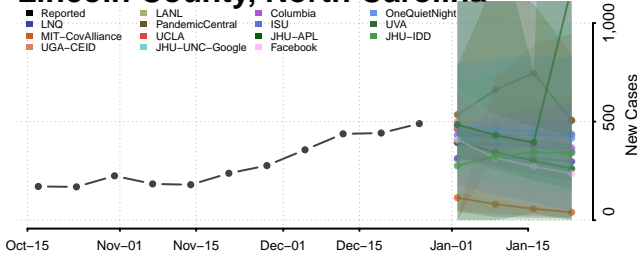

Lincoln County, North Carolina