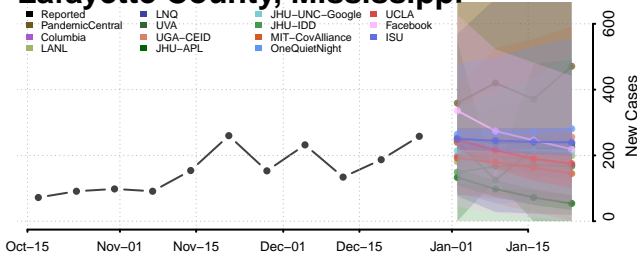

Lafayette County, Mississippi