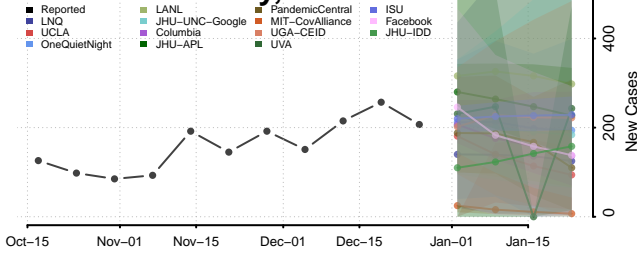

Delaware County, Oklahoma