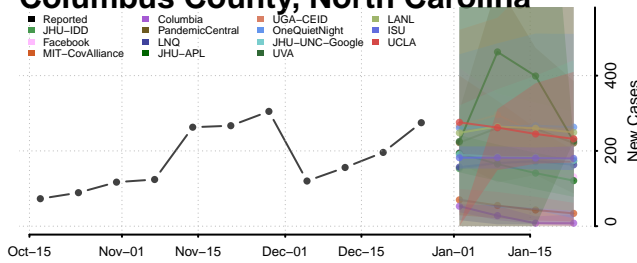

Columbus County, North Carolina