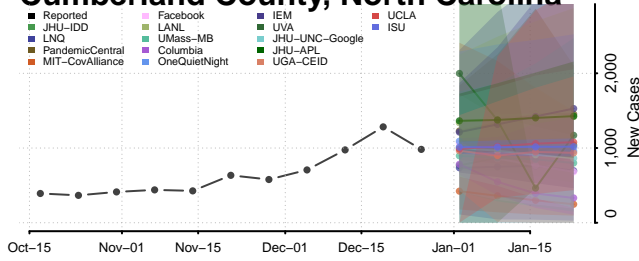

Cumberland County, North Carolina