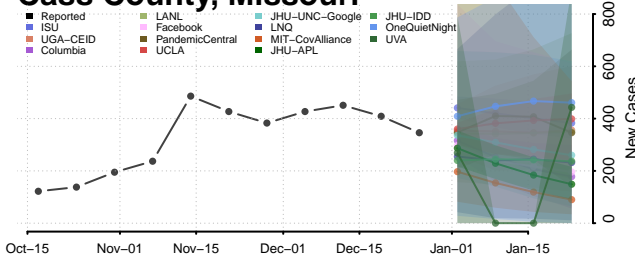

Cass County, Missouri