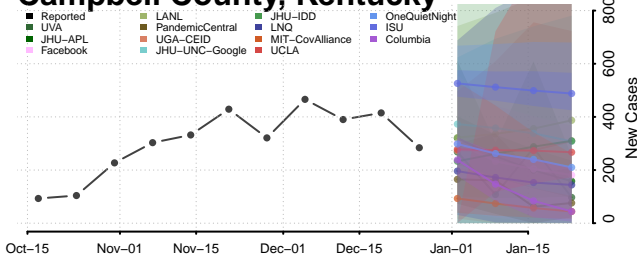

Campbell County, Kentucky