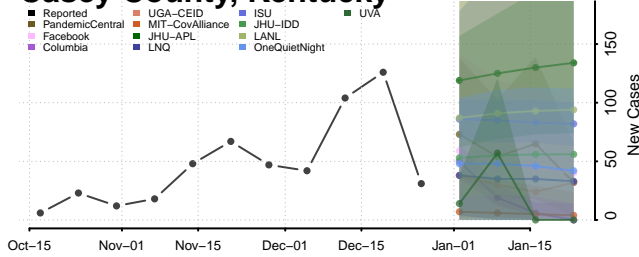

Casey County, Kentucky