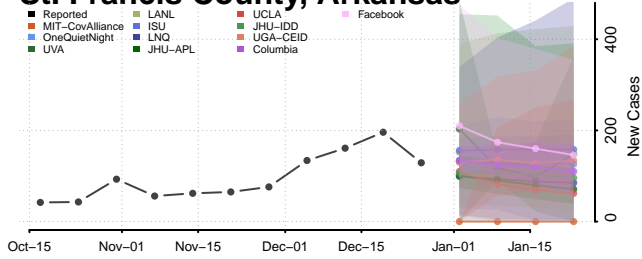

St. Francis County, Arkansas