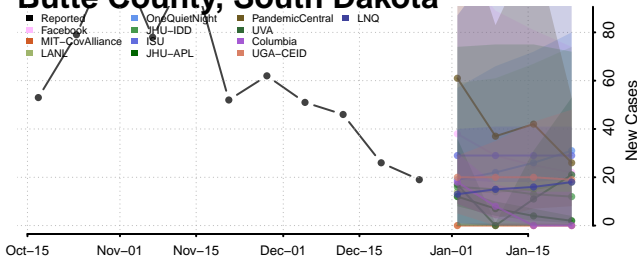

Butte County, South Dakota