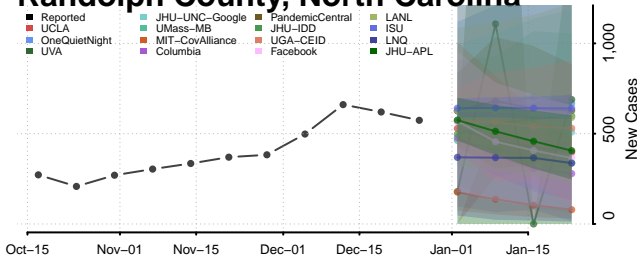

Randolph County, North Carolina