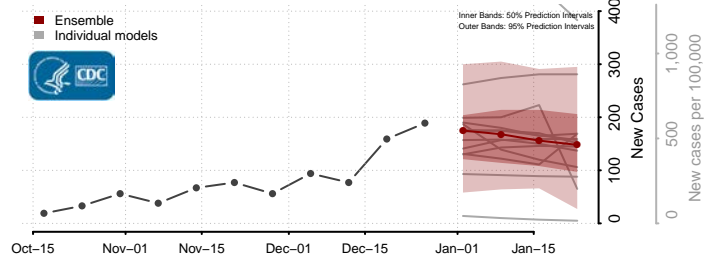

Logan County, West Virginia