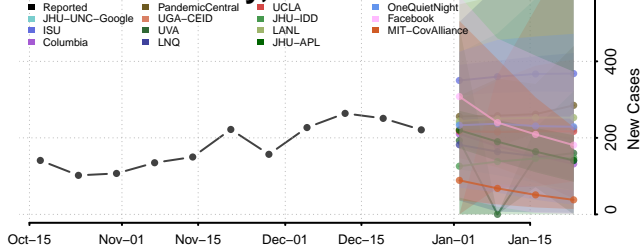

Le Flore County, Oklahoma