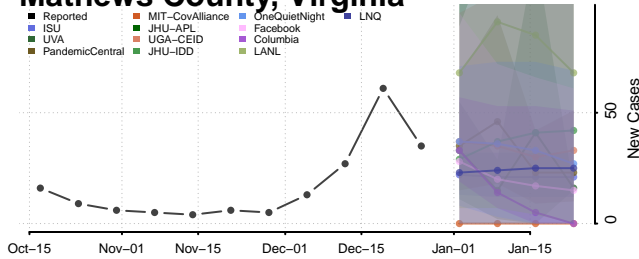

Mathews County, Virginia