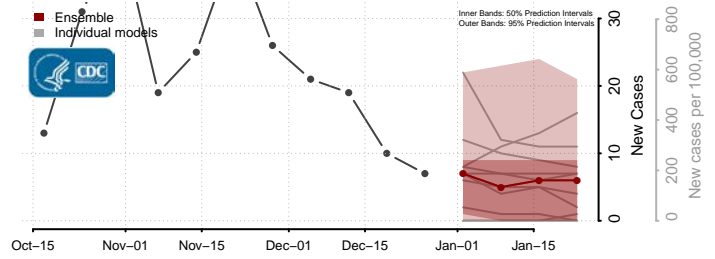

Clark County, South Dakota