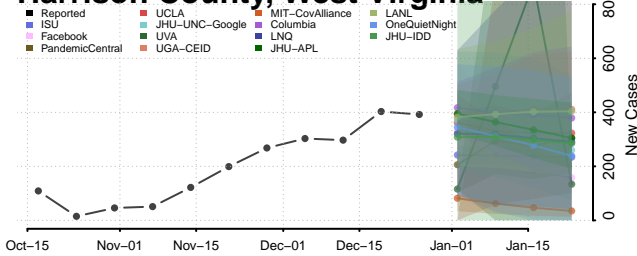

Harrison County, West Virginia