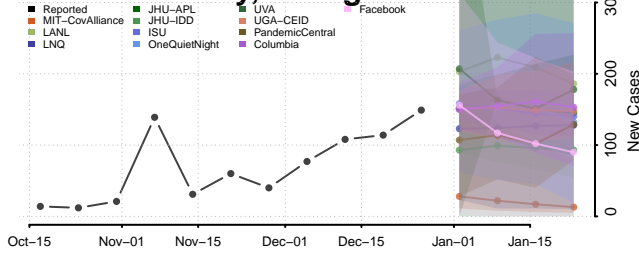

Monroe County, Georgia