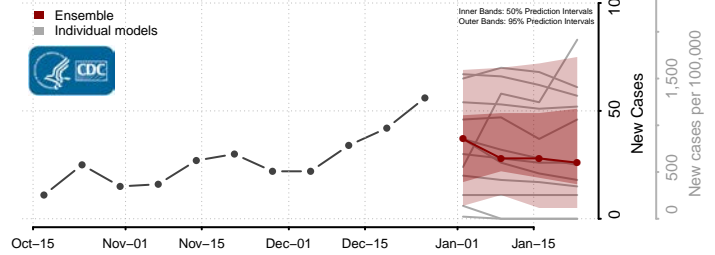

Grant County, Oklahoma