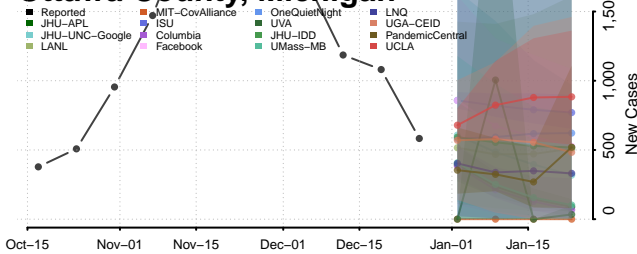

### Presque Isle County, Michigan