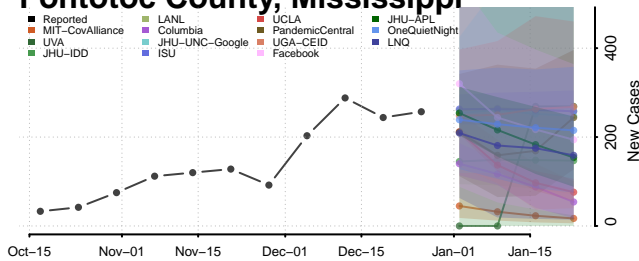

Pontotoc County, Mississippi