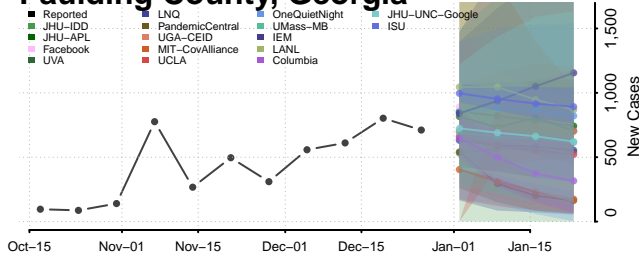

Paulding County, Georgia