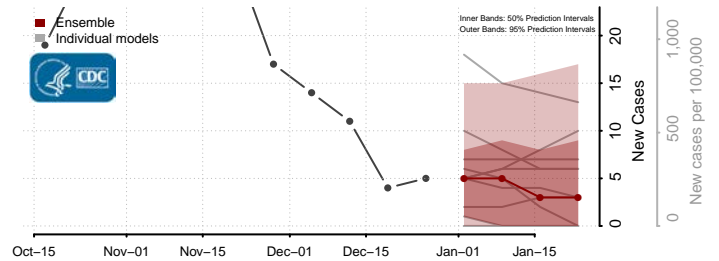

Buffalo County, South Dakota