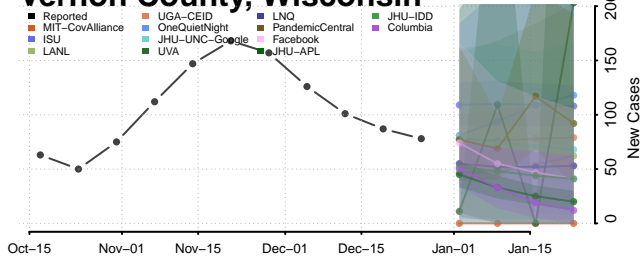

Vernon County, Wisconsin