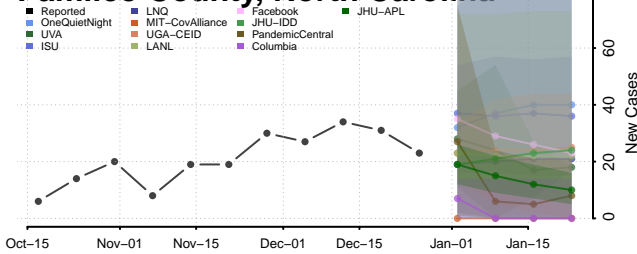

Pamlico County, North Carolina