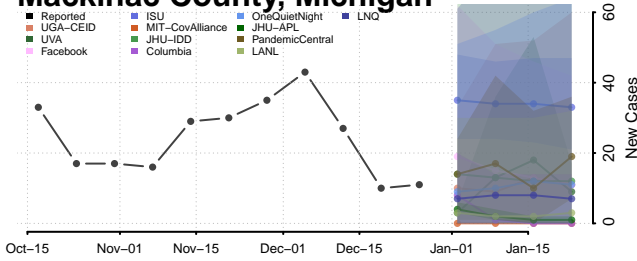

Mackinac County, Michigan