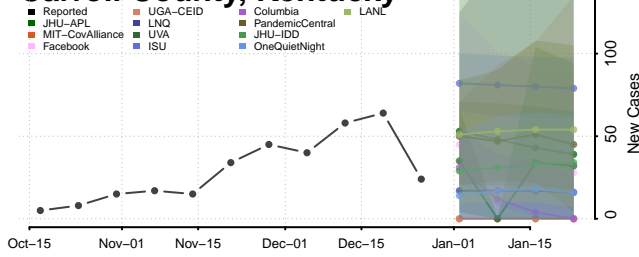

Carroll County, Kentucky