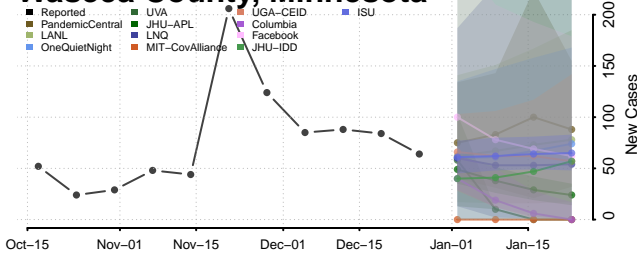

Waseca County, Minnesota