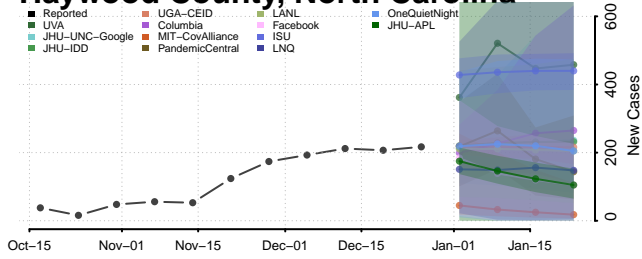

Haywood County, North Carolina