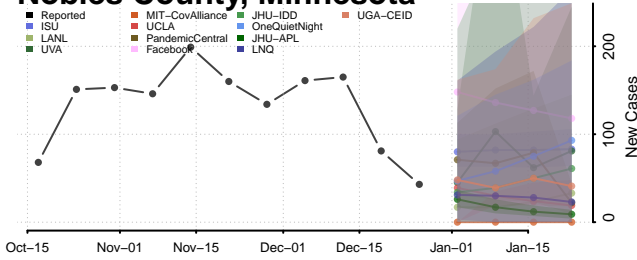

### Norman County, Minnesota