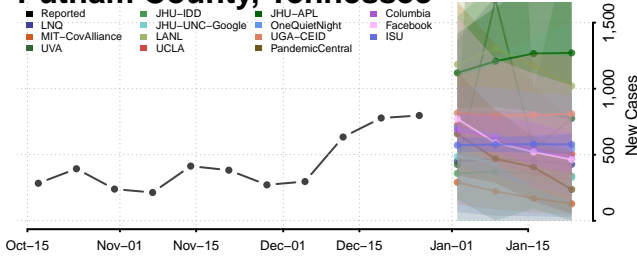

### Putnam County, Tennessee