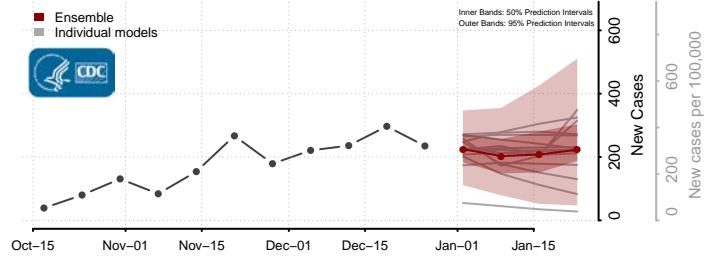

Raleigh County, West Virginia