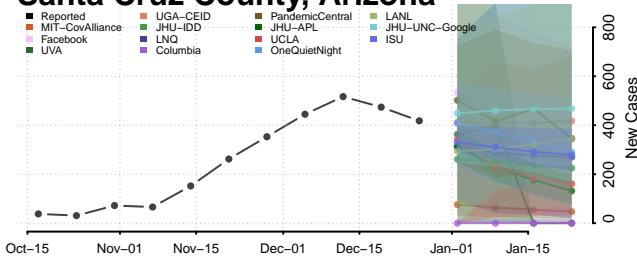

Santa Cruz County, Arizona