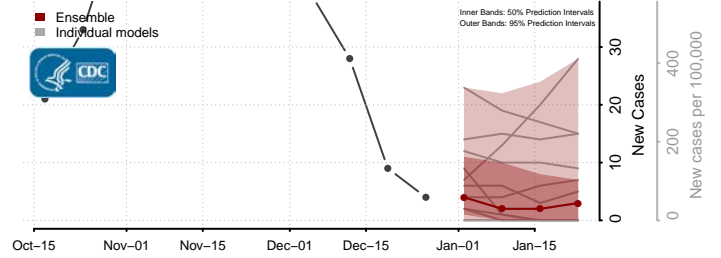

Pembina County, North Dakota