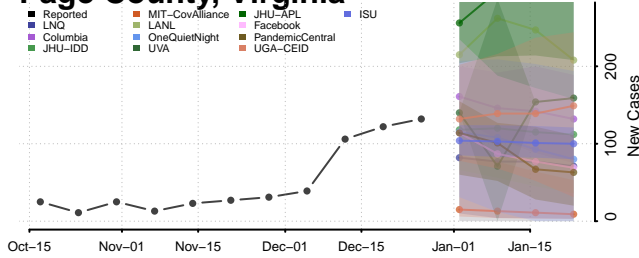

Page County, Virginia