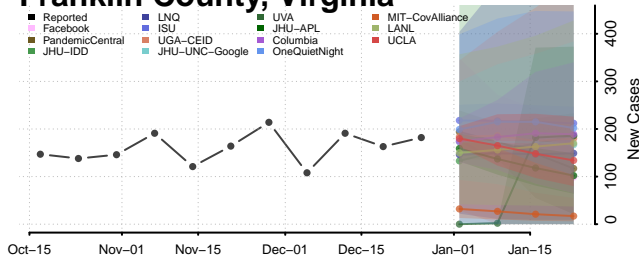

Franklin County, Virginia