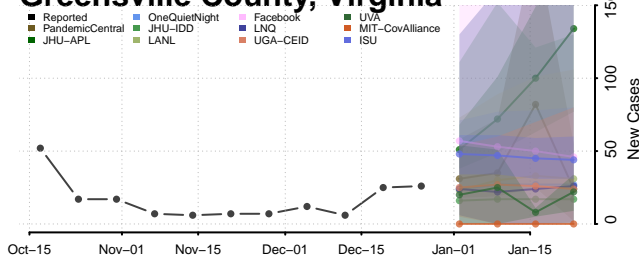

Greensville County, Virginia