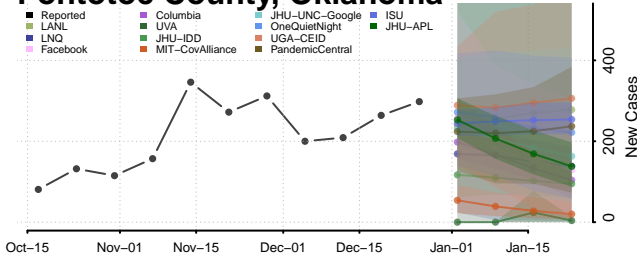

Pontotoc County, Oklahoma