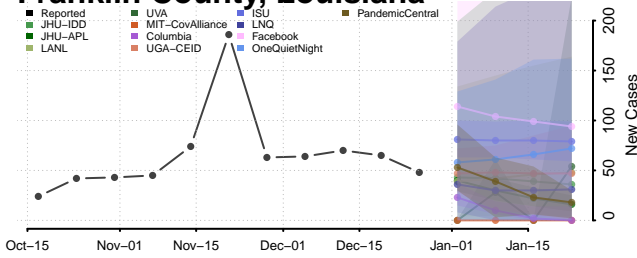

Franklin County, Louisiana