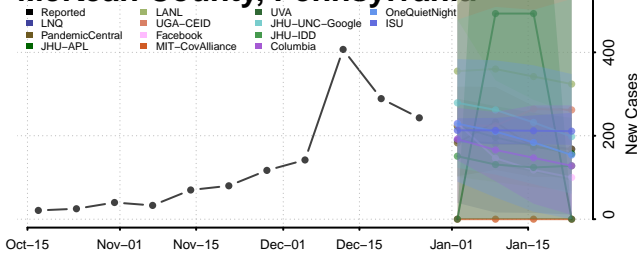

McKean County, Pennsylvania