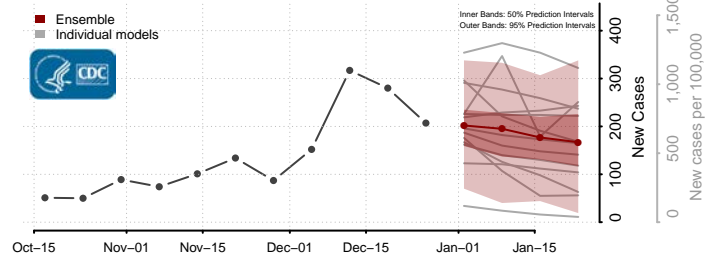

Union County, Mississippi