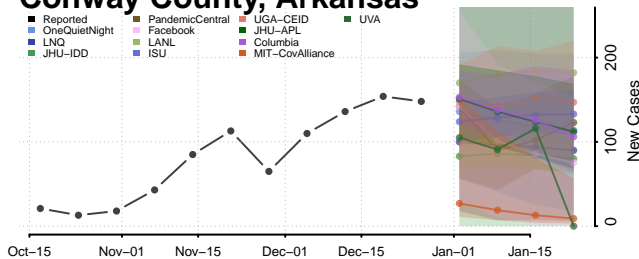

Conway County, Arkansas