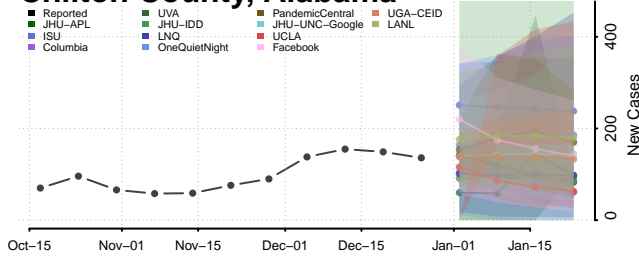

Chilton County, Alabama