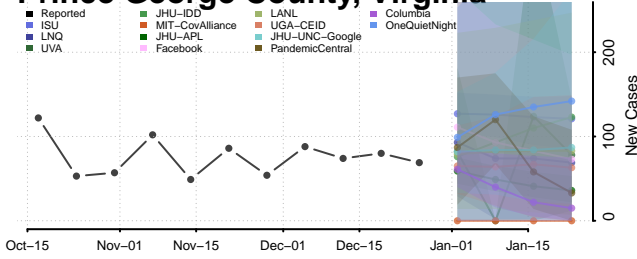

Prince George County, Virginia