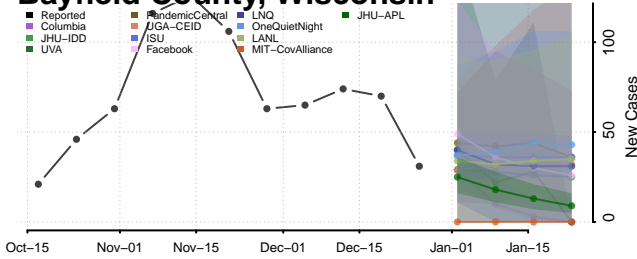

Bayfield County, Wisconsin