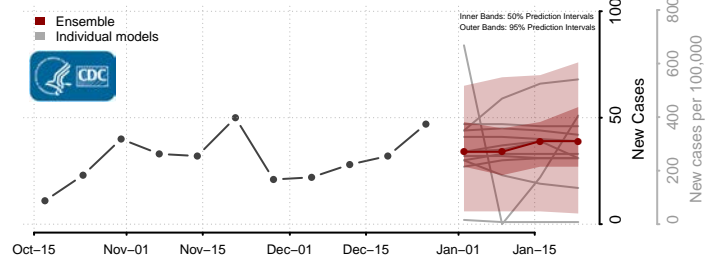

Summers County, West Virginia