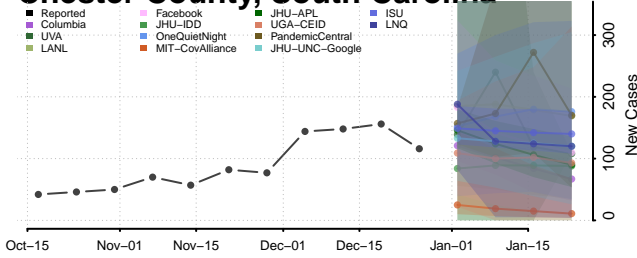

Chester County, South Carolina