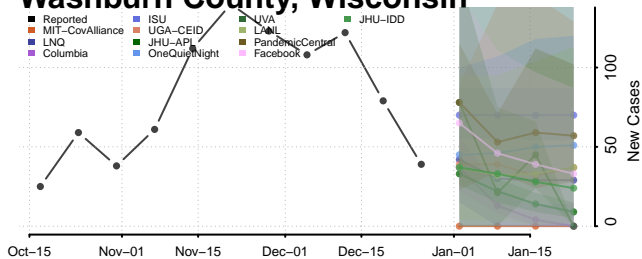

Washburn County, Wisconsin