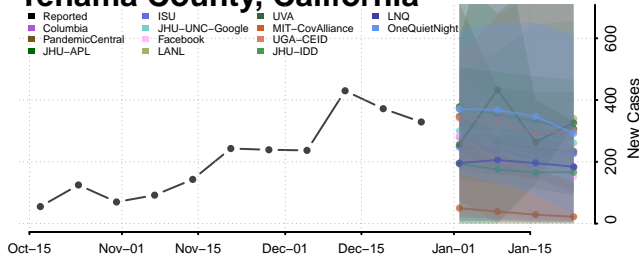

### Tehama County, California