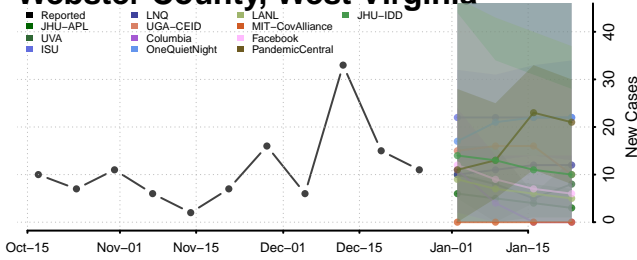

Webster County, West Virginia