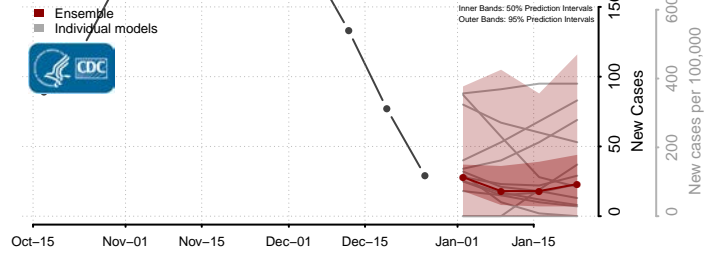

Todd County, Minnesota