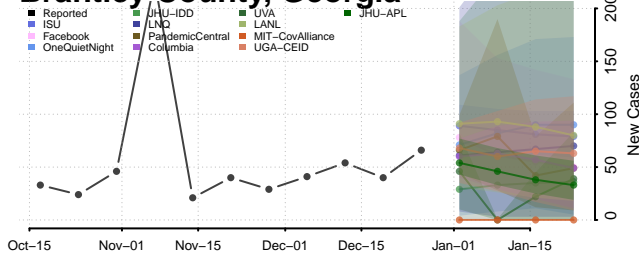

Brantley County, Georgia