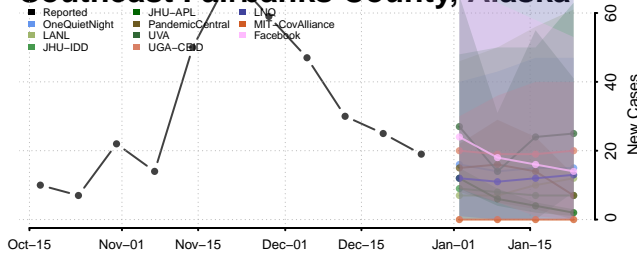

Southeast Fairbanks County, Alaska