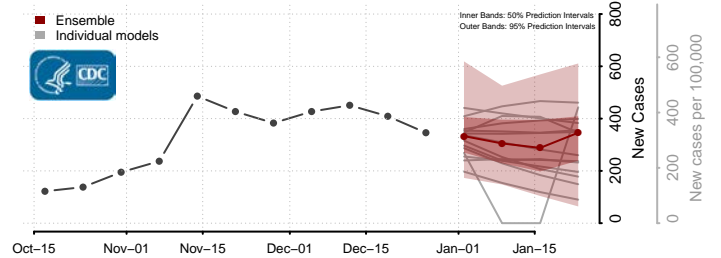

Cass County, Missouri