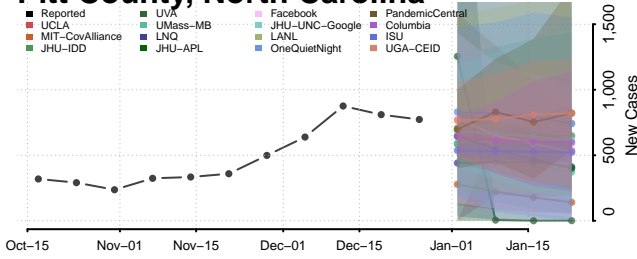

### Polk County, North Carolina