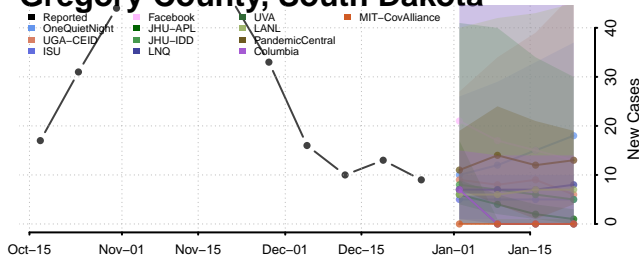

Gregory County, South Dakota