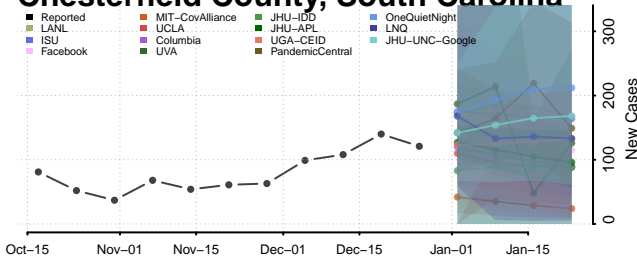

Chesterfield County, South Carolina