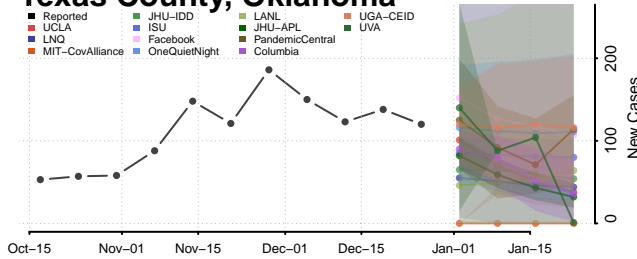

Texas County, Oklahoma