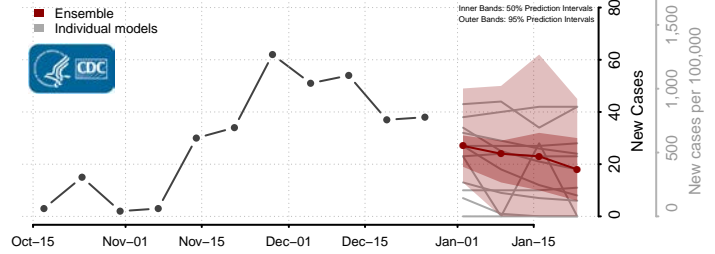

Dewey County, Oklahoma