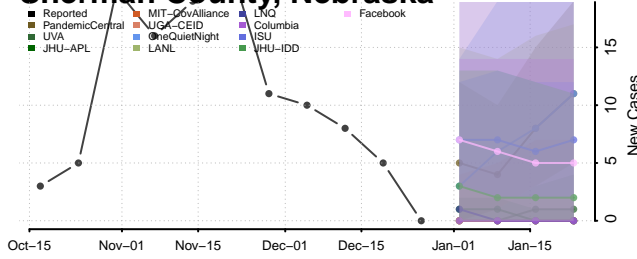

Sherman County, Nebraska