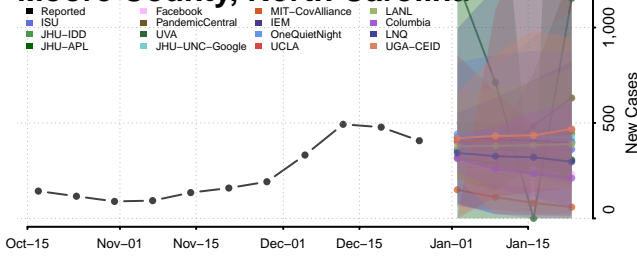

Moore County, North Carolina