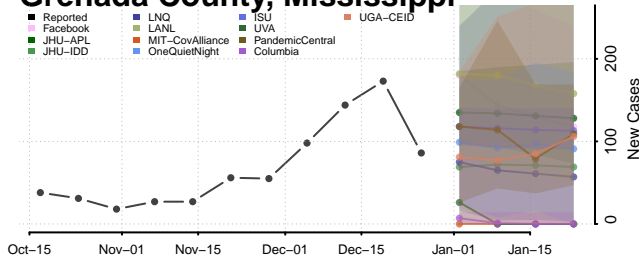

Grenada County, Mississippi