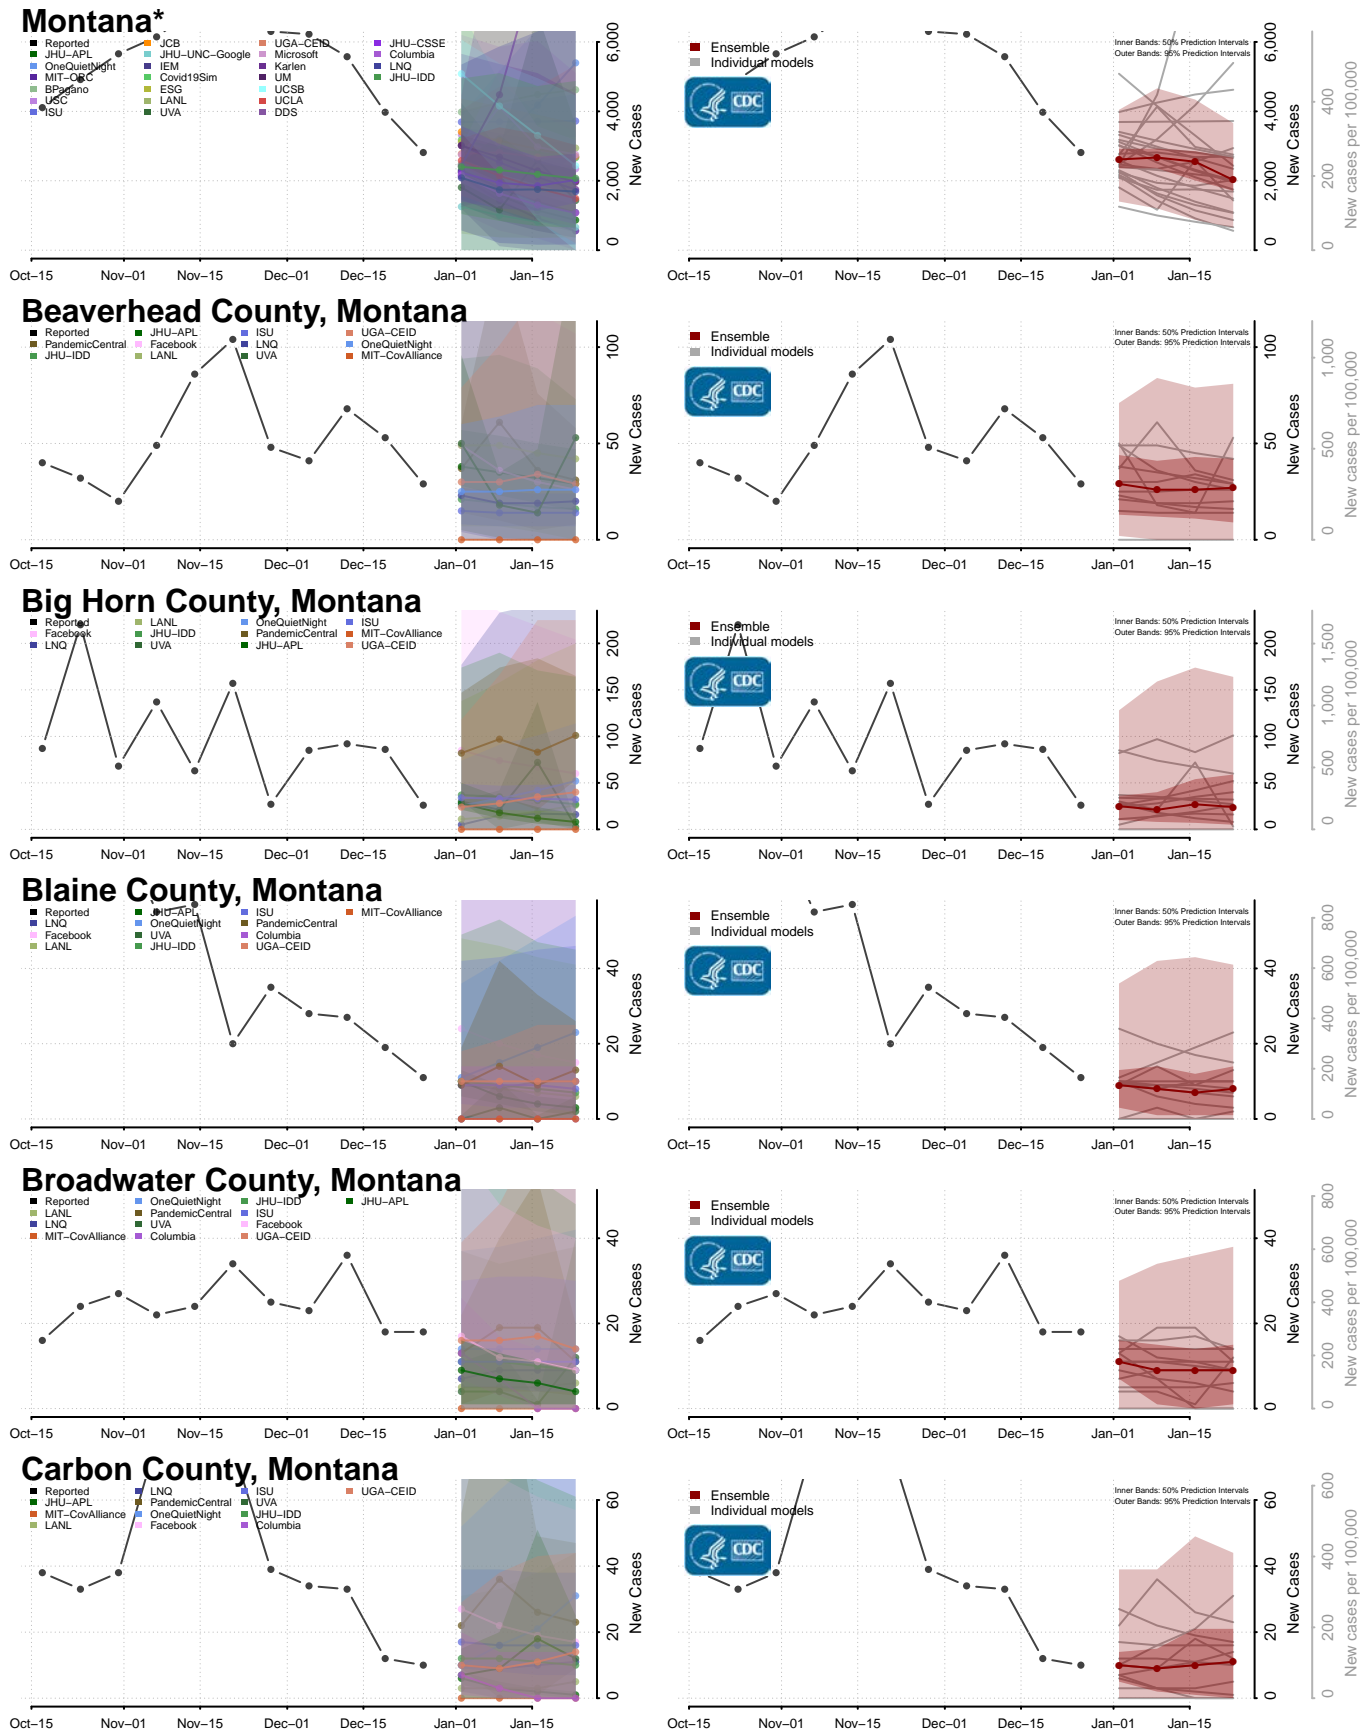

*New weekly cases may decrease in this location over the next four weeks. For these locations, the ensemble forecast indicates a probability of 0.75 or greater that fewer cases will be reported in week four of the forecast than in the last reported week.