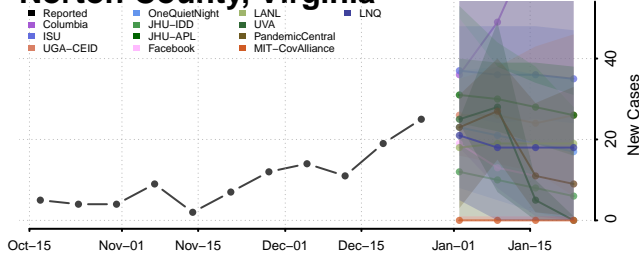

### Norton County, Virginia