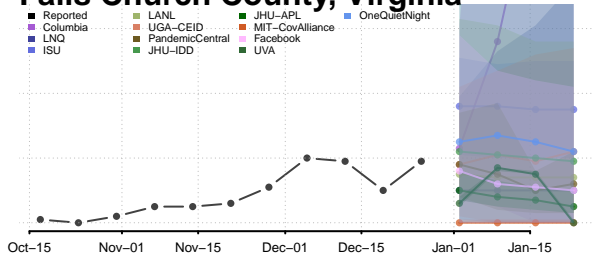

Falls Church County, Virginia