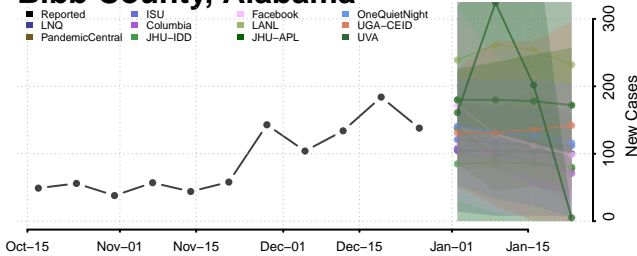

Bibb County, Alabama