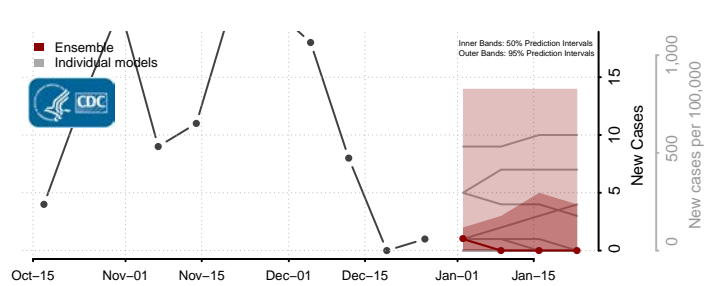

Daniels County, Montana