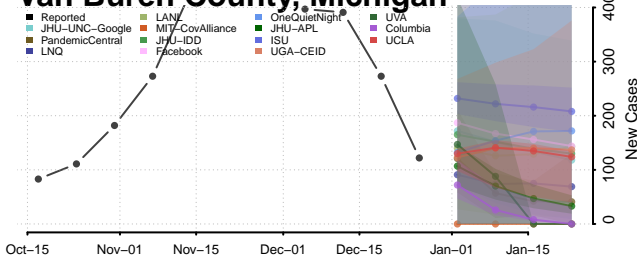

Van Buren County, Michigan