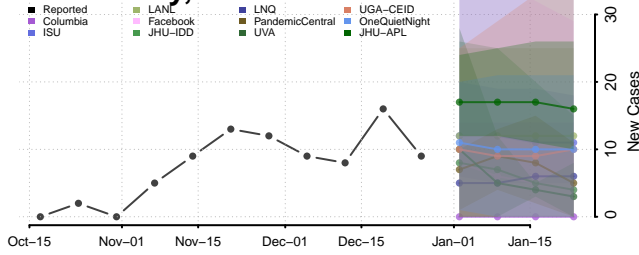

Elk County, Kansas