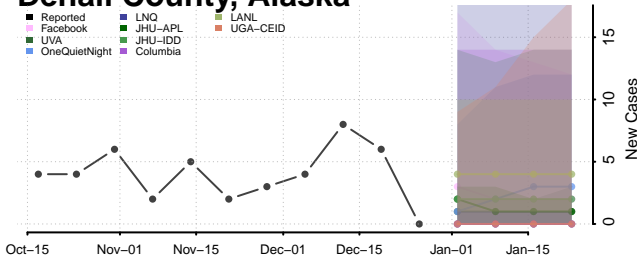

Denali County, Alaska