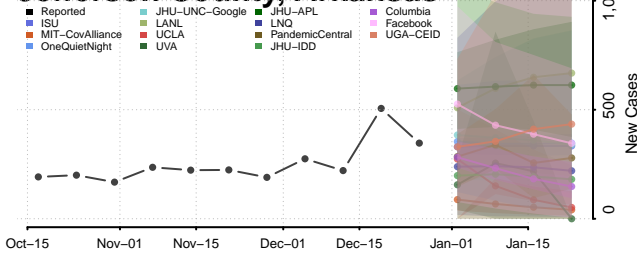

Jefferson County, Arkansas