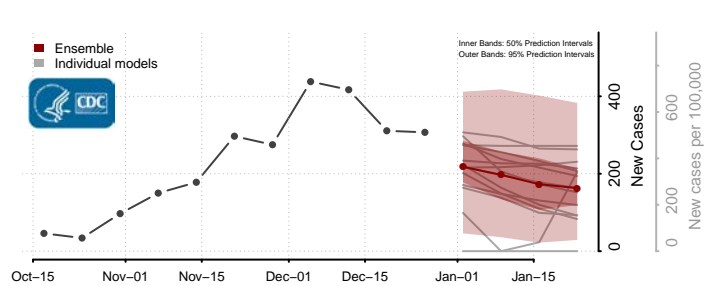

Washington County, Ohio