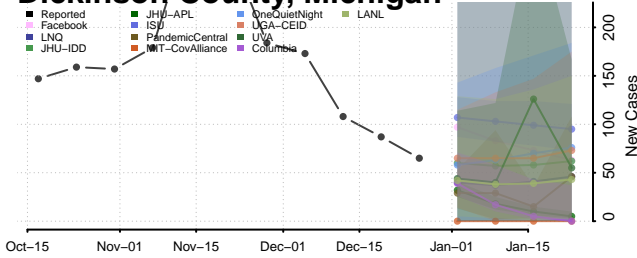

Dickinson County, Michigan