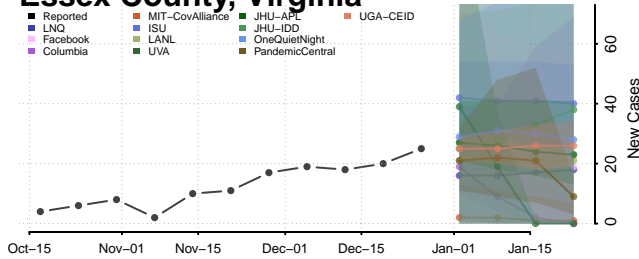

Essex County, Virginia