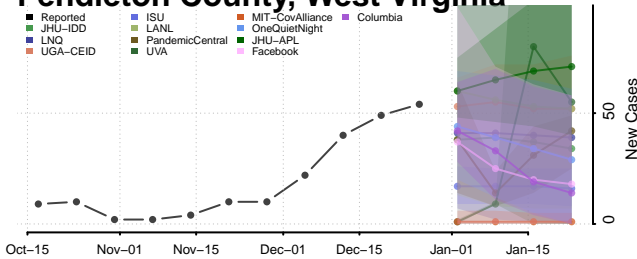

Pendleton County, West Virginia