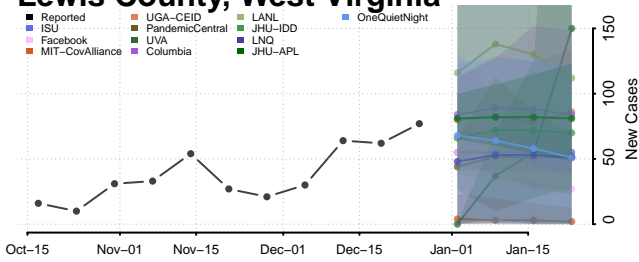

Lewis County, West Virginia