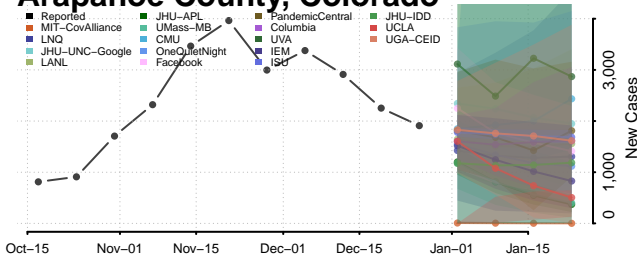

Arapahoe County, Colorado