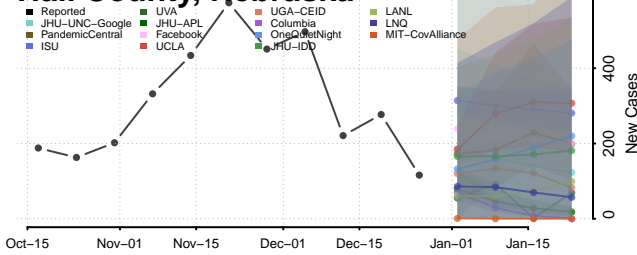

Hall County, Nebraska