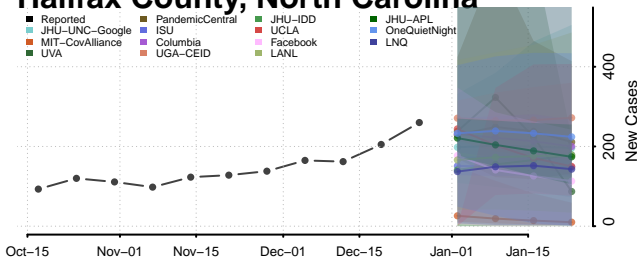

Halifax County, North Carolina