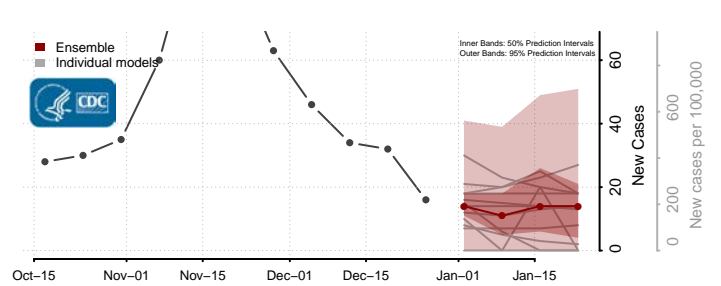

Hyde County, South Dakota