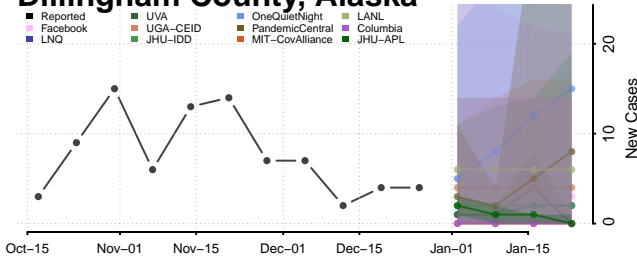

Dillingham County, Alaska