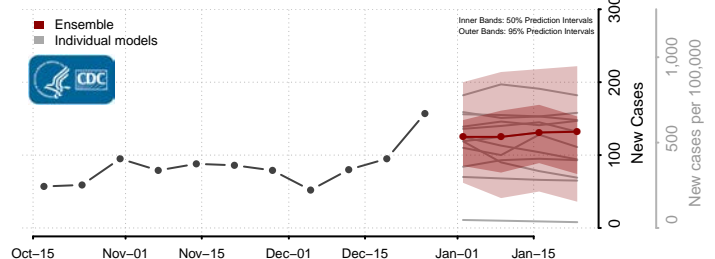

Mingo County, West Virginia