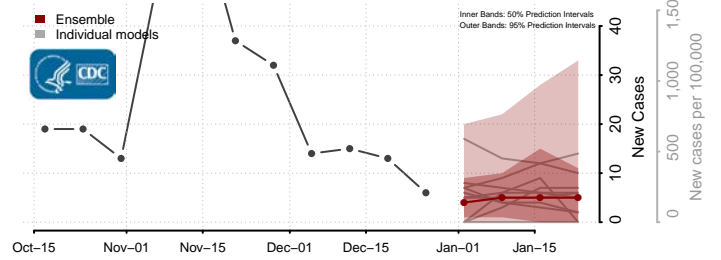

Nelson County, North Dakota