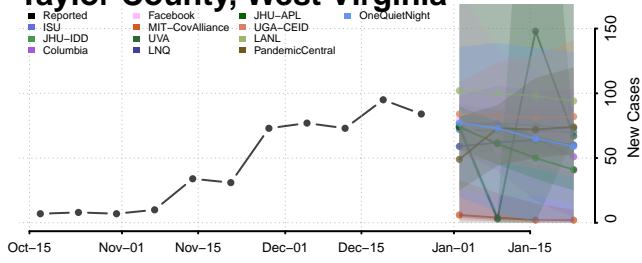

Taylor County, West Virginia