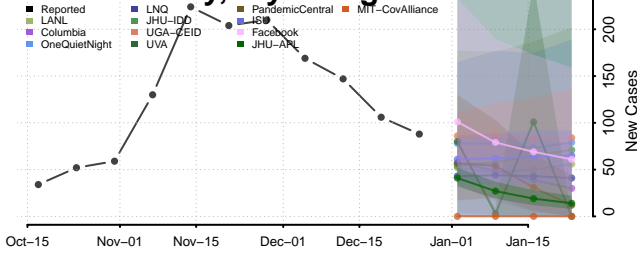

Teton County, Wyoming