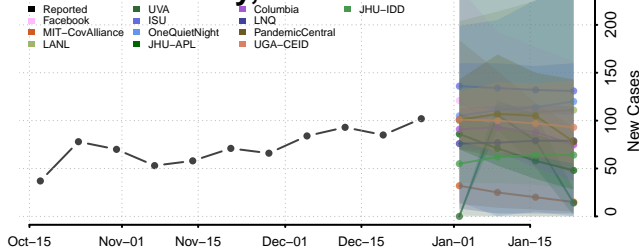

Geneva County, Alabama