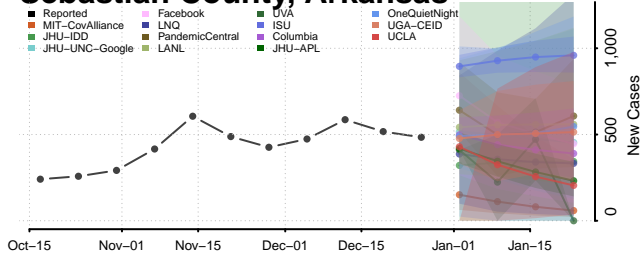

Sebastian County, Arkansas