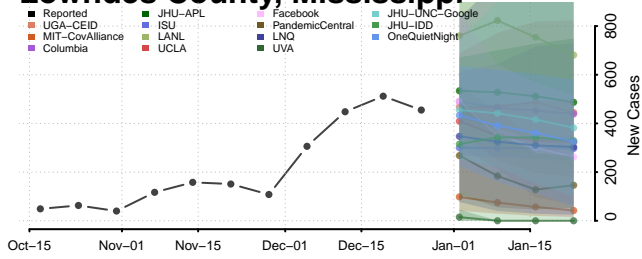

Lowndes County, Mississippi