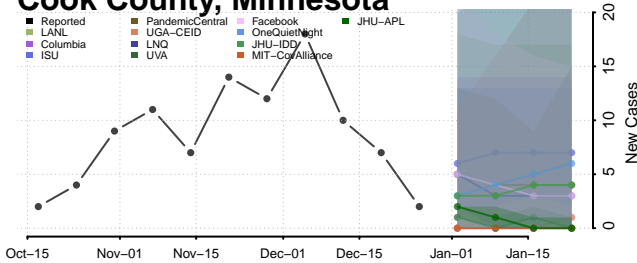

Cook County, Minnesota