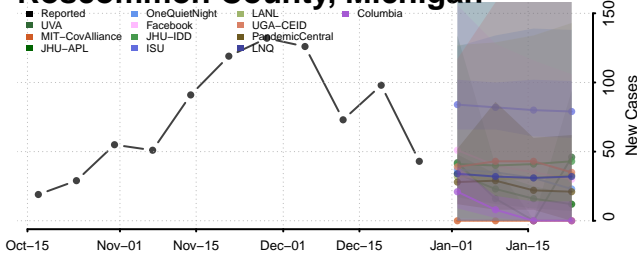

Roscommon County, Michigan