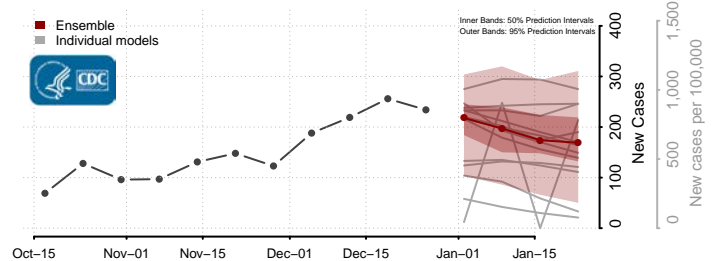

White County, Tennessee