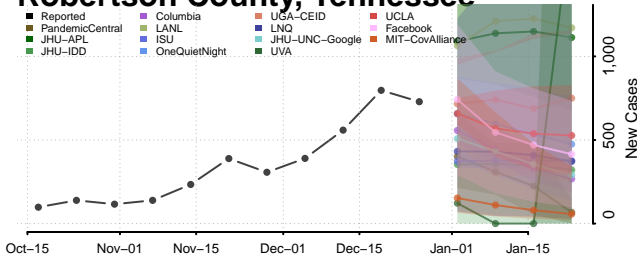

Robertson County, Tennessee