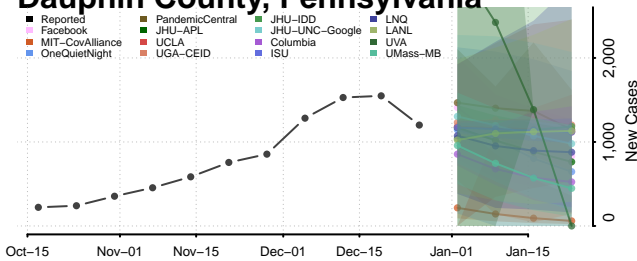

### Dauphin County, Pennsylvania