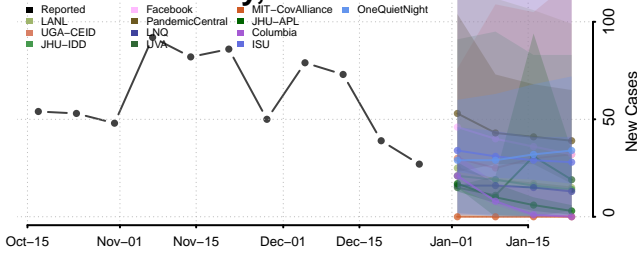

Thomas County, Kansas