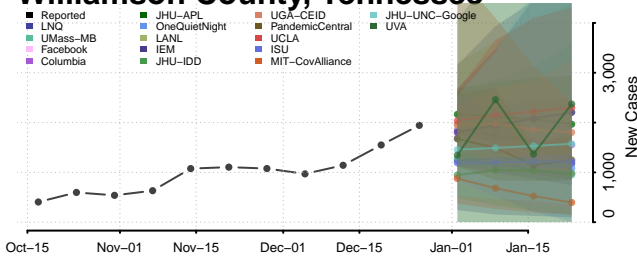

Williamson County, Tennessee