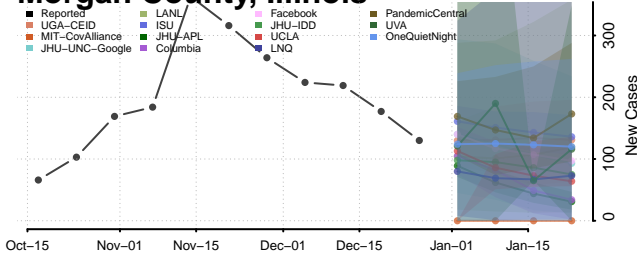

Morgan County, Illinois