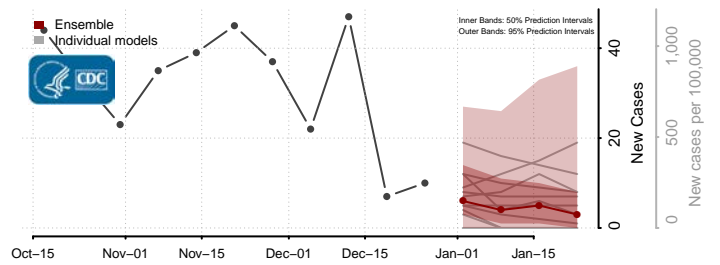

LaMoure County, North Dakota