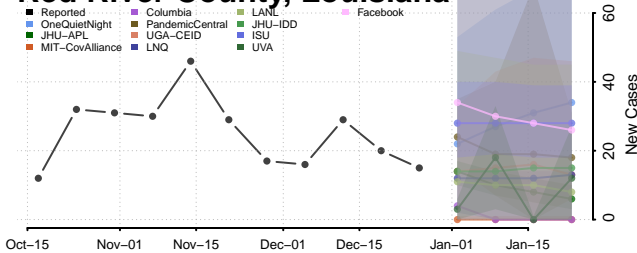

Red River County, Louisiana