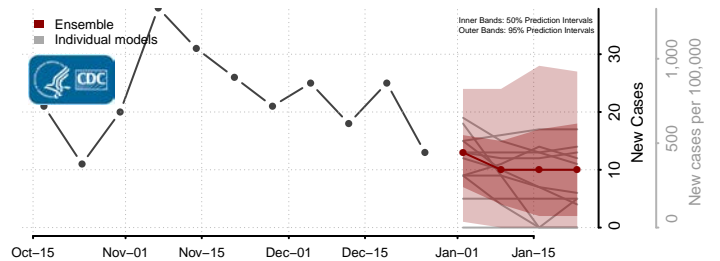

Douglas County, South Dakota