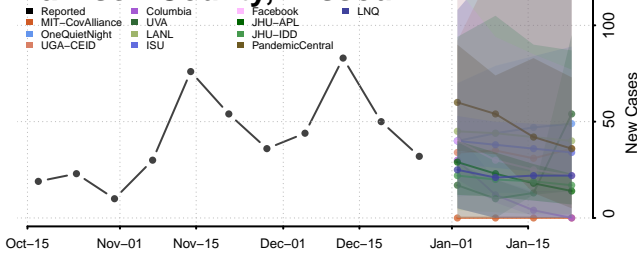

Harrison County, Missouri