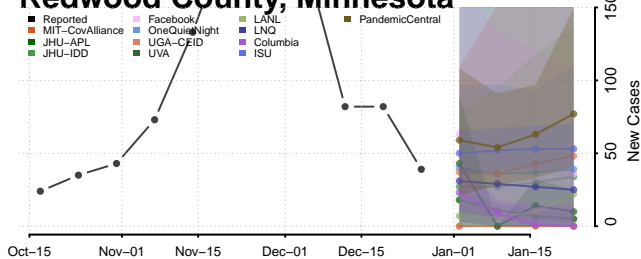

Redwood County, Minnesota