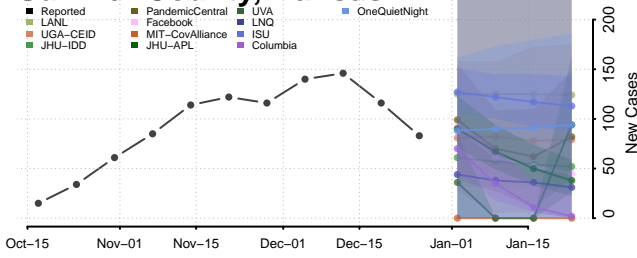

Sumner County, Kansas