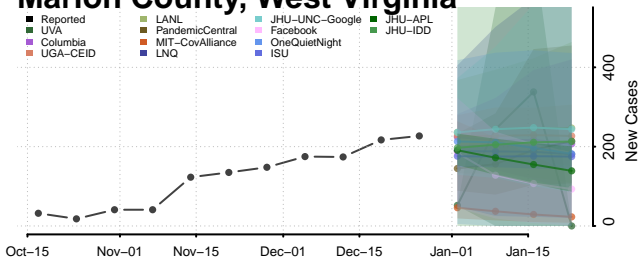

Marion County, West Virginia