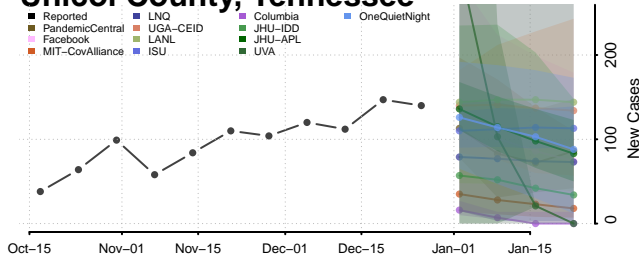

Unicoi County, Tennessee