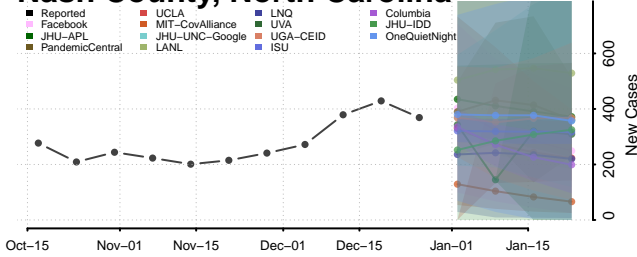

Nash County, North Carolina