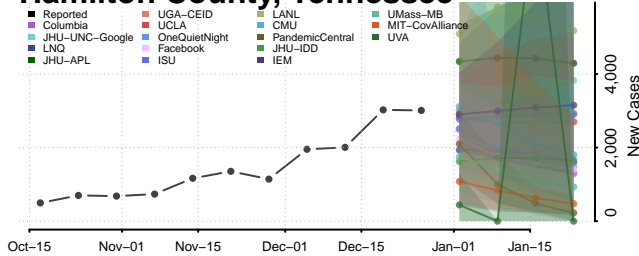

Hamilton County, Tennessee