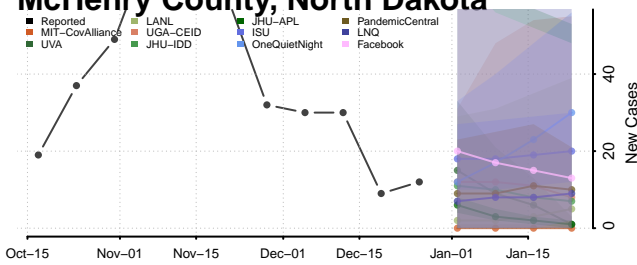

McHenry County, North Dakota