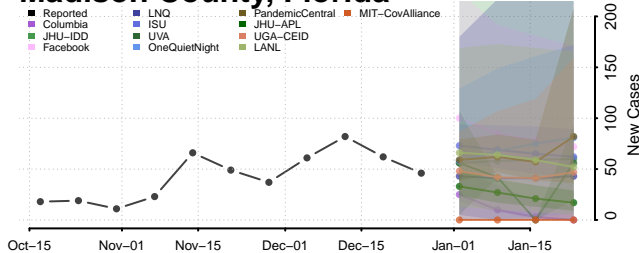

Madison County, Florida