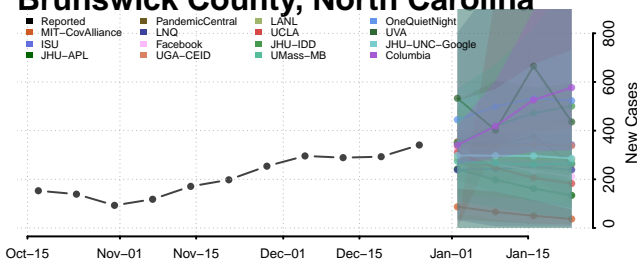

Brunswick County, North Carolina