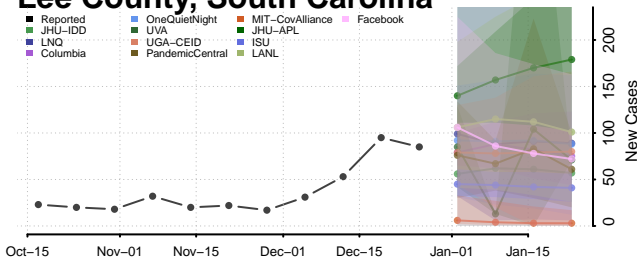

Lee County, South Carolina