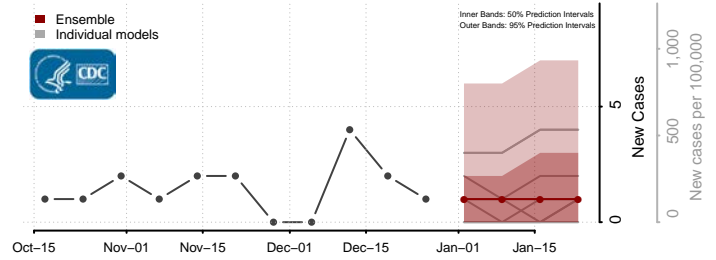

Slope County, North Dakota