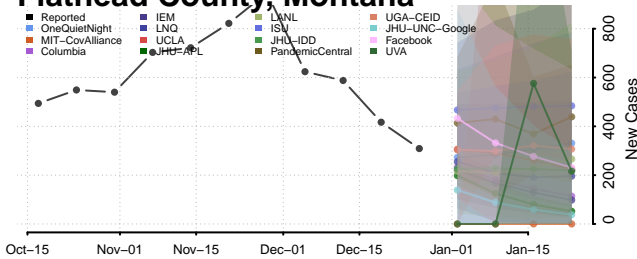

Flathead County, Montana