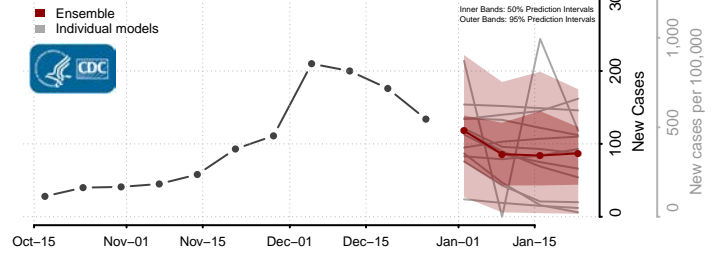

Lincoln County, Kentucky