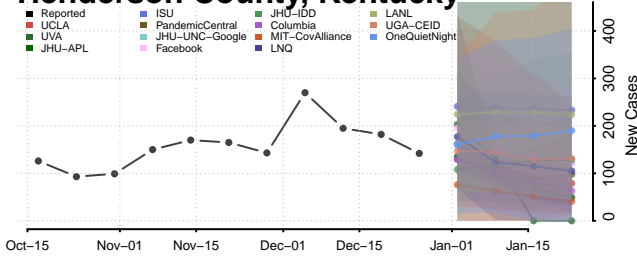

Henderson County, Kentucky