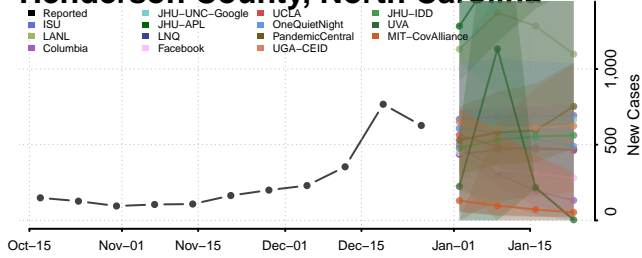

Henderson County, North Carolina