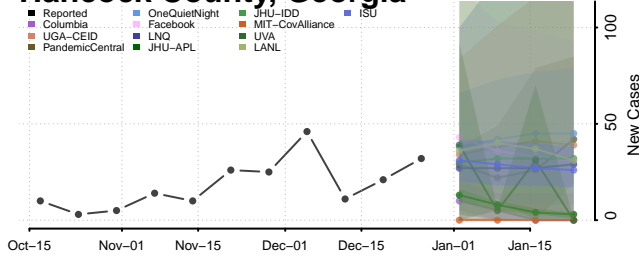

Hancock County, Georgia