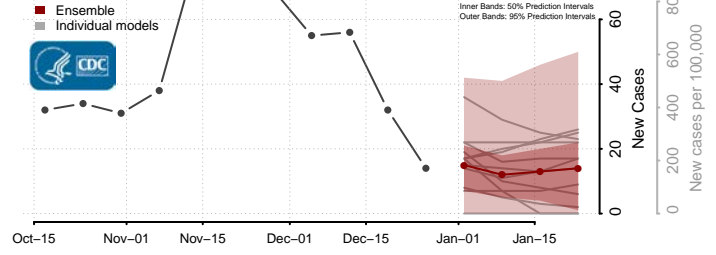

Murray County, Minnesota