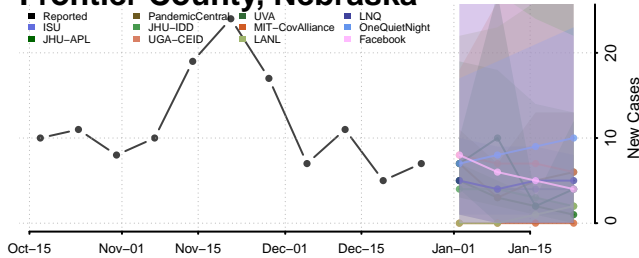

Frontier County, Nebraska