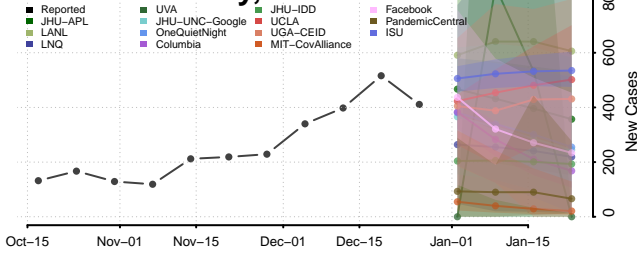

McMinn County, Tennessee