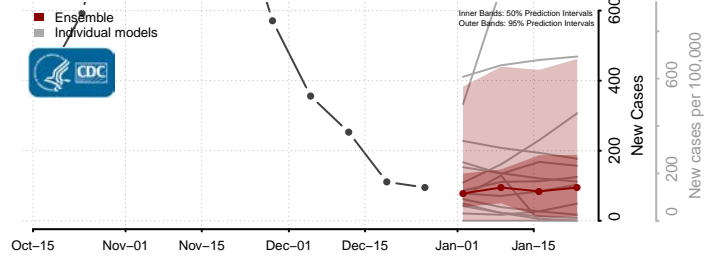

Ward County, North Dakota