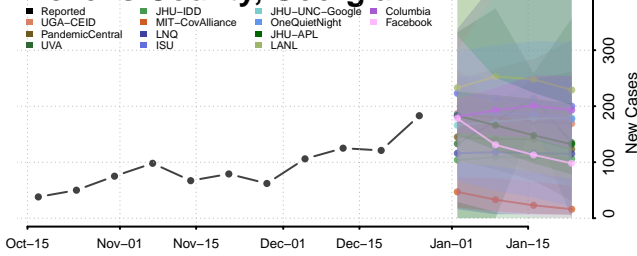

Pickens County, Georgia