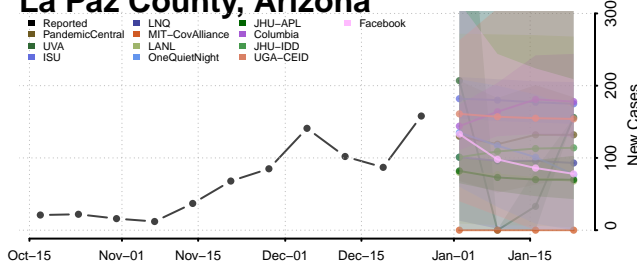

La Paz County, Arizona