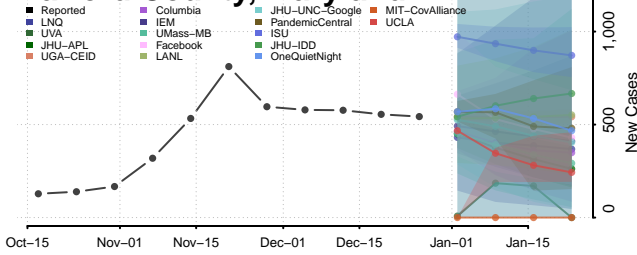

Harford County, Maryland