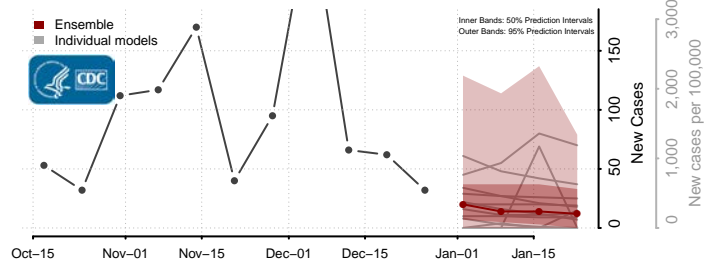

Dewey County, South Dakota