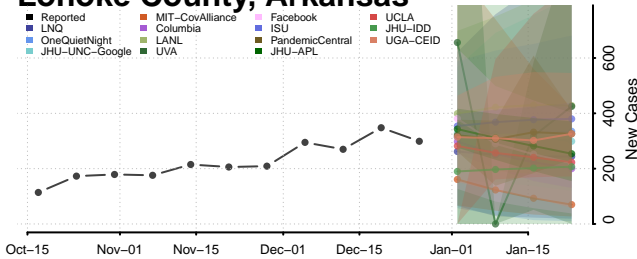

Lonoke County, Arkansas