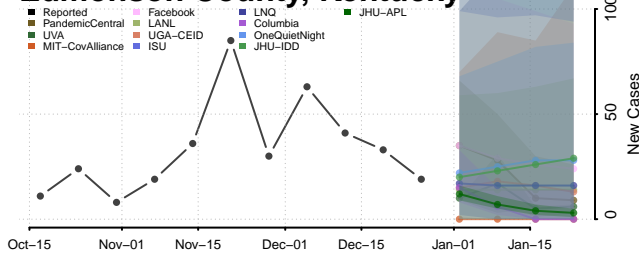

Edmonson County, Kentucky