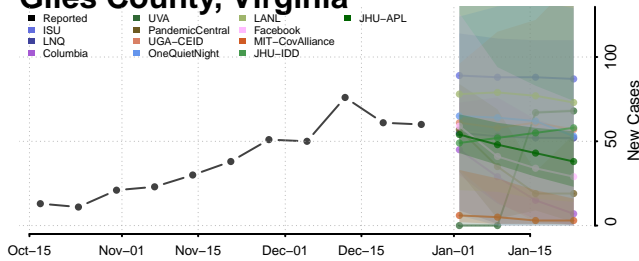

Giles County, Virginia