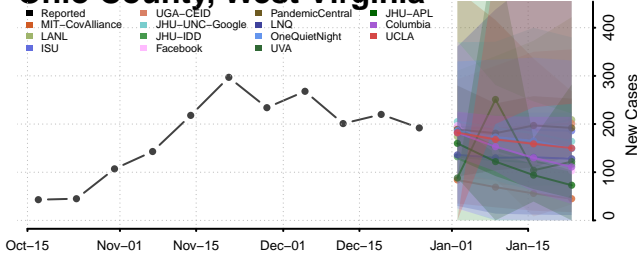

Ohio County, West Virginia