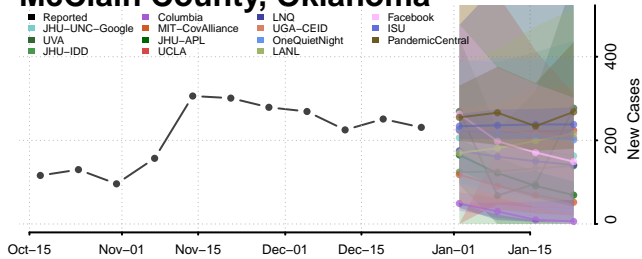

McClain County, Oklahoma