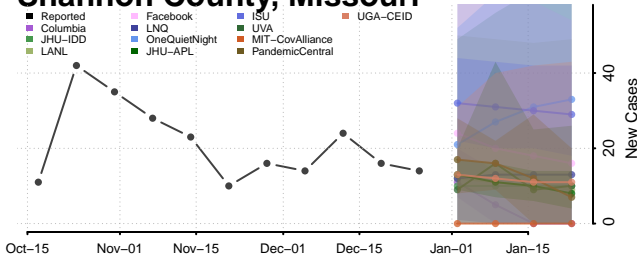

Shannon County, Missouri