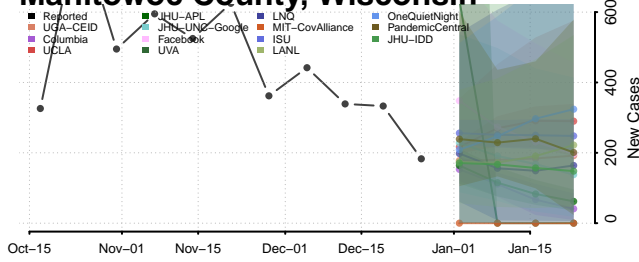

Manitowoc County, Wisconsin