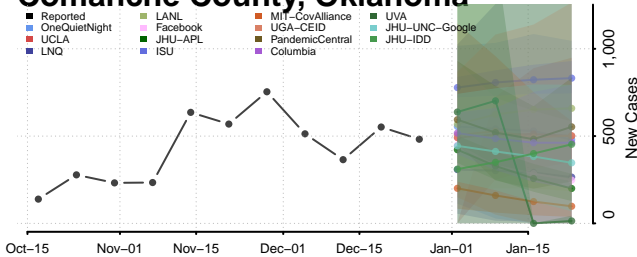

Comanche County, Oklahoma