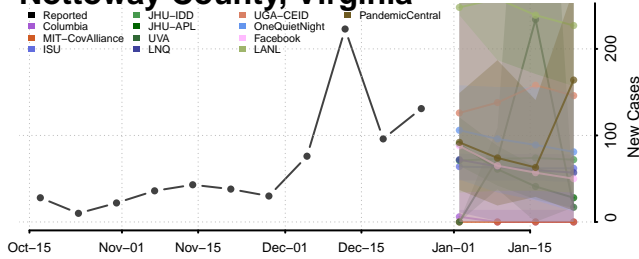

Nottoway County, Virginia