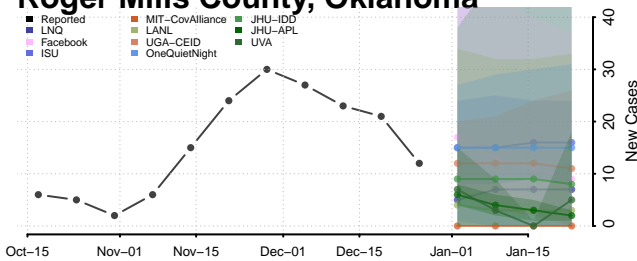

Roger Mills County, Oklahoma