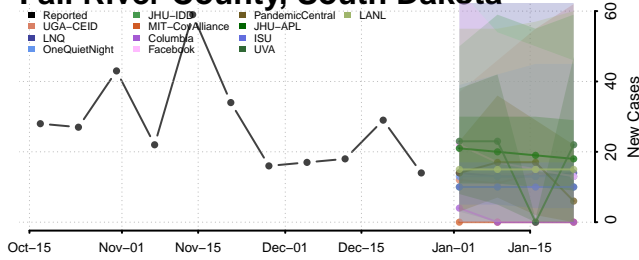

Fall River County, South Dakota