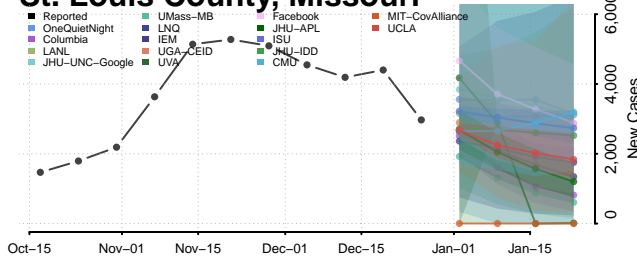

St. Louis County, Missouri