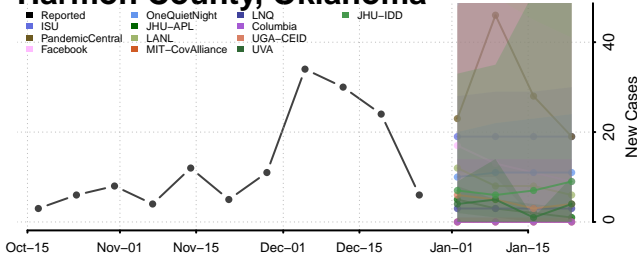

Harmon County, Oklahoma