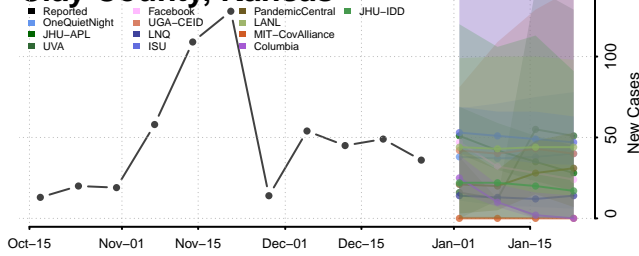

Clay County, Kansas