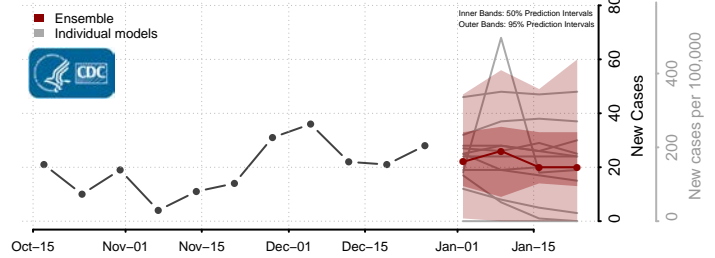

Roane County, West Virginia