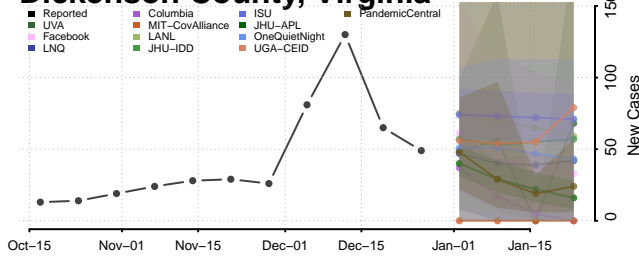

Dickenson County, Virginia