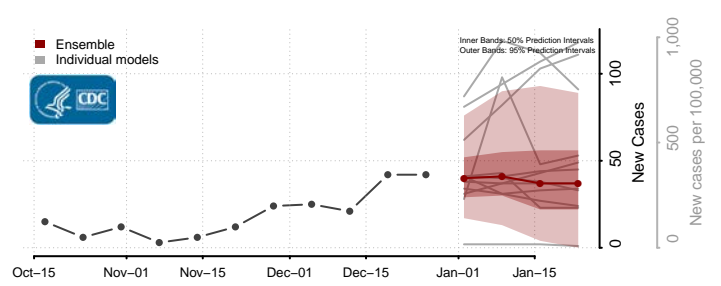

Northumberland County, Virginia