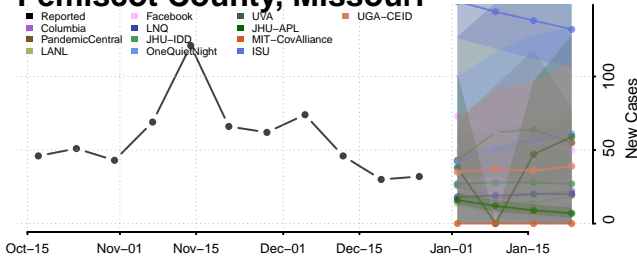

### Pemiscot County, Missouri