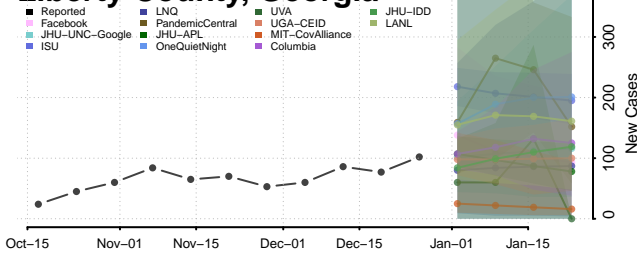

Liberty County, Georgia