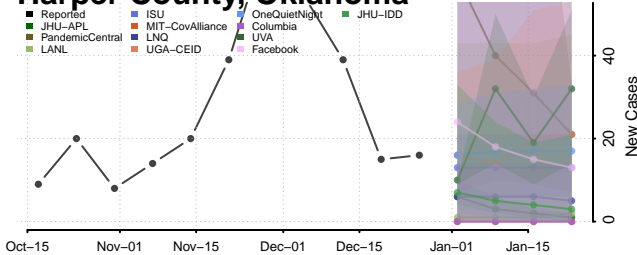

Harper County, Oklahoma