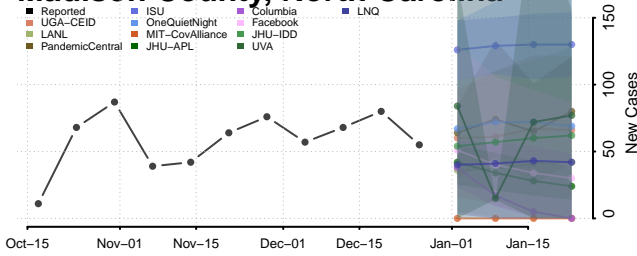

Madison County, North Carolina