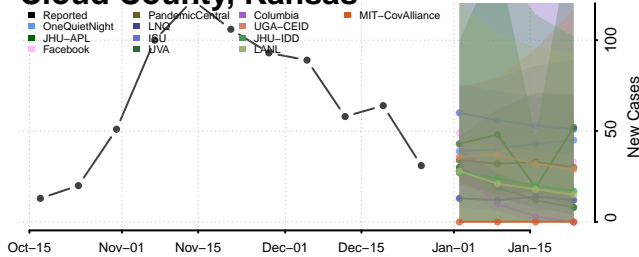

Cloud County, Kansas