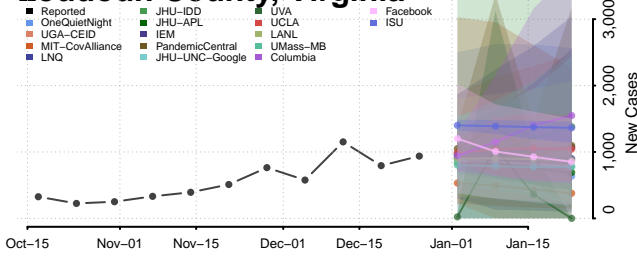

Loudoun County, Virginia