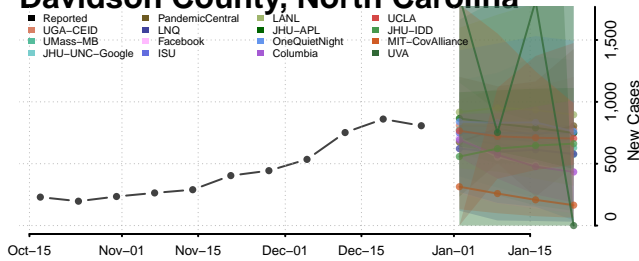

Davidson County, North Carolina