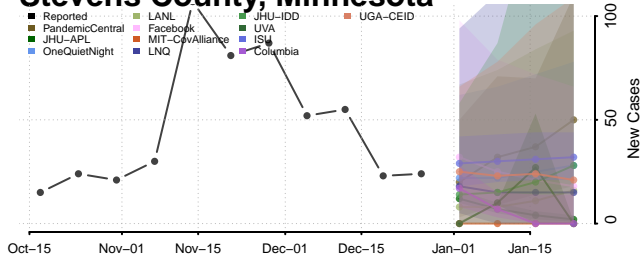

Stevens County, Minnesota