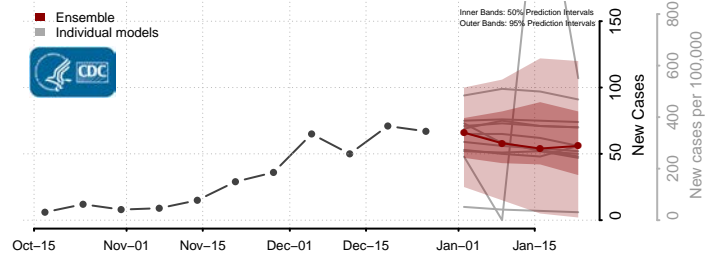

Kent County, Maryland