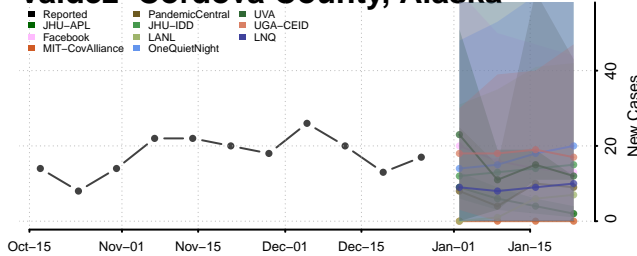

Valdez-Cordova County, Alaska