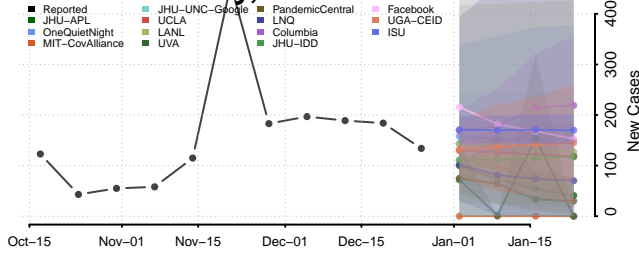

Lincoln County, Louisiana