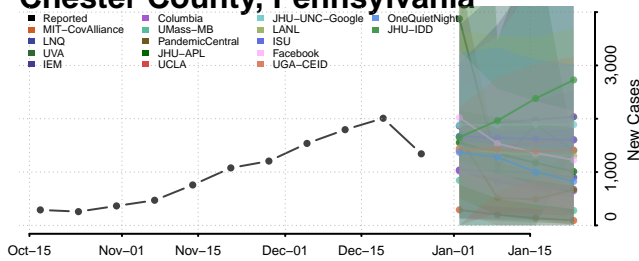

Chester County, Pennsylvania