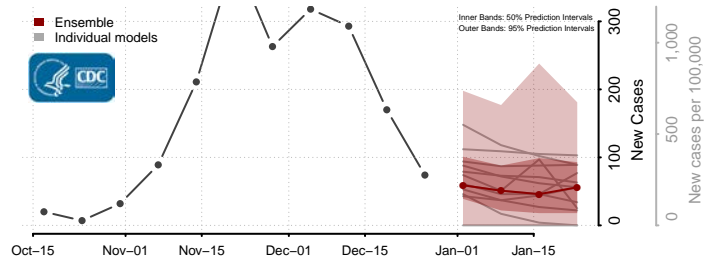

Mineral County, West Virginia