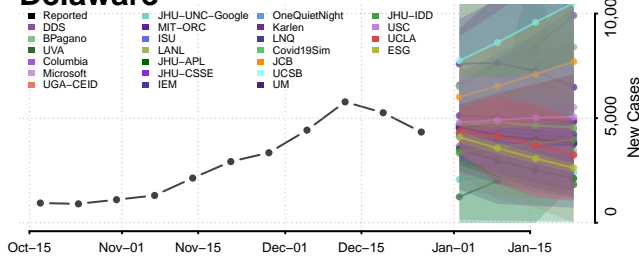

Windham County, Connecticut

Delaware

Kent County, Delaware

New Castle County, Delaware

Sussex County, Delaware

District of Columbia