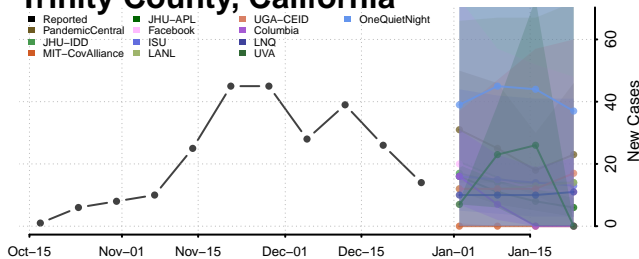

Trinity County, California