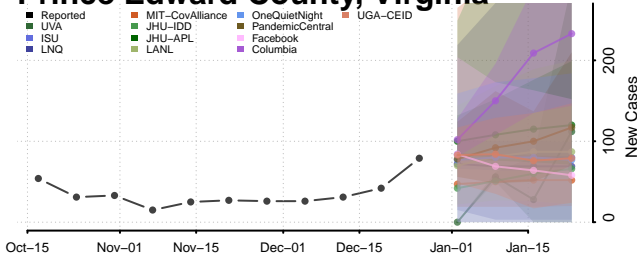

Prince Edward County, Virginia