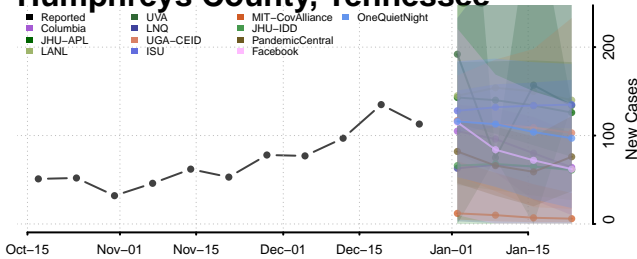

Humphreys County, Tennessee