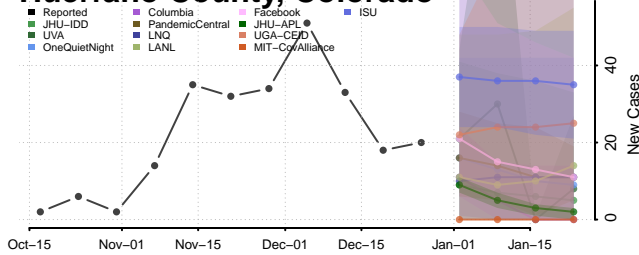

Huerfano County, Colorado