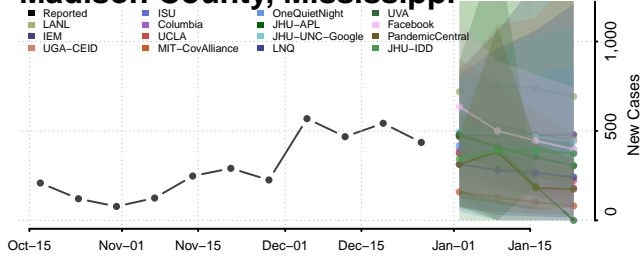

Madison County, Mississippi