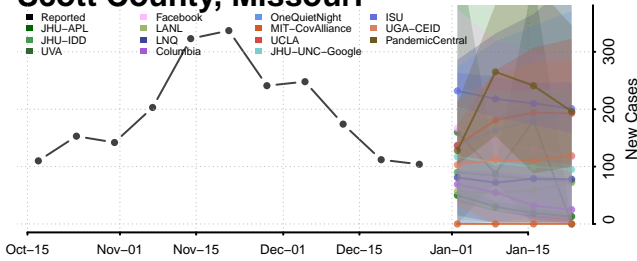

Scott County, Missouri