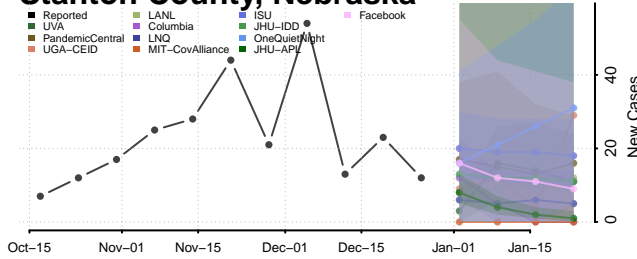

Stanton County, Nebraska