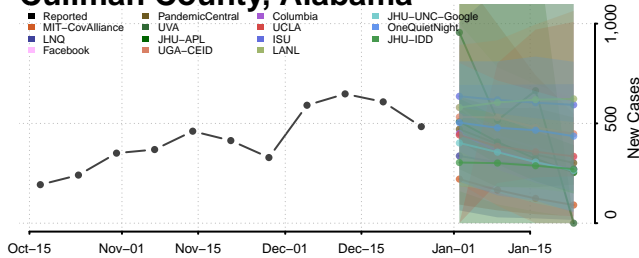

Cullman County, Alabama