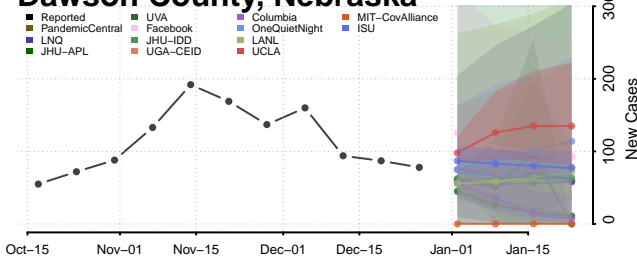

Dawson County, Nebraska