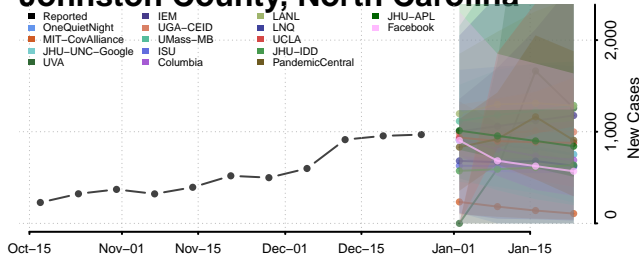

Johnston County, North Carolina