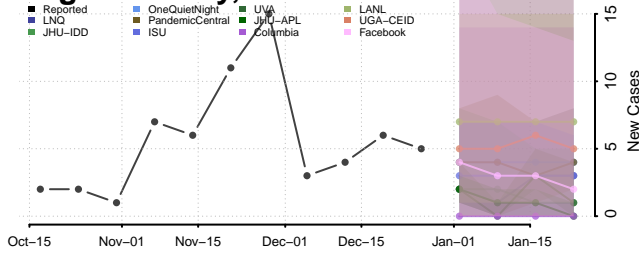

Logan County, Nebraska