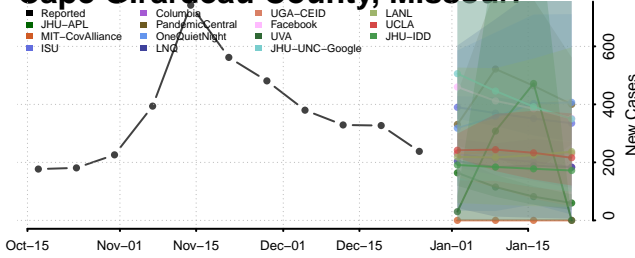

Cape Girardeau County, Missouri