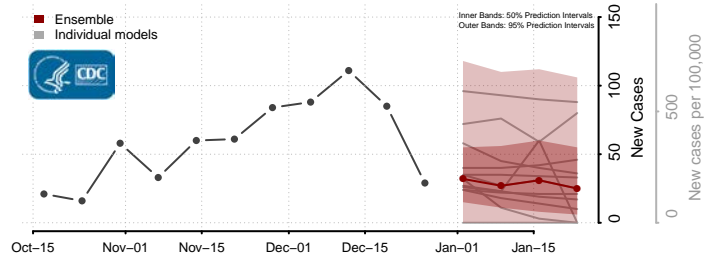

Alamosa County, Colorado