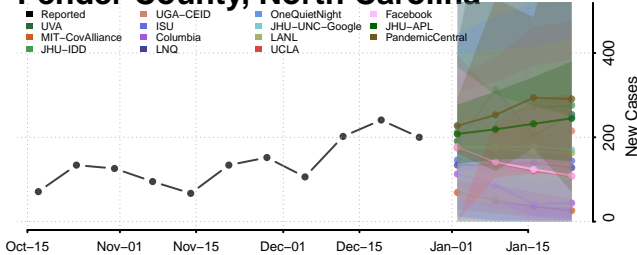

Pender County, North Carolina