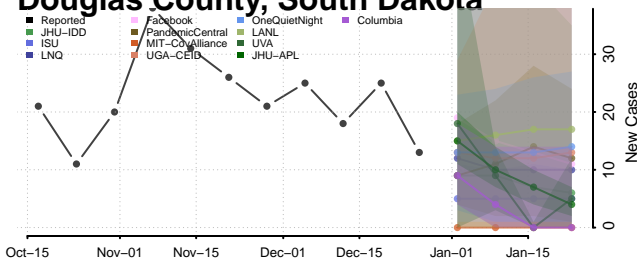

Douglas County, South Dakota