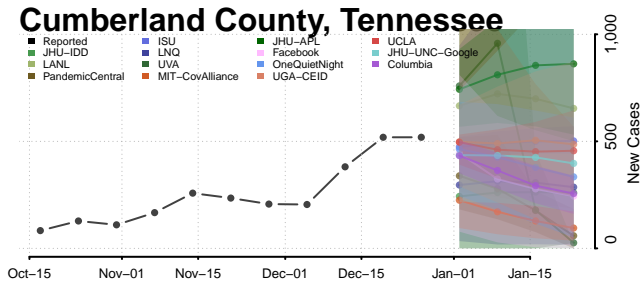

Cumberland County, Tennessee