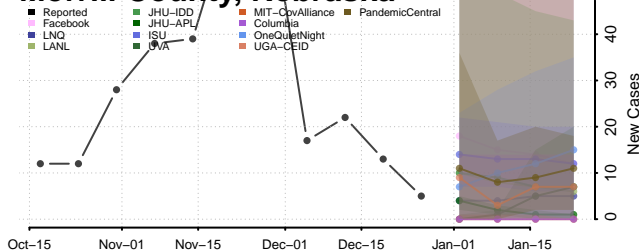

Morrill County, Nebraska