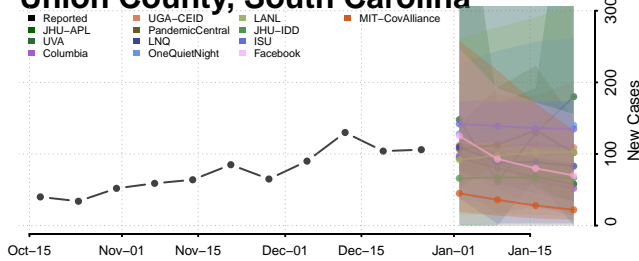

Union County, South Carolina