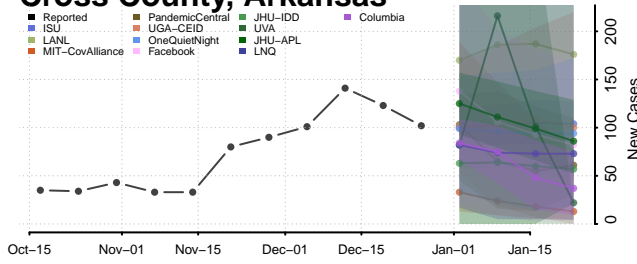

Cross County, Arkansas