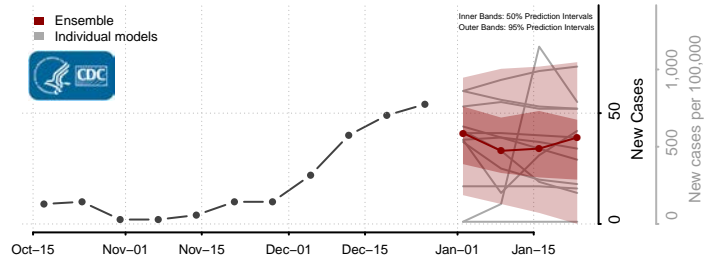

Pendleton County, West Virginia