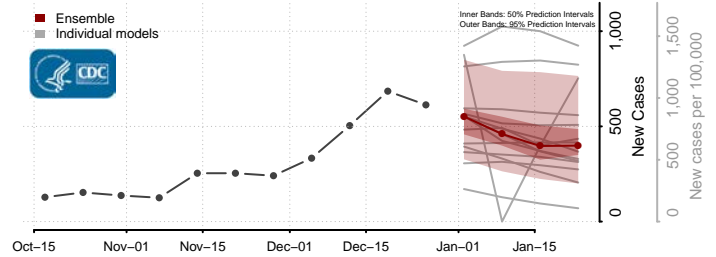

Hamblen County, Tennessee