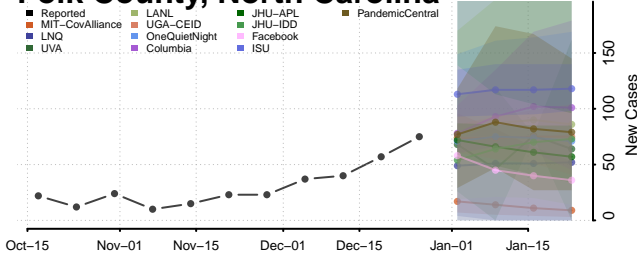

### Polk County, North Carolina