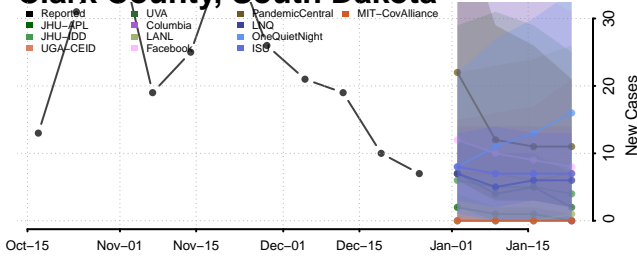

Clark County, South Dakota