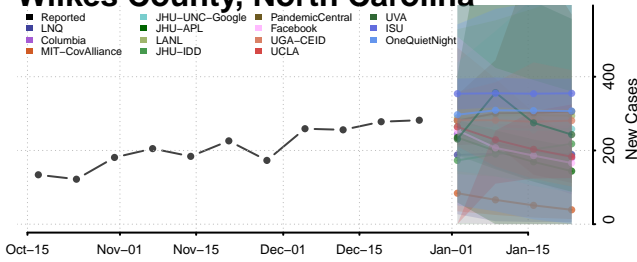

Wilkes County, North Carolina