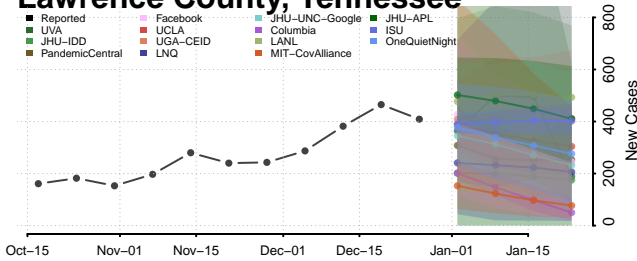

Lawrence County, Tennessee