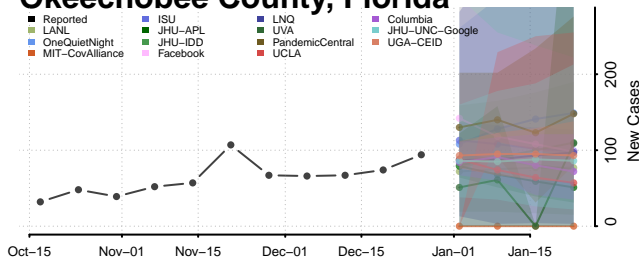

Okeechobee County, Florida