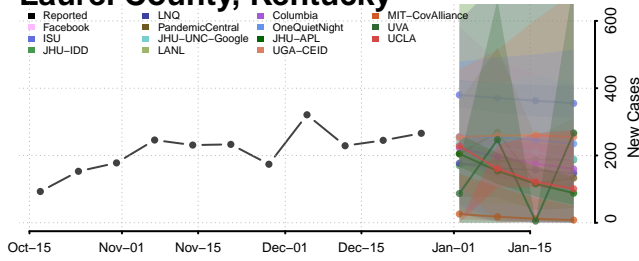

Laurel County, Kentucky