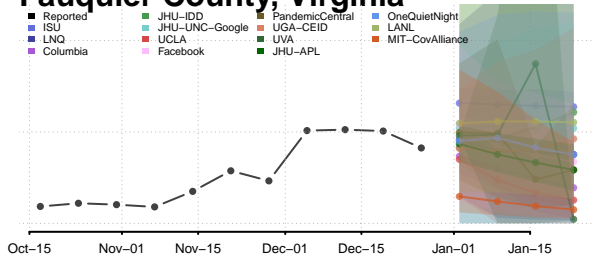

Fauquier County, Virginia