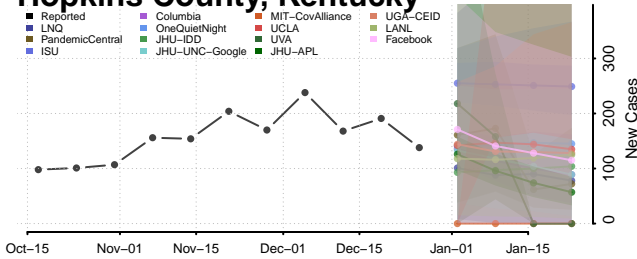

Hopkins County, Kentucky