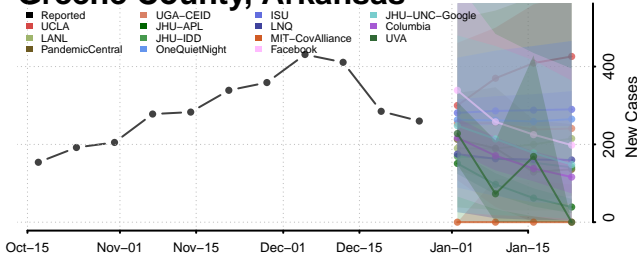

Greene County, Arkansas