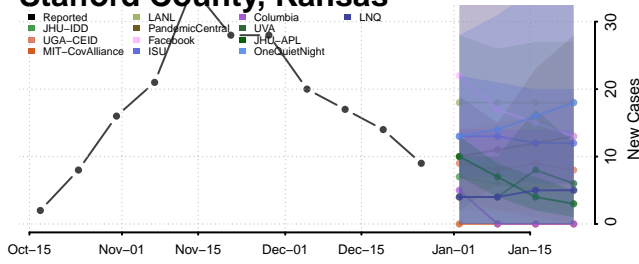

Stafford County, Kansas