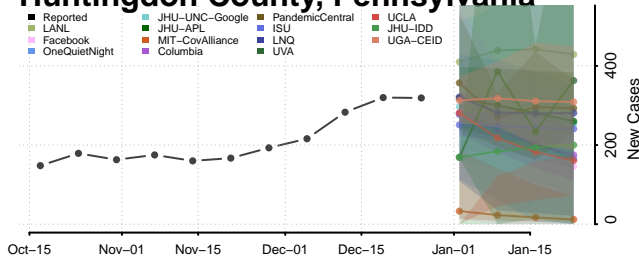

Huntingdon County, Pennsylvania