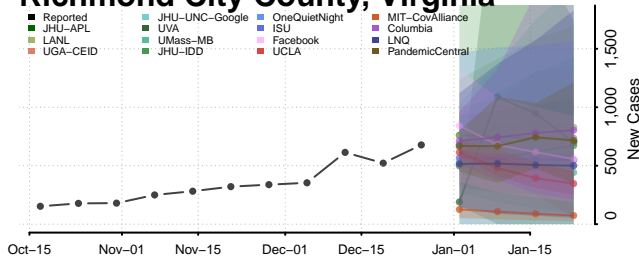

Richmond City County, Virginia