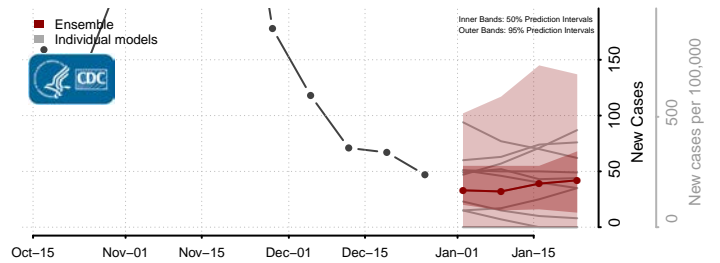

Davison County, South Dakota