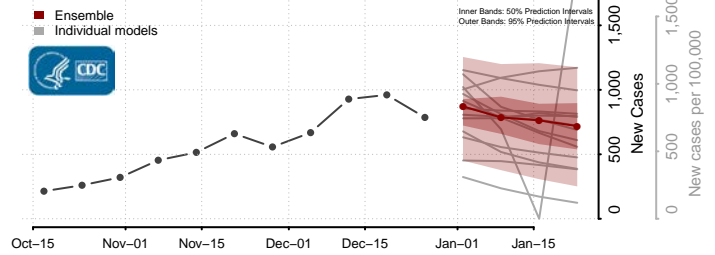

Whitfield County, Georgia