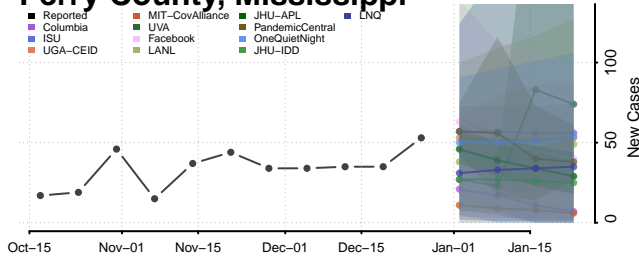

Perry County, Mississippi