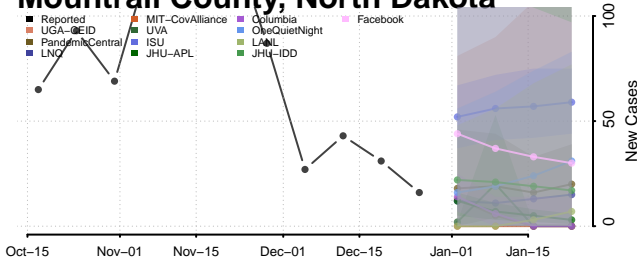

Mountrail County, North Dakota