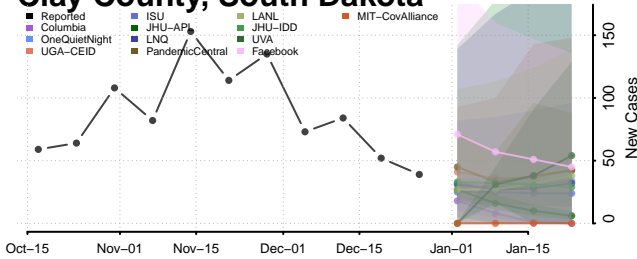

Clay County, South Dakota