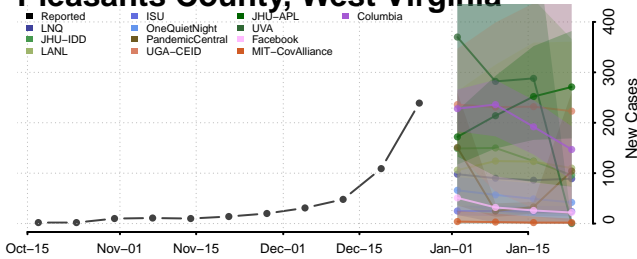

Pleasants County, West Virginia