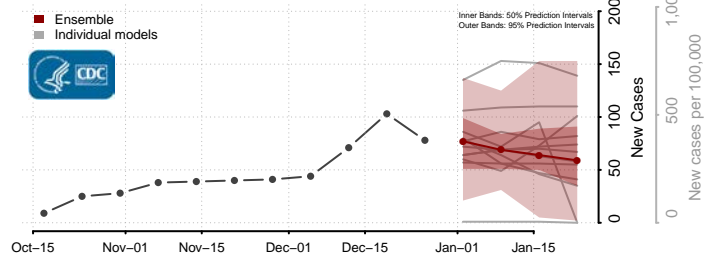

Lincoln County, West Virginia