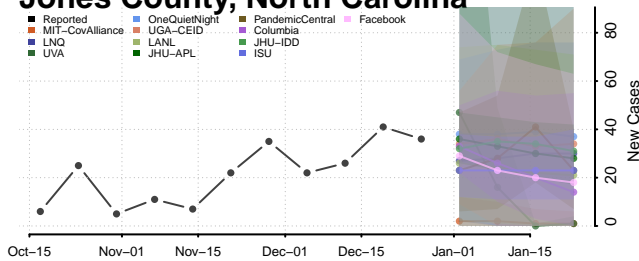

Jones County, North Carolina