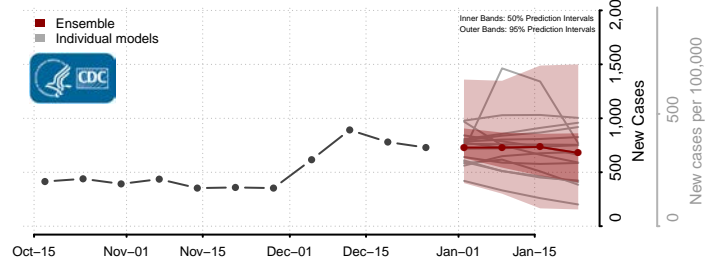

Harrison County, Mississippi