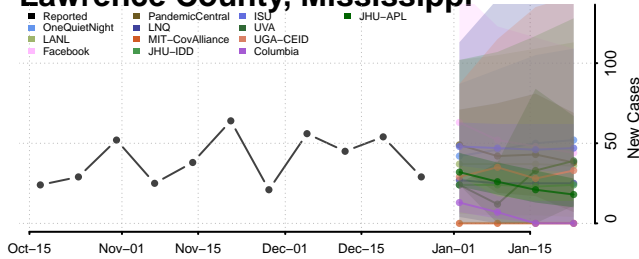

Lawrence County, Mississippi