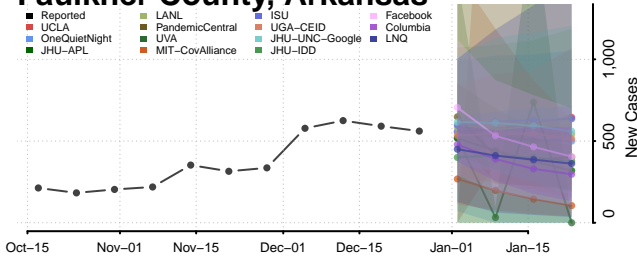

Faulkner County, Arkansas