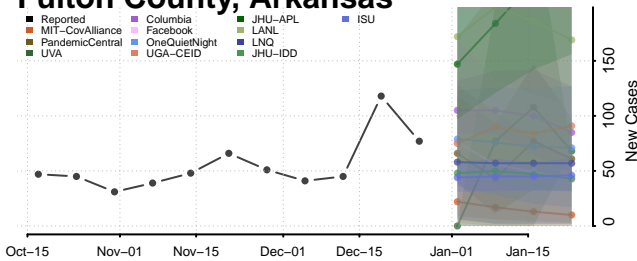

Fulton County, Arkansas