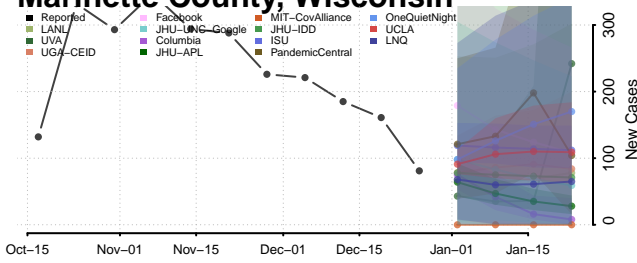

Marinette County, Wisconsin