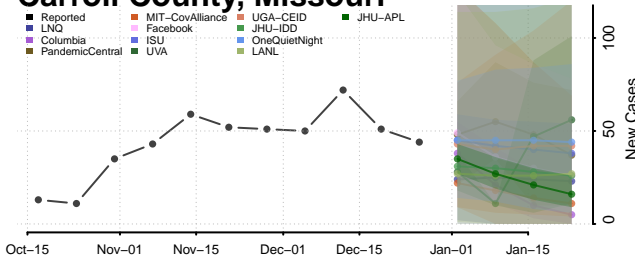

Carroll County, Missouri