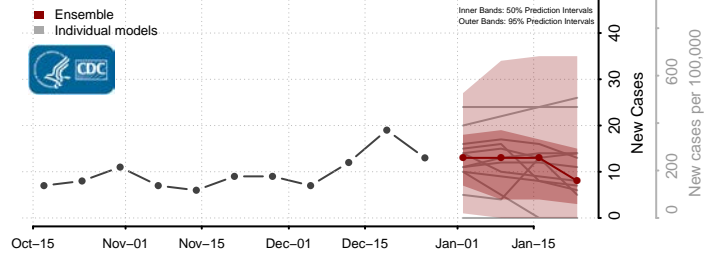

Craig County, Virginia