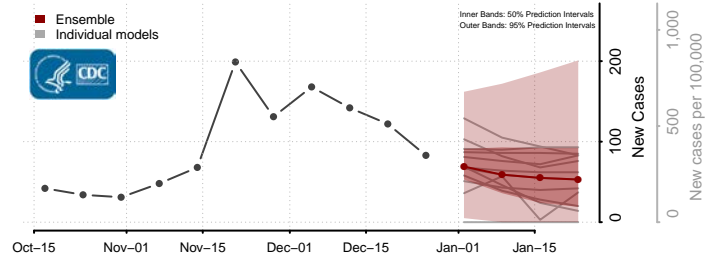

Sabine County, Louisiana