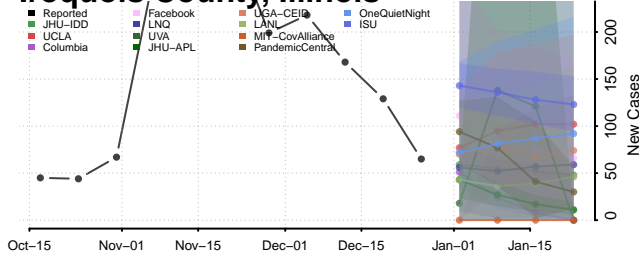

Iroquois County, Illinois