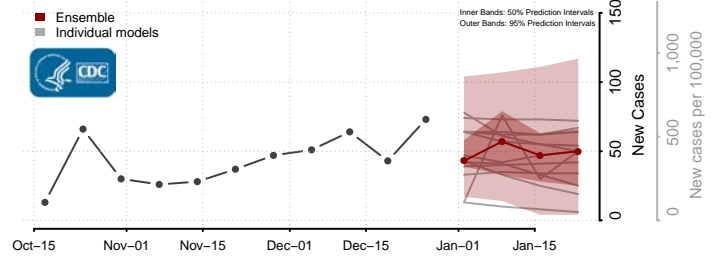

Yalobusha County, Mississippi