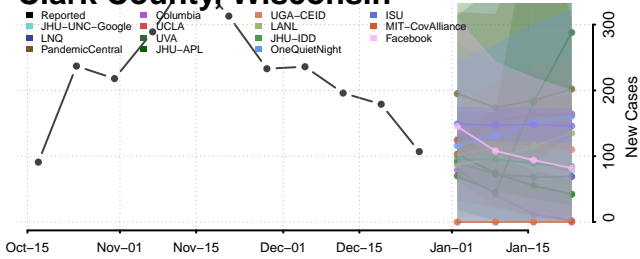

Clark County, Wisconsin