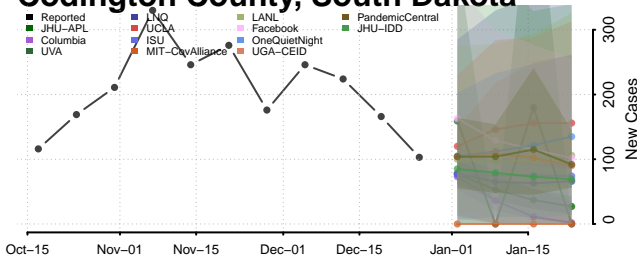

Codington County, South Dakota