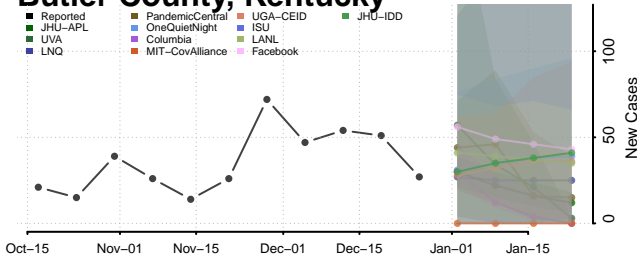

Butler County, Kentucky