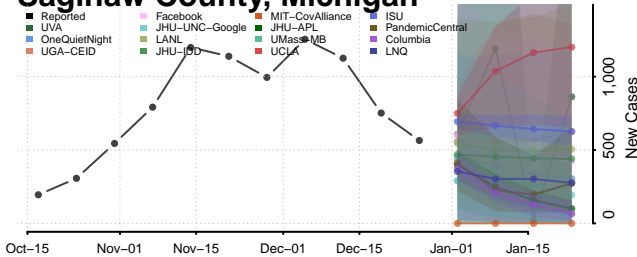

Saginaw County, Michigan