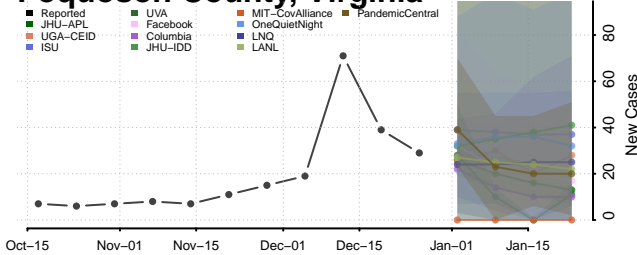

Poquoson County, Virginia