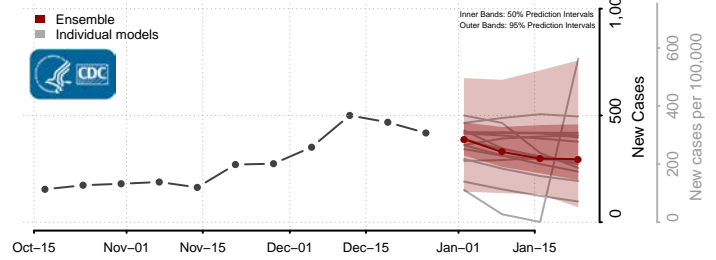

Harnett County, North Carolina