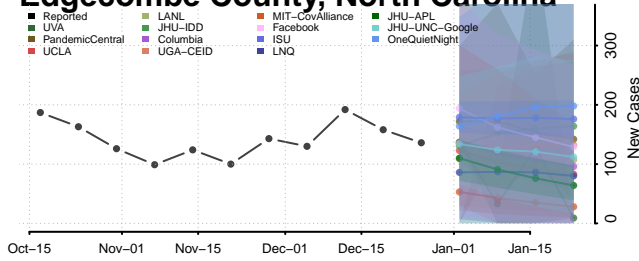

Edgecombe County, North Carolina