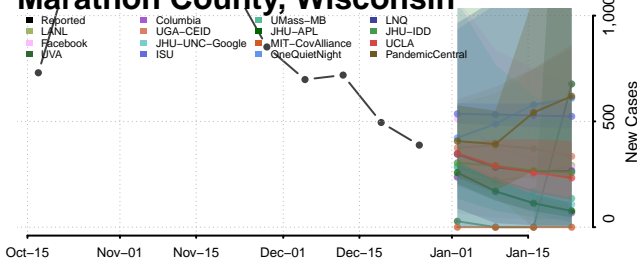

Marathon County, Wisconsin