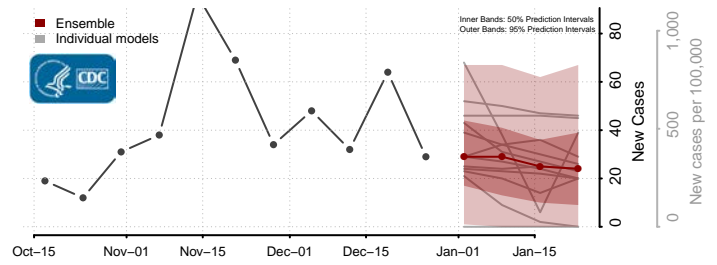

Hamilton County, Illinois