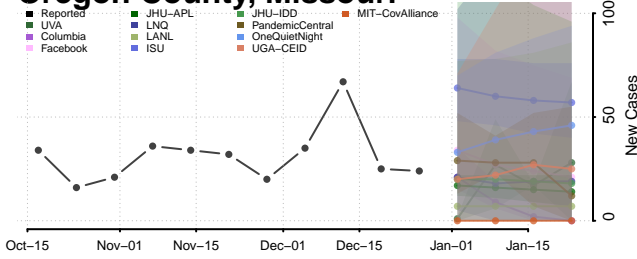

Oregon County, Missouri