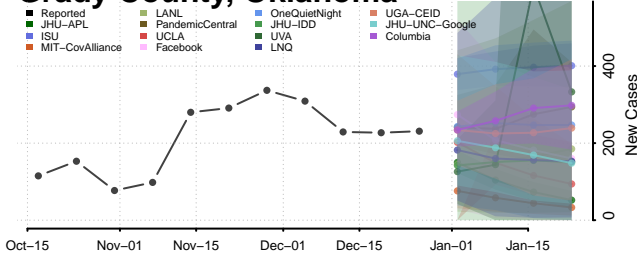

Grady County, Oklahoma