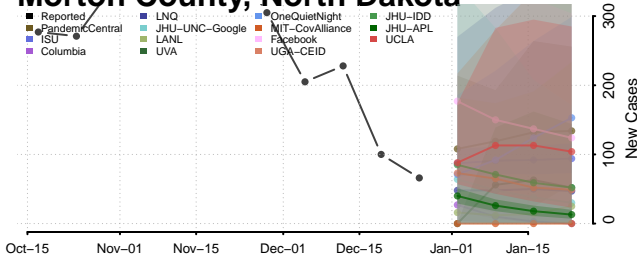

### Morton County, North Dakota