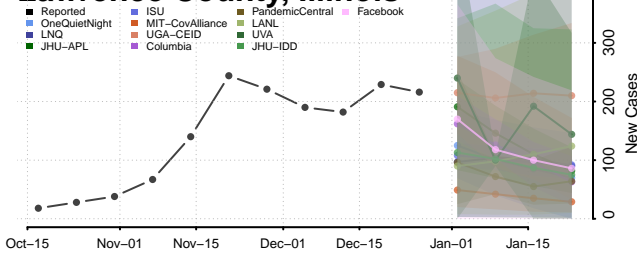

Lawrence County, Illinois