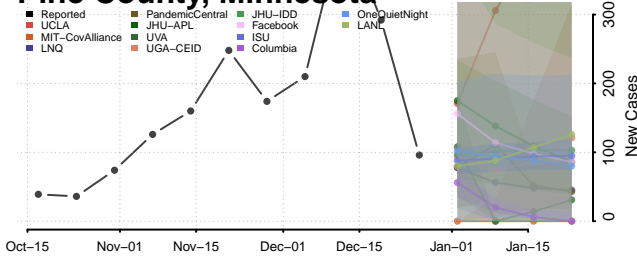

Pine County, Minnesota