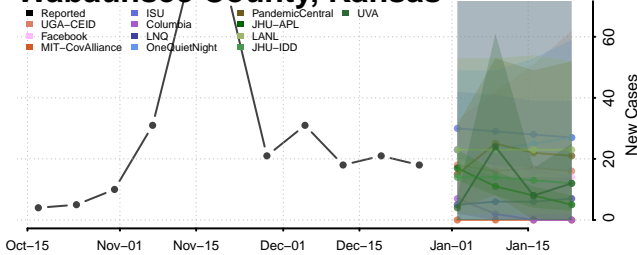

Wabaunsee County, Kansas