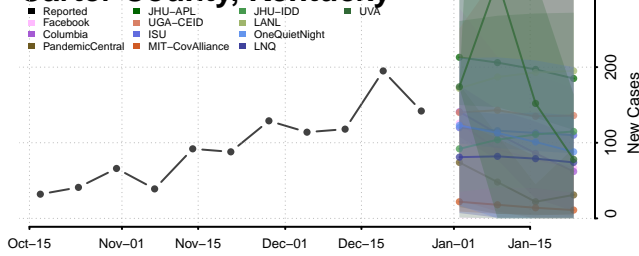

Carter County, Kentucky