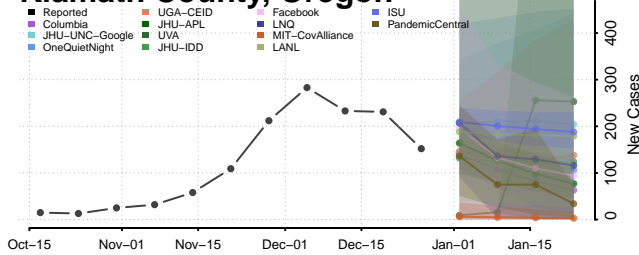

Klamath County, Oregon