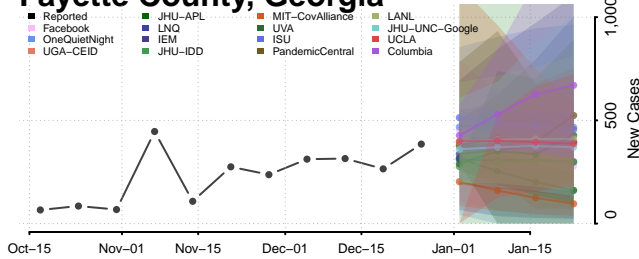

Fayette County, Georgia