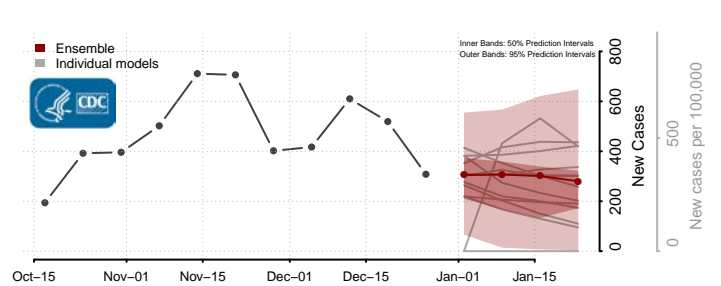

St. Croix County, Wisconsin