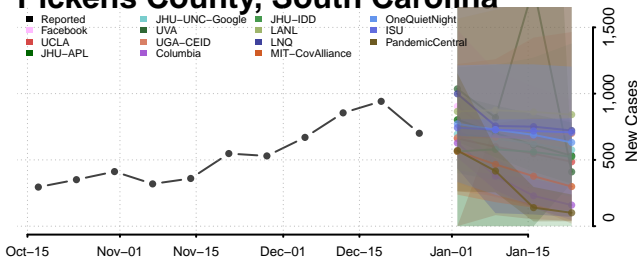

Pickens County, South Carolina