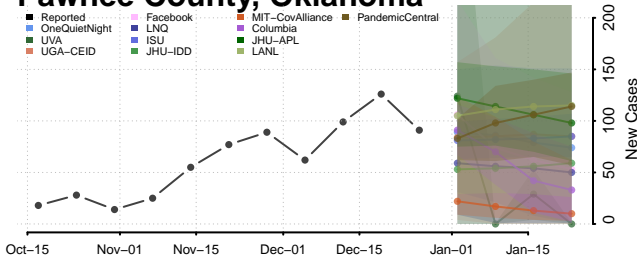

Pawnee County, Oklahoma