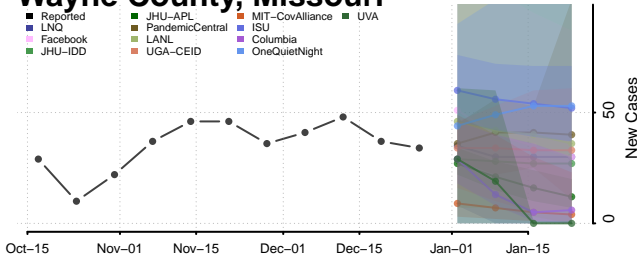

Wayne County, Missouri