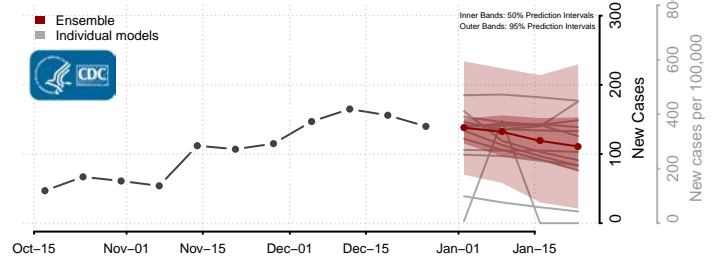

Wayne County, West Virginia