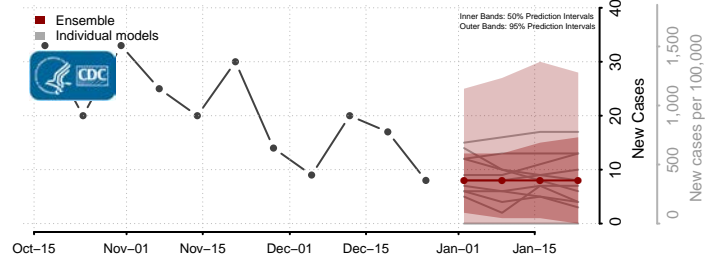

Towner County, North Dakota