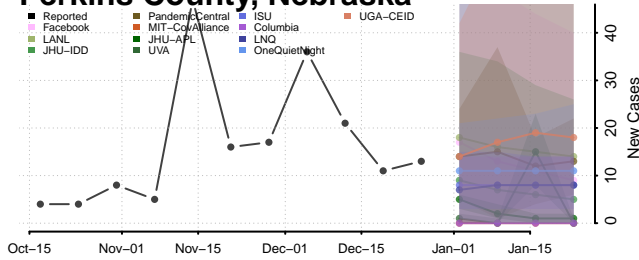

Perkins County, Nebraska