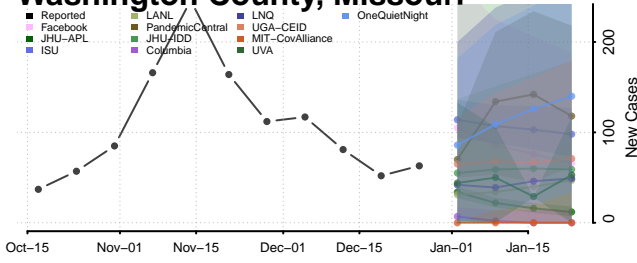

Washington County, Missouri