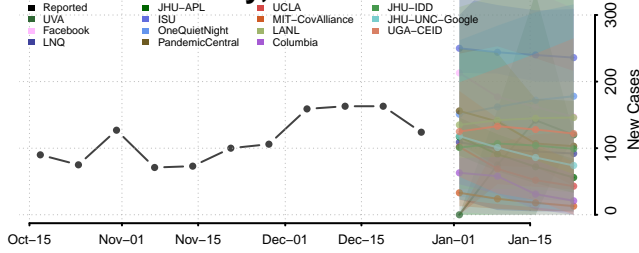

Franklin County, Alabama