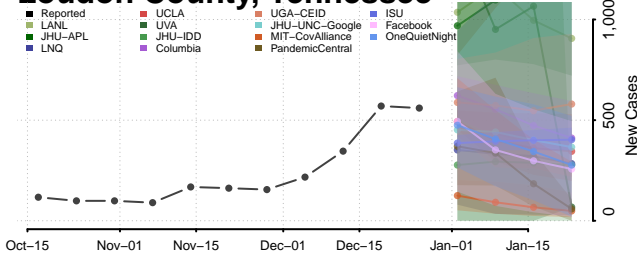

Loudon County, Tennessee