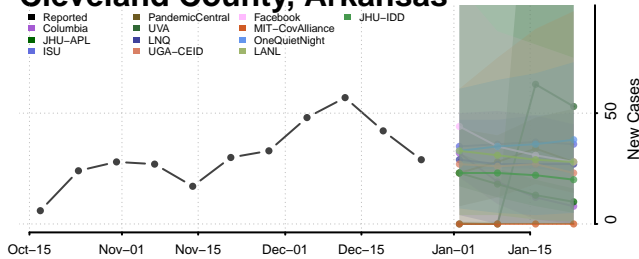

Cleveland County, Arkansas