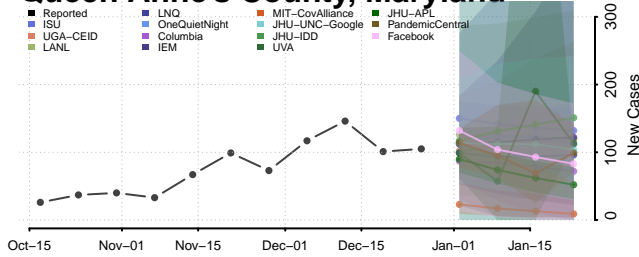

Queen Anne's County, Maryland