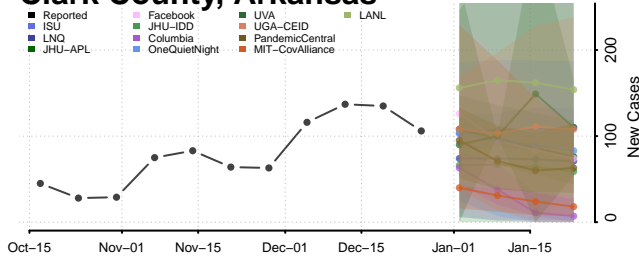

Clark County, Arkansas