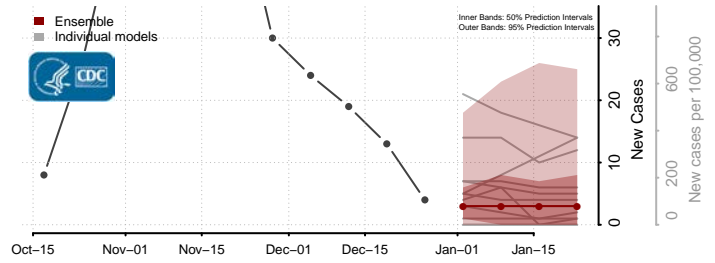

Lyman County, South Dakota