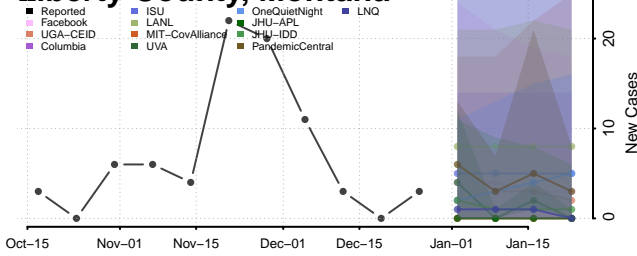

Liberty County, Montana