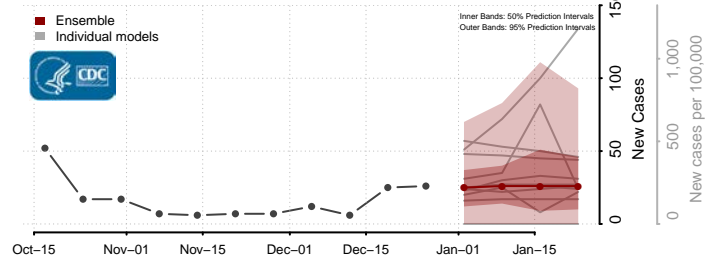

Greensville County, Virginia