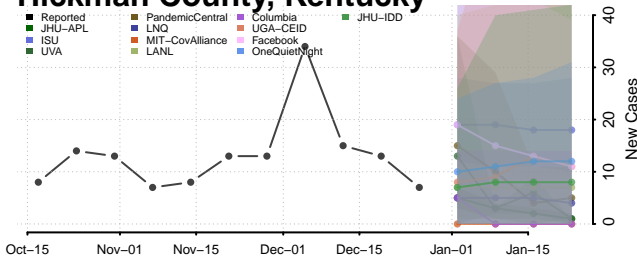

Hickman County, Kentucky