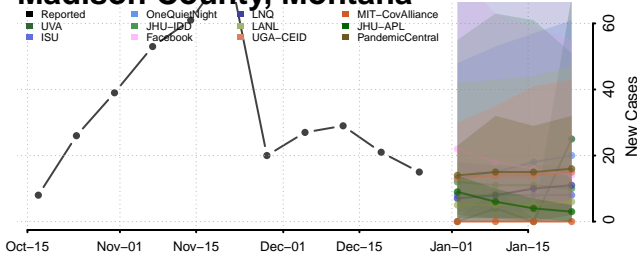

Madison County, Montana