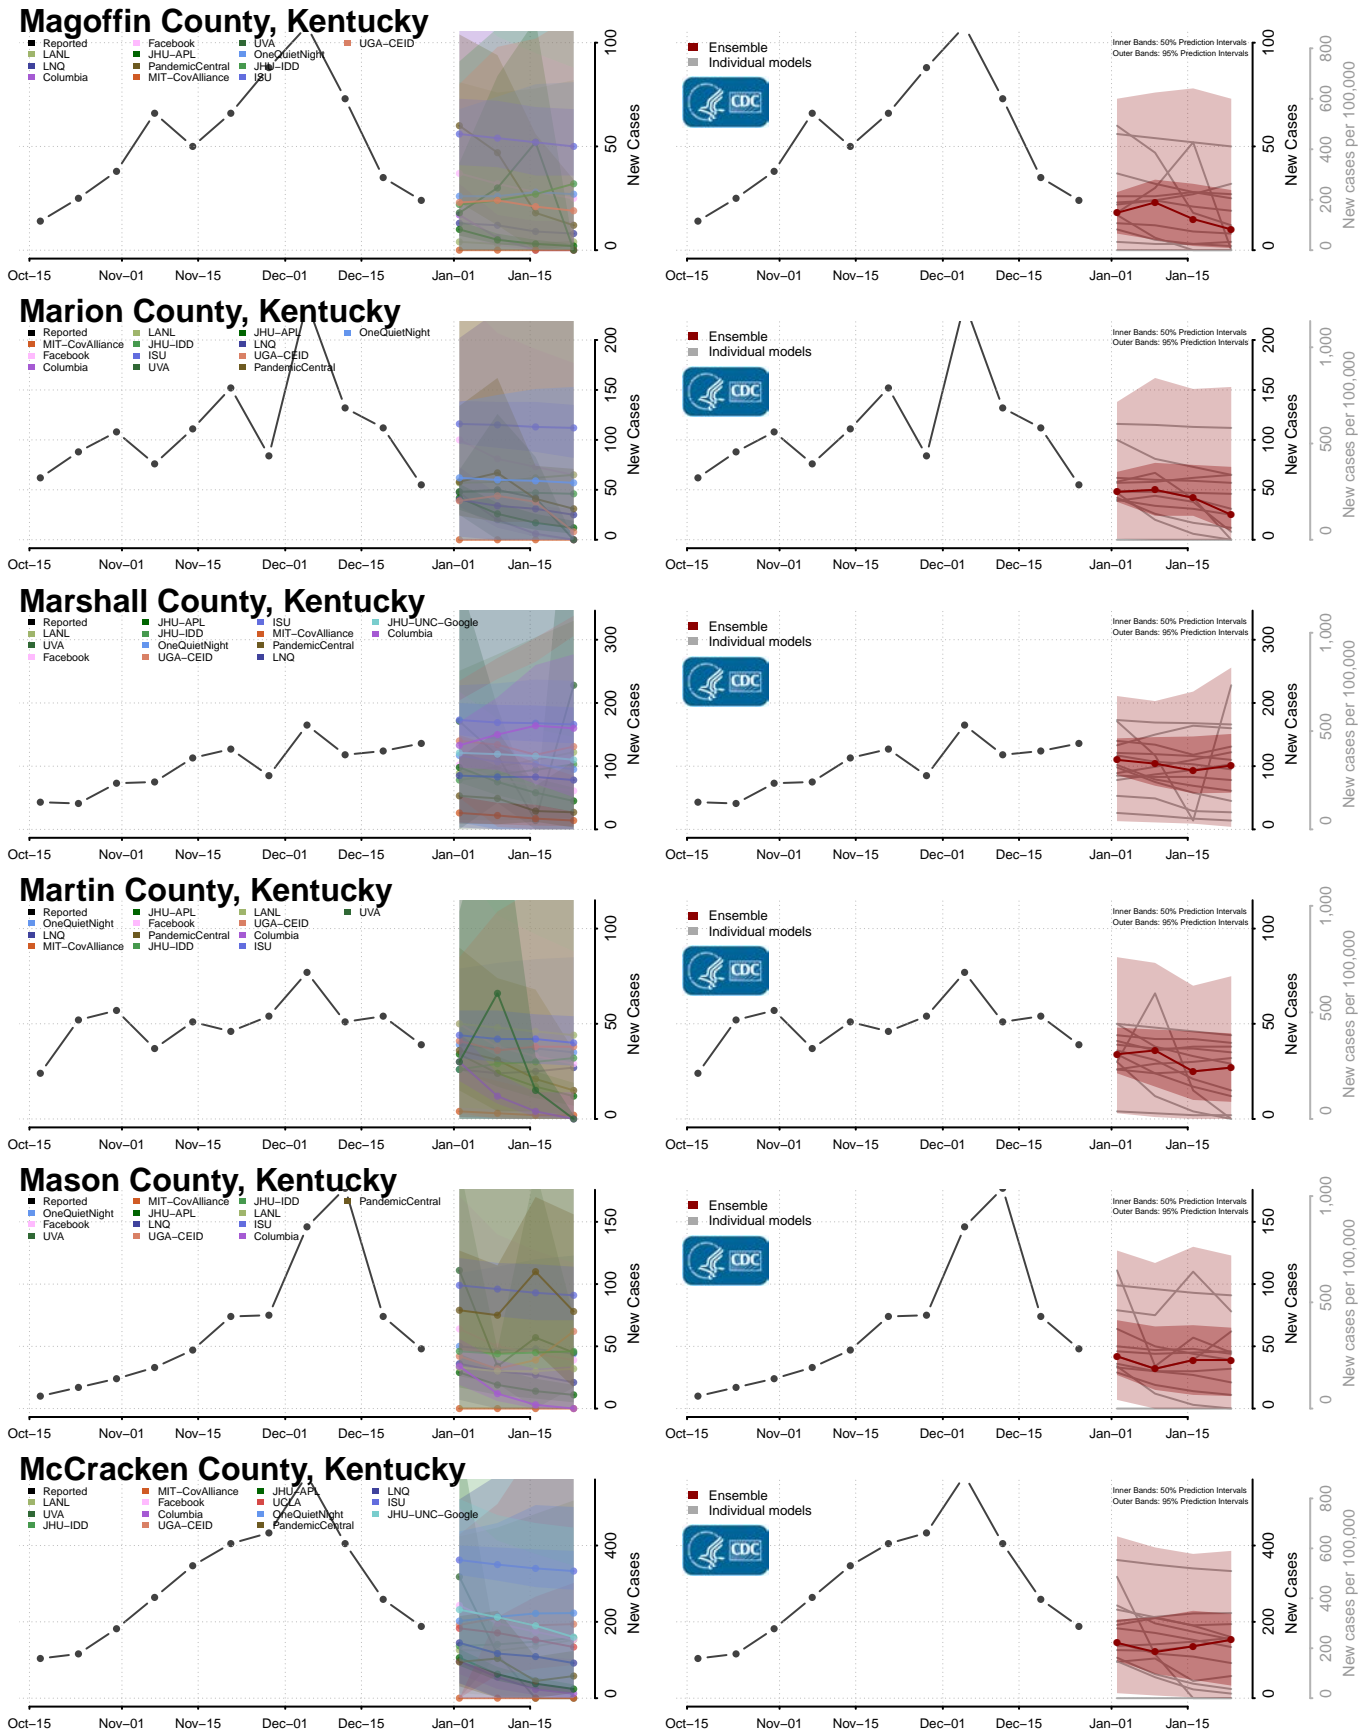

### Madison County, Kentucky