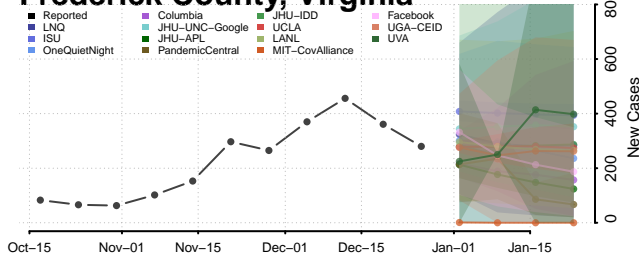

Frederick County, Virginia