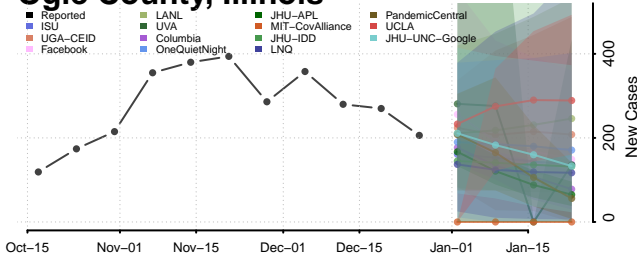

Ogle County, Illinois