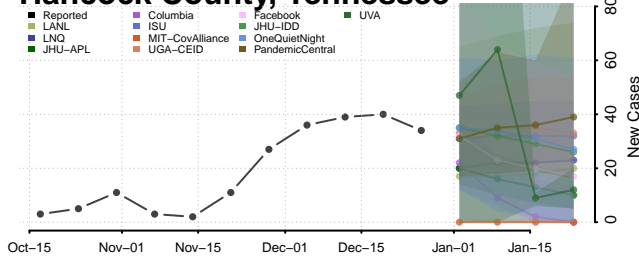

Hancock County, Tennessee