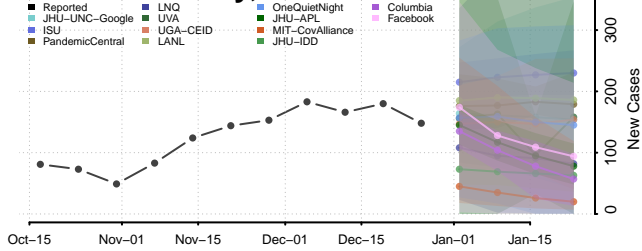

Lincoln County, Oklahoma