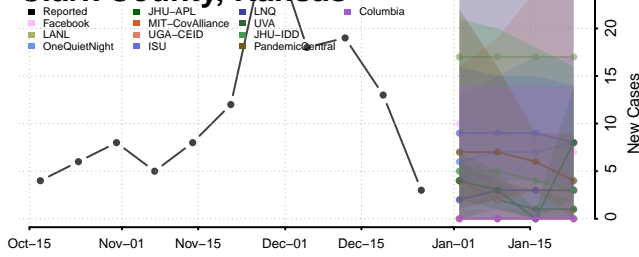

Clark County, Kansas