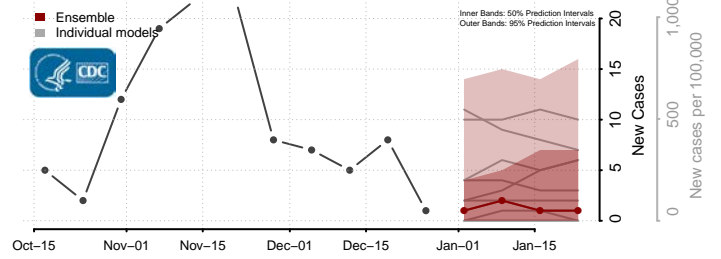

Jerauld County, South Dakota