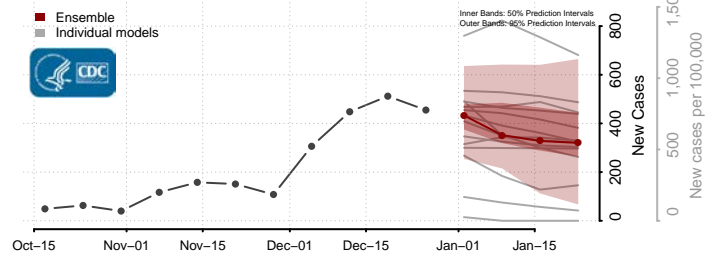

Lowndes County, Mississippi