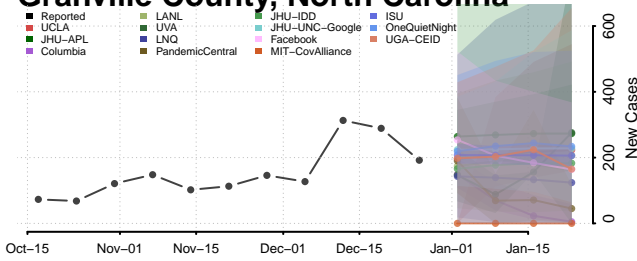

Granville County, North Carolina