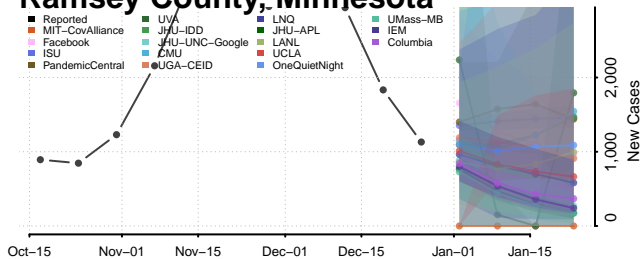

Ramsey County, Minnesota