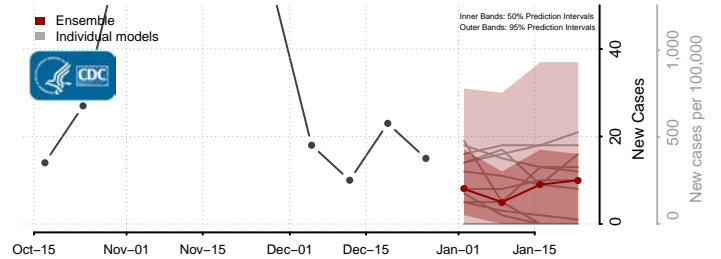

Pierce County, North Dakota