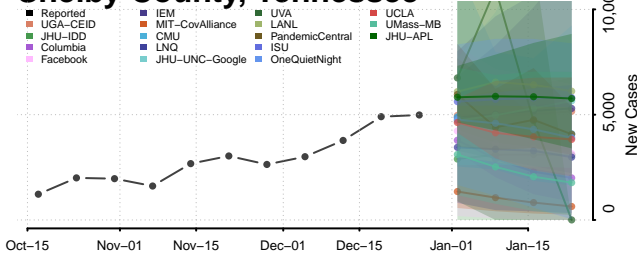

Shelby County, Tennessee