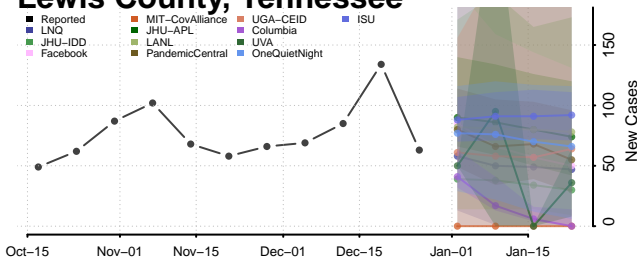

Lewis County, Tennessee