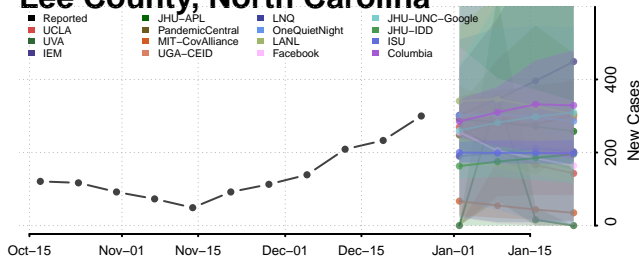

Lee County, North Carolina