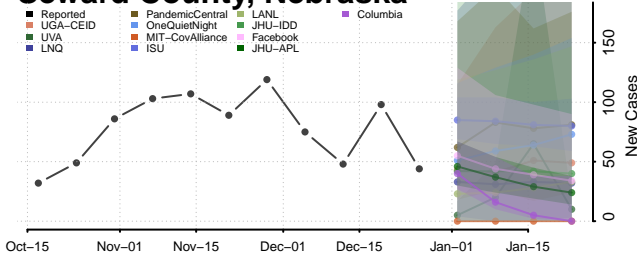

Seward County, Nebraska