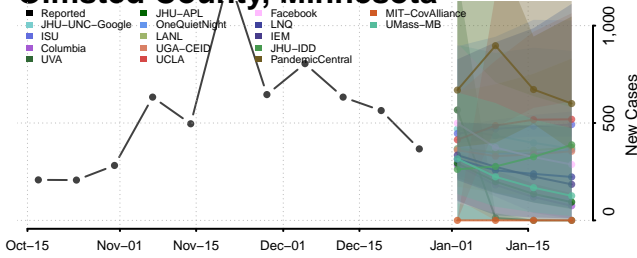

Olmsted County, Minnesota