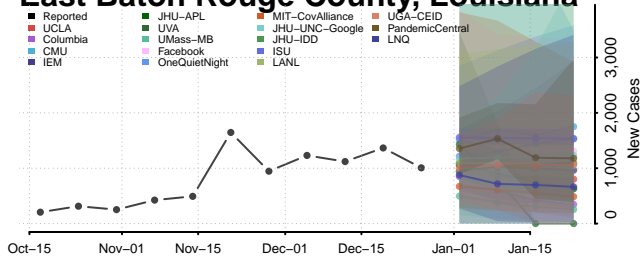

East Baton Rouge County, Louisiana