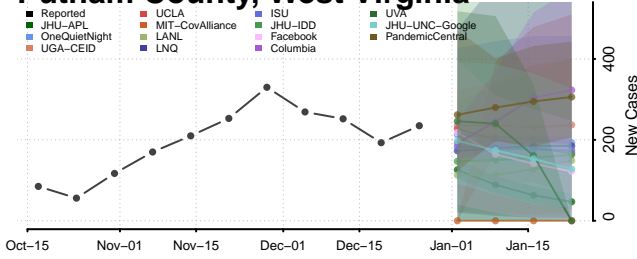

### Putnam County, West Virginia