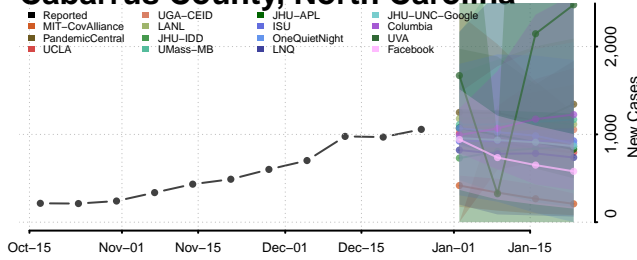

Cabarrus County, North Carolina