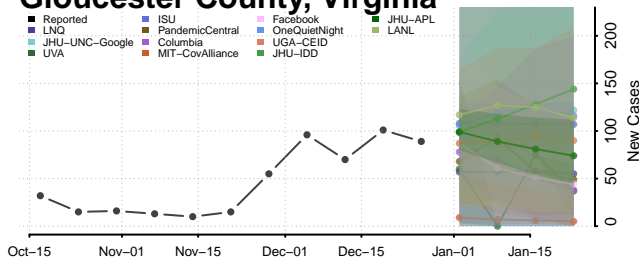

Gloucester County, Virginia