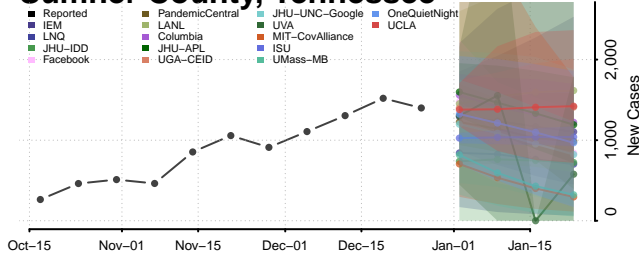

Sumner County, Tennessee