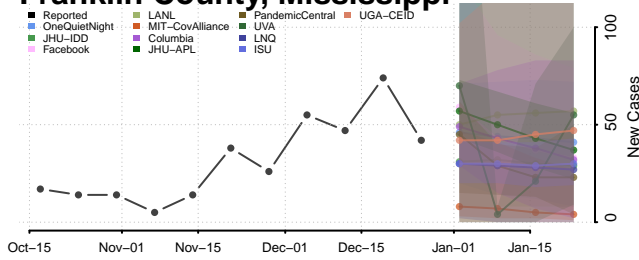

Franklin County, Mississippi