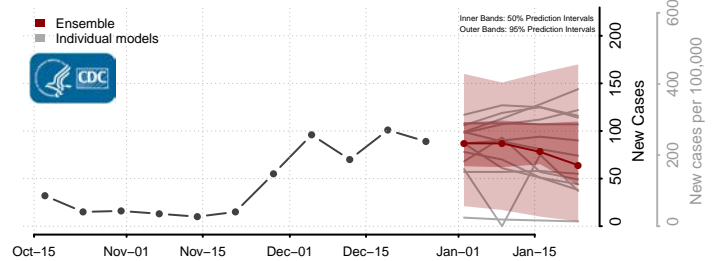

Gloucester County, Virginia