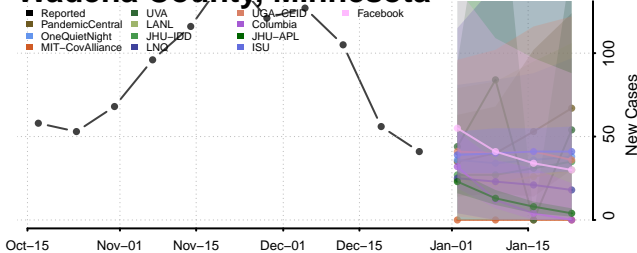

Wadena County, Minnesota