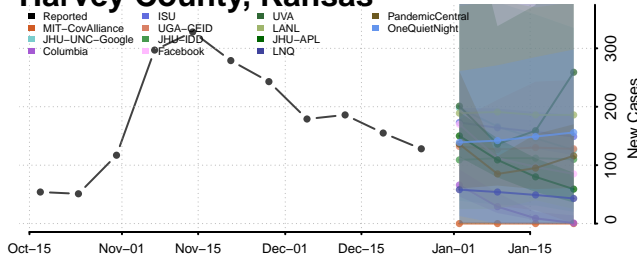

Harvey County, Kansas