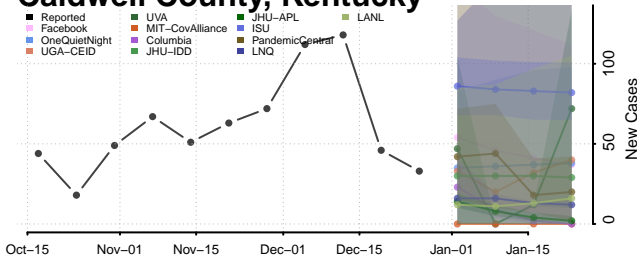

Caldwell County, Kentucky