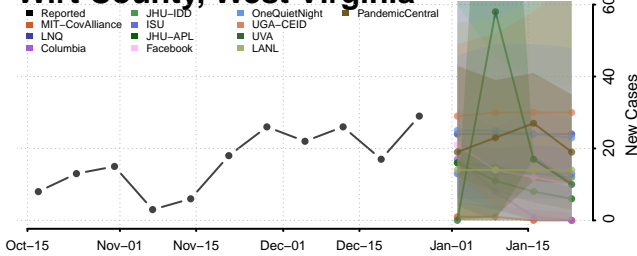

Wirt County, West Virginia