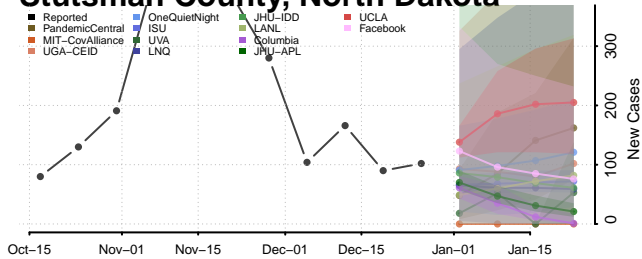

Stutsman County, North Dakota