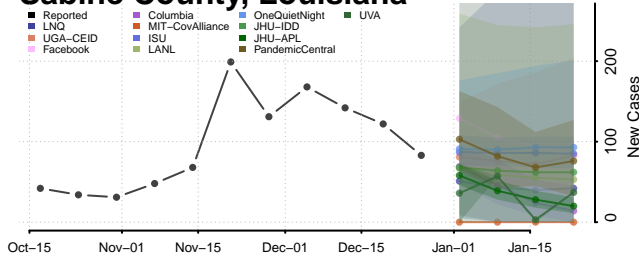

Sabine County, Louisiana