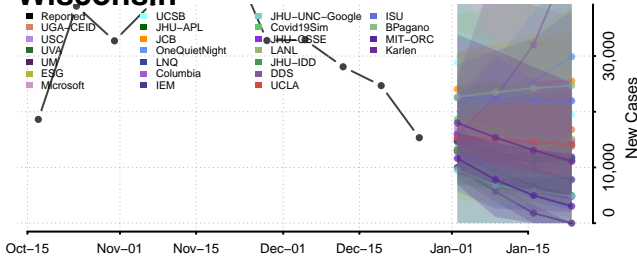

Wisconsin*

*New weekly cases may decrease in this location over the next four weeks. For these locations, the ensemble forecast indicates a probability of 0.75 or greater that fewer cases will be reported in week four of the forecast than in the last reported week.