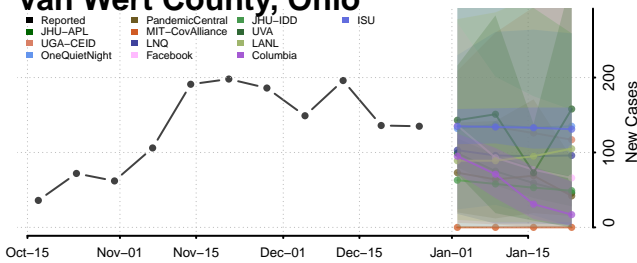

Van Wert County, Ohio