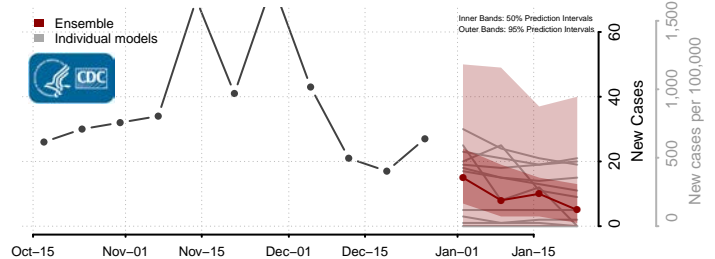

Sioux County, North Dakota