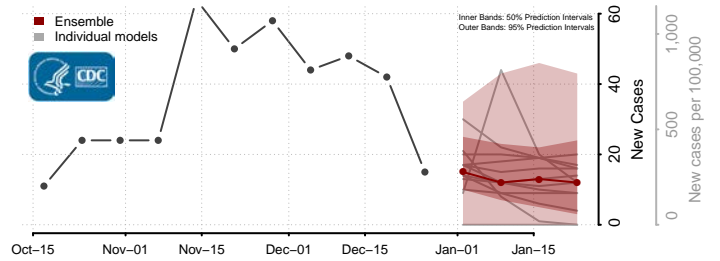

Day County, South Dakota