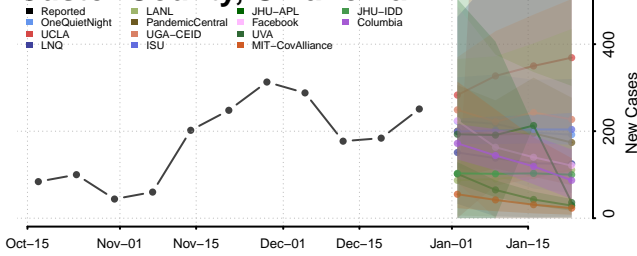

Custer County, Oklahoma