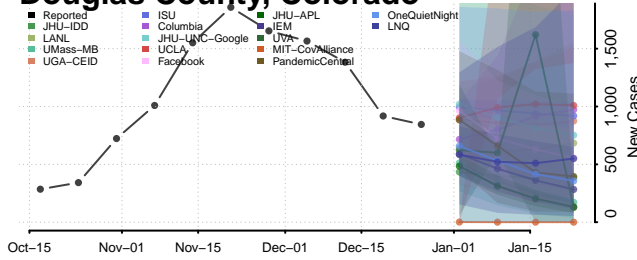

Douglas County, Colorado