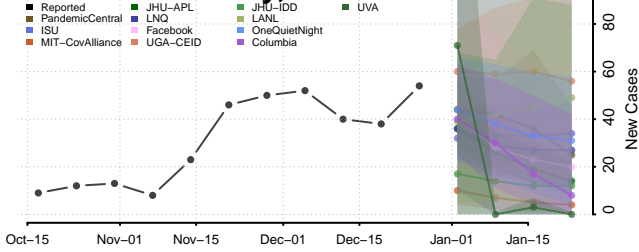

Jefferson County, Oklahoma