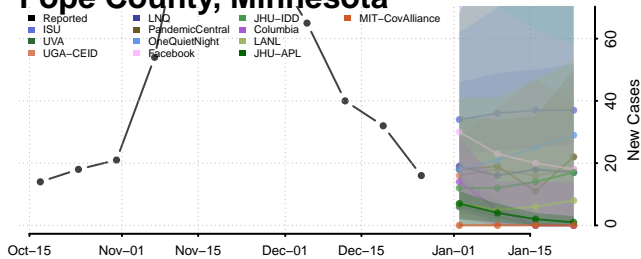

Pope County, Minnesota