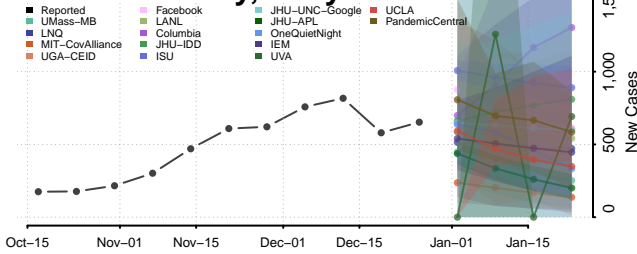

Howard County, Maryland