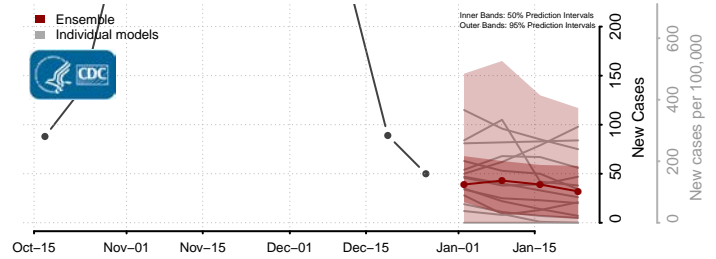

Polk County, Minnesota