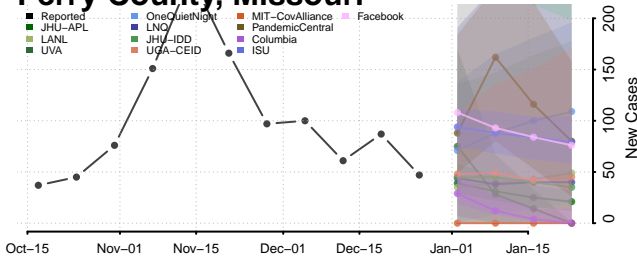

Perry County, Missouri