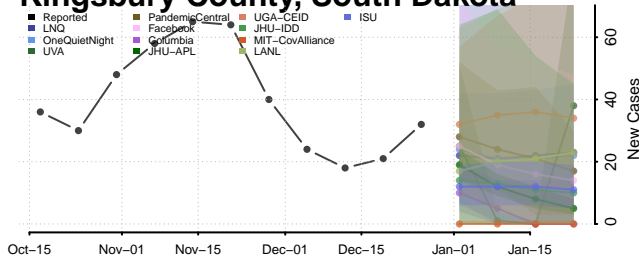

Kingsbury County, South Dakota