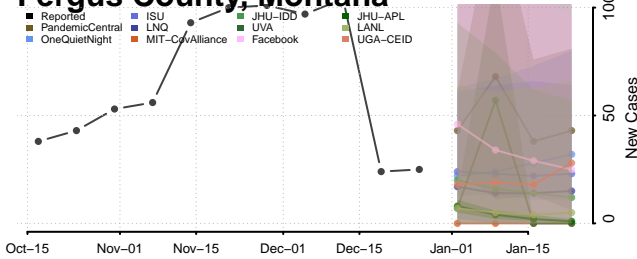

Fergus County, Montana