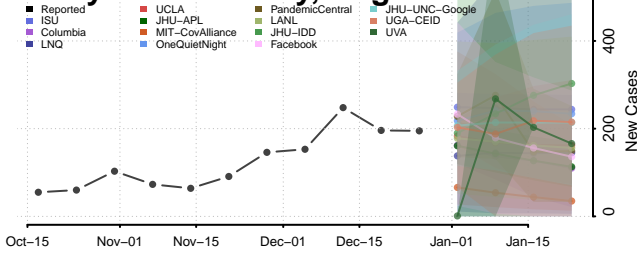

Pittsylvania County, Virginia