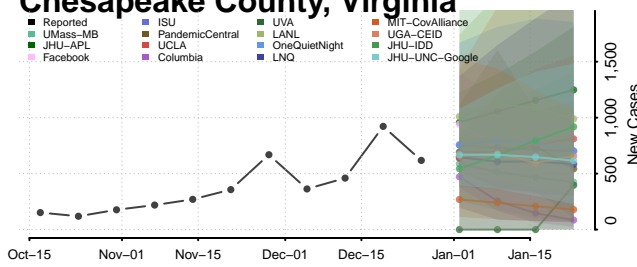

Chesapeake County, Virginia