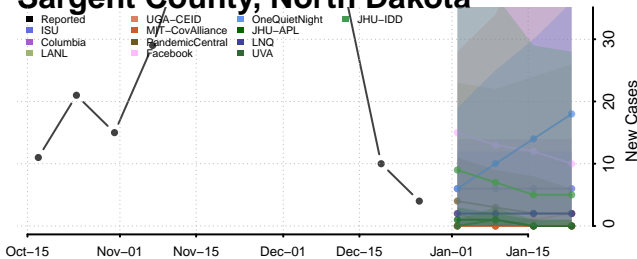

Sargent County, North Dakota