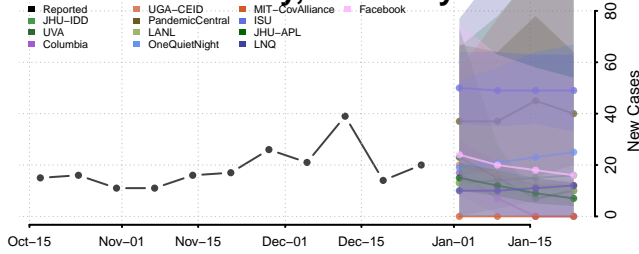

Crittenden County, Kentucky