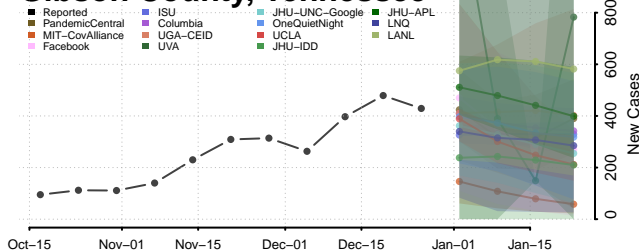

Gibson County, Tennessee