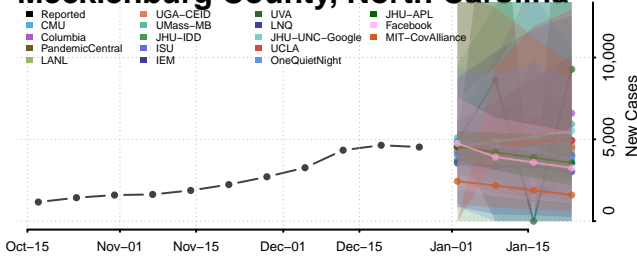

Mecklenburg County, North Carolina