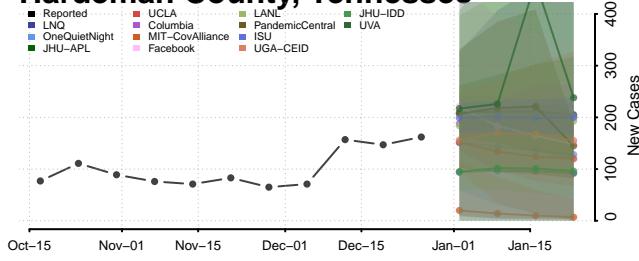

Hardeman County, Tennessee