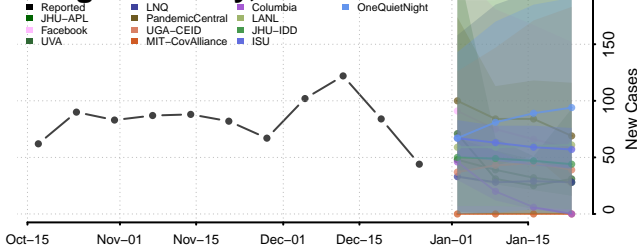

Morgan County, Missouri