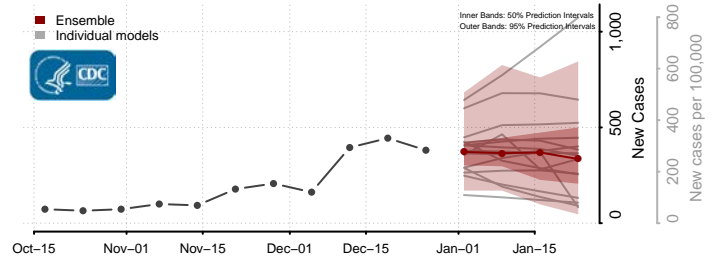

Hampton County, Virginia