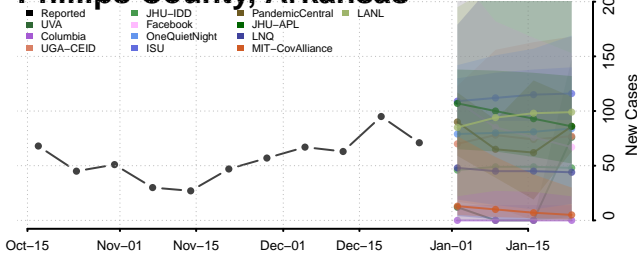

Phillips County, Arkansas