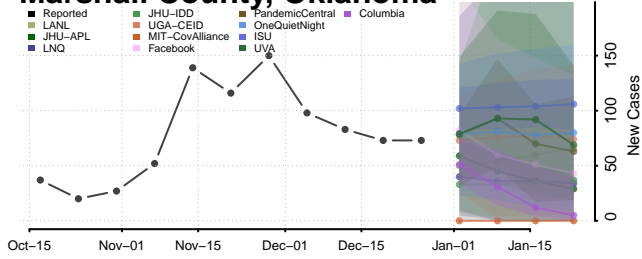

Marshall County, Oklahoma