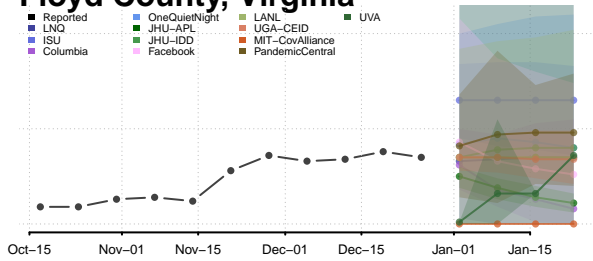

Floyd County, Virginia