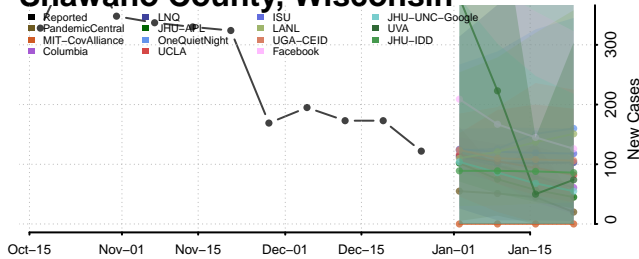

Shawano County, Wisconsin