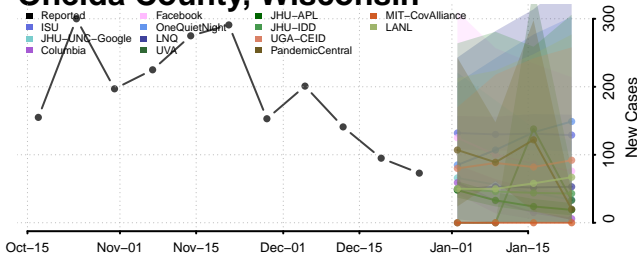

Oneida County, Wisconsin