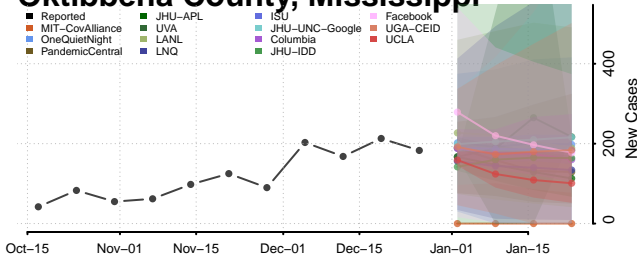

Oktibbeha County, Mississippi