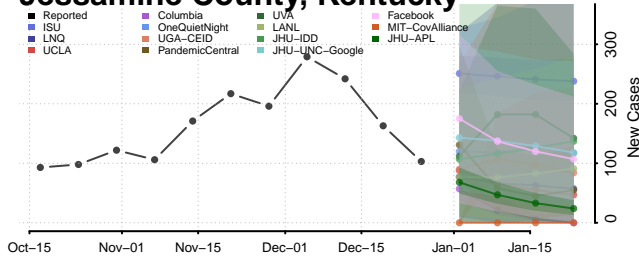

Jessamine County, Kentucky