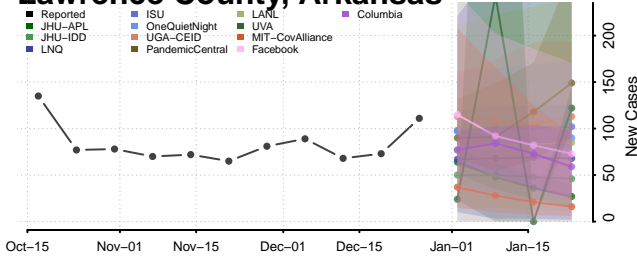

Lawrence County, Arkansas