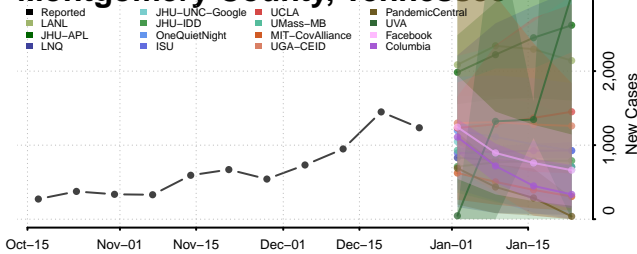

Montgomery County, Tennessee