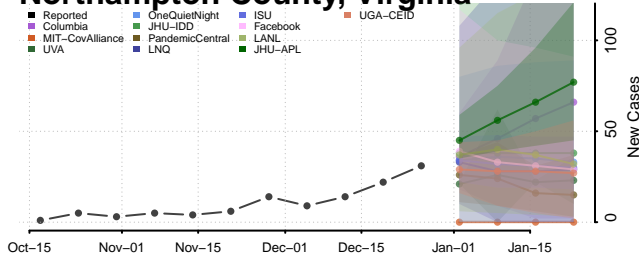

Northampton County, Virginia