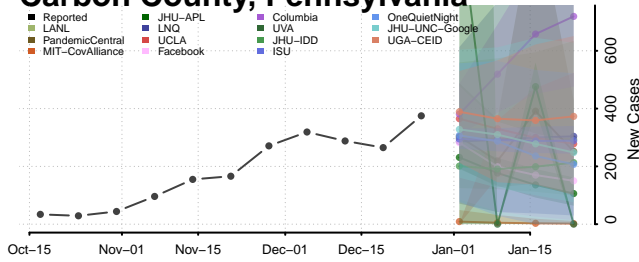

Carbon County, Pennsylvania