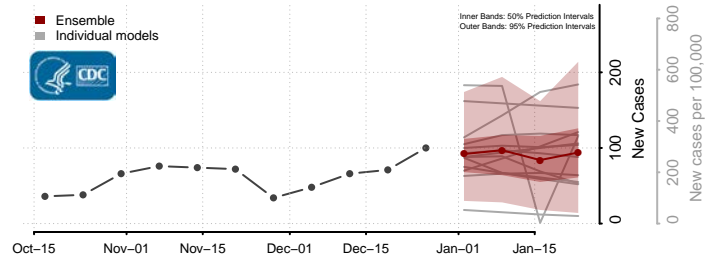

Halifax County, Virginia