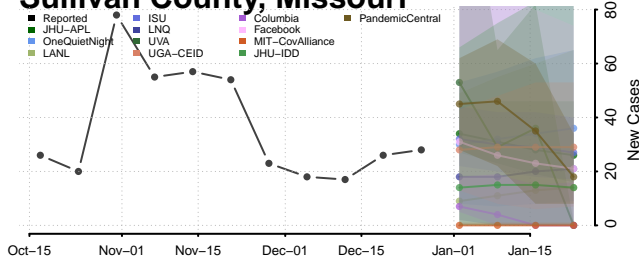

Sullivan County, Missouri