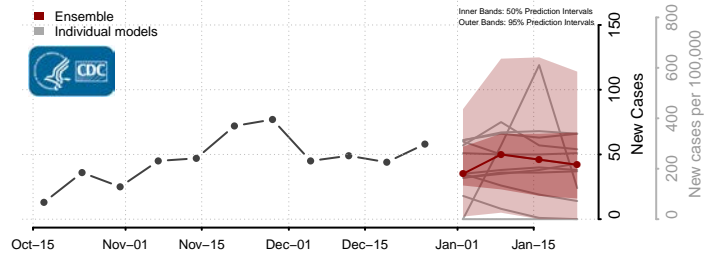

Northampton County, North Carolina