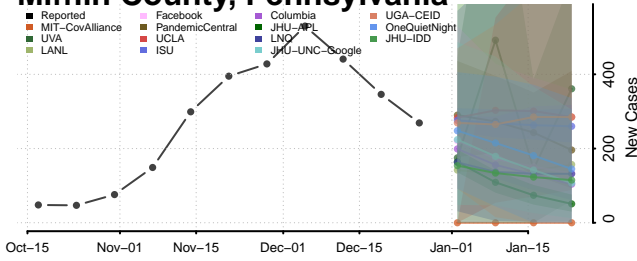

Mifflin County, Pennsylvania