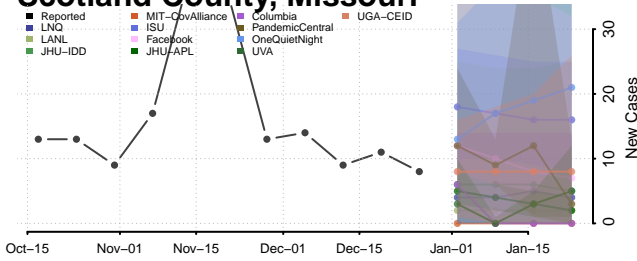

Scotland County, Missouri