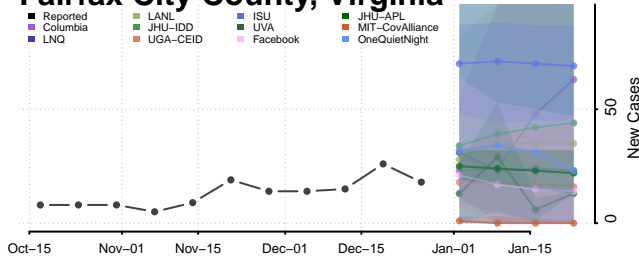

Fairfax City County, Virginia