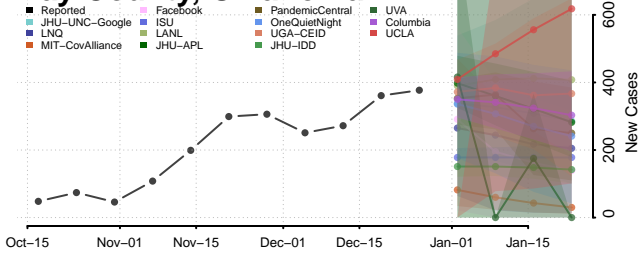

Kay County, Oklahoma