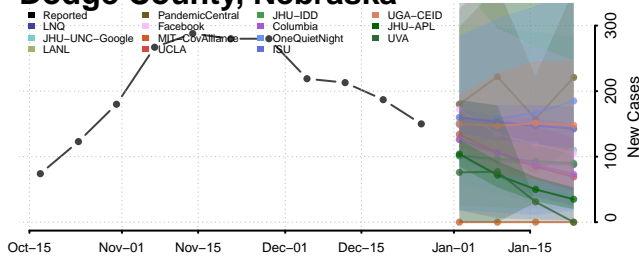

Dodge County, Nebraska