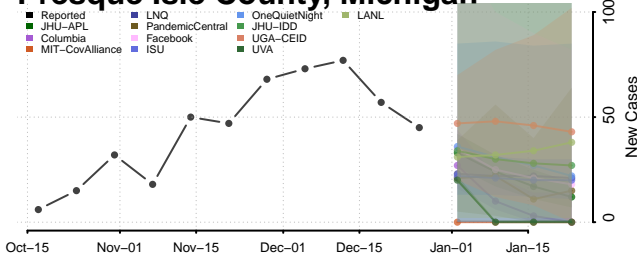

### Presque Isle County, Michigan