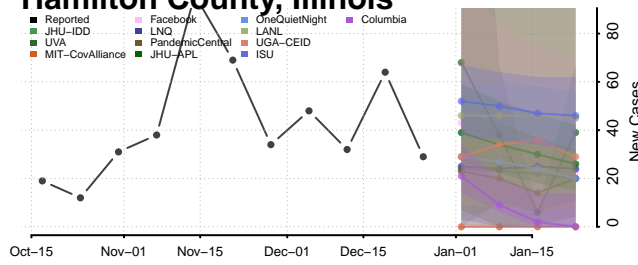

Hamilton County, Illinois