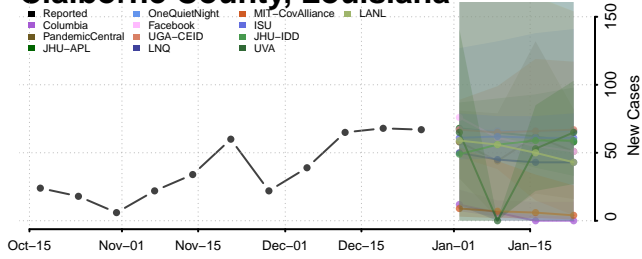

### Claiborne County, Louisiana