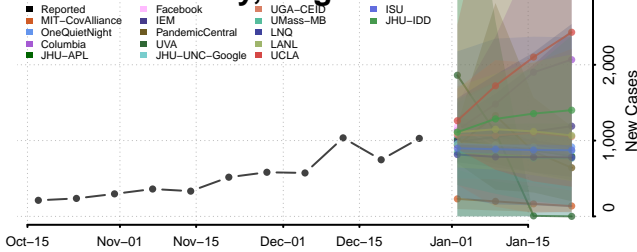

Henrico County, Virginia