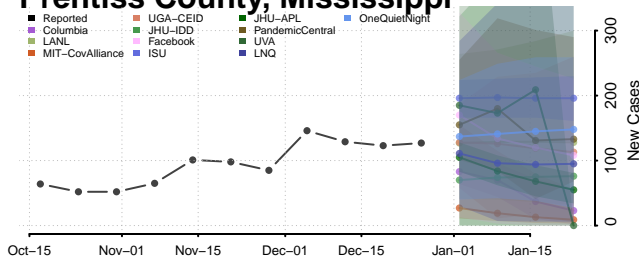

Prentiss County, Mississippi