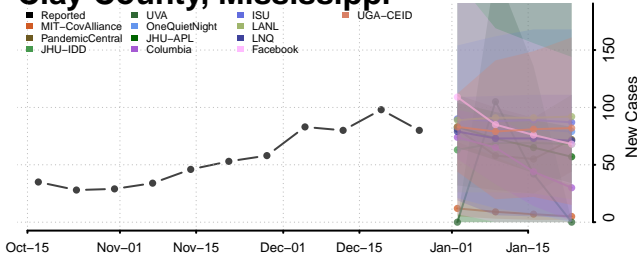

Clay County, Mississippi