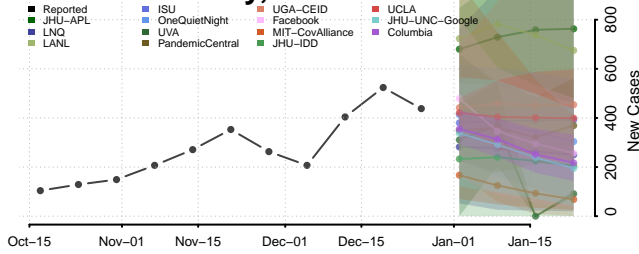

Dickson County, Tennessee