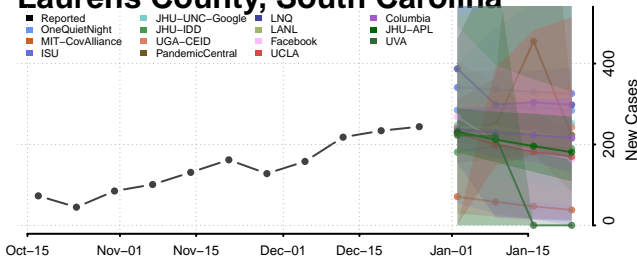

Laurens County, South Carolina