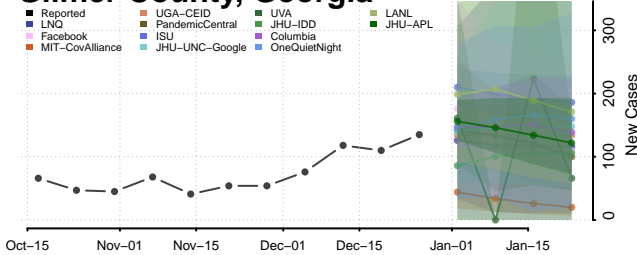

Gilmer County, Georgia