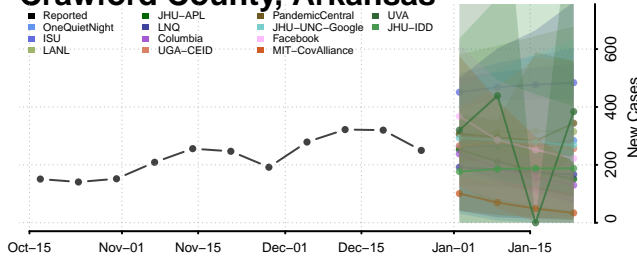

Crawford County, Arkansas