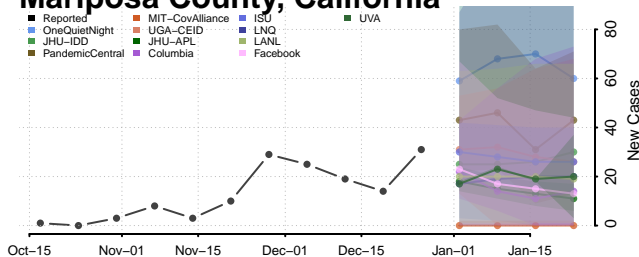

Mariposa County, California