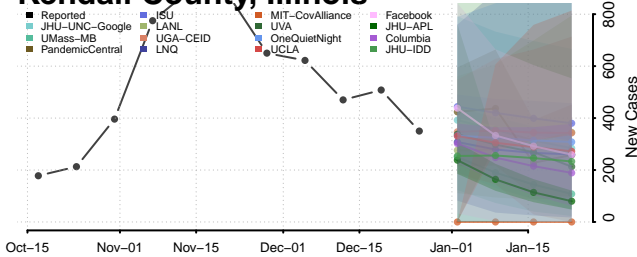

Kendall County, Illinois