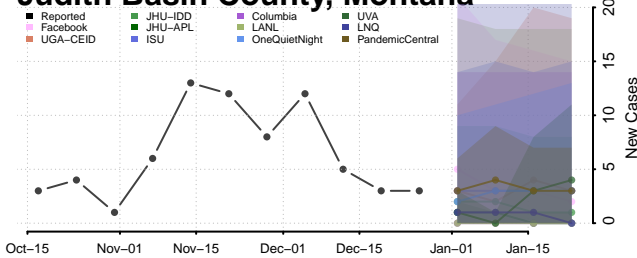

Judith Basin County, Montana