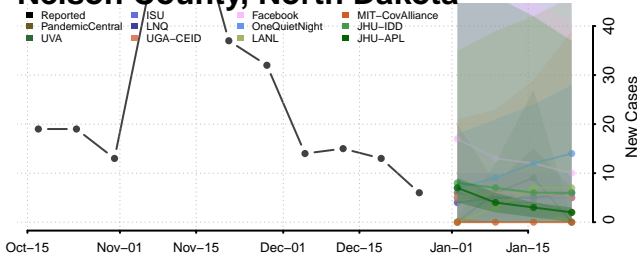

Nelson County, North Dakota