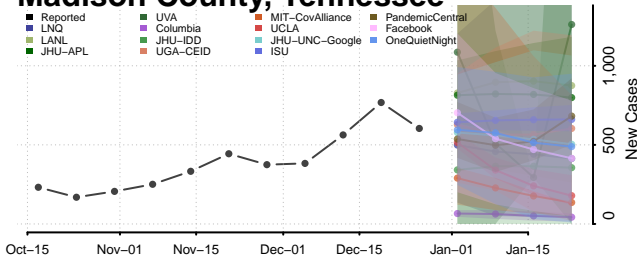

### Madison County, Tennessee