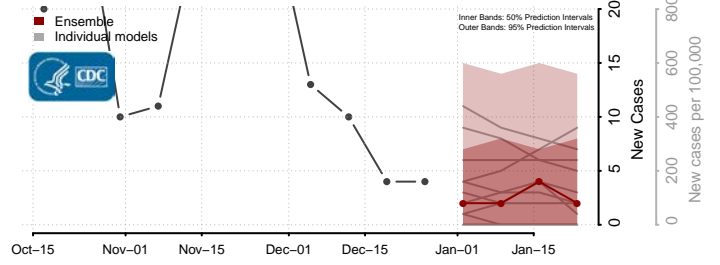

### Hettinger County, North Dakota