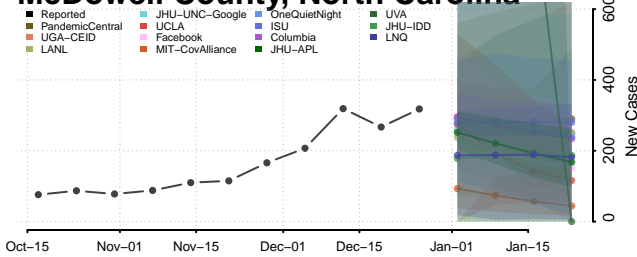

McDowell County, North Carolina