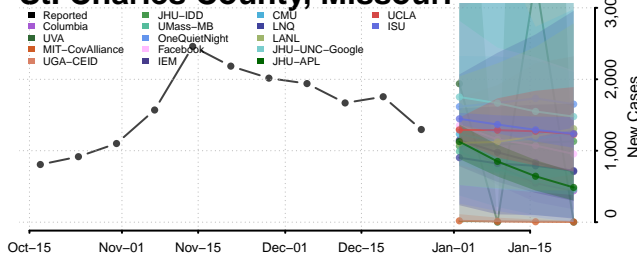

St. Charles County, Missouri