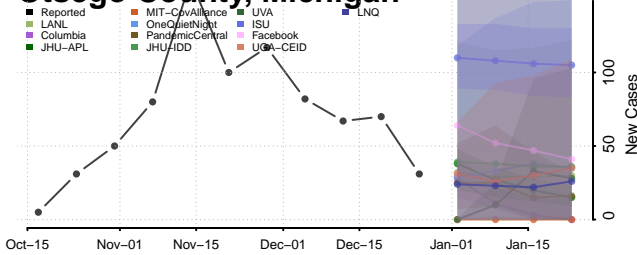

Otsego County, Michigan