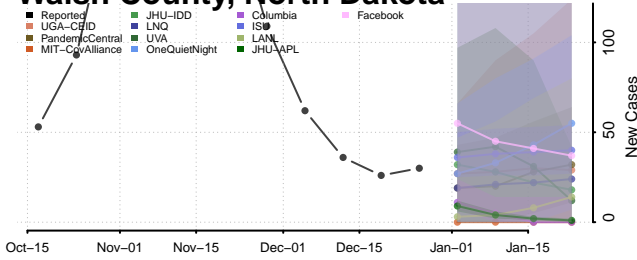

Walsh County, North Dakota