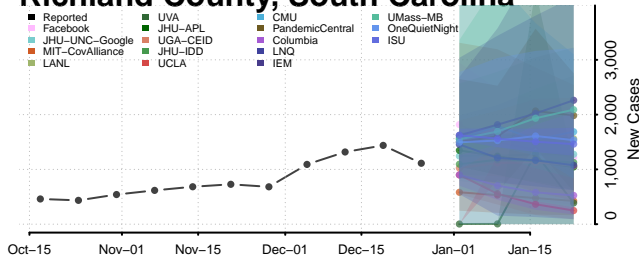

Richland County, South Carolina