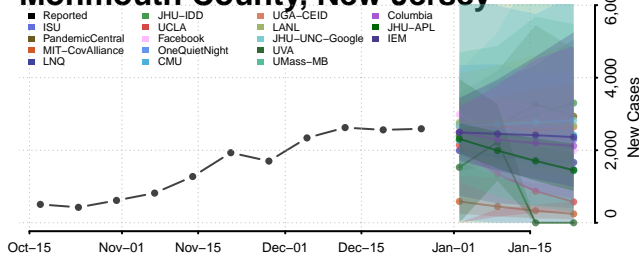

Monmouth County, New Jersey