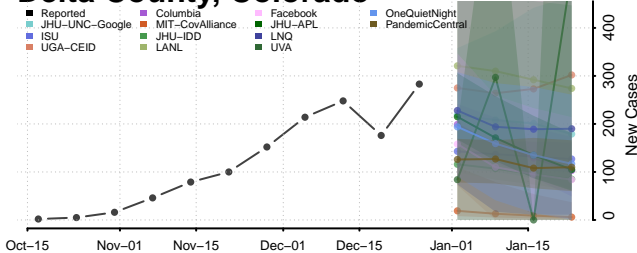

Delta County, Colorado