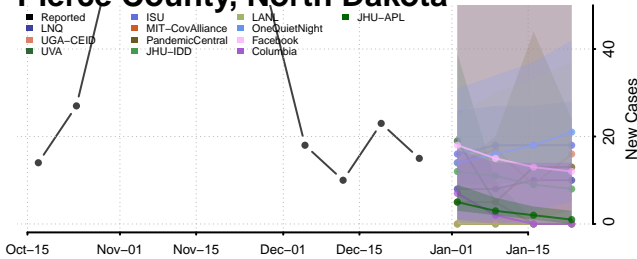

Pierce County, North Dakota