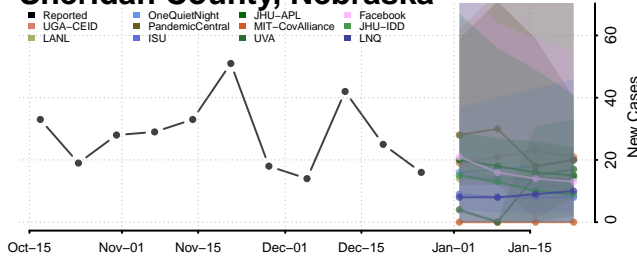

Sheridan County, Nebraska