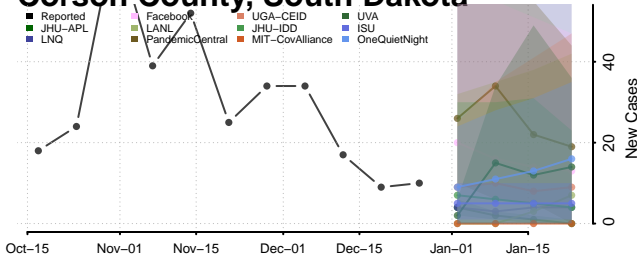

Corson County, South Dakota