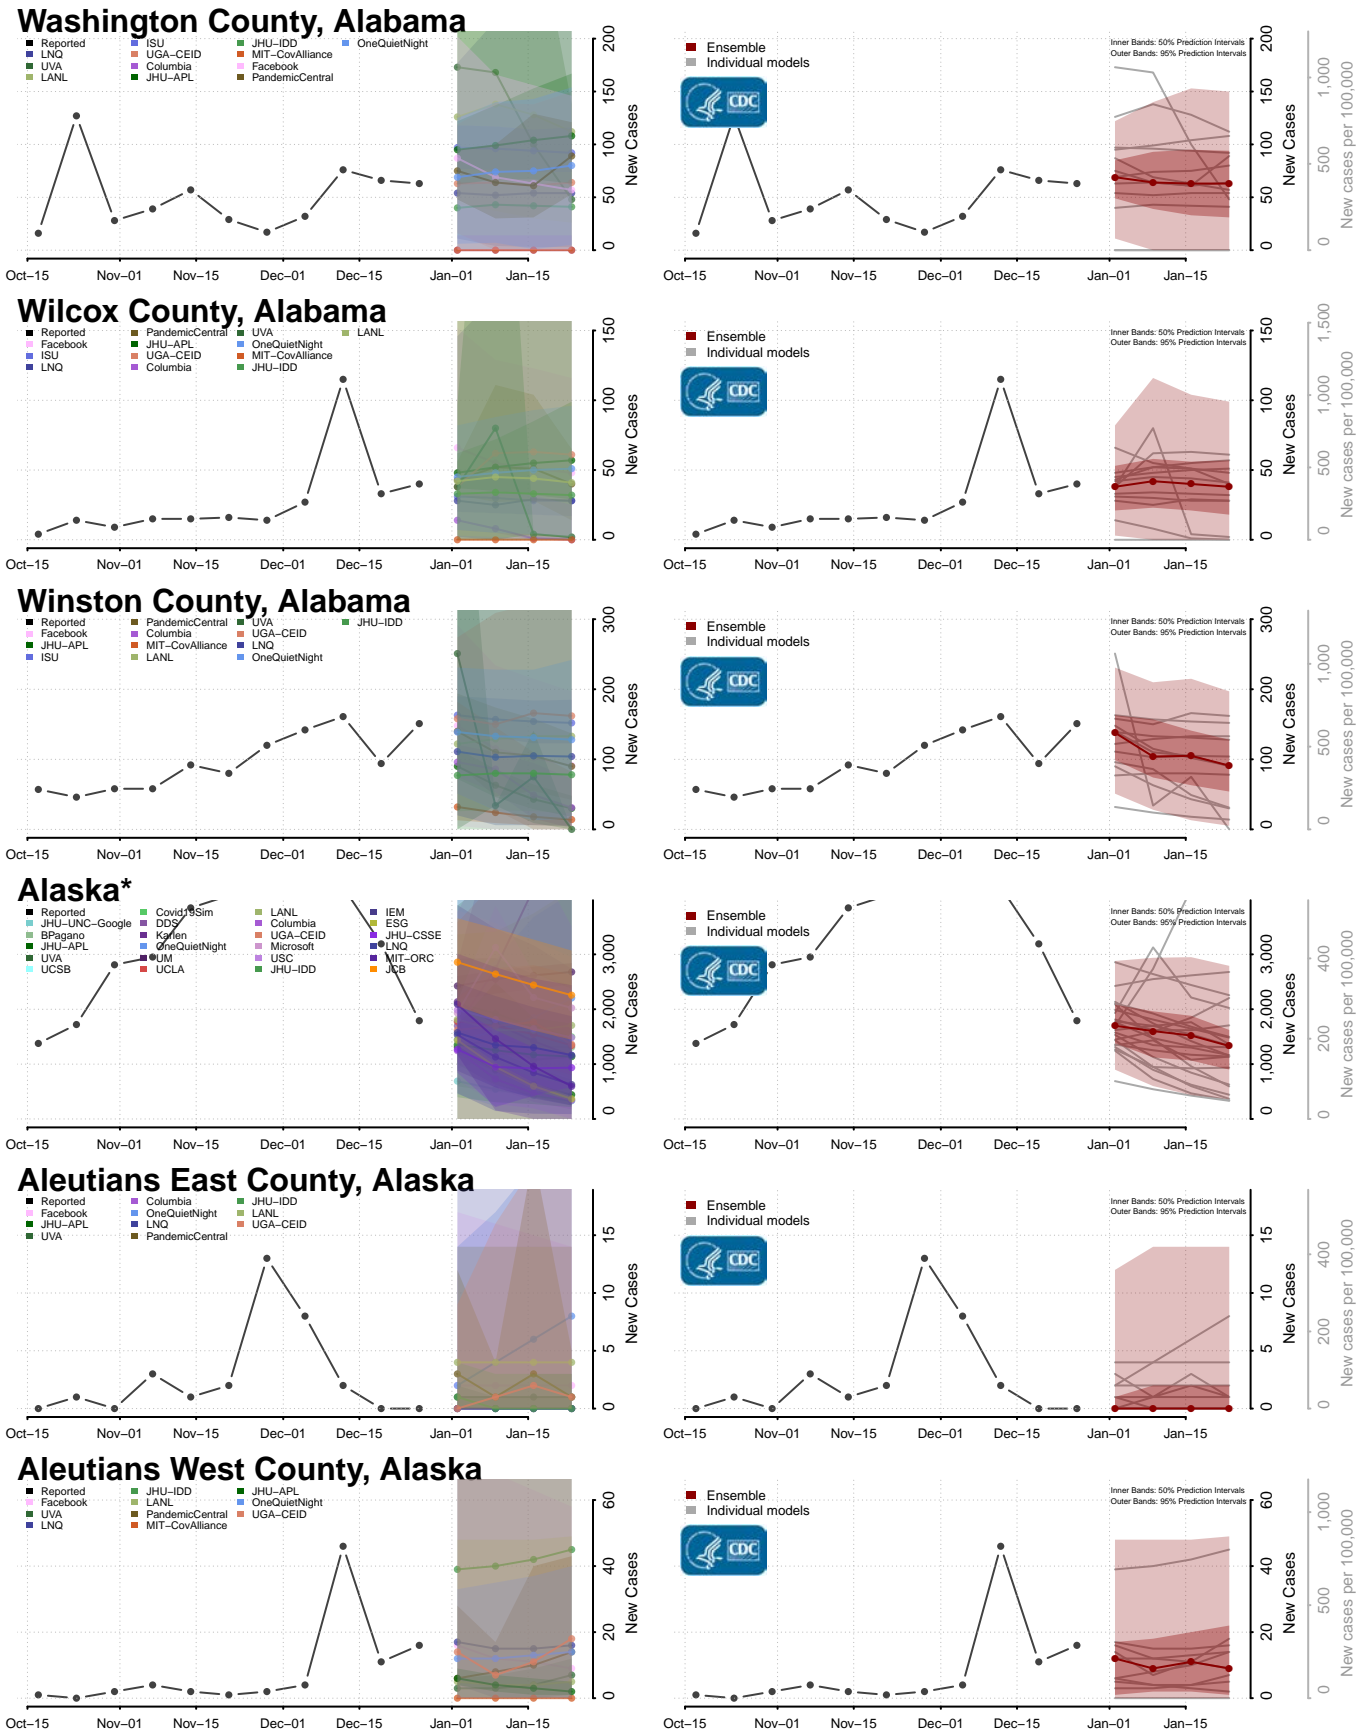

*New weekly cases may decrease in this location over the next four weeks. For these locations, the ensemble forecast indicates a probability of 0.75 or greater that fewer cases will be reported in week four of the forecast than in the last reported week.