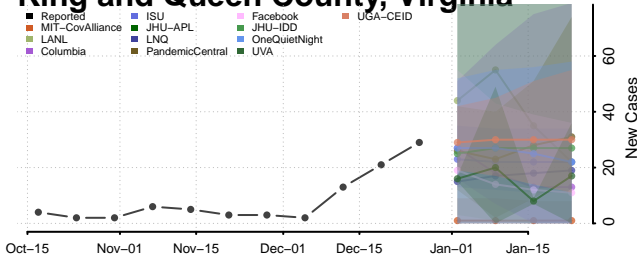

King and Queen County, Virginia