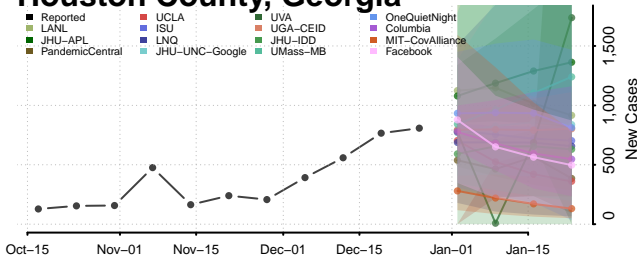

Houston County, Georgia