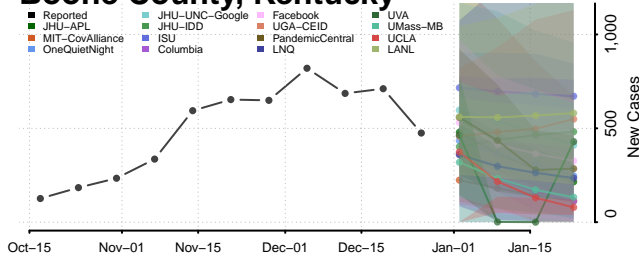

Boone County, Kentucky