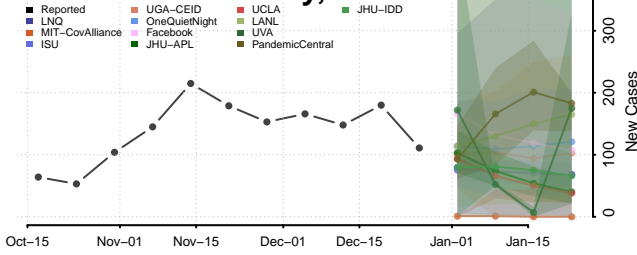

Buena Vista County, Iowa