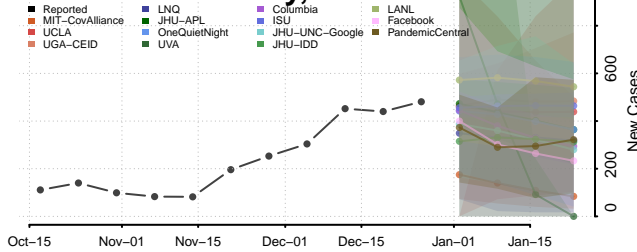

Rutherford County, North Carolina