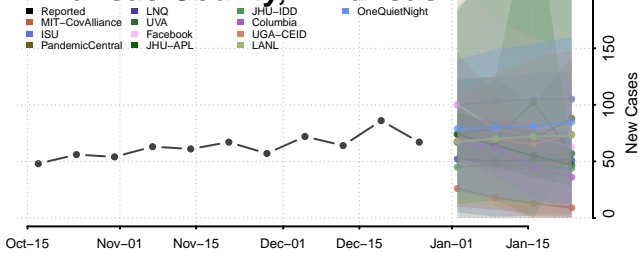

Arkansas County, Arkansas