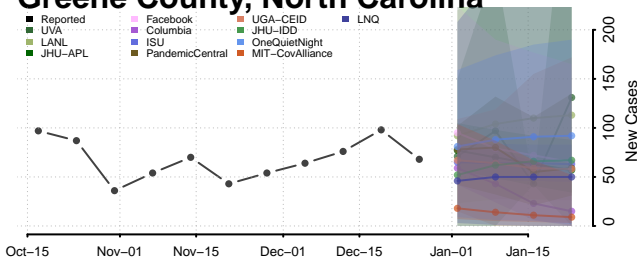

Greene County, North Carolina