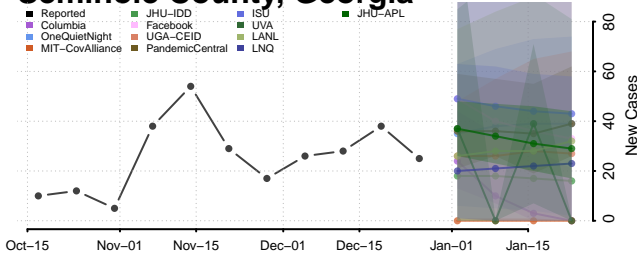

Seminole County, Georgia