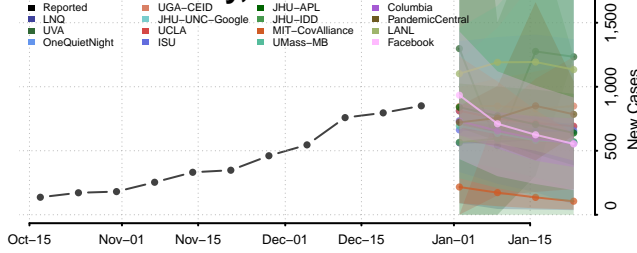

Rowan County, North Carolina