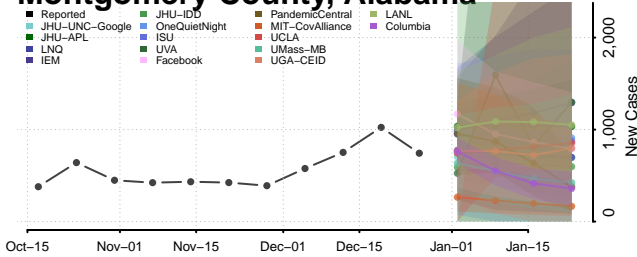

Montgomery County, Alabama