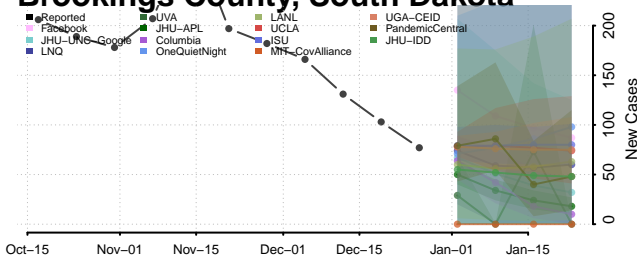

Brookings County, South Dakota