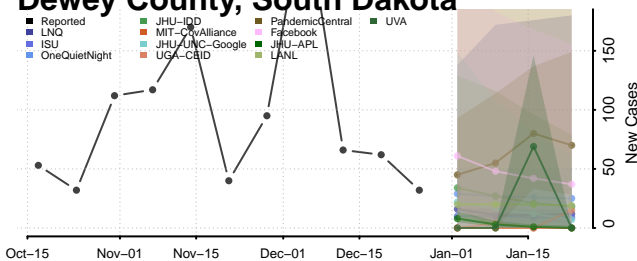

Dewey County, South Dakota