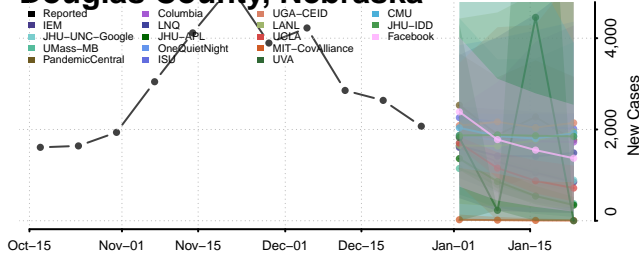

Douglas County, Nebraska