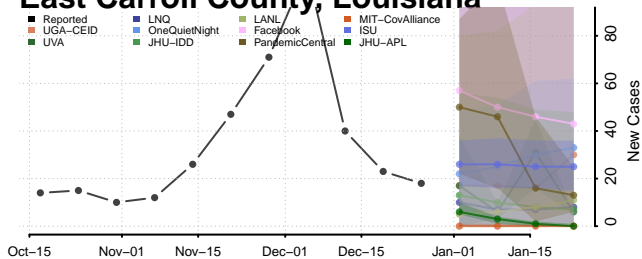

East Carroll County, Louisiana