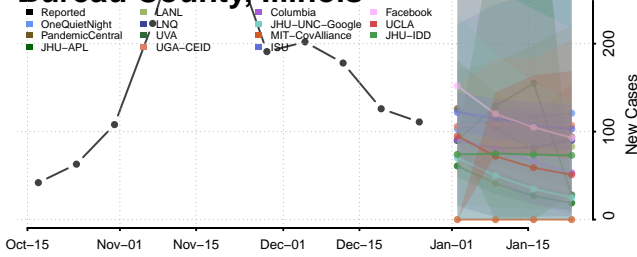

Bureau County, Illinois