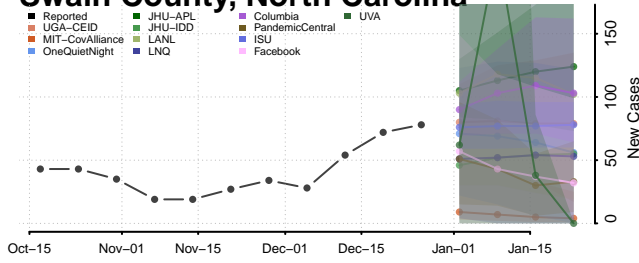

Swain County, North Carolina