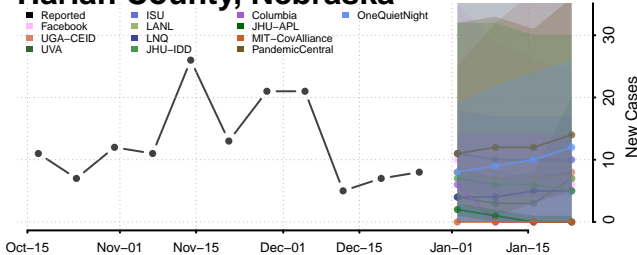

Harlan County, Nebraska