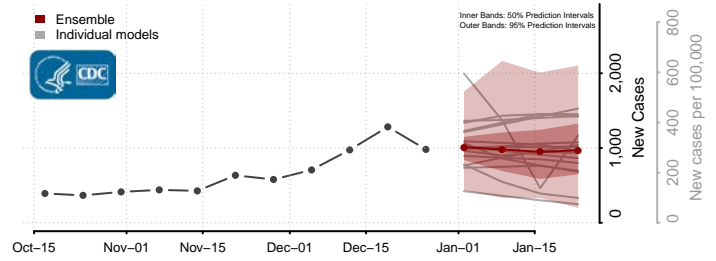

Cumberland County, North Carolina