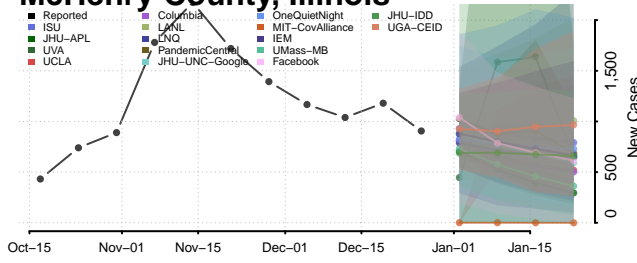

McHenry County, Illinois