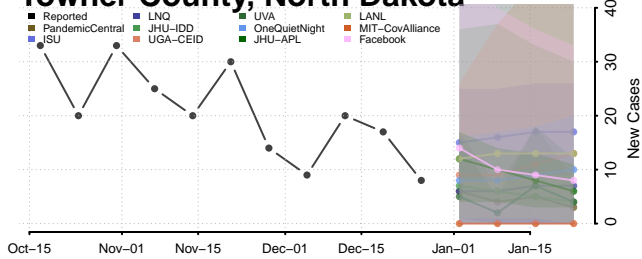

Towner County, North Dakota