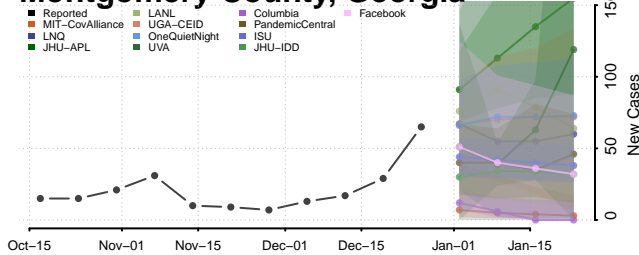

Montgomery County, Georgia