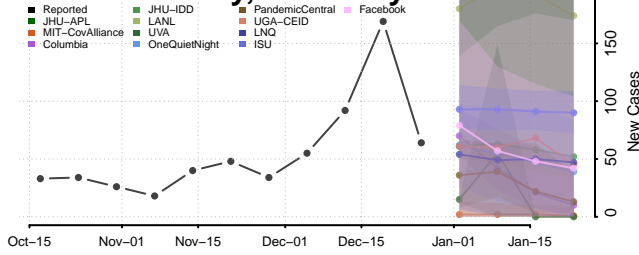

Clinton County, Kentucky