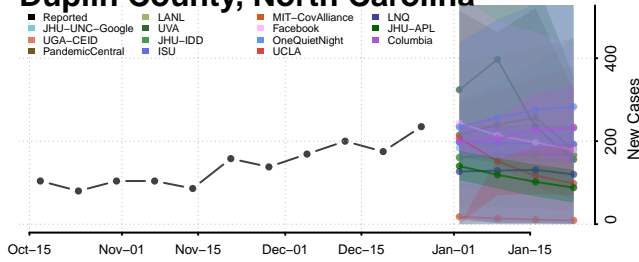

Duplin County, North Carolina