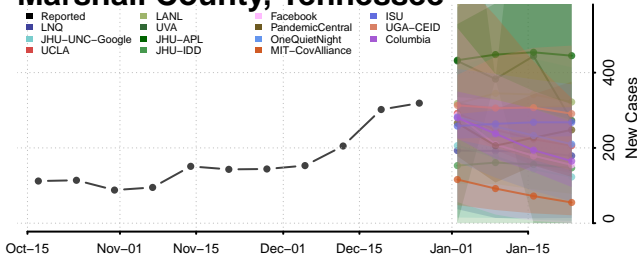

Marshall County, Tennessee