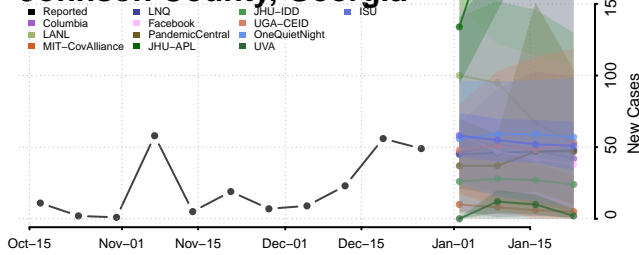

Johnson County, Georgia