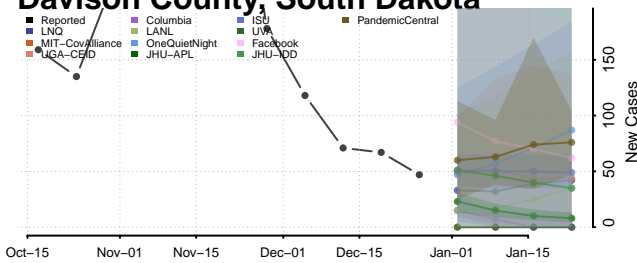

Davison County, South Dakota