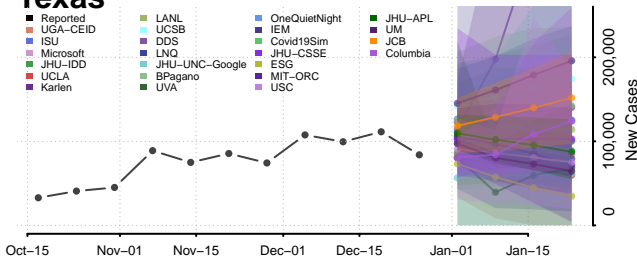

Williamson County, Tennessee

Wilson County, Tennessee

Texas

Anderson County, Texas

Andrews County, Texas

Angelina County, Texas