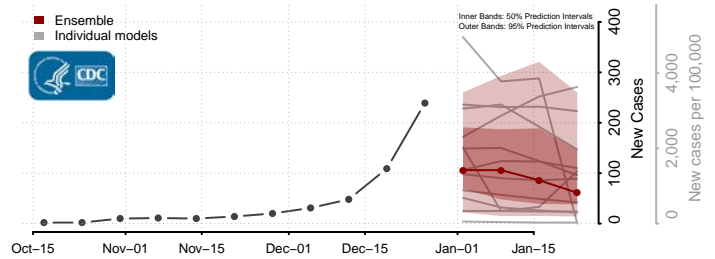

Pleasants County, West Virginia