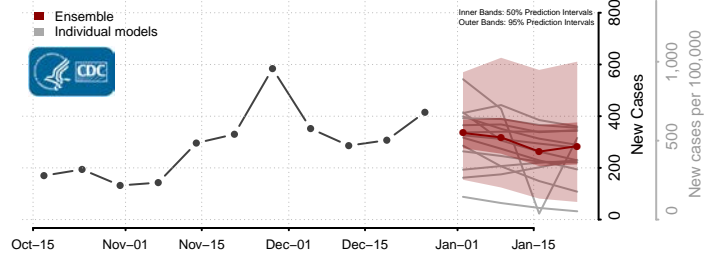

Garfield County, Oklahoma