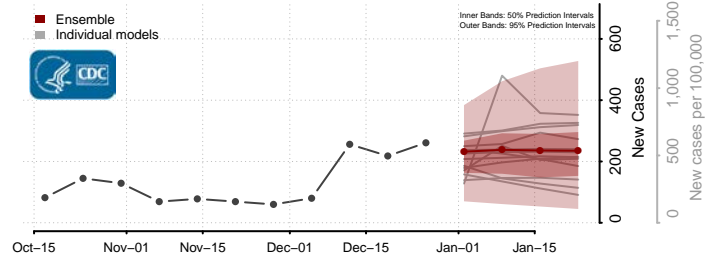

Jackson County, North Carolina