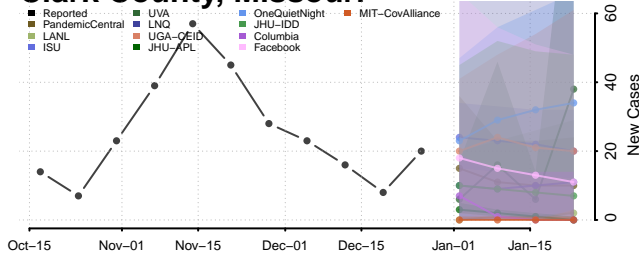

Clark County, Missouri