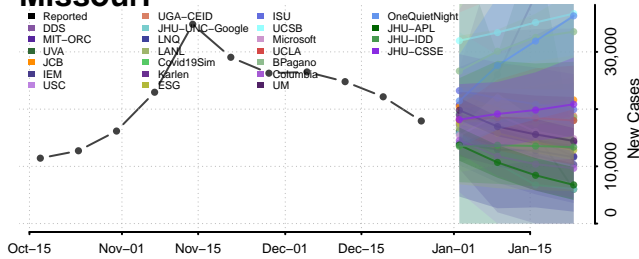

Wilkinson County, Mississippi

Winston County, Mississippi

Yalobusha County, Mississippi

Yazoo County, Mississippi

Missouri

Adair County, Missouri