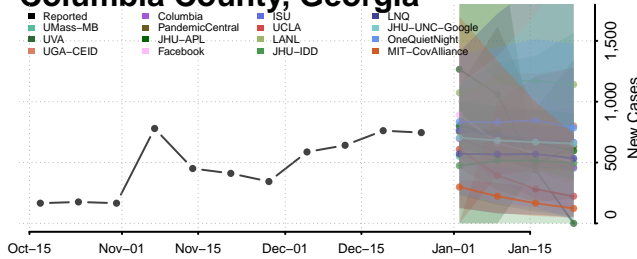

Columbia County, Georgia