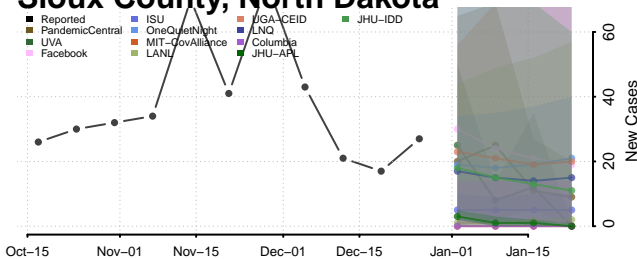

Sioux County, North Dakota