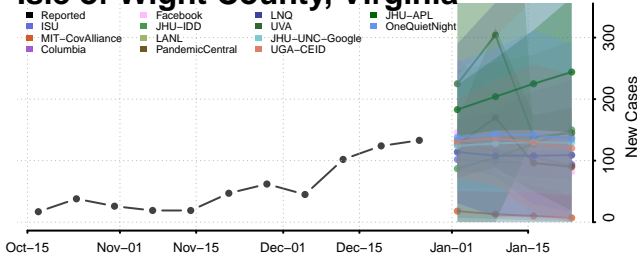

Isle of Wight County, Virginia