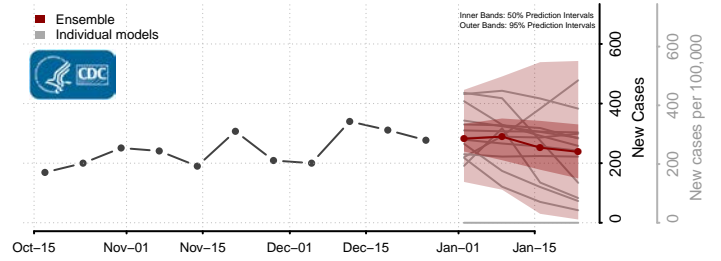

Montgomery County, Virginia