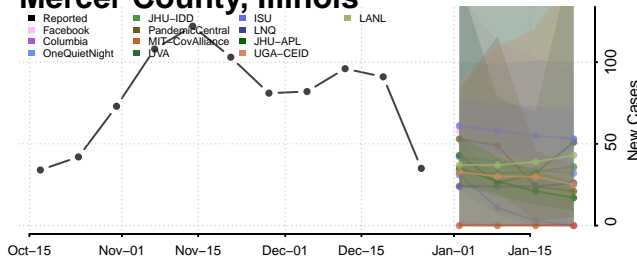

Mercer County, Illinois