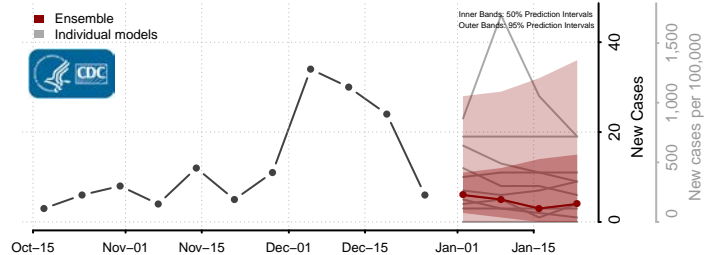

Harmon County, Oklahoma