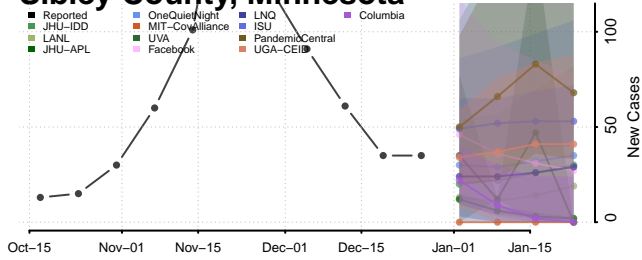

### Sibley County, Minnesota