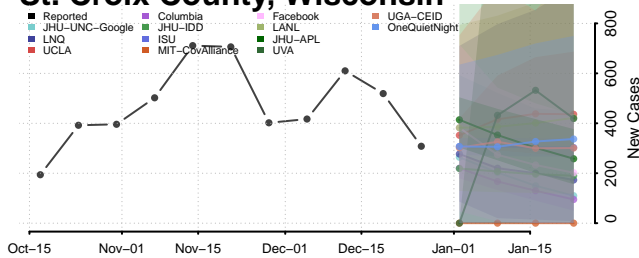

St. Croix County, Wisconsin