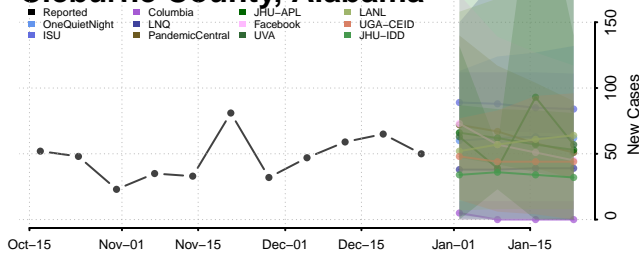

Cleburne County, Alabama