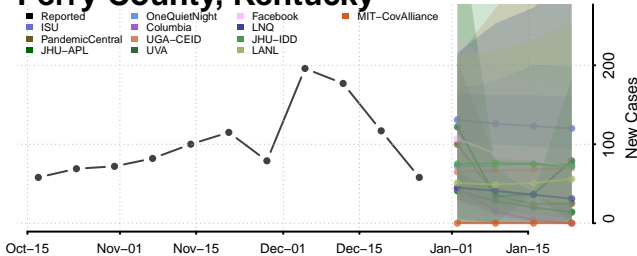

Perry County, Kentucky