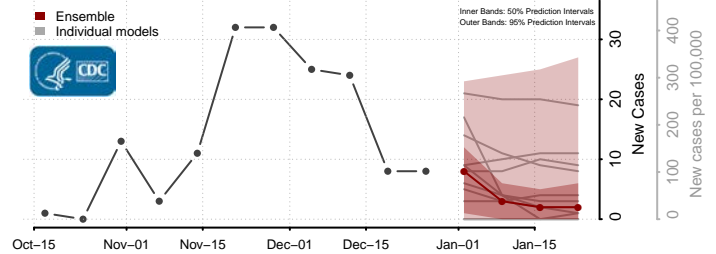

Lake County, Oregon