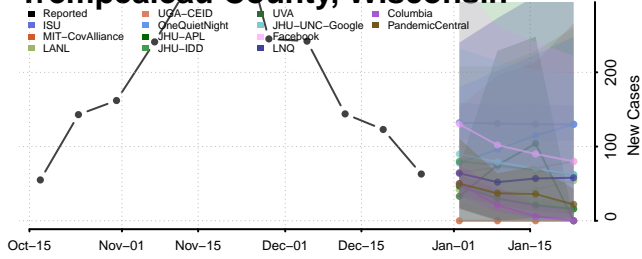

Trempealeau County, Wisconsin