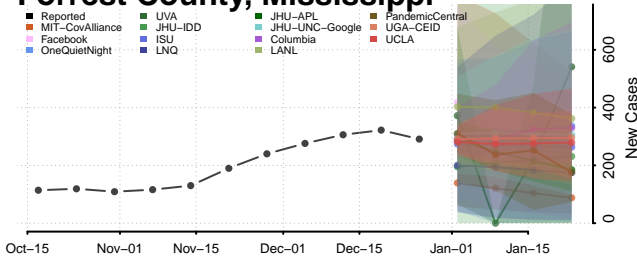

Forrest County, Mississippi