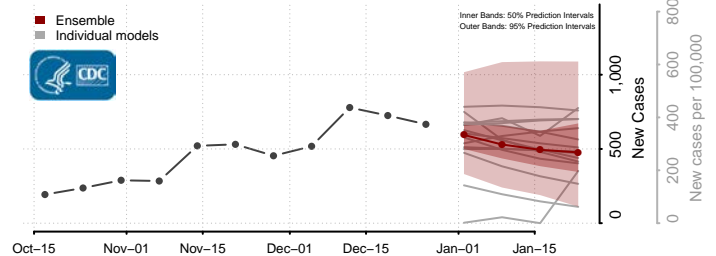

Kanawha County, West Virginia