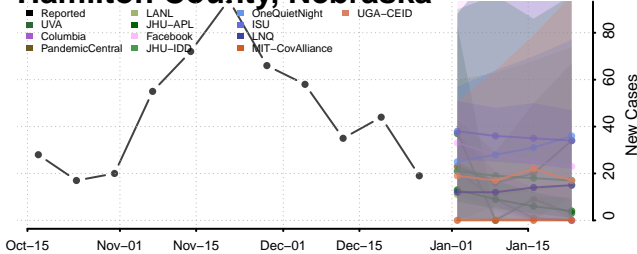

Hamilton County, Nebraska