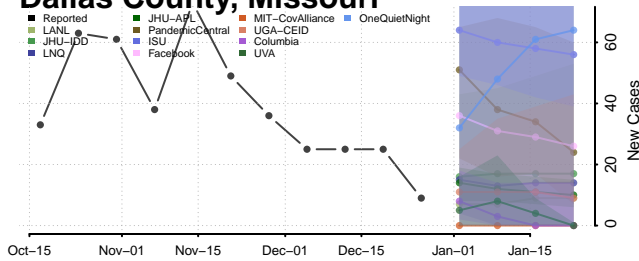

Dallas County, Missouri