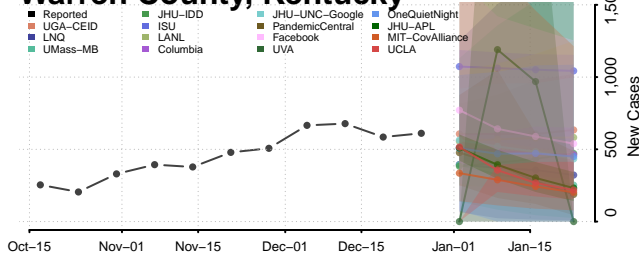

Warren County, Kentucky