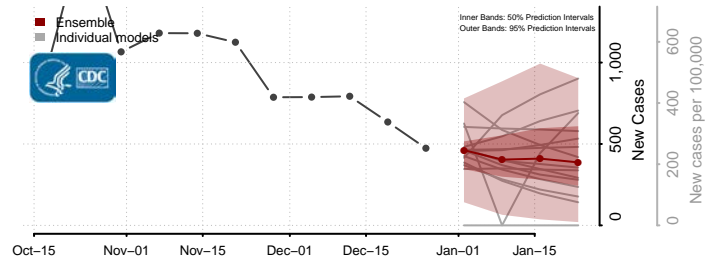

Outagamie County, Wisconsin