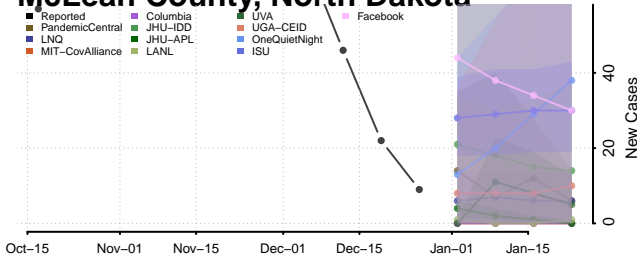

McLean County, North Dakota