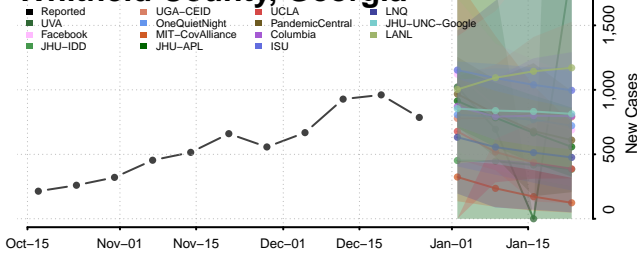

Whitfield County, Georgia