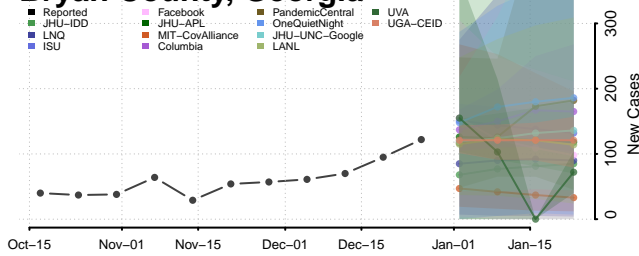

Bryan County, Georgia