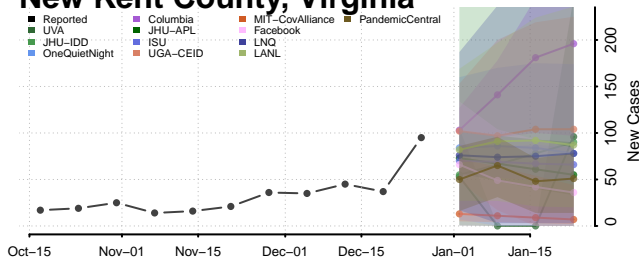

New Kent County, Virginia