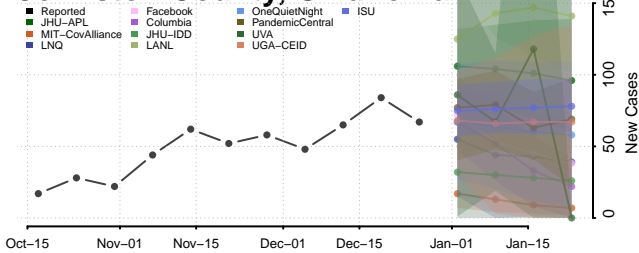

Johnston County, Oklahoma