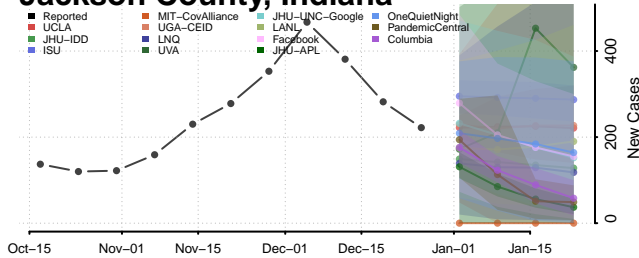

Jackson County, Indiana