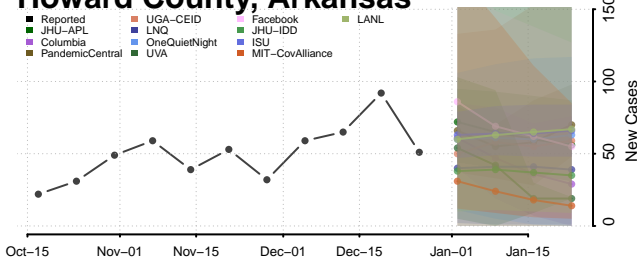

Howard County, Arkansas