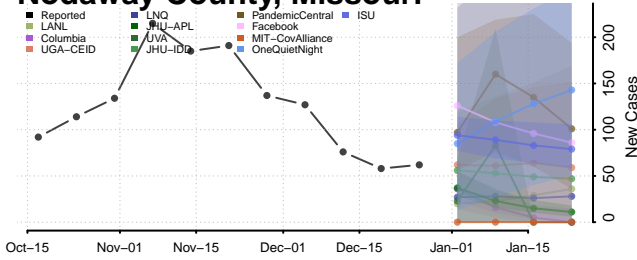

Nodaway County, Missouri