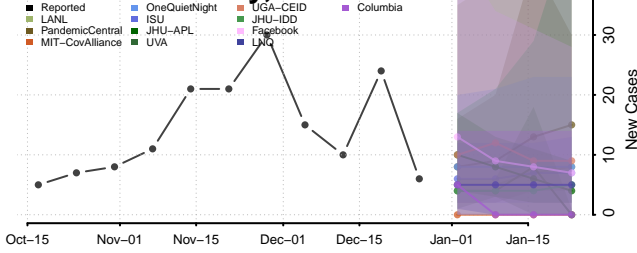

Traverse County, Minnesota