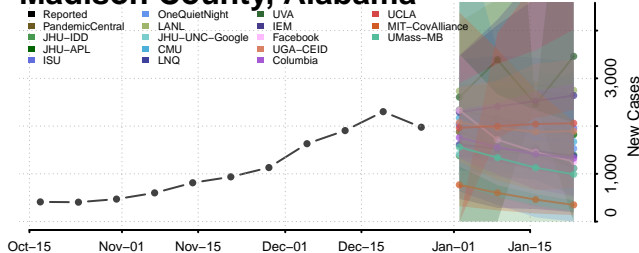

Madison County, Alabama