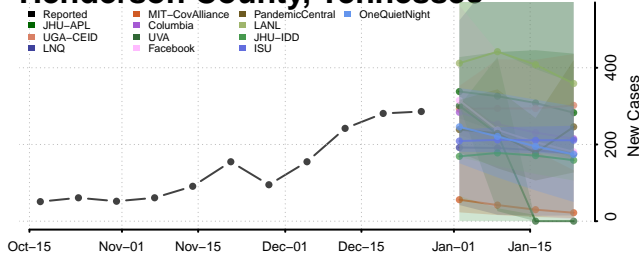

Henderson County, Tennessee