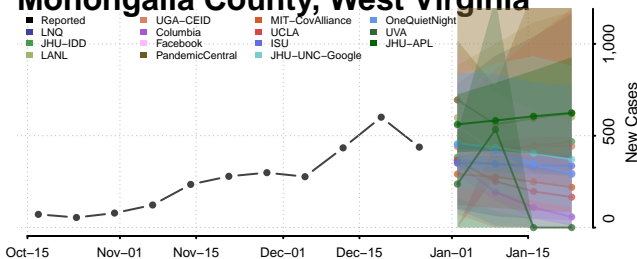

Monongalia County, West Virginia