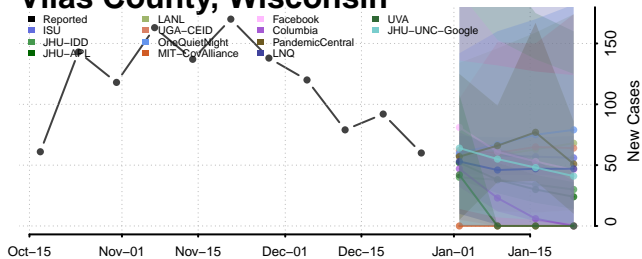

Vilas County, Wisconsin