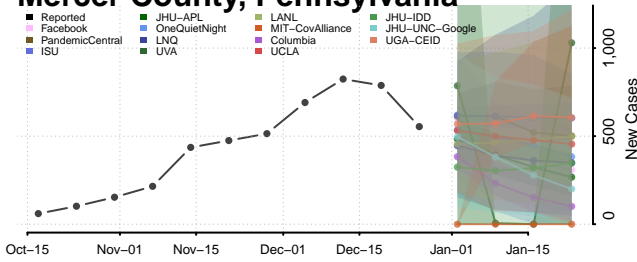

Mercer County, Pennsylvania