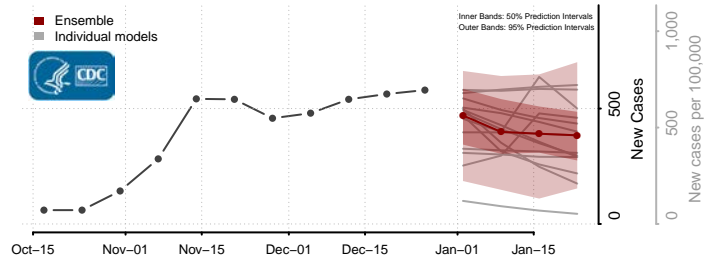

### Wood County, West Virginia