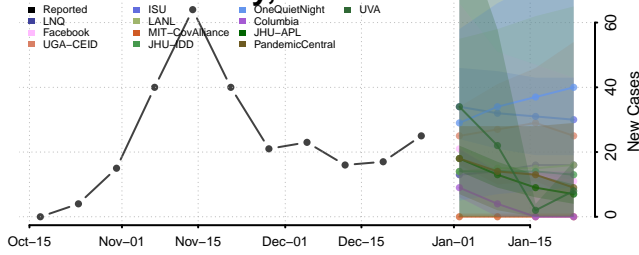

Chariton County, Missouri