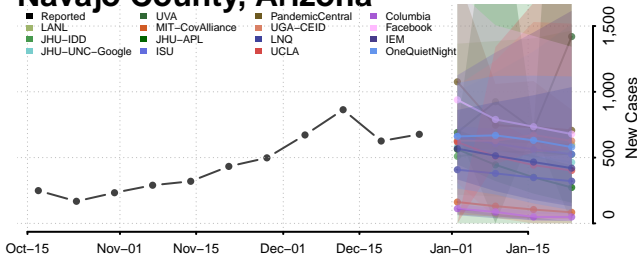

Navajo County, Arizona