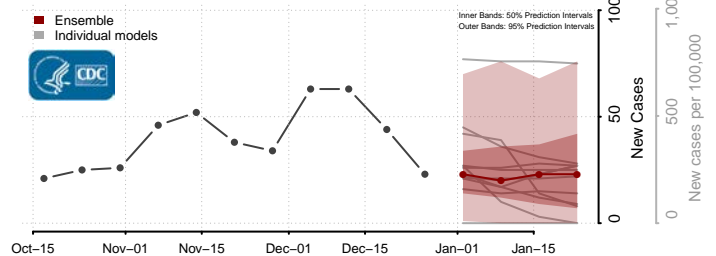

Metcalfe County, Kentucky