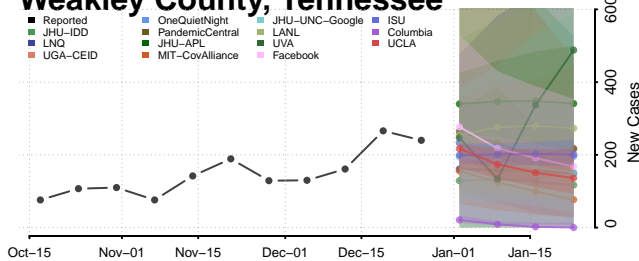

Weakley County, Tennessee