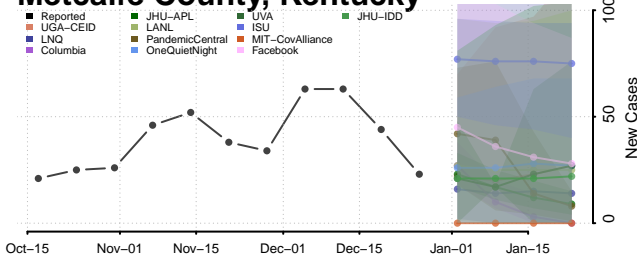

Metcalfe County, Kentucky