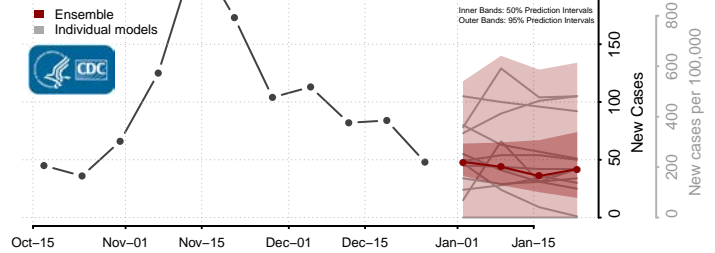

Henry County, Missouri