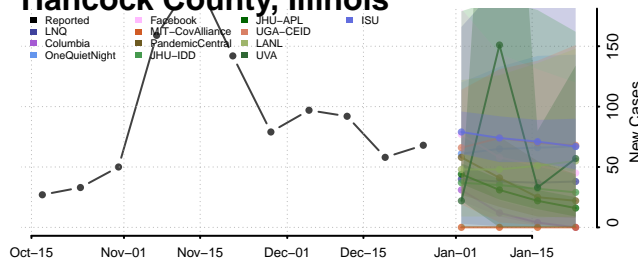

Hancock County, Illinois