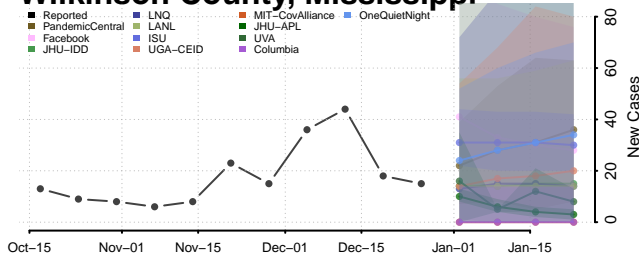

Wilkinson County, Mississippi