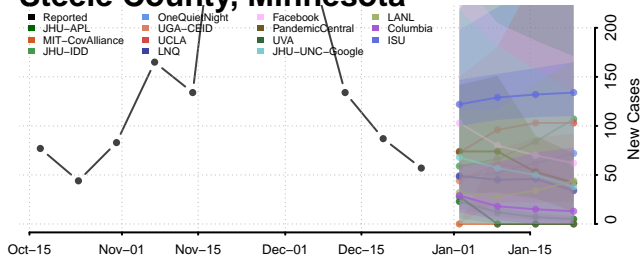

Steele County, Minnesota