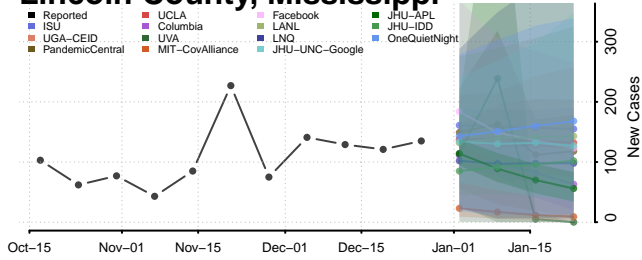

Lincoln County, Mississippi