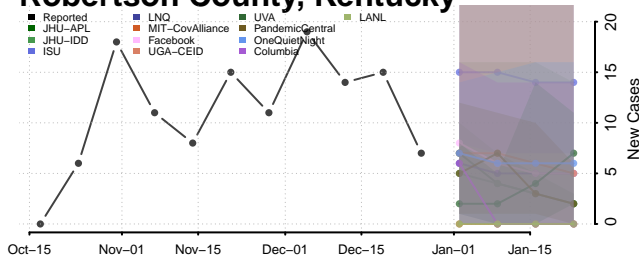

Robertson County, Kentucky