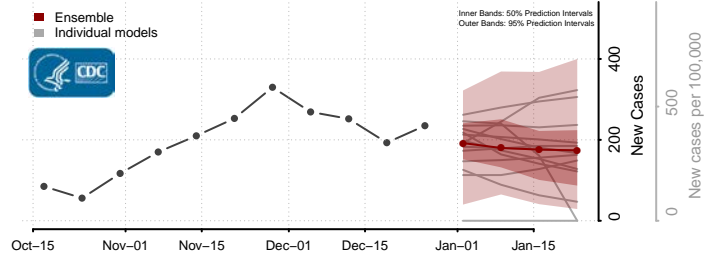

### Putnam County, West Virginia