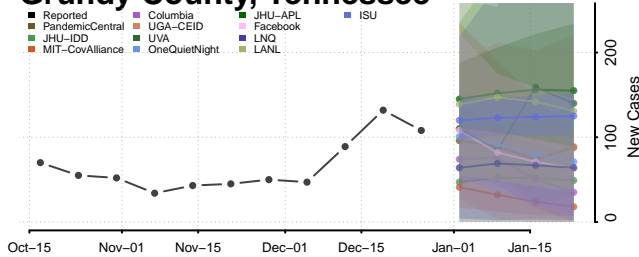

Grundy County, Tennessee