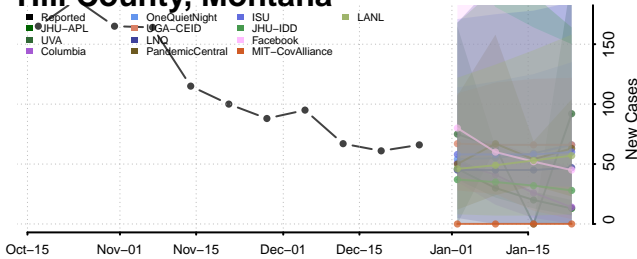

Hill County, Montana