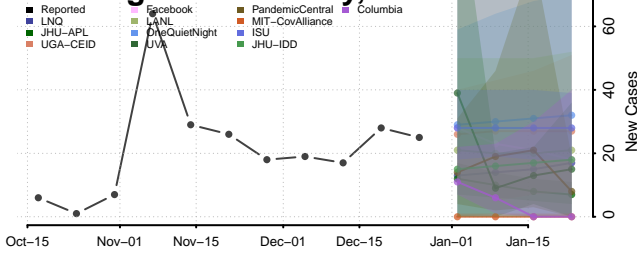

San Augustine County, Texas