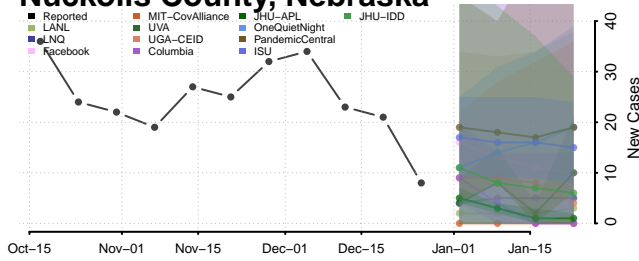

Nuckolls County, Nebraska