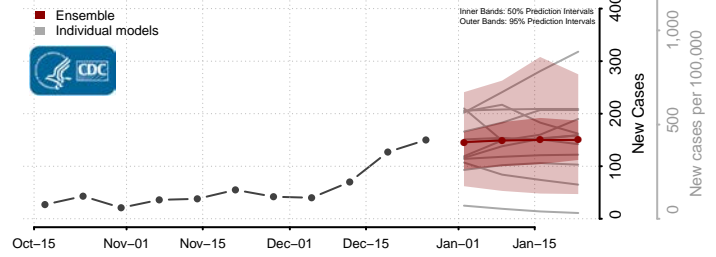

Macon County, North Carolina