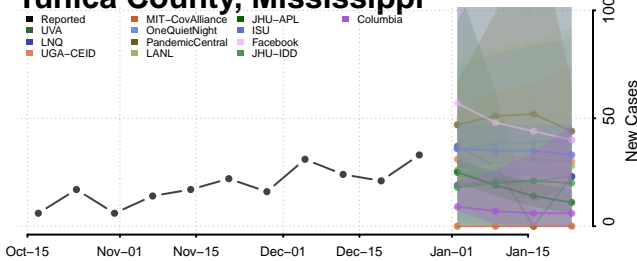

Tunica County, Mississippi