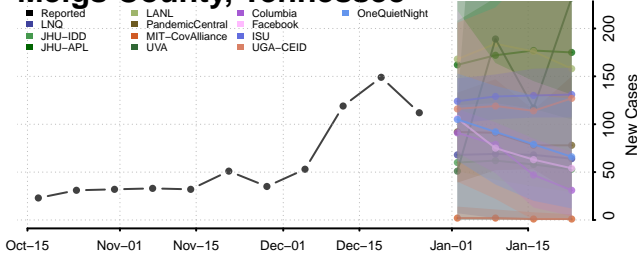

Meigs County, Tennessee