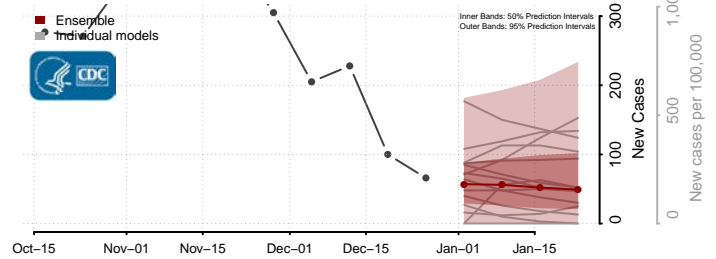

### Morton County, North Dakota