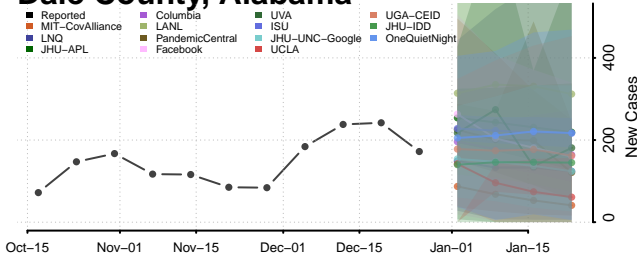

Dale County, Alabama