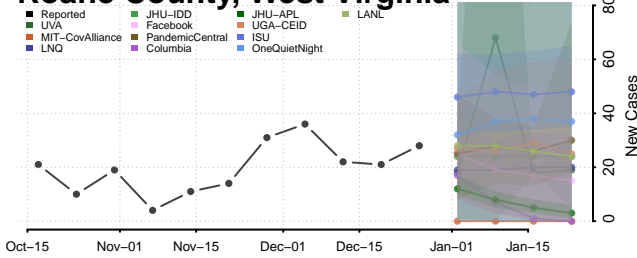

Roane County, West Virginia