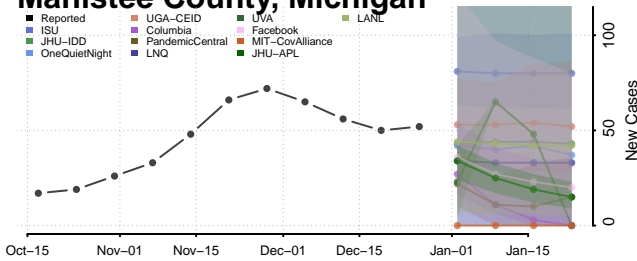

Manistee County, Michigan