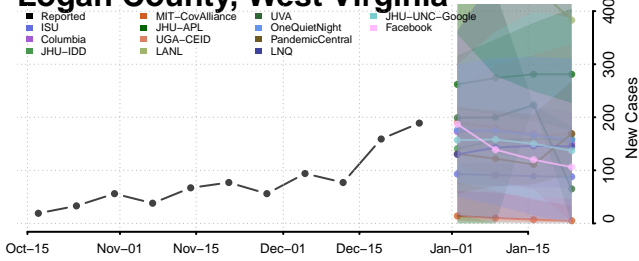

Logan County, West Virginia