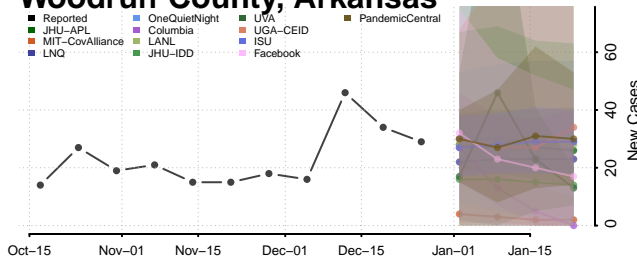

### Woodruff County, Arkansas