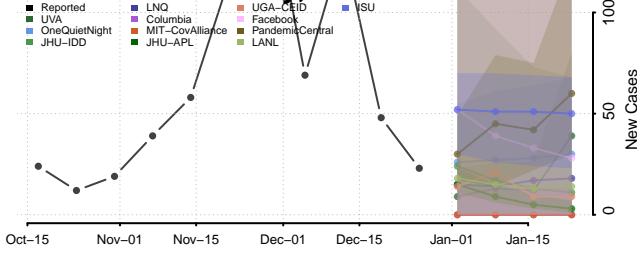

Clearwater County, Idaho