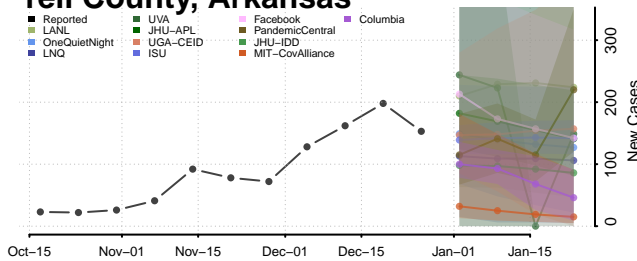

Yell County, Arkansas