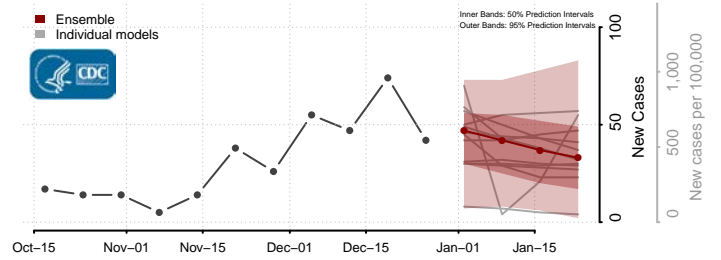

Franklin County, Mississippi