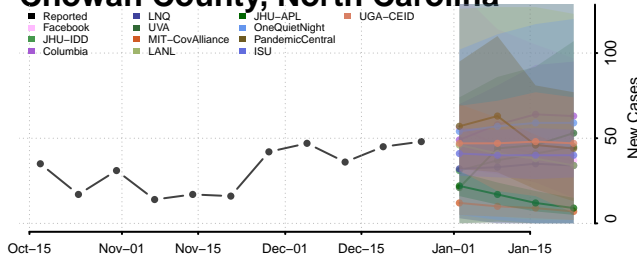

Chowan County, North Carolina