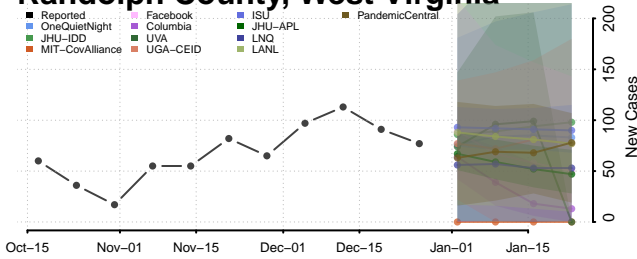

Randolph County, West Virginia