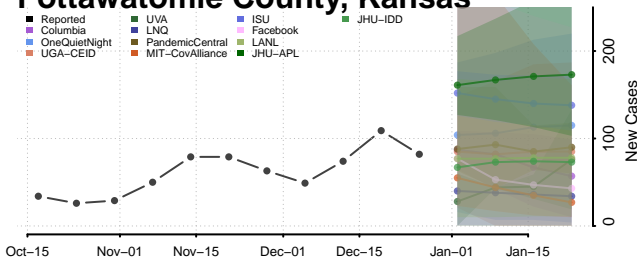

Pottawatomie County, Kansas