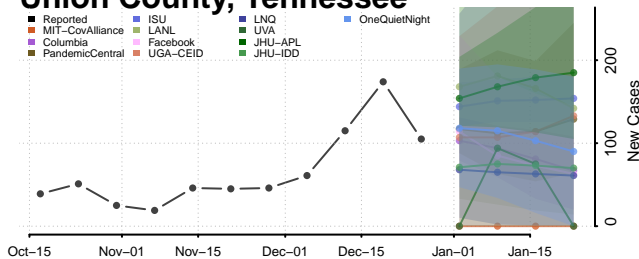

Union County, Tennessee