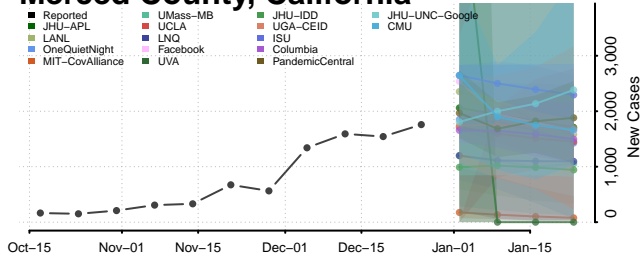

Merced County, California