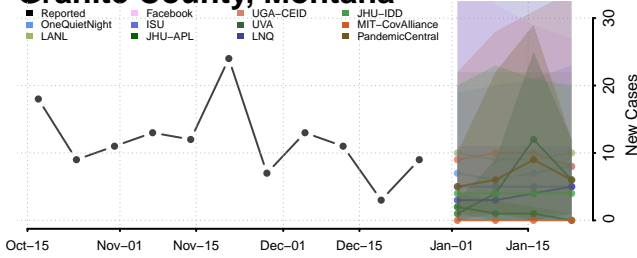

Granite County, Montana