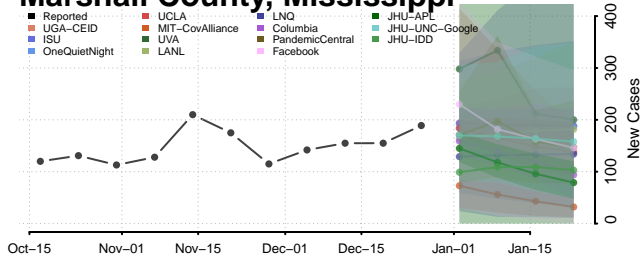

Marshall County, Mississippi