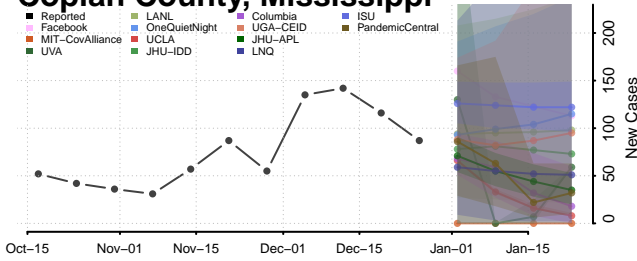

Copiah County, Mississippi