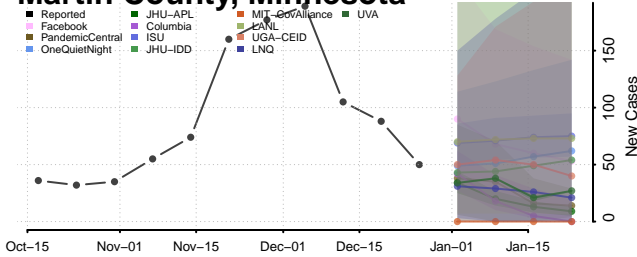

Martin County, Minnesota