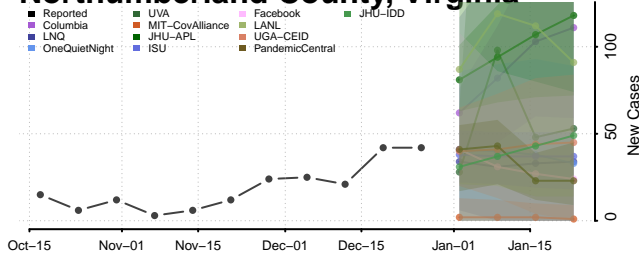

Northumberland County, Virginia