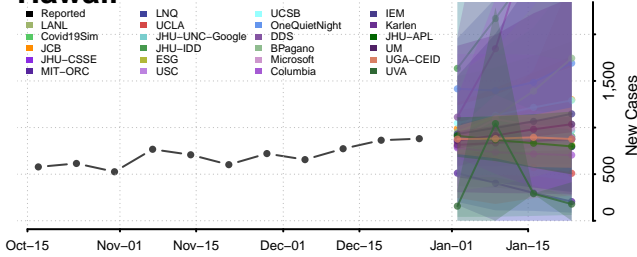

Guam

Hawaii

Hawaii County, Hawaii

Honolulu County, Hawaii

Kalawao County, Hawaii

Kauai County, Hawaii