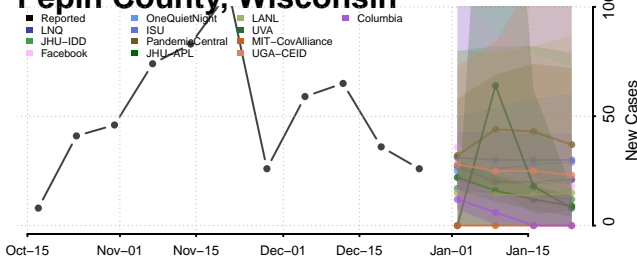

Pepin County, Wisconsin