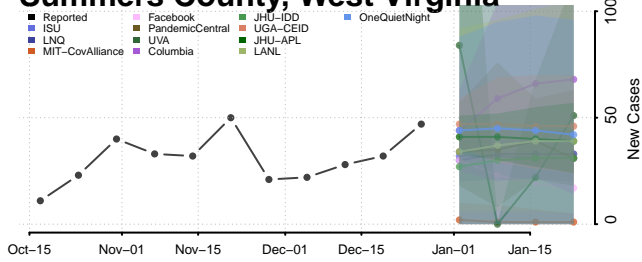

Summers County, West Virginia