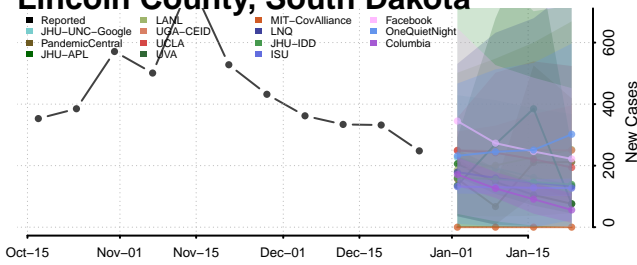

Lincoln County, South Dakota