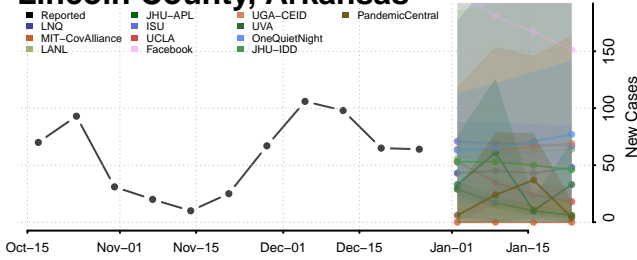

Lincoln County, Arkansas