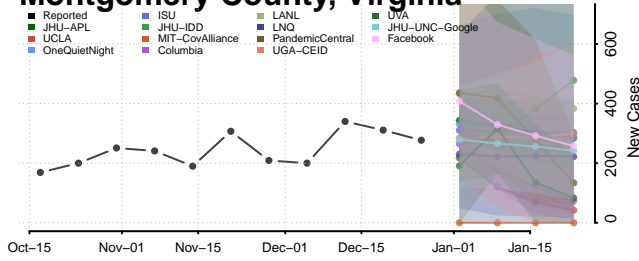

Montgomery County, Virginia