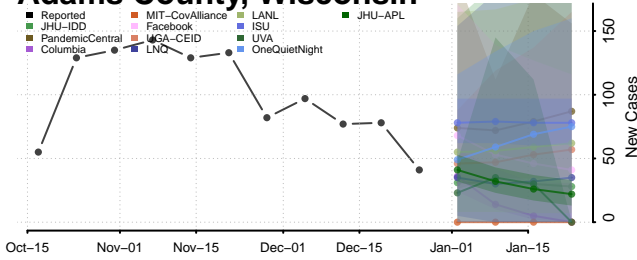

Adams County, Wisconsin