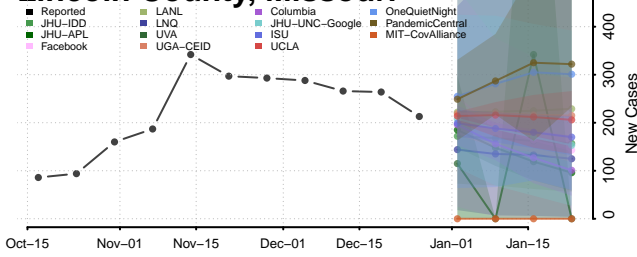

Lincoln County, Missouri