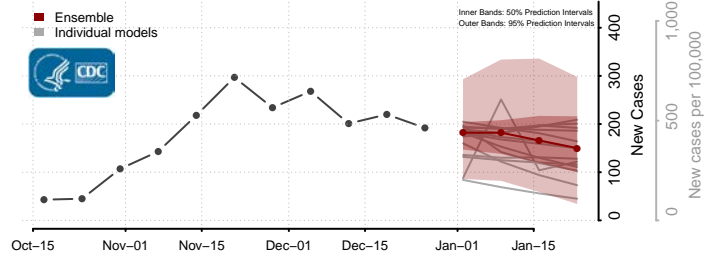

Ohio County, West Virginia