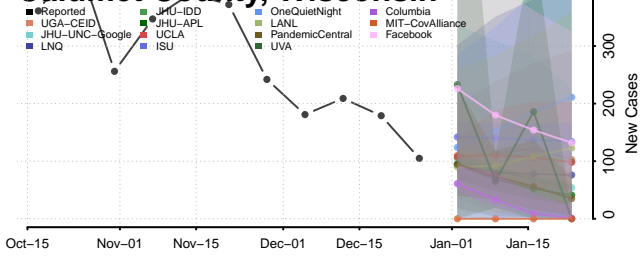

Calumet County, Wisconsin