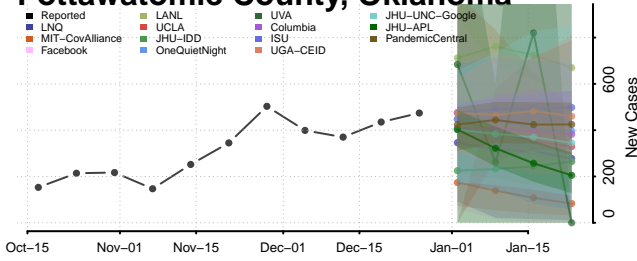

Pottawatomie County, Oklahoma