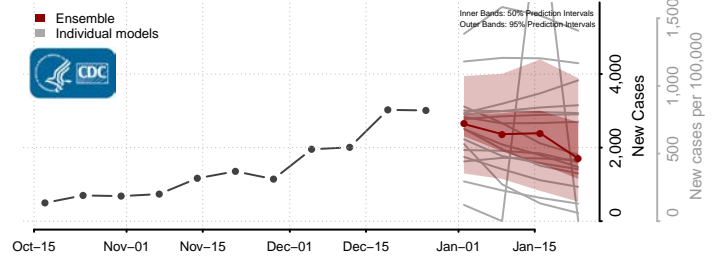

Hamilton County, Tennessee