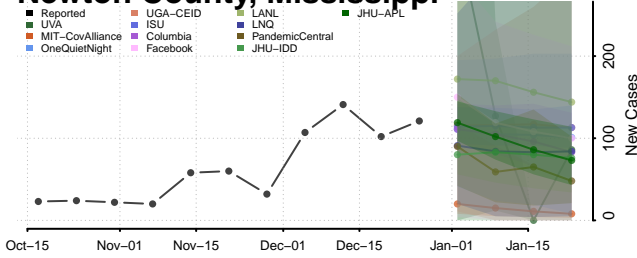

Newton County, Mississippi