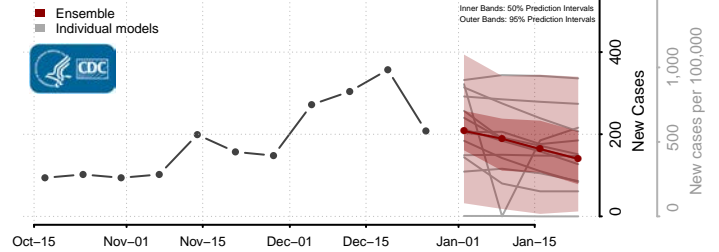

Whitley County, Kentucky