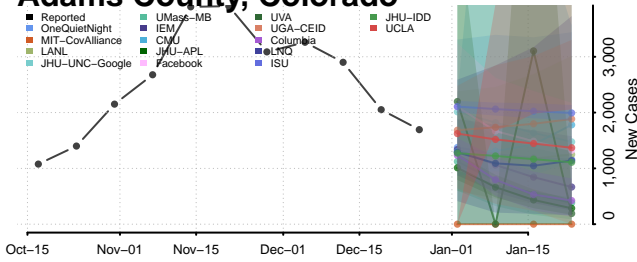

Adams County, Colorado