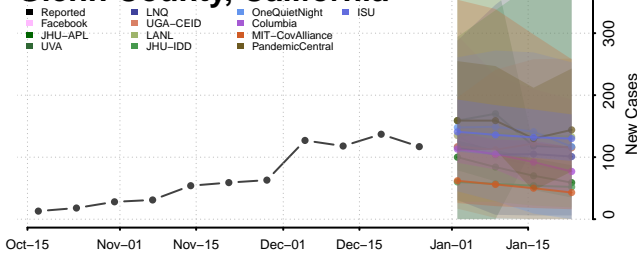

Glenn County, California