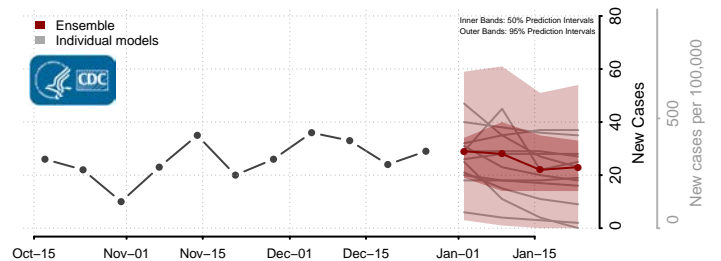

Davies County, Missouri