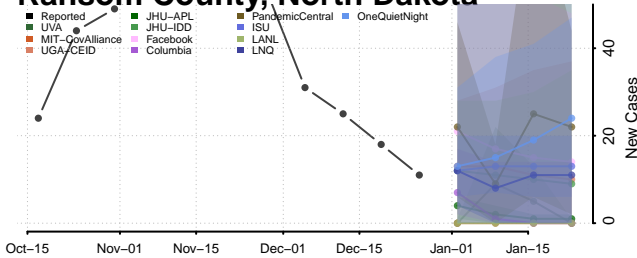

Ransom County, North Dakota