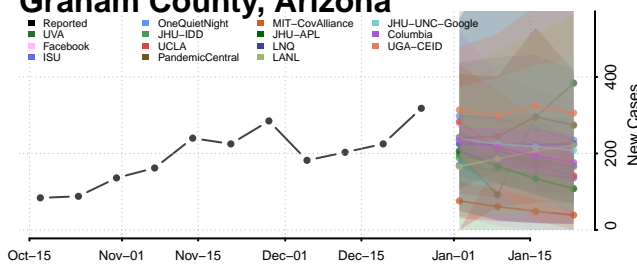

Graham County, Arizona