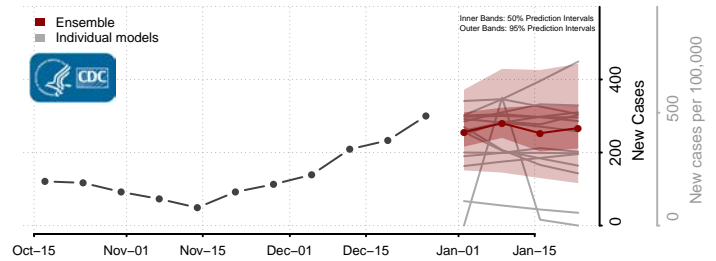

Lee County, North Carolina