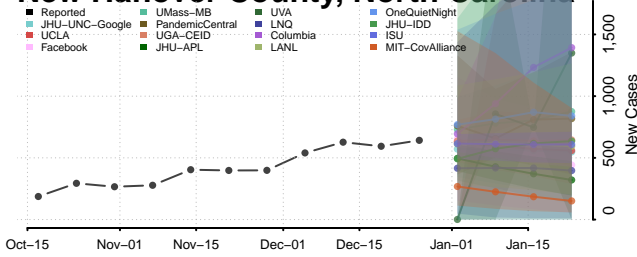

New Hanover County, North Carolina