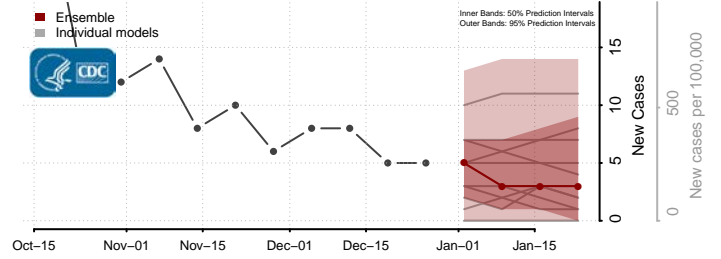

Oliver County, North Dakota