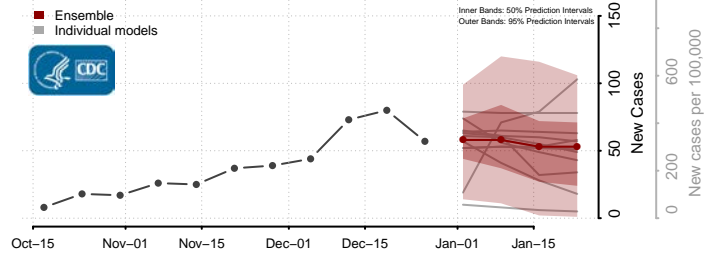

Patrick County, Virginia