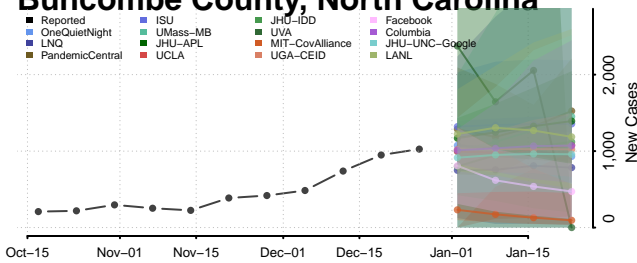

Buncombe County, North Carolina