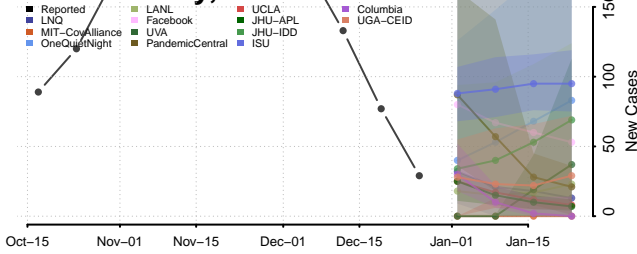

Todd County, Minnesota