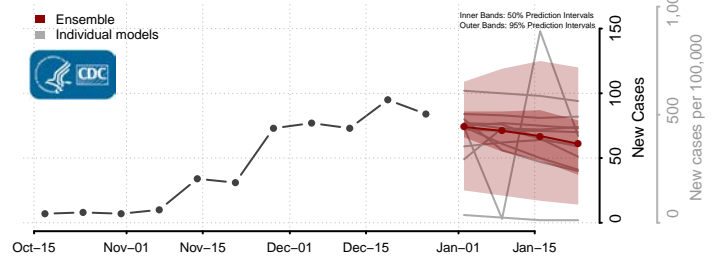

Taylor County, West Virginia