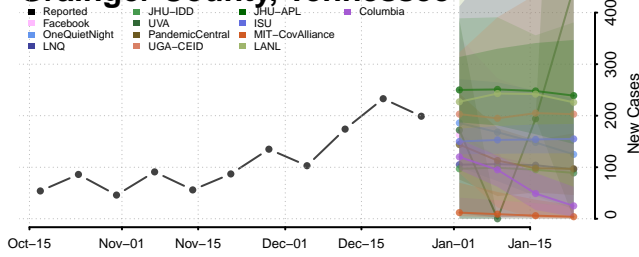

Grainger County, Tennessee