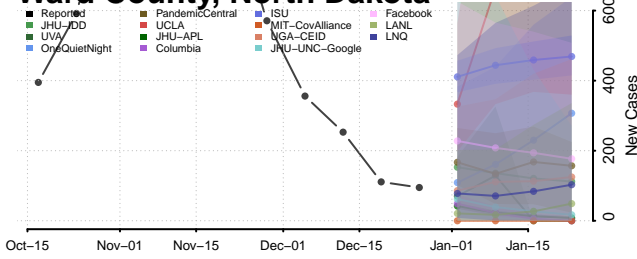

Ward County, North Dakota