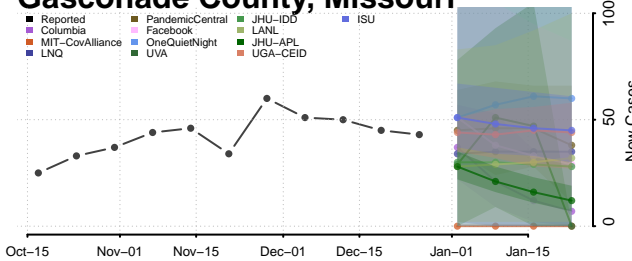

Gasconade County, Missouri