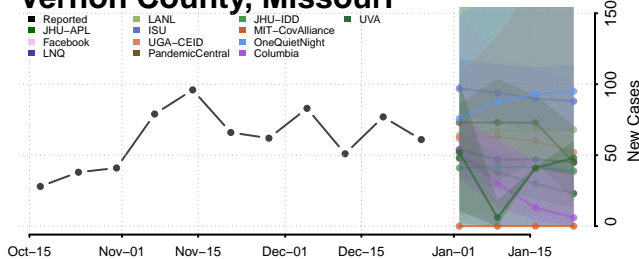

Vernon County, Missouri