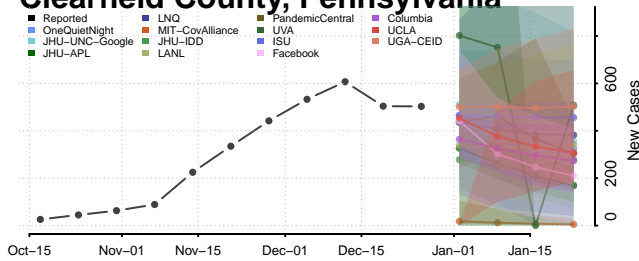

Clearfield County, Pennsylvania