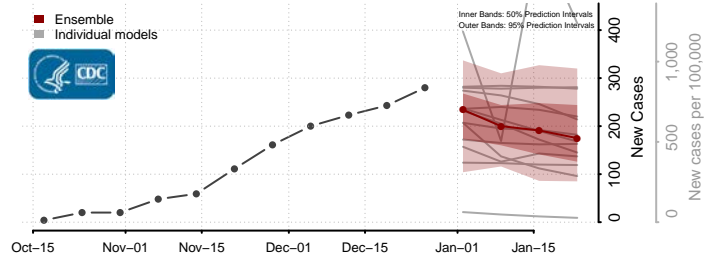

### Putnam County, West Virginia