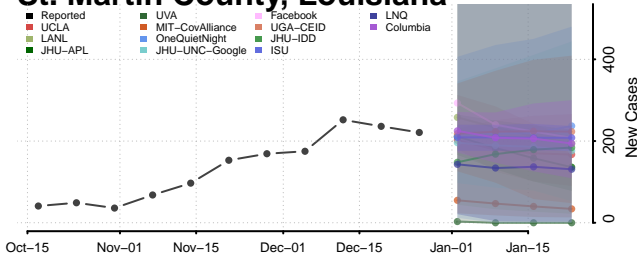

St. Martin County, Louisiana