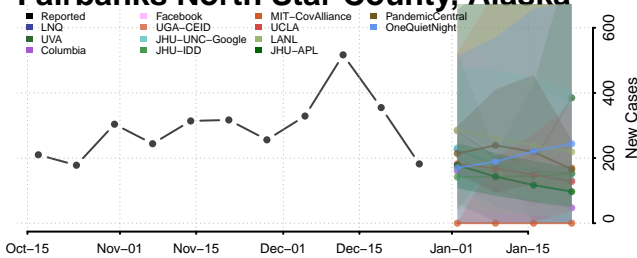

Fairbanks North Star County, Alaska