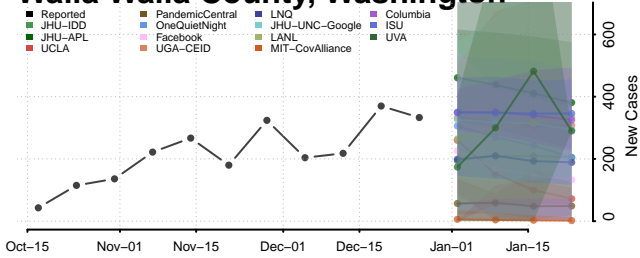

Walla Walla County, Washington