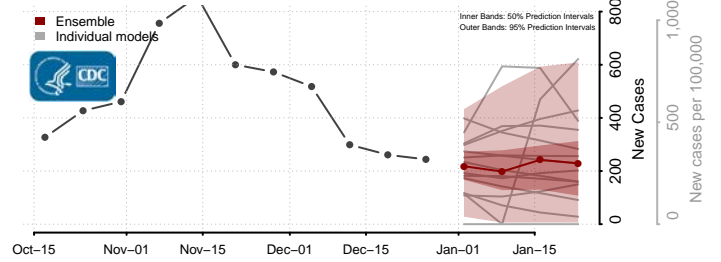

Cole County, Missouri