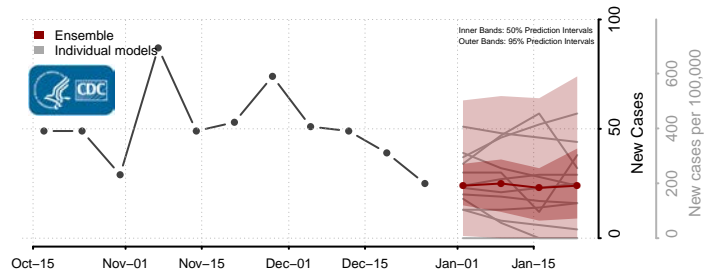

DeKalb County, Missouri