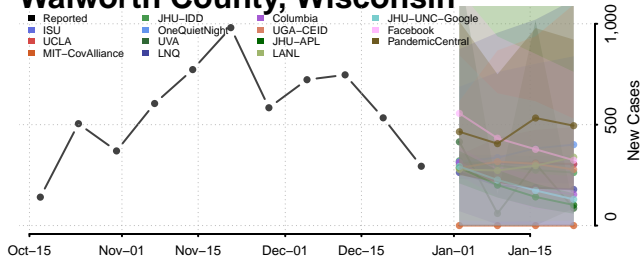

Walworth County, Wisconsin