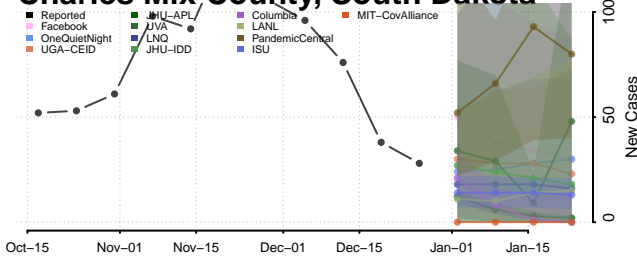

Charles Mix County, South Dakota