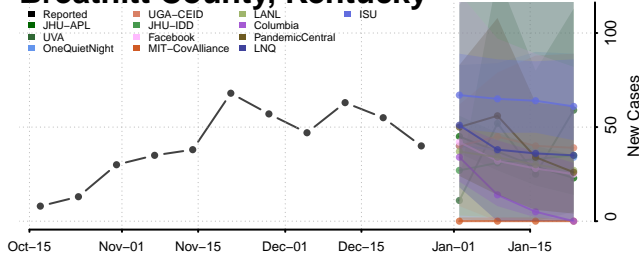

Breathitt County, Kentucky