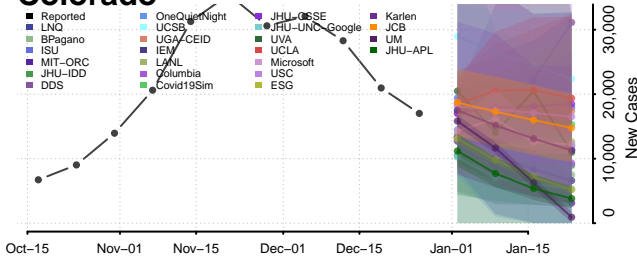

Colorado*

*New weekly cases may decrease in this location over the next four weeks. For these locations, the ensemble forecast indicates a probability of 0.75 or greater that fewer cases will be reported in week four of the forecast than in the last reported week.