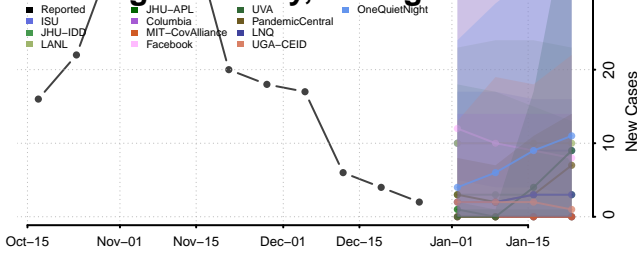

Ontonagon County, Michigan