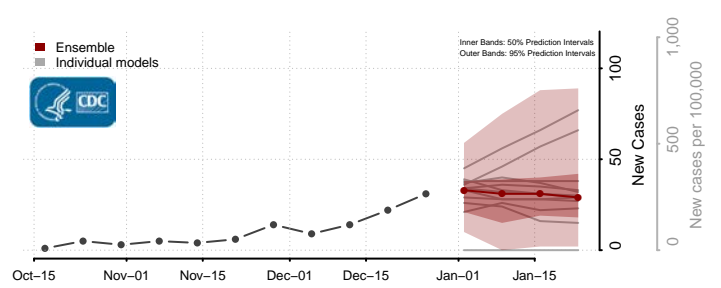

Northampton County, Virginia