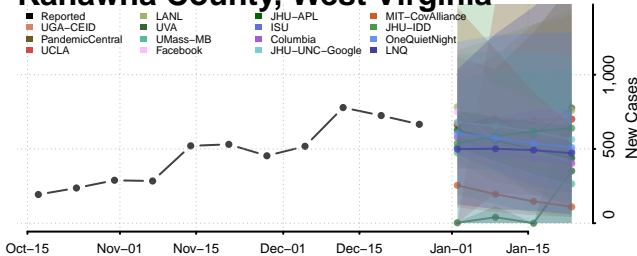

Kanawha County, West Virginia