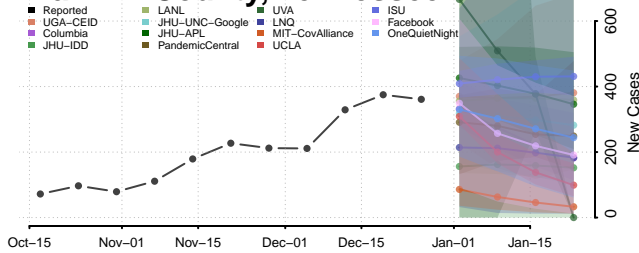

Franklin County, Tennessee