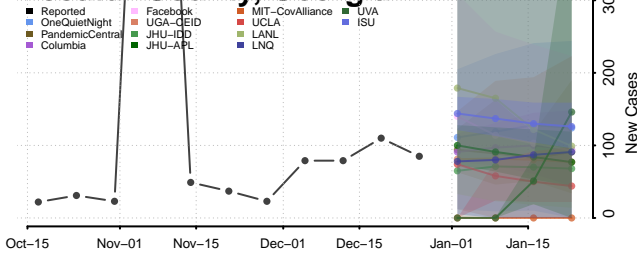

Decatur County, Georgia