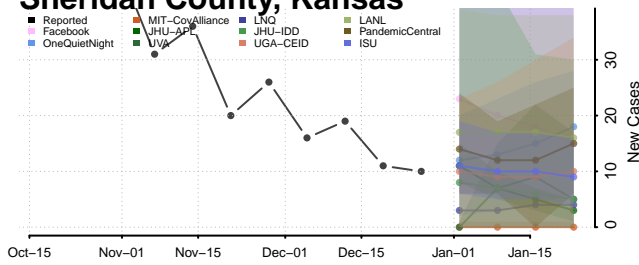

Sheridan County, Kansas