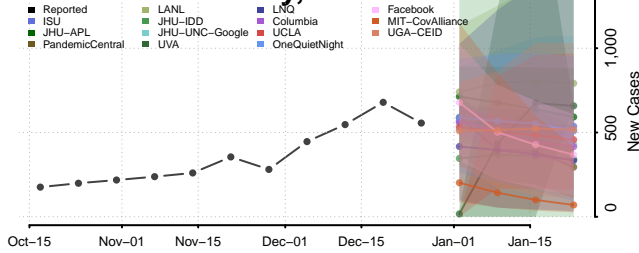

Limestone County, Alabama