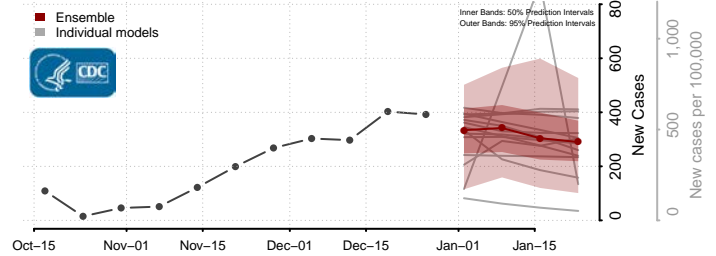

Harrison County, West Virginia