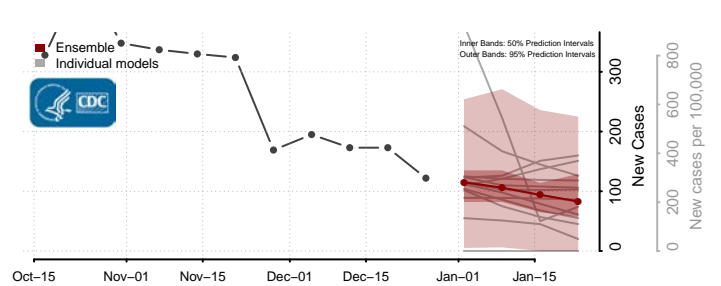

Shawano County, Wisconsin