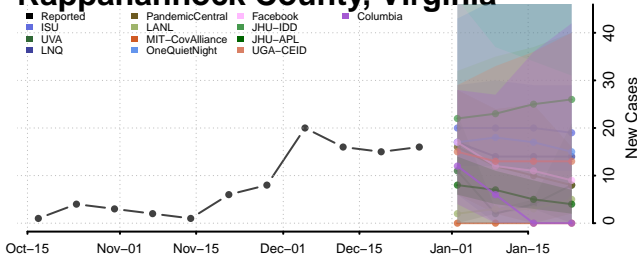

Rappahannock County, Virginia