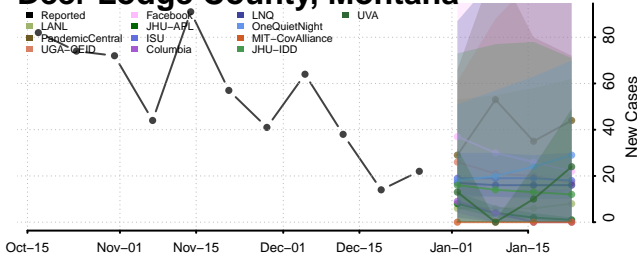

Deer Lodge County, Montana