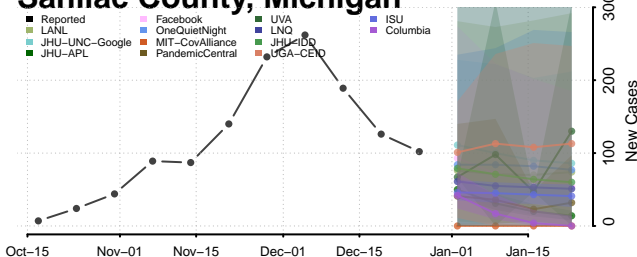

Sanilac County, Michigan