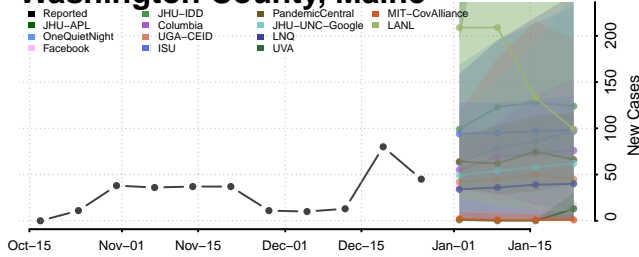

Washington County, Maine