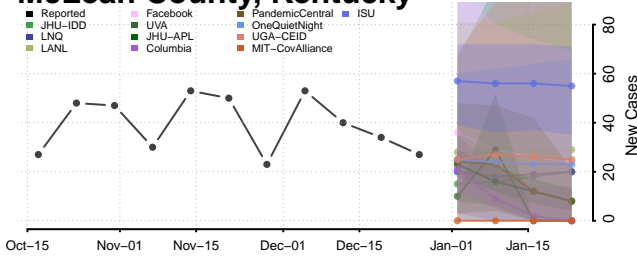

McLean County, Kentucky