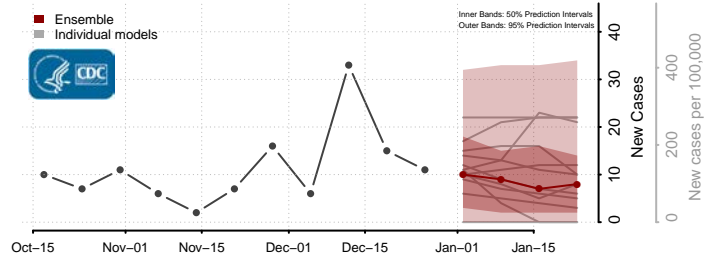

Webster County, West Virginia