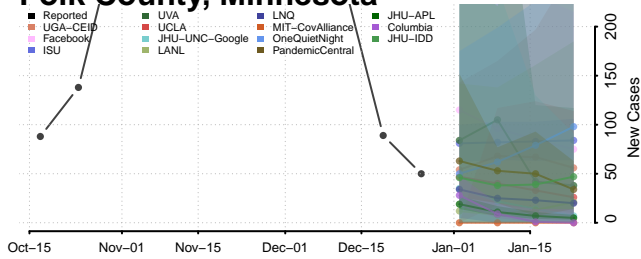

Polk County, Minnesota