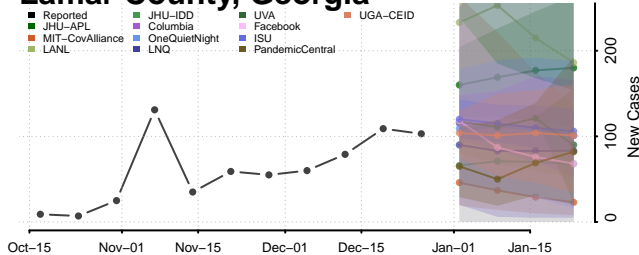

Lamar County, Georgia