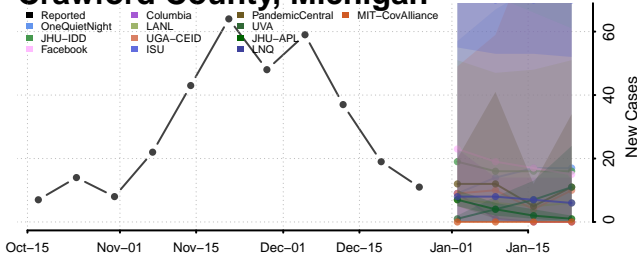

Crawford County, Michigan