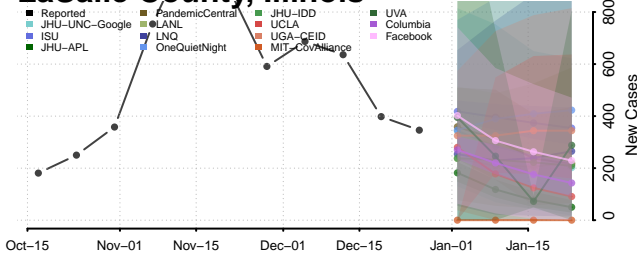

LaSalle County, Illinois