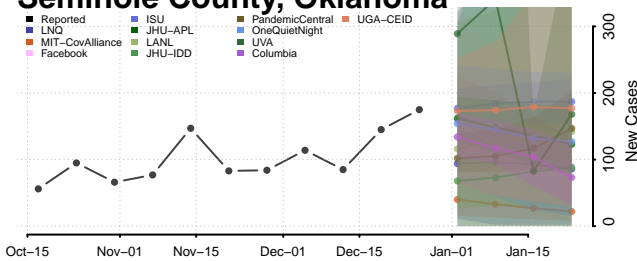

### Sequoyah County, Oklahoma