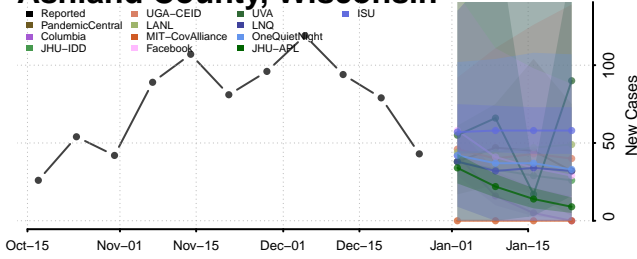

Ashland County, Wisconsin