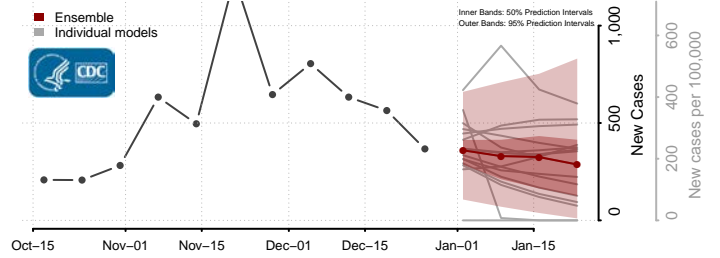

Olmsted County, Minnesota