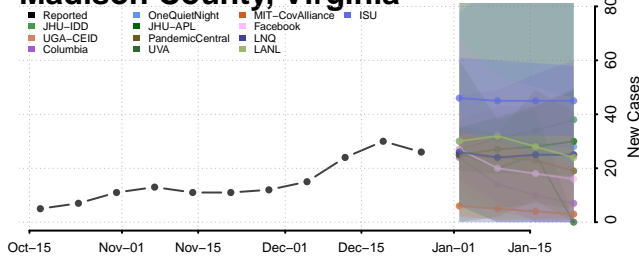

### Madison County, Virginia