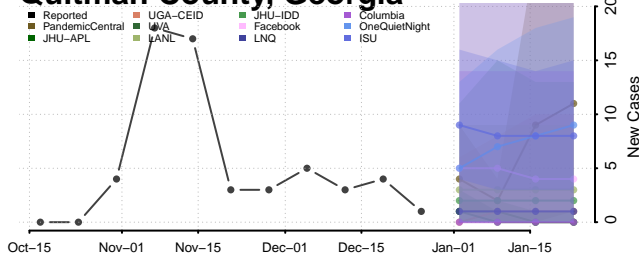

Quitman County, Georgia