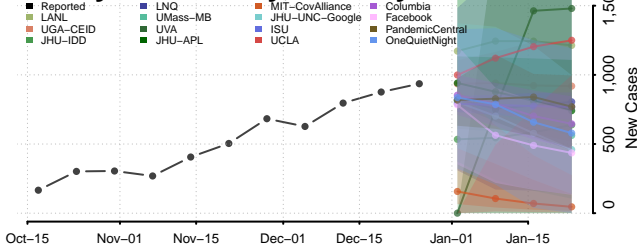

Schuylkill County, Pennsylvania