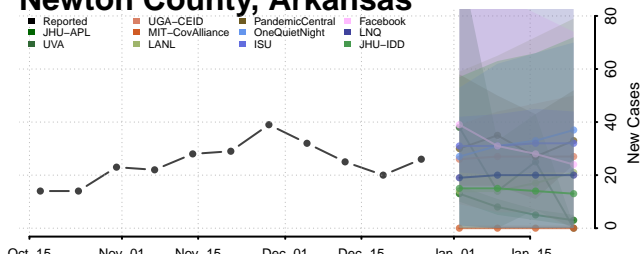

Newton County, Arkansas