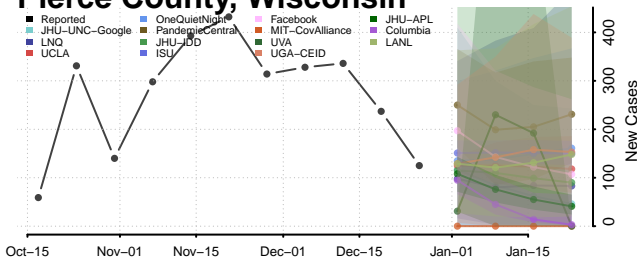

Pierce County, Wisconsin