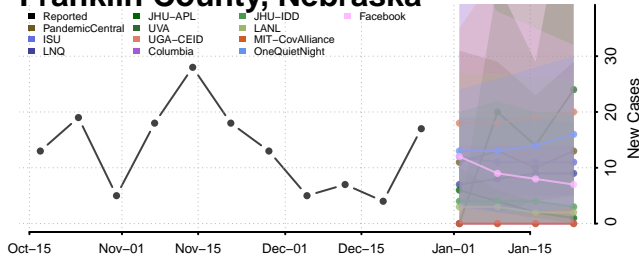

Franklin County, Nebraska