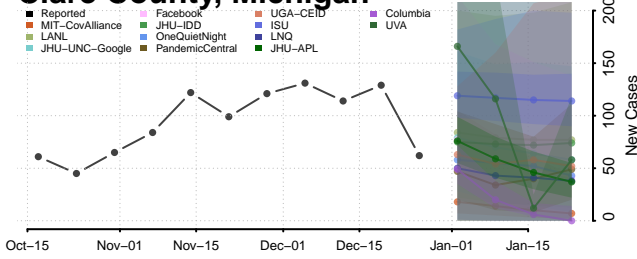

Clare County, Michigan