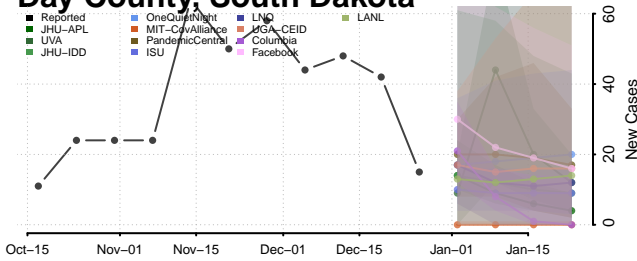

Day County, South Dakota