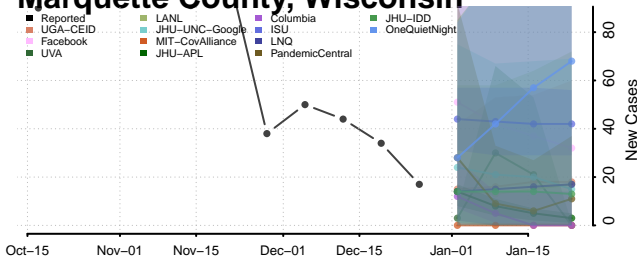

Marquette County, Wisconsin