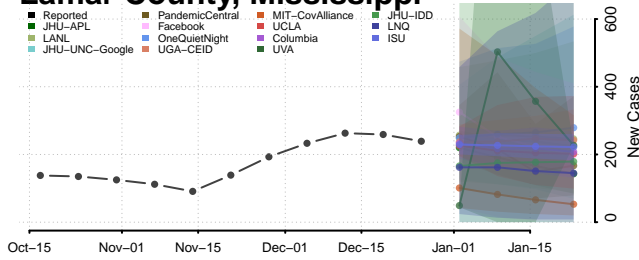

Lamar County, Mississippi