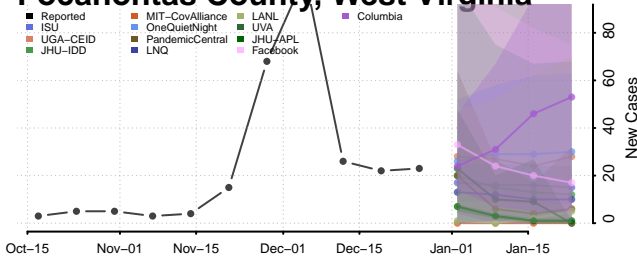

Pocahontas County, West Virginia