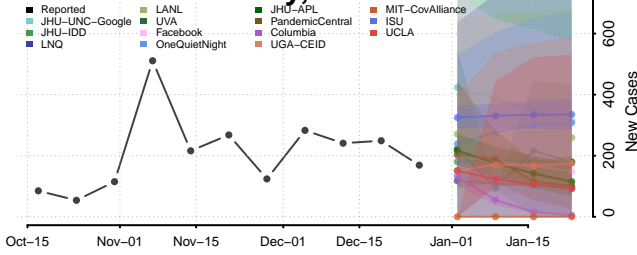

Henderson County, Texas