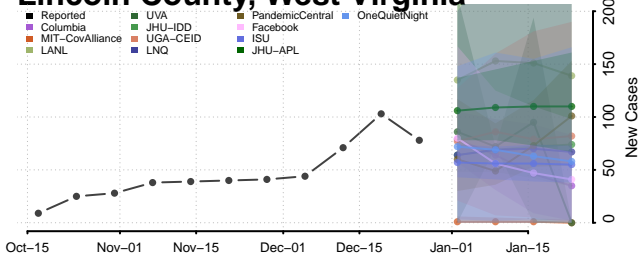

Lincoln County, West Virginia