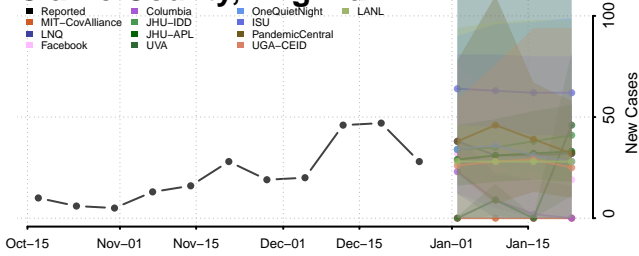

Clarke County, Virginia