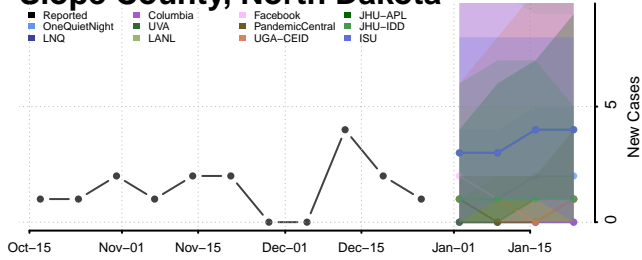

Slope County, North Dakota