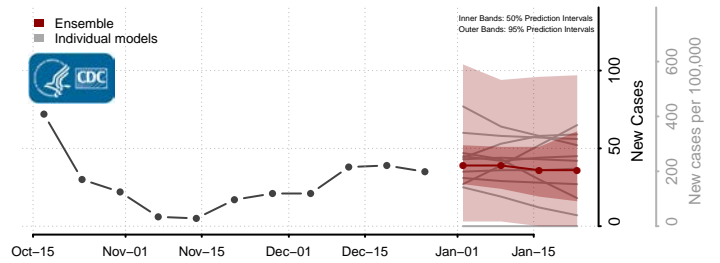

Southampton County, Virginia