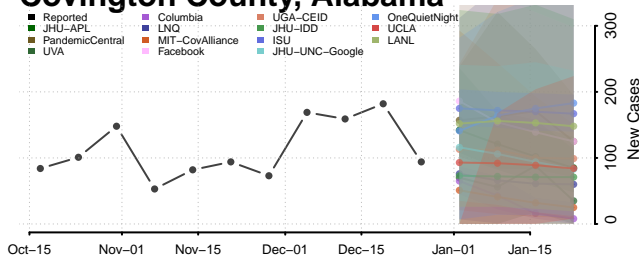

Covington County, Alabama