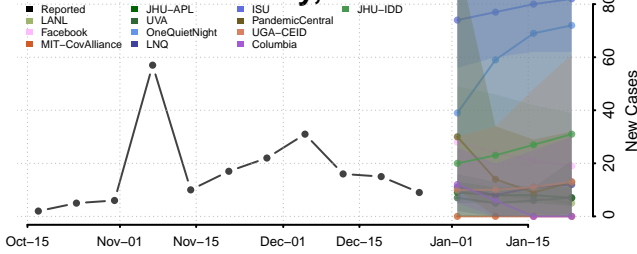

San Jacinto County, Texas