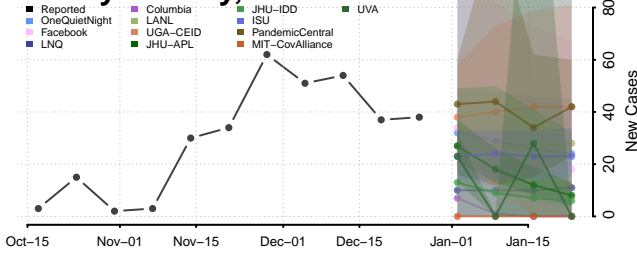

Dewey County, Oklahoma