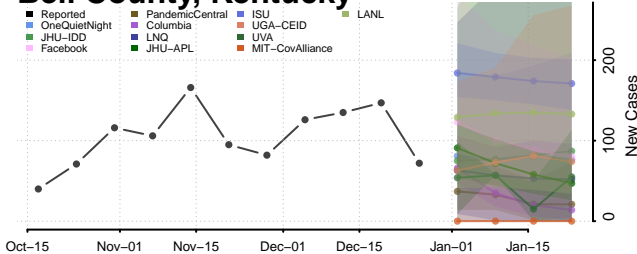

Bell County, Kentucky