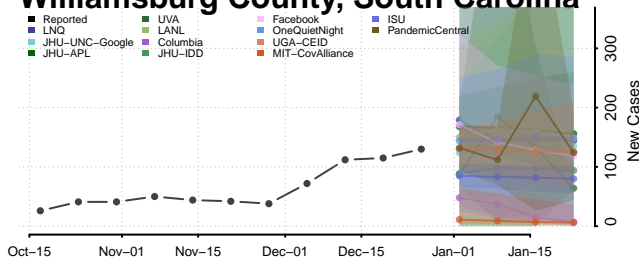

Williamsburg County, South Carolina