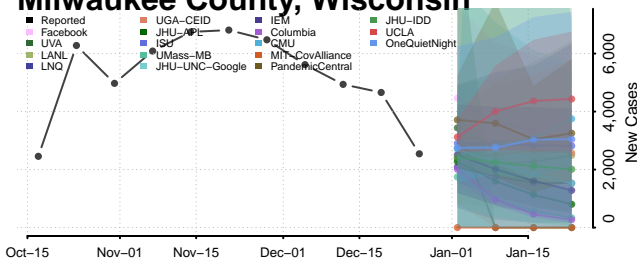

Milwaukee County, Wisconsin