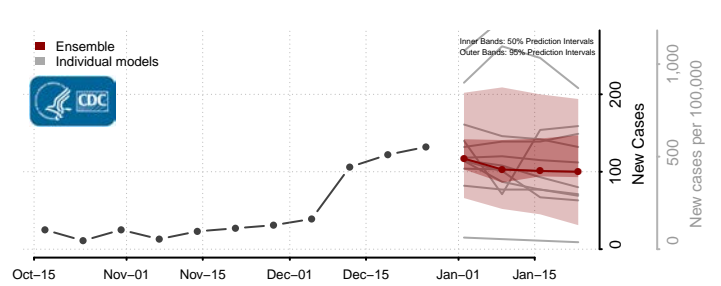

Page County, Virginia