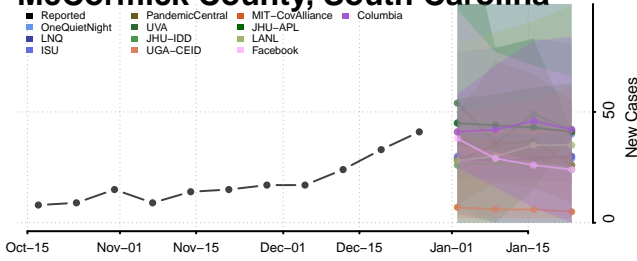

### McCormick County, South Carolina