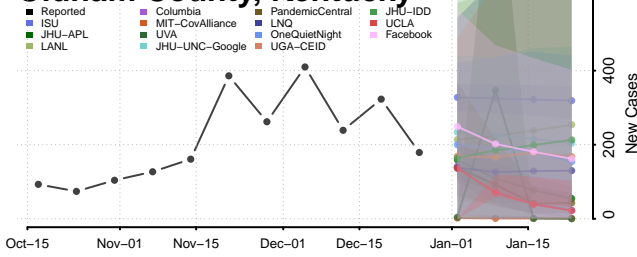

Oldham County, Kentucky