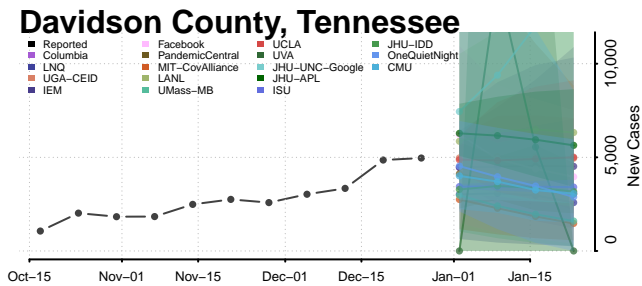

Davidson County, Tennessee