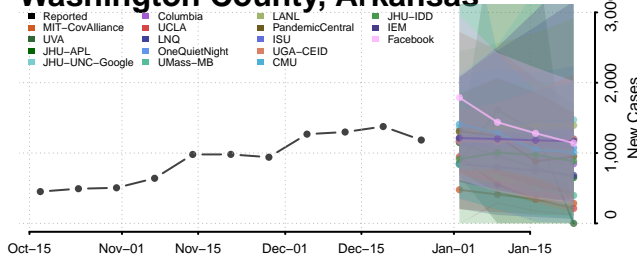

Washington County, Arkansas