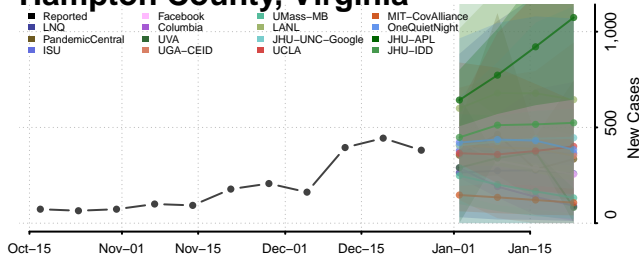

Hampton County, Virginia