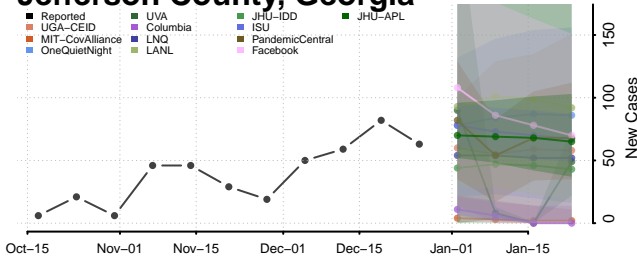

Jefferson County, Georgia