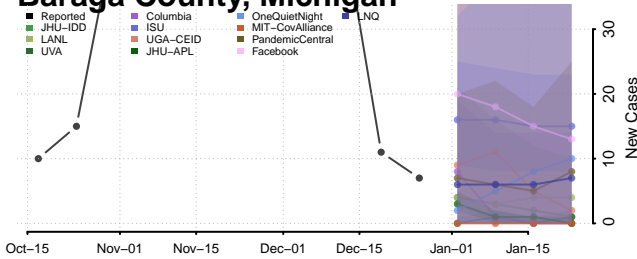

Baraga County, Michigan