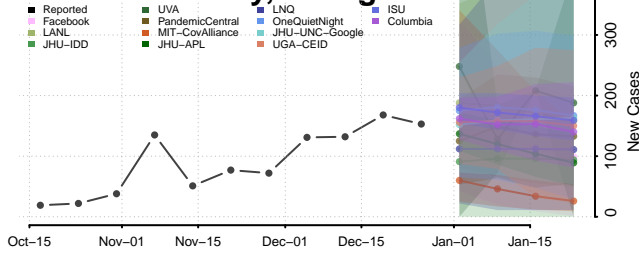

Madison County, Georgia