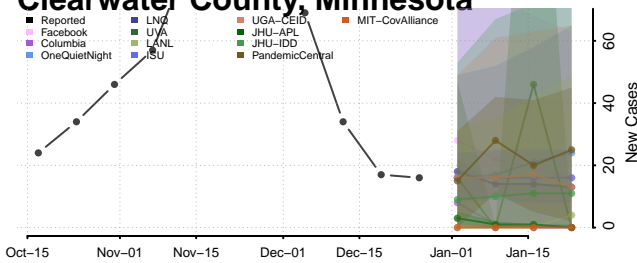

Clearwater County, Minnesota