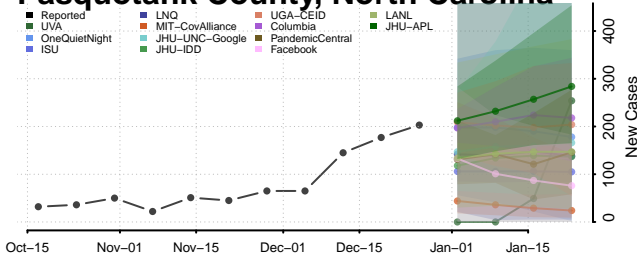

Pasquotank County, North Carolina