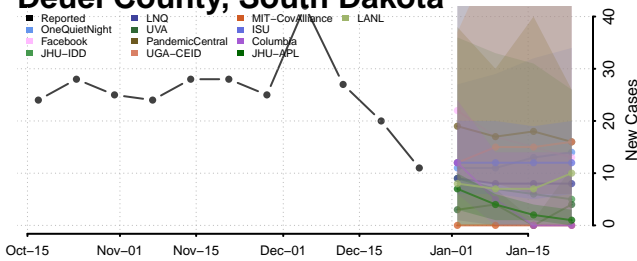

Deuel County, South Dakota