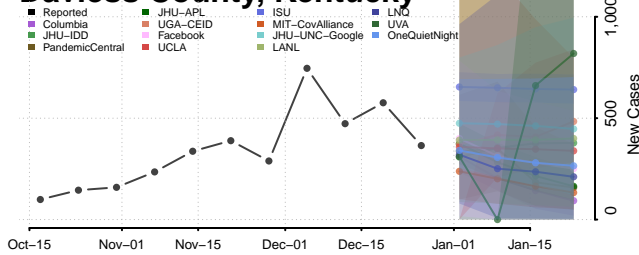

Daviess County, Kentucky