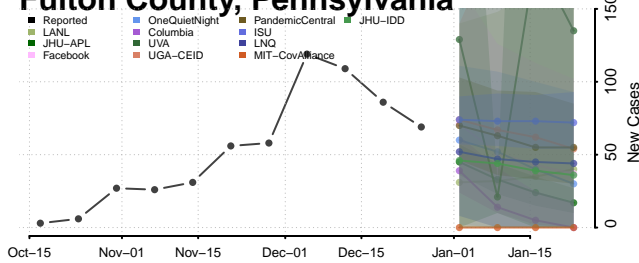

Fulton County, Pennsylvania