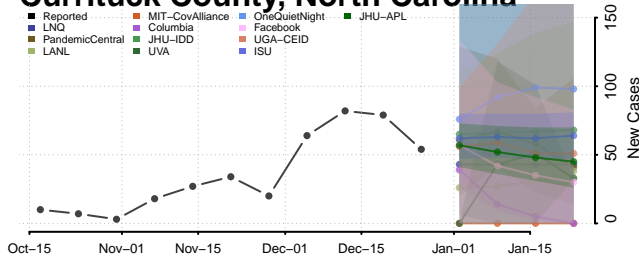

Currituck County, North Carolina