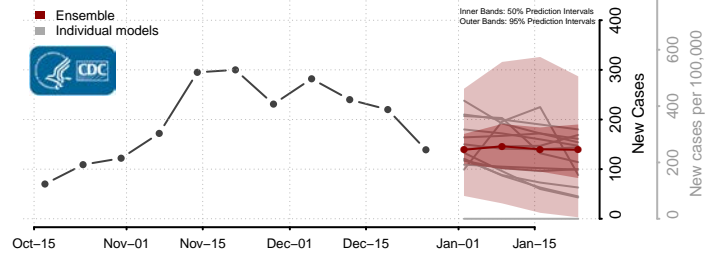

Jackson County, Illinois