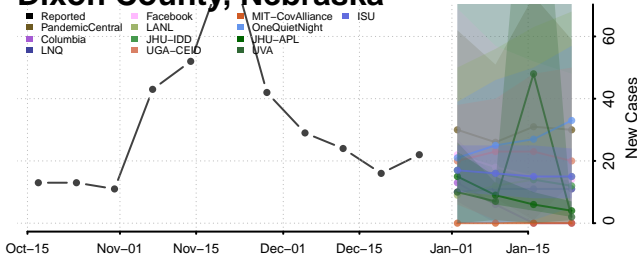

Dixon County, Nebraska