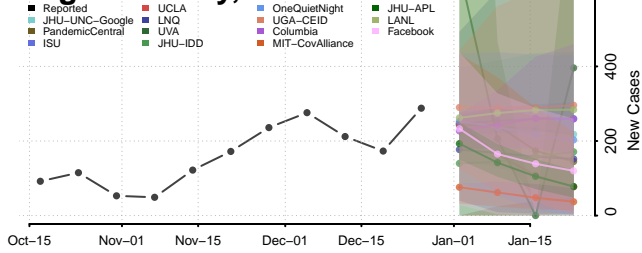

Logan County, Oklahoma