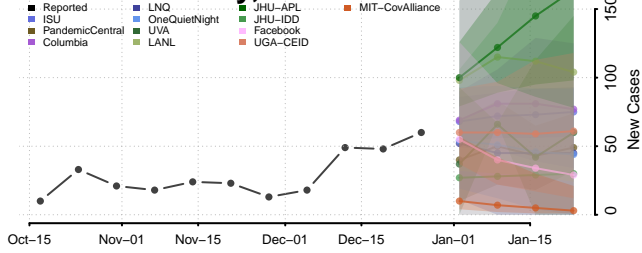

Latimer County, Oklahoma