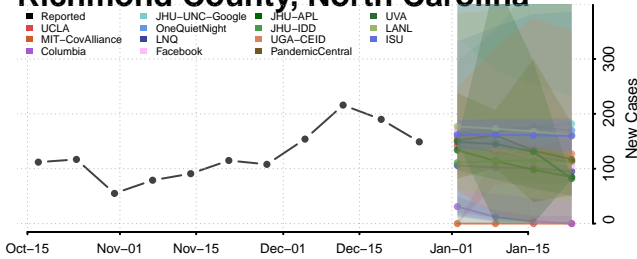

Richmond County, North Carolina