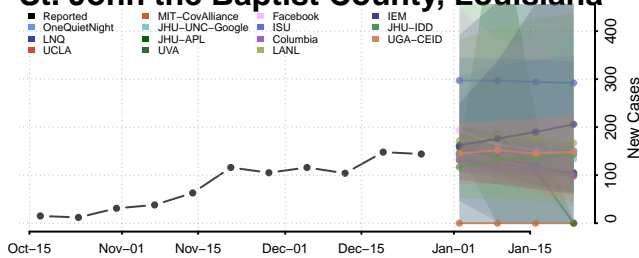

St. John the Baptist County, Louisiana