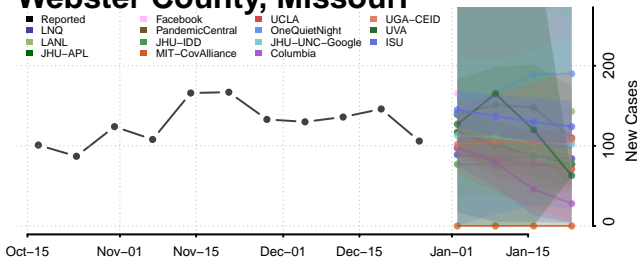

Webster County, Missouri