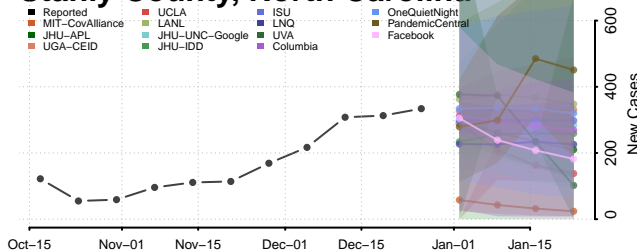

Stanly County, North Carolina