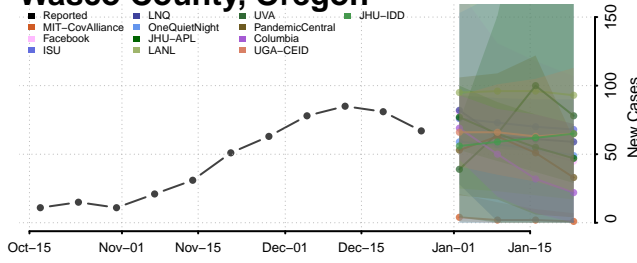

Wasco County, Oregon