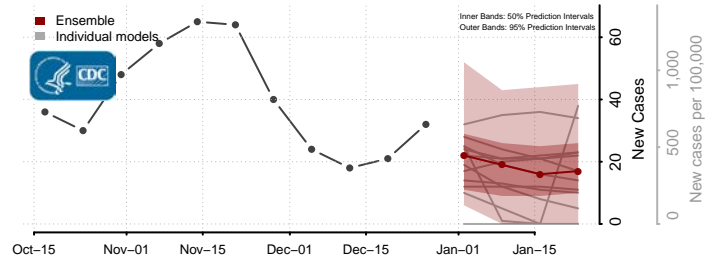

Kingsbury County, South Dakota