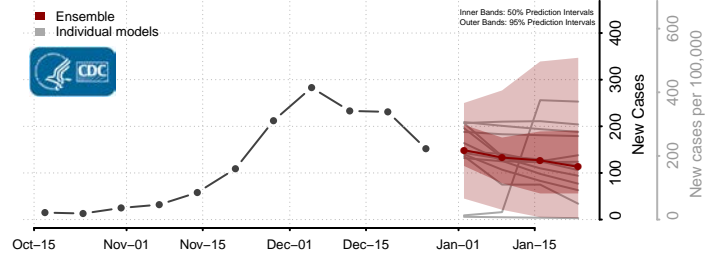

Klamath County, Oregon