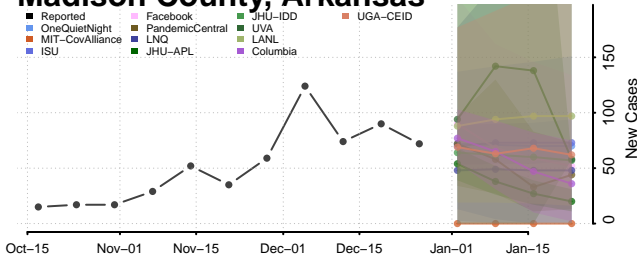

Madison County, Arkansas