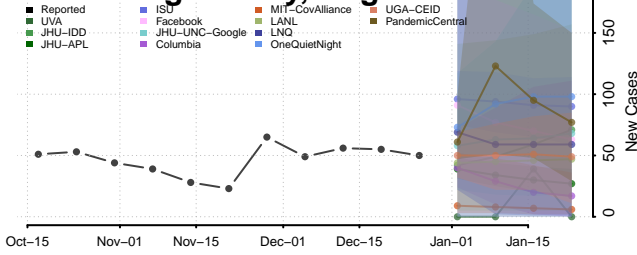

Petersburg County, Virginia