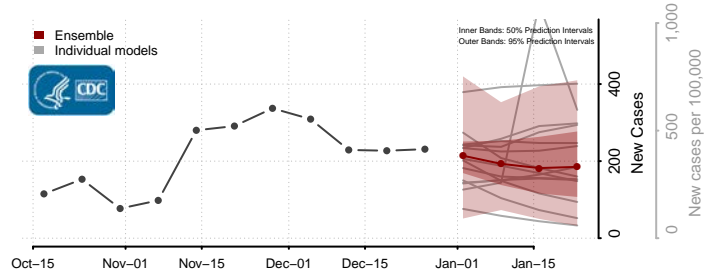

Grady County, Oklahoma