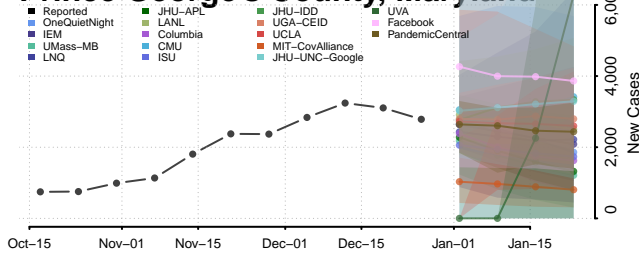

Prince George's County, Maryland