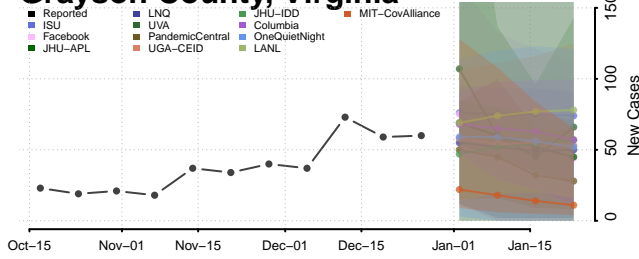

Grayson County, Virginia