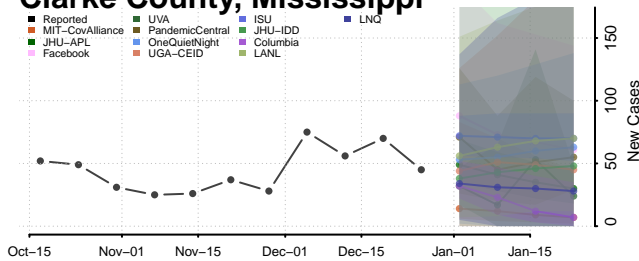

Clarke County, Mississippi