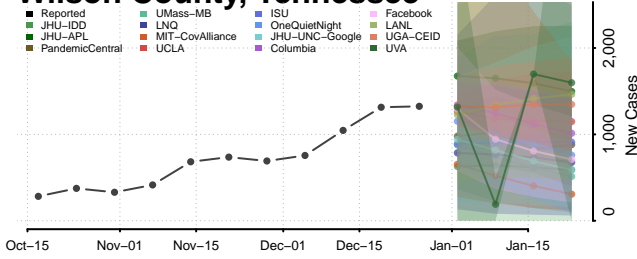

Wilson County, Tennessee