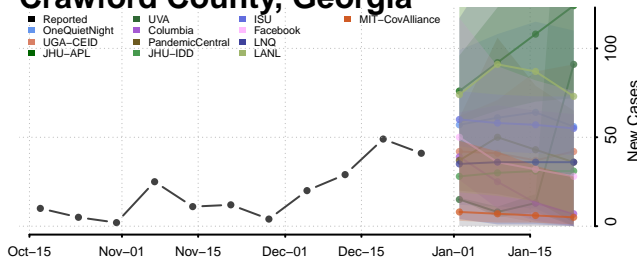

Crawford County, Georgia