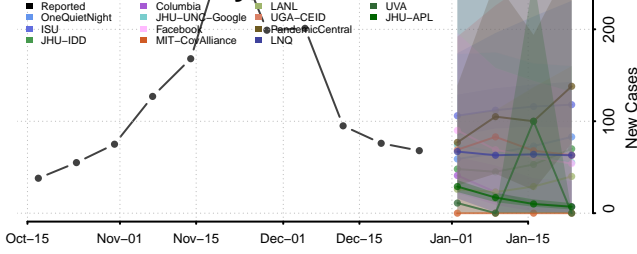

Nicollet County, Minnesota