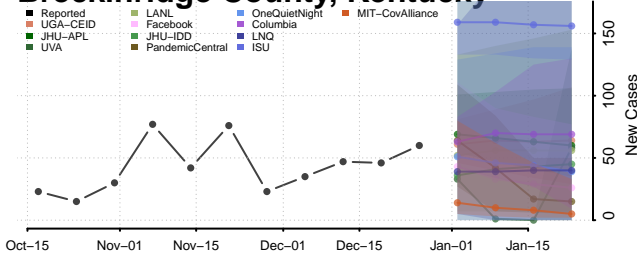

Breckinridge County, Kentucky