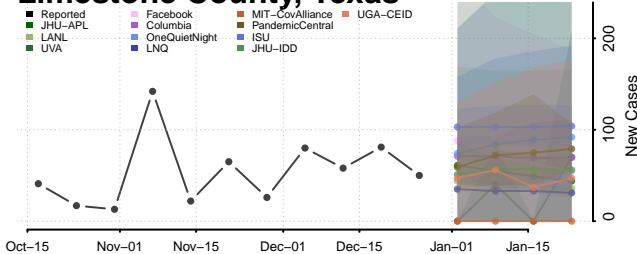

Limestone County, Texas