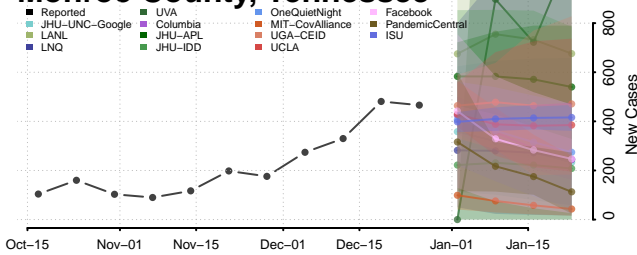

Monroe County, Tennessee