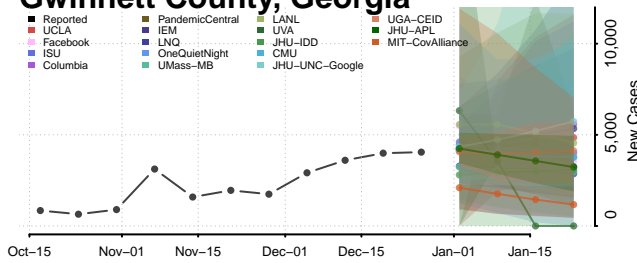

Gwinnett County, Georgia