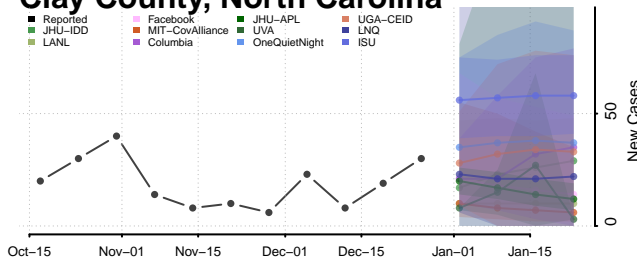

Clay County, North Carolina