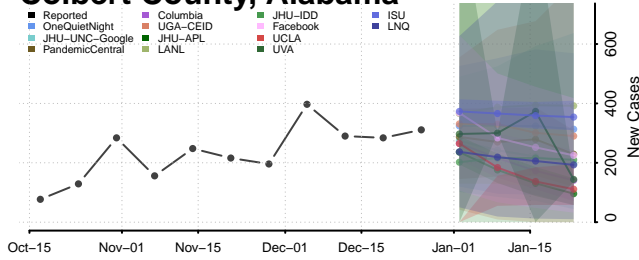

Colbert County, Alabama