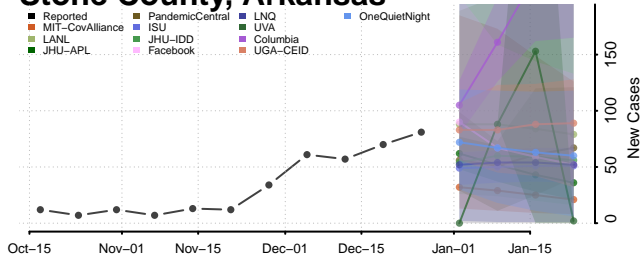

Stone County, Arkansas