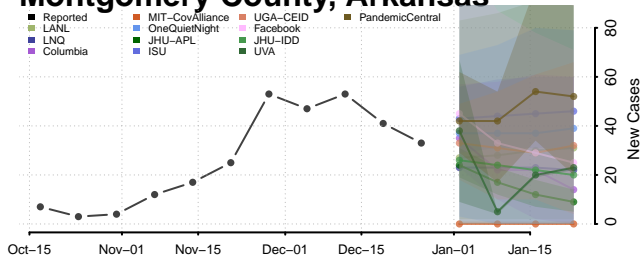

Montgomery County, Arkansas