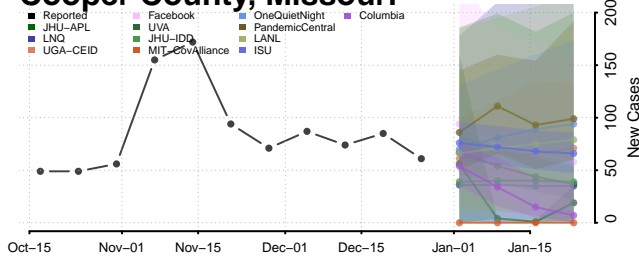

Cooper County, Missouri