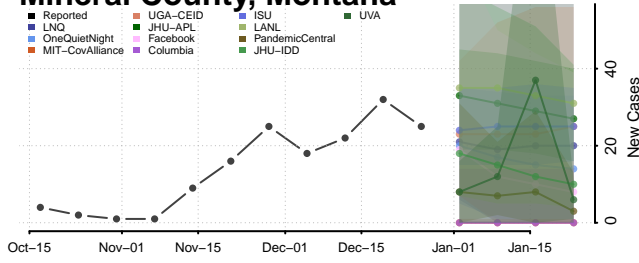

Mineral County, Montana