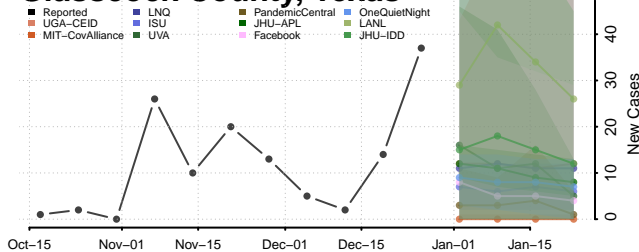

Glasscock County, Texas