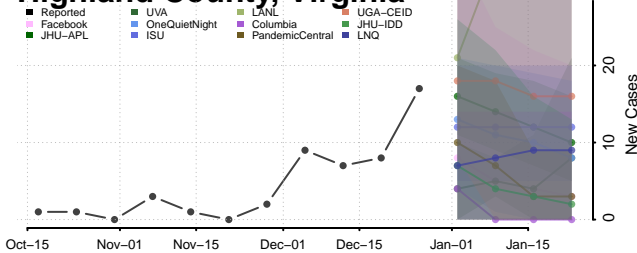

Highland County, Virginia