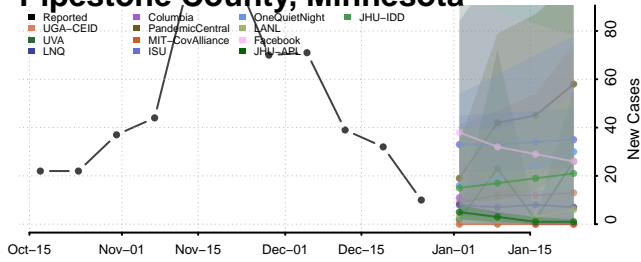

Pipestone County, Minnesota