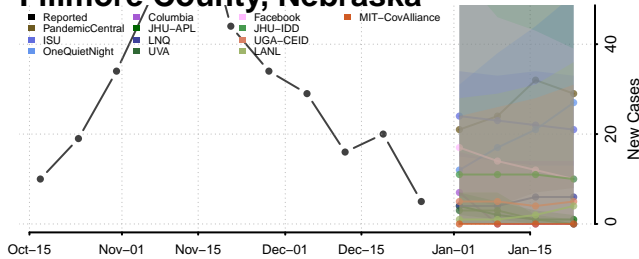

Fillmore County, Nebraska