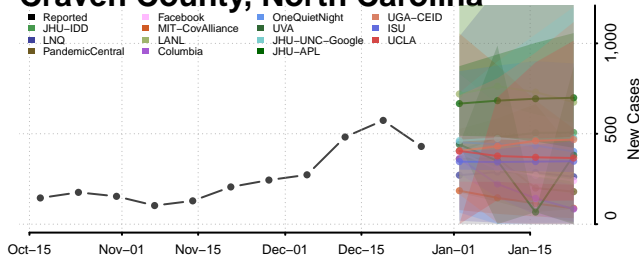

Craven County, North Carolina