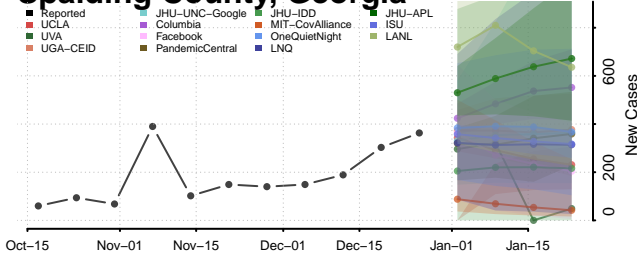

Spalding County, Georgia