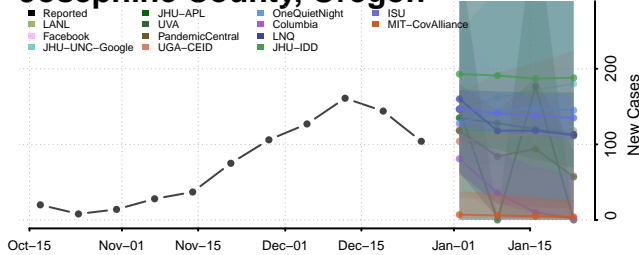

Josephine County, Oregon