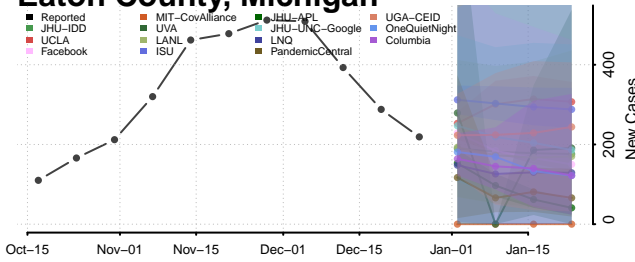

Eaton County, Michigan