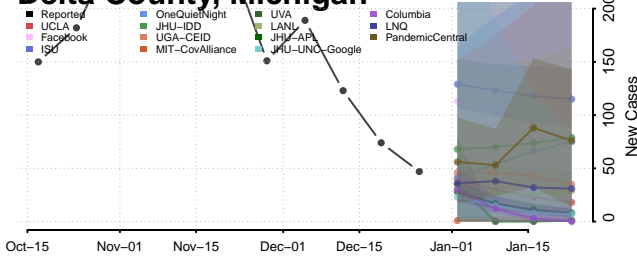

Delta County, Michigan