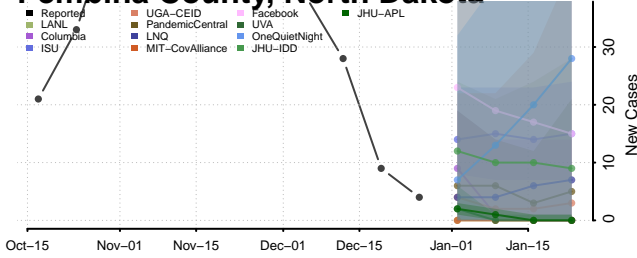

Pembina County, North Dakota