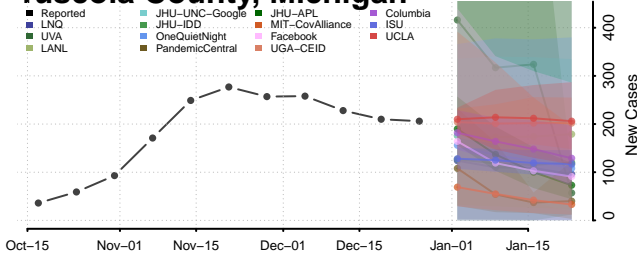

Tuscola County, Michigan