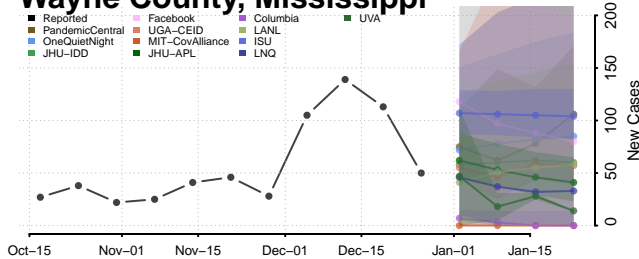

Wayne County, Mississippi