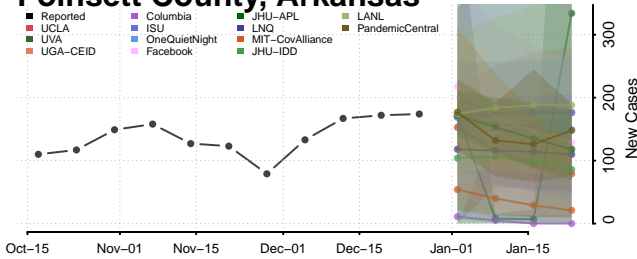

Poinsett County, Arkansas