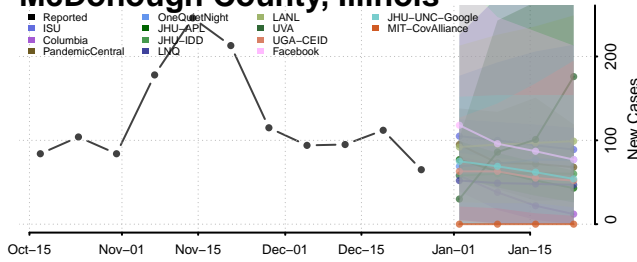

McDonough County, Illinois