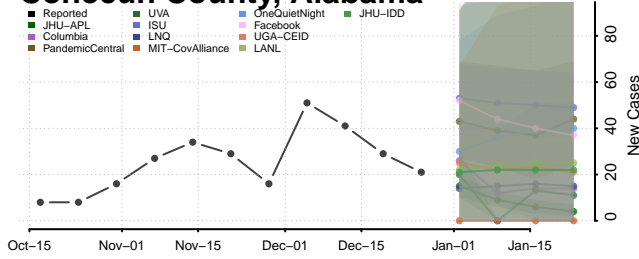

Conecuh County, Alabama