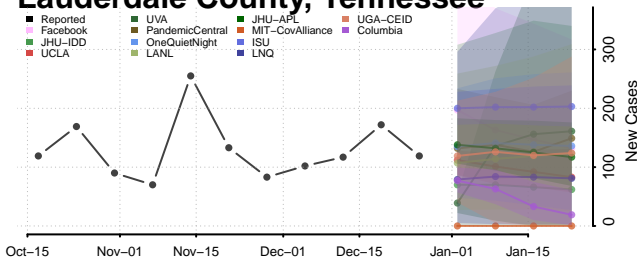

Lauderdale County, Tennessee