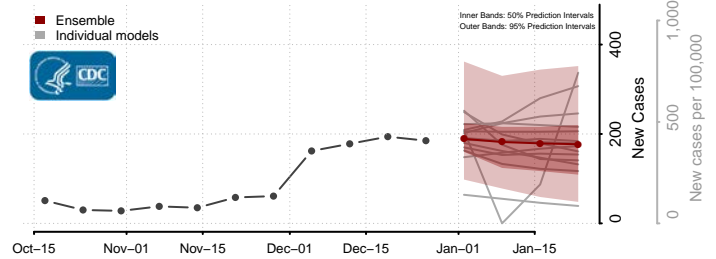

Warren County, Mississippi