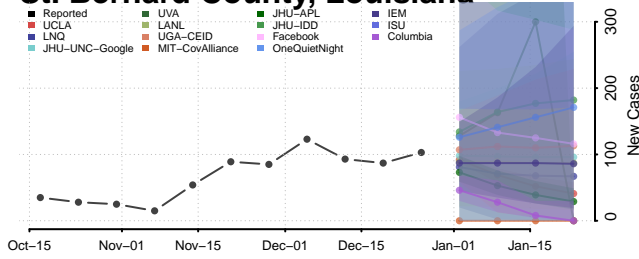

St. Bernard County, Louisiana