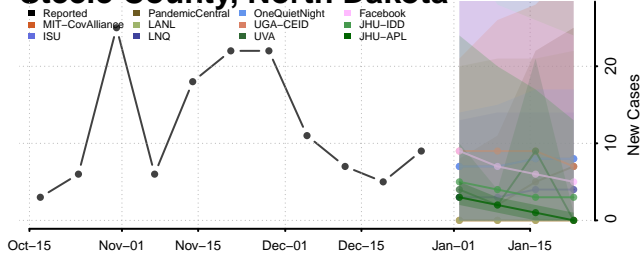

Steele County, North Dakota