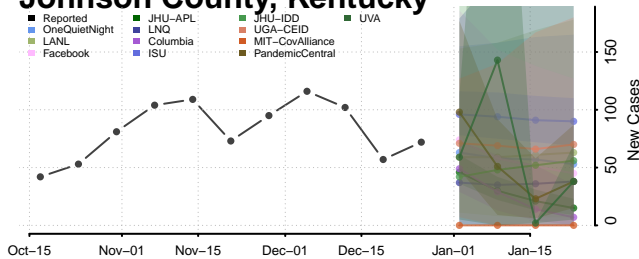

Johnson County, Kentucky