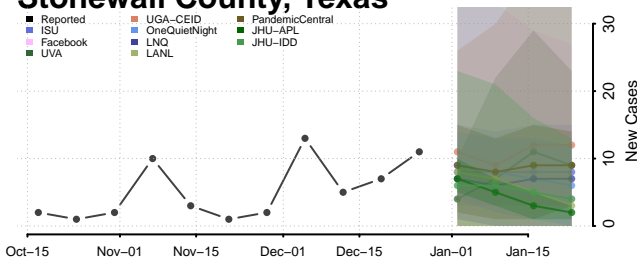

Stonewall County, Texas