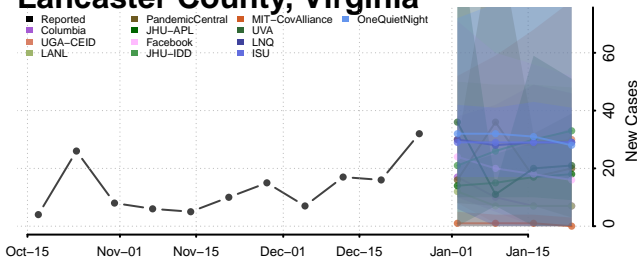

Lancaster County, Virginia