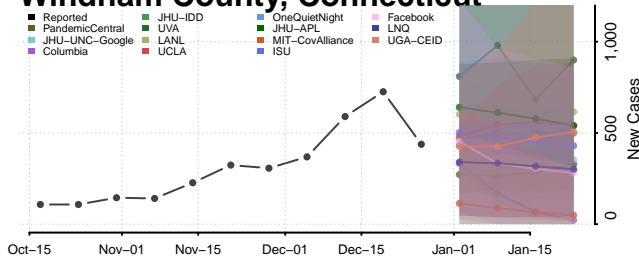

Windham County, Connecticut