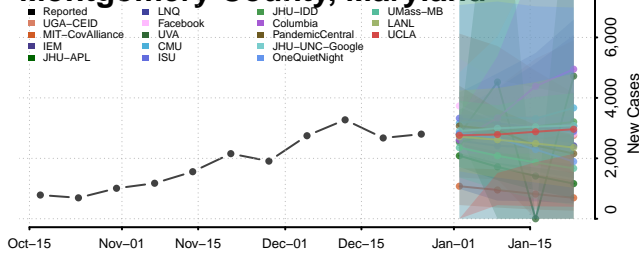

Montgomery County, Maryland