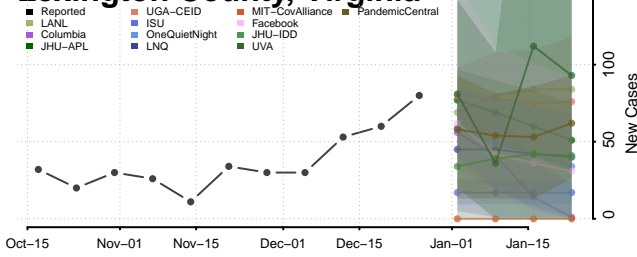

Lexington County, Virginia