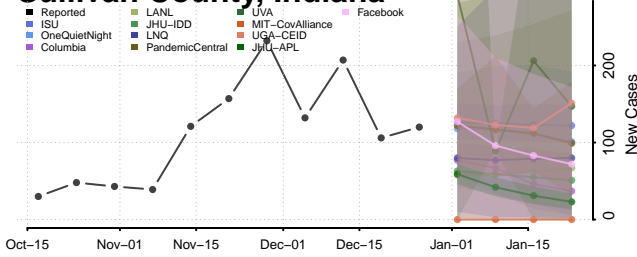

Sullivan County, Indiana