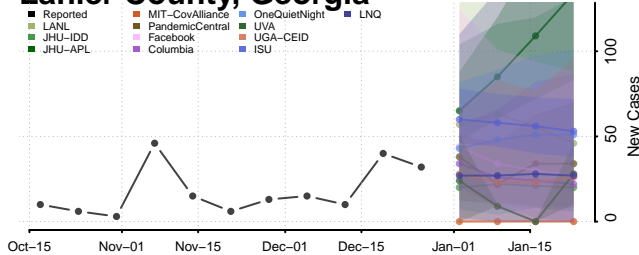

Lanier County, Georgia