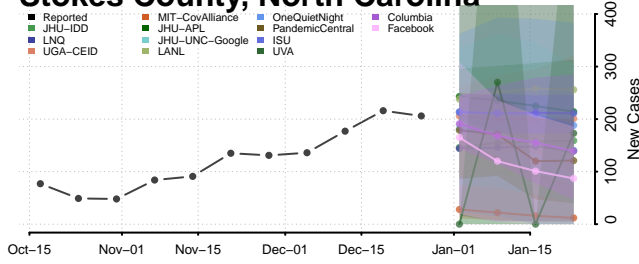

Stokes County, North Carolina