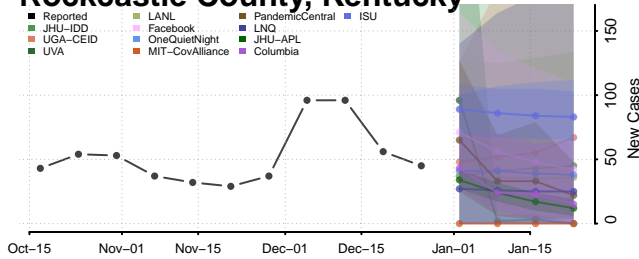

Rockcastle County, Kentucky