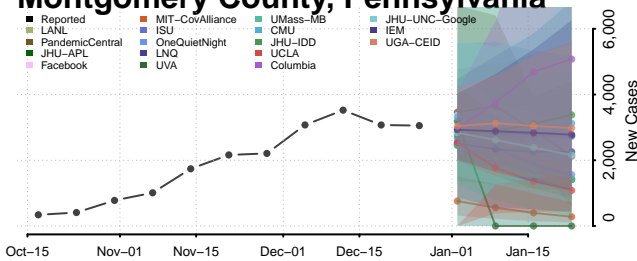

Montgomery County, Pennsylvania