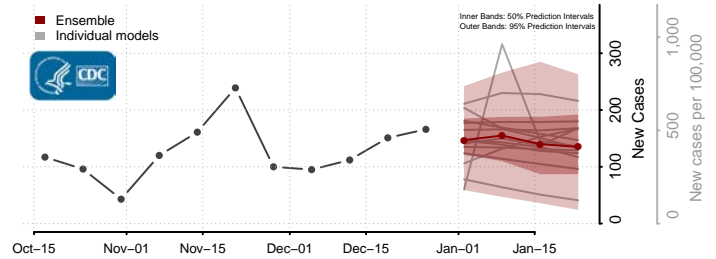

McCurain County, Oklahoma