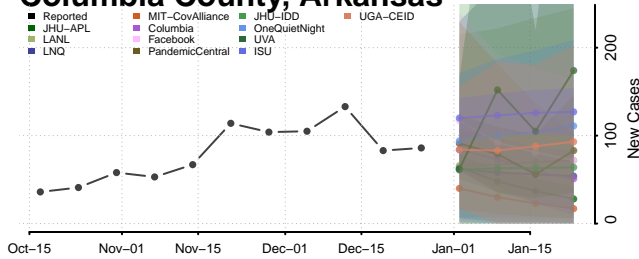

Columbia County, Arkansas