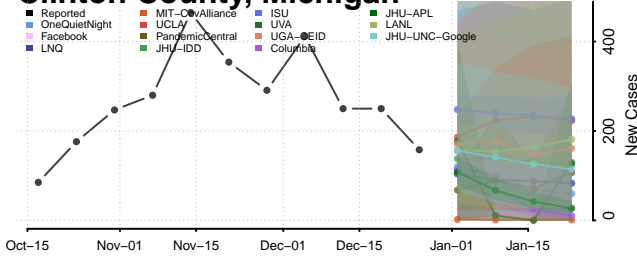

Clinton County, Michigan