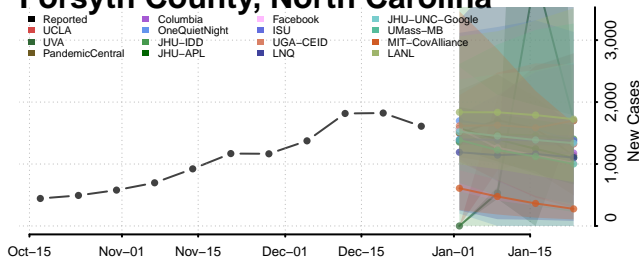

Forsyth County, North Carolina