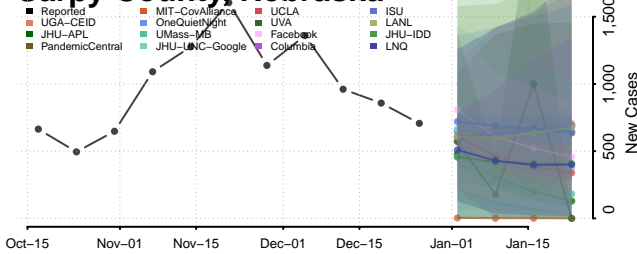

Sarpy County, Nebraska