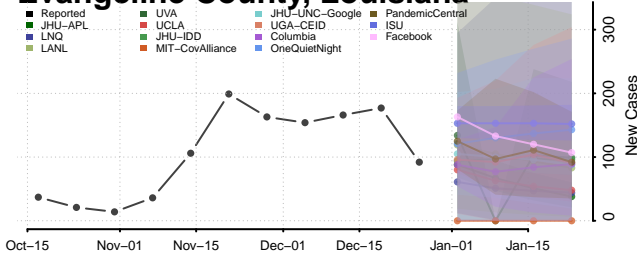

Evangeline County, Louisiana