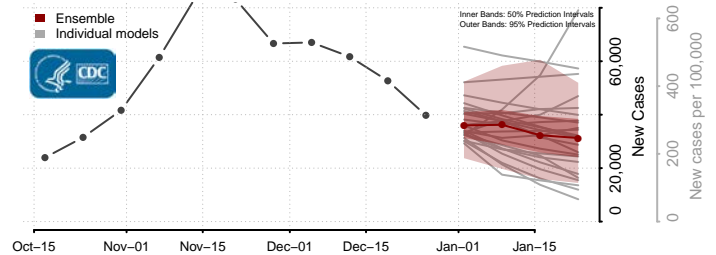

Teton County, Idaho

Twin Falls County, Idaho

Valley County, Idaho

Washington County, Idaho

Illinois*

Adams County, Illinois

*New weekly cases may decrease in this location over the next four weeks. For these locations, the ensemble forecast indicates a probability of 0.75 or greater that fewer cases will be reported in week four of the forecast than in the last reported week.