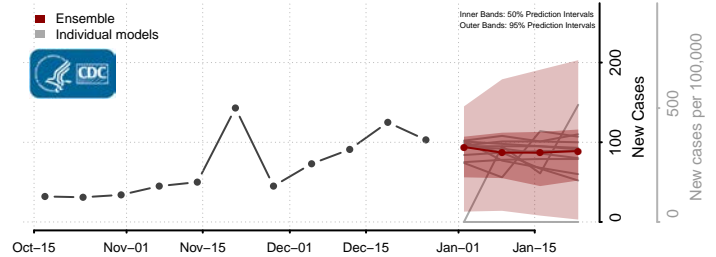

Jackson County, West Virginia