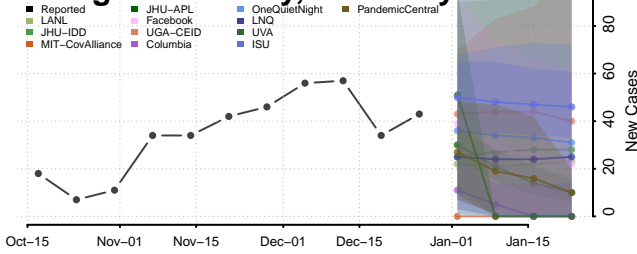

Livingston County, Kentucky