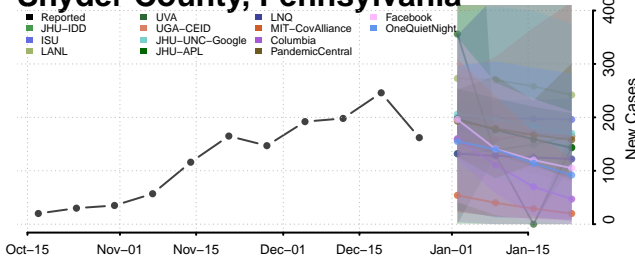

Snyder County, Pennsylvania