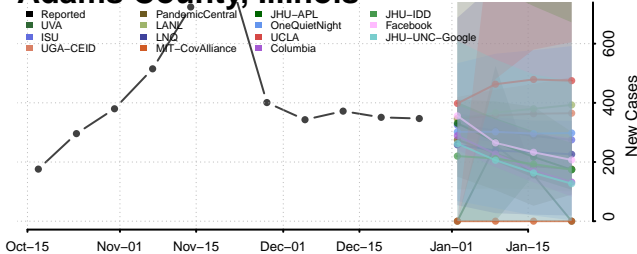

Adams County, Illinois

*New weekly cases may decrease in this location over the next four weeks. For these locations, the ensemble forecast indicates a probability of 0.75 or greater that fewer cases will be reported in week four of the forecast than in the last reported week.