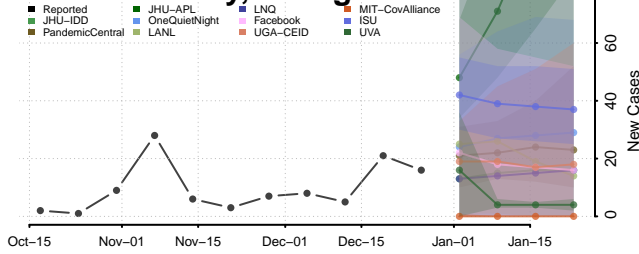

Marion County, Georgia