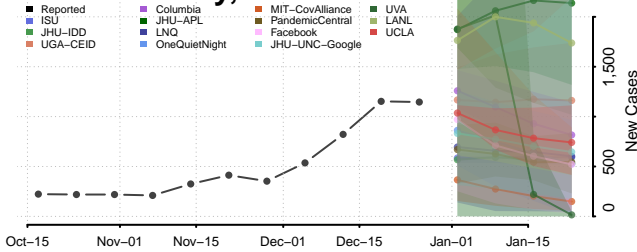

Sevier County, Tennessee