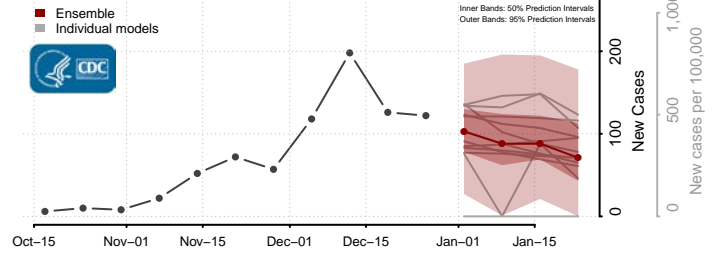

Jefferson County, Oregon