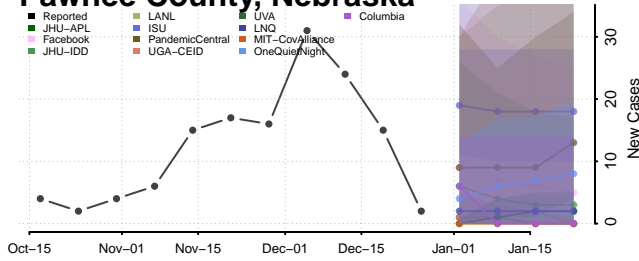

Pawnee County, Nebraska