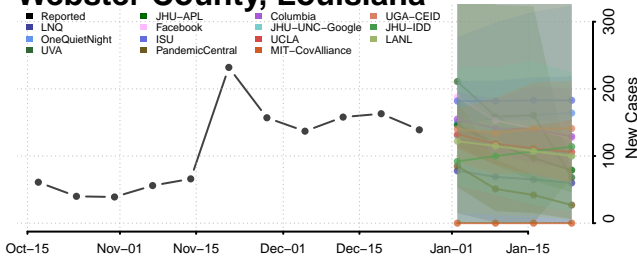

Webster County, Louisiana