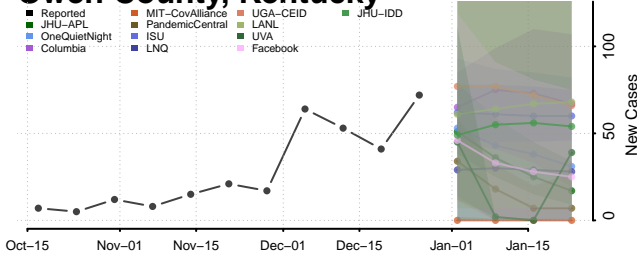

Owen County, Kentucky