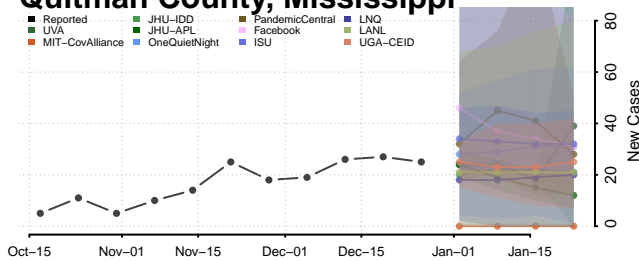

Quitman County, Mississippi