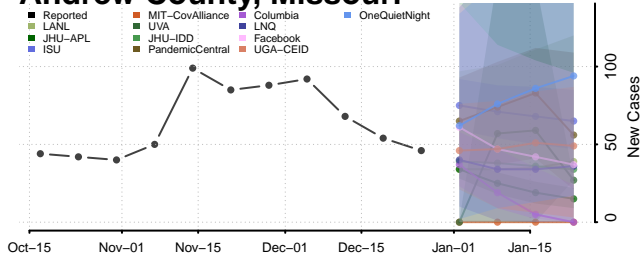

Andrew County, Missouri