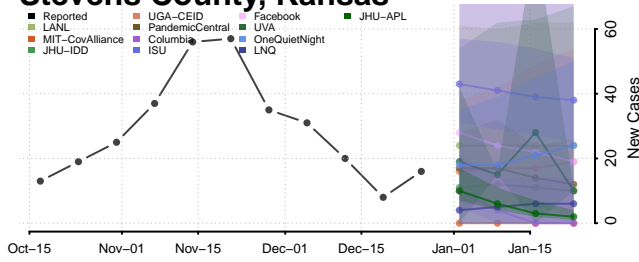

Stevens County, Kansas