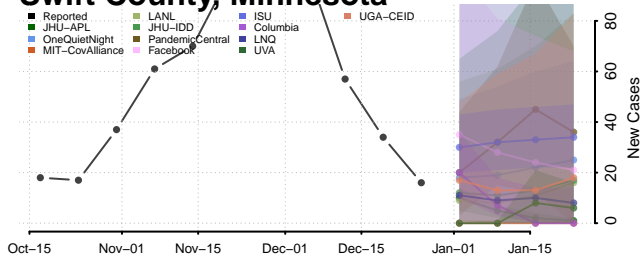

Swift County, Minnesota