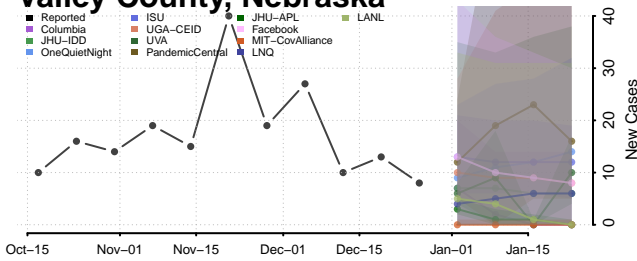

Valley County, Nebraska