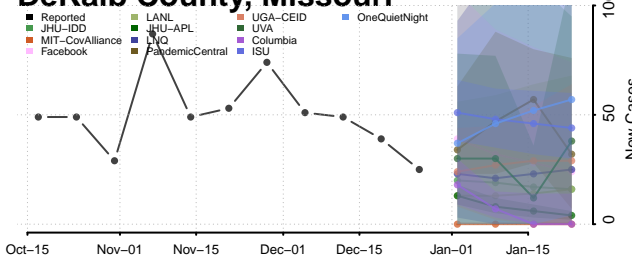

DeKalb County, Missouri