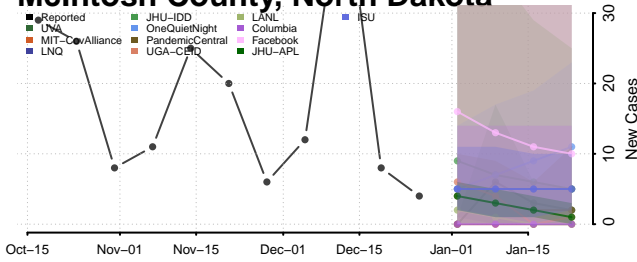

McIntosh County, North Dakota