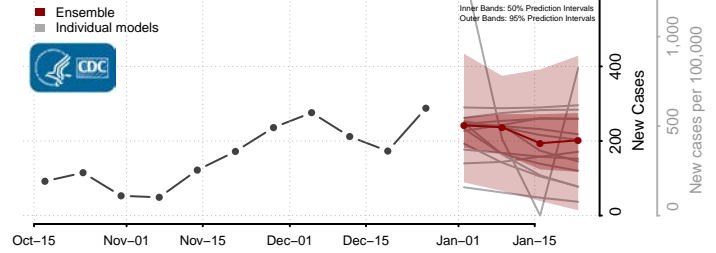

Logan County, Oklahoma