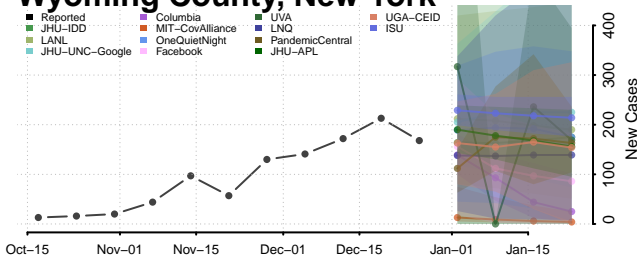

Wyoming County, New York