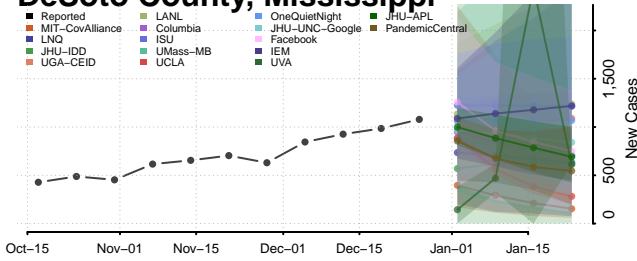

DeSoto County, Mississippi