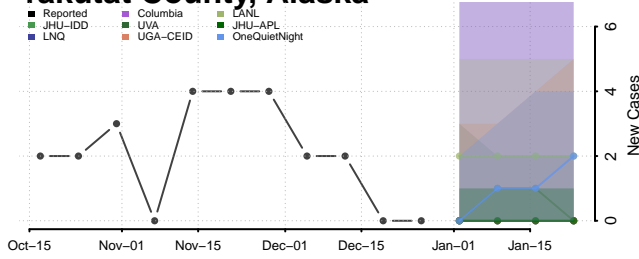

Yakutat County, Alaska