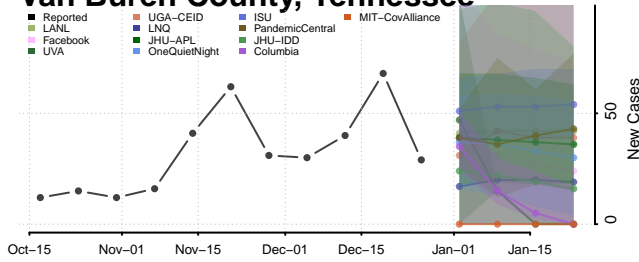

Van Buren County, Tennessee