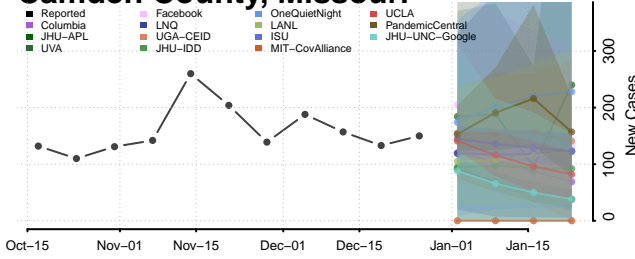

Camden County, Missouri