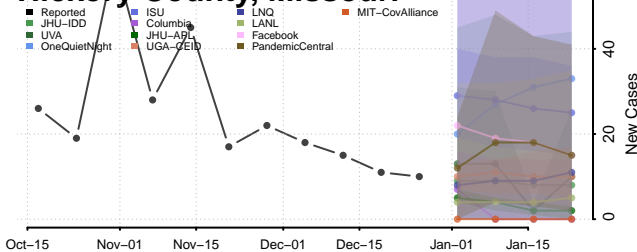

### Hickory County, Missouri