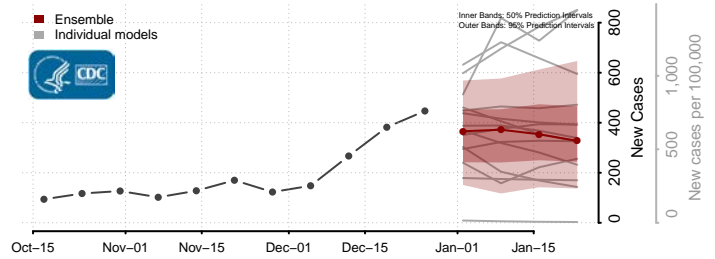

Mercer County, West Virginia