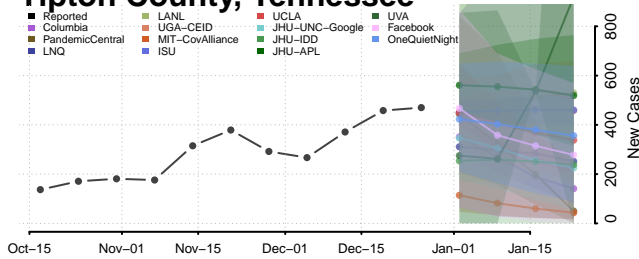

Tipton County, Tennessee