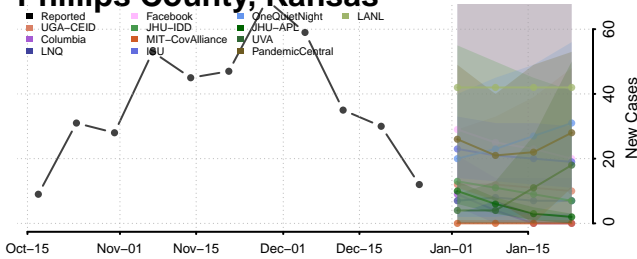

Phillips County, Kansas