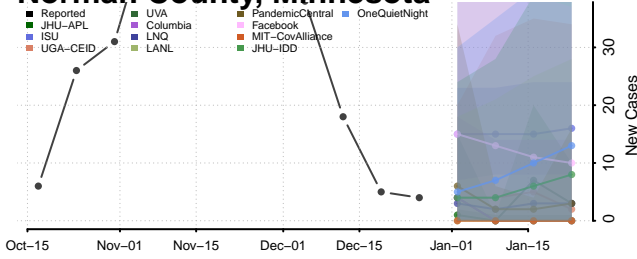

Norman County, Minnesota