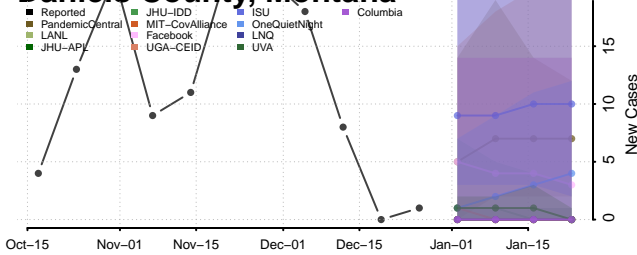

Daniels County, Montana