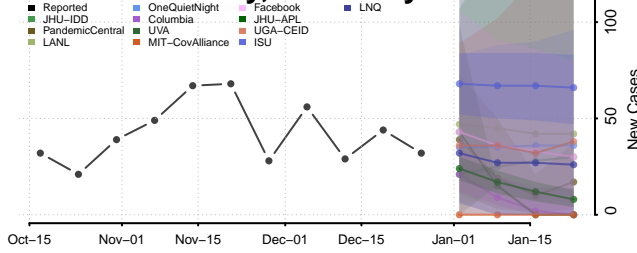

Webster County, Kentucky