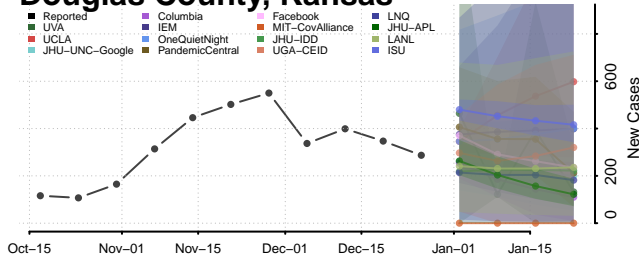

Douglas County, Kansas