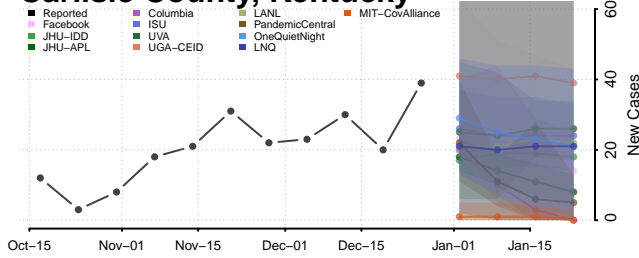

Carlisle County, Kentucky