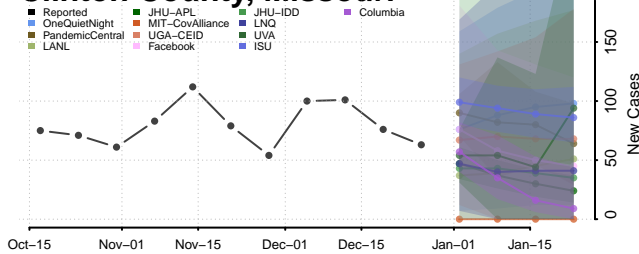

Clinton County, Missouri