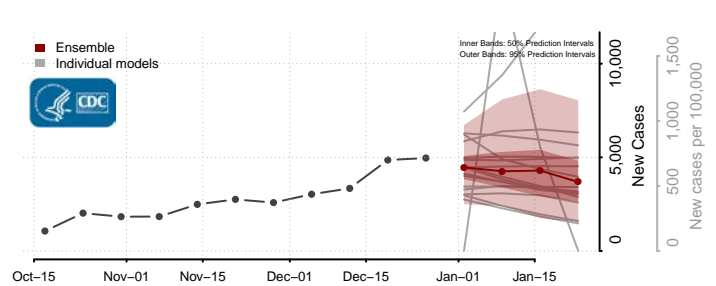

Davidson County, Tennessee