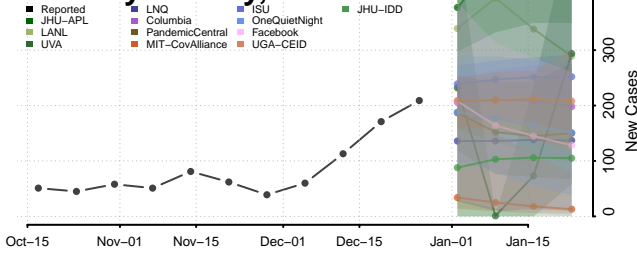

McNairy County, Tennessee