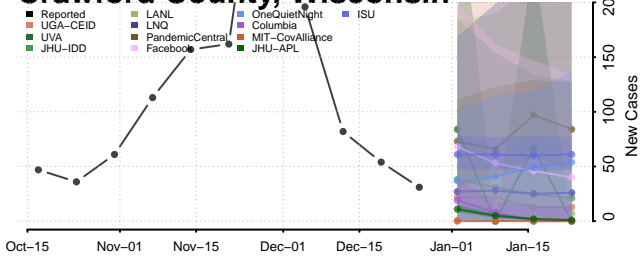

Crawford County, Wisconsin