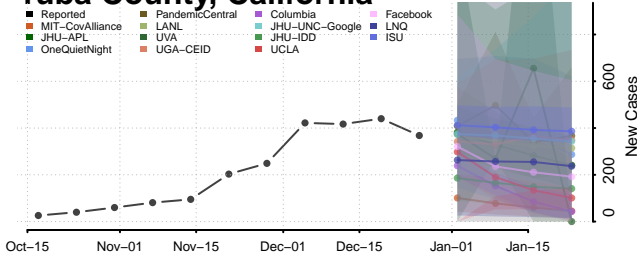

Yuba County, California