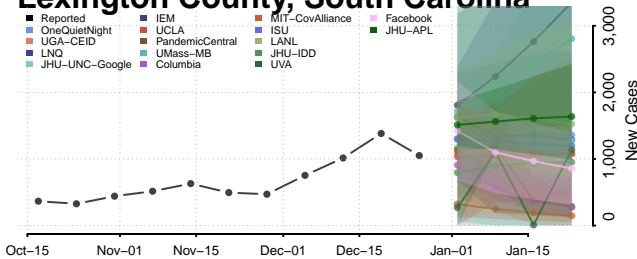

Lexington County, South Carolina