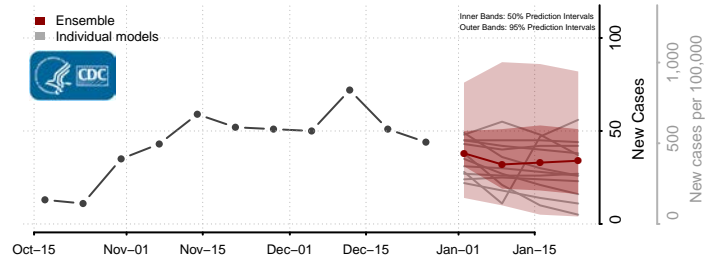

Carroll County, Missouri