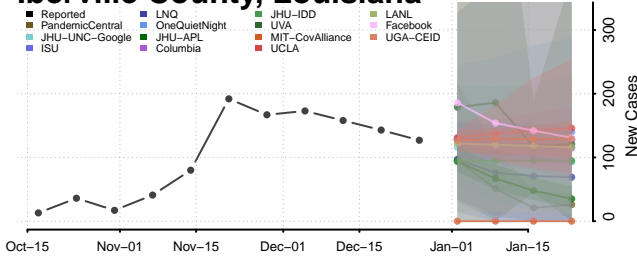

Iberville County, Louisiana