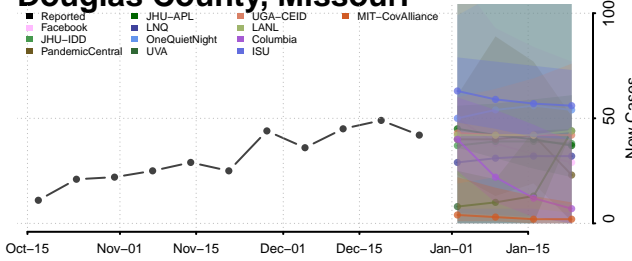

Douglas County, Missouri