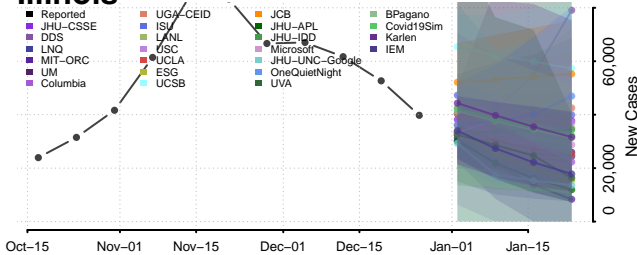

Teton County, Idaho

Twin Falls County, Idaho

Valley County, Idaho

Washington County, Idaho

Illinois*

Adams County, Illinois

*New weekly cases may decrease in this location over the next four weeks. For these locations, the ensemble forecast indicates a probability of 0.75 or greater that fewer cases will be reported in week four of the forecast than in the last reported week.