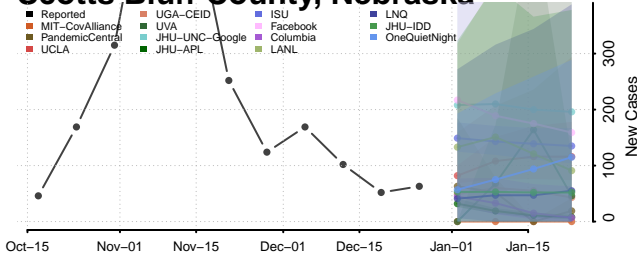

### Scotts Bluff County, Nebraska