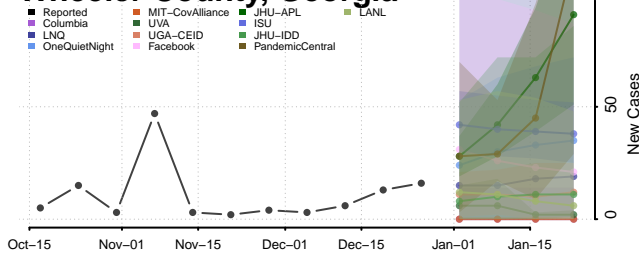

Wheeler County, Georgia