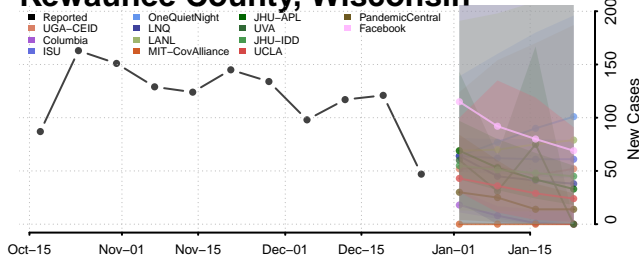

### La Crosse County, Wisconsin