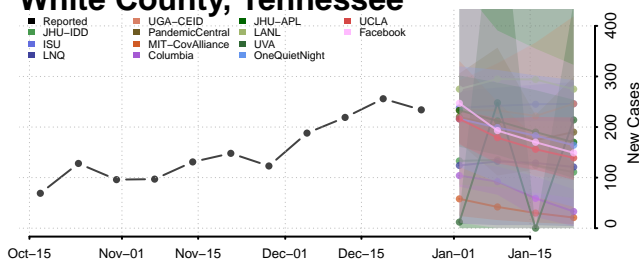

White County, Tennessee