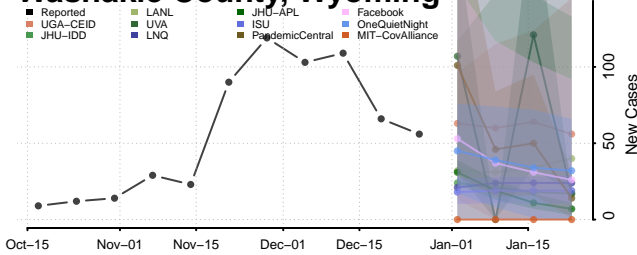

Washakie County, Wyoming