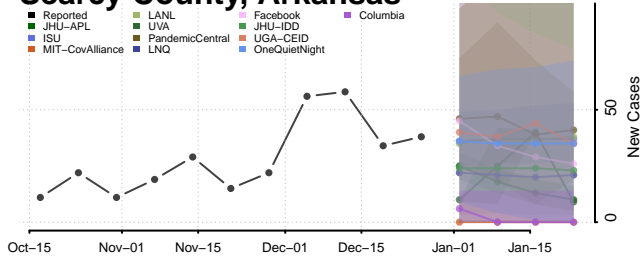

Searcy County, Arkansas