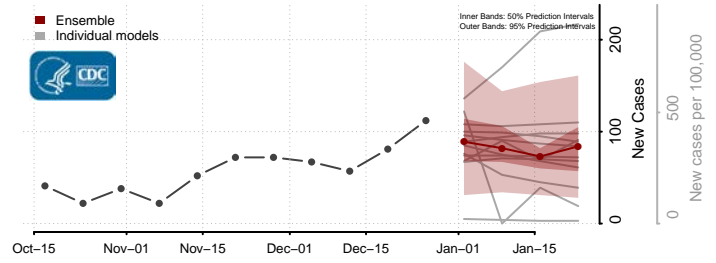

Upshur County, West Virginia