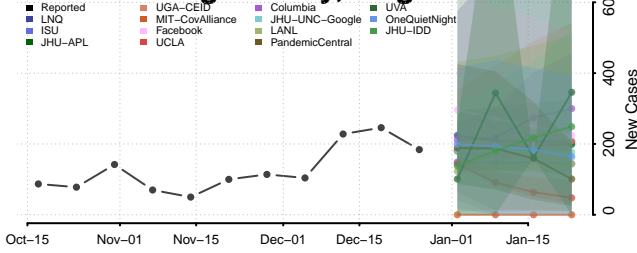

Harrisonburg County, Virginia