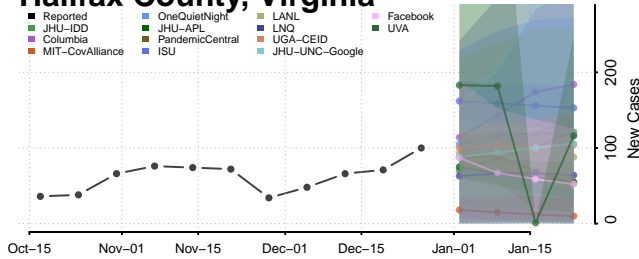

Halifax County, Virginia