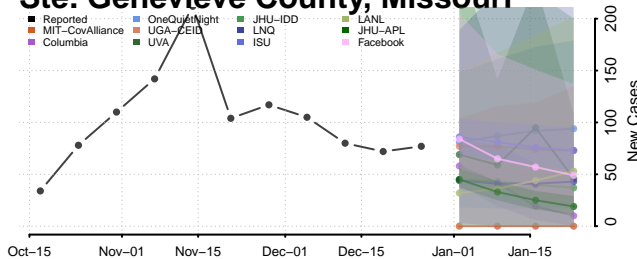

### Ste. Genevieve County, Missouri