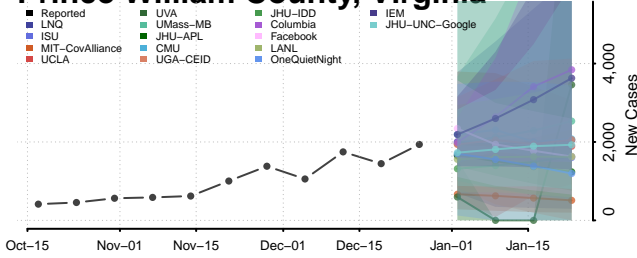

Prince William County, Virginia