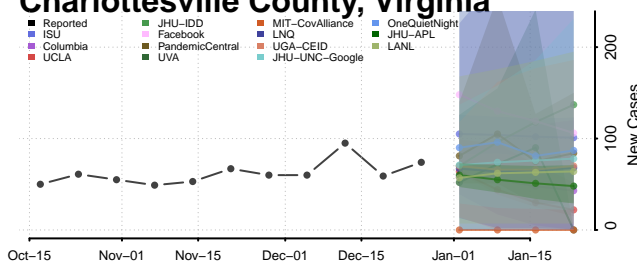

Charlottesville County, Virginia