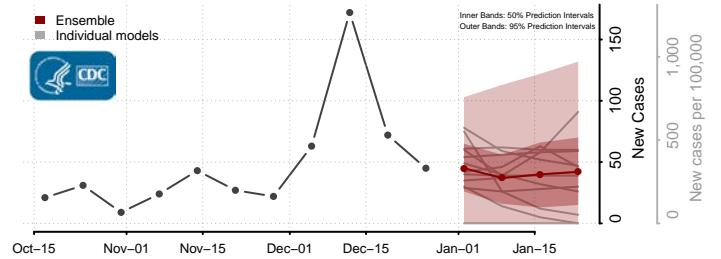

Greene County, Mississippi