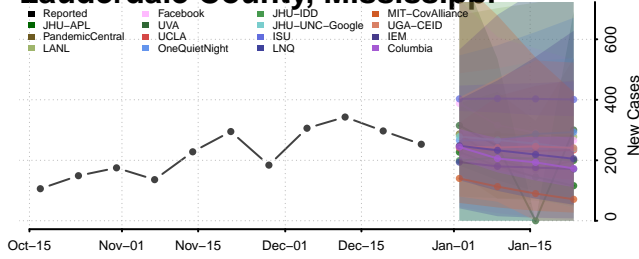

Lauderdale County, Mississippi