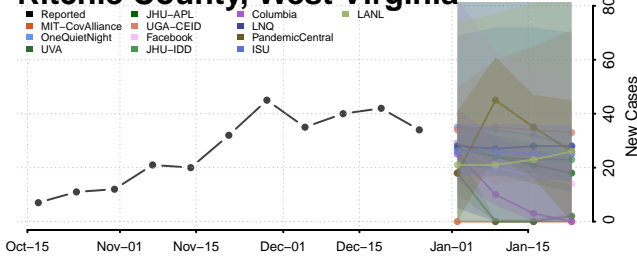

Ritchie County, West Virginia