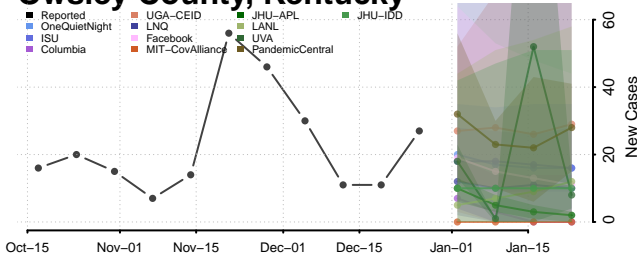

Owsley County, Kentucky