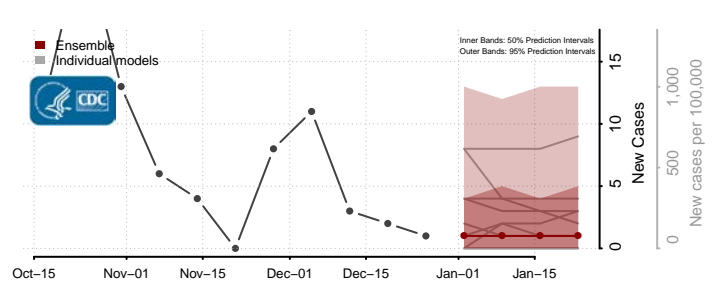

Hyde County, South Dakota