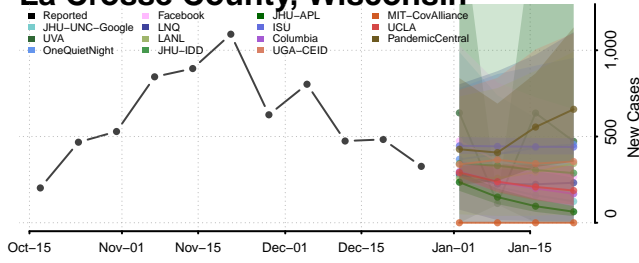

### La Crosse County, Wisconsin