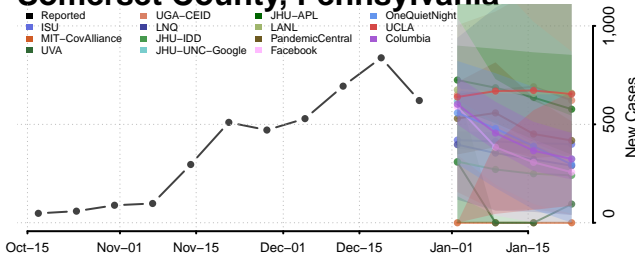

Somerset County, Pennsylvania