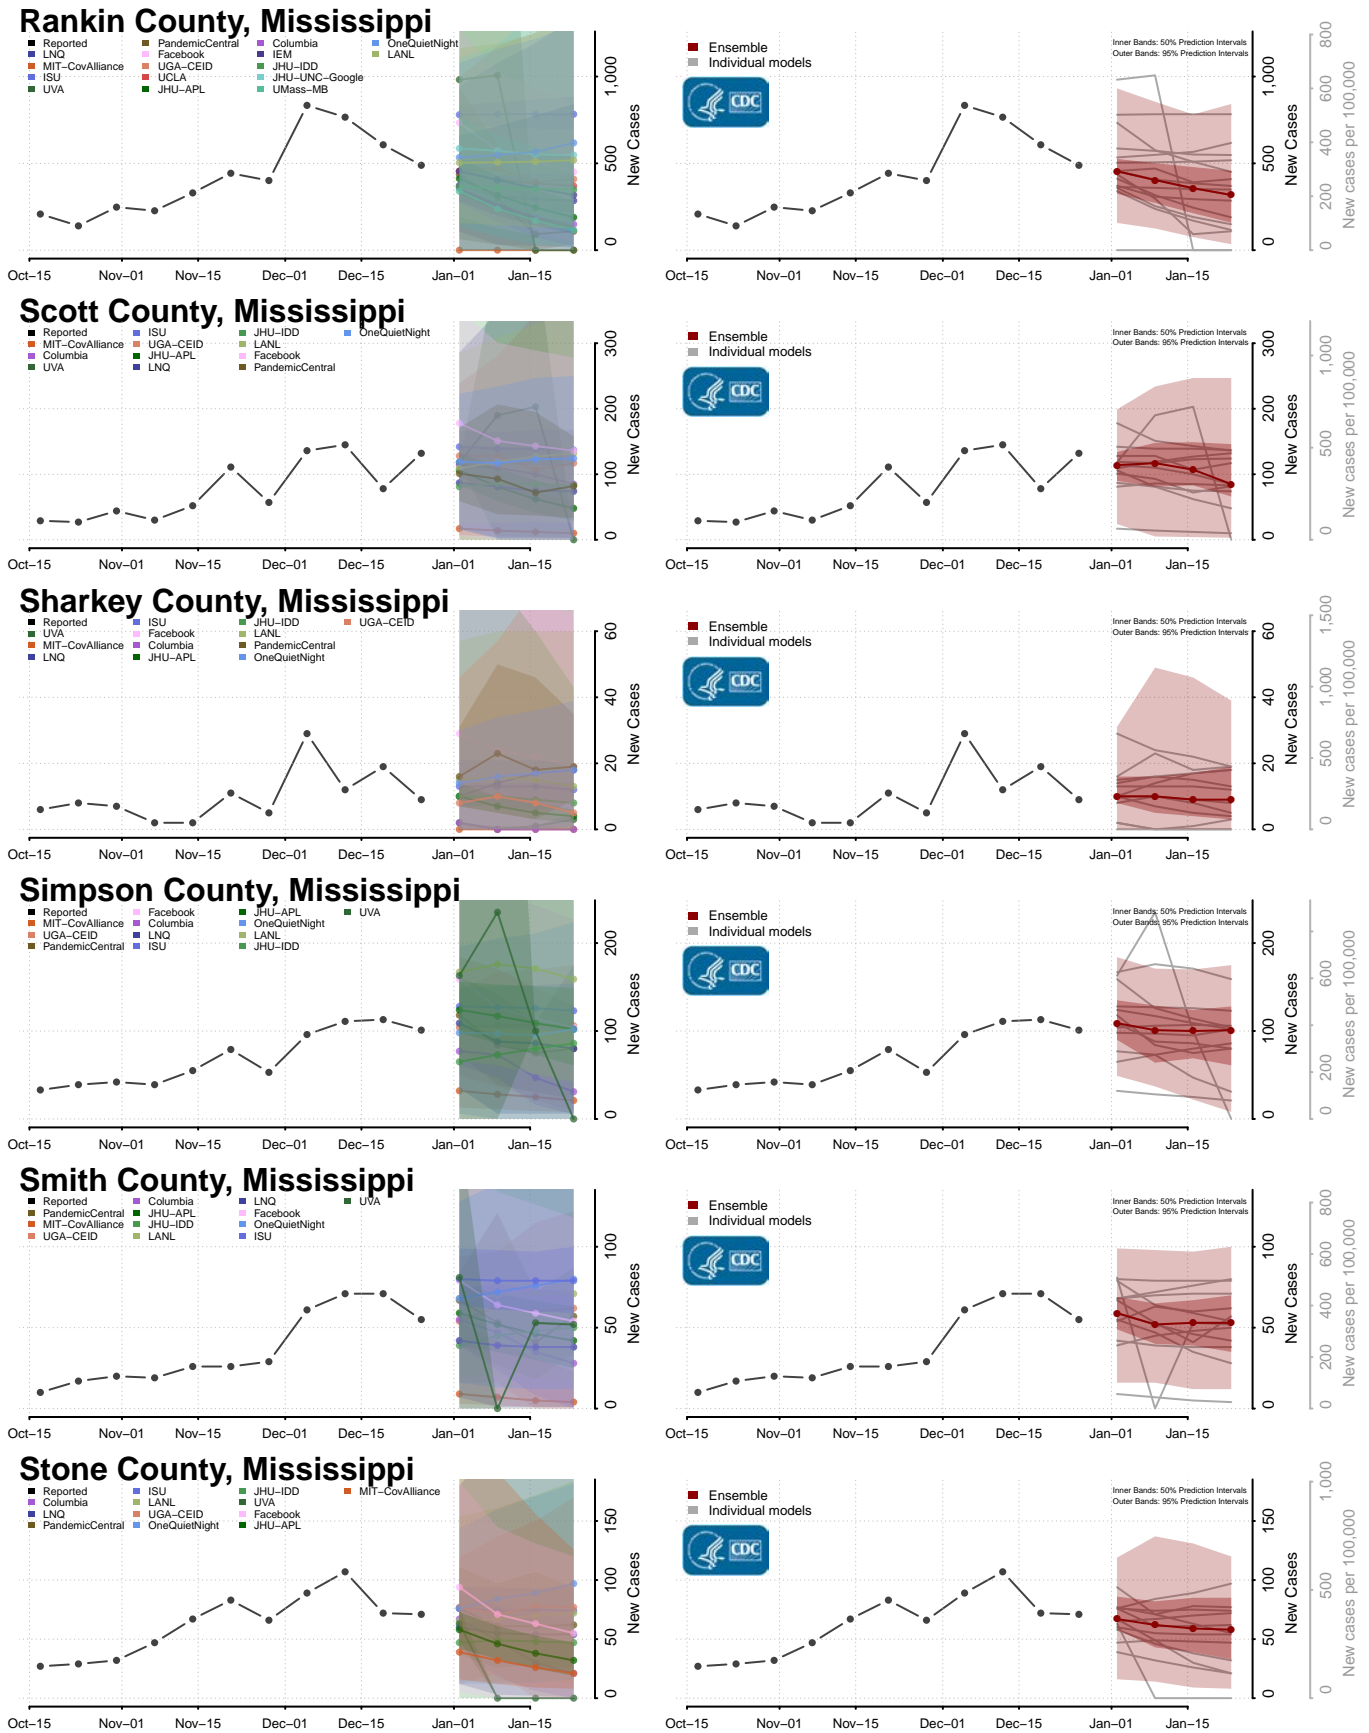

### Quitman County, Mississippi