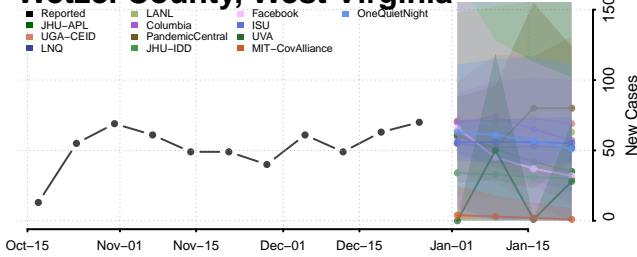

Wetzel County, West Virginia