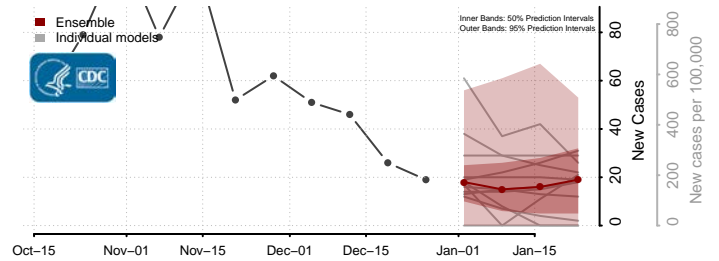

Butte County, South Dakota