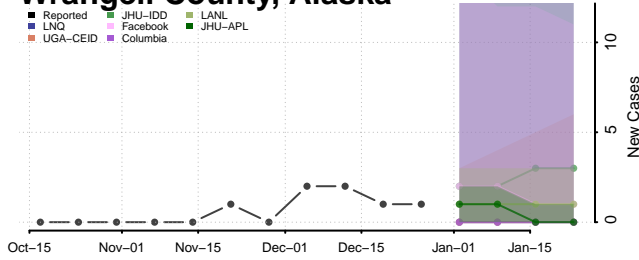

Wrangell County, Alaska