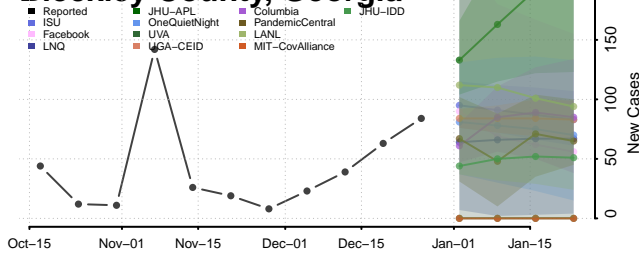

Bleckley County, Georgia