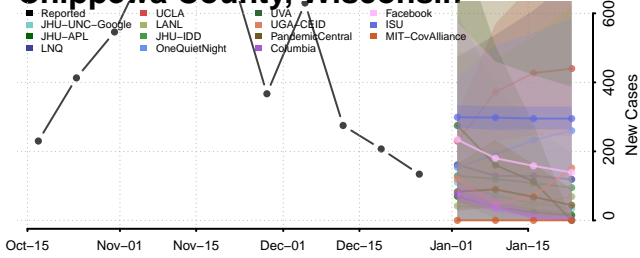

Chippewa County, Wisconsin