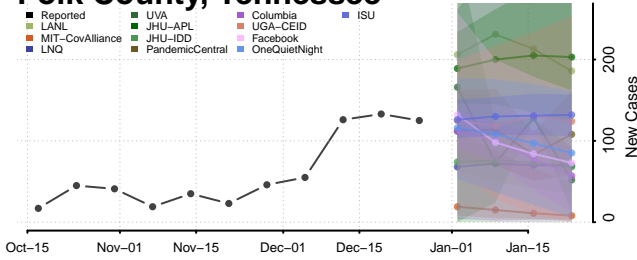

### Putnam County, Tennessee