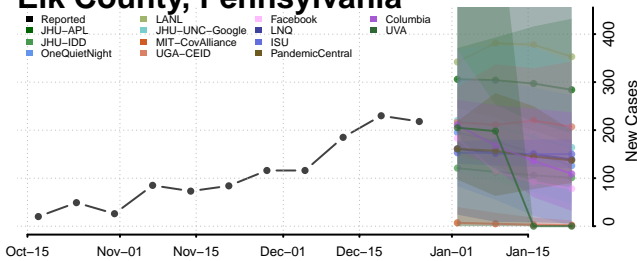

Elk County, Pennsylvania