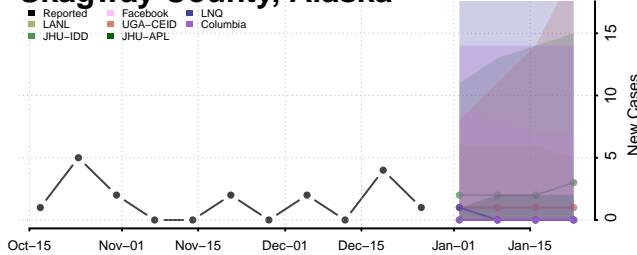

Skagway County, Alaska