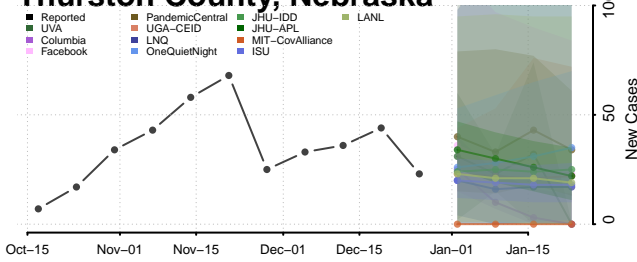

Thurston County, Nebraska