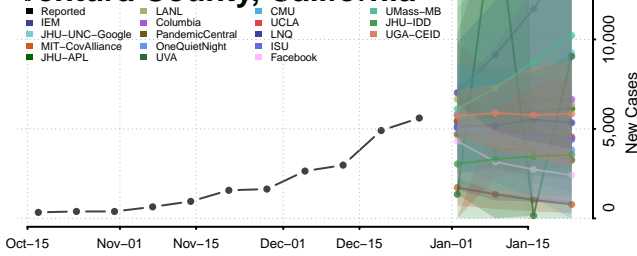

Ventura County, California