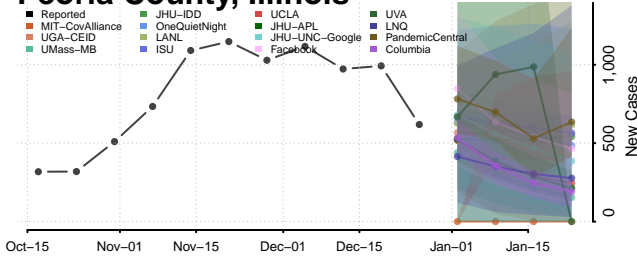

Peoria County, Illinois