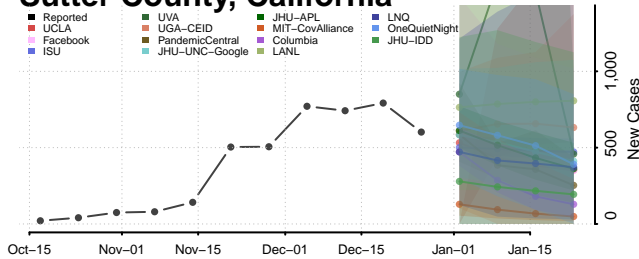

### Tehama County, California