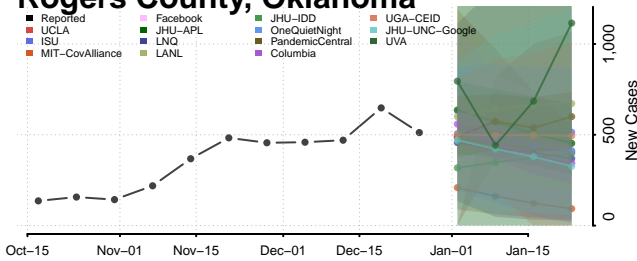

Rogers County, Oklahoma