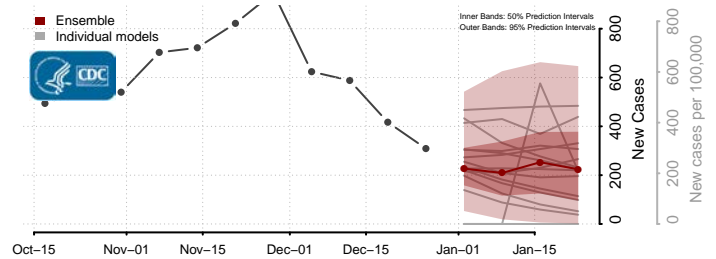

Flathead County, Montana