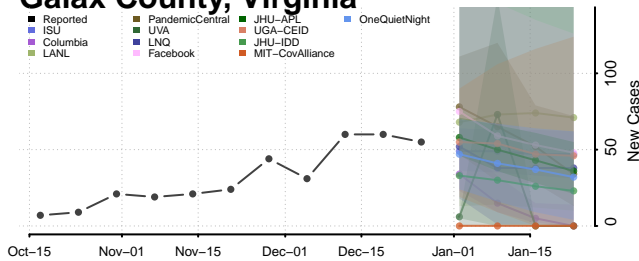

Galax County, Virginia