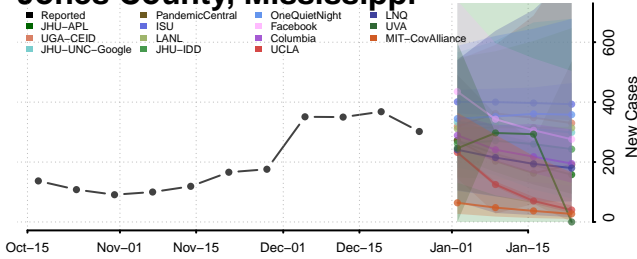

Jones County, Mississippi