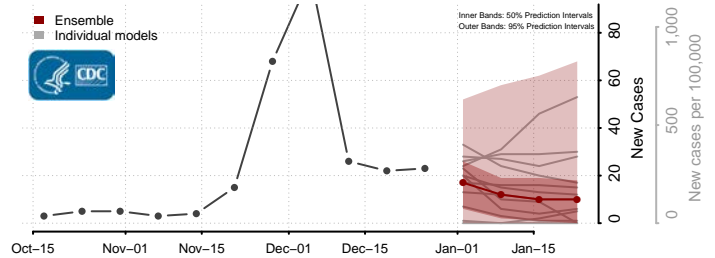

Pocahontas County, West Virginia