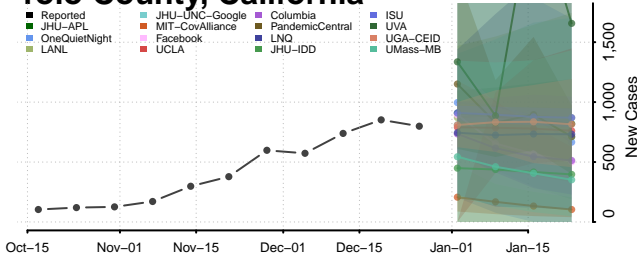

Yolo County, California