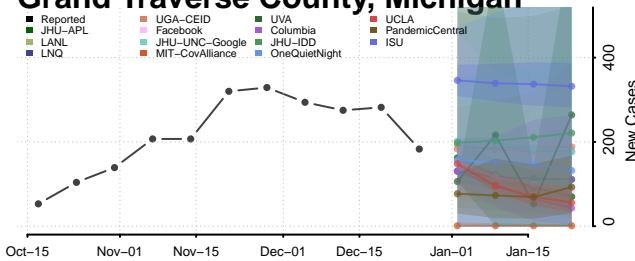

Grand Traverse County, Michigan