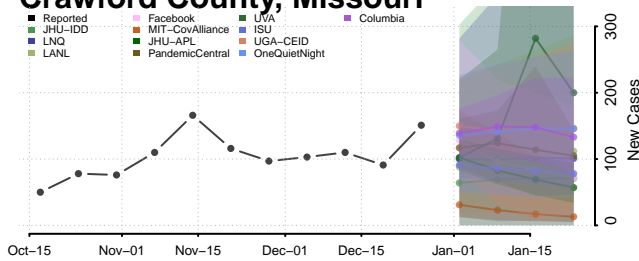

Crawford County, Missouri