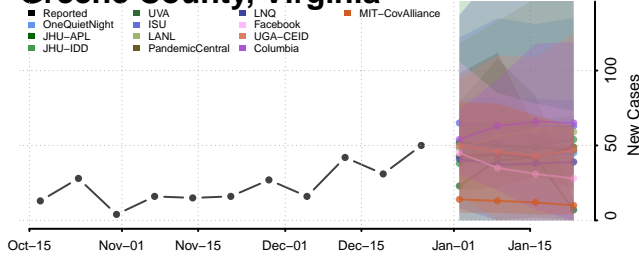

Greene County, Virginia