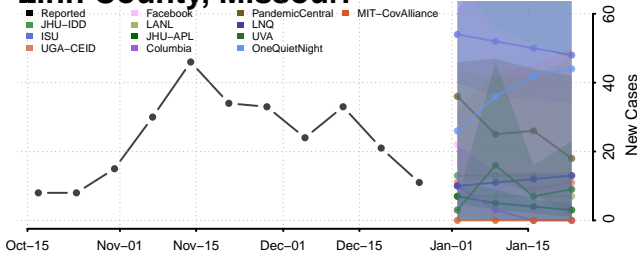

Linn County, Missouri