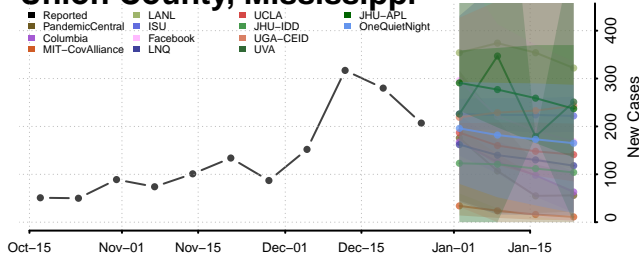

Union County, Mississippi