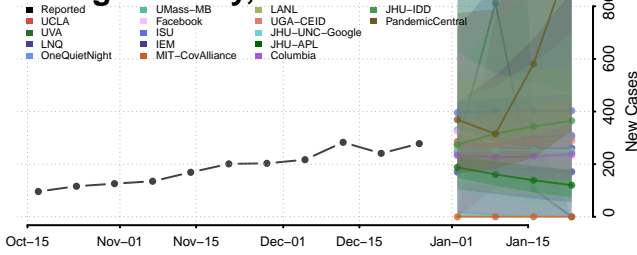

Orange County, North Carolina