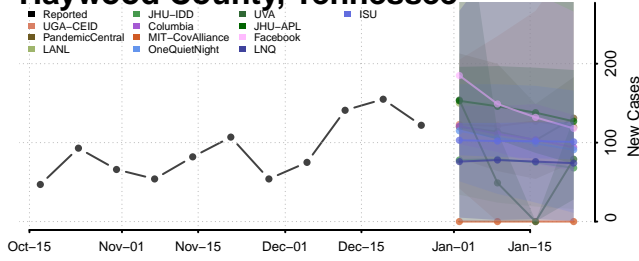

Haywood County, Tennessee