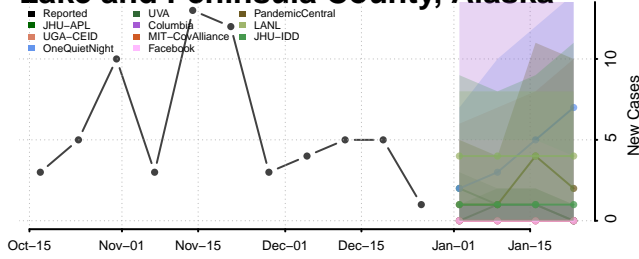

Lake and Peninsula County, Alaska