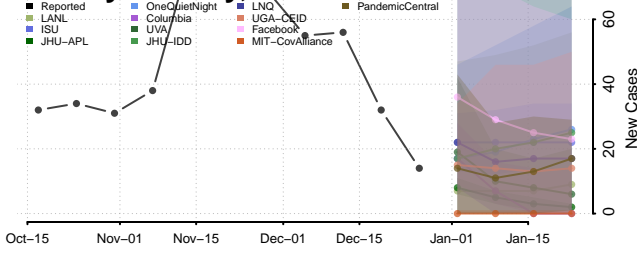

Murray County, Minnesota