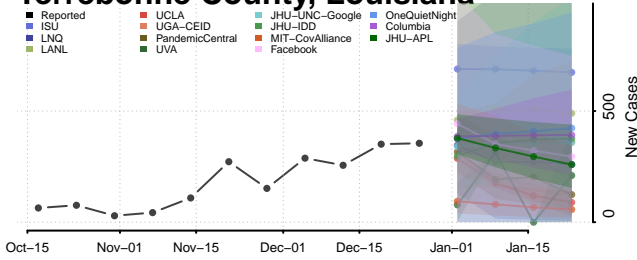

Terrebonne County, Louisiana