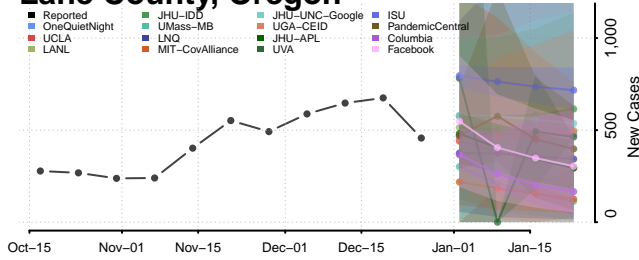

Lane County, Oregon