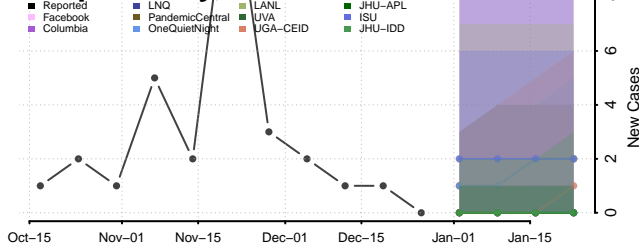

### Madison County, Nebraska