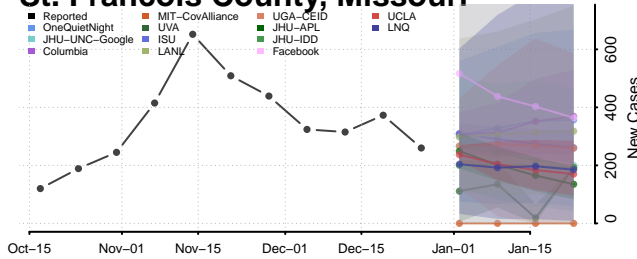

St. Francois County, Missouri