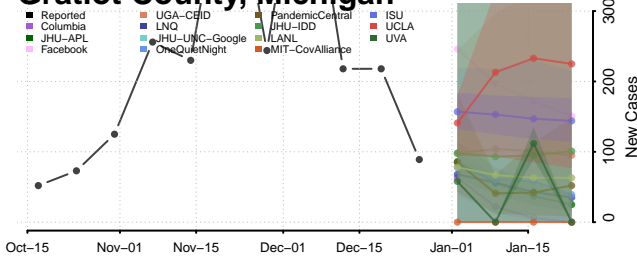

Gratiot County, Michigan