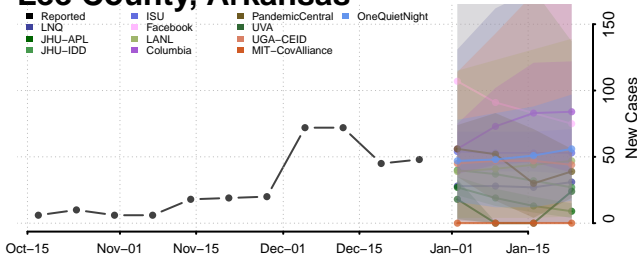

Lee County, Arkansas