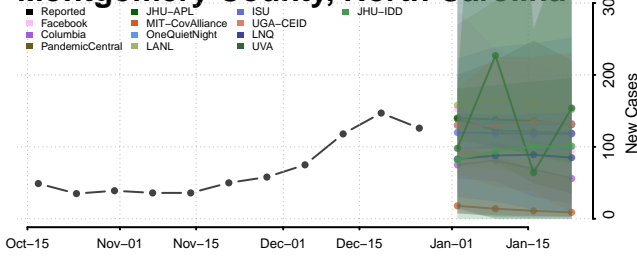

Montgomery County, North Carolina