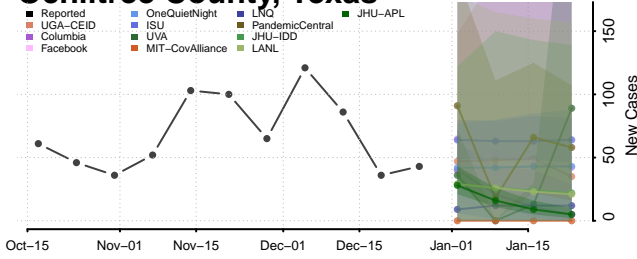

Ochiltree County, Texas