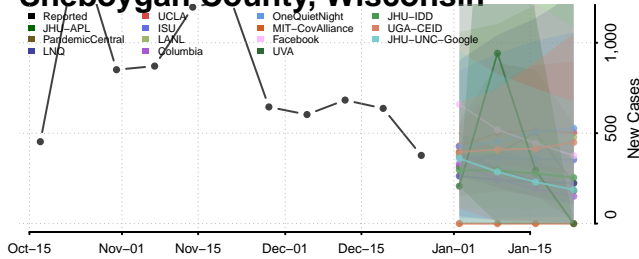

Sheboygan County, Wisconsin