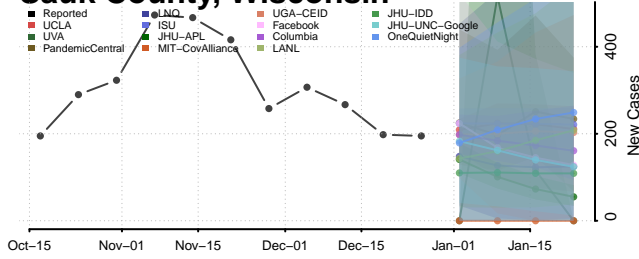

Sauk County, Wisconsin