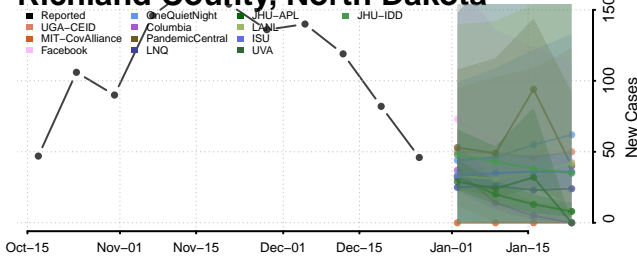

Richland County, North Dakota