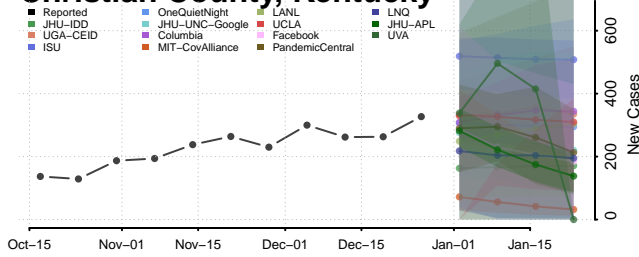

Christian County, Kentucky