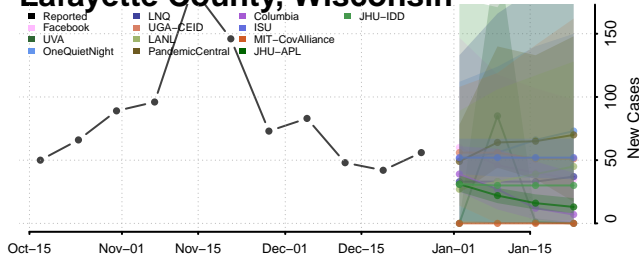

Lafayette County, Wisconsin