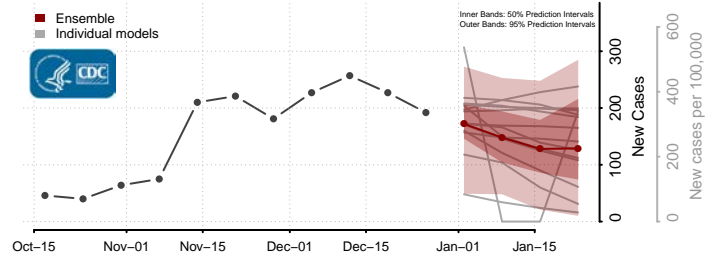

Jefferson County, West Virginia