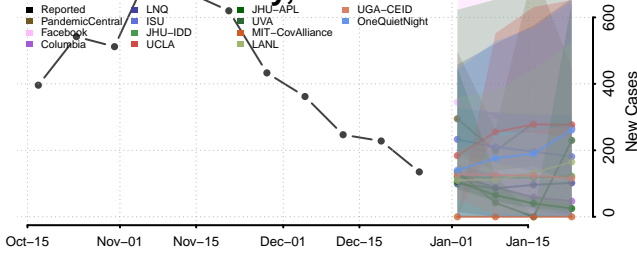

Twin Falls County, Idaho