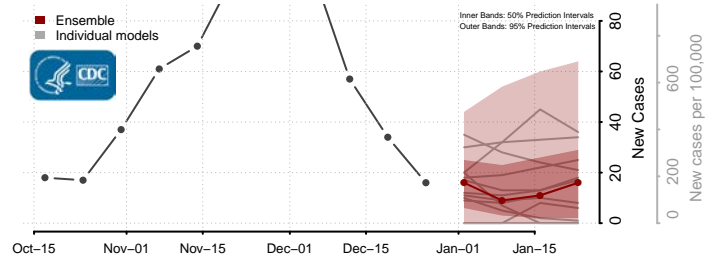

Swift County, Minnesota