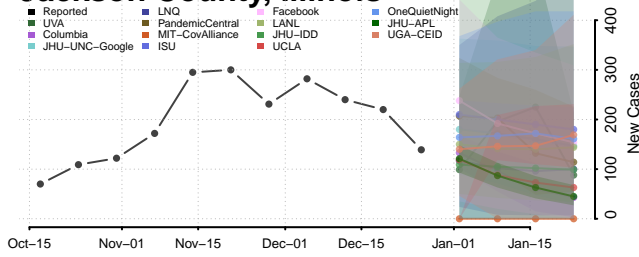

Jackson County, Illinois