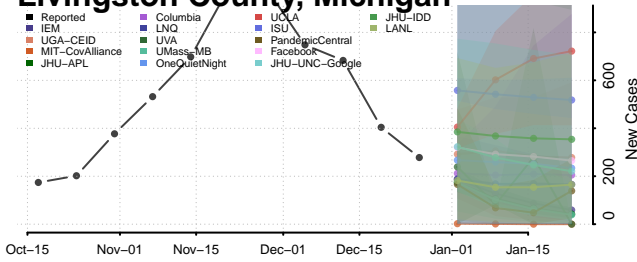

Livingston County, Michigan