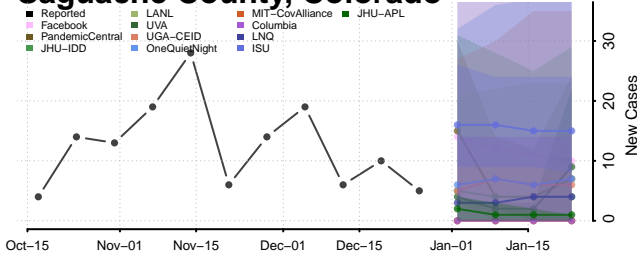

Saguache County, Colorado