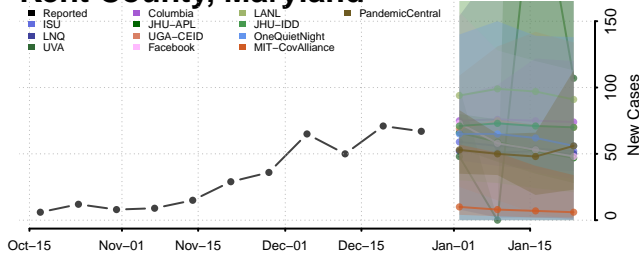

Kent County, Maryland