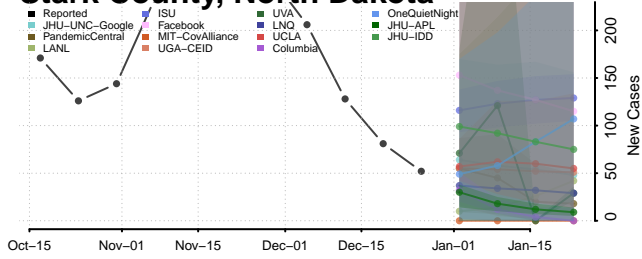

Stark County, North Dakota