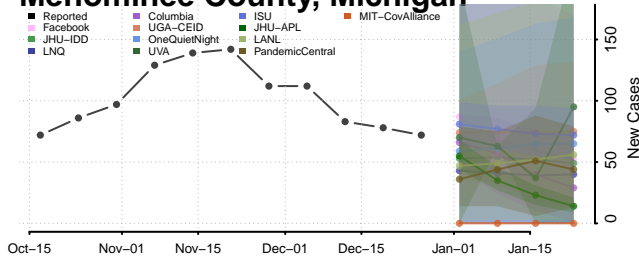

Menominee County, Michigan