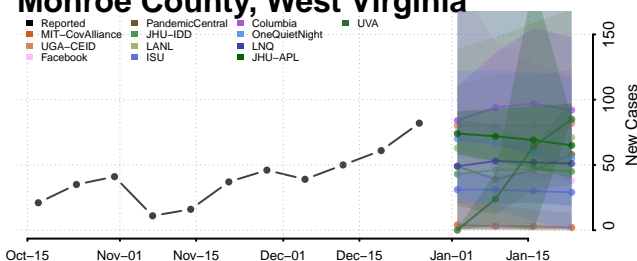

Monroe County, West Virginia