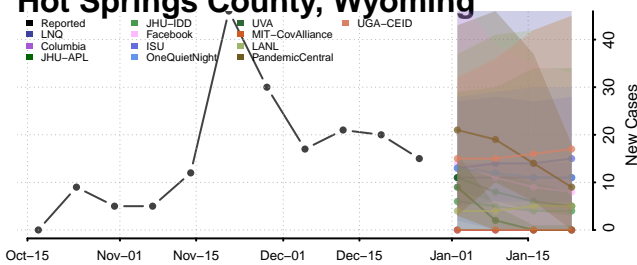

Hot Springs County, Wyoming