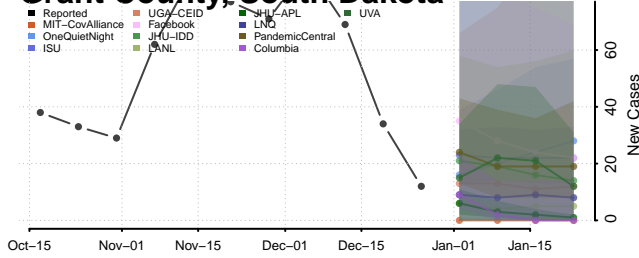

Grant County, South Dakota