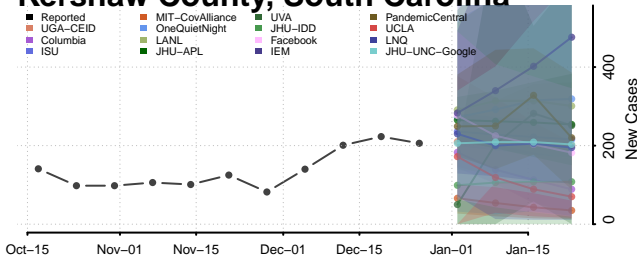

Kershaw County, South Carolina