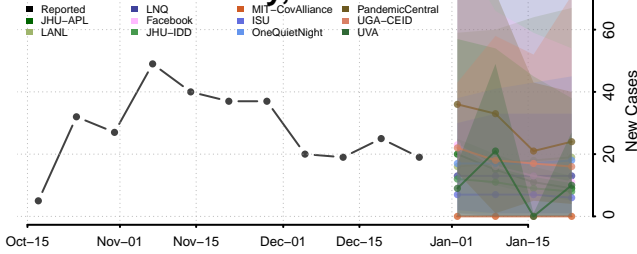

Chouteau County, Montana