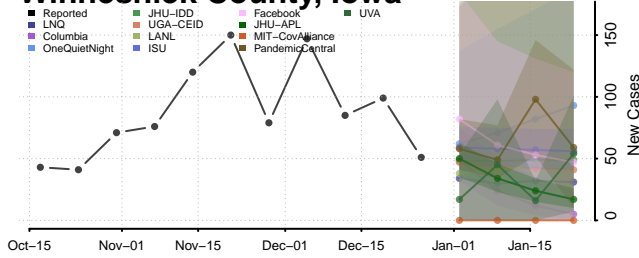

Winneshiek County, Iowa