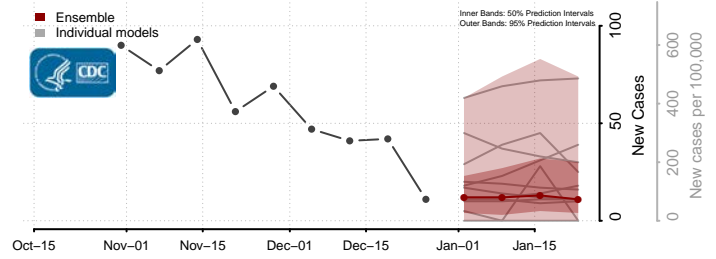

McKenzie County, North Dakota