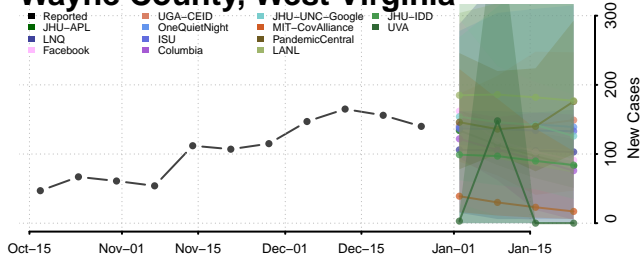

Wayne County, West Virginia