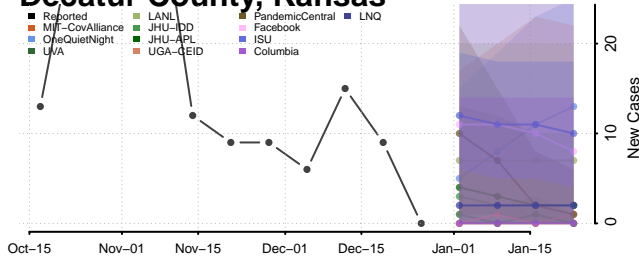

Decatur County, Kansas