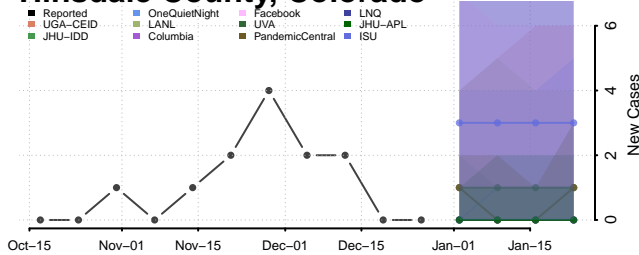

Hinsdale County, Colorado