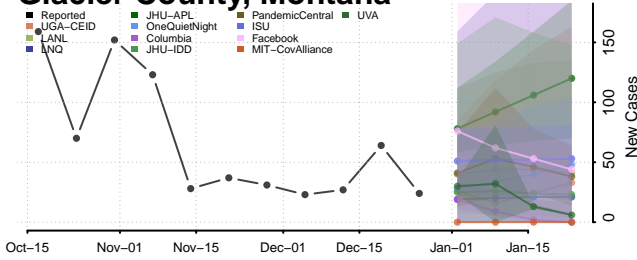

Glacier County, Montana