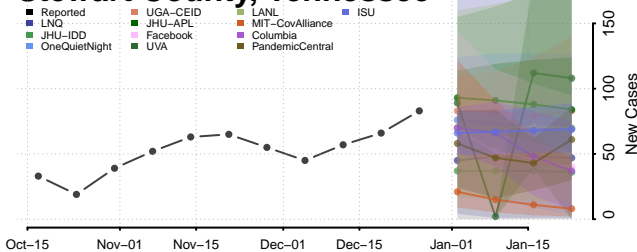

Stewart County, Tennessee