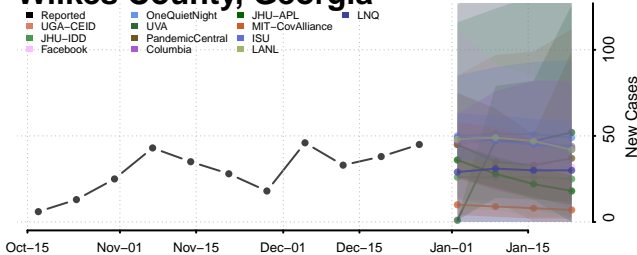

Wilkes County, Georgia