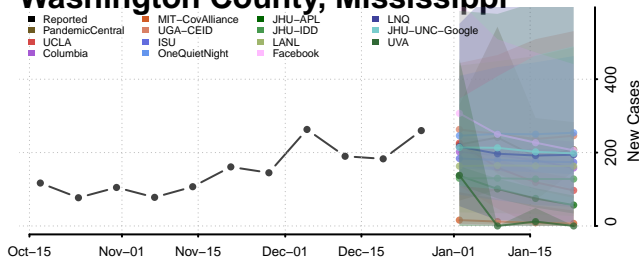

Washington County, Mississippi