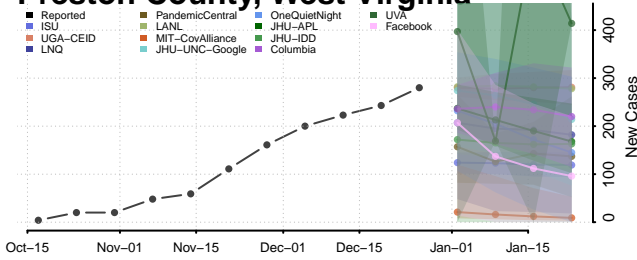

### Putnam County, West Virginia