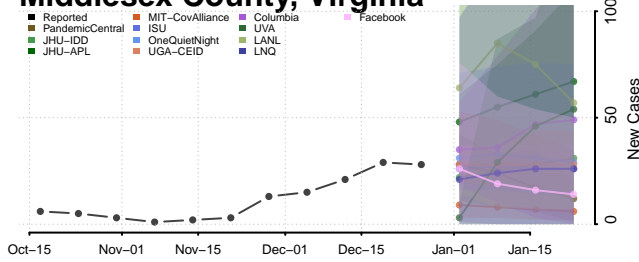

Middlesex County, Virginia