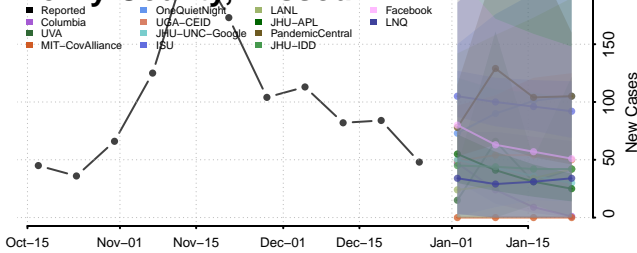

Henry County, Missouri