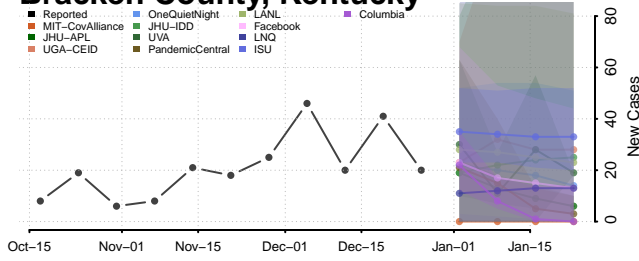

Bracken County, Kentucky