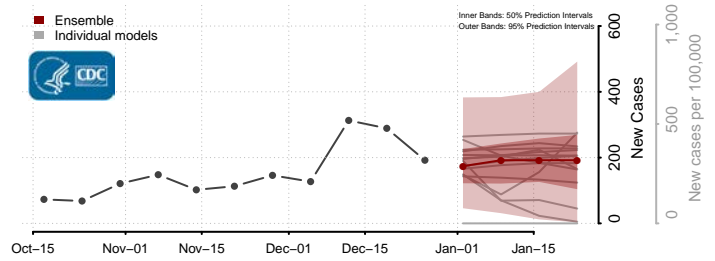

Granville County, North Carolina