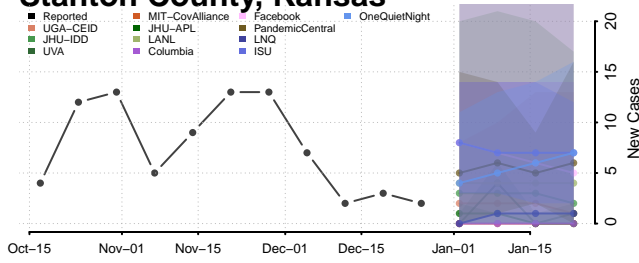

Stanton County, Kansas