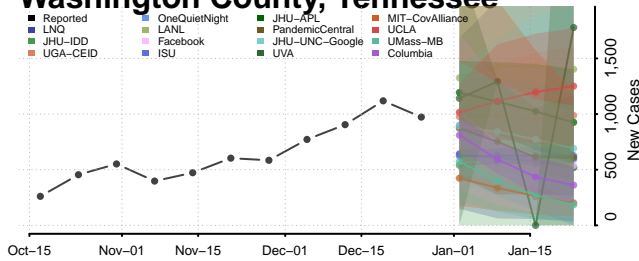

Washington County, Tennessee