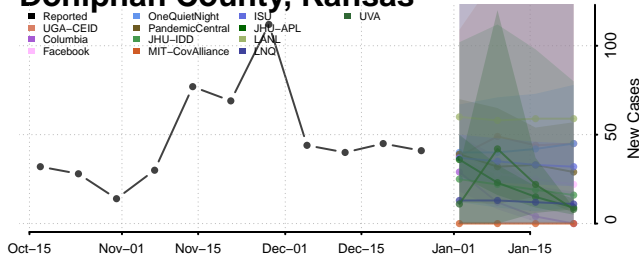

### Doniphan County, Kansas