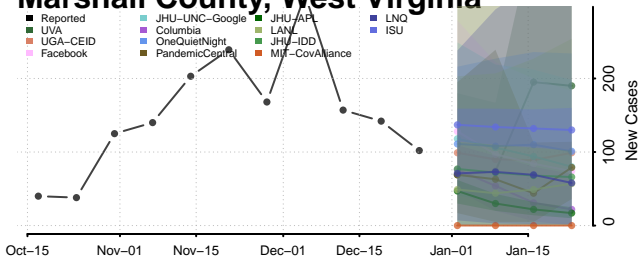

Marshall County, West Virginia