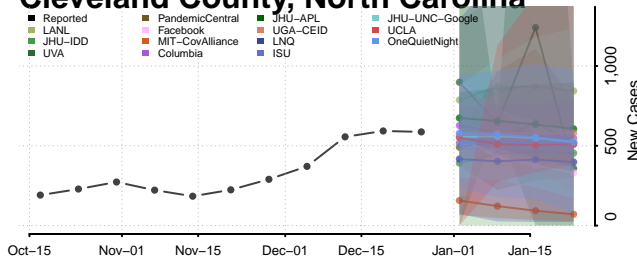

Cleveland County, North Carolina