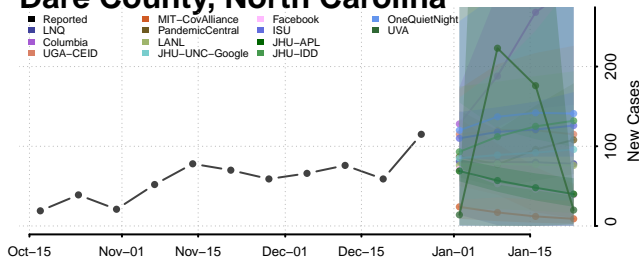

Dare County, North Carolina