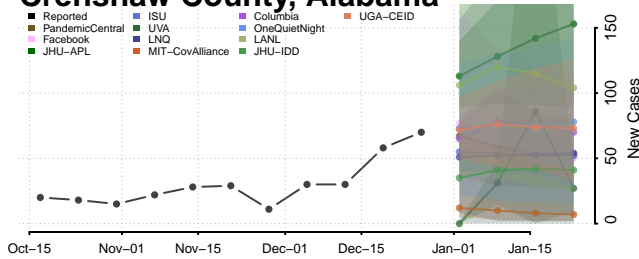

Crenshaw County, Alabama