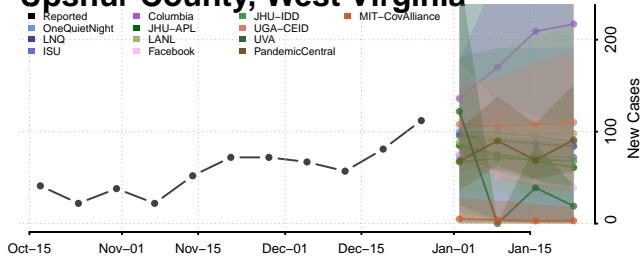

Upshur County, West Virginia