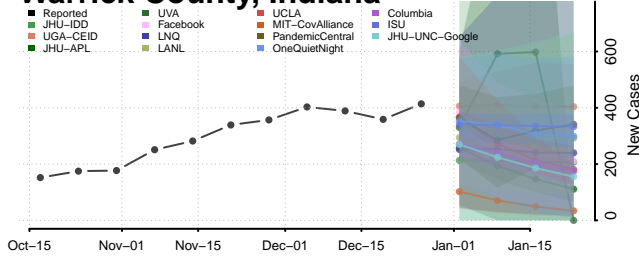

Warrick County, Indiana