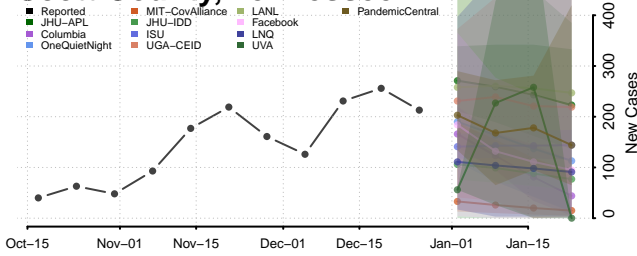

Scott County, Tennessee