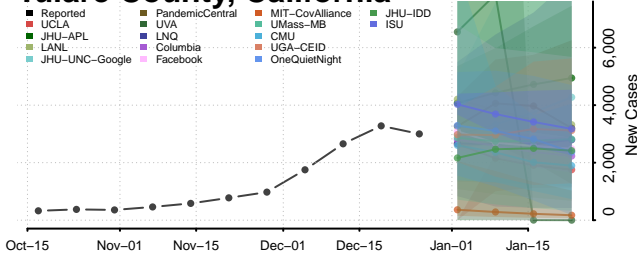

Tulare County, California