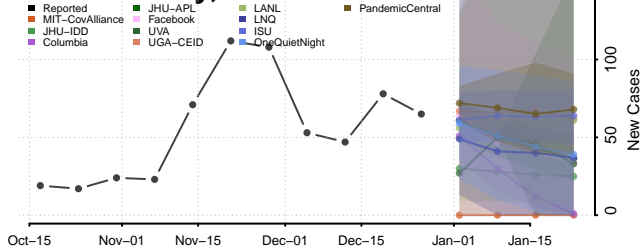

Love County, Oklahoma