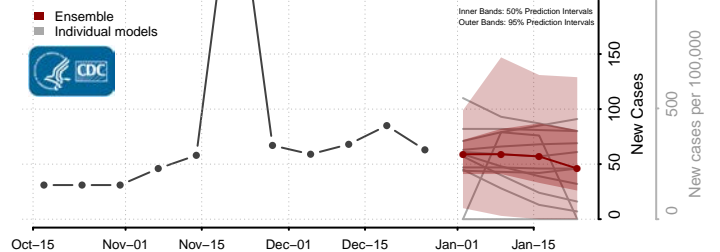

Richland County, Louisiana