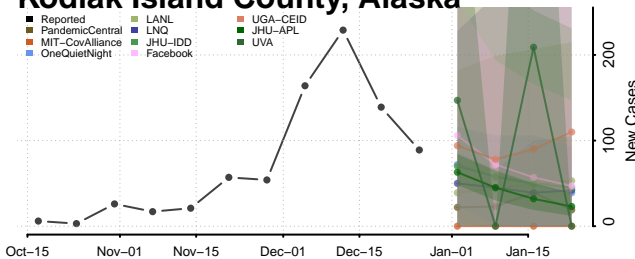

Kodiak Island County, Alaska