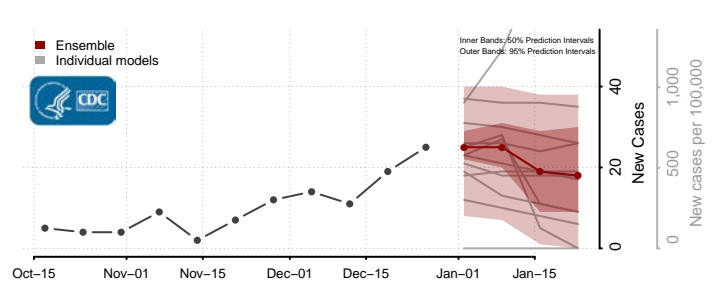

### Norton County, Virginia