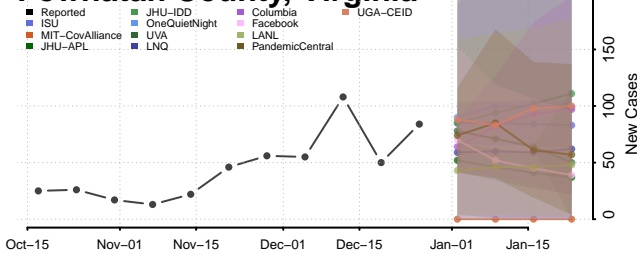

Powhatan County, Virginia