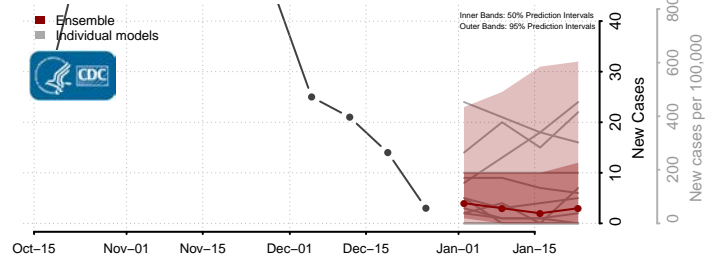

Brule County, South Dakota