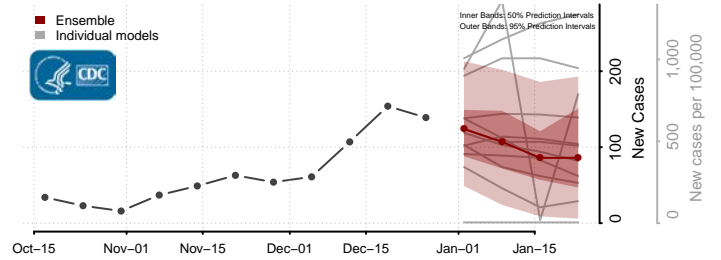

Letcher County, Kentucky