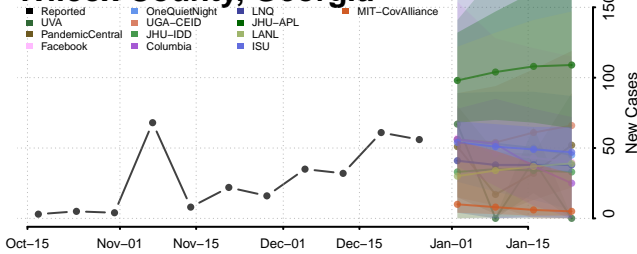

Wilcox County, Georgia