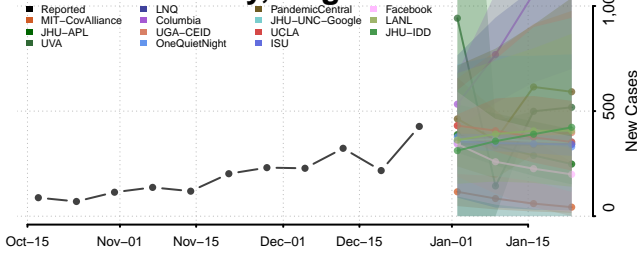

Hanover County, Virginia