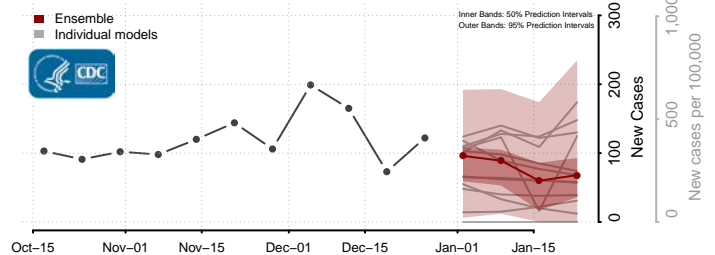

Jefferson County, Idaho