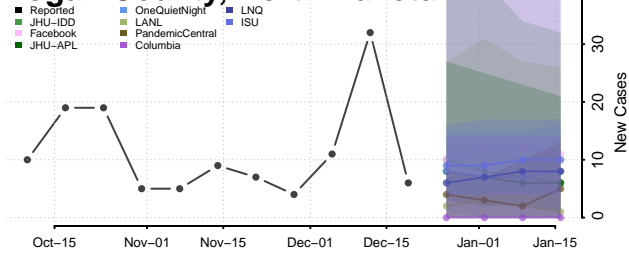

Logan County, North Dakota