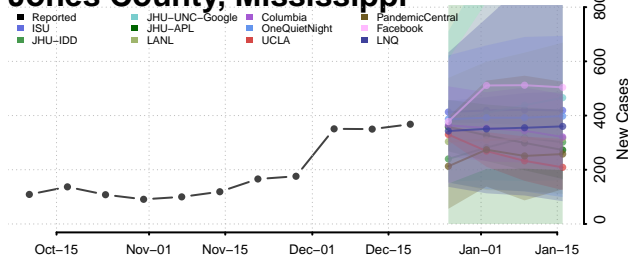

Itawamba County, Mississippi

Jackson County, Mississippi

Jasper County, Mississippi

Jefferson County, Mississippi

Jefferson Davis County, Mississippi

Jones County, Mississippi

Kemper County, Mississippi

Lafayette County, Mississippi