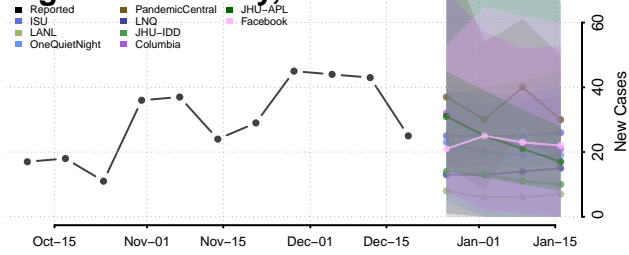

Big Stone County, Minnesota