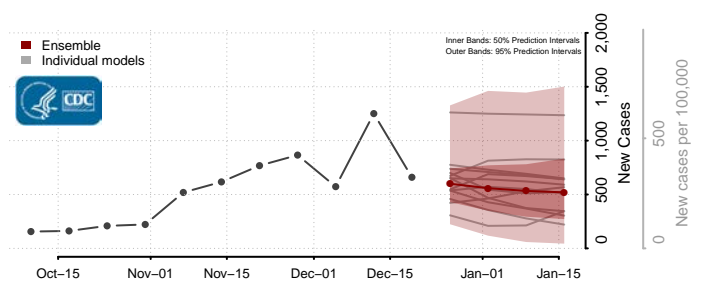

Wise County, Virginia

Wythe County, Virginia

York County, Virginia

Washington

Adams County, Washington

Asotin County, Washington

Benton County, Washington

Chelan County, Washington