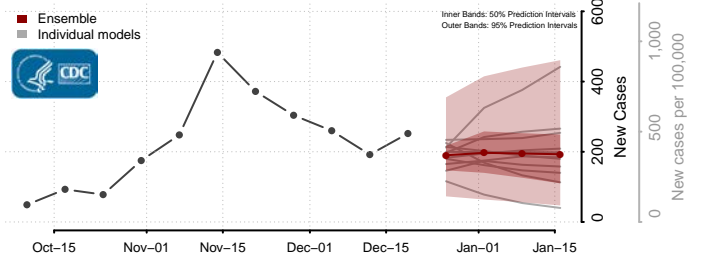

Tama County, Iowa

Taylor County, Iowa

Union County, Iowa

Van Buren County, Iowa

Wapello County, Iowa

Warren County, Iowa

Washington County, Iowa

Wayne County, Iowa