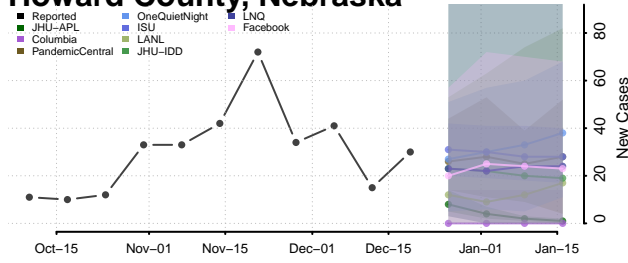

Hayes County, Nebraska

Hitchcock County, Nebraska

Holt County, Nebraska

Hooker County, Nebraska

Howard County, Nebraska

Jefferson County, Nebraska

Johnson County, Nebraska

Kearney County, Nebraska