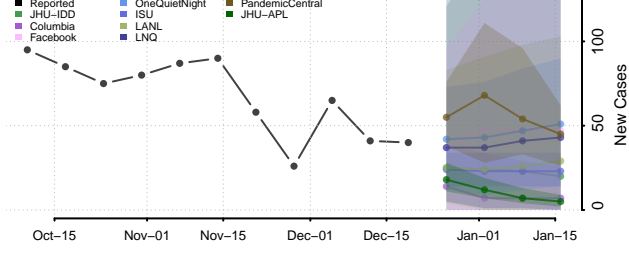

Turner County, South Dakota