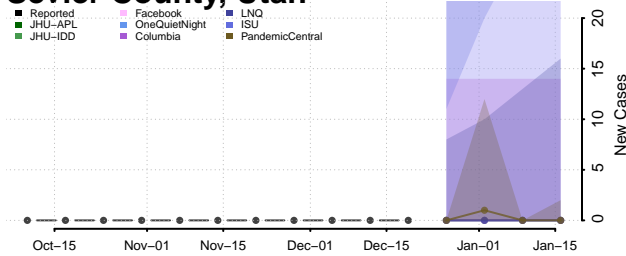

Sevier County, Utah