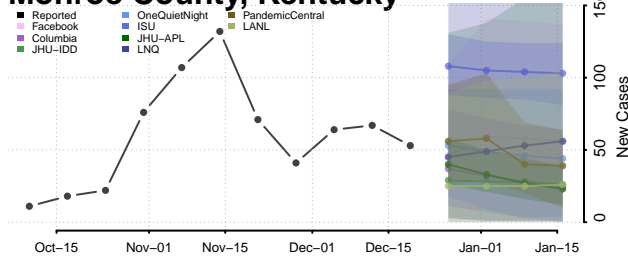

McCreary County, Kentucky

McLean County, Kentucky

Meade County, Kentucky

Menifee County, Kentucky

Mercer County, Kentucky

Metcalf County, Kentucky

Monroe County, Kentucky

Montgomery County, Kentucky