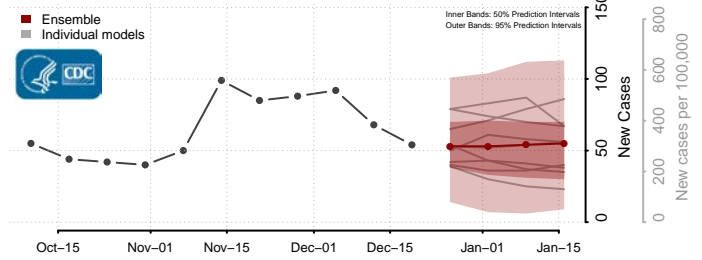

Andrew County, Missouri