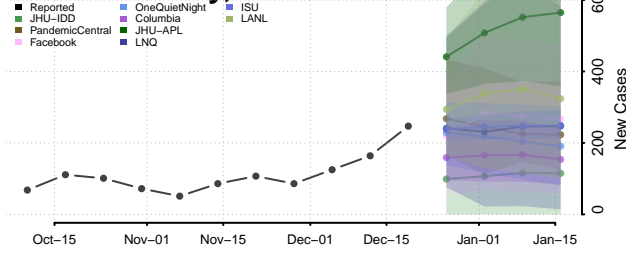

Hardin County, Tennessee

Hawkins County, Tennessee

Haywood County, Tennessee

Henderson County, Tennessee

Henry County, Tennessee

Hickman County, Tennessee

Houston County, Tennessee

Humphreys County, Tennessee