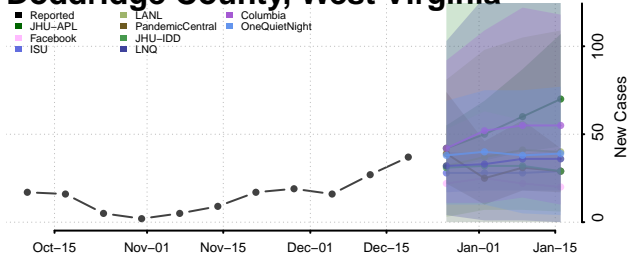

Doddridge County, West Virginia