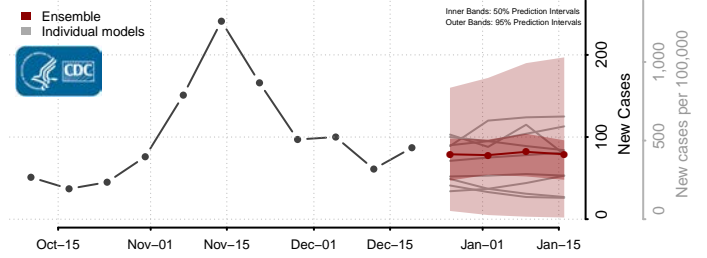

Perry County, Missouri