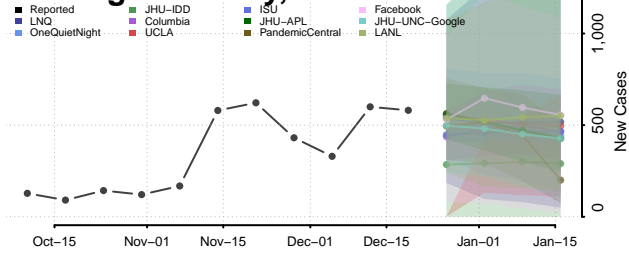

Muskogee County, Oklahoma