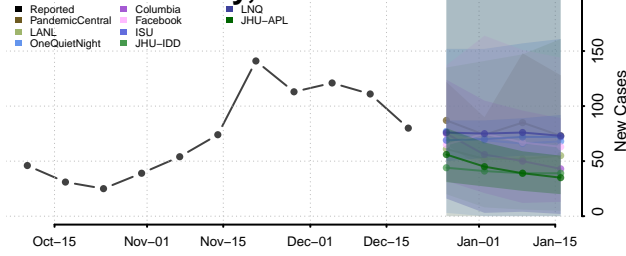

Fillmore County, Minnesota