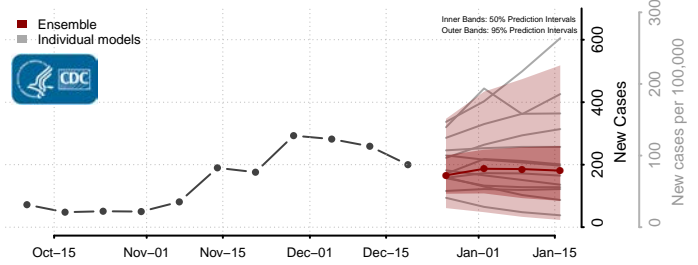

Whatcom County, Washington