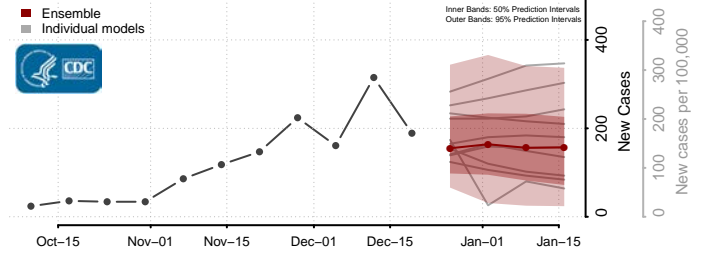

Cowlitz County, Washington