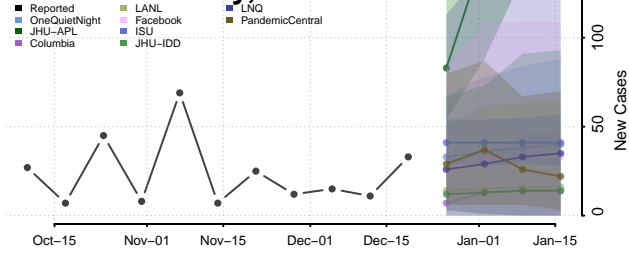

Franklin County, Texas