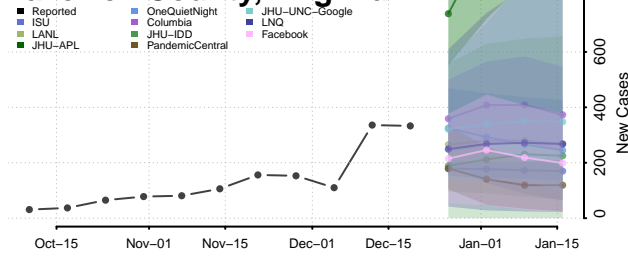

Tazewell County, Virginia

Virginia Beach County, Virginia

Warren County, Virginia

Washington County, Virginia

Waynesboro County, Virginia

Westmoreland County, Virginia

Williamsburg County, Virginia

Winchester County, Virginia