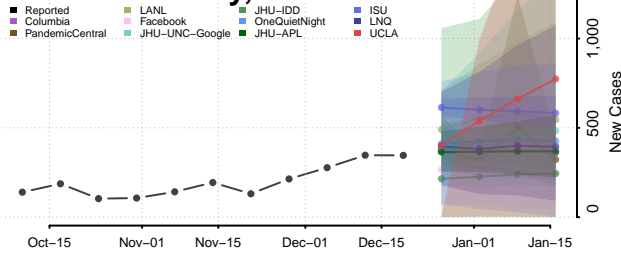

Steuben County, New York