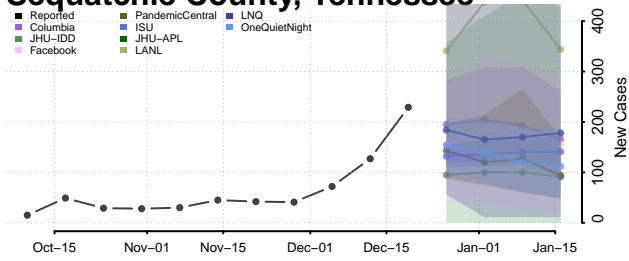

Scott County, Tennessee

Sequatchie County, Tennessee

Sevier County, Tennessee

Shelby County, Tennessee

Smith County, Tennessee

Stewart County, Tennessee

Sullivan County, Tennessee

Sumner County, Tennessee