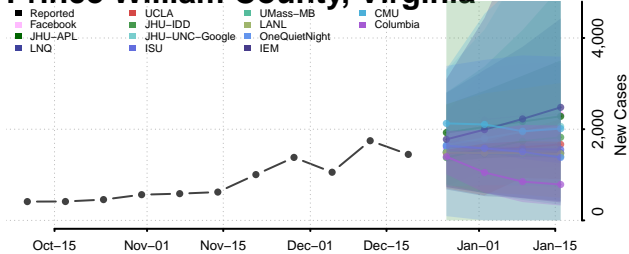

Prince William County, Virginia