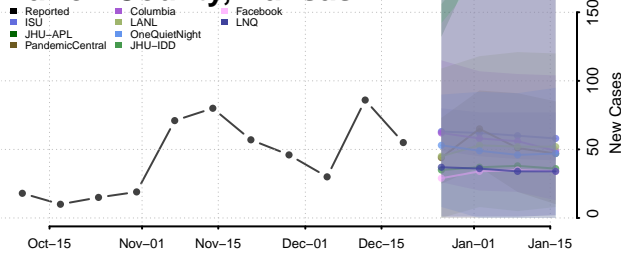

Labette County, Kansas

Lane County, Kansas

Leavenworth County, Kansas

Lincoln County, Kansas

Linn County, Kansas

Logan County, Kansas

Lyon County, Kansas

Marion County, Kansas