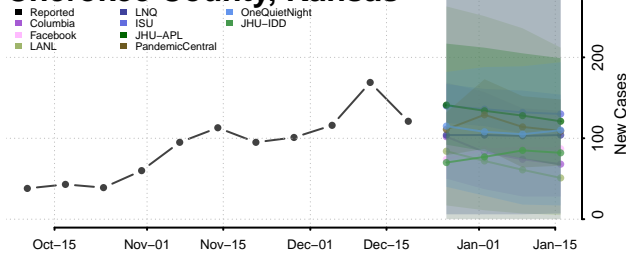

Cherokee County, Kansas