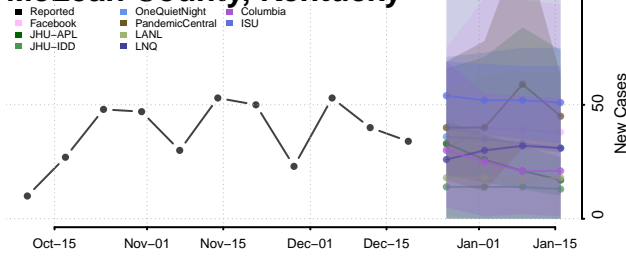

McLean County, Kentucky