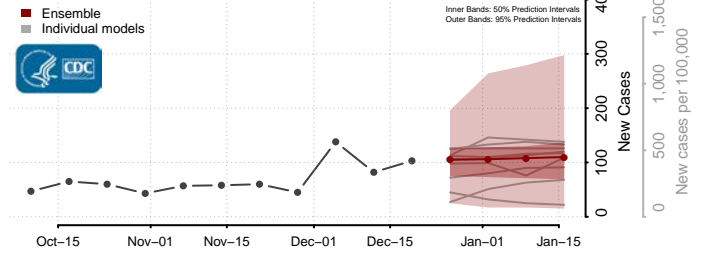

Greene County, Mississippi

Grenada County, Mississippi

Hancock County, Mississippi

Harrison County, Mississippi

Hinds County, Mississippi

Holmes County, Mississippi

Humphreys County, Mississippi

Issaquena County, Mississippi