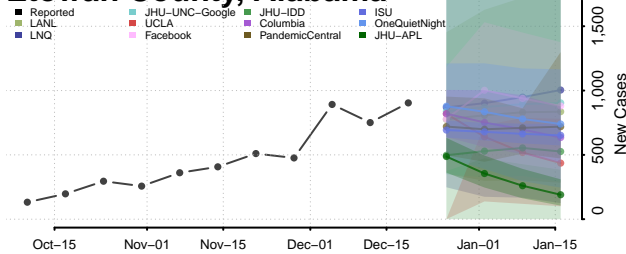

Dale County, Alabama

Dallas County, Alabama

DeKalb County, Alabama

Elmore County, Alabama

Escambia County, Alabama

Etowah County, Alabama

Fayette County, Alabama

Franklin County, Alabama