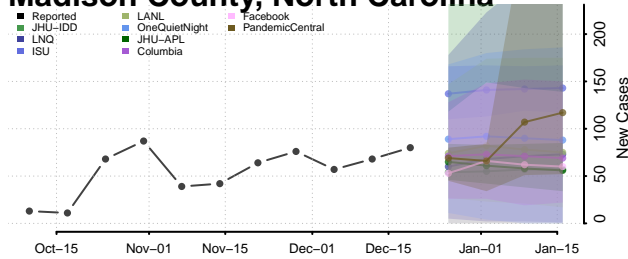

Madison County, North Carolina