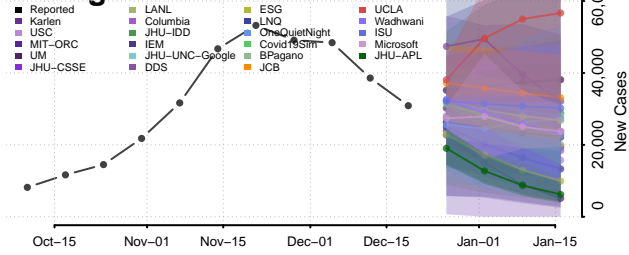

Michigan*

Alcona County, Michigan

Alger County, Michigan

Allegan County, Michigan

Alpena County, Michigan

*New weekly cases may decrease in this location over the next four weeks. For these locations, the ensemble forecast indicates a probability of 0.75 or greater that fewer cases will be reported in week four of the forecast than in the last reported week.