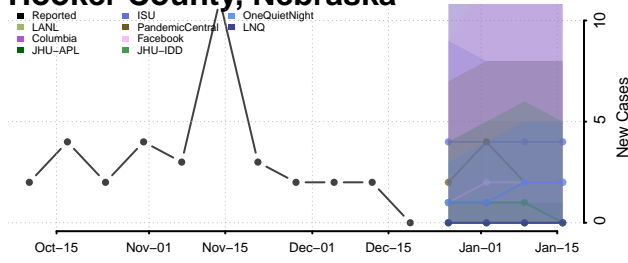

Hayes County, Nebraska

Hitchcock County, Nebraska

Holt County, Nebraska

Hooker County, Nebraska

Howard County, Nebraska

Jefferson County, Nebraska

Johnson County, Nebraska

Kearney County, Nebraska