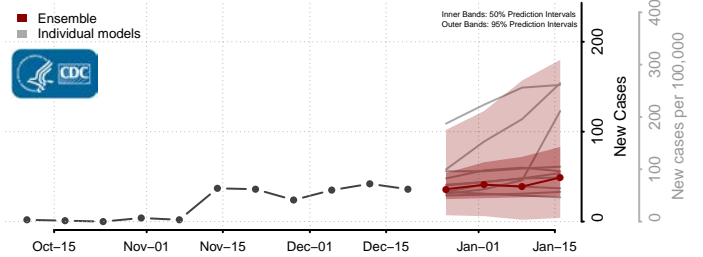

Rutland County, Vermont