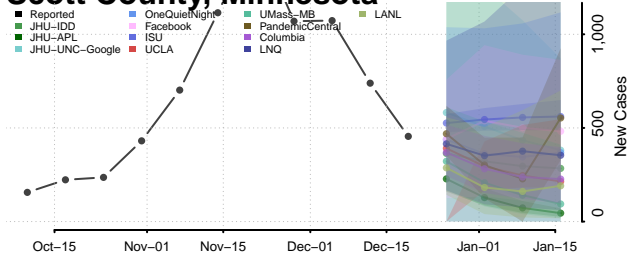

Scott County, Minnesota