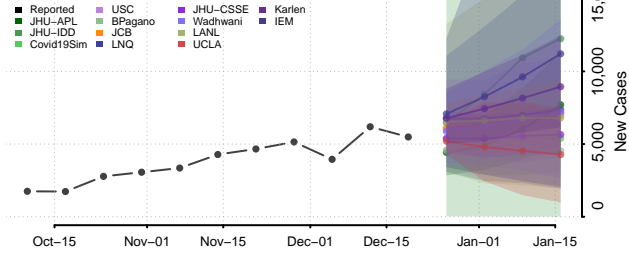

Wayne County, Pennsylvania

Westmoreland County, Pennsylvania

Wyoming County, Pennsylvania

York County, Pennsylvania

Puerto Rico

Rhode Island

Bristol County, Rhode Island

Kent County, Rhode Island