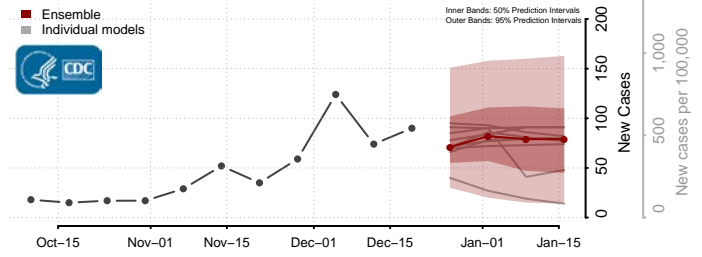

Madison County, Arkansas