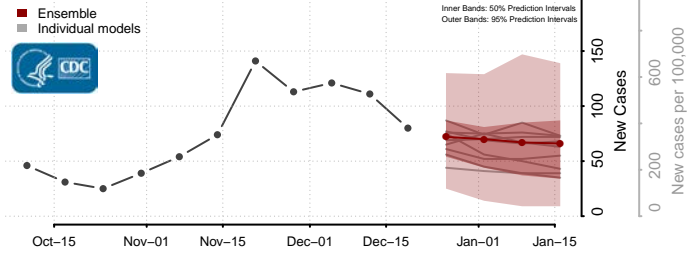

Fillmore County, Minnesota