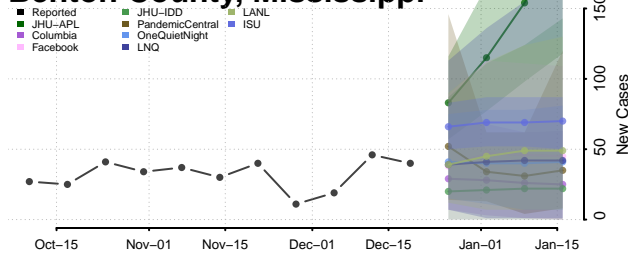

Benton County, Mississippi