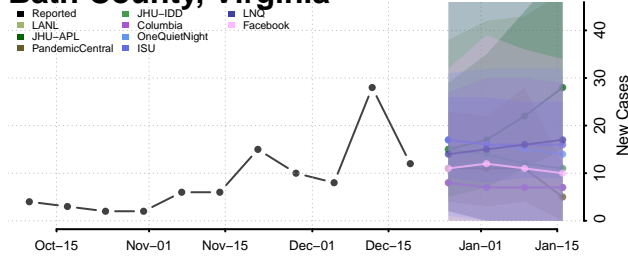

Bath County, Virginia