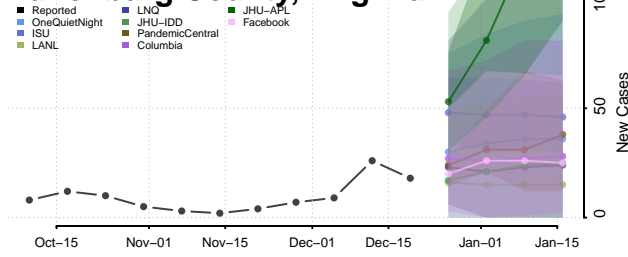

Lunenburg County, Virginia