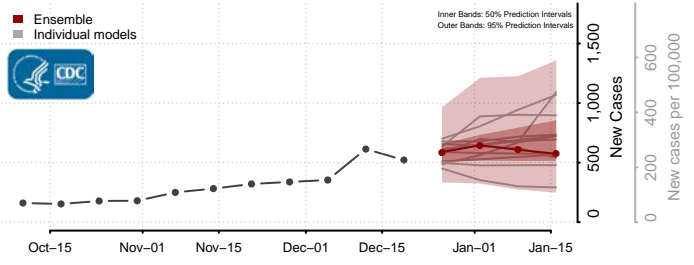

Prince Edward County, Virginia

Prince George County, Virginia

Prince William County, Virginia

Pulaski County, Virginia

Radford County, Virginia

Rappahannock County, Virginia

Richmond City County, Virginia

Richmond County, Virginia