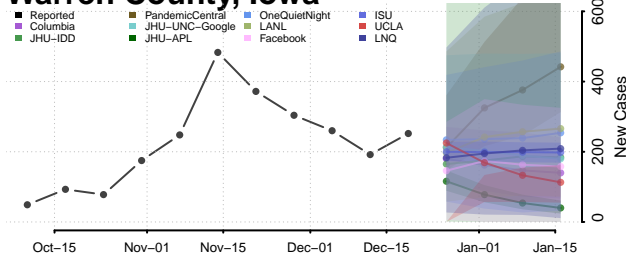

Tama County, Iowa

Taylor County, Iowa

Union County, Iowa

Van Buren County, Iowa

Wapello County, Iowa

Warren County, Iowa

Washington County, Iowa

Wayne County, Iowa