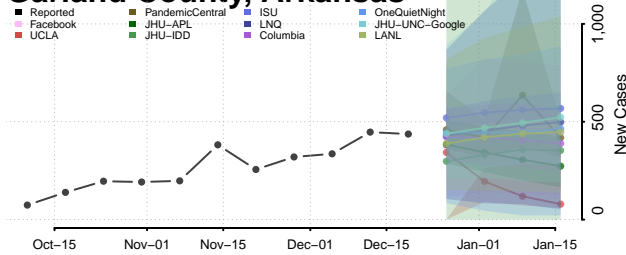

Dallas County, Arkansas

Desha County, Arkansas

Drew County, Arkansas

Faulkner County, Arkansas

Franklin County, Arkansas

Fulton County, Arkansas

Garland County, Arkansas

Grant County, Arkansas