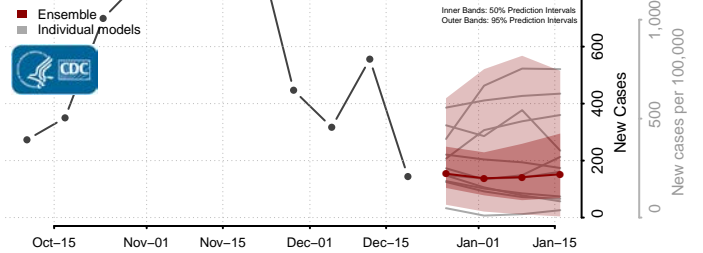

Eddy County, North Dakota

Emmons County, North Dakota

Foster County, North Dakota

Golden Valley County, North Dakota

Grand Forks County, North Dakota

Grant County, North Dakota

Griggs County, North Dakota

Hettinger County, North Dakota