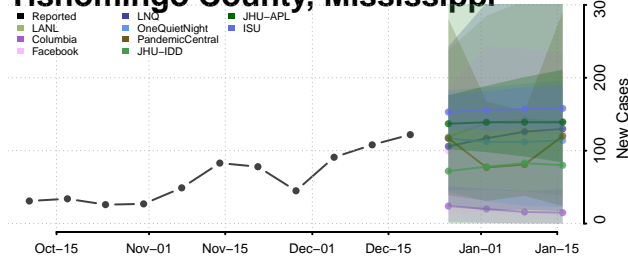

Tate County, Mississippi

Tippah County, Mississippi

Tishomingo County, Mississippi

Tunica County, Mississippi

Union County, Mississippi

Walthall County, Mississippi

Warren County, Mississippi

Washington County, Mississippi