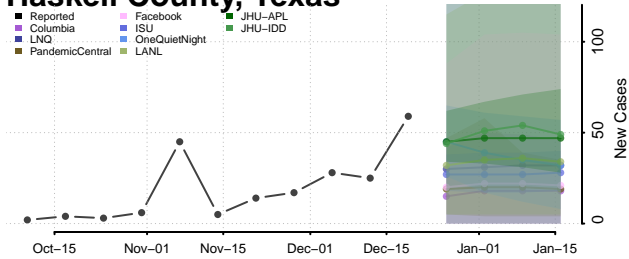

Haskell County, Texas