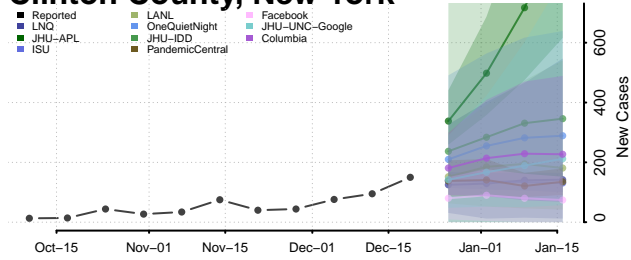

Clinton County, New York