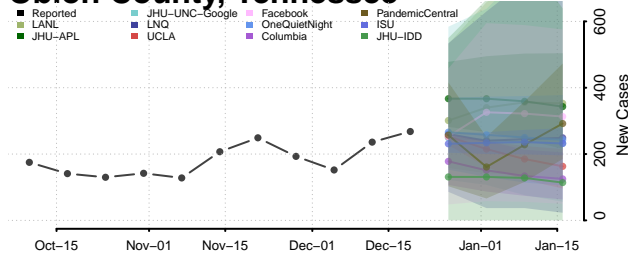

Obion County, Tennessee