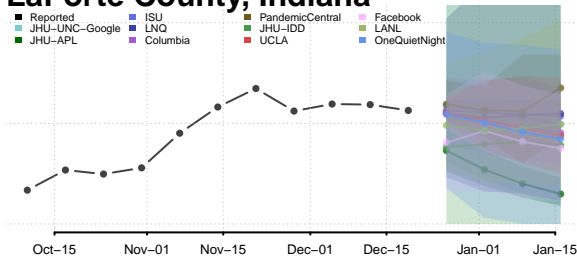

Kosciusko County, Indiana

LaGrange County, Indiana

Lake County, Indiana

LaPorte County, Indiana

Lawrence County, Indiana

Madison County, Indiana

Marion County, Indiana

Marshall County, Indiana