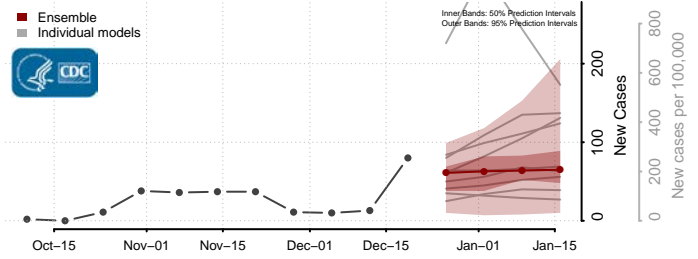

Penobscot County, Maine

Piscataquis County, Maine

Sagadahoc County, Maine

Somerset County, Maine

Waldo County, Maine

Washington County, Maine

York County, Maine

Maryland