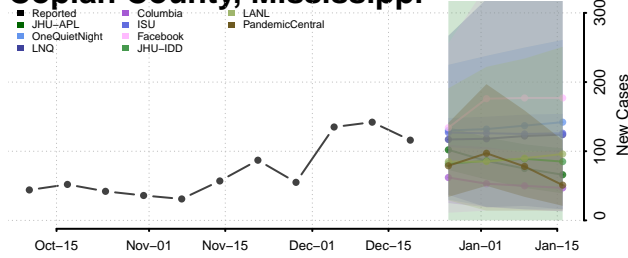

Copiah County, Mississippi