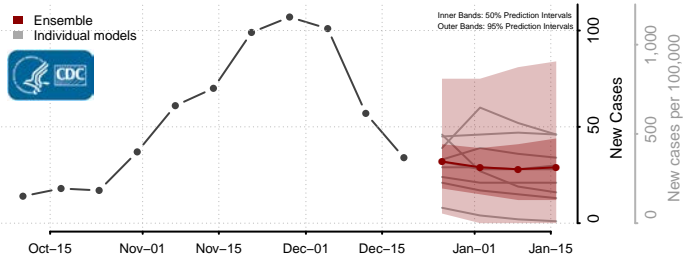

Scott County, Minnesota

Sherburne County, Minnesota

Sibley County, Minnesota

St. Louis County, Minnesota

Stearns County, Minnesota

Steele County, Minnesota

Stevens County, Minnesota

Swift County, Minnesota