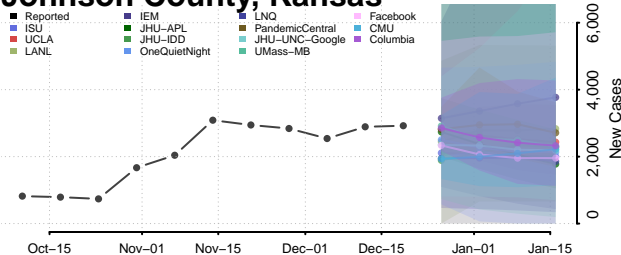

Hodgeman County, Kansas

Jackson County, Kansas

Jefferson County, Kansas

Jewell County, Kansas

Johnson County, Kansas

Keary County, Kansas

Kingman County, Kansas

Kiowa County, Kansas