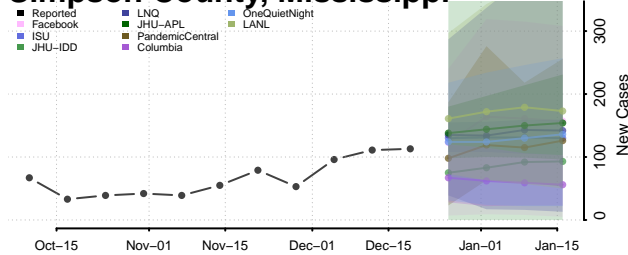

Simpson County, Mississippi