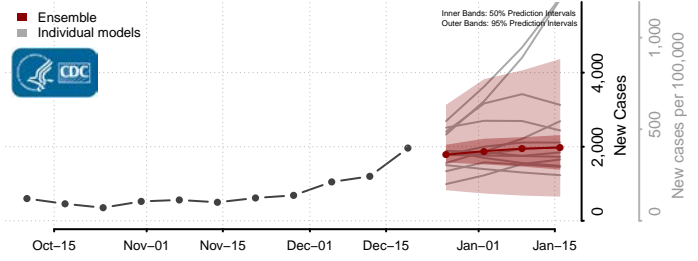

Sonoma County, California