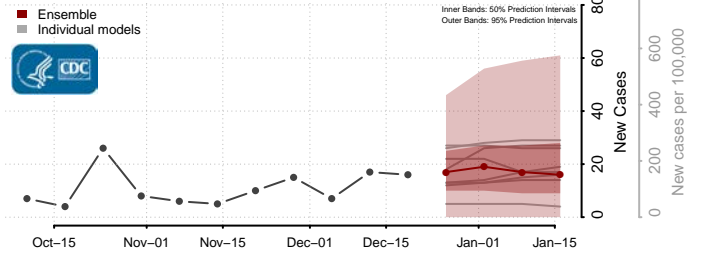

Lancaster County, Virginia