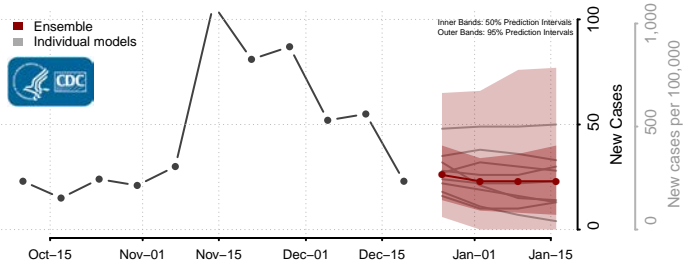

Scott County, Minnesota

Sherburne County, Minnesota

Sibley County, Minnesota

St. Louis County, Minnesota

Stearns County, Minnesota

Steele County, Minnesota

Stevens County, Minnesota

Swift County, Minnesota