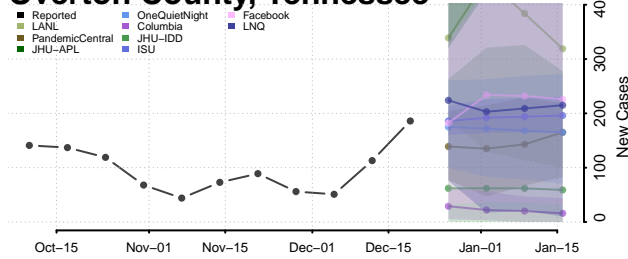

McNairy County, Tennessee

Meigs County, Tennessee

Monroe County, Tennessee

Montgomery County, Tennessee

Moore County, Tennessee

Morgan County, Tennessee

Obion County, Tennessee

Overton County, Tennessee