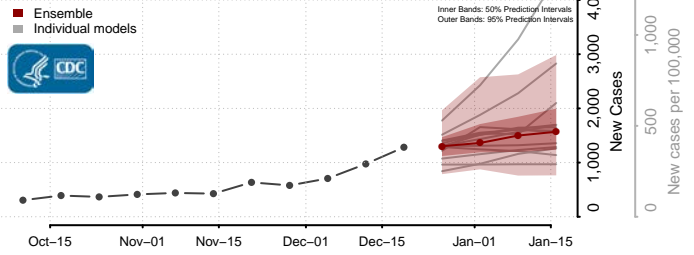

Clay County, North Carolina

Cleveland County, North Carolina

Columbus County, North Carolina

Craven County, North Carolina

Cumberland County, North Carolina

Currituck County, North Carolina

Dare County, North Carolina