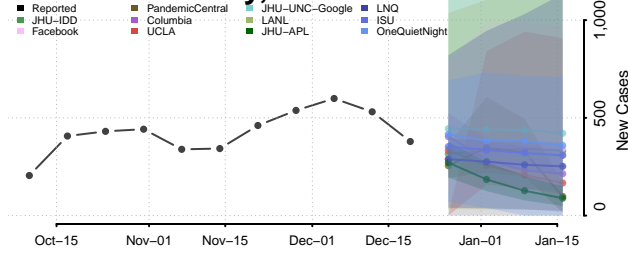

Maui County, Hawaii

Idaho

Ada County, Idaho

Adams County, Idaho

Bannock County, Idaho

Bear Lake County, Idaho

Benewah County, Idaho

Bingham County, Idaho