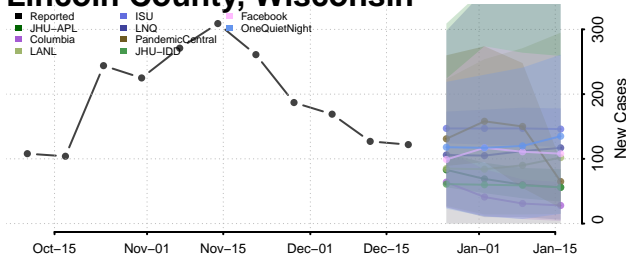

Lincoln County, Wisconsin