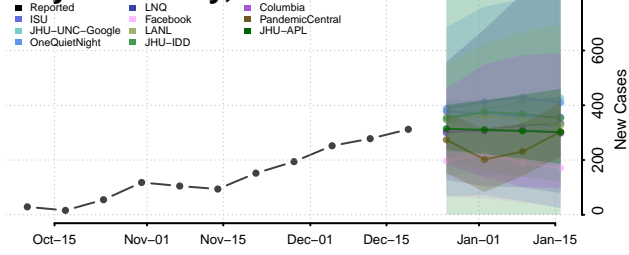

Suffolk County, New York

Sullivan County, New York

Tioga County, New York

Tompkins County, New York

Ulster County, New York

Warren County, New York

Washington County, New York

Wayne County, New York