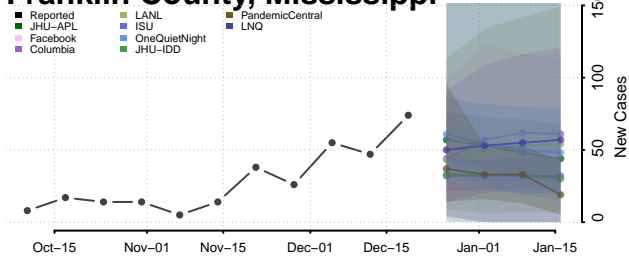

Franklin County, Mississippi