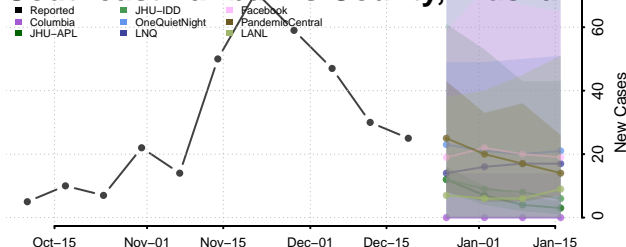

North Slope County, Alaska

Northwest Arctic County, Alaska

Petersburg County, Alaska

Prince of Wales-Hyder County, Alaska

Sitka County, Alaska

Skagway County, Alaska

Southeast Fairbanks County, Alaska

Valdez-Cordova County, Alaska