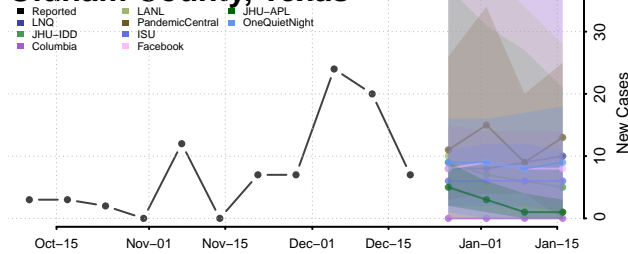

Oldham County, Texas