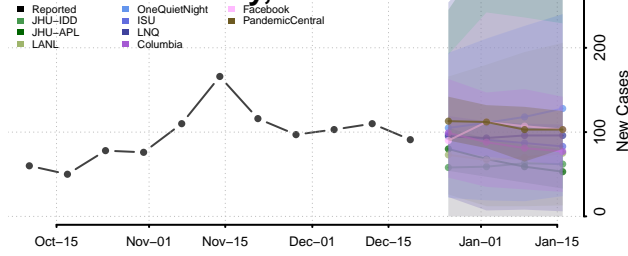

Crawford County, Missouri