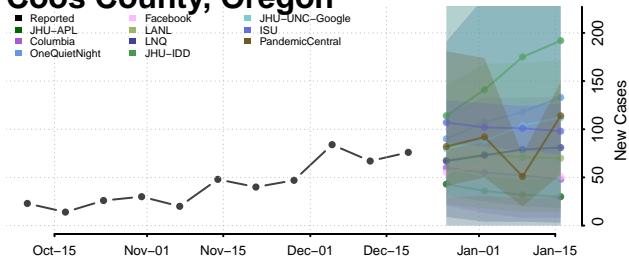

Coos County, Oregon