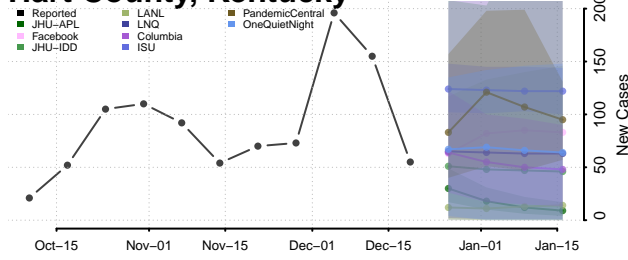

Hart County, Kentucky