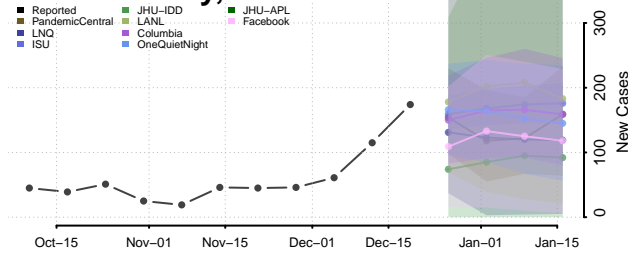

Union County, Tennessee