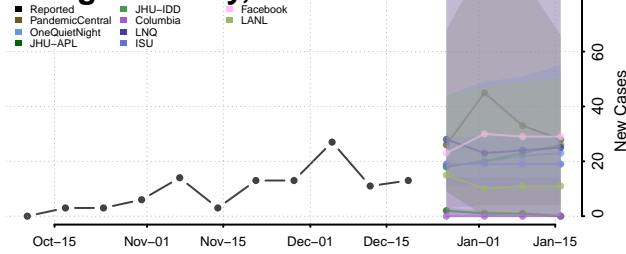

Refugio County, Texas