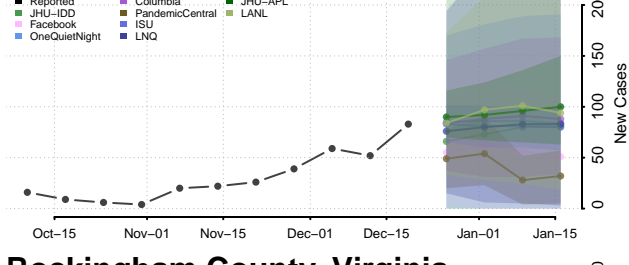

Rockbridge County, Virginia