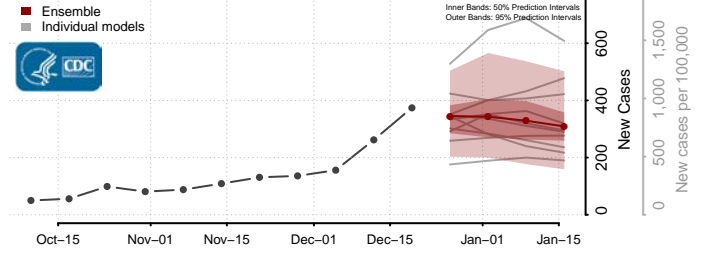

Chester County, Tennessee

Claiborne County, Tennessee

Clay County, Tennessee

Cocke County, Tennessee

Coffee County, Tennessee

Crockett County, Tennessee

Cumberland County, Tennessee

Davidson County, Tennessee