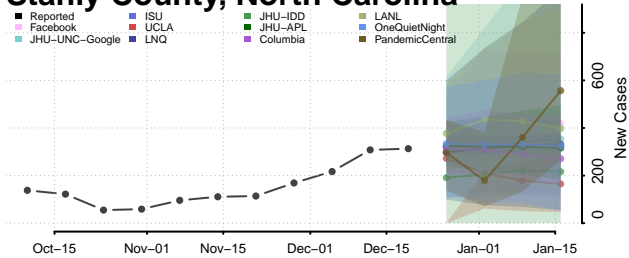

Stanly County, North Carolina