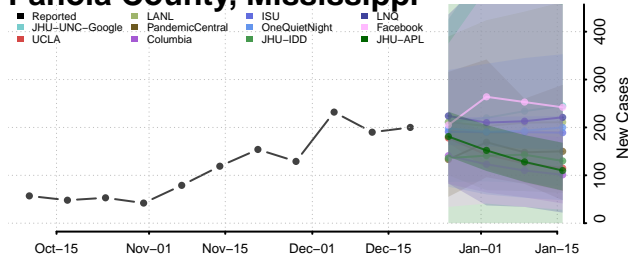

Panola County, Mississippi