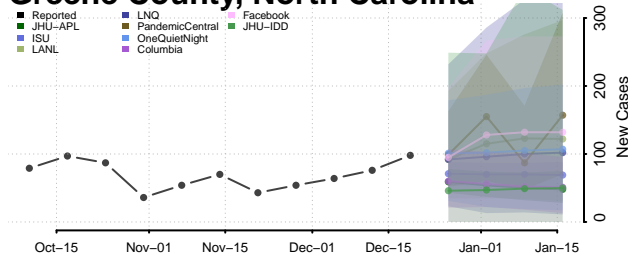

Gaston County, North Carolina

Gates County, North Carolina

Graham County, North Carolina

Granville County, North Carolina

Greene County, North Carolina

Guilford County, North Carolina

Halifax County, North Carolina