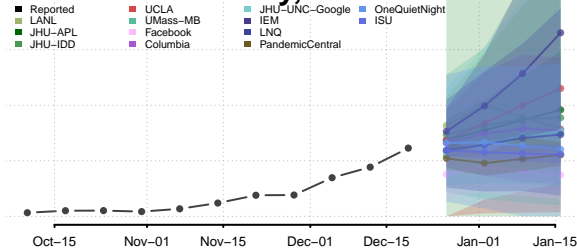

Orange County, New York

Orleans County, New York

Oswego County, New York

Otsego County, New York

Putnam County, New York

Queens County, New York

Rensselaer County, New York

Richmond County, New York