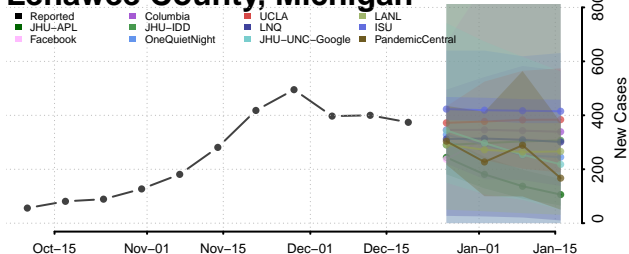

Lenawee County, Michigan