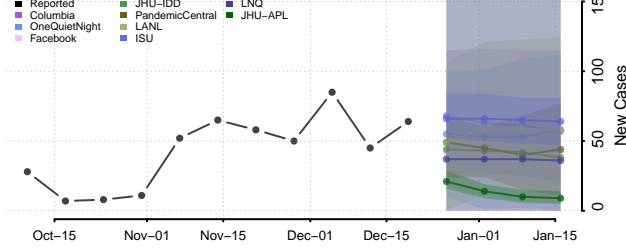

Webster County, Iowa

Winnebago County, Iowa

Winneshiek County, Iowa

Woodbury County, Iowa

Worth County, Iowa

Wright County, Iowa

Kansas

Allen County, Kansas