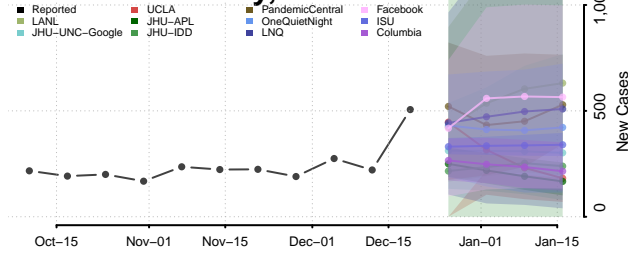

Greene County, Arkansas

Hempstead County, Arkansas

Hot Spring County, Arkansas

Howard County, Arkansas

Independence County, Arkansas

Izard County, Arkansas

Jackson County, Arkansas

Jefferson County, Arkansas