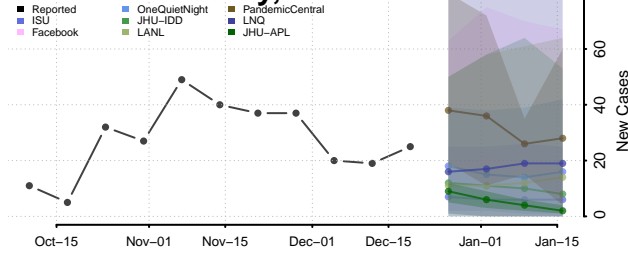

Chouteau County, Montana