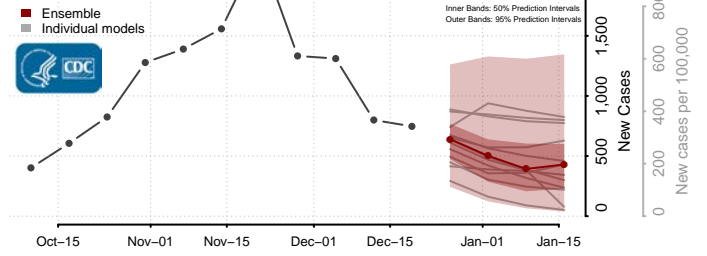

Dona Ana County, New Mexico