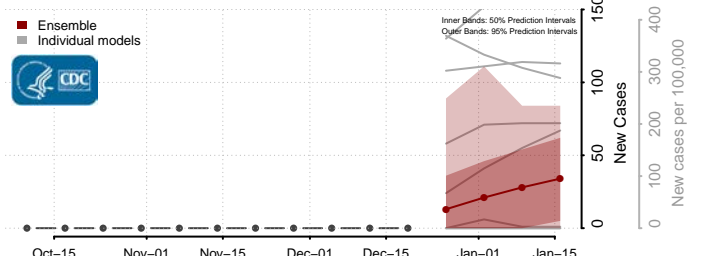

Uintah County, Utah