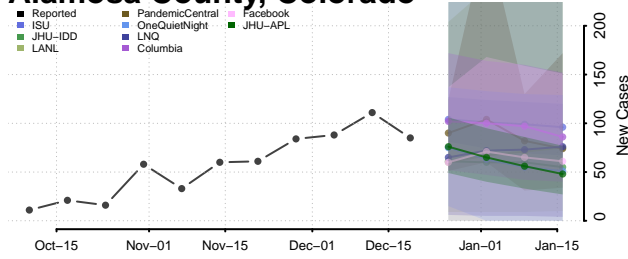

Alamosa County, Colorado