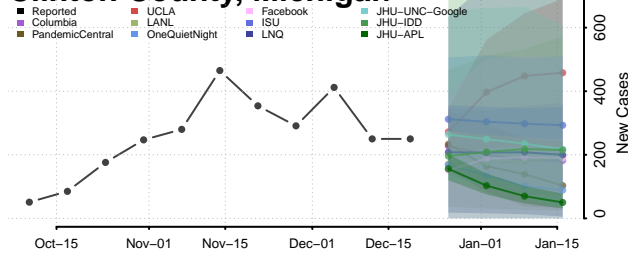

Clinton County, Michigan