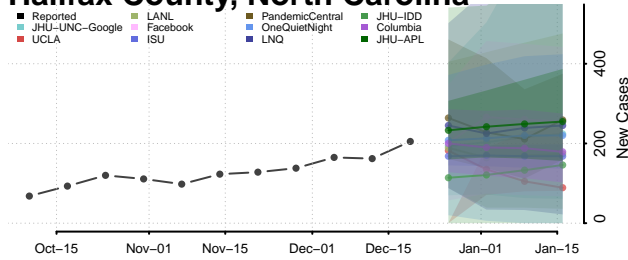

Gaston County, North Carolina

Gates County, North Carolina

Graham County, North Carolina

Granville County, North Carolina

Greene County, North Carolina

Guilford County, North Carolina

Halifax County, North Carolina