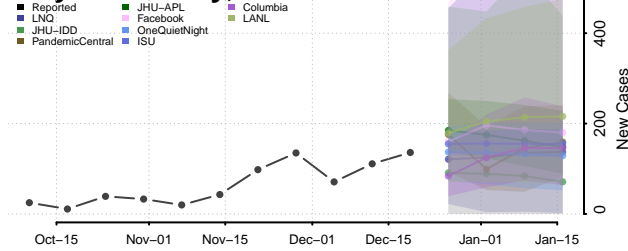

Wayne County, Tennessee