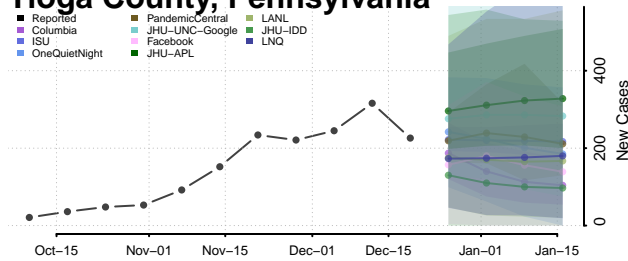

Tioga County, Pennsylvania