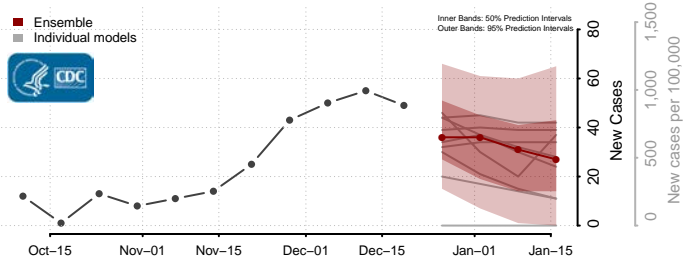

Elko County, Nevada

Esmeralda County, Nevada

Eureka County, Nevada

Humboldt County, Nevada

Lander County, Nevada

Lincoln County, Nevada

Lyon County, Nevada

Mineral County, Nevada