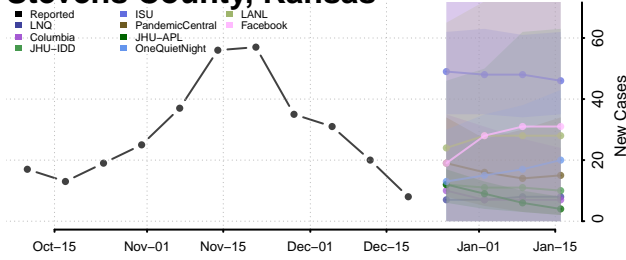

Sheridan County, Kansas

Sherman County, Kansas

Smith County, Kansas

Stafford County, Kansas

Stanton County, Kansas

Stevens County, Kansas

Sumner County, Kansas

Thomas County, Kansas