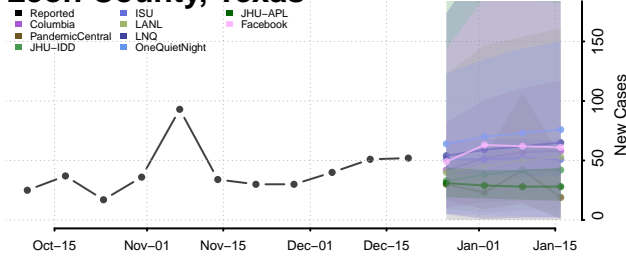

Lamar County, Texas

Lamb County, Texas

Lampasas County, Texas

Lavaca County, Texas

Lee County, Texas

Leon County, Texas

Liberty County, Texas

Limestone County, Texas