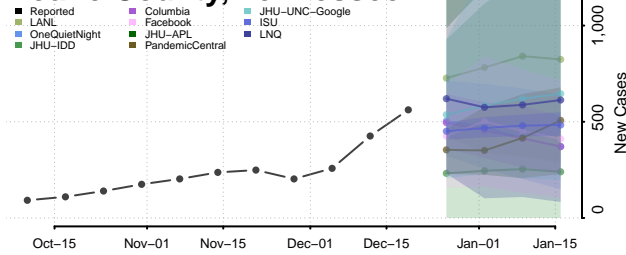

Roane County, Tennessee