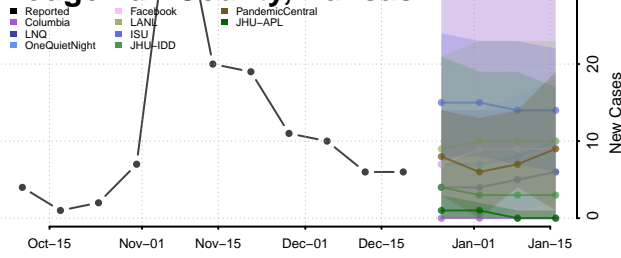

Hodgeman County, Kansas