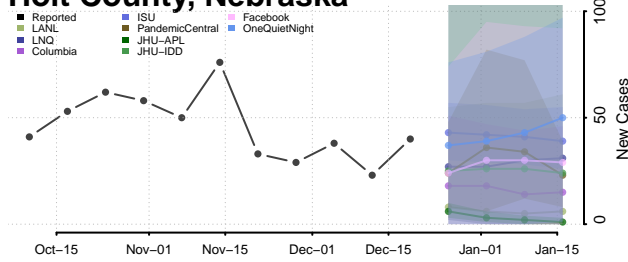

Holt County, Nebraska