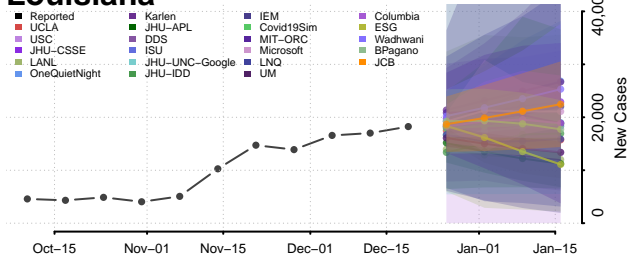

Wayne County, Kentucky

Webster County, Kentucky

Whitley County, Kentucky

Wolfe County, Kentucky

Woodford County, Kentucky

Louisiana