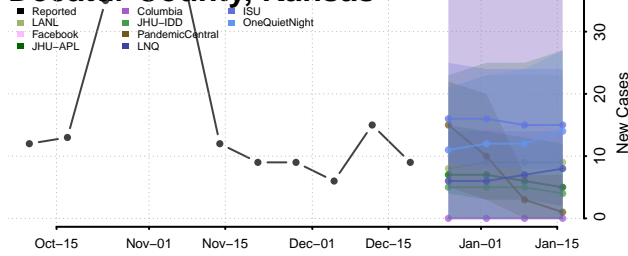

Decatur County, Kansas