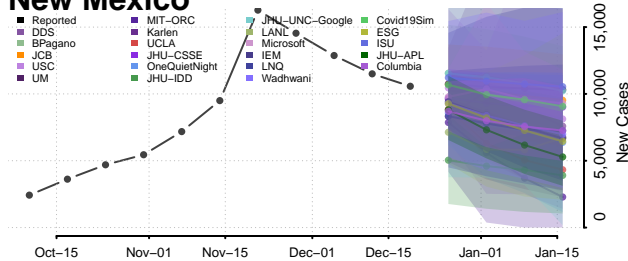

Bernalillo County, New Mexico

*New weekly cases may decrease in this location over the next four weeks. For these locations, the ensemble forecast indicates a probability of 0.75 or greater that fewer cases will be reported in week four of the forecast than in the last reported week.