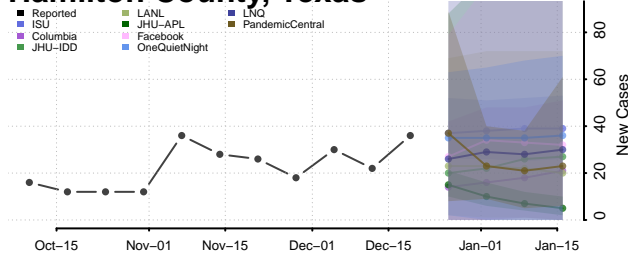

Gregg County, Texas

Grimes County, Texas

Guadalupe County, Texas

Hale County, Texas

Hall County, Texas

Hamilton County, Texas

Hansford County, Texas

Hardeman County, Texas