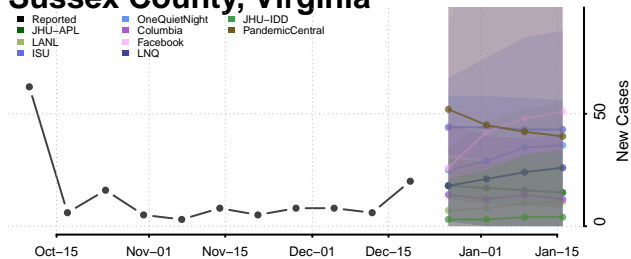

Tazewell County, Virginia

Virginia Beach County, Virginia

Warren County, Virginia

Washington County, Virginia

Waynesboro County, Virginia

Westmoreland County, Virginia

Williamsburg County, Virginia

Winchester County, Virginia