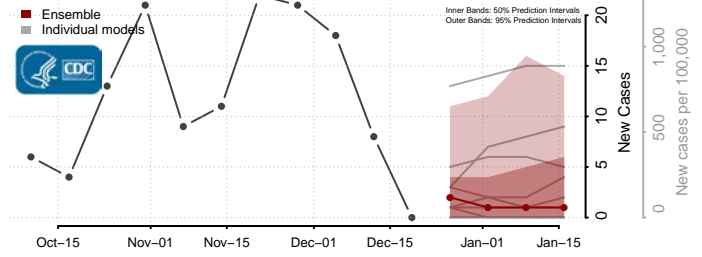

Daniels County, Montana