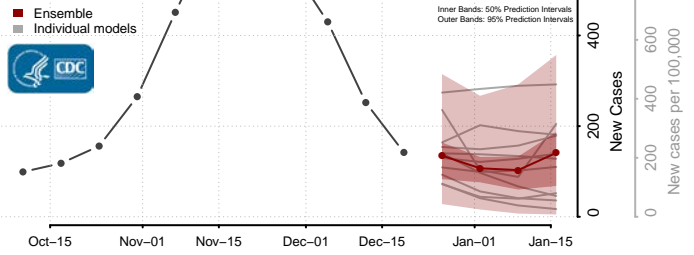

Crow Wing County, Minnesota