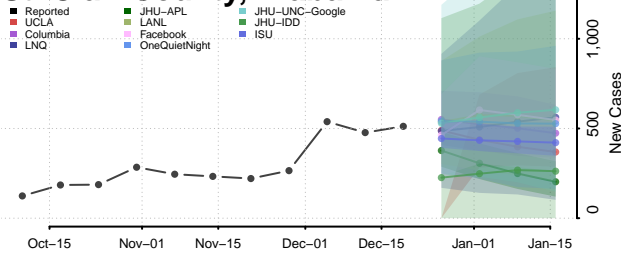

Pike County, Alabama

Randolph County, Alabama

Russell County, Alabama

Shelby County, Alabama

St. Clair County, Alabama

Sumter County, Alabama

Talladega County, Alabama

Tallapoosa County, Alabama