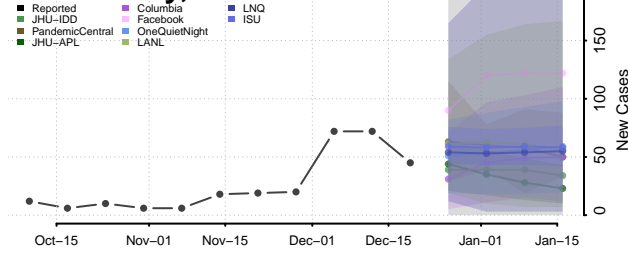

Johnson County, Arkansas

Lafayette County, Arkansas

Lawrence County, Arkansas

Lee County, Arkansas

Lincoln County, Arkansas

Little River County, Arkansas

Logan County, Arkansas

Lonoke County, Arkansas