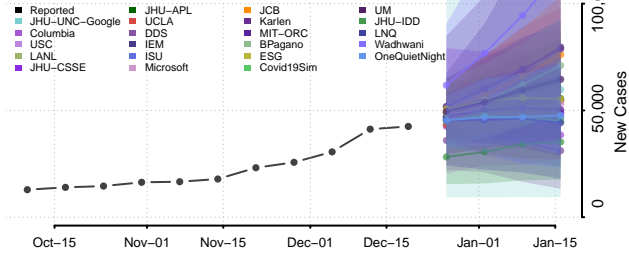

North Carolina**

**New weekly cases may increase in this location over the next four weeks. For these locations, the ensemble forecast indicates a probability of 0.75 or greater that more cases will be reported in week four of the forecast than in the last reported week.