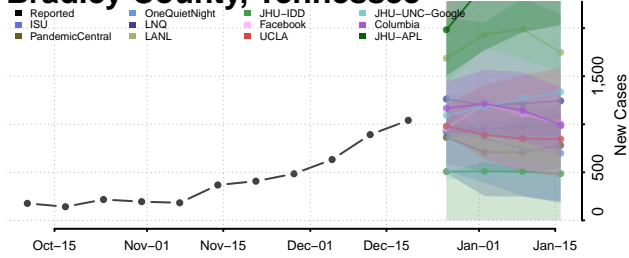

Bradley County, Tennessee