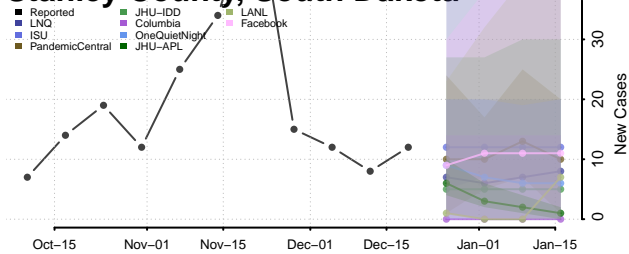

Stanley County, South Dakota