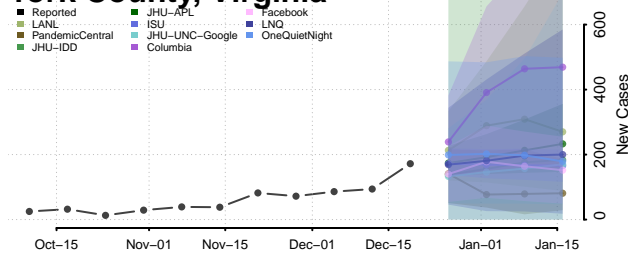

York County, Virginia