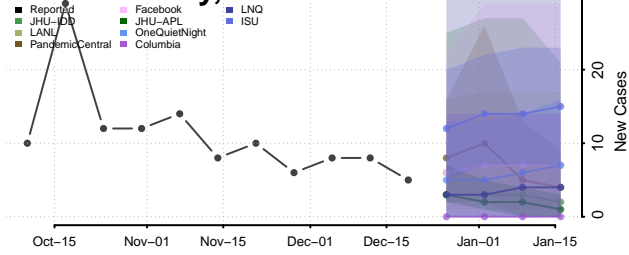

Morton County, North Dakota

Mountrail County, North Dakota

Nelson County, North Dakota

Oliver County, North Dakota

Pembina County, North Dakota

Pierce County, North Dakota

Ramsey County, North Dakota

Ransom County, North Dakota