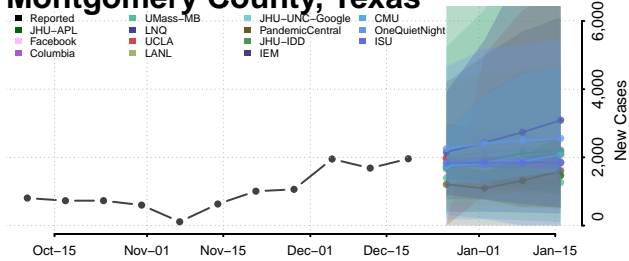

Montgomery County, Texas