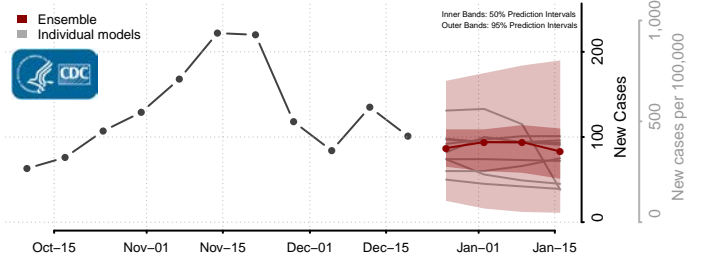

Iowa County, Wisconsin