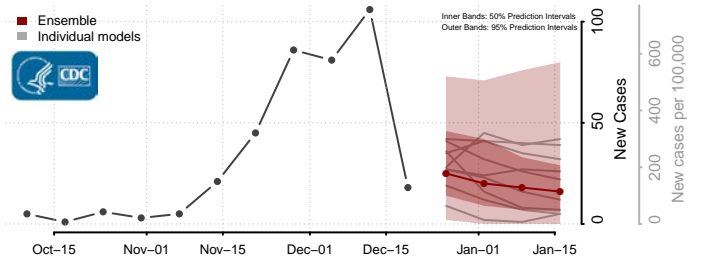

Archuleta County, Colorado