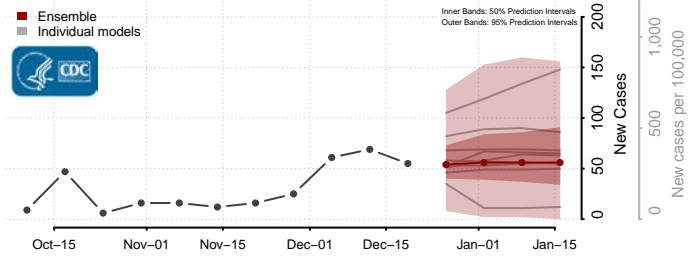

Tazewell County, Virginia

Virginia Beach County, Virginia

Warren County, Virginia

Washington County, Virginia

Waynesboro County, Virginia

Westmoreland County, Virginia

Williamsburg County, Virginia

Winchester County, Virginia