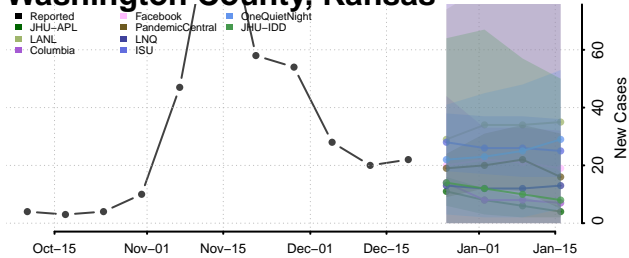

Washington County, Kansas