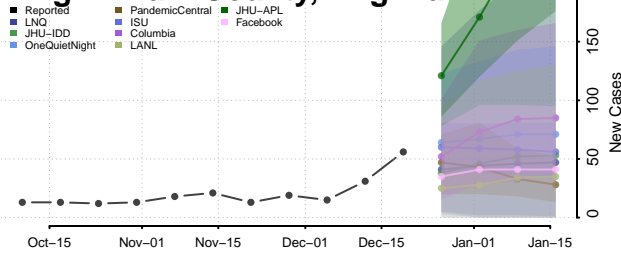

King William County, Virginia