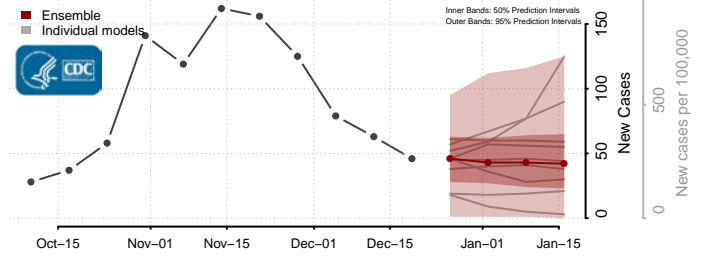

Clayton County, Iowa