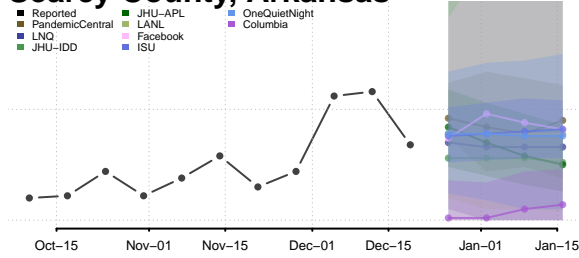

Pulaski County, Arkansas

Randolph County, Arkansas

Saline County, Arkansas

Scott County, Arkansas

Searcy County, Arkansas

Sebastian County, Arkansas

Sevier County, Arkansas

Sharp County, Arkansas