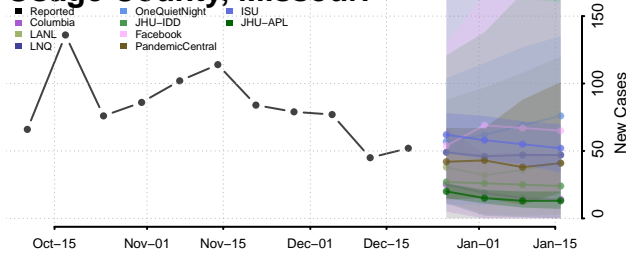

Osage County, Missouri