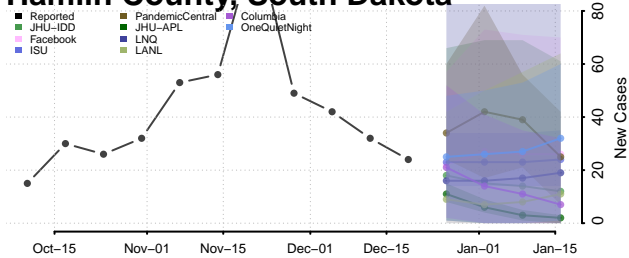

Douglas County, South Dakota

Edmunds County, South Dakota

Fall River County, South Dakota

Faulk County, South Dakota

Grant County, South Dakota

Gregory County, South Dakota

Haakon County, South Dakota

Hamlin County, South Dakota