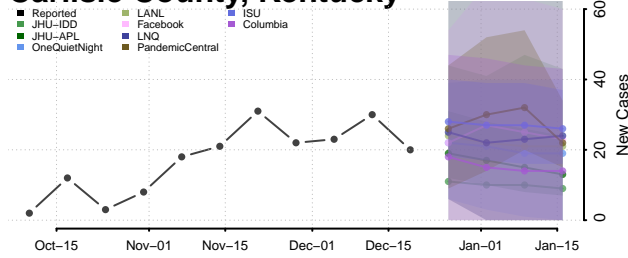

Carlisle County, Kentucky