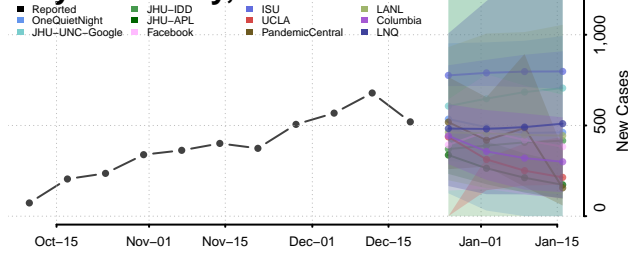

Wayne County, Ohio