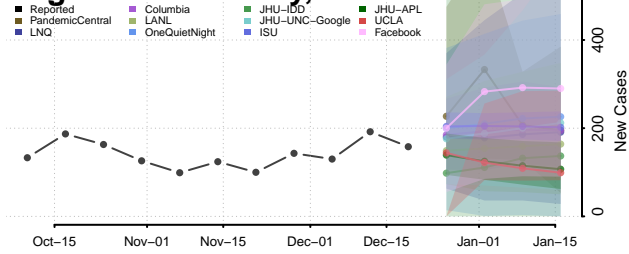

Davidson County, North Carolina

Davie County, North Carolina

Duplin County, North Carolina

Durham County, North Carolina

Edgecombe County, North Carolina

Forsyth County, North Carolina

Franklin County, North Carolina