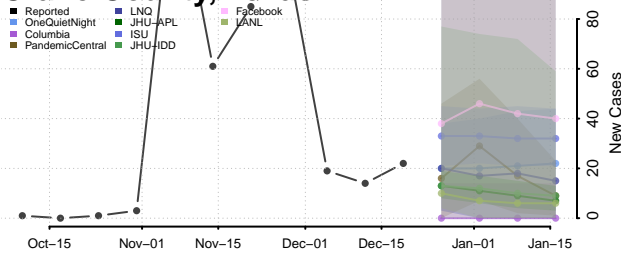

Crane County, Texas