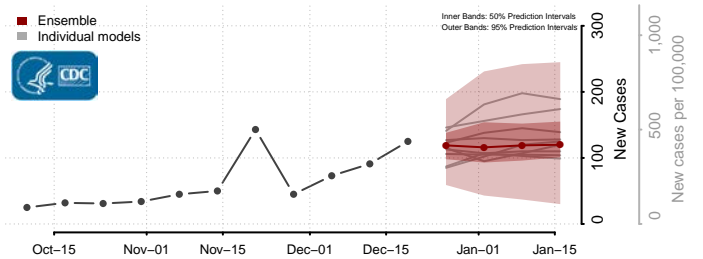

Greenbrier County, West Virginia

Hampshire County, West Virginia

Hancock County, West Virginia

Hardy County, West Virginia

Harrison County, West Virginia

Jackson County, West Virginia

Jefferson County, West Virginia