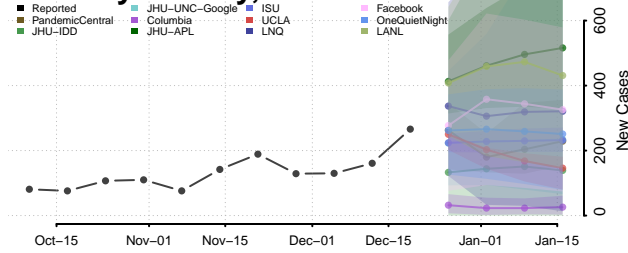

Weakley County, Tennessee