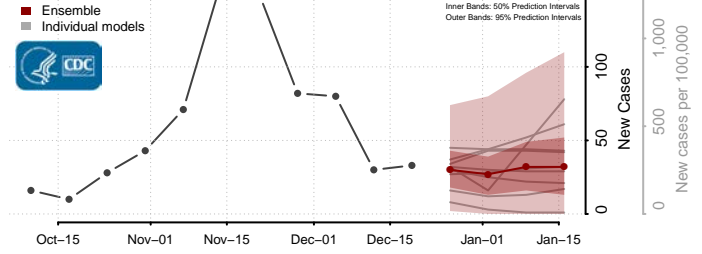

Carroll County, Iowa

Cass County, Iowa

Cedar County, Iowa

Cerro Gordo County, Iowa

Cherokee County, Iowa

Chickasaw County, Iowa

Clarke County, Iowa

Clay County, Iowa