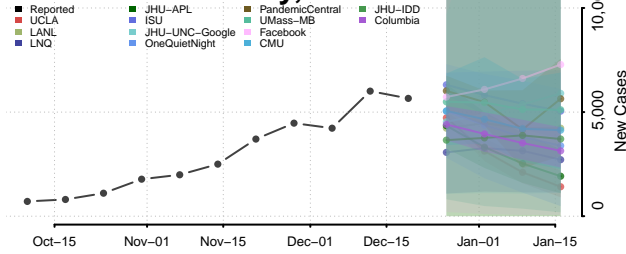

Providence County, Rhode Island