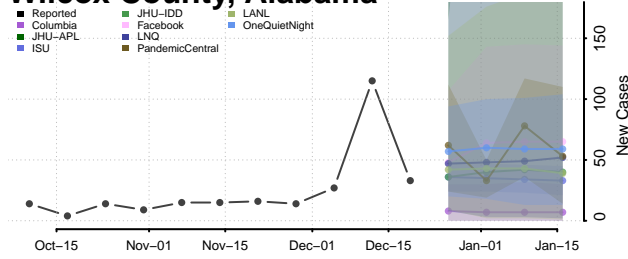

Pike County, Alabama

Randolph County, Alabama

Russell County, Alabama

Shelby County, Alabama

St. Clair County, Alabama

Sumter County, Alabama

Talladega County, Alabama

Tallapoosa County, Alabama

Tuscaloosa County, Alabama

Walker County, Alabama

Washington County, Alabama

Wilcox County, Alabama

Winston County, Alabama

Alaska

Aleutians East County, Alaska

Aleutians West County, Alaska