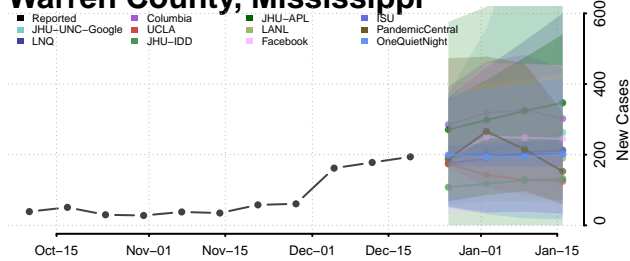

Tate County, Mississippi

Tippah County, Mississippi

Tishomingo County, Mississippi

Tunica County, Mississippi

Union County, Mississippi

Walthall County, Mississippi

Warren County, Mississippi

Washington County, Mississippi