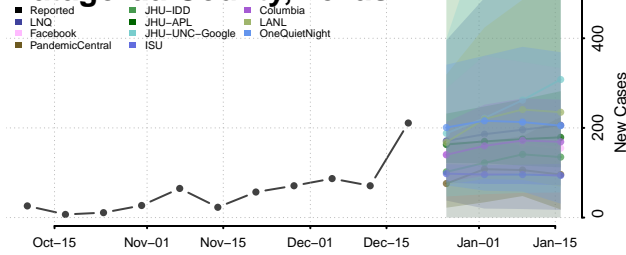

Matagorda County, Texas