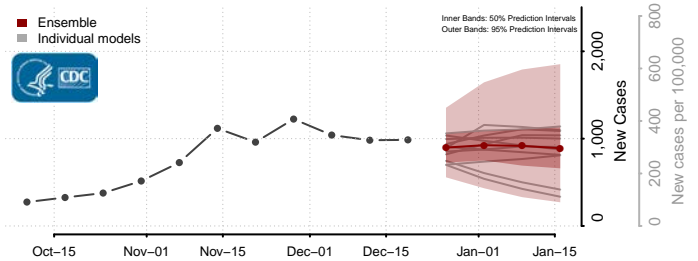

St. Louis City County, Missouri