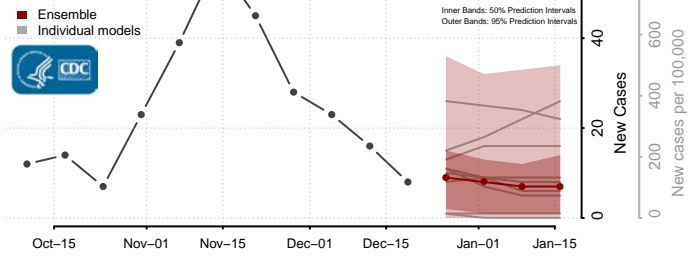

Clark County, Missouri