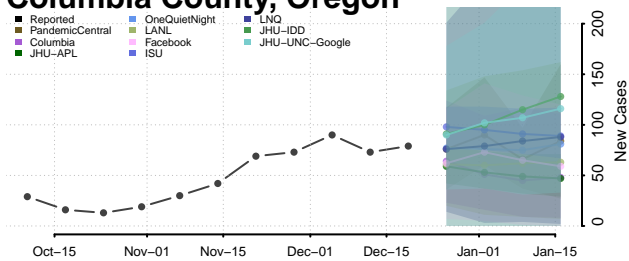

Columbia County, Oregon