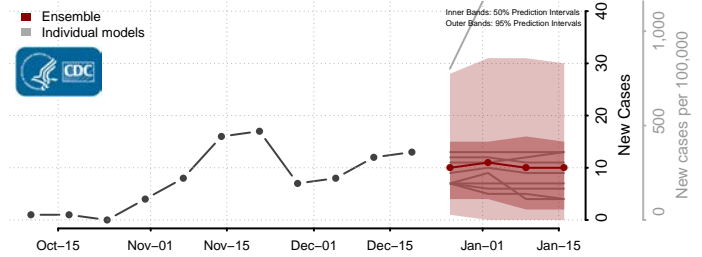

Mercer County, Missouri