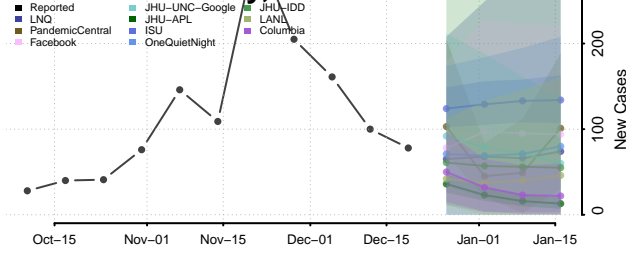

Freeborn County, Minnesota