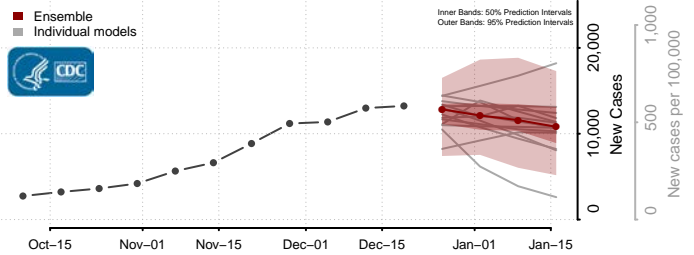

Clark County, Nevada