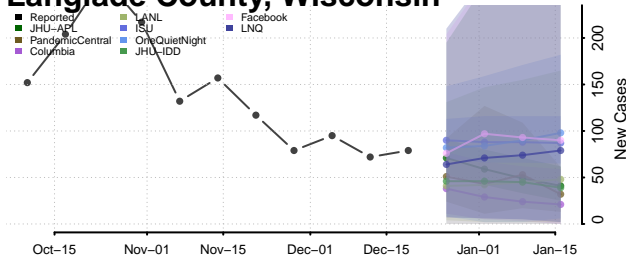

Lafayette County, Wisconsin

Langlade County, Wisconsin

Lincoln County, Wisconsin

Manitowoc County, Wisconsin

Marathon County, Wisconsin

Marinette County, Wisconsin

Marquette County, Wisconsin

Menominee County, Wisconsin