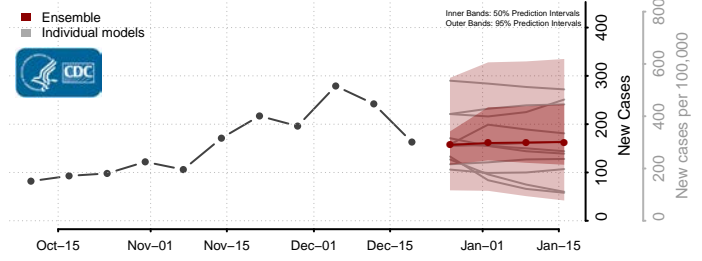

Jessamine County, Kentucky