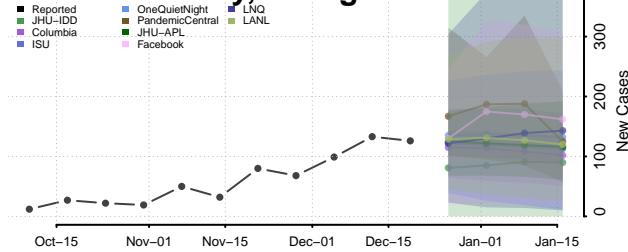

Coweta County, Georgia

Crawford County, Georgia

Crisp County, Georgia

Dade County, Georgia

Dawson County, Georgia

Decatur County, Georgia

DeKalb County, Georgia

Dodge County, Georgia