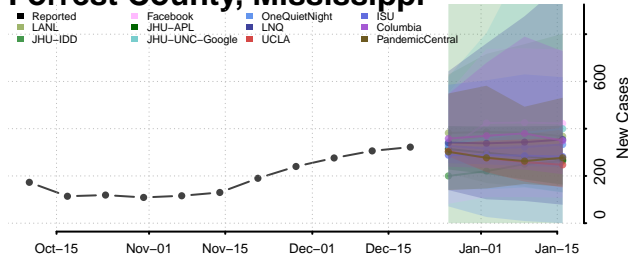

Forrest County, Mississippi