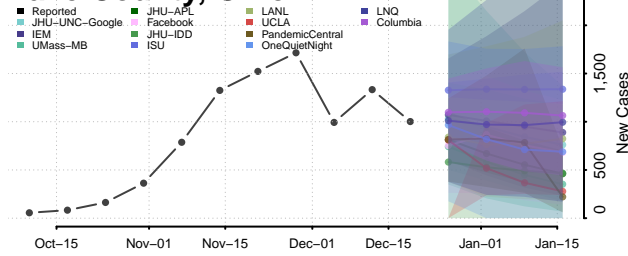

Huron County, Ohio

Jackson County, Ohio

Jefferson County, Ohio

Knox County, Ohio

Lake County, Ohio

Lawrence County, Ohio

Licking County, Ohio

Logan County, Ohio