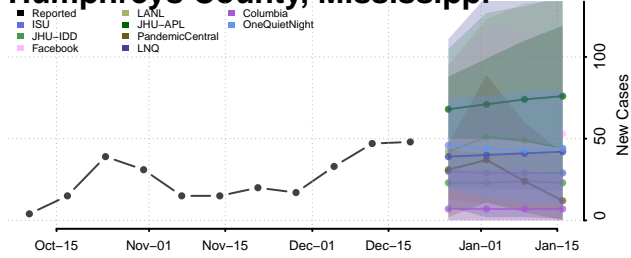

Greene County, Mississippi

Grenada County, Mississippi

Hancock County, Mississippi

Harrison County, Mississippi

Hinds County, Mississippi

Holmes County, Mississippi

Humphreys County, Mississippi

Issaquena County, Mississippi