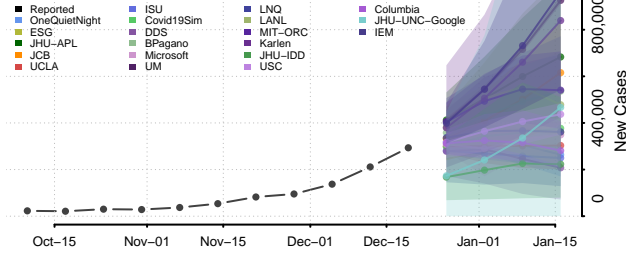

California**

Alameda County, California

Alpine County, California

Amador County, California

Butte County, California

Calaveras County, California

**New weekly cases may increase in this location over the next four weeks. For these locations, the ensemble forecast indicates a probability of 0.75 or greater that more cases will be reported in week four of the forecast than in the last reported week.