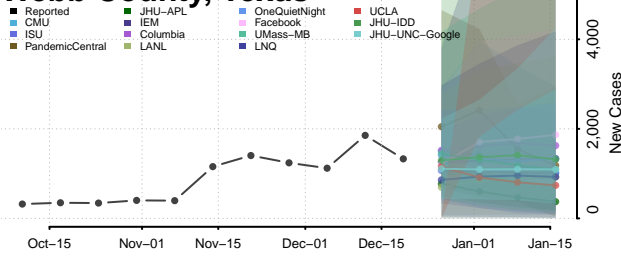

Webb County, Texas