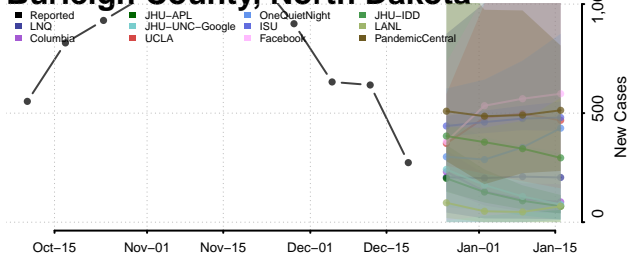

Burleigh County, North Dakota