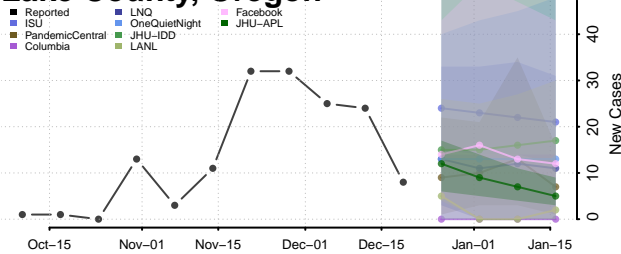

Lake County, Oregon