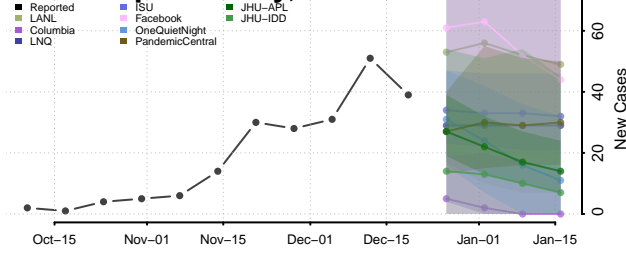

Guadalupe County, New Mexico