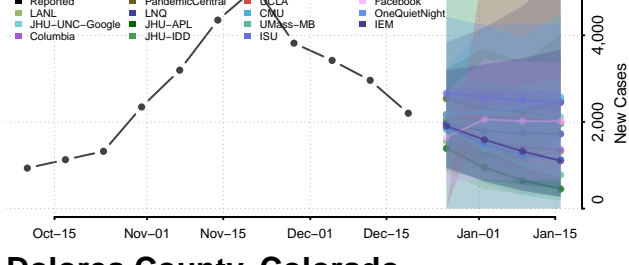

Denver County, Colorado