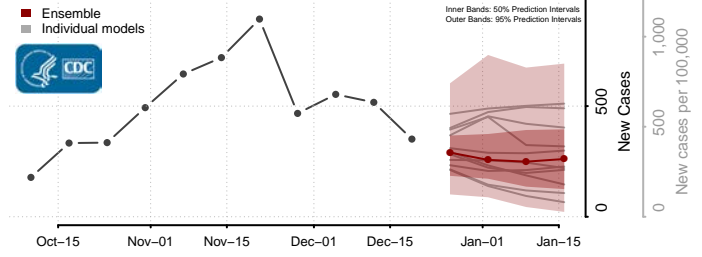

Cascade County, Montana