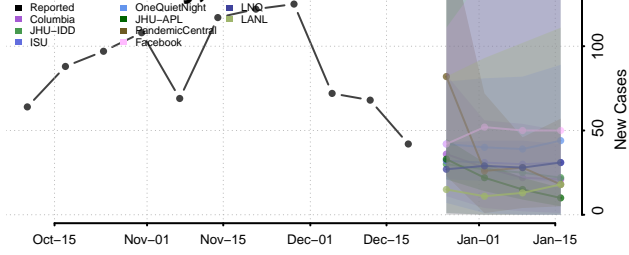

Todd County, South Dakota