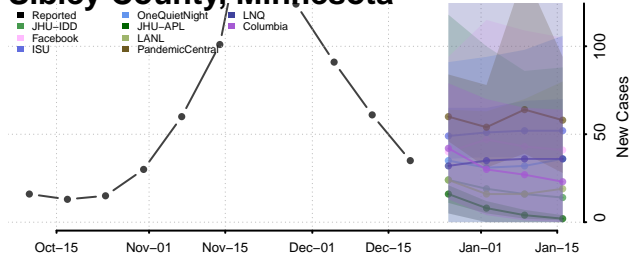

Sibley County, Minnesota