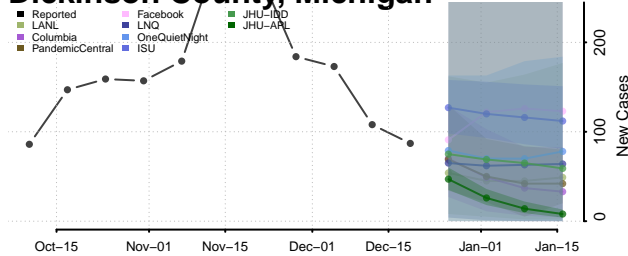

Delta County, Michigan

Dickinson County, Michigan

Eaton County, Michigan

Emmet County, Michigan

Genesee County, Michigan

Gladwin County, Michigan

Gogebic County, Michigan

Grand Traverse County, Michigan