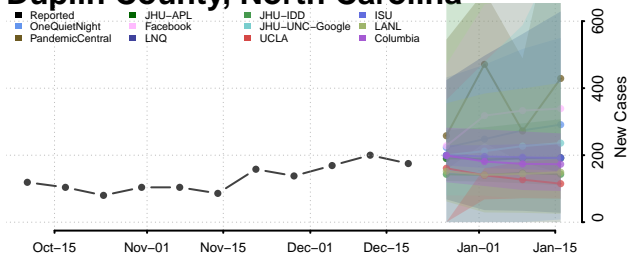

Duplin County, North Carolina