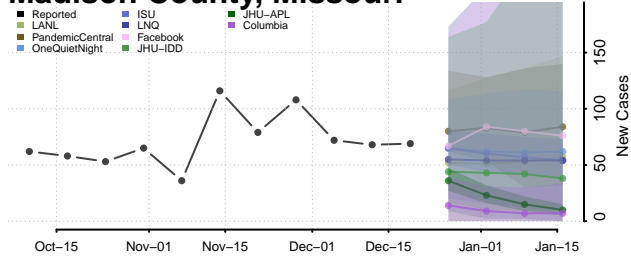

Madison County, Missouri