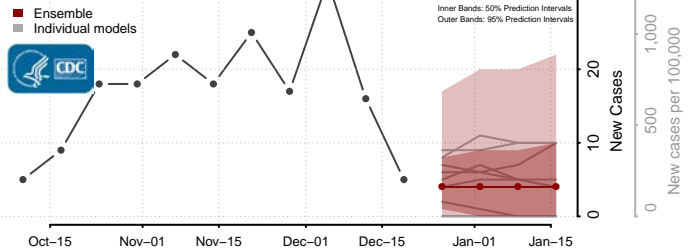

Kidder County, North Dakota