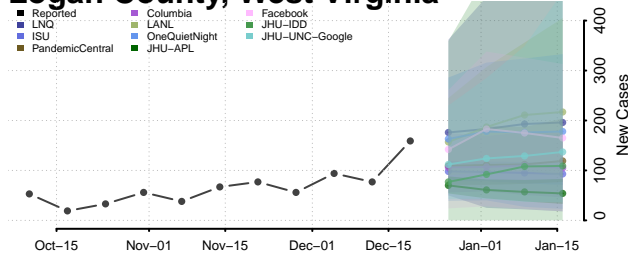

Logan County, West Virginia