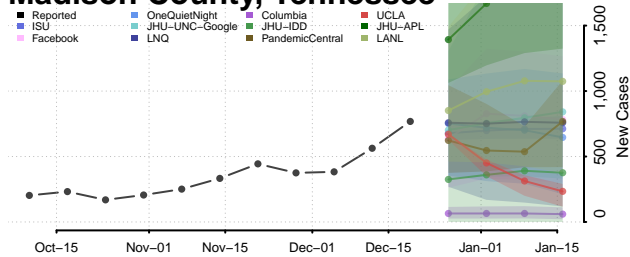

Lincoln County, Tennessee

Loudon County, Tennessee

Macon County, Tennessee

Madison County, Tennessee

Marion County, Tennessee

Marshall County, Tennessee

Maury County, Tennessee

McMinn County, Tennessee