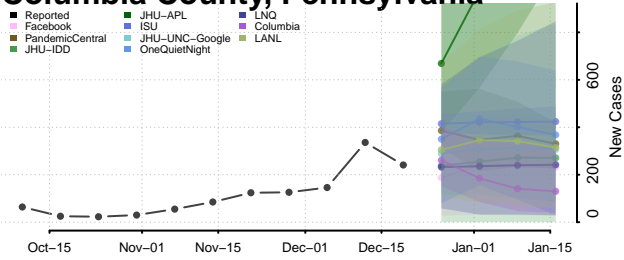

Columbia County, Pennsylvania