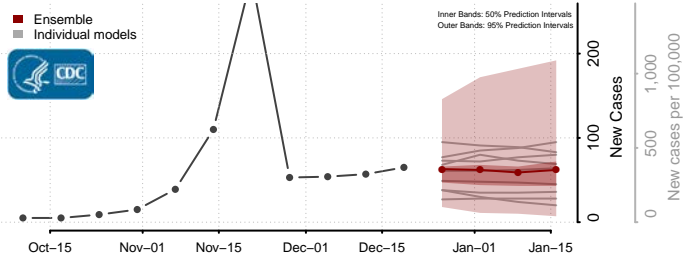

McDowell County, West Virginia