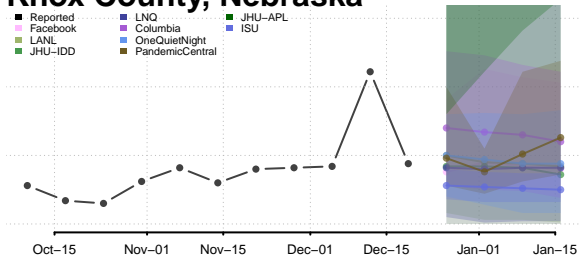

Keith County, Nebraska

Keya Paha County, Nebraska

Kimball County, Nebraska

Knox County, Nebraska

Lancaster County, Nebraska

Lincoln County, Nebraska

Logan County, Nebraska

Loup County, Nebraska