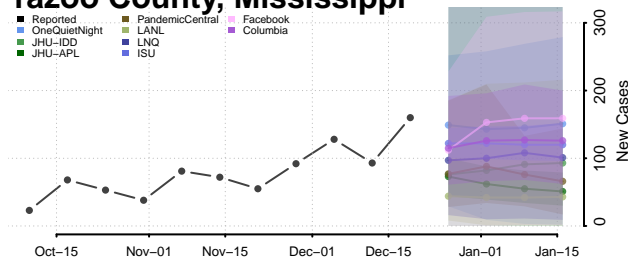

Yazoo County, Mississippi