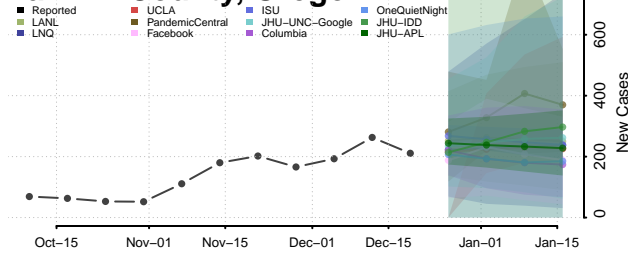

Yamhill County, Oregon