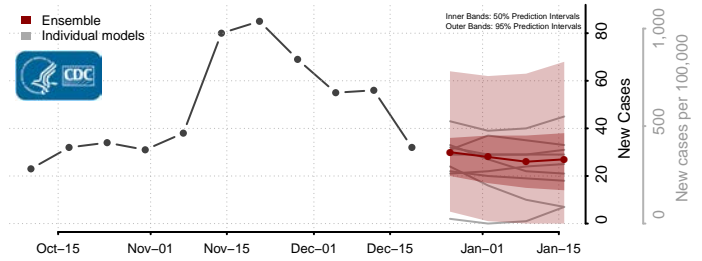

Martin County, Minnesota

McLeod County, Minnesota

Meeker County, Minnesota

Mille Lacs County, Minnesota

Morrison County, Minnesota

Mower County, Minnesota

Murray County, Minnesota

Nicollet County, Minnesota