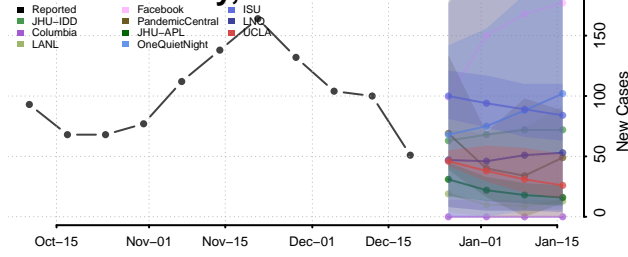

Dakota County, Nebraska