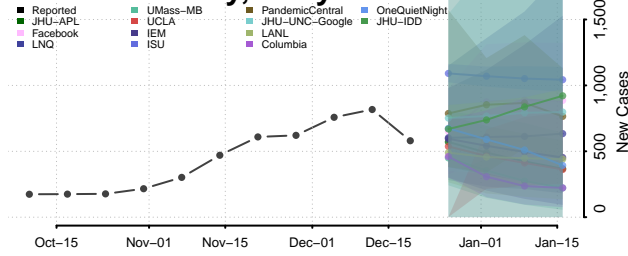

Charles County, Maryland

Dorchester County, Maryland

Frederick County, Maryland

Garrett County, Maryland

Harford County, Maryland

Howard County, Maryland

Kent County, Maryland

Montgomery County, Maryland