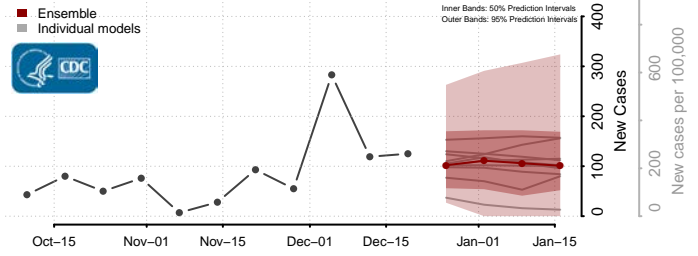

Grant County, Washington

Grays Harbor County, Washington

Island County, Washington

Jefferson County, Washington

King County, Washington

Kitsap County, Washington

Kittitas County, Washington

Klickitat County, Washington