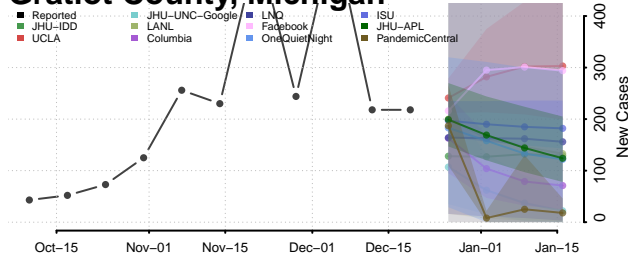

Gratiot County, Michigan