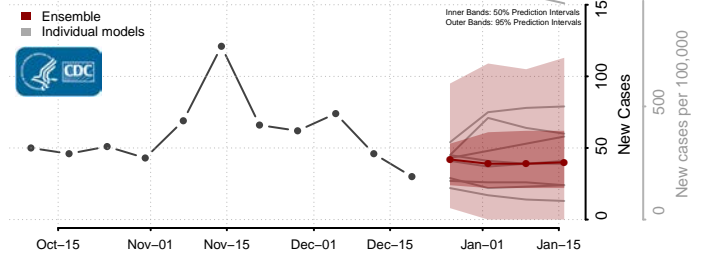

Pemiscot County, Missouri