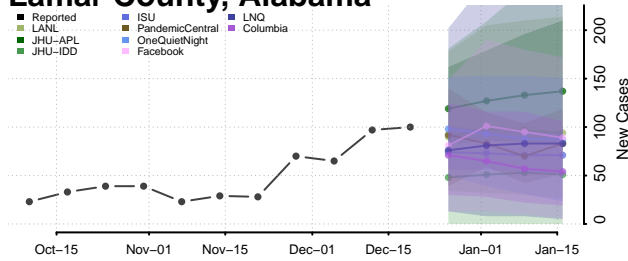

Geneva County, Alabama

Greene County, Alabama

Hale County, Alabama

Henry County, Alabama

Houston County, Alabama

Jackson County, Alabama

Jefferson County, Alabama

Lamar County, Alabama