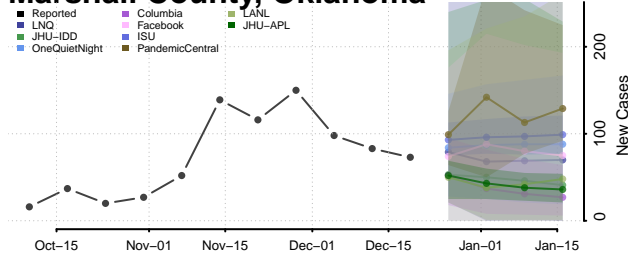

Kiowa County, Oklahoma

Latimer County, Oklahoma

Le Flore County, Oklahoma

Lincoln County, Oklahoma

Logan County, Oklahoma

Love County, Oklahoma

Major County, Oklahoma

Marshall County, Oklahoma