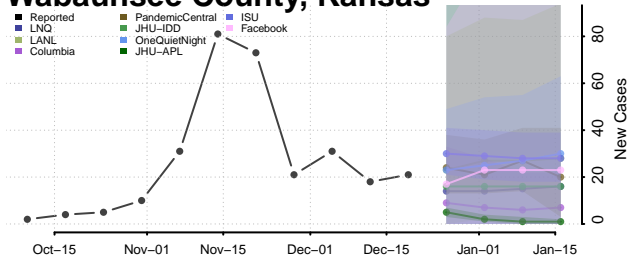

Wabaunsee County, Kansas