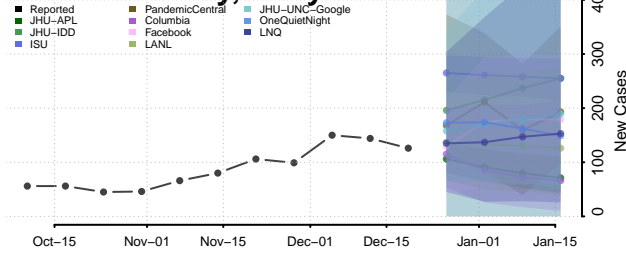

Calvert County, Maryland