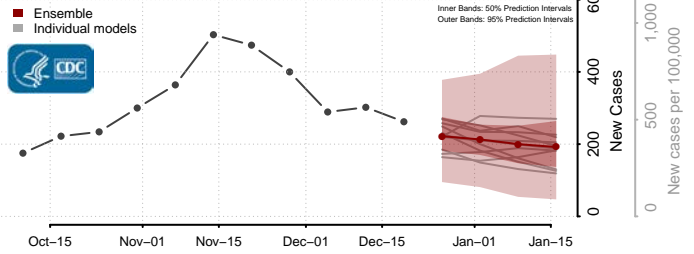

Boone County, Illinois