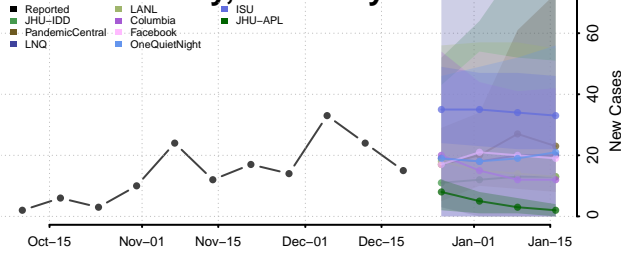

Kentucky

Adair County, Kentucky

Allen County, Kentucky

Anderson County, Kentucky

Ballard County, Kentucky

Barren County, Kentucky

Bath County, Kentucky

Bell County, Kentucky