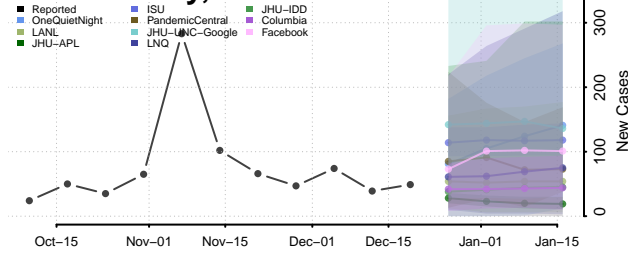

Cass County, Texas