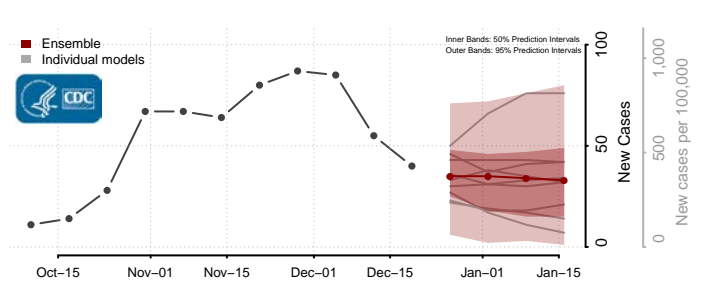

Lac qui Parle County, Minnesota

Lake County, Minnesota

Lake of the Woods County, Minnesota

Le Sueur County, Minnesota

Lincoln County, Minnesota

Lyon County, Minnesota

Mahnomen County, Minnesota

Marshall County, Minnesota