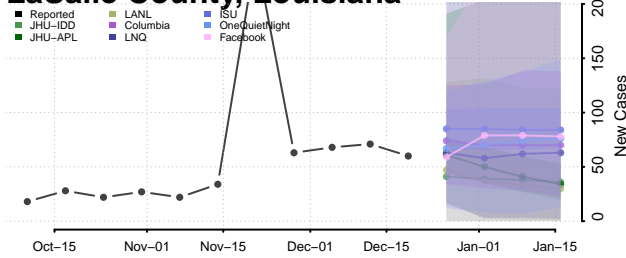

LaSalle County, Louisiana