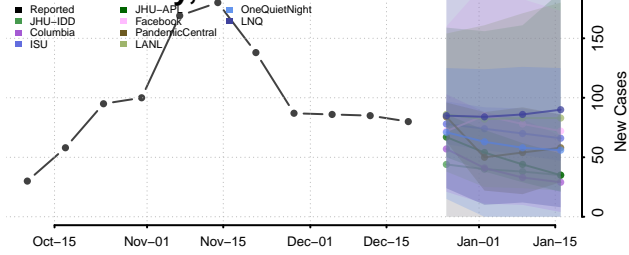

Pike County, Illinois