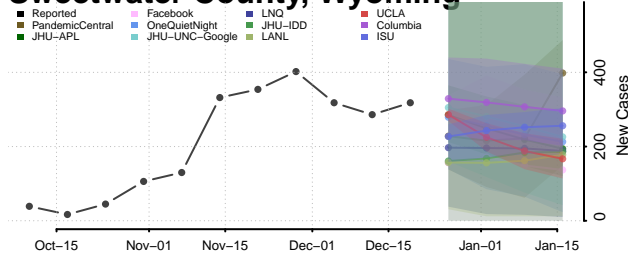

Sweetwater County, Wyoming