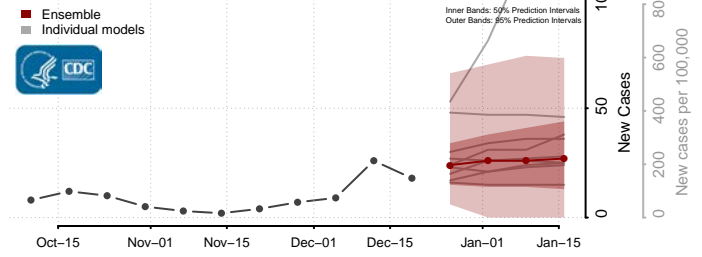

Lunenburg County, Virginia