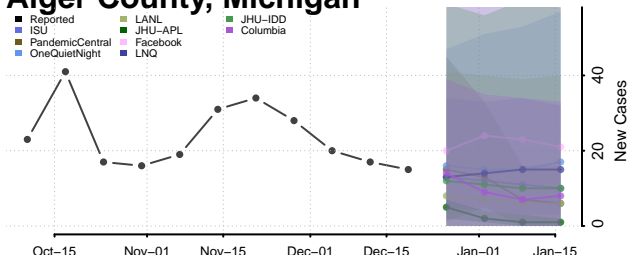

Michigan*

Alcona County, Michigan

Alger County, Michigan

Allegan County, Michigan

Alpena County, Michigan

*New weekly cases may decrease in this location over the next four weeks. For these locations, the ensemble forecast indicates a probability of 0.75 or greater that fewer cases will be reported in week four of the forecast than in the last reported week.