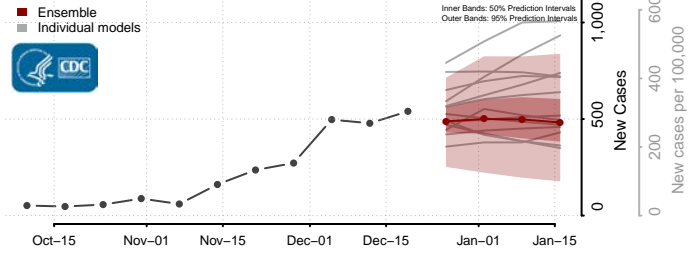

Suffolk County, New York

Sullivan County, New York

Tioga County, New York

Tompkins County, New York

Ulster County, New York

Warren County, New York

Washington County, New York

Wayne County, New York