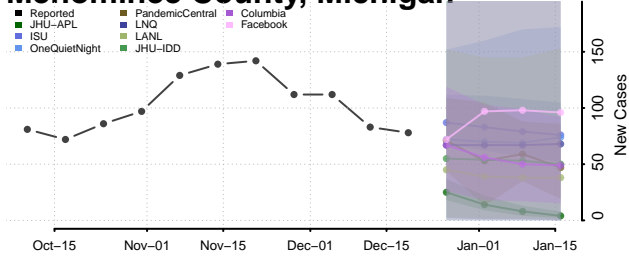

Menominee County, Michigan