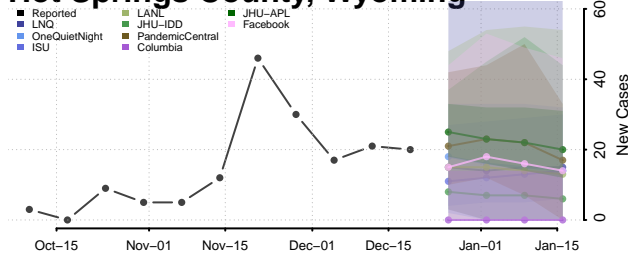

Crook County, Wyoming

Fremont County, Wyoming

Goshen County, Wyoming

Hot Springs County, Wyoming

Johnson County, Wyoming

Laramie County, Wyoming

Lincoln County, Wyoming

Natrona County, Wyoming