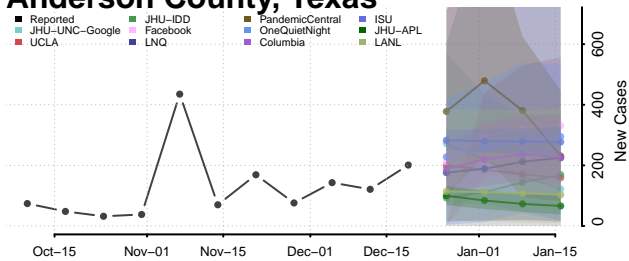

Anderson County, Texas