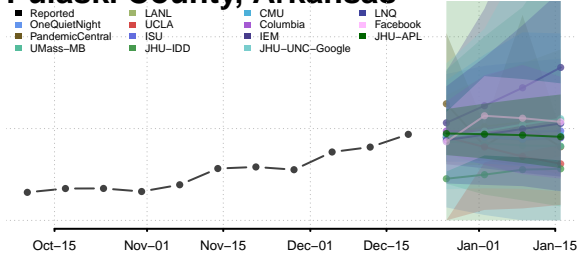

Pulaski County, Arkansas

Randolph County, Arkansas

Saline County, Arkansas

Scott County, Arkansas

Searcy County, Arkansas

Sebastian County, Arkansas

Sevier County, Arkansas

Sharp County, Arkansas