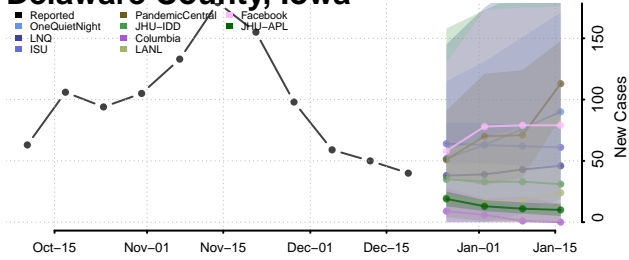

Clayton County, Iowa

Clinton County, Iowa

Crawford County, Iowa

Dallas County, Iowa

Davis County, Iowa

Decatur County, Iowa

Delaware County, Iowa

Des Moines County, Iowa