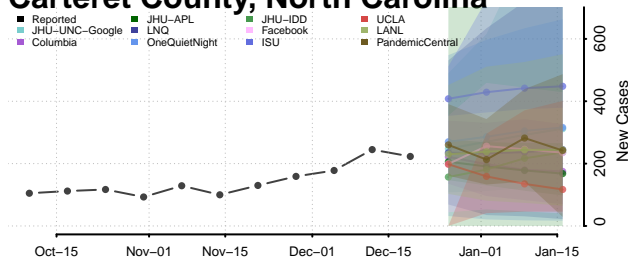

Carteret County, North Carolina