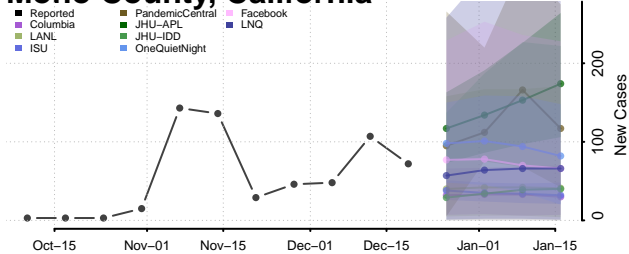

Mariposa County, California

Mendocino County, California

Merced County, California

Modoc County, California

Mono County, California

Monterey County, California

Napa County, California

Nevada County, California