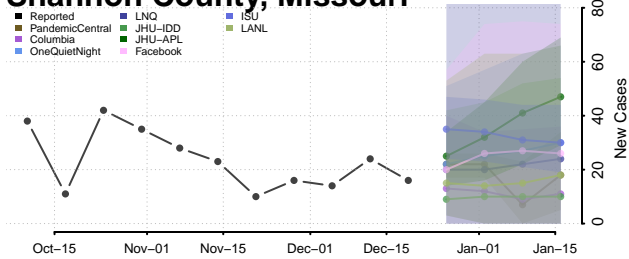

Shannon County, Missouri