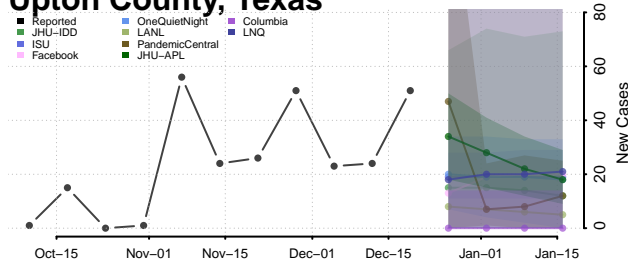

Trinity County, Texas

Tyler County, Texas

Upshur County, Texas

Upton County, Texas

Uvalde County, Texas

Val Verde County, Texas

Van Zandt County, Texas

Victoria County, Texas