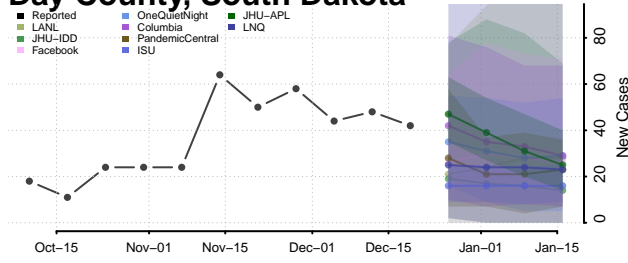

Day County, South Dakota