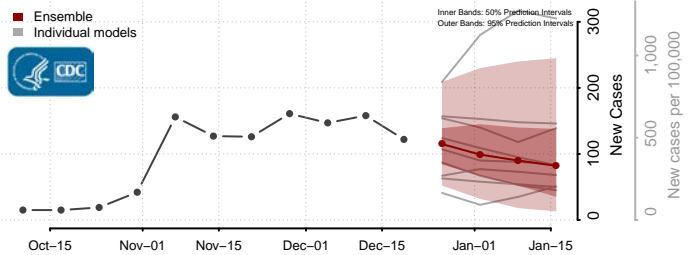

Washington County, Nebraska

Wayne County, Nebraska

Webster County, Nebraska

Wheeler County, Nebraska

York County, Nebraska

Nevada*

Carson City County, Nevada

Churchill County, Nevada