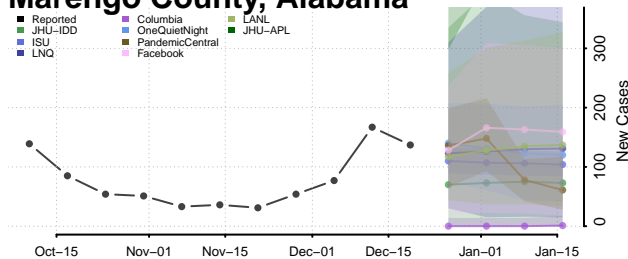

Lauderdale County, Alabama

Lawrence County, Alabama

Lee County, Alabama

Limestone County, Alabama

Lowndes County, Alabama

Macon County, Alabama

Madison County, Alabama

Marengo County, Alabama

Marion County, Alabama

Marshall County, Alabama

Mobile County, Alabama

Monroe County, Alabama

Montgomery County, Alabama

Morgan County, Alabama

Perry County, Alabama

Pickens County, Alabama