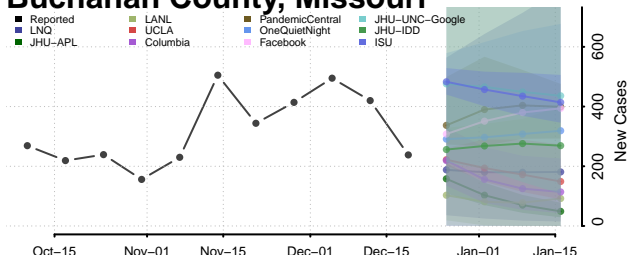

Buchanan County, Missouri