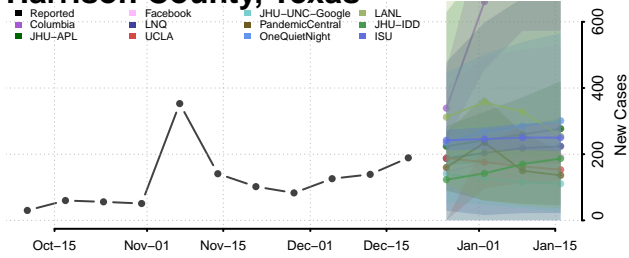

Harrison County, Texas