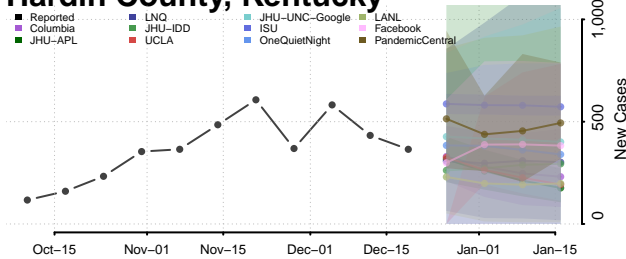

Garrard County, Kentucky

Grant County, Kentucky

Graves County, Kentucky

Grayson County, Kentucky

Green County, Kentucky

Greenup County, Kentucky

Hancock County, Kentucky

Hardin County, Kentucky