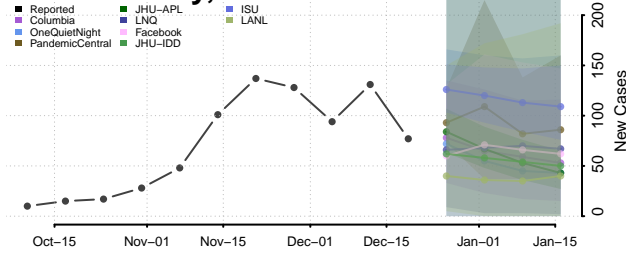

Phillips County, Colorado

Pitkin County, Colorado

Prowers County, Colorado

Pueblo County, Colorado

Rio Blanco County, Colorado

Rio Grande County, Colorado

Routt County, Colorado

Saguache County, Colorado