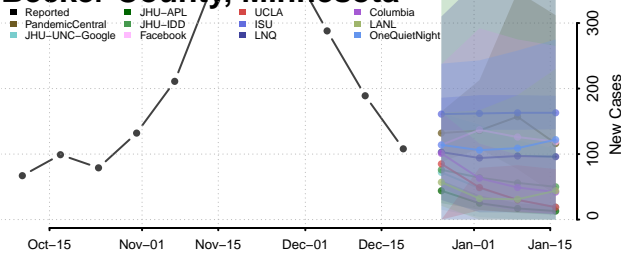

Becker County, Minnesota