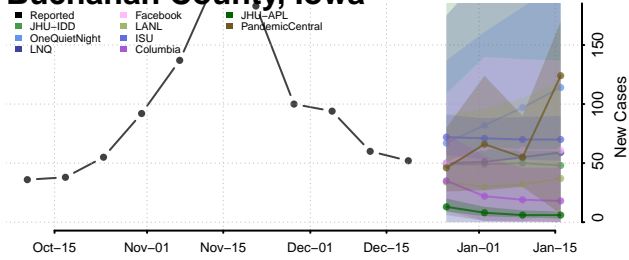

Benton County, Iowa

Black Hawk County, Iowa

Boone County, Iowa

Bremer County, Iowa

Buchanan County, Iowa

Buena Vista County, Iowa

Butler County, Iowa

Calhoun County, Iowa