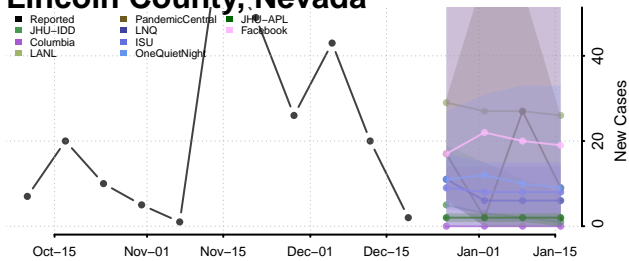

Elko County, Nevada

Esmeralda County, Nevada

Eureka County, Nevada

Humboldt County, Nevada

Lander County, Nevada

Lincoln County, Nevada

Lyon County, Nevada

Mineral County, Nevada