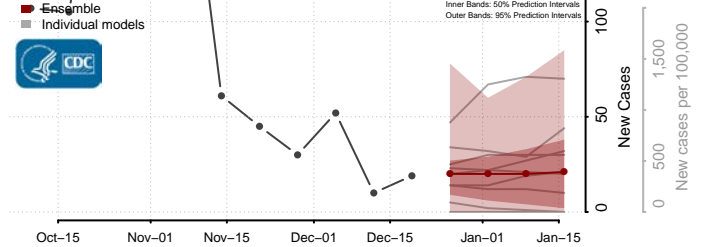

Nemaha County, Kansas

Neosho County, Kansas

Ness County, Kansas

Norton County, Kansas

Osage County, Kansas

Osborne County, Kansas

Ottawa County, Kansas

Pawnee County, Kansas