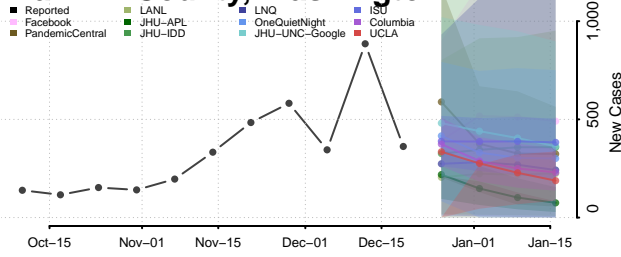

Franklin County, Washington