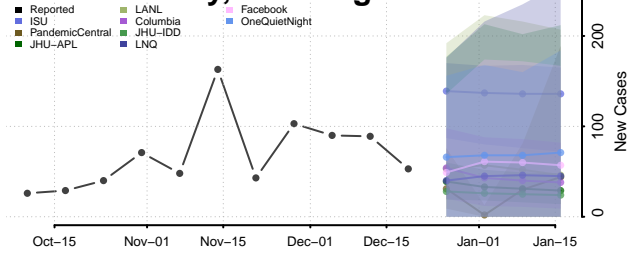

Wise County, Virginia

Wythe County, Virginia

York County, Virginia

Washington

Adams County, Washington

Asotin County, Washington

Benton County, Washington

Chelan County, Washington