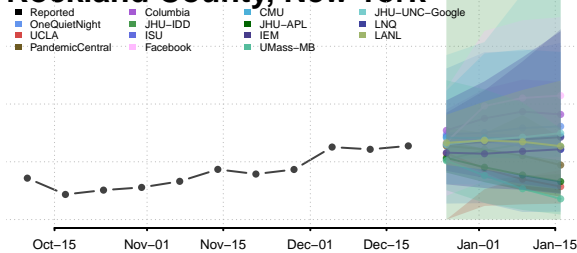

Rockland County, New York