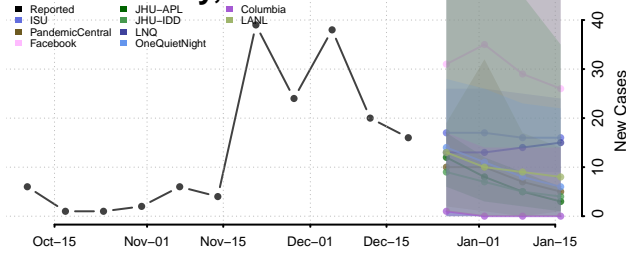

Union County, New Mexico