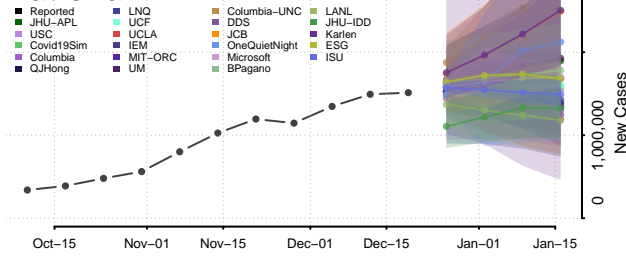

National

Alabama

Autauga County, Alabama

Baldwin County, Alabama

Barbour County, Alabama

Bibb County, Alabama

Blount County, Alabama

Bullock County, Alabama