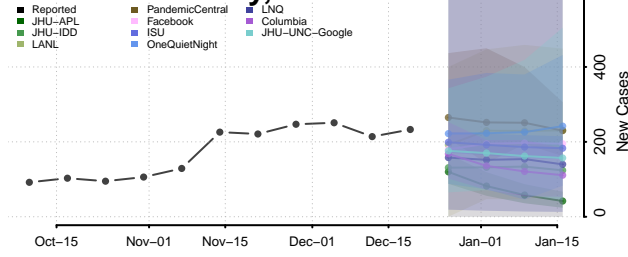

Crawford County, Kansas