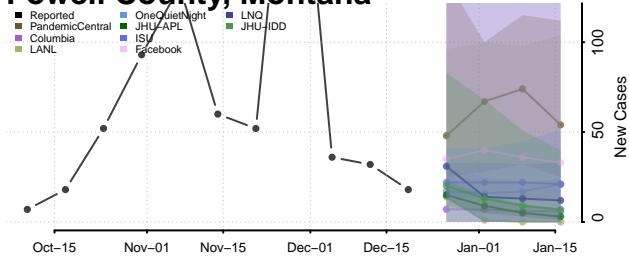

Powell County, Montana