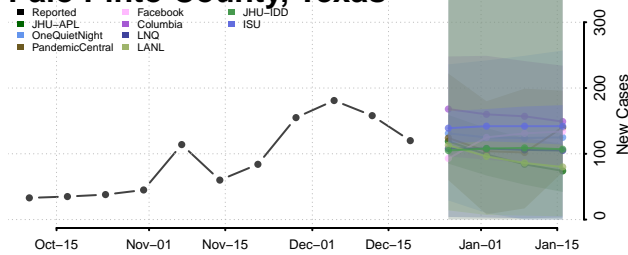

Palo Pinto County, Texas