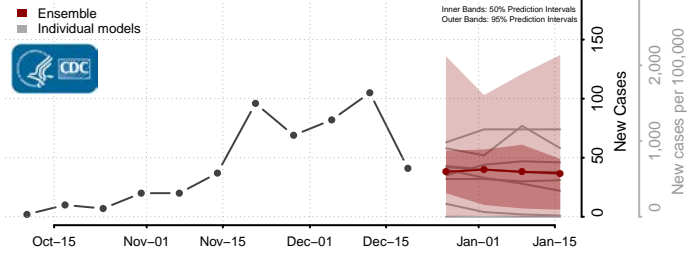

Nemaha County, Kansas

Neosho County, Kansas

Ness County, Kansas

Norton County, Kansas

Osage County, Kansas

Osborne County, Kansas

Ottawa County, Kansas

Pawnee County, Kansas