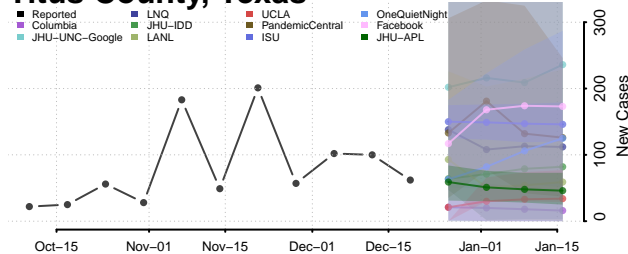

Titus County, Texas