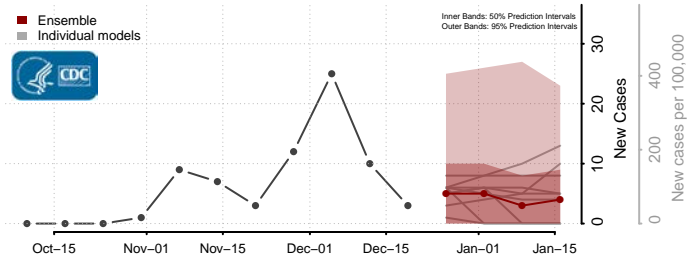

Caledonia County, Vermont

Chittenden County, Vermont

Essex County, Vermont

Franklin County, Vermont

Grand Isle County, Vermont

Lamoille County, Vermont

Orange County, Vermont

Orleans County, Vermont