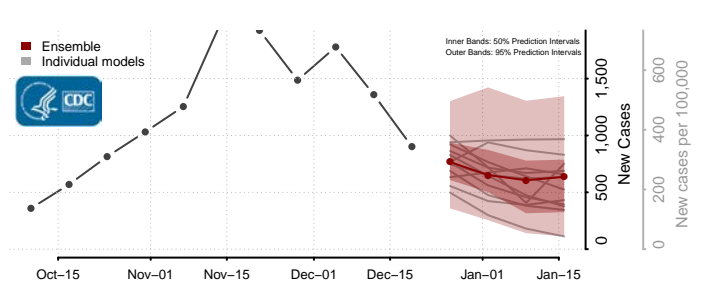

Todd County, Minnesota

Traverse County, Minnesota

Wabasha County, Minnesota

Wadena County, Minnesota

Waseca County, Minnesota

Washington County, Minnesota

Watonwan County, Minnesota

Wilkin County, Minnesota