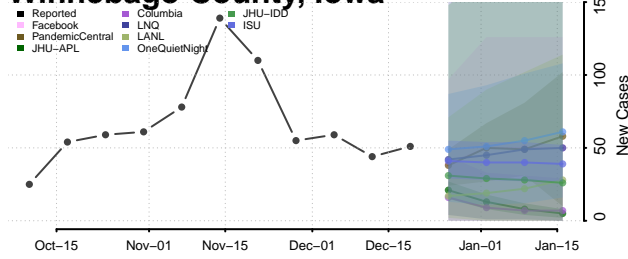

Winnebago County, Iowa