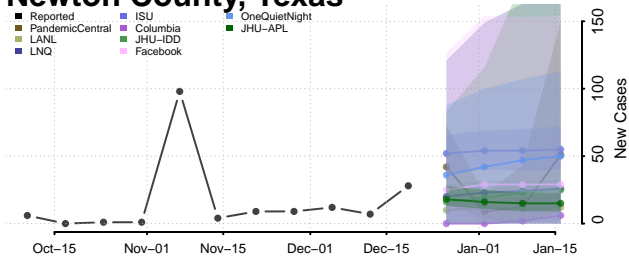

Newton County, Texas