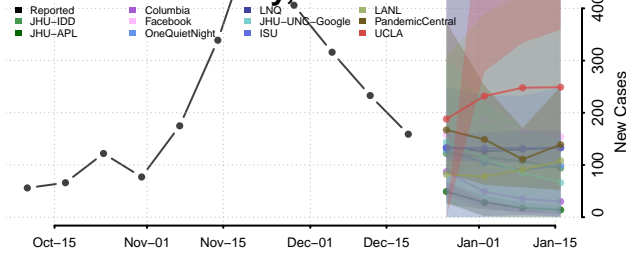

Sheridan County, Montana

Silver Bow County, Montana

Stillwater County, Montana

Sweet Grass County, Montana

Teton County, Montana

Toole County, Montana

Treasure County, Montana

Valley County, Montana