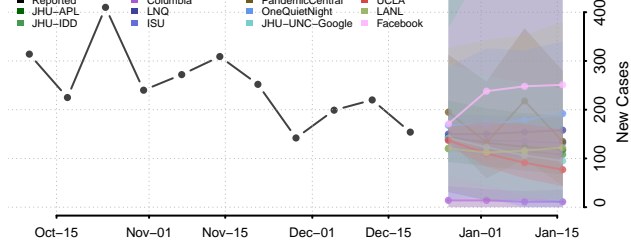

Milwaukee County, Wisconsin

Monroe County, Wisconsin

Oconto County, Wisconsin

Oneida County, Wisconsin

Outagamie County, Wisconsin

Ozaukee County, Wisconsin

Pepin County, Wisconsin

Pierce County, Wisconsin