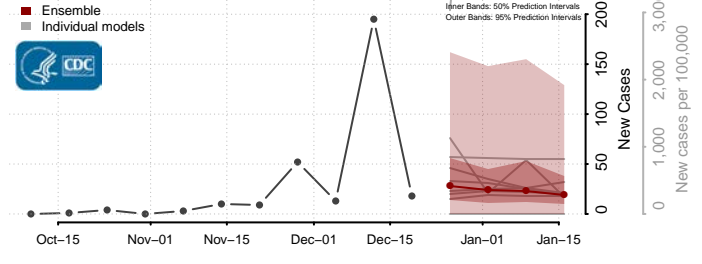

Pershing County, Nevada