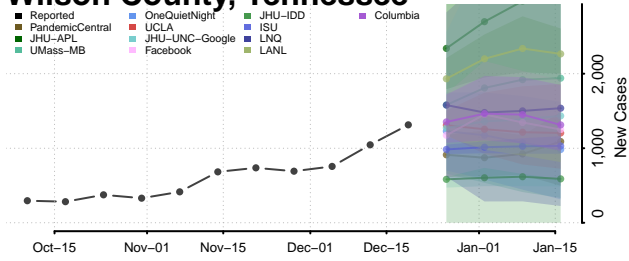

Wilson County, Tennessee