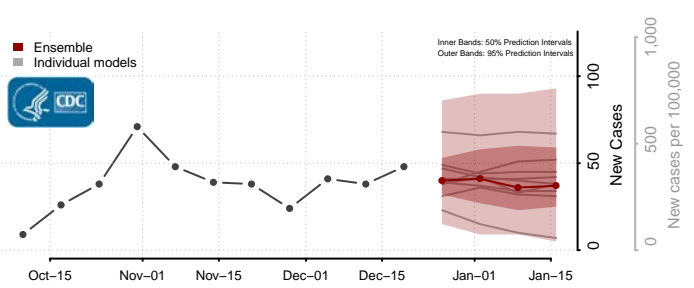

Blaine County, Idaho

Boise County, Idaho

Bonner County, Idaho

Bonneville County, Idaho

Boundary County, Idaho

Butte County, Idaho

Camas County, Idaho

Canyon County, Idaho