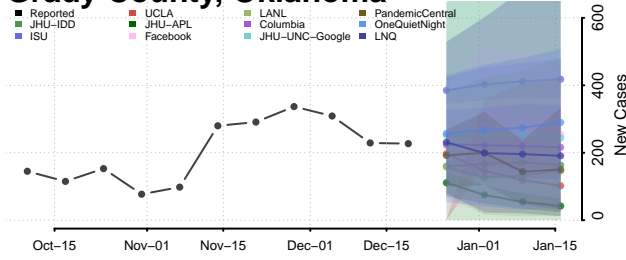

Dewey County, Oklahoma

Ellis County, Oklahoma

Garfield County, Oklahoma

Garvin County, Oklahoma

Grady County, Oklahoma

Grant County, Oklahoma

Greer County, Oklahoma

Harmon County, Oklahoma