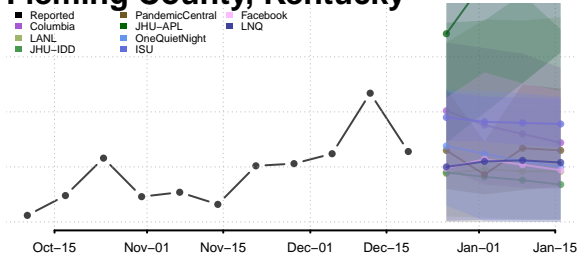

Fleming County, Kentucky