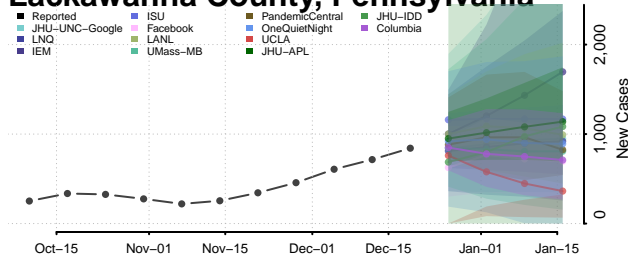

Lackawanna County, Pennsylvania