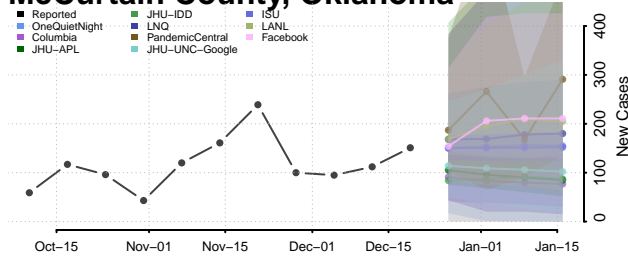

McCurtain County, Oklahoma