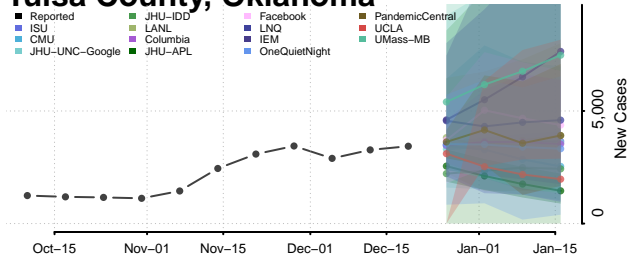

Tulsa County, Oklahoma