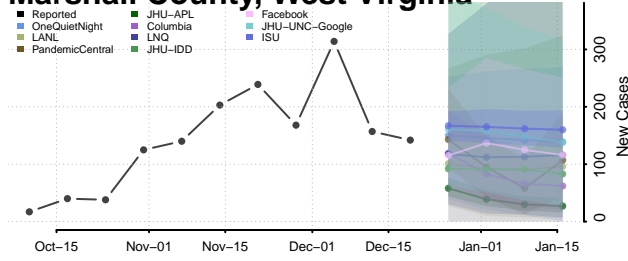

Marshall County, West Virginia