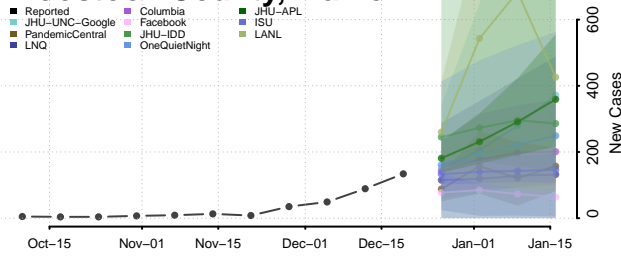

Aroostook County, Maine