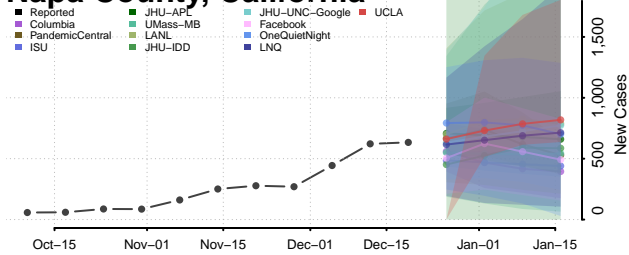

Mariposa County, California

Mendocino County, California

Merced County, California

Modoc County, California

Mono County, California

Monterey County, California

Napa County, California

Nevada County, California