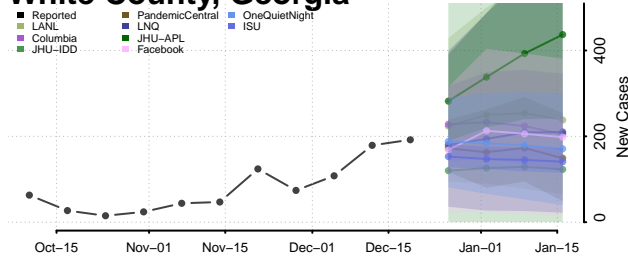

Washington County, Georgia

Wayne County, Georgia

Webster County, Georgia

Wheeler County, Georgia

White County, Georgia

Whitfield County, Georgia

Wilcox County, Georgia

Wilkes County, Georgia