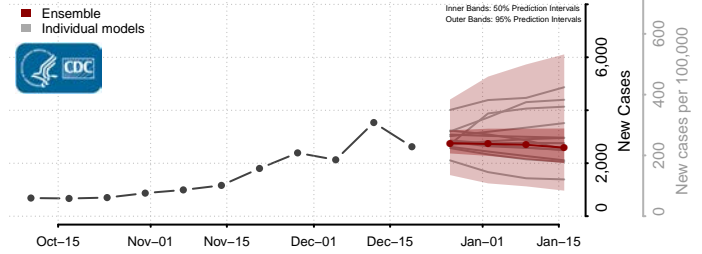

Dinwiddie County, Virginia

Emporia County, Virginia

Essex County, Virginia

Fairfax City County, Virginia

Fairfax County, Virginia

Falls Church County, Virginia

Fauquier County, Virginia

Floyd County, Virginia