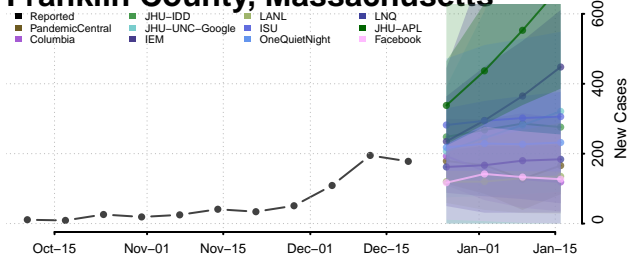

Franklin County, Massachusetts