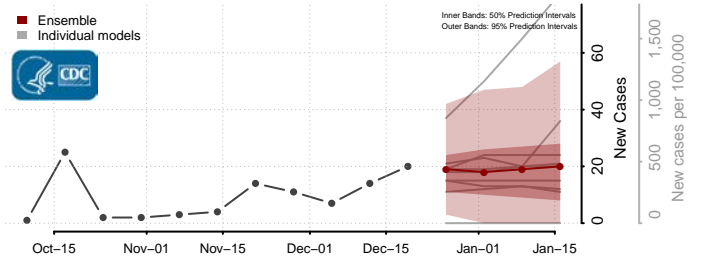

Tensas County, Louisiana