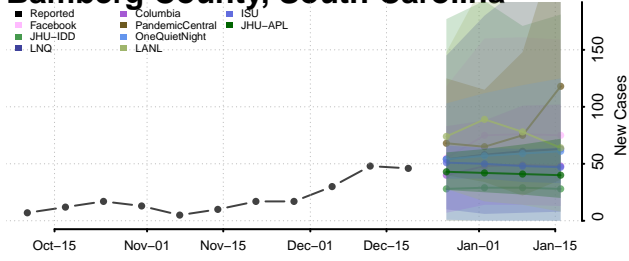

Bamberg County, South Carolina