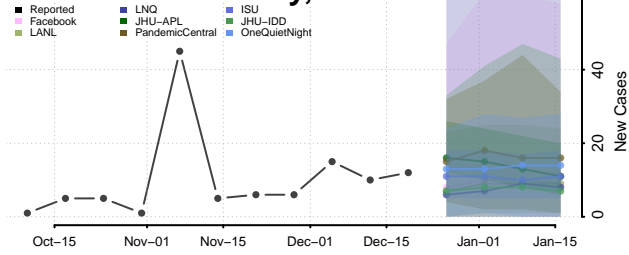

Shackelford County, Texas