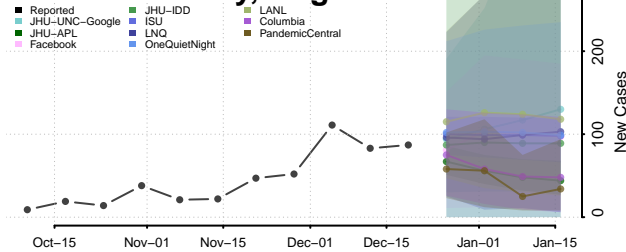

Caroline County, Virginia