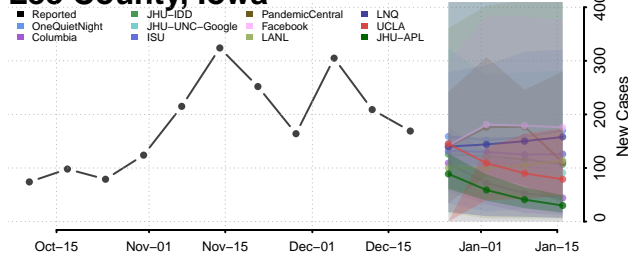

Lee County, Iowa