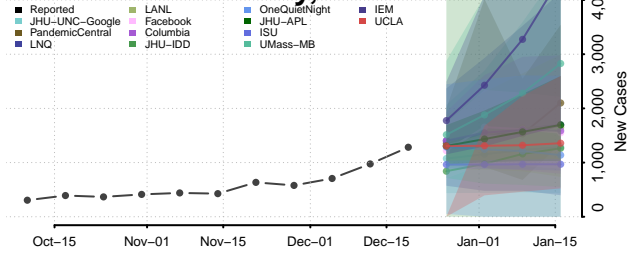

Clay County, North Carolina

Cleveland County, North Carolina

Columbus County, North Carolina

Craven County, North Carolina

Cumberland County, North Carolina

Currituck County, North Carolina

Dare County, North Carolina