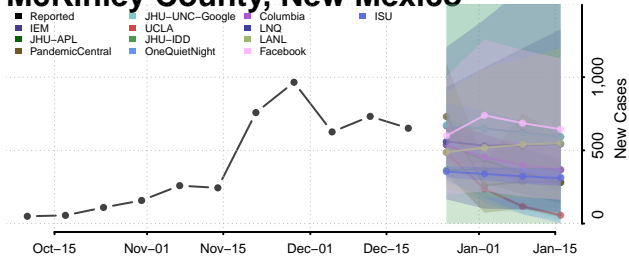

McKinley County, New Mexico