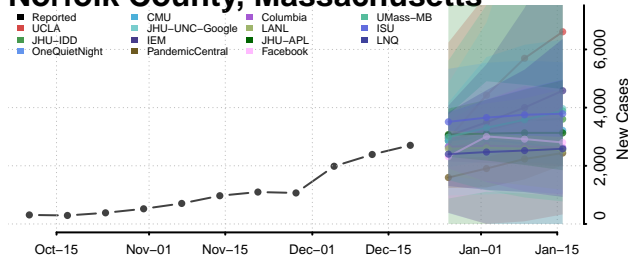

Norfolk County, Massachusetts