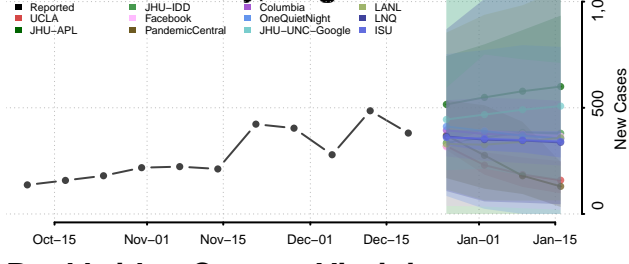

Roanoke County, Virginia