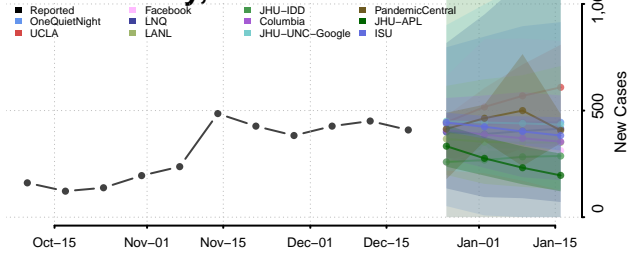

Cass County, Missouri