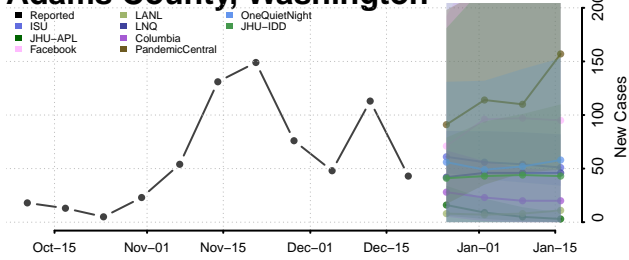

Wise County, Virginia

Wythe County, Virginia

York County, Virginia

Washington

Adams County, Washington

Asotin County, Washington

Benton County, Washington

Chelan County, Washington