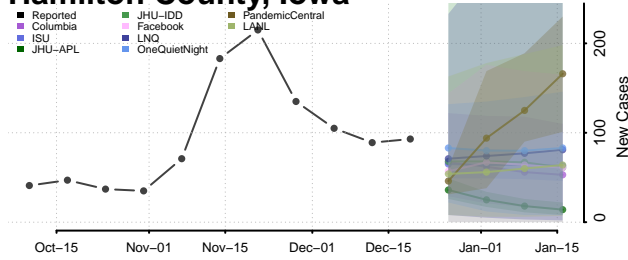

Grundy County, Iowa

Guthrie County, Iowa

Hamilton County, Iowa

Hancock County, Iowa

Hardin County, Iowa

Harrison County, Iowa

Henry County, Iowa

Howard County, Iowa