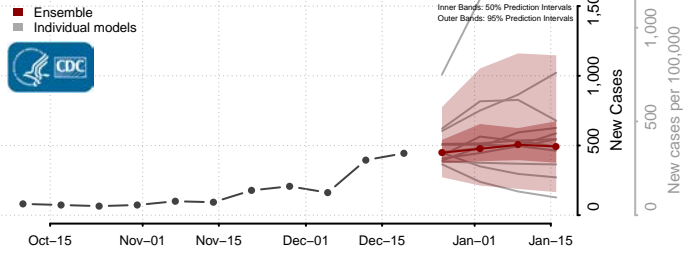

Goochland County, Virginia

Grayson County, Virginia

Greene County, Virginia

Greensville County, Virginia

Halifax County, Virginia

Hampton County, Virginia

Hanover County, Virginia

Harrisonburg County, Virginia