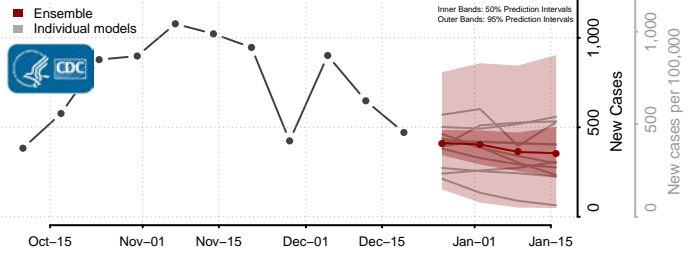

Dunn County, Wisconsin

Eau Claire County, Wisconsin

Florence County, Wisconsin

Fond du Lac County, Wisconsin

Forest County, Wisconsin

Grant County, Wisconsin

Green County, Wisconsin

Green Lake County, Wisconsin