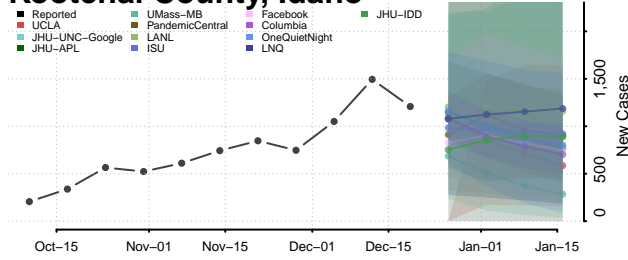

Gem County, Idaho

Gooding County, Idaho

Idaho County, Idaho

Jefferson County, Idaho

Jerome County, Idaho

Kootenai County, Idaho

Latah County, Idaho

Lemhi County, Idaho