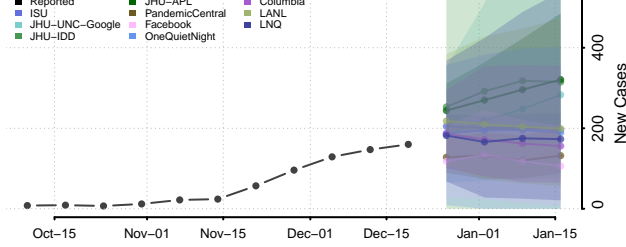

Montgomery County, New York