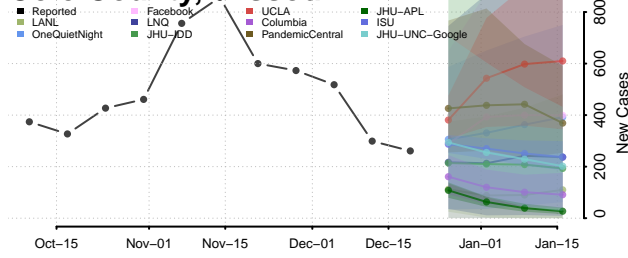

Cole County, Missouri