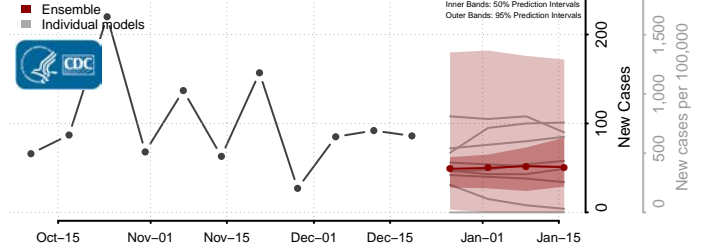

Big Horn County, Montana