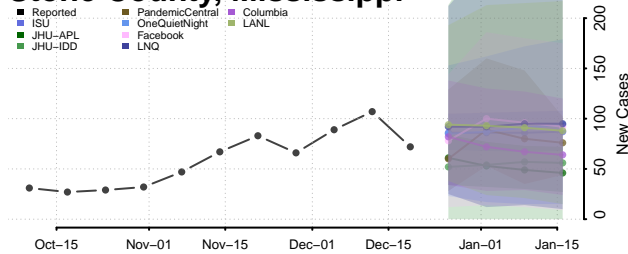

Stone County, Mississippi