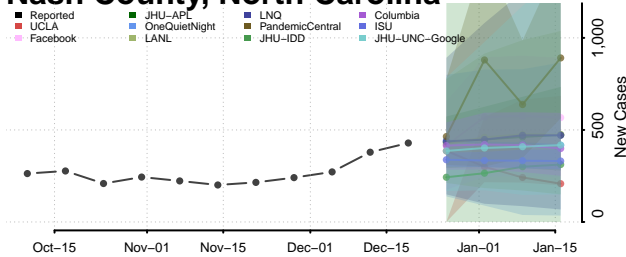

Nash County, North Carolina