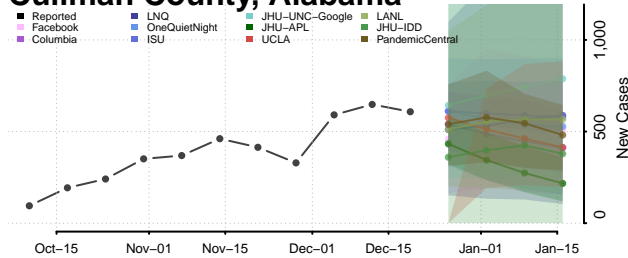

Cleburne County, Alabama

Coffee County, Alabama

Colbert County, Alabama

Conecuh County, Alabama

Coosa County, Alabama

Covington County, Alabama

Crenshaw County, Alabama

Cullman County, Alabama