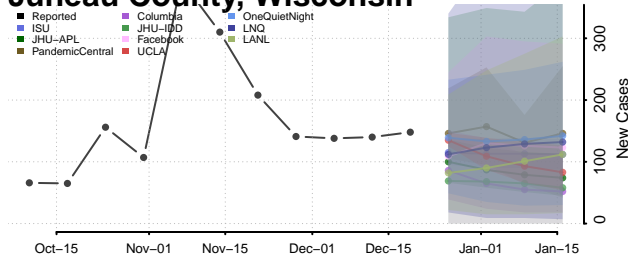

Juneau County, Wisconsin