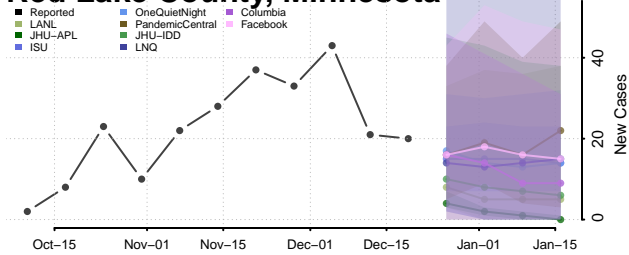

Red Lake County, Minnesota