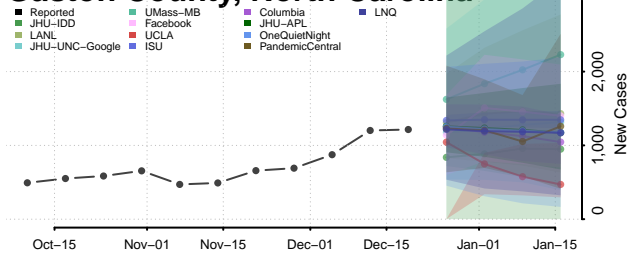

Gaston County, North Carolina