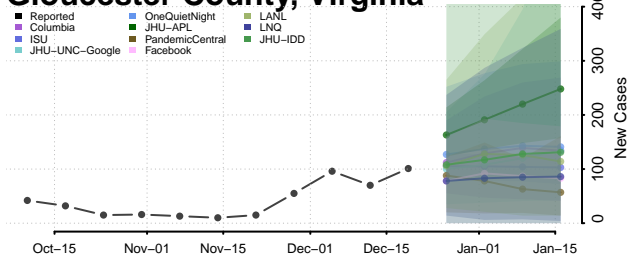

Goochland County, Virginia

Grayson County, Virginia

Greene County, Virginia

Greensville County, Virginia

Halifax County, Virginia

Hampton County, Virginia

Hanover County, Virginia

Harrisonburg County, Virginia