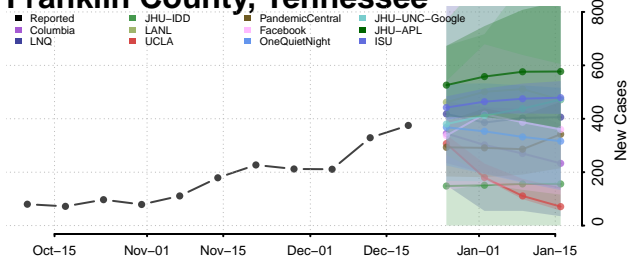

Decatur County, Tennessee

DeKalb County, Tennessee

Dickson County, Tennessee

Dyer County, Tennessee

Fayette County, Tennessee

Fentress County, Tennessee

Franklin County, Tennessee

Gibson County, Tennessee