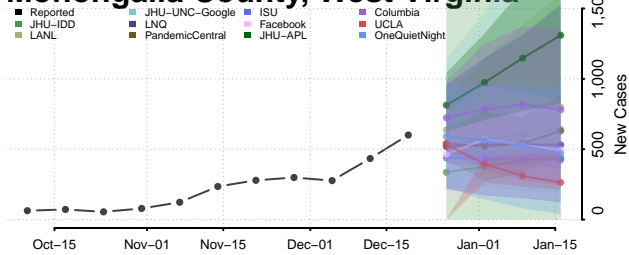

Monongalia County, West Virginia