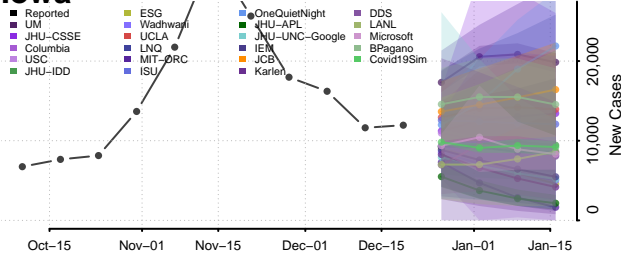

White County, Indiana

Whitley County, Indiana

Iowa

Adair County, Iowa

Adams County, Iowa

Allamakee County, Iowa