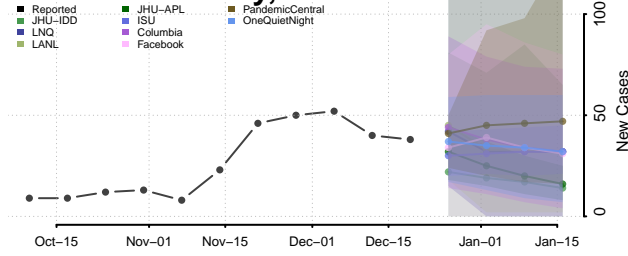

Jefferson County, Oklahoma