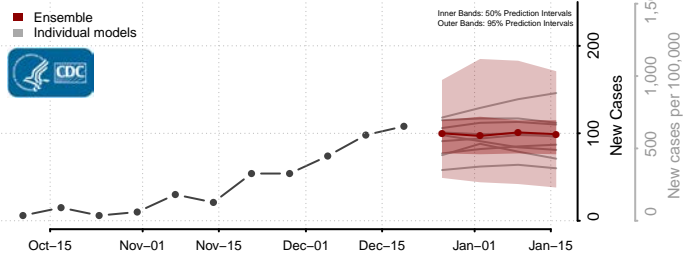

Van Buren County, Arkansas