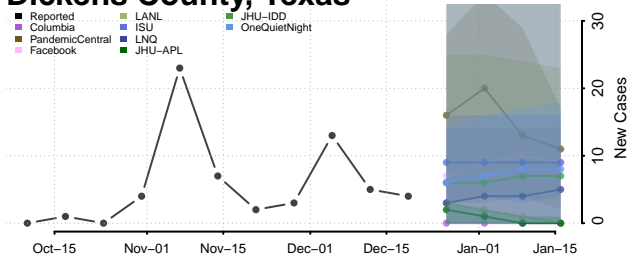

Dickens County, Texas