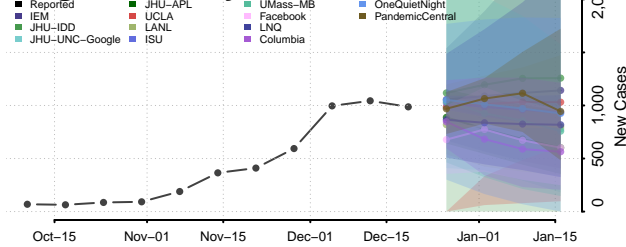

Niagara County, New York