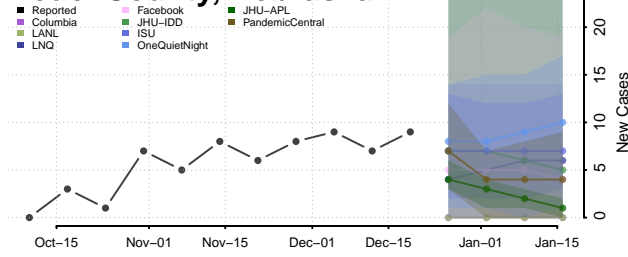

Deuel County, Nebraska