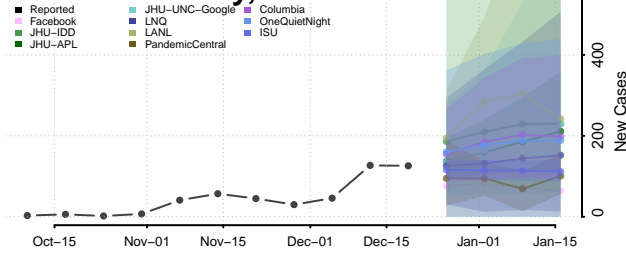

Cortland County, New York

Delaware County, New York

Dutchess County, New York

Erie County, New York

Essex County, New York

Franklin County, New York

Fulton County, New York

Genesee County, New York