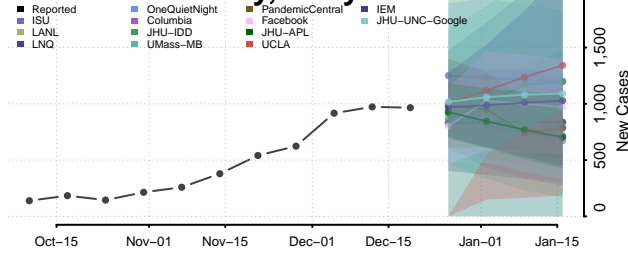

Frederick County, Maryland