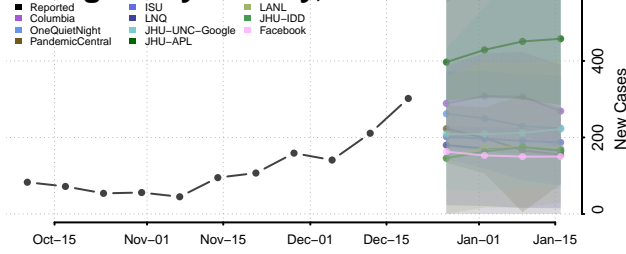

Montgomery County, Kansas