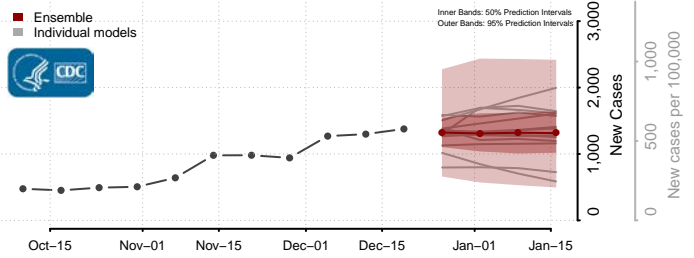

Washington County, Arkansas