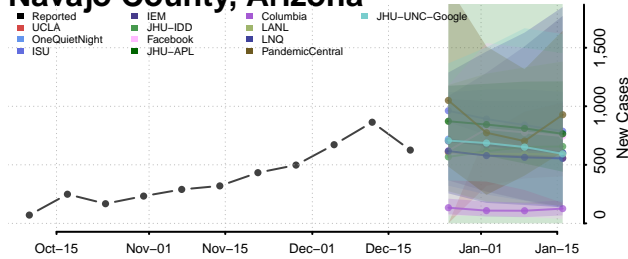

Gila County, Arizona

Graham County, Arizona

Greenlee County, Arizona

La Paz County, Arizona

Maricopa County, Arizona

Mohave County, Arizona

Navajo County, Arizona

Pima County, Arizona