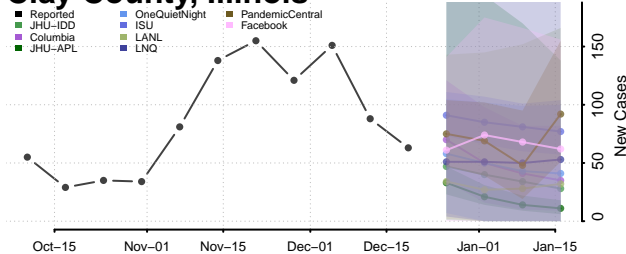

Clay County, Illinois