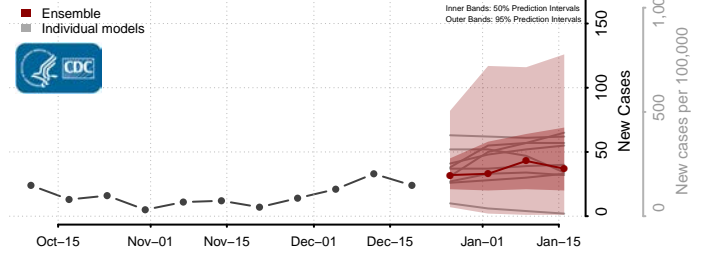

Brunswick County, Virginia