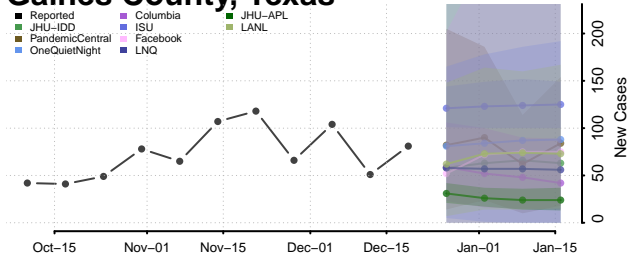

Gaines County, Texas