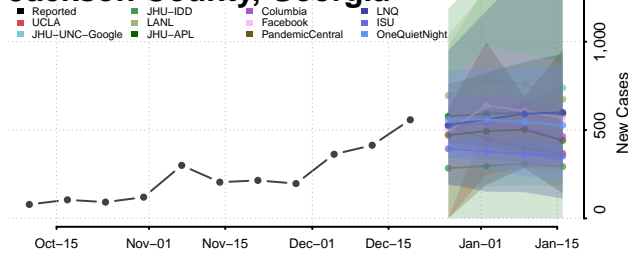

Jackson County, Georgia