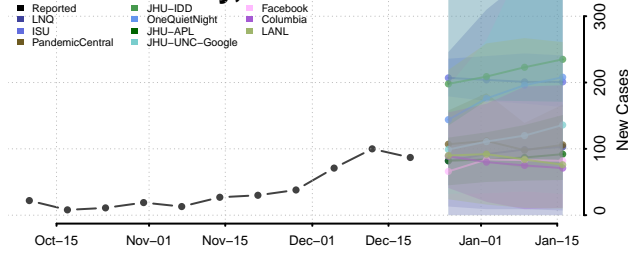

Suffolk County, New York

Sullivan County, New York

Tioga County, New York

Tompkins County, New York

Ulster County, New York

Warren County, New York

Washington County, New York

Wayne County, New York