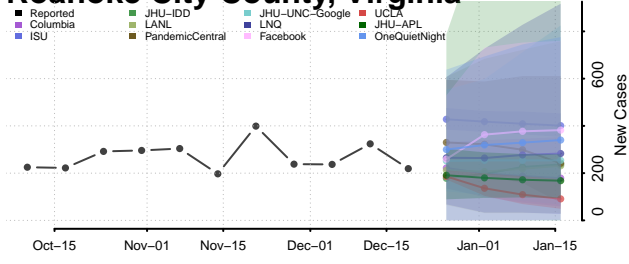

Roanoke City County, Virginia