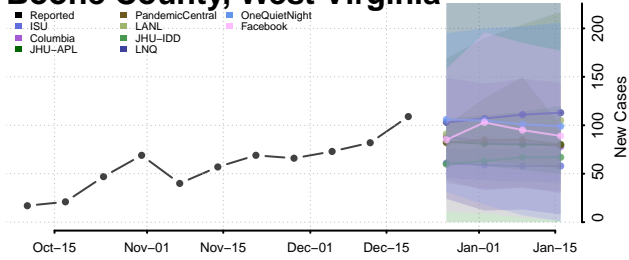

Boone County, West Virginia