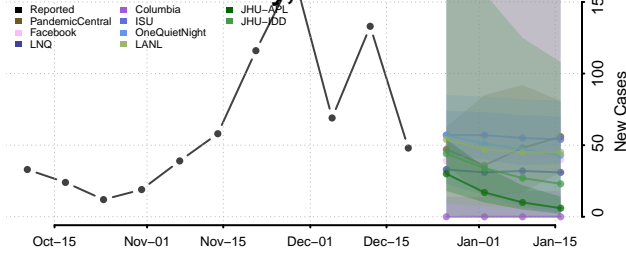

Caribou County, Idaho

Cassia County, Idaho

Clark County, Idaho

Clearwater County, Idaho

Custer County, Idaho

Elmore County, Idaho

Franklin County, Idaho

Fremont County, Idaho