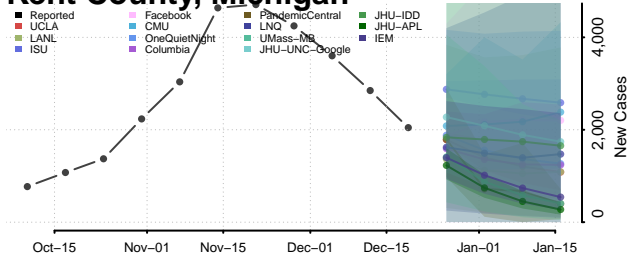

Isabella County, Michigan

Jackson County, Michigan

Kalamazoo County, Michigan

Kalkaska County, Michigan

Kent County, Michigan

Keweenaw County, Michigan

Lake County, Michigan

Lapeer County, Michigan