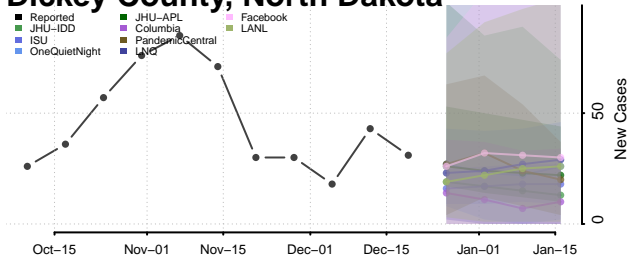

Dickey County, North Dakota