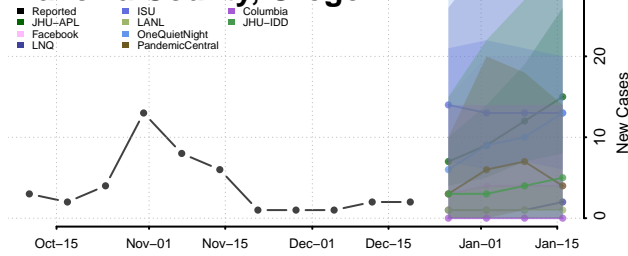

Wallowa County, Oregon