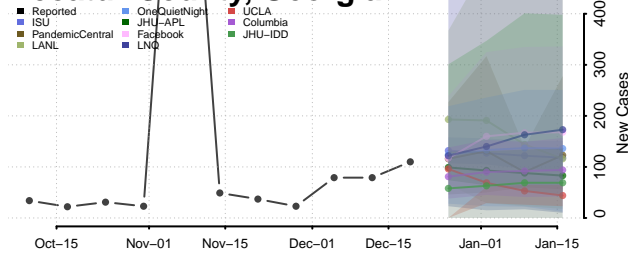

Coweta County, Georgia

Crawford County, Georgia

Crisp County, Georgia

Dade County, Georgia

Dawson County, Georgia

Decatur County, Georgia

DeKalb County, Georgia

Dodge County, Georgia