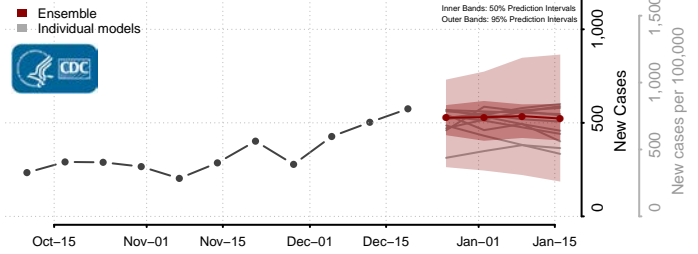

DeKalb County, Alabama