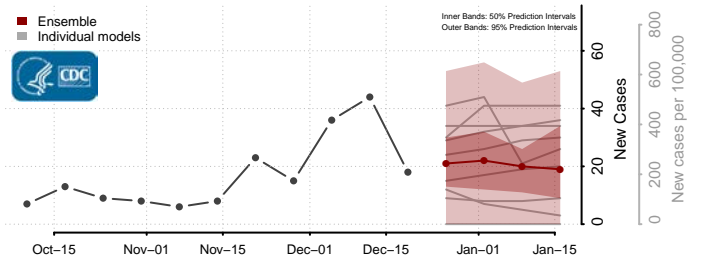

Wilkinson County, Mississippi