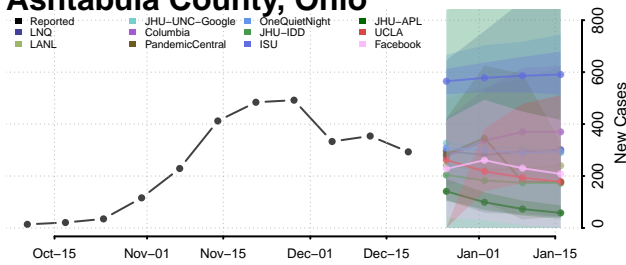

Northern Mariana Islands

Ohio

Adams County, Ohio

Allen County, Ohio

Ashland County, Ohio

Ashtabula County, Ohio

Athens County, Ohio

Auglaize County, Ohio