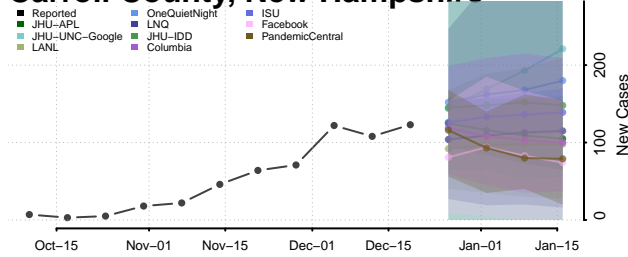

Nye County, Nevada

Pershing County, Nevada

Storey County, Nevada

Washoe County, Nevada

White Pine County, Nevada

New Hampshire

Belknap County, New Hampshire

Carroll County, New Hampshire