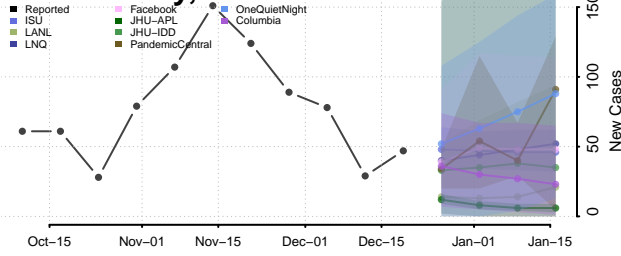

Iowa County, Iowa