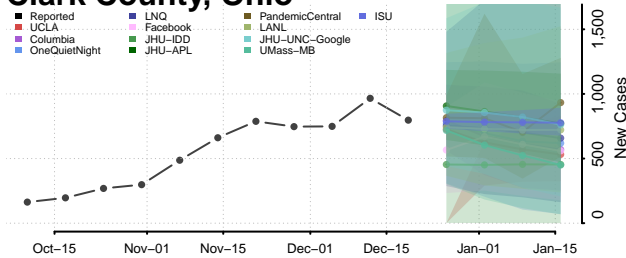

Clark County, Ohio