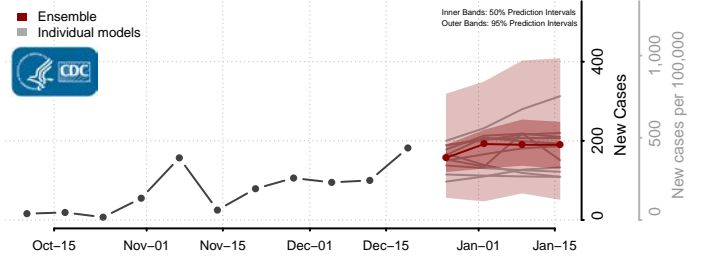

Wharton County, Texas