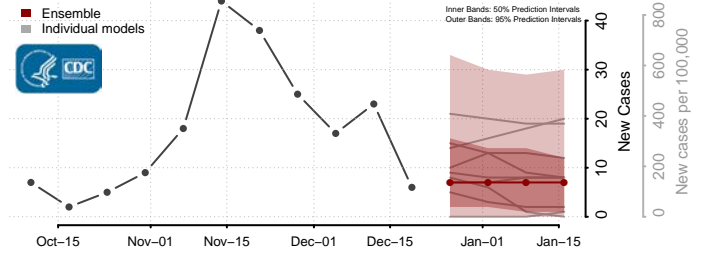

Atchison County, Missouri