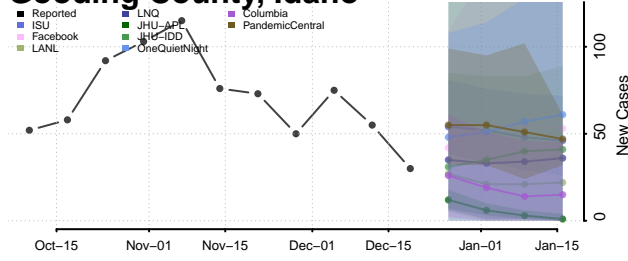

Gooding County, Idaho