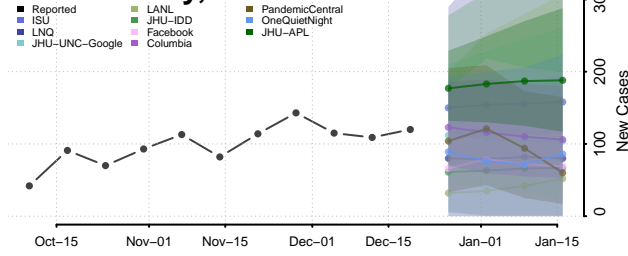

Lake County, Montana