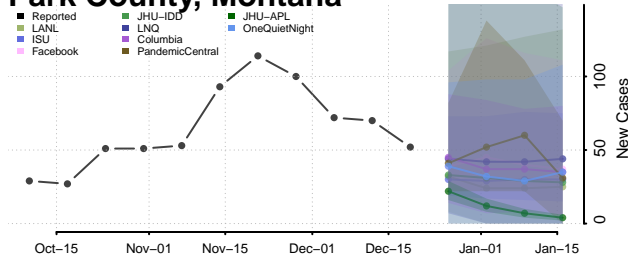

Park County, Montana