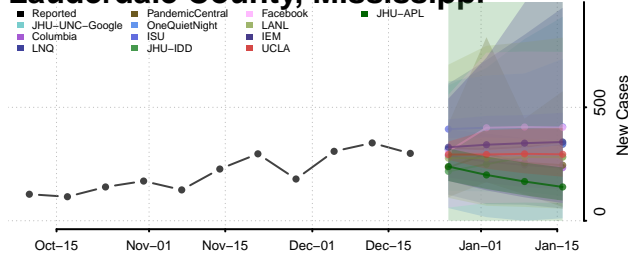

Lauderdale County, Mississippi