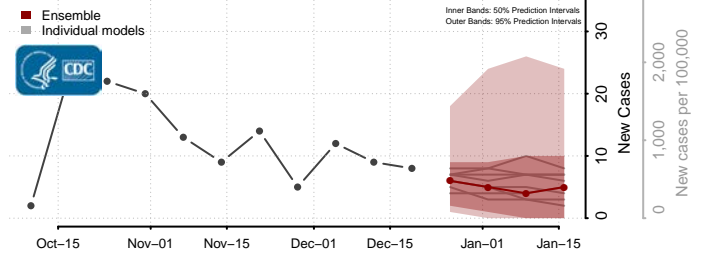

Carter County, Montana