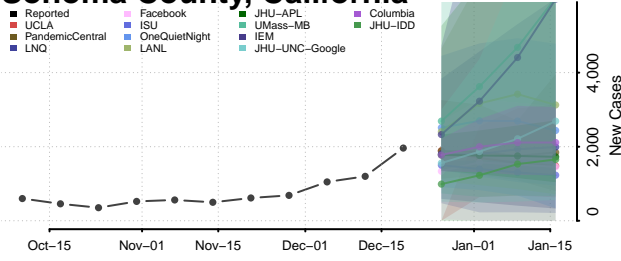

Shasta County, California

Sierra County, California

Siskiyou County, California

Solano County, California

Sonoma County, California

Stanislaus County, California

Sutter County, California

Tehama County, California