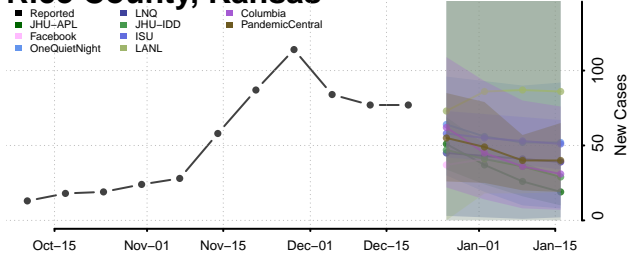

Rice County, Kansas