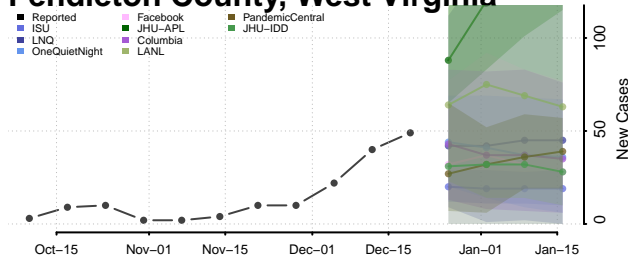

Ohio County, West Virginia

Pendleton County, West Virginia

Pleasants County, West Virginia

Pocahontas County, West Virginia

Preston County, West Virginia

Putnam County, West Virginia

Raleigh County, West Virginia