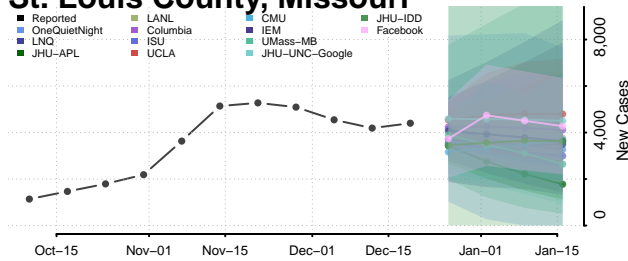

St. Louis County, Missouri