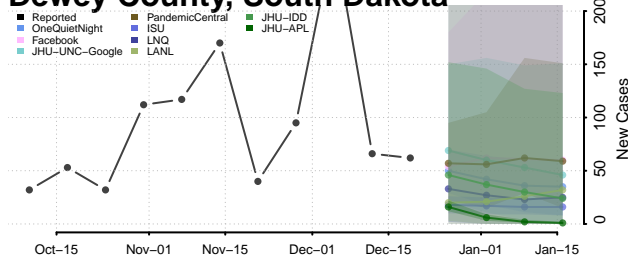

Dewey County, South Dakota