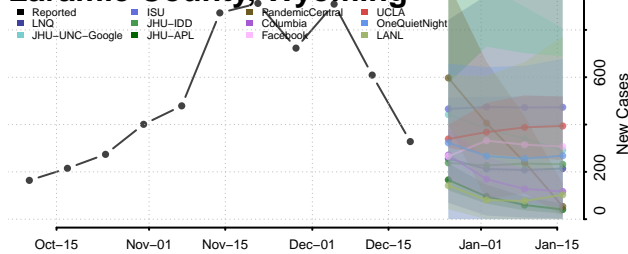

Laramie County, Wyoming