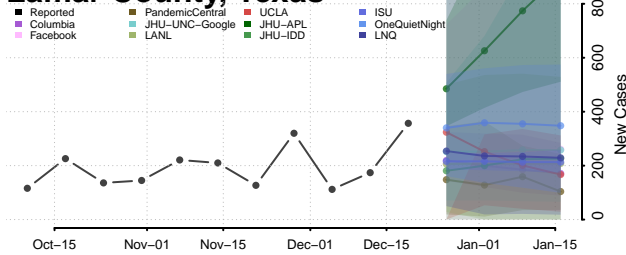

Lamar County, Texas

Lamb County, Texas

Lampasas County, Texas

Lavaca County, Texas

Lee County, Texas

Leon County, Texas

Liberty County, Texas

Limestone County, Texas