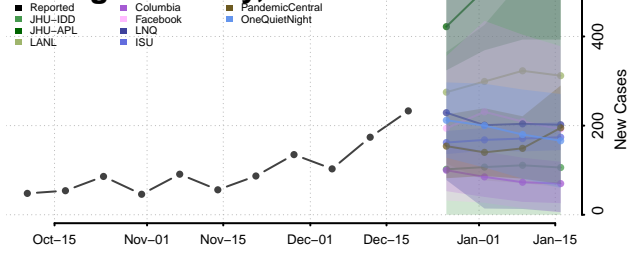

Grainger County, Tennessee