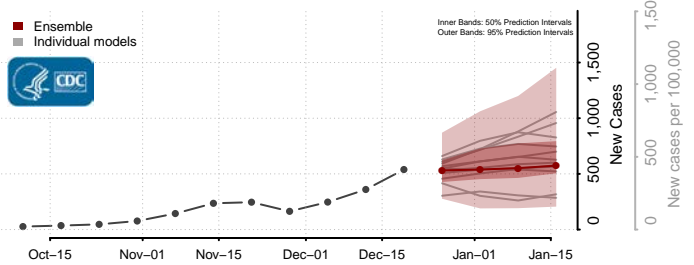

Cheshire County, New Hampshire

Coos County, New Hampshire

Grafton County, New Hampshire

Hillsborough County, New Hampshire

Merrimack County, New Hampshire

Rockingham County, New Hampshire

Strafford County, New Hampshire