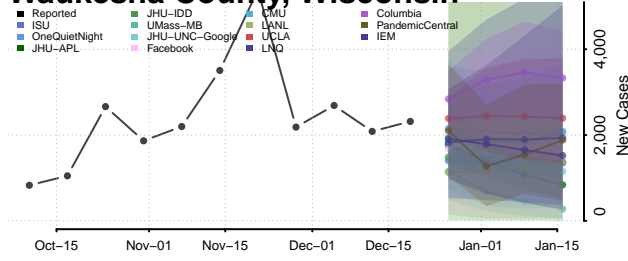

Walworth County, Wisconsin

Washburn County, Wisconsin

Washington County, Wisconsin

Waukesha County, Wisconsin

Waupaca County, Wisconsin

Waushara County, Wisconsin

Winnebago County, Wisconsin

Wood County, Wisconsin