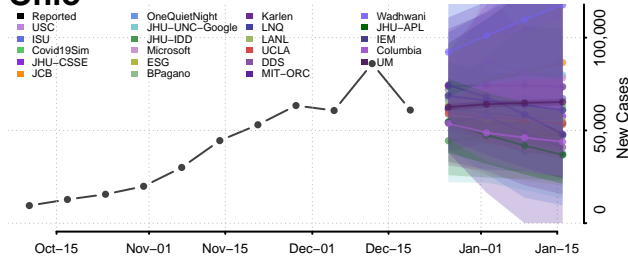

Northern Mariana Islands

Ohio

Adams County, Ohio

Allen County, Ohio

Ashland County, Ohio

Ashtabula County, Ohio

Athens County, Ohio

Auglaize County, Ohio