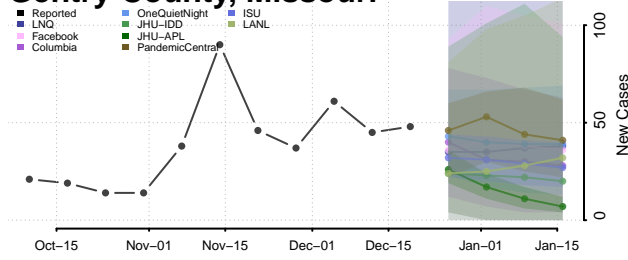

Gentry County, Missouri