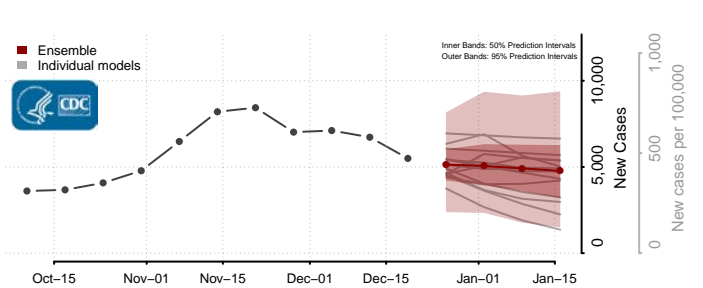

Salt Lake County, Utah