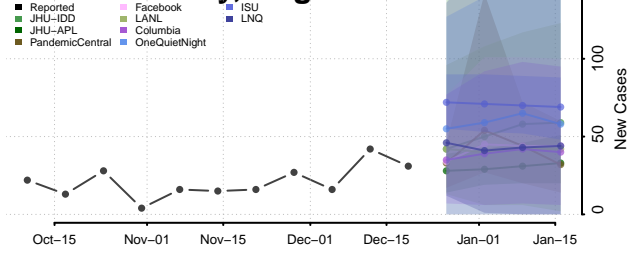

Goochland County, Virginia

Grayson County, Virginia

Greene County, Virginia

Greensville County, Virginia

Halifax County, Virginia

Hampton County, Virginia

Hanover County, Virginia

Harrisonburg County, Virginia