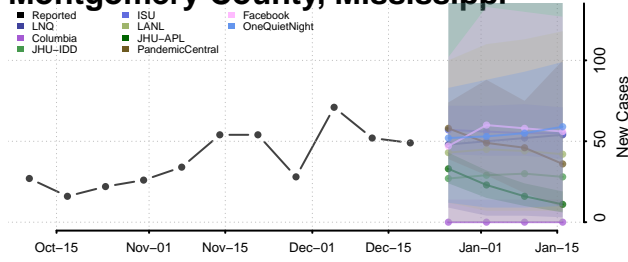

Madison County, Mississippi

Marion County, Mississippi

Marshall County, Mississippi

Monroe County, Mississippi

Montgomery County, Mississippi

Neshoba County, Mississippi

Newton County, Mississippi

Noxubee County, Mississippi