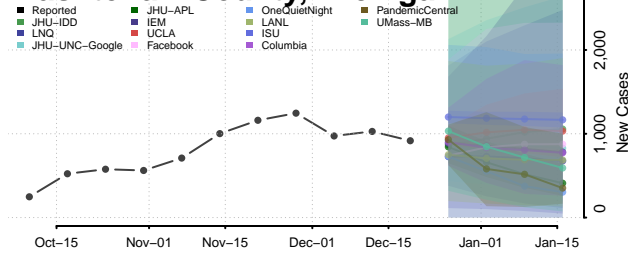

St. Clair County, Michigan

St. Joseph County, Michigan

Tuscola County, Michigan

Van Buren County, Michigan

Washtenaw County, Michigan

Wayne County, Michigan

Wexford County, Michigan

Minnesota*