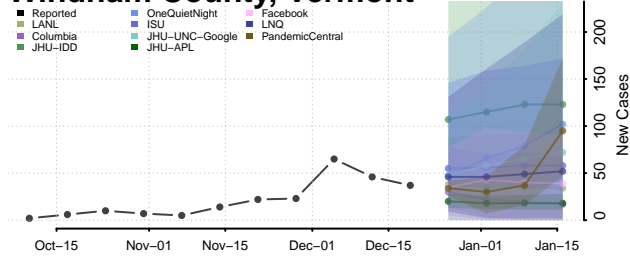

Windham County, Vermont