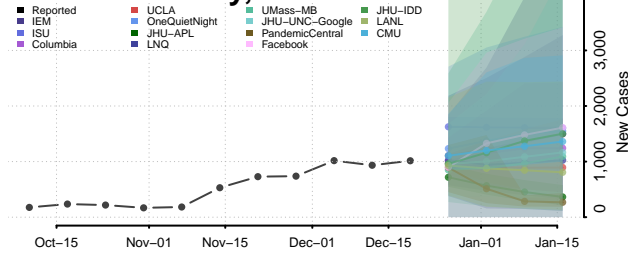

Orleans County, Louisiana