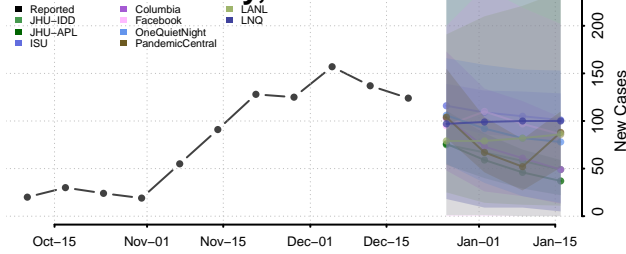

Piatt County, Illinois

Pike County, Illinois

Pope County, Illinois

Pulaski County, Illinois

Putnam County, Illinois

Randolph County, Illinois

Richland County, Illinois

Rock Island County, Illinois