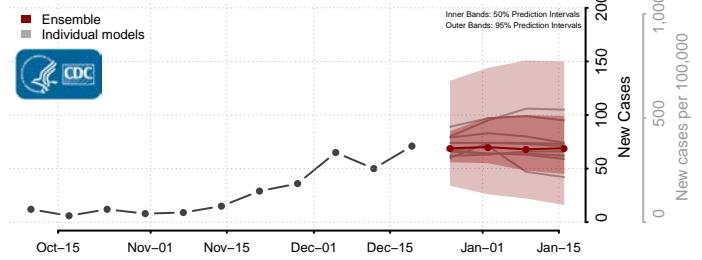

Charles County, Maryland

Dorchester County, Maryland

Frederick County, Maryland

Garrett County, Maryland

Harford County, Maryland

Howard County, Maryland

Kent County, Maryland

Montgomery County, Maryland