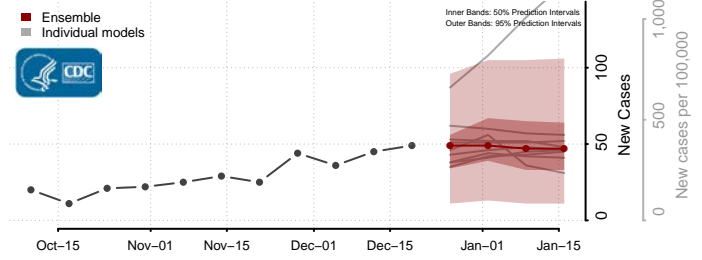

Douglas County, Missouri