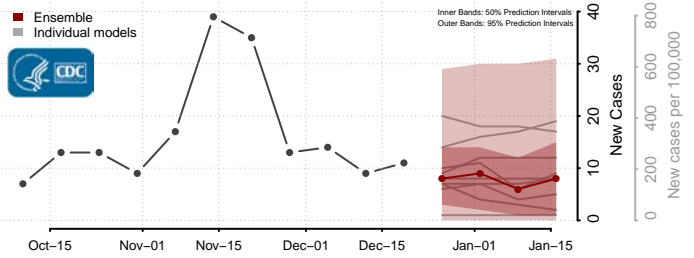

Scotland County, Missouri