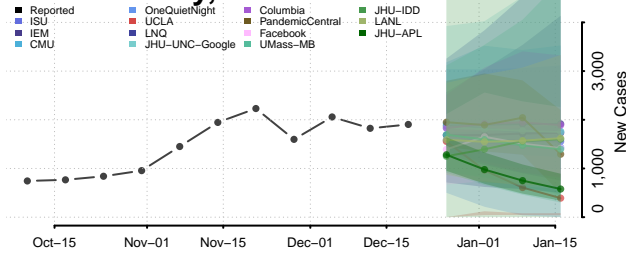

Davis County, Utah