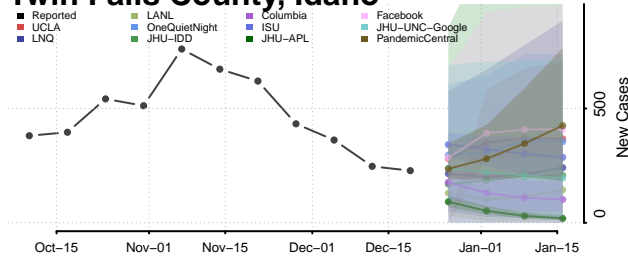

Power County, Idaho

Shoshone County, Idaho

Teton County, Idaho

Twin Falls County, Idaho

Valley County, Idaho

Washington County, Idaho

Illinois*

Adams County, Illinois