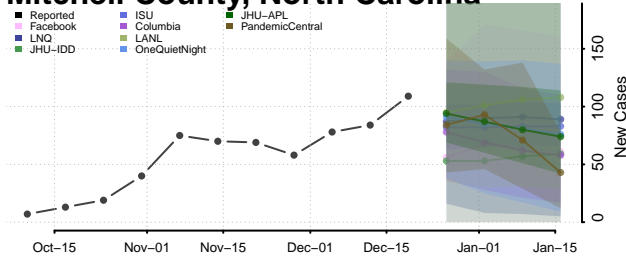

Mitchell County, North Carolina