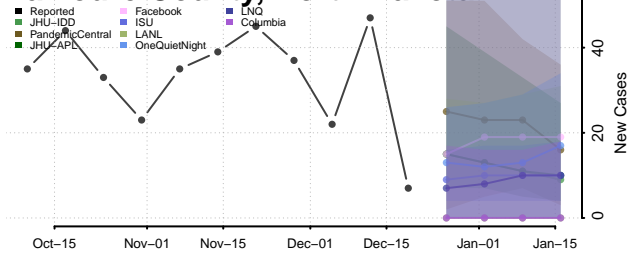

LaMoure County, North Dakota