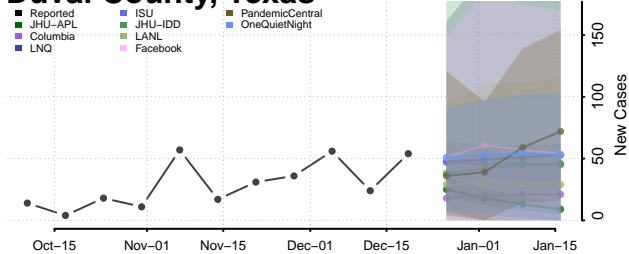

Delta County, Texas

Denton County, Texas

DeWitt County, Texas

Dickens County, Texas

Dimmit County, Texas

Donley County, Texas

Duval County, Texas

Eastland County, Texas