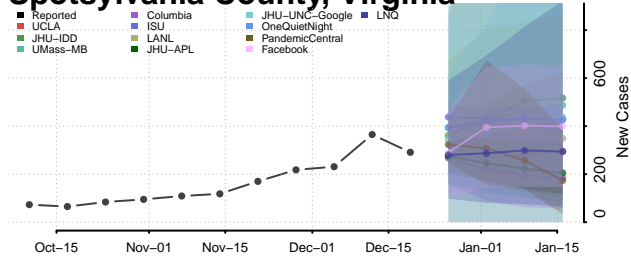

Spotsylvania County, Virginia