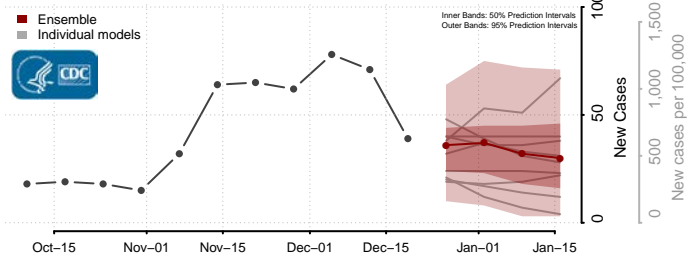

Todd County, Minnesota

Traverse County, Minnesota

Wabasha County, Minnesota

Wadena County, Minnesota

Waseca County, Minnesota

Washington County, Minnesota

Watonwan County, Minnesota

Wilkin County, Minnesota