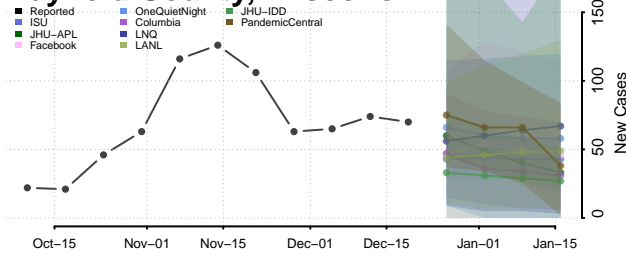

Adams County, Wisconsin

Ashland County, Wisconsin

Barron County, Wisconsin

Bayfield County, Wisconsin

Brown County, Wisconsin

Buffalo County, Wisconsin

Burnett County, Wisconsin

Calumet County, Wisconsin