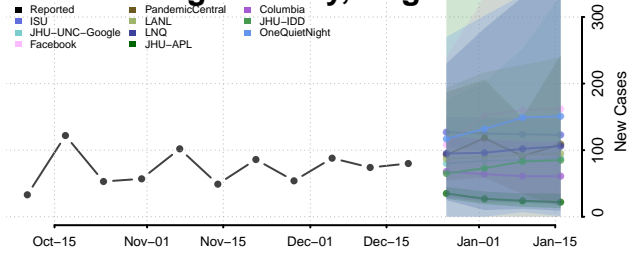

Prince George County, Virginia