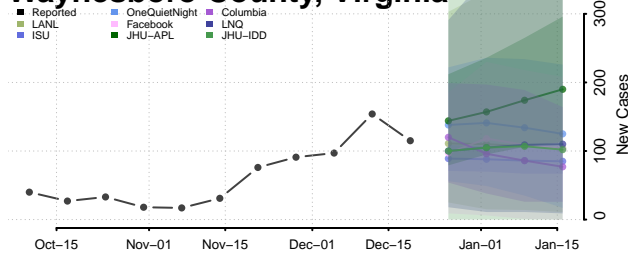

Tazewell County, Virginia

Virginia Beach County, Virginia

Warren County, Virginia

Washington County, Virginia

Waynesboro County, Virginia

Westmoreland County, Virginia

Williamsburg County, Virginia

Winchester County, Virginia