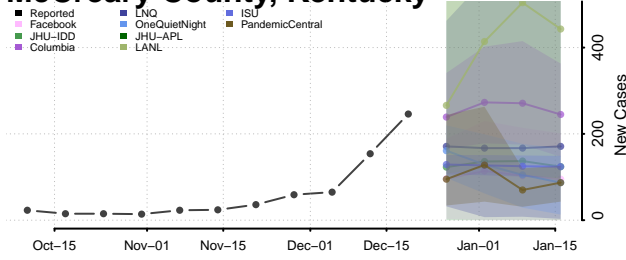

McCreary County, Kentucky