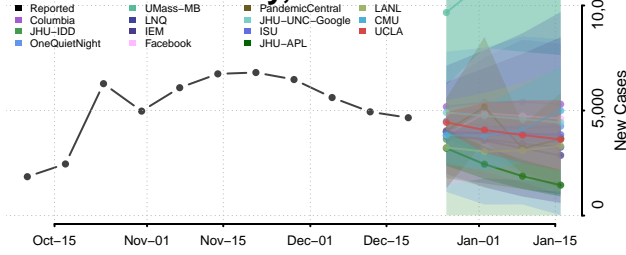

Milwaukee County, Wisconsin

Monroe County, Wisconsin

Oconto County, Wisconsin

Oneida County, Wisconsin

Outagamie County, Wisconsin

Ozaukee County, Wisconsin

Pepin County, Wisconsin

Pierce County, Wisconsin