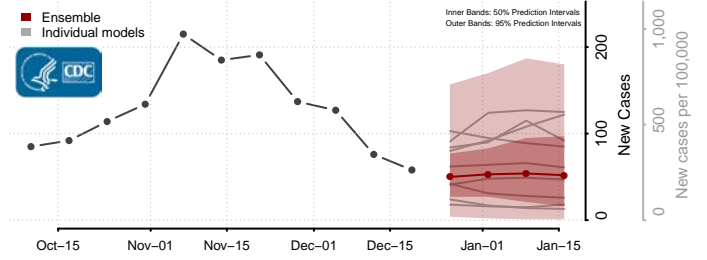

Nodaway County, Missouri