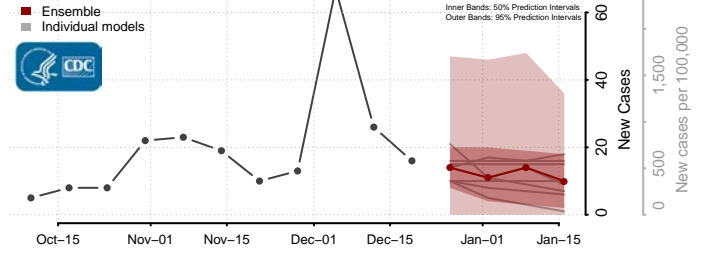

Ziebach County, South Dakota