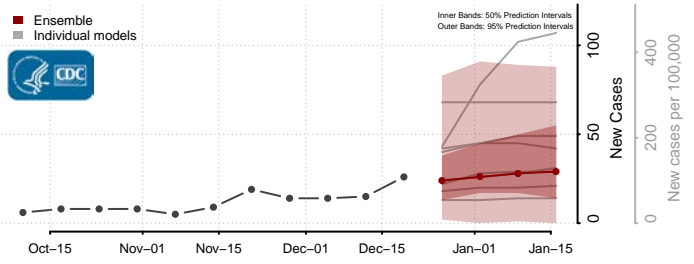

Dinwiddie County, Virginia

Emporia County, Virginia

Essex County, Virginia

Fairfax City County, Virginia

Fairfax County, Virginia

Falls Church County, Virginia

Fauquier County, Virginia

Floyd County, Virginia