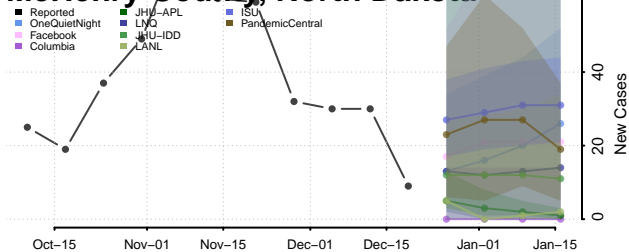

Kidder County, North Dakota

LaMoure County, North Dakota

Logan County, North Dakota

McHenry County, North Dakota

McIntosh County, North Dakota

McKenzie County, North Dakota

McLean County, North Dakota

Mercer County, North Dakota