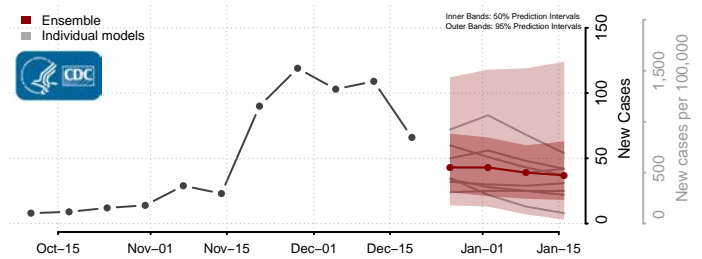

Washakie County, Wyoming

Weston County, Wyoming