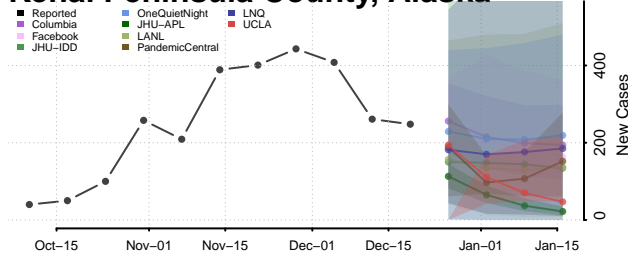

Kenai Peninsula County, Alaska