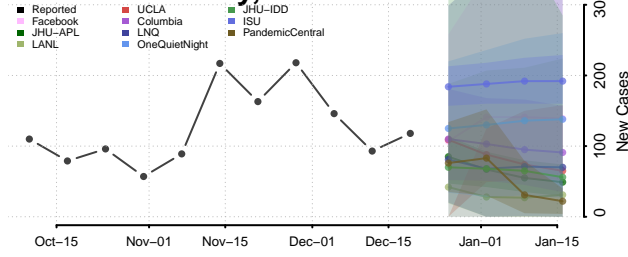

Jackson County, Oklahoma