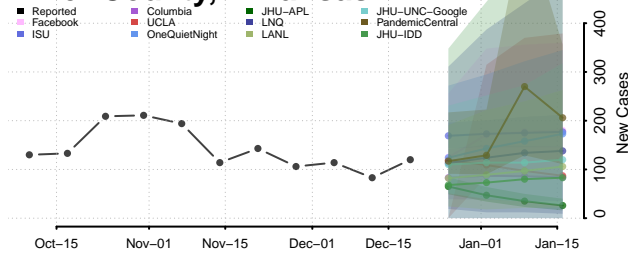

Miller County, Arkansas