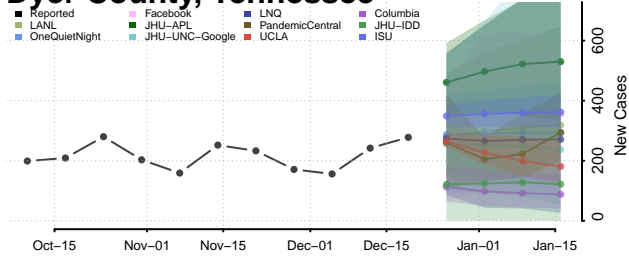

Decatur County, Tennessee

DeKalb County, Tennessee

Dickson County, Tennessee

Dyer County, Tennessee

Fayette County, Tennessee

Fentress County, Tennessee

Franklin County, Tennessee

Gibson County, Tennessee