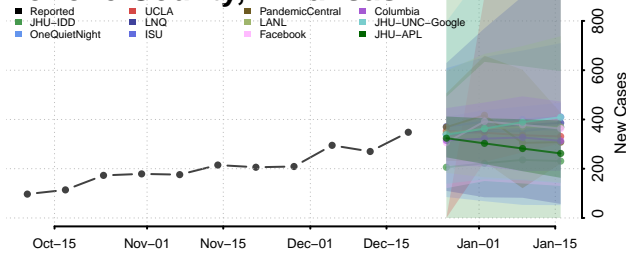

Johnson County, Arkansas

Lafayette County, Arkansas

Lawrence County, Arkansas

Lee County, Arkansas

Lincoln County, Arkansas

Little River County, Arkansas

Logan County, Arkansas

Lonoke County, Arkansas