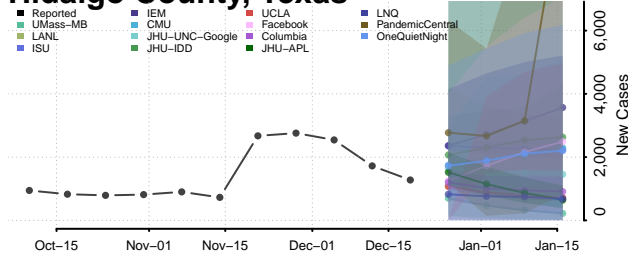

Hidalgo County, Texas