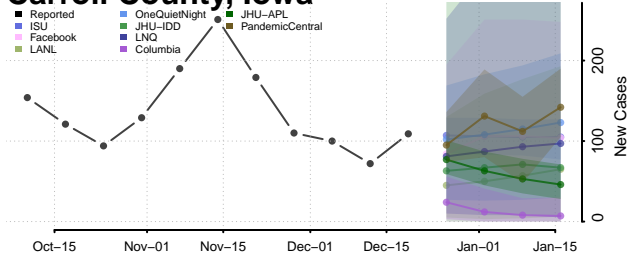

Carroll County, Iowa