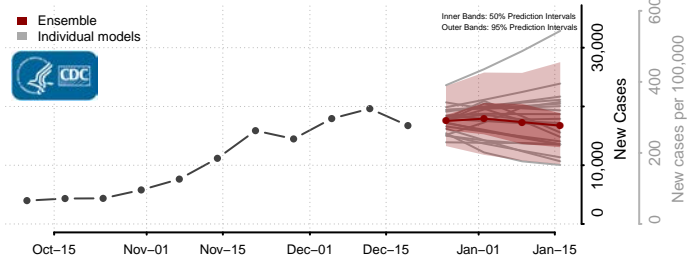

Penobscot County, Maine

Piscataquis County, Maine

Sagadahoc County, Maine

Somerset County, Maine

Waldo County, Maine

Washington County, Maine

York County, Maine

Maryland