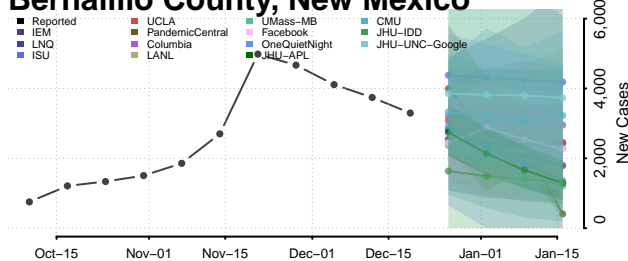

Bernalillo County, New Mexico

*New weekly cases may decrease in this location over the next four weeks. For these locations, the ensemble forecast indicates a probability of 0.75 or greater that fewer cases will be reported in week four of the forecast than in the last reported week.