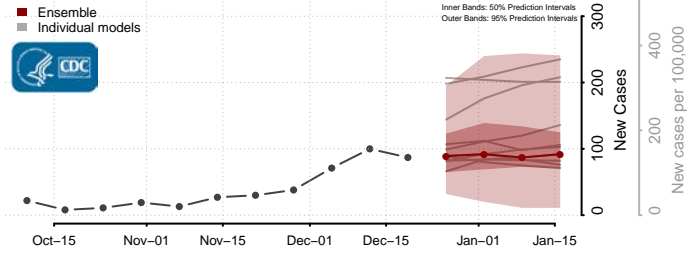

Suffolk County, New York

Sullivan County, New York

Tioga County, New York

Tompkins County, New York

Ulster County, New York

Warren County, New York

Washington County, New York

Wayne County, New York