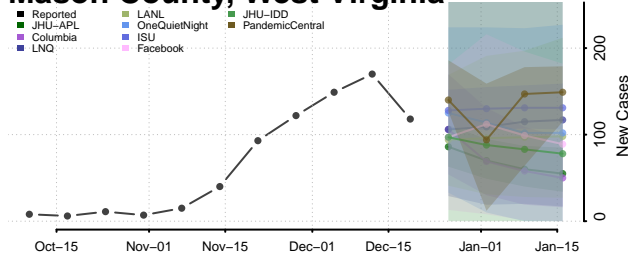

Mason County, West Virginia