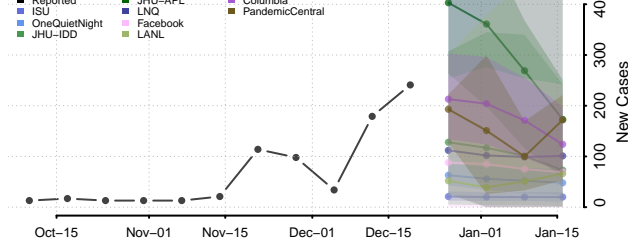

Wood County, Ohio

Wyandot County, Ohio

Oklahoma

Adair County, Oklahoma

Alfalfa County, Oklahoma

Atoka County, Oklahoma

Beaver County, Oklahoma

Beckham County, Oklahoma