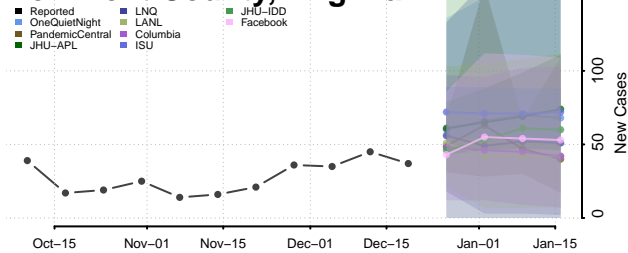

New Kent County, Virginia