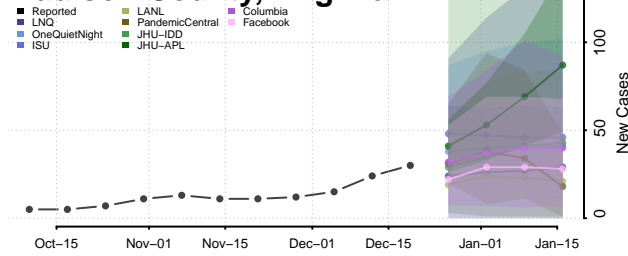

Madison County, Virginia

Manassas County, Virginia

Manassas Park County, Virginia

Martinsville County, Virginia

Mathews County, Virginia

Mecklenburg County, Virginia

Middlesex County, Virginia

Montgomery County, Virginia