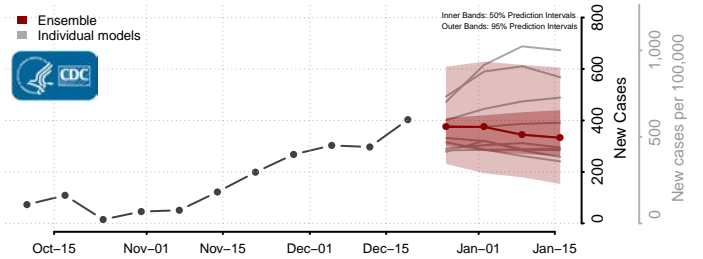

Greenbrier County, West Virginia

Hampshire County, West Virginia

Hancock County, West Virginia

Hardy County, West Virginia

Harrison County, West Virginia

Jackson County, West Virginia

Jefferson County, West Virginia