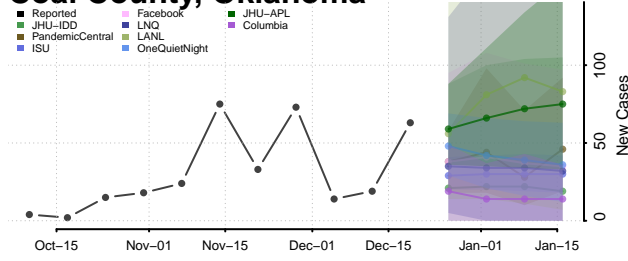

Coal County, Oklahoma