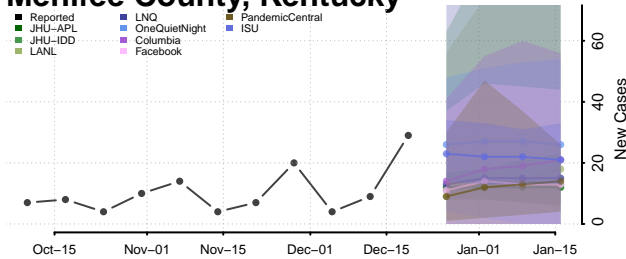

McCreary County, Kentucky

McLean County, Kentucky

Meade County, Kentucky

Menifee County, Kentucky

Mercer County, Kentucky

Metcalf County, Kentucky

Monroe County, Kentucky

Montgomery County, Kentucky