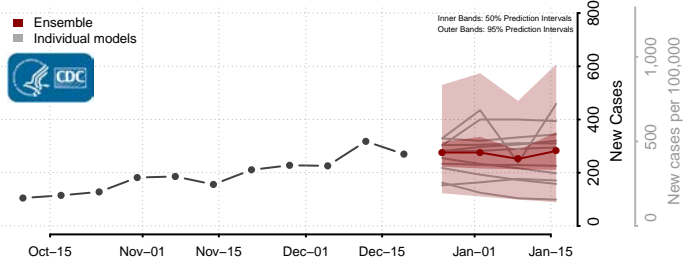

Robeson County, North Carolina

Rockingham County, North Carolina

Rowan County, North Carolina

Rutherford County, North Carolina

Sampson County, North Carolina

Scotland County, North Carolina

Stanly County, North Carolina