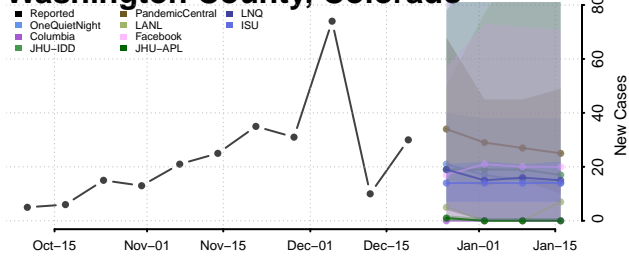

San Juan County, Colorado

San Miguel County, Colorado

Sedgwick County, Colorado

Summit County, Colorado

Teller County, Colorado

Washington County, Colorado

Weld County, Colorado

Yuma County, Colorado