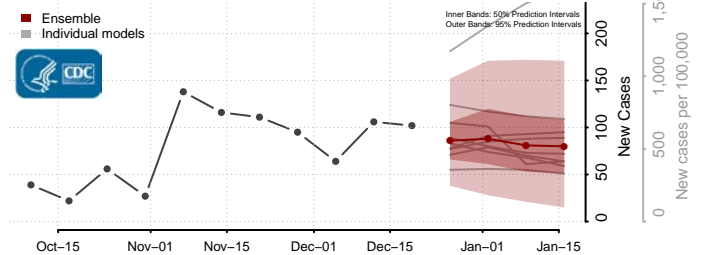

Clark County, Illinois