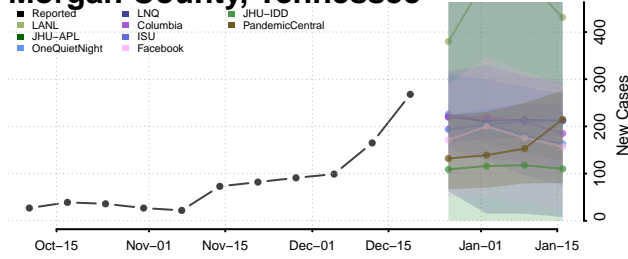

McNairy County, Tennessee

Meigs County, Tennessee

Monroe County, Tennessee

Montgomery County, Tennessee

Moore County, Tennessee

Morgan County, Tennessee

Obion County, Tennessee

Overton County, Tennessee