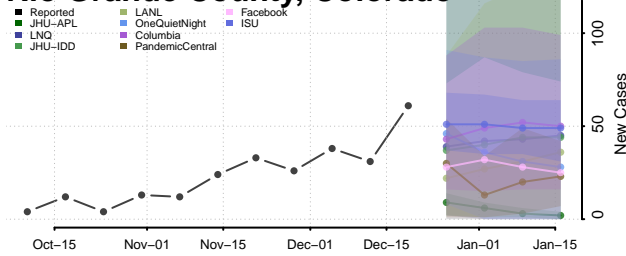

Phillips County, Colorado

Pitkin County, Colorado

Prowers County, Colorado

Pueblo County, Colorado

Rio Blanco County, Colorado

Rio Grande County, Colorado

Routt County, Colorado

Saguache County, Colorado