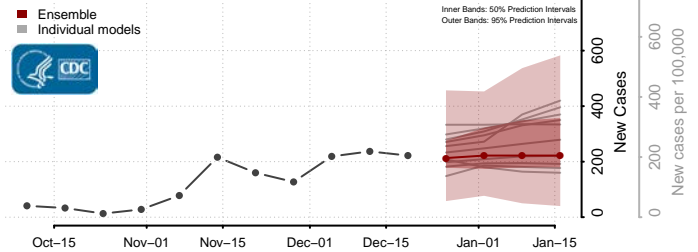

West Baton Rouge County, Louisiana

West Carroll County, Louisiana

West Feliciana County, Louisiana

Winn County, Louisiana

Maine**

Androscoggin County, Maine

**New weekly cases may increase in this location over the next four weeks. For these locations, the ensemble forecast indicates a probability of 0.75 or greater that more cases will be reported in week four of the forecast than in the last reported week.