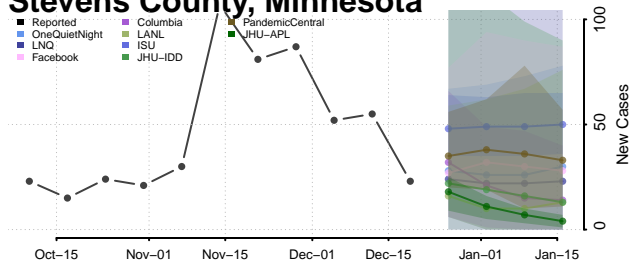

Scott County, Minnesota

Sherburne County, Minnesota

Sibley County, Minnesota

St. Louis County, Minnesota

Stearns County, Minnesota

Steele County, Minnesota

Stevens County, Minnesota

Swift County, Minnesota