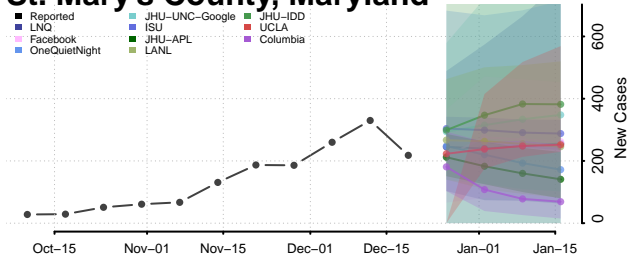

St. Mary's County, Maryland