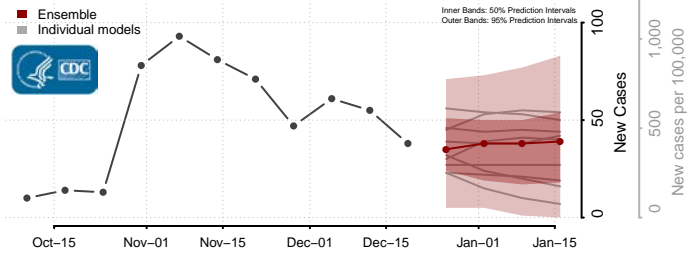

Pratt County, Kansas