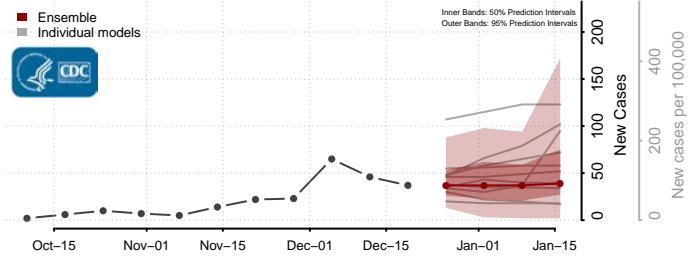

Windham County, Vermont