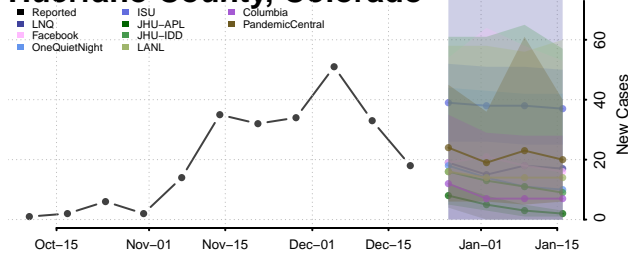

Gilpin County, Colorado

Grand County, Colorado

Gunnison County, Colorado

Hinsdale County, Colorado

Huerfano County, Colorado

Jackson County, Colorado

Jefferson County, Colorado

Kiowa County, Colorado