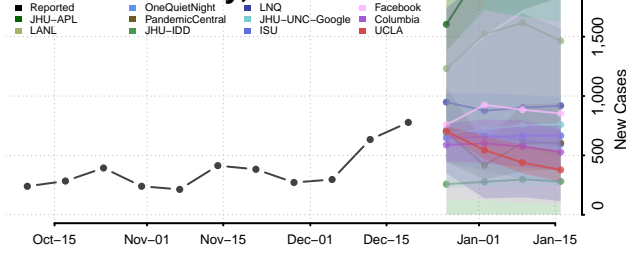

Putnam County, Tennessee