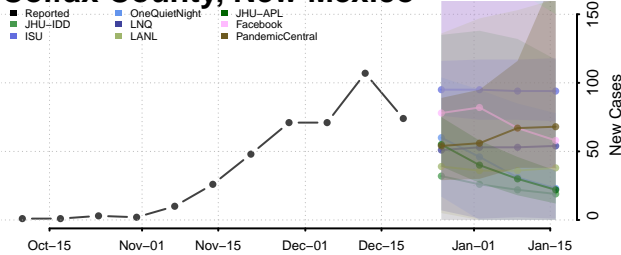

Colfax County, New Mexico