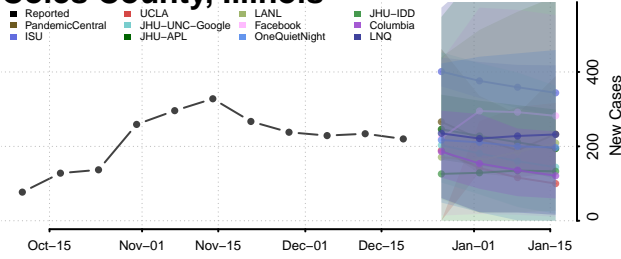

Coles County, Illinois