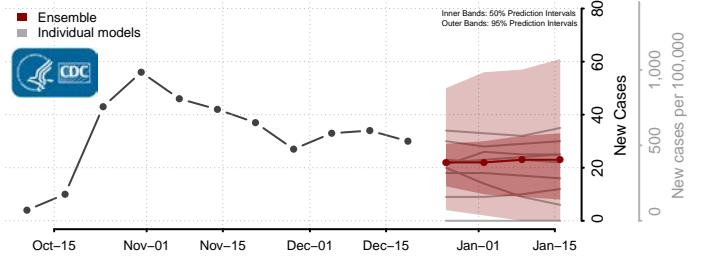

Iron County, Wisconsin