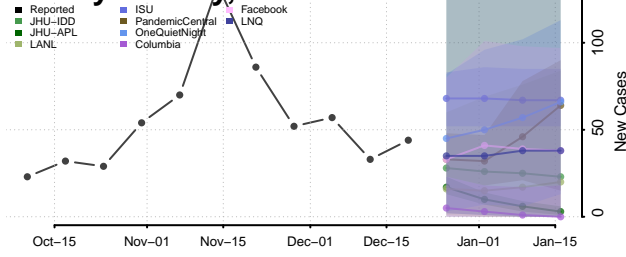

Pottawattamie County, Iowa

Poweshiek County, Iowa

Ringgold County, Iowa

Sac County, Iowa

Scott County, Iowa

Shelby County, Iowa

Sioux County, Iowa

Story County, Iowa