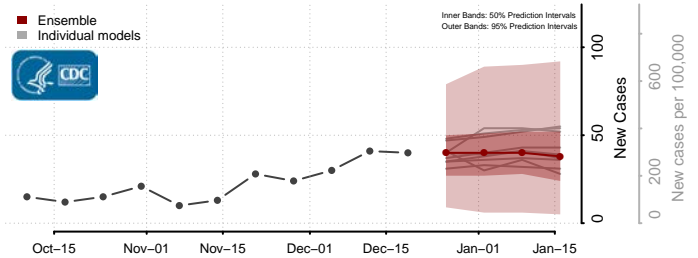

Perquimans County, North Carolina