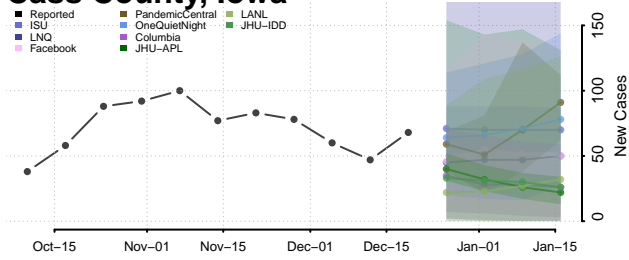

Cass County, Iowa