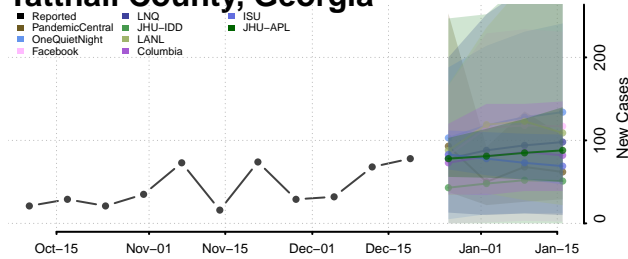

Spalding County, Georgia

Stephens County, Georgia

Stewart County, Georgia

Sumter County, Georgia

Talbot County, Georgia

Taliaferro County, Georgia

Tattnall County, Georgia

Taylor County, Georgia