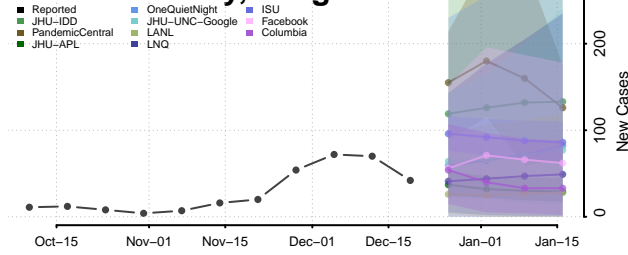

Lincoln County, Oregon