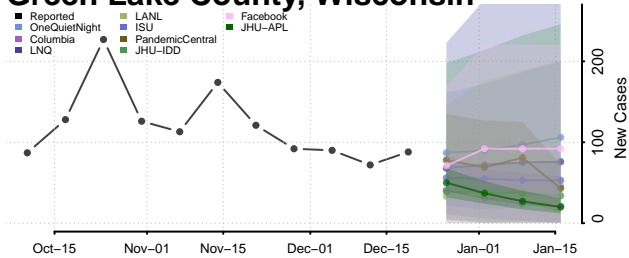

Dunn County, Wisconsin

Eau Claire County, Wisconsin

Florence County, Wisconsin

Fond du Lac County, Wisconsin

Forest County, Wisconsin

Grant County, Wisconsin

Green County, Wisconsin

Green Lake County, Wisconsin