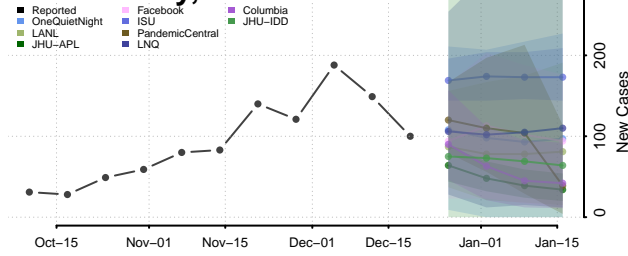

Pike County, Ohio