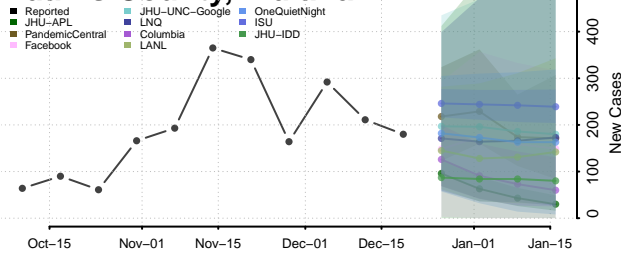

Whiteside County, Illinois

Will County, Illinois

Williamson County, Illinois

Winnebago County, Illinois

Woodford County, Illinois

Indiana

Adams County, Indiana

Allen County, Indiana