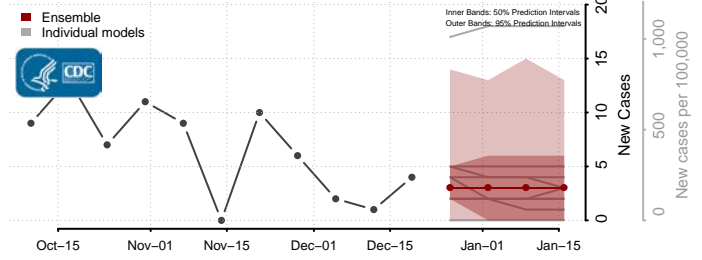

Powder River County, Montana