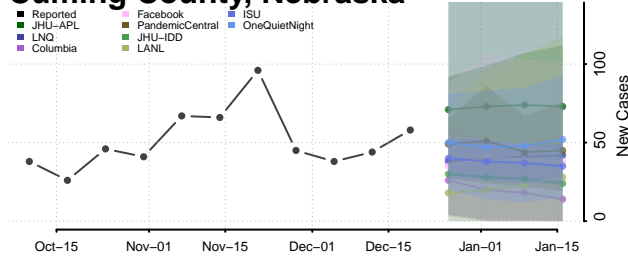

Cuming County, Nebraska