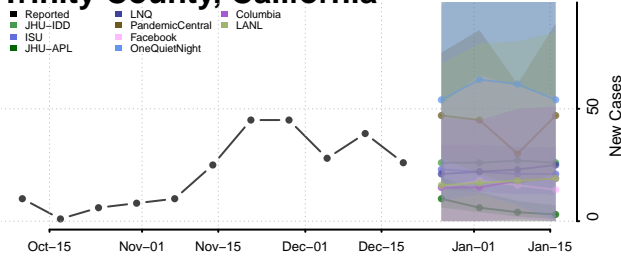

Trinity County, California