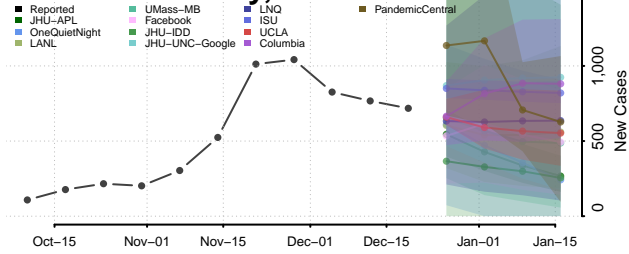

Sandoval County, New Mexico