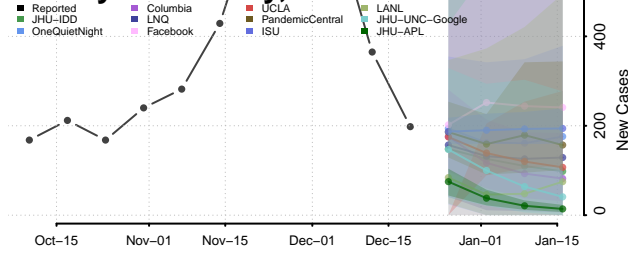

Hubbard County, Minnesota

Isanti County, Minnesota

Itasca County, Minnesota

Jackson County, Minnesota

Kanabec County, Minnesota

Kandiyohi County, Minnesota

Kittson County, Minnesota

Koochiching County, Minnesota