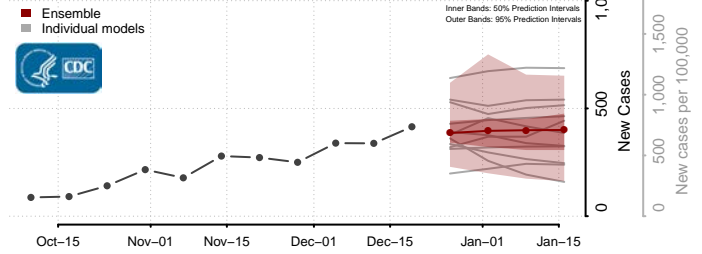

Carter County, Tennessee