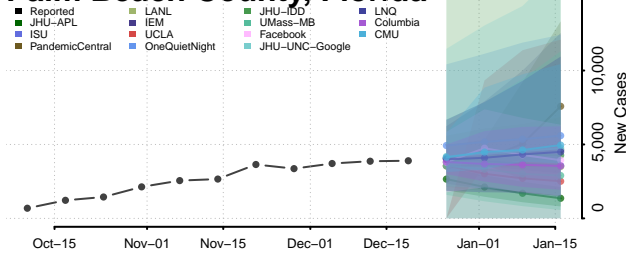

Palm Beach County, Florida