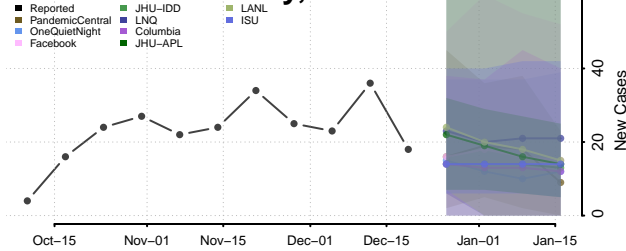

Broadwater County, Montana