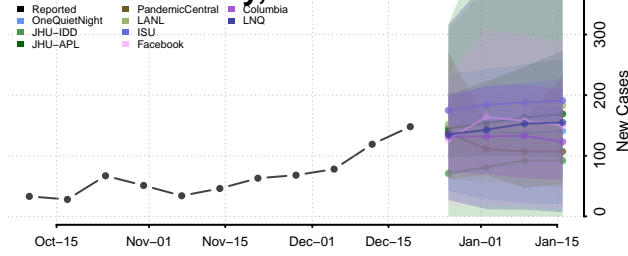

Johnson County, Arkansas