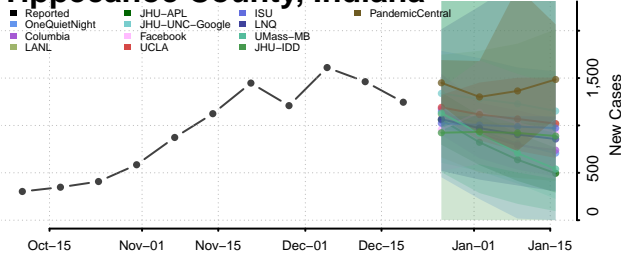

Tippecanoe County, Indiana