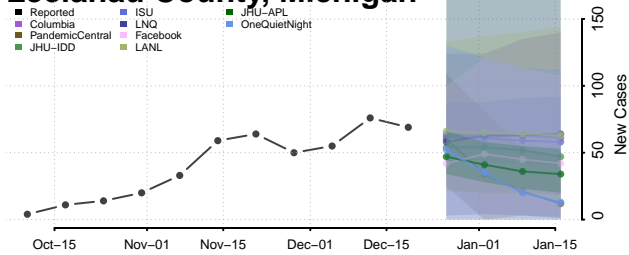

Leelanau County, Michigan