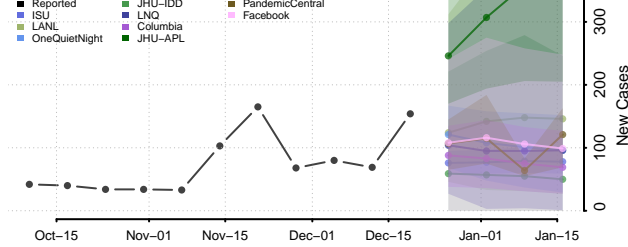

Wood County, Ohio

Wyandot County, Ohio

Oklahoma

Adair County, Oklahoma

Alfalfa County, Oklahoma

Atoka County, Oklahoma

Beaver County, Oklahoma

Beckham County, Oklahoma