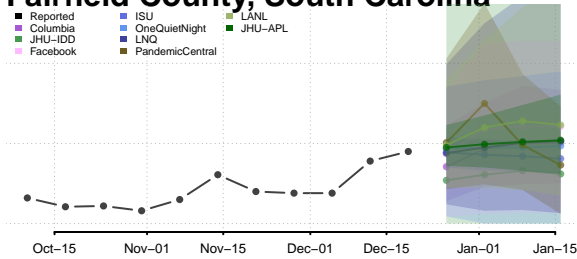

Fairfield County, South Carolina