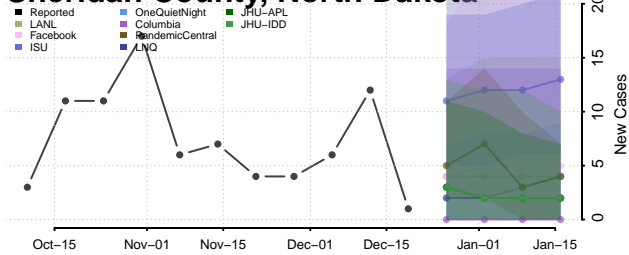

Sheridan County, North Dakota