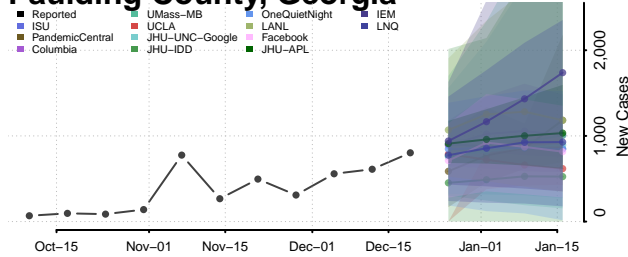

Paulding County, Georgia