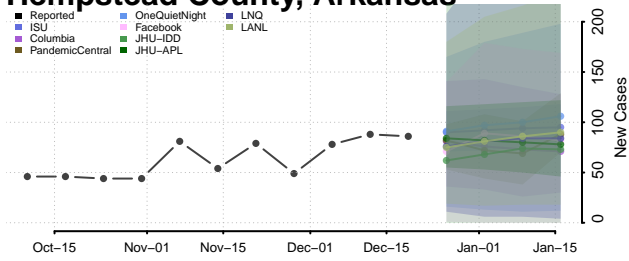

Hempstead County, Arkansas