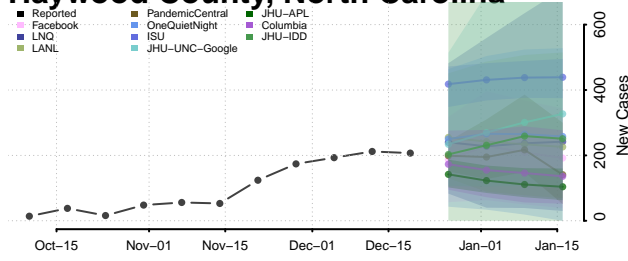

Haywood County, North Carolina