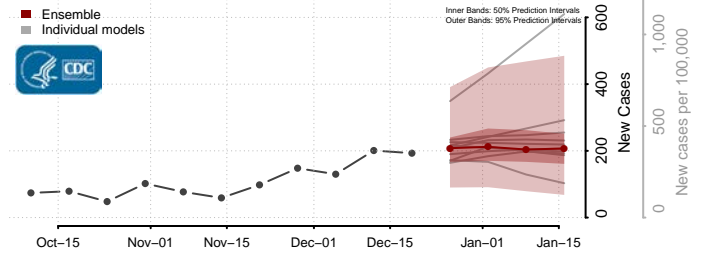

Campbell County, Virginia