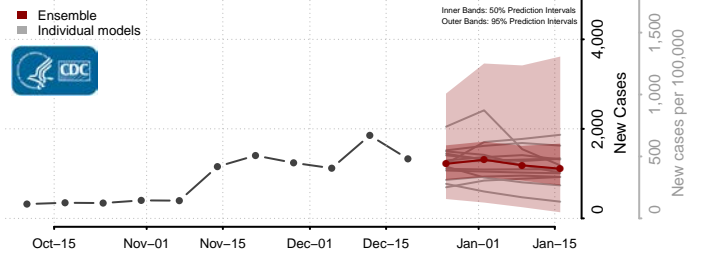

Webb County, Texas