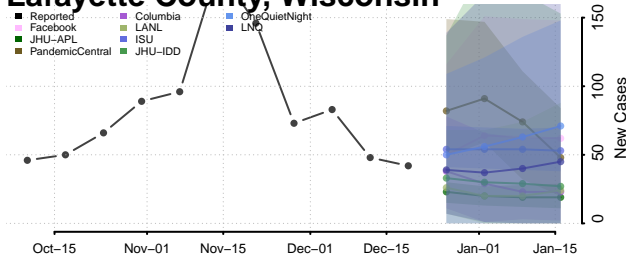

Lafayette County, Wisconsin

Langlade County, Wisconsin

Lincoln County, Wisconsin

Manitowoc County, Wisconsin

Marathon County, Wisconsin

Marinette County, Wisconsin

Marquette County, Wisconsin

Menominee County, Wisconsin