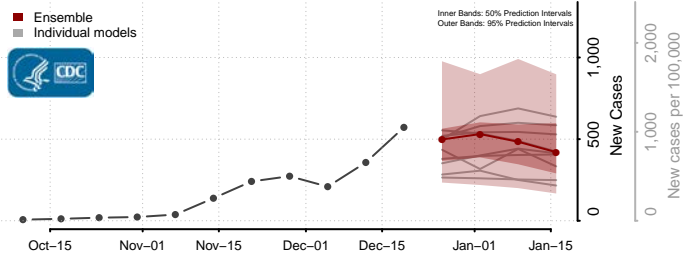

Trinity County, California

Tulare County, California

Tuolumne County, California

Ventura County, California

Yolo County, California

Yuba County, California

Colorado*

*New weekly cases may decrease in this location over the next four weeks. For these locations, the ensemble forecast indicates a probability of 0.75 or greater that fewer cases will be reported in week four of the forecast than in the last reported week.