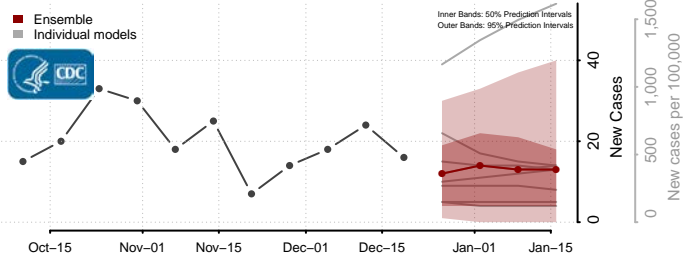

Hand County, South Dakota

Hanson County, South Dakota

Harding County, South Dakota

Hughes County, South Dakota

Hutchinson County, South Dakota

Hyde County, South Dakota

Jackson County, South Dakota

Jerauld County, South Dakota