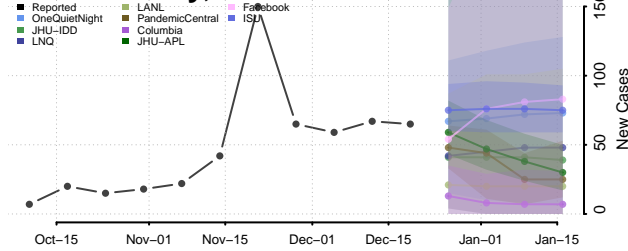

West Baton Rouge County, Louisiana

West Carroll County, Louisiana

West Feliciana County, Louisiana

Winn County, Louisiana

Maine**

Androscoggin County, Maine

**New weekly cases may increase in this location over the next four weeks. For these locations, the ensemble forecast indicates a probability of 0.75 or greater that more cases will be reported in week four of the forecast than in the last reported week.