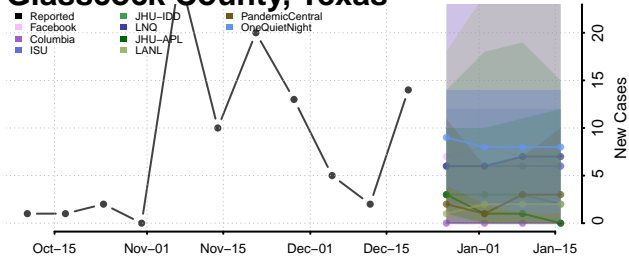

Glasscock County, Texas