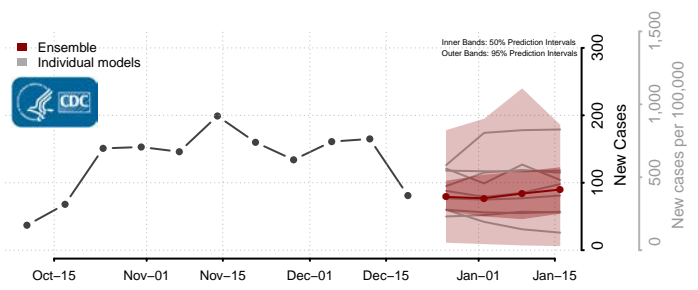

Nobles County, Minnesota