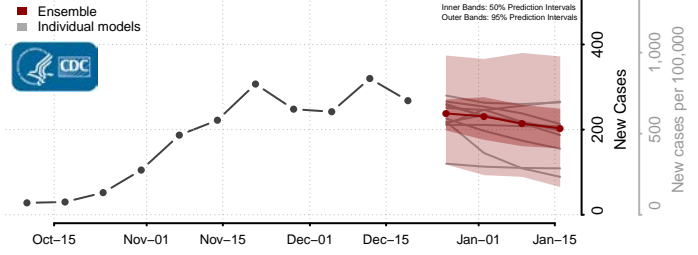

Columbiana County, Ohio

Coshocton County, Ohio

Crawford County, Ohio

Cuyahoga County, Ohio

Darke County, Ohio

Defiance County, Ohio

Delaware County, Ohio

Erie County, Ohio