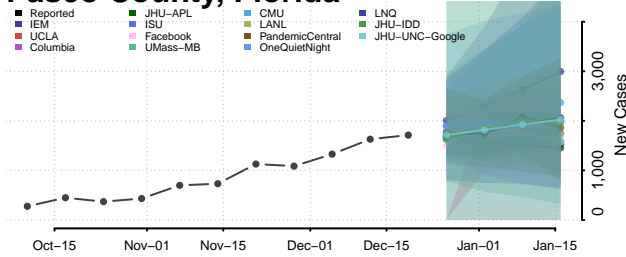

Pasco County, Florida