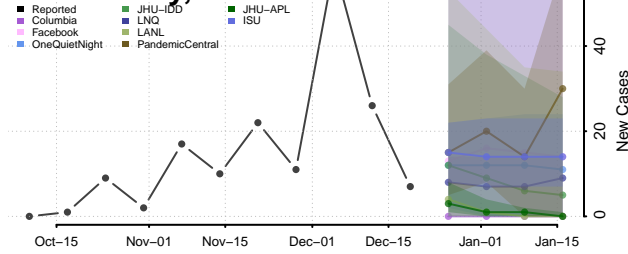

Gregg County, Texas

Grimes County, Texas

Guadalupe County, Texas

Hale County, Texas

Hall County, Texas

Hamilton County, Texas

Hansford County, Texas

Hardeman County, Texas