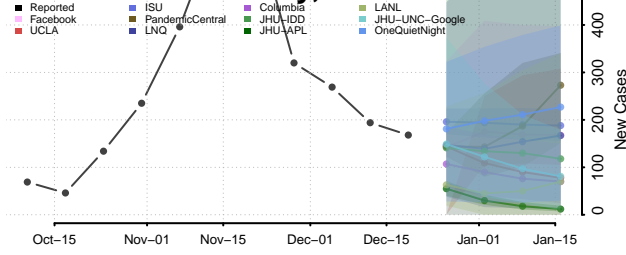

Carroll County, Iowa

Cass County, Iowa

Cedar County, Iowa

Cerro Gordo County, Iowa

Cherokee County, Iowa

Chickasaw County, Iowa

Clarke County, Iowa

Clay County, Iowa