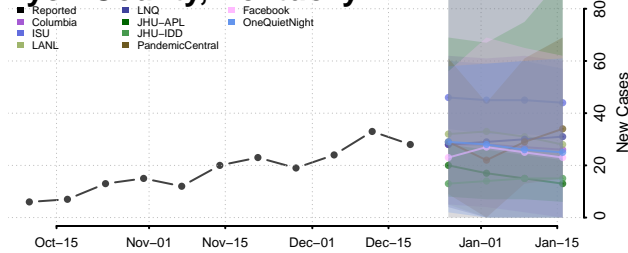

Lyon County, Kentucky