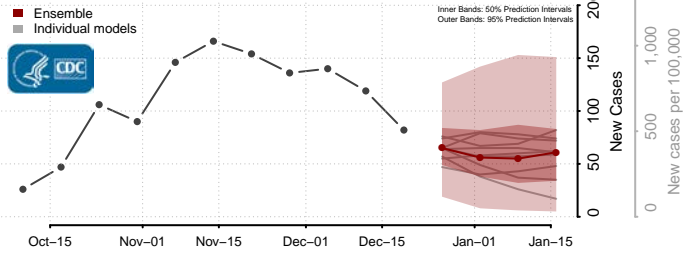

Richland County, North Dakota