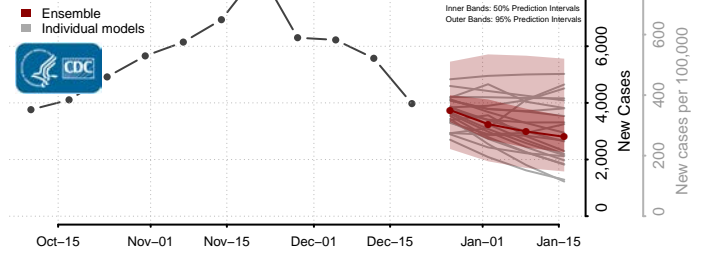

Montana*

Beaverhead County, Montana

Big Horn County, Montana

Blaine County, Montana

Broadwater County, Montana

Carbon County, Montana

*New weekly cases may decrease in this location over the next four weeks. For these locations, the ensemble forecast indicates a probability of 0.75 or greater that fewer cases will be reported in week four of the forecast than in the last reported week.