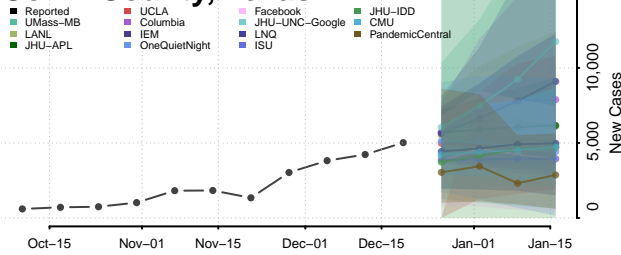

Collin County, Texas