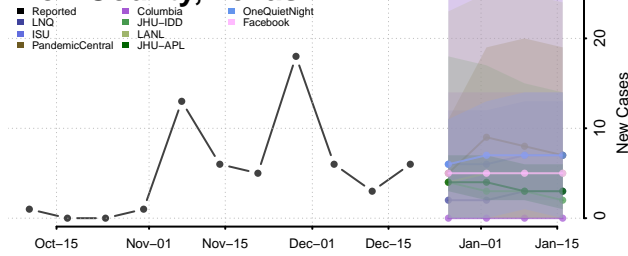

Irion County, Texas