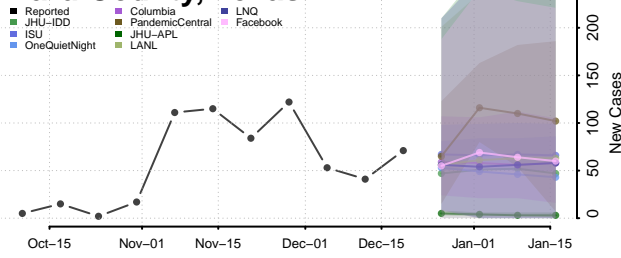

Ward County, Texas