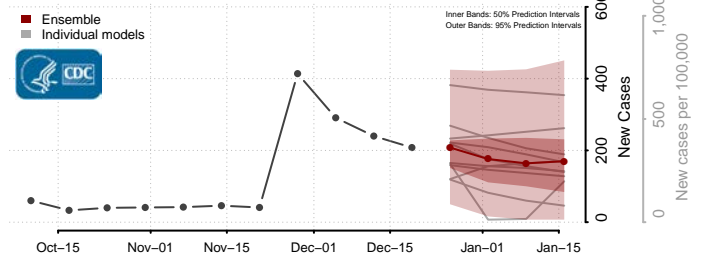

Elko County, Nevada

Esmeralda County, Nevada

Eureka County, Nevada

Humboldt County, Nevada

Lander County, Nevada

Lincoln County, Nevada

Lyon County, Nevada

Mineral County, Nevada