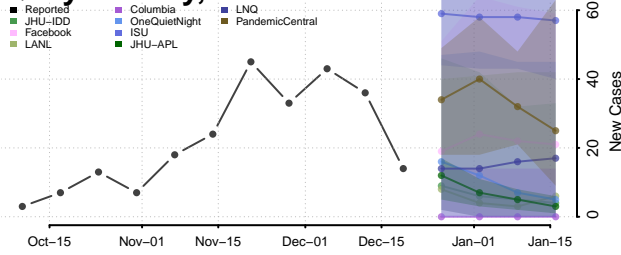

McKinley County, New Mexico

Mora County, New Mexico

Otero County, New Mexico

Quay County, New Mexico

Rio Arriba County, New Mexico

Roosevelt County, New Mexico

San Juan County, New Mexico

San Miguel County, New Mexico