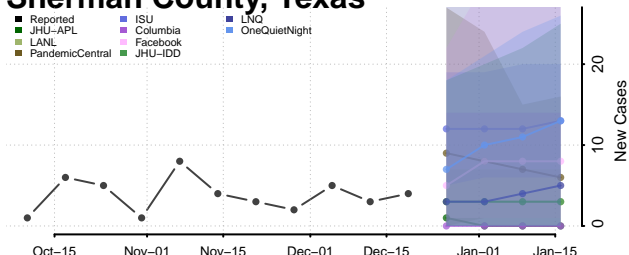

Sherman County, Texas