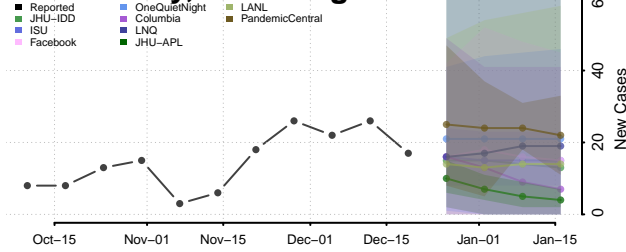

Wirt County, West Virginia