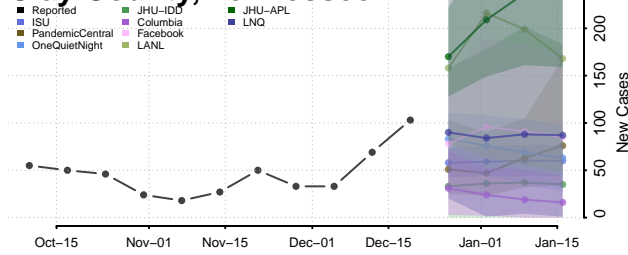

Chester County, Tennessee

Claiborne County, Tennessee

Clay County, Tennessee

Cocke County, Tennessee

Coffee County, Tennessee

Crockett County, Tennessee

Cumberland County, Tennessee

Davidson County, Tennessee