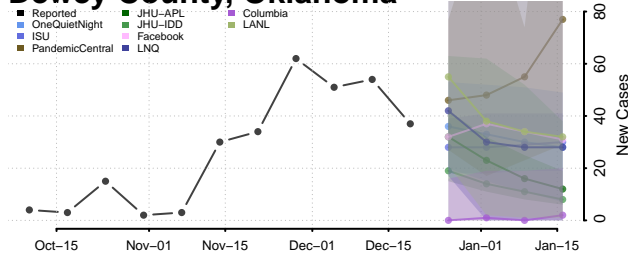

Dewey County, Oklahoma

Ellis County, Oklahoma

Garfield County, Oklahoma

Garvin County, Oklahoma

Grady County, Oklahoma

Grant County, Oklahoma

Greer County, Oklahoma

Harmon County, Oklahoma