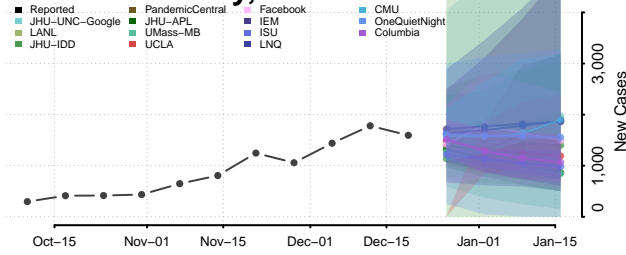

Martin County, Florida

Miami-Dade County, Florida

Monroe County, Florida

Nassau County, Florida

Okaloosa County, Florida

Okeechobee County, Florida

Orange County, Florida

Osceola County, Florida