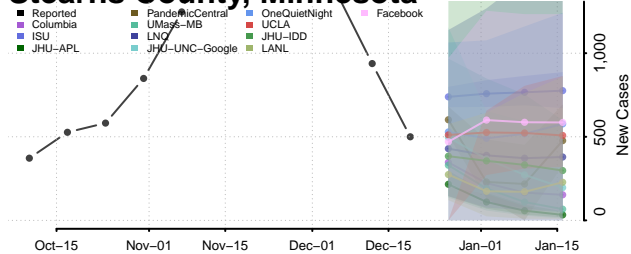

Scott County, Minnesota

Sherburne County, Minnesota

Sibley County, Minnesota

St. Louis County, Minnesota

Stearns County, Minnesota

Steele County, Minnesota

Stevens County, Minnesota

Swift County, Minnesota