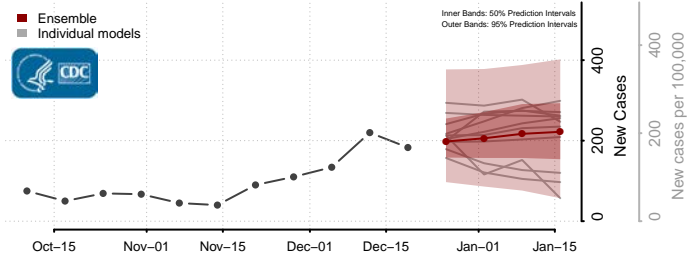

Albemarle County, Virginia