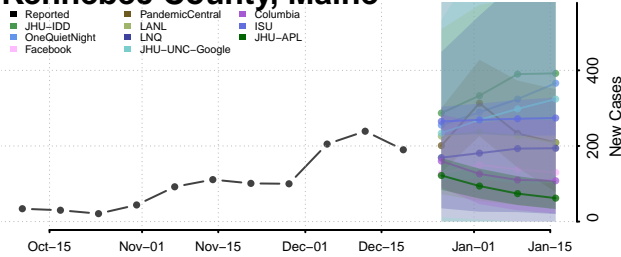

Aroostook County, Maine

Cumberland County, Maine

Franklin County, Maine

Hancock County, Maine

Kennebec County, Maine

Knox County, Maine

Lincoln County, Maine

Oxford County, Maine