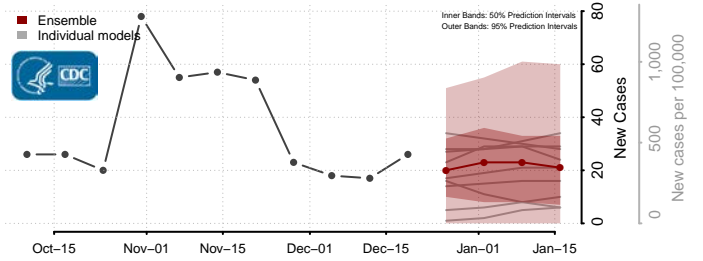

Sullivan County, Missouri