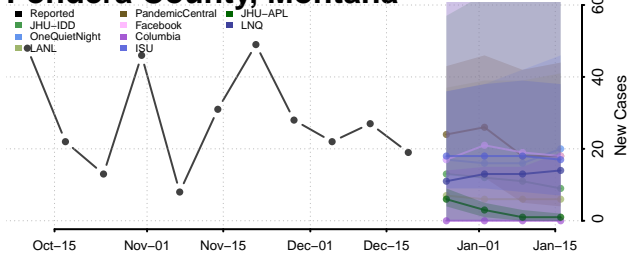

Pondera County, Montana