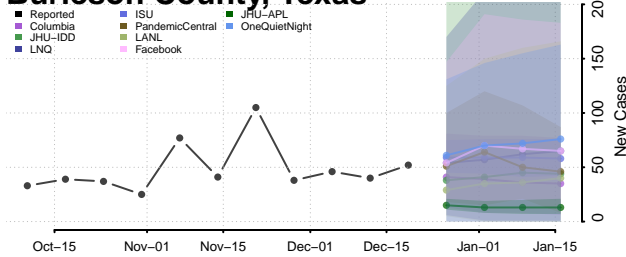

Burleson County, Texas