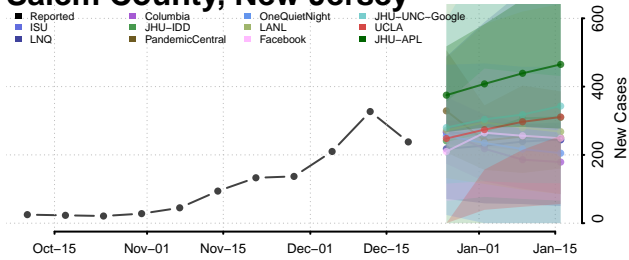

Salem County, New Jersey