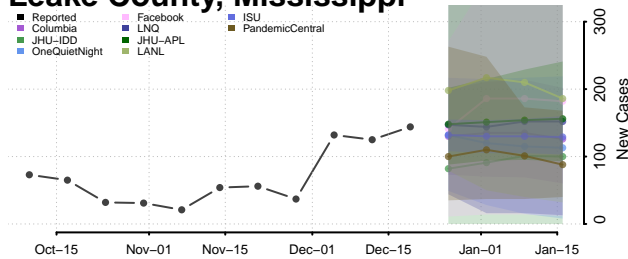

Leake County, Mississippi