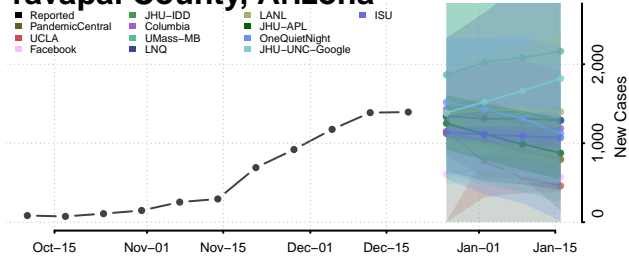

Yavapai County, Arizona