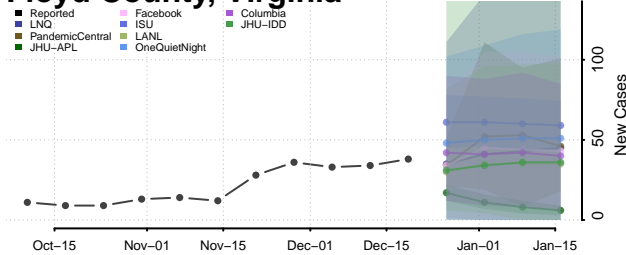

Dinwiddie County, Virginia

Emporia County, Virginia

Essex County, Virginia

Fairfax City County, Virginia

Fairfax County, Virginia

Falls Church County, Virginia

Fauquier County, Virginia

Floyd County, Virginia