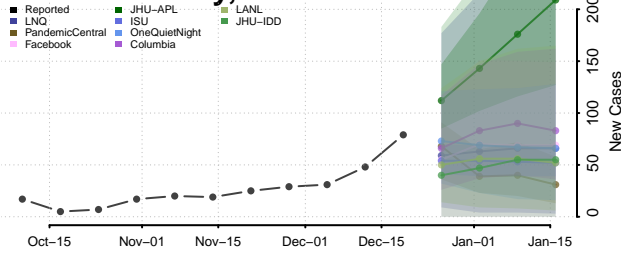

Pike County, Alabama

Randolph County, Alabama

Russell County, Alabama

Shelby County, Alabama

St. Clair County, Alabama

Sumter County, Alabama

Talladega County, Alabama

Tallapoosa County, Alabama