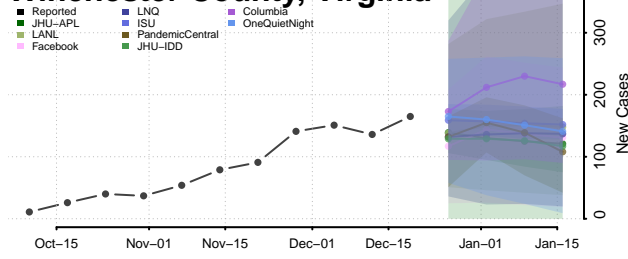

Tazewell County, Virginia

Virginia Beach County, Virginia

Warren County, Virginia

Washington County, Virginia

Waynesboro County, Virginia

Westmoreland County, Virginia

Williamsburg County, Virginia

Winchester County, Virginia