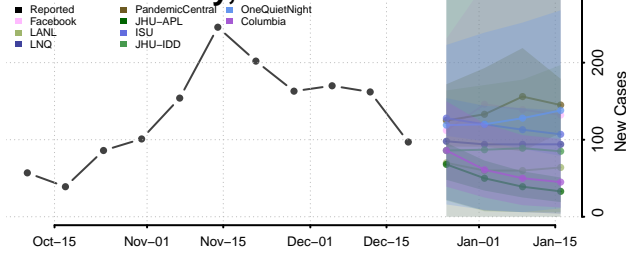

Marion County, Missouri