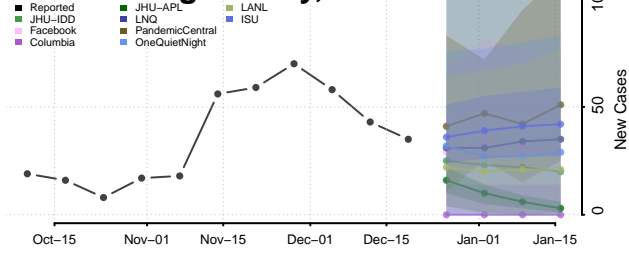

Hubbard County, Minnesota

Isanti County, Minnesota

Itasca County, Minnesota

Jackson County, Minnesota

Kanabec County, Minnesota

Kandiyohi County, Minnesota

Kittson County, Minnesota

Koochiching County, Minnesota