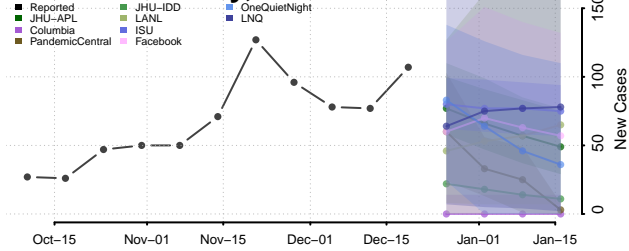

Socorro County, New Mexico