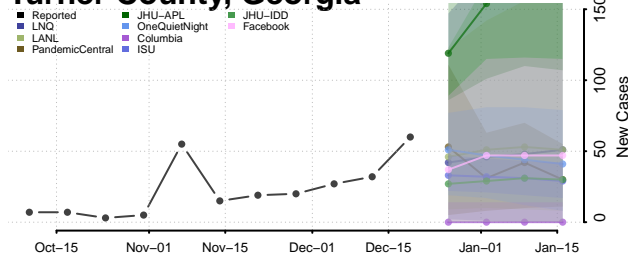

Turner County, Georgia