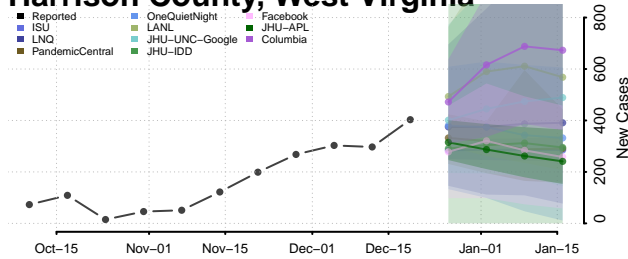

Greenbrier County, West Virginia

Hampshire County, West Virginia

Hancock County, West Virginia

Hardy County, West Virginia

Harrison County, West Virginia

Jackson County, West Virginia

Jefferson County, West Virginia