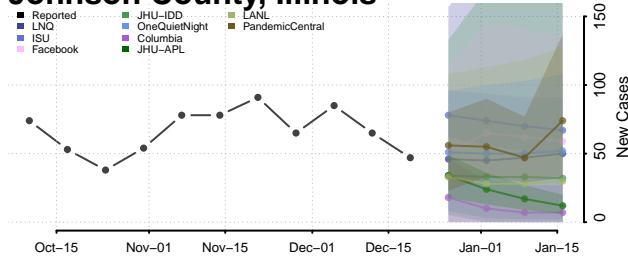

Johnson County, Illinois