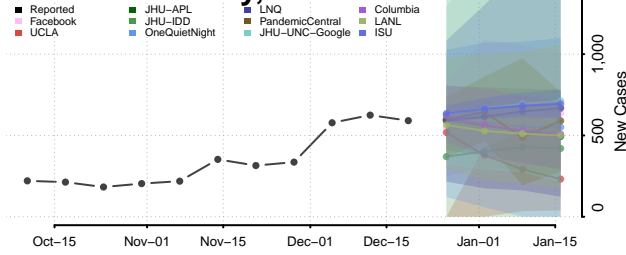

Dallas County, Arkansas

Desha County, Arkansas

Drew County, Arkansas

Faulkner County, Arkansas

Franklin County, Arkansas

Fulton County, Arkansas

Garland County, Arkansas

Grant County, Arkansas