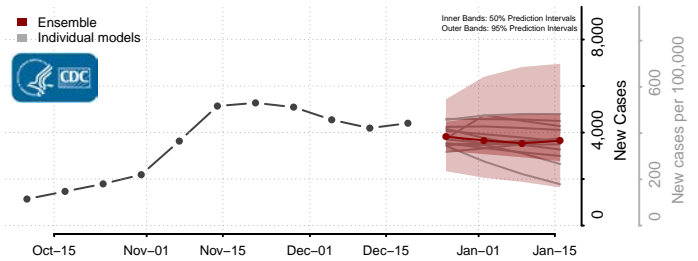

St. Louis County, Missouri