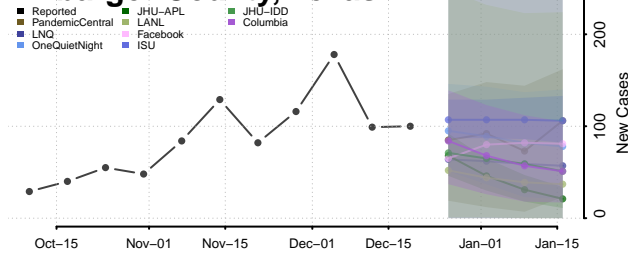

Wilbarger County, Texas