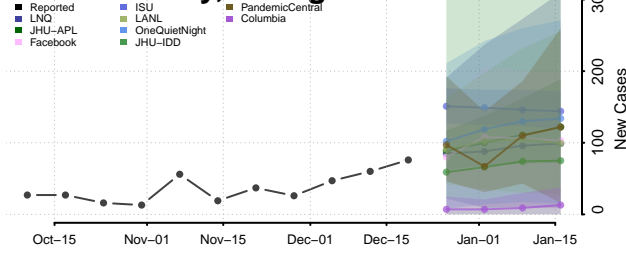

Jackson County, Georgia

Jasper County, Georgia

Jeff Davis County, Georgia

Jefferson County, Georgia

Jenkins County, Georgia

Johnson County, Georgia

Jones County, Georgia

Lamar County, Georgia