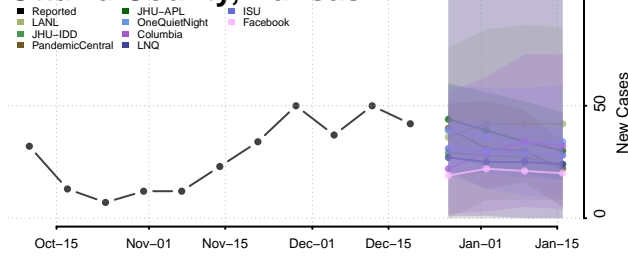

Nemaha County, Kansas

Neosho County, Kansas

Ness County, Kansas

Norton County, Kansas

Osage County, Kansas

Osborne County, Kansas

Ottawa County, Kansas

Pawnee County, Kansas