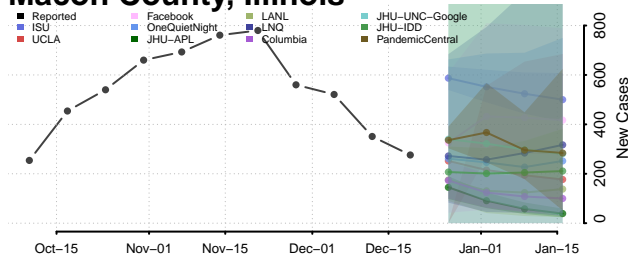

LaSalle County, Illinois

Lawrence County, Illinois

Lee County, Illinois

Livingston County, Illinois

Logan County, Illinois

Macon County, Illinois

Macoupin County, Illinois

Madison County, Illinois