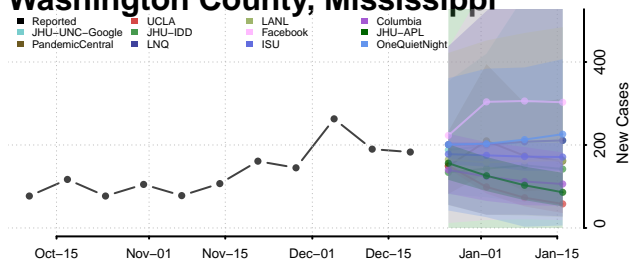

Tate County, Mississippi

Tippah County, Mississippi

Tishomingo County, Mississippi

Tunica County, Mississippi

Union County, Mississippi

Walthall County, Mississippi

Warren County, Mississippi

Washington County, Mississippi