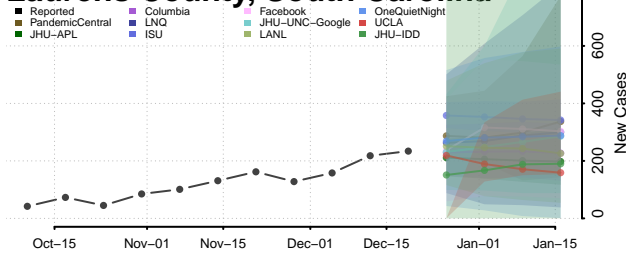

Hampton County, South Carolina

Horry County, South Carolina

Jasper County, South Carolina

Kershaw County, South Carolina

Lancaster County, South Carolina

Laurens County, South Carolina

Lee County, South Carolina