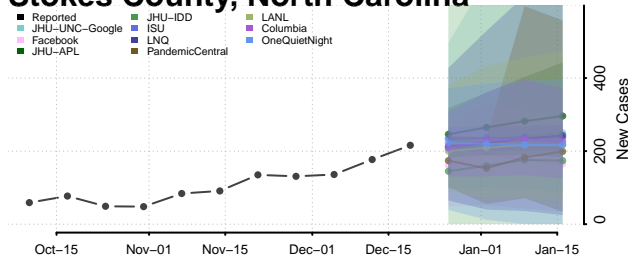

Stokes County, North Carolina