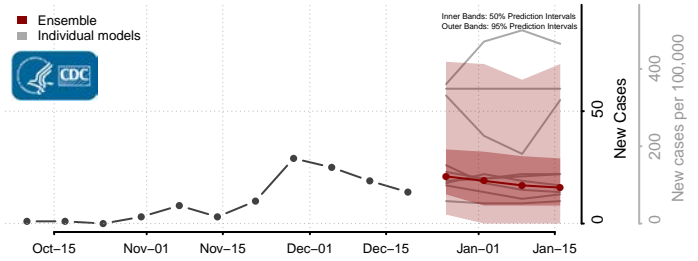

Mariposa County, California