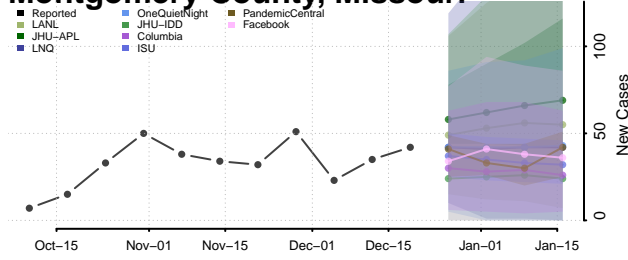

Montgomery County, Missouri