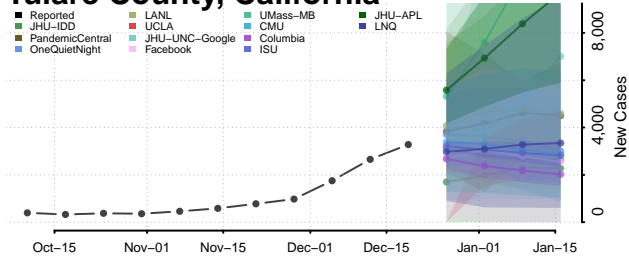

Tulare County, California