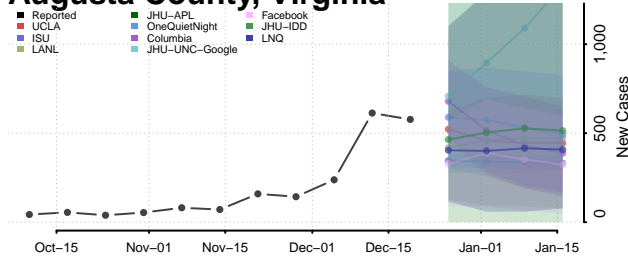

Augusta County, Virginia