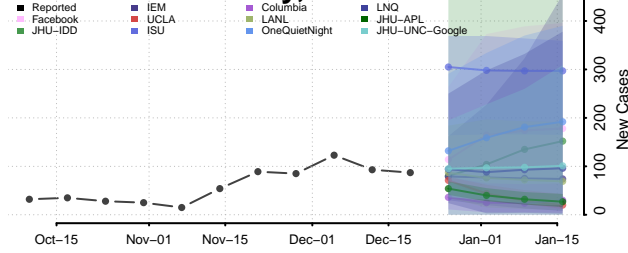

Plaquemines County, Louisiana

Pointe Coupee County, Louisiana

Rapides County, Louisiana

Red River County, Louisiana

Richland County, Louisiana

Sabine County, Louisiana

St. Bernard County, Louisiana

St. Charles County, Louisiana