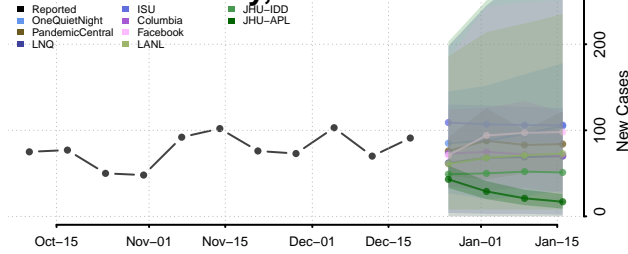

Crawford County, Iowa