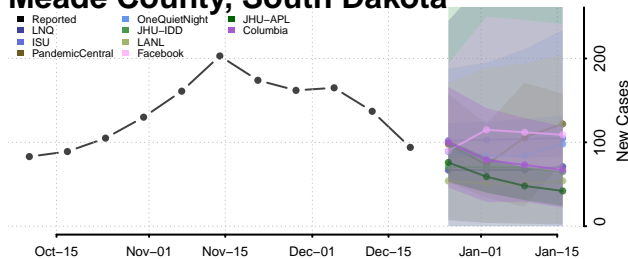

Meade County, South Dakota