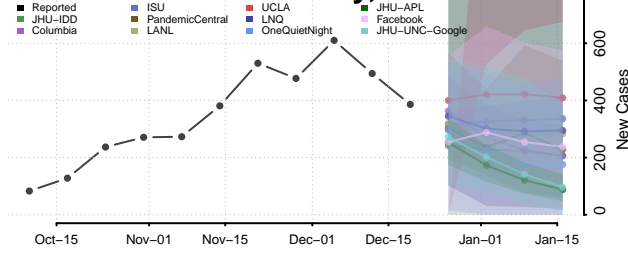

Lewis and Clark County, Montana