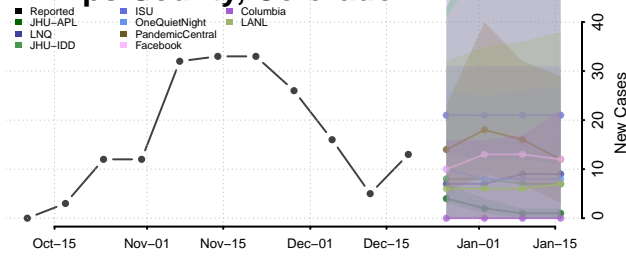

Phillips County, Colorado