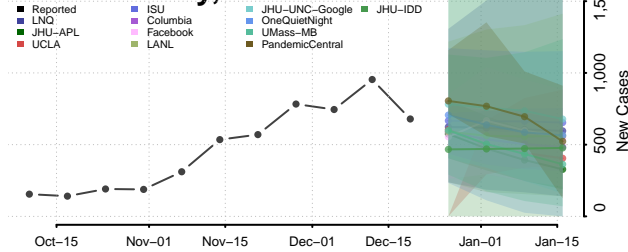

Wood County, Ohio

Wyandot County, Ohio

Oklahoma

Adair County, Oklahoma

Alfalfa County, Oklahoma

Atoka County, Oklahoma

Beaver County, Oklahoma

Beckham County, Oklahoma