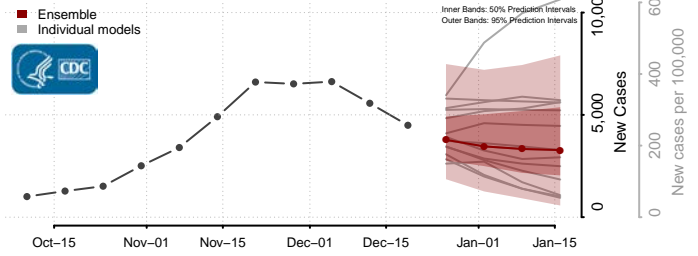

St. Clair County, Michigan

St. Joseph County, Michigan

Tuscola County, Michigan

Van Buren County, Michigan

Washtenaw County, Michigan

Wayne County, Michigan

Wexford County, Michigan

Minnesota*