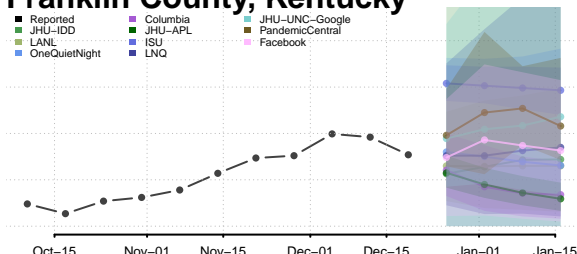

Franklin County, Kentucky