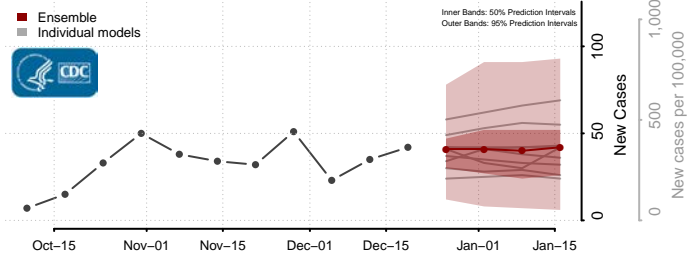

Montgomery County, Missouri