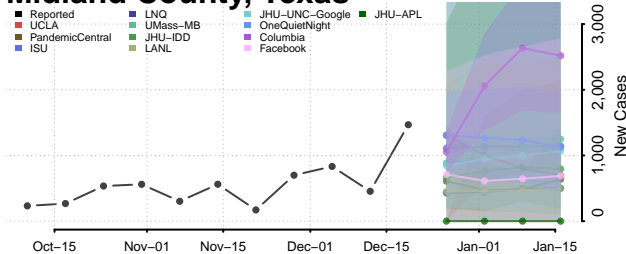

Midland County, Texas