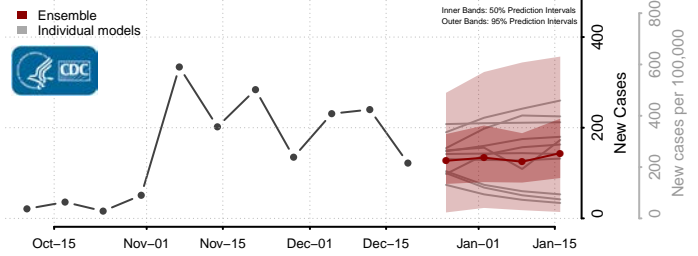

Trinity County, Texas

Tyler County, Texas

Upshur County, Texas

Upton County, Texas

Uvalde County, Texas

Val Verde County, Texas

Van Zandt County, Texas

Victoria County, Texas