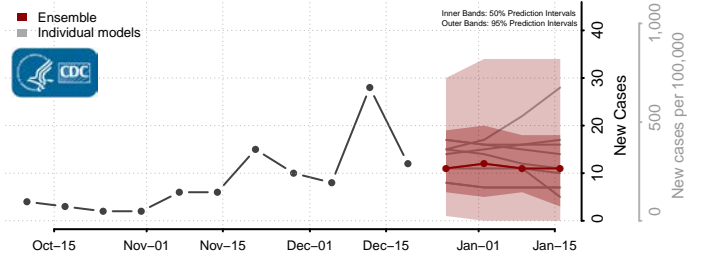

Bath County, Virginia