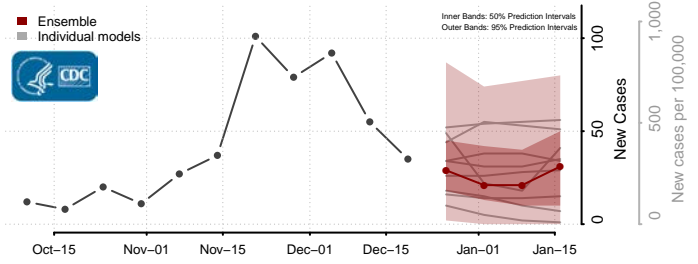

Todd County, Minnesota

Traverse County, Minnesota

Wabasha County, Minnesota

Wadena County, Minnesota

Waseca County, Minnesota

Washington County, Minnesota

Watonwan County, Minnesota

Wilkin County, Minnesota