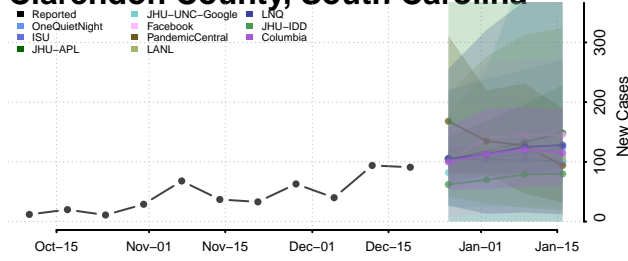

Cherokee County, South Carolina

Chester County, South Carolina

Chesterfield County, South Carolina

Clarendon County, South Carolina

Colleton County, South Carolina

Darlington County, South Carolina

Dillon County, South Carolina