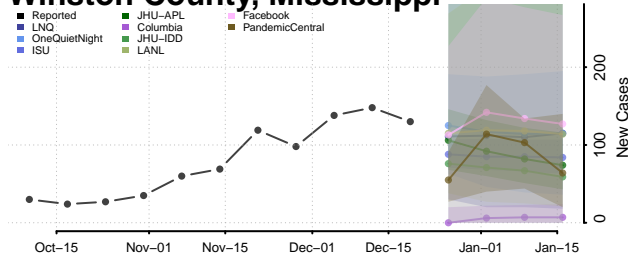

Winston County, Mississippi