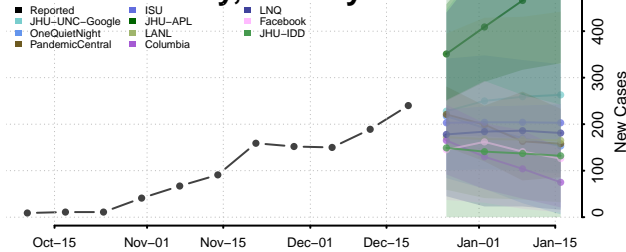

Forest County, Pennsylvania

Franklin County, Pennsylvania

Fulton County, Pennsylvania

Greene County, Pennsylvania

Huntingdon County, Pennsylvania

Indiana County, Pennsylvania

Jefferson County, Pennsylvania

Juniata County, Pennsylvania