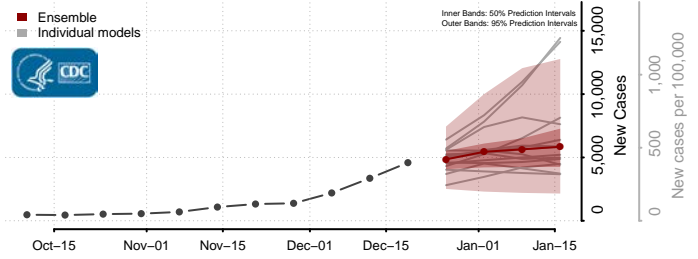

Contra Costa County, California