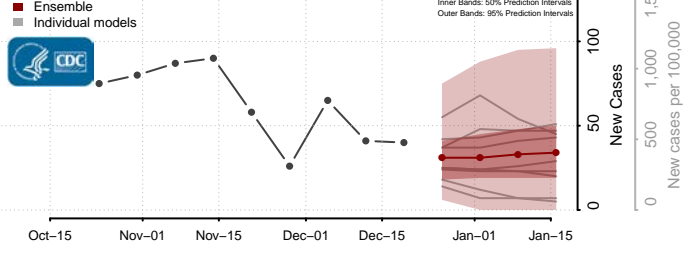

Turner County, South Dakota