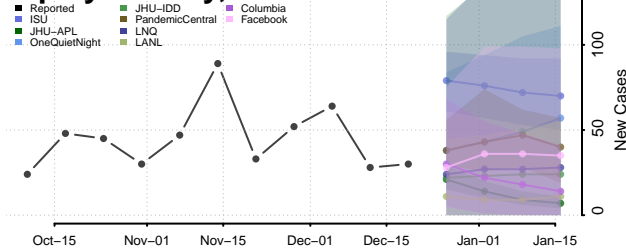

Ripley County, Missouri