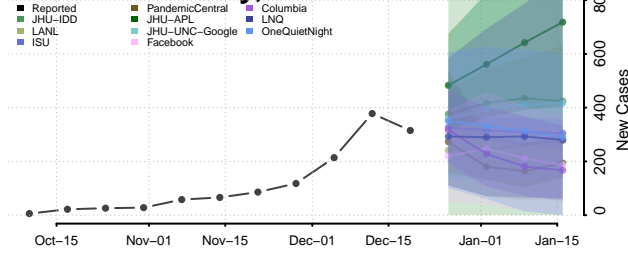

Madison County, New York