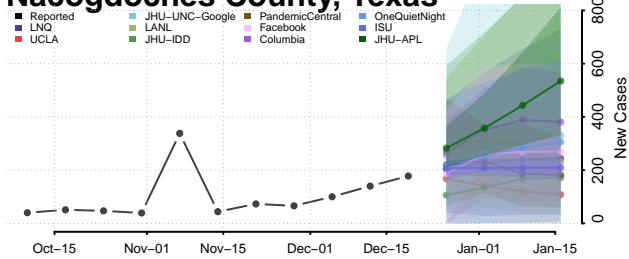

Nacogdoches County, Texas