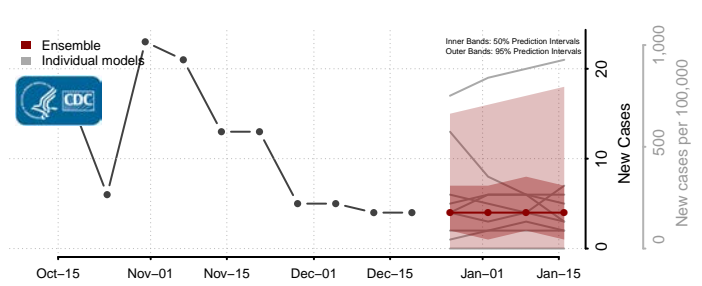

Divide County, North Dakota