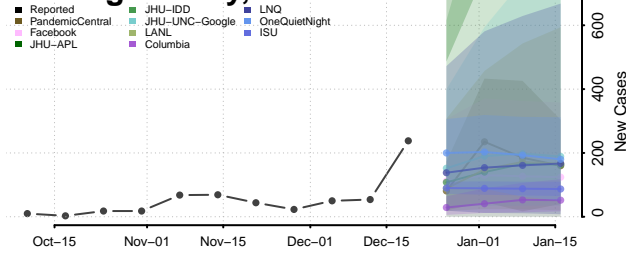

Kleberg County, Texas