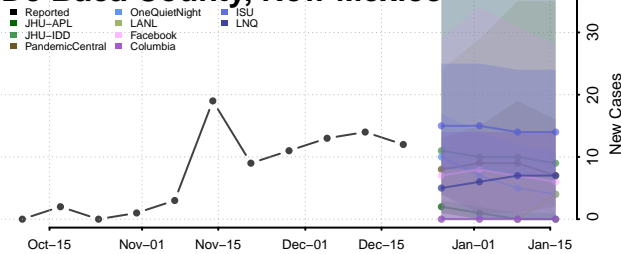

De Baca County, New Mexico