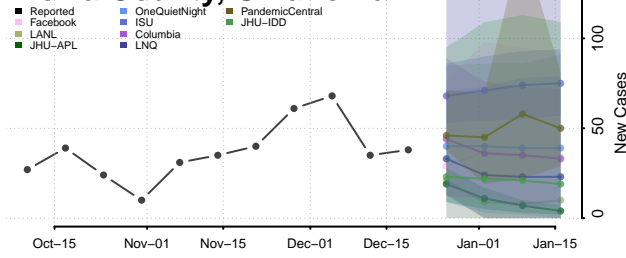

Kiowa County, Oklahoma