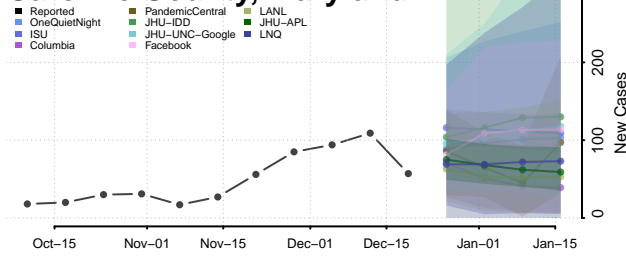

Caroline County, Maryland