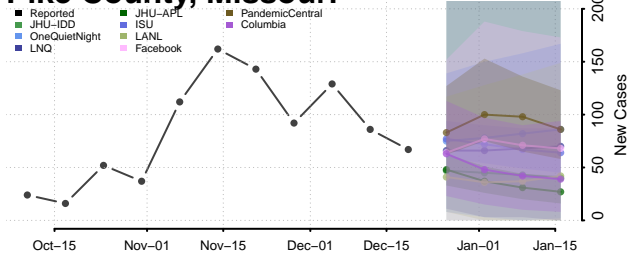

Pike County, Missouri