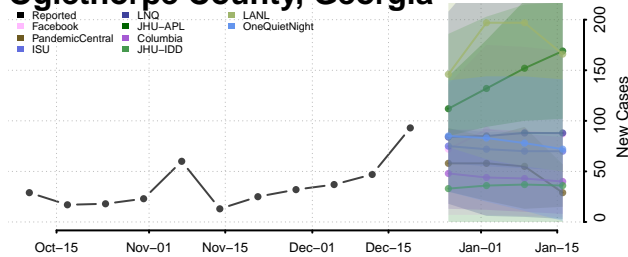

Monroe County, Georgia

Montgomery County, Georgia

Morgan County, Georgia

Murray County, Georgia

Muscooke County, Georgia

Newton County, Georgia

Oconee County, Georgia

Oglethorpe County, Georgia