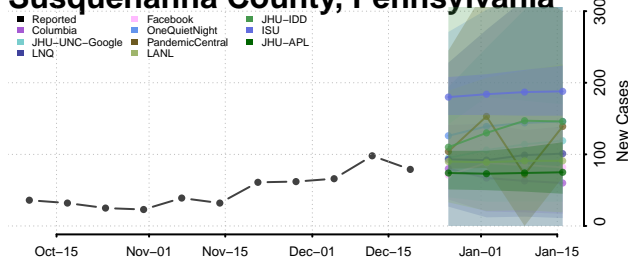

Susquehanna County, Pennsylvania