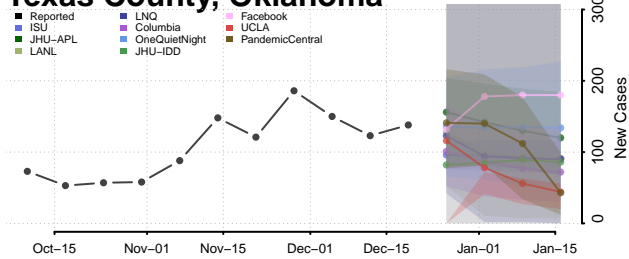

Texas County, Oklahoma