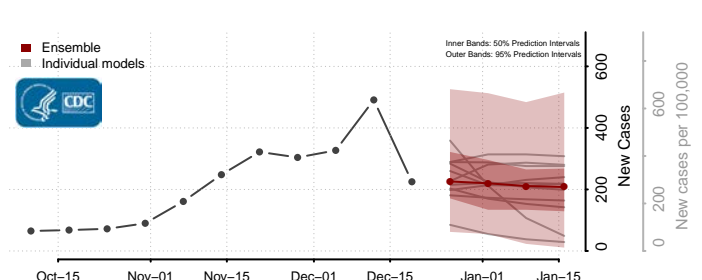

Wise County, Virginia

Wythe County, Virginia

York County, Virginia

Washington

Adams County, Washington

Asotin County, Washington

Benton County, Washington

Chelan County, Washington