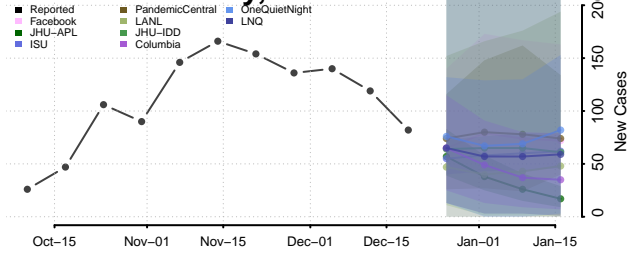

Richland County, North Dakota