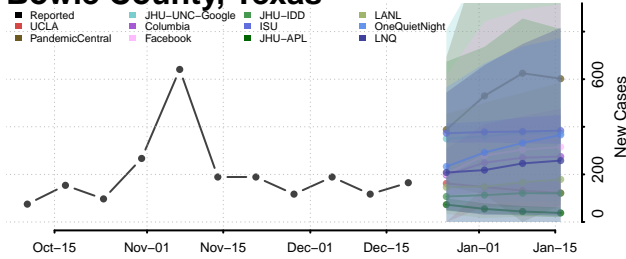

Bowie County, Texas