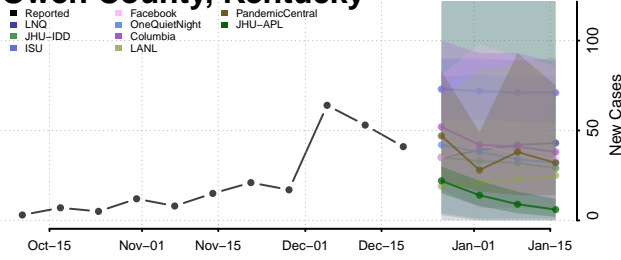

Owen County, Kentucky