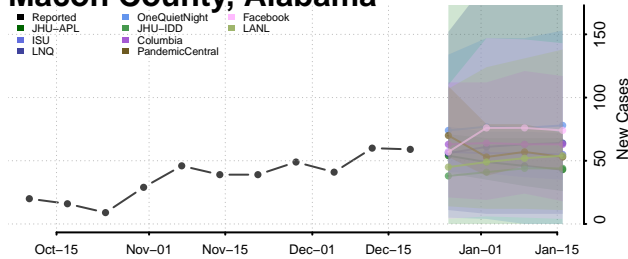

Lauderdale County, Alabama

Lawrence County, Alabama

Lee County, Alabama

Limestone County, Alabama

Lowndes County, Alabama

Macon County, Alabama

Madison County, Alabama

Marengo County, Alabama

Marion County, Alabama

Marshall County, Alabama

Mobile County, Alabama

Monroe County, Alabama

Montgomery County, Alabama

Morgan County, Alabama

Perry County, Alabama

Pickens County, Alabama