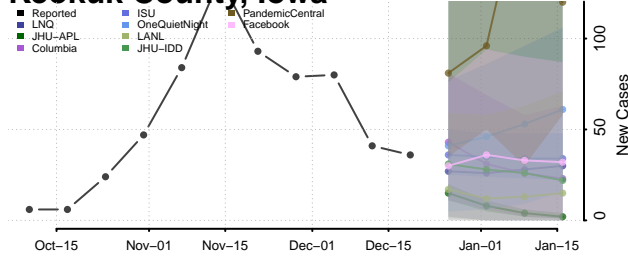

Keokuk County, Iowa