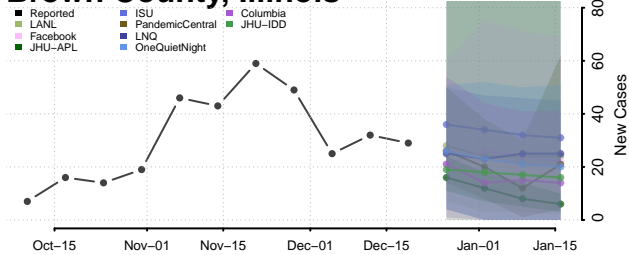

Brown County, Illinois