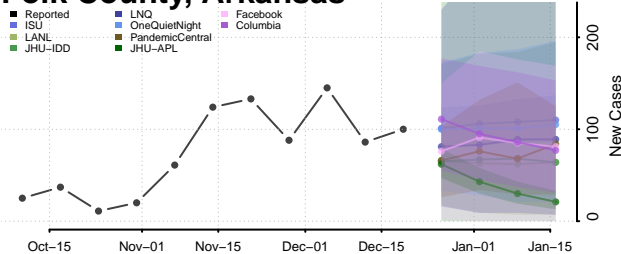

Polk County, Arkansas