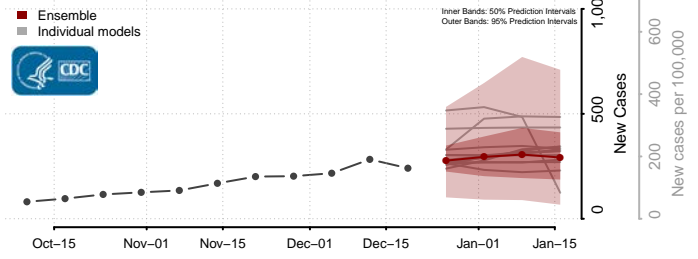

Nash County, North Carolina

New Hanover County, North Carolina

Northampton County, North Carolina

Onslow County, North Carolina

Orange County, North Carolina

Pamlico County, North Carolina

Pasquotank County, North Carolina