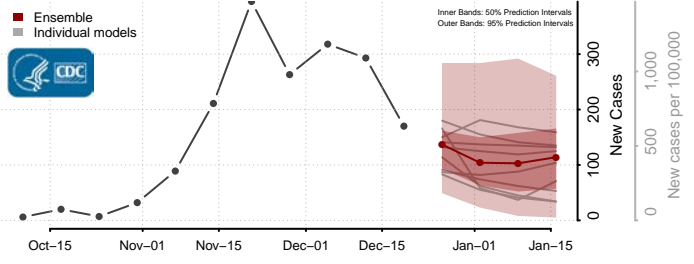

Mineral County, West Virginia