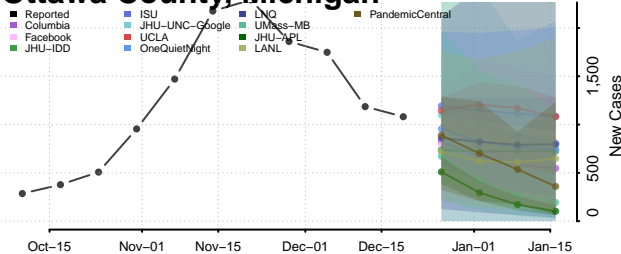

Ottawa County, Michigan