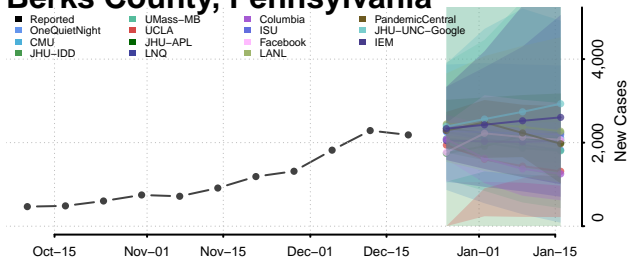

Berks County, Pennsylvania