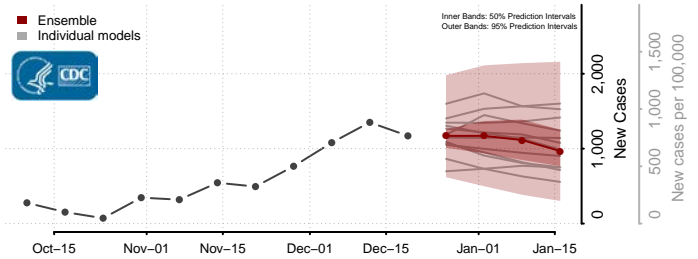

Kings County, California