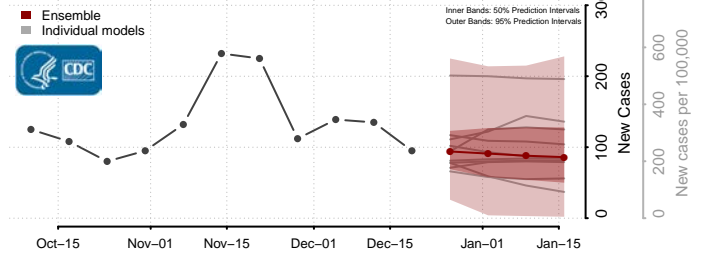

Gem County, Idaho

Gooding County, Idaho

Idaho County, Idaho

Jefferson County, Idaho

Jerome County, Idaho

Kootenai County, Idaho

Latah County, Idaho

Lemhi County, Idaho