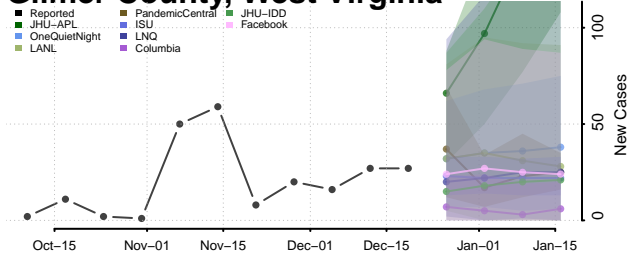

Gilmer County, West Virginia