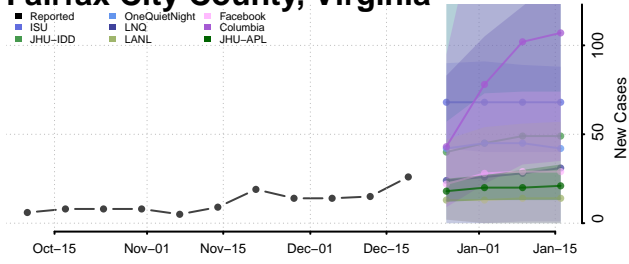

Dinwiddie County, Virginia

Emporia County, Virginia

Essex County, Virginia

Fairfax City County, Virginia

Fairfax County, Virginia

Falls Church County, Virginia

Fauquier County, Virginia

Floyd County, Virginia