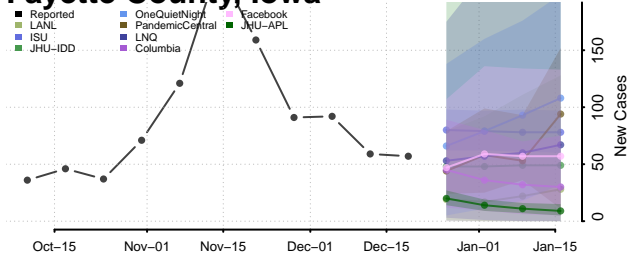

Dickinson County, Iowa

Dubuque County, Iowa

Emmet County, Iowa

Fayette County, Iowa

Floyd County, Iowa

Franklin County, Iowa

Fremont County, Iowa

Greene County, Iowa