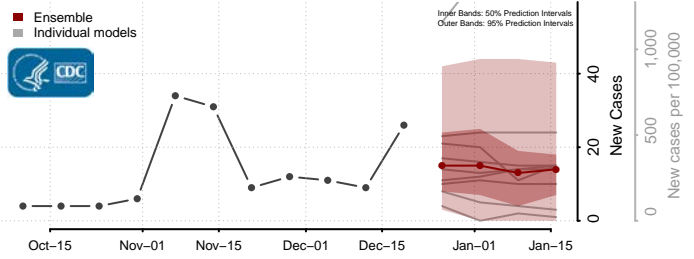

Schuyler County, Missouri