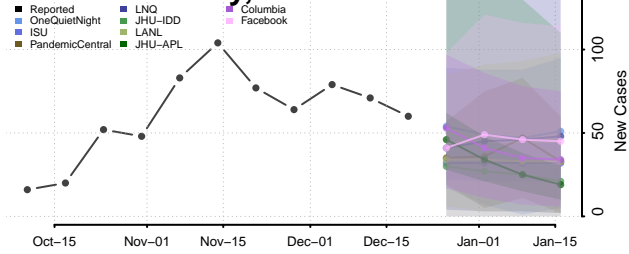

Roberts County, South Dakota