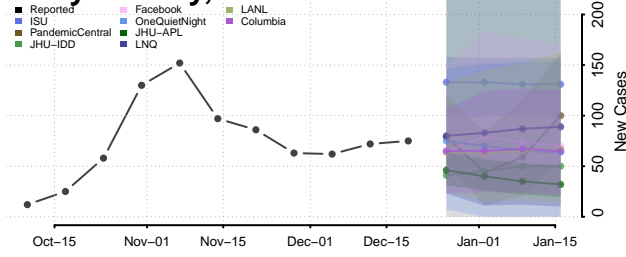

Orange County, Indiana

Owen County, Indiana

Parke County, Indiana

Perry County, Indiana

Pike County, Indiana

Porter County, Indiana

Posey County, Indiana

Pulaski County, Indiana