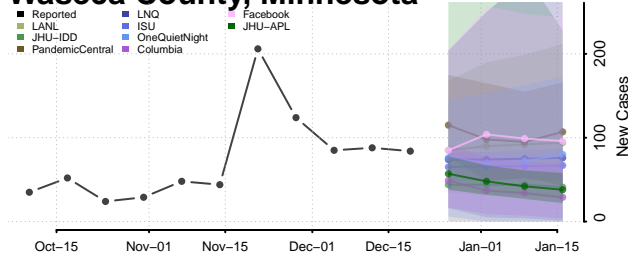

Todd County, Minnesota

Traverse County, Minnesota

Wabasha County, Minnesota

Wadena County, Minnesota

Waseca County, Minnesota

Washington County, Minnesota

Watonwan County, Minnesota

Wilkin County, Minnesota