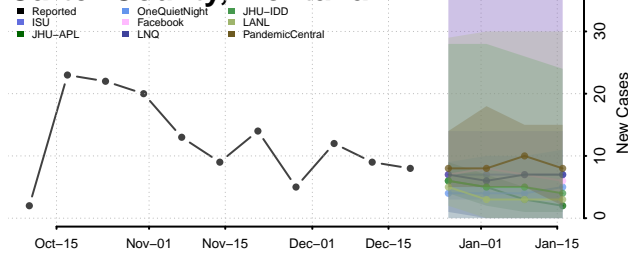

Carter County, Montana