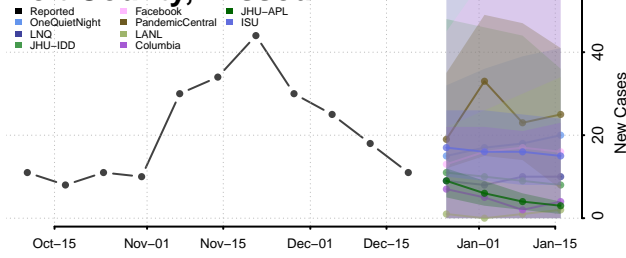

Holt County, Missouri