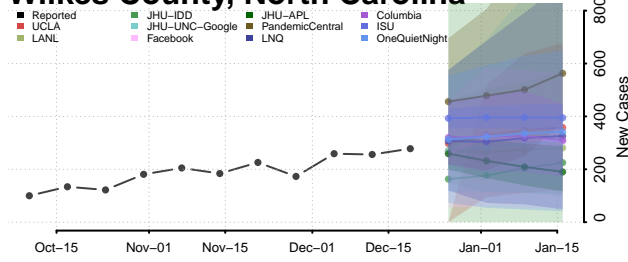

Wake County, North Carolina

Warren County, North Carolina

Washington County, North Carolina

Watauga County, North Carolina

Wayne County, North Carolina

Wilkes County, North Carolina

Wilson County, North Carolina