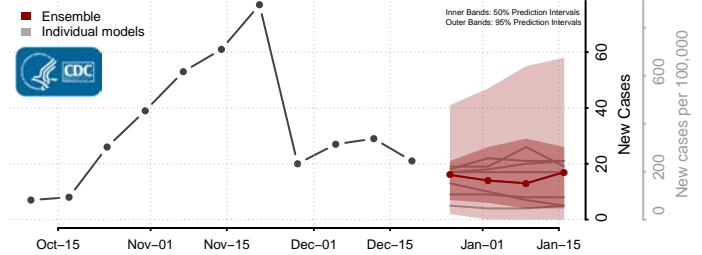

Madison County, Montana