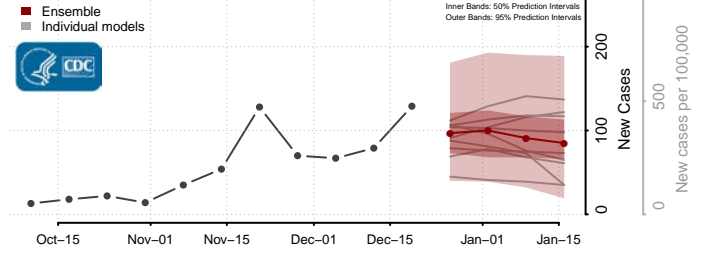

Grant County, New Mexico