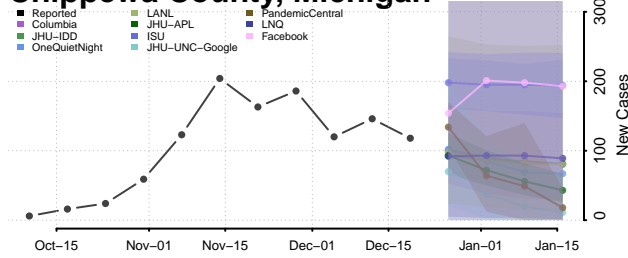

Chippewa County, Michigan