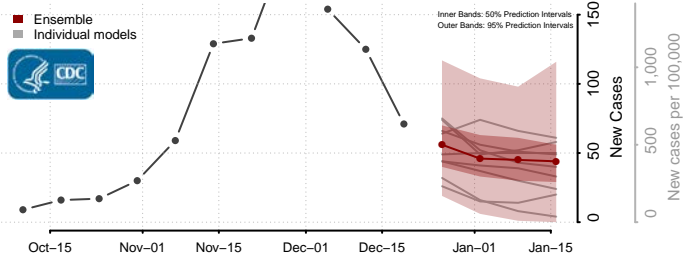

Cottonwood County, Minnesota