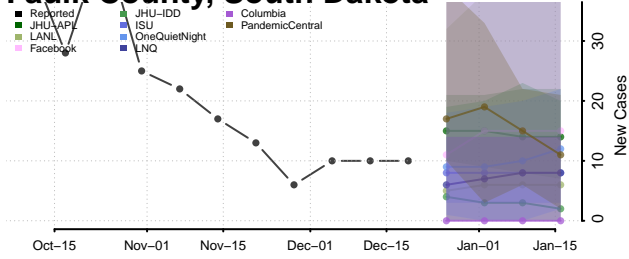

Douglas County, South Dakota

Edmunds County, South Dakota

Fall River County, South Dakota

Faulk County, South Dakota

Grant County, South Dakota

Gregory County, South Dakota

Haakon County, South Dakota

Hamlin County, South Dakota