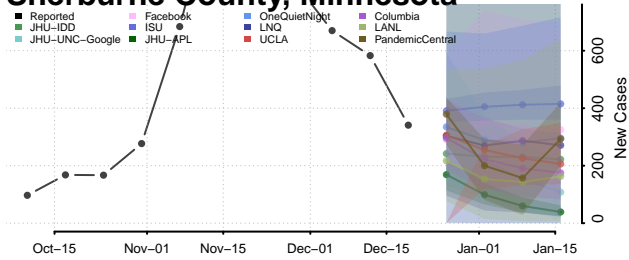

Sherburne County, Minnesota