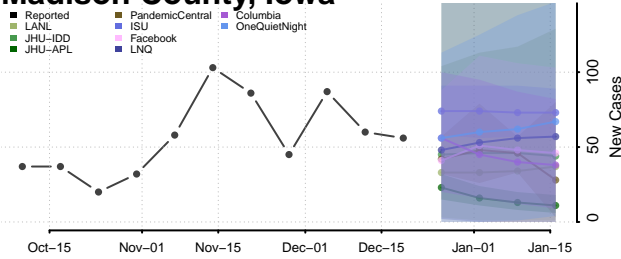

Keokuk County, Iowa

Kossuth County, Iowa

Lee County, Iowa

Linn County, Iowa

Louisa County, Iowa

Lucas County, Iowa

Lyon County, Iowa

Madison County, Iowa