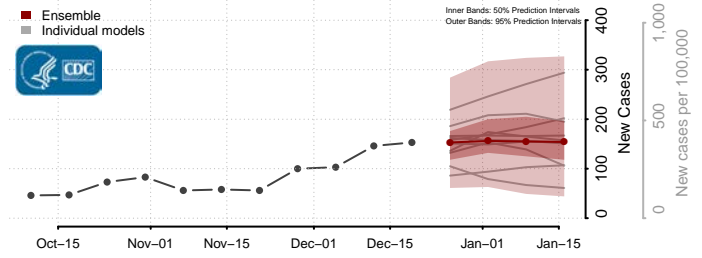

Person County, North Carolina