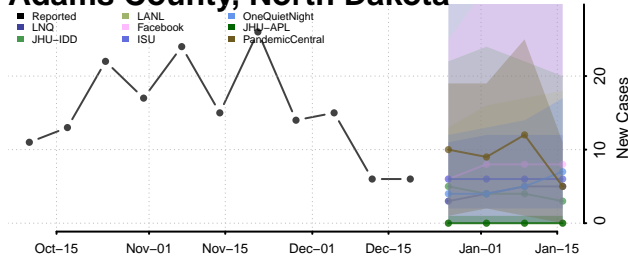

Adams County, North Dakota