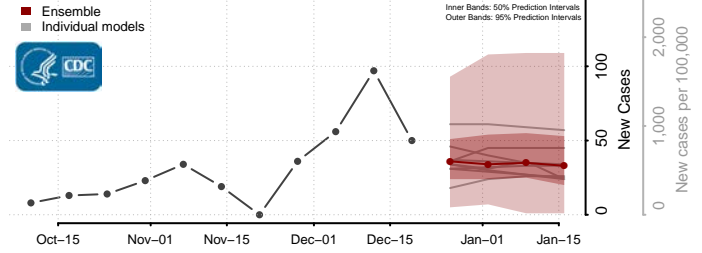

Grant County, Kansas

Gray County, Kansas

Greeley County, Kansas

Greenwood County, Kansas

Hamilton County, Kansas

Harper County, Kansas

Harvey County, Kansas

Haskell County, Kansas