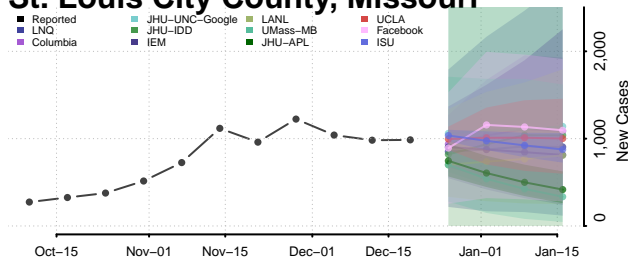

St. Louis City County, Missouri