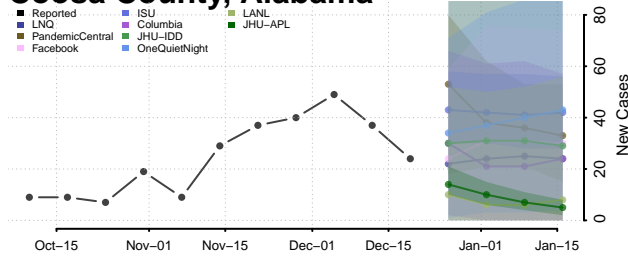

Cleburne County, Alabama

Coffee County, Alabama

Colbert County, Alabama

Conecuh County, Alabama

Coosa County, Alabama

Covington County, Alabama

Crenshaw County, Alabama

Cullman County, Alabama