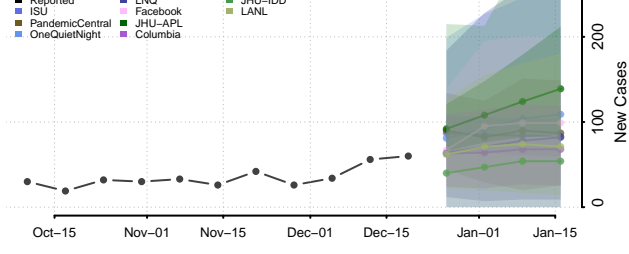

Jasper County, South Carolina