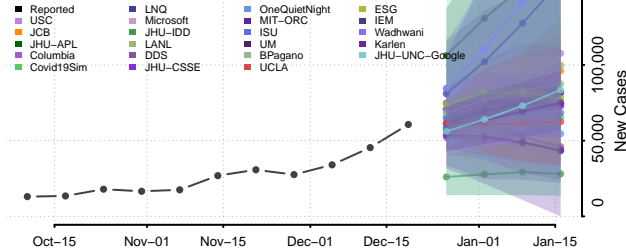

Tennessee**