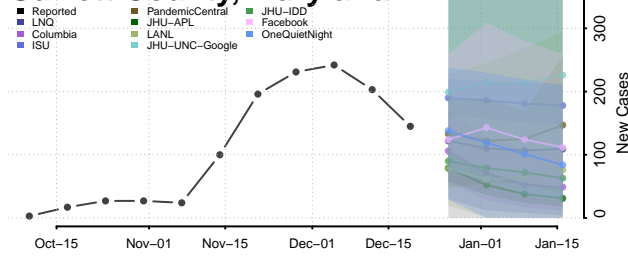

Charles County, Maryland

Dorchester County, Maryland

Frederick County, Maryland

Garrett County, Maryland

Harford County, Maryland

Howard County, Maryland

Kent County, Maryland

Montgomery County, Maryland