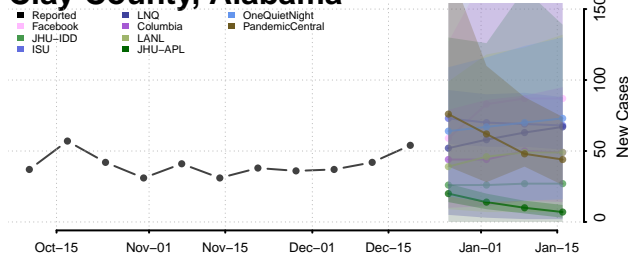

Butler County, Alabama

Calhoun County, Alabama

Chambers County, Alabama

Cherokee County, Alabama

Chilton County, Alabama

Choctaw County, Alabama

Clarke County, Alabama

Clay County, Alabama