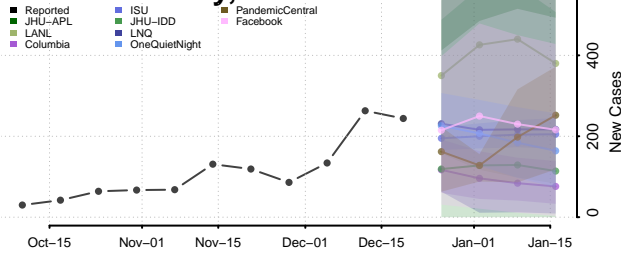

DeKalb County, Tennessee