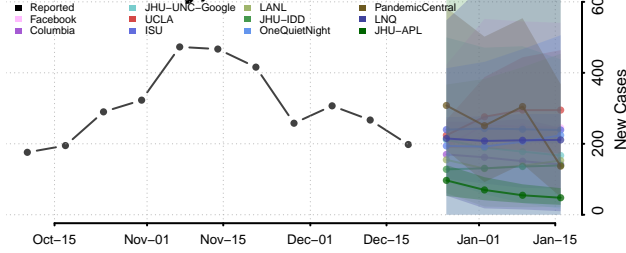

Sauk County, Wisconsin