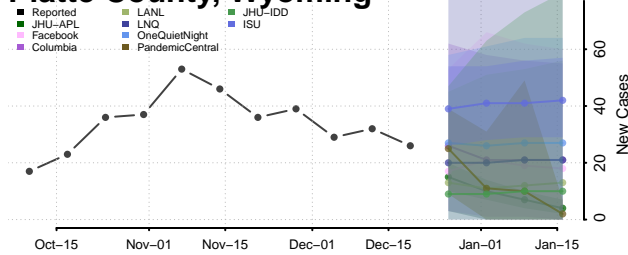

Platte County, Wyoming