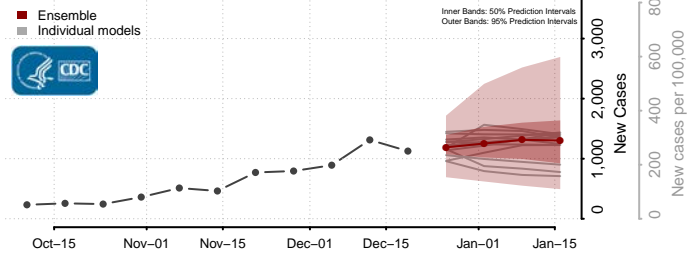

Tazewell County, Virginia

Virginia Beach County, Virginia

Warren County, Virginia

Washington County, Virginia

Waynesboro County, Virginia

Westmoreland County, Virginia

Williamsburg County, Virginia

Winchester County, Virginia