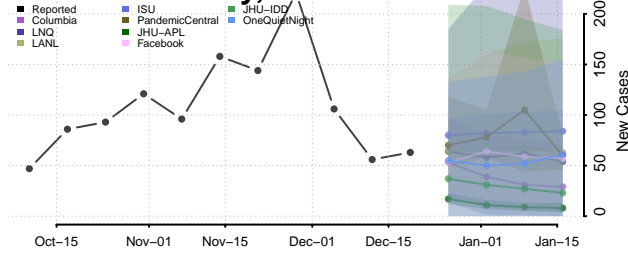

Hubbard County, Minnesota

Isanti County, Minnesota

Itasca County, Minnesota

Jackson County, Minnesota

Kanabec County, Minnesota

Kandiyohi County, Minnesota

Kittson County, Minnesota

Koochiching County, Minnesota