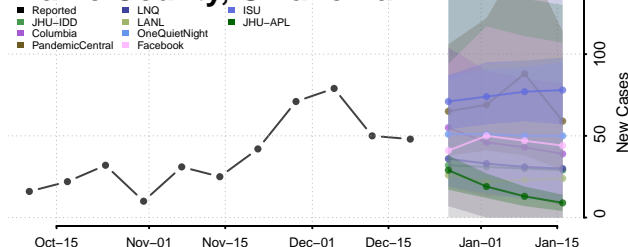

Blaine County, Oklahoma