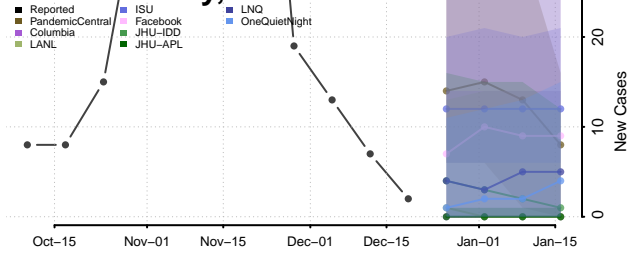

Fallon County, Montana