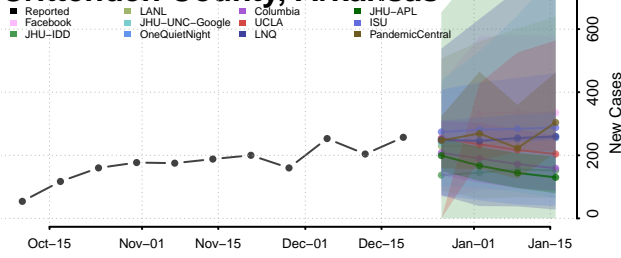

Cleburne County, Arkansas

Cleveland County, Arkansas

Columbia County, Arkansas

Conway County, Arkansas

Craighead County, Arkansas

Crawford County, Arkansas

Crittenden County, Arkansas

Cross County, Arkansas