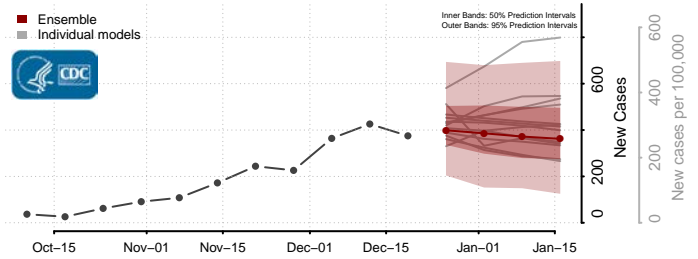

Sussex County, New Jersey