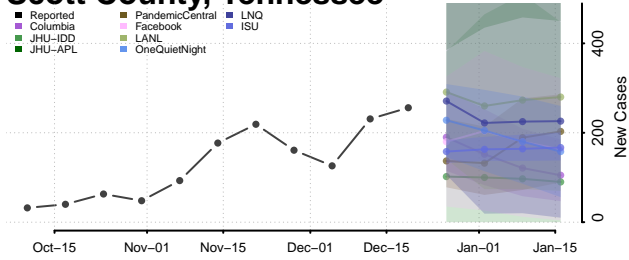

Scott County, Tennessee

Sequatchie County, Tennessee

Sevier County, Tennessee

Shelby County, Tennessee

Smith County, Tennessee

Stewart County, Tennessee

Sullivan County, Tennessee

Sumner County, Tennessee