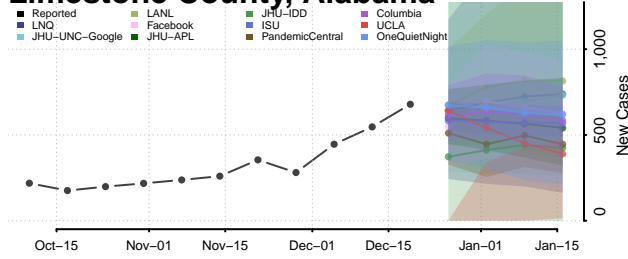

Lauderdale County, Alabama

Lawrence County, Alabama

Lee County, Alabama

Limestone County, Alabama

Lowndes County, Alabama

Macon County, Alabama

Madison County, Alabama

Marengo County, Alabama

Marion County, Alabama

Marshall County, Alabama

Mobile County, Alabama

Monroe County, Alabama

Montgomery County, Alabama

Morgan County, Alabama

Perry County, Alabama

Pickens County, Alabama