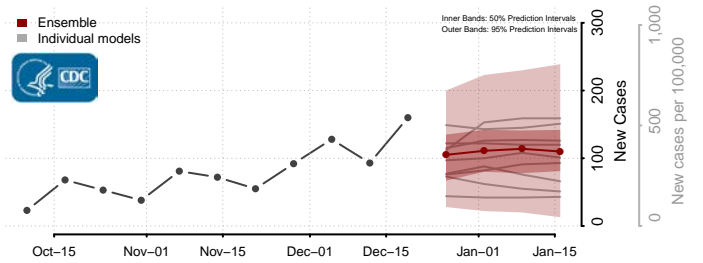

Yazoo County, Mississippi