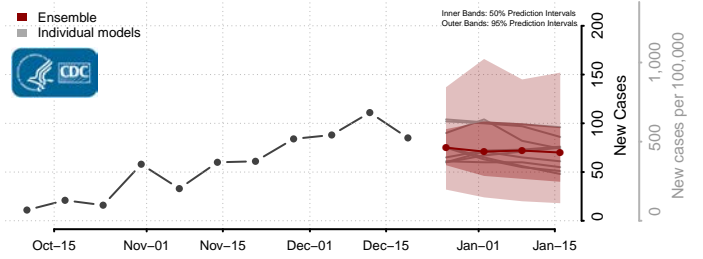

Alamosa County, Colorado