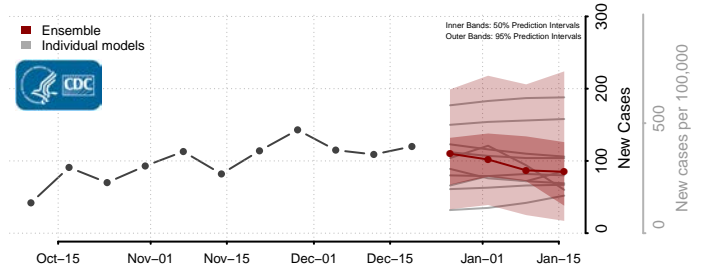

Lake County, Montana