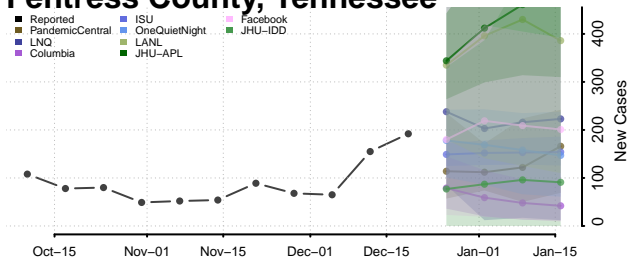

Decatur County, Tennessee

DeKalb County, Tennessee

Dickson County, Tennessee

Dyer County, Tennessee

Fayette County, Tennessee

Fentress County, Tennessee

Franklin County, Tennessee

Gibson County, Tennessee