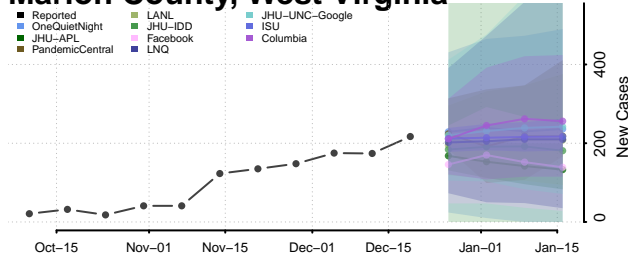

Marion County, West Virginia