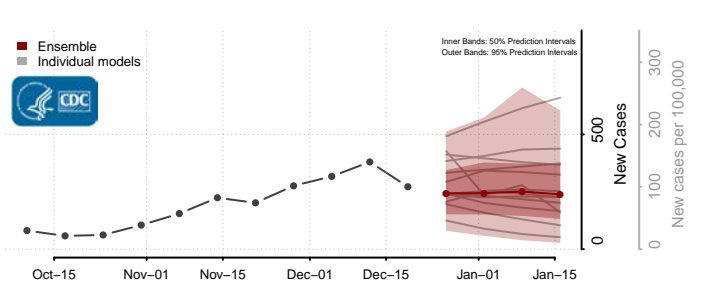

Grant County, Washington

Grays Harbor County, Washington

Island County, Washington

Jefferson County, Washington

King County, Washington

Kitsap County, Washington

Kittitas County, Washington

Klickitat County, Washington