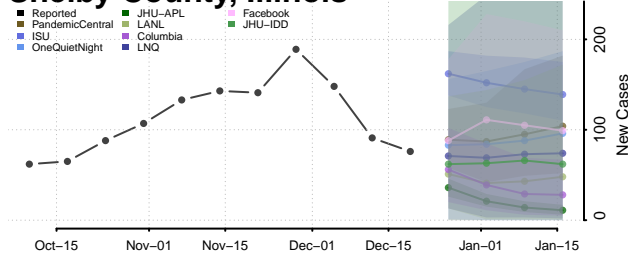

Shelby County, Illinois