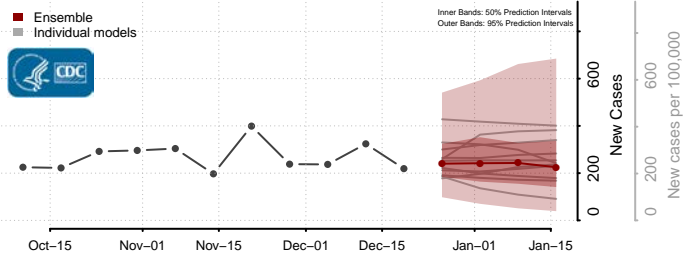

Roanoke City County, Virginia