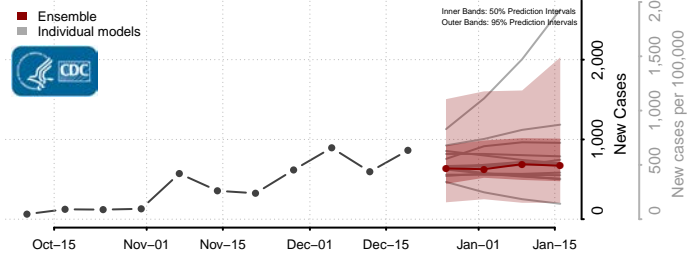

Kaufman County, Texas