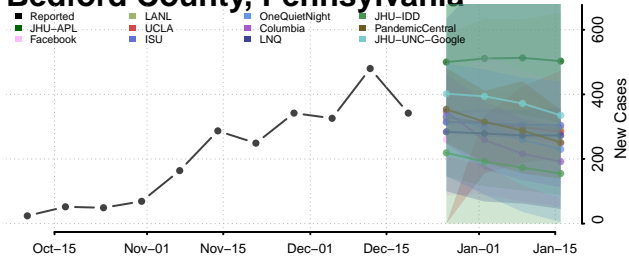

Bedford County, Pennsylvania