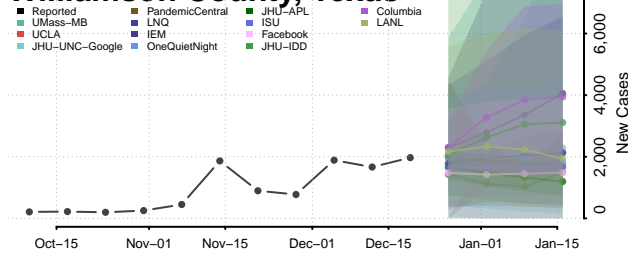

Williamson County, Texas