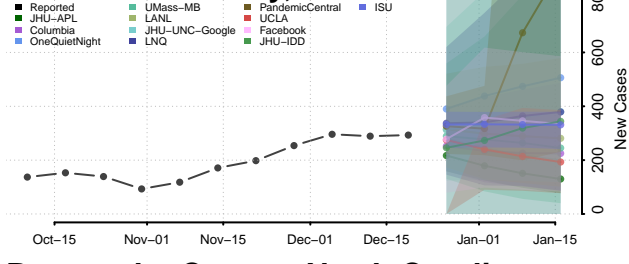

Brunswick County, North Carolina