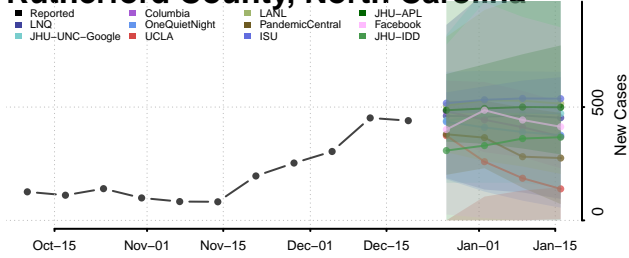

Robeson County, North Carolina

Rockingham County, North Carolina

Rowan County, North Carolina

Rutherford County, North Carolina

Sampson County, North Carolina

Scotland County, North Carolina

Stanly County, North Carolina