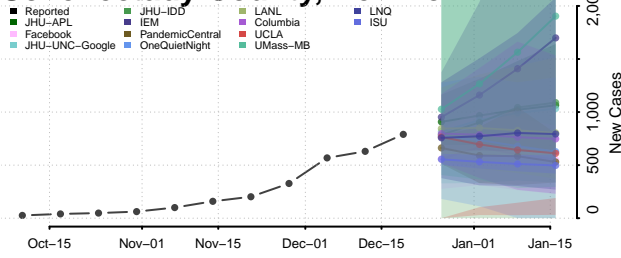

Schenectady County, New York