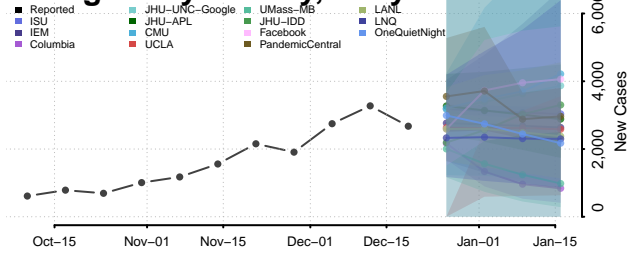

Charles County, Maryland

Dorchester County, Maryland

Frederick County, Maryland

Garrett County, Maryland

Harford County, Maryland

Howard County, Maryland

Kent County, Maryland

Montgomery County, Maryland