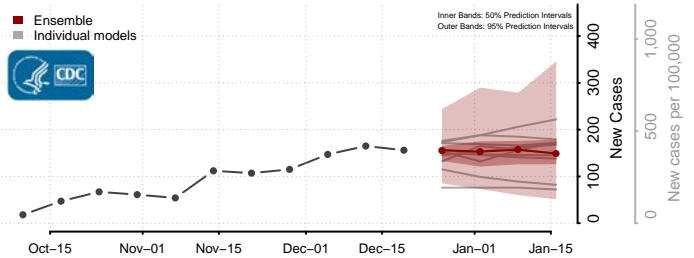

Wayne County, West Virginia