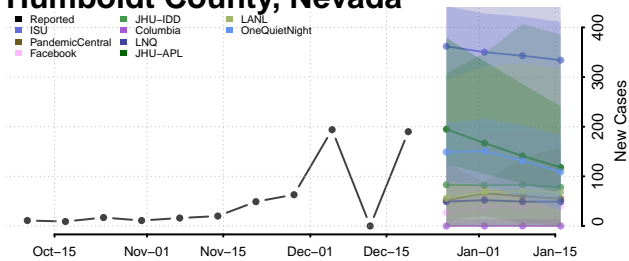

Elko County, Nevada

Esmeralda County, Nevada

Eureka County, Nevada

Humboldt County, Nevada

Lander County, Nevada

Lincoln County, Nevada

Lyon County, Nevada

Mineral County, Nevada