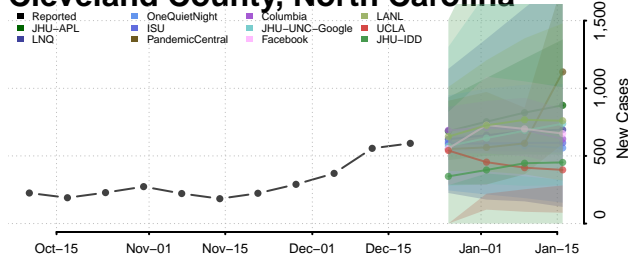

Cleveland County, North Carolina