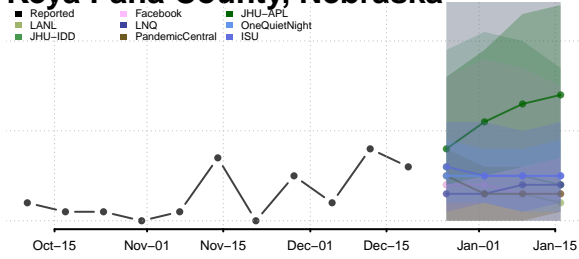

Keya Paha County, Nebraska