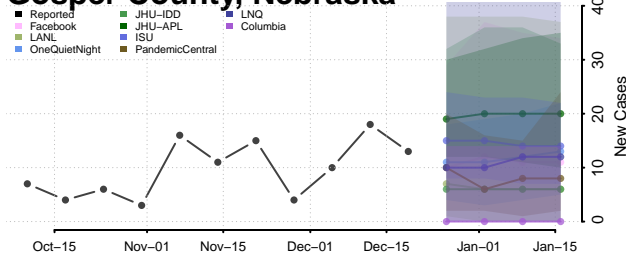

Garden County, Nebraska

Garfield County, Nebraska

Gosper County, Nebraska

Grant County, Nebraska

Greeley County, Nebraska

Hall County, Nebraska

Hamilton County, Nebraska

Harlan County, Nebraska