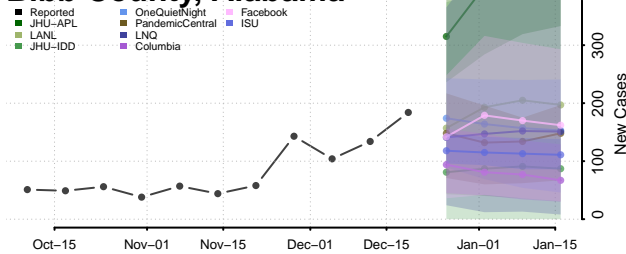

National

Alabama

Autauga County, Alabama

Baldwin County, Alabama

Barbour County, Alabama

Bibb County, Alabama

Blount County, Alabama

Bullock County, Alabama