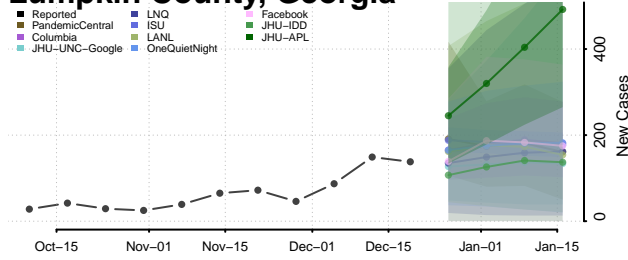

Lanier County, Georgia

Laurens County, Georgia

Lee County, Georgia

Liberty County, Georgia

Lincoln County, Georgia

Long County, Georgia

Lowndes County, Georgia

Lumpkin County, Georgia