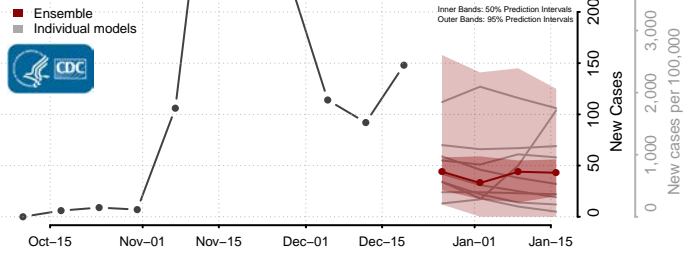

Chaffee County, Colorado

Cheyenne County, Colorado

Clear Creek County, Colorado

Conejos County, Colorado

Costilla County, Colorado

Crowley County, Colorado

Custer County, Colorado

Delta County, Colorado