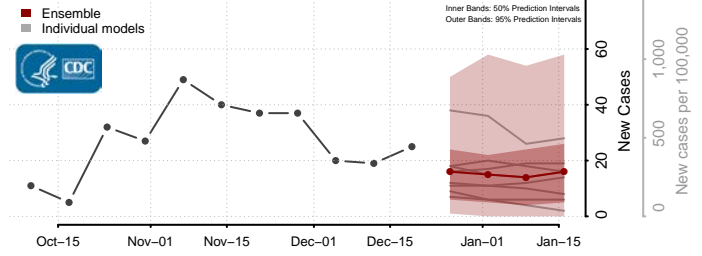

Chouteau County, Montana