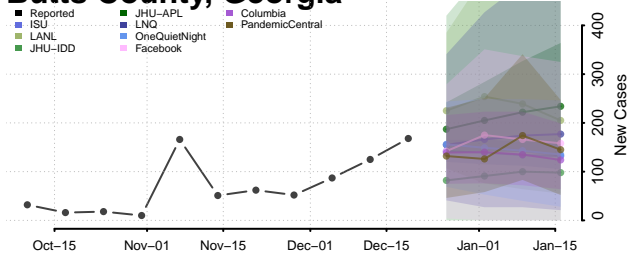

Brooks County, Georgia

Bryan County, Georgia

Bulloch County, Georgia

Burke County, Georgia

Butts County, Georgia

Calhoun County, Georgia

Camden County, Georgia

Candler County, Georgia