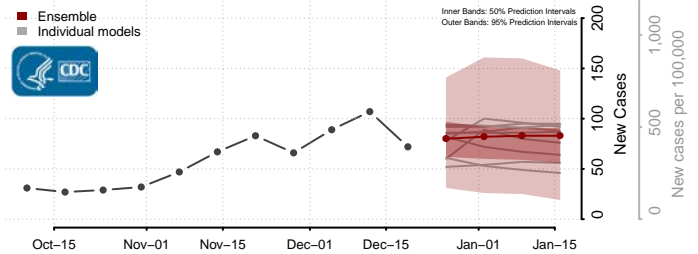

Rankin County, Mississippi

Scott County, Mississippi

Sharkey County, Mississippi

Simpson County, Mississippi

Smith County, Mississippi

Stone County, Mississippi

Sunflower County, Mississippi

Tallahatchie County, Mississippi