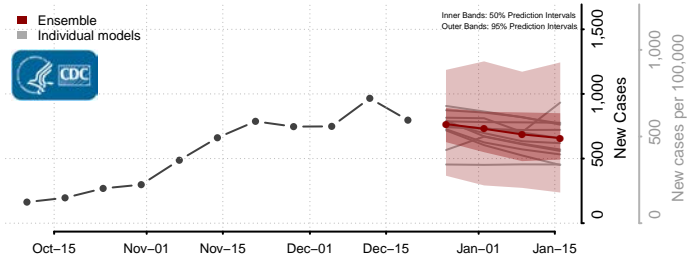

Clark County, Ohio