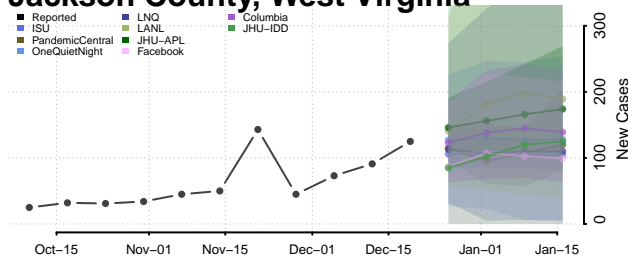

Greenbrier County, West Virginia

Hampshire County, West Virginia

Hancock County, West Virginia

Hardy County, West Virginia

Harrison County, West Virginia

Jackson County, West Virginia

Jefferson County, West Virginia