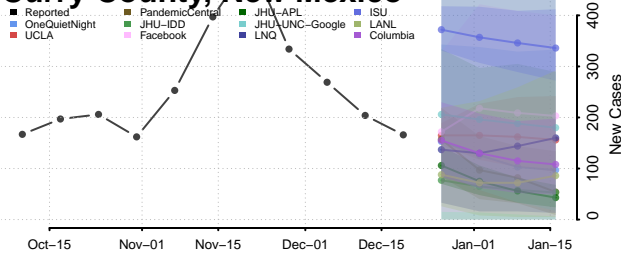

Curry County, New Mexico