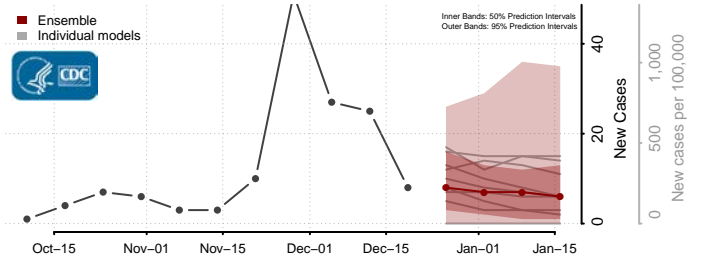

Baca County, Colorado