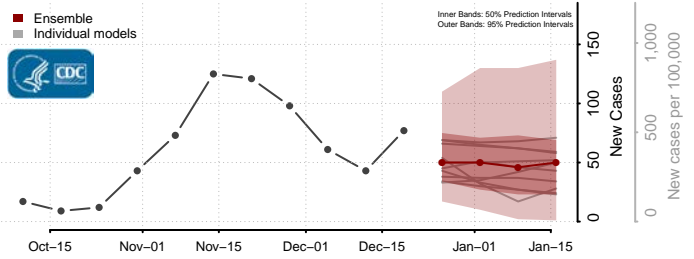

Macon County, Missouri