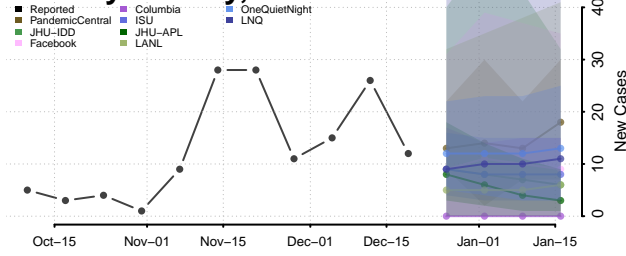

Garden County, Nebraska

Garfield County, Nebraska

Gosper County, Nebraska

Grant County, Nebraska

Greeley County, Nebraska

Hall County, Nebraska

Hamilton County, Nebraska

Harlan County, Nebraska