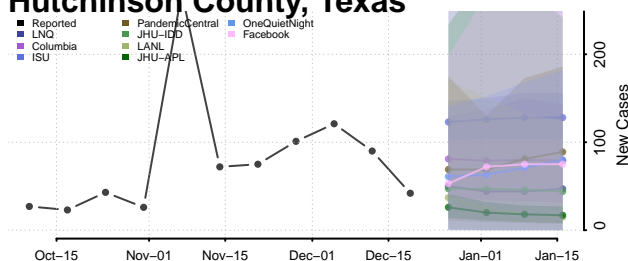

Hutchinson County, Texas