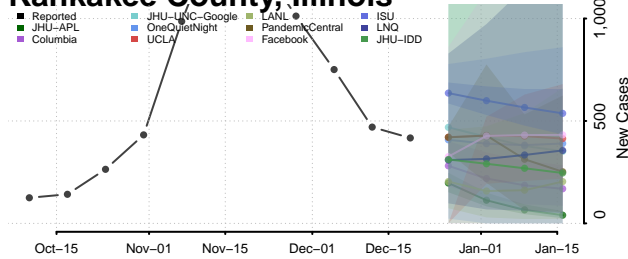

Jersey County, Illinois

Jo Daviess County, Illinois

Johnson County, Illinois

Kane County, Illinois

Kankakee County, Illinois

Kendall County, Illinois

Knox County, Illinois

Lake County, Illinois