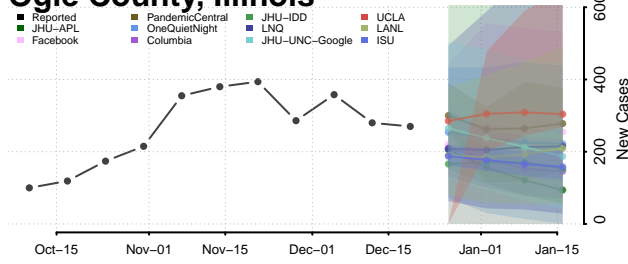

Mercer County, Illinois

Monroe County, Illinois

Montgomery County, Illinois

Morgan County, Illinois

Moultrie County, Illinois

Ogle County, Illinois

Peoria County, Illinois

Perry County, Illinois