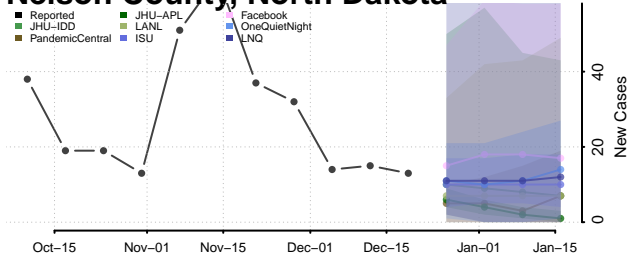

Nelson County, North Dakota