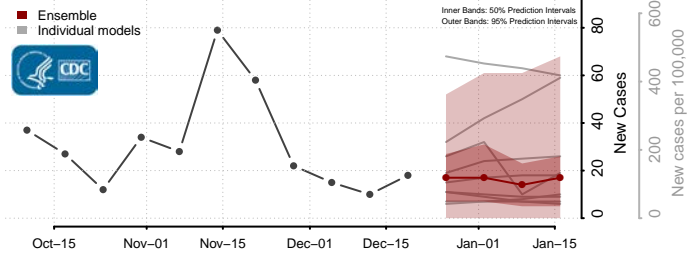

Cedar County, Missouri