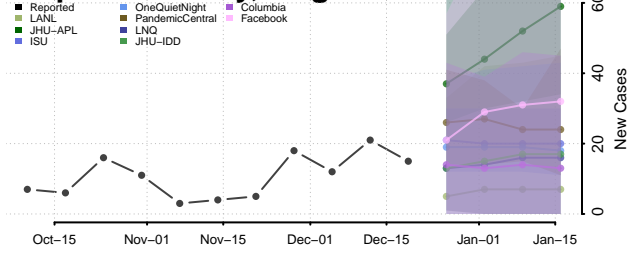

Emporia County, Virginia