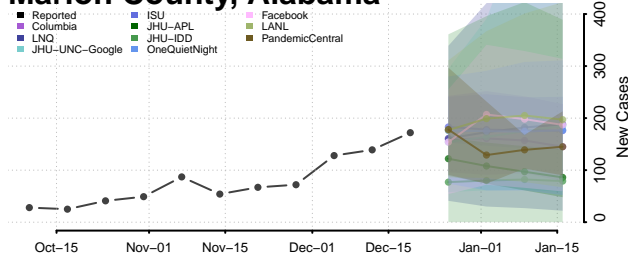

Marion County, Alabama