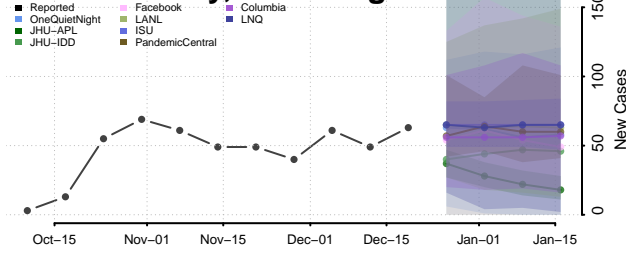

Wetzel County, West Virginia