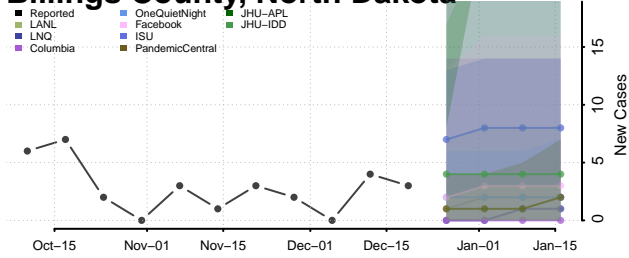

Billings County, North Dakota