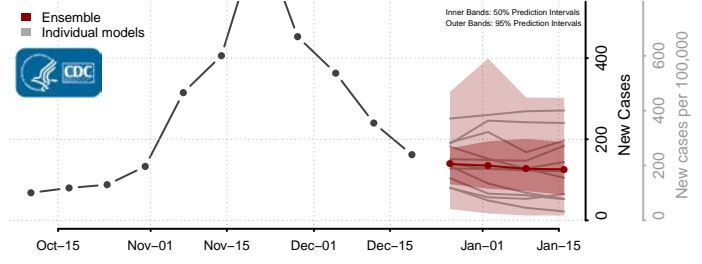

Blue Earth County, Minnesota