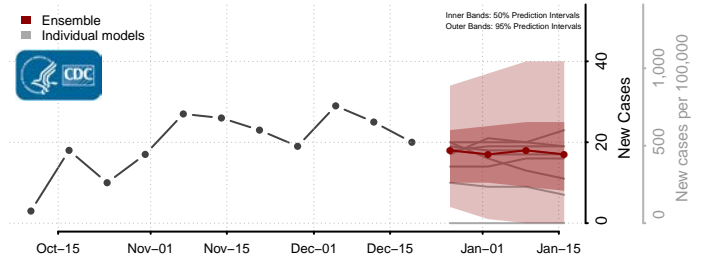

Edmunds County, South Dakota