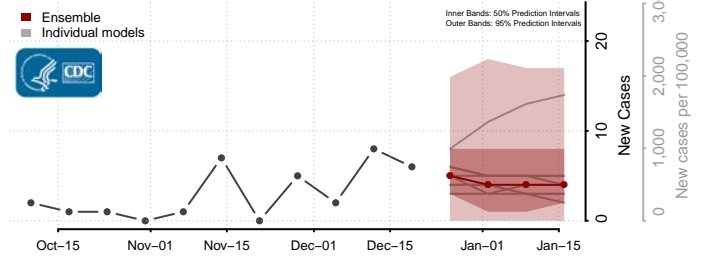

Keya Paha County, Nebraska