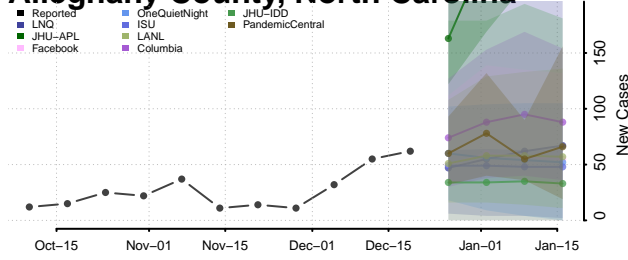

Alleghany County, North Carolina