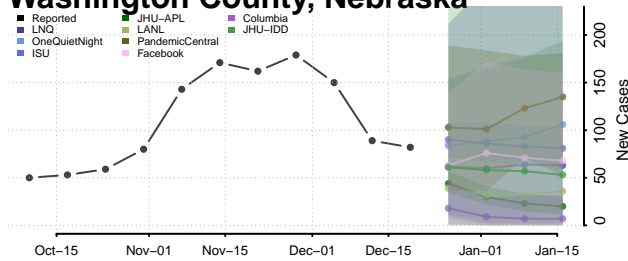

Washington County, Nebraska