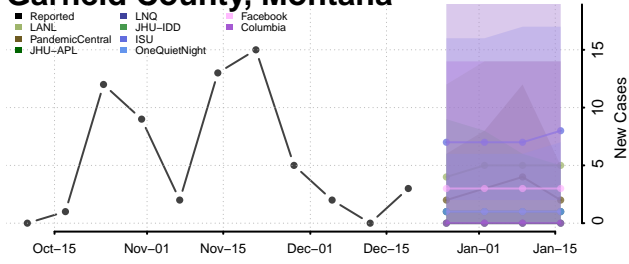

Garfield County, Montana