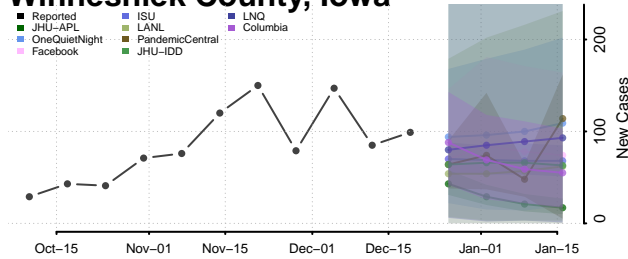

Winneshiek County, Iowa