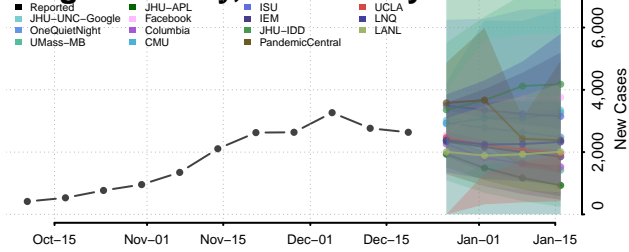

Bergen County, New Jersey