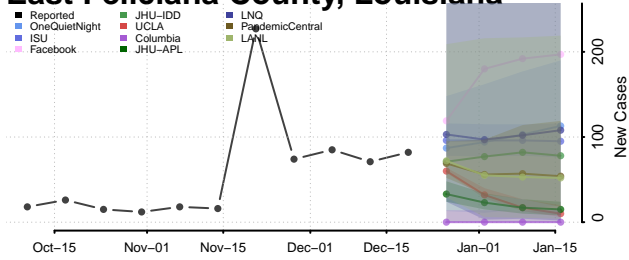

Concordia County, Louisiana

De Soto County, Louisiana

East Baton Rouge County, Louisiana

East Carroll County, Louisiana

East Feliciana County, Louisiana

Evangeline County, Louisiana

Franklin County, Louisiana