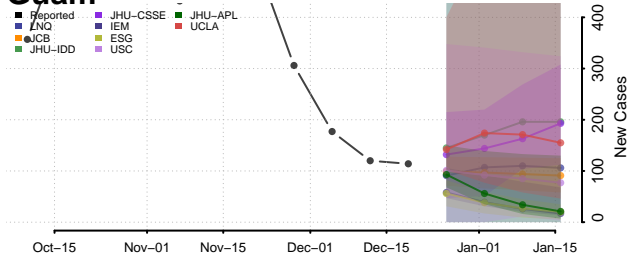

Guam

Hawaii

Hawaii County, Hawaii

Honolulu County, Hawaii

Kalawao County, Hawaii

Kauai County, Hawaii