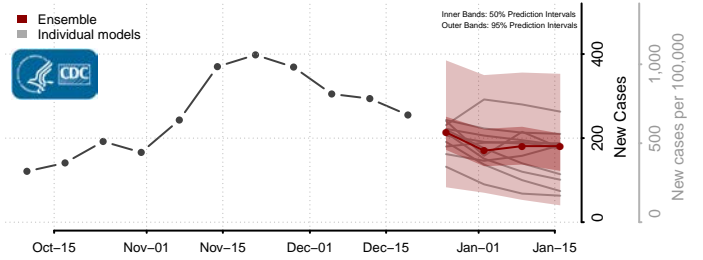

Clinton County, Illinois