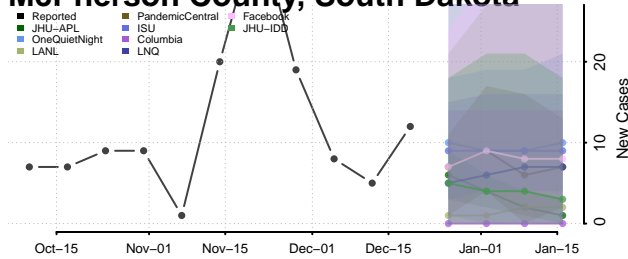

McPherson County, South Dakota