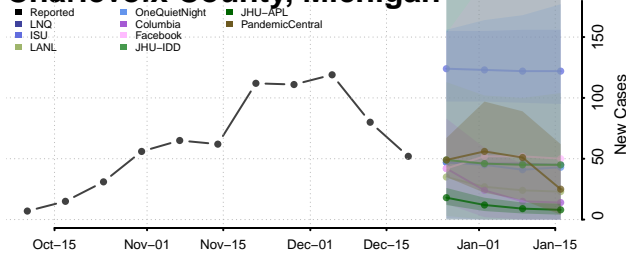

Charlevoix County, Michigan