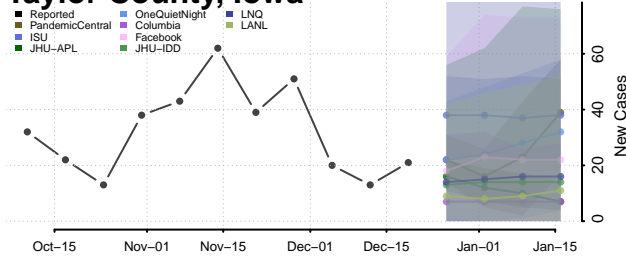

Taylor County, Iowa