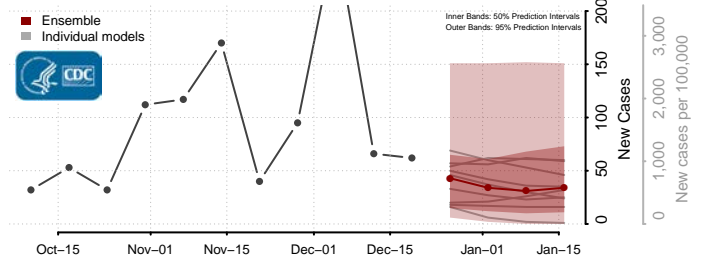

Clay County, South Dakota

Codington County, South Dakota

Corson County, South Dakota

Custer County, South Dakota

Davison County, South Dakota

Day County, South Dakota

Deuel County, South Dakota

Dewey County, South Dakota