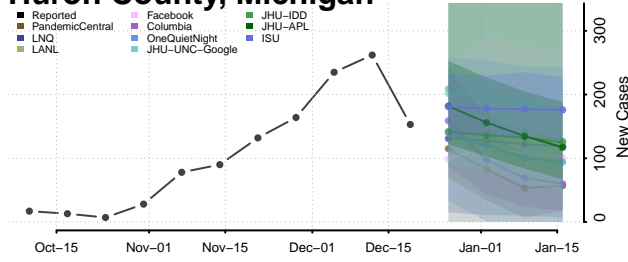

Huron County, Michigan