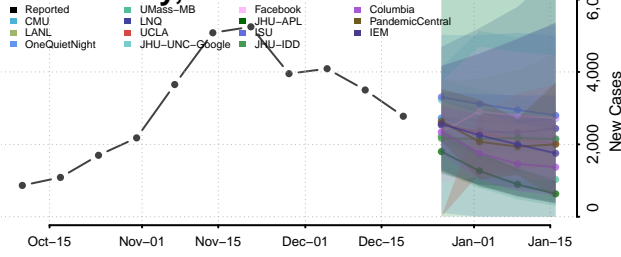

Will County, Illinois