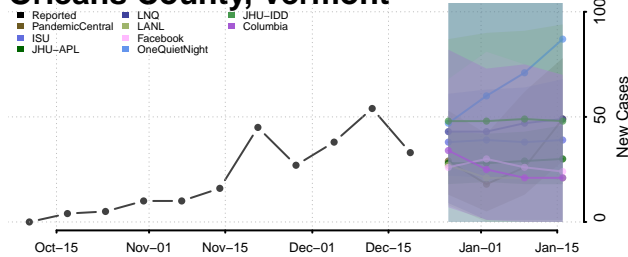

Caledonia County, Vermont

Chittenden County, Vermont

Essex County, Vermont

Franklin County, Vermont

Grand Isle County, Vermont

Lamoille County, Vermont

Orange County, Vermont

Orleans County, Vermont