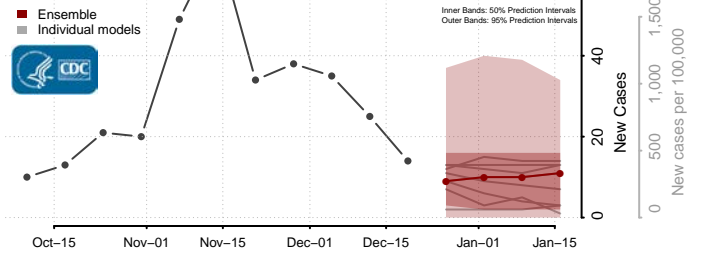

Sheridan County, Montana

Silver Bow County, Montana

Stillwater County, Montana

Sweet Grass County, Montana

Teton County, Montana

Toole County, Montana

Treasure County, Montana

Valley County, Montana