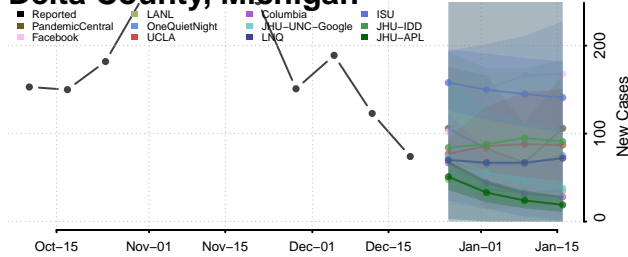

Delta County, Michigan

Dickinson County, Michigan

Eaton County, Michigan

Emmet County, Michigan

Genesee County, Michigan

Gladwin County, Michigan

Gogebic County, Michigan

Grand Traverse County, Michigan