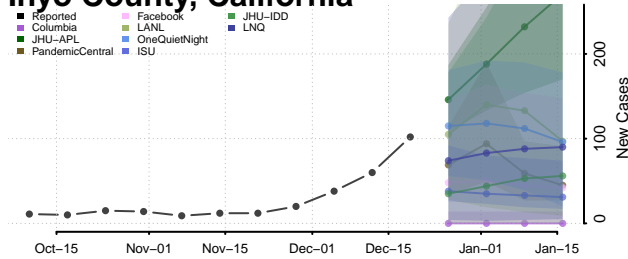

Inyo County, California