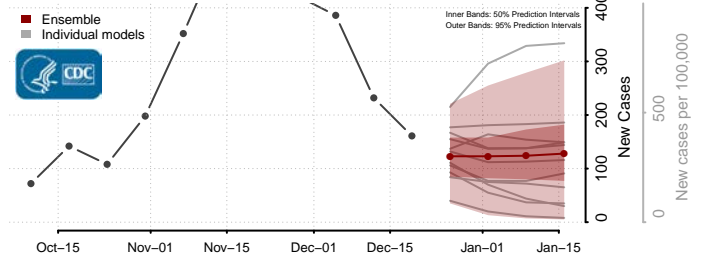

Benton County, Minnesota