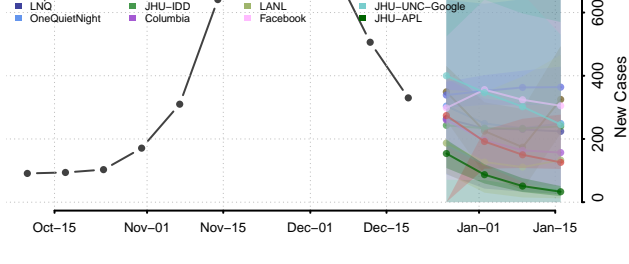

Carver County, Minnesota