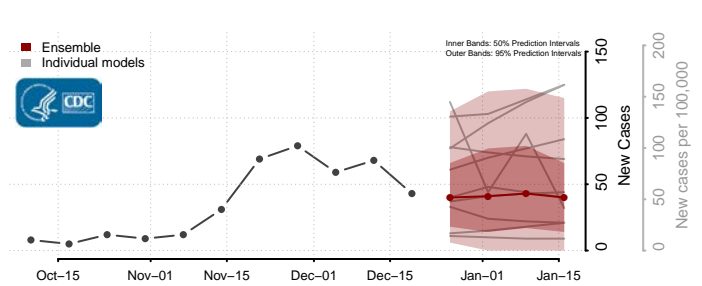

Clallam County, Washington