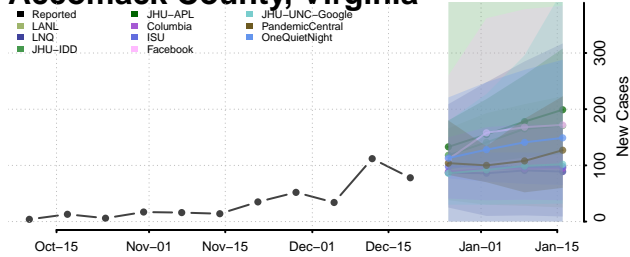

Accomack County, Virginia