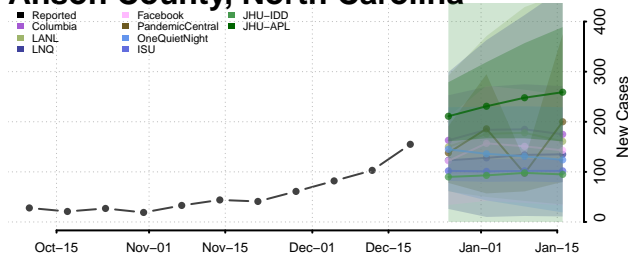

Alamance County, North Carolina

Alexander County, North Carolina

Alleghany County, North Carolina

Anson County, North Carolina

Ashe County, North Carolina

Avery County, North Carolina

Beaufort County, North Carolina