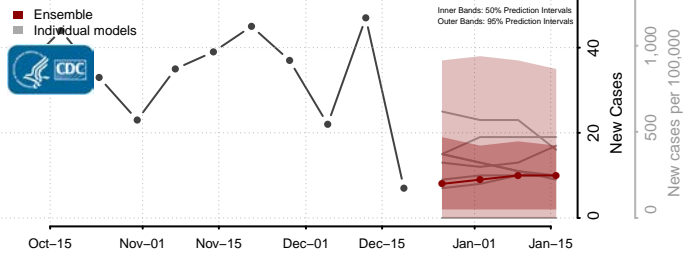

LaMoure County, North Dakota