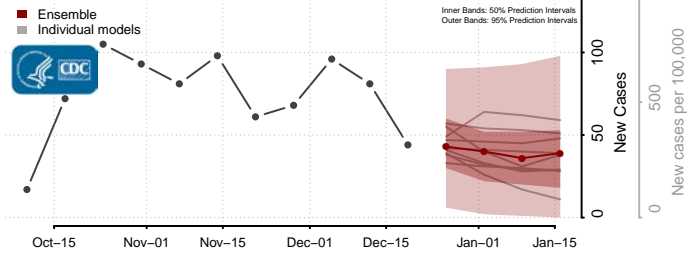

Delta County, Michigan

Dickinson County, Michigan

Eaton County, Michigan

Emmet County, Michigan

Genesee County, Michigan

Gladwin County, Michigan

Gogebic County, Michigan

Grand Traverse County, Michigan