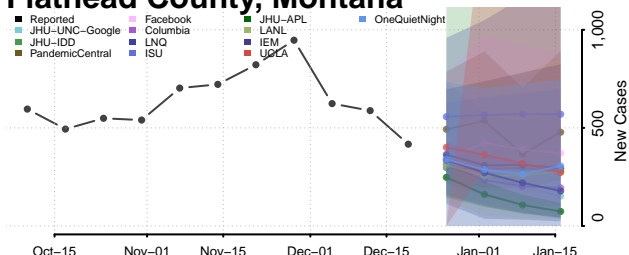

Flathead County, Montana