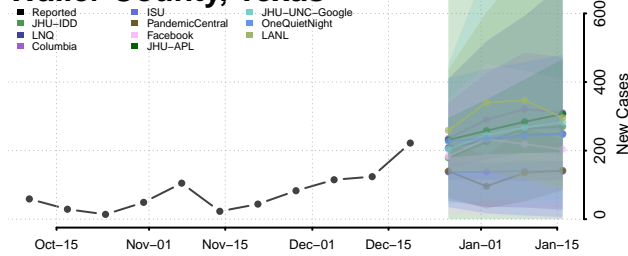

Waller County, Texas