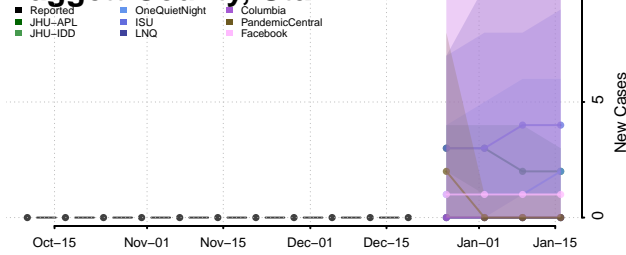

Beaver County, Utah

Box Elder County, Utah

Cache County, Utah

Carbon County, Utah

Daggett County, Utah

Davis County, Utah

Duchesne County, Utah

Emery County, Utah