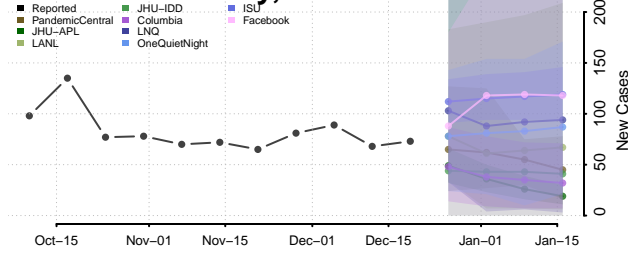

Lawrence County, Arkansas