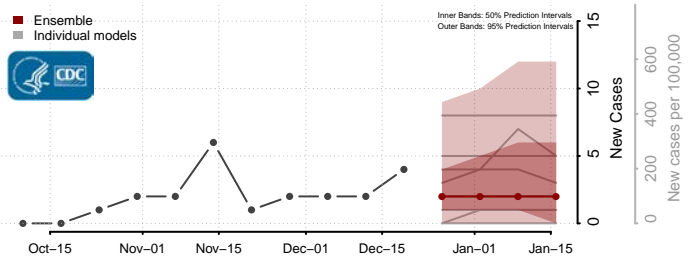

Eureka County, Nevada