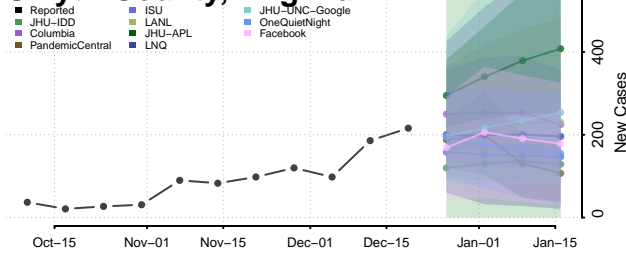

Smyth County, Virginia