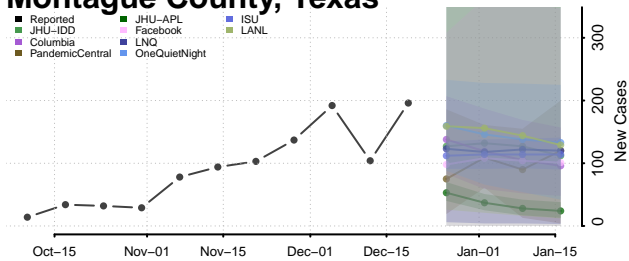

Montague County, Texas