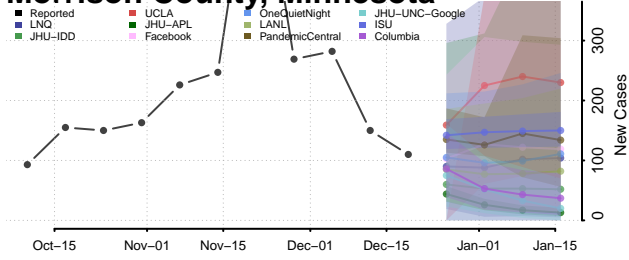

Martin County, Minnesota

McLeod County, Minnesota

Meeker County, Minnesota

Mille Lacs County, Minnesota

Morrison County, Minnesota

Mower County, Minnesota

Murray County, Minnesota

Nicollet County, Minnesota