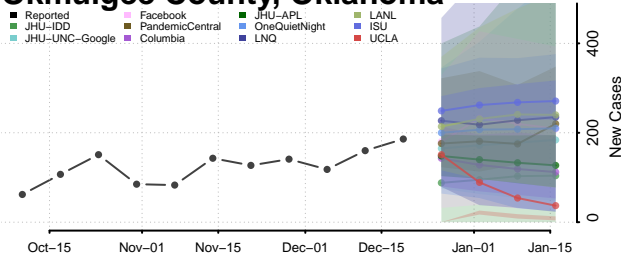

Okmulgee County, Oklahoma