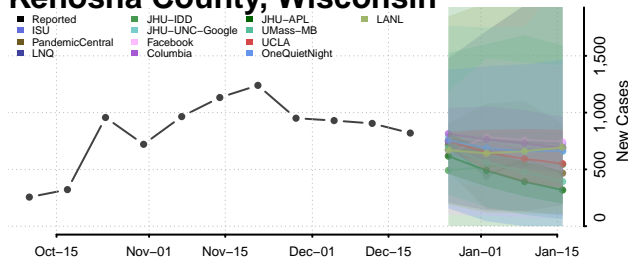

Kenosha County, Wisconsin