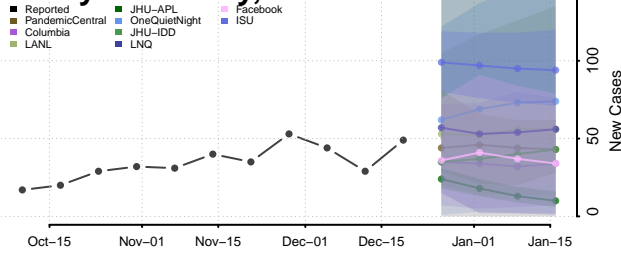

Schuyler County, New York