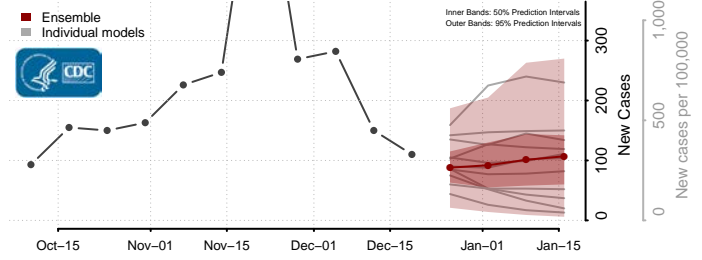

Martin County, Minnesota

McLeod County, Minnesota

Meeker County, Minnesota

Mille Lacs County, Minnesota

Morrison County, Minnesota

Mower County, Minnesota

Murray County, Minnesota

Nicollet County, Minnesota