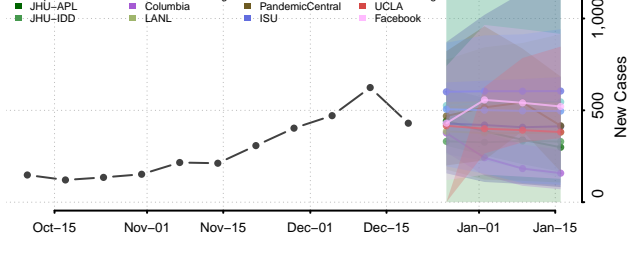

Bertie County, North Carolina

Bladen County, North Carolina

Brunswick County, North Carolina

Buncombe County, North Carolina

Burke County, North Carolina

Cabarrus County, North Carolina

Caldwell County, North Carolina