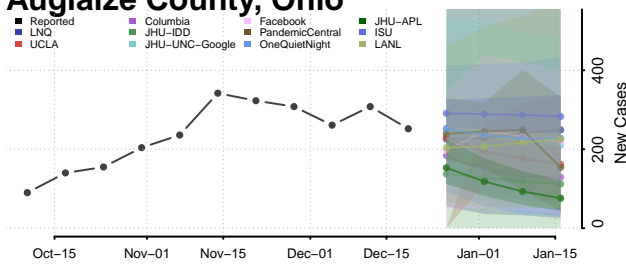

Northern Mariana Islands

Ohio

Adams County, Ohio

Allen County, Ohio

Ashland County, Ohio

Ashtabula County, Ohio

Athens County, Ohio

Auglaize County, Ohio