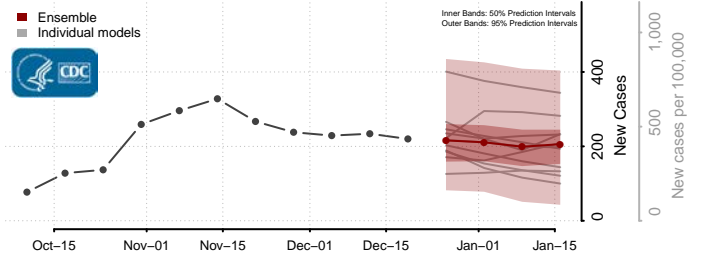

Coles County, Illinois