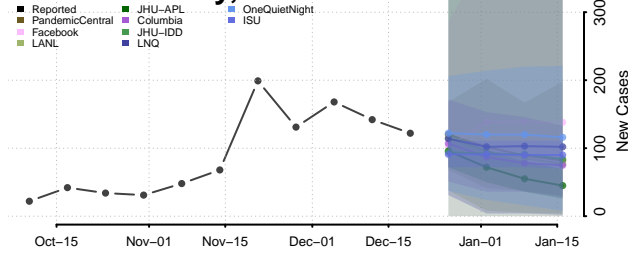

Plaquemines County, Louisiana

Pointe Coupee County, Louisiana

Rapides County, Louisiana

Red River County, Louisiana

Richland County, Louisiana

Sabine County, Louisiana

St. Bernard County, Louisiana

St. Charles County, Louisiana