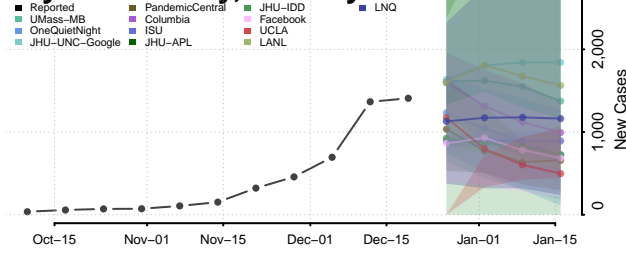

Forest County, Pennsylvania

Franklin County, Pennsylvania

Fulton County, Pennsylvania

Greene County, Pennsylvania

Huntingdon County, Pennsylvania

Indiana County, Pennsylvania

Jefferson County, Pennsylvania

Juniata County, Pennsylvania