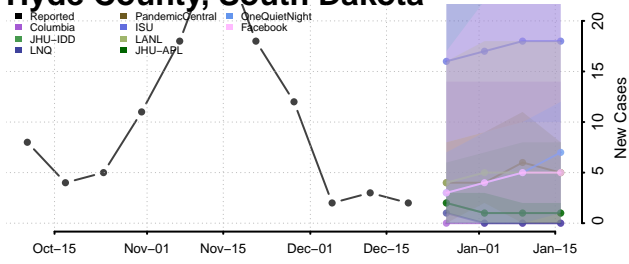

Hyde County, South Dakota