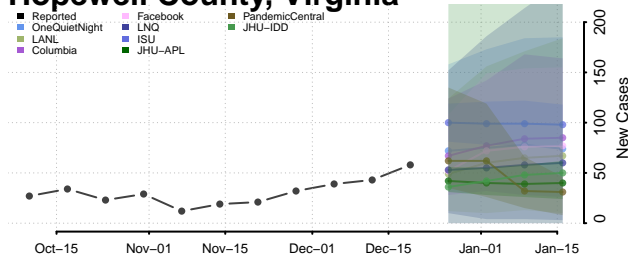

Henrico County, Virginia

Henry County, Virginia

Highland County, Virginia

Hopewell County, Virginia

Isle of Wight County, Virginia

James City County, Virginia

King and Queen County, Virginia

King George County, Virginia