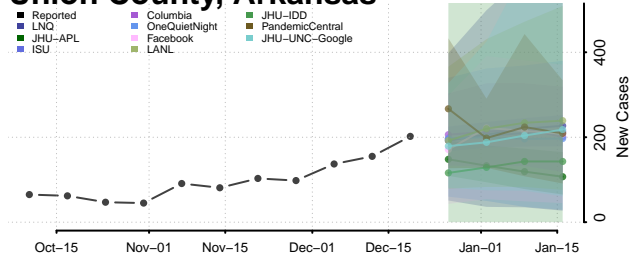

Union County, Arkansas