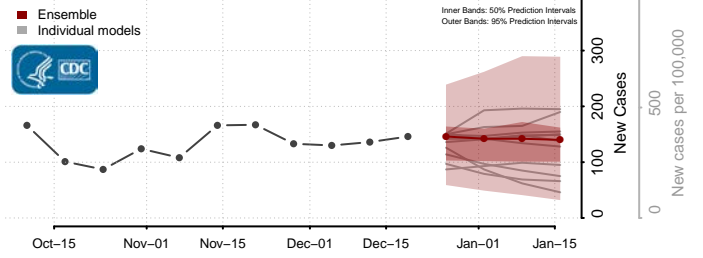

Webster County, Missouri