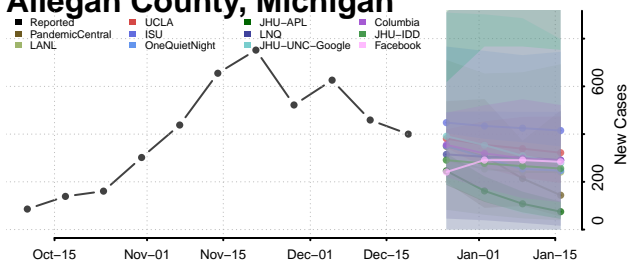

Michigan*

Alcona County, Michigan

Alger County, Michigan

Allegan County, Michigan

Alpena County, Michigan

*New weekly cases may decrease in this location over the next four weeks. For these locations, the ensemble forecast indicates a probability of 0.75 or greater that fewer cases will be reported in week four of the forecast than in the last reported week.