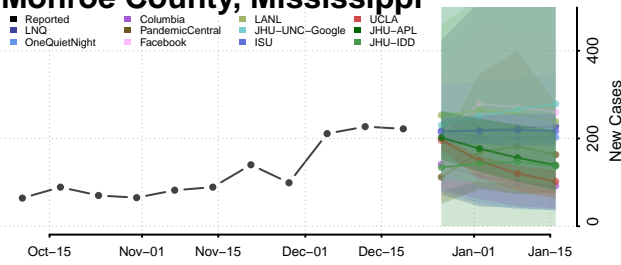

Madison County, Mississippi

Marion County, Mississippi

Marshall County, Mississippi

Monroe County, Mississippi

Montgomery County, Mississippi

Neshoba County, Mississippi

Newton County, Mississippi

Noxubee County, Mississippi