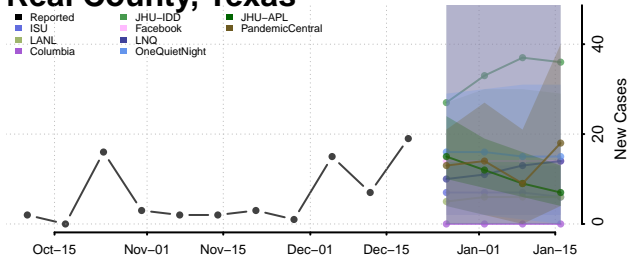

Real County, Texas