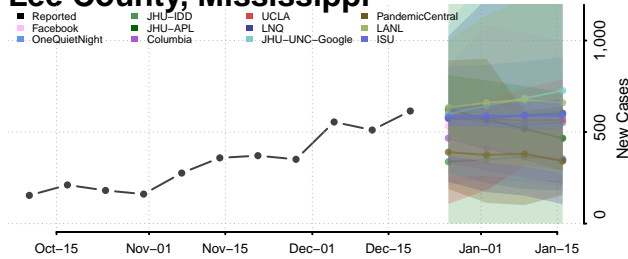

Lee County, Mississippi