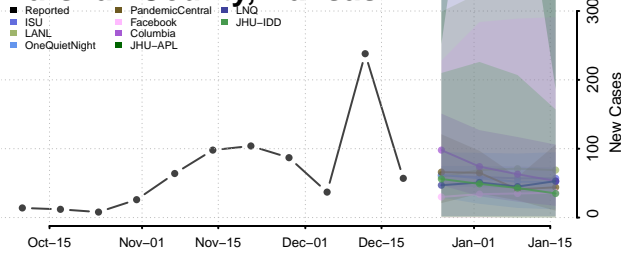

Marshall County, Kansas