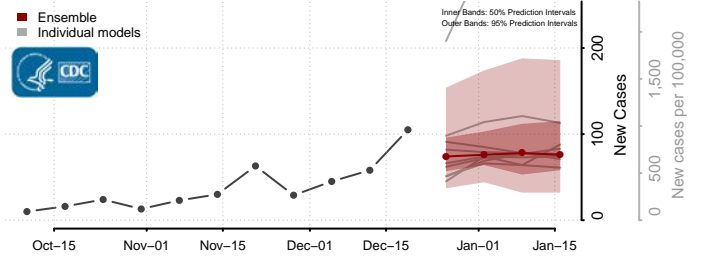

Garrard County, Kentucky

Grant County, Kentucky

Graves County, Kentucky

Grayson County, Kentucky

Green County, Kentucky

Greenup County, Kentucky

Hancock County, Kentucky

Hardin County, Kentucky