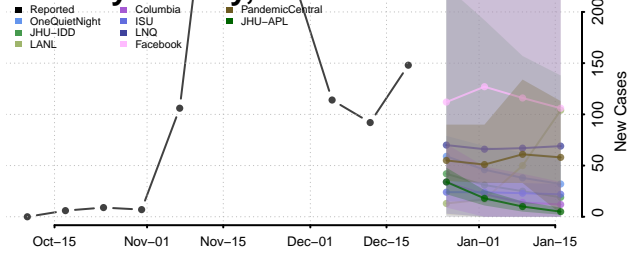

Chaffee County, Colorado

Cheyenne County, Colorado

Clear Creek County, Colorado

Conejos County, Colorado

Costilla County, Colorado

Crowley County, Colorado

Custer County, Colorado

Delta County, Colorado