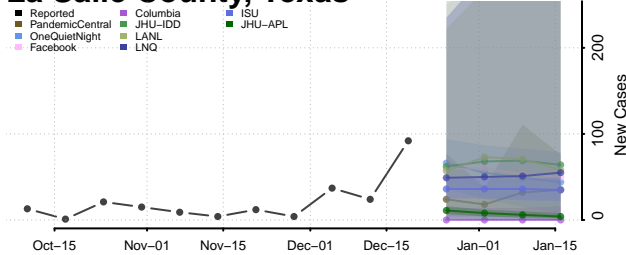

La Salle County, Texas