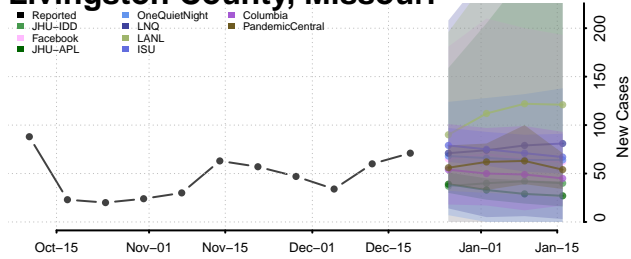

Livingston County, Missouri