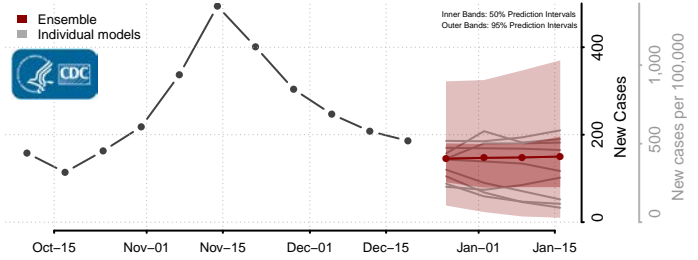

Webster County, Iowa