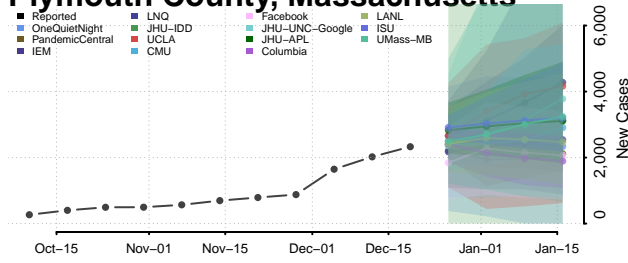

Plymouth County, Massachusetts