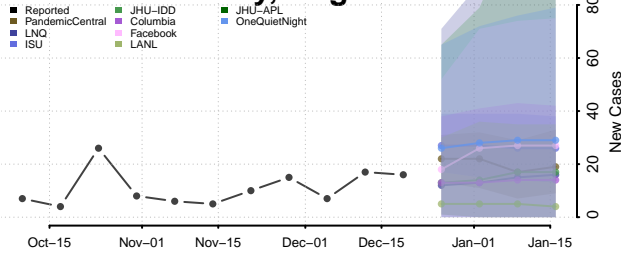

Lancaster County, Virginia