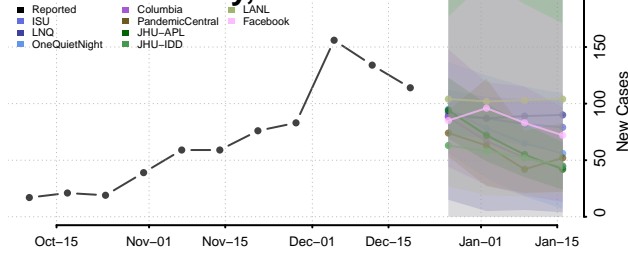

Tazewell County, Illinois

Union County, Illinois

Vermilion County, Illinois

Wabash County, Illinois

Warren County, Illinois

Washington County, Illinois

Wayne County, Illinois

White County, Illinois