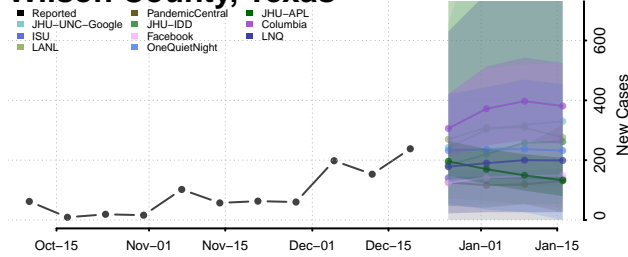

Wilbarger County, Texas

Willacy County, Texas

Williamson County, Texas

Wilson County, Texas

Winkler County, Texas

Wise County, Texas

Wood County, Texas

Yoakum County, Texas