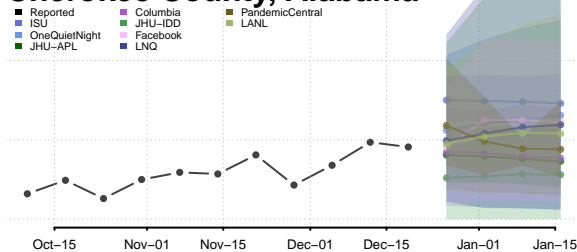

Butler County, Alabama

Calhoun County, Alabama

Chambers County, Alabama

Cherokee County, Alabama

Chilton County, Alabama

Choctaw County, Alabama

Clarke County, Alabama

Clay County, Alabama