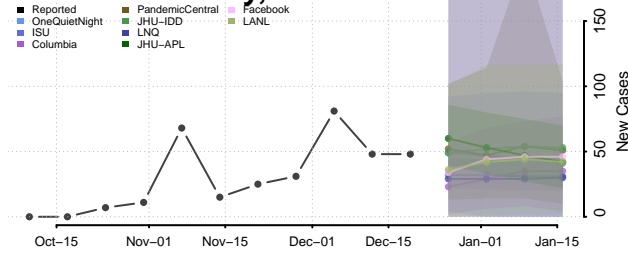

Live Oak County, Texas