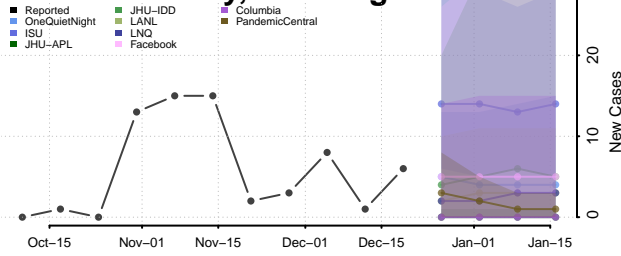

Grant County, Washington

Grays Harbor County, Washington

Island County, Washington

Jefferson County, Washington

King County, Washington

Kitsap County, Washington

Kittitas County, Washington

Klickitat County, Washington