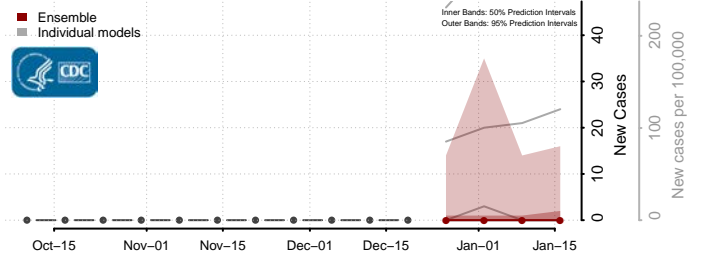

Beaver County, Utah

Box Elder County, Utah

Cache County, Utah

Carbon County, Utah

Daggett County, Utah

Davis County, Utah

Duchesne County, Utah

Emery County, Utah