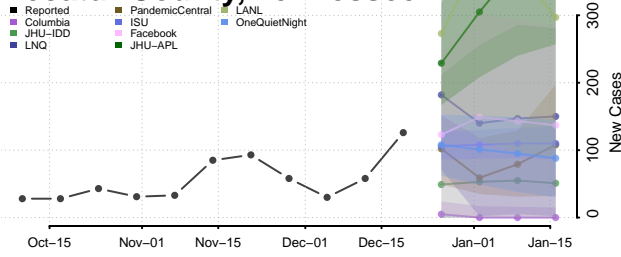

Decatur County, Tennessee

DeKalb County, Tennessee

Dickson County, Tennessee

Dyer County, Tennessee

Fayette County, Tennessee

Fentress County, Tennessee

Franklin County, Tennessee

Gibson County, Tennessee