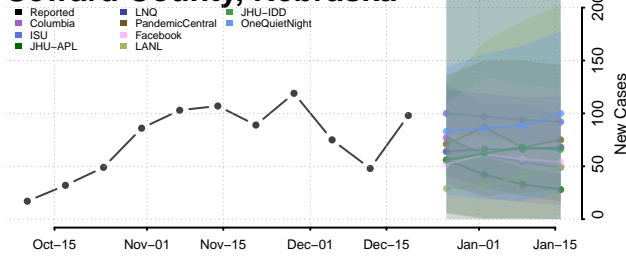

Rock County, Nebraska

Saline County, Nebraska

Sarpy County, Nebraska

Saunders County, Nebraska

Scotts Bluff County, Nebraska

Seward County, Nebraska

Thurston County, Nebraska

Valley County, Nebraska