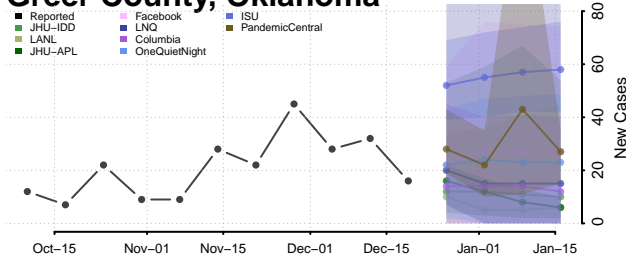

Dewey County, Oklahoma

Ellis County, Oklahoma

Garfield County, Oklahoma

Garvin County, Oklahoma

Grady County, Oklahoma

Grant County, Oklahoma

Greer County, Oklahoma

Harmon County, Oklahoma