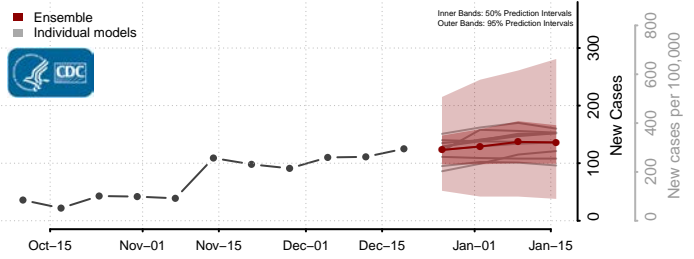

Fayette County, West Virginia