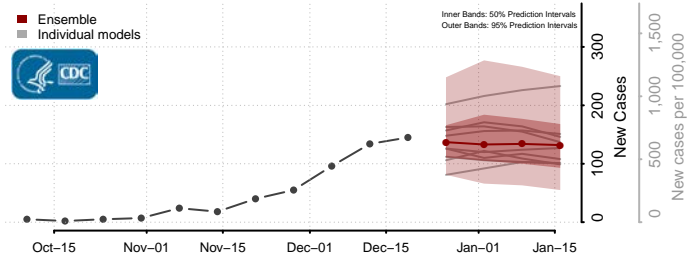

Colusa County, California