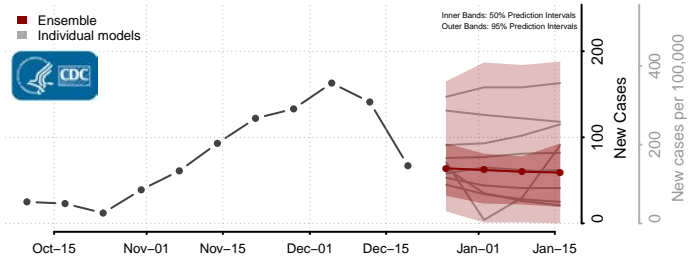

Skagit County, Washington

Skamania County, Washington

Snohomish County, Washington

Spokane County, Washington

Stevens County, Washington

Thurston County, Washington

Wahkiakum County, Washington

Walla Walla County, Washington