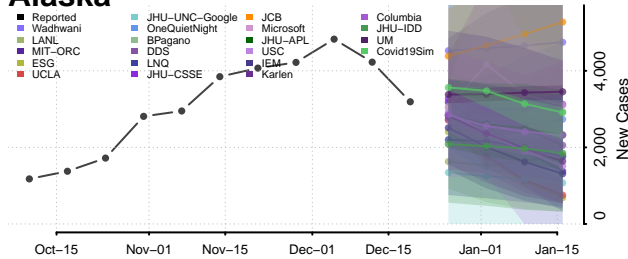

Pike County, Alabama

Randolph County, Alabama

Russell County, Alabama

Shelby County, Alabama

St. Clair County, Alabama

Sumter County, Alabama

Talladega County, Alabama

Tallapoosa County, Alabama

Tuscaloosa County, Alabama

Walker County, Alabama

Washington County, Alabama

Wilcox County, Alabama

Winston County, Alabama

Alaska

Aleutians East County, Alaska

Aleutians West County, Alaska