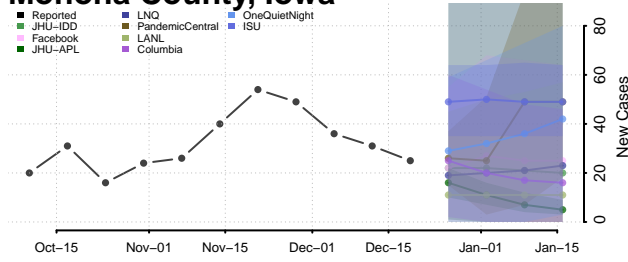

Mahaska County, Iowa

Marion County, Iowa

Marshall County, Iowa

Mills County, Iowa

Mitchell County, Iowa

Monona County, Iowa

Monroe County, Iowa

Montgomery County, Iowa