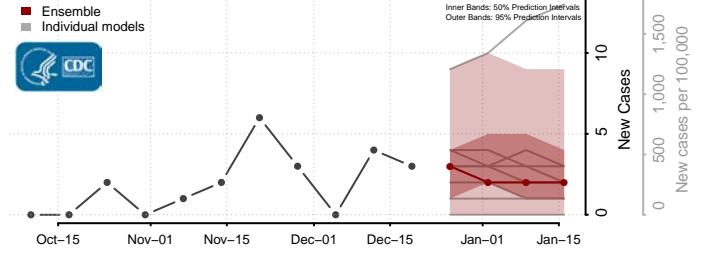

Banner County, Nebraska