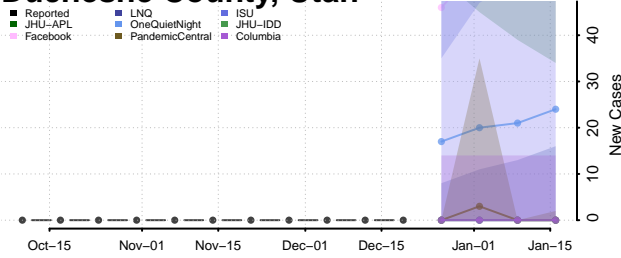

Duchesne County, Utah