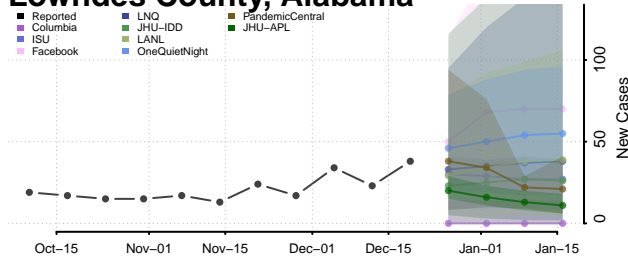

Lauderdale County, Alabama

Lawrence County, Alabama

Lee County, Alabama

Limestone County, Alabama

Lowndes County, Alabama

Macon County, Alabama

Madison County, Alabama

Marengo County, Alabama