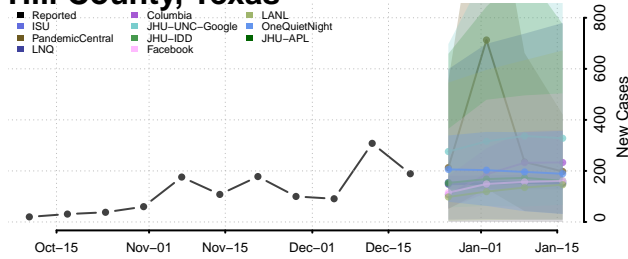

Hill County, Texas