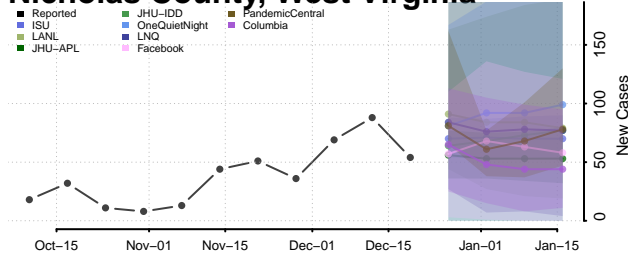

Ohio County, West Virginia

Pendleton County, West Virginia

Pleasants County, West Virginia

Pocahontas County, West Virginia

Preston County, West Virginia

Putnam County, West Virginia

Raleigh County, West Virginia