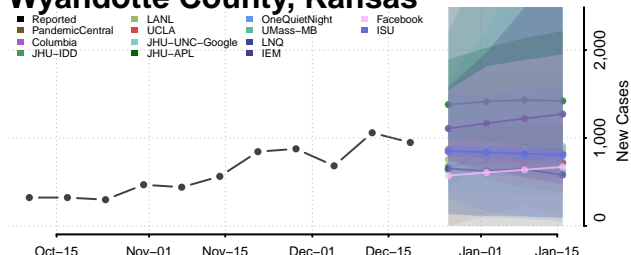

Kentucky

Adair County, Kentucky

Allen County, Kentucky

Anderson County, Kentucky

Ballard County, Kentucky

Barren County, Kentucky

Bath County, Kentucky

Bell County, Kentucky