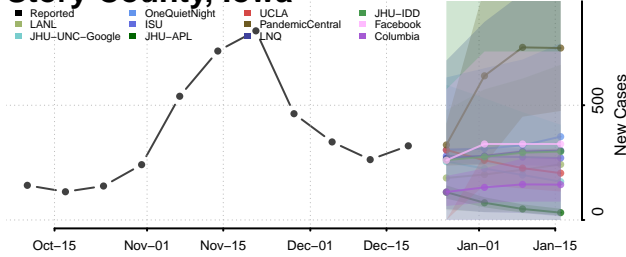

Pottawattamie County, Iowa

Poweshiek County, Iowa

Ringgold County, Iowa

Sac County, Iowa

Scott County, Iowa

Shelby County, Iowa

Sioux County, Iowa

Story County, Iowa