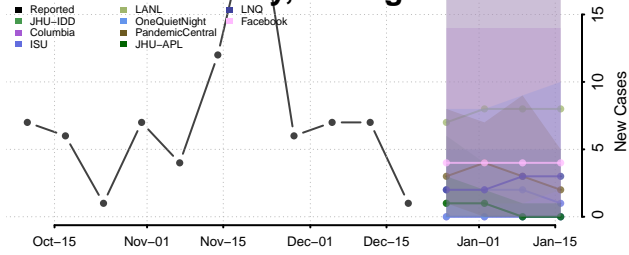

Isabella County, Michigan

Jackson County, Michigan

Kalamazoo County, Michigan

Kalkaska County, Michigan

Kent County, Michigan

Keweenaw County, Michigan

Lake County, Michigan

Lapeer County, Michigan