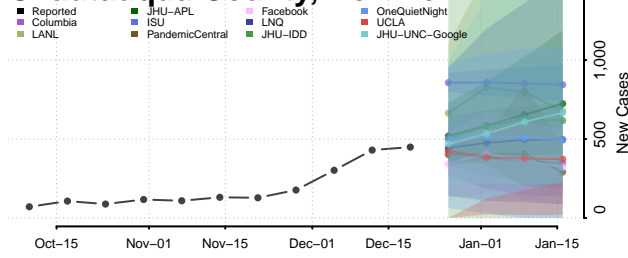

Chautauqua County, New York