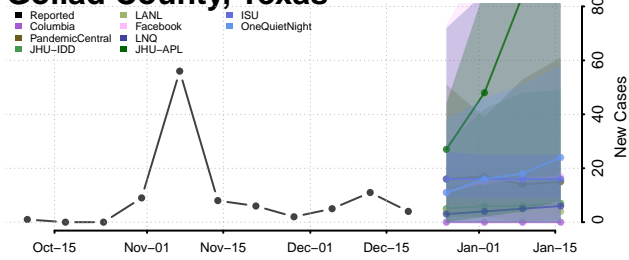

Galveston County, Texas

Garza County, Texas

Gillespie County, Texas

Glasscock County, Texas

Goliad County, Texas

Gonzales County, Texas

Gray County, Texas

Grayson County, Texas