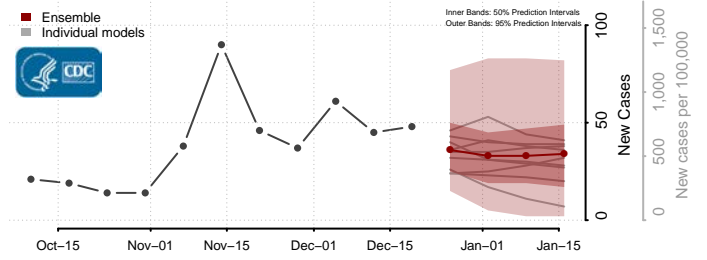

Gentry County, Missouri