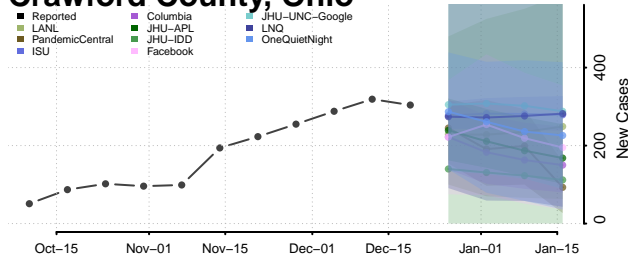

Columbiana County, Ohio

Coshocton County, Ohio

Crawford County, Ohio

Cuyahoga County, Ohio

Darke County, Ohio

Defiance County, Ohio

Delaware County, Ohio

Erie County, Ohio