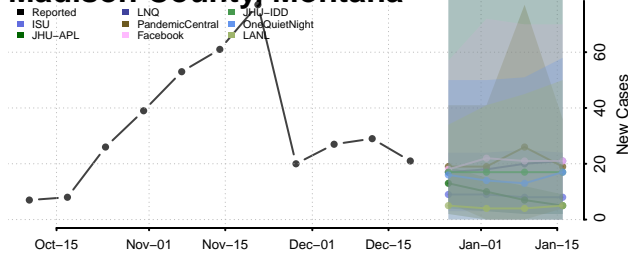

Madison County, Montana