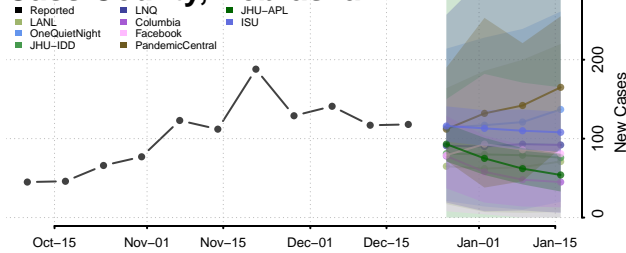

Cass County, Nebraska