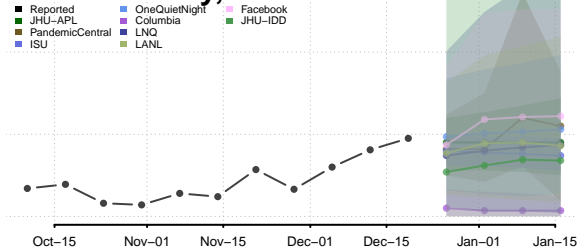

Butler County, Alabama