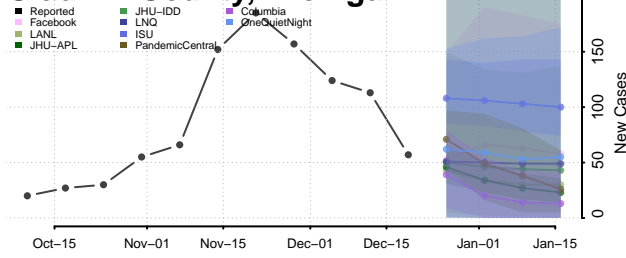

Delta County, Michigan

Dickinson County, Michigan

Eaton County, Michigan

Emmet County, Michigan

Genesee County, Michigan

Gladwin County, Michigan

Gogebic County, Michigan

Grand Traverse County, Michigan