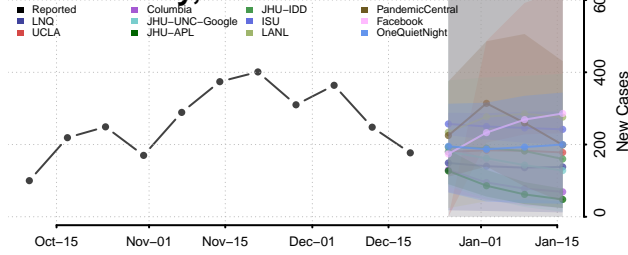

Hale County, Texas