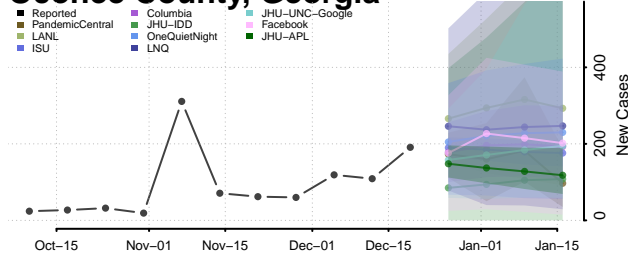

Monroe County, Georgia

Montgomery County, Georgia

Morgan County, Georgia

Murray County, Georgia

Muscooke County, Georgia

Newton County, Georgia

Oconee County, Georgia

Oglethorpe County, Georgia