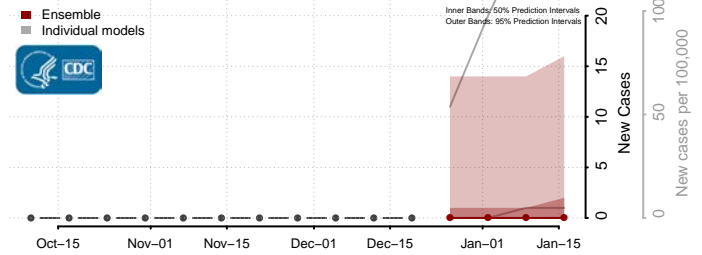

Beaver County, Utah

Box Elder County, Utah

Cache County, Utah

Carbon County, Utah

Daggett County, Utah

Davis County, Utah

Duchesne County, Utah

Emery County, Utah