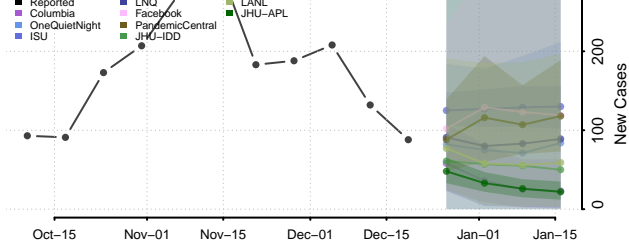

Lawrence County, South Dakota