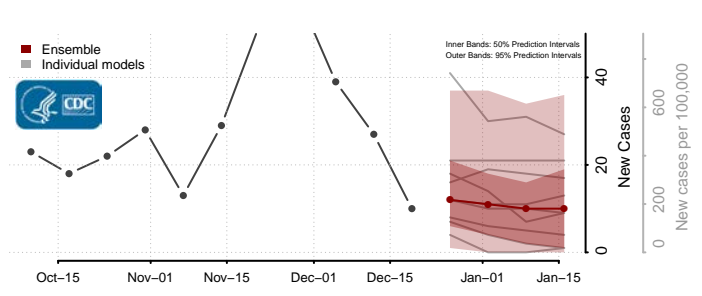

Lac qui Parle County, Minnesota

Lake County, Minnesota

Lake of the Woods County, Minnesota

Le Sueur County, Minnesota

Lincoln County, Minnesota

Lyon County, Minnesota

Mahnomen County, Minnesota

Marshall County, Minnesota