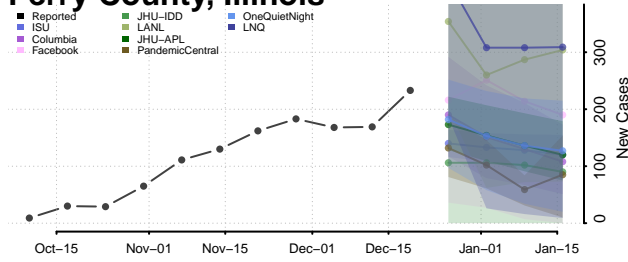

Mercer County, Illinois

Monroe County, Illinois

Montgomery County, Illinois

Morgan County, Illinois

Moultrie County, Illinois

Ogle County, Illinois

Peoria County, Illinois

Perry County, Illinois