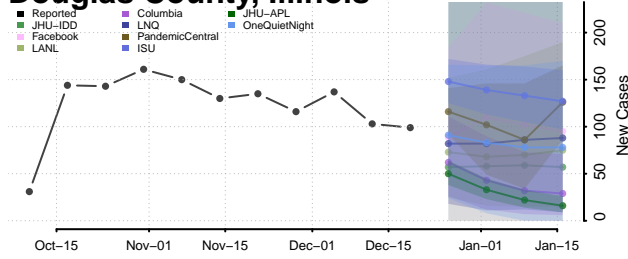

Cumberland County, Illinois

De Witt County, Illinois

DeKalb County, Illinois

Douglas County, Illinois

DuPage County, Illinois

Edgar County, Illinois

Edwards County, Illinois

Effingham County, Illinois