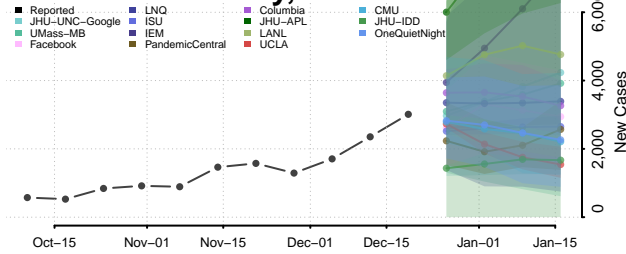

Scott County, Tennessee

Sequatchie County, Tennessee

Sevier County, Tennessee

Shelby County, Tennessee

Smith County, Tennessee

Stewart County, Tennessee

Sullivan County, Tennessee

Sumner County, Tennessee