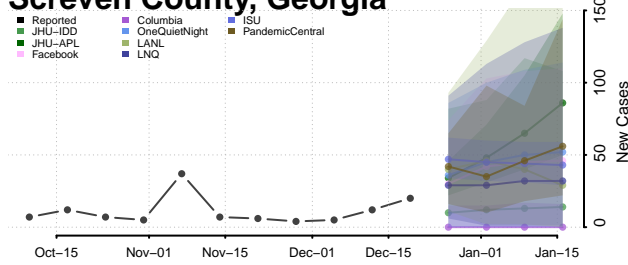

Quitman County, Georgia

Rabun County, Georgia

Randolph County, Georgia

Richmond County, Georgia

Rockdale County, Georgia

Schley County, Georgia

Screven County, Georgia

Seminole County, Georgia