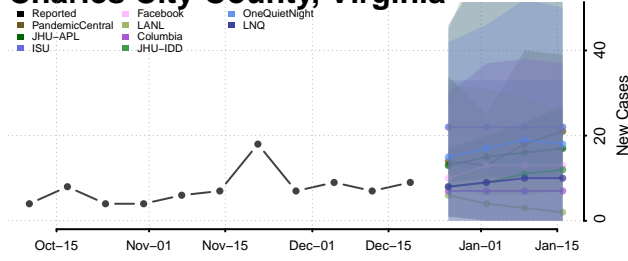

Campbell County, Virginia

Caroline County, Virginia

Carroll County, Virginia

Charles City County, Virginia

Charlotte County, Virginia

Charlottesville County, Virginia

Chesapeake County, Virginia

Chesterfield County, Virginia