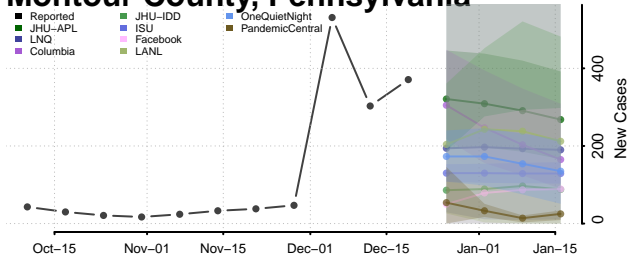

Montour County, Pennsylvania