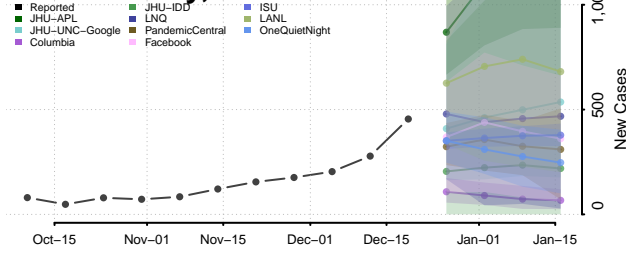

Rhea County, Tennessee