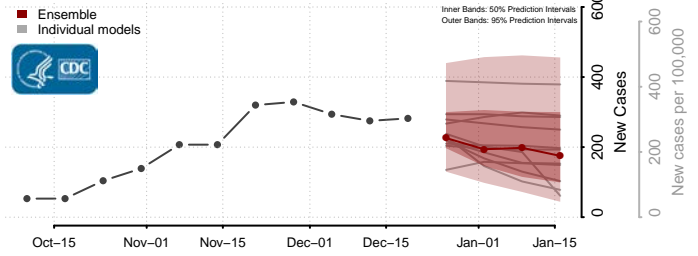

Delta County, Michigan

Dickinson County, Michigan

Eaton County, Michigan

Emmet County, Michigan

Genesee County, Michigan

Gladwin County, Michigan

Gogebic County, Michigan

Grand Traverse County, Michigan