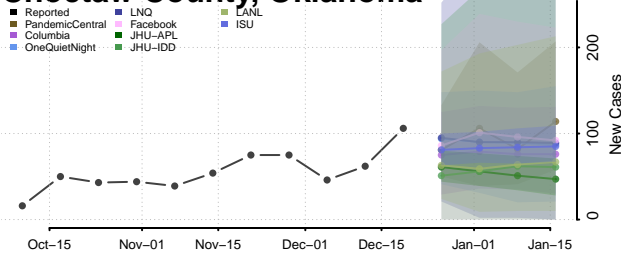

Blaine County, Oklahoma

Bryan County, Oklahoma

Caddo County, Oklahoma

Canadian County, Oklahoma

Carter County, Oklahoma

Cherokee County, Oklahoma

Choctaw County, Oklahoma

Cimarron County, Oklahoma