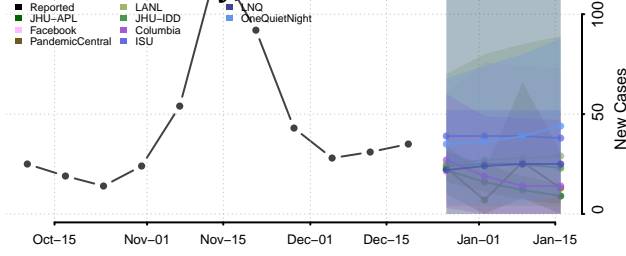

Grundy County, Iowa

Guthrie County, Iowa

Hamilton County, Iowa

Hancock County, Iowa

Hardin County, Iowa

Harrison County, Iowa

Henry County, Iowa

Howard County, Iowa