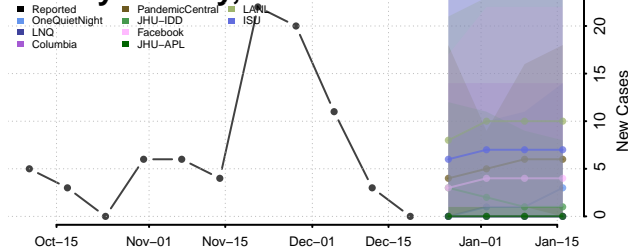

Liberty County, Montana