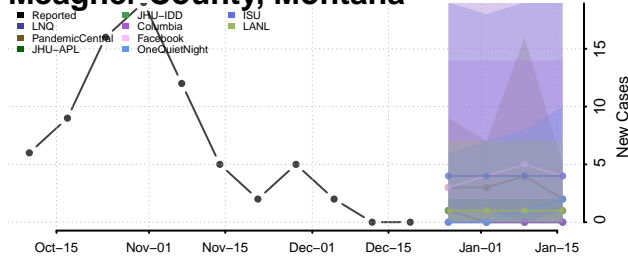

Meagher County, Montana