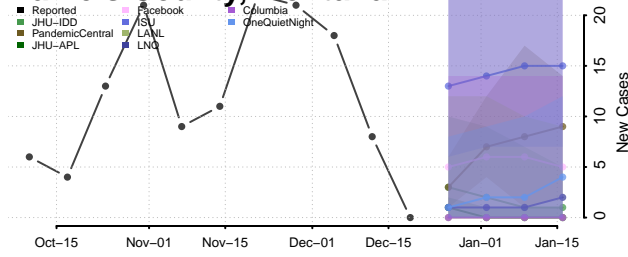

Daniels County, Montana