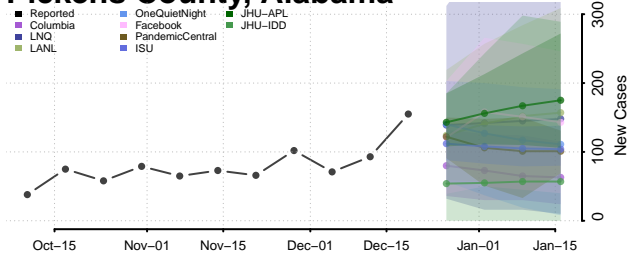

Marion County, Alabama

Marshall County, Alabama

Mobile County, Alabama

Monroe County, Alabama

Montgomery County, Alabama

Morgan County, Alabama

Perry County, Alabama

Pickens County, Alabama

Pike County, Alabama

Randolph County, Alabama

Russell County, Alabama

Shelby County, Alabama

St. Clair County, Alabama

Sumter County, Alabama

Talladega County, Alabama

Tallapoosa County, Alabama