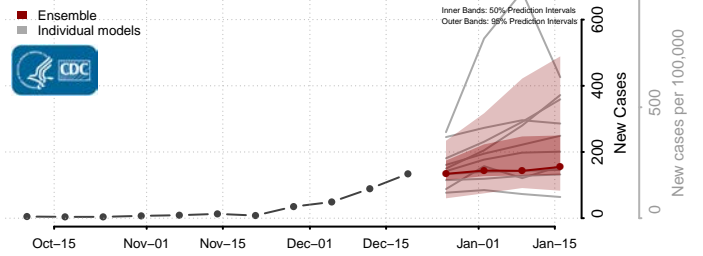

Aroostook County, Maine