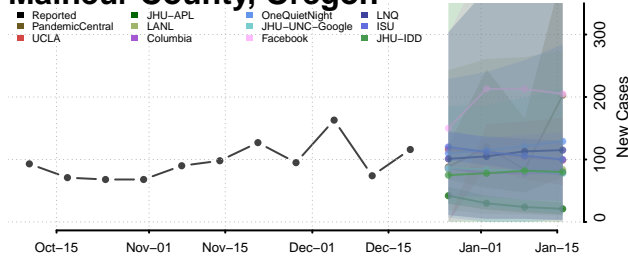

Marion County, Oregon

Morrow County, Oregon

Multnomah County, Oregon

Polk County, Oregon

Sherman County, Oregon

Tillamook County, Oregon

Umatilla County, Oregon

Union County, Oregon