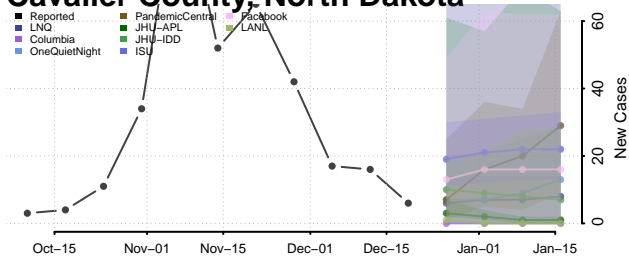

Cavalier County, North Dakota