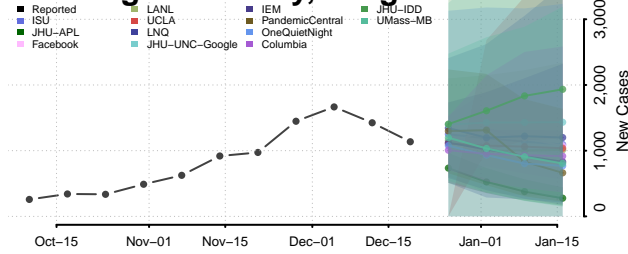

Washington County, Oregon