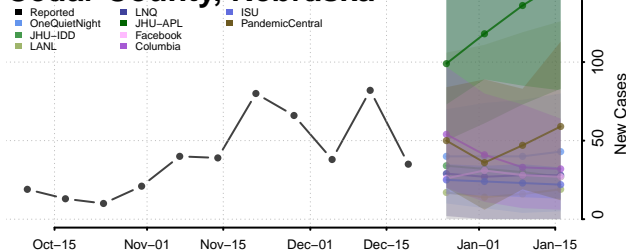

Burt County, Nebraska

Butler County, Nebraska

Cass County, Nebraska

Cedar County, Nebraska

Chase County, Nebraska

Cherry County, Nebraska

Cheyenne County, Nebraska

Clay County, Nebraska