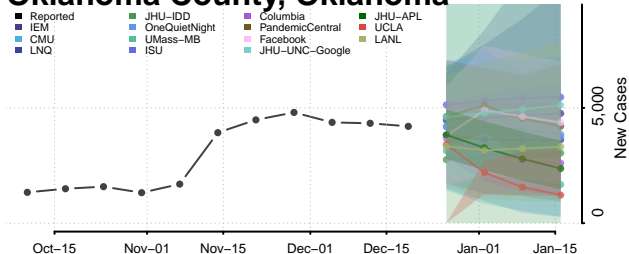

Oklahoma County, Oklahoma