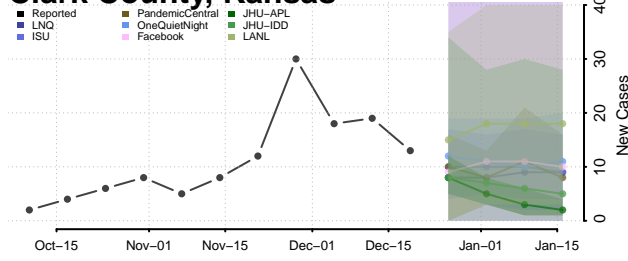

Clark County, Kansas