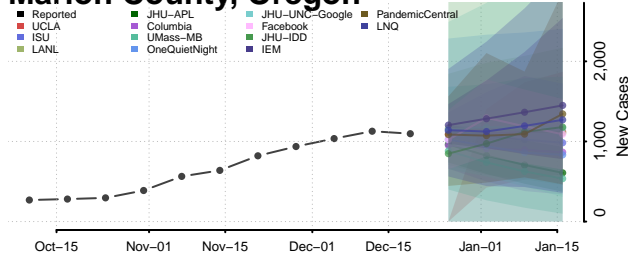

Marion County, Oregon

Morrow County, Oregon

Multnomah County, Oregon

Polk County, Oregon

Sherman County, Oregon

Tillamook County, Oregon

Umatilla County, Oregon

Union County, Oregon