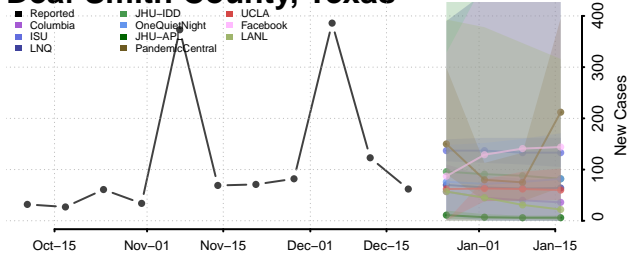

Crane County, Texas

Crockett County, Texas

Crosby County, Texas

Culberson County, Texas

Dallam County, Texas

Dallas County, Texas

Dawson County, Texas

Deaf Smith County, Texas