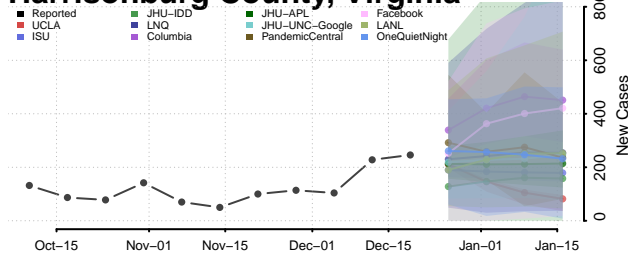

Goochland County, Virginia

Grayson County, Virginia

Greene County, Virginia

Greensville County, Virginia

Halifax County, Virginia

Hampton County, Virginia

Hanover County, Virginia

Harrisonburg County, Virginia