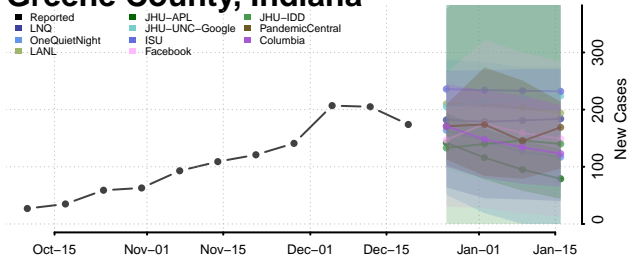

Greene County, Indiana