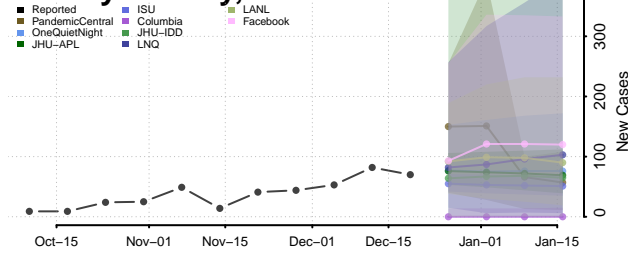

Willacy County, Texas