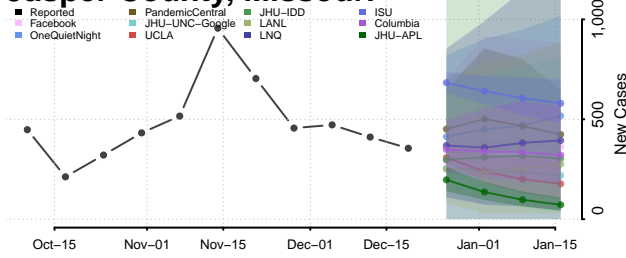

Henry County, Missouri

Hickory County, Missouri

Holt County, Missouri

Howard County, Missouri

Howell County, Missouri

Iron County, Missouri

Jackson County, Missouri

Jasper County, Missouri