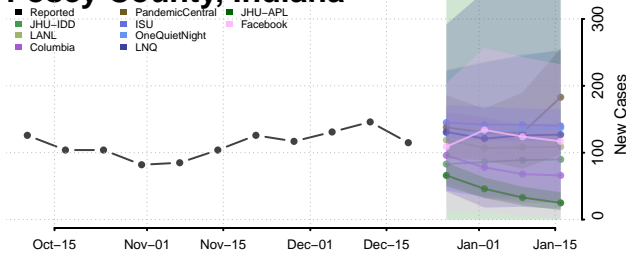

Orange County, Indiana

Owen County, Indiana

Parke County, Indiana

Perry County, Indiana

Pike County, Indiana

Porter County, Indiana

Posey County, Indiana

Pulaski County, Indiana