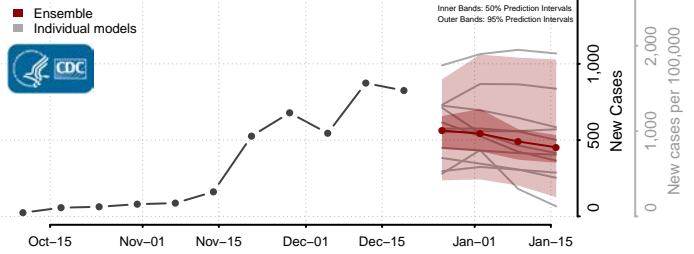

Washington County, Nebraska

Wayne County, Nebraska

Webster County, Nebraska

Wheeler County, Nebraska

York County, Nebraska

Nevada*

Carson City County, Nevada

Churchill County, Nevada