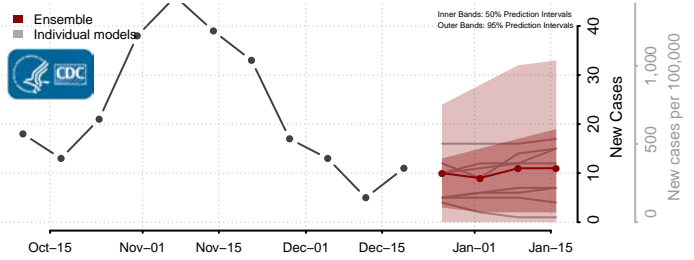

Hand County, South Dakota