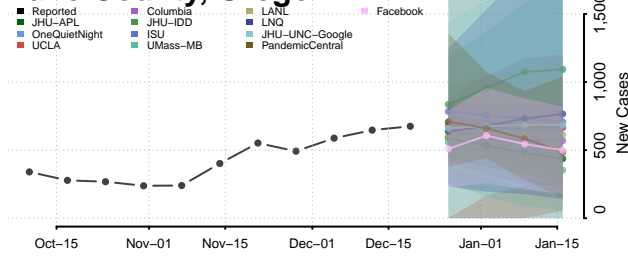

Lane County, Oregon