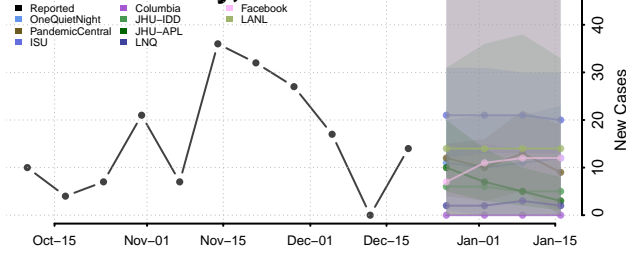

Morton County, Kansas