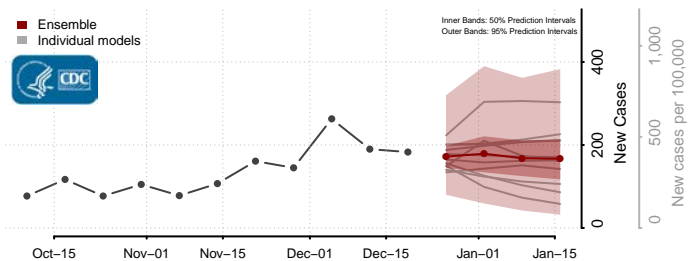

Tate County, Mississippi

Tippah County, Mississippi

Tishomingo County, Mississippi

Tunica County, Mississippi

Union County, Mississippi

Walthall County, Mississippi

Warren County, Mississippi

Washington County, Mississippi