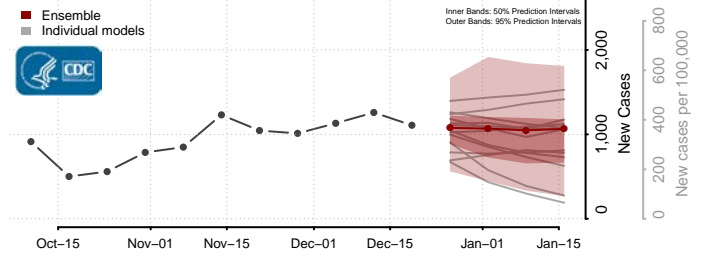

Greene County, Missouri