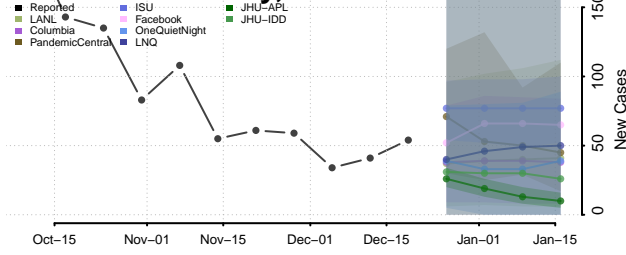

Roosevelt County, Montana