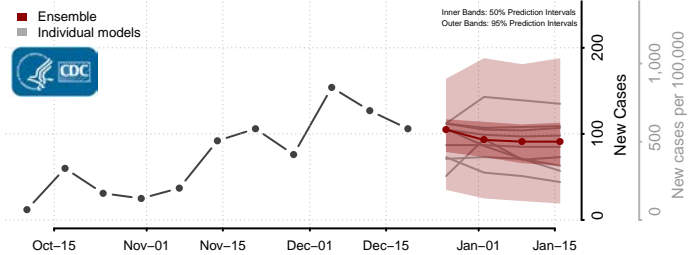

Winona County, Minnesota

Wright County, Minnesota

Yellow Medicine County, Minnesota

Mississippi

Adams County, Mississippi

Alcorn County, Mississippi

Amite County, Mississippi

Attala County, Mississippi