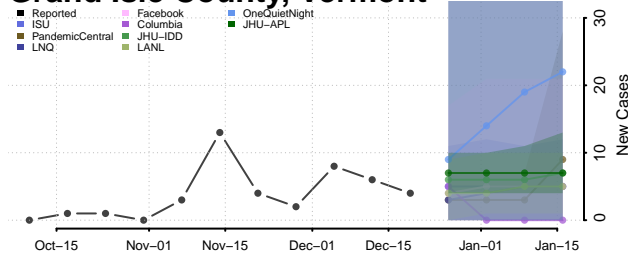

Caledonia County, Vermont

Chittenden County, Vermont

Essex County, Vermont

Franklin County, Vermont

Grand Isle County, Vermont

Lamoille County, Vermont

Orange County, Vermont

Orleans County, Vermont