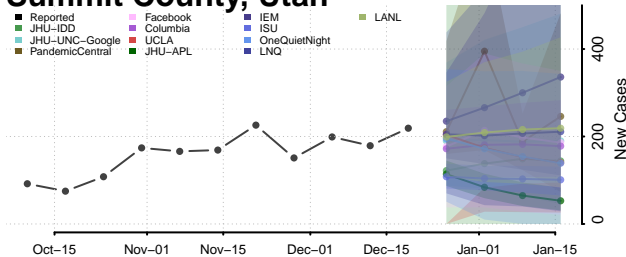

Summit County, Utah