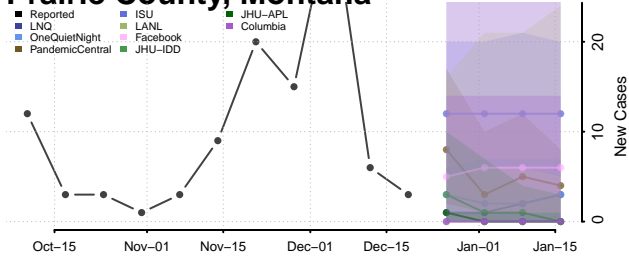

Prairie County, Montana