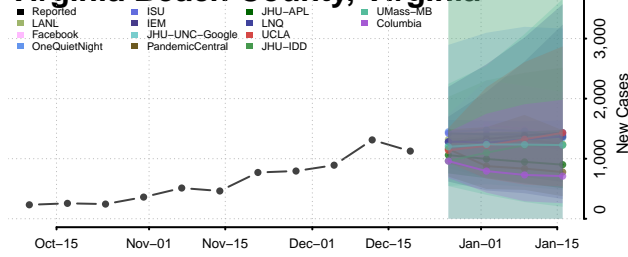

Tazewell County, Virginia

Virginia Beach County, Virginia

Warren County, Virginia

Washington County, Virginia

Waynesboro County, Virginia

Westmoreland County, Virginia

Williamsburg County, Virginia

Winchester County, Virginia