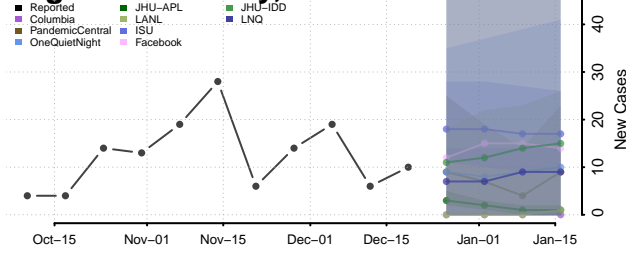

Phillips County, Colorado

Pitkin County, Colorado

Prowers County, Colorado

Pueblo County, Colorado

Rio Blanco County, Colorado

Rio Grande County, Colorado

Routt County, Colorado

Saguache County, Colorado