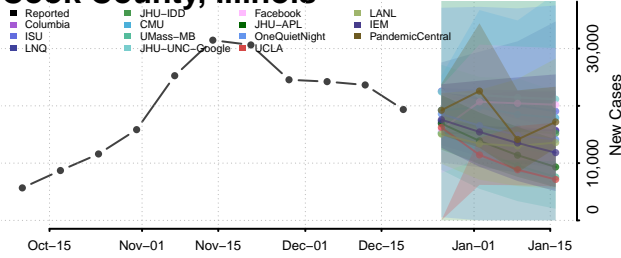

Cook County, Illinois