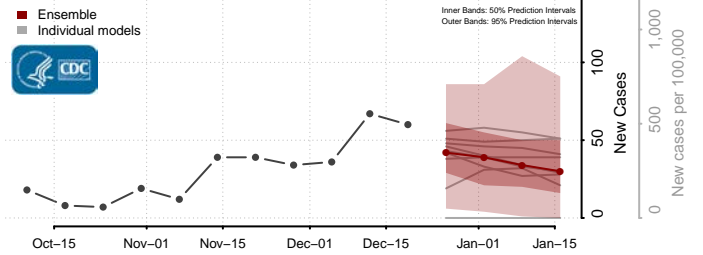

Sheridan County, Montana

Silver Bow County, Montana

Stillwater County, Montana

Sweet Grass County, Montana

Teton County, Montana

Toole County, Montana

Treasure County, Montana

Valley County, Montana