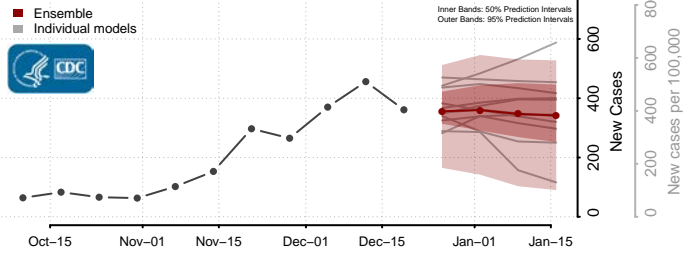

Frederick County, Virginia