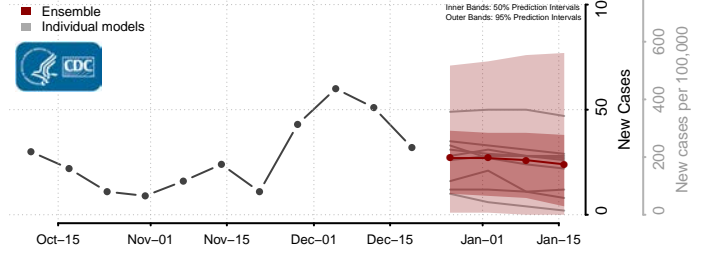

Pend Oreille County, Washington