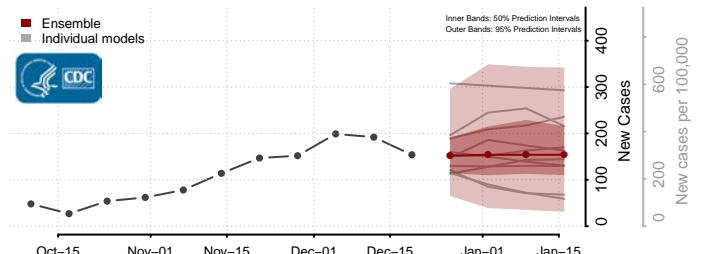

Franklin County, Kentucky