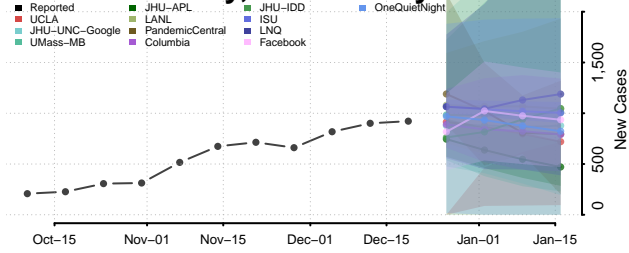

Atlantic County, New Jersey