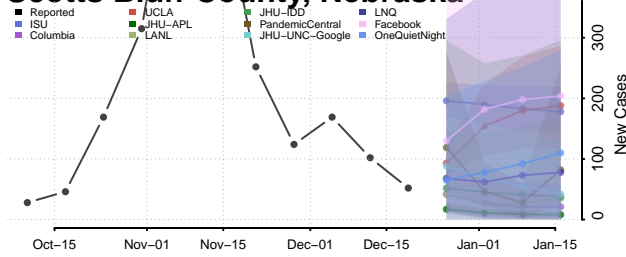

Rock County, Nebraska

Saline County, Nebraska

Sarpy County, Nebraska

Saunders County, Nebraska

Scotts Bluff County, Nebraska

Seward County, Nebraska

Thurston County, Nebraska

Valley County, Nebraska