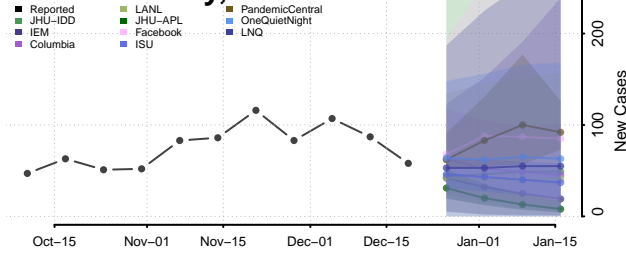

Blaine County, Idaho