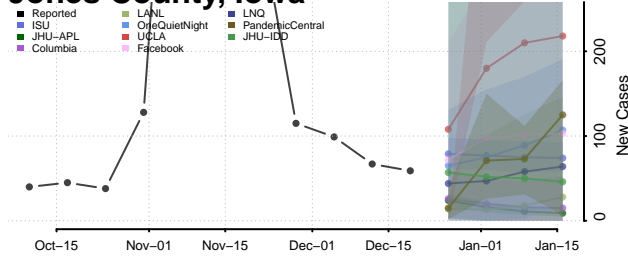

Humboldt County, Iowa

Ida County, Iowa

Iowa County, Iowa

Jackson County, Iowa

Jasper County, Iowa

Jefferson County, Iowa

Johnson County, Iowa

Jones County, Iowa