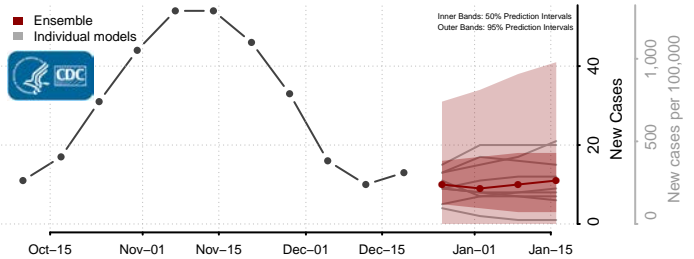

Douglas County, South Dakota

Edmunds County, South Dakota

Fall River County, South Dakota

Faulk County, South Dakota

Grant County, South Dakota

Gregory County, South Dakota

Haakon County, South Dakota

Hamlin County, South Dakota