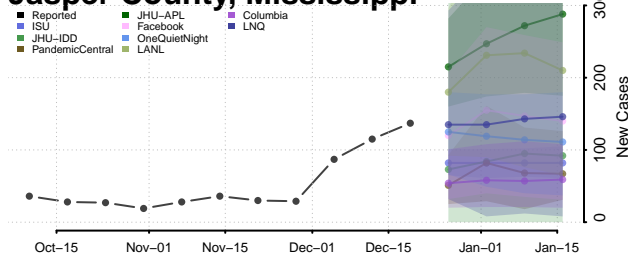

Jasper County, Mississippi