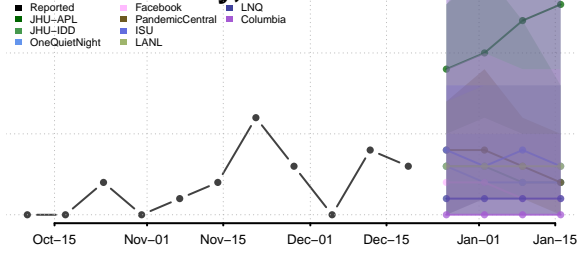

Banner County, Nebraska