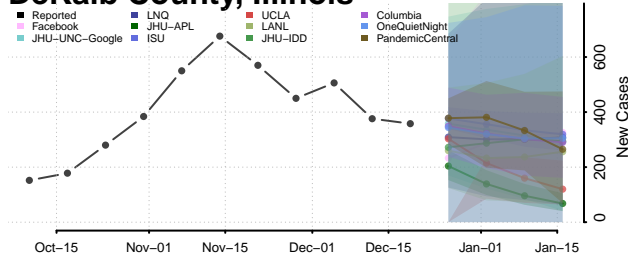

DeKalb County, Illinois