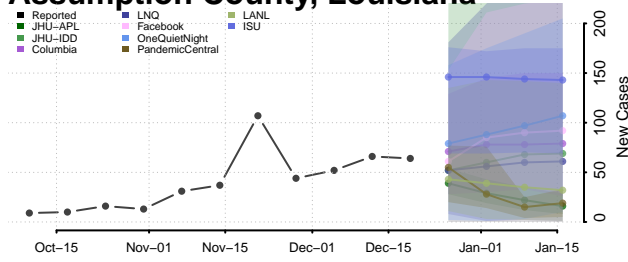

Woodford County, Kentucky

Louisiana

Acadia County, Louisiana

Allen County, Louisiana

Ascension County, Louisiana

Assumption County, Louisiana

Avoyelles County, Louisiana

Beauregard County, Louisiana