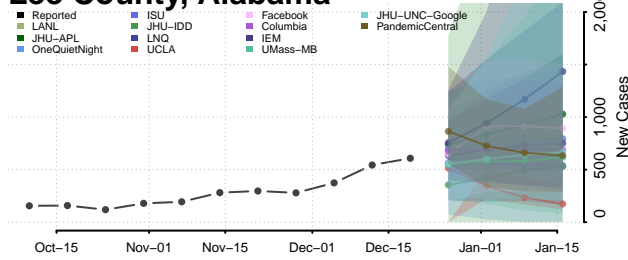

Lee County, Alabama