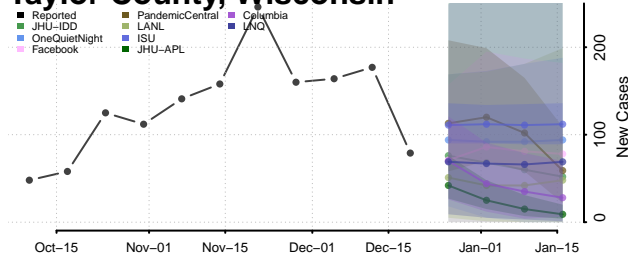

Taylor County, Wisconsin