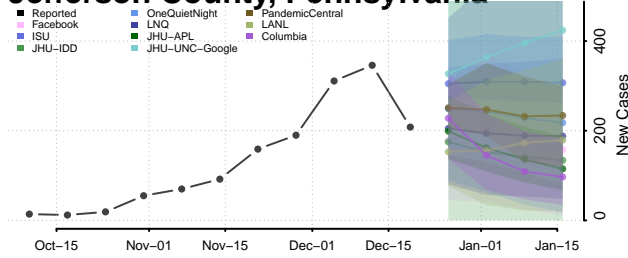

Forest County, Pennsylvania

Franklin County, Pennsylvania

Fulton County, Pennsylvania

Greene County, Pennsylvania

Huntingdon County, Pennsylvania

Indiana County, Pennsylvania

Jefferson County, Pennsylvania

Juniata County, Pennsylvania