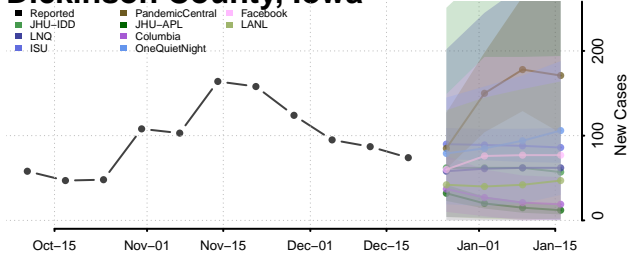

Dickinson County, Iowa