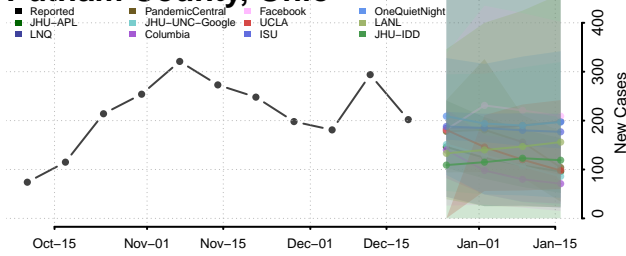

Putnam County, Ohio