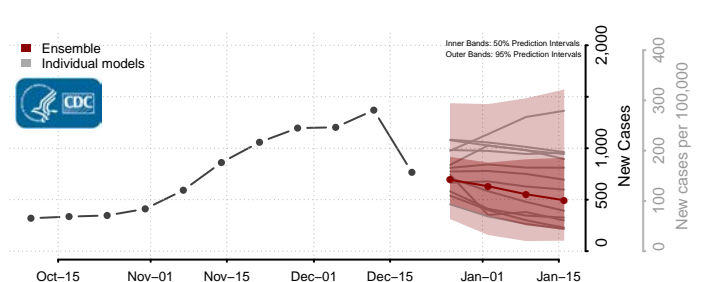

Clark County, Washington