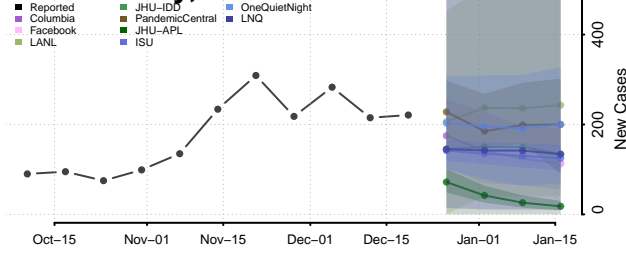

Ellis County, Kansas