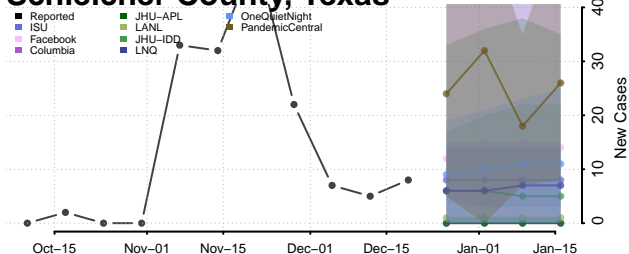

Schleicher County, Texas