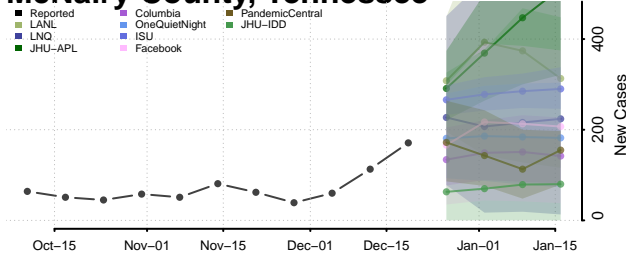

McNairy County, Tennessee