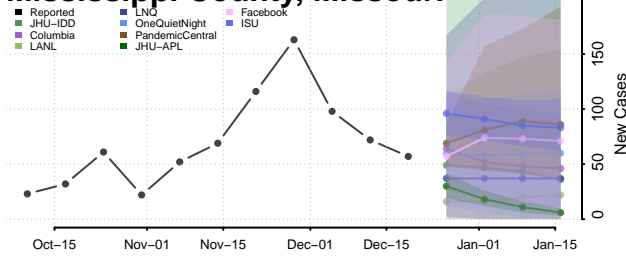

Mississippi County, Missouri