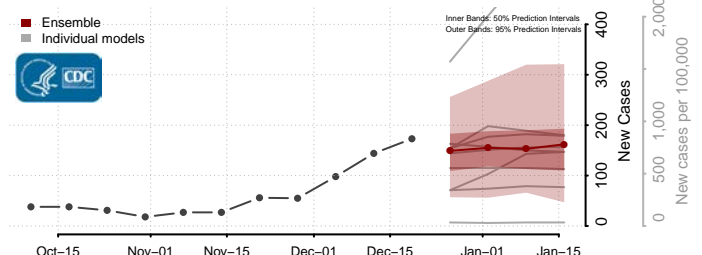

Greene County, Mississippi

Grenada County, Mississippi

Hancock County, Mississippi

Harrison County, Mississippi

Hinds County, Mississippi

Holmes County, Mississippi

Humphreys County, Mississippi

Issaquena County, Mississippi