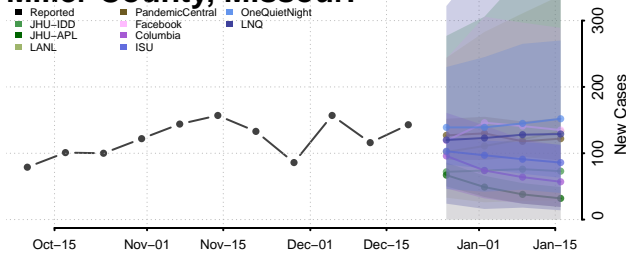

Miller County, Missouri