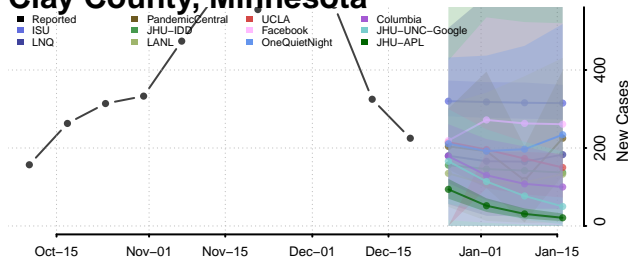

Clay County, Minnesota