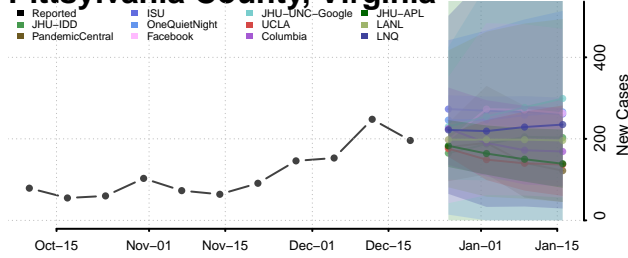

Orange County, Virginia

Page County, Virginia

Patrick County, Virginia

Petersburg County, Virginia

Pittsylvania County, Virginia

Poquoson County, Virginia

Portsmouth County, Virginia

Powhatan County, Virginia