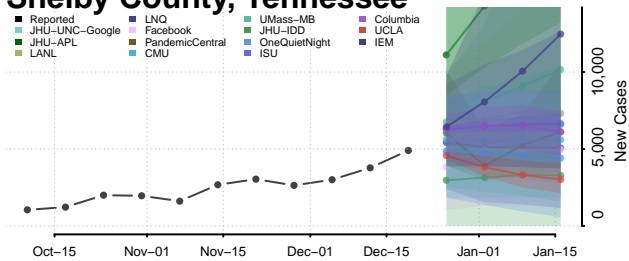

Scott County, Tennessee

Sequatchie County, Tennessee

Sevier County, Tennessee

Shelby County, Tennessee

Smith County, Tennessee

Stewart County, Tennessee

Sullivan County, Tennessee

Sumner County, Tennessee