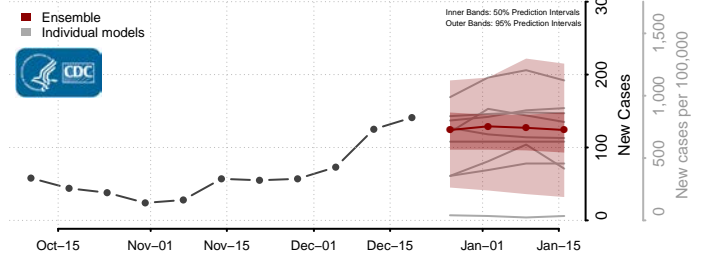

Chickasaw County, Mississippi