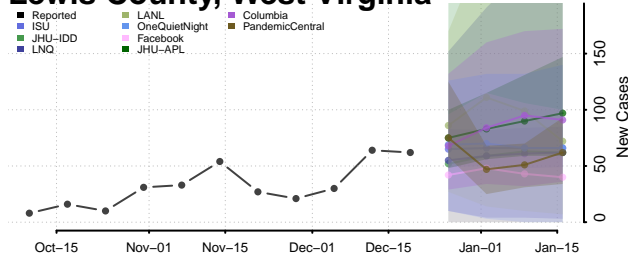

Lewis County, West Virginia