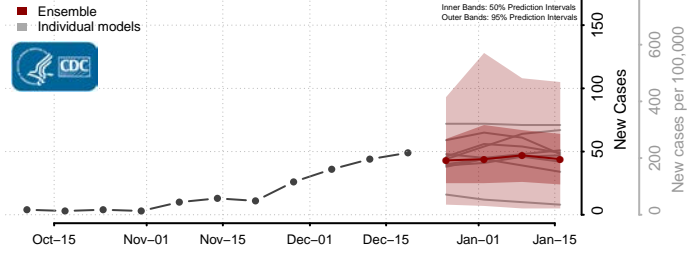

Grant County, Washington

Grays Harbor County, Washington

Island County, Washington

Jefferson County, Washington

King County, Washington

Kitsap County, Washington

Kittitas County, Washington

Klickitat County, Washington