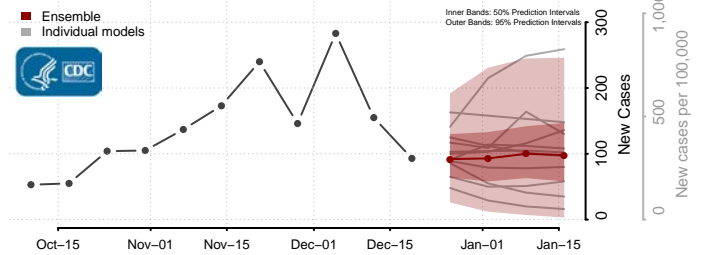

Wheatland County, Montana

Wibaux County, Montana

Yellowstone County, Montana

Nebraska*

Adams County, Nebraska

Antelope County, Nebraska

*New weekly cases may decrease in this location over the next four weeks. For these locations, the ensemble forecast indicates a probability of 0.75 or greater that fewer cases will be reported in week four of the forecast than in the last reported week.