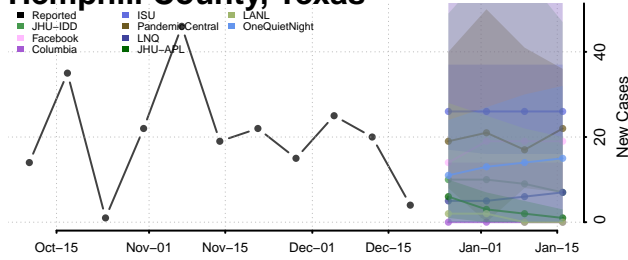

Hemphill County, Texas