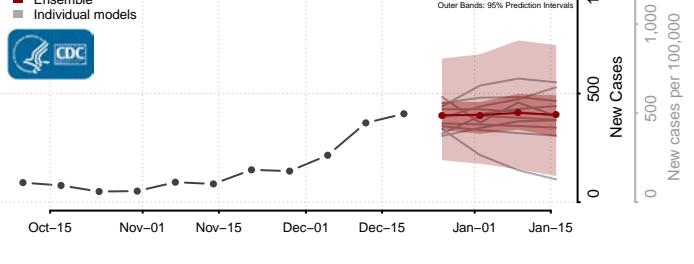

Rockingham County, Virginia