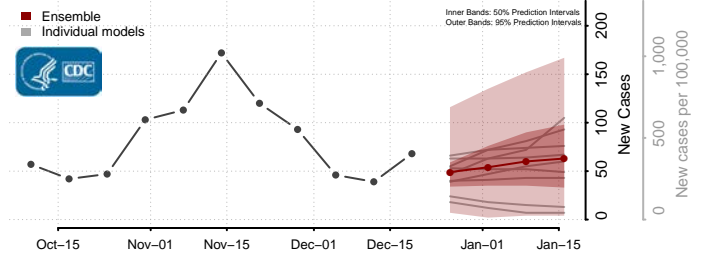

Tama County, Iowa