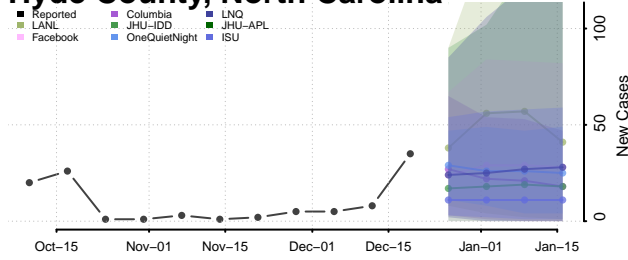

Harnett County, North Carolina

Haywood County, North Carolina

Henderson County, North Carolina

Hertford County, North Carolina

Hoke County, North Carolina

Hyde County, North Carolina

Iredell County, North Carolina