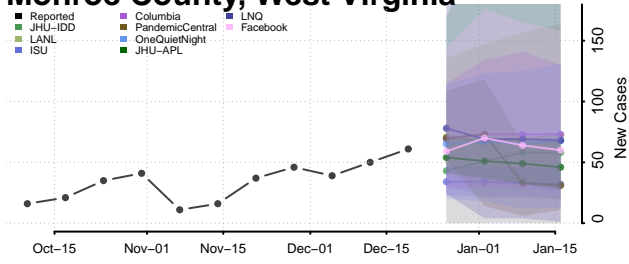

Monroe County, West Virginia