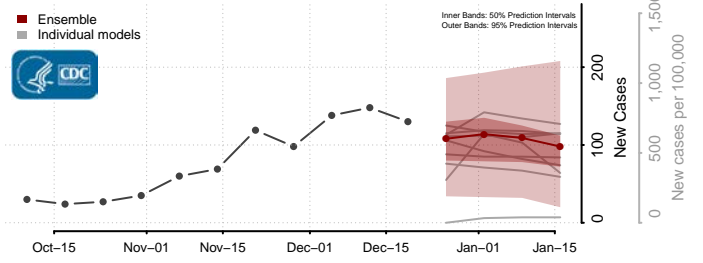

Winston County, Mississippi