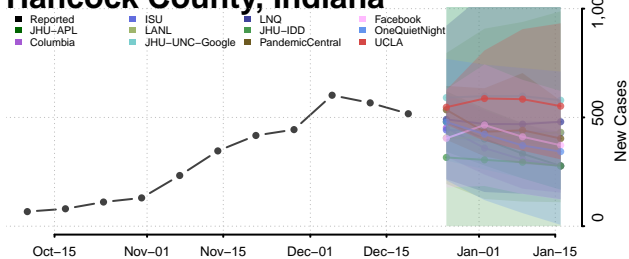

Grant County, Indiana

Greene County, Indiana

Hamilton County, Indiana

Hancock County, Indiana

Harrison County, Indiana

Hendricks County, Indiana

Henry County, Indiana

Howard County, Indiana