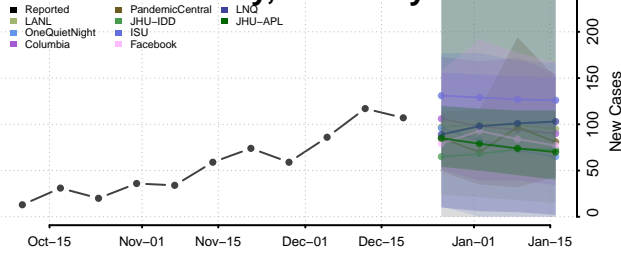

Kentucky

Adair County, Kentucky

Allen County, Kentucky

Anderson County, Kentucky

Ballard County, Kentucky

Barren County, Kentucky

Bath County, Kentucky

Bell County, Kentucky