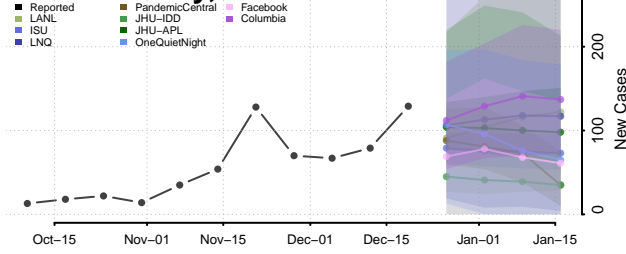

Grant County, New Mexico