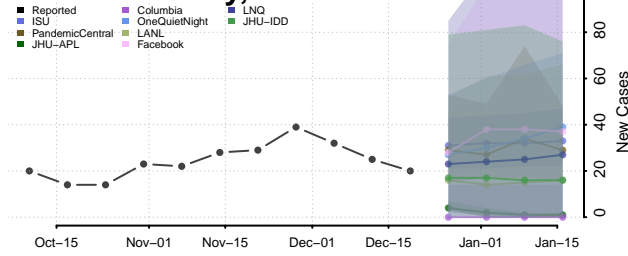

Madison County, Arkansas

Marion County, Arkansas

Miller County, Arkansas

Mississippi County, Arkansas

Monroe County, Arkansas

Montgomery County, Arkansas

Nevada County, Arkansas

Newton County, Arkansas