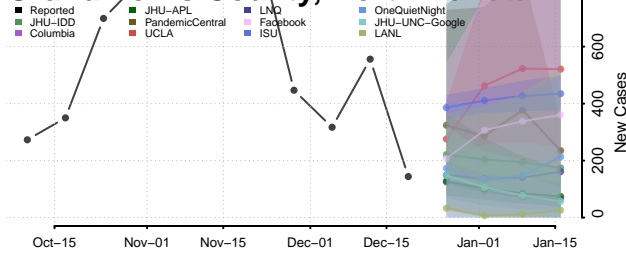

Eddy County, North Dakota

Emmons County, North Dakota

Foster County, North Dakota

Golden Valley County, North Dakota

Grand Forks County, North Dakota

Grant County, North Dakota

Griggs County, North Dakota

Hettinger County, North Dakota