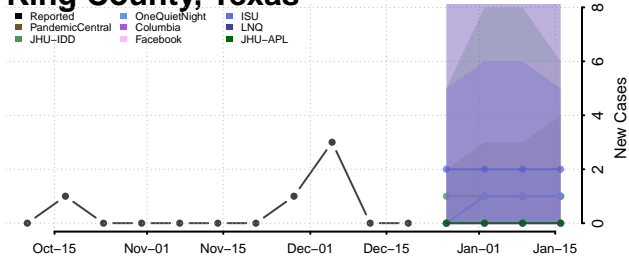

King County, Texas