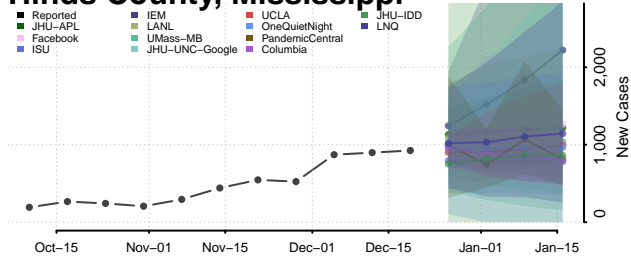

Greene County, Mississippi

Grenada County, Mississippi

Hancock County, Mississippi

Harrison County, Mississippi

Hinds County, Mississippi

Holmes County, Mississippi

Humphreys County, Mississippi

Issaquena County, Mississippi