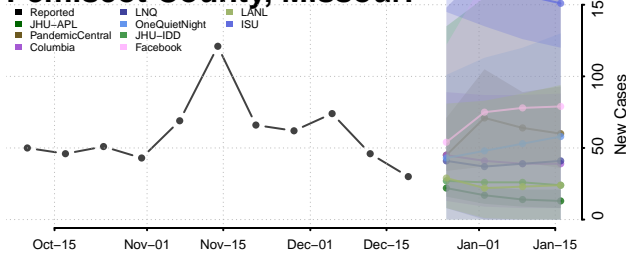

Pemiscot County, Missouri