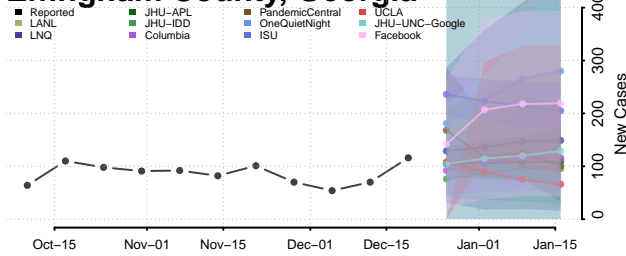

Dooly County, Georgia

Dougherty County, Georgia

Douglas County, Georgia

Early County, Georgia

Echols County, Georgia

Effingham County, Georgia

Elbert County, Georgia

Emanuel County, Georgia