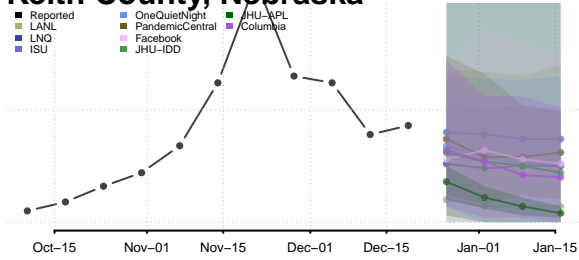

Keith County, Nebraska