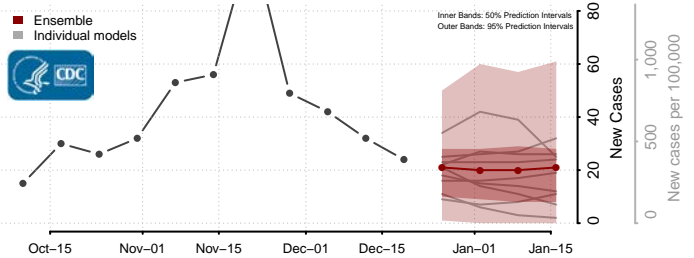

Douglas County, South Dakota

Edmunds County, South Dakota

Fall River County, South Dakota

Faulk County, South Dakota

Grant County, South Dakota

Gregory County, South Dakota

Haakon County, South Dakota

Hamlin County, South Dakota