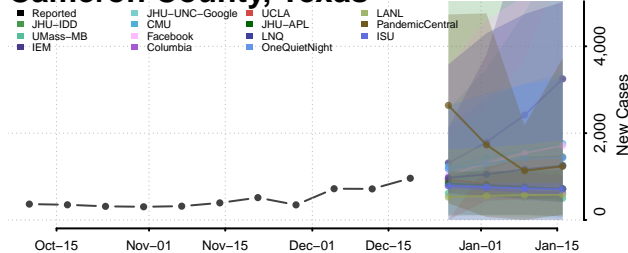

Cameron County, Texas