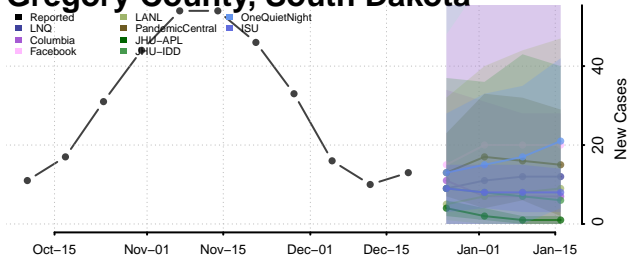

Douglas County, South Dakota

Edmunds County, South Dakota

Fall River County, South Dakota

Faulk County, South Dakota

Grant County, South Dakota

Gregory County, South Dakota

Haakon County, South Dakota

Hamlin County, South Dakota