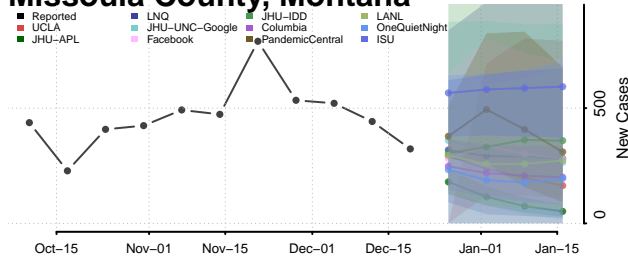

Missoula County, Montana