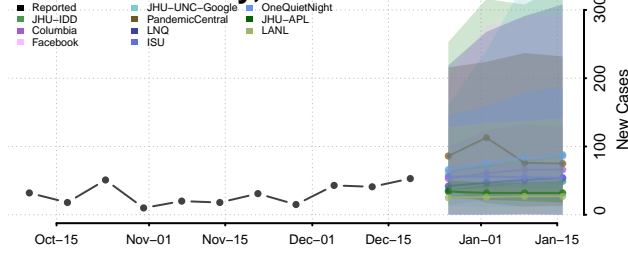

Calhoun County, Texas