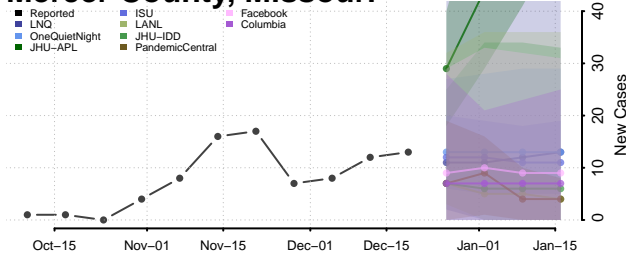

Mercer County, Missouri