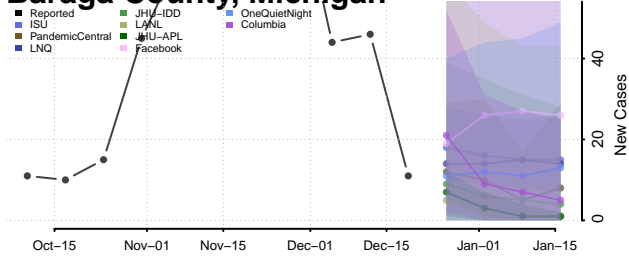

Baraga County, Michigan