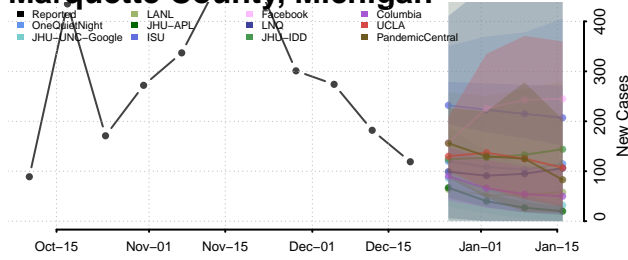

Leelanau County, Michigan

Lenawee County, Michigan

Livingston County, Michigan

Luce County, Michigan

Mackinac County, Michigan

Macomb County, Michigan

Manistee County, Michigan

Marquette County, Michigan