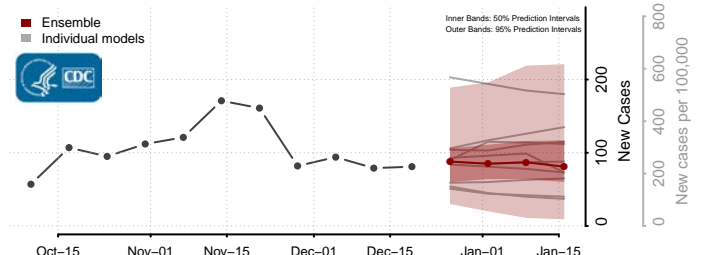

Barry County, Missouri