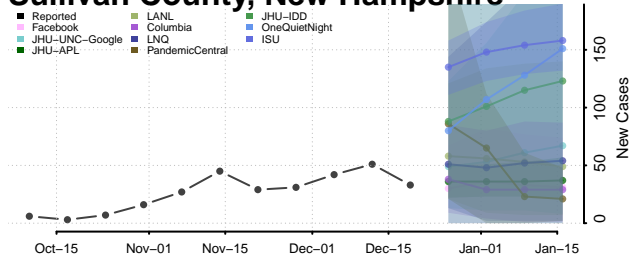

Sullivan County, New Hampshire