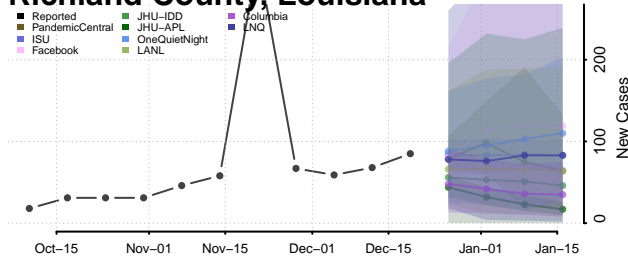

Plaquemines County, Louisiana

Pointe Coupee County, Louisiana

Rapides County, Louisiana

Red River County, Louisiana

Richland County, Louisiana

Sabine County, Louisiana

St. Bernard County, Louisiana

St. Charles County, Louisiana