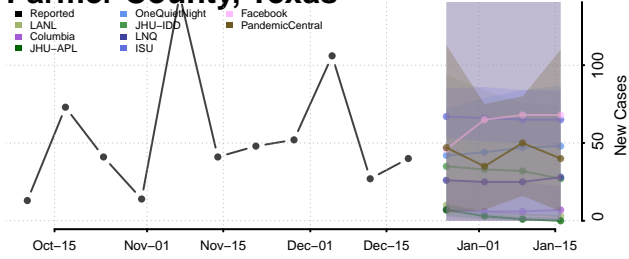

Oldham County, Texas

Orange County, Texas

Palo Pinto County, Texas

Panola County, Texas

Parker County, Texas

Parmer County, Texas

Pecos County, Texas

Polk County, Texas