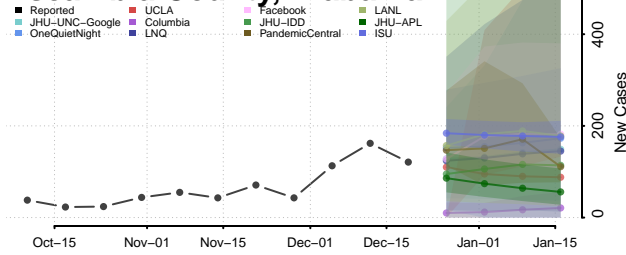

Dale County, Alabama

Dallas County, Alabama

DeKalb County, Alabama

Elmore County, Alabama

Escambia County, Alabama

Etowah County, Alabama

Fayette County, Alabama

Franklin County, Alabama