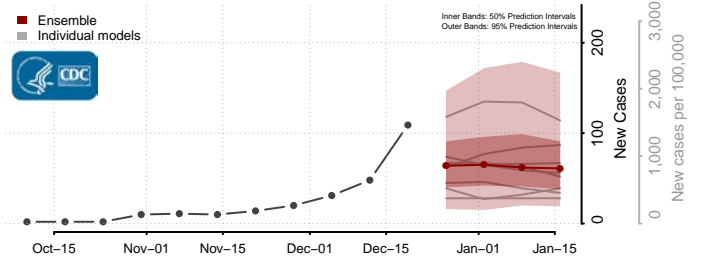

Ohio County, West Virginia

Pendleton County, West Virginia

Pleasants County, West Virginia

Pocahontas County, West Virginia

Preston County, West Virginia

Putnam County, West Virginia

Raleigh County, West Virginia