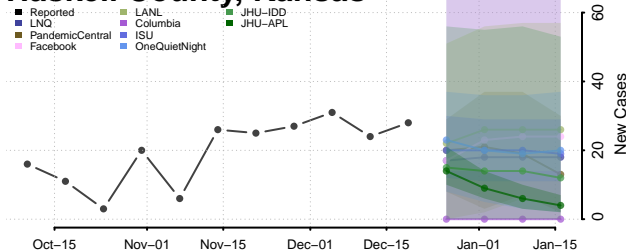

Haskell County, Kansas