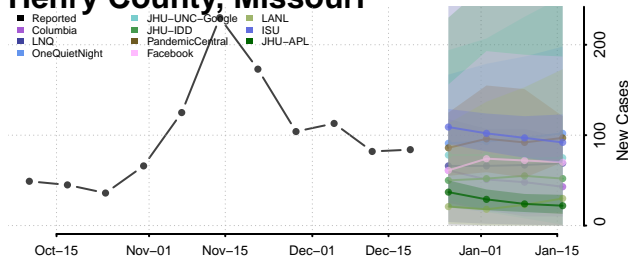

Henry County, Missouri