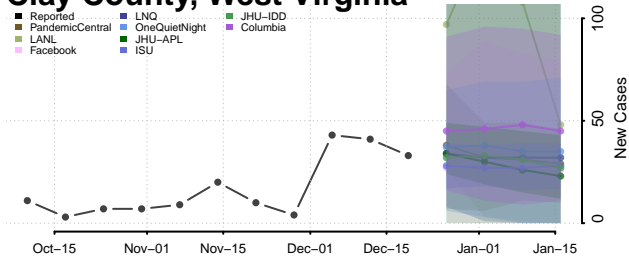

Clay County, West Virginia