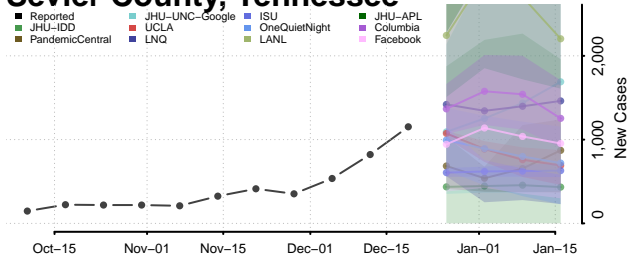

Scott County, Tennessee

Sequatchie County, Tennessee

Sevier County, Tennessee

Shelby County, Tennessee

Smith County, Tennessee

Stewart County, Tennessee

Sullivan County, Tennessee

Sumner County, Tennessee