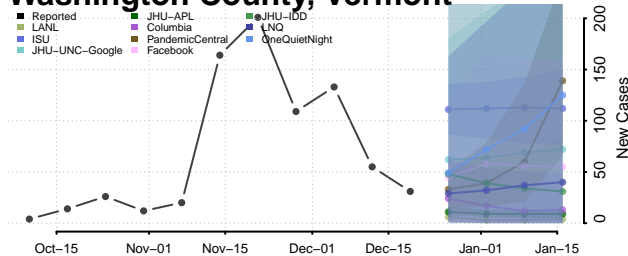

Washington County, Vermont