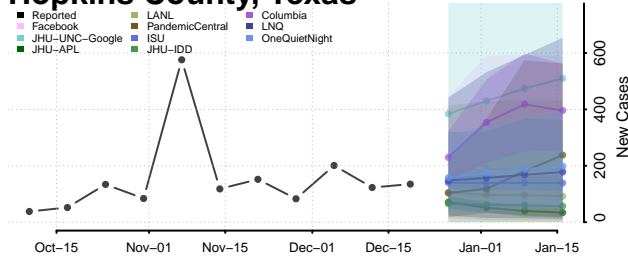

Hopkins County, Texas