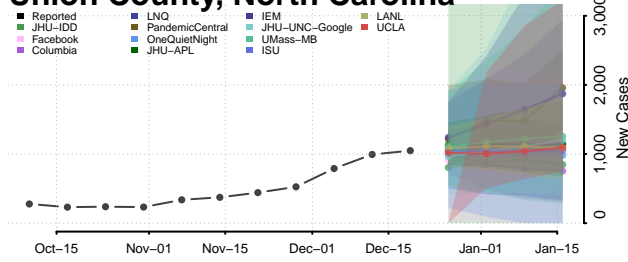

Union County, North Carolina