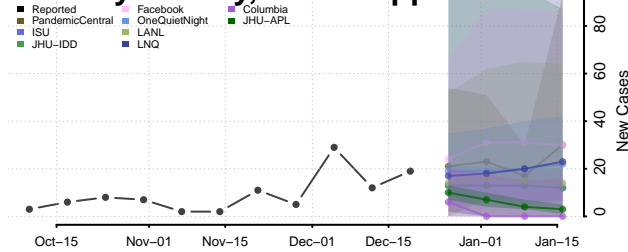

Sharkey County, Mississippi