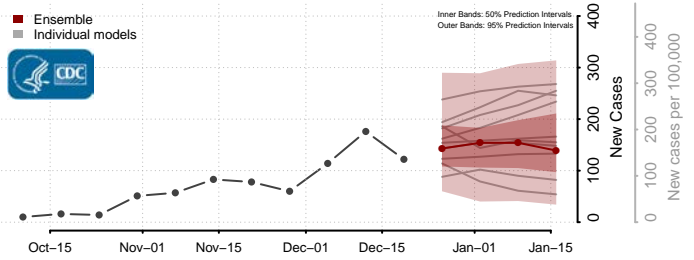

Grafton County, New Hampshire