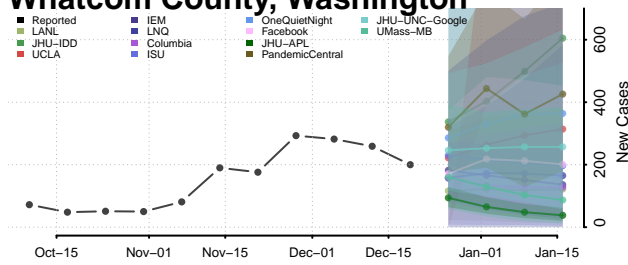

Whatcom County, Washington