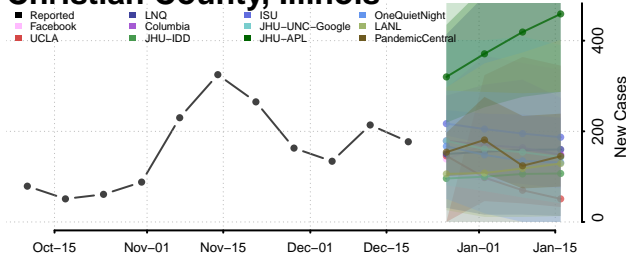

Christian County, Illinois