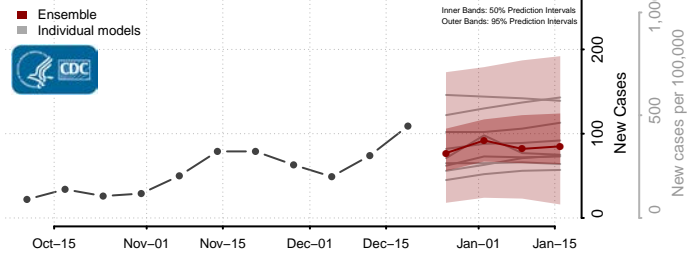

Pottawatomie County, Kansas