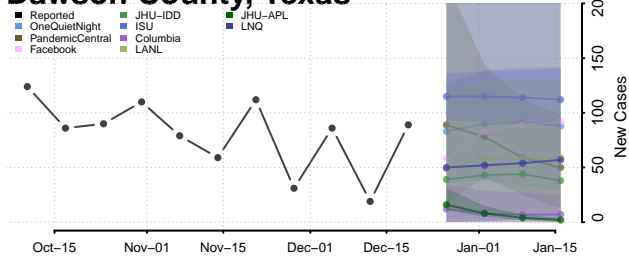

Crane County, Texas

Crockett County, Texas

Crosby County, Texas

Culberson County, Texas

Dallam County, Texas

Dallas County, Texas

Dawson County, Texas

Deaf Smith County, Texas