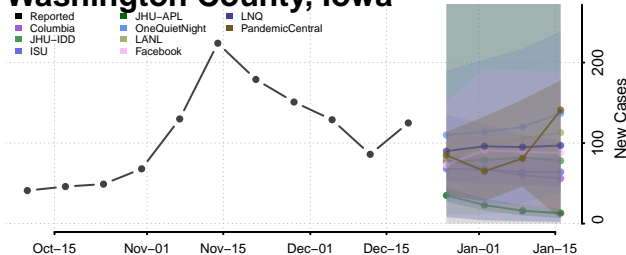

Tama County, Iowa

Taylor County, Iowa

Union County, Iowa

Van Buren County, Iowa

Wapello County, Iowa

Warren County, Iowa

Washington County, Iowa

Wayne County, Iowa