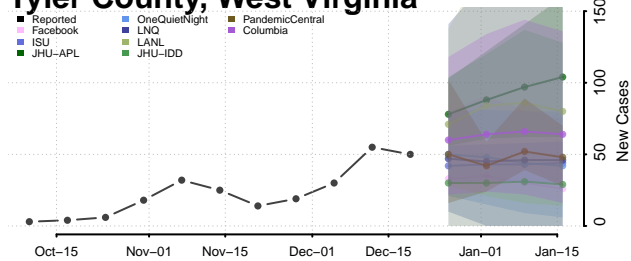

Tyler County, West Virginia