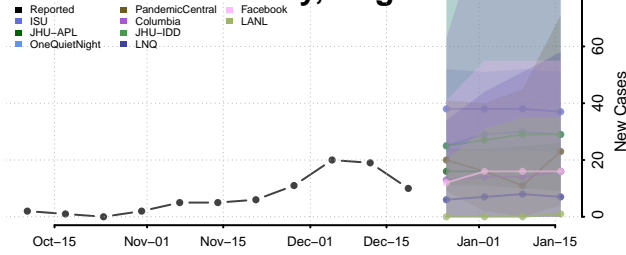

Dinwiddie County, Virginia

Emporia County, Virginia

Essex County, Virginia

Fairfax City County, Virginia

Fairfax County, Virginia

Falls Church County, Virginia

Fauquier County, Virginia

Floyd County, Virginia