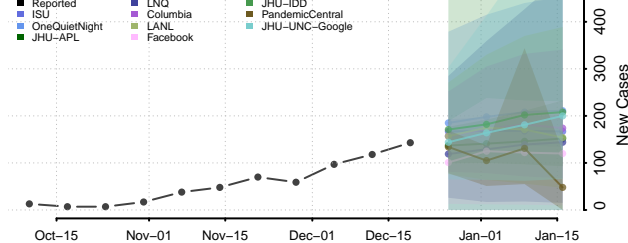

Pike County, Pennsylvania