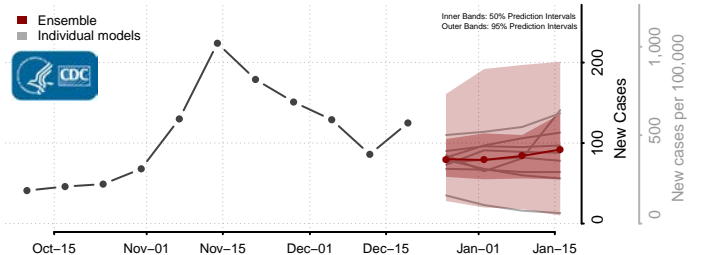

Tama County, Iowa

Taylor County, Iowa

Union County, Iowa

Van Buren County, Iowa

Wapello County, Iowa

Warren County, Iowa

Washington County, Iowa

Wayne County, Iowa