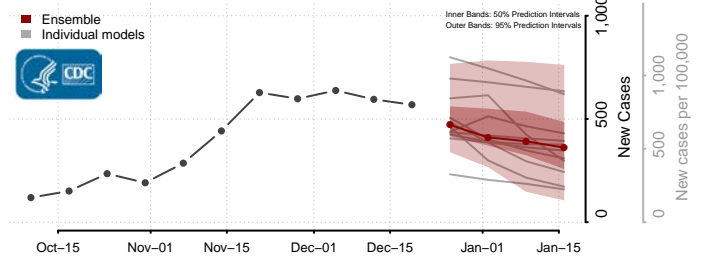

Grant County, New Mexico

Guadalupe County, New Mexico

Harding County, New Mexico

Hidalgo County, New Mexico

Lea County, New Mexico

Lincoln County, New Mexico

Los Alamos County, New Mexico

Luna County, New Mexico