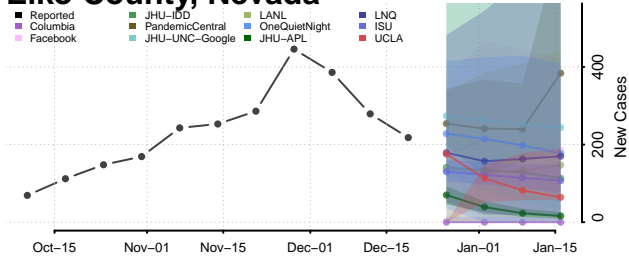

Elko County, Nevada