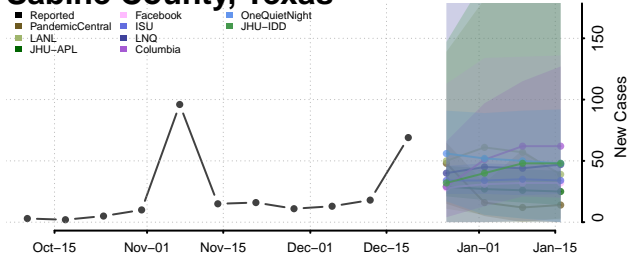

Sabine County, Texas