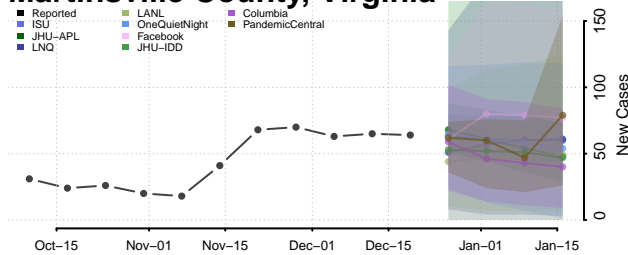

Madison County, Virginia

Manassas County, Virginia

Manassas Park County, Virginia

Martinsville County, Virginia

Mathews County, Virginia

Mecklenburg County, Virginia

Middlesex County, Virginia

Montgomery County, Virginia