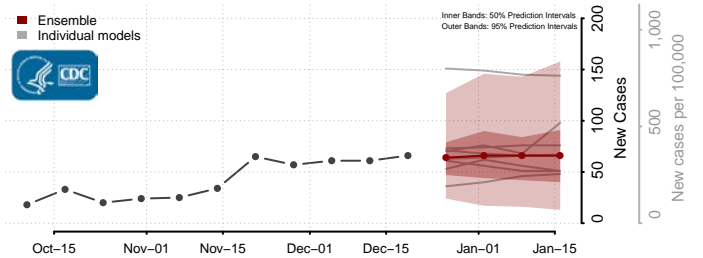

Harrison County, Kentucky