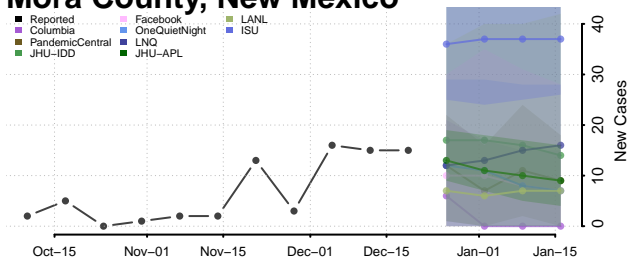

Mora County, New Mexico