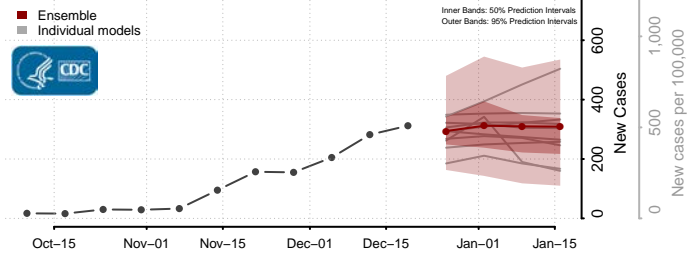

Nye County, Nevada

Pershing County, Nevada

Storey County, Nevada

Washoe County, Nevada

White Pine County, Nevada

New Hampshire

Belknap County, New Hampshire

Carroll County, New Hampshire