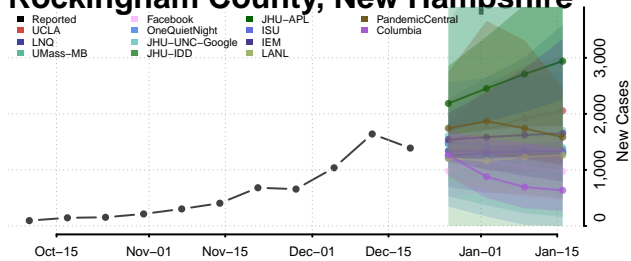

Cheshire County, New Hampshire

Coos County, New Hampshire

Grafton County, New Hampshire

Hillsborough County, New Hampshire

Merrimack County, New Hampshire

Rockingham County, New Hampshire

Strafford County, New Hampshire