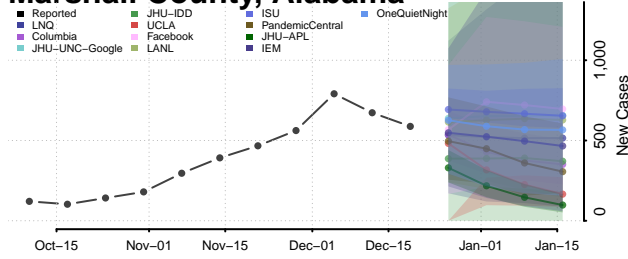

Marshall County, Alabama