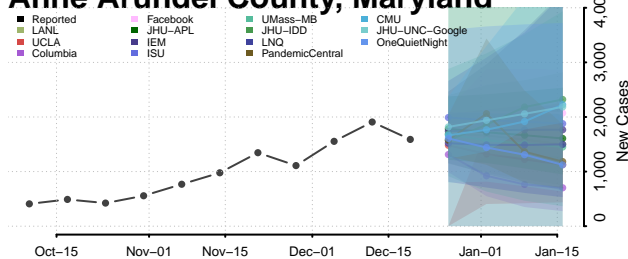

Anne Arundel County, Maryland