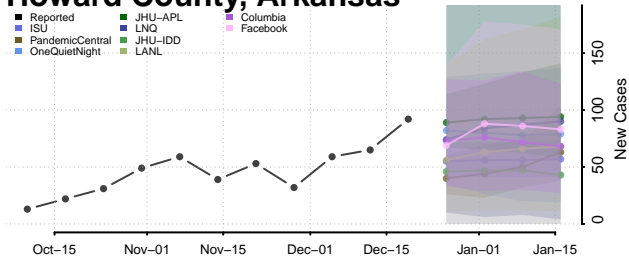

Greene County, Arkansas

Hempstead County, Arkansas

Hot Spring County, Arkansas

Howard County, Arkansas

Independence County, Arkansas

Izard County, Arkansas

Jackson County, Arkansas

Jefferson County, Arkansas