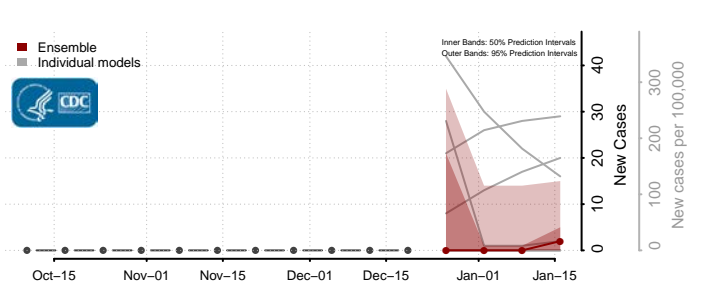

Morgan County, Utah