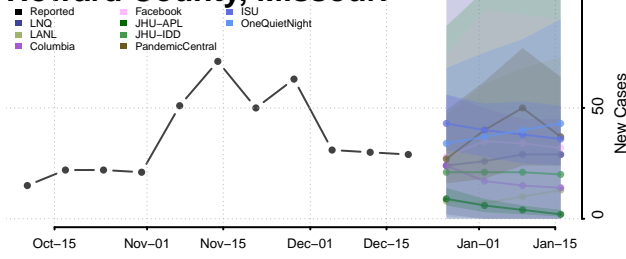

Henry County, Missouri

Hickory County, Missouri

Holt County, Missouri

Howard County, Missouri

Howell County, Missouri

Iron County, Missouri

Jackson County, Missouri

Jasper County, Missouri