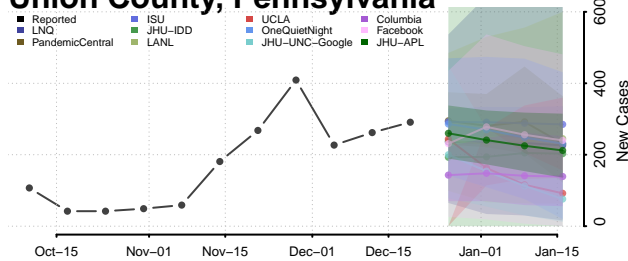

Union County, Pennsylvania