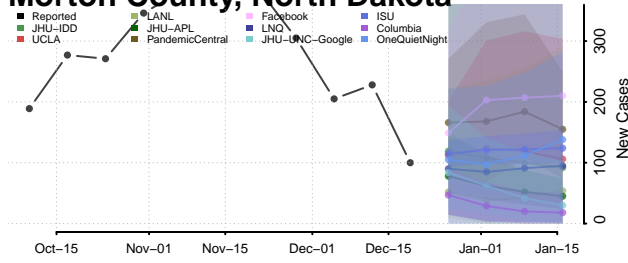

Morton County, North Dakota