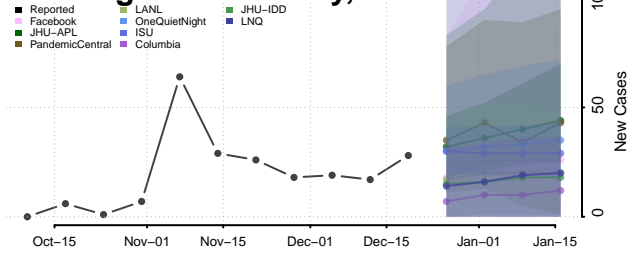

San Augustine County, Texas