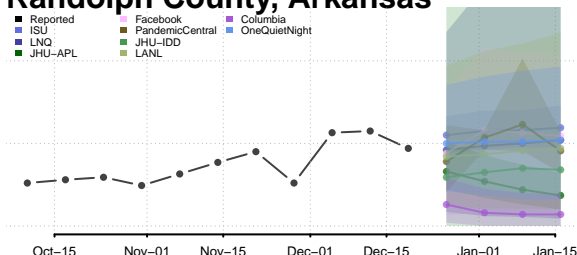

Randolph County, Arkansas