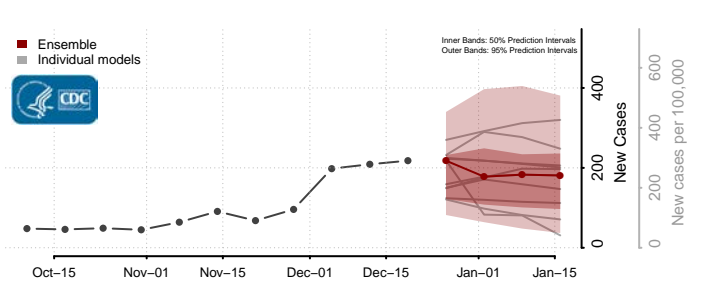

Grays Harbor County, Washington