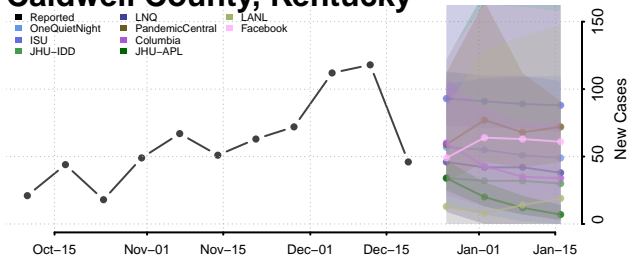

Caldwell County, Kentucky