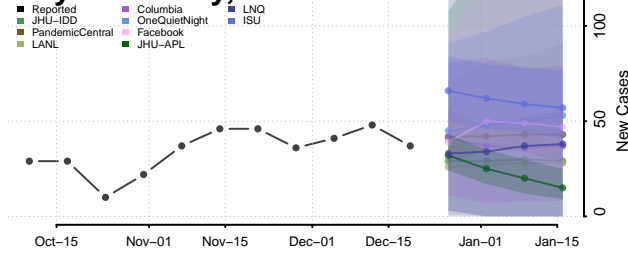

Wayne County, Missouri