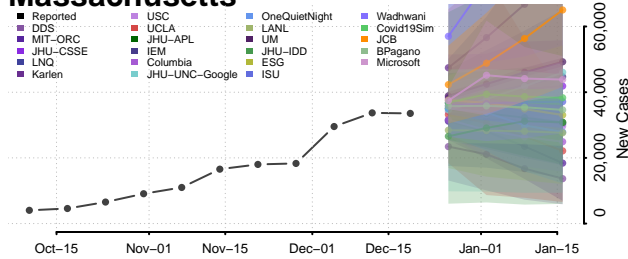

Massachusetts