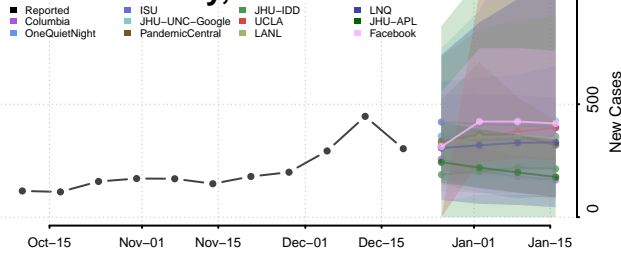

Walker County, Alabama