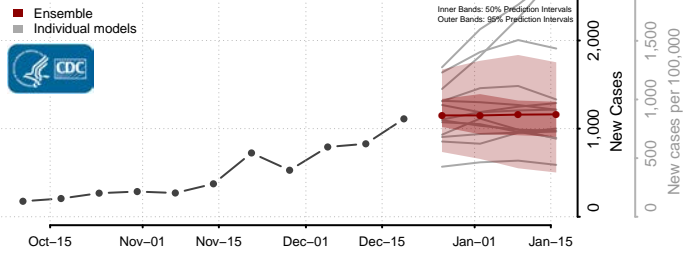

Blount County, Tennessee