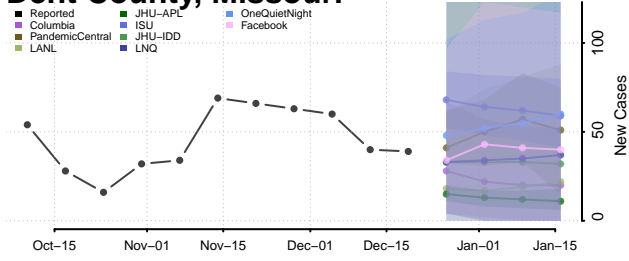

Dent County, Missouri