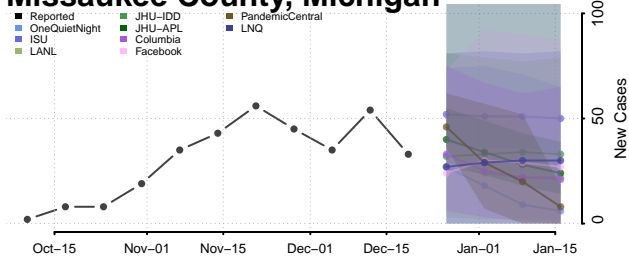

Missaukee County, Michigan