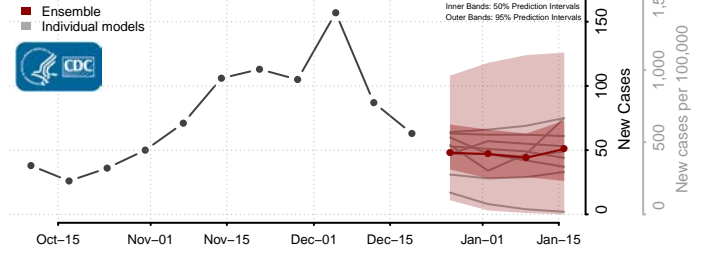

Carroll County, Iowa

Cass County, Iowa

Cedar County, Iowa

Cerro Gordo County, Iowa

Cherokee County, Iowa

Chickasaw County, Iowa

Clarke County, Iowa

Clay County, Iowa