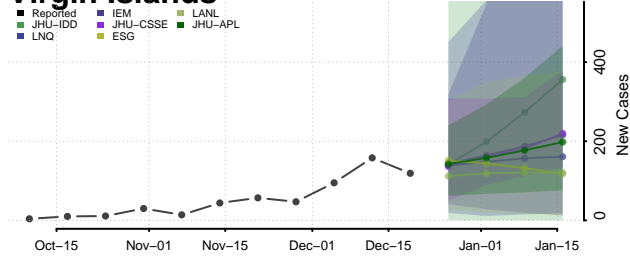

Virgin Islands