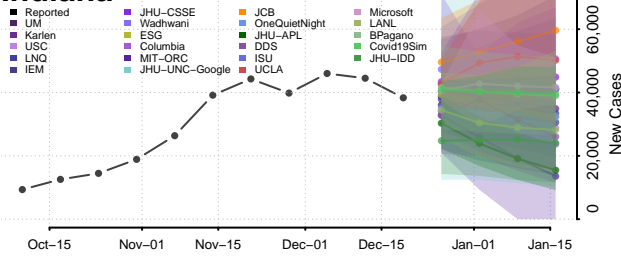

Whiteside County, Illinois

Will County, Illinois

Williamson County, Illinois

Winnebago County, Illinois

Woodford County, Illinois

Indiana

Adams County, Indiana

Allen County, Indiana