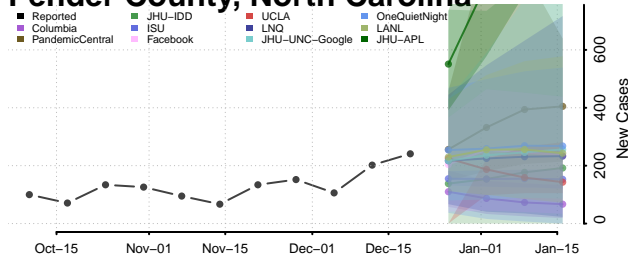

Pender County, North Carolina