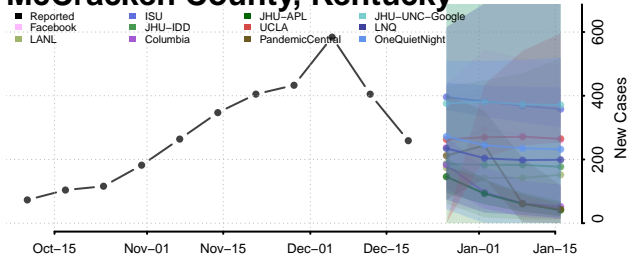

Lyon County, Kentucky

Madison County, Kentucky

Magoffin County, Kentucky

Marion County, Kentucky

Marshall County, Kentucky

Martin County, Kentucky

Mason County, Kentucky

McCracken County, Kentucky