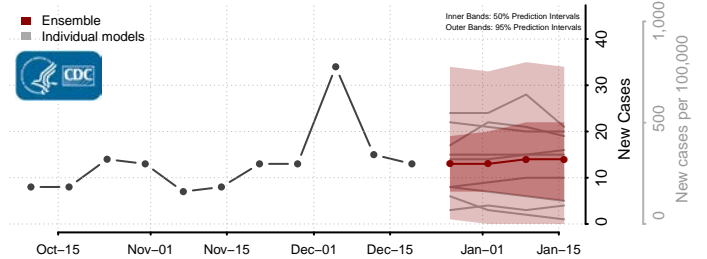

Hickman County, Kentucky