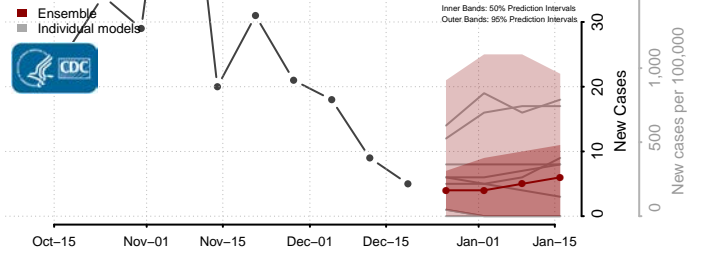

Eddy County, North Dakota

Emmons County, North Dakota

Foster County, North Dakota

Golden Valley County, North Dakota

Grand Forks County, North Dakota

Grant County, North Dakota

Griggs County, North Dakota

Hettinger County, North Dakota