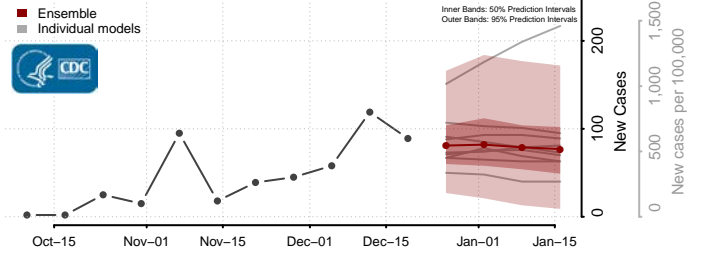

Alleghany County, Virginia