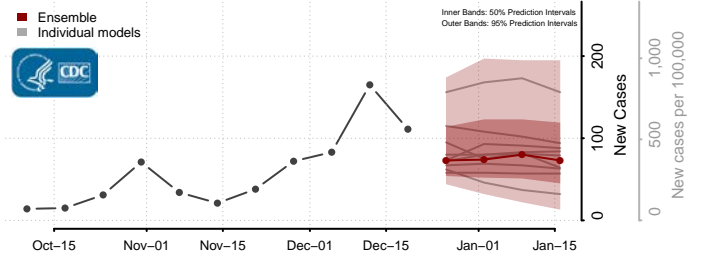

Warren County, North Carolina