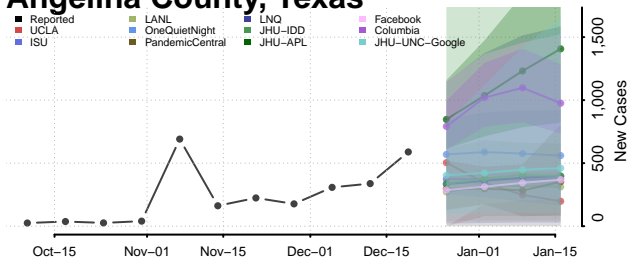

Angelina County, Texas