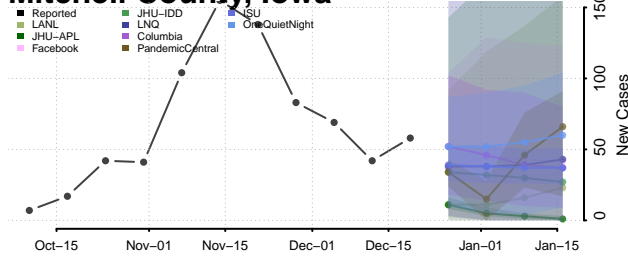

Mahaska County, Iowa

Marion County, Iowa

Marshall County, Iowa

Mills County, Iowa

Mitchell County, Iowa

Monona County, Iowa

Monroe County, Iowa

Montgomery County, Iowa