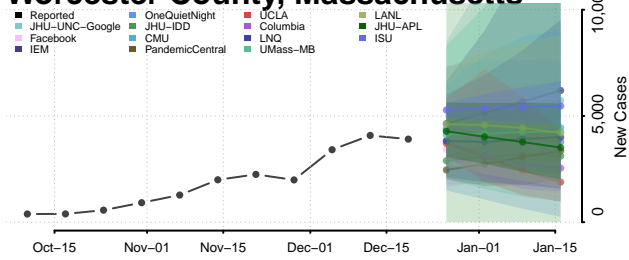

Michigan*

Alcona County, Michigan

Alger County, Michigan

Allegan County, Michigan

Alpena County, Michigan

*New weekly cases may decrease in this location over the next four weeks. For these locations, the ensemble forecast indicates a probability of 0.75 or greater that fewer cases will be reported in week four of the forecast than in the last reported week.