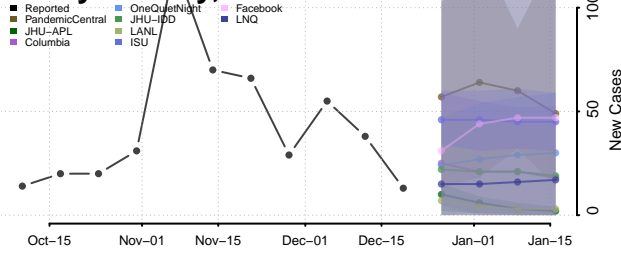

Bailey County, Texas