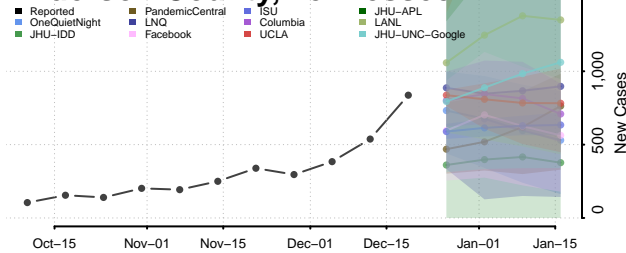

Anderson County, Tennessee