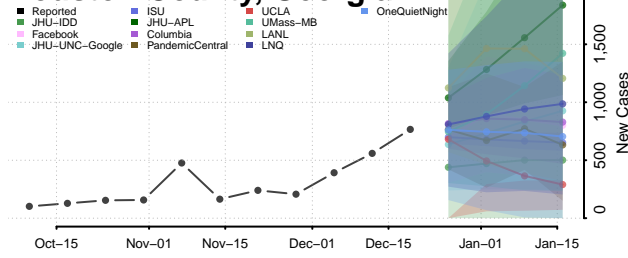

Hancock County, Georgia

Haralson County, Georgia

Harris County, Georgia

Hart County, Georgia

Heard County, Georgia

Henry County, Georgia

Houston County, Georgia

Irwin County, Georgia