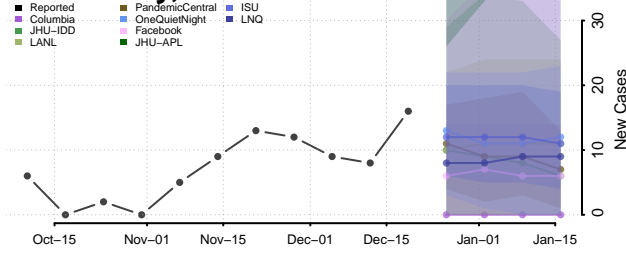

Elk County, Kansas