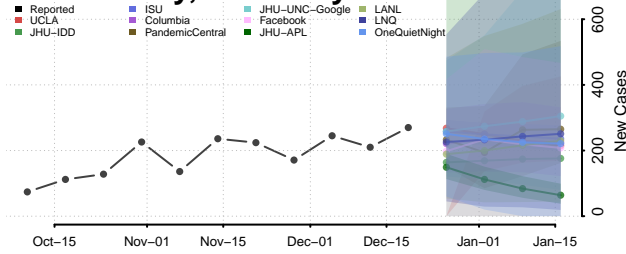

Pike County, Kentucky