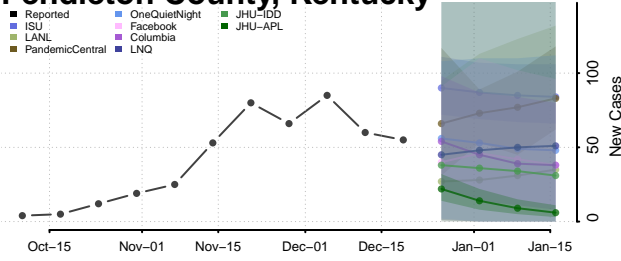

Pendleton County, Kentucky