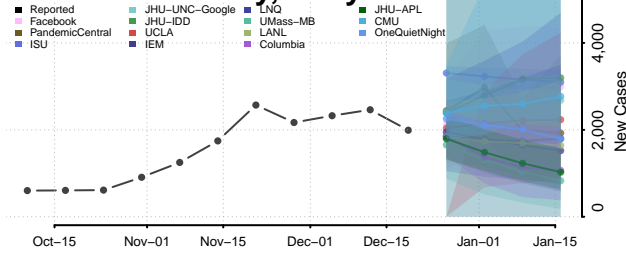

Baltimore County, Maryland