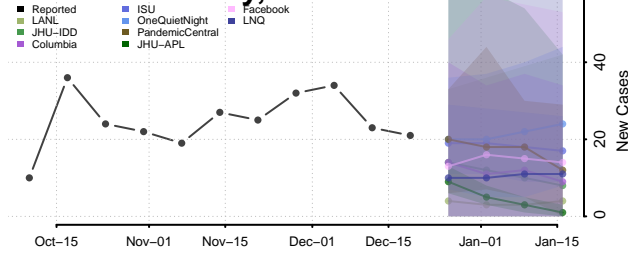

Madison County, Nebraska

McPherson County, Nebraska

Merrick County, Nebraska

Morrill County, Nebraska

Nance County, Nebraska

Nemaha County, Nebraska

Nuckolls County, Nebraska

Otoe County, Nebraska