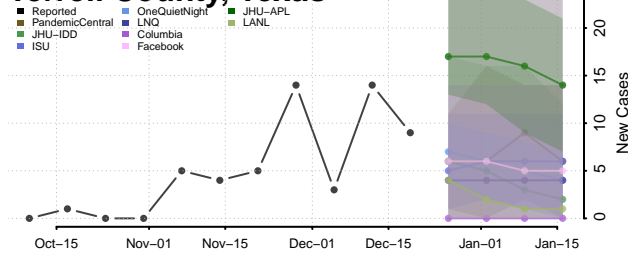

Terrell County, Texas