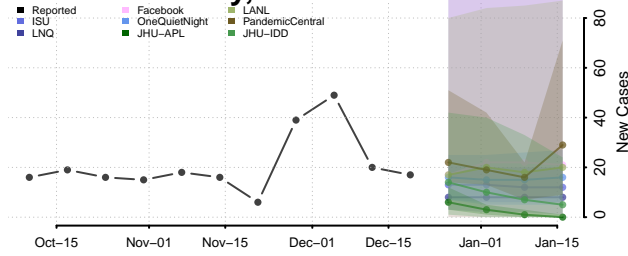

Rawlins County, Kansas