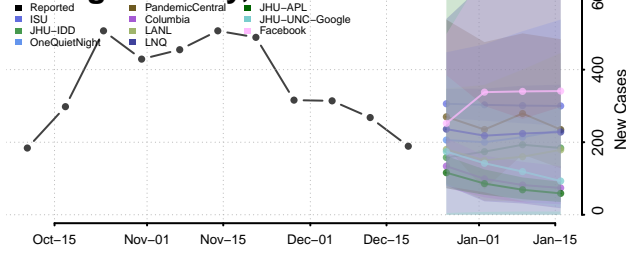

Portage County, Wisconsin