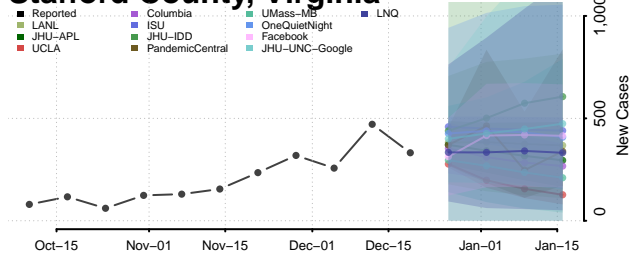

Stafford County, Virginia