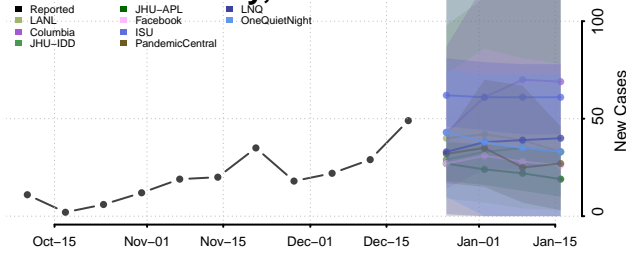

Maui County, Hawaii

Idaho

Ada County, Idaho

Adams County, Idaho

Bannock County, Idaho

Bear Lake County, Idaho

Benewah County, Idaho

Bingham County, Idaho