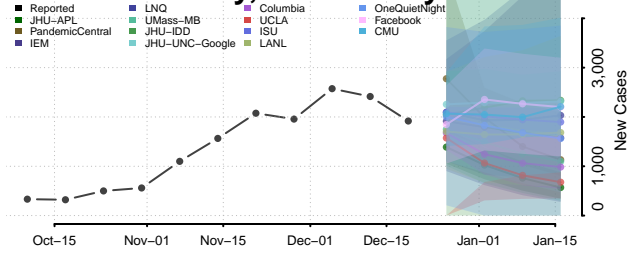

Camden County, New Jersey