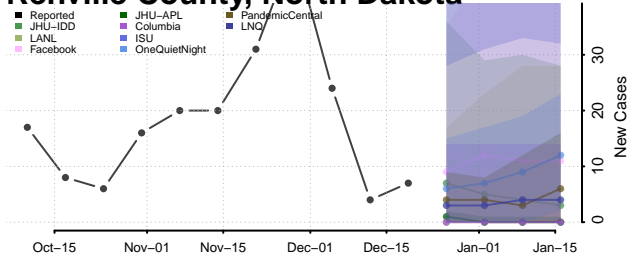

Renville County, North Dakota