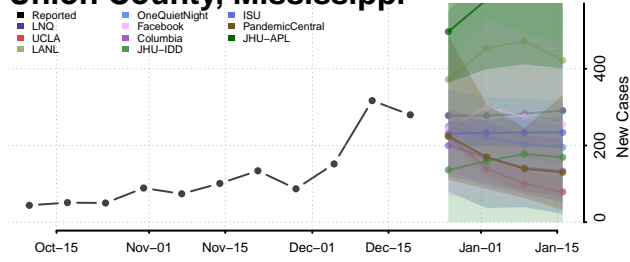

Tate County, Mississippi

Tippah County, Mississippi

Tishomingo County, Mississippi

Tunica County, Mississippi

Union County, Mississippi

Walthall County, Mississippi

Warren County, Mississippi

Washington County, Mississippi