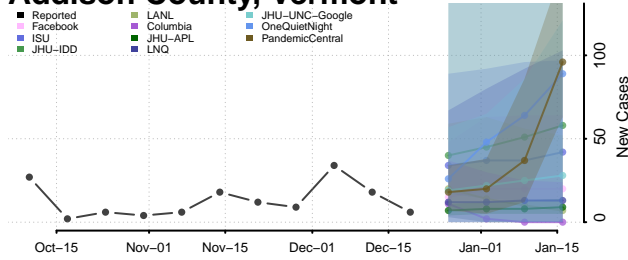

Addison County, Vermont