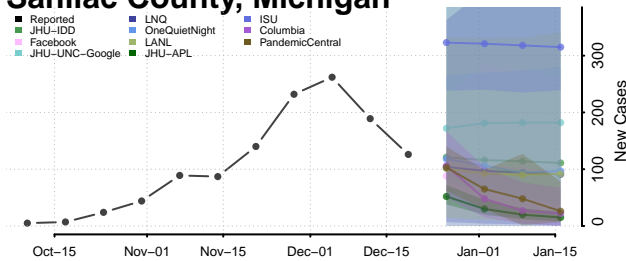

Otsego County, Michigan

Ottawa County, Michigan

Presque Isle County, Michigan

Roscommon County, Michigan

Saginaw County, Michigan

Sanilac County, Michigan

Schoolcraft County, Michigan

Shiawassee County, Michigan