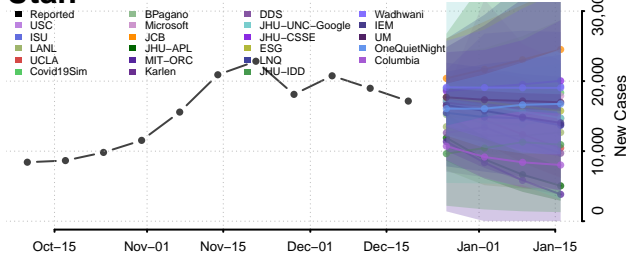

Utah*

*New weekly cases may decrease in this location over the next four weeks. For these locations, the ensemble forecast indicates a probability of 0.75 or greater that fewer cases will be reported in week four of the forecast than in the last reported week.