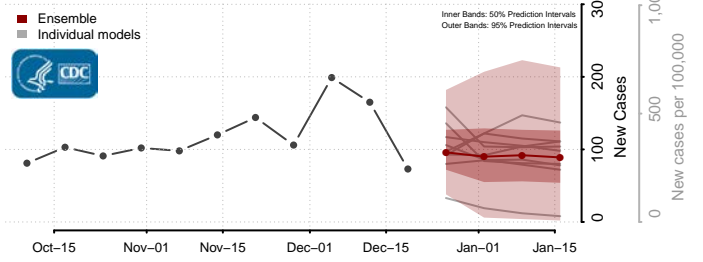

Gem County, Idaho

Gooding County, Idaho

Idaho County, Idaho

Jefferson County, Idaho

Jerome County, Idaho

Kootenai County, Idaho

Latah County, Idaho

Lemhi County, Idaho