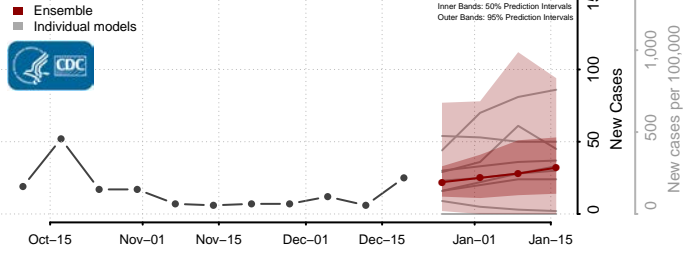

Goochland County, Virginia

Grayson County, Virginia

Greene County, Virginia

Greensville County, Virginia

Halifax County, Virginia

Hampton County, Virginia

Hanover County, Virginia

Harrisonburg County, Virginia