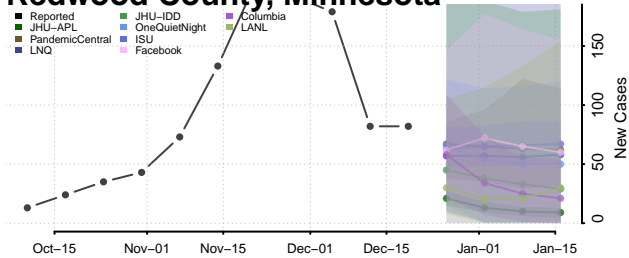

Redwood County, Minnesota