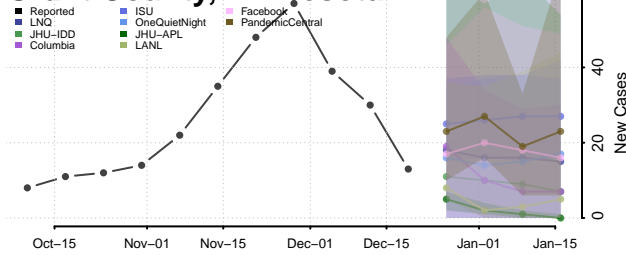

Grant County, Minnesota