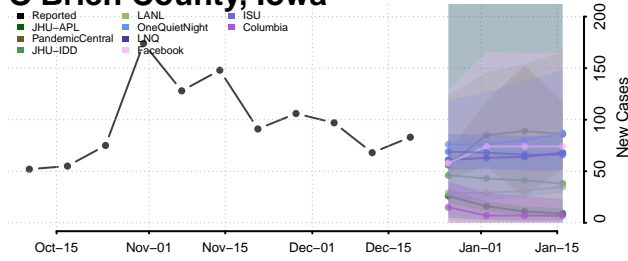

O'Brien County, Iowa