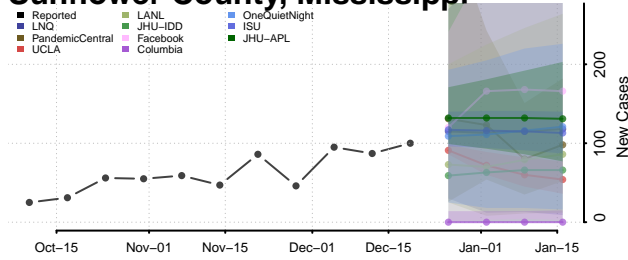

Sunflower County, Mississippi