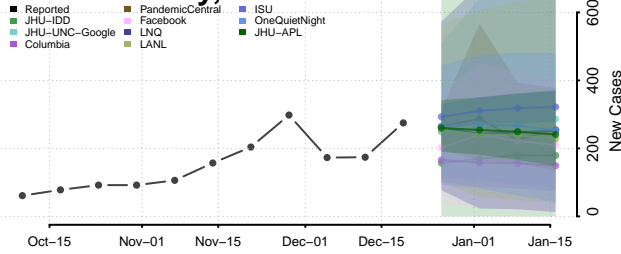

Blaine County, Oklahoma

Bryan County, Oklahoma

Caddo County, Oklahoma

Canadian County, Oklahoma

Carter County, Oklahoma

Cherokee County, Oklahoma

Choctaw County, Oklahoma

Cimarron County, Oklahoma