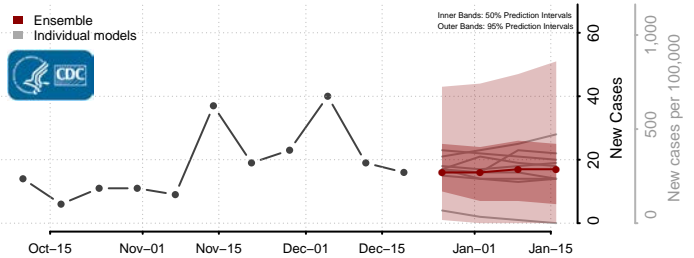

Shelby County, Missouri