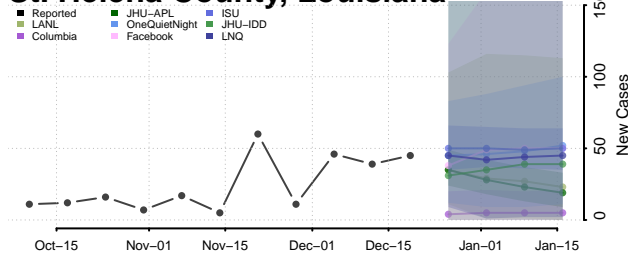

St. Helena County, Louisiana