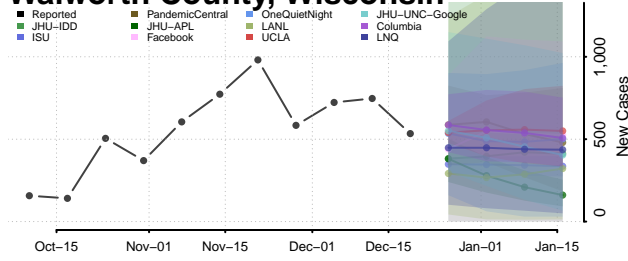

Walworth County, Wisconsin

Washburn County, Wisconsin

Washington County, Wisconsin

Waukesha County, Wisconsin

Waupaca County, Wisconsin

Waushara County, Wisconsin

Winnebago County, Wisconsin

Wood County, Wisconsin