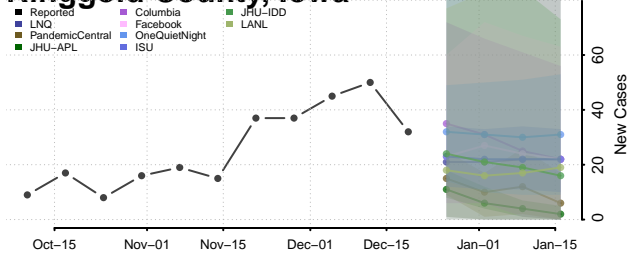

Ringgold County, Iowa