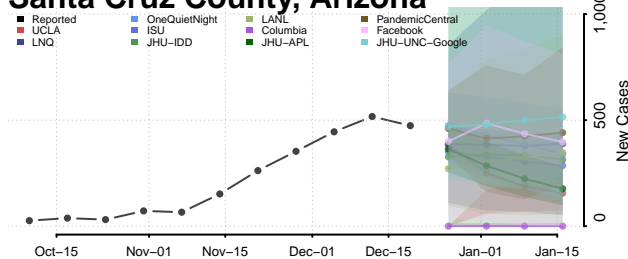

Santa Cruz County, Arizona