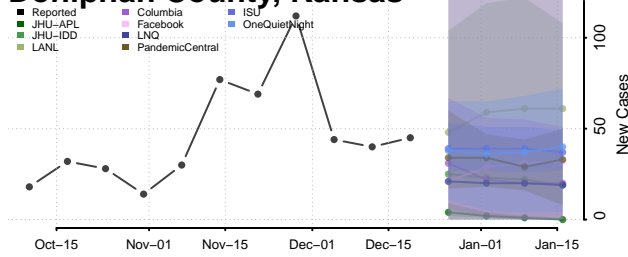

Doniphan County, Kansas