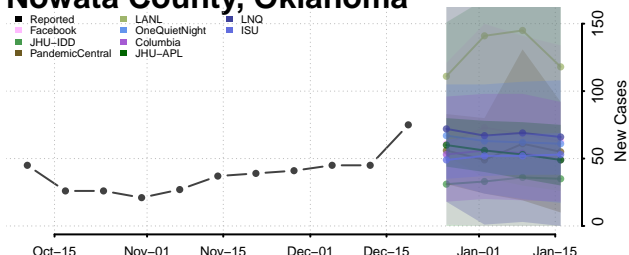

Nowata County, Oklahoma