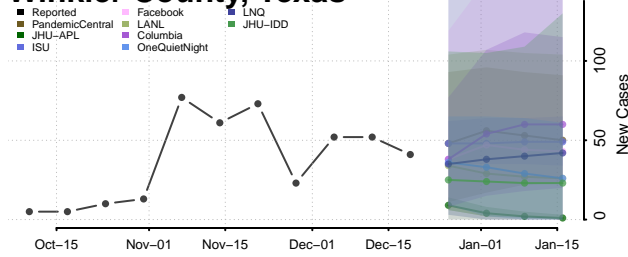

Wilbarger County, Texas

Willacy County, Texas

Williamson County, Texas

Wilson County, Texas

Winkler County, Texas

Wise County, Texas

Wood County, Texas

Yoakum County, Texas