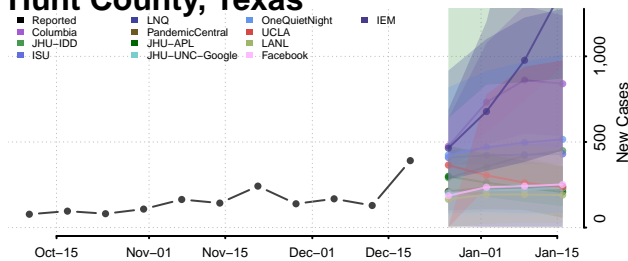

Hunt County, Texas