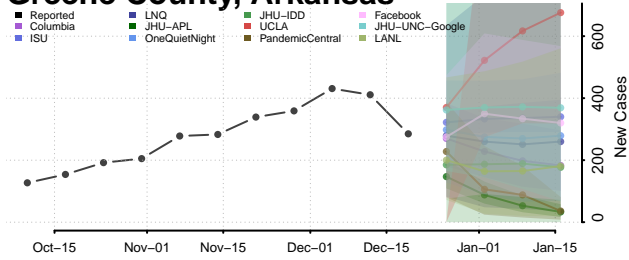

Greene County, Arkansas