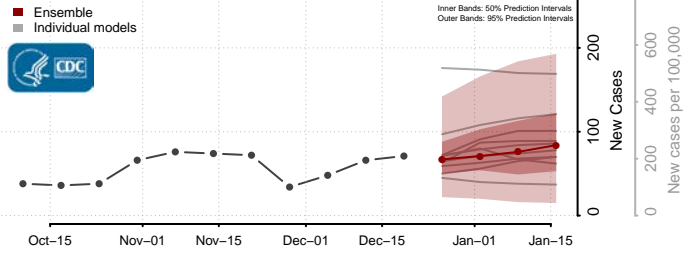

Goochland County, Virginia

Grayson County, Virginia

Greene County, Virginia

Greensville County, Virginia

Halifax County, Virginia

Hampton County, Virginia

Hanover County, Virginia

Harrisonburg County, Virginia