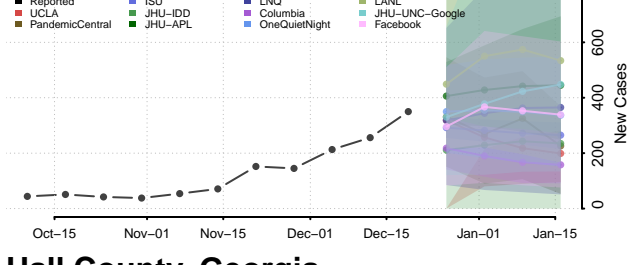

Glascocock County, Georgia

Glynn County, Georgia

Gordon County, Georgia

Grady County, Georgia

Greene County, Georgia

Gwinnett County, Georgia

Habersham County, Georgia

Hall County, Georgia