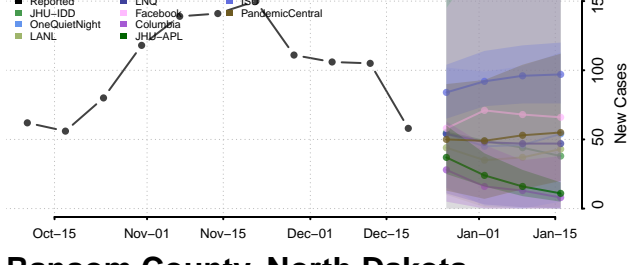

Morton County, North Dakota

Mountrail County, North Dakota

Nelson County, North Dakota

Oliver County, North Dakota

Pembina County, North Dakota

Pierce County, North Dakota

Ramsey County, North Dakota

Ransom County, North Dakota