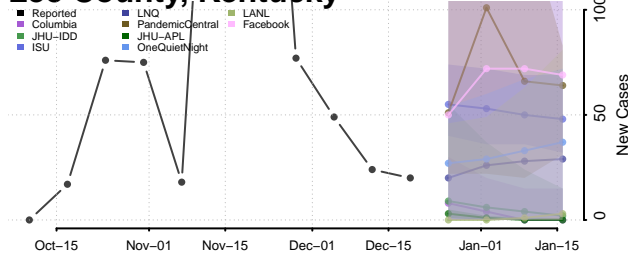

Lee County, Kentucky