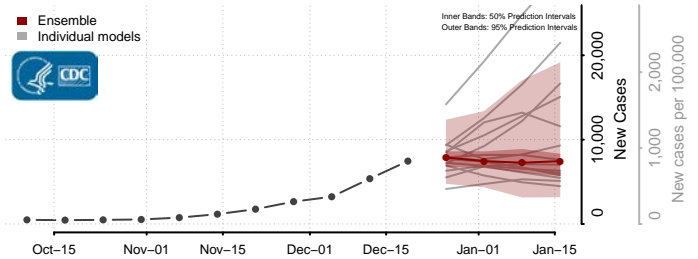

Kern County, California