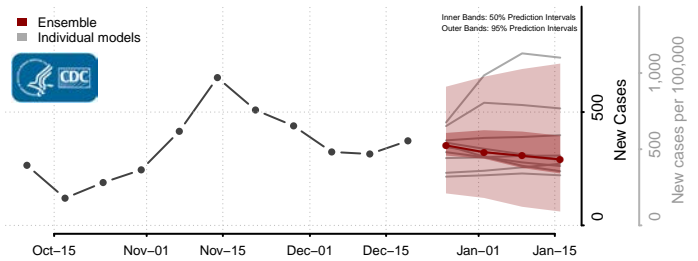

St. Francois County, Missouri