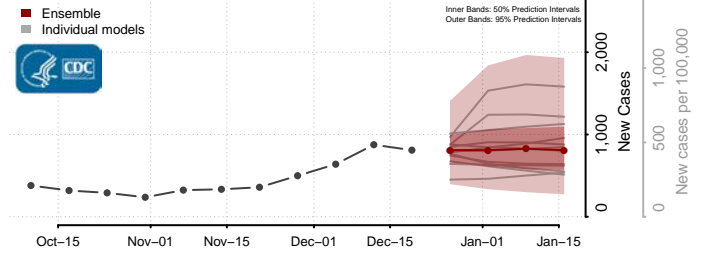

Pitt County, North Carolina