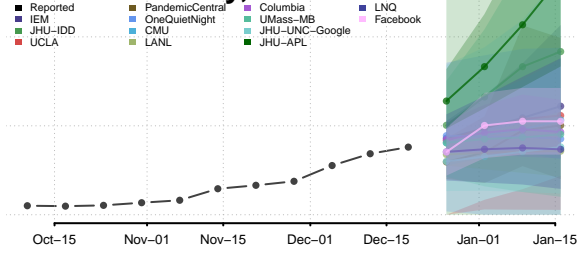

Orange County, New York

Orleans County, New York

Oswego County, New York

Otsego County, New York

Putnam County, New York

Queens County, New York

Rensselaer County, New York

Richmond County, New York