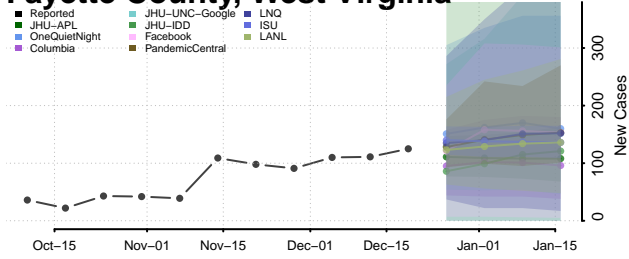

Fayette County, West Virginia