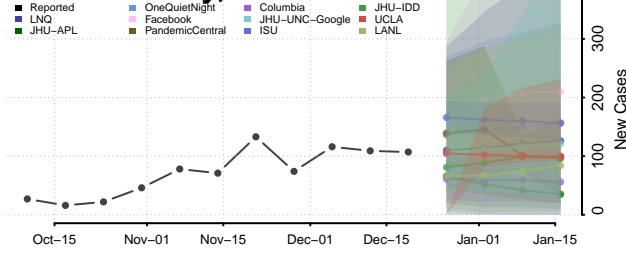

Dallas County, Alabama