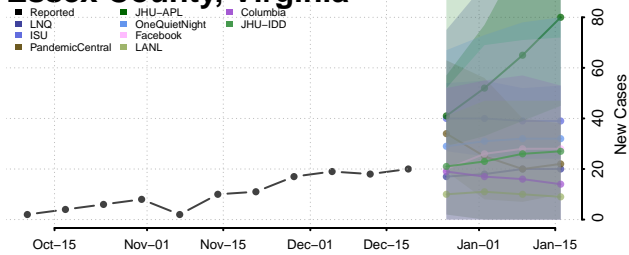

Essex County, Virginia