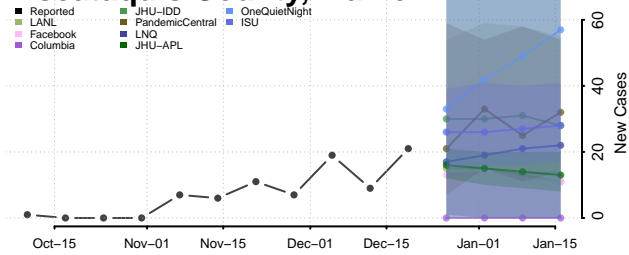

Piscataquis County, Maine