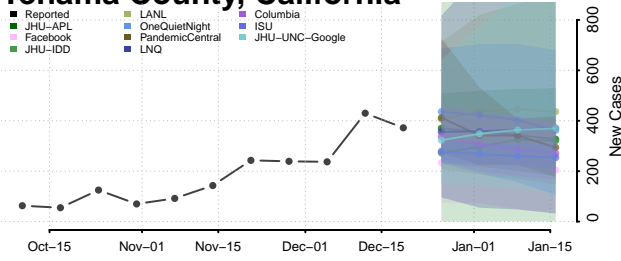

Shasta County, California

Sierra County, California

Siskiyou County, California

Solano County, California

Sonoma County, California

Stanislaus County, California

Sutter County, California

Tehama County, California