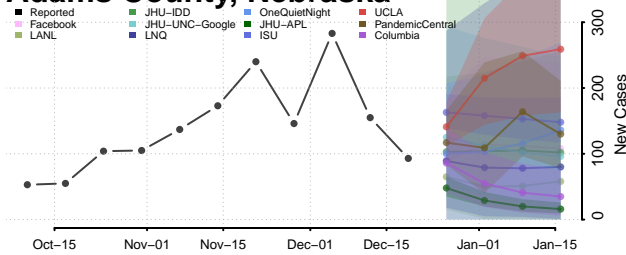

Wheatland County, Montana

Wibaux County, Montana

Yellowstone County, Montana

Nebraska*

Adams County, Nebraska

Antelope County, Nebraska

*New weekly cases may decrease in this location over the next four weeks. For these locations, the ensemble forecast indicates a probability of 0.75 or greater that fewer cases will be reported in week four of the forecast than in the last reported week.