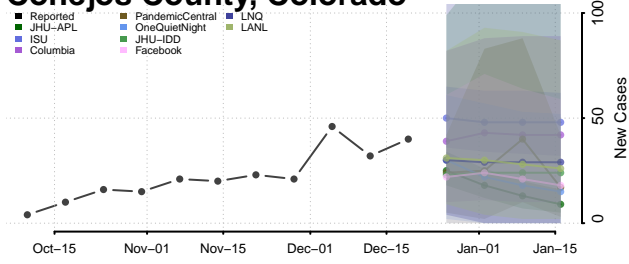

Chaffee County, Colorado

Cheyenne County, Colorado

Clear Creek County, Colorado

Conejos County, Colorado

Costilla County, Colorado

Crowley County, Colorado

Custer County, Colorado

Delta County, Colorado