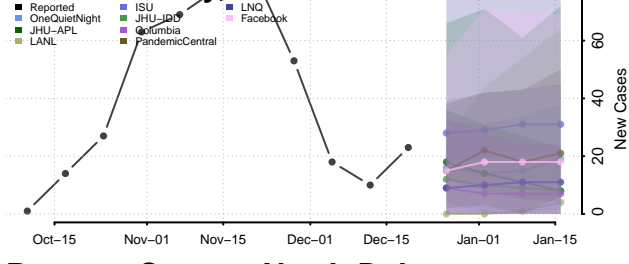

Morton County, North Dakota

Mountrail County, North Dakota

Nelson County, North Dakota

Oliver County, North Dakota

Pembina County, North Dakota

Pierce County, North Dakota

Ramsey County, North Dakota

Ransom County, North Dakota