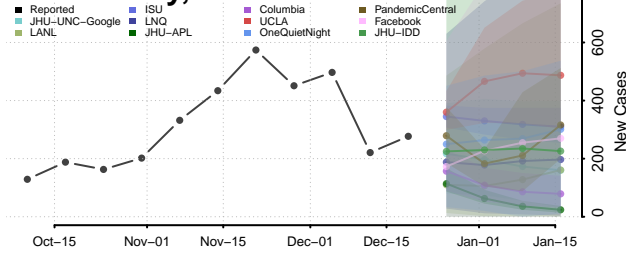

Garden County, Nebraska

Garfield County, Nebraska

Gosper County, Nebraska

Grant County, Nebraska

Greeley County, Nebraska

Hall County, Nebraska

Hamilton County, Nebraska

Harlan County, Nebraska