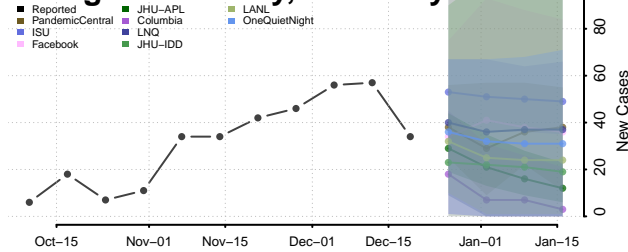

Lawrence County, Kentucky

Lee County, Kentucky

Leslie County, Kentucky

Letcher County, Kentucky

Lewis County, Kentucky

Lincoln County, Kentucky

Livingston County, Kentucky

Logan County, Kentucky