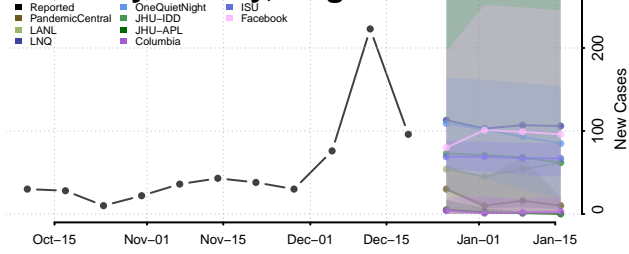

Orange County, Virginia

Page County, Virginia

Patrick County, Virginia

Petersburg County, Virginia

Pittsylvania County, Virginia

Poquoson County, Virginia

Portsmouth County, Virginia

Powhatan County, Virginia