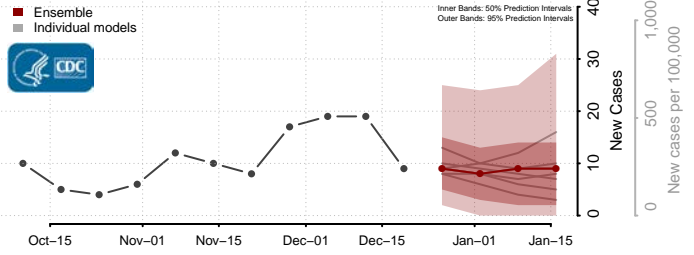

Lake of the Woods County, Minnesota