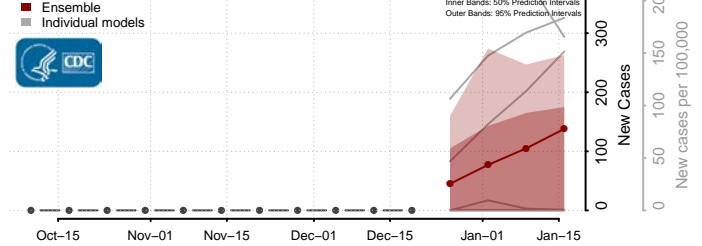

Washington County, Utah