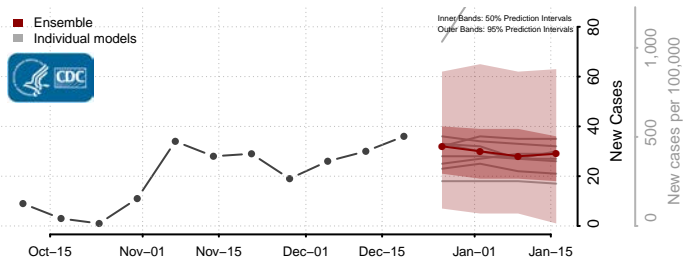

Trimble County, Kentucky

Union County, Kentucky

Warren County, Kentucky

Washington County, Kentucky

Wayne County, Kentucky

Webster County, Kentucky

Whitley County, Kentucky

Wolfe County, Kentucky