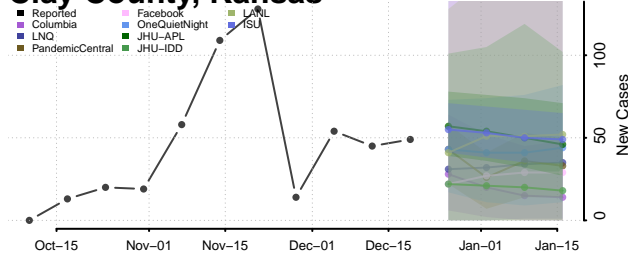

Chautauqua County, Kansas

Cherokee County, Kansas

Cheyenne County, Kansas

Clark County, Kansas

Clay County, Kansas

Cloud County, Kansas

Coffey County, Kansas

Comanche County, Kansas