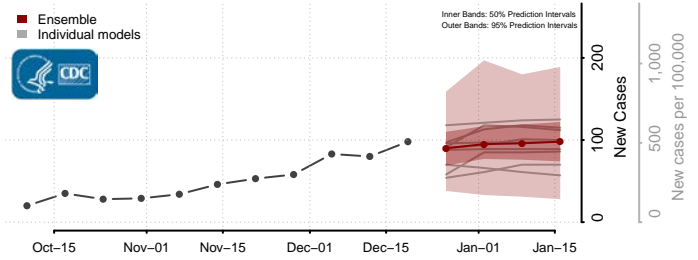

Clay County, Mississippi