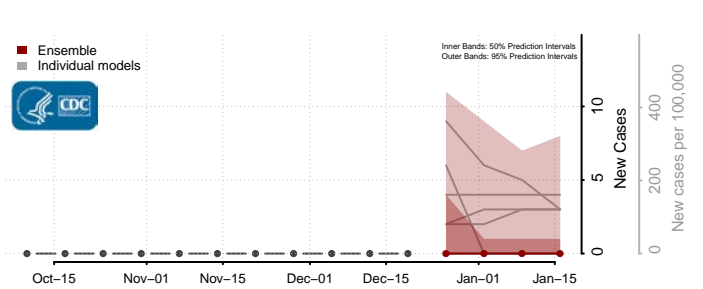

Rich County, Utah