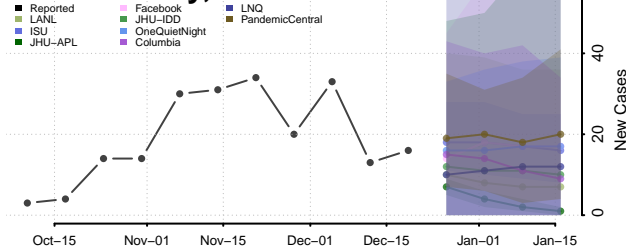

Scott County, Illinois