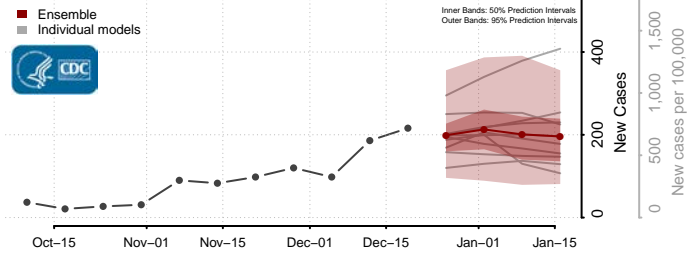

Smyth County, Virginia