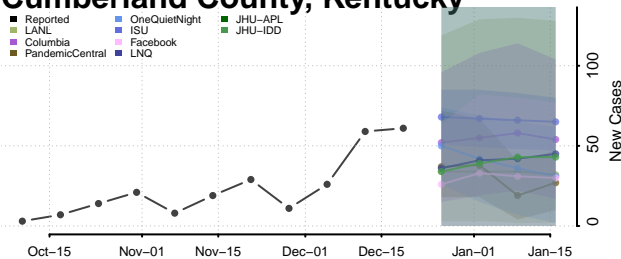

Cumberland County, Kentucky