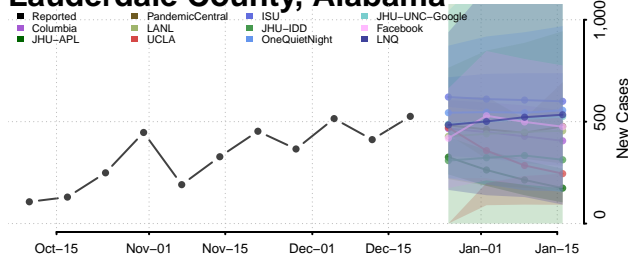

Dale County, Alabama

Dallas County, Alabama

DeKalb County, Alabama

Elmore County, Alabama

Escambia County, Alabama

Etowah County, Alabama

Fayette County, Alabama

Franklin County, Alabama

Geneva County, Alabama

Greene County, Alabama

Hale County, Alabama

Henry County, Alabama

Houston County, Alabama

Jackson County, Alabama

Jefferson County, Alabama

Lamar County, Alabama

Lauderdale County, Alabama

Lawrence County, Alabama

Lee County, Alabama

Limestone County, Alabama

Lowndes County, Alabama

Macon County, Alabama

Madison County, Alabama

Marengo County, Alabama