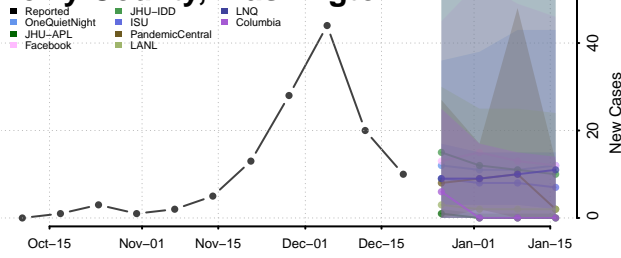

Ferry County, Washington