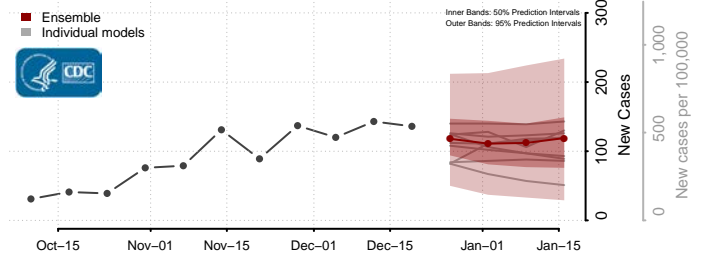

Audrain County, Missouri