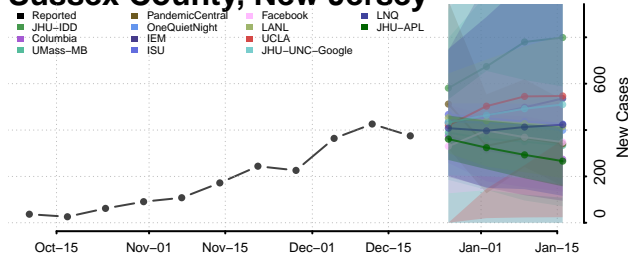

Sussex County, New Jersey