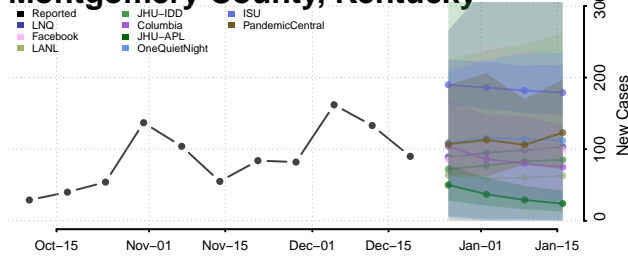

McCreary County, Kentucky

McLean County, Kentucky

Meade County, Kentucky

Menifee County, Kentucky

Mercer County, Kentucky

Metcalf County, Kentucky

Monroe County, Kentucky

Montgomery County, Kentucky