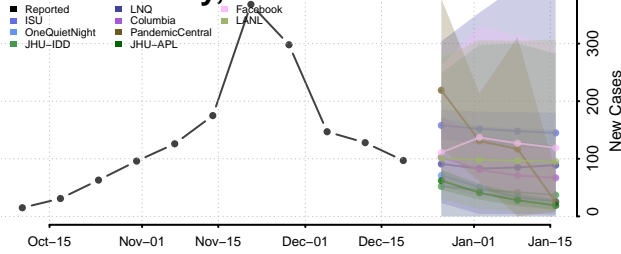

Cibola County, New Mexico