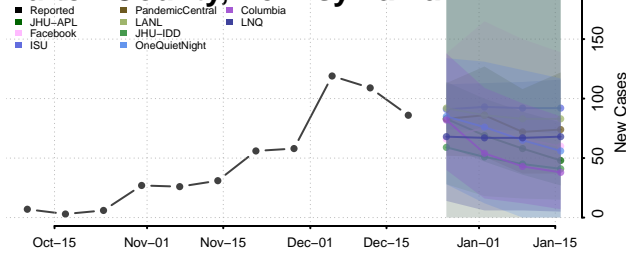

Forest County, Pennsylvania

Franklin County, Pennsylvania

Fulton County, Pennsylvania

Greene County, Pennsylvania

Huntingdon County, Pennsylvania

Indiana County, Pennsylvania

Jefferson County, Pennsylvania

Juniata County, Pennsylvania