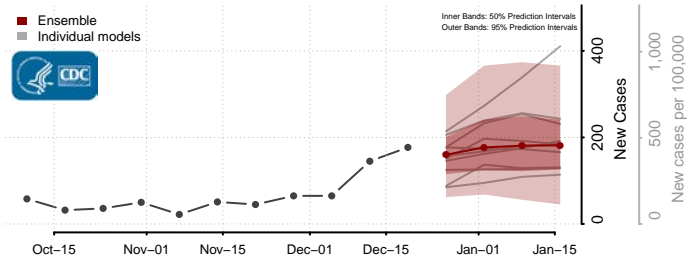

Nash County, North Carolina

New Hanover County, North Carolina

Northampton County, North Carolina

Onslow County, North Carolina

Orange County, North Carolina

Pamlico County, North Carolina

Pasquotank County, North Carolina