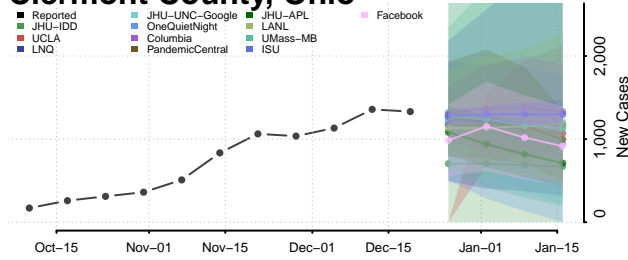

Clermont County, Ohio