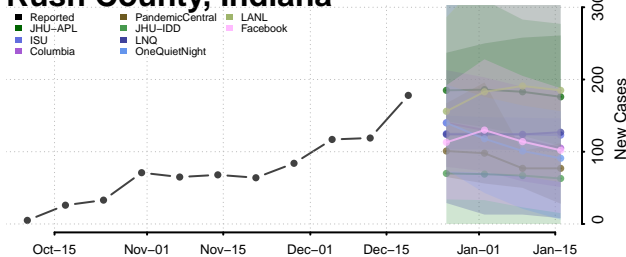

Putnam County, Indiana

Randolph County, Indiana

Ripley County, Indiana

Rush County, Indiana

Scott County, Indiana

Shelby County, Indiana

Spencer County, Indiana

St. Joseph County, Indiana