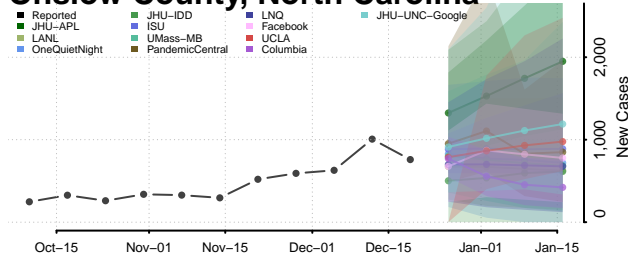

Nash County, North Carolina

New Hanover County, North Carolina

Northampton County, North Carolina

Onslow County, North Carolina

Orange County, North Carolina

Pamlico County, North Carolina

Pasquotank County, North Carolina