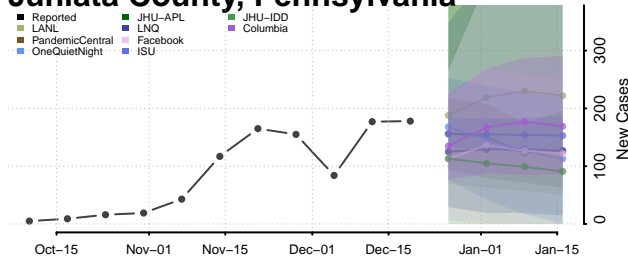

Forest County, Pennsylvania

Franklin County, Pennsylvania

Fulton County, Pennsylvania

Greene County, Pennsylvania

Huntingdon County, Pennsylvania

Indiana County, Pennsylvania

Jefferson County, Pennsylvania

Juniata County, Pennsylvania