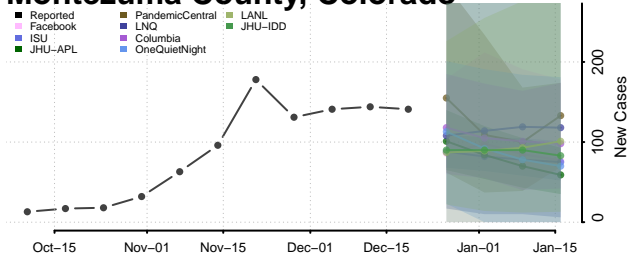

Montezuma County, Colorado