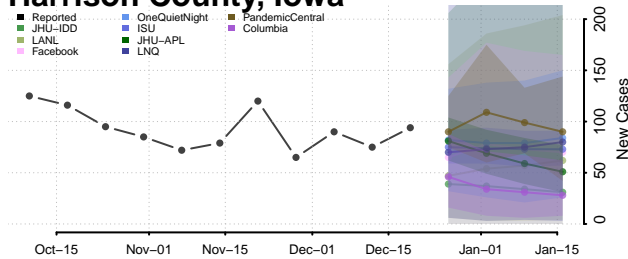

Grundy County, Iowa

Guthrie County, Iowa

Hamilton County, Iowa

Hancock County, Iowa

Hardin County, Iowa

Harrison County, Iowa

Henry County, Iowa

Howard County, Iowa