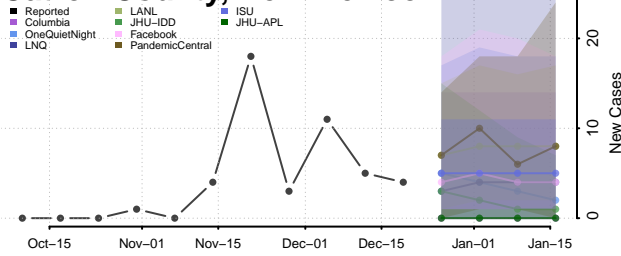

Catron County, New Mexico