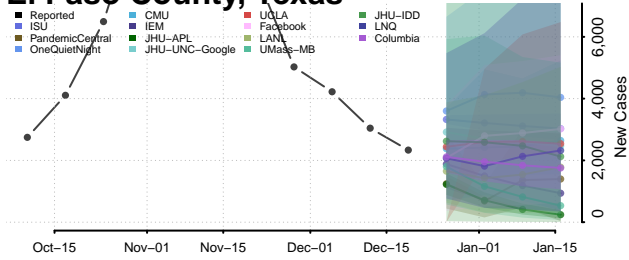

El Paso County, Texas