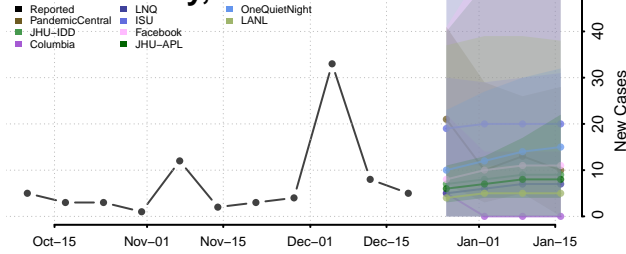

Knox County, Texas