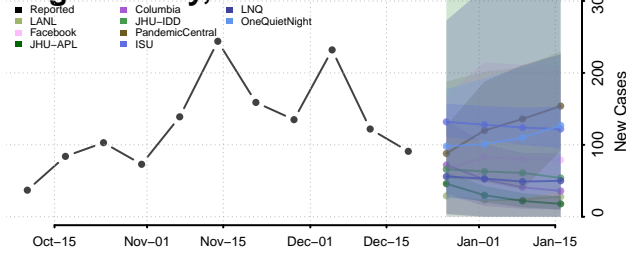

Garden County, Nebraska

Garfield County, Nebraska

Gosper County, Nebraska

Grant County, Nebraska

Greeley County, Nebraska

Hall County, Nebraska

Hamilton County, Nebraska

Harlan County, Nebraska