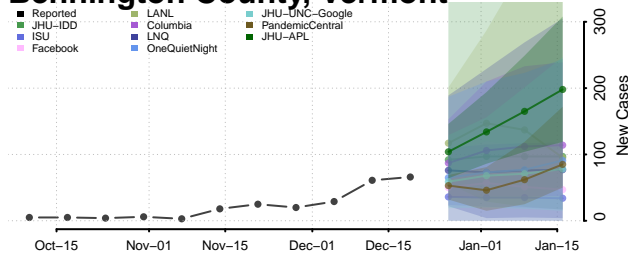

Caledonia County, Vermont

Chittenden County, Vermont

Essex County, Vermont

Franklin County, Vermont

Grand Isle County, Vermont

Lamoille County, Vermont

Orange County, Vermont

Orleans County, Vermont