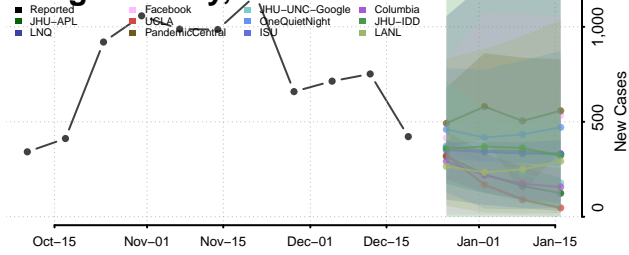

Dodge County, Wisconsin