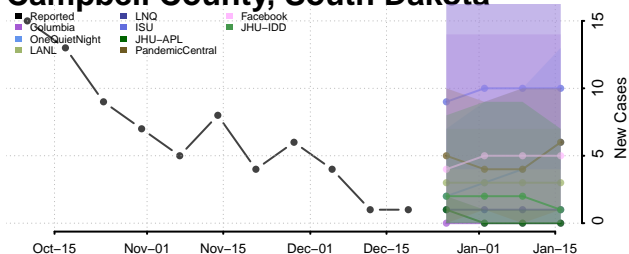

Campbell County, South Dakota