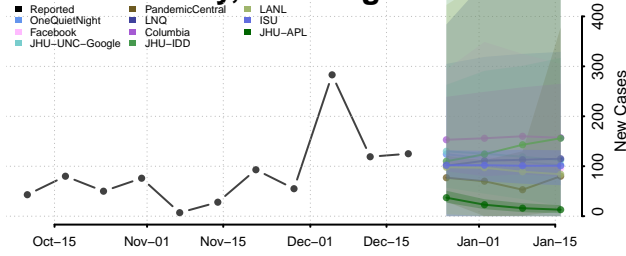

Grant County, Washington

Grays Harbor County, Washington

Island County, Washington

Jefferson County, Washington

King County, Washington

Kitsap County, Washington

Kittitas County, Washington

Klickitat County, Washington