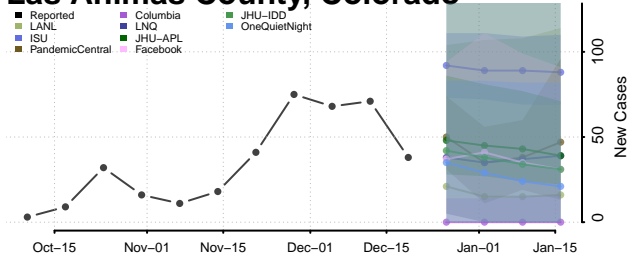

Kit Carson County, Colorado

La Plata County, Colorado

Lake County, Colorado

Larimer County, Colorado

Las Animas County, Colorado

Lincoln County, Colorado

Logan County, Colorado

Mesa County, Colorado