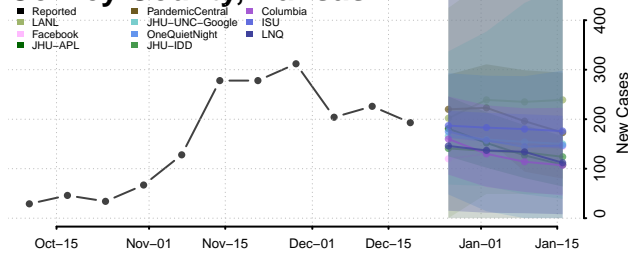

Cowley County, Kansas