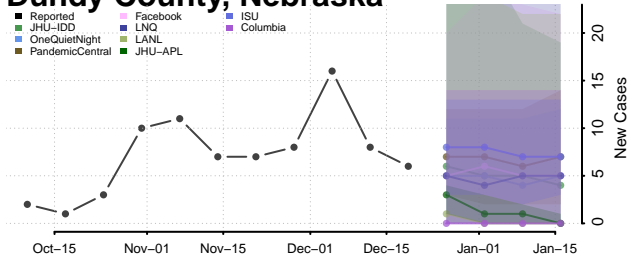

Dundy County, Nebraska