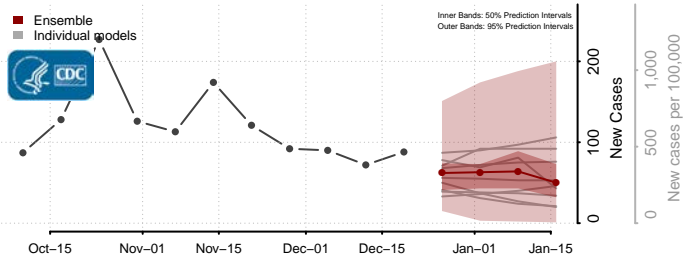

Dunn County, Wisconsin

Eau Claire County, Wisconsin

Florence County, Wisconsin

Fond du Lac County, Wisconsin

Forest County, Wisconsin

Grant County, Wisconsin

Green County, Wisconsin

Green Lake County, Wisconsin