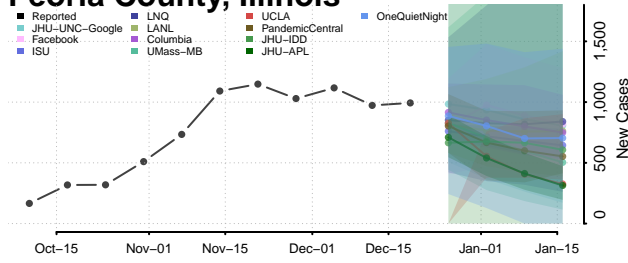

Mercer County, Illinois

Monroe County, Illinois

Montgomery County, Illinois

Morgan County, Illinois

Moultrie County, Illinois

Ogle County, Illinois

Peoria County, Illinois

Perry County, Illinois