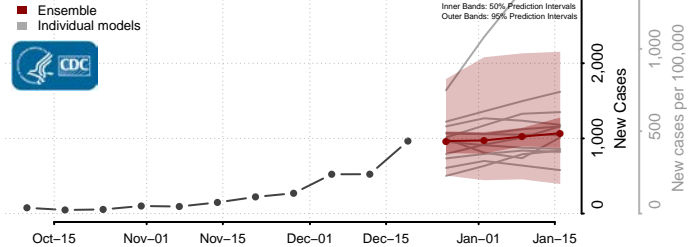

California**

Alameda County, California

Alpine County, California

Amador County, California

Butte County, California

Calaveras County, California

**New weekly cases may increase in this location over the next four weeks. For these locations, the ensemble forecast indicates a probability of 0.75 or greater that more cases will be reported in week four of the forecast than in the last reported week.