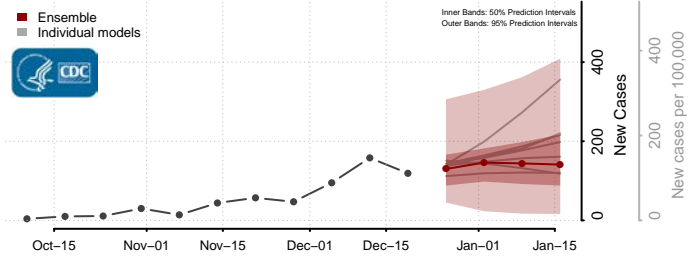

Virgin Islands