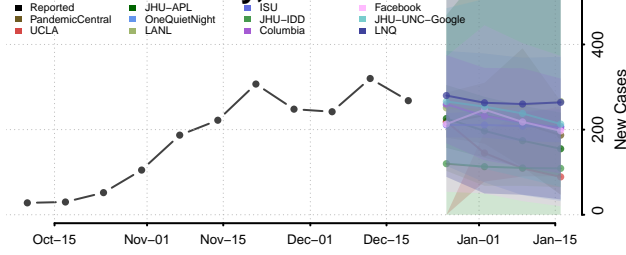

Columbiana County, Ohio

Coshocton County, Ohio

Crawford County, Ohio

Cuyahoga County, Ohio

Darke County, Ohio

Defiance County, Ohio

Delaware County, Ohio

Erie County, Ohio