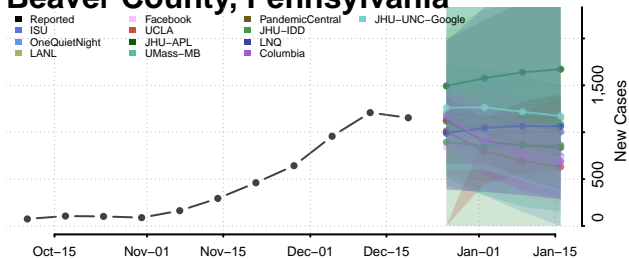

Beaver County, Pennsylvania