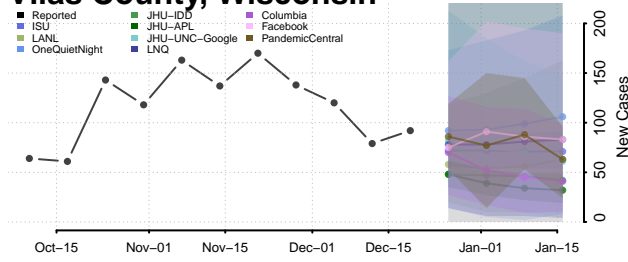

Walworth County, Wisconsin

Washburn County, Wisconsin

Washington County, Wisconsin

Waukesha County, Wisconsin

Waupaca County, Wisconsin

Waushara County, Wisconsin

Winnebago County, Wisconsin

Wood County, Wisconsin