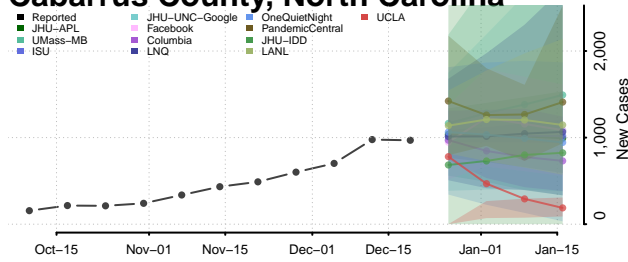

Bertie County, North Carolina

Bladen County, North Carolina

Brunswick County, North Carolina

Buncombe County, North Carolina

Burke County, North Carolina

Cabarrus County, North Carolina

Caldwell County, North Carolina