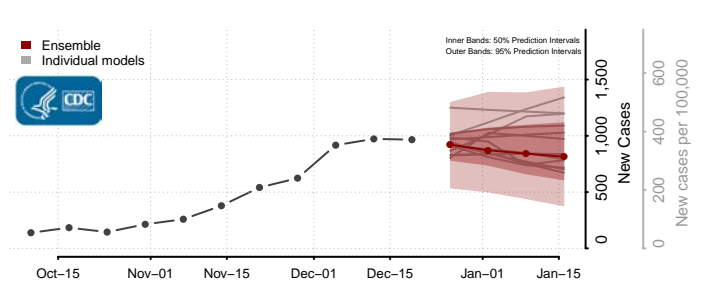

Frederick County, Maryland