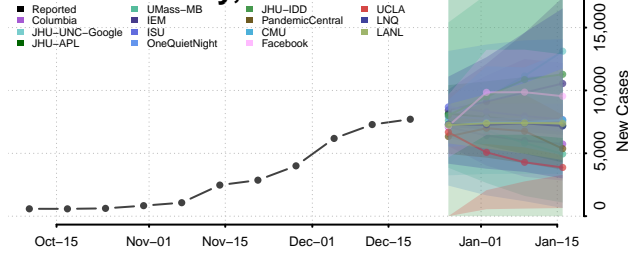

Suffolk County, New York