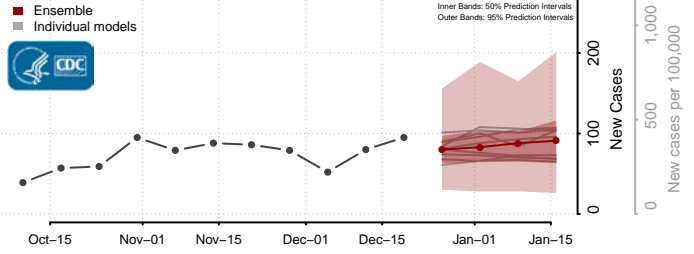

Mingo County, West Virginia