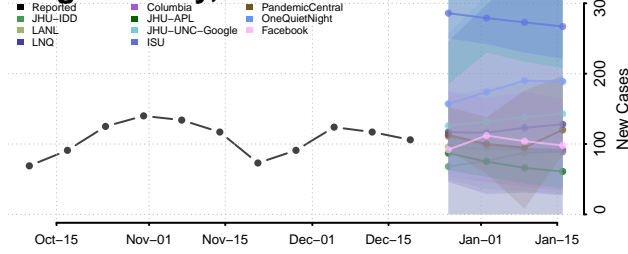

Tioga County, New York