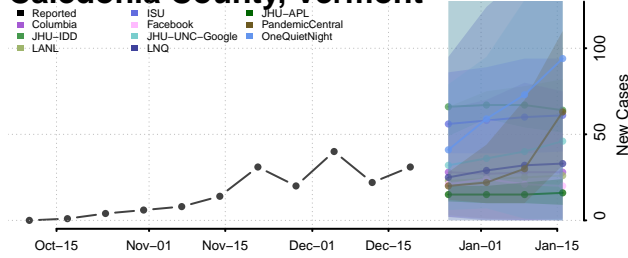

Caledonia County, Vermont

Chittenden County, Vermont

Essex County, Vermont

Franklin County, Vermont

Grand Isle County, Vermont

Lamoille County, Vermont

Orange County, Vermont

Orleans County, Vermont