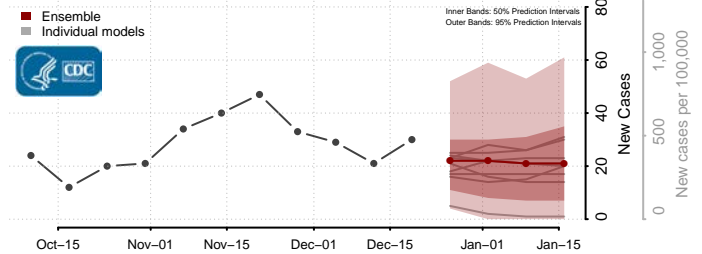

Wheatland County, Montana

Wibaux County, Montana

Yellowstone County, Montana

Nebraska*

Adams County, Nebraska

Antelope County, Nebraska

*New weekly cases may decrease in this location over the next four weeks. For these locations, the ensemble forecast indicates a probability of 0.75 or greater that fewer cases will be reported in week four of the forecast than in the last reported week.