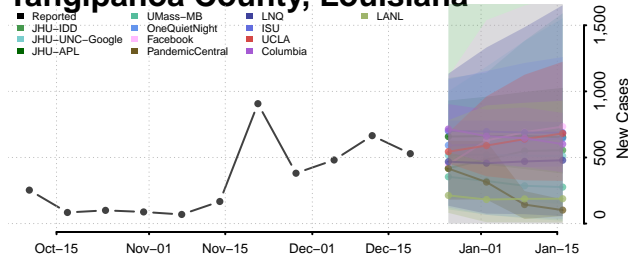

Tangipahoa County, Louisiana