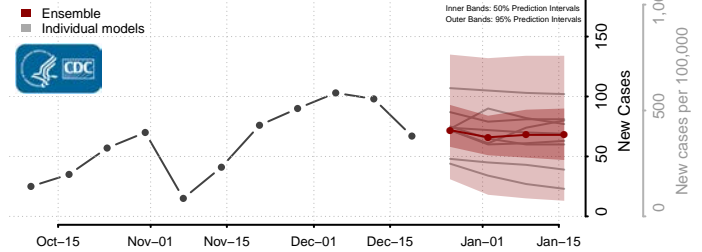

Garrard County, Kentucky

Grant County, Kentucky

Graves County, Kentucky

Grayson County, Kentucky

Green County, Kentucky

Greenup County, Kentucky

Hancock County, Kentucky

Hardin County, Kentucky