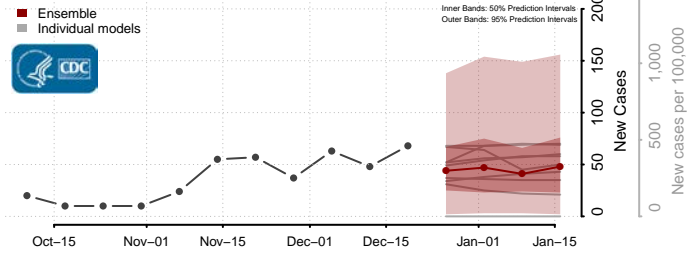

Hunt County, Texas

Hutchinson County, Texas

Irion County, Texas

Jack County, Texas

Jackson County, Texas

Jasper County, Texas

Jeff Davis County, Texas

Jefferson County, Texas