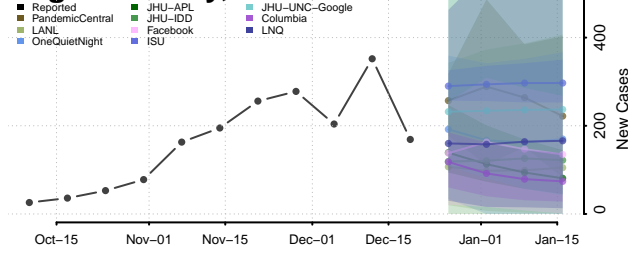

Huron County, Ohio

Jackson County, Ohio

Jefferson County, Ohio

Knox County, Ohio

Lake County, Ohio

Lawrence County, Ohio

Licking County, Ohio

Logan County, Ohio