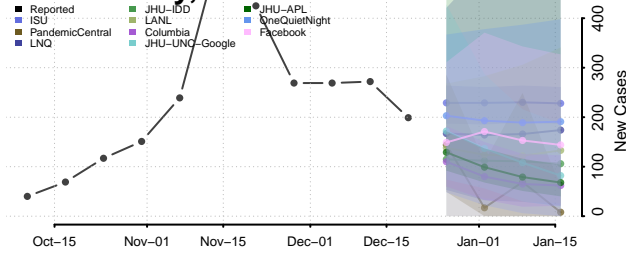

Polk County, Wisconsin