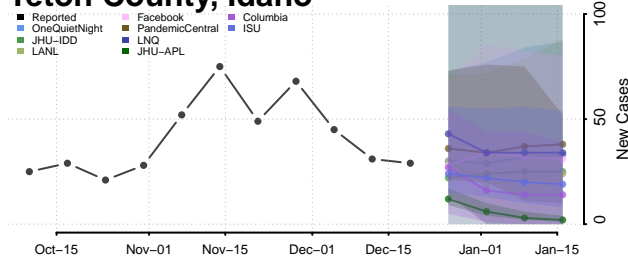

Teton County, Idaho