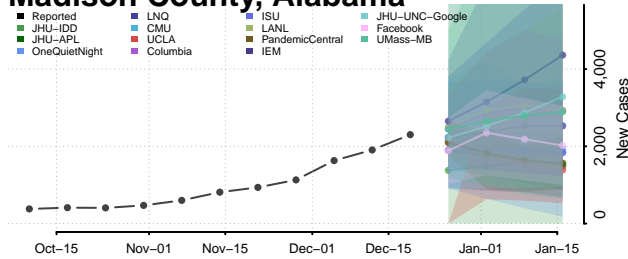

Lauderdale County, Alabama

Lawrence County, Alabama

Lee County, Alabama

Limestone County, Alabama

Lowndes County, Alabama

Macon County, Alabama

Madison County, Alabama

Marengo County, Alabama

Marion County, Alabama

Marshall County, Alabama

Mobile County, Alabama

Monroe County, Alabama

Montgomery County, Alabama

Morgan County, Alabama

Perry County, Alabama

Pickens County, Alabama