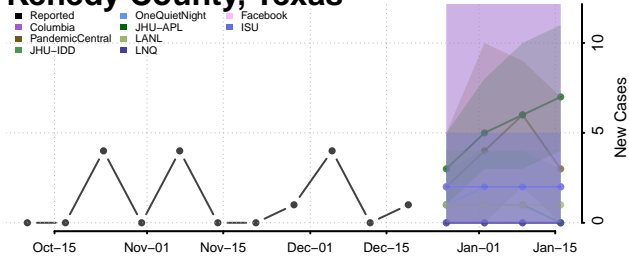

Kenedy County, Texas