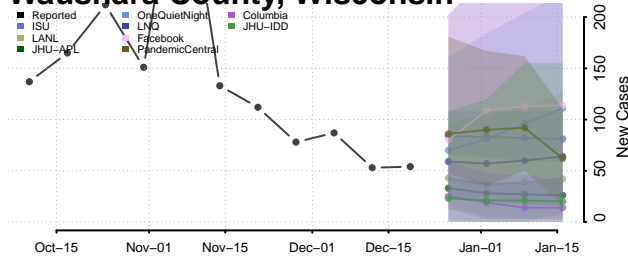

Walworth County, Wisconsin

Washburn County, Wisconsin

Washington County, Wisconsin

Waukesha County, Wisconsin

Waupaca County, Wisconsin

Waushara County, Wisconsin

Winnebago County, Wisconsin

Wood County, Wisconsin