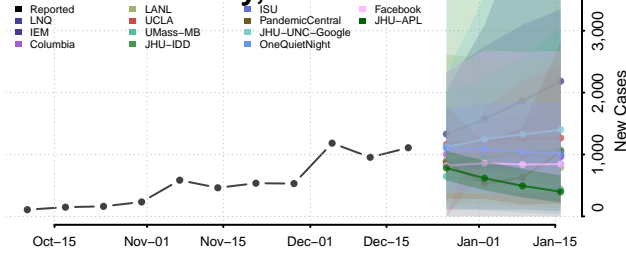

Johnson County, Texas