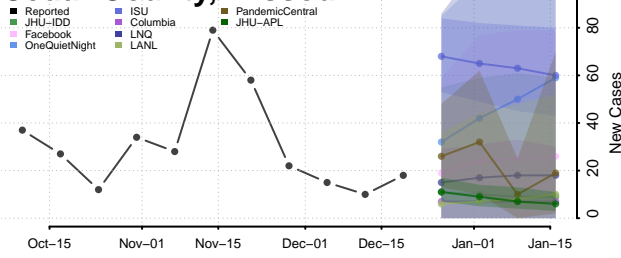

Cedar County, Missouri