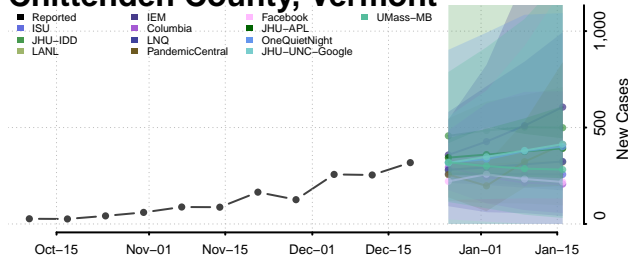

Caledonia County, Vermont

Chittenden County, Vermont

Essex County, Vermont

Franklin County, Vermont

Grand Isle County, Vermont

Lamoille County, Vermont

Orange County, Vermont

Orleans County, Vermont