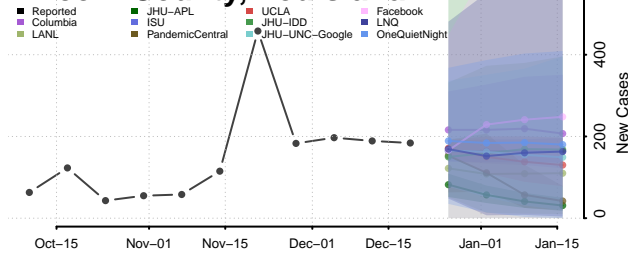

Lincoln County, Louisiana