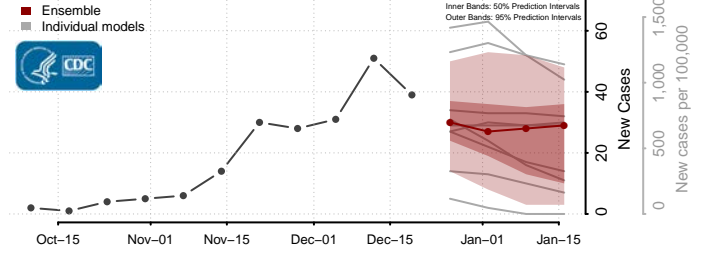

Guadalupe County, New Mexico