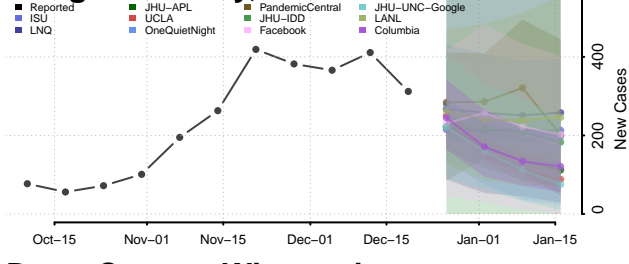

Dunn County, Wisconsin

Eau Claire County, Wisconsin

Florence County, Wisconsin

Fond du Lac County, Wisconsin

Forest County, Wisconsin

Grant County, Wisconsin

Green County, Wisconsin

Green Lake County, Wisconsin