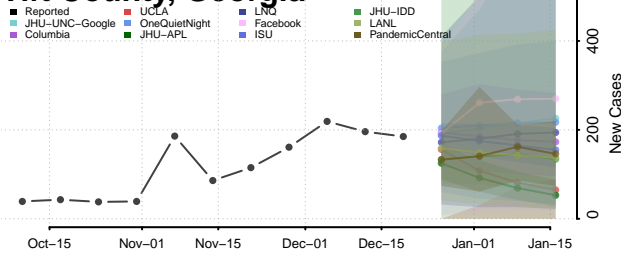

Telfair County, Georgia

Terrell County, Georgia

Thomas County, Georgia

Tift County, Georgia

Toombs County, Georgia

Towns County, Georgia

Treutlen County, Georgia

Troup County, Georgia