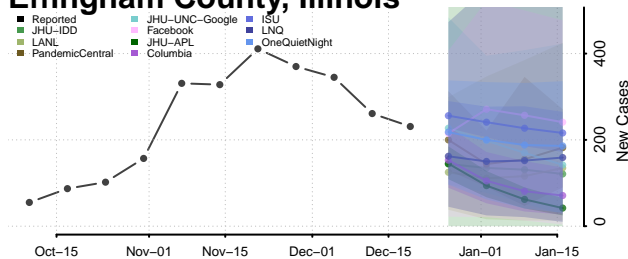

Cumberland County, Illinois

De Witt County, Illinois

DeKalb County, Illinois

Douglas County, Illinois

DuPage County, Illinois

Edgar County, Illinois

Edwards County, Illinois

Effingham County, Illinois