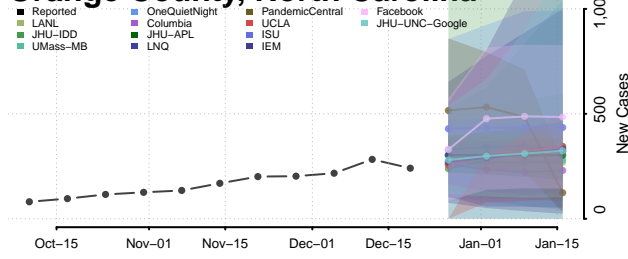

Nash County, North Carolina

New Hanover County, North Carolina

Northampton County, North Carolina

Onslow County, North Carolina

Orange County, North Carolina

Pamlico County, North Carolina

Pasquotank County, North Carolina