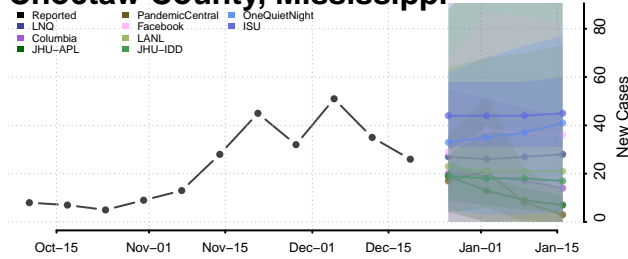

Choctaw County, Mississippi