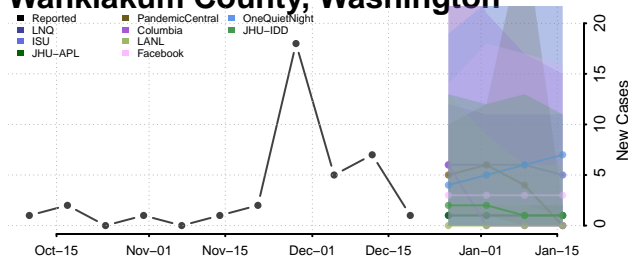

Skagit County, Washington

Skamania County, Washington

Snohomish County, Washington

Spokane County, Washington

Stevens County, Washington

Thurston County, Washington

Wahkiakum County, Washington

Walla Walla County, Washington