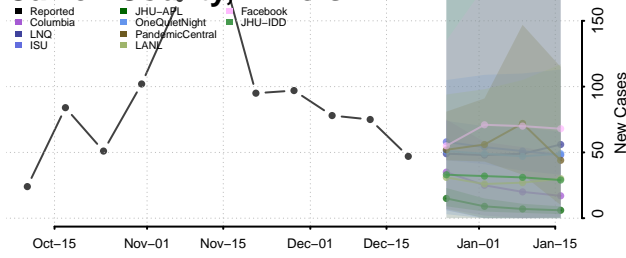

Carroll County, Illinois