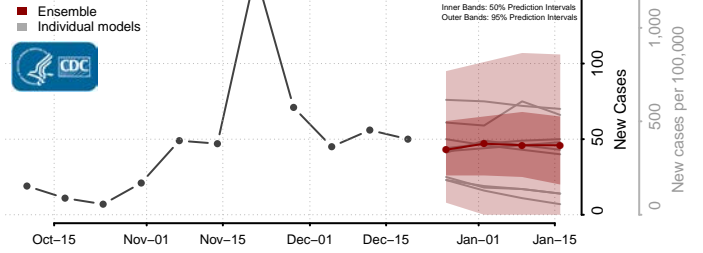

Powell County, Kentucky