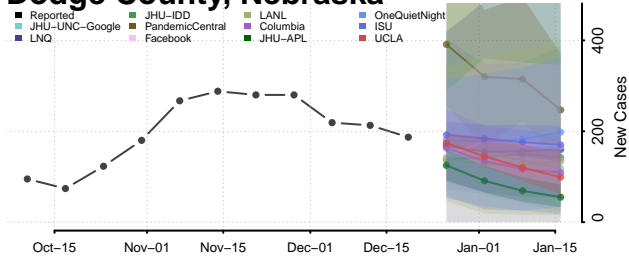

Dodge County, Nebraska