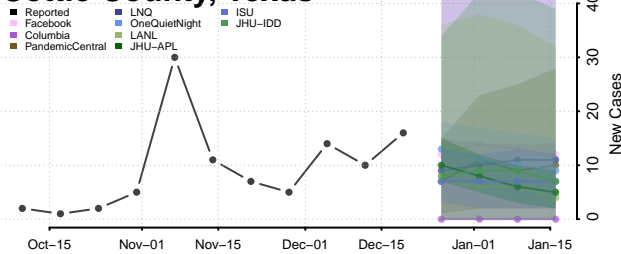

Cottle County, Texas