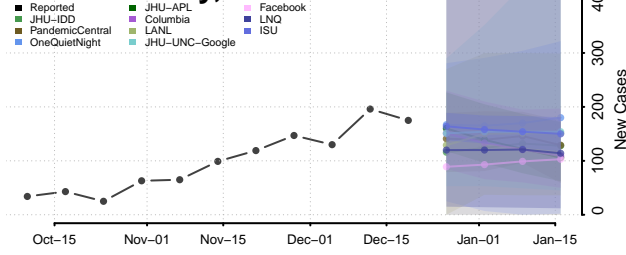

Miami County, Kansas