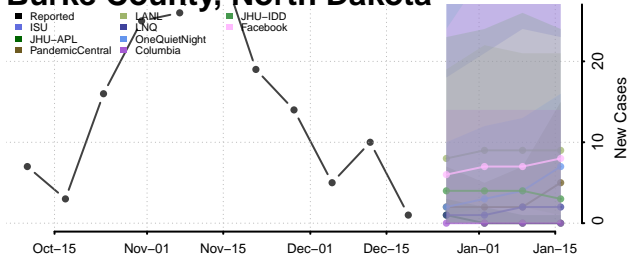

Burke County, North Dakota