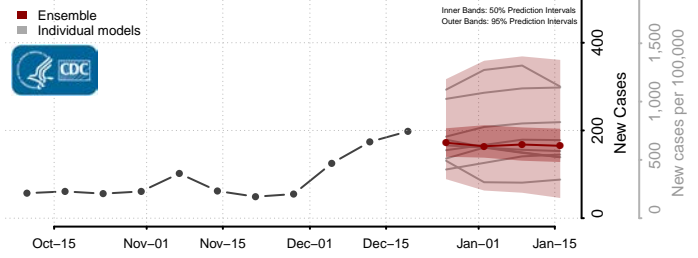

Russell County, Virginia