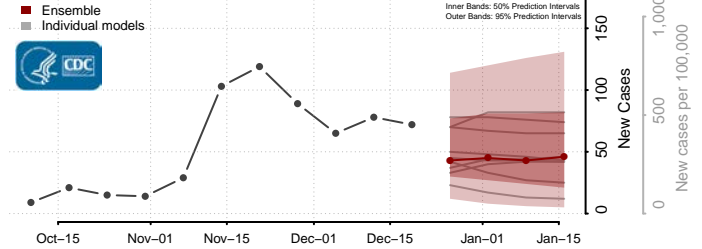

Nemaha County, Kansas

Neosho County, Kansas

Ness County, Kansas

Norton County, Kansas

Osage County, Kansas

Osborne County, Kansas

Ottawa County, Kansas

Pawnee County, Kansas