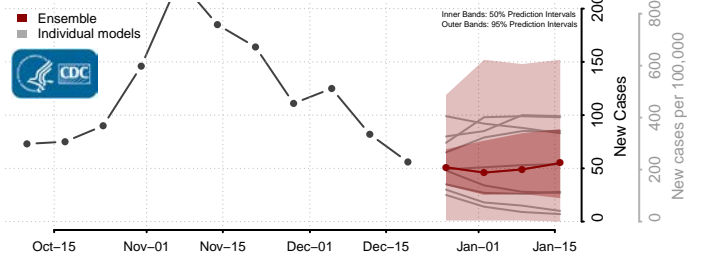

Gem County, Idaho

Gooding County, Idaho

Idaho County, Idaho

Jefferson County, Idaho

Jerome County, Idaho

Kootenai County, Idaho

Latah County, Idaho

Lemhi County, Idaho