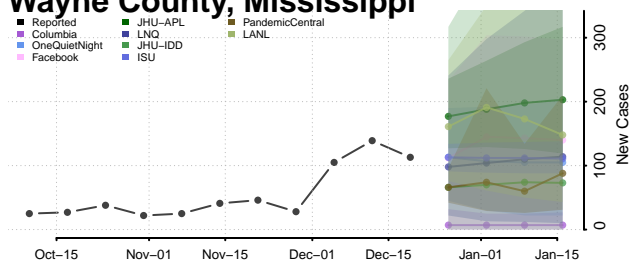

Wayne County, Mississippi