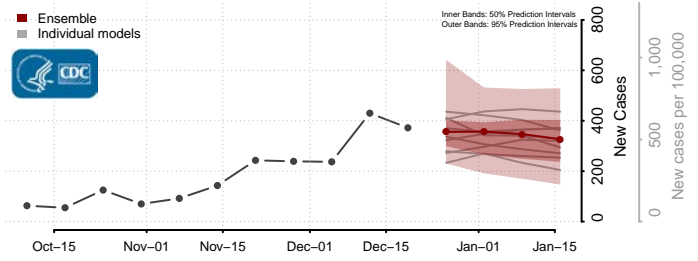

Trinity County, California

Tulare County, California

Tuolumne County, California

Ventura County, California

Yolo County, California

Yuba County, California

Colorado*

*New weekly cases may decrease in this location over the next four weeks. For these locations, the ensemble forecast indicates a probability of 0.75 or greater that fewer cases will be reported in week four of the forecast than in the last reported week.