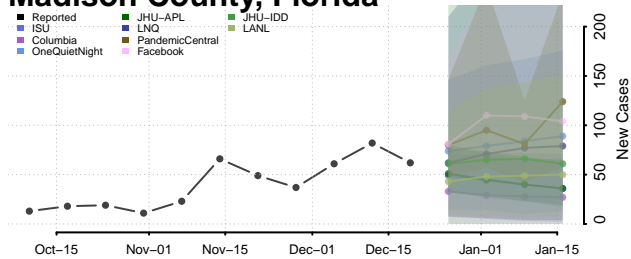

Lake County, Florida

Lee County, Florida

Leon County, Florida

Levy County, Florida

Liberty County, Florida

Madison County, Florida

Manatee County, Florida

Marion County, Florida