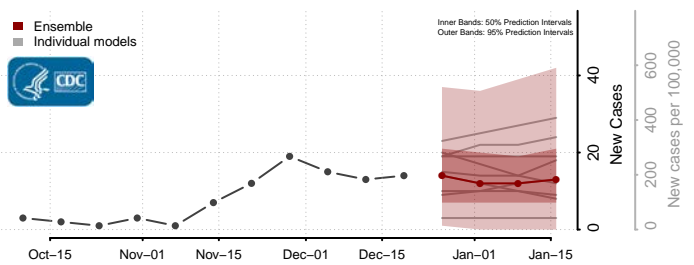

Calhoun County, West Virginia