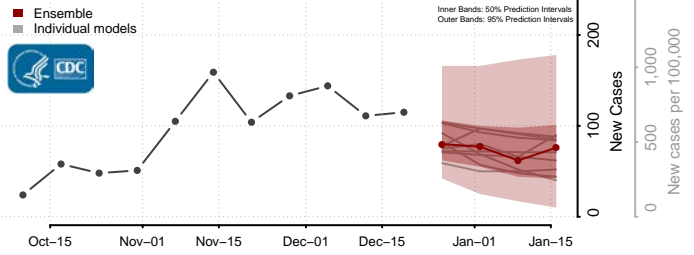

Bond County, Illinois