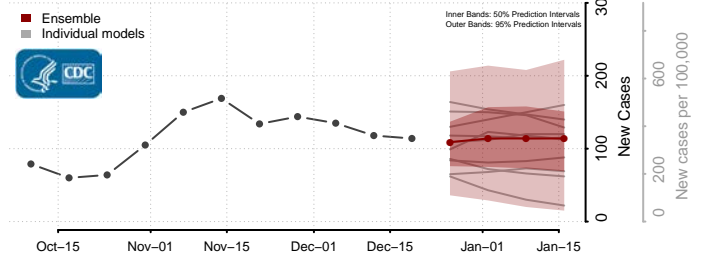

Lafayette County, Missouri