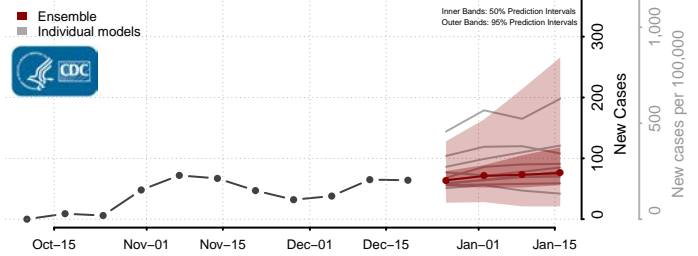

Coos County, New Hampshire