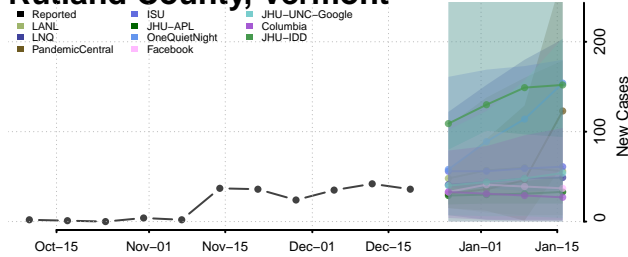

Rutland County, Vermont