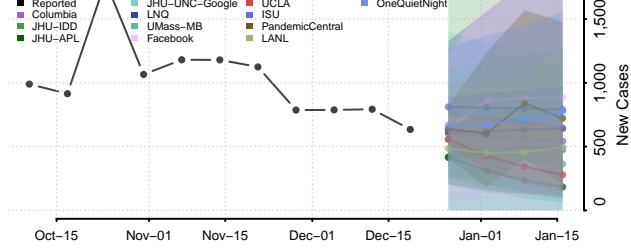

Milwaukee County, Wisconsin

Monroe County, Wisconsin

Oconto County, Wisconsin

Oneida County, Wisconsin

Outagamie County, Wisconsin

Ozaukee County, Wisconsin

Pepin County, Wisconsin

Pierce County, Wisconsin