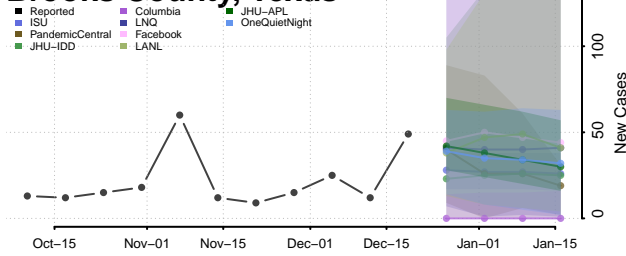

Brooks County, Texas