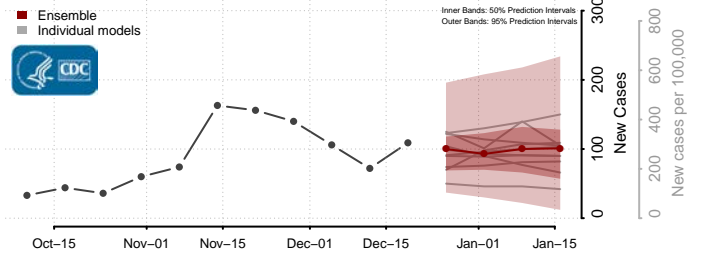

Warren County, Missouri