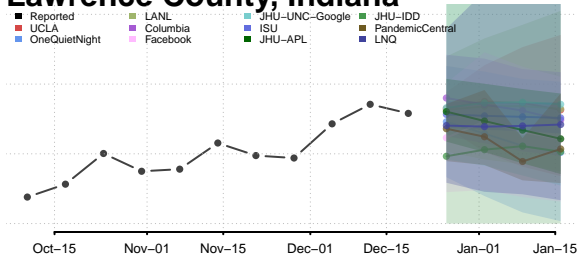

Kosciusko County, Indiana

LaGrange County, Indiana

Lake County, Indiana

LaPorte County, Indiana

Lawrence County, Indiana

Madison County, Indiana

Marion County, Indiana

Marshall County, Indiana