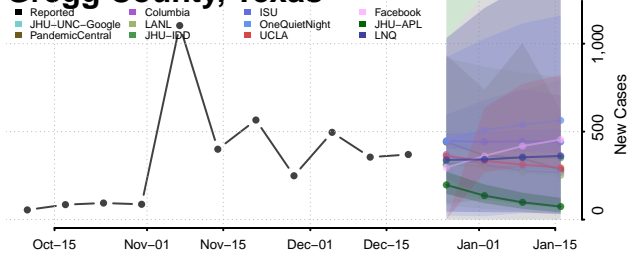

Gregg County, Texas