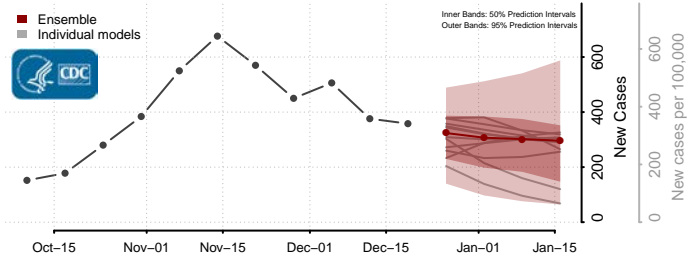

DeKalb County, Illinois