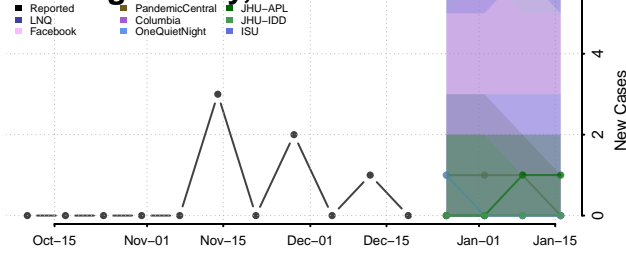

Harding County, New Mexico