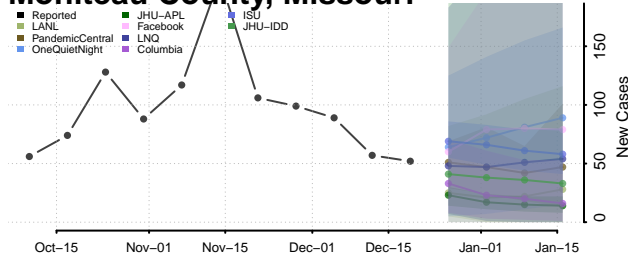

Moniteau County, Missouri