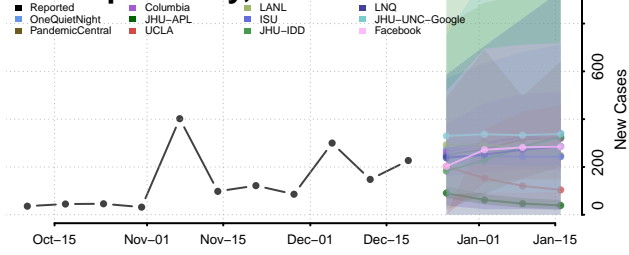

Bastrop County, Texas