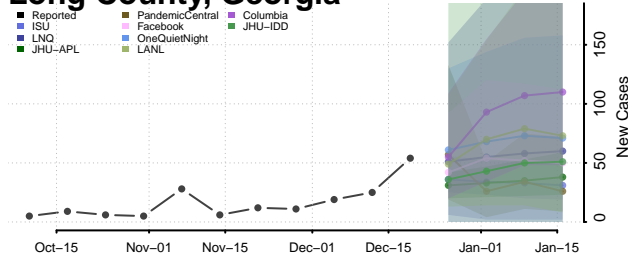

Lanier County, Georgia

Laurens County, Georgia

Lee County, Georgia

Liberty County, Georgia

Lincoln County, Georgia

Long County, Georgia

Lowndes County, Georgia

Lumpkin County, Georgia