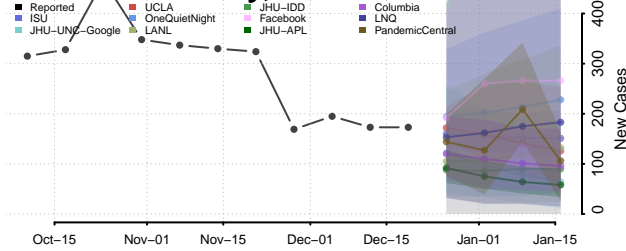

Shawano County, Wisconsin