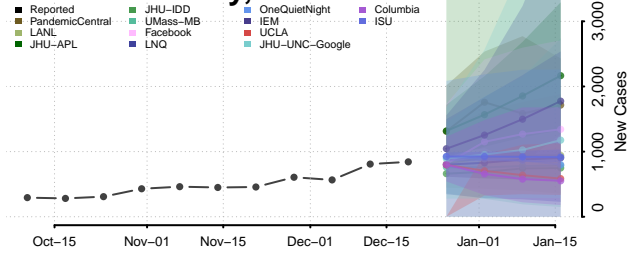

Davidson County, North Carolina

Davie County, North Carolina

Duplin County, North Carolina

Durham County, North Carolina

Edgecombe County, North Carolina

Forsyth County, North Carolina

Franklin County, North Carolina