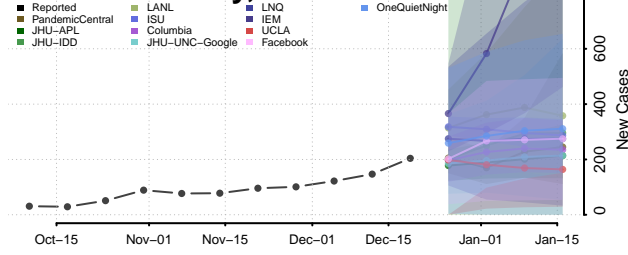

Sullivan County, New York