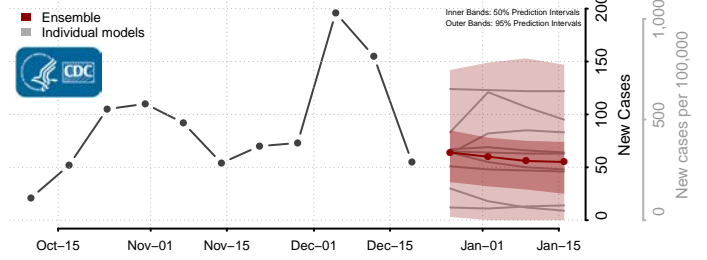

Hart County, Kentucky