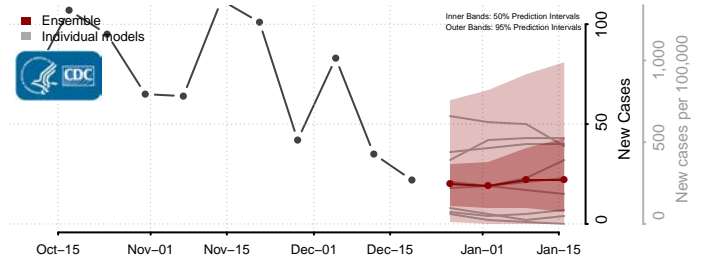

Kidder County, North Dakota

LaMoure County, North Dakota

Logan County, North Dakota

McHenry County, North Dakota

McIntosh County, North Dakota

McKenzie County, North Dakota

McLean County, North Dakota

Mercer County, North Dakota