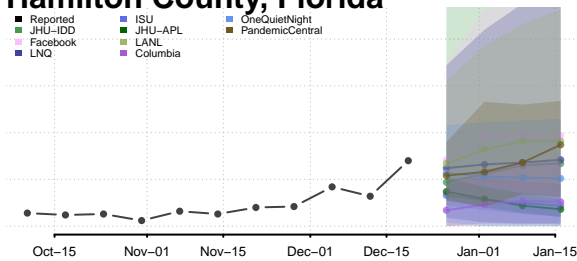

Franklin County, Florida

Gadsden County, Florida

Gilchrist County, Florida

Glades County, Florida

Gulf County, Florida

Hamilton County, Florida

Hardee County, Florida

Hendry County, Florida