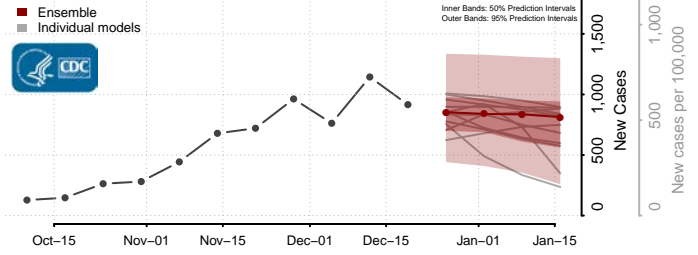

Fairfield County, Ohio