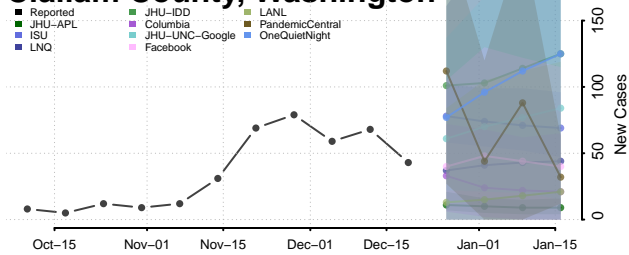

Clallam County, Washington