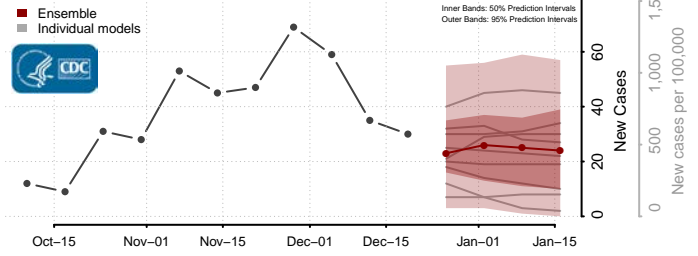

Phillips County, Kansas