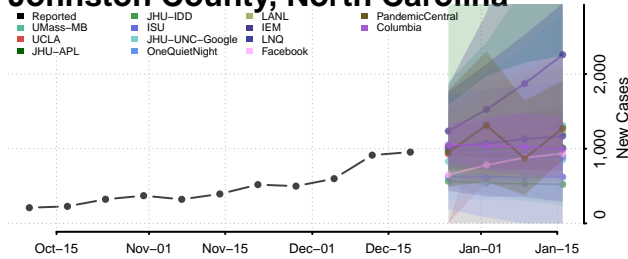

Johnston County, North Carolina