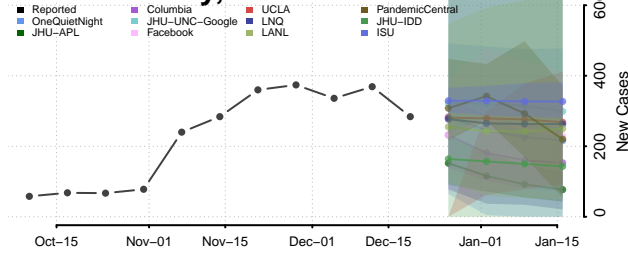

Union County, Ohio