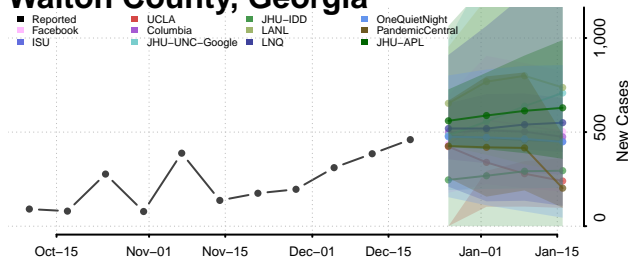

Turner County, Georgia

Twiggs County, Georgia

Union County, Georgia

Upson County, Georgia

Walker County, Georgia

Walton County, Georgia

Ware County, Georgia

Warren County, Georgia