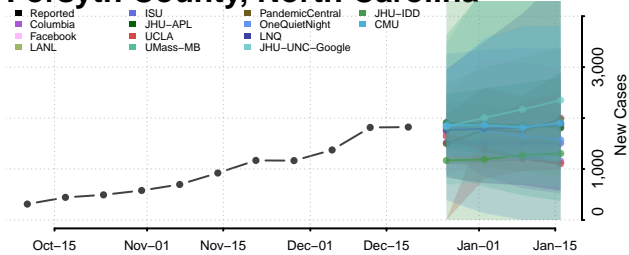

Davidson County, North Carolina

Davie County, North Carolina

Duplin County, North Carolina

Durham County, North Carolina

Edgecombe County, North Carolina

Forsyth County, North Carolina

Franklin County, North Carolina