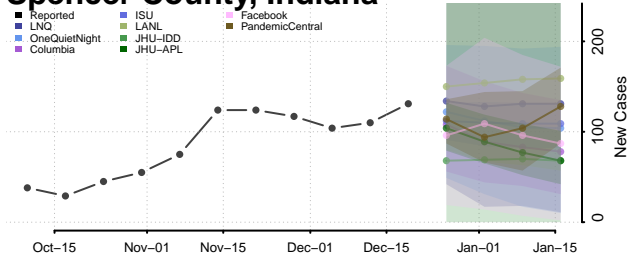

Putnam County, Indiana

Randolph County, Indiana

Ripley County, Indiana

Rush County, Indiana

Scott County, Indiana

Shelby County, Indiana

Spencer County, Indiana

St. Joseph County, Indiana