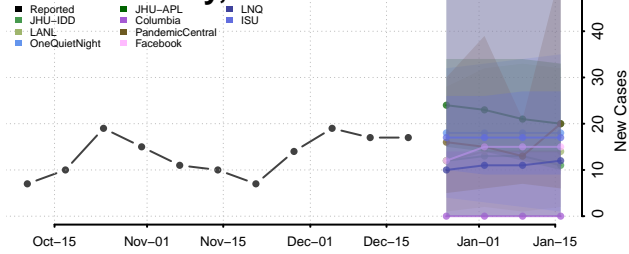

Fisher County, Texas