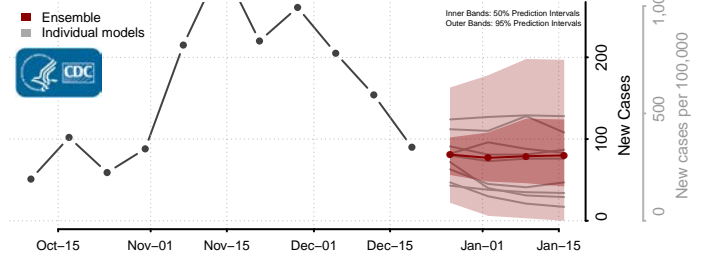

Martin County, Minnesota

McLeod County, Minnesota

Meeker County, Minnesota

Mille Lacs County, Minnesota

Morrison County, Minnesota

Mower County, Minnesota

Murray County, Minnesota

Nicollet County, Minnesota