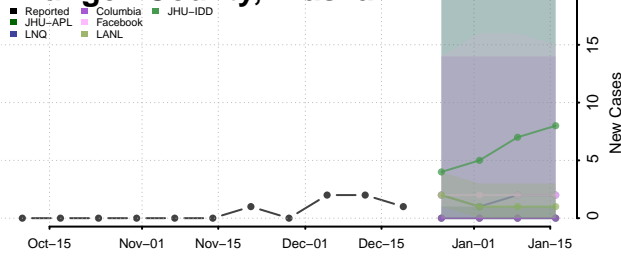

Wrangell County, Alaska