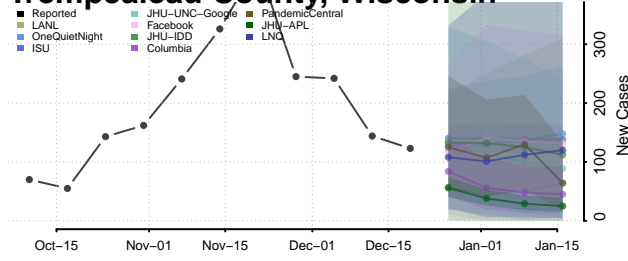

Trempealeau County, Wisconsin