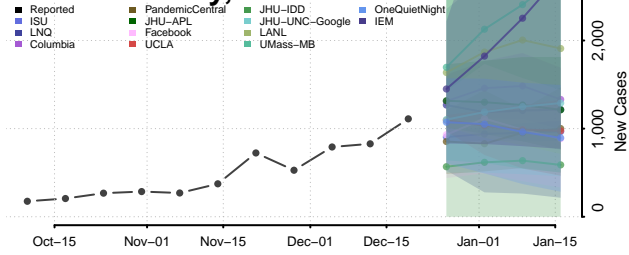

Blount County, Tennessee