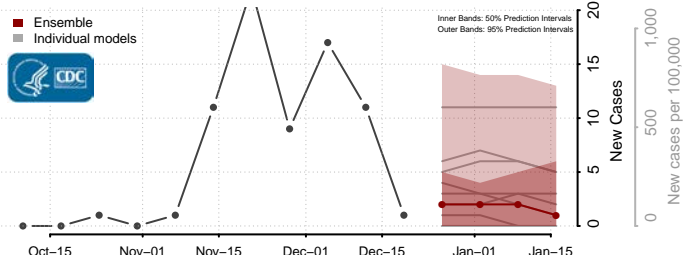

Cheyenne County, Colorado