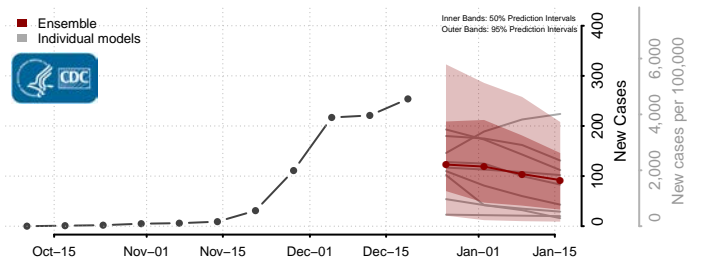

Bent County, Colorado