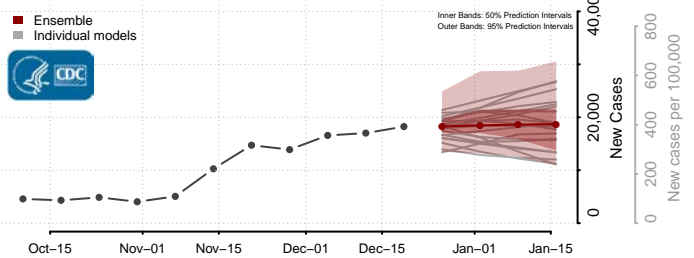

Wayne County, Kentucky

Webster County, Kentucky

Whitley County, Kentucky

Wolfe County, Kentucky

Woodford County, Kentucky

Louisiana