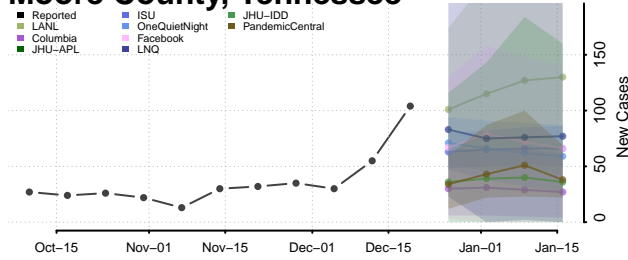

McNairy County, Tennessee

Meigs County, Tennessee

Monroe County, Tennessee

Montgomery County, Tennessee

Moore County, Tennessee

Morgan County, Tennessee

Obion County, Tennessee

Overton County, Tennessee