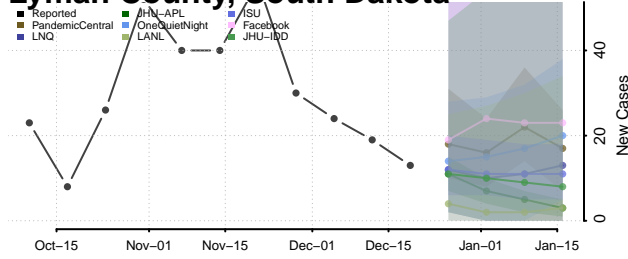

Lyman County, South Dakota