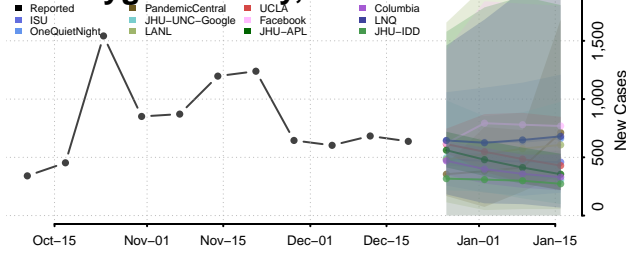

Sheboygan County, Wisconsin