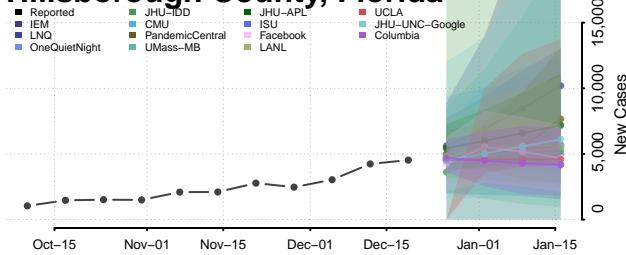

Hillsborough County, Florida