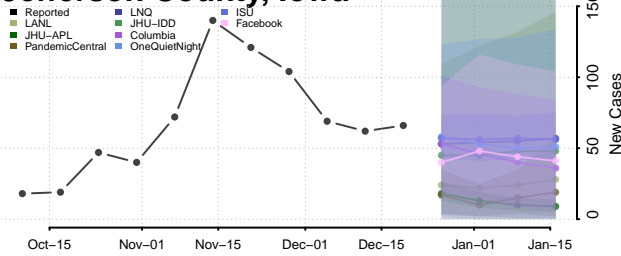

Humboldt County, Iowa

Ida County, Iowa

Iowa County, Iowa

Jackson County, Iowa

Jasper County, Iowa

Jefferson County, Iowa

Johnson County, Iowa

Jones County, Iowa