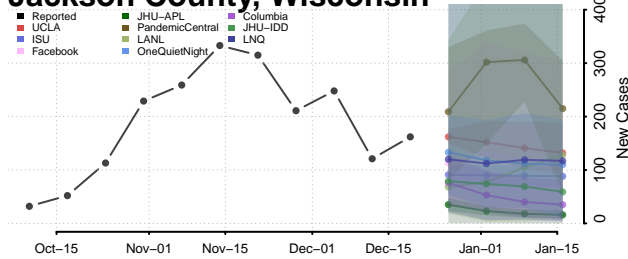

Jackson County, Wisconsin