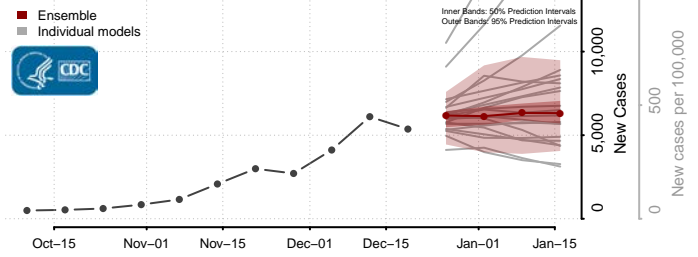

Nye County, Nevada

Pershing County, Nevada

Storey County, Nevada

Washoe County, Nevada

White Pine County, Nevada

New Hampshire

Belknap County, New Hampshire

Carroll County, New Hampshire