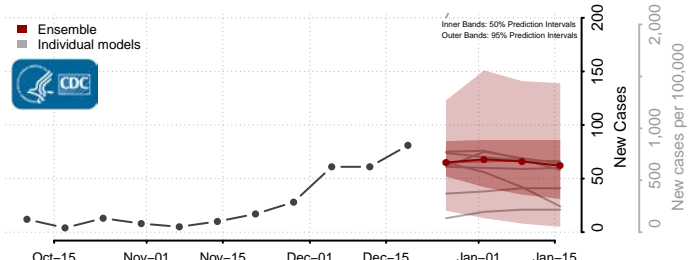

Webster County, Mississippi