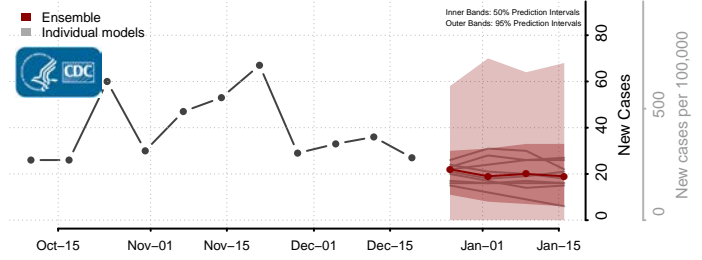

Sheridan County, Montana

Silver Bow County, Montana

Stillwater County, Montana

Sweet Grass County, Montana

Teton County, Montana

Toole County, Montana

Treasure County, Montana

Valley County, Montana