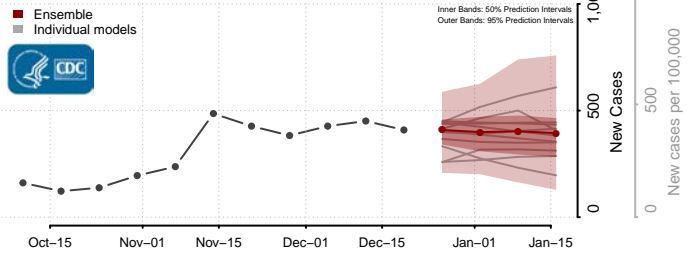

Cass County, Missouri