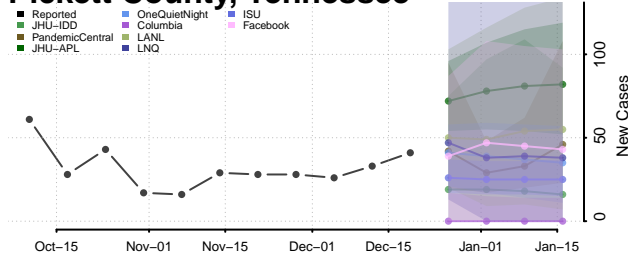

Pickett County, Tennessee