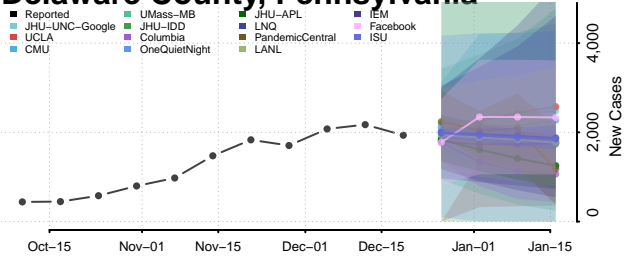

Delaware County, Pennsylvania