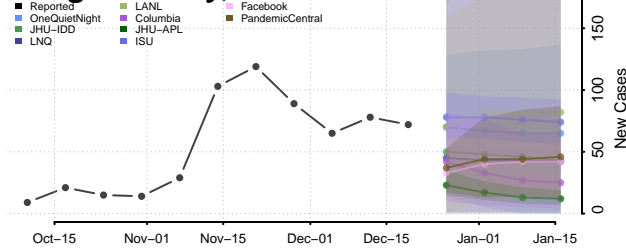

Nemaha County, Kansas

Neosho County, Kansas

Ness County, Kansas

Norton County, Kansas

Osage County, Kansas

Osborne County, Kansas

Ottawa County, Kansas

Pawnee County, Kansas