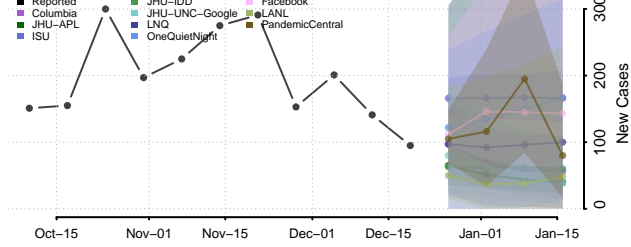

Milwaukee County, Wisconsin

Monroe County, Wisconsin

Oconto County, Wisconsin

Oneida County, Wisconsin

Outagamie County, Wisconsin

Ozaukee County, Wisconsin

Pepin County, Wisconsin

Pierce County, Wisconsin