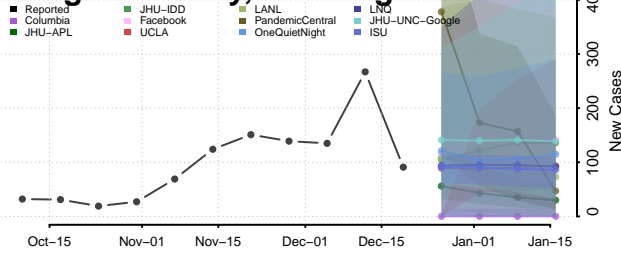

Douglas County, Washington