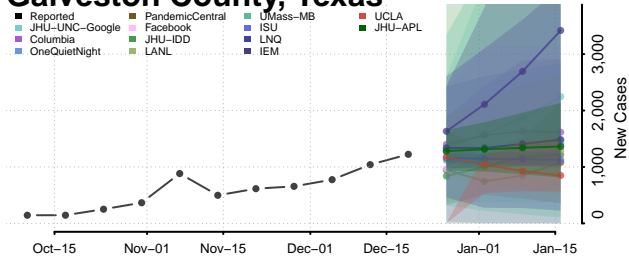

Galveston County, Texas