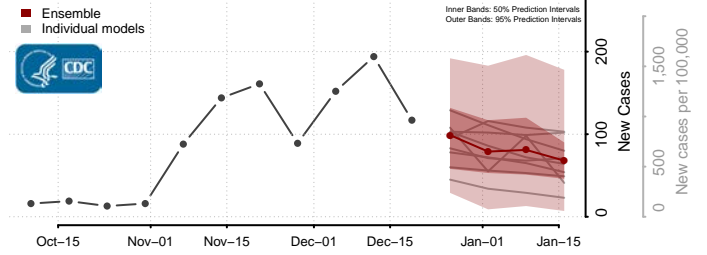

Cass County, Illinois