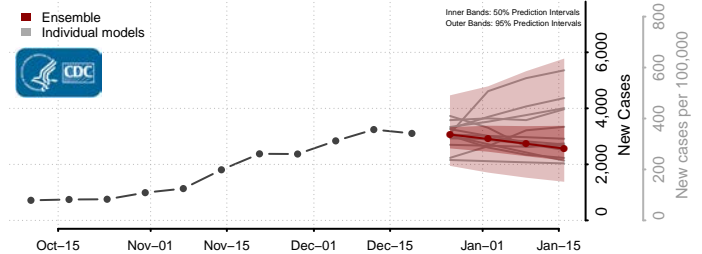

Prince George's County, Maryland