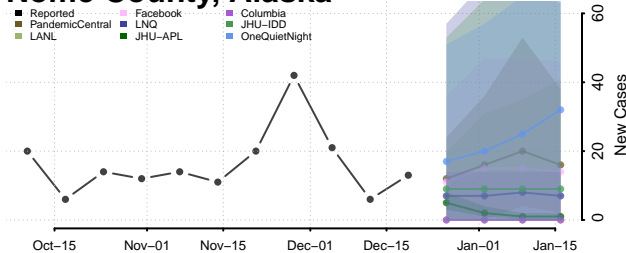

Juneau County, Alaska

Kenai Peninsula County, Alaska

Ketchikan Gateway County, Alaska

Kodiak Island County, Alaska

Kusilvak County, Alaska

Lake and Peninsula County, Alaska

Matanuska-Susitna County, Alaska

Nome County, Alaska