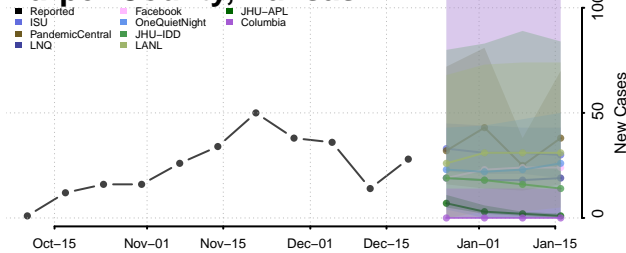

Harper County, Kansas