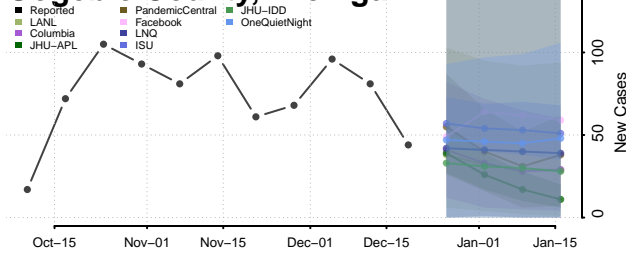

Delta County, Michigan

Dickinson County, Michigan

Eaton County, Michigan

Emmet County, Michigan

Genesee County, Michigan

Gladwin County, Michigan

Gogebic County, Michigan

Grand Traverse County, Michigan