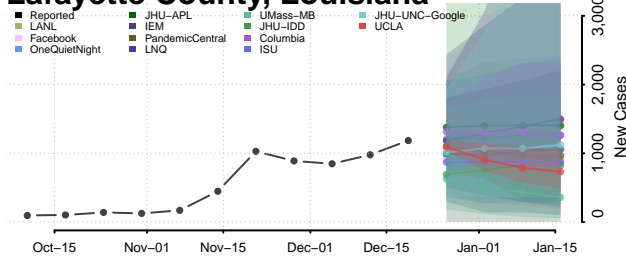

Grant County, Louisiana

Iberia County, Louisiana

Iberville County, Louisiana

Jackson County, Louisiana

Jefferson County, Louisiana

Jefferson Davis County, Louisiana

Lafayette County, Louisiana

Lafourche County, Louisiana