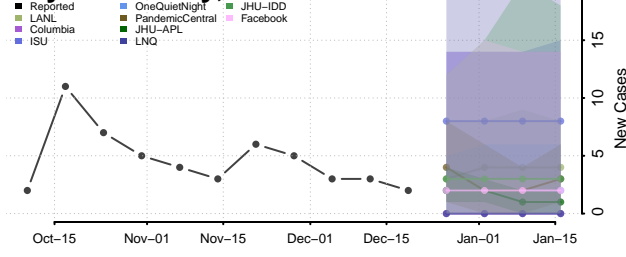

Hayes County, Nebraska