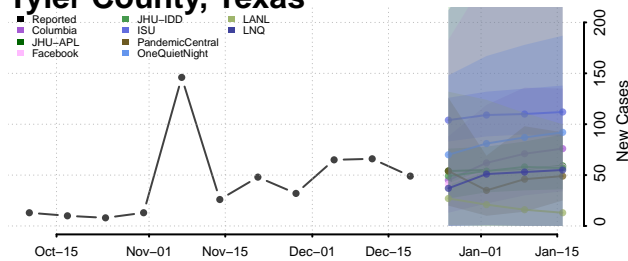

Tyler County, Texas