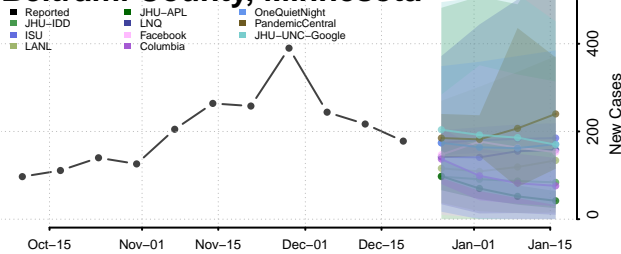

Aitkin County, Minnesota

Anoka County, Minnesota

Becker County, Minnesota

Beltrami County, Minnesota

*New weekly cases may decrease in this location over the next four weeks. For these locations, the ensemble forecast indicates a probability of 0.75 or greater that fewer cases will be reported in week four of the forecast than in the last reported week.