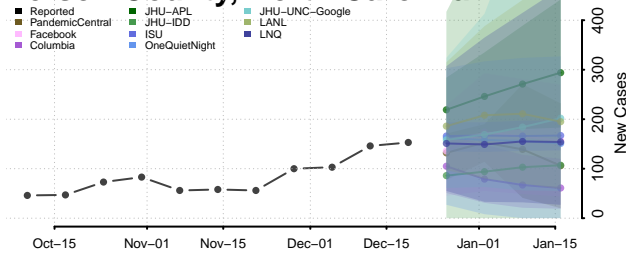

Person County, North Carolina