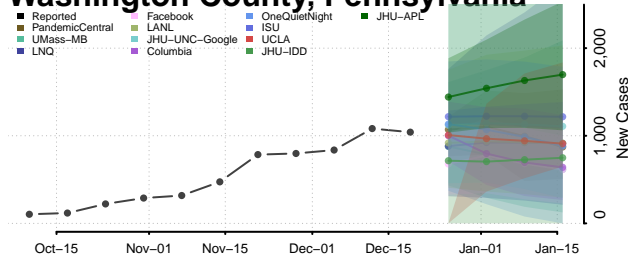

Wayne County, Pennsylvania

Westmoreland County, Pennsylvania

Wyoming County, Pennsylvania

York County, Pennsylvania

Puerto Rico

Rhode Island

Bristol County, Rhode Island

Kent County, Rhode Island