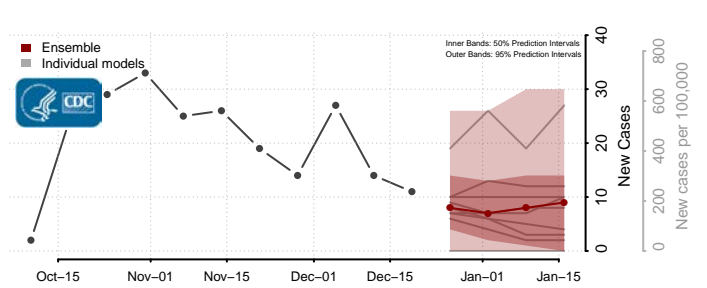

Musselshell County, Montana