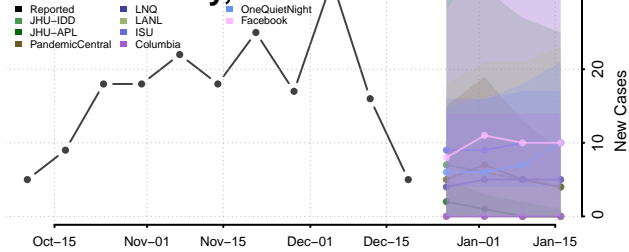

Kidder County, North Dakota