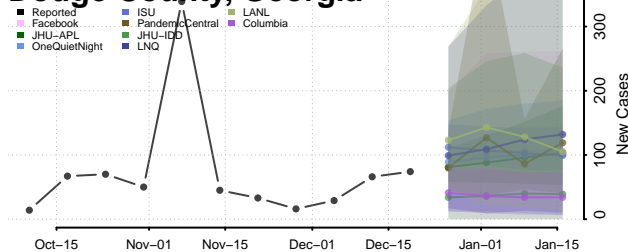

Coweta County, Georgia

Crawford County, Georgia

Crisp County, Georgia

Dade County, Georgia

Dawson County, Georgia

Decatur County, Georgia

DeKalb County, Georgia

Dodge County, Georgia