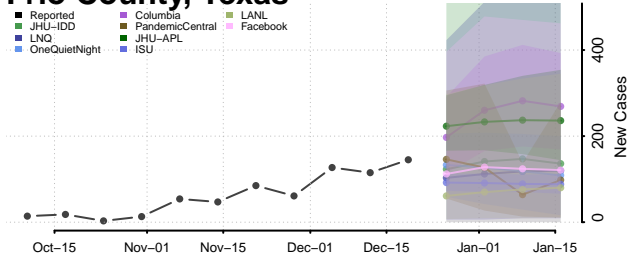

Frio County, Texas