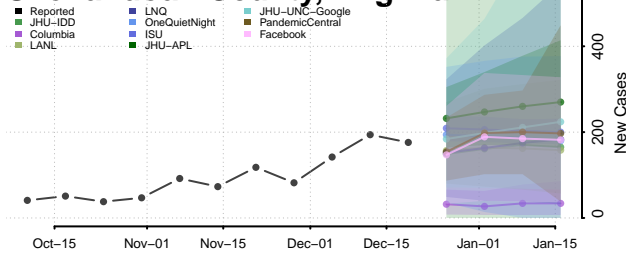

Shenandoah County, Virginia