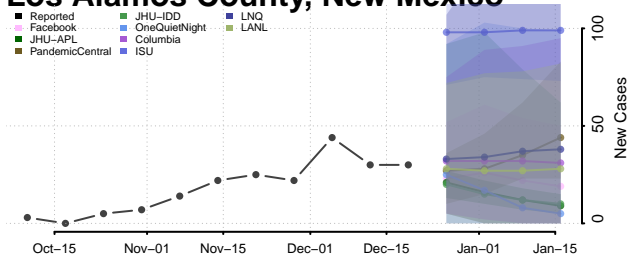

Grant County, New Mexico

Guadalupe County, New Mexico

Harding County, New Mexico

Hidalgo County, New Mexico

Lea County, New Mexico

Lincoln County, New Mexico

Los Alamos County, New Mexico

Luna County, New Mexico