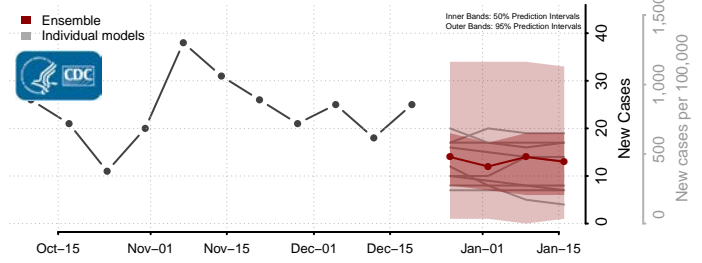

Douglas County, South Dakota