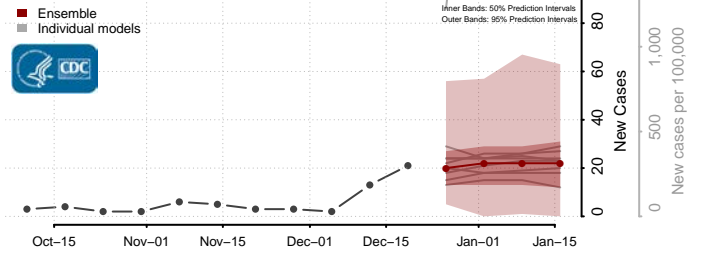

Henrico County, Virginia

Henry County, Virginia

Highland County, Virginia

Hopewell County, Virginia

Isle of Wight County, Virginia

James City County, Virginia

King and Queen County, Virginia

King George County, Virginia