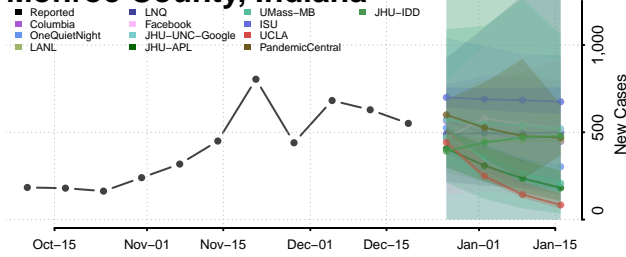

Monroe County, Indiana