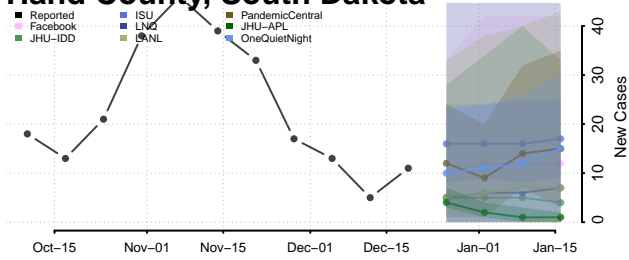

Hand County, South Dakota