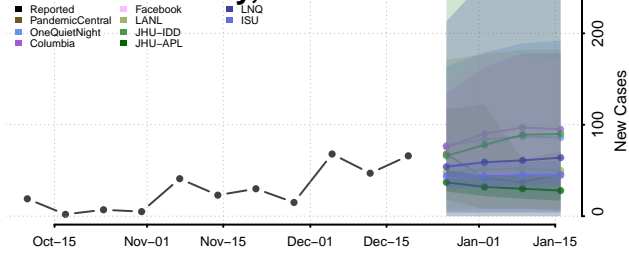

Bandera County, Texas