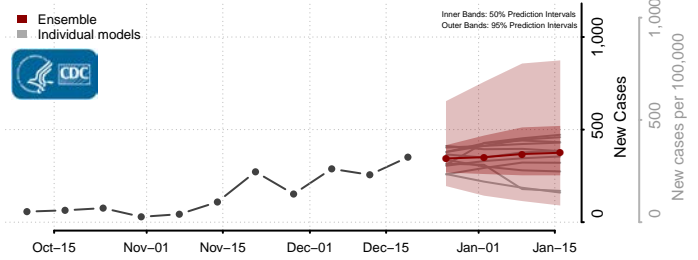

Terrebonne County, Louisiana