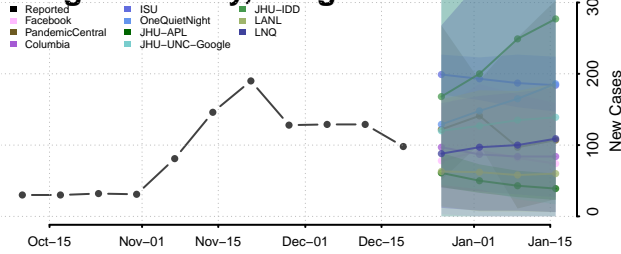

Douglas County, Oregon