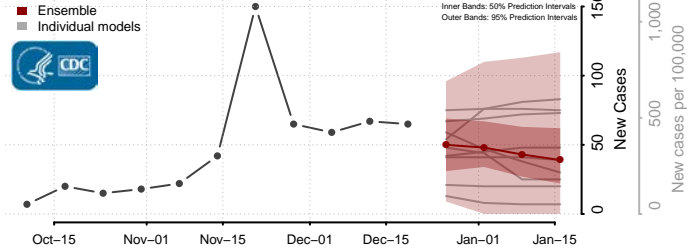

West Baton Rouge County, Louisiana

West Carroll County, Louisiana

West Feliciana County, Louisiana

Winn County, Louisiana

Maine**

Androscoggin County, Maine

**New weekly cases may increase in this location over the next four weeks. For these locations, the ensemble forecast indicates a probability of 0.75 or greater that more cases will be reported in week four of the forecast than in the last reported week.