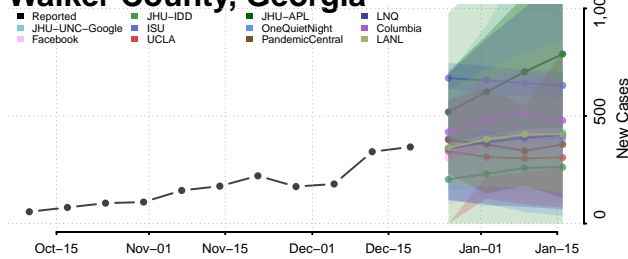

Turner County, Georgia

Twiggs County, Georgia

Union County, Georgia

Upson County, Georgia

Walker County, Georgia

Walton County, Georgia

Ware County, Georgia

Warren County, Georgia