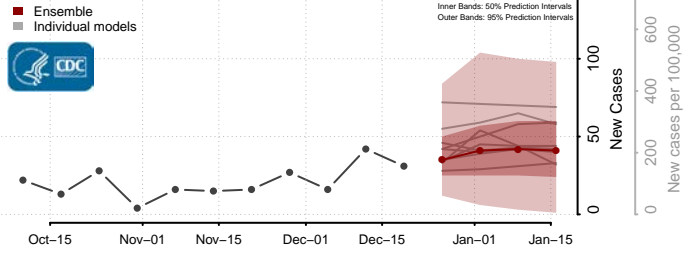

Goochland County, Virginia

Grayson County, Virginia

Greene County, Virginia

Greensville County, Virginia

Halifax County, Virginia

Hampton County, Virginia

Hanover County, Virginia

Harrisonburg County, Virginia