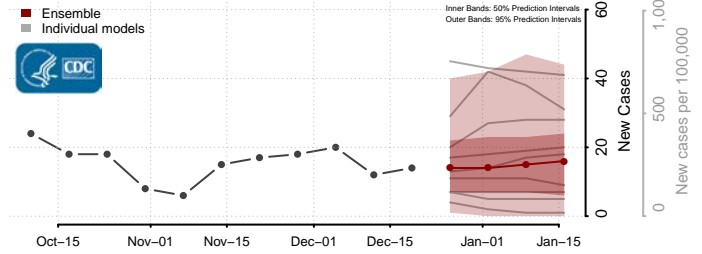

Fulton County, Kentucky