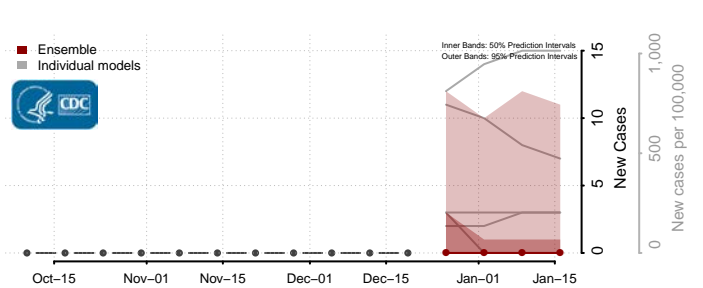

Garfield County, Utah

Grand County, Utah

Iron County, Utah

Juab County, Utah

Kane County, Utah

Millard County, Utah

Morgan County, Utah

Piute County, Utah