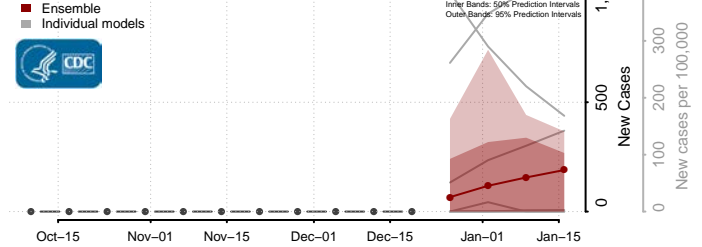

Weber County, Utah