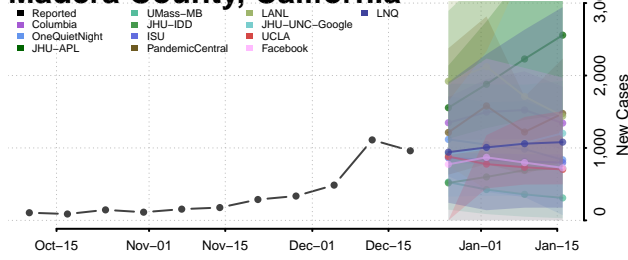

Inyo County, California

Kern County, California

Kings County, California

Lake County, California

Lassen County, California

Los Angeles County, California

Madera County, California

Marin County, California