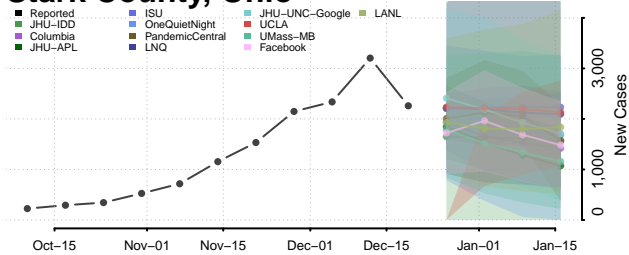

Stark County, Ohio