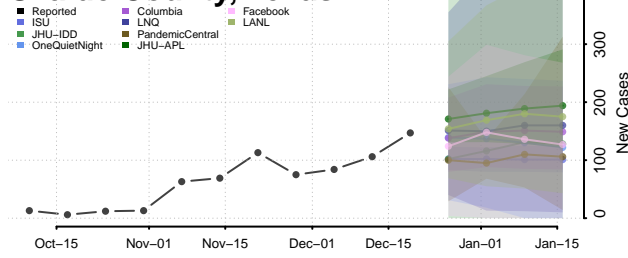

Trinity County, Texas

Tyler County, Texas

Upshur County, Texas

Upton County, Texas

Uvalde County, Texas

Val Verde County, Texas

Van Zandt County, Texas

Victoria County, Texas