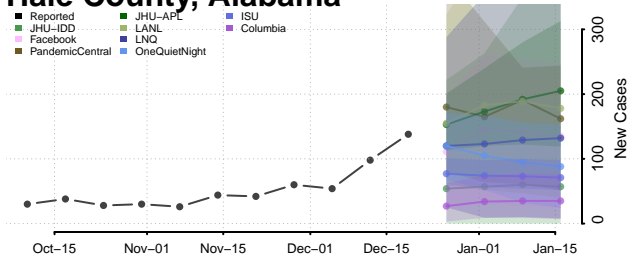

Hale County, Alabama