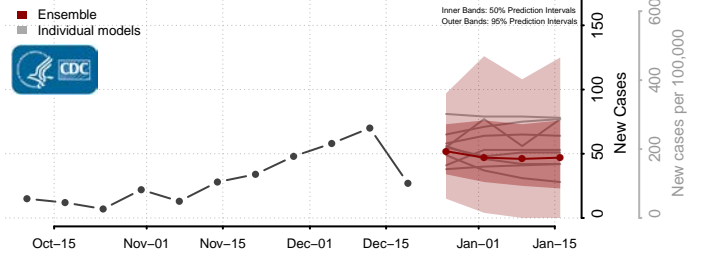

Henrico County, Virginia

Henry County, Virginia

Highland County, Virginia

Hopewell County, Virginia

Isle of Wight County, Virginia

James City County, Virginia

King and Queen County, Virginia

King George County, Virginia