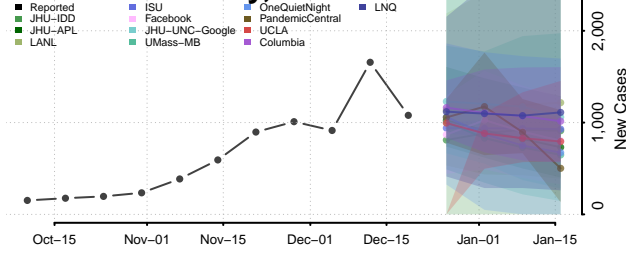

Columbiana County, Ohio

Coshocton County, Ohio

Crawford County, Ohio

Cuyahoga County, Ohio

Darke County, Ohio

Defiance County, Ohio

Delaware County, Ohio

Erie County, Ohio