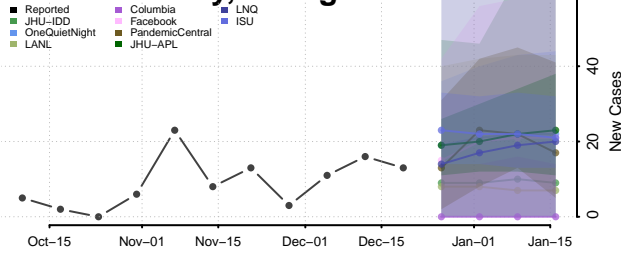

Turner County, Georgia

Twiggs County, Georgia

Union County, Georgia

Upson County, Georgia

Walker County, Georgia

Walton County, Georgia

Ware County, Georgia

Warren County, Georgia