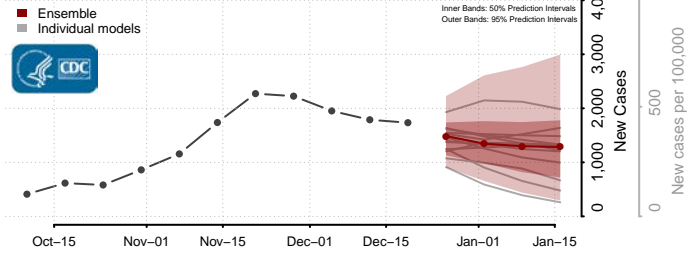

Delta County, Michigan

Dickinson County, Michigan

Eaton County, Michigan

Emmet County, Michigan

Genesee County, Michigan

Gladwin County, Michigan

Gogebic County, Michigan

Grand Traverse County, Michigan