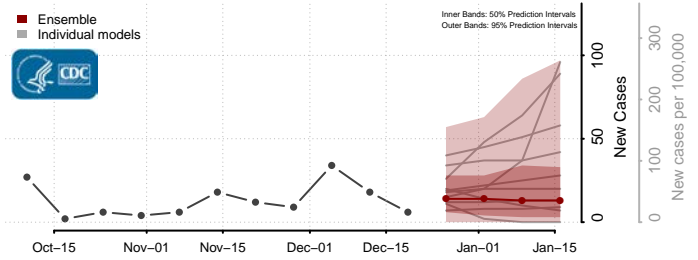

Addison County, Vermont