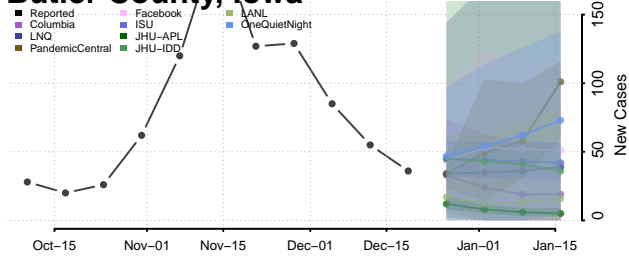

Butler County, Iowa