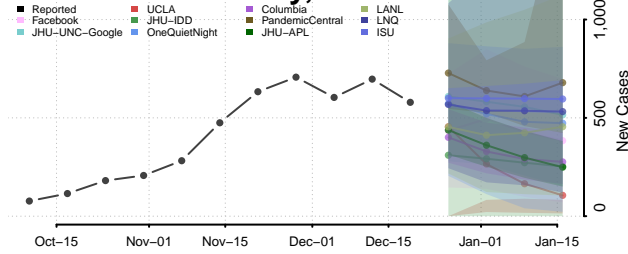

Tuscarawas County, Ohio