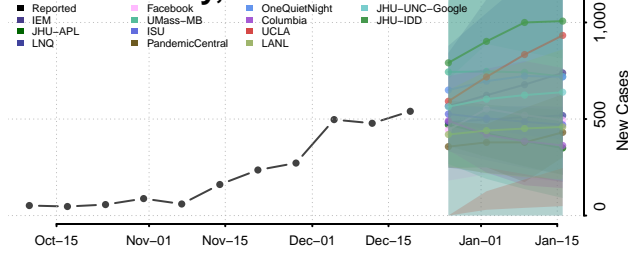

Suffolk County, New York

Sullivan County, New York

Tioga County, New York

Tompkins County, New York

Ulster County, New York

Warren County, New York

Washington County, New York

Wayne County, New York