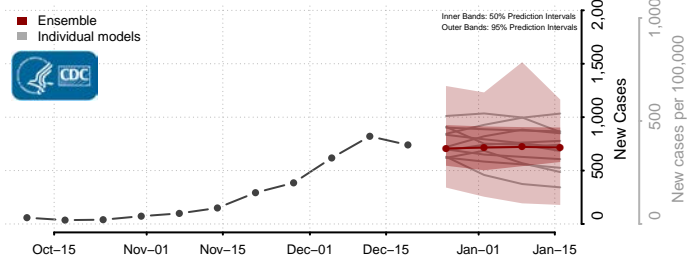

El Dorado County, California