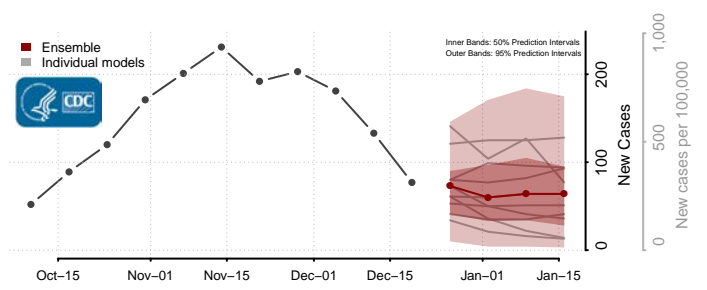

Todd County, Minnesota