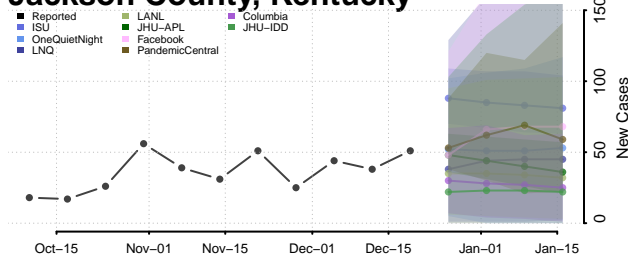

Jackson County, Kentucky