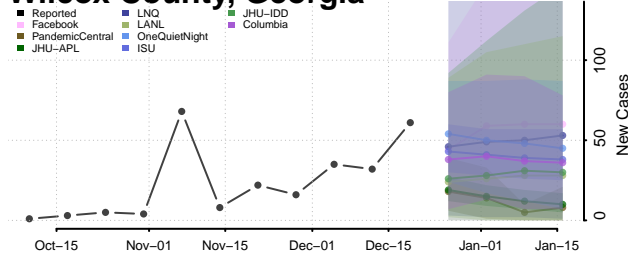

Washington County, Georgia

Wayne County, Georgia

Webster County, Georgia

Wheeler County, Georgia

White County, Georgia

Whitfield County, Georgia

Wilcox County, Georgia

Wilkes County, Georgia