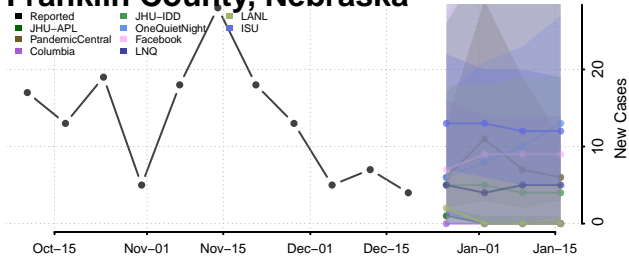

Franklin County, Nebraska