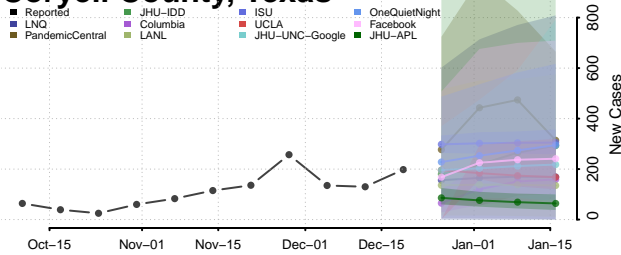

Coryell County, Texas