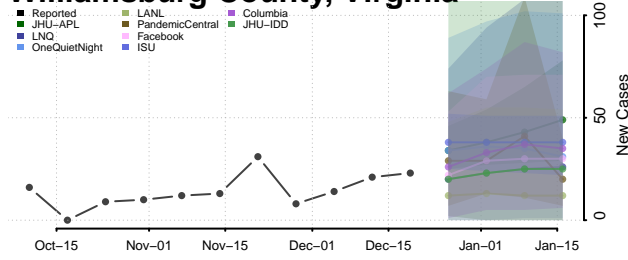

Tazewell County, Virginia

Virginia Beach County, Virginia

Warren County, Virginia

Washington County, Virginia

Waynesboro County, Virginia

Westmoreland County, Virginia

Williamsburg County, Virginia

Winchester County, Virginia