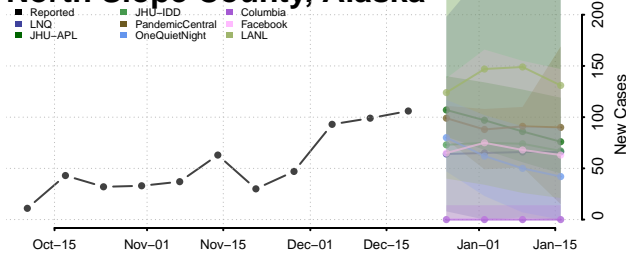

North Slope County, Alaska