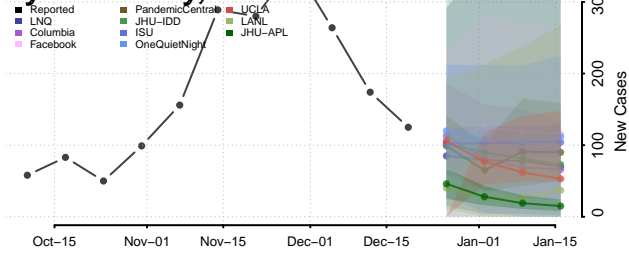

Lac qui Parle County, Minnesota

Lake County, Minnesota

Lake of the Woods County, Minnesota

Le Sueur County, Minnesota

Lincoln County, Minnesota

Lyon County, Minnesota

Mahnomen County, Minnesota

Marshall County, Minnesota