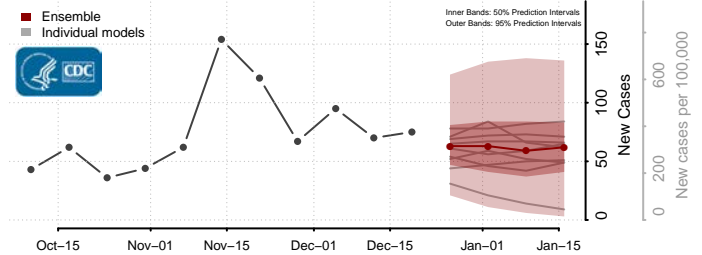

Jefferson County, Montana

Judith Basin County, Montana

Lake County, Montana

Lewis and Clark County, Montana

Liberty County, Montana

Lincoln County, Montana

Madison County, Montana

McCone County, Montana