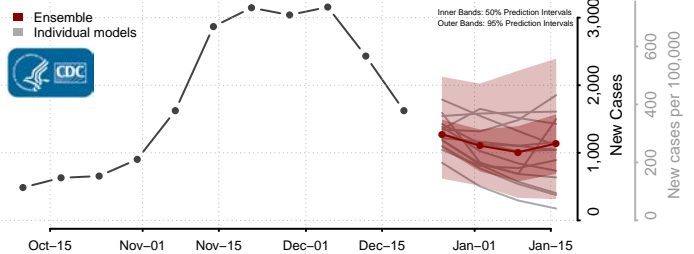

Dakota County, Minnesota