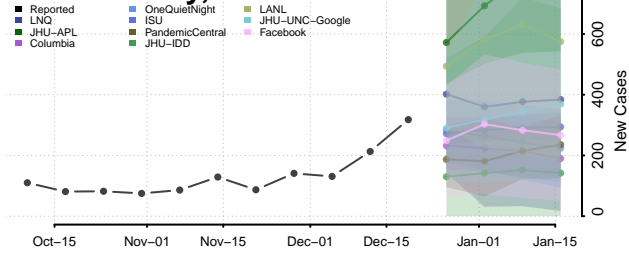

Giles County, Tennessee