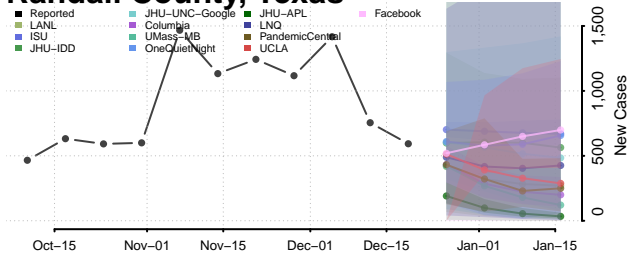

Randall County, Texas