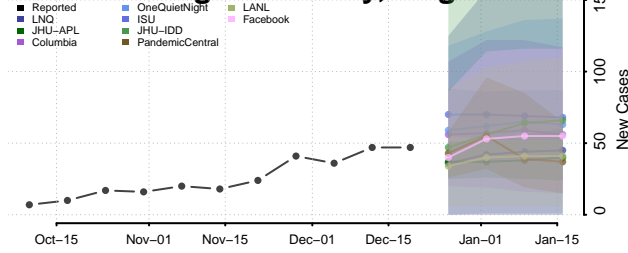

Colonial Heights County, Virginia