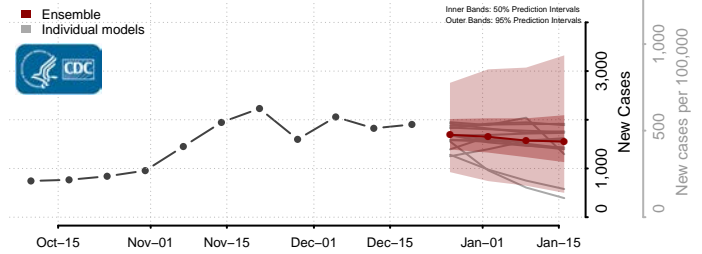

Beaver County, Utah

Box Elder County, Utah

Cache County, Utah

Carbon County, Utah

Daggett County, Utah

Davis County, Utah

Duchesne County, Utah

Emery County, Utah