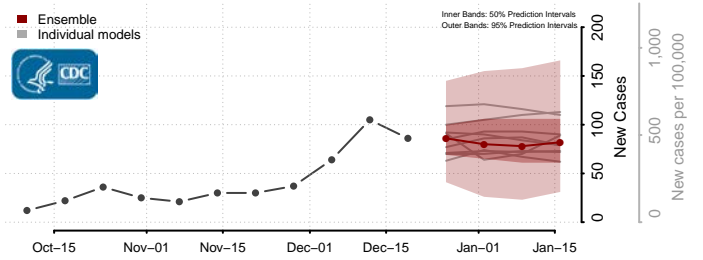

Morgan County, West Virginia