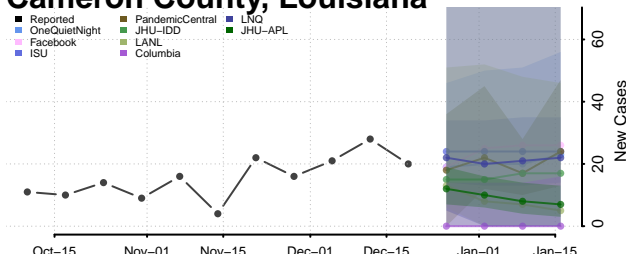

Bienville County, Louisiana

Bossier County, Louisiana

Caddo County, Louisiana

Calcasieu County, Louisiana

Caldwell County, Louisiana

Cameron County, Louisiana

Catahoula County, Louisiana

Claiborne County, Louisiana