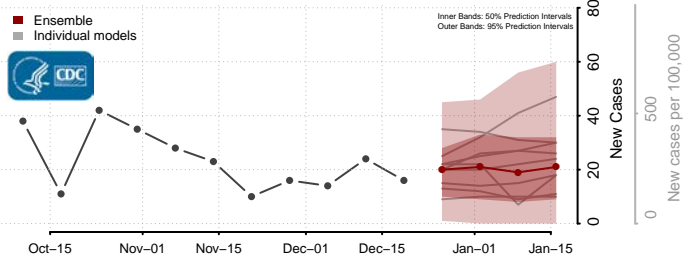

Shannon County, Missouri