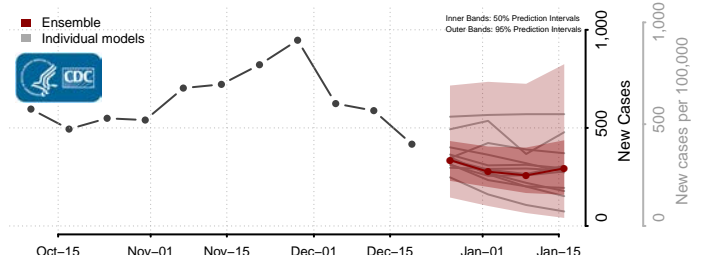

Flathead County, Montana