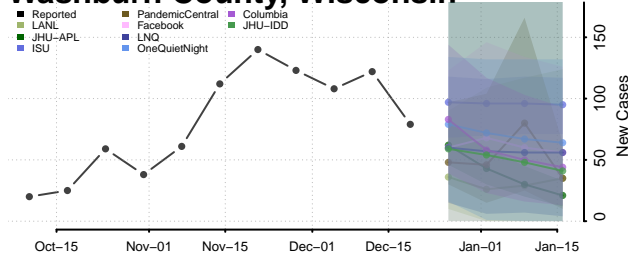

Walworth County, Wisconsin

Washburn County, Wisconsin

Washington County, Wisconsin

Waukesha County, Wisconsin

Waupaca County, Wisconsin

Waushara County, Wisconsin

Winnebago County, Wisconsin

Wood County, Wisconsin