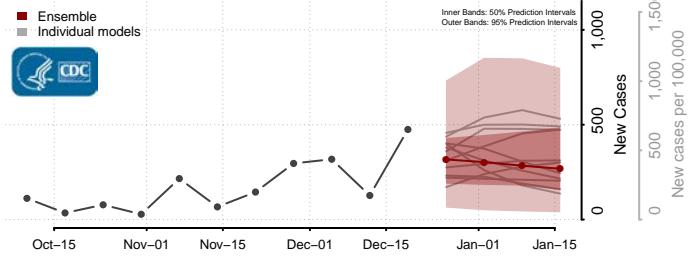

Walker County, Texas