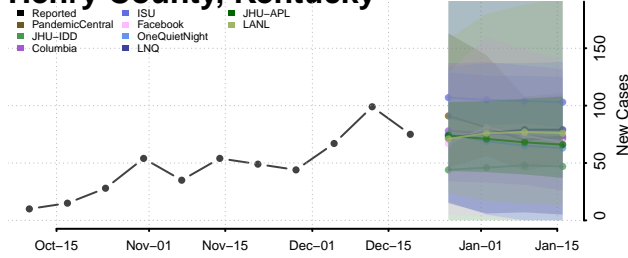

Henry County, Kentucky