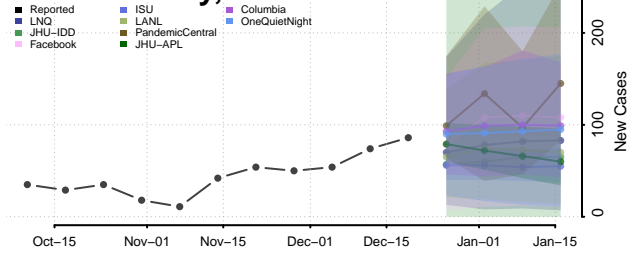

Bertie County, North Carolina