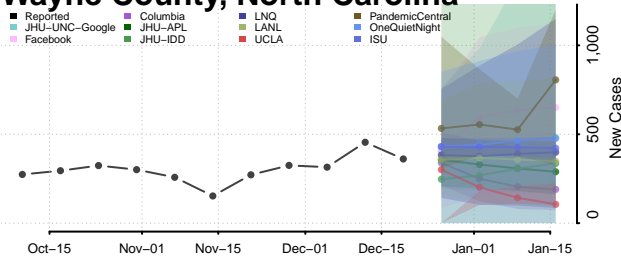

Wake County, North Carolina

Warren County, North Carolina

Washington County, North Carolina

Watauga County, North Carolina

Wayne County, North Carolina

Wilkes County, North Carolina

Wilson County, North Carolina