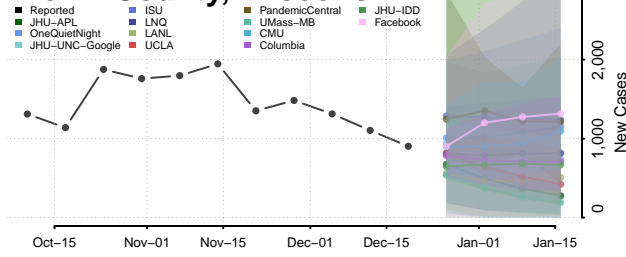

Adams County, Wisconsin

Ashland County, Wisconsin

Barron County, Wisconsin

Bayfield County, Wisconsin

Brown County, Wisconsin

Buffalo County, Wisconsin

Burnett County, Wisconsin

Calumet County, Wisconsin