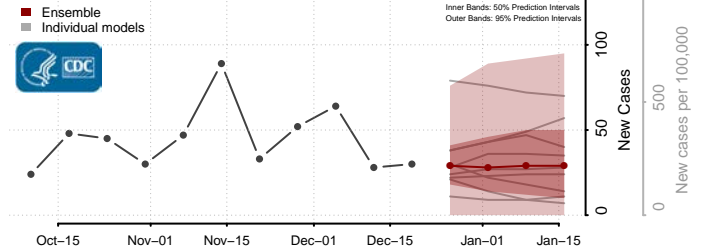

Ripley County, Missouri