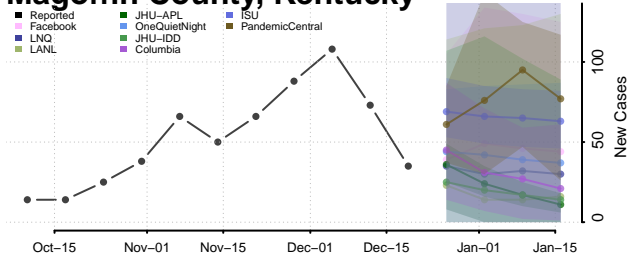

Magoffin County, Kentucky