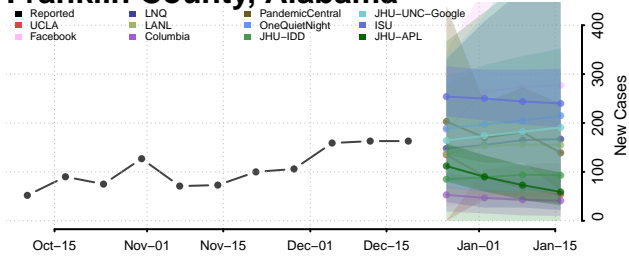

Cleburne County, Alabama

Coffee County, Alabama

Colbert County, Alabama

Conecuh County, Alabama

Coosa County, Alabama

Covington County, Alabama

Crenshaw County, Alabama

Cullman County, Alabama

Dale County, Alabama

Dallas County, Alabama

DeKalb County, Alabama

Elmore County, Alabama

Escambia County, Alabama

Etowah County, Alabama

Fayette County, Alabama

Franklin County, Alabama

Geneva County, Alabama

Greene County, Alabama

Hale County, Alabama

Henry County, Alabama

Houston County, Alabama

Jackson County, Alabama

Jefferson County, Alabama

Lamar County, Alabama