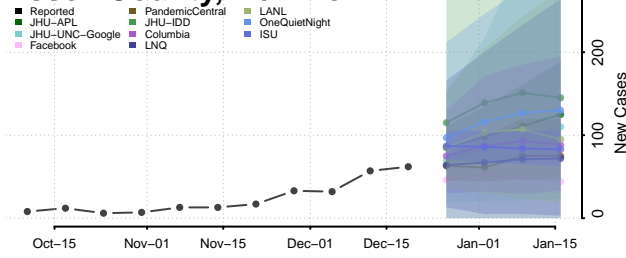

Cortland County, New York

Delaware County, New York

Dutchess County, New York

Erie County, New York

Essex County, New York

Franklin County, New York

Fulton County, New York

Genesee County, New York