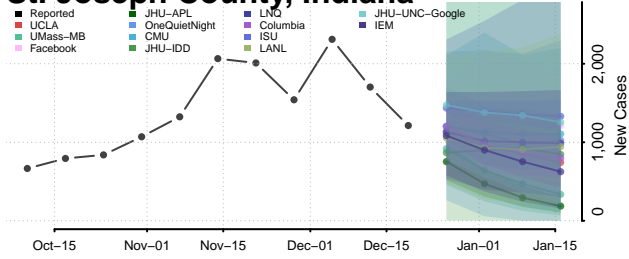

Putnam County, Indiana

Randolph County, Indiana

Ripley County, Indiana

Rush County, Indiana

Scott County, Indiana

Shelby County, Indiana

Spencer County, Indiana

St. Joseph County, Indiana