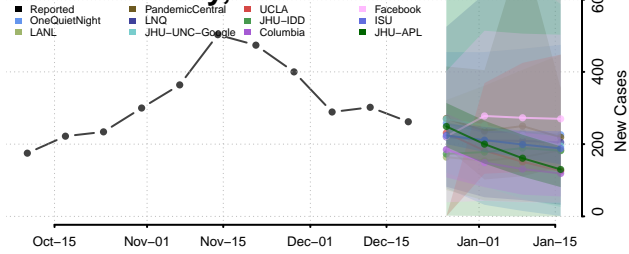

Boone County, Illinois