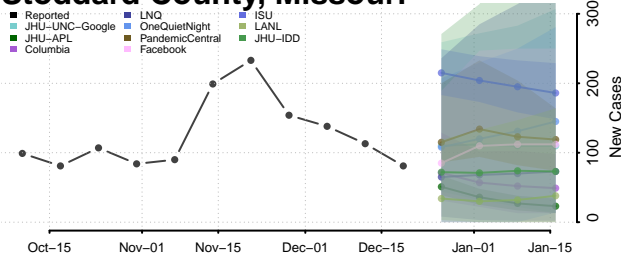

Stoddard County, Missouri