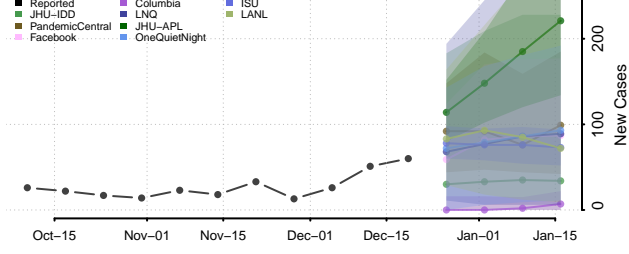

Hampton County, South Carolina