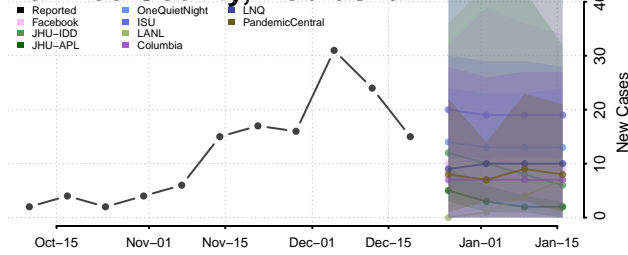

Pawnee County, Nebraska