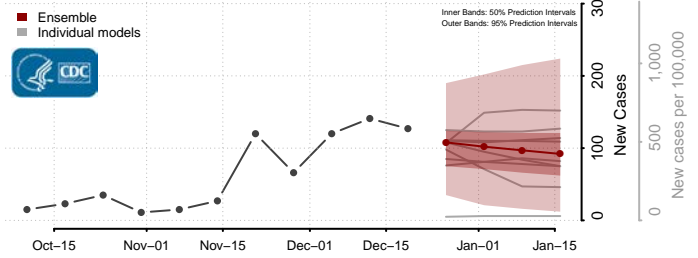

Plaquemines County, Louisiana

Pointe Coupee County, Louisiana

Rapides County, Louisiana

Red River County, Louisiana

Richland County, Louisiana

Sabine County, Louisiana

St. Bernard County, Louisiana

St. Charles County, Louisiana