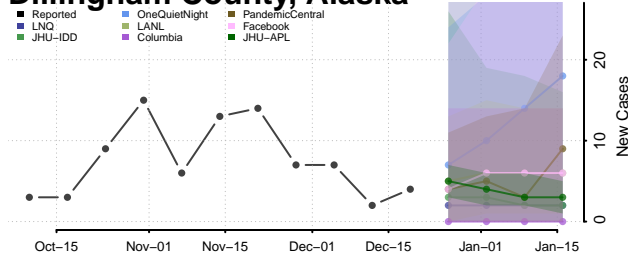

Anchorage County, Alaska

Bethel County, Alaska

Bristol Bay County, Alaska

Denali County, Alaska

Dillingham County, Alaska

Fairbanks North Star County, Alaska

Haines County, Alaska

Hoonah-Angoon County, Alaska