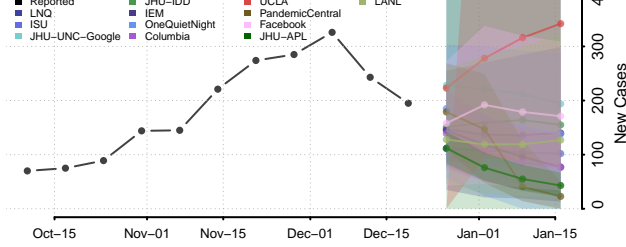

Wasatch County, Utah