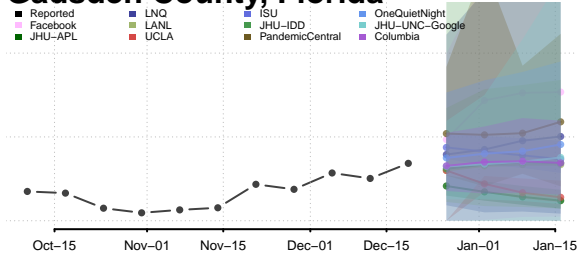

Gadsden County, Florida