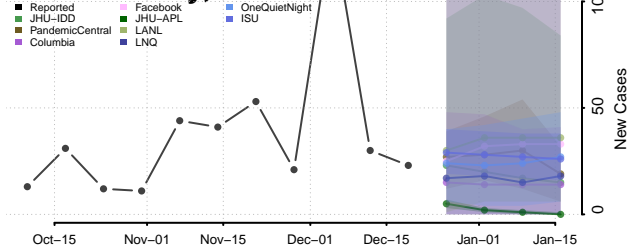

Rooks County, Kansas

Rush County, Kansas

Russell County, Kansas

Saline County, Kansas

Scott County, Kansas

Sedgwick County, Kansas

Seward County, Kansas

Shawnee County, Kansas