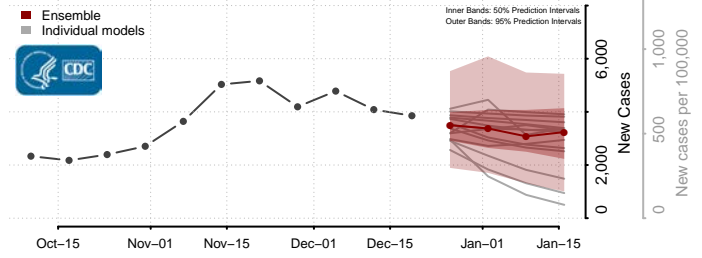

Utah County, Utah