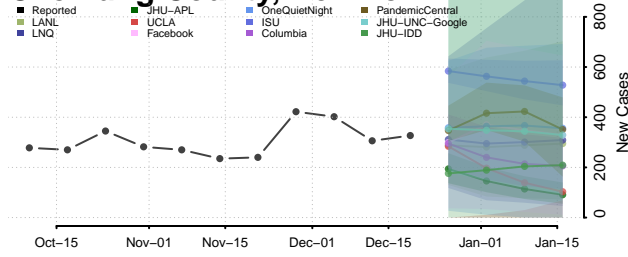

Chemung County, New York