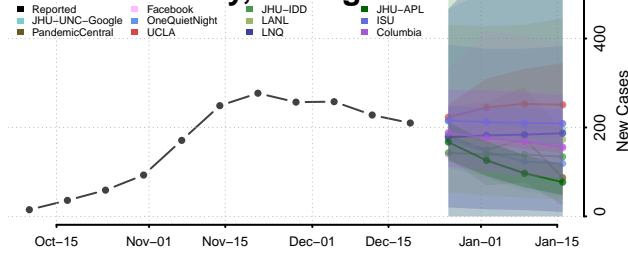

Tuscola County, Michigan