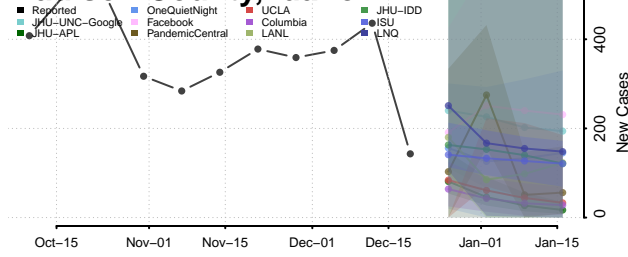

Madison County, Idaho