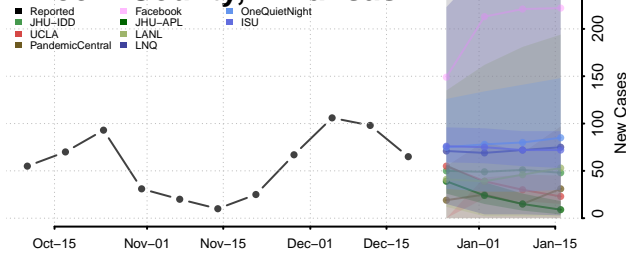

Johnson County, Arkansas

Lafayette County, Arkansas

Lawrence County, Arkansas

Lee County, Arkansas

Lincoln County, Arkansas

Little River County, Arkansas

Logan County, Arkansas

Lonoke County, Arkansas