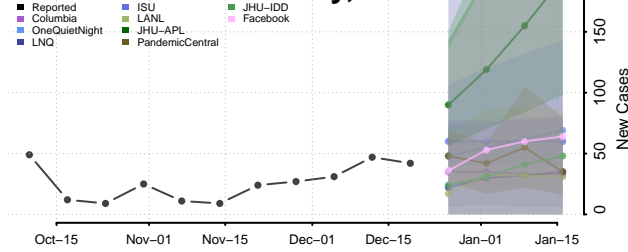

West Feliciana County, Louisiana