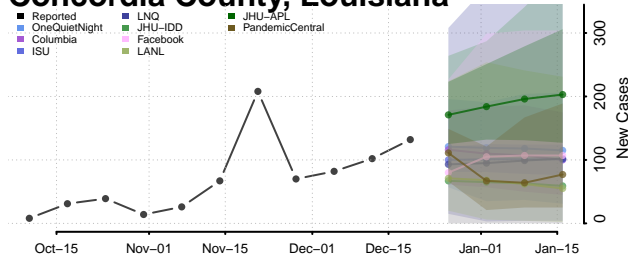

Concordia County, Louisiana