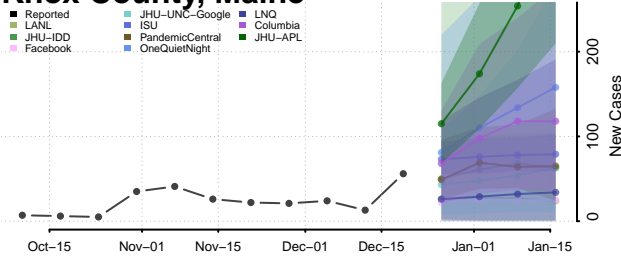

Aroostook County, Maine

Cumberland County, Maine

Franklin County, Maine

Hancock County, Maine

Kennebec County, Maine

Knox County, Maine

Lincoln County, Maine

Oxford County, Maine