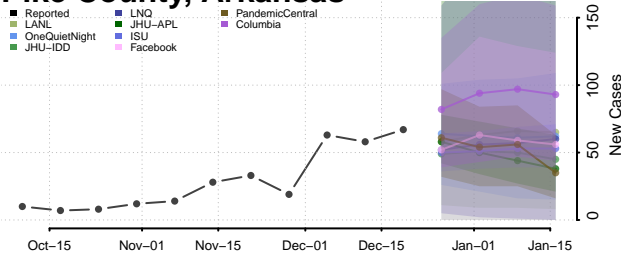

Pike County, Arkansas