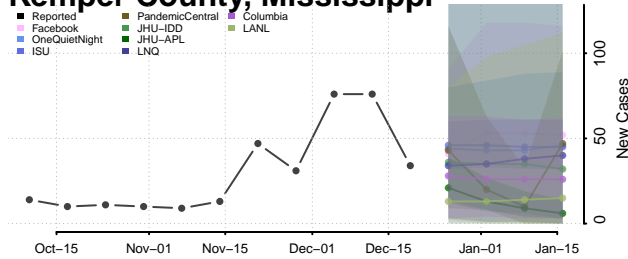

Itawamba County, Mississippi

Jackson County, Mississippi

Jasper County, Mississippi

Jefferson County, Mississippi

Jefferson Davis County, Mississippi

Jones County, Mississippi

Kemper County, Mississippi

Lafayette County, Mississippi