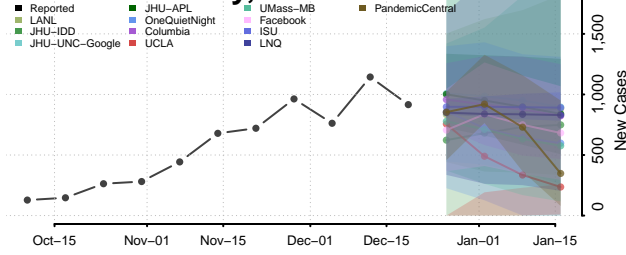

Fairfield County, Ohio