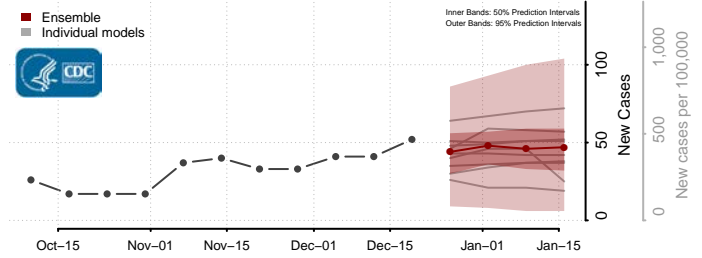

Jefferson Davis County, Mississippi