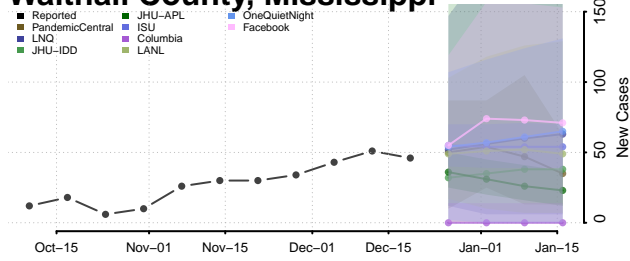

Tate County, Mississippi

Tippah County, Mississippi

Tishomingo County, Mississippi

Tunica County, Mississippi

Union County, Mississippi

Walthall County, Mississippi

Warren County, Mississippi

Washington County, Mississippi