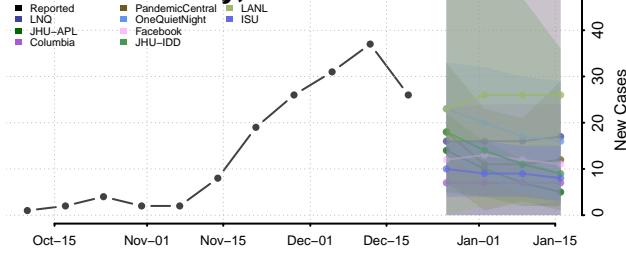

Labette County, Kansas

Lane County, Kansas

Leavenworth County, Kansas

Lincoln County, Kansas

Linn County, Kansas

Logan County, Kansas

Lyon County, Kansas

Marion County, Kansas