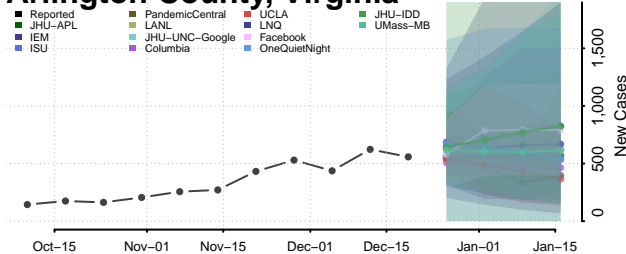

Arlington County, Virginia