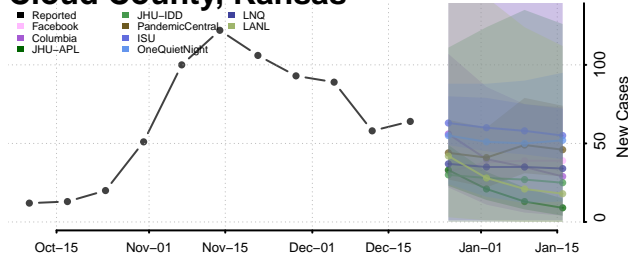

Chautauqua County, Kansas

Cherokee County, Kansas

Cheyenne County, Kansas

Clark County, Kansas

Clay County, Kansas

Cloud County, Kansas

Coffey County, Kansas

Comanche County, Kansas