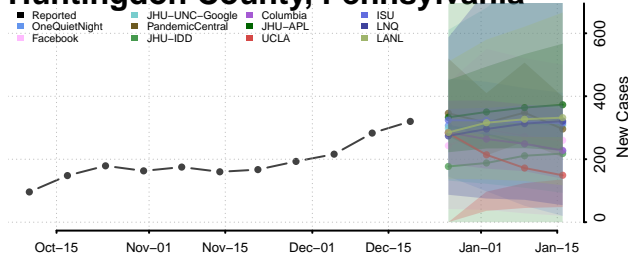

Forest County, Pennsylvania

Franklin County, Pennsylvania

Fulton County, Pennsylvania

Greene County, Pennsylvania

Huntingdon County, Pennsylvania

Indiana County, Pennsylvania

Jefferson County, Pennsylvania

Juniata County, Pennsylvania