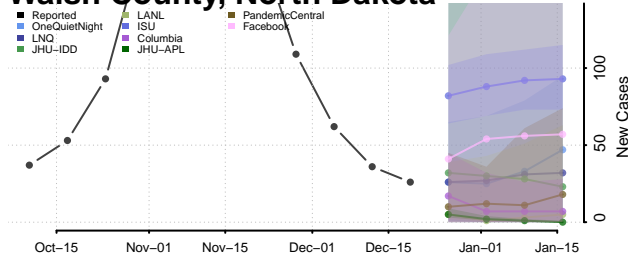

Walsh County, North Dakota