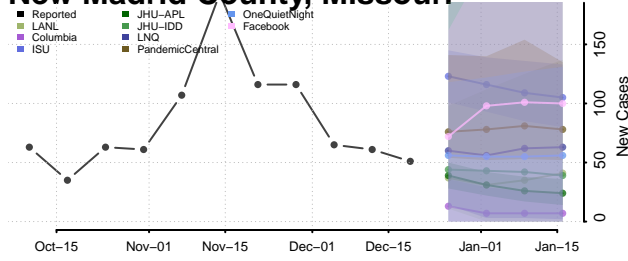

New Madrid County, Missouri