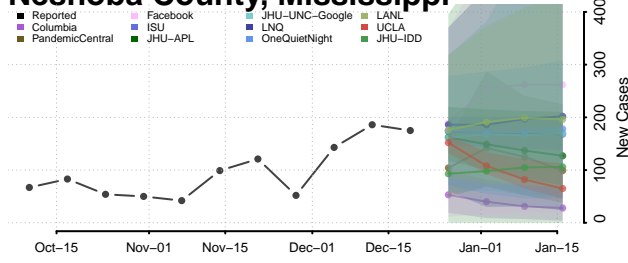

Madison County, Mississippi

Marion County, Mississippi

Marshall County, Mississippi

Monroe County, Mississippi

Montgomery County, Mississippi

Neshoba County, Mississippi

Newton County, Mississippi

Noxubee County, Mississippi