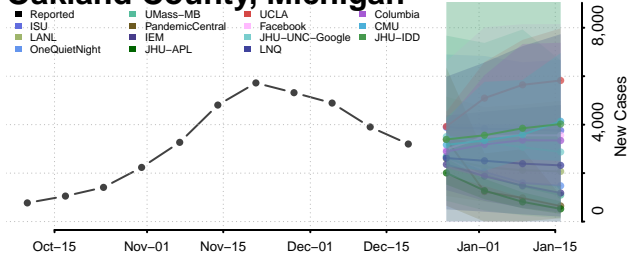

Oakland County, Michigan