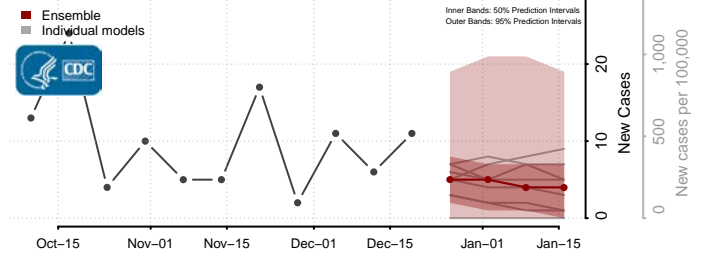

Wheatland County, Montana