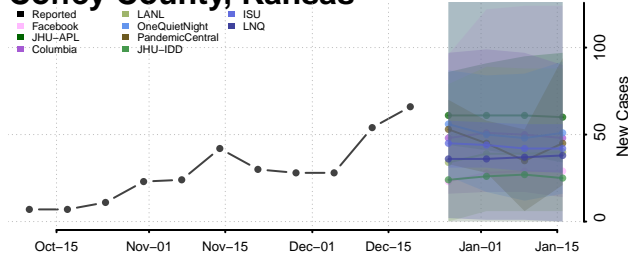

Chautauqua County, Kansas

Cherokee County, Kansas

Cheyenne County, Kansas

Clark County, Kansas

Clay County, Kansas

Cloud County, Kansas

Coffey County, Kansas

Comanche County, Kansas