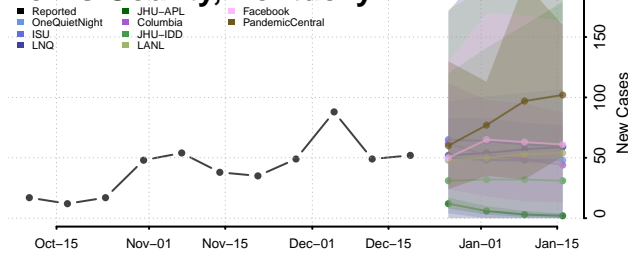

Lawrence County, Kentucky

Lee County, Kentucky

Leslie County, Kentucky

Letcher County, Kentucky

Lewis County, Kentucky

Lincoln County, Kentucky

Livingston County, Kentucky

Logan County, Kentucky