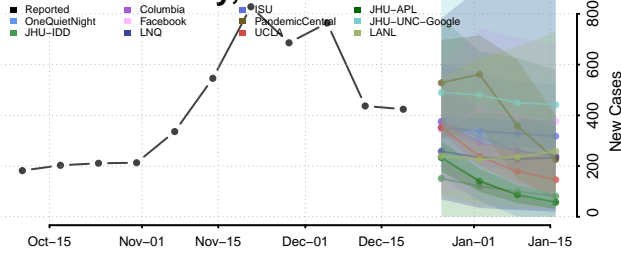

Chaves County, New Mexico