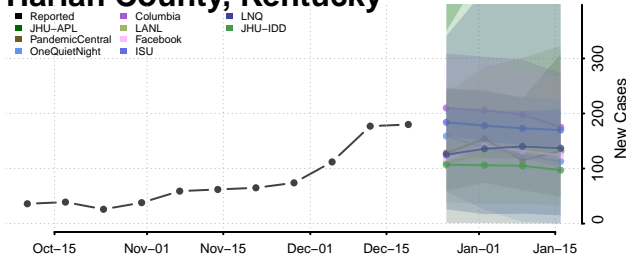

Harlan County, Kentucky