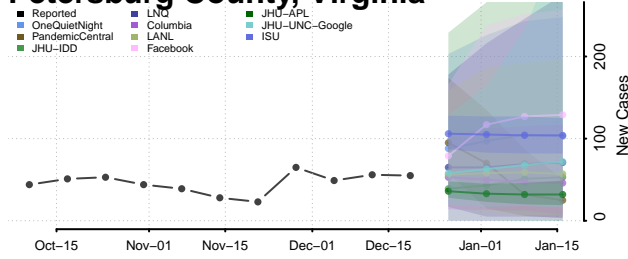

Orange County, Virginia

Page County, Virginia

Patrick County, Virginia

Petersburg County, Virginia

Pittsylvania County, Virginia

Poquoson County, Virginia

Portsmouth County, Virginia

Powhatan County, Virginia