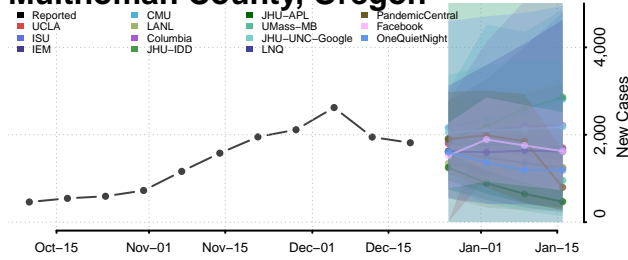

Marion County, Oregon

Morrow County, Oregon

Multnomah County, Oregon

Polk County, Oregon

Sherman County, Oregon

Tillamook County, Oregon

Umatilla County, Oregon

Union County, Oregon