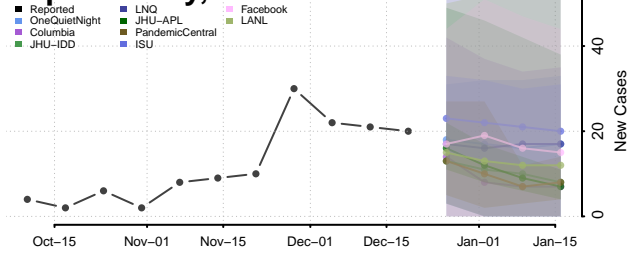

Pope County, Illinois