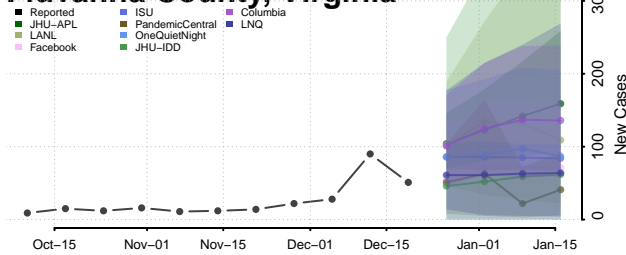

Fluvanna County, Virginia