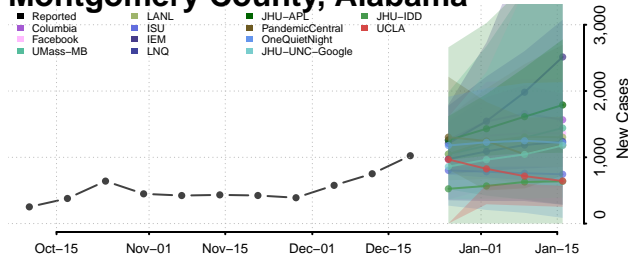

Lauderdale County, Alabama

Lawrence County, Alabama

Lee County, Alabama

Limestone County, Alabama

Lowndes County, Alabama

Macon County, Alabama

Madison County, Alabama

Marengo County, Alabama

Marion County, Alabama

Marshall County, Alabama

Mobile County, Alabama

Monroe County, Alabama

Montgomery County, Alabama

Morgan County, Alabama

Perry County, Alabama

Pickens County, Alabama

Pike County, Alabama

Randolph County, Alabama

Russell County, Alabama

Shelby County, Alabama

St. Clair County, Alabama

Sumter County, Alabama

Talladega County, Alabama

Tallapoosa County, Alabama