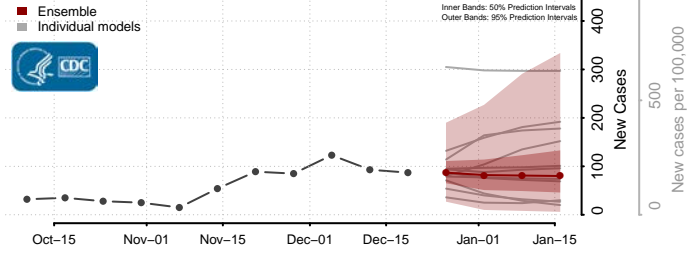

Plaquemines County, Louisiana

Pointe Coupee County, Louisiana

Rapides County, Louisiana

Red River County, Louisiana

Richland County, Louisiana

Sabine County, Louisiana

St. Bernard County, Louisiana

St. Charles County, Louisiana