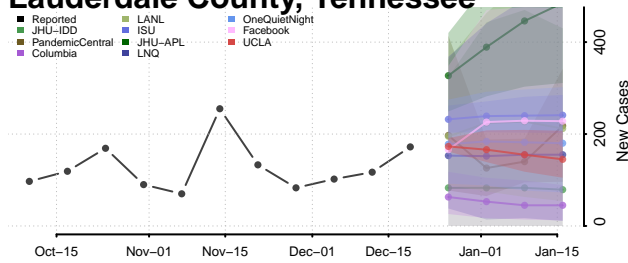

Lauderdale County, Tennessee