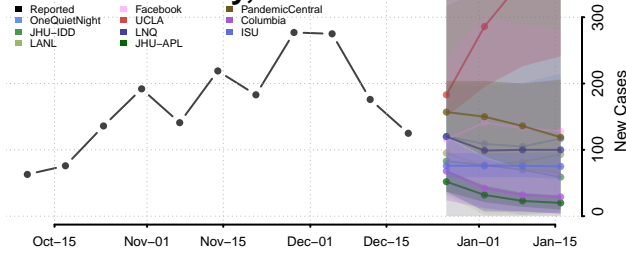

Yankton County, South Dakota