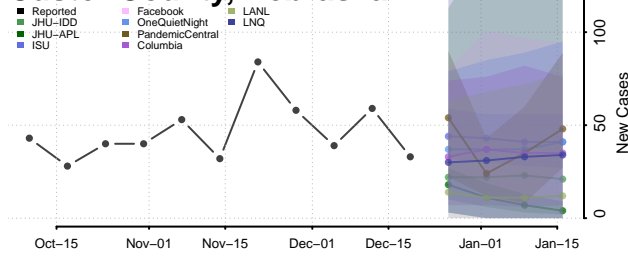

Custer County, Nebraska