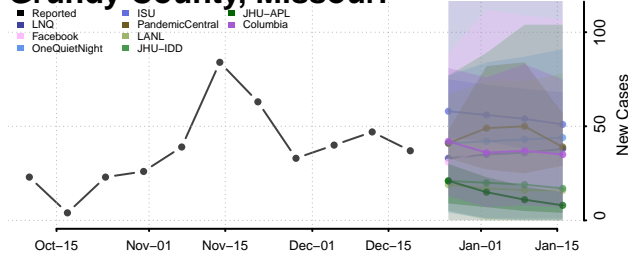

Grundy County, Missouri