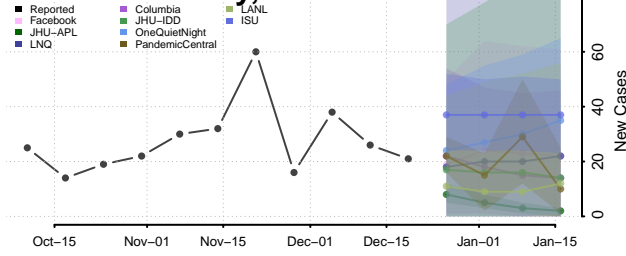

Fremont County, Iowa