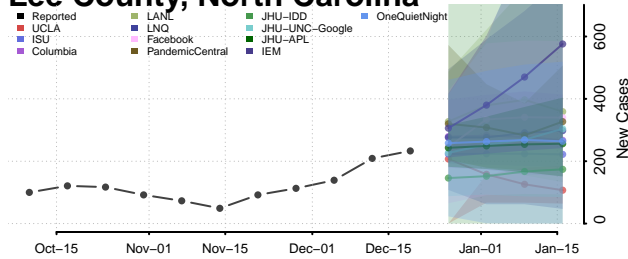

Lee County, North Carolina