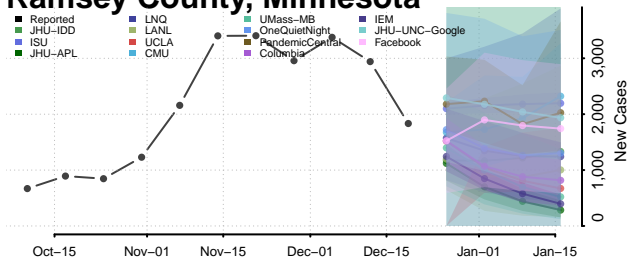

Ramsey County, Minnesota