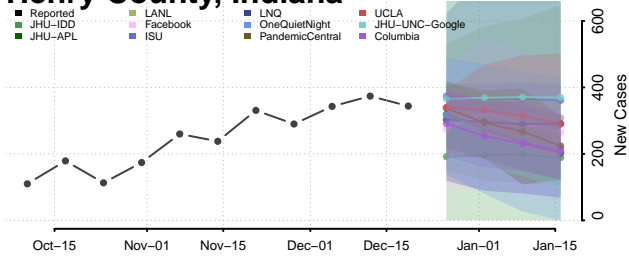

Grant County, Indiana

Greene County, Indiana

Hamilton County, Indiana

Hancock County, Indiana

Harrison County, Indiana

Hendricks County, Indiana

Henry County, Indiana

Howard County, Indiana