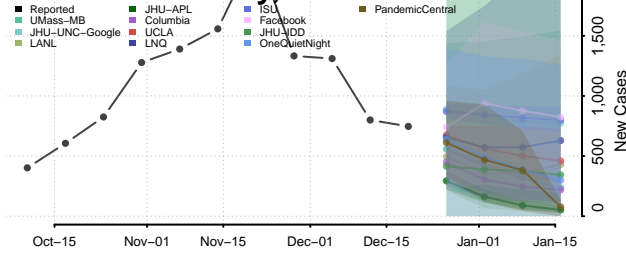

Dona Ana County, New Mexico