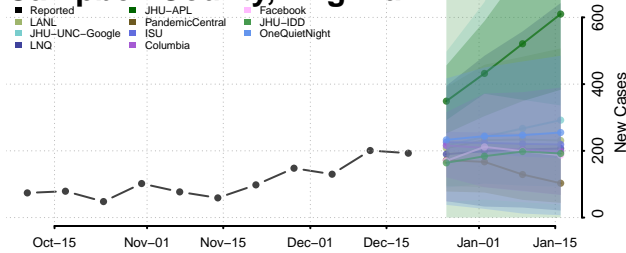

Campbell County, Virginia