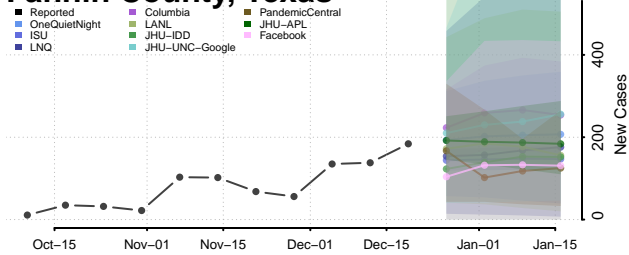

Fannin County, Texas