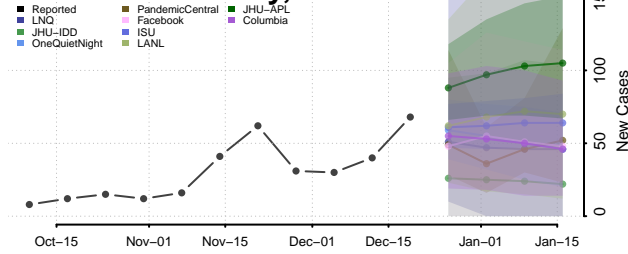

Van Buren County, Tennessee