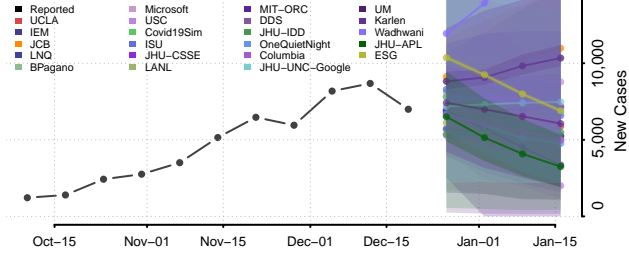

Wayne County, Pennsylvania

Westmoreland County, Pennsylvania

Wyoming County, Pennsylvania

York County, Pennsylvania

Puerto Rico

Rhode Island

Bristol County, Rhode Island

Kent County, Rhode Island