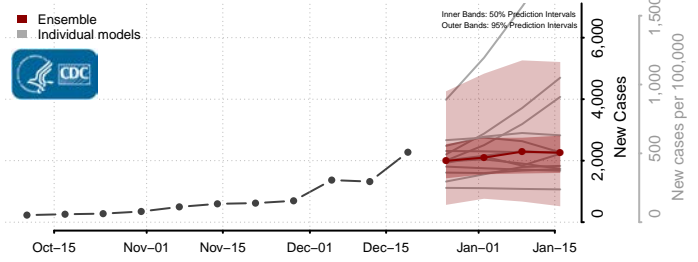

Solano County, California