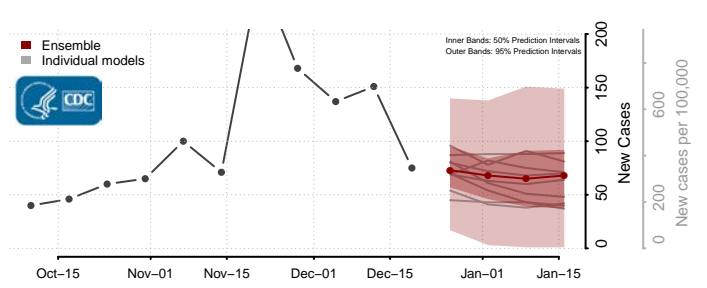

Wabasha County, Minnesota