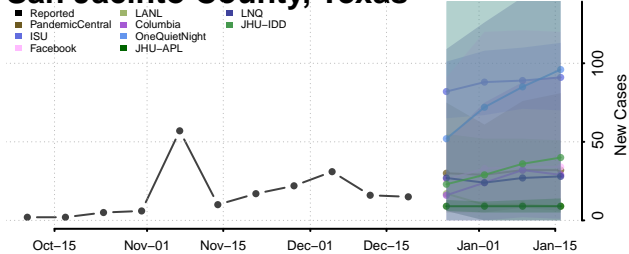

San Jacinto County, Texas