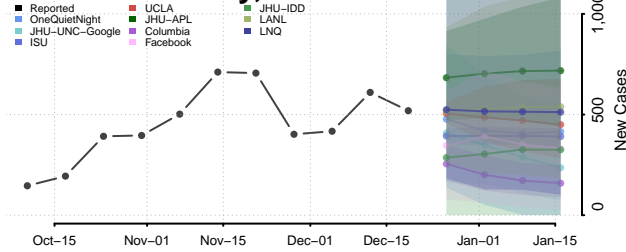

St. Croix County, Wisconsin