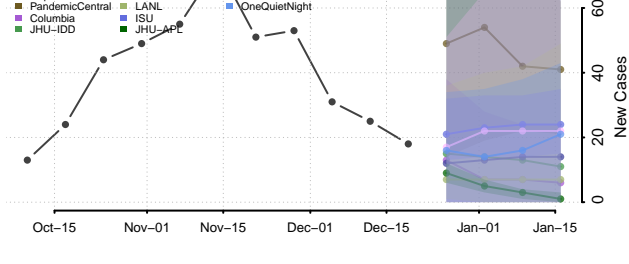

Morton County, North Dakota

Mountrail County, North Dakota

Nelson County, North Dakota

Oliver County, North Dakota

Pembina County, North Dakota

Pierce County, North Dakota

Ramsey County, North Dakota

Ransom County, North Dakota