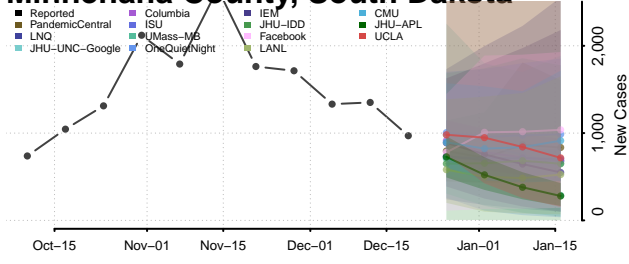

Minnehaha County, South Dakota