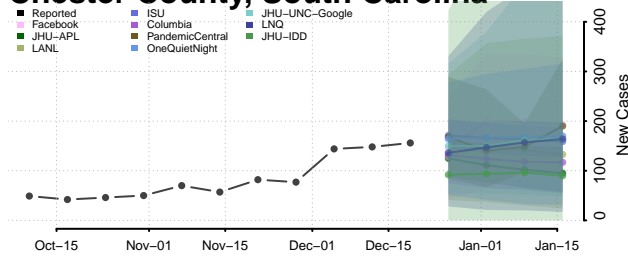

Cherokee County, South Carolina

Chester County, South Carolina

Chesterfield County, South Carolina

Clarendon County, South Carolina

Colleton County, South Carolina

Darlington County, South Carolina

Dillon County, South Carolina