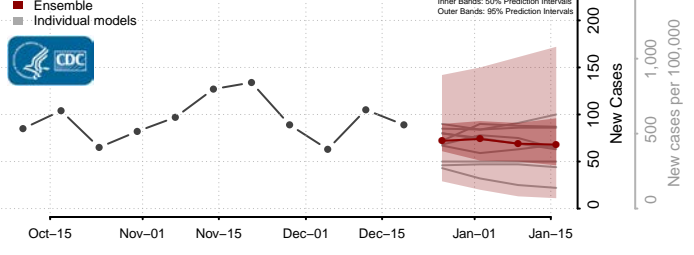

Union County, South Dakota