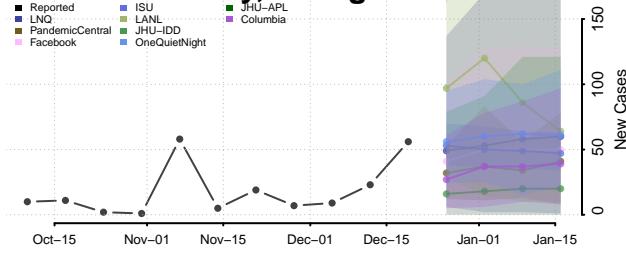

Jackson County, Georgia

Jasper County, Georgia

Jeff Davis County, Georgia

Jefferson County, Georgia

Jenkins County, Georgia

Johnson County, Georgia

Jones County, Georgia

Lamar County, Georgia