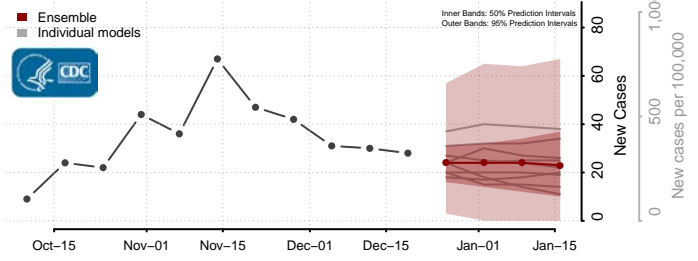

Monroe County, Missouri