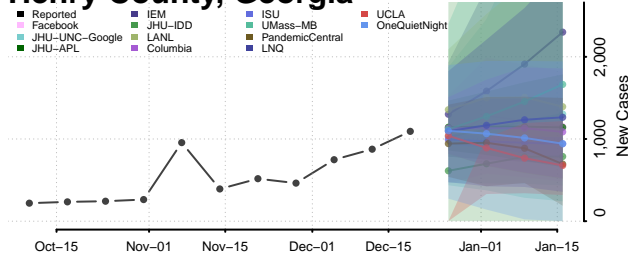

Hancock County, Georgia

Haralson County, Georgia

Harris County, Georgia

Hart County, Georgia

Heard County, Georgia

Henry County, Georgia

Houston County, Georgia

Irwin County, Georgia