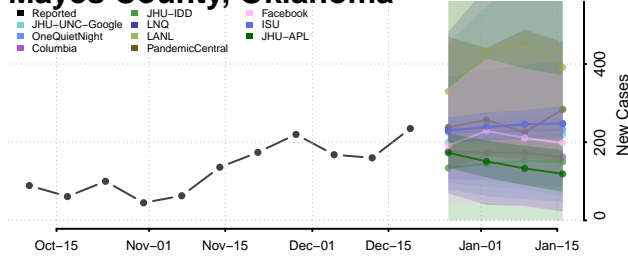

Mayes County, Oklahoma