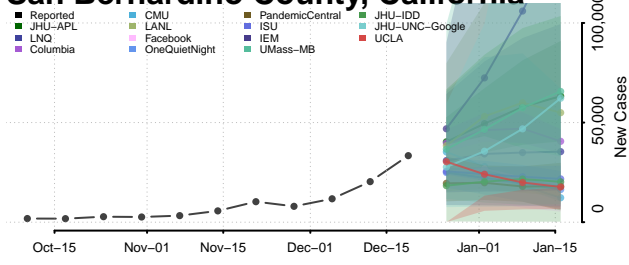

Orange County, California

Placer County, California

Plumas County, California

Riverside County, California

Sacramento County, California

San Benito County, California

San Bernardino County, California

San Diego County, California