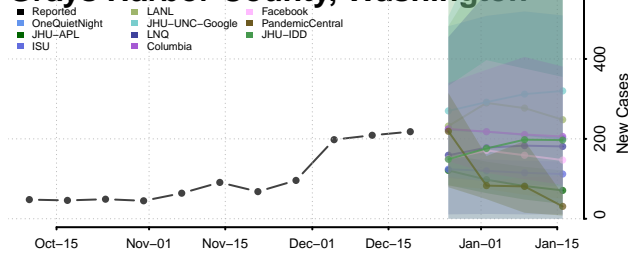

Grant County, Washington

Grays Harbor County, Washington

Island County, Washington

Jefferson County, Washington

King County, Washington

Kitsap County, Washington

Kittitas County, Washington

Klickitat County, Washington