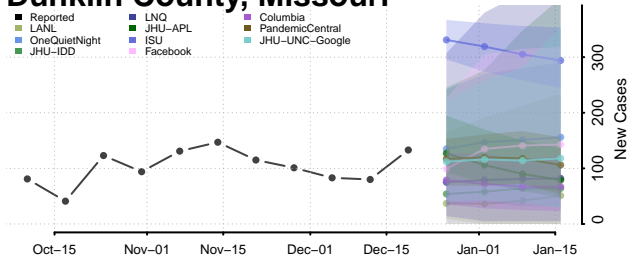

Dunklin County, Missouri