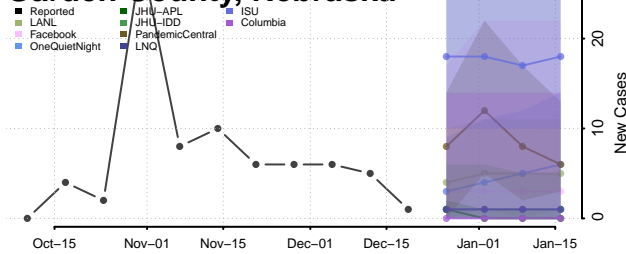

Garden County, Nebraska

Garfield County, Nebraska

Gosper County, Nebraska

Grant County, Nebraska

Greeley County, Nebraska

Hall County, Nebraska

Hamilton County, Nebraska

Harlan County, Nebraska