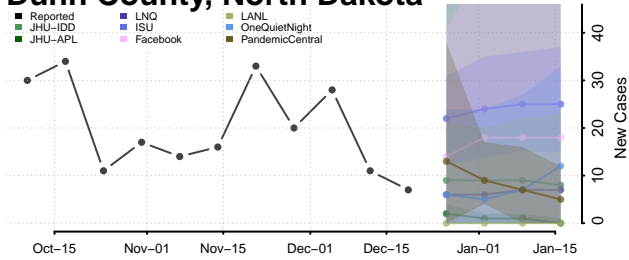

Dunn County, North Dakota