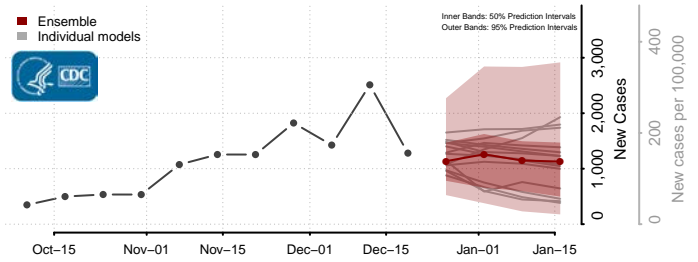

Skagit County, Washington

Skamania County, Washington

Snohomish County, Washington

Spokane County, Washington

Stevens County, Washington

Thurston County, Washington

Wahkiakum County, Washington

Walla Walla County, Washington