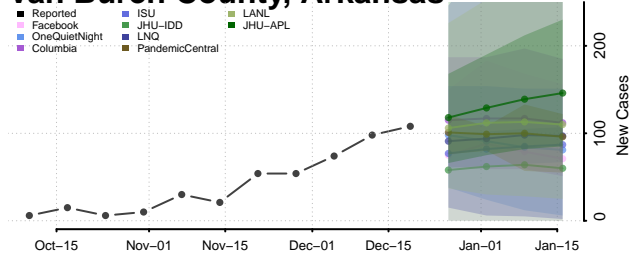

Van Buren County, Arkansas