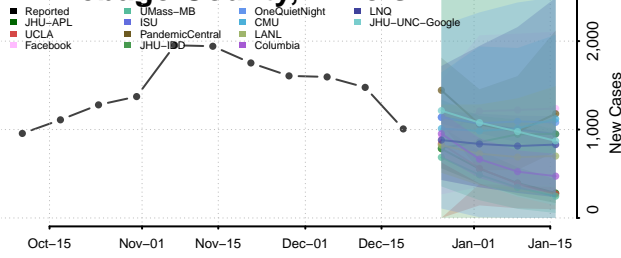

Whiteside County, Illinois

Will County, Illinois

Williamson County, Illinois

Winnebago County, Illinois

Woodford County, Illinois

Indiana

Adams County, Indiana

Allen County, Indiana