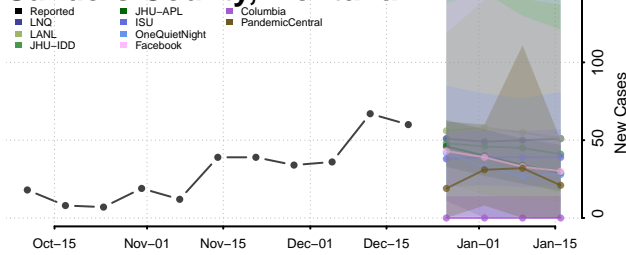

Sheridan County, Montana

Silver Bow County, Montana

Stillwater County, Montana

Sweet Grass County, Montana

Teton County, Montana

Toole County, Montana

Treasure County, Montana

Valley County, Montana