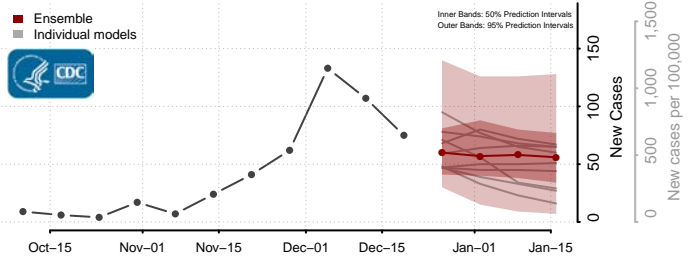

Greenbrier County, West Virginia

Hampshire County, West Virginia

Hancock County, West Virginia

Hardy County, West Virginia

Harrison County, West Virginia

Jackson County, West Virginia

Jefferson County, West Virginia