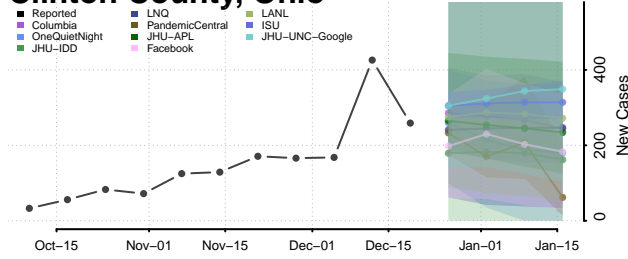

Columbiana County, Ohio

Coshocton County, Ohio

Crawford County, Ohio

Cuyahoga County, Ohio

Darke County, Ohio

Defiance County, Ohio

Delaware County, Ohio

Erie County, Ohio