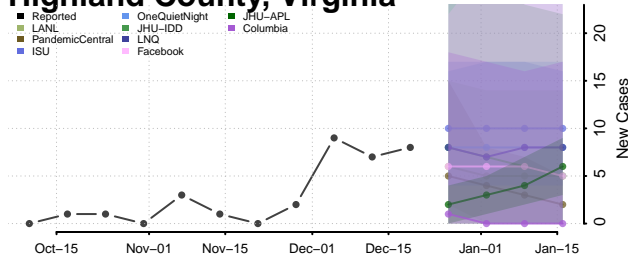

Highland County, Virginia