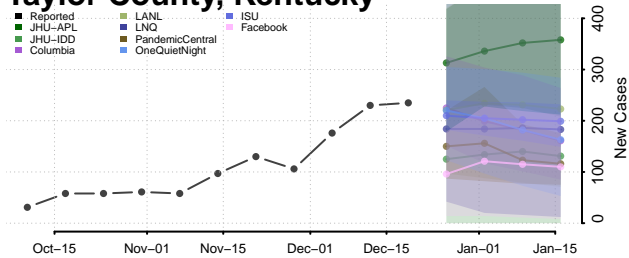

Russell County, Kentucky

Scott County, Kentucky

Shelby County, Kentucky

Simpson County, Kentucky

Spencer County, Kentucky

Taylor County, Kentucky

Todd County, Kentucky

Trigg County, Kentucky