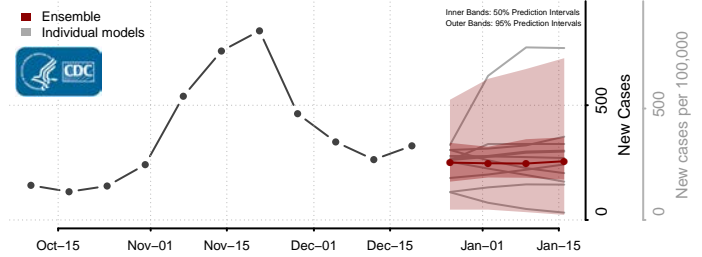

Pottawattamie County, Iowa

Poweshiek County, Iowa

Ringgold County, Iowa

Sac County, Iowa

Scott County, Iowa

Shelby County, Iowa

Sioux County, Iowa

Story County, Iowa