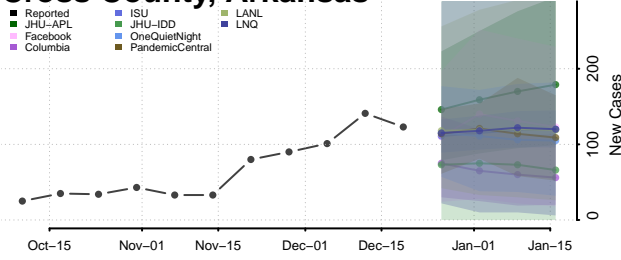

Cleburne County, Arkansas

Cleveland County, Arkansas

Columbia County, Arkansas

Conway County, Arkansas

Craighead County, Arkansas

Crawford County, Arkansas

Crittenden County, Arkansas

Cross County, Arkansas