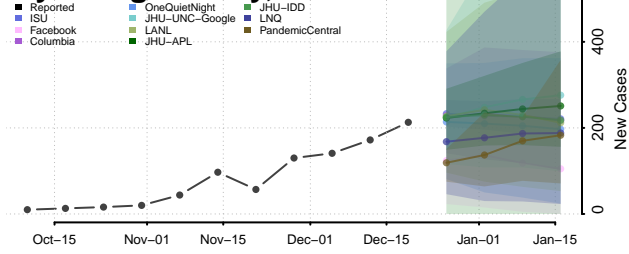

Wyoming County, New York