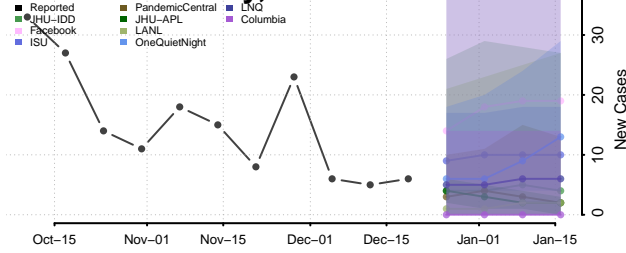

Emmons County, North Dakota