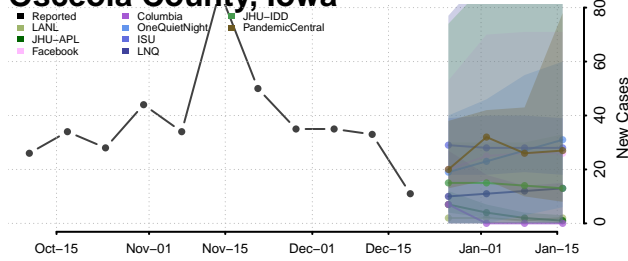

Osceola County, Iowa