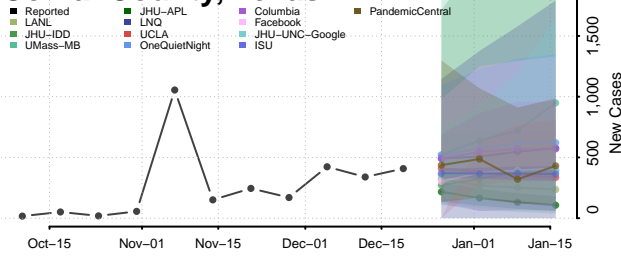

Comal County, Texas