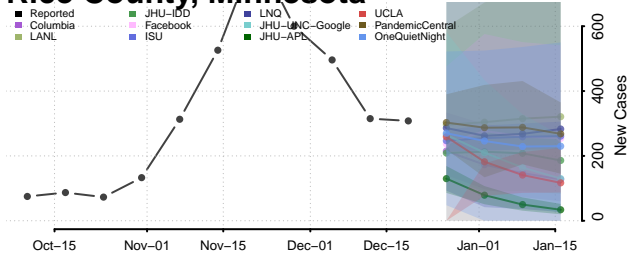

Rice County, Minnesota