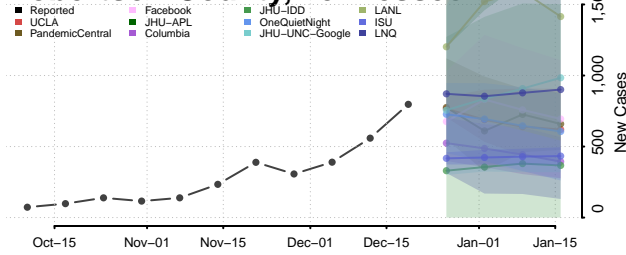

Robertson County, Tennessee