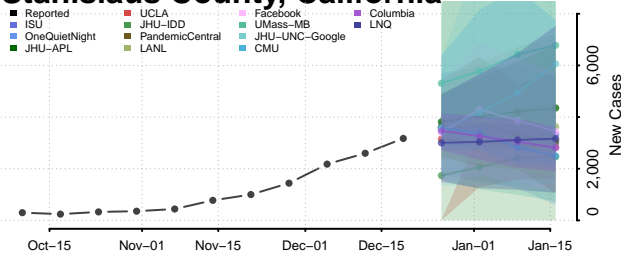

Shasta County, California

Sierra County, California

Siskiyou County, California

Solano County, California

Sonoma County, California

Stanislaus County, California

Sutter County, California

Tehama County, California