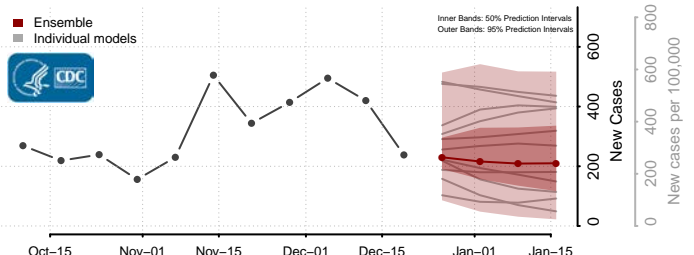

Buchanan County, Missouri