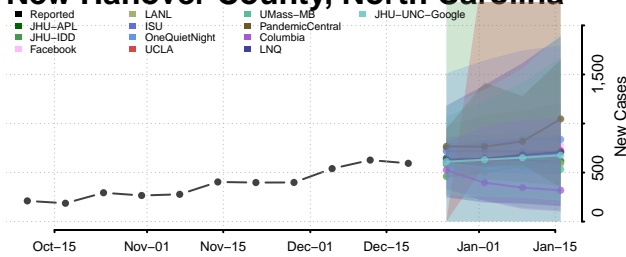

New Hanover County, North Carolina