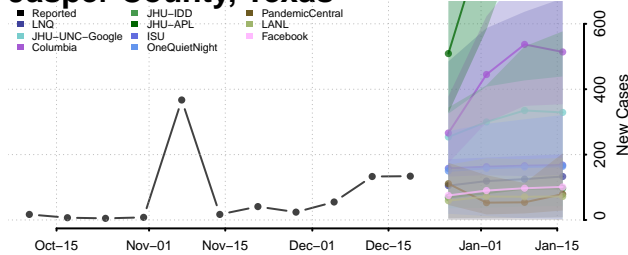

Hunt County, Texas

Hutchinson County, Texas

Irion County, Texas

Jack County, Texas

Jackson County, Texas

Jasper County, Texas

Jeff Davis County, Texas

Jefferson County, Texas