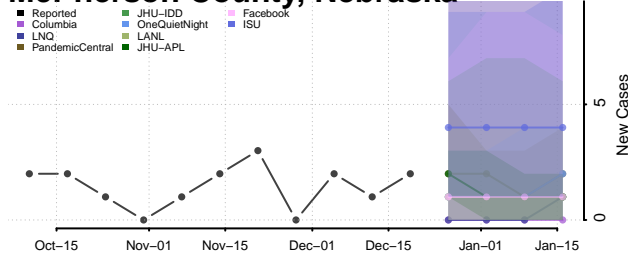

McPherson County, Nebraska