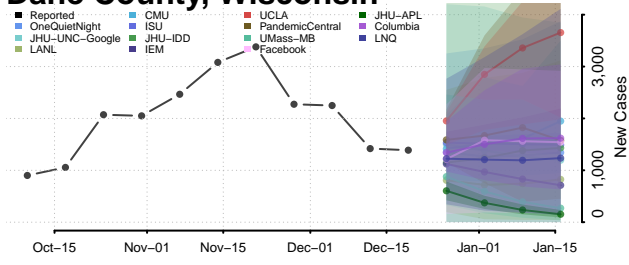

Dane County, Wisconsin