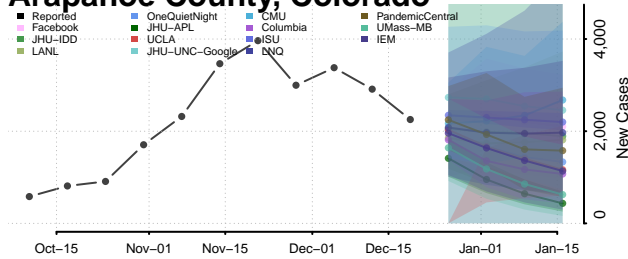

Arapahoe County, Colorado