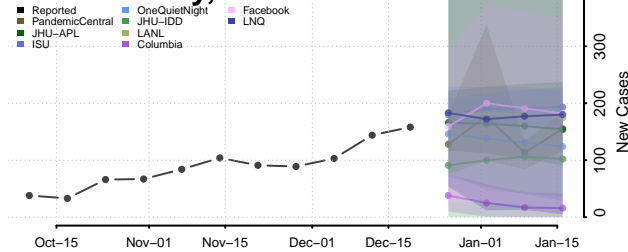

Wood County, Ohio

Wyandot County, Ohio

Oklahoma

Adair County, Oklahoma

Alfalfa County, Oklahoma

Atoka County, Oklahoma

Beaver County, Oklahoma

Beckham County, Oklahoma