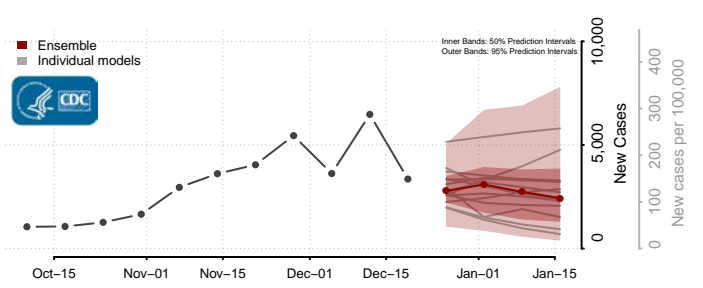

Grant County, Washington

Grays Harbor County, Washington

Island County, Washington

Jefferson County, Washington

King County, Washington

Kitsap County, Washington

Kittitas County, Washington

Klickitat County, Washington