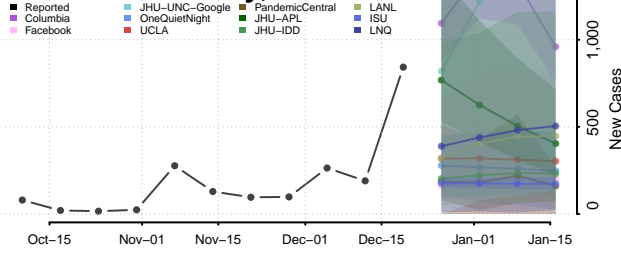

Atascosa County, Texas