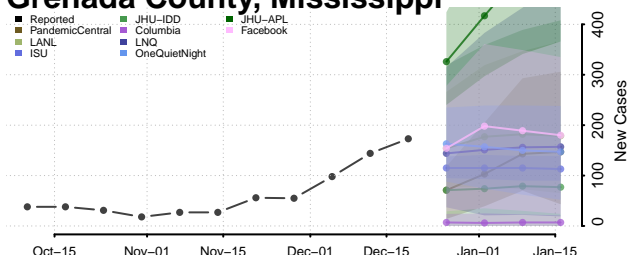

Greene County, Mississippi

Grenada County, Mississippi

Hancock County, Mississippi

Harrison County, Mississippi

Hinds County, Mississippi

Holmes County, Mississippi

Humphreys County, Mississippi

Issaquena County, Mississippi