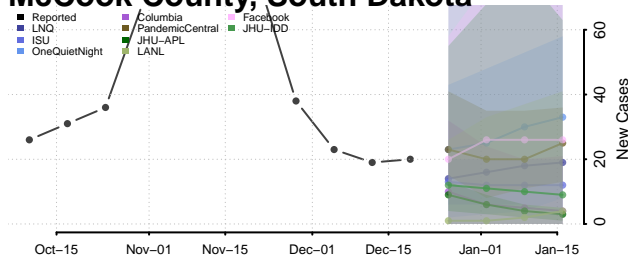

McCook County, South Dakota