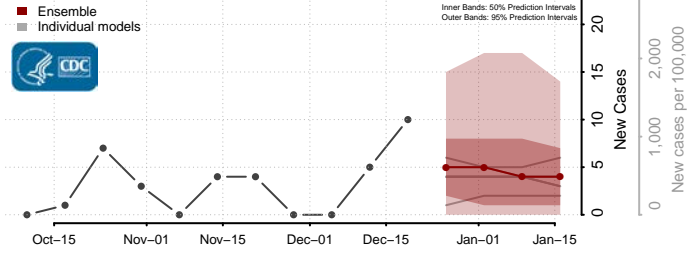

Golden Valley County, Montana