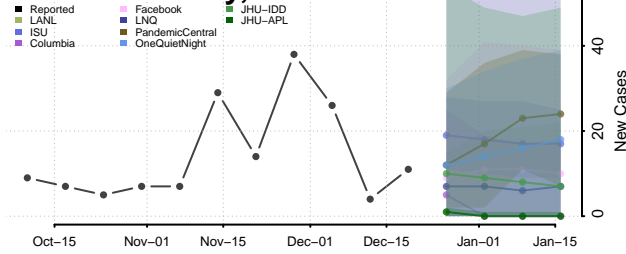

Putnam County, Missouri