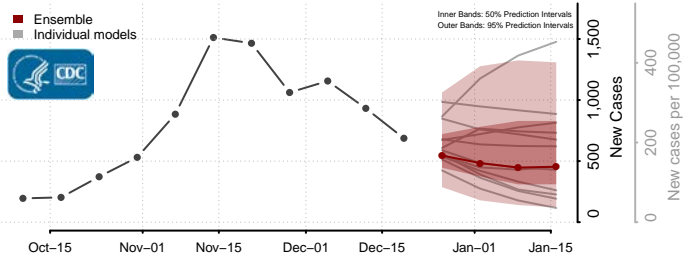

Boulder County, Colorado