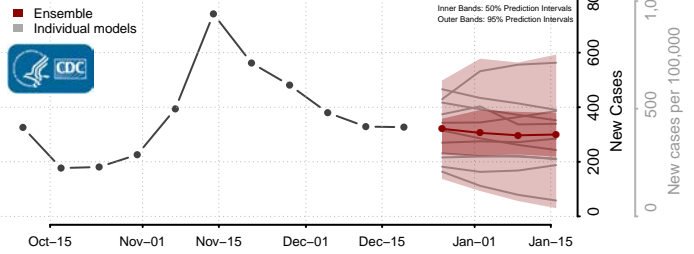

Cape Girardeau County, Missouri