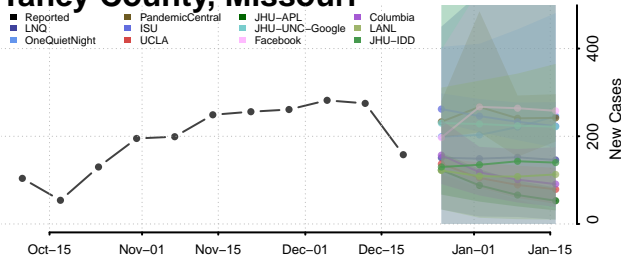

Taney County, Missouri