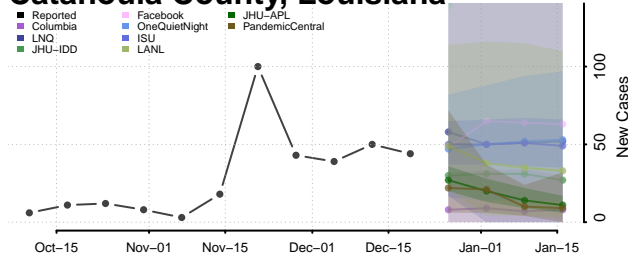

Bienville County, Louisiana

Bossier County, Louisiana

Caddo County, Louisiana

Calcasieu County, Louisiana

Caldwell County, Louisiana

Cameron County, Louisiana

Catahoula County, Louisiana

Claiborne County, Louisiana