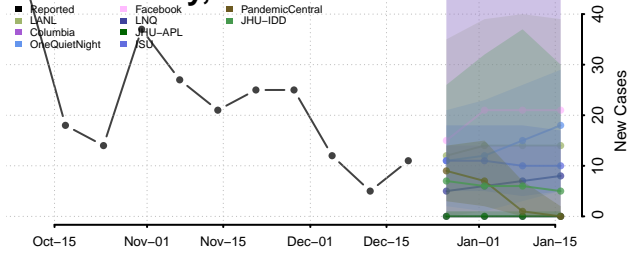

Gove County, Kansas