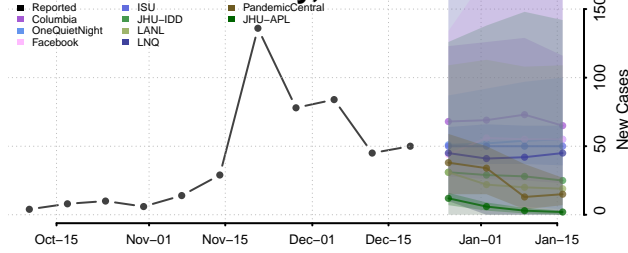

West Carroll County, Louisiana