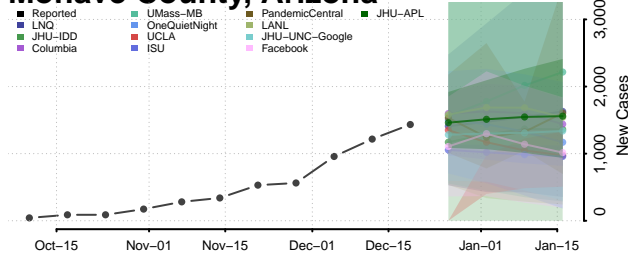

Gila County, Arizona

Graham County, Arizona

Greenlee County, Arizona

La Paz County, Arizona

Maricopa County, Arizona

Mohave County, Arizona

Navajo County, Arizona

Pima County, Arizona