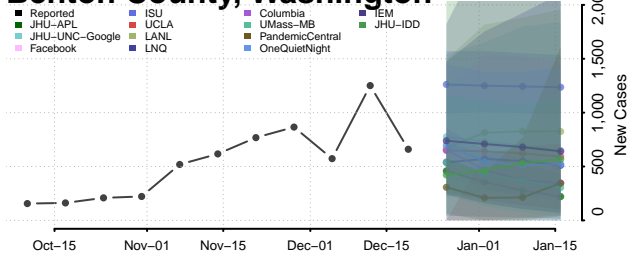

Wise County, Virginia

Wythe County, Virginia

York County, Virginia

Washington

Adams County, Washington

Asotin County, Washington

Benton County, Washington

Chelan County, Washington