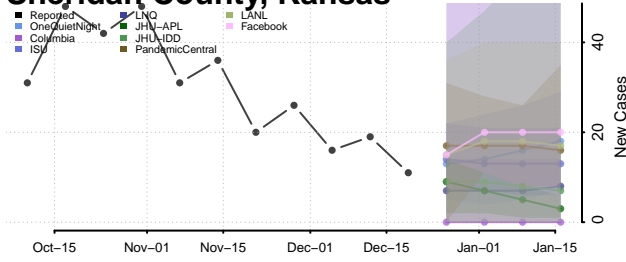

Sheridan County, Kansas