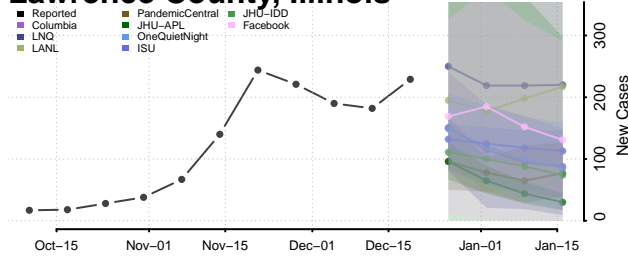

Lawrence County, Illinois