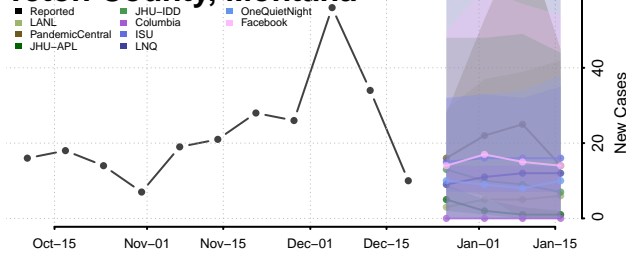

Sheridan County, Montana

Silver Bow County, Montana

Stillwater County, Montana

Sweet Grass County, Montana

Teton County, Montana

Toole County, Montana

Treasure County, Montana

Valley County, Montana