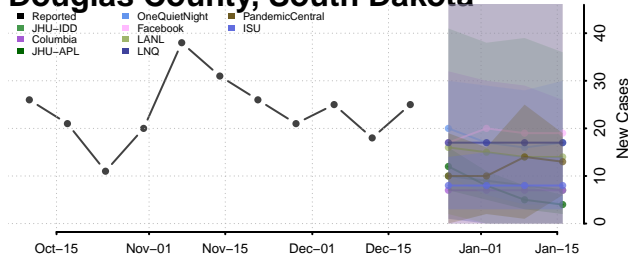

Douglas County, South Dakota