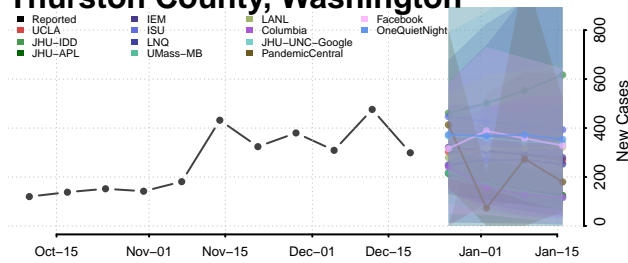

Skagit County, Washington

Skamania County, Washington

Snohomish County, Washington

Spokane County, Washington

Stevens County, Washington

Thurston County, Washington

Wahkiakum County, Washington

Walla Walla County, Washington