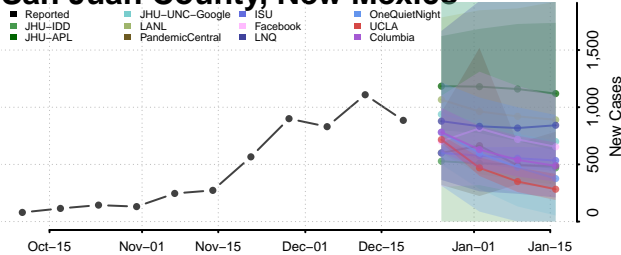

McKinley County, New Mexico

Mora County, New Mexico

Otero County, New Mexico

Quay County, New Mexico

Rio Arriba County, New Mexico

Roosevelt County, New Mexico

San Juan County, New Mexico

San Miguel County, New Mexico