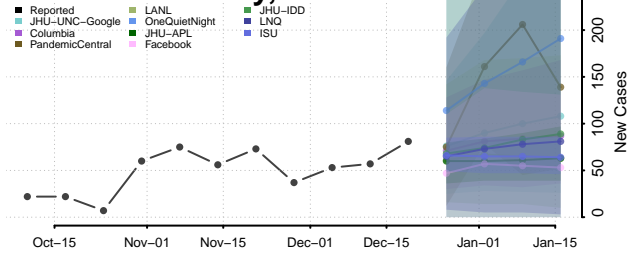

Penobscot County, Maine

Piscataquis County, Maine

Sagadahoc County, Maine

Somerset County, Maine

Waldo County, Maine

Washington County, Maine

York County, Maine

Maryland