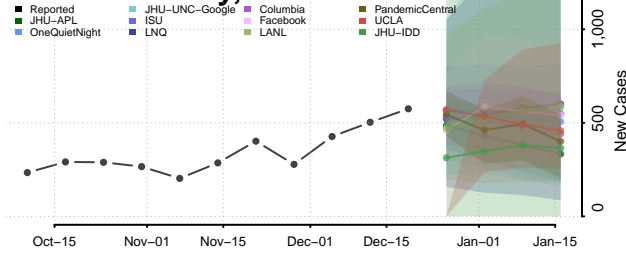

DeKalb County, Alabama