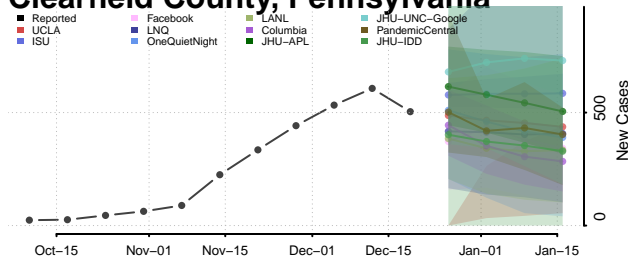

Cambria County, Pennsylvania

Cameron County, Pennsylvania

Carbon County, Pennsylvania

Centre County, Pennsylvania

Chester County, Pennsylvania

Clarion County, Pennsylvania

Clearfield County, Pennsylvania

Clinton County, Pennsylvania