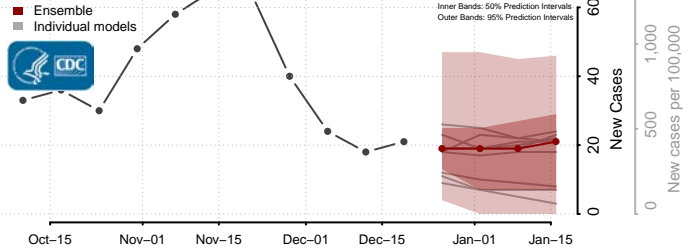

Kingsbury County, South Dakota