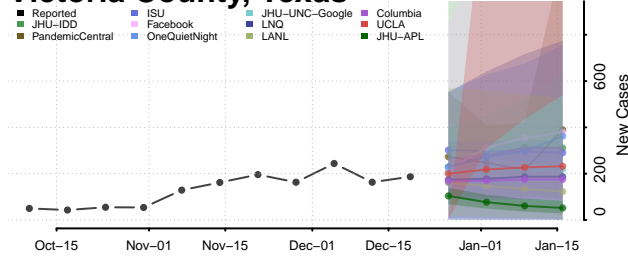

Trinity County, Texas

Tyler County, Texas

Upshur County, Texas

Upton County, Texas

Uvalde County, Texas

Val Verde County, Texas

Van Zandt County, Texas

Victoria County, Texas