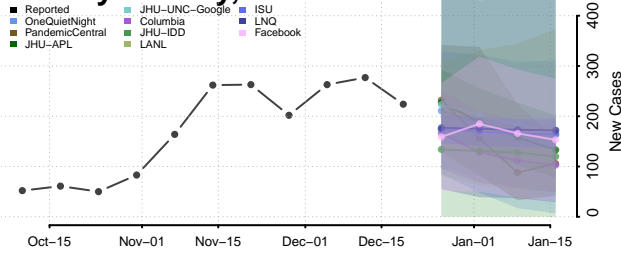

Whitley County, Indiana