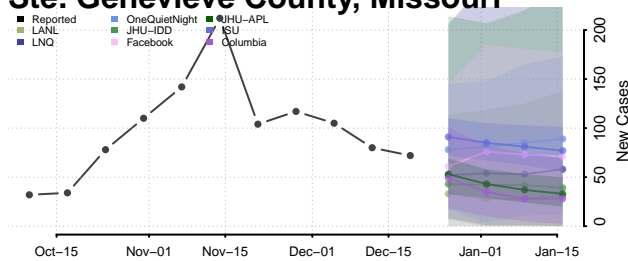

Ste. Genevieve County, Missouri