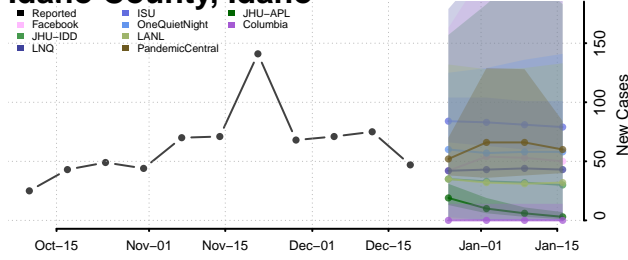

Idaho County, Idaho