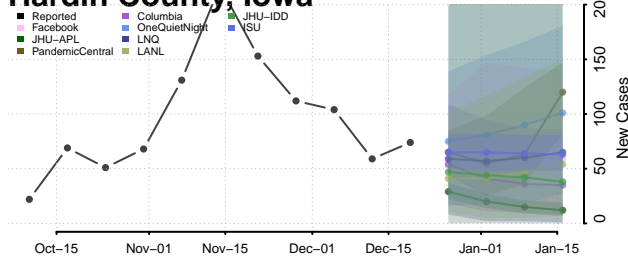

Grundy County, Iowa

Guthrie County, Iowa

Hamilton County, Iowa

Hancock County, Iowa

Hardin County, Iowa

Harrison County, Iowa

Henry County, Iowa

Howard County, Iowa