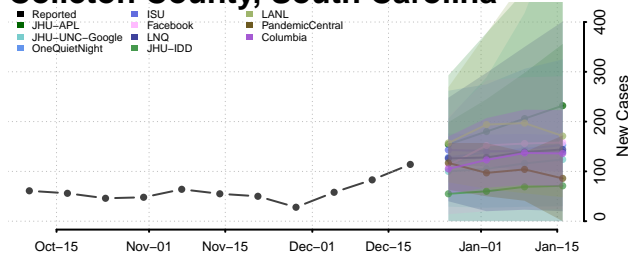

Cherokee County, South Carolina

Chester County, South Carolina

Chesterfield County, South Carolina

Clarendon County, South Carolina

Colleton County, South Carolina

Darlington County, South Carolina

Dillon County, South Carolina