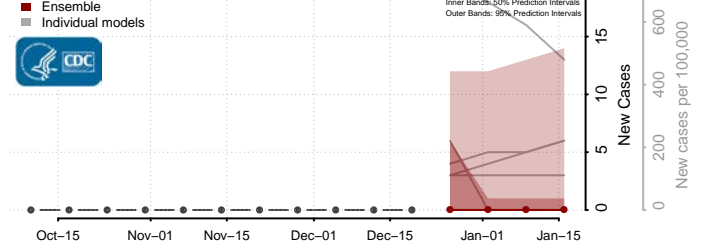

Wayne County, Utah