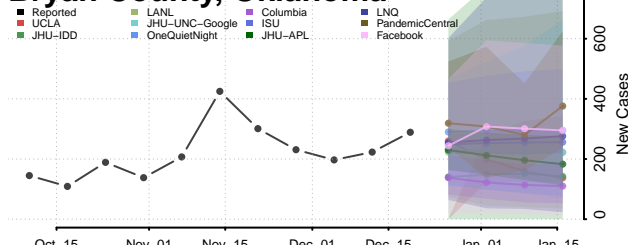

Bryan County, Oklahoma