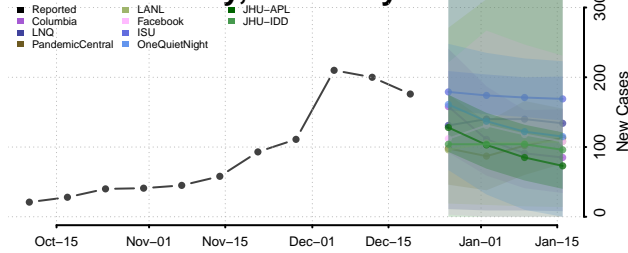

Lawrence County, Kentucky

Lee County, Kentucky

Leslie County, Kentucky

Letcher County, Kentucky

Lewis County, Kentucky

Lincoln County, Kentucky

Livingston County, Kentucky

Logan County, Kentucky