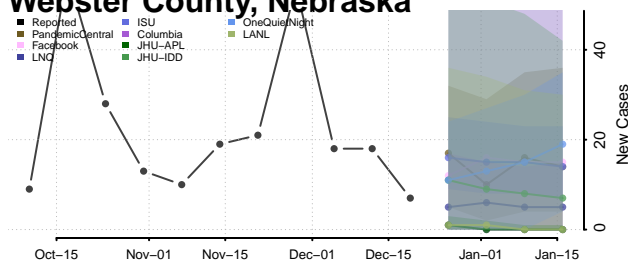

Webster County, Nebraska