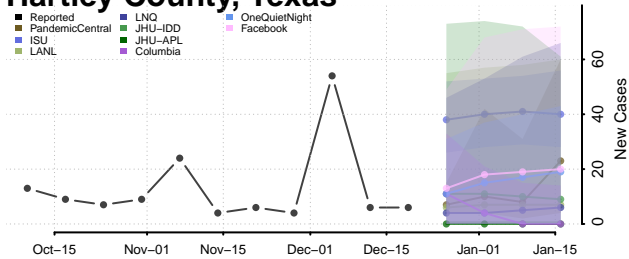

Hartley County, Texas