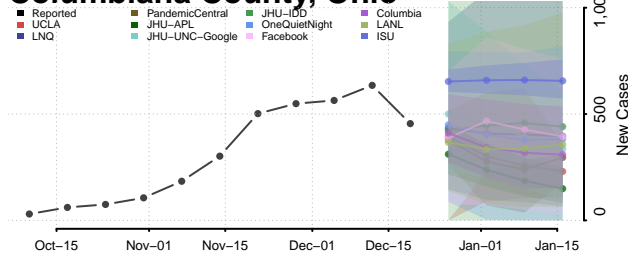

Columbiana County, Ohio

Coshocton County, Ohio

Crawford County, Ohio

Cuyahoga County, Ohio

Darke County, Ohio

Defiance County, Ohio

Delaware County, Ohio

Erie County, Ohio