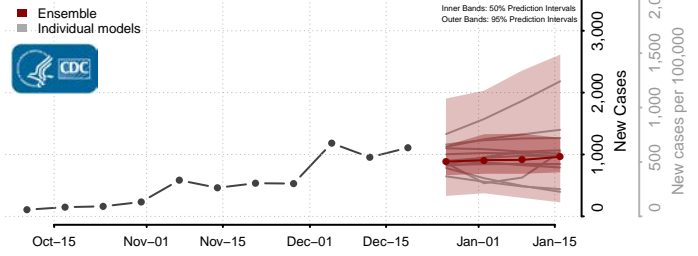

Johnson County, Texas