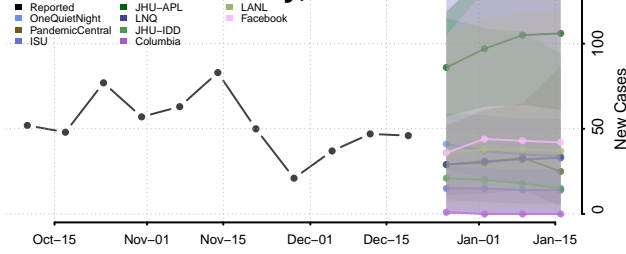

Lafayette County, Wisconsin

Langlade County, Wisconsin

Lincoln County, Wisconsin

Manitowoc County, Wisconsin

Marathon County, Wisconsin

Marinette County, Wisconsin

Marquette County, Wisconsin

Menominee County, Wisconsin