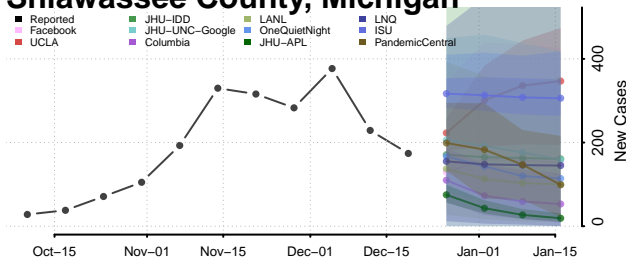

Otsego County, Michigan

Ottawa County, Michigan

Presque Isle County, Michigan

Roscommon County, Michigan

Saginaw County, Michigan

Sanilac County, Michigan

Schoolcraft County, Michigan

Shiawassee County, Michigan