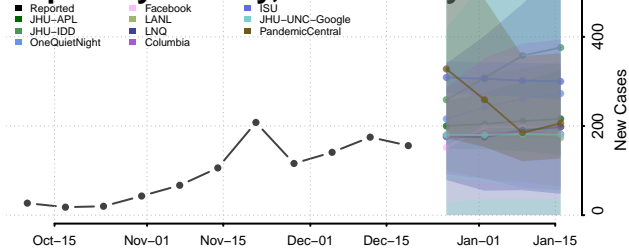

Cape May County, New Jersey