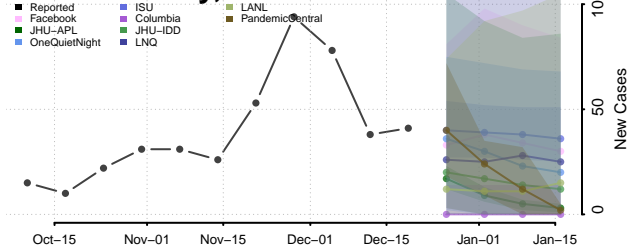

Sierra County, New Mexico