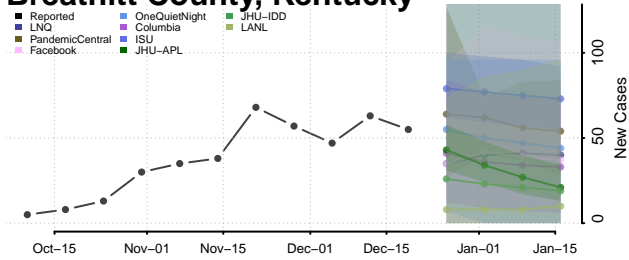

Boone County, Kentucky

Bourbon County, Kentucky

Boyd County, Kentucky

Boyle County, Kentucky

Bracken County, Kentucky

Breathitt County, Kentucky

Breckinridge County, Kentucky

Bullitt County, Kentucky