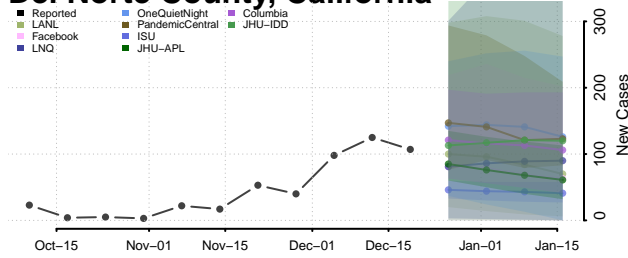

Del Norte County, California