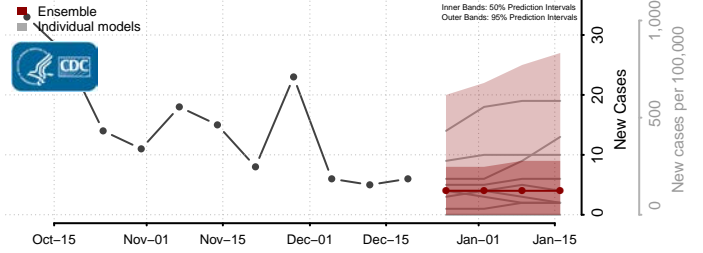

Eddy County, North Dakota

Emmons County, North Dakota

Foster County, North Dakota

Golden Valley County, North Dakota

Grand Forks County, North Dakota

Grant County, North Dakota

Griggs County, North Dakota

Hettinger County, North Dakota