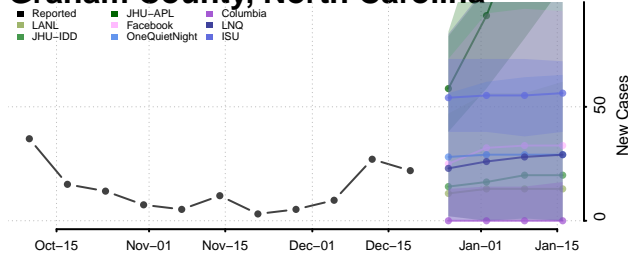

Graham County, North Carolina