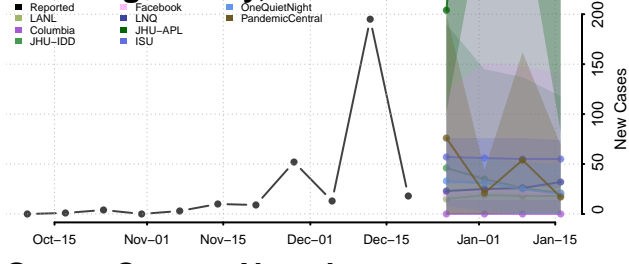

Pershing County, Nevada