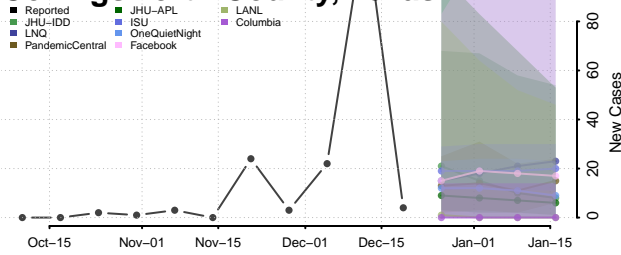

Collingsworth County, Texas