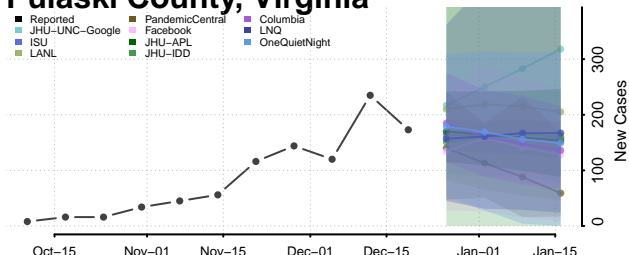

Prince Edward County, Virginia

Prince George County, Virginia

Prince William County, Virginia

Pulaski County, Virginia

Radford County, Virginia

Rappahannock County, Virginia

Richmond City County, Virginia

Richmond County, Virginia