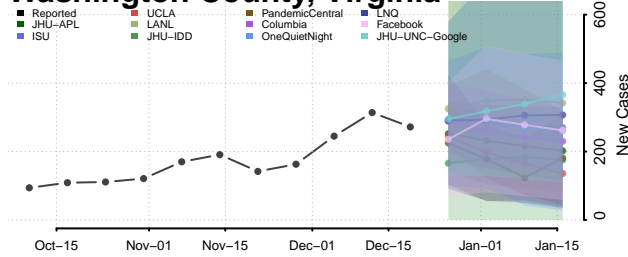

Tazewell County, Virginia

Virginia Beach County, Virginia

Warren County, Virginia

Washington County, Virginia

Waynesboro County, Virginia

Westmoreland County, Virginia

Williamsburg County, Virginia

Winchester County, Virginia