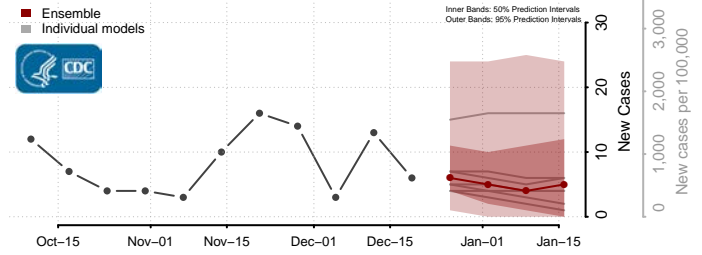

Wibaux County, Montana