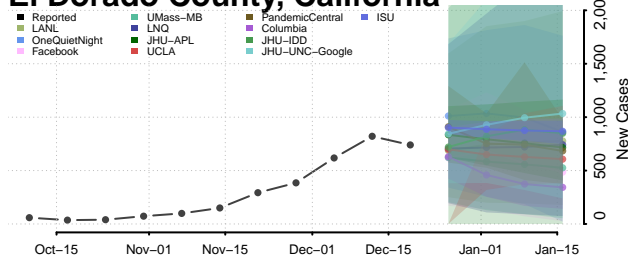

El Dorado County, California