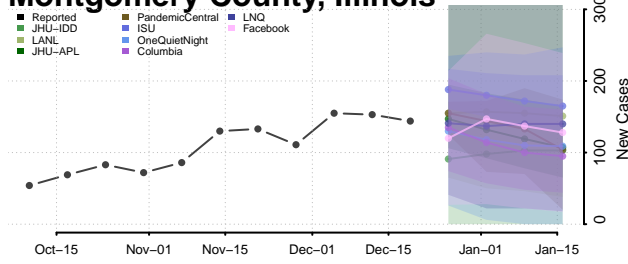

Montgomery County, Illinois