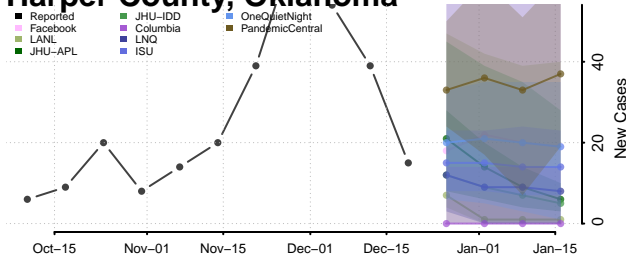

Harper County, Oklahoma