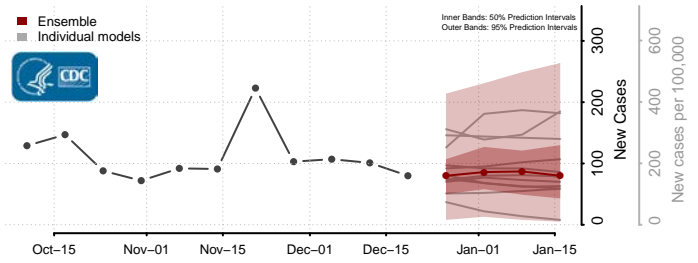

Whitman County, Washington