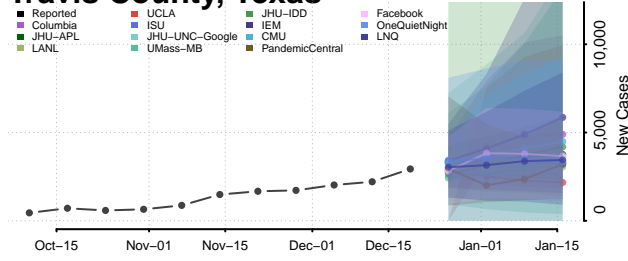

Tarrant County, Texas

Taylor County, Texas

Terrell County, Texas

Terry County, Texas

Throckmorton County, Texas

Titus County, Texas

Tom Green County, Texas

Travis County, Texas