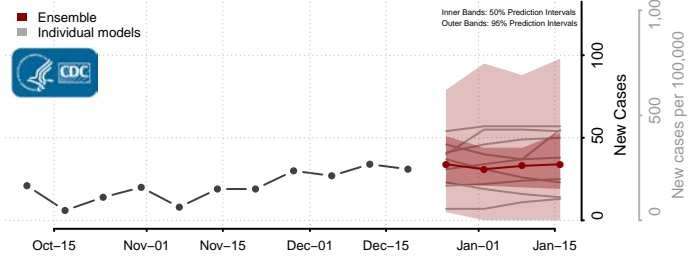

Nash County, North Carolina

New Hanover County, North Carolina

Northampton County, North Carolina

Onslow County, North Carolina

Orange County, North Carolina

Pamlico County, North Carolina

Pasquotank County, North Carolina