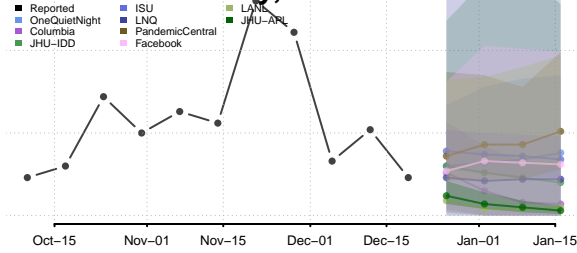

Arthur County, Nebraska

Banner County, Nebraska

Blaine County, Nebraska

Boone County, Nebraska

Box Butte County, Nebraska

Boyd County, Nebraska

Brown County, Nebraska

Buffalo County, Nebraska