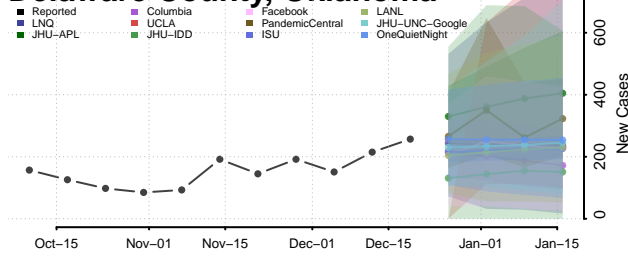

Dewey County, Oklahoma

Ellis County, Oklahoma

Garfield County, Oklahoma

Garvin County, Oklahoma

Grady County, Oklahoma

Grant County, Oklahoma

Greer County, Oklahoma

Harmon County, Oklahoma