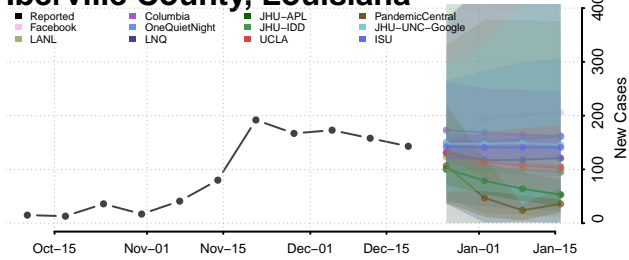

Iberville County, Louisiana