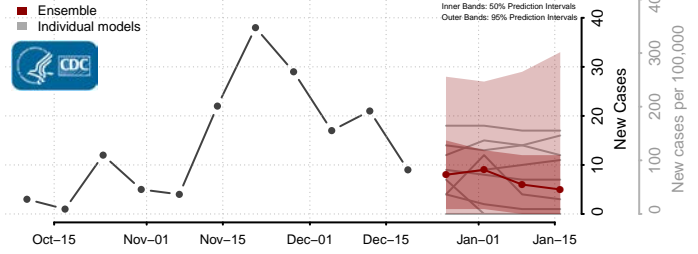

Lincoln County, Washington