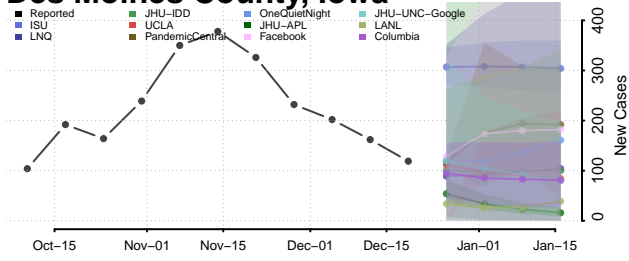

Clayton County, Iowa

Clinton County, Iowa

Crawford County, Iowa

Dallas County, Iowa

Davis County, Iowa

Decatur County, Iowa

Delaware County, Iowa

Des Moines County, Iowa