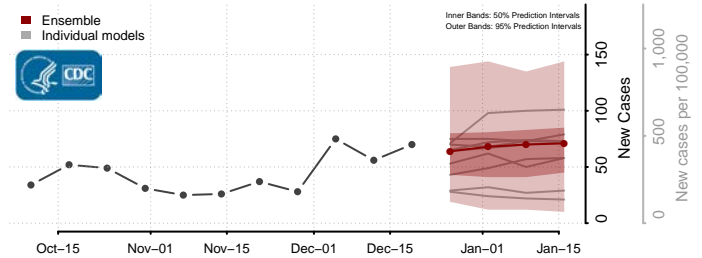

Clarke County, Mississippi