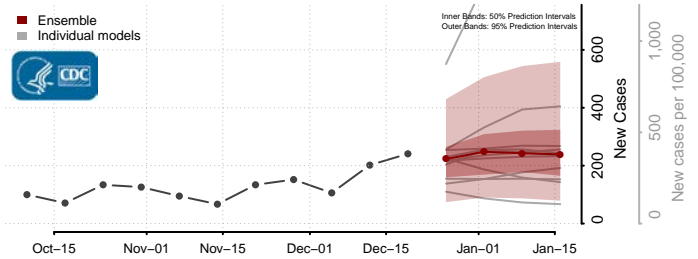

Pender County, North Carolina