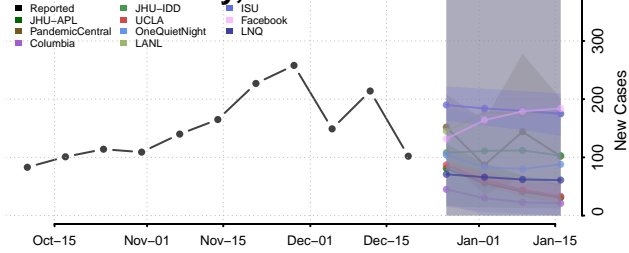

Rooks County, Kansas

Rush County, Kansas

Russell County, Kansas

Saline County, Kansas

Scott County, Kansas

Sedgwick County, Kansas

Seward County, Kansas

Shawnee County, Kansas