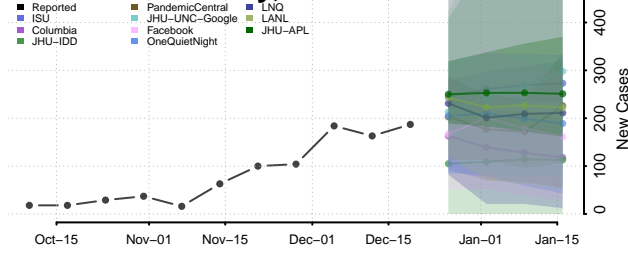

Chester County, Tennessee

Claiborne County, Tennessee

Clay County, Tennessee

Cocke County, Tennessee

Coffee County, Tennessee

Crockett County, Tennessee

Cumberland County, Tennessee

Davidson County, Tennessee