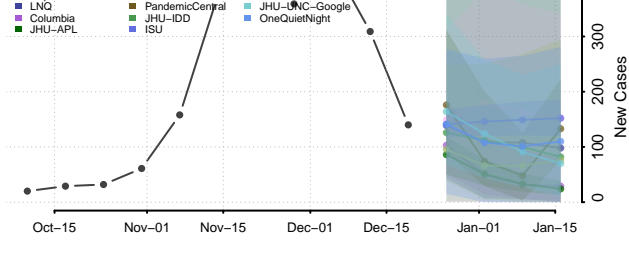

McLeod County, Minnesota