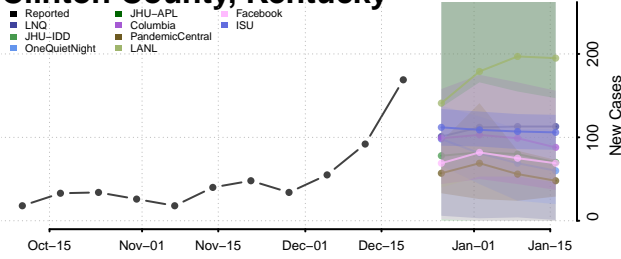

Clinton County, Kentucky