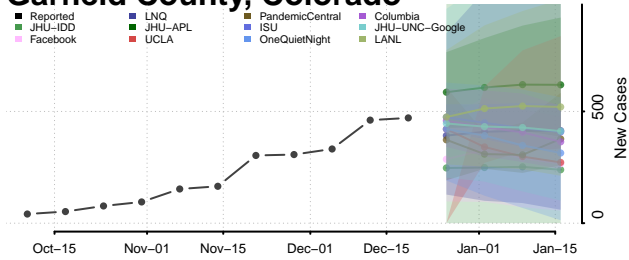

Denver County, Colorado

Dolores County, Colorado

Douglas County, Colorado

Eagle County, Colorado

EI Paso County, Colorado

Elbert County, Colorado

Fremont County, Colorado

Garfield County, Colorado