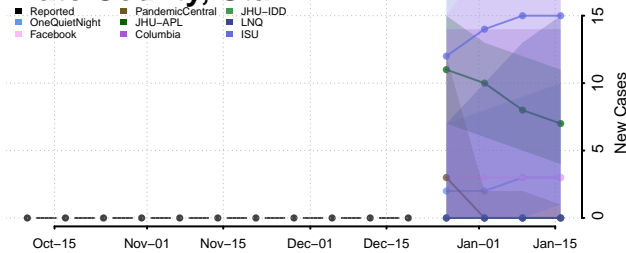

Piute County, Utah