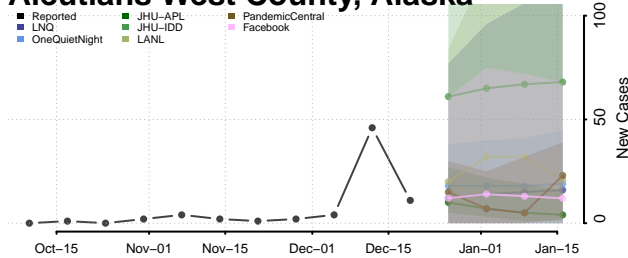

Pike County, Alabama

Randolph County, Alabama

Russell County, Alabama

Shelby County, Alabama

St. Clair County, Alabama

Sumter County, Alabama

Talladega County, Alabama

Tallapoosa County, Alabama

Tuscaloosa County, Alabama

Walker County, Alabama

Washington County, Alabama

Wilcox County, Alabama

Winston County, Alabama

Alaska

Aleutians East County, Alaska

Aleutians West County, Alaska