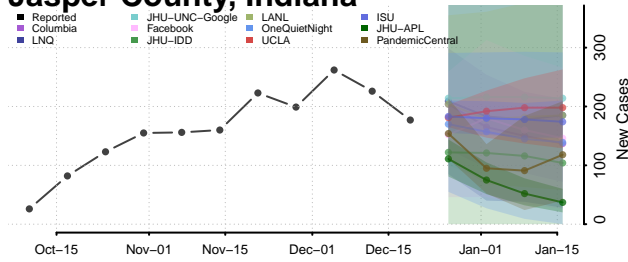

Jasper County, Indiana