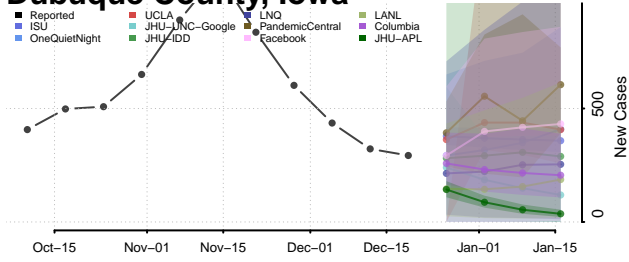

Dubuque County, Iowa