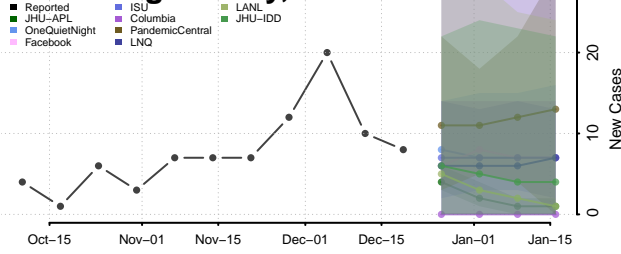

Armstrong County, Texas