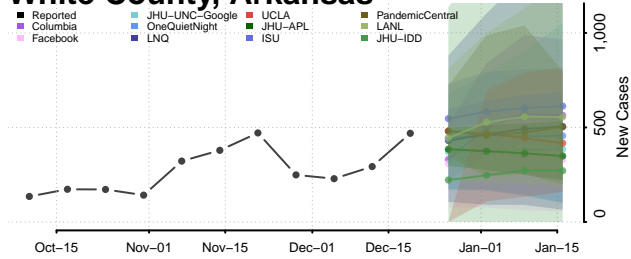

White County, Arkansas