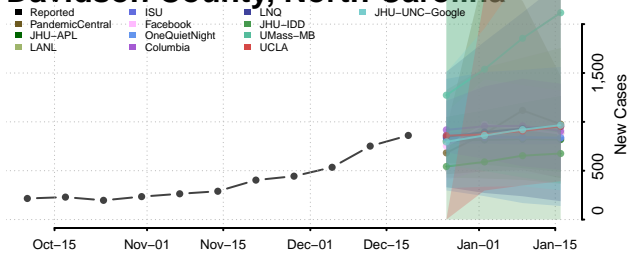

Davidson County, North Carolina