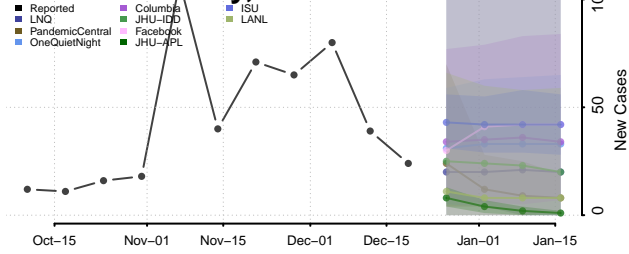

Swisher County, Texas