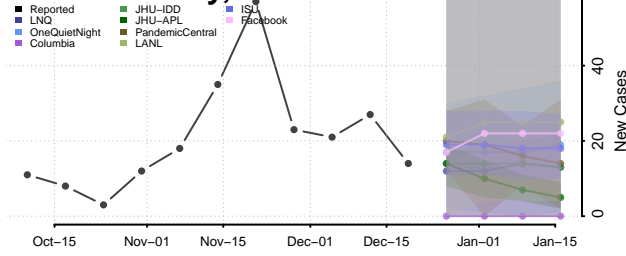

Meade County, Kansas