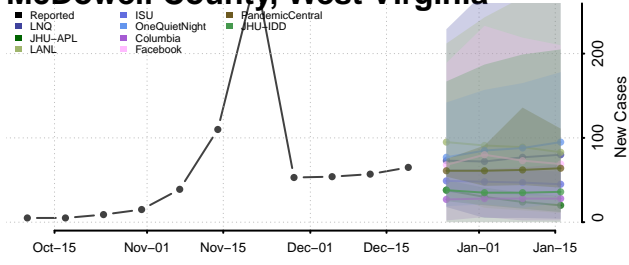

McDowell County, West Virginia