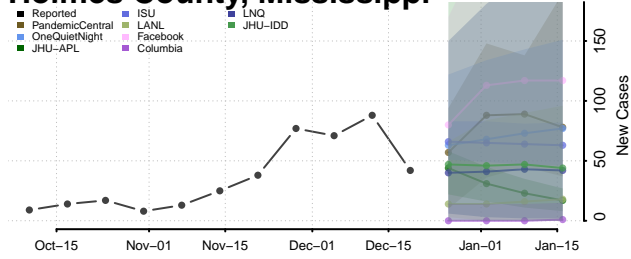

Greene County, Mississippi

Grenada County, Mississippi

Hancock County, Mississippi

Harrison County, Mississippi

Hinds County, Mississippi

Holmes County, Mississippi

Humphreys County, Mississippi

Issaquena County, Mississippi