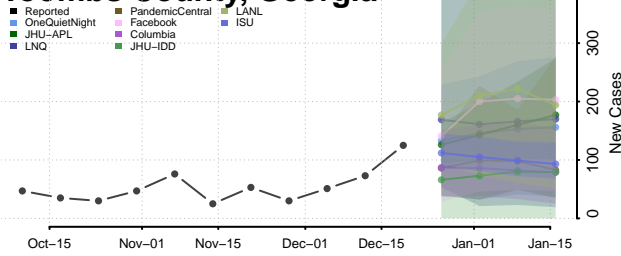

Telfair County, Georgia

Terrell County, Georgia

Thomas County, Georgia

Tift County, Georgia

Toombs County, Georgia

Towns County, Georgia

Treutlen County, Georgia

Troup County, Georgia