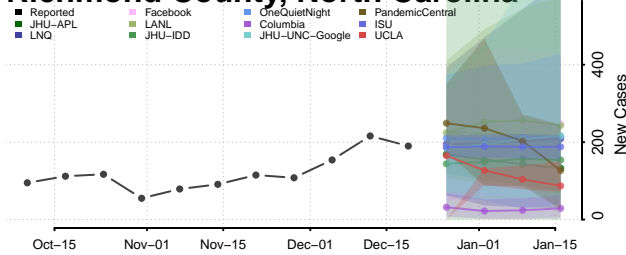

Richmond County, North Carolina