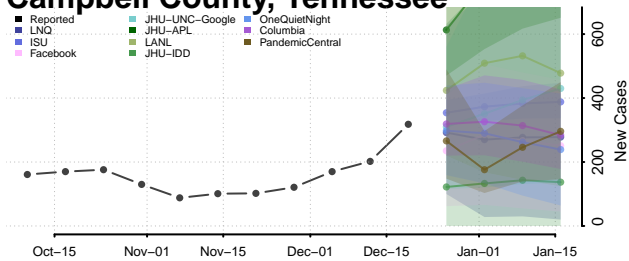

Campbell County, Tennessee