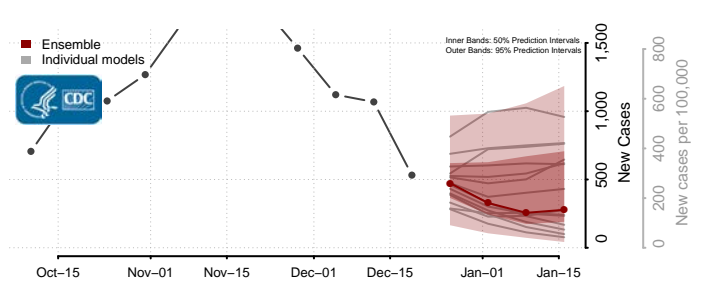

Cass County, North Dakota