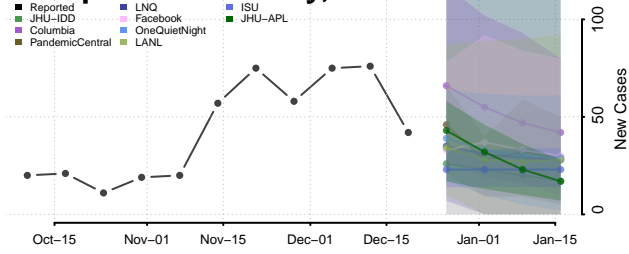

Lac qui Parle County, Minnesota