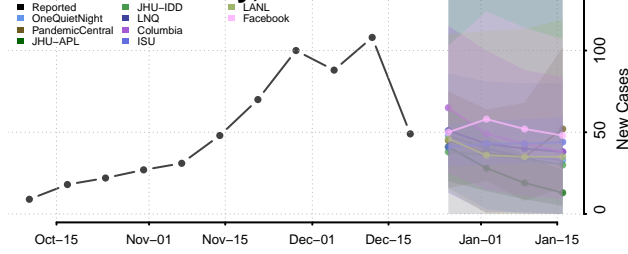

Hubbard County, Minnesota

Isanti County, Minnesota

Itasca County, Minnesota

Jackson County, Minnesota

Kanabec County, Minnesota

Kandiyohi County, Minnesota

Kittson County, Minnesota

Koochiching County, Minnesota