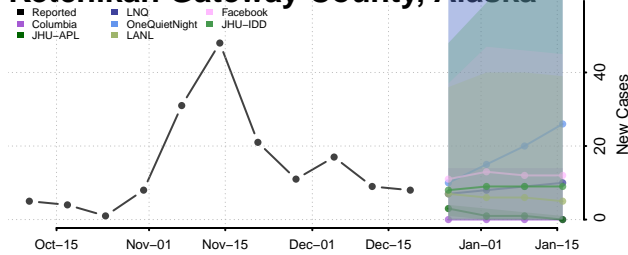

Ketchikan Gateway County, Alaska