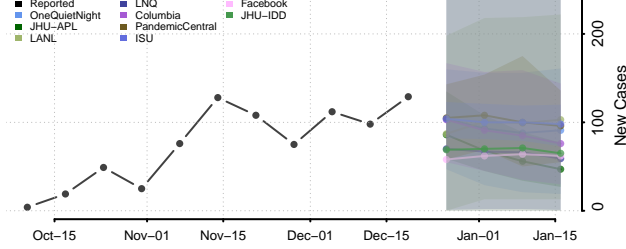

Neosho County, Kansas