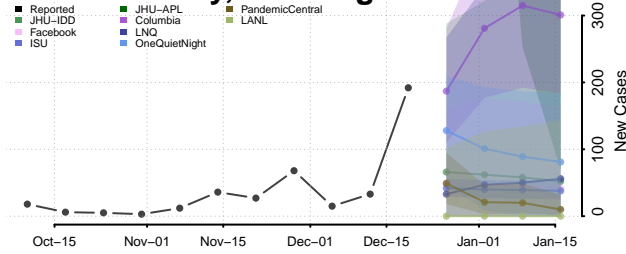

Pacific County, Washington