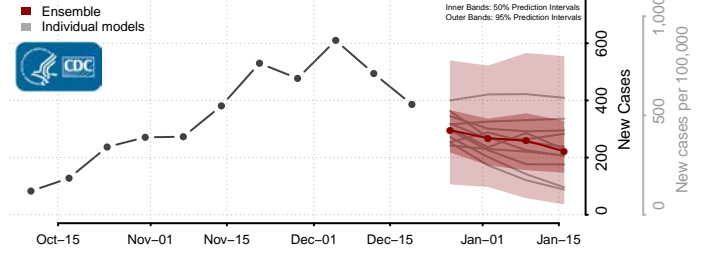

Jefferson County, Montana

Judith Basin County, Montana

Lake County, Montana

Lewis and Clark County, Montana

Liberty County, Montana

Lincoln County, Montana

Madison County, Montana

McCone County, Montana