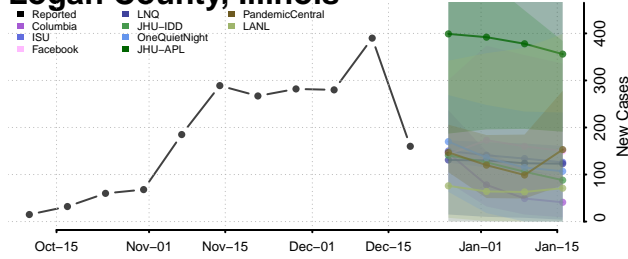

LaSalle County, Illinois

Lawrence County, Illinois

Lee County, Illinois

Livingston County, Illinois

Logan County, Illinois

Macon County, Illinois

Macoupin County, Illinois

Madison County, Illinois