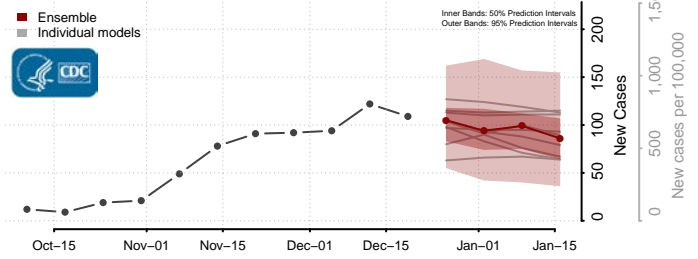

Starke County, Indiana

Stauben County, Indiana

Sullivan County, Indiana

Switzerland County, Indiana

Tippecanoe County, Indiana

Tipton County, Indiana

Union County, Indiana

Vanderburgh County, Indiana