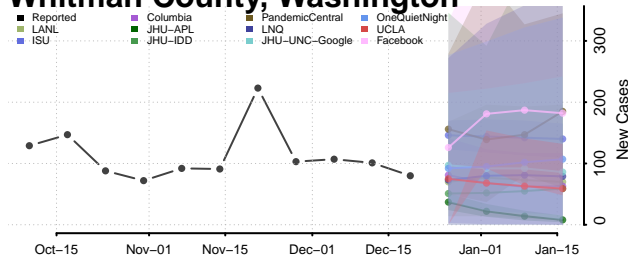

Whitman County, Washington