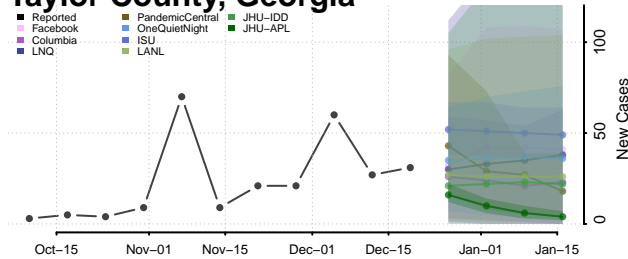

Spalding County, Georgia

Stephens County, Georgia

Stewart County, Georgia

Sumter County, Georgia

Talbot County, Georgia

Taliaferro County, Georgia

Tattnall County, Georgia

Taylor County, Georgia