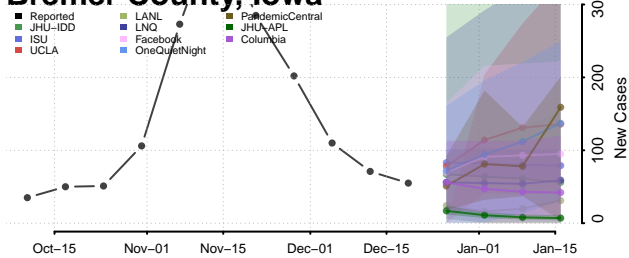

Benton County, Iowa

Black Hawk County, Iowa

Boone County, Iowa

Bremer County, Iowa

Buchanan County, Iowa

Buena Vista County, Iowa

Butler County, Iowa

Calhoun County, Iowa