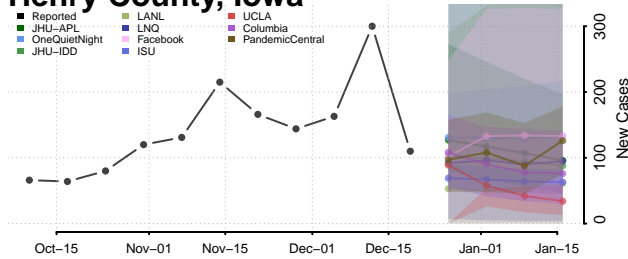

Grundy County, Iowa

Guthrie County, Iowa

Hamilton County, Iowa

Hancock County, Iowa

Hardin County, Iowa

Harrison County, Iowa

Henry County, Iowa

Howard County, Iowa