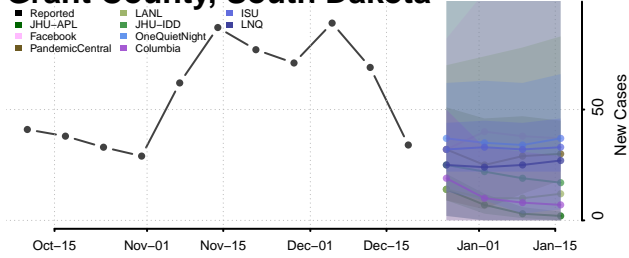

Douglas County, South Dakota

Edmunds County, South Dakota

Fall River County, South Dakota

Faulk County, South Dakota

Grant County, South Dakota

Gregory County, South Dakota

Haakon County, South Dakota

Hamlin County, South Dakota