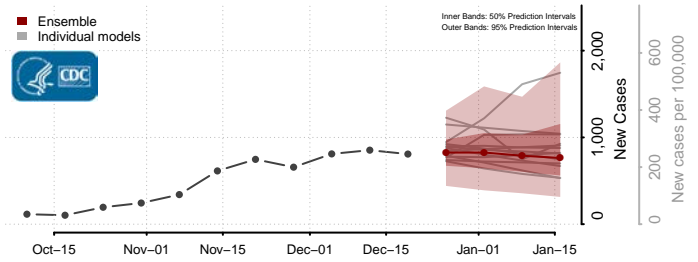

Somerset County, New Jersey