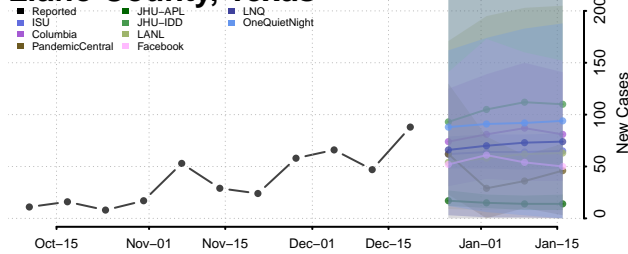

Llano County, Texas