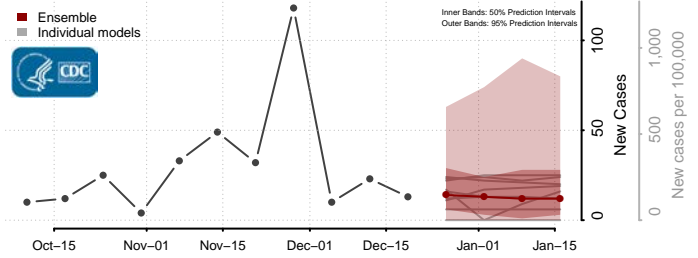

Nye County, Nevada

Pershing County, Nevada

Storey County, Nevada

Washoe County, Nevada

White Pine County, Nevada

New Hampshire

Belknap County, New Hampshire

Carroll County, New Hampshire