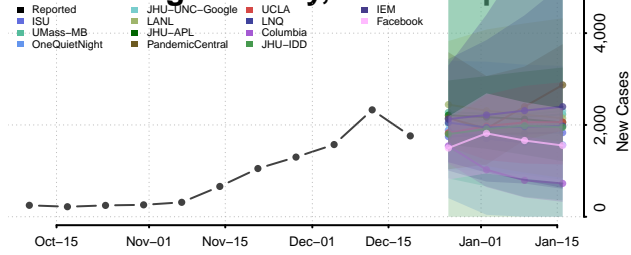

Cheshire County, New Hampshire

Coos County, New Hampshire

Grafton County, New Hampshire

Hillsborough County, New Hampshire

Merrimack County, New Hampshire

Rockingham County, New Hampshire

Strafford County, New Hampshire