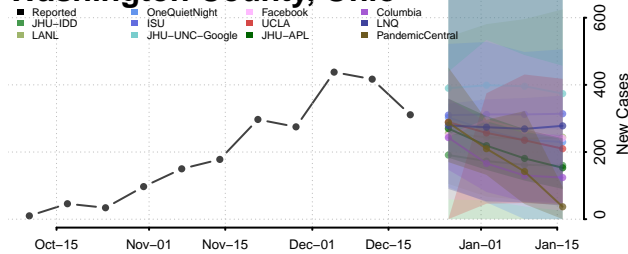

Washington County, Ohio