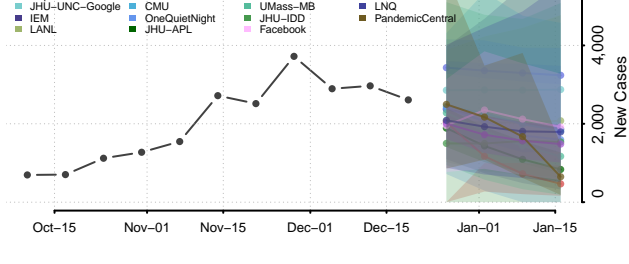

Nye County, Nevada

Pershing County, Nevada

Storey County, Nevada

Washoe County, Nevada

White Pine County, Nevada

New Hampshire

Belknap County, New Hampshire

Carroll County, New Hampshire