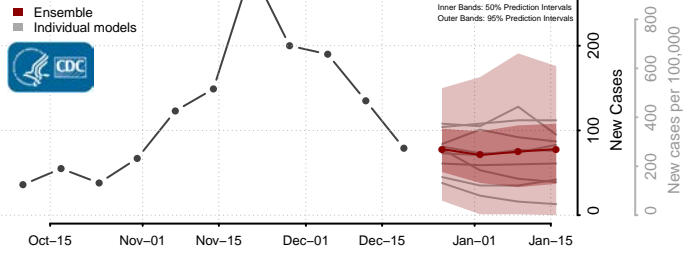

Lac qui Parle County, Minnesota

Lake County, Minnesota

Lake of the Woods County, Minnesota

Le Sueur County, Minnesota

Lincoln County, Minnesota

Lyon County, Minnesota

Mahnomen County, Minnesota

Marshall County, Minnesota