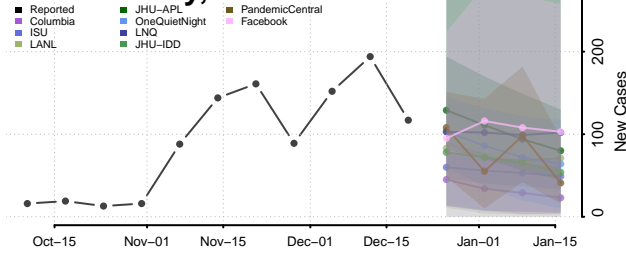

Cass County, Illinois