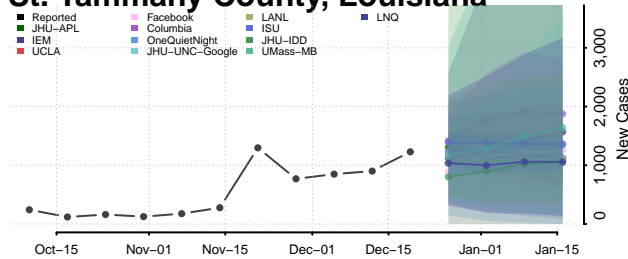

St. Tammany County, Louisiana