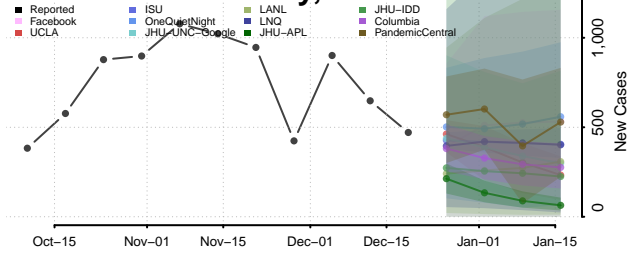

Dunn County, Wisconsin

Eau Claire County, Wisconsin

Florence County, Wisconsin

Fond du Lac County, Wisconsin

Forest County, Wisconsin

Grant County, Wisconsin

Green County, Wisconsin

Green Lake County, Wisconsin