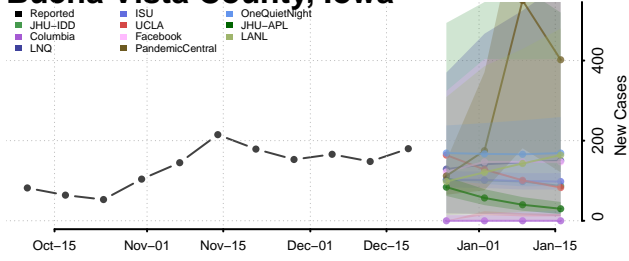

Buena Vista County, Iowa