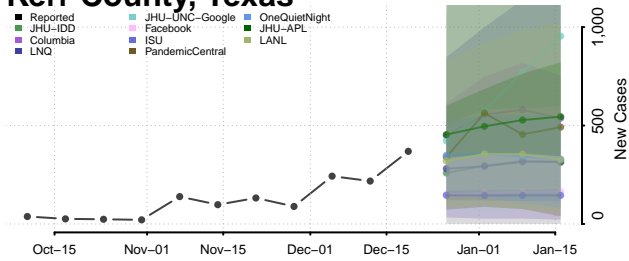

Kerr County, Texas