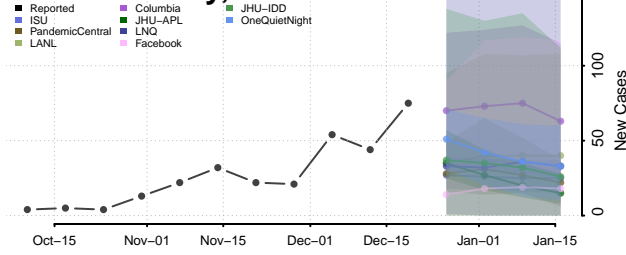

Morris County, Kansas