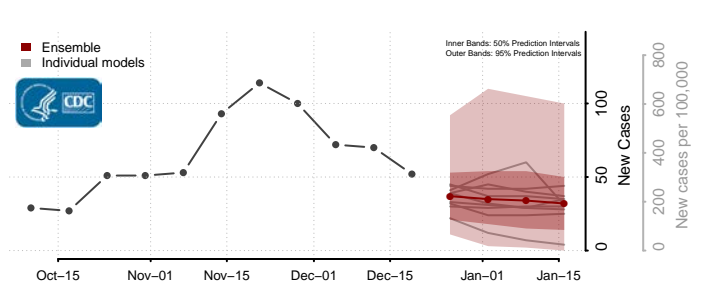

Park County, Montana