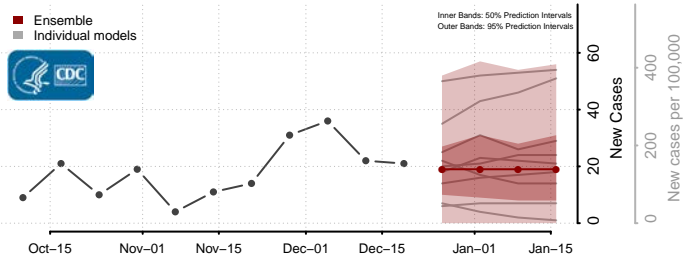

Roane County, West Virginia