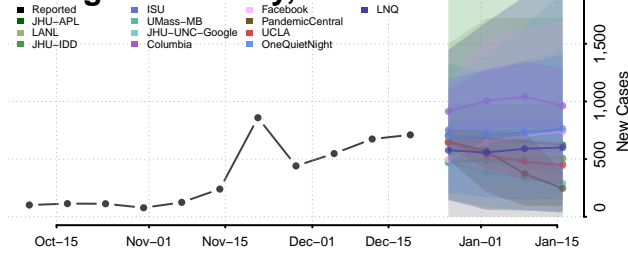

Livingston County, Louisiana