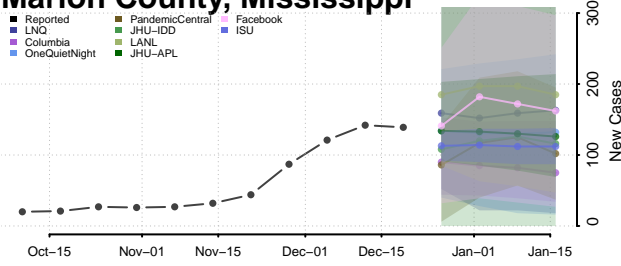

Madison County, Mississippi

Marion County, Mississippi

Marshall County, Mississippi

Monroe County, Mississippi

Montgomery County, Mississippi

Neshoba County, Mississippi

Newton County, Mississippi

Noxubee County, Mississippi