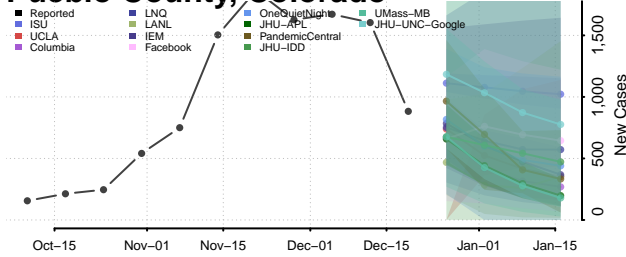

Phillips County, Colorado

Pitkin County, Colorado

Prowers County, Colorado

Pueblo County, Colorado

Rio Blanco County, Colorado

Rio Grande County, Colorado

Routt County, Colorado

Saguache County, Colorado