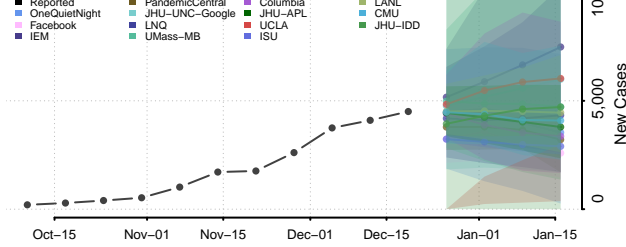

Monroe County, New York