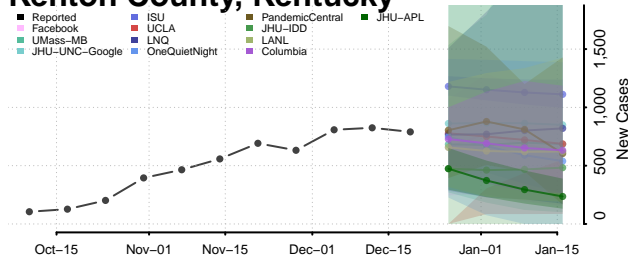

Jefferson County, Kentucky

Jessamine County, Kentucky

Johnson County, Kentucky

Kenton County, Kentucky

Knott County, Kentucky

Knox County, Kentucky

Larue County, Kentucky

Laurel County, Kentucky