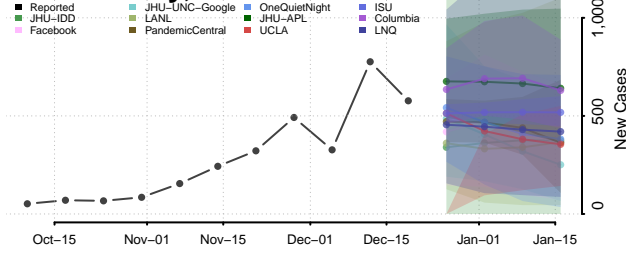

Columbiana County, Ohio

Coshocton County, Ohio

Crawford County, Ohio

Cuyahoga County, Ohio

Darke County, Ohio

Defiance County, Ohio

Delaware County, Ohio

Erie County, Ohio