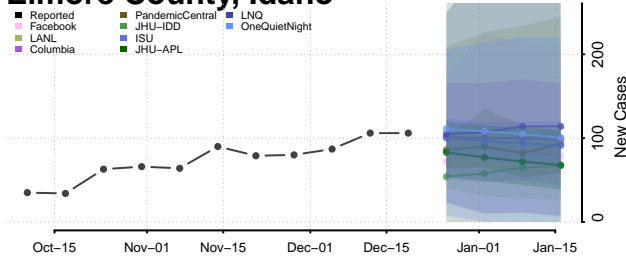

Caribou County, Idaho

Cassia County, Idaho

Clark County, Idaho

Clearwater County, Idaho

Custer County, Idaho

Elmore County, Idaho

Franklin County, Idaho

Fremont County, Idaho