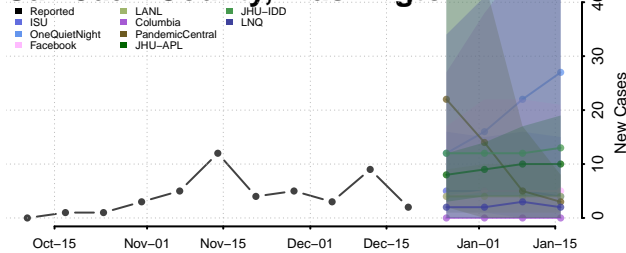

Skagit County, Washington

Skamania County, Washington

Snohomish County, Washington

Spokane County, Washington

Stevens County, Washington

Thurston County, Washington

Wahkiakum County, Washington

Walla Walla County, Washington