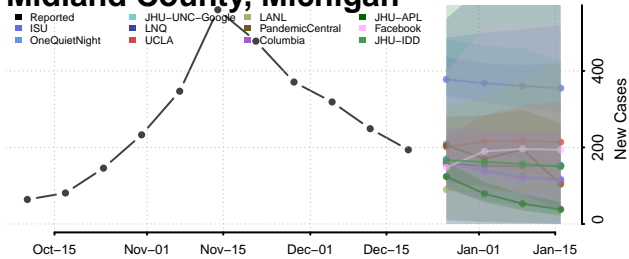

Mason County, Michigan

Mecosta County, Michigan

Menominee County, Michigan

Midland County, Michigan

Missaukee County, Michigan

Monroe County, Michigan

Montcalm County, Michigan

Montmorency County, Michigan