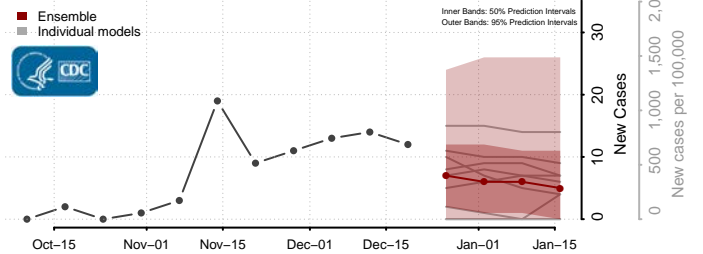

De Baca County, New Mexico