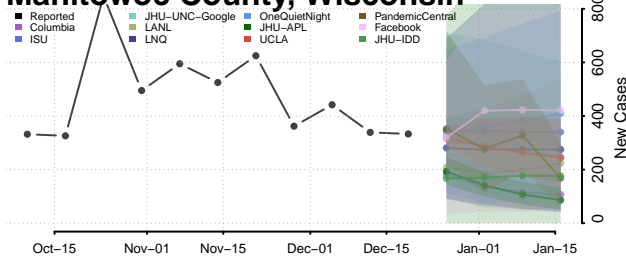

Manitowoc County, Wisconsin