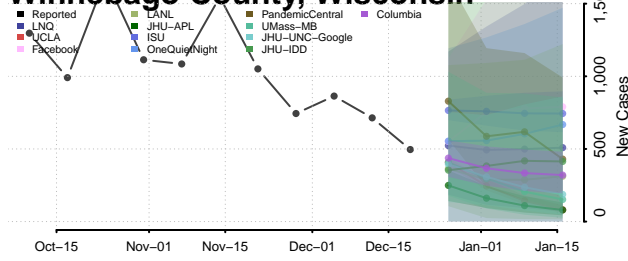

Walworth County, Wisconsin

Washburn County, Wisconsin

Washington County, Wisconsin

Waukesha County, Wisconsin

Waupaca County, Wisconsin

Waushara County, Wisconsin

Winnebago County, Wisconsin

Wood County, Wisconsin