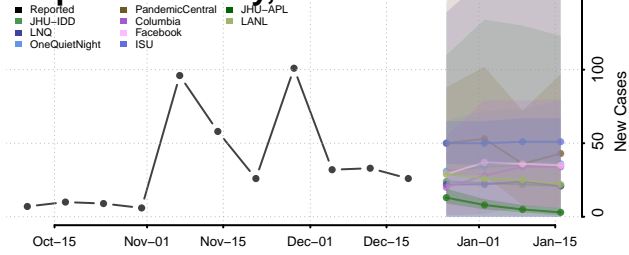

Stephens County, Texas