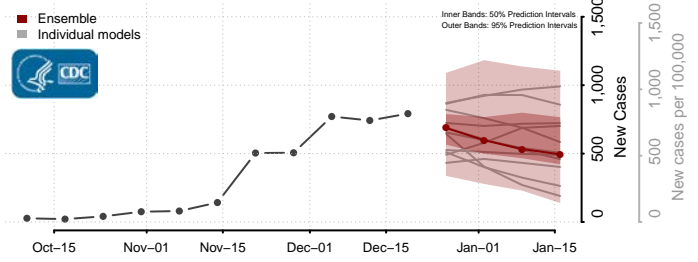

Sutter County, California