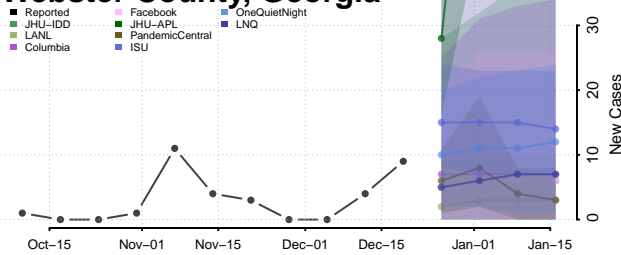

Webster County, Georgia