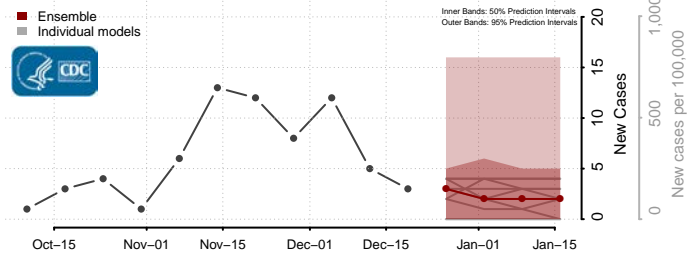

Judith Basin County, Montana