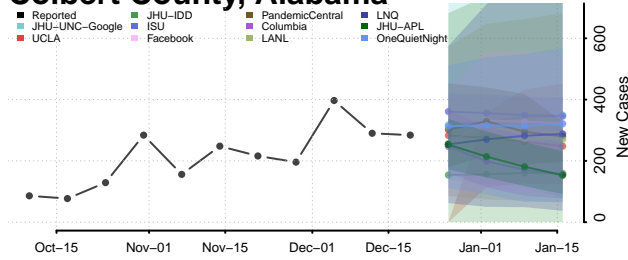

Colbert County, Alabama