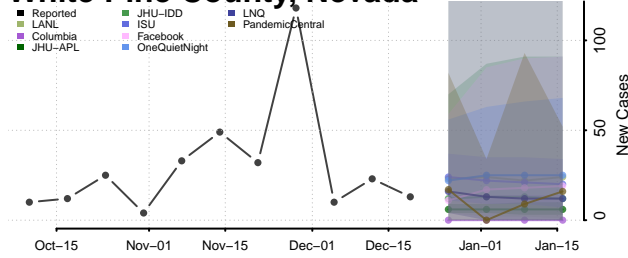

Nye County, Nevada

Pershing County, Nevada

Storey County, Nevada

Washoe County, Nevada

White Pine County, Nevada

New Hampshire

Belknap County, New Hampshire

Carroll County, New Hampshire