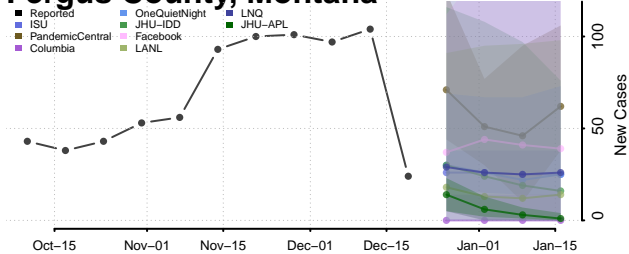

Fergus County, Montana