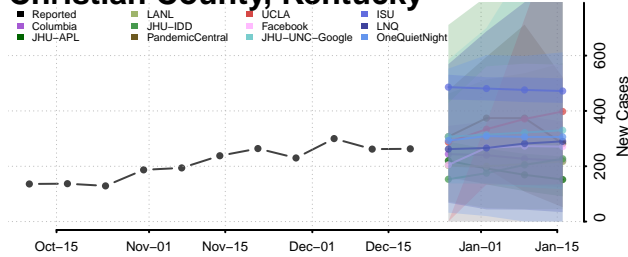

Christian County, Kentucky