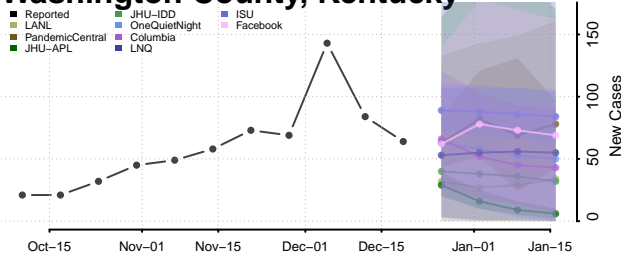

Trimble County, Kentucky

Union County, Kentucky

Warren County, Kentucky

Washington County, Kentucky

Wayne County, Kentucky

Webster County, Kentucky

Whitley County, Kentucky

Wolfe County, Kentucky