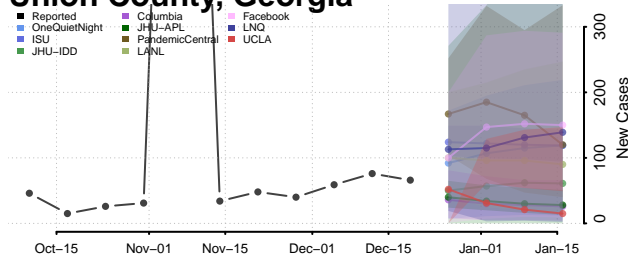

Union County, Georgia