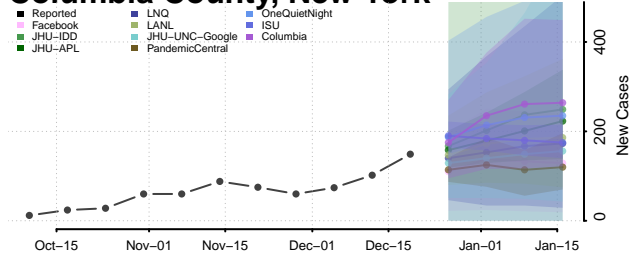

Cortland County, New York

Delaware County, New York

Dutchess County, New York

Erie County, New York

Essex County, New York

Franklin County, New York

Fulton County, New York

Genesee County, New York