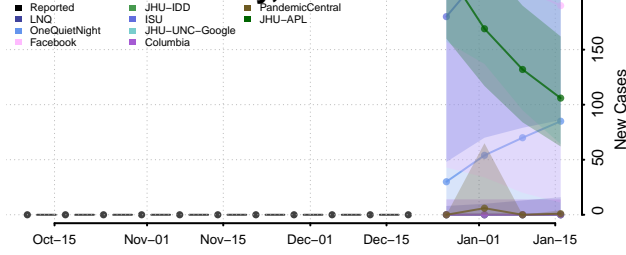

Box Elder County, Utah