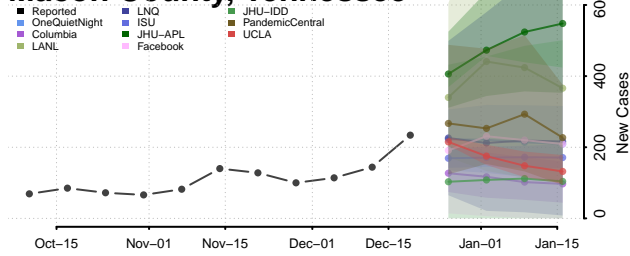

Macon County, Tennessee