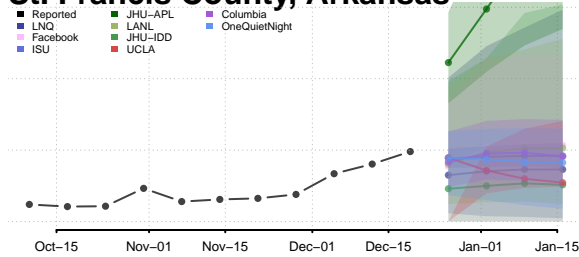

St. Francis County, Arkansas