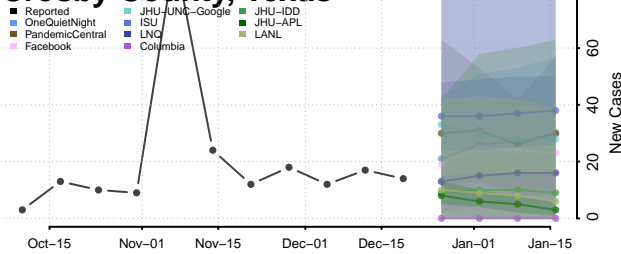

Crosby County, Texas