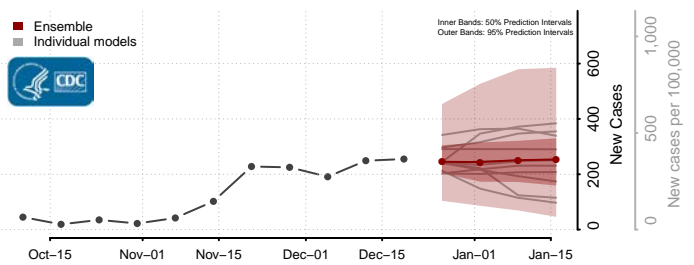

Iberia County, Louisiana