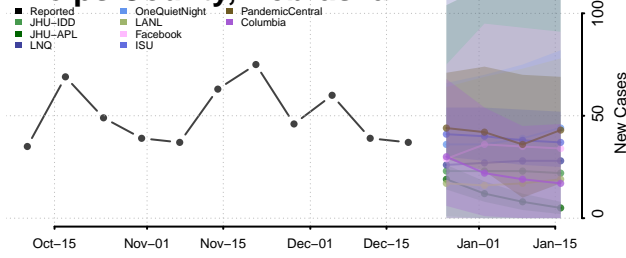

Phelps County, Nebraska