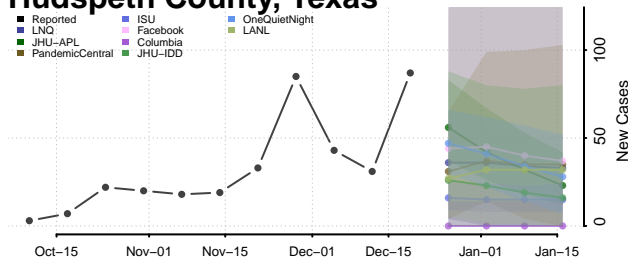

Hudspeth County, Texas