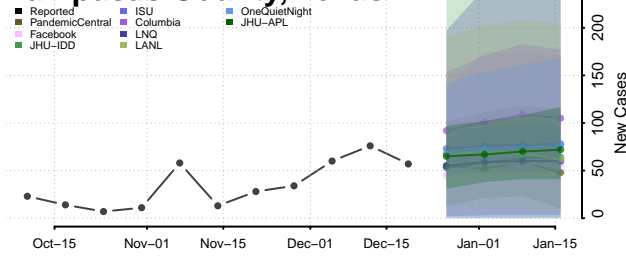

Lampasas County, Texas