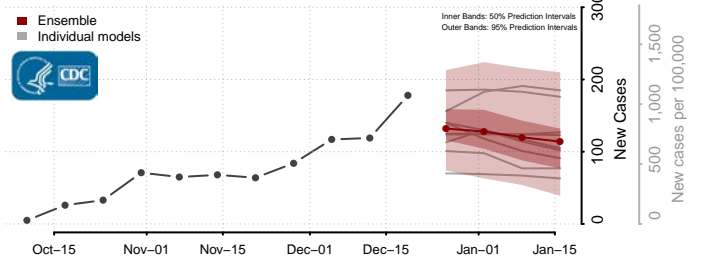

Putnam County, Indiana

Randolph County, Indiana

Ripley County, Indiana

Rush County, Indiana

Scott County, Indiana

Shelby County, Indiana

Spencer County, Indiana

St. Joseph County, Indiana