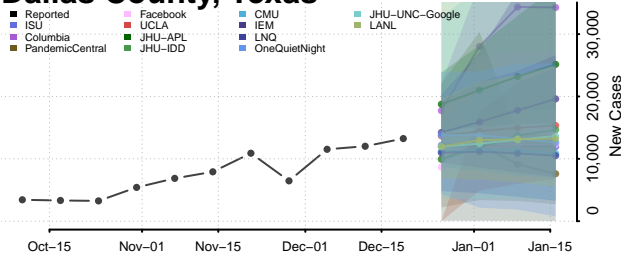

Dallas County, Texas