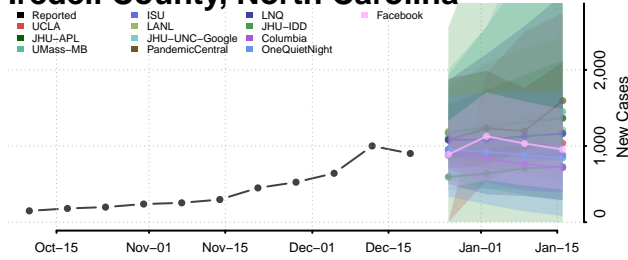

Harnett County, North Carolina

Haywood County, North Carolina

Henderson County, North Carolina

Hertford County, North Carolina

Hoke County, North Carolina

Hyde County, North Carolina

Iredell County, North Carolina