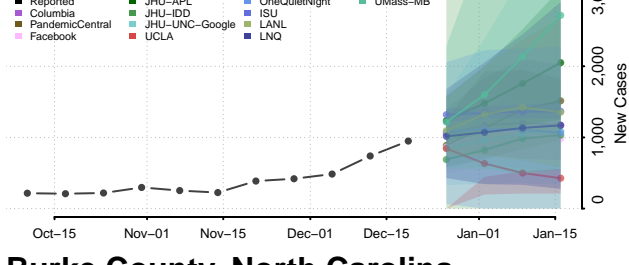

Bertie County, North Carolina

Bladen County, North Carolina

Brunswick County, North Carolina

Buncombe County, North Carolina

Burke County, North Carolina

Cabarrus County, North Carolina

Caldwell County, North Carolina