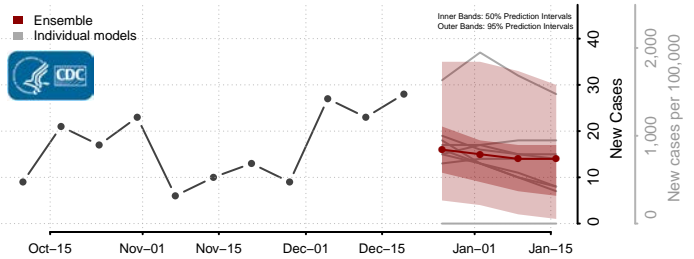

Douglas County, South Dakota

Edmunds County, South Dakota

Fall River County, South Dakota

Faulk County, South Dakota

Grant County, South Dakota

Gregory County, South Dakota

Haakon County, South Dakota

Hamlin County, South Dakota