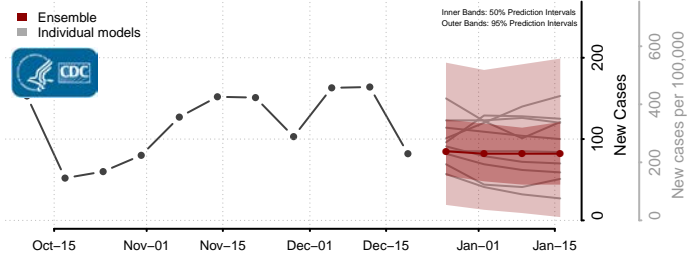

Houghton County, Michigan