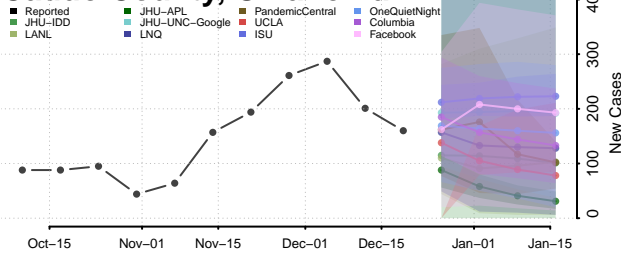

Caddo County, Oklahoma