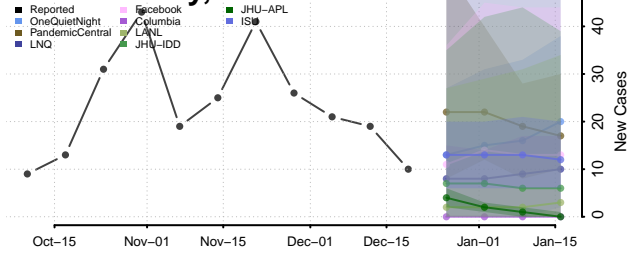

Clark County, South Dakota