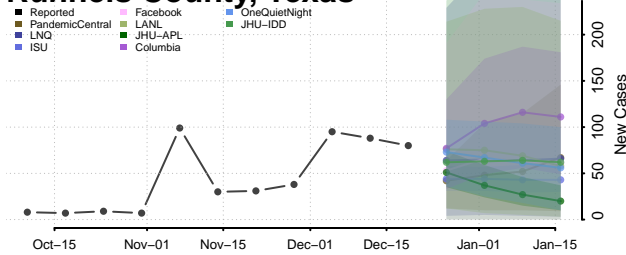

Runnels County, Texas