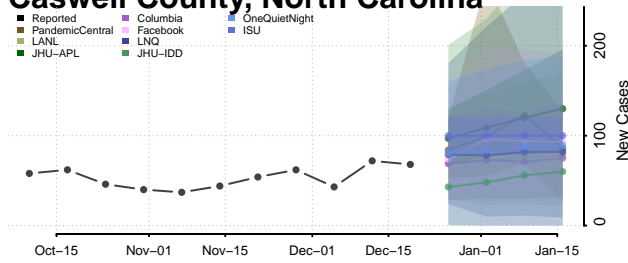

Caswell County, North Carolina