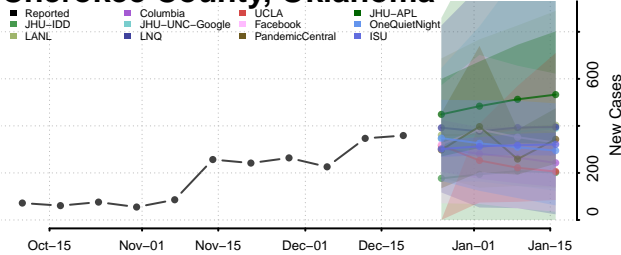

Blaine County, Oklahoma

Bryan County, Oklahoma

Caddo County, Oklahoma

Canadian County, Oklahoma

Carter County, Oklahoma

Cherokee County, Oklahoma

Choctaw County, Oklahoma

Cimarron County, Oklahoma