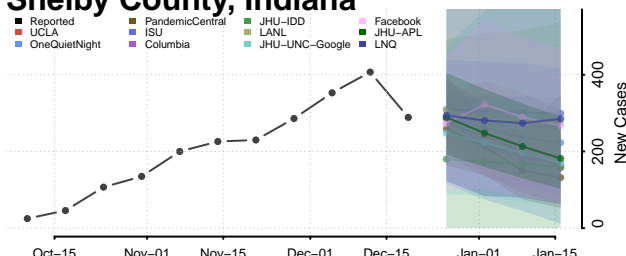

Putnam County, Indiana

Randolph County, Indiana

Ripley County, Indiana

Rush County, Indiana

Scott County, Indiana

Shelby County, Indiana

Spencer County, Indiana

St. Joseph County, Indiana