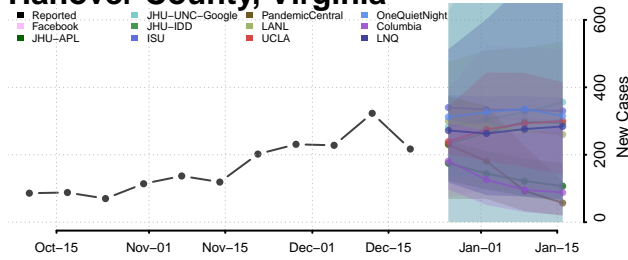

Goochland County, Virginia

Grayson County, Virginia

Greene County, Virginia

Greensville County, Virginia

Halifax County, Virginia

Hampton County, Virginia

Hanover County, Virginia

Harrisonburg County, Virginia