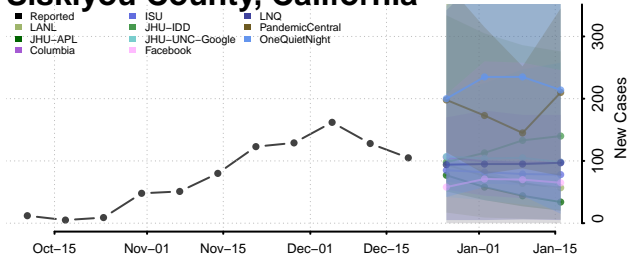

Siskiyou County, California