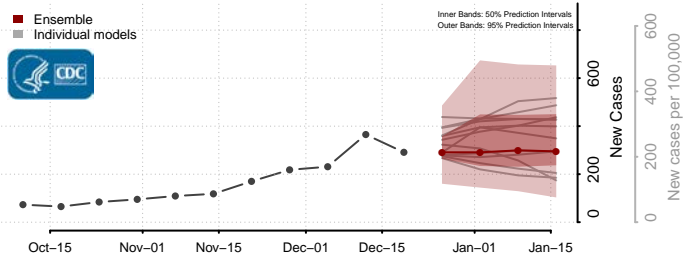

Spotsylvania County, Virginia