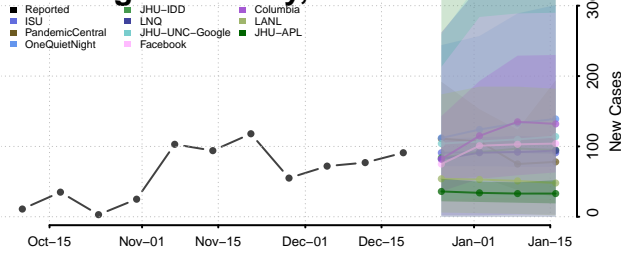

Washington County, Texas