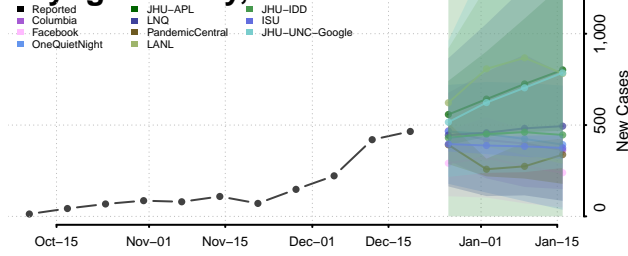

Cayuga County, New York