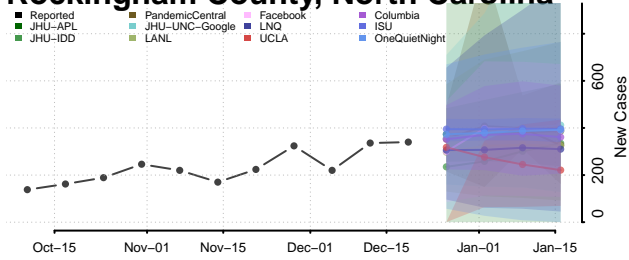

Rockingham County, North Carolina