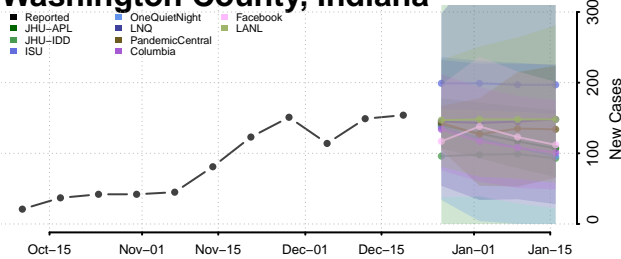

Vermillion County, Indiana

Vigo County, Indiana

Wabash County, Indiana

Warren County, Indiana

Warrick County, Indiana

Washington County, Indiana

Wayne County, Indiana

Wells County, Indiana