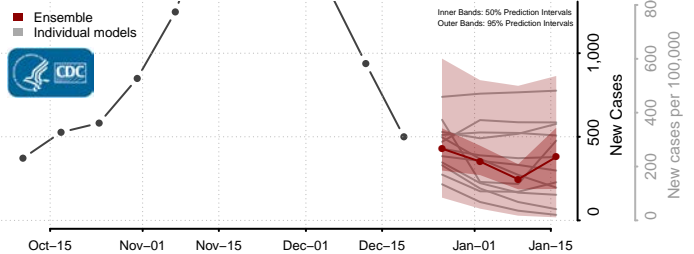

Scott County, Minnesota

Sherburne County, Minnesota

Sibley County, Minnesota

St. Louis County, Minnesota

Stearns County, Minnesota

Steele County, Minnesota

Stevens County, Minnesota

Swift County, Minnesota