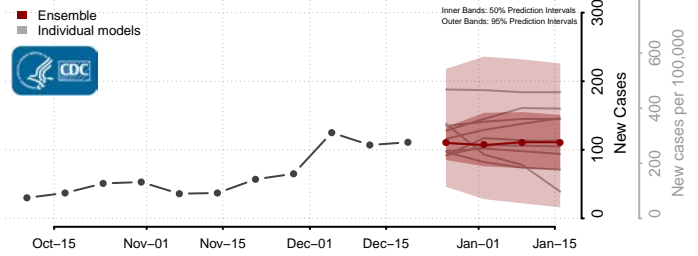

Tazewell County, Virginia

Virginia Beach County, Virginia

Warren County, Virginia

Washington County, Virginia

Waynesboro County, Virginia

Westmoreland County, Virginia

Williamsburg County, Virginia

Winchester County, Virginia