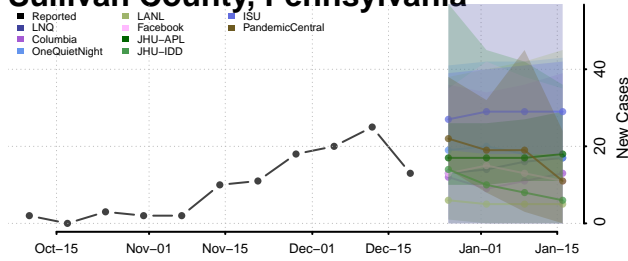

Sullivan County, Pennsylvania