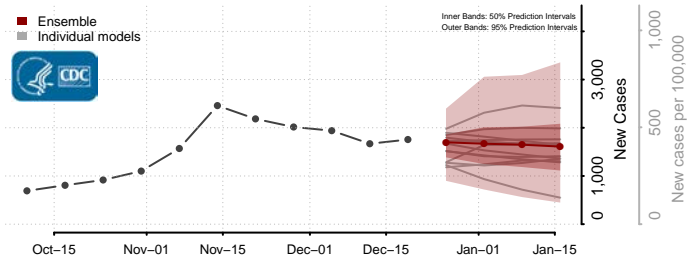

St. Charles County, Missouri