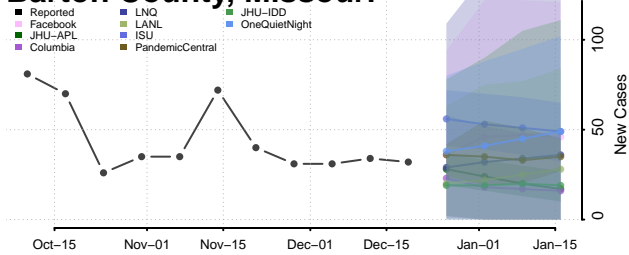

Barton County, Missouri