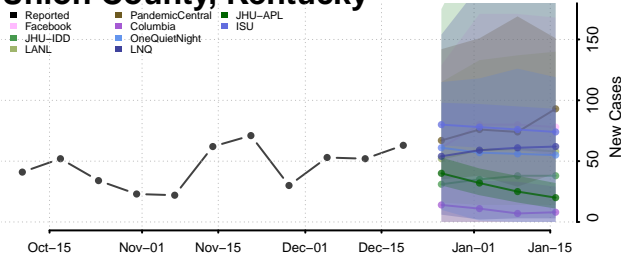

Union County, Kentucky