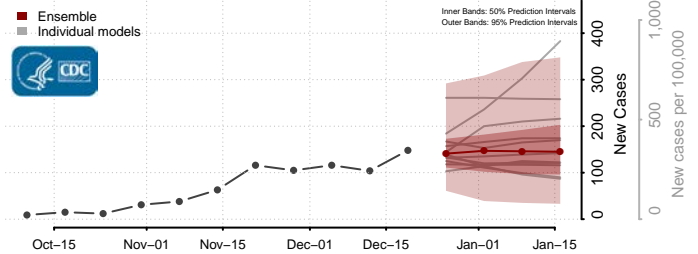

St. John the Baptist County, Louisiana