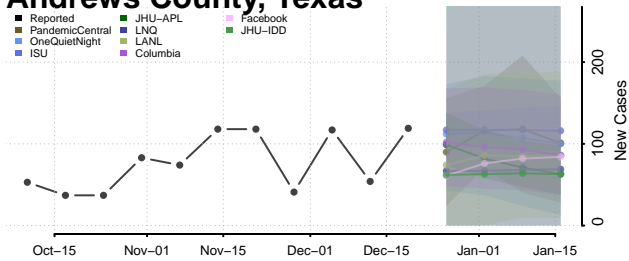

Andrews County, Texas