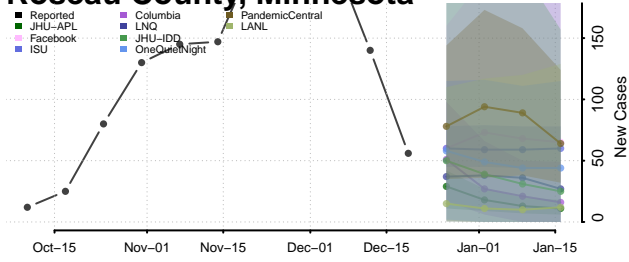

Roseau County, Minnesota