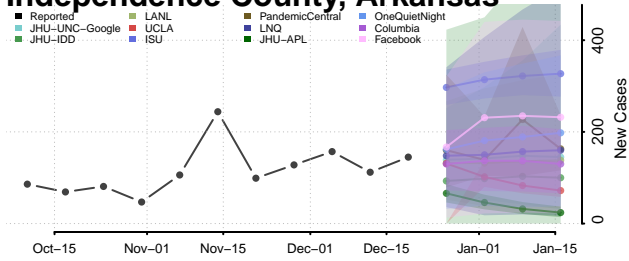

Greene County, Arkansas

Hempstead County, Arkansas

Hot Spring County, Arkansas

Howard County, Arkansas

Independence County, Arkansas

Izard County, Arkansas

Jackson County, Arkansas

Jefferson County, Arkansas