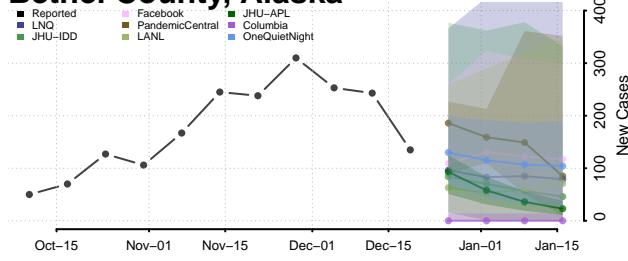

Bethel County, Alaska