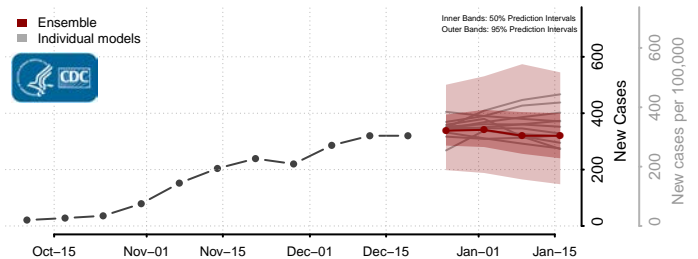

Warren County, New Jersey