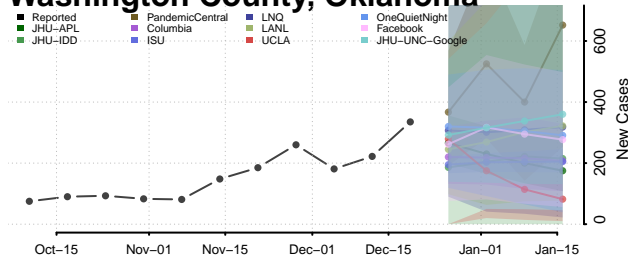

Texas County, Oklahoma

Tillman County, Oklahoma

Tulsa County, Oklahoma

Wagoner County, Oklahoma

Washington County, Oklahoma

Washita County, Oklahoma

Woods County, Oklahoma

Woodward County, Oklahoma