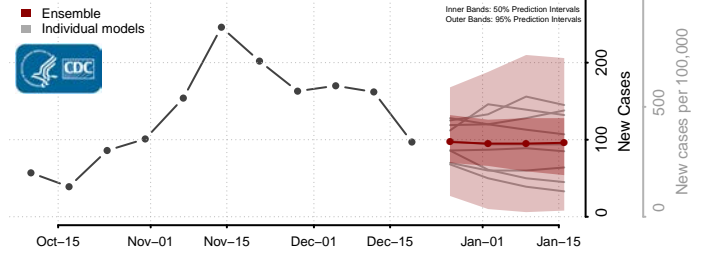

Marion County, Missouri