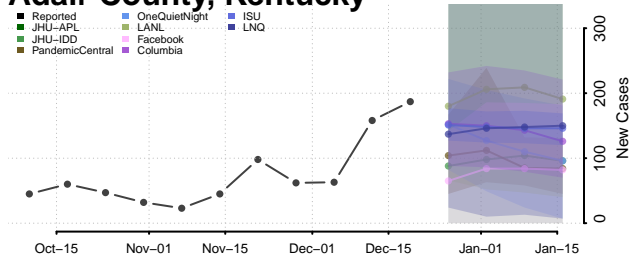

Kentucky

Adair County, Kentucky

Allen County, Kentucky

Anderson County, Kentucky

Ballard County, Kentucky

Barren County, Kentucky

Bath County, Kentucky

Bell County, Kentucky