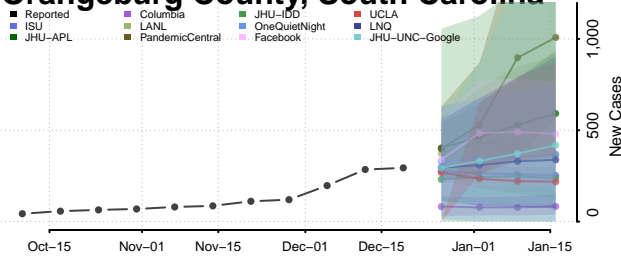

Lexington County, South Carolina

Marion County, South Carolina

Marlboro County, South Carolina

McCormick County, South Carolina

Newberry County, South Carolina

Oconee County, South Carolina

Orangeburg County, South Carolina