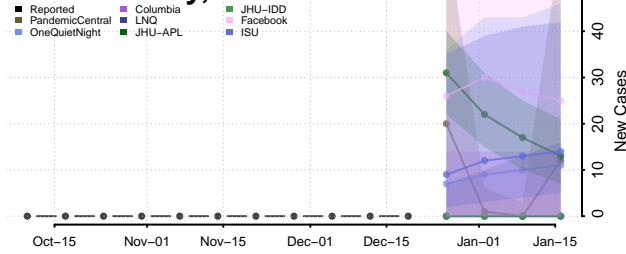

Kane County, Utah