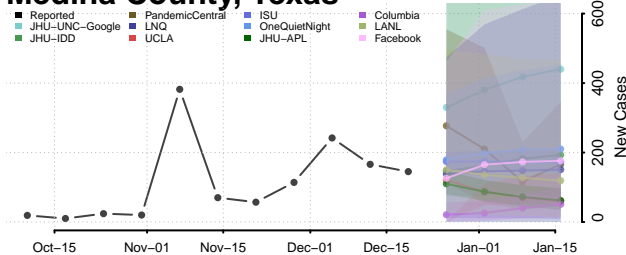

Medina County, Texas