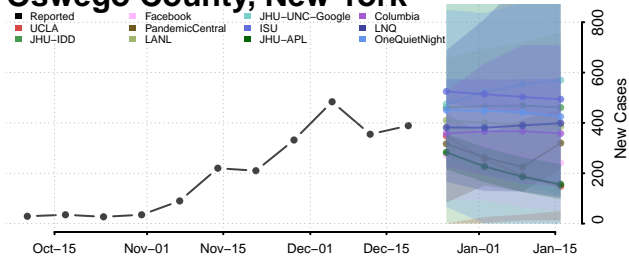

Orange County, New York

Orleans County, New York

Oswego County, New York

Otsego County, New York

Putnam County, New York

Queens County, New York

Rensselaer County, New York

Richmond County, New York