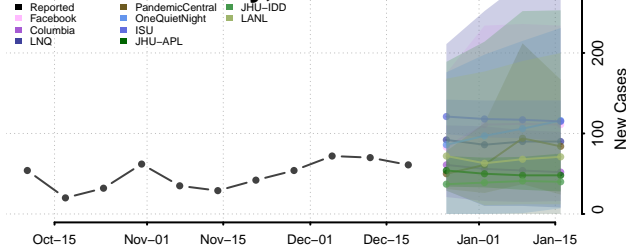

Abbeville County, South Carolina