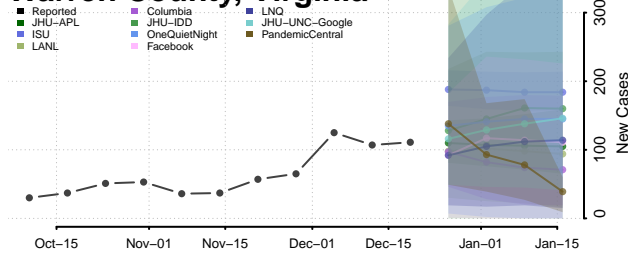

Tazewell County, Virginia

Virginia Beach County, Virginia

Warren County, Virginia

Washington County, Virginia

Waynesboro County, Virginia

Westmoreland County, Virginia

Williamsburg County, Virginia

Winchester County, Virginia