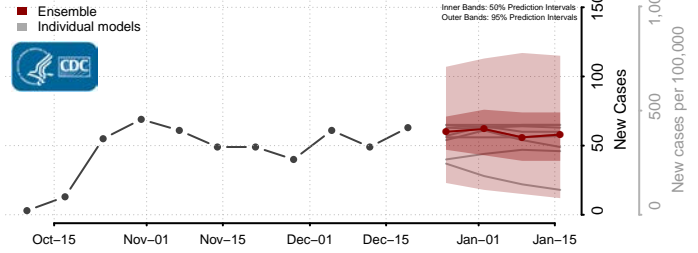

Wetzel County, West Virginia