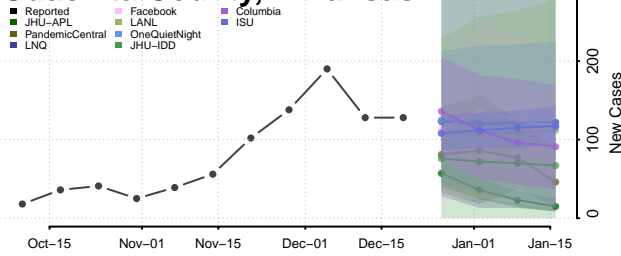

Ouachita County, Arkansas