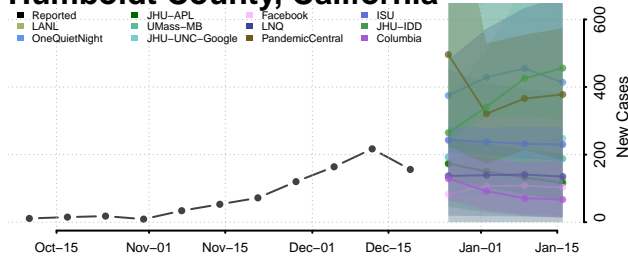

Humboldt County, California