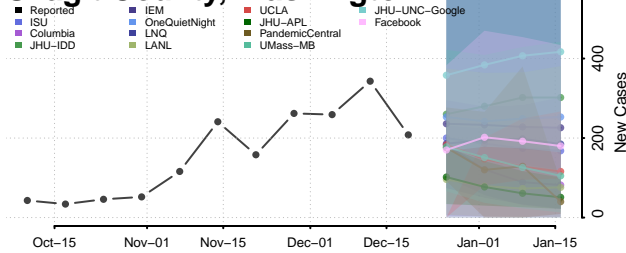

Skagit County, Washington

Skamania County, Washington

Snohomish County, Washington

Spokane County, Washington

Stevens County, Washington

Thurston County, Washington

Wahkiakum County, Washington

Walla Walla County, Washington