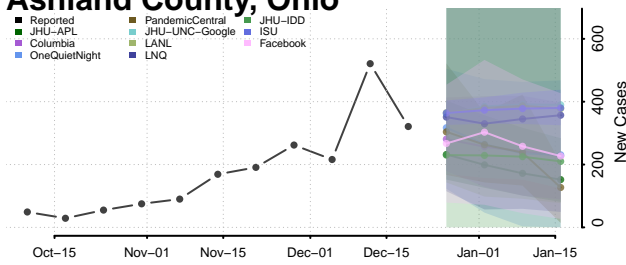

Northern Mariana Islands

Ohio

Adams County, Ohio

Allen County, Ohio

Ashland County, Ohio

Ashtabula County, Ohio

Athens County, Ohio

Auglaize County, Ohio