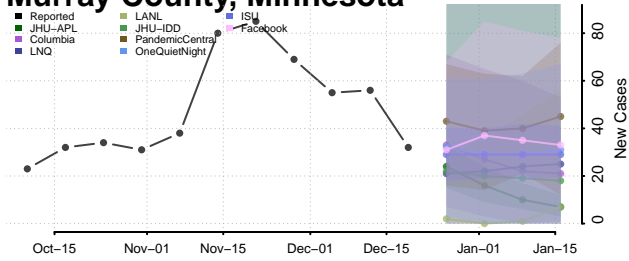

Murray County, Minnesota