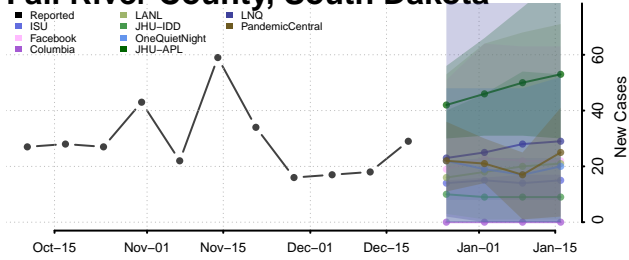

Fall River County, South Dakota