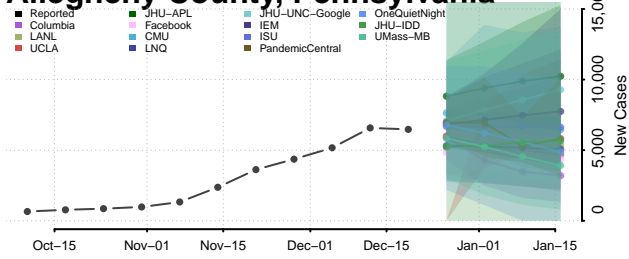

Allegheny County, Pennsylvania