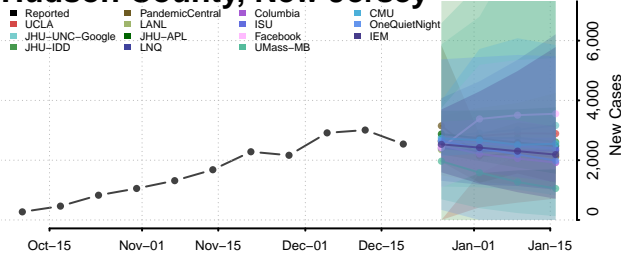

Essex County, New Jersey

Gloucester County, New Jersey

Hudson County, New Jersey

Hunterdon County, New Jersey

Mercer County, New Jersey

Middlesex County, New Jersey

Monmouth County, New Jersey

Morris County, New Jersey