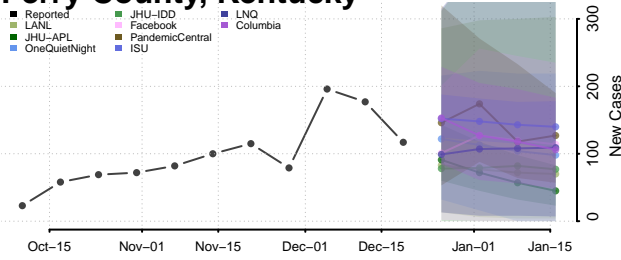

Perry County, Kentucky