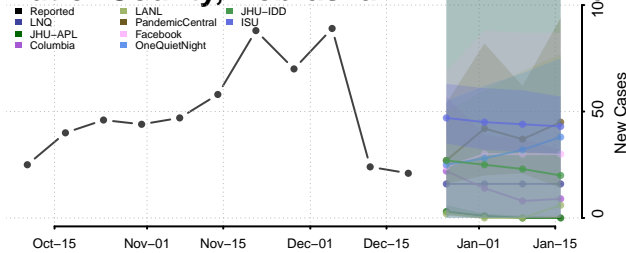

Butler County, Nebraska