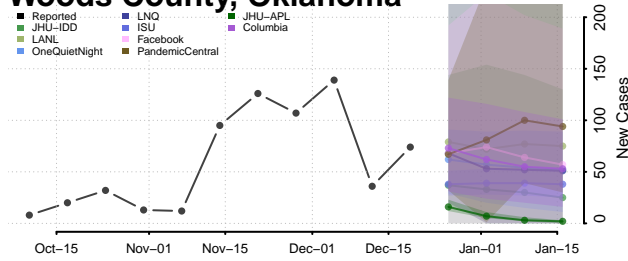

Texas County, Oklahoma

Tillman County, Oklahoma

Tulsa County, Oklahoma

Wagoner County, Oklahoma

Washington County, Oklahoma

Washita County, Oklahoma

Woods County, Oklahoma

Woodward County, Oklahoma