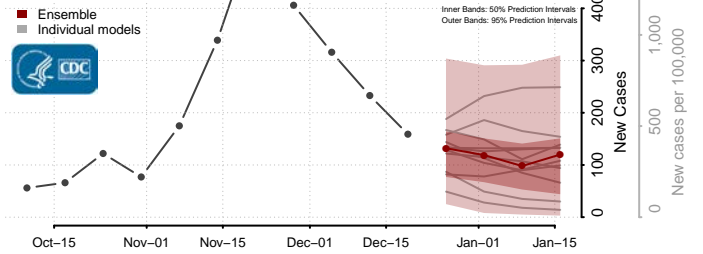

Sheridan County, Montana

Silver Bow County, Montana

Stillwater County, Montana

Sweet Grass County, Montana

Teton County, Montana

Toole County, Montana

Treasure County, Montana

Valley County, Montana