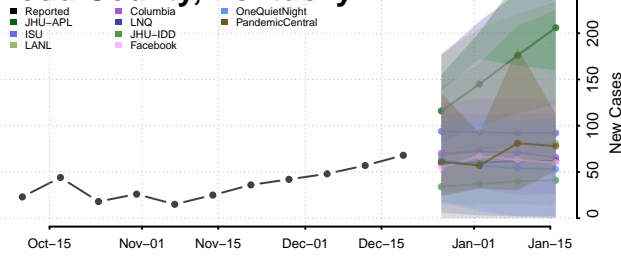

Russell County, Kentucky

Scott County, Kentucky

Shelby County, Kentucky

Simpson County, Kentucky

Spencer County, Kentucky

Taylor County, Kentucky

Todd County, Kentucky

Trigg County, Kentucky