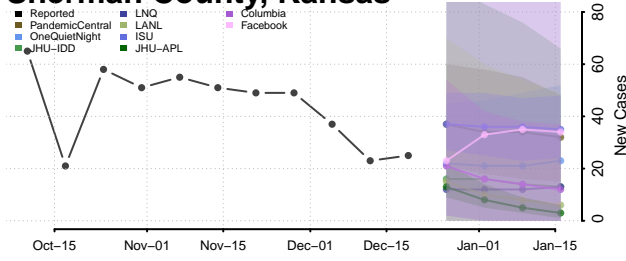

Sherman County, Kansas