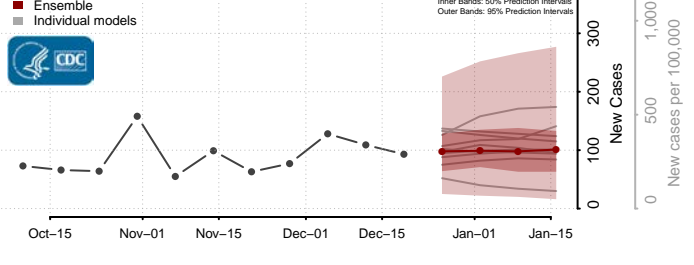

Polk County, Missouri