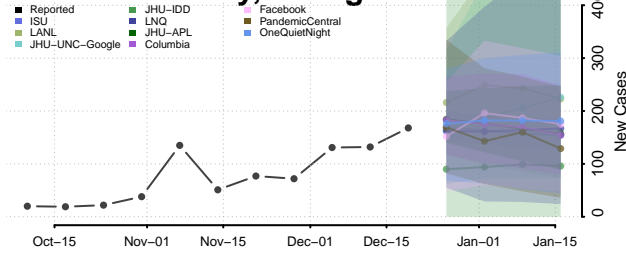

Madison County, Georgia