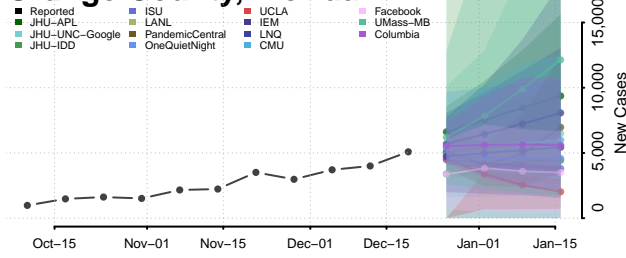

Martin County, Florida

Miami-Dade County, Florida

Monroe County, Florida

Nassau County, Florida

Okaloosa County, Florida

Okeechobee County, Florida

Orange County, Florida

Osceola County, Florida