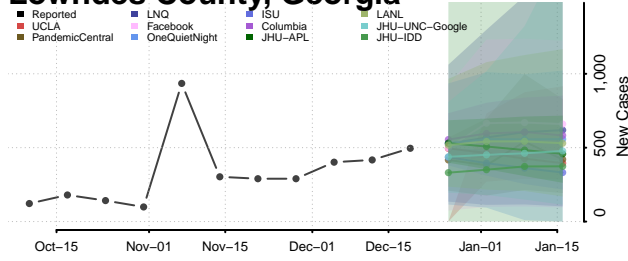

Lanier County, Georgia

Laurens County, Georgia

Lee County, Georgia

Liberty County, Georgia

Lincoln County, Georgia

Long County, Georgia

Lowndes County, Georgia

Lumpkin County, Georgia