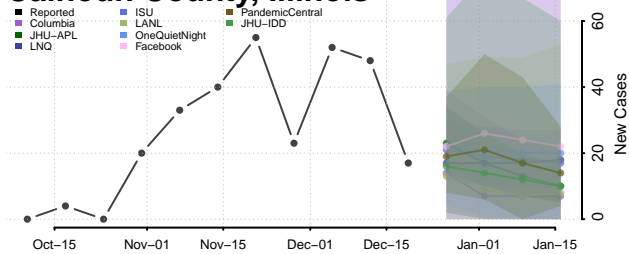

Calhoun County, Illinois