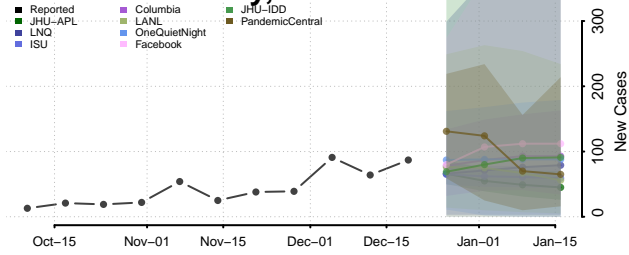

Galveston County, Texas

Garza County, Texas

Gillespie County, Texas

Glasscock County, Texas

Goliad County, Texas

Gonzales County, Texas

Gray County, Texas

Grayson County, Texas