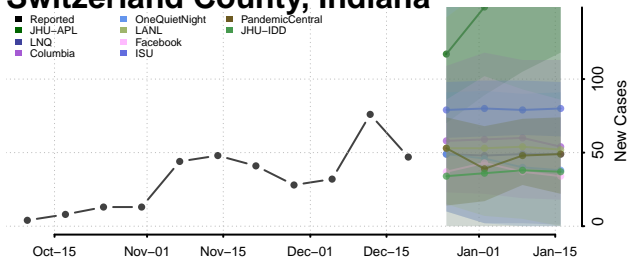

Starke County, Indiana

Stauben County, Indiana

Sullivan County, Indiana

Switzerland County, Indiana

Tippecanoe County, Indiana

Tipton County, Indiana

Union County, Indiana

Vanderburgh County, Indiana