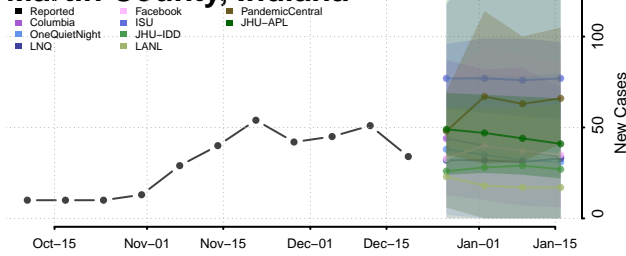

Martin County, Indiana