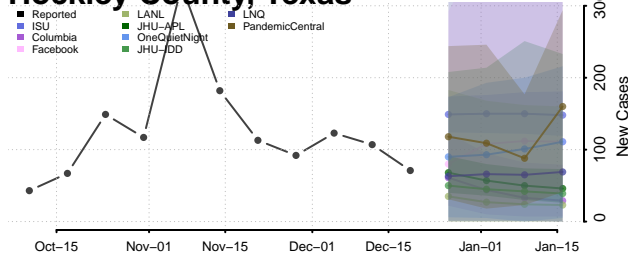

Hockley County, Texas