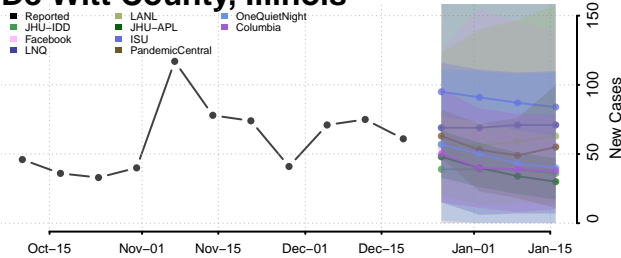

De Witt County, Illinois