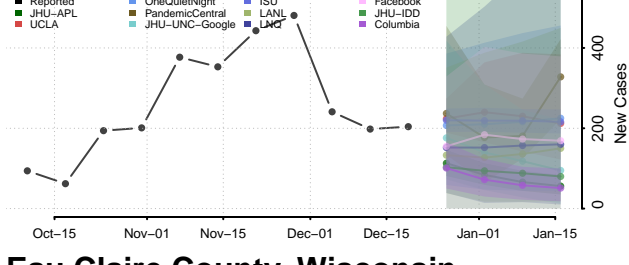

Dunn County, Wisconsin

Eau Claire County, Wisconsin

Florence County, Wisconsin

Fond du Lac County, Wisconsin

Forest County, Wisconsin

Grant County, Wisconsin

Green County, Wisconsin

Green Lake County, Wisconsin