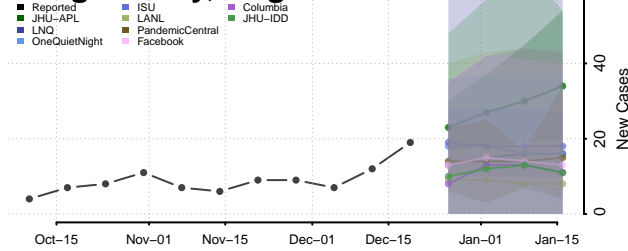

Craig County, Virginia