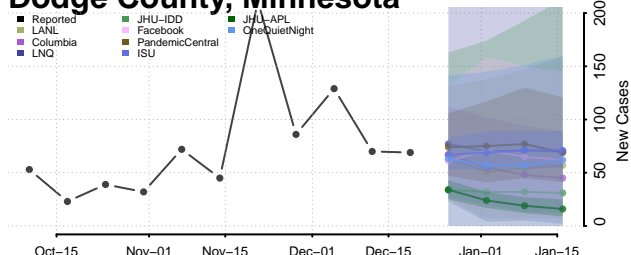

Chisago County, Minnesota

Clay County, Minnesota

Clearwater County, Minnesota

Cook County, Minnesota

Cottonwood County, Minnesota

Crow Wing County, Minnesota

Dakota County, Minnesota

Dodge County, Minnesota