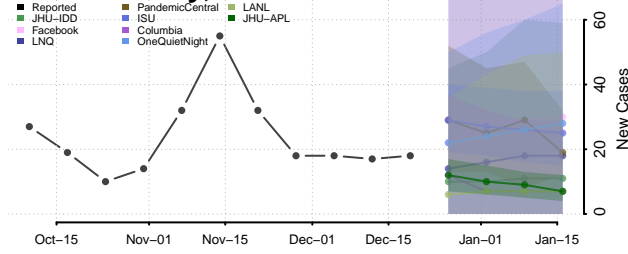

Dade County, Missouri