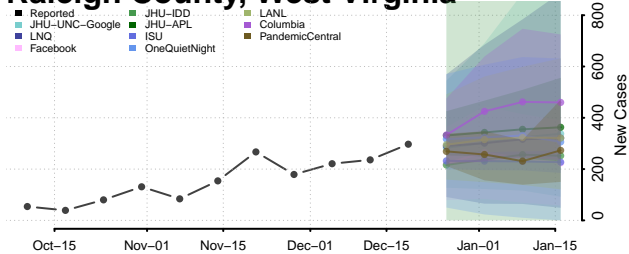

Ohio County, West Virginia

Pendleton County, West Virginia

Pleasants County, West Virginia

Pocahontas County, West Virginia

Preston County, West Virginia

Putnam County, West Virginia

Raleigh County, West Virginia