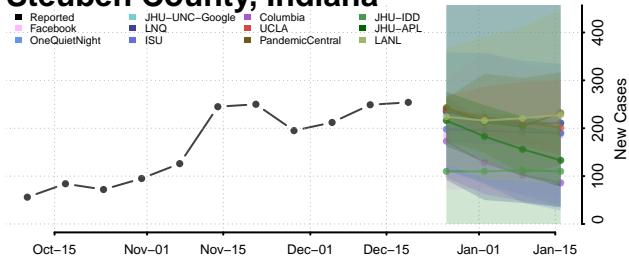

Stauben County, Indiana