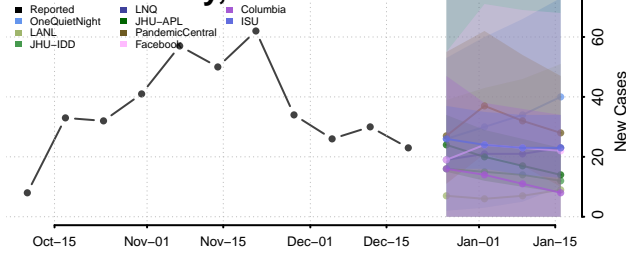

Pierce County, Nebraska