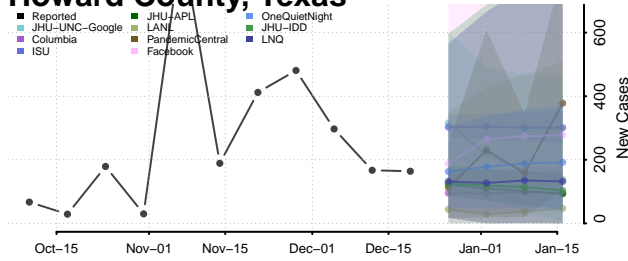

Howard County, Texas