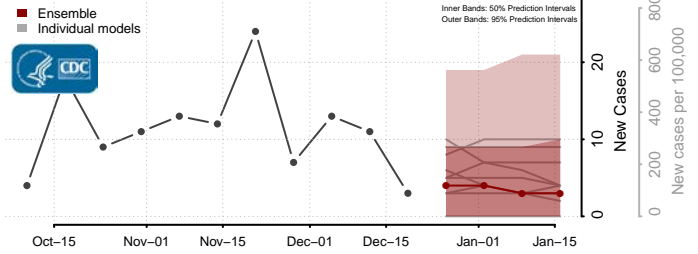

Granite County, Montana