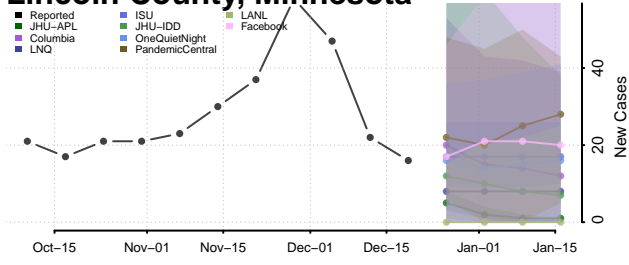

Lac qui Parle County, Minnesota

Lake County, Minnesota

Lake of the Woods County, Minnesota

Le Sueur County, Minnesota

Lincoln County, Minnesota

Lyon County, Minnesota

Mahnomen County, Minnesota

Marshall County, Minnesota