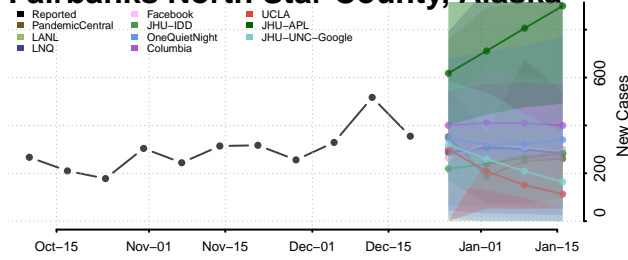

Anchorage County, Alaska

Bethel County, Alaska

Bristol Bay County, Alaska

Denali County, Alaska

Dillingham County, Alaska

Fairbanks North Star County, Alaska

Haines County, Alaska

Hoonah-Angoon County, Alaska