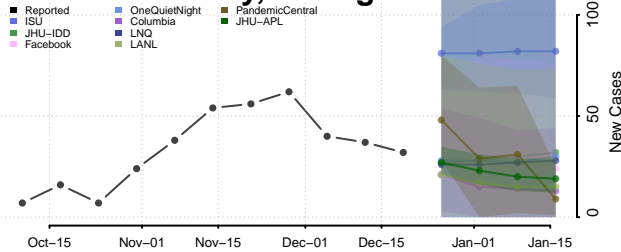

Isabella County, Michigan

Jackson County, Michigan

Kalamazoo County, Michigan

Kalkaska County, Michigan

Kent County, Michigan

Keweenaw County, Michigan

Lake County, Michigan

Lapeer County, Michigan