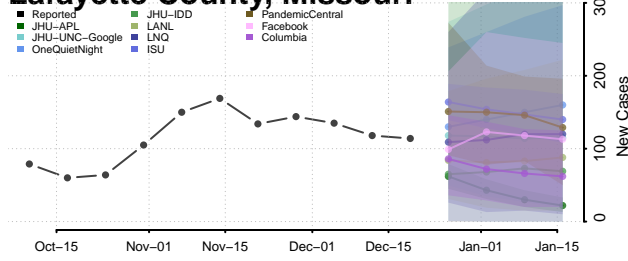

Lafayette County, Missouri