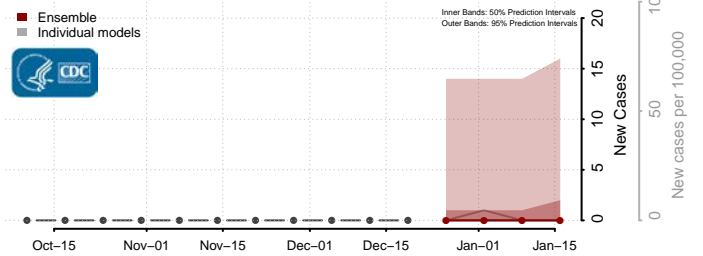

Sevier County, Utah