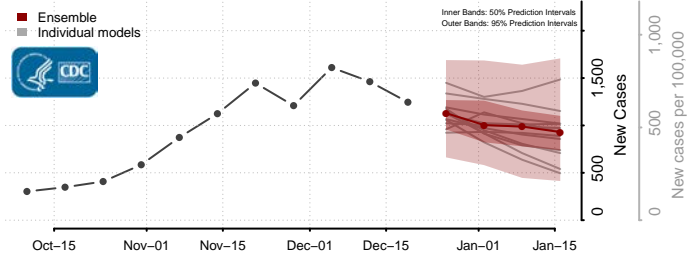

Starke County, Indiana

Stauben County, Indiana

Sullivan County, Indiana

Switzerland County, Indiana

Tippecanoe County, Indiana

Tipton County, Indiana

Union County, Indiana

Vanderburgh County, Indiana