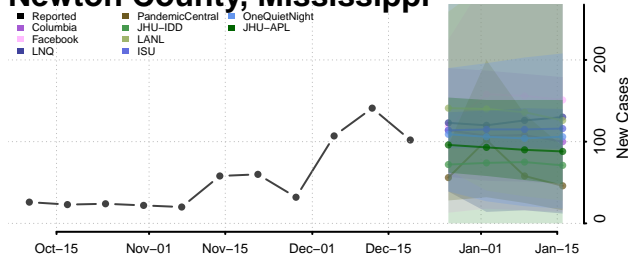

Madison County, Mississippi

Marion County, Mississippi

Marshall County, Mississippi

Monroe County, Mississippi

Montgomery County, Mississippi

Neshoba County, Mississippi

Newton County, Mississippi

Noxubee County, Mississippi