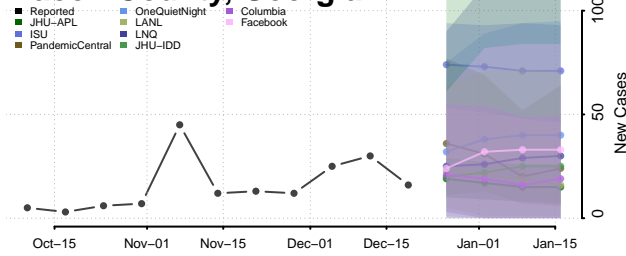

Macon County, Georgia