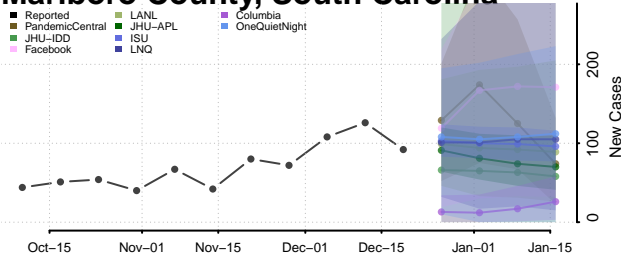

Marlboro County, South Carolina