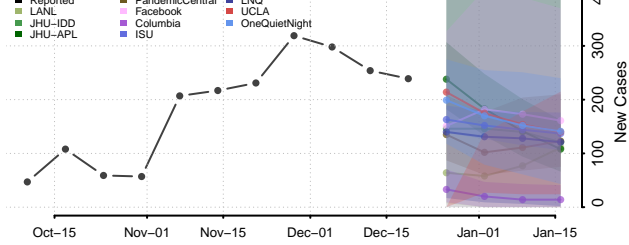

Fayette County, Illinois