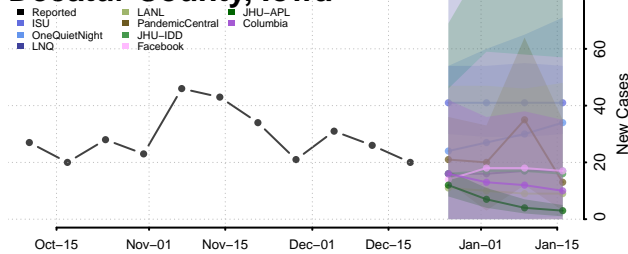

Clayton County, Iowa

Clinton County, Iowa

Crawford County, Iowa

Dallas County, Iowa

Davis County, Iowa

Decatur County, Iowa

Delaware County, Iowa

Des Moines County, Iowa