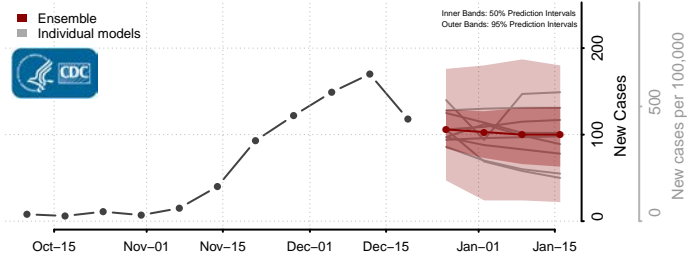

Mason County, West Virginia