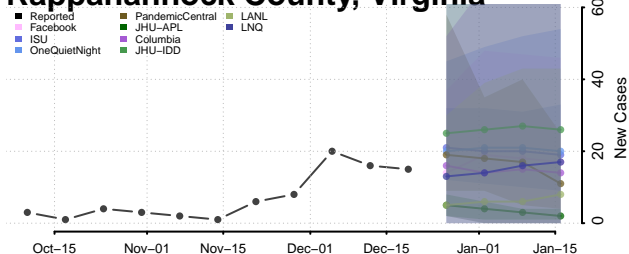

Prince Edward County, Virginia

Prince George County, Virginia

Prince William County, Virginia

Pulaski County, Virginia

Radford County, Virginia

Rappahannock County, Virginia

Richmond City County, Virginia

Richmond County, Virginia