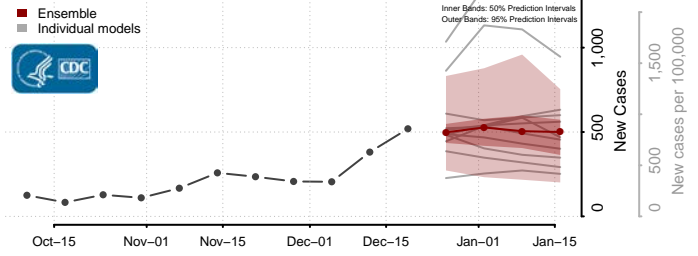

Chester County, Tennessee

Claiborne County, Tennessee

Clay County, Tennessee

Cocke County, Tennessee

Coffee County, Tennessee

Crockett County, Tennessee

Cumberland County, Tennessee

Davidson County, Tennessee