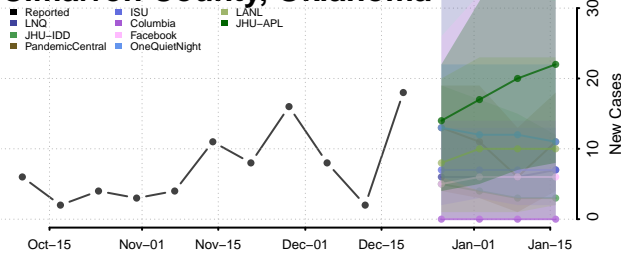

Blaine County, Oklahoma

Bryan County, Oklahoma

Caddo County, Oklahoma

Canadian County, Oklahoma

Carter County, Oklahoma

Cherokee County, Oklahoma

Choctaw County, Oklahoma

Cimarron County, Oklahoma