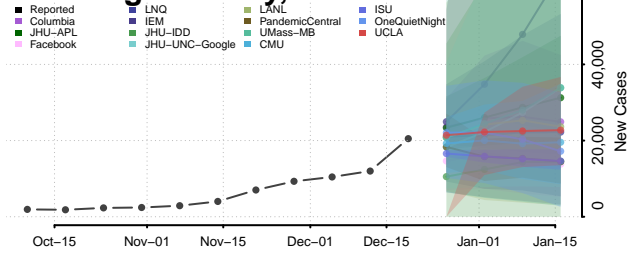

Orange County, California

Placer County, California

Plumas County, California

Riverside County, California

Sacramento County, California

San Benito County, California

San Bernardino County, California

San Diego County, California