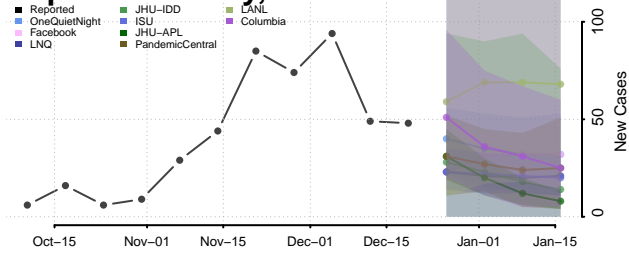

Republic County, Kansas