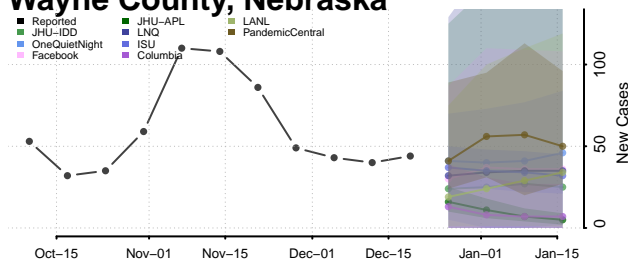

Wayne County, Nebraska