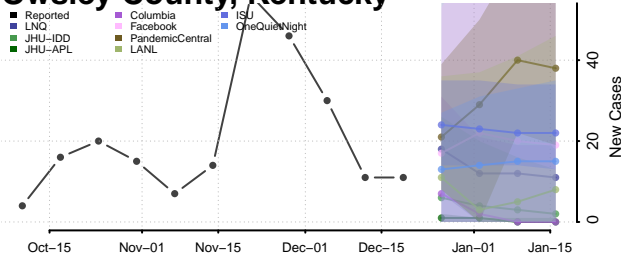

Owsley County, Kentucky