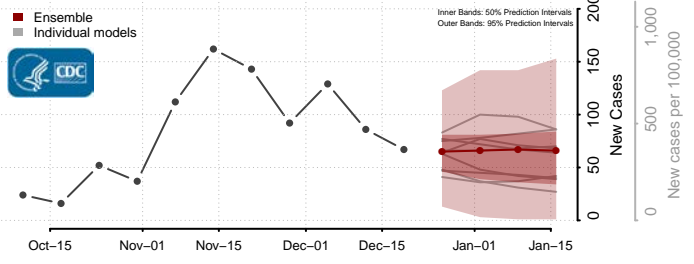

Pike County, Missouri