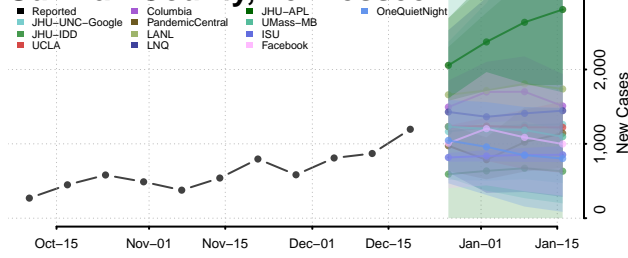

Scott County, Tennessee

Sequatchie County, Tennessee

Sevier County, Tennessee

Shelby County, Tennessee

Smith County, Tennessee

Stewart County, Tennessee

Sullivan County, Tennessee

Sumner County, Tennessee