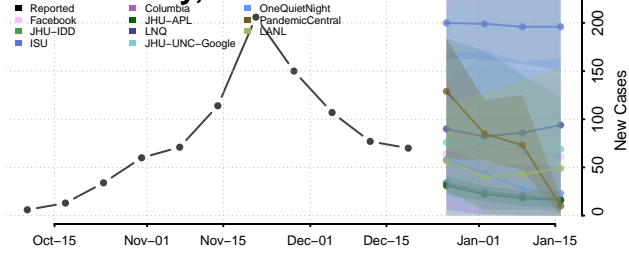

Taos County, New Mexico