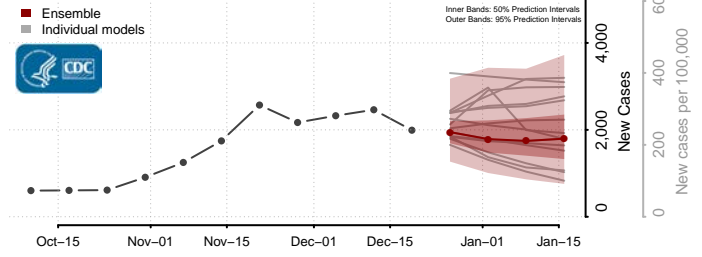

Baltimore County, Maryland