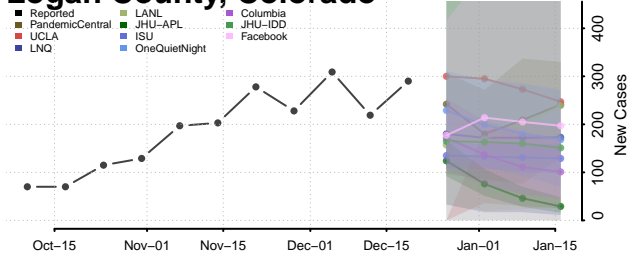

Kit Carson County, Colorado

La Plata County, Colorado

Lake County, Colorado

Larimer County, Colorado

Las Animas County, Colorado

Lincoln County, Colorado

Logan County, Colorado

Mesa County, Colorado