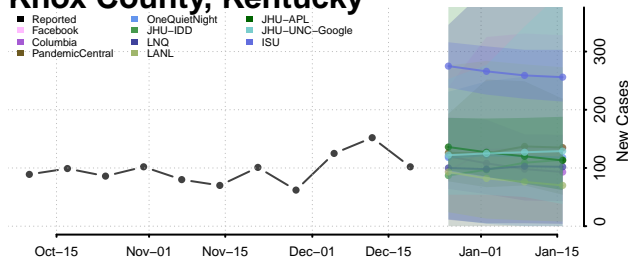

Jefferson County, Kentucky

Jessamine County, Kentucky

Johnson County, Kentucky

Kenton County, Kentucky

Knott County, Kentucky

Knox County, Kentucky

Larue County, Kentucky

Laurel County, Kentucky