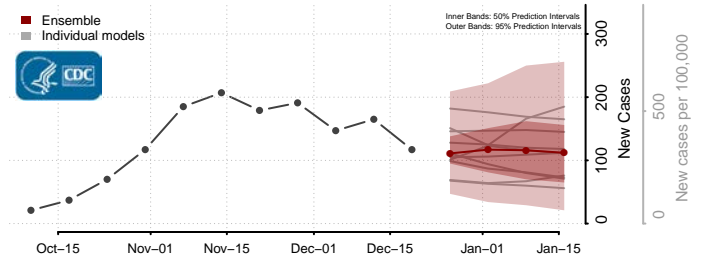

Floyd County, Kentucky