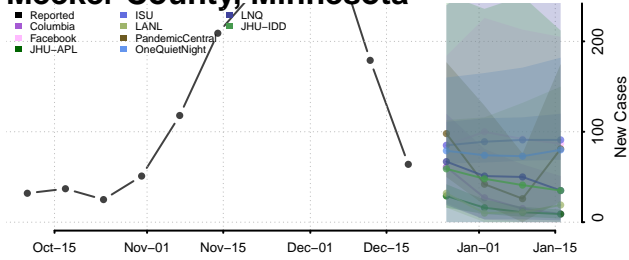

Meeker County, Minnesota