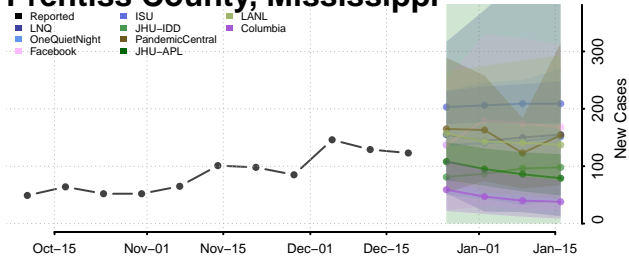

Oktibbeha County, Mississippi

Panola County, Mississippi

Pearl River County, Mississippi

Perry County, Mississippi

Pike County, Mississippi

Pontotoc County, Mississippi

Prentiss County, Mississippi

Quitman County, Mississippi