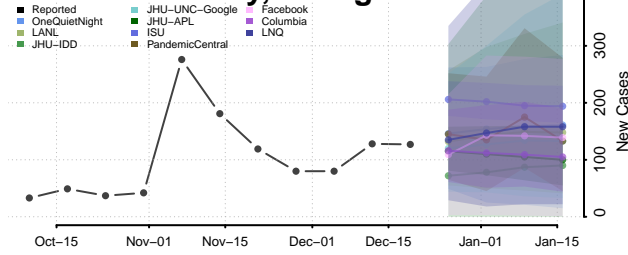

Haralson County, Georgia