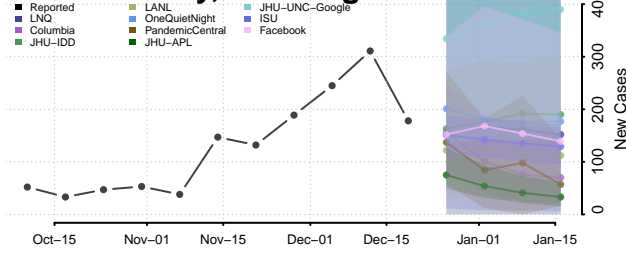

Lewis County, Washington