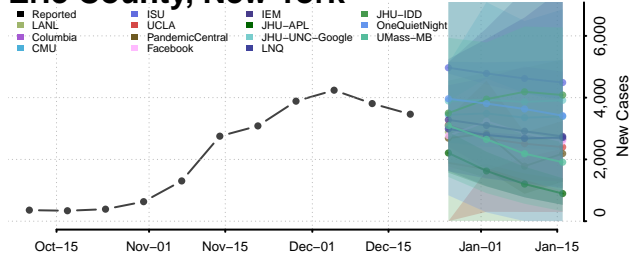

Cortland County, New York

Delaware County, New York

Dutchess County, New York

Erie County, New York

Essex County, New York

Franklin County, New York

Fulton County, New York

Genesee County, New York