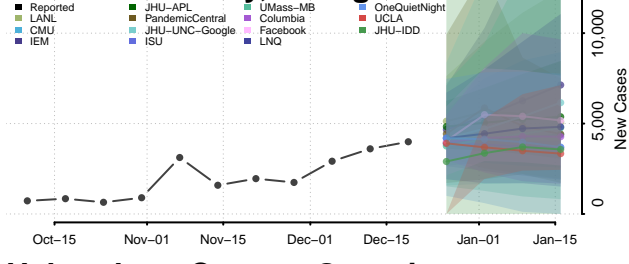

Glascocock County, Georgia

Glynn County, Georgia

Gordon County, Georgia

Grady County, Georgia

Greene County, Georgia

Gwinnett County, Georgia

Habersham County, Georgia

Hall County, Georgia