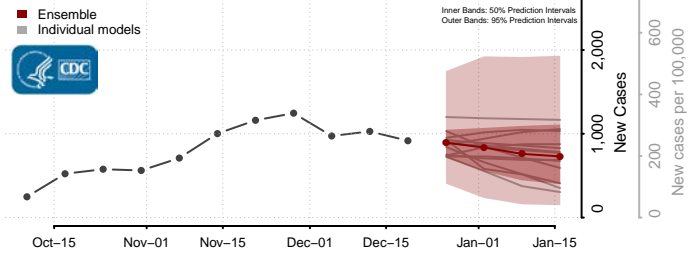

Washtenaw County, Michigan