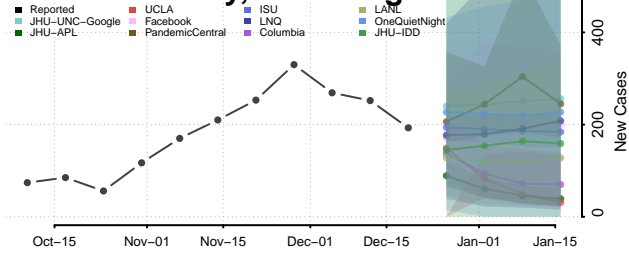

Ohio County, West Virginia

Pendleton County, West Virginia

Pleasants County, West Virginia

Pocahontas County, West Virginia

Preston County, West Virginia

Putnam County, West Virginia

Raleigh County, West Virginia