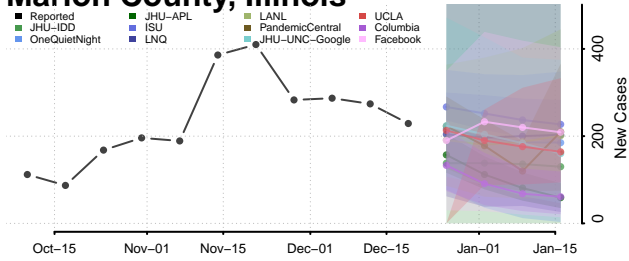

Marion County, Illinois