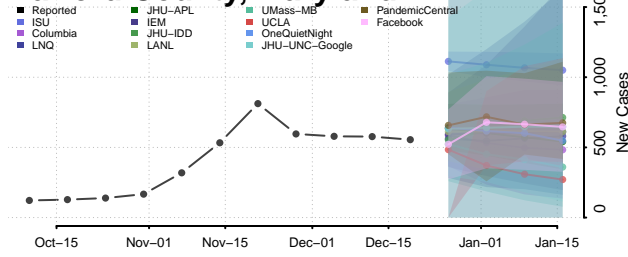

Charles County, Maryland

Dorchester County, Maryland

Frederick County, Maryland

Garrett County, Maryland

Harford County, Maryland

Howard County, Maryland

Kent County, Maryland

Montgomery County, Maryland