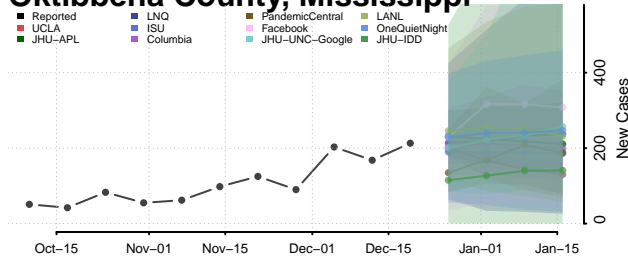

Oktibbeha County, Mississippi