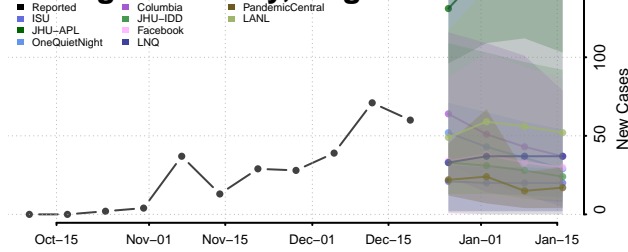

Covington County, Virginia