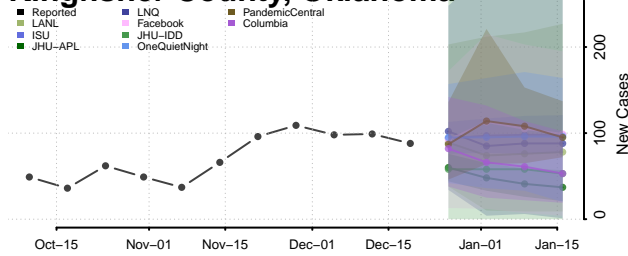

Kingfisher County, Oklahoma