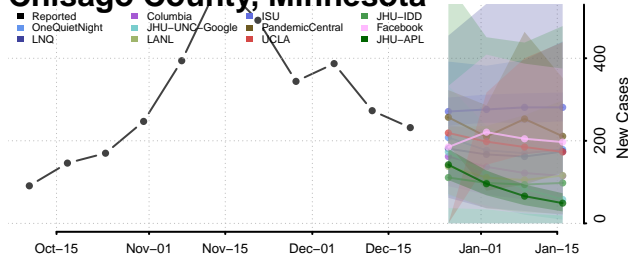

Chisago County, Minnesota