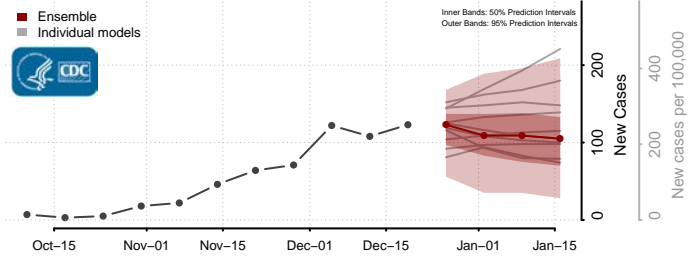

Nye County, Nevada

Pershing County, Nevada

Storey County, Nevada

Washoe County, Nevada

White Pine County, Nevada

New Hampshire

Belknap County, New Hampshire

Carroll County, New Hampshire