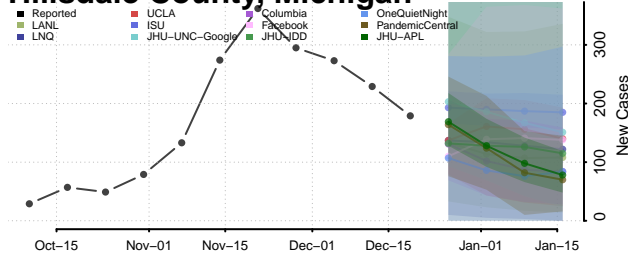

Hillsdale County, Michigan