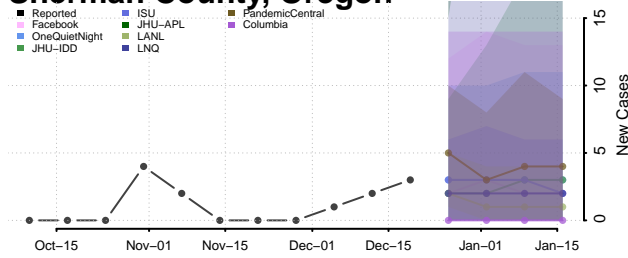

Marion County, Oregon

Morrow County, Oregon

Multnomah County, Oregon

Polk County, Oregon

Sherman County, Oregon

Tillamook County, Oregon

Umatilla County, Oregon

Union County, Oregon