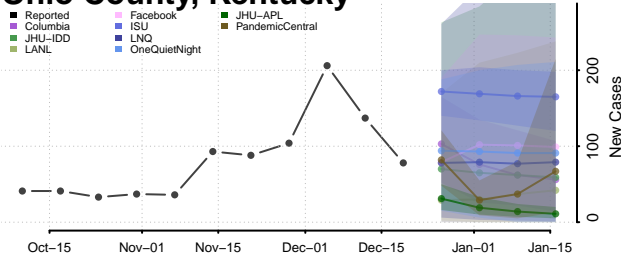

Ohio County, Kentucky