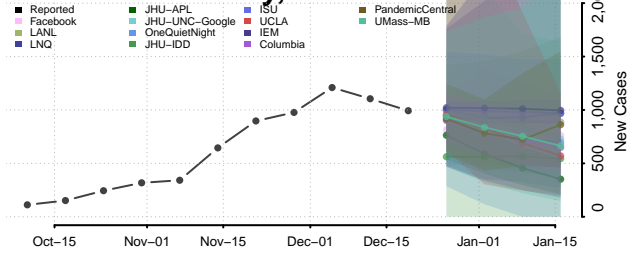

Grant County, Indiana

Greene County, Indiana

Hamilton County, Indiana

Hancock County, Indiana

Harrison County, Indiana

Hendricks County, Indiana

Henry County, Indiana

Howard County, Indiana