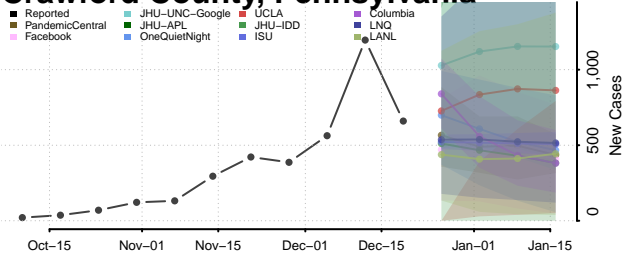

Crawford County, Pennsylvania