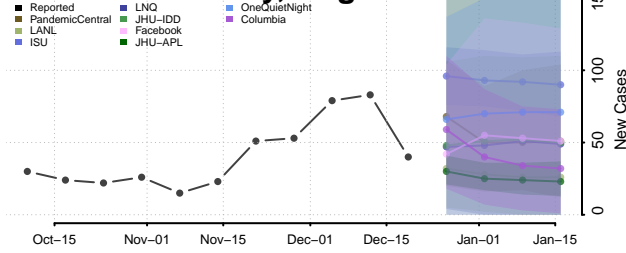

Buchanan County, Virginia