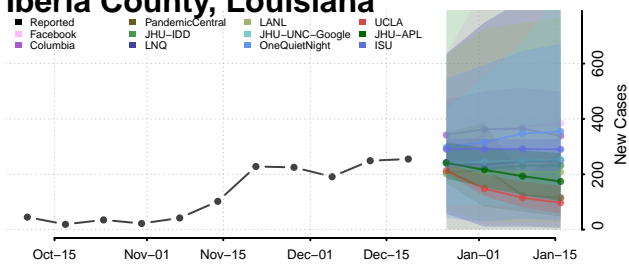

Iberia County, Louisiana