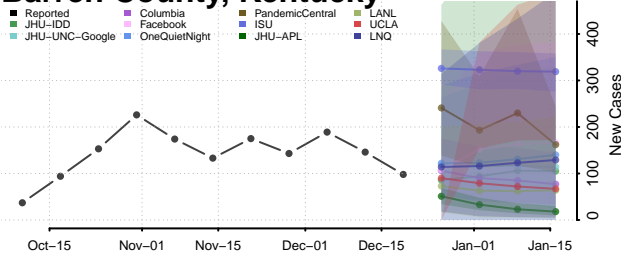

Kentucky

Adair County, Kentucky

Allen County, Kentucky

Anderson County, Kentucky

Ballard County, Kentucky

Barren County, Kentucky

Bath County, Kentucky

Bell County, Kentucky