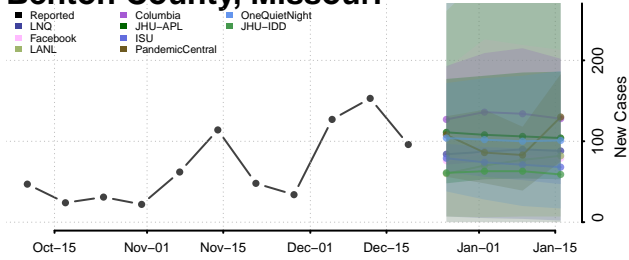

Benton County, Missouri