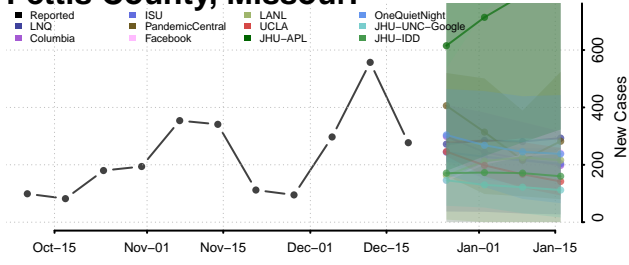

Pettis County, Missouri