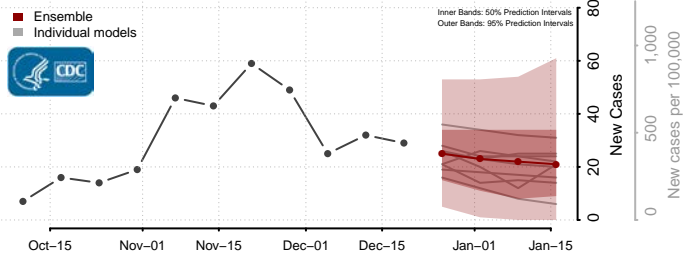

Brown County, Illinois