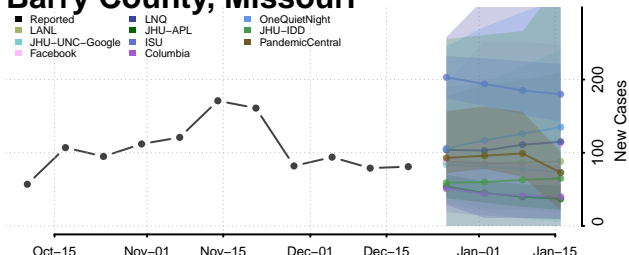

Barry County, Missouri