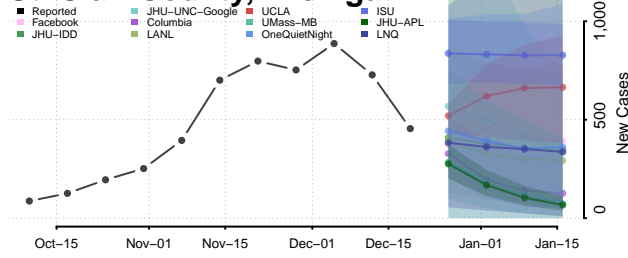

St. Clair County, Michigan