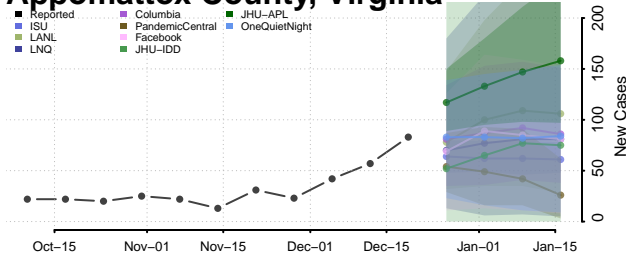

Appomattox County, Virginia