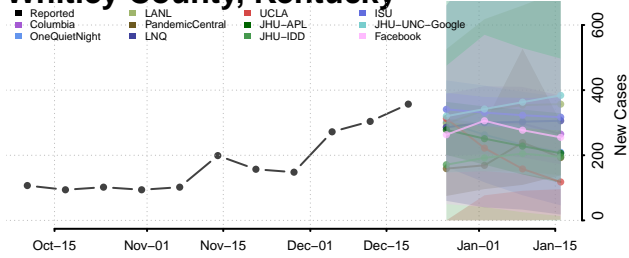

Trimble County, Kentucky

Union County, Kentucky

Warren County, Kentucky

Washington County, Kentucky

Wayne County, Kentucky

Webster County, Kentucky

Whitley County, Kentucky

Wolfe County, Kentucky