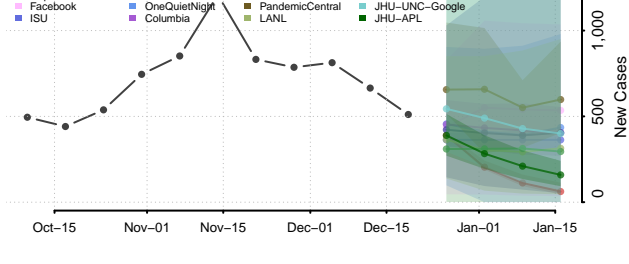

Pennington County, South Dakota