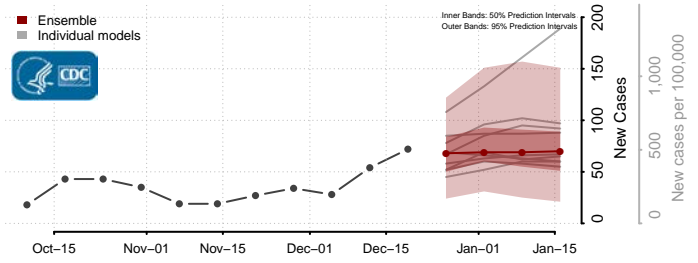

Swain County, North Carolina