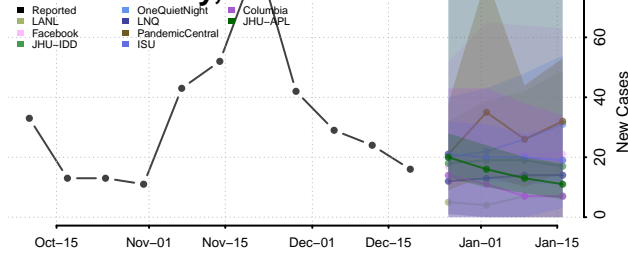

Dixon County, Nebraska