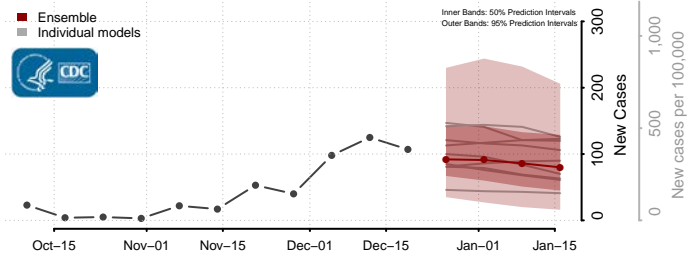

Del Norte County, California