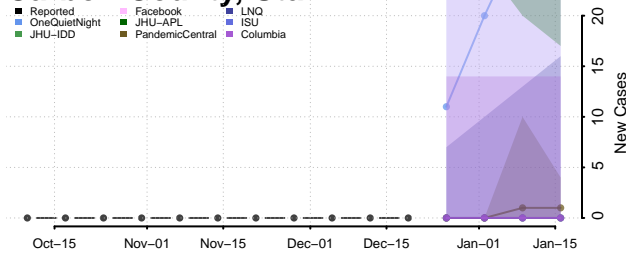

Beaver County, Utah

Box Elder County, Utah

Cache County, Utah

Carbon County, Utah

Daggett County, Utah

Davis County, Utah

Duchesne County, Utah

Emery County, Utah