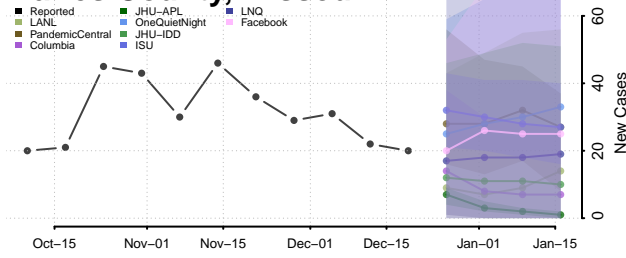

Maries County, Missouri