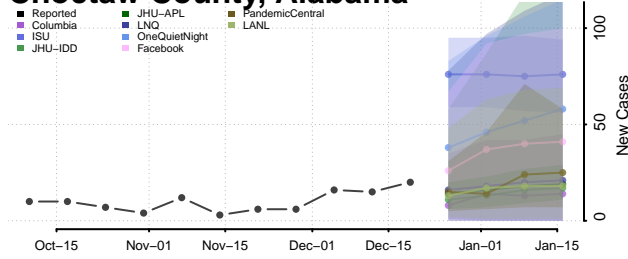

National

Alabama

Autauga County, Alabama

Baldwin County, Alabama

Barbour County, Alabama

Bibb County, Alabama

Blount County, Alabama

Bullock County, Alabama

Butler County, Alabama

Calhoun County, Alabama

Chambers County, Alabama

Cherokee County, Alabama

Chilton County, Alabama

Choctaw County, Alabama

Clarke County, Alabama

Clay County, Alabama