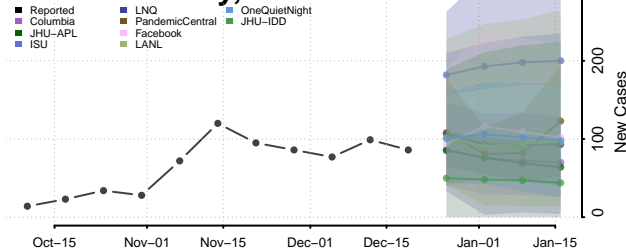

Benton County, Tennessee

**New weekly cases may increase in this location over the next four weeks. For these locations, the ensemble forecast indicates a probability of 0.75 or greater that more cases will be reported in week four of the forecast than in the last reported week.