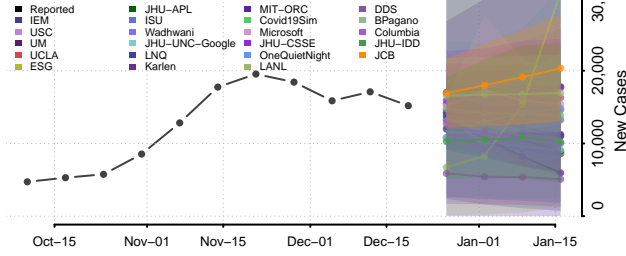

Webster County, Iowa

Winnebago County, Iowa

Winneshiek County, Iowa

Woodbury County, Iowa

Worth County, Iowa

Wright County, Iowa

Kansas

Allen County, Kansas