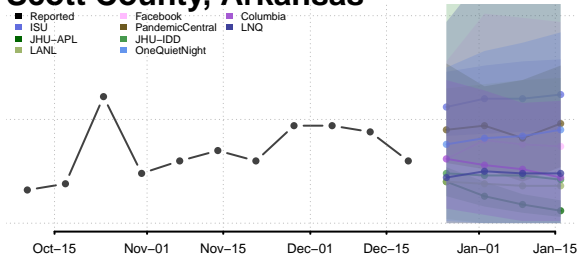

Pulaski County, Arkansas

Randolph County, Arkansas

Saline County, Arkansas

Scott County, Arkansas

Searcy County, Arkansas

Sebastian County, Arkansas

Sevier County, Arkansas

Sharp County, Arkansas