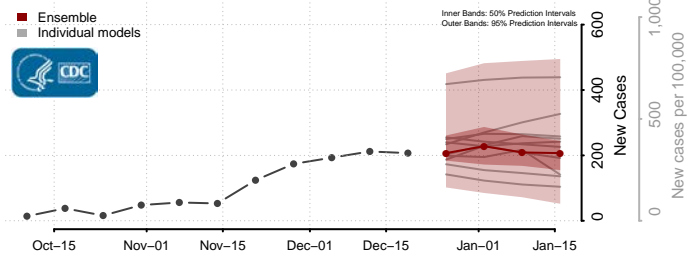

Haywood County, North Carolina