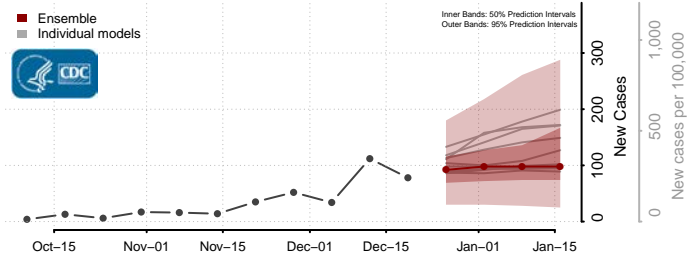

Accomack County, Virginia