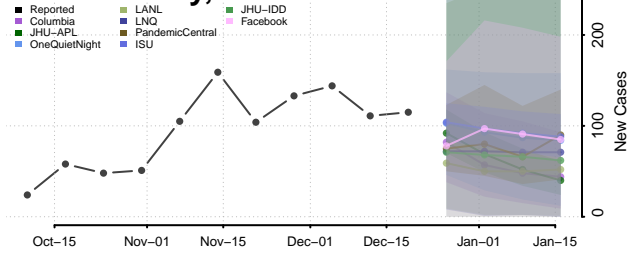

Bond County, Illinois