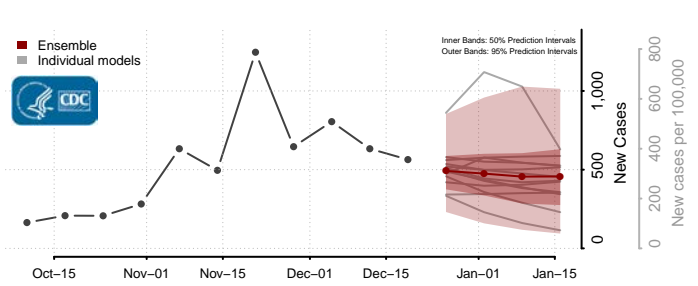

Olmsted County, Minnesota