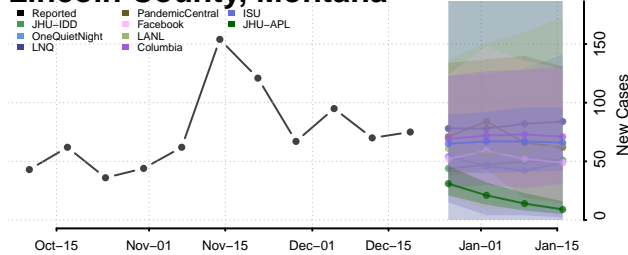

Lincoln County, Montana