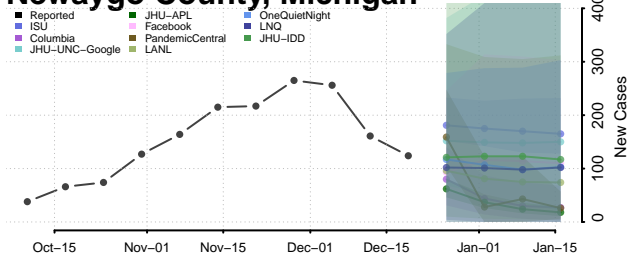

Newaygo County, Michigan