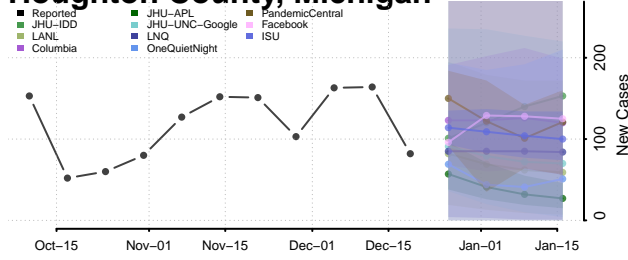

Houghton County, Michigan