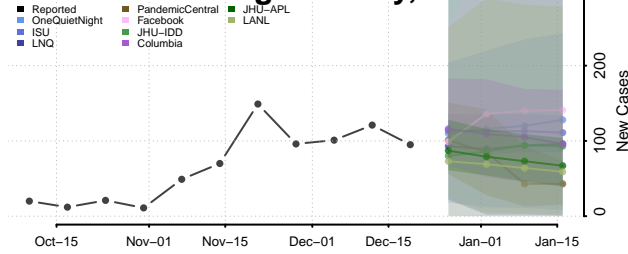

West Baton Rouge County, Louisiana