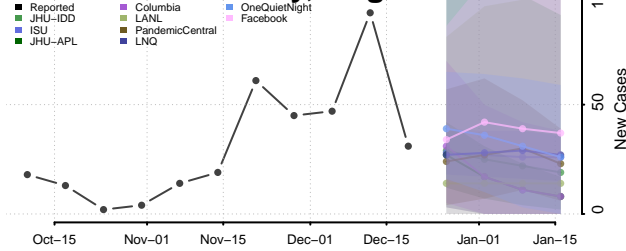

Buena Vista County, Virginia