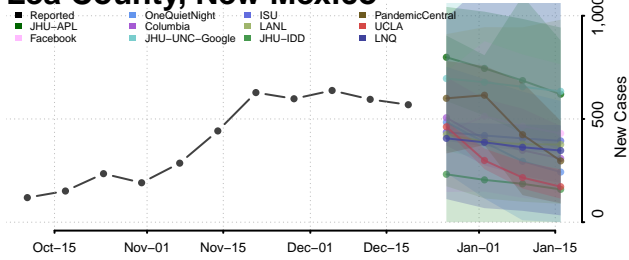

Grant County, New Mexico

Guadalupe County, New Mexico

Harding County, New Mexico

Hidalgo County, New Mexico

Lea County, New Mexico

Lincoln County, New Mexico

Los Alamos County, New Mexico

Luna County, New Mexico