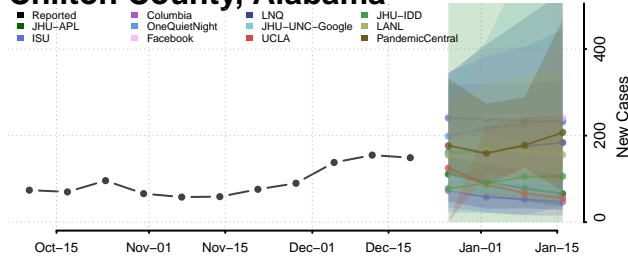

Butler County, Alabama

Calhoun County, Alabama

Chambers County, Alabama

Cherokee County, Alabama

Chilton County, Alabama

Choctaw County, Alabama

Clarke County, Alabama

Clay County, Alabama