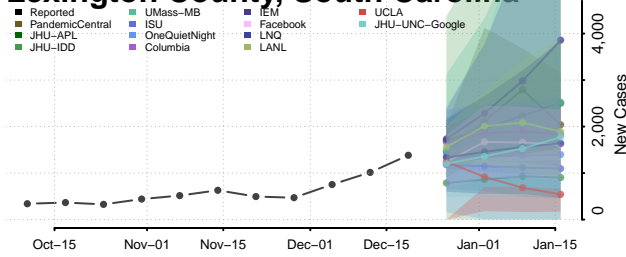

Lexington County, South Carolina