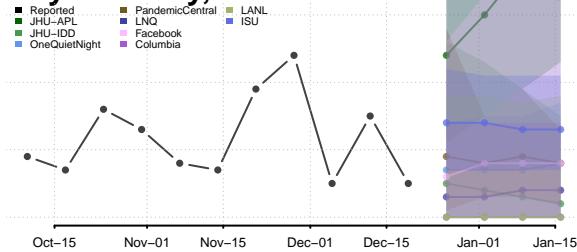

Arthur County, Nebraska

Banner County, Nebraska

Blaine County, Nebraska

Boone County, Nebraska

Box Butte County, Nebraska

Boyd County, Nebraska

Brown County, Nebraska

Buffalo County, Nebraska