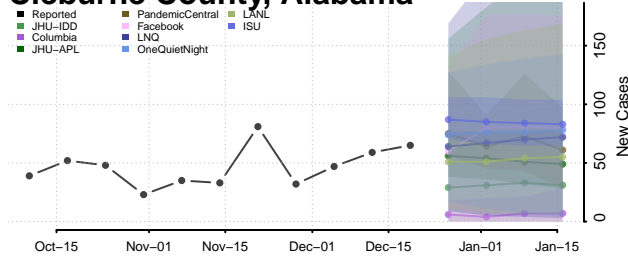

Cleburne County, Alabama