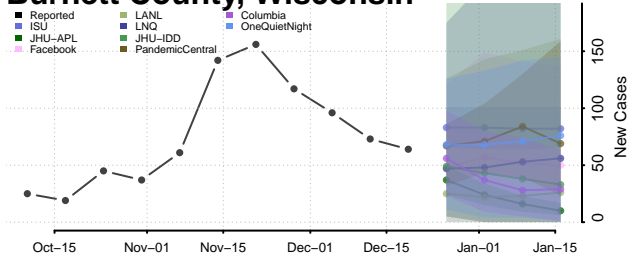

Adams County, Wisconsin

Ashland County, Wisconsin

Barron County, Wisconsin

Bayfield County, Wisconsin

Brown County, Wisconsin

Buffalo County, Wisconsin

Burnett County, Wisconsin

Calumet County, Wisconsin