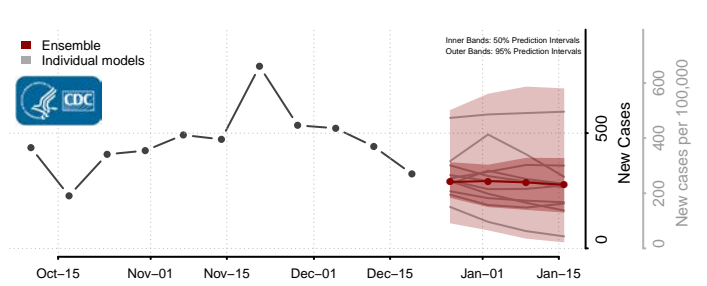

Missoula County, Montana