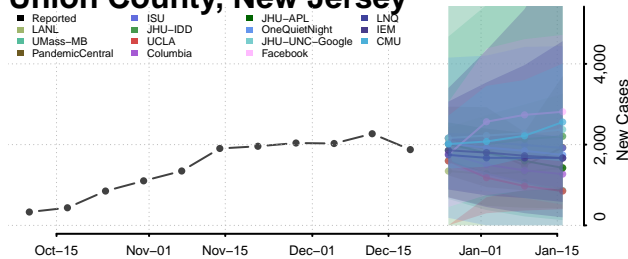

Union County, New Jersey