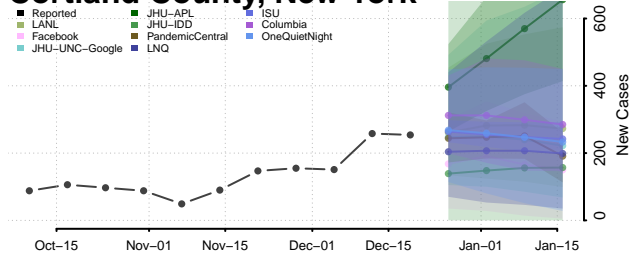

Cortland County, New York

Delaware County, New York

Dutchess County, New York

Erie County, New York

Essex County, New York

Franklin County, New York

Fulton County, New York

Genesee County, New York