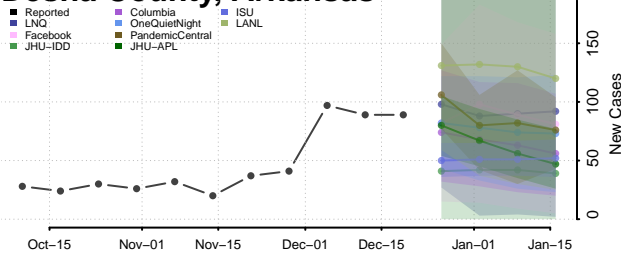

Desha County, Arkansas