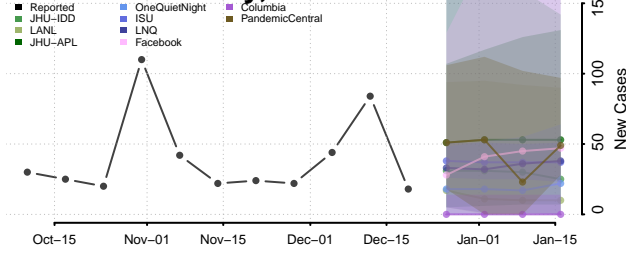

Rosebud County, Montana