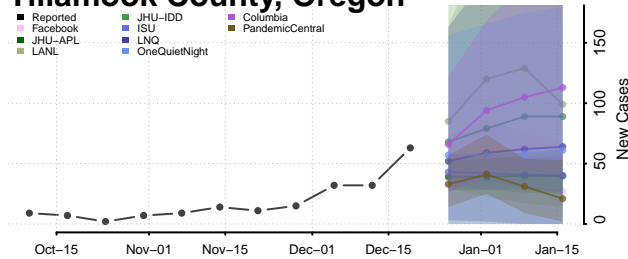

Marion County, Oregon

Morrow County, Oregon

Multnomah County, Oregon

Polk County, Oregon

Sherman County, Oregon

Tillamook County, Oregon

Umatilla County, Oregon

Union County, Oregon