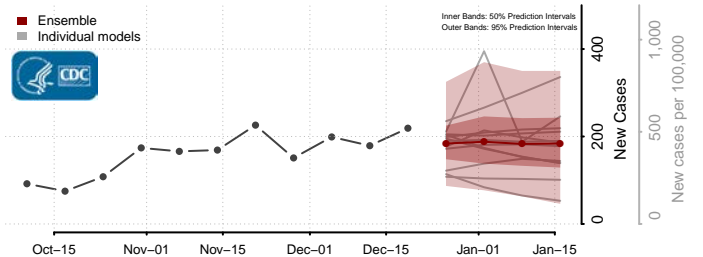

Summit County, Utah