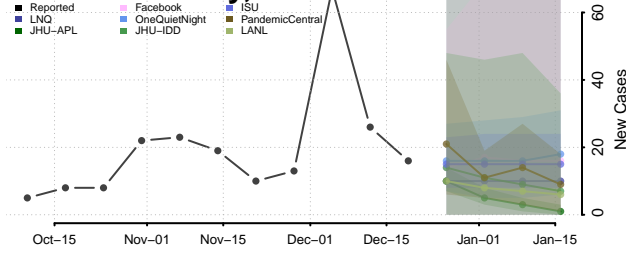

Ziebach County, South Dakota