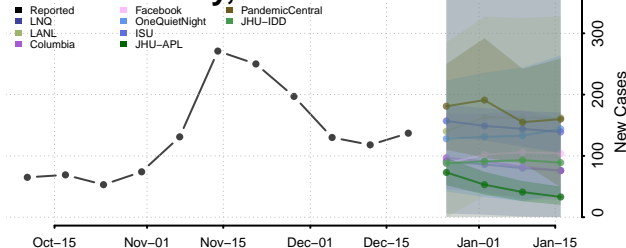

Anderson County, Kansas

Atchison County, Kansas

Barber County, Kansas

Barton County, Kansas

Bourbon County, Kansas

Brown County, Kansas

Butler County, Kansas

Chase County, Kansas