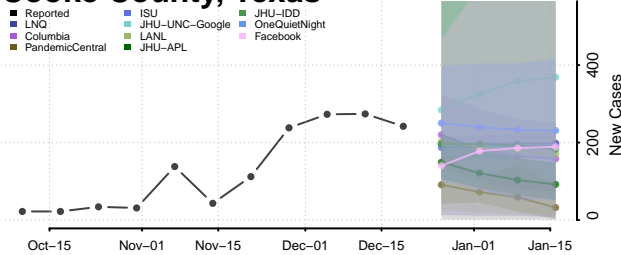

Cooke County, Texas