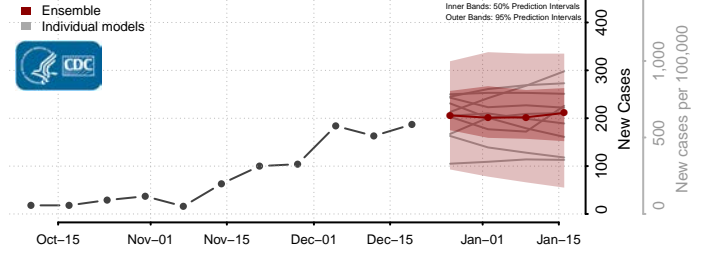

Chester County, Tennessee

Claiborne County, Tennessee

Clay County, Tennessee

Cocke County, Tennessee

Coffee County, Tennessee

Crockett County, Tennessee

Cumberland County, Tennessee

Davidson County, Tennessee