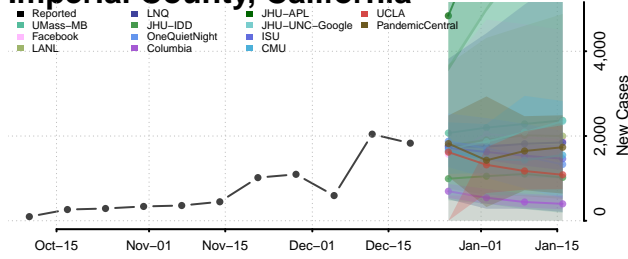

Imperial County, California