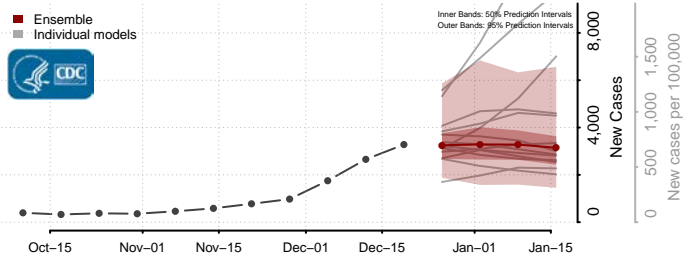

Trinity County, California

Tulare County, California

Tuolumne County, California

Ventura County, California

Yolo County, California

Yuba County, California

Colorado*

*New weekly cases may decrease in this location over the next four weeks. For these locations, the ensemble forecast indicates a probability of 0.75 or greater that fewer cases will be reported in week four of the forecast than in the last reported week.