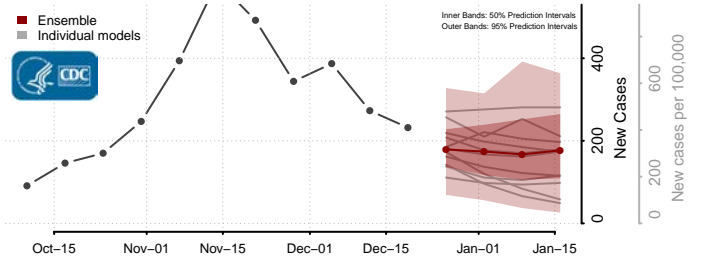

Chisago County, Minnesota