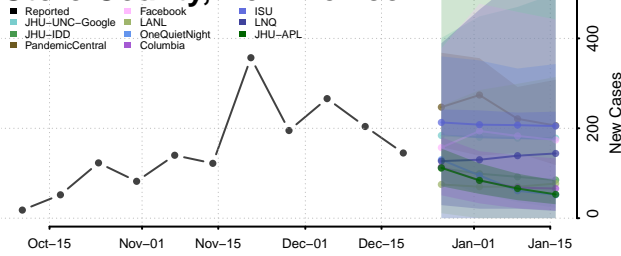

Otero County, New Mexico