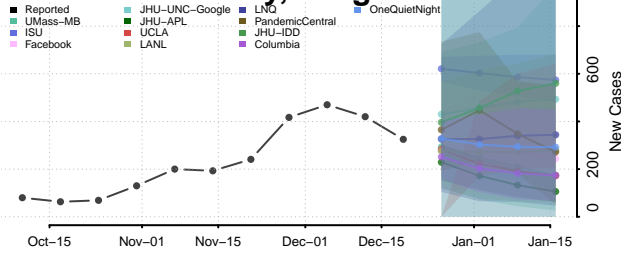

Deschutes County, Oregon