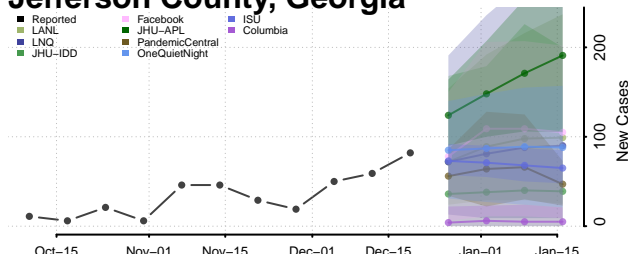

Jackson County, Georgia

Jasper County, Georgia

Jeff Davis County, Georgia

Jefferson County, Georgia

Jenkins County, Georgia

Johnson County, Georgia

Jones County, Georgia

Lamar County, Georgia