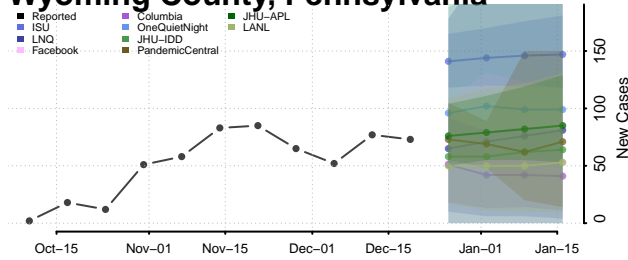

Wyoming County, Pennsylvania