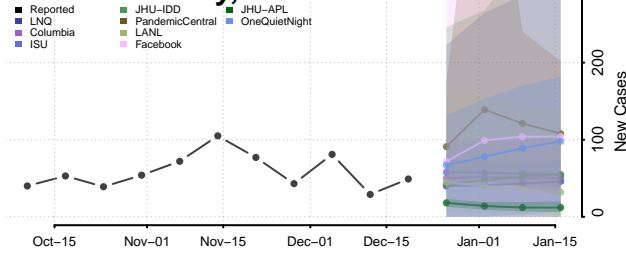

Lavaca County, Texas