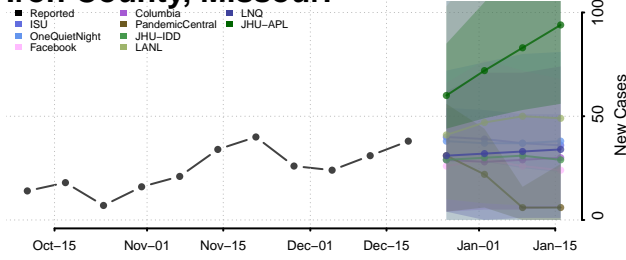

Iron County, Missouri