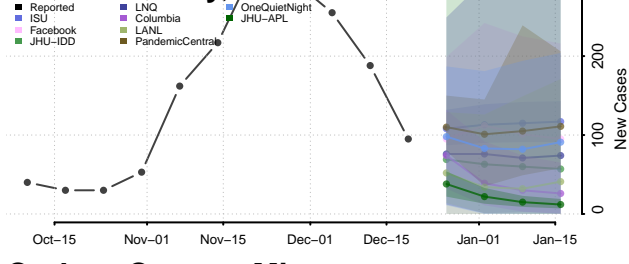

Brown County, Minnesota