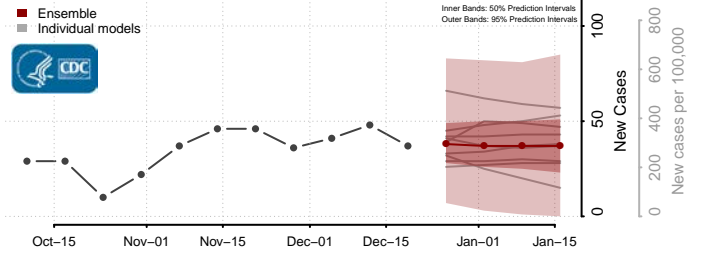

Wayne County, Missouri