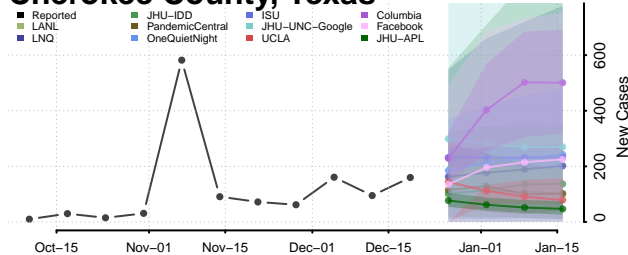

Cherokee County, Texas