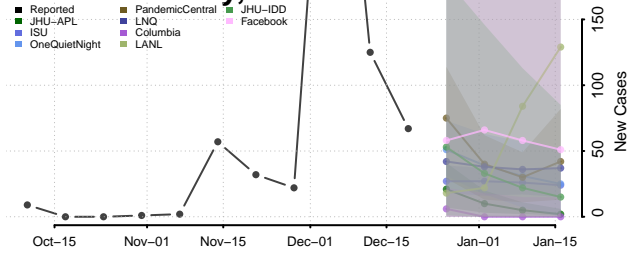

Kit Carson County, Colorado

La Plata County, Colorado

Lake County, Colorado

Larimer County, Colorado

Las Animas County, Colorado

Lincoln County, Colorado

Logan County, Colorado

Mesa County, Colorado