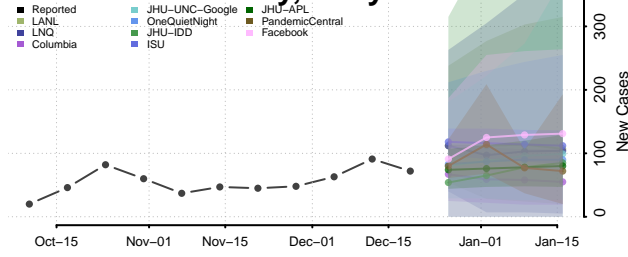

Dorchester County, Maryland