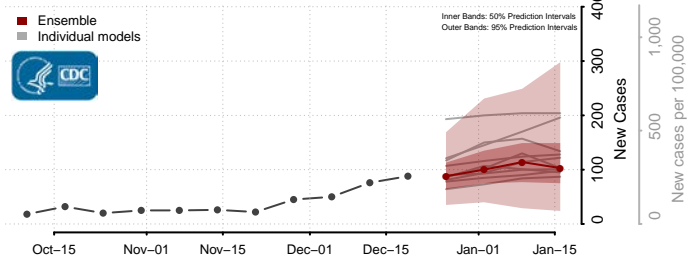

Stokes County, North Carolina

Surry County, North Carolina

Swain County, North Carolina

Transylvania County, North Carolina

Tyrrell County, North Carolina

Union County, North Carolina

Vance County, North Carolina