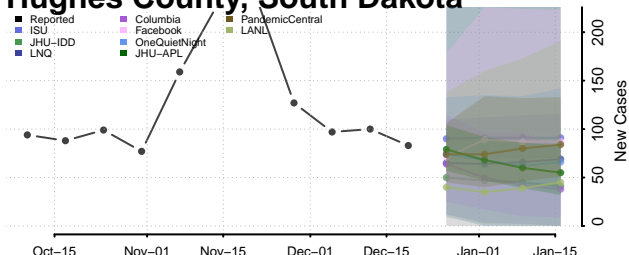

Hughes County, South Dakota