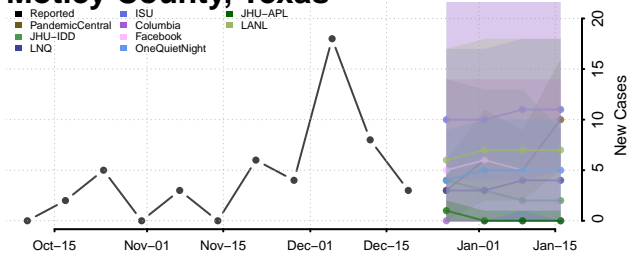

Motley County, Texas