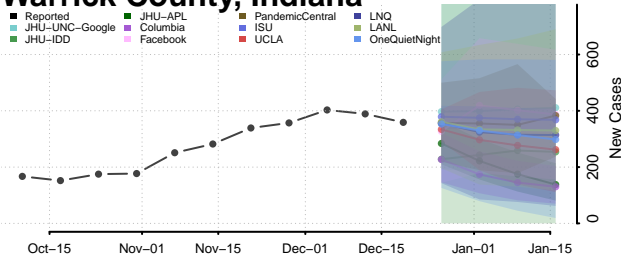

Vermillion County, Indiana

Vigo County, Indiana

Wabash County, Indiana

Warren County, Indiana

Warrick County, Indiana

Washington County, Indiana

Wayne County, Indiana

Wells County, Indiana