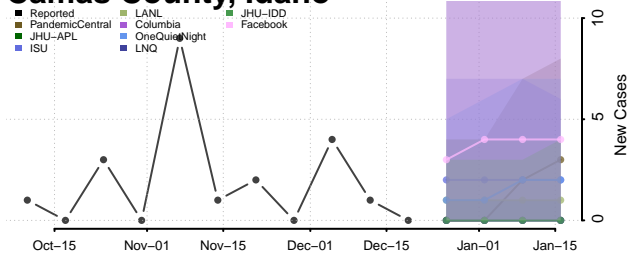

Blaine County, Idaho

Boise County, Idaho

Bonner County, Idaho

Bonneville County, Idaho

Boundary County, Idaho

Butte County, Idaho

Camas County, Idaho

Canyon County, Idaho