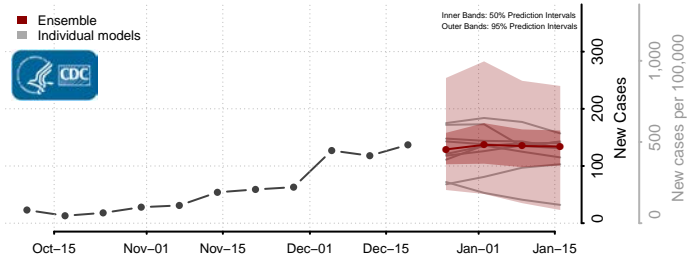

Glenn County, California