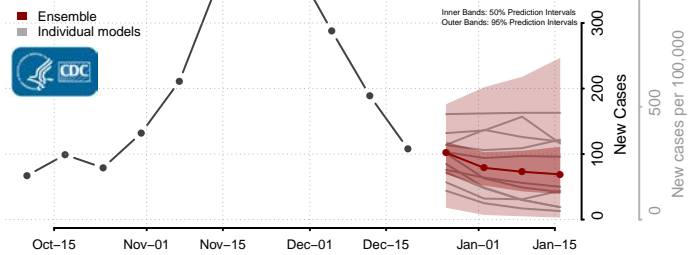

Aitkin County, Minnesota

Anoka County, Minnesota

Becker County, Minnesota

Beltrami County, Minnesota

*New weekly cases may decrease in this location over the next four weeks. For these locations, the ensemble forecast indicates a probability of 0.75 or greater that fewer cases will be reported in week four of the forecast than in the last reported week.