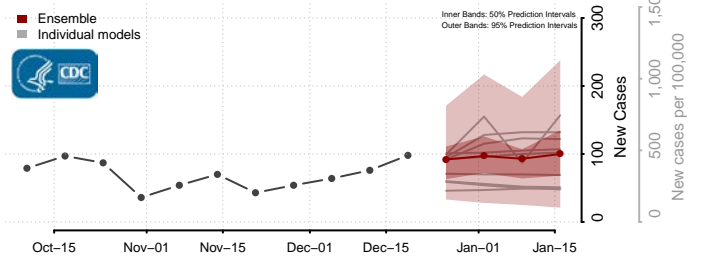

Gaston County, North Carolina

Gates County, North Carolina

Graham County, North Carolina

Granville County, North Carolina

Greene County, North Carolina

Guilford County, North Carolina

Halifax County, North Carolina