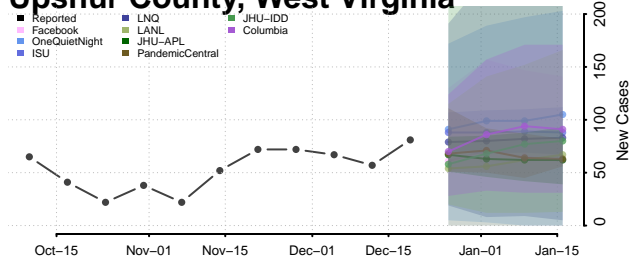

Upshur County, West Virginia