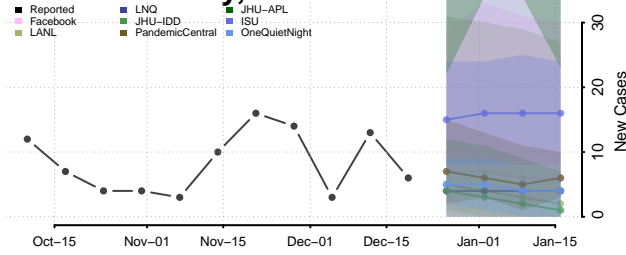

Wibaux County, Montana