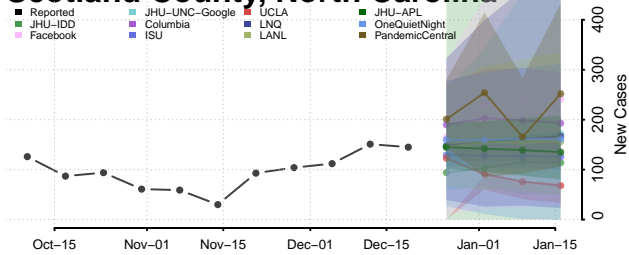

Robeson County, North Carolina

Rockingham County, North Carolina

Rowan County, North Carolina

Rutherford County, North Carolina

Sampson County, North Carolina

Scotland County, North Carolina

Stanly County, North Carolina