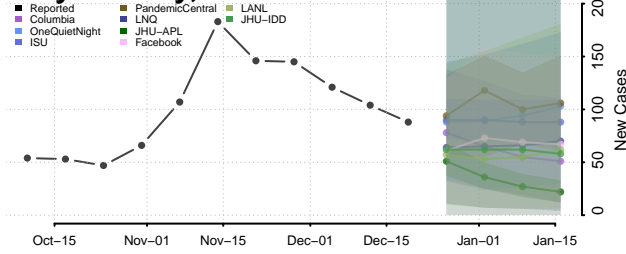

Carroll County, Iowa

Cass County, Iowa

Cedar County, Iowa

Cerro Gordo County, Iowa

Cherokee County, Iowa

Chickasaw County, Iowa

Clarke County, Iowa

Clay County, Iowa