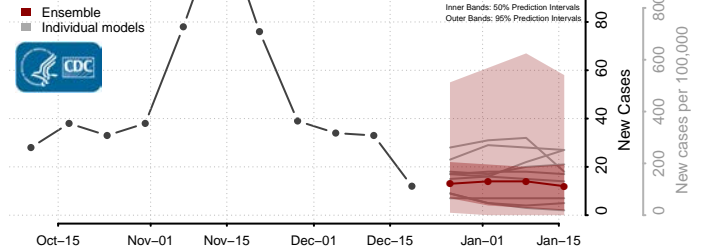

*New weekly cases may decrease in this location over the next four weeks. For these locations, the ensemble forecast indicates a probability of 0.75 or greater that fewer cases will be reported in week four of the forecast than in the last reported week.