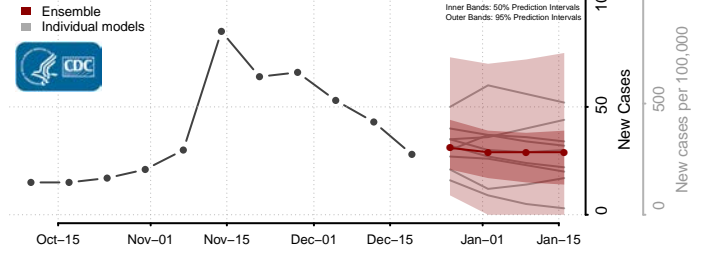

Ralls County, Missouri