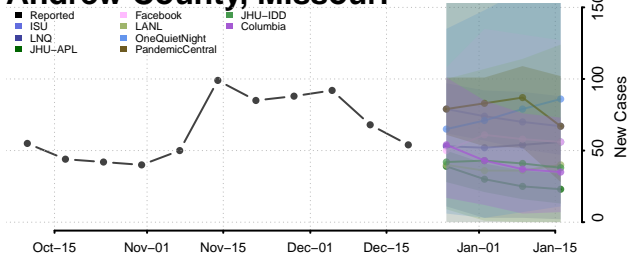

Andrew County, Missouri