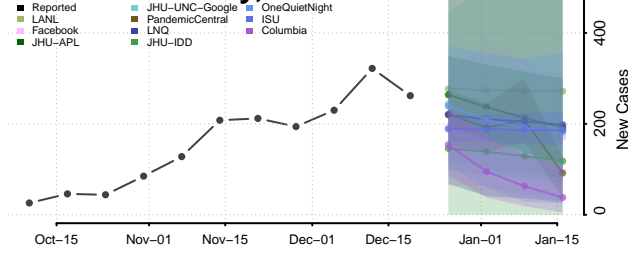

Wood County, Ohio

Wyandot County, Ohio

Oklahoma

Adair County, Oklahoma

Alfalfa County, Oklahoma

Atoka County, Oklahoma

Beaver County, Oklahoma

Beckham County, Oklahoma