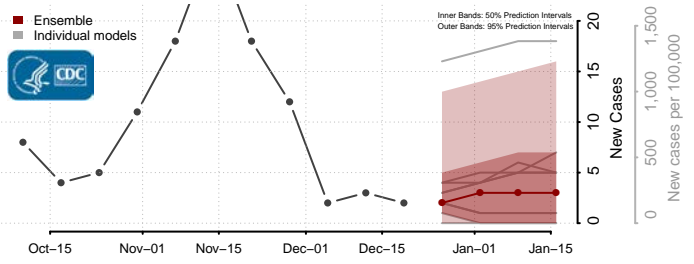

Hand County, South Dakota

Hanson County, South Dakota

Harding County, South Dakota

Hughes County, South Dakota

Hutchinson County, South Dakota

Hyde County, South Dakota

Jackson County, South Dakota

Jerauld County, South Dakota