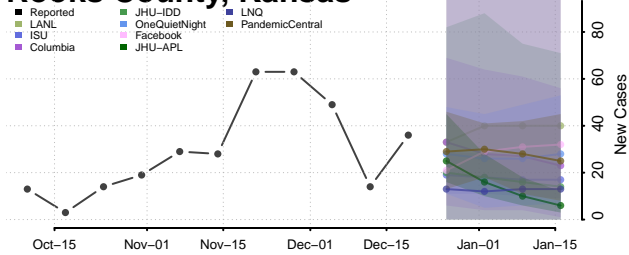

Rooks County, Kansas