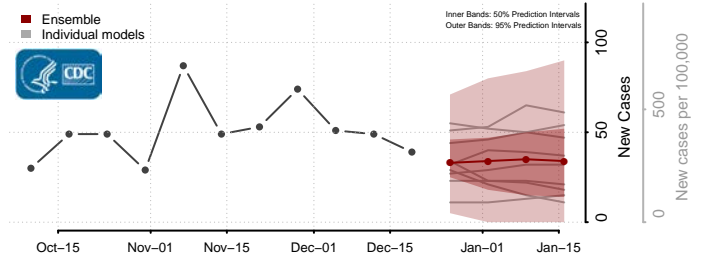

DeKalb County, Missouri