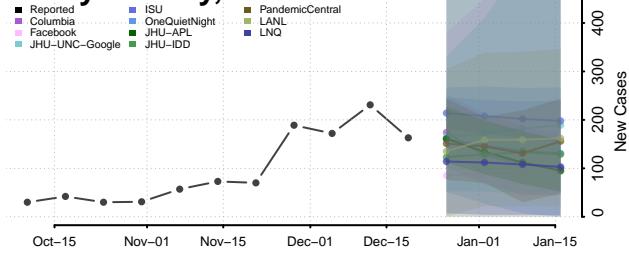

Geary County, Kansas