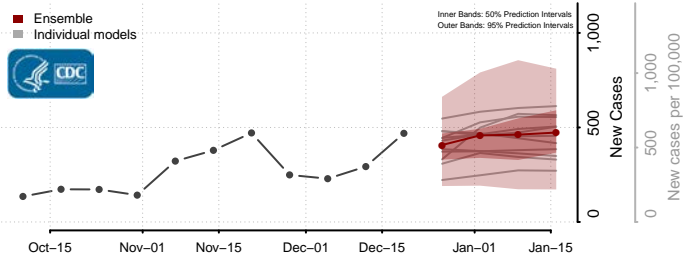

White County, Arkansas