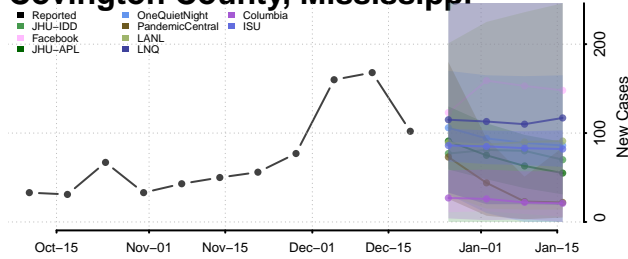

Covington County, Mississippi