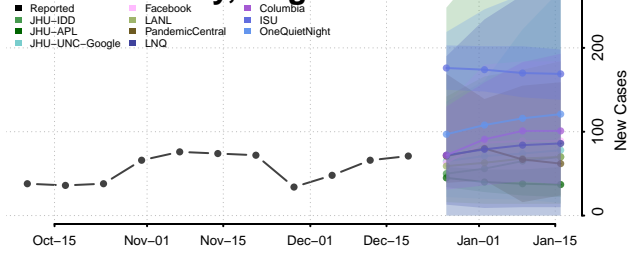

Goochland County, Virginia

Grayson County, Virginia

Greene County, Virginia

Greensville County, Virginia

Halifax County, Virginia

Hampton County, Virginia

Hanover County, Virginia

Harrisonburg County, Virginia