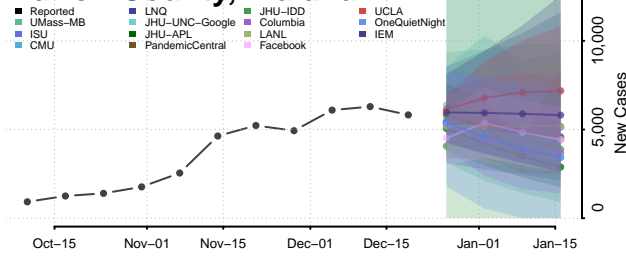

Kosciusko County, Indiana

LaGrange County, Indiana

Lake County, Indiana

LaPorte County, Indiana

Lawrence County, Indiana

Madison County, Indiana

Marion County, Indiana

Marshall County, Indiana