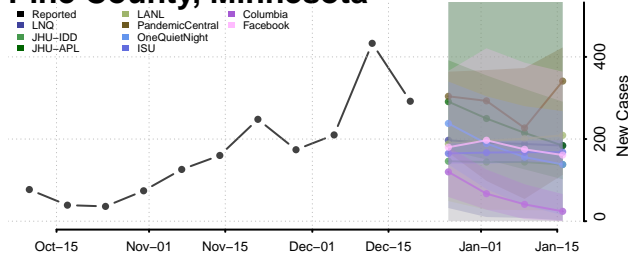

Nobles County, Minnesota

Norman County, Minnesota

Olmsted County, Minnesota

Otter Tail County, Minnesota

Pennington County, Minnesota

Pine County, Minnesota

Pipestone County, Minnesota

Polk County, Minnesota