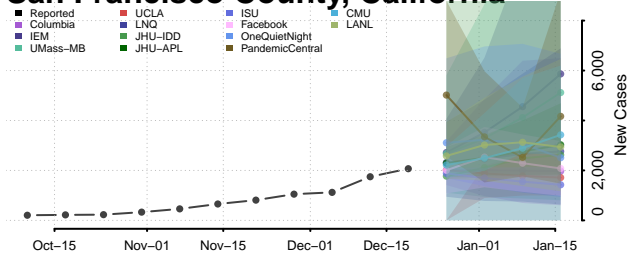

San Francisco County, California