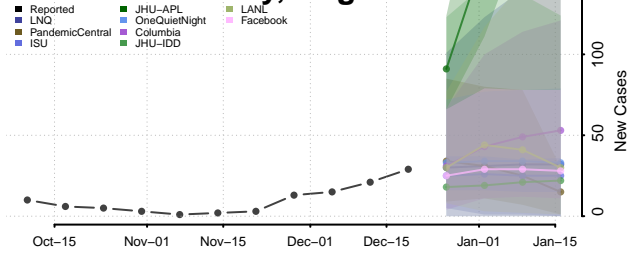

Madison County, Virginia

Manassas County, Virginia

Manassas Park County, Virginia

Martinsville County, Virginia

Mathews County, Virginia

Mecklenburg County, Virginia

Middlesex County, Virginia

Montgomery County, Virginia