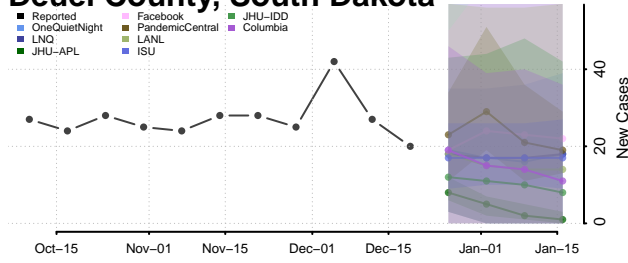

Clay County, South Dakota

Codington County, South Dakota

Corson County, South Dakota

Custer County, South Dakota

Davison County, South Dakota

Day County, South Dakota

Deuel County, South Dakota

Dewey County, South Dakota