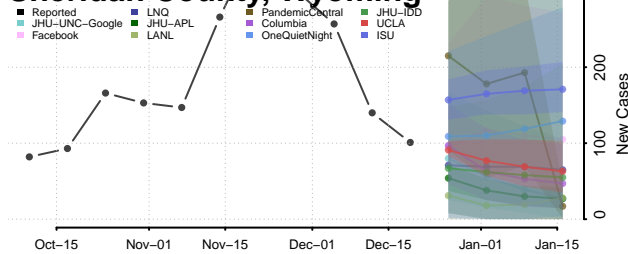

Sheridan County, Wyoming