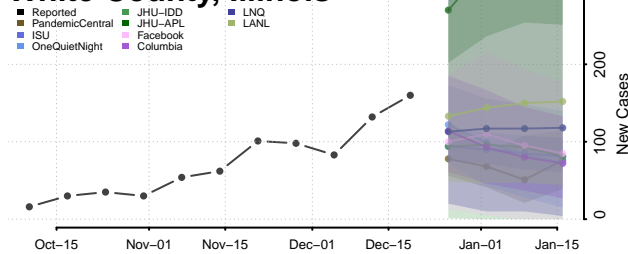

Tazewell County, Illinois

Union County, Illinois

Vermilion County, Illinois

Wabash County, Illinois

Warren County, Illinois

Washington County, Illinois

Wayne County, Illinois

White County, Illinois