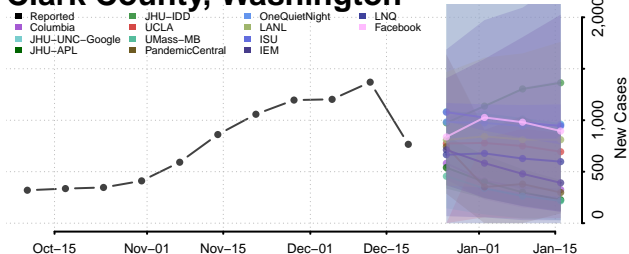

Clark County, Washington