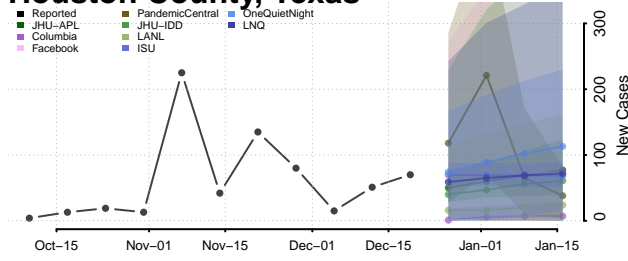

Houston County, Texas