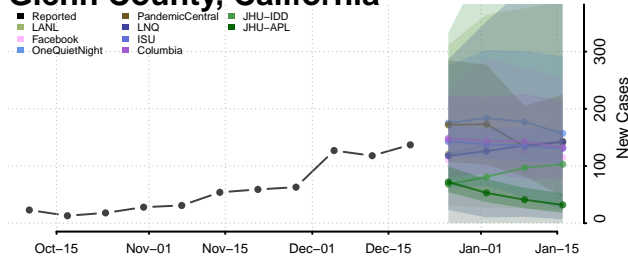

Glenn County, California