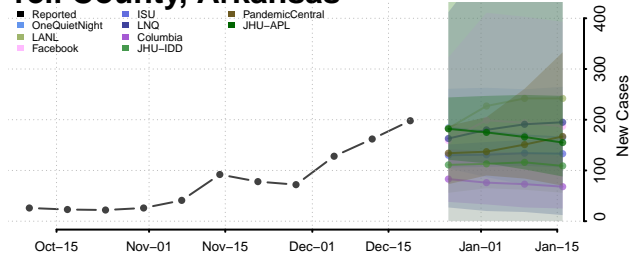

California**

Alameda County, California

Alpine County, California

Amador County, California

Butte County, California

Calaveras County, California

**New weekly cases may increase in this location over the next four weeks. For these locations, the ensemble forecast indicates a probability of 0.75 or greater that more cases will be reported in week four of the forecast than in the last reported week.