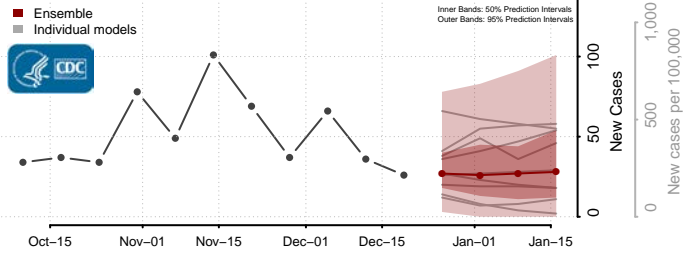

Bollinger County, Missouri