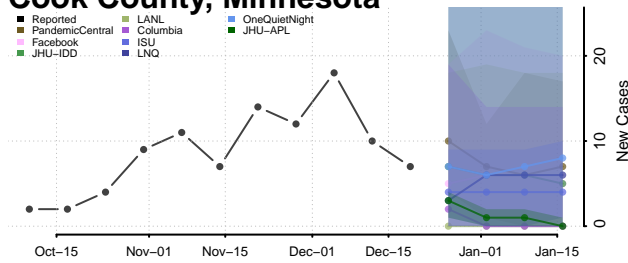

Cook County, Minnesota