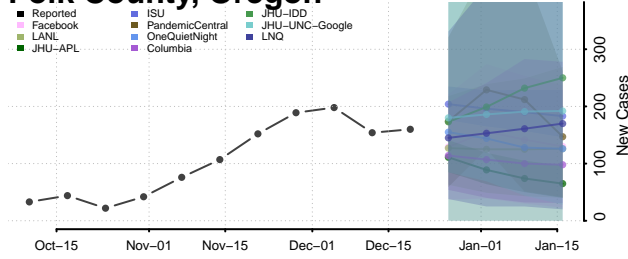

Marion County, Oregon

Morrow County, Oregon

Multnomah County, Oregon

Polk County, Oregon

Sherman County, Oregon

Tillamook County, Oregon

Umatilla County, Oregon

Union County, Oregon