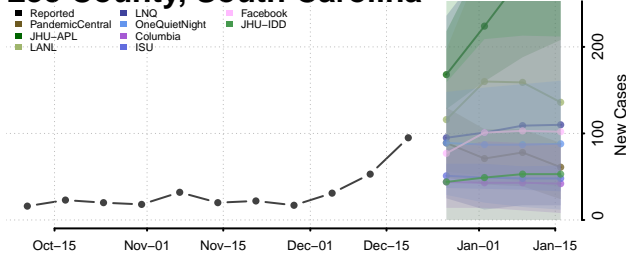

Hampton County, South Carolina

Horry County, South Carolina

Jasper County, South Carolina

Kershaw County, South Carolina

Lancaster County, South Carolina

Laurens County, South Carolina

Lee County, South Carolina