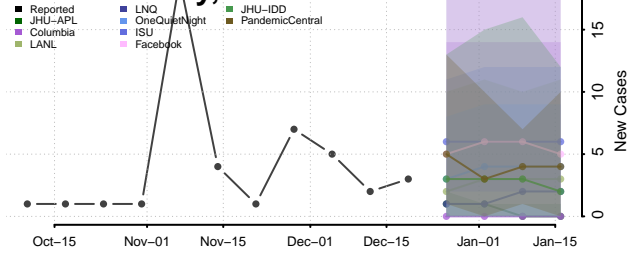

Foard County, Texas