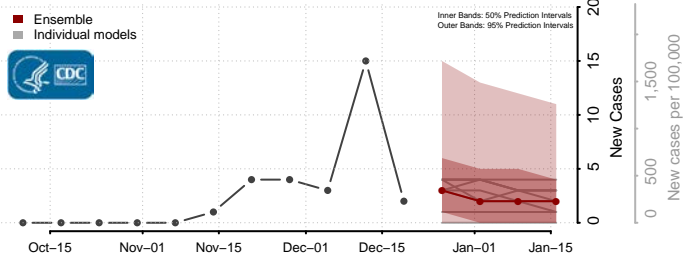

Esmeralda County, Nevada