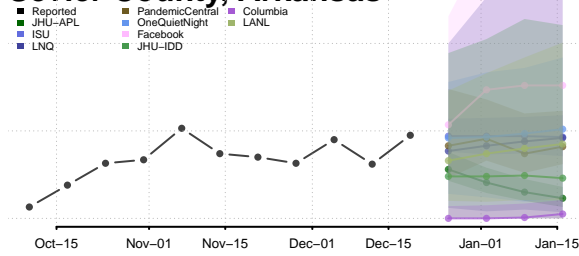

Pulaski County, Arkansas

Randolph County, Arkansas

Saline County, Arkansas

Scott County, Arkansas

Searcy County, Arkansas

Sebastian County, Arkansas

Sevier County, Arkansas

Sharp County, Arkansas