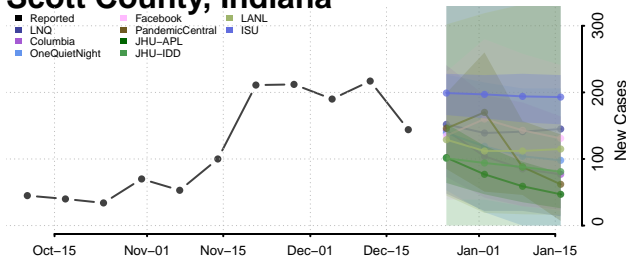

Putnam County, Indiana

Randolph County, Indiana

Ripley County, Indiana

Rush County, Indiana

Scott County, Indiana

Shelby County, Indiana

Spencer County, Indiana

St. Joseph County, Indiana