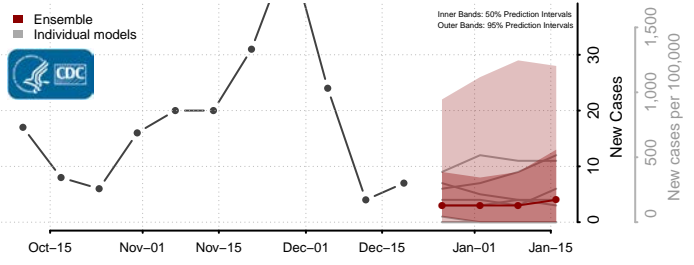

Renville County, North Dakota