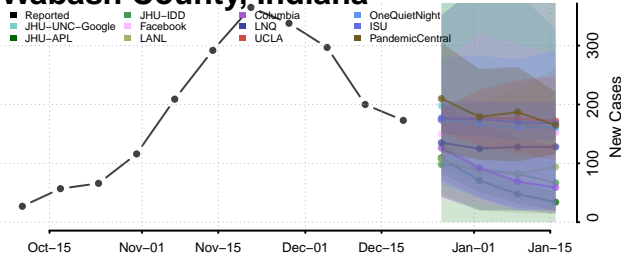

Wabash County, Indiana