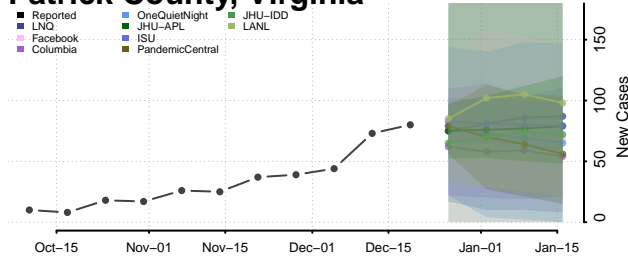

Orange County, Virginia

Page County, Virginia

Patrick County, Virginia

Petersburg County, Virginia

Pittsylvania County, Virginia

Poquoson County, Virginia

Portsmouth County, Virginia

Powhatan County, Virginia