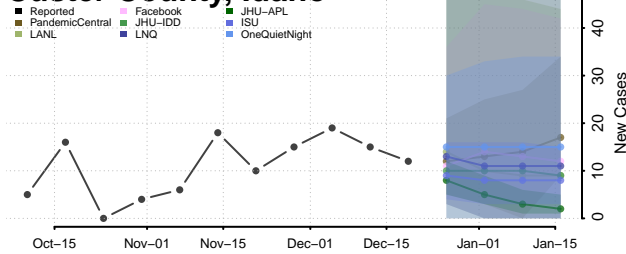

Caribou County, Idaho

Cassia County, Idaho

Clark County, Idaho

Clearwater County, Idaho

Custer County, Idaho

Elmore County, Idaho

Franklin County, Idaho

Fremont County, Idaho