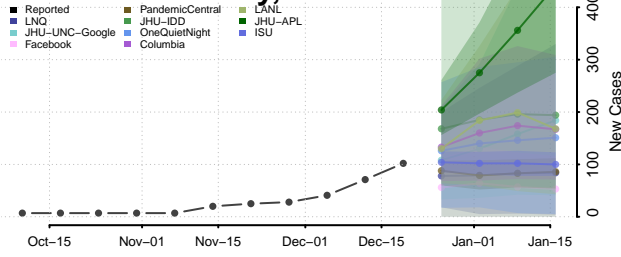

Schoharie County, New York