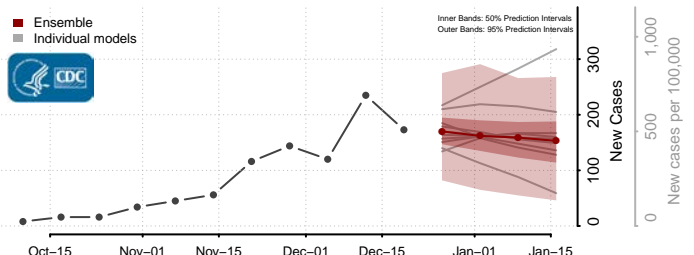

Prince Edward County, Virginia

Prince George County, Virginia

Prince William County, Virginia

Pulaski County, Virginia

Radford County, Virginia

Rappahannock County, Virginia

Richmond City County, Virginia

Richmond County, Virginia