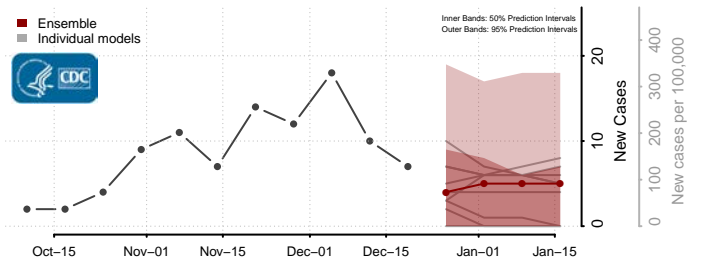

Cook County, Minnesota