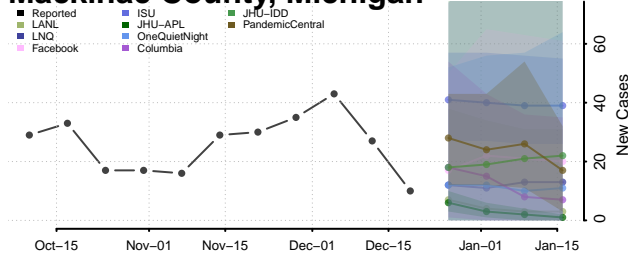

Leelanau County, Michigan

Lenawee County, Michigan

Livingston County, Michigan

Luce County, Michigan

Mackinac County, Michigan

Macomb County, Michigan

Manistee County, Michigan

Marquette County, Michigan