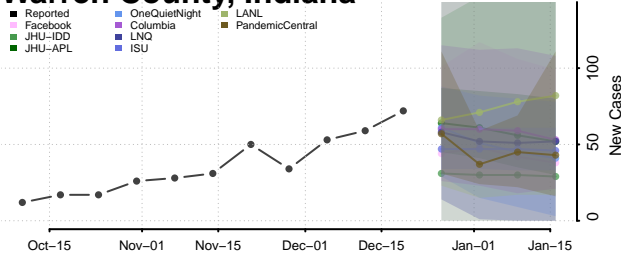

Vermillion County, Indiana

Vigo County, Indiana

Wabash County, Indiana

Warren County, Indiana

Warrick County, Indiana

Washington County, Indiana

Wayne County, Indiana

Wells County, Indiana