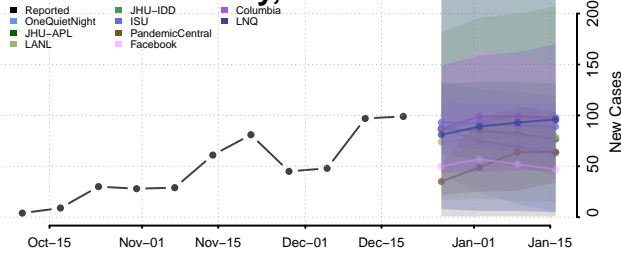

Shoshone County, Idaho