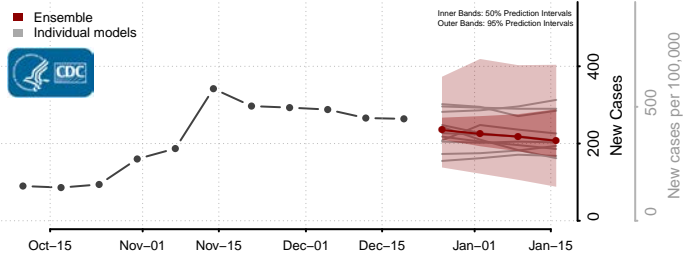

Lincoln County, Missouri