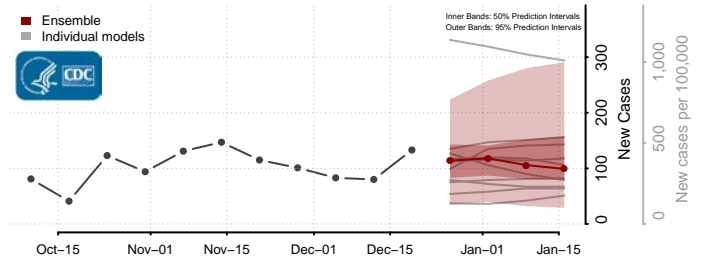

Dunklin County, Missouri