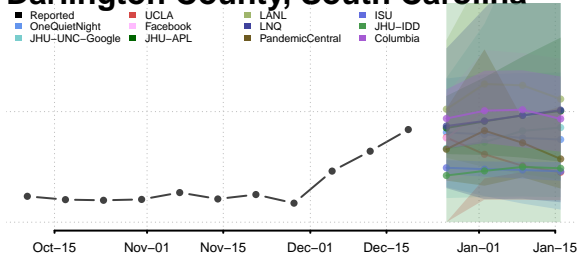

Cherokee County, South Carolina

Chester County, South Carolina

Chesterfield County, South Carolina

Clarendon County, South Carolina

Colleton County, South Carolina

Darlington County, South Carolina

Dillon County, South Carolina