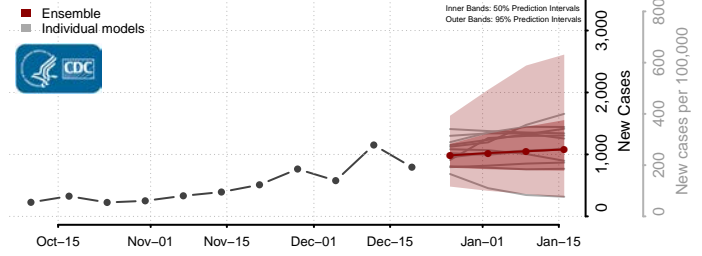

Loudoun County, Virginia