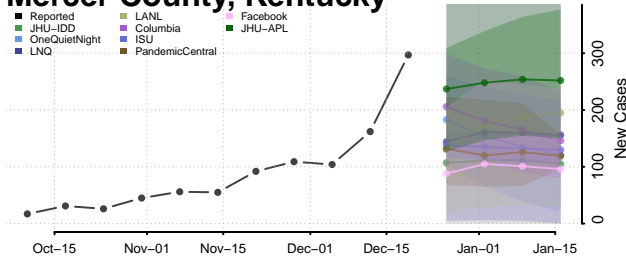

McCreary County, Kentucky

McLean County, Kentucky

Meade County, Kentucky

Menifee County, Kentucky

Mercer County, Kentucky

Metcalf County, Kentucky

Monroe County, Kentucky

Montgomery County, Kentucky