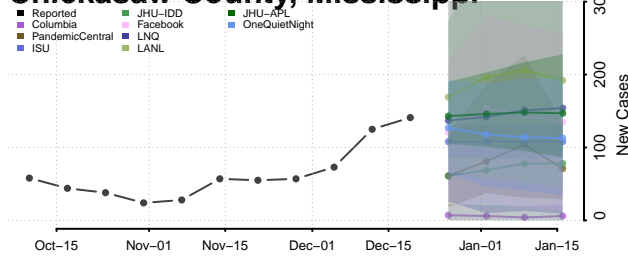

Chickasaw County, Mississippi