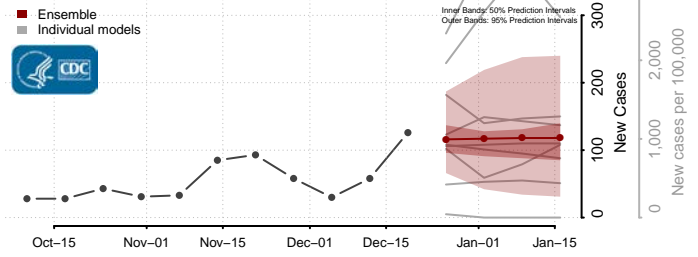

Decatur County, Tennessee