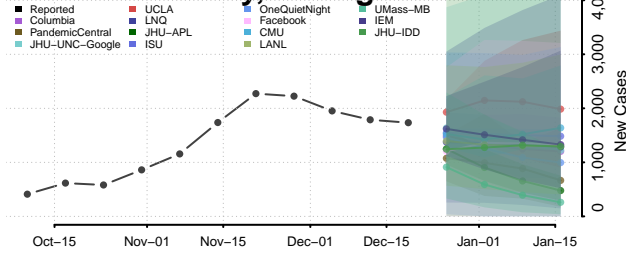

Delta County, Michigan

Dickinson County, Michigan

Eaton County, Michigan

Emmet County, Michigan

Genesee County, Michigan

Gladwin County, Michigan

Gogebic County, Michigan

Grand Traverse County, Michigan