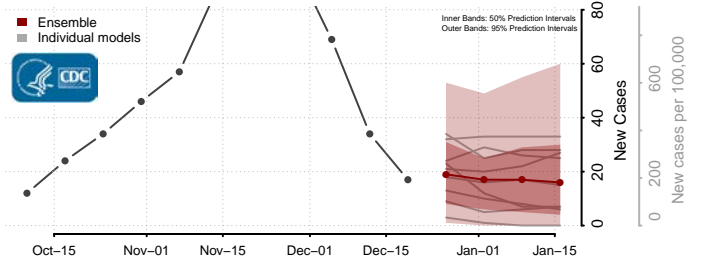

Clearwater County, Minnesota