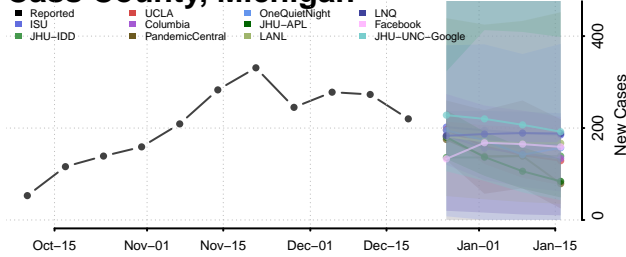

Cass County, Michigan