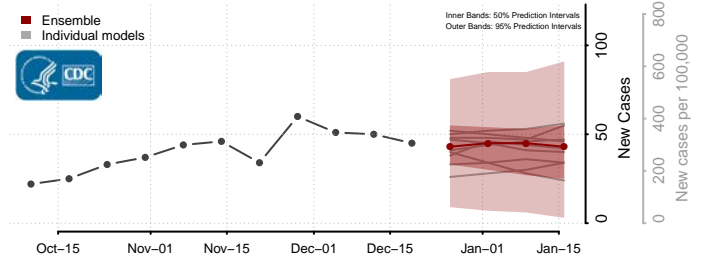

Gasconade County, Missouri