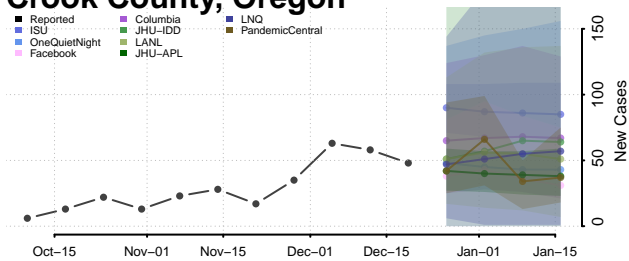

Crook County, Oregon