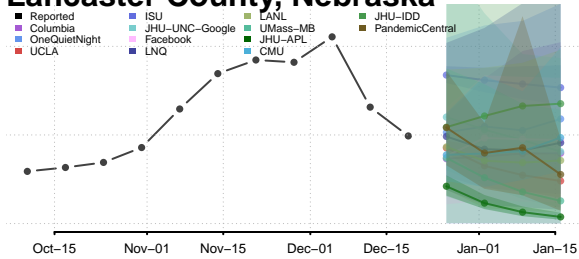

Keith County, Nebraska

Keya Paha County, Nebraska

Kimball County, Nebraska

Knox County, Nebraska

Lancaster County, Nebraska

Lincoln County, Nebraska

Logan County, Nebraska

Loup County, Nebraska