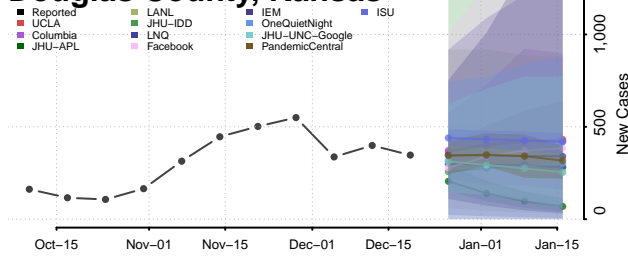

Cowley County, Kansas

Crawford County, Kansas

Decatur County, Kansas

Dickinson County, Kansas

Doniphan County, Kansas

Douglas County, Kansas

Edwards County, Kansas

Elk County, Kansas