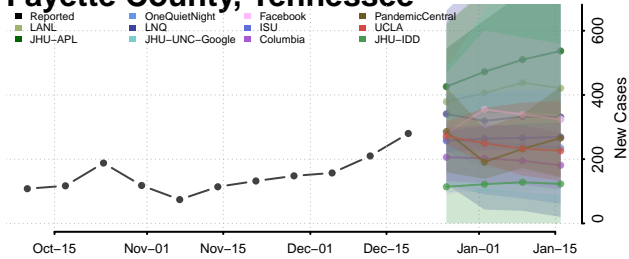

Decatur County, Tennessee

DeKalb County, Tennessee

Dickson County, Tennessee

Dyer County, Tennessee

Fayette County, Tennessee

Fentress County, Tennessee

Franklin County, Tennessee

Gibson County, Tennessee