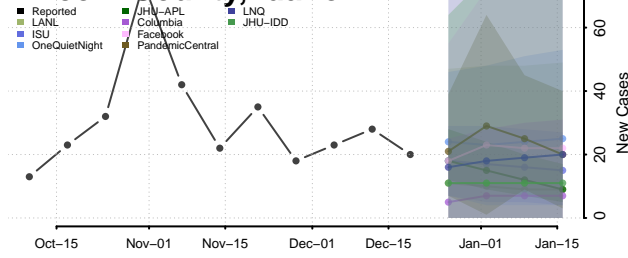

Lincoln County, Idaho