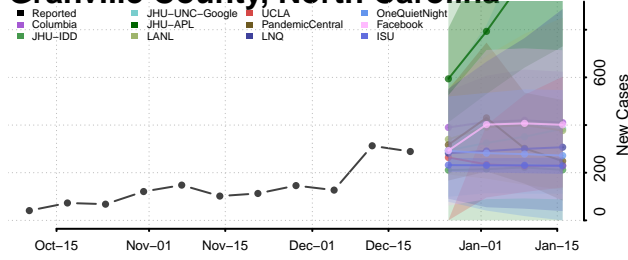

Gaston County, North Carolina

Gates County, North Carolina

Graham County, North Carolina

Granville County, North Carolina

Greene County, North Carolina

Guilford County, North Carolina

Halifax County, North Carolina