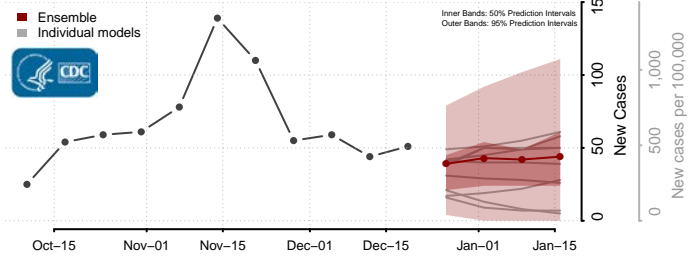

Winnebago County, Iowa