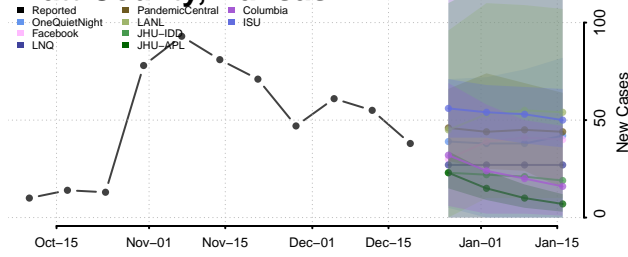

Pratt County, Kansas