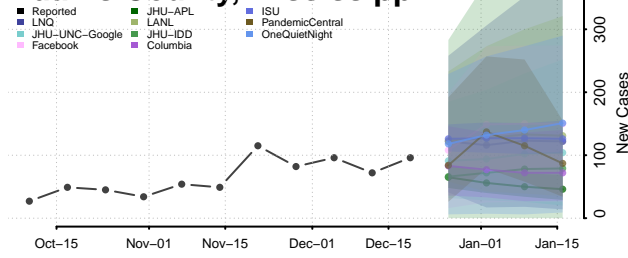

Winona County, Minnesota

Wright County, Minnesota

Yellow Medicine County, Minnesota

Mississippi

Adams County, Mississippi

Alcorn County, Mississippi

Amite County, Mississippi

Attala County, Mississippi