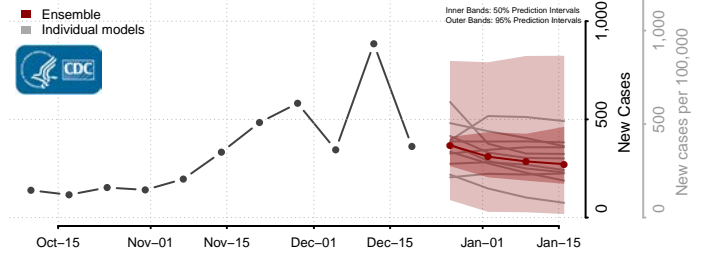

Franklin County, Washington