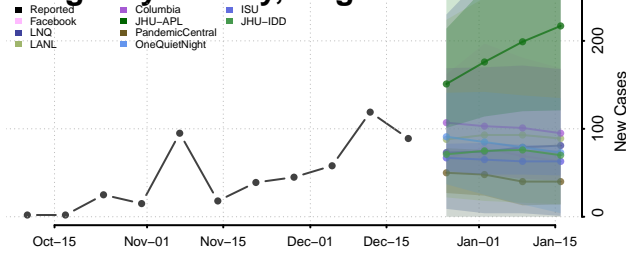

Alleghany County, Virginia