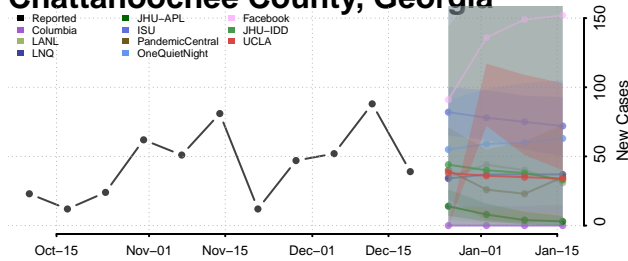

Carroll County, Georgia

Catoosa County, Georgia

Charlton County, Georgia

Chatham County, Georgia

Chattahoochee County, Georgia

Chattooga County, Georgia

Cherokee County, Georgia

Clarke County, Georgia