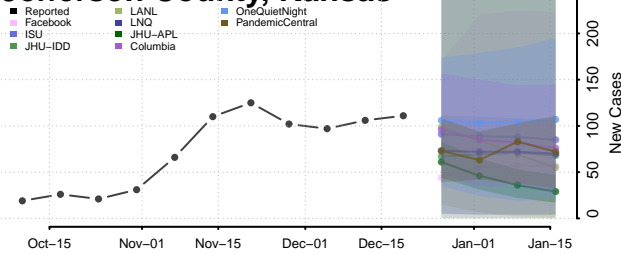

Jefferson County, Kansas