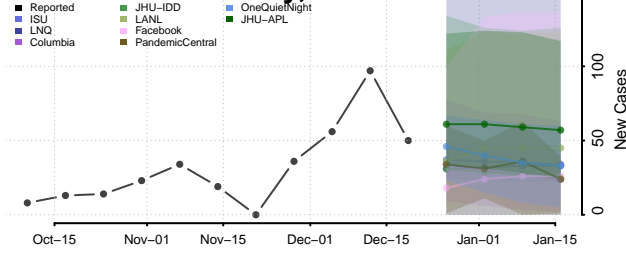

Greenwood County, Kansas