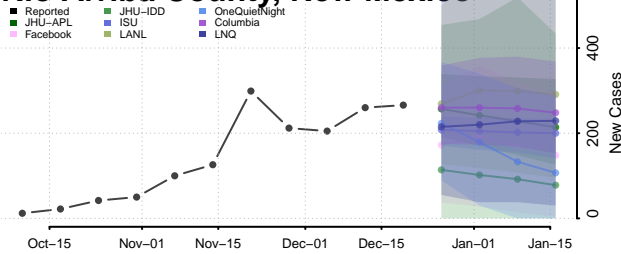

McKinley County, New Mexico

Mora County, New Mexico

Otero County, New Mexico

Quay County, New Mexico

Rio Arriba County, New Mexico

Roosevelt County, New Mexico

San Juan County, New Mexico

San Miguel County, New Mexico