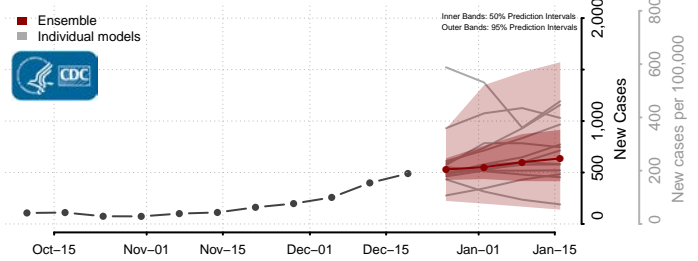

Marin County, California