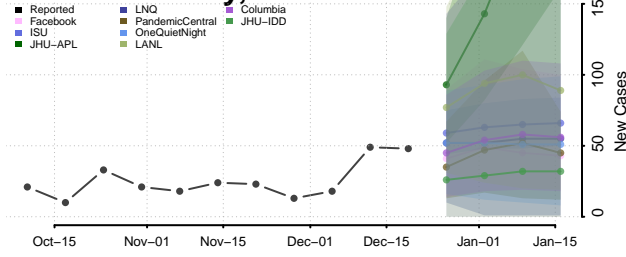

Latimer County, Oklahoma