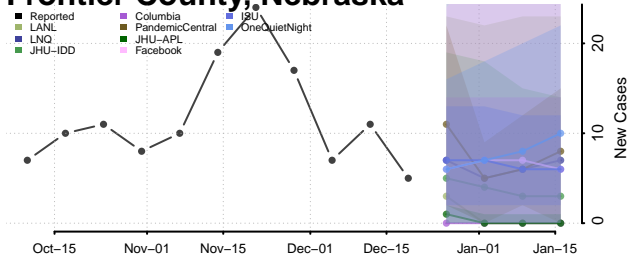

Frontier County, Nebraska