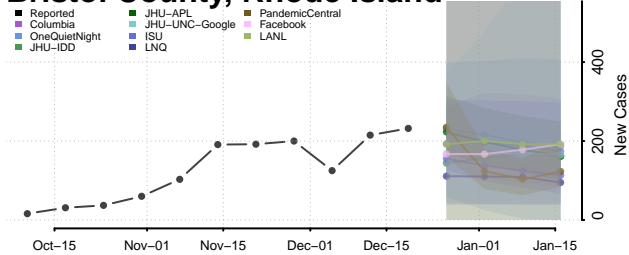

Wayne County, Pennsylvania

Westmoreland County, Pennsylvania

Wyoming County, Pennsylvania

York County, Pennsylvania

Puerto Rico

Rhode Island

Bristol County, Rhode Island

Kent County, Rhode Island