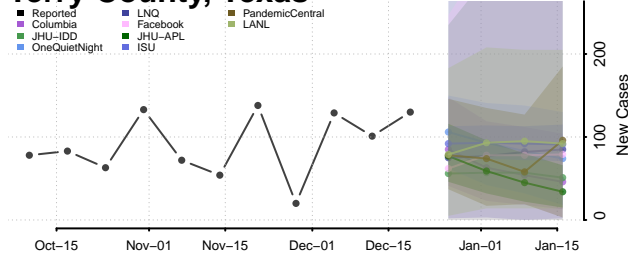

Tarrant County, Texas

Taylor County, Texas

Terrell County, Texas

Terry County, Texas

Throckmorton County, Texas

Titus County, Texas

Tom Green County, Texas

Travis County, Texas