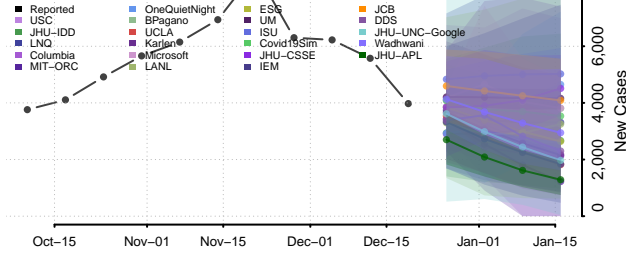

Montana*

Beaverhead County, Montana

Big Horn County, Montana

Blaine County, Montana

Broadwater County, Montana

Carbon County, Montana

*New weekly cases may decrease in this location over the next four weeks. For these locations, the ensemble forecast indicates a probability of 0.75 or greater that fewer cases will be reported in week four of the forecast than in the last reported week.