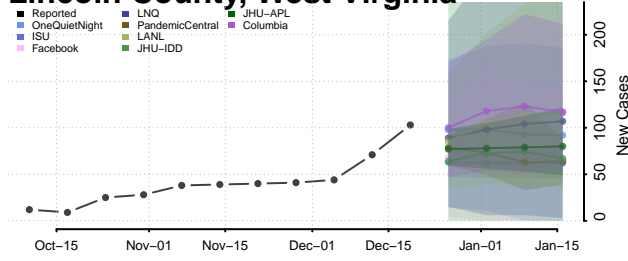

Lincoln County, West Virginia