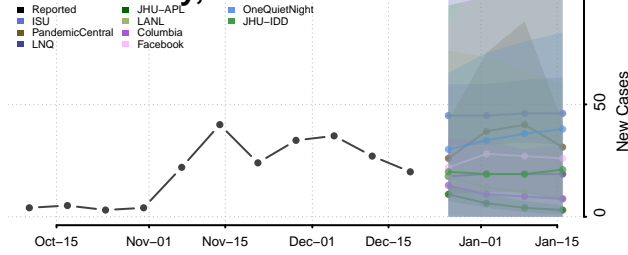

Jack County, Texas