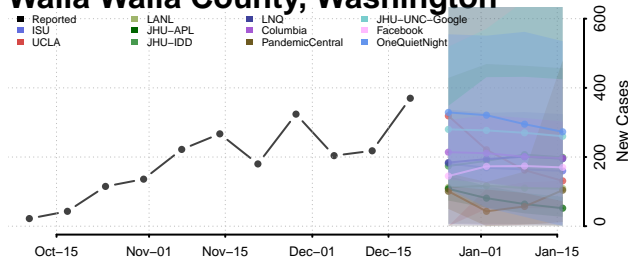

Skagit County, Washington

Skamania County, Washington

Snohomish County, Washington

Spokane County, Washington

Stevens County, Washington

Thurston County, Washington

Wahkiakum County, Washington

Walla Walla County, Washington