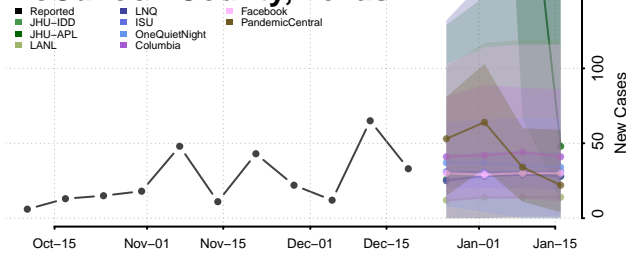

McCulloch County, Texas