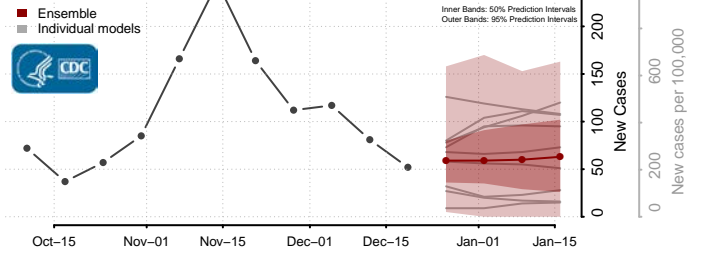

Washington County, Missouri