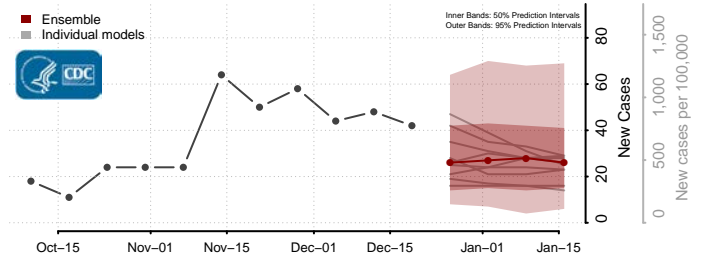

Clay County, South Dakota

Codington County, South Dakota

Corson County, South Dakota

Custer County, South Dakota

Davison County, South Dakota

Day County, South Dakota

Deuel County, South Dakota

Dewey County, South Dakota