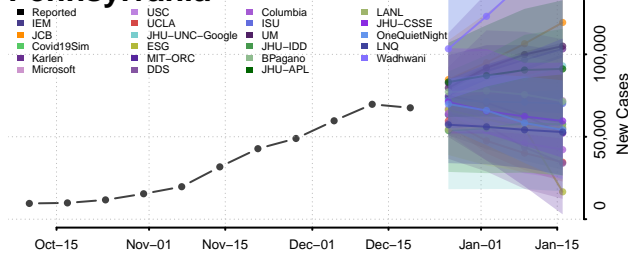

Pennsylvania