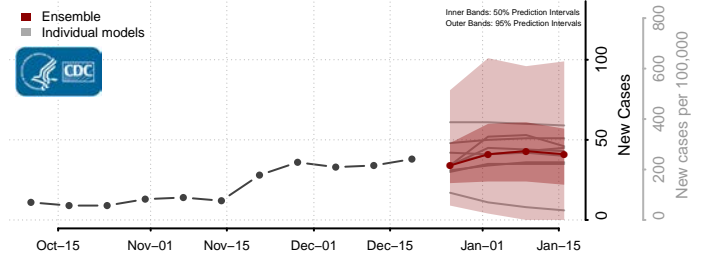

Dinwiddie County, Virginia

Emporia County, Virginia

Essex County, Virginia

Fairfax City County, Virginia

Fairfax County, Virginia

Falls Church County, Virginia

Fauquier County, Virginia

Floyd County, Virginia