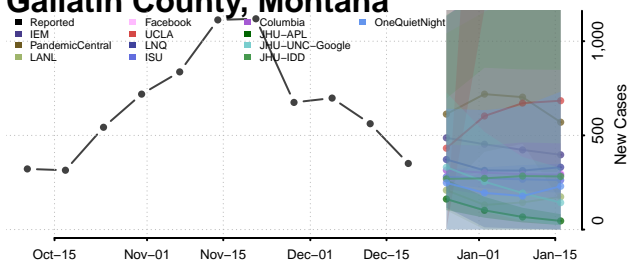

Gallatin County, Montana