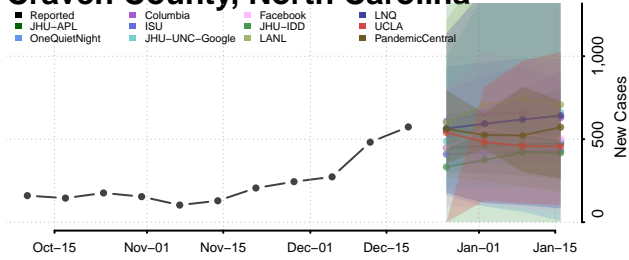

Clay County, North Carolina

Cleveland County, North Carolina

Columbus County, North Carolina

Craven County, North Carolina

Cumberland County, North Carolina

Currituck County, North Carolina

Dare County, North Carolina