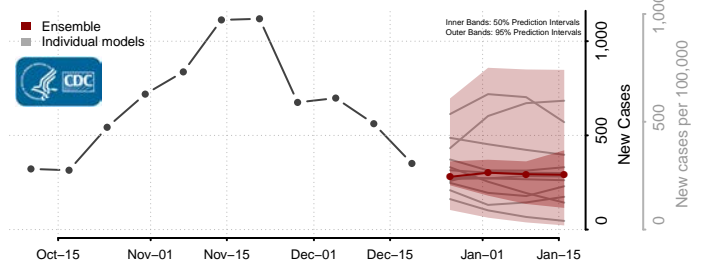

Gallatin County, Montana