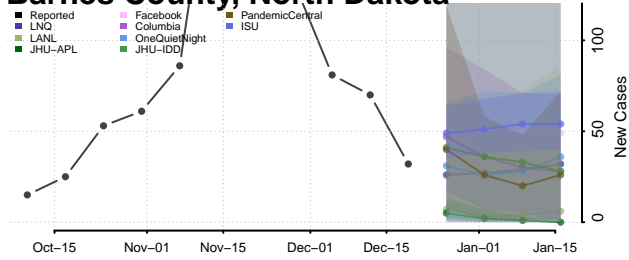

Barnes County, North Dakota