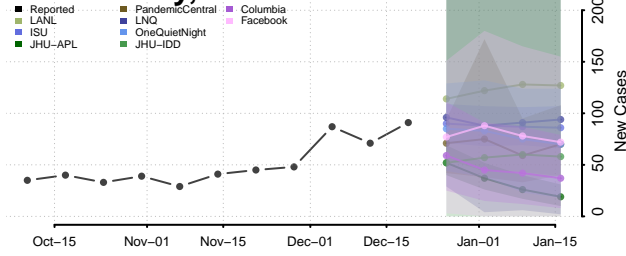

Orange County, Indiana

Owen County, Indiana

Parke County, Indiana

Perry County, Indiana

Pike County, Indiana

Porter County, Indiana

Posey County, Indiana

Pulaski County, Indiana