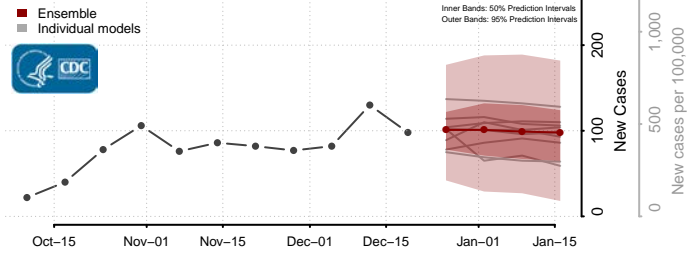

Scott County, Virginia