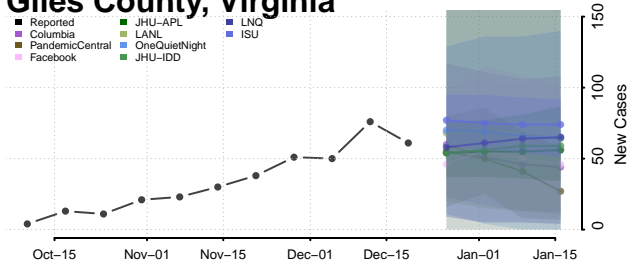

Giles County, Virginia