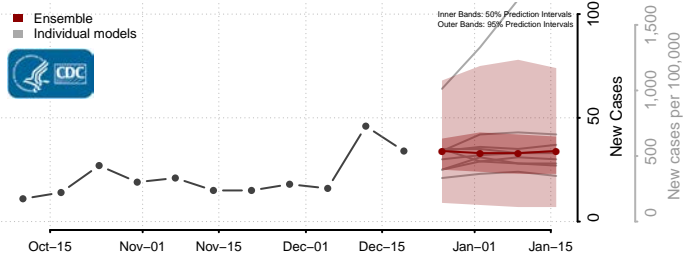

Woodruff County, Arkansas