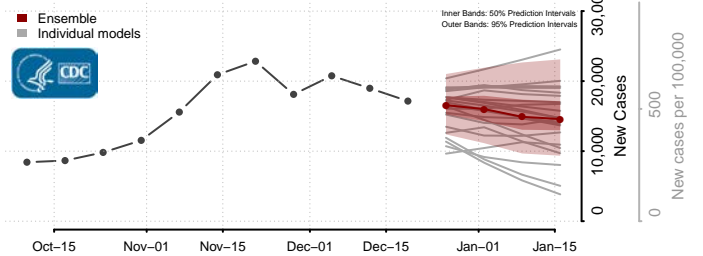

Utah*

*New weekly cases may decrease in this location over the next four weeks. For these locations, the ensemble forecast indicates a probability of 0.75 or greater that fewer cases will be reported in week four of the forecast than in the last reported week.