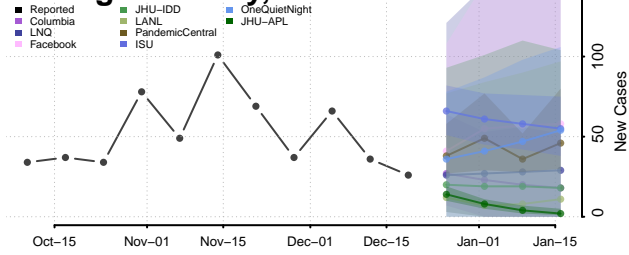

Bollinger County, Missouri