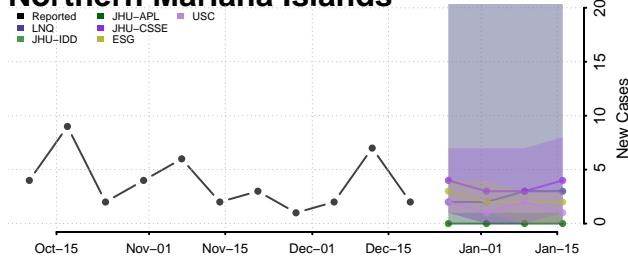

Northern Mariana Islands

Ohio

Adams County, Ohio

Allen County, Ohio

Ashland County, Ohio

Ashtabula County, Ohio

Athens County, Ohio

Auglaize County, Ohio