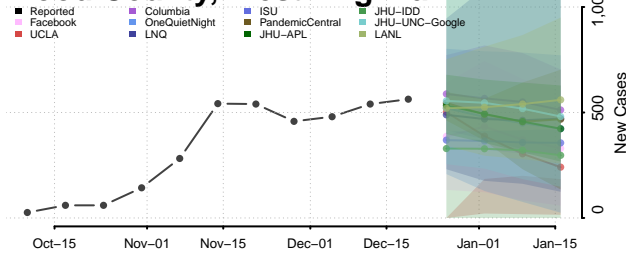

Wood County, West Virginia