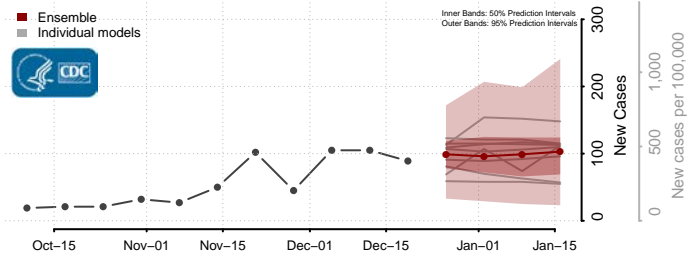

Coahoma County, Mississippi