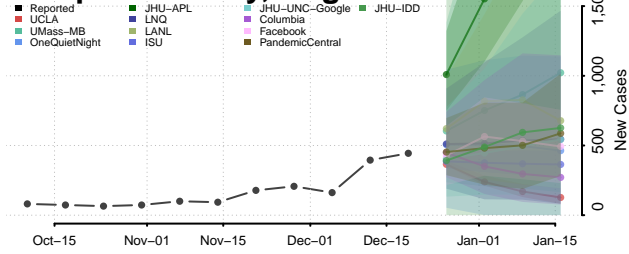

Goochland County, Virginia

Grayson County, Virginia

Greene County, Virginia

Greensville County, Virginia

Halifax County, Virginia

Hampton County, Virginia

Hanover County, Virginia

Harrisonburg County, Virginia