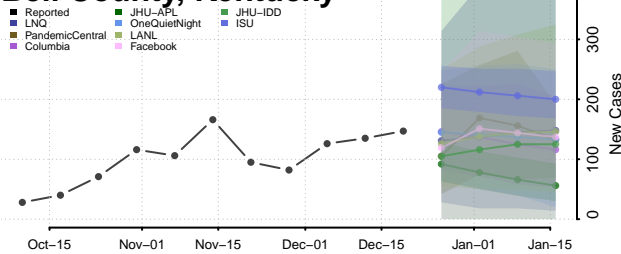

Kentucky

Adair County, Kentucky

Allen County, Kentucky

Anderson County, Kentucky

Ballard County, Kentucky

Barren County, Kentucky

Bath County, Kentucky

Bell County, Kentucky