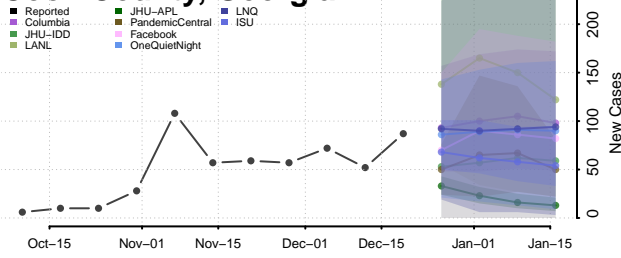

Clay County, Georgia

Clayton County, Georgia

Clinch County, Georgia

Cobb County, Georgia

Coffee County, Georgia

Colquitt County, Georgia

Columbia County, Georgia

Cook County, Georgia