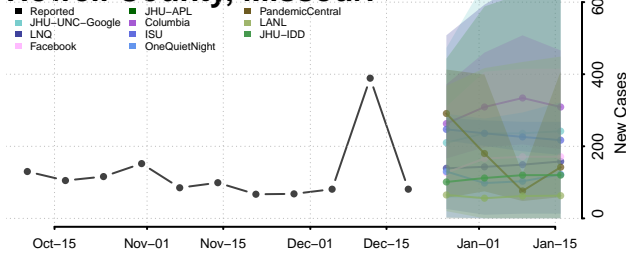

Howell County, Missouri