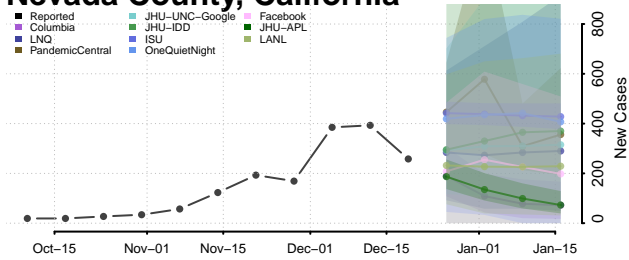

Mariposa County, California

Mendocino County, California

Merced County, California

Modoc County, California

Mono County, California

Monterey County, California

Napa County, California

Nevada County, California