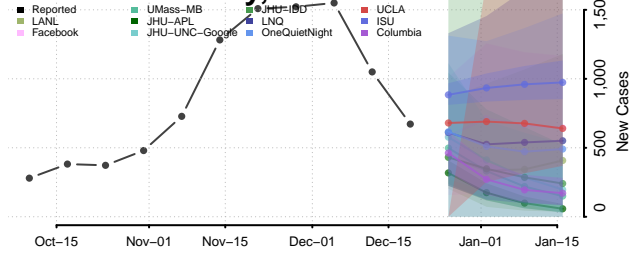

Scott County, Minnesota

Sherburne County, Minnesota

Sibley County, Minnesota

St. Louis County, Minnesota

Stearns County, Minnesota

Steele County, Minnesota

Stevens County, Minnesota

Swift County, Minnesota