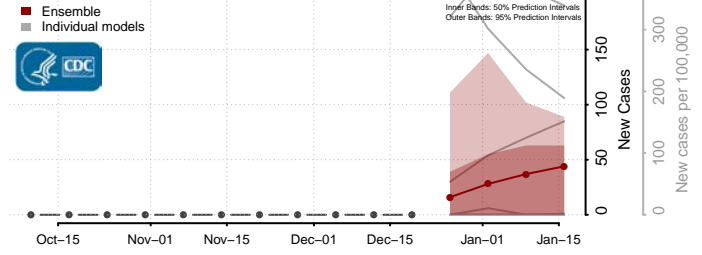

Beaver County, Utah

Box Elder County, Utah

Cache County, Utah

Carbon County, Utah

Daggett County, Utah

Davis County, Utah

Duchesne County, Utah

Emery County, Utah