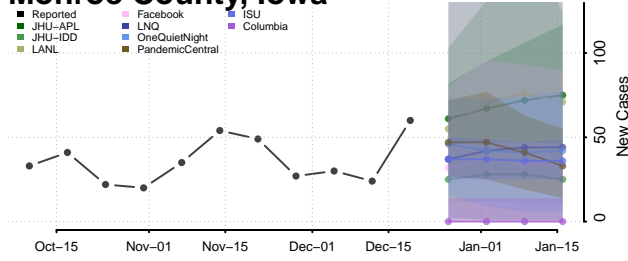

Mahaska County, Iowa

Marion County, Iowa

Marshall County, Iowa

Mills County, Iowa

Mitchell County, Iowa

Monona County, Iowa

Monroe County, Iowa

Montgomery County, Iowa