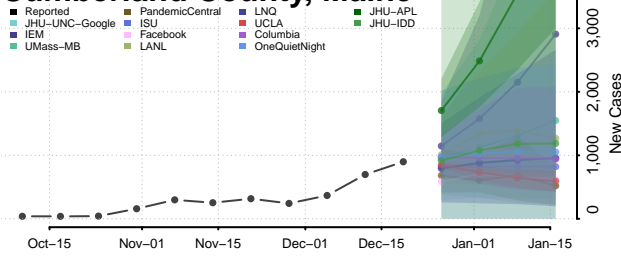

Cumberland County, Maine