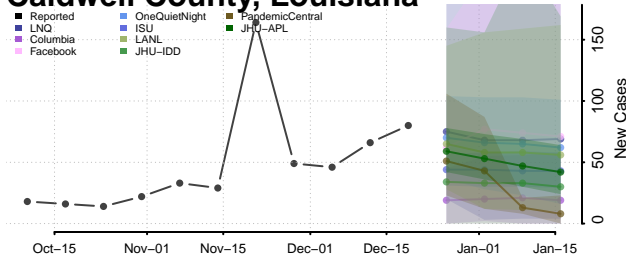

Bienville County, Louisiana

Bossier County, Louisiana

Caddo County, Louisiana

Calcasieu County, Louisiana

Caldwell County, Louisiana

Cameron County, Louisiana

Catahoula County, Louisiana

Claiborne County, Louisiana