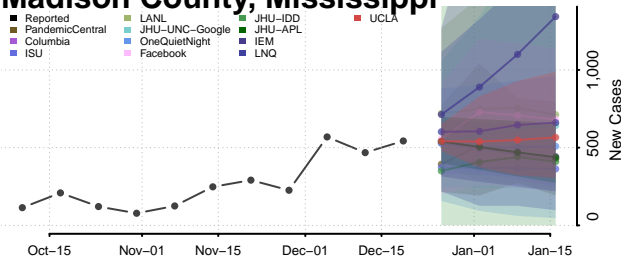

Madison County, Mississippi

Marion County, Mississippi

Marshall County, Mississippi

Monroe County, Mississippi

Montgomery County, Mississippi

Neshoba County, Mississippi

Newton County, Mississippi

Noxubee County, Mississippi