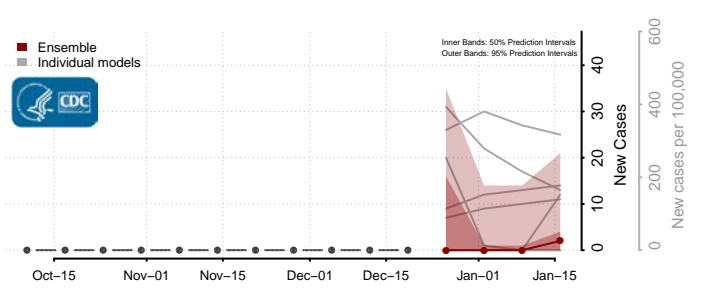

Kane County, Utah