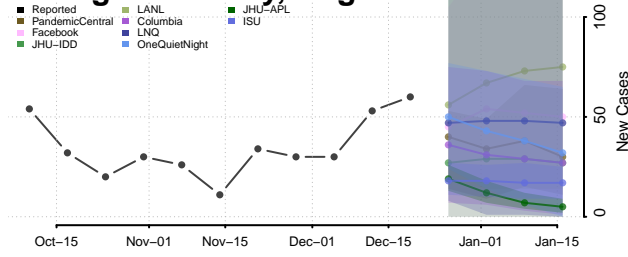

Lexington County, Virginia