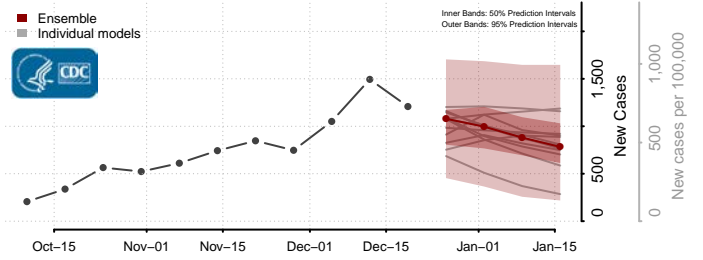

Gem County, Idaho

Gooding County, Idaho

Idaho County, Idaho

Jefferson County, Idaho

Jerome County, Idaho

Kootenai County, Idaho

Latah County, Idaho

Lemhi County, Idaho