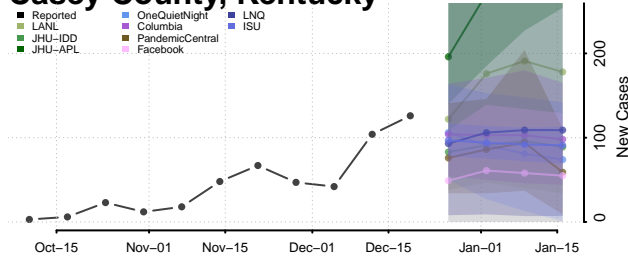

Casey County, Kentucky