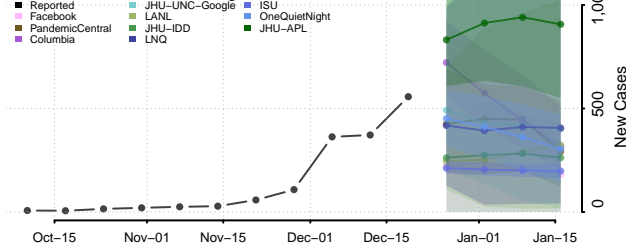

California**

Alameda County, California

Alpine County, California

Amador County, California

Butte County, California

Calaveras County, California

**New weekly cases may increase in this location over the next four weeks. For these locations, the ensemble forecast indicates a probability of 0.75 or greater that more cases will be reported in week four of the forecast than in the last reported week.