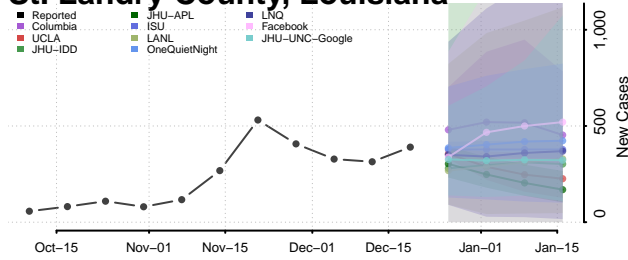

St. Helena County, Louisiana

St. James County, Louisiana

St. John the Baptist County, Louisiana

St. Landry County, Louisiana

St. Martin County, Louisiana

St. Mary County, Louisiana

St. Tammany County, Louisiana