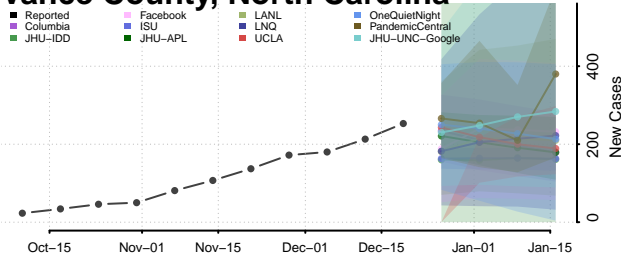

Wake County, North Carolina

Warren County, North Carolina

Washington County, North Carolina

Watauga County, North Carolina

Wayne County, North Carolina

Wilkes County, North Carolina

Wilson County, North Carolina