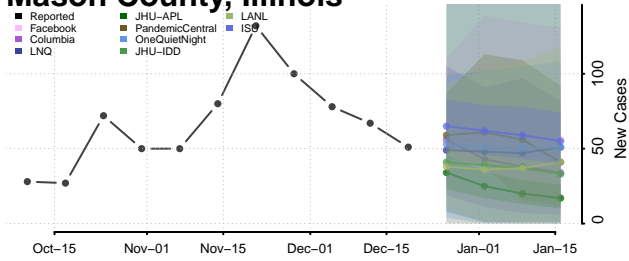

Mason County, Illinois