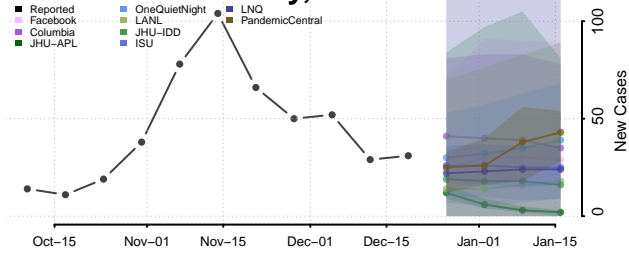

Muscatine County, Iowa

O'Brien County, Iowa

Osceola County, Iowa

Page County, Iowa

Palo Alto County, Iowa

Plymouth County, Iowa

Pocahontas County, Iowa

Polk County, Iowa