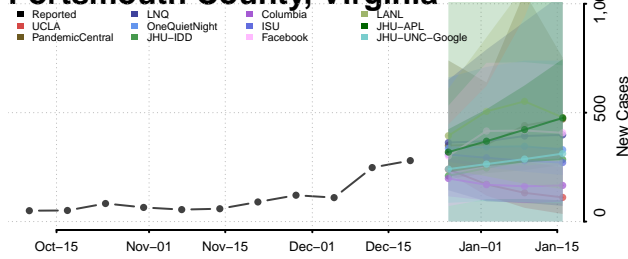

Orange County, Virginia

Page County, Virginia

Patrick County, Virginia

Petersburg County, Virginia

Pittsylvania County, Virginia

Poquoson County, Virginia

Portsmouth County, Virginia

Powhatan County, Virginia