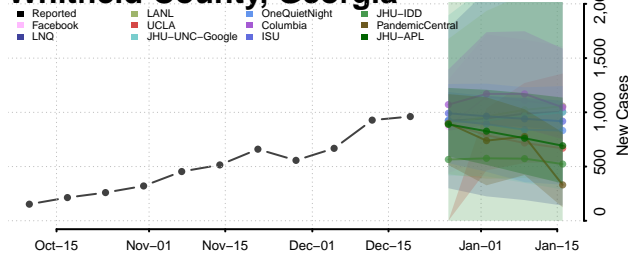

Washington County, Georgia

Wayne County, Georgia

Webster County, Georgia

Wheeler County, Georgia

White County, Georgia

Whitfield County, Georgia

Wilcox County, Georgia

Wilkes County, Georgia