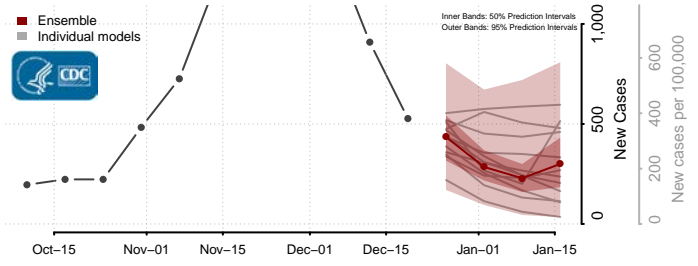

Wright County, Minnesota