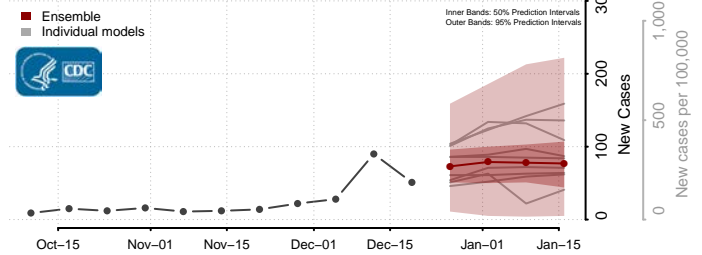

Fluvanna County, Virginia