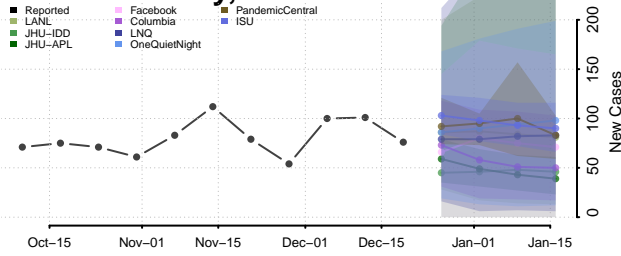

Clinton County, Missouri