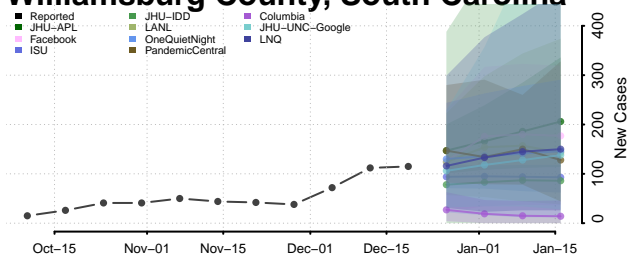

Pickens County, South Carolina

Richland County, South Carolina

Saluda County, South Carolina

Spartanburg County, South Carolina

Sumter County, South Carolina

Union County, South Carolina

Williamsburg County, South Carolina