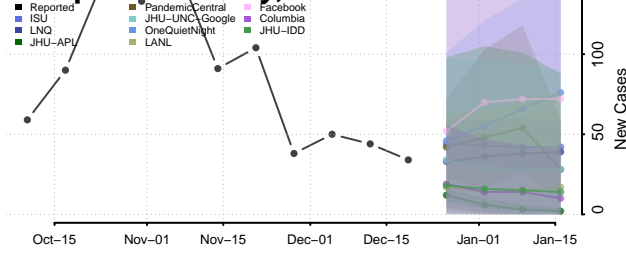

Marquette County, Wisconsin