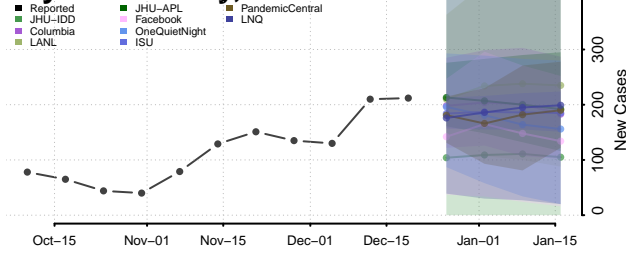

Fayette County, Ohio