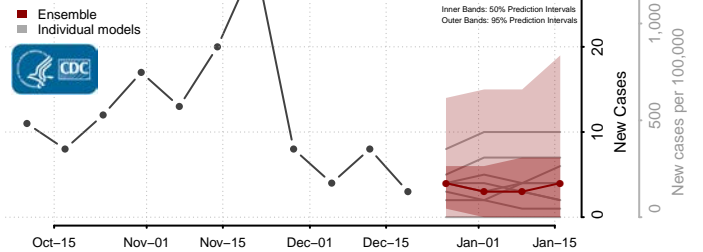

Eddy County, North Dakota

Emmons County, North Dakota

Foster County, North Dakota

Golden Valley County, North Dakota

Grand Forks County, North Dakota

Grant County, North Dakota

Griggs County, North Dakota

Hettinger County, North Dakota