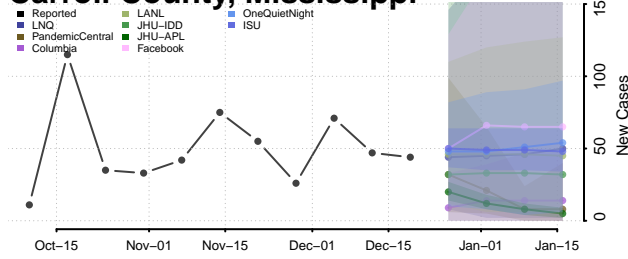

Carroll County, Mississippi