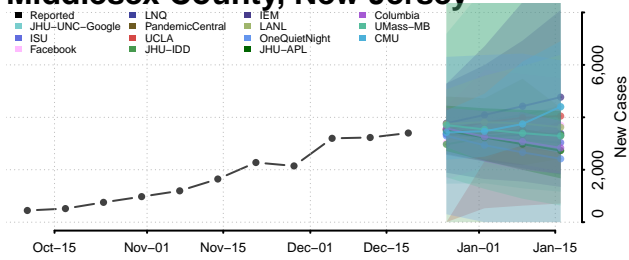

Essex County, New Jersey

Gloucester County, New Jersey

Hudson County, New Jersey

Hunterdon County, New Jersey

Mercer County, New Jersey

Middlesex County, New Jersey

Monmouth County, New Jersey

Morris County, New Jersey