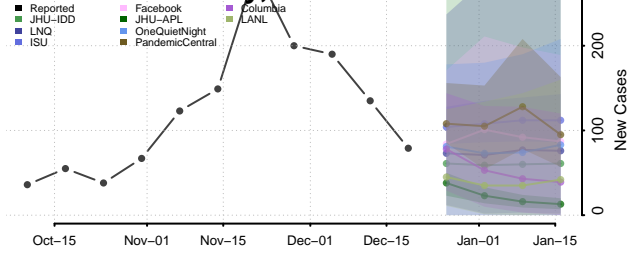

Lac qui Parle County, Minnesota

Lake County, Minnesota

Lake of the Woods County, Minnesota

Le Sueur County, Minnesota

Lincoln County, Minnesota

Lyon County, Minnesota

Mahnomen County, Minnesota

Marshall County, Minnesota