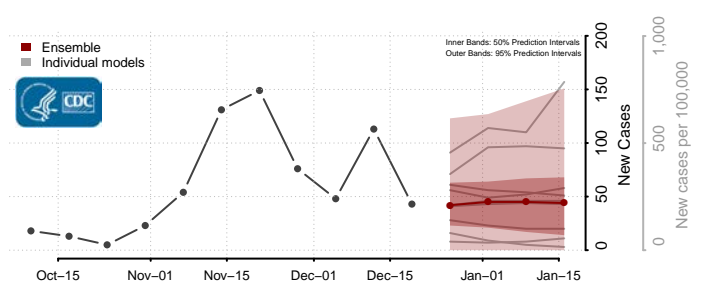

Wise County, Virginia

Wythe County, Virginia

York County, Virginia

Washington

Adams County, Washington

Asotin County, Washington

Benton County, Washington

Chelan County, Washington