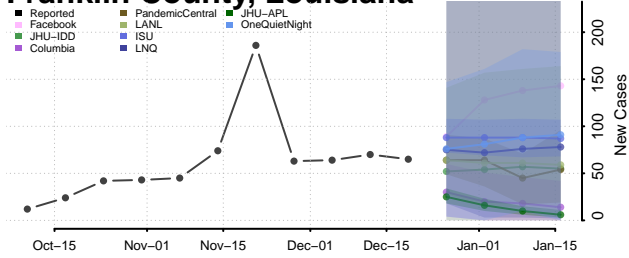

Concordia County, Louisiana

De Soto County, Louisiana

East Baton Rouge County, Louisiana

East Carroll County, Louisiana

East Feliciana County, Louisiana

Evangeline County, Louisiana

Franklin County, Louisiana