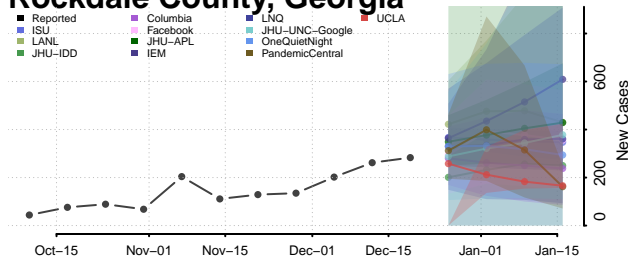

Paulding County, Georgia

Peach County, Georgia

Pickens County, Georgia

Pierce County, Georgia

Pike County, Georgia

Polk County, Georgia

Pulaski County, Georgia

Putnam County, Georgia

Quitman County, Georgia

Rabun County, Georgia

Randolph County, Georgia

Richmond County, Georgia

Rockdale County, Georgia

Schley County, Georgia

Screven County, Georgia

Seminole County, Georgia

Spalding County, Georgia

Stephens County, Georgia

Stewart County, Georgia

Sumter County, Georgia

Talbot County, Georgia

Taliaferro County, Georgia

Tattnall County, Georgia

Taylor County, Georgia