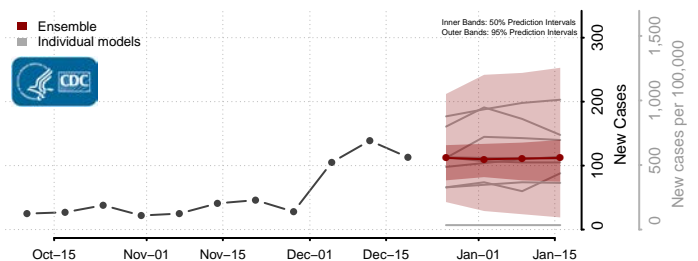

Wayne County, Mississippi