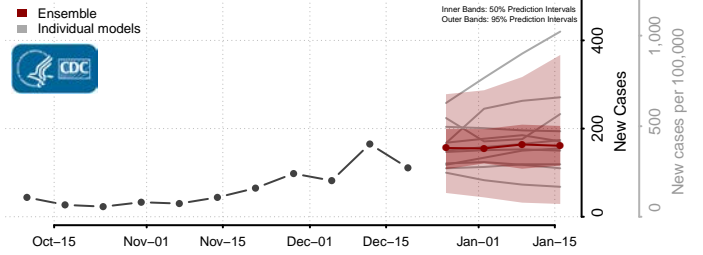

Manassas County, Virginia