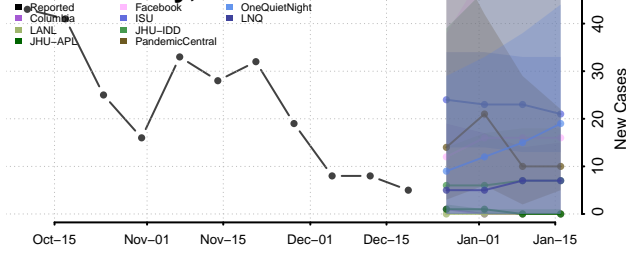

Polk County, Nebraska