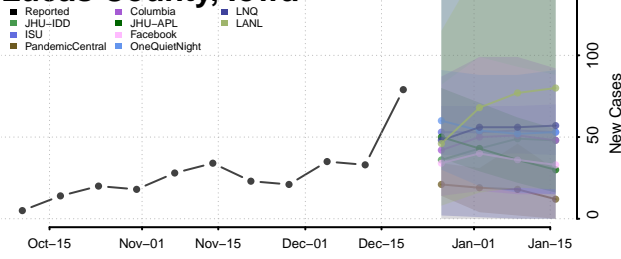

Keokuk County, Iowa

Kossuth County, Iowa

Lee County, Iowa

Linn County, Iowa

Louisa County, Iowa

Lucas County, Iowa

Lyon County, Iowa

Madison County, Iowa