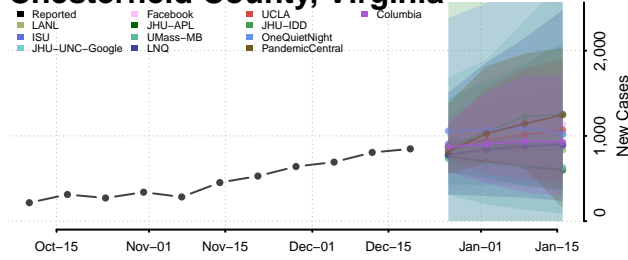

Campbell County, Virginia

Caroline County, Virginia

Carroll County, Virginia

Charles City County, Virginia

Charlotte County, Virginia

Charlottesville County, Virginia

Chesapeake County, Virginia

Chesterfield County, Virginia