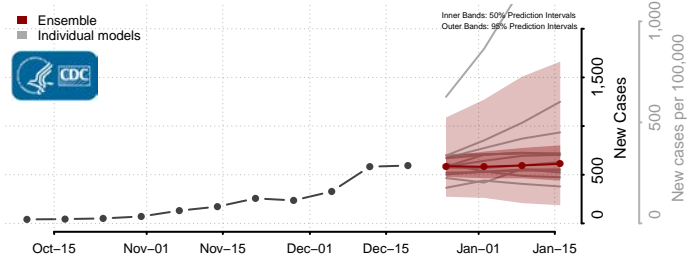

Penobscot County, Maine

Piscataquis County, Maine

Sagadahoc County, Maine

Somerset County, Maine

Waldo County, Maine

Washington County, Maine

York County, Maine

Maryland