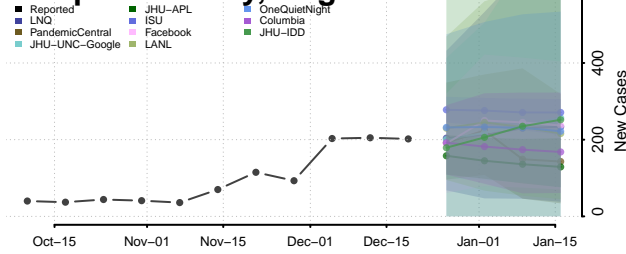

Dinwiddie County, Virginia

Emporia County, Virginia

Essex County, Virginia

Fairfax City County, Virginia

Fairfax County, Virginia

Falls Church County, Virginia

Fauquier County, Virginia

Floyd County, Virginia