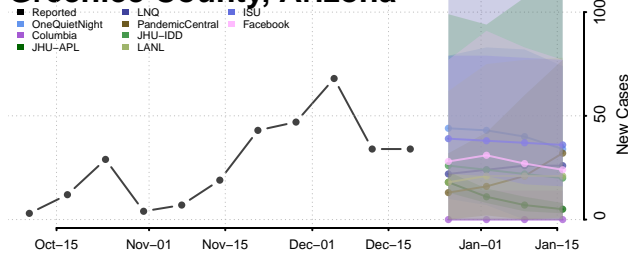

Greenlee County, Arizona