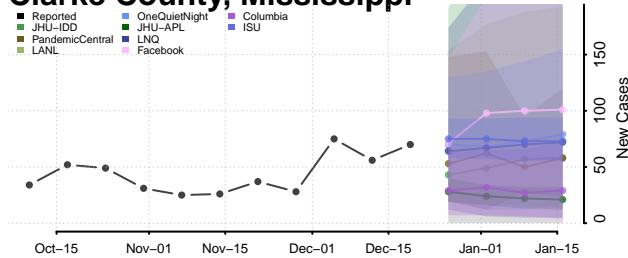

Clarke County, Mississippi