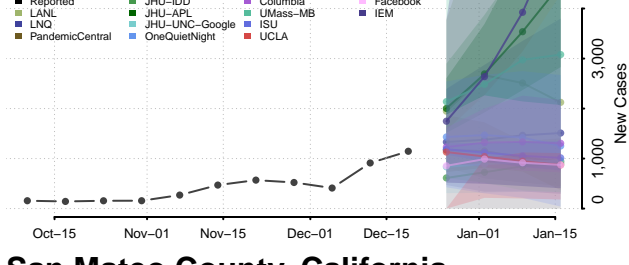

San Luis Obispo County, California