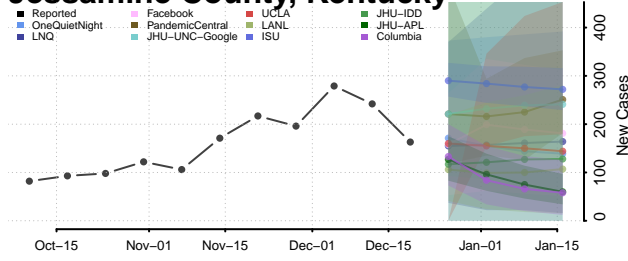

Jessamine County, Kentucky