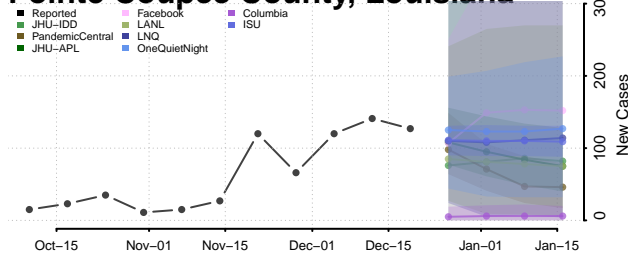

Plaquemines County, Louisiana

Pointe Coupee County, Louisiana

Rapides County, Louisiana

Red River County, Louisiana

Richland County, Louisiana

Sabine County, Louisiana

St. Bernard County, Louisiana

St. Charles County, Louisiana