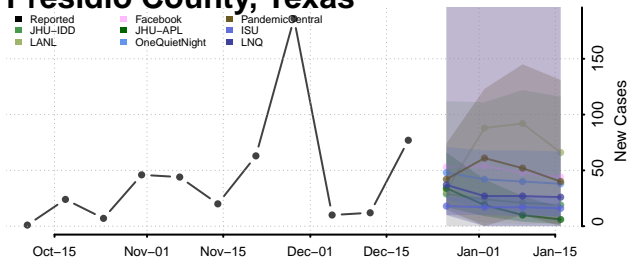

Presidio County, Texas