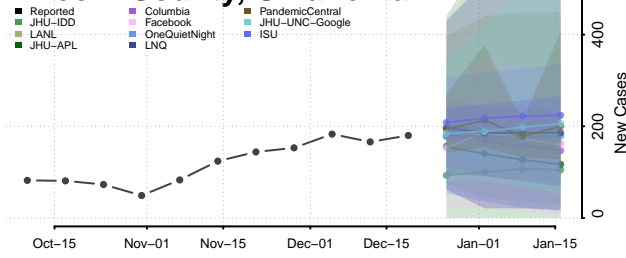

Kiowa County, Oklahoma

Latimer County, Oklahoma

Le Flore County, Oklahoma

Lincoln County, Oklahoma

Logan County, Oklahoma

Love County, Oklahoma

Major County, Oklahoma

Marshall County, Oklahoma