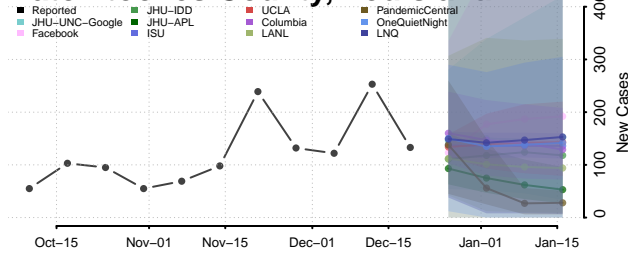

LaSalle County, Louisiana

Lincoln County, Louisiana

Livingston County, Louisiana

Madison County, Louisiana

Morehouse County, Louisiana

Natchitoches County, Louisiana

Orleans County, Louisiana

Ouachita County, Louisiana