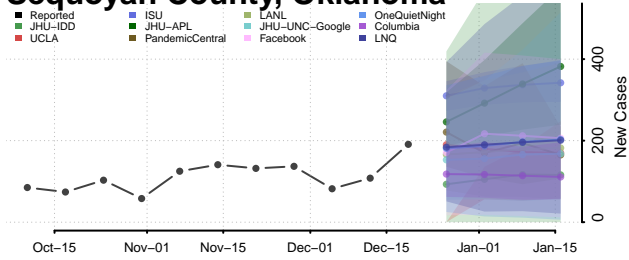

Pontotoc County, Oklahoma

Pottawatomie County, Oklahoma

Pushmataha County, Oklahoma

Roger Mills County, Oklahoma

Rogers County, Oklahoma

Seminole County, Oklahoma

Sequoyah County, Oklahoma

Stephens County, Oklahoma