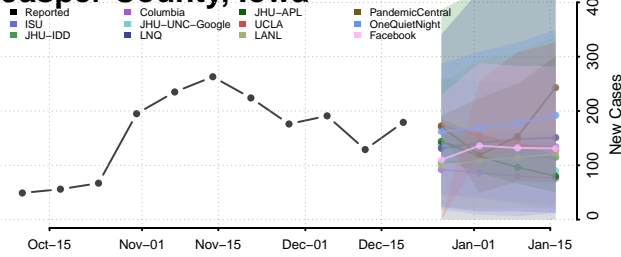

Humboldt County, Iowa

Ida County, Iowa

Iowa County, Iowa

Jackson County, Iowa

Jasper County, Iowa

Jefferson County, Iowa

Johnson County, Iowa

Jones County, Iowa