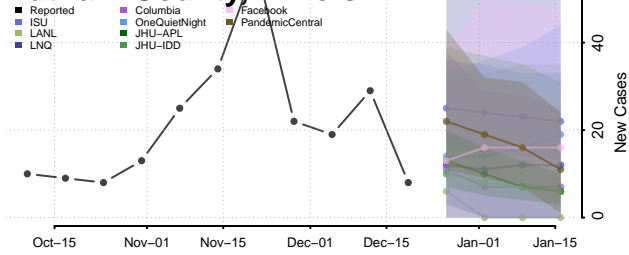

Piatt County, Illinois

Pike County, Illinois

Pope County, Illinois

Pulaski County, Illinois

Putnam County, Illinois

Randolph County, Illinois

Richland County, Illinois

Rock Island County, Illinois