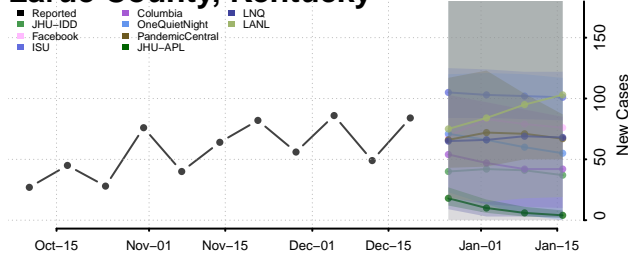

Jefferson County, Kentucky

Jessamine County, Kentucky

Johnson County, Kentucky

Kenton County, Kentucky

Knott County, Kentucky

Knox County, Kentucky

Larue County, Kentucky

Laurel County, Kentucky