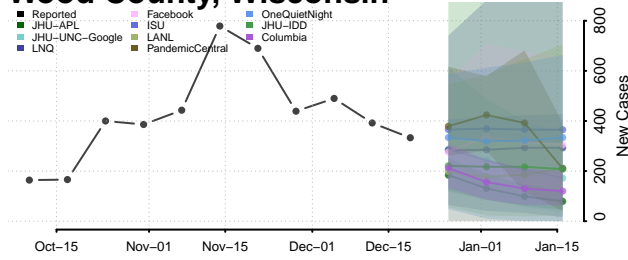

Walworth County, Wisconsin

Washburn County, Wisconsin

Washington County, Wisconsin

Waukesha County, Wisconsin

Waupaca County, Wisconsin

Waushara County, Wisconsin

Winnebago County, Wisconsin

Wood County, Wisconsin