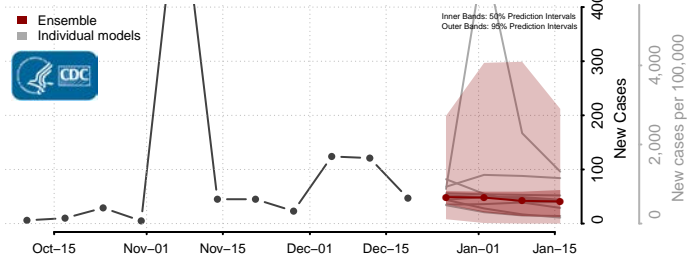

Childress County, Texas