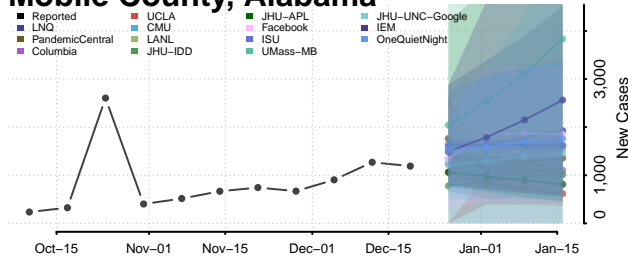

Lauderdale County, Alabama

Lawrence County, Alabama

Lee County, Alabama

Limestone County, Alabama

Lowndes County, Alabama

Macon County, Alabama

Madison County, Alabama

Marengo County, Alabama

Marion County, Alabama

Marshall County, Alabama

Mobile County, Alabama

Monroe County, Alabama

Montgomery County, Alabama

Morgan County, Alabama

Perry County, Alabama

Pickens County, Alabama