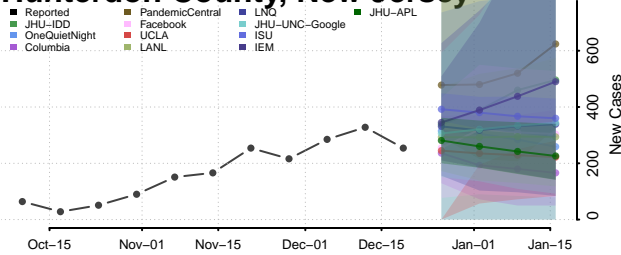

Essex County, New Jersey

Gloucester County, New Jersey

Hudson County, New Jersey

Hunterdon County, New Jersey

Mercer County, New Jersey

Middlesex County, New Jersey

Monmouth County, New Jersey

Morris County, New Jersey