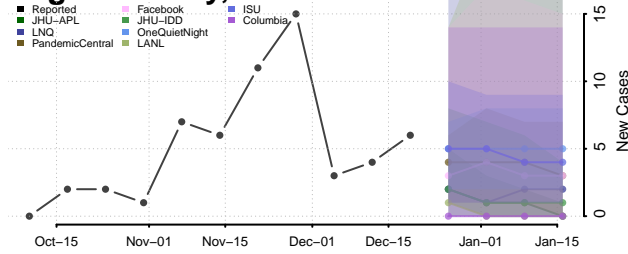

Keith County, Nebraska

Keya Paha County, Nebraska

Kimball County, Nebraska

Knox County, Nebraska

Lancaster County, Nebraska

Lincoln County, Nebraska

Logan County, Nebraska

Loup County, Nebraska