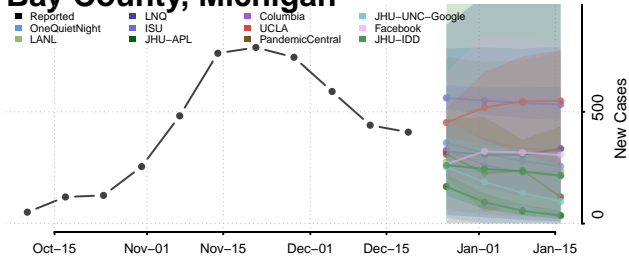

Bay County, Michigan