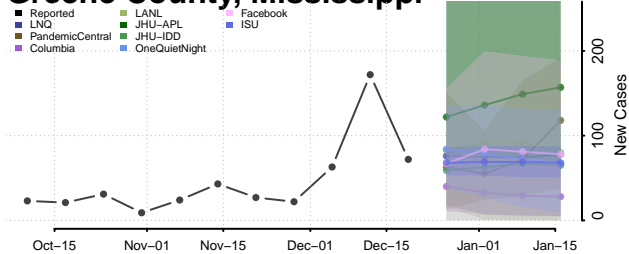

Greene County, Mississippi

Grenada County, Mississippi

Hancock County, Mississippi

Harrison County, Mississippi

Hinds County, Mississippi

Holmes County, Mississippi

Humphreys County, Mississippi

Issaquena County, Mississippi