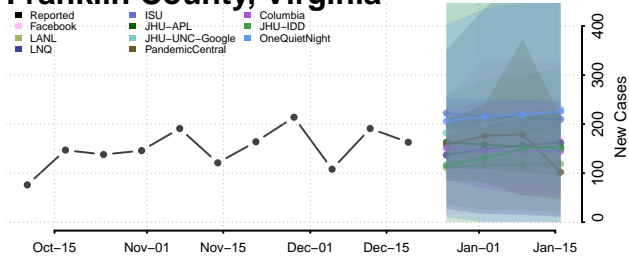

Franklin County, Virginia