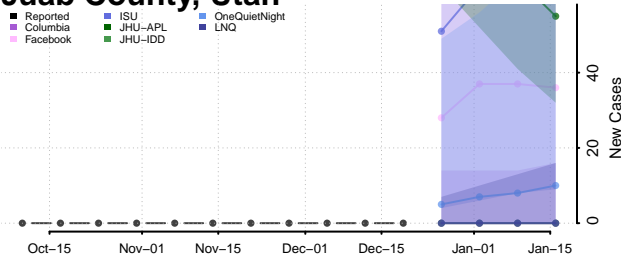

Juab County, Utah