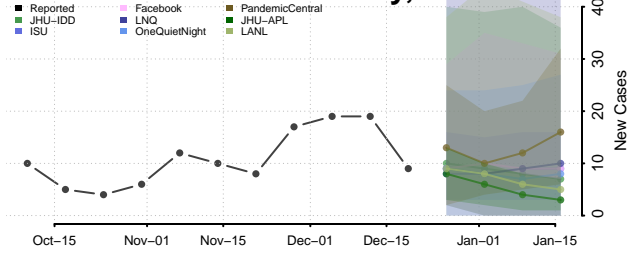

Lake of the Woods County, Minnesota