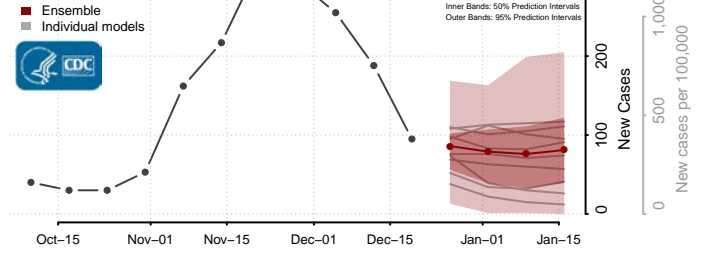

Brown County, Minnesota