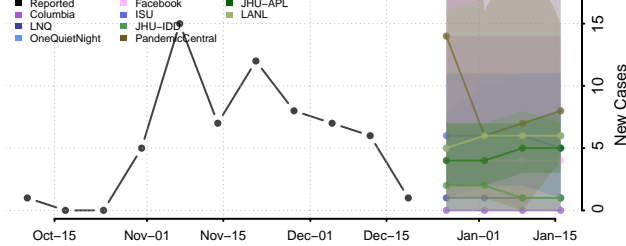

California**

Alameda County, California

Alpine County, California

Amador County, California

Butte County, California

Calaveras County, California

**New weekly cases may increase in this location over the next four weeks. For these locations, the ensemble forecast indicates a probability of 0.75 or greater that more cases will be reported in week four of the forecast than in the last reported week.