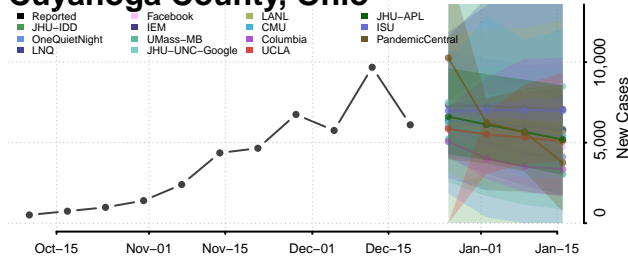

Columbiana County, Ohio

Coshocton County, Ohio

Crawford County, Ohio

Cuyahoga County, Ohio

Darke County, Ohio

Defiance County, Ohio

Delaware County, Ohio

Erie County, Ohio