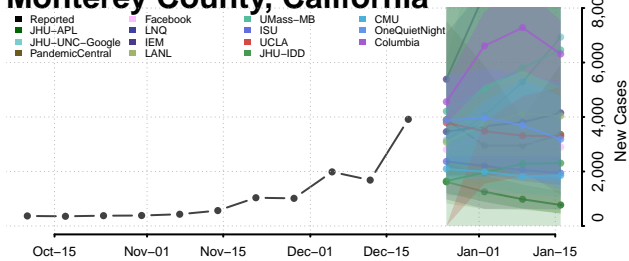

Mariposa County, California

Mendocino County, California

Merced County, California

Modoc County, California

Mono County, California

Monterey County, California

Napa County, California

Nevada County, California