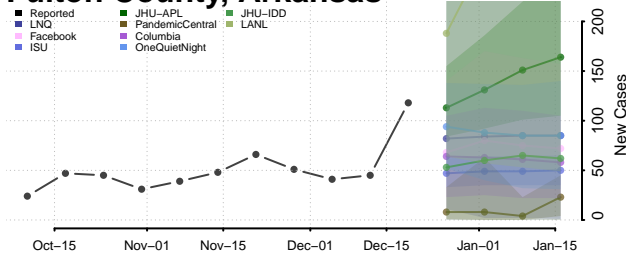

Dallas County, Arkansas

Desha County, Arkansas

Drew County, Arkansas

Faulkner County, Arkansas

Franklin County, Arkansas

Fulton County, Arkansas

Garland County, Arkansas

Grant County, Arkansas