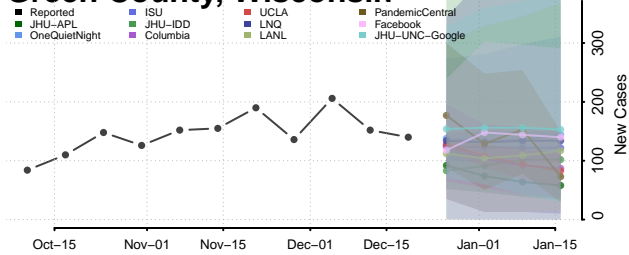

Dunn County, Wisconsin

Eau Claire County, Wisconsin

Florence County, Wisconsin

Fond du Lac County, Wisconsin

Forest County, Wisconsin

Grant County, Wisconsin

Green County, Wisconsin

Green Lake County, Wisconsin