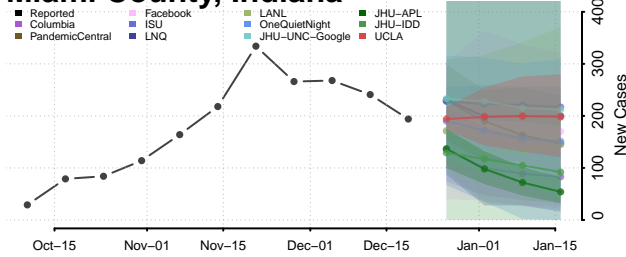

Miami County, Indiana