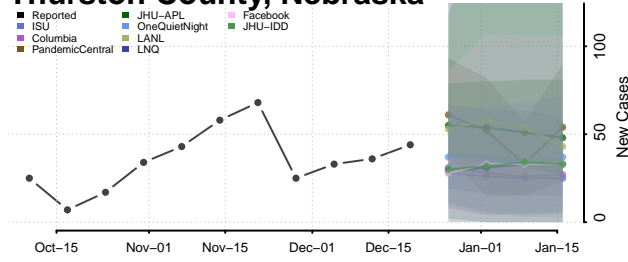

Rock County, Nebraska

Saline County, Nebraska

Sarpy County, Nebraska

Saunders County, Nebraska

Scotts Bluff County, Nebraska

Seward County, Nebraska

Thurston County, Nebraska

Valley County, Nebraska