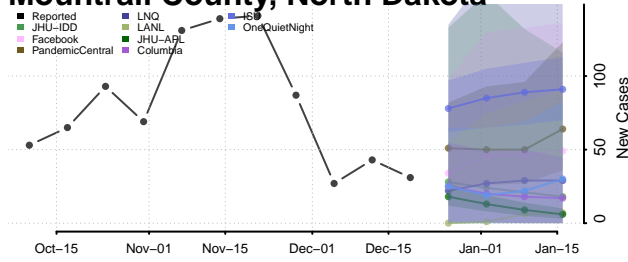

Mountrail County, North Dakota