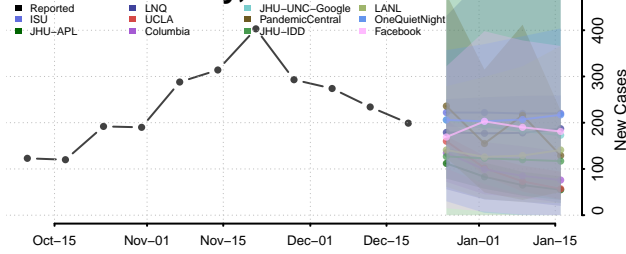

Milwaukee County, Wisconsin

Monroe County, Wisconsin

Oconto County, Wisconsin

Oneida County, Wisconsin

Outagamie County, Wisconsin

Ozaukee County, Wisconsin

Pepin County, Wisconsin

Pierce County, Wisconsin