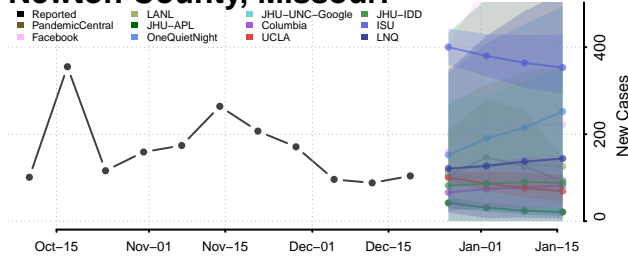

Newton County, Missouri