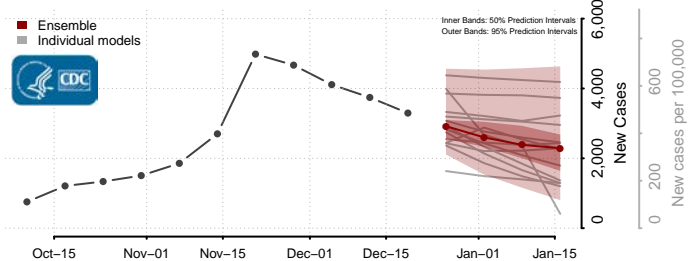

Bernalillo County, New Mexico

*New weekly cases may decrease in this location over the next four weeks. For these locations, the ensemble forecast indicates a probability of 0.75 or greater that fewer cases will be reported in week four of the forecast than in the last reported week.