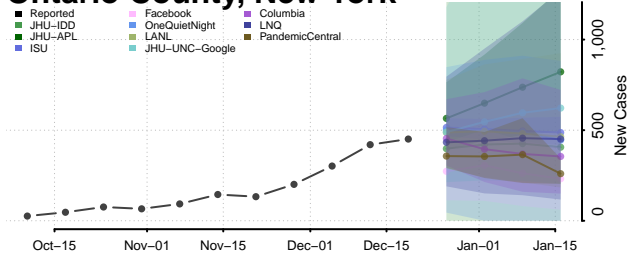

Orange County, New York

Orleans County, New York

Oswego County, New York

Otsego County, New York

Putnam County, New York

Queens County, New York

Rensselaer County, New York

Richmond County, New York