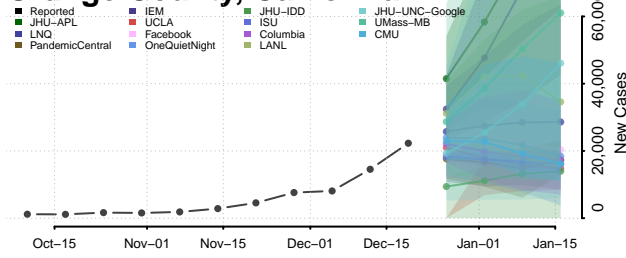

Orange County, California