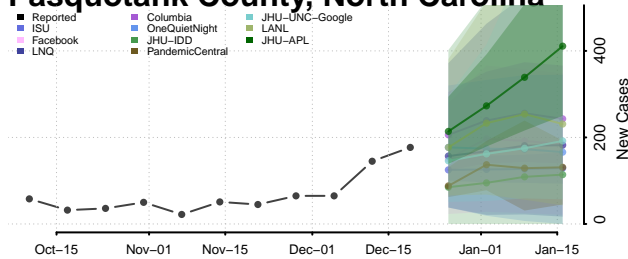

Nash County, North Carolina

New Hanover County, North Carolina

Northampton County, North Carolina

Onslow County, North Carolina

Orange County, North Carolina

Pamlico County, North Carolina

Pasquotank County, North Carolina