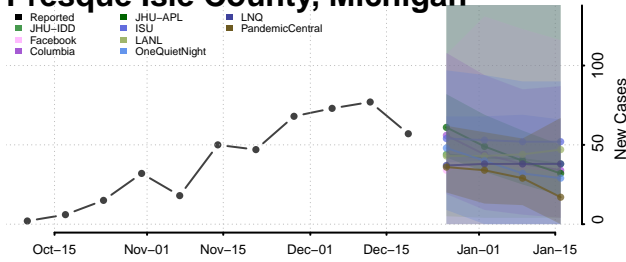

Presque Isle County, Michigan