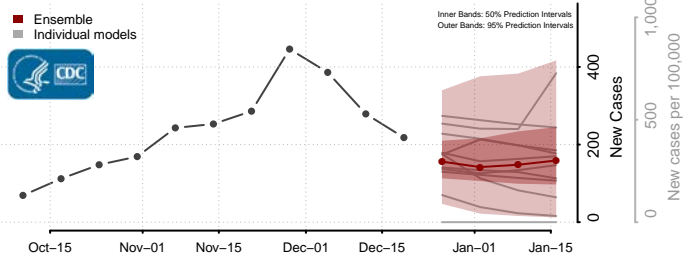

Elko County, Nevada