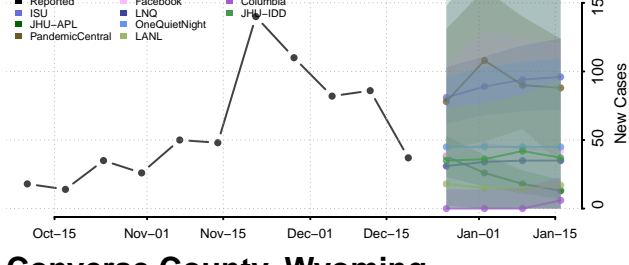

Carbon County, Wyoming