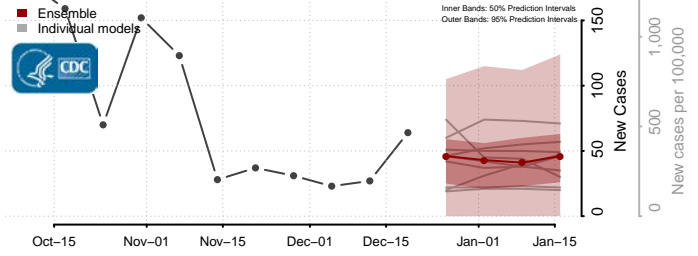

Glacier County, Montana