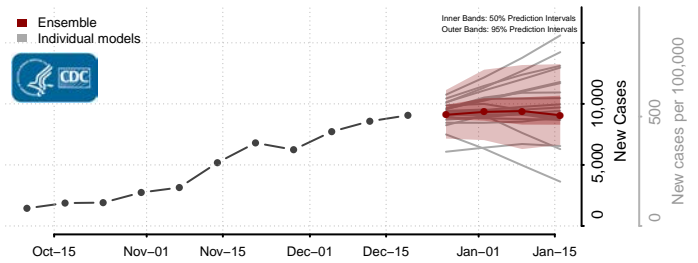

West Virginia