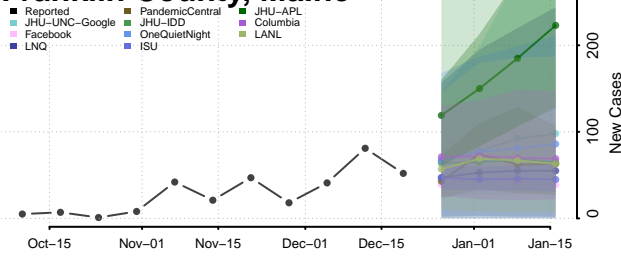

Franklin County, Maine