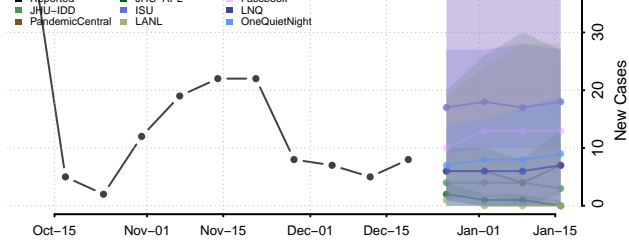

Jerauld County, South Dakota