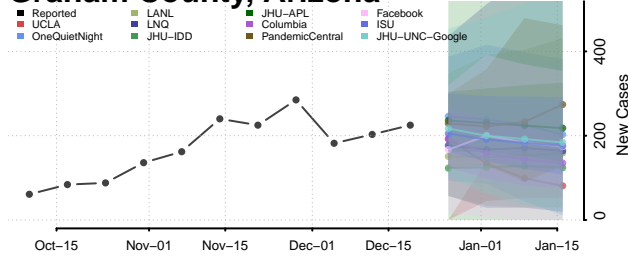

Graham County, Arizona