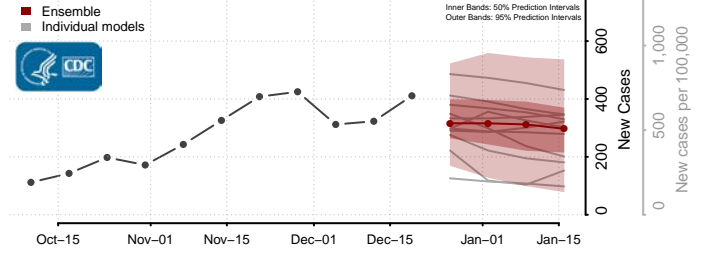

Eddy County, New Mexico