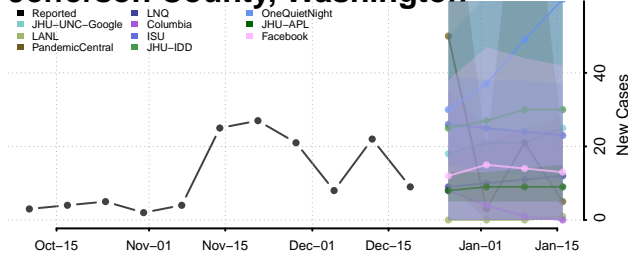

Grant County, Washington

Grays Harbor County, Washington

Island County, Washington

Jefferson County, Washington

King County, Washington

Kitsap County, Washington

Kittitas County, Washington

Klickitat County, Washington