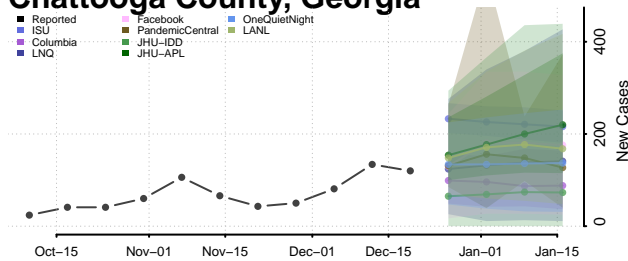

Carroll County, Georgia

Catoosa County, Georgia

Charlton County, Georgia

Chatham County, Georgia

Chattahoochee County, Georgia

Chattooga County, Georgia

Cherokee County, Georgia

Clarke County, Georgia