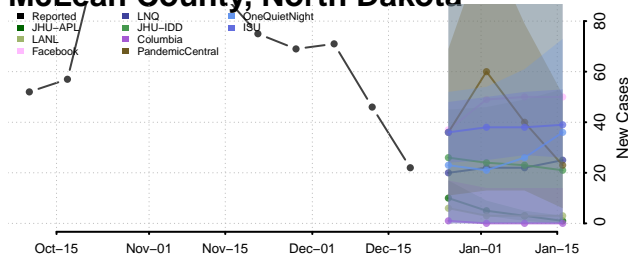

McLean County, North Dakota