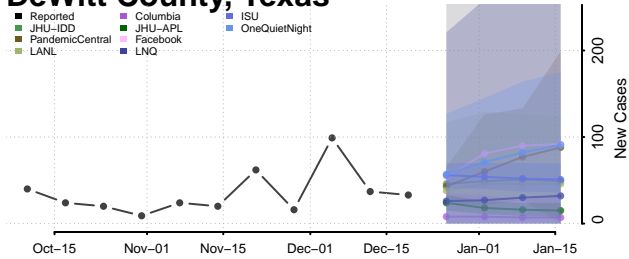

DeWitt County, Texas