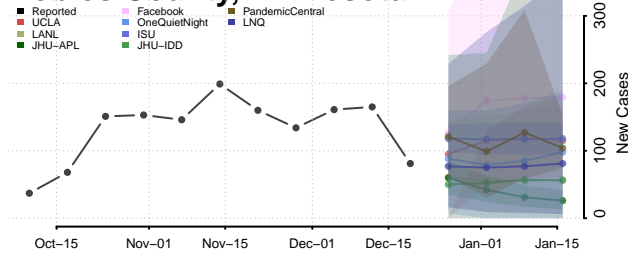

Nobles County, Minnesota