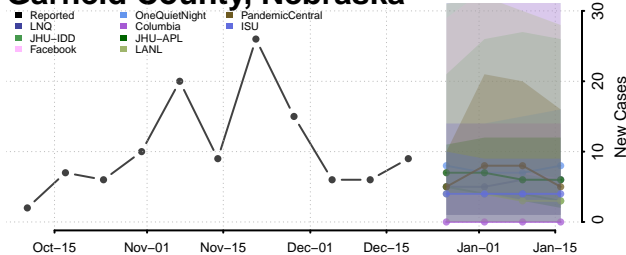

Garden County, Nebraska

Garfield County, Nebraska

Gosper County, Nebraska

Grant County, Nebraska

Greeley County, Nebraska

Hall County, Nebraska

Hamilton County, Nebraska

Harlan County, Nebraska