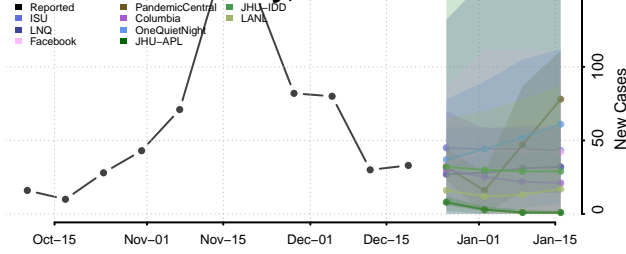

Carroll County, Iowa

Cass County, Iowa

Cedar County, Iowa

Cerro Gordo County, Iowa

Cherokee County, Iowa

Chickasaw County, Iowa

Clarke County, Iowa

Clay County, Iowa