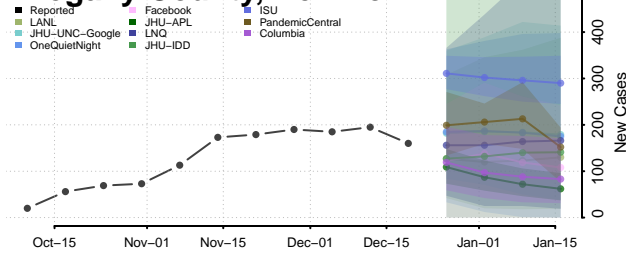

New York**

Albany County, New York

Allegany County, New York

Bronx County, New York

**New weekly cases may increase in this location over the next four weeks. For these locations, the ensemble forecast indicates a probability of 0.75 or greater that more cases will be reported in week four of the forecast than in the last reported week.