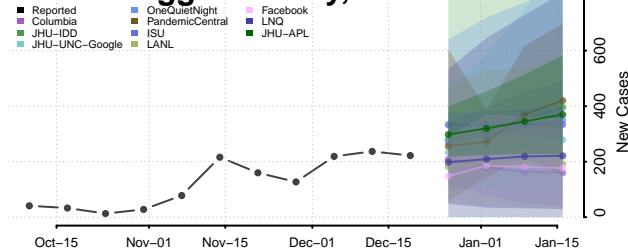

West Baton Rouge County, Louisiana

West Carroll County, Louisiana

West Feliciana County, Louisiana

Winn County, Louisiana

Maine**

Androscoggin County, Maine

**New weekly cases may increase in this location over the next four weeks. For these locations, the ensemble forecast indicates a probability of 0.75 or greater that more cases will be reported in week four of the forecast than in the last reported week.