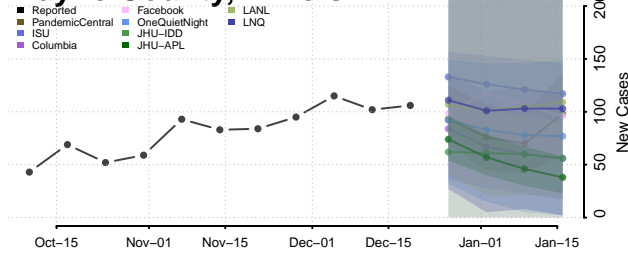

Tazewell County, Illinois

Union County, Illinois

Vermilion County, Illinois

Wabash County, Illinois

Warren County, Illinois

Washington County, Illinois

Wayne County, Illinois

White County, Illinois