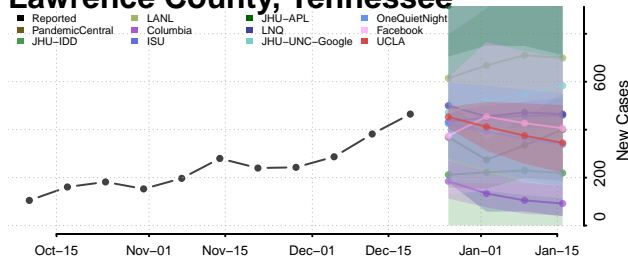

Lawrence County, Tennessee