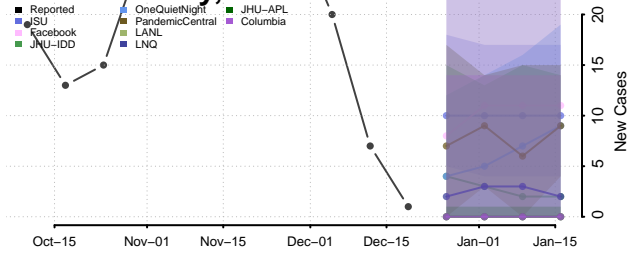

Potter County, South Dakota