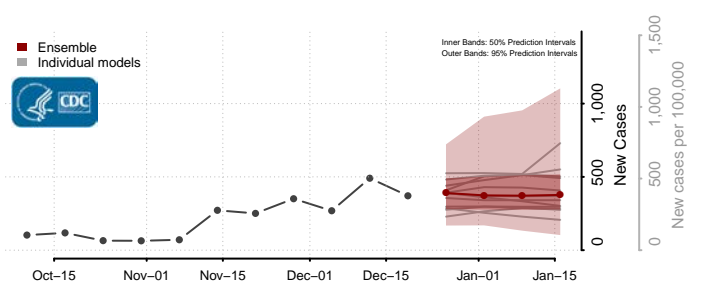

Grant County, Washington

Grays Harbor County, Washington

Island County, Washington

Jefferson County, Washington

King County, Washington

Kitsap County, Washington

Kittitas County, Washington

Klickitat County, Washington