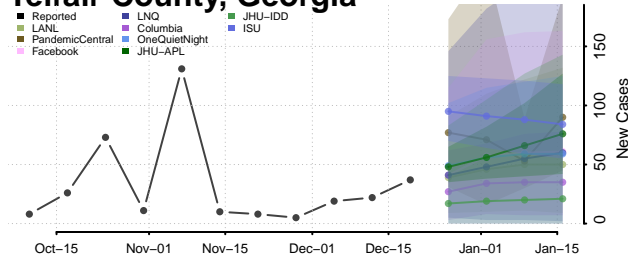

Telfair County, Georgia