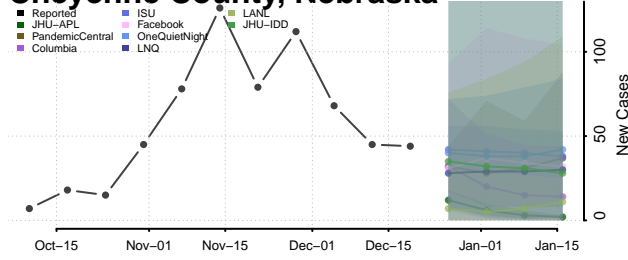

Burt County, Nebraska

Butler County, Nebraska

Cass County, Nebraska

Cedar County, Nebraska

Chase County, Nebraska

Cherry County, Nebraska

Cheyenne County, Nebraska

Clay County, Nebraska