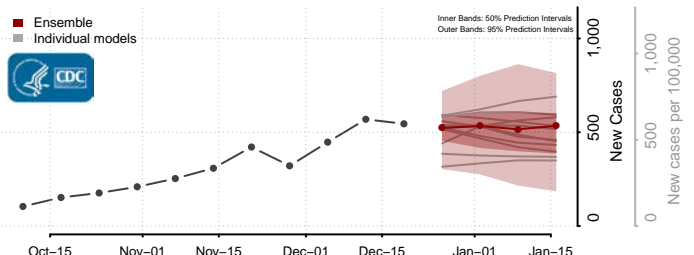

Cabell County, West Virginia