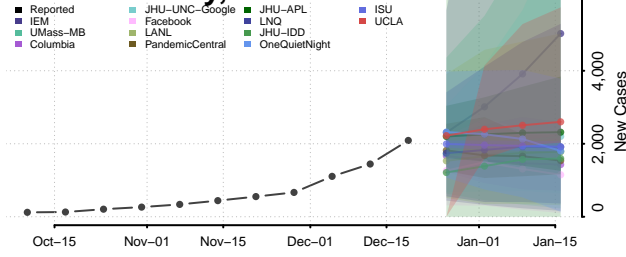

Placer County, California