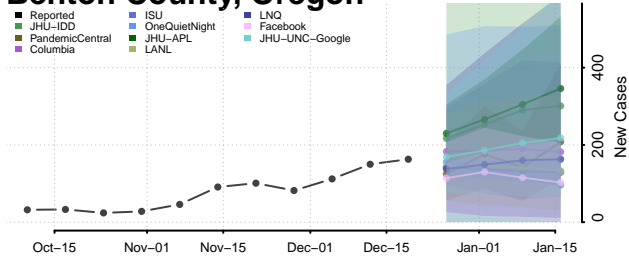

Benton County, Oregon