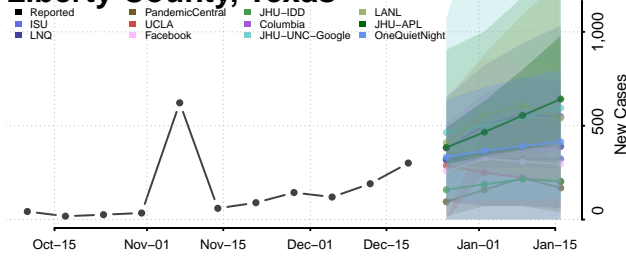

Lamar County, Texas

Lamb County, Texas

Lampasas County, Texas

Lavaca County, Texas

Lee County, Texas

Leon County, Texas

Liberty County, Texas

Limestone County, Texas