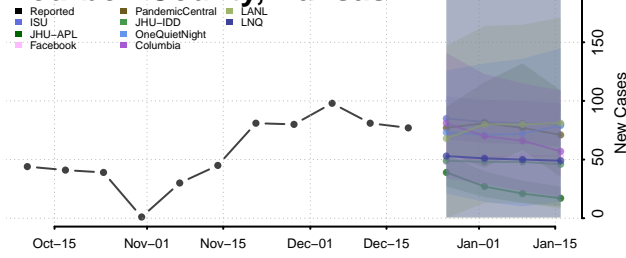

Anderson County, Kansas

Atchison County, Kansas

Barber County, Kansas

Barton County, Kansas

Bourbon County, Kansas

Brown County, Kansas

Butler County, Kansas

Chase County, Kansas