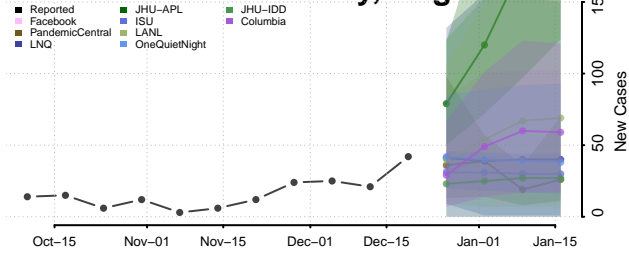

Northumberland County, Virginia