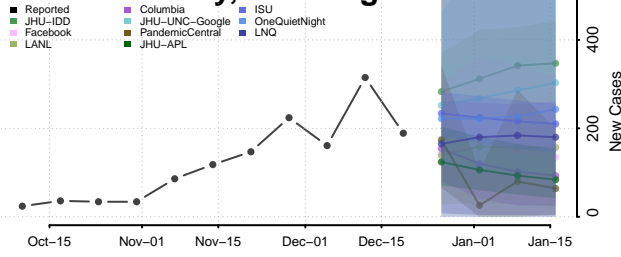

Cowlitz County, Washington