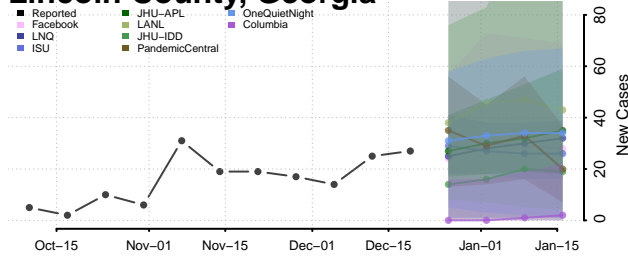

Lanier County, Georgia

Laurens County, Georgia

Lee County, Georgia

Liberty County, Georgia

Lincoln County, Georgia

Long County, Georgia

Lowndes County, Georgia

Lumpkin County, Georgia