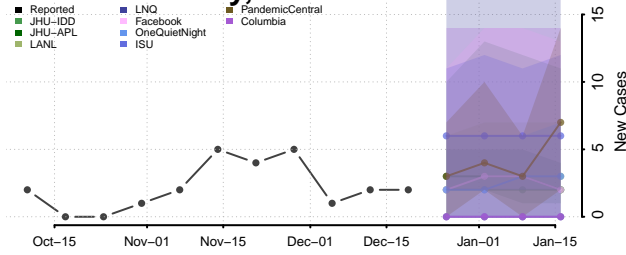

Roberts County, Texas