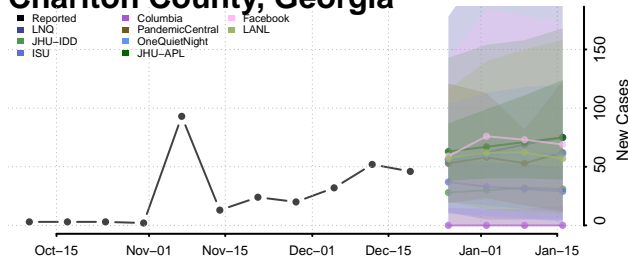

Charlton County, Georgia