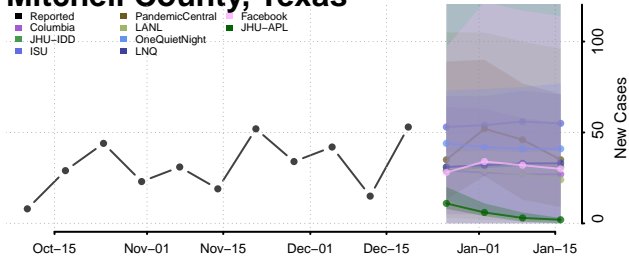

Mitchell County, Texas