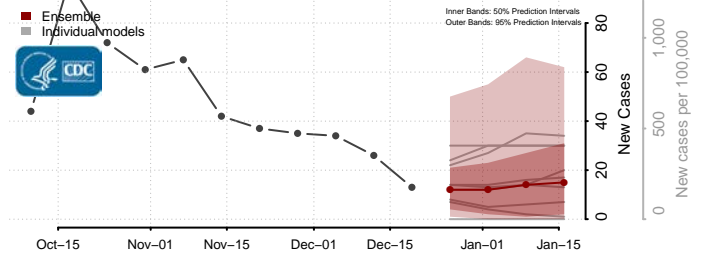

Sheridan County, Montana

Silver Bow County, Montana

Stillwater County, Montana

Sweet Grass County, Montana

Teton County, Montana

Toole County, Montana

Treasure County, Montana

Valley County, Montana