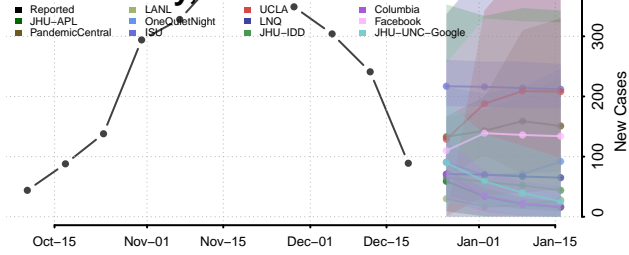

Nobles County, Minnesota

Norman County, Minnesota

Olmsted County, Minnesota

Otter Tail County, Minnesota

Pennington County, Minnesota

Pine County, Minnesota

Pipestone County, Minnesota

Polk County, Minnesota