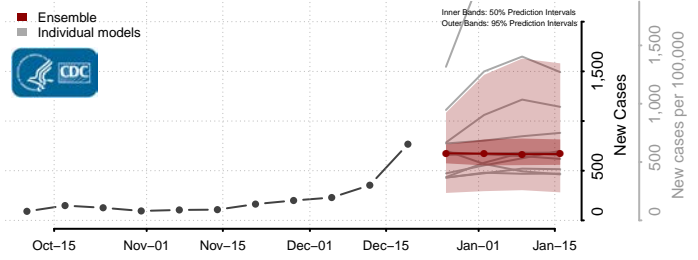

Henderson County, North Carolina