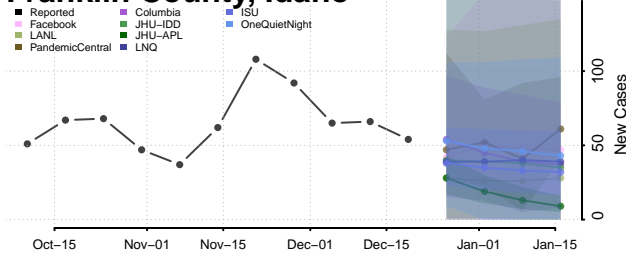

Caribou County, Idaho

Cassia County, Idaho

Clark County, Idaho

Clearwater County, Idaho

Custer County, Idaho

Elmore County, Idaho

Franklin County, Idaho

Fremont County, Idaho