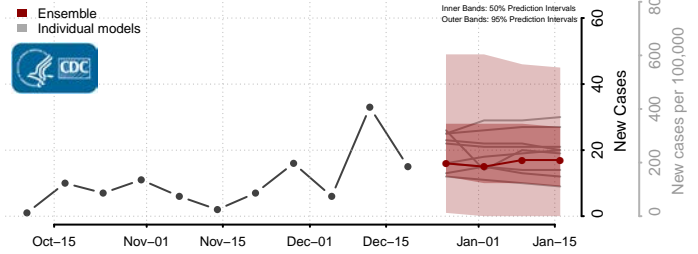

Webster County, West Virginia