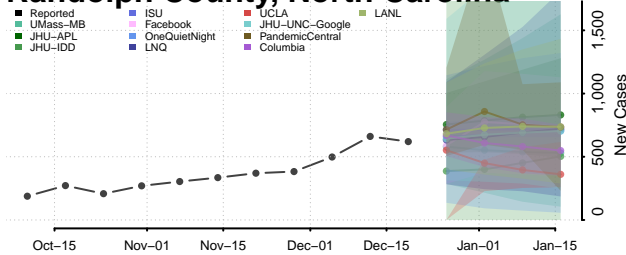

Randolph County, North Carolina