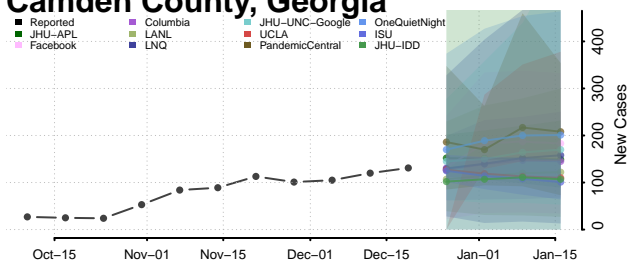

Brooks County, Georgia

Bryan County, Georgia

Bulloch County, Georgia

Burke County, Georgia

Butts County, Georgia

Calhoun County, Georgia

Camden County, Georgia

Candler County, Georgia