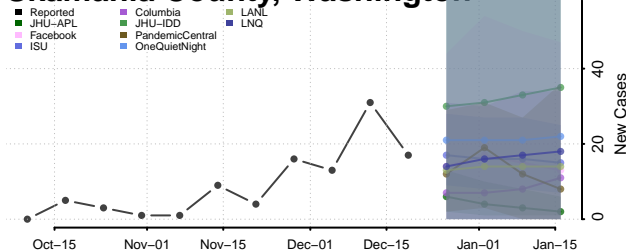

Skagit County, Washington

Skamania County, Washington

Snohomish County, Washington

Spokane County, Washington

Stevens County, Washington

Thurston County, Washington

Wahkiakum County, Washington

Walla Walla County, Washington