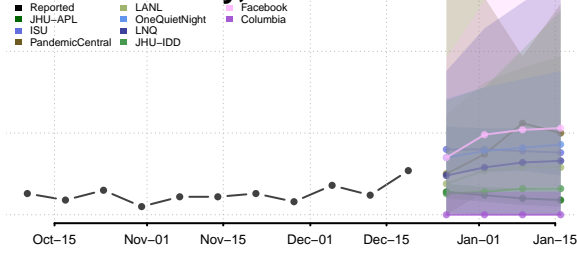

National

Alabama

Autauga County, Alabama

Baldwin County, Alabama

Barbour County, Alabama

Bibb County, Alabama

Blount County, Alabama

Bullock County, Alabama