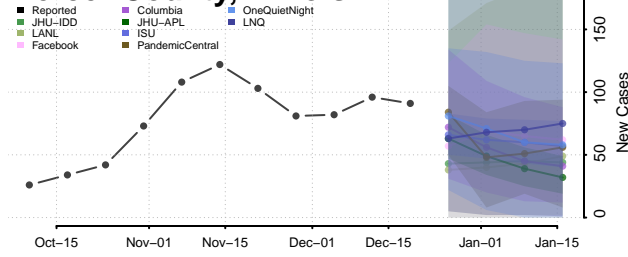

Mercer County, Illinois