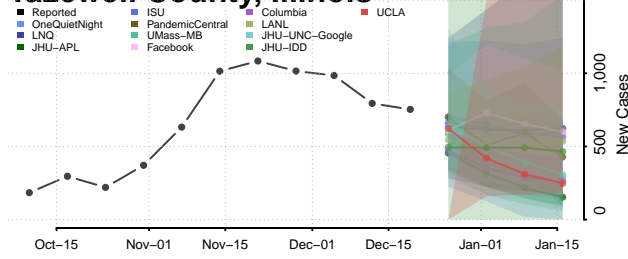

Tazewell County, Illinois

Union County, Illinois

Vermilion County, Illinois

Wabash County, Illinois

Warren County, Illinois

Washington County, Illinois

Wayne County, Illinois

White County, Illinois