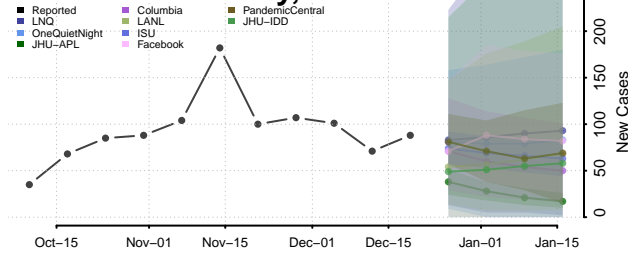

Jo Daviess County, Illinois