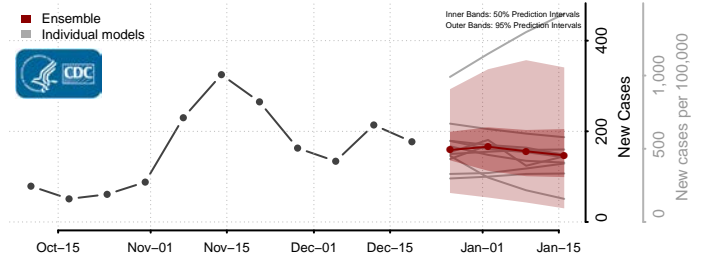

Christian County, Illinois