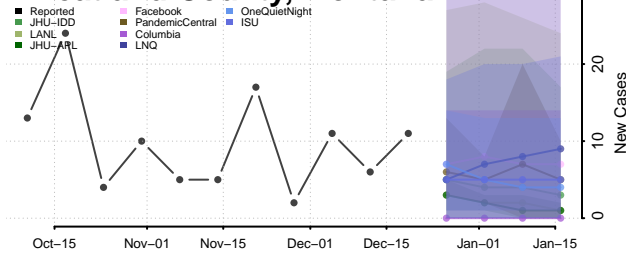

Wheatland County, Montana