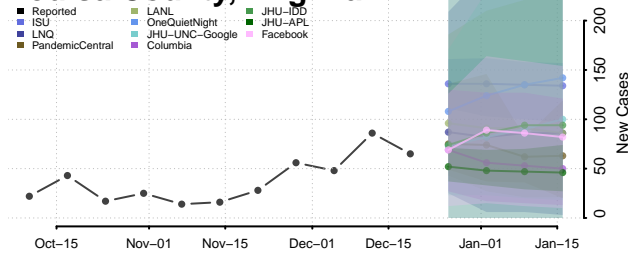

Louisa County, Virginia