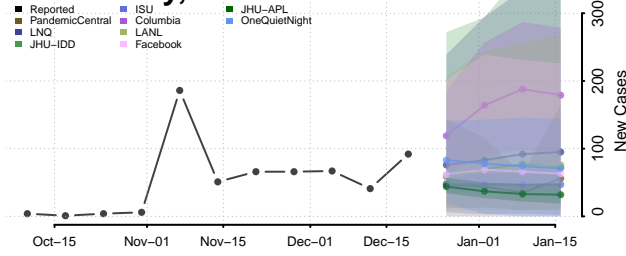

Lee County, Texas