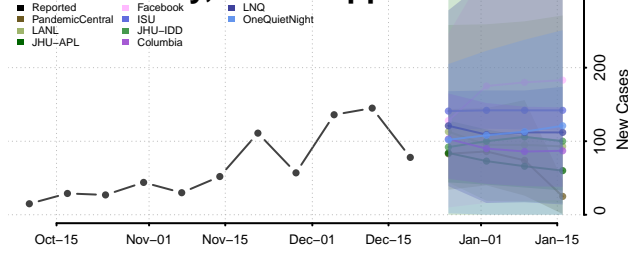

Scott County, Mississippi