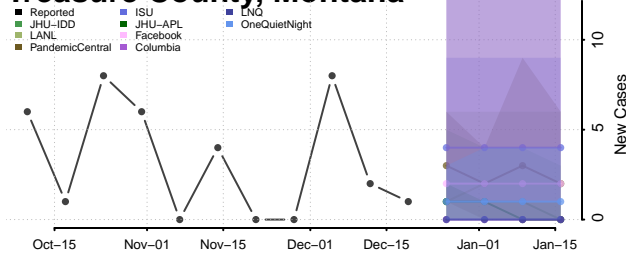

Sheridan County, Montana

Silver Bow County, Montana

Stillwater County, Montana

Sweet Grass County, Montana

Teton County, Montana

Toole County, Montana

Treasure County, Montana

Valley County, Montana