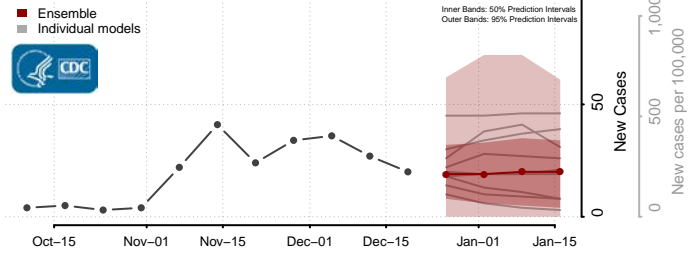

Hunt County, Texas

Hutchinson County, Texas

Irion County, Texas

Jack County, Texas

Jackson County, Texas

Jasper County, Texas

Jeff Davis County, Texas

Jefferson County, Texas