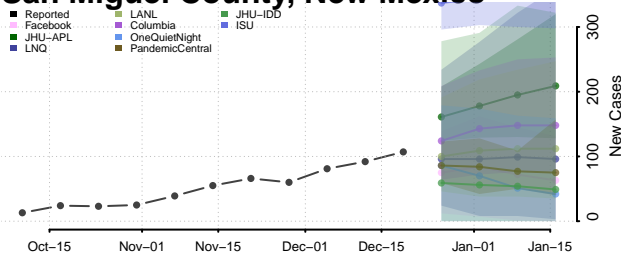

McKinley County, New Mexico

Mora County, New Mexico

Otero County, New Mexico

Quay County, New Mexico

Rio Arriba County, New Mexico

Roosevelt County, New Mexico

San Juan County, New Mexico

San Miguel County, New Mexico