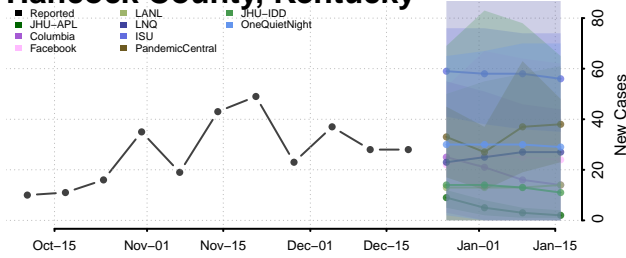

Garrard County, Kentucky

Grant County, Kentucky

Graves County, Kentucky

Grayson County, Kentucky

Green County, Kentucky

Greenup County, Kentucky

Hancock County, Kentucky

Hardin County, Kentucky