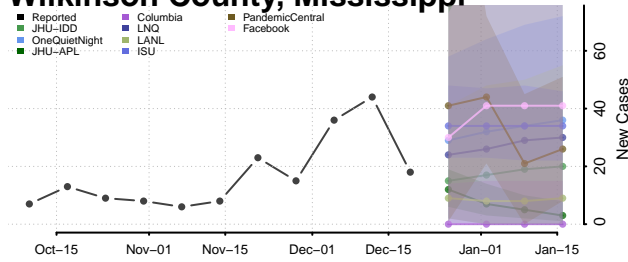

Wilkinson County, Mississippi