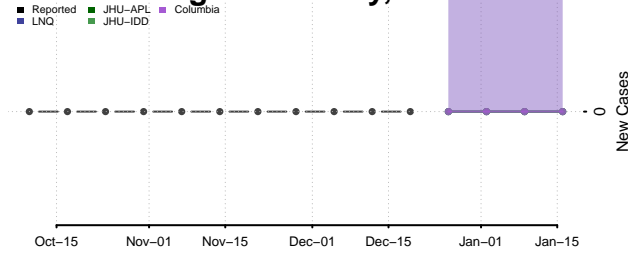

Anchorage County, Alaska

Bethel County, Alaska

Bristol Bay County, Alaska

Denali County, Alaska

Dillingham County, Alaska

Fairbanks North Star County, Alaska

Haines County, Alaska

Hoonah-Angoon County, Alaska