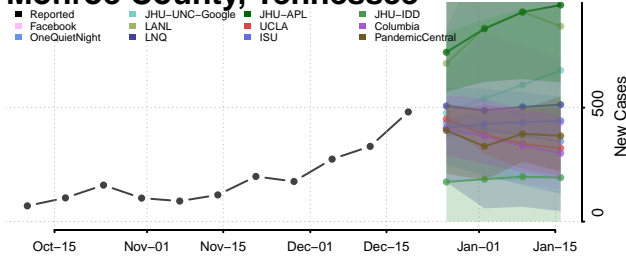

Monroe County, Tennessee