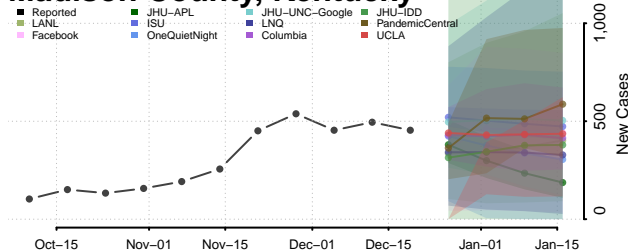

Madison County, Kentucky