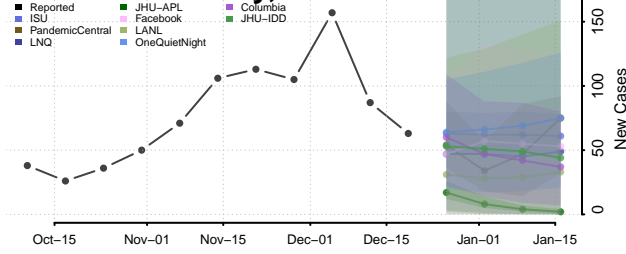

Carroll County, Iowa

Cass County, Iowa

Cedar County, Iowa

Cerro Gordo County, Iowa

Cherokee County, Iowa

Chickasaw County, Iowa

Clarke County, Iowa

Clay County, Iowa