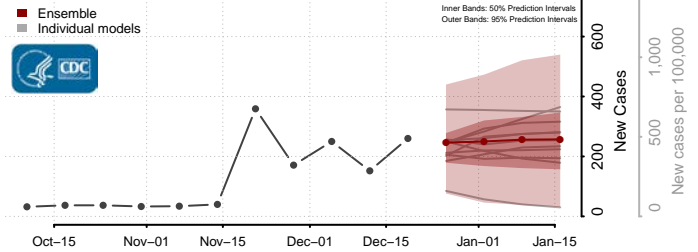

Plaquemines County, Louisiana

Pointe Coupee County, Louisiana

Rapides County, Louisiana

Red River County, Louisiana

Richland County, Louisiana

Sabine County, Louisiana

St. Bernard County, Louisiana

St. Charles County, Louisiana