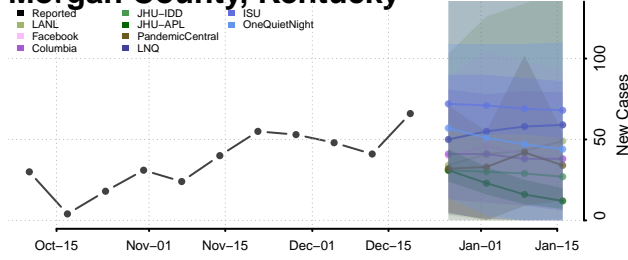

Morgan County, Kentucky