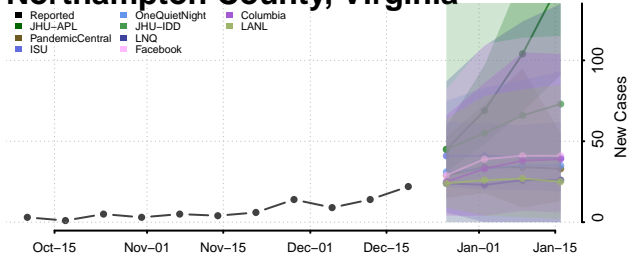

Northampton County, Virginia