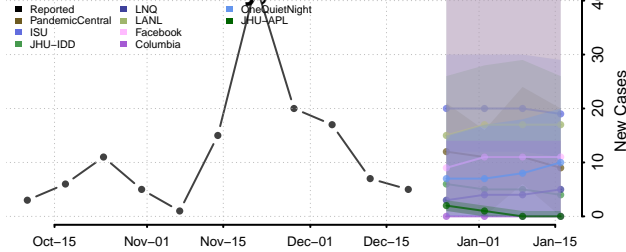

Hamilton County, Kansas