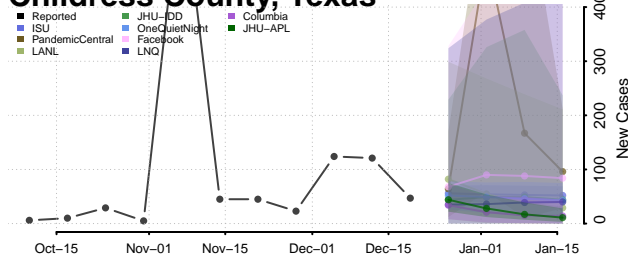

Childress County, Texas