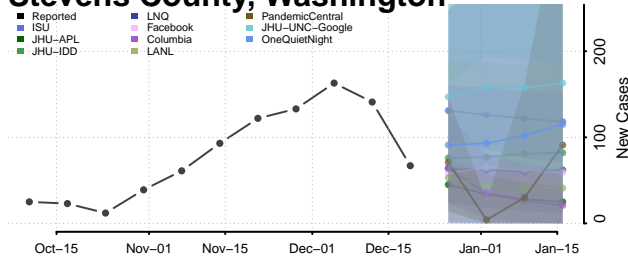

Skagit County, Washington

Skamania County, Washington

Snohomish County, Washington

Spokane County, Washington

Stevens County, Washington

Thurston County, Washington

Wahkiakum County, Washington

Walla Walla County, Washington