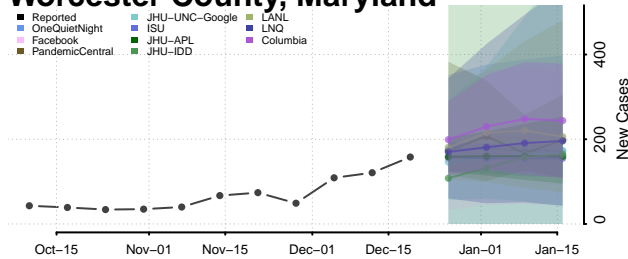

Worcester County, Maryland