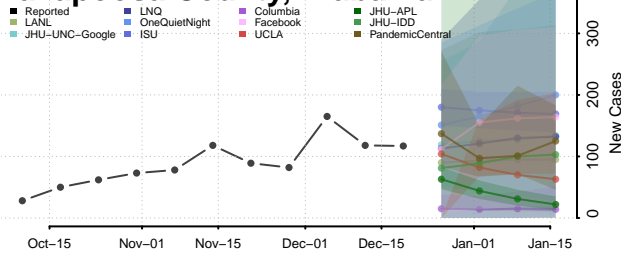

Pike County, Alabama

Randolph County, Alabama

Russell County, Alabama

Shelby County, Alabama

St. Clair County, Alabama

Sumter County, Alabama

Talladega County, Alabama

Tallapoosa County, Alabama