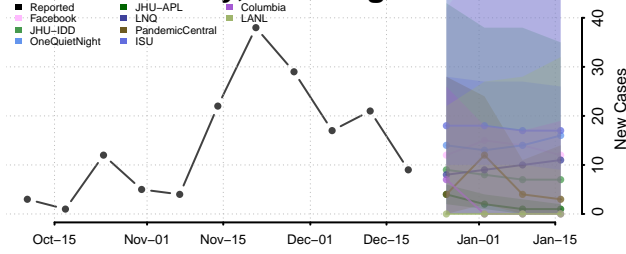

Lincoln County, Washington