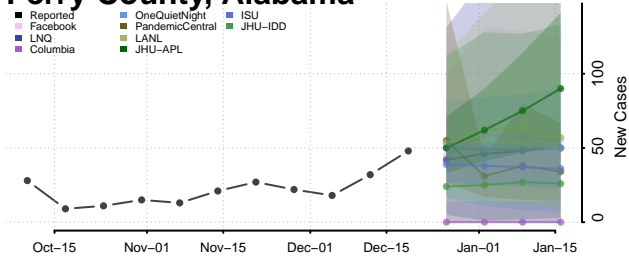

Marion County, Alabama

Marshall County, Alabama

Mobile County, Alabama

Monroe County, Alabama

Montgomery County, Alabama

Morgan County, Alabama

Perry County, Alabama

Pickens County, Alabama

Pike County, Alabama

Randolph County, Alabama

Russell County, Alabama

Shelby County, Alabama

St. Clair County, Alabama

Sumter County, Alabama

Talladega County, Alabama

Tallapoosa County, Alabama