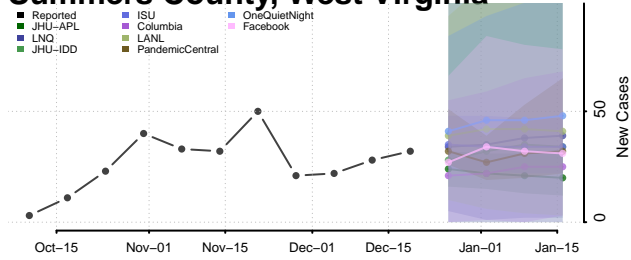

Summers County, West Virginia