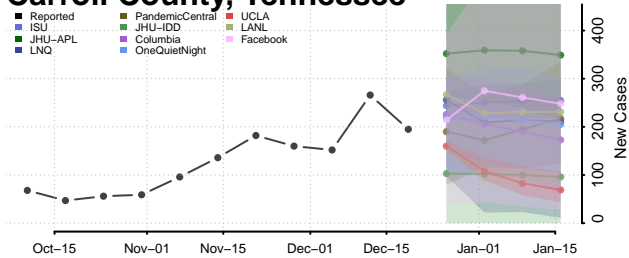

Carroll County, Tennessee