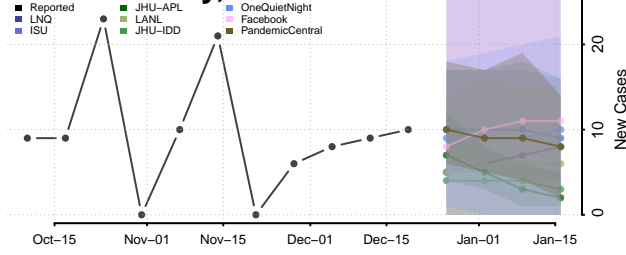

Kiowa County, Kansas