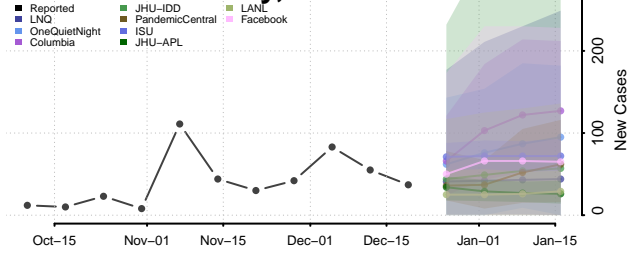

Freestone County, Texas