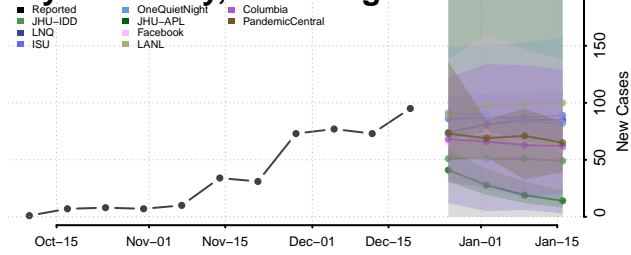

Taylor County, West Virginia