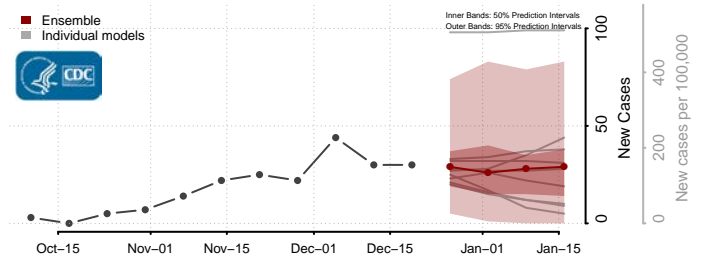

Grant County, New Mexico

Guadalupe County, New Mexico

Harding County, New Mexico

Hidalgo County, New Mexico

Lea County, New Mexico

Lincoln County, New Mexico

Los Alamos County, New Mexico

Luna County, New Mexico