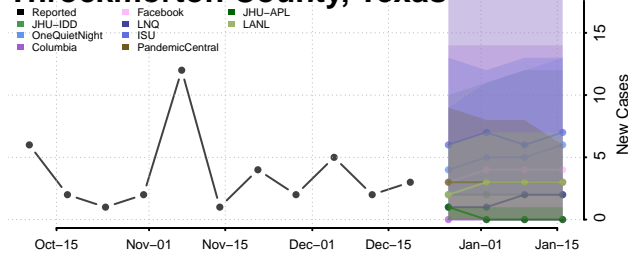

Throckmorton County, Texas