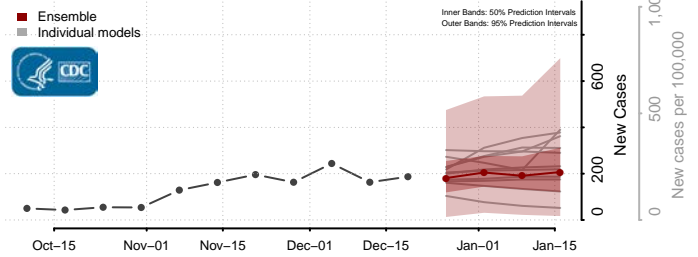

Trinity County, Texas

Tyler County, Texas

Upshur County, Texas

Upton County, Texas

Uvalde County, Texas

Val Verde County, Texas

Van Zandt County, Texas

Victoria County, Texas