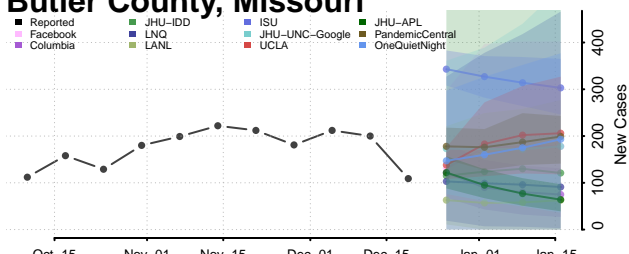

Butler County, Missouri