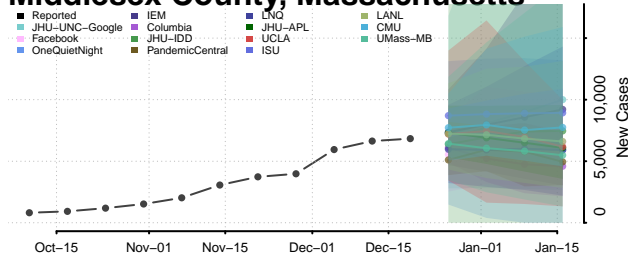

Middlesex County, Massachusetts