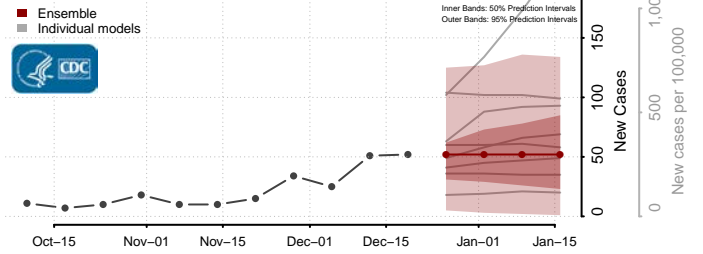

Manassas Park County, Virginia