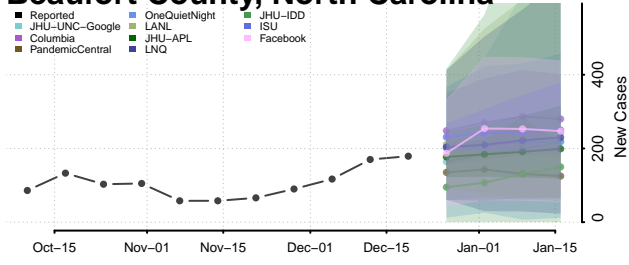

Alamance County, North Carolina

Alexander County, North Carolina

Alleghany County, North Carolina

Anson County, North Carolina

Ashe County, North Carolina

Avery County, North Carolina

Beaufort County, North Carolina