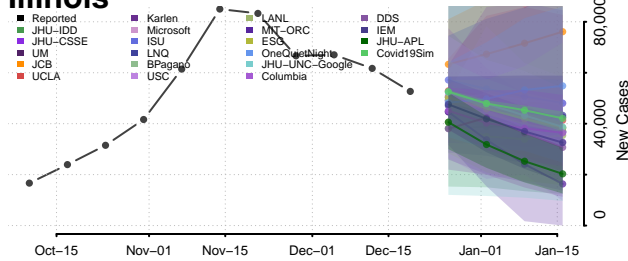

Power County, Idaho

Shoshone County, Idaho

Teton County, Idaho

Twin Falls County, Idaho

Valley County, Idaho

Washington County, Idaho

Illinois*

Adams County, Illinois