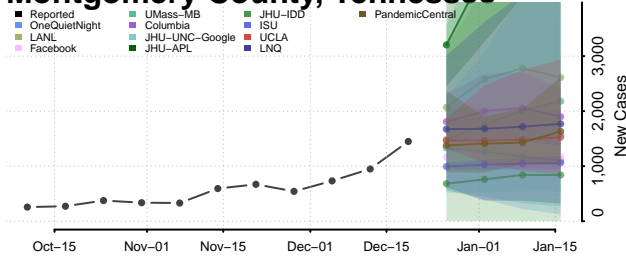

McNairy County, Tennessee

Meigs County, Tennessee

Monroe County, Tennessee

Montgomery County, Tennessee

Moore County, Tennessee

Morgan County, Tennessee

Obion County, Tennessee

Overton County, Tennessee