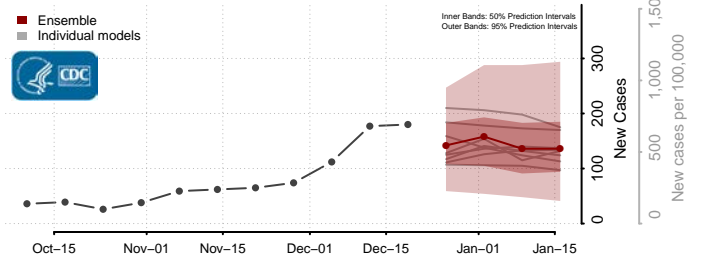

Harlan County, Kentucky