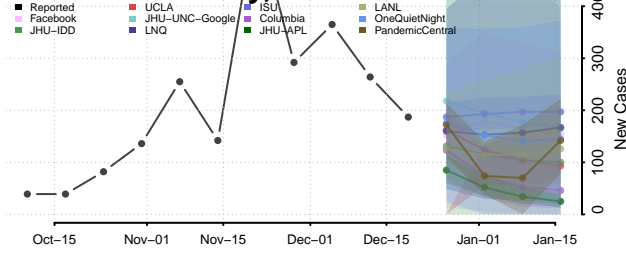

Goodhue County, Minnesota