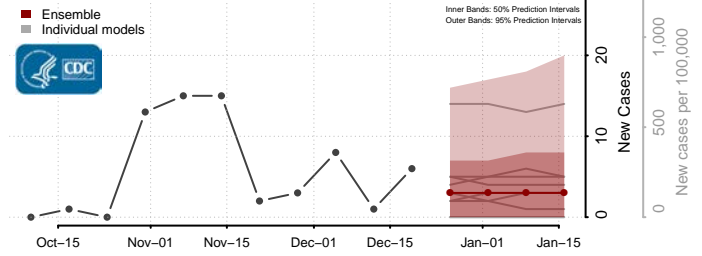

Grant County, Washington

Grays Harbor County, Washington

Island County, Washington

Jefferson County, Washington

King County, Washington

Kitsap County, Washington

Kittitas County, Washington

Klickitat County, Washington