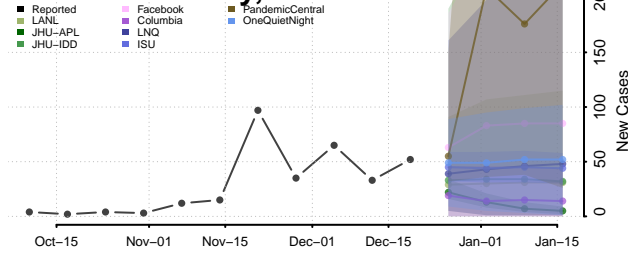

LaSalle County, Louisiana

Lincoln County, Louisiana

Livingston County, Louisiana

Madison County, Louisiana

Morehouse County, Louisiana

Natchitoches County, Louisiana

Orleans County, Louisiana

Ouachita County, Louisiana