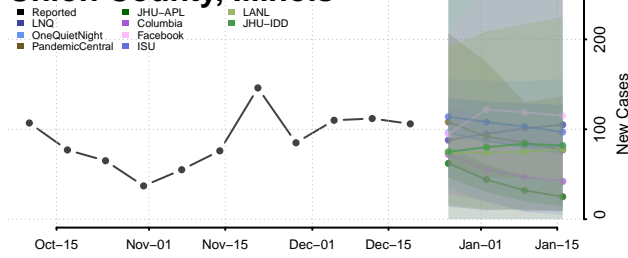

Tazewell County, Illinois

Union County, Illinois

Vermilion County, Illinois

Wabash County, Illinois

Warren County, Illinois

Washington County, Illinois

Wayne County, Illinois

White County, Illinois