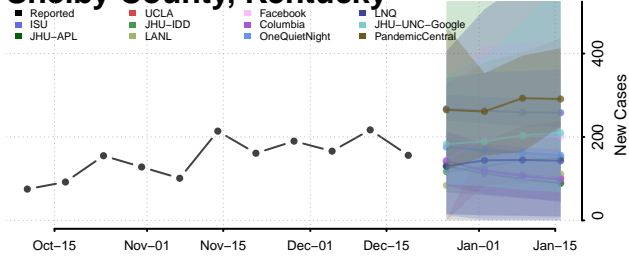

Shelby County, Kentucky