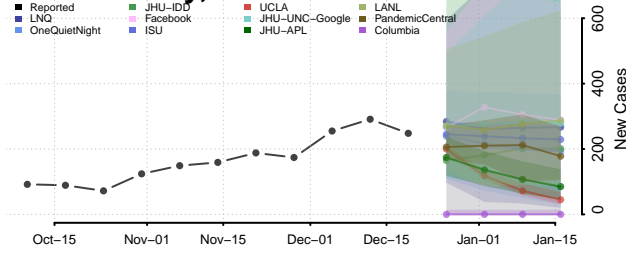

Cass County, Indiana