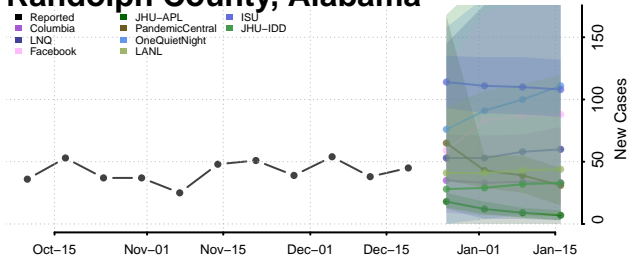

Randolph County, Alabama