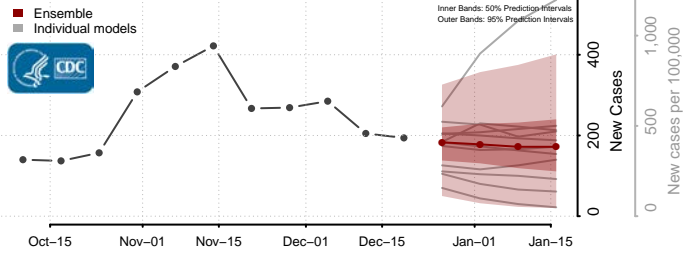

Callaway County, Missouri