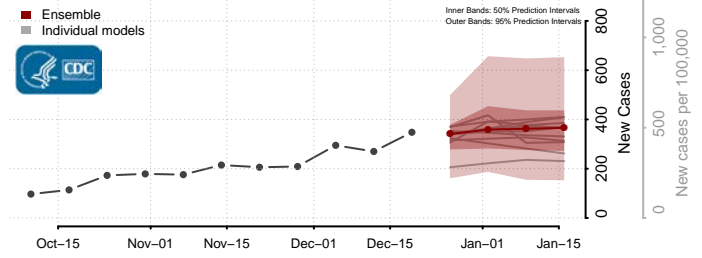

Johnson County, Arkansas

Lafayette County, Arkansas

Lawrence County, Arkansas

Lee County, Arkansas

Lincoln County, Arkansas

Little River County, Arkansas

Logan County, Arkansas

Lonoke County, Arkansas