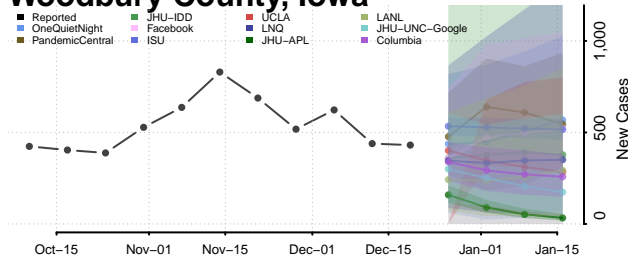

Webster County, Iowa

Winnebago County, Iowa

Winneshiek County, Iowa

Woodbury County, Iowa

Worth County, Iowa

Wright County, Iowa

Kansas

Allen County, Kansas