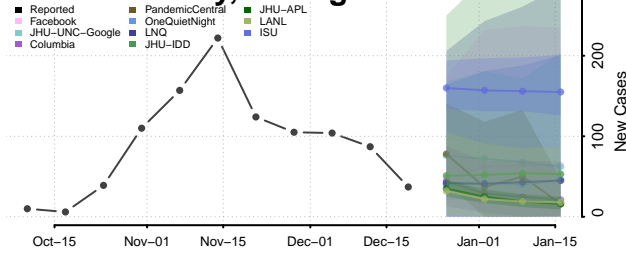

Delta County, Michigan

Dickinson County, Michigan

Eaton County, Michigan

Emmet County, Michigan

Genesee County, Michigan

Gladwin County, Michigan

Gogebic County, Michigan

Grand Traverse County, Michigan