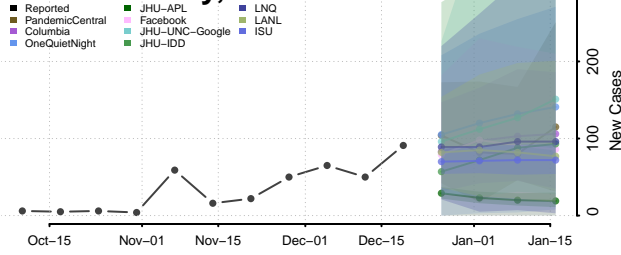

Austin County, Texas