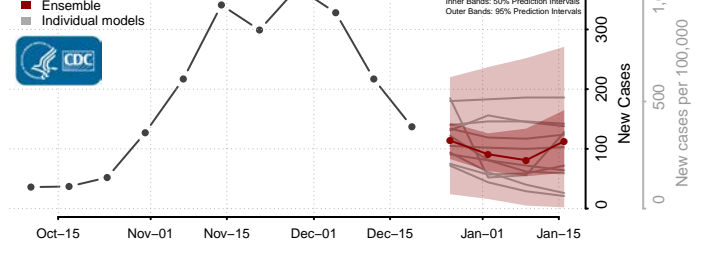

Carlton County, Minnesota