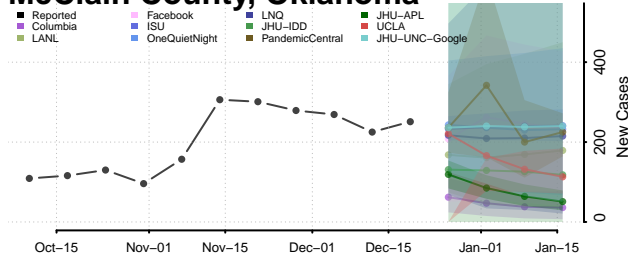

McClain County, Oklahoma