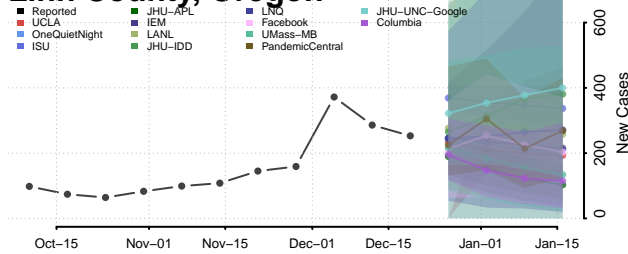

Linn County, Oregon