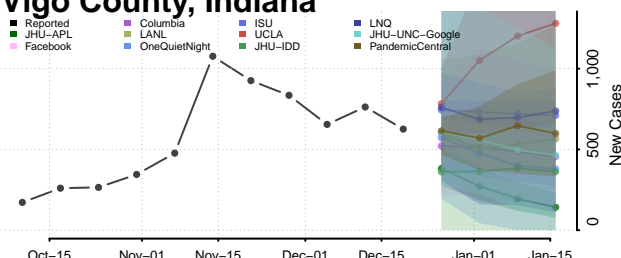

Vigo County, Indiana