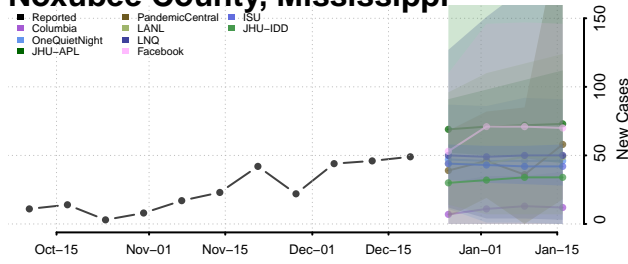

Madison County, Mississippi

Marion County, Mississippi

Marshall County, Mississippi

Monroe County, Mississippi

Montgomery County, Mississippi

Neshoba County, Mississippi

Newton County, Mississippi

Noxubee County, Mississippi