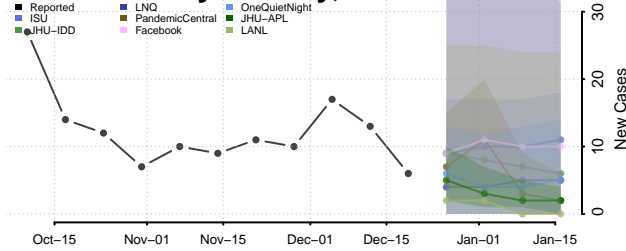

Eddy County, North Dakota

Emmons County, North Dakota

Foster County, North Dakota

Golden Valley County, North Dakota

Grand Forks County, North Dakota

Grant County, North Dakota

Griggs County, North Dakota

Hettinger County, North Dakota