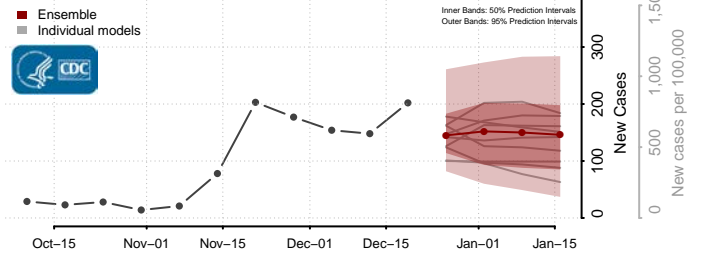

Morehouse County, Louisiana