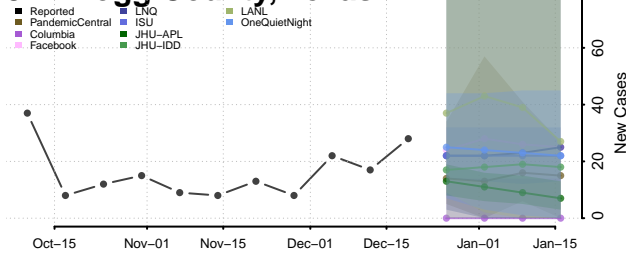

Jim Hogg County, Texas