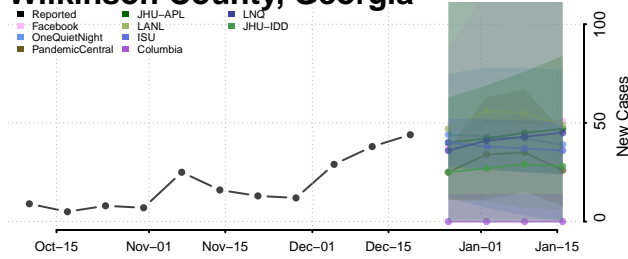

Wilkinson County, Georgia