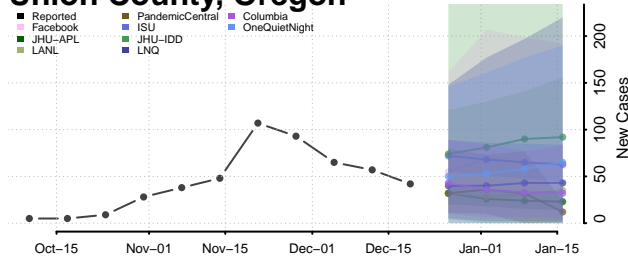

Marion County, Oregon

Morrow County, Oregon

Multnomah County, Oregon

Polk County, Oregon

Sherman County, Oregon

Tillamook County, Oregon

Umatilla County, Oregon

Union County, Oregon