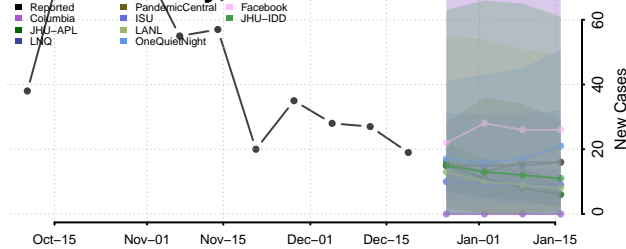

Blaine County, Montana