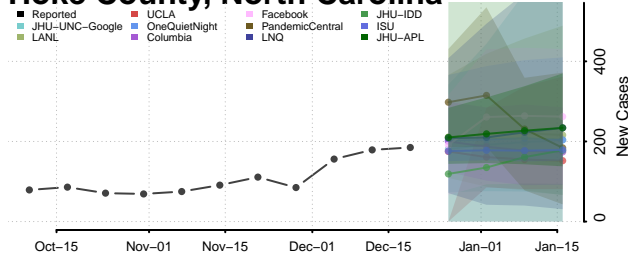

Harnett County, North Carolina

Haywood County, North Carolina

Henderson County, North Carolina

Hertford County, North Carolina

Hoke County, North Carolina

Hyde County, North Carolina

Iredell County, North Carolina