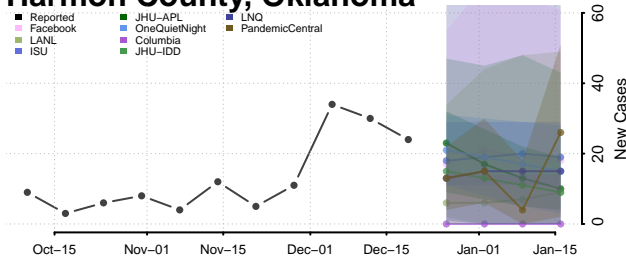

Dewey County, Oklahoma

Ellis County, Oklahoma

Garfield County, Oklahoma

Garvin County, Oklahoma

Grady County, Oklahoma

Grant County, Oklahoma

Greer County, Oklahoma

Harmon County, Oklahoma