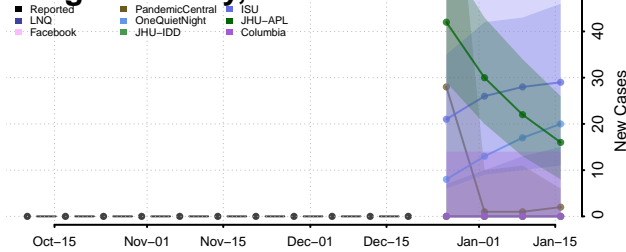

Morgan County, Utah