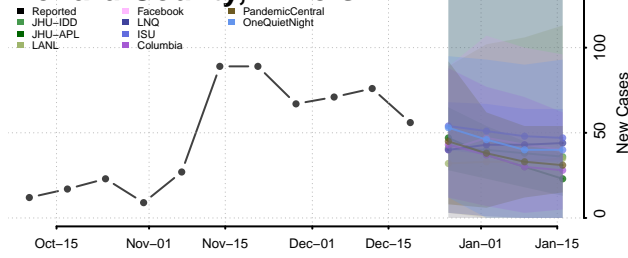

Marion County, Illinois

Marshall County, Illinois

Mason County, Illinois

Massac County, Illinois

McDonough County, Illinois

McHenry County, Illinois

McLean County, Illinois

Menard County, Illinois