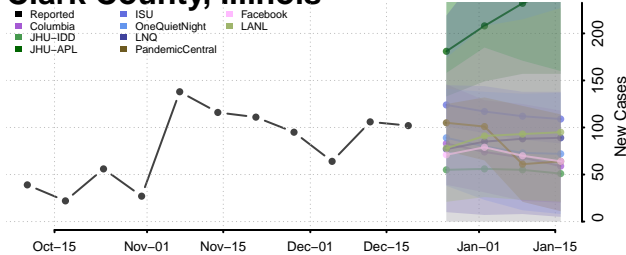

Clark County, Illinois