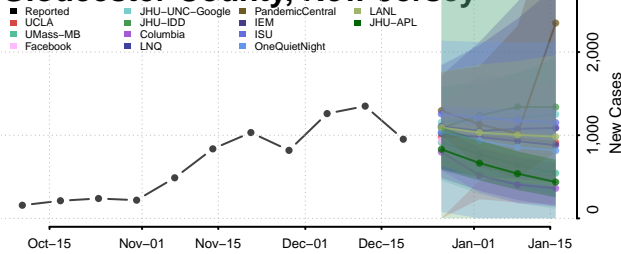

Essex County, New Jersey

Gloucester County, New Jersey

Hudson County, New Jersey

Hunterdon County, New Jersey

Mercer County, New Jersey

Middlesex County, New Jersey

Monmouth County, New Jersey

Morris County, New Jersey