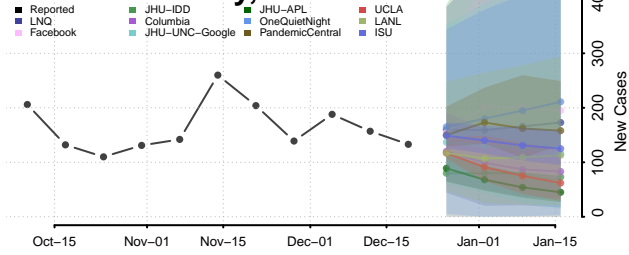

Camden County, Missouri