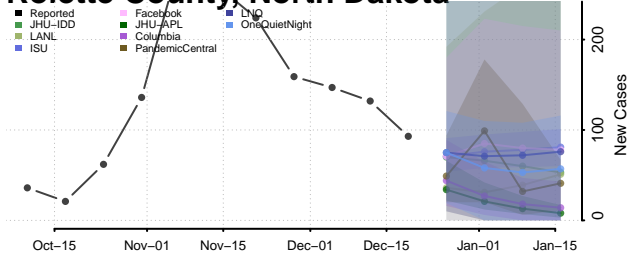

Rolette County, North Dakota