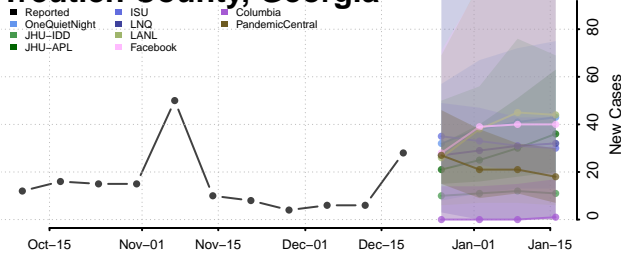

Telfair County, Georgia

Terrell County, Georgia

Thomas County, Georgia

Tift County, Georgia

Toombs County, Georgia

Towns County, Georgia

Treutlen County, Georgia

Troup County, Georgia