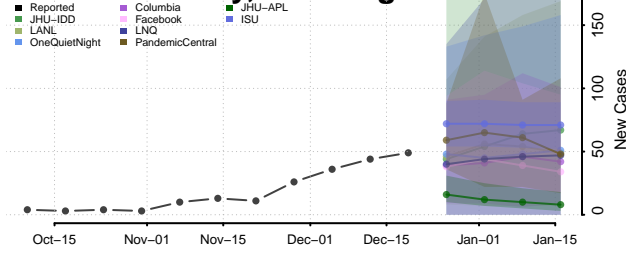

Grant County, Washington

Grays Harbor County, Washington

Island County, Washington

Jefferson County, Washington

King County, Washington

Kitsap County, Washington

Kittitas County, Washington

Klickitat County, Washington