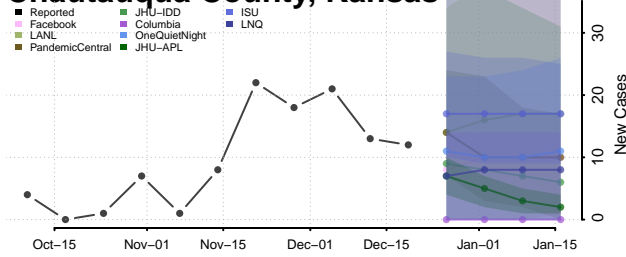

Chautauqua County, Kansas