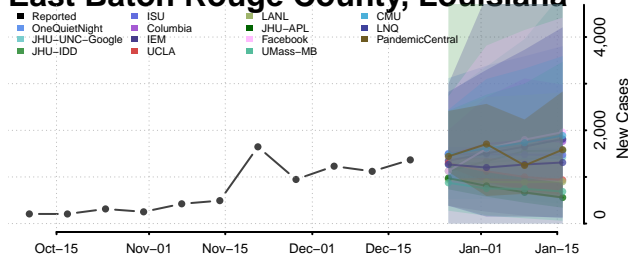

East Baton Rouge County, Louisiana