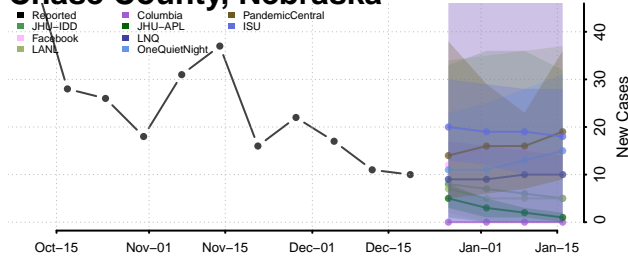

Burt County, Nebraska

Butler County, Nebraska

Cass County, Nebraska

Cedar County, Nebraska

Chase County, Nebraska

Cherry County, Nebraska

Cheyenne County, Nebraska

Clay County, Nebraska