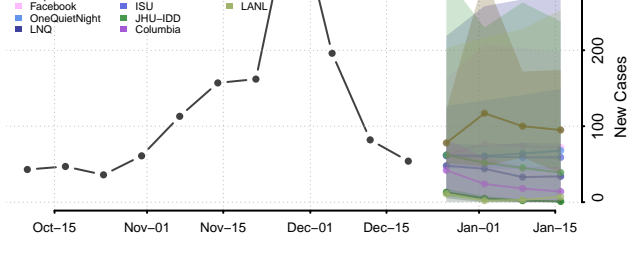

Crawford County, Wisconsin