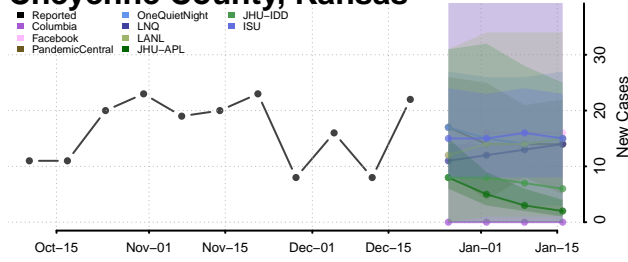

Cheyenne County, Kansas