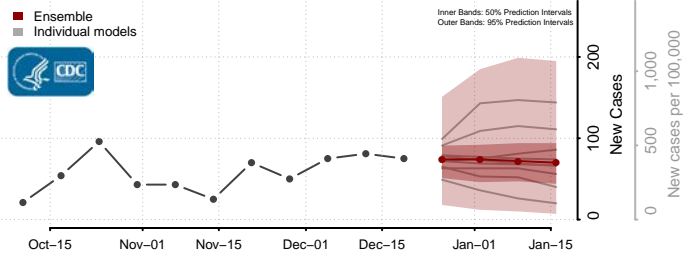

Prince Edward County, Virginia

Prince George County, Virginia

Prince William County, Virginia

Pulaski County, Virginia

Radford County, Virginia

Rappahannock County, Virginia

Richmond City County, Virginia

Richmond County, Virginia