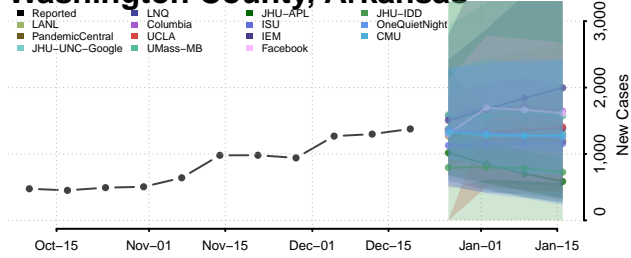

Washington County, Arkansas