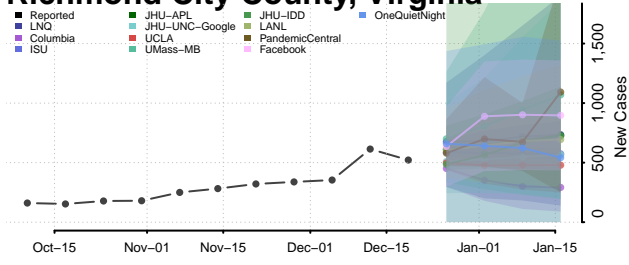

Prince Edward County, Virginia

Prince George County, Virginia

Prince William County, Virginia

Pulaski County, Virginia

Radford County, Virginia

Rappahannock County, Virginia

Richmond City County, Virginia

Richmond County, Virginia