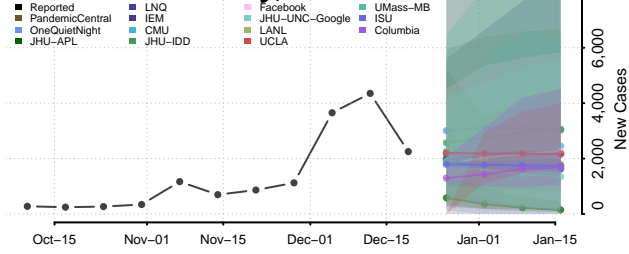

Fort Bend County, Texas