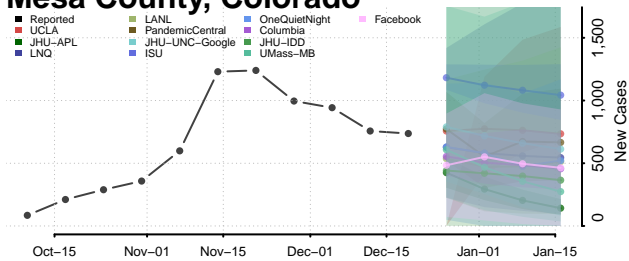

Kit Carson County, Colorado

La Plata County, Colorado

Lake County, Colorado

Larimer County, Colorado

Las Animas County, Colorado

Lincoln County, Colorado

Logan County, Colorado

Mesa County, Colorado