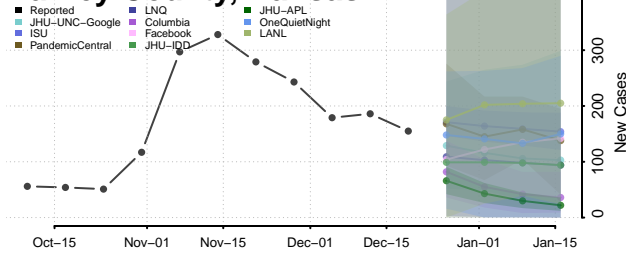

Harvey County, Kansas