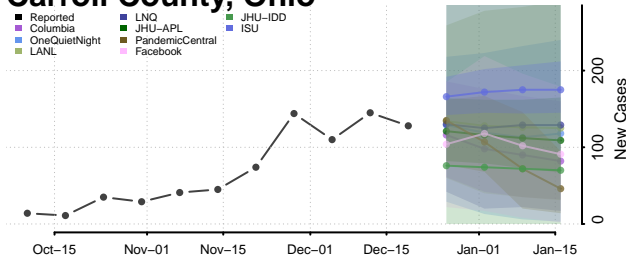

Carroll County, Ohio