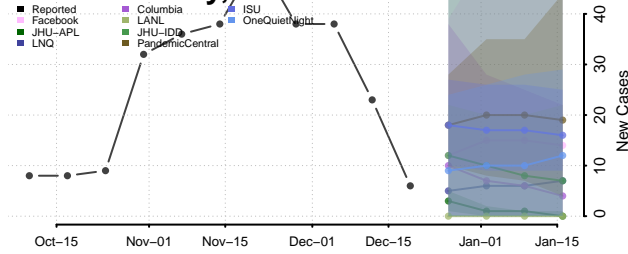

Madison County, Nebraska

McPherson County, Nebraska

Merrick County, Nebraska

Morrill County, Nebraska

Nance County, Nebraska

Nemaha County, Nebraska

Nuckolls County, Nebraska

Otoe County, Nebraska