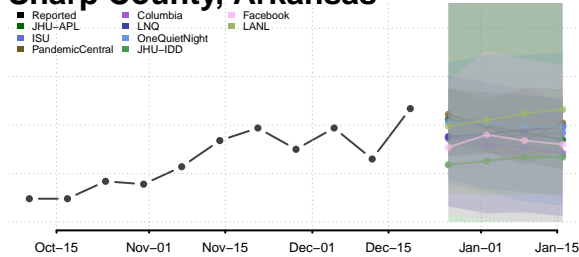

Pulaski County, Arkansas

Randolph County, Arkansas

Saline County, Arkansas

Scott County, Arkansas

Searcy County, Arkansas

Sebastian County, Arkansas

Sevier County, Arkansas

Sharp County, Arkansas