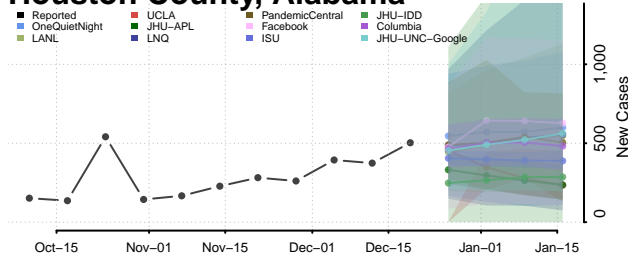

Geneva County, Alabama

Greene County, Alabama

Hale County, Alabama

Henry County, Alabama

Houston County, Alabama

Jackson County, Alabama

Jefferson County, Alabama

Lamar County, Alabama