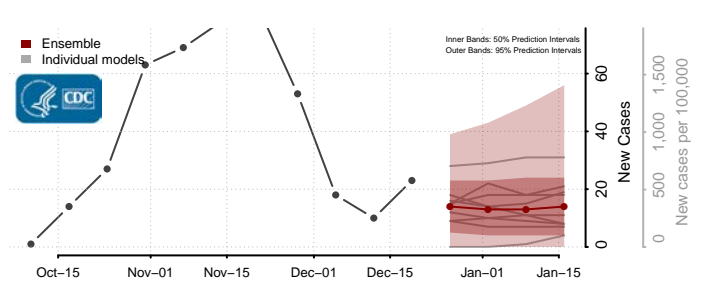

Morton County, North Dakota

Mountrail County, North Dakota

Nelson County, North Dakota

Oliver County, North Dakota

Pembina County, North Dakota

Pierce County, North Dakota

Ramsey County, North Dakota

Ransom County, North Dakota