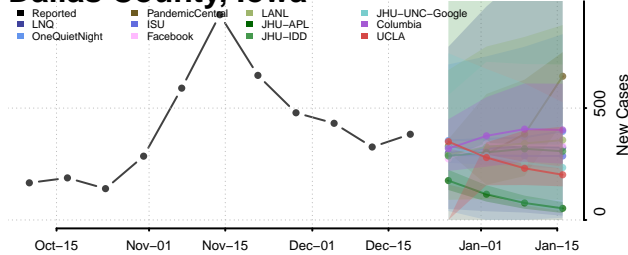

Clayton County, Iowa

Clinton County, Iowa

Crawford County, Iowa

Dallas County, Iowa

Davis County, Iowa

Decatur County, Iowa

Delaware County, Iowa

Des Moines County, Iowa