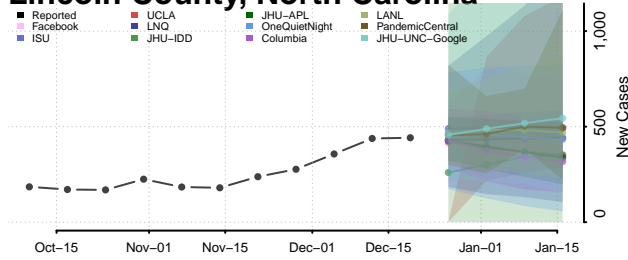

Lincoln County, North Carolina