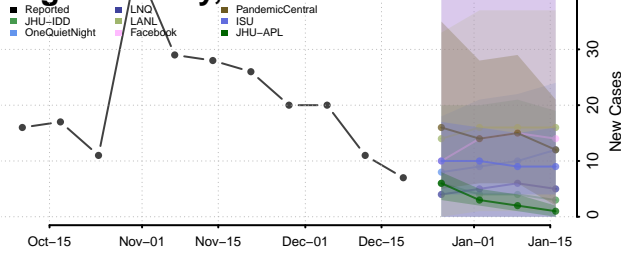

Logan County, Kansas