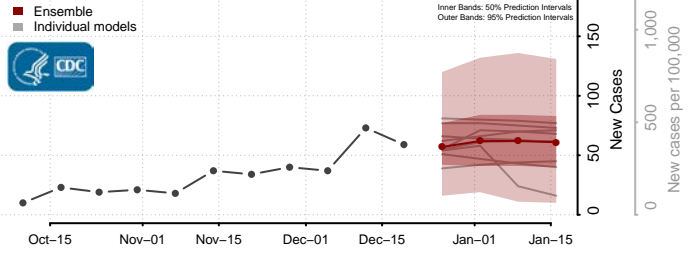

Goochland County, Virginia

Grayson County, Virginia

Greene County, Virginia

Greensville County, Virginia

Halifax County, Virginia

Hampton County, Virginia

Hanover County, Virginia

Harrisonburg County, Virginia