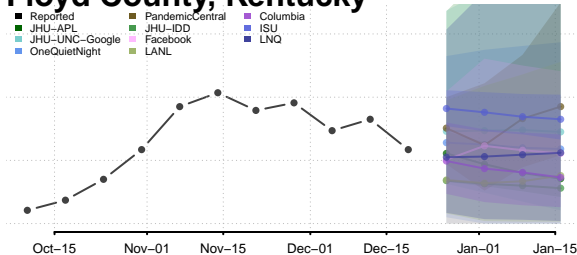

Floyd County, Kentucky