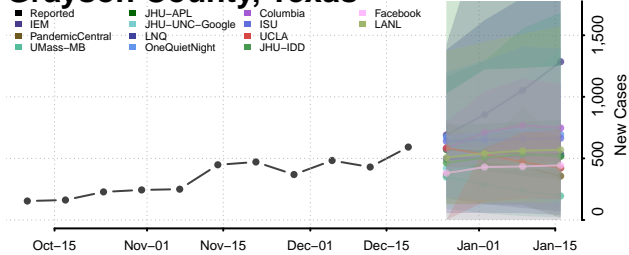

Grayson County, Texas