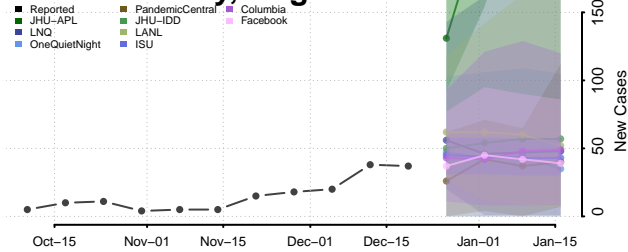

Nelson County, Virginia