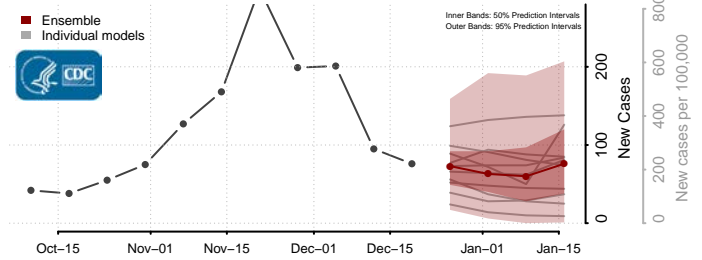

Martin County, Minnesota

McLeod County, Minnesota

Meeker County, Minnesota

Mille Lacs County, Minnesota

Morrison County, Minnesota

Mower County, Minnesota

Murray County, Minnesota

Nicollet County, Minnesota