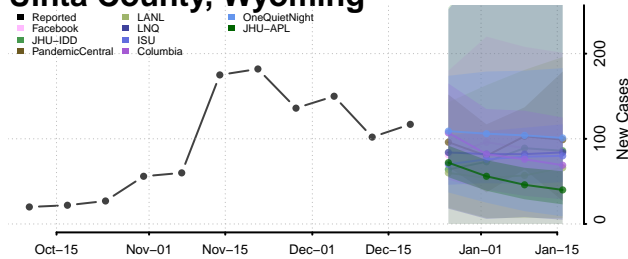

Washakie County, Wyoming

Weston County, Wyoming