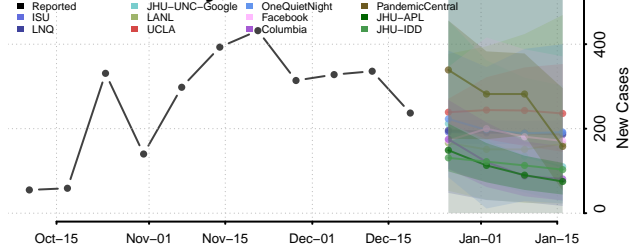

Milwaukee County, Wisconsin

Monroe County, Wisconsin

Oconto County, Wisconsin

Oneida County, Wisconsin

Outagamie County, Wisconsin

Ozaukee County, Wisconsin

Pepin County, Wisconsin

Pierce County, Wisconsin