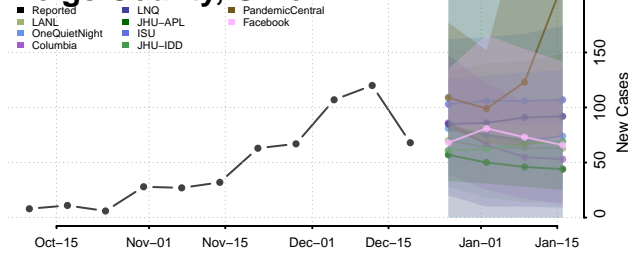

Meigs County, Ohio