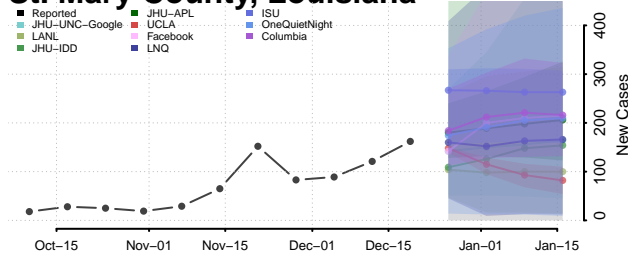

St. Helena County, Louisiana

St. James County, Louisiana

St. John the Baptist County, Louisiana

St. Landry County, Louisiana

St. Martin County, Louisiana

St. Mary County, Louisiana

St. Tammany County, Louisiana