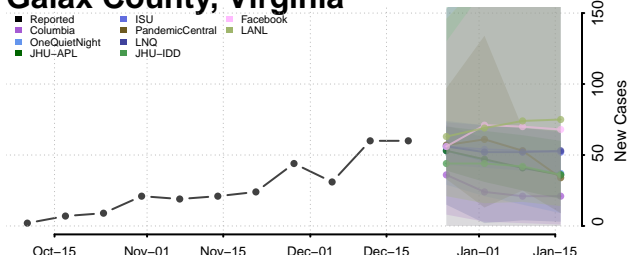

Galax County, Virginia