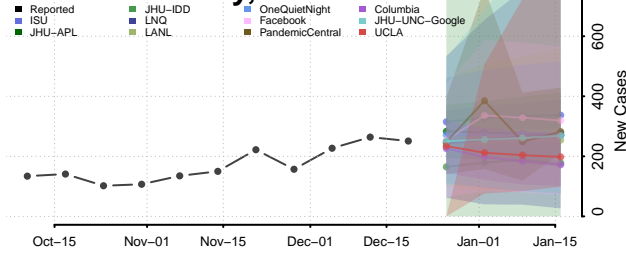

Le Flore County, Oklahoma