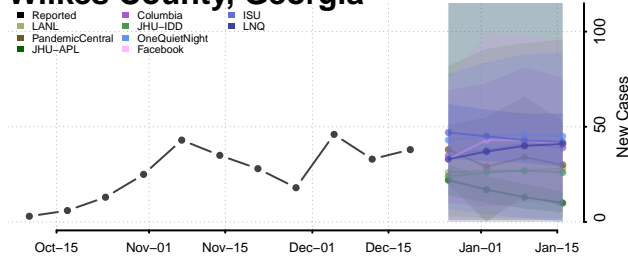

Washington County, Georgia

Wayne County, Georgia

Webster County, Georgia

Wheeler County, Georgia

White County, Georgia

Whitfield County, Georgia

Wilcox County, Georgia

Wilkes County, Georgia