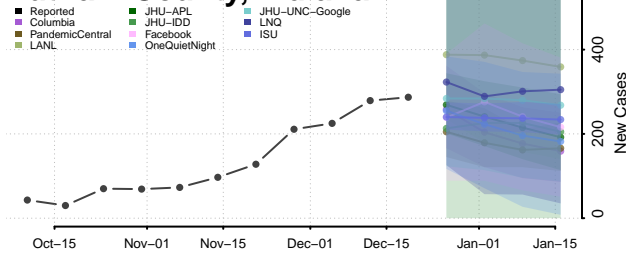

Putnam County, Indiana