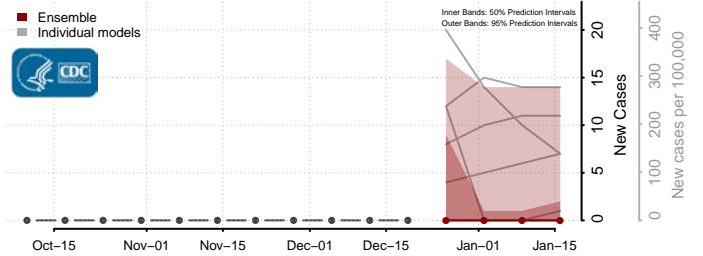

Garfield County, Utah