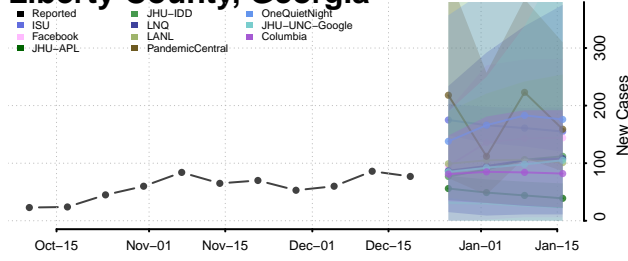

Lanier County, Georgia

Laurens County, Georgia

Lee County, Georgia

Liberty County, Georgia

Lincoln County, Georgia

Long County, Georgia

Lowndes County, Georgia

Lumpkin County, Georgia