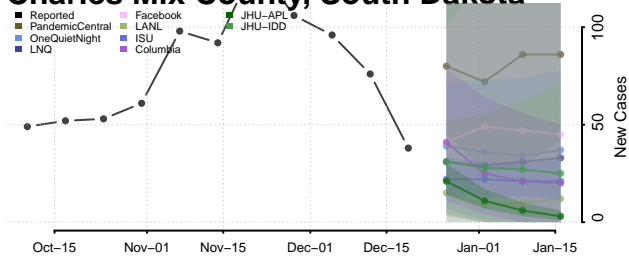

Charles Mix County, South Dakota