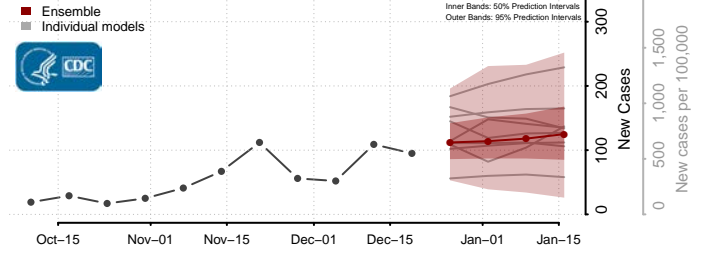

Chester County, Tennessee

Claiborne County, Tennessee

Clay County, Tennessee

Cocke County, Tennessee

Coffee County, Tennessee

Crockett County, Tennessee

Cumberland County, Tennessee

Davidson County, Tennessee