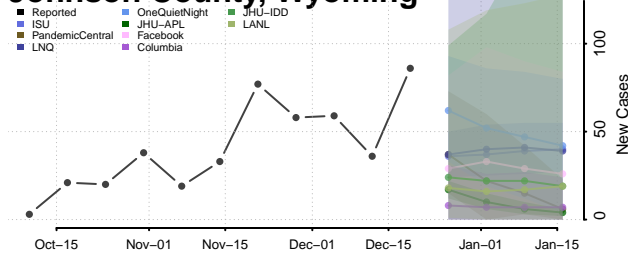

Crook County, Wyoming

Fremont County, Wyoming

Goshen County, Wyoming

Hot Springs County, Wyoming

Johnson County, Wyoming

Laramie County, Wyoming

Lincoln County, Wyoming

Natrona County, Wyoming