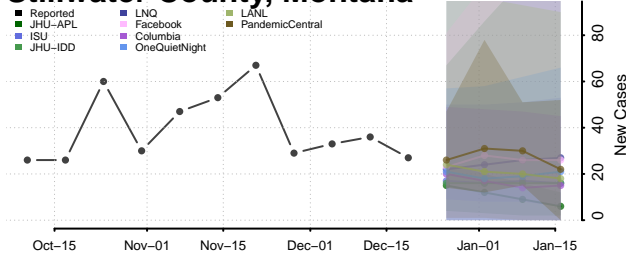

Sheridan County, Montana

Silver Bow County, Montana

Stillwater County, Montana

Sweet Grass County, Montana

Teton County, Montana

Toole County, Montana

Treasure County, Montana

Valley County, Montana