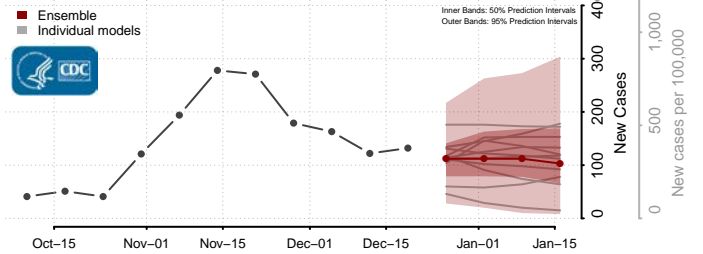

Tama County, Iowa

Taylor County, Iowa

Union County, Iowa

Van Buren County, Iowa

Wapello County, Iowa

Warren County, Iowa

Washington County, Iowa

Wayne County, Iowa