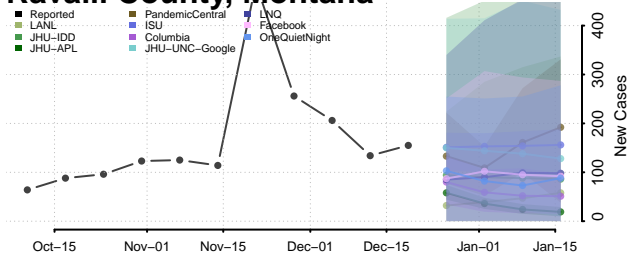

Ravalli County, Montana