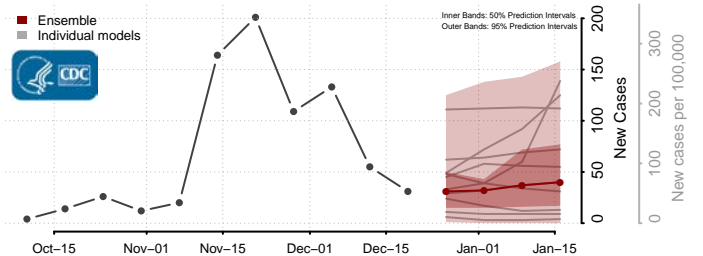

Washington County, Vermont