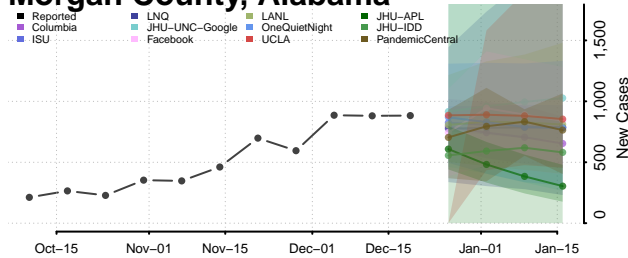

Lauderdale County, Alabama

Lawrence County, Alabama

Lee County, Alabama

Limestone County, Alabama

Lowndes County, Alabama

Macon County, Alabama

Madison County, Alabama

Marengo County, Alabama

Marion County, Alabama

Marshall County, Alabama

Mobile County, Alabama

Monroe County, Alabama

Montgomery County, Alabama

Morgan County, Alabama

Perry County, Alabama

Pickens County, Alabama

Pike County, Alabama

Randolph County, Alabama

Russell County, Alabama

Shelby County, Alabama

St. Clair County, Alabama

Sumter County, Alabama

Talladega County, Alabama

Tallapoosa County, Alabama