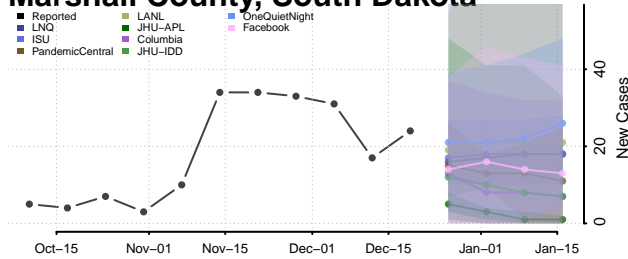

Marshall County, South Dakota