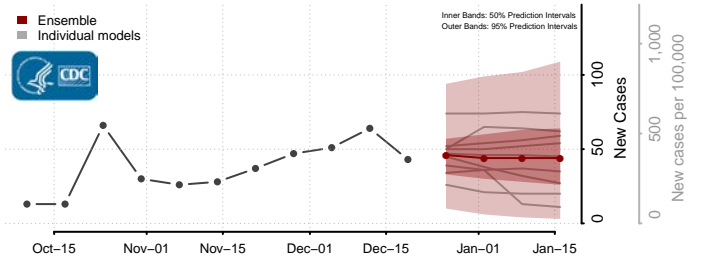

Yalobusha County, Mississippi