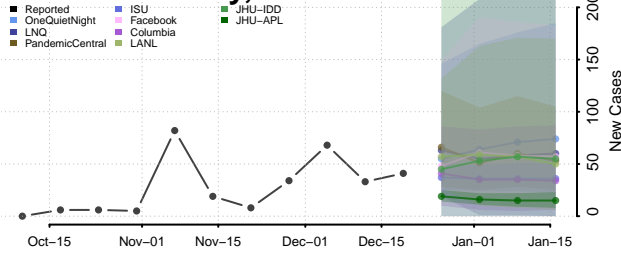

Aransas County, Texas