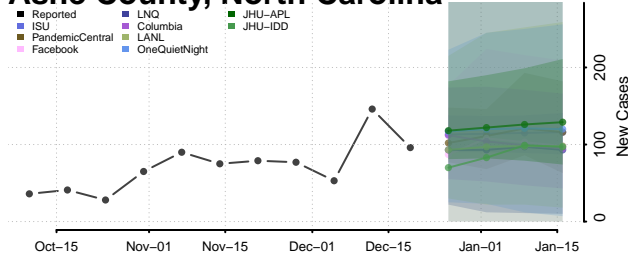

Alamance County, North Carolina

Alexander County, North Carolina

Alleghany County, North Carolina

Anson County, North Carolina

Ashe County, North Carolina

Avery County, North Carolina

Beaufort County, North Carolina