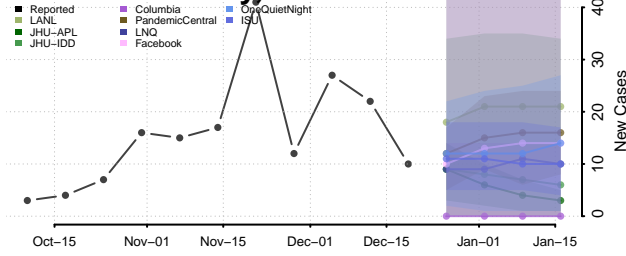

Edwards County, Kansas