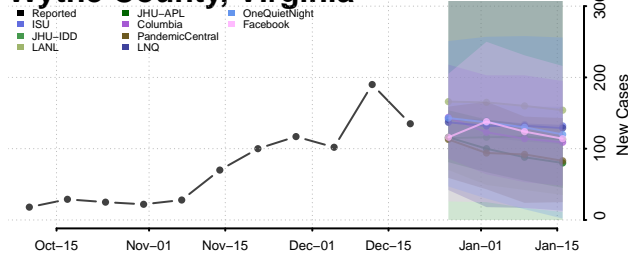

Wythe County, Virginia