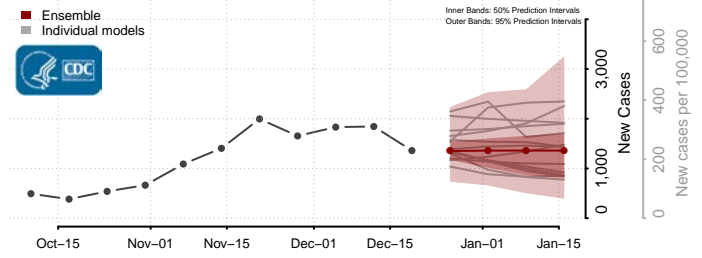

Baltimore City County, Maryland