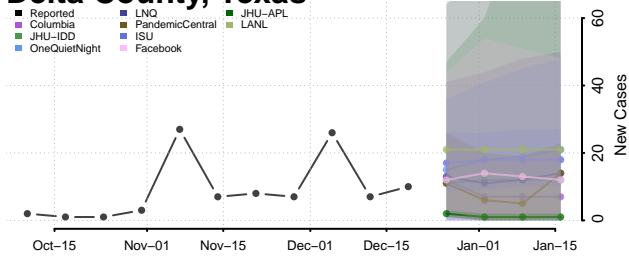

Delta County, Texas