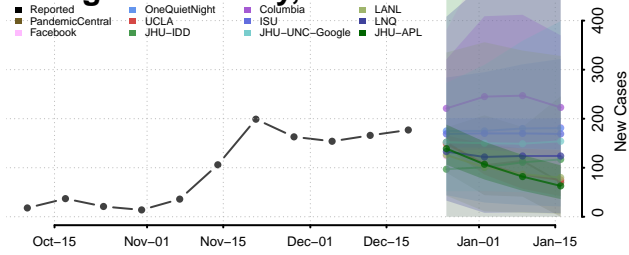

Concordia County, Louisiana

De Soto County, Louisiana

East Baton Rouge County, Louisiana

East Carroll County, Louisiana

East Feliciana County, Louisiana

Evangeline County, Louisiana

Franklin County, Louisiana