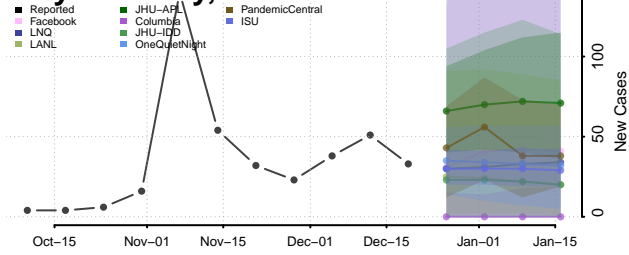

Floyd County, Texas