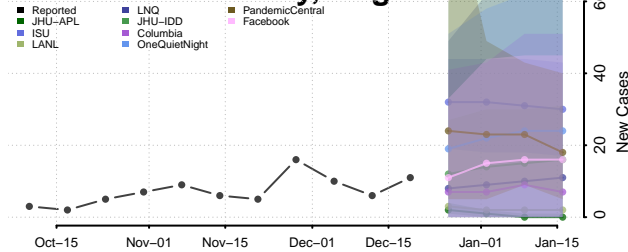

Cumberland County, Virginia