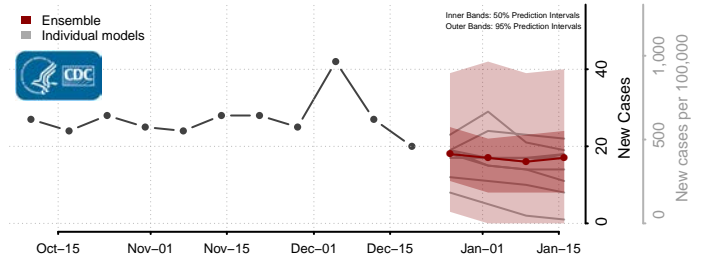

Clay County, South Dakota

Codington County, South Dakota

Corson County, South Dakota

Custer County, South Dakota

Davison County, South Dakota

Day County, South Dakota

Deuel County, South Dakota

Dewey County, South Dakota