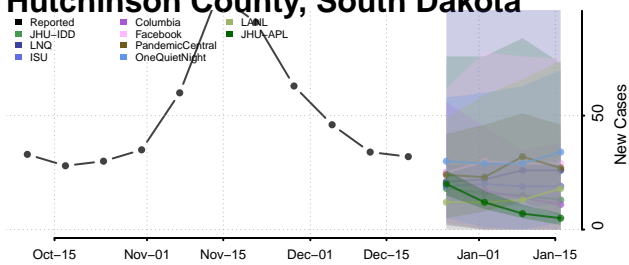

Hutchinson County, South Dakota