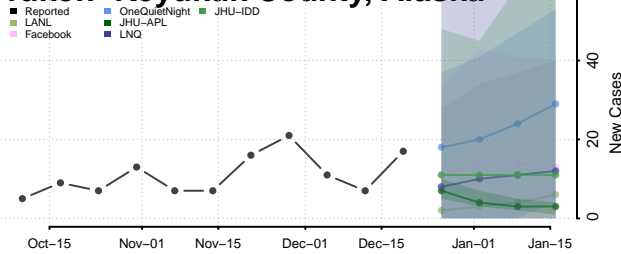

Yukon-Koyukuk County, Alaska