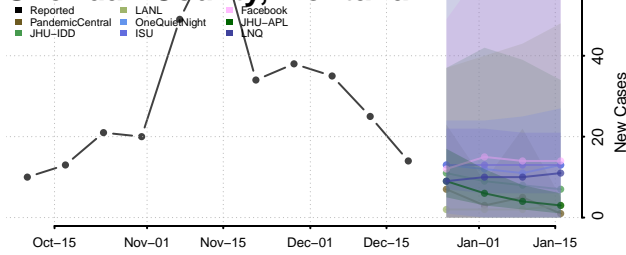

Sheridan County, Montana

Silver Bow County, Montana

Stillwater County, Montana

Sweet Grass County, Montana

Teton County, Montana

Toole County, Montana

Treasure County, Montana

Valley County, Montana