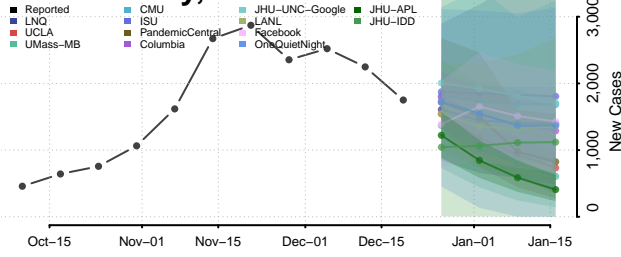

Whiteside County, Illinois

Will County, Illinois

Williamson County, Illinois

Winnebago County, Illinois

Woodford County, Illinois

Indiana

Adams County, Indiana

Allen County, Indiana