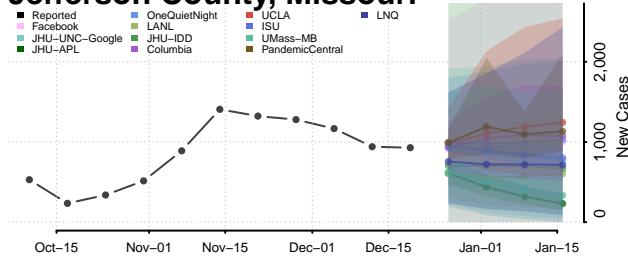

Jefferson County, Missouri