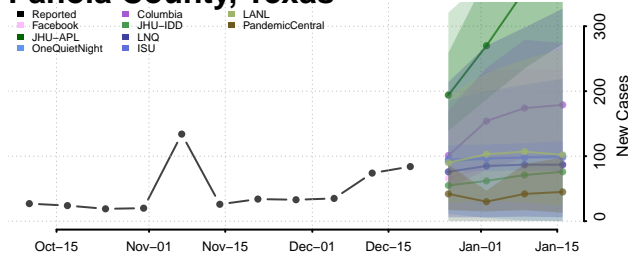

Oldham County, Texas

Orange County, Texas

Palo Pinto County, Texas

Panola County, Texas

Parker County, Texas

Parmer County, Texas

Pecos County, Texas

Polk County, Texas