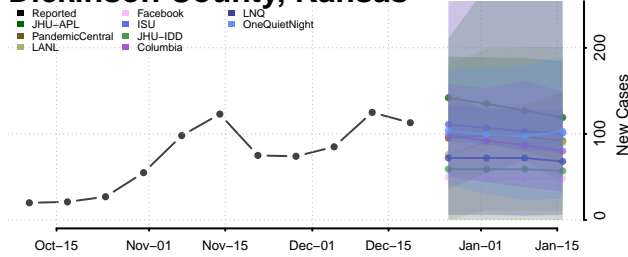

Dickinson County, Kansas