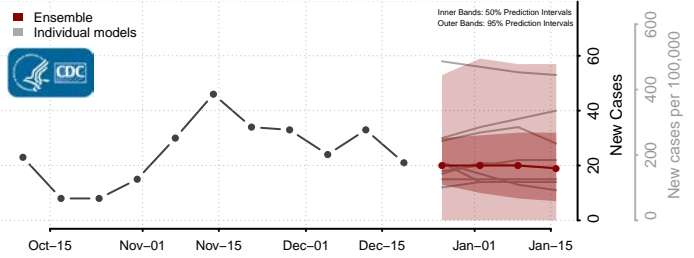

Linn County, Missouri