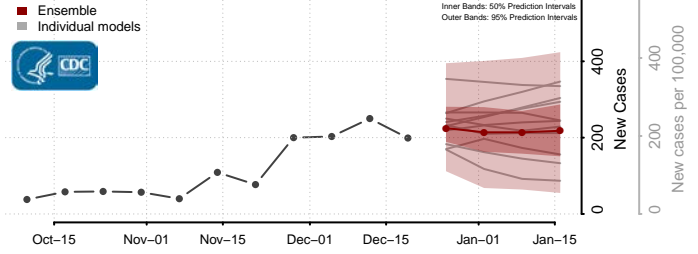

Suffolk County, New York

Sullivan County, New York

Tioga County, New York

Tompkins County, New York

Ulster County, New York

Warren County, New York

Washington County, New York

Wayne County, New York