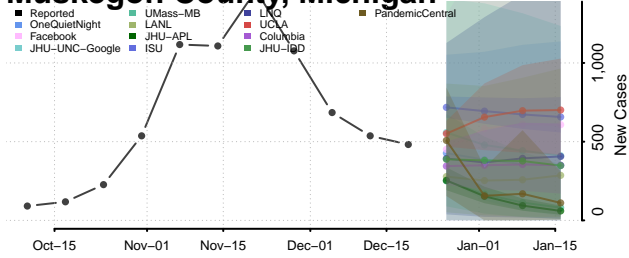

Muskegon County, Michigan