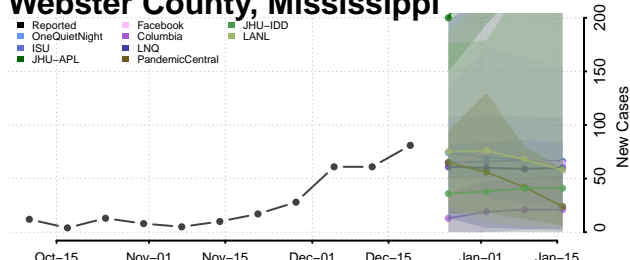

Webster County, Mississippi