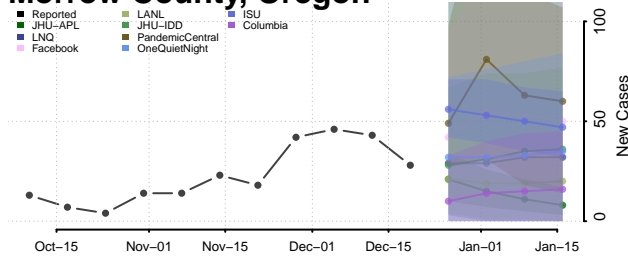

Marion County, Oregon

Morrow County, Oregon

Multnomah County, Oregon

Polk County, Oregon

Sherman County, Oregon

Tillamook County, Oregon

Umatilla County, Oregon

Union County, Oregon