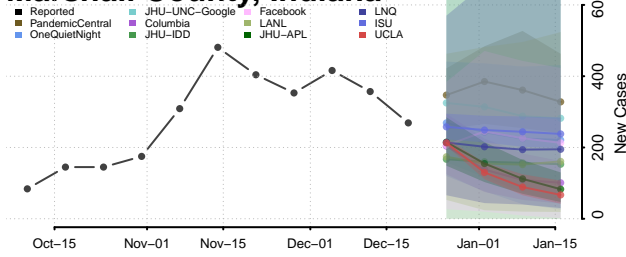

Kosciusko County, Indiana

LaGrange County, Indiana

Lake County, Indiana

LaPorte County, Indiana

Lawrence County, Indiana

Madison County, Indiana

Marion County, Indiana

Marshall County, Indiana