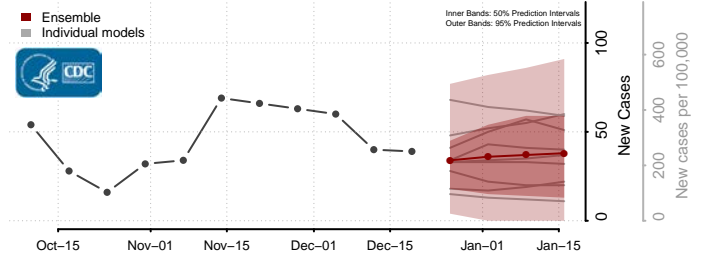

Dent County, Missouri