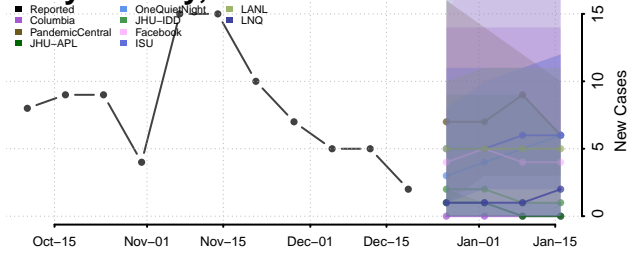

Sully County, South Dakota