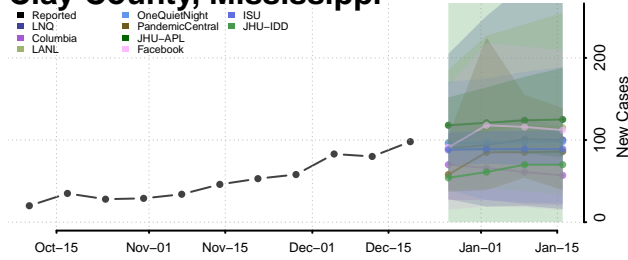

Clay County, Mississippi