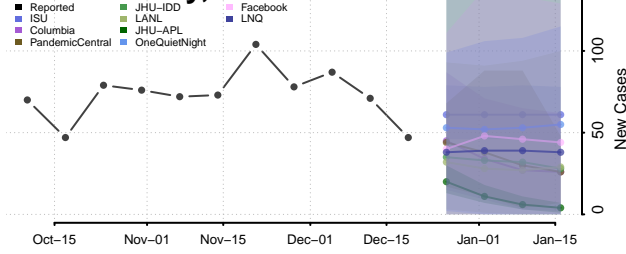

Price County, Wisconsin