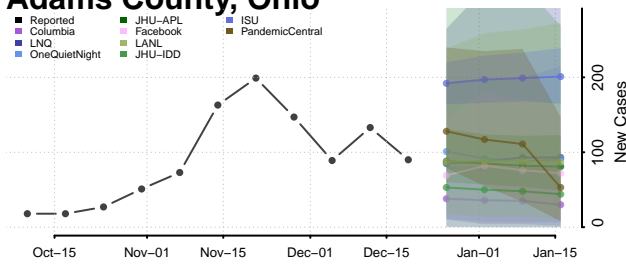

Northern Mariana Islands

Ohio

Adams County, Ohio

Allen County, Ohio

Ashland County, Ohio

Ashtabula County, Ohio

Athens County, Ohio

Auglaize County, Ohio