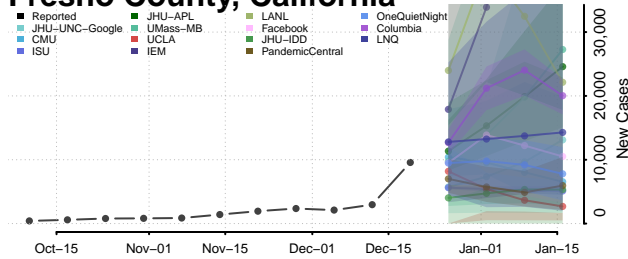

Fresno County, California