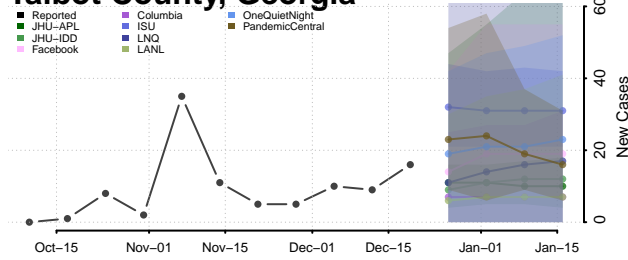

Spalding County, Georgia

Stephens County, Georgia

Stewart County, Georgia

Sumter County, Georgia

Talbot County, Georgia

Taliaferro County, Georgia

Tattnall County, Georgia

Taylor County, Georgia