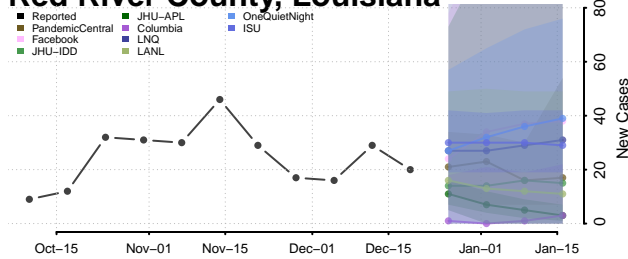

Plaquemines County, Louisiana

Pointe Coupee County, Louisiana

Rapides County, Louisiana

Red River County, Louisiana

Richland County, Louisiana

Sabine County, Louisiana

St. Bernard County, Louisiana

St. Charles County, Louisiana