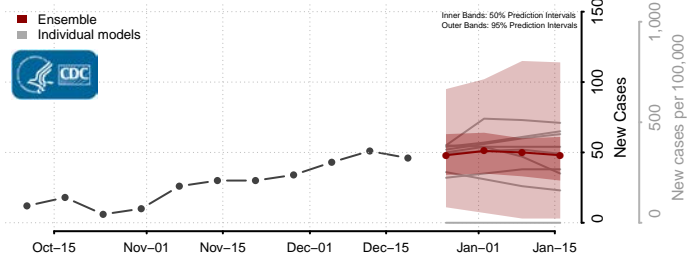

Tate County, Mississippi

Tippah County, Mississippi

Tishomingo County, Mississippi

Tunica County, Mississippi

Union County, Mississippi

Walthall County, Mississippi

Warren County, Mississippi

Washington County, Mississippi