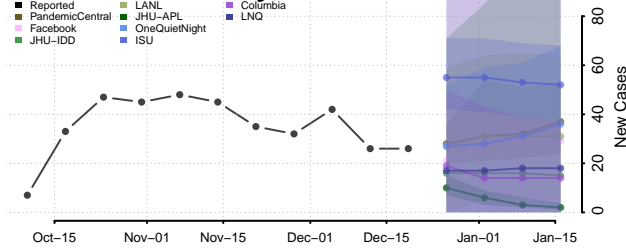

Anderson County, Kansas