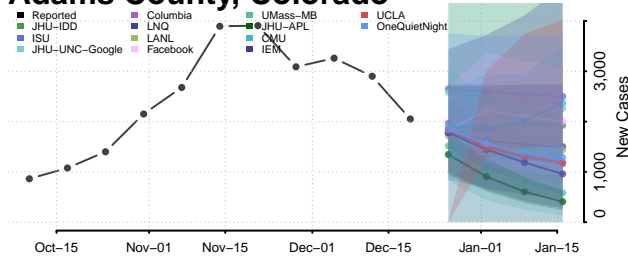

Adams County, Colorado