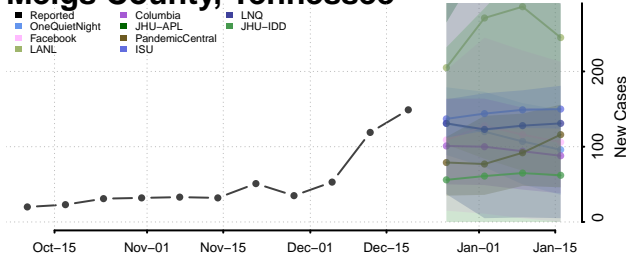

Meigs County, Tennessee