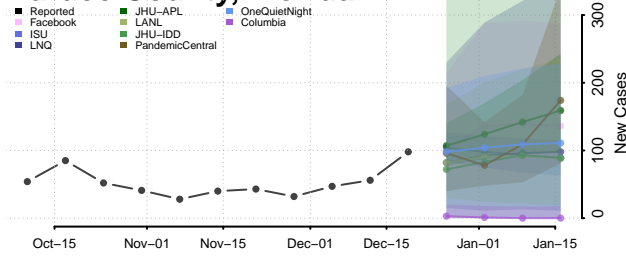

Franklin County, Florida

Gadsden County, Florida

Gilchrist County, Florida

Glades County, Florida

Gulf County, Florida

Hamilton County, Florida

Hardee County, Florida

Hendry County, Florida