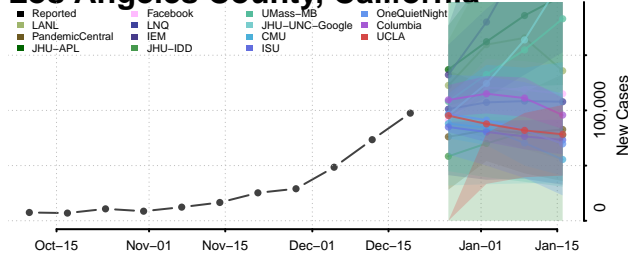

Inyo County, California

Kern County, California

Kings County, California

Lake County, California

Lassen County, California

Los Angeles County, California

Madera County, California

Marin County, California