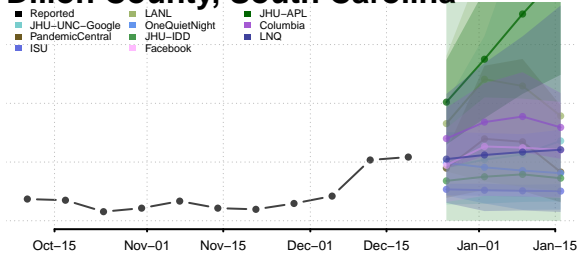

Cherokee County, South Carolina

Chester County, South Carolina

Chesterfield County, South Carolina

Clarendon County, South Carolina

Colleton County, South Carolina

Darlington County, South Carolina

Dillon County, South Carolina