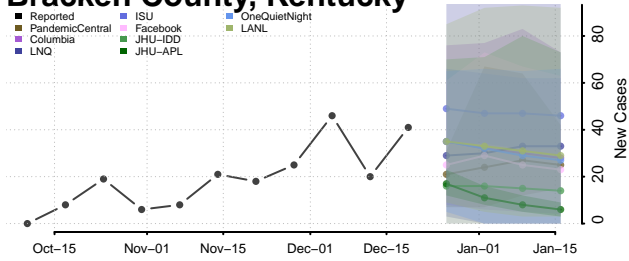

Boone County, Kentucky

Bourbon County, Kentucky

Boyd County, Kentucky

Boyle County, Kentucky

Bracken County, Kentucky

Breathitt County, Kentucky

Breckinridge County, Kentucky

Bullitt County, Kentucky