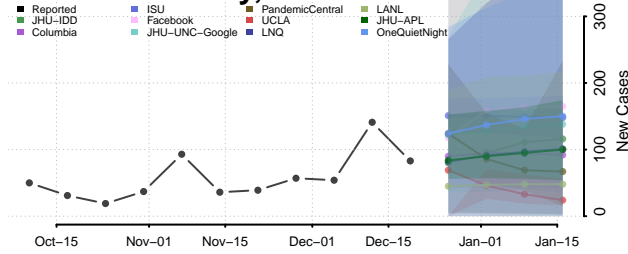

Caldwell County, Texas