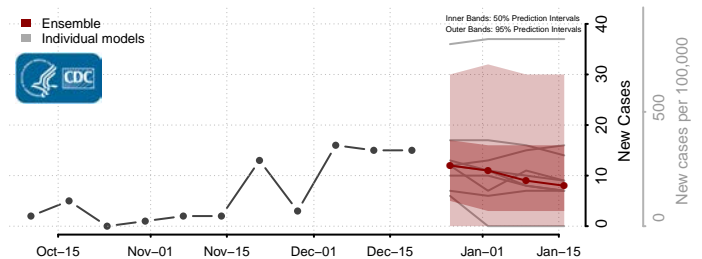

Mora County, New Mexico