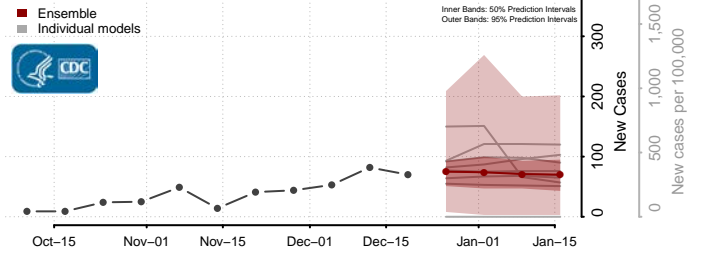

Willacy County, Texas