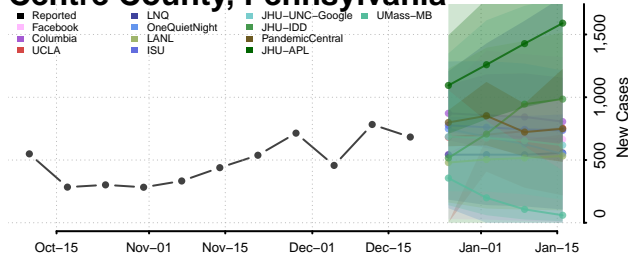

Centre County, Pennsylvania