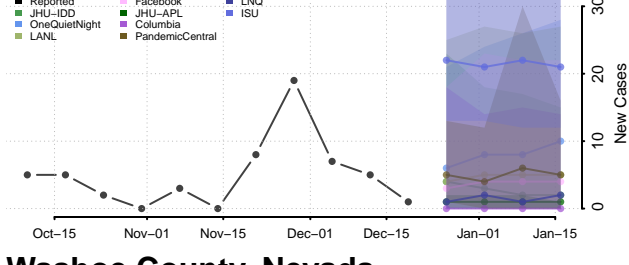

Storey County, Nevada