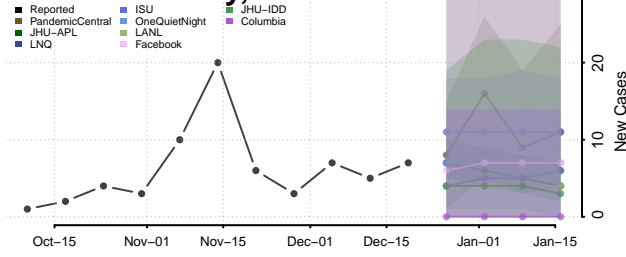

Briscoe County, Texas