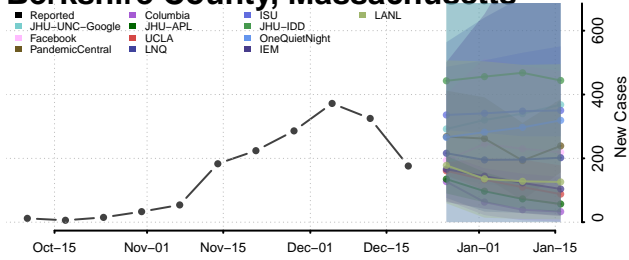

Berkshire County, Massachusetts