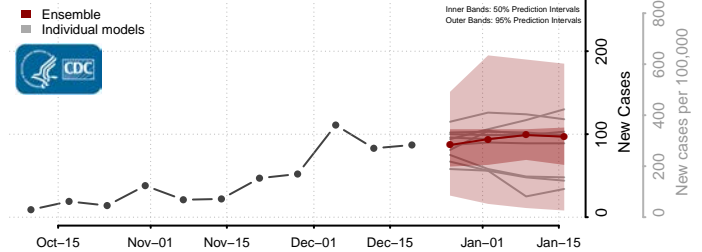

Caroline County, Virginia