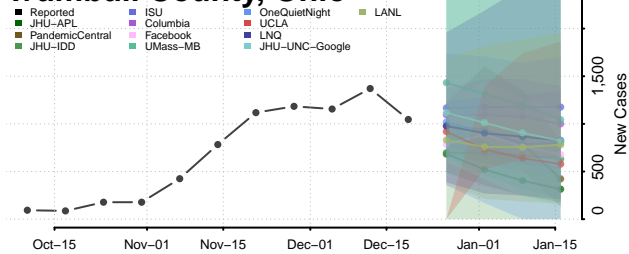

Trumbull County, Ohio