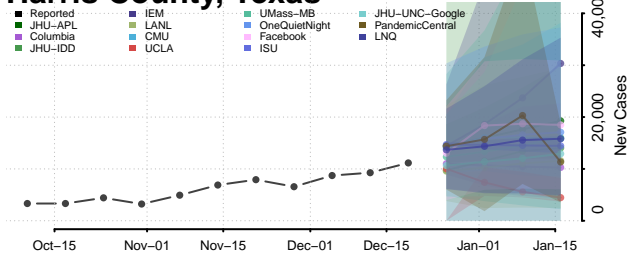

Harris County, Texas