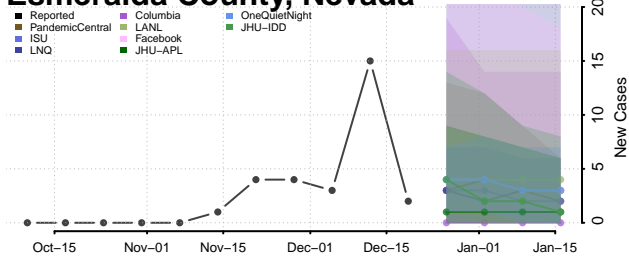

Esmeralda County, Nevada