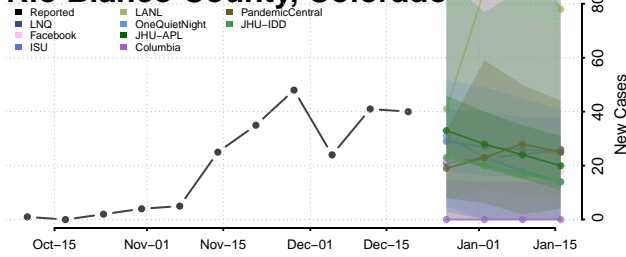

Phillips County, Colorado

Pitkin County, Colorado

Prowers County, Colorado

Pueblo County, Colorado

Rio Blanco County, Colorado

Rio Grande County, Colorado

Routt County, Colorado

Saguache County, Colorado