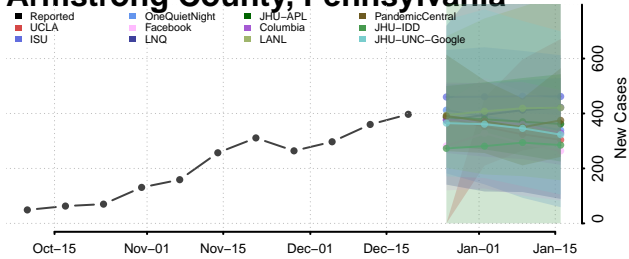

Armstrong County, Pennsylvania