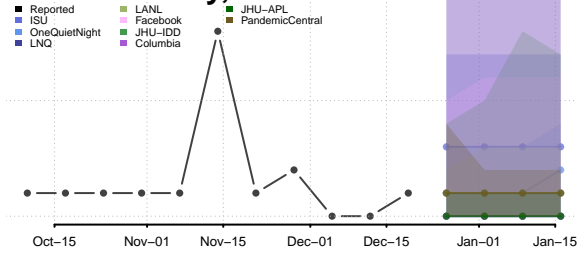

Arthur County, Nebraska