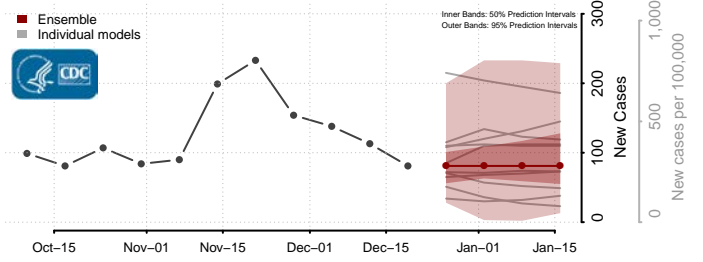

Stoddard County, Missouri