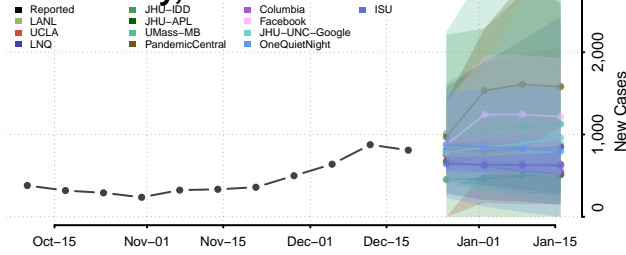

Pitt County, North Carolina