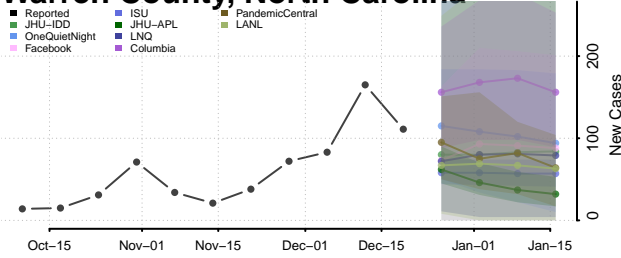

Wake County, North Carolina

Warren County, North Carolina

Washington County, North Carolina

Watauga County, North Carolina

Wayne County, North Carolina

Wilkes County, North Carolina

Wilson County, North Carolina