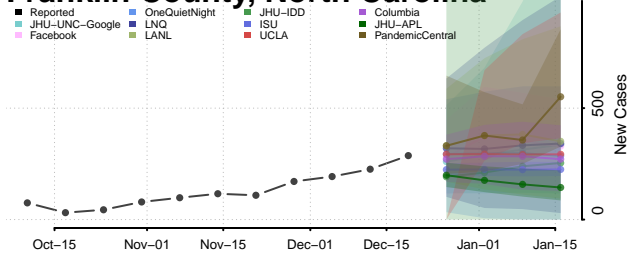

Davidson County, North Carolina

Davie County, North Carolina

Duplin County, North Carolina

Durham County, North Carolina

Edgecombe County, North Carolina

Forsyth County, North Carolina

Franklin County, North Carolina