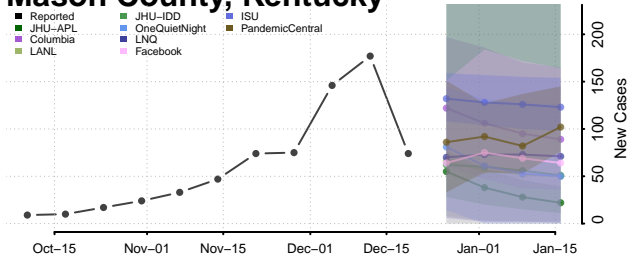

Lyon County, Kentucky

Madison County, Kentucky

Magoffin County, Kentucky

Marion County, Kentucky

Marshall County, Kentucky

Martin County, Kentucky

Mason County, Kentucky

McCracken County, Kentucky