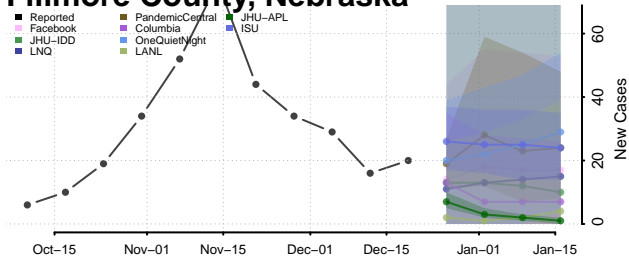

Fillmore County, Nebraska