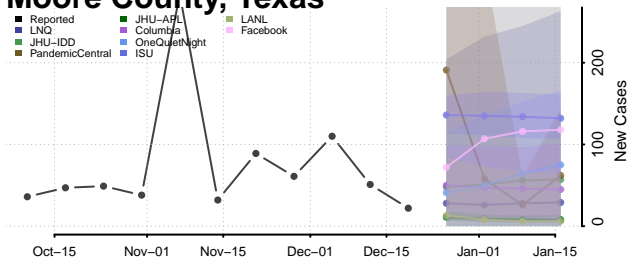

Moore County, Texas