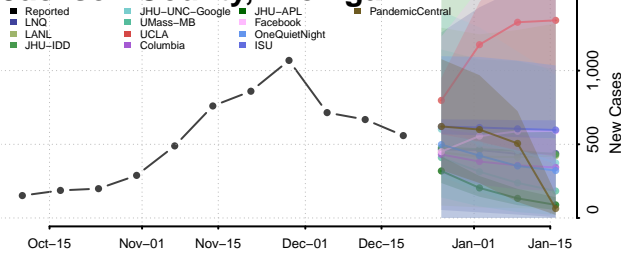

Isabella County, Michigan

Jackson County, Michigan

Kalamazoo County, Michigan

Kalkaska County, Michigan

Kent County, Michigan

Keweenaw County, Michigan

Lake County, Michigan

Lapeer County, Michigan