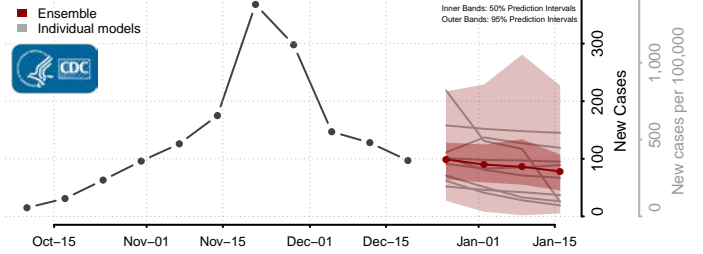

Cibola County, New Mexico