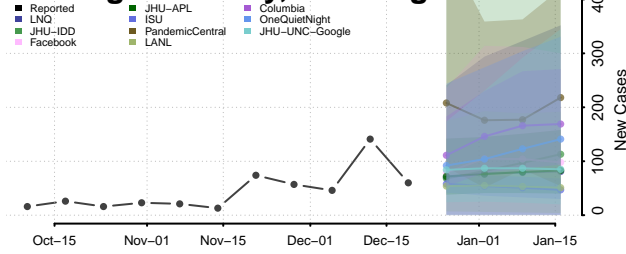

Okanogan County, Washington