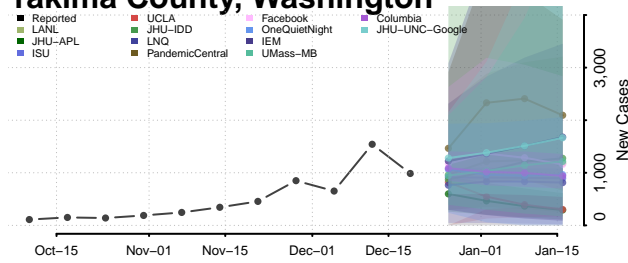

Yakima County, Washington