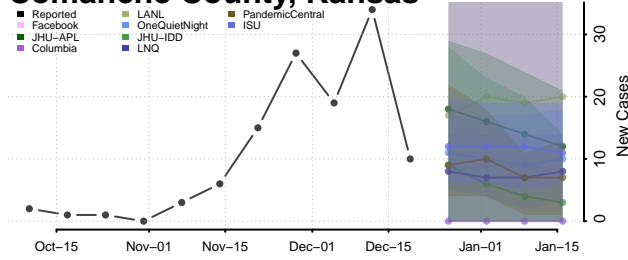

Chautauqua County, Kansas

Cherokee County, Kansas

Cheyenne County, Kansas

Clark County, Kansas

Clay County, Kansas

Cloud County, Kansas

Coffey County, Kansas

Comanche County, Kansas