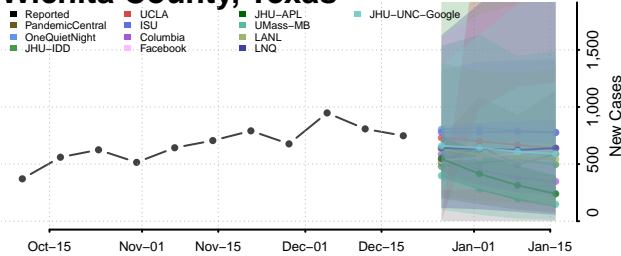

Wichita County, Texas