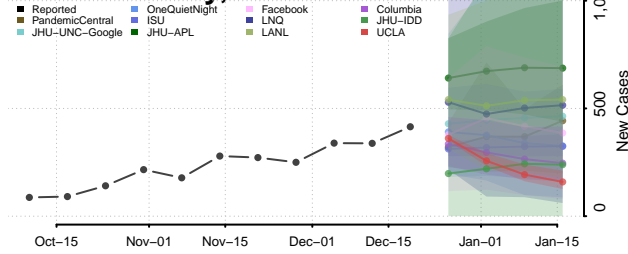

Carter County, Tennessee