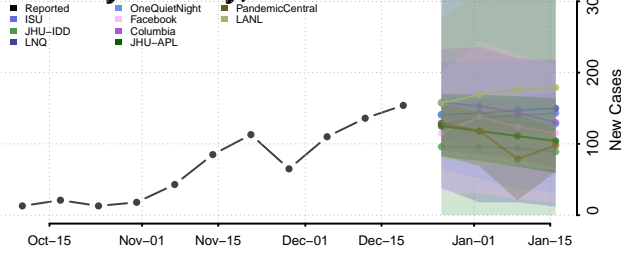

Cleburne County, Arkansas

Cleveland County, Arkansas

Columbia County, Arkansas

Conway County, Arkansas

Craighead County, Arkansas

Crawford County, Arkansas

Crittenden County, Arkansas

Cross County, Arkansas