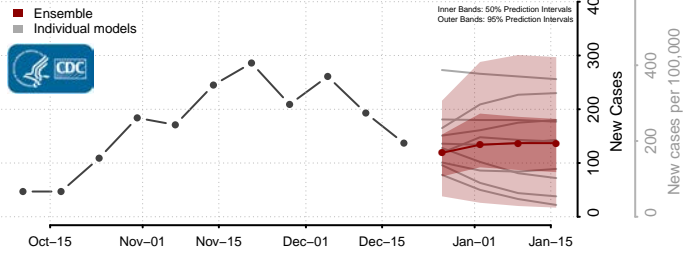

Broomfield County, Colorado