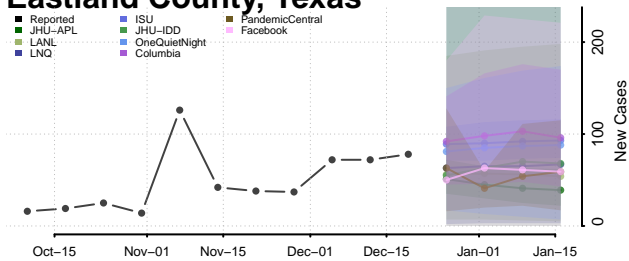

Delta County, Texas

Denton County, Texas

DeWitt County, Texas

Dickens County, Texas

Dimmit County, Texas

Donley County, Texas

Duval County, Texas

Eastland County, Texas