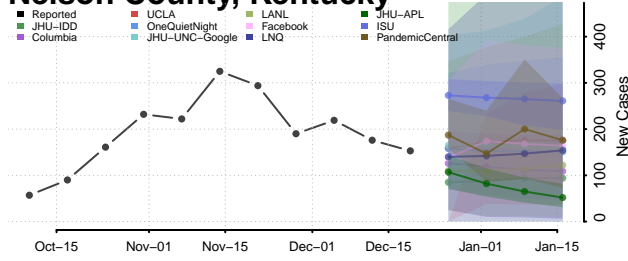

Nelson County, Kentucky