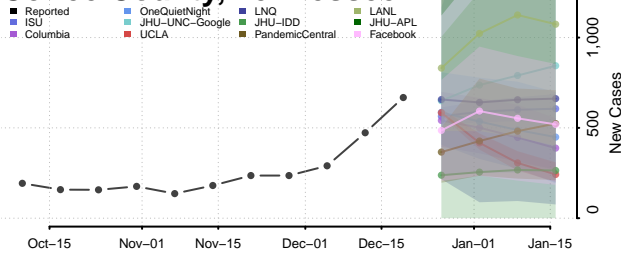

Chester County, Tennessee

Claiborne County, Tennessee

Clay County, Tennessee

Cocke County, Tennessee

Coffee County, Tennessee

Crockett County, Tennessee

Cumberland County, Tennessee

Davidson County, Tennessee