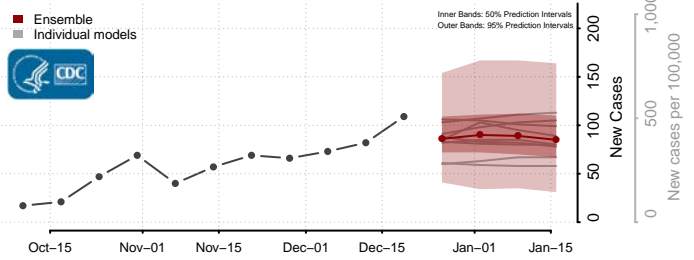

Boone County, West Virginia