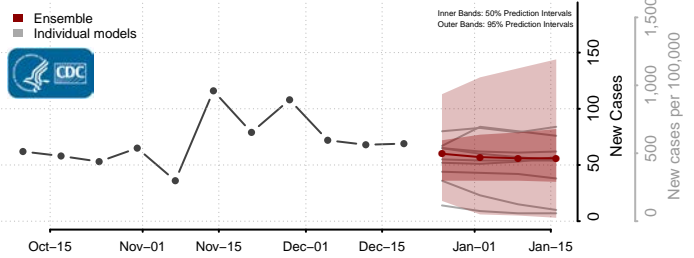

Madison County, Missouri