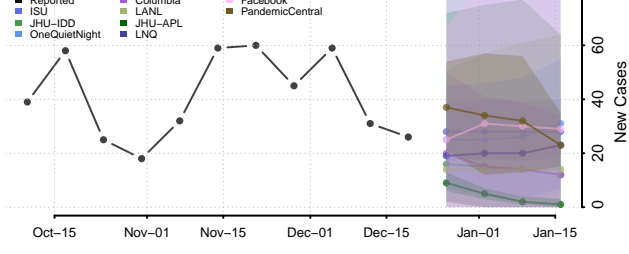

Walworth County, South Dakota