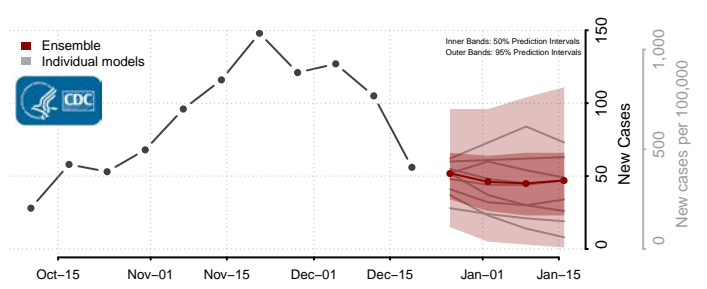

Todd County, Minnesota

Traverse County, Minnesota

Wabasha County, Minnesota

Wadena County, Minnesota

Waseca County, Minnesota

Washington County, Minnesota

Watonwan County, Minnesota

Wilkin County, Minnesota