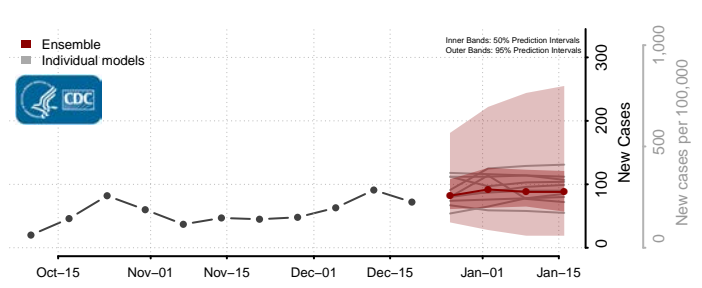

Dorchester County, Maryland