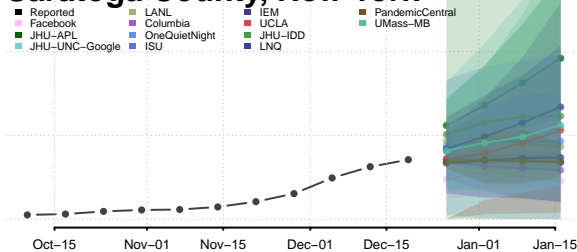

Saratoga County, New York