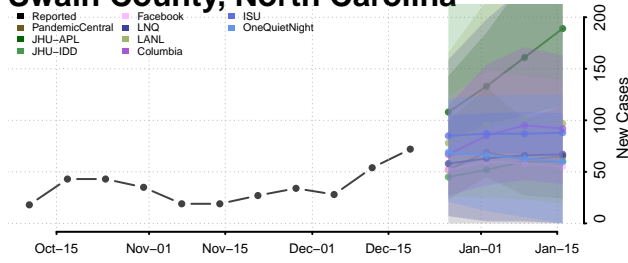

Swain County, North Carolina