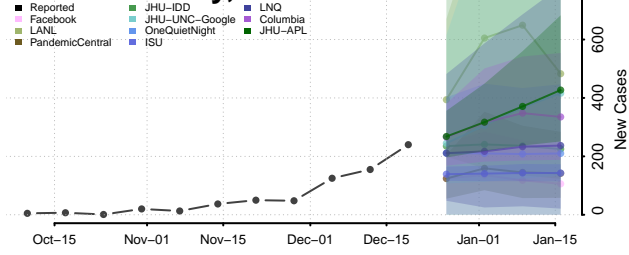

Aroostook County, Maine

Cumberland County, Maine

Franklin County, Maine

Hancock County, Maine

Kennebec County, Maine

Knox County, Maine

Lincoln County, Maine

Oxford County, Maine