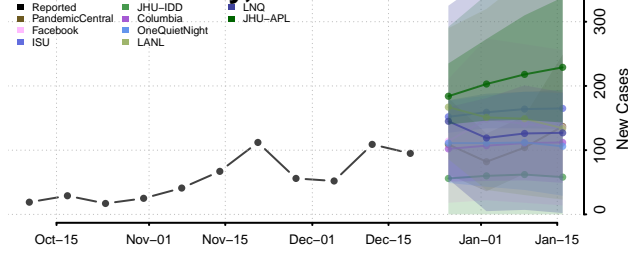

Chester County, Tennessee

Claiborne County, Tennessee

Clay County, Tennessee

Cocke County, Tennessee

Coffee County, Tennessee

Crockett County, Tennessee

Cumberland County, Tennessee

Davidson County, Tennessee