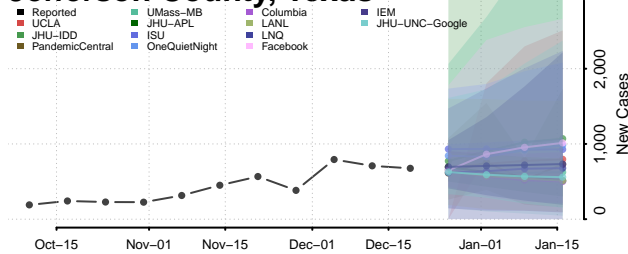

Hunt County, Texas

Hutchinson County, Texas

Irion County, Texas

Jack County, Texas

Jackson County, Texas

Jasper County, Texas

Jeff Davis County, Texas

Jefferson County, Texas