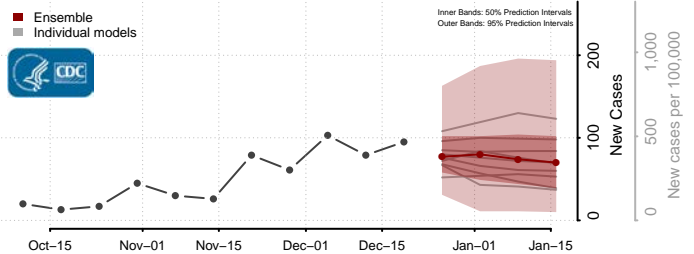

Chaffee County, Colorado