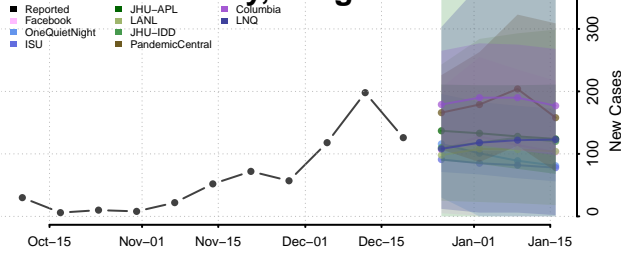

Jefferson County, Oregon