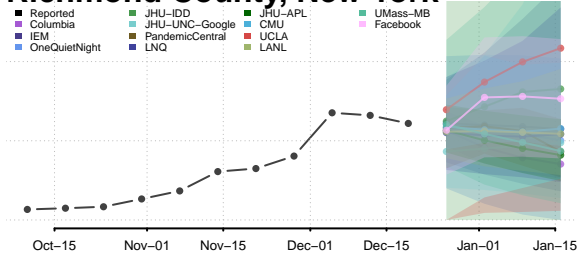

Orange County, New York

Orleans County, New York

Oswego County, New York

Otsego County, New York

Putnam County, New York

Queens County, New York

Rensselaer County, New York

Richmond County, New York