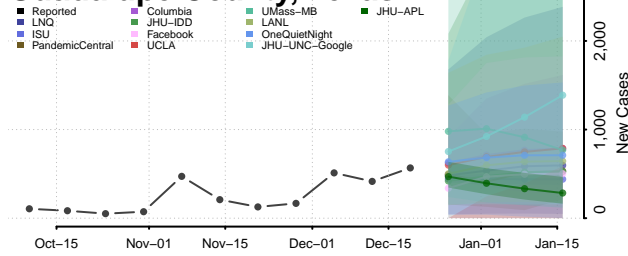

Guadalupe County, Texas