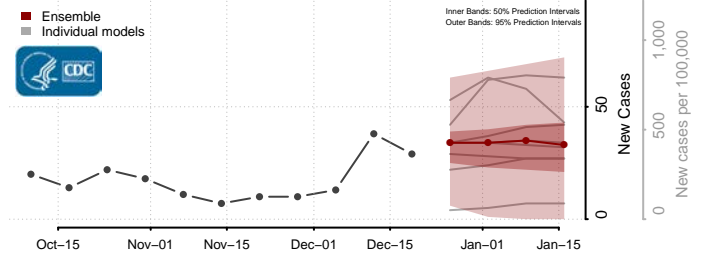

Franklin City County, Virginia