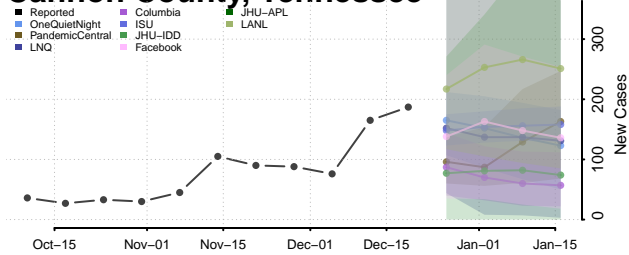

Cannon County, Tennessee