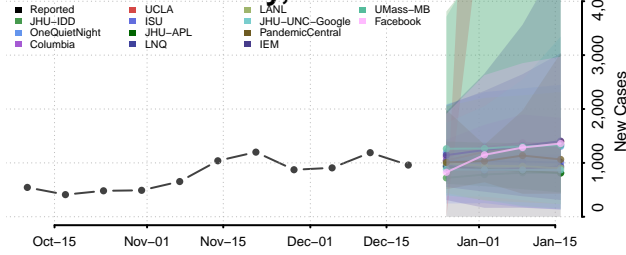

McLennan County, Texas