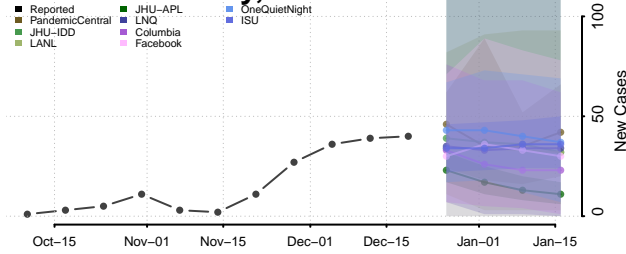

Hancock County, Tennessee