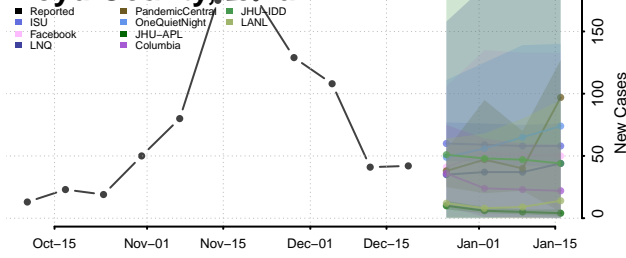

Floyd County, Iowa