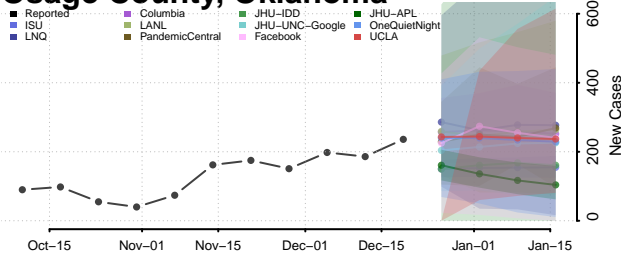

Okfuskee County, Oklahoma

Oklahoma County, Oklahoma

Okmulgee County, Oklahoma

Osage County, Oklahoma

Ottawa County, Oklahoma

Pawnee County, Oklahoma

Payne County, Oklahoma

Pittsburg County, Oklahoma