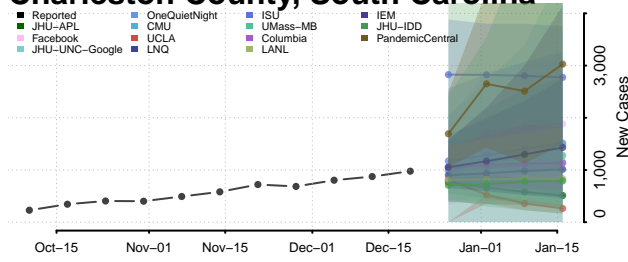

Charleston County, South Carolina