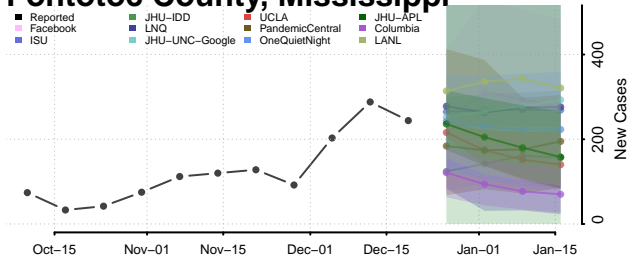

Oktibbeha County, Mississippi

Panola County, Mississippi

Pearl River County, Mississippi

Perry County, Mississippi

Pike County, Mississippi

Pontotoc County, Mississippi

Prentiss County, Mississippi

Quitman County, Mississippi