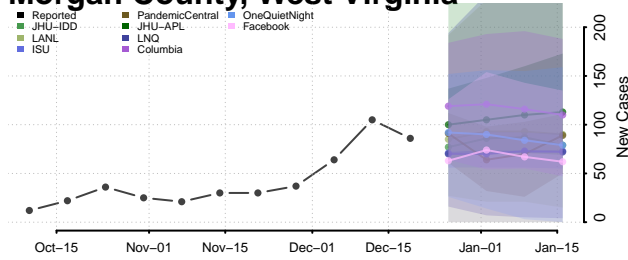

Morgan County, West Virginia