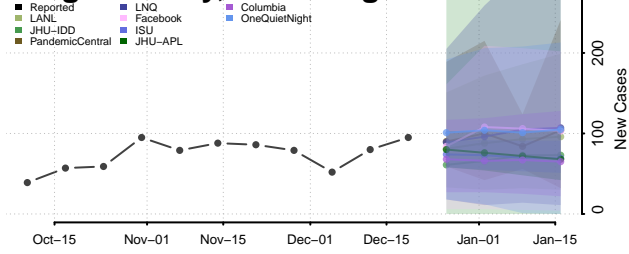

Mingo County, West Virginia