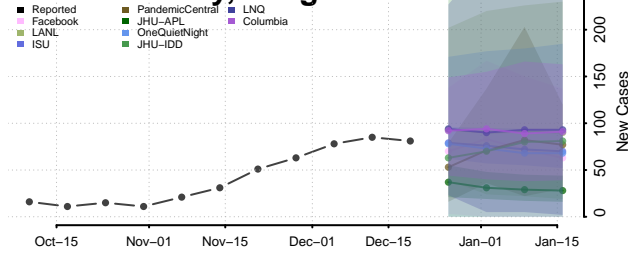

Wasco County, Oregon