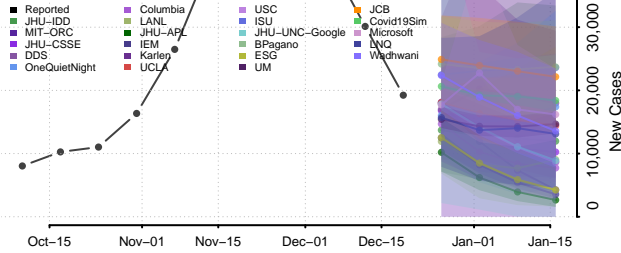

St. Clair County, Michigan

St. Joseph County, Michigan

Tuscola County, Michigan

Van Buren County, Michigan

Washtenaw County, Michigan

Wayne County, Michigan

Wexford County, Michigan

Minnesota*