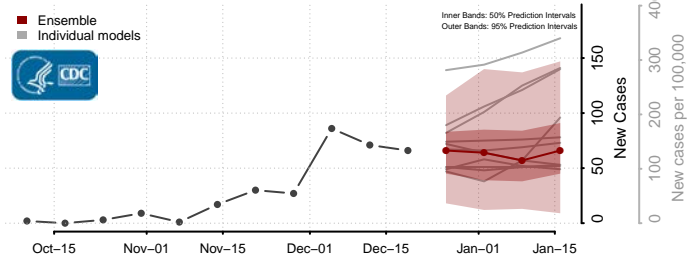

Caledonia County, Vermont

Chittenden County, Vermont

Essex County, Vermont

Franklin County, Vermont

Grand Isle County, Vermont

Lamoille County, Vermont

Orange County, Vermont

Orleans County, Vermont