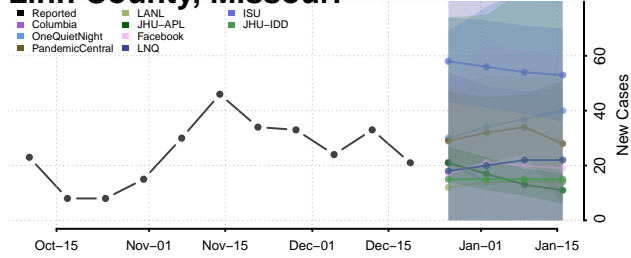

Linn County, Missouri