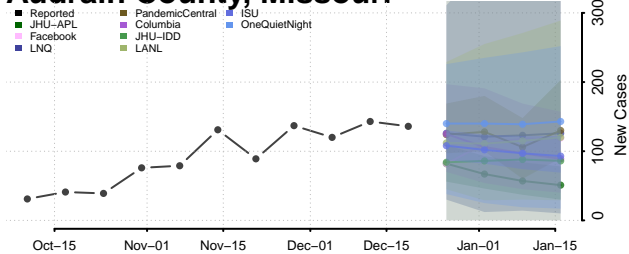

Audrain County, Missouri