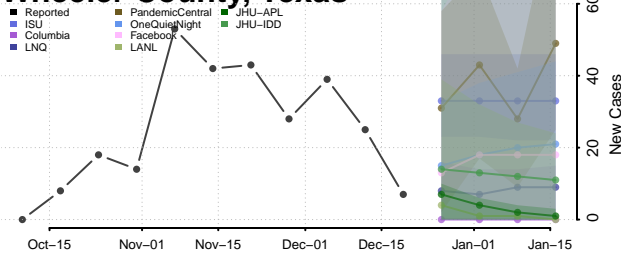

Wheeler County, Texas