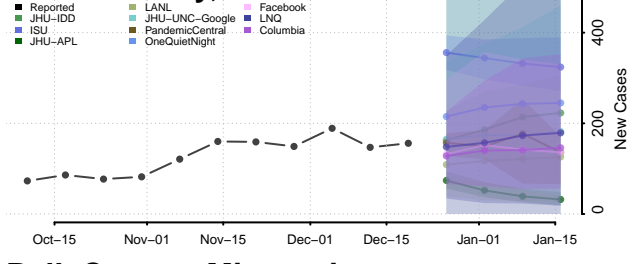

Platte County, Missouri