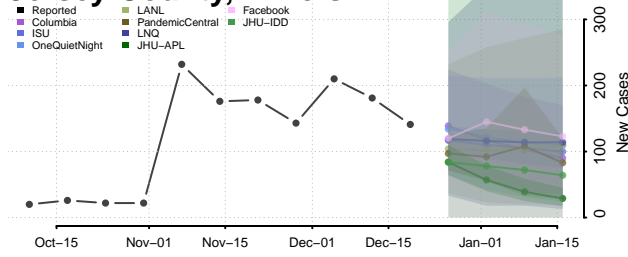

Jersey County, Illinois