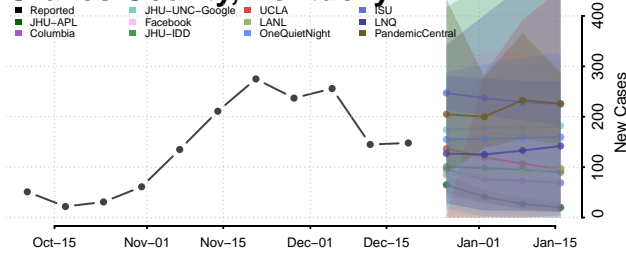

Garrard County, Kentucky

Grant County, Kentucky

Graves County, Kentucky

Grayson County, Kentucky

Green County, Kentucky

Greenup County, Kentucky

Hancock County, Kentucky

Hardin County, Kentucky