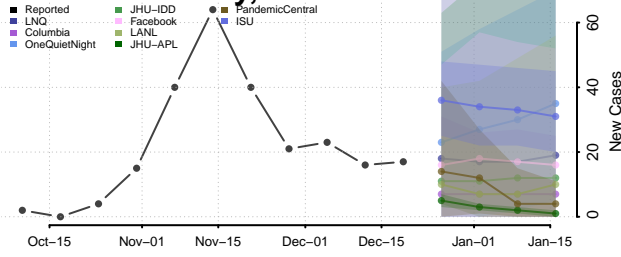

Chariton County, Missouri