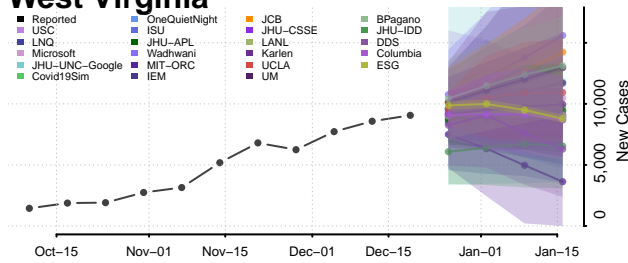

West Virginia