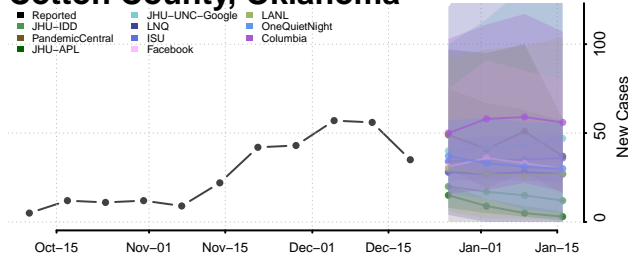

Cotton County, Oklahoma