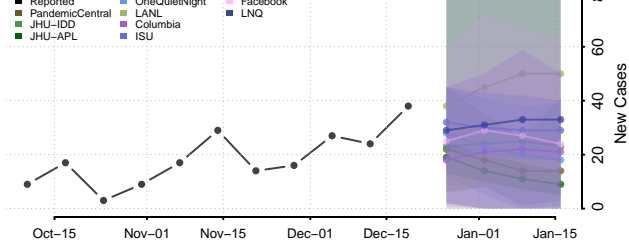

Fayette County, Illinois

Ford County, Illinois

Franklin County, Illinois

Fulton County, Illinois

Gallatin County, Illinois

Greene County, Illinois

Grundy County, Illinois

Hamilton County, Illinois