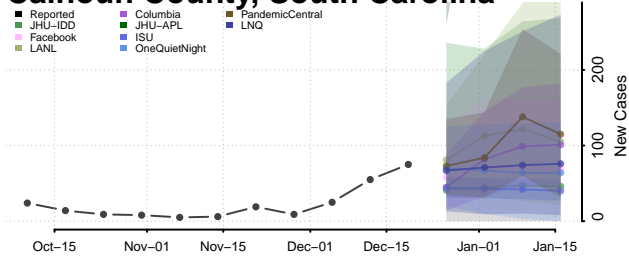

Calhoun County, South Carolina