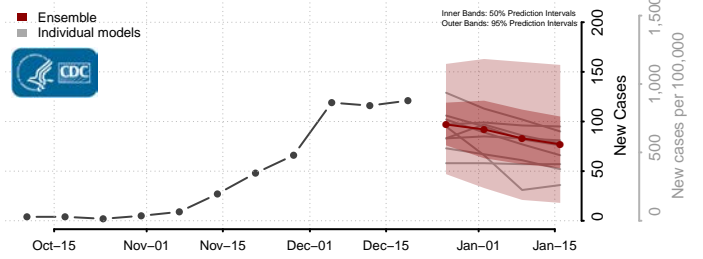

Greenbrier County, West Virginia

Hampshire County, West Virginia

Hancock County, West Virginia

Hardy County, West Virginia

Harrison County, West Virginia

Jackson County, West Virginia

Jefferson County, West Virginia