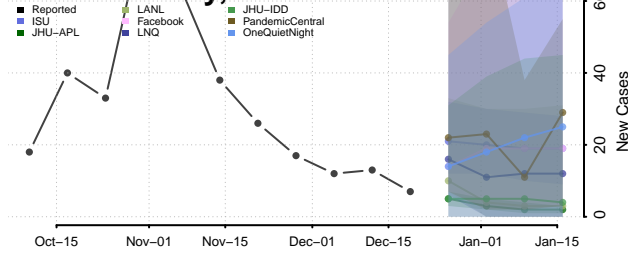

Gem County, Idaho

Gooding County, Idaho

Idaho County, Idaho

Jefferson County, Idaho

Jerome County, Idaho

Kootenai County, Idaho

Latah County, Idaho

Lemhi County, Idaho