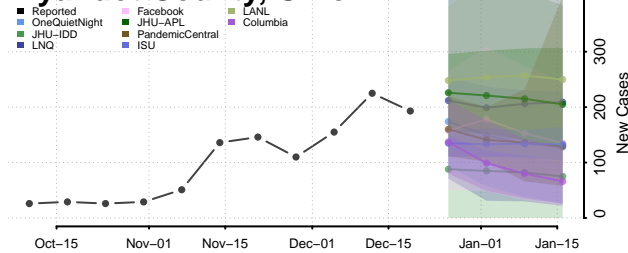

Wood County, Ohio

Wyandot County, Ohio

Oklahoma

Adair County, Oklahoma

Alfalfa County, Oklahoma

Atoka County, Oklahoma

Beaver County, Oklahoma

Beckham County, Oklahoma