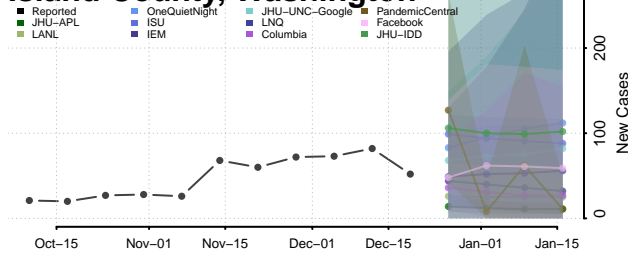

Grant County, Washington

Grays Harbor County, Washington

Island County, Washington

Jefferson County, Washington

King County, Washington

Kitsap County, Washington

Kittitas County, Washington

Klickitat County, Washington