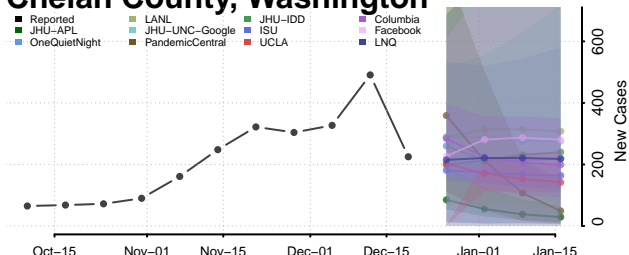

Wise County, Virginia

Wythe County, Virginia

York County, Virginia

Washington

Adams County, Washington

Asotin County, Washington

Benton County, Washington

Chelan County, Washington