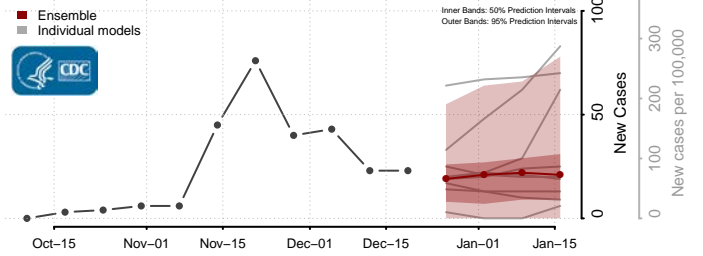

Caledonia County, Vermont

Chittenden County, Vermont

Essex County, Vermont

Franklin County, Vermont

Grand Isle County, Vermont

Lamoille County, Vermont

Orange County, Vermont

Orleans County, Vermont