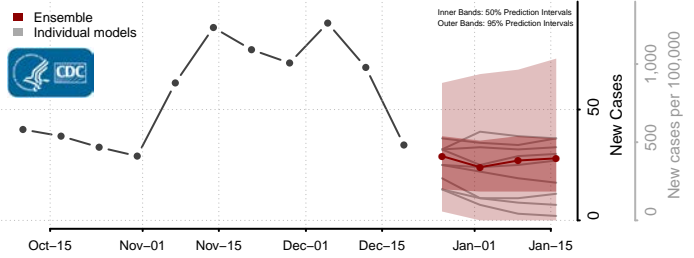

Douglas County, South Dakota

Edmunds County, South Dakota

Fall River County, South Dakota

Faulk County, South Dakota

Grant County, South Dakota

Gregory County, South Dakota

Haakon County, South Dakota

Hamlin County, South Dakota