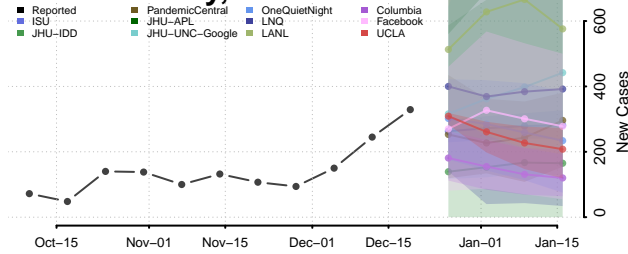

Cocke County, Tennessee