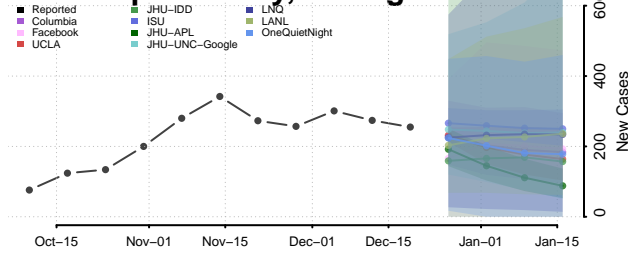

St. Joseph County, Michigan