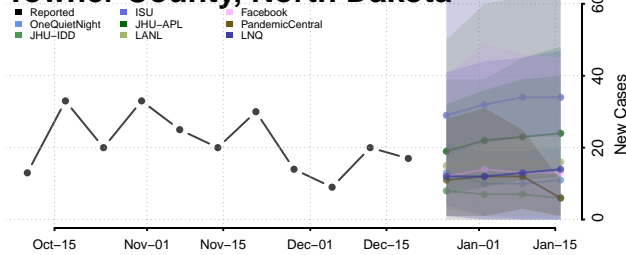

Towner County, North Dakota