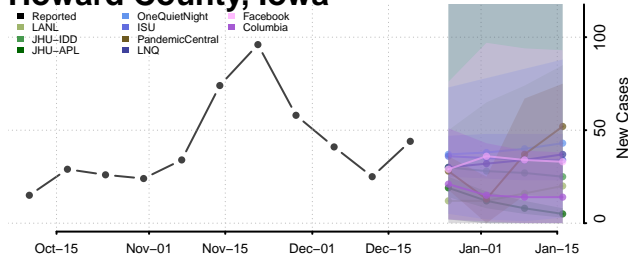

Grundy County, Iowa

Guthrie County, Iowa

Hamilton County, Iowa

Hancock County, Iowa

Hardin County, Iowa

Harrison County, Iowa

Henry County, Iowa

Howard County, Iowa