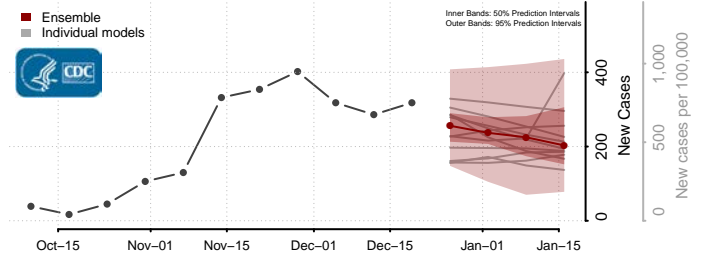

Sweetwater County, Wyoming