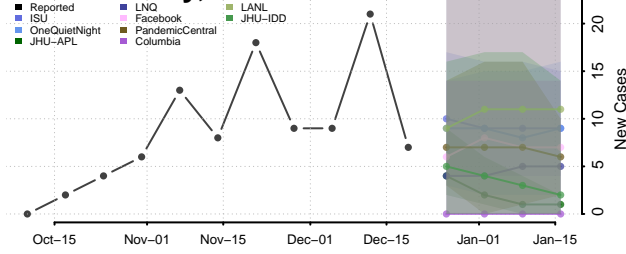

Lane County, Kansas