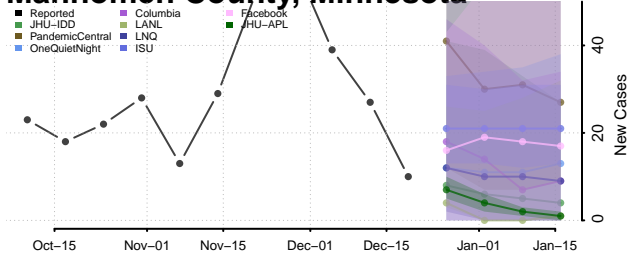

Lac qui Parle County, Minnesota

Lake County, Minnesota

Lake of the Woods County, Minnesota

Le Sueur County, Minnesota

Lincoln County, Minnesota

Lyon County, Minnesota

Mahnomen County, Minnesota

Marshall County, Minnesota