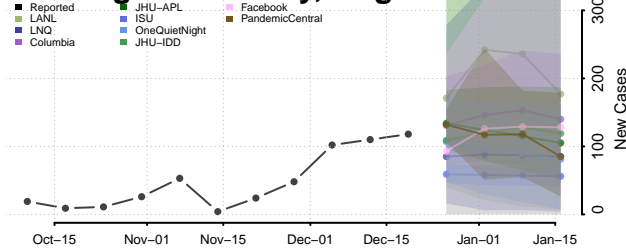

Buckingham County, Virginia