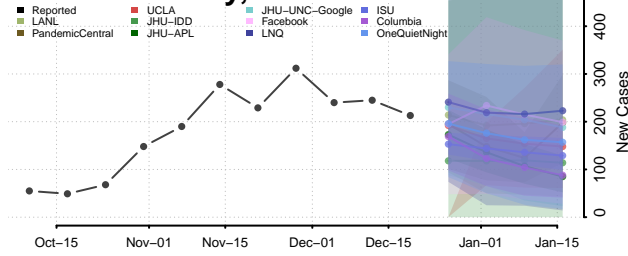

Monroe County, Illinois