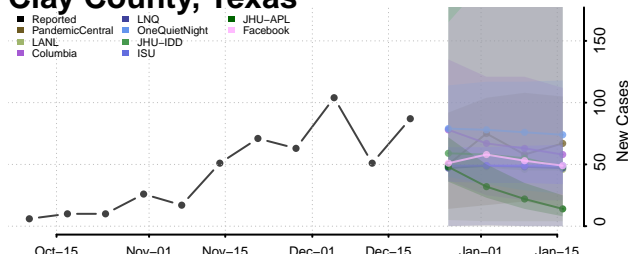

Clay County, Texas