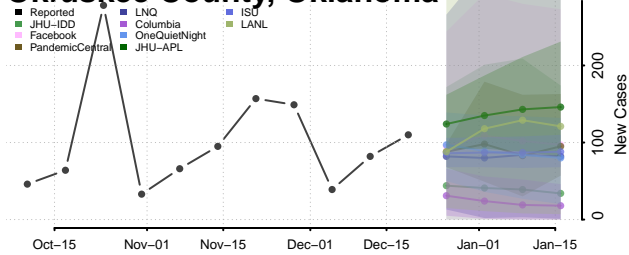

Okfuskee County, Oklahoma