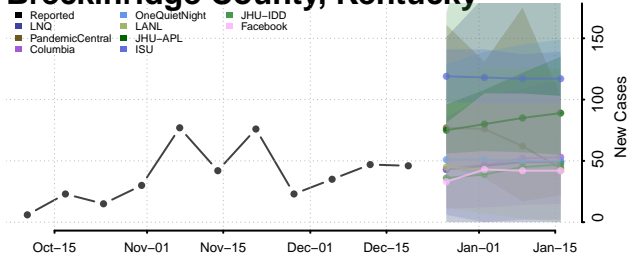

Boone County, Kentucky

Bourbon County, Kentucky

Boyd County, Kentucky

Boyle County, Kentucky

Bracken County, Kentucky

Breathitt County, Kentucky

Breckinridge County, Kentucky

Bullitt County, Kentucky