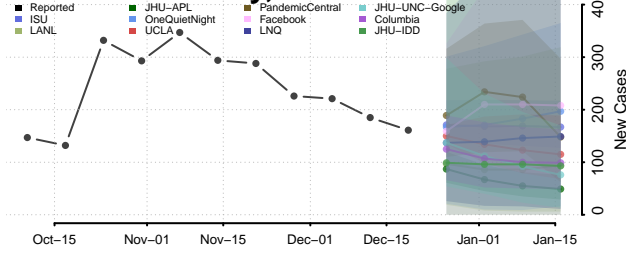

Marinette County, Wisconsin