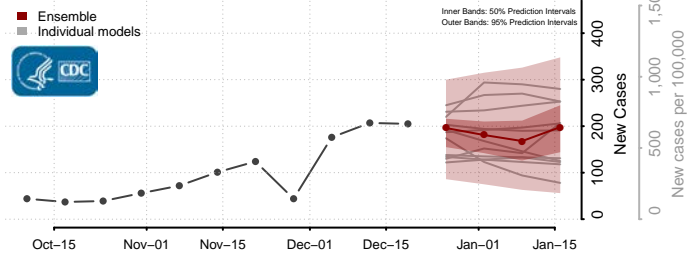

Bolivar County, Mississippi