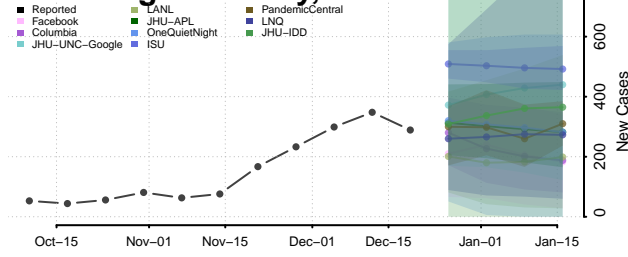

Cattaraugus County, New York