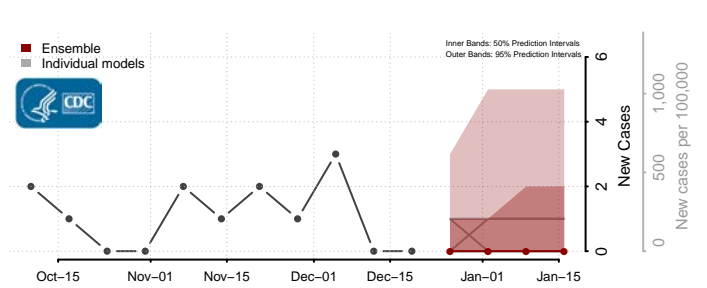

Petroleum County, Montana