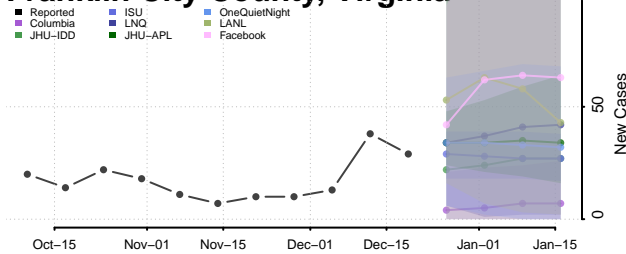

Franklin City County, Virginia