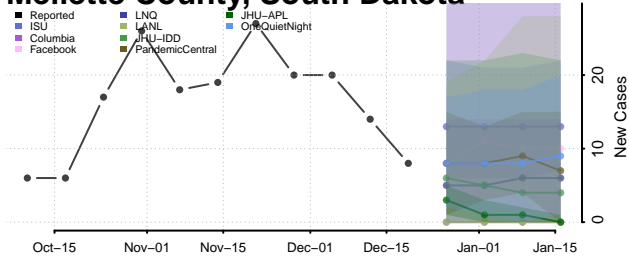

Mellette County, South Dakota