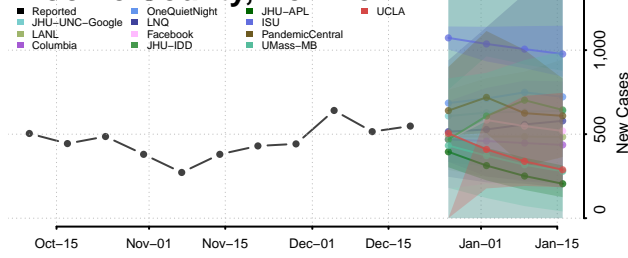

Broome County, New York