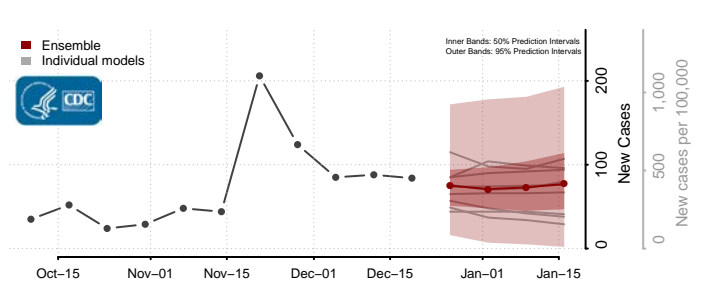

Todd County, Minnesota

Traverse County, Minnesota

Wabasha County, Minnesota

Wadena County, Minnesota

Waseca County, Minnesota

Washington County, Minnesota

Watonwan County, Minnesota

Wilkin County, Minnesota