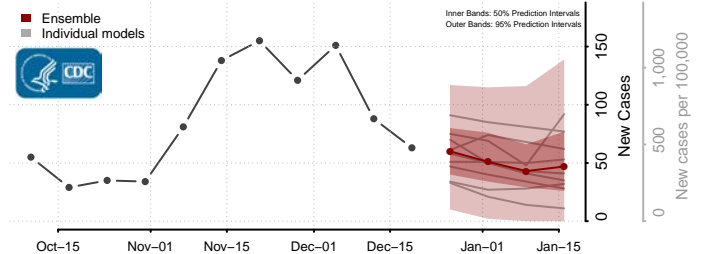

Clay County, Illinois