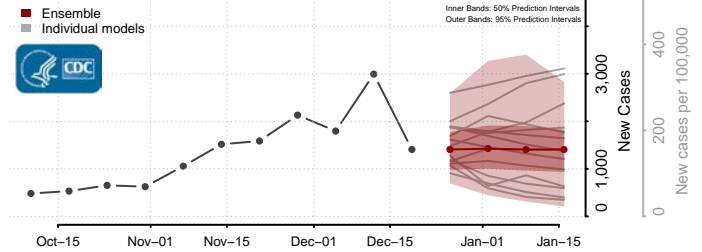

Pierce County, Washington