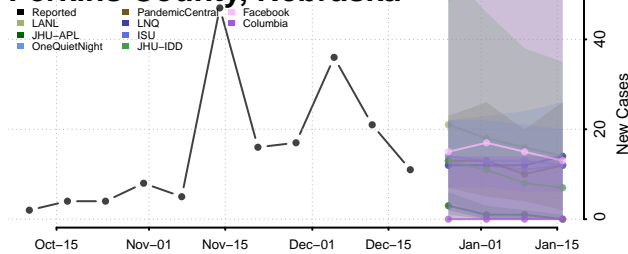

Perkins County, Nebraska