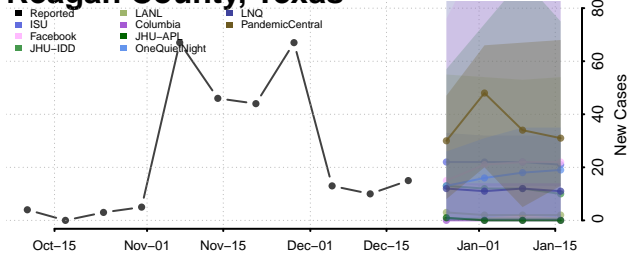

Reagan County, Texas