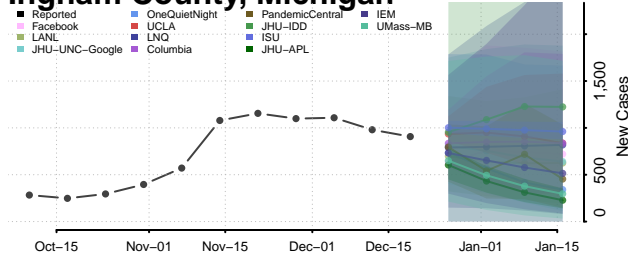

Ingham County, Michigan