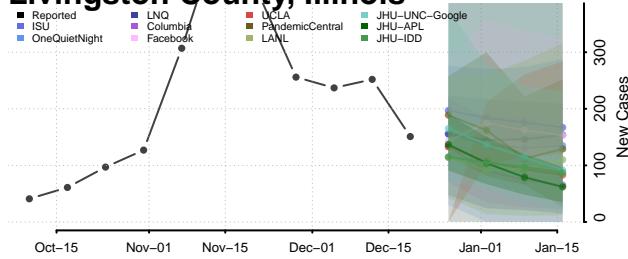

LaSalle County, Illinois

Lawrence County, Illinois

Lee County, Illinois

Livingston County, Illinois

Logan County, Illinois

Macon County, Illinois

Macoupin County, Illinois

Madison County, Illinois