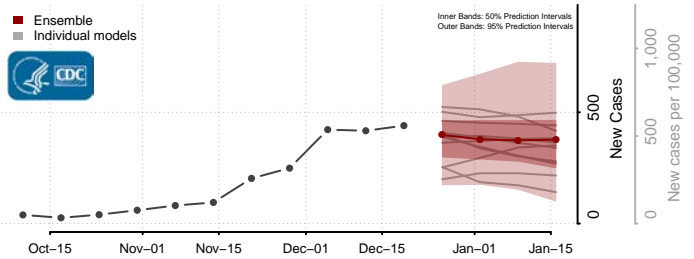

Trinity County, California

Tulare County, California

Tuolumne County, California

Ventura County, California

Yolo County, California

Yuba County, California

Colorado*

*New weekly cases may decrease in this location over the next four weeks. For these locations, the ensemble forecast indicates a probability of 0.75 or greater that fewer cases will be reported in week four of the forecast than in the last reported week.