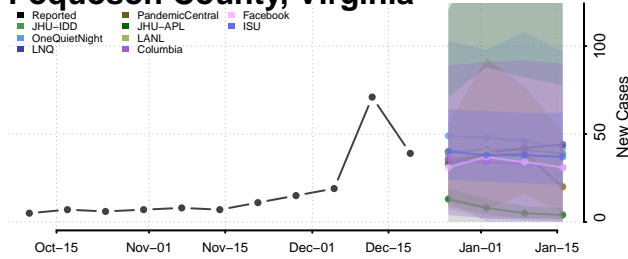

Orange County, Virginia

Page County, Virginia

Patrick County, Virginia

Petersburg County, Virginia

Pittsylvania County, Virginia

Poquoson County, Virginia

Portsmouth County, Virginia

Powhatan County, Virginia