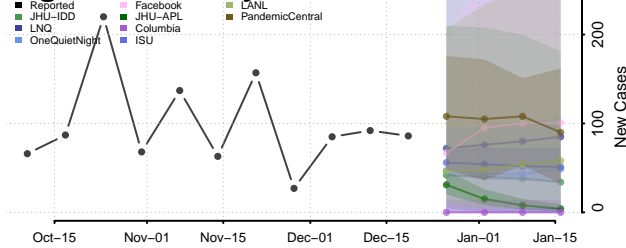

Big Horn County, Montana