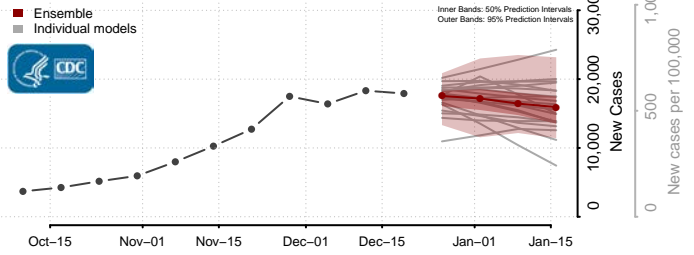

Washington County, Nebraska

Wayne County, Nebraska

Webster County, Nebraska

Wheeler County, Nebraska

York County, Nebraska

Nevada*

Carson City County, Nevada

Churchill County, Nevada