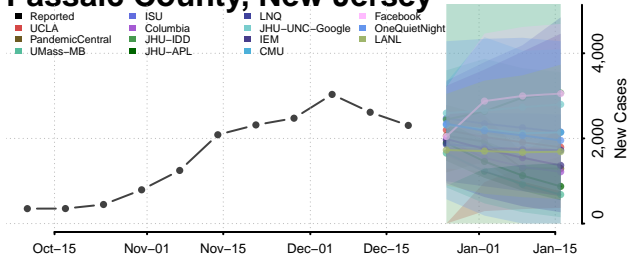

Passaic County, New Jersey