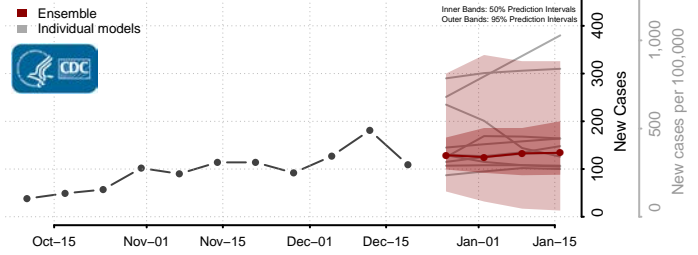

Winona County, Minnesota

Wright County, Minnesota

Yellow Medicine County, Minnesota

Mississippi

Adams County, Mississippi

Alcorn County, Mississippi

Amite County, Mississippi

Attala County, Mississippi