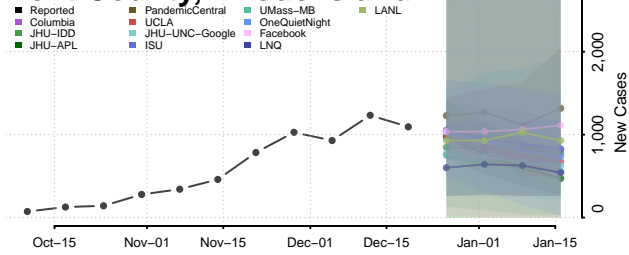

Wayne County, Pennsylvania

Westmoreland County, Pennsylvania

Wyoming County, Pennsylvania

York County, Pennsylvania

Puerto Rico

Rhode Island

Bristol County, Rhode Island

Kent County, Rhode Island