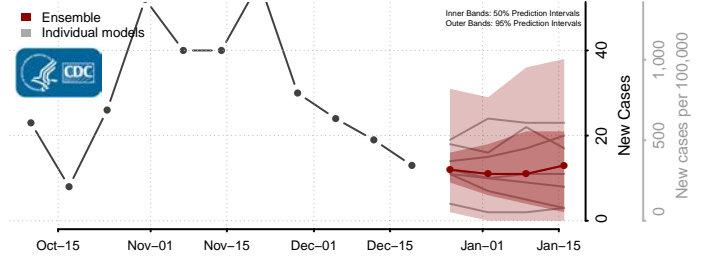

Lyman County, South Dakota