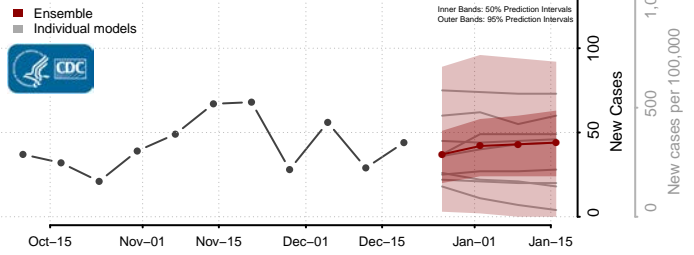

Trimble County, Kentucky

Union County, Kentucky

Warren County, Kentucky

Washington County, Kentucky

Wayne County, Kentucky

Webster County, Kentucky

Whitley County, Kentucky

Wolfe County, Kentucky