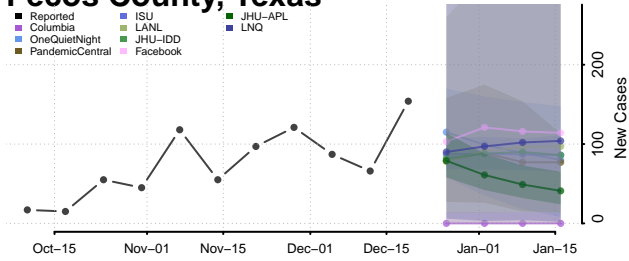

Oldham County, Texas

Orange County, Texas

Palo Pinto County, Texas

Panola County, Texas

Parker County, Texas

Parmer County, Texas

Pecos County, Texas

Polk County, Texas