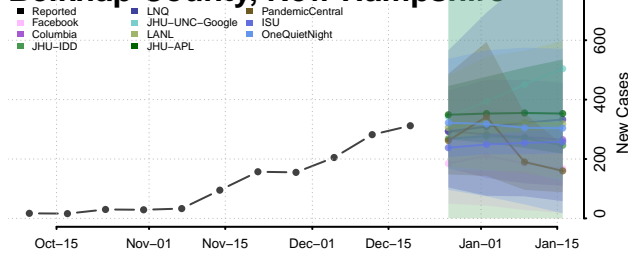

Nye County, Nevada

Pershing County, Nevada

Storey County, Nevada

Washoe County, Nevada

White Pine County, Nevada

New Hampshire

Belknap County, New Hampshire

Carroll County, New Hampshire