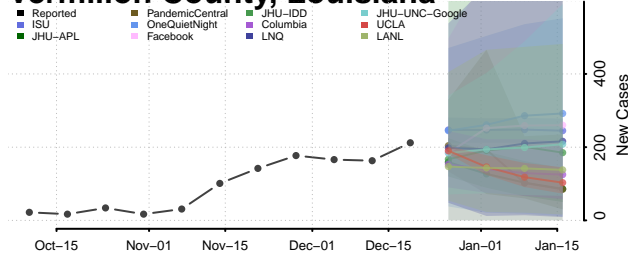

Tangipahoa County, Louisiana

Tensas County, Louisiana

Terrebonne County, Louisiana

Union County, Louisiana

Vermilion County, Louisiana

Vernon County, Louisiana

Washington County, Louisiana

Webster County, Louisiana