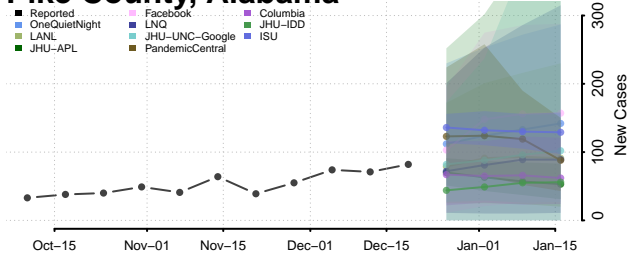

Marion County, Alabama

Marshall County, Alabama

Mobile County, Alabama

Monroe County, Alabama

Montgomery County, Alabama

Morgan County, Alabama

Perry County, Alabama

Pickens County, Alabama

Pike County, Alabama

Randolph County, Alabama

Russell County, Alabama

Shelby County, Alabama

St. Clair County, Alabama

Sumter County, Alabama

Talladega County, Alabama

Tallapoosa County, Alabama