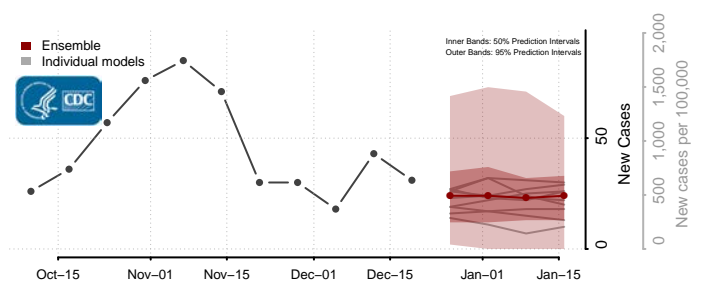

Dickey County, North Dakota