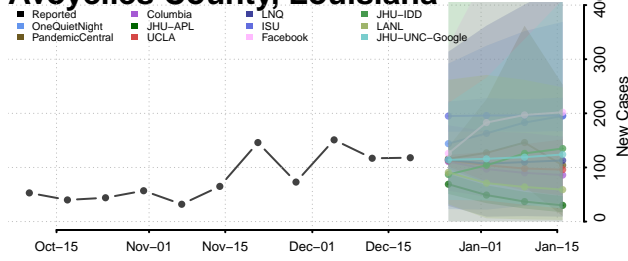

Woodford County, Kentucky

Louisiana

Acadia County, Louisiana

Allen County, Louisiana

Ascension County, Louisiana

Assumption County, Louisiana

Avoyelles County, Louisiana

Beauregard County, Louisiana