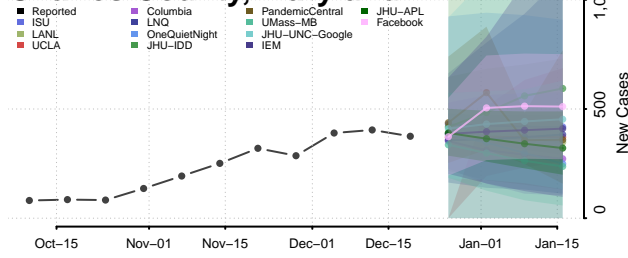

Charles County, Maryland