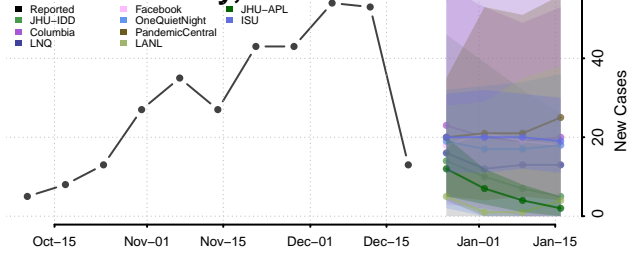

Hubbard County, Minnesota

Isanti County, Minnesota

Itasca County, Minnesota

Jackson County, Minnesota

Kanabec County, Minnesota

Kandiyohi County, Minnesota

Kittson County, Minnesota

Koochiching County, Minnesota