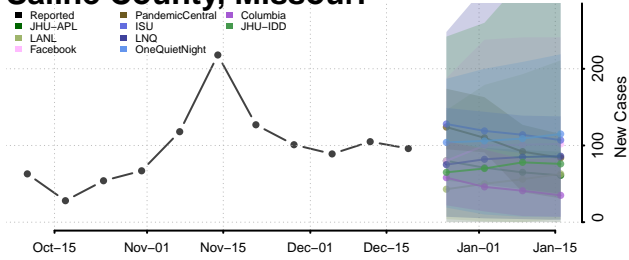

Saline County, Missouri