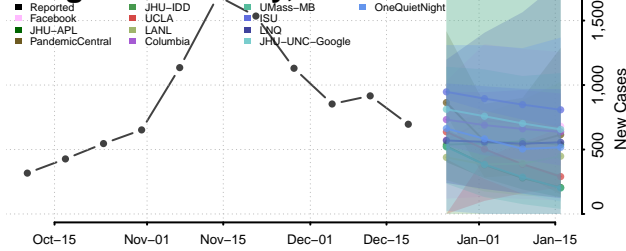

Sangamon County, Illinois