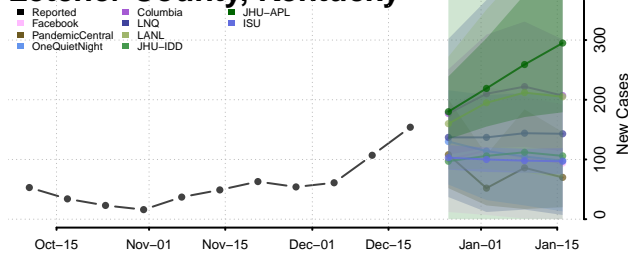

Lawrence County, Kentucky

Lee County, Kentucky

Leslie County, Kentucky

Letcher County, Kentucky

Lewis County, Kentucky

Lincoln County, Kentucky

Livingston County, Kentucky

Logan County, Kentucky