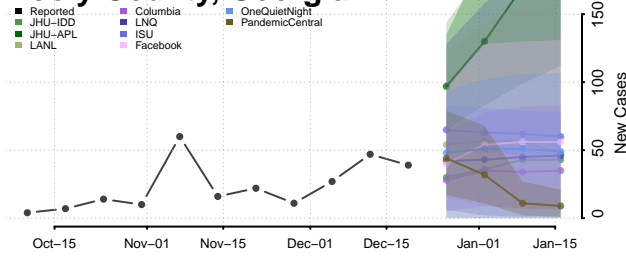

Dooly County, Georgia