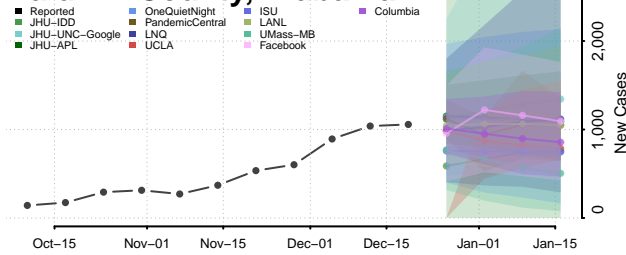

National

Alabama

Autauga County, Alabama

Baldwin County, Alabama

Barbour County, Alabama

Bibb County, Alabama

Blount County, Alabama

Bullock County, Alabama