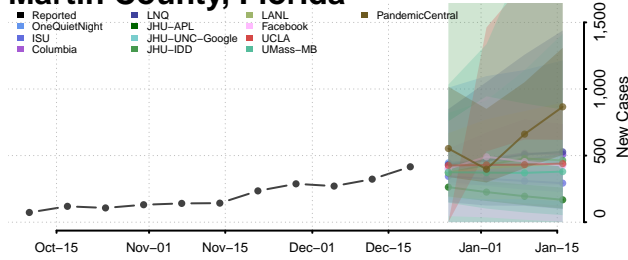

Martin County, Florida