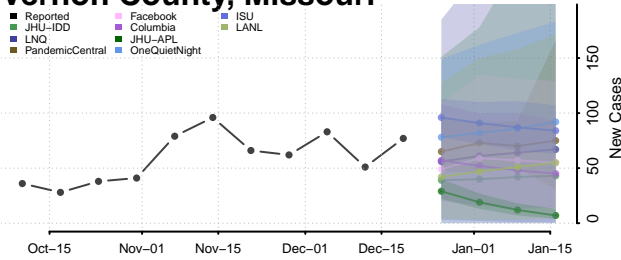

Vernon County, Missouri