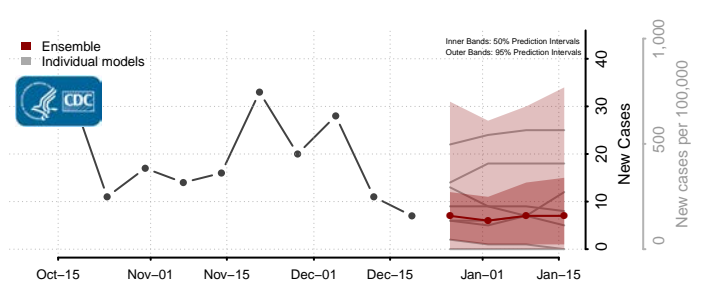

Eddy County, North Dakota

Emmons County, North Dakota

Foster County, North Dakota

Golden Valley County, North Dakota

Grand Forks County, North Dakota

Grant County, North Dakota

Griggs County, North Dakota

Hettinger County, North Dakota