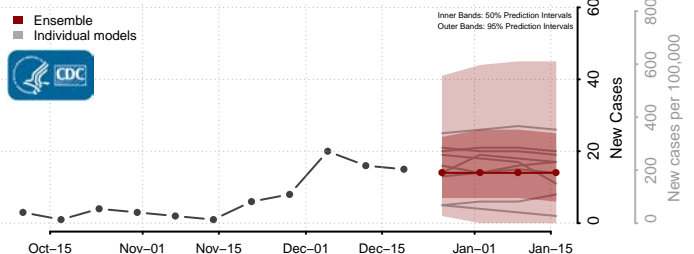

Prince Edward County, Virginia

Prince George County, Virginia

Prince William County, Virginia

Pulaski County, Virginia

Radford County, Virginia

Rappahannock County, Virginia

Richmond City County, Virginia

Richmond County, Virginia