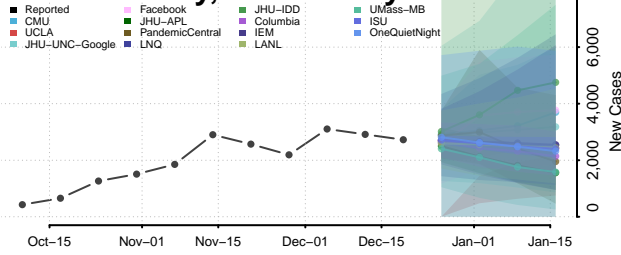

Essex County, New Jersey

Gloucester County, New Jersey

Hudson County, New Jersey

Hunterdon County, New Jersey

Mercer County, New Jersey

Middlesex County, New Jersey

Monmouth County, New Jersey

Morris County, New Jersey