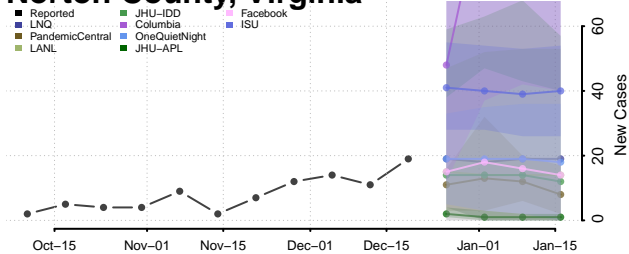

Norton County, Virginia