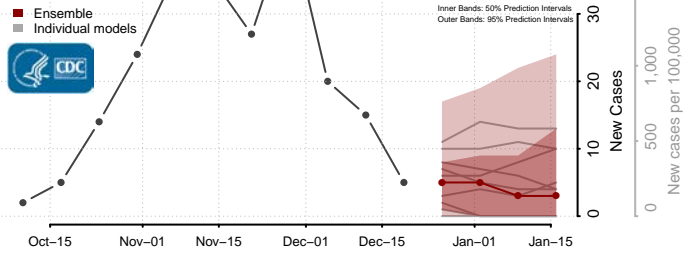

Eddy County, North Dakota

Emmons County, North Dakota

Foster County, North Dakota

Golden Valley County, North Dakota

Grand Forks County, North Dakota

Grant County, North Dakota

Griggs County, North Dakota

Hettinger County, North Dakota