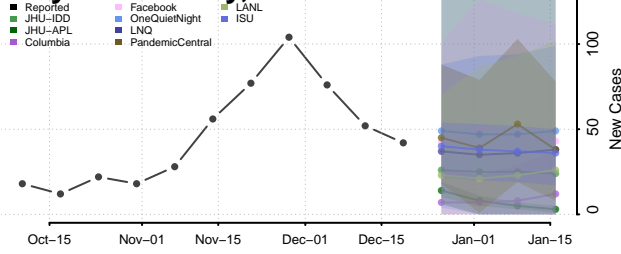

Lewis County, Idaho

Lincoln County, Idaho

Madison County, Idaho

Minidoka County, Idaho

Nez Perce County, Idaho

Oneida County, Idaho

Owyhee County, Idaho

Payette County, Idaho