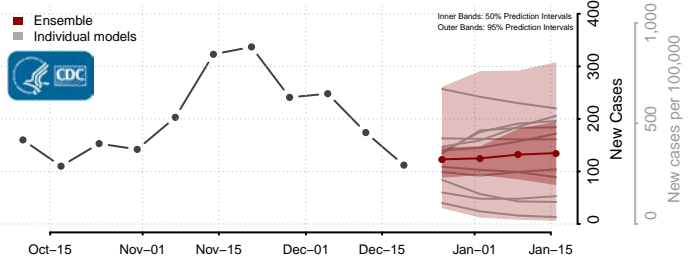

Scott County, Missouri