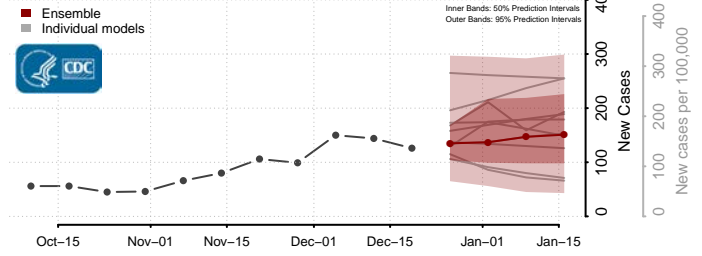

Calvert County, Maryland