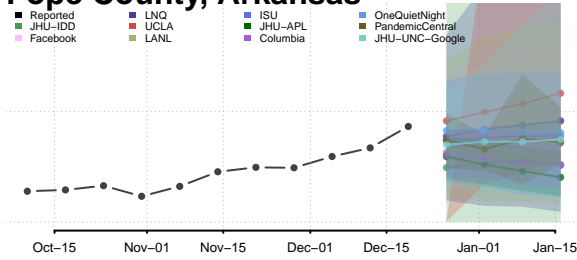

Pope County, Arkansas