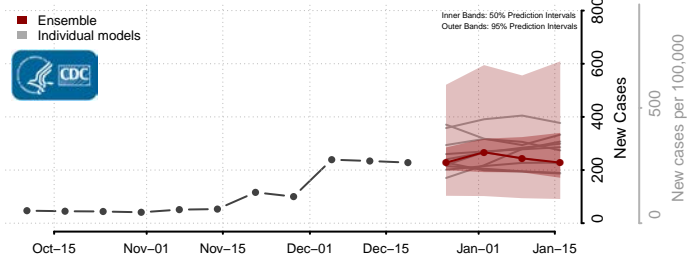

Mendocino County, California