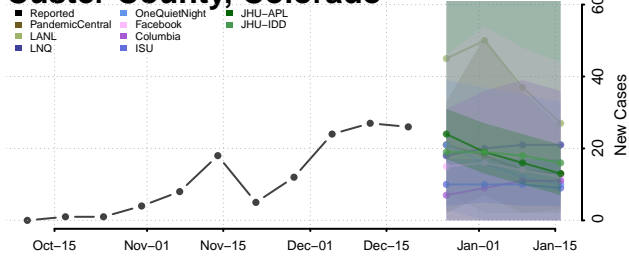

Chaffee County, Colorado

Cheyenne County, Colorado

Clear Creek County, Colorado

Conejos County, Colorado

Costilla County, Colorado

Crowley County, Colorado

Custer County, Colorado

Delta County, Colorado