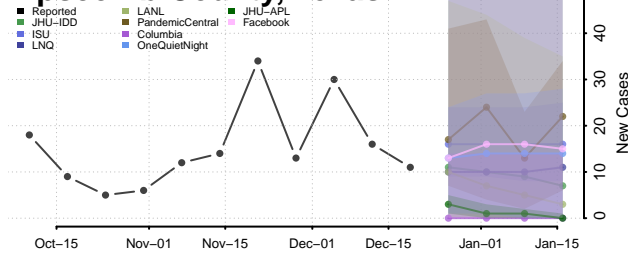

Lipscomb County, Texas