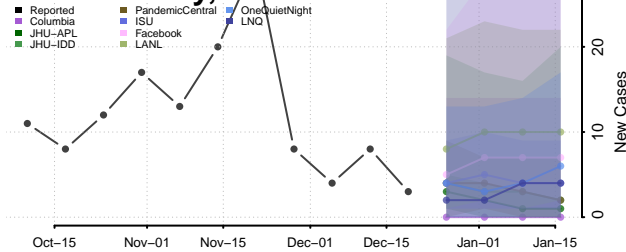

Eddy County, North Dakota

Emmons County, North Dakota

Foster County, North Dakota

Golden Valley County, North Dakota

Grand Forks County, North Dakota

Grant County, North Dakota

Griggs County, North Dakota

Hettinger County, North Dakota