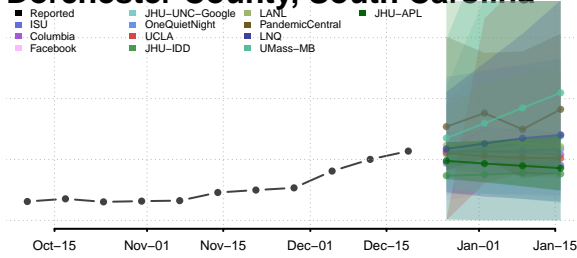

Dorchester County, South Carolina