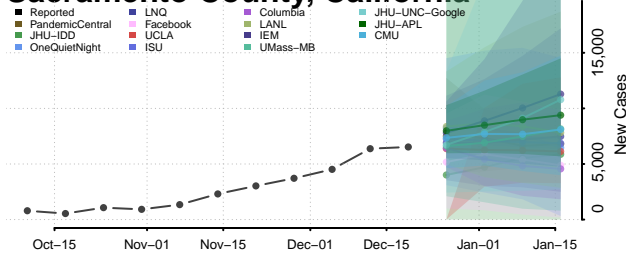

Orange County, California

Placer County, California

Plumas County, California

Riverside County, California

Sacramento County, California

San Benito County, California

San Bernardino County, California

San Diego County, California