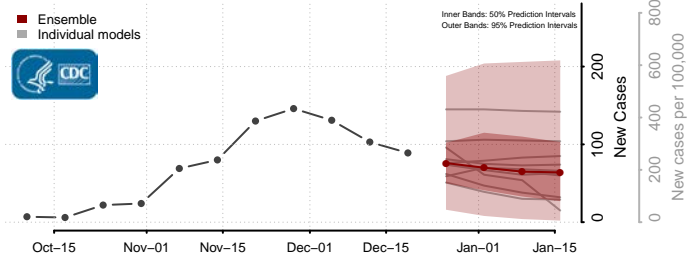

St. Clair County, Michigan

St. Joseph County, Michigan

Tuscola County, Michigan

Van Buren County, Michigan

Washtenaw County, Michigan

Wayne County, Michigan

Wexford County, Michigan

Minnesota*