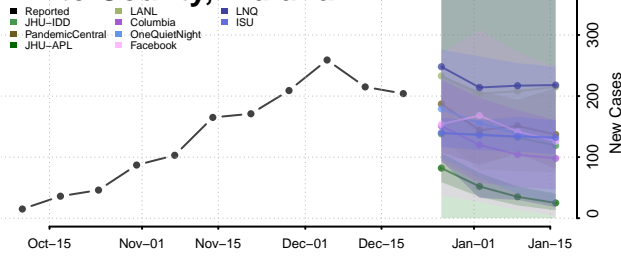

White County, Indiana