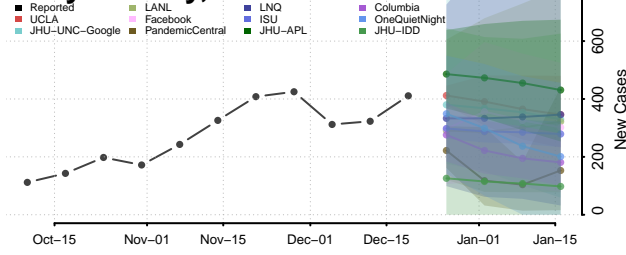

Eddy County, New Mexico