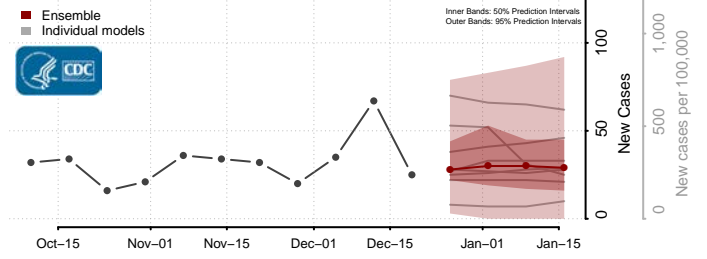

Oregon County, Missouri