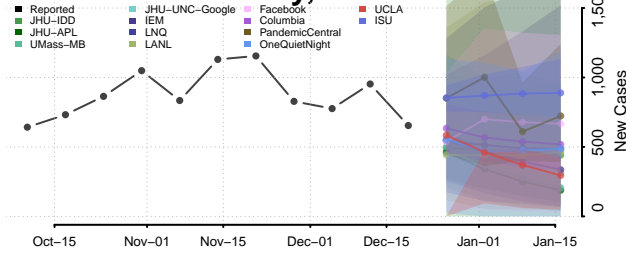

Yellowstone County, Montana