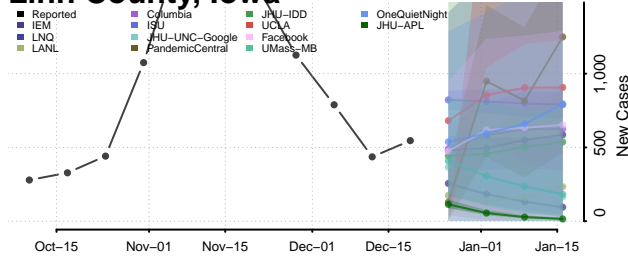

Keokuk County, Iowa

Kossuth County, Iowa

Lee County, Iowa

Linn County, Iowa

Louisa County, Iowa

Lucas County, Iowa

Lyon County, Iowa

Madison County, Iowa