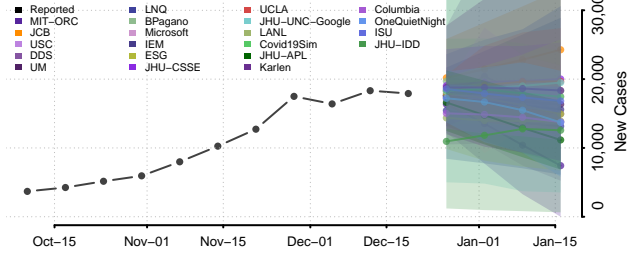

Washington County, Nebraska

Wayne County, Nebraska

Webster County, Nebraska

Wheeler County, Nebraska

York County, Nebraska

Nevada*

Carson City County, Nevada

Churchill County, Nevada