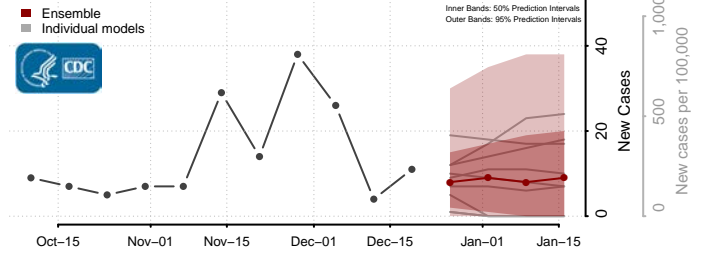

Putnam County, Missouri