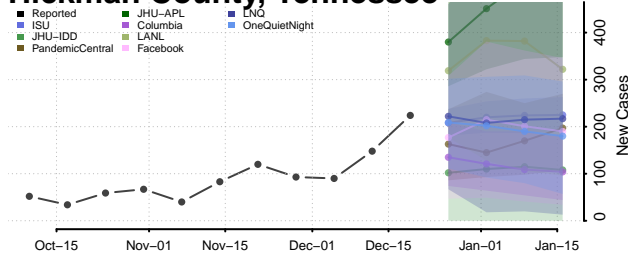

Hardin County, Tennessee

Hawkins County, Tennessee

Haywood County, Tennessee

Henderson County, Tennessee

Henry County, Tennessee

Hickman County, Tennessee

Houston County, Tennessee

Humphreys County, Tennessee