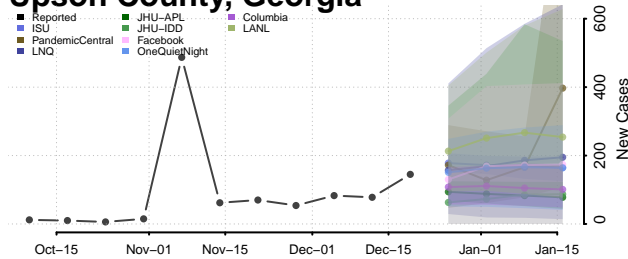

Turner County, Georgia

Twiggs County, Georgia

Union County, Georgia

Upson County, Georgia

Walker County, Georgia

Walton County, Georgia

Ware County, Georgia

Warren County, Georgia