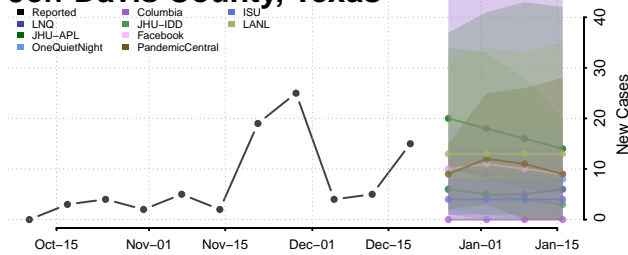

Hunt County, Texas

Hutchinson County, Texas

Irion County, Texas

Jack County, Texas

Jackson County, Texas

Jasper County, Texas

Jeff Davis County, Texas

Jefferson County, Texas