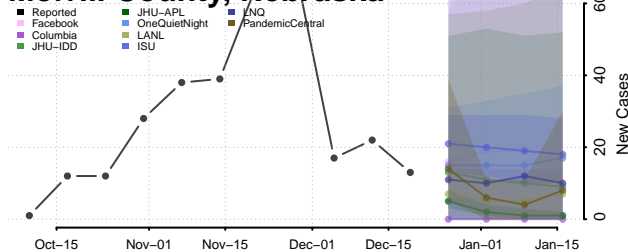

Madison County, Nebraska

McPherson County, Nebraska

Merrick County, Nebraska

Morrill County, Nebraska

Nance County, Nebraska

Nemaha County, Nebraska

Nuckolls County, Nebraska

Otoe County, Nebraska