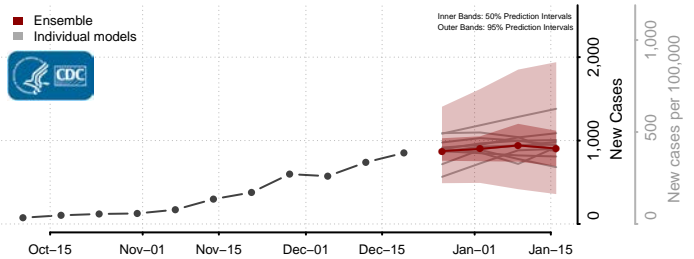

Trinity County, California

Tulare County, California

Tuolumne County, California

Ventura County, California

Yolo County, California

Yuba County, California

Colorado*

*New weekly cases may decrease in this location over the next four weeks. For these locations, the ensemble forecast indicates a probability of 0.75 or greater that fewer cases will be reported in week four of the forecast than in the last reported week.