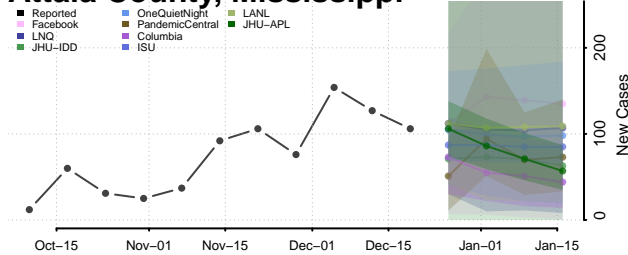

Winona County, Minnesota

Wright County, Minnesota

Yellow Medicine County, Minnesota

Mississippi

Adams County, Mississippi

Alcorn County, Mississippi

Amite County, Mississippi

Attala County, Mississippi