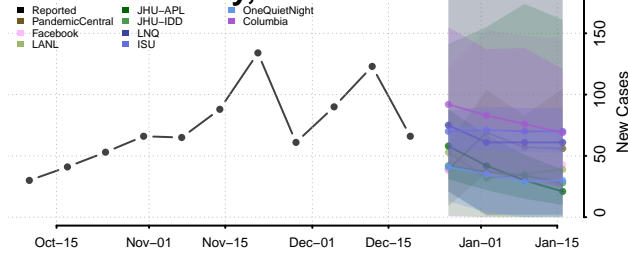

Dawson County, Montana