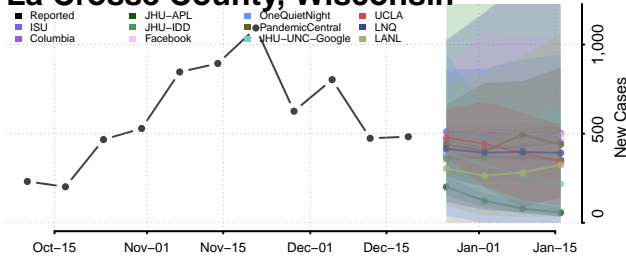

La Crosse County, Wisconsin