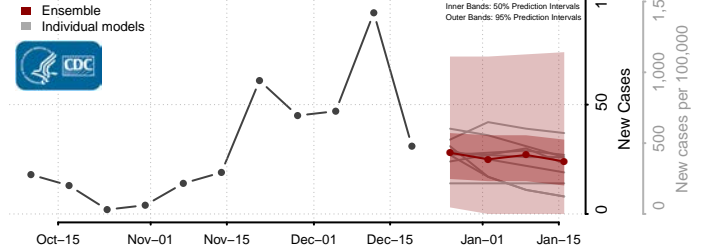

Buena Vista County, Virginia