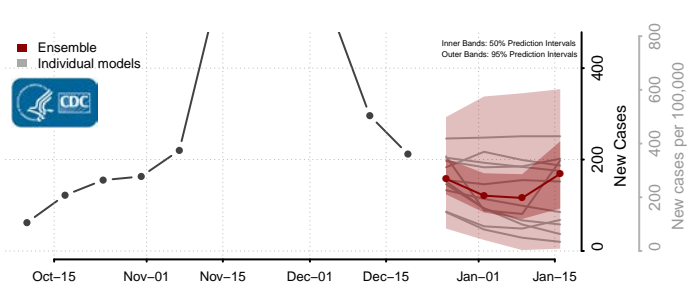

Nobles County, Minnesota

Norman County, Minnesota

Olmsted County, Minnesota

Otter Tail County, Minnesota

Pennington County, Minnesota

Pine County, Minnesota

Pipestone County, Minnesota

Polk County, Minnesota