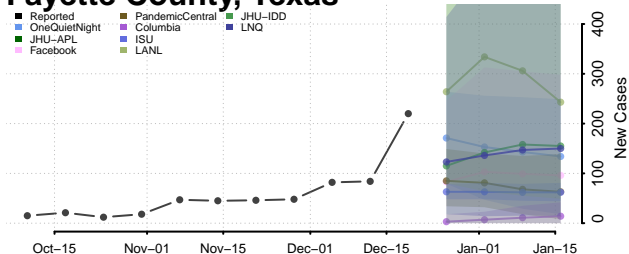

Ector County, Texas

Edwards County, Texas

El Paso County, Texas

Ellis County, Texas

Erath County, Texas

Falls County, Texas

Fannin County, Texas

Fayette County, Texas