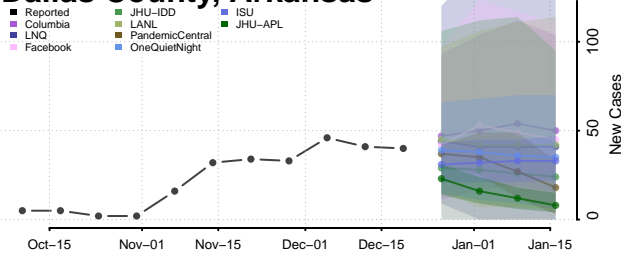

Dallas County, Arkansas