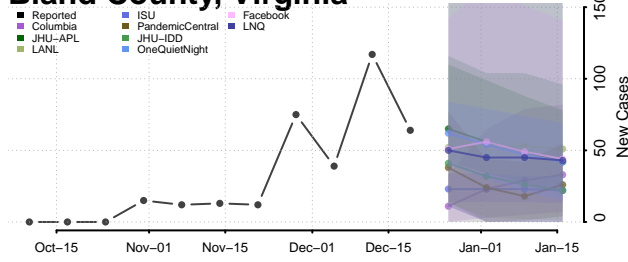

Bland County, Virginia