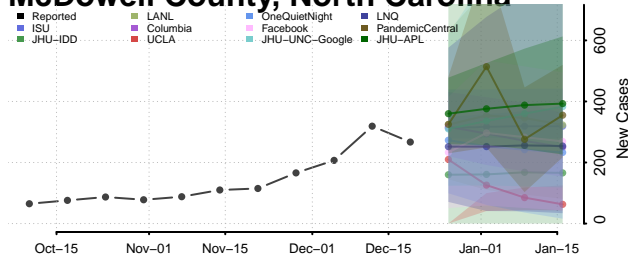

McDowell County, North Carolina