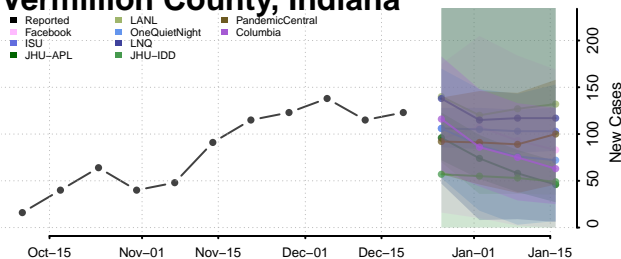

Vermillion County, Indiana