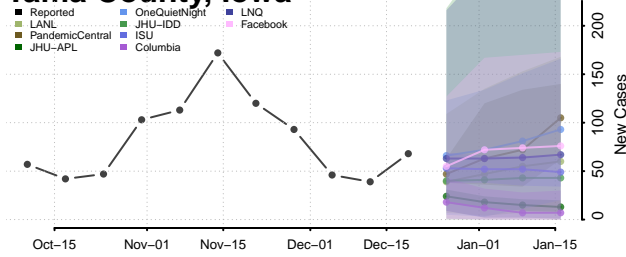

Tama County, Iowa