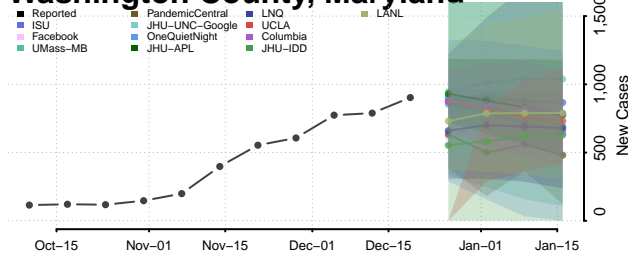

Washington County, Maryland