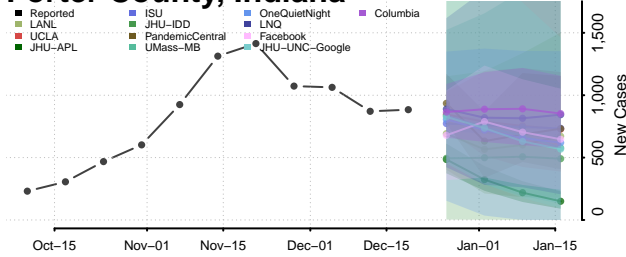

Orange County, Indiana

Owen County, Indiana

Parke County, Indiana

Perry County, Indiana

Pike County, Indiana

Porter County, Indiana

Posey County, Indiana

Pulaski County, Indiana