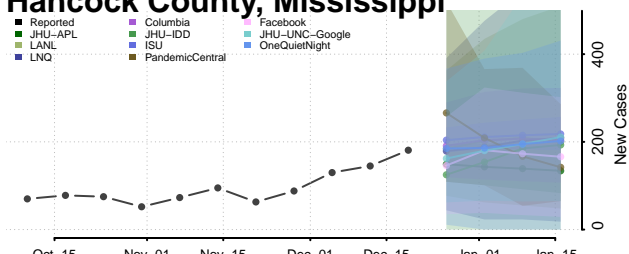

Greene County, Mississippi

Grenada County, Mississippi

Hancock County, Mississippi

Harrison County, Mississippi

Hinds County, Mississippi

Holmes County, Mississippi

Humphreys County, Mississippi

Issaquena County, Mississippi