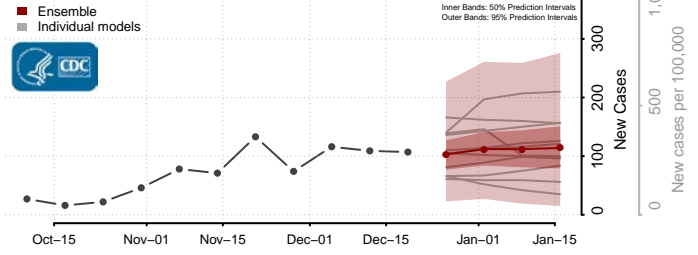

Dallas County, Alabama