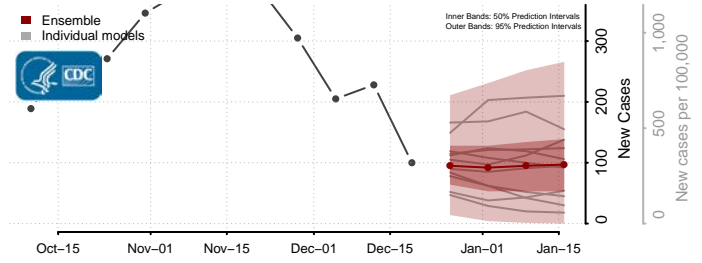

Morton County, North Dakota