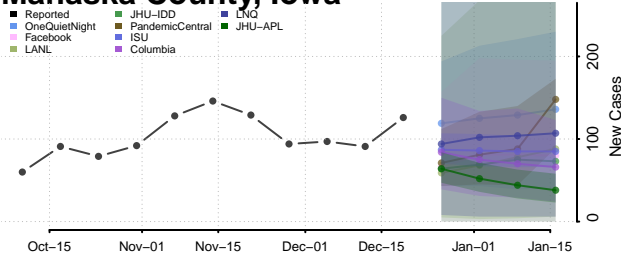

Mahaska County, Iowa