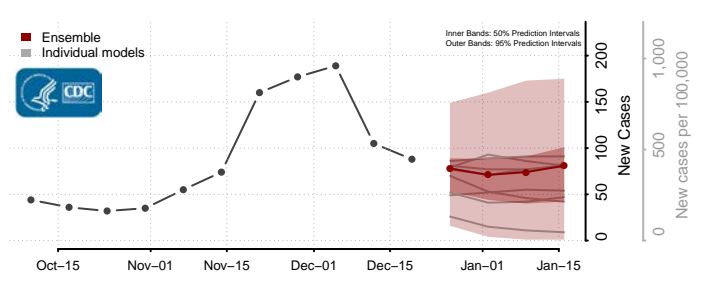

Martin County, Minnesota