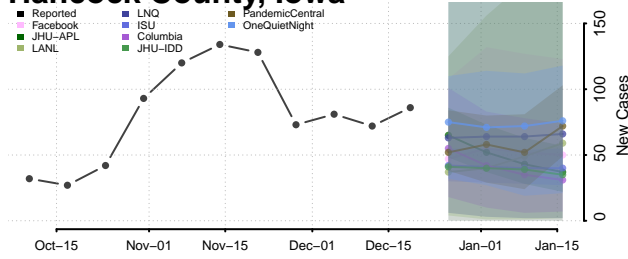

Grundy County, Iowa

Guthrie County, Iowa

Hamilton County, Iowa

Hancock County, Iowa

Hardin County, Iowa

Harrison County, Iowa

Henry County, Iowa

Howard County, Iowa