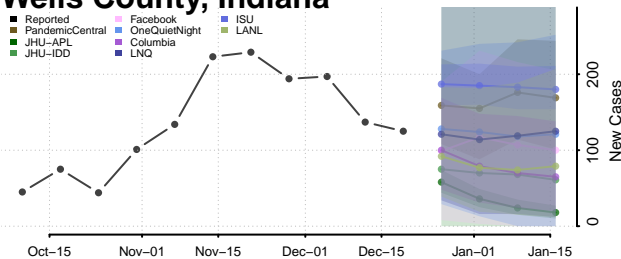

Vermillion County, Indiana

Vigo County, Indiana

Wabash County, Indiana

Warren County, Indiana

Warrick County, Indiana

Washington County, Indiana

Wayne County, Indiana

Wells County, Indiana