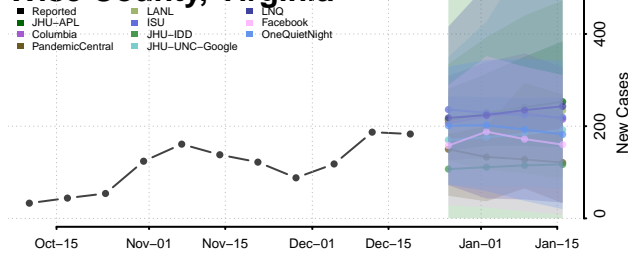

Wise County, Virginia