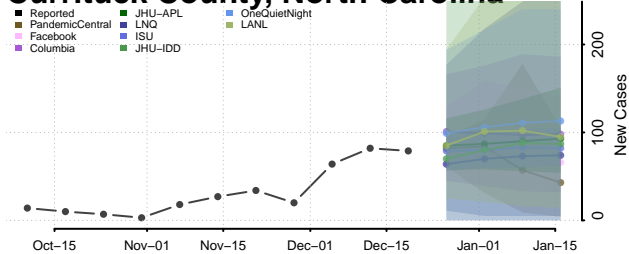

Clay County, North Carolina

Cleveland County, North Carolina

Columbus County, North Carolina

Craven County, North Carolina

Cumberland County, North Carolina

Currituck County, North Carolina

Dare County, North Carolina