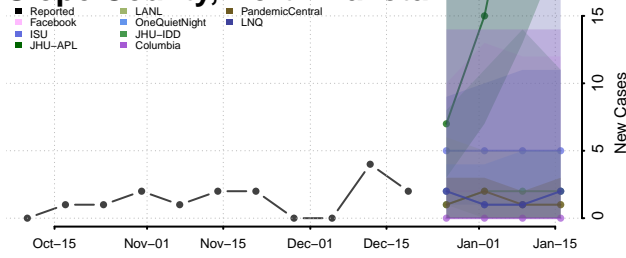

Slope County, North Dakota