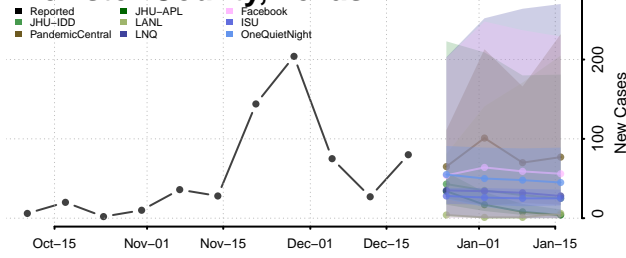

Brewster County, Texas