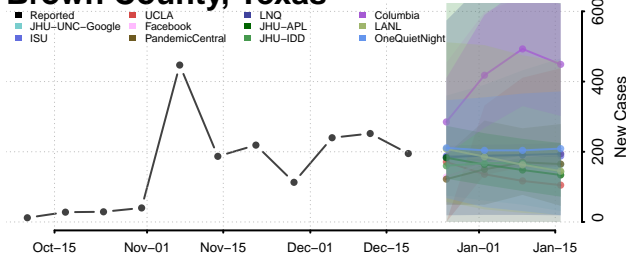

Brown County, Texas