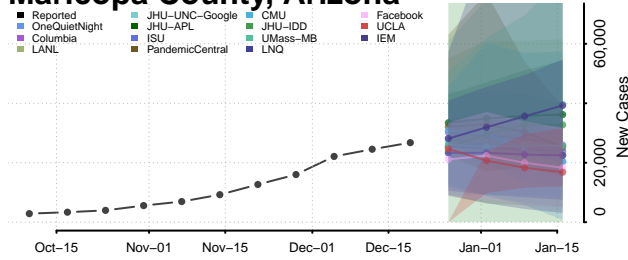

Gila County, Arizona

Graham County, Arizona

Greenlee County, Arizona

La Paz County, Arizona

Maricopa County, Arizona

Mohave County, Arizona

Navajo County, Arizona

Pima County, Arizona