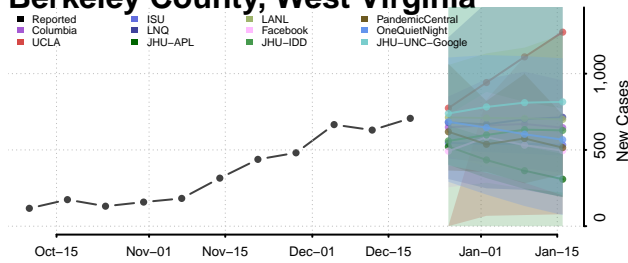

Berkeley County, West Virginia