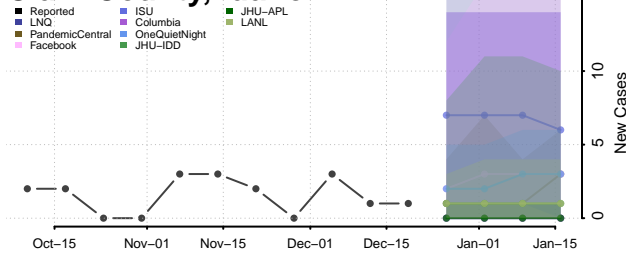

Clark County, Idaho