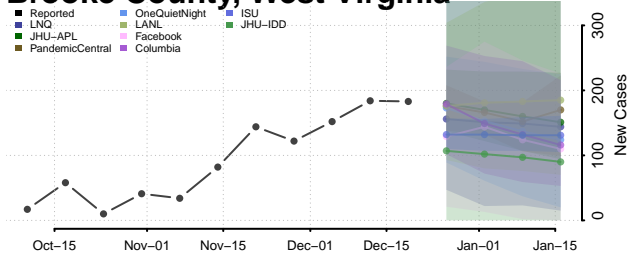

Brooke County, West Virginia