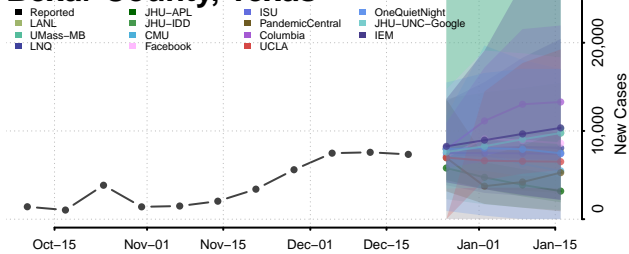

Bexar County, Texas