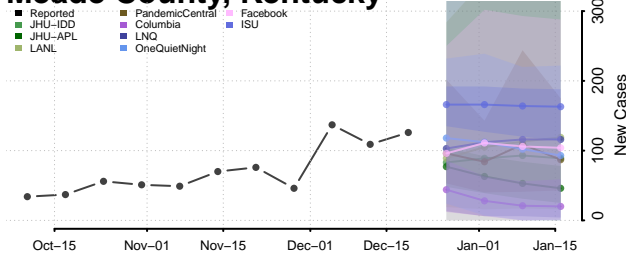

Meade County, Kentucky