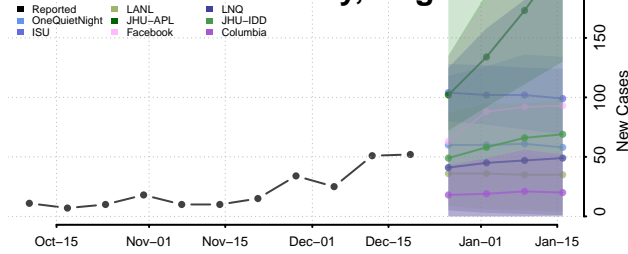

Manassas Park County, Virginia