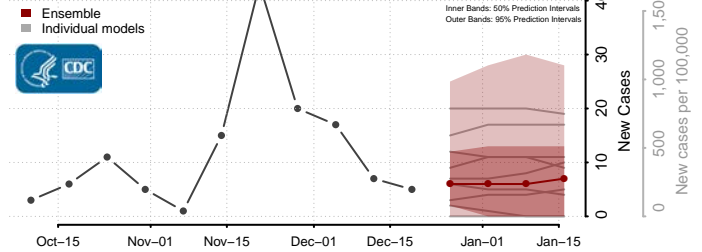

Grant County, Kansas

Gray County, Kansas

Greeley County, Kansas

Greenwood County, Kansas

Hamilton County, Kansas

Harper County, Kansas

Harvey County, Kansas

Haskell County, Kansas