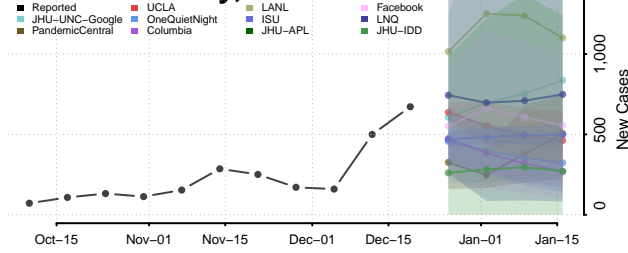

Warren County, Tennessee