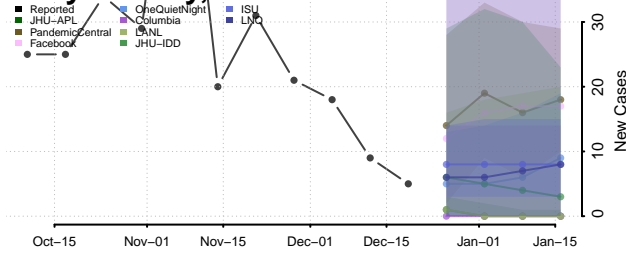

Eddy County, North Dakota