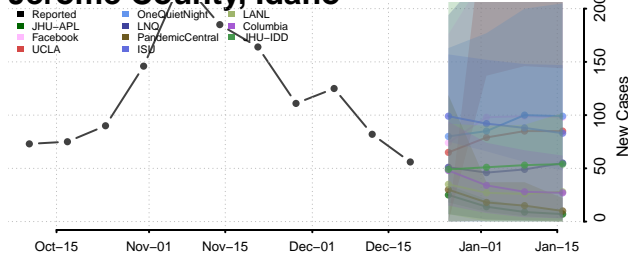

Gem County, Idaho

Gooding County, Idaho

Idaho County, Idaho

Jefferson County, Idaho

Jerome County, Idaho

Kootenai County, Idaho

Latah County, Idaho

Lemhi County, Idaho