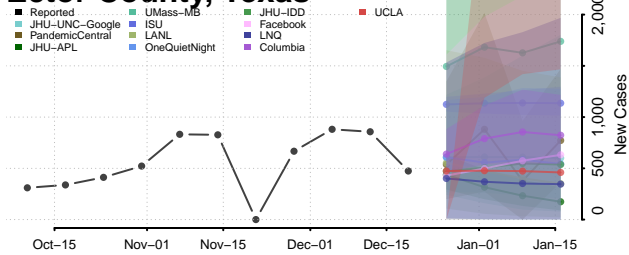

Ector County, Texas