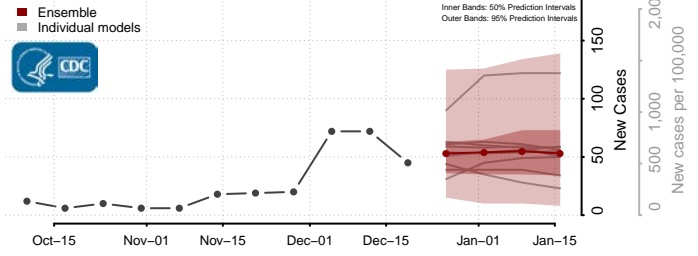

Johnson County, Arkansas

Lafayette County, Arkansas

Lawrence County, Arkansas

Lee County, Arkansas

Lincoln County, Arkansas

Little River County, Arkansas

Logan County, Arkansas

Lonoke County, Arkansas