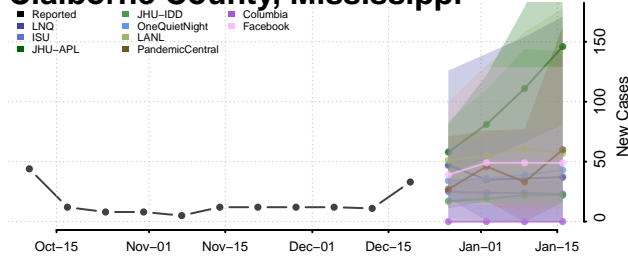

Claiborne County, Mississippi