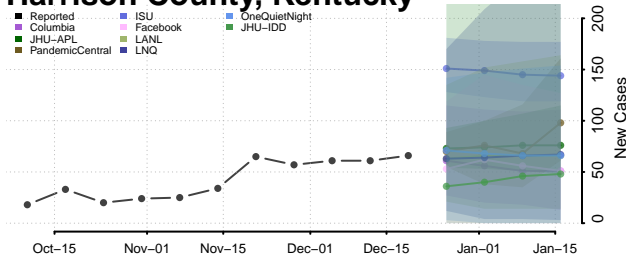

Harrison County, Kentucky