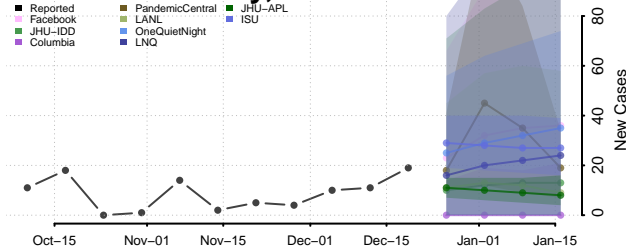

Allendale County, South Carolina

**New weekly cases may increase in this location over the next four weeks. For these locations, the ensemble forecast indicates a probability of 0.75 or greater that more cases will be reported in week four of the forecast than in the last reported week.