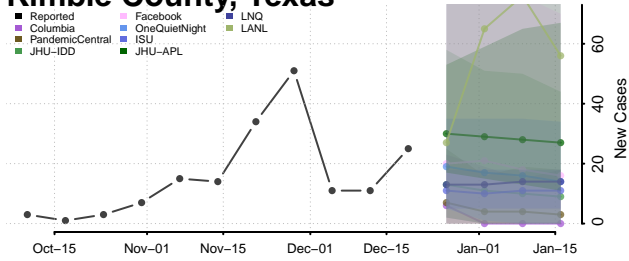

Kimble County, Texas