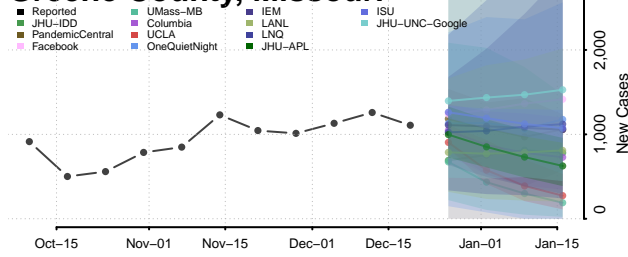

Greene County, Missouri