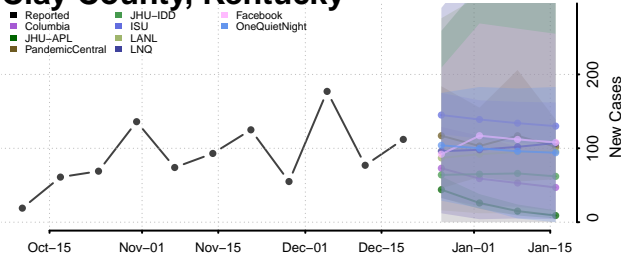

Clay County, Kentucky