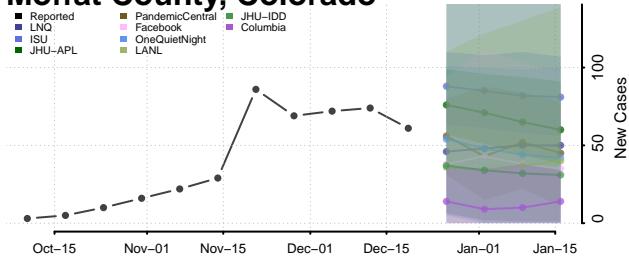

Moffat County, Colorado