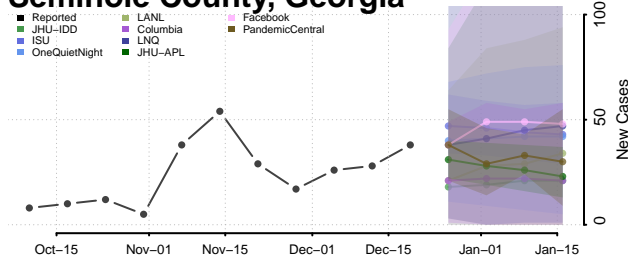

Quitman County, Georgia

Rabun County, Georgia

Randolph County, Georgia

Richmond County, Georgia

Rockdale County, Georgia

Schley County, Georgia

Screven County, Georgia

Seminole County, Georgia