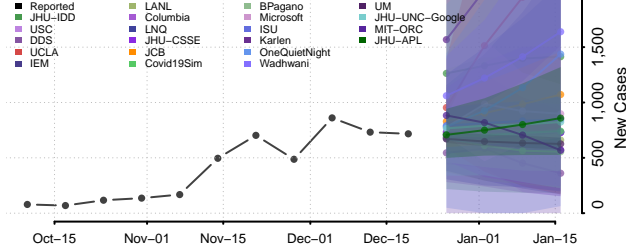

Utah County, Utah

Wasatch County, Utah

Washington County, Utah

Wayne County, Utah

Weber County, Utah

Vermont