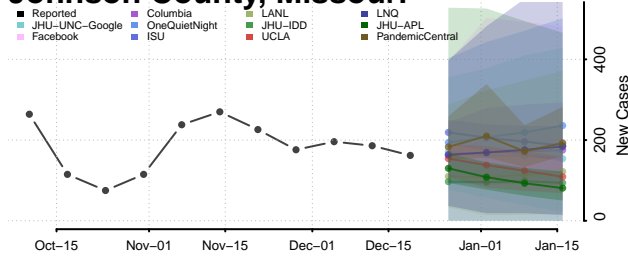

Johnson County, Missouri