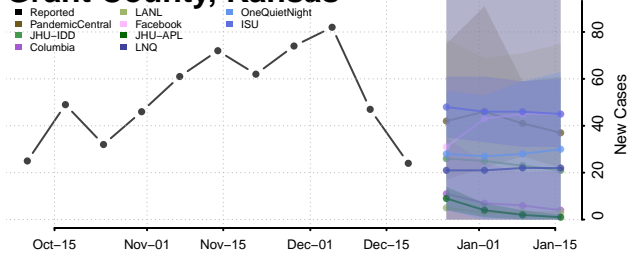

Grant County, Kansas