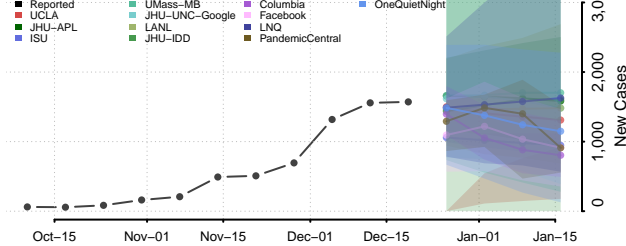

Oneida County, New York