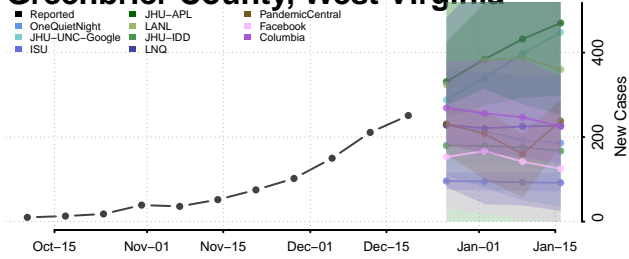

Greenbrier County, West Virginia