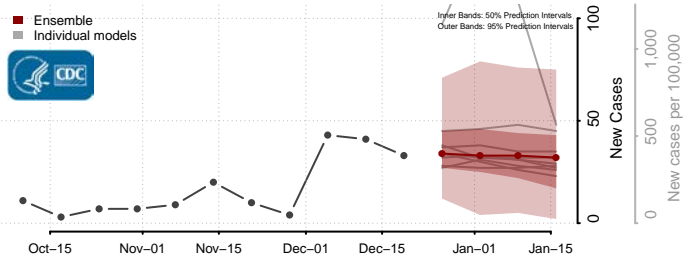

Clay County, West Virginia