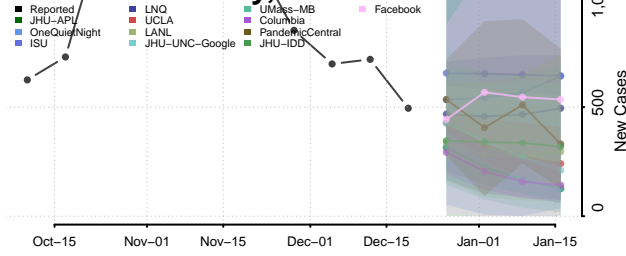

Marathon County, Wisconsin