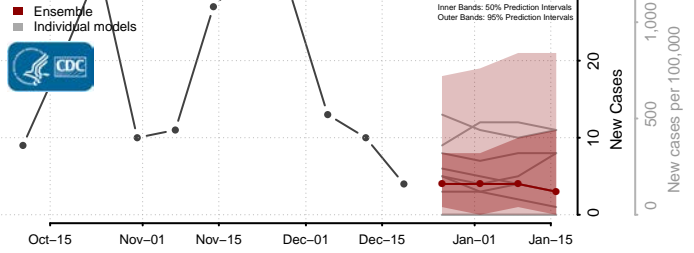

Eddy County, North Dakota

Emmons County, North Dakota

Foster County, North Dakota

Golden Valley County, North Dakota

Grand Forks County, North Dakota

Grant County, North Dakota

Griggs County, North Dakota

Hettinger County, North Dakota