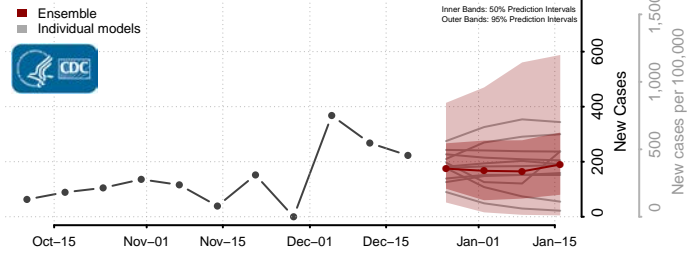

Trinity County, Texas

Tyler County, Texas

Upshur County, Texas

Upton County, Texas

Uvalde County, Texas

Val Verde County, Texas

Van Zandt County, Texas

Victoria County, Texas