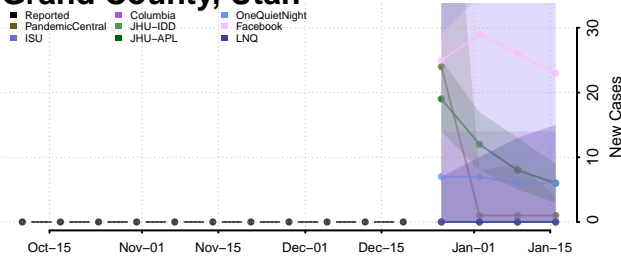

Grand County, Utah