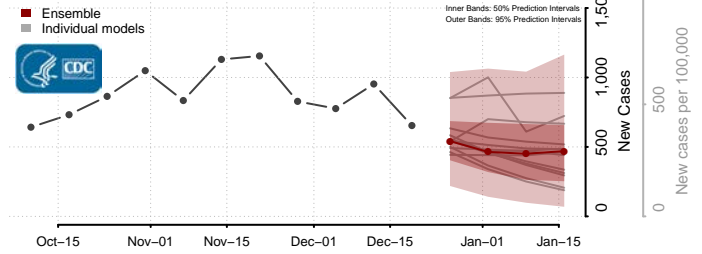

Yellowstone County, Montana