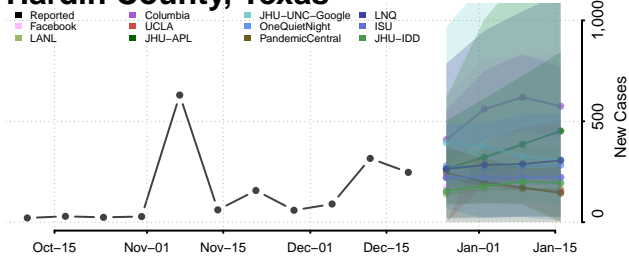

Hardin County, Texas