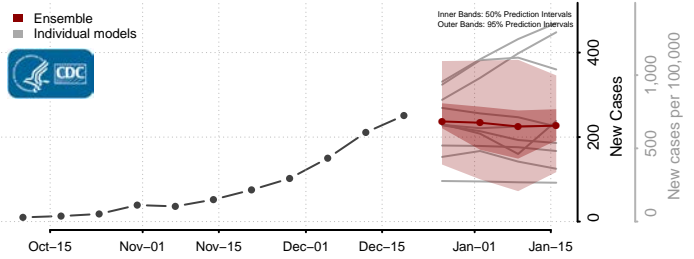

Greenbrier County, West Virginia

Hampshire County, West Virginia

Hancock County, West Virginia

Hardy County, West Virginia

Harrison County, West Virginia

Jackson County, West Virginia

Jefferson County, West Virginia