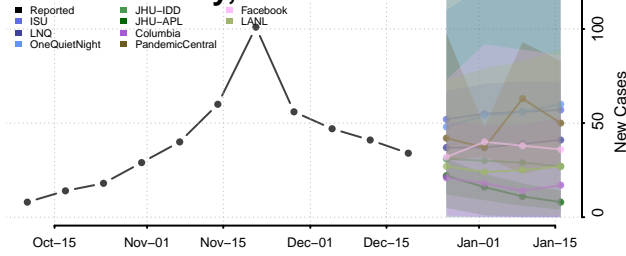

Marion County, Arkansas