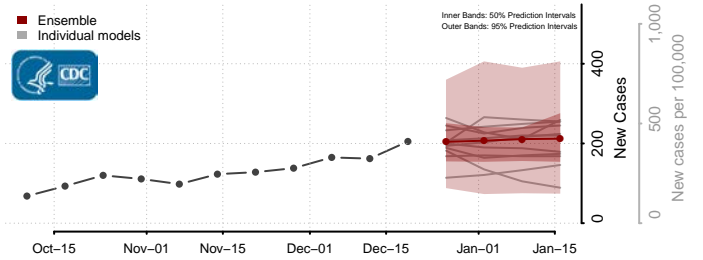

Gaston County, North Carolina

Gates County, North Carolina

Graham County, North Carolina

Granville County, North Carolina

Greene County, North Carolina

Guilford County, North Carolina

Halifax County, North Carolina