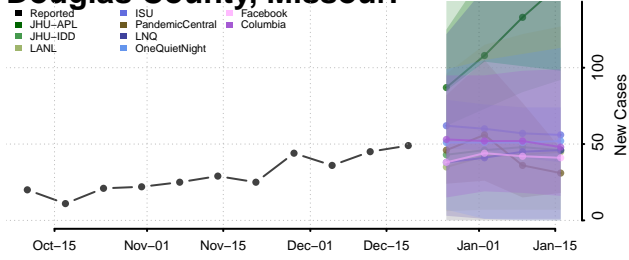

Douglas County, Missouri