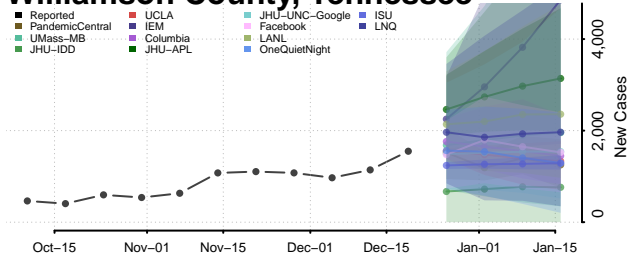

Williamson County, Tennessee