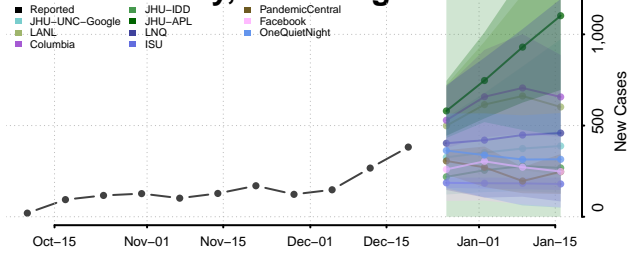

Mercer County, West Virginia