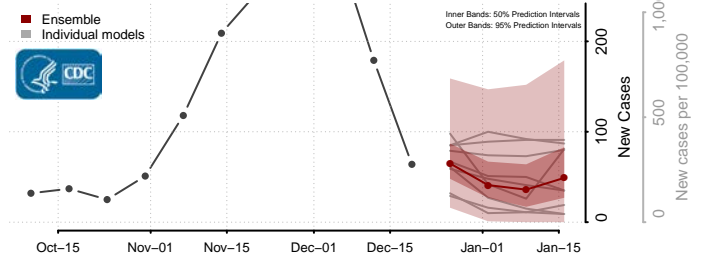

Meeker County, Minnesota