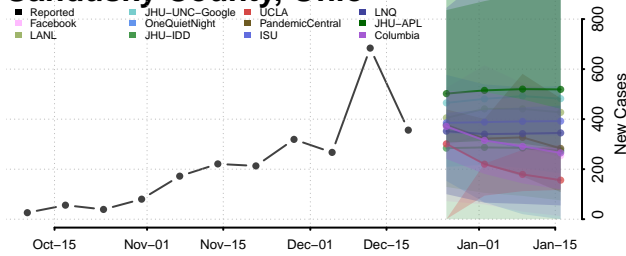

Sandusky County, Ohio