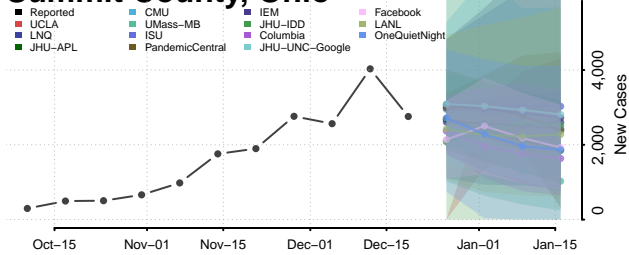

Summit County, Ohio