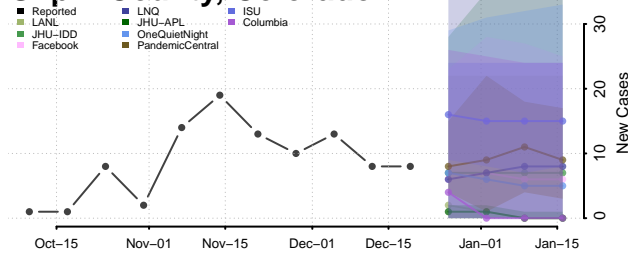

Gilpin County, Colorado