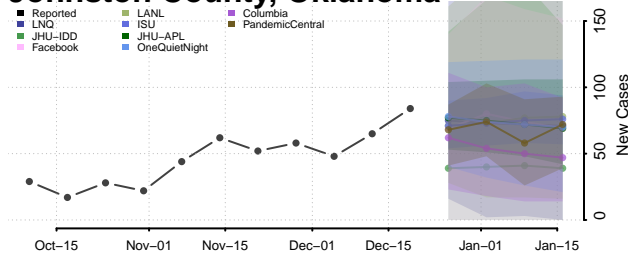

Johnston County, Oklahoma