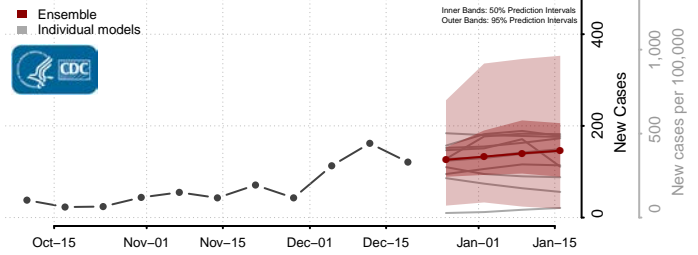

Dale County, Alabama

Dallas County, Alabama

DeKalb County, Alabama

Elmore County, Alabama

Escambia County, Alabama

Etowah County, Alabama

Fayette County, Alabama

Franklin County, Alabama