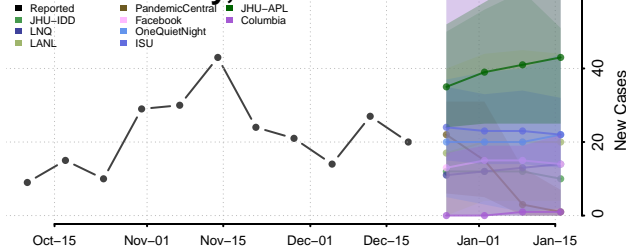

Barber County, Kansas