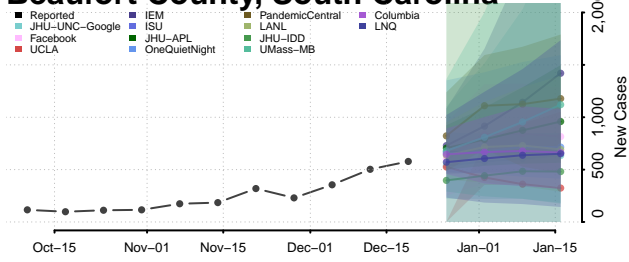

Beaufort County, South Carolina