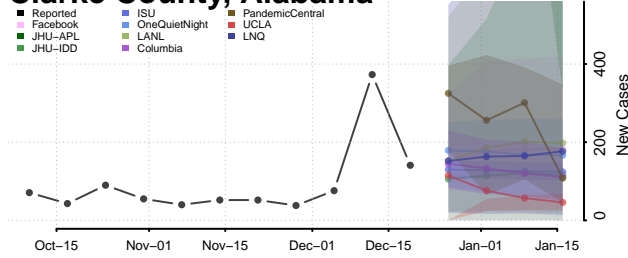

Butler County, Alabama

Calhoun County, Alabama

Chambers County, Alabama

Cherokee County, Alabama

Chilton County, Alabama

Choctaw County, Alabama

Clarke County, Alabama

Clay County, Alabama