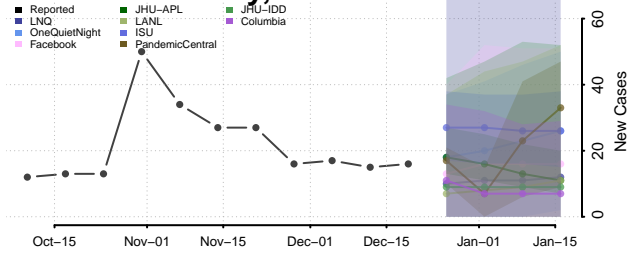

Audubon County, Iowa