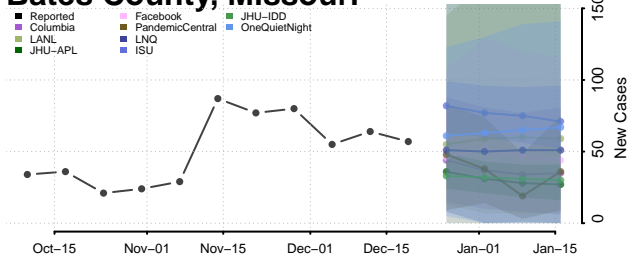

Bates County, Missouri