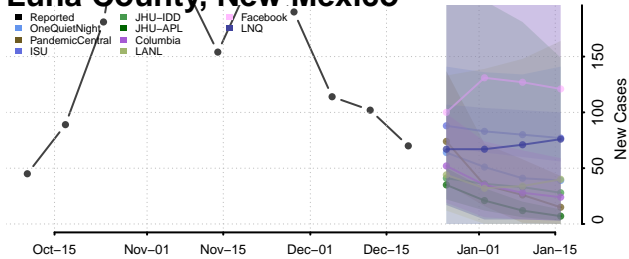

Grant County, New Mexico

Guadalupe County, New Mexico

Harding County, New Mexico

Hidalgo County, New Mexico

Lea County, New Mexico

Lincoln County, New Mexico

Los Alamos County, New Mexico

Luna County, New Mexico