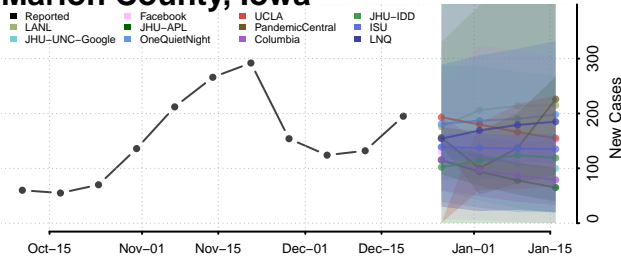

Marion County, Iowa