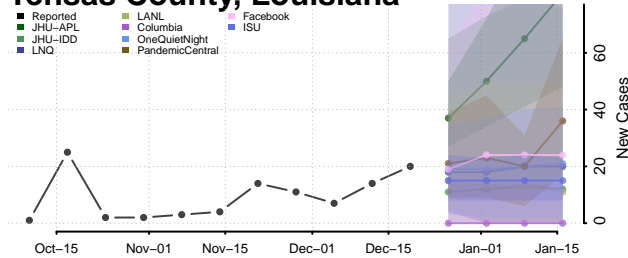

Tensas County, Louisiana