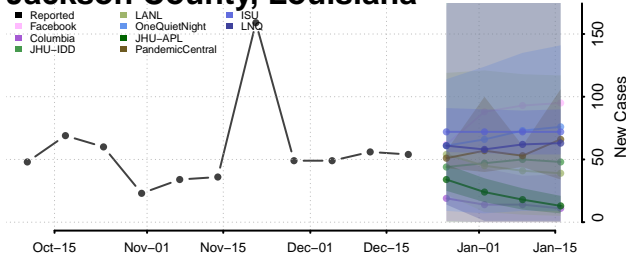

Grant County, Louisiana

Iberia County, Louisiana

Iberville County, Louisiana

Jackson County, Louisiana

Jefferson County, Louisiana

Jefferson Davis County, Louisiana

Lafayette County, Louisiana

Lafourche County, Louisiana