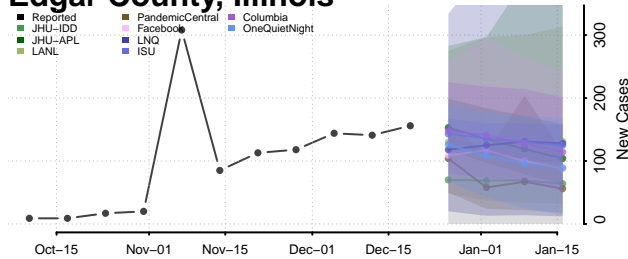

Cumberland County, Illinois

De Witt County, Illinois

DeKalb County, Illinois

Douglas County, Illinois

DuPage County, Illinois

Edgar County, Illinois

Edwards County, Illinois

Effingham County, Illinois