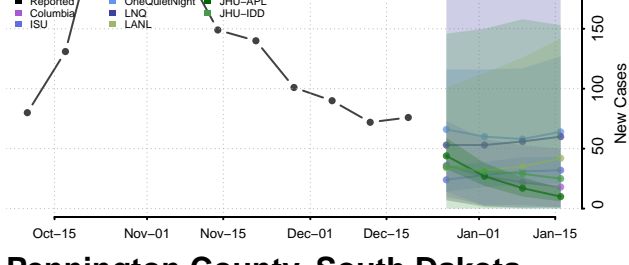

Oglala Lakota County, South Dakota