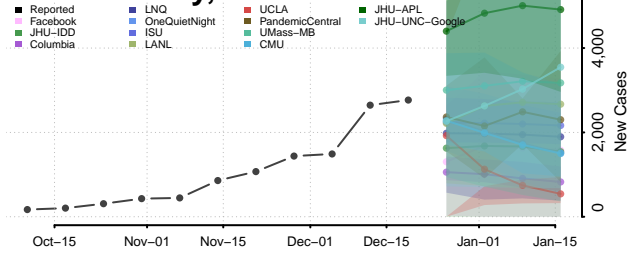

Pinal County, Arizona

Santa Cruz County, Arizona

Yavapai County, Arizona

Yuma County, Arizona

Arkansas

Arkansas County, Arkansas

Ashley County, Arkansas

Baxter County, Arkansas