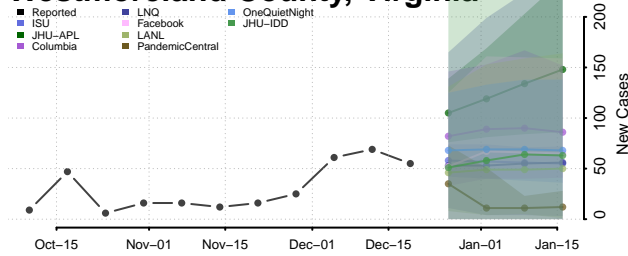

Tazewell County, Virginia

Virginia Beach County, Virginia

Warren County, Virginia

Washington County, Virginia

Waynesboro County, Virginia

Westmoreland County, Virginia

Williamsburg County, Virginia

Winchester County, Virginia