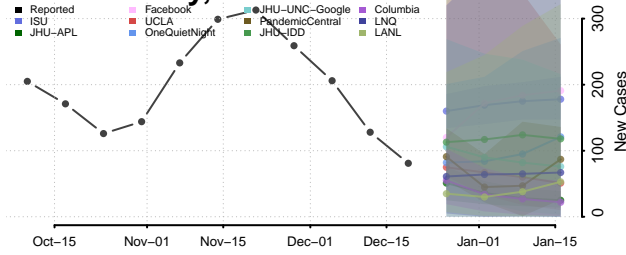

Stark County, North Dakota