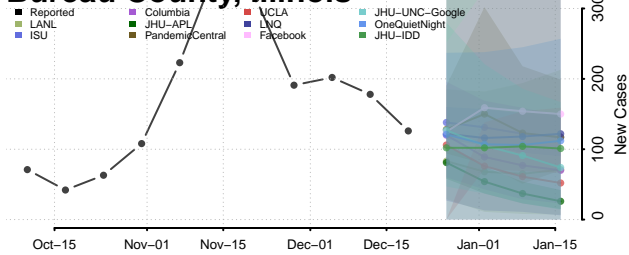

Bureau County, Illinois