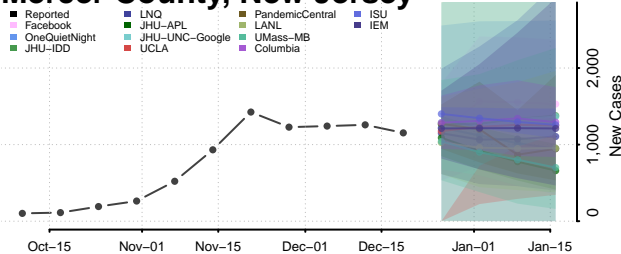

Essex County, New Jersey

Gloucester County, New Jersey

Hudson County, New Jersey

Hunterdon County, New Jersey

Mercer County, New Jersey

Middlesex County, New Jersey

Monmouth County, New Jersey

Morris County, New Jersey