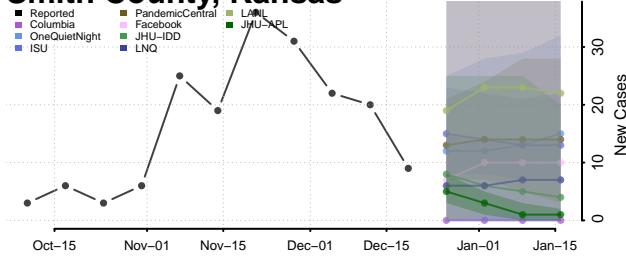

Smith County, Kansas