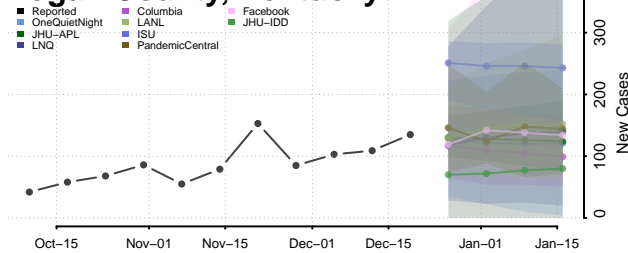

Lawrence County, Kentucky

Lee County, Kentucky

Leslie County, Kentucky

Letcher County, Kentucky

Lewis County, Kentucky

Lincoln County, Kentucky

Livingston County, Kentucky

Logan County, Kentucky