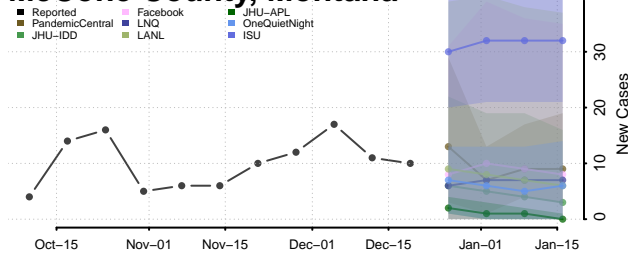

McCone County, Montana