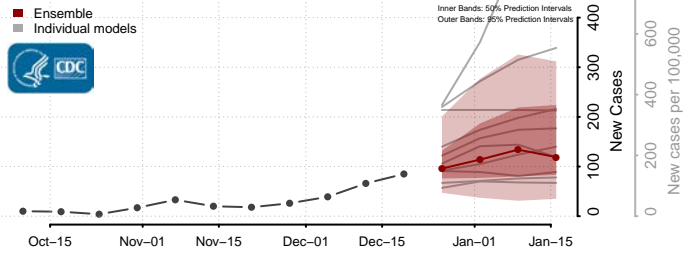

Suffolk County, New York

Sullivan County, New York

Tioga County, New York

Tompkins County, New York

Ulster County, New York

Warren County, New York

Washington County, New York

Wayne County, New York