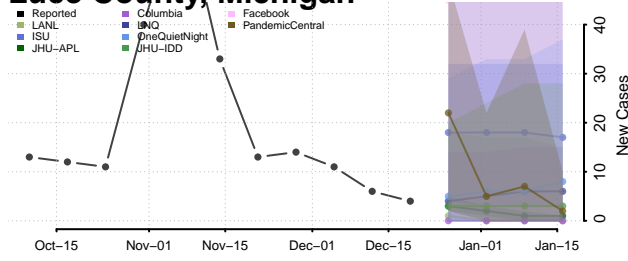

Leelanau County, Michigan

Lenawee County, Michigan

Livingston County, Michigan

Luce County, Michigan

Mackinac County, Michigan

Macomb County, Michigan

Manistee County, Michigan

Marquette County, Michigan