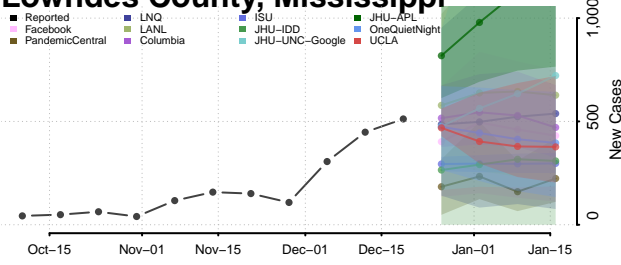

Madison County, Mississippi

Marion County, Mississippi

Marshall County, Mississippi

Monroe County, Mississippi

Montgomery County, Mississippi

Neshoba County, Mississippi

Newton County, Mississippi

Noxubee County, Mississippi