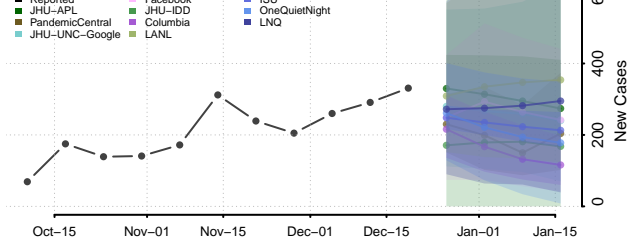

Franklin County, Illinois