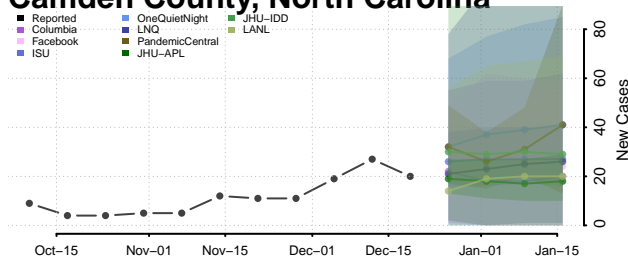

Camden County, North Carolina