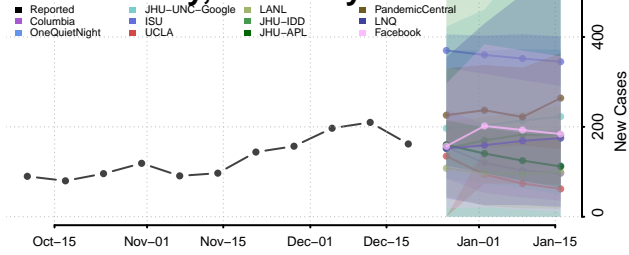

Scott County, Kentucky