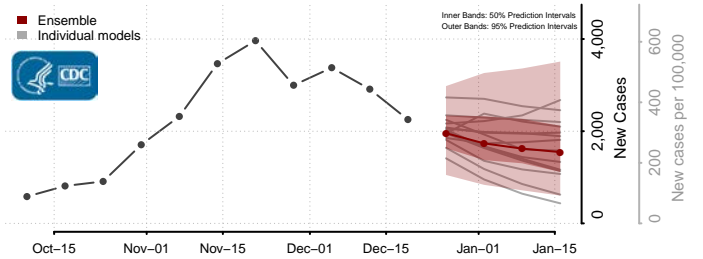

Arapahoe County, Colorado