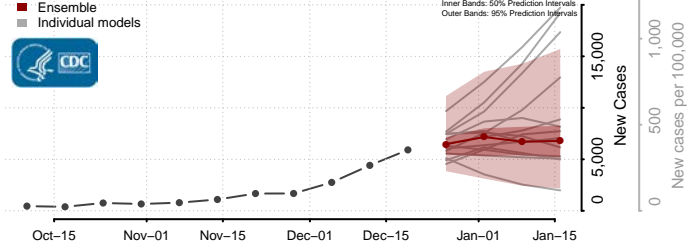

California**

Alameda County, California

Alpine County, California

Amador County, California

Butte County, California

Calaveras County, California

**New weekly cases may increase in this location over the next four weeks. For these locations, the ensemble forecast indicates a probability of 0.75 or greater that more cases will be reported in week four of the forecast than in the last reported week.