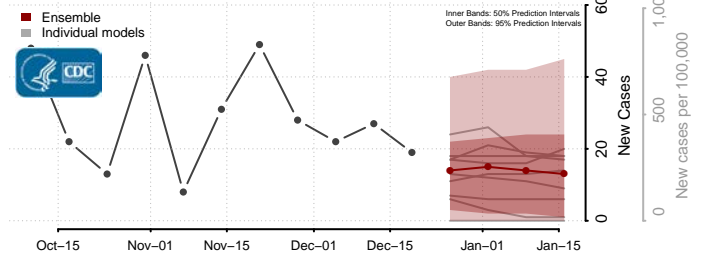

Pondera County, Montana