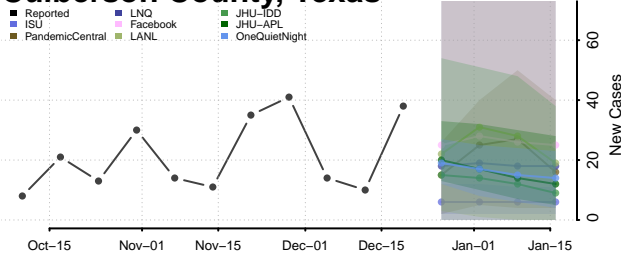

Culberson County, Texas