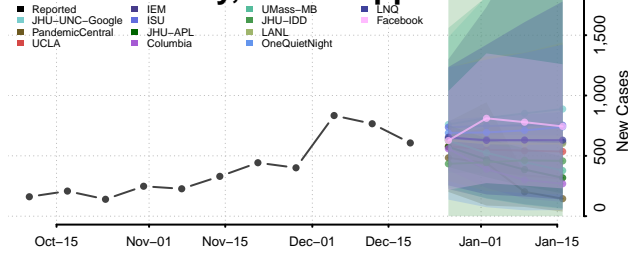

Rankin County, Mississippi