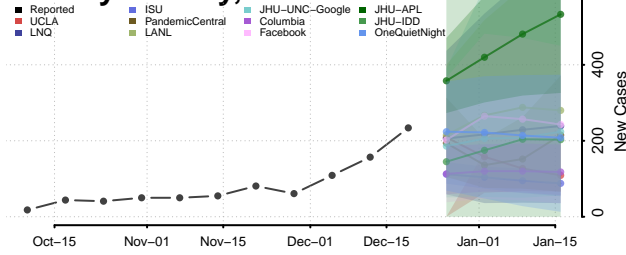

Franklin County, Florida

Gadsden County, Florida

Gilchrist County, Florida

Glades County, Florida

Gulf County, Florida

Hamilton County, Florida

Hardee County, Florida

Hendry County, Florida