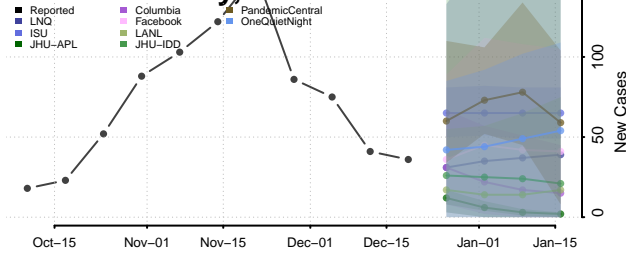

Adams County, Wisconsin

Ashland County, Wisconsin

Barron County, Wisconsin

Bayfield County, Wisconsin

Brown County, Wisconsin

Buffalo County, Wisconsin

Burnett County, Wisconsin

Calumet County, Wisconsin