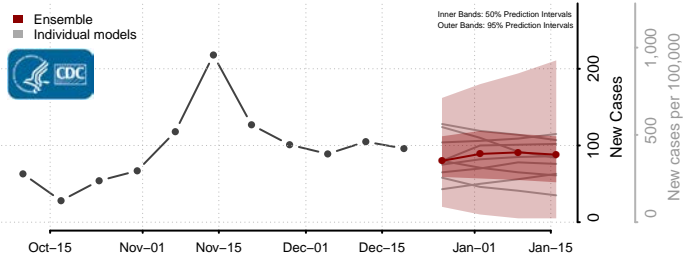

Saline County, Missouri