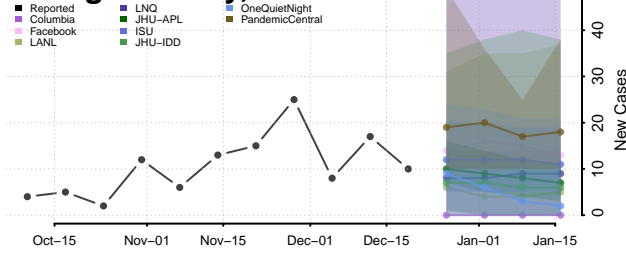

Grant County, New Mexico

Guadalupe County, New Mexico

Harding County, New Mexico

Hidalgo County, New Mexico

Lea County, New Mexico

Lincoln County, New Mexico

Los Alamos County, New Mexico

Luna County, New Mexico