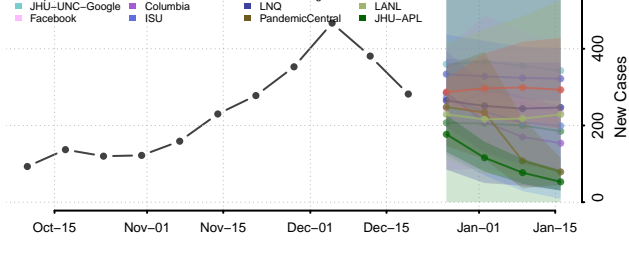

Jackson County, Indiana