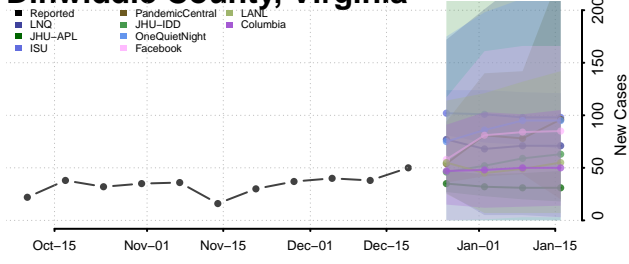

Dinwiddie County, Virginia