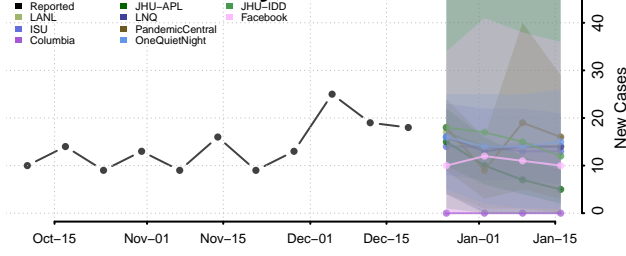

Hitchcock County, Nebraska