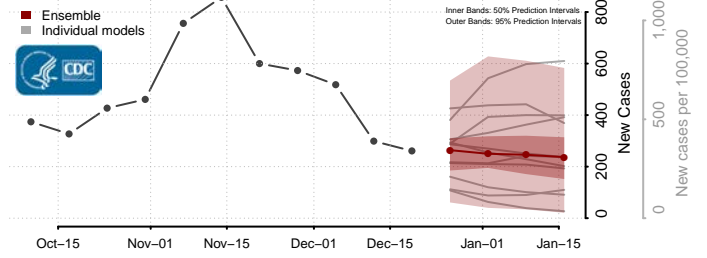

Cole County, Missouri