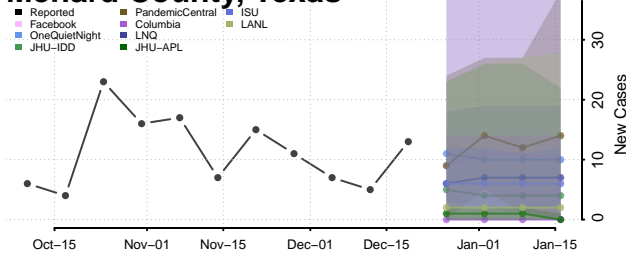

Menard County, Texas