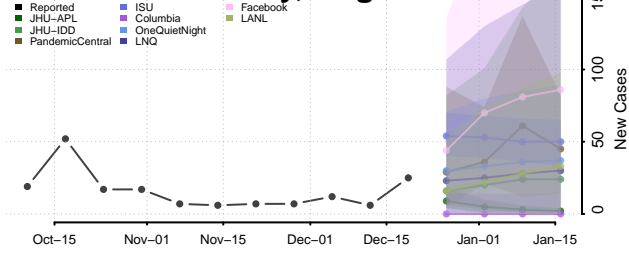

Goochland County, Virginia

Grayson County, Virginia

Greene County, Virginia

Greensville County, Virginia

Halifax County, Virginia

Hampton County, Virginia

Hanover County, Virginia

Harrisonburg County, Virginia