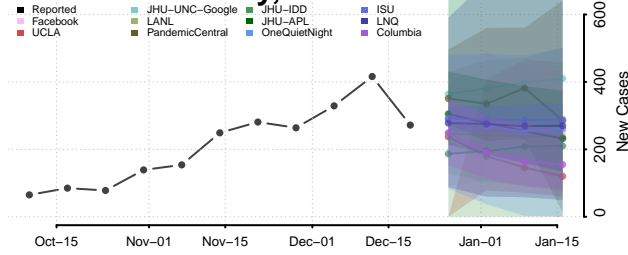

Huron County, Ohio

Jackson County, Ohio

Jefferson County, Ohio

Knox County, Ohio

Lake County, Ohio

Lawrence County, Ohio

Licking County, Ohio

Logan County, Ohio