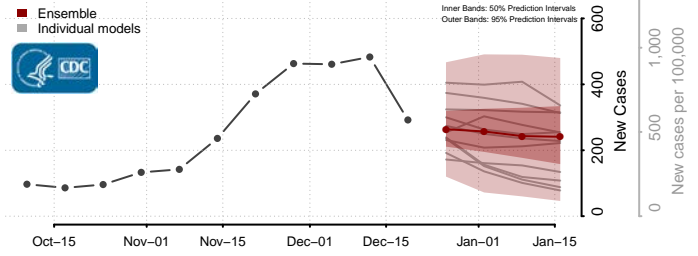

Columbiana County, Ohio

Coshocton County, Ohio

Crawford County, Ohio

Cuyahoga County, Ohio

Darke County, Ohio

Defiance County, Ohio

Delaware County, Ohio

Erie County, Ohio