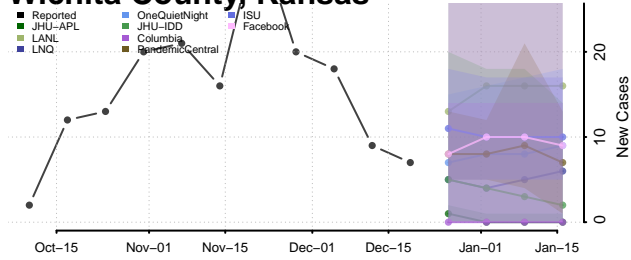

Wichita County, Kansas