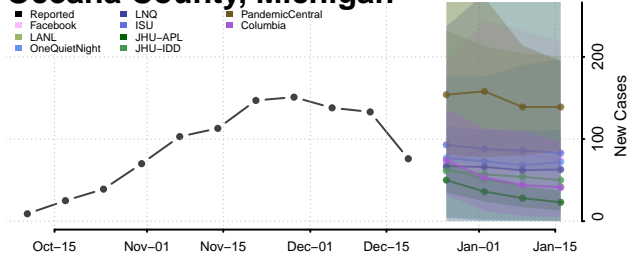

Muskegon County, Michigan

Newaygo County, Michigan

Oakland County, Michigan

Oceana County, Michigan

Ogemaw County, Michigan

Ontonagon County, Michigan

Osceola County, Michigan

Oscoda County, Michigan