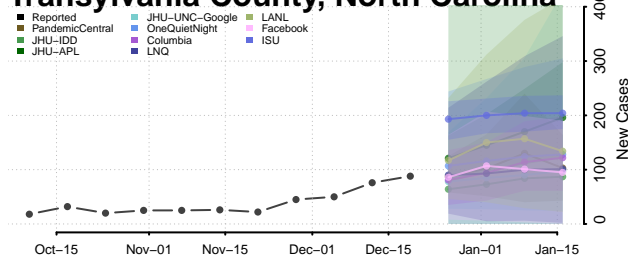

Transylvania County, North Carolina