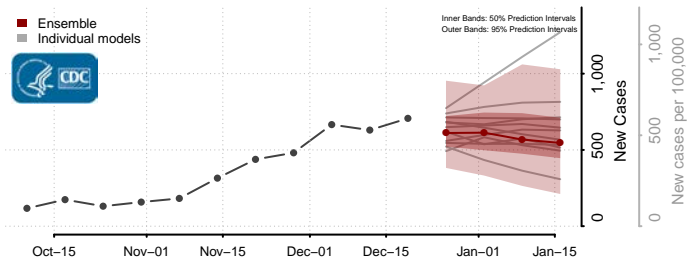

Berkeley County, West Virginia