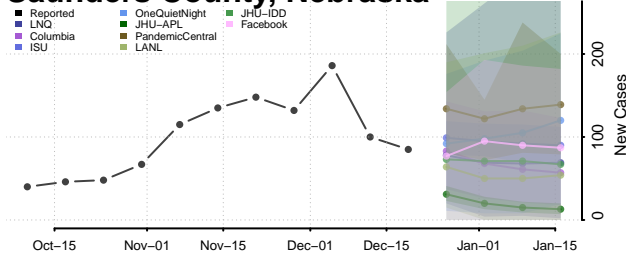

Rock County, Nebraska

Saline County, Nebraska

Sarpy County, Nebraska

Saunders County, Nebraska

Scotts Bluff County, Nebraska

Seward County, Nebraska

Thurston County, Nebraska

Valley County, Nebraska