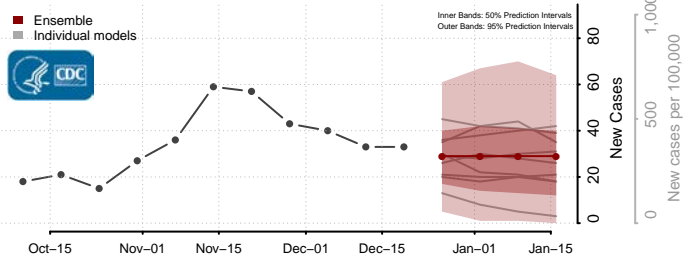

Caldwell County, Missouri