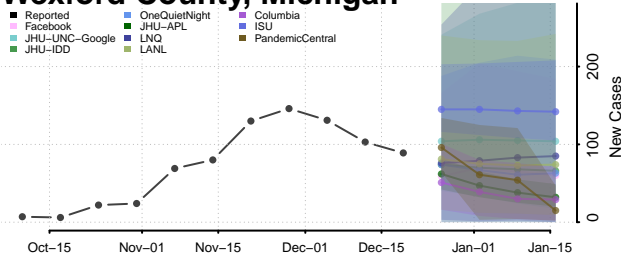

St. Clair County, Michigan

St. Joseph County, Michigan

Tuscola County, Michigan

Van Buren County, Michigan

Washtenaw County, Michigan

Wayne County, Michigan

Wexford County, Michigan

Minnesota*