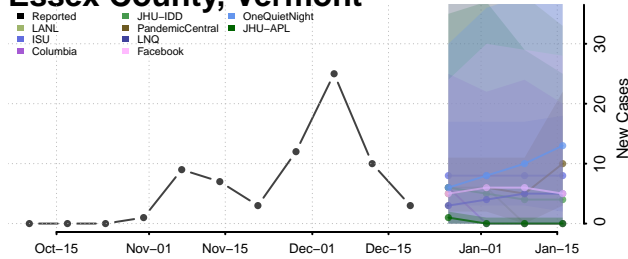

Caledonia County, Vermont

Chittenden County, Vermont

Essex County, Vermont

Franklin County, Vermont

Grand Isle County, Vermont

Lamoille County, Vermont

Orange County, Vermont

Orleans County, Vermont