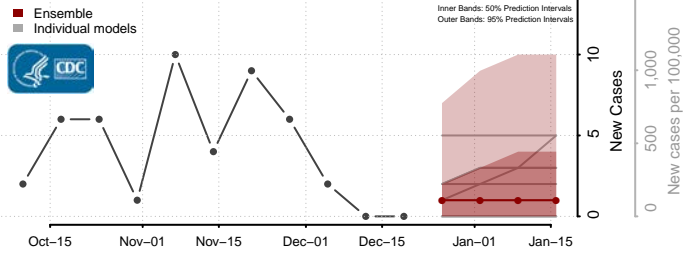

Jones County, South Dakota