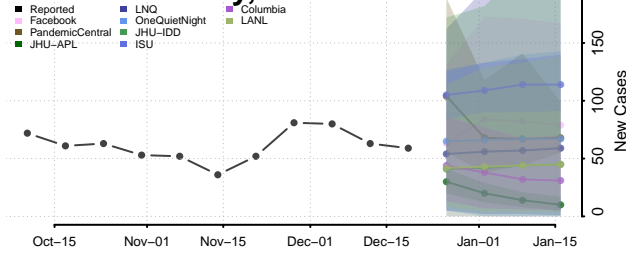

Dallas County, Arkansas

Desha County, Arkansas

Drew County, Arkansas

Faulkner County, Arkansas

Franklin County, Arkansas

Fulton County, Arkansas

Garland County, Arkansas

Grant County, Arkansas