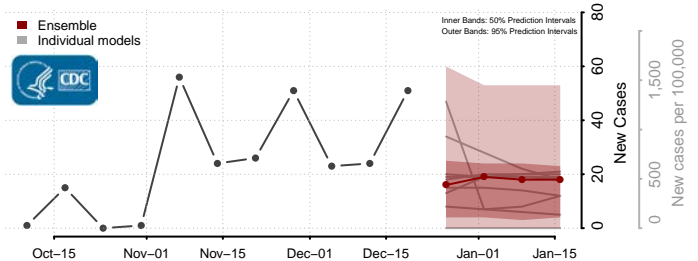

Trinity County, Texas

Tyler County, Texas

Upshur County, Texas

Upton County, Texas

Uvalde County, Texas

Val Verde County, Texas

Van Zandt County, Texas

Victoria County, Texas