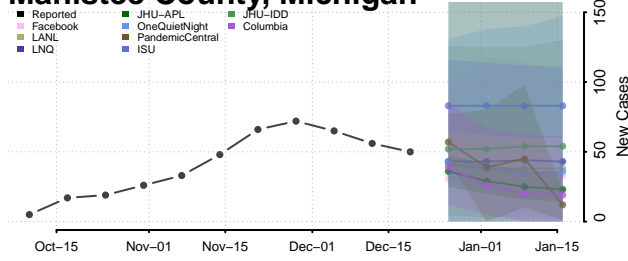

Leelanau County, Michigan

Lenawee County, Michigan

Livingston County, Michigan

Luce County, Michigan

Mackinac County, Michigan

Macomb County, Michigan

Manistee County, Michigan

Marquette County, Michigan