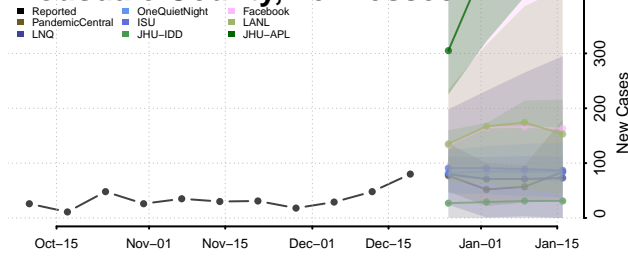

Trousdale County, Tennessee