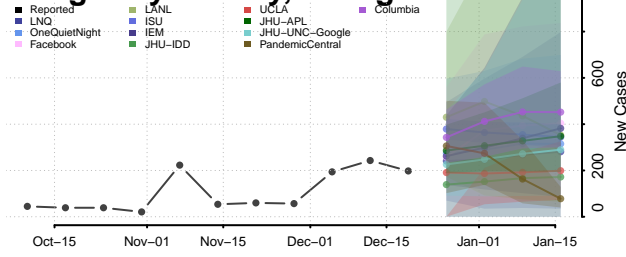

Dougherty County, Georgia