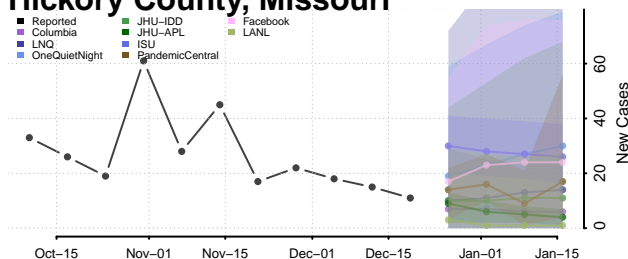

Hickory County, Missouri