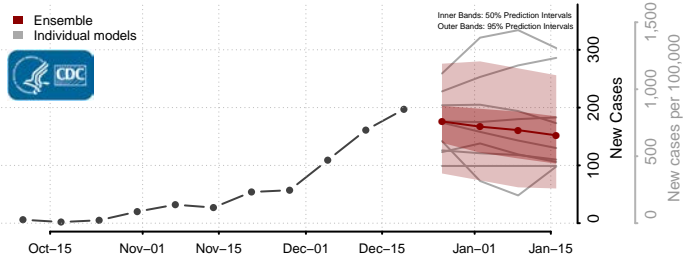

Hampshire County, West Virginia