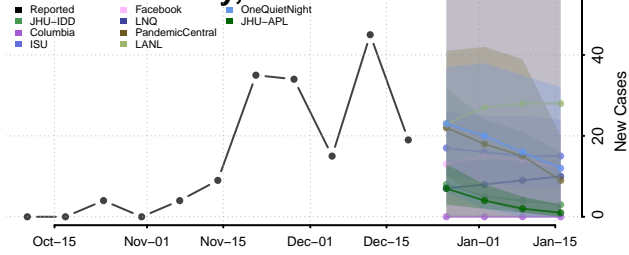

Elko County, Nevada

Esmeralda County, Nevada

Eureka County, Nevada

Humboldt County, Nevada

Lander County, Nevada

Lincoln County, Nevada

Lyon County, Nevada

Mineral County, Nevada