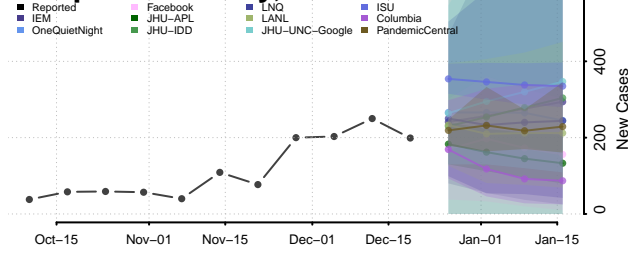

Suffolk County, New York

Sullivan County, New York

Tioga County, New York

Tompkins County, New York

Ulster County, New York

Warren County, New York

Washington County, New York

Wayne County, New York