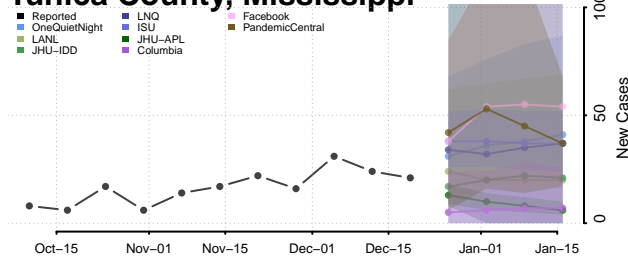

Tate County, Mississippi

Tippah County, Mississippi

Tishomingo County, Mississippi

Tunica County, Mississippi

Union County, Mississippi

Walthall County, Mississippi

Warren County, Mississippi

Washington County, Mississippi