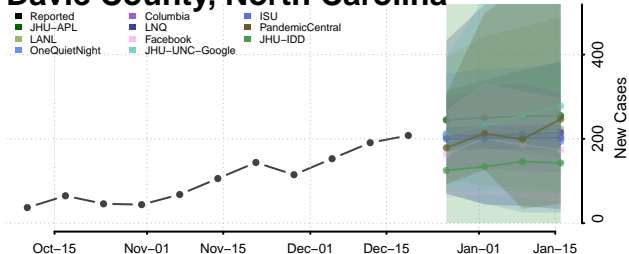

Davie County, North Carolina