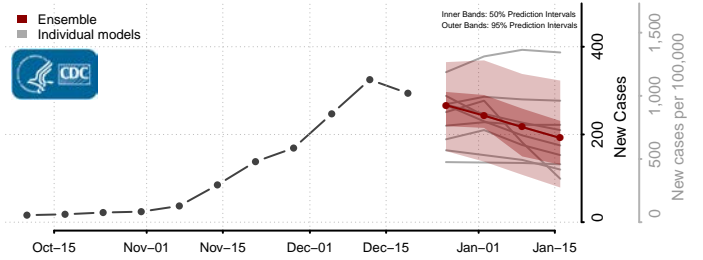

Greenbrier County, West Virginia

Hampshire County, West Virginia

Hancock County, West Virginia

Hardy County, West Virginia

Harrison County, West Virginia

Jackson County, West Virginia

Jefferson County, West Virginia