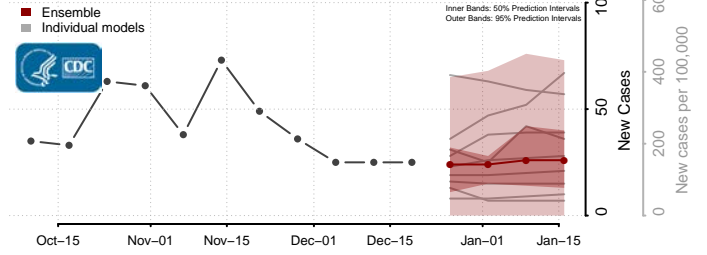

Dallas County, Missouri