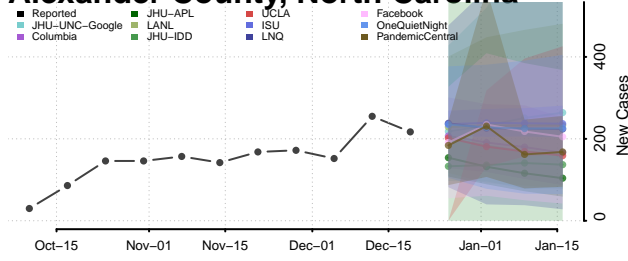

Alexander County, North Carolina