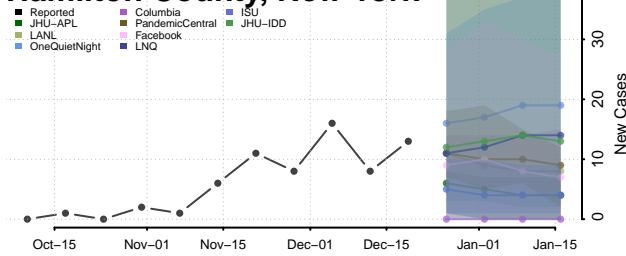

Hamilton County, New York