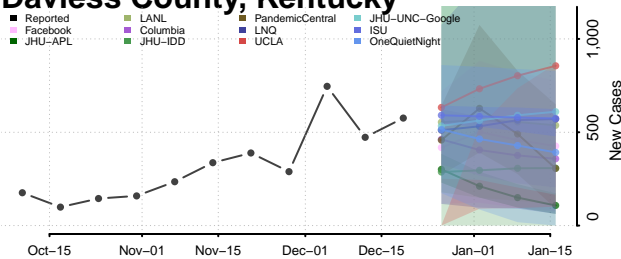

Daviess County, Kentucky