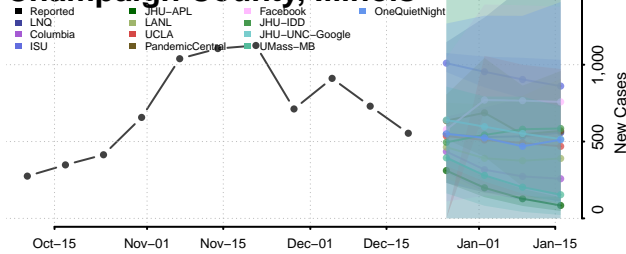

Champaign County, Illinois