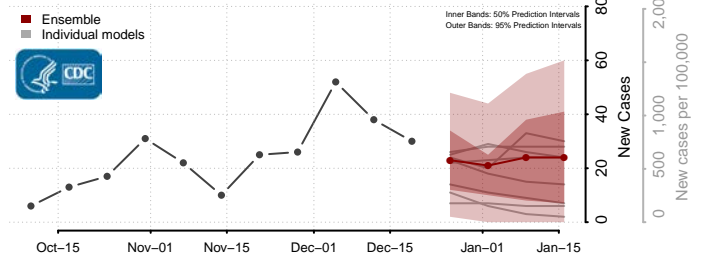

Phillips County, Montana