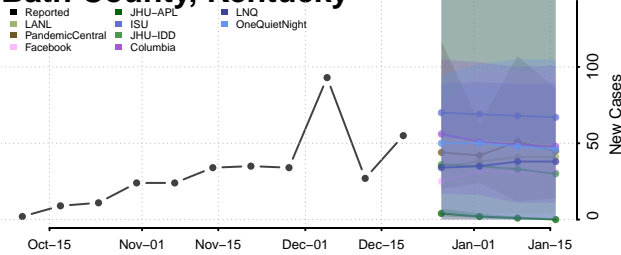

Kentucky

Adair County, Kentucky

Allen County, Kentucky

Anderson County, Kentucky

Ballard County, Kentucky

Barren County, Kentucky

Bath County, Kentucky

Bell County, Kentucky