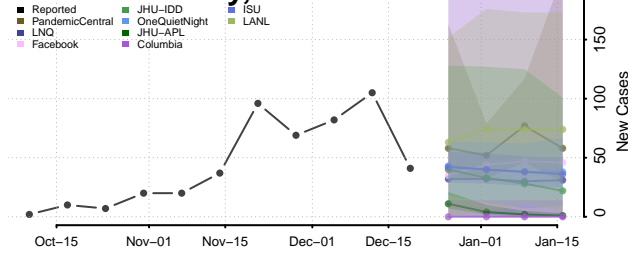

Pawnee County, Kansas