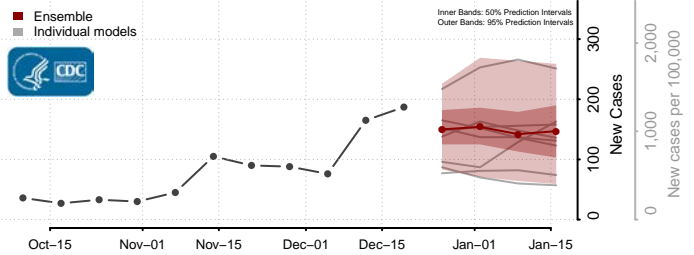

Cannon County, Tennessee