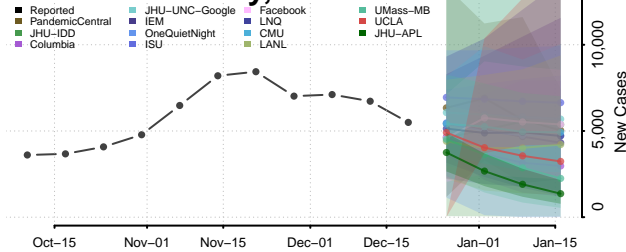

Salt Lake County, Utah