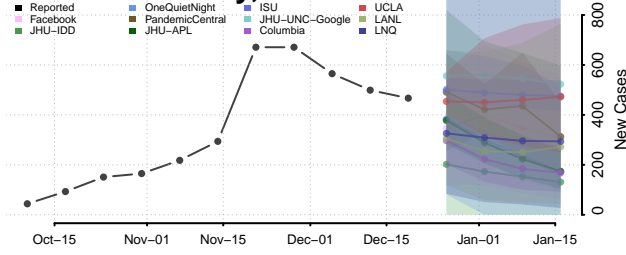

New York**

Albany County, New York

Allegany County, New York

Bronx County, New York

**New weekly cases may increase in this location over the next four weeks. For these locations, the ensemble forecast indicates a probability of 0.75 or greater that more cases will be reported in week four of the forecast than in the last reported week.