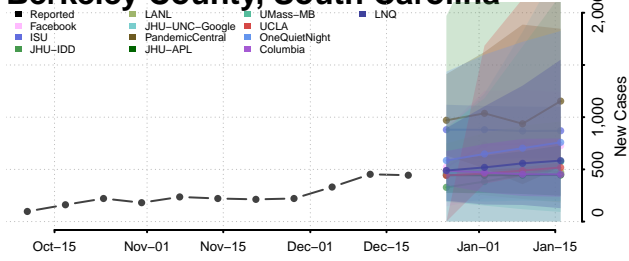

Berkeley County, South Carolina