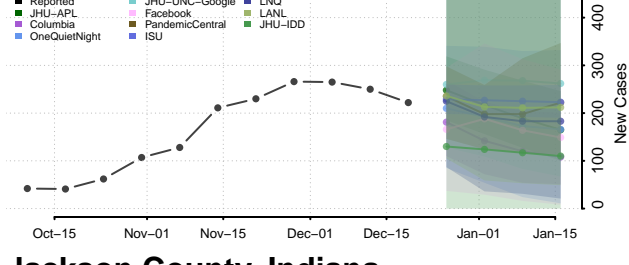

Huntington County, Indiana