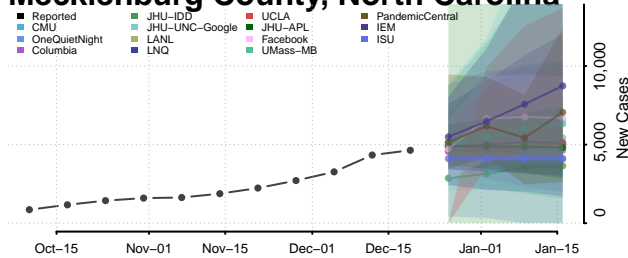

Madison County, North Carolina

Martin County, North Carolina

McDowell County, North Carolina

Mecklenburg County, North Carolina

Mitchell County, North Carolina

Montgomery County, North Carolina

Moore County, North Carolina