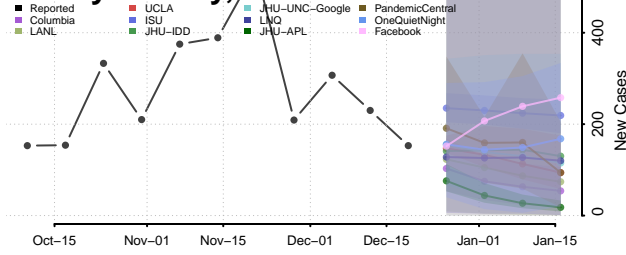

Finney County, Kansas