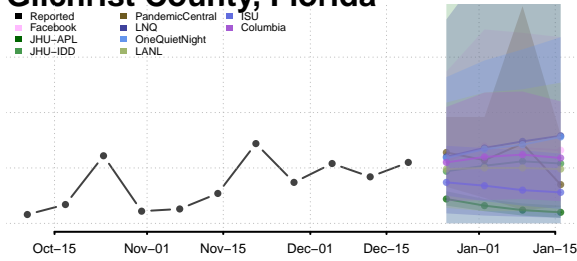

Franklin County, Florida

Gadsden County, Florida

Gilchrist County, Florida

Glades County, Florida

Gulf County, Florida

Hamilton County, Florida

Hardee County, Florida

Hendry County, Florida