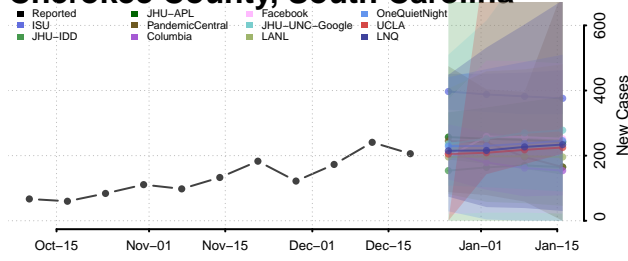

Cherokee County, South Carolina

Chester County, South Carolina

Chesterfield County, South Carolina

Clarendon County, South Carolina

Colleton County, South Carolina

Darlington County, South Carolina

Dillon County, South Carolina