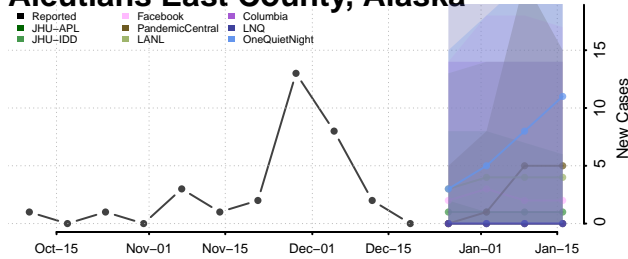

Pike County, Alabama

Randolph County, Alabama

Russell County, Alabama

Shelby County, Alabama

St. Clair County, Alabama

Sumter County, Alabama

Talladega County, Alabama

Tallapoosa County, Alabama

Tuscaloosa County, Alabama

Walker County, Alabama

Washington County, Alabama

Wilcox County, Alabama

Winston County, Alabama

Alaska

Aleutians East County, Alaska

Aleutians West County, Alaska