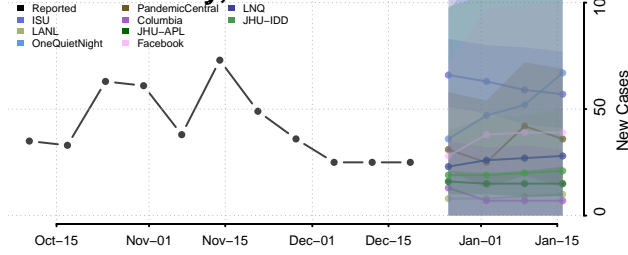

Dallas County, Missouri