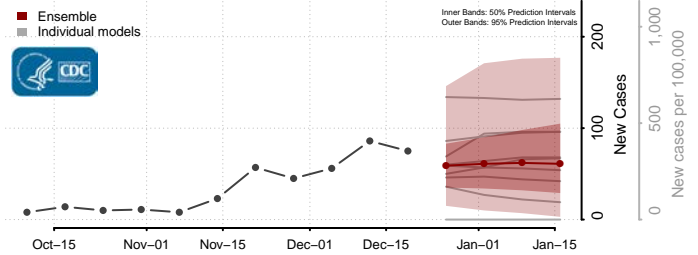

St. James County, Louisiana