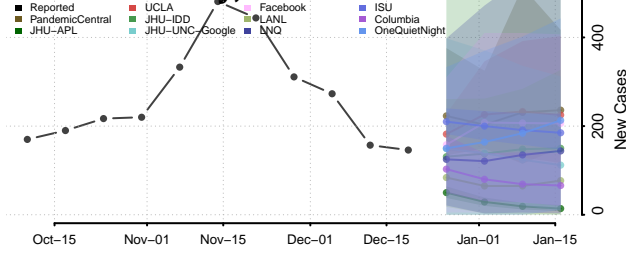

Arthur County, Nebraska

Banner County, Nebraska

Blaine County, Nebraska

Boone County, Nebraska

Box Butte County, Nebraska

Boyd County, Nebraska

Brown County, Nebraska

Buffalo County, Nebraska