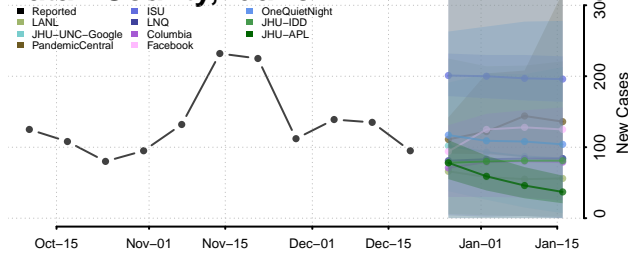

Gem County, Idaho

Gooding County, Idaho

Idaho County, Idaho

Jefferson County, Idaho

Jerome County, Idaho

Kootenai County, Idaho

Latah County, Idaho

Lemhi County, Idaho