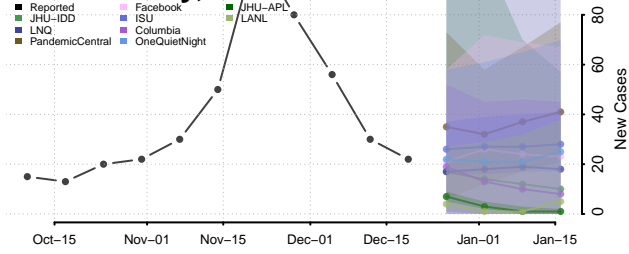

Lake County, Minnesota