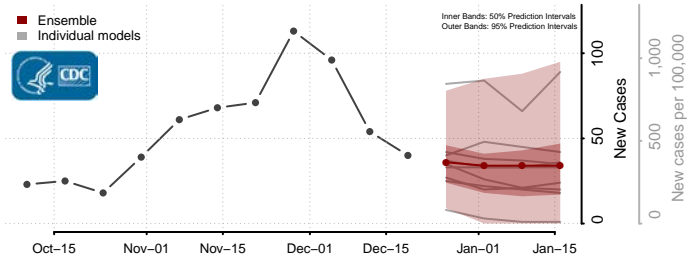

Yellow Medicine County, Minnesota