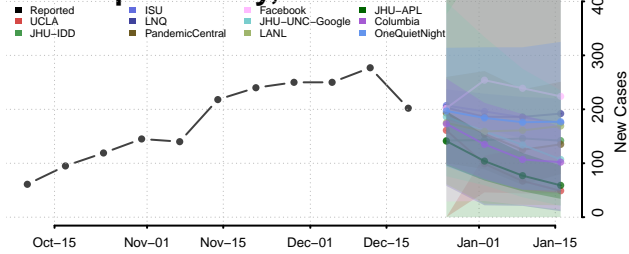

Piatt County, Illinois

Pike County, Illinois

Pope County, Illinois

Pulaski County, Illinois

Putnam County, Illinois

Randolph County, Illinois

Richland County, Illinois

Rock Island County, Illinois