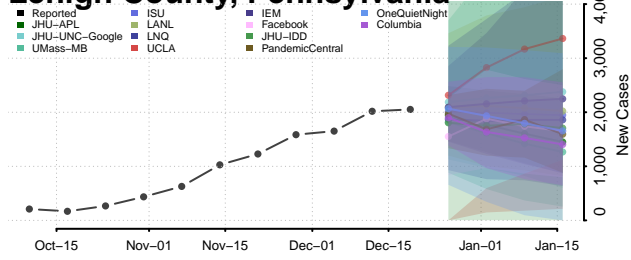

Lackawanna County, Pennsylvania

Lancaster County, Pennsylvania

Lawrence County, Pennsylvania

Lebanon County, Pennsylvania

Lehigh County, Pennsylvania

Luzerne County, Pennsylvania

Lycoming County, Pennsylvania