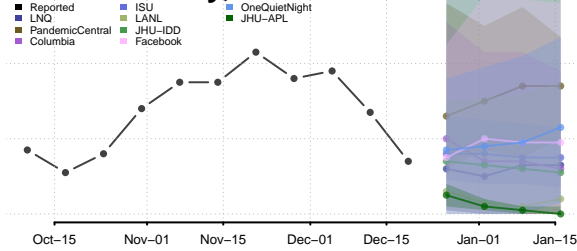

Arthur County, Nebraska

Banner County, Nebraska

Blaine County, Nebraska

Boone County, Nebraska

Box Butte County, Nebraska

Boyd County, Nebraska

Brown County, Nebraska

Buffalo County, Nebraska