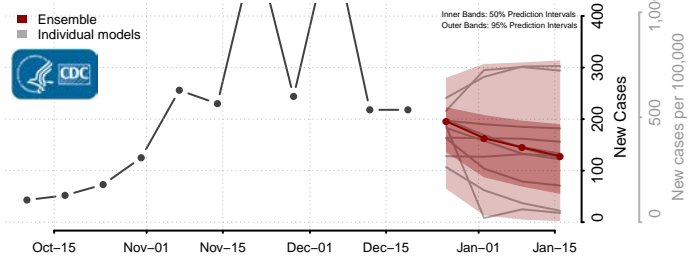

Gratiot County, Michigan