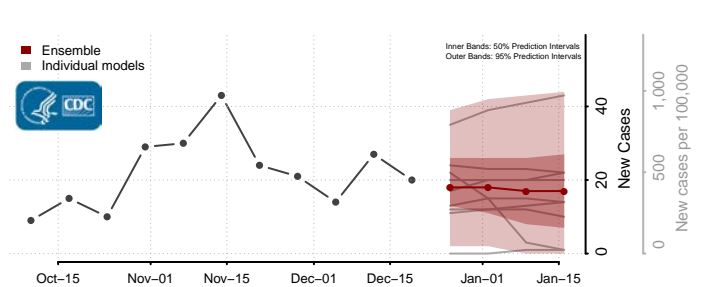

Barber County, Kansas