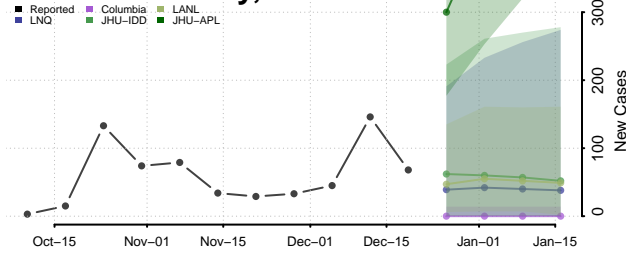

Juneau County, Alaska

Kenai Peninsula County, Alaska

Ketchikan Gateway County, Alaska

Kodiak Island County, Alaska

Kusilvak County, Alaska

Lake and Peninsula County, Alaska

Matanuska-Susitna County, Alaska

Nome County, Alaska