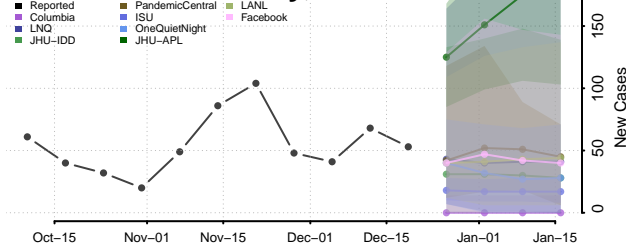

Beaverhead County, Montana