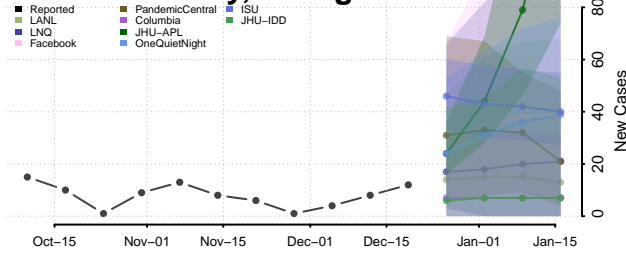

Jackson County, Georgia

Jasper County, Georgia

Jeff Davis County, Georgia

Jefferson County, Georgia

Jenkins County, Georgia

Johnson County, Georgia

Jones County, Georgia

Lamar County, Georgia