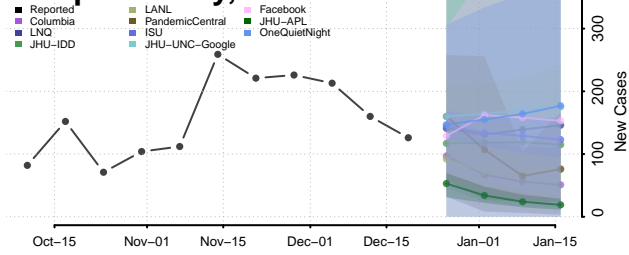

Phelps County, Missouri