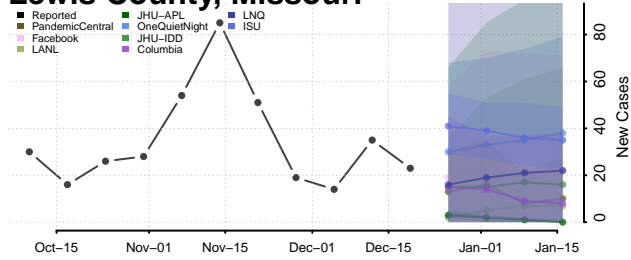

Lewis County, Missouri