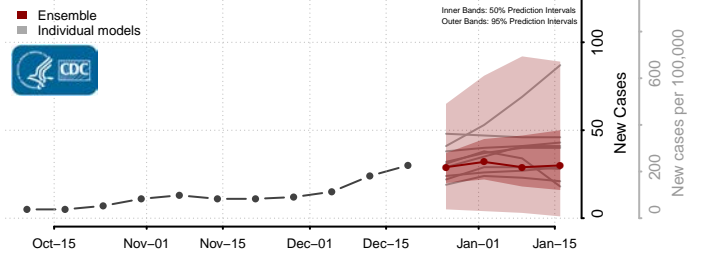

Madison County, Virginia