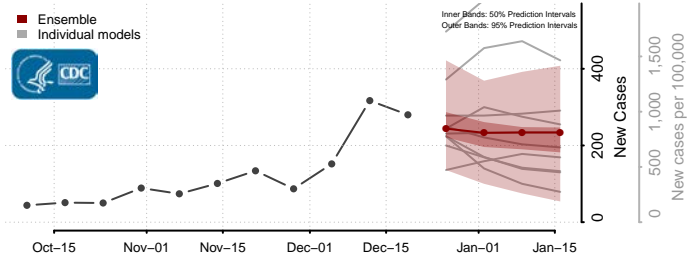

Tate County, Mississippi

Tippah County, Mississippi

Tishomingo County, Mississippi

Tunica County, Mississippi

Union County, Mississippi

Walthall County, Mississippi

Warren County, Mississippi

Washington County, Mississippi