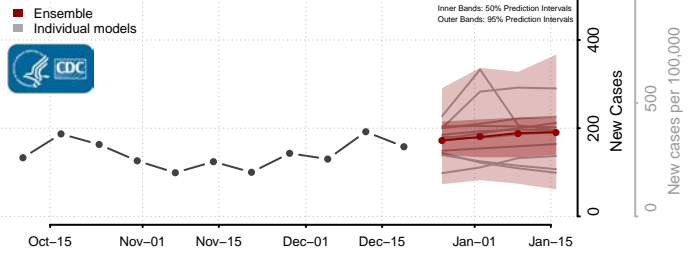

Davidson County, North Carolina

Davie County, North Carolina

Duplin County, North Carolina

Durham County, North Carolina

Edgecombe County, North Carolina

Forsyth County, North Carolina

Franklin County, North Carolina