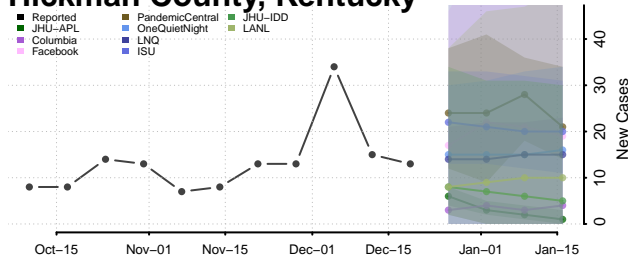

Hickman County, Kentucky