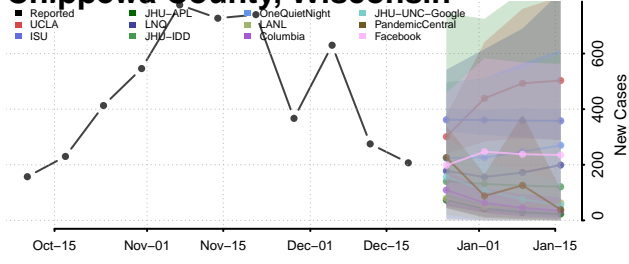

Chippewa County, Wisconsin