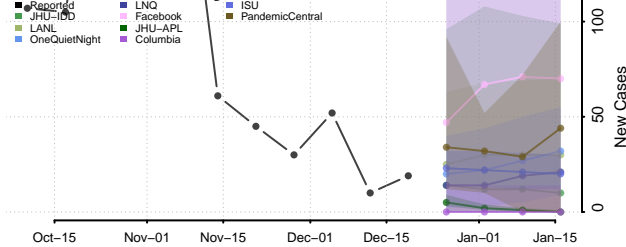

Nemaha County, Kansas

Neosho County, Kansas

Ness County, Kansas

Norton County, Kansas

Osage County, Kansas

Osborne County, Kansas

Ottawa County, Kansas

Pawnee County, Kansas