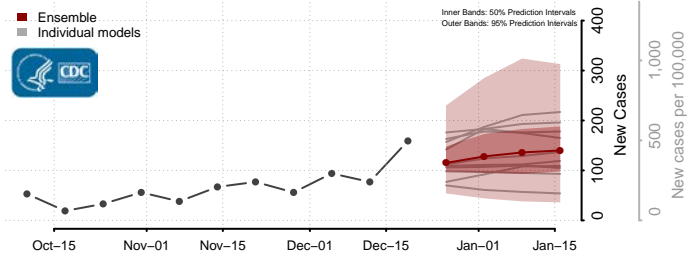

Logan County, West Virginia