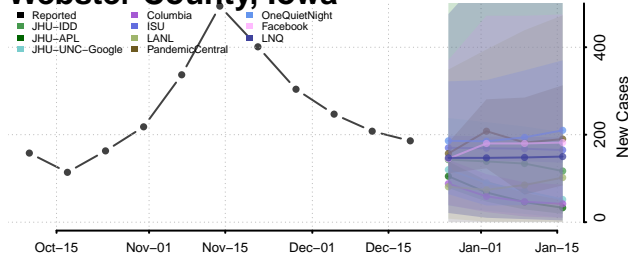

Webster County, Iowa