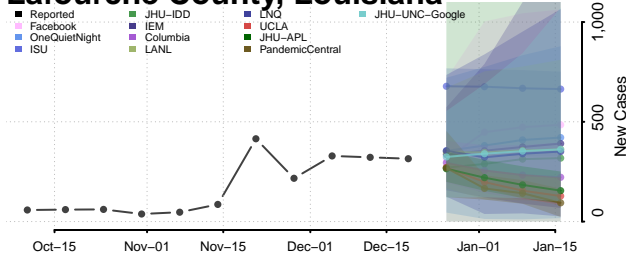

Grant County, Louisiana

Iberia County, Louisiana

Iberville County, Louisiana

Jackson County, Louisiana

Jefferson County, Louisiana

Jefferson Davis County, Louisiana

Lafayette County, Louisiana

Lafourche County, Louisiana