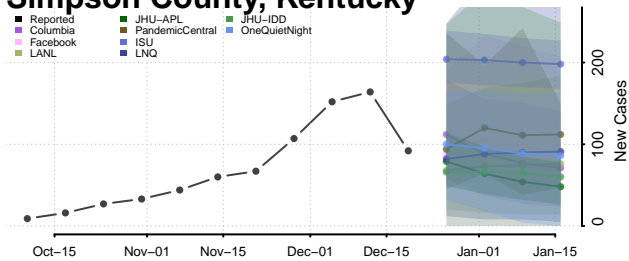

Russell County, Kentucky

Scott County, Kentucky

Shelby County, Kentucky

Simpson County, Kentucky

Spencer County, Kentucky

Taylor County, Kentucky

Todd County, Kentucky

Trigg County, Kentucky