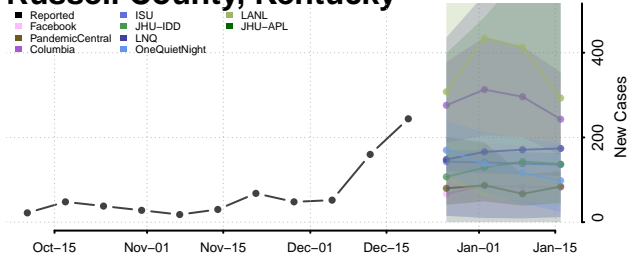

Russell County, Kentucky