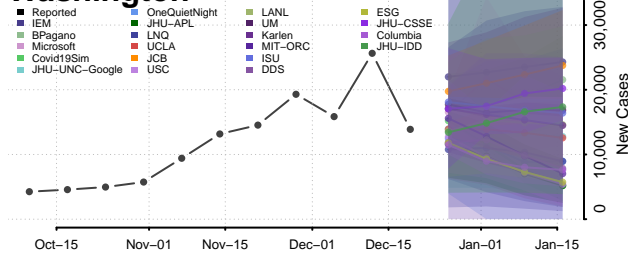

Wise County, Virginia

Wythe County, Virginia

York County, Virginia

Washington

Adams County, Washington

Asotin County, Washington

Benton County, Washington

Chelan County, Washington