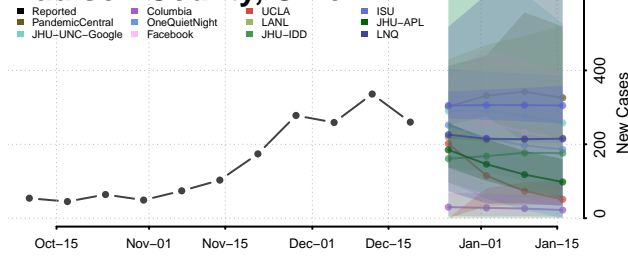

Madison County, Ohio