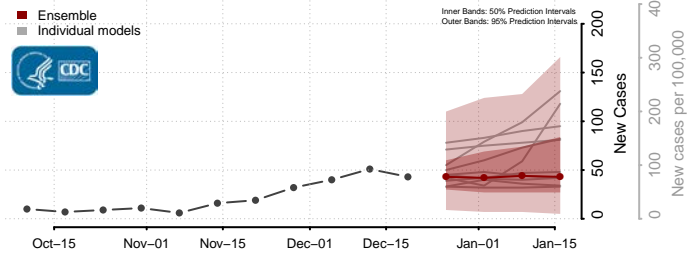

Windsor County, Vermont