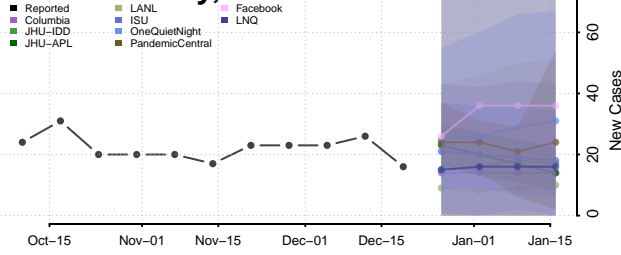

Power County, Idaho

Shoshone County, Idaho

Teton County, Idaho

Twin Falls County, Idaho

Valley County, Idaho

Washington County, Idaho

Illinois*

Adams County, Illinois