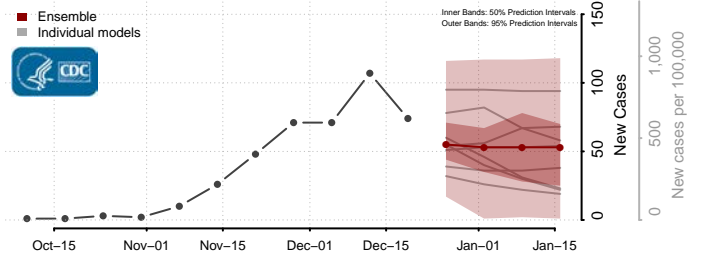

Colfax County, New Mexico