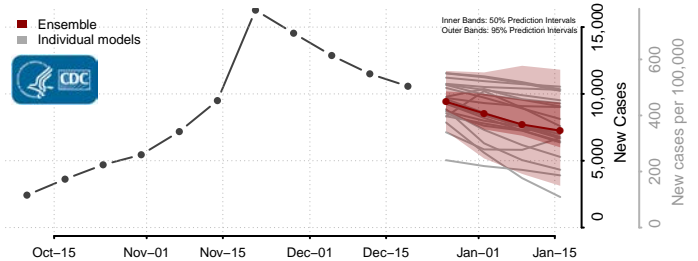

Bernalillo County, New Mexico

*New weekly cases may decrease in this location over the next four weeks. For these locations, the ensemble forecast indicates a probability of 0.75 or greater that fewer cases will be reported in week four of the forecast than in the last reported week.