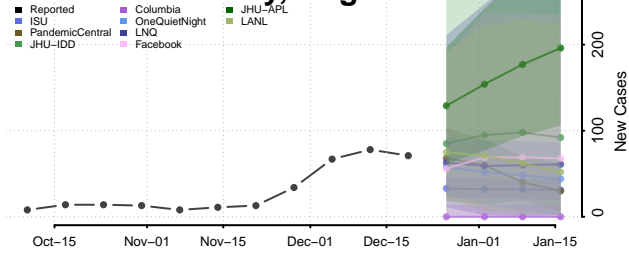

Prince Edward County, Virginia

Prince George County, Virginia

Prince William County, Virginia

Pulaski County, Virginia

Radford County, Virginia

Rappahannock County, Virginia

Richmond City County, Virginia

Richmond County, Virginia