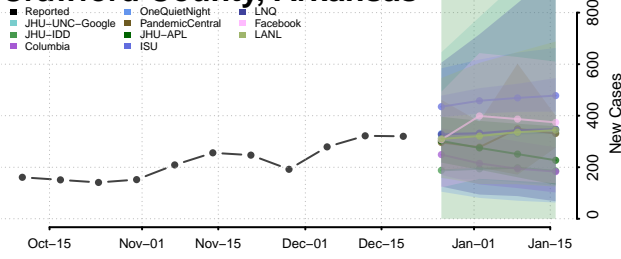

Cleburne County, Arkansas

Cleveland County, Arkansas

Columbia County, Arkansas

Conway County, Arkansas

Craighead County, Arkansas

Crawford County, Arkansas

Crittenden County, Arkansas

Cross County, Arkansas