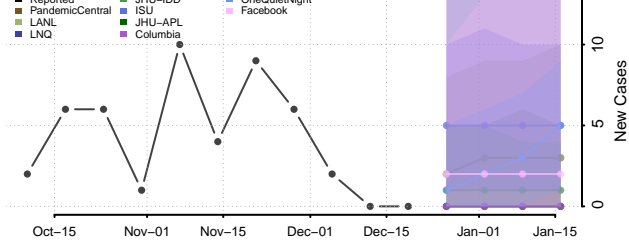

Jones County, South Dakota