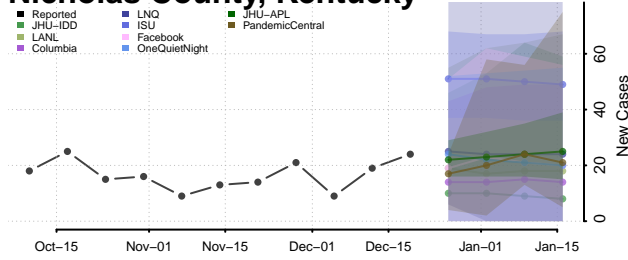

Nicholas County, Kentucky