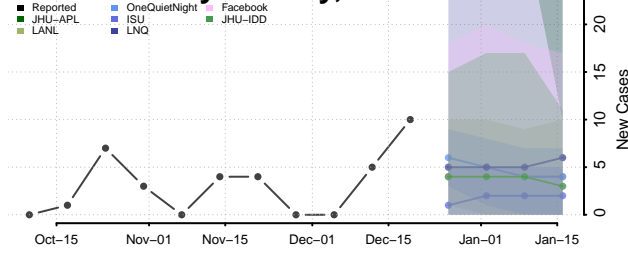

Golden Valley County, Montana