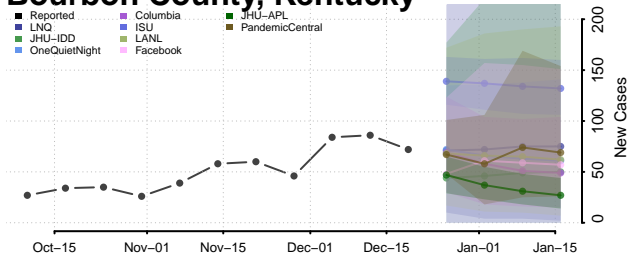

Bourbon County, Kentucky