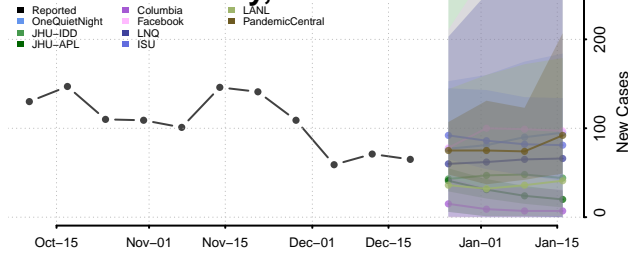

Lewis County, Idaho

Lincoln County, Idaho

Madison County, Idaho

Minidoka County, Idaho

Nez Perce County, Idaho

Oneida County, Idaho

Owyhee County, Idaho

Payette County, Idaho