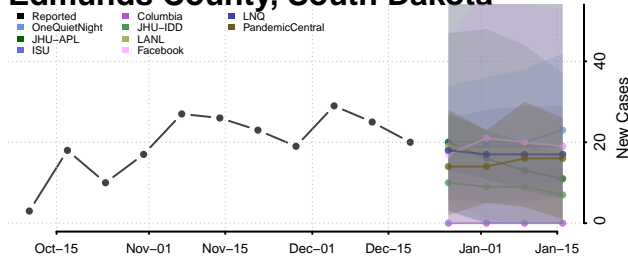

Edmunds County, South Dakota