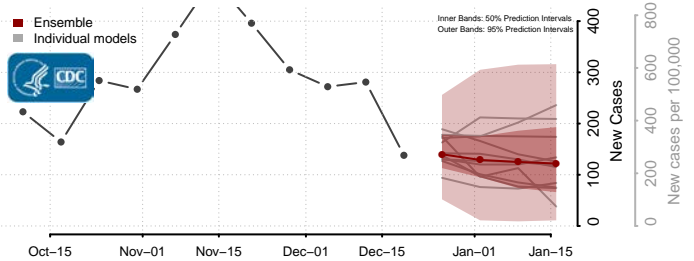

Dunn County, Wisconsin

Eau Claire County, Wisconsin

Florence County, Wisconsin

Fond du Lac County, Wisconsin

Forest County, Wisconsin

Grant County, Wisconsin

Green County, Wisconsin

Green Lake County, Wisconsin