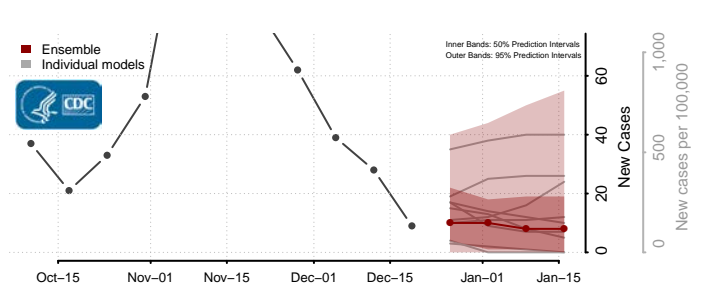

Morton County, North Dakota

Mountrail County, North Dakota

Nelson County, North Dakota

Oliver County, North Dakota

Pembina County, North Dakota

Pierce County, North Dakota

Ramsey County, North Dakota

Ransom County, North Dakota