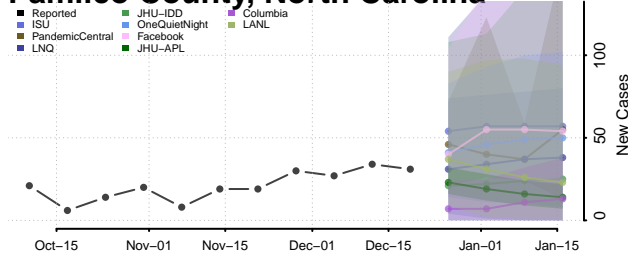

Nash County, North Carolina

New Hanover County, North Carolina

Northampton County, North Carolina

Onslow County, North Carolina

Orange County, North Carolina

Pamlico County, North Carolina

Pasquotank County, North Carolina