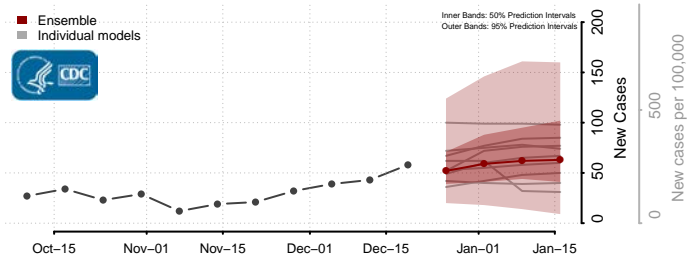

Henrico County, Virginia

Henry County, Virginia

Highland County, Virginia

Hopewell County, Virginia

Isle of Wight County, Virginia

James City County, Virginia

King and Queen County, Virginia

King George County, Virginia