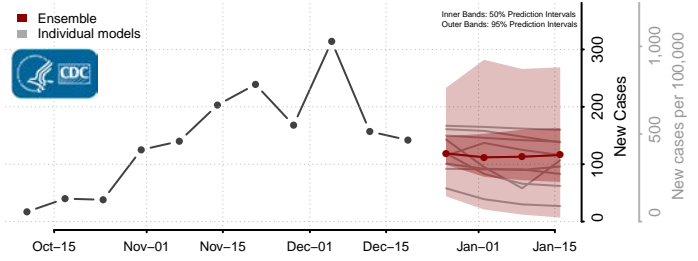

Marshall County, West Virginia