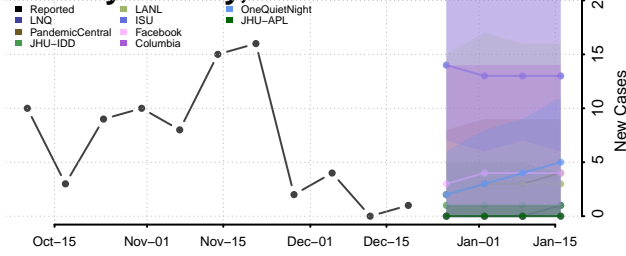

Greeley County, Kansas