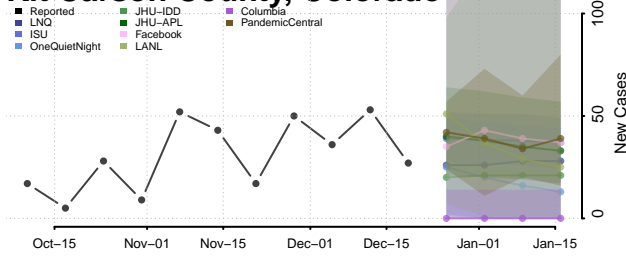

Kit Carson County, Colorado