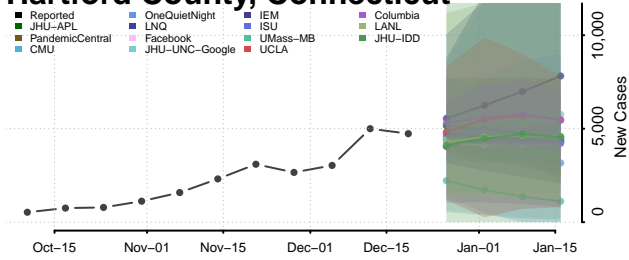

Hartford County, Connecticut