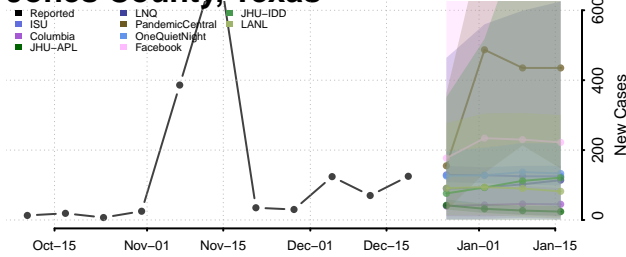

Jones County, Texas