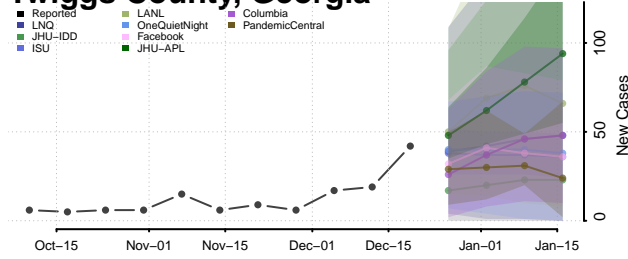

Twiggs County, Georgia