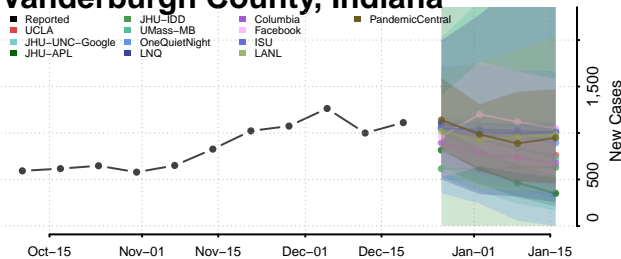

Starke County, Indiana

Stauben County, Indiana

Sullivan County, Indiana

Switzerland County, Indiana

Tippecanoe County, Indiana

Tipton County, Indiana

Union County, Indiana

Vanderburgh County, Indiana