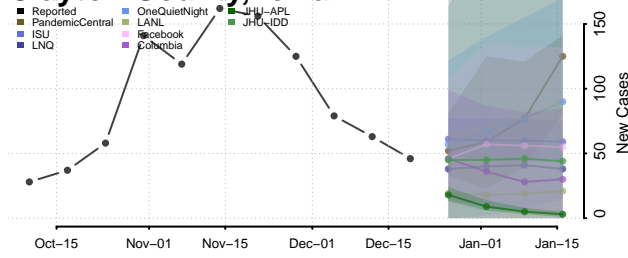

Clayton County, Iowa