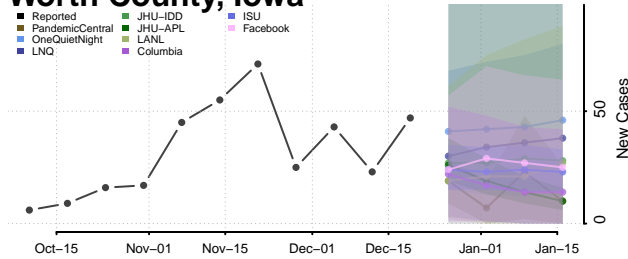

Webster County, Iowa

Winnebago County, Iowa

Winneshiek County, Iowa

Woodbury County, Iowa

Worth County, Iowa

Wright County, Iowa

Kansas

Allen County, Kansas