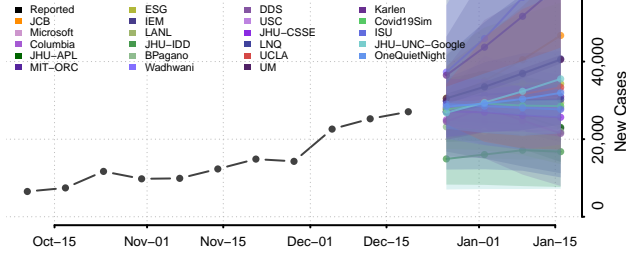

National

Alabama

Autauga County, Alabama

Baldwin County, Alabama

Barbour County, Alabama

Bibb County, Alabama

Blount County, Alabama

Bullock County, Alabama