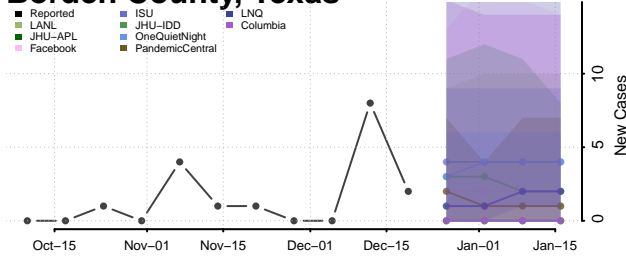

Borden County, Texas