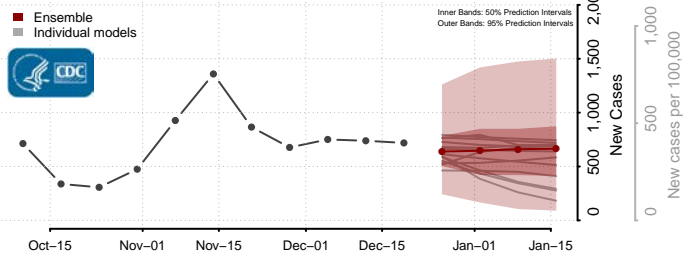

Boone County, Missouri