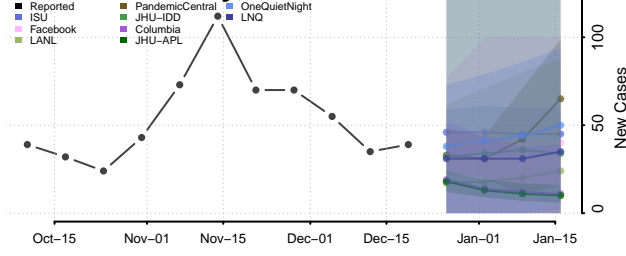

Grundy County, Iowa

Guthrie County, Iowa

Hamilton County, Iowa

Hancock County, Iowa

Hardin County, Iowa

Harrison County, Iowa

Henry County, Iowa

Howard County, Iowa