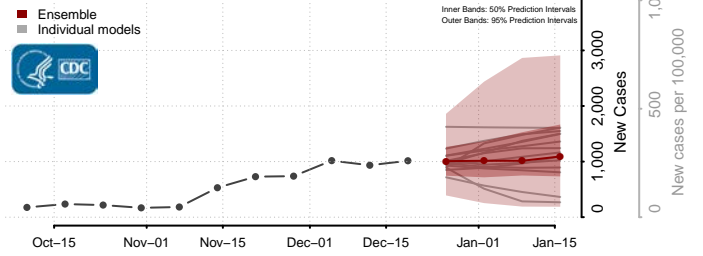

Orleans County, Louisiana