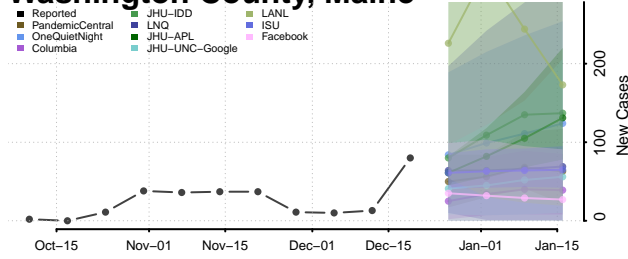

Penobscot County, Maine

Piscataquis County, Maine

Sagadahoc County, Maine

Somerset County, Maine

Waldo County, Maine

Washington County, Maine

York County, Maine

Maryland