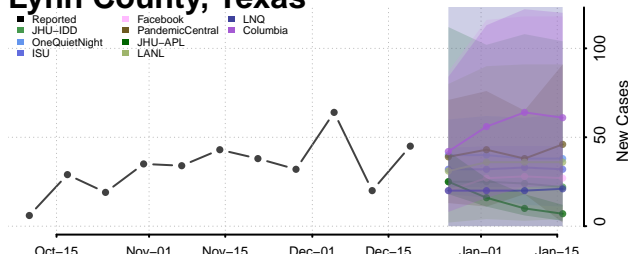

Lipscomb County, Texas

Live Oak County, Texas

Llano County, Texas

Loving County, Texas

Lubbock County, Texas

Lynn County, Texas

Madison County, Texas

Marion County, Texas