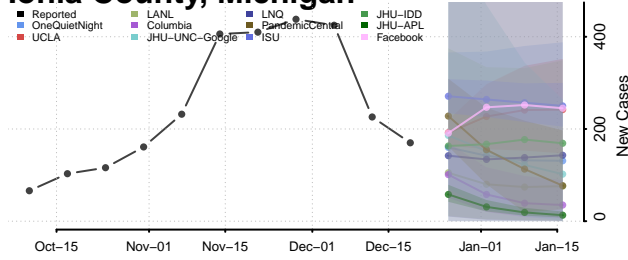

Gratiot County, Michigan

Hillsdale County, Michigan

Houghton County, Michigan

Huron County, Michigan

Ingham County, Michigan

Ionia County, Michigan

Iosco County, Michigan

Iron County, Michigan