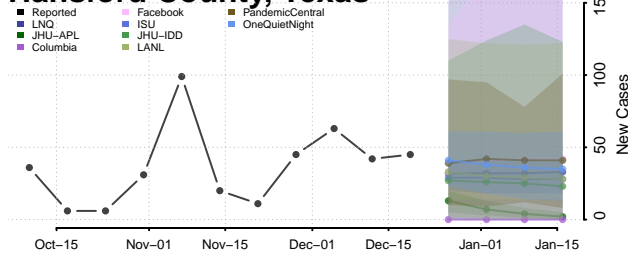

Hansford County, Texas