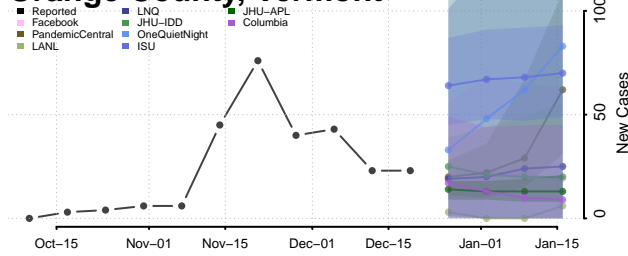

Caledonia County, Vermont

Chittenden County, Vermont

Essex County, Vermont

Franklin County, Vermont

Grand Isle County, Vermont

Lamoille County, Vermont

Orange County, Vermont

Orleans County, Vermont