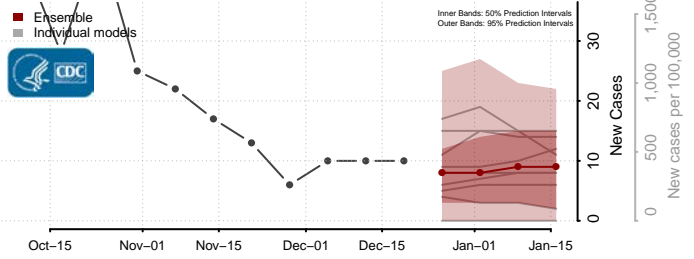

Douglas County, South Dakota

Edmunds County, South Dakota

Fall River County, South Dakota

Faulk County, South Dakota

Grant County, South Dakota

Gregory County, South Dakota

Haakon County, South Dakota

Hamlin County, South Dakota