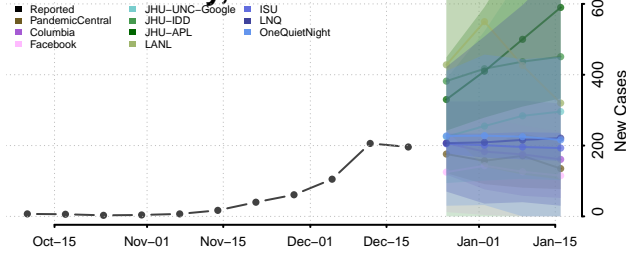

Cortland County, New York

Delaware County, New York

Dutchess County, New York

Erie County, New York

Essex County, New York

Franklin County, New York

Fulton County, New York

Genesee County, New York