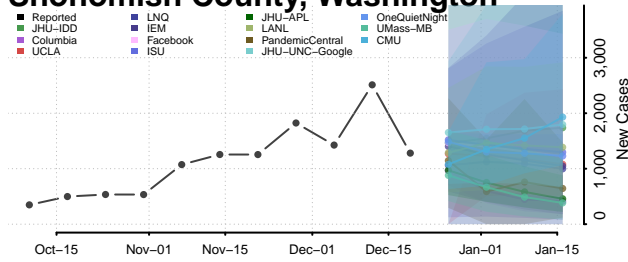

Skagit County, Washington

Skamania County, Washington

Snohomish County, Washington

Spokane County, Washington

Stevens County, Washington

Thurston County, Washington

Wahkiakum County, Washington

Walla Walla County, Washington