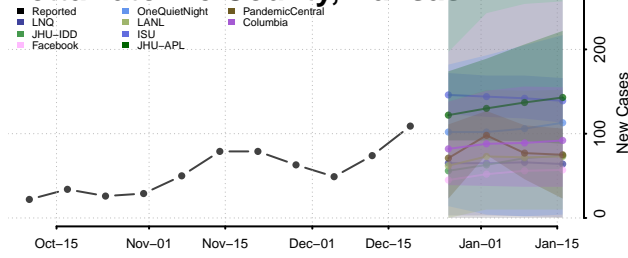

Pottawatomie County, Kansas