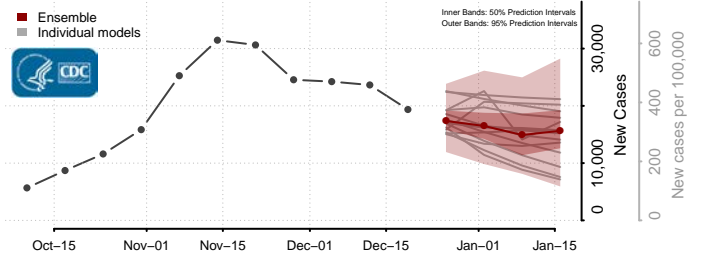

Cook County, Illinois