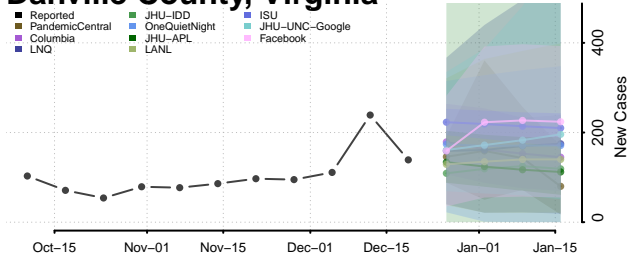

Danville County, Virginia