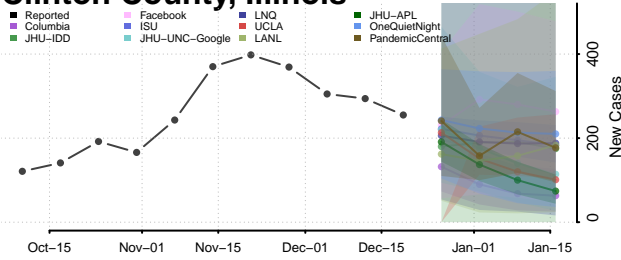

Clinton County, Illinois