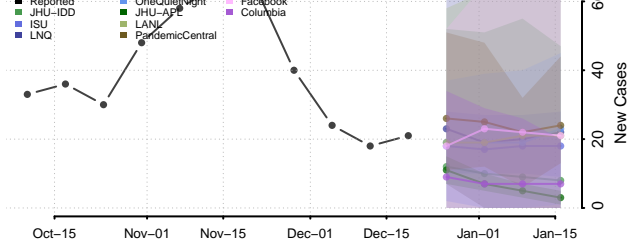

Kingsbury County, South Dakota