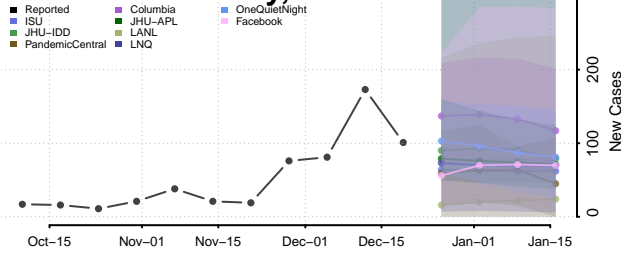

Comanche County, Texas