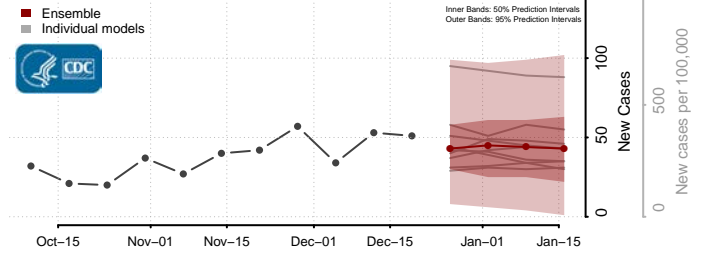

Estill County, Kentucky