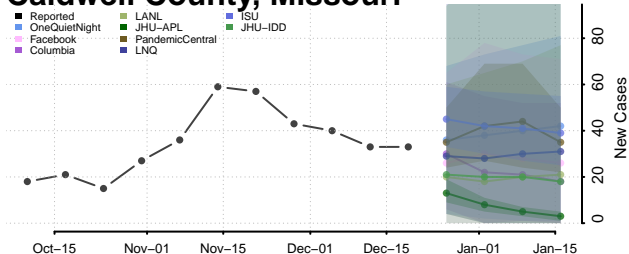

Caldwell County, Missouri