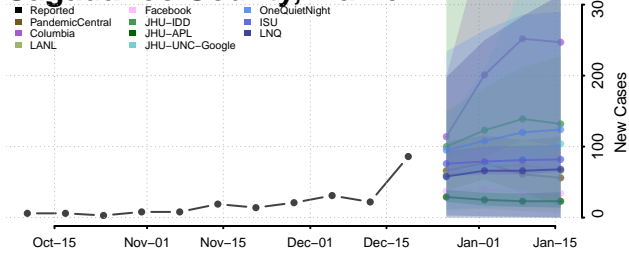

Sagadahoc County, Maine