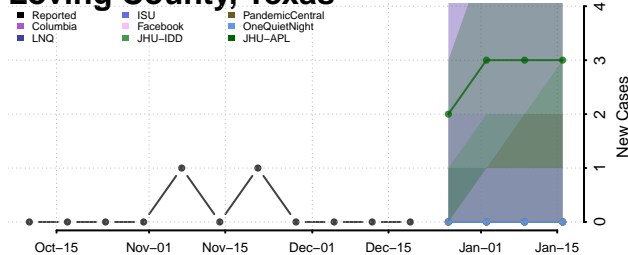

Lipscomb County, Texas

Live Oak County, Texas

Llano County, Texas

Loving County, Texas

Lubbock County, Texas

Lynn County, Texas

Madison County, Texas

Marion County, Texas