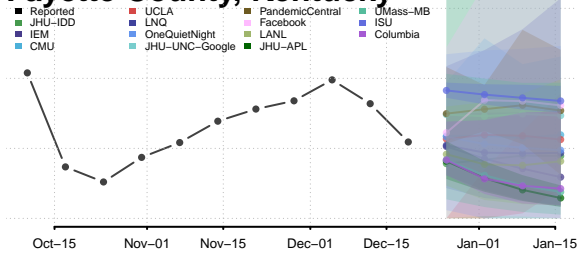

Fayette County, Kentucky