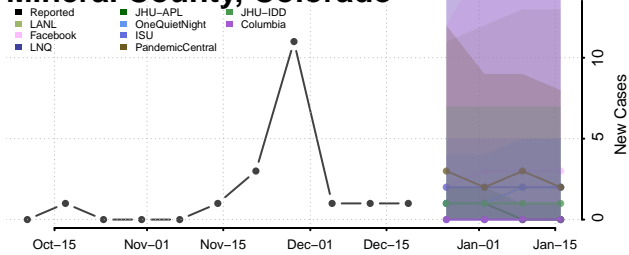

Mineral County, Colorado