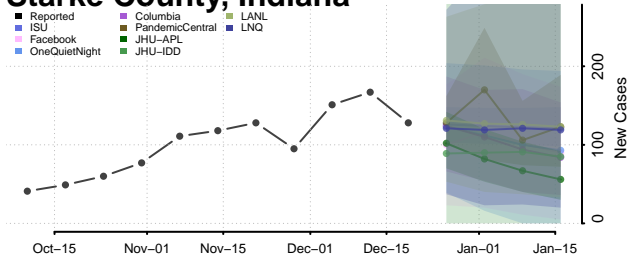

Starke County, Indiana