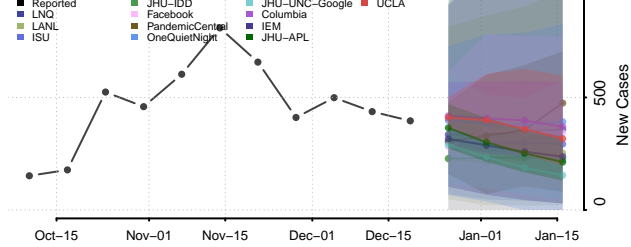

Milwaukee County, Wisconsin

Monroe County, Wisconsin

Oconto County, Wisconsin

Oneida County, Wisconsin

Outagamie County, Wisconsin

Ozaukee County, Wisconsin

Pepin County, Wisconsin

Pierce County, Wisconsin