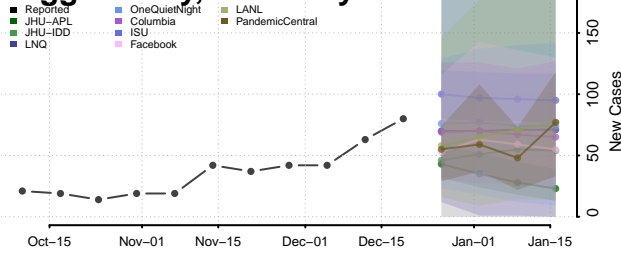

Russell County, Kentucky

Scott County, Kentucky

Shelby County, Kentucky

Simpson County, Kentucky

Spencer County, Kentucky

Taylor County, Kentucky

Todd County, Kentucky

Trigg County, Kentucky