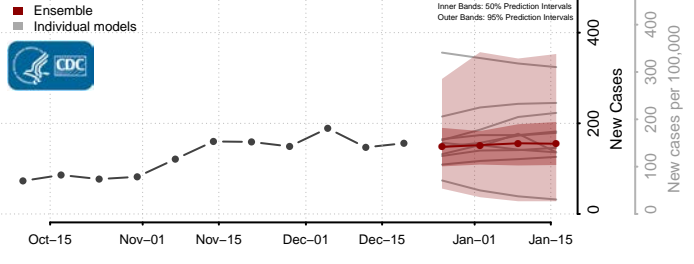

Platte County, Missouri