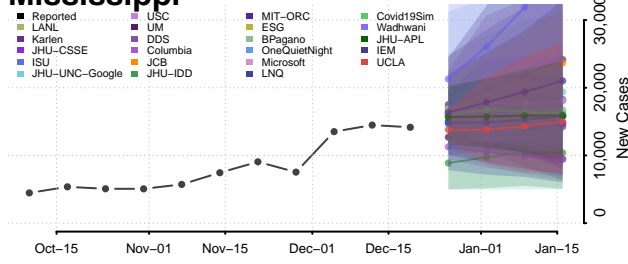

Winona County, Minnesota

Wright County, Minnesota

Yellow Medicine County, Minnesota

Mississippi

Adams County, Mississippi

Alcorn County, Mississippi

Amite County, Mississippi

Attala County, Mississippi