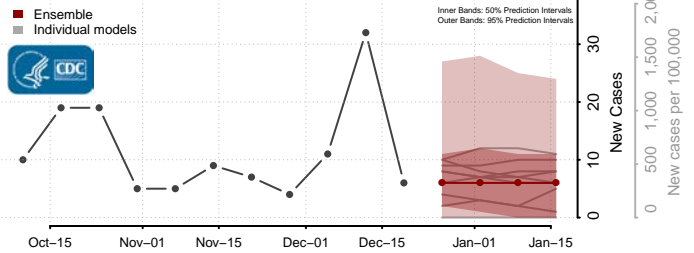

Logan County, North Dakota