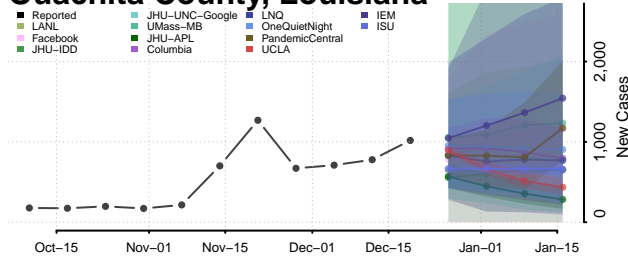

LaSalle County, Louisiana

Lincoln County, Louisiana

Livingston County, Louisiana

Madison County, Louisiana

Morehouse County, Louisiana

Natchitoches County, Louisiana

Orleans County, Louisiana

Ouachita County, Louisiana