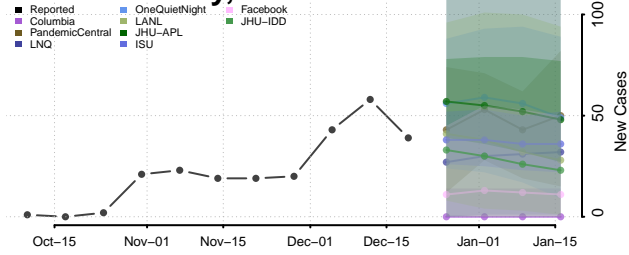

Mariposa County, California

Mendocino County, California

Merced County, California

Modoc County, California

Mono County, California

Monterey County, California

Napa County, California

Nevada County, California