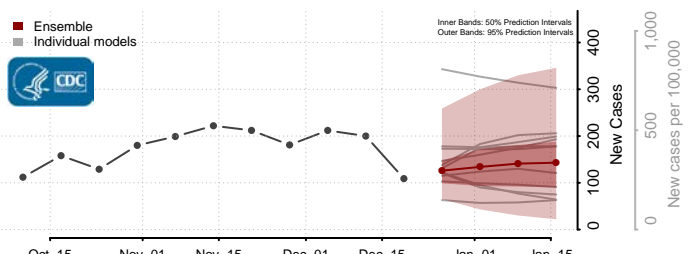

Butler County, Missouri