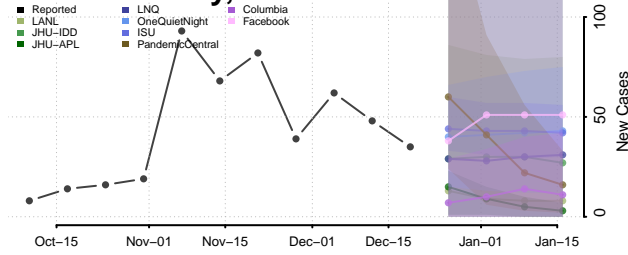

Castro County, Texas