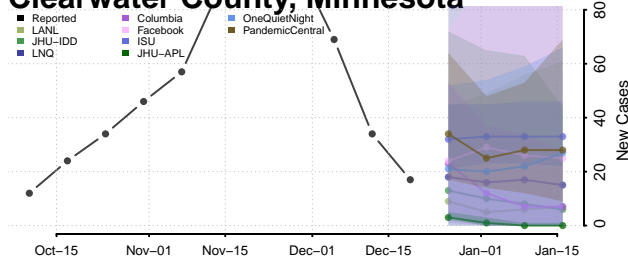

Clearwater County, Minnesota