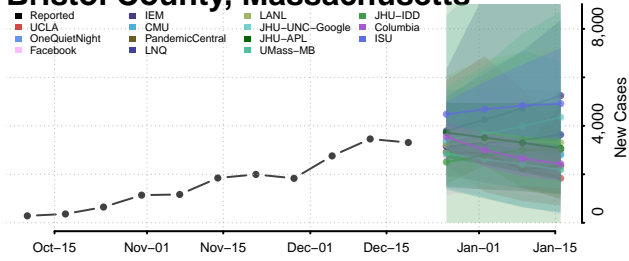

Bristol County, Massachusetts