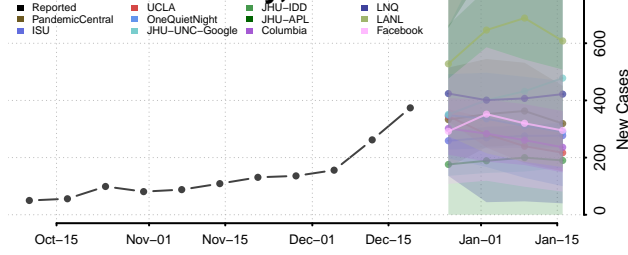

Chester County, Tennessee

Claiborne County, Tennessee

Clay County, Tennessee

Cocke County, Tennessee

Coffee County, Tennessee

Crockett County, Tennessee

Cumberland County, Tennessee

Davidson County, Tennessee