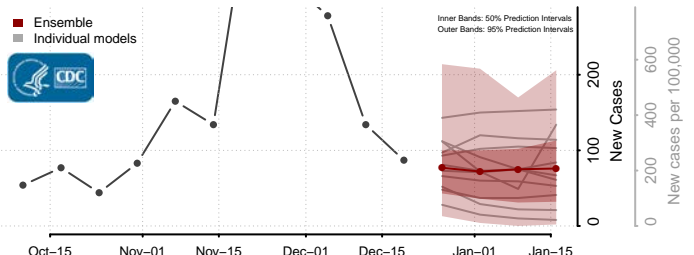

Scott County, Minnesota

Sherburne County, Minnesota

Sibley County, Minnesota

St. Louis County, Minnesota

Stearns County, Minnesota

Steele County, Minnesota

Stevens County, Minnesota

Swift County, Minnesota