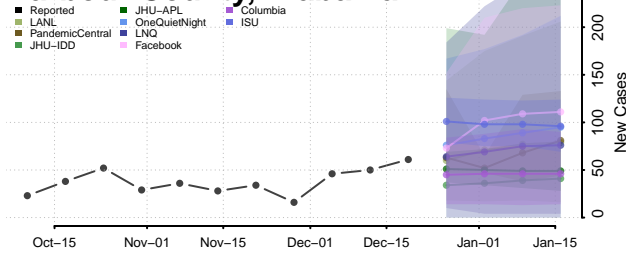

National

Alabama

Autauga County, Alabama

Baldwin County, Alabama

Barbour County, Alabama

Bibb County, Alabama

Blount County, Alabama

Bullock County, Alabama