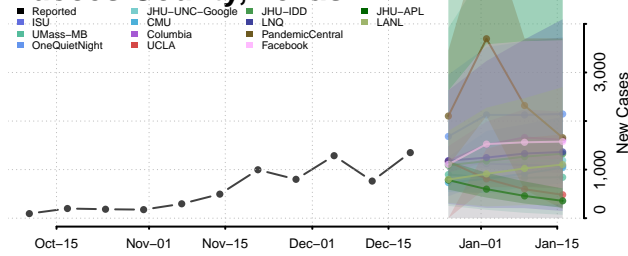

Nueces County, Texas