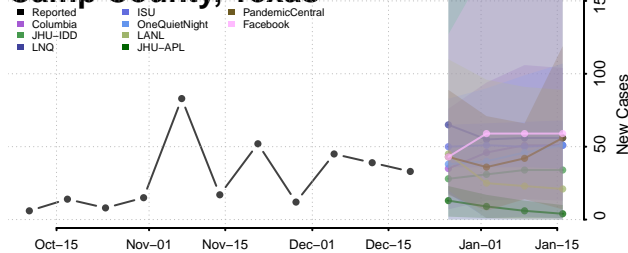

Camp County, Texas