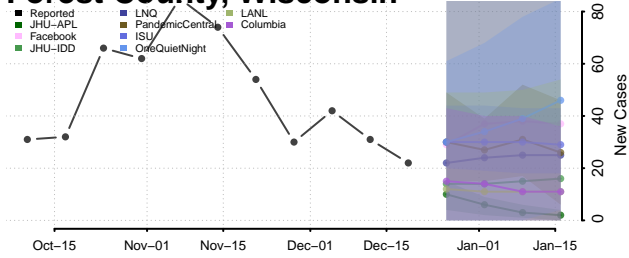

Dunn County, Wisconsin

Eau Claire County, Wisconsin

Florence County, Wisconsin

Fond du Lac County, Wisconsin

Forest County, Wisconsin

Grant County, Wisconsin

Green County, Wisconsin

Green Lake County, Wisconsin