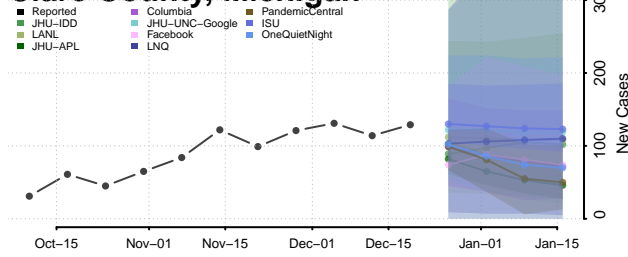

Clare County, Michigan