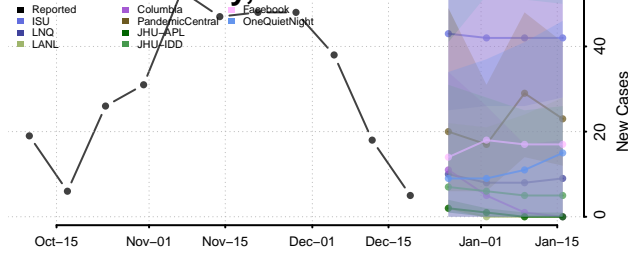

Nobles County, Minnesota

Norman County, Minnesota

Olmsted County, Minnesota

Otter Tail County, Minnesota

Pennington County, Minnesota

Pine County, Minnesota

Pipestone County, Minnesota

Polk County, Minnesota