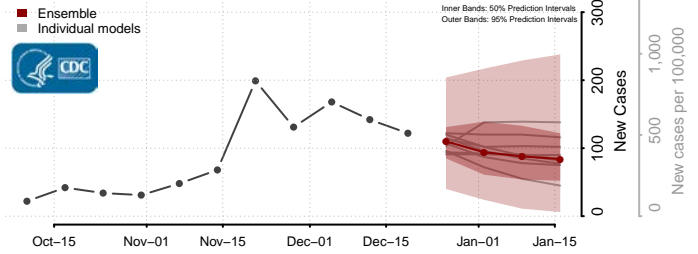

Plaquemines County, Louisiana

Pointe Coupee County, Louisiana

Rapides County, Louisiana

Red River County, Louisiana

Richland County, Louisiana

Sabine County, Louisiana

St. Bernard County, Louisiana

St. Charles County, Louisiana