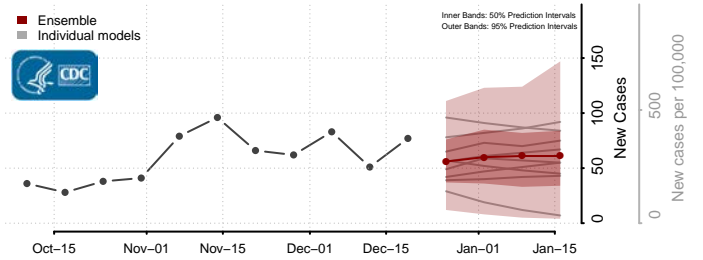

Vernon County, Missouri