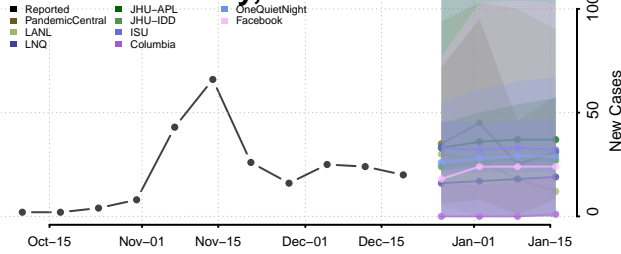

Coleman County, Texas