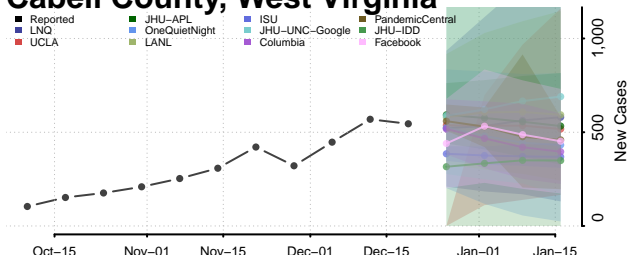

Cabell County, West Virginia