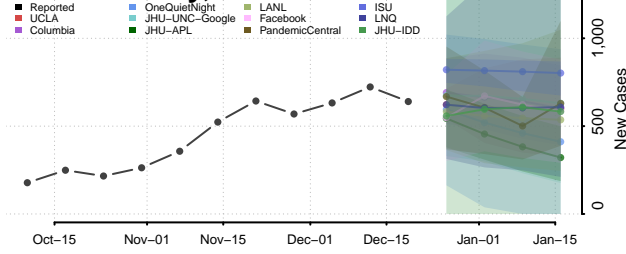

Bartholomew County, Indiana

Benton County, Indiana

Blackford County, Indiana

Boone County, Indiana

Brown County, Indiana

Carroll County, Indiana

Cass County, Indiana

Clark County, Indiana