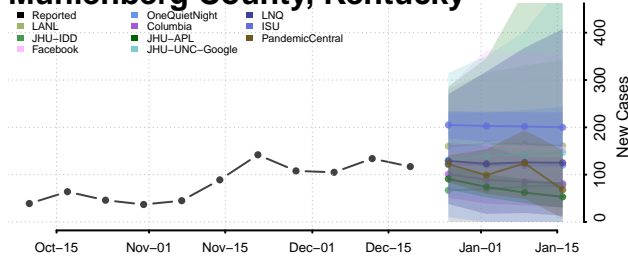

Muhlenberg County, Kentucky