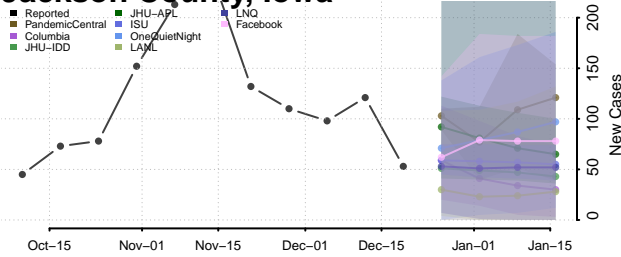

Humboldt County, Iowa

Ida County, Iowa

Iowa County, Iowa

Jackson County, Iowa

Jasper County, Iowa

Jefferson County, Iowa

Johnson County, Iowa

Jones County, Iowa