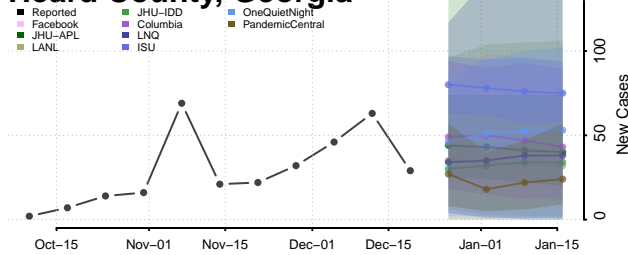

Hancock County, Georgia

Haralson County, Georgia

Harris County, Georgia

Hart County, Georgia

Heard County, Georgia

Henry County, Georgia

Houston County, Georgia

Irwin County, Georgia