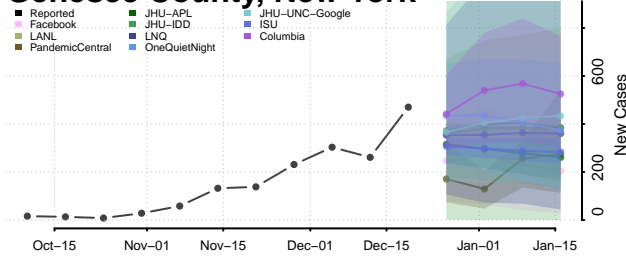

Cortland County, New York

Delaware County, New York

Dutchess County, New York

Erie County, New York

Essex County, New York

Franklin County, New York

Fulton County, New York

Genesee County, New York