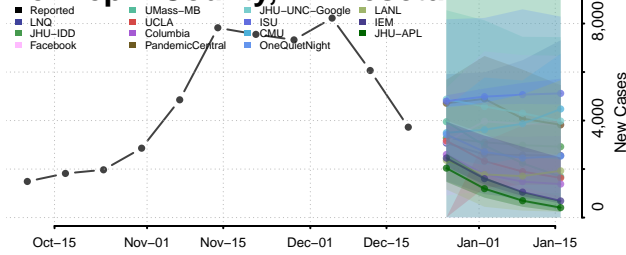

Hennepin County, Minnesota