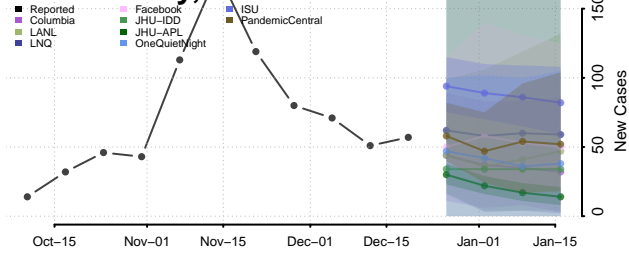

Piatt County, Illinois