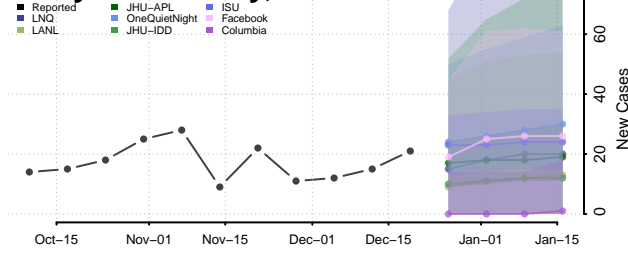

Lafayette County, Arkansas