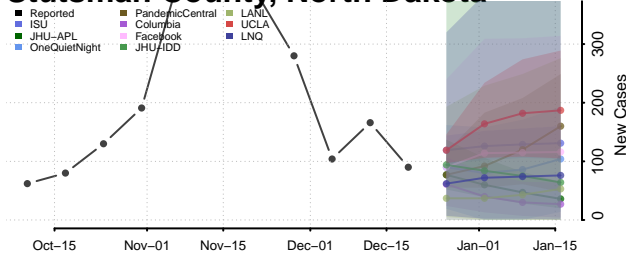

Stutsman County, North Dakota