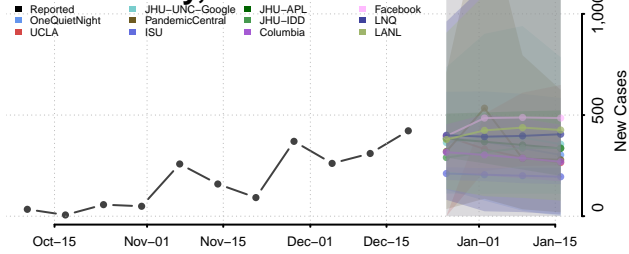

Starr County, Texas