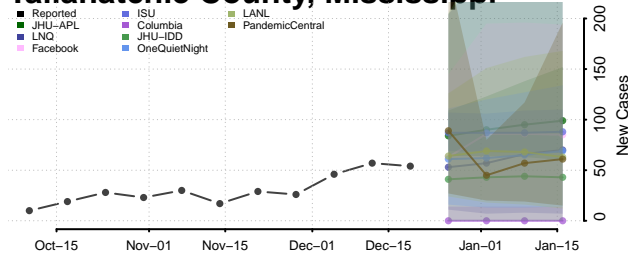

Tate County, Mississippi

Tippah County, Mississippi

Tishomingo County, Mississippi

Tunica County, Mississippi

Union County, Mississippi

Walthall County, Mississippi

Warren County, Mississippi

Washington County, Mississippi