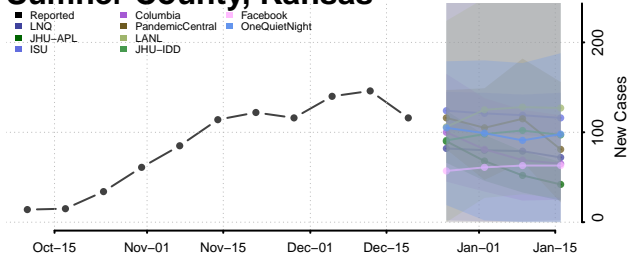

Sheridan County, Kansas

Sherman County, Kansas

Smith County, Kansas

Stafford County, Kansas

Stanton County, Kansas

Stevens County, Kansas

Sumner County, Kansas

Thomas County, Kansas