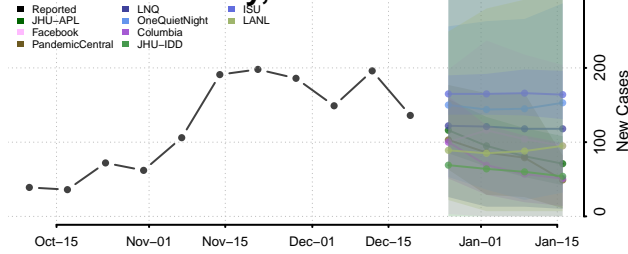

Van Wert County, Ohio