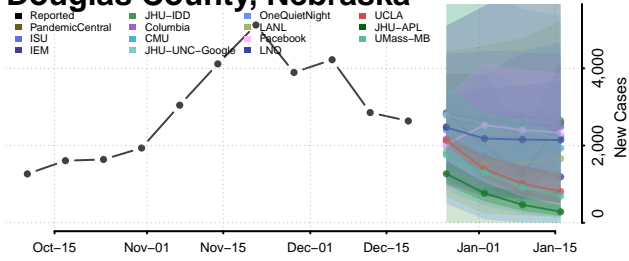

Douglas County, Nebraska