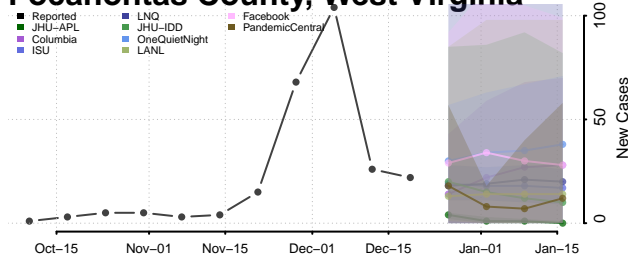

Ohio County, West Virginia

Pendleton County, West Virginia

Pleasants County, West Virginia

Pocahontas County, West Virginia

Preston County, West Virginia

Putnam County, West Virginia

Raleigh County, West Virginia