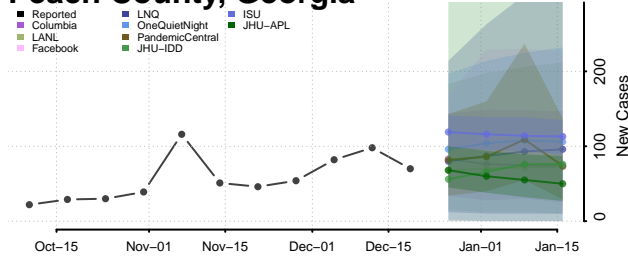

Peach County, Georgia