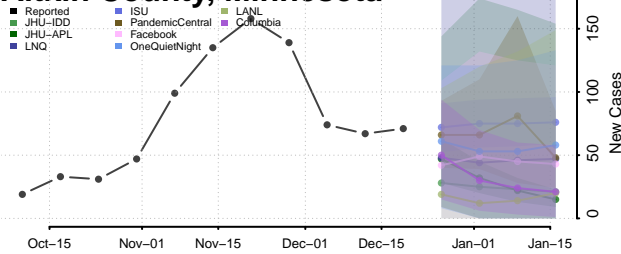

Aitkin County, Minnesota