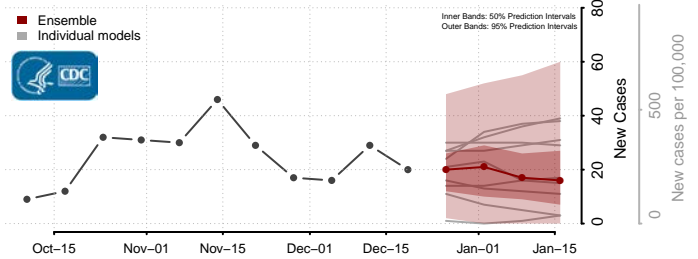

Plaquemines County, Louisiana

Pointe Coupee County, Louisiana

Rapides County, Louisiana

Red River County, Louisiana

Richland County, Louisiana

Sabine County, Louisiana

St. Bernard County, Louisiana

St. Charles County, Louisiana