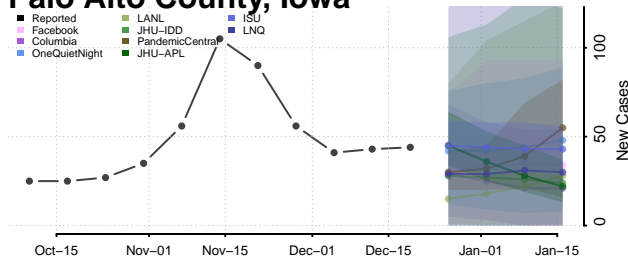

Muscatine County, Iowa

O'Brien County, Iowa

Osceola County, Iowa

Page County, Iowa

Palo Alto County, Iowa

Plymouth County, Iowa

Pocahontas County, Iowa

Polk County, Iowa