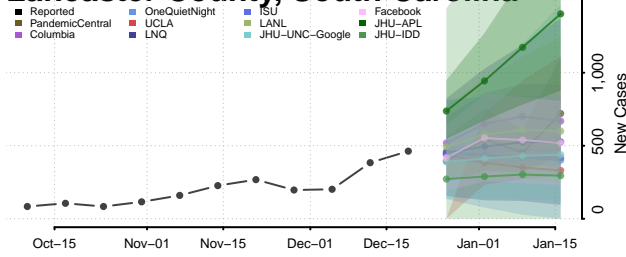

Hampton County, South Carolina

Horry County, South Carolina

Jasper County, South Carolina

Kershaw County, South Carolina

Lancaster County, South Carolina

Laurens County, South Carolina

Lee County, South Carolina