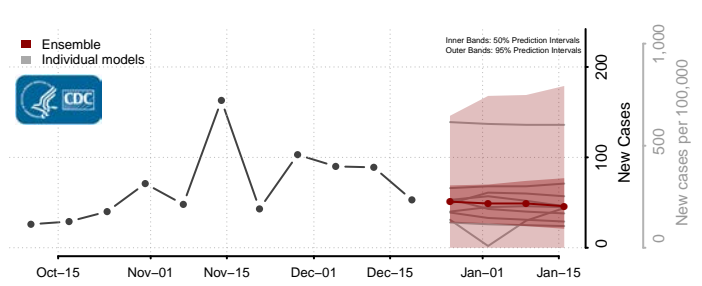

Wise County, Virginia

Wythe County, Virginia

York County, Virginia

Washington

Adams County, Washington

Asotin County, Washington

Benton County, Washington

Chelan County, Washington