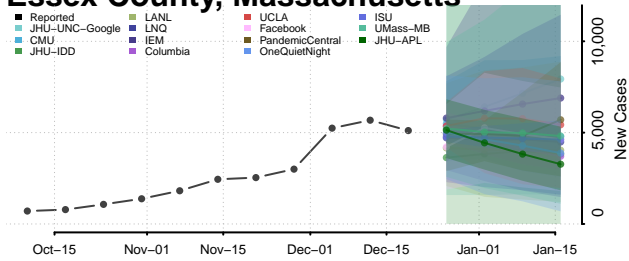

Essex County, Massachusetts