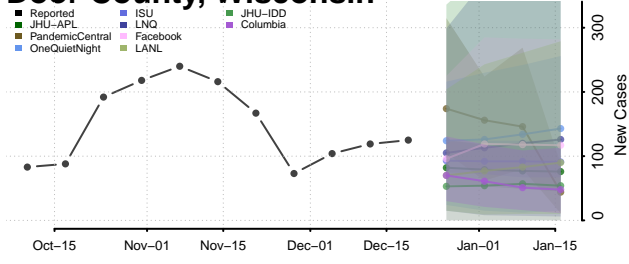

Door County, Wisconsin