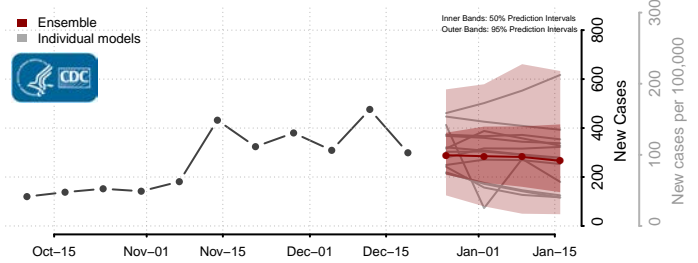

Skagit County, Washington

Skamania County, Washington

Snohomish County, Washington

Spokane County, Washington

Stevens County, Washington

Thurston County, Washington

Wahkiakum County, Washington

Walla Walla County, Washington