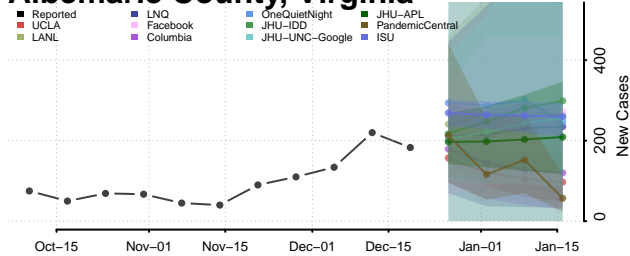

Albemarle County, Virginia