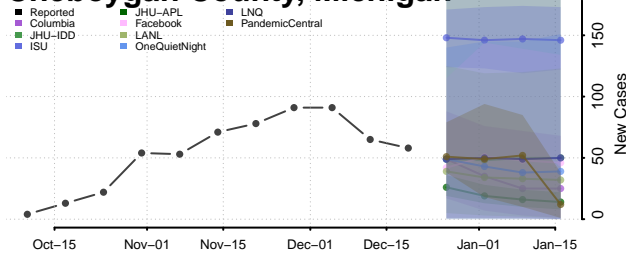

Cheboygan County, Michigan