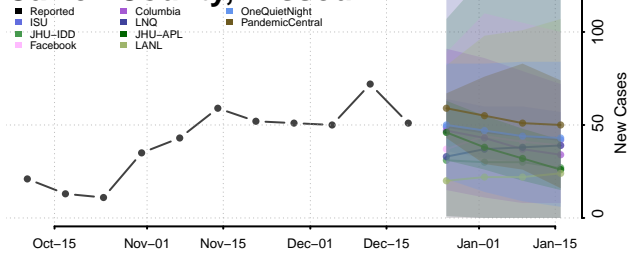

Carroll County, Missouri