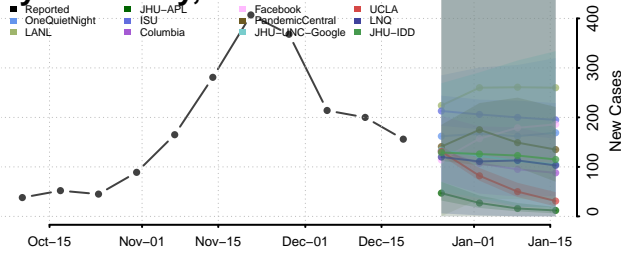

Labette County, Kansas

Lane County, Kansas

Leavenworth County, Kansas

Lincoln County, Kansas

Linn County, Kansas

Logan County, Kansas

Lyon County, Kansas

Marion County, Kansas