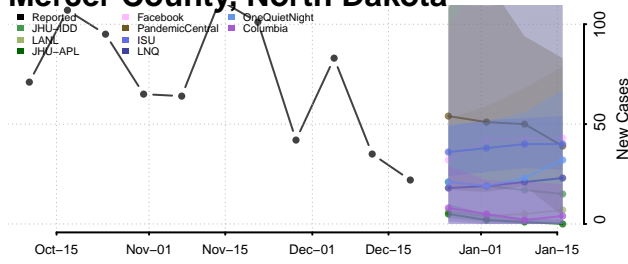

Kidder County, North Dakota

LaMoure County, North Dakota

Logan County, North Dakota

McHenry County, North Dakota

McIntosh County, North Dakota

McKenzie County, North Dakota

McLean County, North Dakota

Mercer County, North Dakota