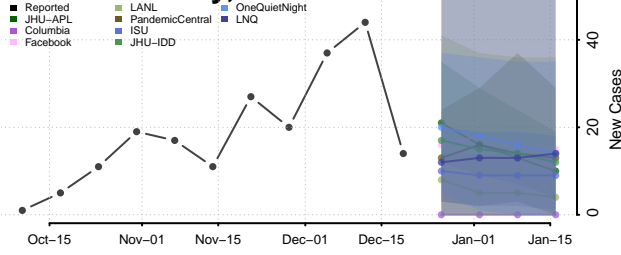

Oneida County, Idaho