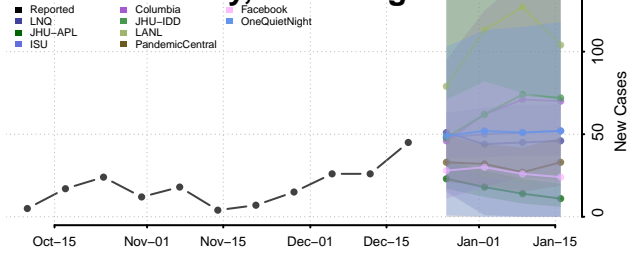

Braxton County, West Virginia