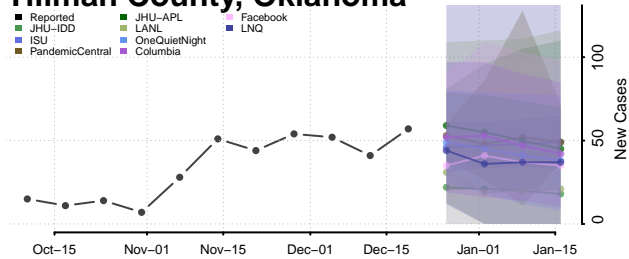

Tillman County, Oklahoma