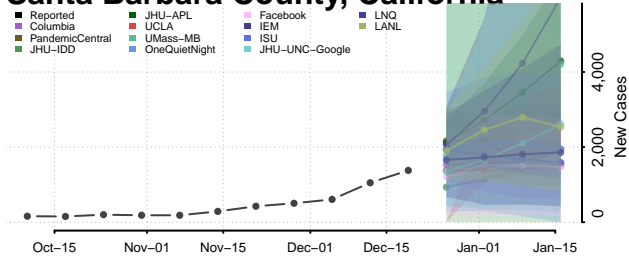

San Francisco County, California

San Joaquin County, California

San Luis Obispo County, California

San Mateo County, California

Santa Barbara County, California

Santa Clara County, California

Santa Cruz County, California