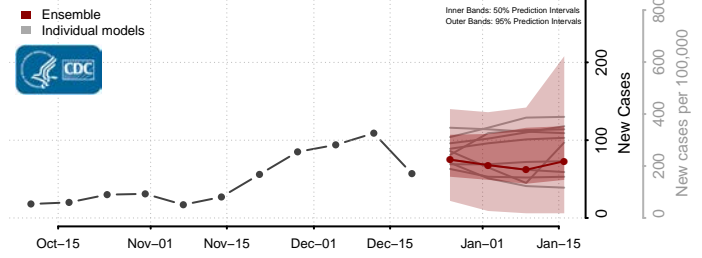

Caroline County, Maryland