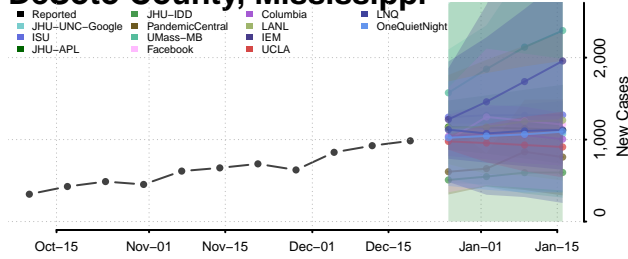

DeSoto County, Mississippi