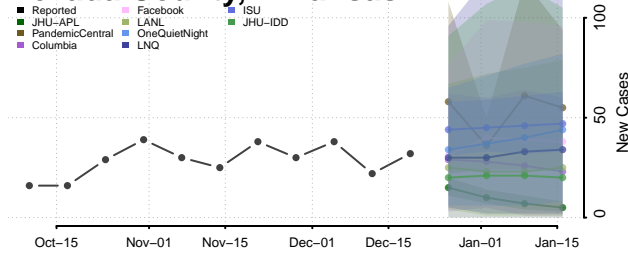

Madison County, Arkansas

Marion County, Arkansas

Miller County, Arkansas

Mississippi County, Arkansas

Monroe County, Arkansas

Montgomery County, Arkansas

Nevada County, Arkansas

Newton County, Arkansas