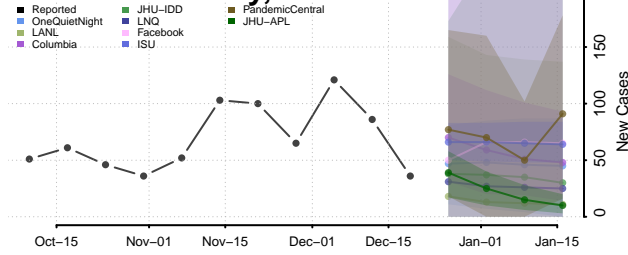

Oldham County, Texas

Orange County, Texas

Palo Pinto County, Texas

Panola County, Texas

Parker County, Texas

Parmer County, Texas

Pecos County, Texas

Polk County, Texas