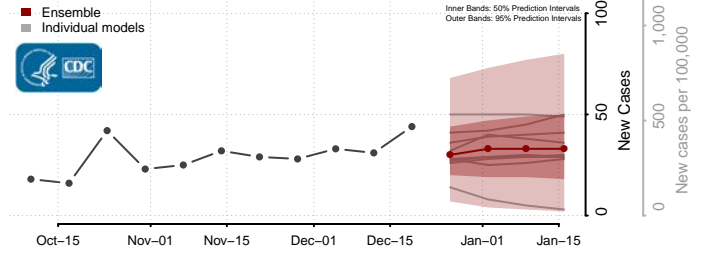

Carroll County, Iowa

Cass County, Iowa

Cedar County, Iowa

Cerro Gordo County, Iowa

Cherokee County, Iowa

Chickasaw County, Iowa

Clarke County, Iowa

Clay County, Iowa