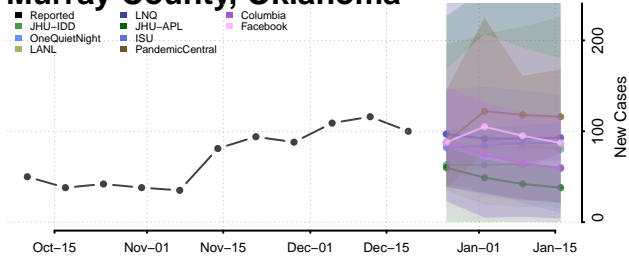

Murray County, Oklahoma