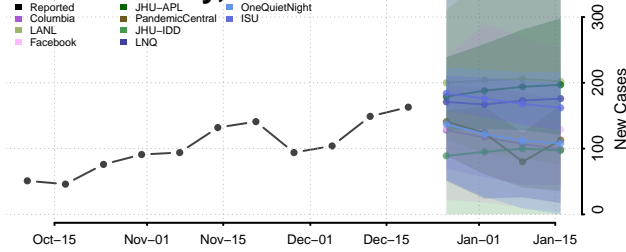

Saline County, Illinois