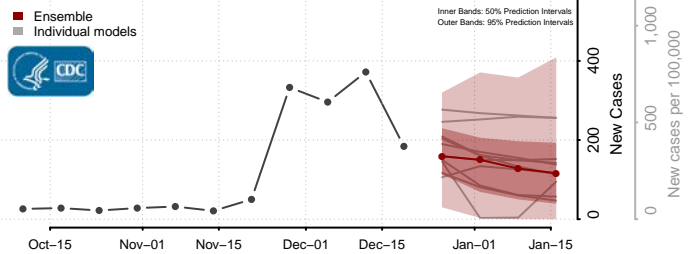

Douglas County, Nevada

*New weekly cases may decrease in this location over the next four weeks. For these locations, the ensemble forecast indicates a probability of 0.75 or greater that fewer cases will be reported in week four of the forecast than in the last reported week.