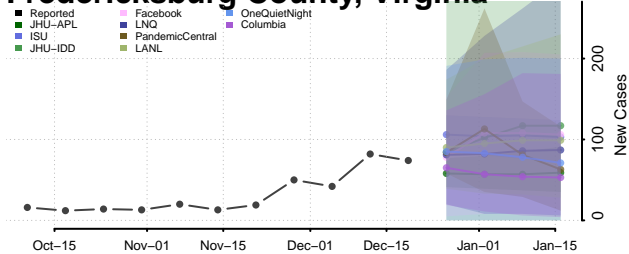

Fredericksburg County, Virginia