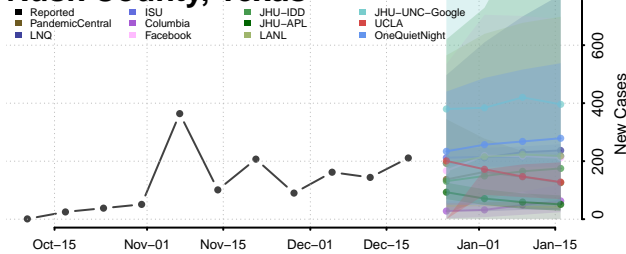

Rusk County, Texas