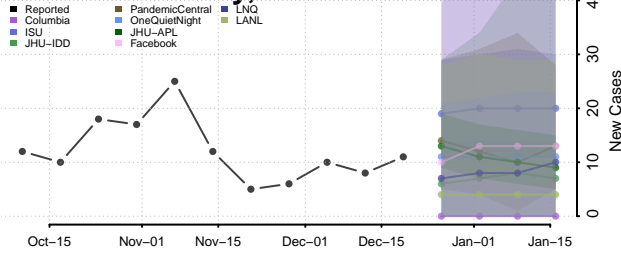

Cochran County, Texas