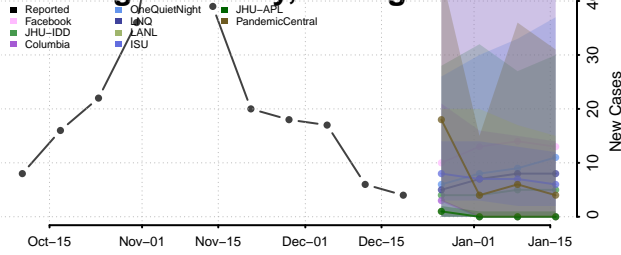

Muskegon County, Michigan

Newaygo County, Michigan

Oakland County, Michigan

Oceana County, Michigan

Ogemaw County, Michigan

Ontonagon County, Michigan

Osceola County, Michigan

Oscoda County, Michigan