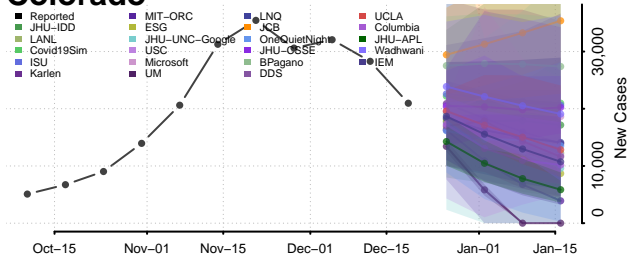

Trinity County, California

Tulare County, California

Tuolumne County, California

Ventura County, California

Yolo County, California

Yuba County, California

Colorado*

*New weekly cases may decrease in this location over the next four weeks. For these locations, the ensemble forecast indicates a probability of 0.75 or greater that fewer cases will be reported in week four of the forecast than in the last reported week.