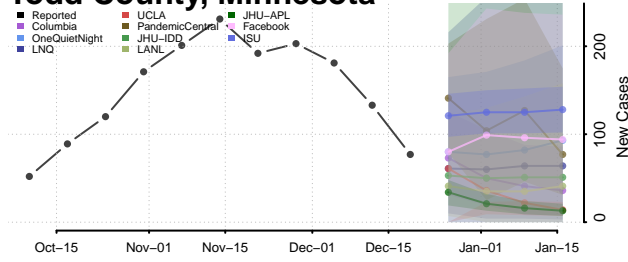

Todd County, Minnesota