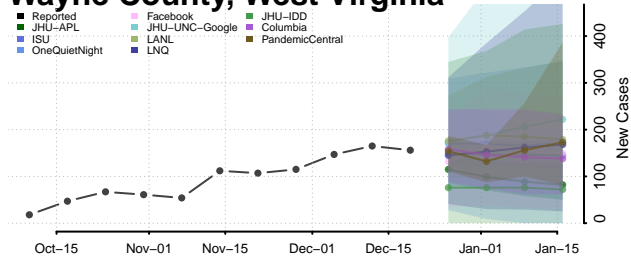

Wayne County, West Virginia