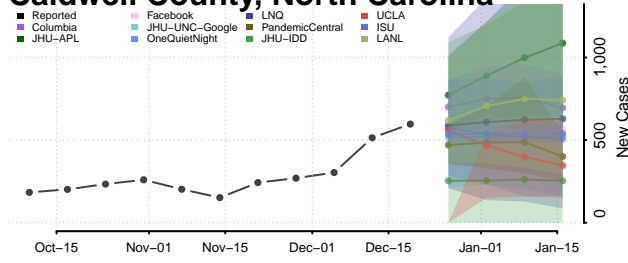

Bertie County, North Carolina

Bladen County, North Carolina

Brunswick County, North Carolina

Buncombe County, North Carolina

Burke County, North Carolina

Cabarrus County, North Carolina

Caldwell County, North Carolina