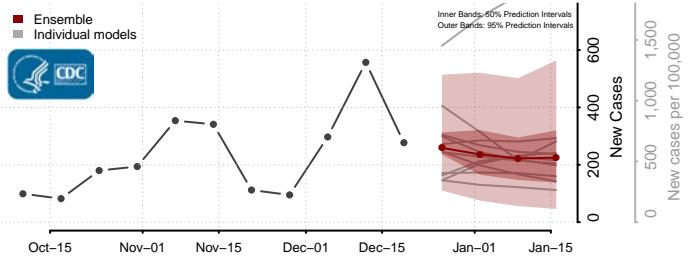

Pettis County, Missouri