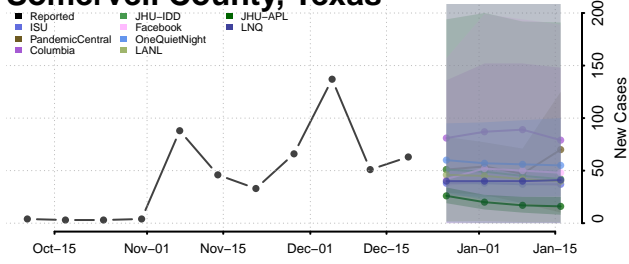

Somervell County, Texas