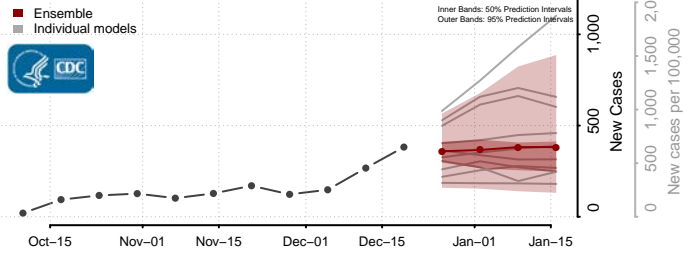

Mercer County, West Virginia