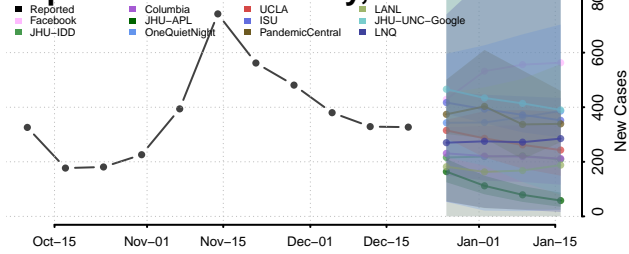

Cape Girardeau County, Missouri