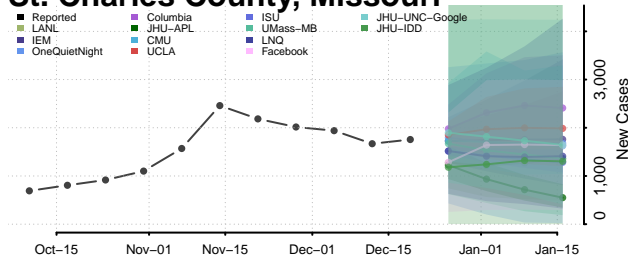

St. Charles County, Missouri