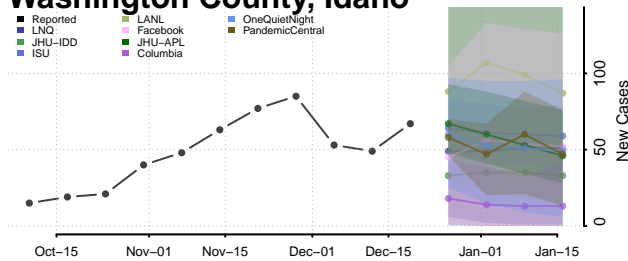

Power County, Idaho

Shoshone County, Idaho

Teton County, Idaho

Twin Falls County, Idaho

Valley County, Idaho

Washington County, Idaho

Illinois*

Adams County, Illinois