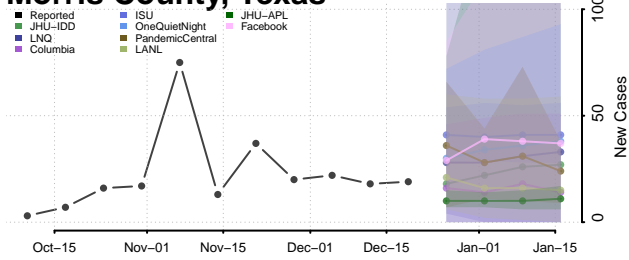

Morris County, Texas