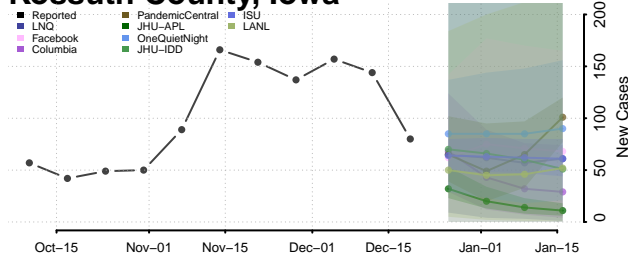

Kossuth County, Iowa