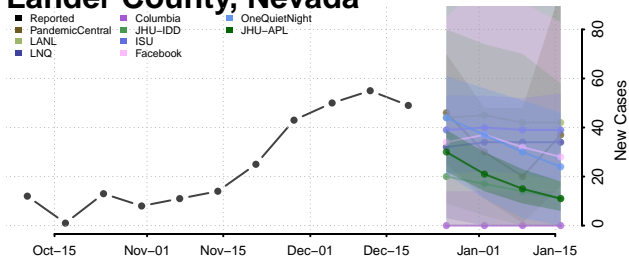

Elko County, Nevada

Esmeralda County, Nevada

Eureka County, Nevada

Humboldt County, Nevada

Lander County, Nevada

Lincoln County, Nevada

Lyon County, Nevada

Mineral County, Nevada