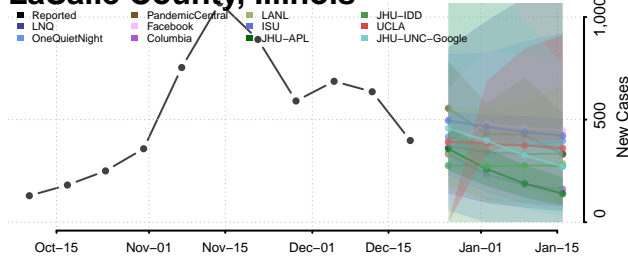

LaSalle County, Illinois