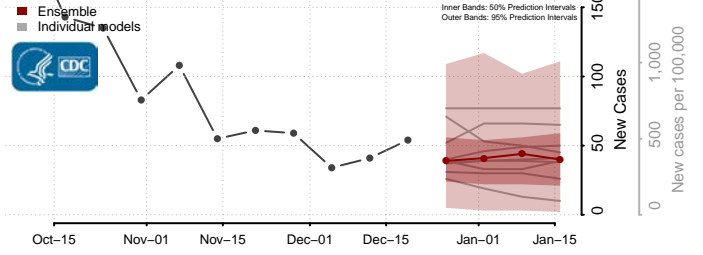

Roosevelt County, Montana