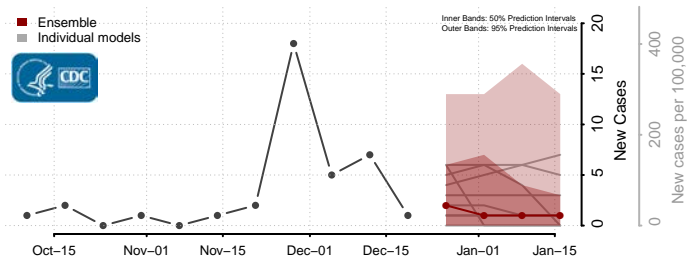

Skagit County, Washington

Skamania County, Washington

Snohomish County, Washington

Spokane County, Washington

Stevens County, Washington

Thurston County, Washington

Wahkiakum County, Washington

Walla Walla County, Washington