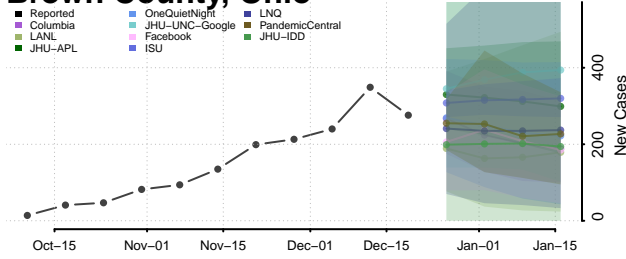

Brown County, Ohio