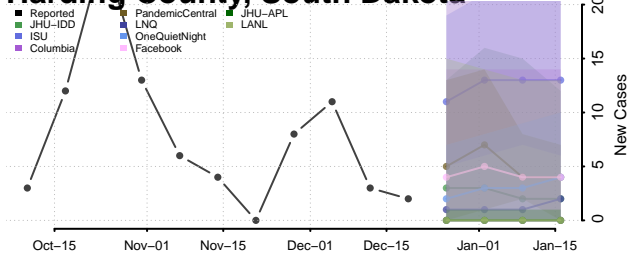

Harding County, South Dakota