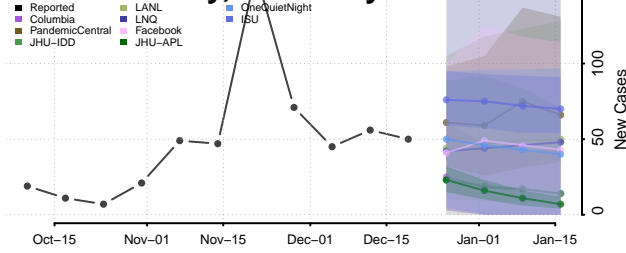

Powell County, Kentucky