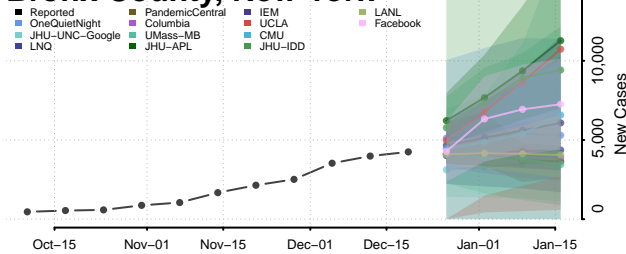

New York**

Albany County, New York

Allegany County, New York

Bronx County, New York

**New weekly cases may increase in this location over the next four weeks. For these locations, the ensemble forecast indicates a probability of 0.75 or greater that more cases will be reported in week four of the forecast than in the last reported week.