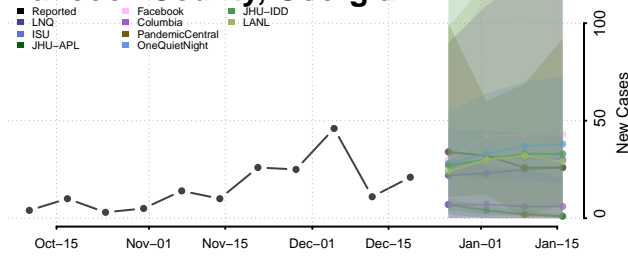

Hancock County, Georgia