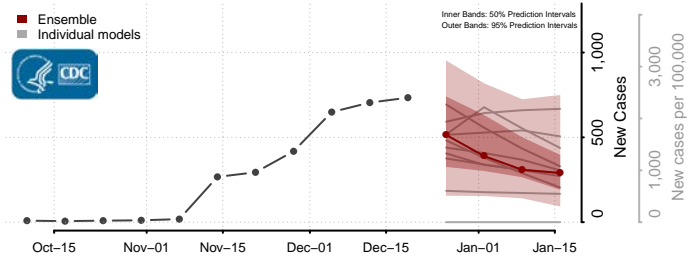

Lassen County, California