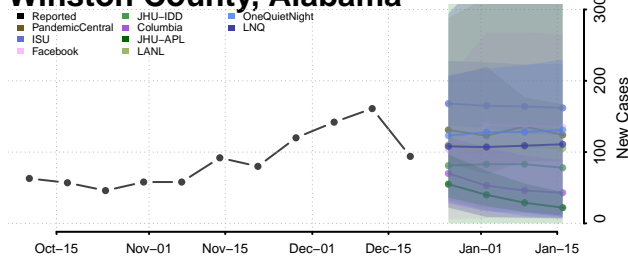

Pike County, Alabama

Randolph County, Alabama

Russell County, Alabama

Shelby County, Alabama

St. Clair County, Alabama

Sumter County, Alabama

Talladega County, Alabama

Tallapoosa County, Alabama

Tuscaloosa County, Alabama

Walker County, Alabama

Washington County, Alabama

Wilcox County, Alabama

Winston County, Alabama

Alaska

Aleutians East County, Alaska

Aleutians West County, Alaska