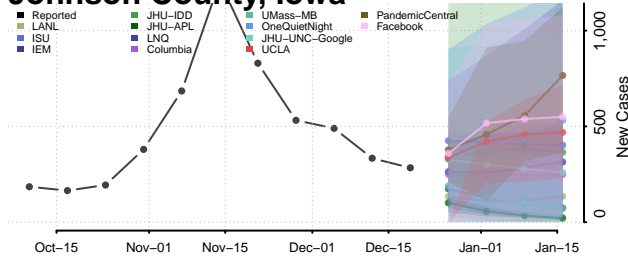

Humboldt County, Iowa

Ida County, Iowa

Iowa County, Iowa

Jackson County, Iowa

Jasper County, Iowa

Jefferson County, Iowa

Johnson County, Iowa

Jones County, Iowa