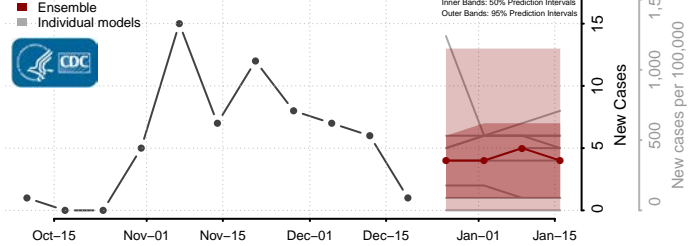

California**

Alameda County, California

Alpine County, California

Amador County, California

Butte County, California

Calaveras County, California

**New weekly cases may increase in this location over the next four weeks. For these locations, the ensemble forecast indicates a probability of 0.75 or greater that more cases will be reported in week four of the forecast than in the last reported week.