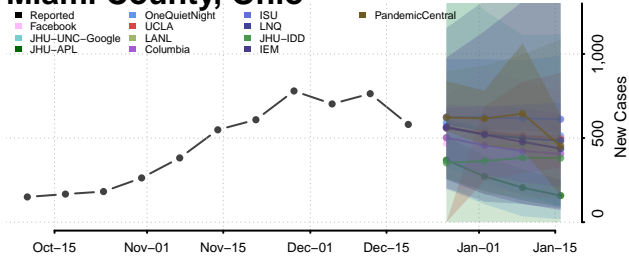

Miami County, Ohio