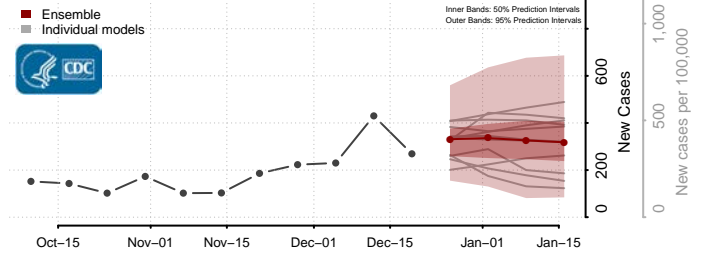

Lynchburg County, Virginia