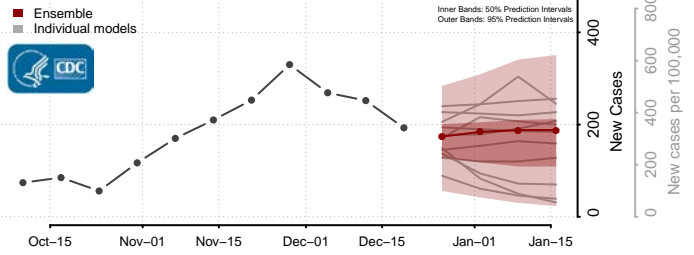

Ohio County, West Virginia

Pendleton County, West Virginia

Pleasants County, West Virginia

Pocahontas County, West Virginia

Preston County, West Virginia

Putnam County, West Virginia

Raleigh County, West Virginia