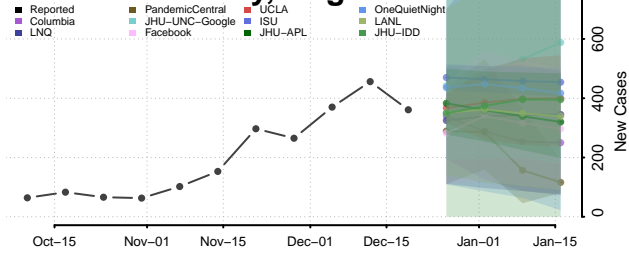

Frederick County, Virginia