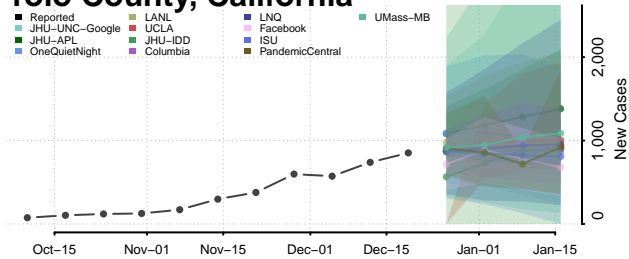

Trinity County, California

Tulare County, California

Tuolumne County, California

Ventura County, California

Yolo County, California

Yuba County, California

Colorado*

*New weekly cases may decrease in this location over the next four weeks. For these locations, the ensemble forecast indicates a probability of 0.75 or greater that fewer cases will be reported in week four of the forecast than in the last reported week.