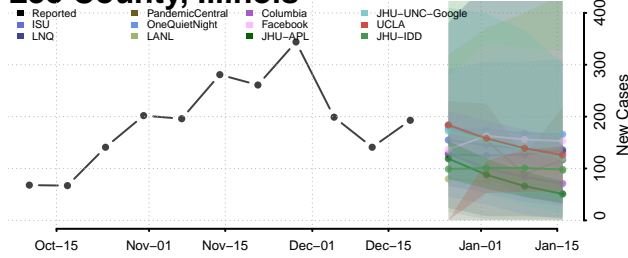

Lee County, Illinois