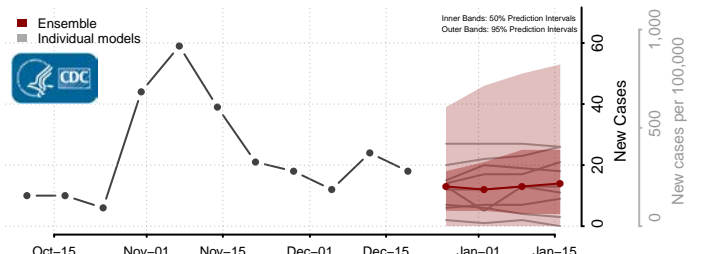

Tama County, Iowa

Taylor County, Iowa

Union County, Iowa

Van Buren County, Iowa

Wapello County, Iowa

Warren County, Iowa

Washington County, Iowa

Wayne County, Iowa