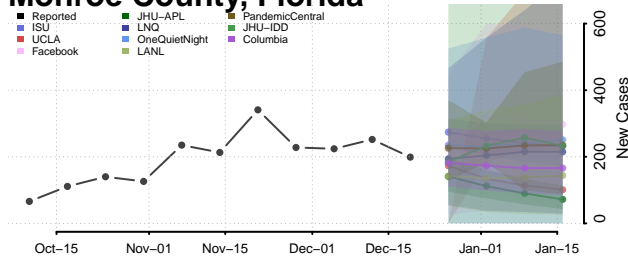

Monroe County, Florida