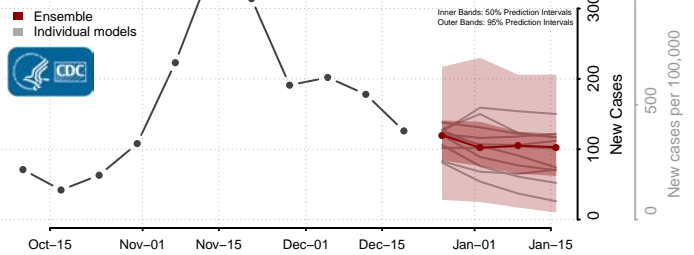

Bureau County, Illinois