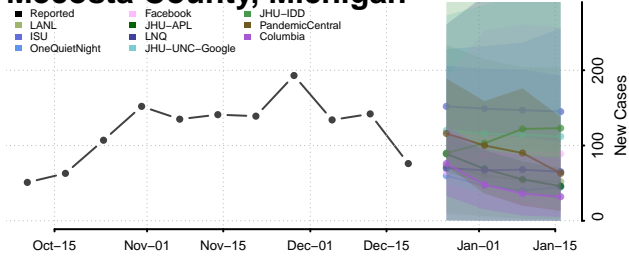

Mecosta County, Michigan