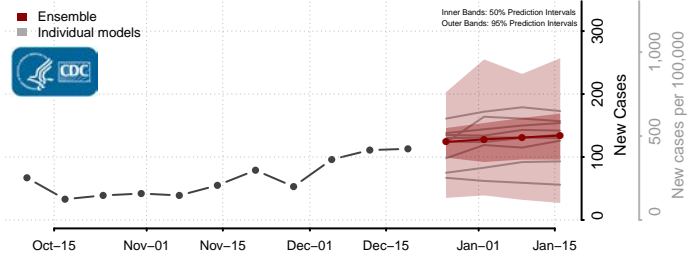

Rankin County, Mississippi

Scott County, Mississippi

Sharkey County, Mississippi

Simpson County, Mississippi

Smith County, Mississippi

Stone County, Mississippi

Sunflower County, Mississippi

Tallahatchie County, Mississippi