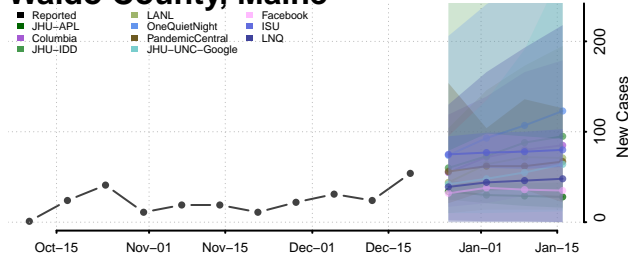

Penobscot County, Maine

Piscataquis County, Maine

Sagadahoc County, Maine

Somerset County, Maine

Waldo County, Maine

Washington County, Maine

York County, Maine

Maryland