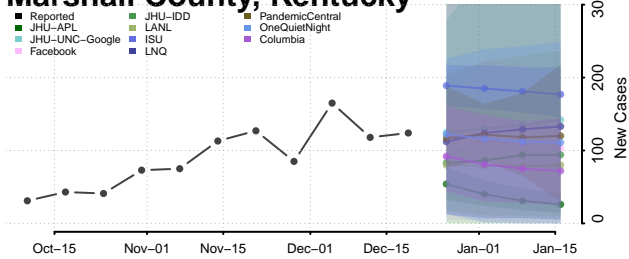

Lyon County, Kentucky

Madison County, Kentucky

Magoffin County, Kentucky

Marion County, Kentucky

Marshall County, Kentucky

Martin County, Kentucky

Mason County, Kentucky

McCracken County, Kentucky