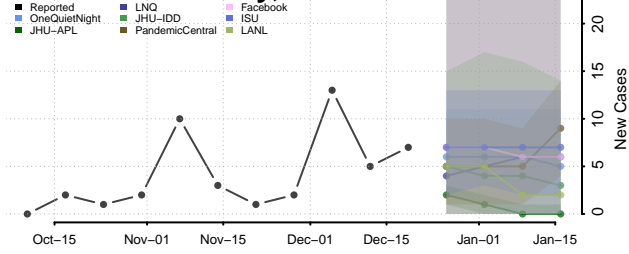

Stonewall County, Texas