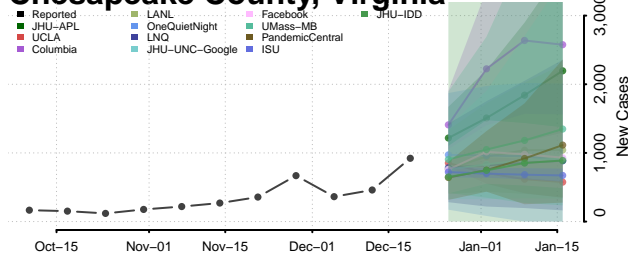

Campbell County, Virginia

Caroline County, Virginia

Carroll County, Virginia

Charles City County, Virginia

Charlotte County, Virginia

Charlottesville County, Virginia

Chesapeake County, Virginia

Chesterfield County, Virginia