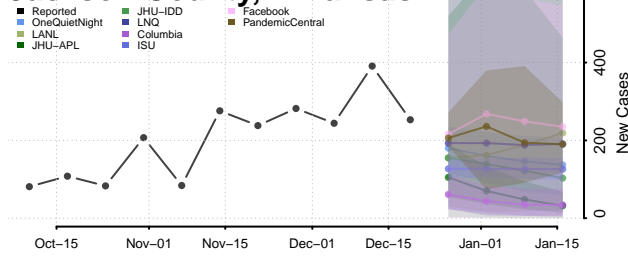

Greene County, Arkansas

Hempstead County, Arkansas

Hot Spring County, Arkansas

Howard County, Arkansas

Independence County, Arkansas

Izard County, Arkansas

Jackson County, Arkansas

Jefferson County, Arkansas