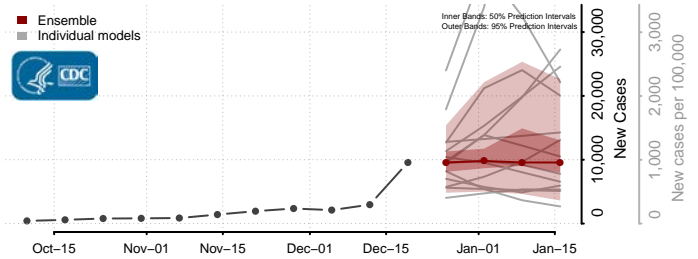

Fresno County, California