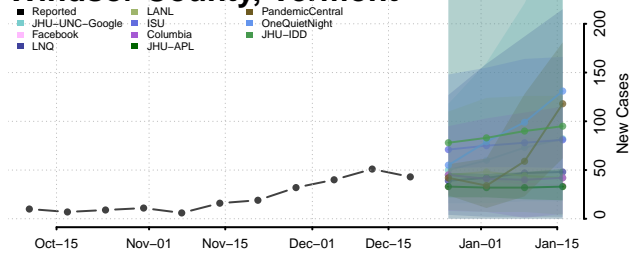

Windsor County, Vermont