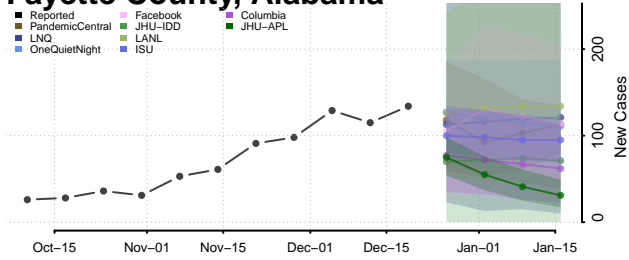

Dale County, Alabama

Dallas County, Alabama

DeKalb County, Alabama

Elmore County, Alabama

Escambia County, Alabama

Etowah County, Alabama

Fayette County, Alabama

Franklin County, Alabama