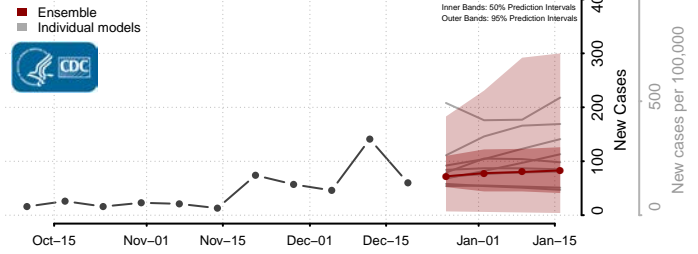

Okanogan County, Washington