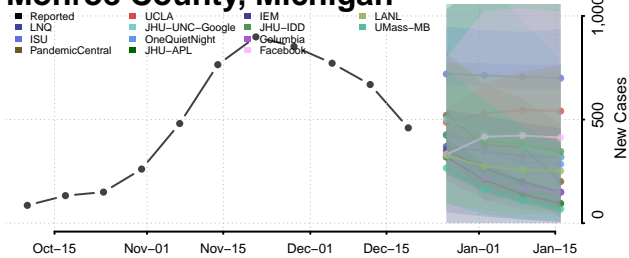

Monroe County, Michigan