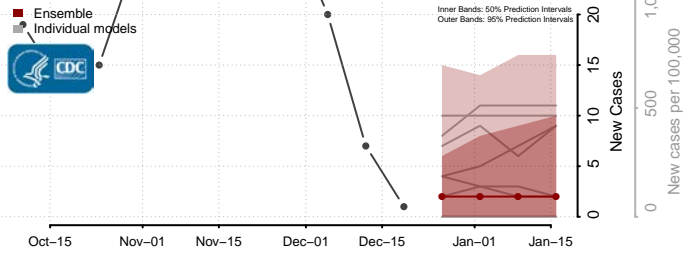

Potter County, South Dakota