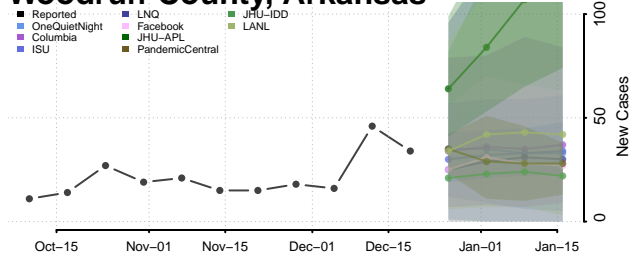

Woodruff County, Arkansas