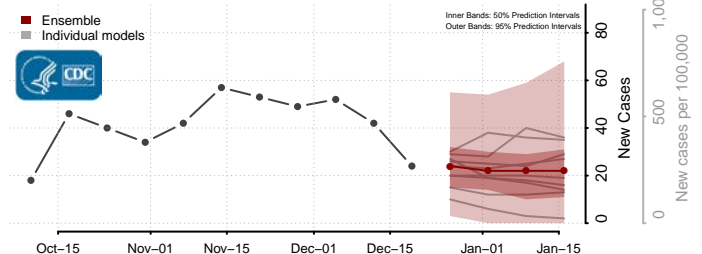

Clay County, South Dakota

Codington County, South Dakota

Corson County, South Dakota

Custer County, South Dakota

Davison County, South Dakota

Day County, South Dakota

Deuel County, South Dakota

Dewey County, South Dakota