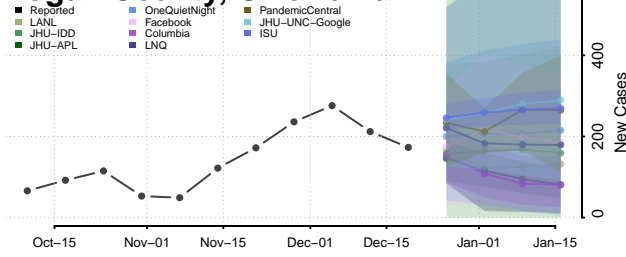

Kiowa County, Oklahoma

Latimer County, Oklahoma

Le Flore County, Oklahoma

Lincoln County, Oklahoma

Logan County, Oklahoma

Love County, Oklahoma

Major County, Oklahoma

Marshall County, Oklahoma