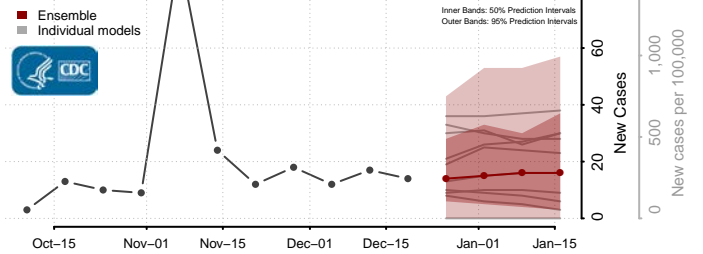

Crane County, Texas

Crockett County, Texas

Crosby County, Texas

Culberson County, Texas

Dallam County, Texas

Dallas County, Texas

Dawson County, Texas

Deaf Smith County, Texas