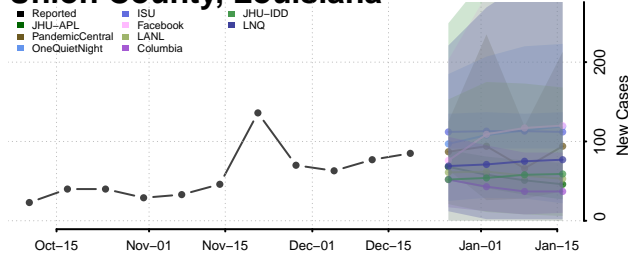

Tangipahoa County, Louisiana

Tensas County, Louisiana

Terrebonne County, Louisiana

Union County, Louisiana

Vermilion County, Louisiana

Vernon County, Louisiana

Washington County, Louisiana

Webster County, Louisiana