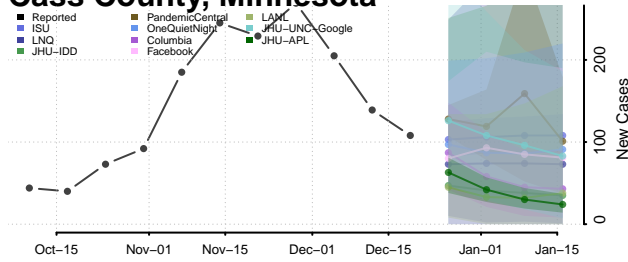

Cass County, Minnesota