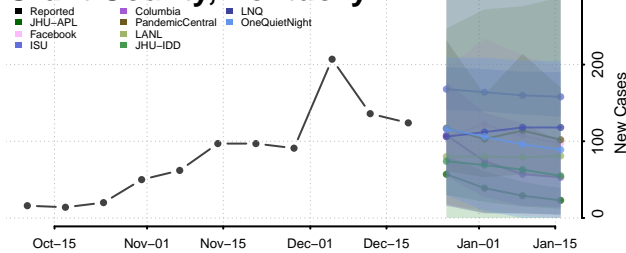

Garrard County, Kentucky

Grant County, Kentucky

Graves County, Kentucky

Grayson County, Kentucky

Green County, Kentucky

Greenup County, Kentucky

Hancock County, Kentucky

Hardin County, Kentucky