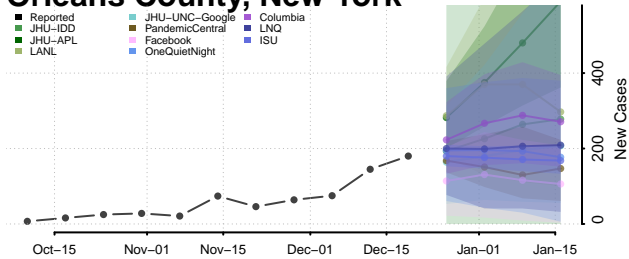

Orange County, New York

Orleans County, New York

Oswego County, New York

Otsego County, New York

Putnam County, New York

Queens County, New York

Rensselaer County, New York

Richmond County, New York