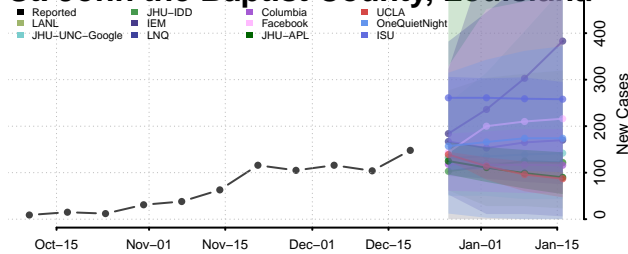

St. John the Baptist County, Louisiana