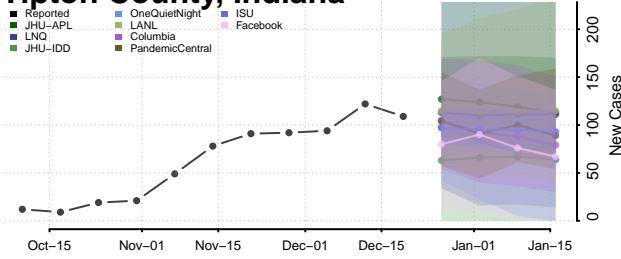

Starke County, Indiana

Stauben County, Indiana

Sullivan County, Indiana

Switzerland County, Indiana

Tippecanoe County, Indiana

Tipton County, Indiana

Union County, Indiana

Vanderburgh County, Indiana