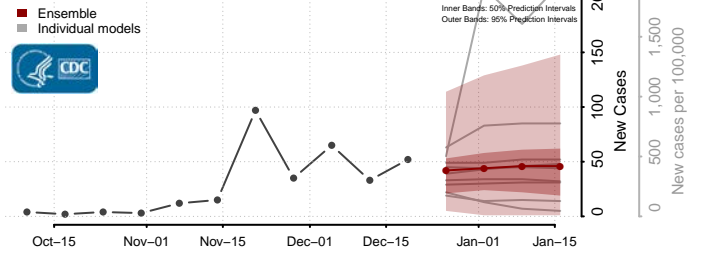

Madison County, Louisiana