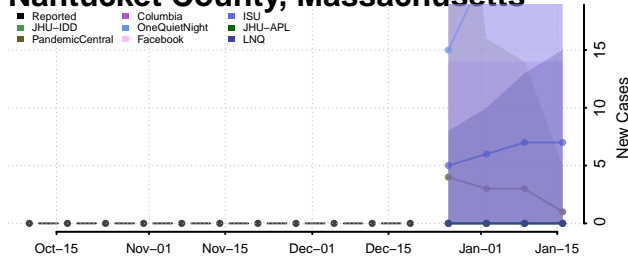

Nantucket County, Massachusetts