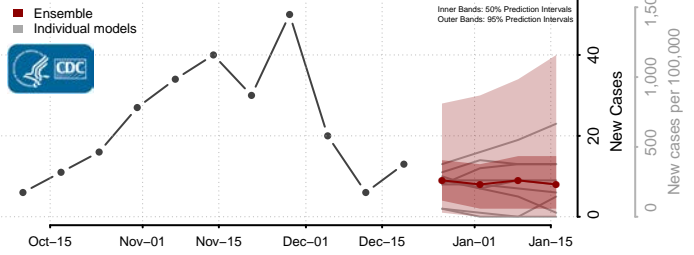

Hanson County, South Dakota