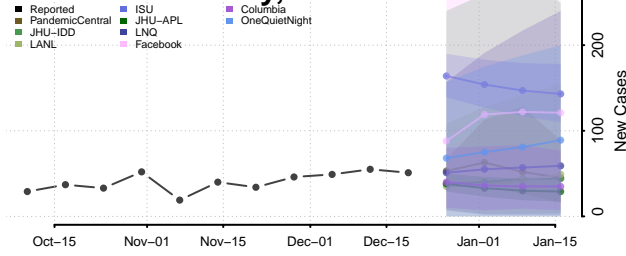

McDonald County, Missouri