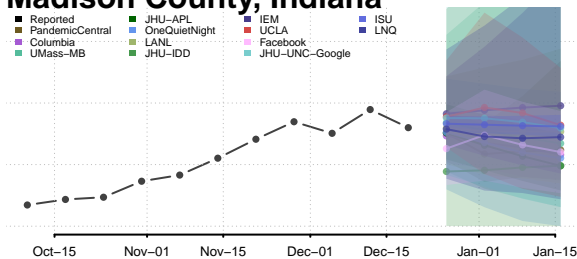

Kosciusko County, Indiana

LaGrange County, Indiana

Lake County, Indiana

LaPorte County, Indiana

Lawrence County, Indiana

Madison County, Indiana

Marion County, Indiana

Marshall County, Indiana