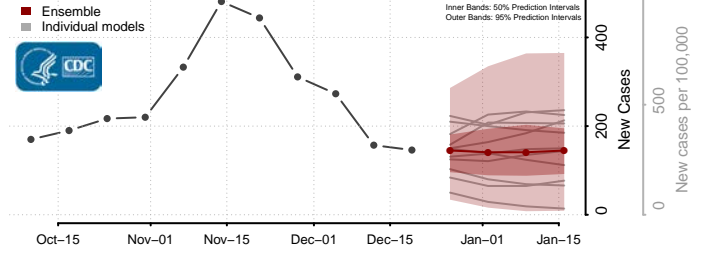

Arthur County, Nebraska

Banner County, Nebraska

Blaine County, Nebraska

Boone County, Nebraska

Box Butte County, Nebraska

Boyd County, Nebraska

Brown County, Nebraska

Buffalo County, Nebraska