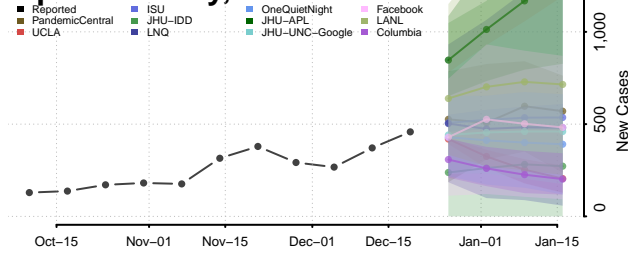

Tipton County, Tennessee