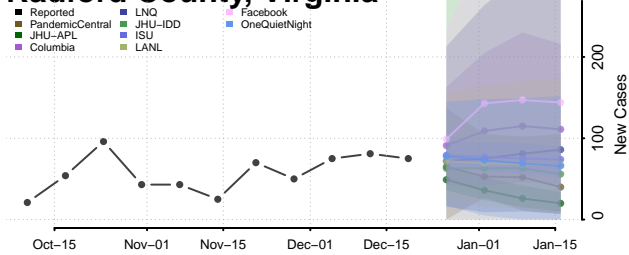

Prince Edward County, Virginia

Prince George County, Virginia

Prince William County, Virginia

Pulaski County, Virginia

Radford County, Virginia

Rappahannock County, Virginia

Richmond City County, Virginia

Richmond County, Virginia