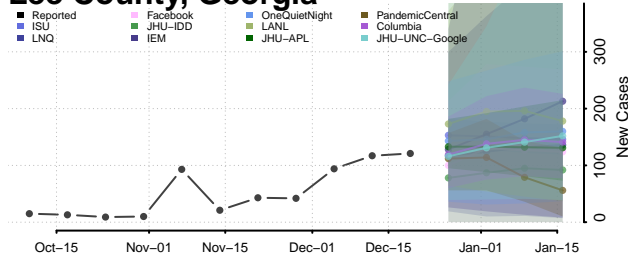

Lee County, Georgia