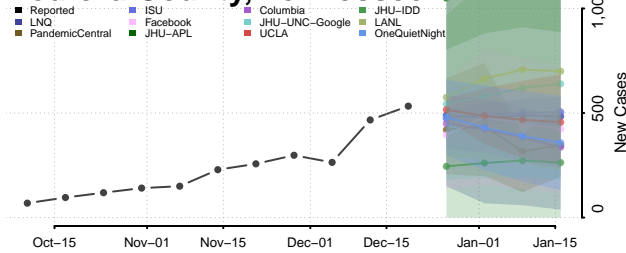

Bedford County, Tennessee