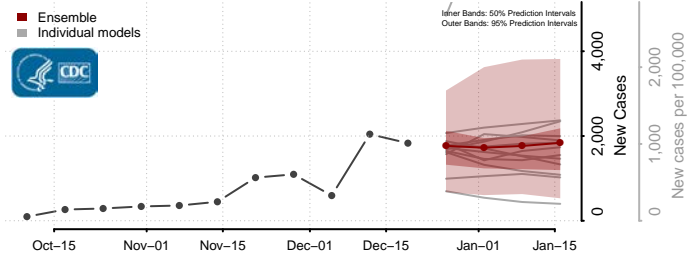

Imperial County, California