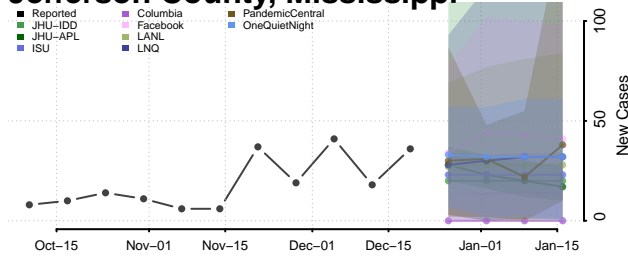

Jefferson County, Mississippi