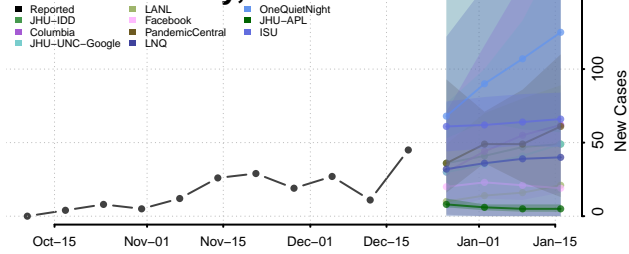

Aroostook County, Maine

Cumberland County, Maine

Franklin County, Maine

Hancock County, Maine

Kennebec County, Maine

Knox County, Maine

Lincoln County, Maine

Oxford County, Maine