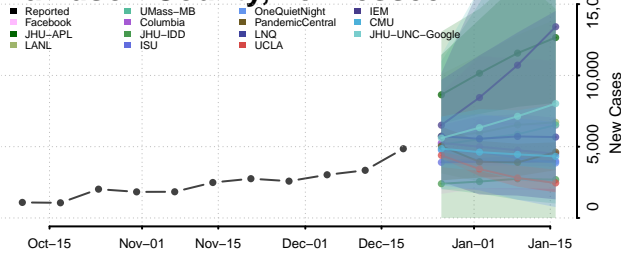

Decatur County, Tennessee

DeKalb County, Tennessee

Dickson County, Tennessee

Dyer County, Tennessee

Fayette County, Tennessee

Fentress County, Tennessee

Franklin County, Tennessee

Gibson County, Tennessee