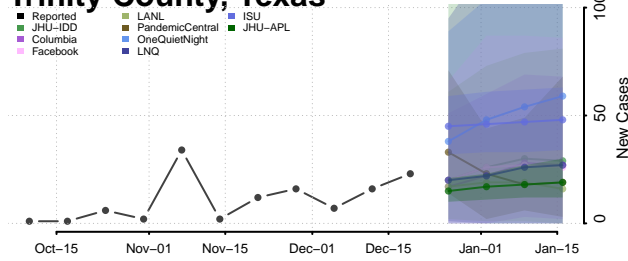

Trinity County, Texas