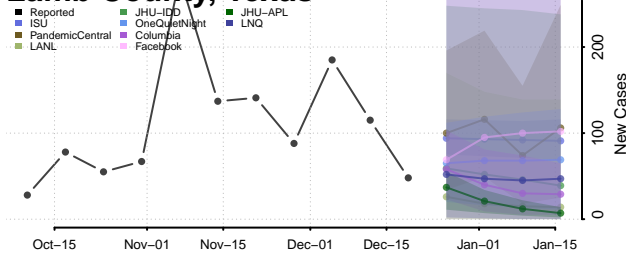

Lamb County, Texas