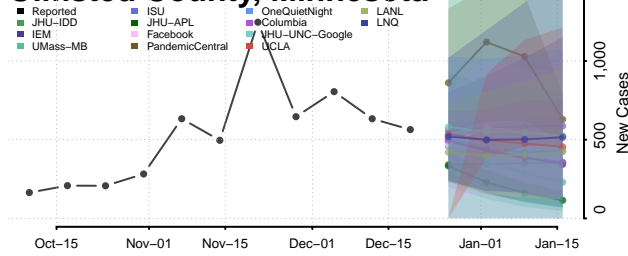

Olmsted County, Minnesota