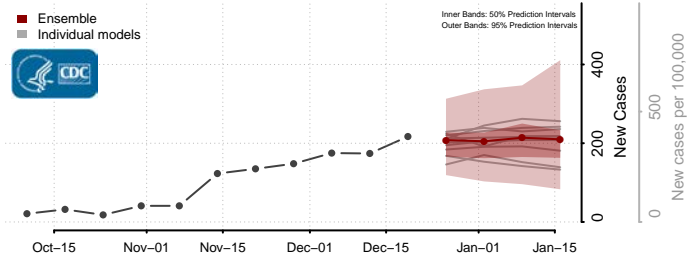

Marion County, West Virginia