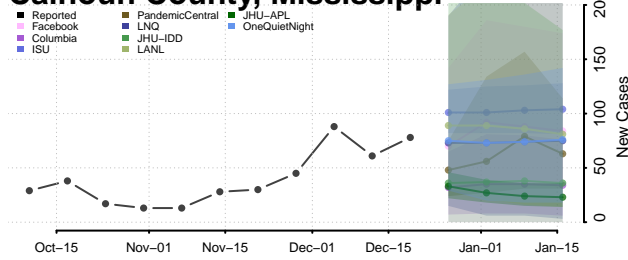

Calhoun County, Mississippi