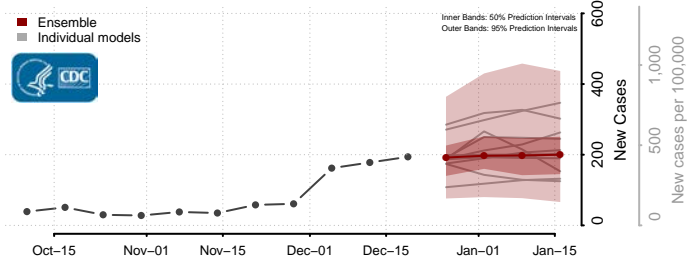

Tate County, Mississippi

Tippah County, Mississippi

Tishomingo County, Mississippi

Tunica County, Mississippi

Union County, Mississippi

Walthall County, Mississippi

Warren County, Mississippi

Washington County, Mississippi