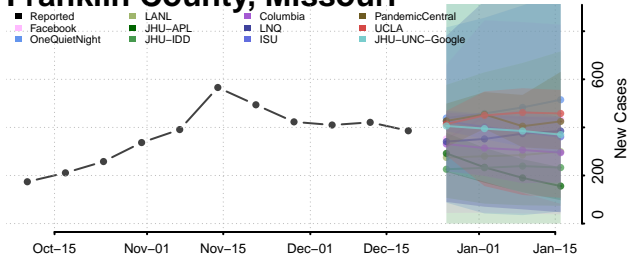

Franklin County, Missouri