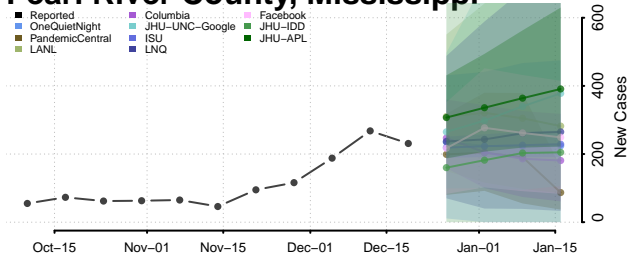

Pearl River County, Mississippi