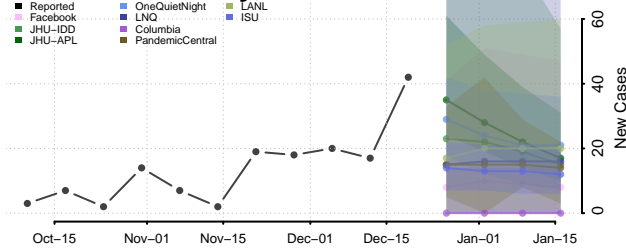

Nemaha County, Kansas

Neosho County, Kansas

Ness County, Kansas

Norton County, Kansas

Osage County, Kansas

Osborne County, Kansas

Ottawa County, Kansas

Pawnee County, Kansas