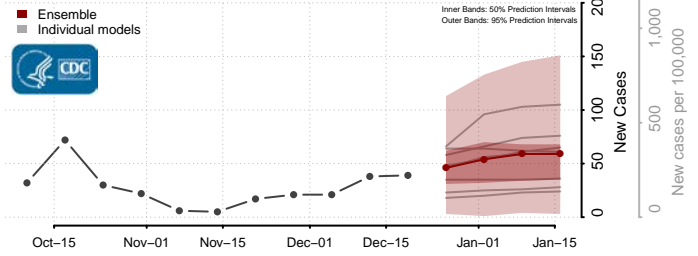

Southampton County, Virginia