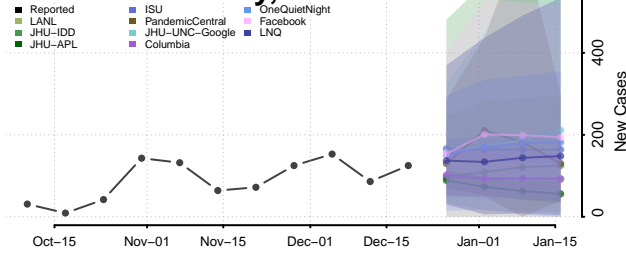

Jim Wells County, Texas