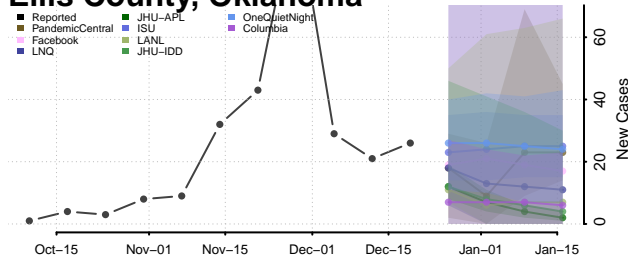

Dewey County, Oklahoma

Ellis County, Oklahoma

Garfield County, Oklahoma

Garvin County, Oklahoma

Grady County, Oklahoma

Grant County, Oklahoma

Greer County, Oklahoma

Harmon County, Oklahoma