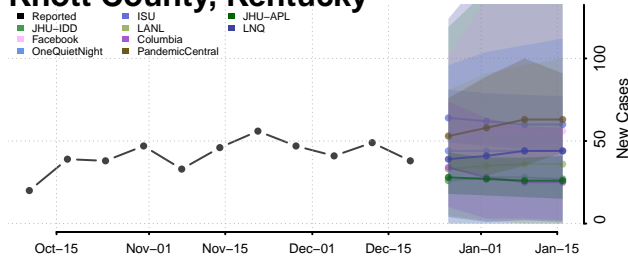

Jefferson County, Kentucky

Jessamine County, Kentucky

Johnson County, Kentucky

Kenton County, Kentucky

Knott County, Kentucky

Knox County, Kentucky

Larue County, Kentucky

Laurel County, Kentucky