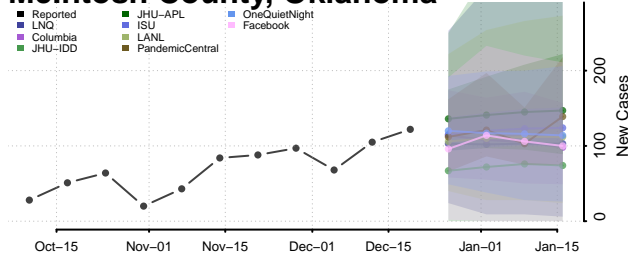

McIntosh County, Oklahoma