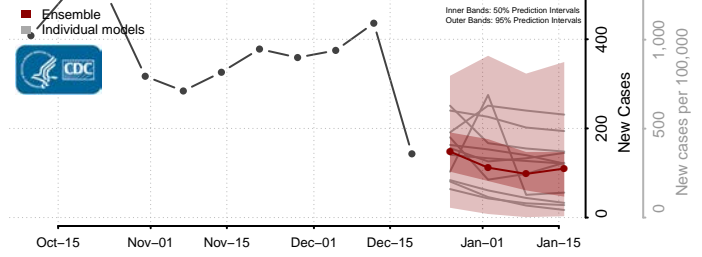

Madison County, Idaho