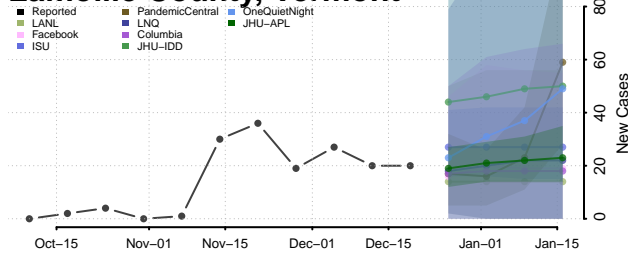

Caledonia County, Vermont

Chittenden County, Vermont

Essex County, Vermont

Franklin County, Vermont

Grand Isle County, Vermont

Lamoille County, Vermont

Orange County, Vermont

Orleans County, Vermont