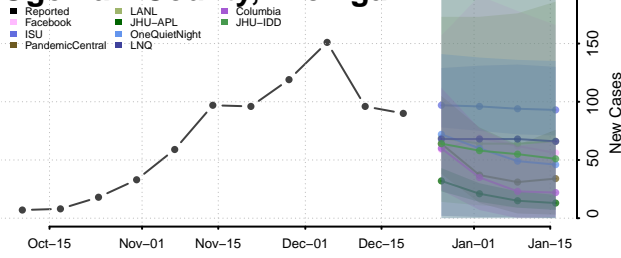

Muskegon County, Michigan

Newaygo County, Michigan

Oakland County, Michigan

Oceana County, Michigan

Ogemaw County, Michigan

Ontonagon County, Michigan

Osceola County, Michigan

Oscoda County, Michigan