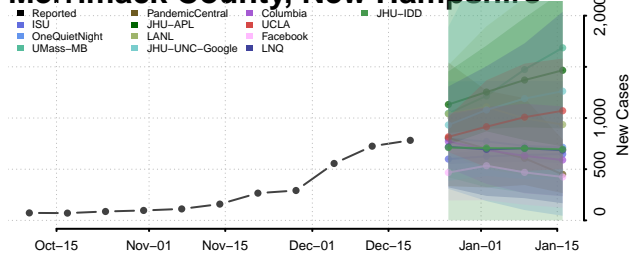

Cheshire County, New Hampshire

Coos County, New Hampshire

Grafton County, New Hampshire

Hillsborough County, New Hampshire

Merrimack County, New Hampshire

Rockingham County, New Hampshire

Strafford County, New Hampshire