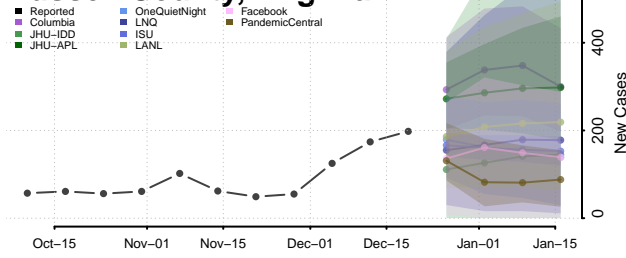

Russell County, Virginia