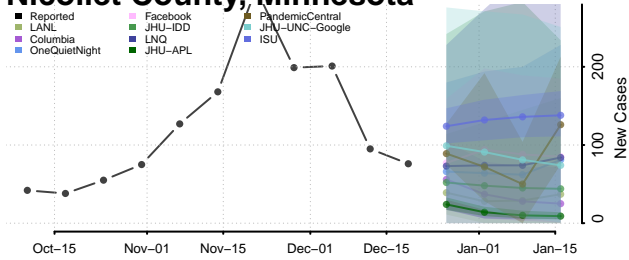

Martin County, Minnesota

McLeod County, Minnesota

Meeker County, Minnesota

Mille Lacs County, Minnesota

Morrison County, Minnesota

Mower County, Minnesota

Murray County, Minnesota

Nicollet County, Minnesota