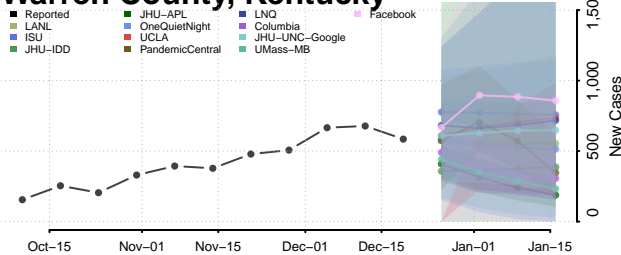

Warren County, Kentucky