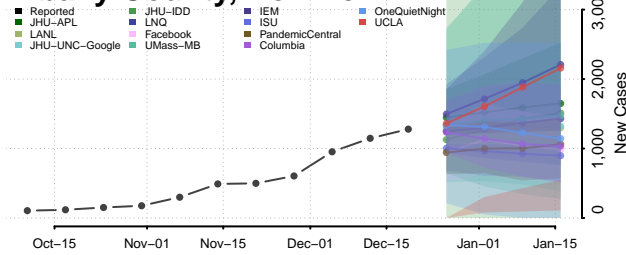

New York**

Albany County, New York

Allegany County, New York

Bronx County, New York

**New weekly cases may increase in this location over the next four weeks. For these locations, the ensemble forecast indicates a probability of 0.75 or greater that more cases will be reported in week four of the forecast than in the last reported week.