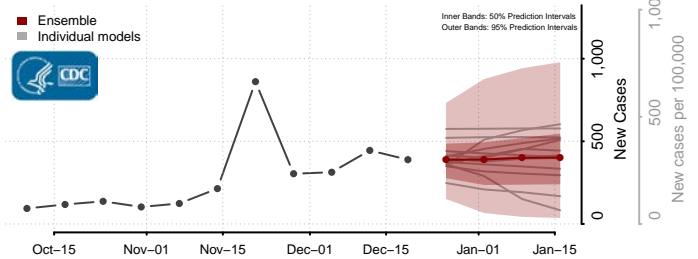

Plaquemines County, Louisiana

Pointe Coupee County, Louisiana

Rapides County, Louisiana

Red River County, Louisiana

Richland County, Louisiana

Sabine County, Louisiana

St. Bernard County, Louisiana

St. Charles County, Louisiana