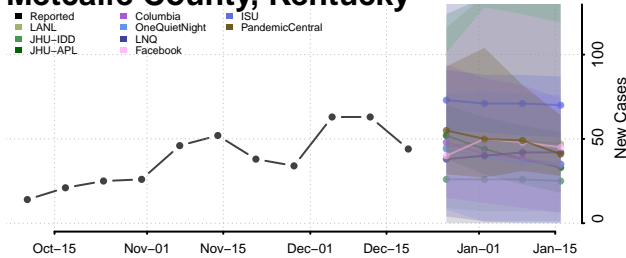

McCreary County, Kentucky

McLean County, Kentucky

Meade County, Kentucky

Menifee County, Kentucky

Mercer County, Kentucky

Metcalf County, Kentucky

Monroe County, Kentucky

Montgomery County, Kentucky