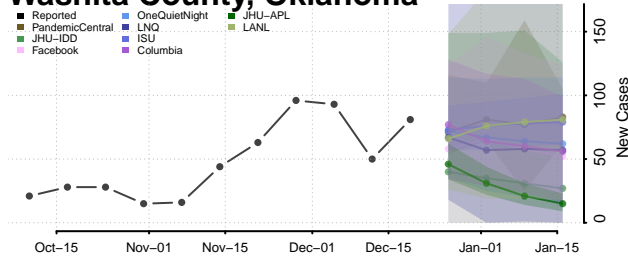

Texas County, Oklahoma

Tillman County, Oklahoma

Tulsa County, Oklahoma

Wagoner County, Oklahoma

Washington County, Oklahoma

Washita County, Oklahoma

Woods County, Oklahoma

Woodward County, Oklahoma