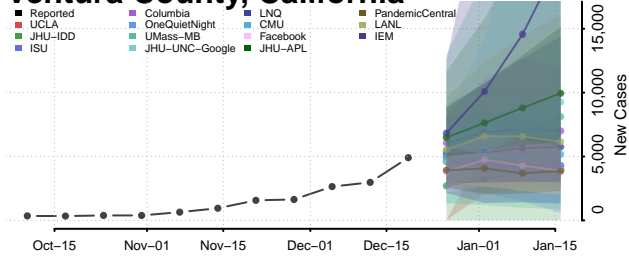

Trinity County, California

Tulare County, California

Tuolumne County, California

Ventura County, California

Yolo County, California

Yuba County, California

Colorado*

*New weekly cases may decrease in this location over the next four weeks. For these locations, the ensemble forecast indicates a probability of 0.75 or greater that fewer cases will be reported in week four of the forecast than in the last reported week.