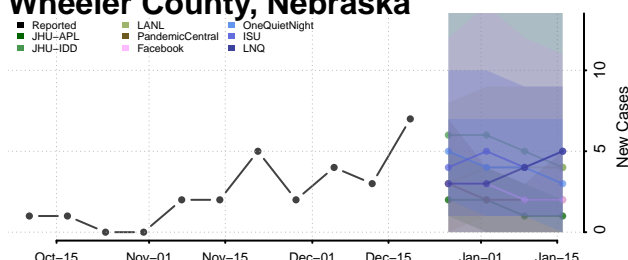

Washington County, Nebraska

Wayne County, Nebraska

Webster County, Nebraska

Wheeler County, Nebraska

York County, Nebraska

Nevada*

Carson City County, Nevada

Churchill County, Nevada