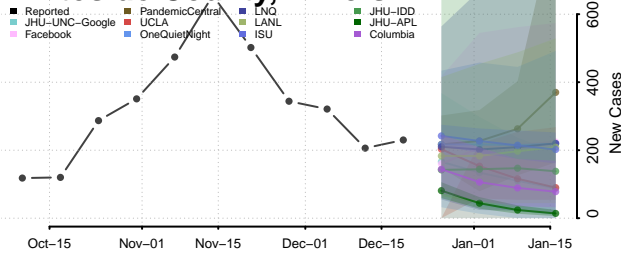

Whiteside County, Illinois