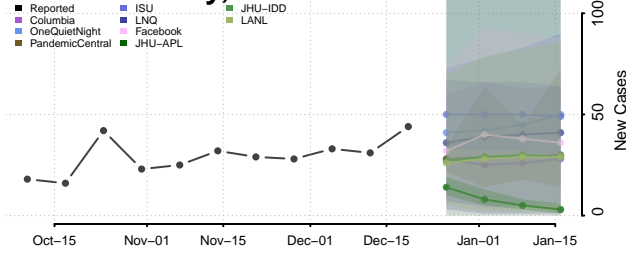

Carroll County, Iowa

Cass County, Iowa

Cedar County, Iowa

Cerro Gordo County, Iowa

Cherokee County, Iowa

Chickasaw County, Iowa

Clarke County, Iowa

Clay County, Iowa