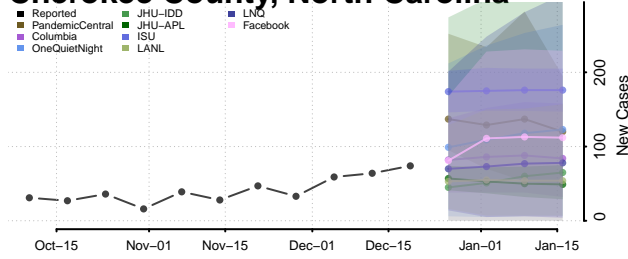

Camden County, North Carolina

Carteret County, North Carolina

Caswell County, North Carolina

Catawba County, North Carolina

Chatham County, North Carolina

Cherokee County, North Carolina

Chowan County, North Carolina