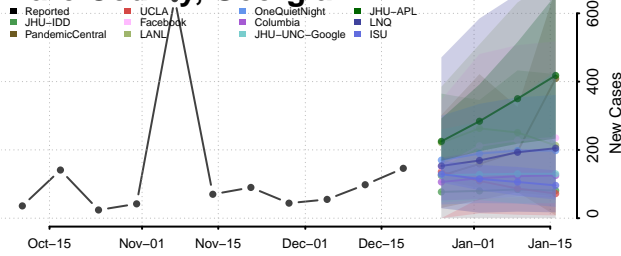

Turner County, Georgia

Twiggs County, Georgia

Union County, Georgia

Upson County, Georgia

Walker County, Georgia

Walton County, Georgia

Ware County, Georgia

Warren County, Georgia