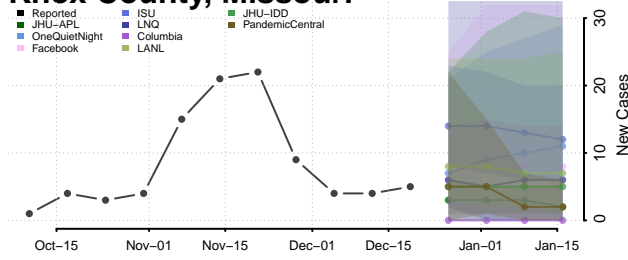

Knox County, Missouri