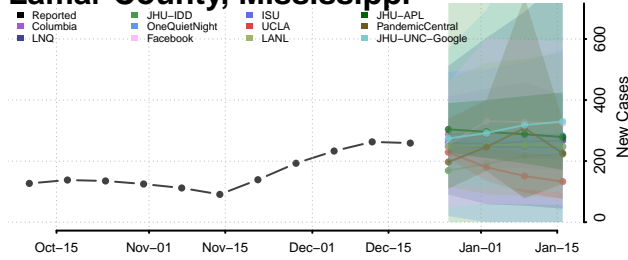

Lamar County, Mississippi