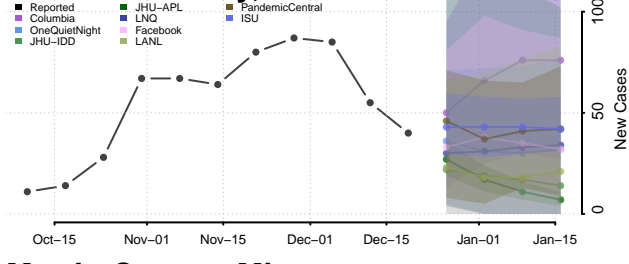

Lac qui Parle County, Minnesota

Lake County, Minnesota

Lake of the Woods County, Minnesota

Le Sueur County, Minnesota

Lincoln County, Minnesota

Lyon County, Minnesota

Mahnomen County, Minnesota

Marshall County, Minnesota