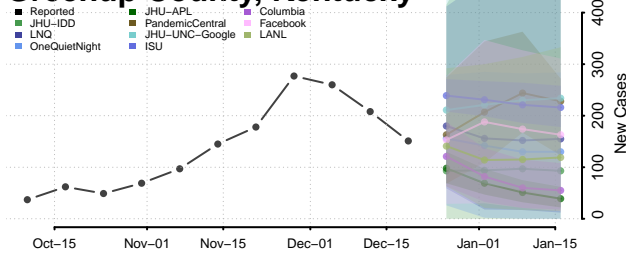

Garrard County, Kentucky

Grant County, Kentucky

Graves County, Kentucky

Grayson County, Kentucky

Green County, Kentucky

Greenup County, Kentucky

Hancock County, Kentucky

Hardin County, Kentucky