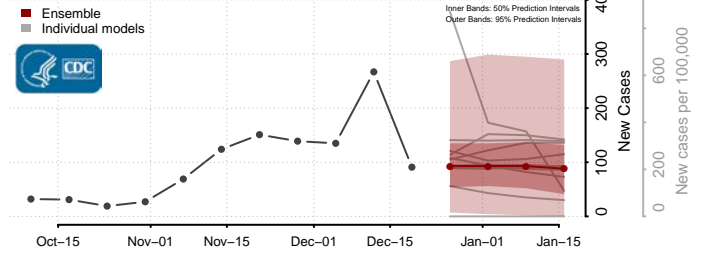

Clallam County, Washington

Clark County, Washington

Columbia County, Washington

Cowlitz County, Washington

Douglas County, Washington

Ferry County, Washington

Franklin County, Washington

Garfield County, Washington