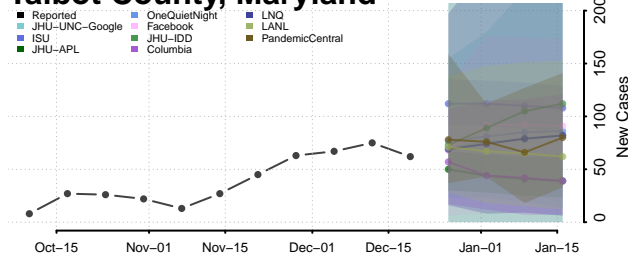

Talbot County, Maryland