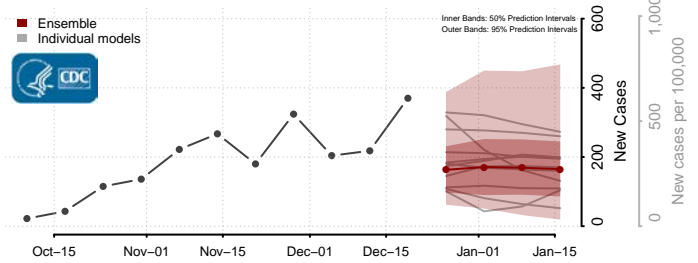

Skagit County, Washington

Skamania County, Washington

Snohomish County, Washington

Spokane County, Washington

Stevens County, Washington

Thurston County, Washington

Wahkiakum County, Washington

Walla Walla County, Washington