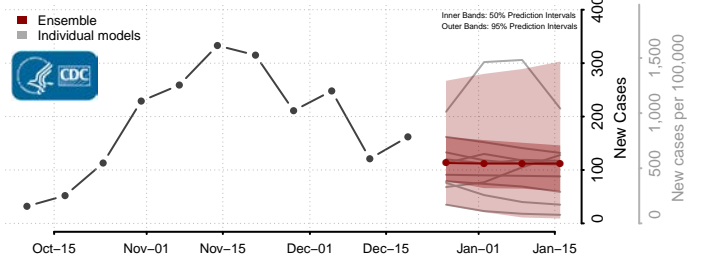

Jackson County, Wisconsin