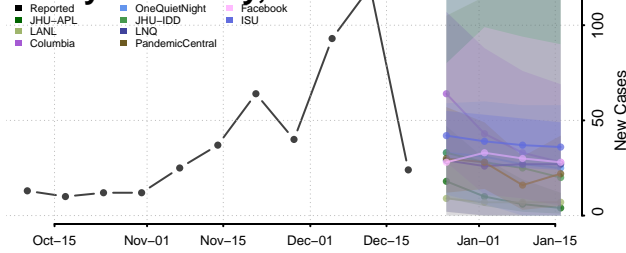

Schuyler County, Illinois