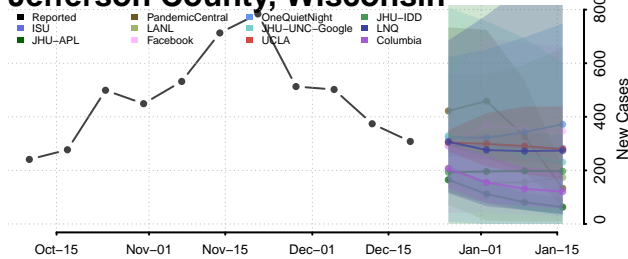

Jefferson County, Wisconsin