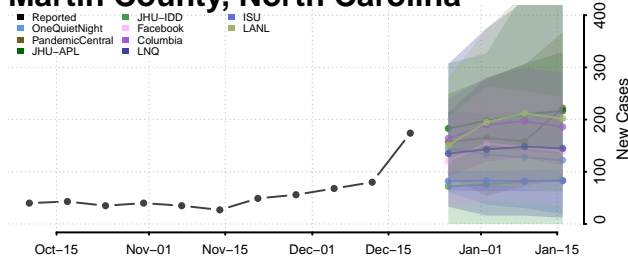

Martin County, North Carolina