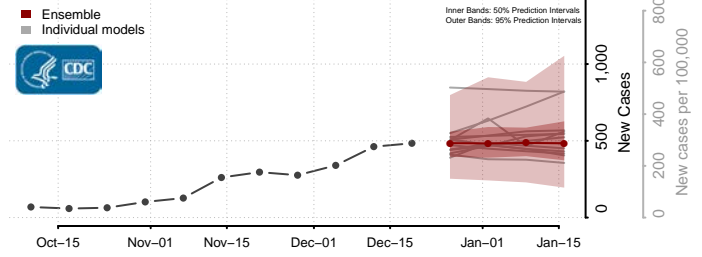

Carroll County, Maryland