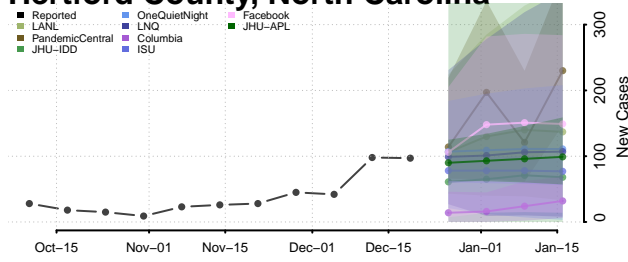

Harnett County, North Carolina

Haywood County, North Carolina

Henderson County, North Carolina

Hertford County, North Carolina

Hoke County, North Carolina

Hyde County, North Carolina

Iredell County, North Carolina