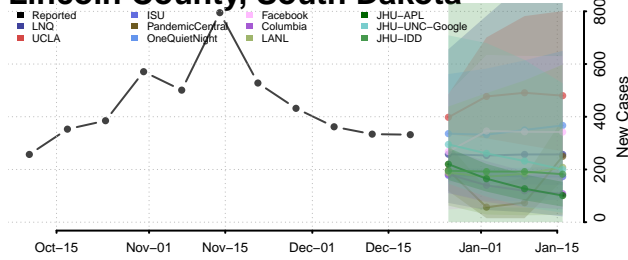

Lincoln County, South Dakota