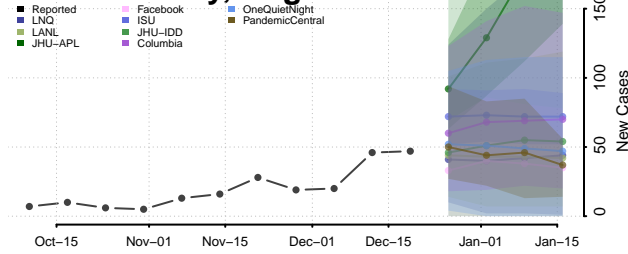

Clarke County, Virginia