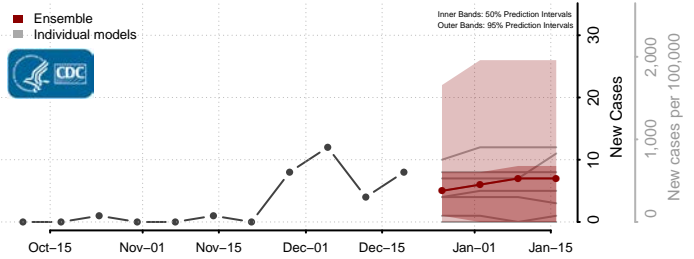

Greene County, Mississippi

Grenada County, Mississippi

Hancock County, Mississippi

Harrison County, Mississippi

Hinds County, Mississippi

Holmes County, Mississippi

Humphreys County, Mississippi

Issaquena County, Mississippi