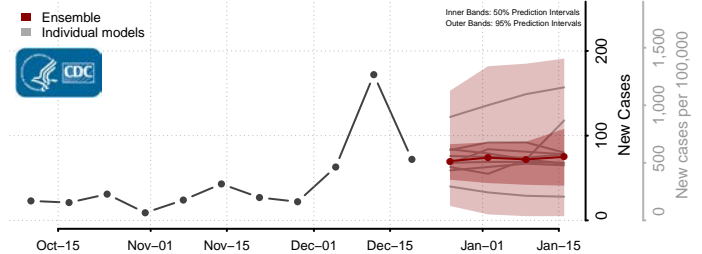

Greene County, Mississippi

Grenada County, Mississippi

Hancock County, Mississippi

Harrison County, Mississippi

Hinds County, Mississippi

Holmes County, Mississippi

Humphreys County, Mississippi

Issaquena County, Mississippi