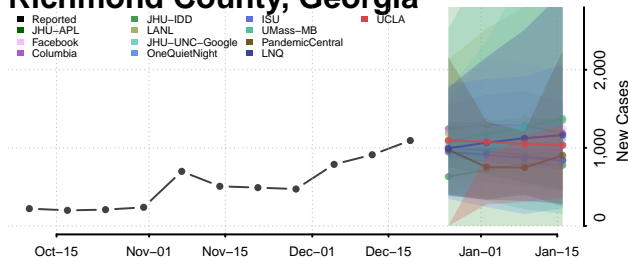

Quitman County, Georgia

Rabun County, Georgia

Randolph County, Georgia

Richmond County, Georgia

Rockdale County, Georgia

Schley County, Georgia

Screven County, Georgia

Seminole County, Georgia