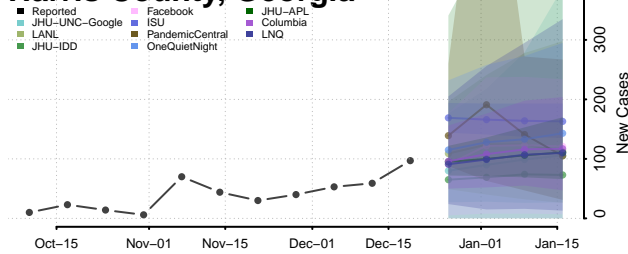

Harris County, Georgia