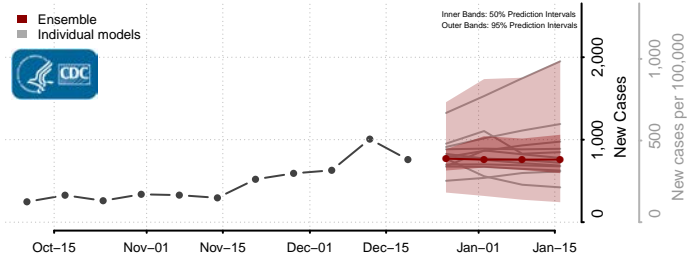

Nash County, North Carolina

New Hanover County, North Carolina

Northampton County, North Carolina

Onslow County, North Carolina

Orange County, North Carolina

Pamlico County, North Carolina

Pasquotank County, North Carolina