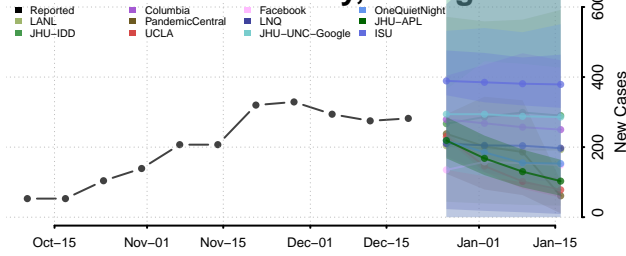

Delta County, Michigan

Dickinson County, Michigan

Eaton County, Michigan

Emmet County, Michigan

Genesee County, Michigan

Gladwin County, Michigan

Gogebic County, Michigan

Grand Traverse County, Michigan