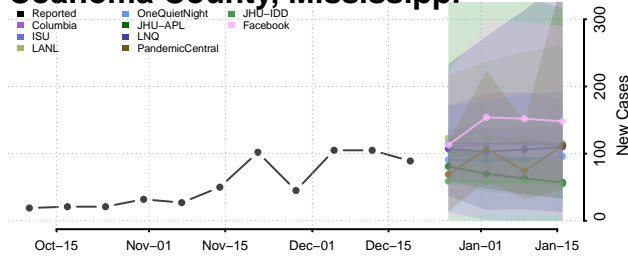

Coahoma County, Mississippi