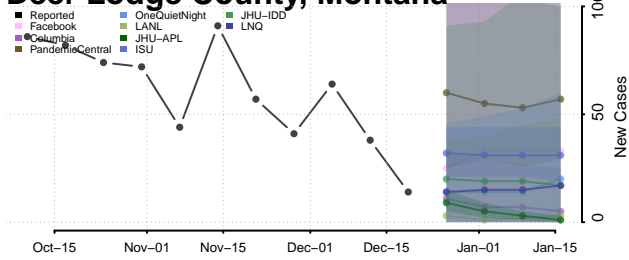

Deer Lodge County, Montana