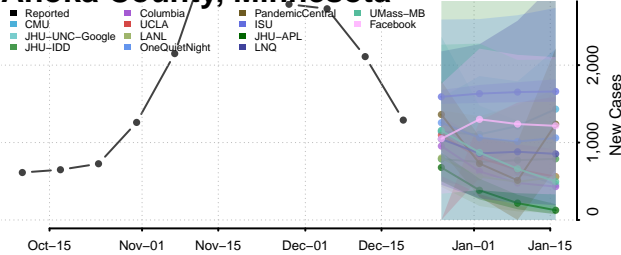

Anoka County, Minnesota