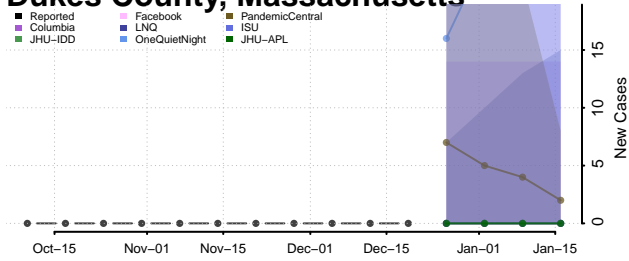

Dukes County, Massachusetts