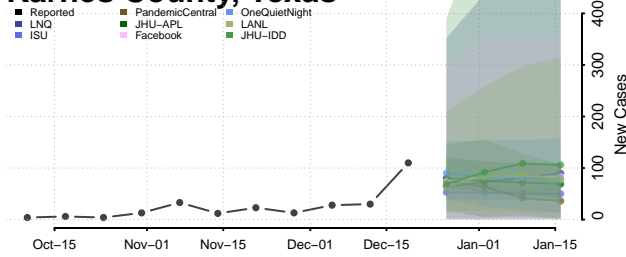

Karnes County, Texas