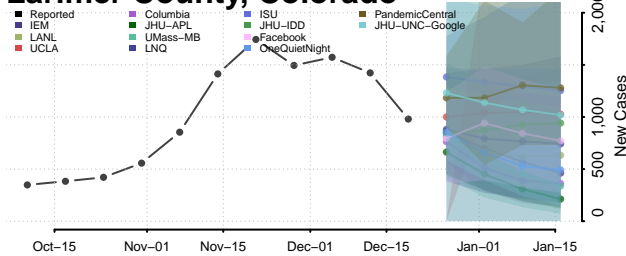

Kit Carson County, Colorado

La Plata County, Colorado

Lake County, Colorado

Larimer County, Colorado

Las Animas County, Colorado

Lincoln County, Colorado

Logan County, Colorado

Mesa County, Colorado