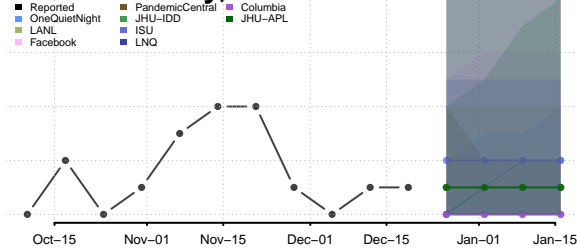

Blaine County, Nebraska