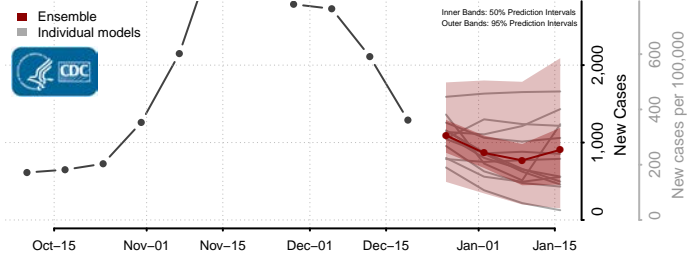

Anoka County, Minnesota