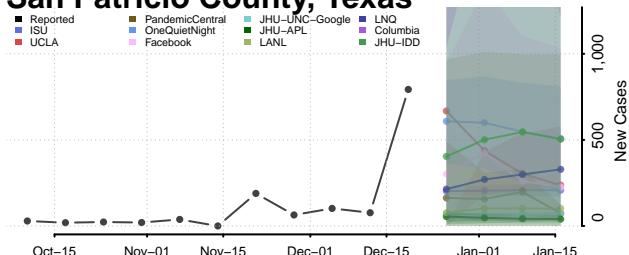

San Patricio County, Texas