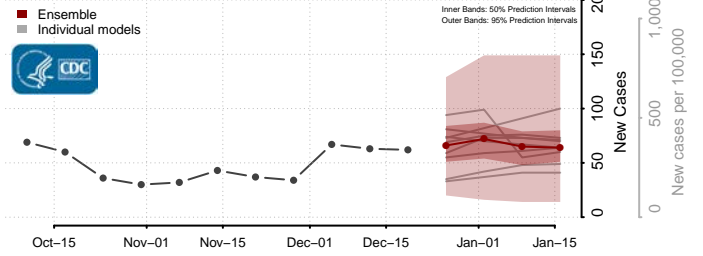

Wright County, Missouri