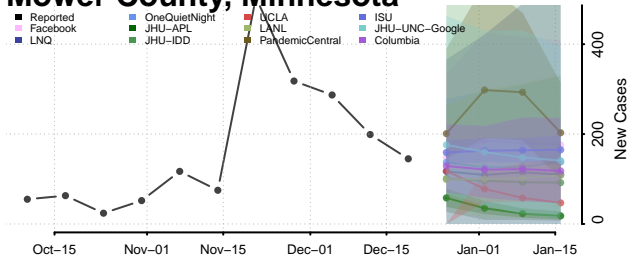

Martin County, Minnesota

McLeod County, Minnesota

Meeker County, Minnesota

Mille Lacs County, Minnesota

Morrison County, Minnesota

Mower County, Minnesota

Murray County, Minnesota

Nicollet County, Minnesota