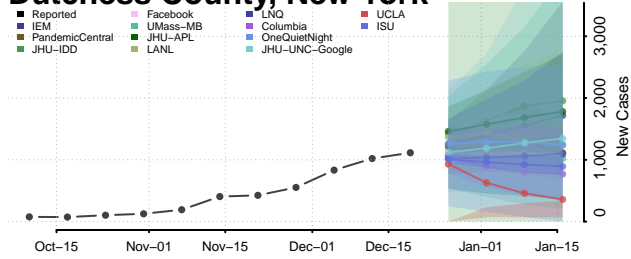

Cortland County, New York

Delaware County, New York

Dutchess County, New York

Erie County, New York

Essex County, New York

Franklin County, New York

Fulton County, New York

Genesee County, New York