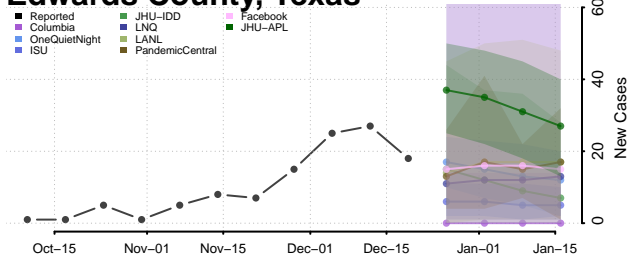

Edwards County, Texas