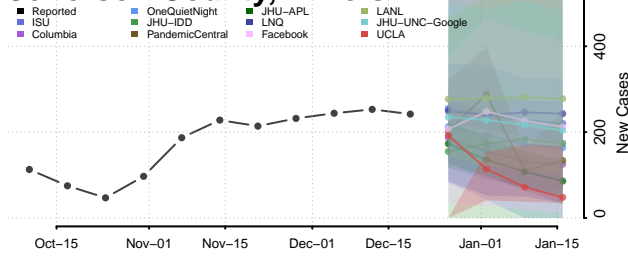

Hancock County, Illinois

Hardin County, Illinois

Henderson County, Illinois

Henry County, Illinois

Iroquois County, Illinois

Jackson County, Illinois

Jasper County, Illinois

Jefferson County, Illinois