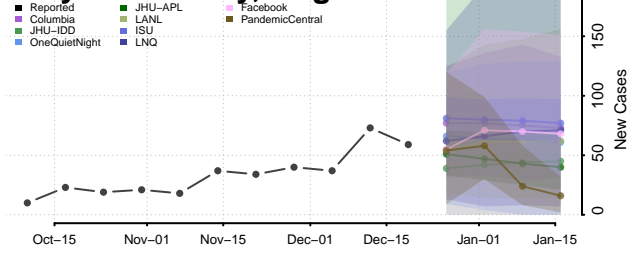

Goochland County, Virginia

Grayson County, Virginia

Greene County, Virginia

Greensville County, Virginia

Halifax County, Virginia

Hampton County, Virginia

Hanover County, Virginia

Harrisonburg County, Virginia