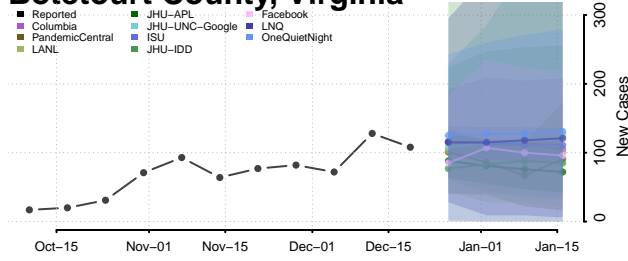

Botetourt County, Virginia