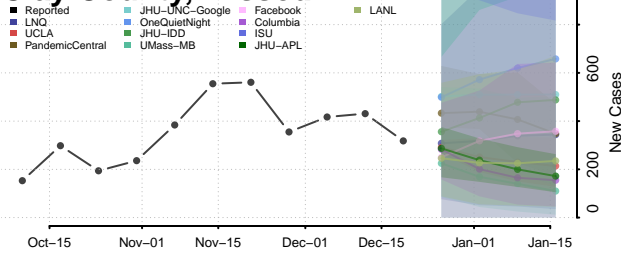

Clay County, Missouri