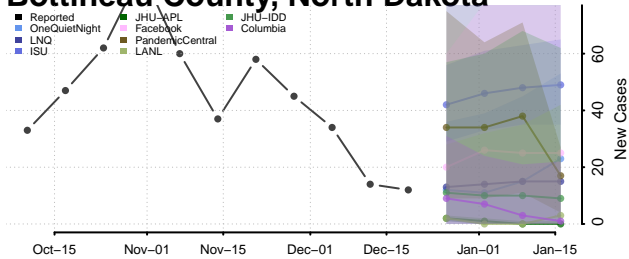

Bottineau County, North Dakota