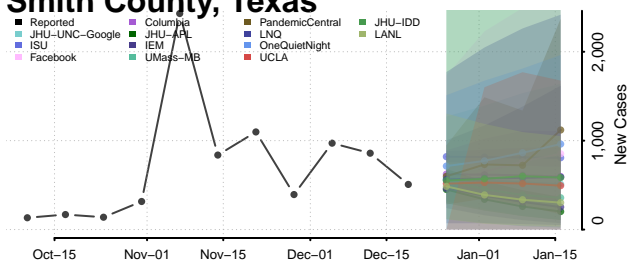

Smith County, Texas