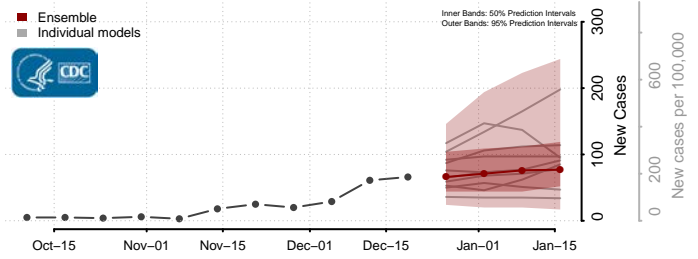

Caledonia County, Vermont

Chittenden County, Vermont

Essex County, Vermont

Franklin County, Vermont

Grand Isle County, Vermont

Lamoille County, Vermont

Orange County, Vermont

Orleans County, Vermont