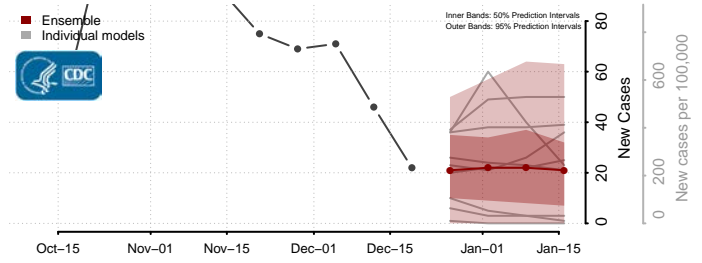

Kidder County, North Dakota

LaMoure County, North Dakota

Logan County, North Dakota

McHenry County, North Dakota

McIntosh County, North Dakota

McKenzie County, North Dakota

McLean County, North Dakota

Mercer County, North Dakota