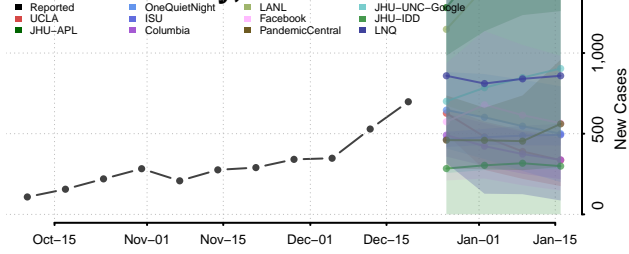

Greene County, Tennessee