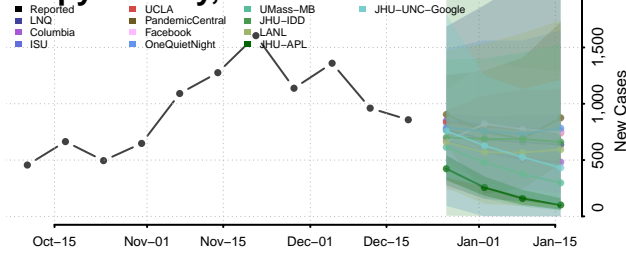

Sarpy County, Nebraska