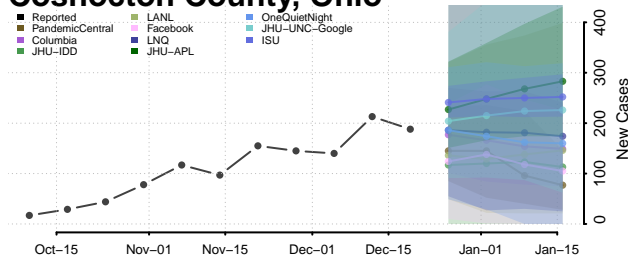

Columbiana County, Ohio

Coshocton County, Ohio

Crawford County, Ohio

Cuyahoga County, Ohio

Darke County, Ohio

Defiance County, Ohio

Delaware County, Ohio

Erie County, Ohio