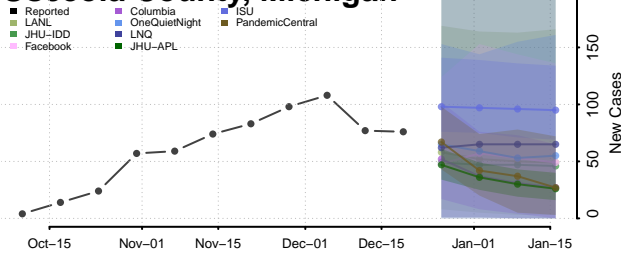

Muskegon County, Michigan

Newaygo County, Michigan

Oakland County, Michigan

Oceana County, Michigan

Ogemaw County, Michigan

Ontonagon County, Michigan

Osceola County, Michigan

Oscoda County, Michigan