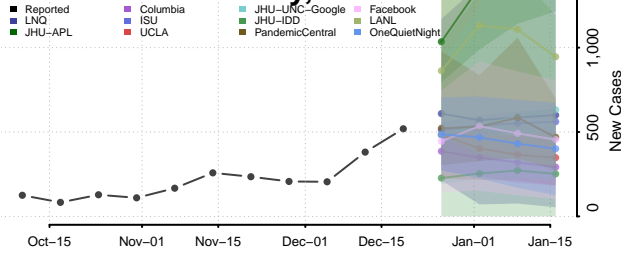

Chester County, Tennessee

Claiborne County, Tennessee

Clay County, Tennessee

Cocke County, Tennessee

Coffee County, Tennessee

Crockett County, Tennessee

Cumberland County, Tennessee

Davidson County, Tennessee