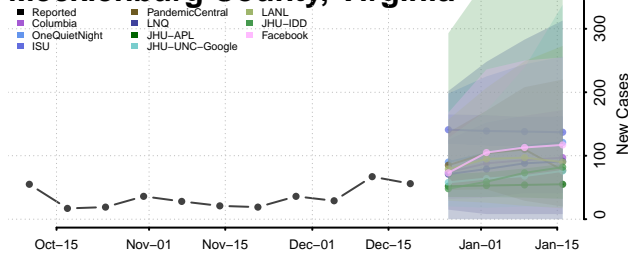

Madison County, Virginia

Manassas County, Virginia

Manassas Park County, Virginia

Martinsville County, Virginia

Mathews County, Virginia

Mecklenburg County, Virginia

Middlesex County, Virginia

Montgomery County, Virginia