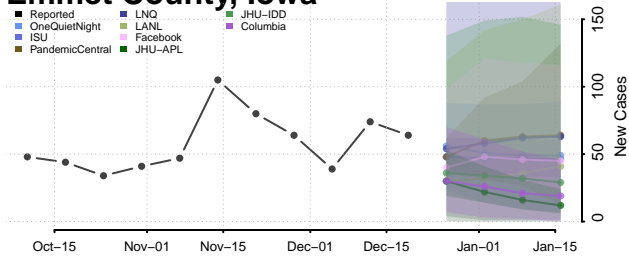

Emmet County, Iowa