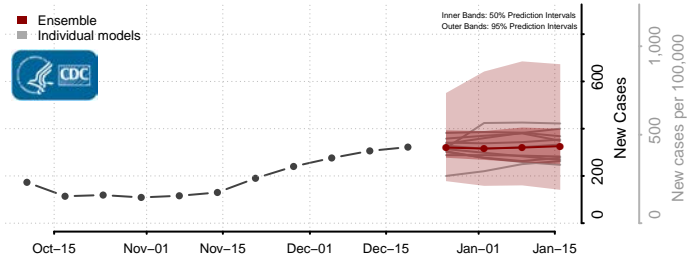

Forrest County, Mississippi