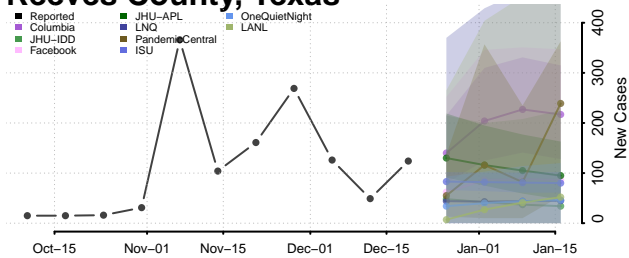

Reeves County, Texas