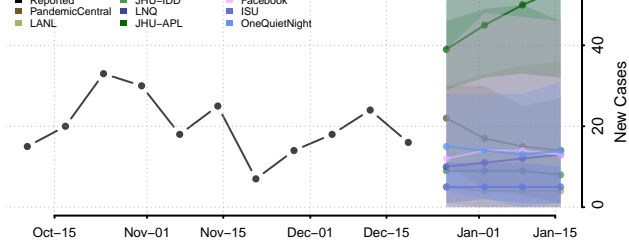

Jackson County, South Dakota