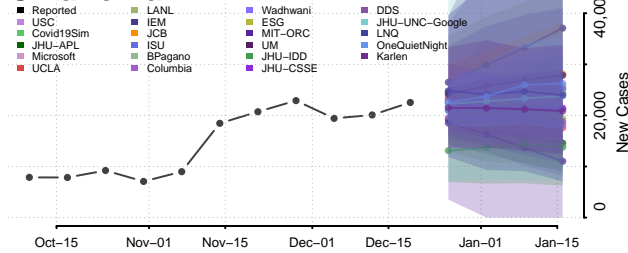

Wood County, Ohio

Wyandot County, Ohio

Oklahoma

Adair County, Oklahoma

Alfalfa County, Oklahoma

Atoka County, Oklahoma

Beaver County, Oklahoma

Beckham County, Oklahoma