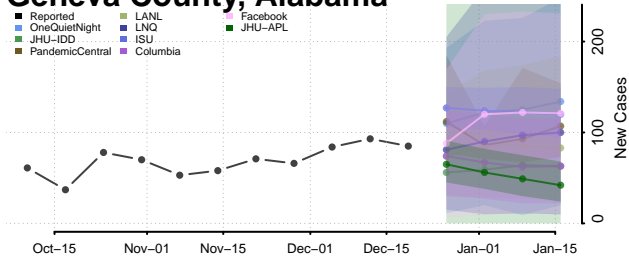

Geneva County, Alabama