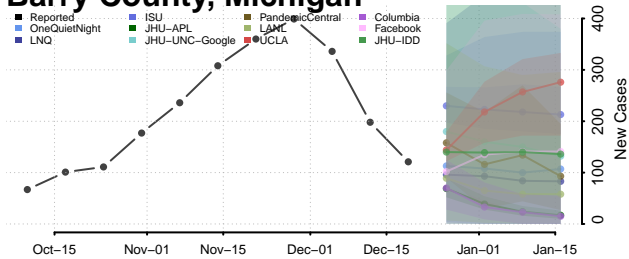

Barry County, Michigan