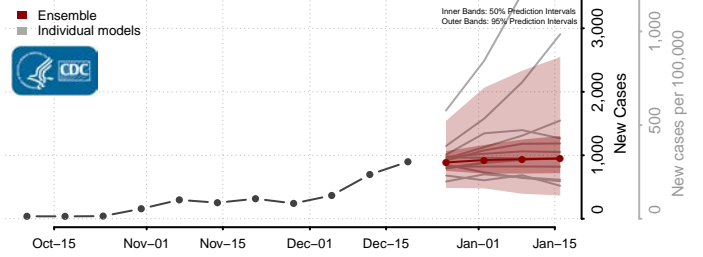

Cumberland County, Maine