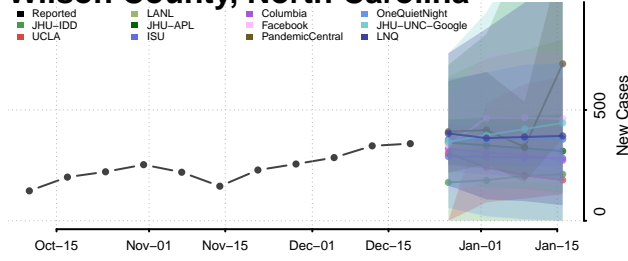

Wake County, North Carolina

Warren County, North Carolina

Washington County, North Carolina

Watauga County, North Carolina

Wayne County, North Carolina

Wilkes County, North Carolina

Wilson County, North Carolina