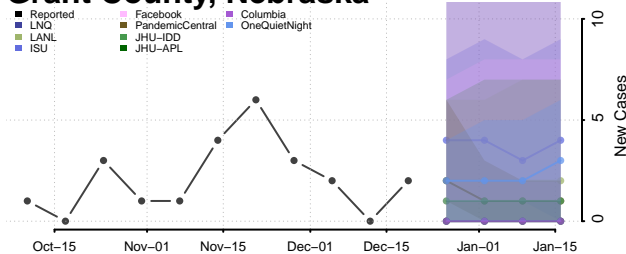

Garden County, Nebraska

Garfield County, Nebraska

Gosper County, Nebraska

Grant County, Nebraska

Greeley County, Nebraska

Hall County, Nebraska

Hamilton County, Nebraska

Harlan County, Nebraska