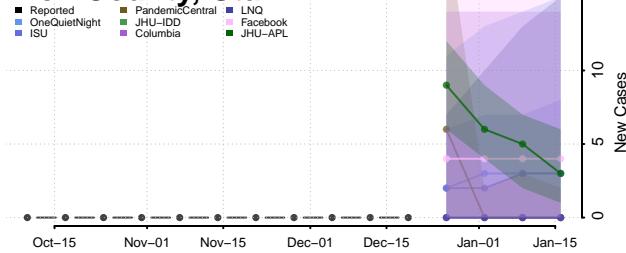

Rich County, Utah