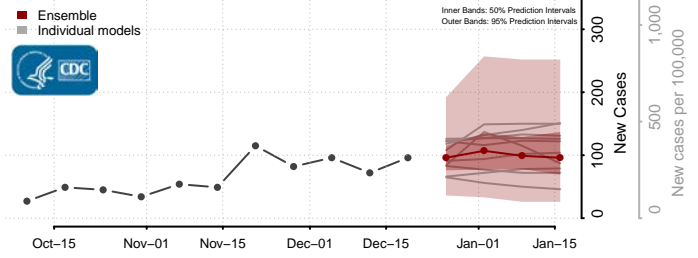

Winona County, Minnesota

Wright County, Minnesota

Yellow Medicine County, Minnesota

Mississippi

Adams County, Mississippi

Alcorn County, Mississippi

Amite County, Mississippi

Attala County, Mississippi