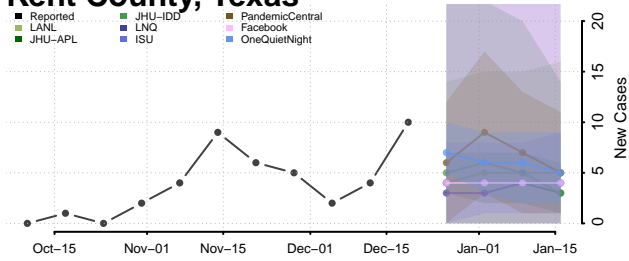

Kent County, Texas