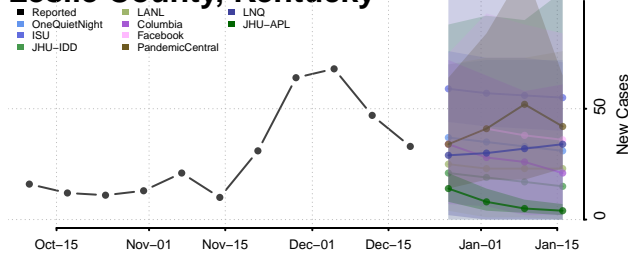

Leslie County, Kentucky