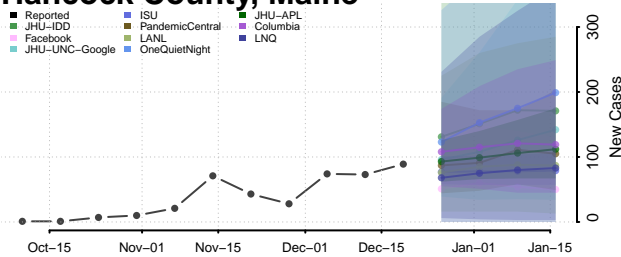

Aroostook County, Maine

Cumberland County, Maine

Franklin County, Maine

Hancock County, Maine

Kennebec County, Maine

Knox County, Maine

Lincoln County, Maine

Oxford County, Maine