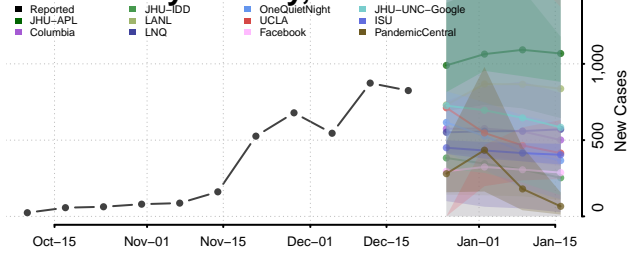

Washington County, Nebraska

Wayne County, Nebraska

Webster County, Nebraska

Wheeler County, Nebraska

York County, Nebraska

Nevada*

Carson City County, Nevada

Churchill County, Nevada