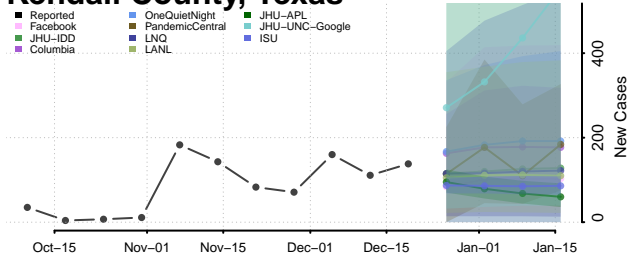

Kendall County, Texas