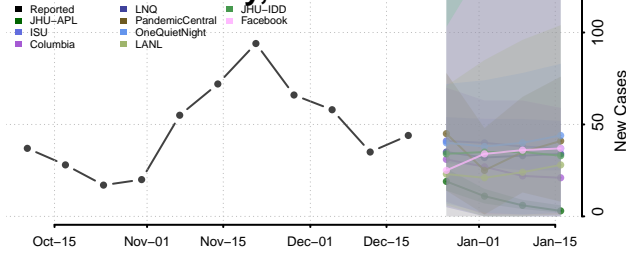

Garden County, Nebraska

Garfield County, Nebraska

Gosper County, Nebraska

Grant County, Nebraska

Greeley County, Nebraska

Hall County, Nebraska

Hamilton County, Nebraska

Harlan County, Nebraska