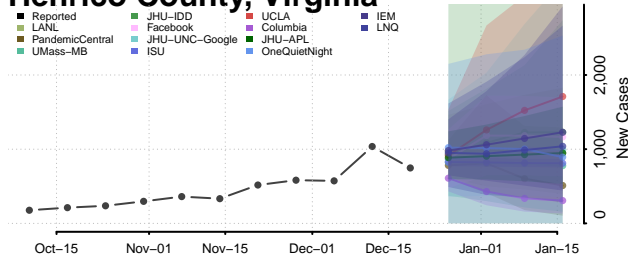

Henrico County, Virginia