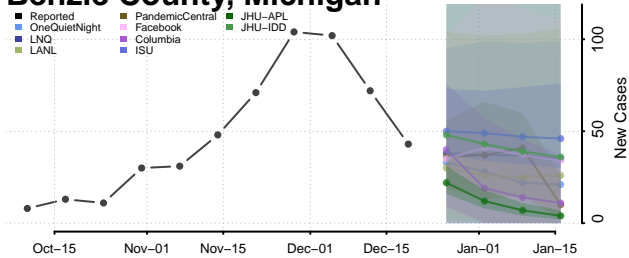

Benzie County, Michigan