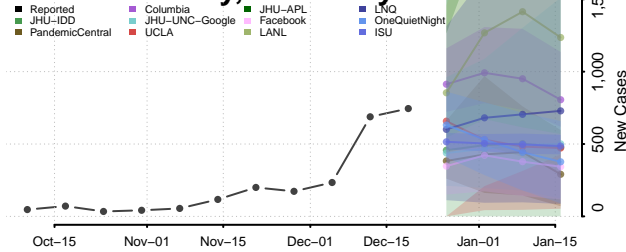

Pulaski County, Kentucky