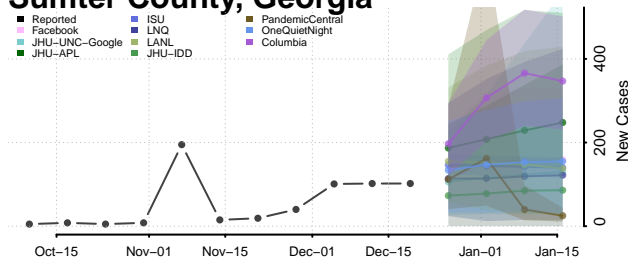

Quitman County, Georgia

Rabun County, Georgia

Randolph County, Georgia

Richmond County, Georgia

Rockdale County, Georgia

Schley County, Georgia

Screven County, Georgia

Seminole County, Georgia

Spalding County, Georgia

Stephens County, Georgia

Stewart County, Georgia

Sumter County, Georgia

Talbot County, Georgia

Taliaferro County, Georgia

Tattnall County, Georgia

Taylor County, Georgia