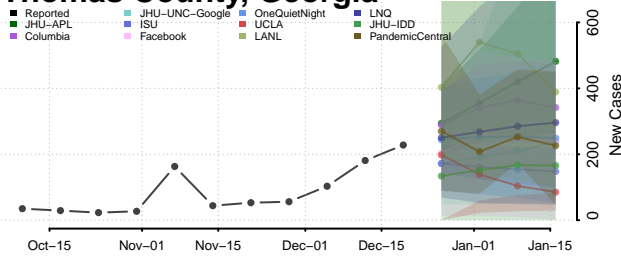

Thomas County, Georgia