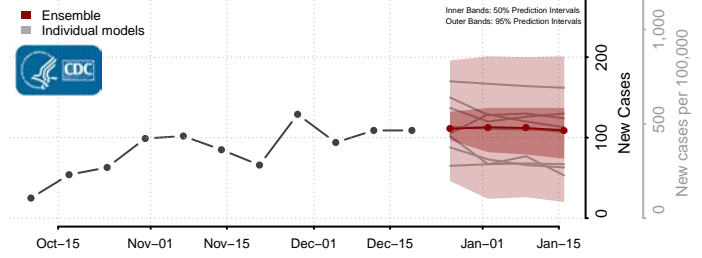

Lee County, Virginia