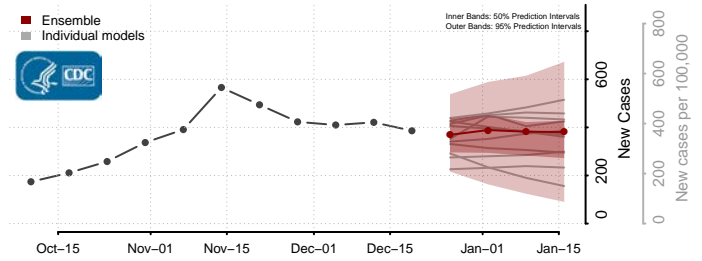

Franklin County, Missouri