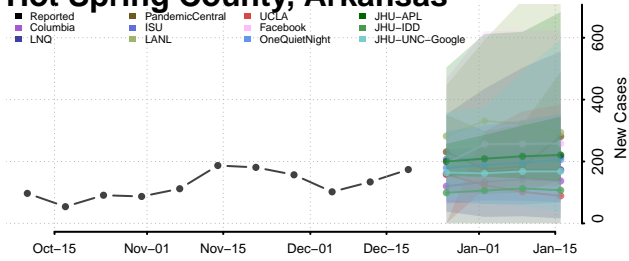

Hot Spring County, Arkansas