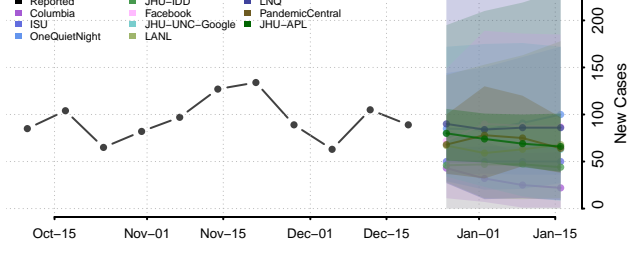

Union County, South Dakota