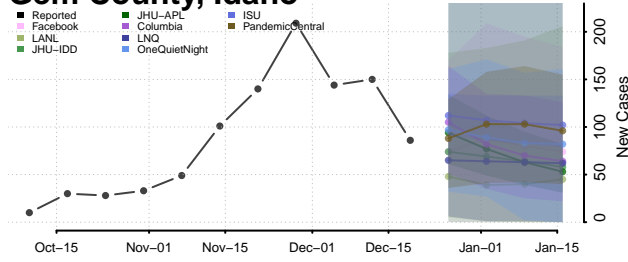

Gem County, Idaho