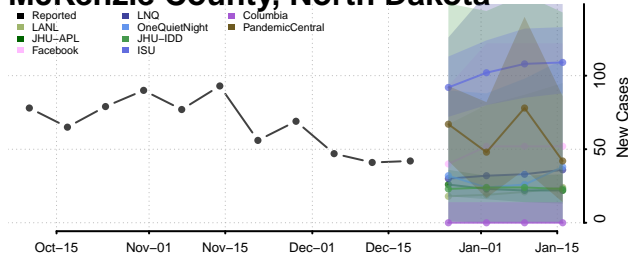

McKenzie County, North Dakota