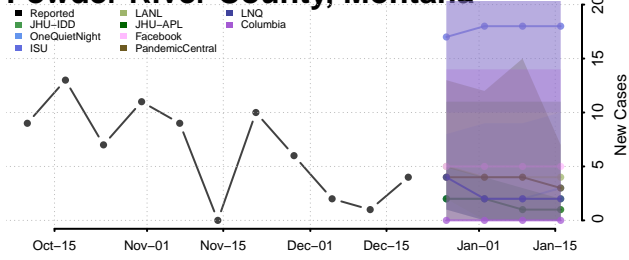

Powder River County, Montana