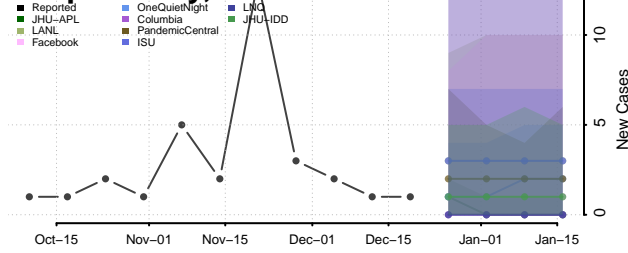

Keith County, Nebraska

Keya Paha County, Nebraska

Kimball County, Nebraska

Knox County, Nebraska

Lancaster County, Nebraska

Lincoln County, Nebraska

Logan County, Nebraska

Loup County, Nebraska