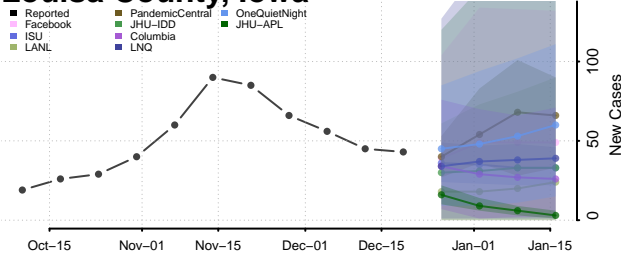

Keokuk County, Iowa

Kossuth County, Iowa

Lee County, Iowa

Linn County, Iowa

Louisa County, Iowa

Lucas County, Iowa

Lyon County, Iowa

Madison County, Iowa