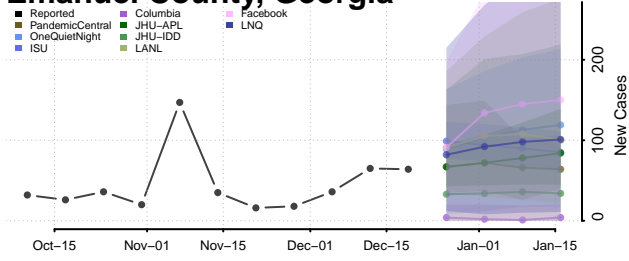

Dooly County, Georgia

Dougherty County, Georgia

Douglas County, Georgia

Early County, Georgia

Echols County, Georgia

Effingham County, Georgia

Elbert County, Georgia

Emanuel County, Georgia