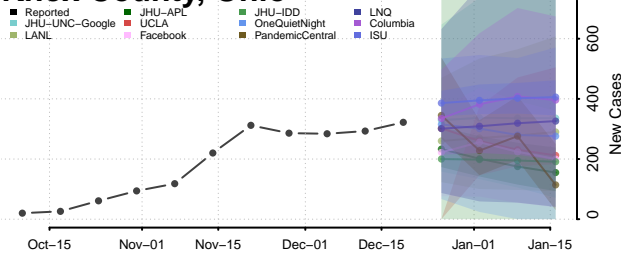

Huron County, Ohio

Jackson County, Ohio

Jefferson County, Ohio

Knox County, Ohio

Lake County, Ohio

Lawrence County, Ohio

Licking County, Ohio

Logan County, Ohio