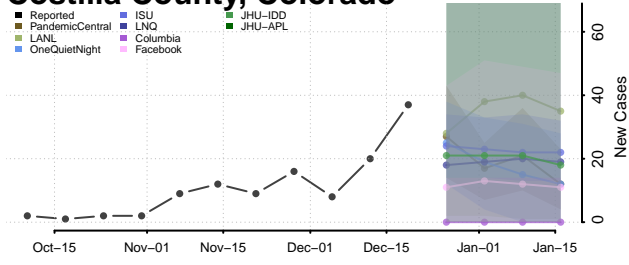

Chaffee County, Colorado

Cheyenne County, Colorado

Clear Creek County, Colorado

Conejos County, Colorado

Costilla County, Colorado

Crowley County, Colorado

Custer County, Colorado

Delta County, Colorado