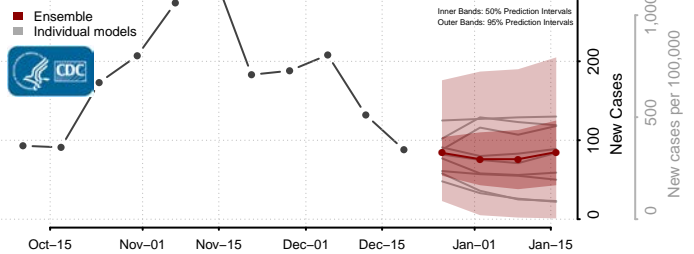

Lawrence County, South Dakota