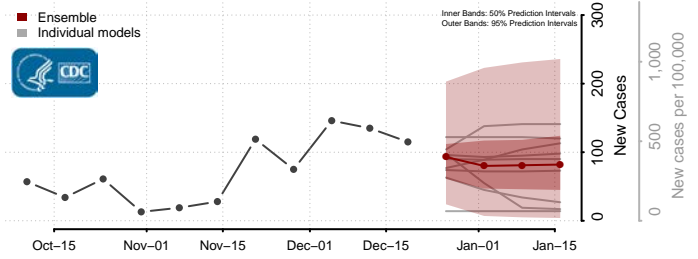

Plaquemines County, Louisiana

Pointe Coupee County, Louisiana

Rapides County, Louisiana

Red River County, Louisiana

Richland County, Louisiana

Sabine County, Louisiana

St. Bernard County, Louisiana

St. Charles County, Louisiana