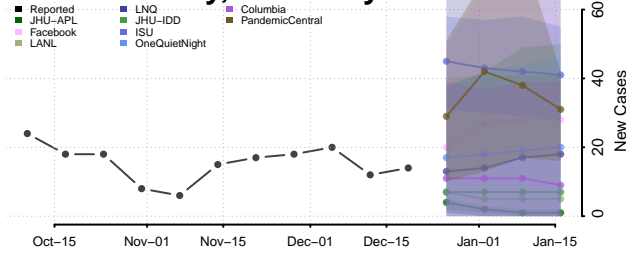

Fulton County, Kentucky