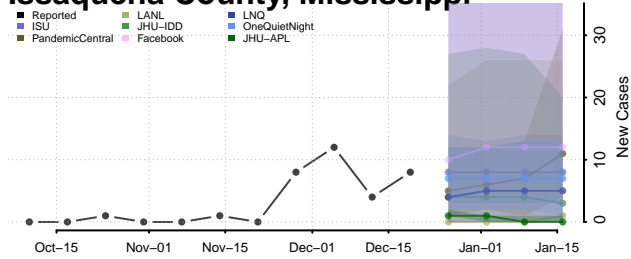

Greene County, Mississippi

Grenada County, Mississippi

Hancock County, Mississippi

Harrison County, Mississippi

Hinds County, Mississippi

Holmes County, Mississippi

Humphreys County, Mississippi

Issaquena County, Mississippi