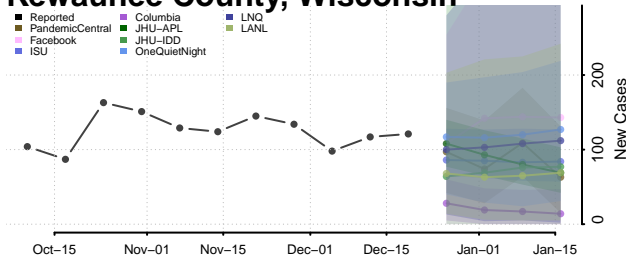

Kewaunee County, Wisconsin