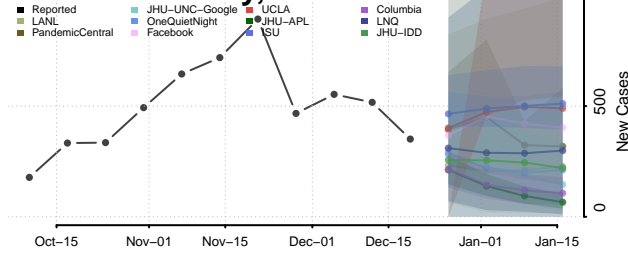

Cascade County, Montana