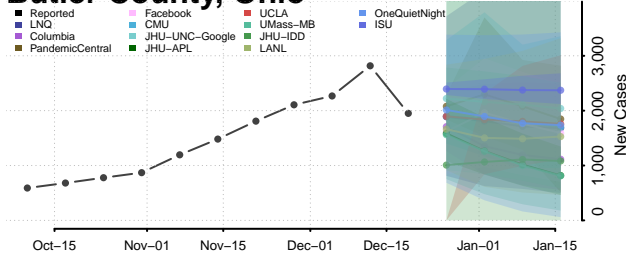

Butler County, Ohio