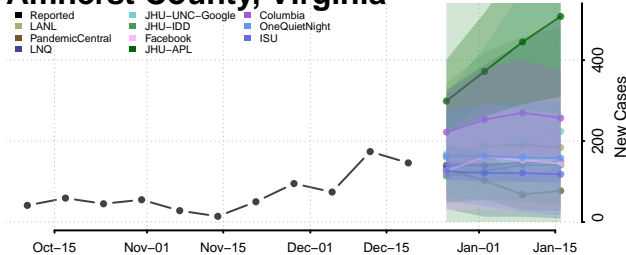

Amherst County, Virginia