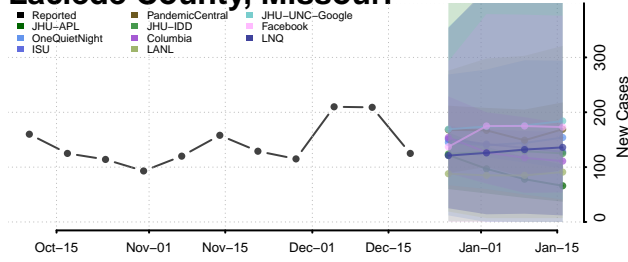

Laclede County, Missouri