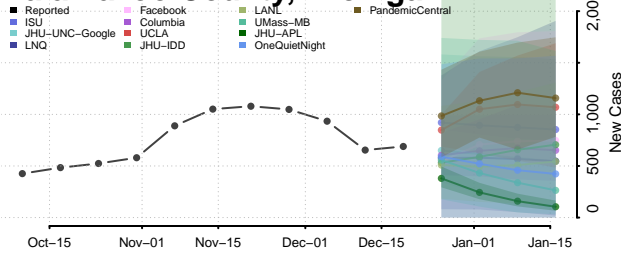

Kalamazoo County, Michigan