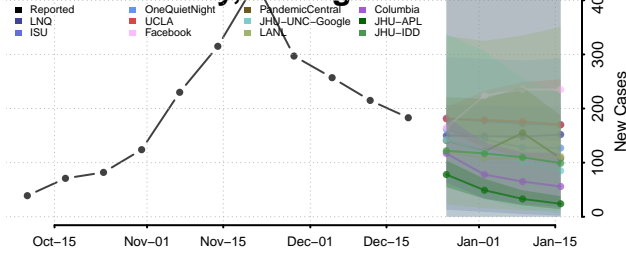

Branch County, Michigan