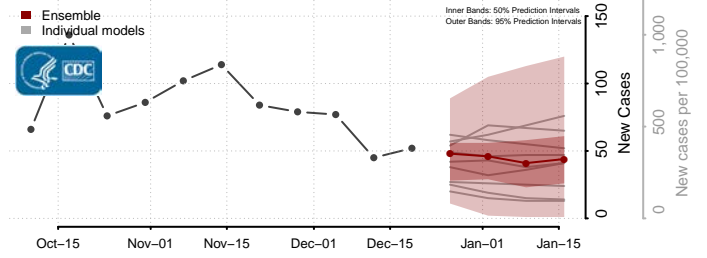

Osage County, Missouri