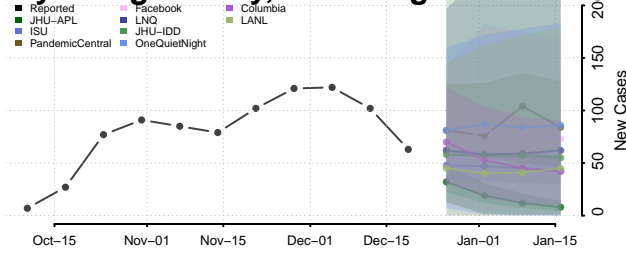

Wyoming County, West Virginia