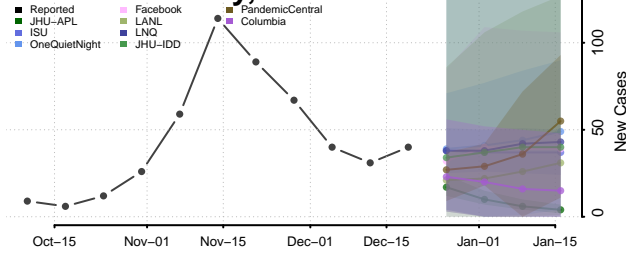

Dickinson County, Iowa

Dubuque County, Iowa

Emmet County, Iowa

Fayette County, Iowa

Floyd County, Iowa

Franklin County, Iowa

Fremont County, Iowa

Greene County, Iowa