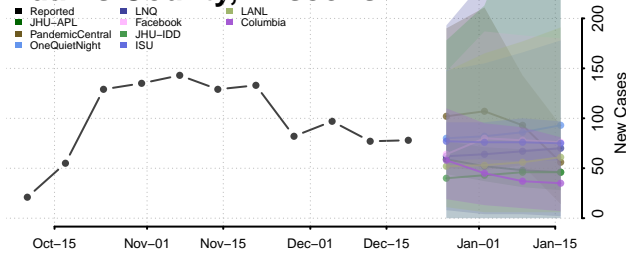

Adams County, Wisconsin

Ashland County, Wisconsin

Barron County, Wisconsin

Bayfield County, Wisconsin

Brown County, Wisconsin

Buffalo County, Wisconsin

Burnett County, Wisconsin

Calumet County, Wisconsin