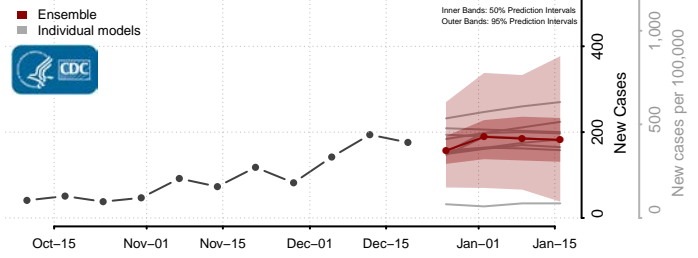

Shenandoah County, Virginia