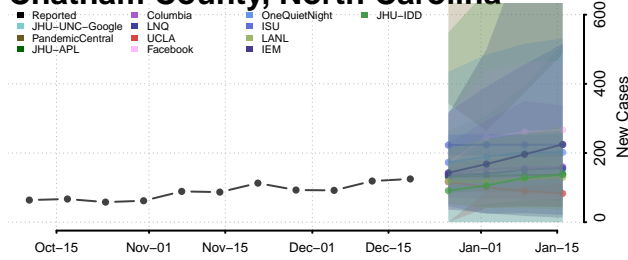

Camden County, North Carolina

Carteret County, North Carolina

Caswell County, North Carolina

Catawba County, North Carolina

Chatham County, North Carolina

Cherokee County, North Carolina

Chowan County, North Carolina