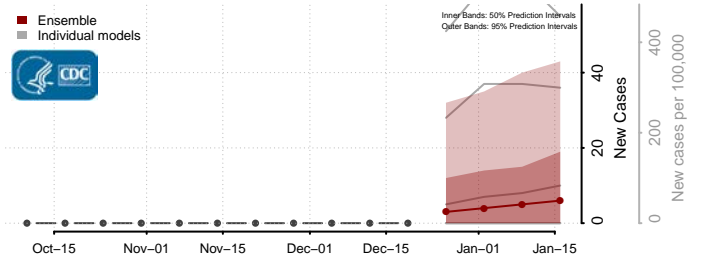

Garfield County, Utah

Grand County, Utah

Iron County, Utah

Juab County, Utah

Kane County, Utah

Millard County, Utah

Morgan County, Utah

Piute County, Utah