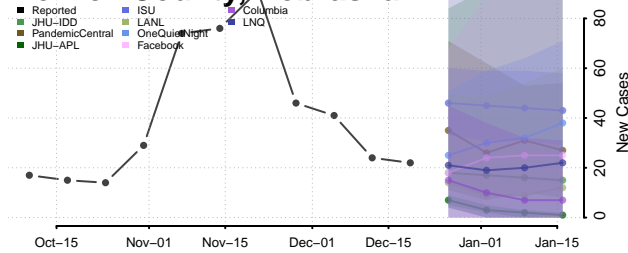

Merrick County, Nebraska