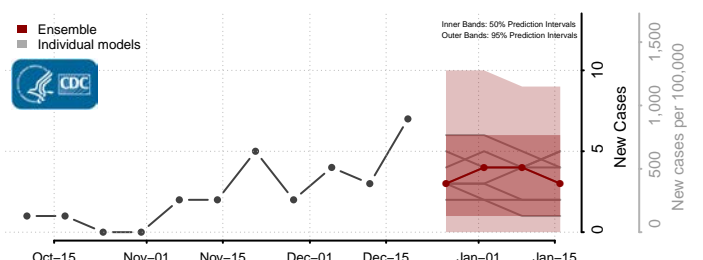

Washington County, Nebraska

Wayne County, Nebraska

Webster County, Nebraska

Wheeler County, Nebraska

York County, Nebraska

Nevada*

Carson City County, Nevada

Churchill County, Nevada