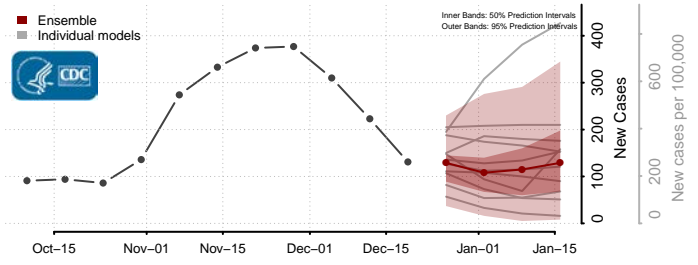

Winona County, Minnesota