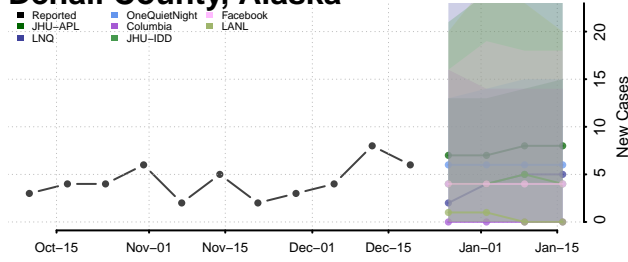

Anchorage County, Alaska

Bethel County, Alaska

Bristol Bay County, Alaska

Denali County, Alaska

Dillingham County, Alaska

Fairbanks North Star County, Alaska

Haines County, Alaska

Hoonah-Angoon County, Alaska