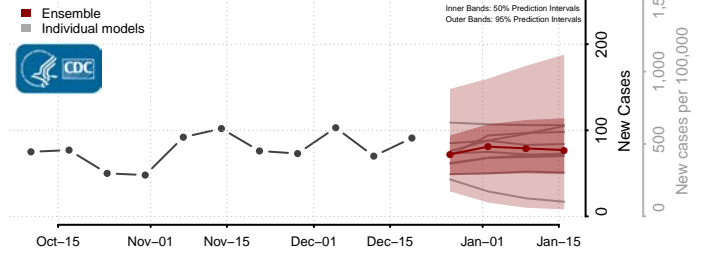

Crawford County, Iowa