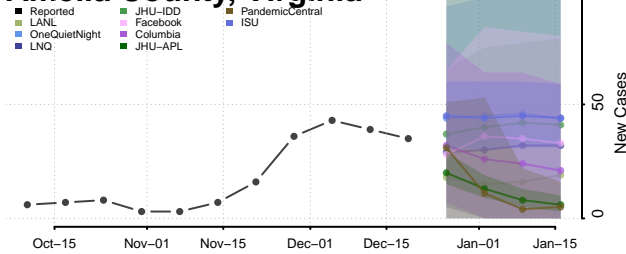

Amelia County, Virginia