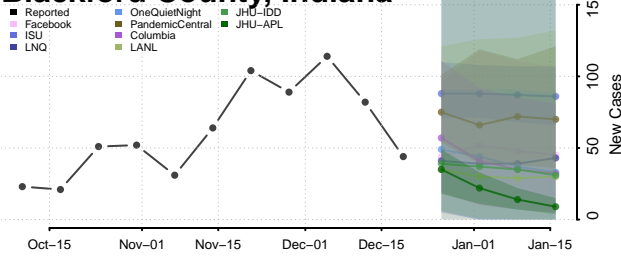

Blackford County, Indiana