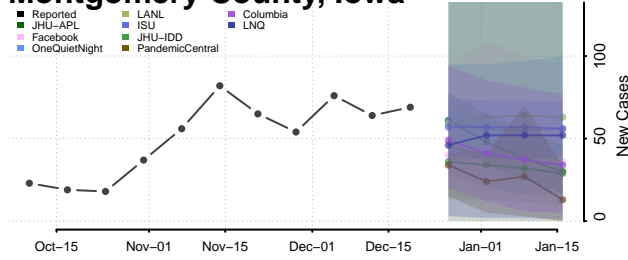

Mahaska County, Iowa

Marion County, Iowa

Marshall County, Iowa

Mills County, Iowa

Mitchell County, Iowa

Monona County, Iowa

Monroe County, Iowa

Montgomery County, Iowa