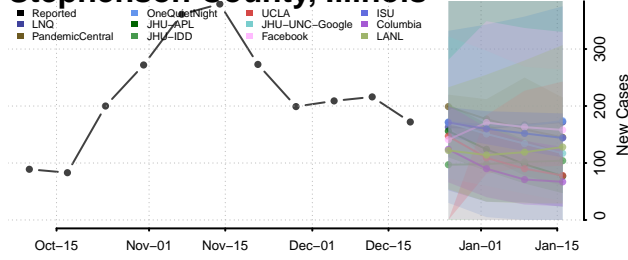

Tazewell County, Illinois

Union County, Illinois

Vermilion County, Illinois

Wabash County, Illinois

Warren County, Illinois

Washington County, Illinois

Wayne County, Illinois

White County, Illinois