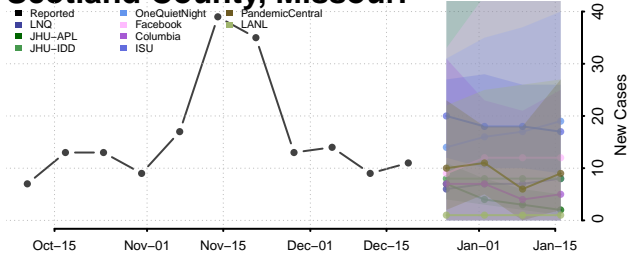

Scotland County, Missouri