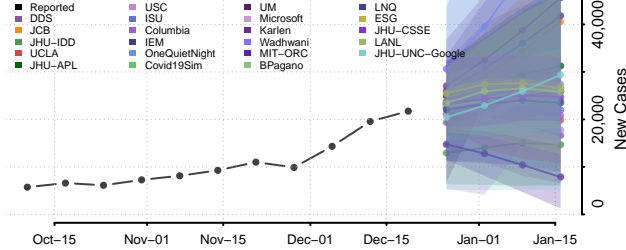

South Carolina**