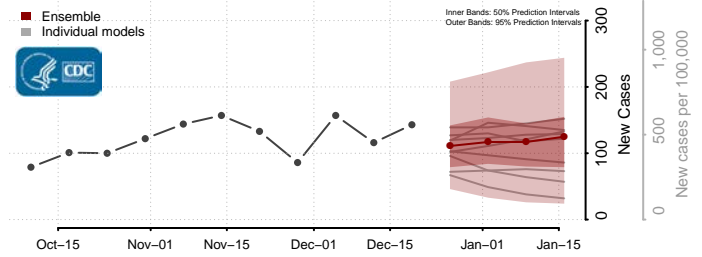

Miller County, Missouri