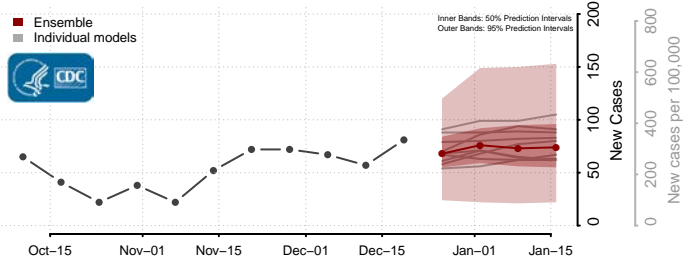

Upshur County, West Virginia