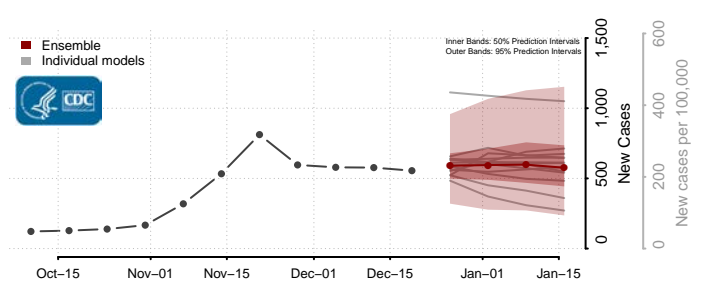

Charles County, Maryland

Dorchester County, Maryland

Frederick County, Maryland

Garrett County, Maryland

Harford County, Maryland

Howard County, Maryland

Kent County, Maryland

Montgomery County, Maryland