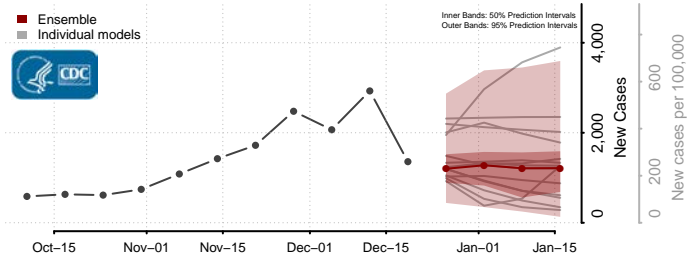

Skagit County, Washington

Skamania County, Washington

Snohomish County, Washington

Spokane County, Washington

Stevens County, Washington

Thurston County, Washington

Wahkiakum County, Washington

Walla Walla County, Washington