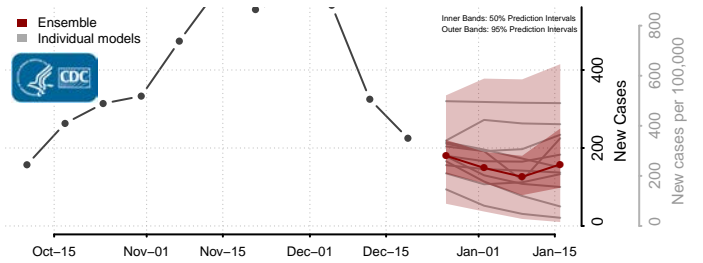

Clay County, Minnesota