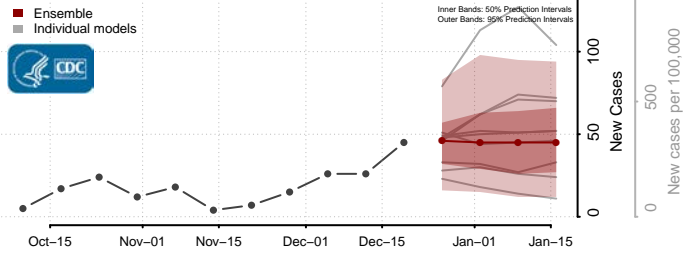

Braxton County, West Virginia