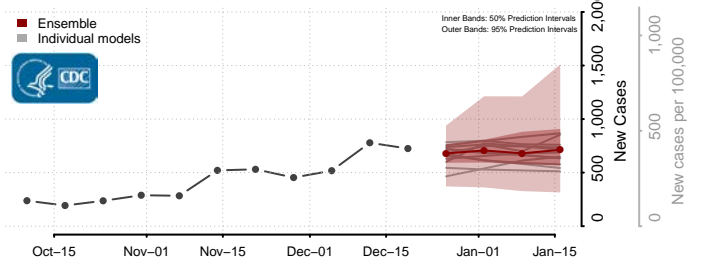

Kanawha County, West Virginia