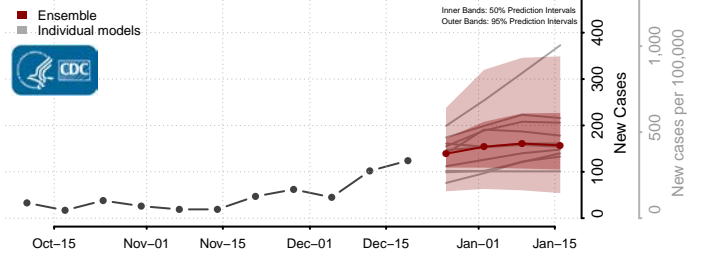

Henrico County, Virginia

Henry County, Virginia

Highland County, Virginia

Hopewell County, Virginia

Isle of Wight County, Virginia

James City County, Virginia

King and Queen County, Virginia

King George County, Virginia