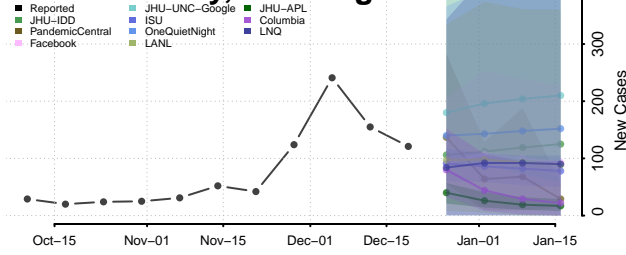

Mason County, Washington