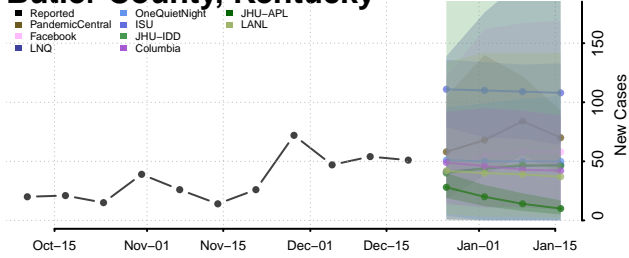

Butler County, Kentucky