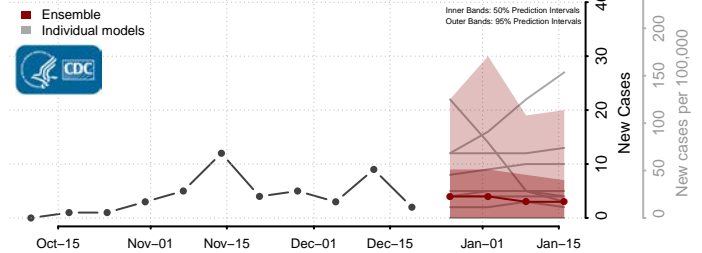

Skagit County, Washington

Skamania County, Washington

Snohomish County, Washington

Spokane County, Washington

Stevens County, Washington

Thurston County, Washington

Wahkiakum County, Washington

Walla Walla County, Washington