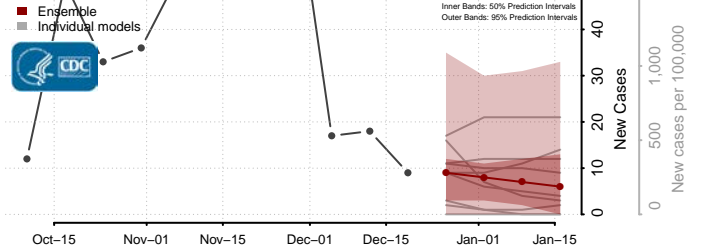

Eddy County, North Dakota

Emmons County, North Dakota

Foster County, North Dakota

Golden Valley County, North Dakota

Grand Forks County, North Dakota

Grant County, North Dakota

Griggs County, North Dakota

Hettinger County, North Dakota