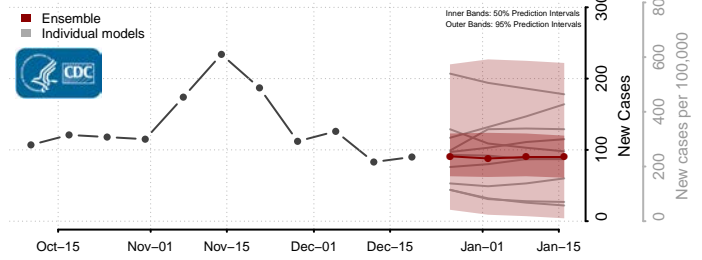

Lawrence County, Missouri