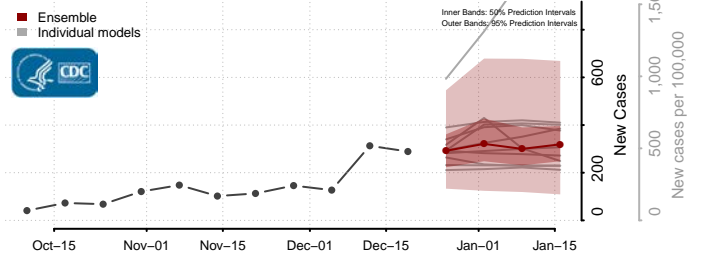

Gaston County, North Carolina

Gates County, North Carolina

Graham County, North Carolina

Granville County, North Carolina

Greene County, North Carolina

Guilford County, North Carolina

Halifax County, North Carolina