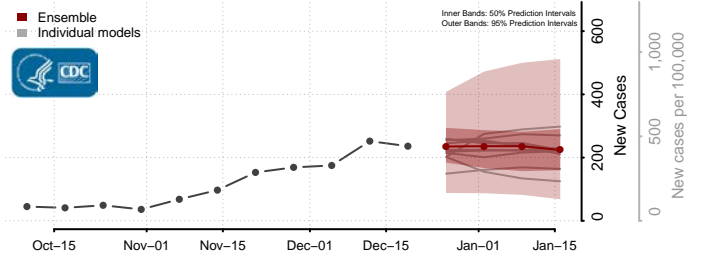

St. Martin County, Louisiana