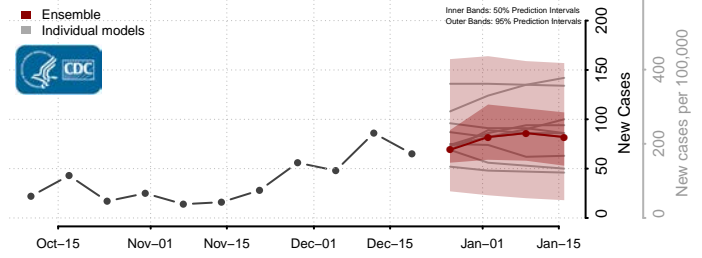

Louisa County, Virginia