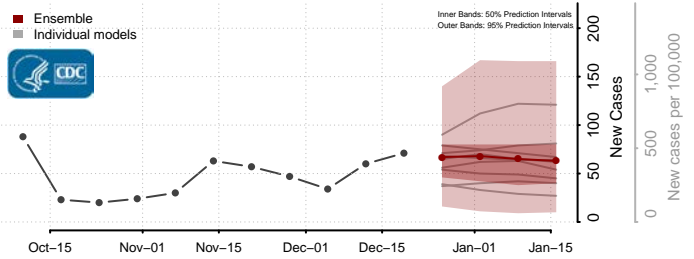

Livingston County, Missouri