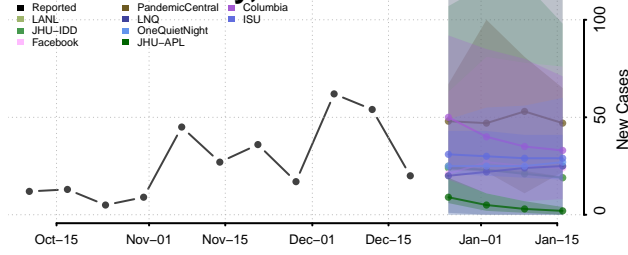

Madison County, Nebraska

McPherson County, Nebraska

Merrick County, Nebraska

Morrill County, Nebraska

Nance County, Nebraska

Nemaha County, Nebraska

Nuckolls County, Nebraska

Otoe County, Nebraska