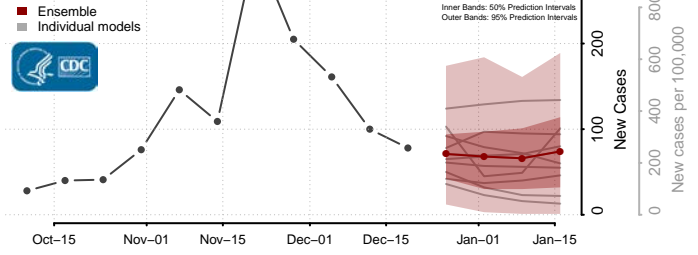

Freeborn County, Minnesota