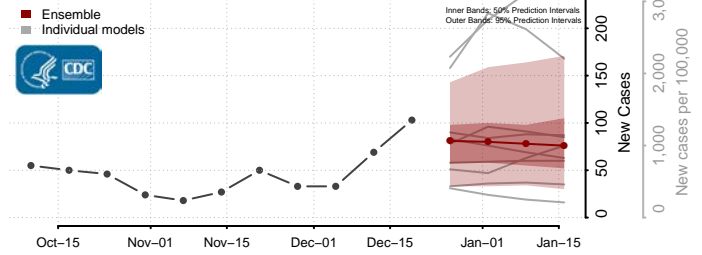

Chester County, Tennessee

Claiborne County, Tennessee

Clay County, Tennessee

Cocke County, Tennessee

Coffee County, Tennessee

Crockett County, Tennessee

Cumberland County, Tennessee

Davidson County, Tennessee