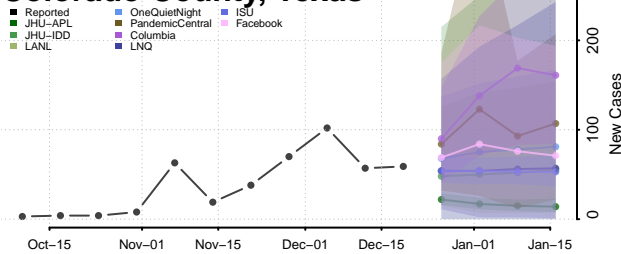

Colorado County, Texas