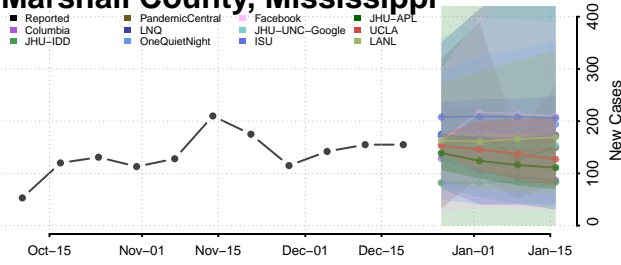

Madison County, Mississippi

Marion County, Mississippi

Marshall County, Mississippi

Monroe County, Mississippi

Montgomery County, Mississippi

Neshoba County, Mississippi

Newton County, Mississippi

Noxubee County, Mississippi