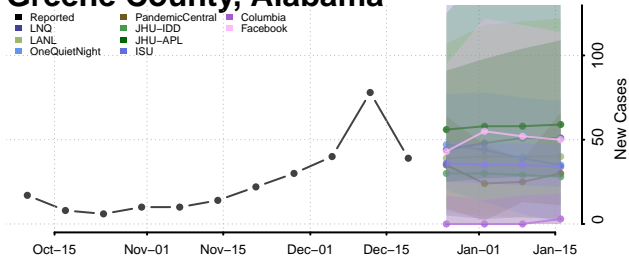

Greene County, Alabama