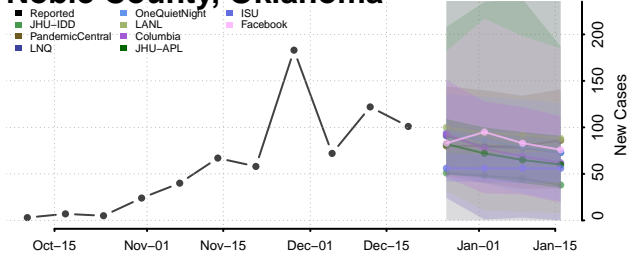

Noble County, Oklahoma