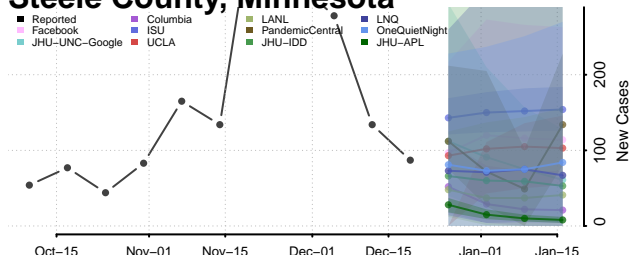

Scott County, Minnesota

Sherburne County, Minnesota

Sibley County, Minnesota

St. Louis County, Minnesota

Stearns County, Minnesota

Steele County, Minnesota

Stevens County, Minnesota

Swift County, Minnesota