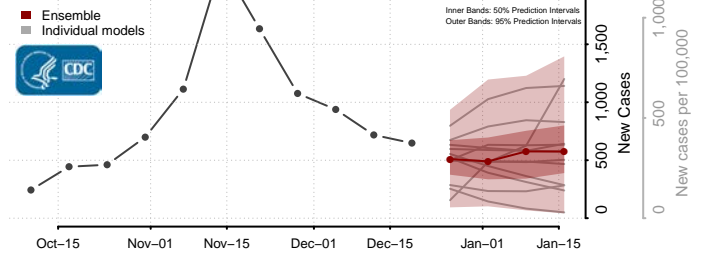

Pottawattamie County, Iowa

Poweshiek County, Iowa

Ringgold County, Iowa

Sac County, Iowa

Scott County, Iowa

Shelby County, Iowa

Sioux County, Iowa

Story County, Iowa