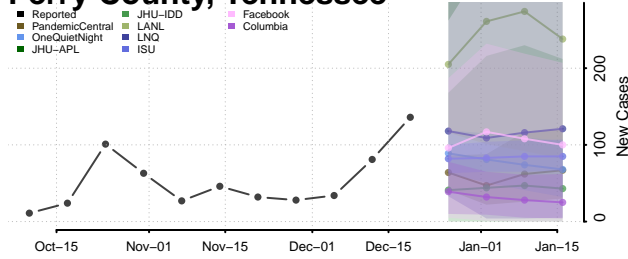

Perry County, Tennessee