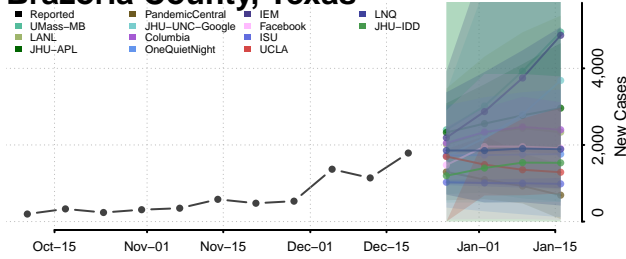

Brazoria County, Texas