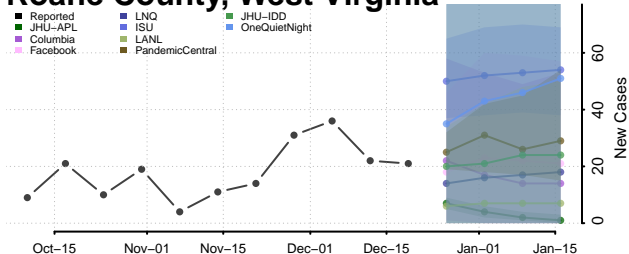

Roane County, West Virginia