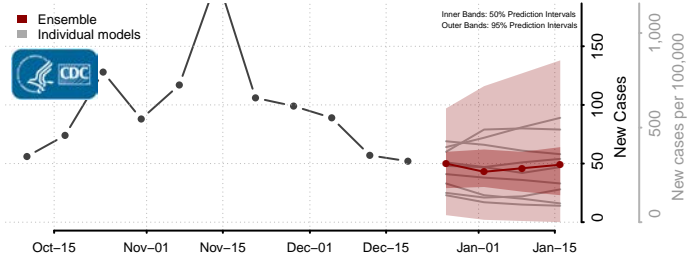

Moniteau County, Missouri