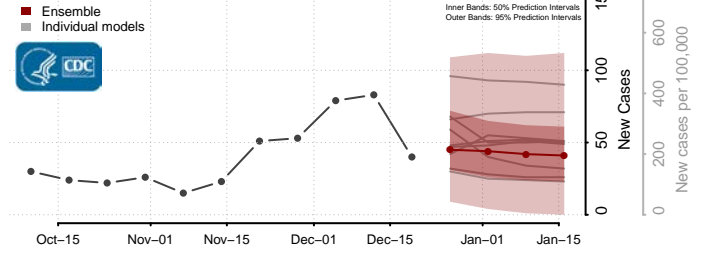

Buchanan County, Virginia