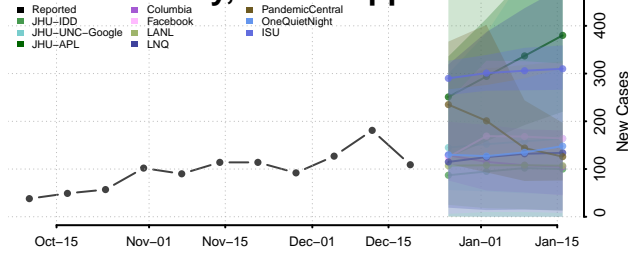

Winona County, Minnesota

Wright County, Minnesota

Yellow Medicine County, Minnesota

Mississippi

Adams County, Mississippi

Alcorn County, Mississippi

Amite County, Mississippi

Attala County, Mississippi