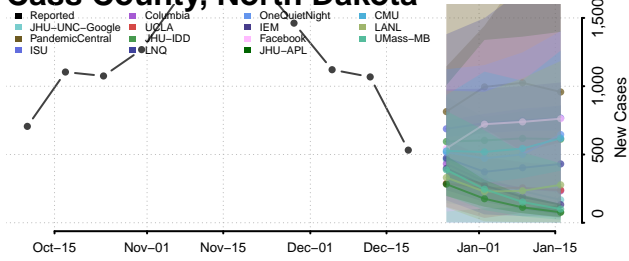

Cass County, North Dakota