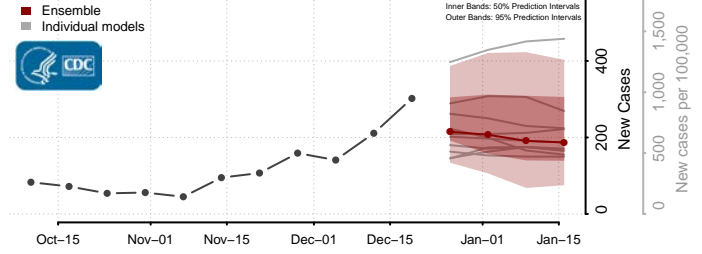

Marshall County, Kansas

McPherson County, Kansas

Meade County, Kansas

Miami County, Kansas

Mitchell County, Kansas

Montgomery County, Kansas

Morris County, Kansas

Morton County, Kansas