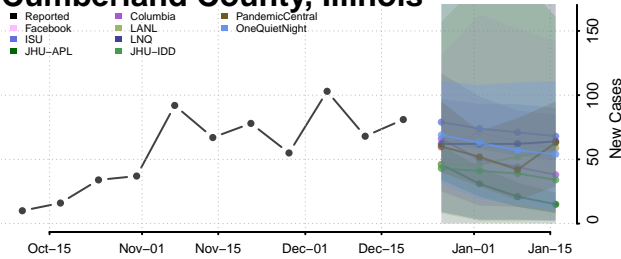

Cumberland County, Illinois