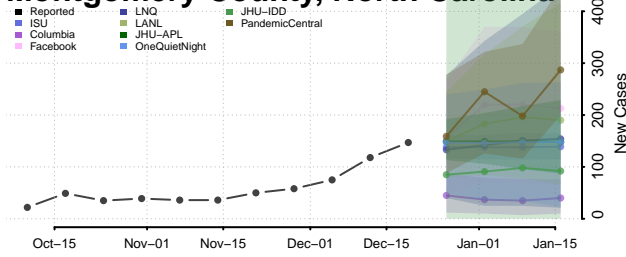

Madison County, North Carolina

Martin County, North Carolina

McDowell County, North Carolina

Mecklenburg County, North Carolina

Mitchell County, North Carolina

Montgomery County, North Carolina

Moore County, North Carolina