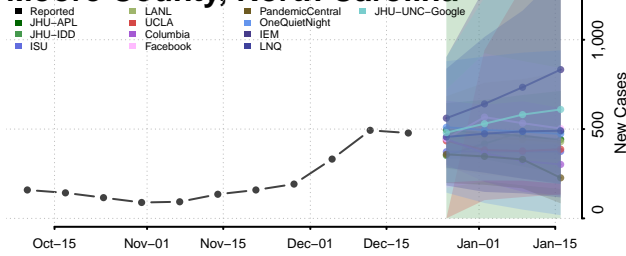

Madison County, North Carolina

Martin County, North Carolina

McDowell County, North Carolina

Mecklenburg County, North Carolina

Mitchell County, North Carolina

Montgomery County, North Carolina

Moore County, North Carolina