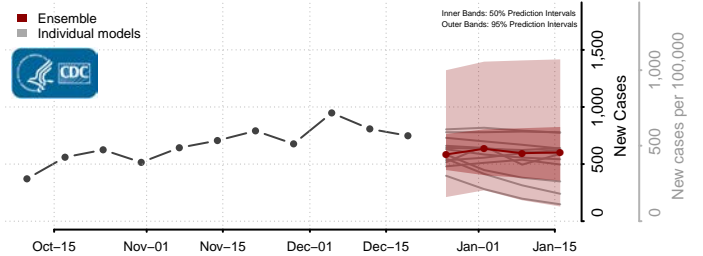

Wichita County, Texas