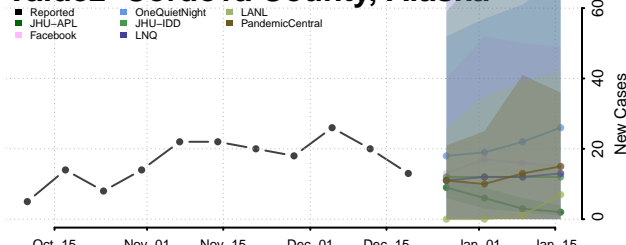

North Slope County, Alaska

Northwest Arctic County, Alaska

Petersburg County, Alaska

Prince of Wales-Hyder County, Alaska

Sitka County, Alaska

Skagway County, Alaska

Southeast Fairbanks County, Alaska

Valdez-Cordova County, Alaska