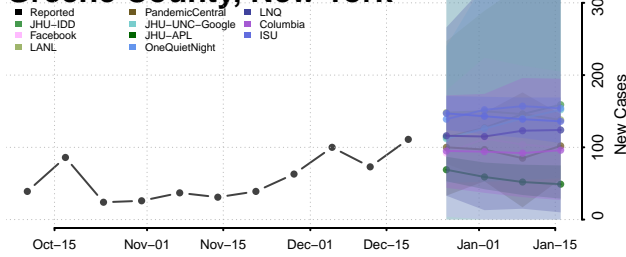

Greene County, New York