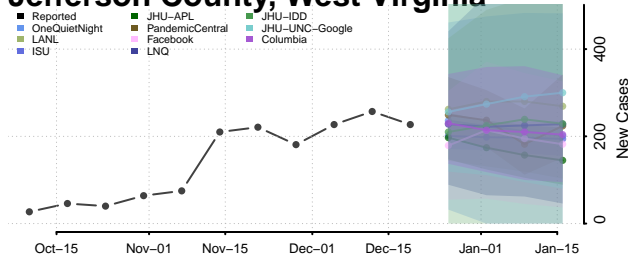

Greenbrier County, West Virginia

Hampshire County, West Virginia

Hancock County, West Virginia

Hardy County, West Virginia

Harrison County, West Virginia

Jackson County, West Virginia

Jefferson County, West Virginia