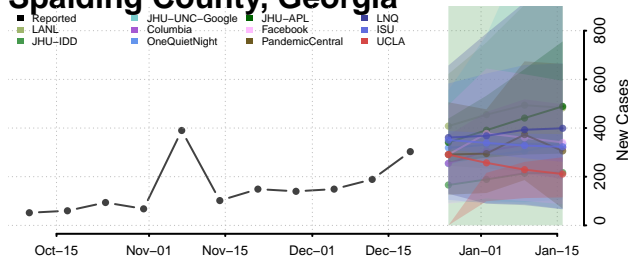

Spalding County, Georgia