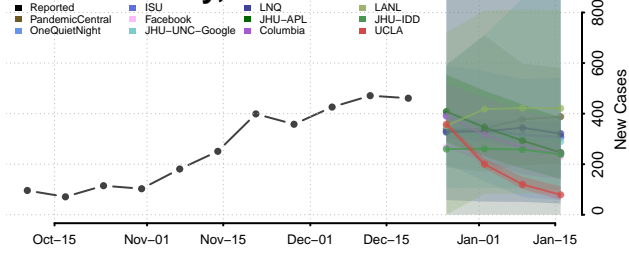

Rooks County, Kansas

Rush County, Kansas

Russell County, Kansas

Saline County, Kansas

Scott County, Kansas

Sedgwick County, Kansas

Seward County, Kansas

Shawnee County, Kansas