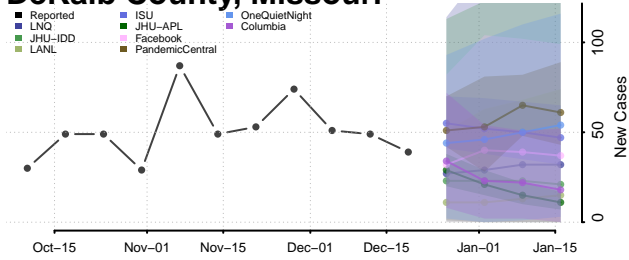

DeKalb County, Missouri