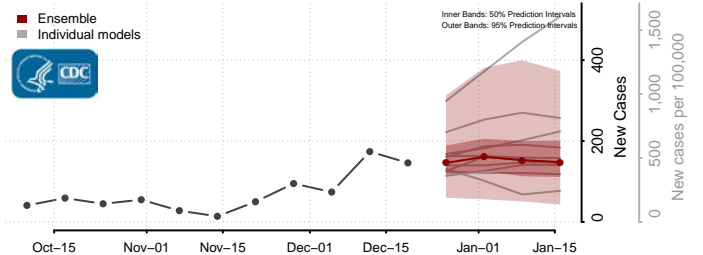

Amherst County, Virginia