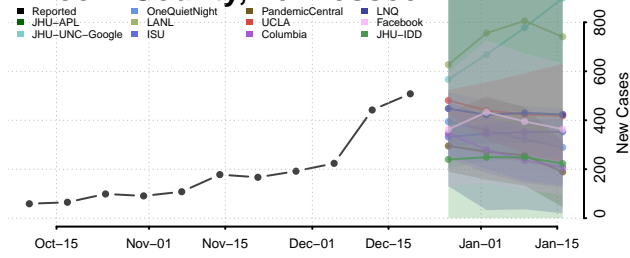

Lincoln County, Tennessee