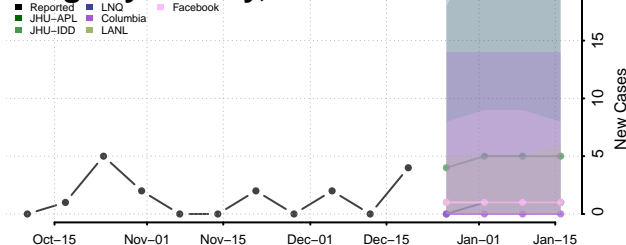

North Slope County, Alaska

Northwest Arctic County, Alaska

Petersburg County, Alaska

Prince of Wales-Hyder County, Alaska

Sitka County, Alaska

Skagway County, Alaska

Southeast Fairbanks County, Alaska

Valdez-Cordova County, Alaska