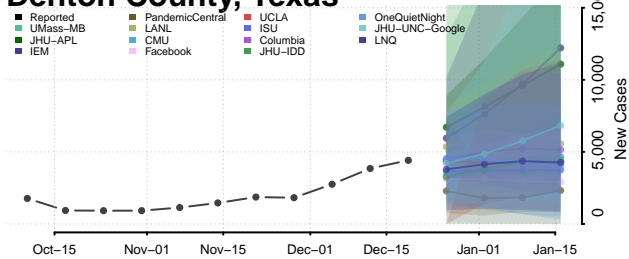

Denton County, Texas