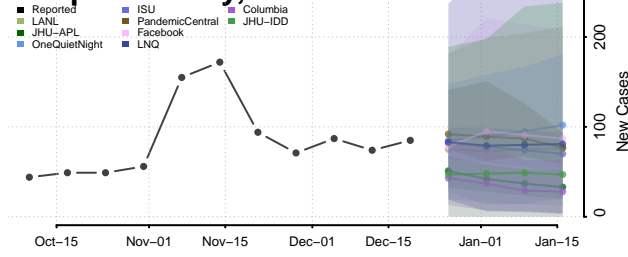

Cooper County, Missouri