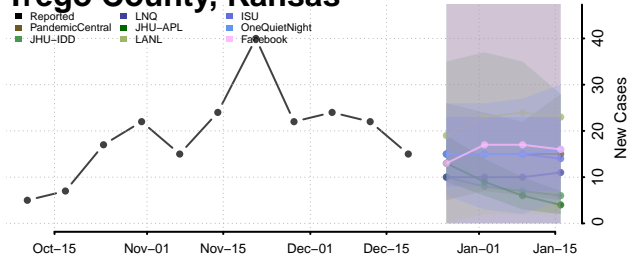

Trego County, Kansas