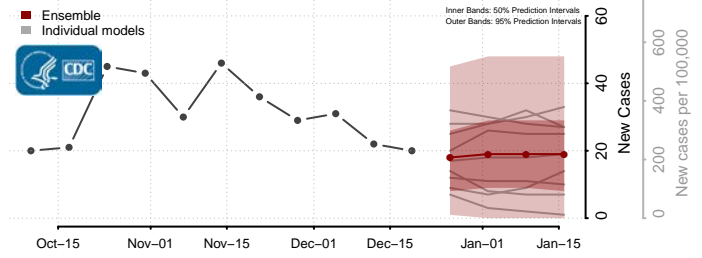

Maries County, Missouri