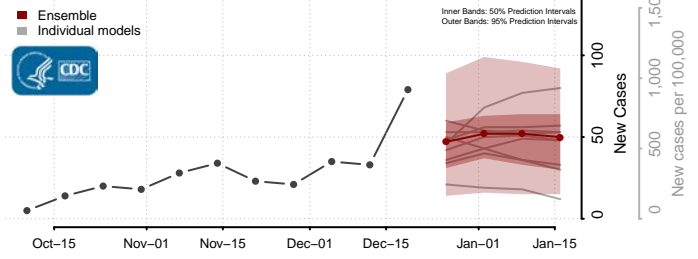

Keokuk County, Iowa

Kossuth County, Iowa

Lee County, Iowa

Linn County, Iowa

Louisa County, Iowa

Lucas County, Iowa

Lyon County, Iowa

Madison County, Iowa