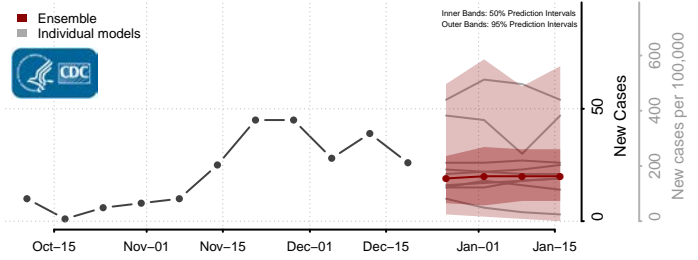

Trinity County, California

Tulare County, California

Tuolumne County, California

Ventura County, California

Yolo County, California

Yuba County, California

Colorado*

*New weekly cases may decrease in this location over the next four weeks. For these locations, the ensemble forecast indicates a probability of 0.75 or greater that fewer cases will be reported in week four of the forecast than in the last reported week.