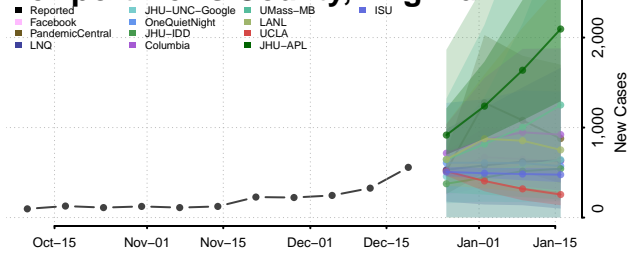

Newport News County, Virginia