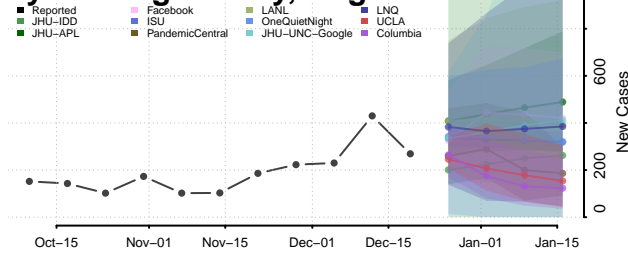

Madison County, Virginia

Manassas County, Virginia

Manassas Park County, Virginia

Martinsville County, Virginia

Mathews County, Virginia

Mecklenburg County, Virginia

Middlesex County, Virginia

Montgomery County, Virginia