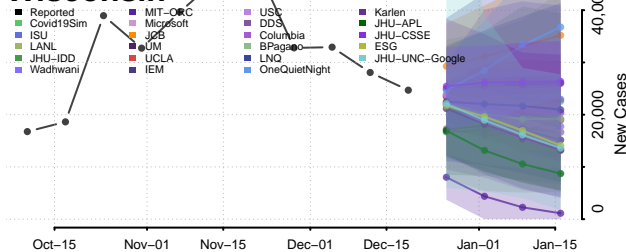

Wisconsin*

*New weekly cases may decrease in this location over the next four weeks. For these locations, the ensemble forecast indicates a probability of 0.75 or greater that fewer cases will be reported in week four of the forecast than in the last reported week.