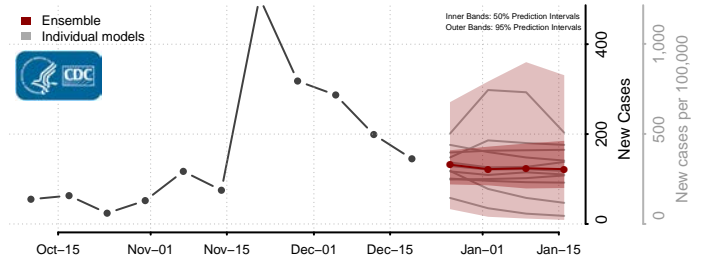

Martin County, Minnesota

McLeod County, Minnesota

Meeker County, Minnesota

Mille Lacs County, Minnesota

Morrison County, Minnesota

Mower County, Minnesota

Murray County, Minnesota

Nicollet County, Minnesota