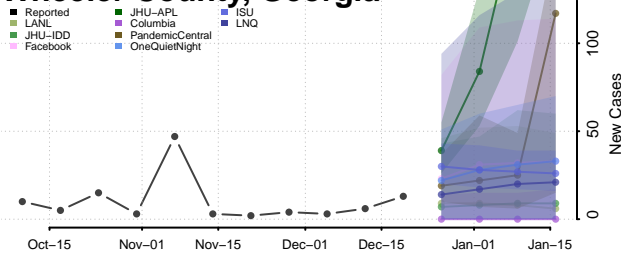

Washington County, Georgia

Wayne County, Georgia

Webster County, Georgia

Wheeler County, Georgia

White County, Georgia

Whitfield County, Georgia

Wilcox County, Georgia

Wilkes County, Georgia