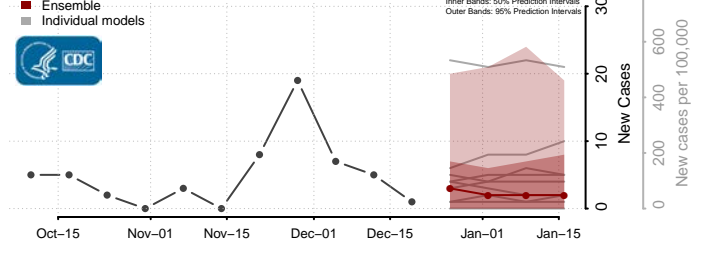

Storey County, Nevada