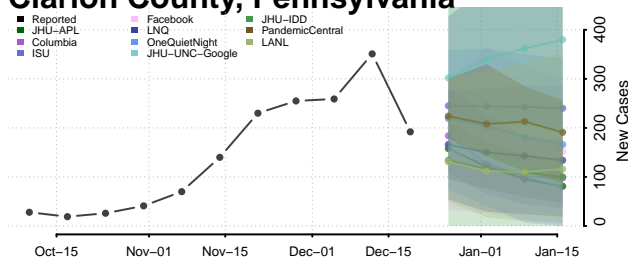

Cambria County, Pennsylvania

Cameron County, Pennsylvania

Carbon County, Pennsylvania

Centre County, Pennsylvania

Chester County, Pennsylvania

Clarion County, Pennsylvania

Clearfield County, Pennsylvania

Clinton County, Pennsylvania