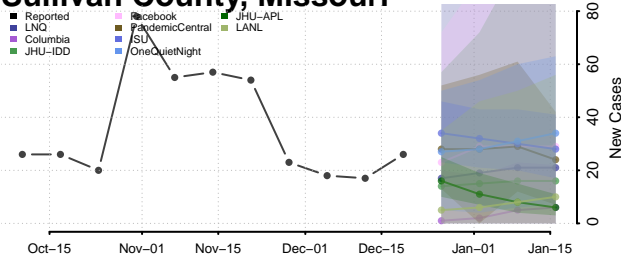

Sullivan County, Missouri