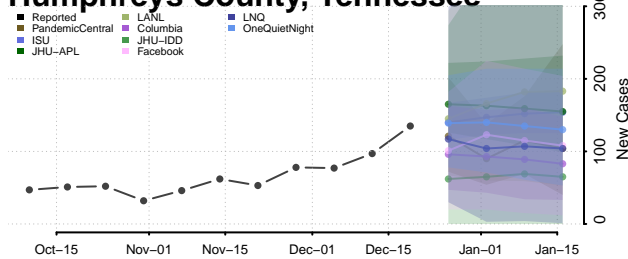

Hardin County, Tennessee

Hawkins County, Tennessee

Haywood County, Tennessee

Henderson County, Tennessee

Henry County, Tennessee

Hickman County, Tennessee

Houston County, Tennessee

Humphreys County, Tennessee