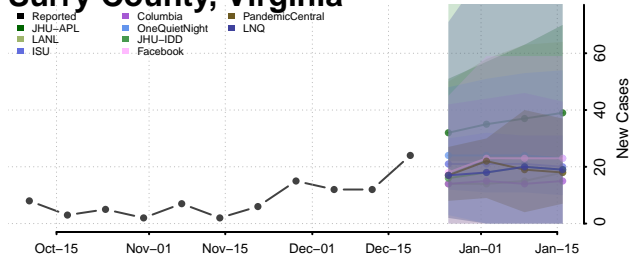

Surry County, Virginia