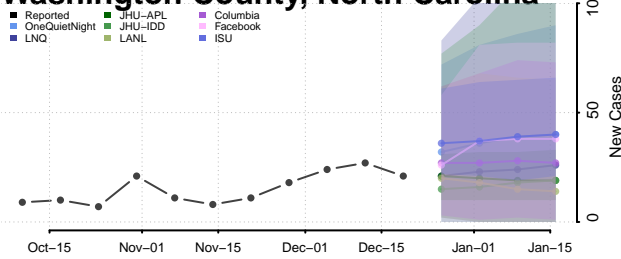

Wake County, North Carolina

Warren County, North Carolina

Washington County, North Carolina

Watauga County, North Carolina

Wayne County, North Carolina

Wilkes County, North Carolina

Wilson County, North Carolina