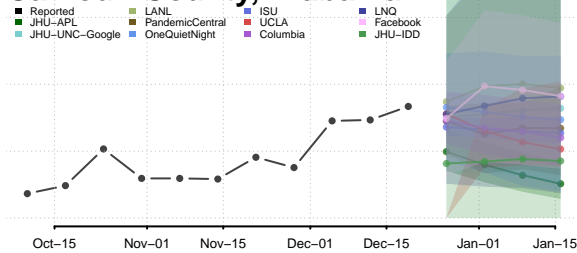

Calhoun County, Alabama