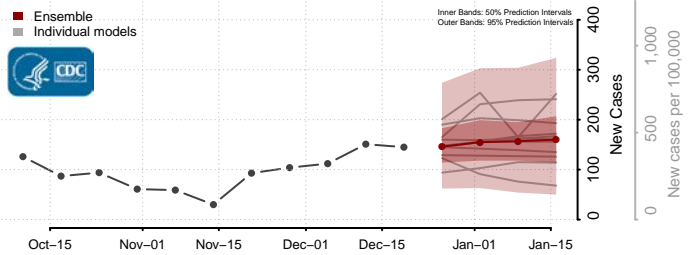

Robeson County, North Carolina

Rockingham County, North Carolina

Rowan County, North Carolina

Rutherford County, North Carolina

Sampson County, North Carolina

Scotland County, North Carolina

Stanly County, North Carolina