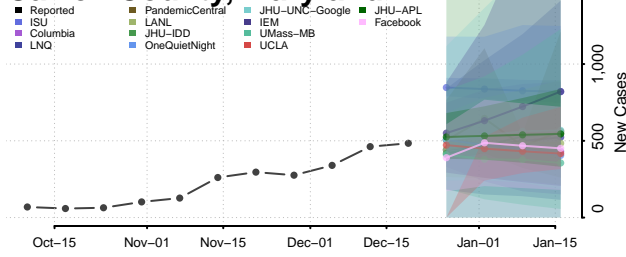

Carroll County, Maryland