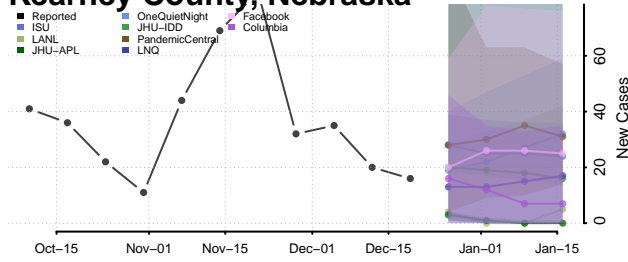

Hayes County, Nebraska

Hitchcock County, Nebraska

Holt County, Nebraska

Hooker County, Nebraska

Howard County, Nebraska

Jefferson County, Nebraska

Johnson County, Nebraska

Kearney County, Nebraska