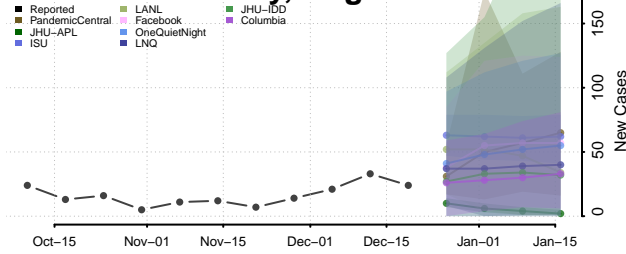

Brunswick County, Virginia