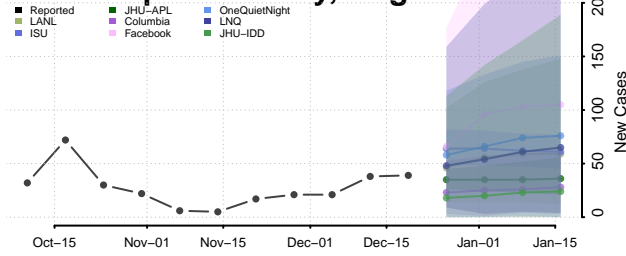

Southampton County, Virginia