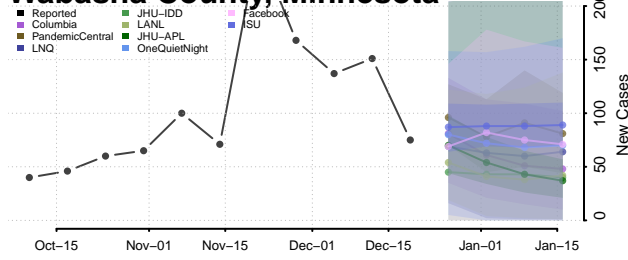

Wabasha County, Minnesota