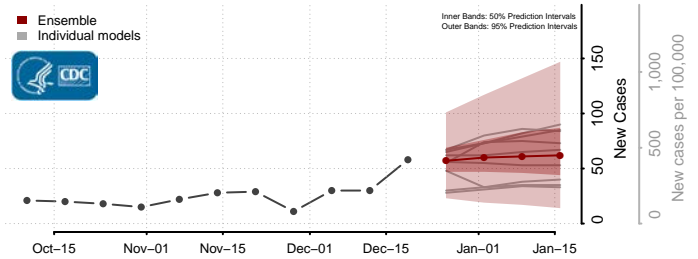

Cleburne County, Alabama

Coffee County, Alabama

Colbert County, Alabama

Conecuh County, Alabama

Coosa County, Alabama

Covington County, Alabama

Crenshaw County, Alabama

Cullman County, Alabama