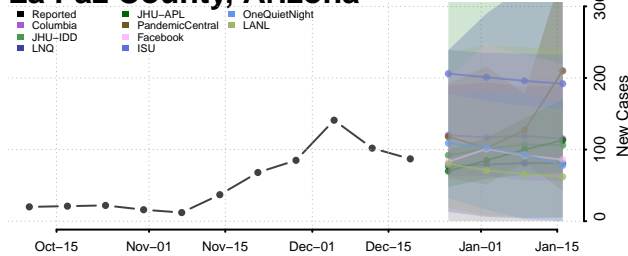

Gila County, Arizona

Graham County, Arizona

Greenlee County, Arizona

La Paz County, Arizona

Maricopa County, Arizona

Mohave County, Arizona

Navajo County, Arizona

Pima County, Arizona