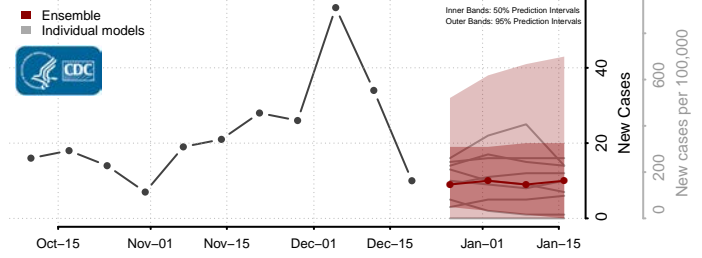

Sheridan County, Montana

Silver Bow County, Montana

Stillwater County, Montana

Sweet Grass County, Montana

Teton County, Montana

Toole County, Montana

Treasure County, Montana

Valley County, Montana