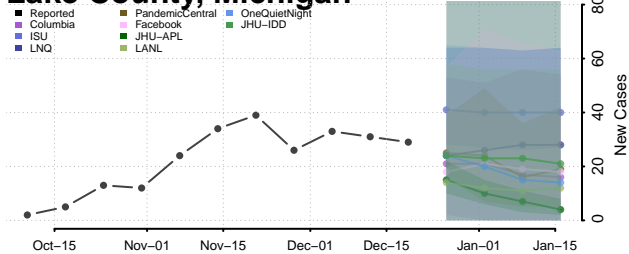

Isabella County, Michigan

Jackson County, Michigan

Kalamazoo County, Michigan

Kalkaska County, Michigan

Kent County, Michigan

Keweenaw County, Michigan

Lake County, Michigan

Lapeer County, Michigan