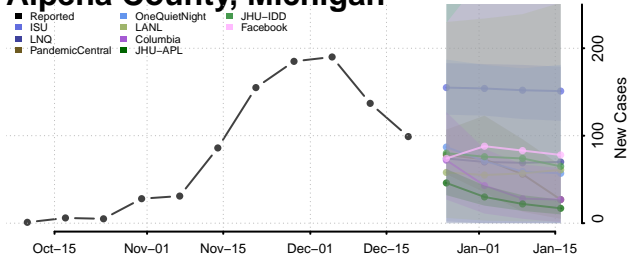

Michigan*

Alcona County, Michigan

Alger County, Michigan

Allegan County, Michigan

Alpena County, Michigan

*New weekly cases may decrease in this location over the next four weeks. For these locations, the ensemble forecast indicates a probability of 0.75 or greater that fewer cases will be reported in week four of the forecast than in the last reported week.