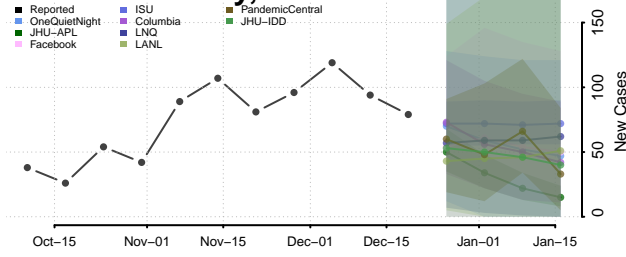

Adams County, Wisconsin

Ashland County, Wisconsin

Barron County, Wisconsin

Bayfield County, Wisconsin

Brown County, Wisconsin

Buffalo County, Wisconsin

Burnett County, Wisconsin

Calumet County, Wisconsin