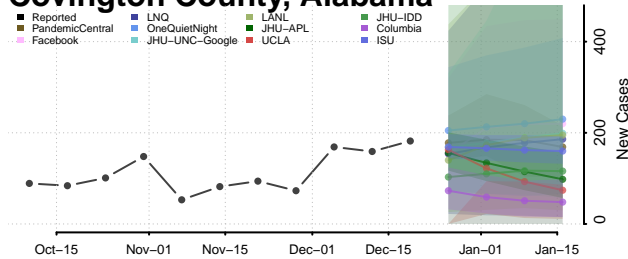

Cleburne County, Alabama

Coffee County, Alabama

Colbert County, Alabama

Conecuh County, Alabama

Coosa County, Alabama

Covington County, Alabama

Crenshaw County, Alabama

Cullman County, Alabama