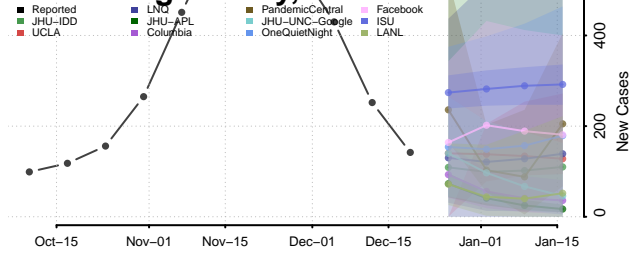

Chisago County, Minnesota

Clay County, Minnesota

Clearwater County, Minnesota

Cook County, Minnesota

Cottonwood County, Minnesota

Crow Wing County, Minnesota

Dakota County, Minnesota

Dodge County, Minnesota