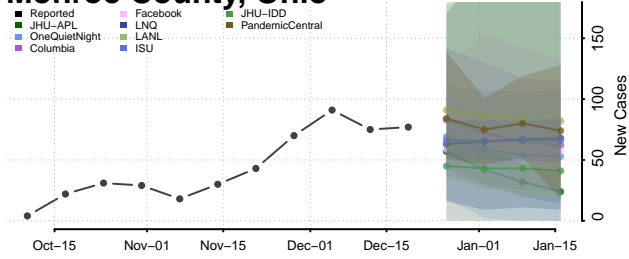

Monroe County, Ohio