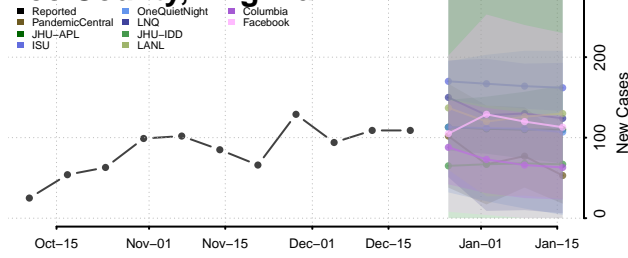

Lee County, Virginia