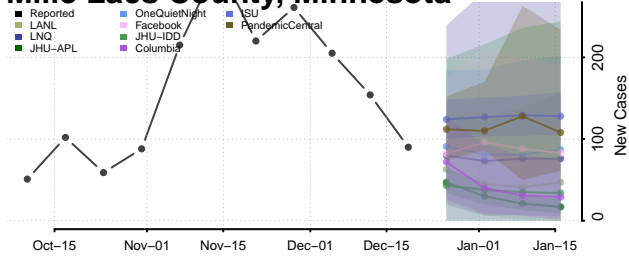

Martin County, Minnesota

McLeod County, Minnesota

Meeker County, Minnesota

Mille Lacs County, Minnesota

Morrison County, Minnesota

Mower County, Minnesota

Murray County, Minnesota

Nicollet County, Minnesota