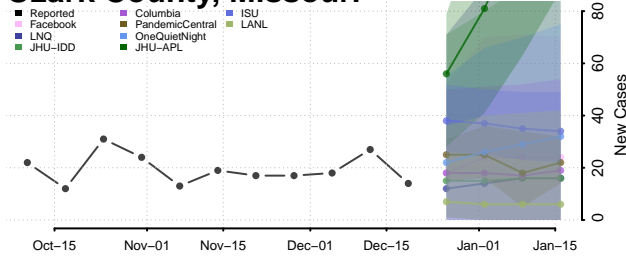

Ozark County, Missouri