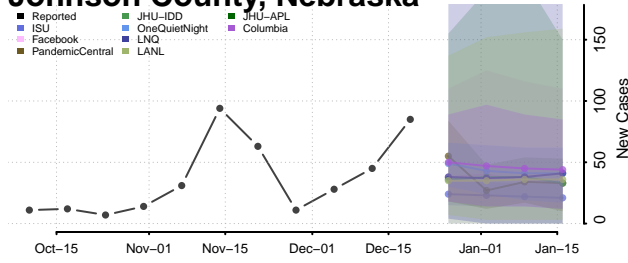

Hayes County, Nebraska

Hitchcock County, Nebraska

Holt County, Nebraska

Hooker County, Nebraska

Howard County, Nebraska

Jefferson County, Nebraska

Johnson County, Nebraska

Kearney County, Nebraska