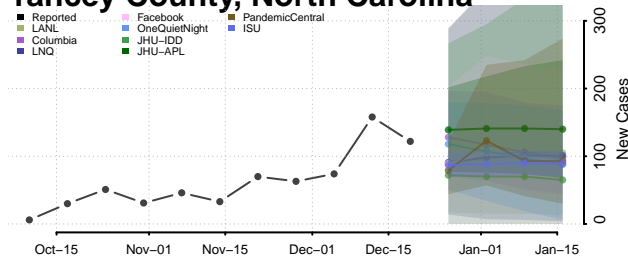

Yancey County, North Carolina