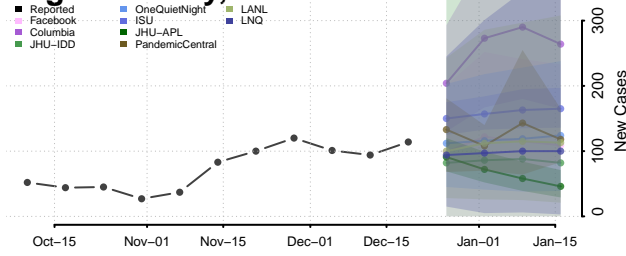

Johnson County, Arkansas

Lafayette County, Arkansas

Lawrence County, Arkansas

Lee County, Arkansas

Lincoln County, Arkansas

Little River County, Arkansas

Logan County, Arkansas

Lonoke County, Arkansas