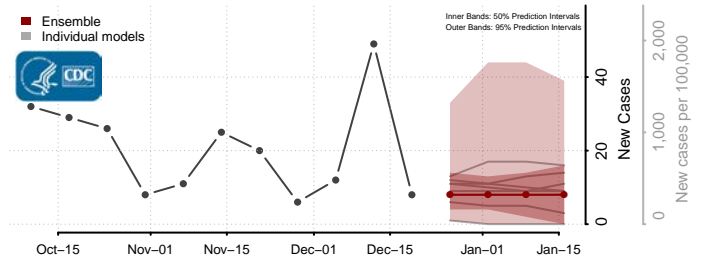

Kidder County, North Dakota

LaMoure County, North Dakota

Logan County, North Dakota

McHenry County, North Dakota

McIntosh County, North Dakota

McKenzie County, North Dakota

McLean County, North Dakota

Mercer County, North Dakota