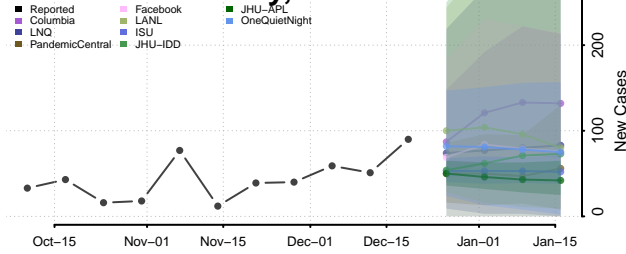

Robertson County, Texas