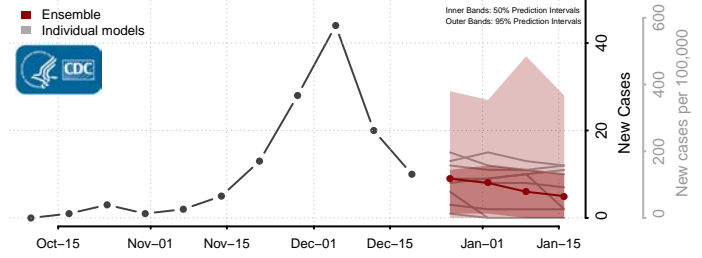

Ferry County, Washington