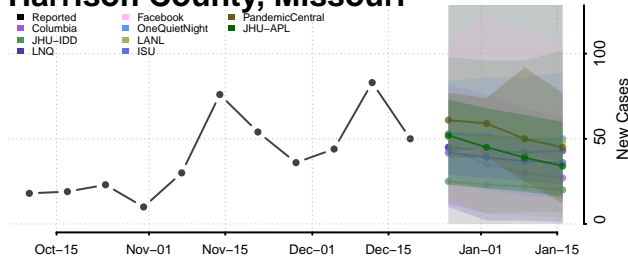

Henry County, Missouri

Hickory County, Missouri

Holt County, Missouri

Howard County, Missouri

Howell County, Missouri

Iron County, Missouri

Jackson County, Missouri

Jasper County, Missouri