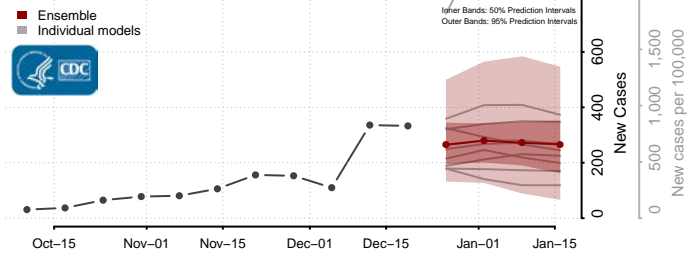

Tazewell County, Virginia

Virginia Beach County, Virginia

Warren County, Virginia

Washington County, Virginia

Waynesboro County, Virginia

Westmoreland County, Virginia

Williamsburg County, Virginia

Winchester County, Virginia