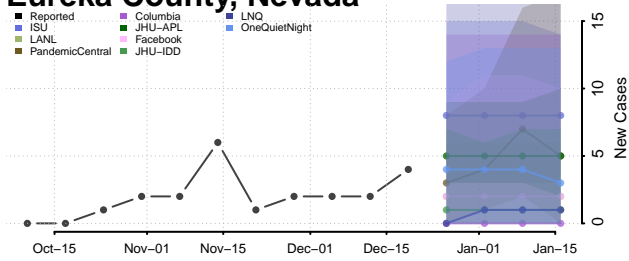

Eureka County, Nevada