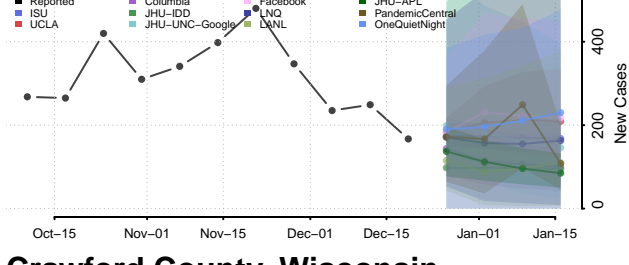

Columbia County, Wisconsin