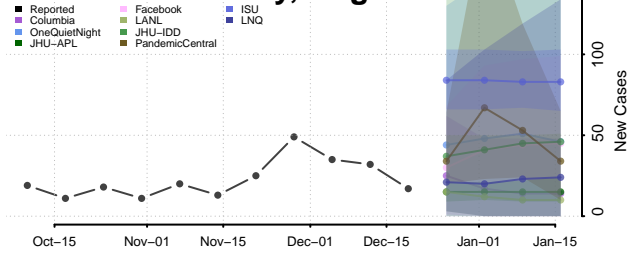

Goochland County, Virginia

Grayson County, Virginia

Greene County, Virginia

Greensville County, Virginia

Halifax County, Virginia

Hampton County, Virginia

Hanover County, Virginia

Harrisonburg County, Virginia