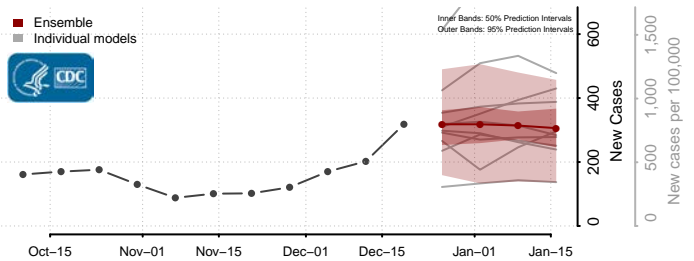

Campbell County, Tennessee