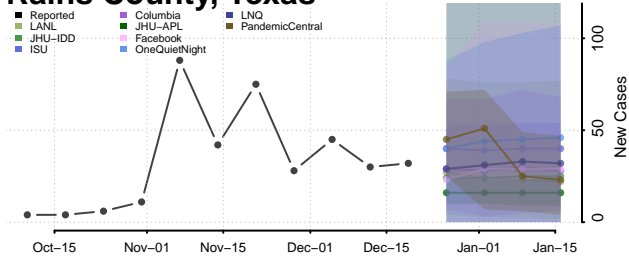

Rains County, Texas