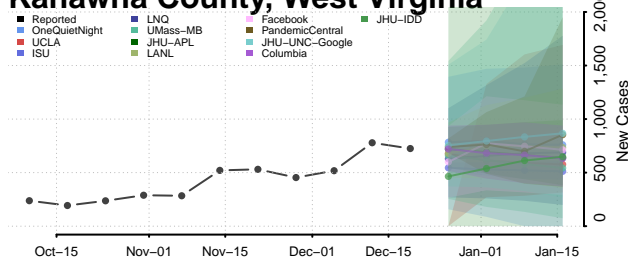

Kanawha County, West Virginia