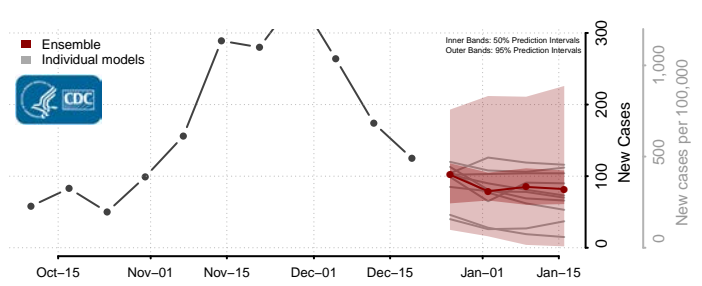

Lac qui Parle County, Minnesota

Lake County, Minnesota

Lake of the Woods County, Minnesota

Le Sueur County, Minnesota

Lincoln County, Minnesota

Lyon County, Minnesota

Mahnomen County, Minnesota

Marshall County, Minnesota