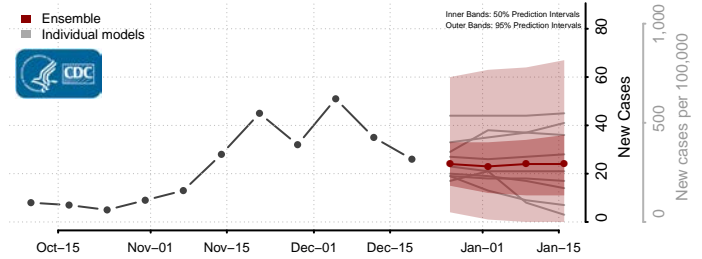

Choctaw County, Mississippi