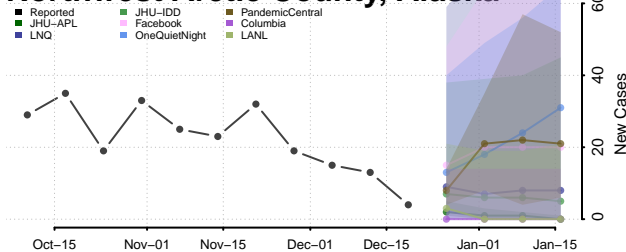

Northwest Arctic County, Alaska