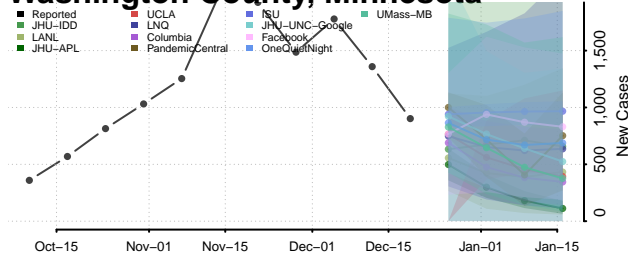

Todd County, Minnesota

Traverse County, Minnesota

Wabasha County, Minnesota

Wadena County, Minnesota

Waseca County, Minnesota

Washington County, Minnesota

Watonwan County, Minnesota

Wilkin County, Minnesota