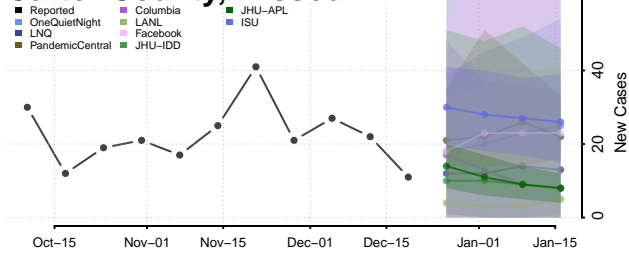

Carter County, Missouri