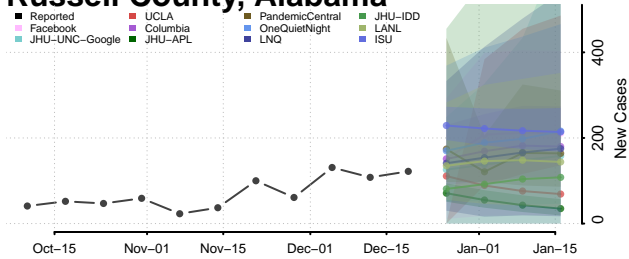

Lauderdale County, Alabama

Lawrence County, Alabama

Lee County, Alabama

Limestone County, Alabama

Lowndes County, Alabama

Macon County, Alabama

Madison County, Alabama

Marengo County, Alabama

Marion County, Alabama

Marshall County, Alabama

Mobile County, Alabama

Monroe County, Alabama

Montgomery County, Alabama

Morgan County, Alabama

Perry County, Alabama

Pickens County, Alabama

Pike County, Alabama

Randolph County, Alabama

Russell County, Alabama

Shelby County, Alabama

St. Clair County, Alabama

Sumter County, Alabama

Talladega County, Alabama

Tallapoosa County, Alabama