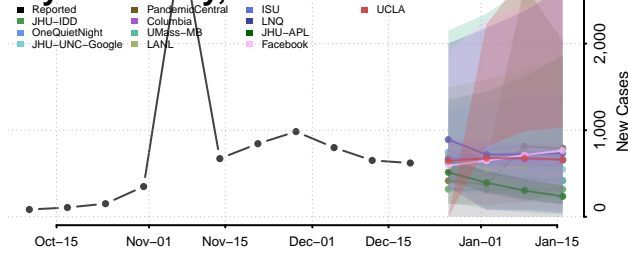

Taylor County, Texas