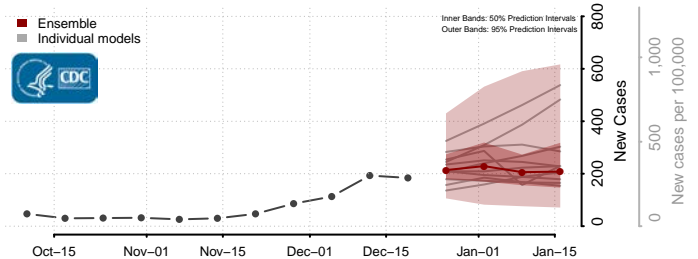

Lake County, California