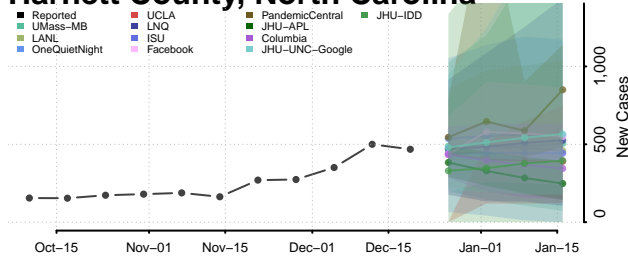

Harnett County, North Carolina