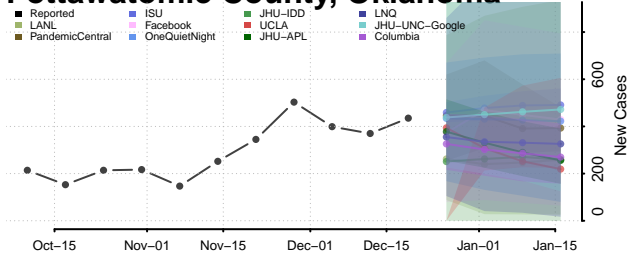

Pottawatomie County, Oklahoma