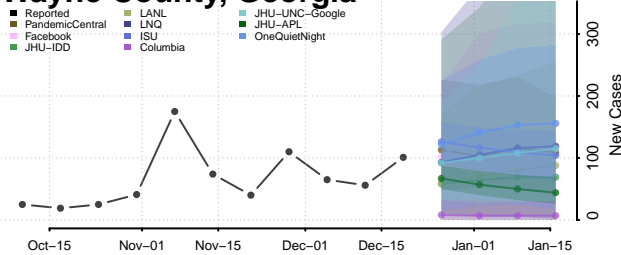

Wayne County, Georgia