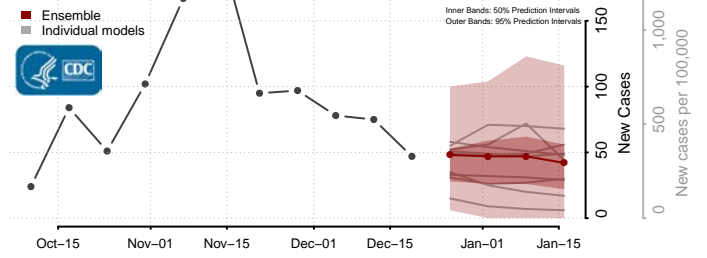

Carroll County, Illinois