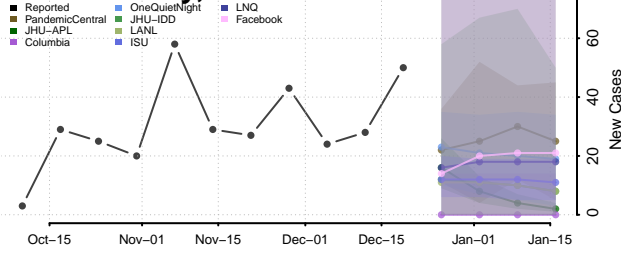

Coke County, Texas