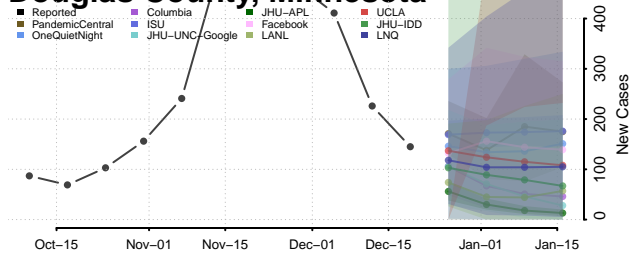

Douglas County, Minnesota