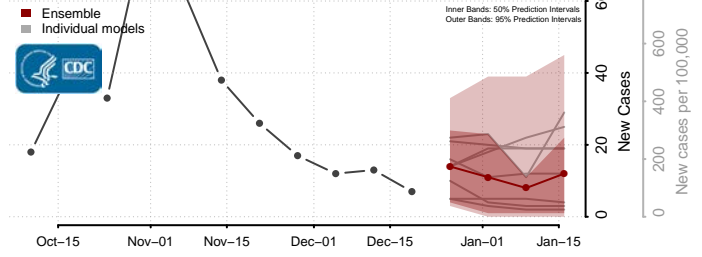

Gem County, Idaho

Gooding County, Idaho

Idaho County, Idaho

Jefferson County, Idaho

Jerome County, Idaho

Kootenai County, Idaho

Latah County, Idaho

Lemhi County, Idaho