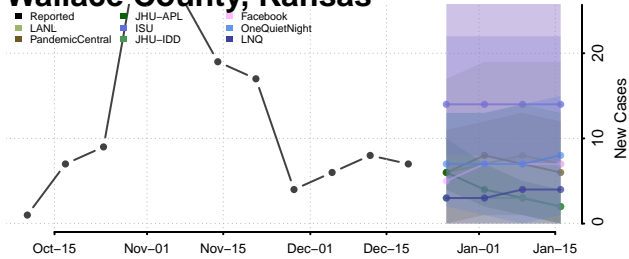

Wallace County, Kansas