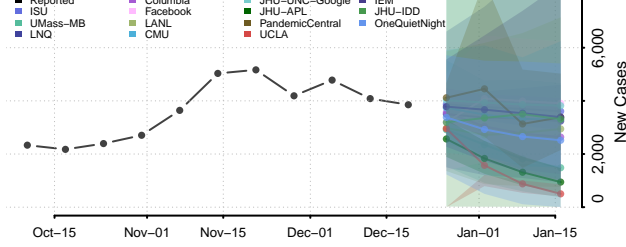

Utah County, Utah