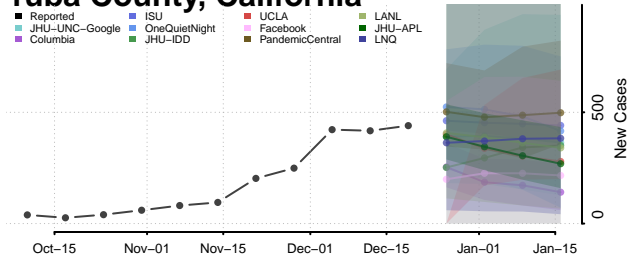

Trinity County, California

Tulare County, California

Tuolumne County, California

Ventura County, California

Yolo County, California

Yuba County, California

Colorado*

*New weekly cases may decrease in this location over the next four weeks. For these locations, the ensemble forecast indicates a probability of 0.75 or greater that fewer cases will be reported in week four of the forecast than in the last reported week.