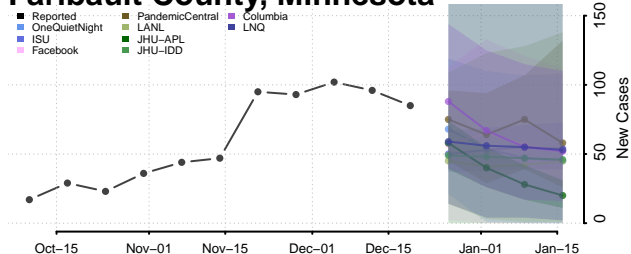

Faribault County, Minnesota