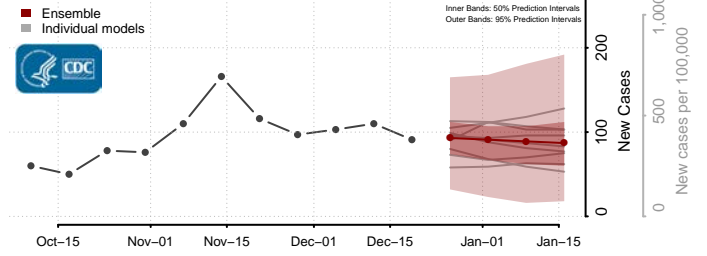

Crawford County, Missouri