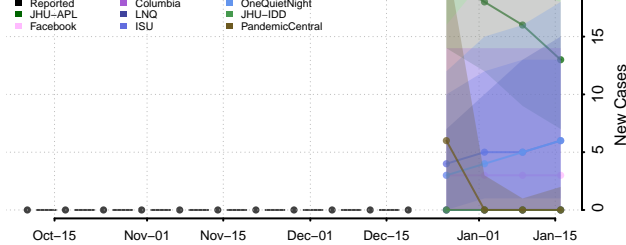

Wayne County, Utah