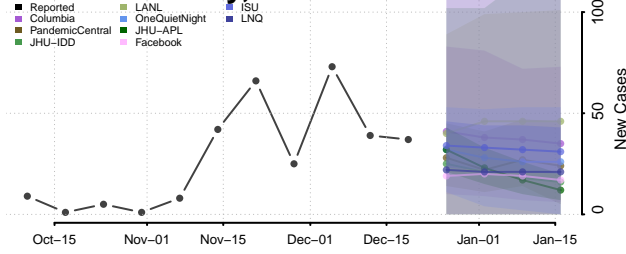

Mitchell County, Kansas