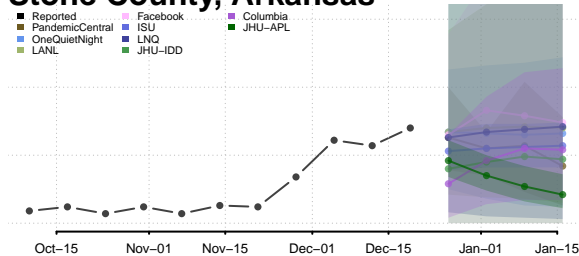

Stone County, Arkansas