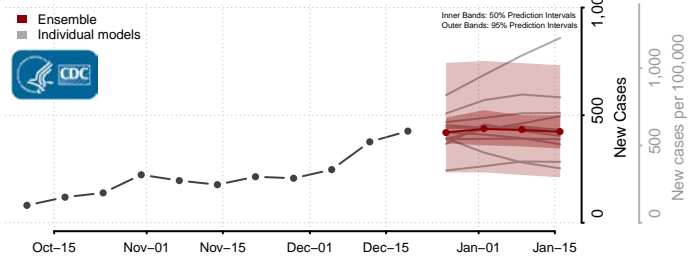

Surry County, North Carolina