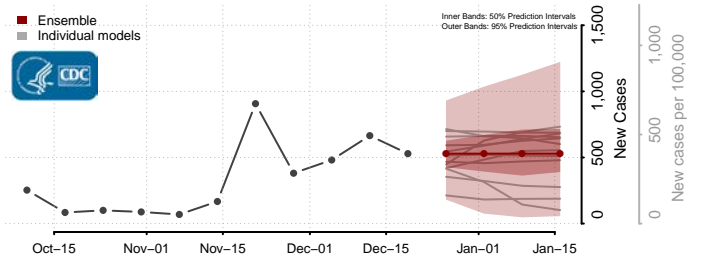

Tangipahoa County, Louisiana