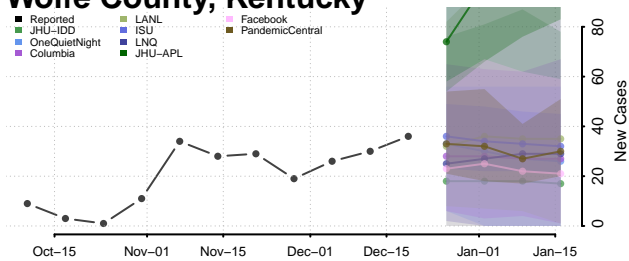

Trimble County, Kentucky

Union County, Kentucky

Warren County, Kentucky

Washington County, Kentucky

Wayne County, Kentucky

Webster County, Kentucky

Whitley County, Kentucky

Wolfe County, Kentucky