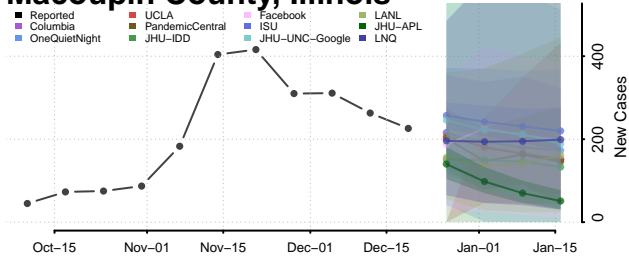

LaSalle County, Illinois

Lawrence County, Illinois

Lee County, Illinois

Livingston County, Illinois

Logan County, Illinois

Macon County, Illinois

Macoupin County, Illinois

Madison County, Illinois