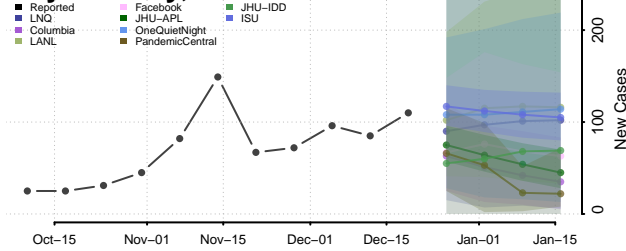

Ray County, Missouri