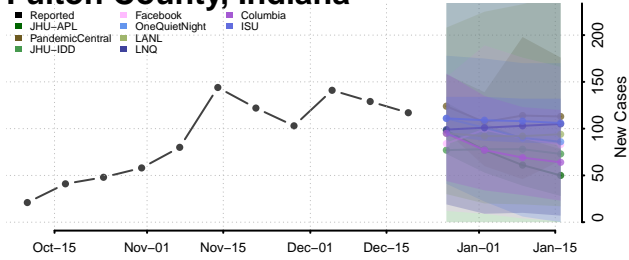

Dubois County, Indiana

Elkhart County, Indiana

Fayette County, Indiana

Floyd County, Indiana

Fountain County, Indiana

Franklin County, Indiana

Fulton County, Indiana

Gibson County, Indiana