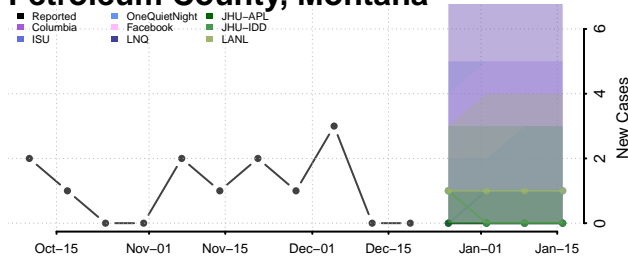

Petroleum County, Montana