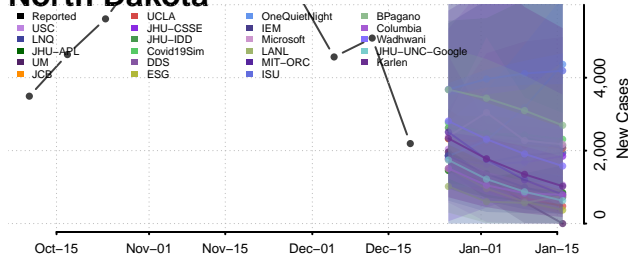

North Dakota