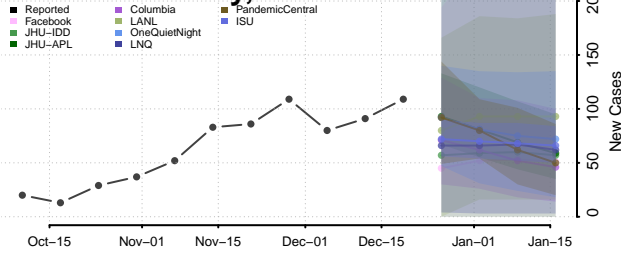

Jackson County, Kansas