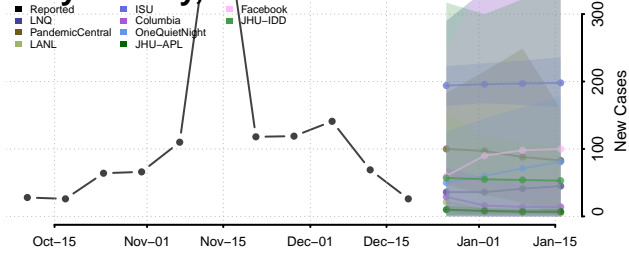

Gray County, Texas