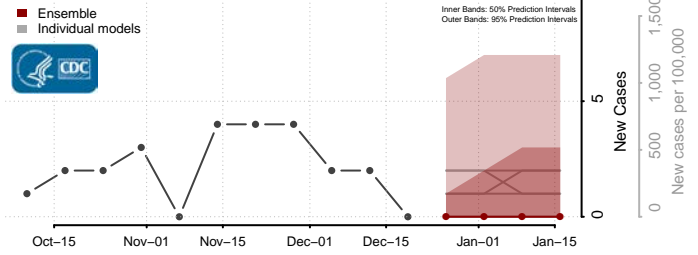

Yakutat County, Alaska