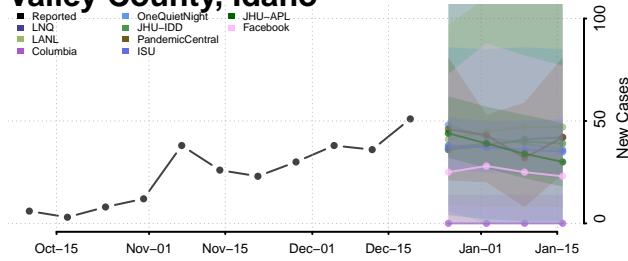

Power County, Idaho

Shoshone County, Idaho

Teton County, Idaho

Twin Falls County, Idaho

Valley County, Idaho

Washington County, Idaho

Illinois*

Adams County, Illinois