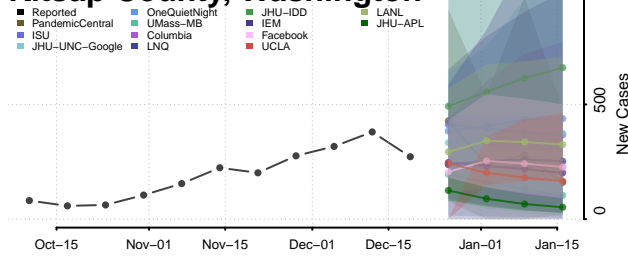

Grant County, Washington

Grays Harbor County, Washington

Island County, Washington

Jefferson County, Washington

King County, Washington

Kitsap County, Washington

Kittitas County, Washington

Klickitat County, Washington