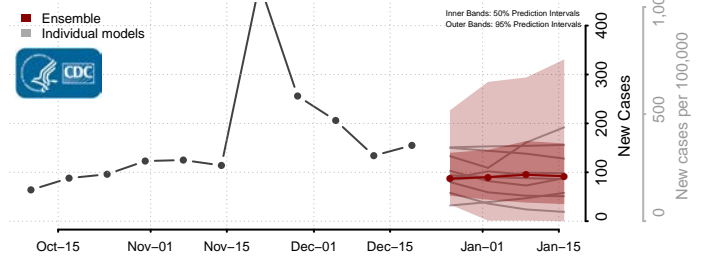

Ravalli County, Montana