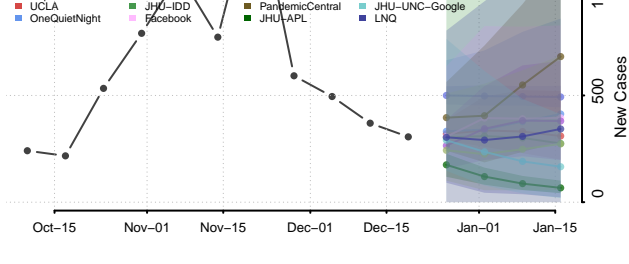

Dunn County, Wisconsin

Eau Claire County, Wisconsin

Florence County, Wisconsin

Fond du Lac County, Wisconsin

Forest County, Wisconsin

Grant County, Wisconsin

Green County, Wisconsin

Green Lake County, Wisconsin