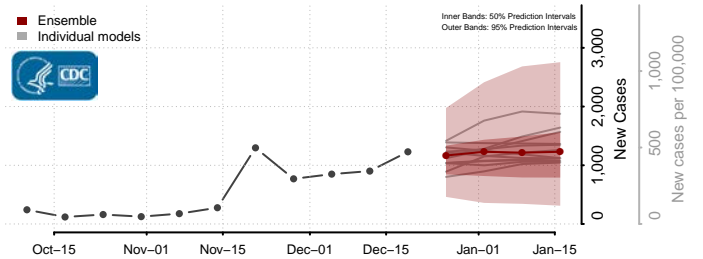

St. Tammany County, Louisiana