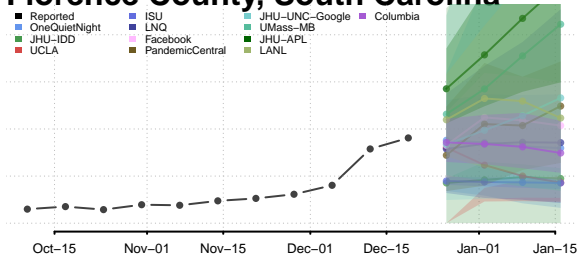

Dorchester County, South Carolina

Edgefield County, South Carolina

Fairfield County, South Carolina

Florence County, South Carolina

Georgetown County, South Carolina

Greenville County, South Carolina

Greenwood County, South Carolina