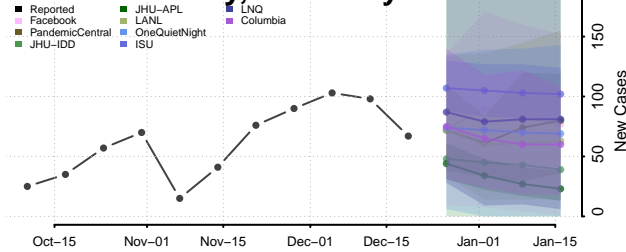

Garrard County, Kentucky

Grant County, Kentucky

Graves County, Kentucky

Grayson County, Kentucky

Green County, Kentucky

Greenup County, Kentucky

Hancock County, Kentucky

Hardin County, Kentucky