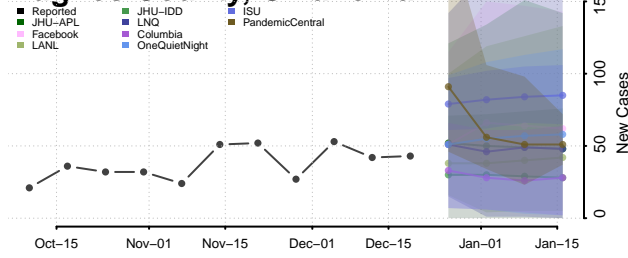

Hughes County, Oklahoma