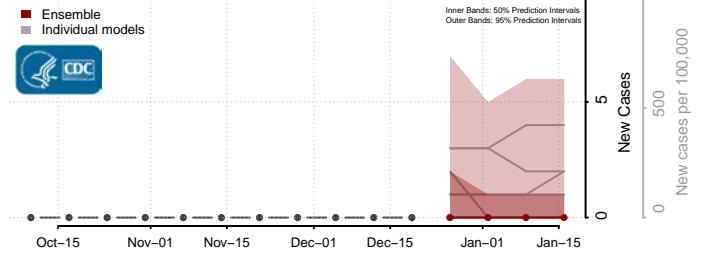

Beaver County, Utah

Box Elder County, Utah

Cache County, Utah

Carbon County, Utah

Daggett County, Utah

Davis County, Utah

Duchesne County, Utah

Emery County, Utah