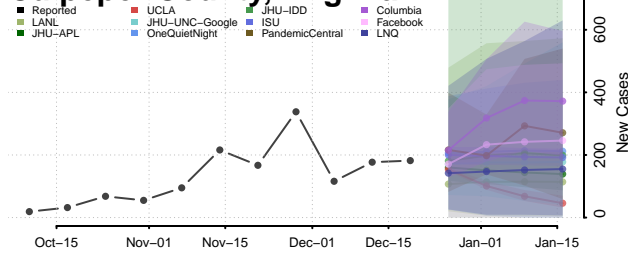

Culpeper County, Virginia