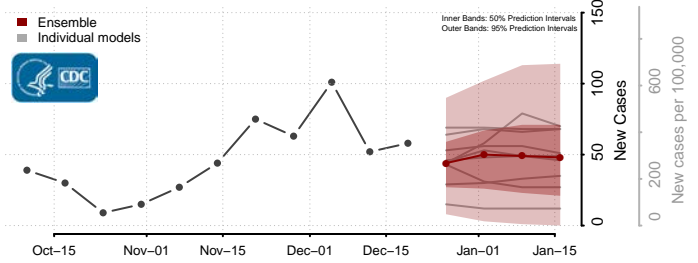

Barbour County, West Virginia