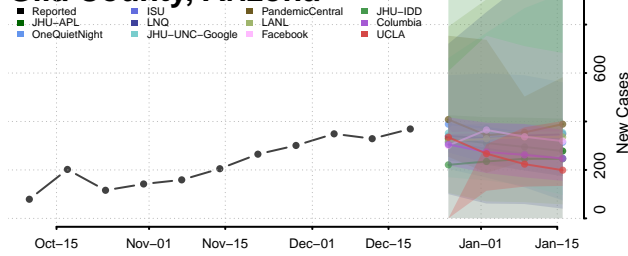

Gila County, Arizona