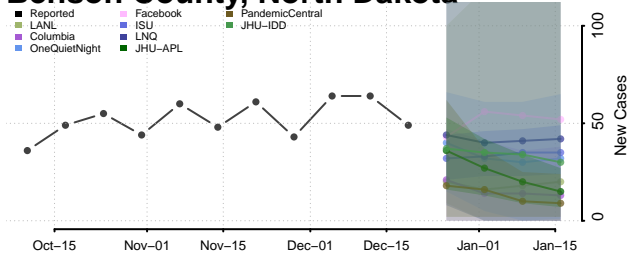

Benson County, North Dakota