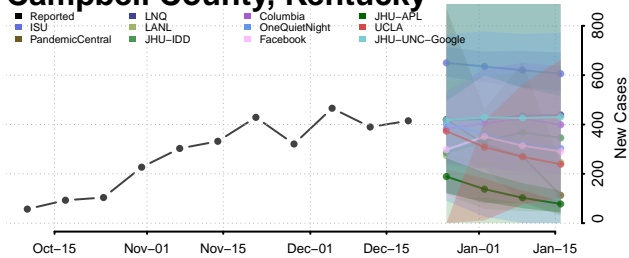

Campbell County, Kentucky