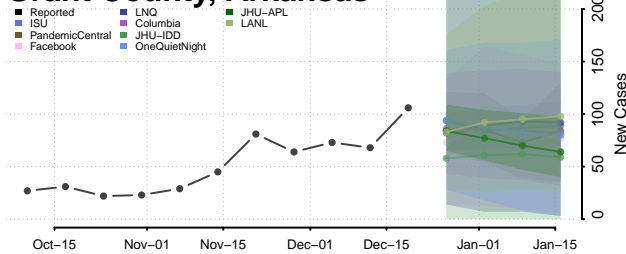

Dallas County, Arkansas

Desha County, Arkansas

Drew County, Arkansas

Faulkner County, Arkansas

Franklin County, Arkansas

Fulton County, Arkansas

Garland County, Arkansas

Grant County, Arkansas