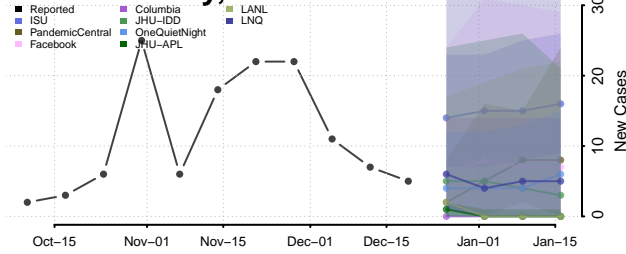

Steele County, North Dakota