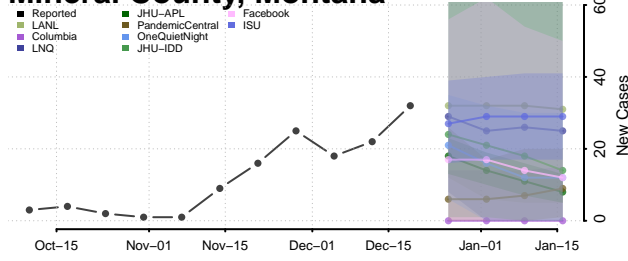

Mineral County, Montana