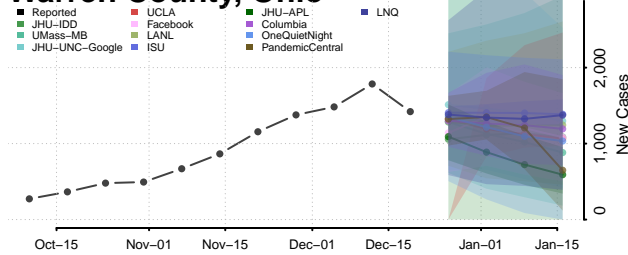

Warren County, Ohio