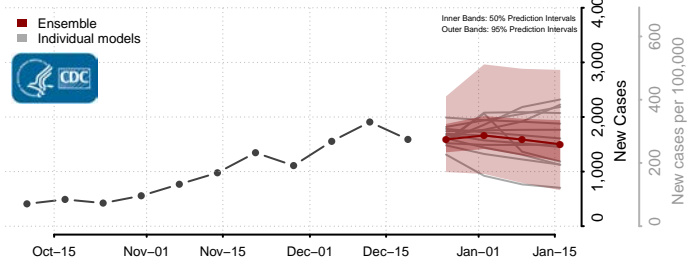

Anne Arundel County, Maryland