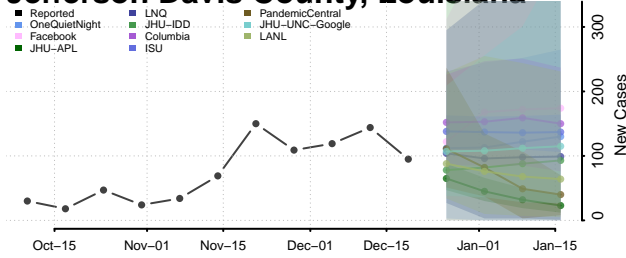

Grant County, Louisiana

Iberia County, Louisiana

Iberville County, Louisiana

Jackson County, Louisiana

Jefferson County, Louisiana

Jefferson Davis County, Louisiana

Lafayette County, Louisiana

Lafourche County, Louisiana