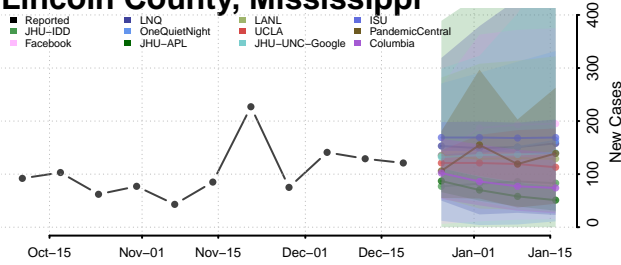

Lincoln County, Mississippi