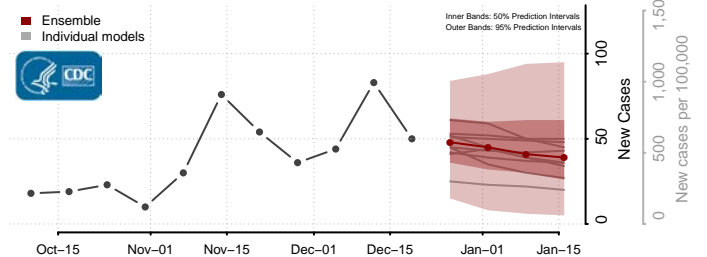

Harrison County, Missouri