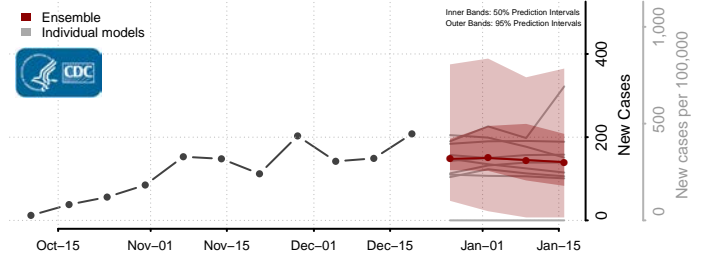

Nye County, Nevada