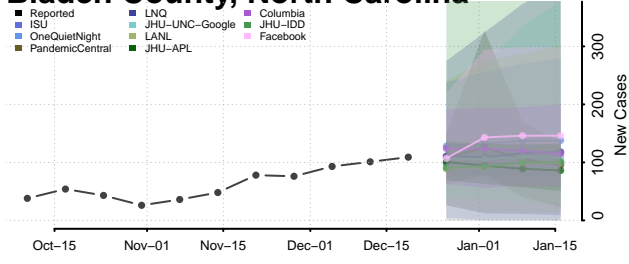

Bladen County, North Carolina