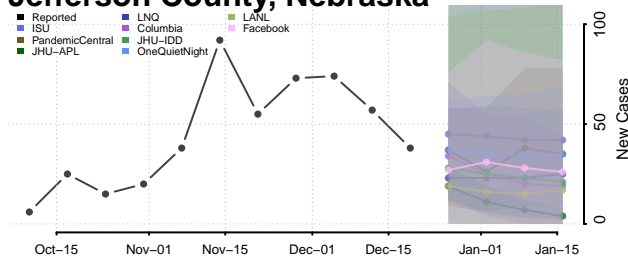

Hayes County, Nebraska

Hitchcock County, Nebraska

Holt County, Nebraska

Hooker County, Nebraska

Howard County, Nebraska

Jefferson County, Nebraska

Johnson County, Nebraska

Kearney County, Nebraska