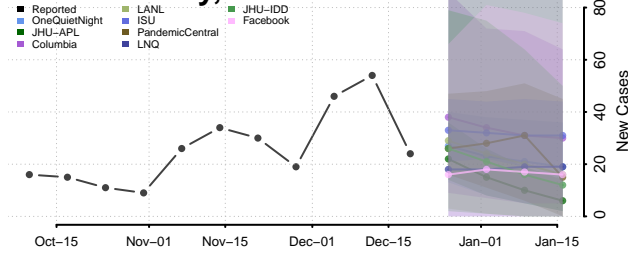

Lewis County, Idaho