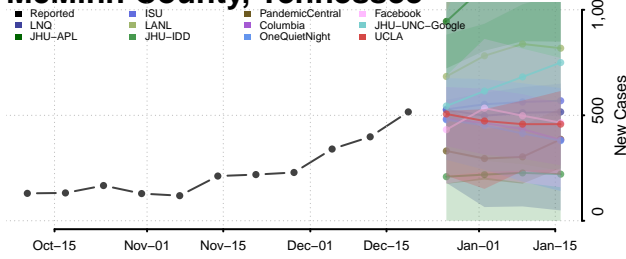

Lincoln County, Tennessee

Loudon County, Tennessee

Macon County, Tennessee

Madison County, Tennessee

Marion County, Tennessee

Marshall County, Tennessee

Maury County, Tennessee

McMinn County, Tennessee