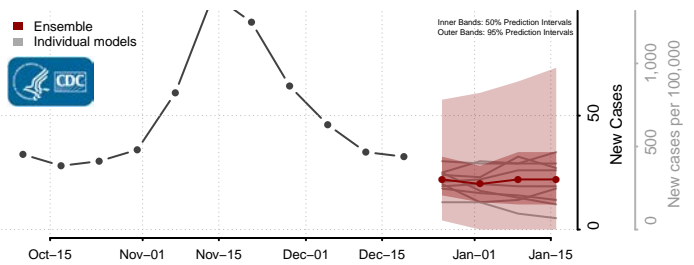

Hutchinson County, South Dakota