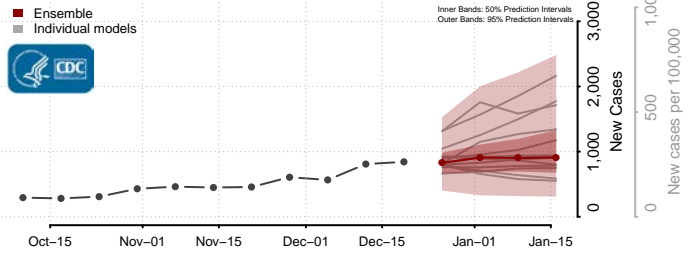

Davidson County, North Carolina

Davie County, North Carolina

Duplin County, North Carolina

Durham County, North Carolina

Edgecombe County, North Carolina

Forsyth County, North Carolina

Franklin County, North Carolina