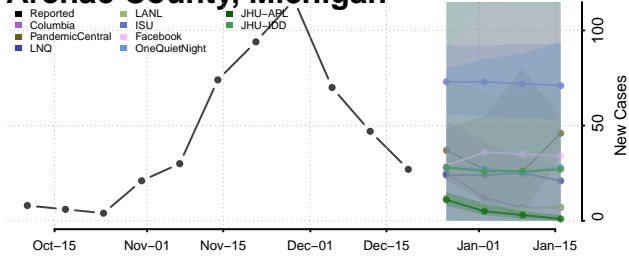

Arenac County, Michigan