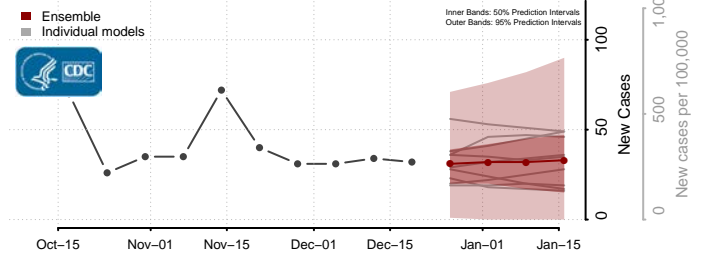

Barton County, Missouri