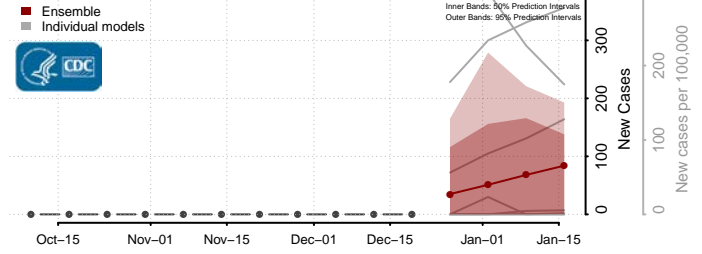

Beaver County, Utah

Box Elder County, Utah

Cache County, Utah

Carbon County, Utah

Daggett County, Utah

Davis County, Utah

Duchesne County, Utah

Emery County, Utah