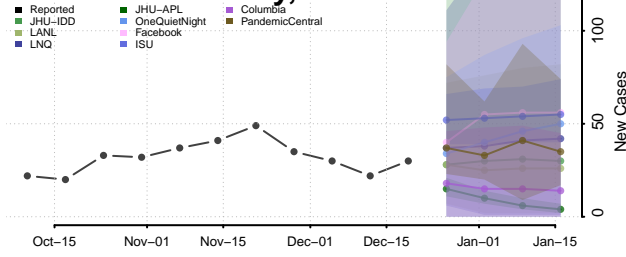

Johnson County, Arkansas

Lafayette County, Arkansas

Lawrence County, Arkansas

Lee County, Arkansas

Lincoln County, Arkansas

Little River County, Arkansas

Logan County, Arkansas

Lonoke County, Arkansas