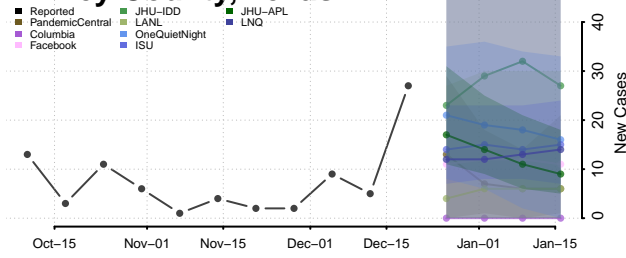

Kinney County, Texas