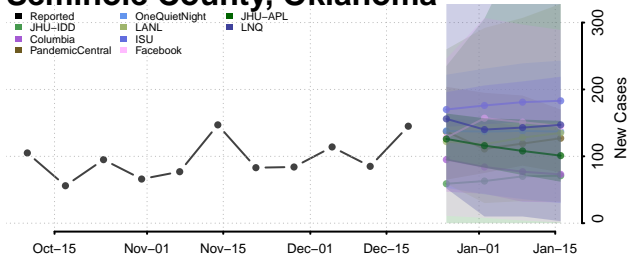

Pontotoc County, Oklahoma

Pottawatomie County, Oklahoma

Pushmataha County, Oklahoma

Roger Mills County, Oklahoma

Rogers County, Oklahoma

Seminole County, Oklahoma

Sequoyah County, Oklahoma

Stephens County, Oklahoma