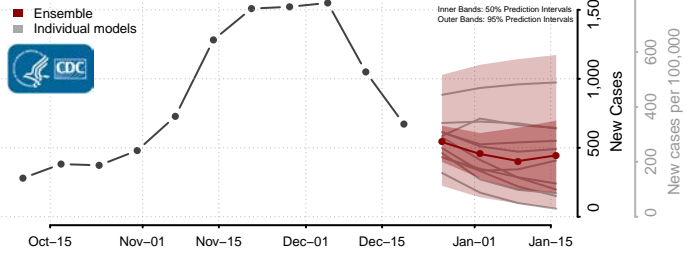

Scott County, Minnesota

Sherburne County, Minnesota

Sibley County, Minnesota

St. Louis County, Minnesota

Stearns County, Minnesota

Steele County, Minnesota

Stevens County, Minnesota

Swift County, Minnesota