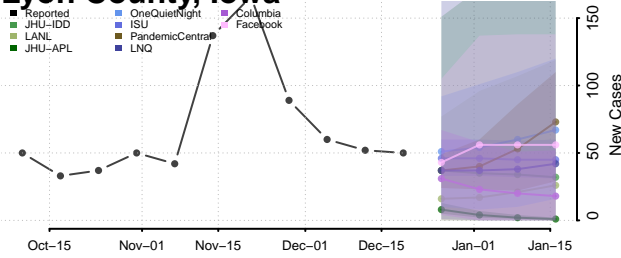

Keokuk County, Iowa

Kossuth County, Iowa

Lee County, Iowa

Linn County, Iowa

Louisa County, Iowa

Lucas County, Iowa

Lyon County, Iowa

Madison County, Iowa