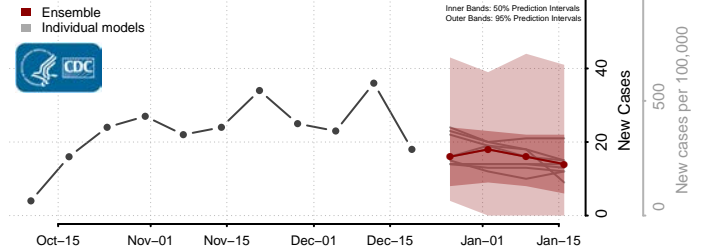

Broadwater County, Montana