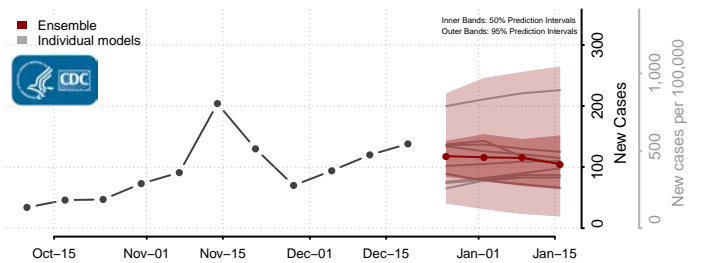

Adair County, Missouri