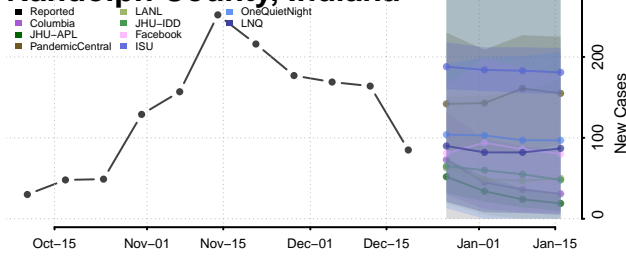

Randolph County, Indiana