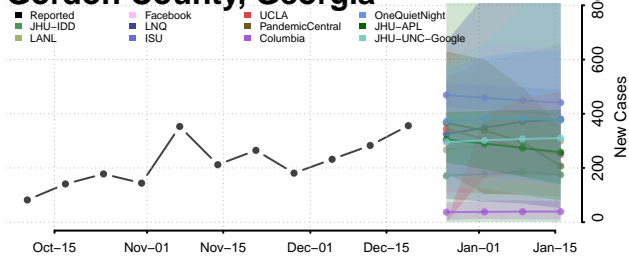

Gordon County, Georgia