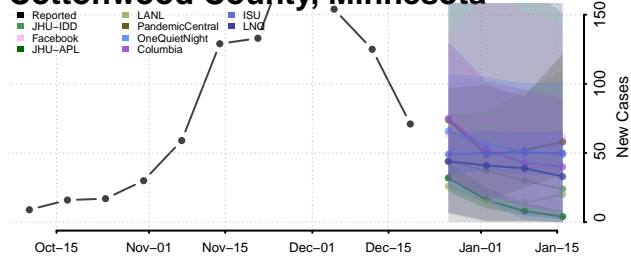

Chisago County, Minnesota

Clay County, Minnesota

Clearwater County, Minnesota

Cook County, Minnesota

Cottonwood County, Minnesota

Crow Wing County, Minnesota

Dakota County, Minnesota

Dodge County, Minnesota