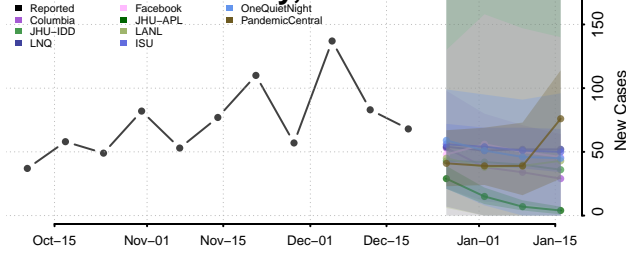

Red Willow County, Nebraska