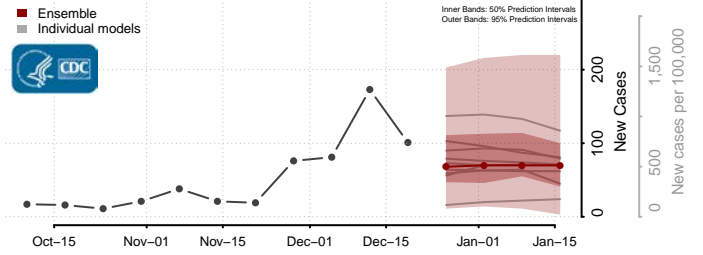

Comanche County, Texas