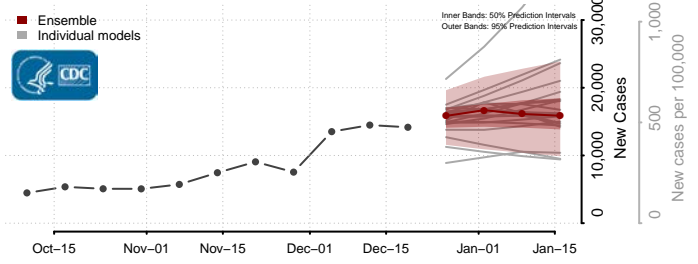

Winona County, Minnesota

Wright County, Minnesota

Yellow Medicine County, Minnesota

Mississippi

Adams County, Mississippi

Alcorn County, Mississippi

Amite County, Mississippi

Attala County, Mississippi