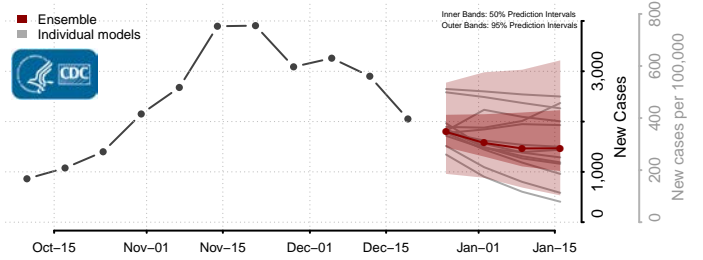

Adams County, Colorado