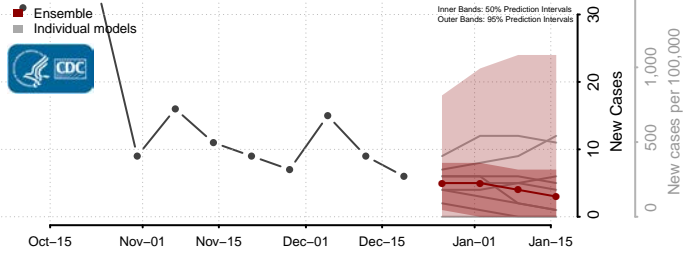

Miner County, South Dakota