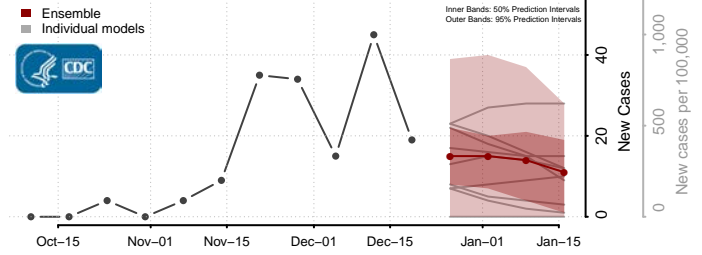

Elko County, Nevada

Esmeralda County, Nevada

Eureka County, Nevada

Humboldt County, Nevada

Lander County, Nevada

Lincoln County, Nevada

Lyon County, Nevada

Mineral County, Nevada