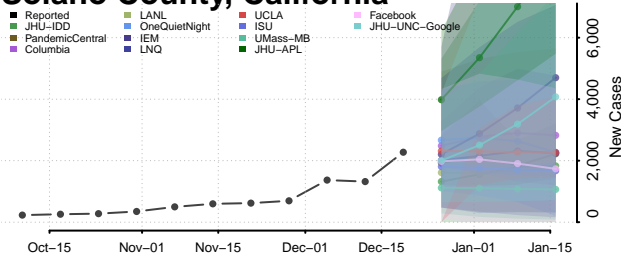

Shasta County, California

Sierra County, California

Siskiyou County, California

Solano County, California

Sonoma County, California

Stanislaus County, California

Sutter County, California

Tehama County, California