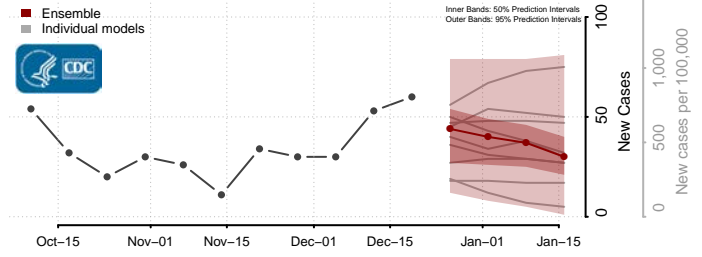

Lexington County, Virginia