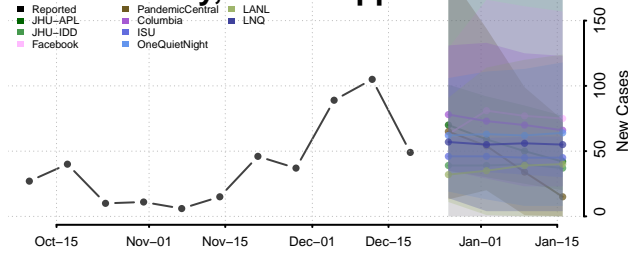

Winona County, Minnesota

Wright County, Minnesota

Yellow Medicine County, Minnesota

Mississippi

Adams County, Mississippi

Alcorn County, Mississippi

Amite County, Mississippi

Attala County, Mississippi