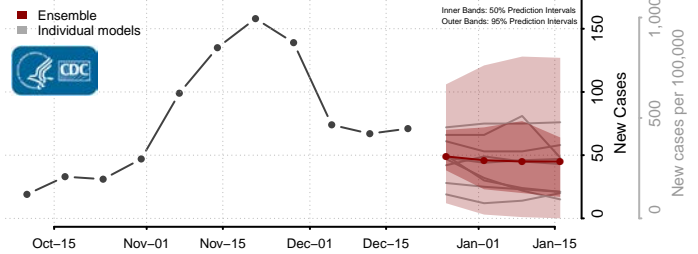

Aitkin County, Minnesota

Anoka County, Minnesota

Becker County, Minnesota

Beltrami County, Minnesota

*New weekly cases may decrease in this location over the next four weeks. For these locations, the ensemble forecast indicates a probability of 0.75 or greater that fewer cases will be reported in week four of the forecast than in the last reported week.