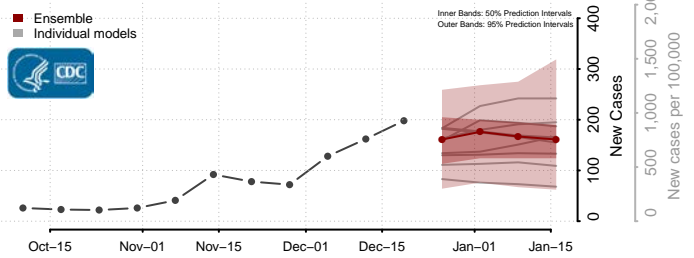

California**

Alameda County, California

Alpine County, California

Amador County, California

Butte County, California

Calaveras County, California

**New weekly cases may increase in this location over the next four weeks. For these locations, the ensemble forecast indicates a probability of 0.75 or greater that more cases will be reported in week four of the forecast than in the last reported week.