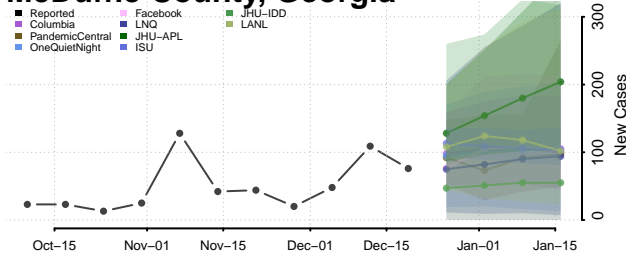

Macon County, Georgia

Madison County, Georgia

Marion County, Georgia

McDuffie County, Georgia

McIntosh County, Georgia

Meriwether County, Georgia

Miller County, Georgia

Mitchell County, Georgia