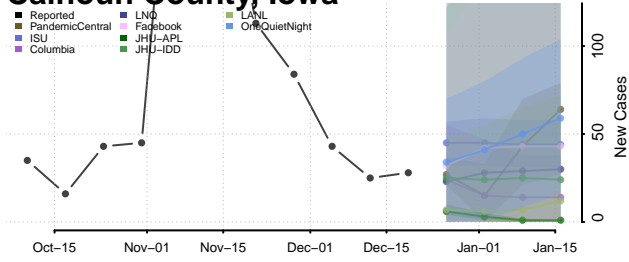

Calhoun County, Iowa