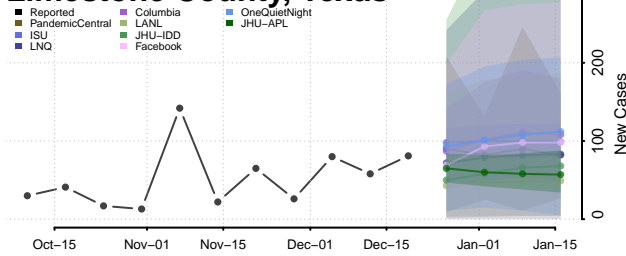

Limestone County, Texas