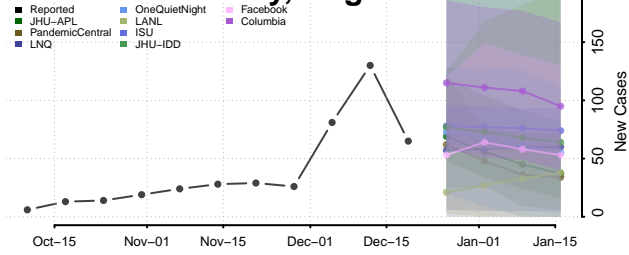

Dickenson County, Virginia