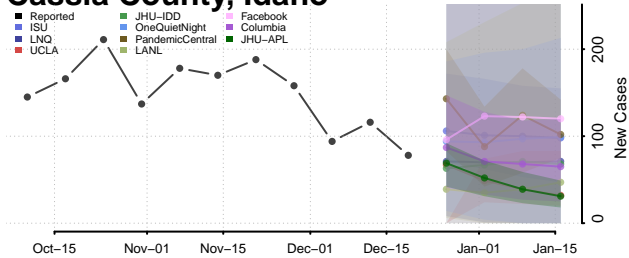

Cassia County, Idaho