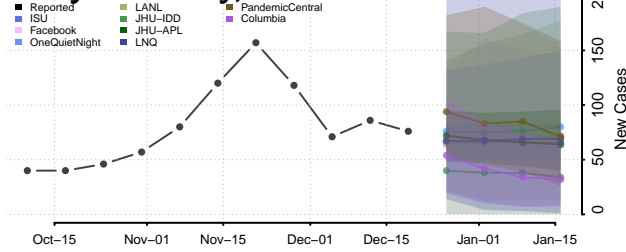

Sawyer County, Wisconsin