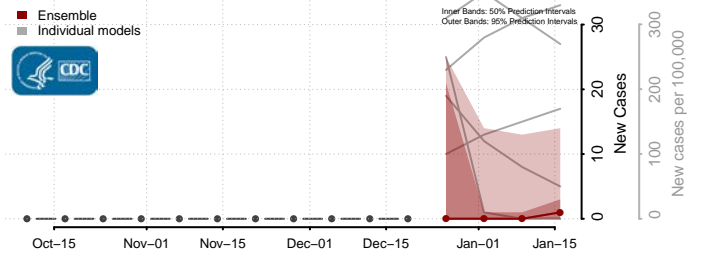

Beaver County, Utah

Box Elder County, Utah

Cache County, Utah

Carbon County, Utah

Daggett County, Utah

Davis County, Utah

Duchesne County, Utah

Emery County, Utah