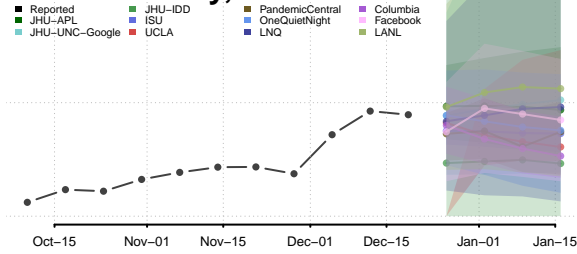

National

Alabama

Autauga County, Alabama

Baldwin County, Alabama

Barbour County, Alabama

Bibb County, Alabama

Blount County, Alabama

Bullock County, Alabama