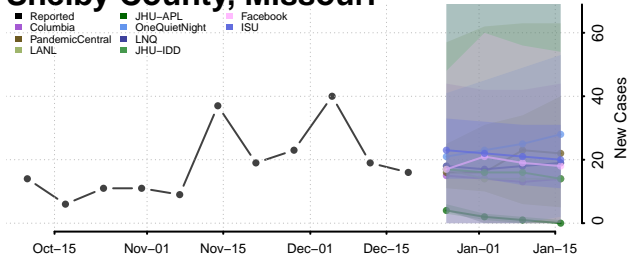

Shelby County, Missouri