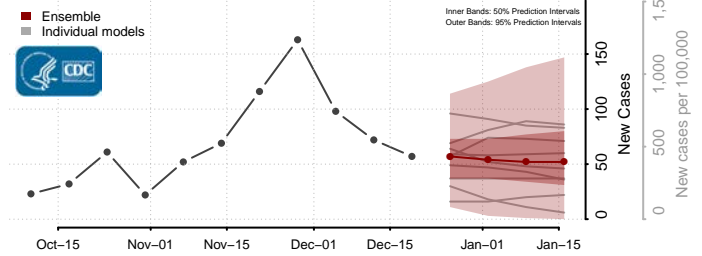

Mississippi County, Missouri