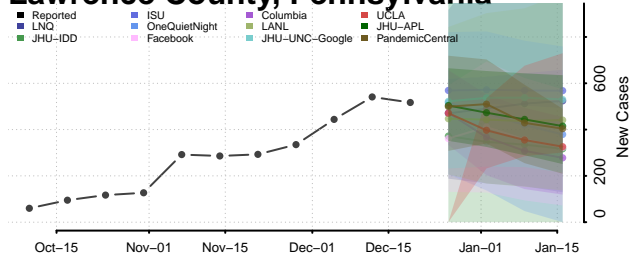

Lawrence County, Pennsylvania