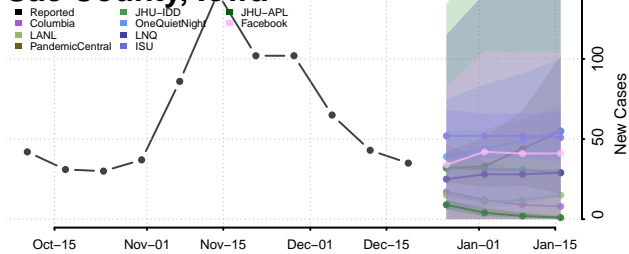

Pottawattamie County, Iowa

Poweshiek County, Iowa

Ringgold County, Iowa

Sac County, Iowa

Scott County, Iowa

Shelby County, Iowa

Sioux County, Iowa

Story County, Iowa