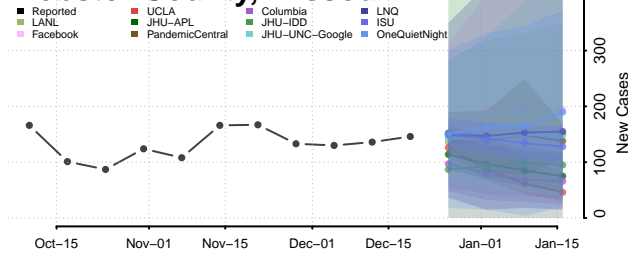

Webster County, Missouri