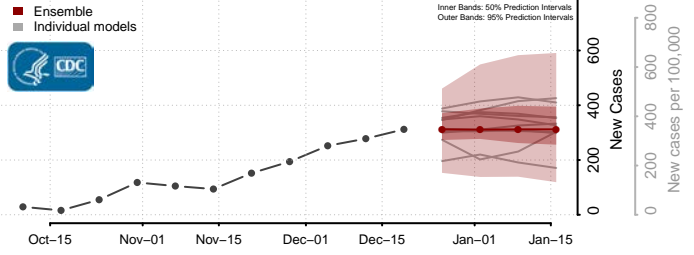

Suffolk County, New York

Sullivan County, New York

Tioga County, New York

Tompkins County, New York

Ulster County, New York

Warren County, New York

Washington County, New York

Wayne County, New York