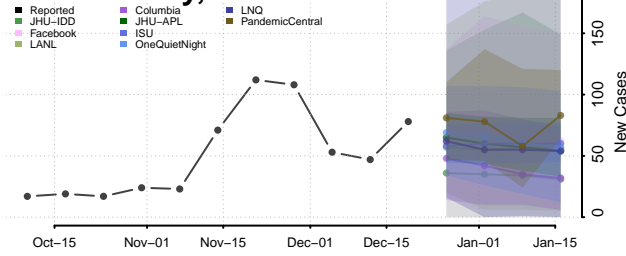

Kiowa County, Oklahoma

Latimer County, Oklahoma

Le Flore County, Oklahoma

Lincoln County, Oklahoma

Logan County, Oklahoma

Love County, Oklahoma

Major County, Oklahoma

Marshall County, Oklahoma