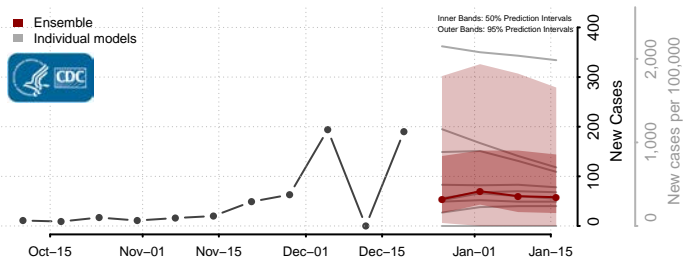

Elko County, Nevada

Esmeralda County, Nevada

Eureka County, Nevada

Humboldt County, Nevada

Lander County, Nevada

Lincoln County, Nevada

Lyon County, Nevada

Mineral County, Nevada