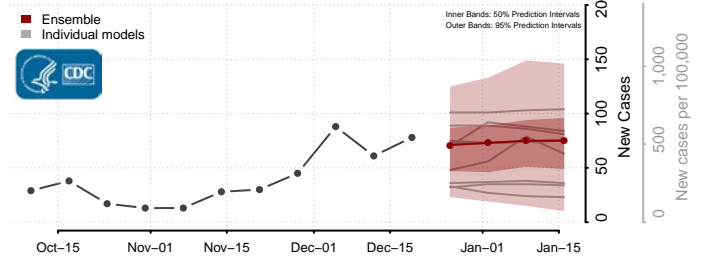

Calhoun County, Mississippi