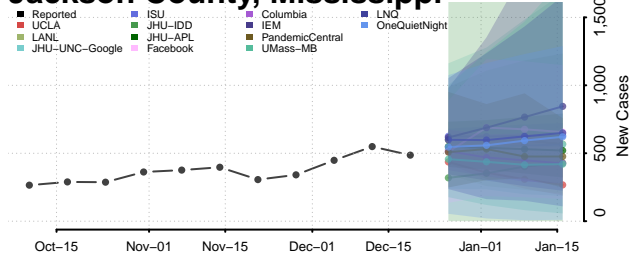

Jackson County, Mississippi