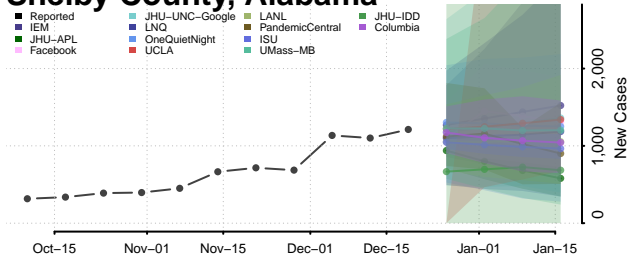

Pike County, Alabama

Randolph County, Alabama

Russell County, Alabama

Shelby County, Alabama

St. Clair County, Alabama

Sumter County, Alabama

Talladega County, Alabama

Tallapoosa County, Alabama