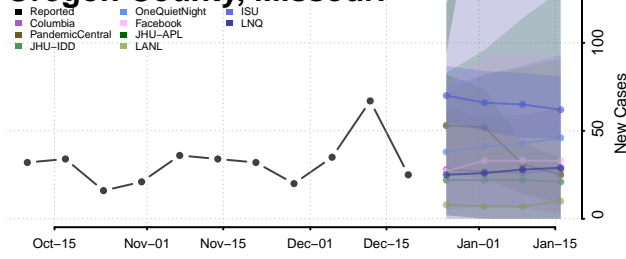

Oregon County, Missouri