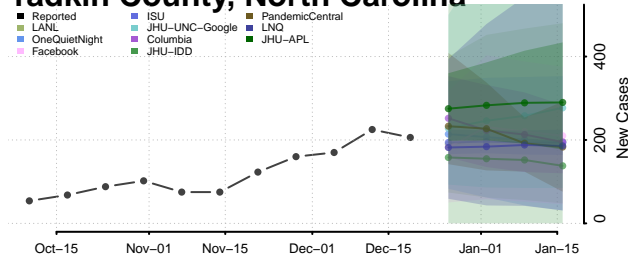

Yadkin County, North Carolina