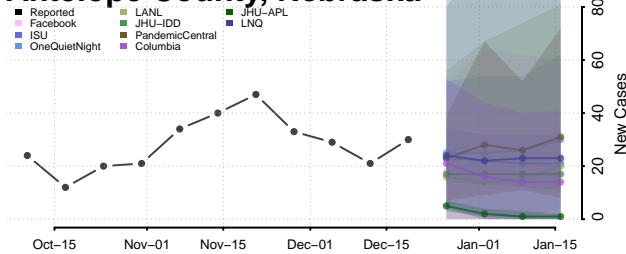

Wheatland County, Montana

Wibaux County, Montana

Yellowstone County, Montana

Nebraska*

Adams County, Nebraska

Antelope County, Nebraska

*New weekly cases may decrease in this location over the next four weeks. For these locations, the ensemble forecast indicates a probability of 0.75 or greater that fewer cases will be reported in week four of the forecast than in the last reported week.