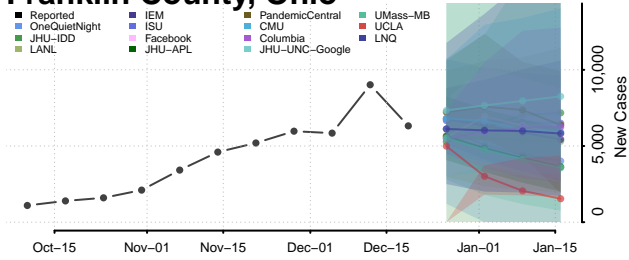

Franklin County, Ohio