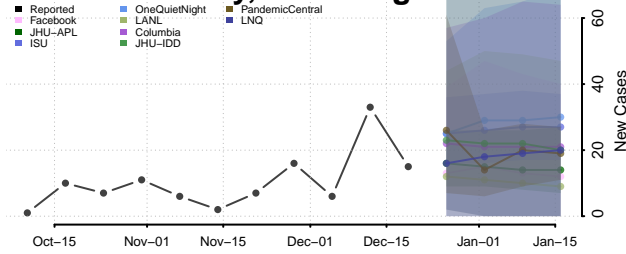

Webster County, West Virginia