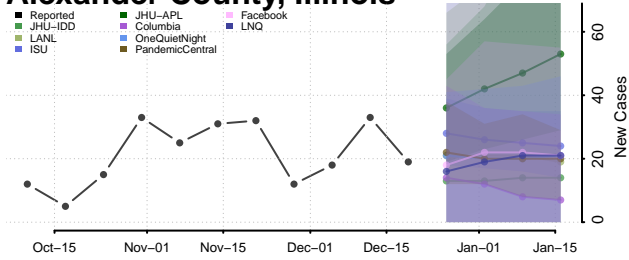

Alexander County, Illinois