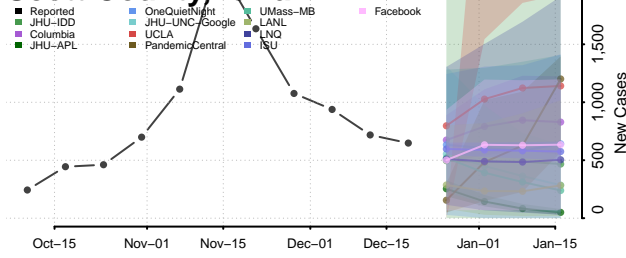

Pottawattamie County, Iowa

Poweshiek County, Iowa

Ringgold County, Iowa

Sac County, Iowa

Scott County, Iowa

Shelby County, Iowa

Sioux County, Iowa

Story County, Iowa