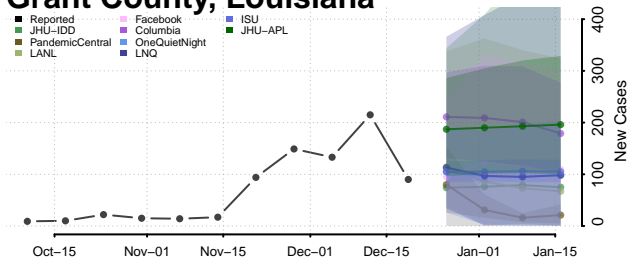

Grant County, Louisiana