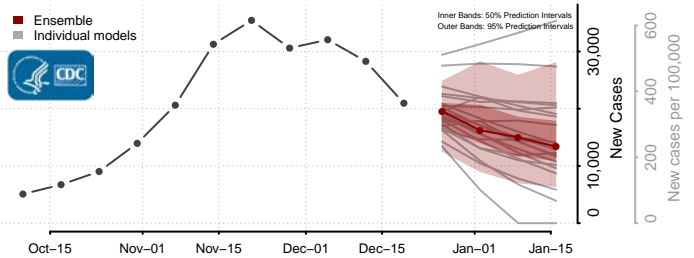

Trinity County, California

Tulare County, California

Tuolumne County, California

Ventura County, California

Yolo County, California

Yuba County, California

Colorado*

*New weekly cases may decrease in this location over the next four weeks. For these locations, the ensemble forecast indicates a probability of 0.75 or greater that fewer cases will be reported in week four of the forecast than in the last reported week.