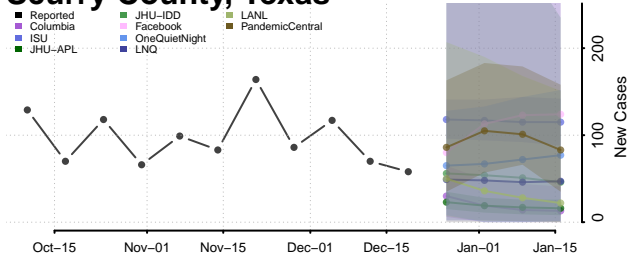

San Jacinto County, Texas

San Patricio County, Texas

San Saba County, Texas

Schleicher County, Texas

Scurry County, Texas

Shackelford County, Texas

Shelby County, Texas

Sherman County, Texas