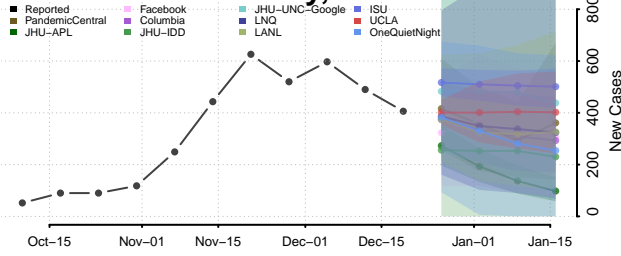

Bartholomew County, Indiana