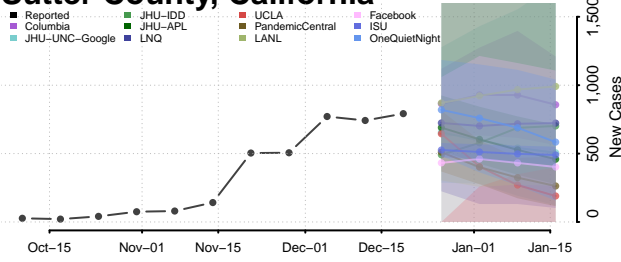

Shasta County, California

Sierra County, California

Siskiyou County, California

Solano County, California

Sonoma County, California

Stanislaus County, California

Sutter County, California

Tehama County, California