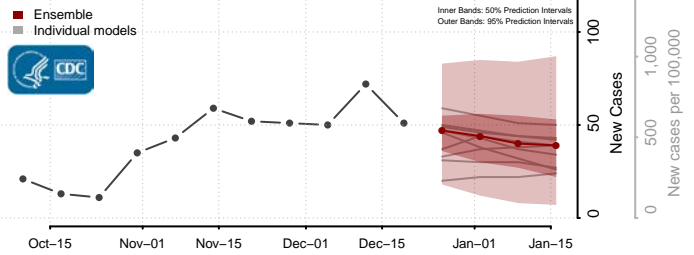

Carroll County, Missouri