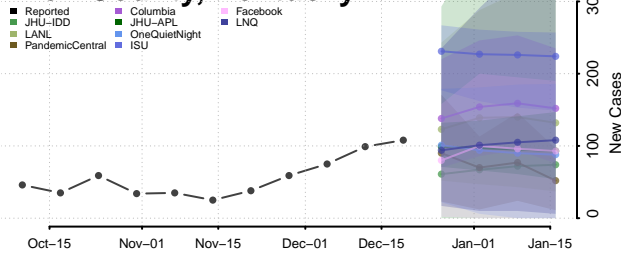

Kentucky

Adair County, Kentucky

Allen County, Kentucky

Anderson County, Kentucky

Ballard County, Kentucky

Barren County, Kentucky

Bath County, Kentucky

Bell County, Kentucky