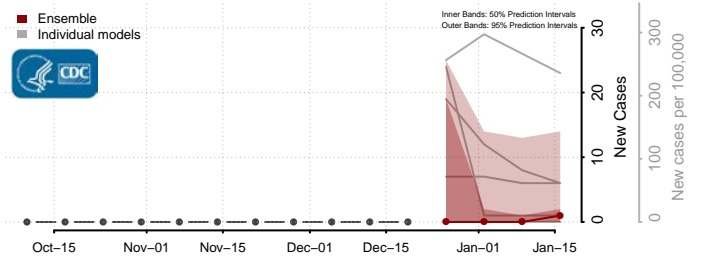

Grand County, Utah