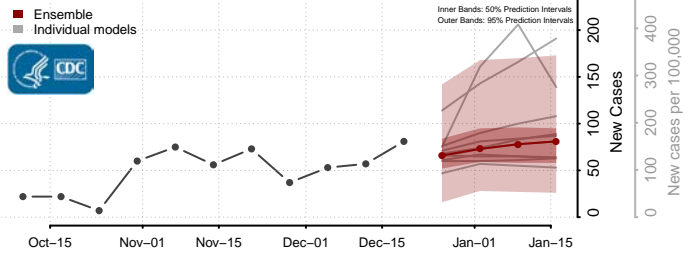

Penobscot County, Maine

Piscataquis County, Maine

Sagadahoc County, Maine

Somerset County, Maine

Waldo County, Maine

Washington County, Maine

York County, Maine

Maryland