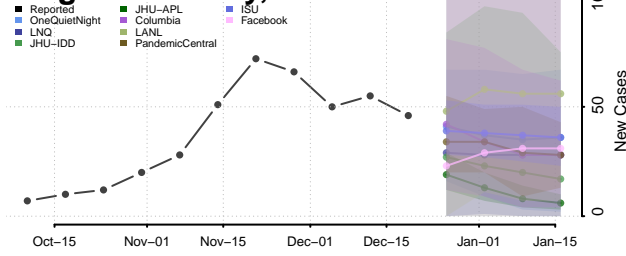

Kingman County, Kansas