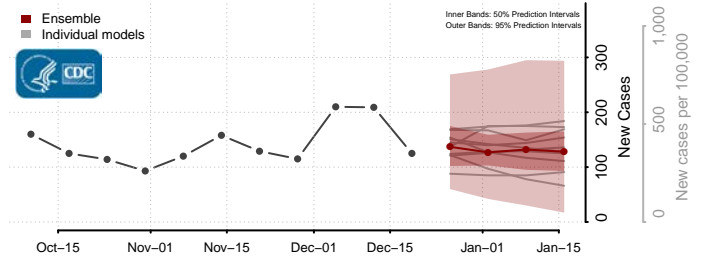

Laclede County, Missouri