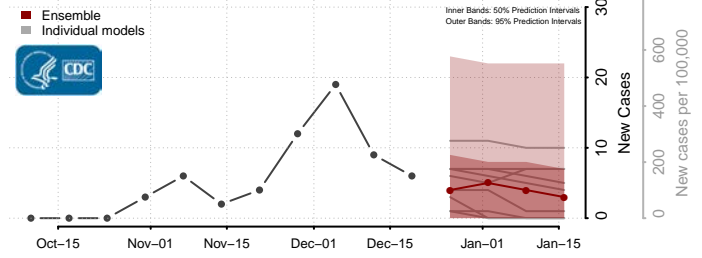

Columbia County, Washington