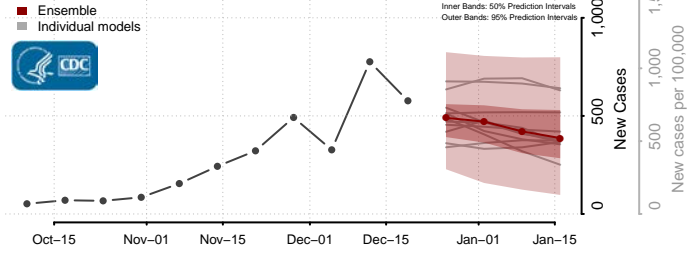

Columbiana County, Ohio

Coshocton County, Ohio

Crawford County, Ohio

Cuyahoga County, Ohio

Darke County, Ohio

Defiance County, Ohio

Delaware County, Ohio

Erie County, Ohio