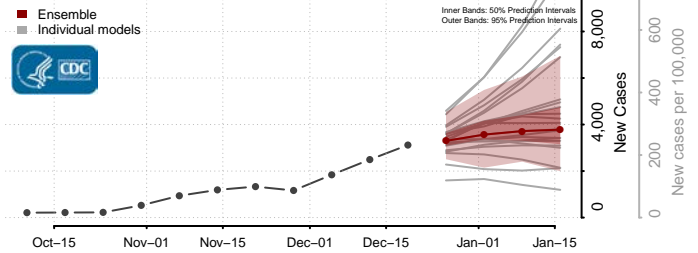

West Baton Rouge County, Louisiana

West Carroll County, Louisiana

West Feliciana County, Louisiana

Winn County, Louisiana

Maine**

Androscoggin County, Maine

**New weekly cases may increase in this location over the next four weeks. For these locations, the ensemble forecast indicates a probability of 0.75 or greater that more cases will be reported in week four of the forecast than in the last reported week.