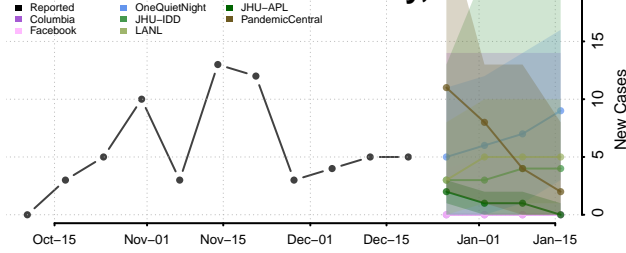

Juneau County, Alaska

Kenai Peninsula County, Alaska

Ketchikan Gateway County, Alaska

Kodiak Island County, Alaska

Kusilvak County, Alaska

Lake and Peninsula County, Alaska

Matanuska-Susitna County, Alaska

Nome County, Alaska