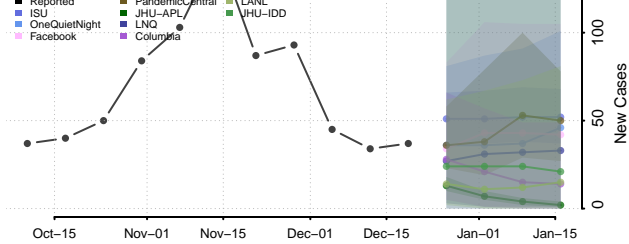

Lake County, South Dakota