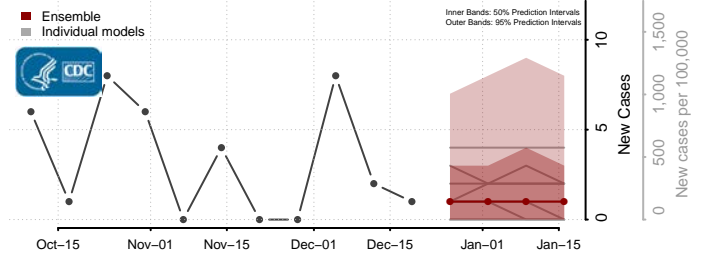

Sheridan County, Montana

Silver Bow County, Montana

Stillwater County, Montana

Sweet Grass County, Montana

Teton County, Montana

Toole County, Montana

Treasure County, Montana

Valley County, Montana