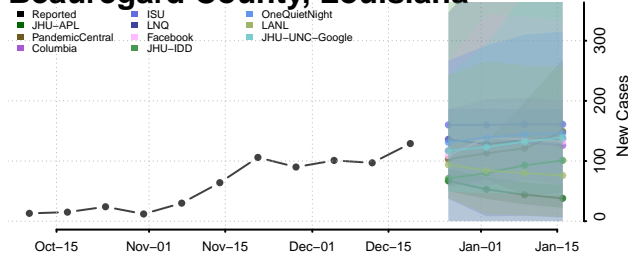

Woodford County, Kentucky

Louisiana

Acadia County, Louisiana

Allen County, Louisiana

Ascension County, Louisiana

Assumption County, Louisiana

Avoyelles County, Louisiana

Beauregard County, Louisiana