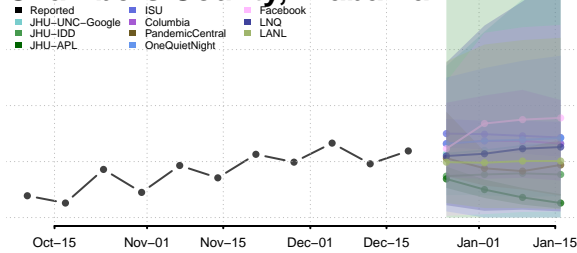

Chambers County, Alabama