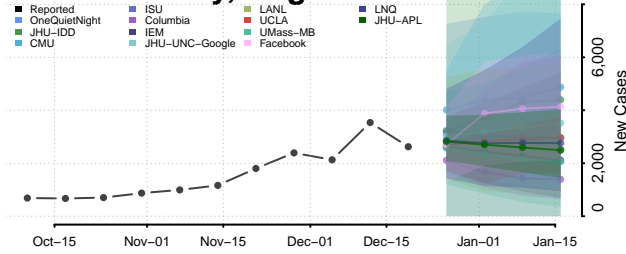

Dinwiddie County, Virginia

Emporia County, Virginia

Essex County, Virginia

Fairfax City County, Virginia

Fairfax County, Virginia

Falls Church County, Virginia

Fauquier County, Virginia

Floyd County, Virginia