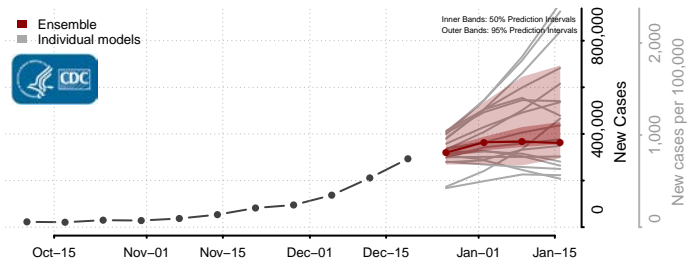

California**

Alameda County, California

Alpine County, California

Amador County, California

Butte County, California

Calaveras County, California

**New weekly cases may increase in this location over the next four weeks. For these locations, the ensemble forecast indicates a probability of 0.75 or greater that more cases will be reported in week four of the forecast than in the last reported week.