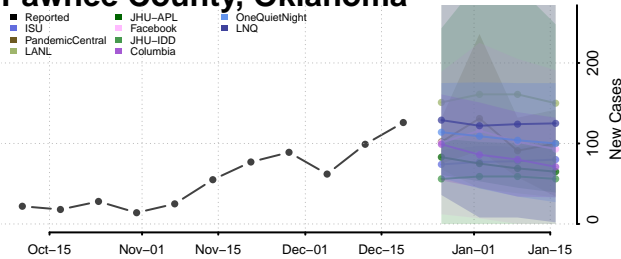

Pawnee County, Oklahoma