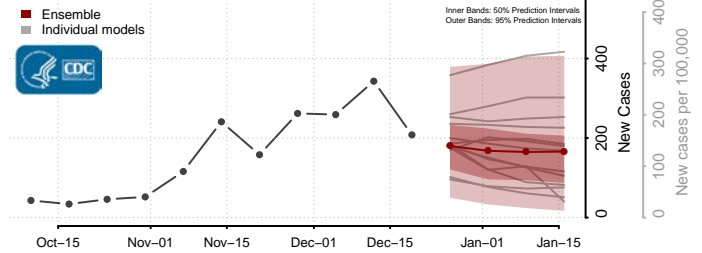

Skagit County, Washington

Skamania County, Washington

Snohomish County, Washington

Spokane County, Washington

Stevens County, Washington

Thurston County, Washington

Wahkiakum County, Washington

Walla Walla County, Washington