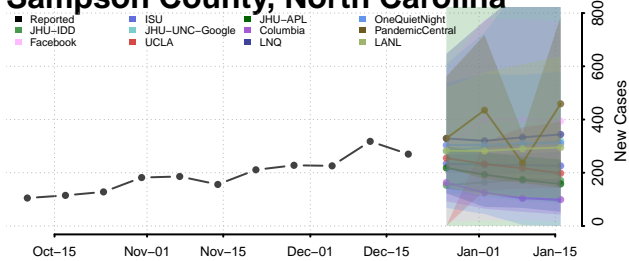

Sampson County, North Carolina