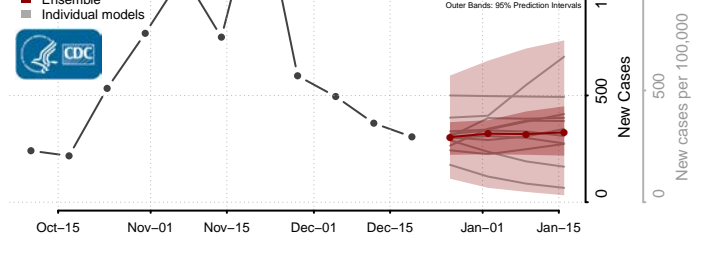

Dunn County, Wisconsin

Eau Claire County, Wisconsin

Florence County, Wisconsin

Fond du Lac County, Wisconsin

Forest County, Wisconsin

Grant County, Wisconsin

Green County, Wisconsin

Green Lake County, Wisconsin