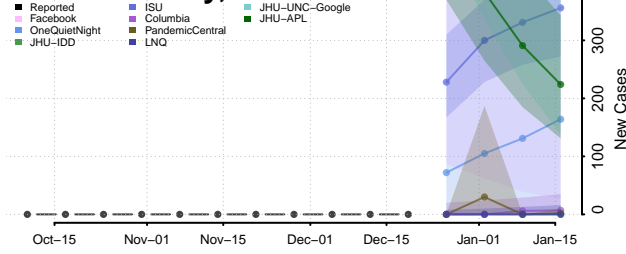

Cache County, Utah