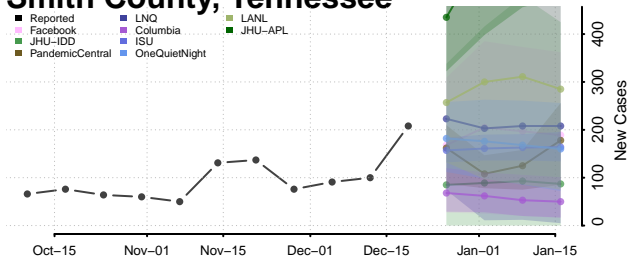

Scott County, Tennessee

Sequatchie County, Tennessee

Sevier County, Tennessee

Shelby County, Tennessee

Smith County, Tennessee

Stewart County, Tennessee

Sullivan County, Tennessee

Sumner County, Tennessee