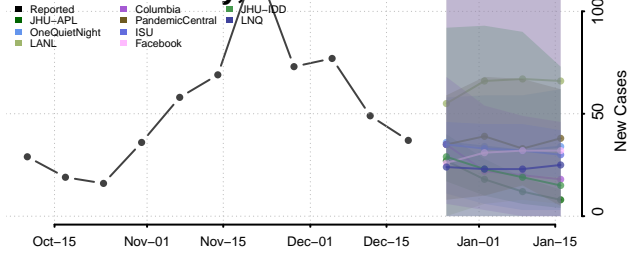

Russell County, Kansas