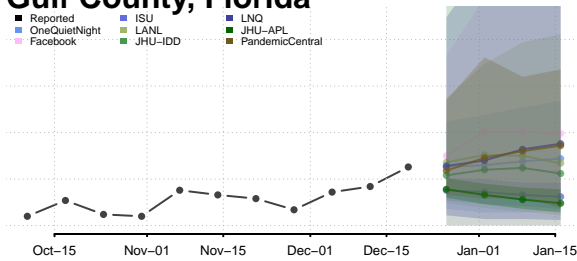

Franklin County, Florida

Gadsden County, Florida

Gilchrist County, Florida

Glades County, Florida

Gulf County, Florida

Hamilton County, Florida

Hardee County, Florida

Hendry County, Florida