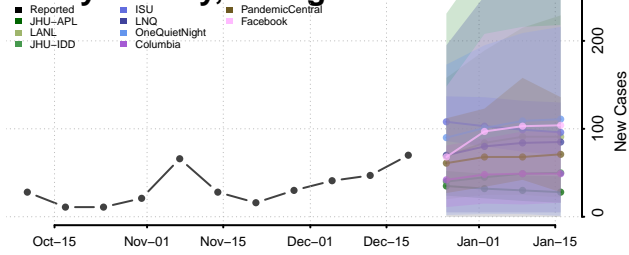

Glascocock County, Georgia

Glynn County, Georgia

Gordon County, Georgia

Grady County, Georgia

Greene County, Georgia

Gwinnett County, Georgia

Habersham County, Georgia

Hall County, Georgia