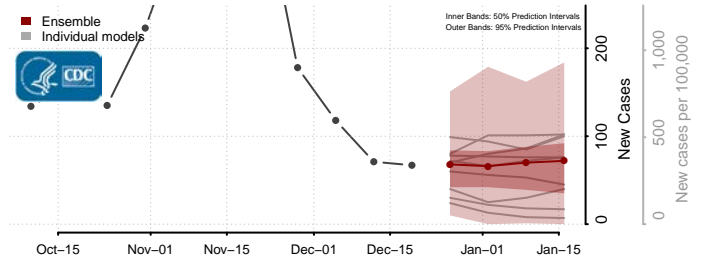

Clay County, South Dakota

Codington County, South Dakota

Corson County, South Dakota

Custer County, South Dakota

Davison County, South Dakota

Day County, South Dakota

Deuel County, South Dakota

Dewey County, South Dakota