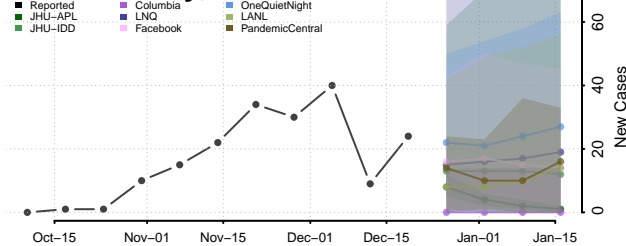

North Slope County, Alaska

Northwest Arctic County, Alaska

Petersburg County, Alaska

Prince of Wales-Hyder County, Alaska

Sitka County, Alaska

Skagway County, Alaska

Southeast Fairbanks County, Alaska

Valdez-Cordova County, Alaska