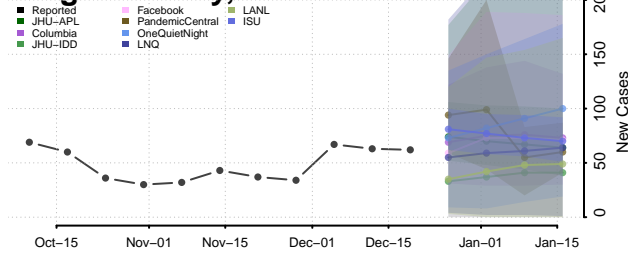

Wright County, Missouri