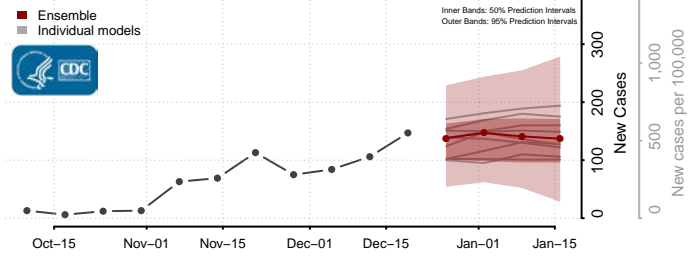

Trinity County, Texas

Tyler County, Texas

Upshur County, Texas

Upton County, Texas

Uvalde County, Texas

Val Verde County, Texas

Van Zandt County, Texas

Victoria County, Texas