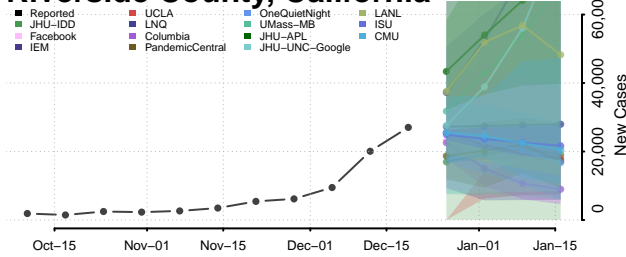

Orange County, California

Placer County, California

Plumas County, California

Riverside County, California

Sacramento County, California

San Benito County, California

San Bernardino County, California

San Diego County, California