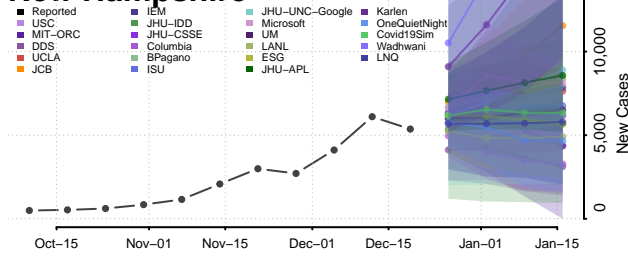

Nye County, Nevada

Pershing County, Nevada

Storey County, Nevada

Washoe County, Nevada

White Pine County, Nevada

New Hampshire

Belknap County, New Hampshire

Carroll County, New Hampshire