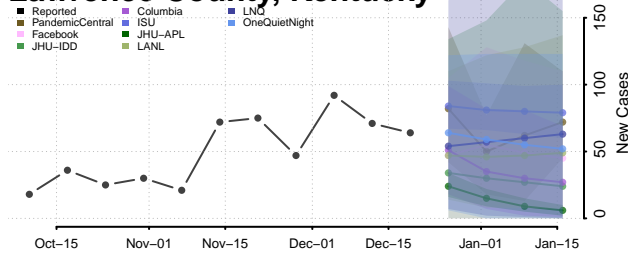

Lawrence County, Kentucky