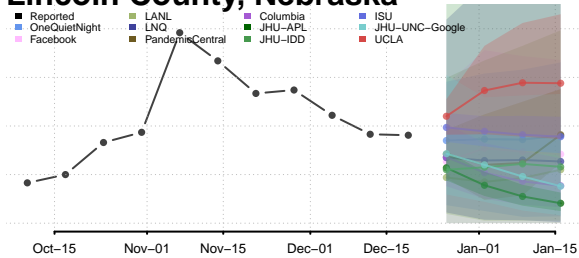

Keith County, Nebraska

Keya Paha County, Nebraska

Kimball County, Nebraska

Knox County, Nebraska

Lancaster County, Nebraska

Lincoln County, Nebraska

Logan County, Nebraska

Loup County, Nebraska