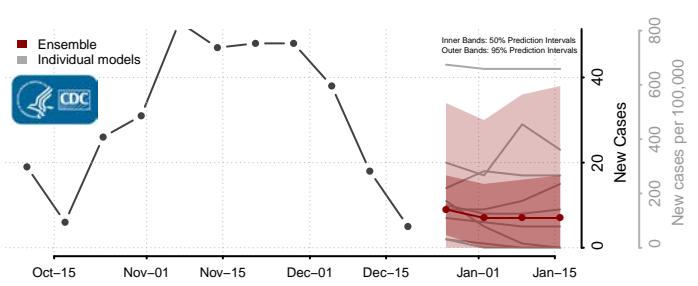

Norman County, Minnesota