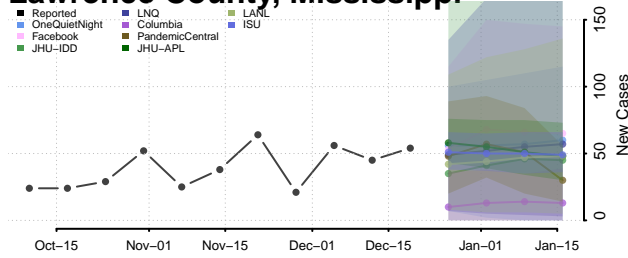

Lawrence County, Mississippi