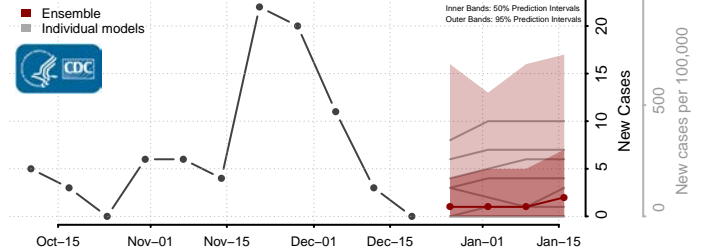

Jefferson County, Montana

Judith Basin County, Montana

Lake County, Montana

Lewis and Clark County, Montana

Liberty County, Montana

Lincoln County, Montana

Madison County, Montana

McCone County, Montana