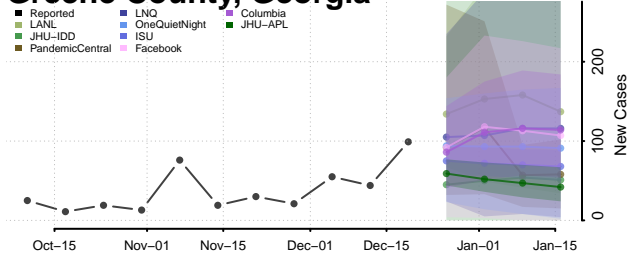

Glascocock County, Georgia

Glynn County, Georgia

Gordon County, Georgia

Grady County, Georgia

Greene County, Georgia

Gwinnett County, Georgia

Habersham County, Georgia

Hall County, Georgia