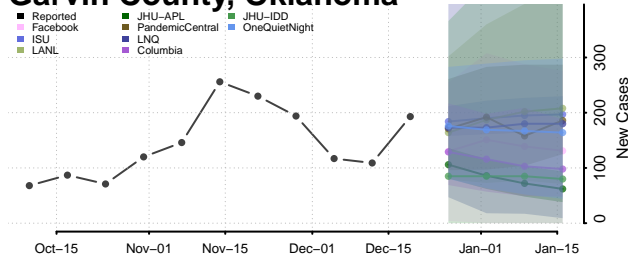

Dewey County, Oklahoma

Ellis County, Oklahoma

Garfield County, Oklahoma

Garvin County, Oklahoma

Grady County, Oklahoma

Grant County, Oklahoma

Greer County, Oklahoma

Harmon County, Oklahoma