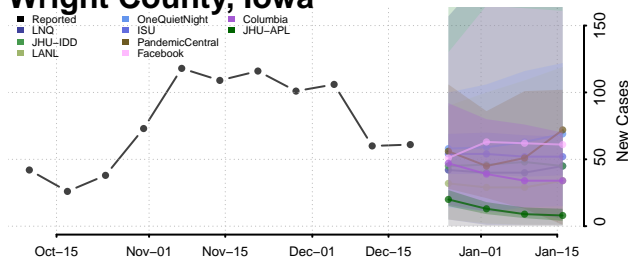

Webster County, Iowa

Winnebago County, Iowa

Winneshiek County, Iowa

Woodbury County, Iowa

Worth County, Iowa

Wright County, Iowa

Kansas

Allen County, Kansas