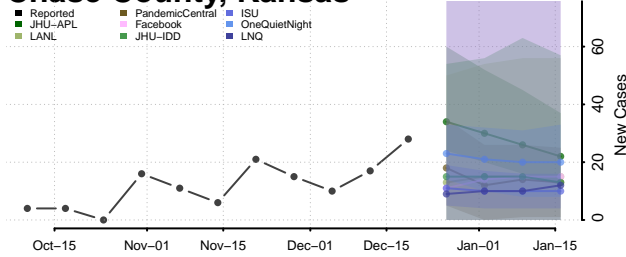

Anderson County, Kansas

Atchison County, Kansas

Barber County, Kansas

Barton County, Kansas

Bourbon County, Kansas

Brown County, Kansas

Butler County, Kansas

Chase County, Kansas