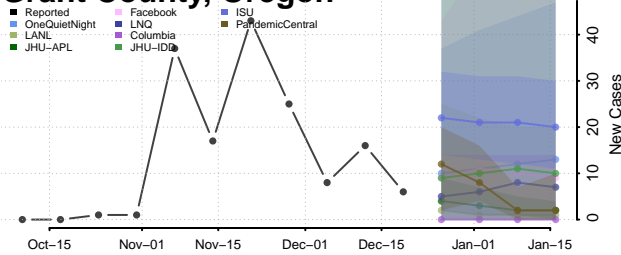

Curry County, Oregon

Deschutes County, Oregon

Douglas County, Oregon

Gilliam County, Oregon

Grant County, Oregon

Harney County, Oregon

Hood River County, Oregon

Jackson County, Oregon