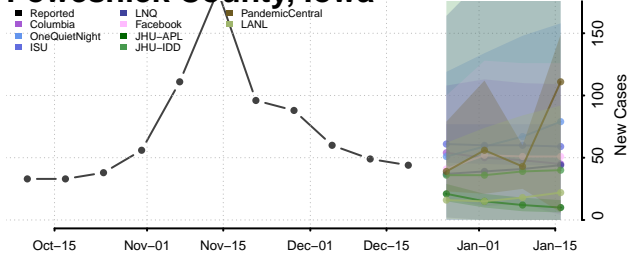

Poweshiek County, Iowa