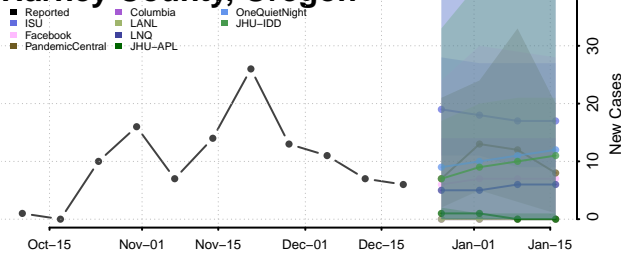

Curry County, Oregon

Deschutes County, Oregon

Douglas County, Oregon

Gilliam County, Oregon

Grant County, Oregon

Harney County, Oregon

Hood River County, Oregon

Jackson County, Oregon