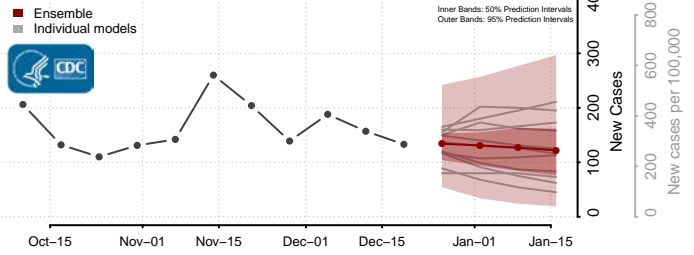

Camden County, Missouri