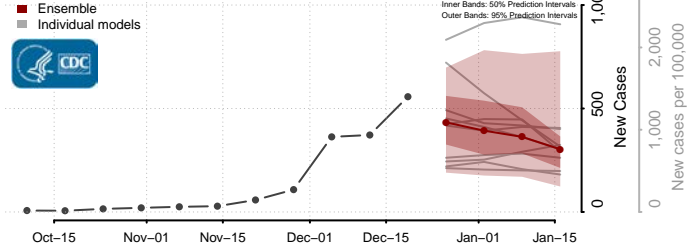

California**

Alameda County, California

Alpine County, California

Amador County, California

Butte County, California

Calaveras County, California

**New weekly cases may increase in this location over the next four weeks. For these locations, the ensemble forecast indicates a probability of 0.75 or greater that more cases will be reported in week four of the forecast than in the last reported week.