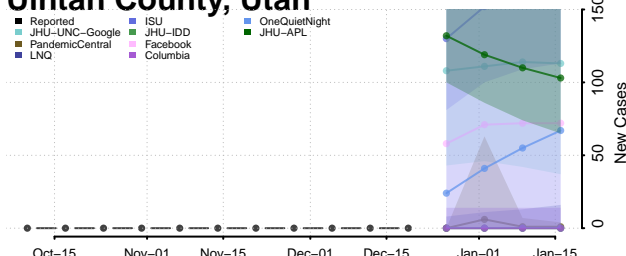

Uintah County, Utah