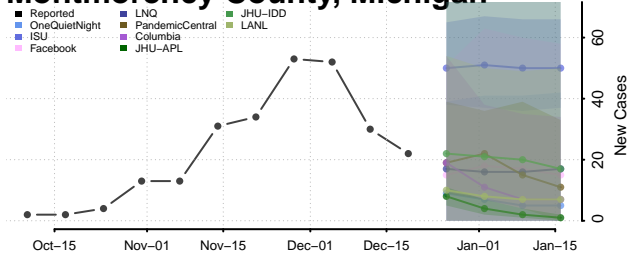

Montmorency County, Michigan