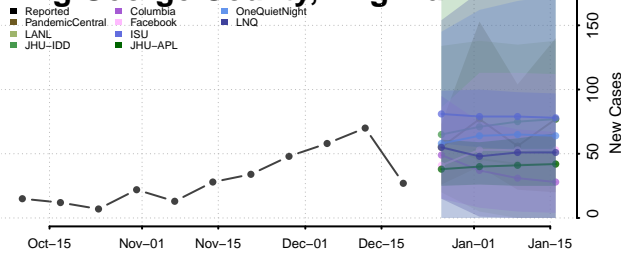

Henrico County, Virginia

Henry County, Virginia

Highland County, Virginia

Hopewell County, Virginia

Isle of Wight County, Virginia

James City County, Virginia

King and Queen County, Virginia

King George County, Virginia