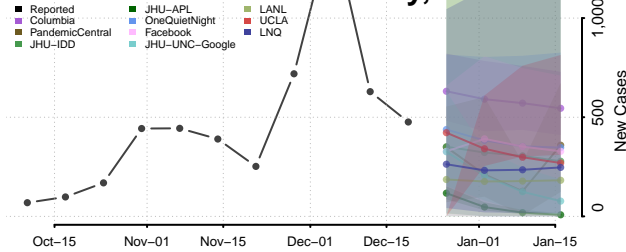

Juneau County, Alaska

Kenai Peninsula County, Alaska

Ketchikan Gateway County, Alaska

Kodiak Island County, Alaska

Kusilvak County, Alaska

Lake and Peninsula County, Alaska

Matanuska-Susitna County, Alaska

Nome County, Alaska