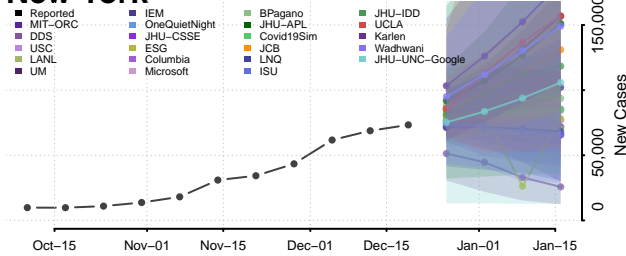

Union County, New Mexico

Valencia County, New Mexico

New York**

Albany County, New York

Allegany County, New York

Bronx County, New York

**New weekly cases may increase in this location over the next four weeks. For these locations, the ensemble forecast indicates a probability of 0.75 or greater that more cases will be reported in week four of the forecast than in the last reported week.