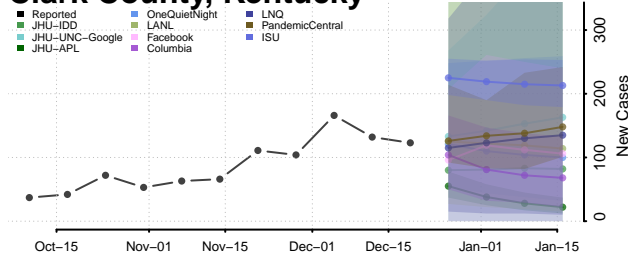

Clark County, Kentucky