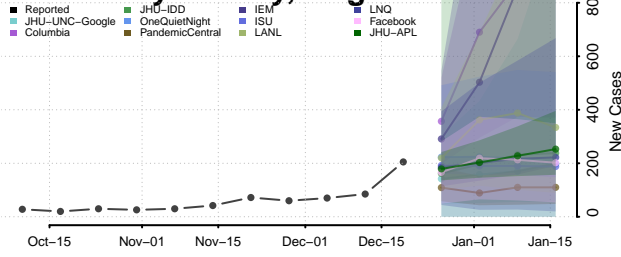

Henrico County, Virginia

Henry County, Virginia

Highland County, Virginia

Hopewell County, Virginia

Isle of Wight County, Virginia

James City County, Virginia

King and Queen County, Virginia

King George County, Virginia