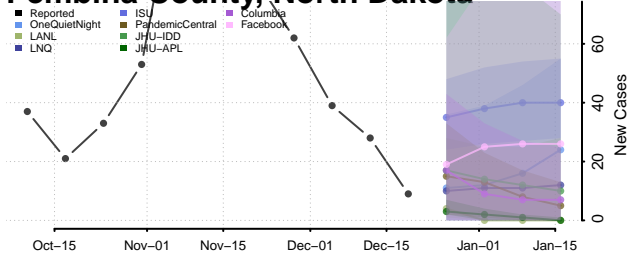

Morton County, North Dakota

Mountrail County, North Dakota

Nelson County, North Dakota

Oliver County, North Dakota

Pembina County, North Dakota

Pierce County, North Dakota

Ramsey County, North Dakota

Ransom County, North Dakota