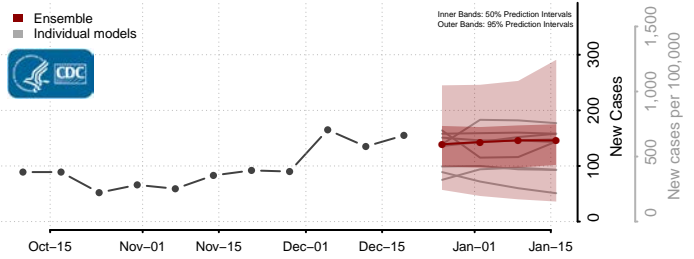

Itawamba County, Mississippi