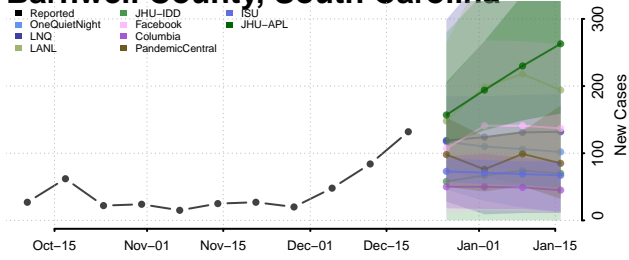

Barnwell County, South Carolina