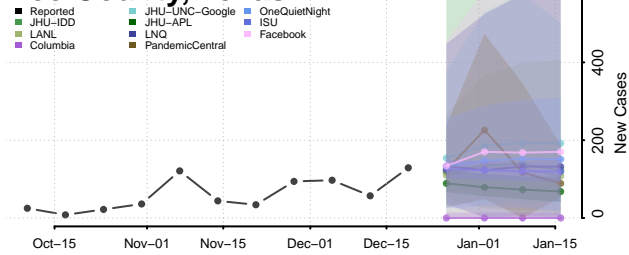

Bee County, Texas