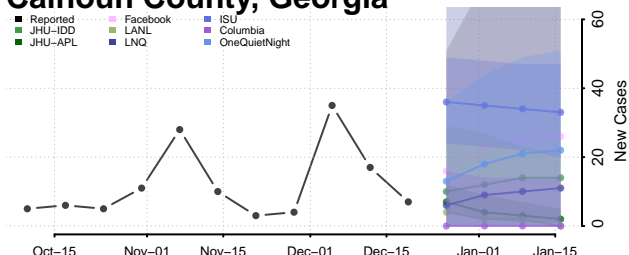

Brooks County, Georgia

Bryan County, Georgia

Bulloch County, Georgia

Burke County, Georgia

Butts County, Georgia

Calhoun County, Georgia

Camden County, Georgia

Candler County, Georgia