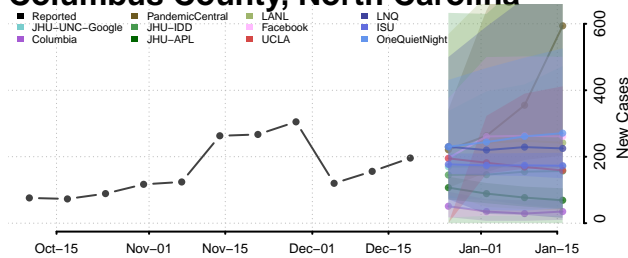

Columbus County, North Carolina