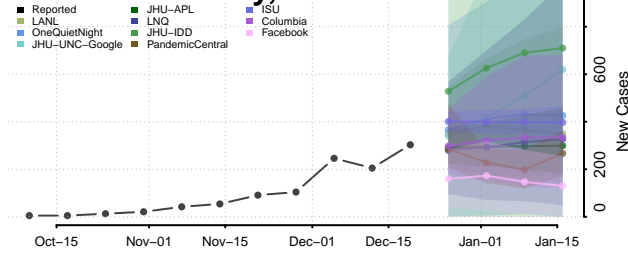

Greene County, New York

Hamilton County, New York

Herkimer County, New York

Jefferson County, New York

Kings County, New York

Lewis County, New York

Livingston County, New York

Madison County, New York