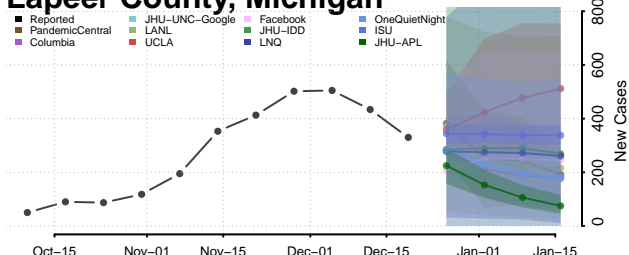

Isabella County, Michigan

Jackson County, Michigan

Kalamazoo County, Michigan

Kalkaska County, Michigan

Kent County, Michigan

Keweenaw County, Michigan

Lake County, Michigan

Lapeer County, Michigan