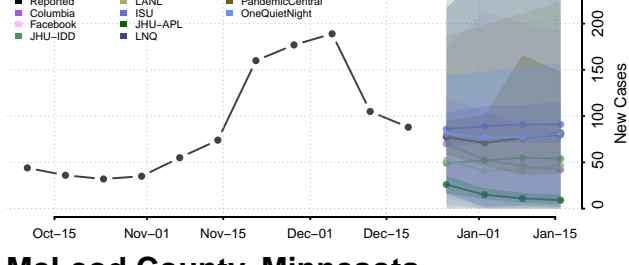

Martin County, Minnesota