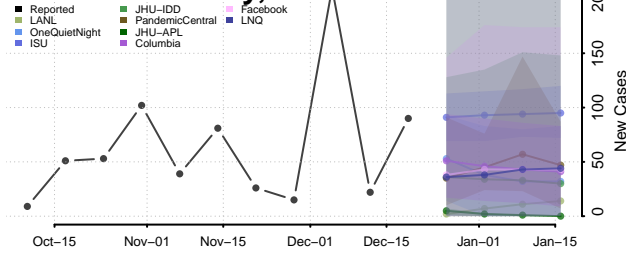

Richland County, Montana