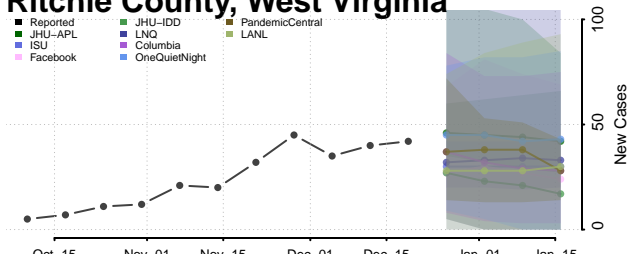

Ritchie County, West Virginia