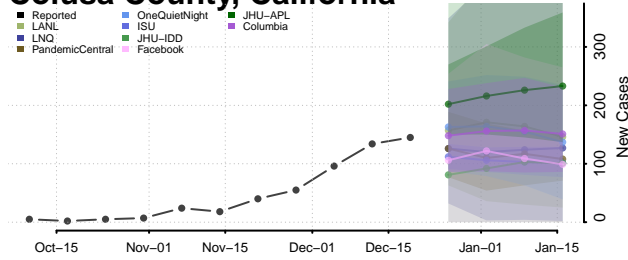

Colusa County, California