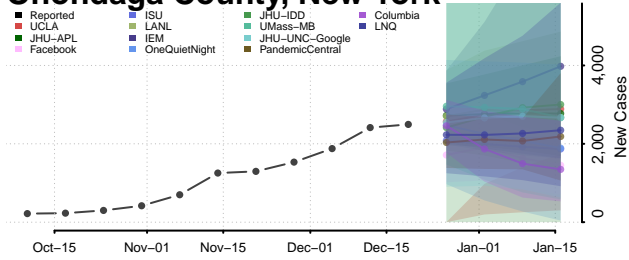

Onondaga County, New York