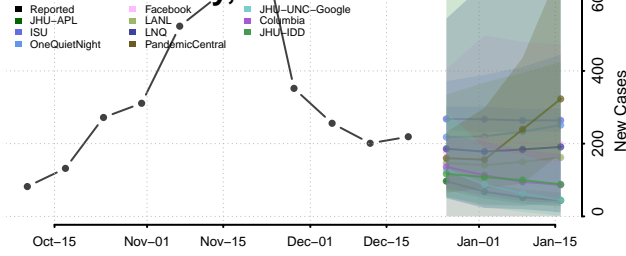

Adams County, Wisconsin

Ashland County, Wisconsin

Barron County, Wisconsin

Bayfield County, Wisconsin

Brown County, Wisconsin

Buffalo County, Wisconsin

Burnett County, Wisconsin

Calumet County, Wisconsin