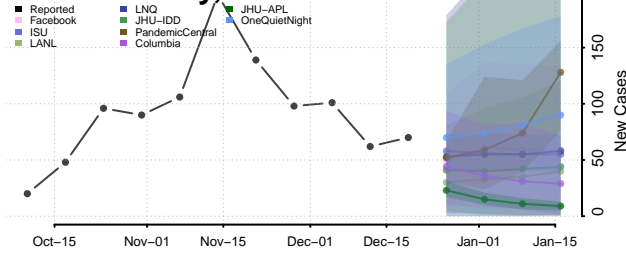

Cedar County, Iowa