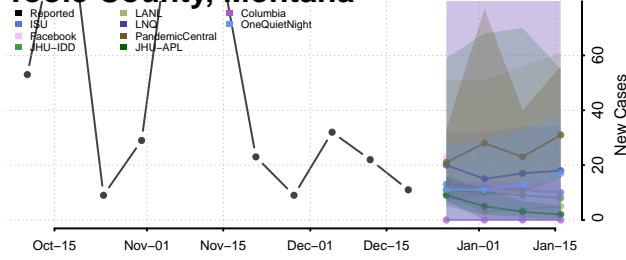

Sheridan County, Montana

Silver Bow County, Montana

Stillwater County, Montana

Sweet Grass County, Montana

Teton County, Montana

Toole County, Montana

Treasure County, Montana

Valley County, Montana