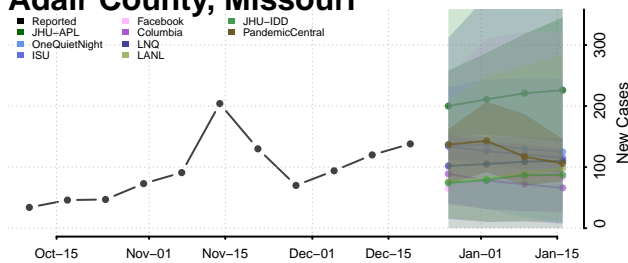

Adair County, Missouri