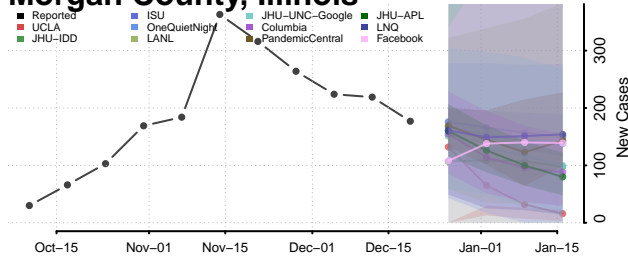

Mercer County, Illinois

Monroe County, Illinois

Montgomery County, Illinois

Morgan County, Illinois

Moultrie County, Illinois

Ogle County, Illinois

Peoria County, Illinois

Perry County, Illinois