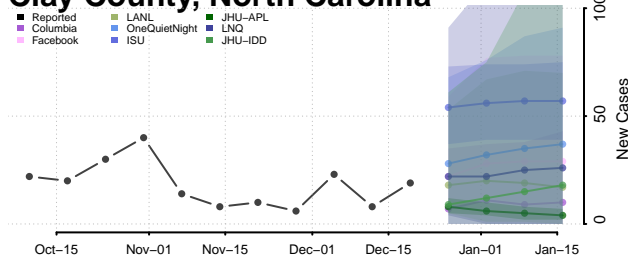

Clay County, North Carolina