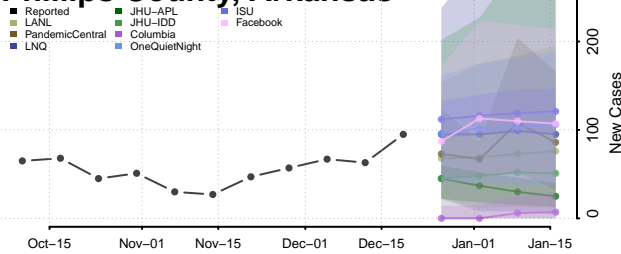

Phillips County, Arkansas