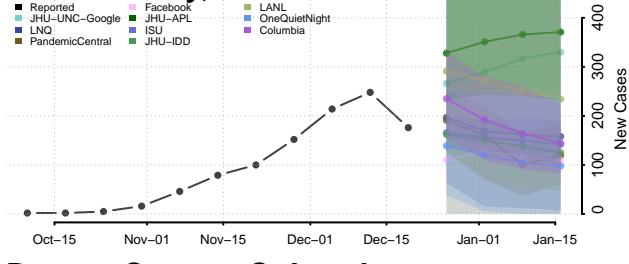

Chaffee County, Colorado

Cheyenne County, Colorado

Clear Creek County, Colorado

Conejos County, Colorado

Costilla County, Colorado

Crowley County, Colorado

Custer County, Colorado

Delta County, Colorado