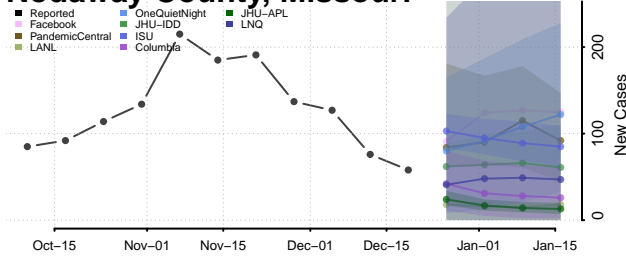

Nodaway County, Missouri