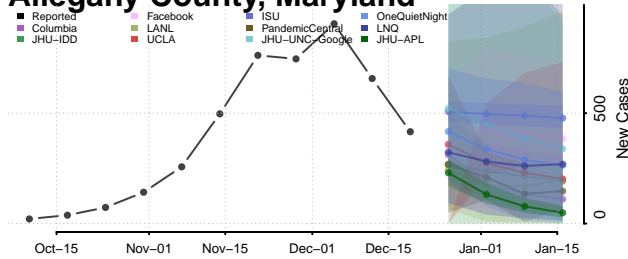

Allegany County, Maryland