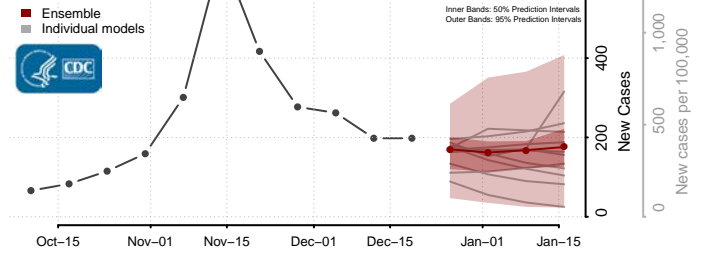

Clinton County, Iowa