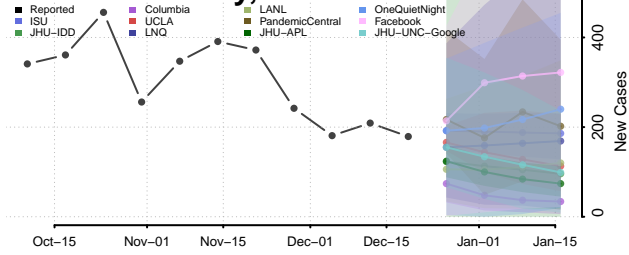

Adams County, Wisconsin

Ashland County, Wisconsin

Barron County, Wisconsin

Bayfield County, Wisconsin

Brown County, Wisconsin

Buffalo County, Wisconsin

Burnett County, Wisconsin

Calumet County, Wisconsin