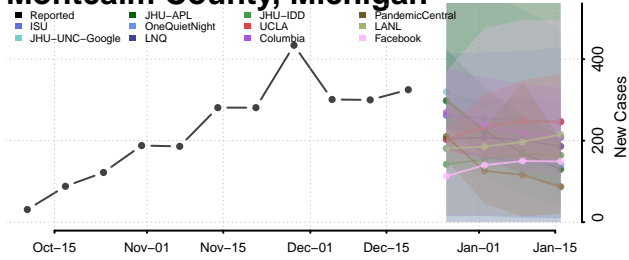

Montcalm County, Michigan