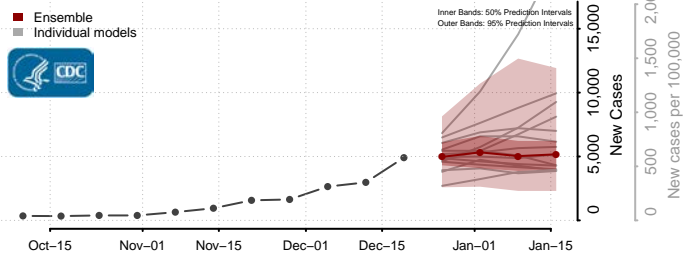

Trinity County, California

Tulare County, California

Tuolumne County, California

Ventura County, California

Yolo County, California

Yuba County, California

Colorado*

*New weekly cases may decrease in this location over the next four weeks. For these locations, the ensemble forecast indicates a probability of 0.75 or greater that fewer cases will be reported in week four of the forecast than in the last reported week.