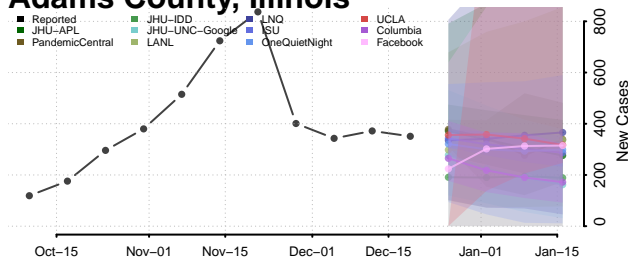

Power County, Idaho

Shoshone County, Idaho

Teton County, Idaho

Twin Falls County, Idaho

Valley County, Idaho

Washington County, Idaho

Illinois*

Adams County, Illinois