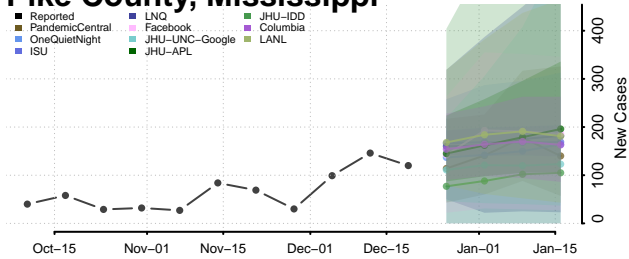

Oktibbeha County, Mississippi

Panola County, Mississippi

Pearl River County, Mississippi

Perry County, Mississippi

Pike County, Mississippi

Pontotoc County, Mississippi

Prentiss County, Mississippi

Quitman County, Mississippi