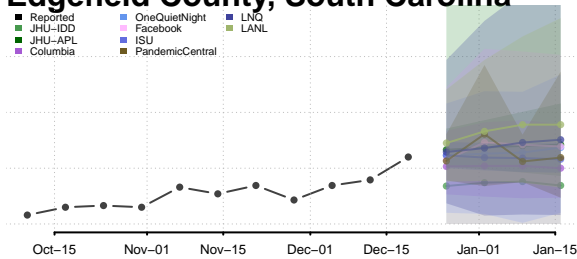

Edgefield County, South Carolina