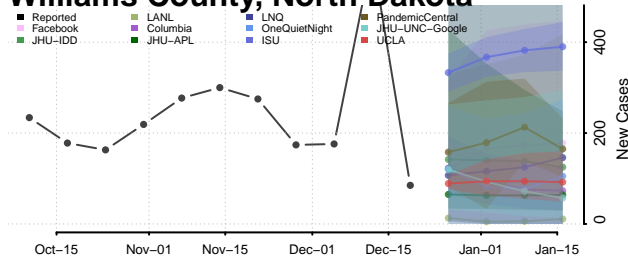

Northern Mariana Islands

Ohio

Adams County, Ohio

Allen County, Ohio

Ashland County, Ohio

Ashtabula County, Ohio

Athens County, Ohio

Auglaize County, Ohio