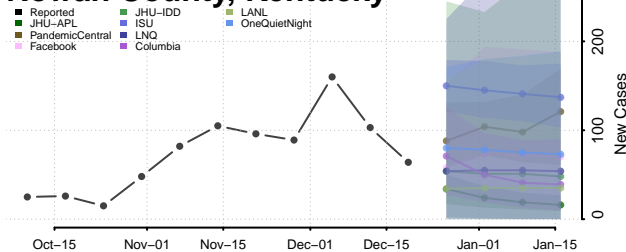

Rowan County, Kentucky