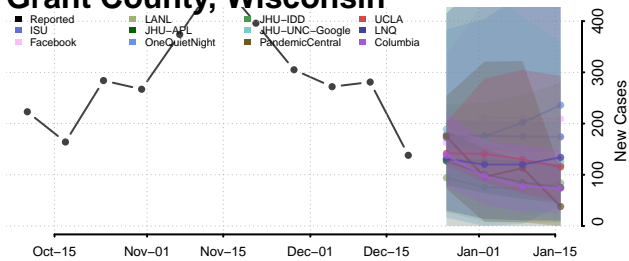

Dunn County, Wisconsin

Eau Claire County, Wisconsin

Florence County, Wisconsin

Fond du Lac County, Wisconsin

Forest County, Wisconsin

Grant County, Wisconsin

Green County, Wisconsin

Green Lake County, Wisconsin