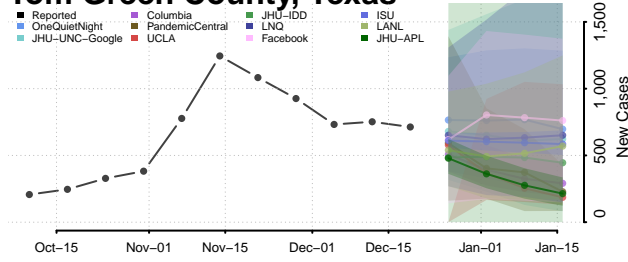

Tom Green County, Texas