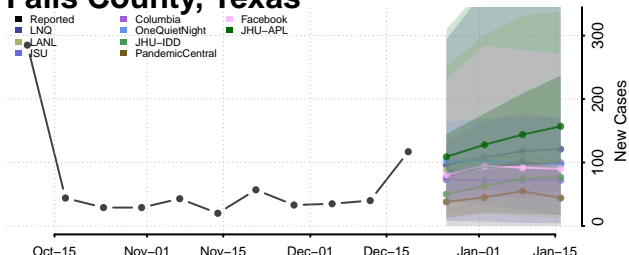

Falls County, Texas