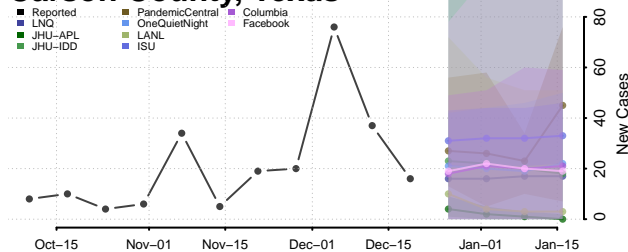

Carson County, Texas