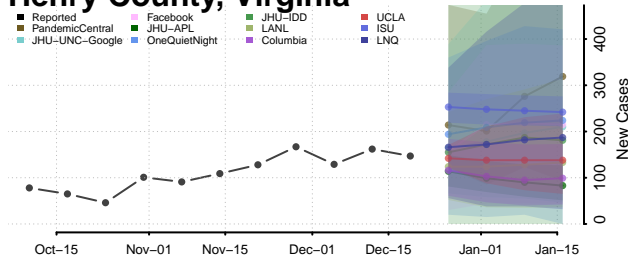

Henry County, Virginia