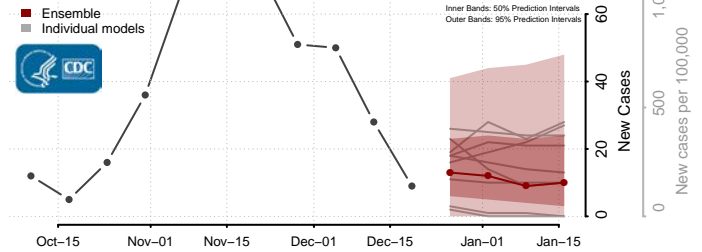

Burt County, Nebraska