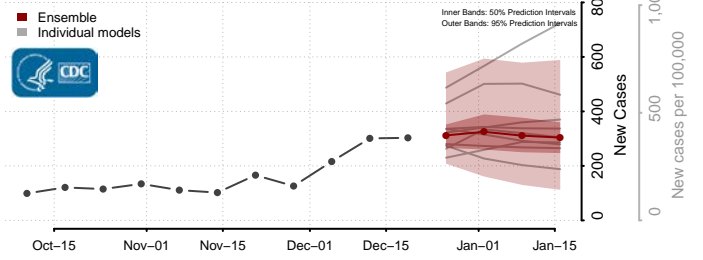

Bedford County, Virginia