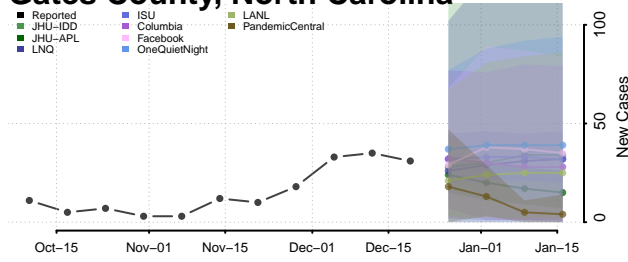

Gates County, North Carolina