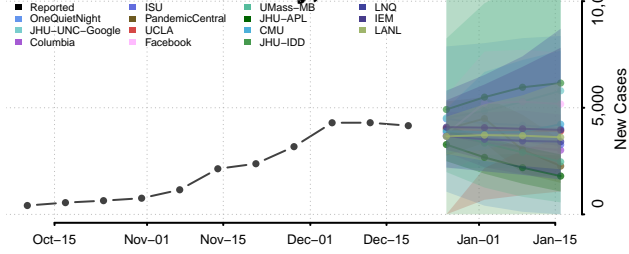

Westchester County, New York