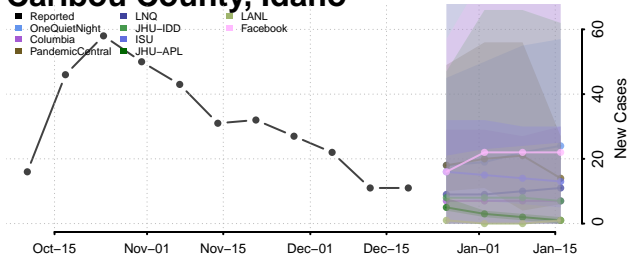

Caribou County, Idaho