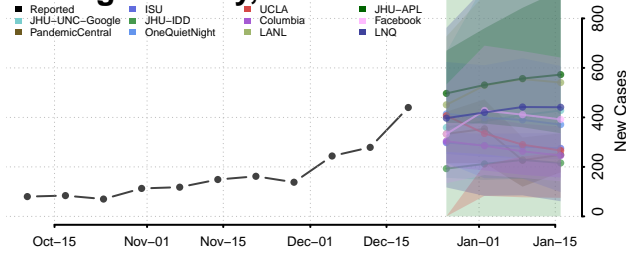

National

Alabama

Autauga County, Alabama

Baldwin County, Alabama

Barbour County, Alabama

Bibb County, Alabama

Blount County, Alabama

Bullock County, Alabama