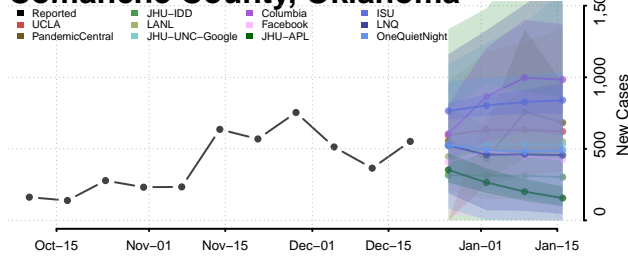

Comanche County, Oklahoma