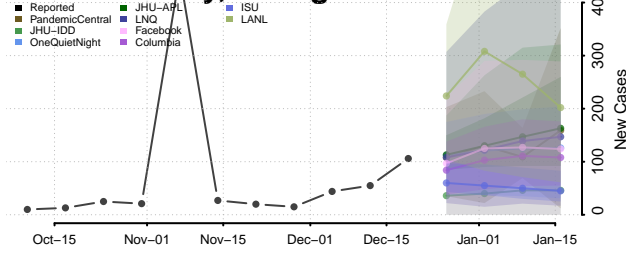

Pierce County, Georgia