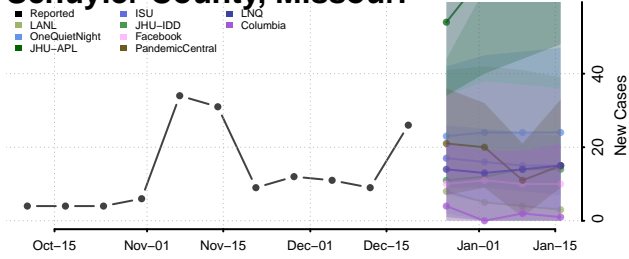

Schuyler County, Missouri