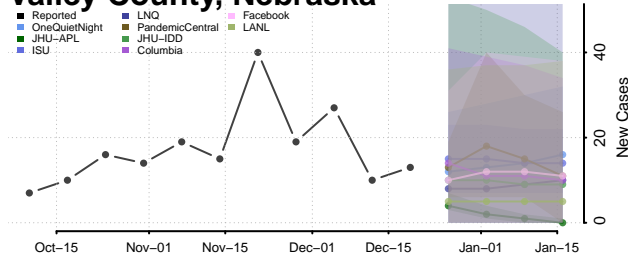

Rock County, Nebraska

Saline County, Nebraska

Sarpy County, Nebraska

Saunders County, Nebraska

Scotts Bluff County, Nebraska

Seward County, Nebraska

Thurston County, Nebraska

Valley County, Nebraska