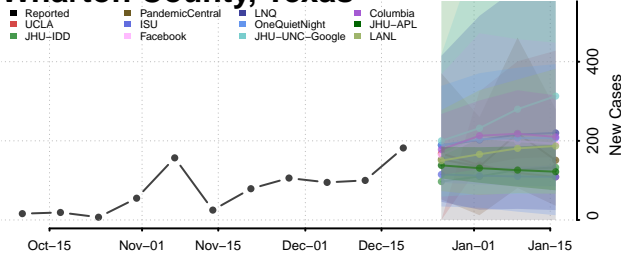

Wharton County, Texas