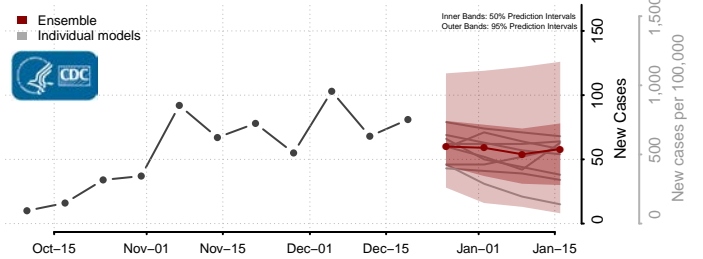

Cumberland County, Illinois