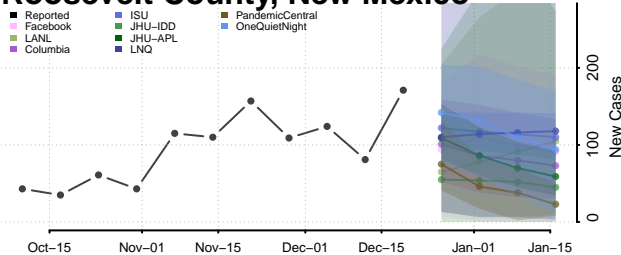

McKinley County, New Mexico

Mora County, New Mexico

Otero County, New Mexico

Quay County, New Mexico

Rio Arriba County, New Mexico

Roosevelt County, New Mexico

San Juan County, New Mexico

San Miguel County, New Mexico