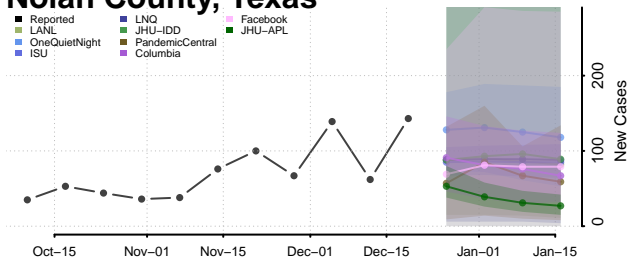

Nolan County, Texas