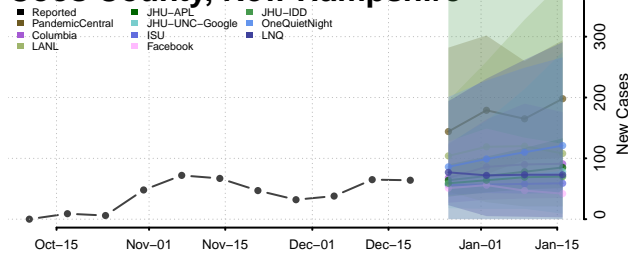

Coos County, New Hampshire