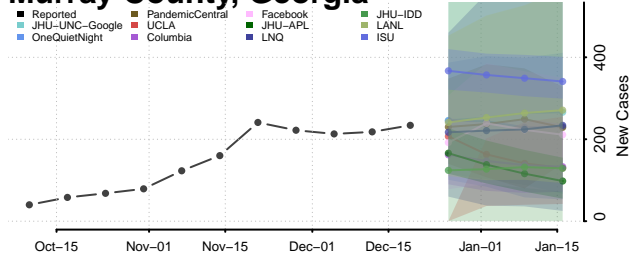

Monroe County, Georgia

Montgomery County, Georgia

Morgan County, Georgia

Murray County, Georgia

Muscooke County, Georgia

Newton County, Georgia

Oconee County, Georgia

Oglethorpe County, Georgia