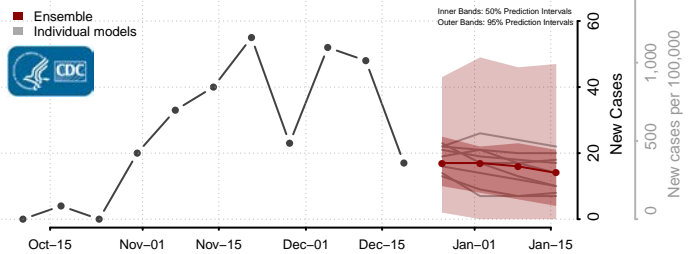

Calhoun County, Illinois