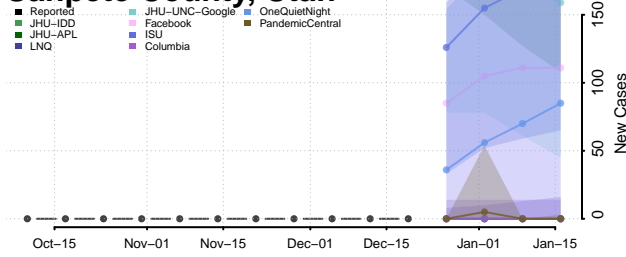

Sanpete County, Utah