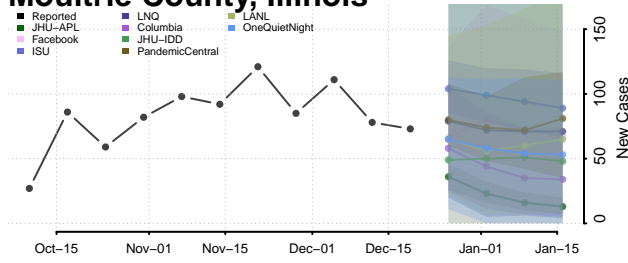

Mercer County, Illinois

Monroe County, Illinois

Montgomery County, Illinois

Morgan County, Illinois

Moultrie County, Illinois

Ogle County, Illinois

Peoria County, Illinois

Perry County, Illinois