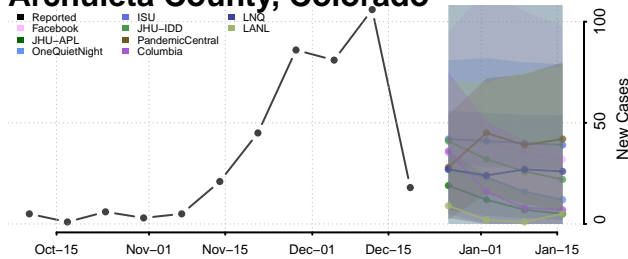

Archuleta County, Colorado