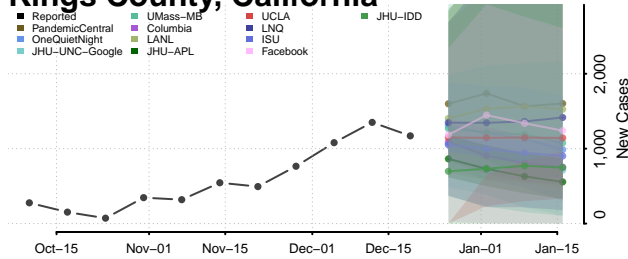

Kings County, California