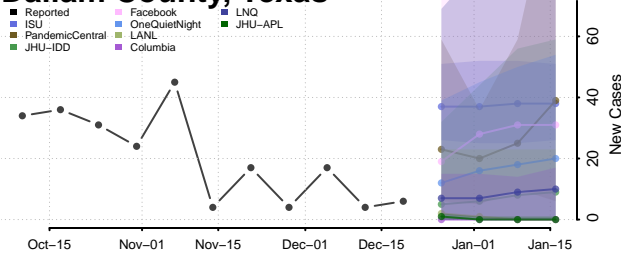

Dallam County, Texas