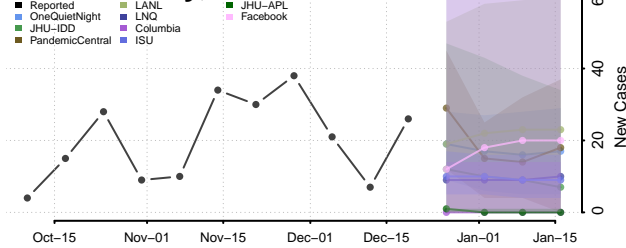

Ness County, Kansas