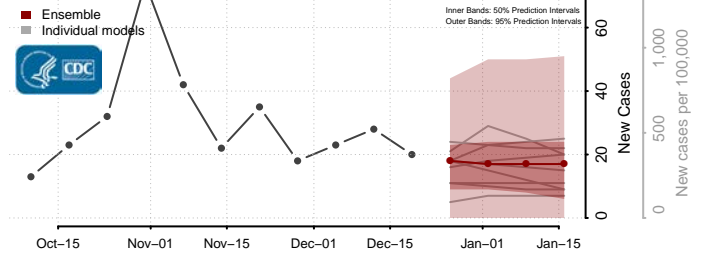

Lincoln County, Idaho