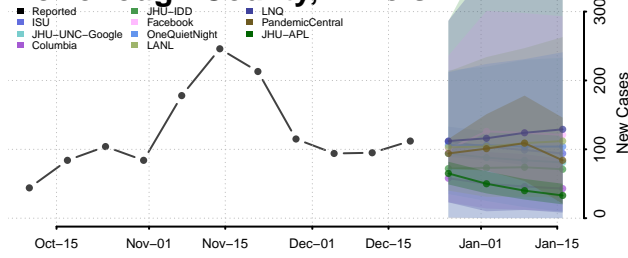

Marion County, Illinois

Marshall County, Illinois

Mason County, Illinois

Massac County, Illinois

McDonough County, Illinois

McHenry County, Illinois

McLean County, Illinois

Menard County, Illinois