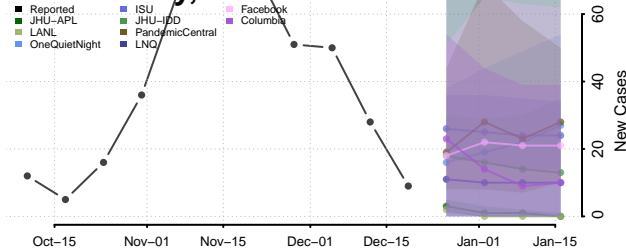

Burt County, Nebraska