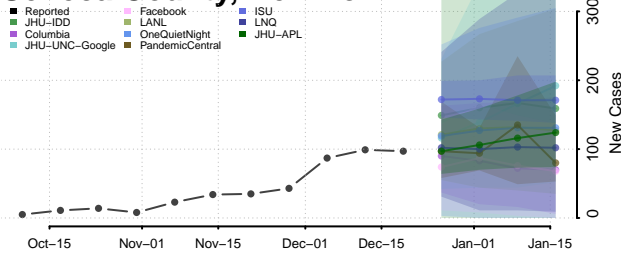

Seneca County, New York