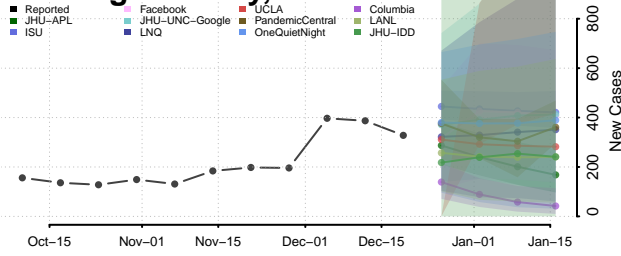

Marion County, Alabama

Marshall County, Alabama

Mobile County, Alabama

Monroe County, Alabama

Montgomery County, Alabama

Morgan County, Alabama

Perry County, Alabama

Pickens County, Alabama

Pike County, Alabama

Randolph County, Alabama

Russell County, Alabama

Shelby County, Alabama

St. Clair County, Alabama

Sumter County, Alabama

Talladega County, Alabama

Tallapoosa County, Alabama