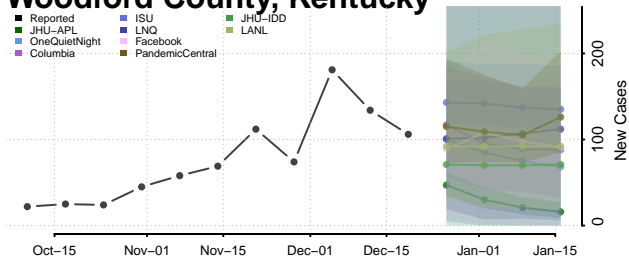

Woodford County, Kentucky