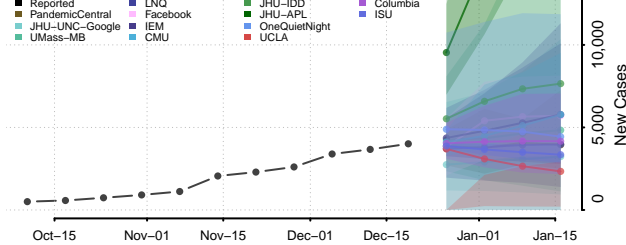

New York City County, New York