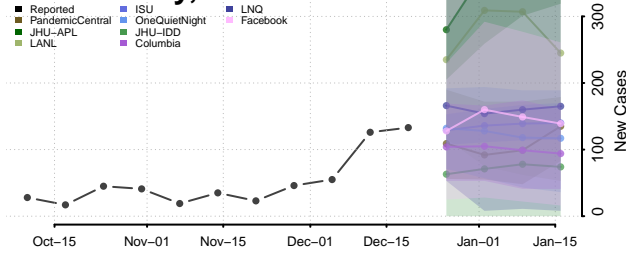

Polk County, Tennessee