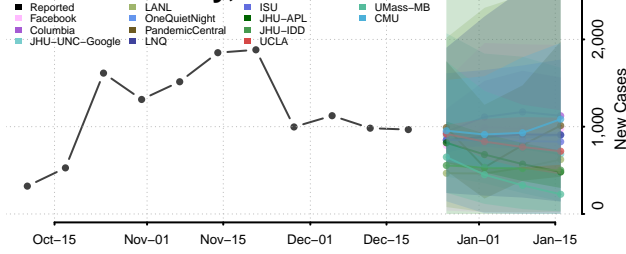

Racine County, Wisconsin