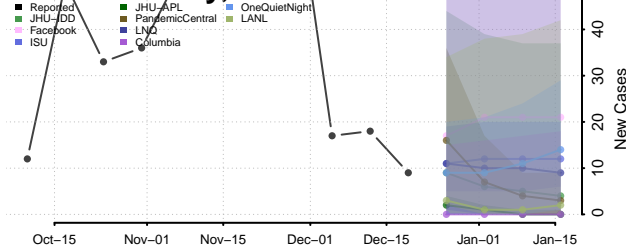

Foster County, North Dakota