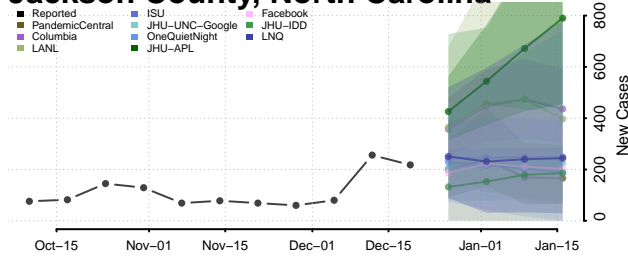

Jackson County, North Carolina