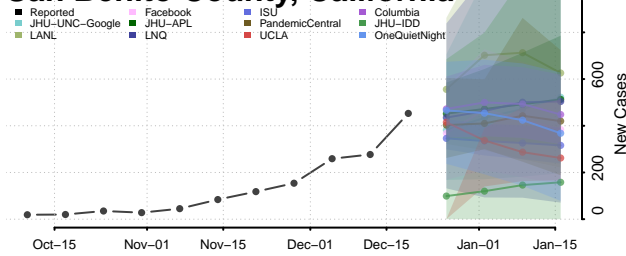

Orange County, California

Placer County, California

Plumas County, California

Riverside County, California

Sacramento County, California

San Benito County, California

San Bernardino County, California

San Diego County, California