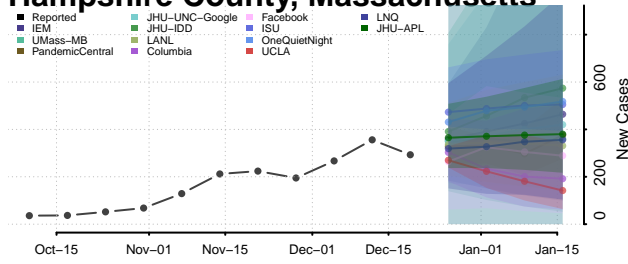

Hampshire County, Massachusetts