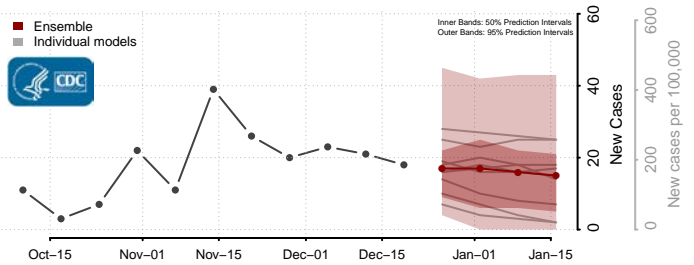

Clear Creek County, Colorado