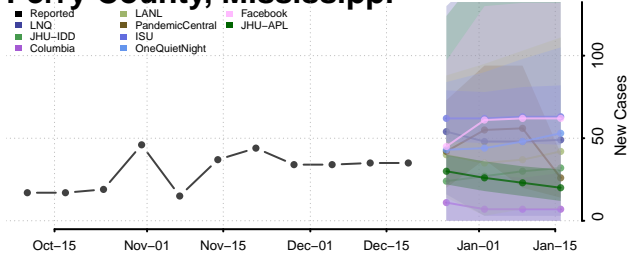

Oktibbeha County, Mississippi

Panola County, Mississippi

Pearl River County, Mississippi

Perry County, Mississippi

Pike County, Mississippi

Pontotoc County, Mississippi

Prentiss County, Mississippi

Quitman County, Mississippi