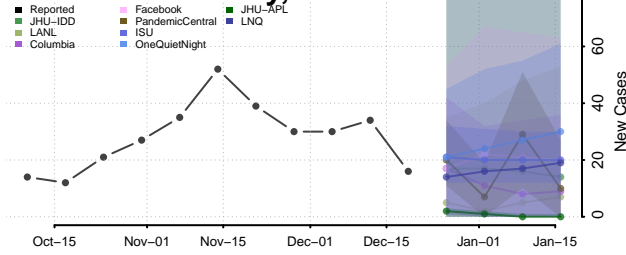

Tama County, Iowa

Taylor County, Iowa

Union County, Iowa

Van Buren County, Iowa

Wapello County, Iowa

Warren County, Iowa

Washington County, Iowa

Wayne County, Iowa