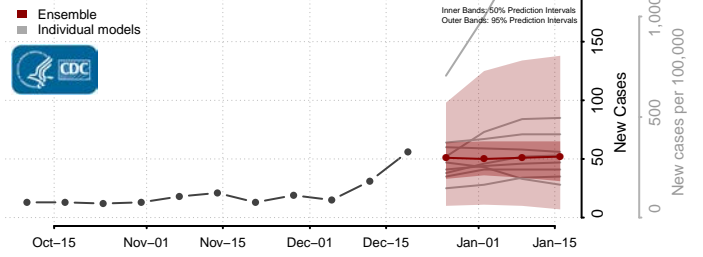

King William County, Virginia