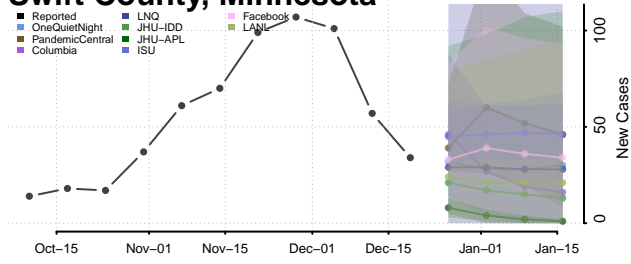

Scott County, Minnesota

Sherburne County, Minnesota

Sibley County, Minnesota

St. Louis County, Minnesota

Stearns County, Minnesota

Steele County, Minnesota

Stevens County, Minnesota

Swift County, Minnesota