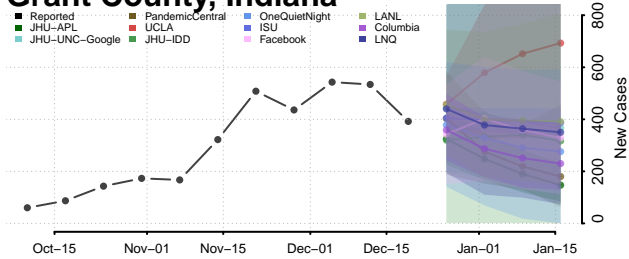

Grant County, Indiana