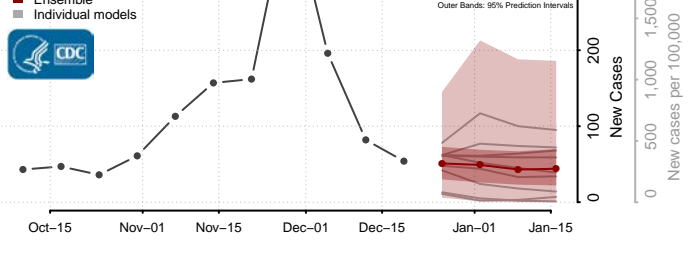

Crawford County, Wisconsin