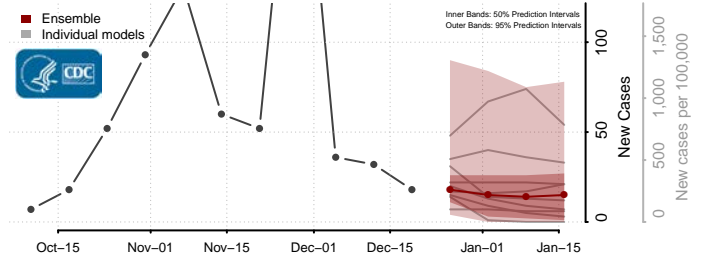

Powell County, Montana