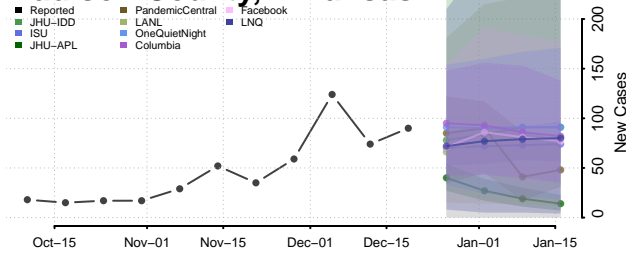

Madison County, Arkansas