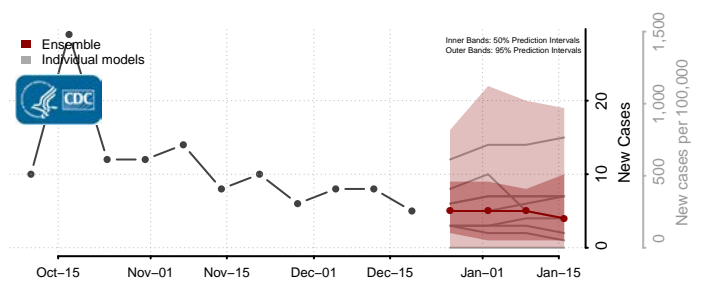

Morton County, North Dakota

Mountrail County, North Dakota

Nelson County, North Dakota

Oliver County, North Dakota

Pembina County, North Dakota

Pierce County, North Dakota

Ramsey County, North Dakota

Ransom County, North Dakota