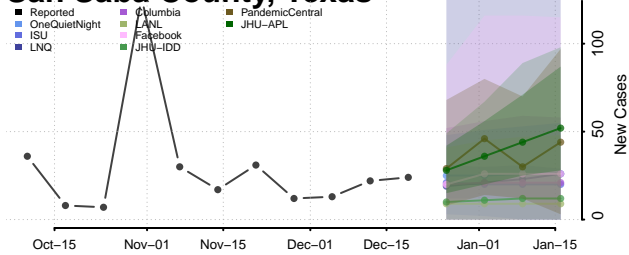

San Saba County, Texas