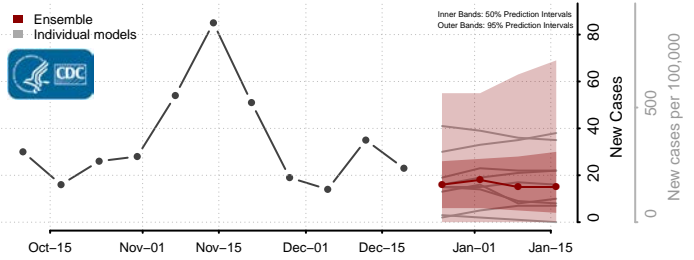

Lewis County, Missouri