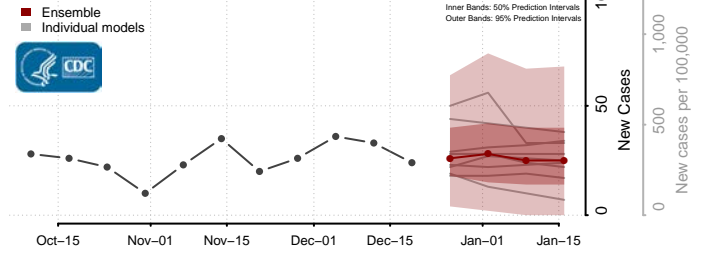

Davies County, Missouri