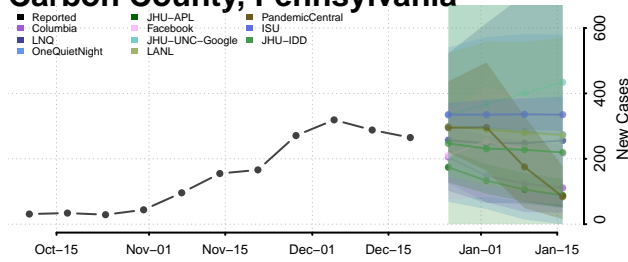

Carbon County, Pennsylvania