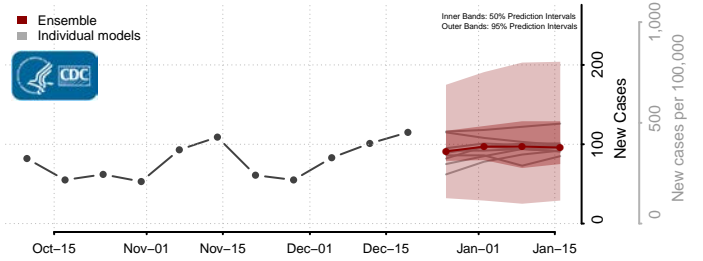

Texas County, Missouri