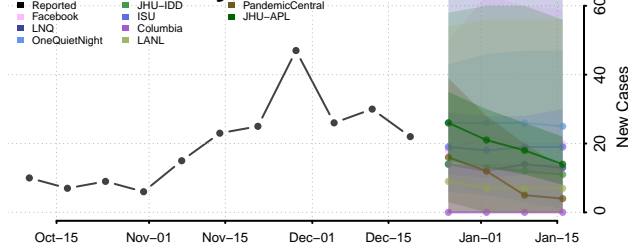

Wood County, Ohio

Wyandot County, Ohio

Oklahoma

Adair County, Oklahoma

Alfalfa County, Oklahoma

Atoka County, Oklahoma

Beaver County, Oklahoma

Beckham County, Oklahoma