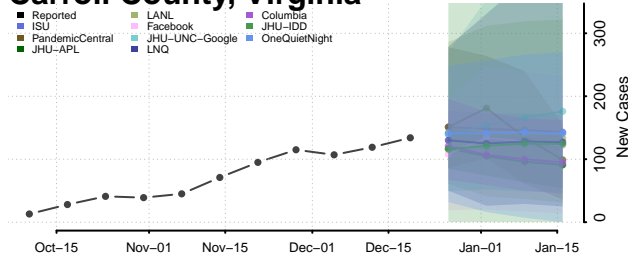

Carroll County, Virginia