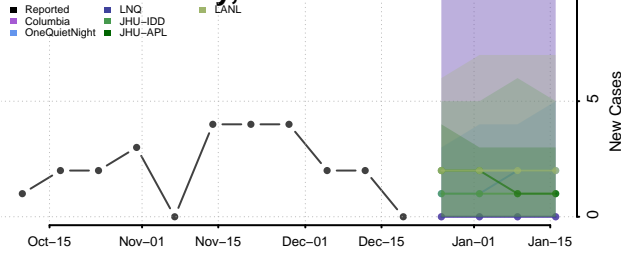

Yakutat County, Alaska