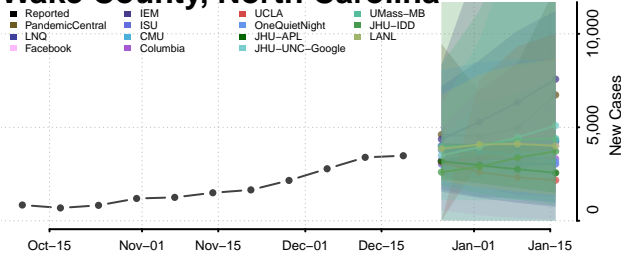

Wake County, North Carolina

Warren County, North Carolina

Washington County, North Carolina

Watauga County, North Carolina

Wayne County, North Carolina

Wilkes County, North Carolina

Wilson County, North Carolina