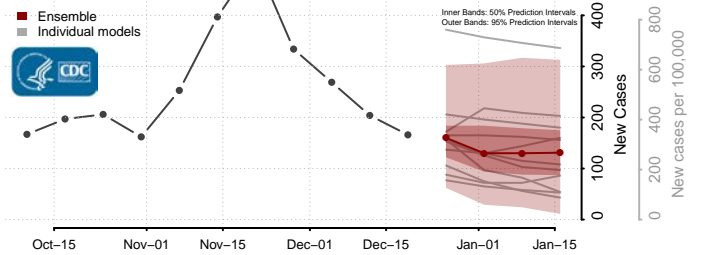

Curry County, New Mexico