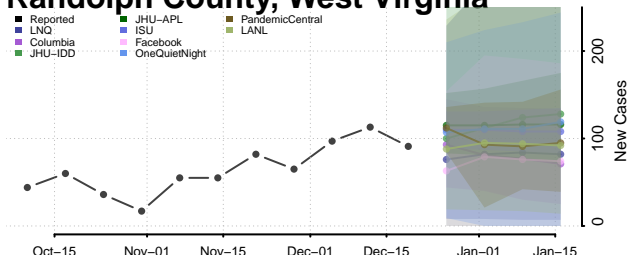

Randolph County, West Virginia