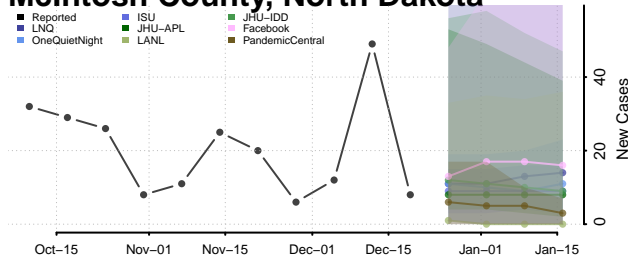

McIntosh County, North Dakota