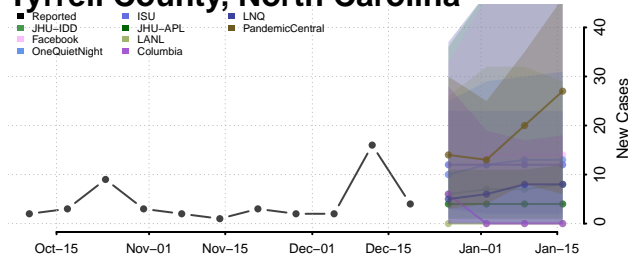

Tyrrell County, North Carolina