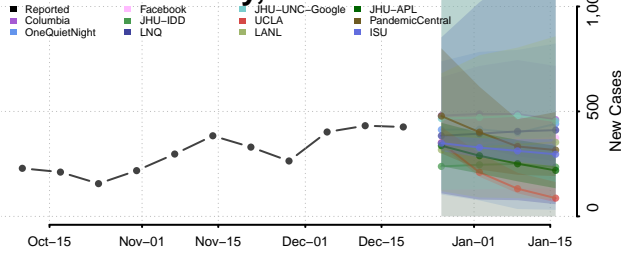

Christian County, Missouri