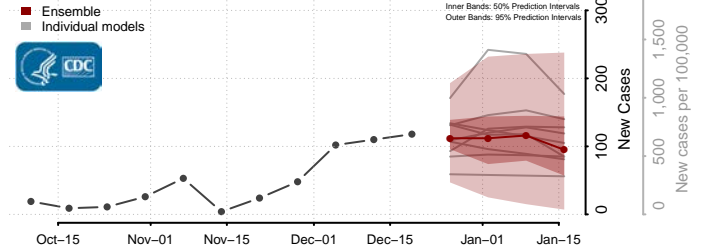

Buckingham County, Virginia