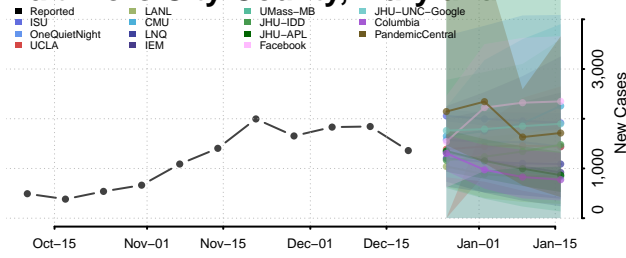

Baltimore City County, Maryland