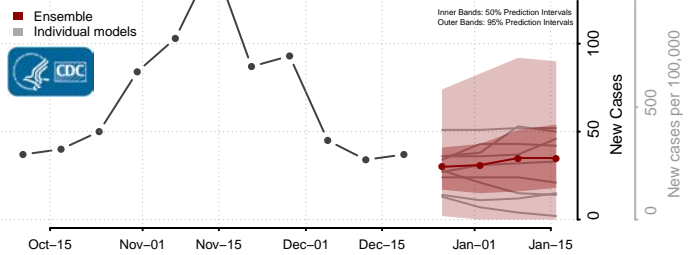

Lake County, South Dakota