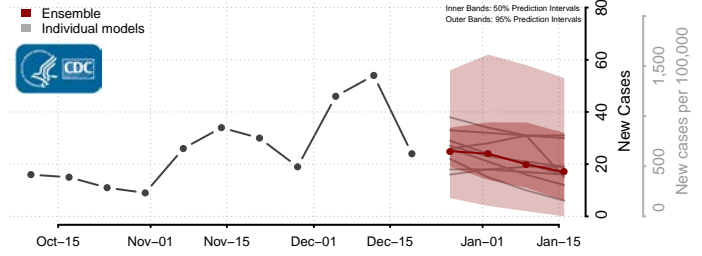

Lewis County, Idaho