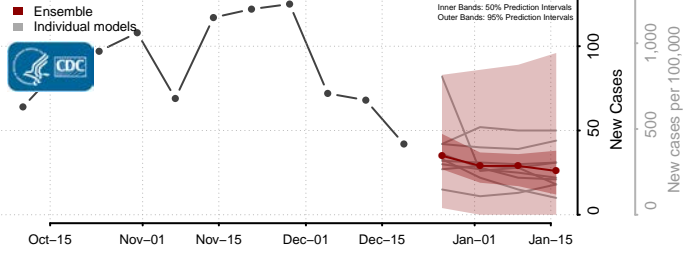

Todd County, South Dakota