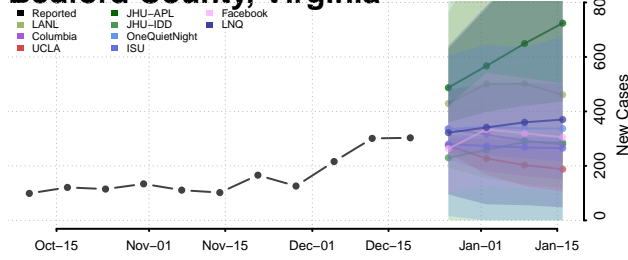

Bedford County, Virginia