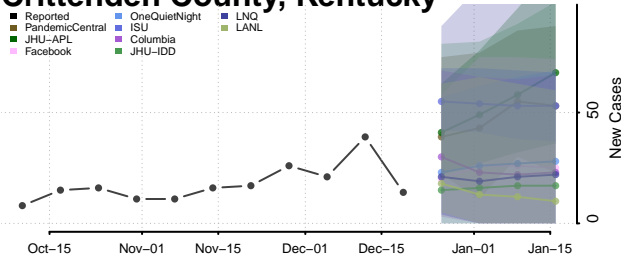

Crittenden County, Kentucky