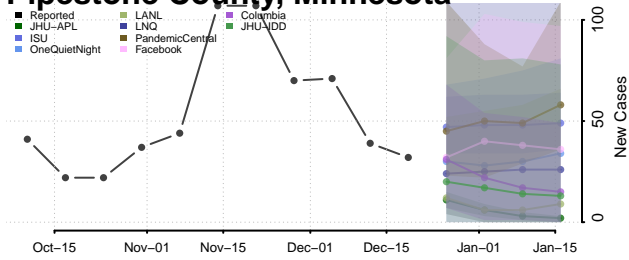

Nobles County, Minnesota

Norman County, Minnesota

Olmsted County, Minnesota

Otter Tail County, Minnesota

Pennington County, Minnesota

Pine County, Minnesota

Pipestone County, Minnesota

Polk County, Minnesota