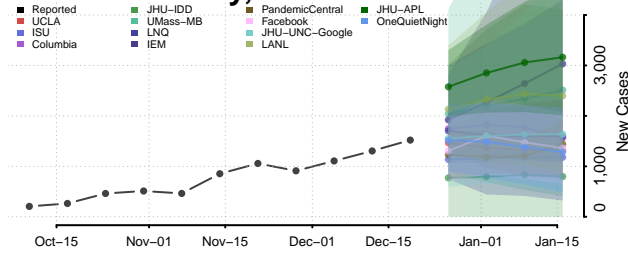

Scott County, Tennessee

Sequatchie County, Tennessee

Sevier County, Tennessee

Shelby County, Tennessee

Smith County, Tennessee

Stewart County, Tennessee

Sullivan County, Tennessee

Sumner County, Tennessee