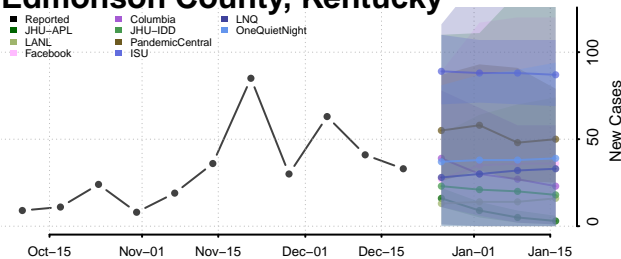

Edmonson County, Kentucky