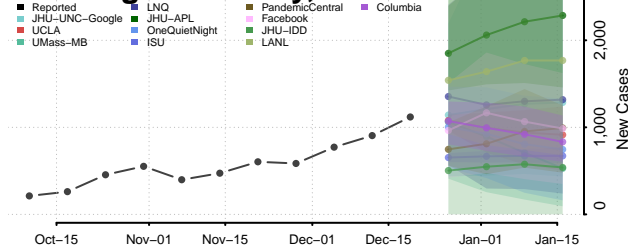

Washington County, Tennessee