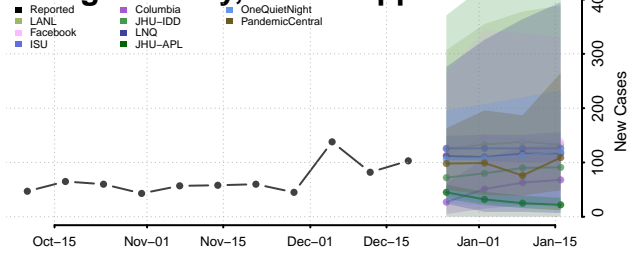

Greene County, Mississippi

Grenada County, Mississippi

Hancock County, Mississippi

Harrison County, Mississippi

Hinds County, Mississippi

Holmes County, Mississippi

Humphreys County, Mississippi

Issaquena County, Mississippi