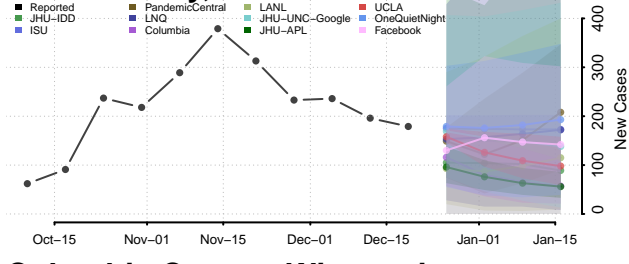

Clark County, Wisconsin