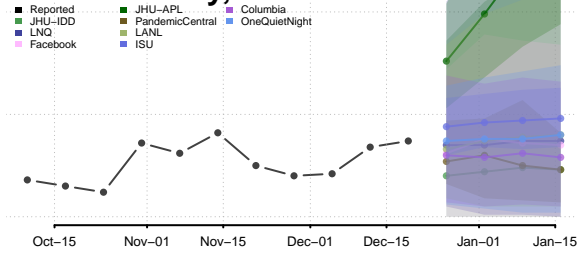

Pulaski County, Arkansas

Randolph County, Arkansas

Saline County, Arkansas

Scott County, Arkansas

Searcy County, Arkansas

Sebastian County, Arkansas

Sevier County, Arkansas

Sharp County, Arkansas