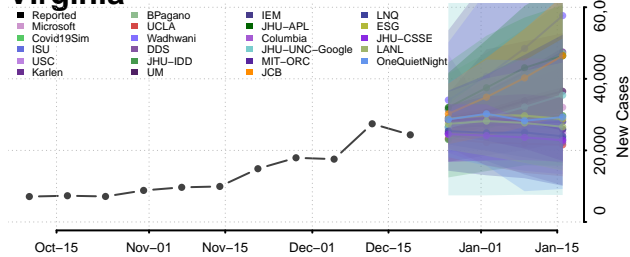

Windham County, Vermont

Windsor County, Vermont

Virgin Islands

Virginia

Accomack County, Virginia

Albemarle County, Virginia