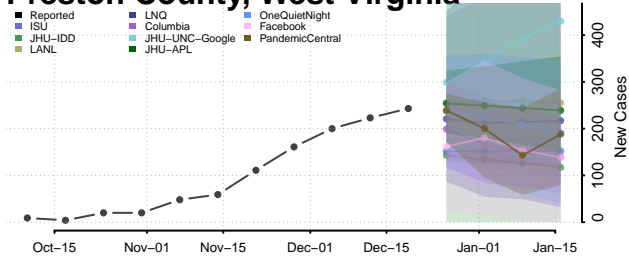

Ohio County, West Virginia

Pendleton County, West Virginia

Pleasants County, West Virginia

Pocahontas County, West Virginia

Preston County, West Virginia

Putnam County, West Virginia

Raleigh County, West Virginia