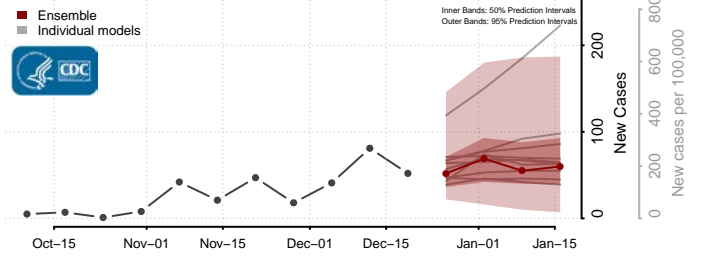

Franklin County, Maine