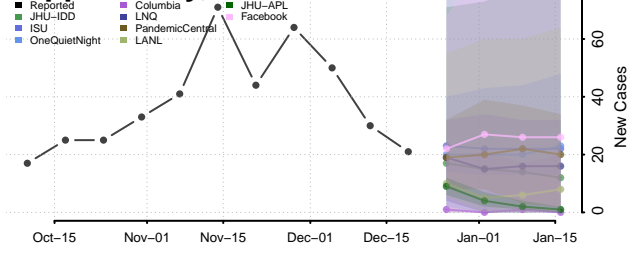

Tripp County, South Dakota