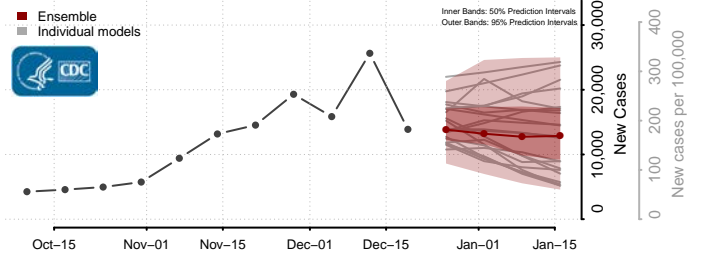

Wise County, Virginia

Wythe County, Virginia

York County, Virginia

Washington

Adams County, Washington

Asotin County, Washington

Benton County, Washington

Chelan County, Washington