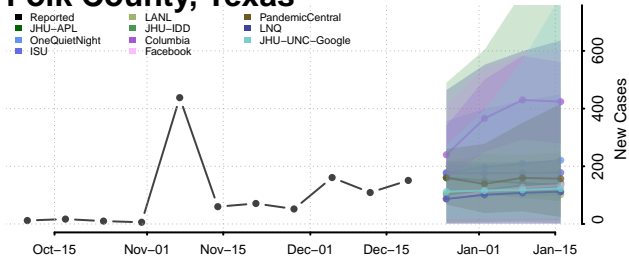

Oldham County, Texas

Orange County, Texas

Palo Pinto County, Texas

Panola County, Texas

Parker County, Texas

Parmer County, Texas

Pecos County, Texas

Polk County, Texas