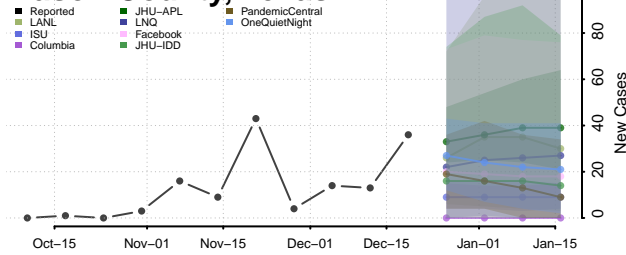

Mason County, Texas