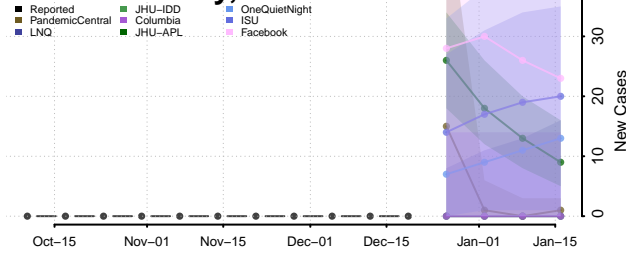

Beaver County, Utah