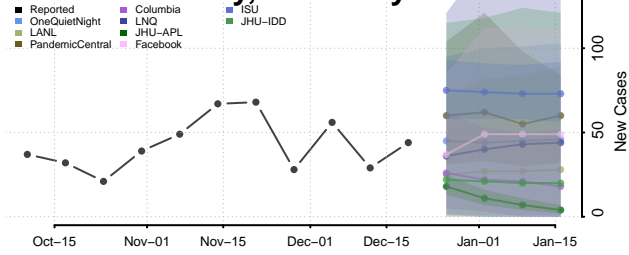

Trimble County, Kentucky

Union County, Kentucky

Warren County, Kentucky

Washington County, Kentucky

Wayne County, Kentucky

Webster County, Kentucky

Whitley County, Kentucky

Wolfe County, Kentucky