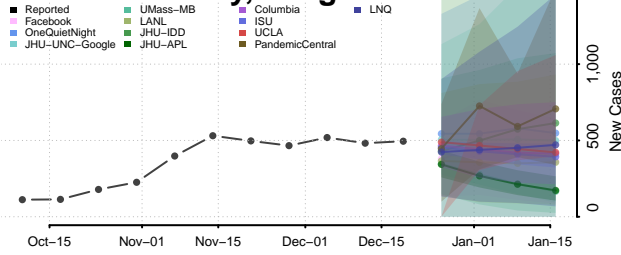

Curry County, Oregon

Deschutes County, Oregon

Douglas County, Oregon

Gilliam County, Oregon

Grant County, Oregon

Harney County, Oregon

Hood River County, Oregon

Jackson County, Oregon