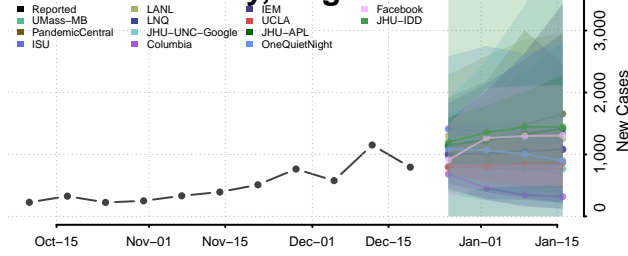

Loudoun County, Virginia