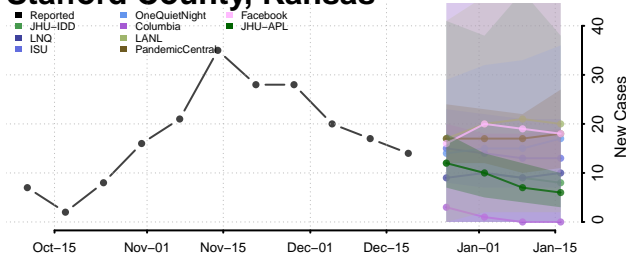

Sheridan County, Kansas

Sherman County, Kansas

Smith County, Kansas

Stafford County, Kansas

Stanton County, Kansas

Stevens County, Kansas

Sumner County, Kansas

Thomas County, Kansas