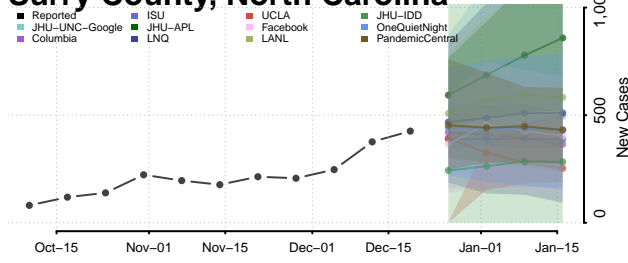

Surry County, North Carolina