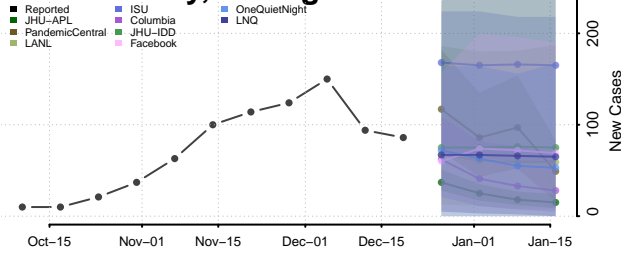

Iosco County, Michigan