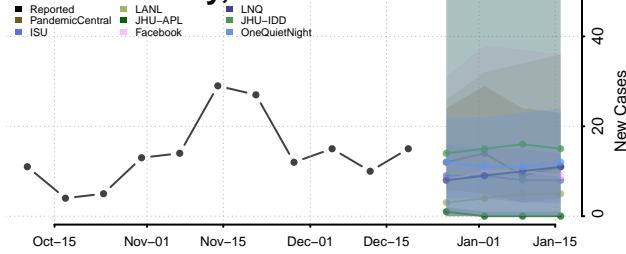

Arthur County, Nebraska

Banner County, Nebraska

Blaine County, Nebraska

Boone County, Nebraska

Box Butte County, Nebraska

Boyd County, Nebraska

Brown County, Nebraska

Buffalo County, Nebraska