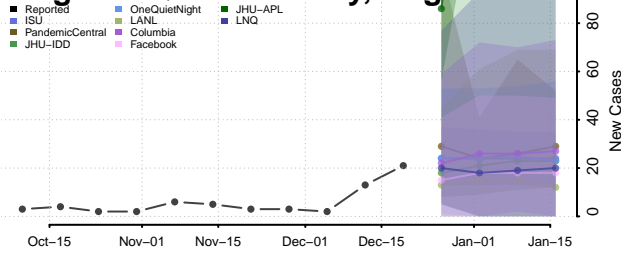

Henrico County, Virginia

Henry County, Virginia

Highland County, Virginia

Hopewell County, Virginia

Isle of Wight County, Virginia

James City County, Virginia

King and Queen County, Virginia

King George County, Virginia