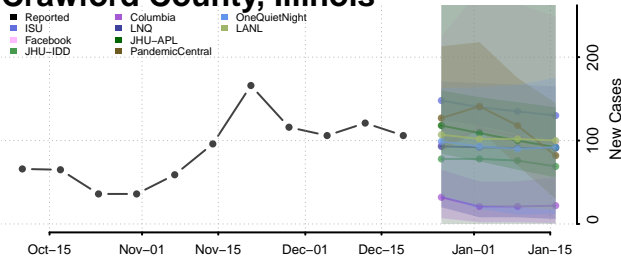

Crawford County, Illinois