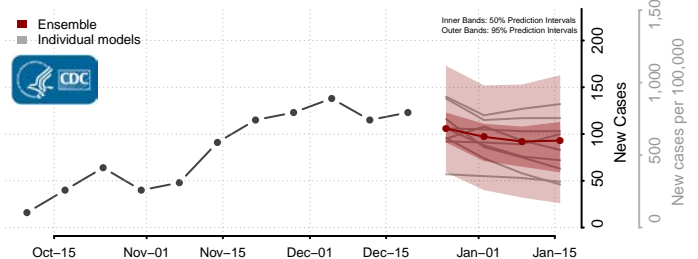

Vermillion County, Indiana