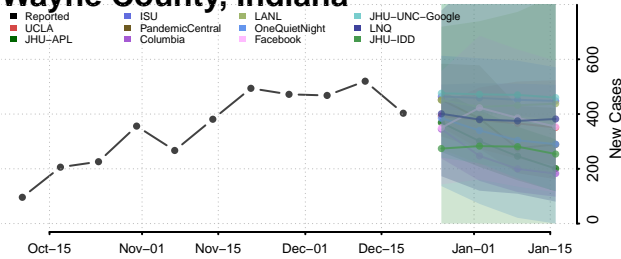

Vermillion County, Indiana

Vigo County, Indiana

Wabash County, Indiana

Warren County, Indiana

Warrick County, Indiana

Washington County, Indiana

Wayne County, Indiana

Wells County, Indiana