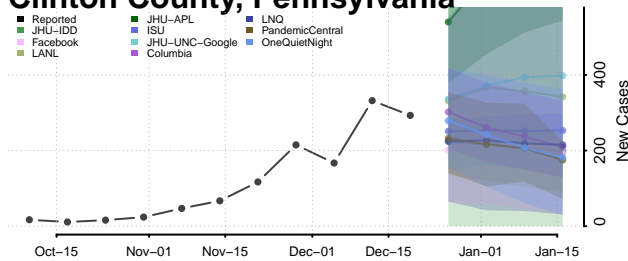

Cambria County, Pennsylvania

Cameron County, Pennsylvania

Carbon County, Pennsylvania

Centre County, Pennsylvania

Chester County, Pennsylvania

Clarion County, Pennsylvania

Clearfield County, Pennsylvania

Clinton County, Pennsylvania