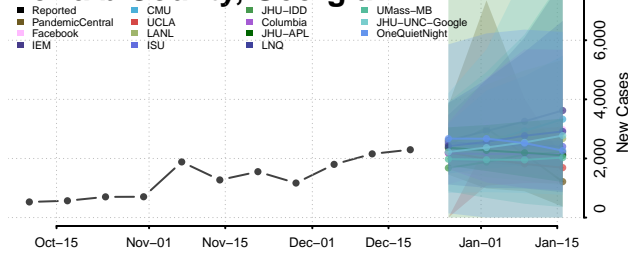

Coweta County, Georgia

Crawford County, Georgia

Crisp County, Georgia

Dade County, Georgia

Dawson County, Georgia

Decatur County, Georgia

DeKalb County, Georgia

Dodge County, Georgia