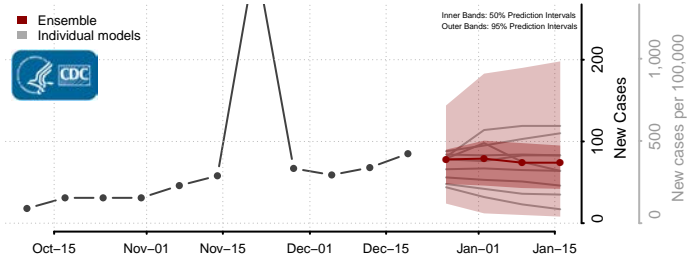

Plaquemines County, Louisiana

Pointe Coupee County, Louisiana

Rapides County, Louisiana

Red River County, Louisiana

Richland County, Louisiana

Sabine County, Louisiana

St. Bernard County, Louisiana

St. Charles County, Louisiana