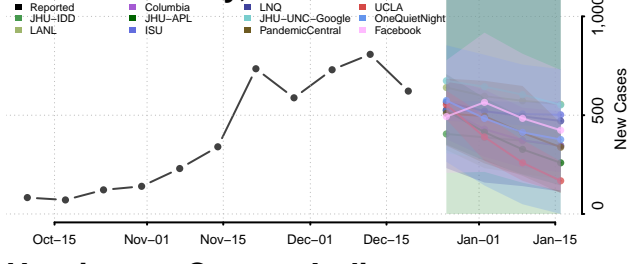

Grant County, Indiana

Greene County, Indiana

Hamilton County, Indiana

Hancock County, Indiana

Harrison County, Indiana

Hendricks County, Indiana

Henry County, Indiana

Howard County, Indiana