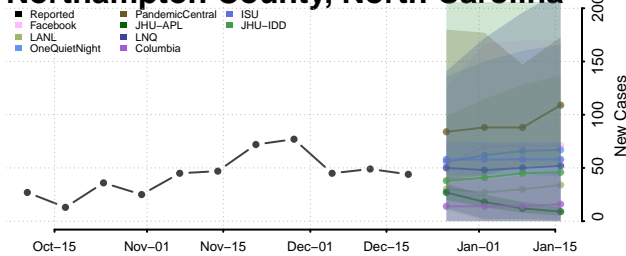

Northampton County, North Carolina