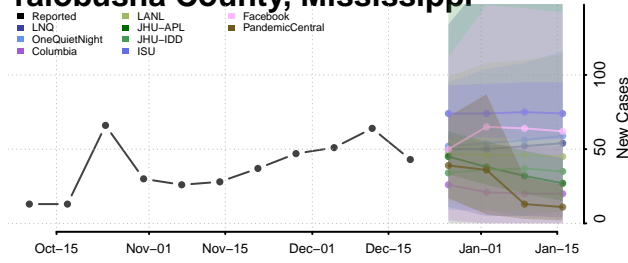

Yalobusha County, Mississippi