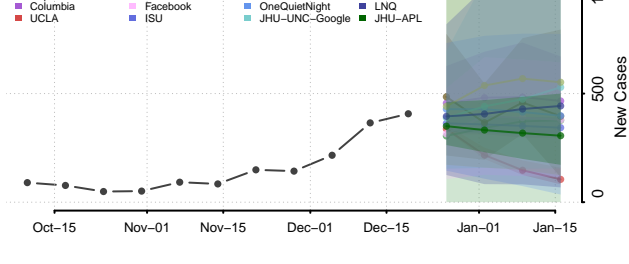

Rockingham County, Virginia