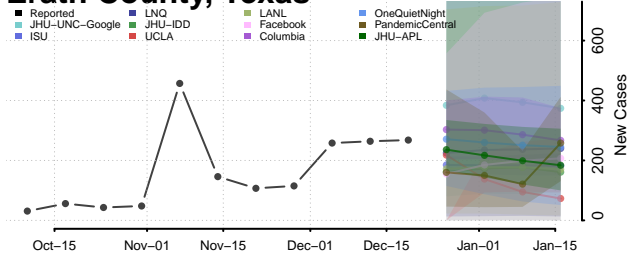

Erath County, Texas