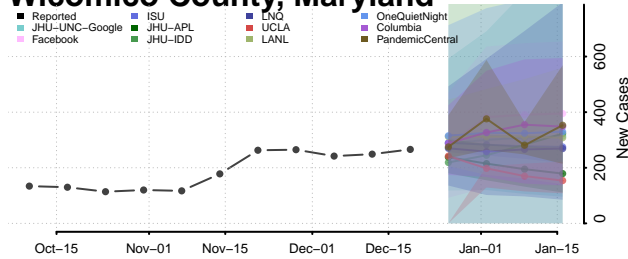

Wicomico County, Maryland