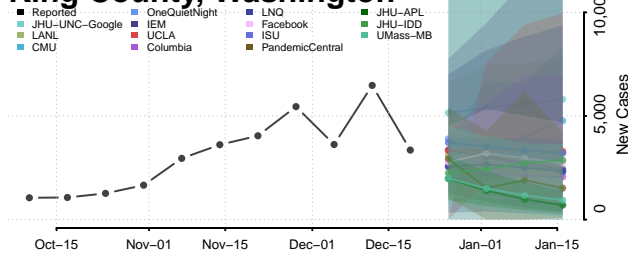

Grant County, Washington

Grays Harbor County, Washington

Island County, Washington

Jefferson County, Washington

King County, Washington

Kitsap County, Washington

Kittitas County, Washington

Klickitat County, Washington