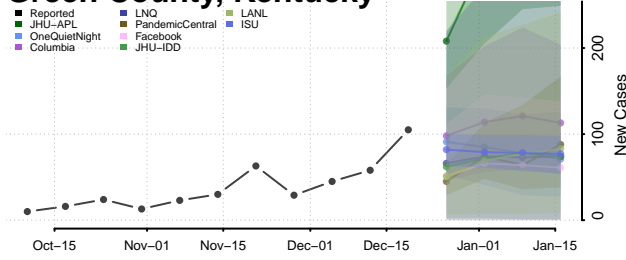

Garrard County, Kentucky

Grant County, Kentucky

Graves County, Kentucky

Grayson County, Kentucky

Green County, Kentucky

Greenup County, Kentucky

Hancock County, Kentucky

Hardin County, Kentucky