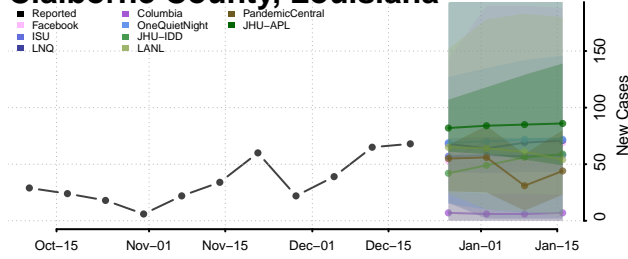

Bienville County, Louisiana

Bossier County, Louisiana

Caddo County, Louisiana

Calcasieu County, Louisiana

Caldwell County, Louisiana

Cameron County, Louisiana

Catahoula County, Louisiana

Claiborne County, Louisiana