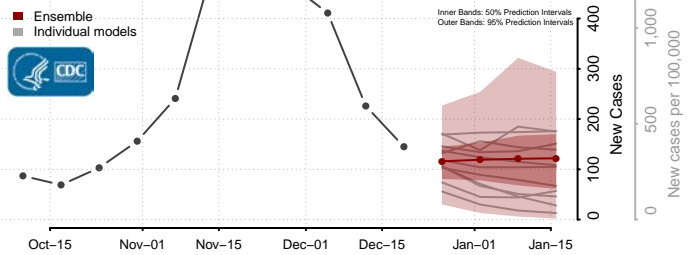

Douglas County, Minnesota