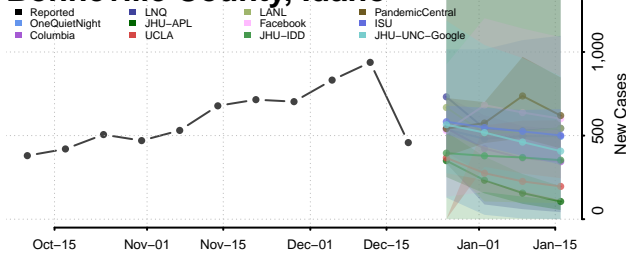

Blaine County, Idaho

Boise County, Idaho

Bonner County, Idaho

Bonneville County, Idaho

Boundary County, Idaho

Butte County, Idaho

Camas County, Idaho

Canyon County, Idaho