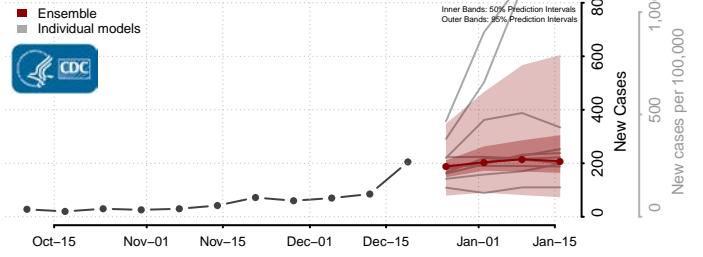

Henrico County, Virginia

Henry County, Virginia

Highland County, Virginia

Hopewell County, Virginia

Isle of Wight County, Virginia

James City County, Virginia

King and Queen County, Virginia

King George County, Virginia