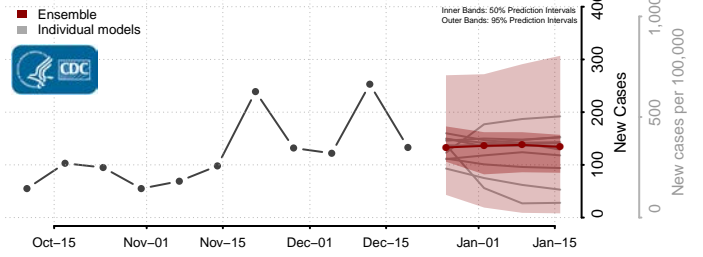

Natchitoches County, Louisiana