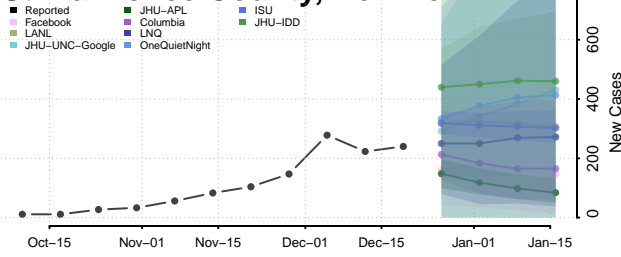

St. Lawrence County, New York