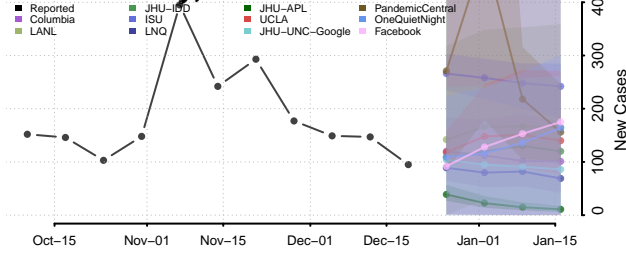

Ford County, Kansas