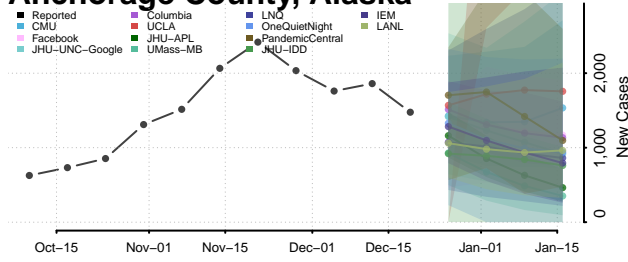

Anchorage County, Alaska