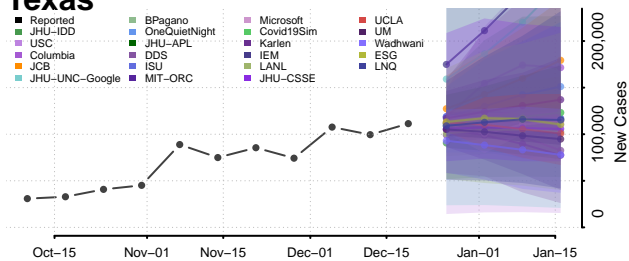

Williamson County, Tennessee

Wilson County, Tennessee

Texas

Anderson County, Texas

Andrews County, Texas

Angelina County, Texas