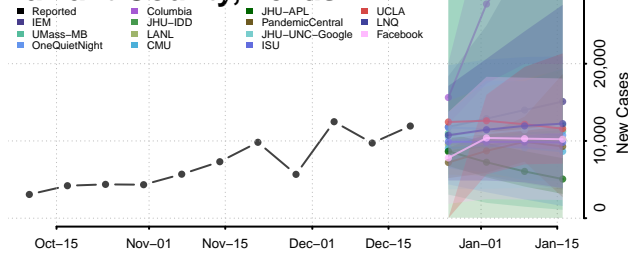

Tarrant County, Texas