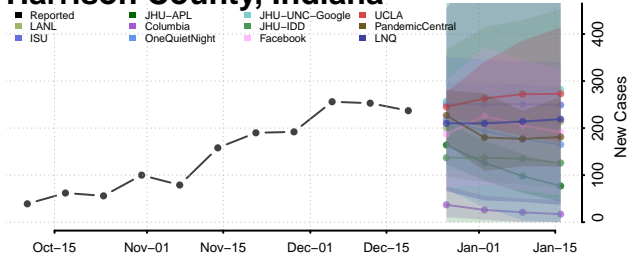

Grant County, Indiana

Greene County, Indiana

Hamilton County, Indiana

Hancock County, Indiana

Harrison County, Indiana

Hendricks County, Indiana

Henry County, Indiana

Howard County, Indiana