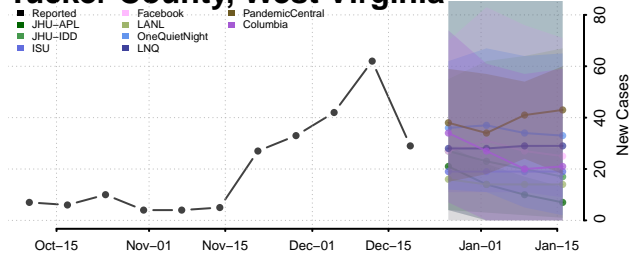

Tucker County, West Virginia