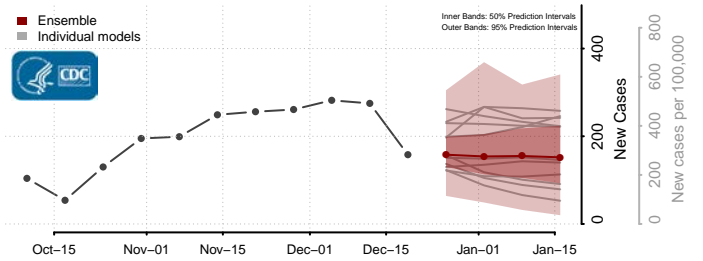

Taney County, Missouri