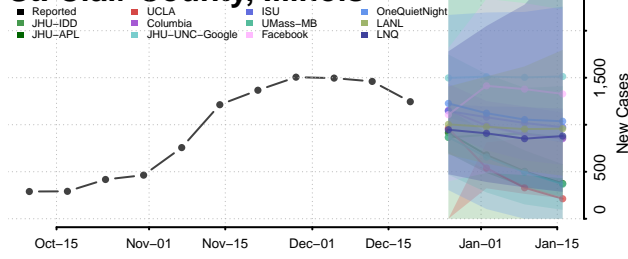

St. Clair County, Illinois