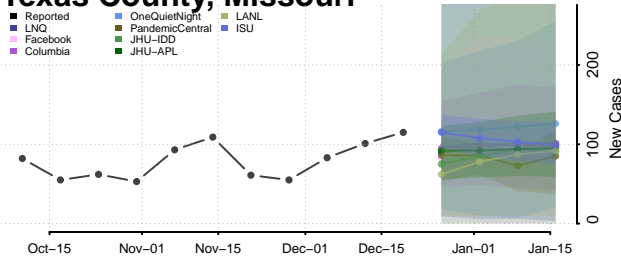

Texas County, Missouri