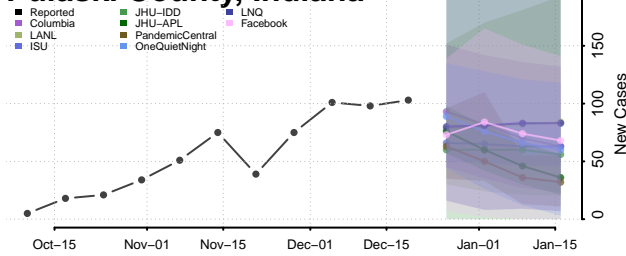

Orange County, Indiana

Owen County, Indiana

Parke County, Indiana

Perry County, Indiana

Pike County, Indiana

Porter County, Indiana

Posey County, Indiana

Pulaski County, Indiana