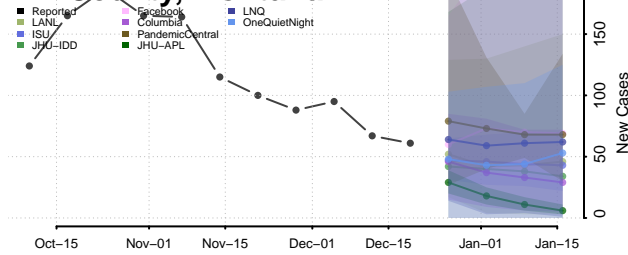

Hill County, Montana