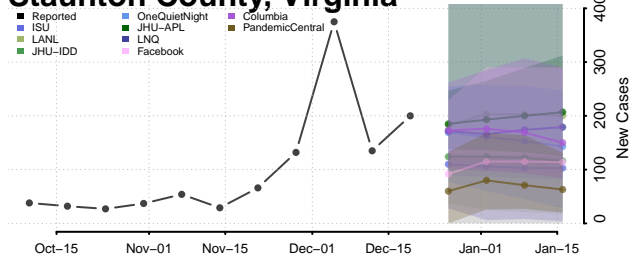

Staunton County, Virginia