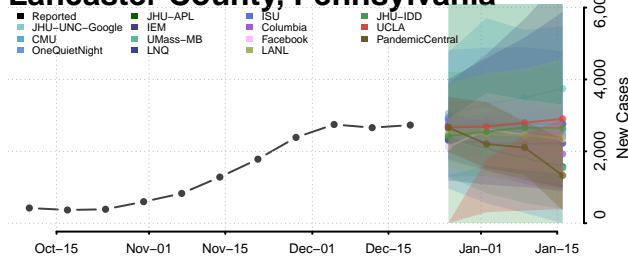

Lancaster County, Pennsylvania