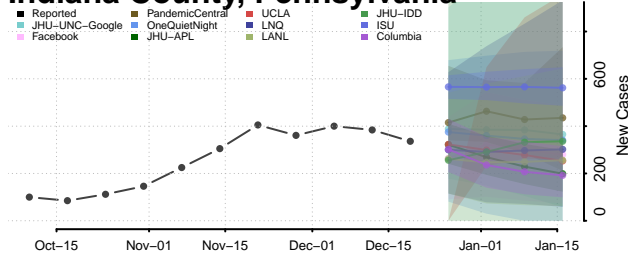

Forest County, Pennsylvania

Franklin County, Pennsylvania

Fulton County, Pennsylvania

Greene County, Pennsylvania

Huntingdon County, Pennsylvania

Indiana County, Pennsylvania

Jefferson County, Pennsylvania

Juniata County, Pennsylvania