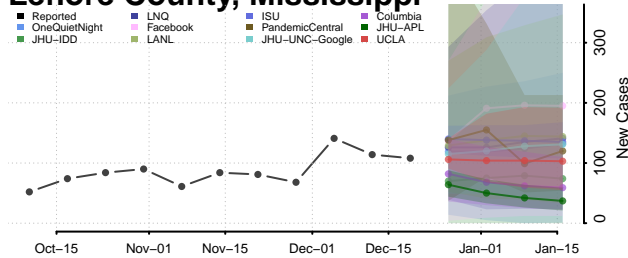

Leflore County, Mississippi