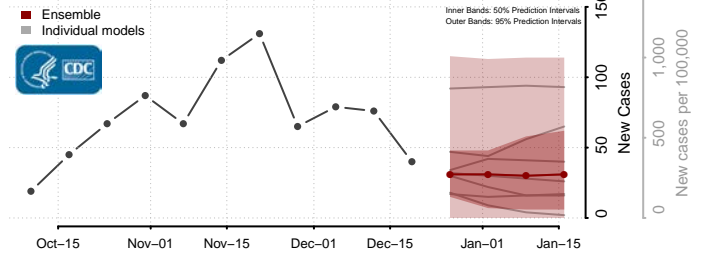

Custer County, Montana