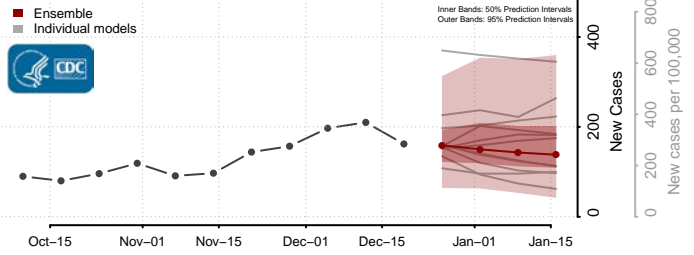

Scott County, Kentucky