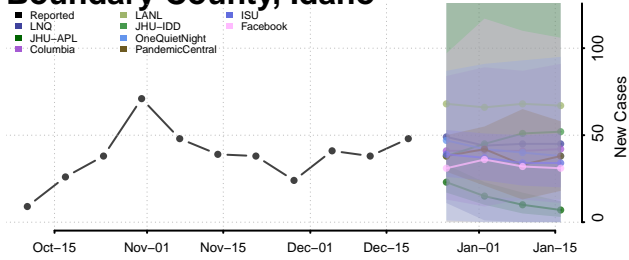

Blaine County, Idaho

Boise County, Idaho

Bonner County, Idaho

Bonneville County, Idaho

Boundary County, Idaho

Butte County, Idaho

Camas County, Idaho

Canyon County, Idaho