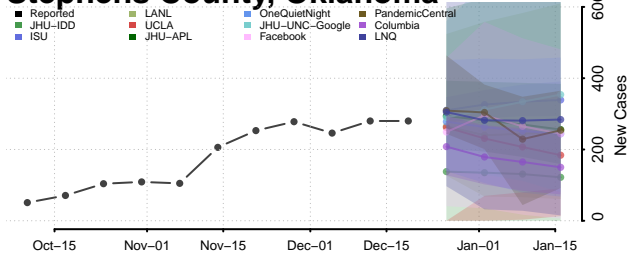

Pontotoc County, Oklahoma

Pottawatomie County, Oklahoma

Pushmataha County, Oklahoma

Roger Mills County, Oklahoma

Rogers County, Oklahoma

Seminole County, Oklahoma

Sequoyah County, Oklahoma

Stephens County, Oklahoma