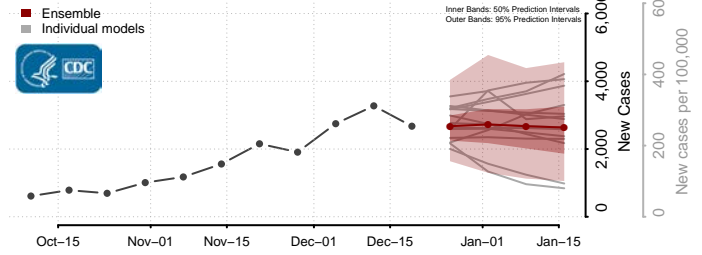

Charles County, Maryland

Dorchester County, Maryland

Frederick County, Maryland

Garrett County, Maryland

Harford County, Maryland

Howard County, Maryland

Kent County, Maryland

Montgomery County, Maryland