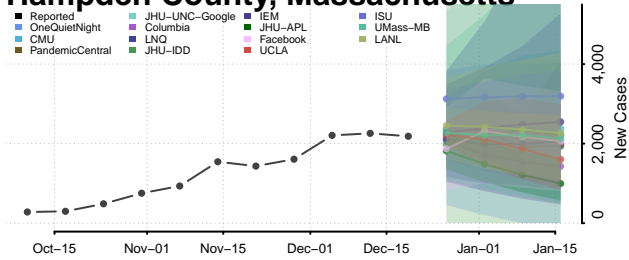

Hampden County, Massachusetts