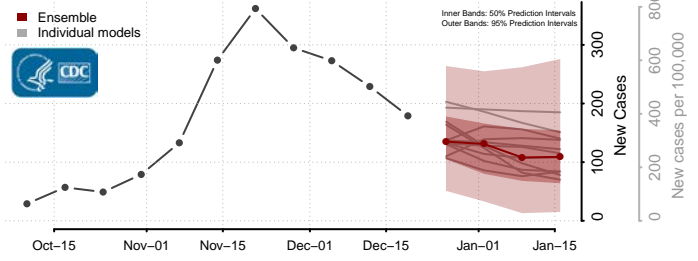

Hillsdale County, Michigan