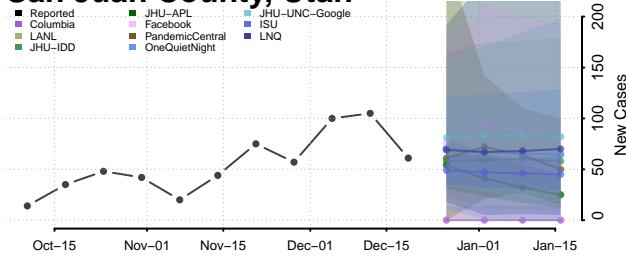

San Juan County, Utah