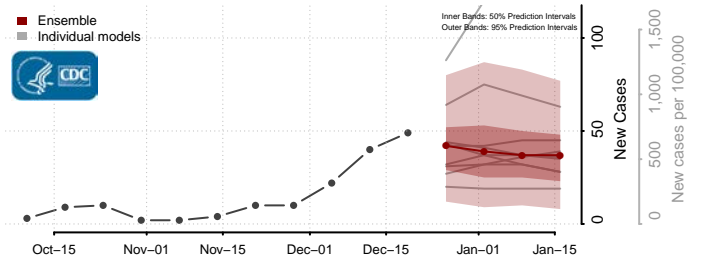

Ohio County, West Virginia

Pendleton County, West Virginia

Pleasants County, West Virginia

Pocahontas County, West Virginia

Preston County, West Virginia

Putnam County, West Virginia

Raleigh County, West Virginia