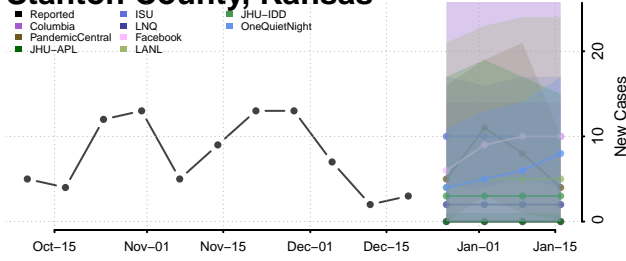

Sheridan County, Kansas

Sherman County, Kansas

Smith County, Kansas

Stafford County, Kansas

Stanton County, Kansas

Stevens County, Kansas

Sumner County, Kansas

Thomas County, Kansas