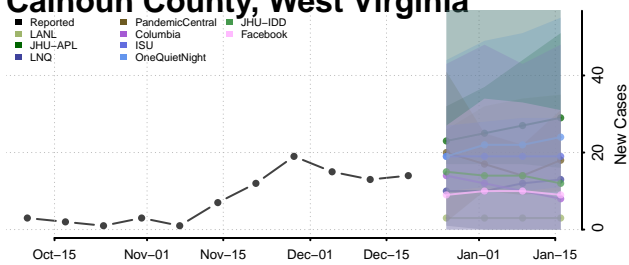

Calhoun County, West Virginia