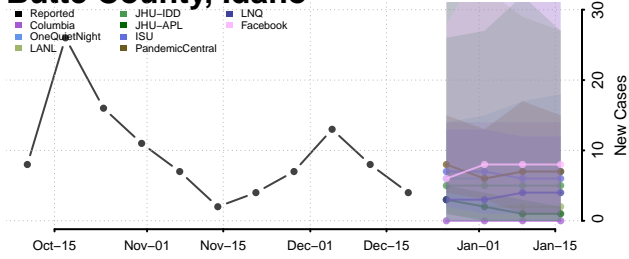

Blaine County, Idaho

Boise County, Idaho

Bonner County, Idaho

Bonneville County, Idaho

Boundary County, Idaho

Butte County, Idaho

Camas County, Idaho

Canyon County, Idaho