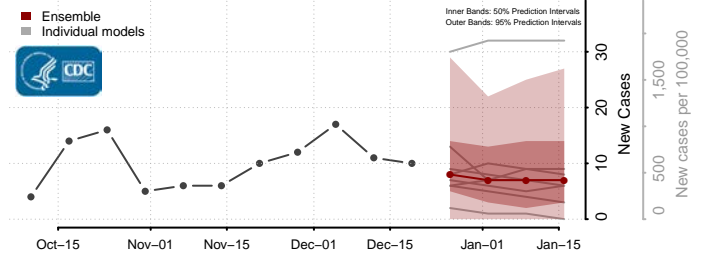

Jefferson County, Montana

Judith Basin County, Montana

Lake County, Montana

Lewis and Clark County, Montana

Liberty County, Montana

Lincoln County, Montana

Madison County, Montana

McCone County, Montana