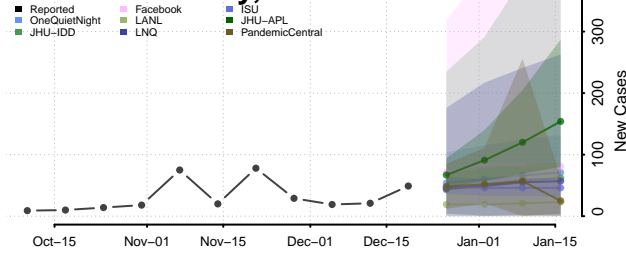

Madison County, Texas