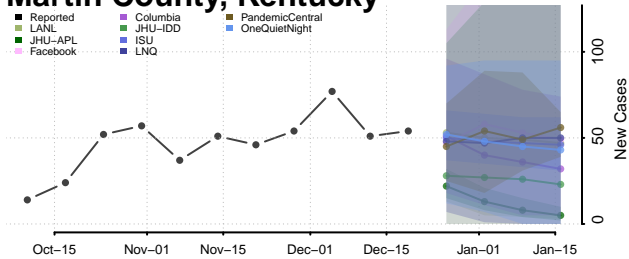

Lyon County, Kentucky

Madison County, Kentucky

Magoffin County, Kentucky

Marion County, Kentucky

Marshall County, Kentucky

Martin County, Kentucky

Mason County, Kentucky

McCracken County, Kentucky