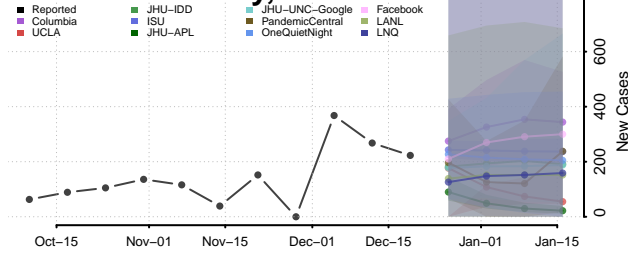

Trinity County, Texas

Tyler County, Texas

Upshur County, Texas

Upton County, Texas

Uvalde County, Texas

Val Verde County, Texas

Van Zandt County, Texas

Victoria County, Texas