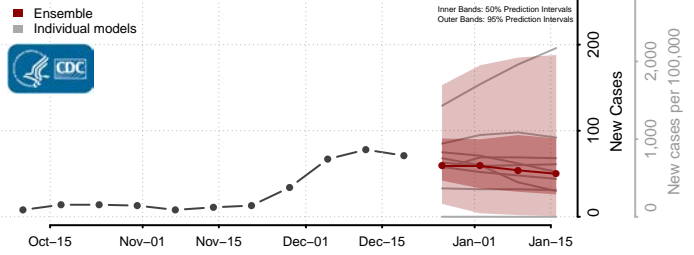

Prince Edward County, Virginia

Prince George County, Virginia

Prince William County, Virginia

Pulaski County, Virginia

Radford County, Virginia

Rappahannock County, Virginia

Richmond City County, Virginia

Richmond County, Virginia