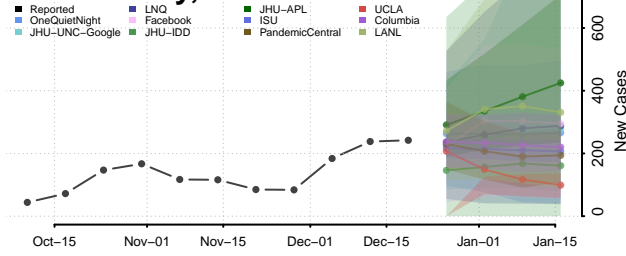

Dale County, Alabama