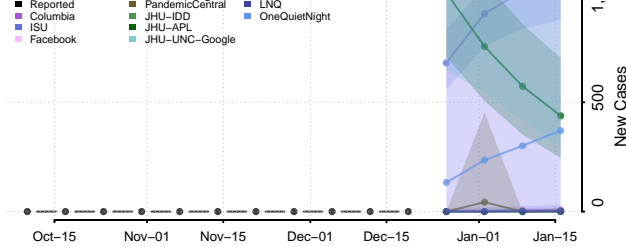

Weber County, Utah