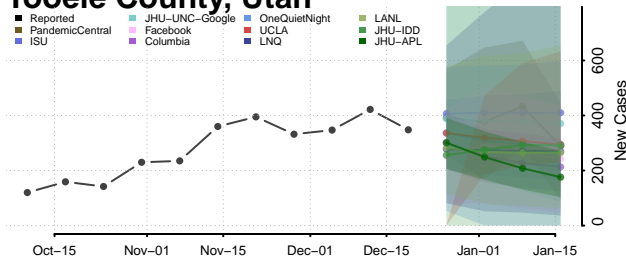

Tooele County, Utah