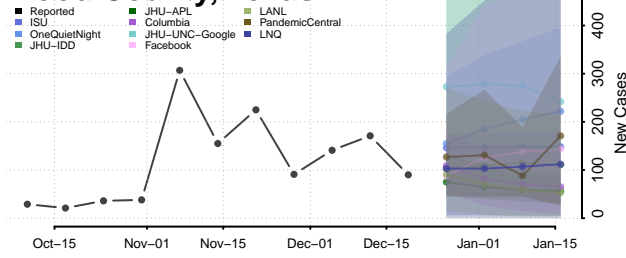

Wilbarger County, Texas

Willacy County, Texas

Williamson County, Texas

Wilson County, Texas

Winkler County, Texas

Wise County, Texas

Wood County, Texas

Yoakum County, Texas