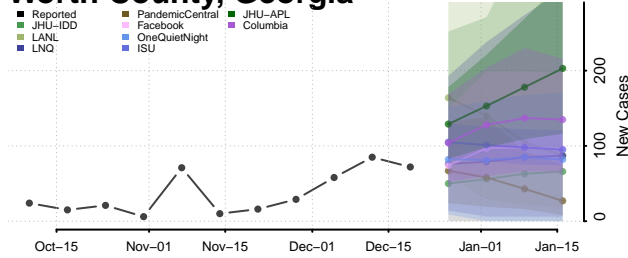

Worth County, Georgia