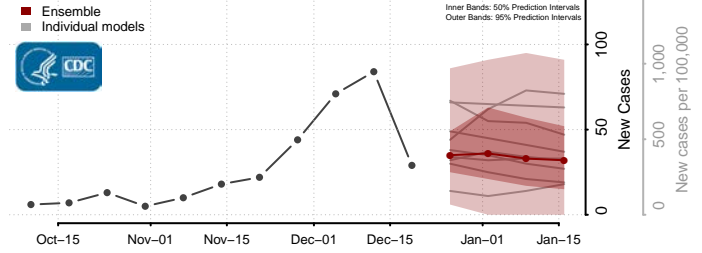

Garrard County, Kentucky

Grant County, Kentucky

Graves County, Kentucky

Grayson County, Kentucky

Green County, Kentucky

Greenup County, Kentucky

Hancock County, Kentucky

Hardin County, Kentucky