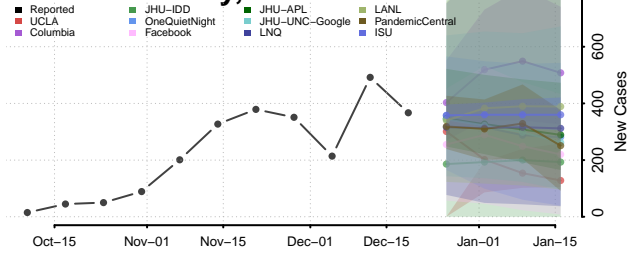

Seneca County, Ohio