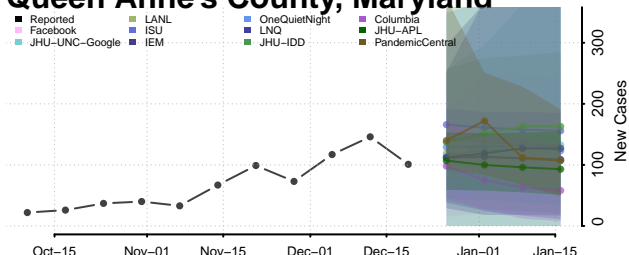

Queen Anne's County, Maryland