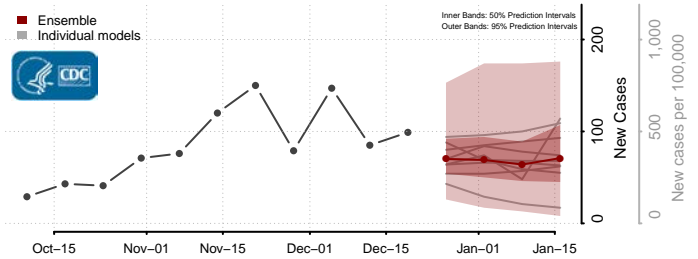

Winneshiek County, Iowa