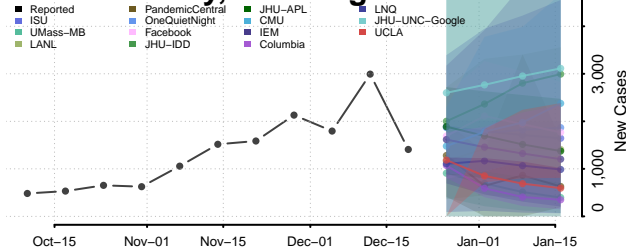

Pierce County, Washington