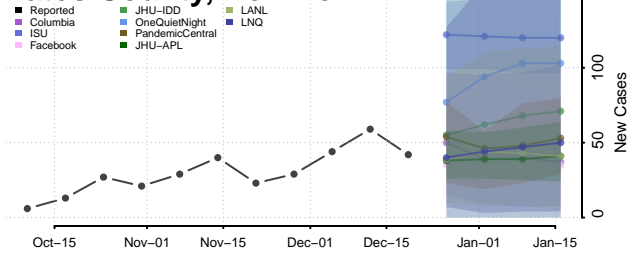

Yates County, New York