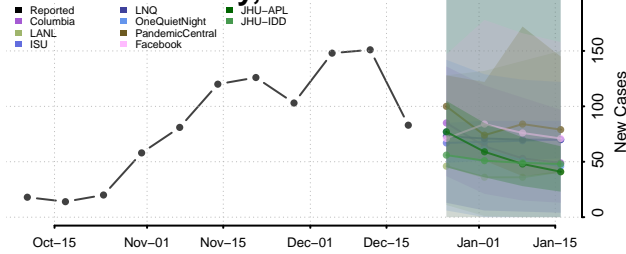

Hubbard County, Minnesota

Isanti County, Minnesota

Itasca County, Minnesota

Jackson County, Minnesota

Kanabec County, Minnesota

Kandiyohi County, Minnesota

Kittson County, Minnesota

Koochiching County, Minnesota