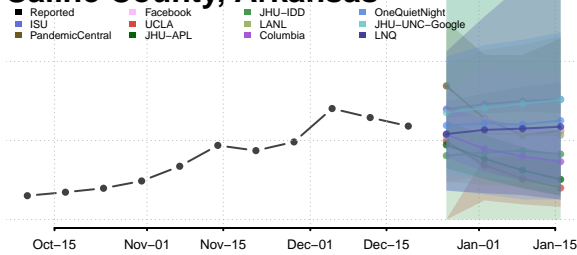

Pulaski County, Arkansas

Randolph County, Arkansas

Saline County, Arkansas

Scott County, Arkansas

Searcy County, Arkansas

Sebastian County, Arkansas

Sevier County, Arkansas

Sharp County, Arkansas