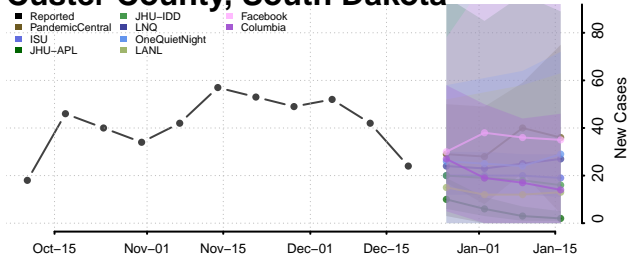

Clay County, South Dakota

Codington County, South Dakota

Corson County, South Dakota

Custer County, South Dakota

Davison County, South Dakota

Day County, South Dakota

Deuel County, South Dakota

Dewey County, South Dakota