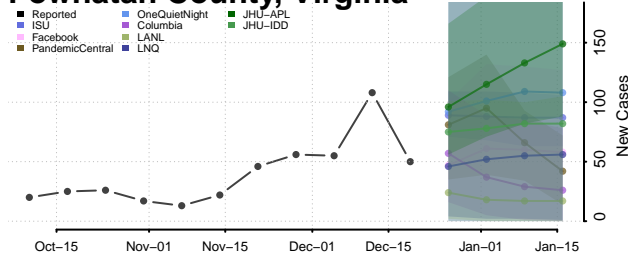

Orange County, Virginia

Page County, Virginia

Patrick County, Virginia

Petersburg County, Virginia

Pittsylvania County, Virginia

Poquoson County, Virginia

Portsmouth County, Virginia

Powhatan County, Virginia