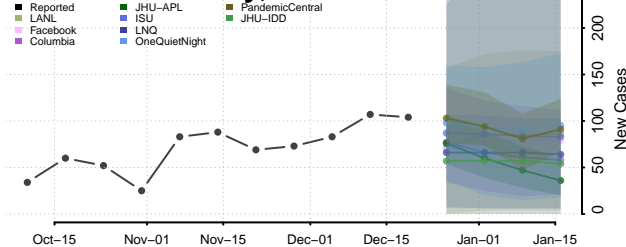

Atchison County, Kansas