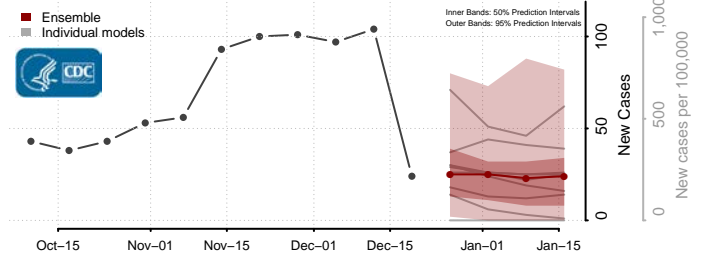

Fergus County, Montana