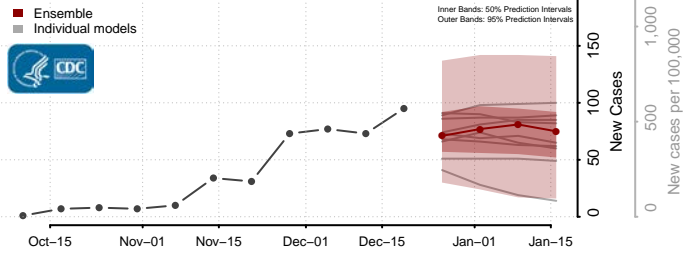

Taylor County, West Virginia