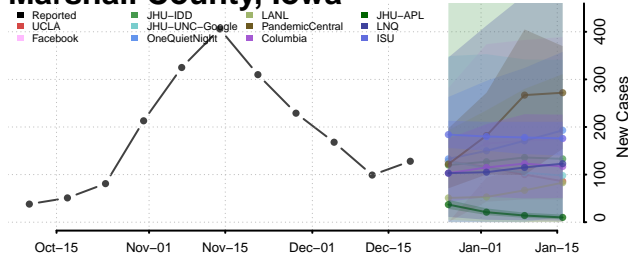

Marshall County, Iowa