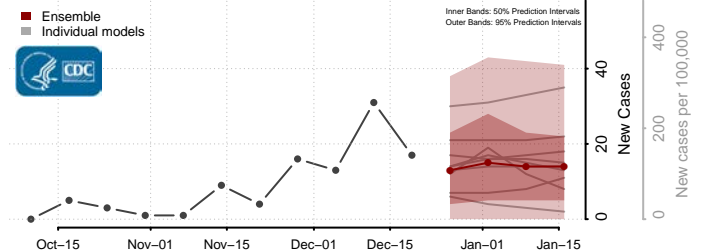

Skagit County, Washington

Skamania County, Washington

Snohomish County, Washington

Spokane County, Washington

Stevens County, Washington

Thurston County, Washington

Wahkiakum County, Washington

Walla Walla County, Washington