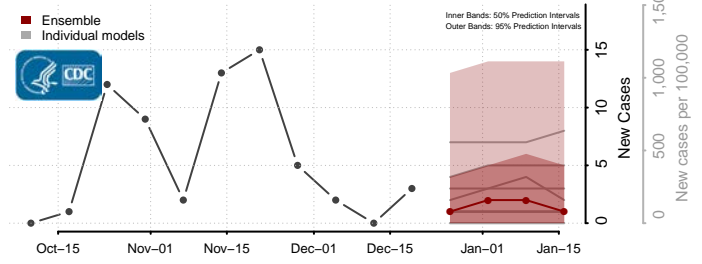

Garfield County, Montana