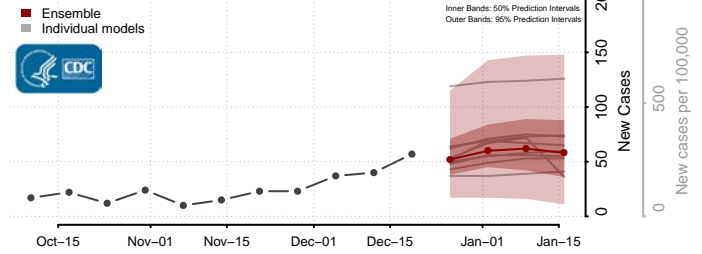

Polk County, North Carolina