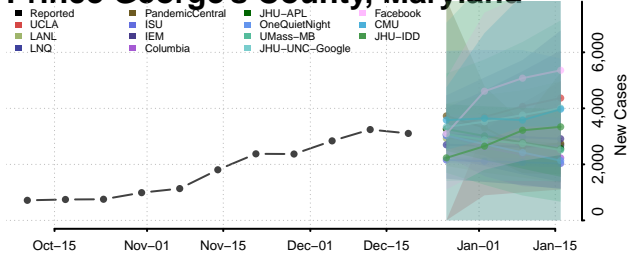

Prince George's County, Maryland