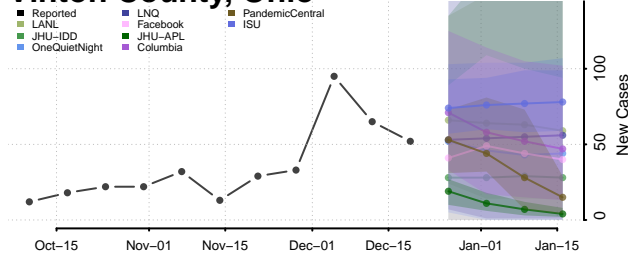

Vinton County, Ohio