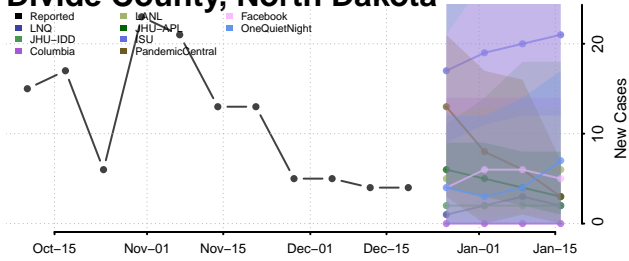

Divide County, North Dakota