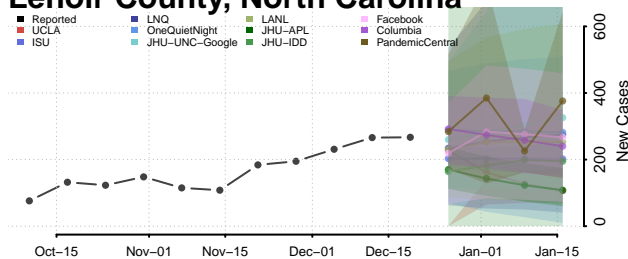

Lenoir County, North Carolina