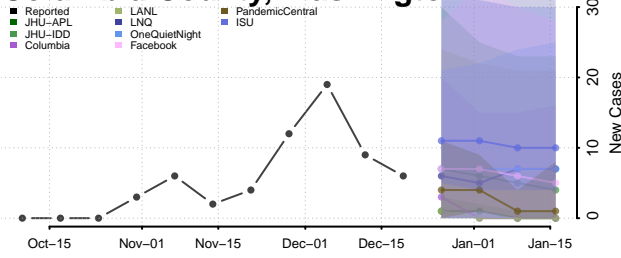

Columbia County, Washington