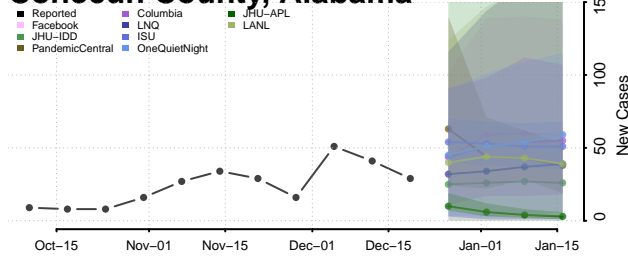

Cleburne County, Alabama

Coffee County, Alabama

Colbert County, Alabama

Conecuh County, Alabama

Coosa County, Alabama

Covington County, Alabama

Crenshaw County, Alabama

Cullman County, Alabama