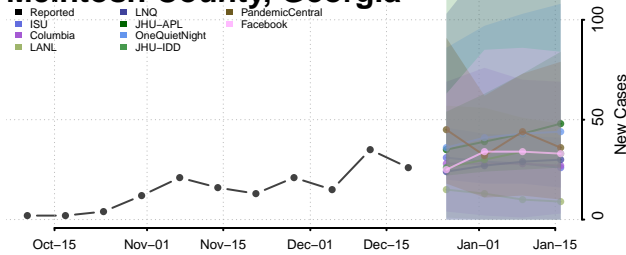

Macon County, Georgia

Madison County, Georgia

Marion County, Georgia

McDuffie County, Georgia

McIntosh County, Georgia

Meriwether County, Georgia

Miller County, Georgia

Mitchell County, Georgia