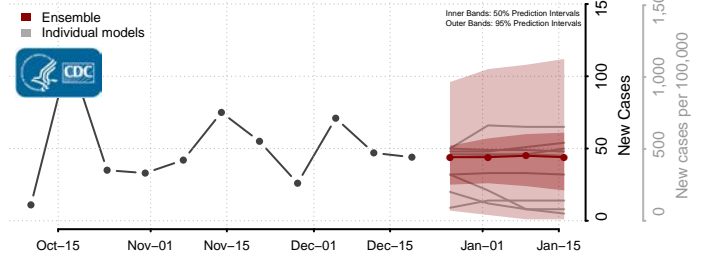

Carroll County, Mississippi