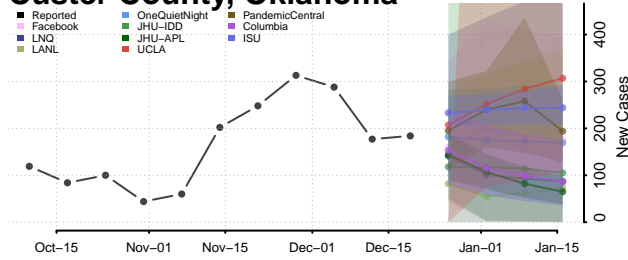

Custer County, Oklahoma