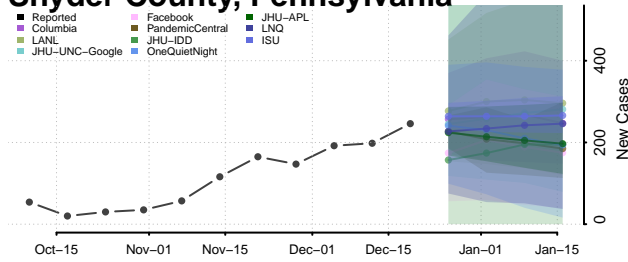

Snyder County, Pennsylvania