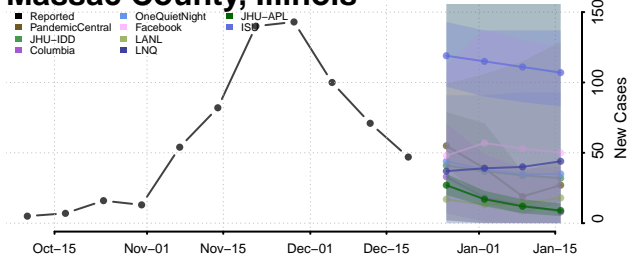

Marion County, Illinois

Marshall County, Illinois

Mason County, Illinois

Massac County, Illinois

McDonough County, Illinois

McHenry County, Illinois

McLean County, Illinois

Menard County, Illinois