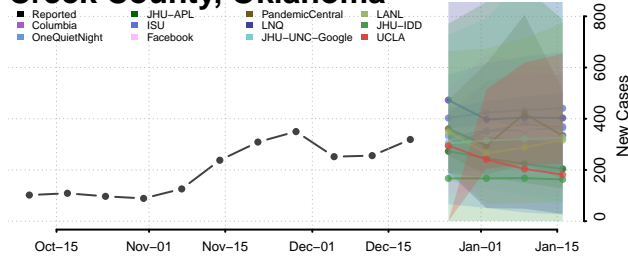

Creek County, Oklahoma