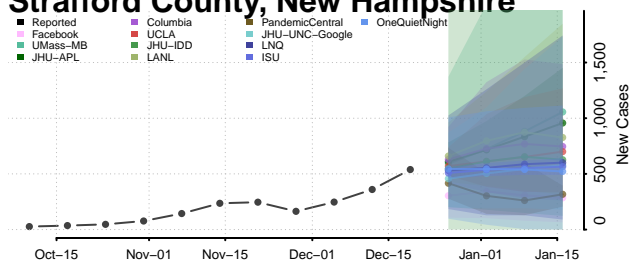

Cheshire County, New Hampshire

Coos County, New Hampshire

Grafton County, New Hampshire

Hillsborough County, New Hampshire

Merrimack County, New Hampshire

Rockingham County, New Hampshire

Strafford County, New Hampshire