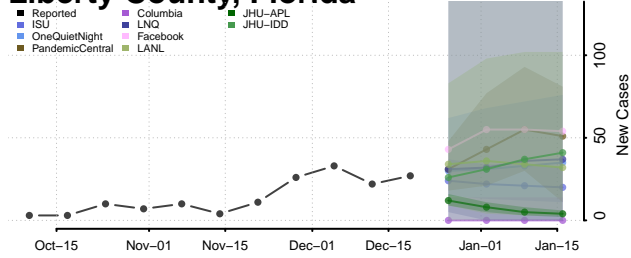

Lake County, Florida

Lee County, Florida

Leon County, Florida

Levy County, Florida

Liberty County, Florida

Madison County, Florida

Manatee County, Florida

Marion County, Florida