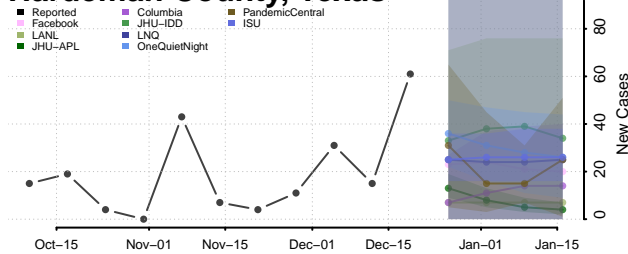

Gregg County, Texas

Grimes County, Texas

Guadalupe County, Texas

Hale County, Texas

Hall County, Texas

Hamilton County, Texas

Hansford County, Texas

Hardeman County, Texas