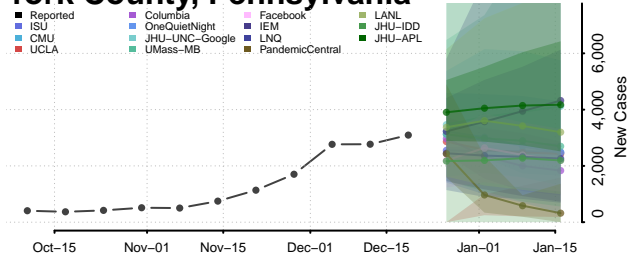

York County, Pennsylvania