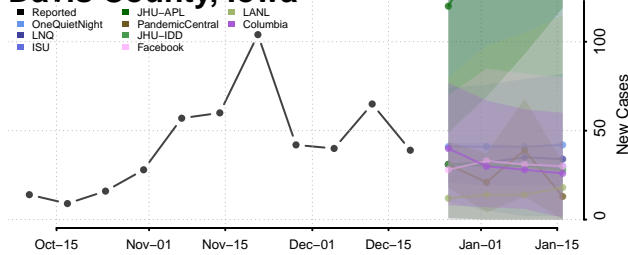

Clayton County, Iowa

Clinton County, Iowa

Crawford County, Iowa

Dallas County, Iowa

Davis County, Iowa

Decatur County, Iowa

Delaware County, Iowa

Des Moines County, Iowa