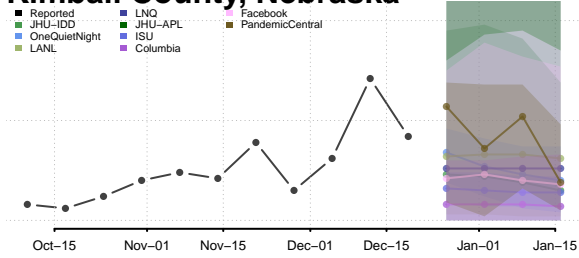

Kimball County, Nebraska