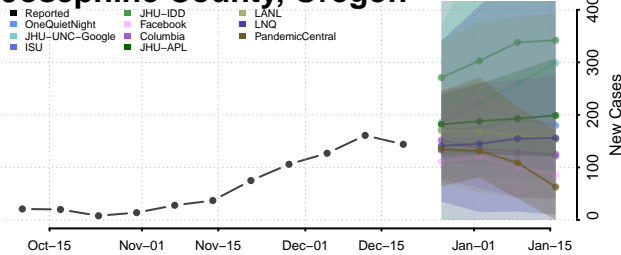

Josephine County, Oregon