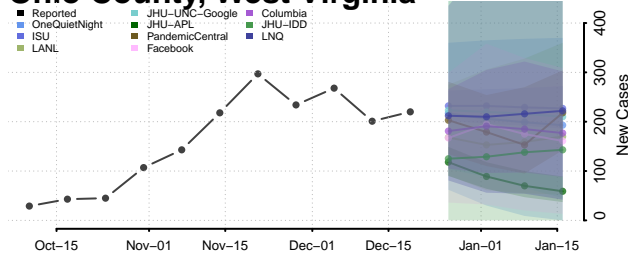

Ohio County, West Virginia

Pendleton County, West Virginia

Pleasants County, West Virginia

Pocahontas County, West Virginia

Preston County, West Virginia

Putnam County, West Virginia

Raleigh County, West Virginia