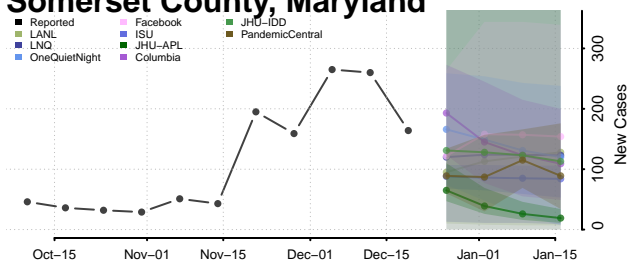

Somerset County, Maryland