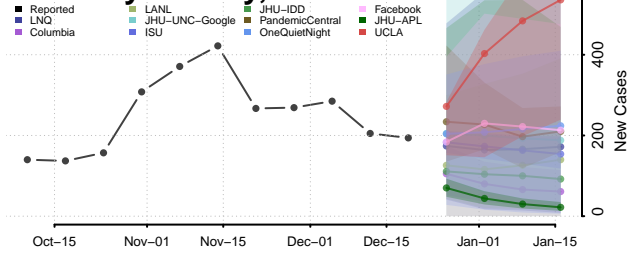

Callaway County, Missouri