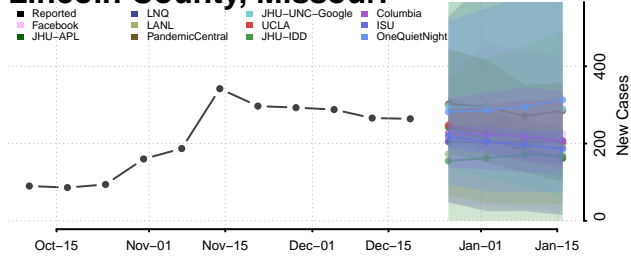

Jefferson County, Missouri

Johnson County, Missouri

Knox County, Missouri

Laclede County, Missouri

Lafayette County, Missouri

Lawrence County, Missouri

Lewis County, Missouri

Lincoln County, Missouri