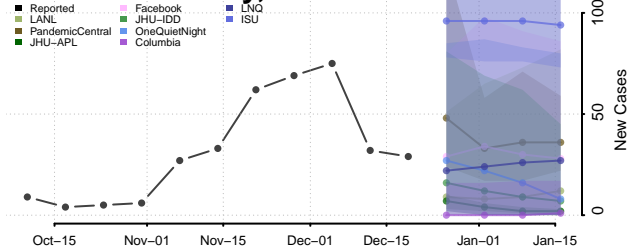

Torrance County, New Mexico