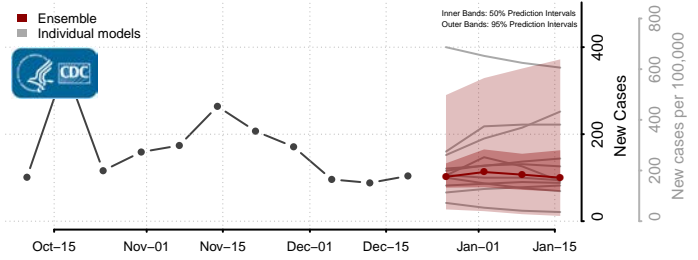

Newton County, Missouri