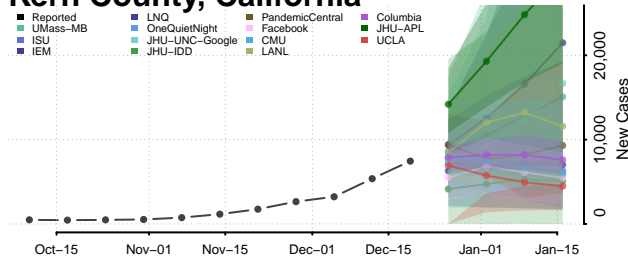

Kern County, California