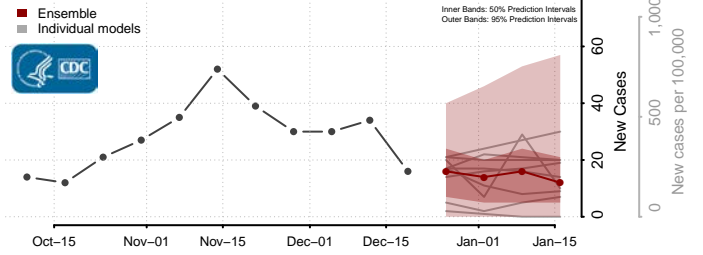

Tama County, Iowa

Taylor County, Iowa

Union County, Iowa

Van Buren County, Iowa

Wapello County, Iowa

Warren County, Iowa

Washington County, Iowa

Wayne County, Iowa