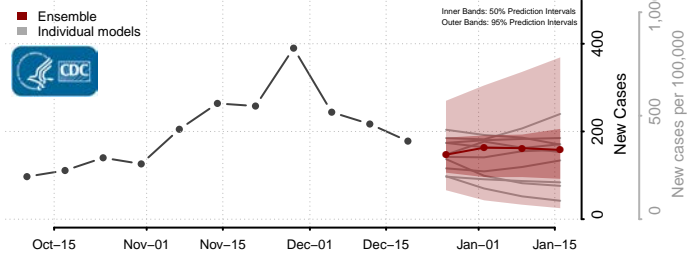

Aitkin County, Minnesota

Anoka County, Minnesota

Becker County, Minnesota

Beltrami County, Minnesota

*New weekly cases may decrease in this location over the next four weeks. For these locations, the ensemble forecast indicates a probability of 0.75 or greater that fewer cases will be reported in week four of the forecast than in the last reported week.