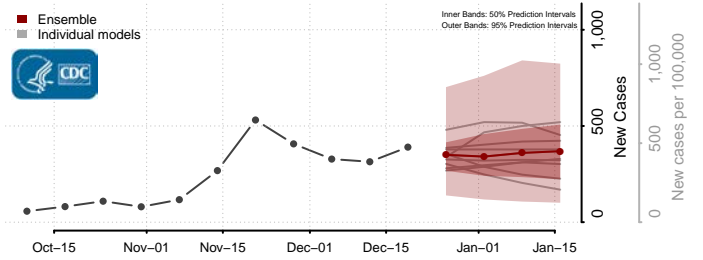

St. Landry County, Louisiana