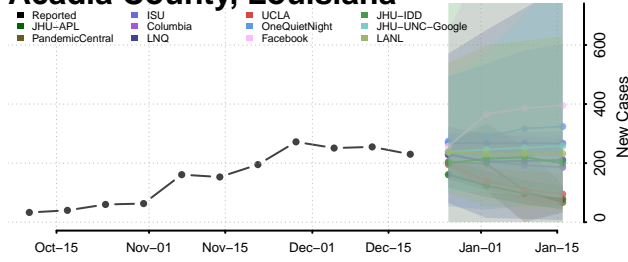

Acadia County, Louisiana