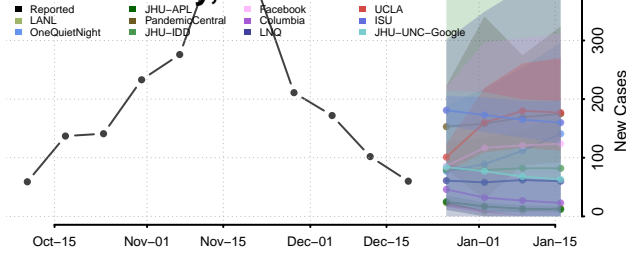

Platte County, Nebraska