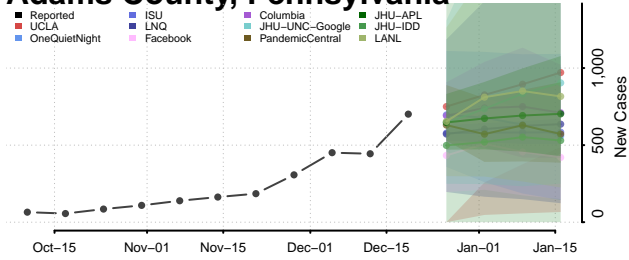

Adams County, Pennsylvania