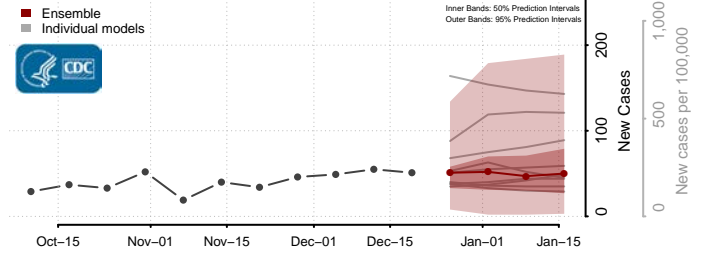

McDonald County, Missouri