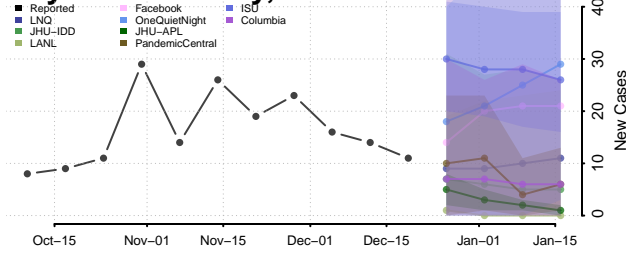

Reynolds County, Missouri