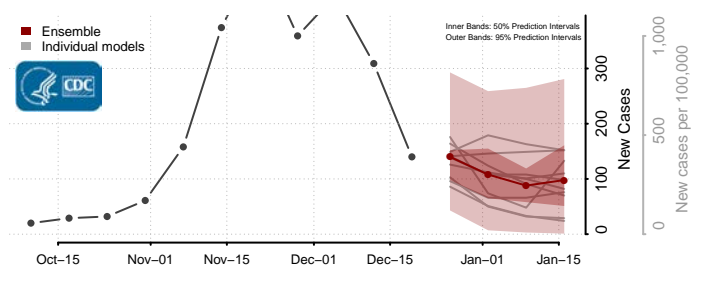

McLeod County, Minnesota