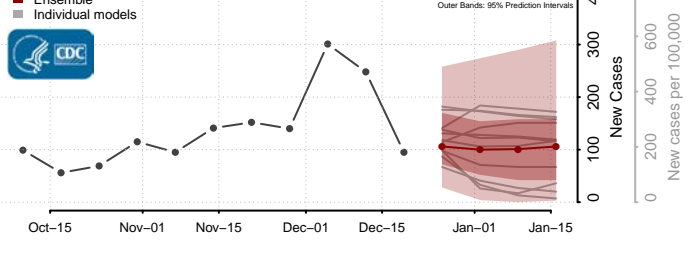

Pulaski County, Missouri