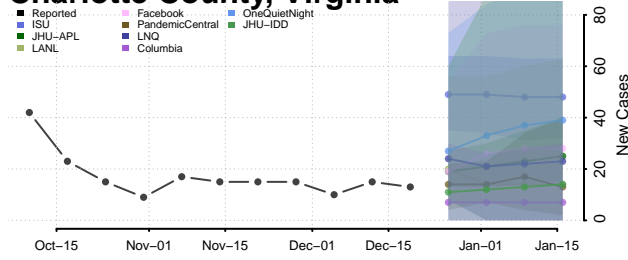

Campbell County, Virginia

Caroline County, Virginia

Carroll County, Virginia

Charles City County, Virginia

Charlotte County, Virginia

Charlottesville County, Virginia

Chesapeake County, Virginia

Chesterfield County, Virginia