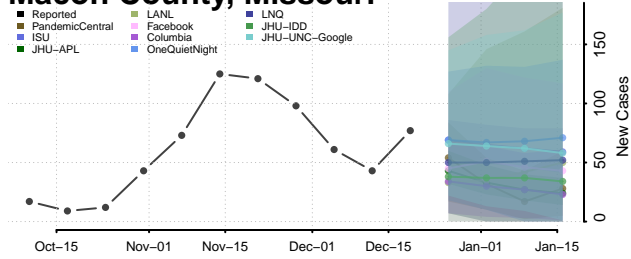

Macon County, Missouri