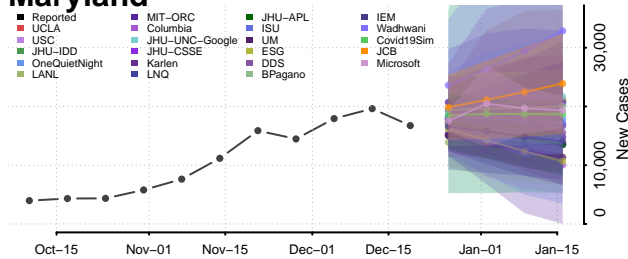

Penobscot County, Maine

Piscataquis County, Maine

Sagadahoc County, Maine

Somerset County, Maine

Waldo County, Maine

Washington County, Maine

York County, Maine

Maryland