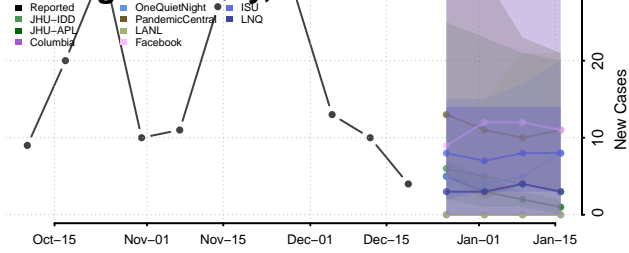

Eddy County, North Dakota

Emmons County, North Dakota

Foster County, North Dakota

Golden Valley County, North Dakota

Grand Forks County, North Dakota

Grant County, North Dakota

Griggs County, North Dakota

Hettinger County, North Dakota