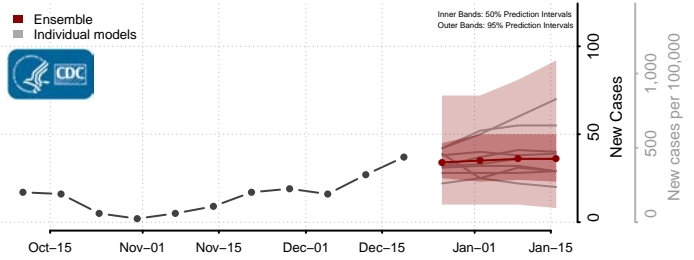

Doddridge County, West Virginia