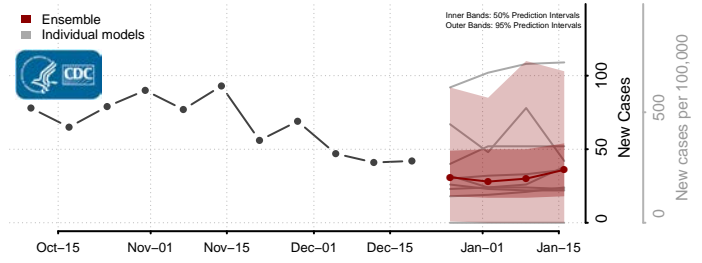

Kidder County, North Dakota

LaMoure County, North Dakota

Logan County, North Dakota

McHenry County, North Dakota

McIntosh County, North Dakota

McKenzie County, North Dakota

McLean County, North Dakota

Mercer County, North Dakota