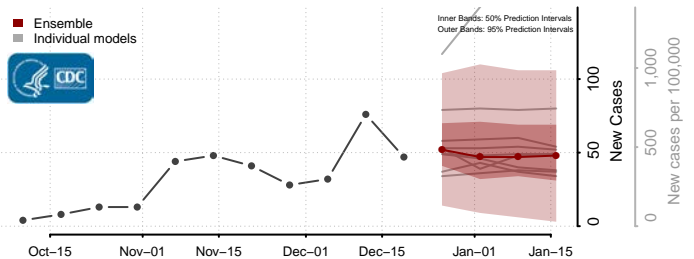

Switzerland County, Indiana