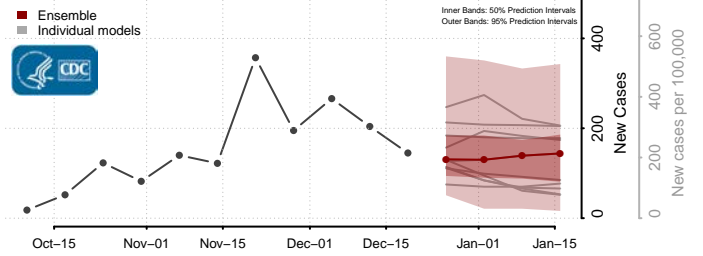

Otero County, New Mexico