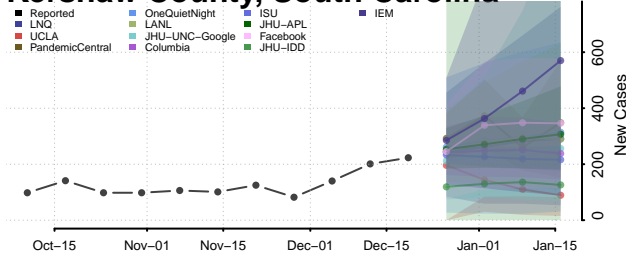

Hampton County, South Carolina

Horry County, South Carolina

Jasper County, South Carolina

Kershaw County, South Carolina

Lancaster County, South Carolina

Laurens County, South Carolina

Lee County, South Carolina