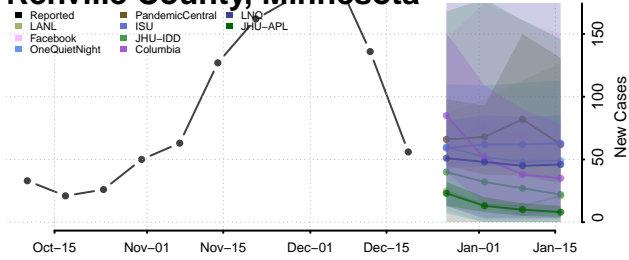

Renville County, Minnesota