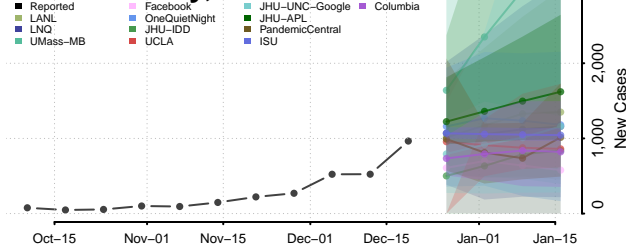

California**

Alameda County, California

Alpine County, California

Amador County, California

Butte County, California

Calaveras County, California

**New weekly cases may increase in this location over the next four weeks. For these locations, the ensemble forecast indicates a probability of 0.75 or greater that more cases will be reported in week four of the forecast than in the last reported week.