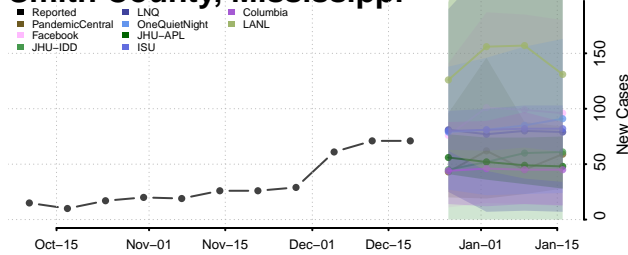

Smith County, Mississippi