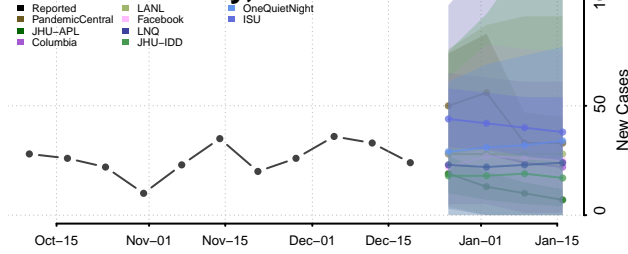

Davies County, Missouri