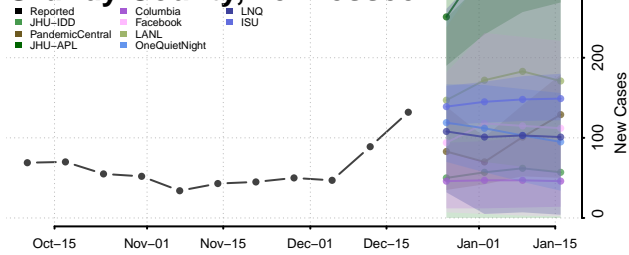

Grundy County, Tennessee