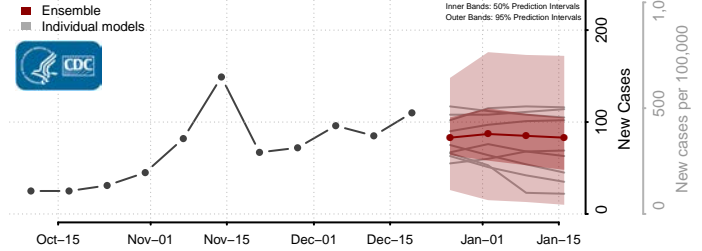

Ray County, Missouri