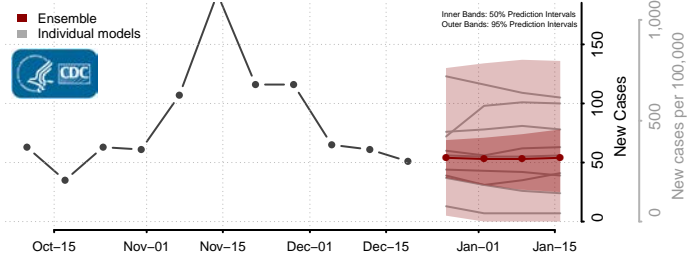

New Madrid County, Missouri