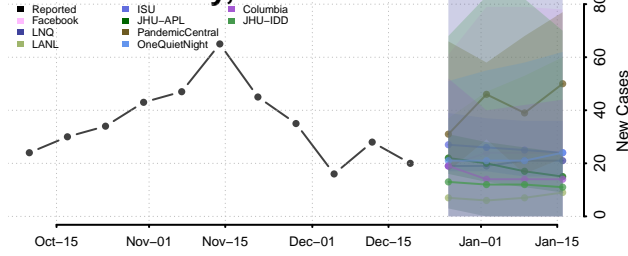

Dawes County, Nebraska