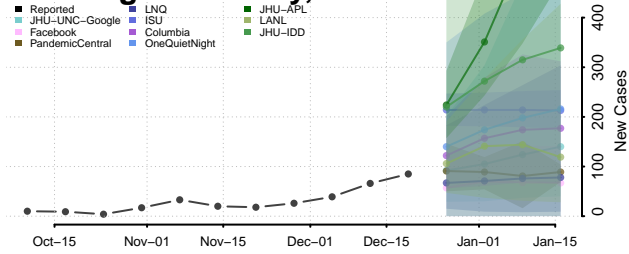

Suffolk County, New York

Sullivan County, New York

Tioga County, New York

Tompkins County, New York

Ulster County, New York

Warren County, New York

Washington County, New York

Wayne County, New York