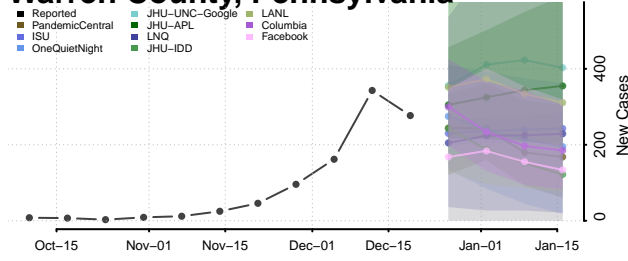

Warren County, Pennsylvania