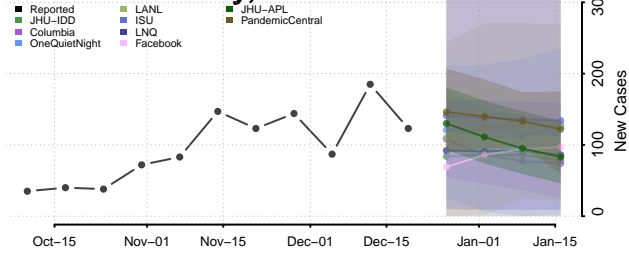

Franklin County, Kansas