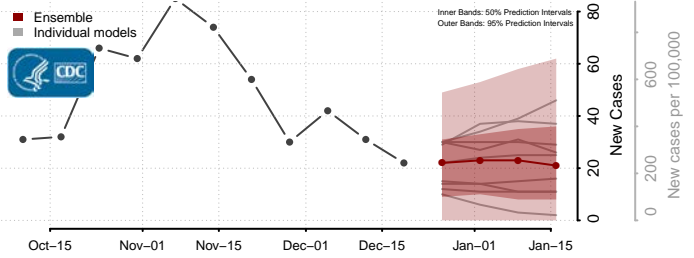

Dunn County, Wisconsin

Eau Claire County, Wisconsin

Florence County, Wisconsin

Fond du Lac County, Wisconsin

Forest County, Wisconsin

Grant County, Wisconsin

Green County, Wisconsin

Green Lake County, Wisconsin