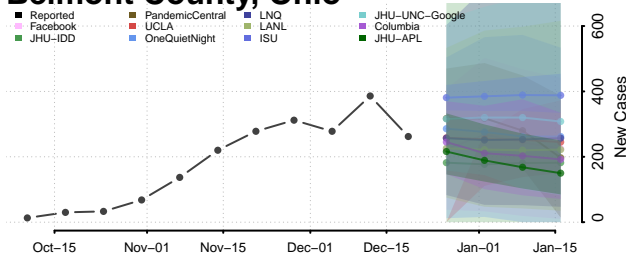

Belmont County, Ohio