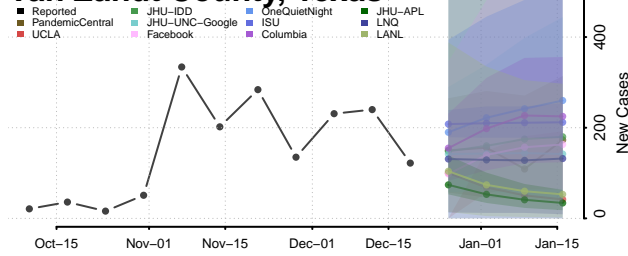

Trinity County, Texas

Tyler County, Texas

Upshur County, Texas

Upton County, Texas

Uvalde County, Texas

Val Verde County, Texas

Van Zandt County, Texas

Victoria County, Texas