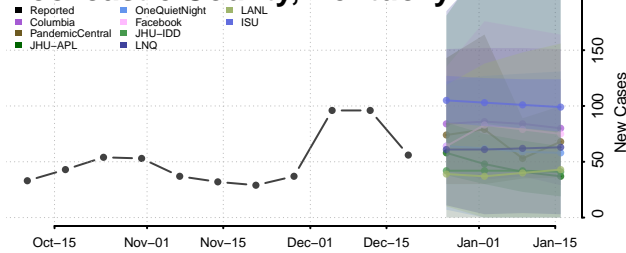

Rockcastle County, Kentucky