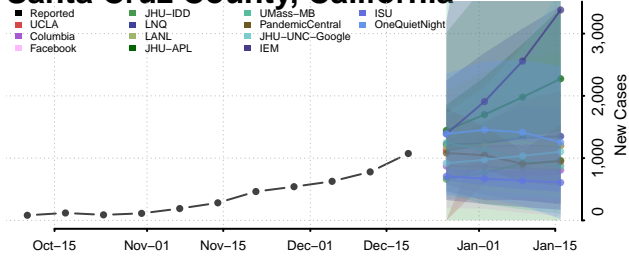

San Francisco County, California

San Joaquin County, California

San Luis Obispo County, California

San Mateo County, California

Santa Barbara County, California

Santa Clara County, California

Santa Cruz County, California