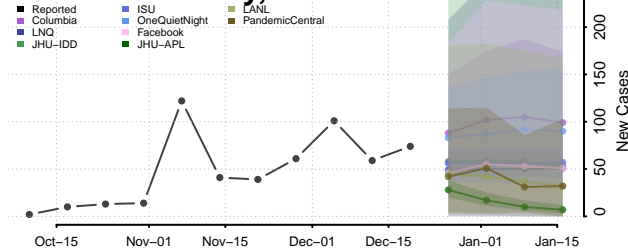

Callahan County, Texas