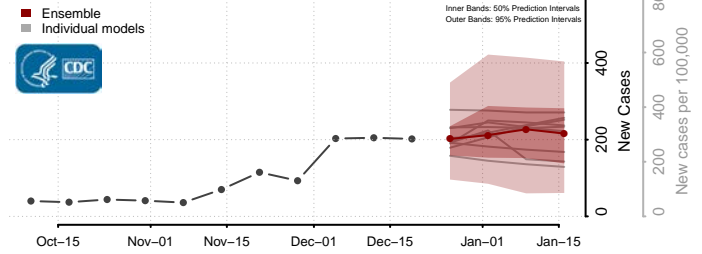

Dinwiddie County, Virginia

Emporia County, Virginia

Essex County, Virginia

Fairfax City County, Virginia

Fairfax County, Virginia

Falls Church County, Virginia

Fauquier County, Virginia

Floyd County, Virginia