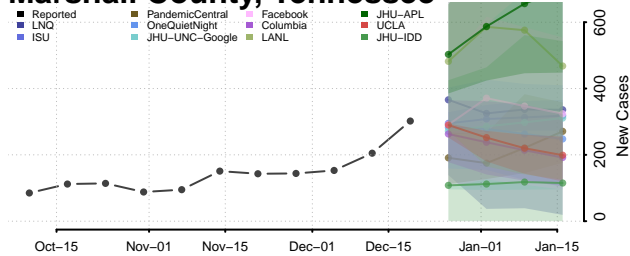

Lincoln County, Tennessee

Loudon County, Tennessee

Macon County, Tennessee

Madison County, Tennessee

Marion County, Tennessee

Marshall County, Tennessee

Maury County, Tennessee

McMinn County, Tennessee