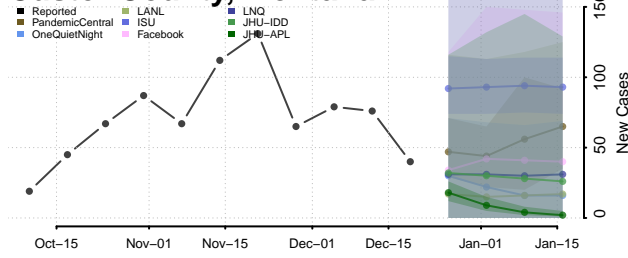

Custer County, Montana