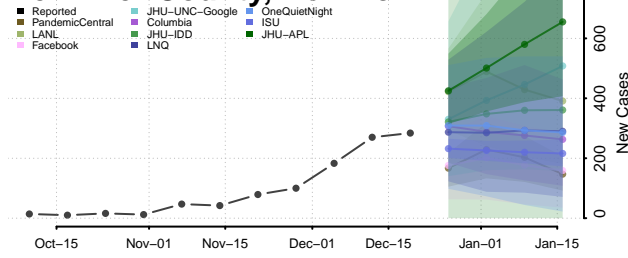

Herkimer County, New York