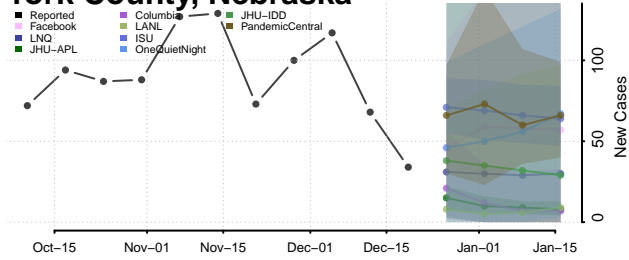

Washington County, Nebraska

Wayne County, Nebraska

Webster County, Nebraska

Wheeler County, Nebraska

York County, Nebraska

Nevada*

Carson City County, Nevada

Churchill County, Nevada