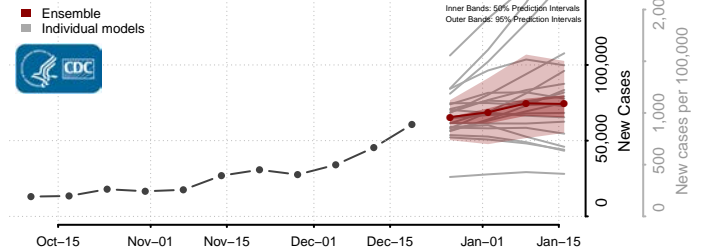

Tennessee**