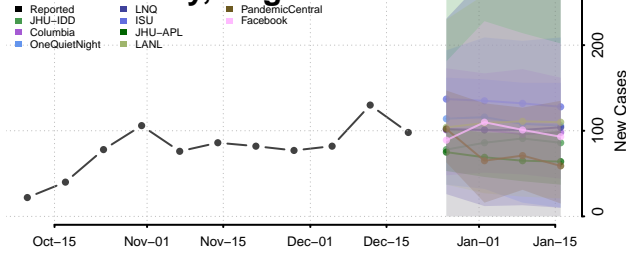

Scott County, Virginia