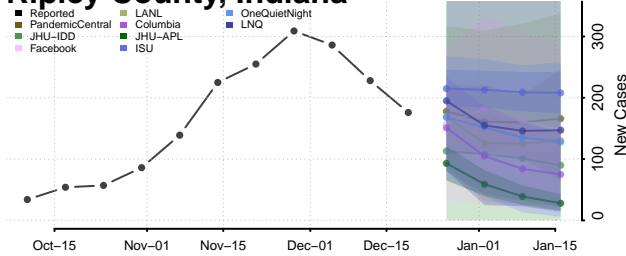

Ripley County, Indiana