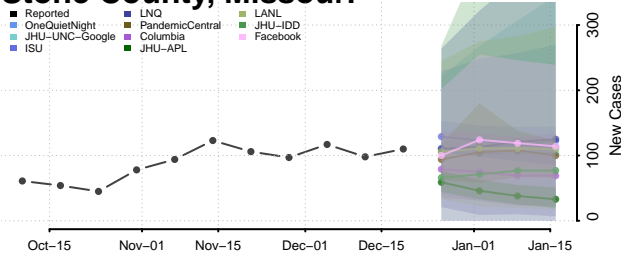

Stone County, Missouri