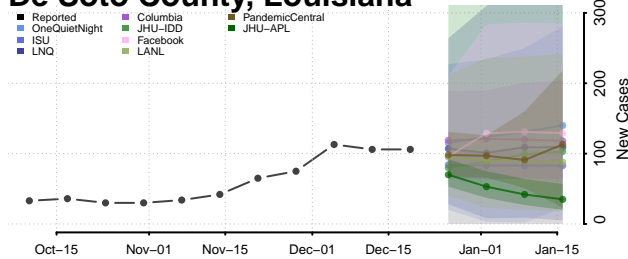

De Soto County, Louisiana