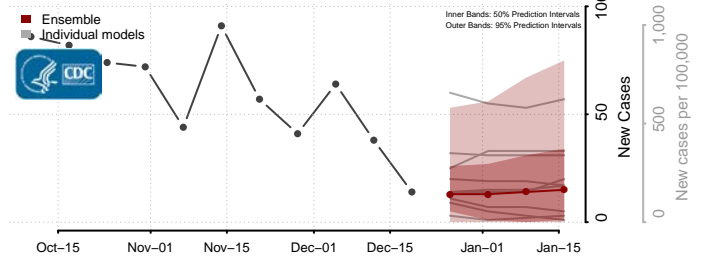

Deer Lodge County, Montana