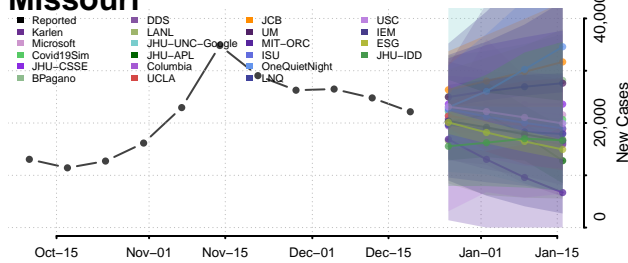

Wilkinson County, Mississippi

Winston County, Mississippi

Yalobusha County, Mississippi

Yazoo County, Mississippi

Missouri

Adair County, Missouri