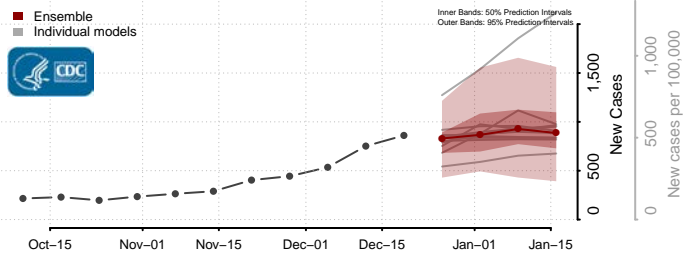

Davidson County, North Carolina