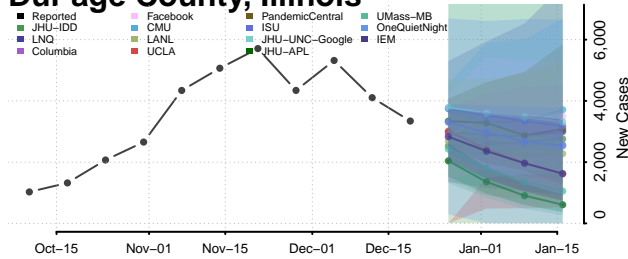

Cumberland County, Illinois

De Witt County, Illinois

DeKalb County, Illinois

Douglas County, Illinois

DuPage County, Illinois

Edgar County, Illinois

Edwards County, Illinois

Effingham County, Illinois