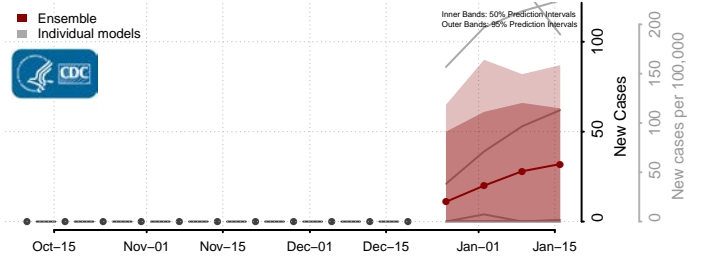

Iron County, Utah