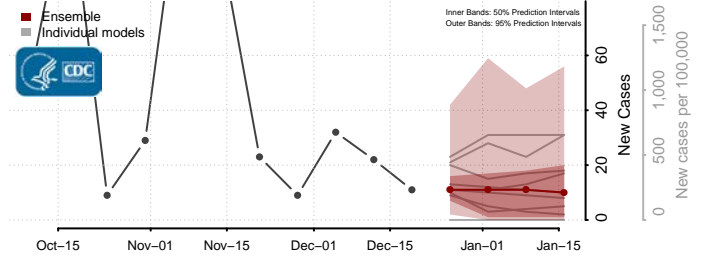

Sheridan County, Montana

Silver Bow County, Montana

Stillwater County, Montana

Sweet Grass County, Montana

Teton County, Montana

Toole County, Montana

Treasure County, Montana

Valley County, Montana