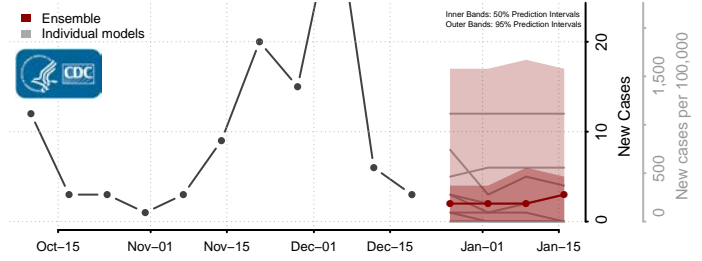

Prairie County, Montana