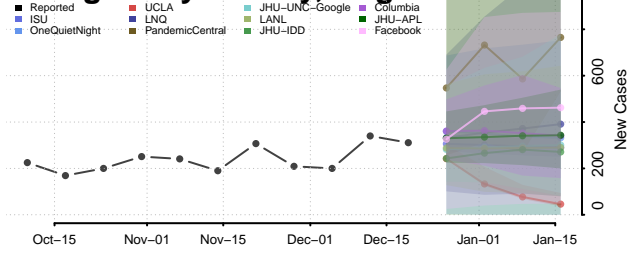

Madison County, Virginia

Manassas County, Virginia

Manassas Park County, Virginia

Martinsville County, Virginia

Mathews County, Virginia

Mecklenburg County, Virginia

Middlesex County, Virginia

Montgomery County, Virginia