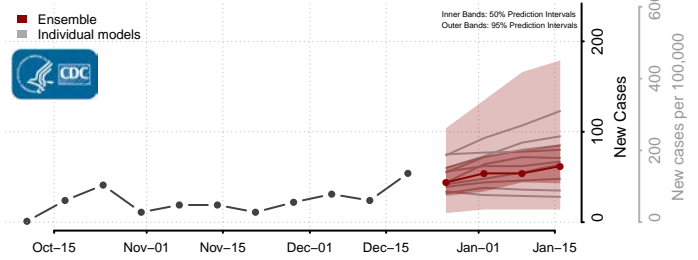

Penobscot County, Maine

Piscataquis County, Maine

Sagadahoc County, Maine

Somerset County, Maine

Waldo County, Maine

Washington County, Maine

York County, Maine

Maryland