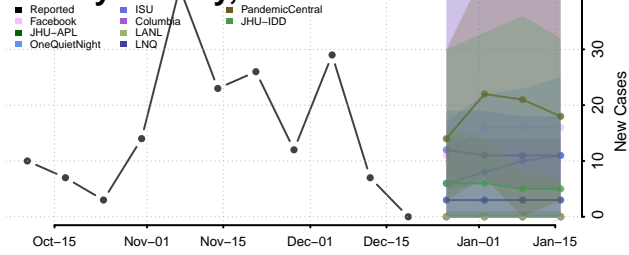

Delta County, Texas

Denton County, Texas

DeWitt County, Texas

Dickens County, Texas

Dimmit County, Texas

Donley County, Texas

Duval County, Texas

Eastland County, Texas