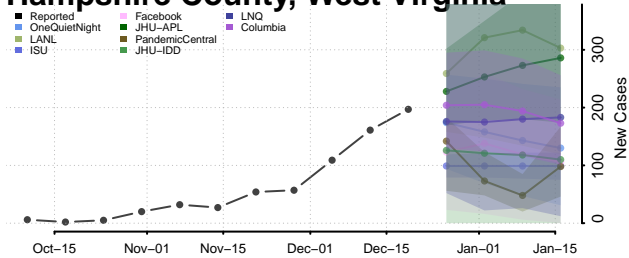

Greenbrier County, West Virginia

Hampshire County, West Virginia

Hancock County, West Virginia

Hardy County, West Virginia

Harrison County, West Virginia

Jackson County, West Virginia

Jefferson County, West Virginia