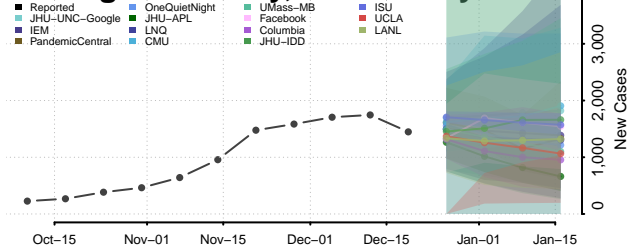

Burlington County, New Jersey