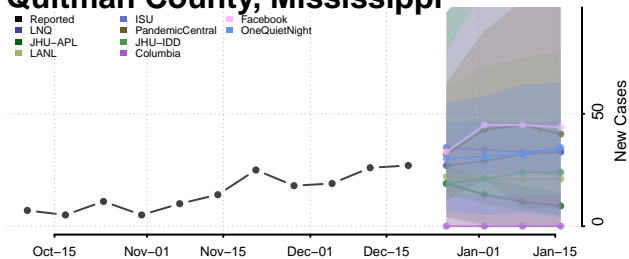

Oktibbeha County, Mississippi

Panola County, Mississippi

Pearl River County, Mississippi

Perry County, Mississippi

Pike County, Mississippi

Pontotoc County, Mississippi

Prentiss County, Mississippi

Quitman County, Mississippi