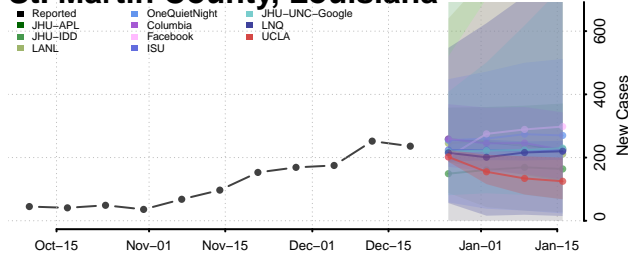

St. Helena County, Louisiana

St. James County, Louisiana

St. John the Baptist County, Louisiana

St. Landry County, Louisiana

St. Martin County, Louisiana

St. Mary County, Louisiana

St. Tammany County, Louisiana