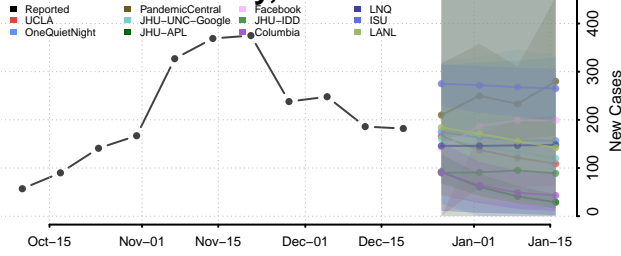

Lewis County, Idaho

Lincoln County, Idaho

Madison County, Idaho

Minidoka County, Idaho

Nez Perce County, Idaho

Oneida County, Idaho

Owyhee County, Idaho

Payette County, Idaho