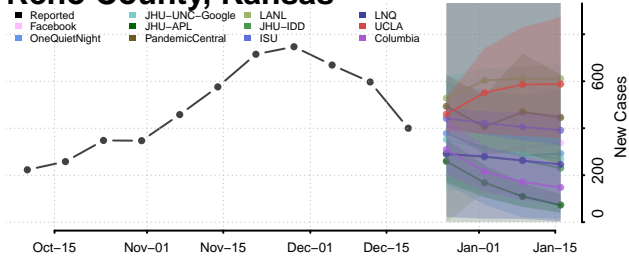

Reno County, Kansas