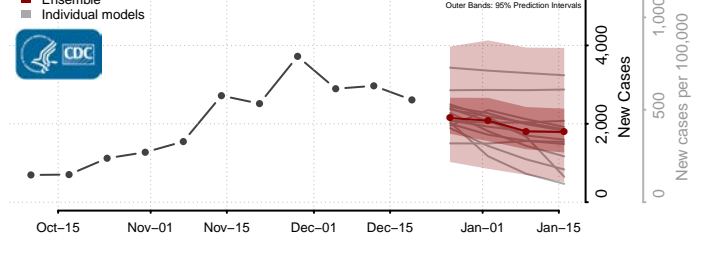

Nye County, Nevada

Pershing County, Nevada

Storey County, Nevada

Washoe County, Nevada

White Pine County, Nevada

New Hampshire

Belknap County, New Hampshire

Carroll County, New Hampshire