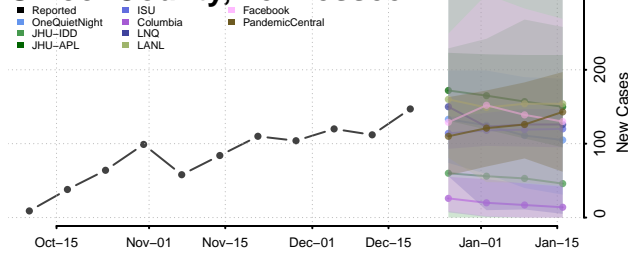

Unicoi County, Tennessee