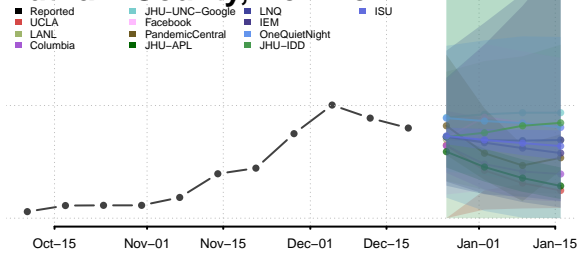

Orange County, New York

Orleans County, New York

Oswego County, New York

Otsego County, New York

Putnam County, New York

Queens County, New York

Rensselaer County, New York

Richmond County, New York