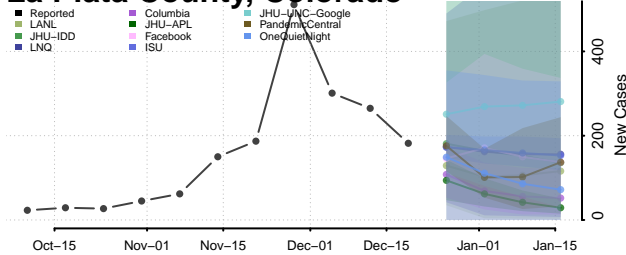

La Plata County, Colorado