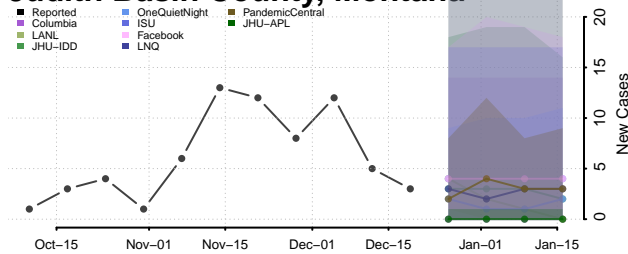

Judith Basin County, Montana