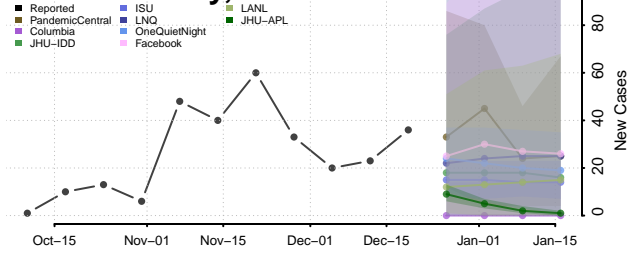

Sutton County, Texas