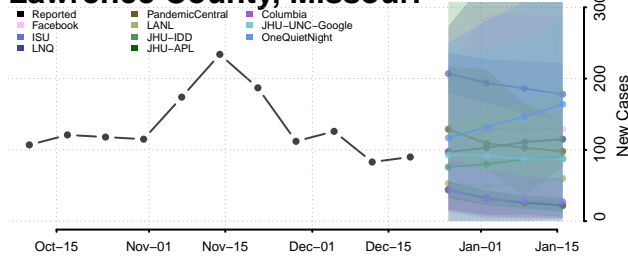

Lawrence County, Missouri