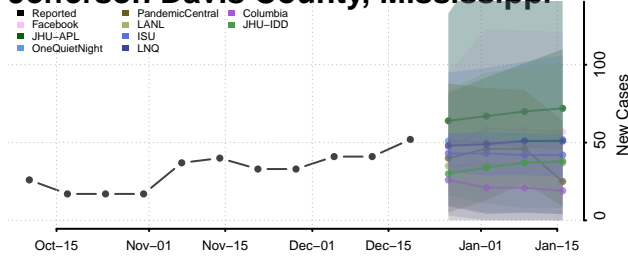

Itawamba County, Mississippi

Jackson County, Mississippi

Jasper County, Mississippi

Jefferson County, Mississippi

Jefferson Davis County, Mississippi

Jones County, Mississippi

Kemper County, Mississippi

Lafayette County, Mississippi