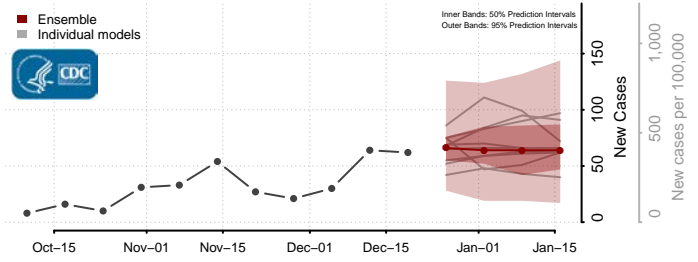

Lewis County, West Virginia