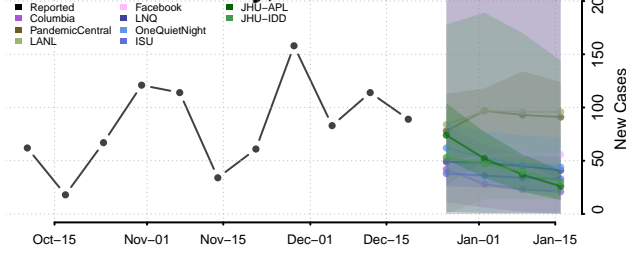

Ellsworth County, Kansas