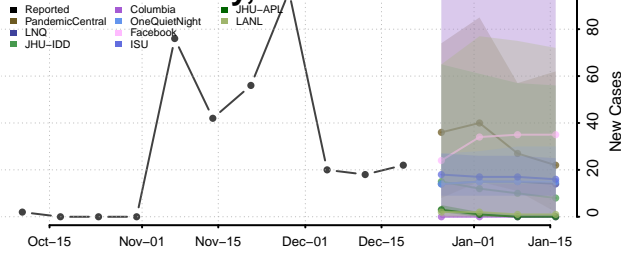

Crockett County, Texas