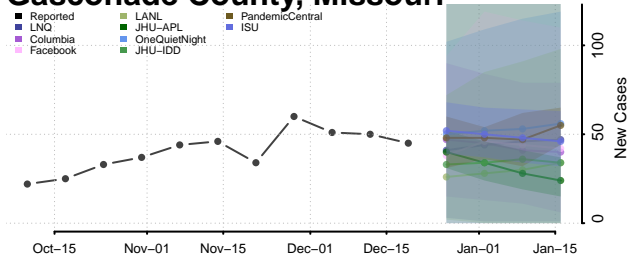

Douglas County, Missouri

Dunklin County, Missouri

Franklin County, Missouri

Gasconade County, Missouri

Gentry County, Missouri

Greene County, Missouri

Grundy County, Missouri

Harrison County, Missouri