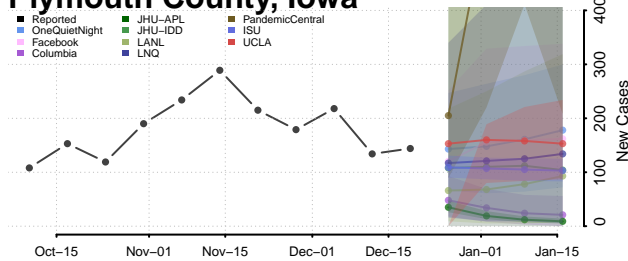

Muscatine County, Iowa

O'Brien County, Iowa

Osceola County, Iowa

Page County, Iowa

Palo Alto County, Iowa

Plymouth County, Iowa

Pocahontas County, Iowa

Polk County, Iowa