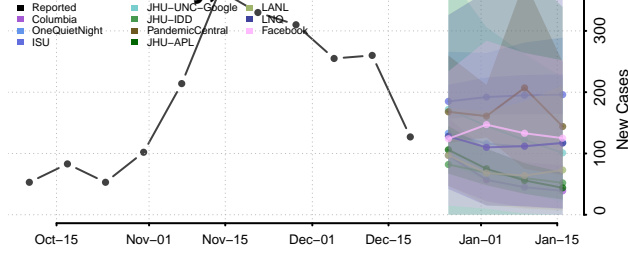

Hubbard County, Minnesota

Isanti County, Minnesota

Itasca County, Minnesota

Jackson County, Minnesota

Kanabec County, Minnesota

Kandiyohi County, Minnesota

Kittson County, Minnesota

Koochiching County, Minnesota