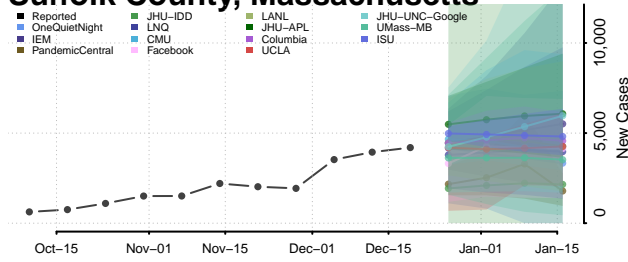

Suffolk County, Massachusetts