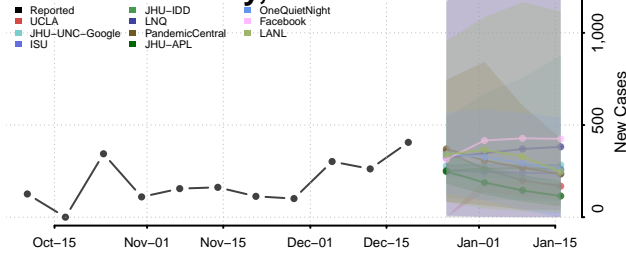

Maverick County, Texas