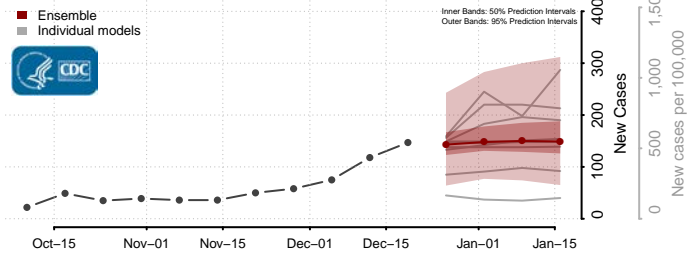

Montgomery County, North Carolina