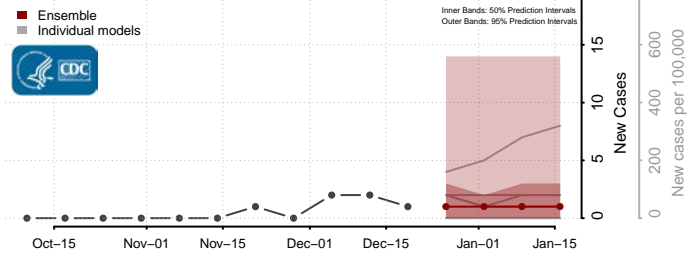

Wrangell County, Alaska