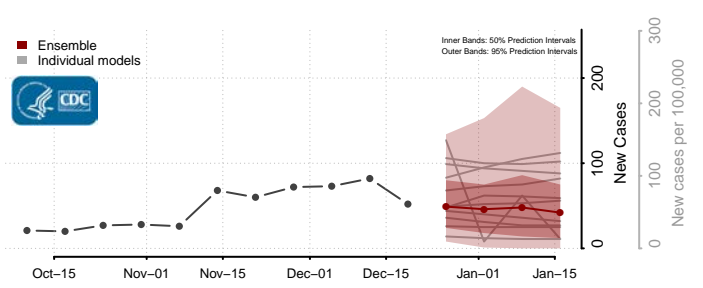

Grant County, Washington

Grays Harbor County, Washington

Island County, Washington

Jefferson County, Washington

King County, Washington

Kitsap County, Washington

Kittitas County, Washington

Klickitat County, Washington