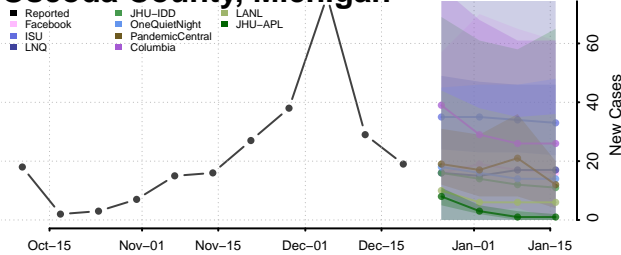

Muskegon County, Michigan

Newaygo County, Michigan

Oakland County, Michigan

Oceana County, Michigan

Ogemaw County, Michigan

Ontonagon County, Michigan

Osceola County, Michigan

Oscoda County, Michigan