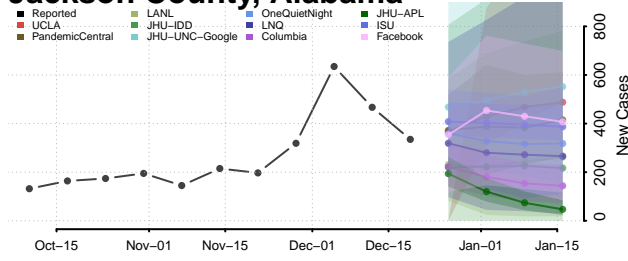

Dale County, Alabama

Dallas County, Alabama

DeKalb County, Alabama

Elmore County, Alabama

Escambia County, Alabama

Etowah County, Alabama

Fayette County, Alabama

Franklin County, Alabama

Geneva County, Alabama

Greene County, Alabama

Hale County, Alabama

Henry County, Alabama

Houston County, Alabama

Jackson County, Alabama

Jefferson County, Alabama

Lamar County, Alabama

Lauderdale County, Alabama

Lawrence County, Alabama

Lee County, Alabama

Limestone County, Alabama

Lowndes County, Alabama

Macon County, Alabama

Madison County, Alabama

Marengo County, Alabama