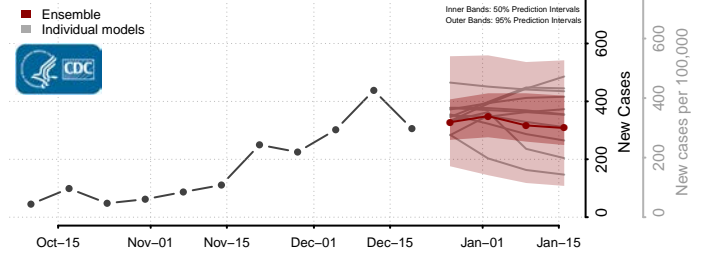

Cecil County, Maryland