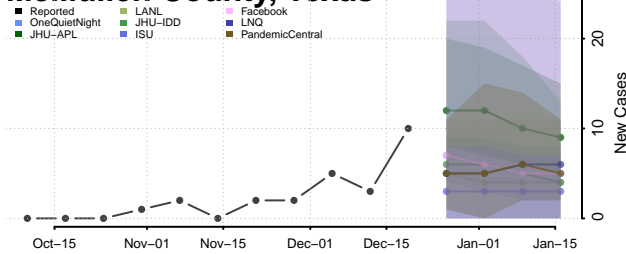

McMullen County, Texas