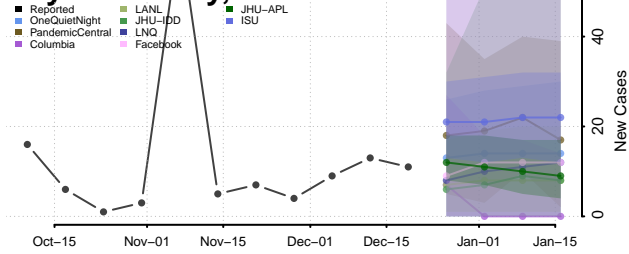

Baylor County, Texas