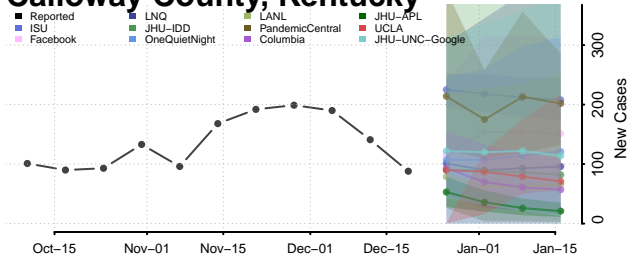

Calloway County, Kentucky