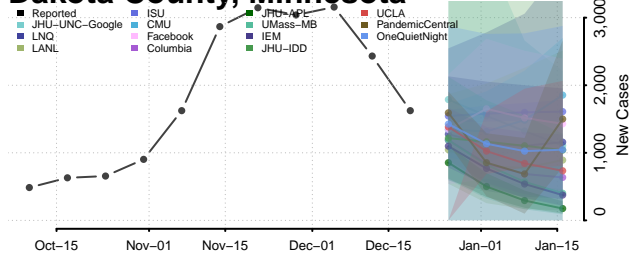

Chisago County, Minnesota

Clay County, Minnesota

Clearwater County, Minnesota

Cook County, Minnesota

Cottonwood County, Minnesota

Crow Wing County, Minnesota

Dakota County, Minnesota

Dodge County, Minnesota