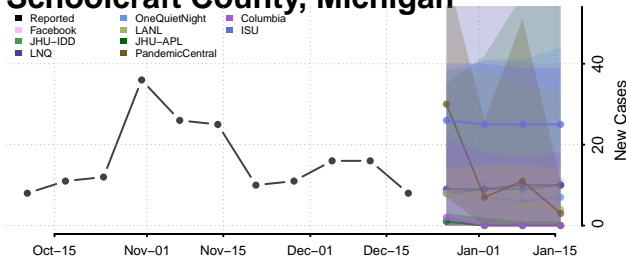

Otsego County, Michigan

Ottawa County, Michigan

Presque Isle County, Michigan

Roscommon County, Michigan

Saginaw County, Michigan

Sanilac County, Michigan

Schoolcraft County, Michigan

Shiawassee County, Michigan