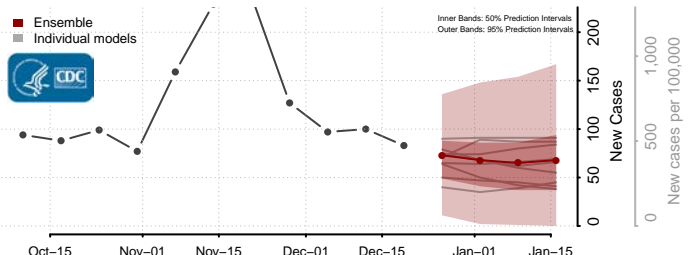

Hughes County, South Dakota