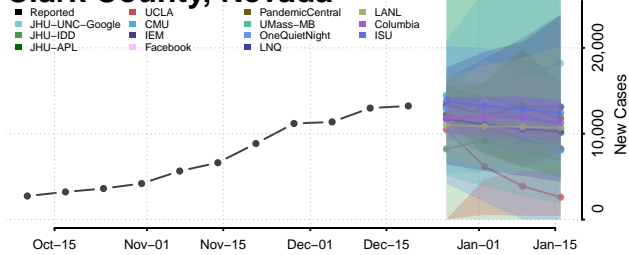

Clark County, Nevada