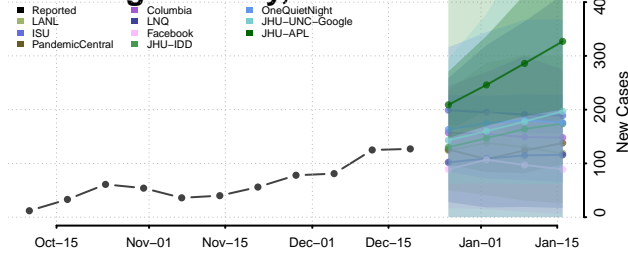

Chenango County, New York