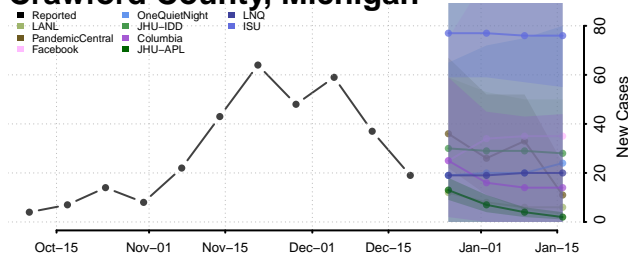

Crawford County, Michigan