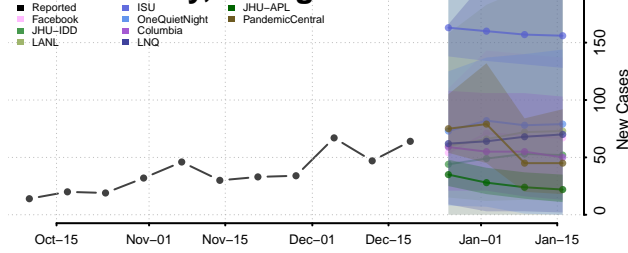

Coweta County, Georgia

Crawford County, Georgia

Crisp County, Georgia

Dade County, Georgia

Dawson County, Georgia

Decatur County, Georgia

DeKalb County, Georgia

Dodge County, Georgia