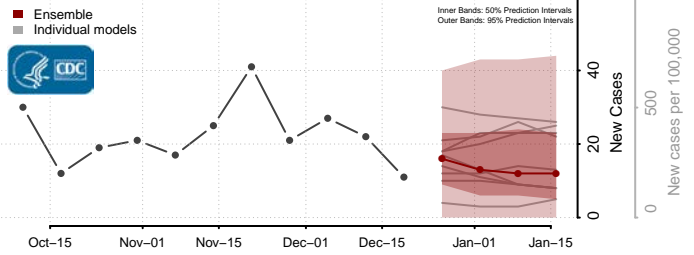

Carter County, Missouri