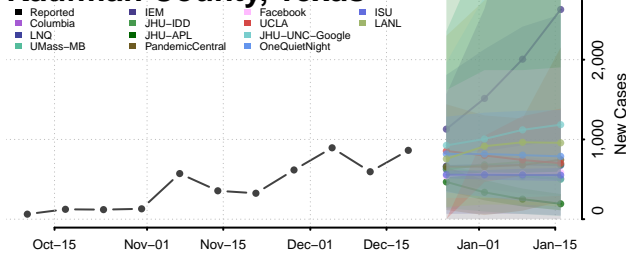

Kaufman County, Texas