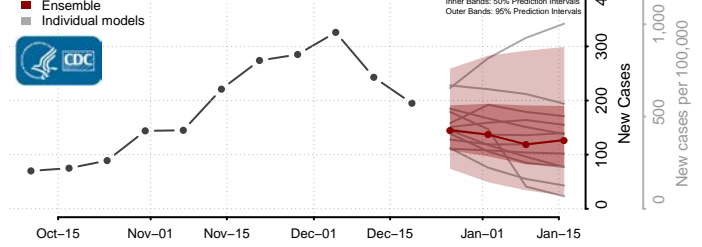

Wasatch County, Utah