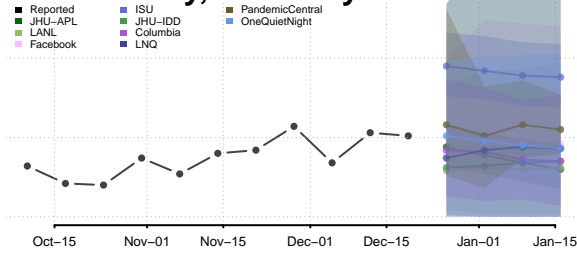

Estill County, Kentucky