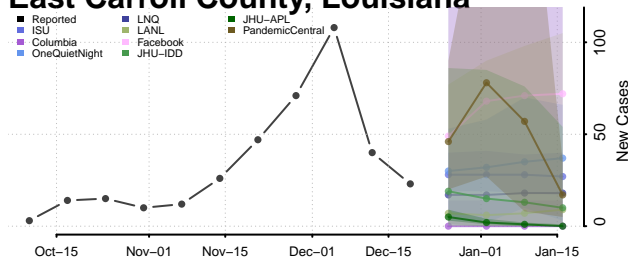

Concordia County, Louisiana

De Soto County, Louisiana

East Baton Rouge County, Louisiana

East Carroll County, Louisiana

East Feliciana County, Louisiana

Evangeline County, Louisiana

Franklin County, Louisiana