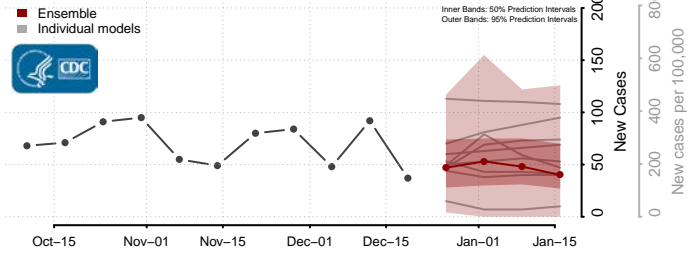

Salem County, Virginia