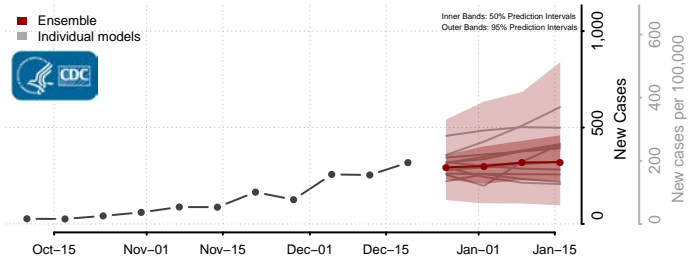

Caledonia County, Vermont

Chittenden County, Vermont

Essex County, Vermont

Franklin County, Vermont

Grand Isle County, Vermont

Lamoille County, Vermont

Orange County, Vermont

Orleans County, Vermont