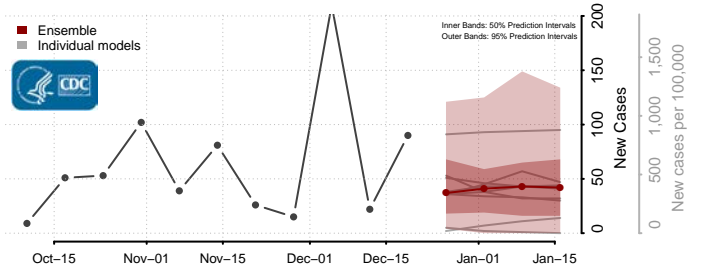

Richland County, Montana