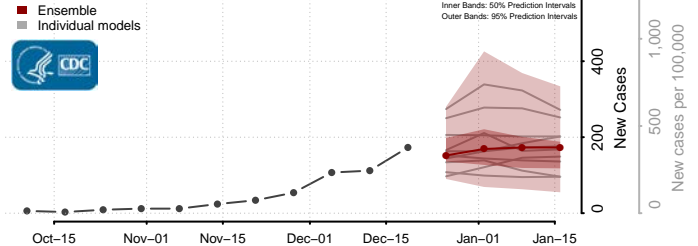

California**

Alameda County, California

Alpine County, California

Amador County, California

Butte County, California

Calaveras County, California

**New weekly cases may increase in this location over the next four weeks. For these locations, the ensemble forecast indicates a probability of 0.75 or greater that more cases will be reported in week four of the forecast than in the last reported week.