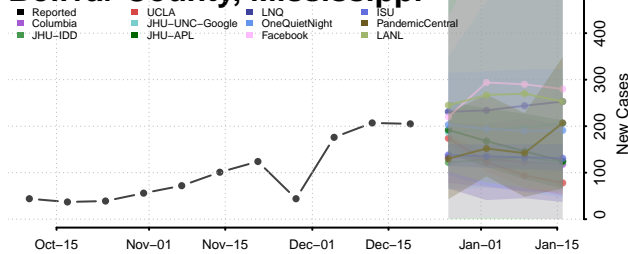

Bolivar County, Mississippi