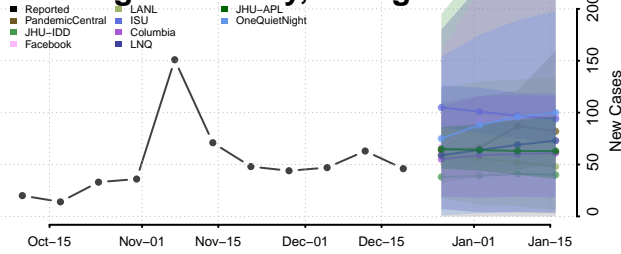

Washington County, Georgia