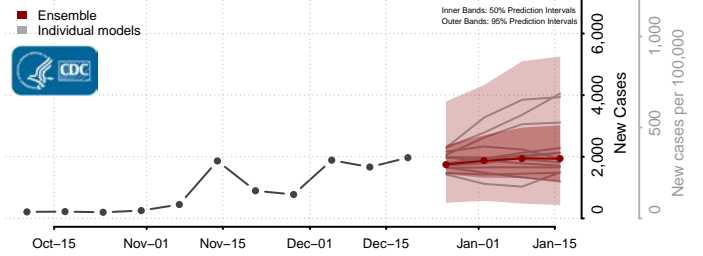

Williamson County, Texas