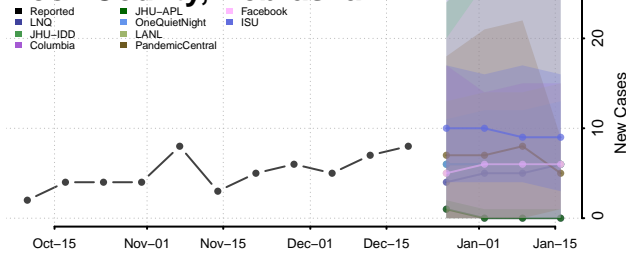

Rock County, Nebraska