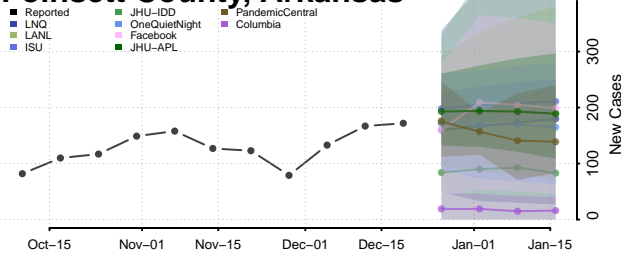

Poinsett County, Arkansas