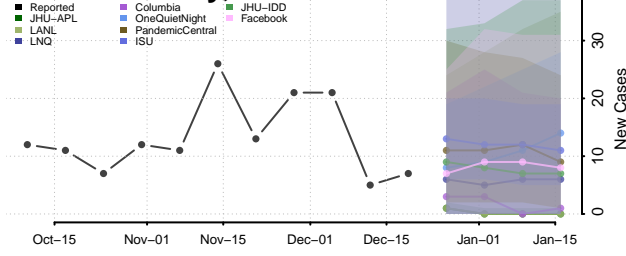

Garden County, Nebraska

Garfield County, Nebraska

Gosper County, Nebraska

Grant County, Nebraska

Greeley County, Nebraska

Hall County, Nebraska

Hamilton County, Nebraska

Harlan County, Nebraska