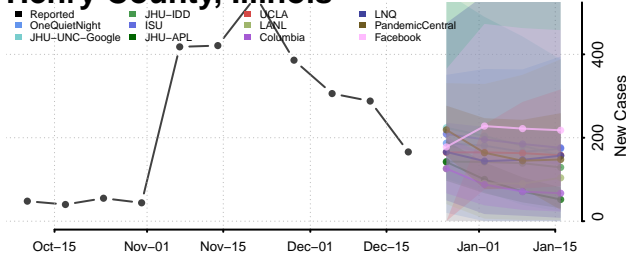

Hancock County, Illinois

Hardin County, Illinois

Henderson County, Illinois

Henry County, Illinois

Iroquois County, Illinois

Jackson County, Illinois

Jasper County, Illinois

Jefferson County, Illinois