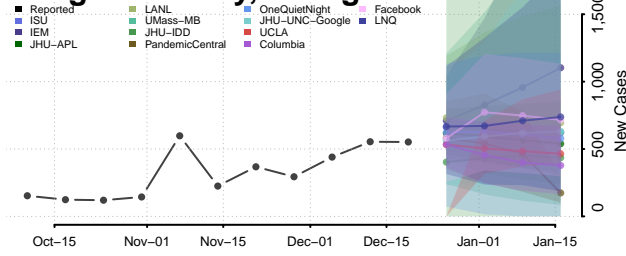

Douglas County, Georgia