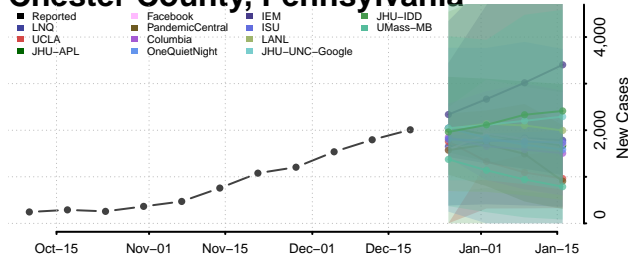

Cambria County, Pennsylvania

Cameron County, Pennsylvania

Carbon County, Pennsylvania

Centre County, Pennsylvania

Chester County, Pennsylvania

Clarion County, Pennsylvania

Clearfield County, Pennsylvania

Clinton County, Pennsylvania