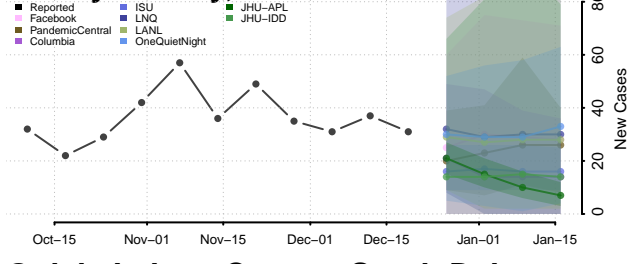

Moody County, South Dakota