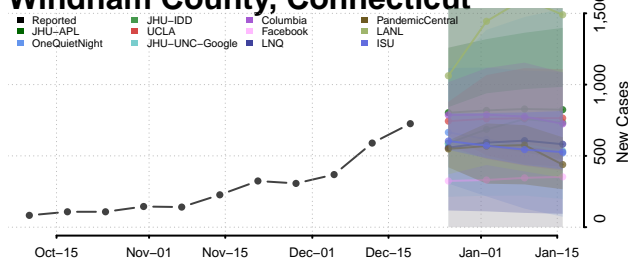

Windham County, Connecticut