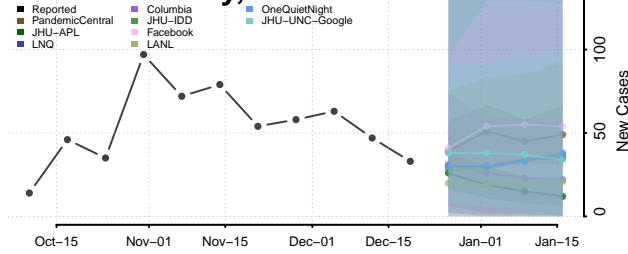

Juneau County, Alaska