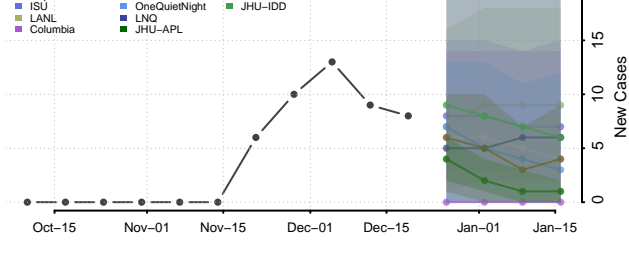

Dolores County, Colorado