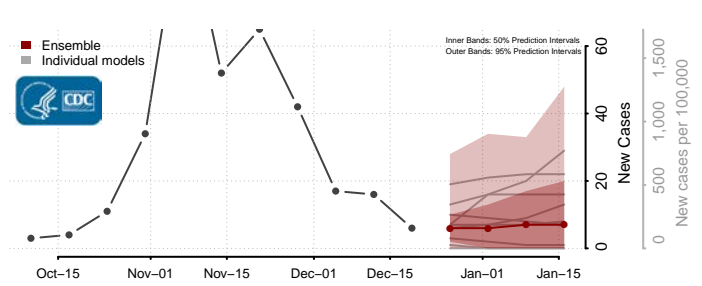

Cavalier County, North Dakota