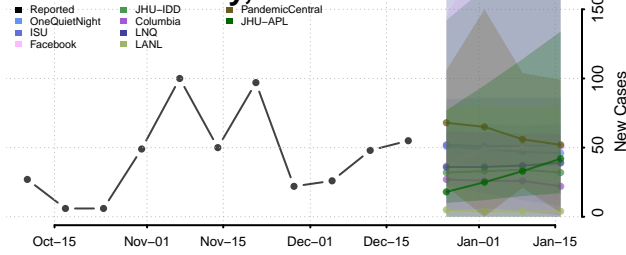

Wilbarger County, Texas

Willacy County, Texas

Williamson County, Texas

Wilson County, Texas

Winkler County, Texas

Wise County, Texas

Wood County, Texas

Yoakum County, Texas