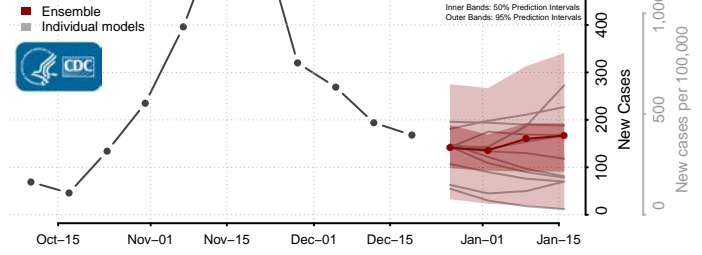

Carroll County, Iowa

Cass County, Iowa

Cedar County, Iowa

Cerro Gordo County, Iowa

Cherokee County, Iowa

Chickasaw County, Iowa

Clarke County, Iowa

Clay County, Iowa