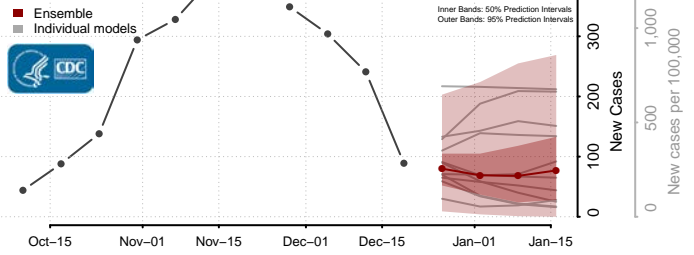

Nobles County, Minnesota

Norman County, Minnesota

Olmsted County, Minnesota

Otter Tail County, Minnesota

Pennington County, Minnesota

Pine County, Minnesota

Pipestone County, Minnesota

Polk County, Minnesota