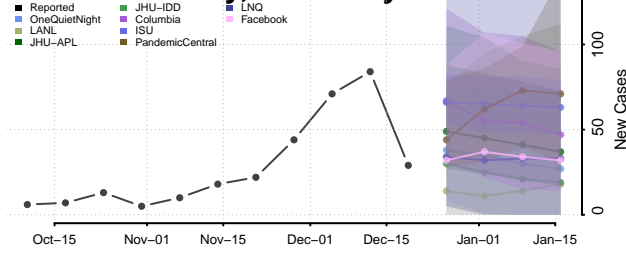

Garrard County, Kentucky

Grant County, Kentucky

Graves County, Kentucky

Grayson County, Kentucky

Green County, Kentucky

Greenup County, Kentucky

Hancock County, Kentucky

Hardin County, Kentucky