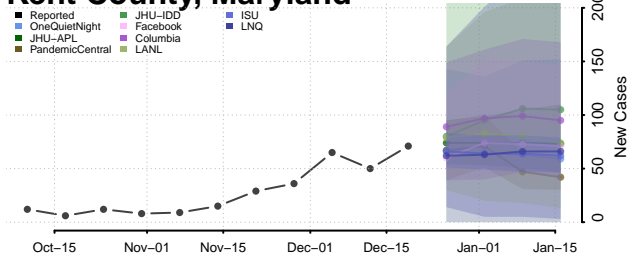

Charles County, Maryland

Dorchester County, Maryland

Frederick County, Maryland

Garrett County, Maryland

Harford County, Maryland

Howard County, Maryland

Kent County, Maryland

Montgomery County, Maryland