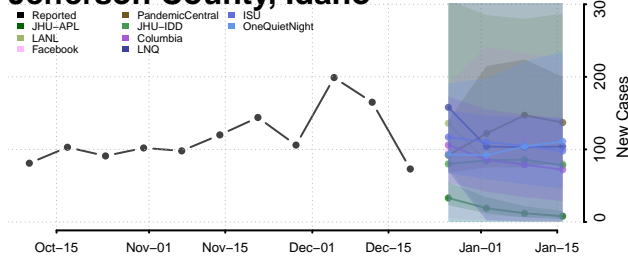

Gem County, Idaho

Gooding County, Idaho

Idaho County, Idaho

Jefferson County, Idaho

Jerome County, Idaho

Kootenai County, Idaho

Latah County, Idaho

Lemhi County, Idaho