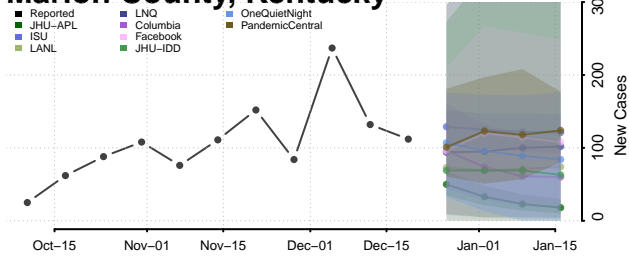

Lyon County, Kentucky

Madison County, Kentucky

Magoffin County, Kentucky

Marion County, Kentucky

Marshall County, Kentucky

Martin County, Kentucky

Mason County, Kentucky

McCracken County, Kentucky