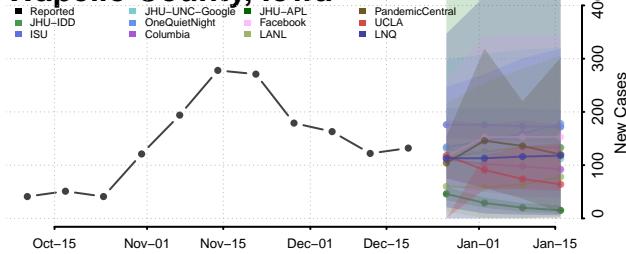

Tama County, Iowa

Taylor County, Iowa

Union County, Iowa

Van Buren County, Iowa

Wapello County, Iowa

Warren County, Iowa

Washington County, Iowa

Wayne County, Iowa