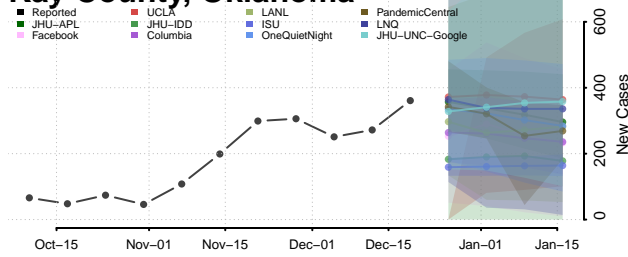

Kay County, Oklahoma