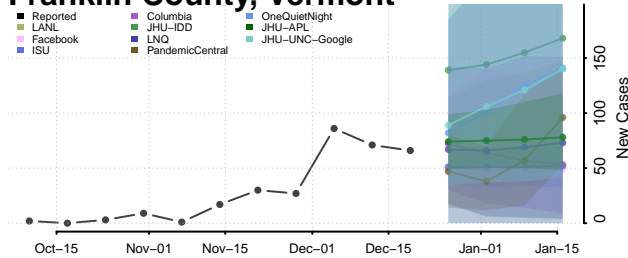

Caledonia County, Vermont

Chittenden County, Vermont

Essex County, Vermont

Franklin County, Vermont

Grand Isle County, Vermont

Lamoille County, Vermont

Orange County, Vermont

Orleans County, Vermont