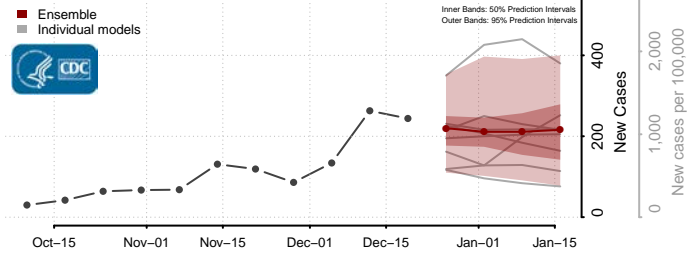

DeKalb County, Tennessee