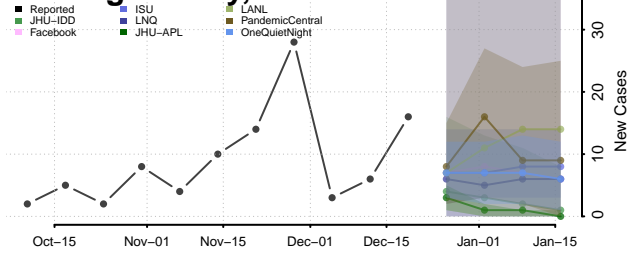

Sterling County, Texas