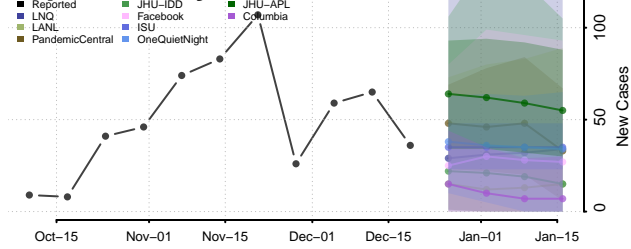

Milwaukee County, Wisconsin

Monroe County, Wisconsin

Oconto County, Wisconsin

Oneida County, Wisconsin

Outagamie County, Wisconsin

Ozaukee County, Wisconsin

Pepin County, Wisconsin

Pierce County, Wisconsin