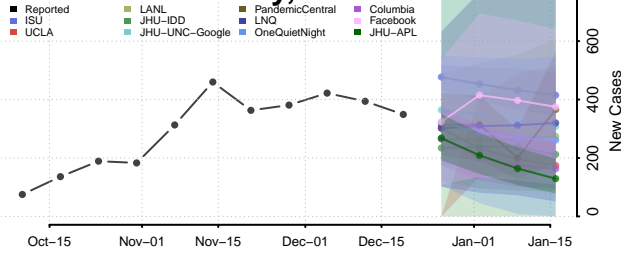

Williamson County, Illinois