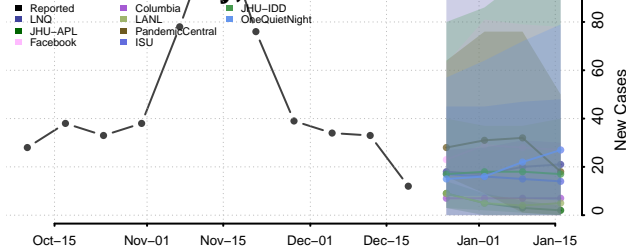

*New weekly cases may decrease in this location over the next four weeks. For these locations, the ensemble forecast indicates a probability of 0.75 or greater that fewer cases will be reported in week four of the forecast than in the last reported week.