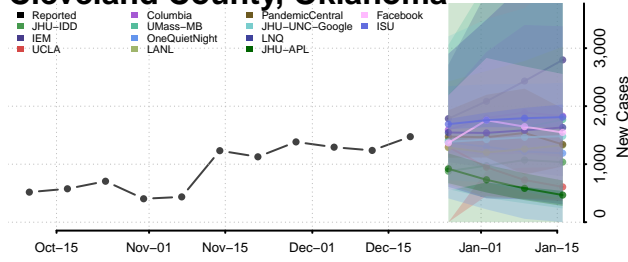

Cleveland County, Oklahoma