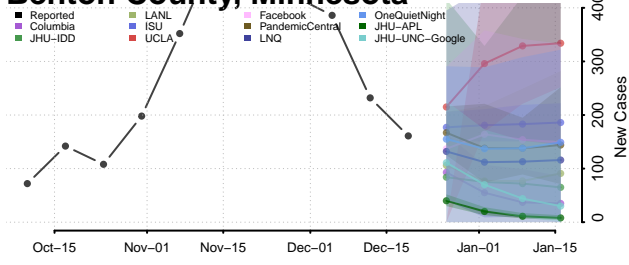

Benton County, Minnesota