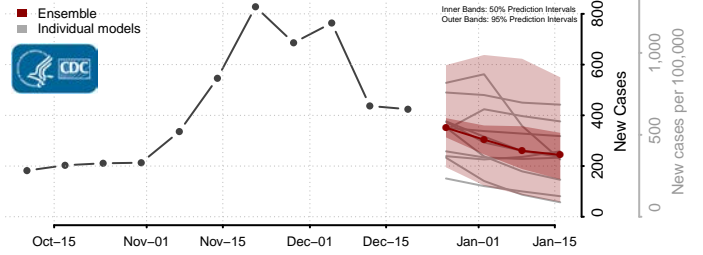

Chaves County, New Mexico