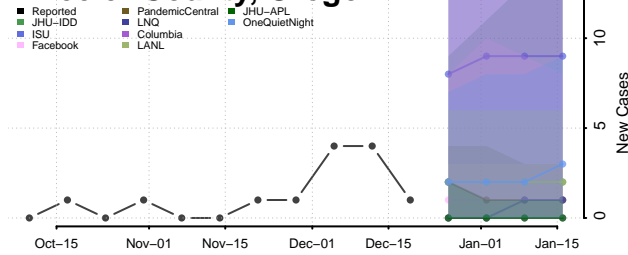

Wheeler County, Oregon