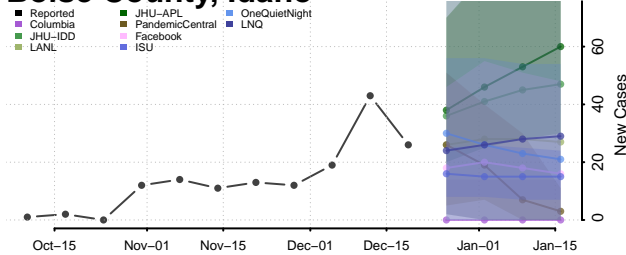

Boise County, Idaho