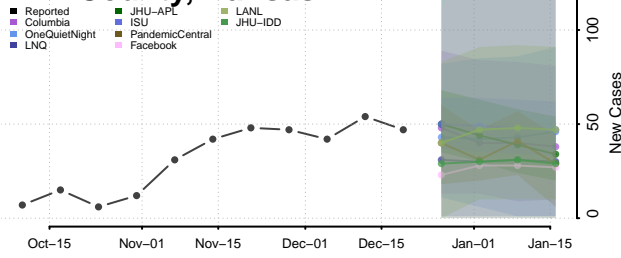

Labette County, Kansas

Lane County, Kansas

Leavenworth County, Kansas

Lincoln County, Kansas

Linn County, Kansas

Logan County, Kansas

Lyon County, Kansas

Marion County, Kansas