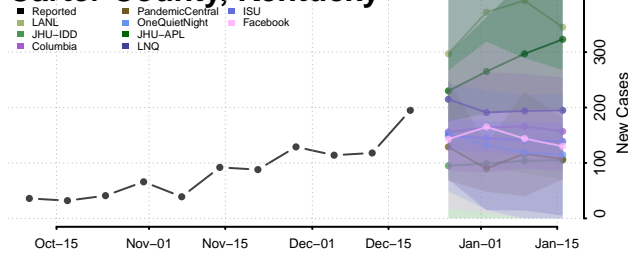

Carter County, Kentucky