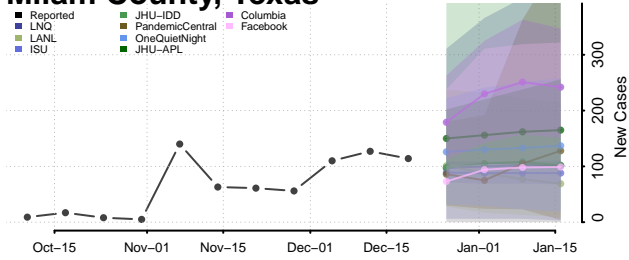

Milam County, Texas