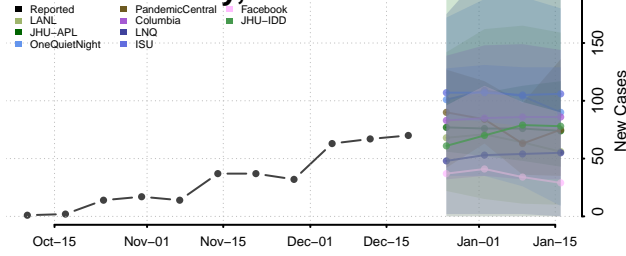

Plumas County, California