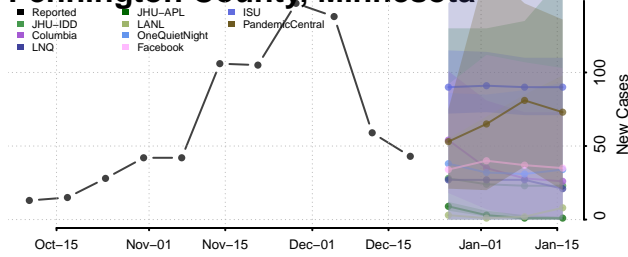

Nobles County, Minnesota

Norman County, Minnesota

Olmsted County, Minnesota

Otter Tail County, Minnesota

Pennington County, Minnesota

Pine County, Minnesota

Pipestone County, Minnesota

Polk County, Minnesota