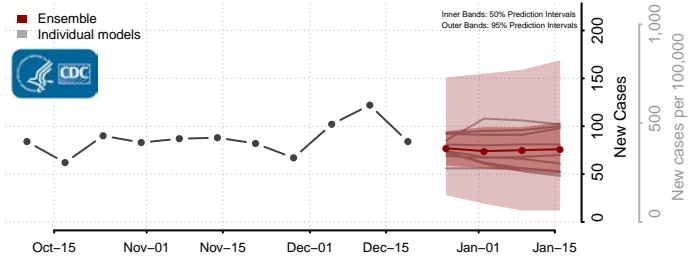

Morgan County, Missouri