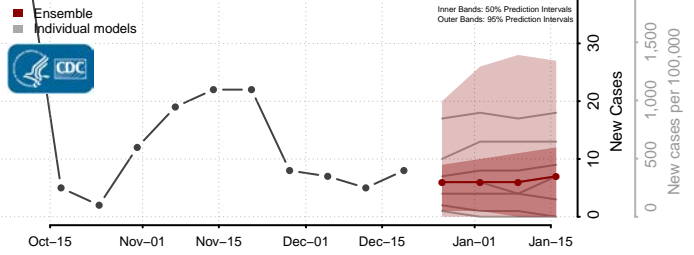

Jerauld County, South Dakota