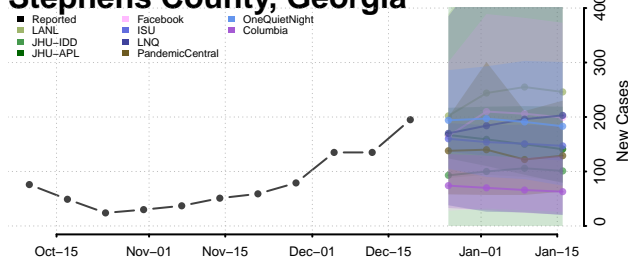

Stephens County, Georgia