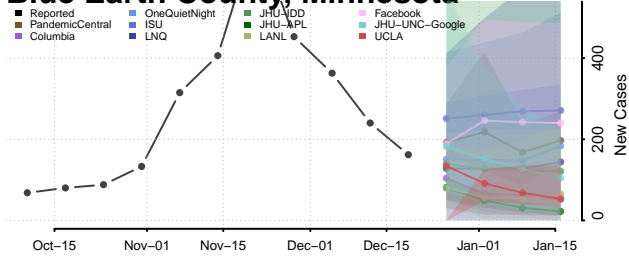

Blue Earth County, Minnesota