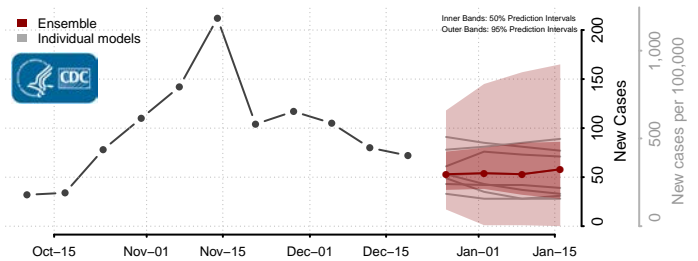

Ste. Genevieve County, Missouri