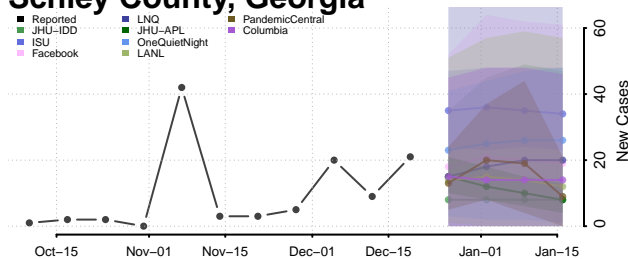

Quitman County, Georgia

Rabun County, Georgia

Randolph County, Georgia

Richmond County, Georgia

Rockdale County, Georgia

Schley County, Georgia

Screven County, Georgia

Seminole County, Georgia