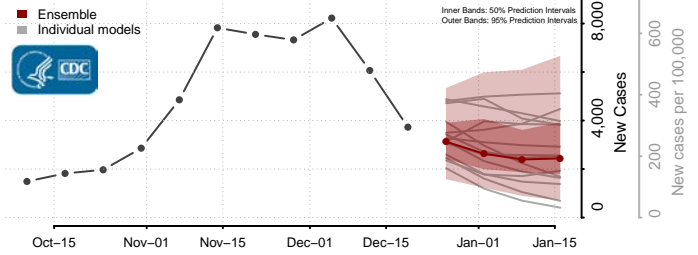

Hennepin County, Minnesota