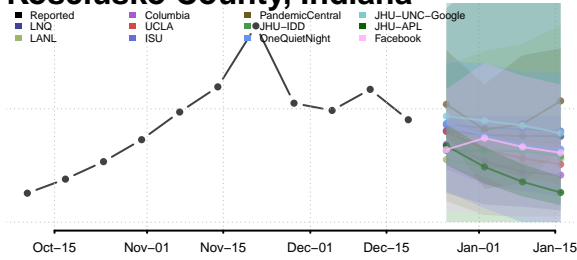

Kosciusko County, Indiana