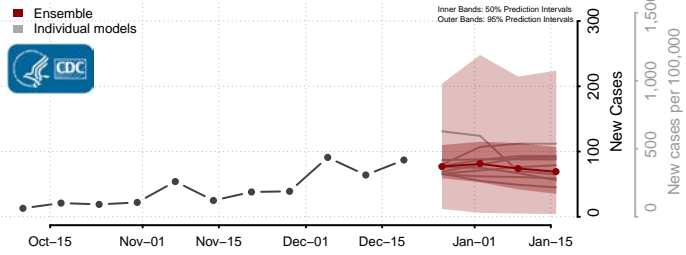

Galveston County, Texas

Garza County, Texas

Gillespie County, Texas

Glasscock County, Texas

Goliad County, Texas

Gonzales County, Texas

Gray County, Texas

Grayson County, Texas