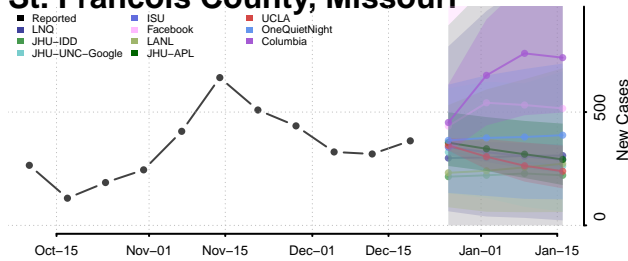

St. Francois County, Missouri