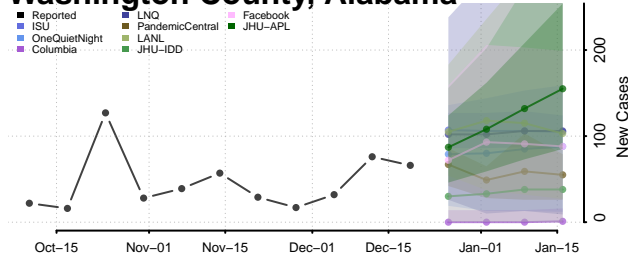

Washington County, Alabama