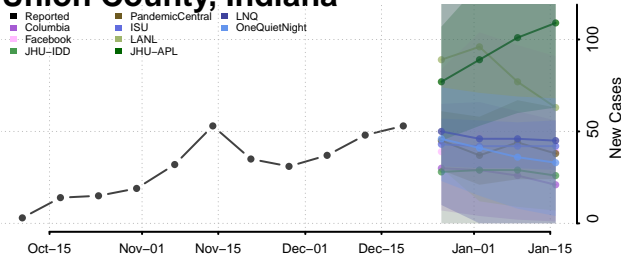

Starke County, Indiana

Stauben County, Indiana

Sullivan County, Indiana

Switzerland County, Indiana

Tippecanoe County, Indiana

Tipton County, Indiana

Union County, Indiana

Vanderburgh County, Indiana