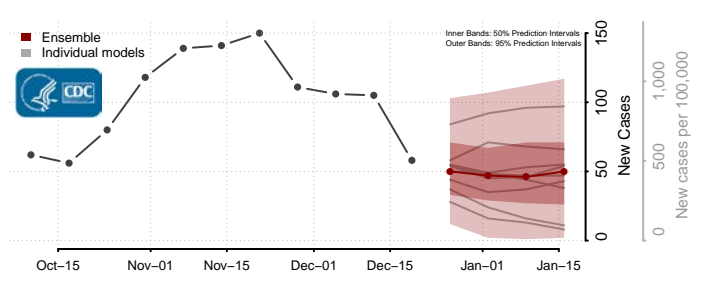

Morton County, North Dakota

Mountrail County, North Dakota

Nelson County, North Dakota

Oliver County, North Dakota

Pembina County, North Dakota

Pierce County, North Dakota

Ramsey County, North Dakota

Ransom County, North Dakota