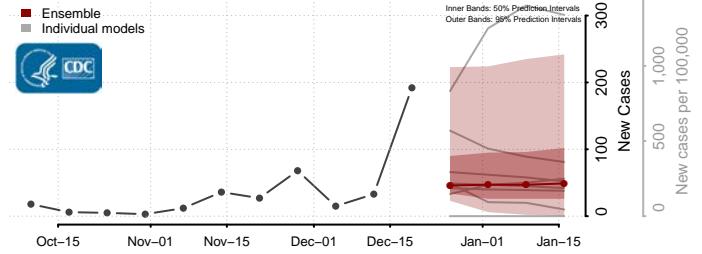

Pacific County, Washington