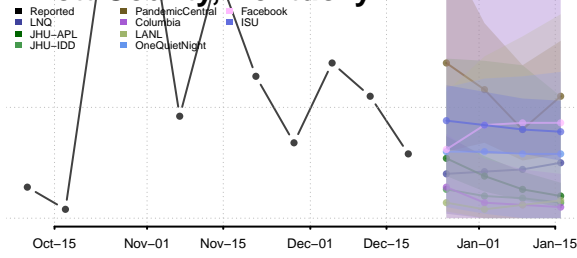

Elliott County, Kentucky