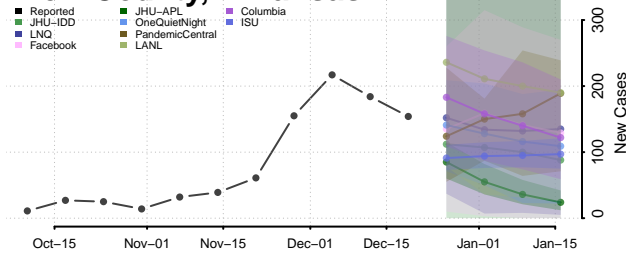

Drew County, Arkansas