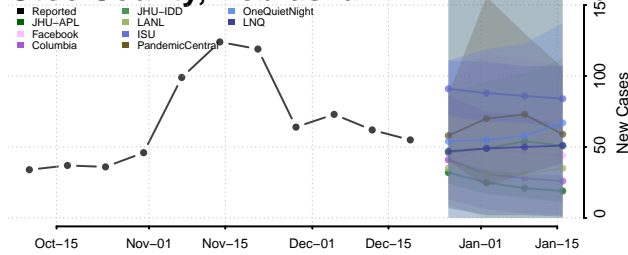

Madison County, Nebraska

McPherson County, Nebraska

Merrick County, Nebraska

Morrill County, Nebraska

Nance County, Nebraska

Nemaha County, Nebraska

Nuckolls County, Nebraska

Otoe County, Nebraska