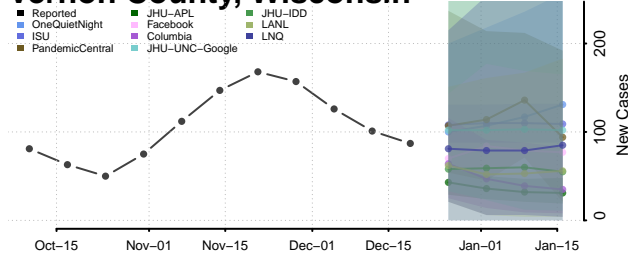

Vernon County, Wisconsin