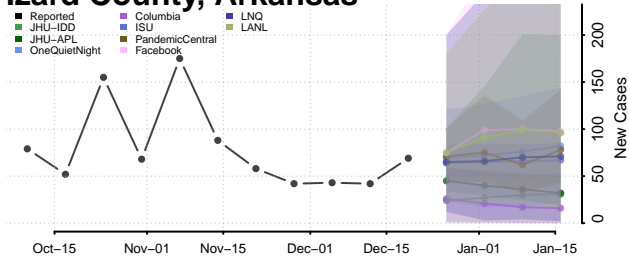

Greene County, Arkansas

Hempstead County, Arkansas

Hot Spring County, Arkansas

Howard County, Arkansas

Independence County, Arkansas

Izard County, Arkansas

Jackson County, Arkansas

Jefferson County, Arkansas