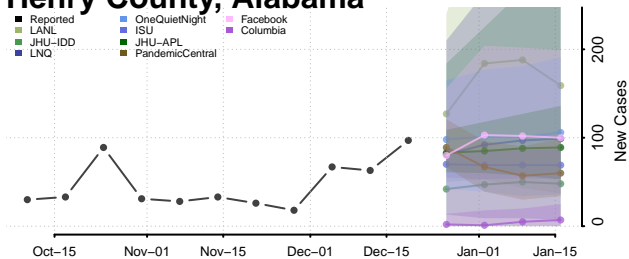

Dale County, Alabama

Dallas County, Alabama

DeKalb County, Alabama

Elmore County, Alabama

Escambia County, Alabama

Etowah County, Alabama

Fayette County, Alabama

Franklin County, Alabama

Geneva County, Alabama

Greene County, Alabama

Hale County, Alabama

Henry County, Alabama

Houston County, Alabama

Jackson County, Alabama

Jefferson County, Alabama

Lamar County, Alabama

Lauderdale County, Alabama

Lawrence County, Alabama

Lee County, Alabama

Limestone County, Alabama

Lowndes County, Alabama

Macon County, Alabama

Madison County, Alabama

Marengo County, Alabama