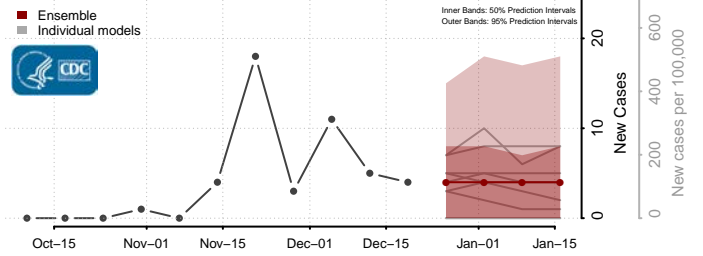

Catron County, New Mexico