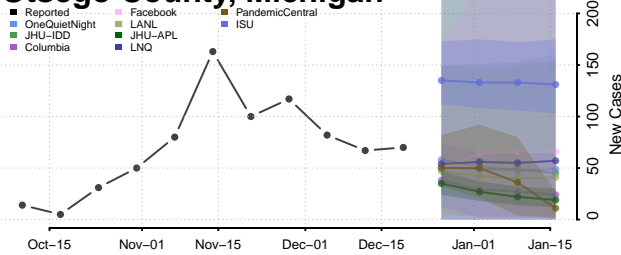

Otsego County, Michigan