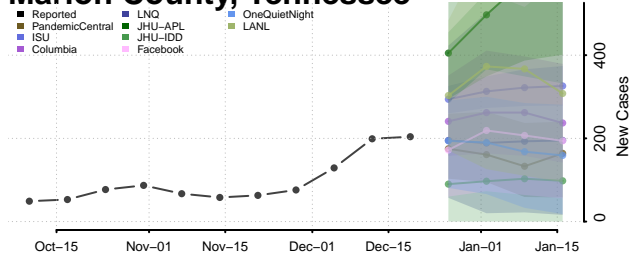

Lincoln County, Tennessee

Loudon County, Tennessee

Macon County, Tennessee

Madison County, Tennessee

Marion County, Tennessee

Marshall County, Tennessee

Maury County, Tennessee

McMinn County, Tennessee