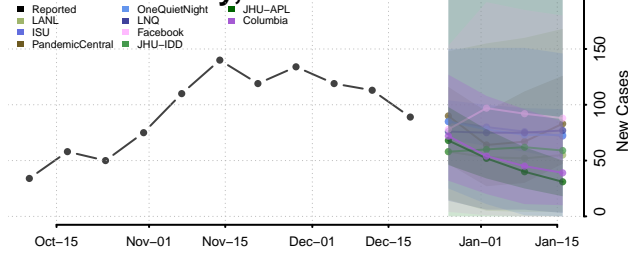

Tazewell County, Illinois

Union County, Illinois

Vermilion County, Illinois

Wabash County, Illinois

Warren County, Illinois

Washington County, Illinois

Wayne County, Illinois

White County, Illinois