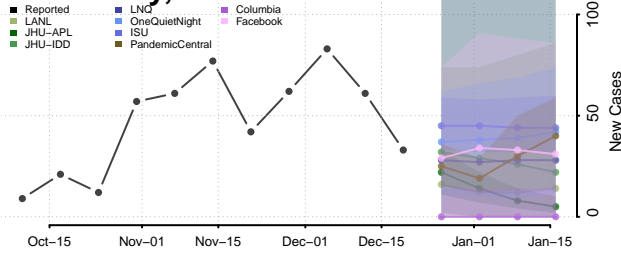

Ida County, Iowa