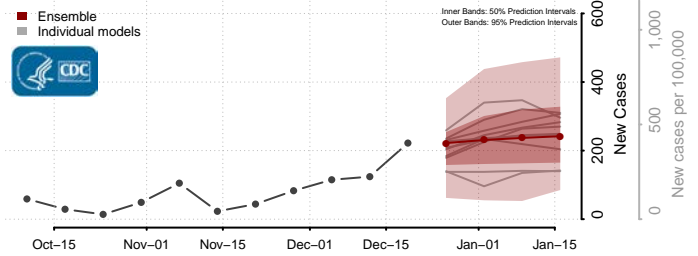

Waller County, Texas