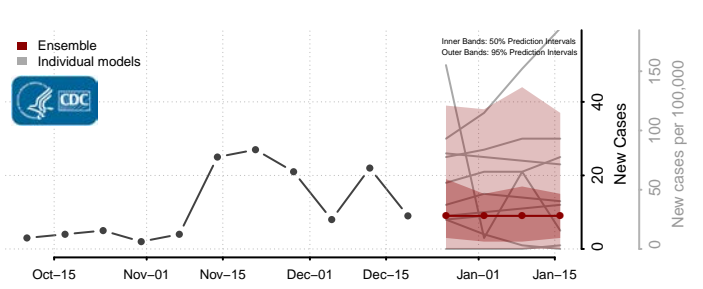

Grant County, Washington

Grays Harbor County, Washington

Island County, Washington

Jefferson County, Washington

King County, Washington

Kitsap County, Washington

Kittitas County, Washington

Klickitat County, Washington