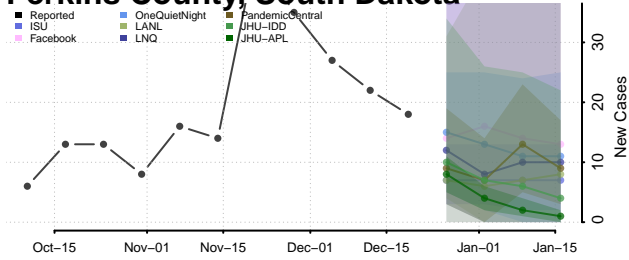

Perkins County, South Dakota