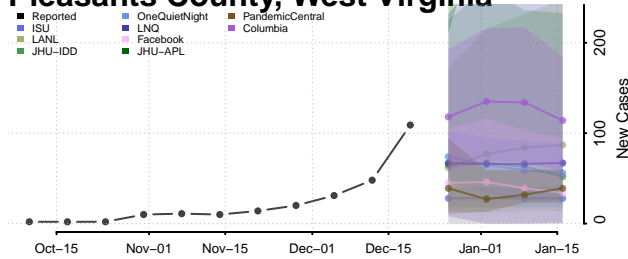

Ohio County, West Virginia

Pendleton County, West Virginia

Pleasants County, West Virginia

Pocahontas County, West Virginia

Preston County, West Virginia

Putnam County, West Virginia

Raleigh County, West Virginia