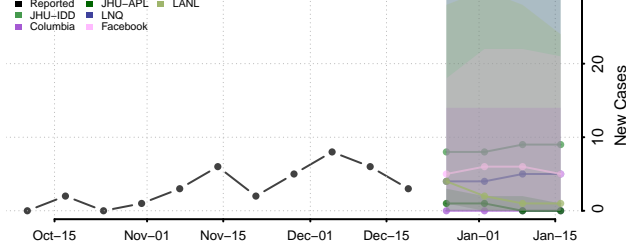

North Slope County, Alaska

Northwest Arctic County, Alaska

Petersburg County, Alaska

Prince of Wales-Hyder County, Alaska

Sitka County, Alaska

Skagway County, Alaska

Southeast Fairbanks County, Alaska

Valdez-Cordova County, Alaska