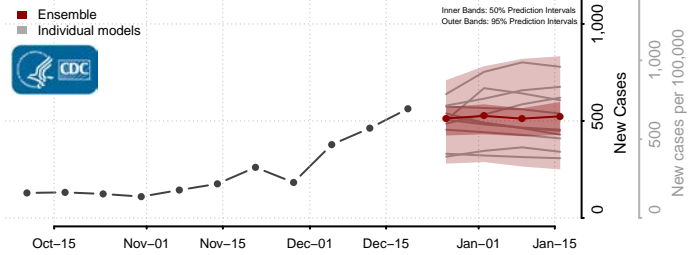

Dale County, Alabama

Dallas County, Alabama

DeKalb County, Alabama

Elmore County, Alabama

Escambia County, Alabama

Etowah County, Alabama

Fayette County, Alabama

Franklin County, Alabama