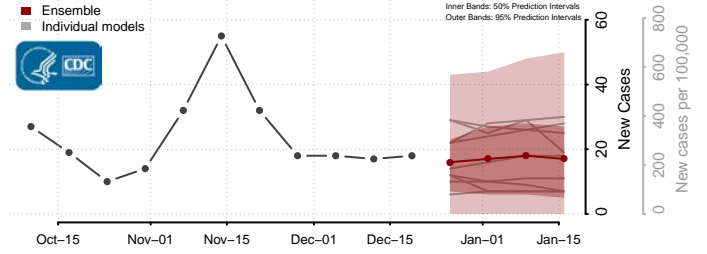

Dade County, Missouri