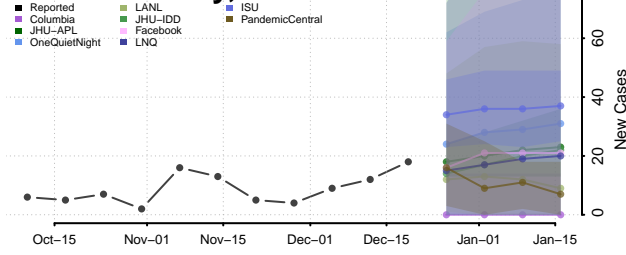

Lipscomb County, Texas

Live Oak County, Texas

Llano County, Texas

Loving County, Texas

Lubbock County, Texas

Lynn County, Texas

Madison County, Texas

Marion County, Texas