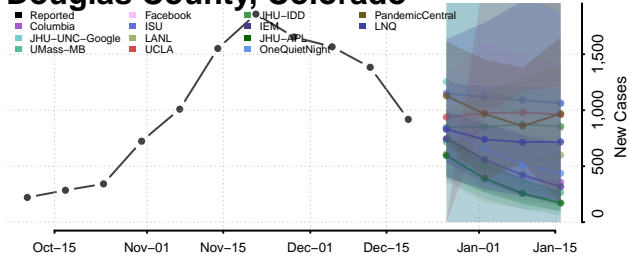

Douglas County, Colorado