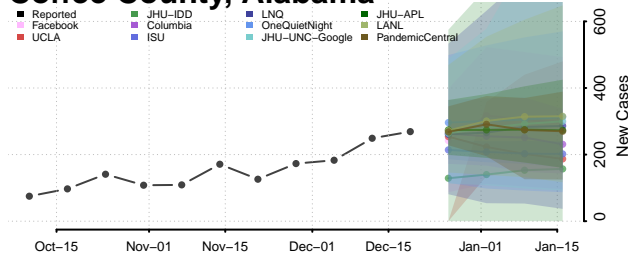

Coffee County, Alabama