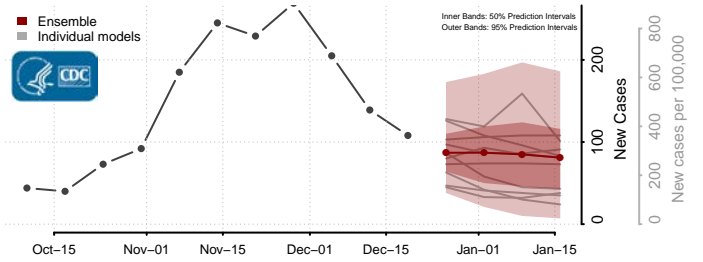

Cass County, Minnesota