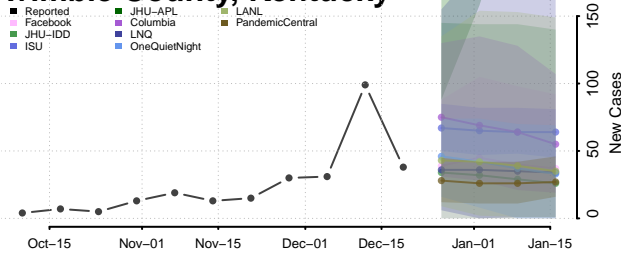

Trimble County, Kentucky