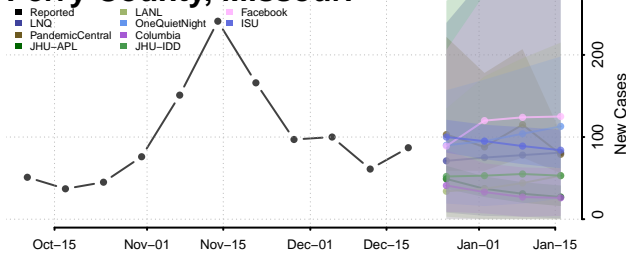

Perry County, Missouri