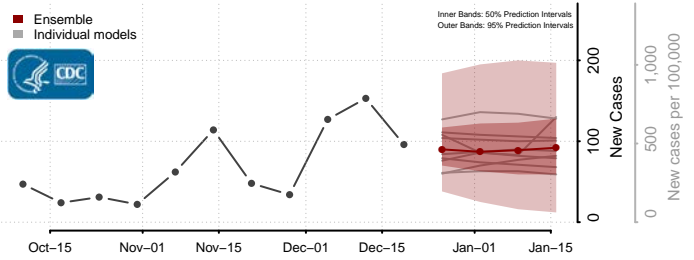

Benton County, Missouri