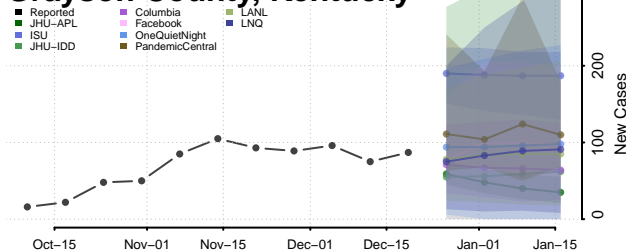

Garrard County, Kentucky

Grant County, Kentucky

Graves County, Kentucky

Grayson County, Kentucky

Green County, Kentucky

Greenup County, Kentucky

Hancock County, Kentucky

Hardin County, Kentucky