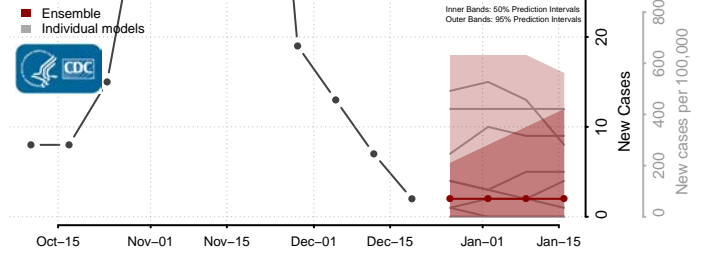

Fallon County, Montana