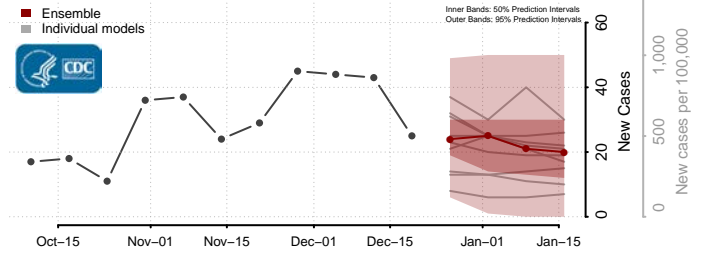

Big Stone County, Minnesota