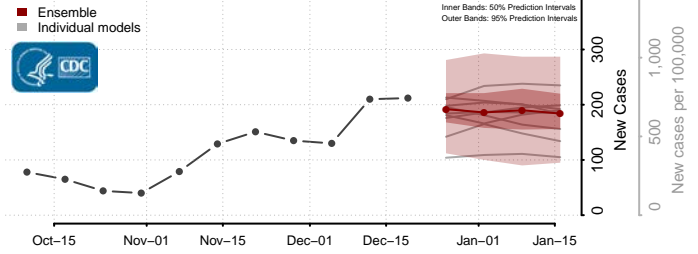

Fayette County, Ohio