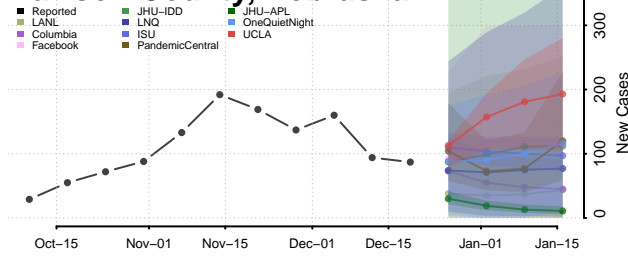

Dawson County, Nebraska