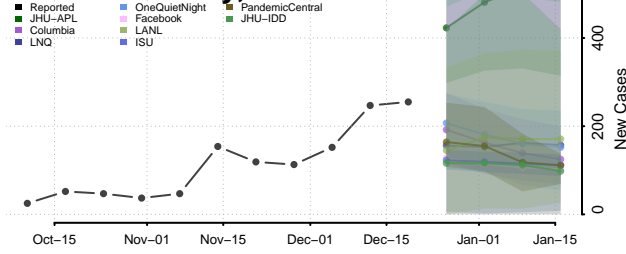

Labette County, Kansas