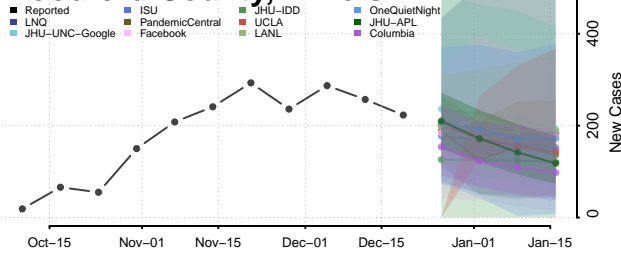

Whiteside County, Illinois

Will County, Illinois

Williamson County, Illinois

Winnebago County, Illinois

Woodford County, Illinois

Indiana

Adams County, Indiana

Allen County, Indiana