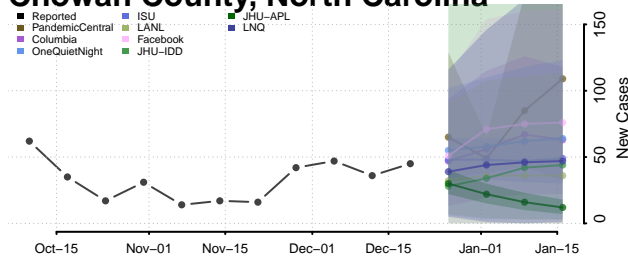

Camden County, North Carolina

Carteret County, North Carolina

Caswell County, North Carolina

Catawba County, North Carolina

Chatham County, North Carolina

Cherokee County, North Carolina

Chowan County, North Carolina