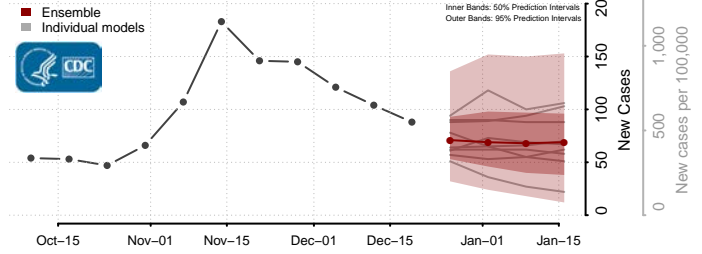

Carroll County, Iowa

Cass County, Iowa

Cedar County, Iowa

Cerro Gordo County, Iowa

Cherokee County, Iowa

Chickasaw County, Iowa

Clarke County, Iowa

Clay County, Iowa