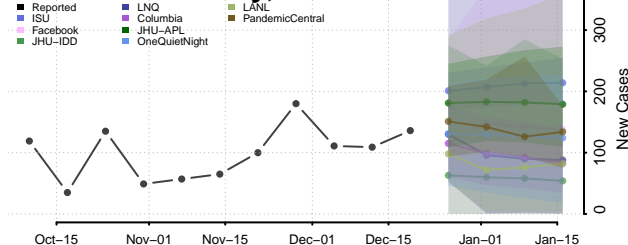

Wood County, Ohio

Wyandot County, Ohio

Oklahoma

Adair County, Oklahoma

Alfalfa County, Oklahoma

Atoka County, Oklahoma

Beaver County, Oklahoma

Beckham County, Oklahoma