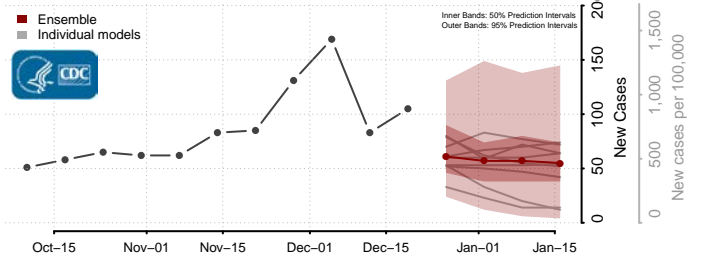

Chippewa County, Minnesota