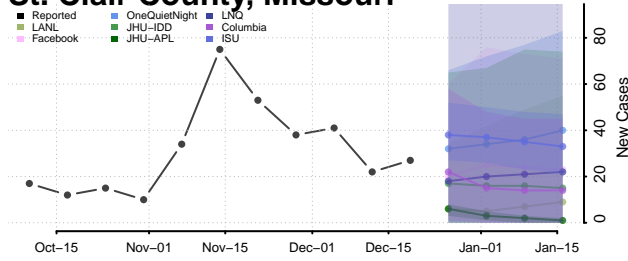

St. Clair County, Missouri