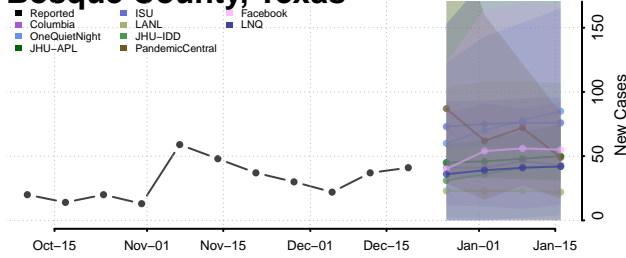

Bosque County, Texas