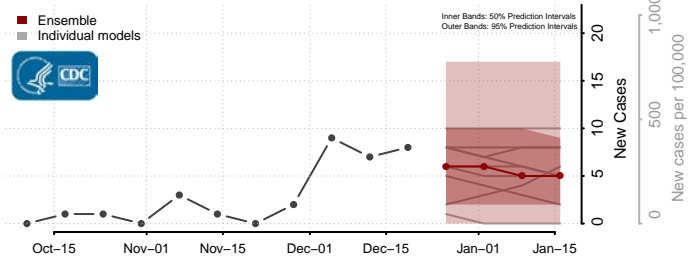

Highland County, Virginia