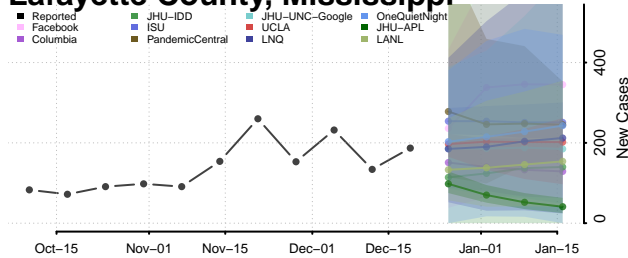

Itawamba County, Mississippi

Jackson County, Mississippi

Jasper County, Mississippi

Jefferson County, Mississippi

Jefferson Davis County, Mississippi

Jones County, Mississippi

Kemper County, Mississippi

Lafayette County, Mississippi