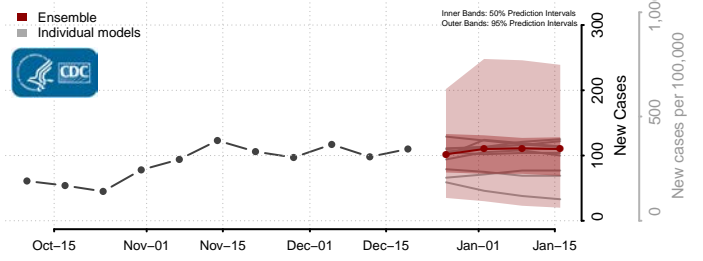

Stone County, Missouri