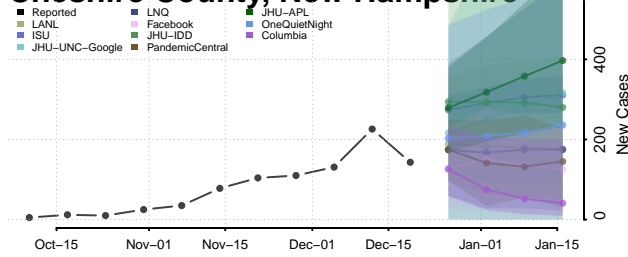

Cheshire County, New Hampshire