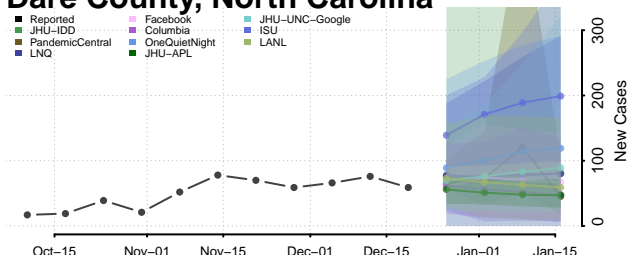

Clay County, North Carolina

Cleveland County, North Carolina

Columbus County, North Carolina

Craven County, North Carolina

Cumberland County, North Carolina

Currituck County, North Carolina

Dare County, North Carolina