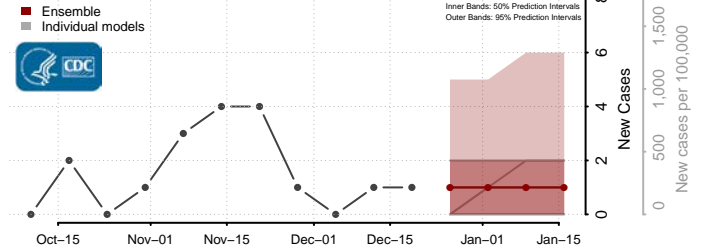

Blaine County, Nebraska