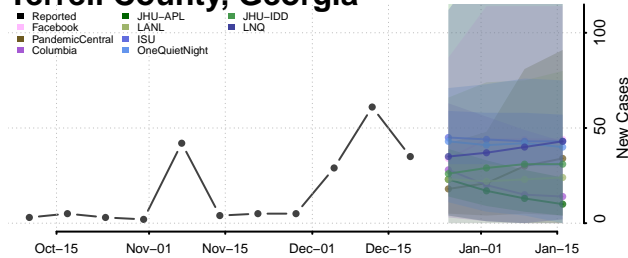

Terrell County, Georgia