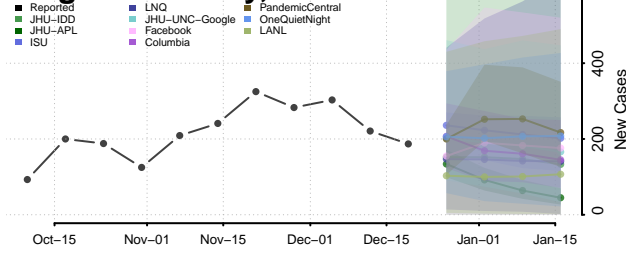

Maui County, Hawaii

Idaho

Ada County, Idaho

Adams County, Idaho

Bannock County, Idaho

Bear Lake County, Idaho

Benewah County, Idaho

Bingham County, Idaho