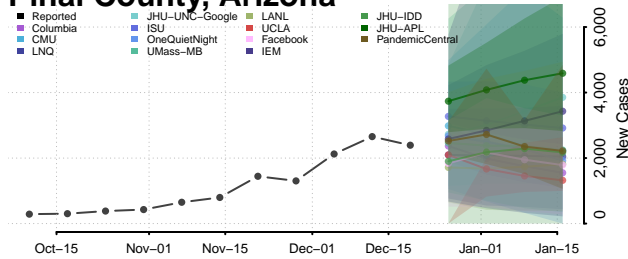

Pinal County, Arizona