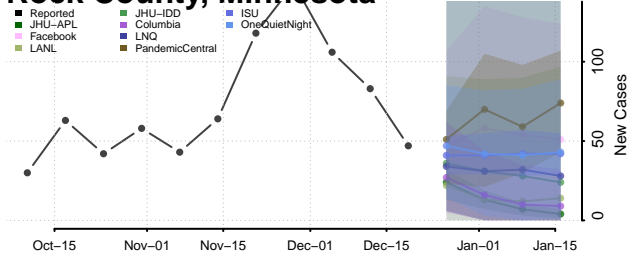

Rock County, Minnesota