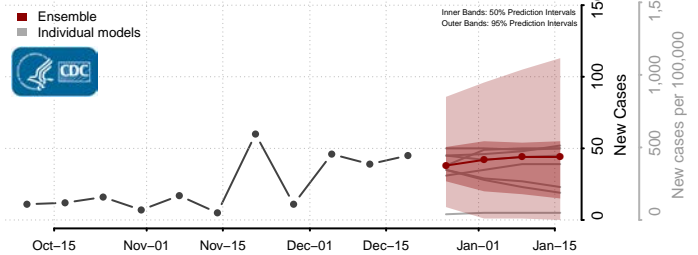

St. Helena County, Louisiana