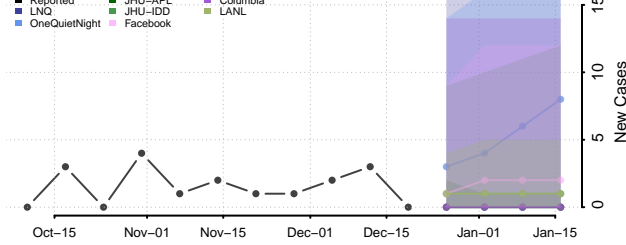

Petersburg County, Alaska