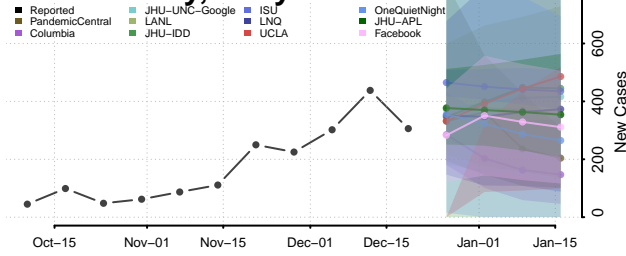

Cecil County, Maryland