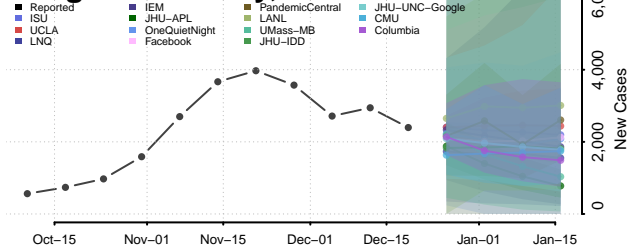

Rooks County, Kansas

Rush County, Kansas

Russell County, Kansas

Saline County, Kansas

Scott County, Kansas

Sedgwick County, Kansas

Seward County, Kansas

Shawnee County, Kansas