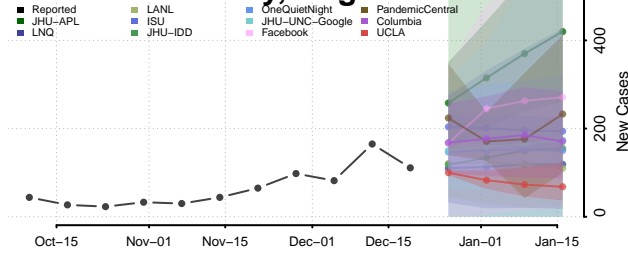

Manassas County, Virginia