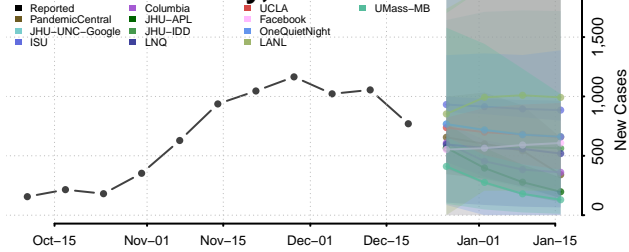

Rooks County, Kansas

Rush County, Kansas

Russell County, Kansas

Saline County, Kansas

Scott County, Kansas

Sedgwick County, Kansas

Seward County, Kansas

Shawnee County, Kansas