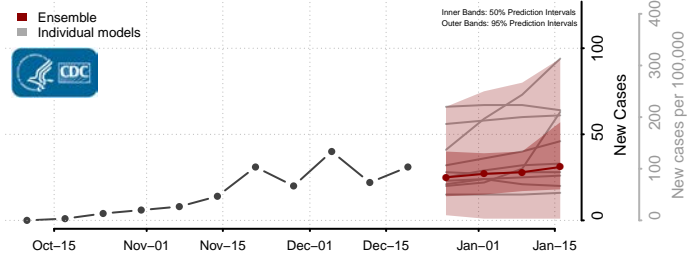

Caledonia County, Vermont

Chittenden County, Vermont

Essex County, Vermont

Franklin County, Vermont

Grand Isle County, Vermont

Lamoille County, Vermont

Orange County, Vermont

Orleans County, Vermont