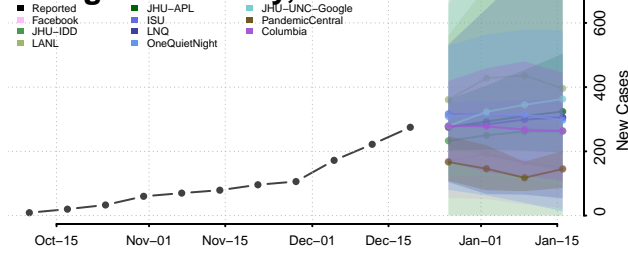

Greene County, New York

Hamilton County, New York

Herkimer County, New York

Jefferson County, New York

Kings County, New York

Lewis County, New York

Livingston County, New York

Madison County, New York