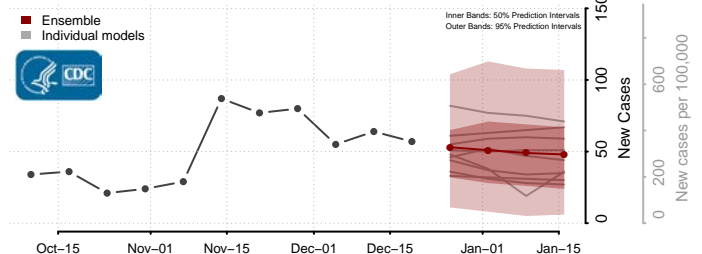

Bates County, Missouri