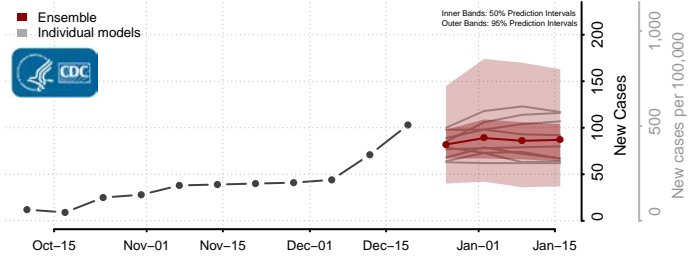

Lincoln County, West Virginia