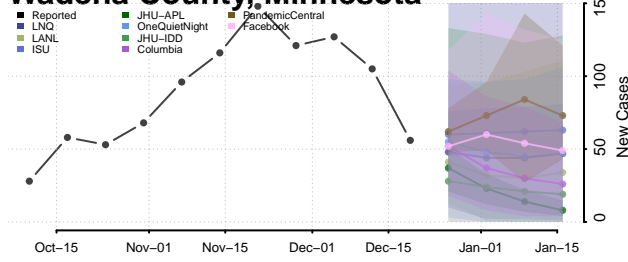

Todd County, Minnesota

Traverse County, Minnesota

Wabasha County, Minnesota

Wadena County, Minnesota

Waseca County, Minnesota

Washington County, Minnesota

Watonwan County, Minnesota

Wilkin County, Minnesota