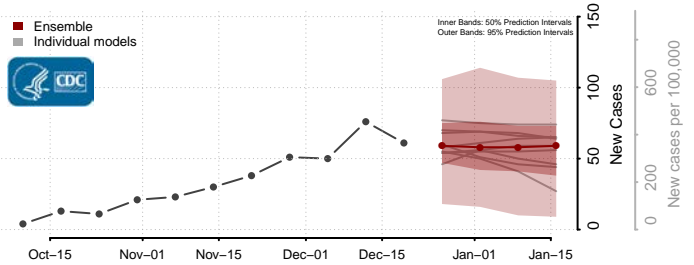

Giles County, Virginia