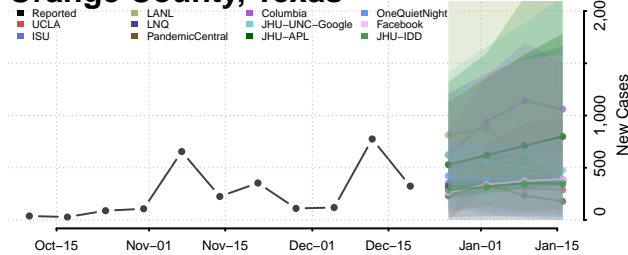

Oldham County, Texas

Orange County, Texas

Palo Pinto County, Texas

Panola County, Texas

Parker County, Texas

Parmer County, Texas

Pecos County, Texas

Polk County, Texas