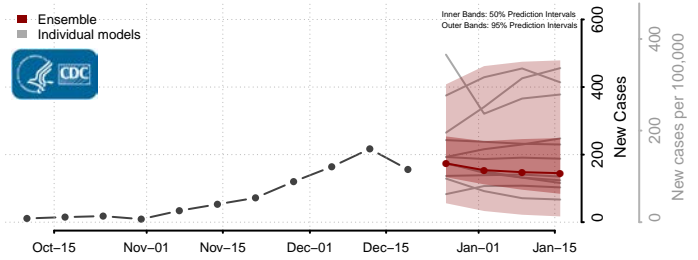

Humboldt County, California