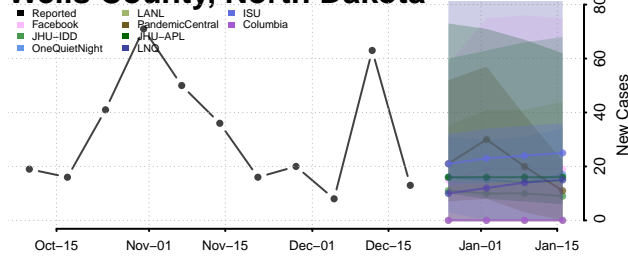

Wells County, North Dakota