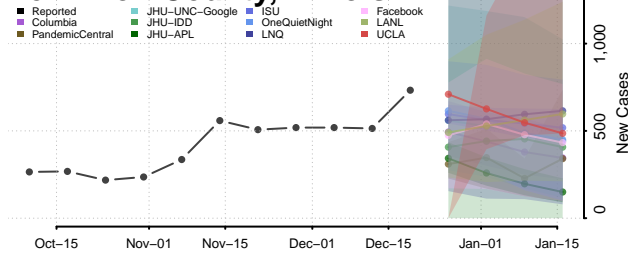

Tazewell County, Illinois

Union County, Illinois

Vermilion County, Illinois

Wabash County, Illinois

Warren County, Illinois

Washington County, Illinois

Wayne County, Illinois

White County, Illinois