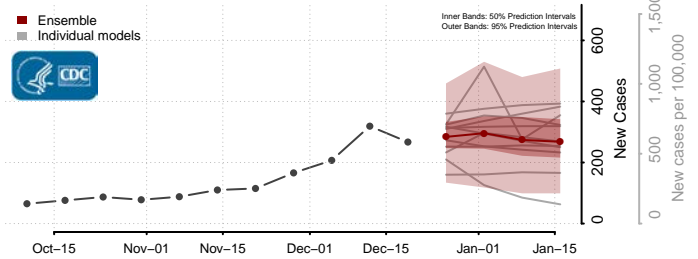

McDowell County, North Carolina