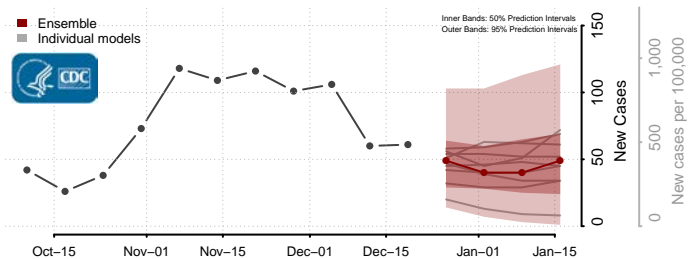

Webster County, Iowa

Winnebago County, Iowa

Winneshiek County, Iowa

Woodbury County, Iowa

Worth County, Iowa

Wright County, Iowa

Kansas

Allen County, Kansas