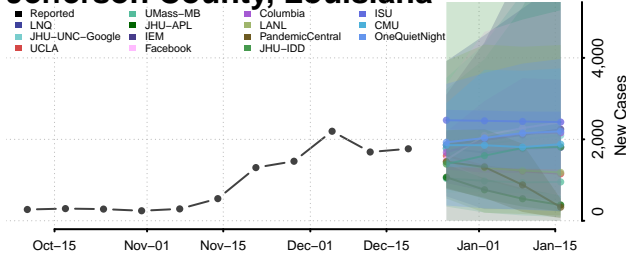

Grant County, Louisiana

Iberia County, Louisiana

Iberville County, Louisiana

Jackson County, Louisiana

Jefferson County, Louisiana

Jefferson Davis County, Louisiana

Lafayette County, Louisiana

Lafourche County, Louisiana