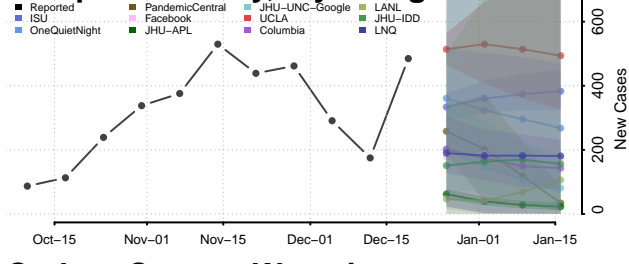

Campbell County, Wyoming