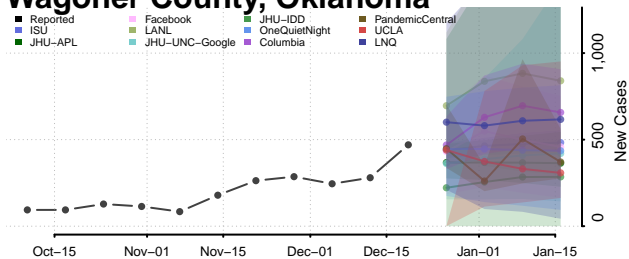

Texas County, Oklahoma

Tillman County, Oklahoma

Tulsa County, Oklahoma

Wagoner County, Oklahoma

Washington County, Oklahoma

Washita County, Oklahoma

Woods County, Oklahoma

Woodward County, Oklahoma