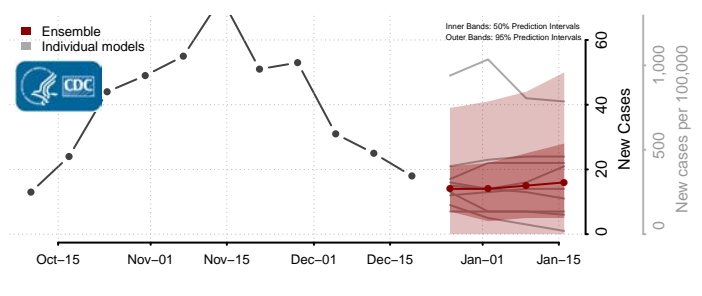

Morton County, North Dakota

Mountrail County, North Dakota

Nelson County, North Dakota

Oliver County, North Dakota

Pembina County, North Dakota

Pierce County, North Dakota

Ramsey County, North Dakota

Ransom County, North Dakota