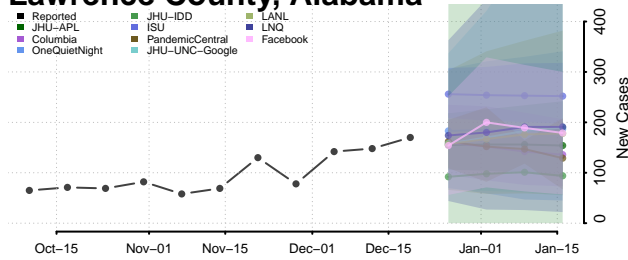

Lawrence County, Alabama