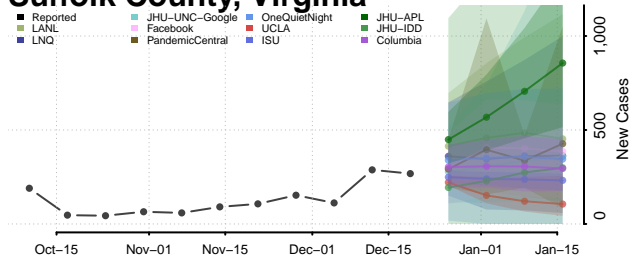

Suffolk County, Virginia