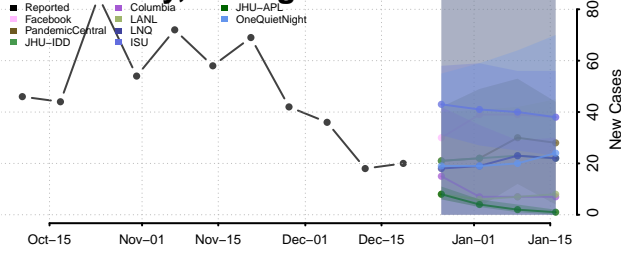

Isabella County, Michigan

Jackson County, Michigan

Kalamazoo County, Michigan

Kalkaska County, Michigan

Kent County, Michigan

Keweenaw County, Michigan

Lake County, Michigan

Lapeer County, Michigan