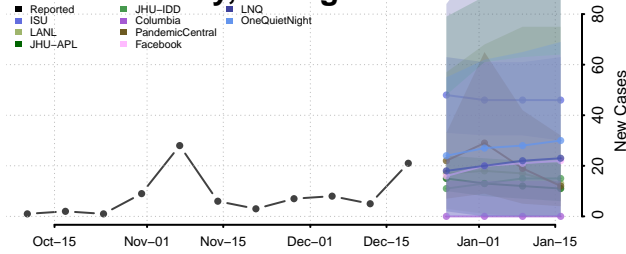

Marion County, Georgia