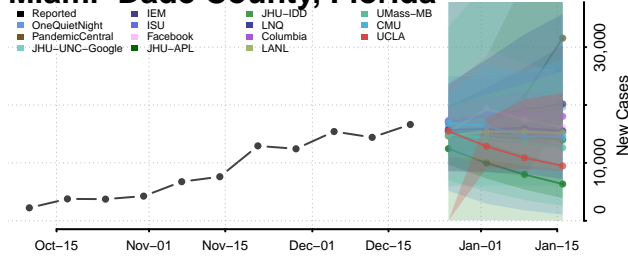

Miami-Dade County, Florida