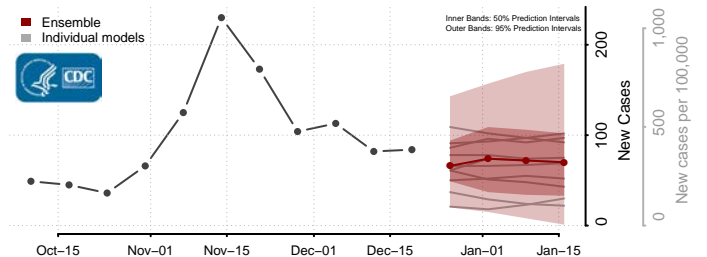

Henry County, Missouri