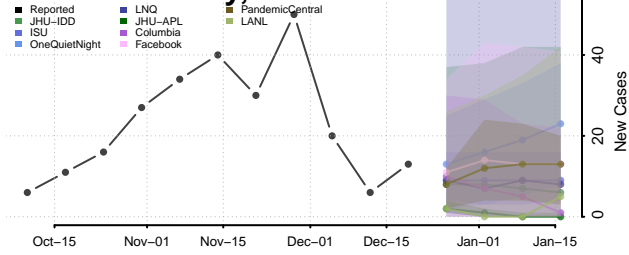

Hanson County, South Dakota