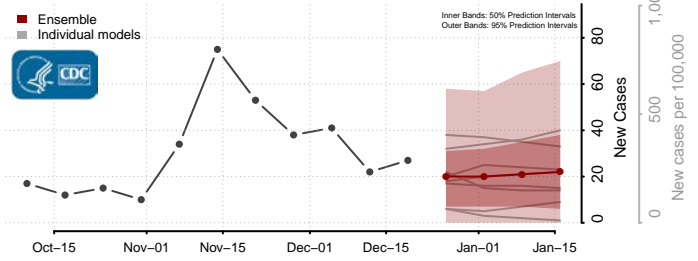

St. Clair County, Missouri