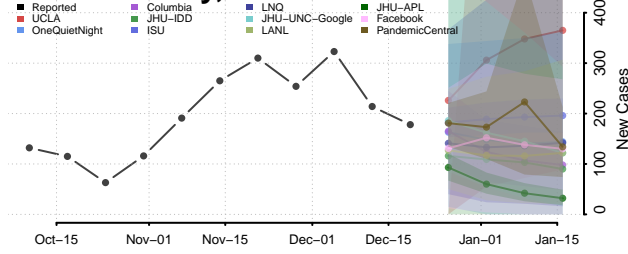

Hubbard County, Minnesota

Isanti County, Minnesota

Itasca County, Minnesota

Jackson County, Minnesota

Kanabec County, Minnesota

Kandiyohi County, Minnesota

Kittson County, Minnesota

Koochiching County, Minnesota