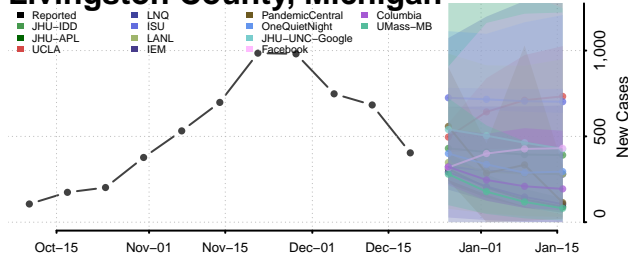

Livingston County, Michigan