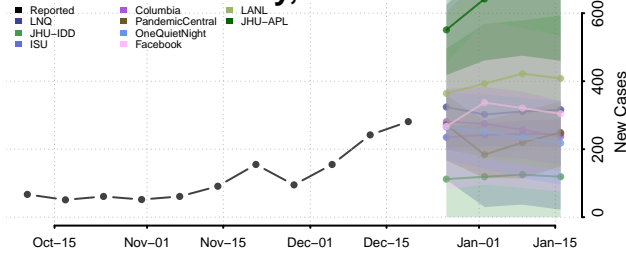

Hardin County, Tennessee

Hawkins County, Tennessee

Haywood County, Tennessee

Henderson County, Tennessee

Henry County, Tennessee

Hickman County, Tennessee

Houston County, Tennessee

Humphreys County, Tennessee