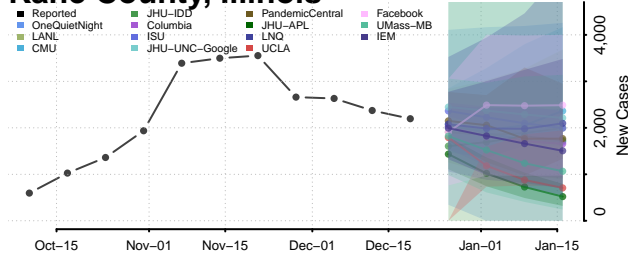

Jersey County, Illinois

Jo Daviess County, Illinois

Johnson County, Illinois

Kane County, Illinois

Kankakee County, Illinois

Kendall County, Illinois

Knox County, Illinois

Lake County, Illinois