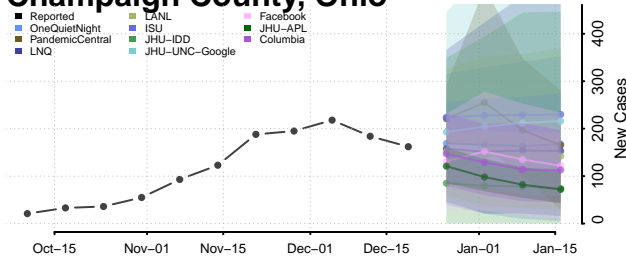

Champaign County, Ohio