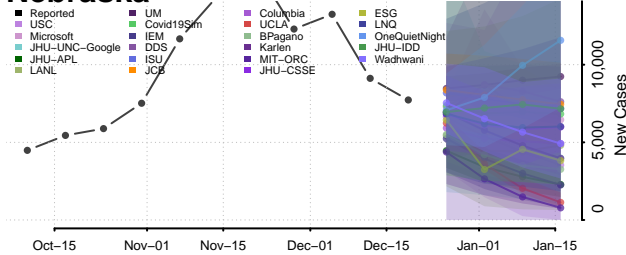

Wheatland County, Montana

Wibaux County, Montana

Yellowstone County, Montana

Nebraska*

Adams County, Nebraska

Antelope County, Nebraska

*New weekly cases may decrease in this location over the next four weeks. For these locations, the ensemble forecast indicates a probability of 0.75 or greater that fewer cases will be reported in week four of the forecast than in the last reported week.