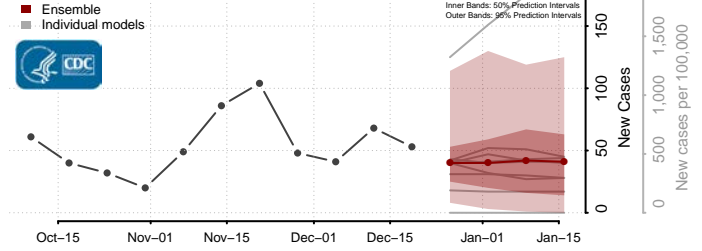

Beaverhead County, Montana