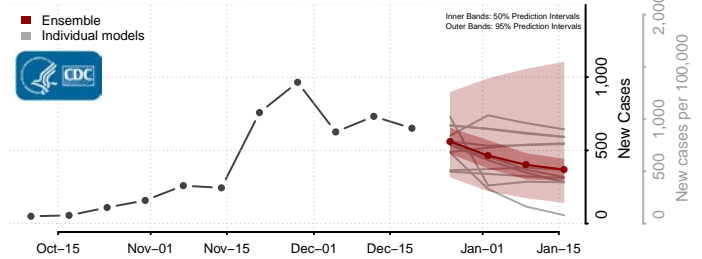

McKinley County, New Mexico