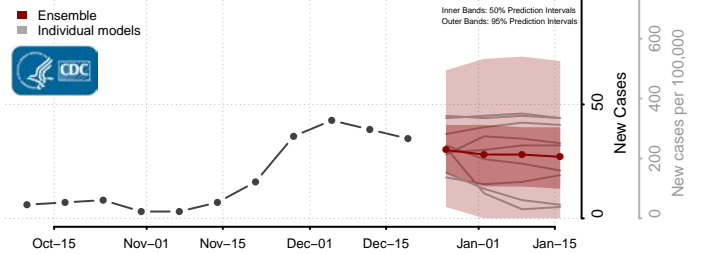

Amelia County, Virginia