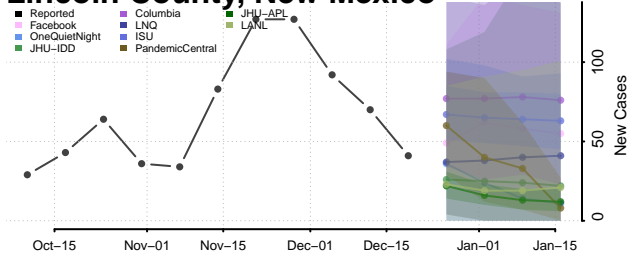

Grant County, New Mexico

Guadalupe County, New Mexico

Harding County, New Mexico

Hidalgo County, New Mexico

Lea County, New Mexico

Lincoln County, New Mexico

Los Alamos County, New Mexico

Luna County, New Mexico