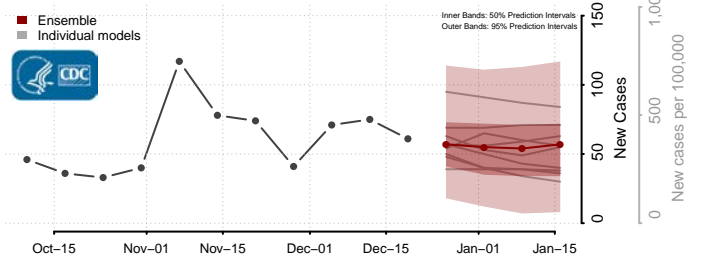

De Witt County, Illinois