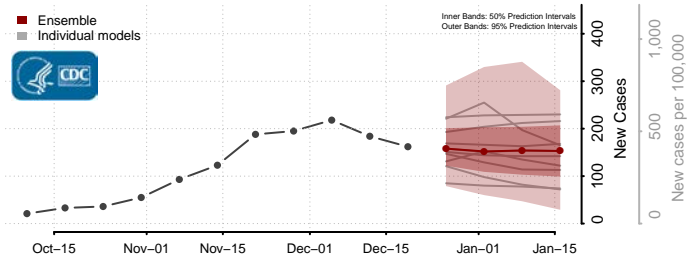

Champaign County, Ohio