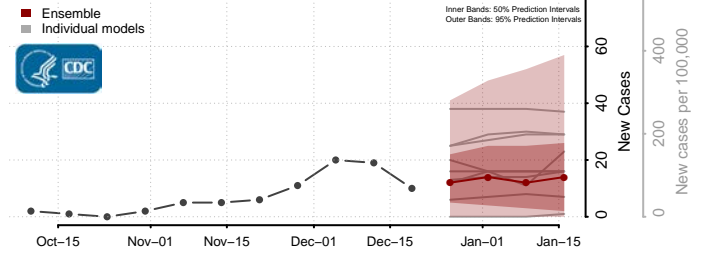

Dinwiddie County, Virginia

Emporia County, Virginia

Essex County, Virginia

Fairfax City County, Virginia

Fairfax County, Virginia

Falls Church County, Virginia

Fauquier County, Virginia

Floyd County, Virginia