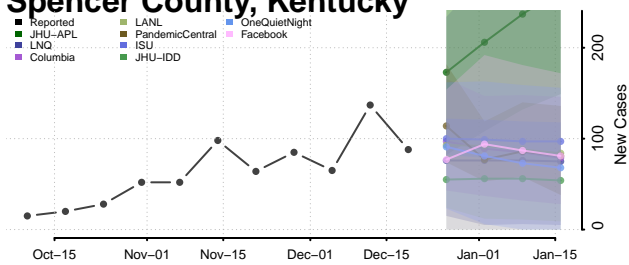

Russell County, Kentucky

Scott County, Kentucky

Shelby County, Kentucky

Simpson County, Kentucky

Spencer County, Kentucky

Taylor County, Kentucky

Todd County, Kentucky

Trigg County, Kentucky