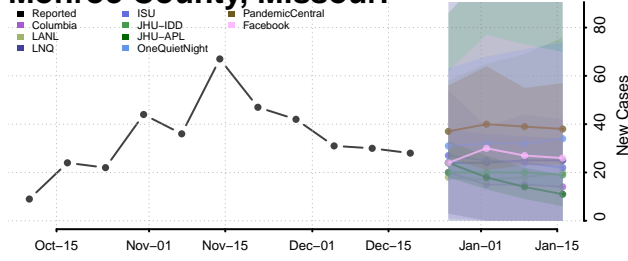

Monroe County, Missouri