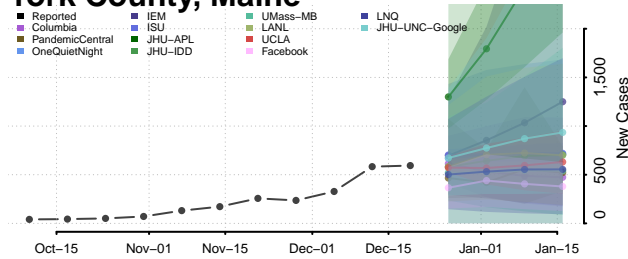

Penobscot County, Maine

Piscataquis County, Maine

Sagadahoc County, Maine

Somerset County, Maine

Waldo County, Maine

Washington County, Maine

York County, Maine

Maryland