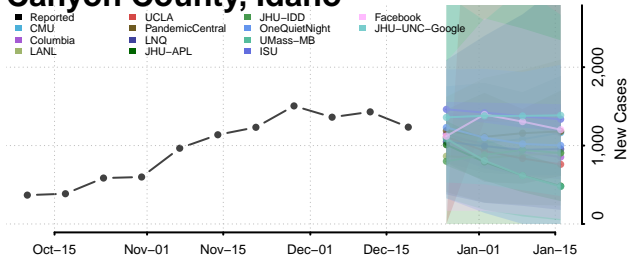

Blaine County, Idaho

Boise County, Idaho

Bonner County, Idaho

Bonneville County, Idaho

Boundary County, Idaho

Butte County, Idaho

Camas County, Idaho

Canyon County, Idaho