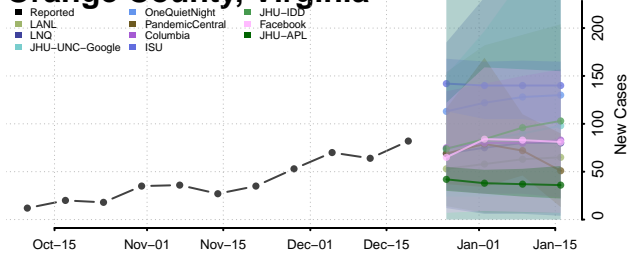

Orange County, Virginia