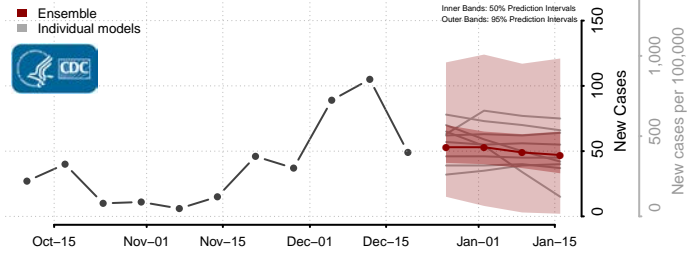

Winona County, Minnesota

Wright County, Minnesota

Yellow Medicine County, Minnesota

Mississippi

Adams County, Mississippi

Alcorn County, Mississippi

Amite County, Mississippi

Attala County, Mississippi