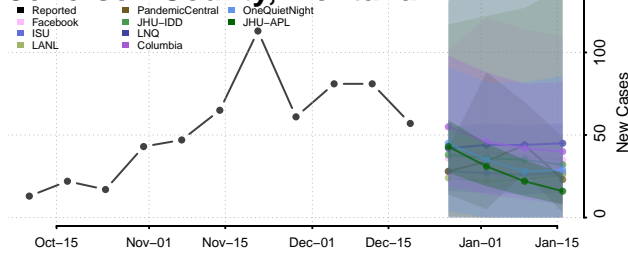

Jefferson County, Montana