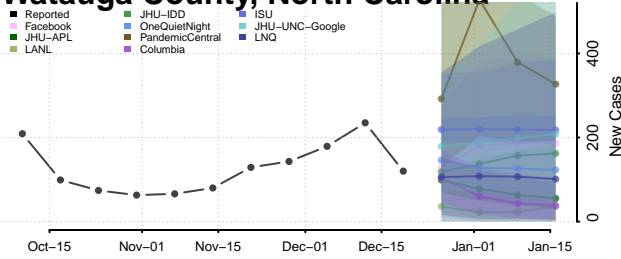

Wake County, North Carolina

Warren County, North Carolina

Washington County, North Carolina

Watauga County, North Carolina

Wayne County, North Carolina

Wilkes County, North Carolina

Wilson County, North Carolina