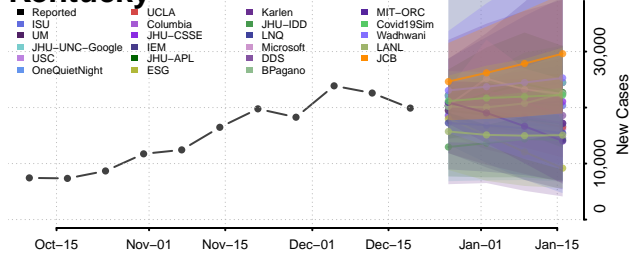

Kentucky

Adair County, Kentucky

Allen County, Kentucky

Anderson County, Kentucky

Ballard County, Kentucky

Barren County, Kentucky

Bath County, Kentucky

Bell County, Kentucky