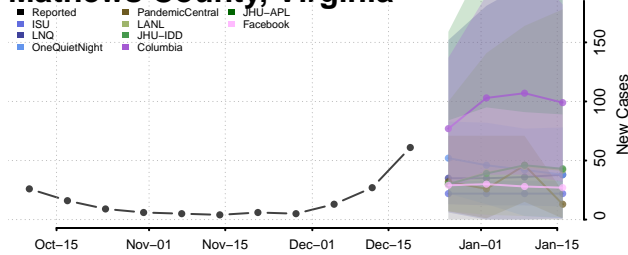

Madison County, Virginia

Manassas County, Virginia

Manassas Park County, Virginia

Martinsville County, Virginia

Mathews County, Virginia

Mecklenburg County, Virginia

Middlesex County, Virginia

Montgomery County, Virginia