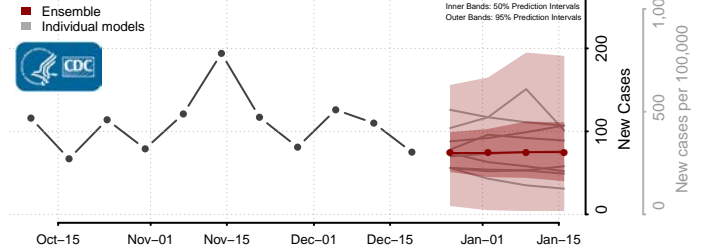

Randolph County, Missouri