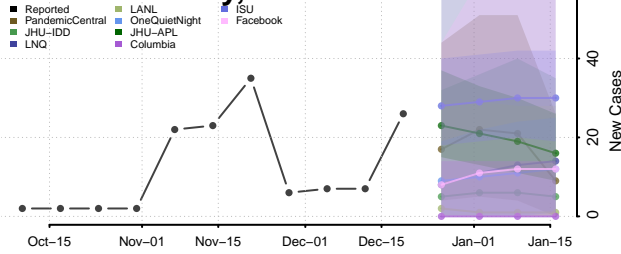

Concho County, Texas