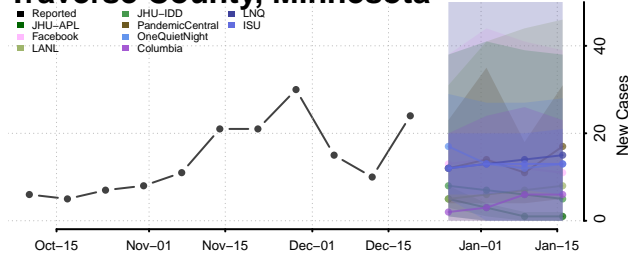

Traverse County, Minnesota