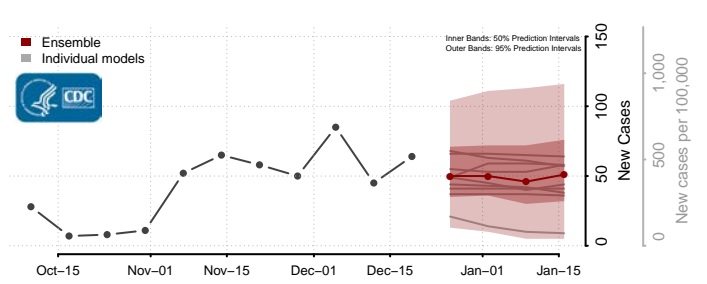

Webster County, Iowa

Winnebago County, Iowa

Winneshiek County, Iowa

Woodbury County, Iowa

Worth County, Iowa

Wright County, Iowa

Kansas

Allen County, Kansas