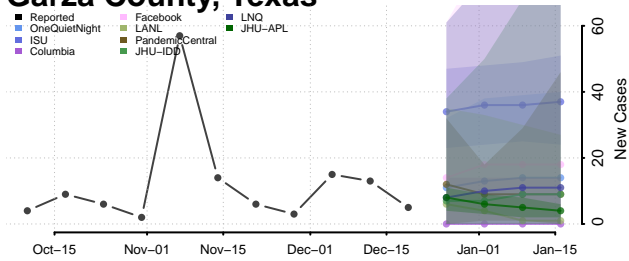

Garza County, Texas