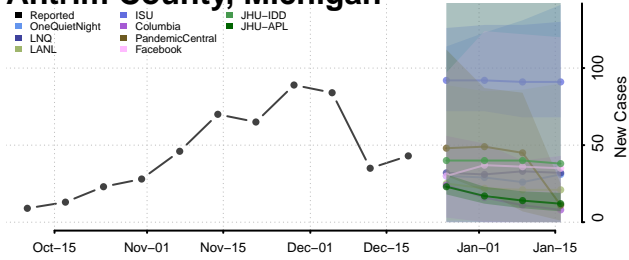

Antrim County, Michigan