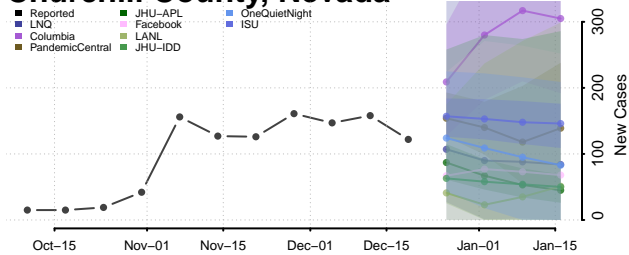

Washington County, Nebraska

Wayne County, Nebraska

Webster County, Nebraska

Wheeler County, Nebraska

York County, Nebraska

Nevada*

Carson City County, Nevada

Churchill County, Nevada