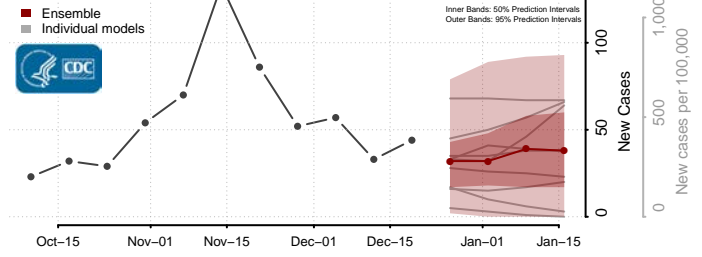

Pottawattamie County, Iowa

Poweshiek County, Iowa

Ringgold County, Iowa

Sac County, Iowa

Scott County, Iowa

Shelby County, Iowa

Sioux County, Iowa

Story County, Iowa