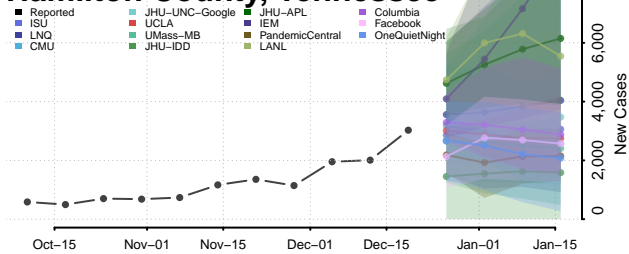

Hamilton County, Tennessee