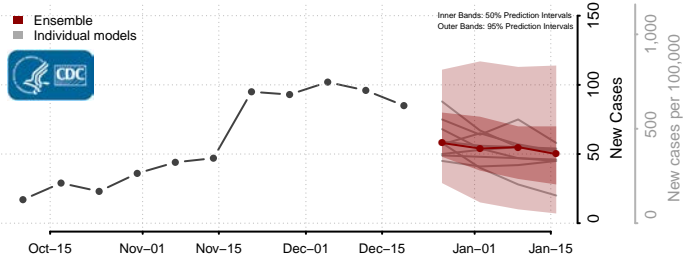

Faribault County, Minnesota