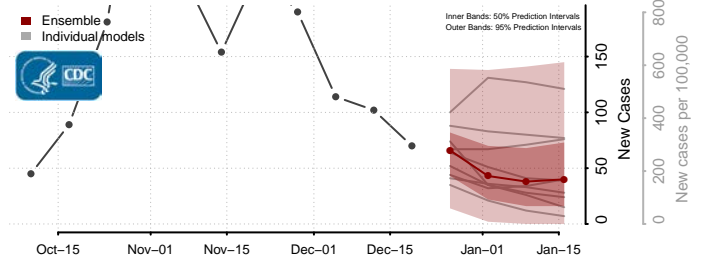

Grant County, New Mexico

Guadalupe County, New Mexico

Harding County, New Mexico

Hidalgo County, New Mexico

Lea County, New Mexico

Lincoln County, New Mexico

Los Alamos County, New Mexico

Luna County, New Mexico