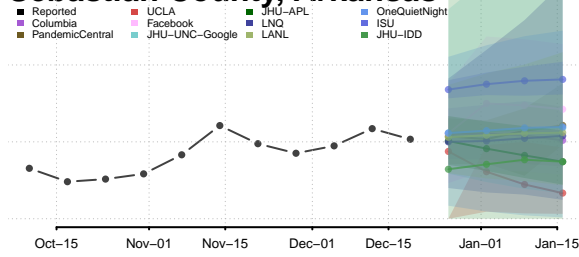

Pulaski County, Arkansas

Randolph County, Arkansas

Saline County, Arkansas

Scott County, Arkansas

Searcy County, Arkansas

Sebastian County, Arkansas

Sevier County, Arkansas

Sharp County, Arkansas