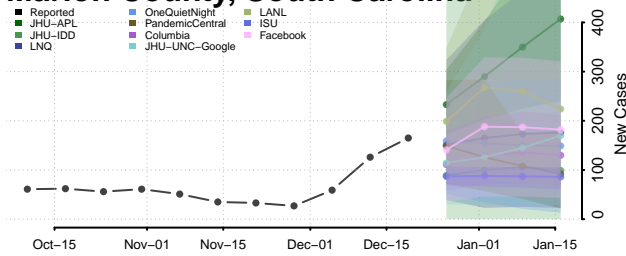

Marion County, South Carolina