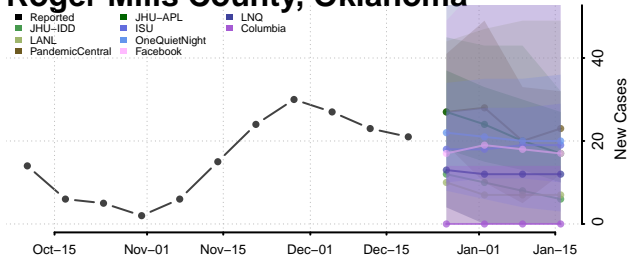

Pontotoc County, Oklahoma

Pottawatomie County, Oklahoma

Pushmataha County, Oklahoma

Roger Mills County, Oklahoma

Rogers County, Oklahoma

Seminole County, Oklahoma

Sequoyah County, Oklahoma

Stephens County, Oklahoma