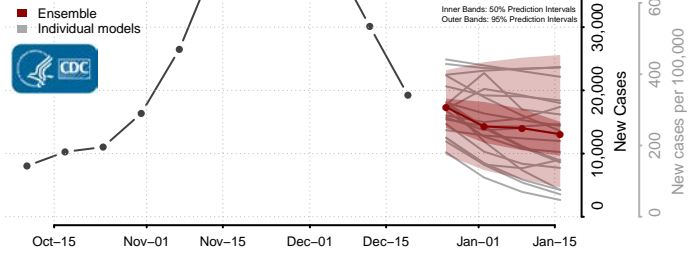

Aitkin County, Minnesota

Anoka County, Minnesota

Becker County, Minnesota

Beltrami County, Minnesota

*New weekly cases may decrease in this location over the next four weeks. For these locations, the ensemble forecast indicates a probability of 0.75 or greater that fewer cases will be reported in week four of the forecast than in the last reported week.