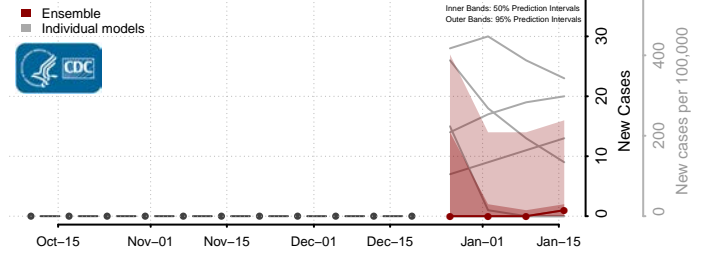

Beaver County, Utah

Box Elder County, Utah

Cache County, Utah

Carbon County, Utah

Daggett County, Utah

Davis County, Utah

Duchesne County, Utah

Emery County, Utah