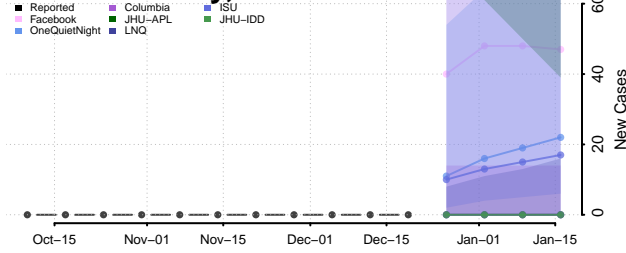

Millard County, Utah