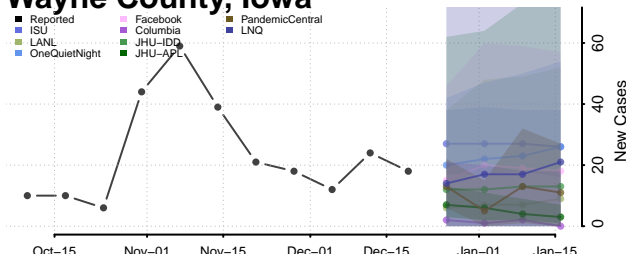

Tama County, Iowa

Taylor County, Iowa

Union County, Iowa

Van Buren County, Iowa

Wapello County, Iowa

Warren County, Iowa

Washington County, Iowa

Wayne County, Iowa