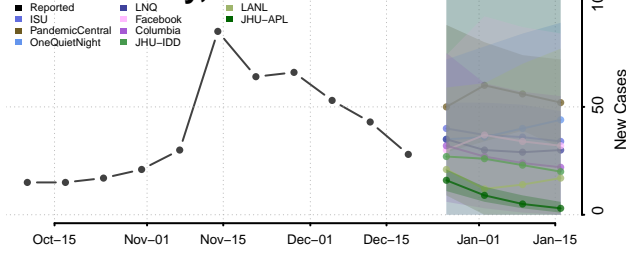

Ralls County, Missouri