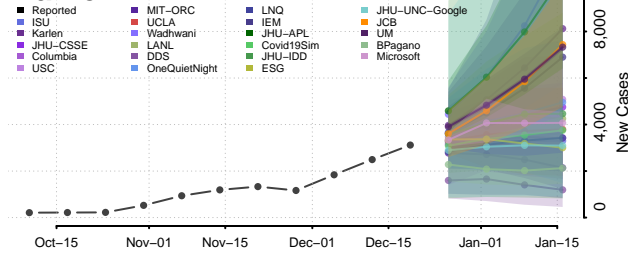

West Baton Rouge County, Louisiana

West Carroll County, Louisiana

West Feliciana County, Louisiana

Winn County, Louisiana

Maine**

Androscoggin County, Maine

**New weekly cases may increase in this location over the next four weeks. For these locations, the ensemble forecast indicates a probability of 0.75 or greater that more cases will be reported in week four of the forecast than in the last reported week.