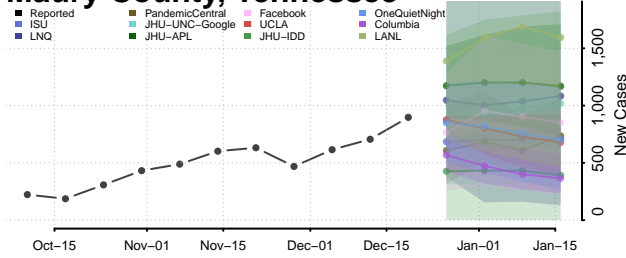

Lincoln County, Tennessee

Loudon County, Tennessee

Macon County, Tennessee

Madison County, Tennessee

Marion County, Tennessee

Marshall County, Tennessee

Maury County, Tennessee

McMinn County, Tennessee