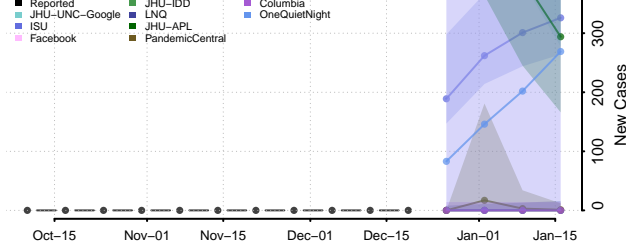

Washington County, Utah