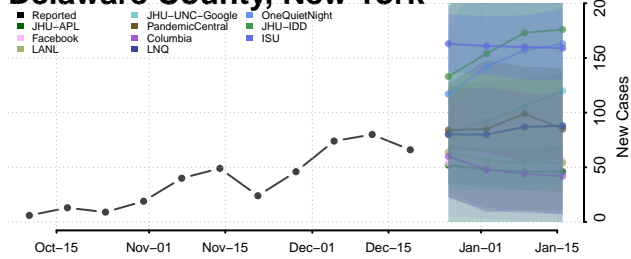

Cortland County, New York

Delaware County, New York

Dutchess County, New York

Erie County, New York

Essex County, New York

Franklin County, New York

Fulton County, New York

Genesee County, New York