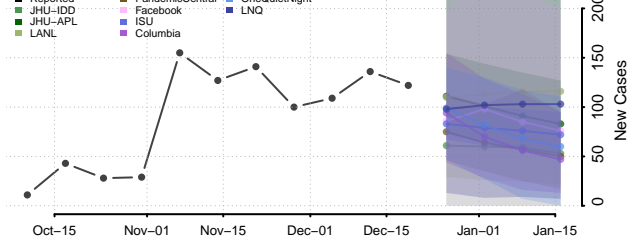

Ford County, Illinois