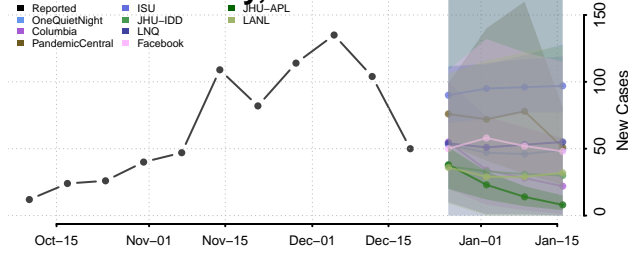

Hubbard County, Minnesota

Isanti County, Minnesota

Itasca County, Minnesota

Jackson County, Minnesota

Kanabec County, Minnesota

Kandiyohi County, Minnesota

Kittson County, Minnesota

Koochiching County, Minnesota