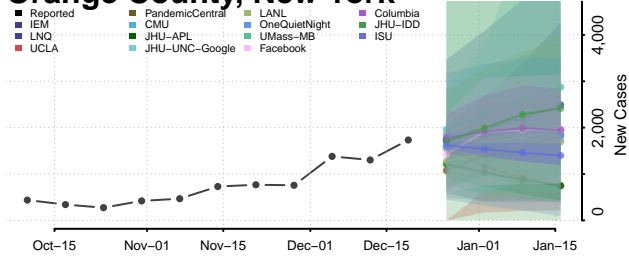

Orange County, New York

Orleans County, New York

Oswego County, New York

Otsego County, New York

Putnam County, New York

Queens County, New York

Rensselaer County, New York

Richmond County, New York