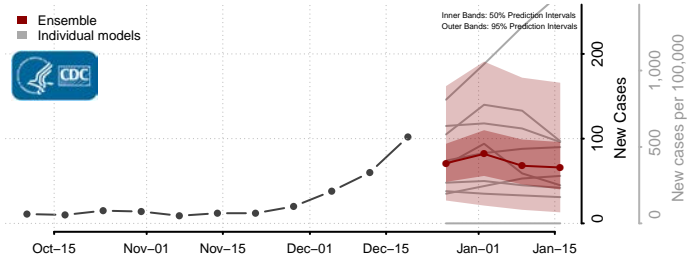

Inyo County, California