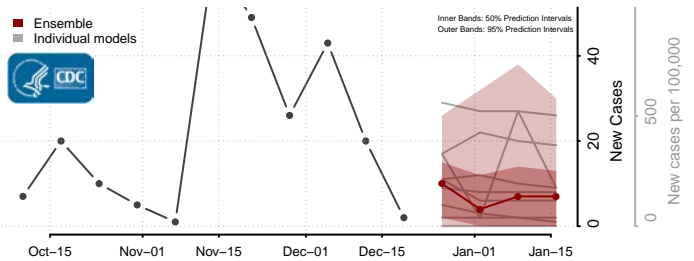

Elko County, Nevada

Esmeralda County, Nevada

Eureka County, Nevada

Humboldt County, Nevada

Lander County, Nevada

Lincoln County, Nevada

Lyon County, Nevada

Mineral County, Nevada