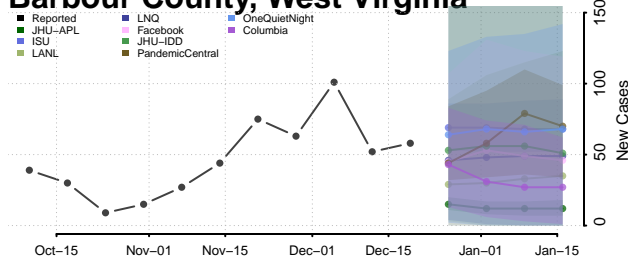

Barbour County, West Virginia