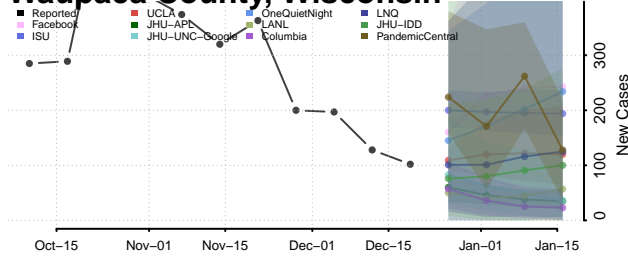

Walworth County, Wisconsin

Washburn County, Wisconsin

Washington County, Wisconsin

Waukesha County, Wisconsin

Waupaca County, Wisconsin

Waushara County, Wisconsin

Winnebago County, Wisconsin

Wood County, Wisconsin