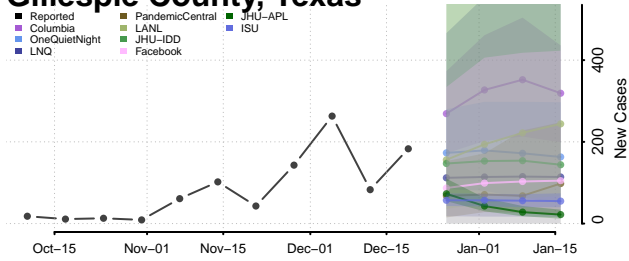

Gillespie County, Texas