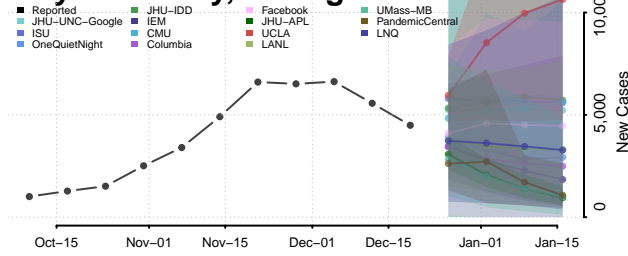

St. Clair County, Michigan

St. Joseph County, Michigan

Tuscola County, Michigan

Van Buren County, Michigan

Washtenaw County, Michigan

Wayne County, Michigan

Wexford County, Michigan

Minnesota*