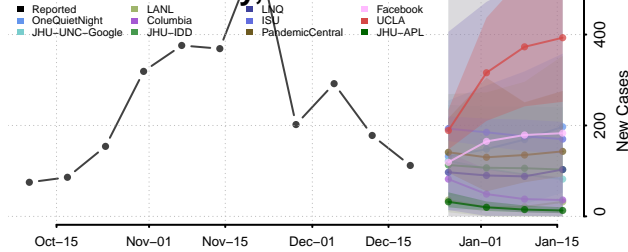

Madison County, Nebraska