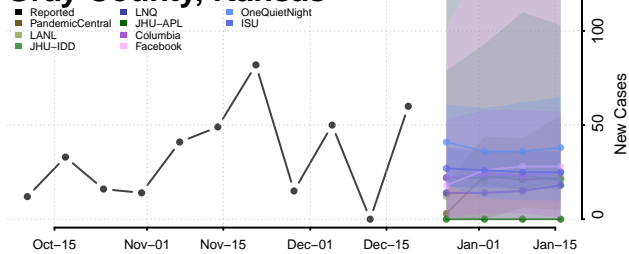

Gray County, Kansas