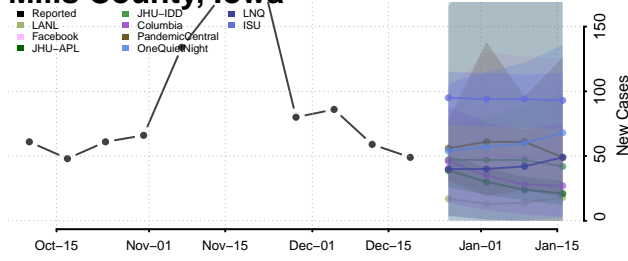

Mahaska County, Iowa

Marion County, Iowa

Marshall County, Iowa

Mills County, Iowa

Mitchell County, Iowa

Monona County, Iowa

Monroe County, Iowa

Montgomery County, Iowa