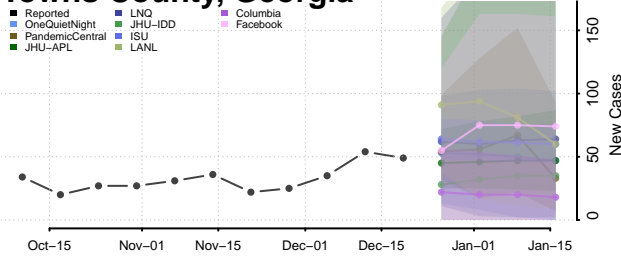

Telfair County, Georgia

Terrell County, Georgia

Thomas County, Georgia

Tift County, Georgia

Toombs County, Georgia

Towns County, Georgia

Treutlen County, Georgia

Troup County, Georgia