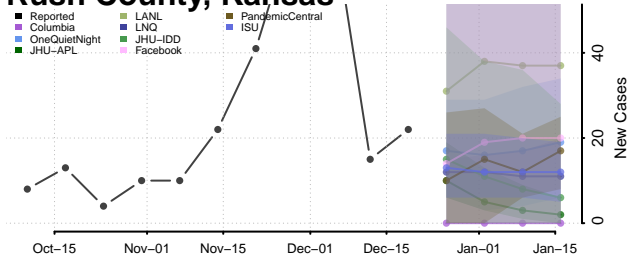

Rush County, Kansas