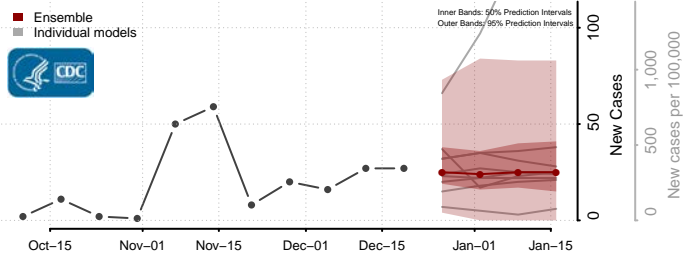

Gilmer County, West Virginia