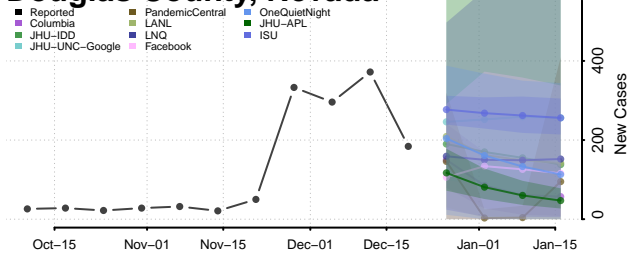

Douglas County, Nevada

*New weekly cases may decrease in this location over the next four weeks. For these locations, the ensemble forecast indicates a probability of 0.75 or greater that fewer cases will be reported in week four of the forecast than in the last reported week.