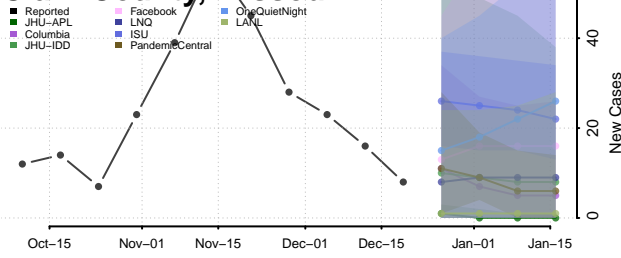

Clark County, Missouri