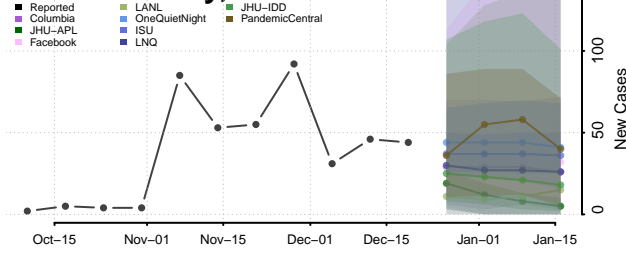

Martin County, Texas