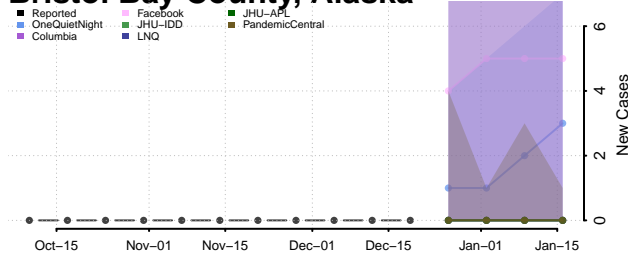

Bristol Bay County, Alaska