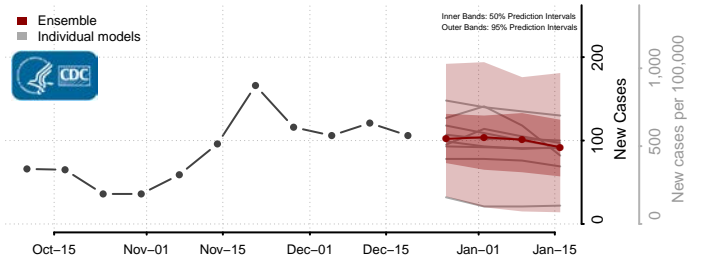

Crawford County, Illinois