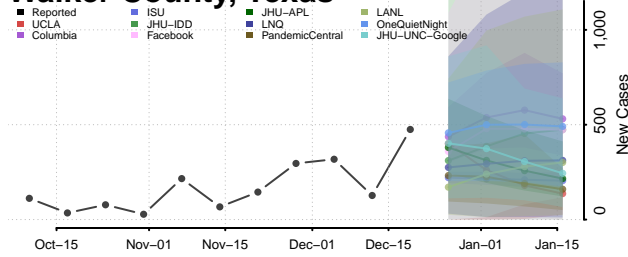

Walker County, Texas