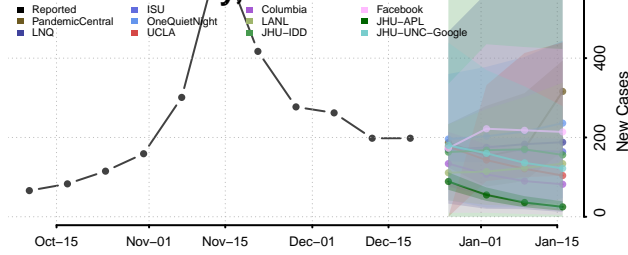

Clinton County, Iowa