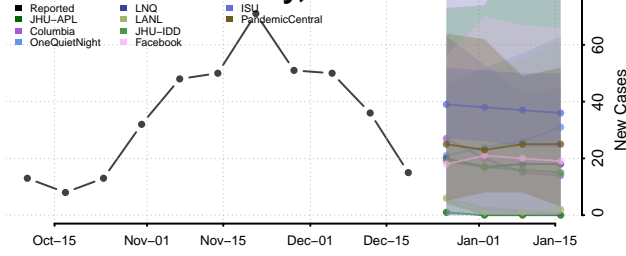

Richardson County, Nebraska