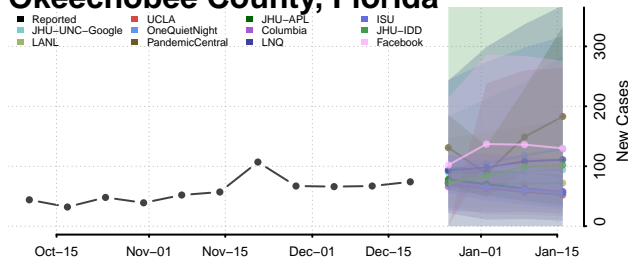

Martin County, Florida

Miami-Dade County, Florida

Monroe County, Florida

Nassau County, Florida

Okaloosa County, Florida

Okeechobee County, Florida

Orange County, Florida

Osceola County, Florida