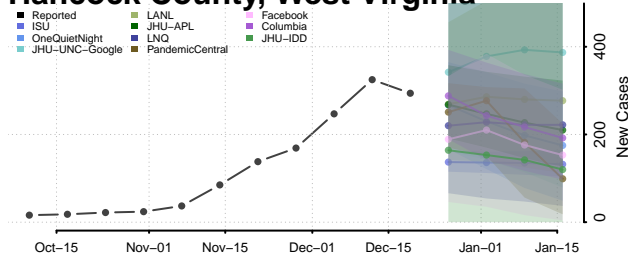

Hancock County, West Virginia