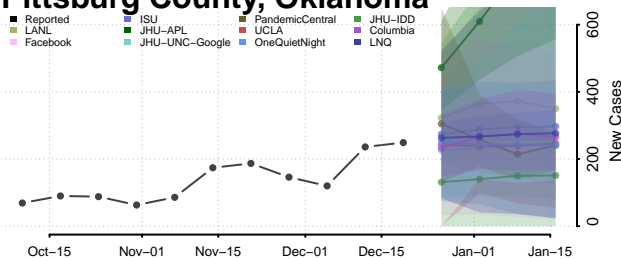

Okfuskee County, Oklahoma

Oklahoma County, Oklahoma

Okmulgee County, Oklahoma

Osage County, Oklahoma

Ottawa County, Oklahoma

Pawnee County, Oklahoma

Payne County, Oklahoma

Pittsburg County, Oklahoma