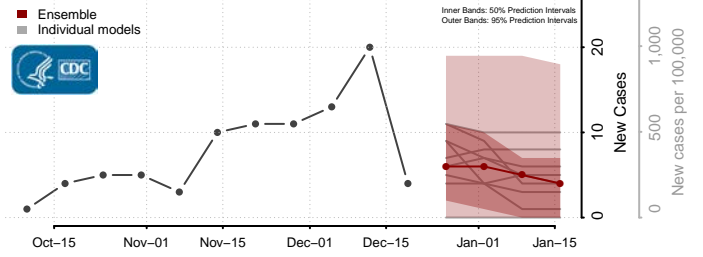

Worth County, Missouri