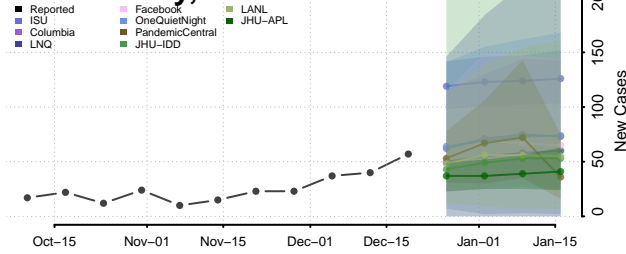

Polk County, North Carolina