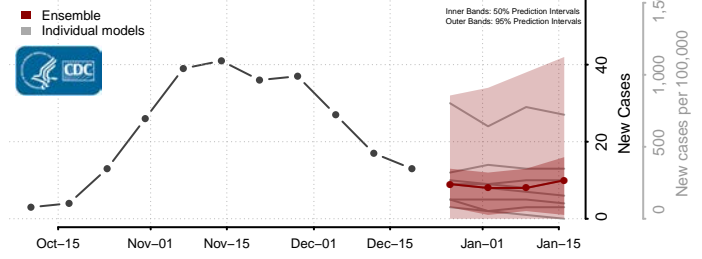

Sheridan County, Montana

Silver Bow County, Montana

Stillwater County, Montana

Sweet Grass County, Montana

Teton County, Montana

Toole County, Montana

Treasure County, Montana

Valley County, Montana