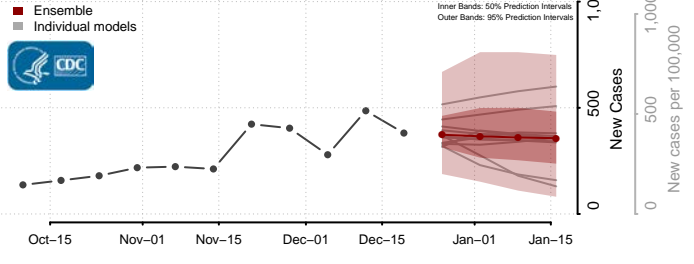

Roanoke County, Virginia