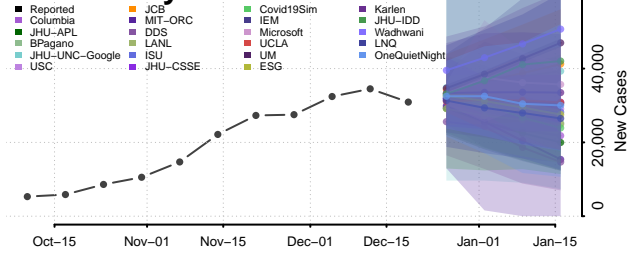

New Jersey

Atlantic County, New Jersey

Bergen County, New Jersey

Burlington County, New Jersey

Camden County, New Jersey

Cape May County, New Jersey