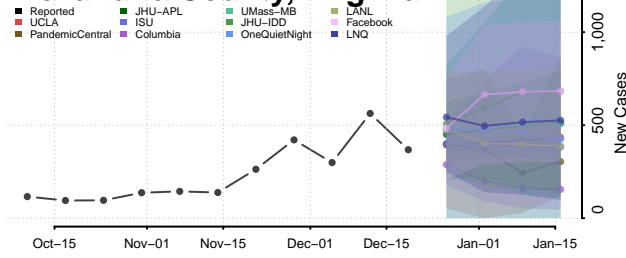

Alexandria County, Virginia