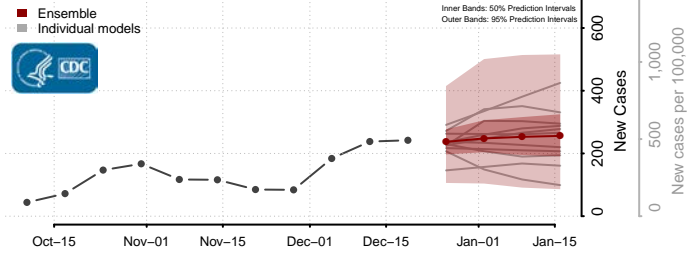

Dale County, Alabama