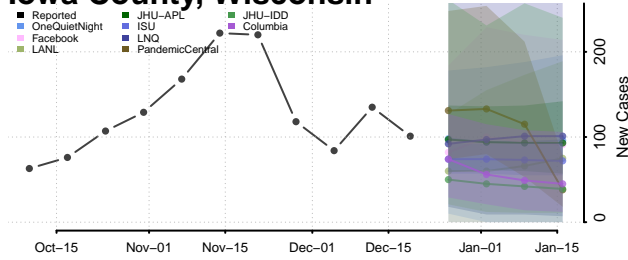

Iowa County, Wisconsin