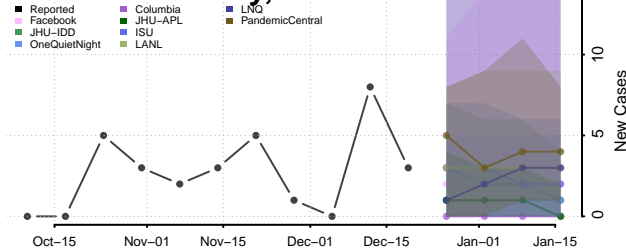

San Juan County, Colorado