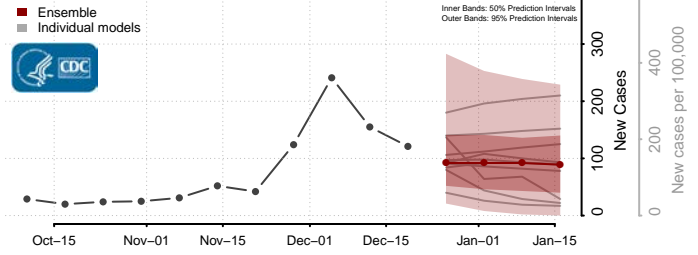

Mason County, Washington