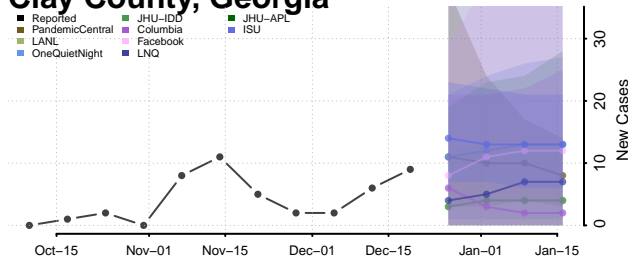

Clay County, Georgia