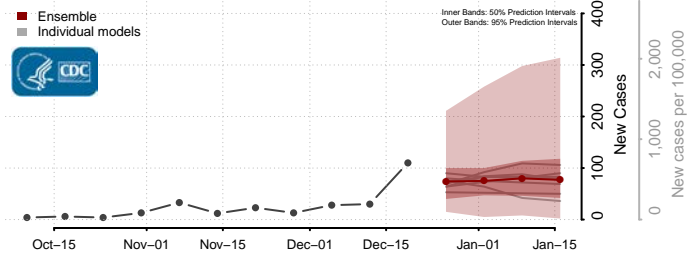

Karnes County, Texas