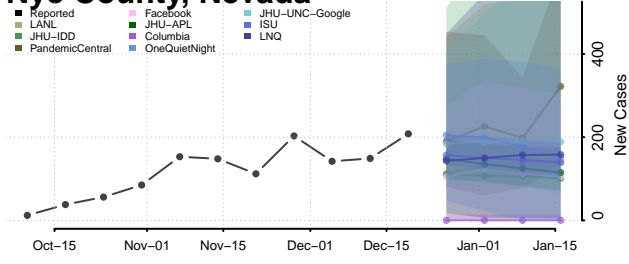

Nye County, Nevada