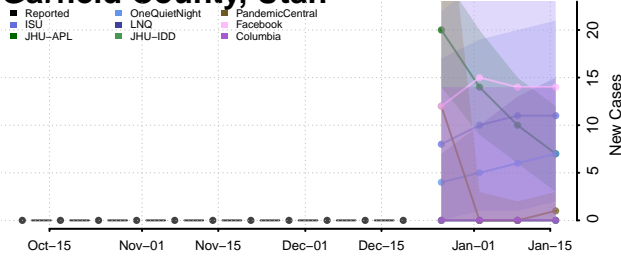

Garfield County, Utah