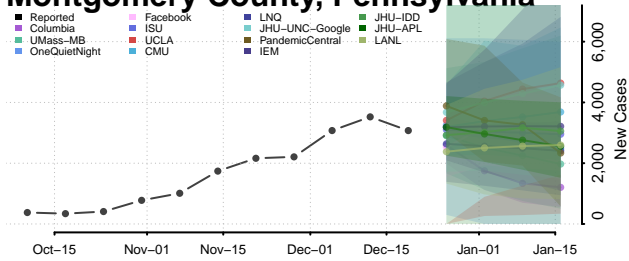

Montgomery County, Pennsylvania