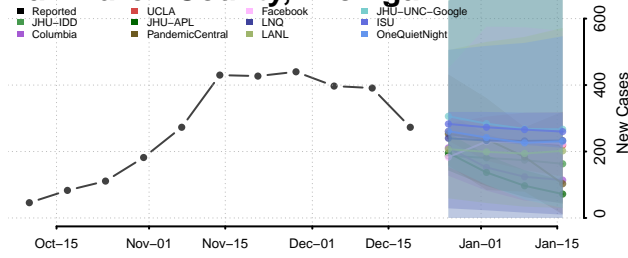

St. Clair County, Michigan

St. Joseph County, Michigan

Tuscola County, Michigan

Van Buren County, Michigan

Washtenaw County, Michigan

Wayne County, Michigan

Wexford County, Michigan

Minnesota*