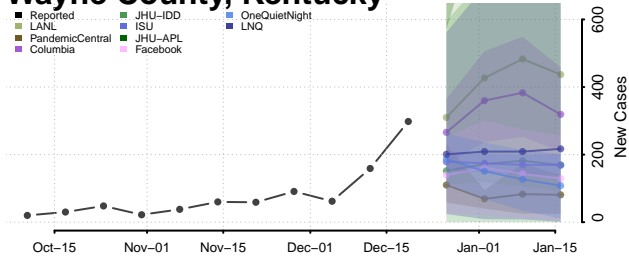

Trimble County, Kentucky

Union County, Kentucky

Warren County, Kentucky

Washington County, Kentucky

Wayne County, Kentucky

Webster County, Kentucky

Whitley County, Kentucky

Wolfe County, Kentucky