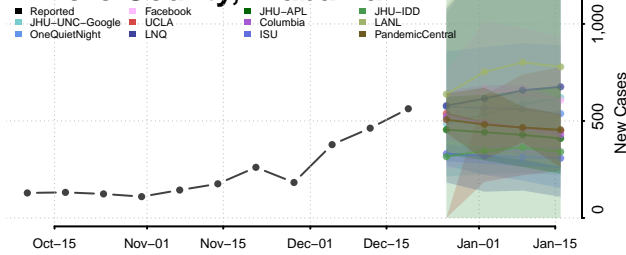

Dale County, Alabama

Dallas County, Alabama

DeKalb County, Alabama

Elmore County, Alabama

Escambia County, Alabama

Etowah County, Alabama

Fayette County, Alabama

Franklin County, Alabama