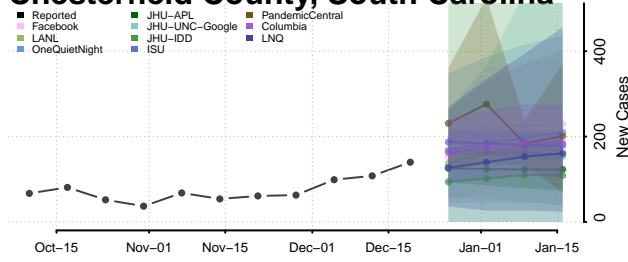

Cherokee County, South Carolina

Chester County, South Carolina

Chesterfield County, South Carolina

Clarendon County, South Carolina

Colleton County, South Carolina

Darlington County, South Carolina

Dillon County, South Carolina