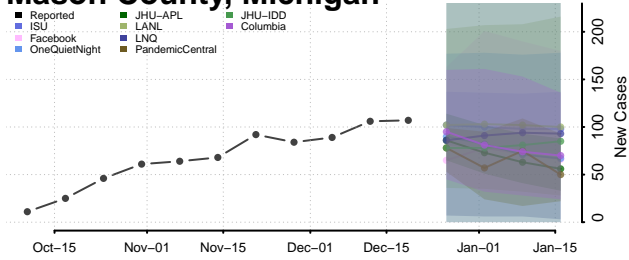

Mason County, Michigan