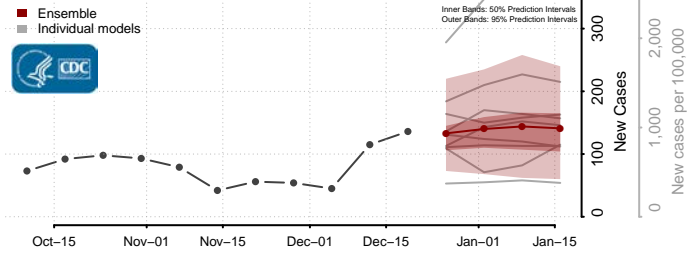

Chester County, Tennessee

Claiborne County, Tennessee

Clay County, Tennessee

Cocke County, Tennessee

Coffee County, Tennessee

Crockett County, Tennessee

Cumberland County, Tennessee

Davidson County, Tennessee