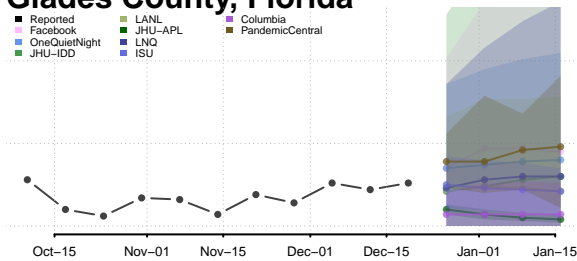

Franklin County, Florida

Gadsden County, Florida

Gilchrist County, Florida

Glades County, Florida

Gulf County, Florida

Hamilton County, Florida

Hardee County, Florida

Hendry County, Florida