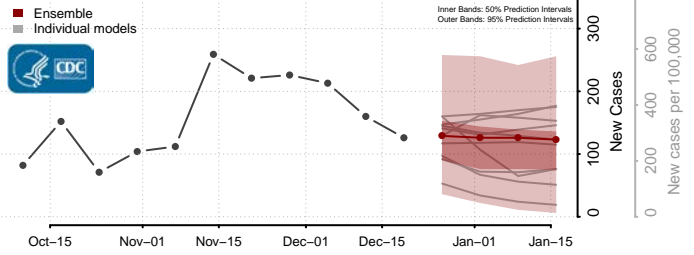

Phelps County, Missouri