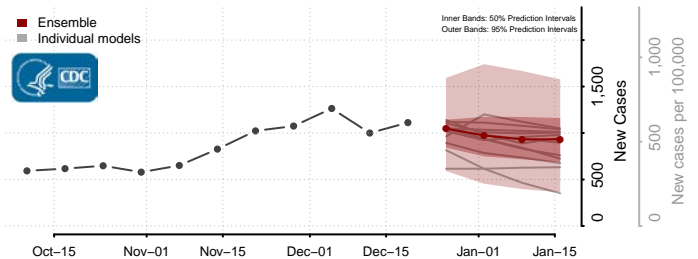

Vanderburgh County, Indiana