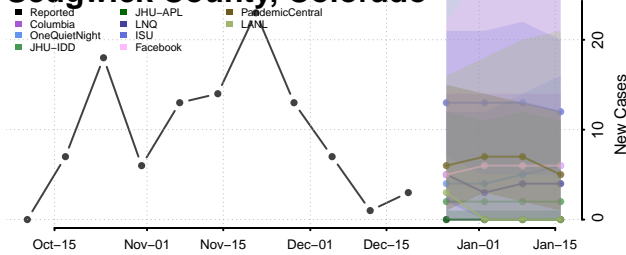

Sedgwick County, Colorado