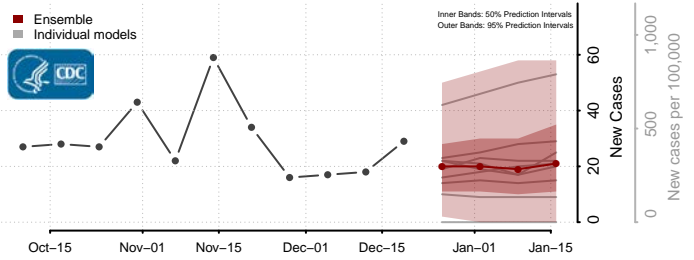

Fall River County, South Dakota