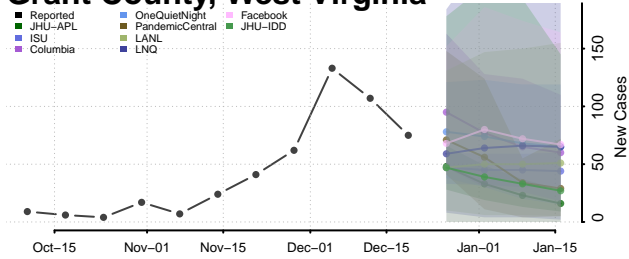

Grant County, West Virginia