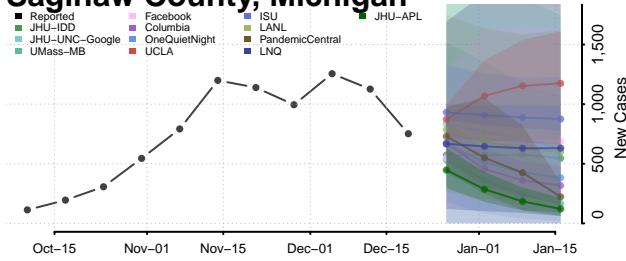

Otsego County, Michigan

Ottawa County, Michigan

Presque Isle County, Michigan

Roscommon County, Michigan

Saginaw County, Michigan

Sanilac County, Michigan

Schoolcraft County, Michigan

Shiawassee County, Michigan