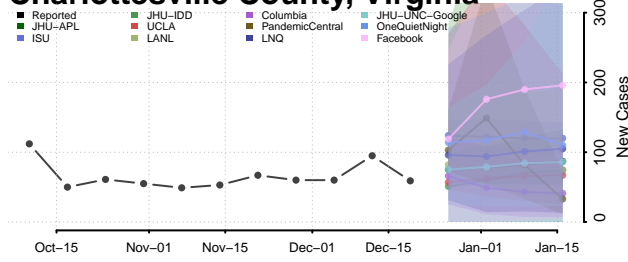

Campbell County, Virginia

Caroline County, Virginia

Carroll County, Virginia

Charles City County, Virginia

Charlotte County, Virginia

Charlottesville County, Virginia

Chesapeake County, Virginia

Chesterfield County, Virginia