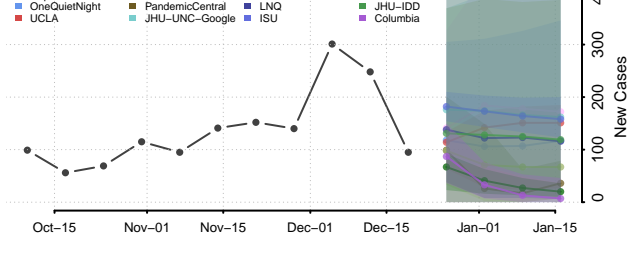

Pulaski County, Missouri