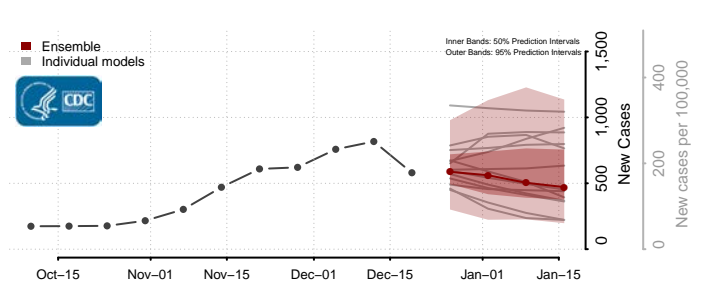

Charles County, Maryland

Dorchester County, Maryland

Frederick County, Maryland

Garrett County, Maryland

Harford County, Maryland

Howard County, Maryland

Kent County, Maryland

Montgomery County, Maryland