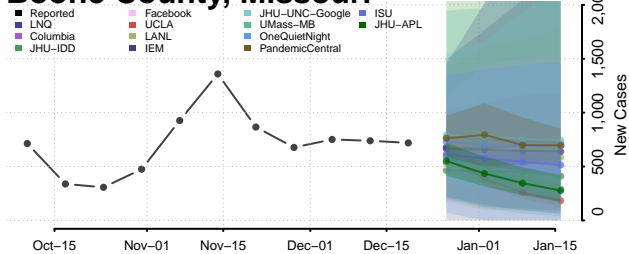

Boone County, Missouri