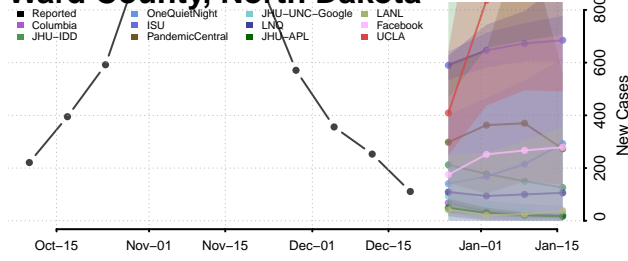

Ward County, North Dakota