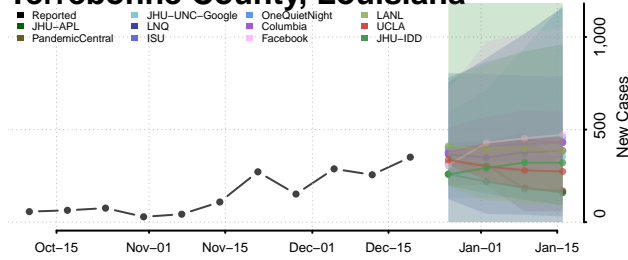

Terrebonne County, Louisiana