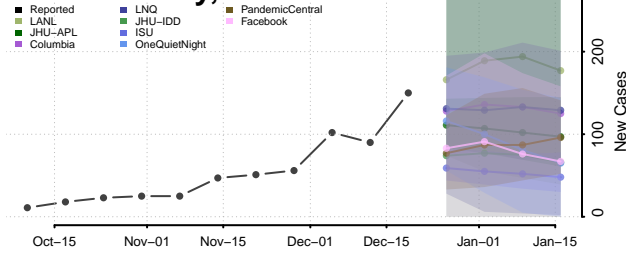

Pitkin County, Colorado