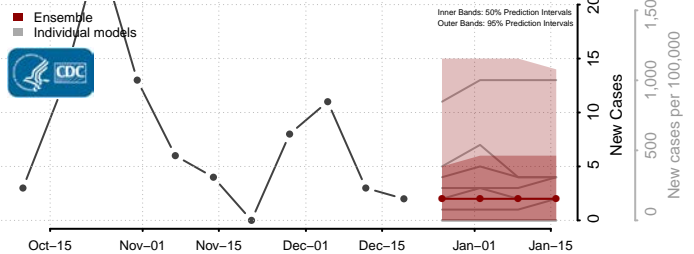

Harding County, South Dakota