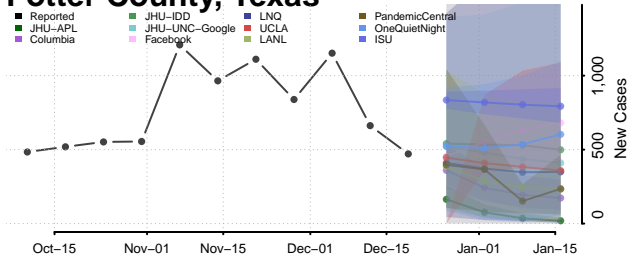

Potter County, Texas