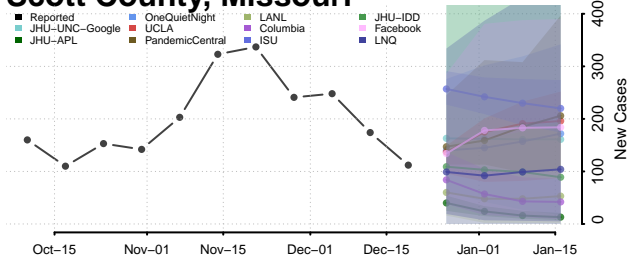

Scott County, Missouri