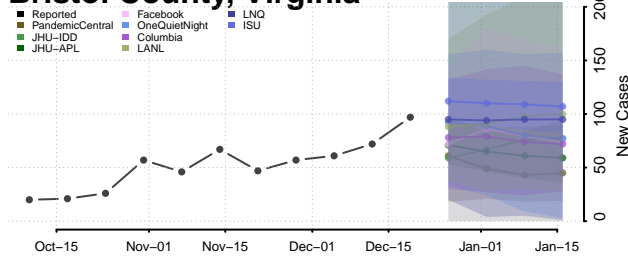

Bristol County, Virginia