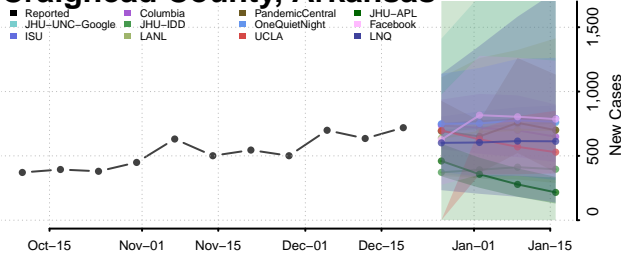

Cleburne County, Arkansas

Cleveland County, Arkansas

Columbia County, Arkansas

Conway County, Arkansas

Craighead County, Arkansas

Crawford County, Arkansas

Crittenden County, Arkansas

Cross County, Arkansas