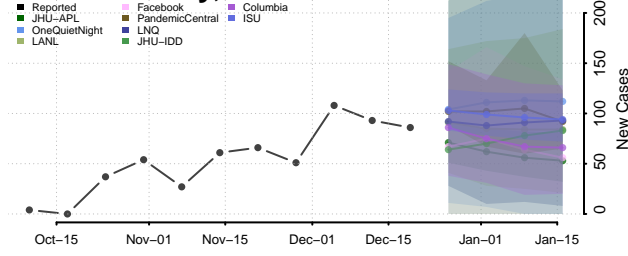

Greene County, New York

Hamilton County, New York

Herkimer County, New York

Jefferson County, New York

Kings County, New York

Lewis County, New York

Livingston County, New York

Madison County, New York