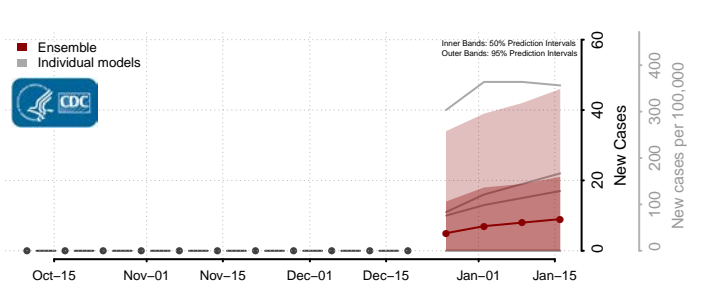

Garfield County, Utah

Grand County, Utah

Iron County, Utah

Juab County, Utah

Kane County, Utah

Millard County, Utah

Morgan County, Utah

Piute County, Utah