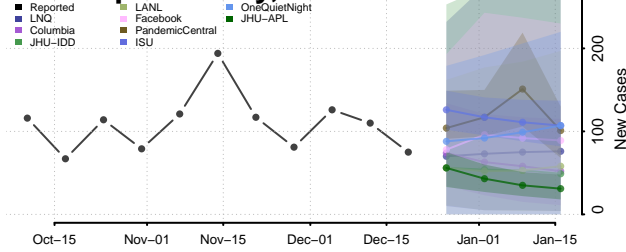

Randolph County, Missouri