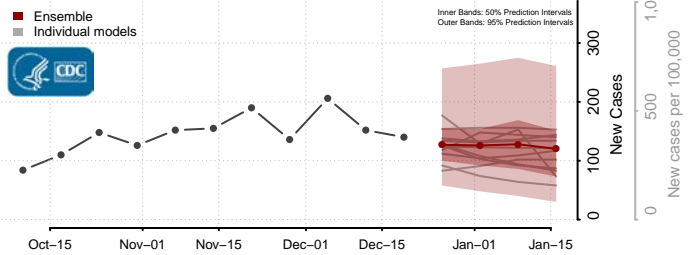

Dunn County, Wisconsin

Eau Claire County, Wisconsin

Florence County, Wisconsin

Fond du Lac County, Wisconsin

Forest County, Wisconsin

Grant County, Wisconsin

Green County, Wisconsin

Green Lake County, Wisconsin