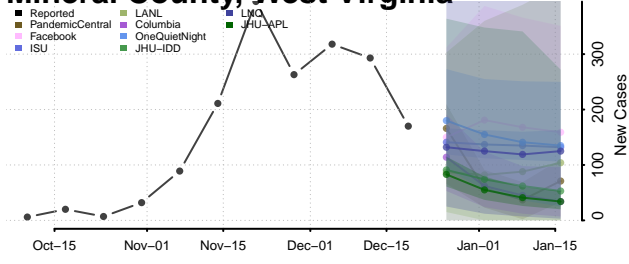

Mineral County, West Virginia