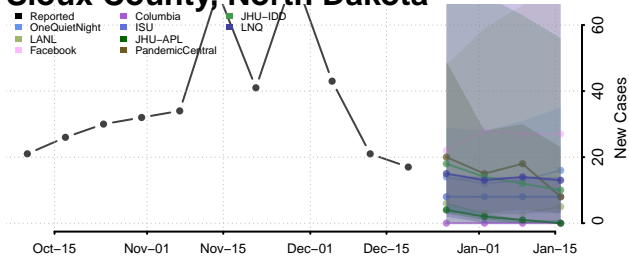

Sioux County, North Dakota