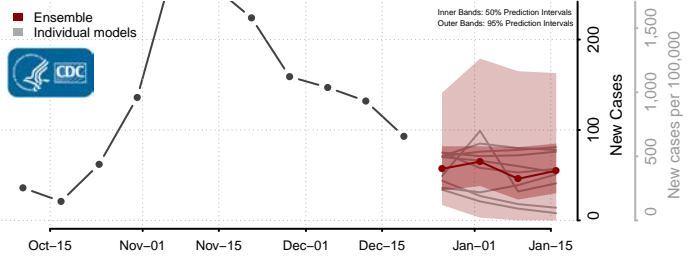

Rolette County, North Dakota