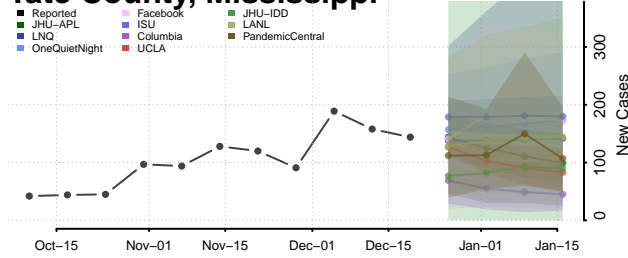

Tate County, Mississippi

Tippah County, Mississippi

Tishomingo County, Mississippi

Tunica County, Mississippi

Union County, Mississippi

Walthall County, Mississippi

Warren County, Mississippi

Washington County, Mississippi