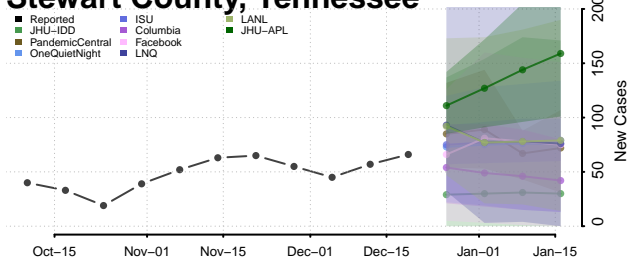

Scott County, Tennessee

Sequatchie County, Tennessee

Sevier County, Tennessee

Shelby County, Tennessee

Smith County, Tennessee

Stewart County, Tennessee

Sullivan County, Tennessee

Sumner County, Tennessee