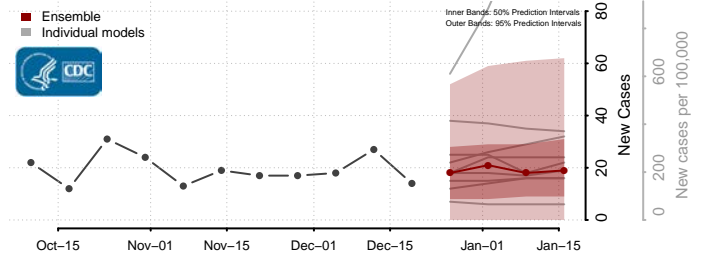

Ozark County, Missouri