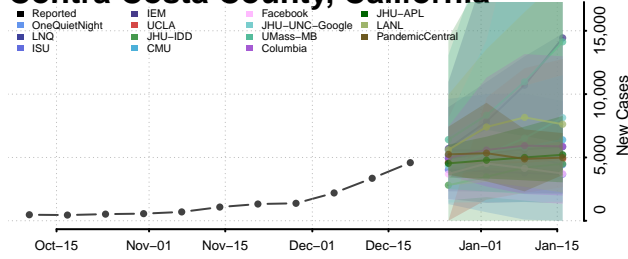

Contra Costa County, California