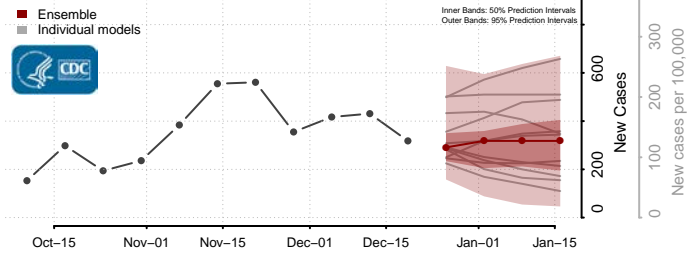

Clay County, Missouri