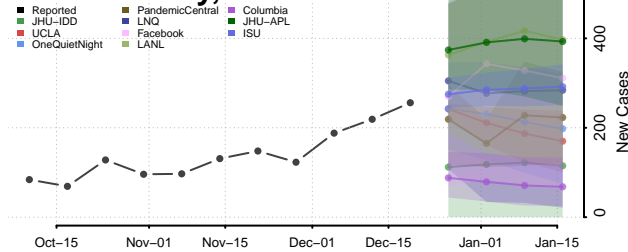

White County, Tennessee