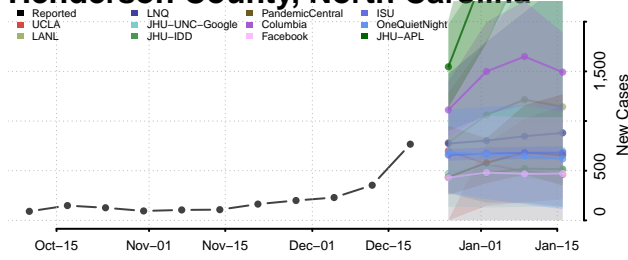

Henderson County, North Carolina