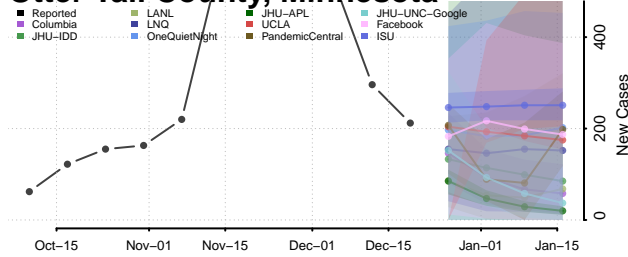

Nobles County, Minnesota

Norman County, Minnesota

Olmsted County, Minnesota

Otter Tail County, Minnesota

Pennington County, Minnesota

Pine County, Minnesota

Pipestone County, Minnesota

Polk County, Minnesota