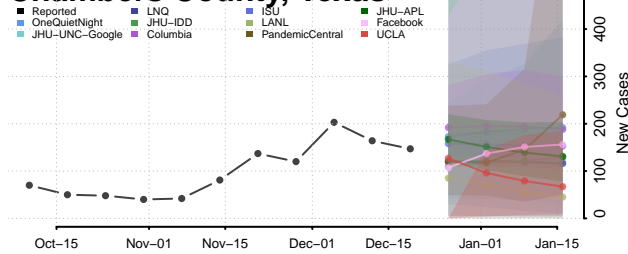

Chambers County, Texas