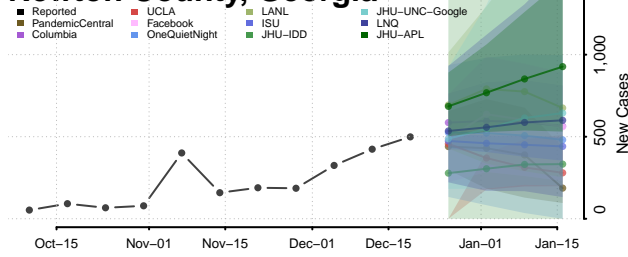

Monroe County, Georgia

Montgomery County, Georgia

Morgan County, Georgia

Murray County, Georgia

Muscooke County, Georgia

Newton County, Georgia

Oconee County, Georgia

Oglethorpe County, Georgia