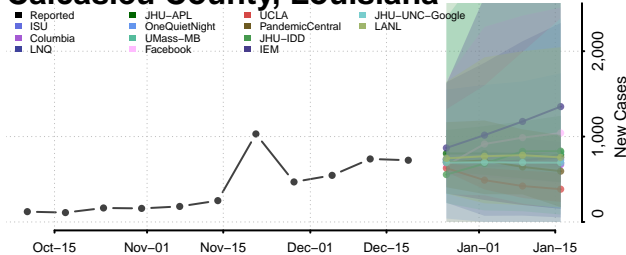

Bienville County, Louisiana

Bossier County, Louisiana

Caddo County, Louisiana

Calcasieu County, Louisiana

Caldwell County, Louisiana

Cameron County, Louisiana

Catahoula County, Louisiana

Claiborne County, Louisiana