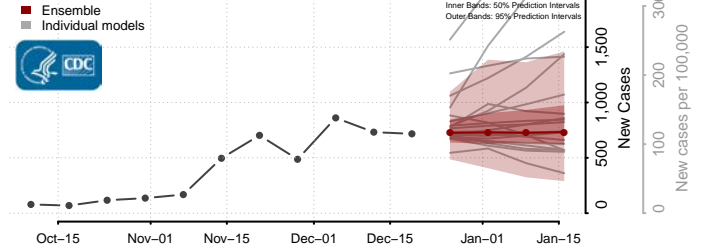

Utah County, Utah

Wasatch County, Utah

Washington County, Utah

Wayne County, Utah

Weber County, Utah

Vermont