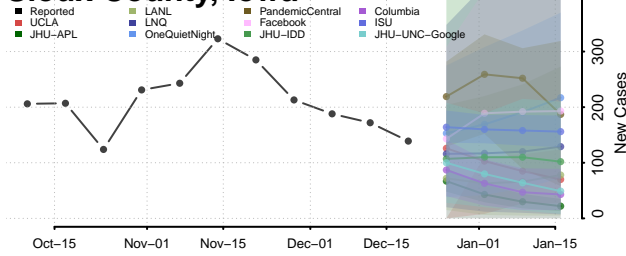

Pottawattamie County, Iowa

Poweshiek County, Iowa

Ringgold County, Iowa

Sac County, Iowa

Scott County, Iowa

Shelby County, Iowa

Sioux County, Iowa

Story County, Iowa