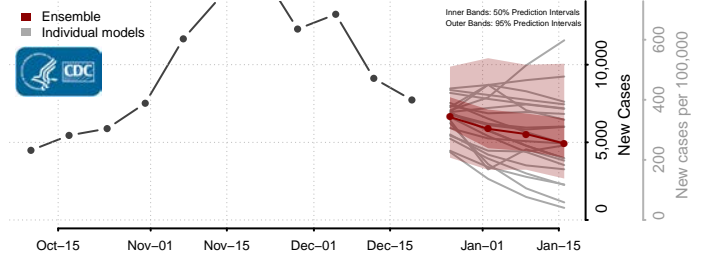

Wheatland County, Montana

Wibaux County, Montana

Yellowstone County, Montana

Nebraska*

Adams County, Nebraska

Antelope County, Nebraska

*New weekly cases may decrease in this location over the next four weeks. For these locations, the ensemble forecast indicates a probability of 0.75 or greater that fewer cases will be reported in week four of the forecast than in the last reported week.