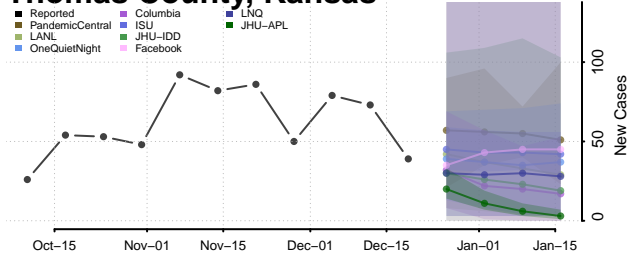

Thomas County, Kansas