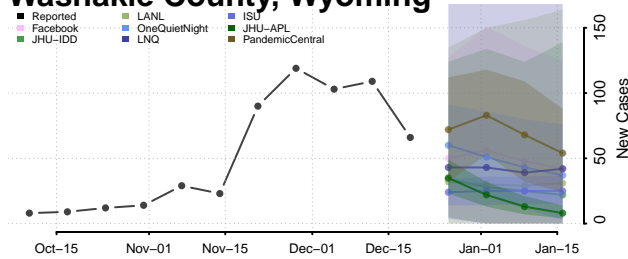

Washakie County, Wyoming

Weston County, Wyoming