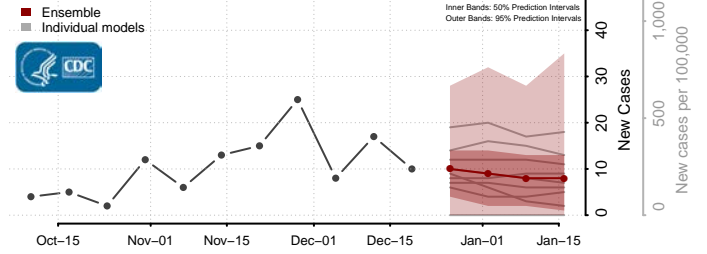

Grant County, New Mexico

Guadalupe County, New Mexico

Harding County, New Mexico

Hidalgo County, New Mexico

Lea County, New Mexico

Lincoln County, New Mexico

Los Alamos County, New Mexico

Luna County, New Mexico