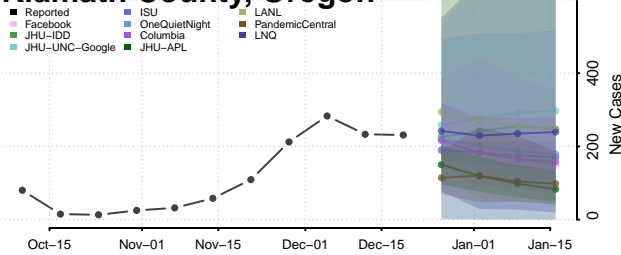

Klamath County, Oregon