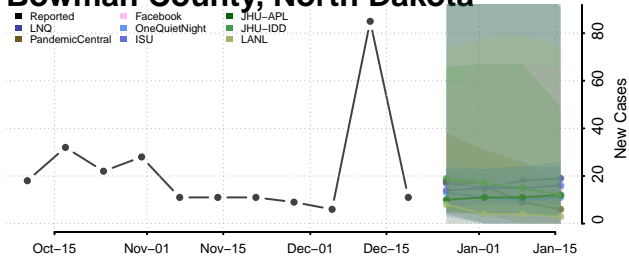

Bowman County, North Dakota