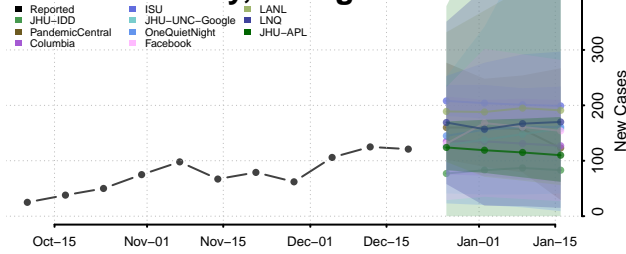

Pickens County, Georgia