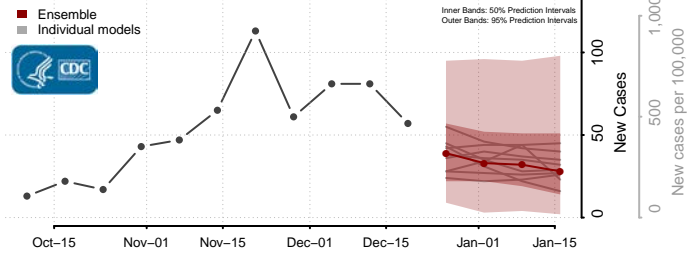

Jefferson County, Montana