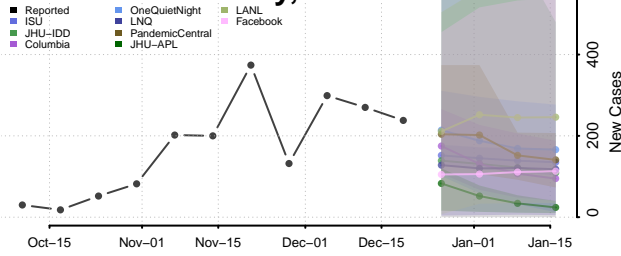

McPherson County, Kansas