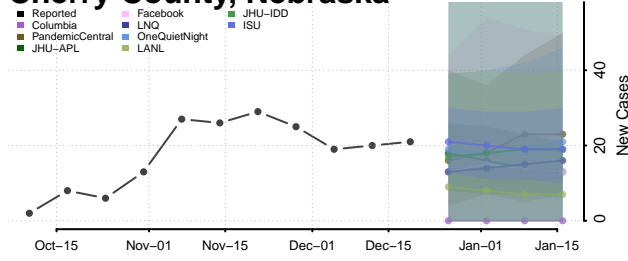

Burt County, Nebraska

Butler County, Nebraska

Cass County, Nebraska

Cedar County, Nebraska

Chase County, Nebraska

Cherry County, Nebraska

Cheyenne County, Nebraska

Clay County, Nebraska