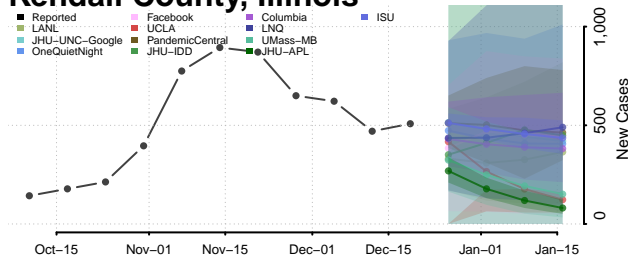

Jersey County, Illinois

Jo Daviess County, Illinois

Johnson County, Illinois

Kane County, Illinois

Kankakee County, Illinois

Kendall County, Illinois

Knox County, Illinois

Lake County, Illinois