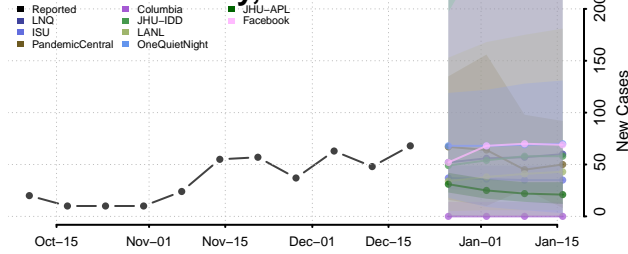

Hunt County, Texas

Hutchinson County, Texas

Irion County, Texas

Jack County, Texas

Jackson County, Texas

Jasper County, Texas

Jeff Davis County, Texas

Jefferson County, Texas