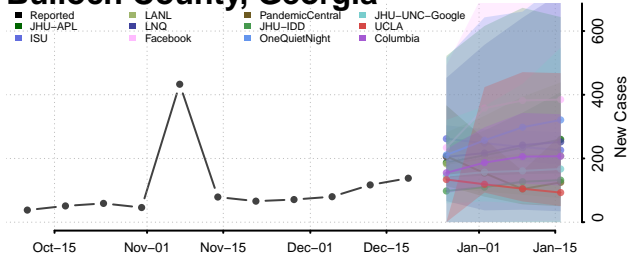

Bulloch County, Georgia