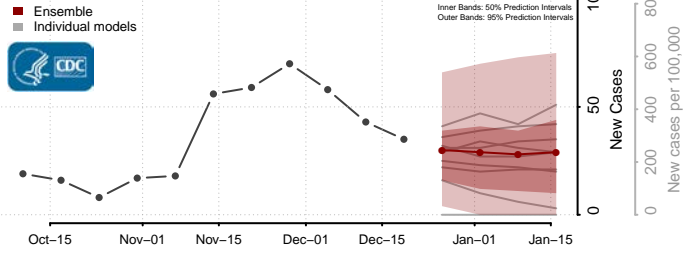

Hubbard County, Minnesota

Isanti County, Minnesota

Itasca County, Minnesota

Jackson County, Minnesota

Kanabec County, Minnesota

Kandiyohi County, Minnesota

Kittson County, Minnesota

Koochiching County, Minnesota