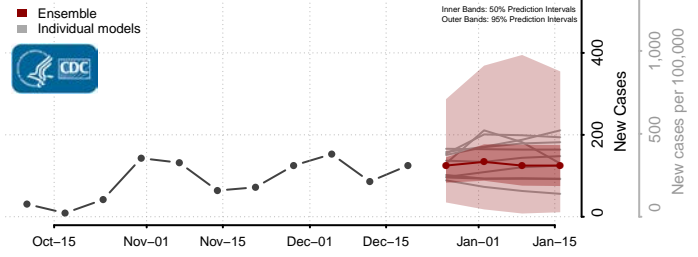

Jim Wells County, Texas