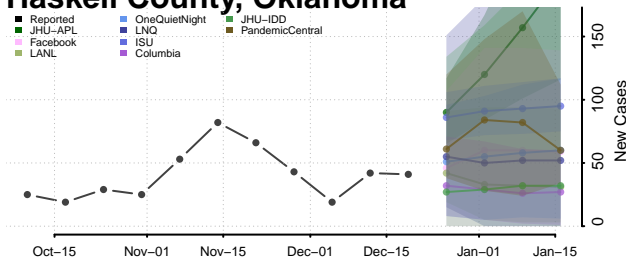

Haskell County, Oklahoma