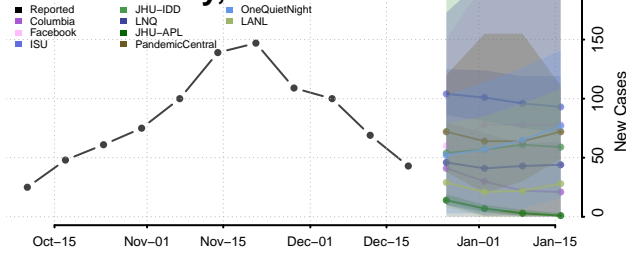

Saline County, Nebraska