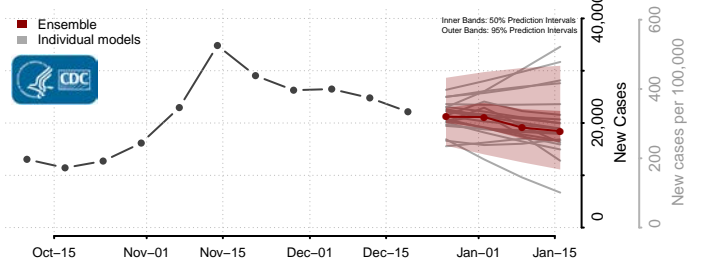

Wilkinson County, Mississippi

Winston County, Mississippi

Yalobusha County, Mississippi

Yazoo County, Mississippi

Missouri

Adair County, Missouri