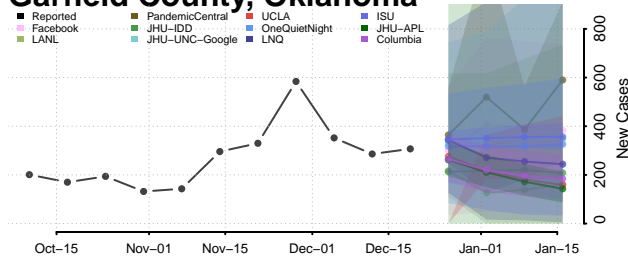

Dewey County, Oklahoma

Ellis County, Oklahoma

Garfield County, Oklahoma

Garvin County, Oklahoma

Grady County, Oklahoma

Grant County, Oklahoma

Greer County, Oklahoma

Harmon County, Oklahoma