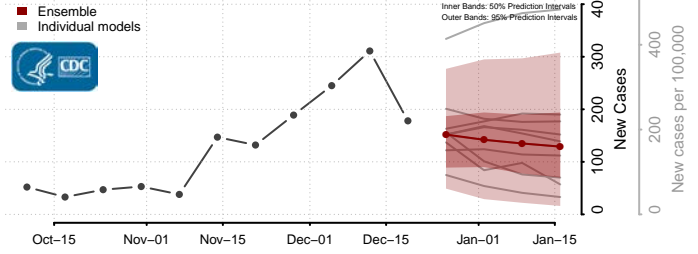

Lewis County, Washington