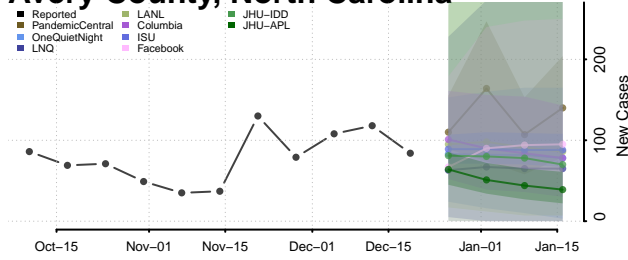

Alamance County, North Carolina

Alexander County, North Carolina

Alleghany County, North Carolina

Anson County, North Carolina

Ashe County, North Carolina

Avery County, North Carolina

Beaufort County, North Carolina