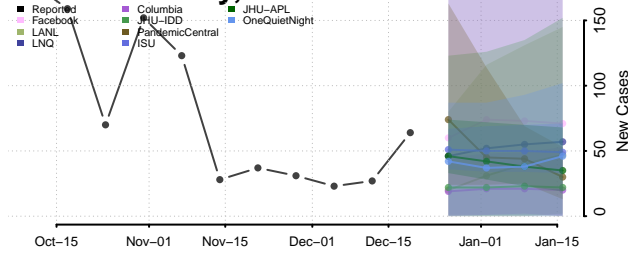

Glacier County, Montana