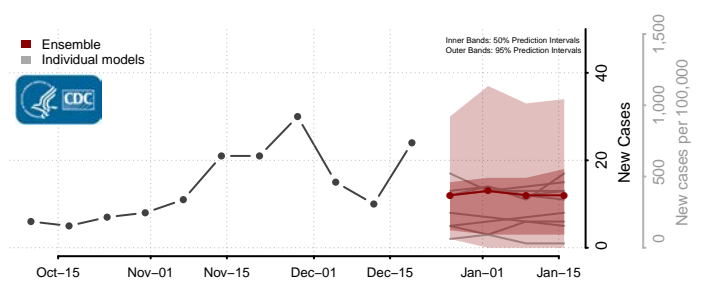

Traverse County, Minnesota