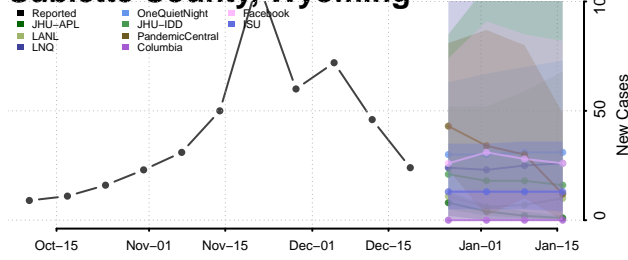

Sublette County, Wyoming