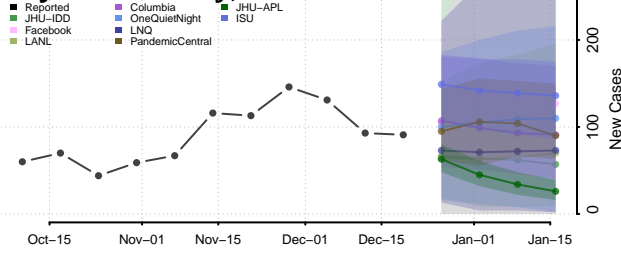

Lewis County, Idaho

Lincoln County, Idaho

Madison County, Idaho

Minidoka County, Idaho

Nez Perce County, Idaho

Oneida County, Idaho

Owyhee County, Idaho

Payette County, Idaho