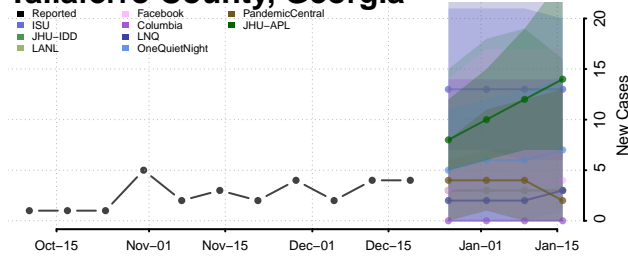

Spalding County, Georgia

Stephens County, Georgia

Stewart County, Georgia

Sumter County, Georgia

Talbot County, Georgia

Taliaferro County, Georgia

Tattnall County, Georgia

Taylor County, Georgia