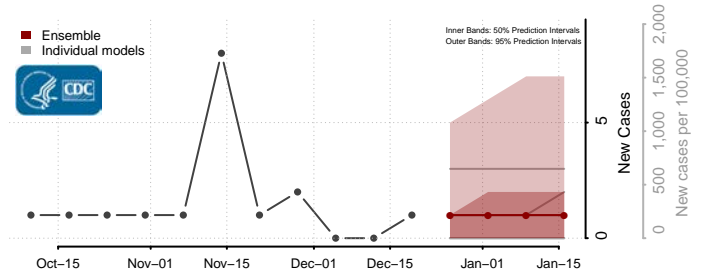

Arthur County, Nebraska