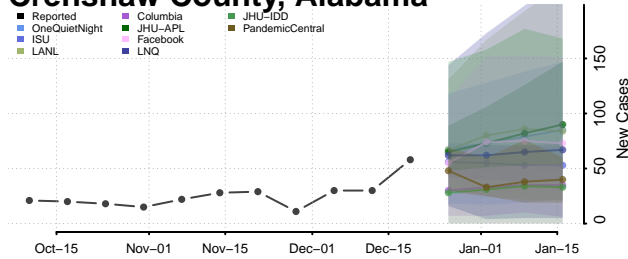

Cleburne County, Alabama

Coffee County, Alabama

Colbert County, Alabama

Conecuh County, Alabama

Coosa County, Alabama

Covington County, Alabama

Crenshaw County, Alabama

Cullman County, Alabama