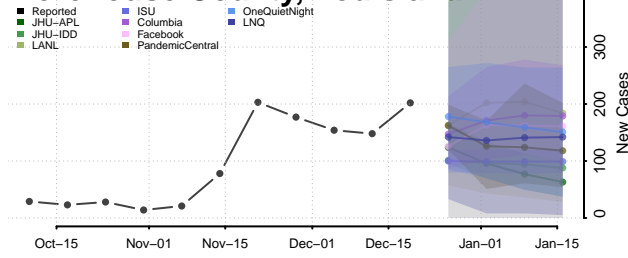

Morehouse County, Louisiana