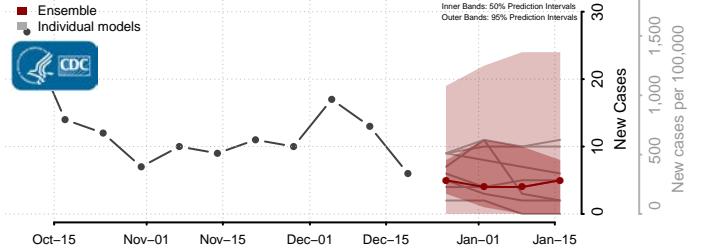

Eddy County, North Dakota

Emmons County, North Dakota

Foster County, North Dakota

Golden Valley County, North Dakota

Grand Forks County, North Dakota

Grant County, North Dakota

Griggs County, North Dakota

Hettinger County, North Dakota