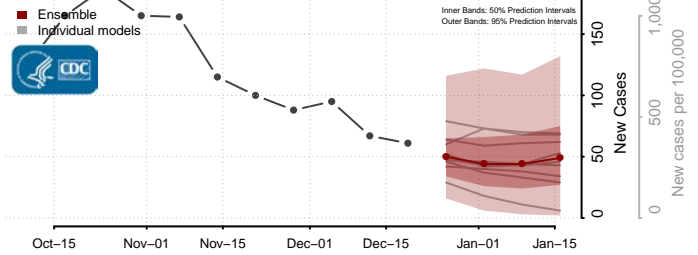

Hill County, Montana