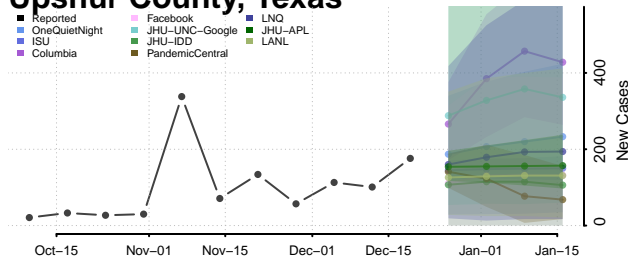

Upshur County, Texas