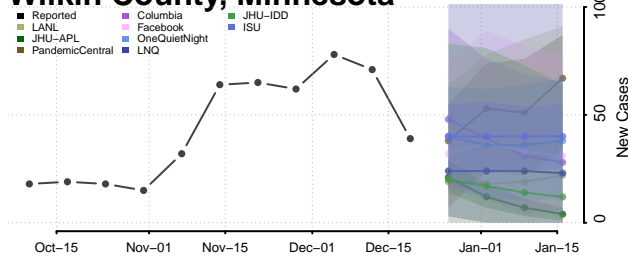

Todd County, Minnesota

Traverse County, Minnesota

Wabasha County, Minnesota

Wadena County, Minnesota

Waseca County, Minnesota

Washington County, Minnesota

Watonwan County, Minnesota

Wilkin County, Minnesota