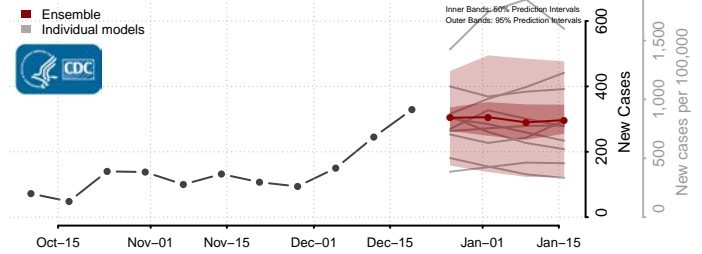

Chester County, Tennessee

Claiborne County, Tennessee

Clay County, Tennessee

Cocke County, Tennessee

Coffee County, Tennessee

Crockett County, Tennessee

Cumberland County, Tennessee

Davidson County, Tennessee