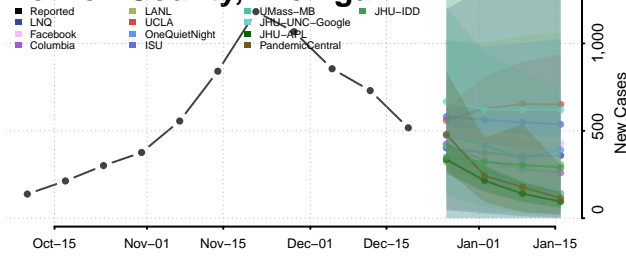

Berrien County, Michigan