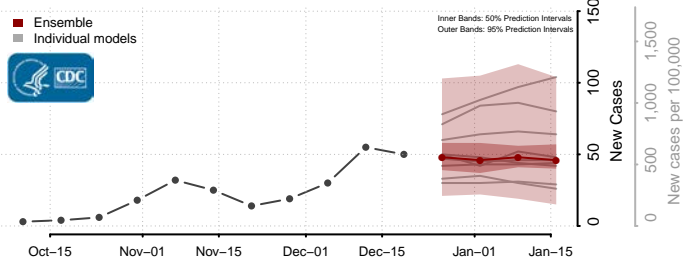

Tyler County, West Virginia