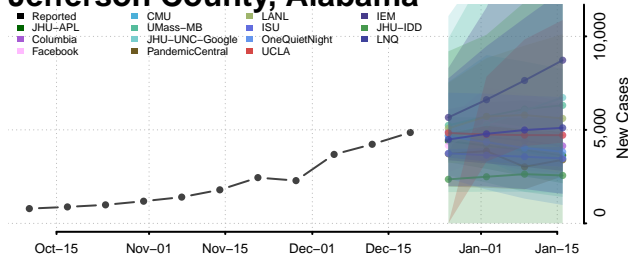

Dale County, Alabama

Dallas County, Alabama

DeKalb County, Alabama

Elmore County, Alabama

Escambia County, Alabama

Etowah County, Alabama

Fayette County, Alabama

Franklin County, Alabama

Geneva County, Alabama

Greene County, Alabama

Hale County, Alabama

Henry County, Alabama

Houston County, Alabama

Jackson County, Alabama

Jefferson County, Alabama

Lamar County, Alabama

Lauderdale County, Alabama

Lawrence County, Alabama

Lee County, Alabama

Limestone County, Alabama

Lowndes County, Alabama

Macon County, Alabama

Madison County, Alabama

Marengo County, Alabama