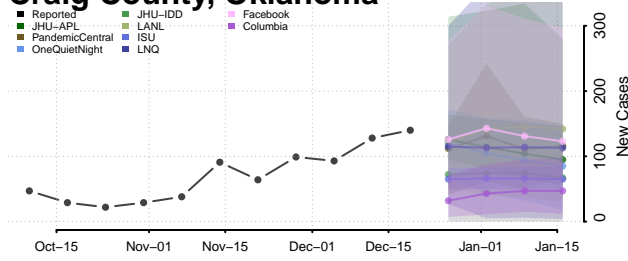

Craig County, Oklahoma