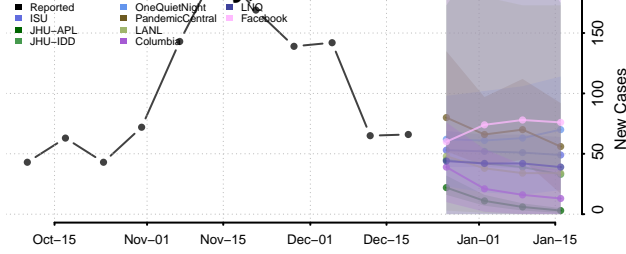

Nemaha County, Kansas