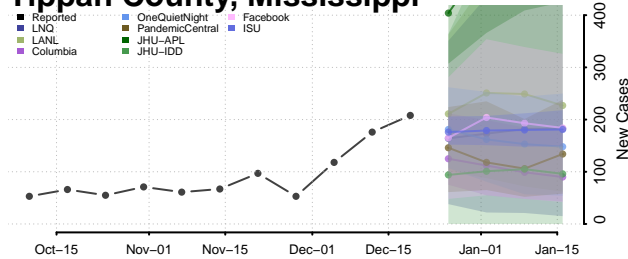

Tippah County, Mississippi