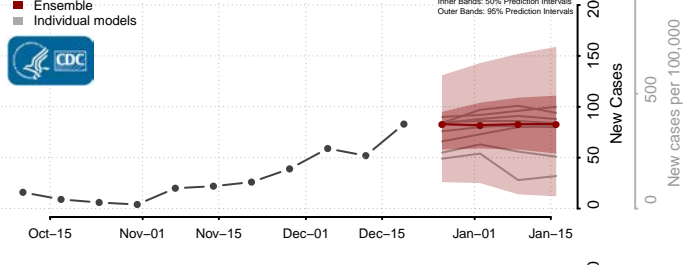

Rockbridge County, Virginia