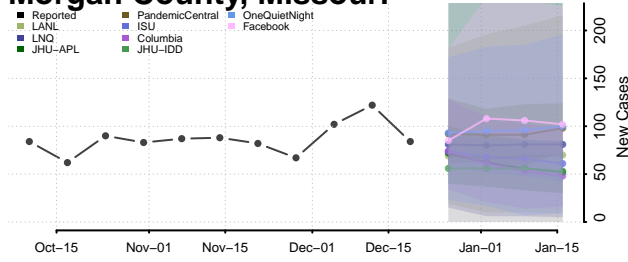

Morgan County, Missouri