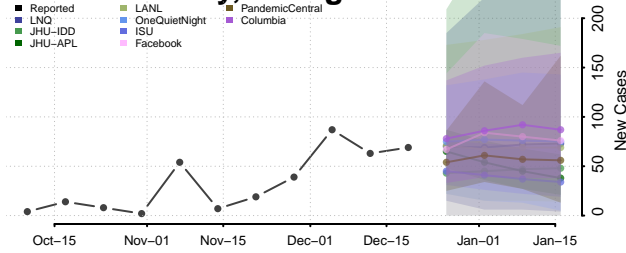

Brooks County, Georgia