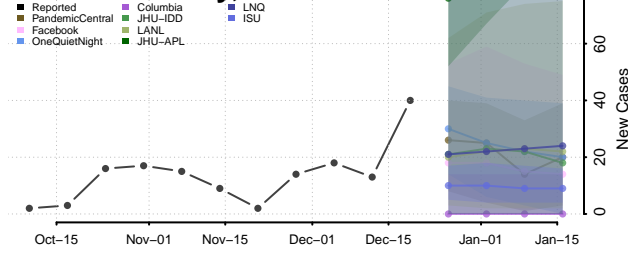

Maui County, Hawaii

Idaho

Ada County, Idaho

Adams County, Idaho

Bannock County, Idaho

Bear Lake County, Idaho

Benewah County, Idaho

Bingham County, Idaho