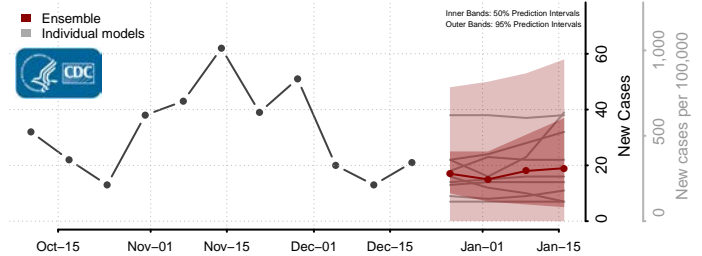

Taylor County, Iowa