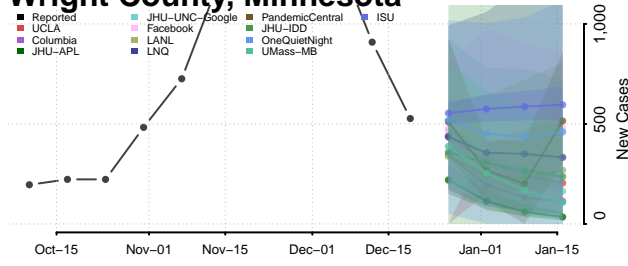

Wright County, Minnesota