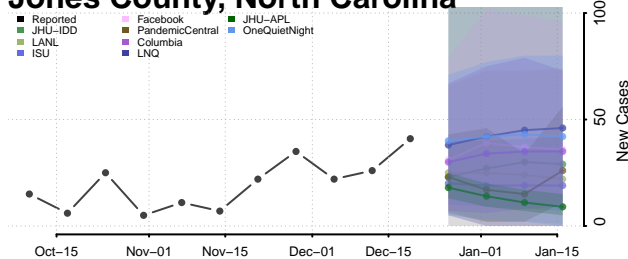

Jones County, North Carolina