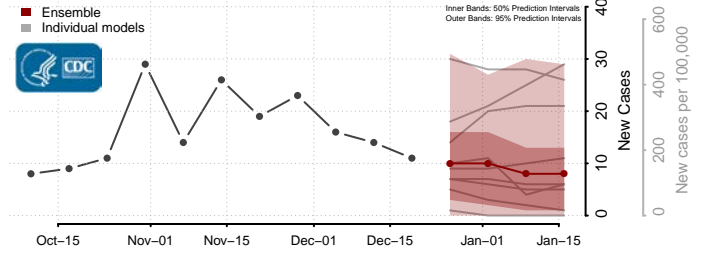

Reynolds County, Missouri