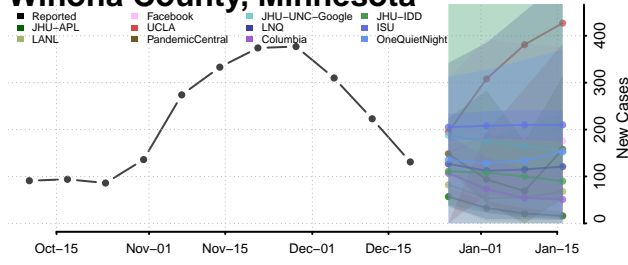

Winona County, Minnesota