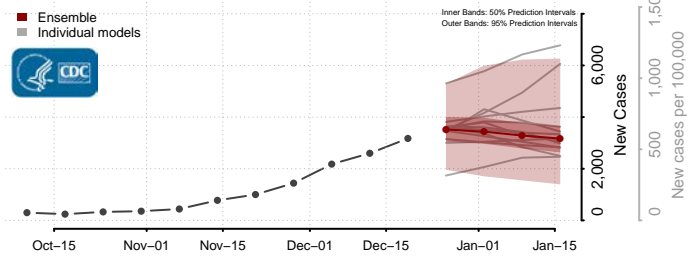

Stanislaus County, California