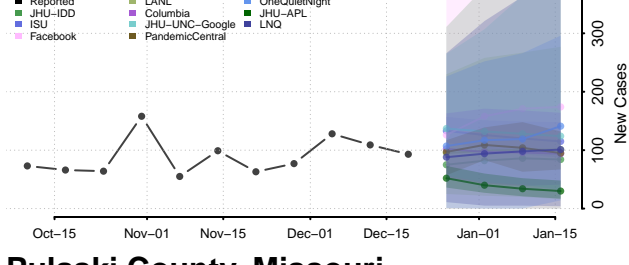

Polk County, Missouri