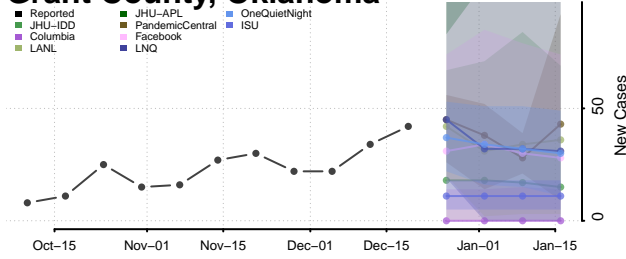

Dewey County, Oklahoma

Ellis County, Oklahoma

Garfield County, Oklahoma

Garvin County, Oklahoma

Grady County, Oklahoma

Grant County, Oklahoma

Greer County, Oklahoma

Harmon County, Oklahoma