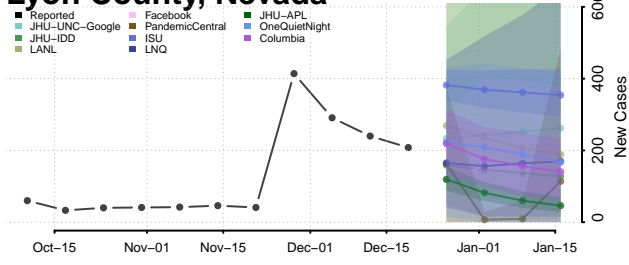

Elko County, Nevada

Esmeralda County, Nevada

Eureka County, Nevada

Humboldt County, Nevada

Lander County, Nevada

Lincoln County, Nevada

Lyon County, Nevada

Mineral County, Nevada