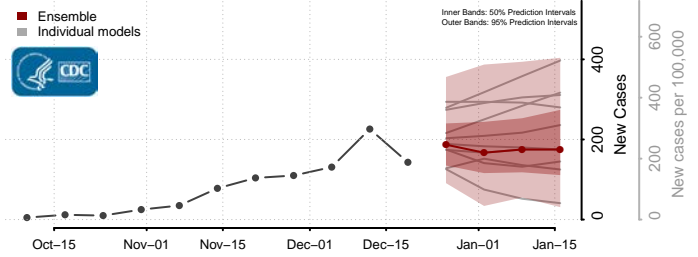

Cheshire County, New Hampshire