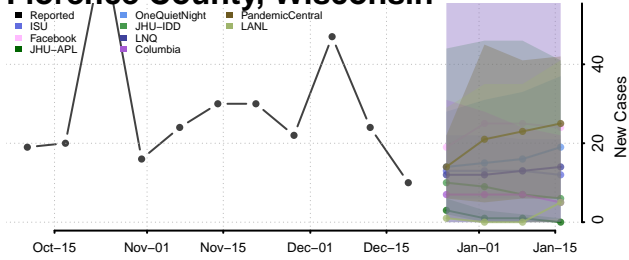

Dunn County, Wisconsin

Eau Claire County, Wisconsin

Florence County, Wisconsin

Fond du Lac County, Wisconsin

Forest County, Wisconsin

Grant County, Wisconsin

Green County, Wisconsin

Green Lake County, Wisconsin