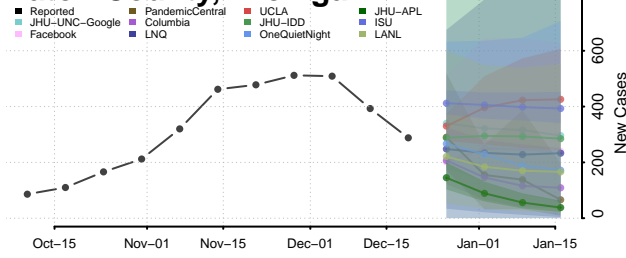

Delta County, Michigan

Dickinson County, Michigan

Eaton County, Michigan

Emmet County, Michigan

Genesee County, Michigan

Gladwin County, Michigan

Gogebic County, Michigan

Grand Traverse County, Michigan