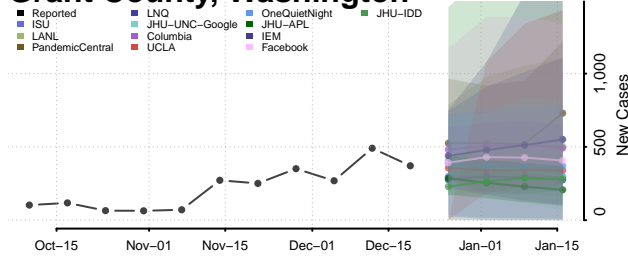

Grant County, Washington

Grays Harbor County, Washington

Island County, Washington

Jefferson County, Washington

King County, Washington

Kitsap County, Washington

Kittitas County, Washington

Klickitat County, Washington