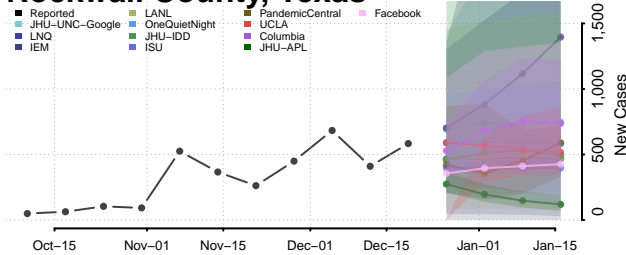

Rockwall County, Texas