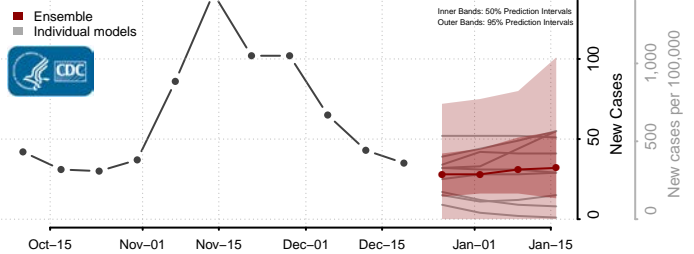

Pottawattamie County, Iowa

Poweshiek County, Iowa

Ringgold County, Iowa

Sac County, Iowa

Scott County, Iowa

Shelby County, Iowa

Sioux County, Iowa

Story County, Iowa