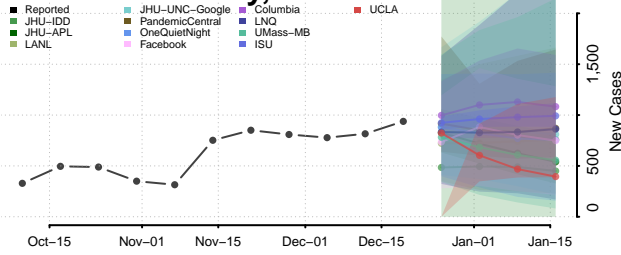

Blaine County, Oklahoma

Bryan County, Oklahoma

Caddo County, Oklahoma

Canadian County, Oklahoma

Carter County, Oklahoma

Cherokee County, Oklahoma

Choctaw County, Oklahoma

Cimarron County, Oklahoma