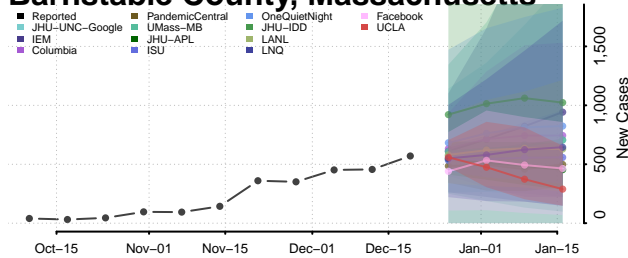

Barnstable County, Massachusetts