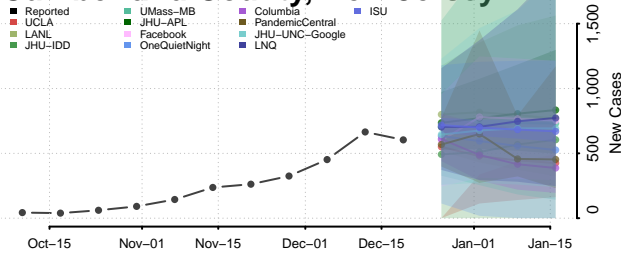

Essex County, New Jersey

Gloucester County, New Jersey

Hudson County, New Jersey

Hunterdon County, New Jersey

Mercer County, New Jersey

Middlesex County, New Jersey

Monmouth County, New Jersey

Morris County, New Jersey