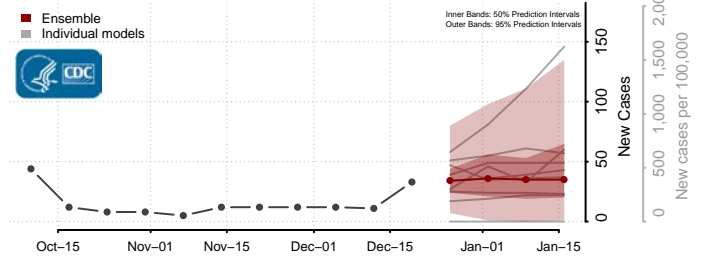

Claiborne County, Mississippi