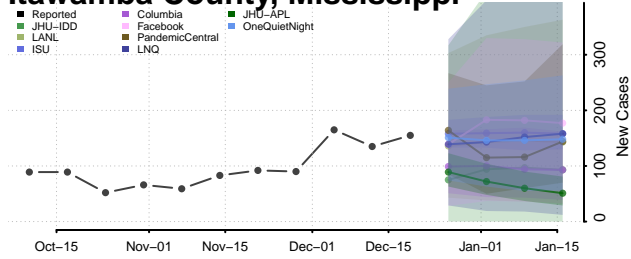

Itawamba County, Mississippi