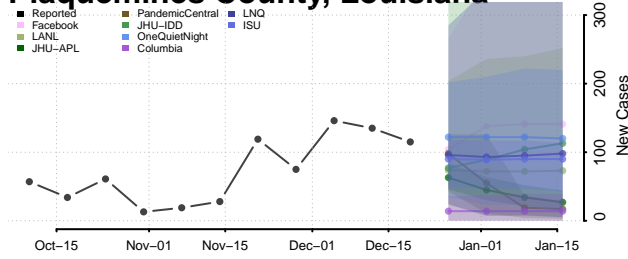

Plaquemines County, Louisiana