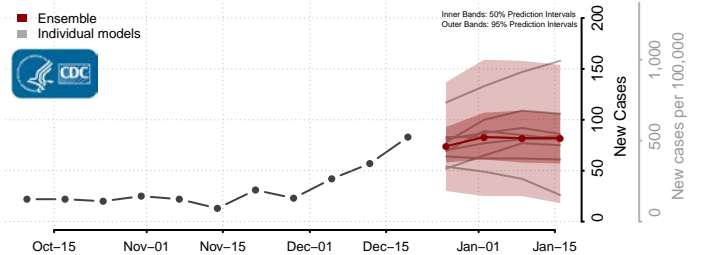

Appomattox County, Virginia