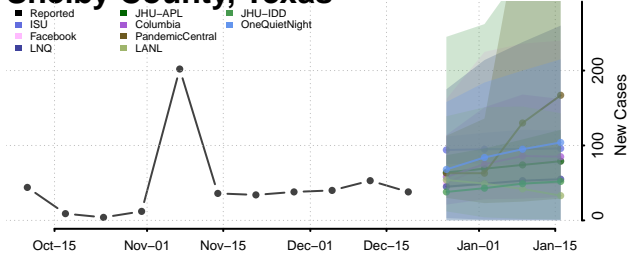

Shelby County, Texas