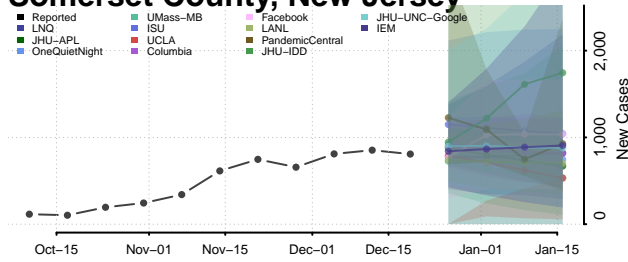

Somerset County, New Jersey