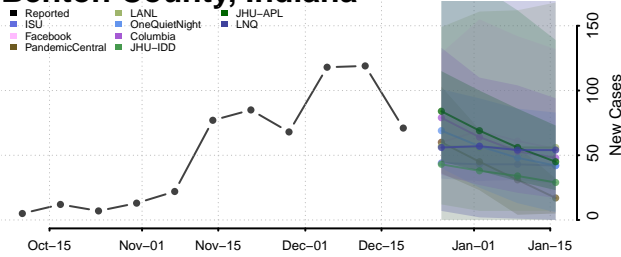

Benton County, Indiana