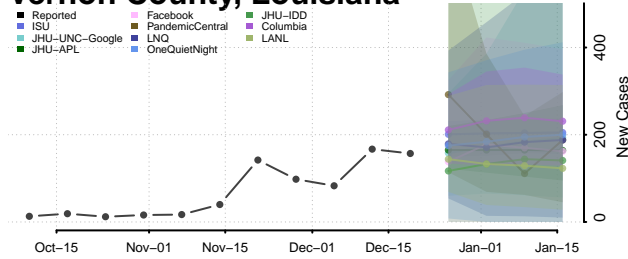

Tangipahoa County, Louisiana

Tensas County, Louisiana

Terrebonne County, Louisiana

Union County, Louisiana

Vermilion County, Louisiana

Vernon County, Louisiana

Washington County, Louisiana

Webster County, Louisiana