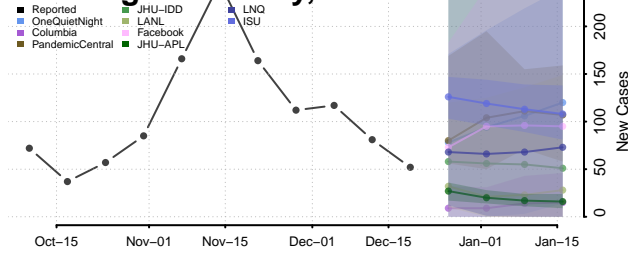

Washington County, Missouri