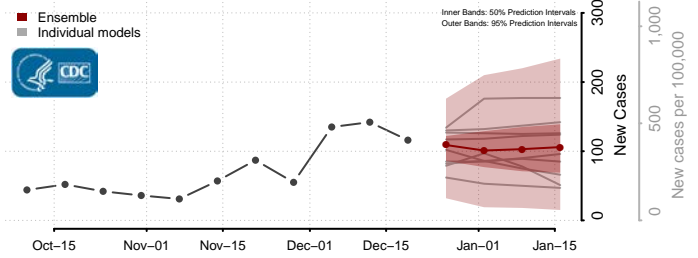

Copiah County, Mississippi