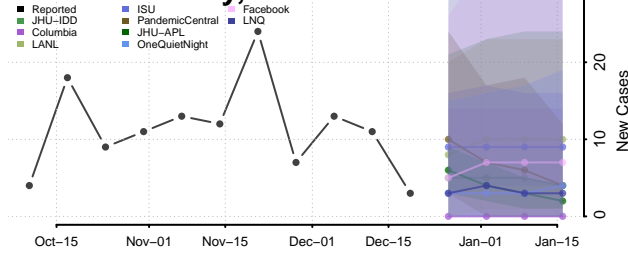

Granite County, Montana