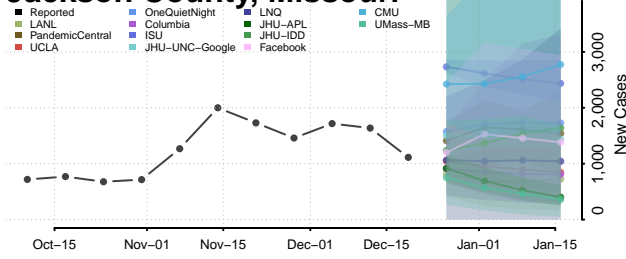

Henry County, Missouri

Hickory County, Missouri

Holt County, Missouri

Howard County, Missouri

Howell County, Missouri

Iron County, Missouri

Jackson County, Missouri

Jasper County, Missouri