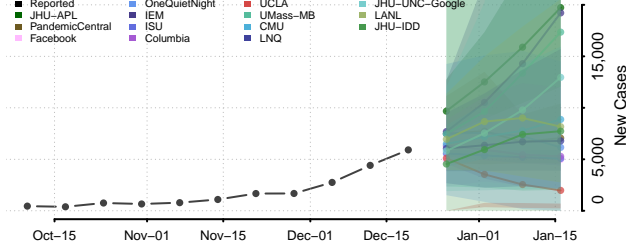

California**

Alameda County, California

Alpine County, California

Amador County, California

Butte County, California

Calaveras County, California

**New weekly cases may increase in this location over the next four weeks. For these locations, the ensemble forecast indicates a probability of 0.75 or greater that more cases will be reported in week four of the forecast than in the last reported week.