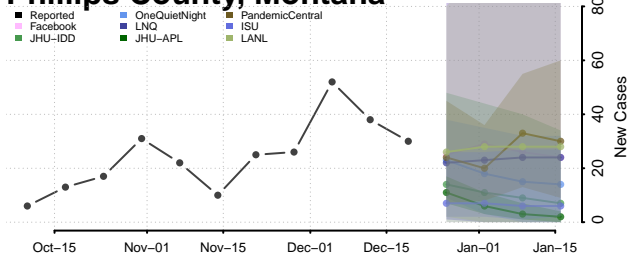

Phillips County, Montana