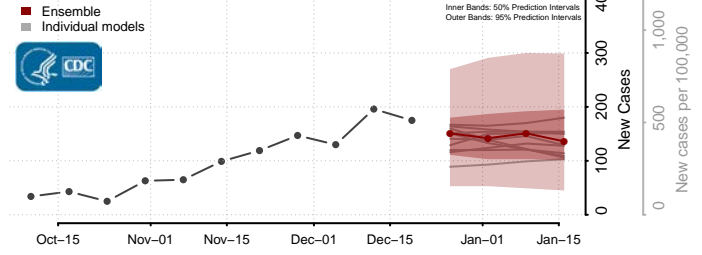

Marshall County, Kansas

McPherson County, Kansas

Meade County, Kansas

Miami County, Kansas

Mitchell County, Kansas

Montgomery County, Kansas

Morris County, Kansas

Morton County, Kansas