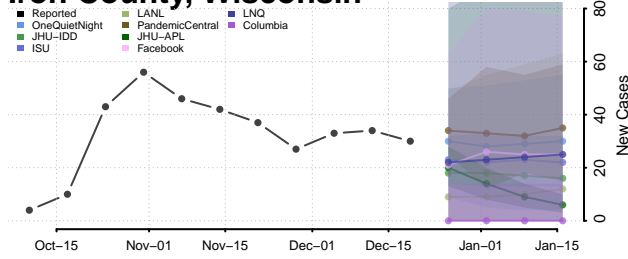

Iron County, Wisconsin