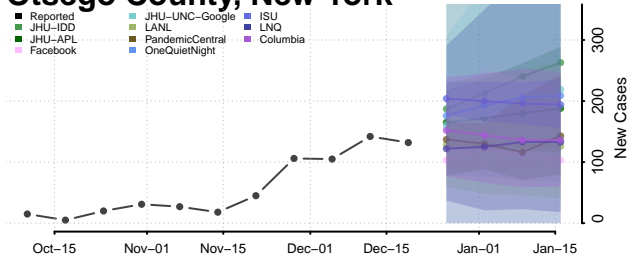

Orange County, New York

Orleans County, New York

Oswego County, New York

Otsego County, New York

Putnam County, New York

Queens County, New York

Rensselaer County, New York

Richmond County, New York