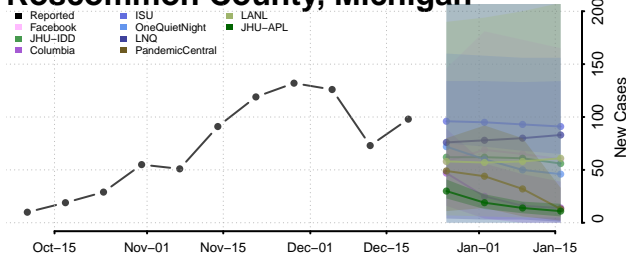

Otsego County, Michigan

Ottawa County, Michigan

Presque Isle County, Michigan

Roscommon County, Michigan

Saginaw County, Michigan

Sanilac County, Michigan

Schoolcraft County, Michigan

Shiawassee County, Michigan