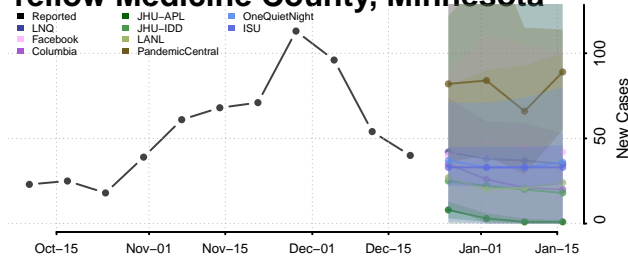

Yellow Medicine County, Minnesota