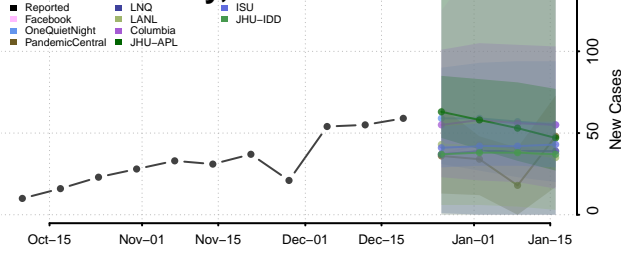

Archer County, Texas