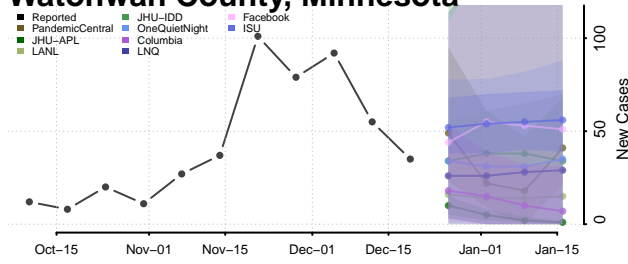

Todd County, Minnesota

Traverse County, Minnesota

Wabasha County, Minnesota

Wadena County, Minnesota

Waseca County, Minnesota

Washington County, Minnesota

Watonwan County, Minnesota

Wilkin County, Minnesota