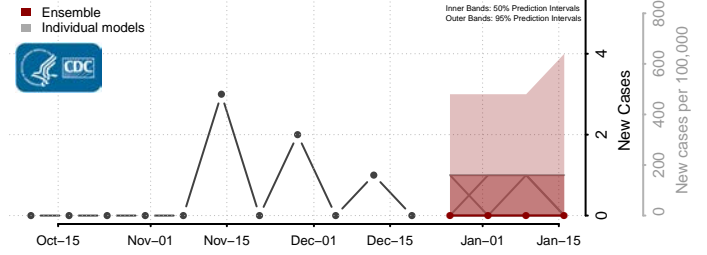

Harding County, New Mexico