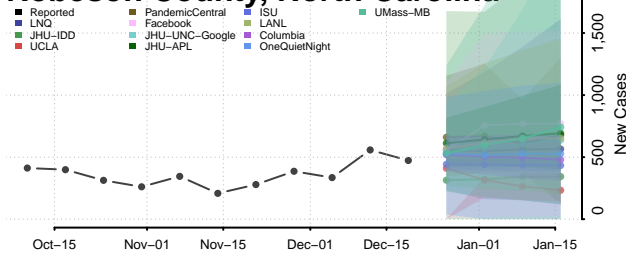

Robeson County, North Carolina