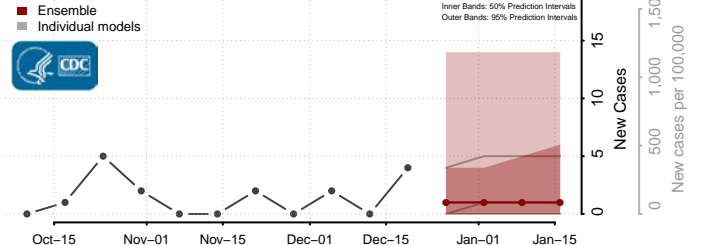

North Slope County, Alaska

Northwest Arctic County, Alaska

Petersburg County, Alaska

Prince of Wales-Hyder County, Alaska

Sitka County, Alaska

Skagway County, Alaska

Southeast Fairbanks County, Alaska

Valdez-Cordova County, Alaska