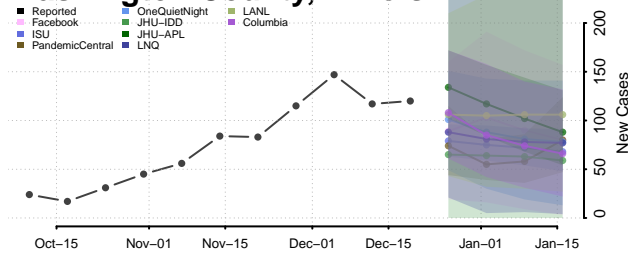

Tazewell County, Illinois

Union County, Illinois

Vermilion County, Illinois

Wabash County, Illinois

Warren County, Illinois

Washington County, Illinois

Wayne County, Illinois

White County, Illinois