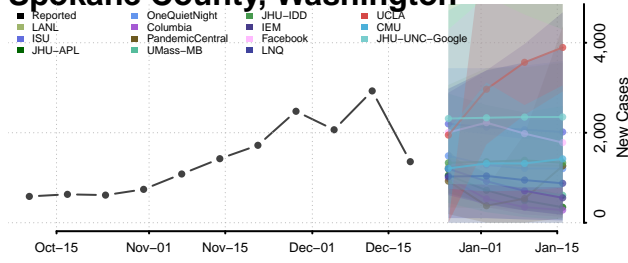

Skagit County, Washington

Skamania County, Washington

Snohomish County, Washington

Spokane County, Washington

Stevens County, Washington

Thurston County, Washington

Wahkiakum County, Washington

Walla Walla County, Washington