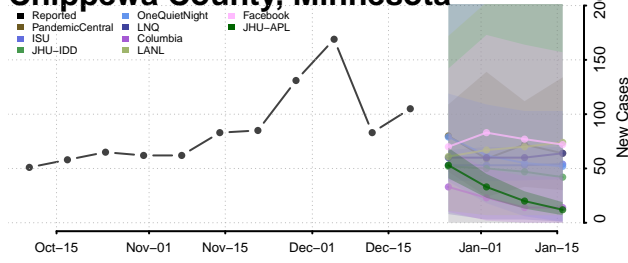

Chippewa County, Minnesota