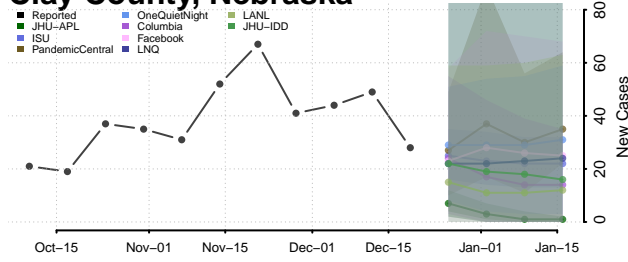

Burt County, Nebraska

Butler County, Nebraska

Cass County, Nebraska

Cedar County, Nebraska

Chase County, Nebraska

Cherry County, Nebraska

Cheyenne County, Nebraska

Clay County, Nebraska