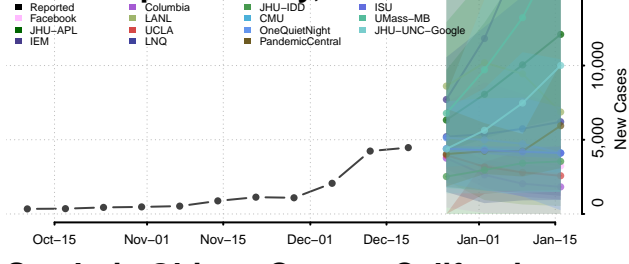

San Joaquin County, California