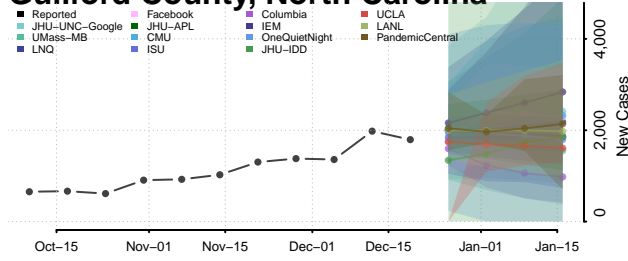

Gaston County, North Carolina

Gates County, North Carolina

Graham County, North Carolina

Granville County, North Carolina

Greene County, North Carolina

Guilford County, North Carolina

Halifax County, North Carolina