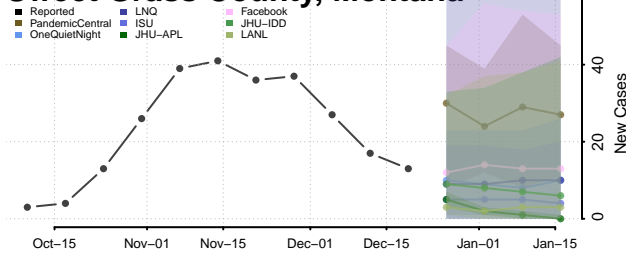

Sheridan County, Montana

Silver Bow County, Montana

Stillwater County, Montana

Sweet Grass County, Montana

Teton County, Montana

Toole County, Montana

Treasure County, Montana

Valley County, Montana