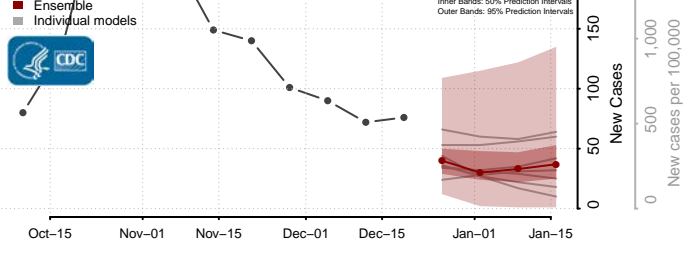

Oglala Lakota County, South Dakota