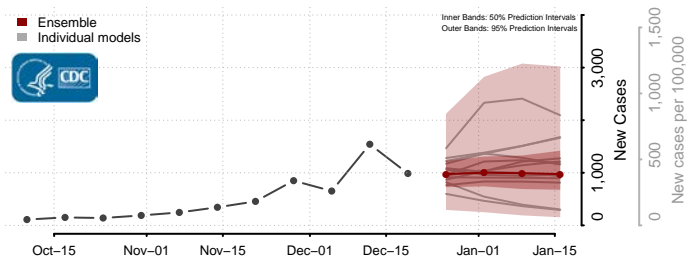

Yakima County, Washington