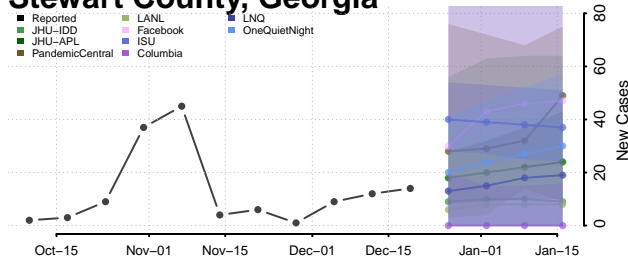

Stewart County, Georgia