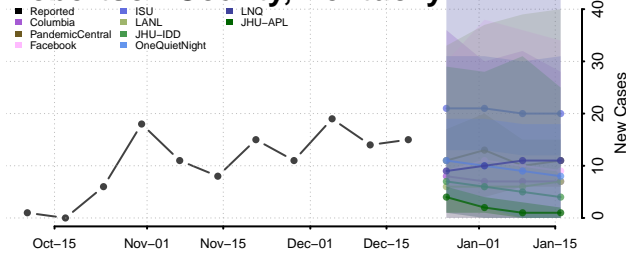

Robertson County, Kentucky