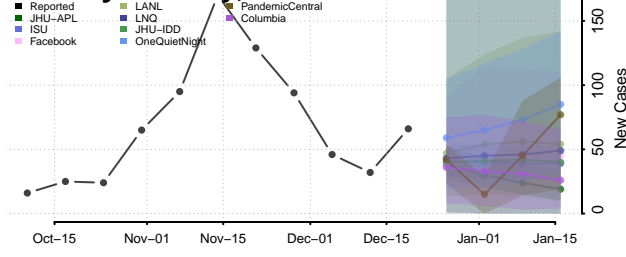

Grundy County, Iowa