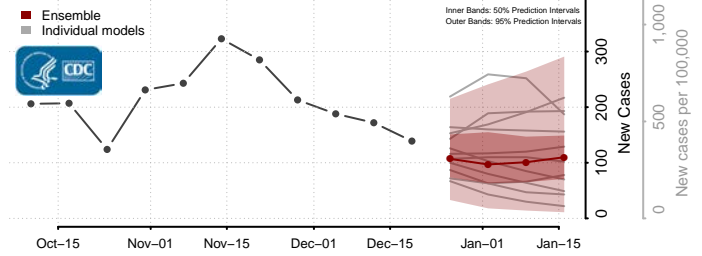

Pottawattamie County, Iowa

Poweshiek County, Iowa

Ringgold County, Iowa

Sac County, Iowa

Scott County, Iowa

Shelby County, Iowa

Sioux County, Iowa

Story County, Iowa