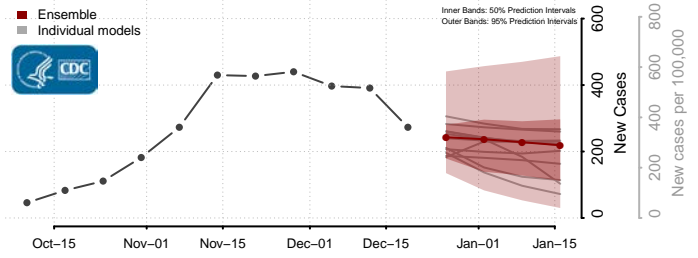

Van Buren County, Michigan