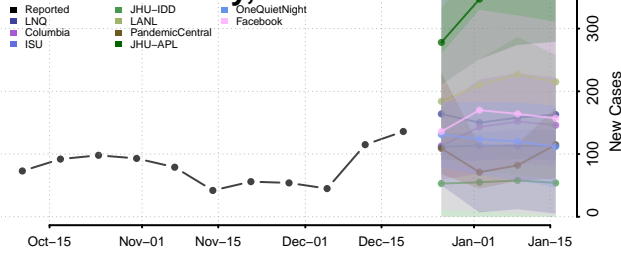

Chester County, Tennessee

Claiborne County, Tennessee

Clay County, Tennessee

Cocke County, Tennessee

Coffee County, Tennessee

Crockett County, Tennessee

Cumberland County, Tennessee

Davidson County, Tennessee