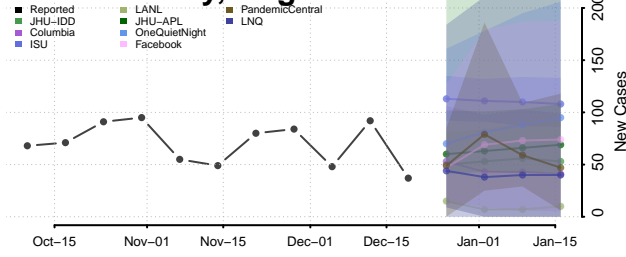

Salem County, Virginia