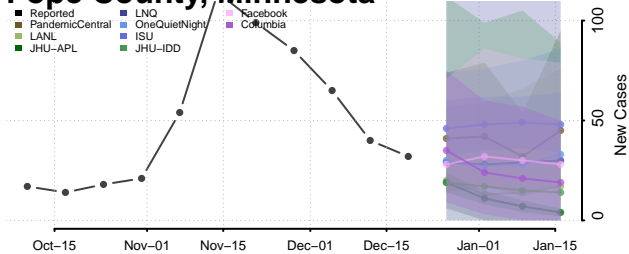

Pope County, Minnesota