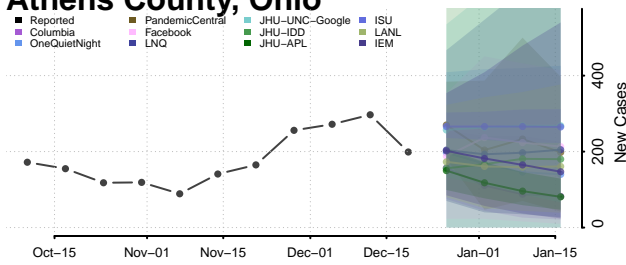

Northern Mariana Islands

Ohio

Adams County, Ohio

Allen County, Ohio

Ashland County, Ohio

Ashtabula County, Ohio

Athens County, Ohio

Auglaize County, Ohio