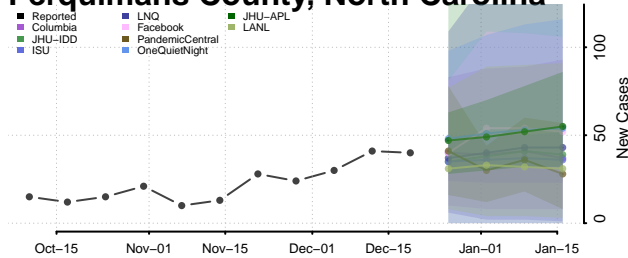

Perquimans County, North Carolina