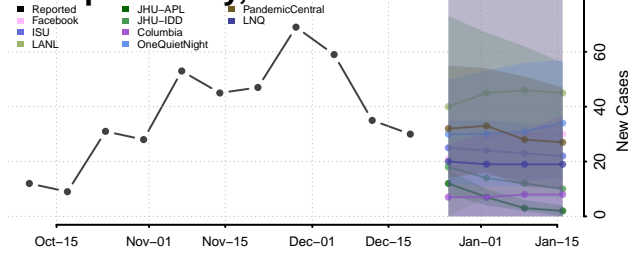

Phillips County, Kansas