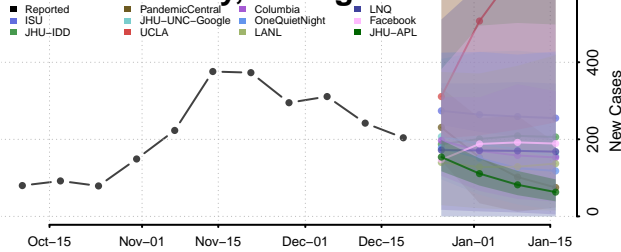

Isabella County, Michigan

Jackson County, Michigan

Kalamazoo County, Michigan

Kalkaska County, Michigan

Kent County, Michigan

Keweenaw County, Michigan

Lake County, Michigan

Lapeer County, Michigan