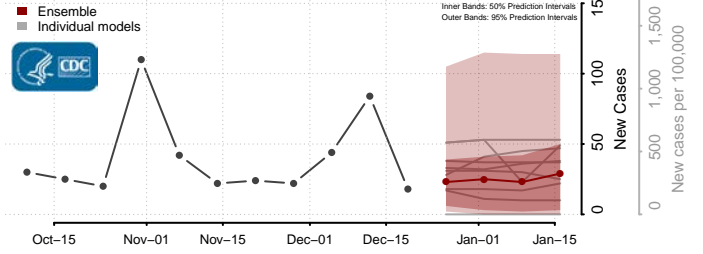

Rosebud County, Montana