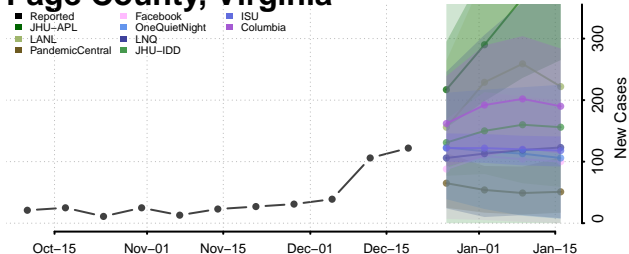

Orange County, Virginia

Page County, Virginia

Patrick County, Virginia

Petersburg County, Virginia

Pittsylvania County, Virginia

Poquoson County, Virginia

Portsmouth County, Virginia

Powhatan County, Virginia