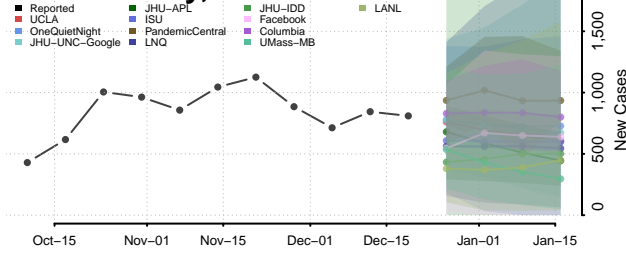

Rock County, Wisconsin