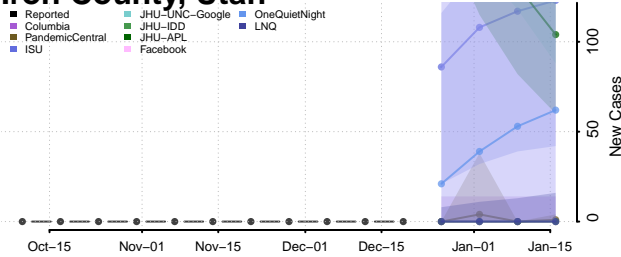

Iron County, Utah