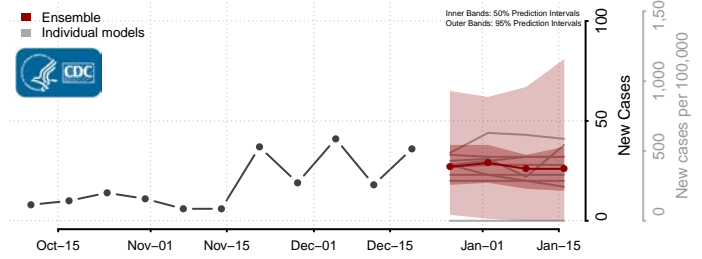

Jefferson County, Mississippi