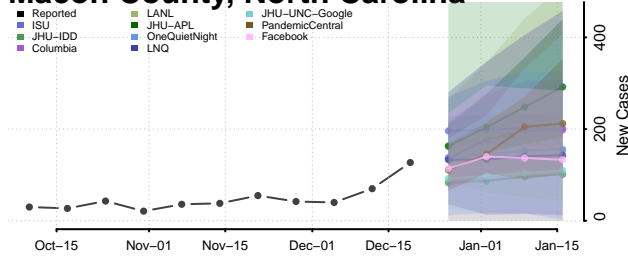

Macon County, North Carolina