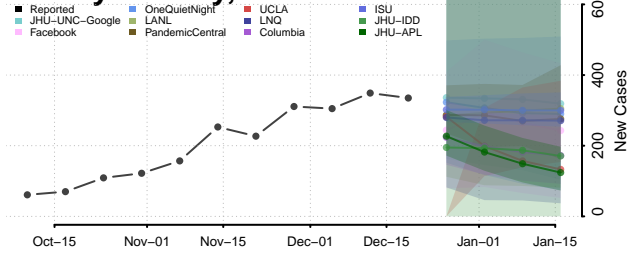

Shelby County, Ohio