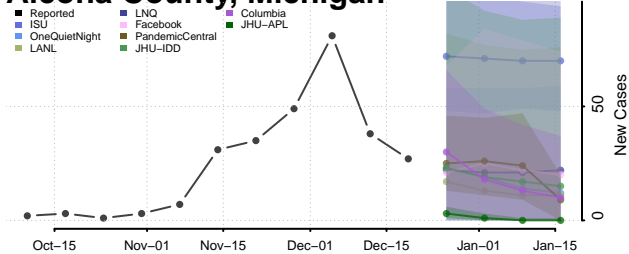

Michigan*

Alcona County, Michigan

Alger County, Michigan

Allegan County, Michigan

Alpena County, Michigan

*New weekly cases may decrease in this location over the next four weeks. For these locations, the ensemble forecast indicates a probability of 0.75 or greater that fewer cases will be reported in week four of the forecast than in the last reported week.