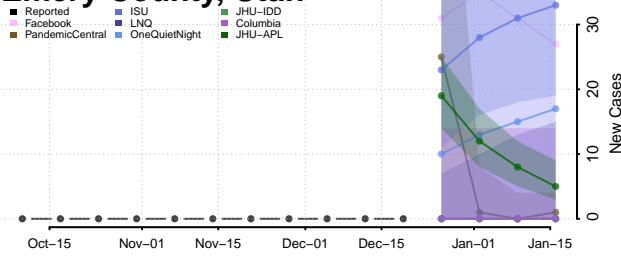

Beaver County, Utah

Box Elder County, Utah

Cache County, Utah

Carbon County, Utah

Daggett County, Utah

Davis County, Utah

Duchesne County, Utah

Emery County, Utah