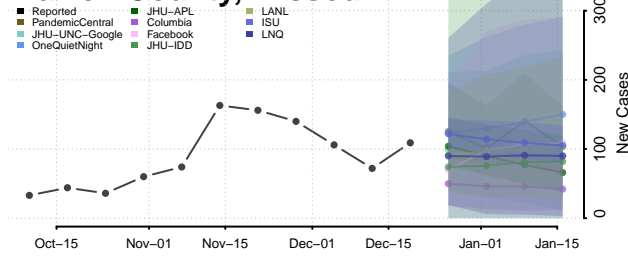

Warren County, Missouri