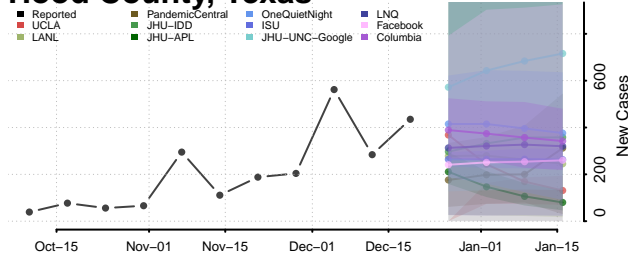

Hood County, Texas