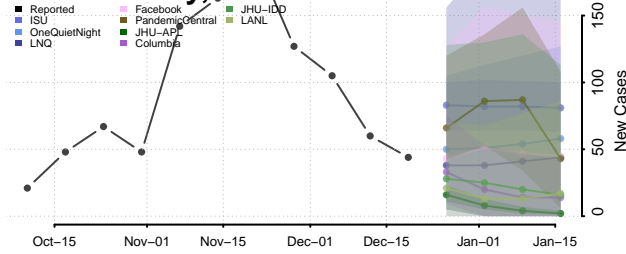

Rusk County, Wisconsin