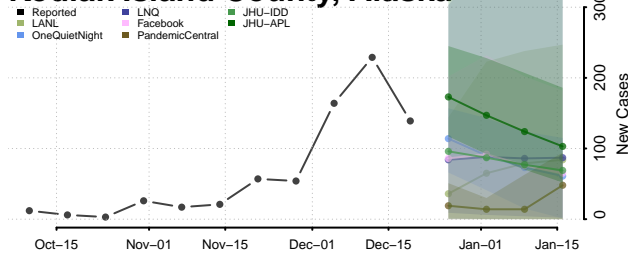

Juneau County, Alaska

Kenai Peninsula County, Alaska

Ketchikan Gateway County, Alaska

Kodiak Island County, Alaska

Kusilvak County, Alaska

Lake and Peninsula County, Alaska

Matanuska-Susitna County, Alaska

Nome County, Alaska