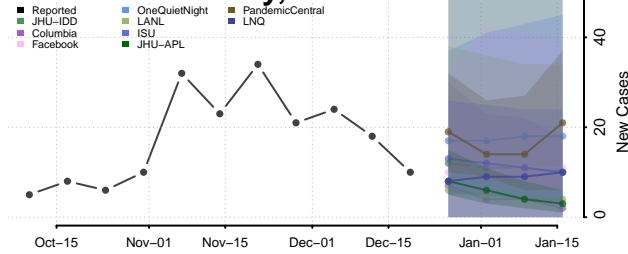

Maui County, Hawaii

Idaho

Ada County, Idaho

Adams County, Idaho

Bannock County, Idaho

Bear Lake County, Idaho

Benewah County, Idaho

Bingham County, Idaho