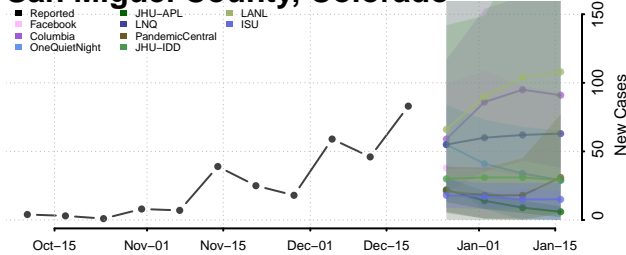

San Miguel County, Colorado