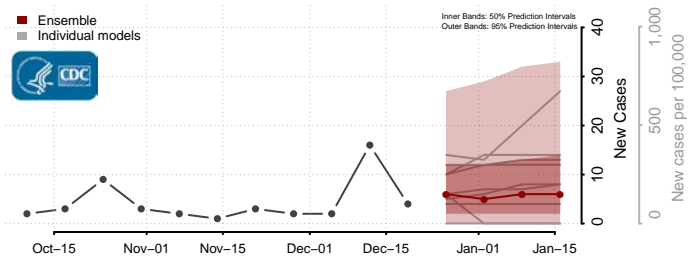

Stokes County, North Carolina

Surry County, North Carolina

Swain County, North Carolina

Transylvania County, North Carolina

Tyrrell County, North Carolina

Union County, North Carolina

Vance County, North Carolina