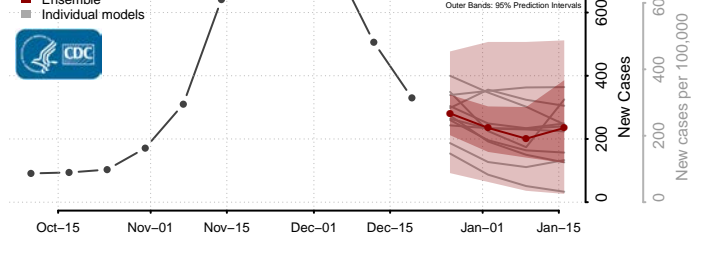

Carver County, Minnesota