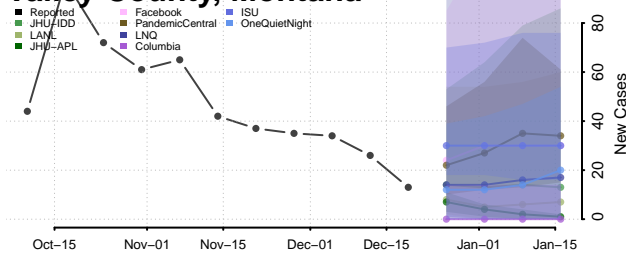

Sheridan County, Montana

Silver Bow County, Montana

Stillwater County, Montana

Sweet Grass County, Montana

Teton County, Montana

Toole County, Montana

Treasure County, Montana

Valley County, Montana