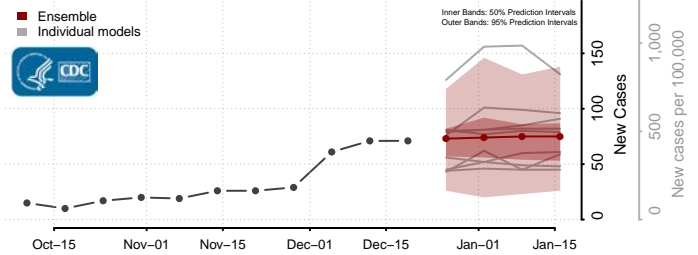

Rankin County, Mississippi

Scott County, Mississippi

Sharkey County, Mississippi

Simpson County, Mississippi

Smith County, Mississippi

Stone County, Mississippi

Sunflower County, Mississippi

Tallahatchie County, Mississippi