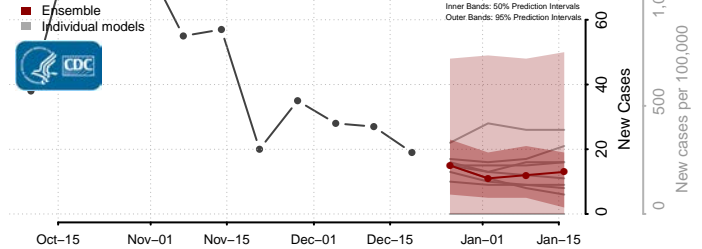

Blaine County, Montana