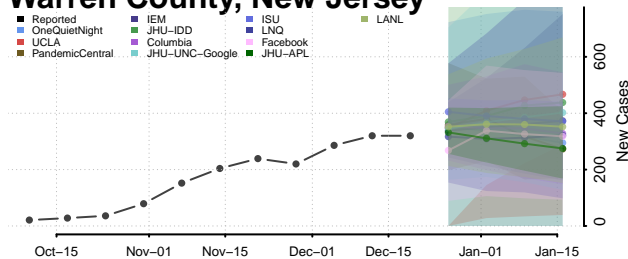

Warren County, New Jersey