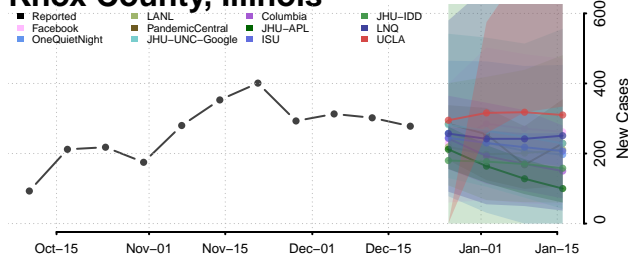

Jersey County, Illinois

Jo Daviess County, Illinois

Johnson County, Illinois

Kane County, Illinois

Kankakee County, Illinois

Kendall County, Illinois

Knox County, Illinois

Lake County, Illinois