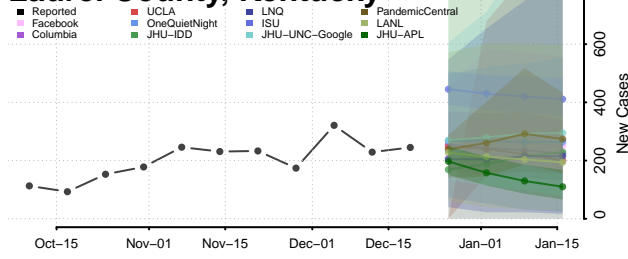

Jefferson County, Kentucky

Jessamine County, Kentucky

Johnson County, Kentucky

Kenton County, Kentucky

Knott County, Kentucky

Knox County, Kentucky

Larue County, Kentucky

Laurel County, Kentucky