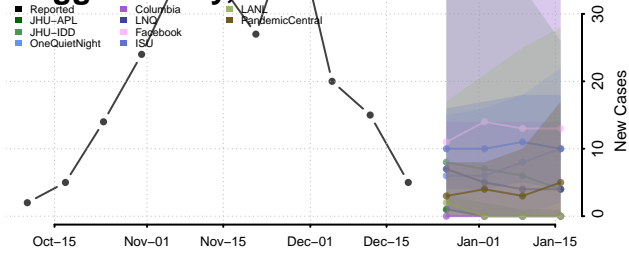

Eddy County, North Dakota

Emmons County, North Dakota

Foster County, North Dakota

Golden Valley County, North Dakota

Grand Forks County, North Dakota

Grant County, North Dakota

Griggs County, North Dakota

Hettinger County, North Dakota