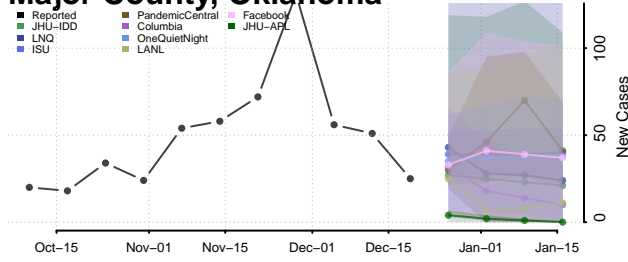

Kiowa County, Oklahoma

Latimer County, Oklahoma

Le Flore County, Oklahoma

Lincoln County, Oklahoma

Logan County, Oklahoma

Love County, Oklahoma

Major County, Oklahoma

Marshall County, Oklahoma