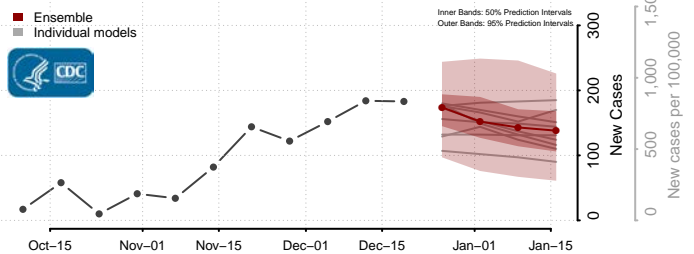

Brooke County, West Virginia