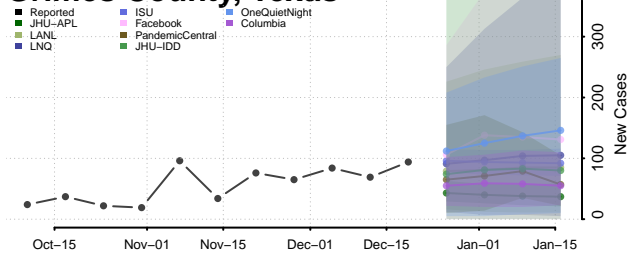

Grimes County, Texas