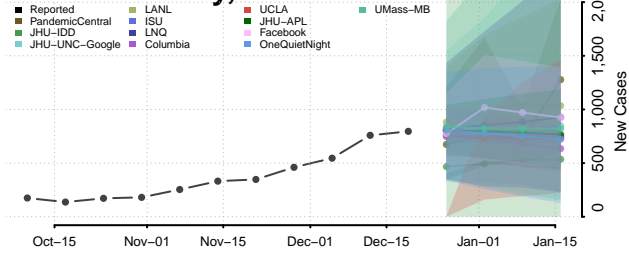

Rowan County, North Carolina