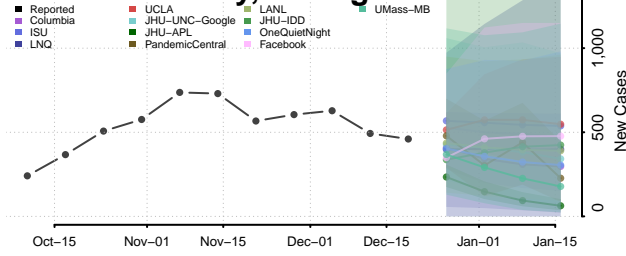

Calhoun County, Michigan