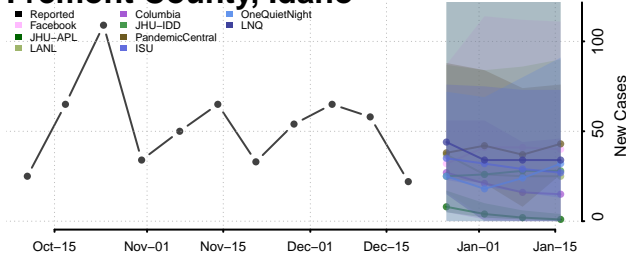

Caribou County, Idaho

Cassia County, Idaho

Clark County, Idaho

Clearwater County, Idaho

Custer County, Idaho

Elmore County, Idaho

Franklin County, Idaho

Fremont County, Idaho