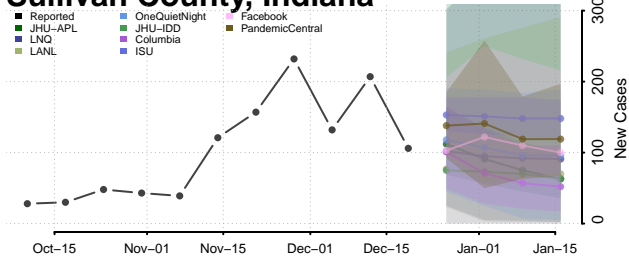

Sullivan County, Indiana