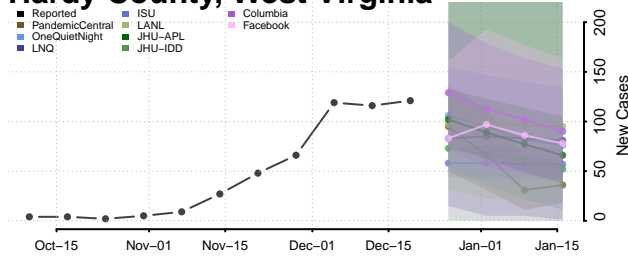

Greenbrier County, West Virginia

Hampshire County, West Virginia

Hancock County, West Virginia

Hardy County, West Virginia

Harrison County, West Virginia

Jackson County, West Virginia

Jefferson County, West Virginia