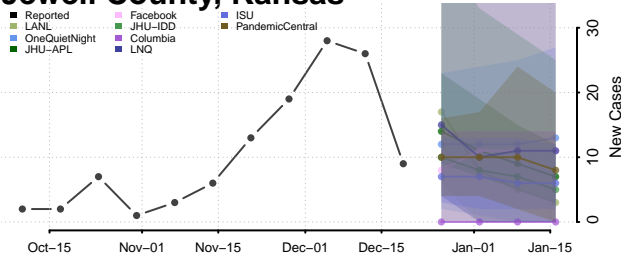

Jewell County, Kansas