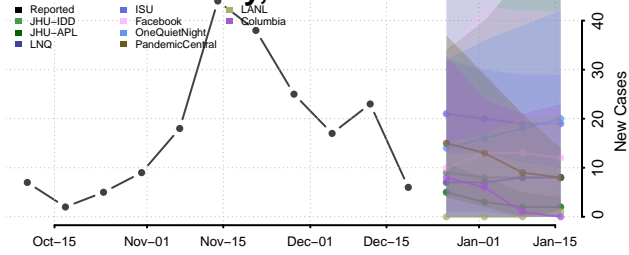

Atchison County, Missouri