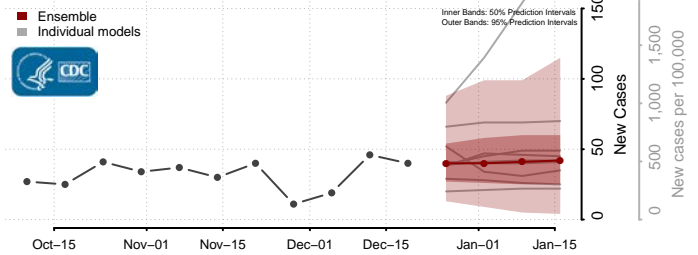

Benton County, Mississippi