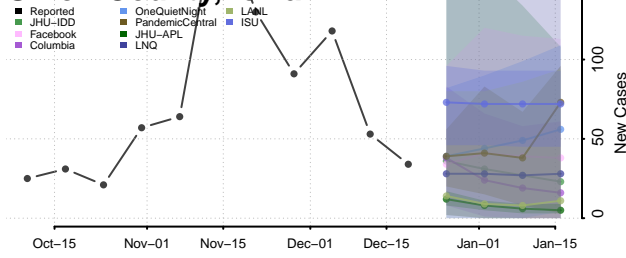

Union County, Iowa