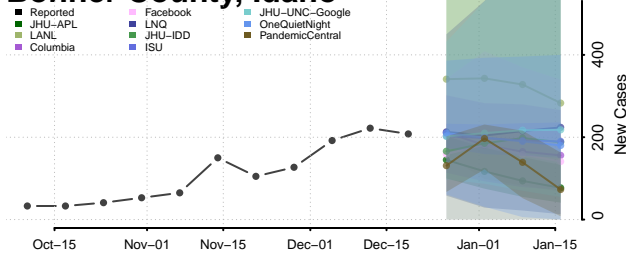

Bonner County, Idaho