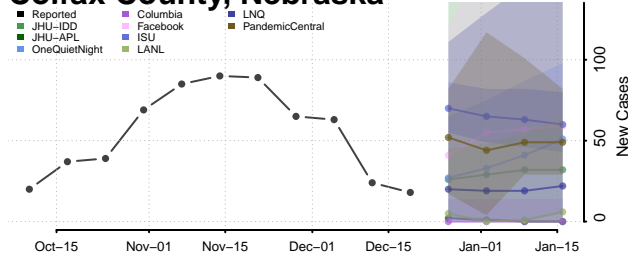

Colfax County, Nebraska