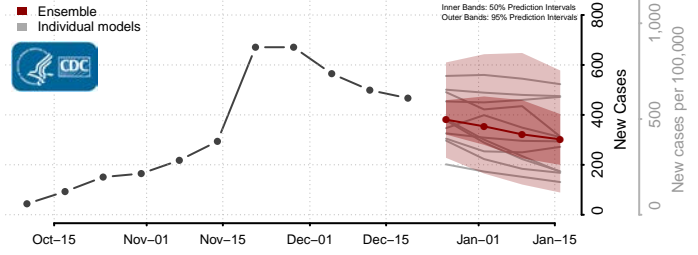

New York**

Albany County, New York

Allegany County, New York

Bronx County, New York

**New weekly cases may increase in this location over the next four weeks. For these locations, the ensemble forecast indicates a probability of 0.75 or greater that more cases will be reported in week four of the forecast than in the last reported week.