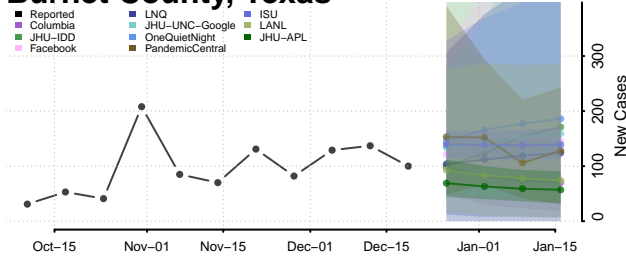

Burnet County, Texas