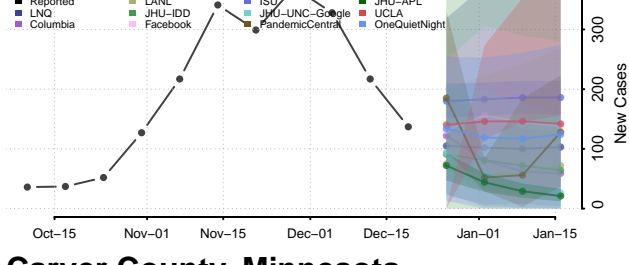

Benton County, Minnesota

Big Stone County, Minnesota

Blue Earth County, Minnesota

Brown County, Minnesota

Carlton County, Minnesota

Carver County, Minnesota

Cass County, Minnesota

Chippewa County, Minnesota