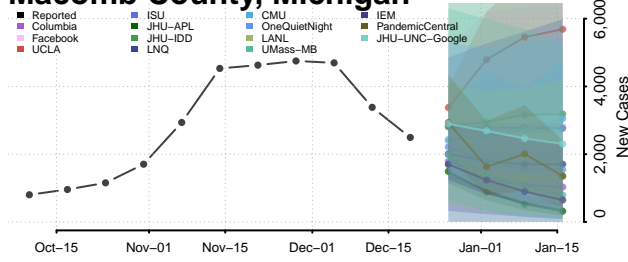

Leelanau County, Michigan

Lenawee County, Michigan

Livingston County, Michigan

Luce County, Michigan

Mackinac County, Michigan

Macomb County, Michigan

Manistee County, Michigan

Marquette County, Michigan