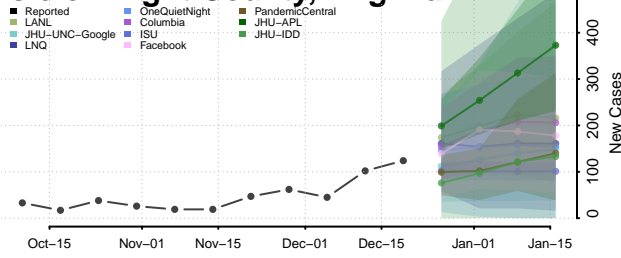

Henrico County, Virginia

Henry County, Virginia

Highland County, Virginia

Hopewell County, Virginia

Isle of Wight County, Virginia

James City County, Virginia

King and Queen County, Virginia

King George County, Virginia