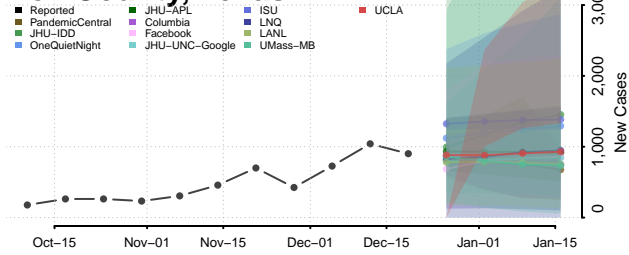

Bell County, Texas