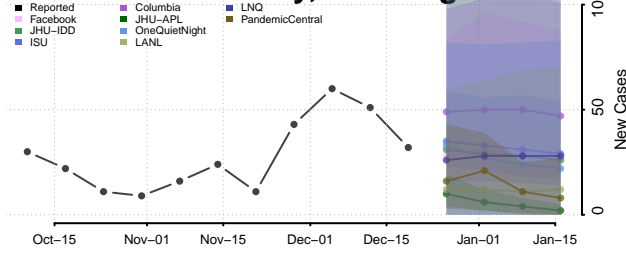

Pend Oreille County, Washington