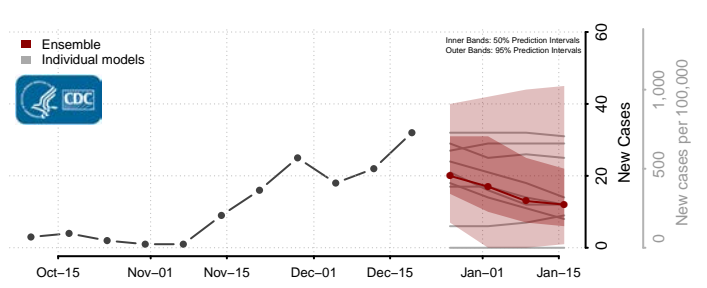

Mineral County, Montana