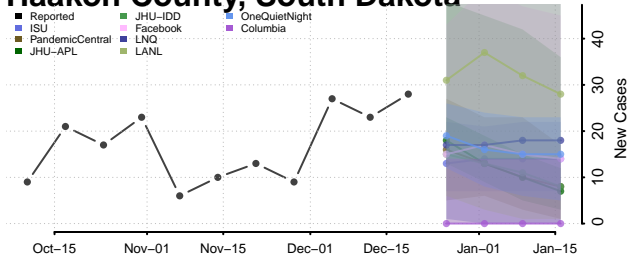

Douglas County, South Dakota

Edmunds County, South Dakota

Fall River County, South Dakota

Faulk County, South Dakota

Grant County, South Dakota

Gregory County, South Dakota

Haakon County, South Dakota

Hamlin County, South Dakota