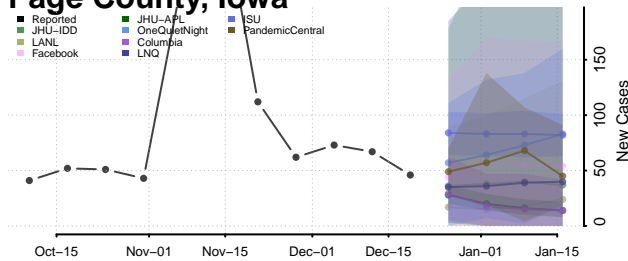

Muscatine County, Iowa

O'Brien County, Iowa

Osceola County, Iowa

Page County, Iowa

Palo Alto County, Iowa

Plymouth County, Iowa

Pocahontas County, Iowa

Polk County, Iowa