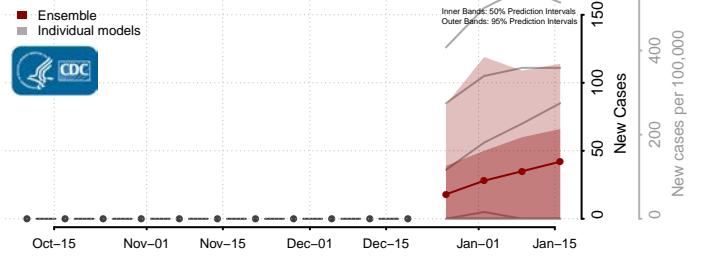

Sanpete County, Utah