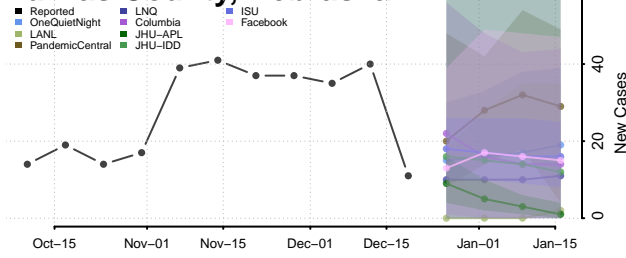

Furnas County, Nebraska