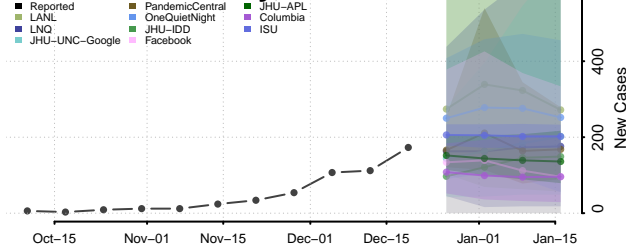

California**

Alameda County, California

Alpine County, California

Amador County, California

Butte County, California

Calaveras County, California

**New weekly cases may increase in this location over the next four weeks. For these locations, the ensemble forecast indicates a probability of 0.75 or greater that more cases will be reported in week four of the forecast than in the last reported week.