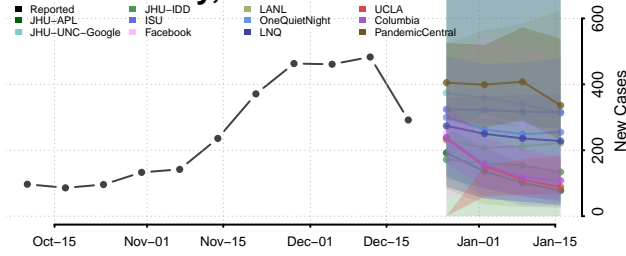

Columbiana County, Ohio

Coshocton County, Ohio

Crawford County, Ohio

Cuyahoga County, Ohio

Darke County, Ohio

Defiance County, Ohio

Delaware County, Ohio

Erie County, Ohio