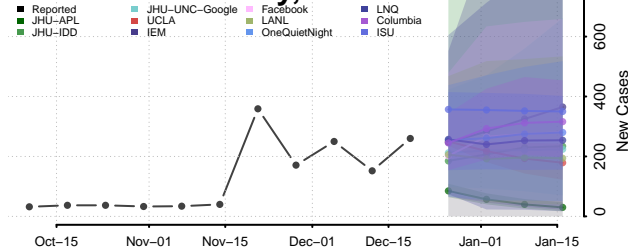

Plaquemines County, Louisiana

Pointe Coupee County, Louisiana

Rapides County, Louisiana

Red River County, Louisiana

Richland County, Louisiana

Sabine County, Louisiana

St. Bernard County, Louisiana

St. Charles County, Louisiana