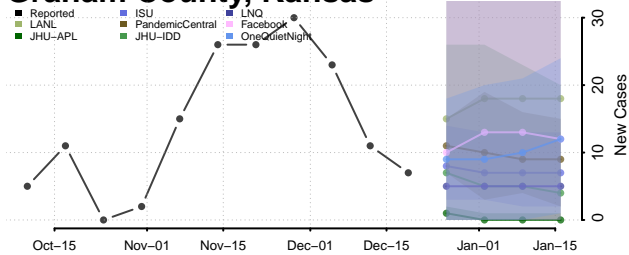

Graham County, Kansas