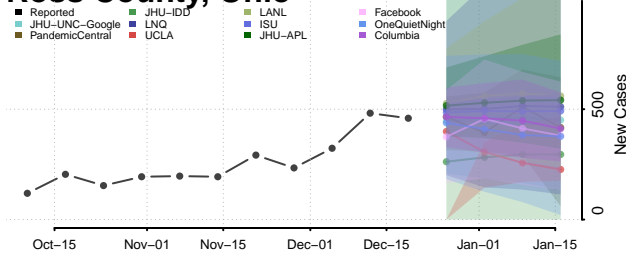

Ross County, Ohio