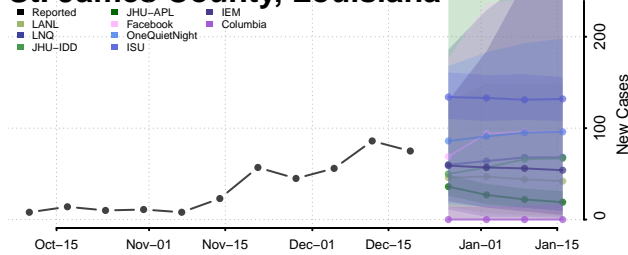

St. James County, Louisiana