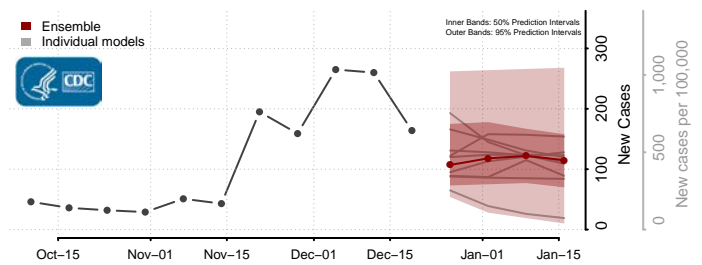

Somerset County, Maryland