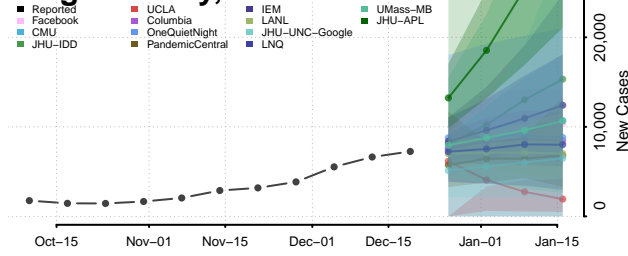

Greene County, New York

Hamilton County, New York

Herkimer County, New York

Jefferson County, New York

Kings County, New York

Lewis County, New York

Livingston County, New York

Madison County, New York