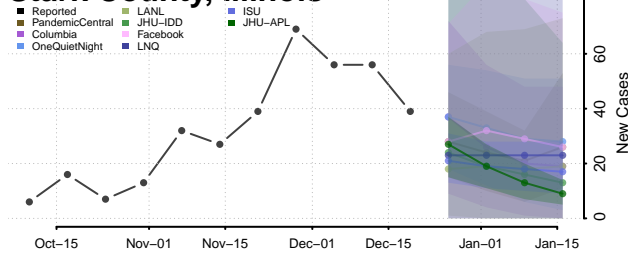

Stark County, Illinois