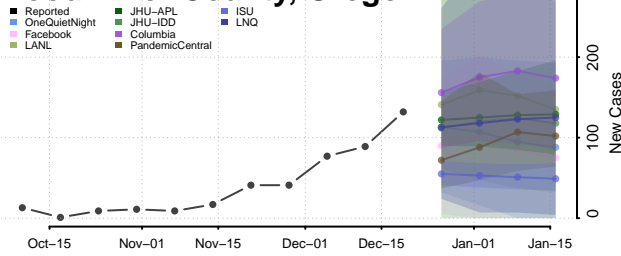

Curry County, Oregon

Deschutes County, Oregon

Douglas County, Oregon

Gilliam County, Oregon

Grant County, Oregon

Harney County, Oregon

Hood River County, Oregon

Jackson County, Oregon