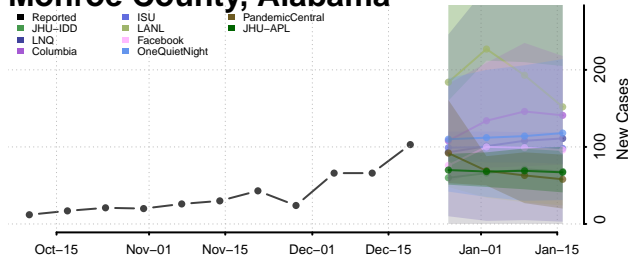

Lauderdale County, Alabama

Lawrence County, Alabama

Lee County, Alabama

Limestone County, Alabama

Lowndes County, Alabama

Macon County, Alabama

Madison County, Alabama

Marengo County, Alabama

Marion County, Alabama

Marshall County, Alabama

Mobile County, Alabama

Monroe County, Alabama

Montgomery County, Alabama

Morgan County, Alabama

Perry County, Alabama

Pickens County, Alabama

Pike County, Alabama

Randolph County, Alabama

Russell County, Alabama

Shelby County, Alabama

St. Clair County, Alabama

Sumter County, Alabama

Talladega County, Alabama

Tallapoosa County, Alabama