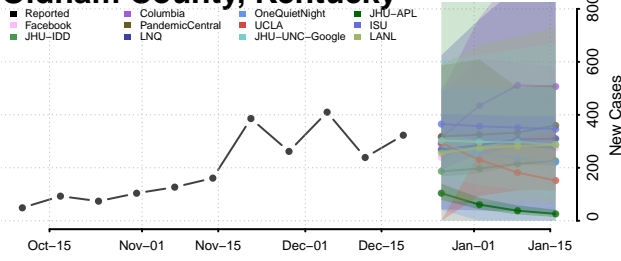

Oldham County, Kentucky