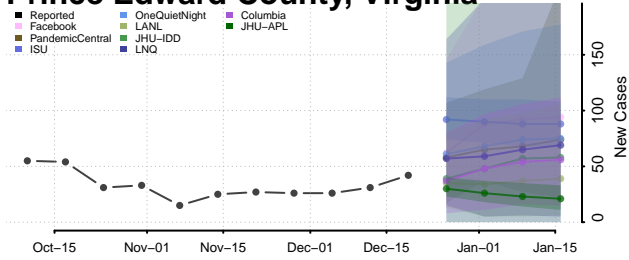

Prince Edward County, Virginia