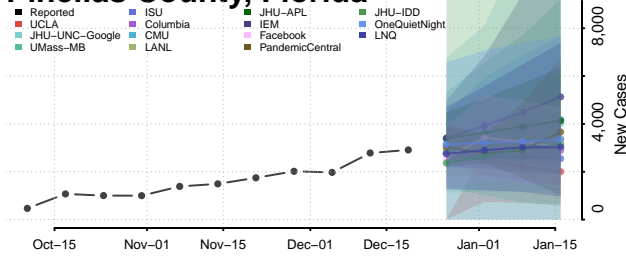

Pinellas County, Florida