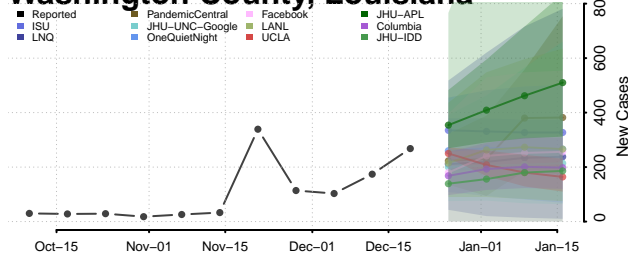

Tangipahoa County, Louisiana

Tensas County, Louisiana

Terrebonne County, Louisiana

Union County, Louisiana

Vermilion County, Louisiana

Vernon County, Louisiana

Washington County, Louisiana

Webster County, Louisiana