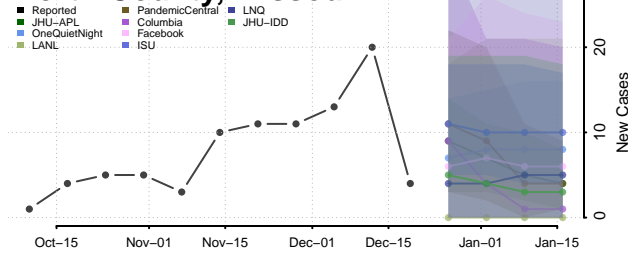

Worth County, Missouri