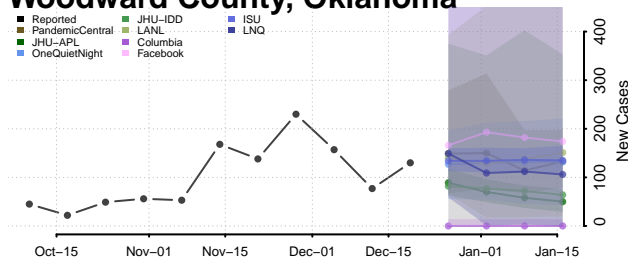

Texas County, Oklahoma

Tillman County, Oklahoma

Tulsa County, Oklahoma

Wagoner County, Oklahoma

Washington County, Oklahoma

Washita County, Oklahoma

Woods County, Oklahoma

Woodward County, Oklahoma