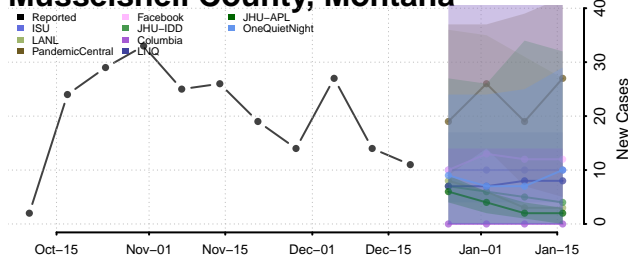

Musselshell County, Montana