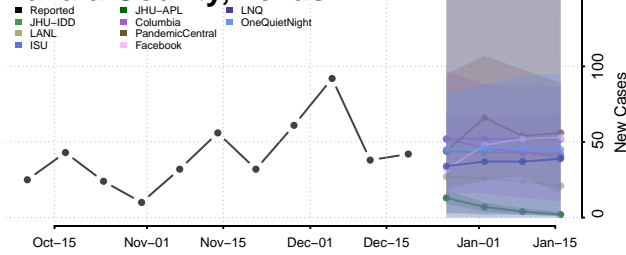

Zavala County, Texas