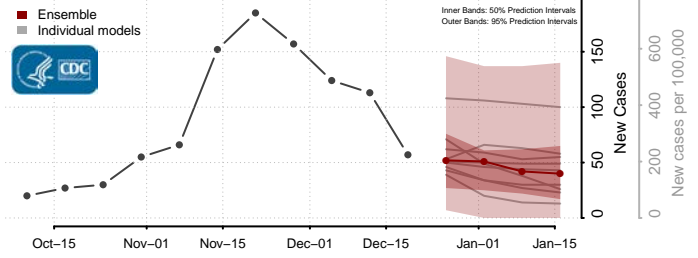

Delta County, Michigan

Dickinson County, Michigan

Eaton County, Michigan

Emmet County, Michigan

Genesee County, Michigan

Gladwin County, Michigan

Gogebic County, Michigan

Grand Traverse County, Michigan