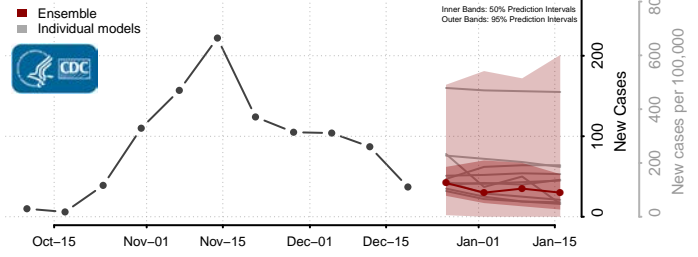

Delta County, Michigan

Dickinson County, Michigan

Eaton County, Michigan

Emmet County, Michigan

Genesee County, Michigan

Gladwin County, Michigan

Gogebic County, Michigan

Grand Traverse County, Michigan