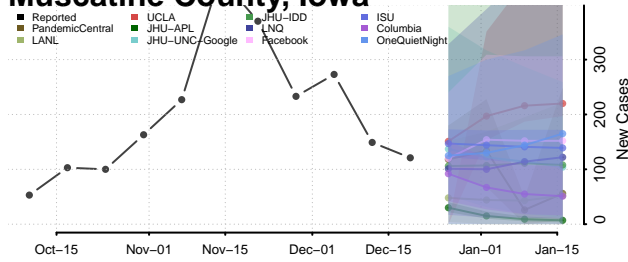

Muscatine County, Iowa