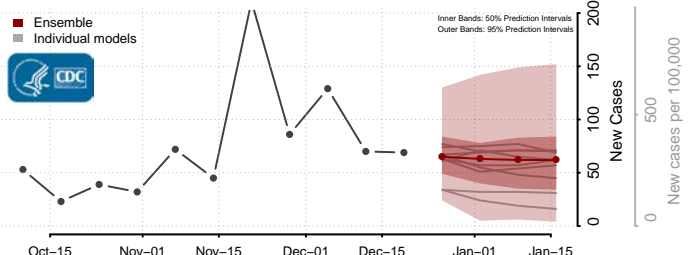

Dodge County, Minnesota