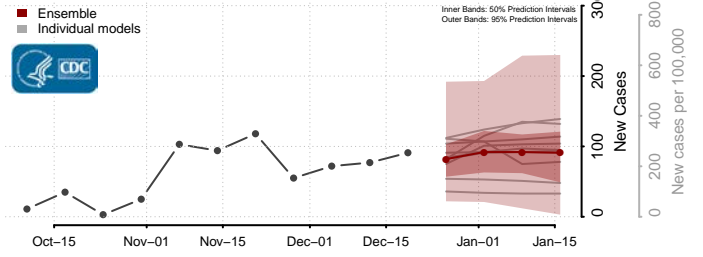

Washington County, Texas