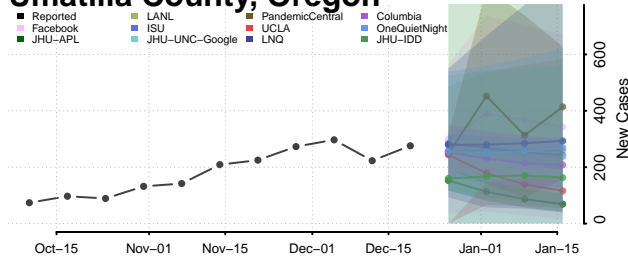

Marion County, Oregon

Morrow County, Oregon

Multnomah County, Oregon

Polk County, Oregon

Sherman County, Oregon

Tillamook County, Oregon

Umatilla County, Oregon

Union County, Oregon