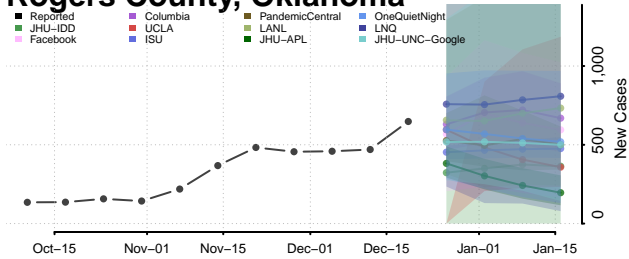

Pontotoc County, Oklahoma

Pottawatomie County, Oklahoma

Pushmataha County, Oklahoma

Roger Mills County, Oklahoma

Rogers County, Oklahoma

Seminole County, Oklahoma

Sequoyah County, Oklahoma

Stephens County, Oklahoma