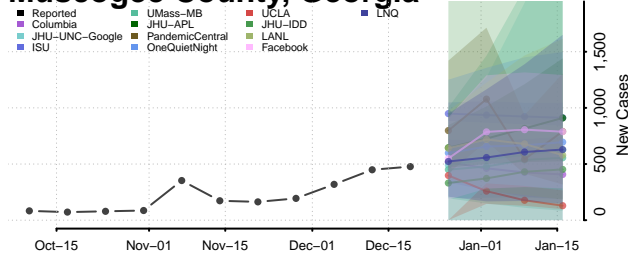

Monroe County, Georgia

Montgomery County, Georgia

Morgan County, Georgia

Murray County, Georgia

Muscooke County, Georgia

Newton County, Georgia

Oconee County, Georgia

Oglethorpe County, Georgia