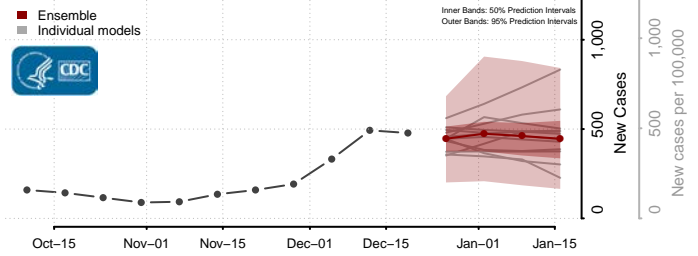

Moore County, North Carolina