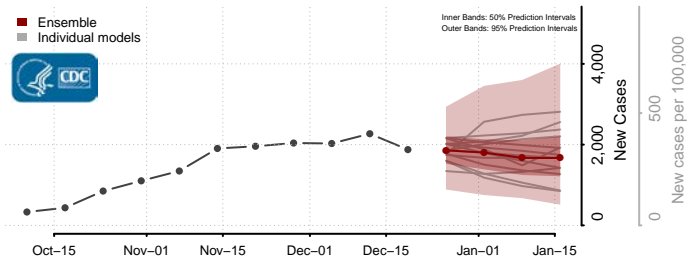

Union County, New Jersey