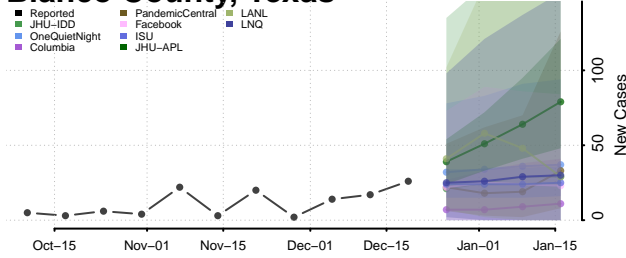

Blanco County, Texas