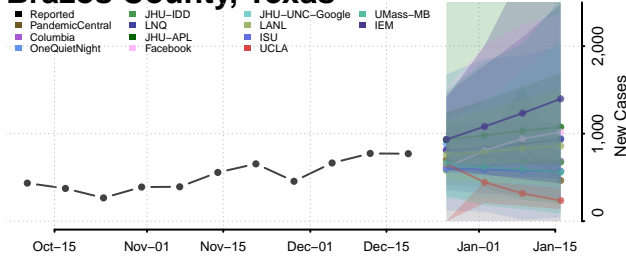

Brazos County, Texas