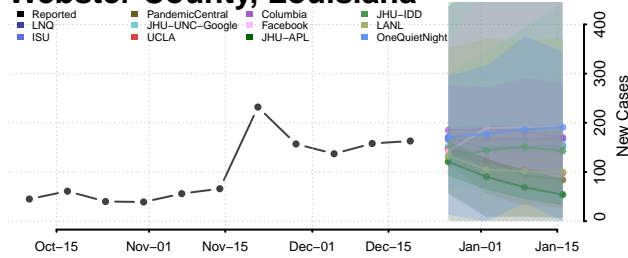

Tangipahoa County, Louisiana

Tensas County, Louisiana

Terrebonne County, Louisiana

Union County, Louisiana

Vermilion County, Louisiana

Vernon County, Louisiana

Washington County, Louisiana

Webster County, Louisiana