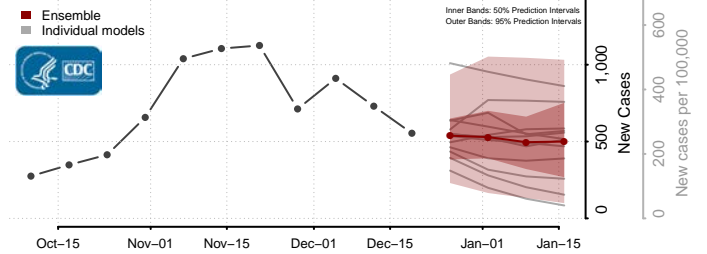

Champaign County, Illinois