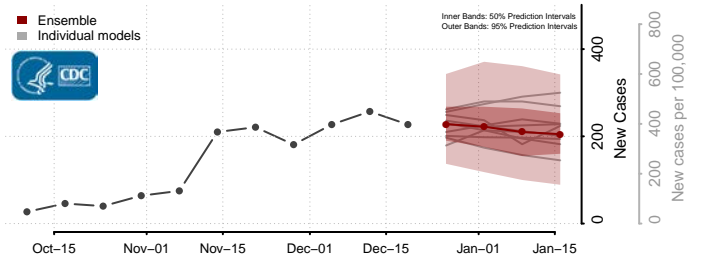

Greenbrier County, West Virginia

Hampshire County, West Virginia

Hancock County, West Virginia

Hardy County, West Virginia

Harrison County, West Virginia

Jackson County, West Virginia

Jefferson County, West Virginia