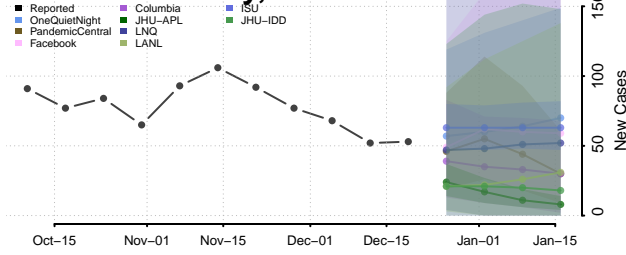

Richland County, Wisconsin