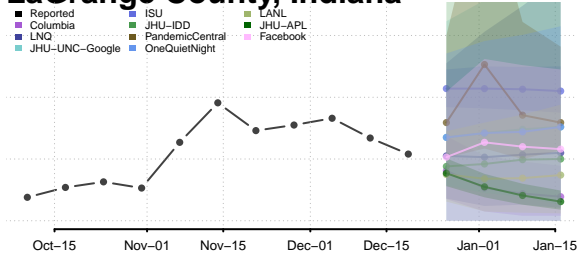

LaGrange County, Indiana