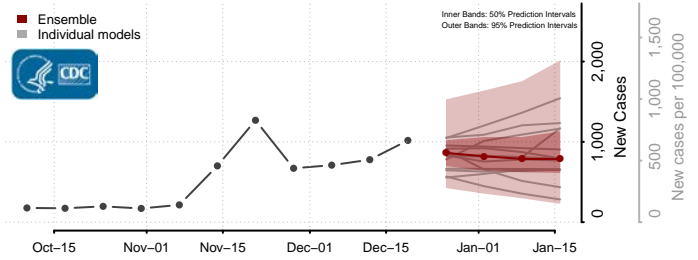

Plaquemines County, Louisiana

Pointe Coupee County, Louisiana

Rapides County, Louisiana

Red River County, Louisiana

Richland County, Louisiana

Sabine County, Louisiana

St. Bernard County, Louisiana

St. Charles County, Louisiana