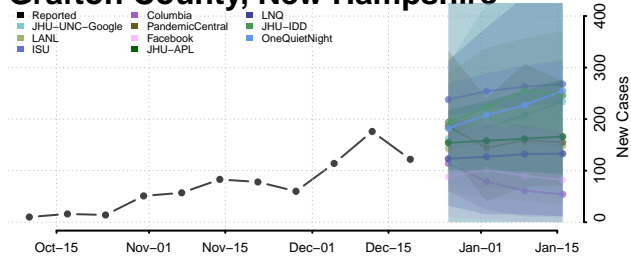

Grafton County, New Hampshire