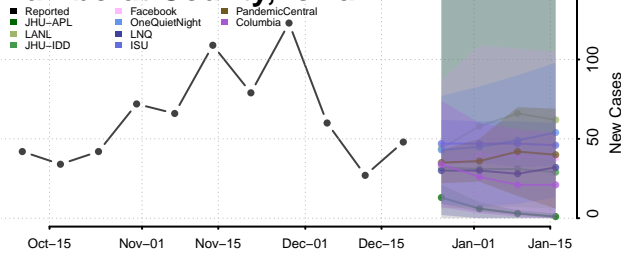

Humboldt County, Iowa