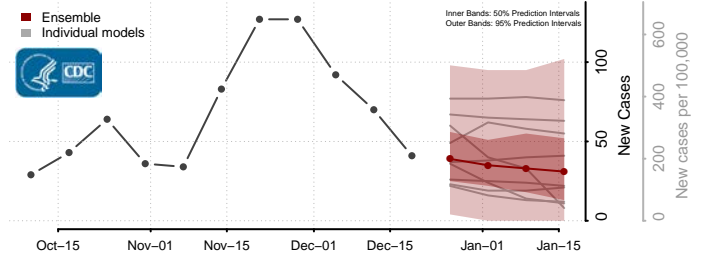

Grant County, New Mexico

Guadalupe County, New Mexico

Harding County, New Mexico

Hidalgo County, New Mexico

Lea County, New Mexico

Lincoln County, New Mexico

Los Alamos County, New Mexico

Luna County, New Mexico