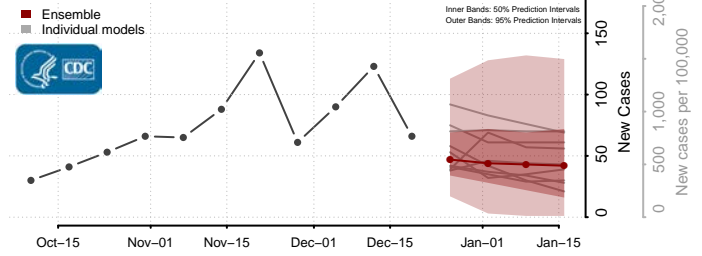

Dawson County, Montana