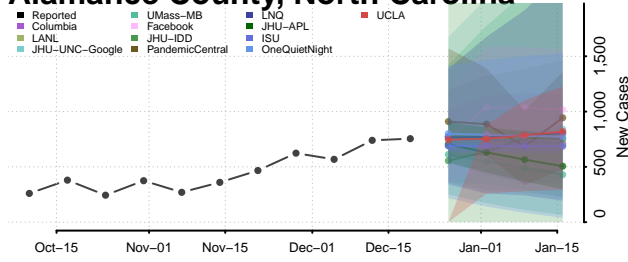

Alamance County, North Carolina