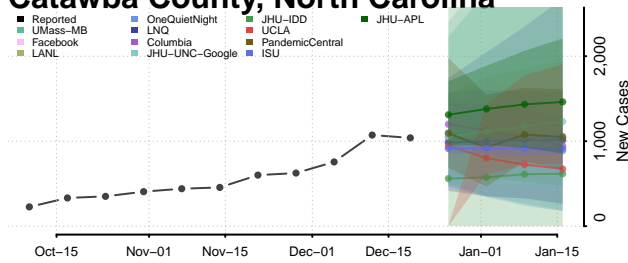

Camden County, North Carolina

Carteret County, North Carolina

Caswell County, North Carolina

Catawba County, North Carolina

Chatham County, North Carolina

Cherokee County, North Carolina

Chowan County, North Carolina