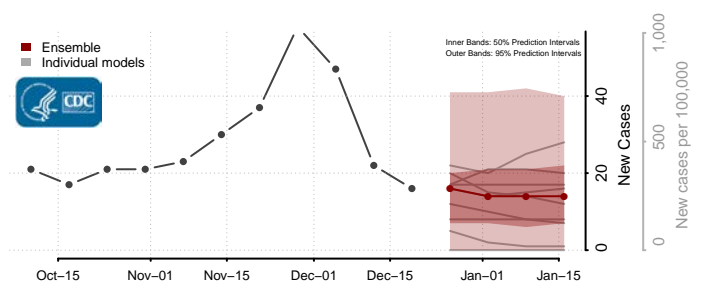

Lac qui Parle County, Minnesota

Lake County, Minnesota

Lake of the Woods County, Minnesota

Le Sueur County, Minnesota

Lincoln County, Minnesota

Lyon County, Minnesota

Mahnomen County, Minnesota

Marshall County, Minnesota