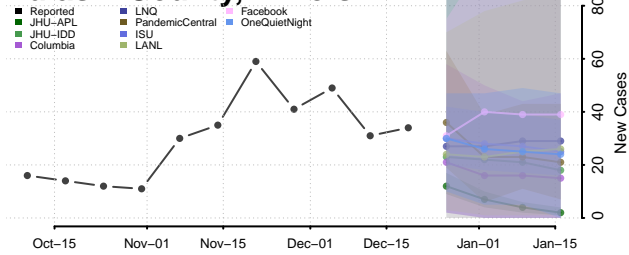

Piatt County, Illinois

Pike County, Illinois

Pope County, Illinois

Pulaski County, Illinois

Putnam County, Illinois

Randolph County, Illinois

Richland County, Illinois

Rock Island County, Illinois