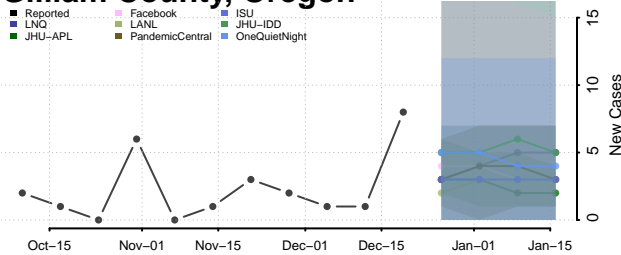

Curry County, Oregon

Deschutes County, Oregon

Douglas County, Oregon

Gilliam County, Oregon

Grant County, Oregon

Harney County, Oregon

Hood River County, Oregon

Jackson County, Oregon