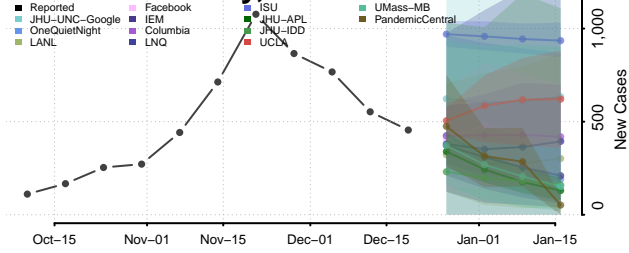

Santa Fe County, New Mexico