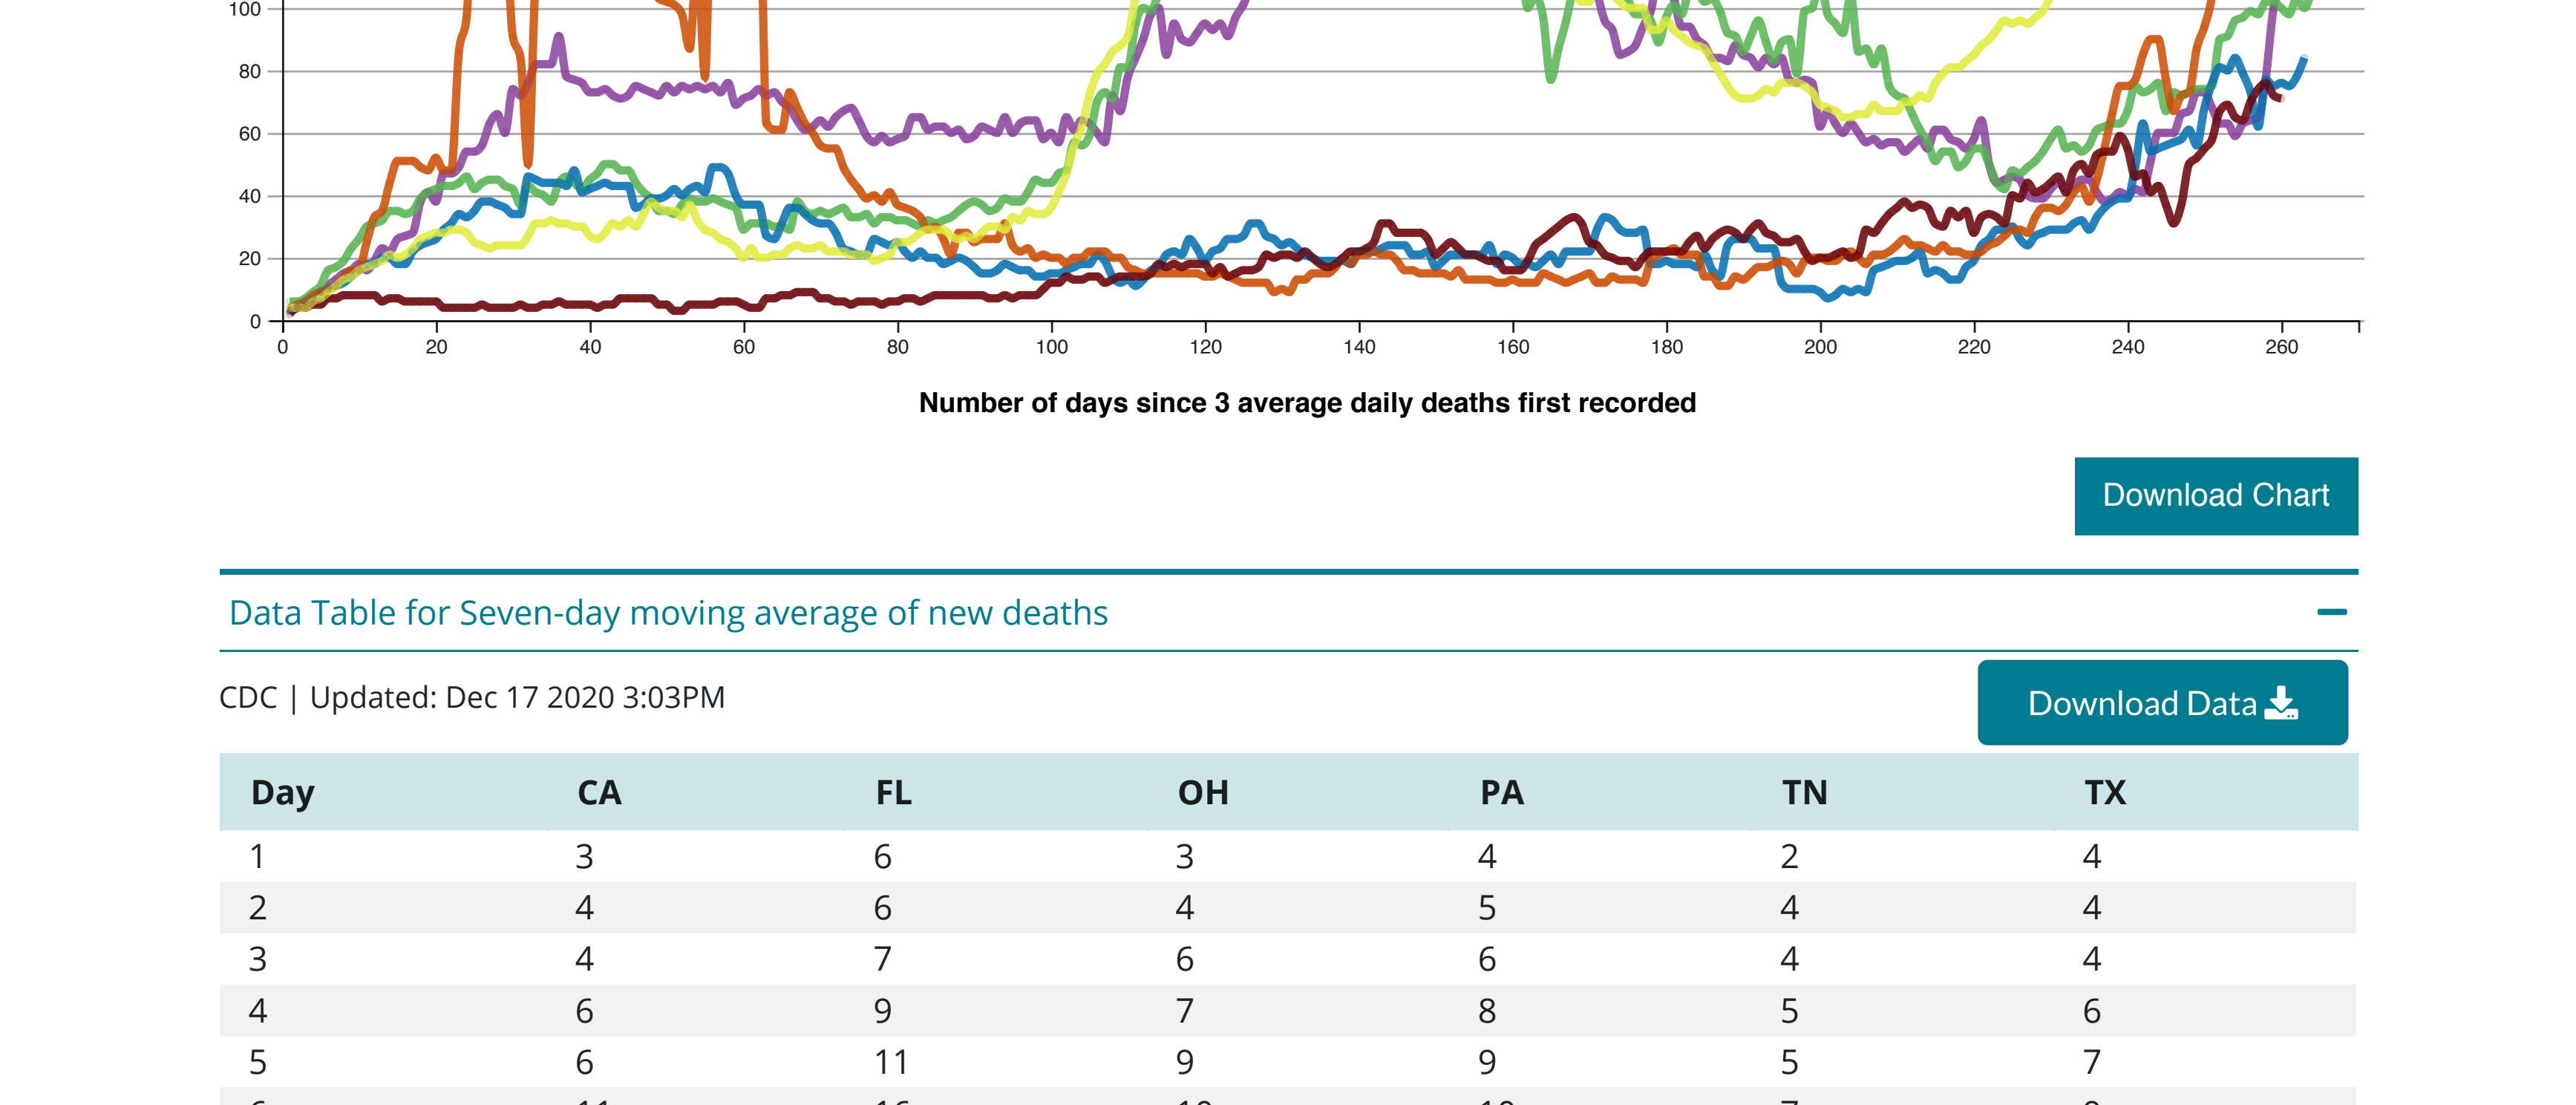

Reported to the CDC by State or Territory

View: Cases Deaths
Measure: Daily Cumulative
Metric: Raw Totals Rate per 100,000
Scale: Linear Logarithmic

Select up to 6 states or territories:
 California Florida Ohio Pennsylvania Tennessee Texas

Show full US Data (available only in logarithmic scale)

New deaths attributed to Covid-19, reported to CDC, in CA, FL, OH, PA, TN, and TX

Seven-day moving average of new deaths, by number of days since 3 average daily deaths first recorded.