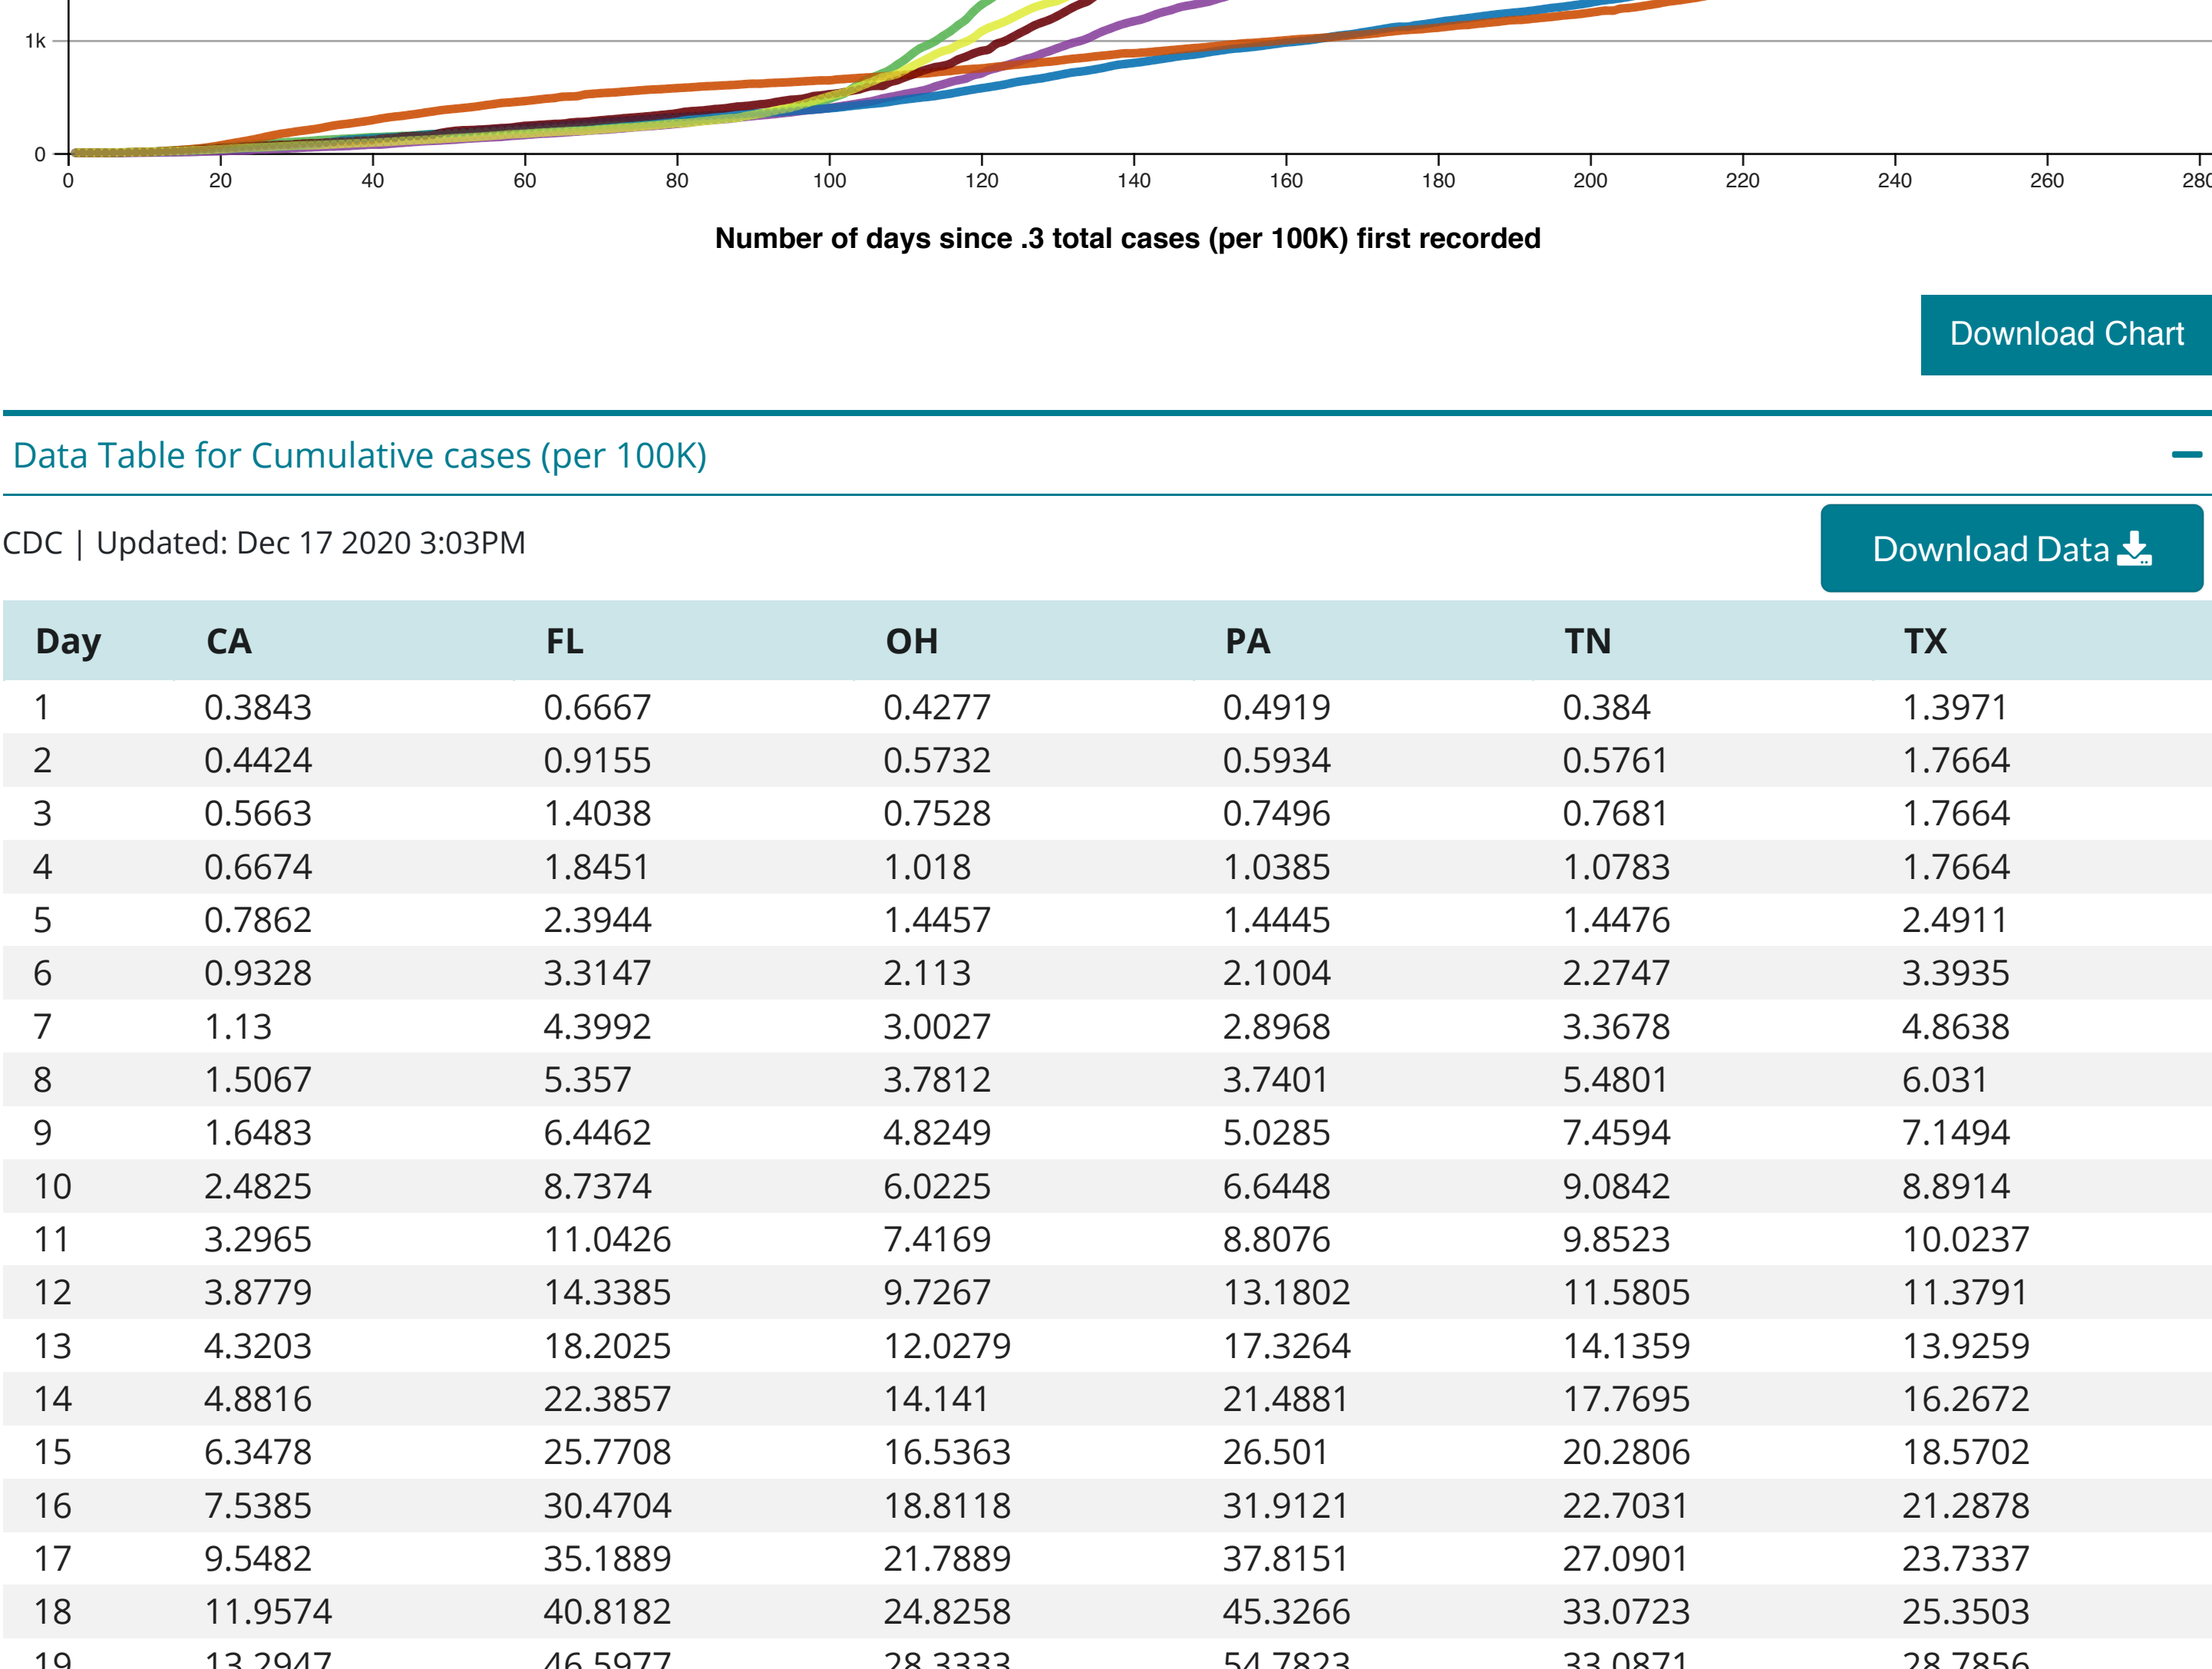

Coronavirus Disease 2019 (COVID-19)

CDC COVID Data Tracker

Maps, charts, and data provided by the CDC

[Case Trends](#) ▾ | [County View](#) | [Laboratory](#) ▾ | [Global Cases and Deaths](#) ▾ | [Community Impact](#) ▾ | [Unique Populations](#) ▾ | [COVID-19 Home](#)

[Cases and Deaths by State](#) | [US and State Trends](#) | [Compare State Trends](#) | [Demographics](#) | [Trends by Population Factors](#) | [Forecasting](#) | [Trends in ED Visits](#)

Compare Trends in COVID-19 Cases and Deaths in the US

Reported to the CDC by State or Territory

View: ☐ Cases ☐ Deaths | **Measure:** ☐ Daily ☒ Cumulative | **Metric:** ☐ Raw Totals ☒ Rate per 100,000 | **Scale:** ☒ Linear ☐ Logarithmic

Select up to 6 states or territories:
☒ California ☒ Florida ☒ Ohio ☒ Pennsylvania ☒ Tennessee ☒ Texas

☐ Show full US Data (available only in logarithmic scale)

Cumulative cases of Covid-19, reported to CDC, in CA, FL, OH, PA, TN, and TX

Cumulative cases (per 100K), by number of days since .3 total cases (per 100K) first recorded.

[Download Chart](#)

Data Table for Cumulative cases (per 100K)

CDC | Updated: Dec 17 2020 3:03PM [Download Data](#)