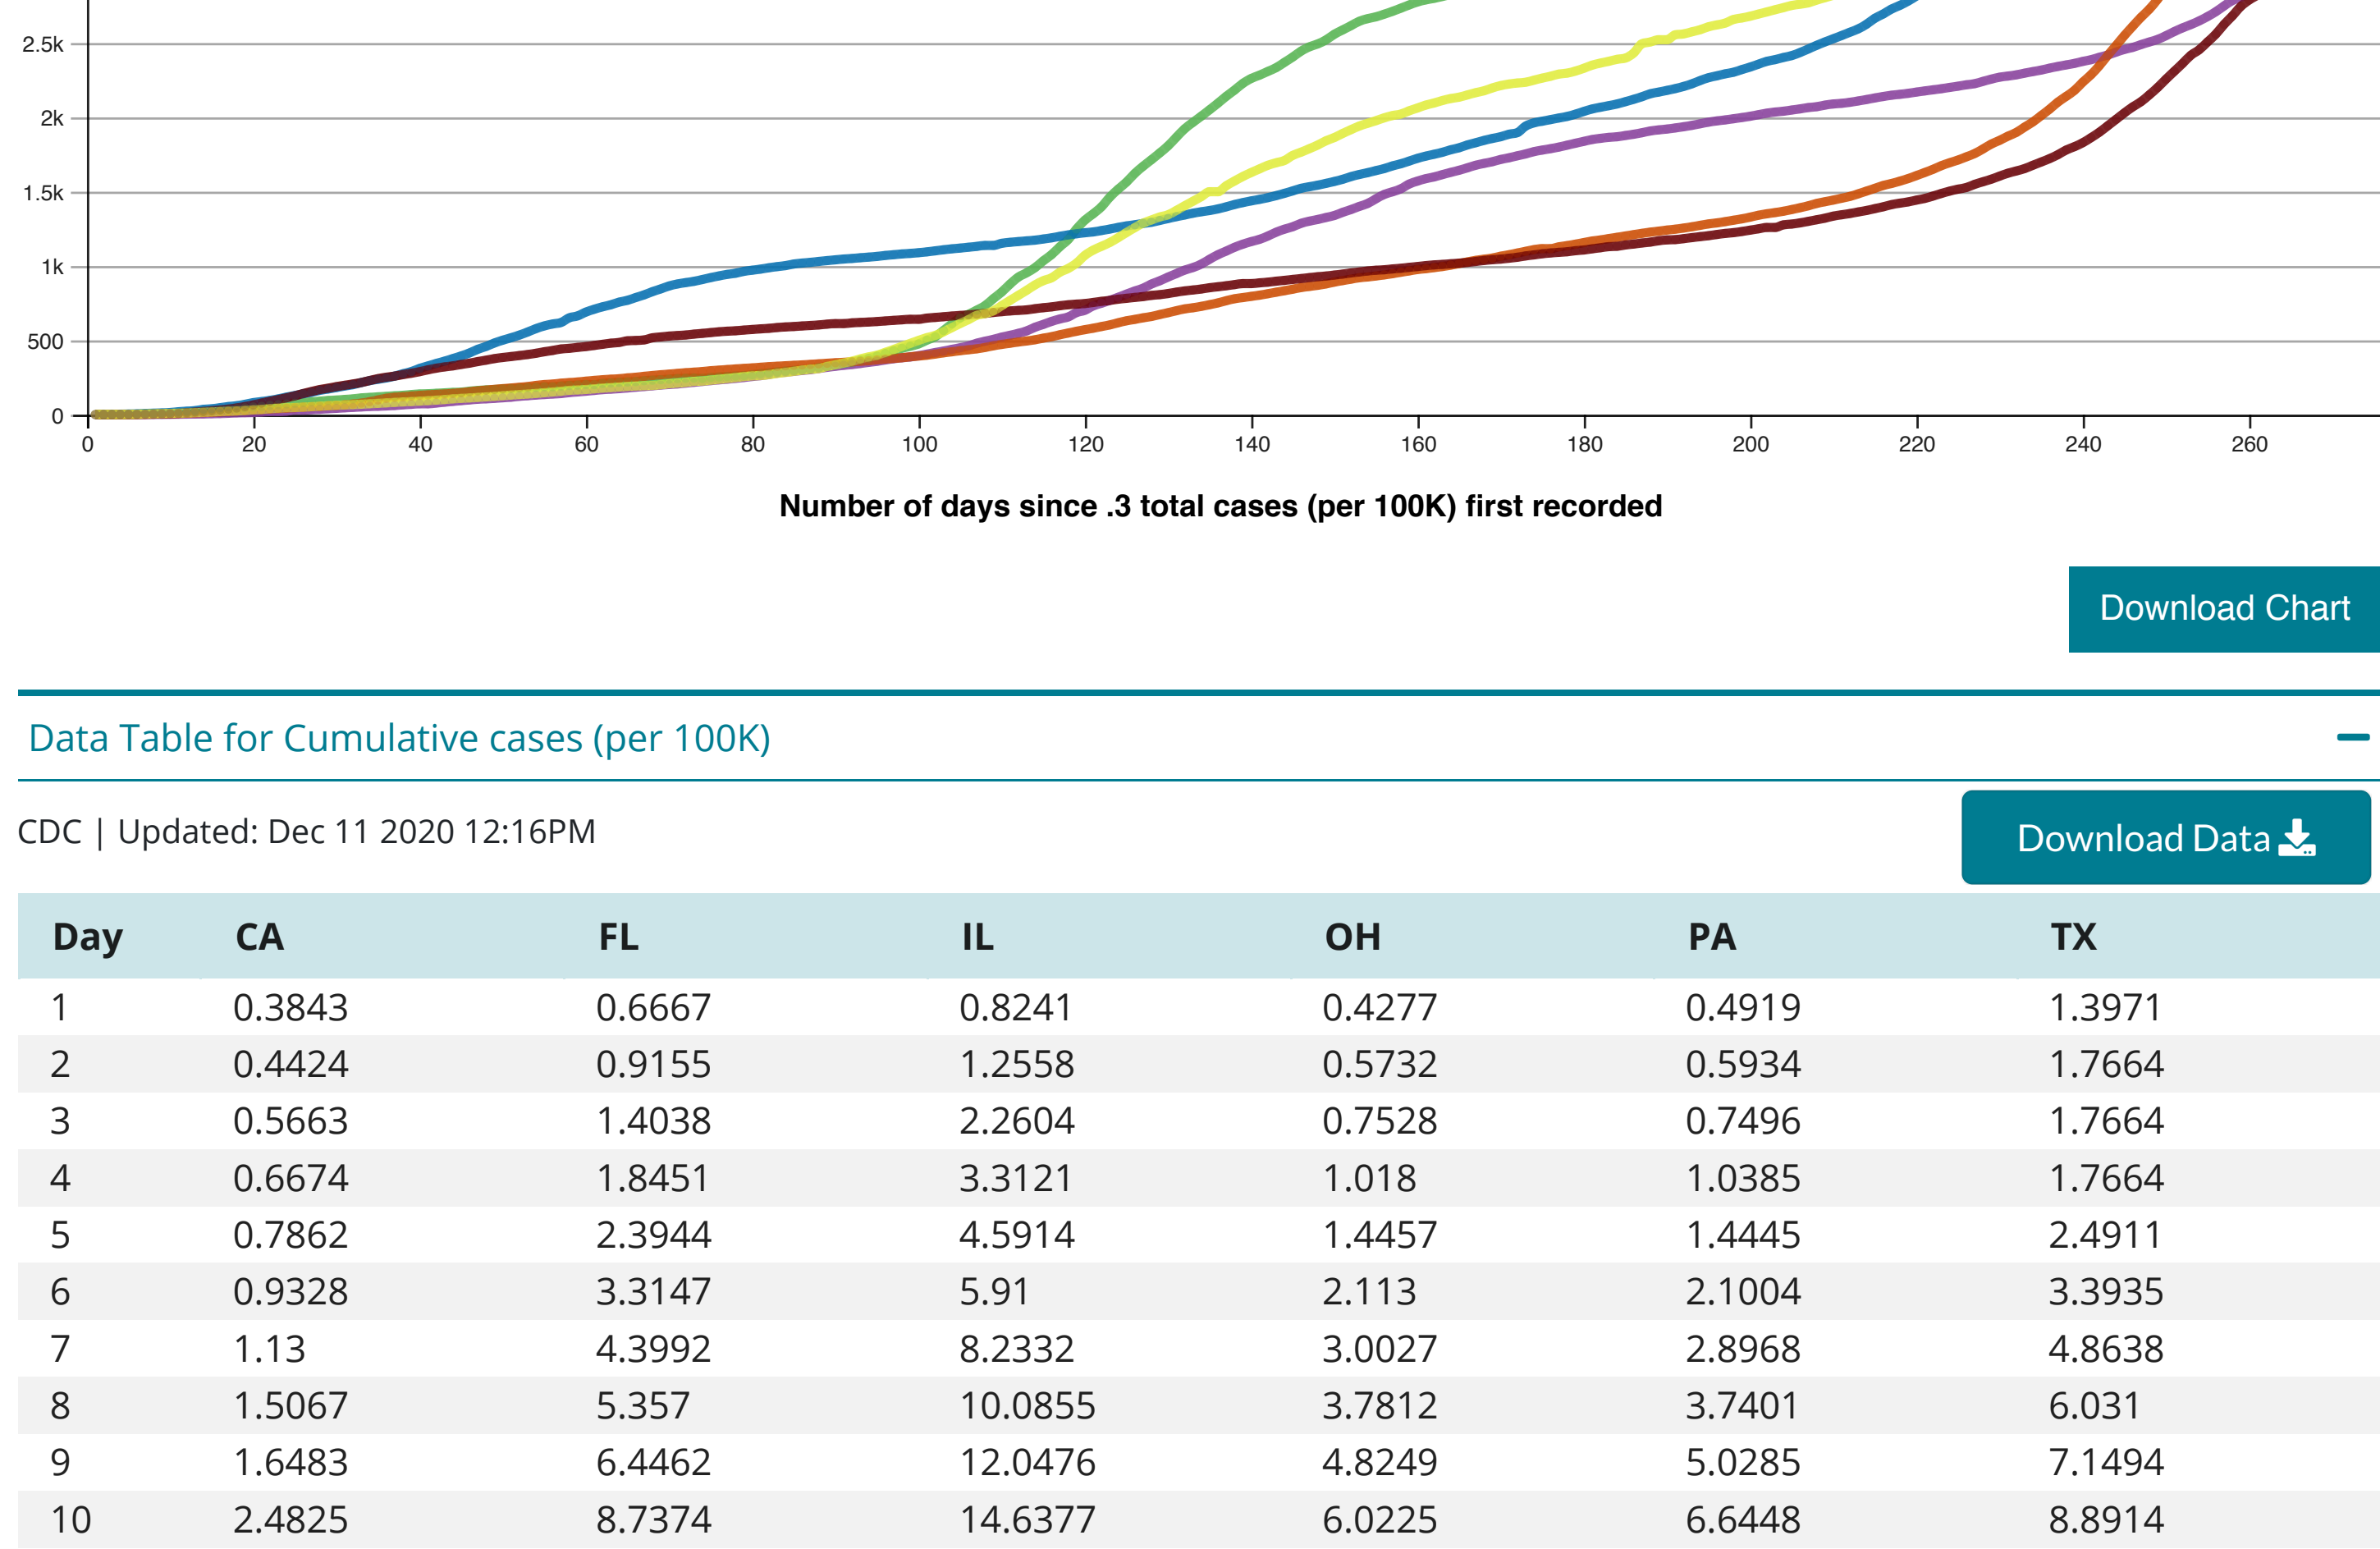

Coronavirus Disease 2019 (COVID-19)

CDC COVID Data Tracker

Maps, charts, and data provided by the CDC

Case Trends ▾ County View ▾ Laboratory ▾ Global Cases and Deaths ▾ Community Impact ▾ Unique Populations ▾ COVID-19 Home

Cases and Deaths by State | US and State Trends | Compare State Trends | Demographics | Trends by Population Factors | Forecasting | Trends in ED Visits

Compare Trends in COVID-19 Cases and Deaths in the US

Reported to the CDC by State or Territory

View: ☐ Cases ☐ Deaths **Measure:** ☐ Daily ☒ Cumulative **Metric:** ☐ Raw Totals ☒ Rate per 100,000 **Scale:** ☒ Linear ☐ Logarithmic

Select up to 6 states or territories:
☒ California ☒ Florida ☒ Illinois ☒ Ohio ☒ Pennsylvania ☒ Texas

☐ Show full US Data (available only in logarithmic scale)

Data Table for Cumulative cases (per 100K)

CDC | Updated: Dec 11 2020 12:16PM [Download Data](#)