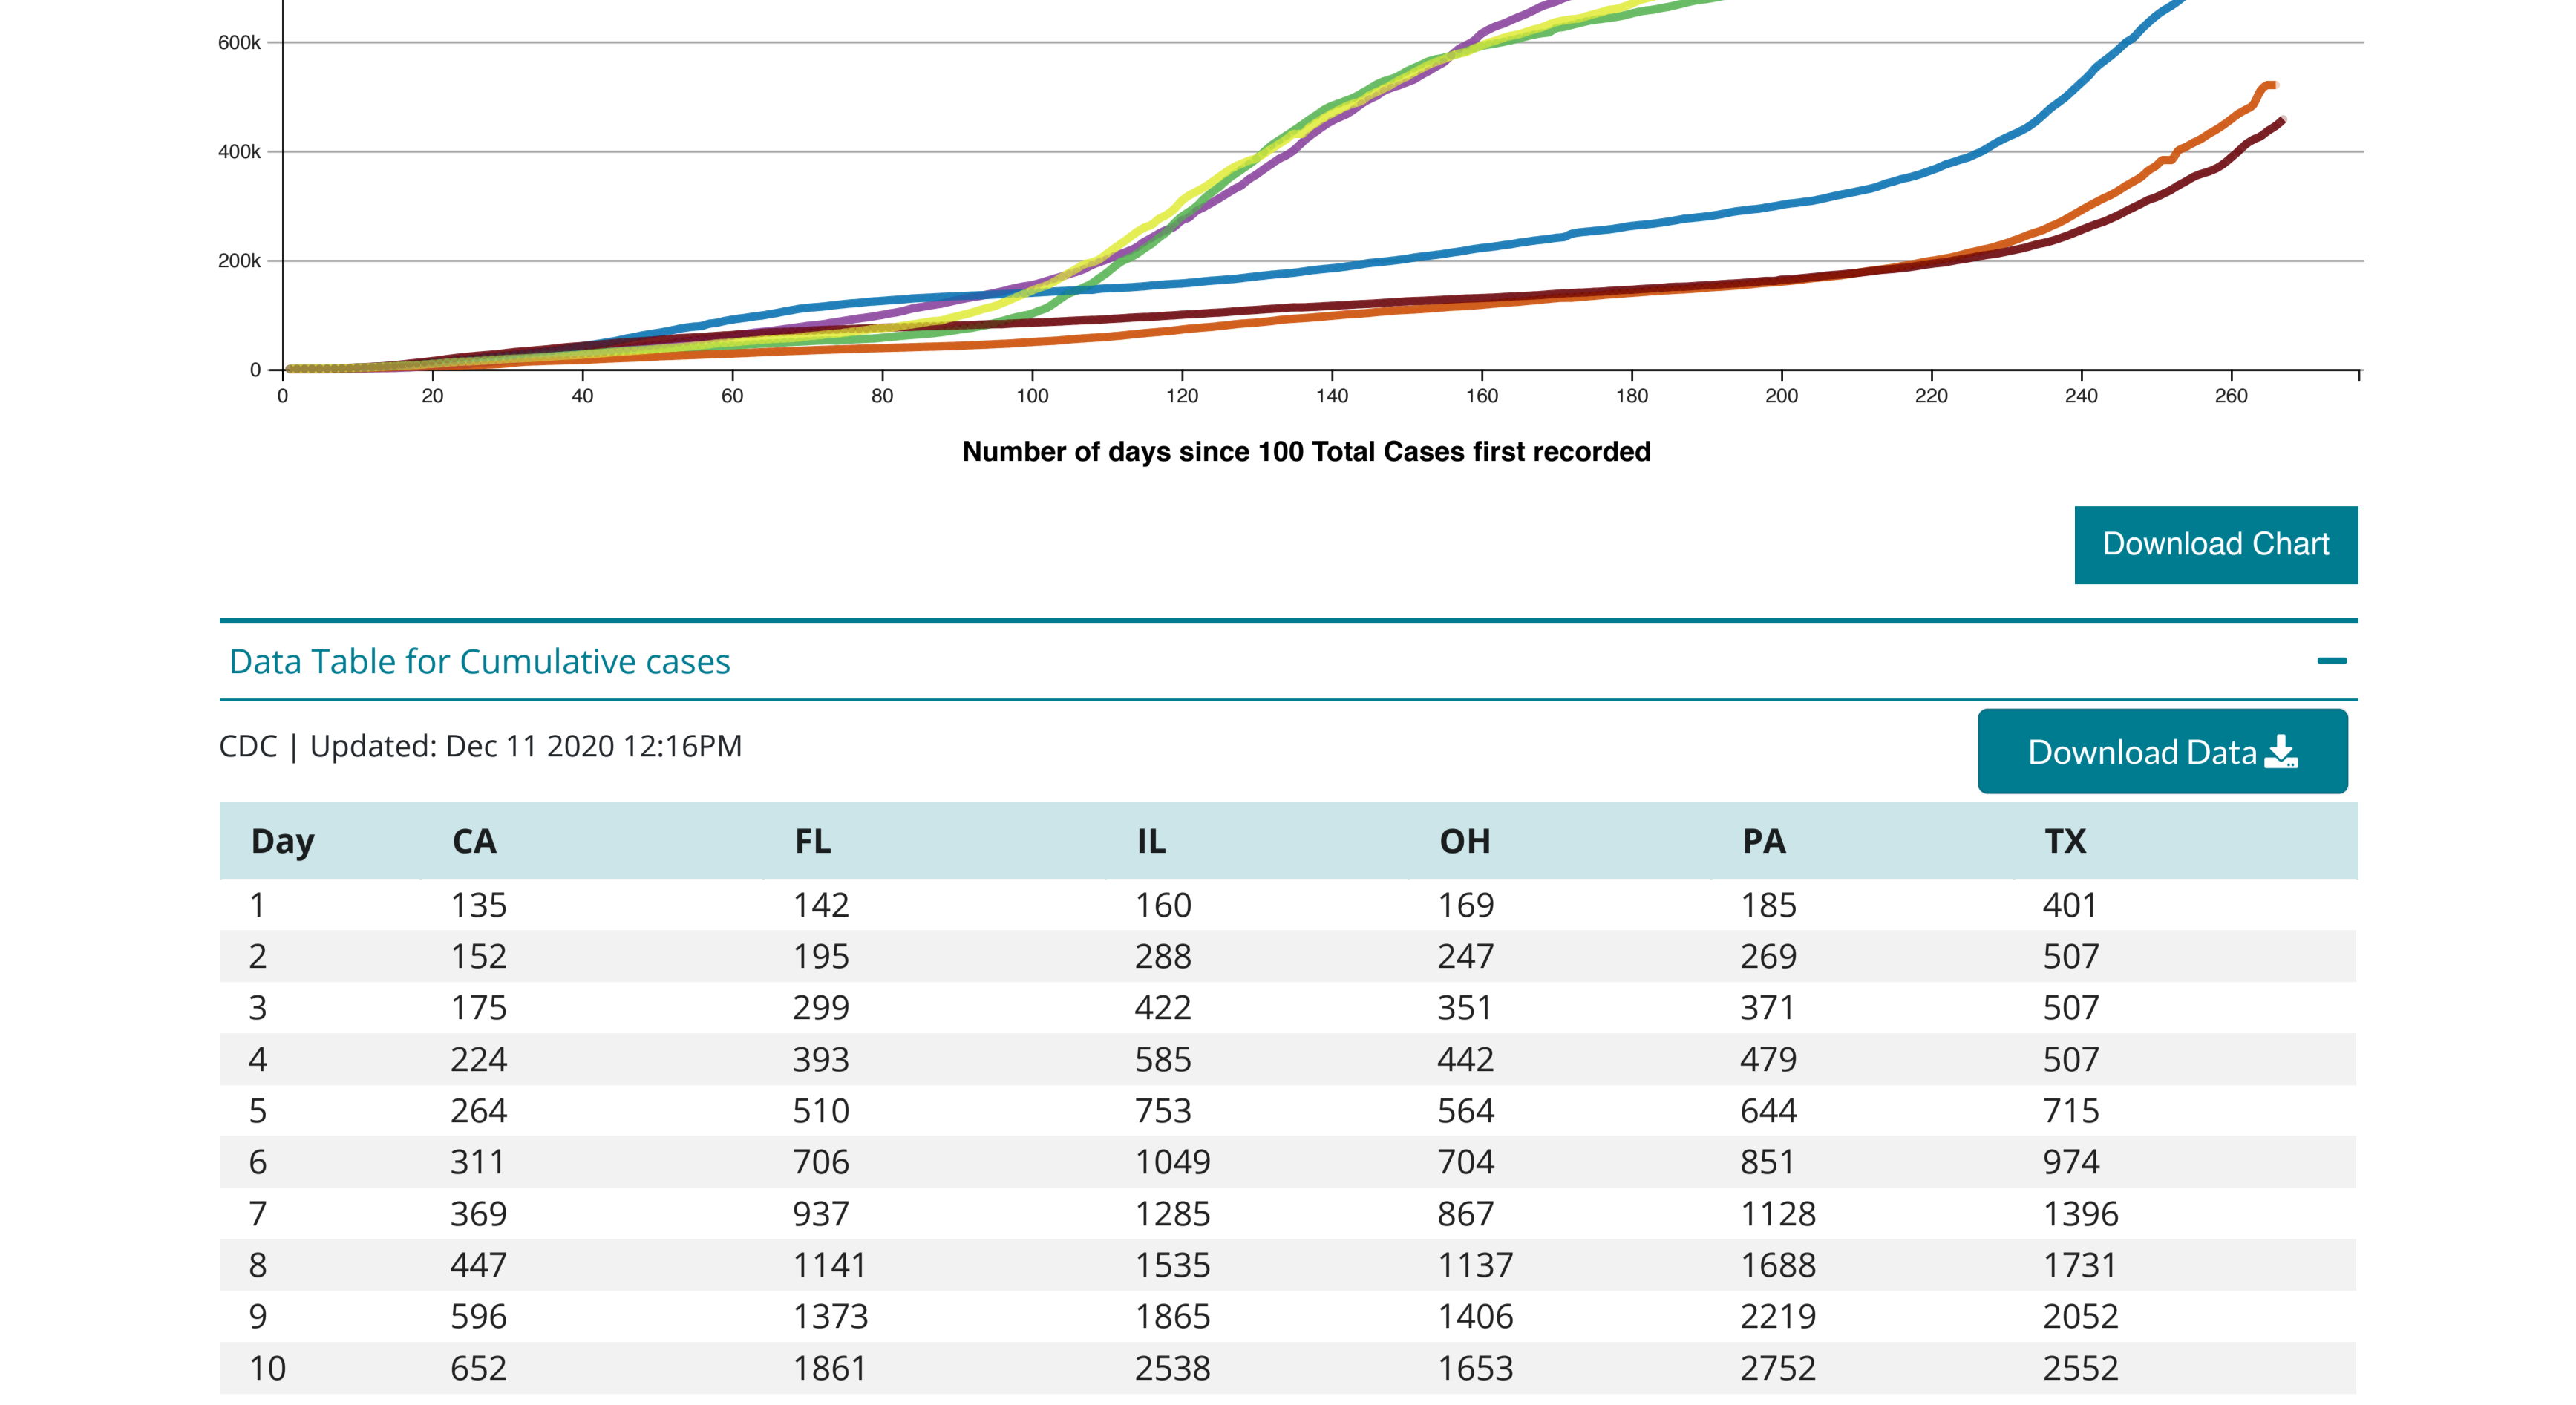

Coronavirus Disease 2019 (COVID-19)

CDC COVID Data Tracker

Maps, charts, and data provided by the CDC

Case Trends ▾ County View Laboratory ▾ Global Cases and Deaths ▾ Community Impact ▾ Unique Populations ▾ COVID-19 Home

Cases and Deaths by State | US and State Trends | Compare State Trends | Demographics | Trends by Population Factors | Forecasting | Trends in ED Visits

Compare Trends in COVID-19 Cases and Deaths in the US

Reported to the CDC by State or Territory

View: ☒ Cases ☐ Deaths ☐ Daily ☒ Cumulative

Metric: ☒ Raw Totals ☐ Rate per 100,000

Scale: ☒ Linear ☐ Logarithmic

Select up to 6 states or territories:
☒ California ☒ Florida ☒ Illinois ☒ Ohio ☒ Pennsylvania ☒ Texas

☐ Show full US Data (available only in logarithmic scale)

Cumulative cases of Covid-19, reported to CDC, in CA, FL, IL, OH, PA, and TX

Cumulative cases, by number of days since 100 total cases first recorded.

[Download Chart](#)

Data Table for Cumulative cases

CDC | Updated: Dec 11 2020 12:16PM [Download Data](#)