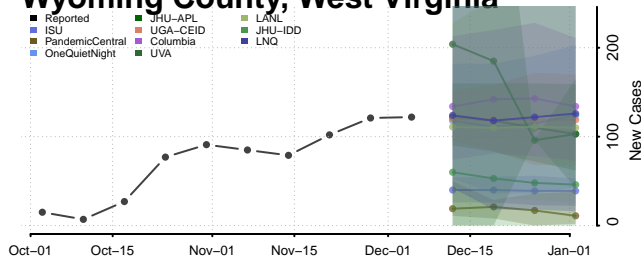

Wood County, West Virginia

Wyoming County, West Virginia

Wisconsin

Adams County, Wisconsin

Ashland County, Wisconsin

Barron County, Wisconsin

Bayfield County, Wisconsin

Brown County, Wisconsin