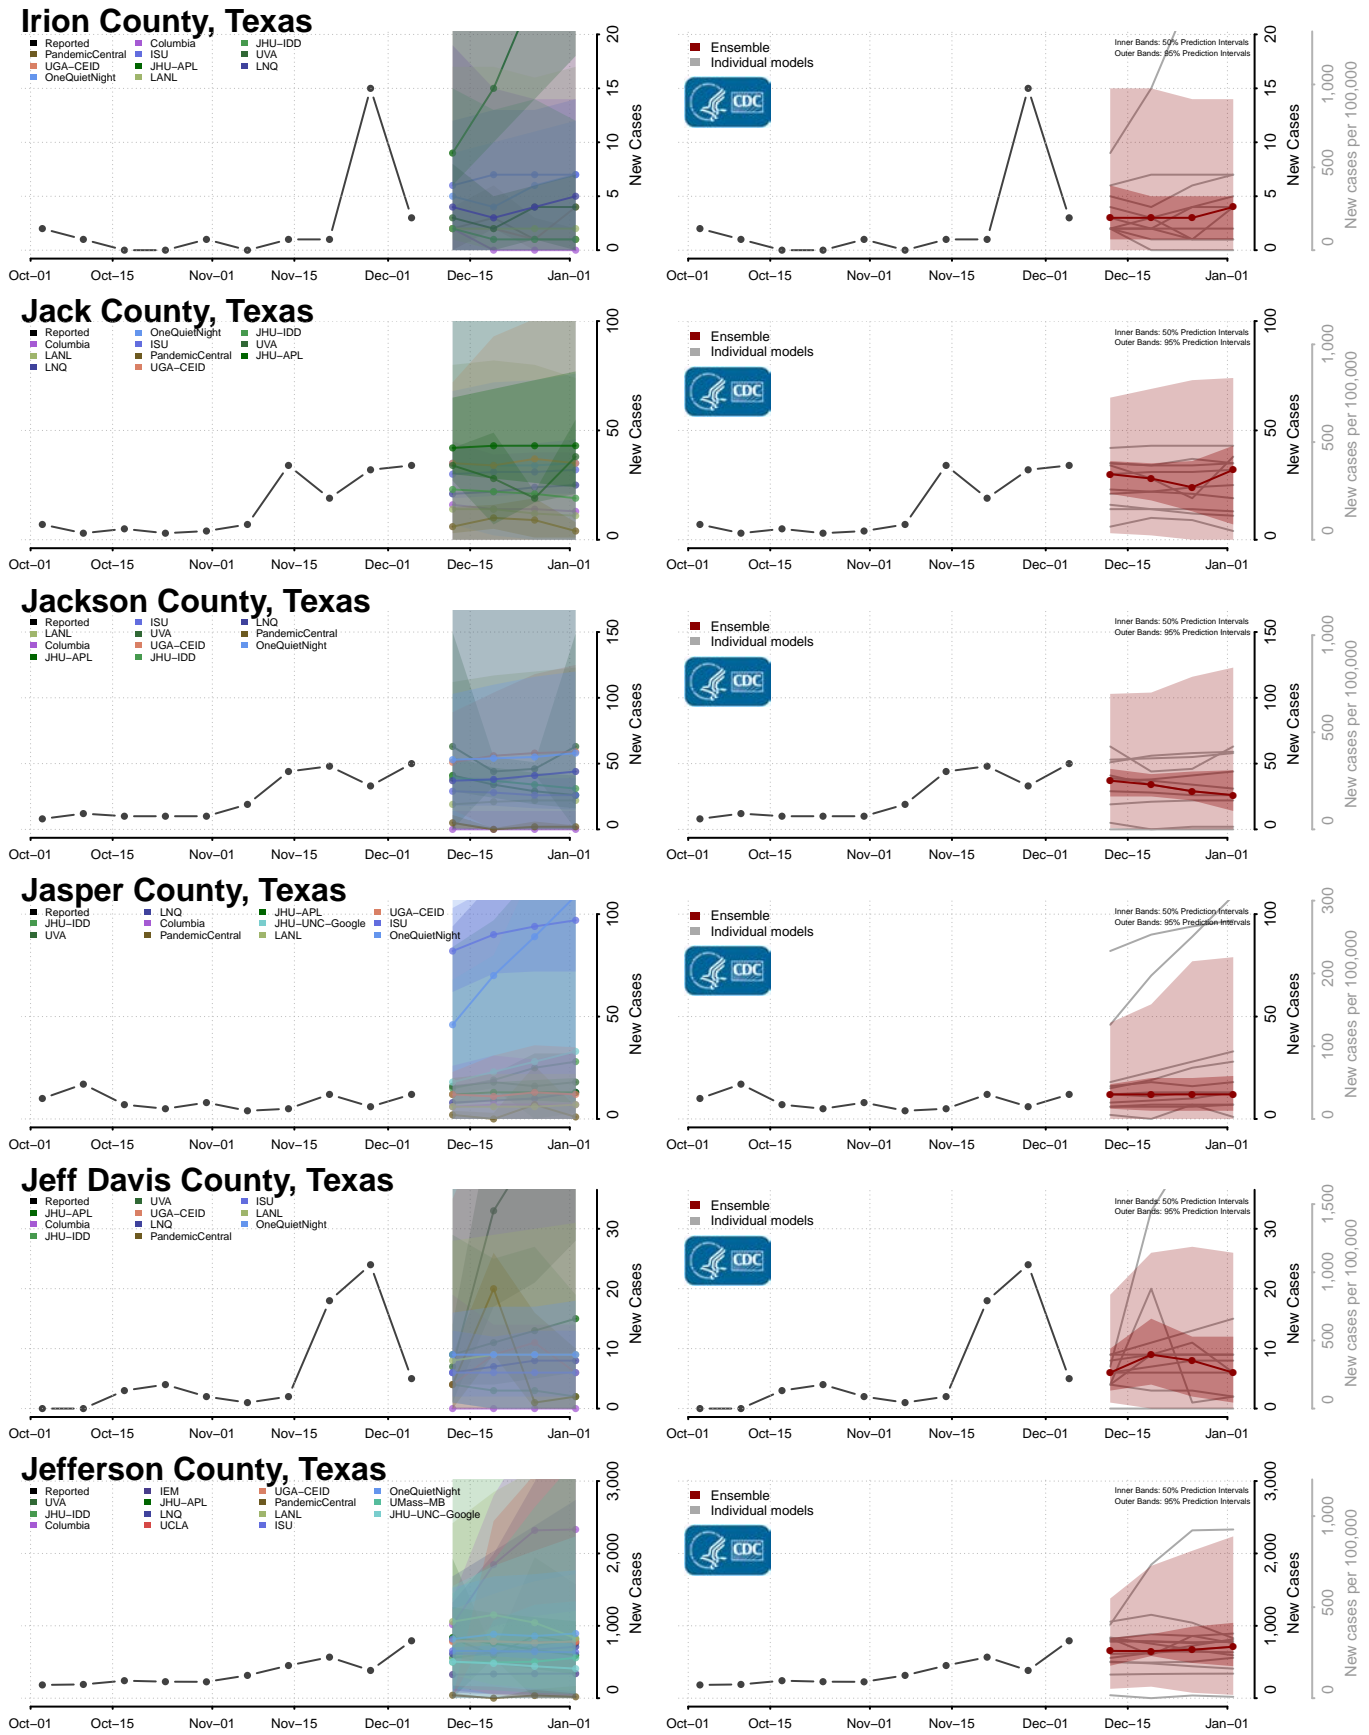

Hopkins County, Texas

Houston County, Texas

Howard County, Texas

Hudspeth County, Texas

Hunt County, Texas

Hutchinson County, Texas

Jim Hogg County, Texas

Jim Wells County, Texas