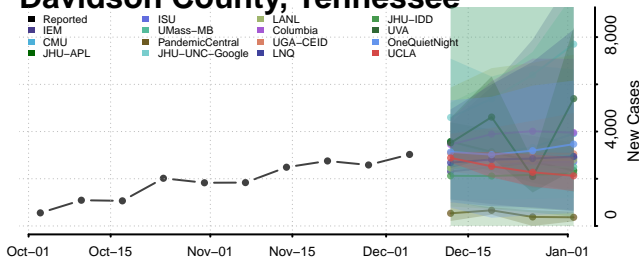

Clay County, Tennessee

Cocke County, Tennessee

Coffee County, Tennessee

Crockett County, Tennessee

Cumberland County, Tennessee

Davidson County, Tennessee

Decatur County, Tennessee

DeKalb County, Tennessee