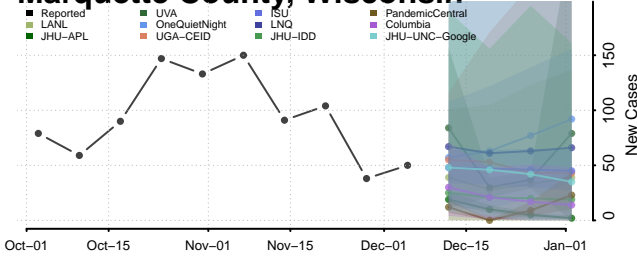

Marinette County, Wisconsin

Marquette County, Wisconsin

Menominee County, Wisconsin

Milwaukee County, Wisconsin

Monroe County, Wisconsin

Oconto County, Wisconsin

Oneida County, Wisconsin

Outagamie County, Wisconsin