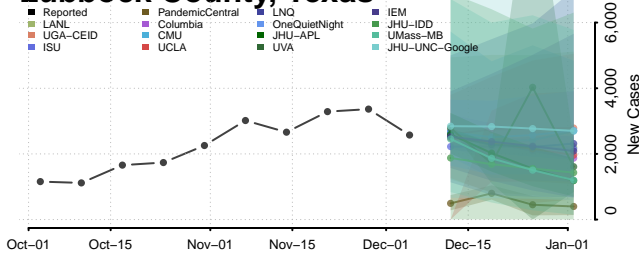

Lubbock County, Texas