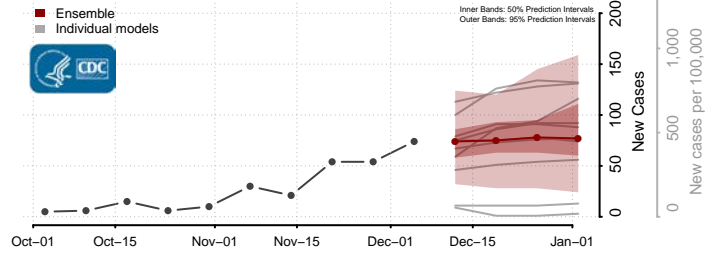

Searcy County, Arkansas

Sebastian County, Arkansas

Sevier County, Arkansas

Sharp County, Arkansas

St. Francis County, Arkansas

Stone County, Arkansas

Union County, Arkansas

Van Buren County, Arkansas