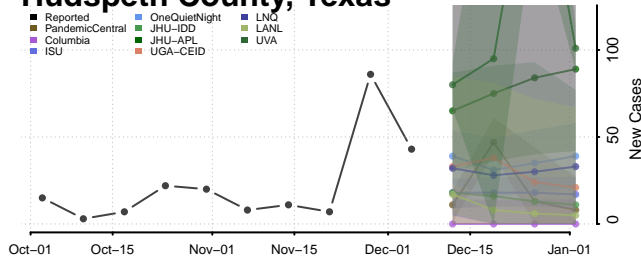

Hudspeth County, Texas