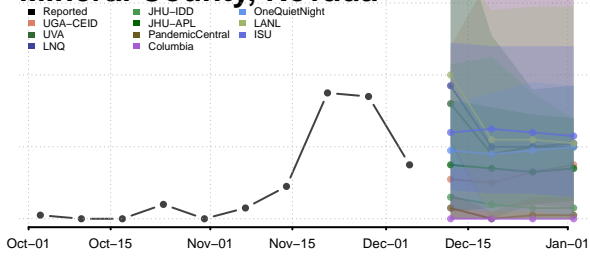

Mineral County, Nevada