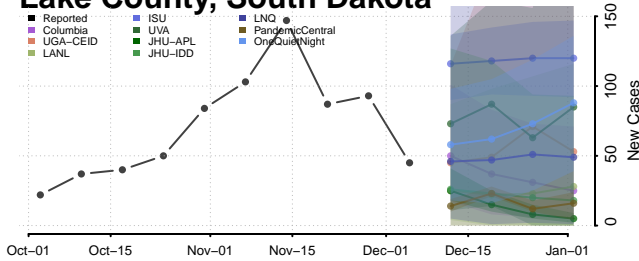

Lake County, South Dakota