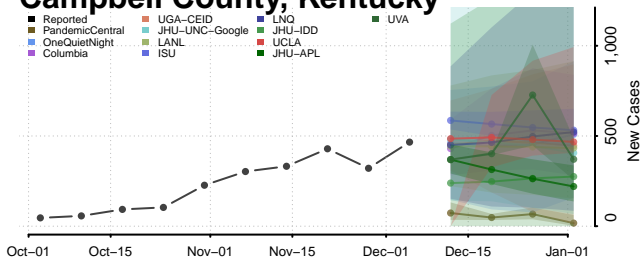

Breathitt County, Kentucky

Breckinridge County, Kentucky

Bullitt County, Kentucky

Butler County, Kentucky

Caldwell County, Kentucky

Calloway County, Kentucky

Campbell County, Kentucky

Carlisle County, Kentucky