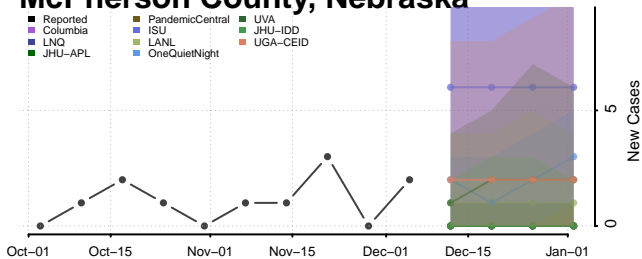

Logan County, Nebraska

Loup County, Nebraska

Madison County, Nebraska

McPherson County, Nebraska

Merrick County, Nebraska

Morrill County, Nebraska

Nance County, Nebraska

Nemaha County, Nebraska