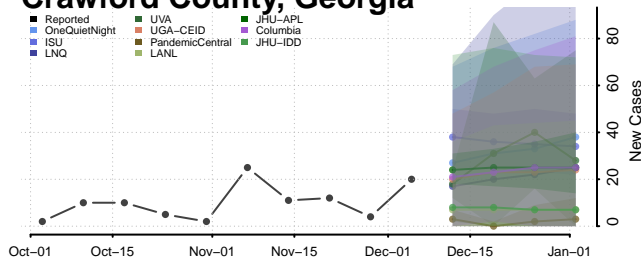

Cobb County, Georgia

Coffee County, Georgia

Colquitt County, Georgia

Columbia County, Georgia

Cook County, Georgia

Coweta County, Georgia

Crawford County, Georgia

Crisp County, Georgia