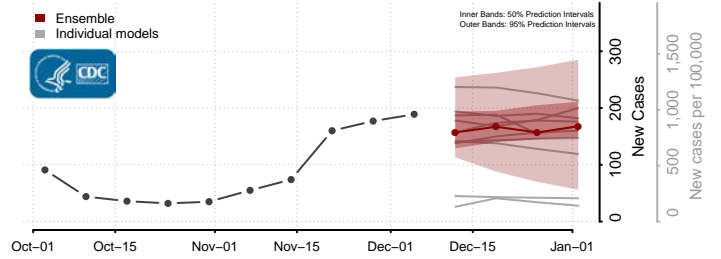

Martin County, Minnesota