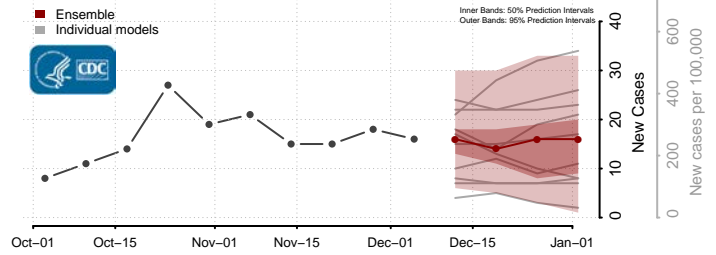

Woodruff County, Arkansas