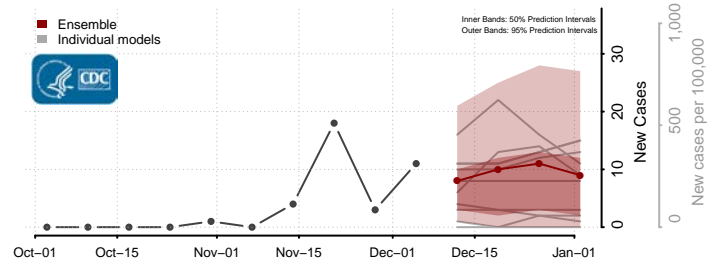

Catron County, New Mexico