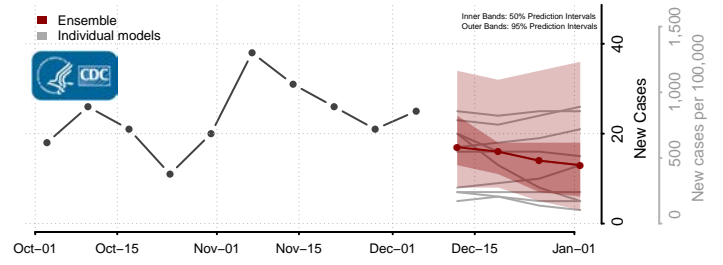

Douglas County, South Dakota