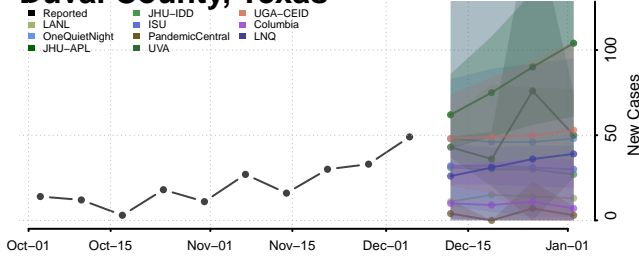

Duval County, Texas