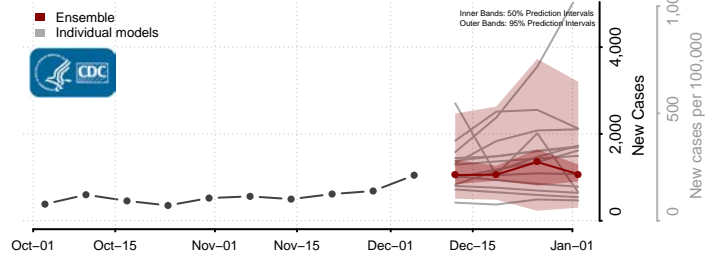

Sonoma County, California