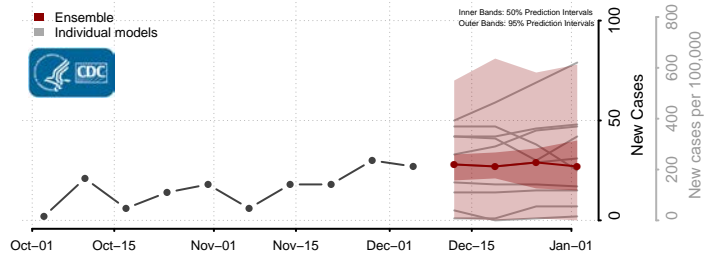

Nash County, North Carolina

New Hanover County, North Carolina

Northampton County, North Carolina

Onslow County, North Carolina

Orange County, North Carolina

Pamlico County, North Carolina

Pasquotank County, North Carolina