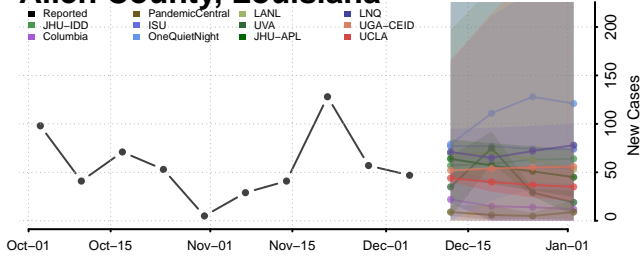

Webster County, Kentucky

Whitley County, Kentucky

Wolfe County, Kentucky

Woodford County, Kentucky

Louisiana

Acadia County, Louisiana

Allen County, Louisiana

Ascension County, Louisiana