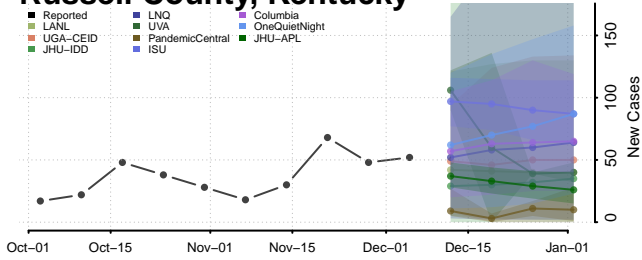

Robertson County, Kentucky

Rockcastle County, Kentucky

Rowan County, Kentucky

Russell County, Kentucky

Scott County, Kentucky

Shelby County, Kentucky

Simpson County, Kentucky

Spencer County, Kentucky