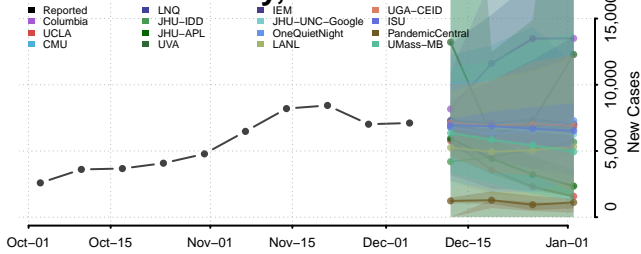

Salt Lake County, Utah