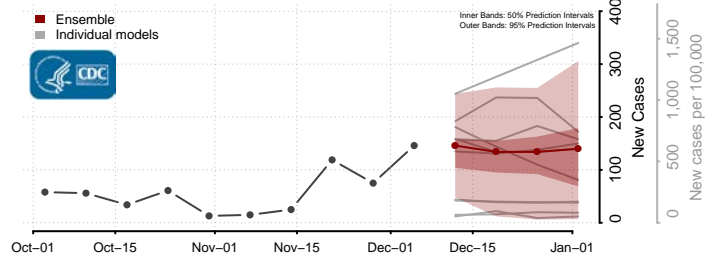

Morehouse County, Louisiana

Natchitoches County, Louisiana

Orleans County, Louisiana

Ouachita County, Louisiana

Plaquemines County, Louisiana

Pointe Coupee County, Louisiana

Rapides County, Louisiana

Red River County, Louisiana