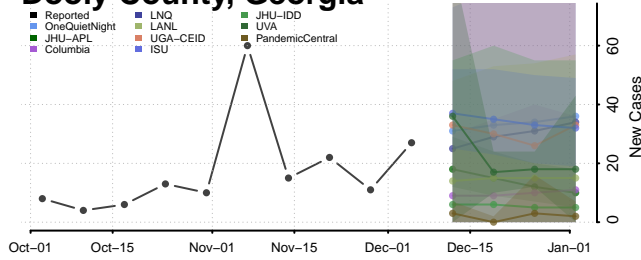

Dade County, Georgia

Dawson County, Georgia

Decatur County, Georgia

DeKalb County, Georgia

Dodge County, Georgia

Dooly County, Georgia

Dougherty County, Georgia

Douglas County, Georgia