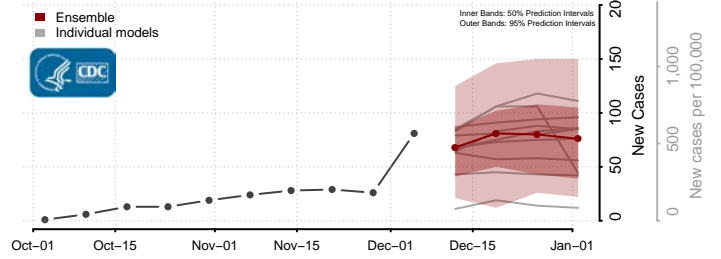

Dickenson County, Virginia