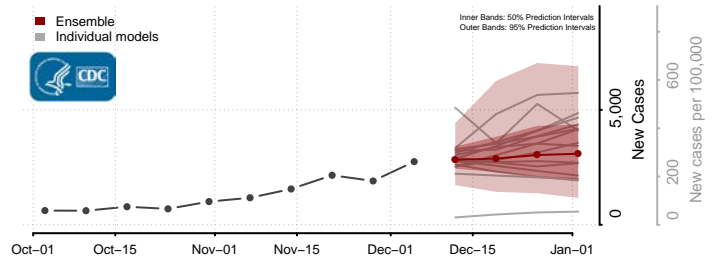

Garrett County, Maryland

Harford County, Maryland

Howard County, Maryland

Kent County, Maryland

Montgomery County, Maryland

Prince George's County, Maryland

Queen Anne's County, Maryland

Somerset County, Maryland