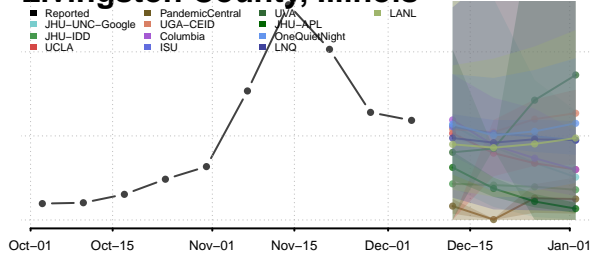

Lawrence County, Illinois

Lee County, Illinois

Livingston County, Illinois

Logan County, Illinois

Macon County, Illinois

Macoupin County, Illinois

Madison County, Illinois

Marion County, Illinois