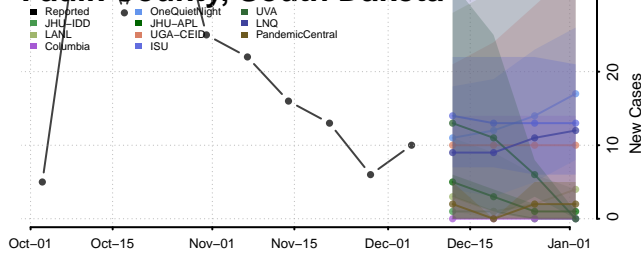

Faulk County, South Dakota