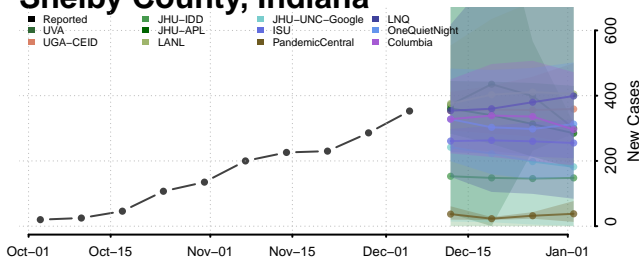

Shelby County, Indiana