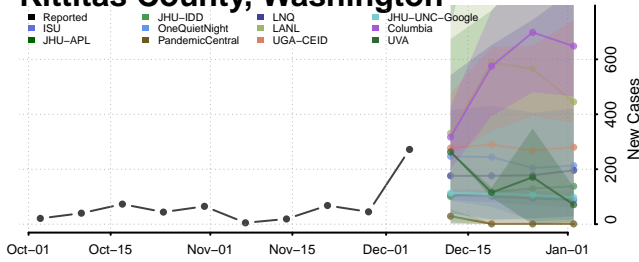

Island County, Washington

Jefferson County, Washington

King County, Washington

Kitsap County, Washington

Kittitas County, Washington

Klickitat County, Washington

Lewis County, Washington

Lincoln County, Washington