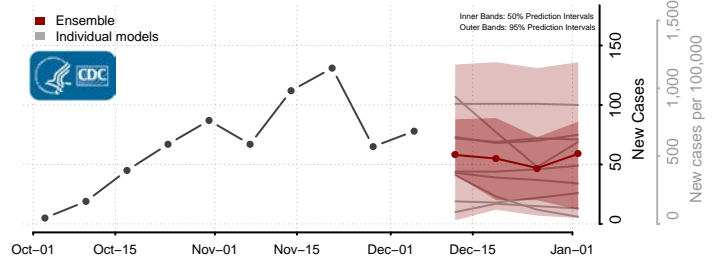

Worth County, Missouri

Wright County, Missouri

Carter County, Montana

Cascade County, Montana

Chouteau County, Montana

Custer County, Montana

Daniels County, Montana

Dawson County, Montana