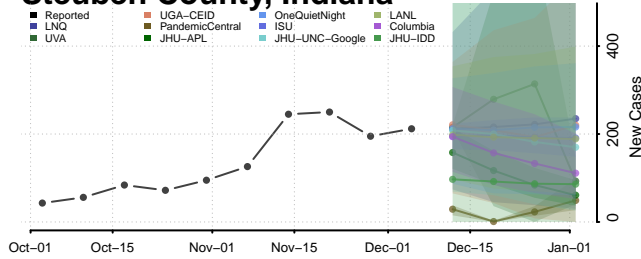

Rush County, Indiana

Scott County, Indiana

Shelby County, Indiana

Spencer County, Indiana

St. Joseph County, Indiana

Starke County, Indiana

Stauben County, Indiana

Sullivan County, Indiana