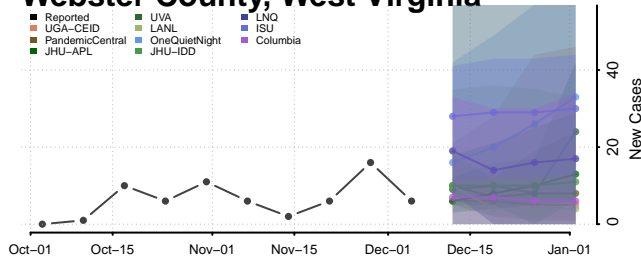

Webster County, West Virginia