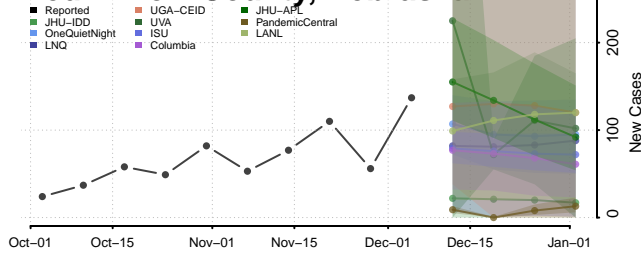

Red Willow County, Nebraska