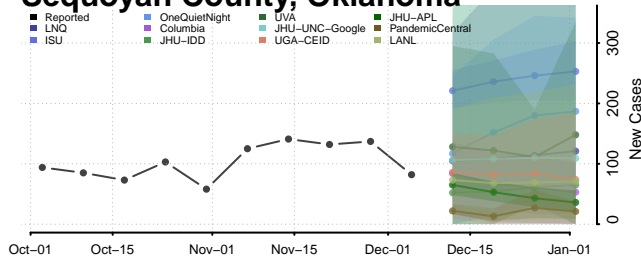

Sequoyah County, Oklahoma

Stephens County, Oklahoma

Texas County, Oklahoma

Tillman County, Oklahoma

Tulsa County, Oklahoma

Wagoner County, Oklahoma

Washington County, Oklahoma

Washita County, Oklahoma