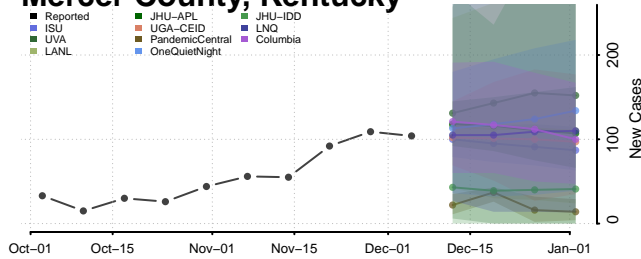

Martin County, Kentucky

Mason County, Kentucky

McCracken County, Kentucky

McCreary County, Kentucky

McLean County, Kentucky

Meade County, Kentucky

Menifee County, Kentucky

Mercer County, Kentucky