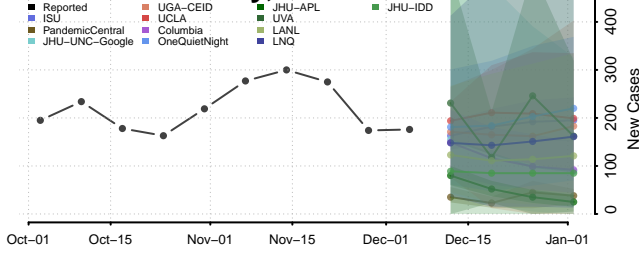

Walsh County, North Dakota

Ward County, North Dakota

Wells County, North Dakota

Williams County, North Dakota

Northern Mariana Islands

Ohio

Adams County, Ohio

Allen County, Ohio