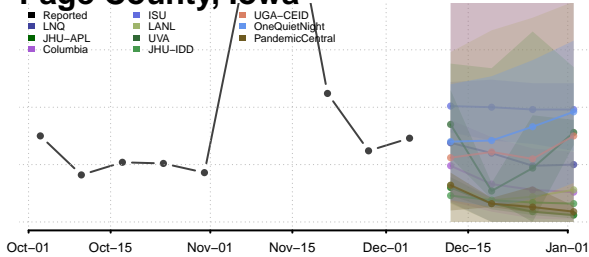

Page County, Iowa