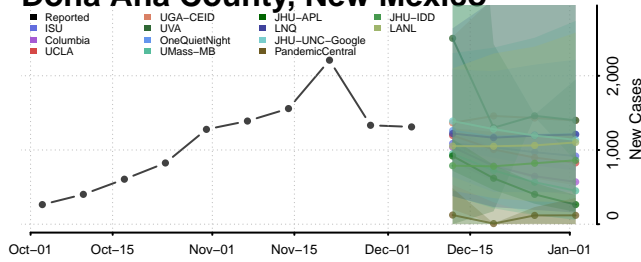

Dona Ana County, New Mexico