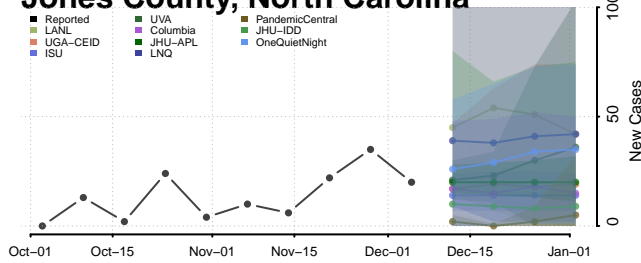

Jones County, North Carolina