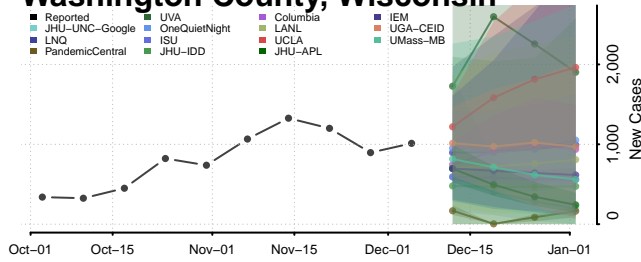

Washington County, Wisconsin