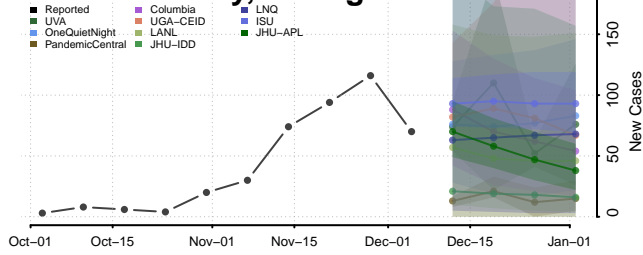

Allegan County, Michigan

Alpena County, Michigan

Antrim County, Michigan

Arenac County, Michigan

Baraga County, Michigan

Barry County, Michigan

Bay County, Michigan

Benzie County, Michigan