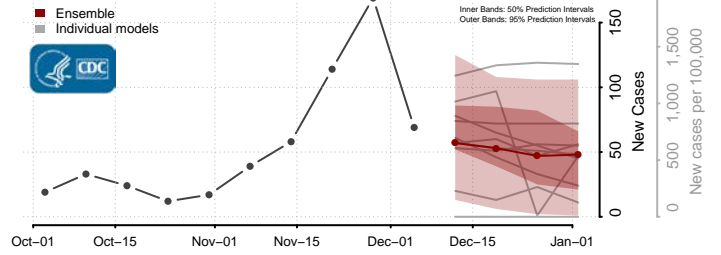

Butte County, Idaho

Camas County, Idaho

Canyon County, Idaho

Caribou County, Idaho

Cassia County, Idaho

Clark County, Idaho

Clearwater County, Idaho

Custer County, Idaho