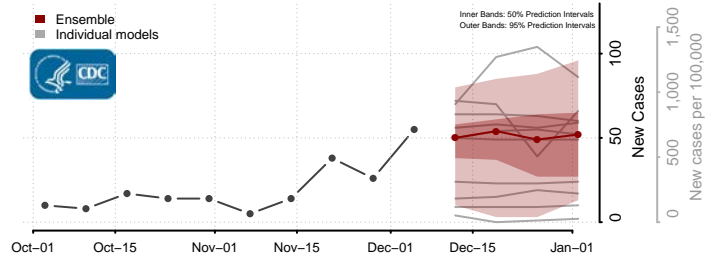

Franklin County, Mississippi