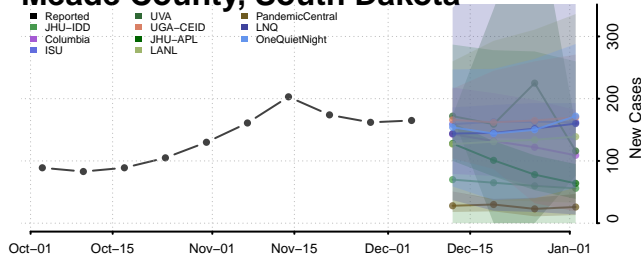

Meade County, South Dakota