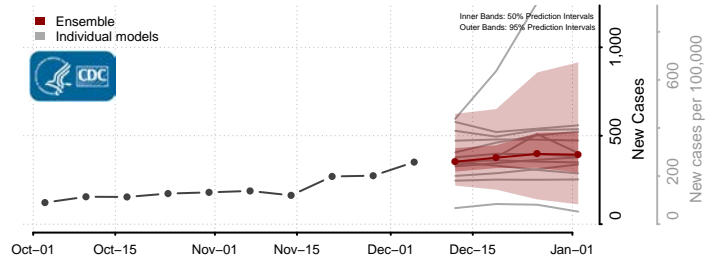

Harnett County, North Carolina