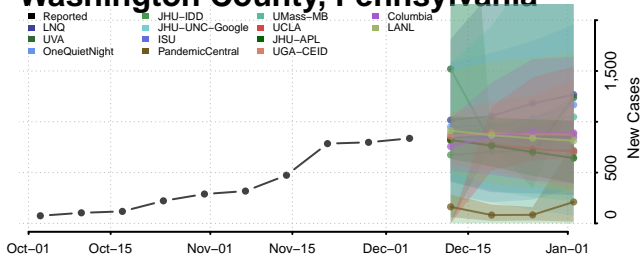

Susquehanna County, Pennsylvania

Tioga County, Pennsylvania

Union County, Pennsylvania

Venango County, Pennsylvania

Warren County, Pennsylvania

Washington County, Pennsylvania

Wayne County, Pennsylvania

Westmoreland County, Pennsylvania