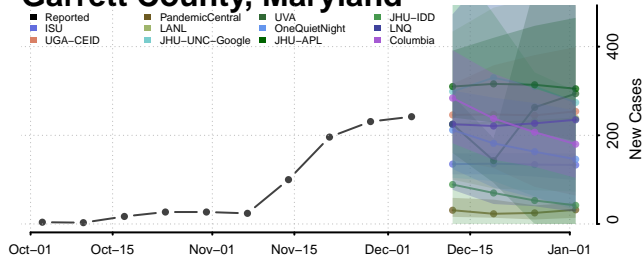

Garrett County, Maryland

Harford County, Maryland

Howard County, Maryland

Kent County, Maryland

Montgomery County, Maryland

Prince George's County, Maryland

Queen Anne's County, Maryland

Somerset County, Maryland