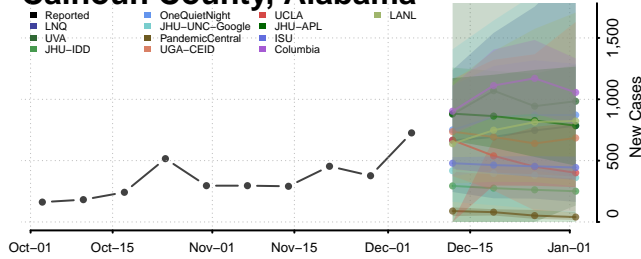

Calhoun County, Alabama