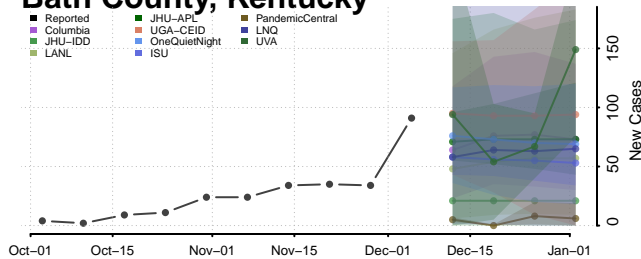

Bath County, Kentucky