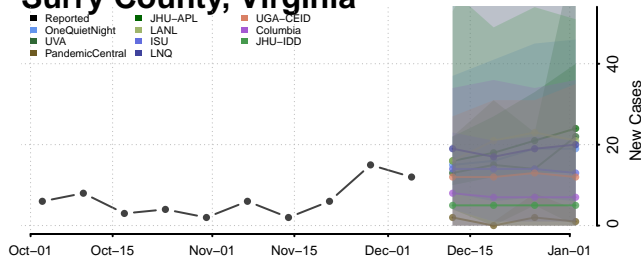

Surry County, Virginia