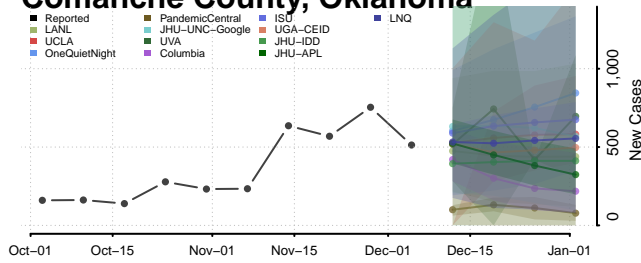

Comanche County, Oklahoma