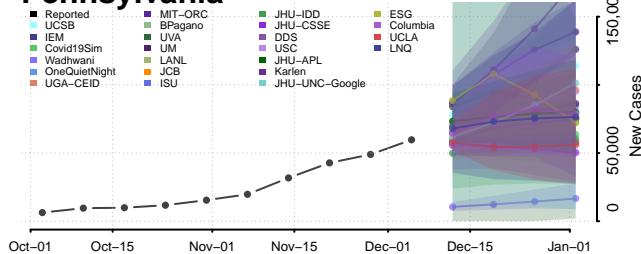

Pennsylvania