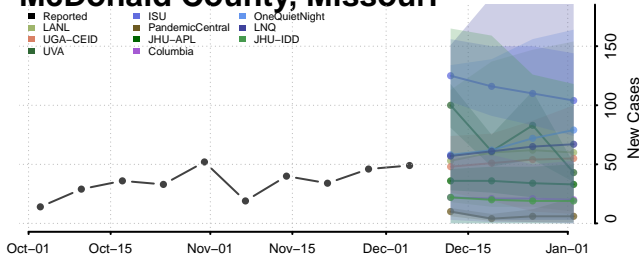

McDonald County, Missouri