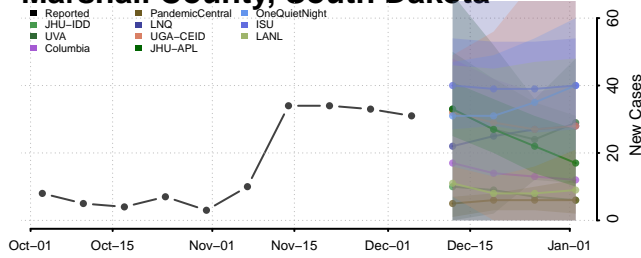

Marshall County, South Dakota