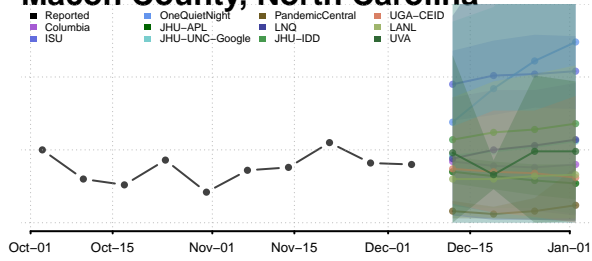

Macon County, North Carolina