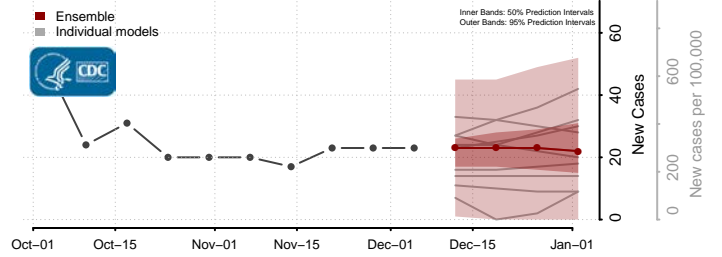

Minidoka County, Idaho

Nez Perce County, Idaho

Oneida County, Idaho

Owyhee County, Idaho

Payette County, Idaho

Power County, Idaho

Shoshone County, Idaho

Teton County, Idaho