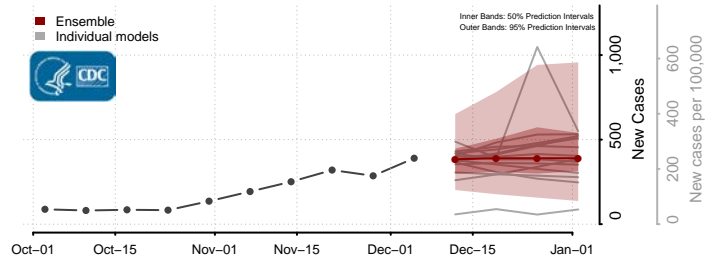

Charles County, Maryland