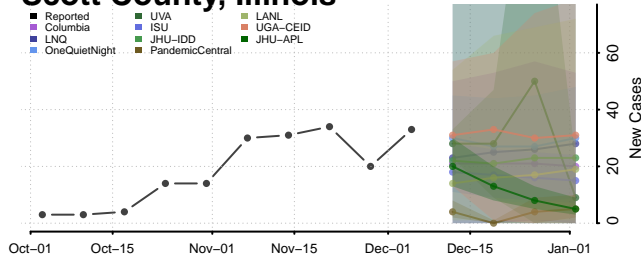

Perry County, Illinois

Richland County, Illinois

Rock Island County, Illinois

Saline County, Illinois

Sangamon County, Illinois

Schuyler County, Illinois

Scott County, Illinois

Shelby County, Illinois