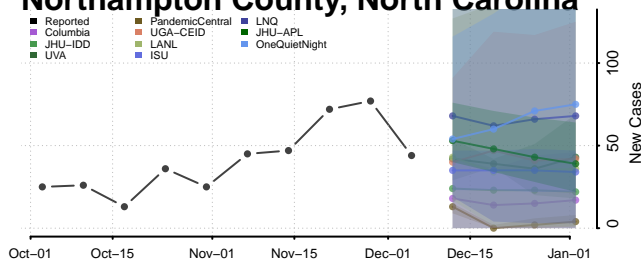

Northampton County, North Carolina