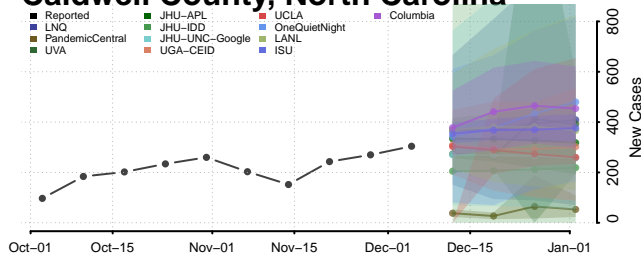

Bertie County, North Carolina

Bladen County, North Carolina

Brunswick County, North Carolina

Buncombe County, North Carolina

Burke County, North Carolina

Cabarrus County, North Carolina

Caldwell County, North Carolina