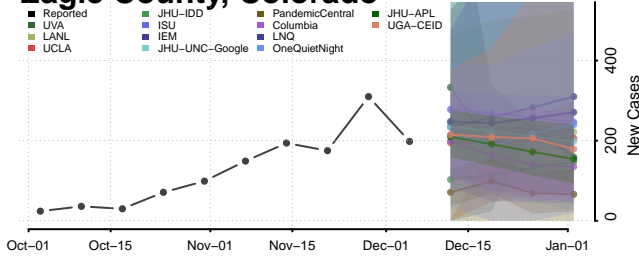

Eagle County, Colorado