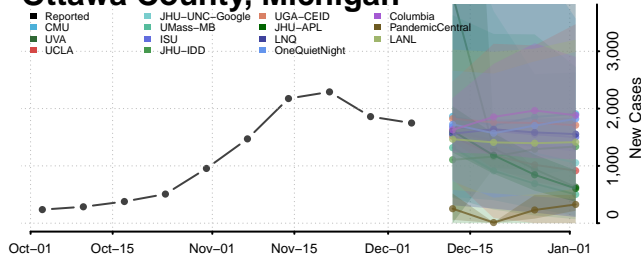

Ogemaw County, Michigan

Ontonagon County, Michigan

Osceola County, Michigan

Oscoda County, Michigan

Otsego County, Michigan

Ottawa County, Michigan

Presque Isle County, Michigan

Roscommon County, Michigan