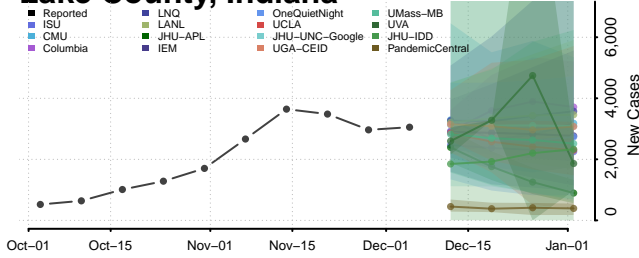

Jennings County, Indiana

Johnson County, Indiana

Knox County, Indiana

Kosciusko County, Indiana

LaGrange County, Indiana

Lake County, Indiana

LaPorte County, Indiana

Lawrence County, Indiana