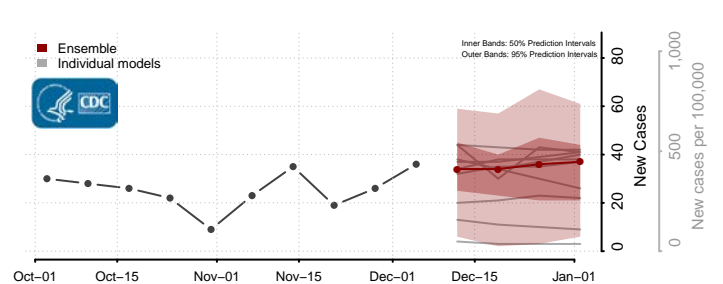

Davies County, Missouri