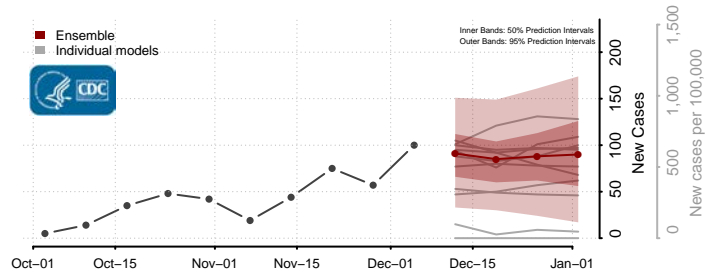

San Juan County, Utah