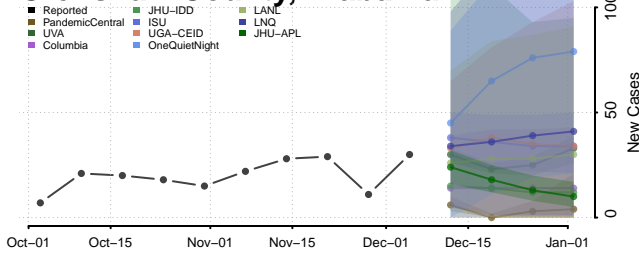

Cleburne County, Alabama

Coffee County, Alabama

Colbert County, Alabama

Conecuh County, Alabama

Coosa County, Alabama

Covington County, Alabama

Crenshaw County, Alabama

Cullman County, Alabama