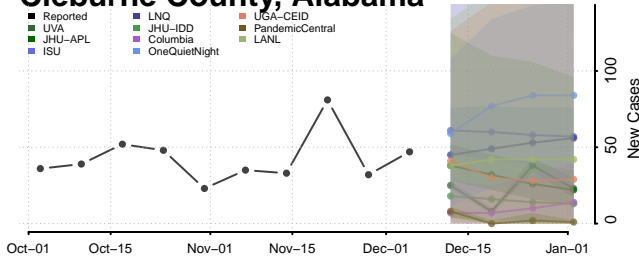

Cleburne County, Alabama