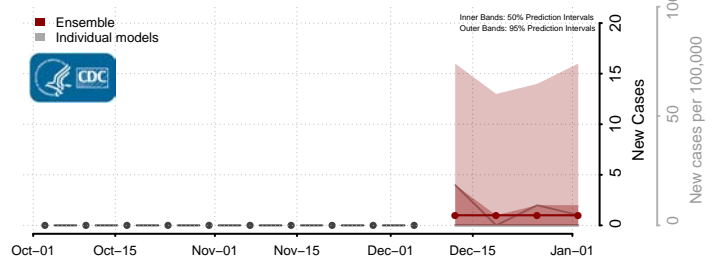

Sevier County, Utah