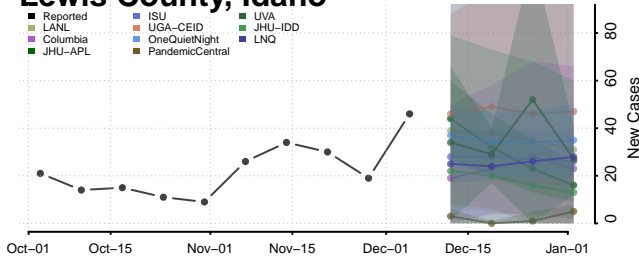

Elmore County, Idaho

Franklin County, Idaho

Fremont County, Idaho

Latah County, Idaho

Lemhi County, Idaho

Lewis County, Idaho

Lincoln County, Idaho

Madison County, Idaho