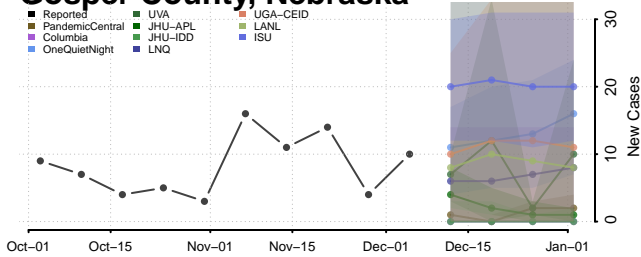

Furnas County, Nebraska

Gage County, Nebraska

Garden County, Nebraska

Garfield County, Nebraska

Gosper County, Nebraska

Grant County, Nebraska

Greeley County, Nebraska

Hall County, Nebraska