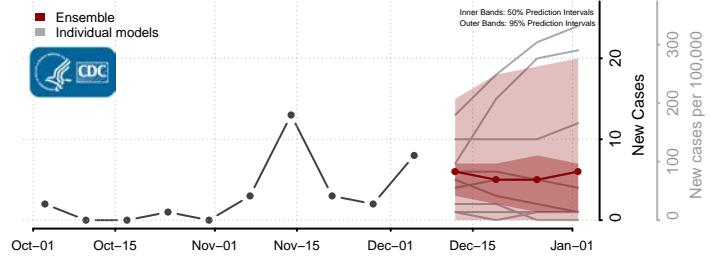

Tooele County, Utah

Uintah County, Utah

Grand Isle County, Vermont

Lamoille County, Vermont

Orange County, Vermont

Orleans County, Vermont

Rutland County, Vermont

Washington County, Vermont