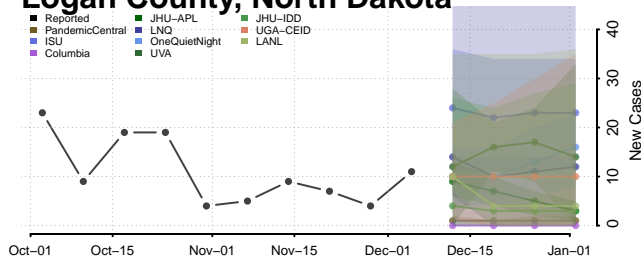

Divide County, North Dakota

Dunn County, North Dakota

Griggs County, North Dakota

Hettinger County, North Dakota

Kidder County, North Dakota

LaMoure County, North Dakota

Logan County, North Dakota

McHenry County, North Dakota