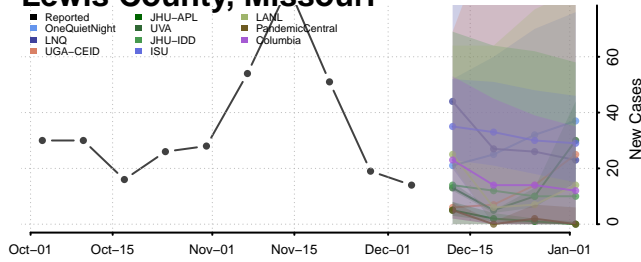

Lewis County, Missouri