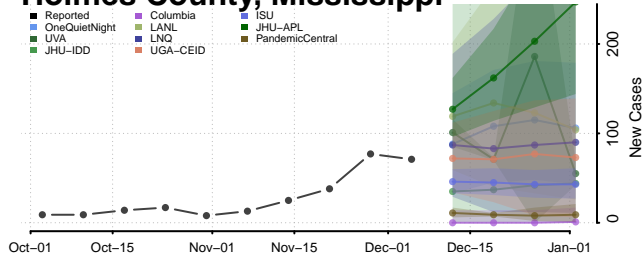

Franklin County, Mississippi

George County, Mississippi

Greene County, Mississippi

Grenada County, Mississippi

Hancock County, Mississippi

Harrison County, Mississippi

Hinds County, Mississippi

Holmes County, Mississippi