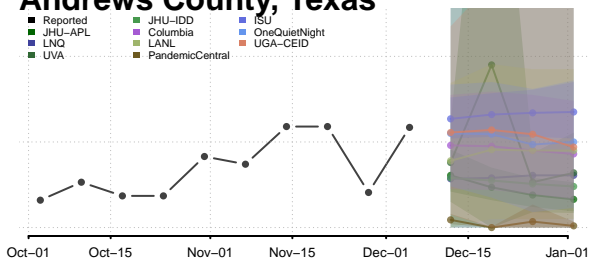

Andrews County, Texas