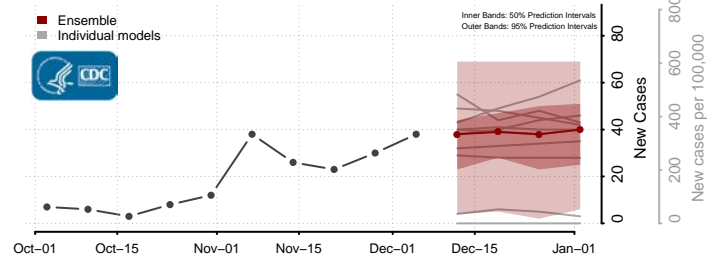

Valley County, Idaho