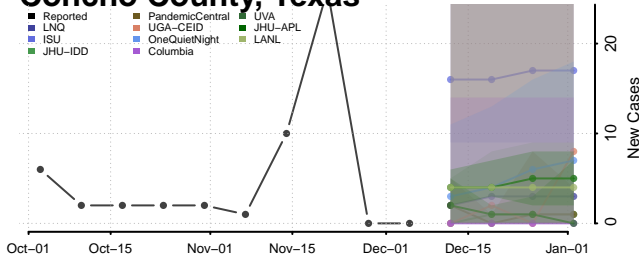

Concho County, Texas