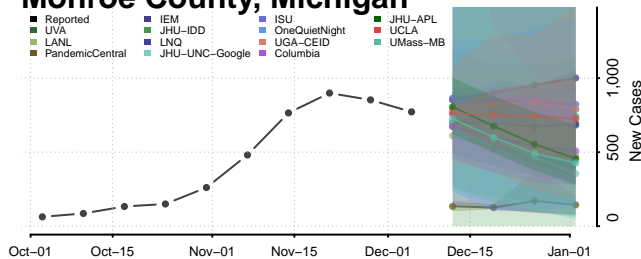

Monroe County, Michigan