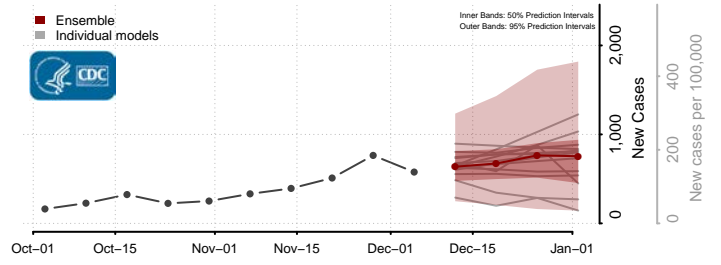

Loudoun County, Virginia