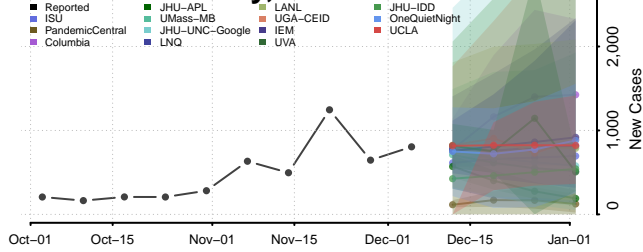

Murray County, Minnesota

Nicollet County, Minnesota

Nobles County, Minnesota

Norman County, Minnesota

Olmsted County, Minnesota

Otter Tail County, Minnesota

Pennington County, Minnesota

Pine County, Minnesota