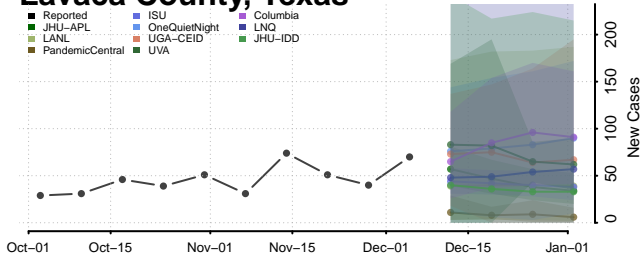

Lavaca County, Texas