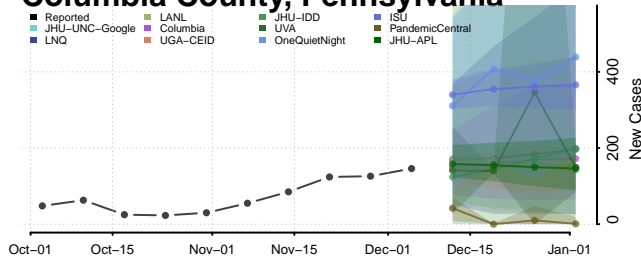

Columbia County, Pennsylvania