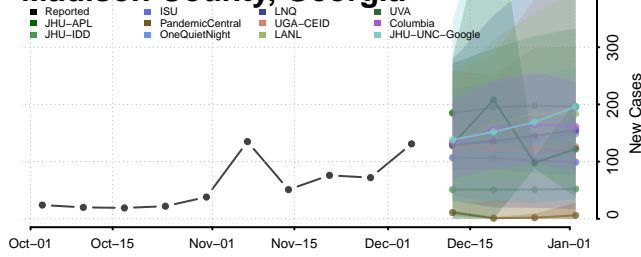

Madison County, Georgia