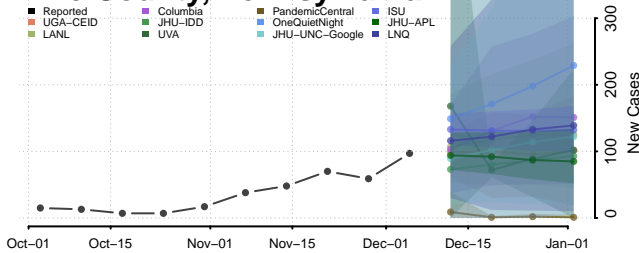

Pike County, Pennsylvania