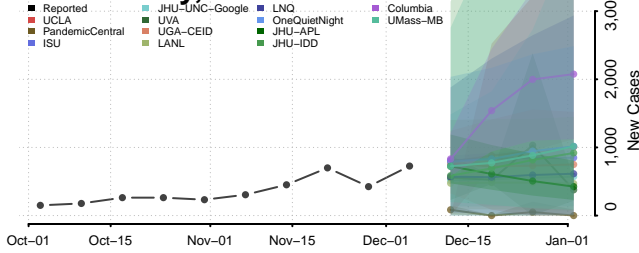

Bell County, Texas