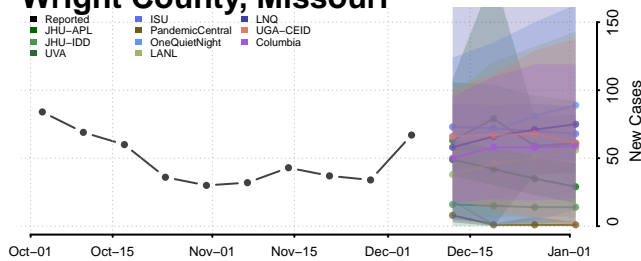

Wright County, Missouri