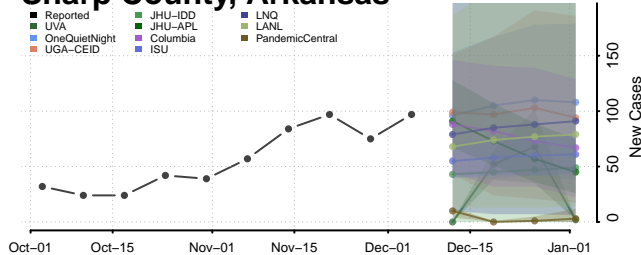

Searcy County, Arkansas

Sebastian County, Arkansas

Sevier County, Arkansas

Sharp County, Arkansas

St. Francis County, Arkansas

Stone County, Arkansas

Union County, Arkansas

Van Buren County, Arkansas