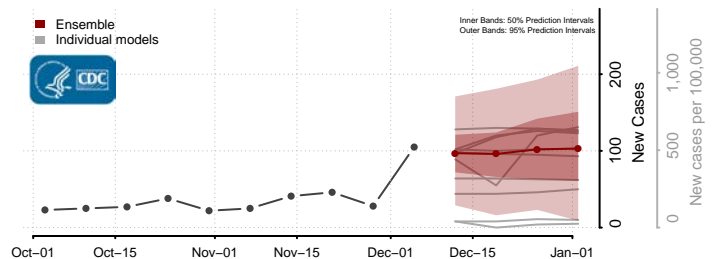

Tishomingo County, Mississippi

Tunica County, Mississippi

Union County, Mississippi

Walthall County, Mississippi

Warren County, Mississippi

Washington County, Mississippi

Wayne County, Mississippi

Webster County, Mississippi