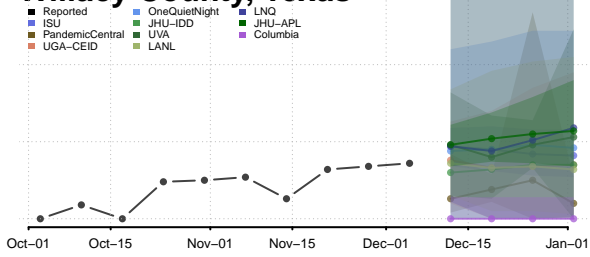

Willacy County, Texas