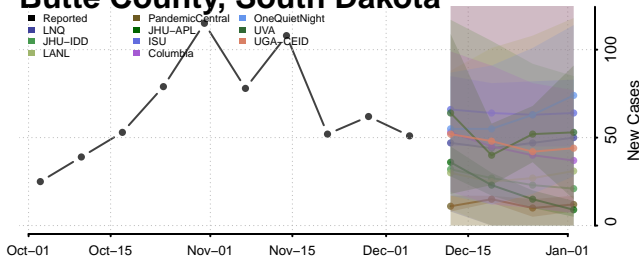

Butte County, South Dakota