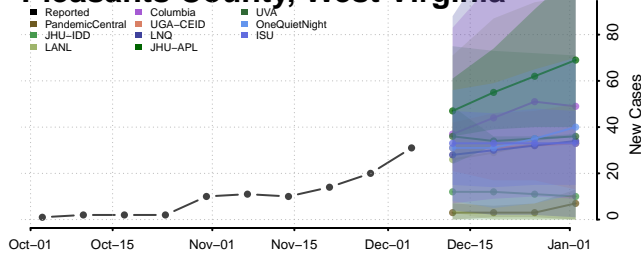

Pleasants County, West Virginia