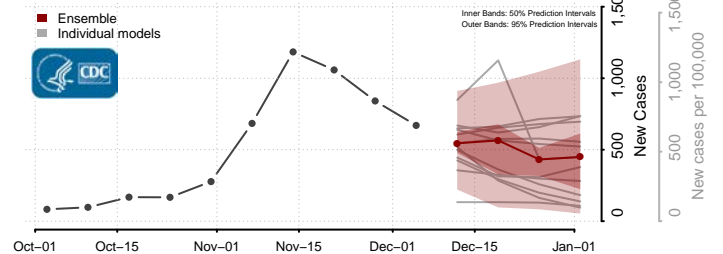

Rock County, Minnesota

Roseau County, Minnesota

Scott County, Minnesota

Sherburne County, Minnesota

Sibley County, Minnesota

St. Louis County, Minnesota

Stearns County, Minnesota

Steele County, Minnesota