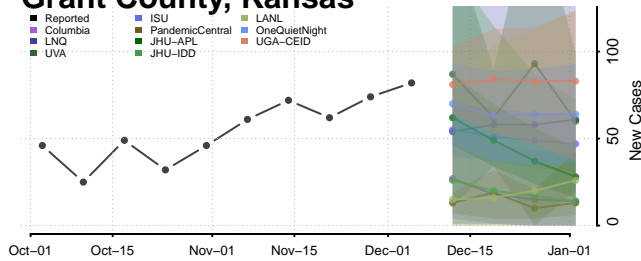

Douglas County, Kansas

Franklin County, Kansas

Geary County, Kansas

Gove County, Kansas

Graham County, Kansas

Grant County, Kansas

Gray County, Kansas

Greeley County, Kansas