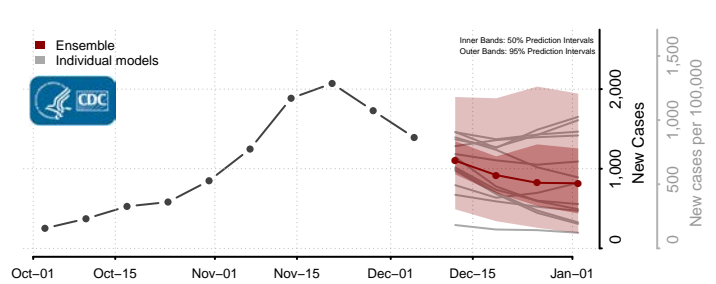

Rock County, Minnesota

Roseau County, Minnesota

Scott County, Minnesota

Sherburne County, Minnesota

Sibley County, Minnesota

St. Louis County, Minnesota

Stearns County, Minnesota

Steele County, Minnesota