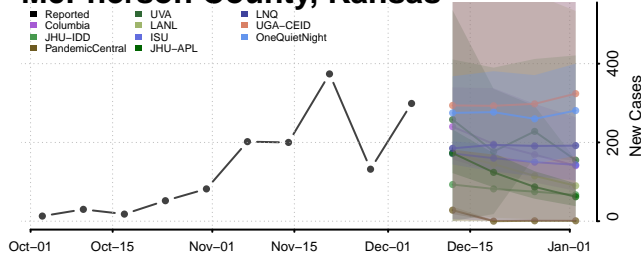

Lincoln County, Kansas

Linn County, Kansas

Logan County, Kansas

Lyon County, Kansas

Marion County, Kansas

Marshall County, Kansas

McPherson County, Kansas

Nemaha County, Kansas