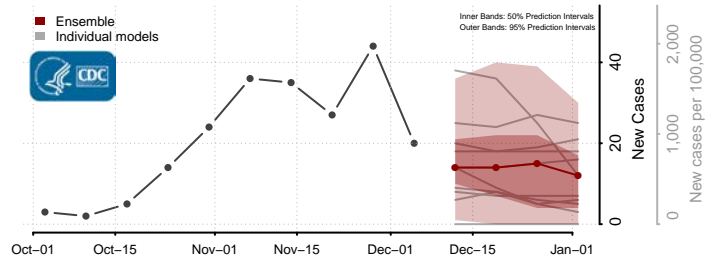

Divide County, North Dakota

Dunn County, North Dakota

Griggs County, North Dakota

Hettinger County, North Dakota

Kidder County, North Dakota

LaMoure County, North Dakota

Logan County, North Dakota

McHenry County, North Dakota