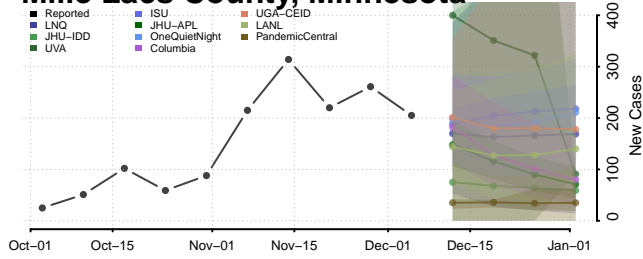

Mahnomen County, Minnesota

Marshall County, Minnesota

Martin County, Minnesota

McLeod County, Minnesota

Meeker County, Minnesota

Mille Lacs County, Minnesota

Morrison County, Minnesota

Mower County, Minnesota