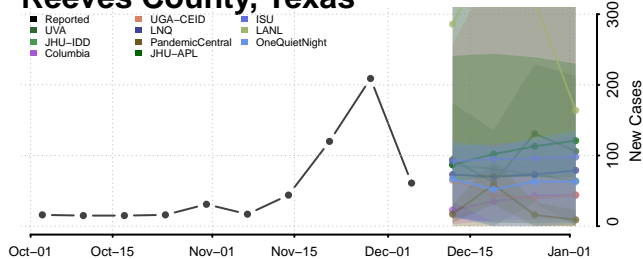

Reeves County, Texas