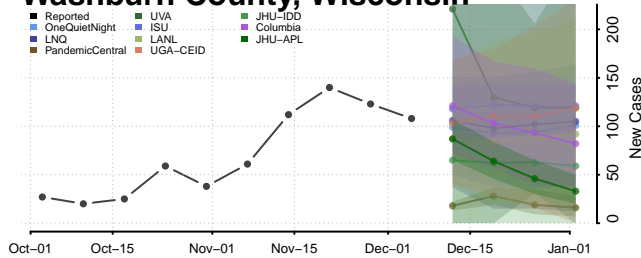

Washburn County, Wisconsin