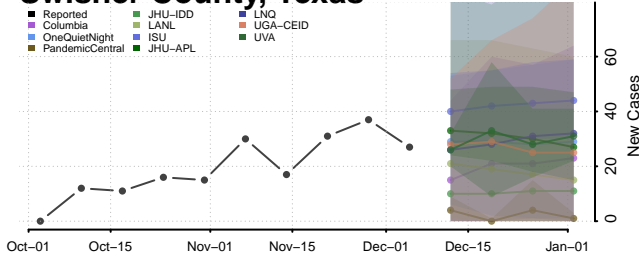

Swisher County, Texas