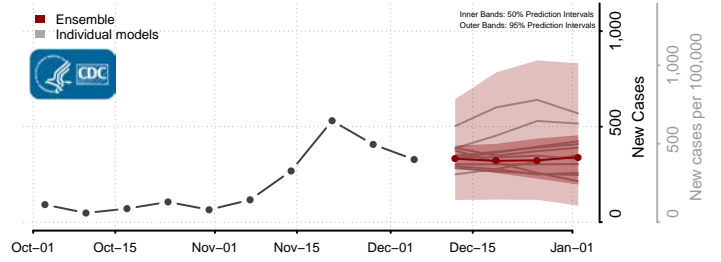

St. Landry County, Louisiana