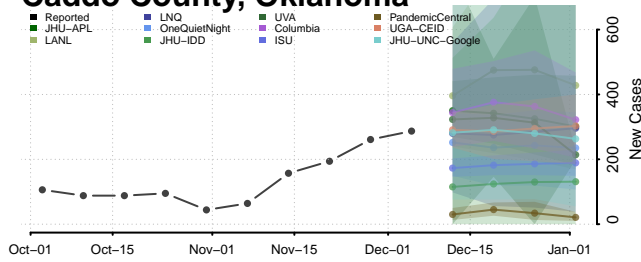

Oklahoma

Adair County, Oklahoma

Caddo County, Oklahoma

Canadian County, Oklahoma

Carter County, Oklahoma

Cherokee County, Oklahoma

Choctaw County, Oklahoma

Cimarron County, Oklahoma