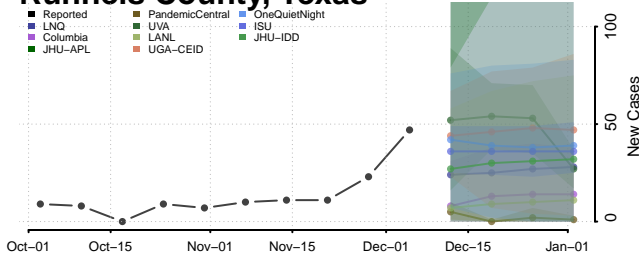

Runnels County, Texas