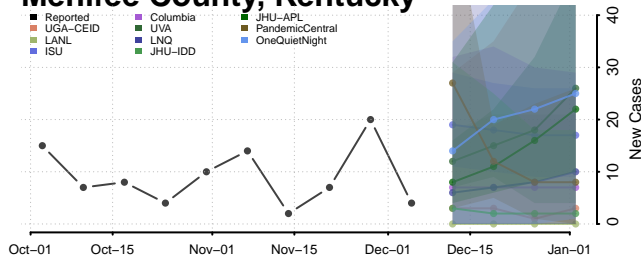

Martin County, Kentucky

Mason County, Kentucky

McCracken County, Kentucky

McCreary County, Kentucky

McLean County, Kentucky

Meade County, Kentucky

Menifee County, Kentucky

Mercer County, Kentucky