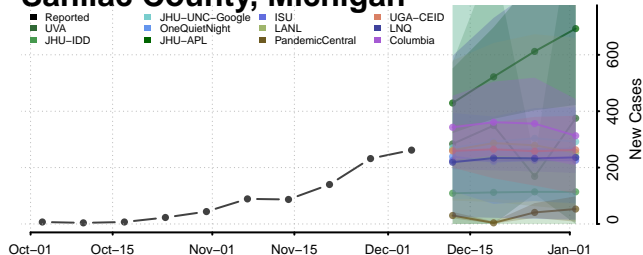

Sanilac County, Michigan