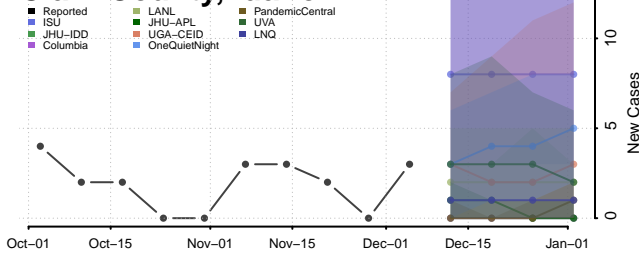

Butte County, Idaho

Camas County, Idaho

Canyon County, Idaho

Caribou County, Idaho

Cassia County, Idaho

Clark County, Idaho

Clearwater County, Idaho

Custer County, Idaho