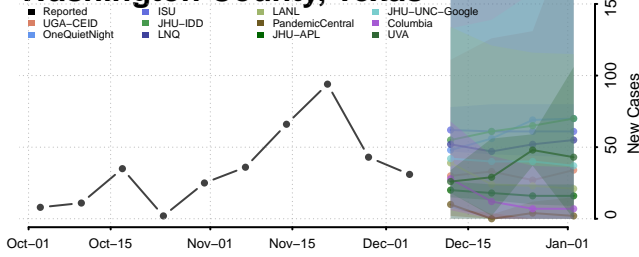

Washington County, Texas