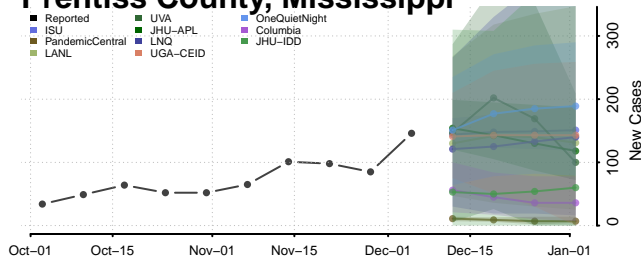

Prentiss County, Mississippi