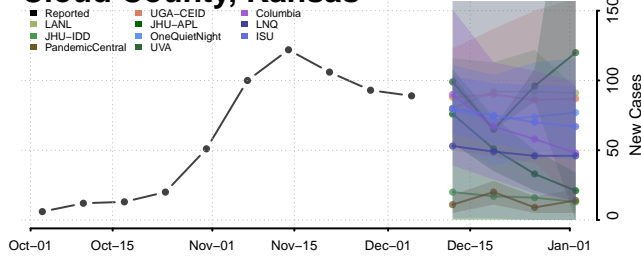

Cloud County, Kansas