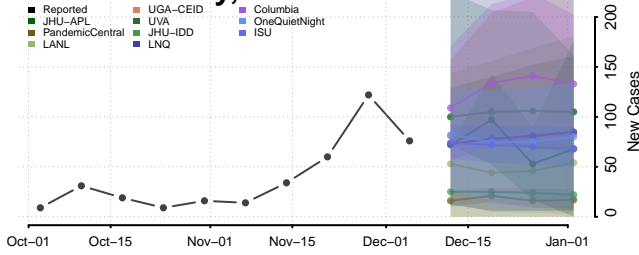

Garfield County, Colorado

Gilpin County, Colorado

Grand County, Colorado

Gunnison County, Colorado

Hinsdale County, Colorado

Huerfano County, Colorado

Jackson County, Colorado

Las Animas County, Colorado