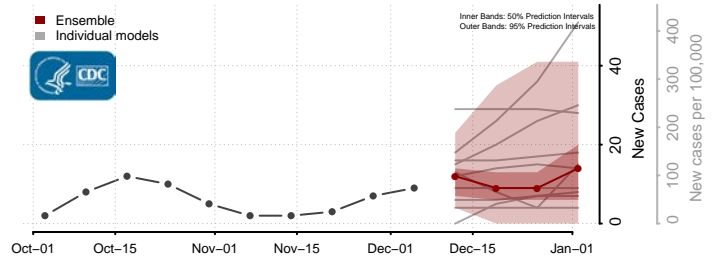

Lunenburg County, Virginia