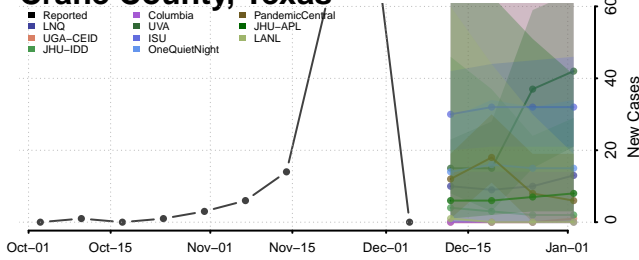

Crane County, Texas