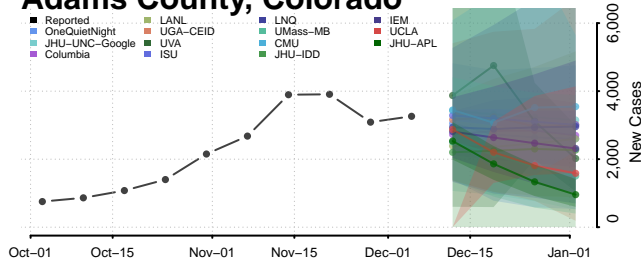

Adams County, Colorado