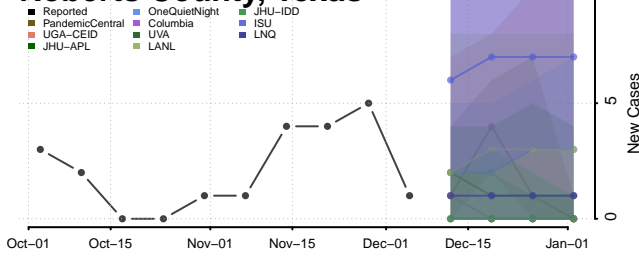

Roberts County, Texas