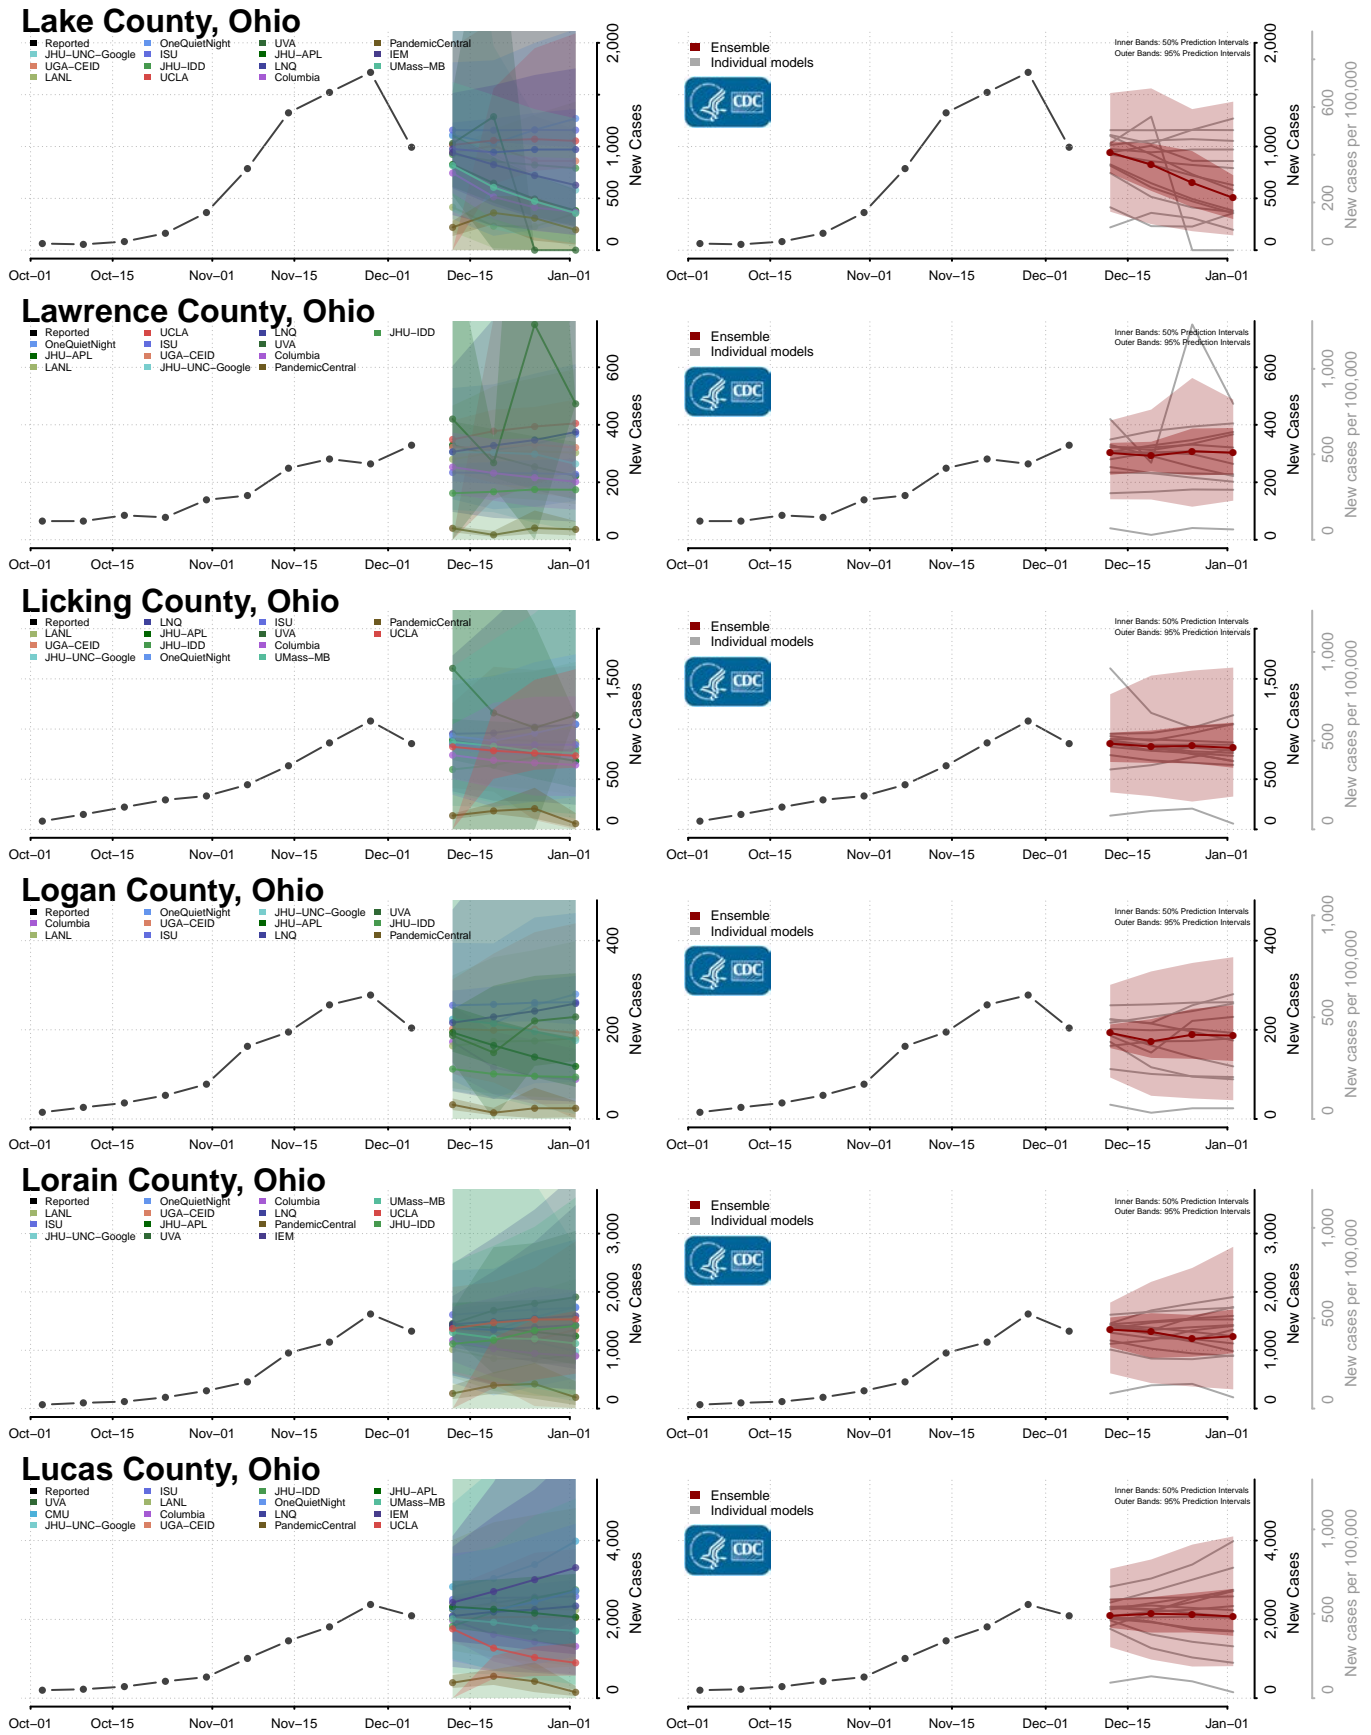

Madison County, Ohio

Mahoning County, Ohio

Marion County, Ohio

Medina County, Ohio

Meigs County, Ohio

Mercer County, Ohio

Miami County, Ohio

Monroe County, Ohio