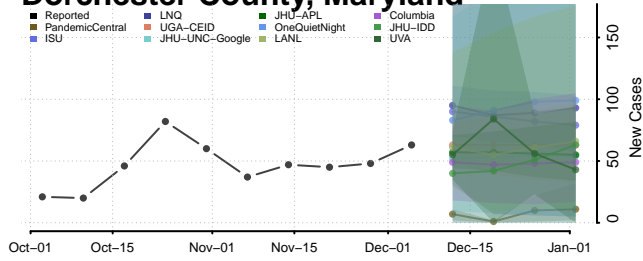

Dorchester County, Maryland