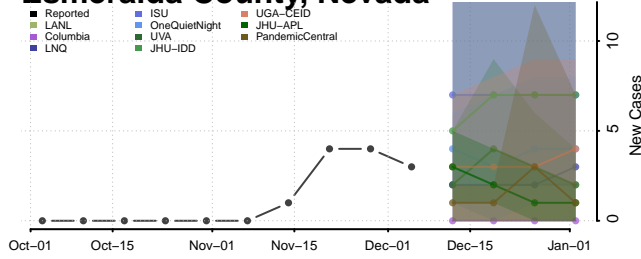

Esmeralda County, Nevada