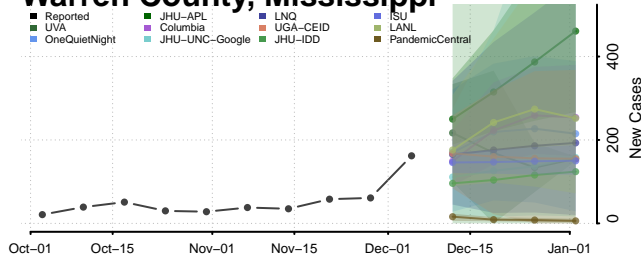

Tishomingo County, Mississippi

Tunica County, Mississippi

Union County, Mississippi

Walthall County, Mississippi

Warren County, Mississippi

Washington County, Mississippi

Wayne County, Mississippi

Webster County, Mississippi