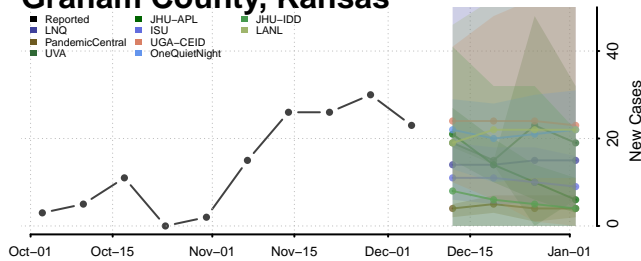

Douglas County, Kansas

Franklin County, Kansas

Geary County, Kansas

Gove County, Kansas

Graham County, Kansas

Grant County, Kansas

Gray County, Kansas

Greeley County, Kansas