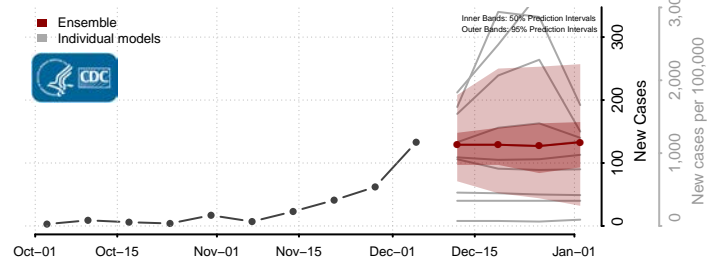

Grant County, West Virginia