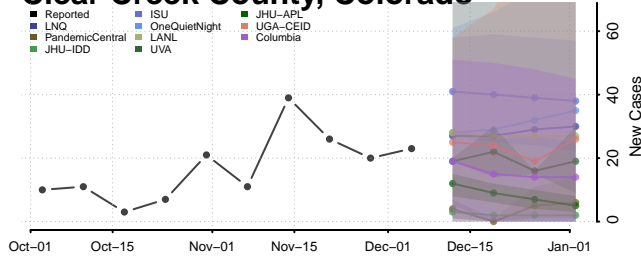

Broomfield County, Colorado

Chaffee County, Colorado

Cheyenne County, Colorado

Clear Creek County, Colorado

Conejos County, Colorado

Costilla County, Colorado

Crowley County, Colorado

Custer County, Colorado