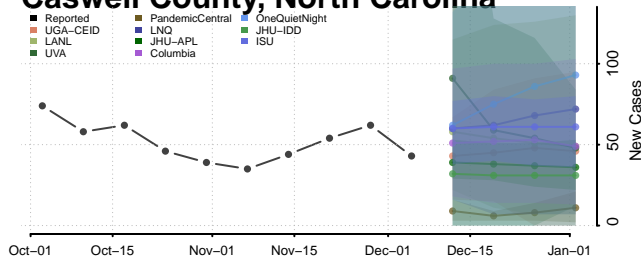

Caswell County, North Carolina