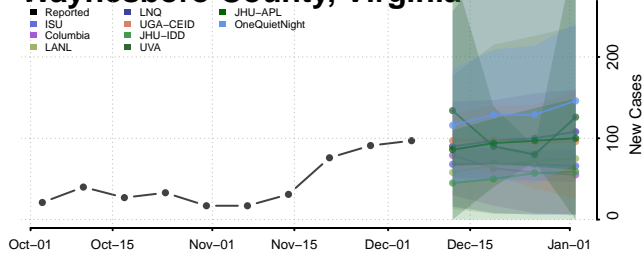

Waynesboro County, Virginia

Westmoreland County, Virginia

Williamsburg County, Virginia

Winchester County, Virginia

Wise County, Virginia

Wythe County, Virginia

York County, Virginia

Washington