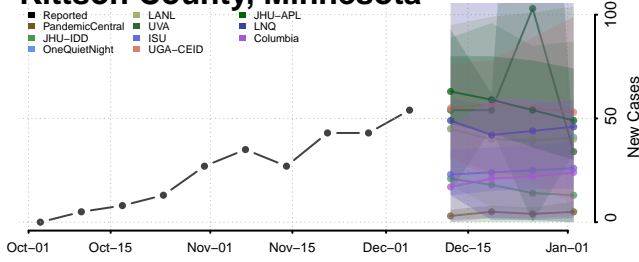

Kittson County, Minnesota