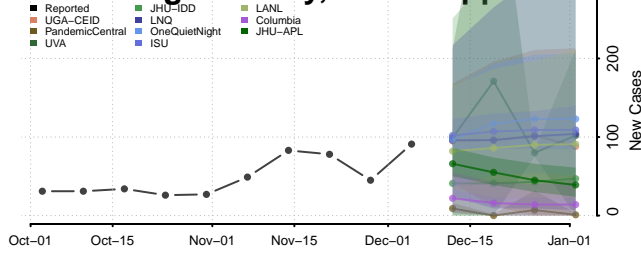

Tishomingo County, Mississippi