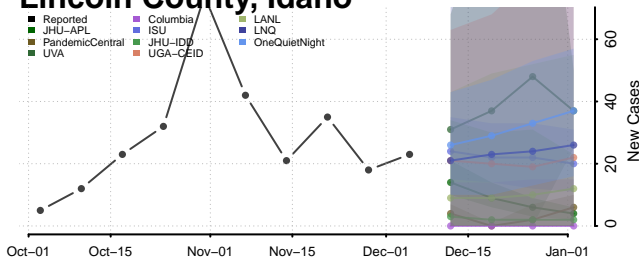

Elmore County, Idaho

Franklin County, Idaho

Fremont County, Idaho

Latah County, Idaho

Lemhi County, Idaho

Lewis County, Idaho

Lincoln County, Idaho

Madison County, Idaho