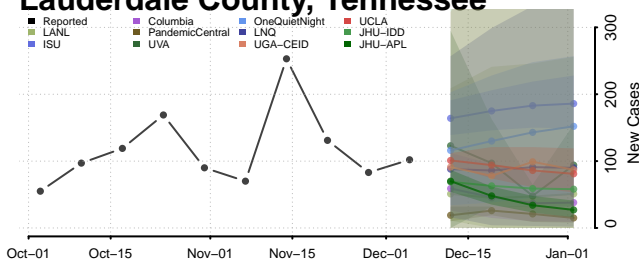

Lauderdale County, Tennessee