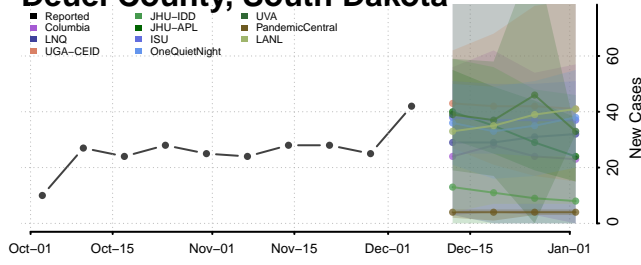

Deuel County, South Dakota