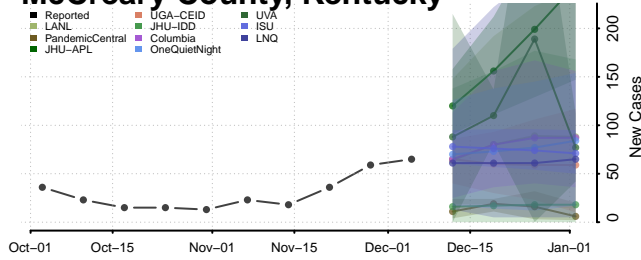

Martin County, Kentucky

Mason County, Kentucky

McCracken County, Kentucky

McCreary County, Kentucky

McLean County, Kentucky

Meade County, Kentucky

Menifee County, Kentucky

Mercer County, Kentucky