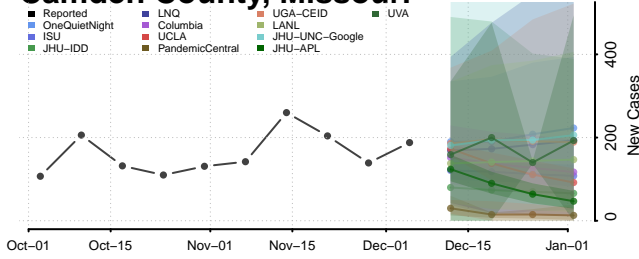

Camden County, Missouri