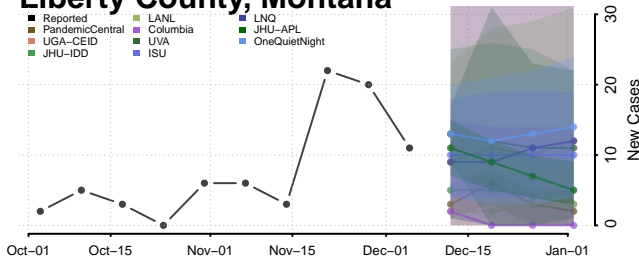

Liberty County, Montana