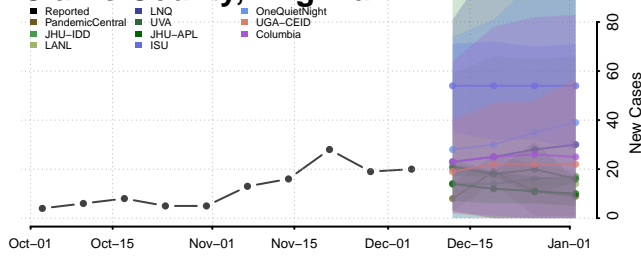

Clarke County, Virginia