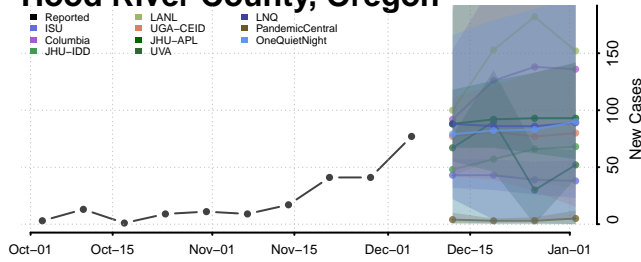

Hood River County, Oregon