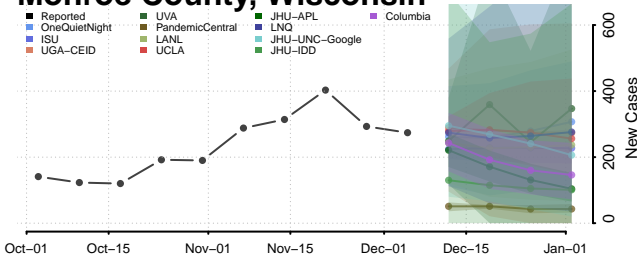

Marinette County, Wisconsin

Marquette County, Wisconsin

Menominee County, Wisconsin

Milwaukee County, Wisconsin

Monroe County, Wisconsin

Oconto County, Wisconsin

Oneida County, Wisconsin

Outagamie County, Wisconsin