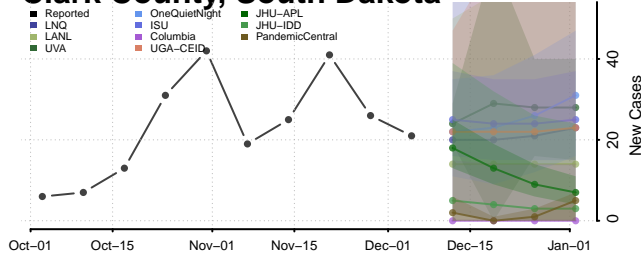

Clark County, South Dakota