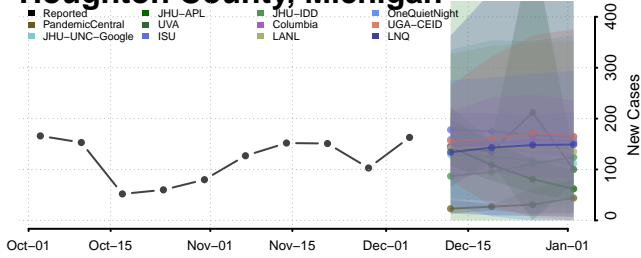

Gogebic County, Michigan

Grand Traverse County, Michigan

Gratiot County, Michigan

Hillsdale County, Michigan

Houghton County, Michigan

Huron County, Michigan

Ingham County, Michigan

Ionia County, Michigan