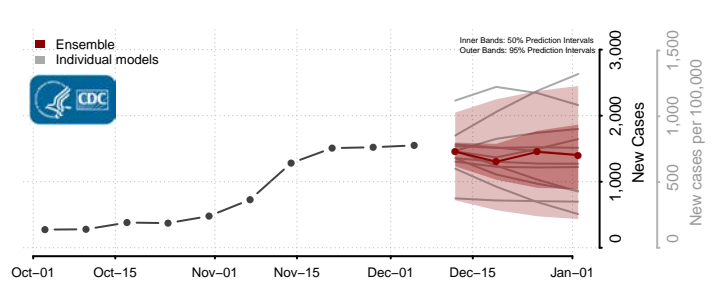

Rock County, Minnesota

Roseau County, Minnesota

Scott County, Minnesota

Sherburne County, Minnesota

Sibley County, Minnesota

St. Louis County, Minnesota

Stearns County, Minnesota

Steele County, Minnesota