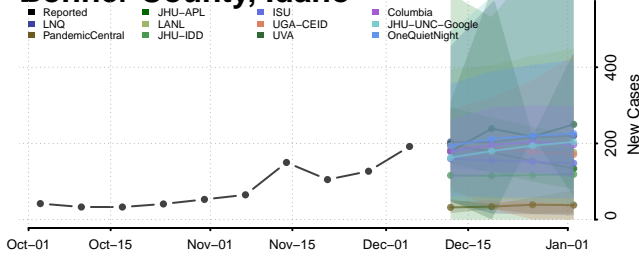

Bear Lake County, Idaho

Benewah County, Idaho

Bingham County, Idaho

Blaine County, Idaho

Boise County, Idaho

Bonner County, Idaho

Bonneville County, Idaho

Boundary County, Idaho