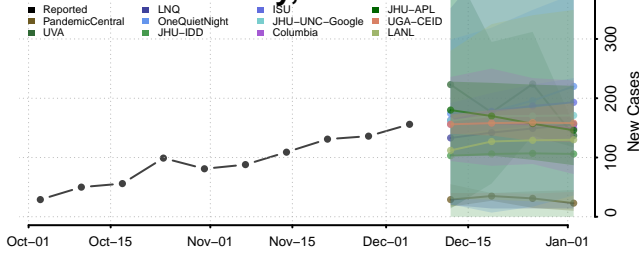

Cheatham County, Tennessee