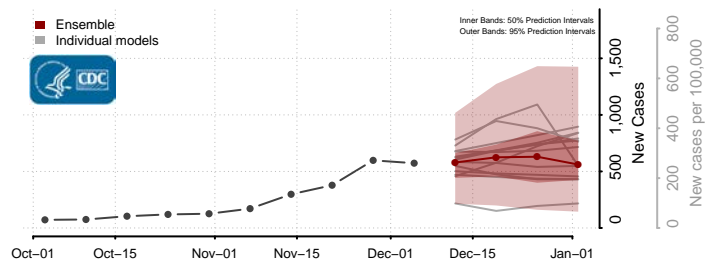

Sutter County, California

Tehama County, California

Trinity County, California

Tulare County, California

Tuolumne County, California

Ventura County, California

Yolo County, California

Yuba County, California