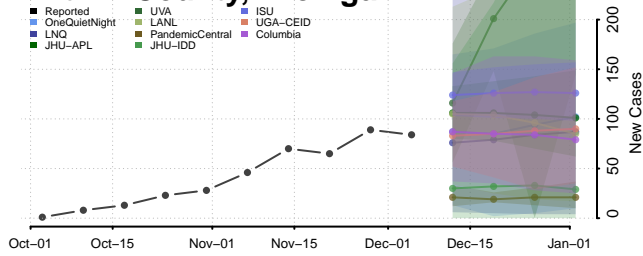

Allegan County, Michigan

Alpena County, Michigan

Antrim County, Michigan

Arenac County, Michigan

Baraga County, Michigan

Barry County, Michigan

Bay County, Michigan

Benzie County, Michigan