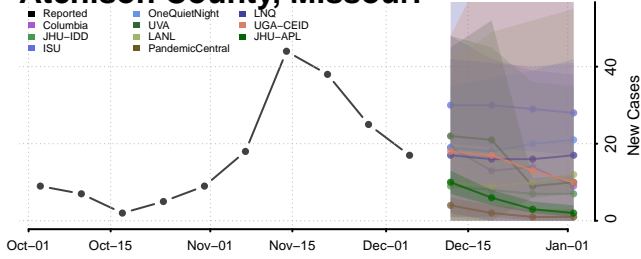

Atchison County, Missouri