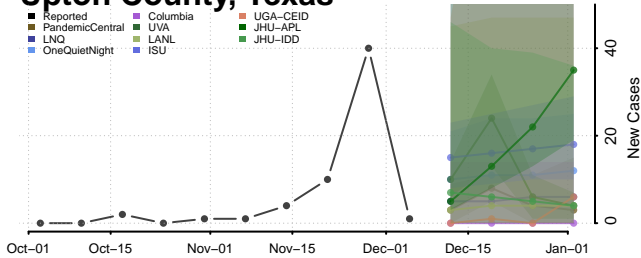

Upton County, Texas