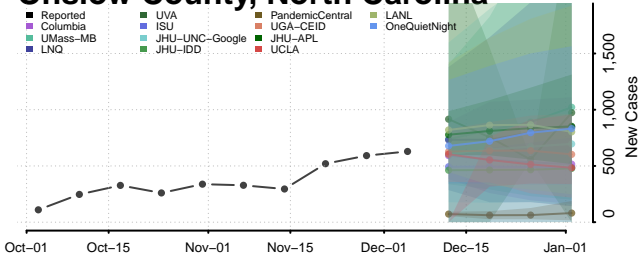

Nash County, North Carolina

New Hanover County, North Carolina

Northampton County, North Carolina

Onslow County, North Carolina

Orange County, North Carolina

Pamlico County, North Carolina

Pasquotank County, North Carolina