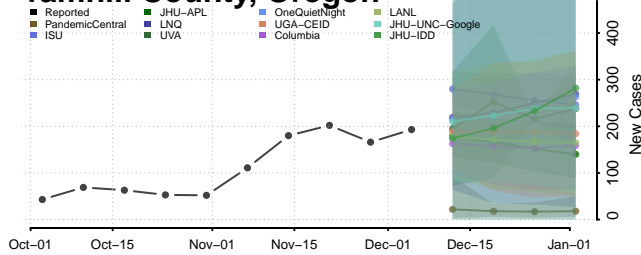

Umatilla County, Oregon

Union County, Oregon

Wallowa County, Oregon

Wasco County, Oregon

Washington County, Oregon

Wheeler County, Oregon

Yamhill County, Oregon

Pennsylvania