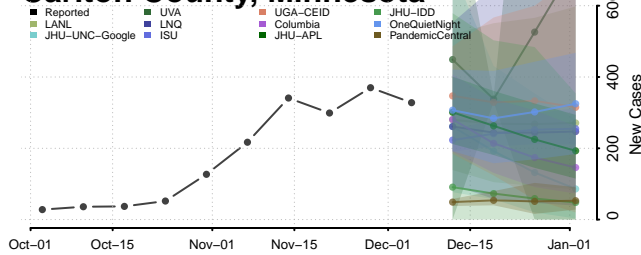

Carlton County, Minnesota