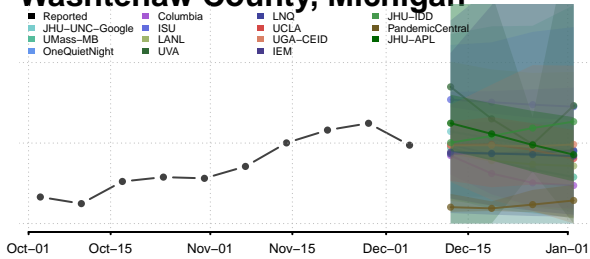

Washtenaw County, Michigan