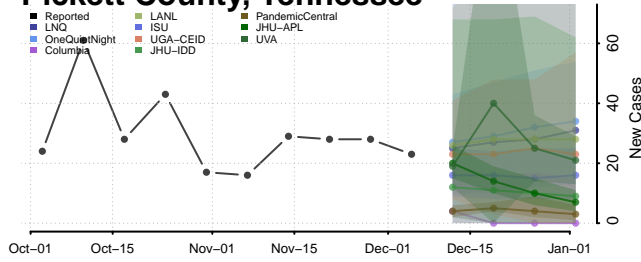

Pickett County, Tennessee