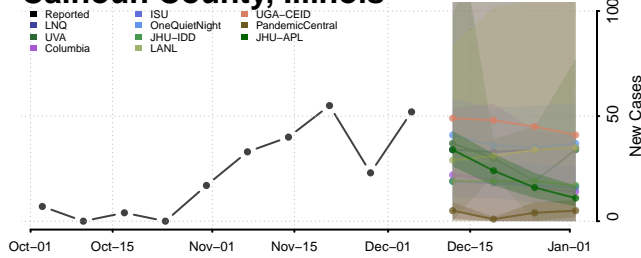

Calhoun County, Illinois