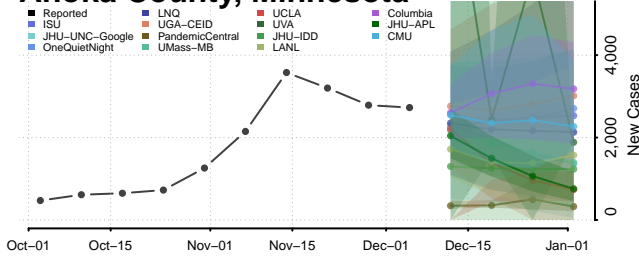

Washtenaw County, Michigan

Wayne County, Michigan

Wexford County, Michigan

Minnesota

Aitkin County, Minnesota

Anoka County, Minnesota

Becker County, Minnesota

Beltrami County, Minnesota