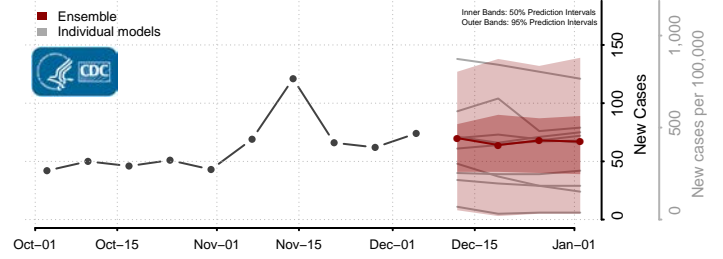

Pemiscot County, Missouri

Perry County, Missouri

Putnam County, Missouri

Ralls County, Missouri

Randolph County, Missouri

Ray County, Missouri

Reynolds County, Missouri

Ripley County, Missouri