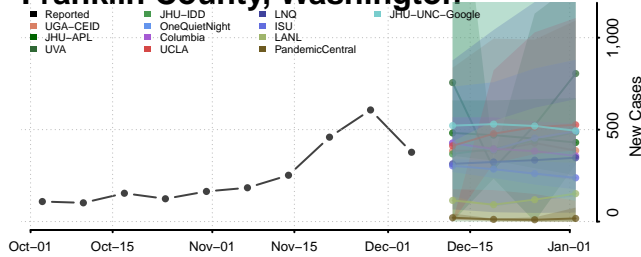

Franklin County, Washington