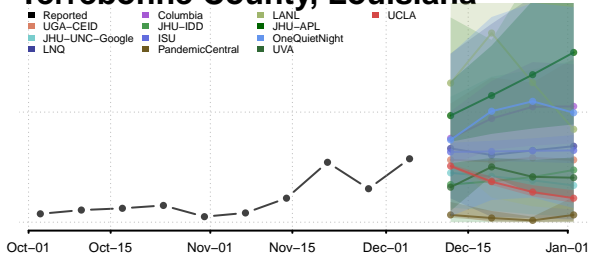

St. Landry County, Louisiana

St. Martin County, Louisiana

St. Mary County, Louisiana

St. Tammany County, Louisiana

Tangipahoa County, Louisiana

Tensas County, Louisiana

Terrebonne County, Louisiana

Union County, Louisiana