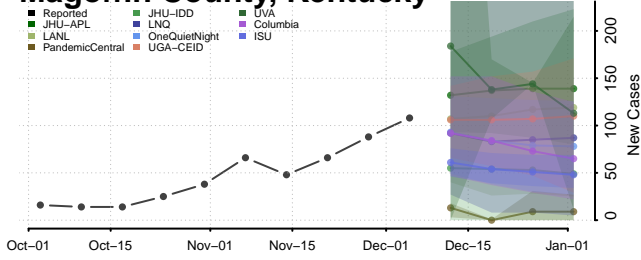

Lincoln County, Kentucky

Livingston County, Kentucky

Logan County, Kentucky

Lyon County, Kentucky

Madison County, Kentucky

Magoffin County, Kentucky

Marion County, Kentucky

Marshall County, Kentucky