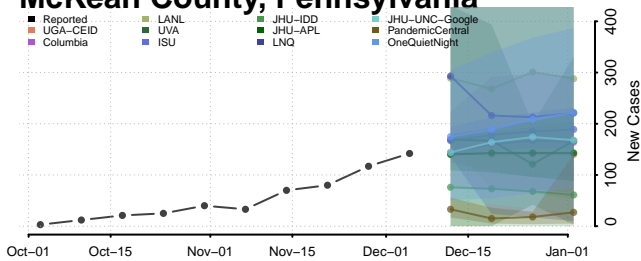

McKean County, Pennsylvania