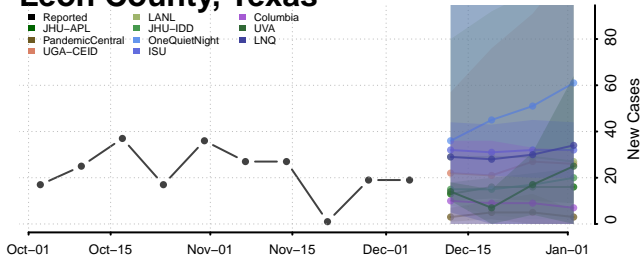

Leon County, Texas