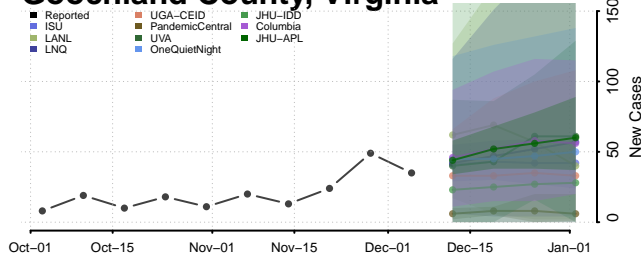

Goochland County, Virginia

Grayson County, Virginia

Greene County, Virginia

Greensville County, Virginia

Halifax County, Virginia

Hampton County, Virginia

Hanover County, Virginia

Harrisonburg County, Virginia