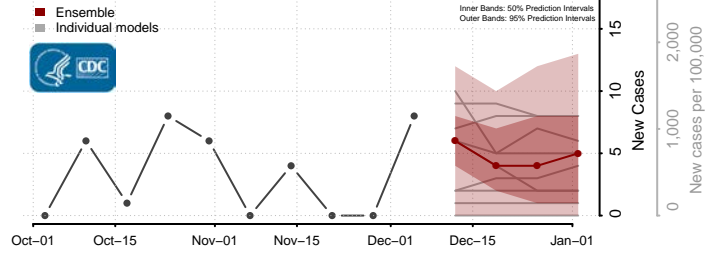

Madison County, Montana

McCone County, Montana

Stillwater County, Montana

Sweet Grass County, Montana

Teton County, Montana

Toole County, Montana

Treasure County, Montana

Valley County, Montana