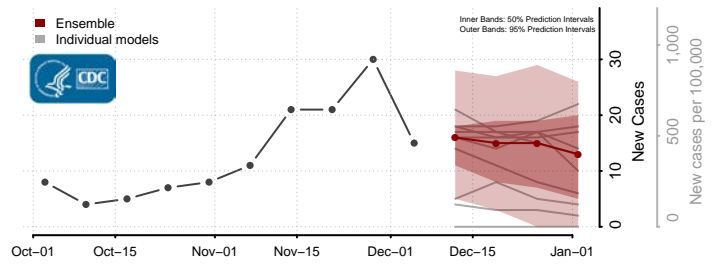

Stevens County, Minnesota

Swift County, Minnesota

Todd County, Minnesota

Traverse County, Minnesota

Wabasha County, Minnesota

Wadena County, Minnesota

Waseca County, Minnesota

Washington County, Minnesota