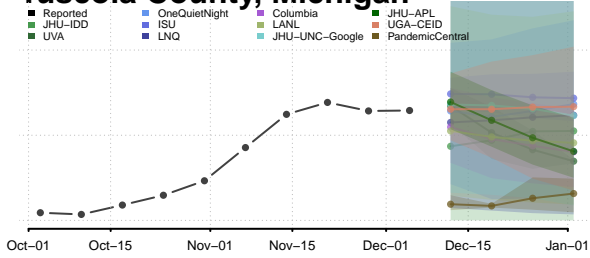

Saginaw County, Michigan

Sanilac County, Michigan

Schoolcraft County, Michigan

Shiawassee County, Michigan

St. Clair County, Michigan

St. Joseph County, Michigan

Tuscola County, Michigan

Van Buren County, Michigan