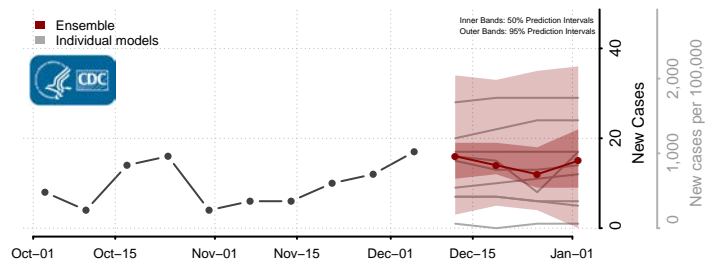

Madison County, Montana

McCone County, Montana

Stillwater County, Montana

Sweet Grass County, Montana

Teton County, Montana

Toole County, Montana

Treasure County, Montana

Valley County, Montana