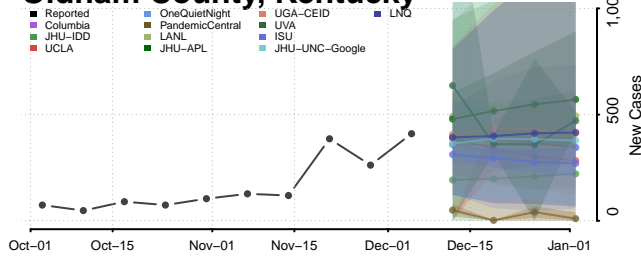

Oldham County, Kentucky