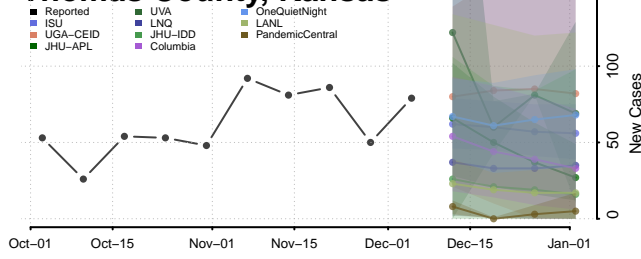

Rush County, Kansas

Sumner County, Kansas

Thomas County, Kansas

Trego County, Kansas

Wabaunsee County, Kansas

Wallace County, Kansas

Washington County, Kansas

Wichita County, Kansas