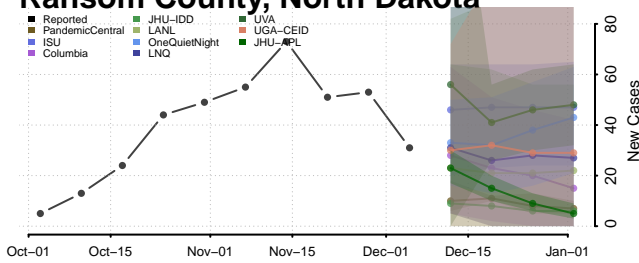

Ransom County, North Dakota