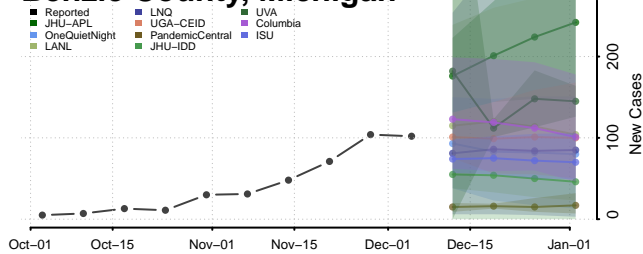

Allegan County, Michigan

Alpena County, Michigan

Antrim County, Michigan

Arenac County, Michigan

Baraga County, Michigan

Barry County, Michigan

Bay County, Michigan

Benzie County, Michigan