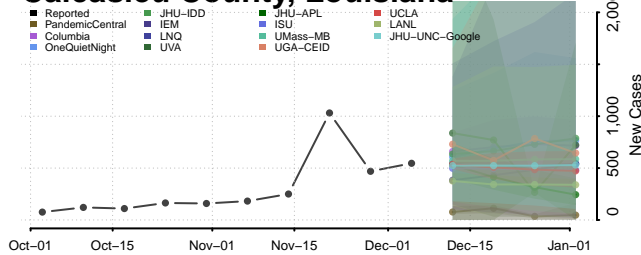

Assumption County, Louisiana

Avoyelles County, Louisiana

Beauregard County, Louisiana

Bienville County, Louisiana

Bossier County, Louisiana

Caddo County, Louisiana

Calcasieu County, Louisiana

Caldwell County, Louisiana