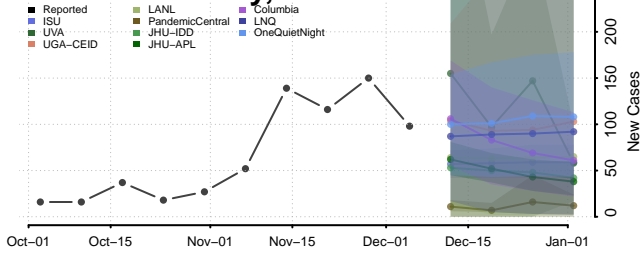

Marshall County, Oklahoma