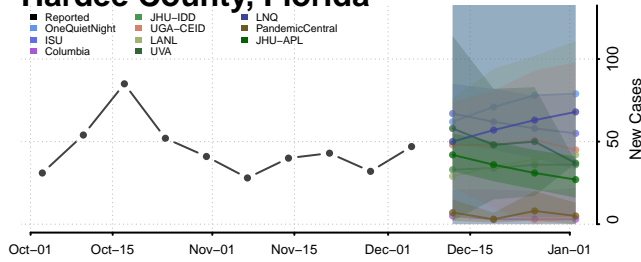

Collier County, Florida

Columbia County, Florida

DeSoto County, Florida

Dixie County, Florida

Duval County, Florida

Escambia County, Florida

Flagler County, Florida

Hardee County, Florida