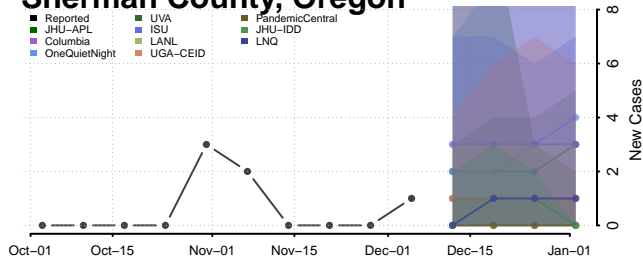

Linn County, Oregon

Malheur County, Oregon

Marion County, Oregon

Morrow County, Oregon

Multnomah County, Oregon

Polk County, Oregon

Sherman County, Oregon

Tillamook County, Oregon