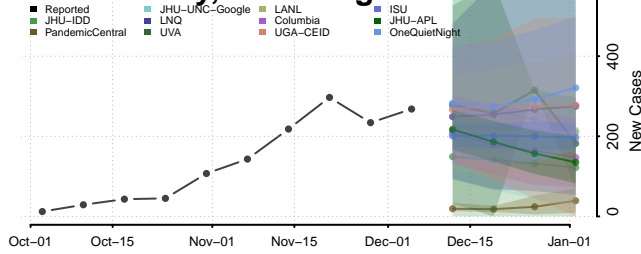

Ohio County, West Virginia