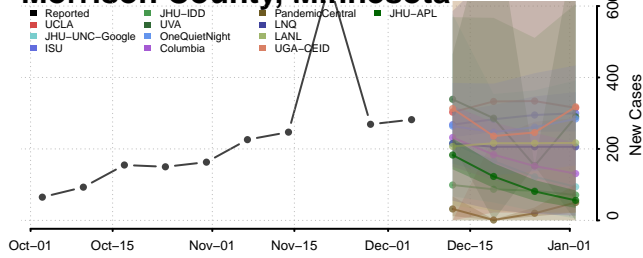

Mahnomen County, Minnesota

Marshall County, Minnesota

Martin County, Minnesota

McLeod County, Minnesota

Meeker County, Minnesota

Mille Lacs County, Minnesota

Morrison County, Minnesota

Mower County, Minnesota