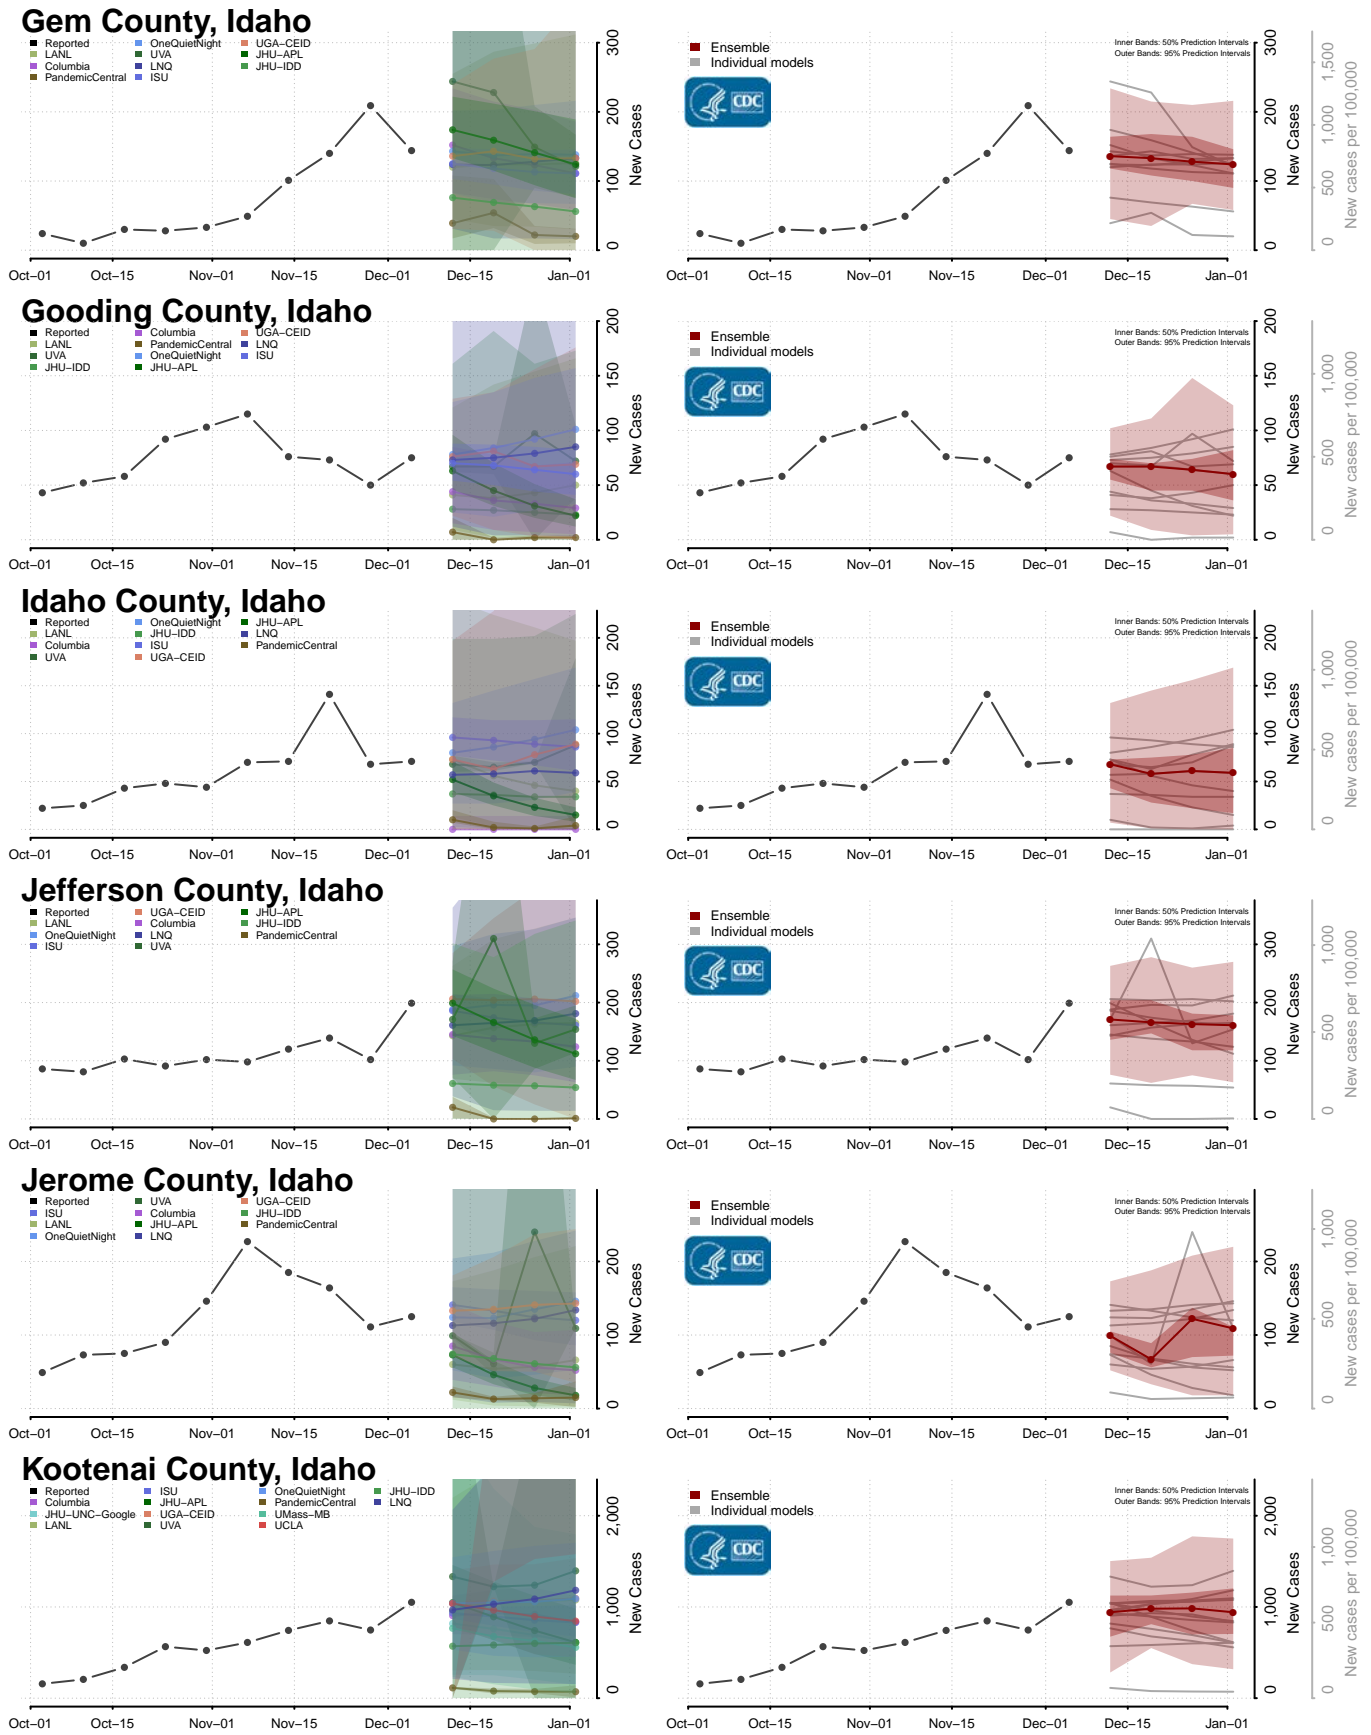

Elmore County, Idaho

Franklin County, Idaho

Fremont County, Idaho

Latah County, Idaho

Lemhi County, Idaho

Lewis County, Idaho

Lincoln County, Idaho

Madison County, Idaho