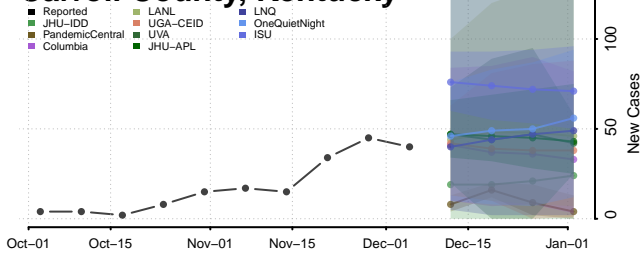

Carroll County, Kentucky