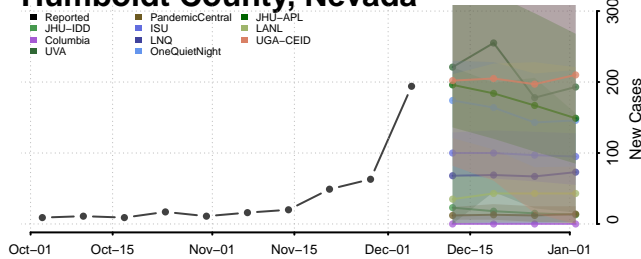

Humboldt County, Nevada