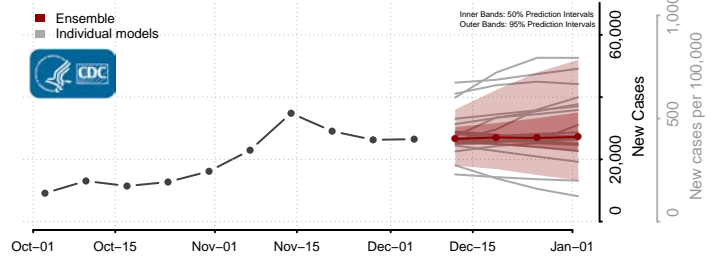

Wilkinson County, Mississippi

Winston County, Mississippi

Yalobusha County, Mississippi

Yazoo County, Mississippi

Missouri

Adair County, Missouri