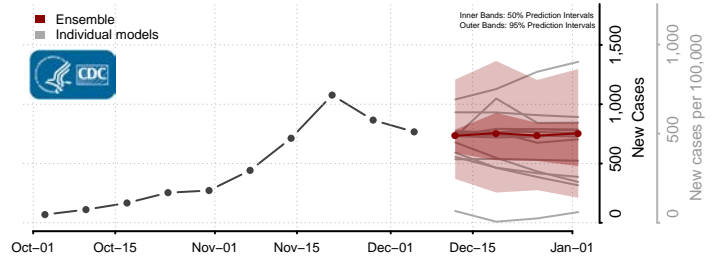

Santa Fe County, New Mexico