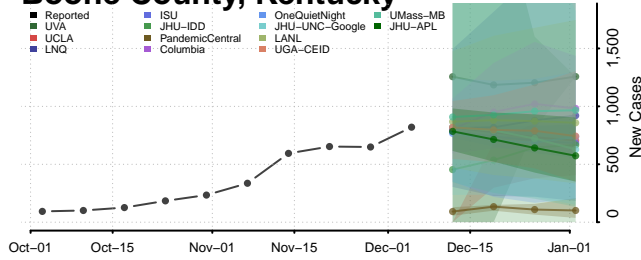

Barren County, Kentucky

Bath County, Kentucky

Bell County, Kentucky

Boone County, Kentucky

Bourbon County, Kentucky

Boyd County, Kentucky

Boyle County, Kentucky

Bracken County, Kentucky