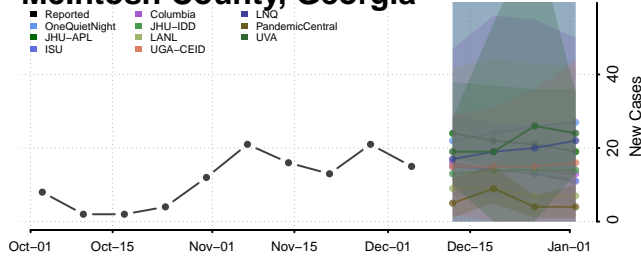

Madison County, Georgia

Marion County, Georgia

McDuffie County, Georgia

McIntosh County, Georgia

Meriwether County, Georgia

Miller County, Georgia

Mitchell County, Georgia

Monroe County, Georgia