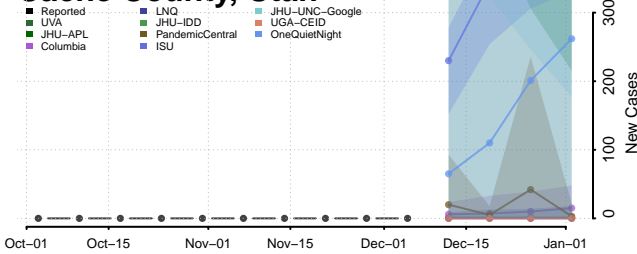

Cache County, Utah