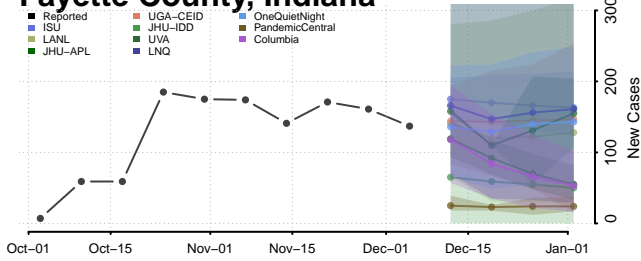

Decatur County, Indiana

DeKalb County, Indiana

Delaware County, Indiana

Dubois County, Indiana

Elkhart County, Indiana

Fayette County, Indiana

Floyd County, Indiana

Fountain County, Indiana