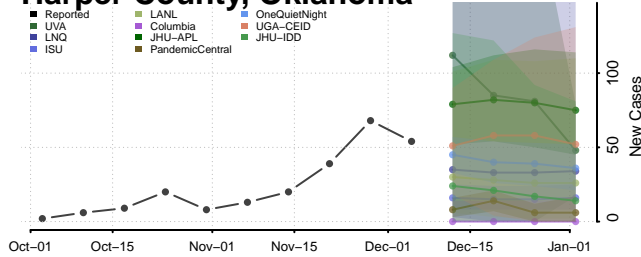

Harper County, Oklahoma