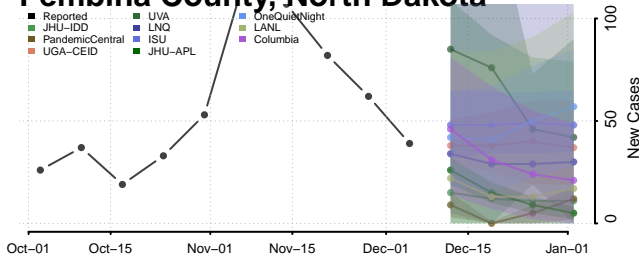

Pembina County, North Dakota