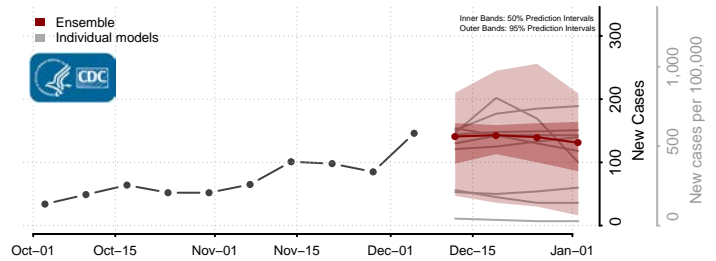

Prentiss County, Mississippi