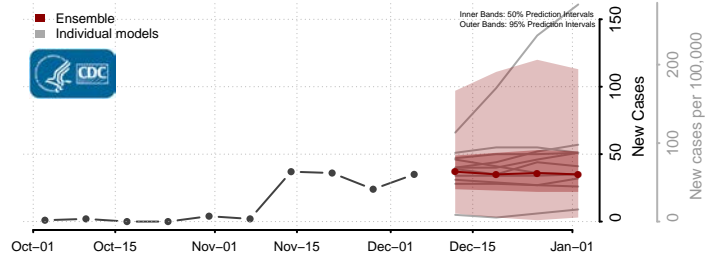

Tooele County, Utah

Uintah County, Utah

Grand Isle County, Vermont

Lamoille County, Vermont

Orange County, Vermont

Orleans County, Vermont

Rutland County, Vermont

Washington County, Vermont