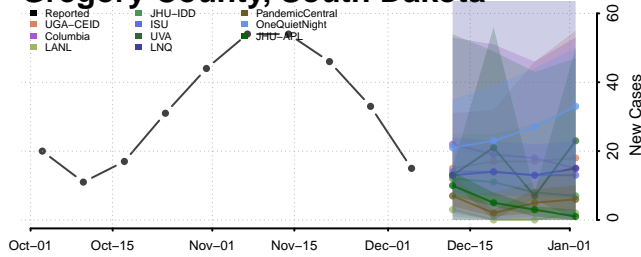

Gregory County, South Dakota