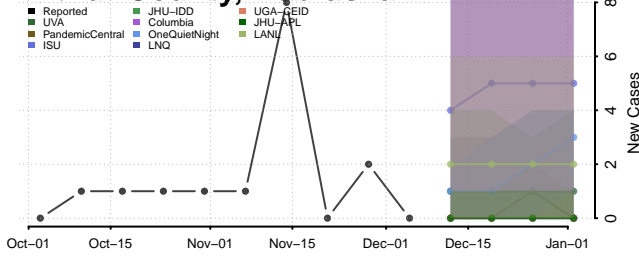

Wheatland County, Montana

Wibaux County, Montana

Yellowstone County, Montana

Nebraska

Adams County, Nebraska

Antelope County, Nebraska

Arthur County, Nebraska

Banner County, Nebraska