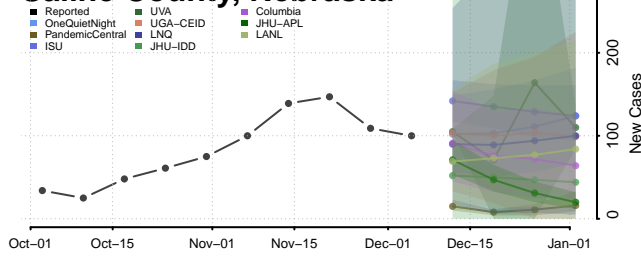

Red Willow County, Nebraska

Richardson County, Nebraska

Rock County, Nebraska

Saline County, Nebraska

Sarpy County, Nebraska

Saunders County, Nebraska

Scotts Bluff County, Nebraska

Seward County, Nebraska