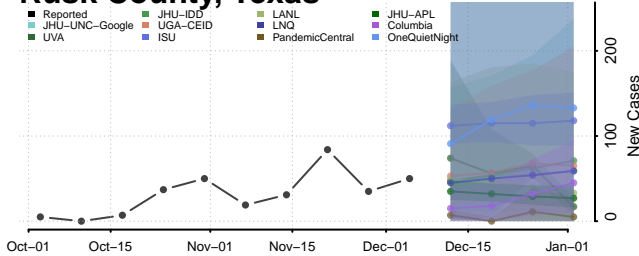

Rusk County, Texas