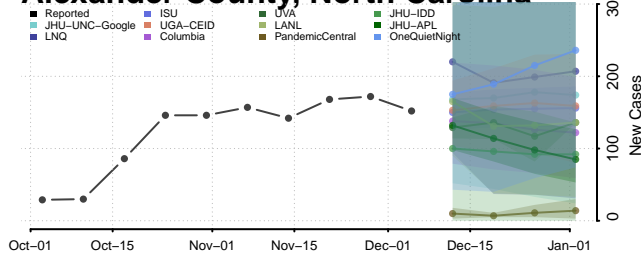

Alexander County, North Carolina