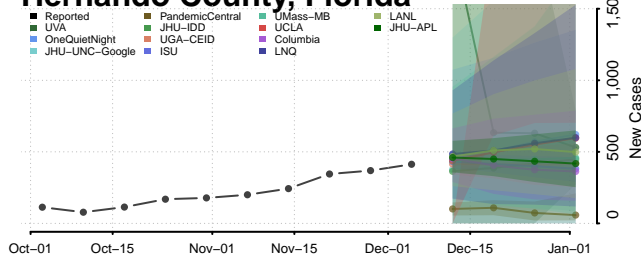

Hernando County, Florida