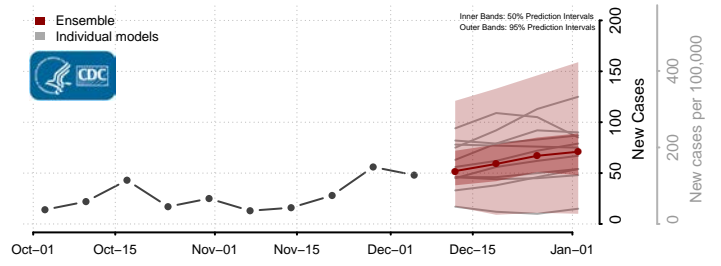

Louisa County, Virginia