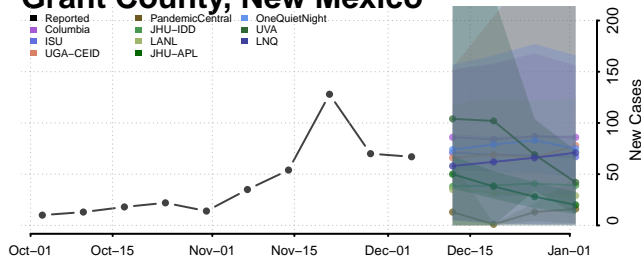

Grant County, New Mexico