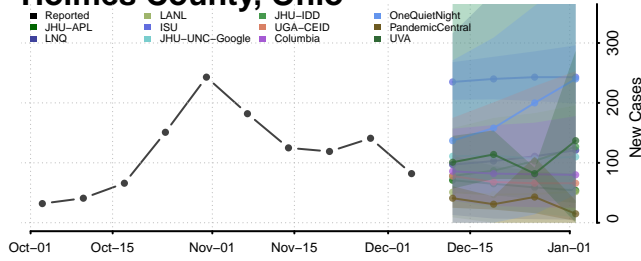

Holmes County, Ohio