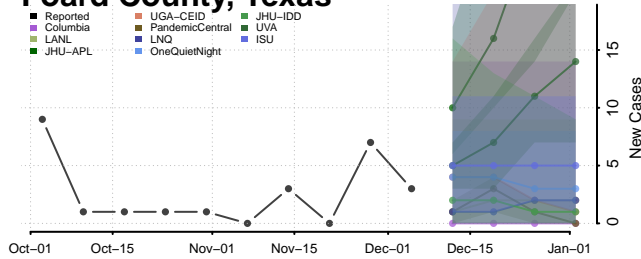

Foard County, Texas