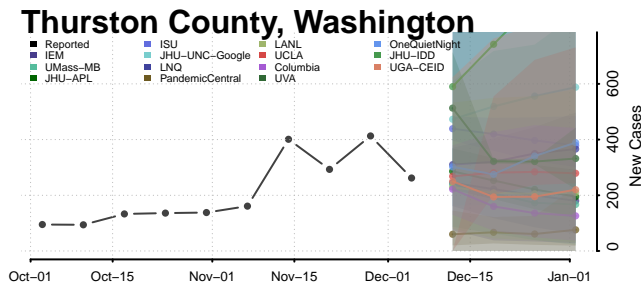

Snohomish County, Washington

Spokane County, Washington

Stevens County, Washington

Thurston County, Washington

Wahkiakum County, Washington

Walla Walla County, Washington

Whatcom County, Washington

Whitman County, Washington