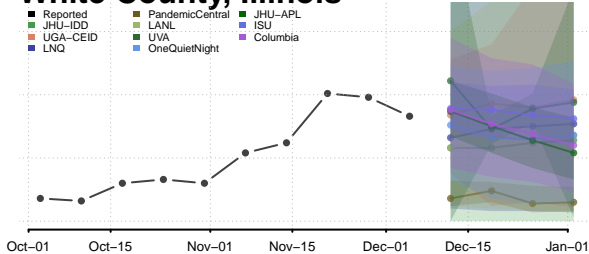

White County, Illinois