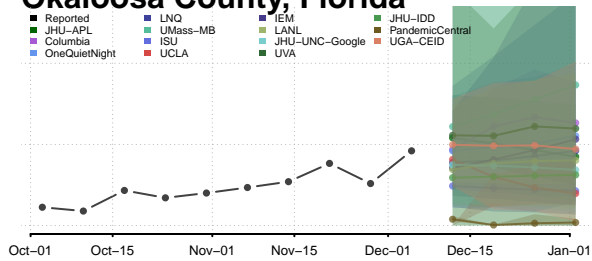

Marion County, Florida

Martin County, Florida

Miami-Dade County, Florida

Monroe County, Florida

Nassau County, Florida

Okaloosa County, Florida

Okeechobee County, Florida

Orange County, Florida