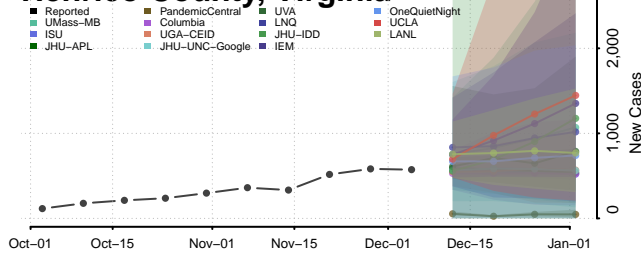

Henrico County, Virginia