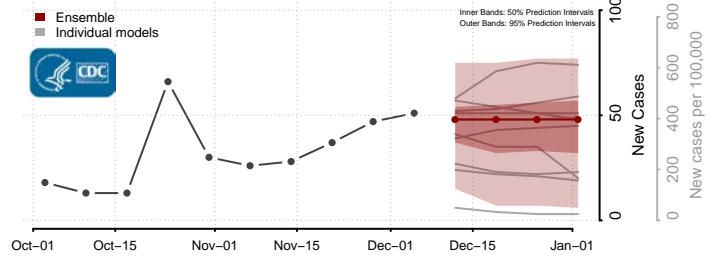

Yalobusha County, Mississippi