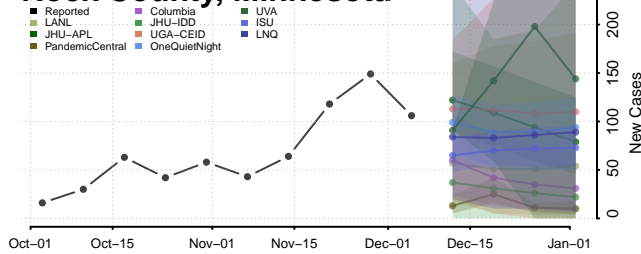

Rock County, Minnesota