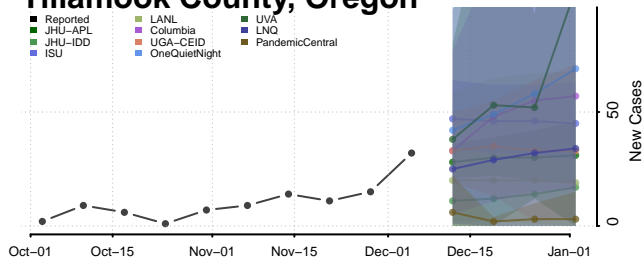

Linn County, Oregon

Malheur County, Oregon

Marion County, Oregon

Morrow County, Oregon

Multnomah County, Oregon

Polk County, Oregon

Sherman County, Oregon

Tillamook County, Oregon