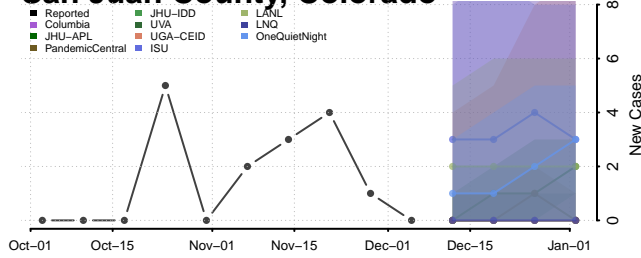

Otero County, Colorado

Ouray County, Colorado

Park County, Colorado

Routt County, Colorado

Saguache County, Colorado

San Juan County, Colorado

San Miguel County, Colorado

Sedgwick County, Colorado