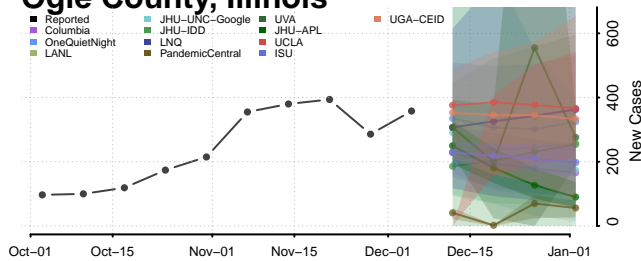

Marshall County, Illinois

Mason County, Illinois

Massac County, Illinois

Montgomery County, Illinois

Morgan County, Illinois

Moultrie County, Illinois

Ogle County, Illinois

Peoria County, Illinois