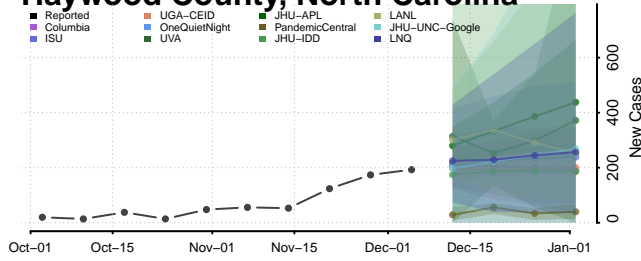

Haywood County, North Carolina