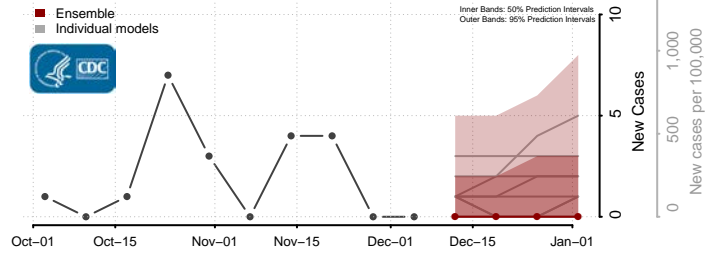

Deer Lodge County, Montana

Fallon County, Montana

Fergus County, Montana

Flathead County, Montana

Gallatin County, Montana

Garfield County, Montana

Glacier County, Montana

Golden Valley County, Montana