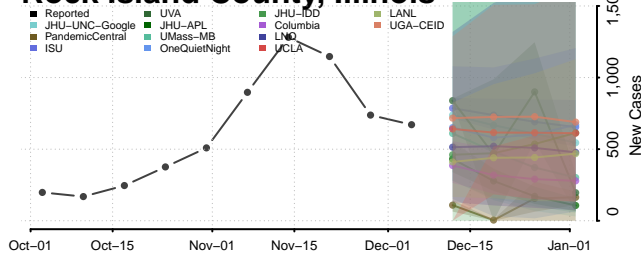

Perry County, Illinois

Richland County, Illinois

Rock Island County, Illinois

Saline County, Illinois

Sangamon County, Illinois

Schuyler County, Illinois

Scott County, Illinois

Shelby County, Illinois