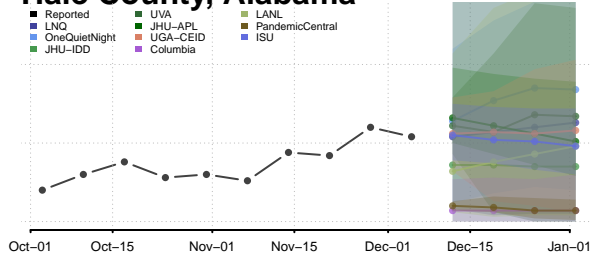

Fayette County, Alabama

Franklin County, Alabama

Geneva County, Alabama

Greene County, Alabama

Hale County, Alabama

Henry County, Alabama

Lee County, Alabama

Limestone County, Alabama