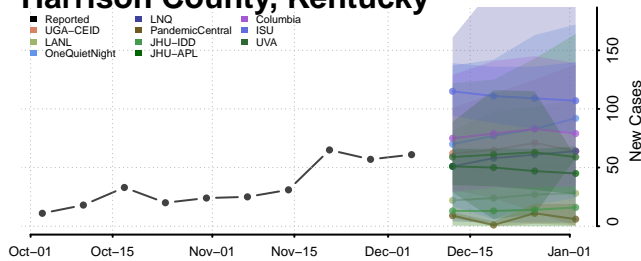

Harrison County, Kentucky