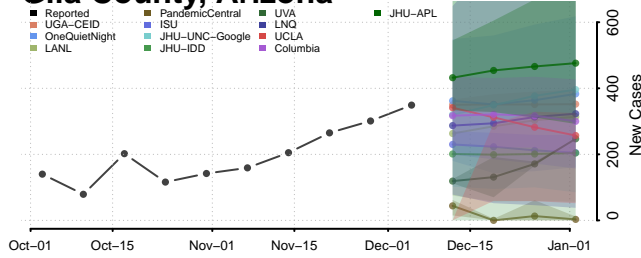

Arizona

Apache County, Arizona

Cochise County, Arizona

Coconino County, Arizona

Gila County, Arizona

Graham County, Arizona

Greenlee County, Arizona

La Paz County, Arizona

Maricopa County, Arizona

Mohave County, Arizona

Navajo County, Arizona

Pima County, Arizona

Pinal County, Arizona

Santa Cruz County, Arizona

Yavapai County, Arizona

Yuma County, Arizona