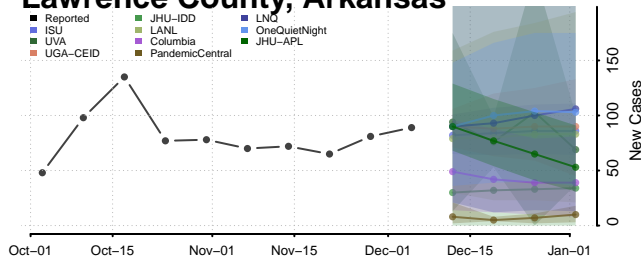

Independence County, Arkansas

Izard County, Arkansas

Jackson County, Arkansas

Jefferson County, Arkansas

Johnson County, Arkansas

Lafayette County, Arkansas

Lawrence County, Arkansas

Lee County, Arkansas