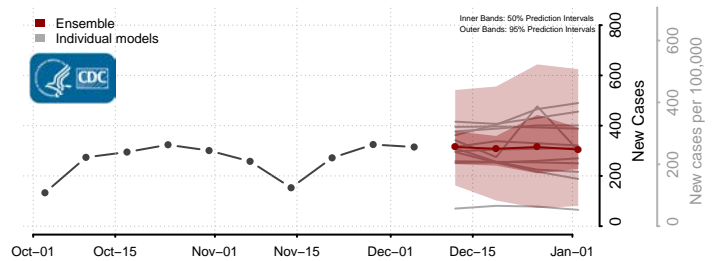

Wake County, North Carolina

Warren County, North Carolina

Washington County, North Carolina

Watauga County, North Carolina

Wayne County, North Carolina

Barnes County, North Dakota

Benson County, North Dakota