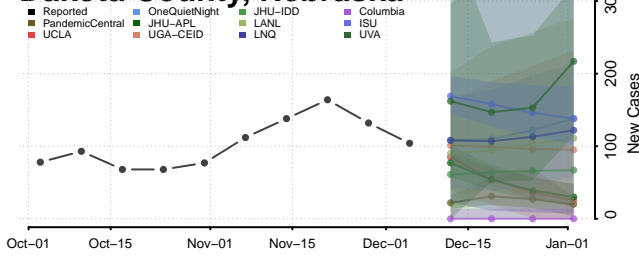

Dakota County, Nebraska