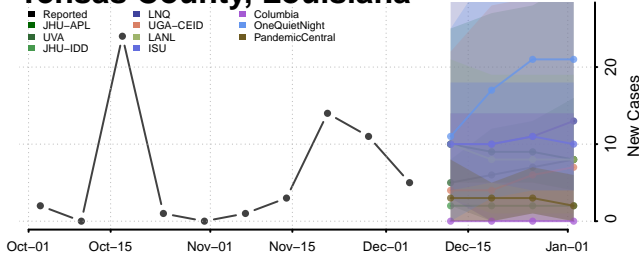

St. Landry County, Louisiana

St. Martin County, Louisiana

St. Mary County, Louisiana

St. Tammany County, Louisiana

Tangipahoa County, Louisiana

Tensas County, Louisiana

Terrebonne County, Louisiana

Union County, Louisiana