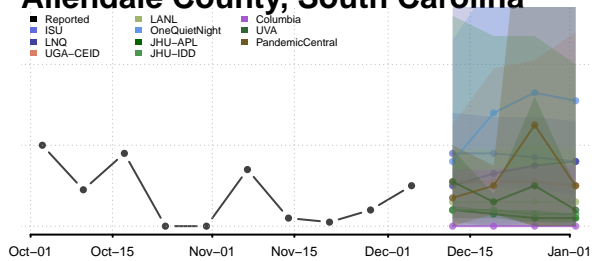

Allendale County, South Carolina