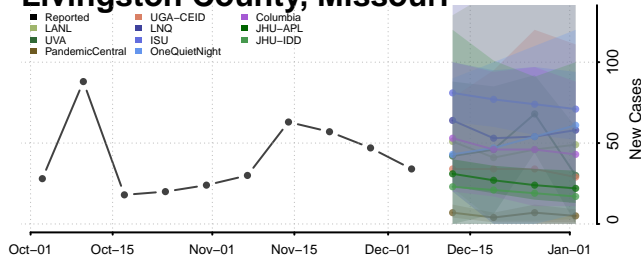

Livingston County, Missouri