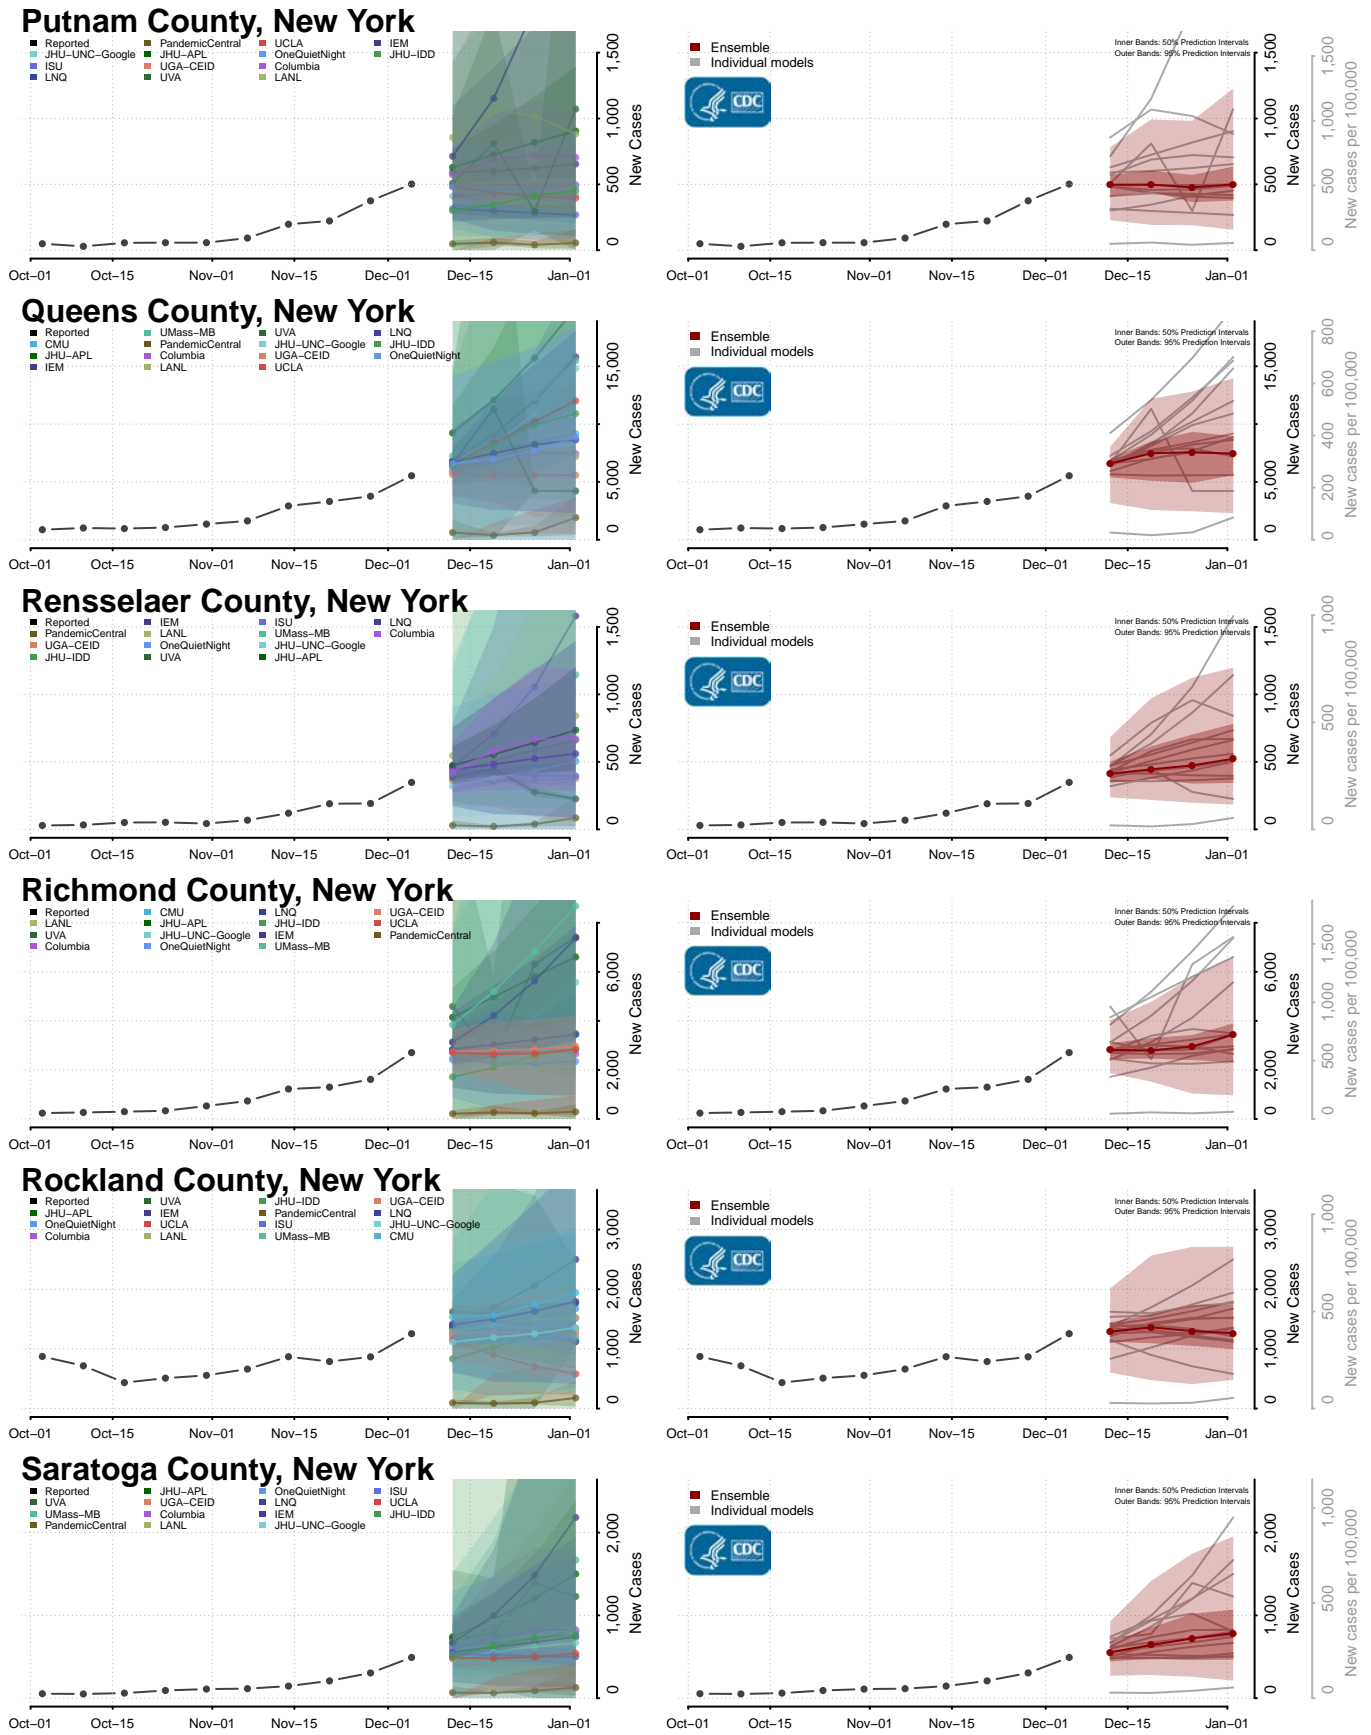

Onondaga County, New York

Ontario County, New York

Orange County, New York

Orleans County, New York

Oswego County, New York

Otsego County, New York

Schenectady County, New York

Schoharie County, New York