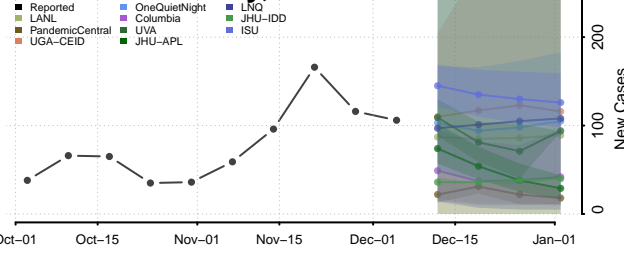

Crawford County, Illinois