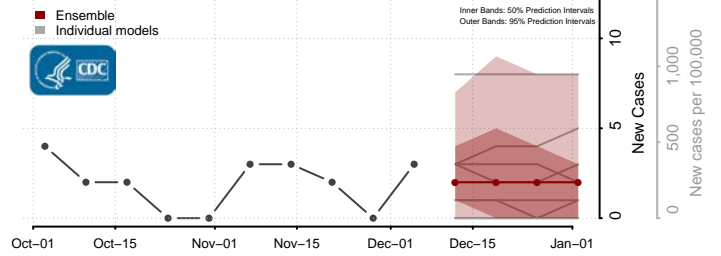

Butte County, Idaho

Camas County, Idaho

Canyon County, Idaho

Caribou County, Idaho

Cassia County, Idaho

Clark County, Idaho

Clearwater County, Idaho

Custer County, Idaho