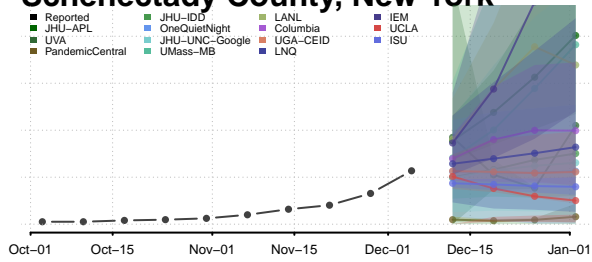

Onondaga County, New York

Ontario County, New York

Orange County, New York

Orleans County, New York

Oswego County, New York

Otsego County, New York

Schenectady County, New York

Schoharie County, New York