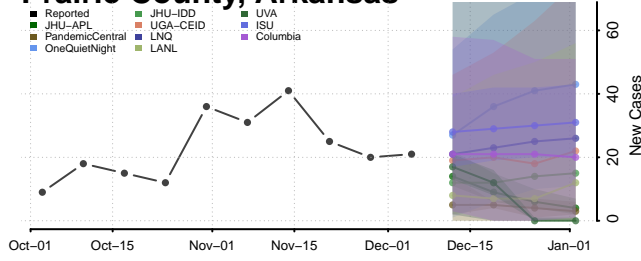

Poinsett County, Arkansas

Polk County, Arkansas

Pope County, Arkansas

Prairie County, Arkansas

Pulaski County, Arkansas

Randolph County, Arkansas

Saline County, Arkansas

Scott County, Arkansas