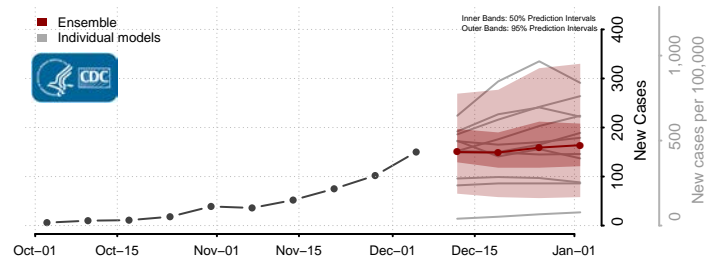

Calhoun County, West Virginia

Clay County, West Virginia

Doddridge County, West Virginia

Fayette County, West Virginia

Gilmer County, West Virginia

Grant County, West Virginia

Greenbrier County, West Virginia