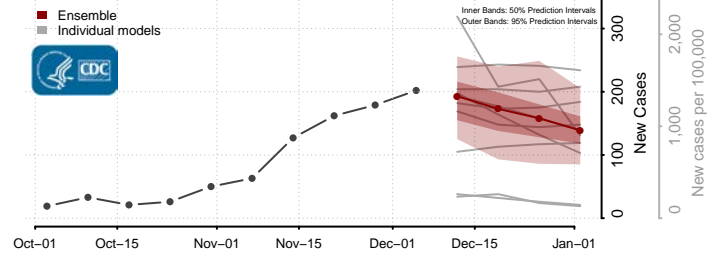

Pipestone County, Minnesota

Polk County, Minnesota

Pope County, Minnesota

Ramsey County, Minnesota

Red Lake County, Minnesota

Redwood County, Minnesota

Renville County, Minnesota

Rice County, Minnesota