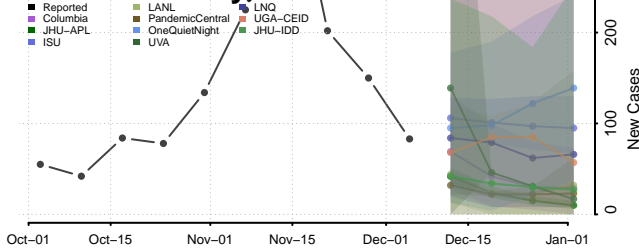

Benton County, Iowa