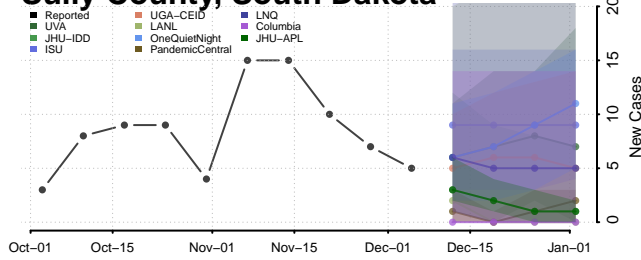

Sully County, South Dakota