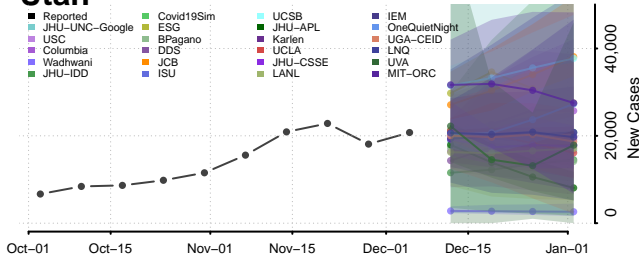

Wood County, Texas

Yoakum County, Texas

Young County, Texas

Zapata County, Texas

Zavala County, Texas

Utah