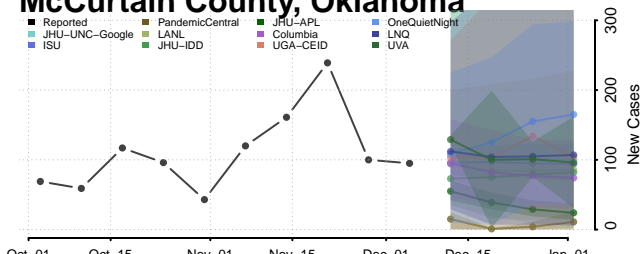

McCurtain County, Oklahoma