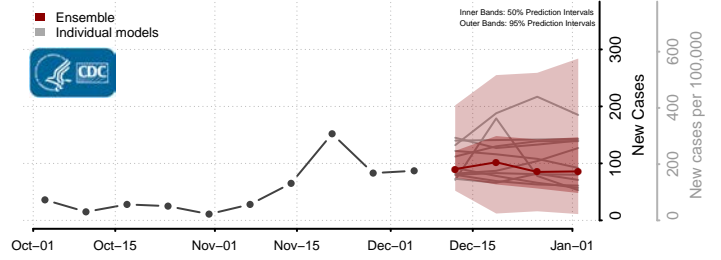

St. Mary County, Louisiana