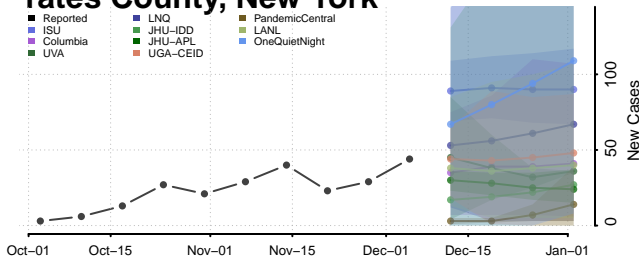

Ulster County, New York

Warren County, New York

Washington County, New York

Wayne County, New York

Westchester County, New York

Wyoming County, New York

Yates County, New York

North Carolina