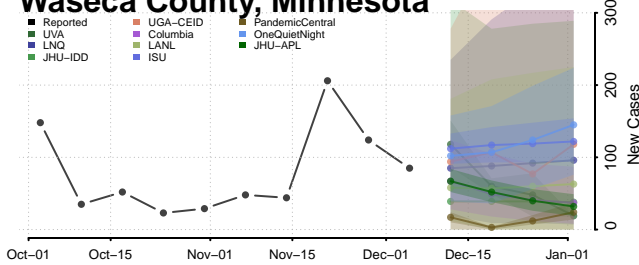

Stevens County, Minnesota

Swift County, Minnesota

Todd County, Minnesota

Traverse County, Minnesota

Wabasha County, Minnesota

Wadena County, Minnesota

Waseca County, Minnesota

Washington County, Minnesota