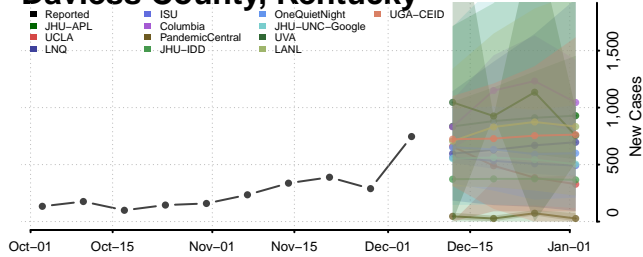

Cumberland County, Kentucky

Daviess County, Kentucky

Edmonson County, Kentucky

Green County, Kentucky

Greenup County, Kentucky

Hancock County, Kentucky

Hardin County, Kentucky

Harlan County, Kentucky