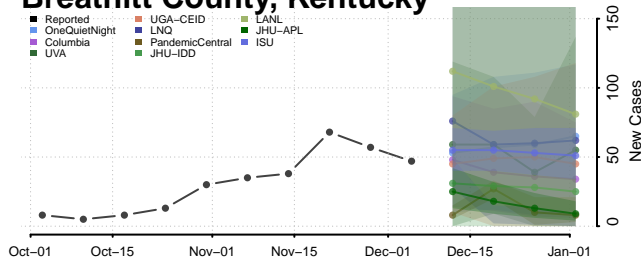

Breathitt County, Kentucky