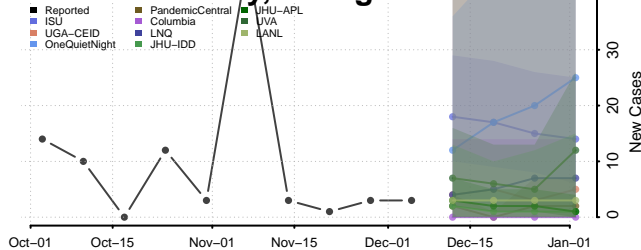

Warren County, Georgia

Washington County, Georgia

Wayne County, Georgia

Webster County, Georgia

Wheeler County, Georgia

White County, Georgia

Whitfield County, Georgia

Wilcox County, Georgia