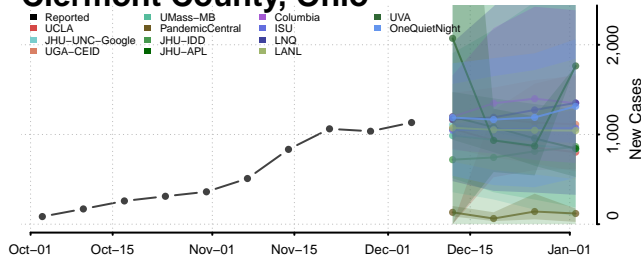

Clermont County, Ohio