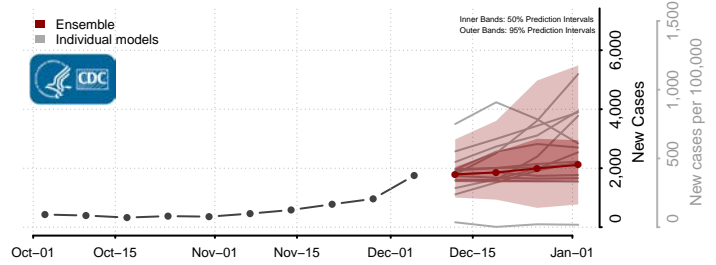

Sutter County, California

Tehama County, California

Trinity County, California

Tulare County, California

Tuolumne County, California

Ventura County, California

Yolo County, California

Yuba County, California