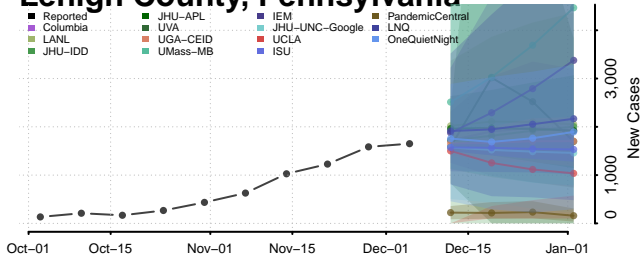

Lehigh County, Pennsylvania