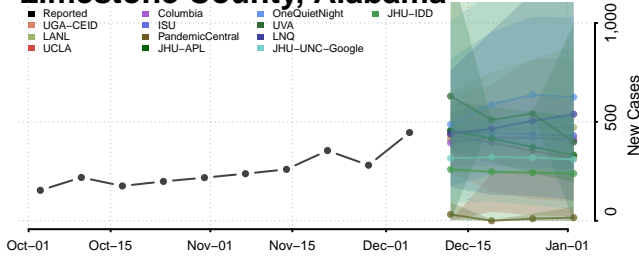

Fayette County, Alabama

Franklin County, Alabama

Geneva County, Alabama

Greene County, Alabama

Hale County, Alabama

Henry County, Alabama

Lee County, Alabama

Limestone County, Alabama

Lowndes County, Alabama

Macon County, Alabama

Madison County, Alabama

Marengo County, Alabama

Marion County, Alabama

Marshall County, Alabama

Mobile County, Alabama

Monroe County, Alabama