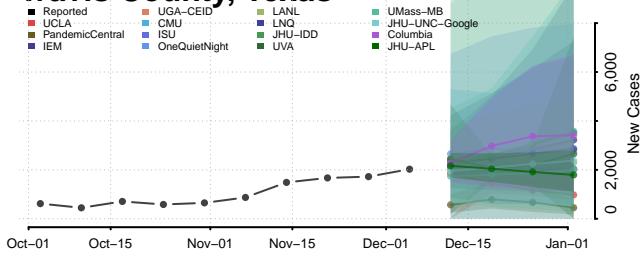

Travis County, Texas