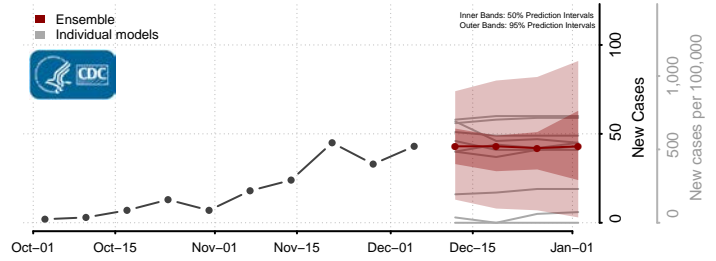

McKinley County, New Mexico

Mora County, New Mexico

Otero County, New Mexico

Quay County, New Mexico

Rio Arriba County, New Mexico

Roosevelt County, New Mexico

San Juan County, New Mexico

San Miguel County, New Mexico