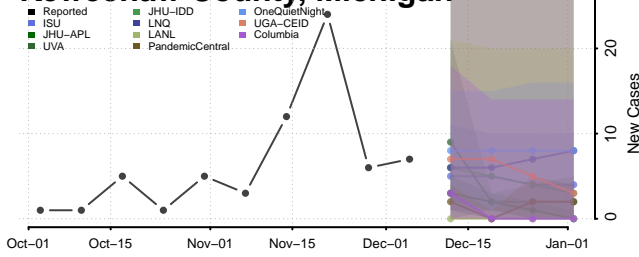

Iosco County, Michigan

Iron County, Michigan

Isabella County, Michigan

Jackson County, Michigan

Kalamazoo County, Michigan

Kalkaska County, Michigan

Kent County, Michigan

Keweenaw County, Michigan