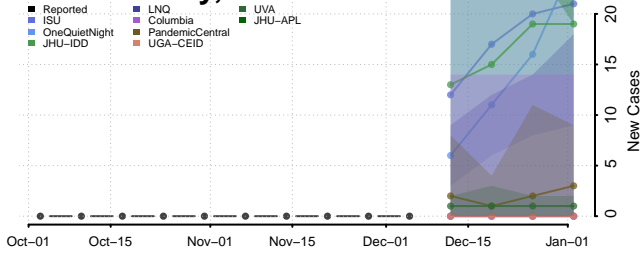

Kane County, Utah