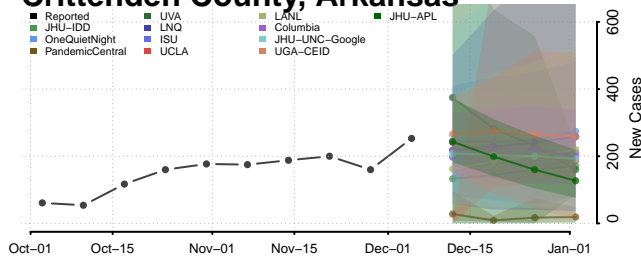

Crittenden County, Arkansas