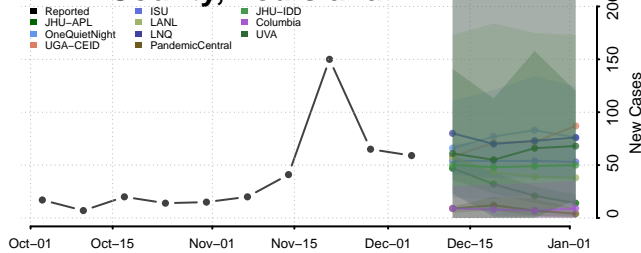

Winn County, Louisiana