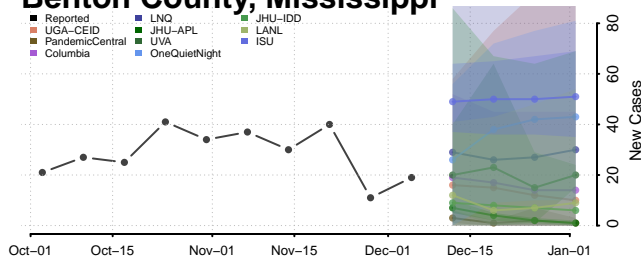

Benton County, Mississippi