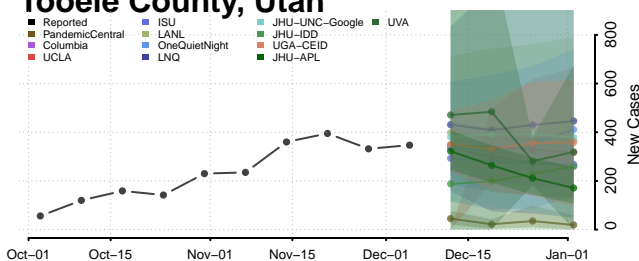

Tooele County, Utah

Uintah County, Utah

Grand Isle County, Vermont

Lamoille County, Vermont

Orange County, Vermont

Orleans County, Vermont

Rutland County, Vermont

Washington County, Vermont