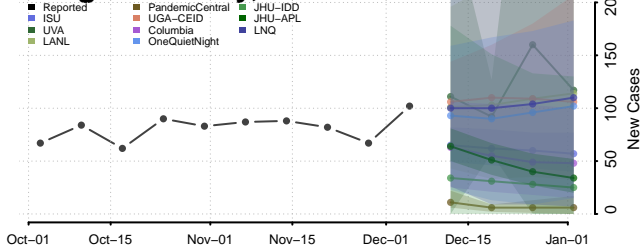

Morgan County, Missouri