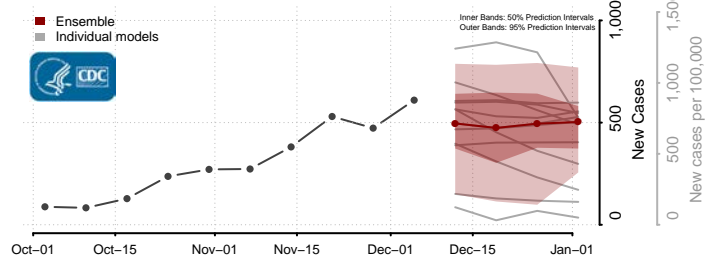

Lewis and Clark County, Montana