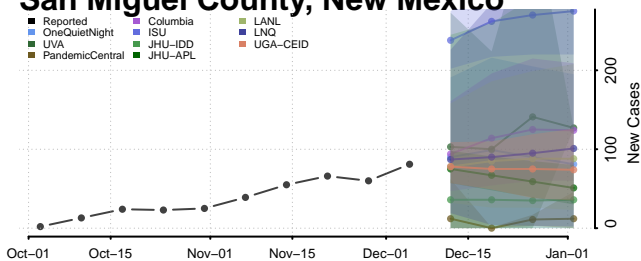

McKinley County, New Mexico

Mora County, New Mexico

Otero County, New Mexico

Quay County, New Mexico

Rio Arriba County, New Mexico

Roosevelt County, New Mexico

San Juan County, New Mexico

San Miguel County, New Mexico