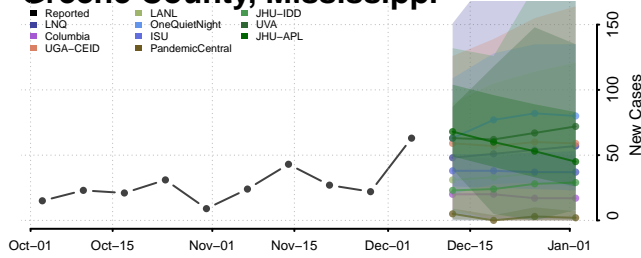

Greene County, Mississippi