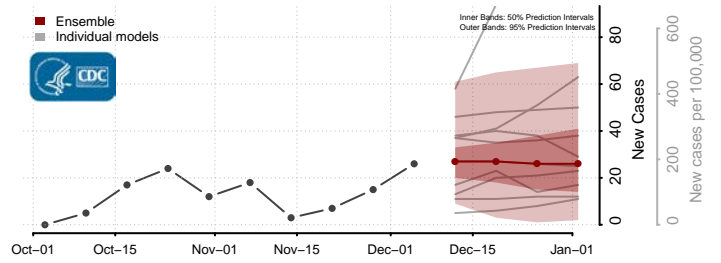

Braxton County, West Virginia