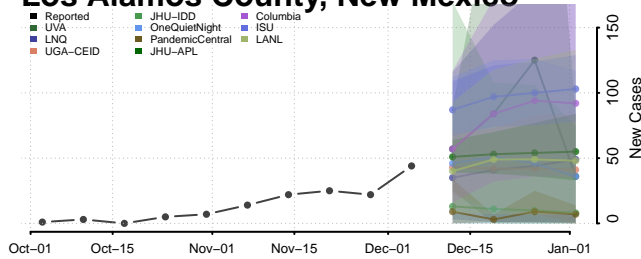

Grant County, New Mexico

Guadalupe County, New Mexico

Harding County, New Mexico

Hidalgo County, New Mexico

Lea County, New Mexico

Lincoln County, New Mexico

Los Alamos County, New Mexico

Luna County, New Mexico