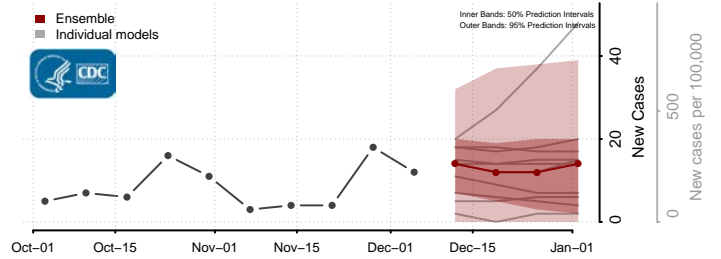

Emporia County, Virginia