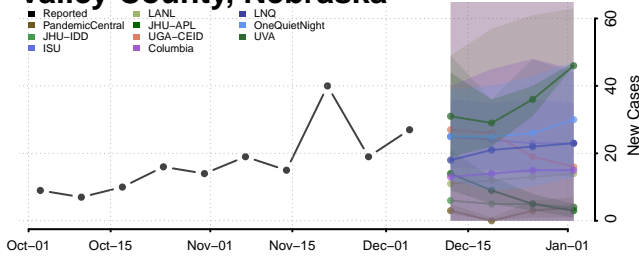

Valley County, Nebraska