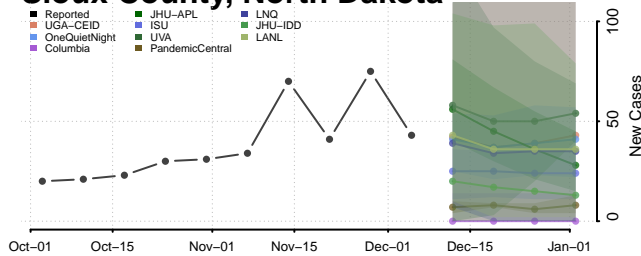

Sioux County, North Dakota