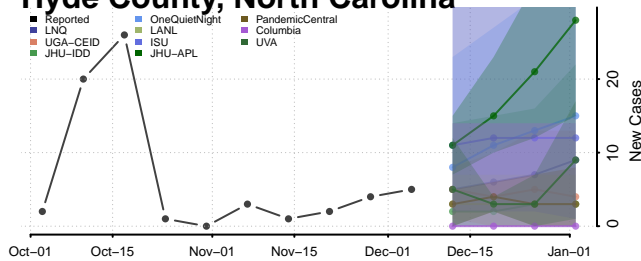

Harnett County, North Carolina

Haywood County, North Carolina

Henderson County, North Carolina

Hertford County, North Carolina

Hoke County, North Carolina

Hyde County, North Carolina

Iredell County, North Carolina