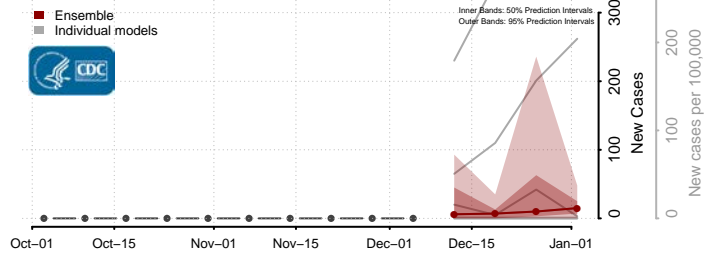

Cache County, Utah