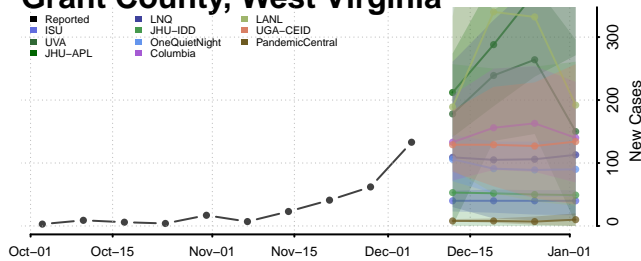

Calhoun County, West Virginia

Clay County, West Virginia

Doddridge County, West Virginia

Fayette County, West Virginia

Gilmer County, West Virginia

Grant County, West Virginia

Greenbrier County, West Virginia