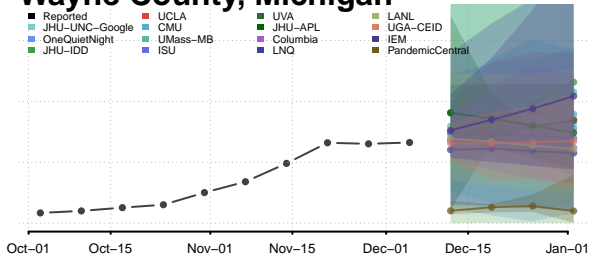

Wayne County, Michigan