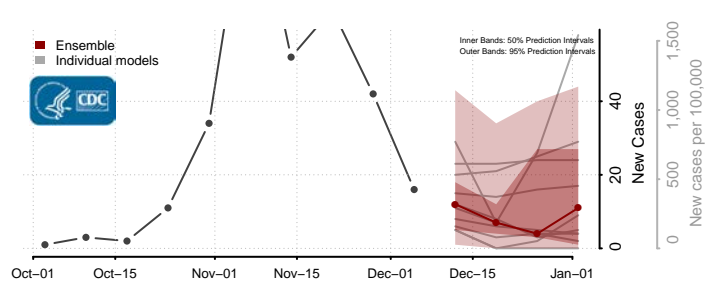

Cavalier County, North Dakota