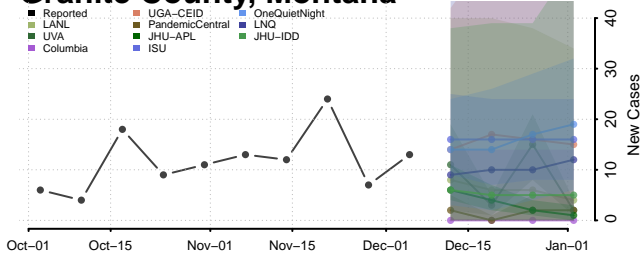

Granite County, Montana