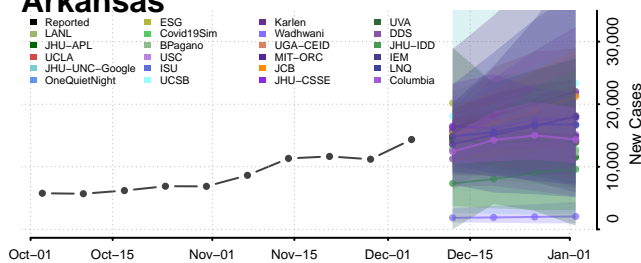

Yavapai County, Arizona

Yuma County, Arizona

Arkansas

Arkansas County, Arkansas

Ashley County, Arkansas

Baxter County, Arkansas