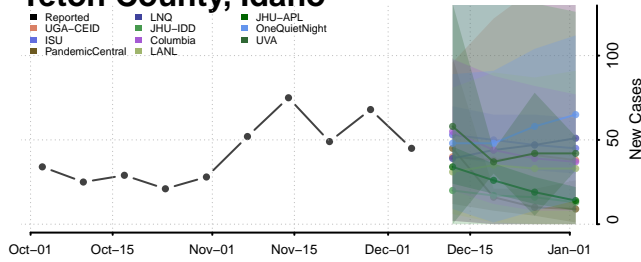

Minidoka County, Idaho

Nez Perce County, Idaho

Oneida County, Idaho

Owyhee County, Idaho

Payette County, Idaho

Power County, Idaho

Shoshone County, Idaho

Teton County, Idaho