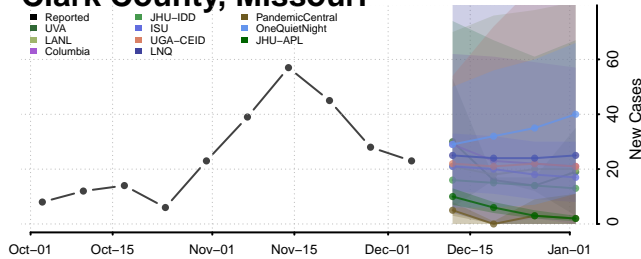

Clark County, Missouri