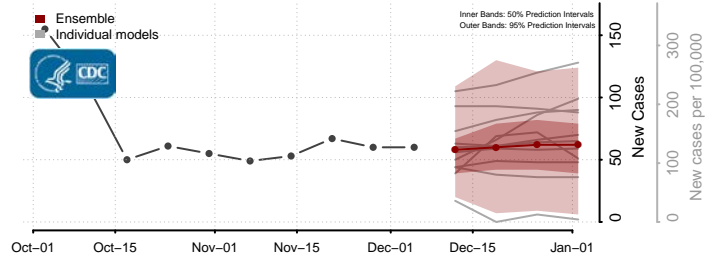

Botetourt County, Virginia

Bristol County, Virginia

Carroll County, Virginia

Charles City County, Virginia

Charlotte County, Virginia

Charlottesville County, Virginia

Chesapeake County, Virginia

Chesterfield County, Virginia