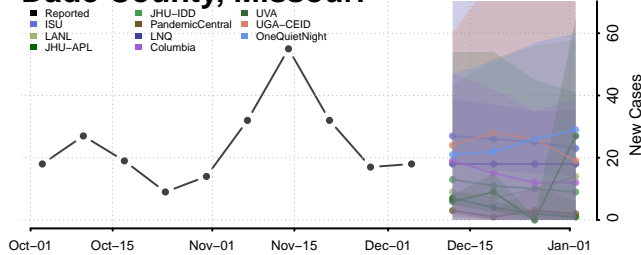

Dade County, Missouri