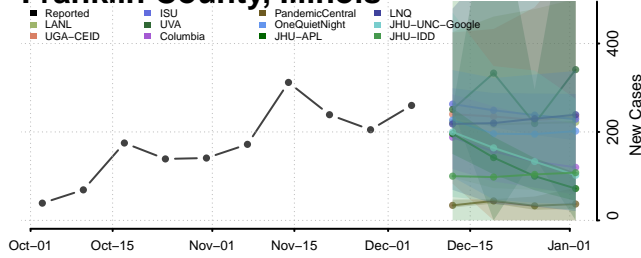

Franklin County, Illinois