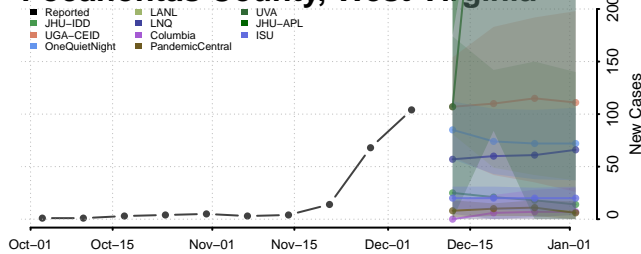

Pocahontas County, West Virginia