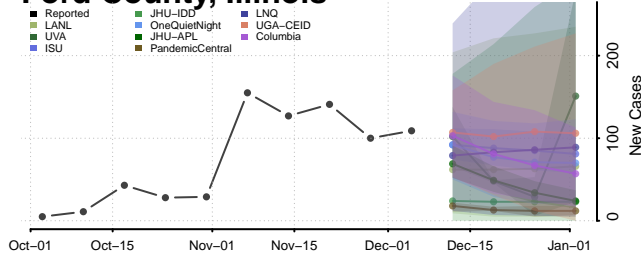

Ford County, Illinois