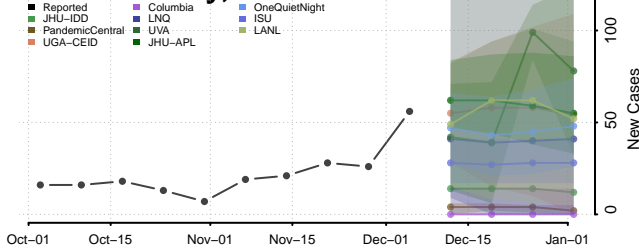

Madison County, Montana

McCone County, Montana

Stillwater County, Montana

Sweet Grass County, Montana

Teton County, Montana

Toole County, Montana

Treasure County, Montana

Valley County, Montana