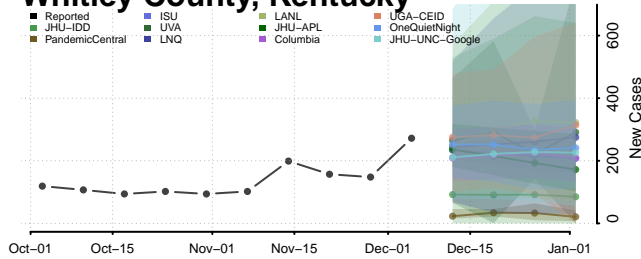

Whitley County, Kentucky