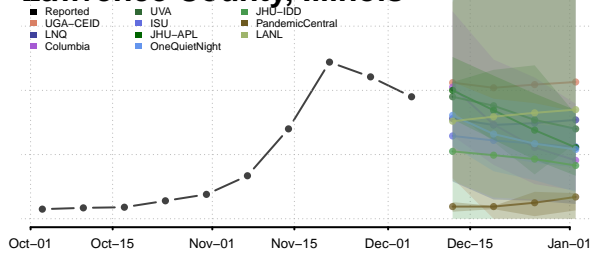

Lawrence County, Illinois

Lee County, Illinois

Livingston County, Illinois

Logan County, Illinois

Macon County, Illinois

Macoupin County, Illinois

Madison County, Illinois

Marion County, Illinois