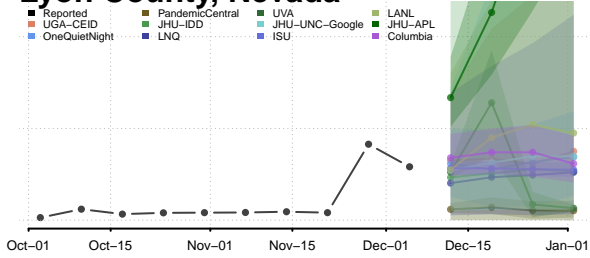

Lyon County, Nevada