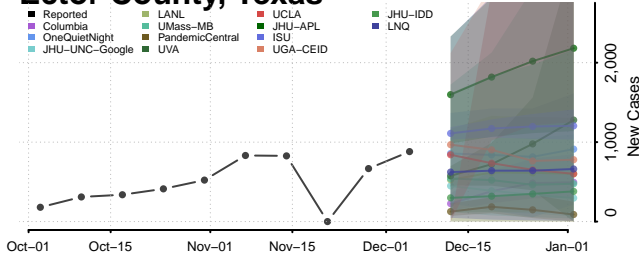

Ector County, Texas