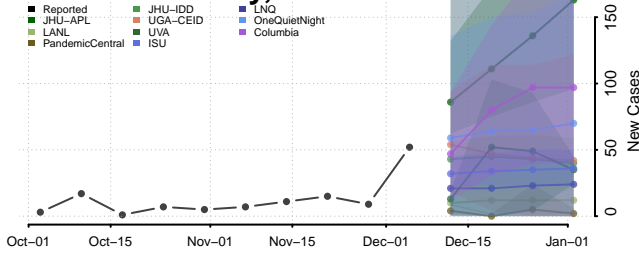

Bandera County, Texas