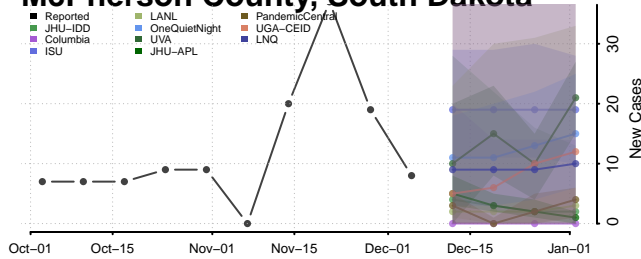

McPherson County, South Dakota