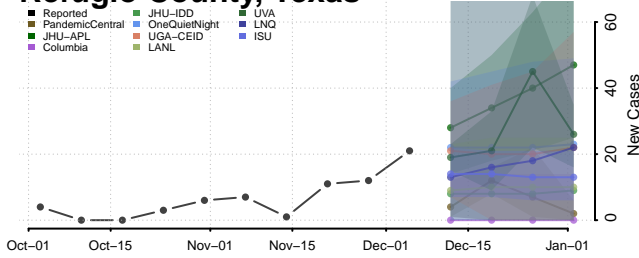

Refugio County, Texas