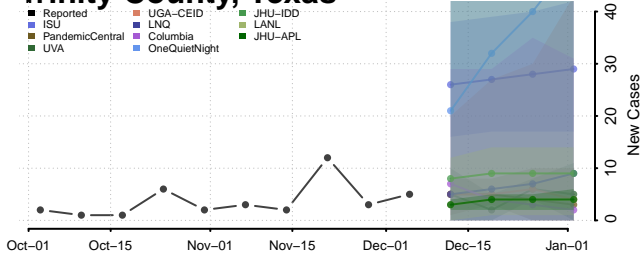

Trinity County, Texas