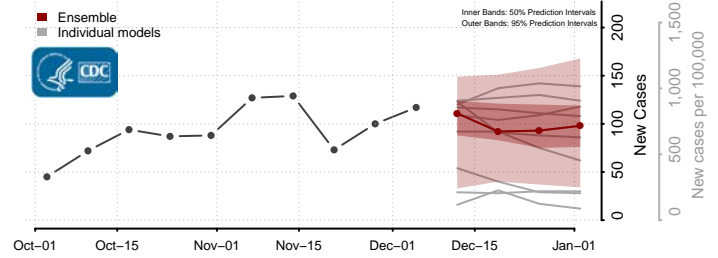

Washington County, Nebraska

Wayne County, Nebraska

Webster County, Nebraska

Wheeler County, Nebraska

York County, Nebraska

Nevada

Carson City County, Nevada

Churchill County, Nevada