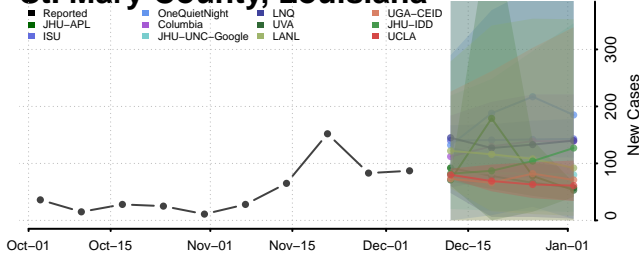

St. Mary County, Louisiana