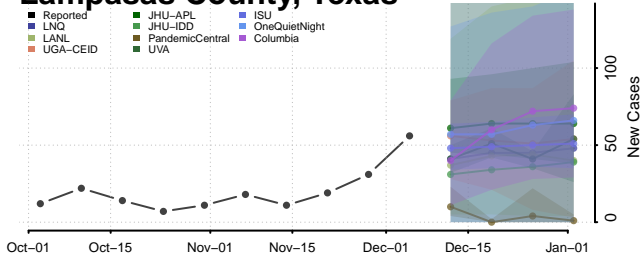

Lampasas County, Texas