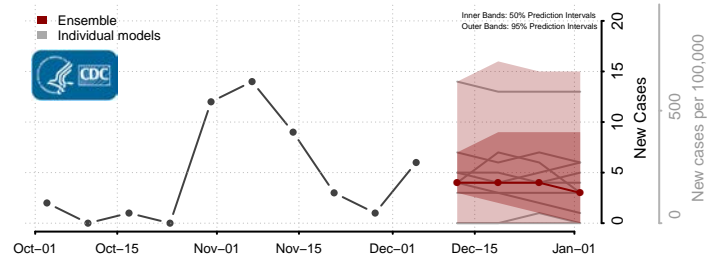

Columbia County, Washington

Cowlitz County, Washington

Douglas County, Washington

Ferry County, Washington

Franklin County, Washington

Garfield County, Washington

Grant County, Washington

Grays Harbor County, Washington