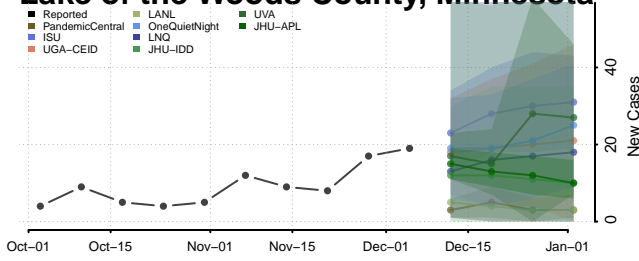

Kittson County, Minnesota

Koochiching County, Minnesota

Lac qui Parle County, Minnesota

Lake County, Minnesota

Lake of the Woods County, Minnesota

Le Sueur County, Minnesota

Lincoln County, Minnesota

Lyon County, Minnesota