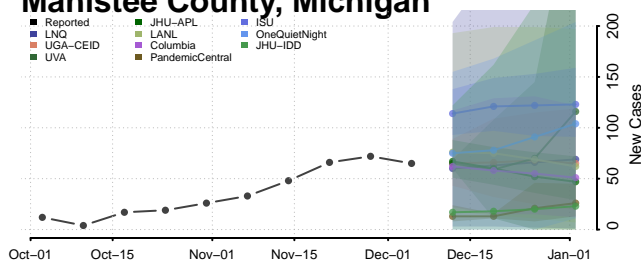

Manistee County, Michigan