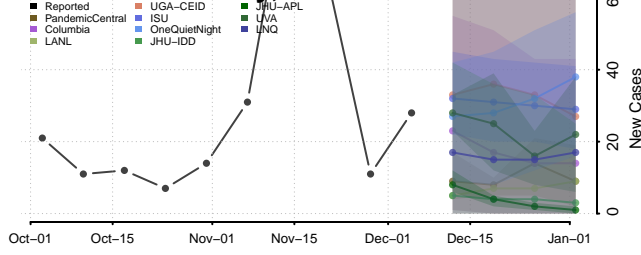

Johnson County, Nebraska