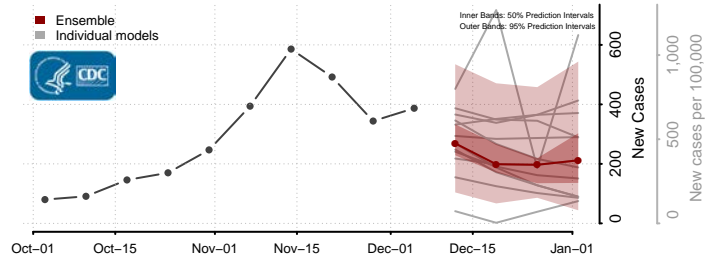

Chisago County, Minnesota