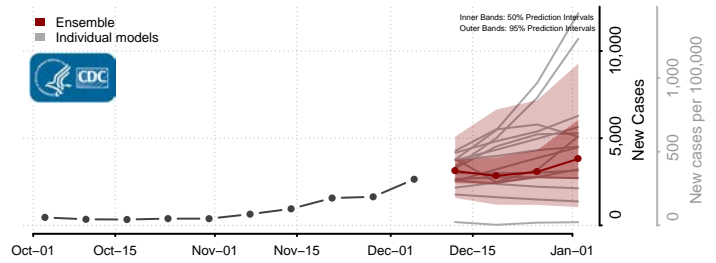

Sutter County, California

Tehama County, California

Trinity County, California

Tulare County, California

Tuolumne County, California

Ventura County, California

Yolo County, California

Yuba County, California