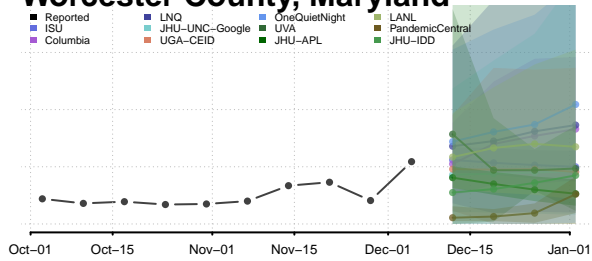

Worcester County, Maryland