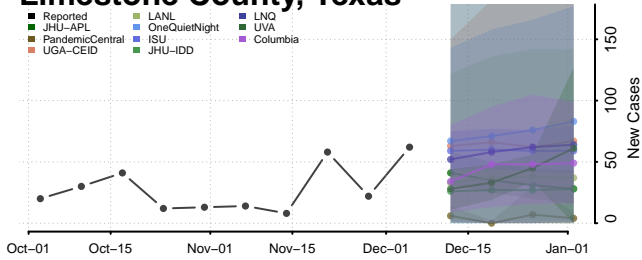

Liberty County, Texas

Limestone County, Texas

Lipscomb County, Texas

Live Oak County, Texas

Llano County, Texas

Loving County, Texas

Lubbock County, Texas

Lynn County, Texas