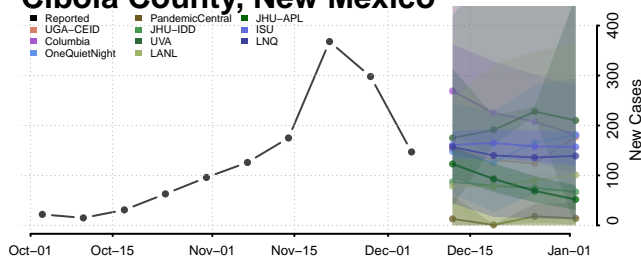

Cibola County, New Mexico