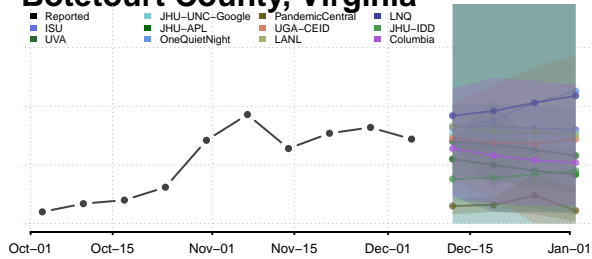

Botetourt County, Virginia