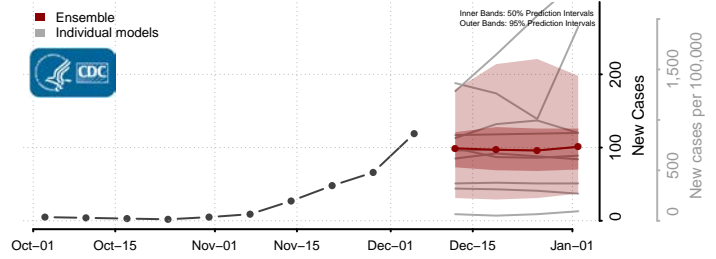

Hardy County, West Virginia