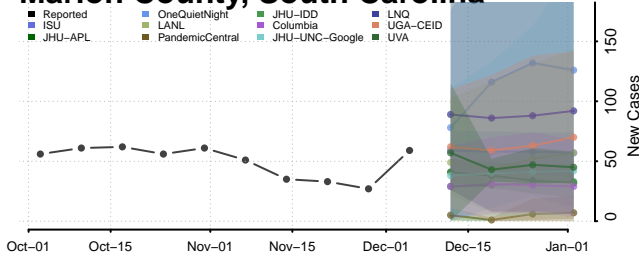

Marion County, South Carolina