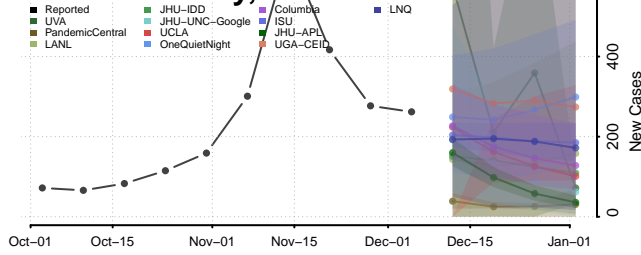

Bremer County, Iowa

Clayton County, Iowa

Clinton County, Iowa

Crawford County, Iowa

Dallas County, Iowa

Davis County, Iowa

Decatur County, Iowa

Humboldt County, Iowa