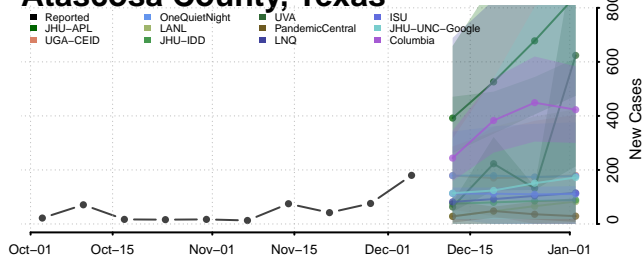

Atascosa County, Texas