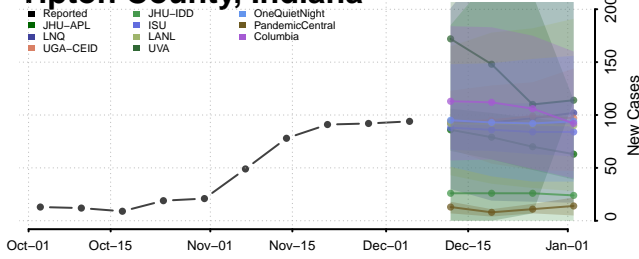

Tipton County, Indiana