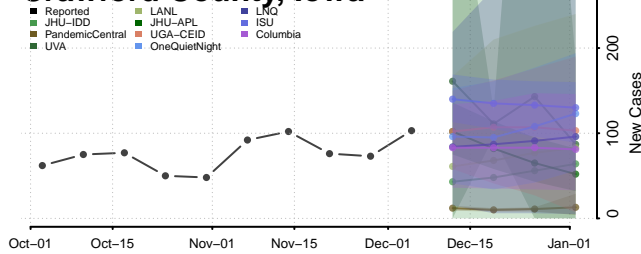

Bremer County, Iowa

Clayton County, Iowa

Clinton County, Iowa

Crawford County, Iowa

Dallas County, Iowa

Davis County, Iowa

Decatur County, Iowa

Humboldt County, Iowa