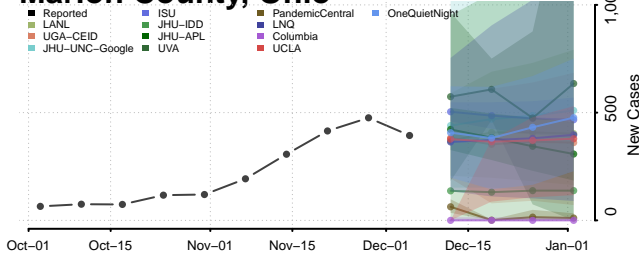

Marion County, Ohio