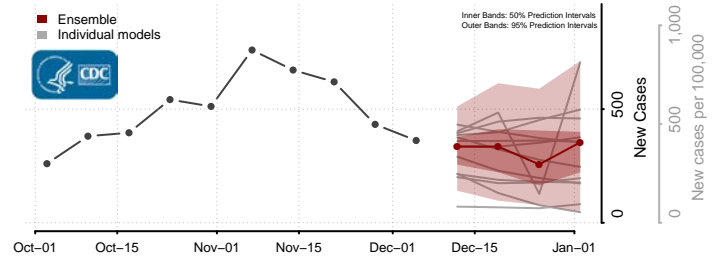

Twin Falls County, Idaho