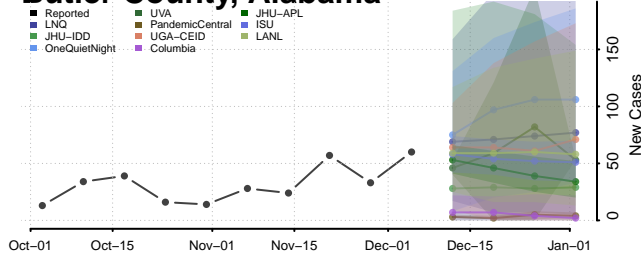

Butler County, Alabama