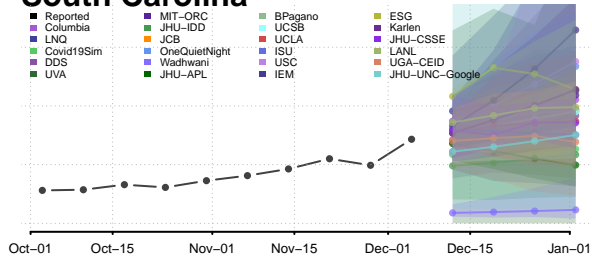

South Carolina