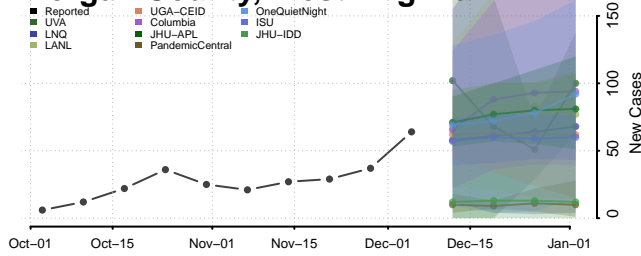

Morgan County, West Virginia