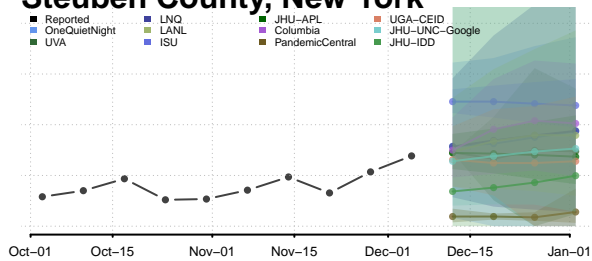

Schuyler County, New York

Seneca County, New York

St. Lawrence County, New York

Steuben County, New York

Suffolk County, New York

Sullivan County, New York

Tioga County, New York

Tompkins County, New York