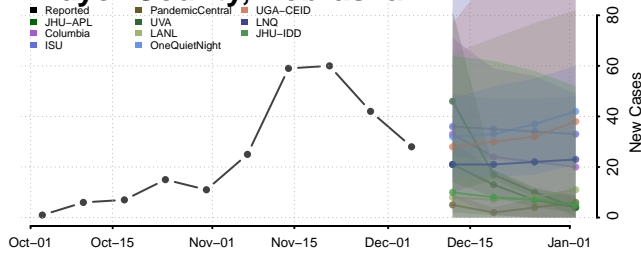

Thayer County, Nebraska