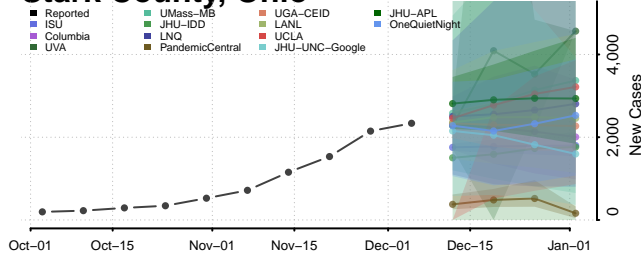

Stark County, Ohio