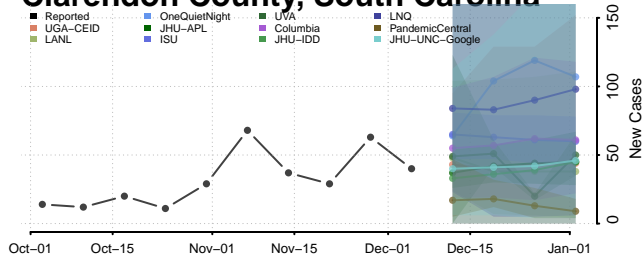

Clarendon County, South Carolina