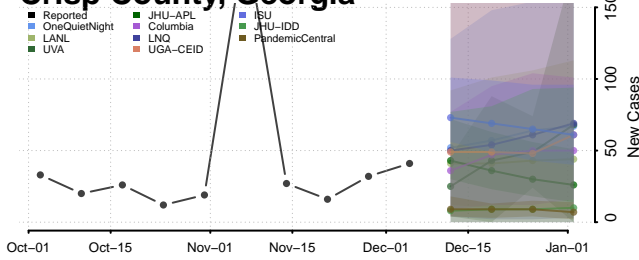

Cobb County, Georgia

Coffee County, Georgia

Colquitt County, Georgia

Columbia County, Georgia

Cook County, Georgia

Coweta County, Georgia

Crawford County, Georgia

Crisp County, Georgia