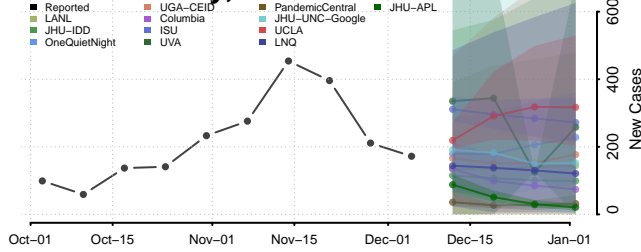

Nuckolls County, Nebraska

Otoe County, Nebraska

Pawnee County, Nebraska

Perkins County, Nebraska

Phelps County, Nebraska

Pierce County, Nebraska

Platte County, Nebraska

Polk County, Nebraska