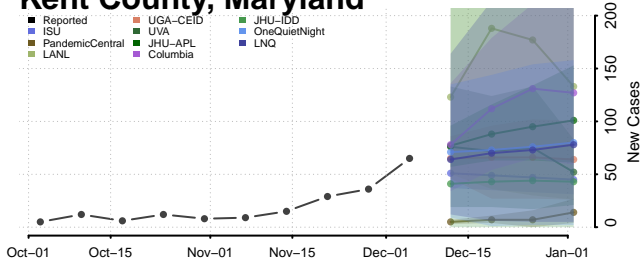

Garrett County, Maryland

Harford County, Maryland

Howard County, Maryland

Kent County, Maryland

Montgomery County, Maryland

Prince George's County, Maryland

Queen Anne's County, Maryland

Somerset County, Maryland