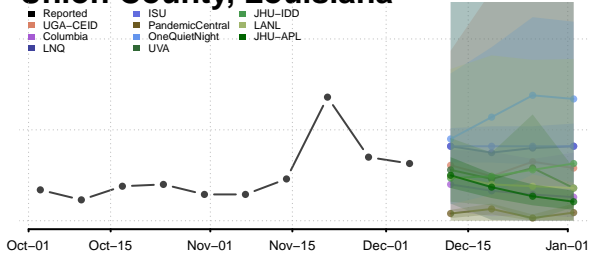

St. Landry County, Louisiana

St. Martin County, Louisiana

St. Mary County, Louisiana

St. Tammany County, Louisiana

Tangipahoa County, Louisiana

Tensas County, Louisiana

Terrebonne County, Louisiana

Union County, Louisiana