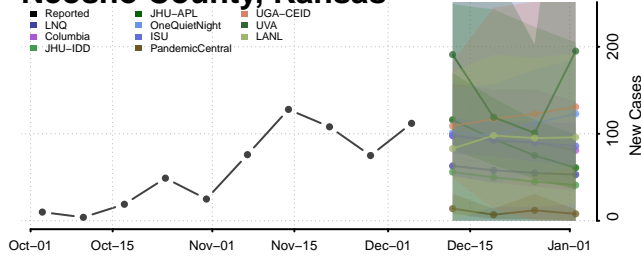

Neosho County, Kansas