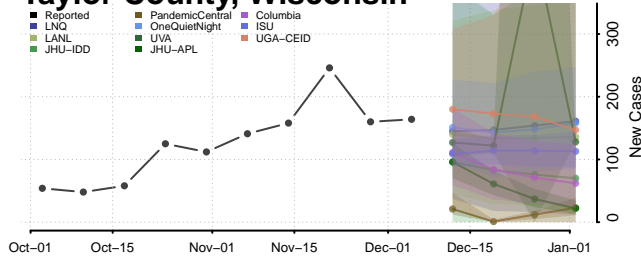

Taylor County, Wisconsin