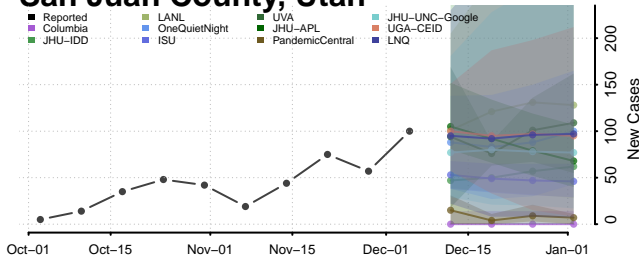

San Juan County, Utah