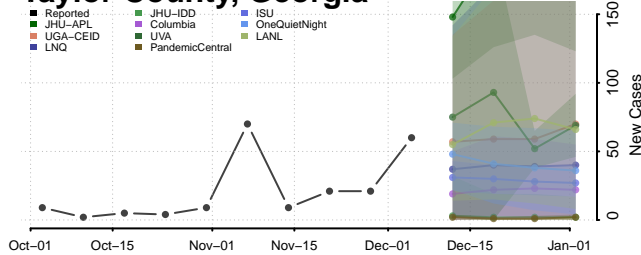

Taylor County, Georgia