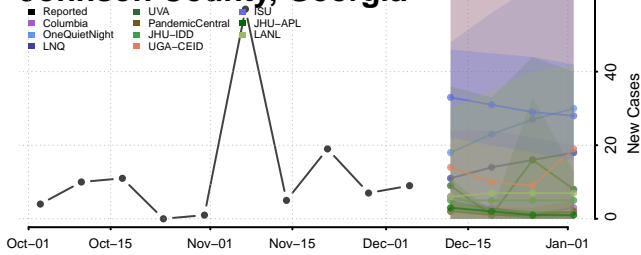

Jasper County, Georgia

Jeff Davis County, Georgia

Jefferson County, Georgia

Jenkins County, Georgia

Johnson County, Georgia

Jones County, Georgia

Lamar County, Georgia

Lanier County, Georgia