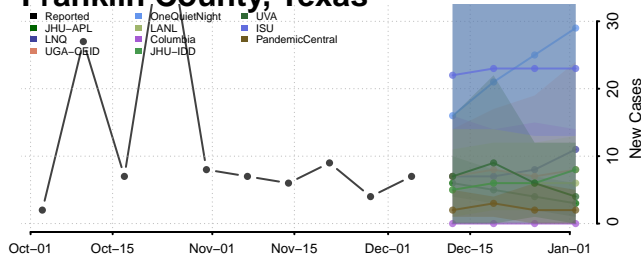

Franklin County, Texas