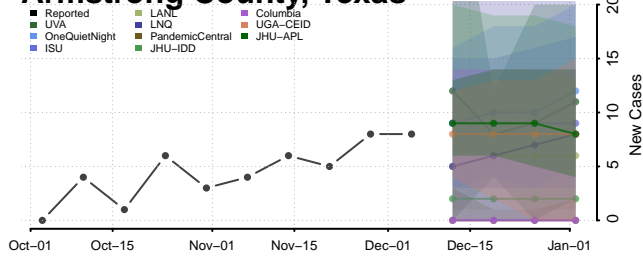

Armstrong County, Texas