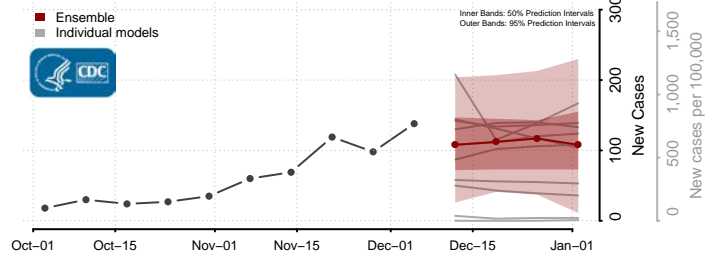

Winston County, Mississippi