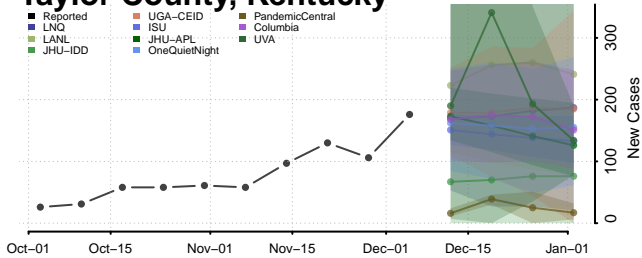

Taylor County, Kentucky