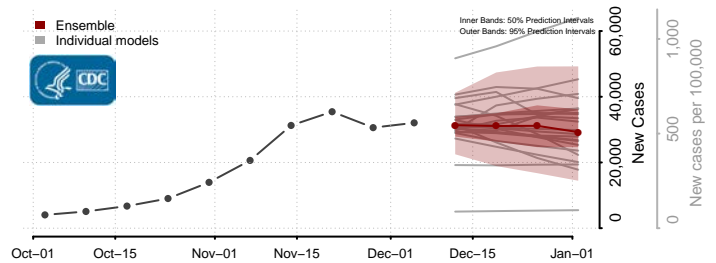

Tulare County, California

Tuolumne County, California

Ventura County, California

Yolo County, California

Yuba County, California

Colorado