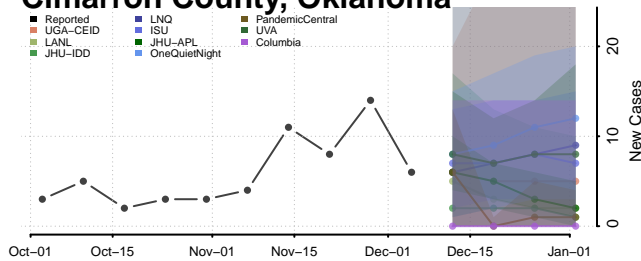

Oklahoma

Adair County, Oklahoma

Caddo County, Oklahoma

Canadian County, Oklahoma

Carter County, Oklahoma

Cherokee County, Oklahoma

Choctaw County, Oklahoma

Cimarron County, Oklahoma