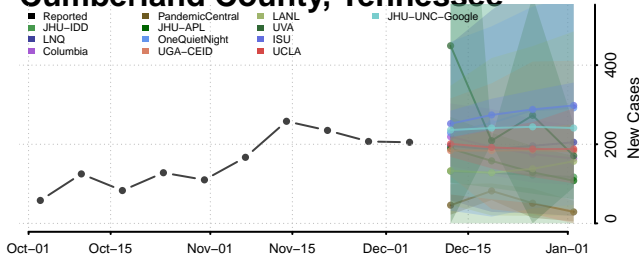

Clay County, Tennessee

Cocke County, Tennessee

Coffee County, Tennessee

Crockett County, Tennessee

Cumberland County, Tennessee

Davidson County, Tennessee

Decatur County, Tennessee

DeKalb County, Tennessee