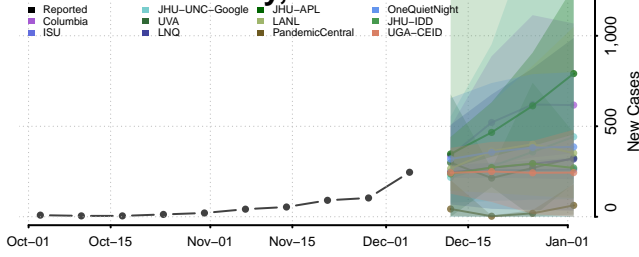

Cortland County, New York

Delaware County, New York

Dutchess County, New York

Erie County, New York

Herkimer County, New York

Jefferson County, New York

Kings County, New York

Lewis County, New York