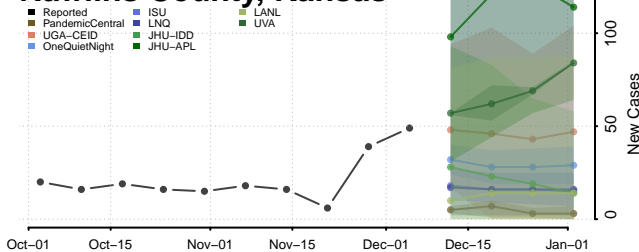

Rawlins County, Kansas