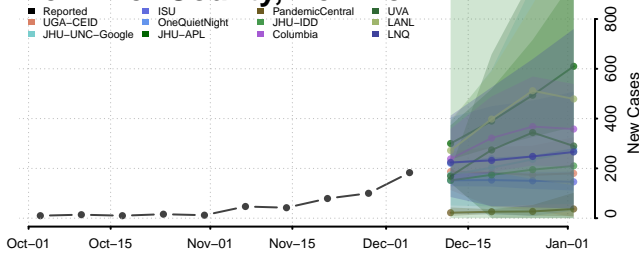

Cortland County, New York

Delaware County, New York

Dutchess County, New York

Erie County, New York

Herkimer County, New York

Jefferson County, New York

Kings County, New York

Lewis County, New York