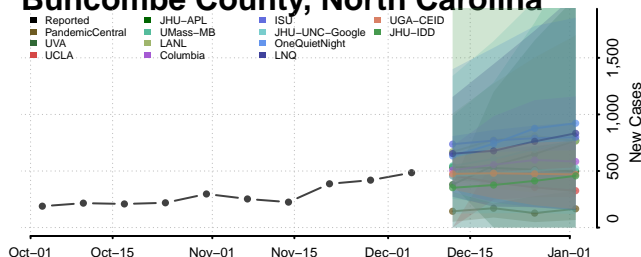

Bertie County, North Carolina

Bladen County, North Carolina

Brunswick County, North Carolina

Buncombe County, North Carolina

Burke County, North Carolina

Cabarrus County, North Carolina

Caldwell County, North Carolina