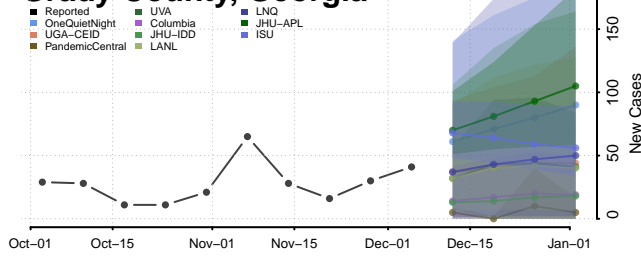

Grady County, Georgia