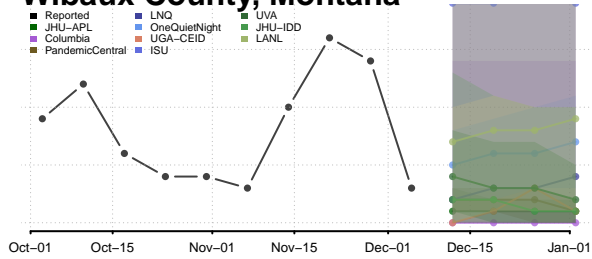

Wibaux County, Montana