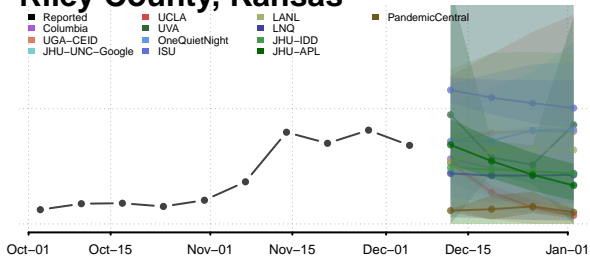

Riley County, Kansas