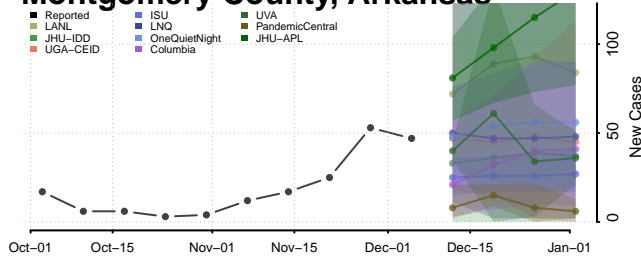

Montgomery County, Arkansas