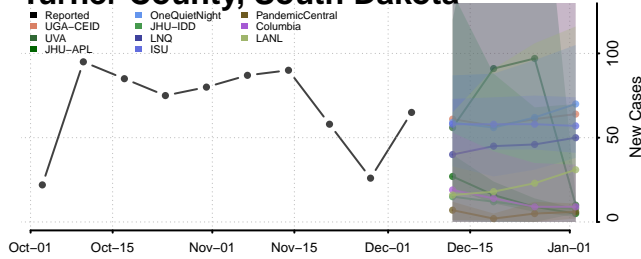

Turner County, South Dakota