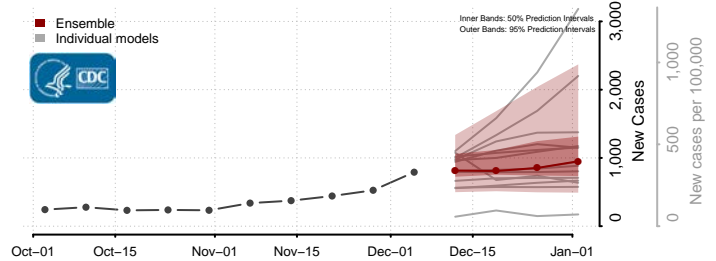

Stokes County, North Carolina

Surry County, North Carolina

Swain County, North Carolina

Transylvania County, North Carolina

Tyrrell County, North Carolina

Union County, North Carolina

Vance County, North Carolina