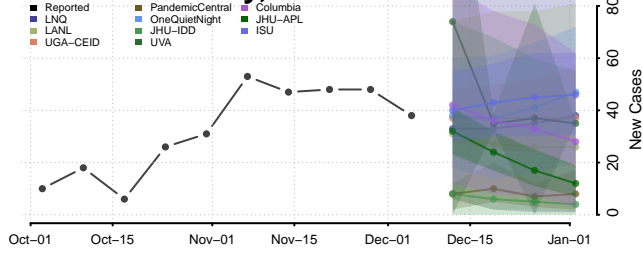

Murray County, Minnesota

Nicollet County, Minnesota

Nobles County, Minnesota

Norman County, Minnesota

Olmsted County, Minnesota

Otter Tail County, Minnesota

Pennington County, Minnesota

Pine County, Minnesota