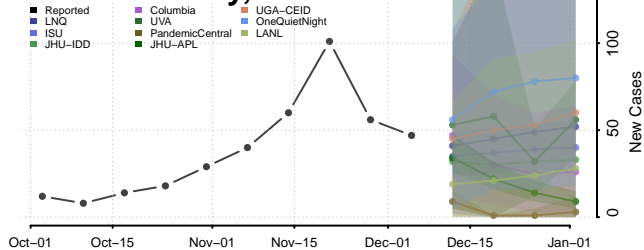

Lincoln County, Arkansas

Little River County, Arkansas

Logan County, Arkansas

Lonoke County, Arkansas

Madison County, Arkansas

Marion County, Arkansas

Miller County, Arkansas

Mississippi County, Arkansas