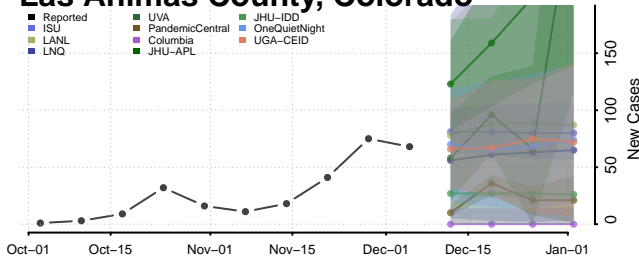

Garfield County, Colorado

Gilpin County, Colorado

Grand County, Colorado

Gunnison County, Colorado

Hinsdale County, Colorado

Huerfano County, Colorado

Jackson County, Colorado

Las Animas County, Colorado