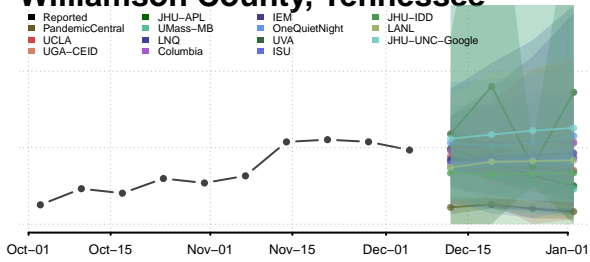

Williamson County, Tennessee