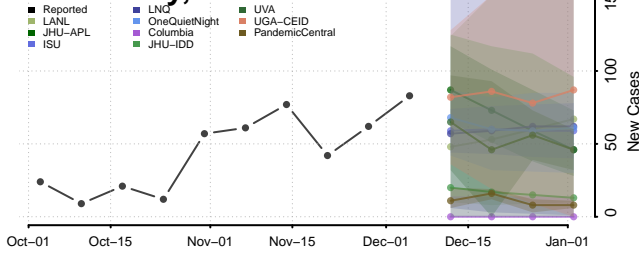

Ida County, Iowa