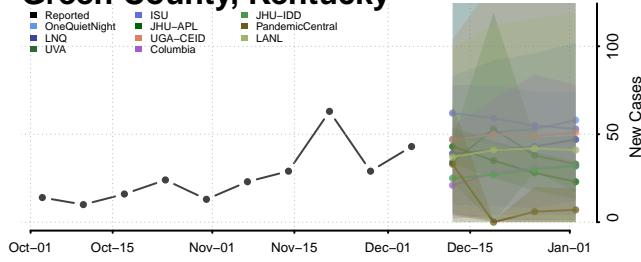

Cumberland County, Kentucky

Daviess County, Kentucky

Edmonson County, Kentucky

Green County, Kentucky

Greenup County, Kentucky

Hancock County, Kentucky

Hardin County, Kentucky

Harlan County, Kentucky