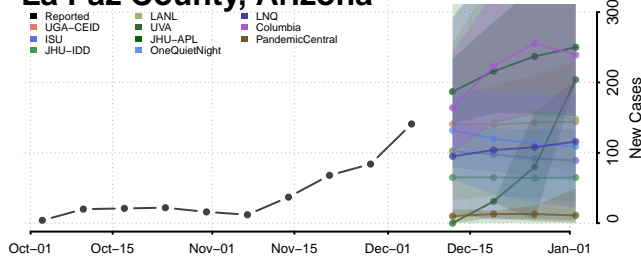

Arizona

Apache County, Arizona

Cochise County, Arizona

Coconino County, Arizona

Gila County, Arizona

Graham County, Arizona

Greenlee County, Arizona

La Paz County, Arizona