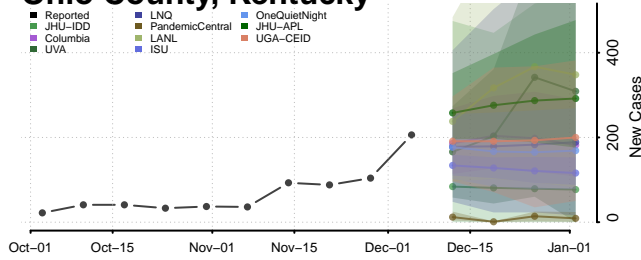

Metcalfe County, Kentucky

Monroe County, Kentucky

Montgomery County, Kentucky

Morgan County, Kentucky

Muhlenberg County, Kentucky

Nelson County, Kentucky

Nicholas County, Kentucky

Ohio County, Kentucky