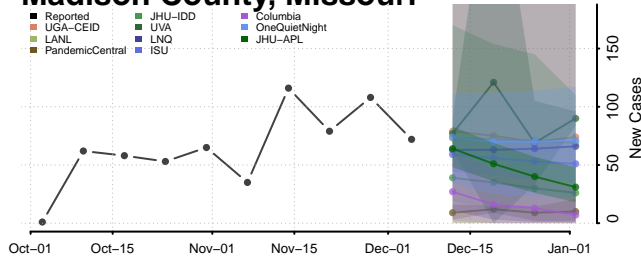

Madison County, Missouri