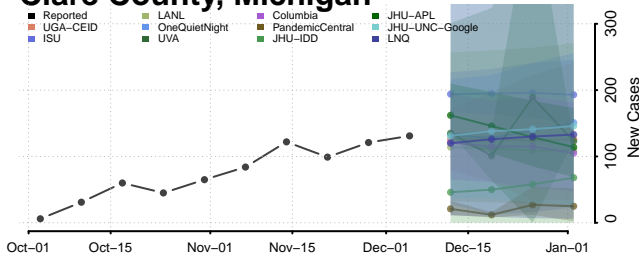

Clinton County, Michigan

Crawford County, Michigan

Delta County, Michigan

Dickinson County, Michigan

Eaton County, Michigan

Emmet County, Michigan

Genesee County, Michigan

Gladwin County, Michigan