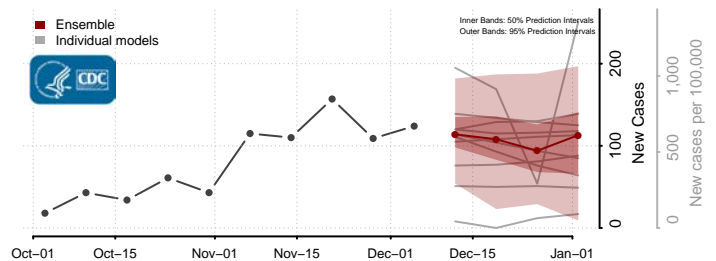

McKinley County, New Mexico

Mora County, New Mexico

Otero County, New Mexico

Quay County, New Mexico

Rio Arriba County, New Mexico

Roosevelt County, New Mexico

San Juan County, New Mexico

San Miguel County, New Mexico