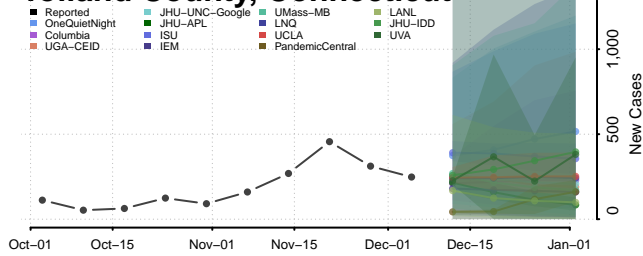

Litchfield County, Connecticut

Middlesex County, Connecticut

New Haven County, Connecticut

New London County, Connecticut

Tolland County, Connecticut

Windham County, Connecticut

Delaware

Kent County, Delaware