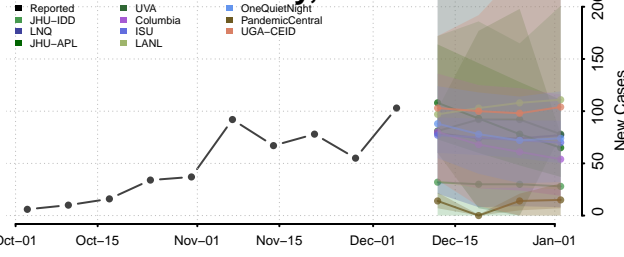

Cumberland County, Illinois