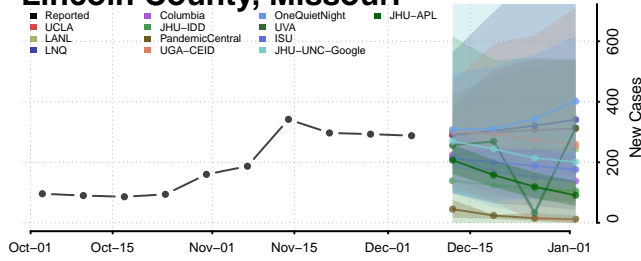

Lincoln County, Missouri