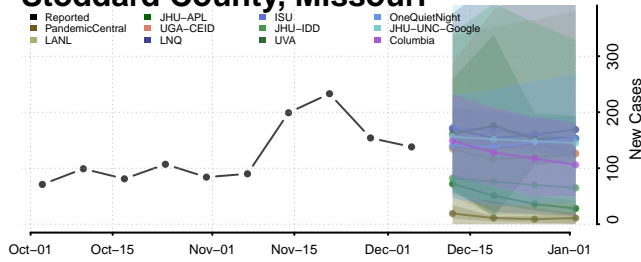

Stoddard County, Missouri