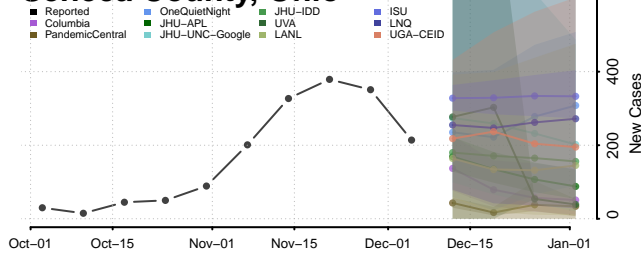

Seneca County, Ohio