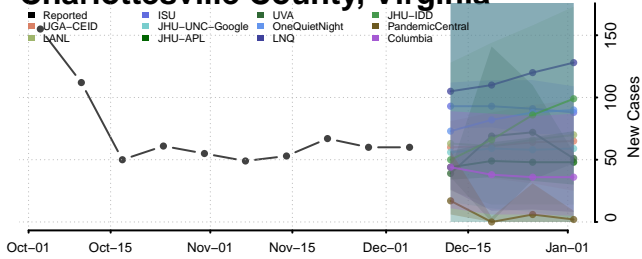

Charlottesville County, Virginia