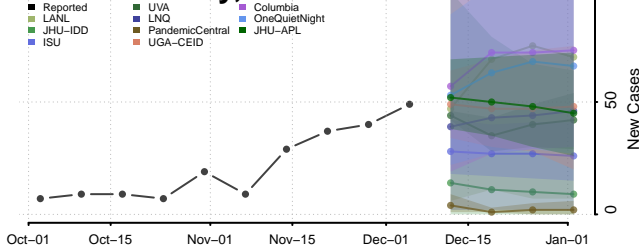

Cleburne County, Alabama

Coffee County, Alabama

Colbert County, Alabama

Conecuh County, Alabama

Coosa County, Alabama

Covington County, Alabama

Crenshaw County, Alabama

Cullman County, Alabama