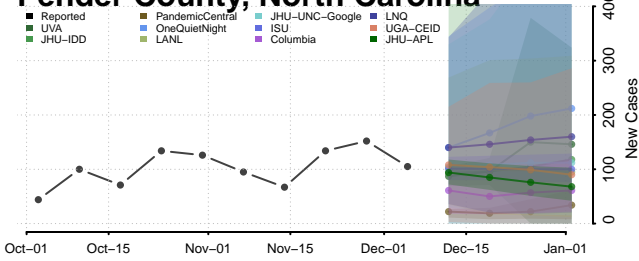

Pender County, North Carolina