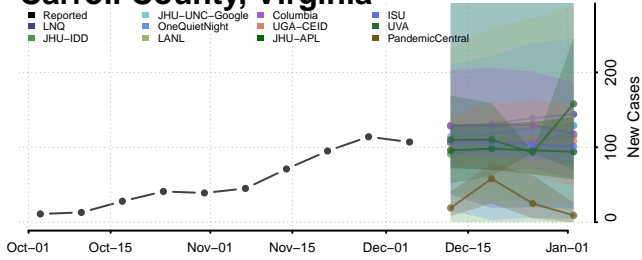

Carroll County, Virginia