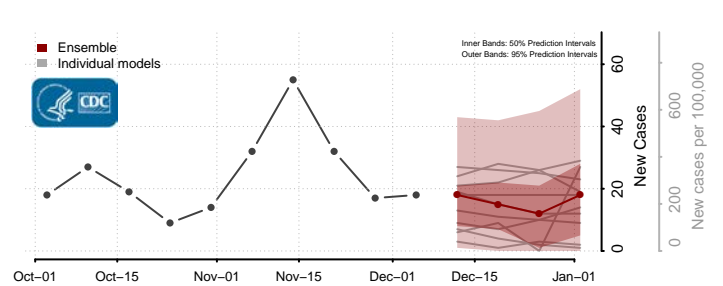

Dade County, Missouri