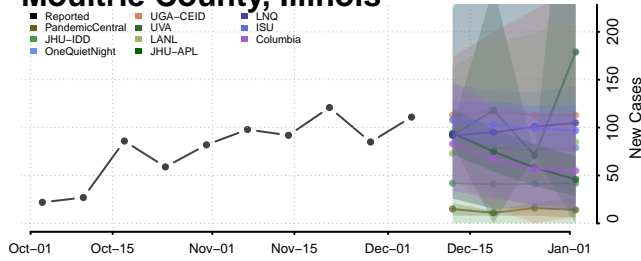

Marshall County, Illinois

Mason County, Illinois

Massac County, Illinois

Montgomery County, Illinois

Morgan County, Illinois

Moultrie County, Illinois

Ogle County, Illinois

Peoria County, Illinois