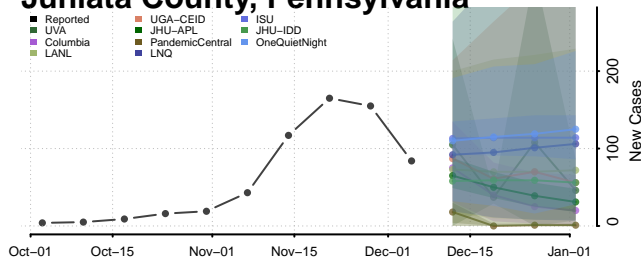

Fulton County, Pennsylvania

Greene County, Pennsylvania

Huntingdon County, Pennsylvania

Indiana County, Pennsylvania

Jefferson County, Pennsylvania

Juniata County, Pennsylvania

Lackawanna County, Pennsylvania