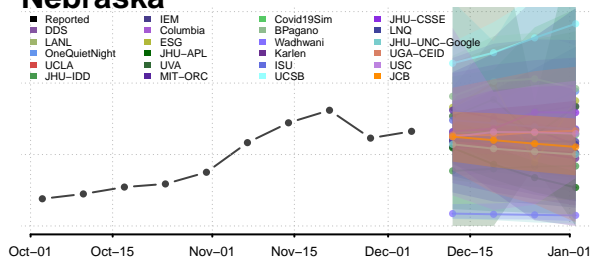

Wheatland County, Montana

Wibaux County, Montana

Yellowstone County, Montana

Nebraska

Adams County, Nebraska

Antelope County, Nebraska

Arthur County, Nebraska

Banner County, Nebraska