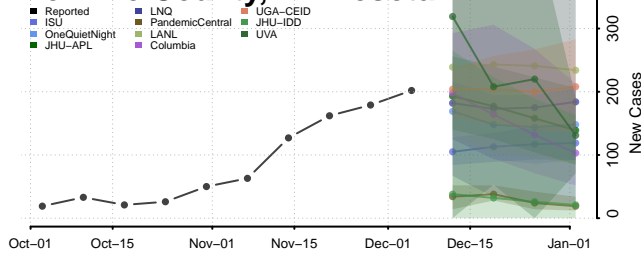

Pipestone County, Minnesota

Polk County, Minnesota

Pope County, Minnesota

Ramsey County, Minnesota

Red Lake County, Minnesota

Redwood County, Minnesota

Renville County, Minnesota

Rice County, Minnesota