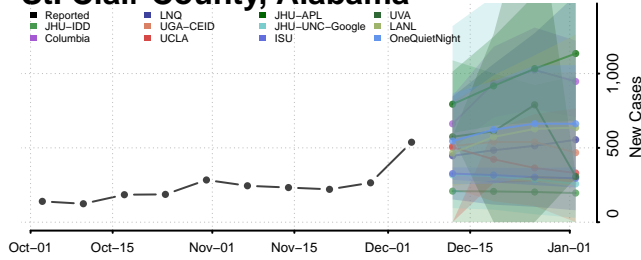

St. Clair County, Alabama