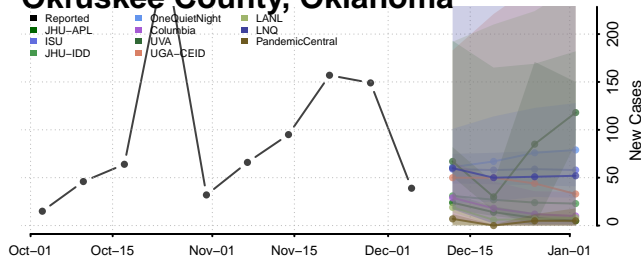

Okfuskee County, Oklahoma