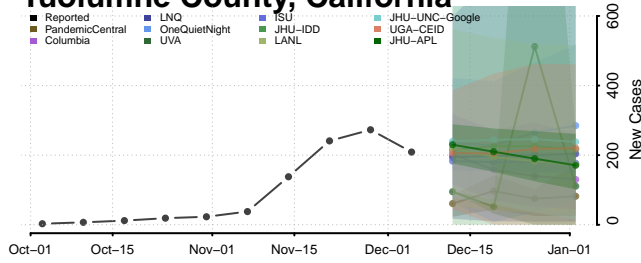

Sutter County, California

Tehama County, California

Trinity County, California

Tulare County, California

Tuolumne County, California

Ventura County, California

Yolo County, California

Yuba County, California