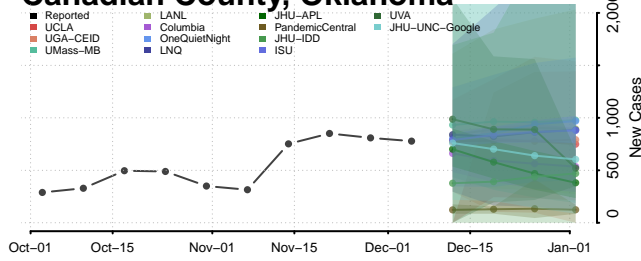

Oklahoma

Adair County, Oklahoma

Caddo County, Oklahoma

Canadian County, Oklahoma

Carter County, Oklahoma

Cherokee County, Oklahoma

Choctaw County, Oklahoma

Cimarron County, Oklahoma