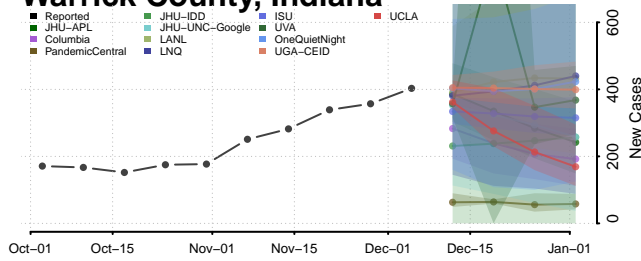

Warrick County, Indiana