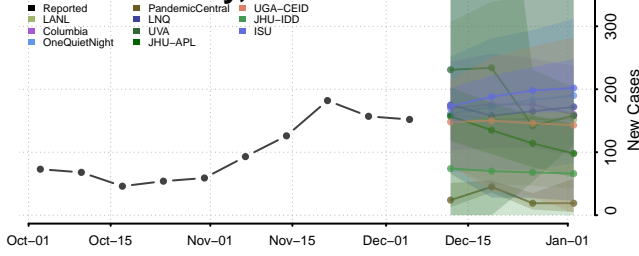

Carroll County, Tennessee