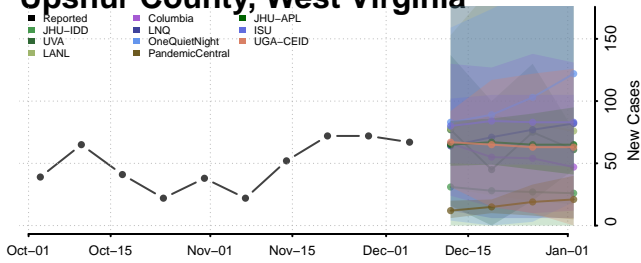

Upshur County, West Virginia