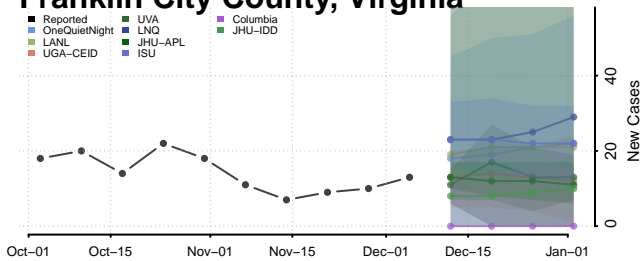

Franklin City County, Virginia