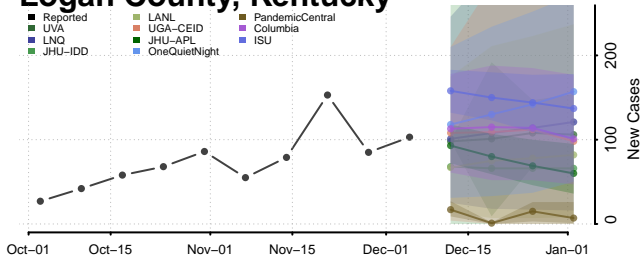

Logan County, Kentucky