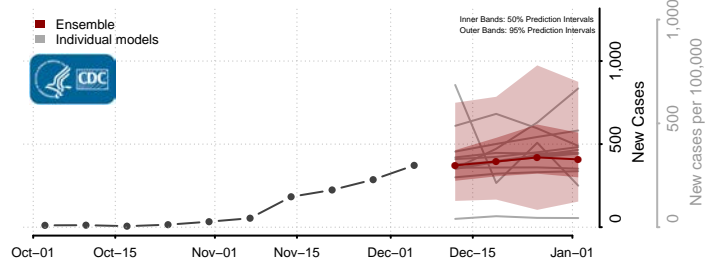

Berkshire County, Massachusetts