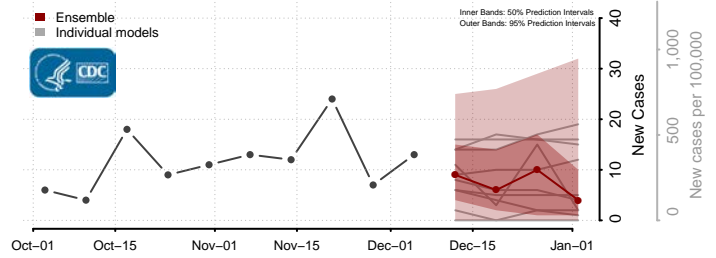

Granite County, Montana