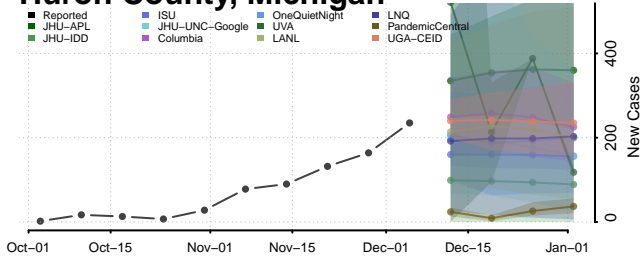

Gogebic County, Michigan

Grand Traverse County, Michigan

Gratiot County, Michigan

Hillsdale County, Michigan

Houghton County, Michigan

Huron County, Michigan

Ingham County, Michigan

Ionia County, Michigan