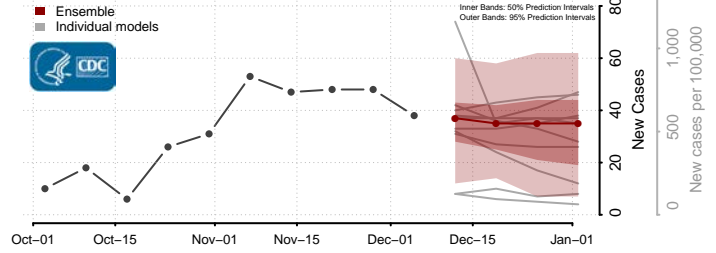

Norman County, Minnesota