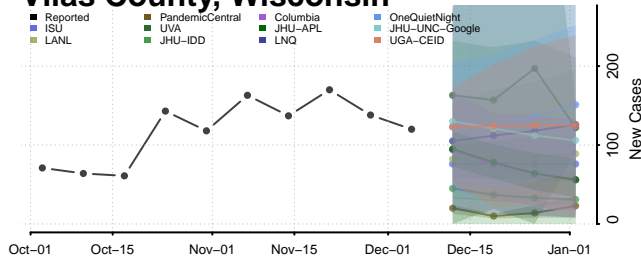

Vilas County, Wisconsin