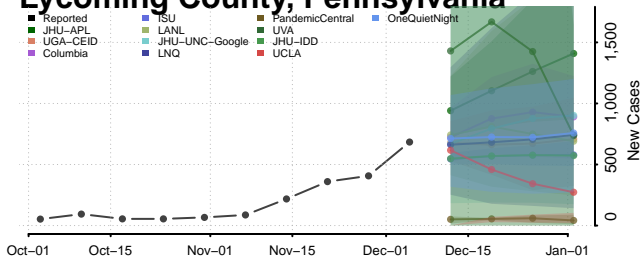

Lancaster County, Pennsylvania

Lawrence County, Pennsylvania

Lebanon County, Pennsylvania

Lehigh County, Pennsylvania

Luzerne County, Pennsylvania

Lycoming County, Pennsylvania

McKean County, Pennsylvania

Mercer County, Pennsylvania