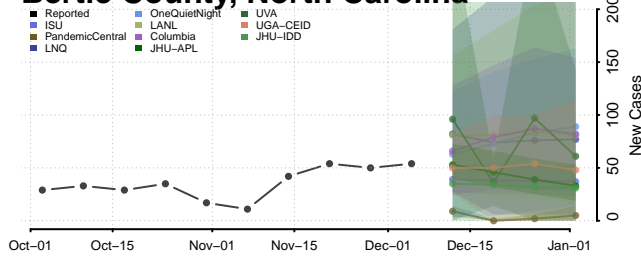

Bertie County, North Carolina