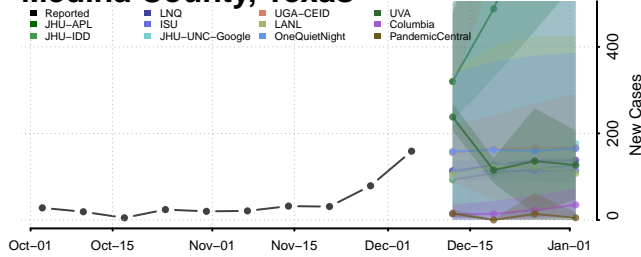

Medina County, Texas