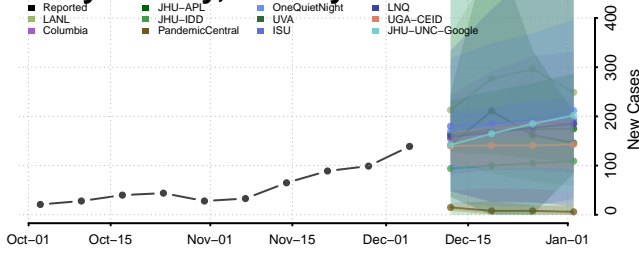

Perry County, Pennsylvania