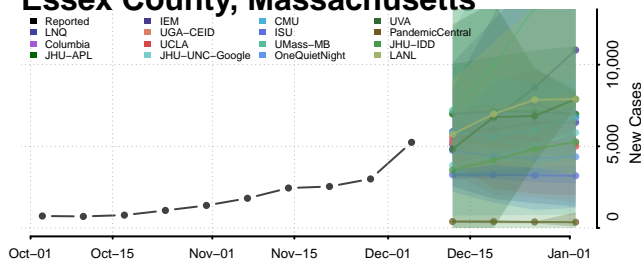

Essex County, Massachusetts