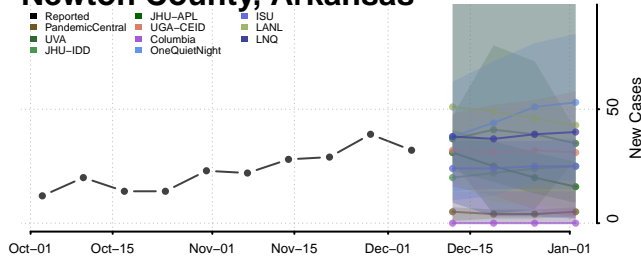

Newton County, Arkansas