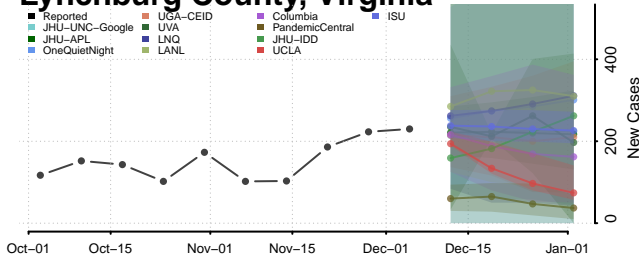

Lynchburg County, Virginia