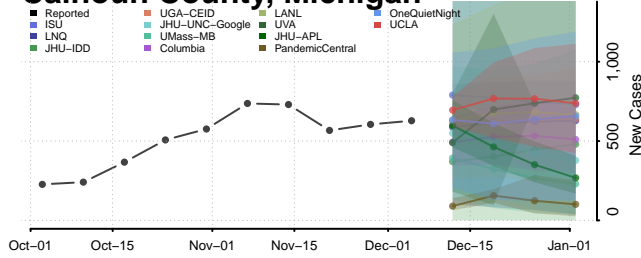

Calhoun County, Michigan