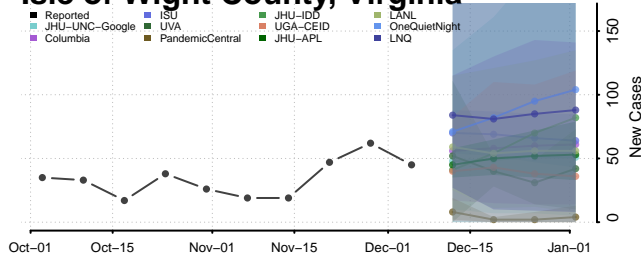

Henrico County, Virginia

Henry County, Virginia

Highland County, Virginia

Hopewell County, Virginia

Isle of Wight County, Virginia

James City County, Virginia

King and Queen County, Virginia

King George County, Virginia