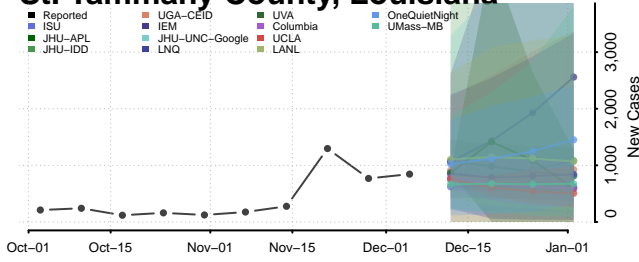

St. Landry County, Louisiana

St. Martin County, Louisiana

St. Mary County, Louisiana

St. Tammany County, Louisiana

Tangipahoa County, Louisiana

Tensas County, Louisiana

Terrebonne County, Louisiana

Union County, Louisiana