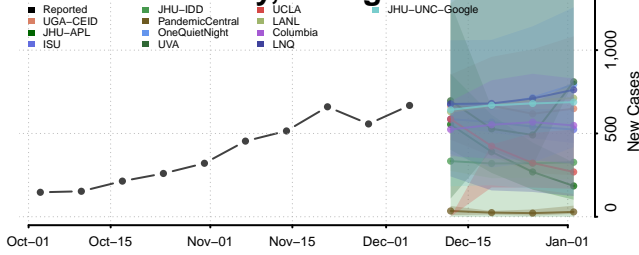

Warren County, Georgia

Washington County, Georgia

Wayne County, Georgia

Webster County, Georgia

Wheeler County, Georgia

White County, Georgia

Whitfield County, Georgia

Wilcox County, Georgia