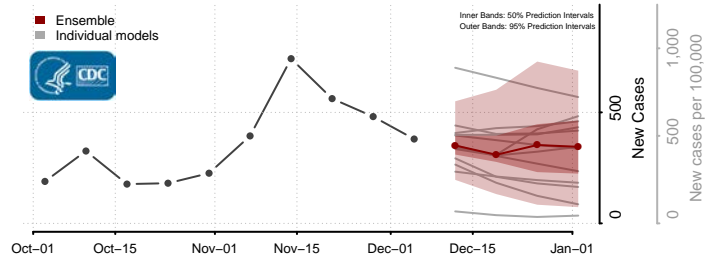

Cape Girardeau County, Missouri