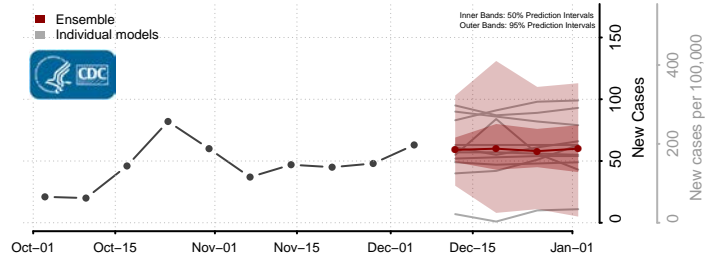

Dorchester County, Maryland