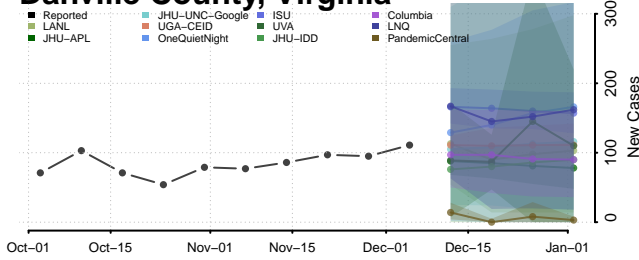

Danville County, Virginia