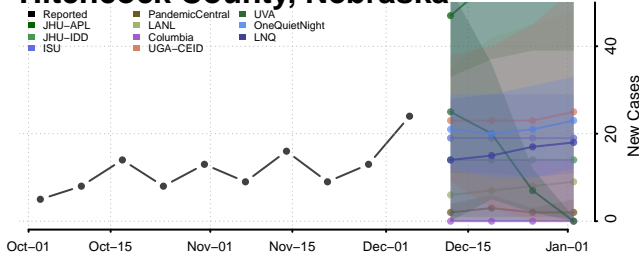

Hamilton County, Nebraska

Harlan County, Nebraska

Hayes County, Nebraska

Hitchcock County, Nebraska

Holt County, Nebraska

Hooker County, Nebraska

Howard County, Nebraska

Jefferson County, Nebraska