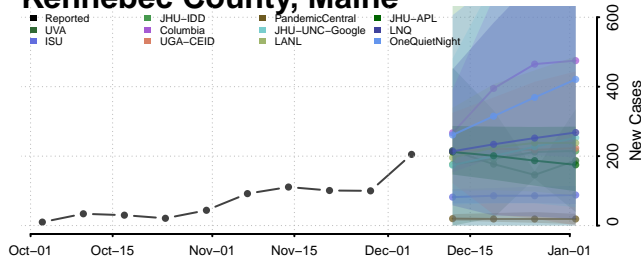

Winn County, Louisiana

Maine

Androscoggin County, Maine

Aroostook County, Maine

Cumberland County, Maine

Franklin County, Maine

Hancock County, Maine

Kennebec County, Maine