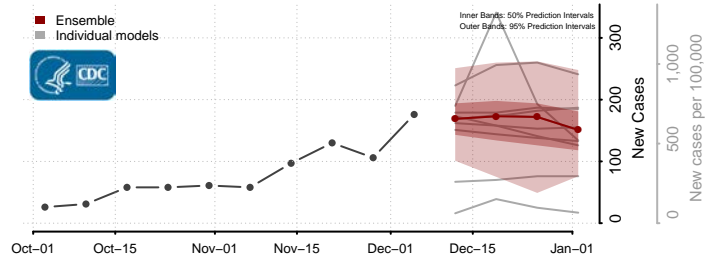

Taylor County, Kentucky