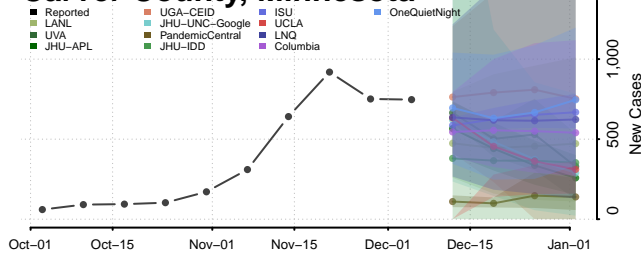

Carver County, Minnesota