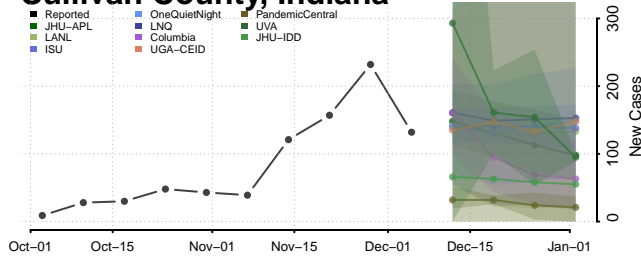

Rush County, Indiana

Scott County, Indiana

Shelby County, Indiana

Spencer County, Indiana

St. Joseph County, Indiana

Starke County, Indiana

Stauben County, Indiana

Sullivan County, Indiana