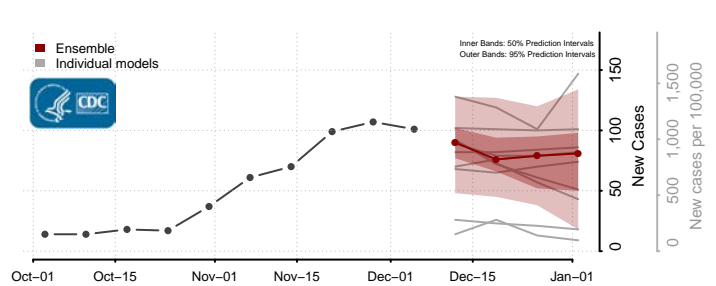

Swift County, Minnesota