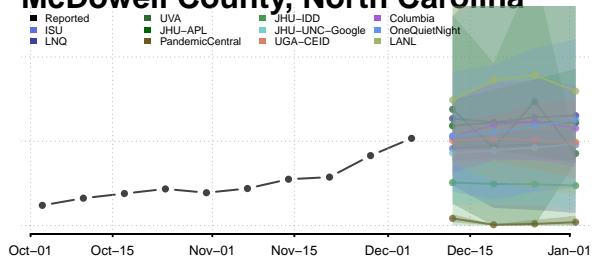

McDowell County, North Carolina