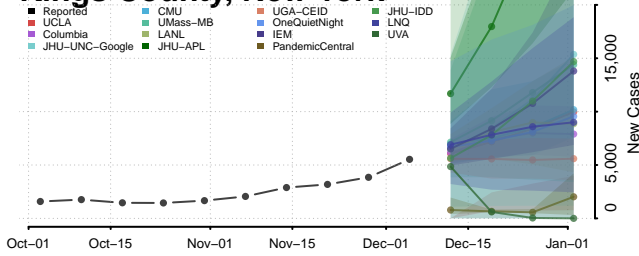

Cortland County, New York

Delaware County, New York

Dutchess County, New York

Erie County, New York

Herkimer County, New York

Jefferson County, New York

Kings County, New York

Lewis County, New York