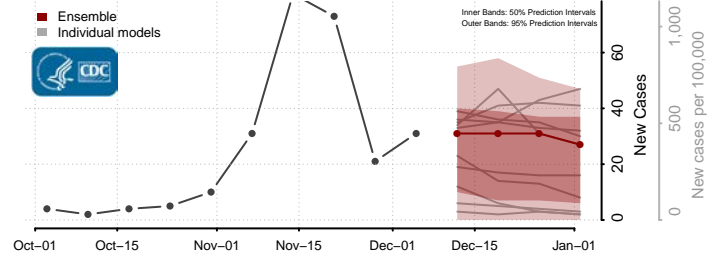

Rush County, Kansas

Sumner County, Kansas

Thomas County, Kansas

Trego County, Kansas

Wabaunsee County, Kansas

Wallace County, Kansas

Washington County, Kansas

Wichita County, Kansas