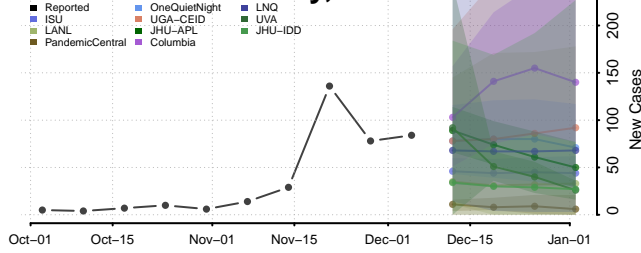

Vermilion County, Louisiana

Vernon County, Louisiana

Washington County, Louisiana

Webster County, Louisiana

West Baton Rouge County, Louisiana

West Carroll County, Louisiana

West Feliciana County, Louisiana