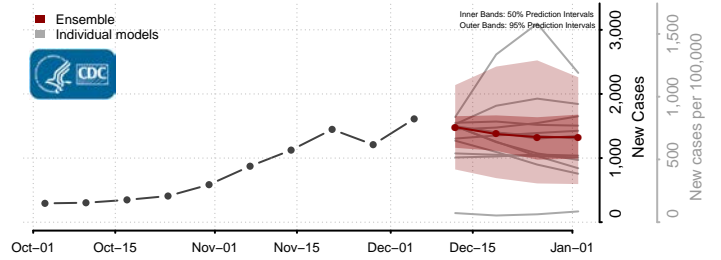

Tippecanoe County, Indiana