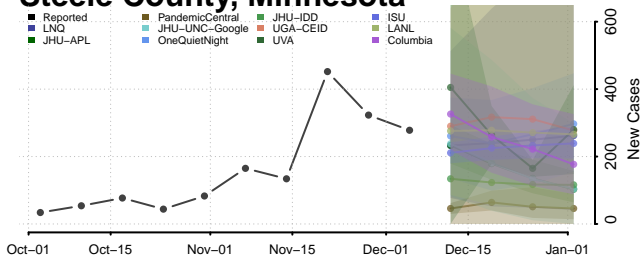

Rock County, Minnesota

Roseau County, Minnesota

Scott County, Minnesota

Sherburne County, Minnesota

Sibley County, Minnesota

St. Louis County, Minnesota

Stearns County, Minnesota

Steele County, Minnesota