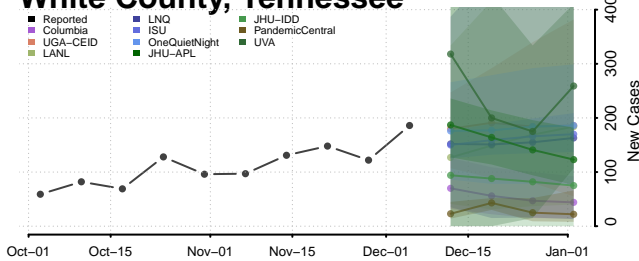

White County, Tennessee