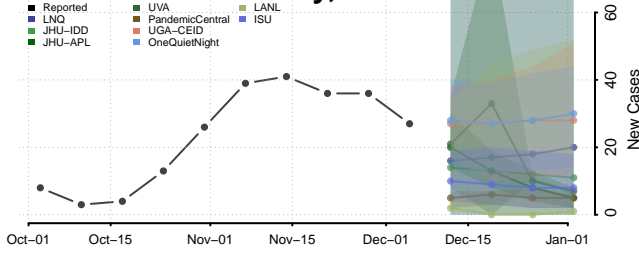

Madison County, Montana

McCone County, Montana

Stillwater County, Montana

Sweet Grass County, Montana

Teton County, Montana

Toole County, Montana

Treasure County, Montana

Valley County, Montana