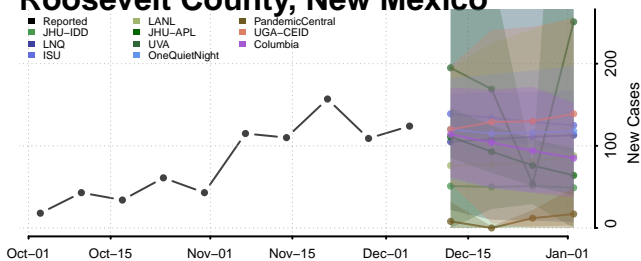

McKinley County, New Mexico

Mora County, New Mexico

Otero County, New Mexico

Quay County, New Mexico

Rio Arriba County, New Mexico

Roosevelt County, New Mexico

San Juan County, New Mexico

San Miguel County, New Mexico