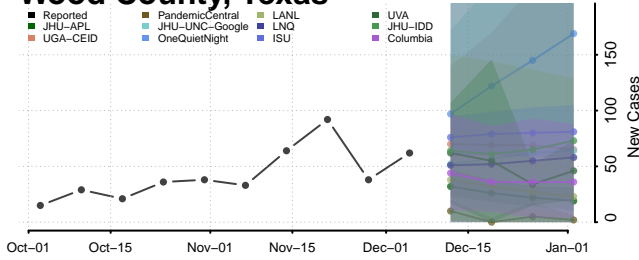

Wood County, Texas