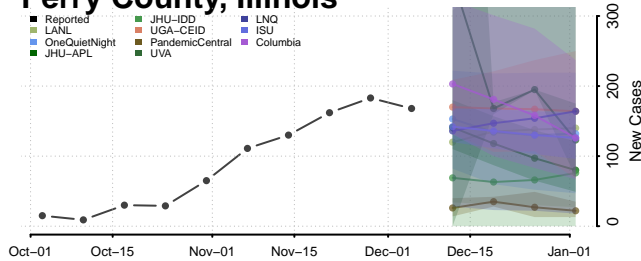

Perry County, Illinois