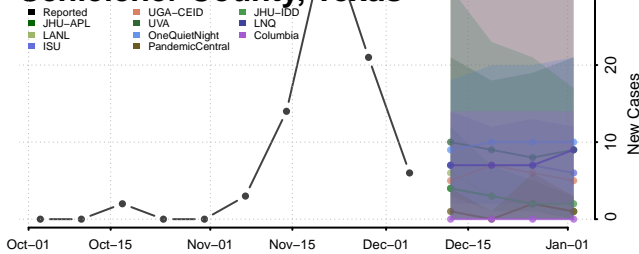

Schleicher County, Texas