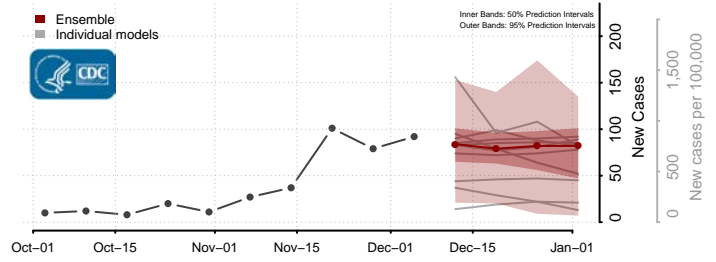

Watonwan County, Minnesota