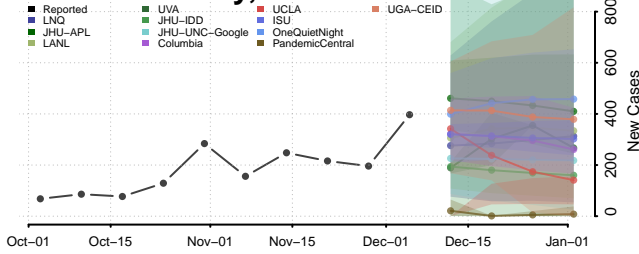

National

Alabama

Autauga County, Alabama

Baldwin County, Alabama

Barbour County, Alabama

Bibb County, Alabama

Blount County, Alabama

Bullock County, Alabama

Butler County, Alabama

Calhoun County, Alabama

Chambers County, Alabama

Cherokee County, Alabama

Chilton County, Alabama

Choctaw County, Alabama

Clarke County, Alabama

Clay County, Alabama

Cleburne County, Alabama

Coffee County, Alabama

Colbert County, Alabama

Conecuh County, Alabama

Coosa County, Alabama

Covington County, Alabama

Crenshaw County, Alabama

Cullman County, Alabama