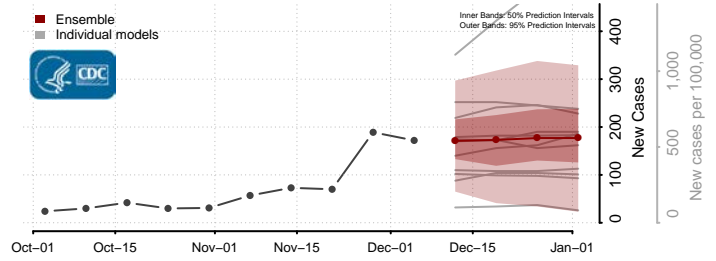

Douglas County, Kansas

Franklin County, Kansas

Geary County, Kansas

Gove County, Kansas

Graham County, Kansas

Grant County, Kansas

Gray County, Kansas

Greeley County, Kansas