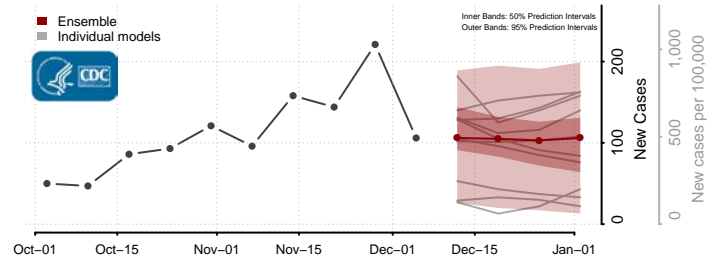

Douglas County, Minnesota

Faribault County, Minnesota

Hubbard County, Minnesota

Isanti County, Minnesota

Itasca County, Minnesota

Jackson County, Minnesota

Kanabec County, Minnesota

Kandiyohi County, Minnesota