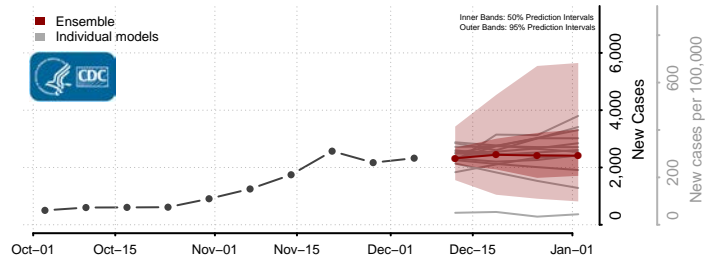

Baltimore County, Maryland