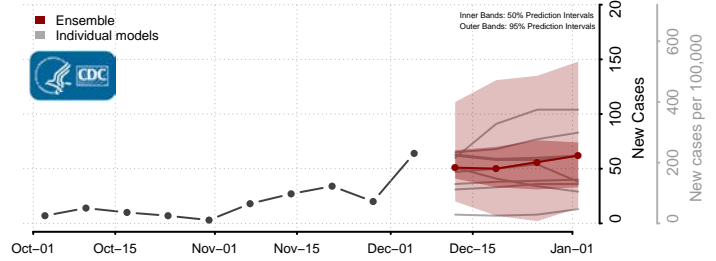

Clay County, North Carolina

Cleveland County, North Carolina

Columbus County, North Carolina

Craven County, North Carolina

Cumberland County, North Carolina

Currituck County, North Carolina

Dare County, North Carolina