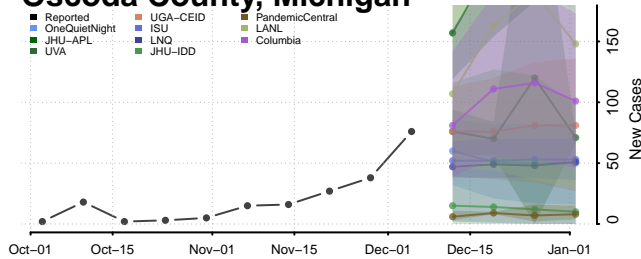

Ogemaw County, Michigan

Ontonagon County, Michigan

Osceola County, Michigan

Oscoda County, Michigan

Otsego County, Michigan

Ottawa County, Michigan

Presque Isle County, Michigan

Roscommon County, Michigan