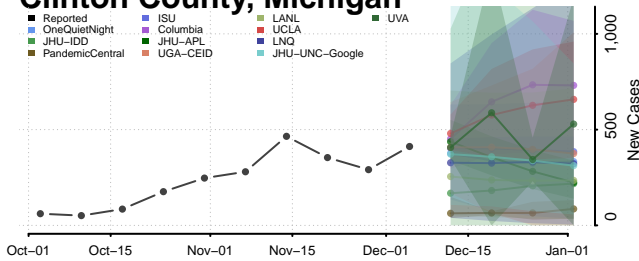

Clinton County, Michigan