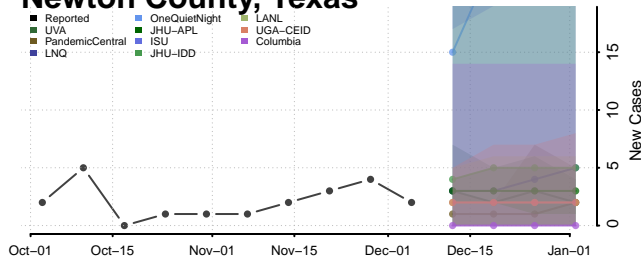

Newton County, Texas