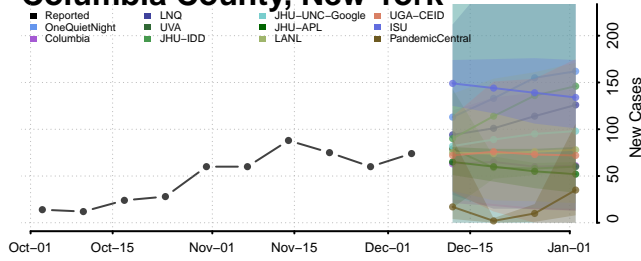

Cortland County, New York

Delaware County, New York

Dutchess County, New York

Erie County, New York

Herkimer County, New York

Jefferson County, New York

Kings County, New York

Lewis County, New York