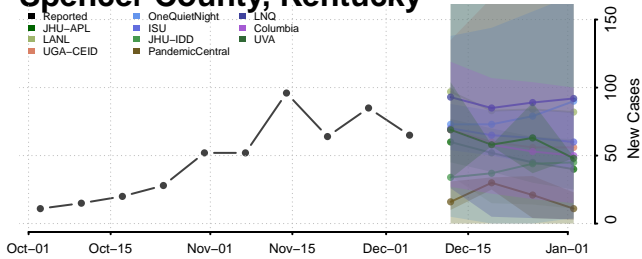

Robertson County, Kentucky

Rockcastle County, Kentucky

Rowan County, Kentucky

Russell County, Kentucky

Scott County, Kentucky

Shelby County, Kentucky

Simpson County, Kentucky

Spencer County, Kentucky