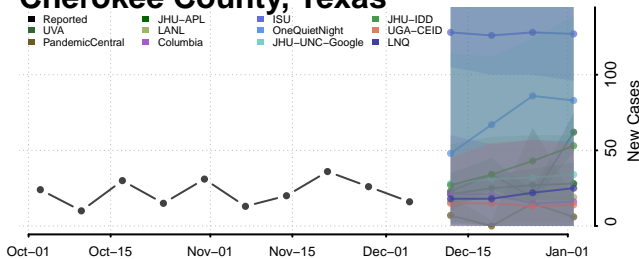

Cherokee County, Texas