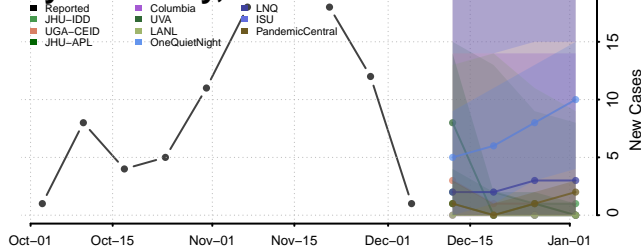

Hyde County, South Dakota