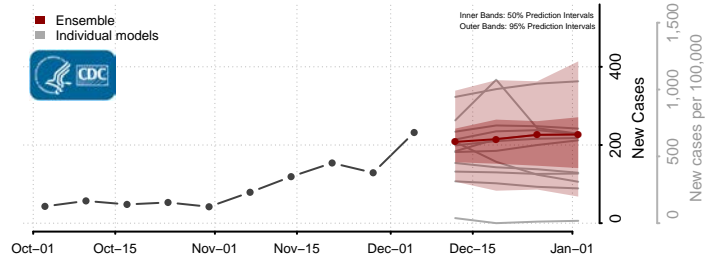

Montgomery County, Mississippi

Neshoba County, Mississippi

Newton County, Mississippi

Noxubee County, Mississippi

Oktibbeha County, Mississippi

Panola County, Mississippi

Pearl River County, Mississippi

Perry County, Mississippi