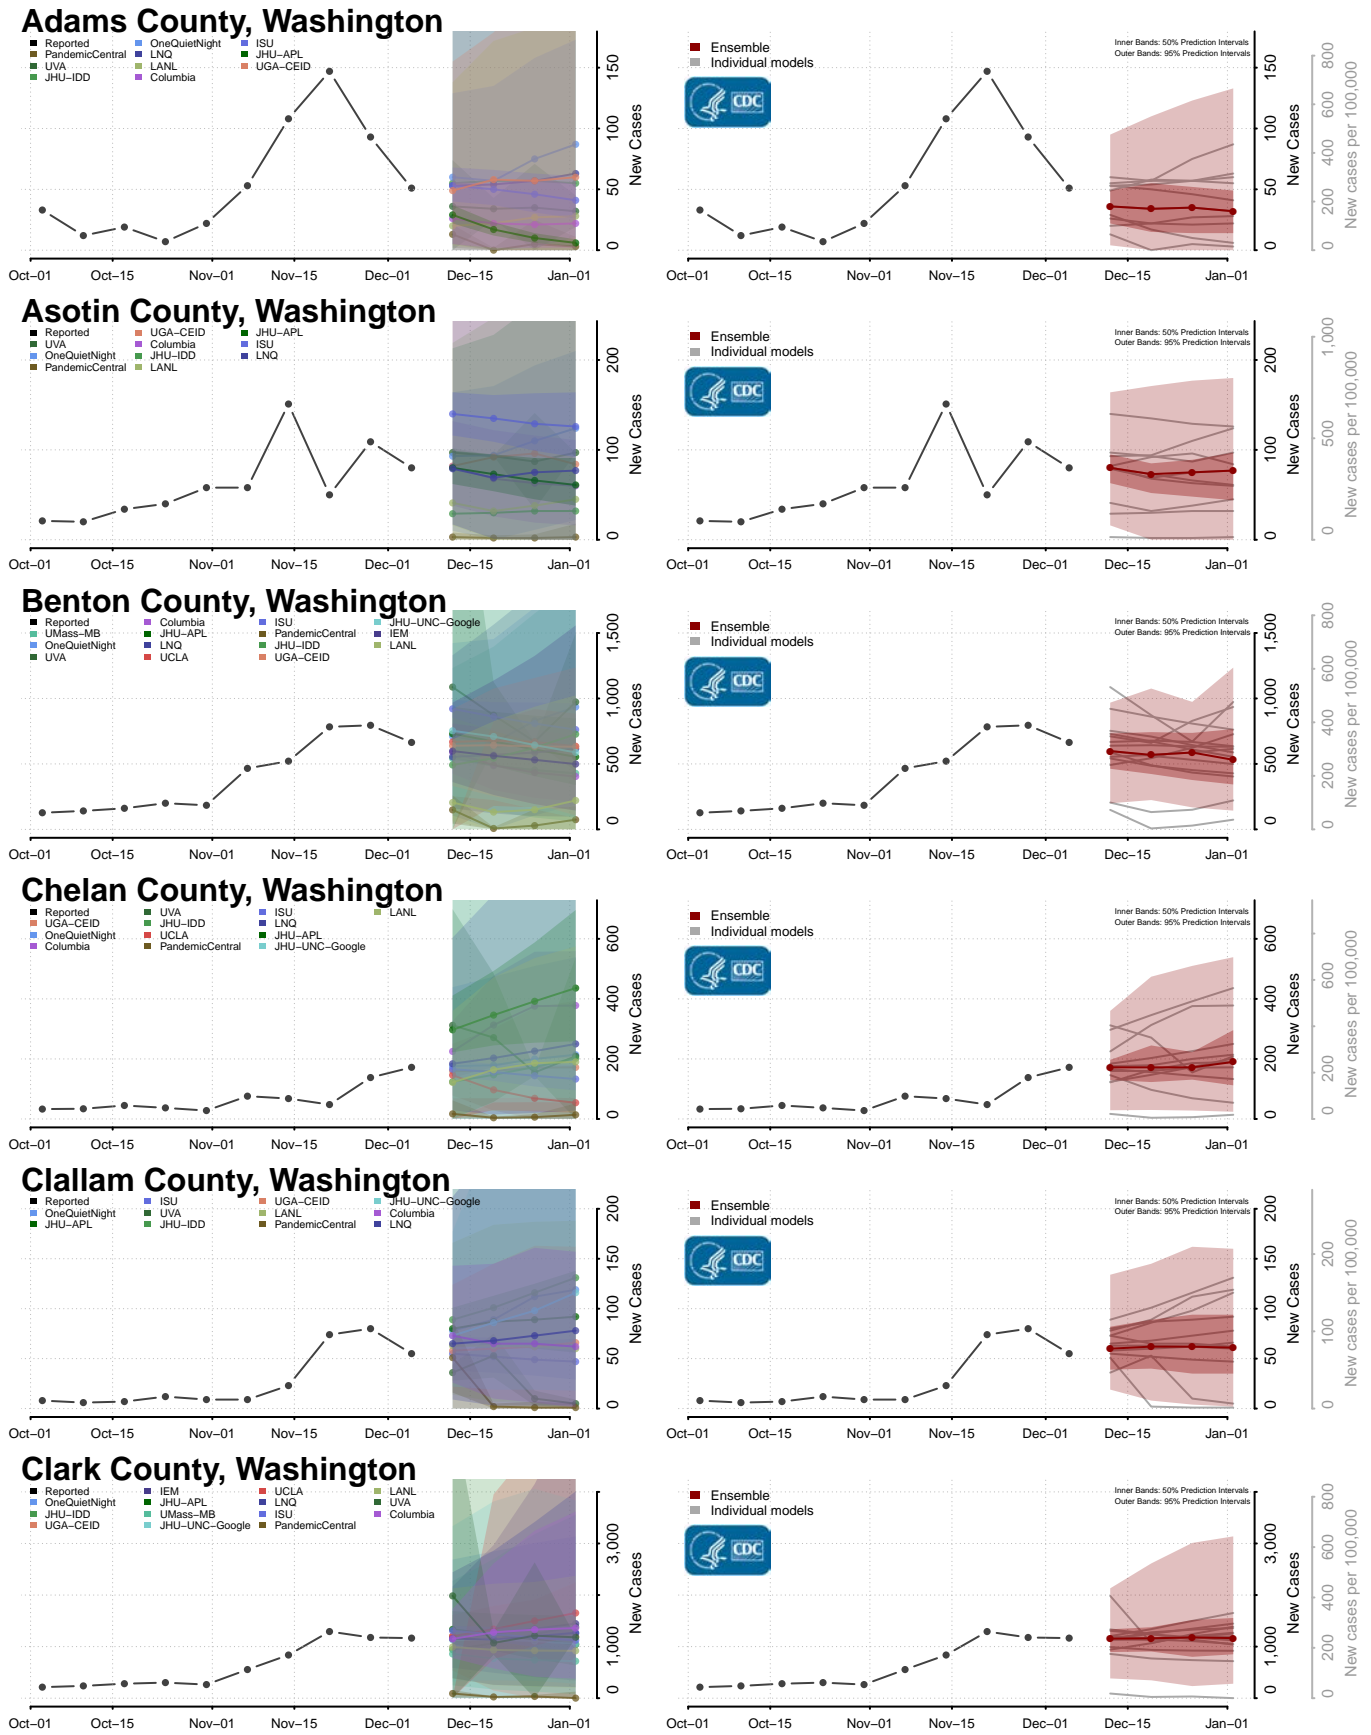

Waynesboro County, Virginia

Westmoreland County, Virginia

Williamsburg County, Virginia

Winchester County, Virginia

Wise County, Virginia

Wythe County, Virginia

York County, Virginia

Washington