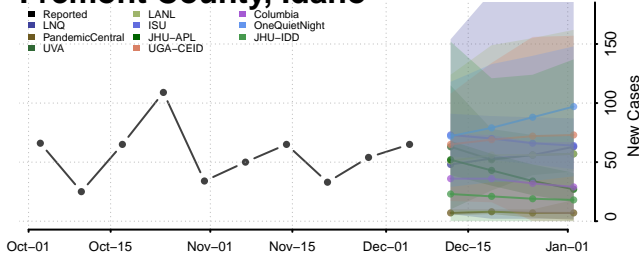

Fremont County, Idaho