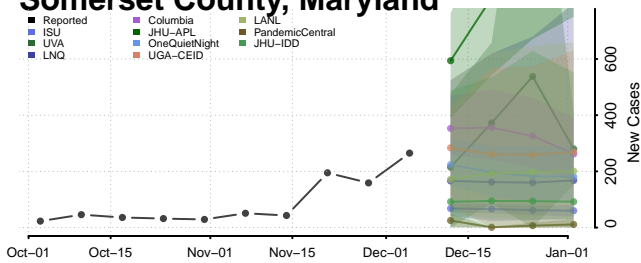

Garrett County, Maryland

Harford County, Maryland

Howard County, Maryland

Kent County, Maryland

Montgomery County, Maryland

Prince George's County, Maryland

Queen Anne's County, Maryland

Somerset County, Maryland