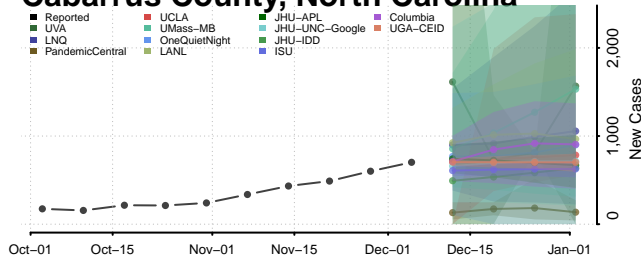

Bertie County, North Carolina

Bladen County, North Carolina

Brunswick County, North Carolina

Buncombe County, North Carolina

Burke County, North Carolina

Cabarrus County, North Carolina

Caldwell County, North Carolina