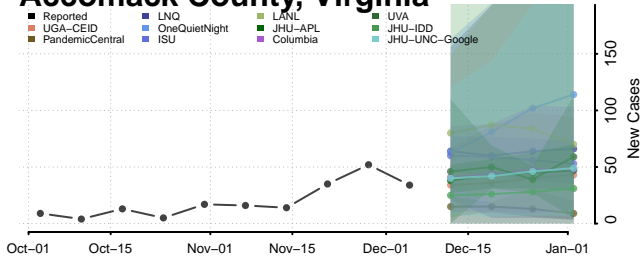

Accomack County, Virginia