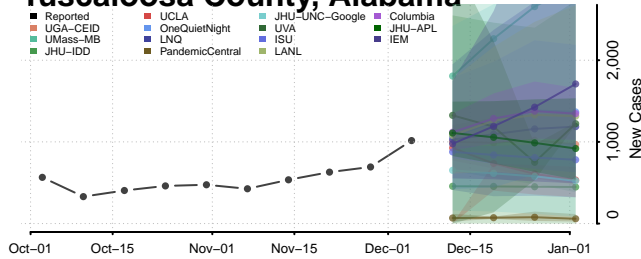

St. Clair County, Alabama

Sumter County, Alabama

Talladega County, Alabama

Tallapoosa County, Alabama

Tuscaloosa County, Alabama

Walker County, Alabama

Washington County, Alabama

Wilcox County, Alabama