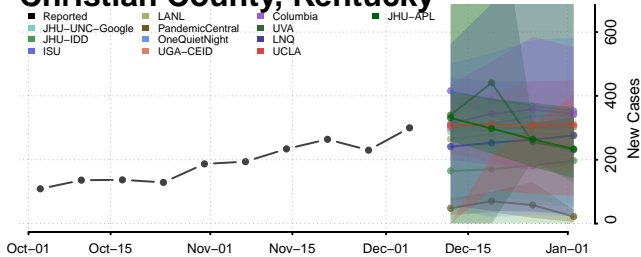

Christian County, Kentucky