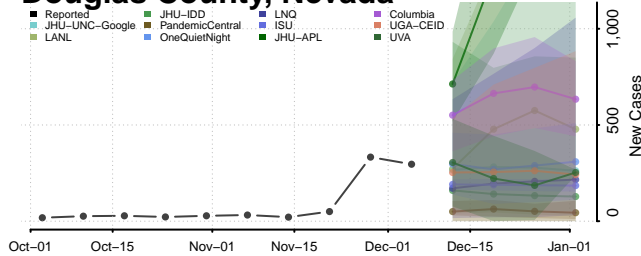

Douglas County, Nevada