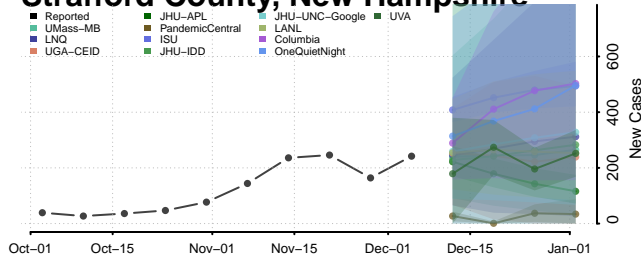

Strafford County, New Hampshire