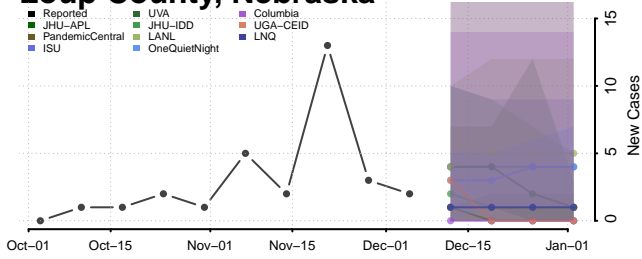

Logan County, Nebraska

Loup County, Nebraska

Madison County, Nebraska

McPherson County, Nebraska

Merrick County, Nebraska

Morrill County, Nebraska

Nance County, Nebraska

Nemaha County, Nebraska