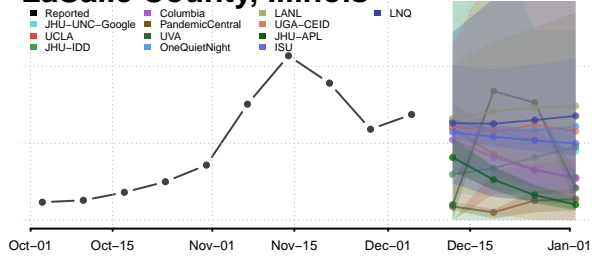

Lawrence County, Illinois

Lee County, Illinois

Livingston County, Illinois

Logan County, Illinois

Macon County, Illinois

Macoupin County, Illinois

Madison County, Illinois

Marion County, Illinois