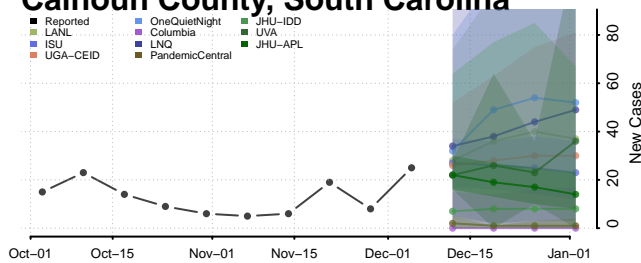

Beaufort County, South Carolina

Berkeley County, South Carolina

Calhoun County, South Carolina

Charleston County, South Carolina

Cherokee County, South Carolina

Chester County, South Carolina

Chesterfield County, South Carolina