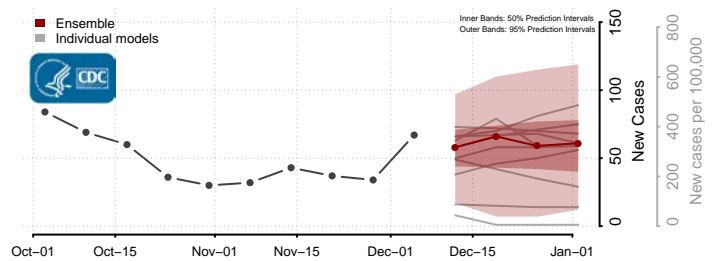

Wright County, Missouri