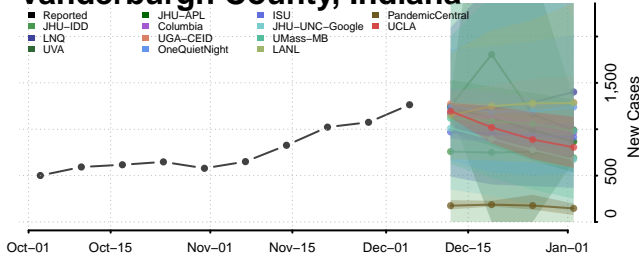

Switzerland County, Indiana

Tippecanoe County, Indiana

Tipton County, Indiana

Union County, Indiana

Vanderburgh County, Indiana

Vermillion County, Indiana

Vigo County, Indiana

Wabash County, Indiana