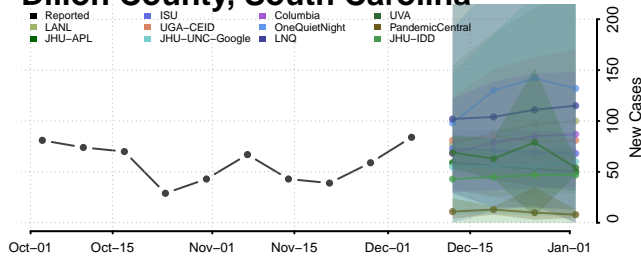

Dillon County, South Carolina