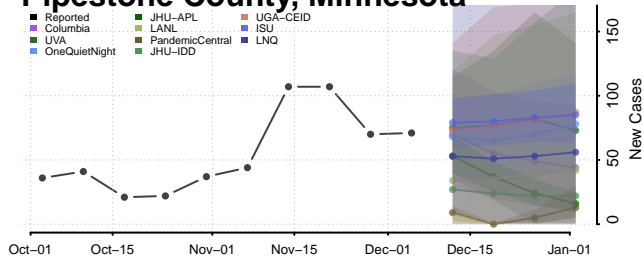

Pipestone County, Minnesota