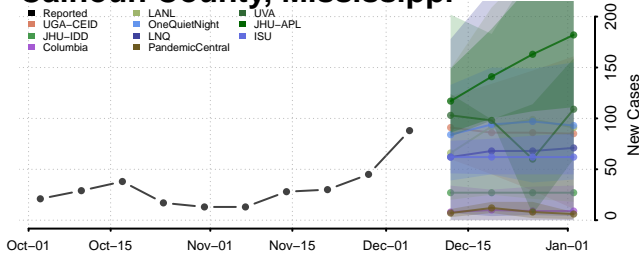

Amite County, Mississippi

Attala County, Mississippi

Benton County, Mississippi

Bolivar County, Mississippi

Calhoun County, Mississippi

Carroll County, Mississippi

Chickasaw County, Mississippi

Choctaw County, Mississippi