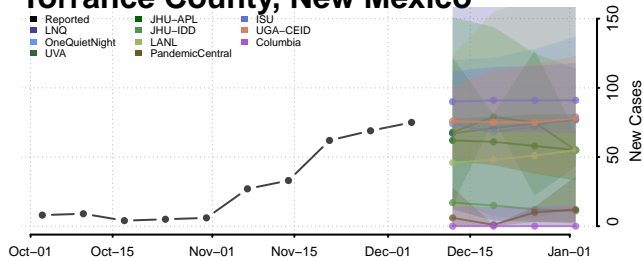

Torrance County, New Mexico