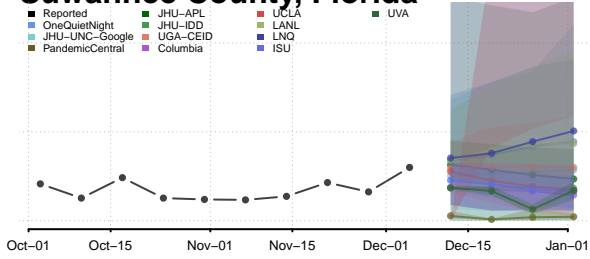

Osceola County, Florida

Palm Beach County, Florida

Pasco County, Florida

Pinellas County, Florida

Polk County, Florida

Sumter County, Florida

Suwannee County, Florida

Taylor County, Florida