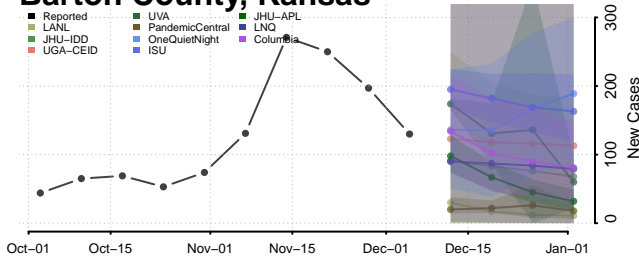

Barton County, Kansas