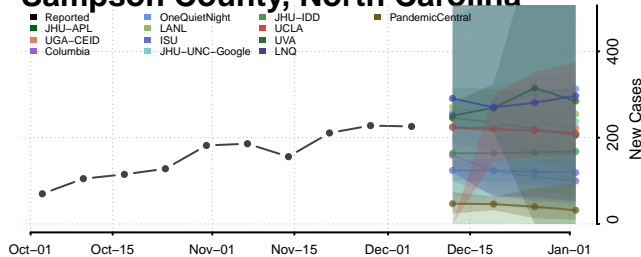

Robeson County, North Carolina

Rockingham County, North Carolina

Rowan County, North Carolina

Rutherford County, North Carolina

Sampson County, North Carolina

Scotland County, North Carolina

Stanly County, North Carolina