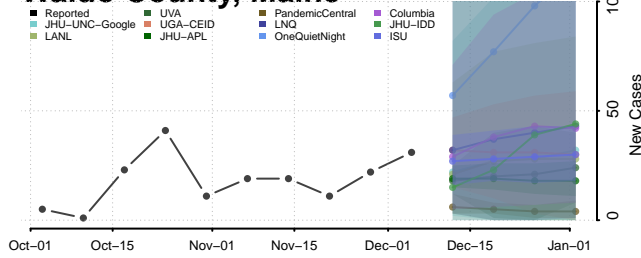

Waldo County, Maine