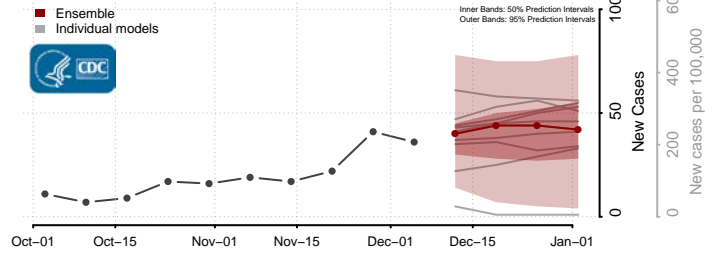

Colonial Heights County, Virginia