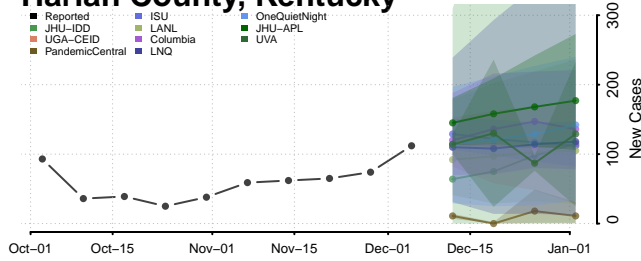

Cumberland County, Kentucky

Daviess County, Kentucky

Edmonson County, Kentucky

Green County, Kentucky

Greenup County, Kentucky

Hancock County, Kentucky

Hardin County, Kentucky

Harlan County, Kentucky