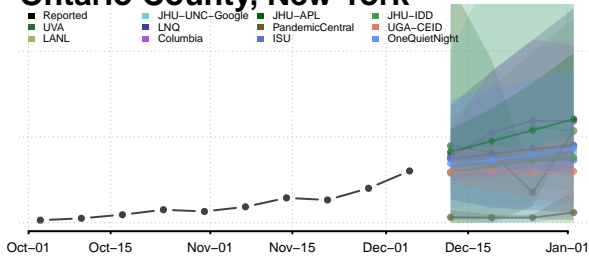

Ontario County, New York