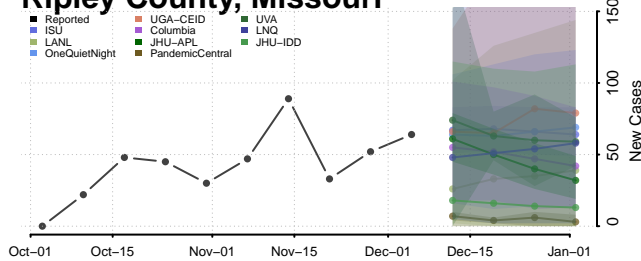

Pemiscot County, Missouri

Perry County, Missouri

Putnam County, Missouri

Ralls County, Missouri

Randolph County, Missouri

Ray County, Missouri

Reynolds County, Missouri

Ripley County, Missouri