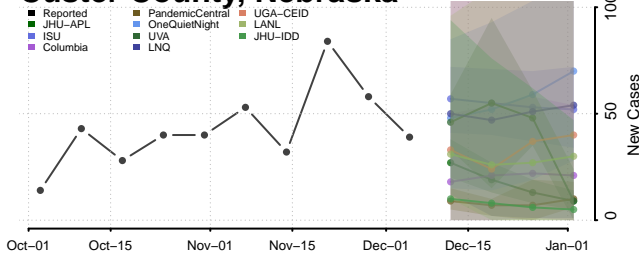

Custer County, Nebraska