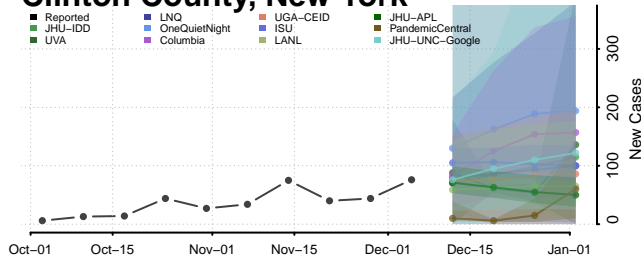

Clinton County, New York