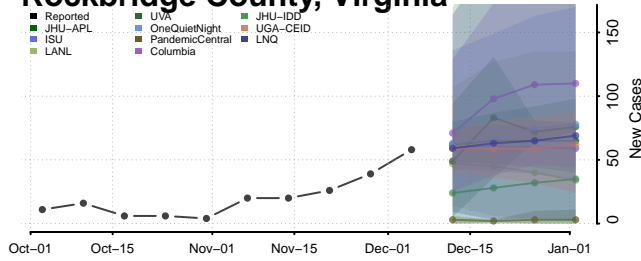

Rockbridge County, Virginia