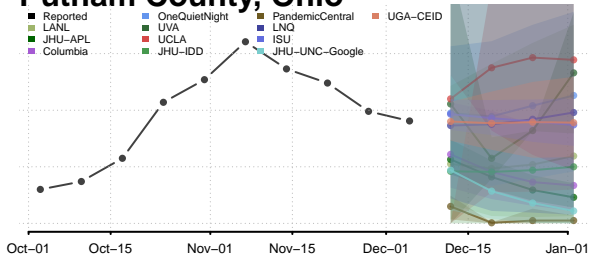

Putnam County, Ohio