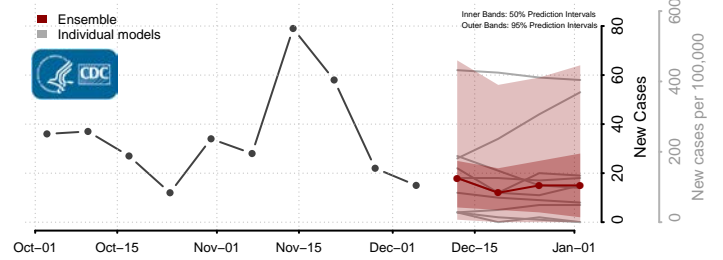

Cedar County, Missouri