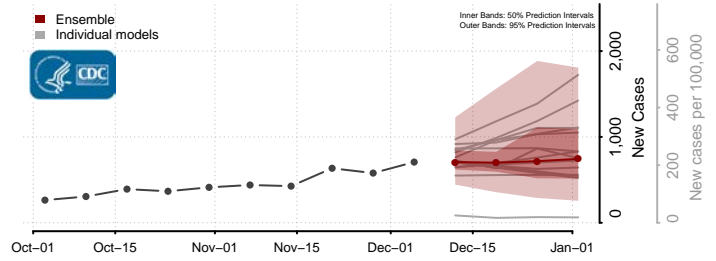

Clay County, North Carolina

Cleveland County, North Carolina

Columbus County, North Carolina

Craven County, North Carolina

Cumberland County, North Carolina

Currituck County, North Carolina

Dare County, North Carolina