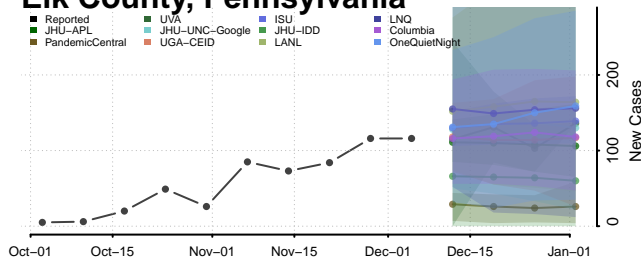

Cumberland County, Pennsylvania

Dauphin County, Pennsylvania

Delaware County, Pennsylvania

Elk County, Pennsylvania

Erie County, Pennsylvania

Fayette County, Pennsylvania

Forest County, Pennsylvania

Franklin County, Pennsylvania