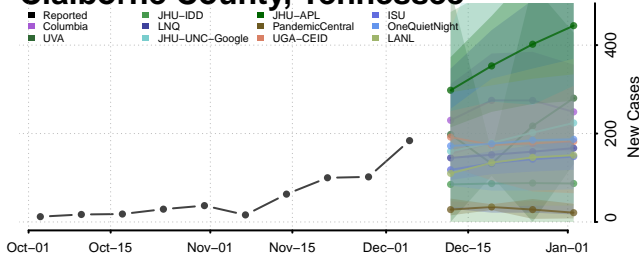

Clay County, Tennessee

Cocke County, Tennessee

Coffee County, Tennessee

Crockett County, Tennessee

Cumberland County, Tennessee

Davidson County, Tennessee

Decatur County, Tennessee

DeKalb County, Tennessee