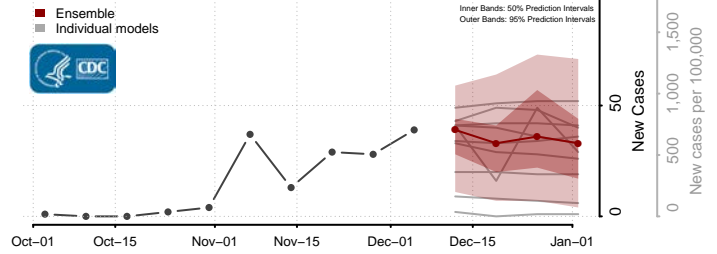

Covington County, Virginia