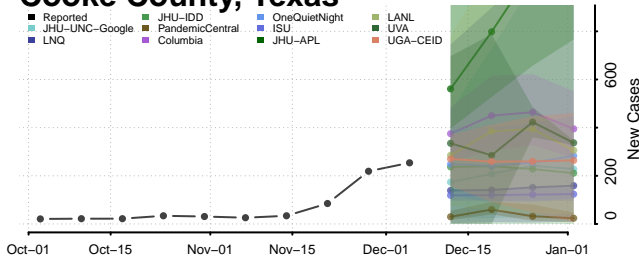

Cooke County, Texas