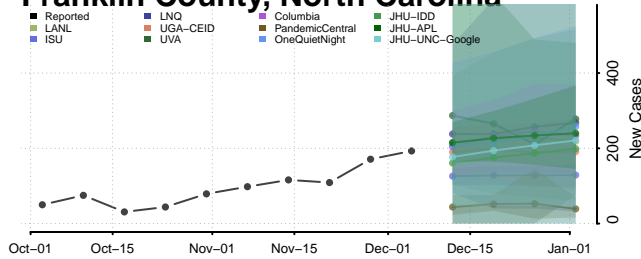

Davidson County, North Carolina

Davie County, North Carolina

Duplin County, North Carolina

Durham County, North Carolina

Edgecombe County, North Carolina

Forsyth County, North Carolina

Franklin County, North Carolina