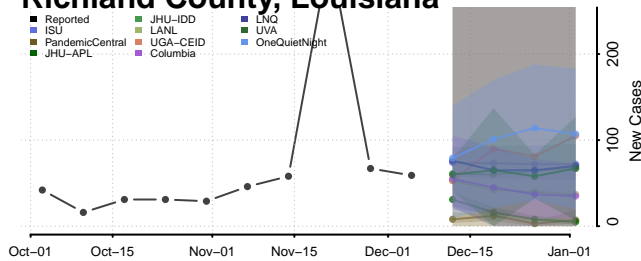

Richland County, Louisiana