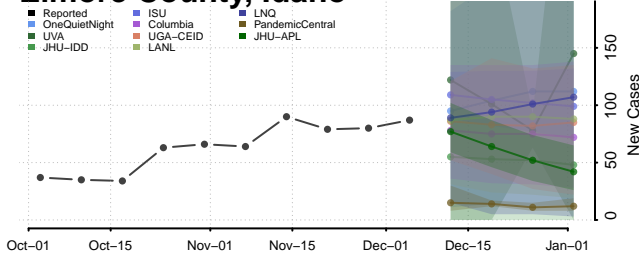

Elmore County, Idaho