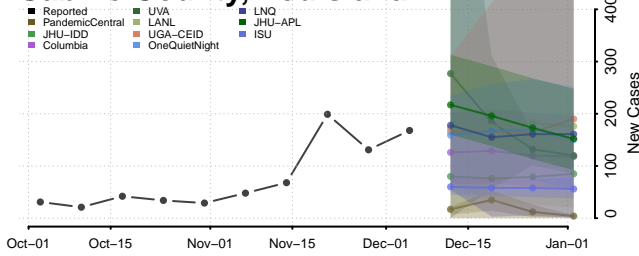

Sabine County, Louisiana