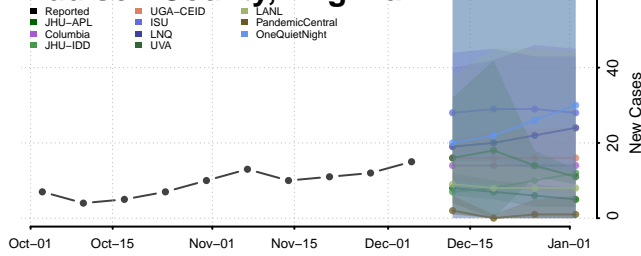

Madison County, Virginia