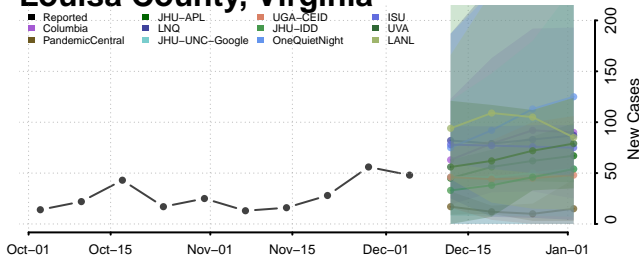

King William County, Virginia

Lancaster County, Virginia

Lee County, Virginia

Lexington County, Virginia

Loudoun County, Virginia

Louisa County, Virginia

Lunenburg County, Virginia

Lynchburg County, Virginia