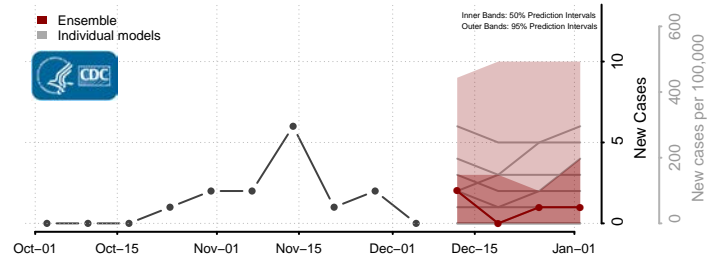

Clark County, Nevada

Douglas County, Nevada

Elko County, Nevada

Esmeralda County, Nevada

Eureka County, Nevada

Humboldt County, Nevada

Lander County, Nevada

Lincoln County, Nevada