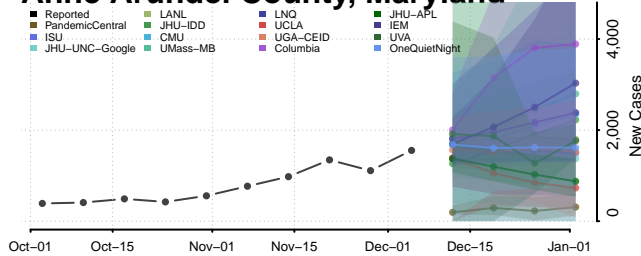

Knox County, Maine

Waldo County, Maine

Washington County, Maine

York County, Maine

Maryland

Allegany County, Maryland

Anne Arundel County, Maryland

Baltimore City County, Maryland