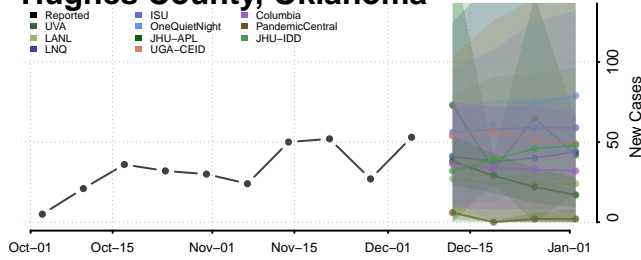

Hughes County, Oklahoma