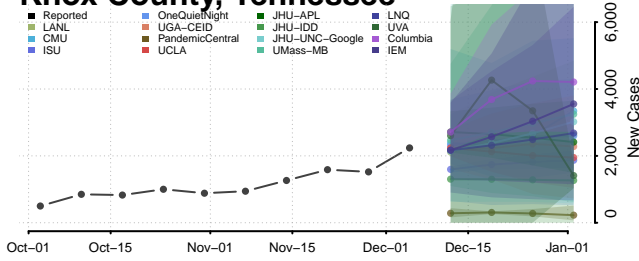

Knox County, Tennessee