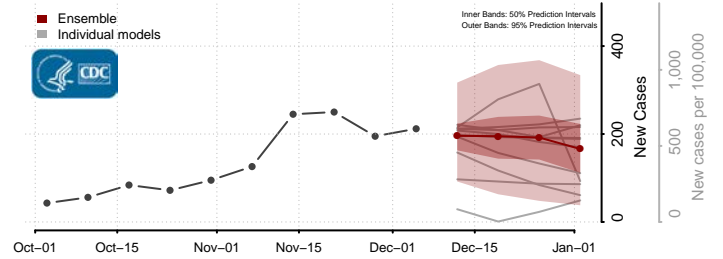

Rush County, Indiana

Scott County, Indiana

Shelby County, Indiana

Spencer County, Indiana

St. Joseph County, Indiana

Starke County, Indiana

Stauben County, Indiana

Sullivan County, Indiana