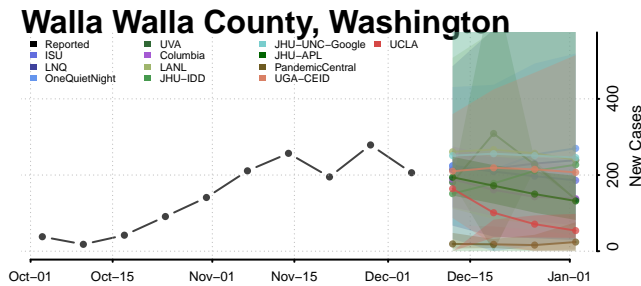

Snohomish County, Washington

Spokane County, Washington

Stevens County, Washington

Thurston County, Washington

Wahkiakum County, Washington

Walla Walla County, Washington

Whatcom County, Washington

Whitman County, Washington