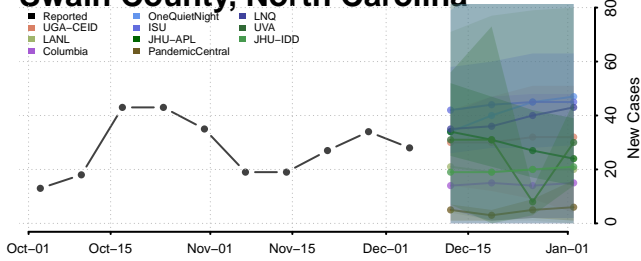

Swain County, North Carolina