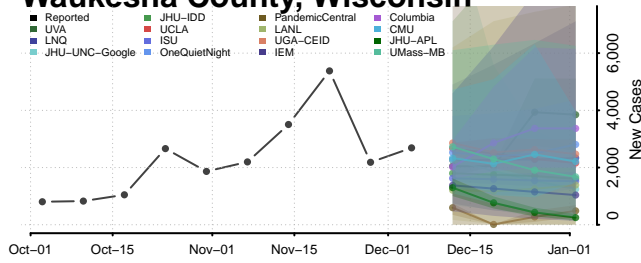

Waukesha County, Wisconsin