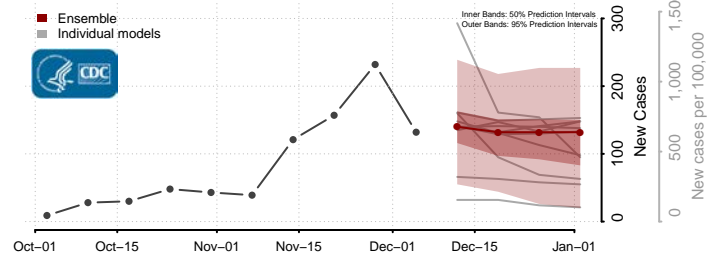

Rush County, Indiana

Scott County, Indiana

Shelby County, Indiana

Spencer County, Indiana

St. Joseph County, Indiana

Starke County, Indiana

Stauben County, Indiana

Sullivan County, Indiana