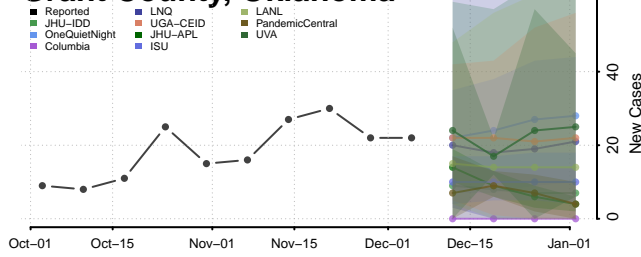

Dewey County, Oklahoma

Ellis County, Oklahoma

Garfield County, Oklahoma

Garvin County, Oklahoma

Grady County, Oklahoma

Grant County, Oklahoma

Greer County, Oklahoma

Harmon County, Oklahoma