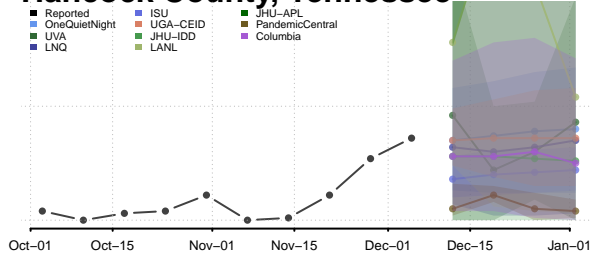

Greene County, Tennessee

Grundy County, Tennessee

Hamblen County, Tennessee

Hamilton County, Tennessee

Hancock County, Tennessee

Hardeman County, Tennessee

Hardin County, Tennessee

Hawkins County, Tennessee