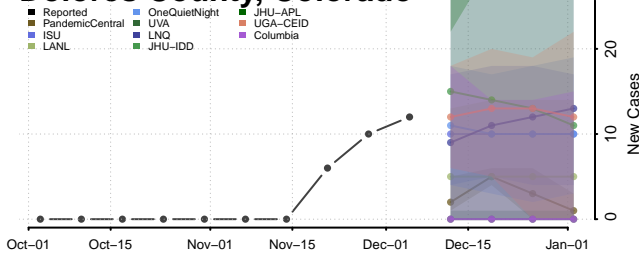

Dolores County, Colorado