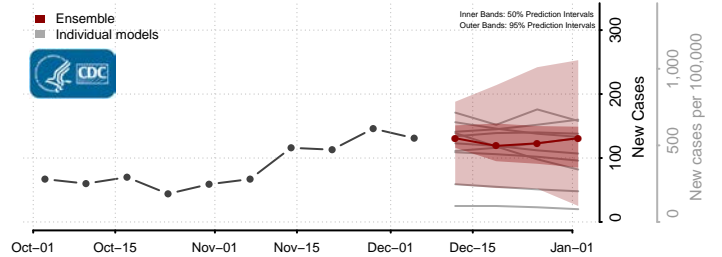

Minidoka County, Idaho

Nez Perce County, Idaho

Oneida County, Idaho

Owyhee County, Idaho

Payette County, Idaho

Power County, Idaho

Shoshone County, Idaho

Teton County, Idaho