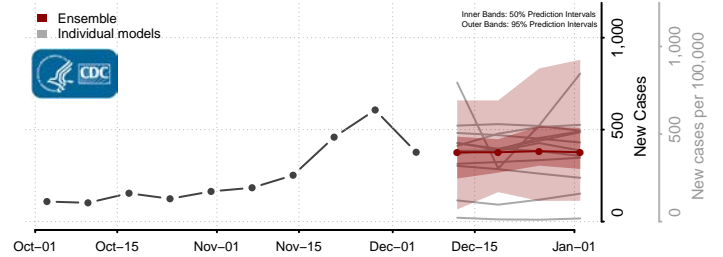

Columbia County, Washington

Cowlitz County, Washington

Douglas County, Washington

Ferry County, Washington

Franklin County, Washington

Garfield County, Washington

Grant County, Washington

Grays Harbor County, Washington