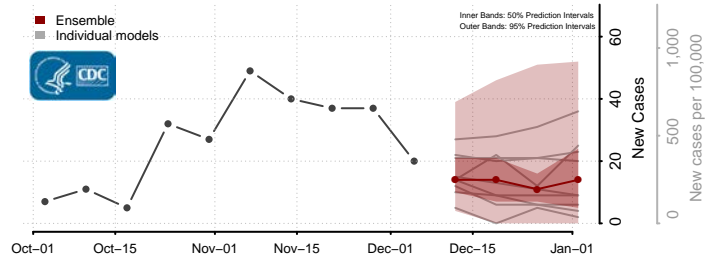

Worth County, Missouri

Wright County, Missouri

Carter County, Montana

Cascade County, Montana

Chouteau County, Montana

Custer County, Montana

Daniels County, Montana

Dawson County, Montana