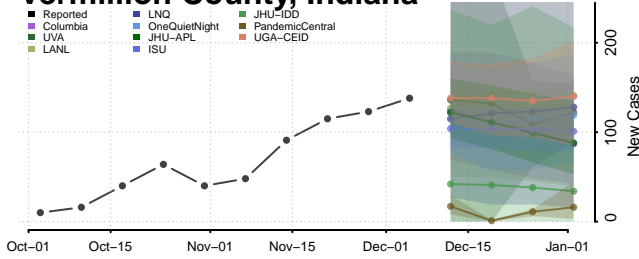

Switzerland County, Indiana

Tippecanoe County, Indiana

Tipton County, Indiana

Union County, Indiana

Vanderburgh County, Indiana

Vermillion County, Indiana

Vigo County, Indiana

Wabash County, Indiana