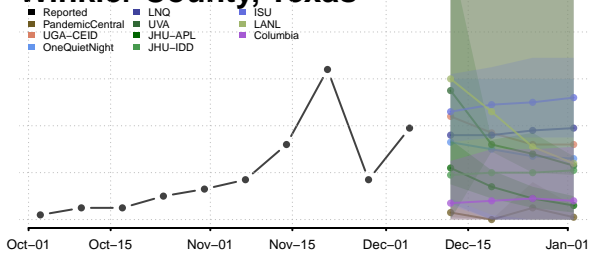

Winkler County, Texas