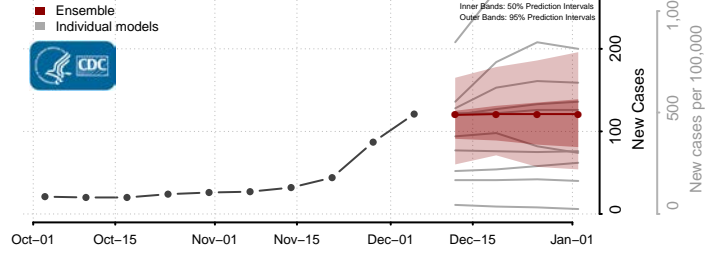

Lee County, Mississippi

Leflore County, Mississippi

Lincoln County, Mississippi

Lowndes County, Mississippi

Madison County, Mississippi

Marion County, Mississippi

Marshall County, Mississippi

Monroe County, Mississippi