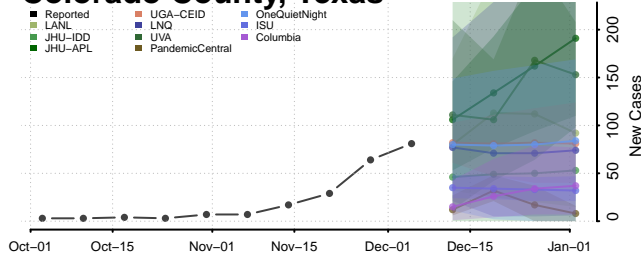

Colorado County, Texas