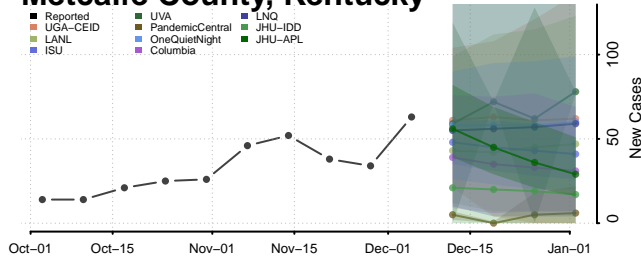

Metcalfe County, Kentucky