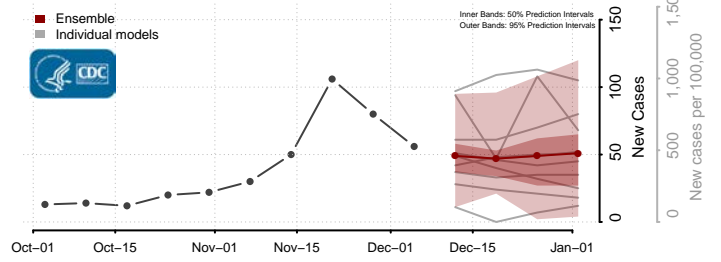

Kittson County, Minnesota

Koochiching County, Minnesota

Lac qui Parle County, Minnesota

Lake County, Minnesota

Lake of the Woods County, Minnesota

Le Sueur County, Minnesota

Lincoln County, Minnesota

Lyon County, Minnesota