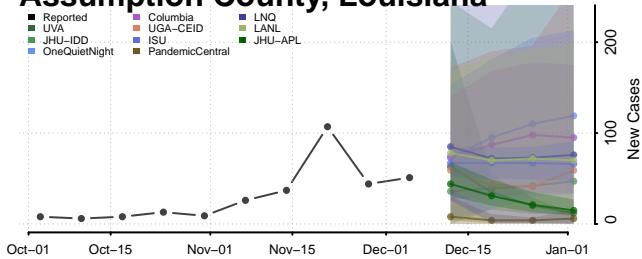

Assumption County, Louisiana