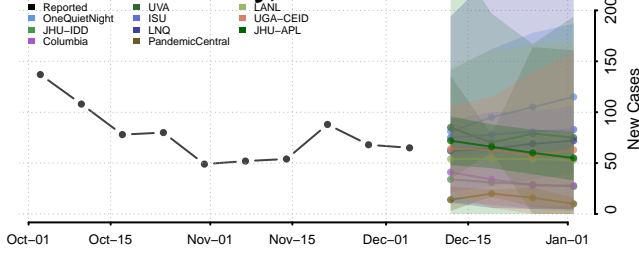

Fentress County, Tennessee