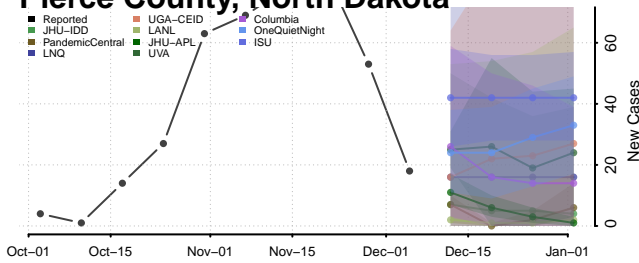

Pierce County, North Dakota