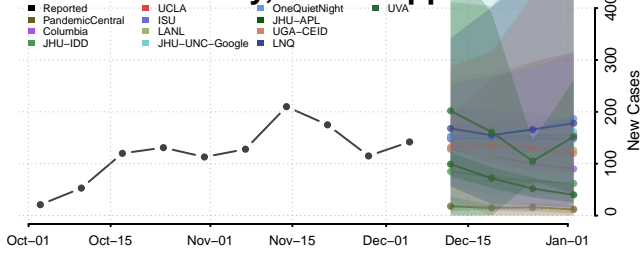

Lee County, Mississippi

Leflore County, Mississippi

Lincoln County, Mississippi

Lowndes County, Mississippi

Madison County, Mississippi

Marion County, Mississippi

Marshall County, Mississippi

Monroe County, Mississippi