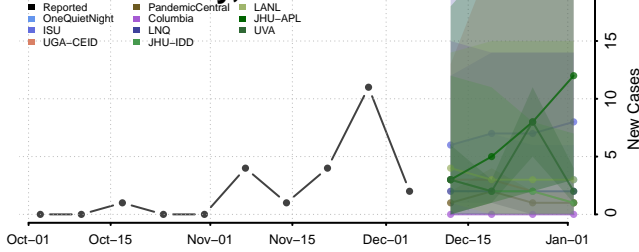

Terrell County, Texas