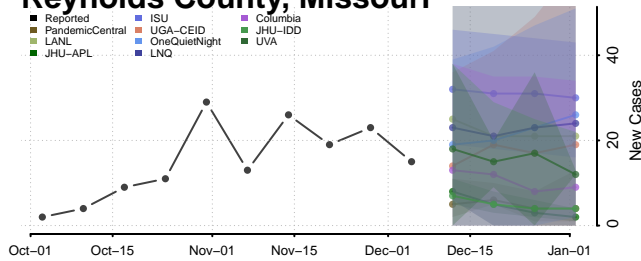

Reynolds County, Missouri