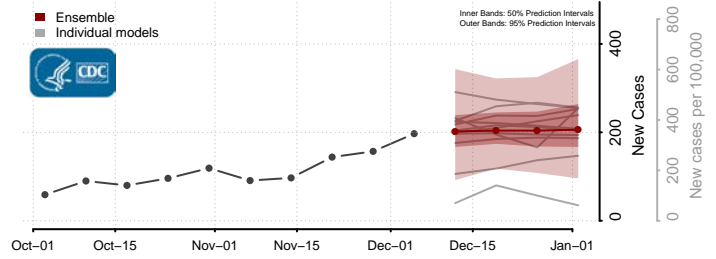

Robertson County, Kentucky

Rockcastle County, Kentucky

Rowan County, Kentucky

Russell County, Kentucky

Scott County, Kentucky

Shelby County, Kentucky

Simpson County, Kentucky

Spencer County, Kentucky