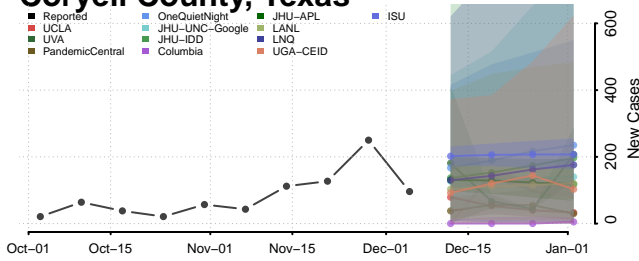

Coryell County, Texas