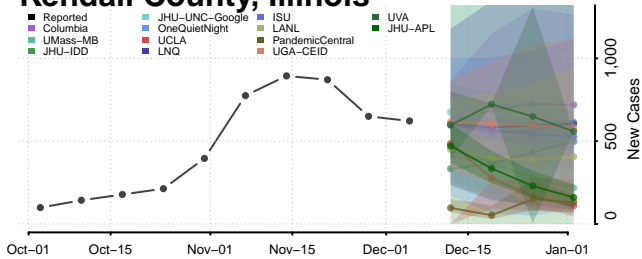

Kendall County, Illinois