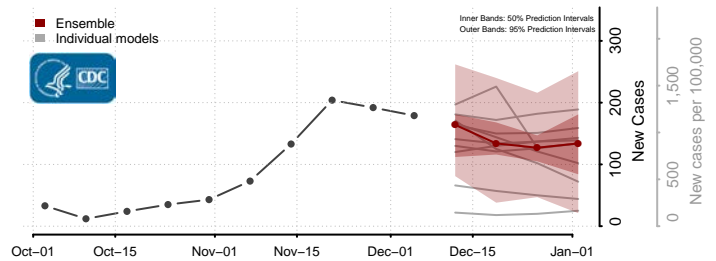

Pipestone County, Minnesota

Polk County, Minnesota

Pope County, Minnesota

Ramsey County, Minnesota

Red Lake County, Minnesota

Redwood County, Minnesota

Renville County, Minnesota

Rice County, Minnesota