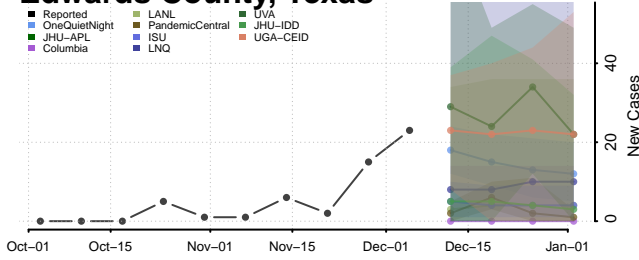

Edwards County, Texas