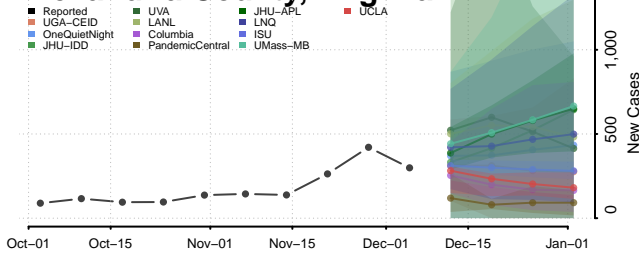

Alexandria County, Virginia