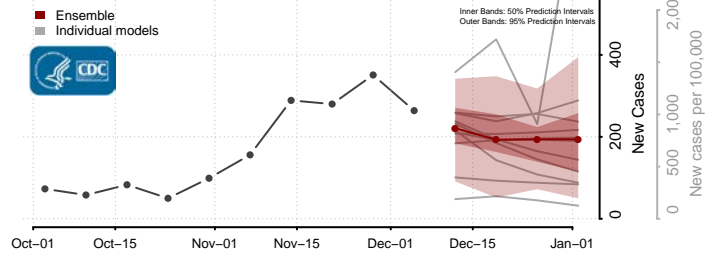

Kittson County, Minnesota

Koochiching County, Minnesota

Lac qui Parle County, Minnesota

Lake County, Minnesota

Lake of the Woods County, Minnesota

Le Sueur County, Minnesota

Lincoln County, Minnesota

Lyon County, Minnesota