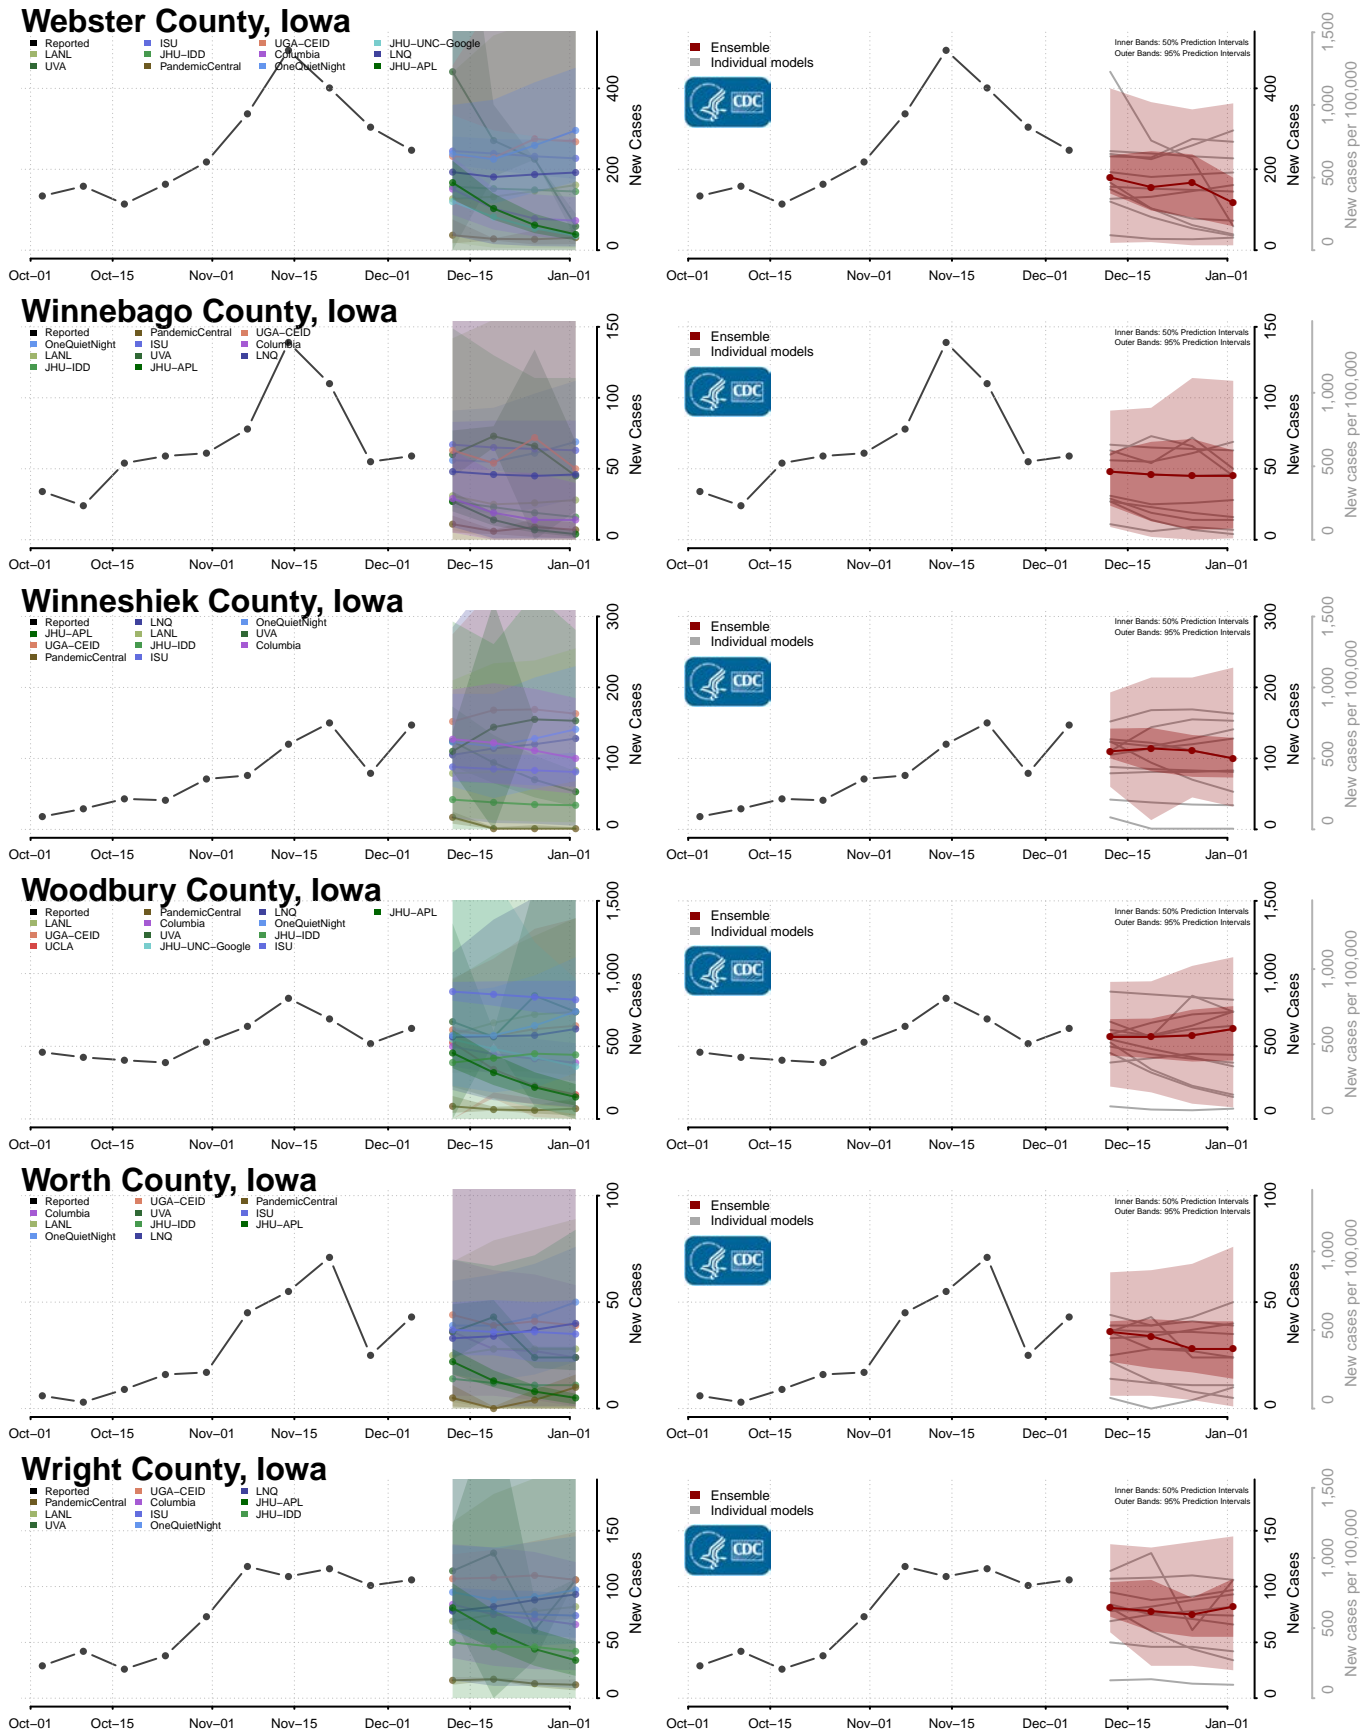

Sac County, Iowa

Scott County, Iowa

Shelby County, Iowa

Sioux County, Iowa

Story County, Iowa

Tama County, Iowa

Taylor County, Iowa

Kansas