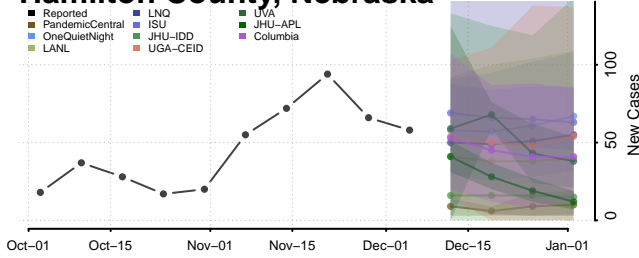

Hamilton County, Nebraska