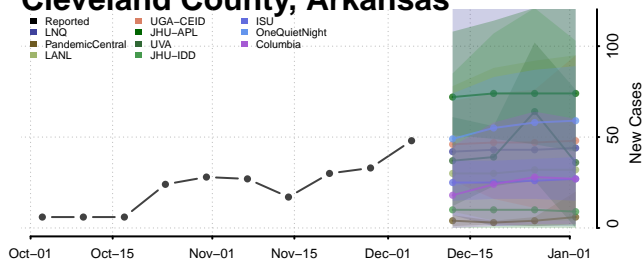

Cleveland County, Arkansas