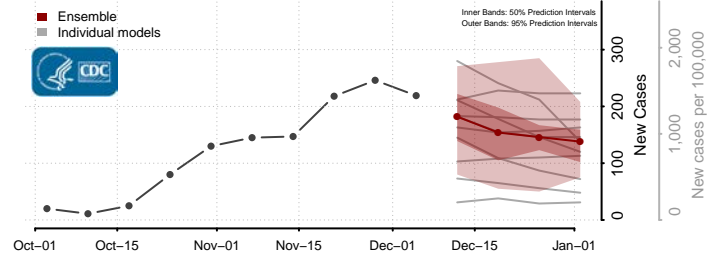

Roseau County, Minnesota