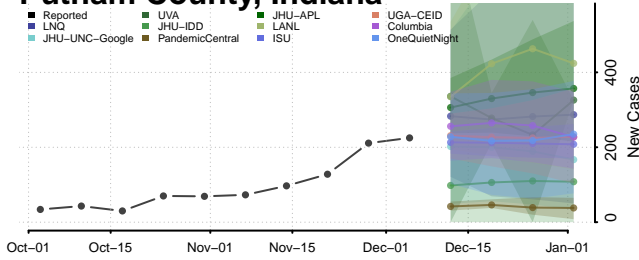

Newton County, Indiana

Noble County, Indiana

Ohio County, Indiana

Orange County, Indiana

Owen County, Indiana

Putnam County, Indiana

Randolph County, Indiana

Ripley County, Indiana