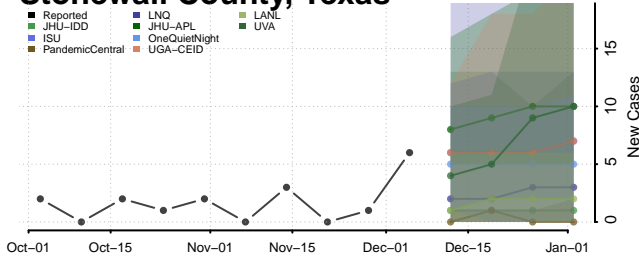

Stonewall County, Texas