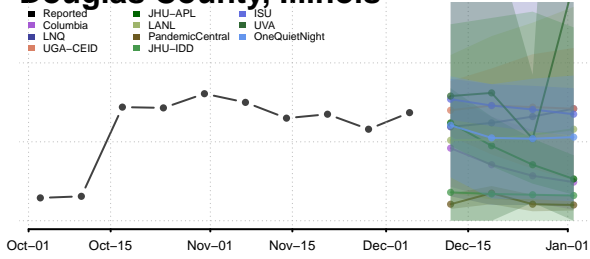

Douglas County, Illinois