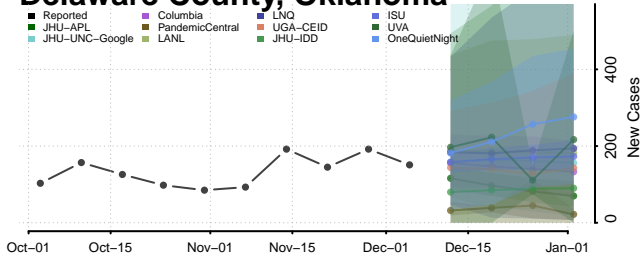

Dewey County, Oklahoma

Ellis County, Oklahoma

Garfield County, Oklahoma

Garvin County, Oklahoma

Grady County, Oklahoma

Grant County, Oklahoma

Greer County, Oklahoma

Harmon County, Oklahoma