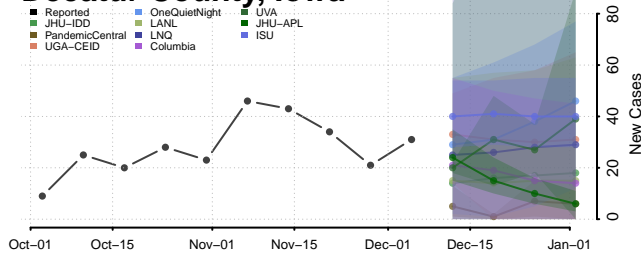

Bremer County, Iowa

Clayton County, Iowa

Clinton County, Iowa

Crawford County, Iowa

Dallas County, Iowa

Davis County, Iowa

Decatur County, Iowa

Humboldt County, Iowa