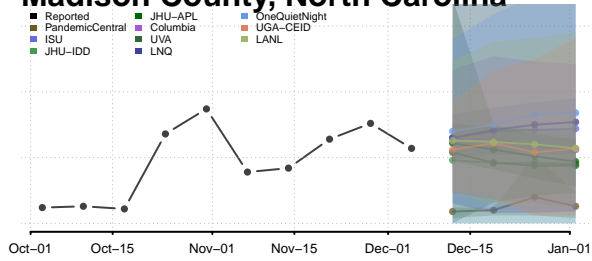

Madison County, North Carolina