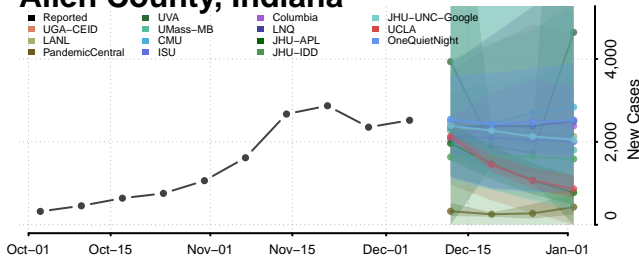

Allen County, Indiana