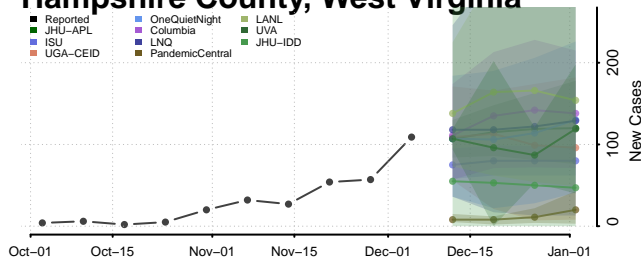

Hampshire County, West Virginia