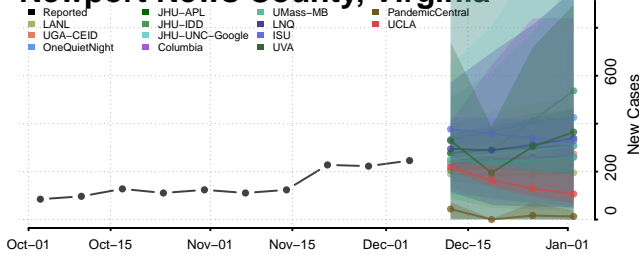

Newport News County, Virginia