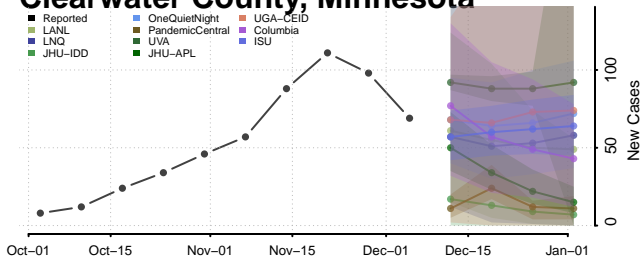

Clearwater County, Minnesota