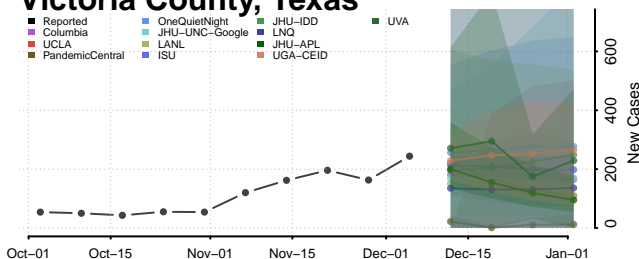

Victoria County, Texas