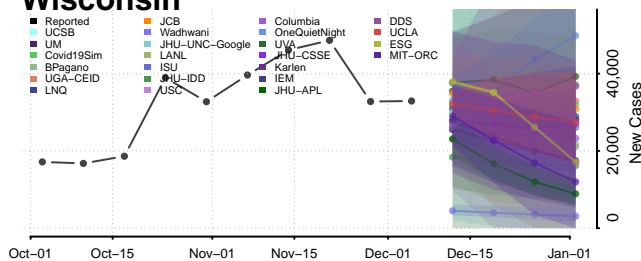

Wood County, West Virginia

Wyoming County, West Virginia

Wisconsin

Adams County, Wisconsin

Ashland County, Wisconsin

Barron County, Wisconsin

Bayfield County, Wisconsin

Brown County, Wisconsin