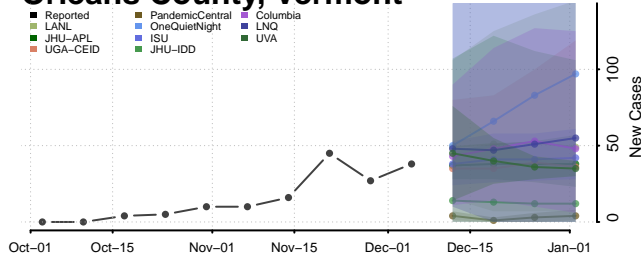

Tooele County, Utah

Uintah County, Utah

Grand Isle County, Vermont

Lamoille County, Vermont

Orange County, Vermont

Orleans County, Vermont

Rutland County, Vermont

Washington County, Vermont