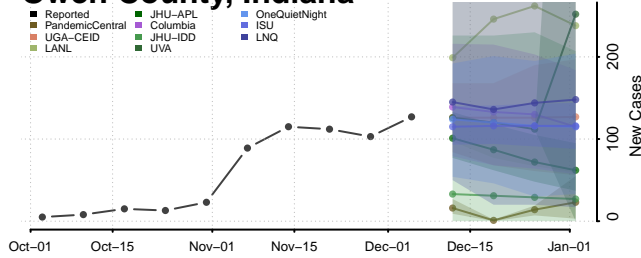

Newton County, Indiana

Noble County, Indiana

Ohio County, Indiana

Orange County, Indiana

Owen County, Indiana

Putnam County, Indiana

Randolph County, Indiana

Ripley County, Indiana