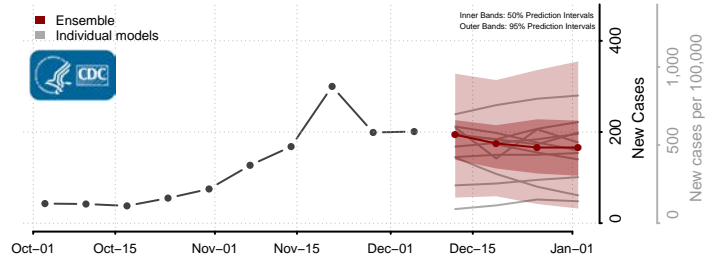

Nicollet County, Minnesota