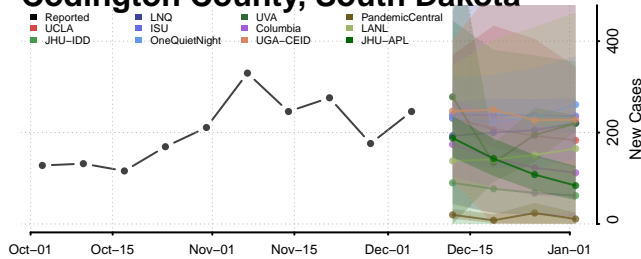

Codington County, South Dakota