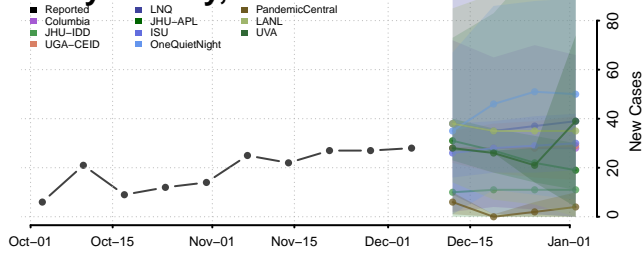

Perry County, Arkansas