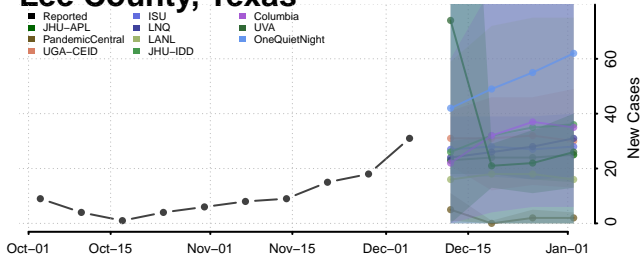

Lee County, Texas