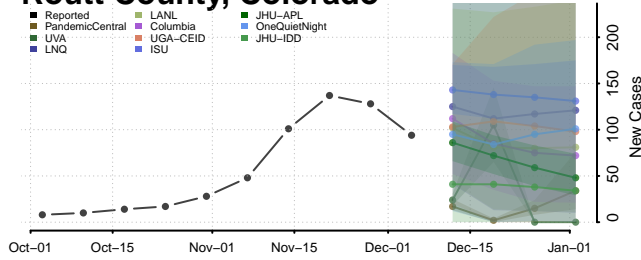

Otero County, Colorado

Ouray County, Colorado

Park County, Colorado

Routt County, Colorado

Saguache County, Colorado

San Juan County, Colorado

San Miguel County, Colorado

Sedgwick County, Colorado