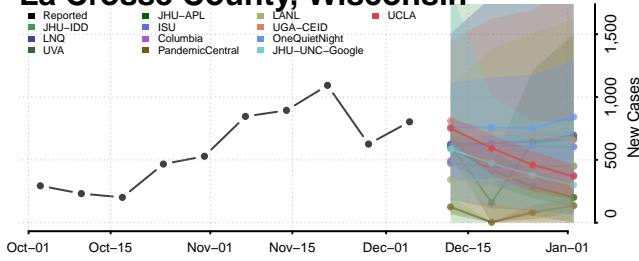

La Crosse County, Wisconsin