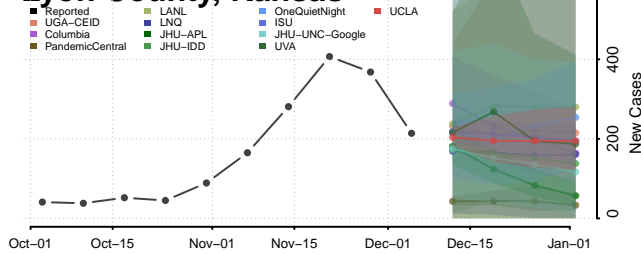

Lincoln County, Kansas

Linn County, Kansas

Logan County, Kansas

Lyon County, Kansas

Marion County, Kansas

Marshall County, Kansas

McPherson County, Kansas

Nemaha County, Kansas