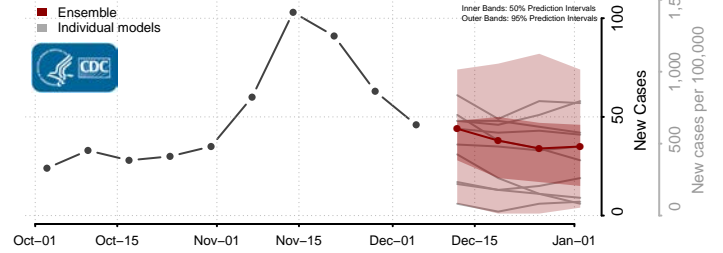

Haakon County, South Dakota

Hamlin County, South Dakota

Hand County, South Dakota

Hanson County, South Dakota

Harding County, South Dakota

Hughes County, South Dakota

Hutchinson County, South Dakota

Hyde County, South Dakota