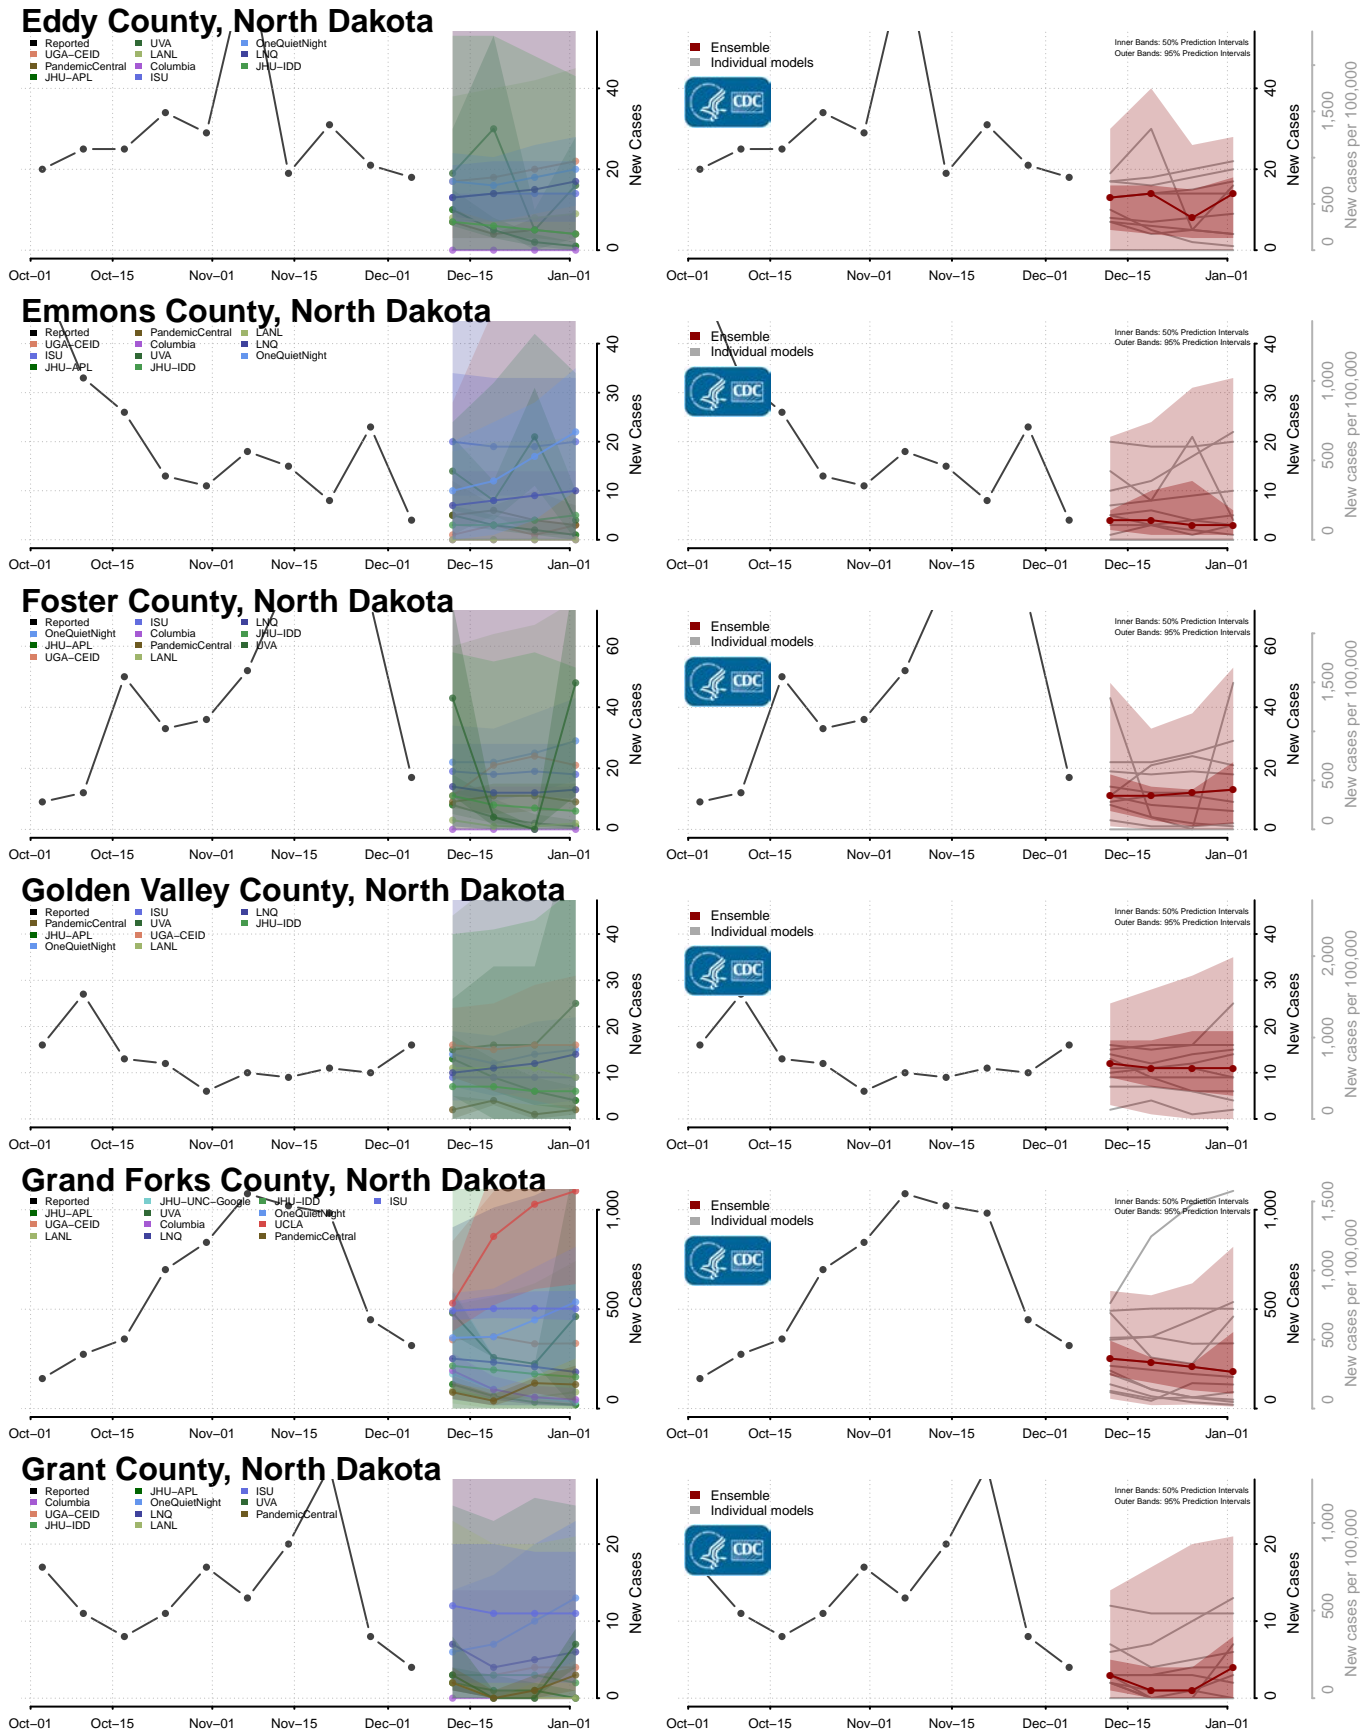

Divide County, North Dakota

Dunn County, North Dakota

Griggs County, North Dakota

Hettinger County, North Dakota

Kidder County, North Dakota

LaMoure County, North Dakota

Logan County, North Dakota

McHenry County, North Dakota