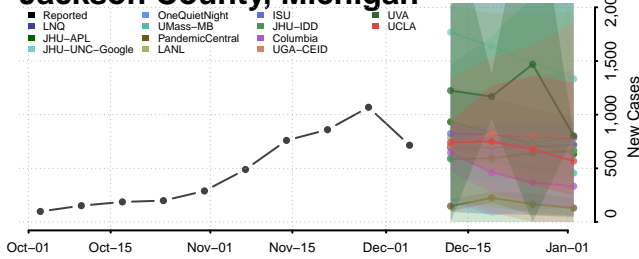

Iosco County, Michigan

Iron County, Michigan

Isabella County, Michigan

Jackson County, Michigan

Kalamazoo County, Michigan

Kalkaska County, Michigan

Kent County, Michigan

Keweenaw County, Michigan