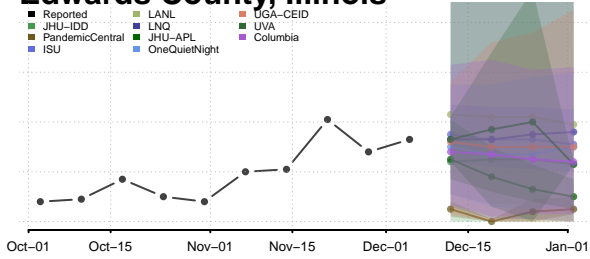

De Witt County, Illinois

DeKalb County, Illinois

Douglas County, Illinois

DuPage County, Illinois

Edgar County, Illinois

Edwards County, Illinois

Effingham County, Illinois

Fayette County, Illinois