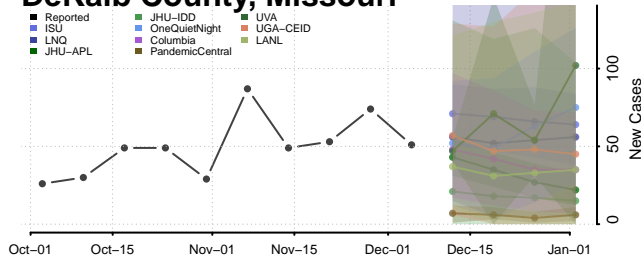

DeKalb County, Missouri