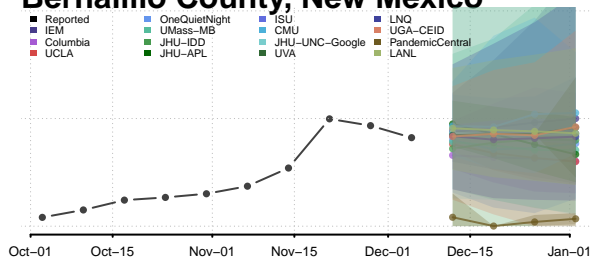

Hunterdon County, New Jersey

Mercer County, New Jersey

Somerset County, New Jersey

Sussex County, New Jersey

Union County, New Jersey

Warren County, New Jersey

New Mexico

Bernalillo County, New Mexico