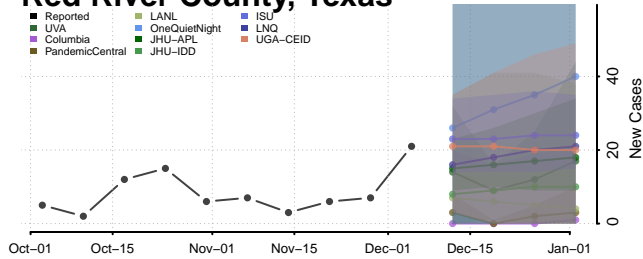

Red River County, Texas