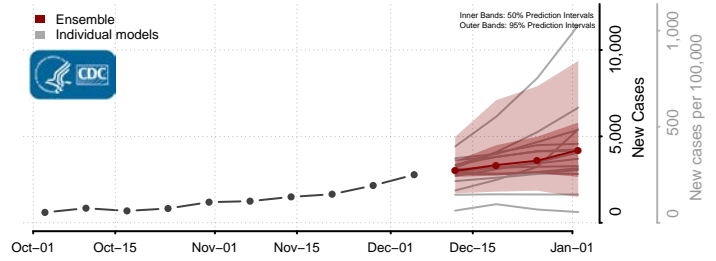

Wake County, North Carolina