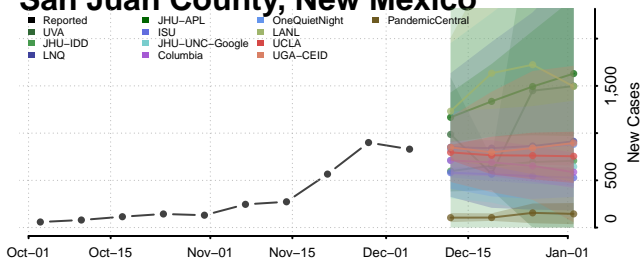

McKinley County, New Mexico

Mora County, New Mexico

Otero County, New Mexico

Quay County, New Mexico

Rio Arriba County, New Mexico

Roosevelt County, New Mexico

San Juan County, New Mexico

San Miguel County, New Mexico