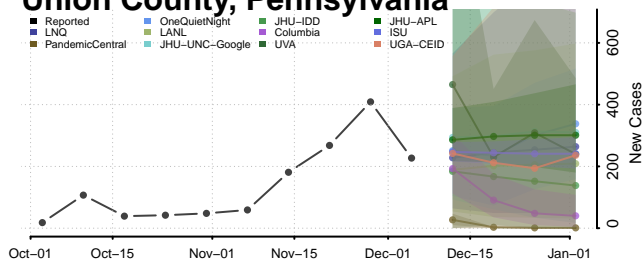

Union County, Pennsylvania