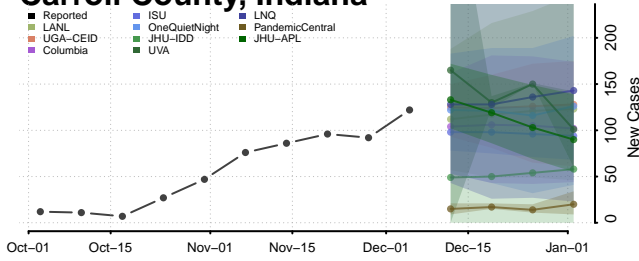

Carroll County, Indiana