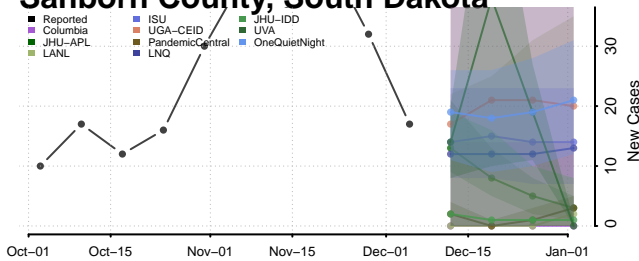

Sanborn County, South Dakota