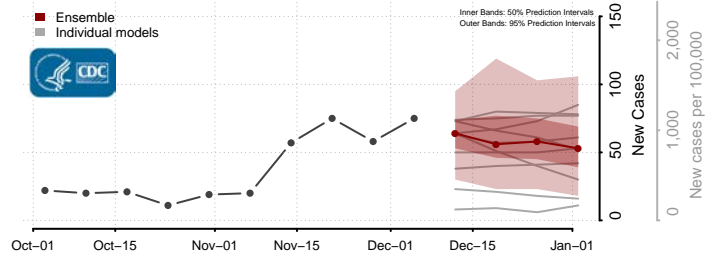

Lac qui Parle County, Minnesota