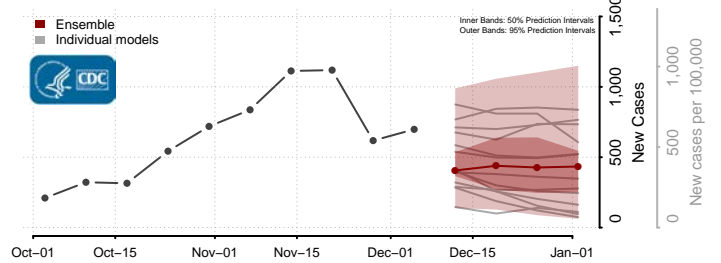

Deer Lodge County, Montana

Fallon County, Montana

Fergus County, Montana

Flathead County, Montana

Gallatin County, Montana

Garfield County, Montana

Glacier County, Montana

Golden Valley County, Montana