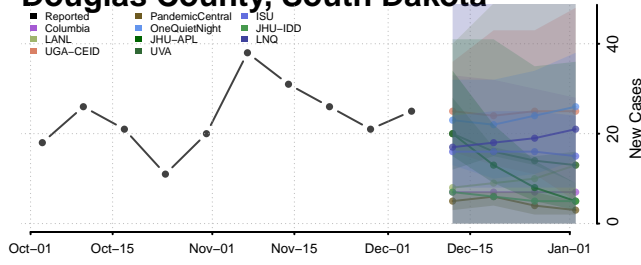

Douglas County, South Dakota