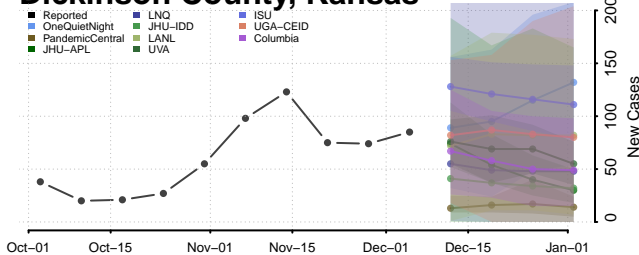

Dickinson County, Kansas