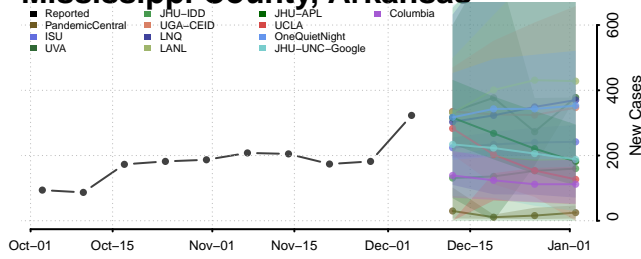

Lincoln County, Arkansas

Little River County, Arkansas

Logan County, Arkansas

Lonoke County, Arkansas

Madison County, Arkansas

Marion County, Arkansas

Miller County, Arkansas

Mississippi County, Arkansas