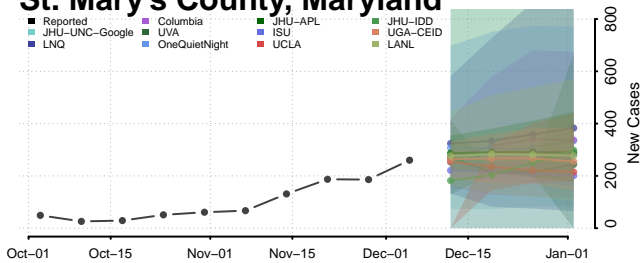

St. Mary's County, Maryland