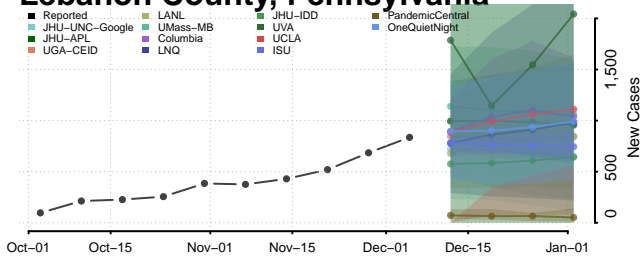

Lebanon County, Pennsylvania