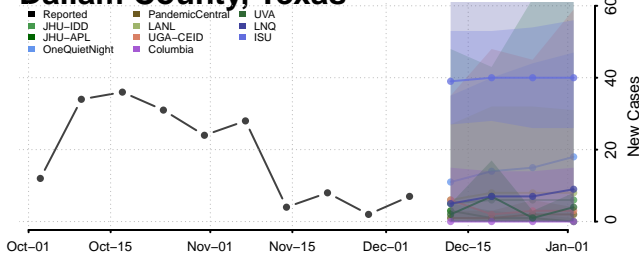

Crane County, Texas

Crockett County, Texas

Crosby County, Texas

Culberson County, Texas

Dallam County, Texas

Dallas County, Texas

Dawson County, Texas

Deaf Smith County, Texas