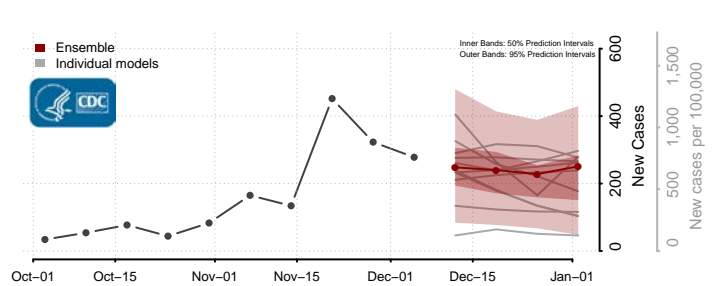

Rock County, Minnesota

Roseau County, Minnesota

Scott County, Minnesota

Sherburne County, Minnesota

Sibley County, Minnesota

St. Louis County, Minnesota

Stearns County, Minnesota

Steele County, Minnesota