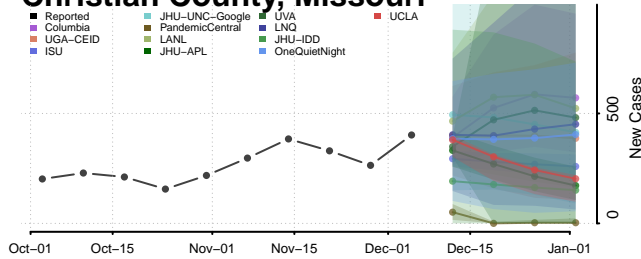

Christian County, Missouri