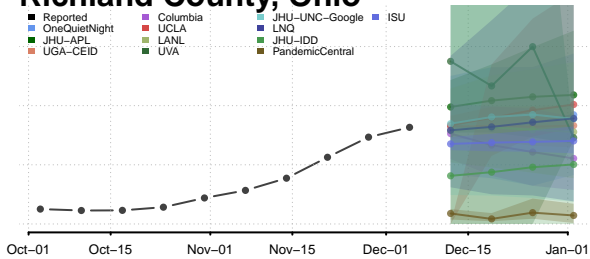

Richland County, Ohio