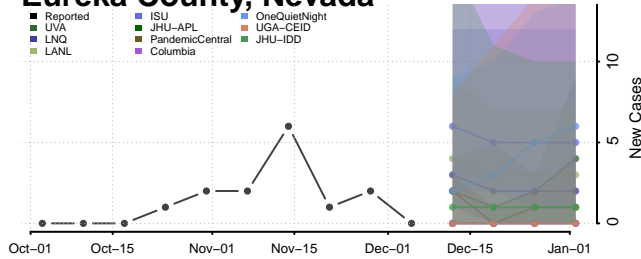

Clark County, Nevada

Douglas County, Nevada

Elko County, Nevada

Esmeralda County, Nevada

Eureka County, Nevada

Humboldt County, Nevada

Lander County, Nevada

Lincoln County, Nevada