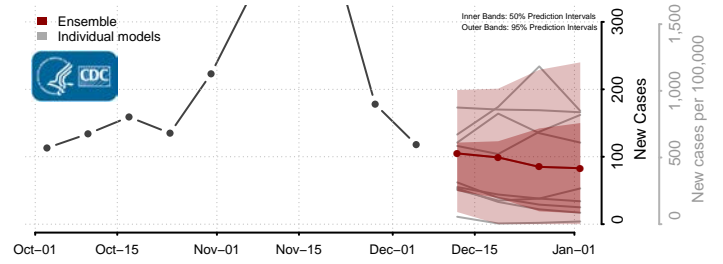

Davison County, South Dakota