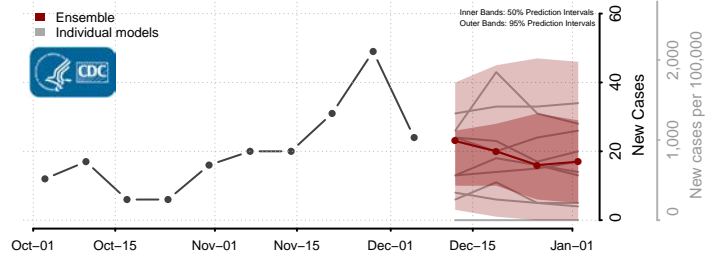

Pembina County, North Dakota

Pierce County, North Dakota

Ramsey County, North Dakota

Ransom County, North Dakota

Renville County, North Dakota

Richland County, North Dakota

Rolette County, North Dakota

Sargent County, North Dakota