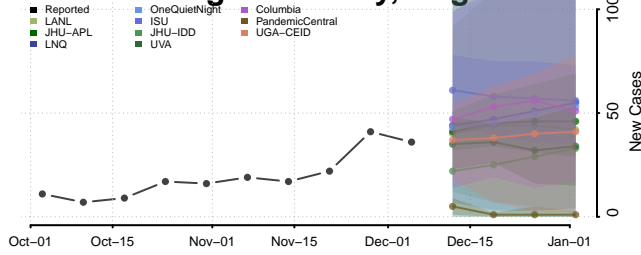

Colonial Heights County, Virginia