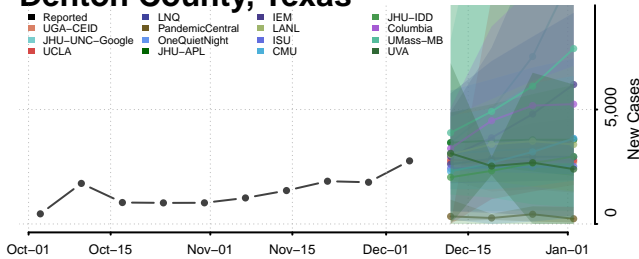

Denton County, Texas