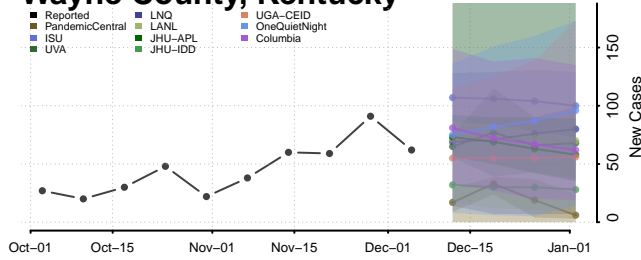

Taylor County, Kentucky

Todd County, Kentucky

Trigg County, Kentucky

Trimble County, Kentucky

Union County, Kentucky

Warren County, Kentucky

Washington County, Kentucky

Wayne County, Kentucky