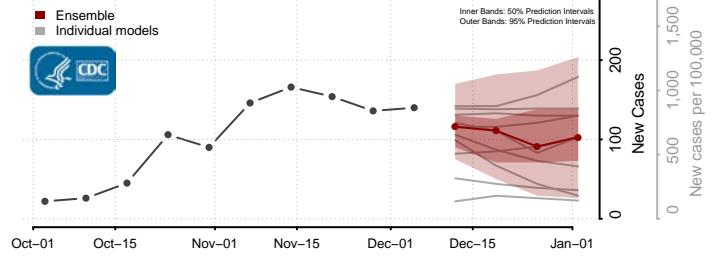

Pembina County, North Dakota

Pierce County, North Dakota

Ramsey County, North Dakota

Ransom County, North Dakota

Renville County, North Dakota

Richland County, North Dakota

Rolette County, North Dakota

Sargent County, North Dakota