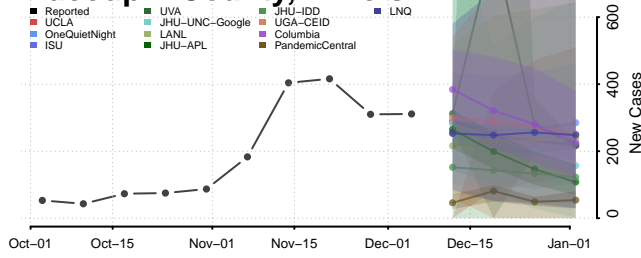

Lawrence County, Illinois

Lee County, Illinois

Livingston County, Illinois

Logan County, Illinois

Macon County, Illinois

Macoupin County, Illinois

Madison County, Illinois

Marion County, Illinois