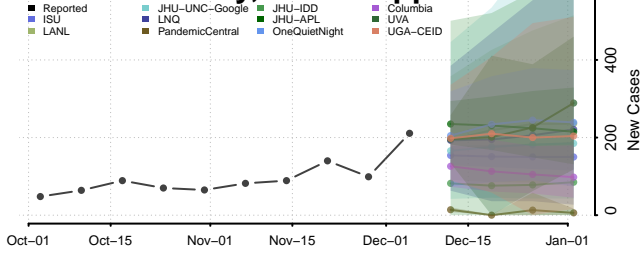

Lee County, Mississippi

Leflore County, Mississippi

Lincoln County, Mississippi

Lowndes County, Mississippi

Madison County, Mississippi

Marion County, Mississippi

Marshall County, Mississippi

Monroe County, Mississippi