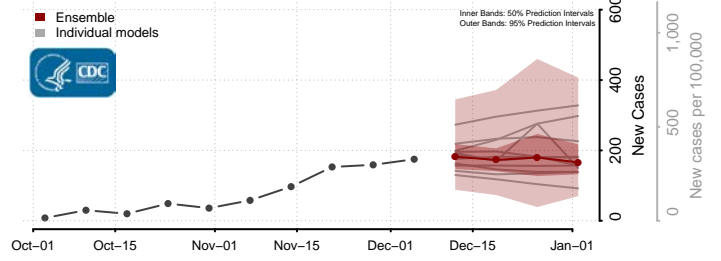

St. Martin County, Louisiana