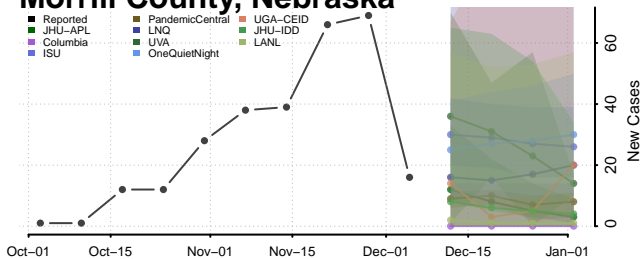

Logan County, Nebraska

Loup County, Nebraska

Madison County, Nebraska

McPherson County, Nebraska

Merrick County, Nebraska

Morrill County, Nebraska

Nance County, Nebraska

Nemaha County, Nebraska