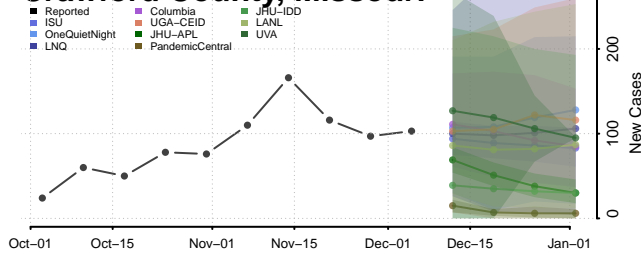

Crawford County, Missouri