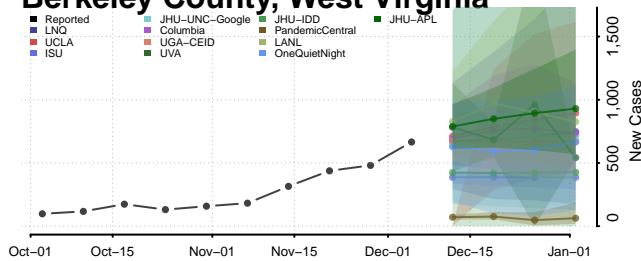

Yakima County, Washington

West Virginia

Barbour County, West Virginia

Berkeley County, West Virginia

Boone County, West Virginia

Braxton County, West Virginia

Brooke County, West Virginia

Cabell County, West Virginia