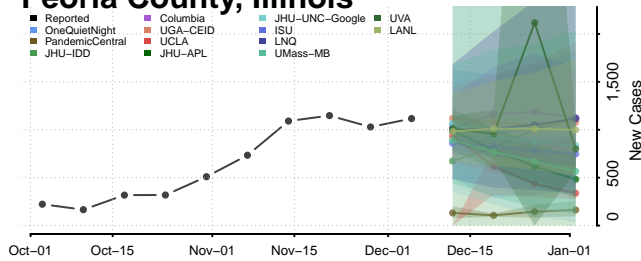

Marshall County, Illinois

Mason County, Illinois

Massac County, Illinois

Montgomery County, Illinois

Morgan County, Illinois

Moultrie County, Illinois

Ogle County, Illinois

Peoria County, Illinois