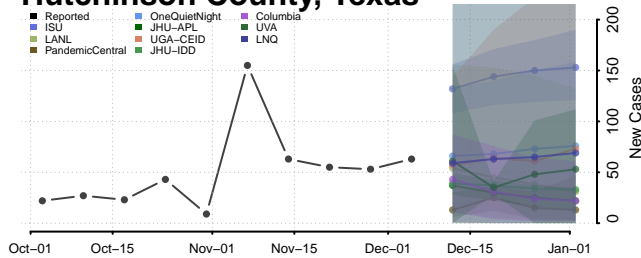

Hutchinson County, Texas