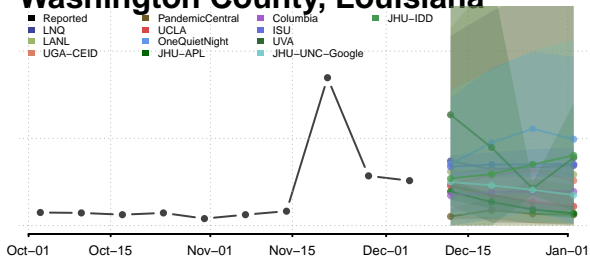

Washington County, Louisiana