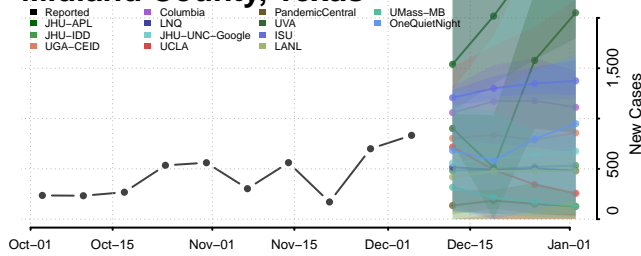

Midland County, Texas