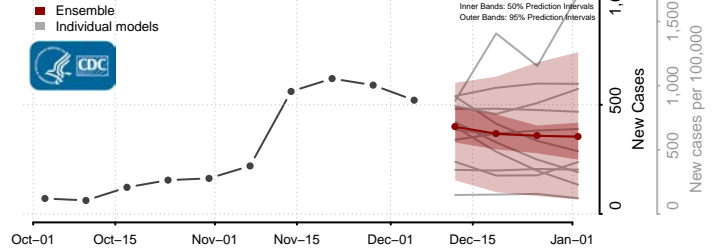

Otter Tail County, Minnesota