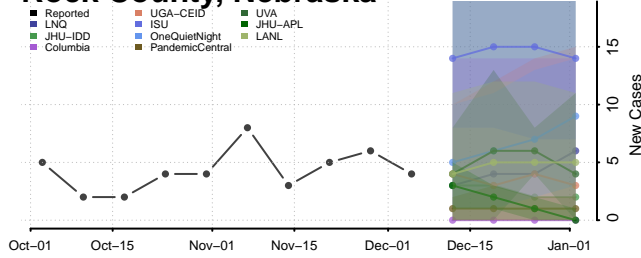

Rock County, Nebraska