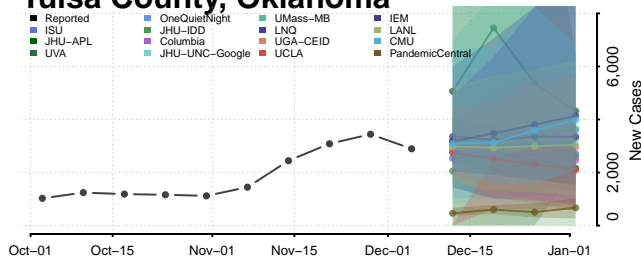

Sequoyah County, Oklahoma

Stephens County, Oklahoma

Texas County, Oklahoma

Tillman County, Oklahoma

Tulsa County, Oklahoma

Wagoner County, Oklahoma

Washington County, Oklahoma

Washita County, Oklahoma