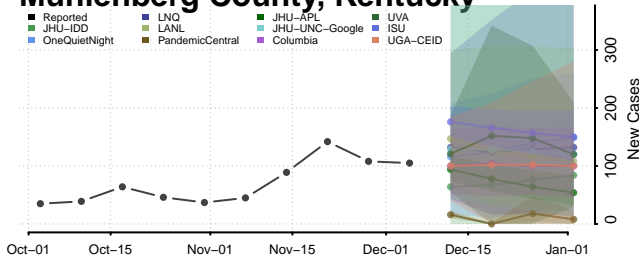

Metcalfe County, Kentucky

Monroe County, Kentucky

Montgomery County, Kentucky

Morgan County, Kentucky

Muhlenberg County, Kentucky

Nelson County, Kentucky

Nicholas County, Kentucky

Ohio County, Kentucky