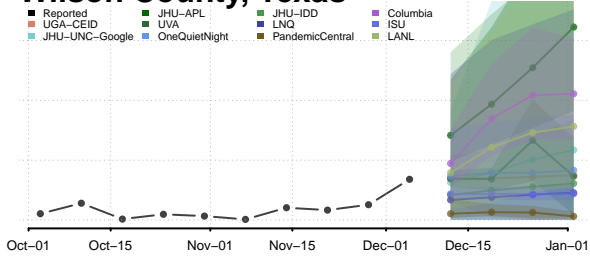

Wilson County, Texas