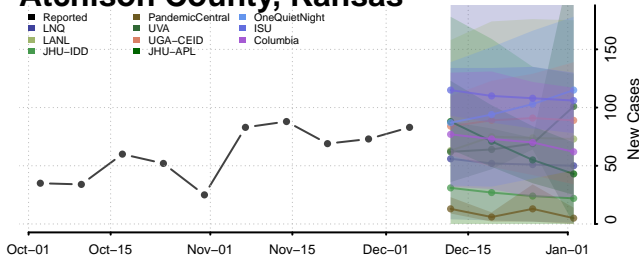

Atchison County, Kansas