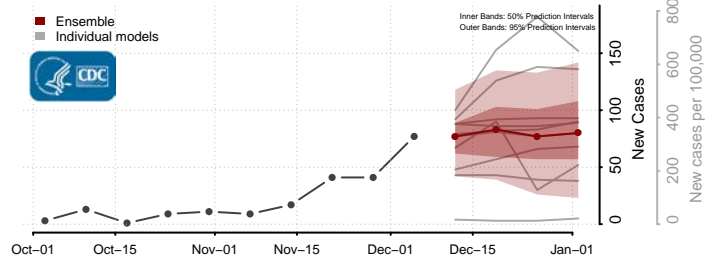

Hood River County, Oregon

Jackson County, Oregon

Jefferson County, Oregon

Josephine County, Oregon

Klamath County, Oregon

Lake County, Oregon

Lane County, Oregon

Lincoln County, Oregon