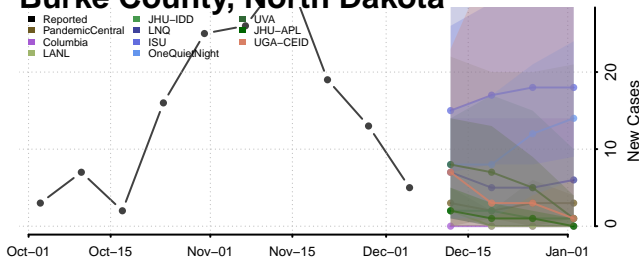

Burke County, North Dakota