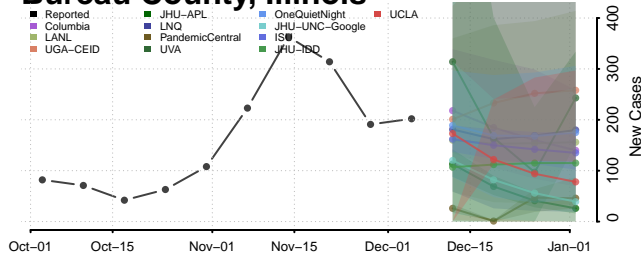

Bureau County, Illinois