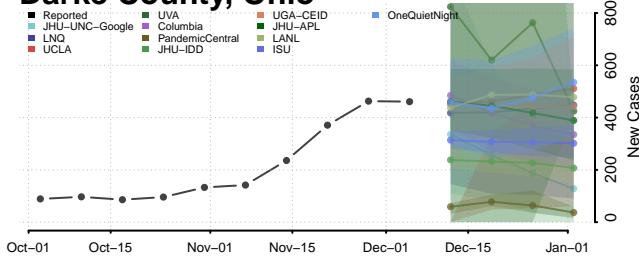

Darke County, Ohio

Defiance County, Ohio

Delaware County, Ohio

Erie County, Ohio

Fairfield County, Ohio

Fayette County, Ohio

Franklin County, Ohio

Fulton County, Ohio