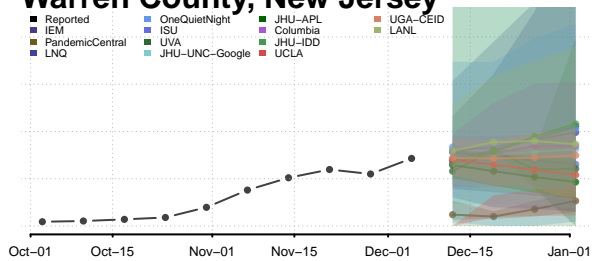

Hunterdon County, New Jersey

Mercer County, New Jersey

Somerset County, New Jersey

Sussex County, New Jersey

Union County, New Jersey

Warren County, New Jersey

New Mexico

Bernalillo County, New Mexico