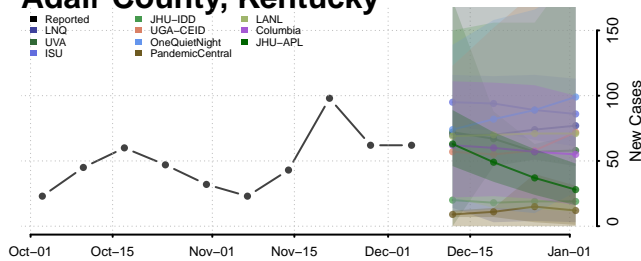

Wilson County, Kansas

Woodson County, Kansas

Wyandotte County, Kansas

Kentucky

Adair County, Kentucky

Allen County, Kentucky

Anderson County, Kentucky

Ballard County, Kentucky