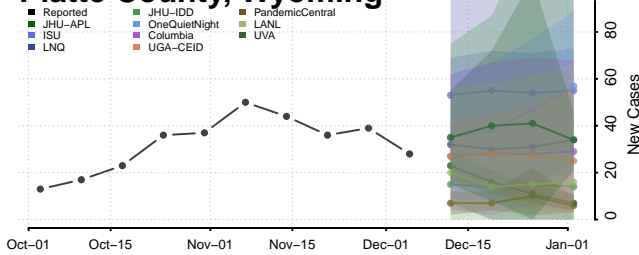

Platte County, Wyoming