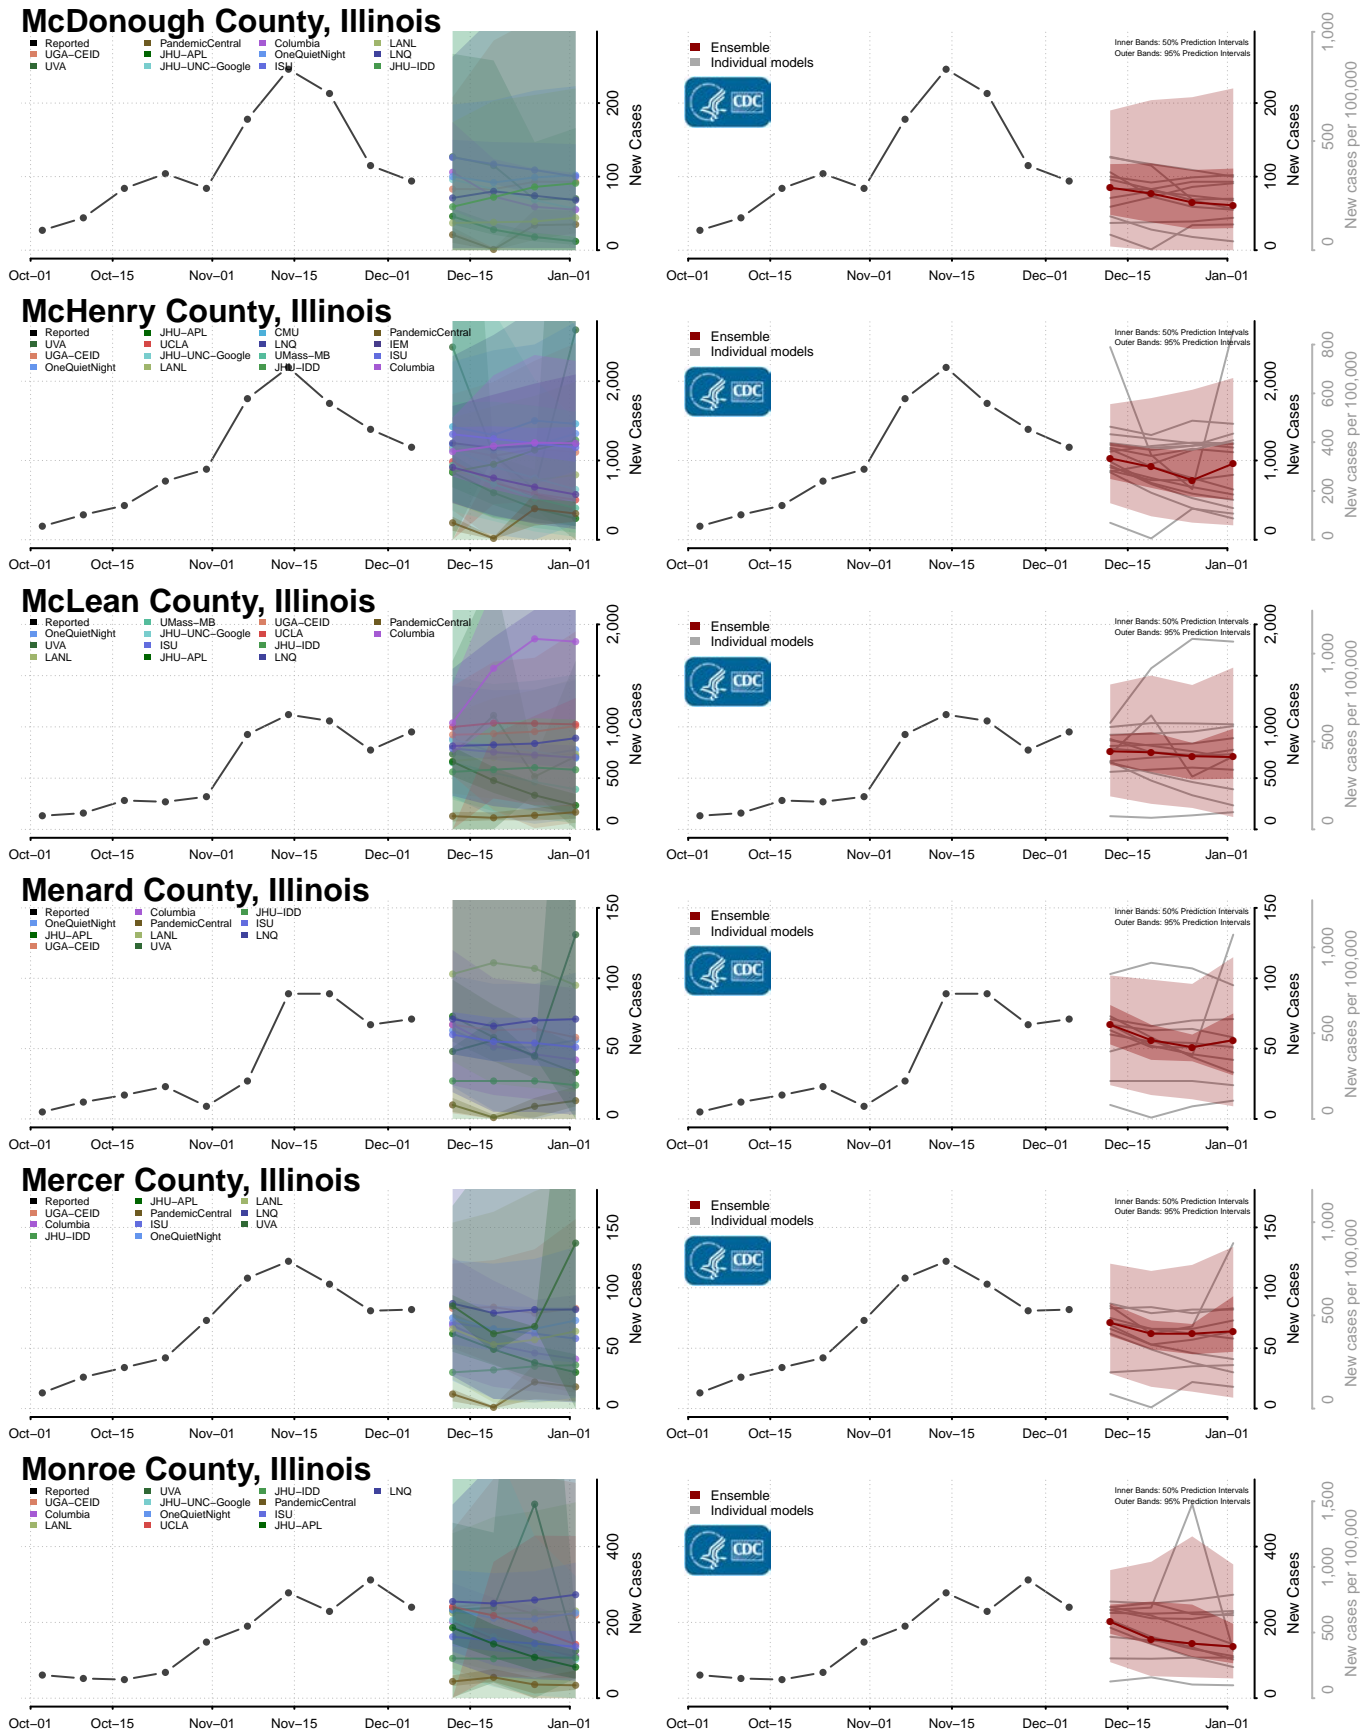

Marshall County, Illinois

Mason County, Illinois

Massac County, Illinois

Montgomery County, Illinois

Morgan County, Illinois

Moultrie County, Illinois

Ogle County, Illinois

Peoria County, Illinois