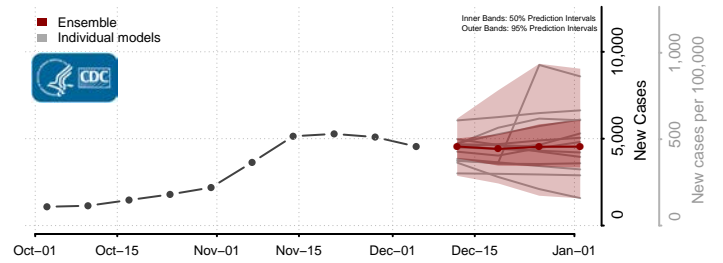

St. Louis County, Missouri