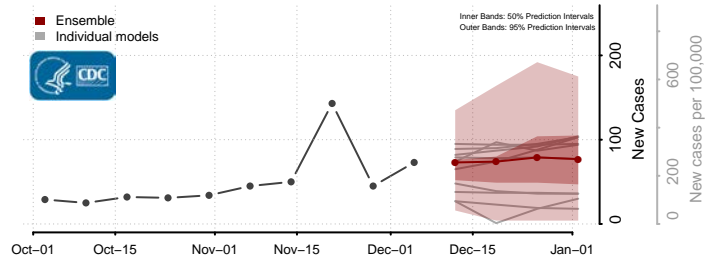

Hampshire County, West Virginia

Hancock County, West Virginia

Hardy County, West Virginia

Harrison County, West Virginia

Jackson County, West Virginia

Jefferson County, West Virginia

Kanawha County, West Virginia