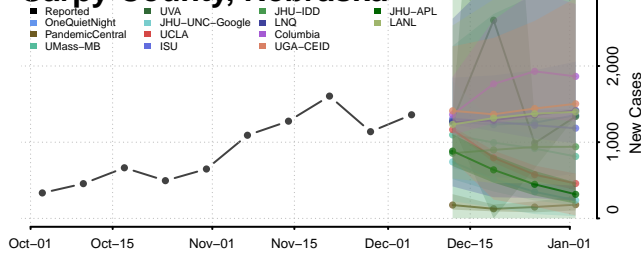

Red Willow County, Nebraska

Richardson County, Nebraska

Rock County, Nebraska

Saline County, Nebraska

Sarpy County, Nebraska

Saunders County, Nebraska

Scotts Bluff County, Nebraska

Seward County, Nebraska