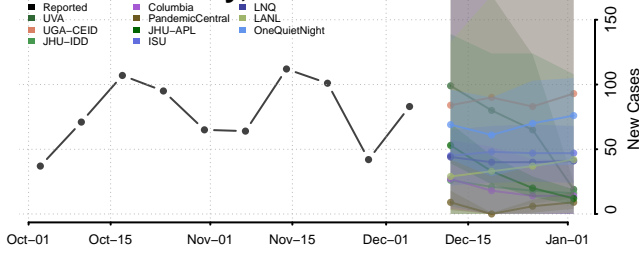

Mercer County, North Dakota