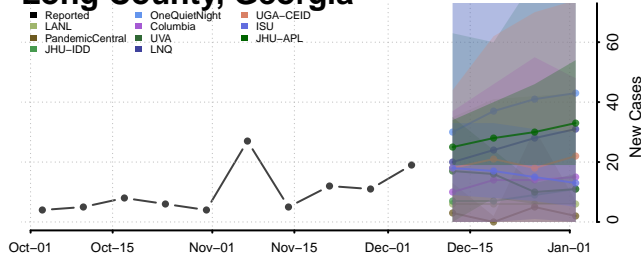

Laurens County, Georgia

Lee County, Georgia

Liberty County, Georgia

Lincoln County, Georgia

Long County, Georgia

Lowndes County, Georgia

Lumpkin County, Georgia

Macon County, Georgia