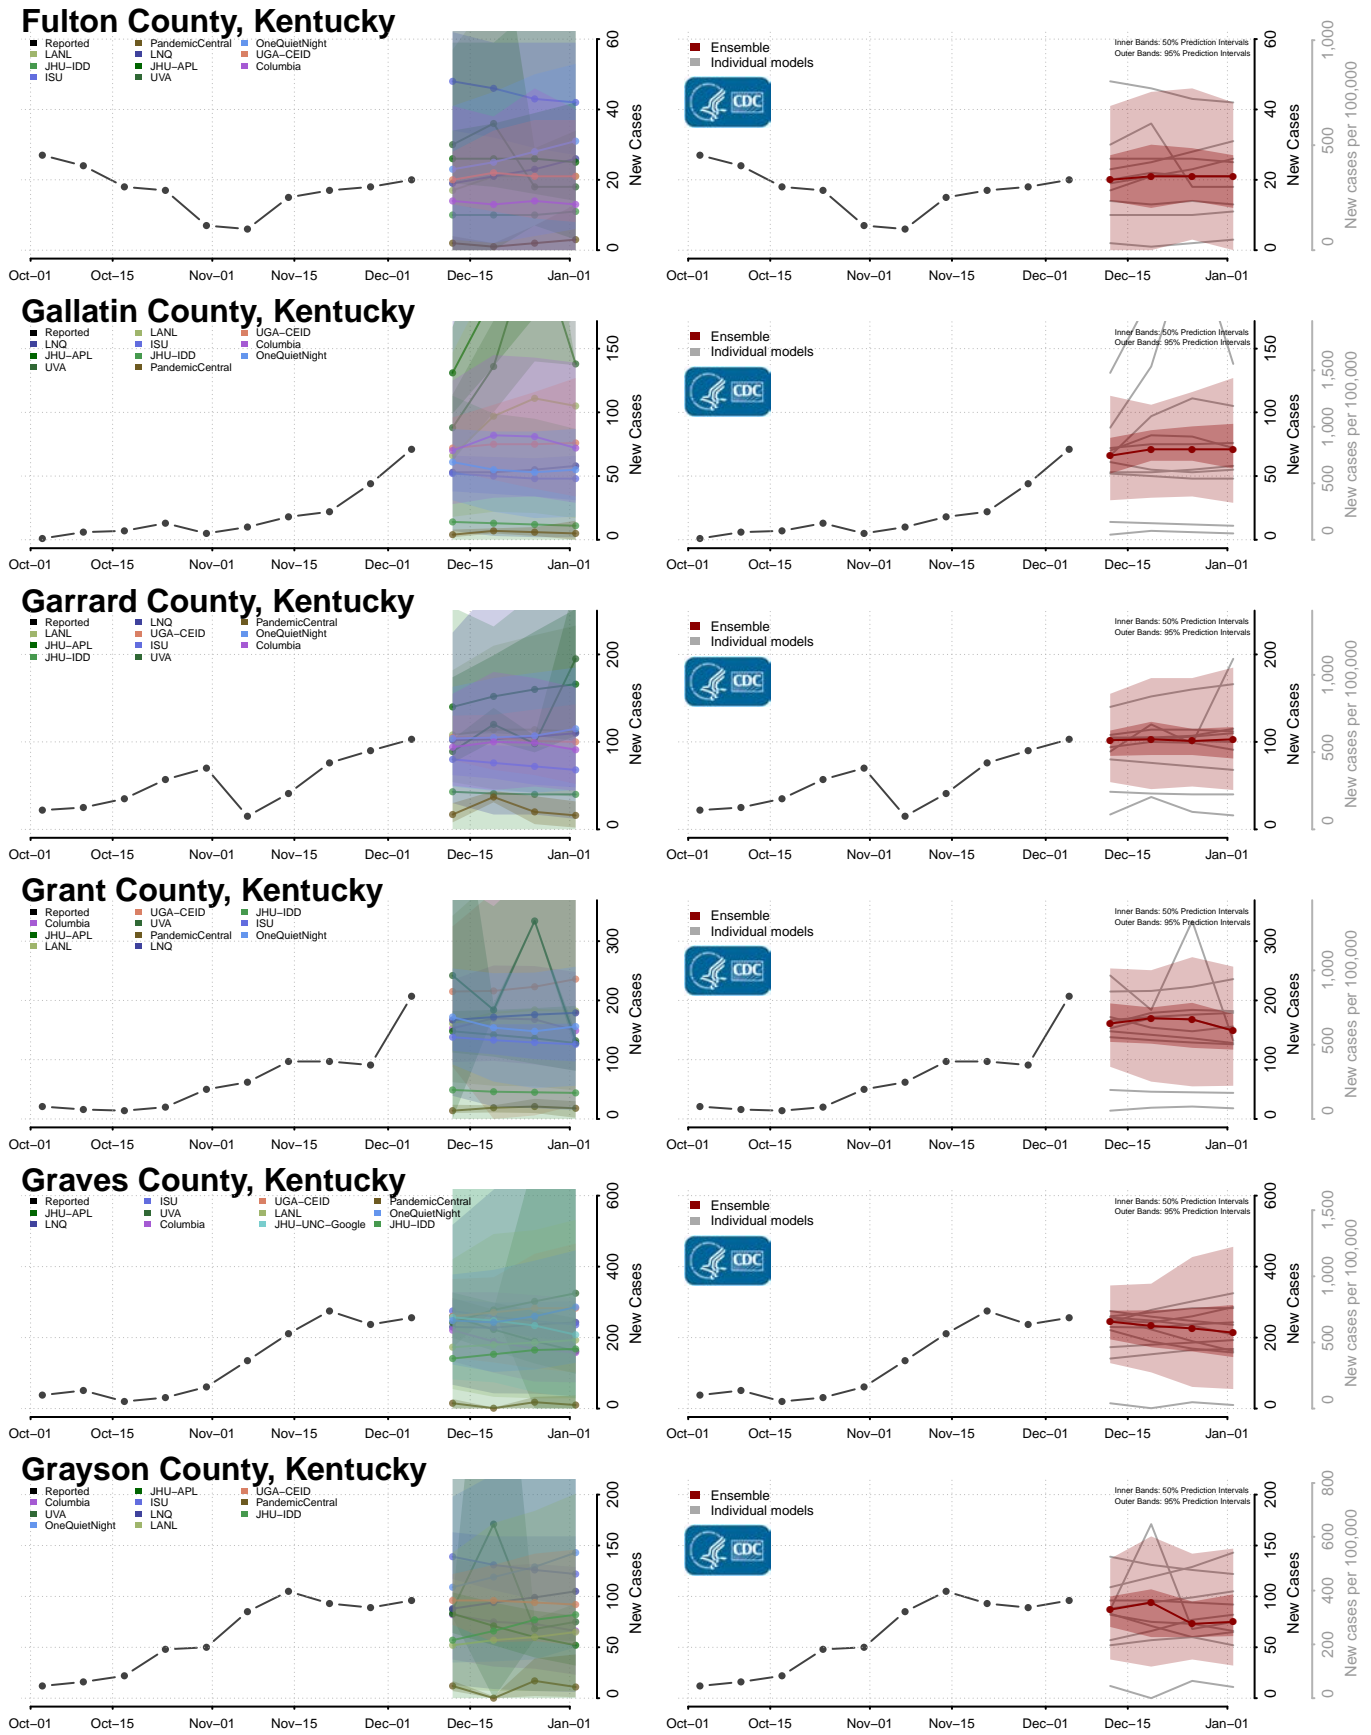

Cumberland County, Kentucky

Daviess County, Kentucky

Edmonson County, Kentucky

Green County, Kentucky

Greenup County, Kentucky

Hancock County, Kentucky

Hardin County, Kentucky

Harlan County, Kentucky