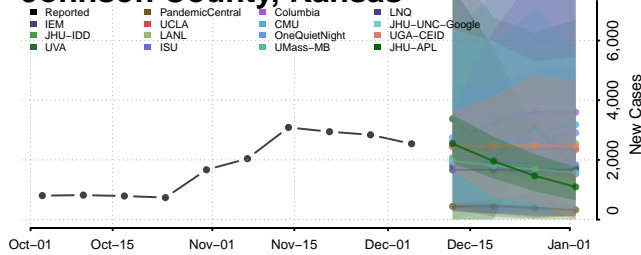

Johnson County, Kansas