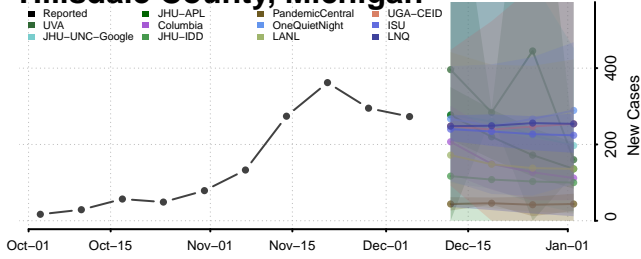

Gogebic County, Michigan

Grand Traverse County, Michigan

Gratiot County, Michigan

Hillsdale County, Michigan

Houghton County, Michigan

Huron County, Michigan

Ingham County, Michigan

Ionia County, Michigan