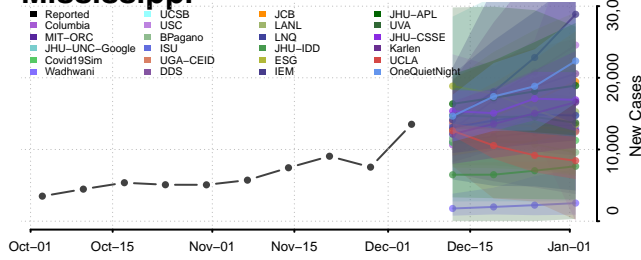

Watonwan County, Minnesota

Wilkin County, Minnesota

Winona County, Minnesota

Wright County, Minnesota

Yellow Medicine County, Minnesota

Mississippi

Adams County, Mississippi

Alcorn County, Mississippi