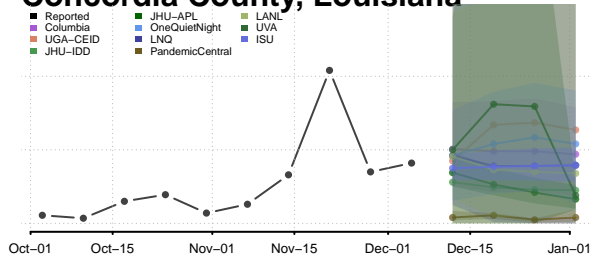

Cameron County, Louisiana

Catahoula County, Louisiana

Claiborne County, Louisiana

Concordia County, Louisiana

De Soto County, Louisiana

East Baton Rouge County, Louisiana

East Carroll County, Louisiana

East Feliciana County, Louisiana