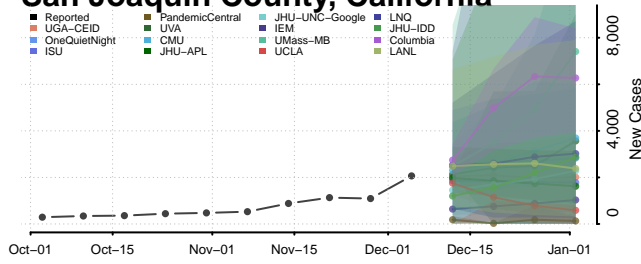

San Joaquin County, California