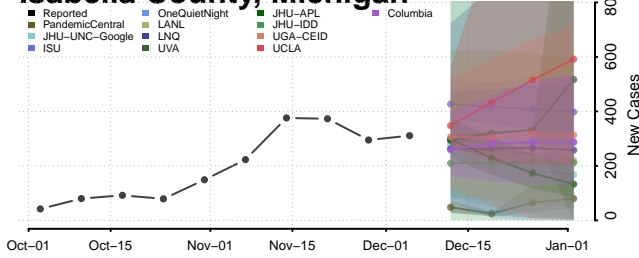

Isabella County, Michigan