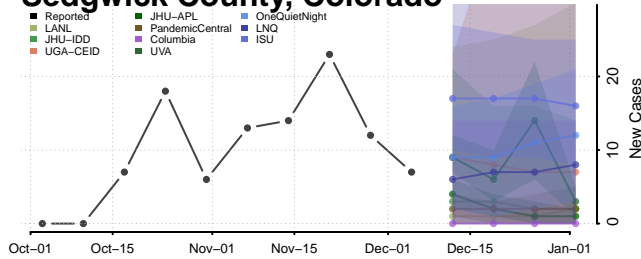

Otero County, Colorado

Ouray County, Colorado

Park County, Colorado

Routt County, Colorado

Saguache County, Colorado

San Juan County, Colorado

San Miguel County, Colorado

Sedgwick County, Colorado