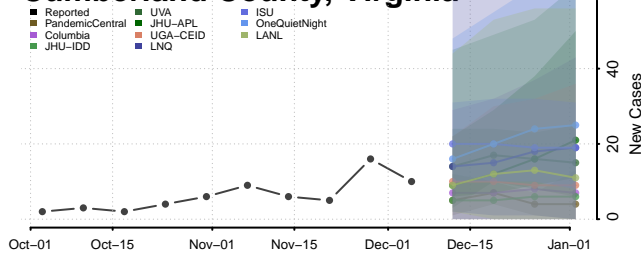

Cumberland County, Virginia