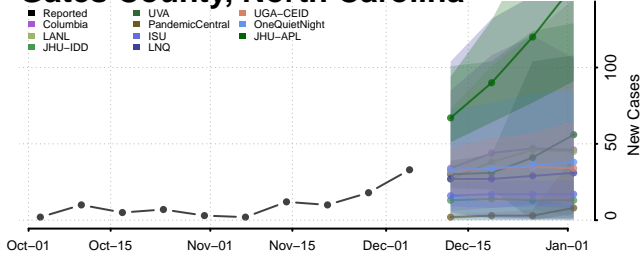

Gates County, North Carolina