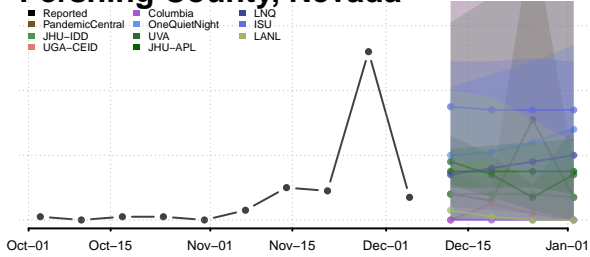

Pershing County, Nevada