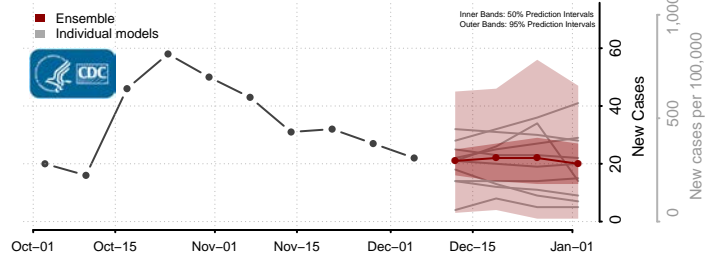

Butte County, Idaho

Camas County, Idaho

Canyon County, Idaho

Caribou County, Idaho

Cassia County, Idaho

Clark County, Idaho

Clearwater County, Idaho

Custer County, Idaho