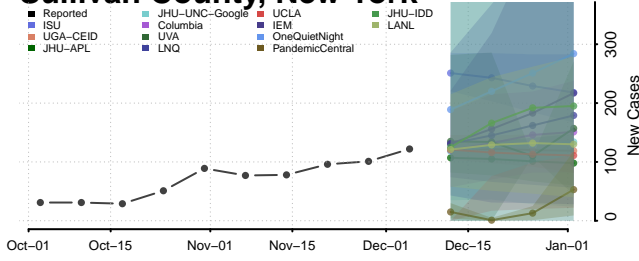

Schuyler County, New York

Seneca County, New York

St. Lawrence County, New York

Steuben County, New York

Suffolk County, New York

Sullivan County, New York

Tioga County, New York

Tompkins County, New York