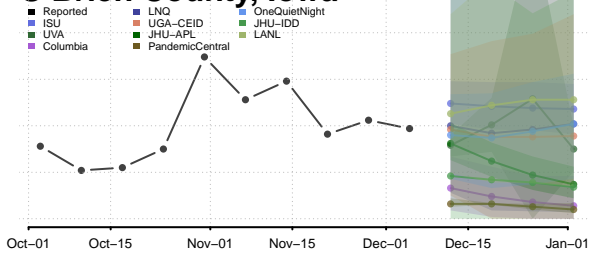

Ida County, Iowa

Iowa County, Iowa

Jackson County, Iowa

Jasper County, Iowa

Jefferson County, Iowa

Muscatine County, Iowa

O'Brien County, Iowa

Osceola County, Iowa