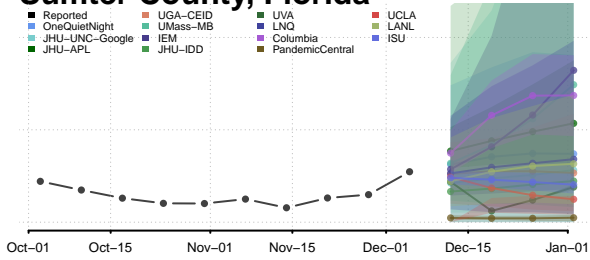

Osceola County, Florida

Palm Beach County, Florida

Pasco County, Florida

Pinellas County, Florida

Polk County, Florida

Sumter County, Florida

Suwannee County, Florida

Taylor County, Florida