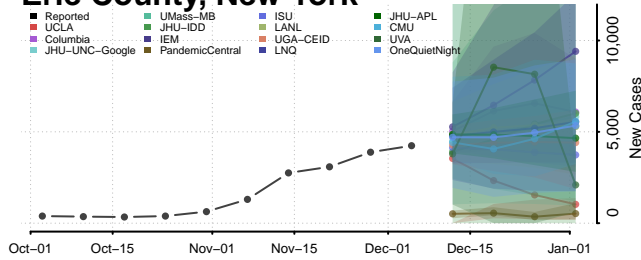

Cortland County, New York

Delaware County, New York

Dutchess County, New York

Erie County, New York

Herkimer County, New York

Jefferson County, New York

Kings County, New York

Lewis County, New York