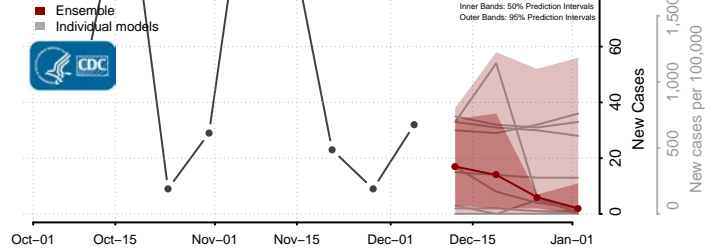

Madison County, Montana

McCone County, Montana

Stillwater County, Montana

Sweet Grass County, Montana

Teton County, Montana

Toole County, Montana

Treasure County, Montana

Valley County, Montana