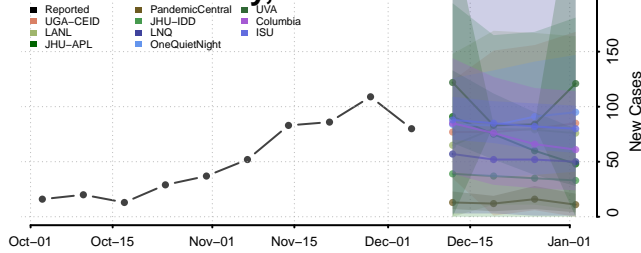

Greenwood County, Kansas

Hamilton County, Kansas

Harper County, Kansas

Harvey County, Kansas

Haskell County, Kansas

Hodgeman County, Kansas

Jackson County, Kansas

Jefferson County, Kansas