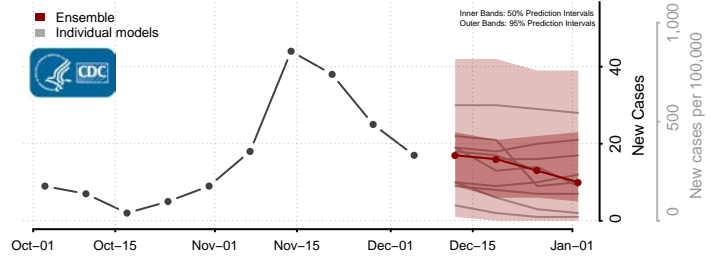

Atchison County, Missouri