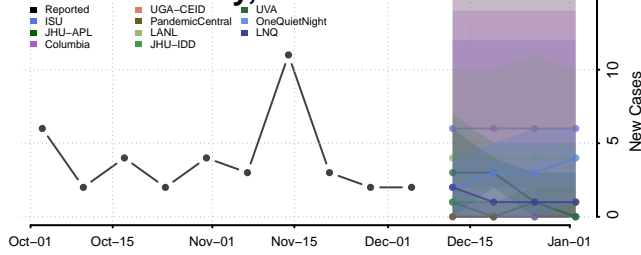

Hamilton County, Nebraska

Harlan County, Nebraska

Hayes County, Nebraska

Hitchcock County, Nebraska

Holt County, Nebraska

Hooker County, Nebraska

Howard County, Nebraska

Jefferson County, Nebraska