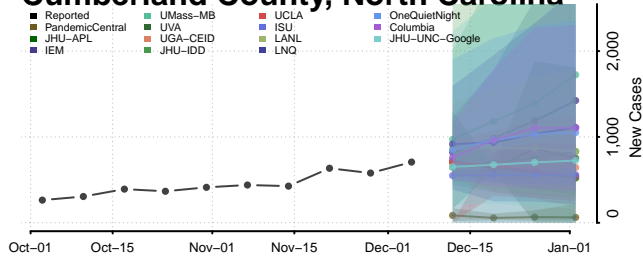

Clay County, North Carolina

Cleveland County, North Carolina

Columbus County, North Carolina

Craven County, North Carolina

Cumberland County, North Carolina

Currituck County, North Carolina

Dare County, North Carolina