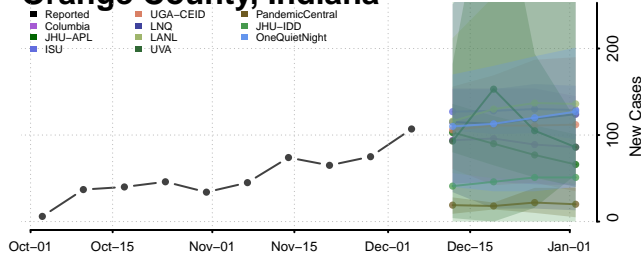

Newton County, Indiana

Noble County, Indiana

Ohio County, Indiana

Orange County, Indiana

Owen County, Indiana

Putnam County, Indiana

Randolph County, Indiana

Ripley County, Indiana