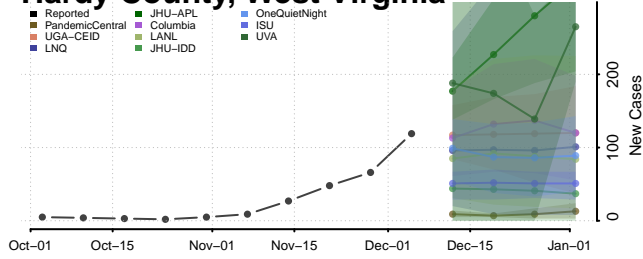

Hardy County, West Virginia