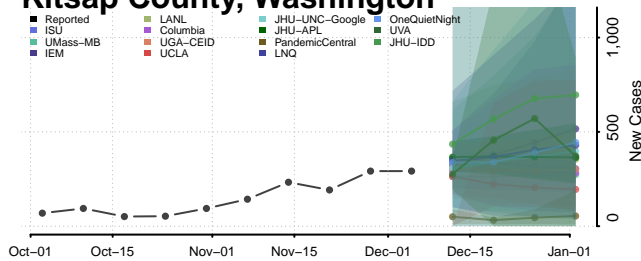

Island County, Washington

Jefferson County, Washington

King County, Washington

Kitsap County, Washington

Kittitas County, Washington

Klickitat County, Washington

Lewis County, Washington

Lincoln County, Washington