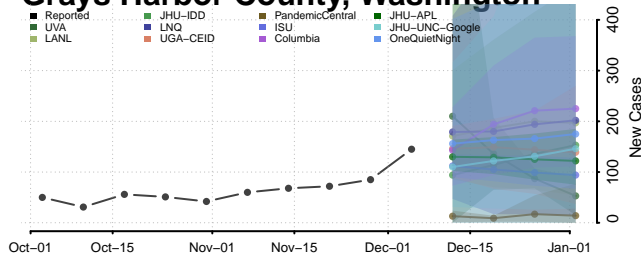

Island County, Washington

Jefferson County, Washington

King County, Washington

Kitsap County, Washington

Kittitas County, Washington

Klickitat County, Washington

Lewis County, Washington

Lincoln County, Washington