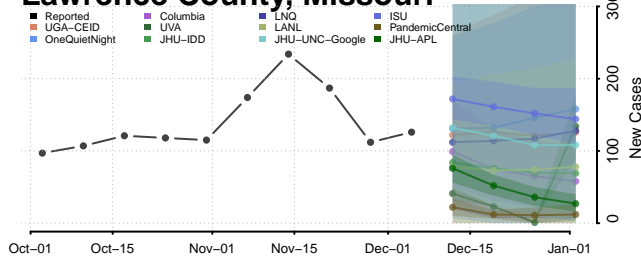

Lawrence County, Missouri