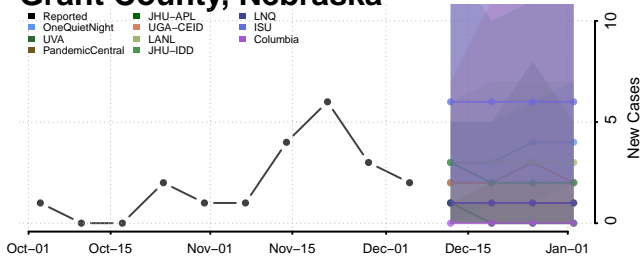

Furnas County, Nebraska

Gage County, Nebraska

Garden County, Nebraska

Garfield County, Nebraska

Gosper County, Nebraska

Grant County, Nebraska

Greeley County, Nebraska

Hall County, Nebraska