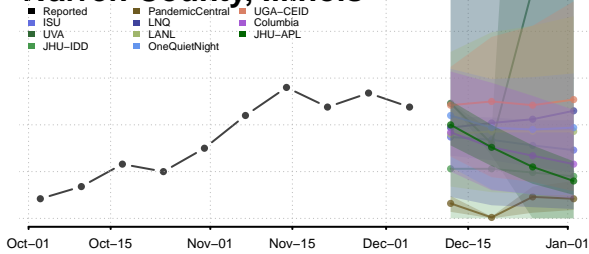

St. Clair County, Illinois

Stark County, Illinois

Stephenson County, Illinois

Tazewell County, Illinois

Union County, Illinois

Vermilion County, Illinois

Wabash County, Illinois

Warren County, Illinois