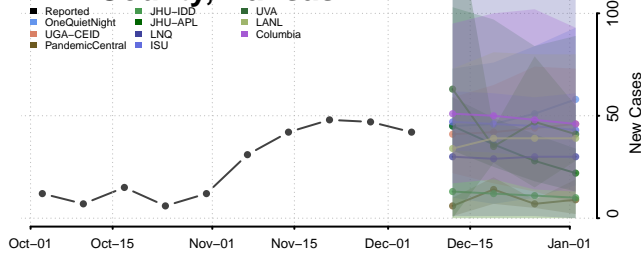

Linn County, Kansas