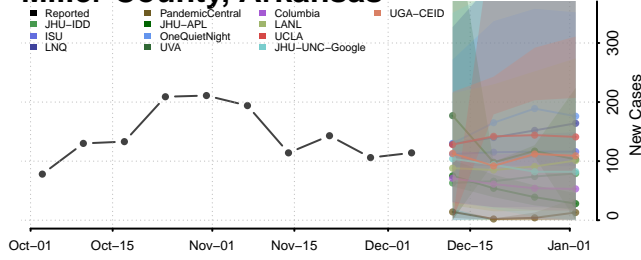

Lincoln County, Arkansas

Little River County, Arkansas

Logan County, Arkansas

Lonoke County, Arkansas

Madison County, Arkansas

Marion County, Arkansas

Miller County, Arkansas

Mississippi County, Arkansas