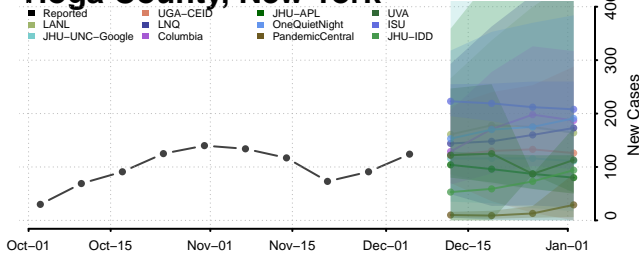

Schuyler County, New York

Seneca County, New York

St. Lawrence County, New York

Steuben County, New York

Suffolk County, New York

Sullivan County, New York

Tioga County, New York

Tompkins County, New York