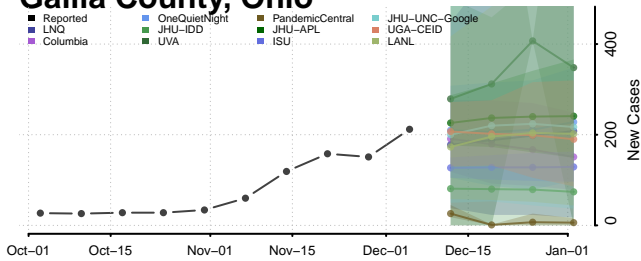

Gallia County, Ohio