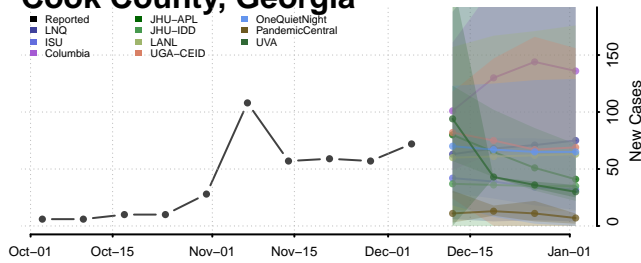

Cobb County, Georgia

Coffee County, Georgia

Colquitt County, Georgia

Columbia County, Georgia

Cook County, Georgia

Coweta County, Georgia

Crawford County, Georgia

Crisp County, Georgia