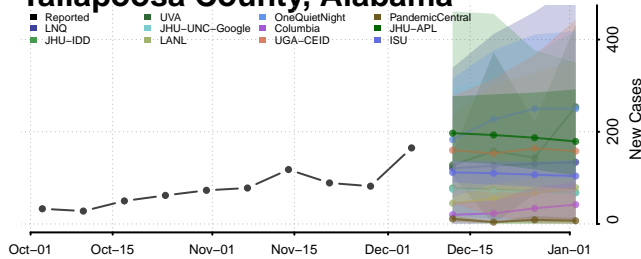

St. Clair County, Alabama

Sumter County, Alabama

Talladega County, Alabama

Tallapoosa County, Alabama

Tuscaloosa County, Alabama

Walker County, Alabama

Washington County, Alabama

Wilcox County, Alabama