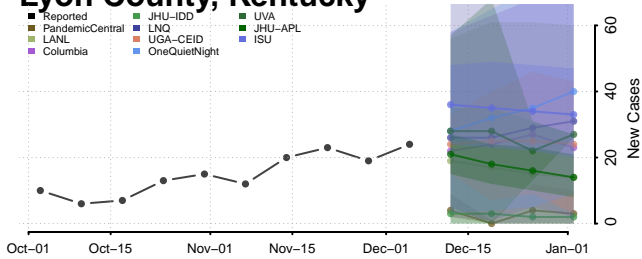

Lincoln County, Kentucky

Livingston County, Kentucky

Logan County, Kentucky

Lyon County, Kentucky

Madison County, Kentucky

Magoffin County, Kentucky

Marion County, Kentucky

Marshall County, Kentucky