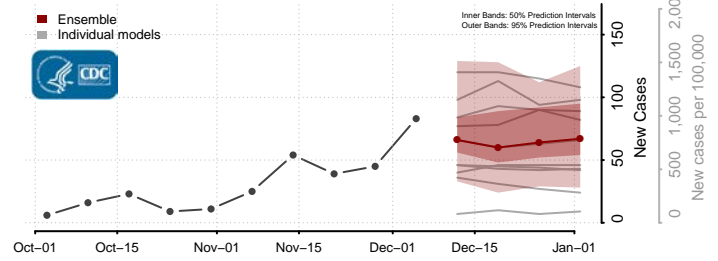

Wilson County, Kansas