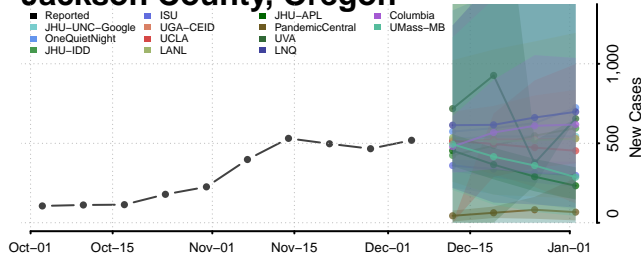

Jackson County, Oregon