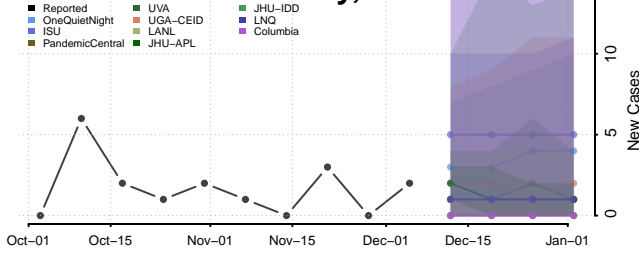

Throckmorton County, Texas