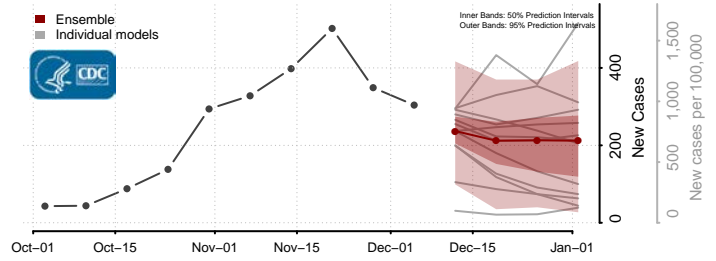

Polk County, Minnesota