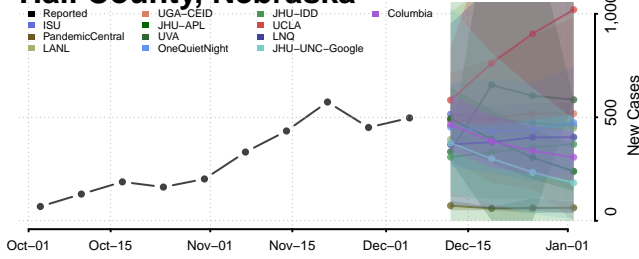

Furnas County, Nebraska

Gage County, Nebraska

Garden County, Nebraska

Garfield County, Nebraska

Gosper County, Nebraska

Grant County, Nebraska

Greeley County, Nebraska

Hall County, Nebraska