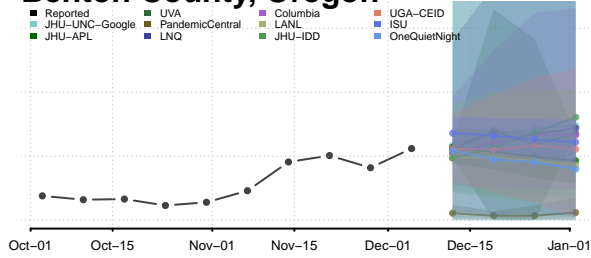

Benton County, Oregon