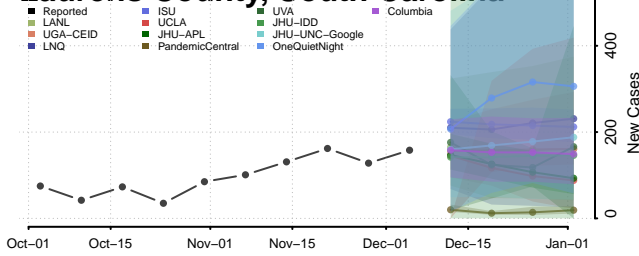

Laurens County, South Carolina