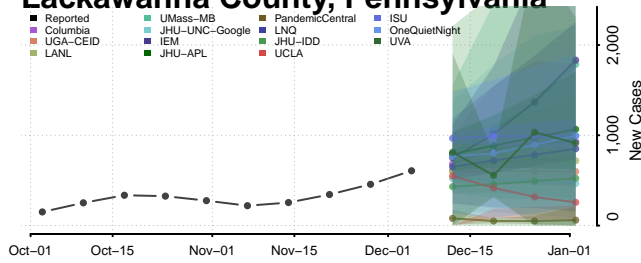

Fulton County, Pennsylvania

Greene County, Pennsylvania

Huntingdon County, Pennsylvania

Indiana County, Pennsylvania

Jefferson County, Pennsylvania

Juniata County, Pennsylvania

Lackawanna County, Pennsylvania