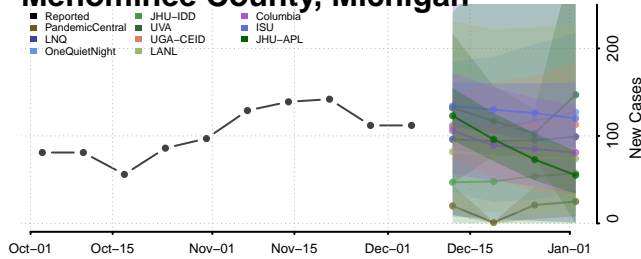

Menominee County, Michigan