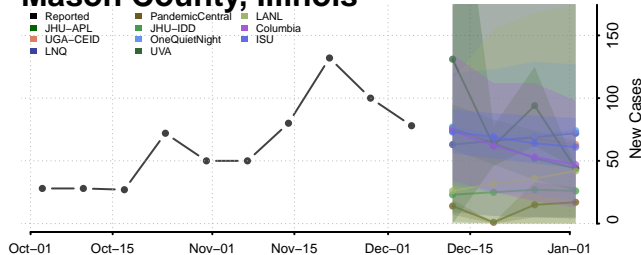

Mason County, Illinois