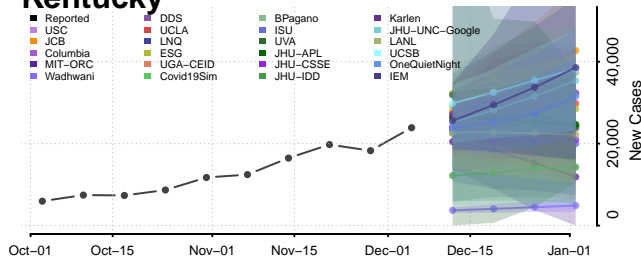

Wilson County, Kansas

Woodson County, Kansas

Wyandotte County, Kansas

Kentucky

Adair County, Kentucky

Allen County, Kentucky

Anderson County, Kentucky

Ballard County, Kentucky