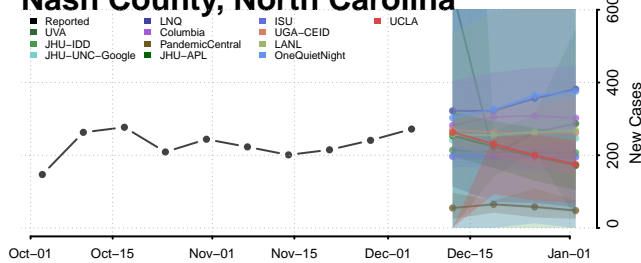

Nash County, North Carolina