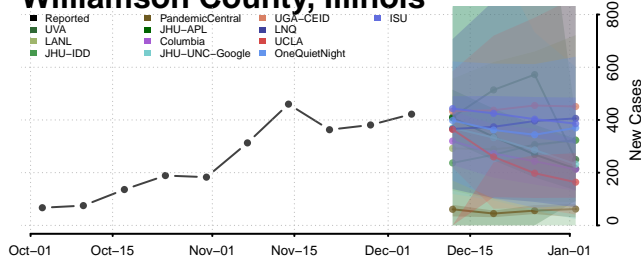

Washington County, Illinois

Wayne County, Illinois

White County, Illinois

Whiteside County, Illinois

Will County, Illinois

Williamson County, Illinois

Winnebago County, Illinois

Woodford County, Illinois