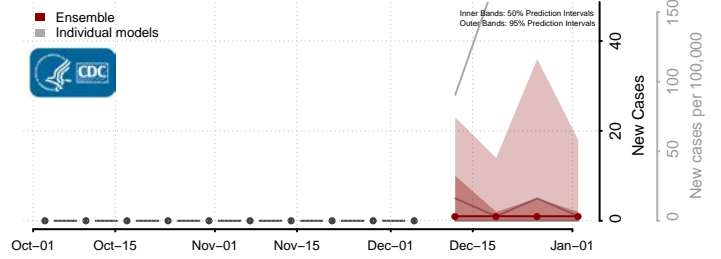

Sanpete County, Utah