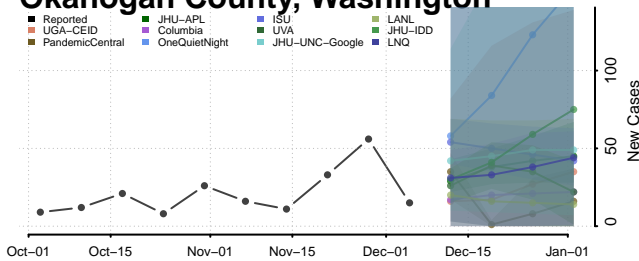

Okanogan County, Washington