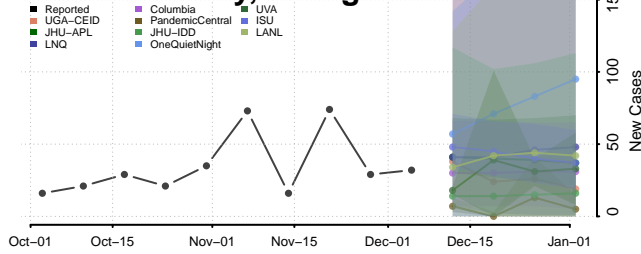

Rabun County, Georgia

Randolph County, Georgia

Richmond County, Georgia

Rockdale County, Georgia

Schley County, Georgia

Talbot County, Georgia

Taliaferro County, Georgia

Tattnall County, Georgia