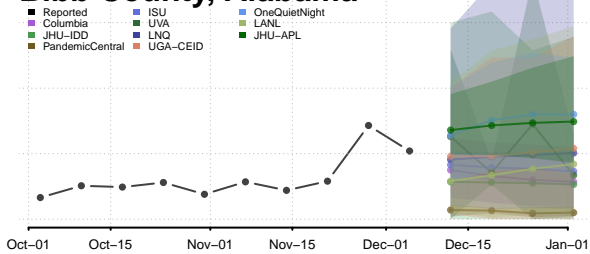

National

Alabama

Autauga County, Alabama

Baldwin County, Alabama

Barbour County, Alabama

Bibb County, Alabama

Blount County, Alabama

Bullock County, Alabama