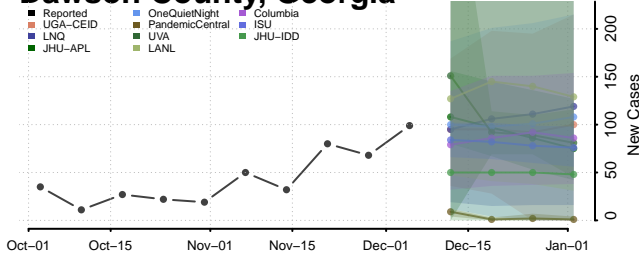

Dawson County, Georgia