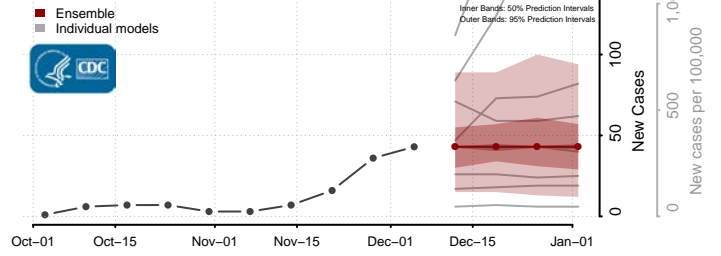

Amelia County, Virginia