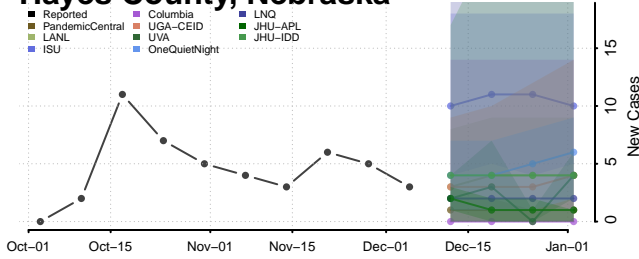

Hayes County, Nebraska