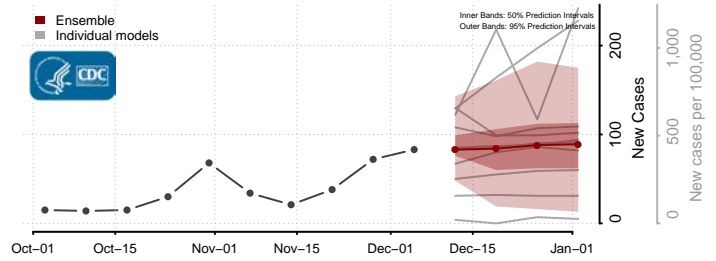

Warren County, North Carolina