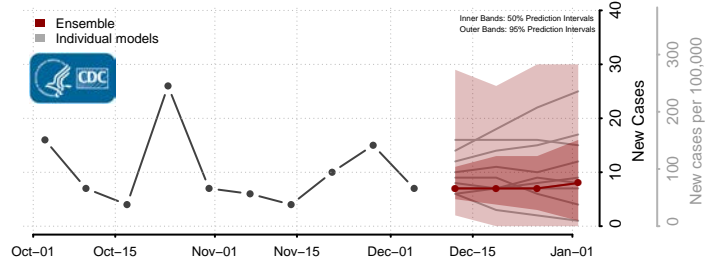

Lancaster County, Virginia