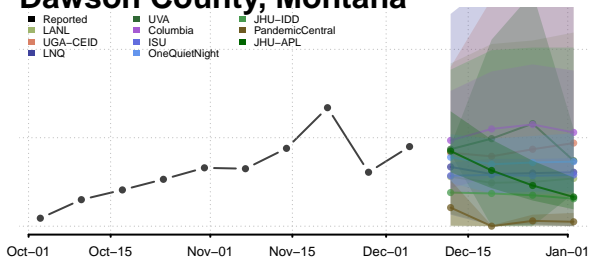

Worth County, Missouri

Wright County, Missouri

Carter County, Montana

Cascade County, Montana

Chouteau County, Montana

Custer County, Montana

Daniels County, Montana

Dawson County, Montana