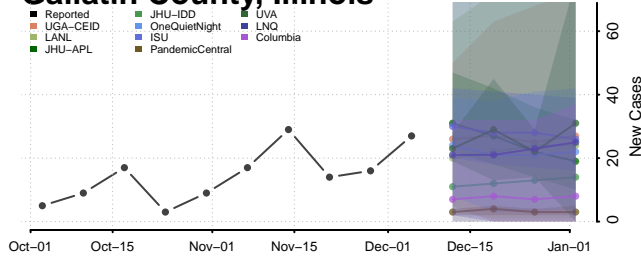

Ford County, Illinois

Franklin County, Illinois

Fulton County, Illinois

Gallatin County, Illinois

Greene County, Illinois

Grundy County, Illinois

Hamilton County, Illinois

Hancock County, Illinois