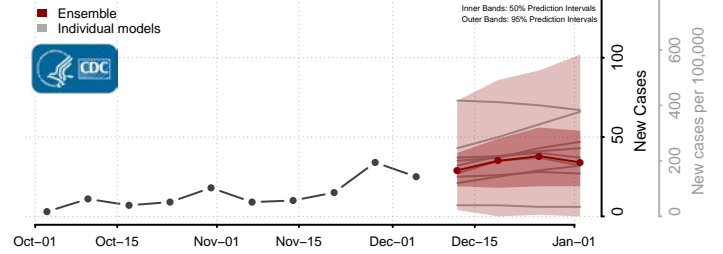

Manassas Park County, Virginia