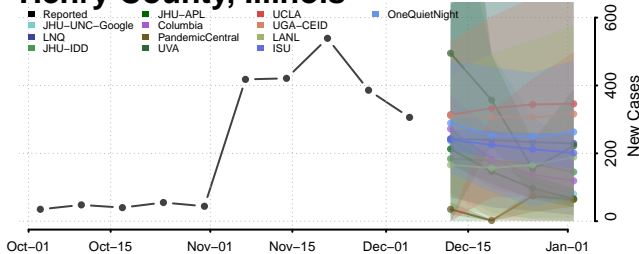

Henry County, Illinois