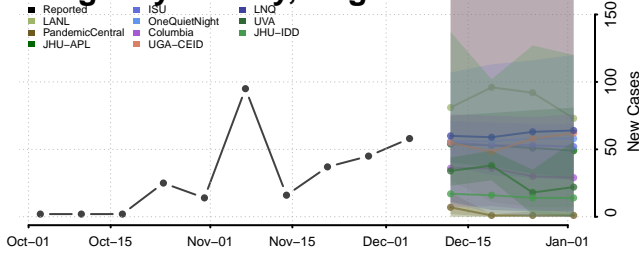

Alleghany County, Virginia