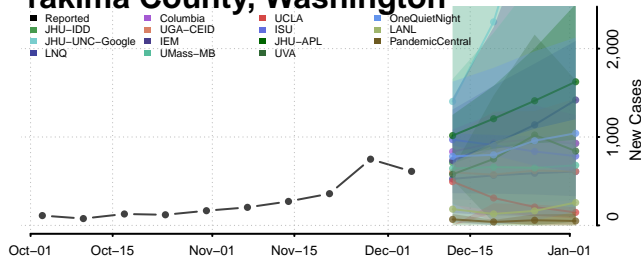

Yakima County, Washington