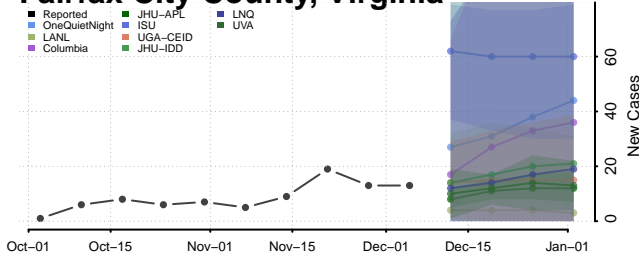

Dinwiddie County, Virginia

Emporia County, Virginia

Essex County, Virginia

Fairfax City County, Virginia

Fairfax County, Virginia

Falls Church County, Virginia

Fauquier County, Virginia

Floyd County, Virginia