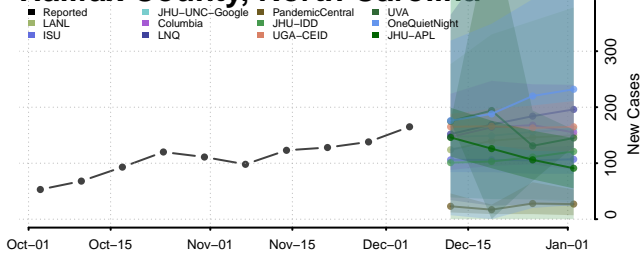

Gaston County, North Carolina

Gates County, North Carolina

Graham County, North Carolina

Granville County, North Carolina

Greene County, North Carolina

Guilford County, North Carolina

Halifax County, North Carolina