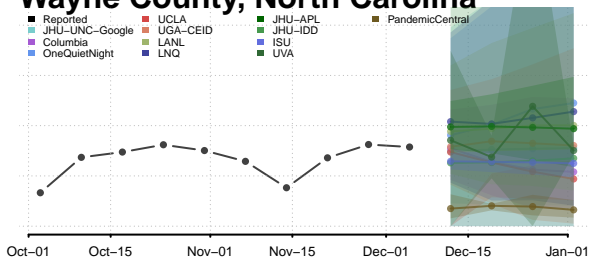

Wake County, North Carolina

Warren County, North Carolina

Washington County, North Carolina

Watauga County, North Carolina

Wayne County, North Carolina

Barnes County, North Dakota

Benson County, North Dakota