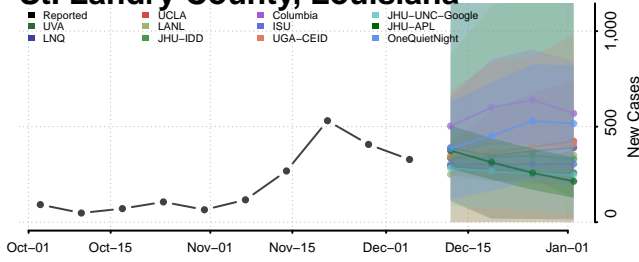

St. Landry County, Louisiana