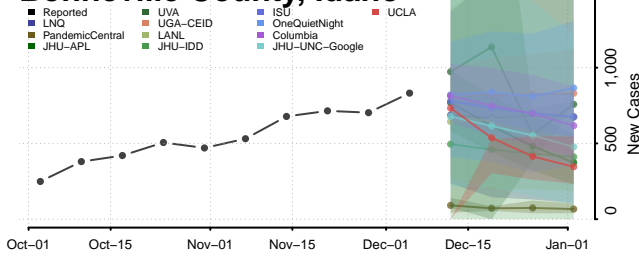

Bear Lake County, Idaho

Benewah County, Idaho

Bingham County, Idaho

Blaine County, Idaho

Boise County, Idaho

Bonner County, Idaho

Bonneville County, Idaho

Boundary County, Idaho