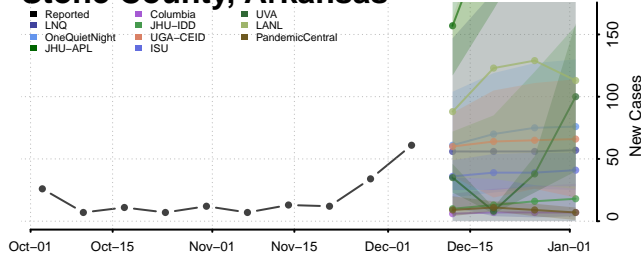

Searcy County, Arkansas

Sebastian County, Arkansas

Sevier County, Arkansas

Sharp County, Arkansas

St. Francis County, Arkansas

Stone County, Arkansas

Union County, Arkansas

Van Buren County, Arkansas