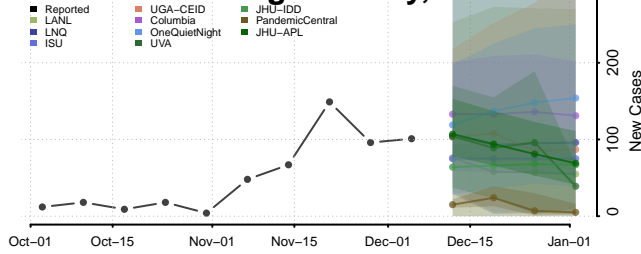

Vermilion County, Louisiana

Vernon County, Louisiana

Washington County, Louisiana

Webster County, Louisiana

West Baton Rouge County, Louisiana

West Carroll County, Louisiana

West Feliciana County, Louisiana