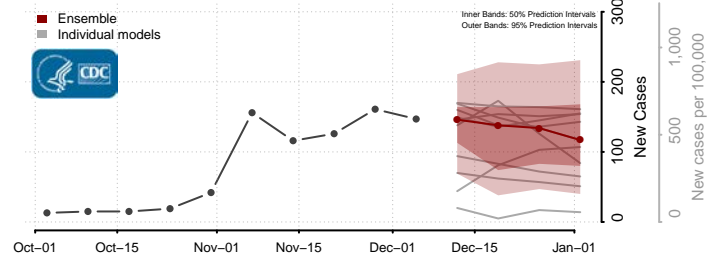

Washington County, Nebraska

Wayne County, Nebraska

Webster County, Nebraska

Wheeler County, Nebraska

York County, Nebraska

Nevada

Carson City County, Nevada

Churchill County, Nevada