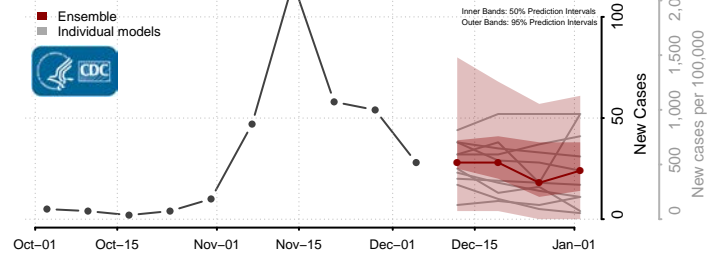

Rush County, Kansas

Sumner County, Kansas

Thomas County, Kansas

Trego County, Kansas

Wabaunsee County, Kansas

Wallace County, Kansas

Washington County, Kansas

Wichita County, Kansas