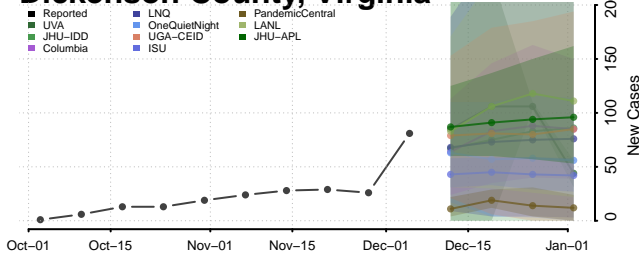

Dickenson County, Virginia