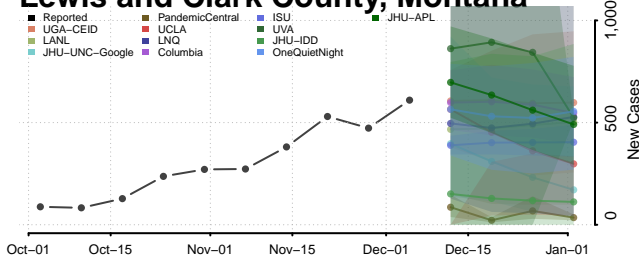

Lewis and Clark County, Montana