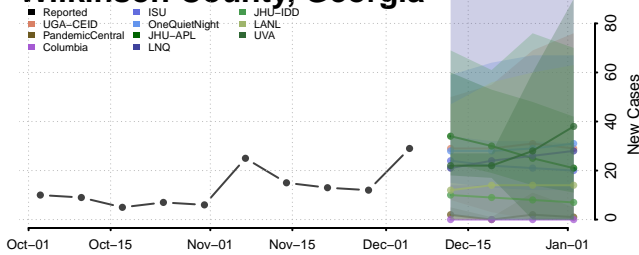

Wilkinson County, Georgia