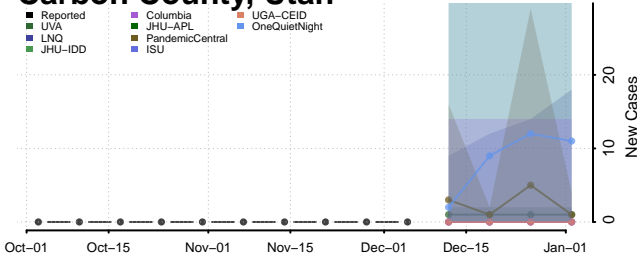

Carbon County, Utah