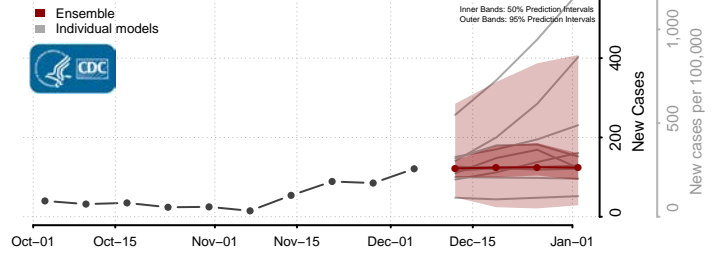

St. Bernard County, Louisiana