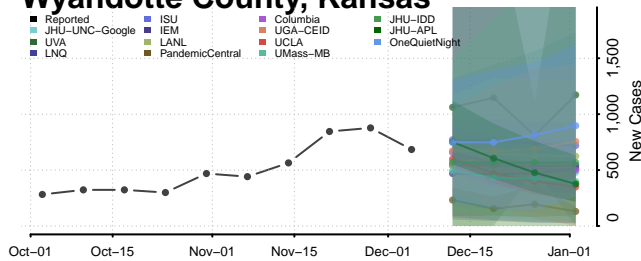

Wyandotte County, Kansas