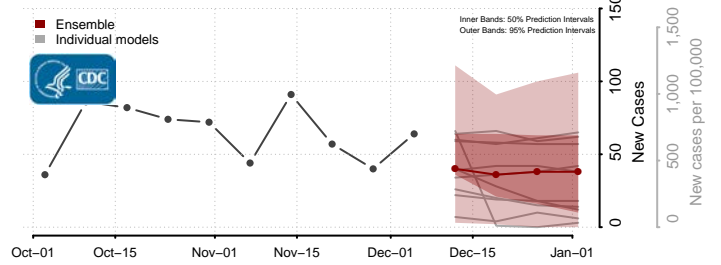

Deer Lodge County, Montana