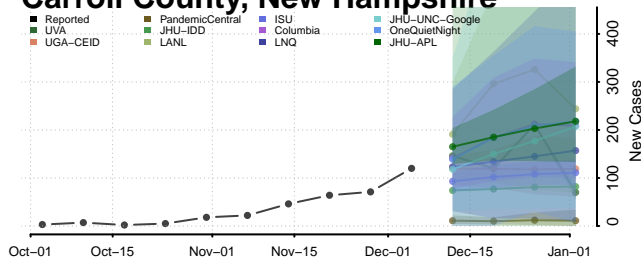

Belknap County, New Hampshire

Carroll County, New Hampshire

Cheshire County, New Hampshire

Coos County, New Hampshire

Grafton County, New Hampshire

Hillsborough County, New Hampshire

Merrimack County, New Hampshire