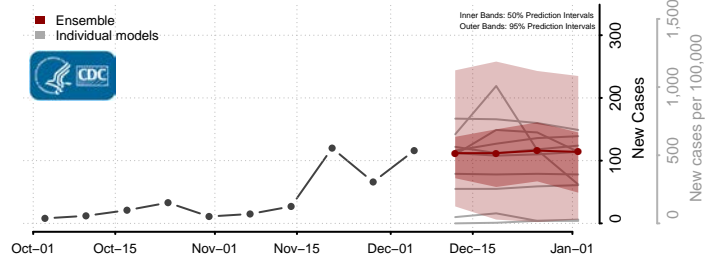

Morehouse County, Louisiana

Natchitoches County, Louisiana

Orleans County, Louisiana

Ouachita County, Louisiana

Plaquemines County, Louisiana

Pointe Coupee County, Louisiana

Rapides County, Louisiana

Red River County, Louisiana