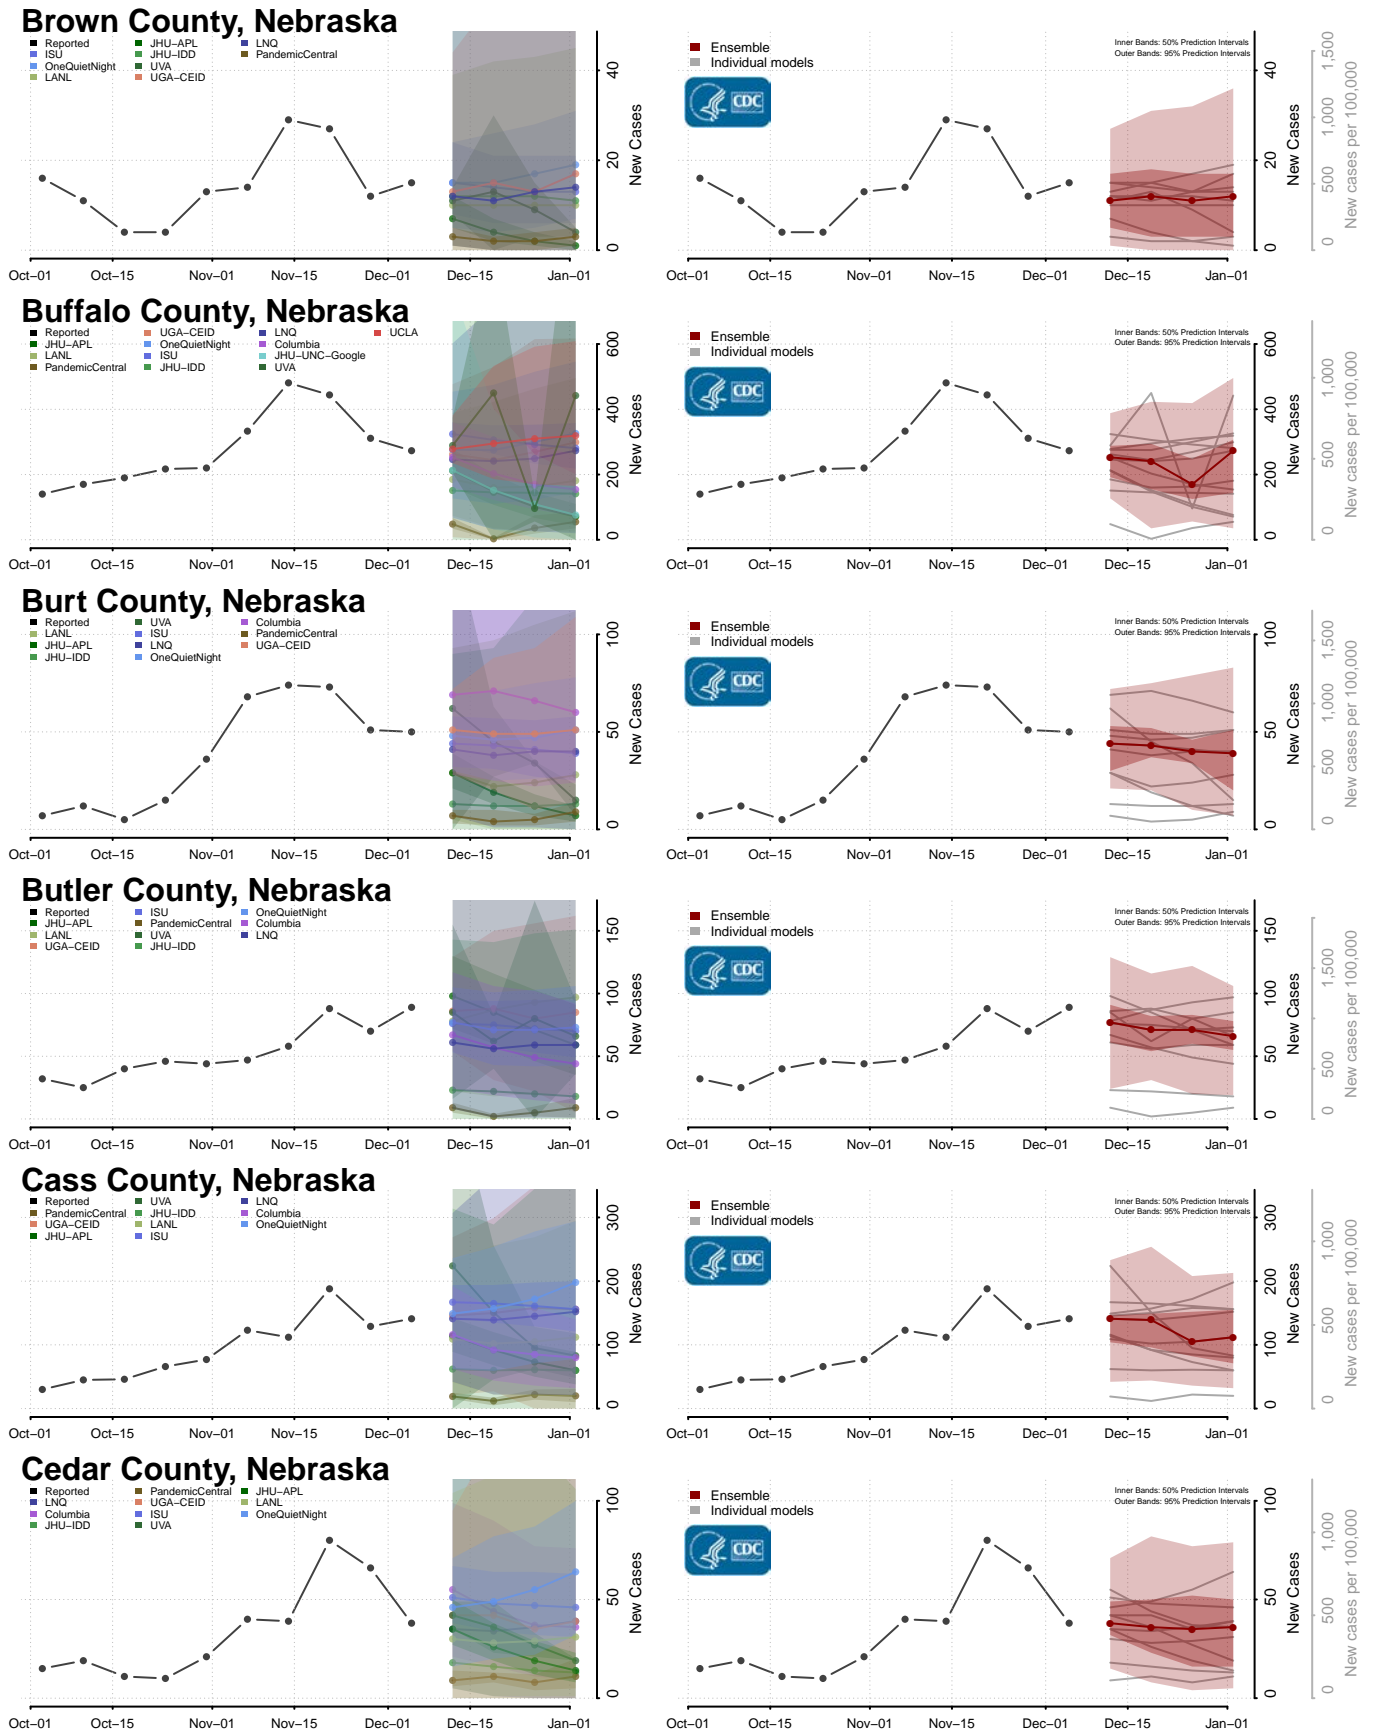

Blaine County, Nebraska

Boone County, Nebraska

Box Butte County, Nebraska

Boyd County, Nebraska

Chase County, Nebraska

Cherry County, Nebraska

Cheyenne County, Nebraska

Clay County, Nebraska