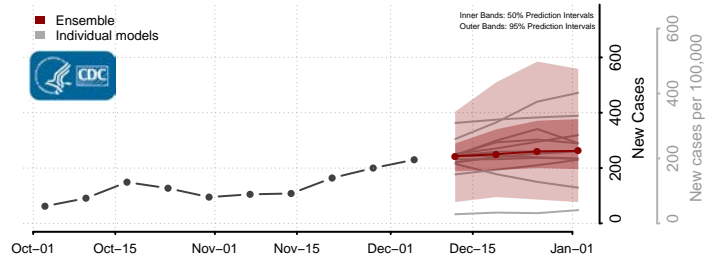

Henderson County, North Carolina