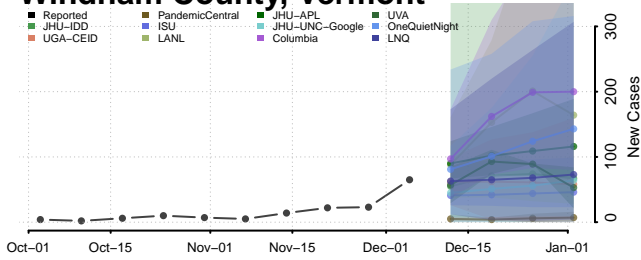

Windham County, Vermont