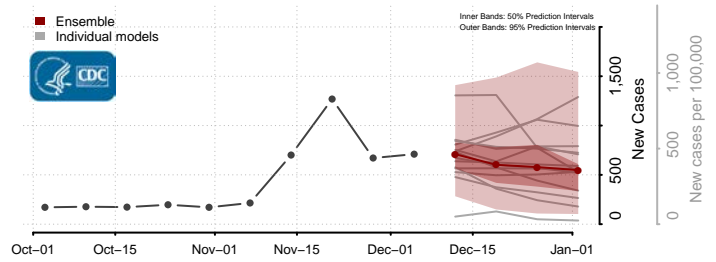

Morehouse County, Louisiana

Natchitoches County, Louisiana

Orleans County, Louisiana

Ouachita County, Louisiana

Plaquemines County, Louisiana

Pointe Coupee County, Louisiana

Rapides County, Louisiana

Red River County, Louisiana