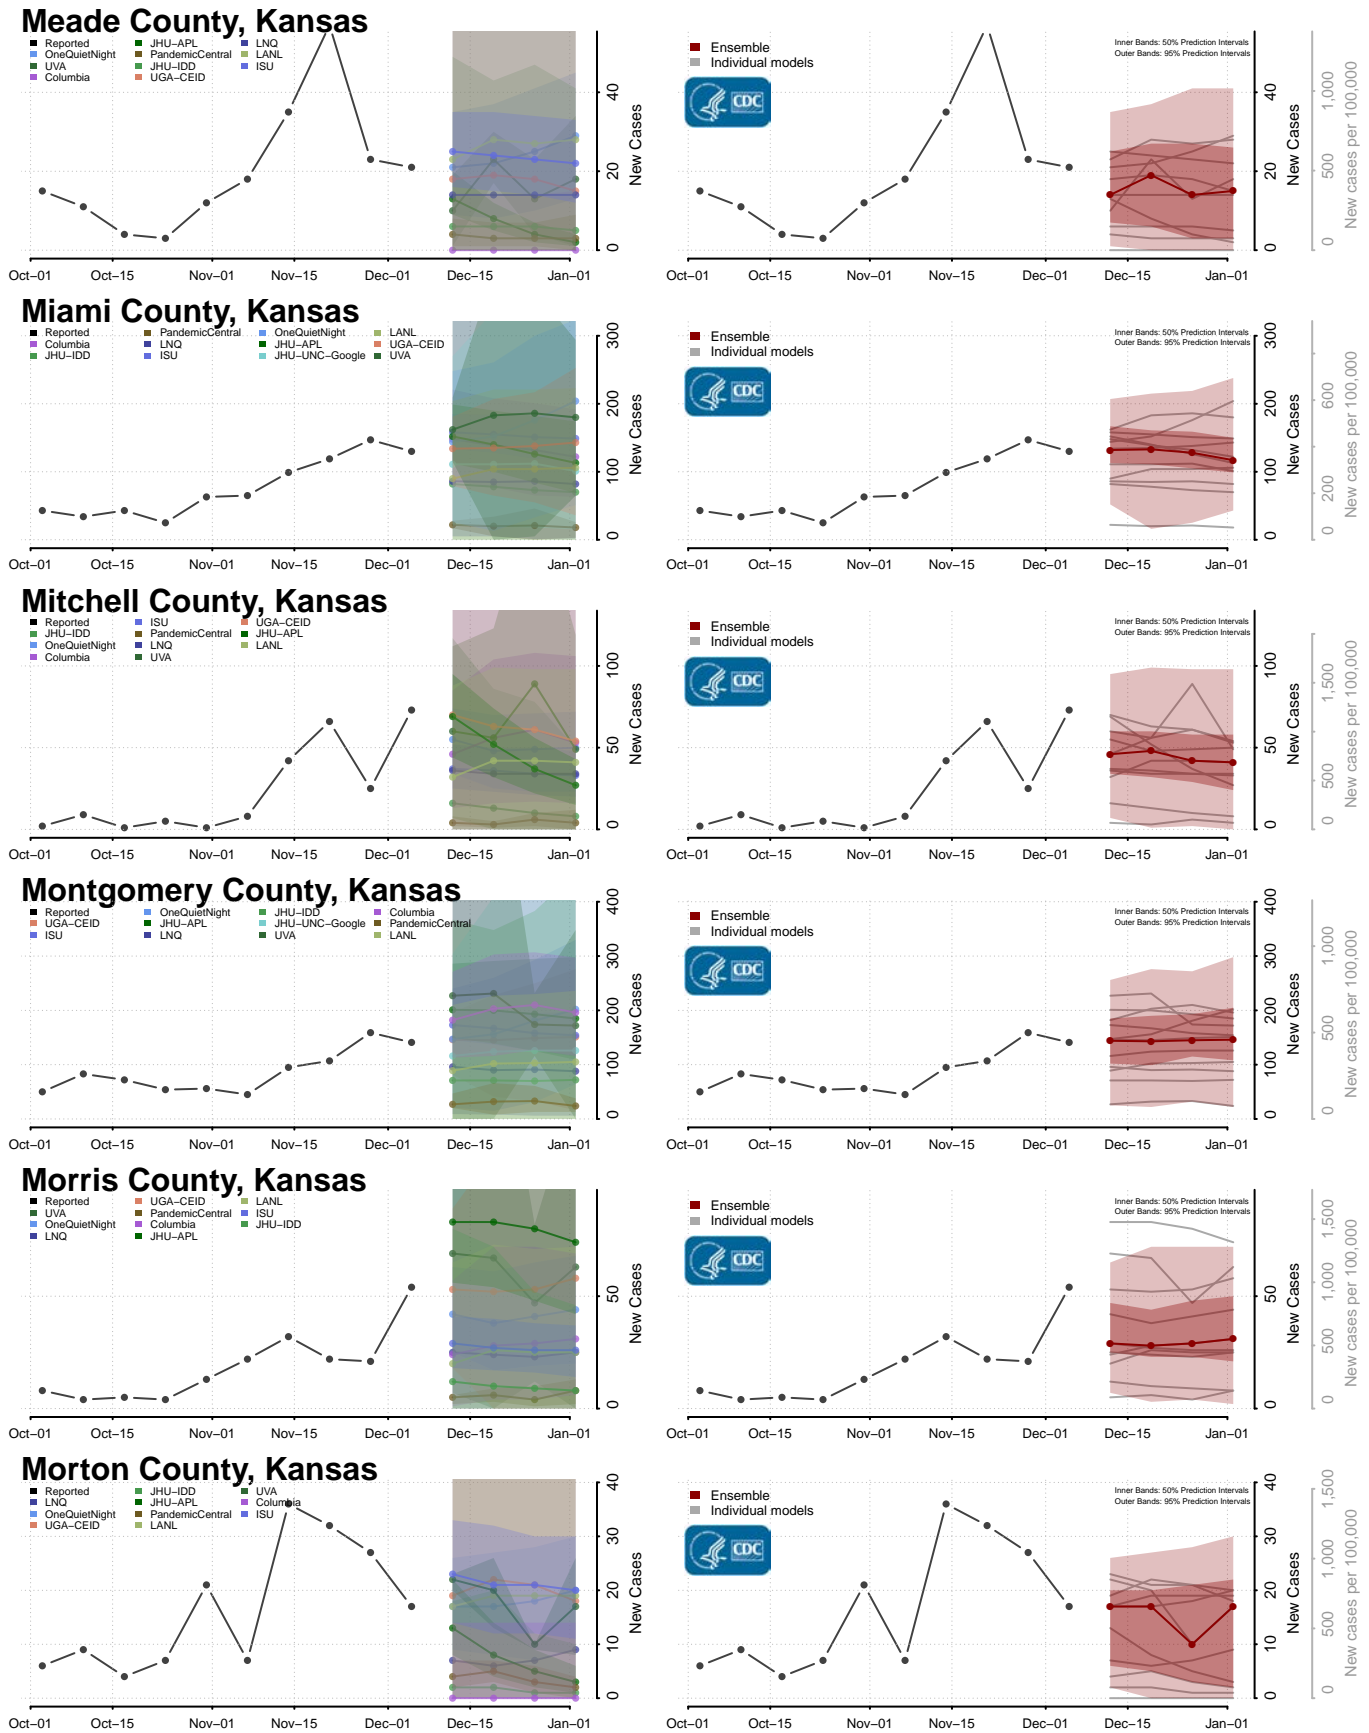

Lincoln County, Kansas

Linn County, Kansas

Logan County, Kansas

Lyon County, Kansas

Marion County, Kansas

Marshall County, Kansas

McPherson County, Kansas

Nemaha County, Kansas