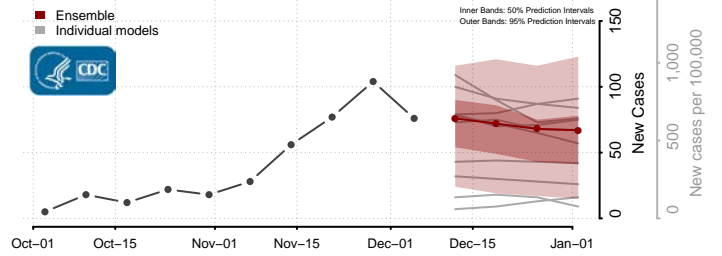

Minidoka County, Idaho

Nez Perce County, Idaho

Oneida County, Idaho

Owyhee County, Idaho

Payette County, Idaho

Power County, Idaho

Shoshone County, Idaho

Teton County, Idaho