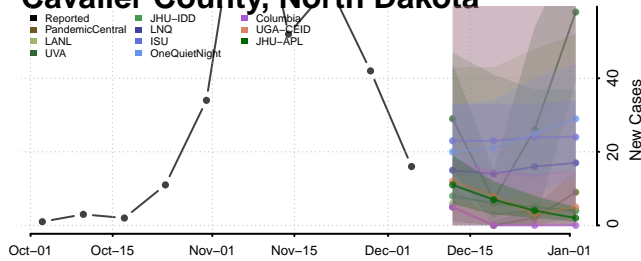

Cavalier County, North Dakota