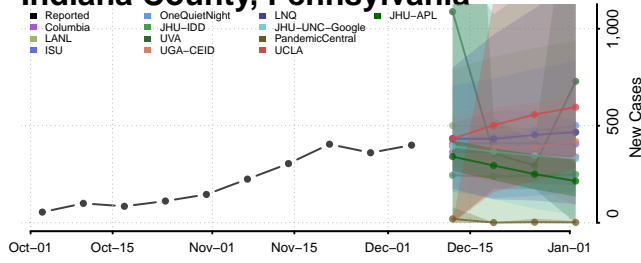

Fulton County, Pennsylvania

Greene County, Pennsylvania

Huntingdon County, Pennsylvania

Indiana County, Pennsylvania

Jefferson County, Pennsylvania

Juniata County, Pennsylvania

Lackawanna County, Pennsylvania