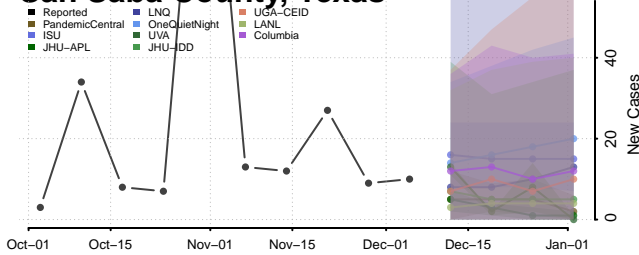

San Saba County, Texas