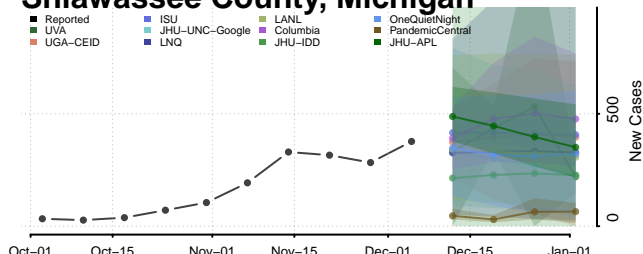

Saginaw County, Michigan

Sanilac County, Michigan

Schoolcraft County, Michigan

Shiawassee County, Michigan

St. Clair County, Michigan

St. Joseph County, Michigan

Tuscola County, Michigan

Van Buren County, Michigan