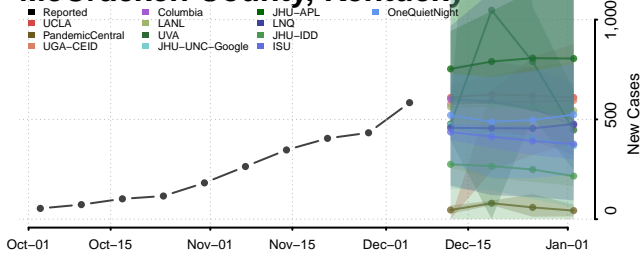

McCracken County, Kentucky