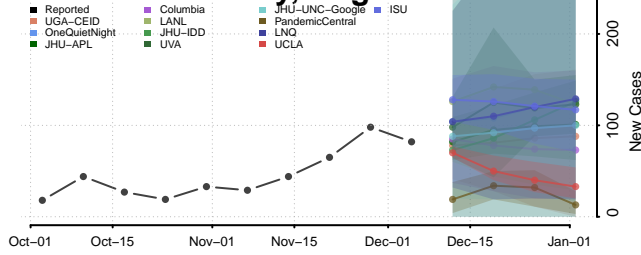

Manassas County, Virginia