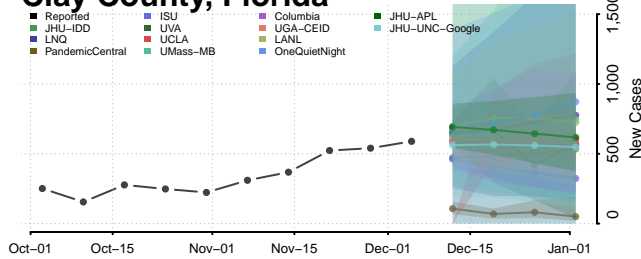

New Castle County, Delaware

Sussex County, Delaware

District of Columbia

Broward County, Florida

Calhoun County, Florida

Charlotte County, Florida

Citrus County, Florida

Clay County, Florida