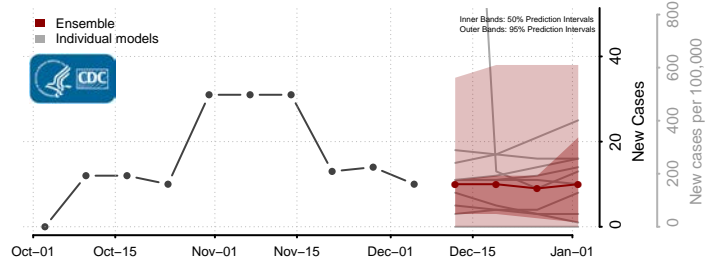

Lake County, Michigan

Lapeer County, Michigan

Leelanau County, Michigan

Lenawee County, Michigan

Livingston County, Michigan

Luce County, Michigan

Mackinac County, Michigan

Macomb County, Michigan