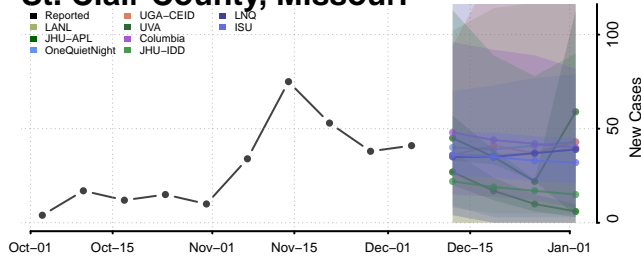

St. Clair County, Missouri