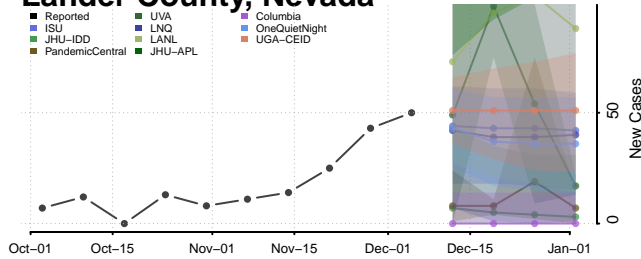

Clark County, Nevada

Douglas County, Nevada

Elko County, Nevada

Esmeralda County, Nevada

Eureka County, Nevada

Humboldt County, Nevada

Lander County, Nevada

Lincoln County, Nevada