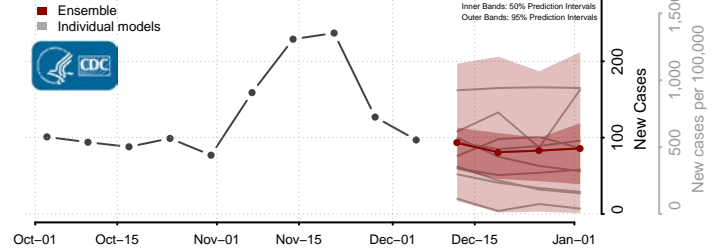

Haakon County, South Dakota

Hamlin County, South Dakota

Hand County, South Dakota

Hanson County, South Dakota

Harding County, South Dakota

Hughes County, South Dakota

Hutchinson County, South Dakota

Hyde County, South Dakota