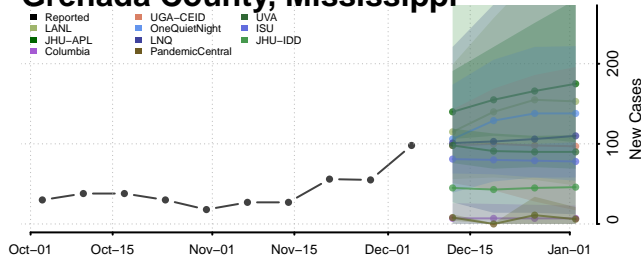

Franklin County, Mississippi

George County, Mississippi

Greene County, Mississippi

Grenada County, Mississippi

Hancock County, Mississippi

Harrison County, Mississippi

Hinds County, Mississippi

Holmes County, Mississippi