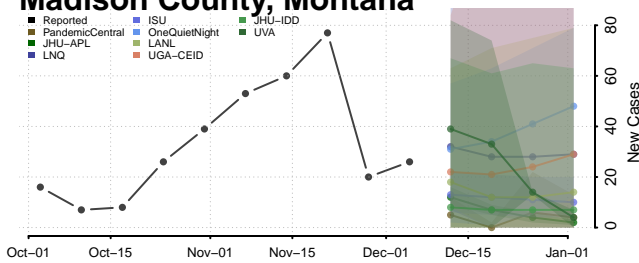

Madison County, Montana

McCone County, Montana

Stillwater County, Montana

Sweet Grass County, Montana

Teton County, Montana

Toole County, Montana

Treasure County, Montana

Valley County, Montana