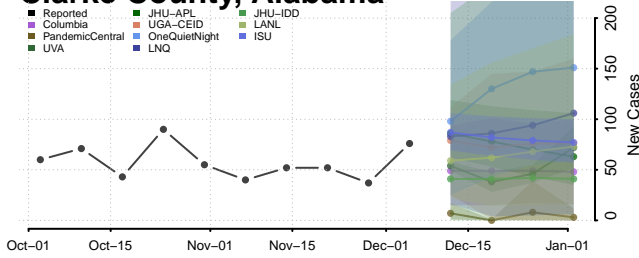

Butler County, Alabama

Calhoun County, Alabama

Chambers County, Alabama

Cherokee County, Alabama

Chilton County, Alabama

Choctaw County, Alabama

Clarke County, Alabama

Clay County, Alabama