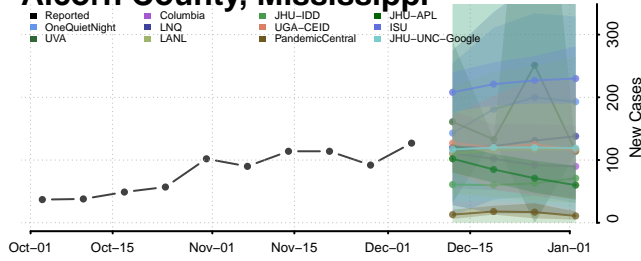

Watonwan County, Minnesota

Wilkin County, Minnesota

Winona County, Minnesota

Wright County, Minnesota

Yellow Medicine County, Minnesota

Mississippi

Adams County, Mississippi

Alcorn County, Mississippi