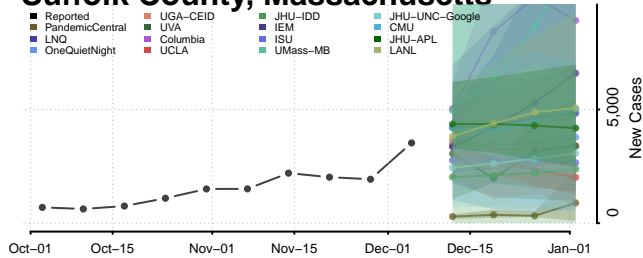

Suffolk County, Massachusetts