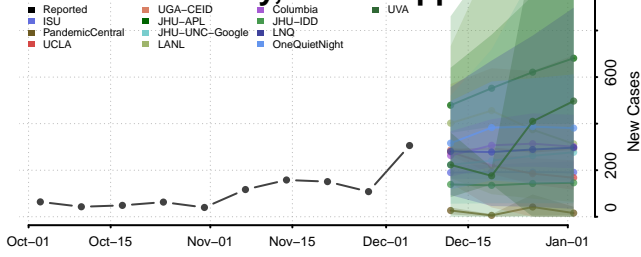

Lee County, Mississippi

Leflore County, Mississippi

Lincoln County, Mississippi

Lowndes County, Mississippi

Madison County, Mississippi

Marion County, Mississippi

Marshall County, Mississippi

Monroe County, Mississippi