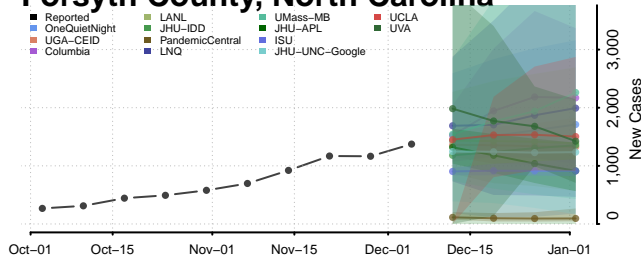

Davidson County, North Carolina

Davie County, North Carolina

Duplin County, North Carolina

Durham County, North Carolina

Edgecombe County, North Carolina

Forsyth County, North Carolina

Franklin County, North Carolina