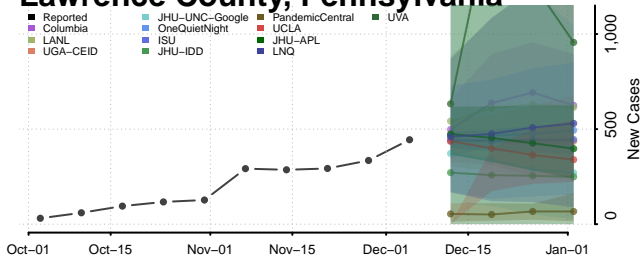

Lawrence County, Pennsylvania