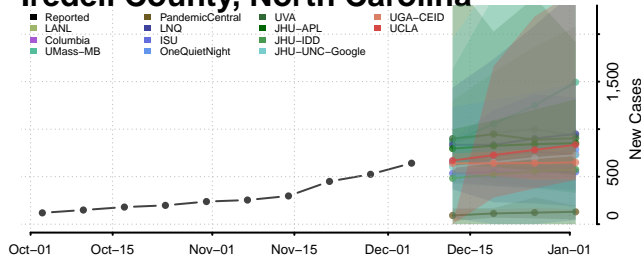

Harnett County, North Carolina

Haywood County, North Carolina

Henderson County, North Carolina

Hertford County, North Carolina

Hoke County, North Carolina

Hyde County, North Carolina

Iredell County, North Carolina