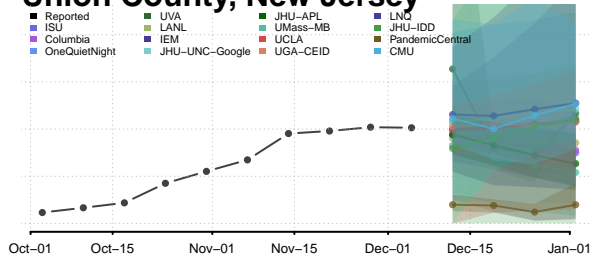

Hunterdon County, New Jersey

Mercer County, New Jersey

Somerset County, New Jersey

Sussex County, New Jersey

Union County, New Jersey

Warren County, New Jersey

New Mexico

Bernalillo County, New Mexico