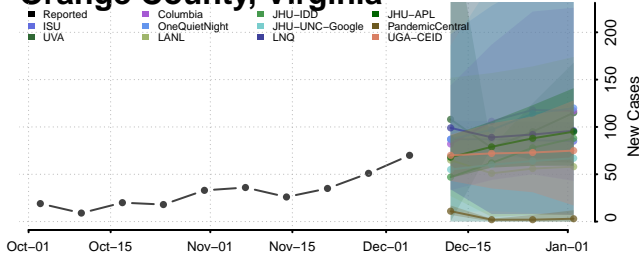

Orange County, Virginia

Page County, Virginia

Patrick County, Virginia

Petersburg County, Virginia

Pittsylvania County, Virginia

Poquoson County, Virginia

Portsmouth County, Virginia

Powhatan County, Virginia