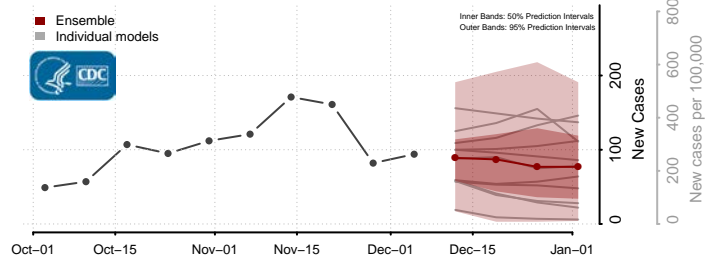

Barry County, Missouri