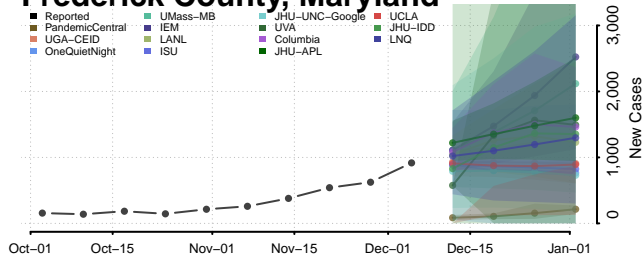

Garrett County, Maryland

Harford County, Maryland

Howard County, Maryland

Kent County, Maryland

Montgomery County, Maryland

Prince George's County, Maryland

Queen Anne's County, Maryland

Somerset County, Maryland