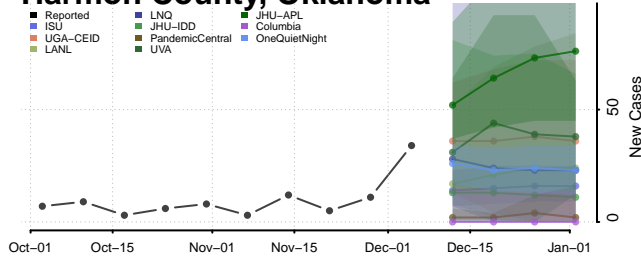

Dewey County, Oklahoma

Ellis County, Oklahoma

Garfield County, Oklahoma

Garvin County, Oklahoma

Grady County, Oklahoma

Grant County, Oklahoma

Greer County, Oklahoma

Harmon County, Oklahoma