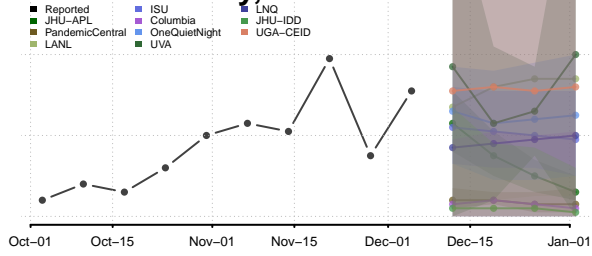

Kimball County, Nebraska