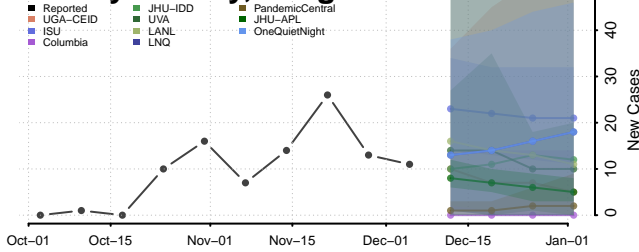

Harney County, Oregon