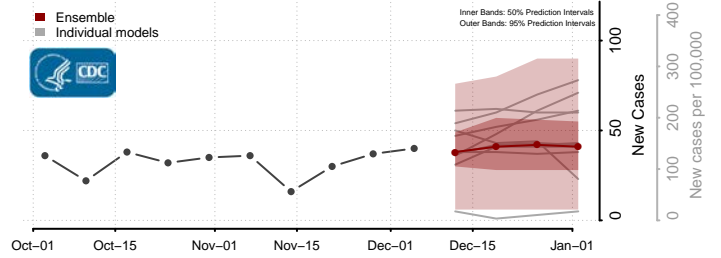

Dinwiddie County, Virginia