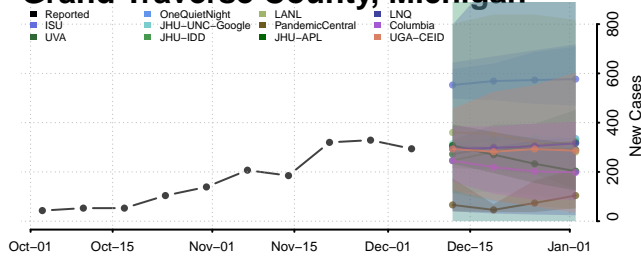

Grand Traverse County, Michigan