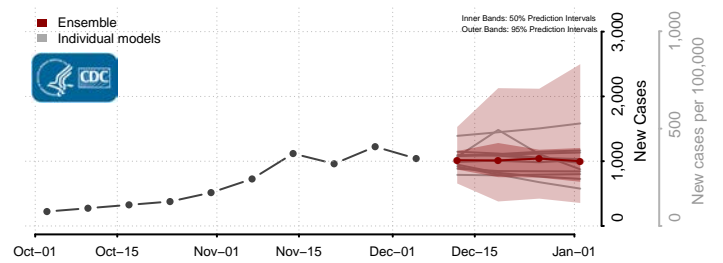

St. Louis City County, Missouri