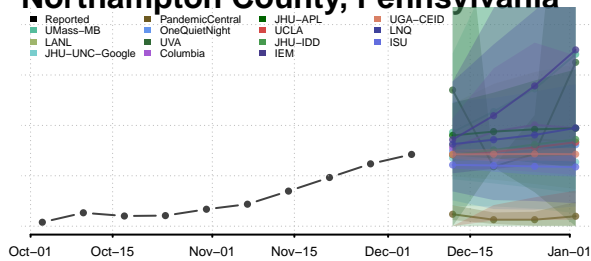

Northampton County, Pennsylvania