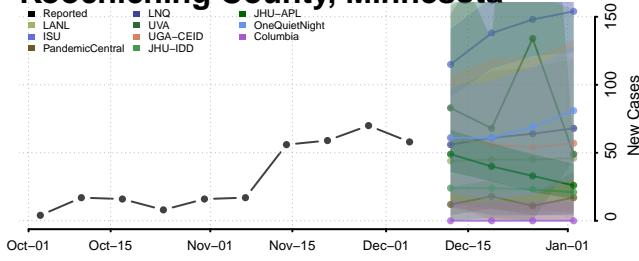

Koochiching County, Minnesota