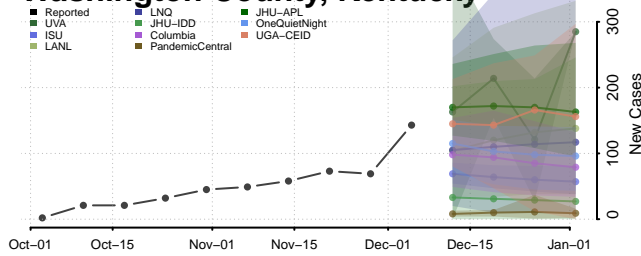

Taylor County, Kentucky

Todd County, Kentucky

Trigg County, Kentucky

Trimble County, Kentucky

Union County, Kentucky

Warren County, Kentucky

Washington County, Kentucky

Wayne County, Kentucky