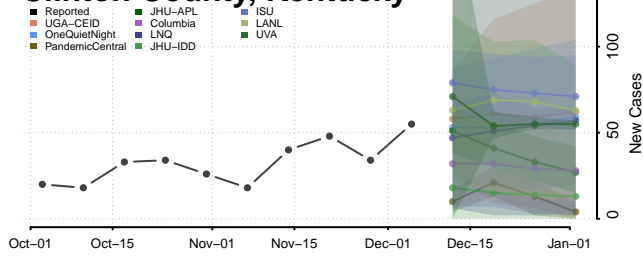

Clinton County, Kentucky