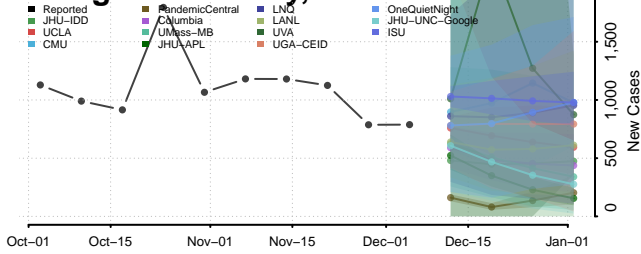

Marinette County, Wisconsin

Marquette County, Wisconsin

Menominee County, Wisconsin

Milwaukee County, Wisconsin

Monroe County, Wisconsin

Oconto County, Wisconsin

Oneida County, Wisconsin

Outagamie County, Wisconsin