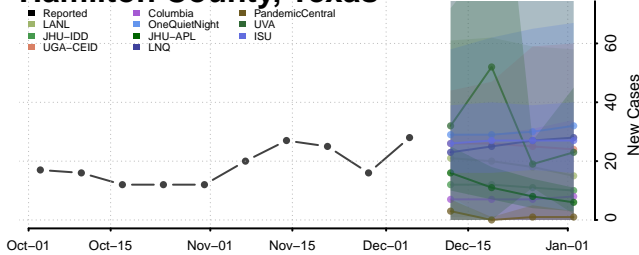

Hamilton County, Texas