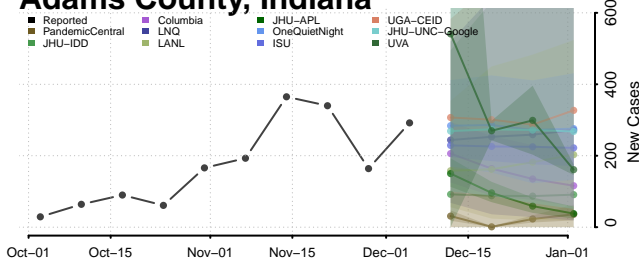

Adams County, Indiana