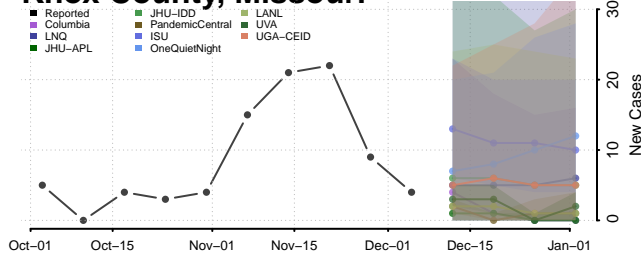

Douglas County, Missouri

Dunklin County, Missouri

Franklin County, Missouri

Gasconade County, Missouri

Jefferson County, Missouri

Johnson County, Missouri

Knox County, Missouri

Laclede County, Missouri