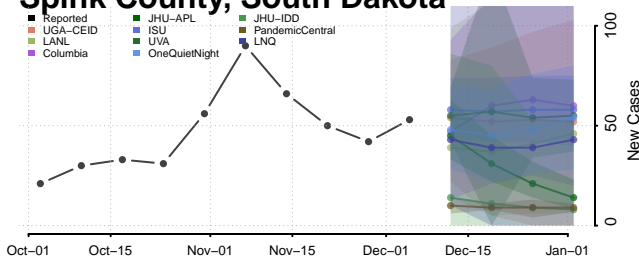

Spink County, South Dakota