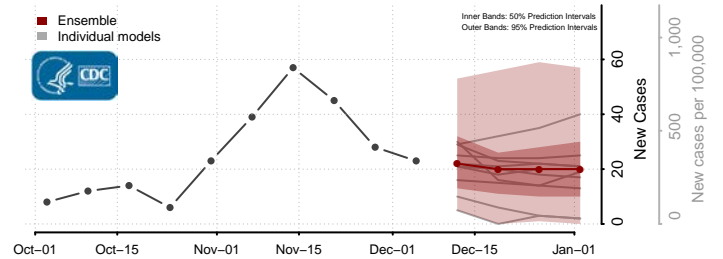

Clark County, Missouri