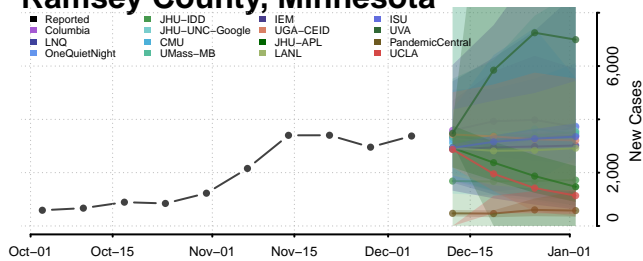

Pipestone County, Minnesota

Polk County, Minnesota

Pope County, Minnesota

Ramsey County, Minnesota

Red Lake County, Minnesota

Redwood County, Minnesota

Renville County, Minnesota

Rice County, Minnesota