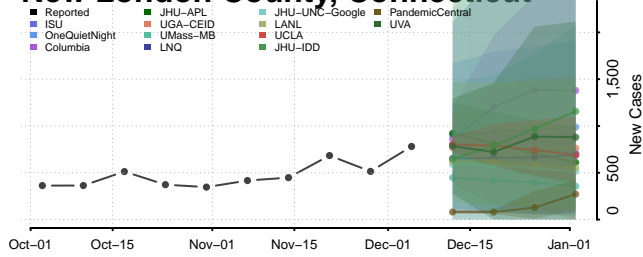

Litchfield County, Connecticut

Middlesex County, Connecticut

New Haven County, Connecticut

New London County, Connecticut

Tolland County, Connecticut

Windham County, Connecticut

Delaware

Kent County, Delaware