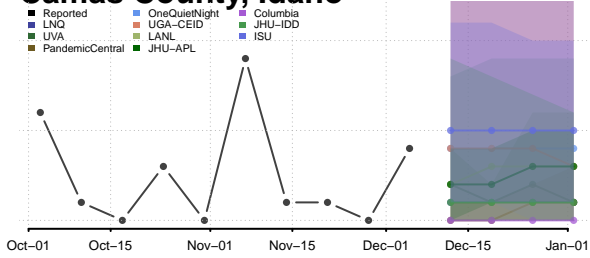

Camas County, Idaho