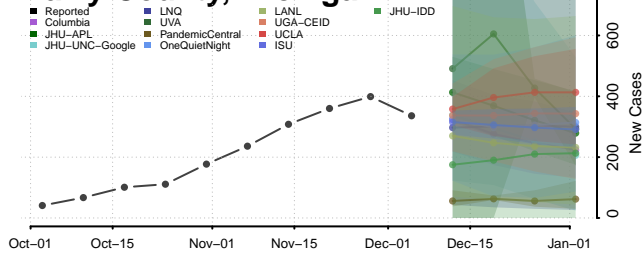

Allegan County, Michigan

Alpena County, Michigan

Antrim County, Michigan

Arenac County, Michigan

Baraga County, Michigan

Barry County, Michigan

Bay County, Michigan

Benzie County, Michigan