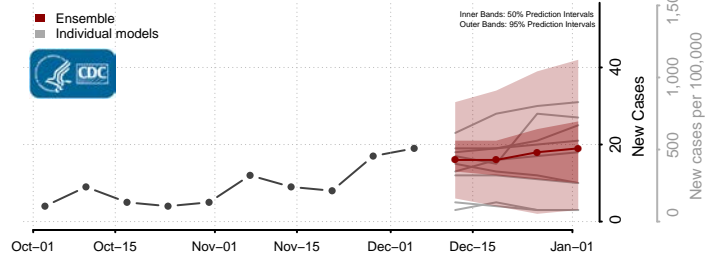

Kittson County, Minnesota

Koochiching County, Minnesota

Lac qui Parle County, Minnesota

Lake County, Minnesota

Lake of the Woods County, Minnesota

Le Sueur County, Minnesota

Lincoln County, Minnesota

Lyon County, Minnesota