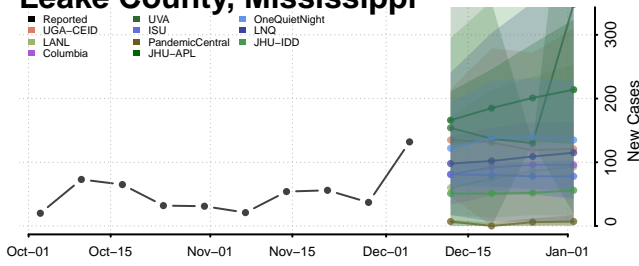

Humphreys County, Mississippi

Issaquena County, Mississippi

Itawamba County, Mississippi

Jackson County, Mississippi

Lamar County, Mississippi

Lauderdale County, Mississippi

Lawrence County, Mississippi

Leake County, Mississippi