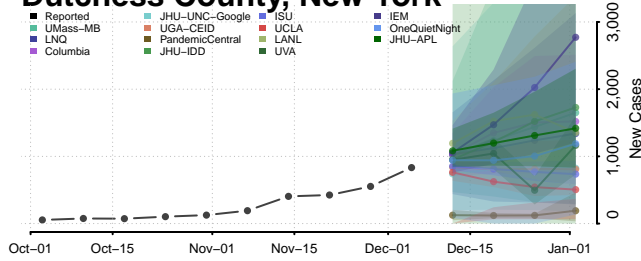

Cortland County, New York

Delaware County, New York

Dutchess County, New York

Erie County, New York

Herkimer County, New York

Jefferson County, New York

Kings County, New York

Lewis County, New York