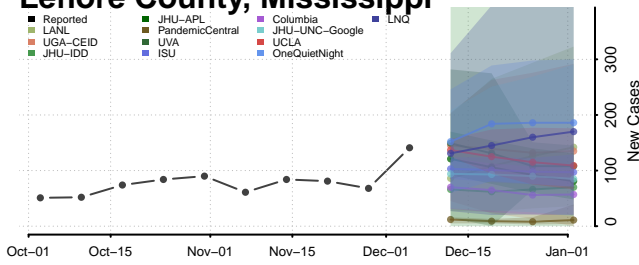

Leflore County, Mississippi