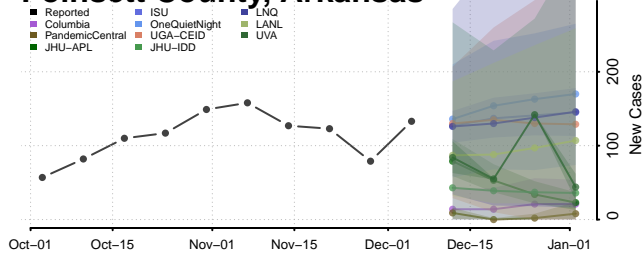

Poinsett County, Arkansas