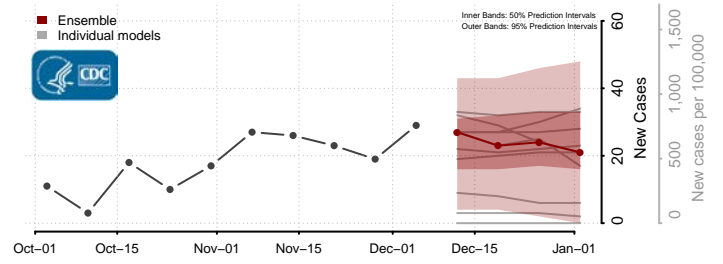

Deuel County, South Dakota

Dewey County, South Dakota

Douglas County, South Dakota

Edmunds County, South Dakota

Fall River County, South Dakota

Faulk County, South Dakota

Grant County, South Dakota

Gregory County, South Dakota