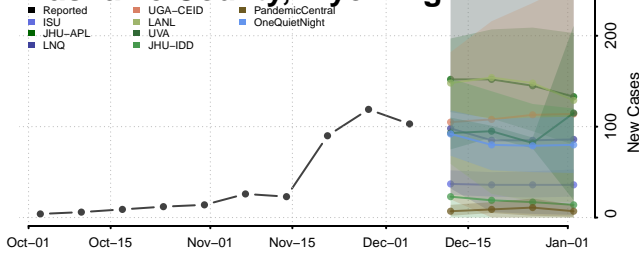

Sheridan County, Wyoming

Sublette County, Wyoming

Sweetwater County, Wyoming

Teton County, Wyoming

Uinta County, Wyoming

Washakie County, Wyoming

Weston County, Wyoming