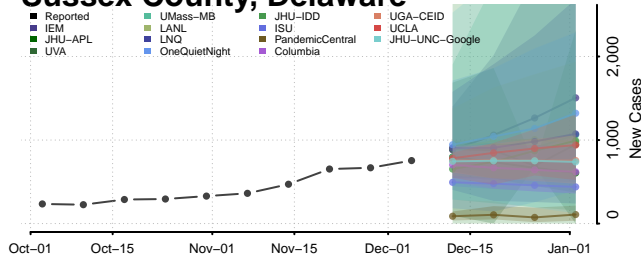

Sussex County, Delaware