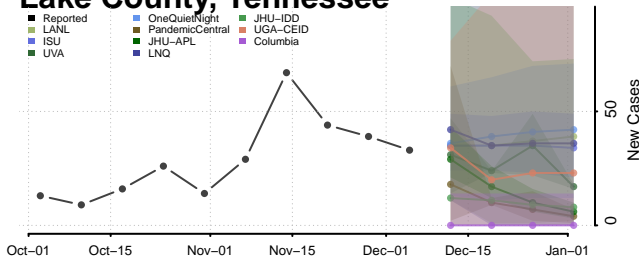

Lake County, Tennessee