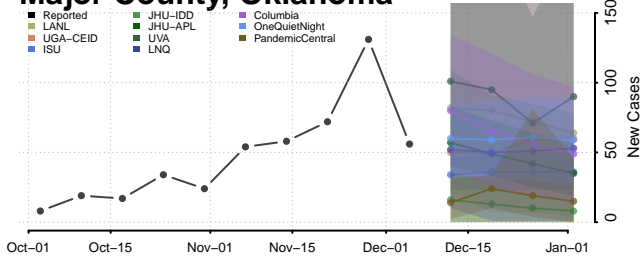

Major County, Oklahoma