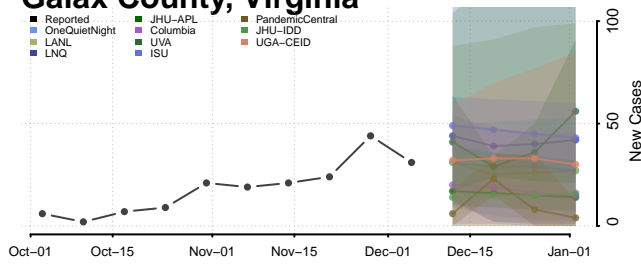

Galax County, Virginia