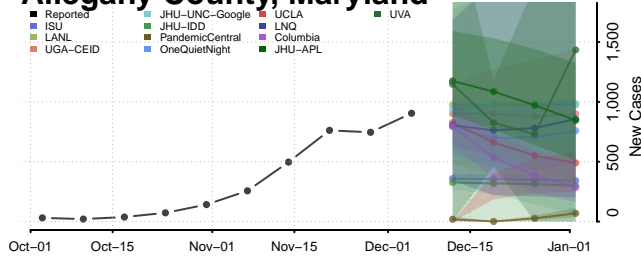

Knox County, Maine

Waldo County, Maine

Washington County, Maine

York County, Maine

Maryland

Allegany County, Maryland

Anne Arundel County, Maryland

Baltimore City County, Maryland