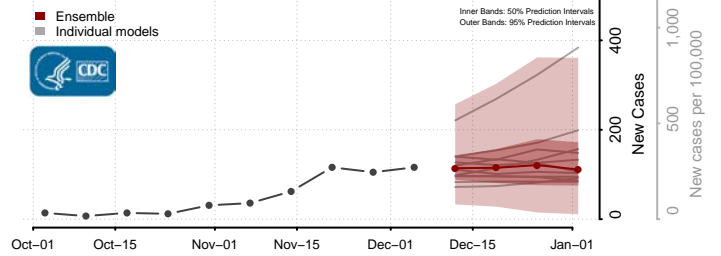

St. John the Baptist County, Louisiana