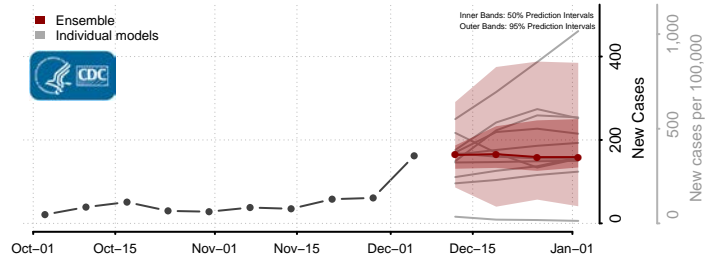

Tishomingo County, Mississippi

Tunica County, Mississippi

Union County, Mississippi

Walthall County, Mississippi

Warren County, Mississippi

Washington County, Mississippi

Wayne County, Mississippi

Webster County, Mississippi