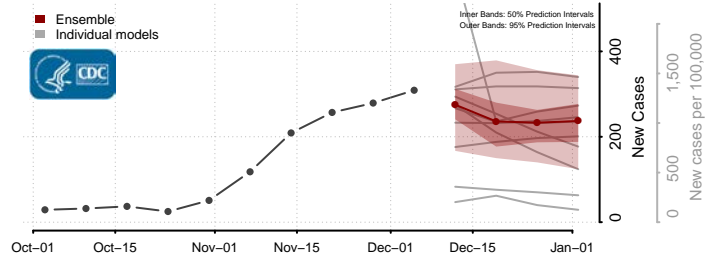

Mahnomen County, Minnesota

Marshall County, Minnesota

Martin County, Minnesota

McLeod County, Minnesota

Meeker County, Minnesota

Mille Lacs County, Minnesota

Morrison County, Minnesota

Mower County, Minnesota