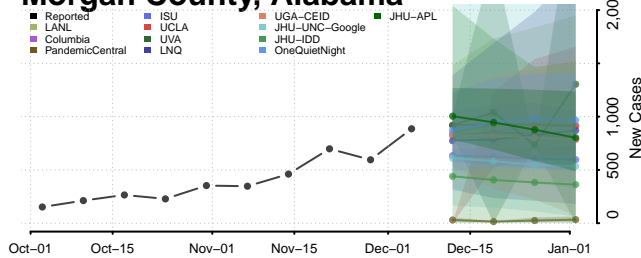

Fayette County, Alabama

Franklin County, Alabama

Geneva County, Alabama

Greene County, Alabama

Hale County, Alabama

Henry County, Alabama

Lee County, Alabama

Limestone County, Alabama

Lowndes County, Alabama

Macon County, Alabama

Madison County, Alabama

Marengo County, Alabama

Marion County, Alabama

Marshall County, Alabama

Mobile County, Alabama

Monroe County, Alabama

Montgomery County, Alabama

Morgan County, Alabama

Perry County, Alabama

Pickens County, Alabama

Pike County, Alabama

Randolph County, Alabama

Russell County, Alabama

Shelby County, Alabama