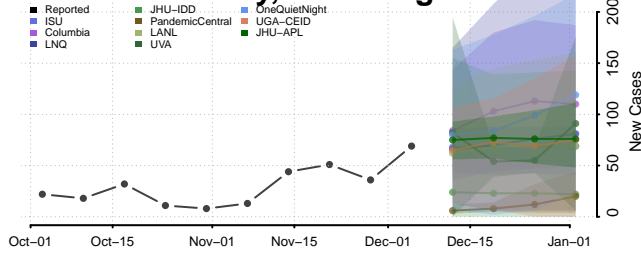

Nicholas County, West Virginia