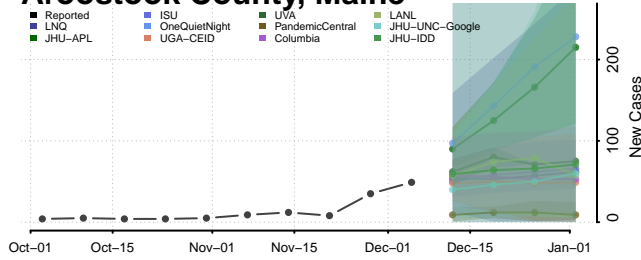

Winn County, Louisiana

Maine

Androscoggin County, Maine

Aroostook County, Maine

Cumberland County, Maine

Franklin County, Maine

Hancock County, Maine

Kennebec County, Maine