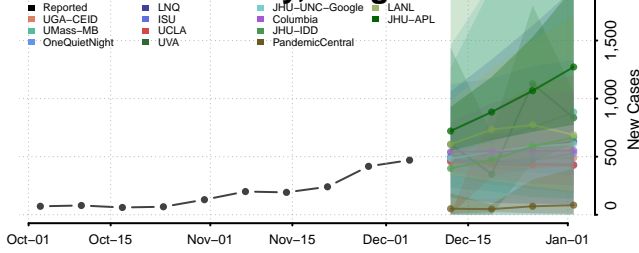

Deschutes County, Oregon