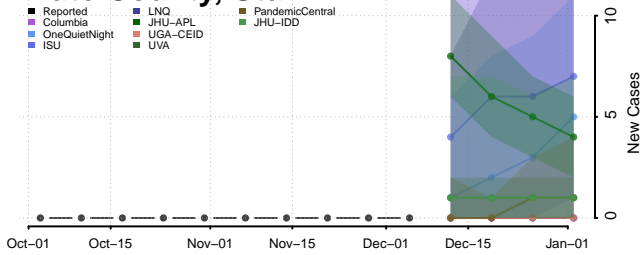

Piute County, Utah