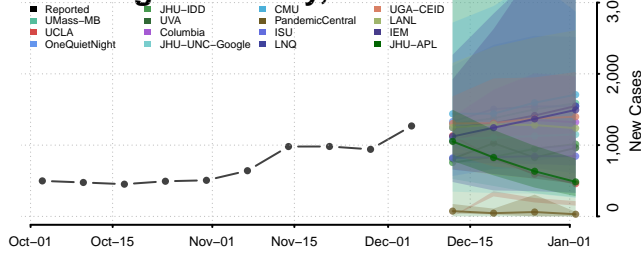

Washington County, Arkansas