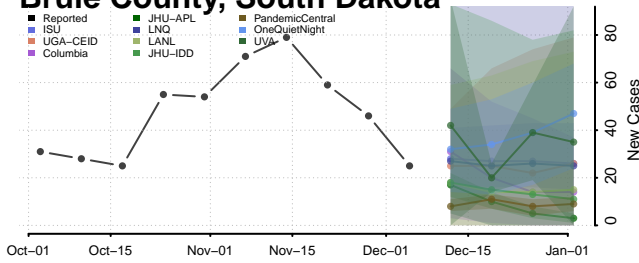

Brule County, South Dakota