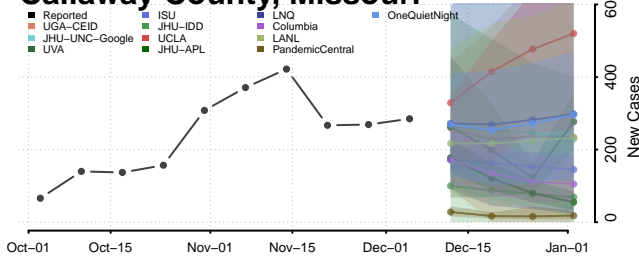

Callaway County, Missouri