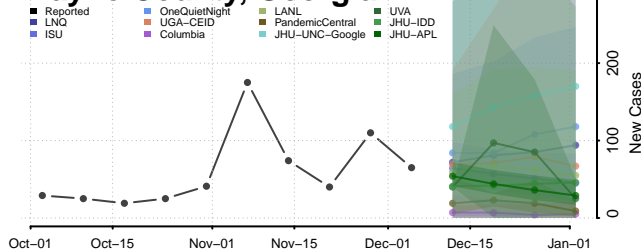

Wayne County, Georgia