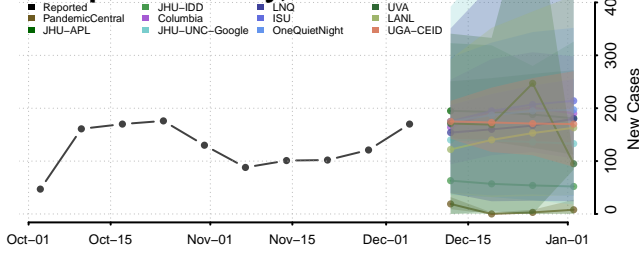

Campbell County, Tennessee