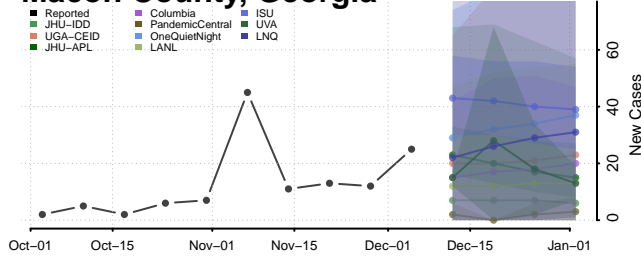

Laurens County, Georgia

Lee County, Georgia

Liberty County, Georgia

Lincoln County, Georgia

Long County, Georgia

Lowndes County, Georgia

Lumpkin County, Georgia

Macon County, Georgia