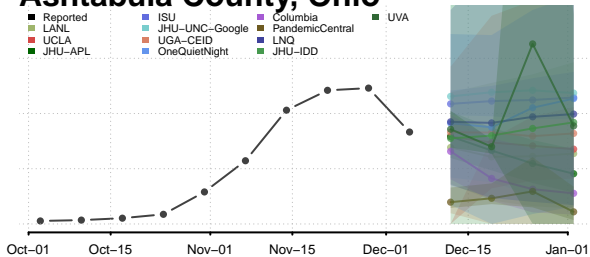

Ashtabula County, Ohio