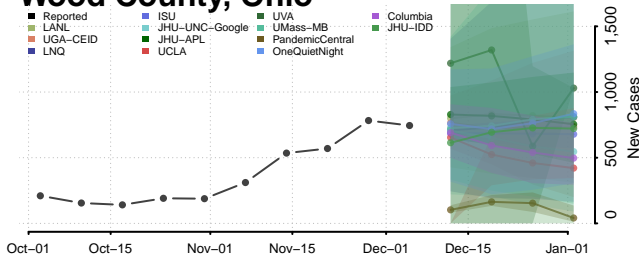

Van Wert County, Ohio

Vinton County, Ohio

Warren County, Ohio

Washington County, Ohio

Wayne County, Ohio

Williams County, Ohio

Wood County, Ohio

Wyandot County, Ohio