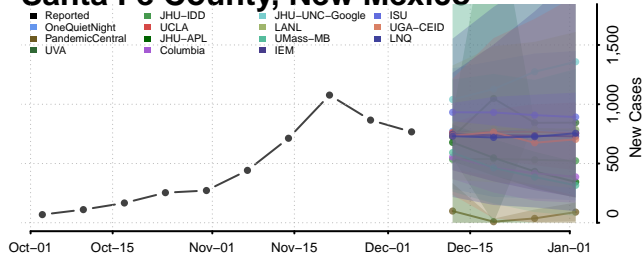

Santa Fe County, New Mexico