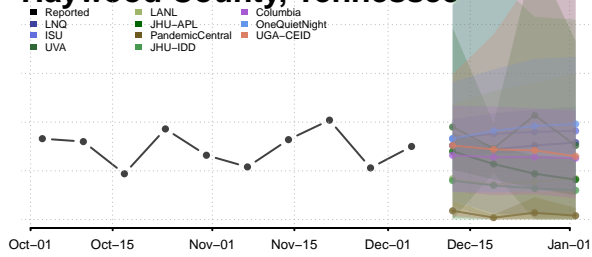

Haywood County, Tennessee