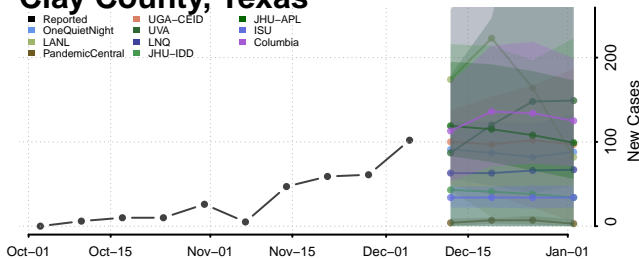

Clay County, Texas