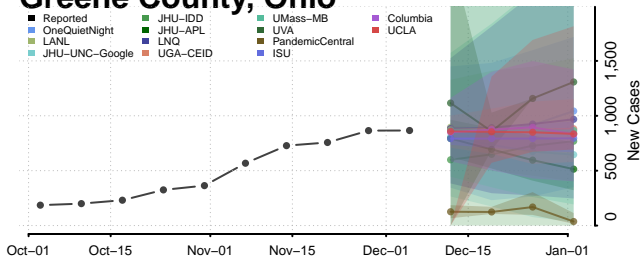

Greene County, Ohio