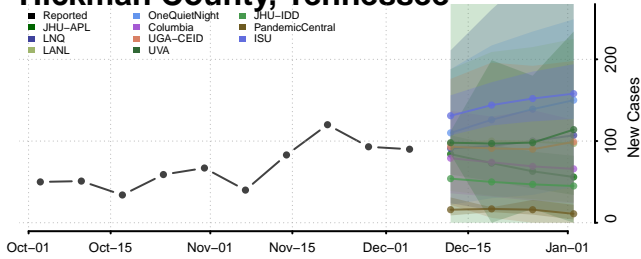

Hickman County, Tennessee