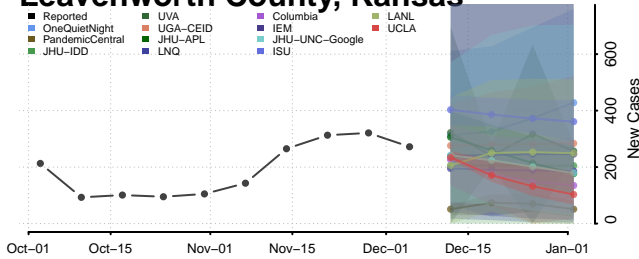

Jewell County, Kansas

Johnson County, Kansas

Keary County, Kansas

Kingman County, Kansas

Kiowa County, Kansas

Labette County, Kansas

Lane County, Kansas

Leavenworth County, Kansas