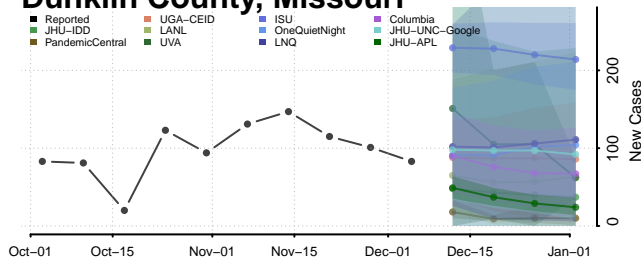

Dunklin County, Missouri