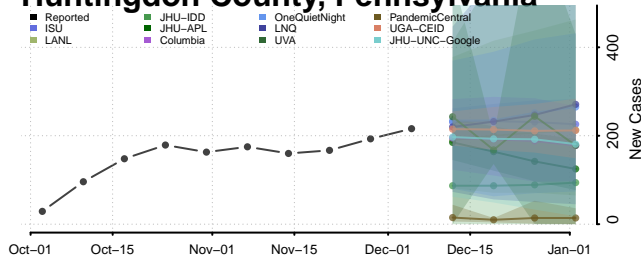

Fulton County, Pennsylvania

Greene County, Pennsylvania

Huntingdon County, Pennsylvania

Indiana County, Pennsylvania

Jefferson County, Pennsylvania

Juniata County, Pennsylvania

Lackawanna County, Pennsylvania