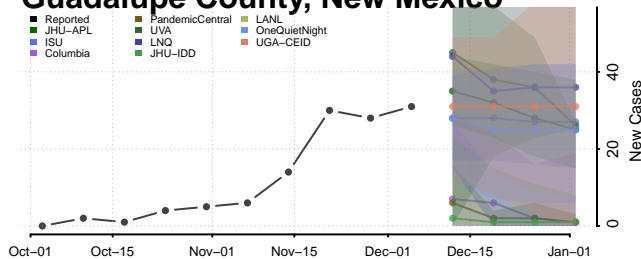

Guadalupe County, New Mexico