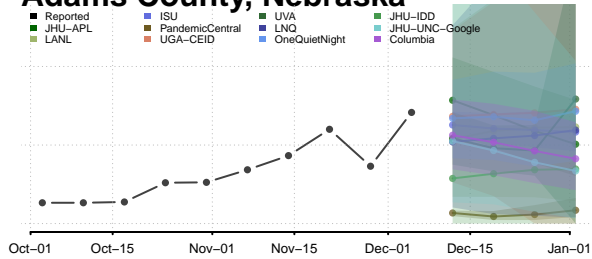

Wheatland County, Montana

Wibaux County, Montana

Yellowstone County, Montana

Nebraska

Adams County, Nebraska

Antelope County, Nebraska

Arthur County, Nebraska

Banner County, Nebraska