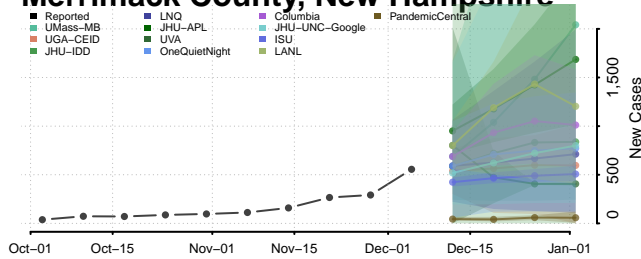

Belknap County, New Hampshire

Carroll County, New Hampshire

Cheshire County, New Hampshire

Coos County, New Hampshire

Grafton County, New Hampshire

Hillsborough County, New Hampshire

Merrimack County, New Hampshire