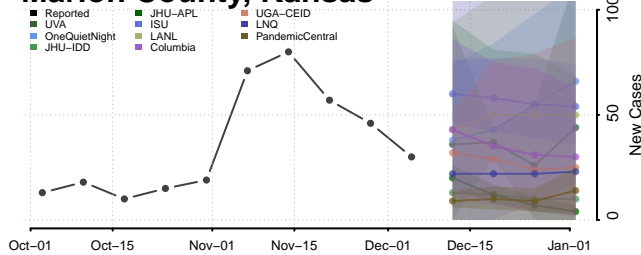

Lincoln County, Kansas

Linn County, Kansas

Logan County, Kansas

Lyon County, Kansas

Marion County, Kansas

Marshall County, Kansas

McPherson County, Kansas

Nemaha County, Kansas