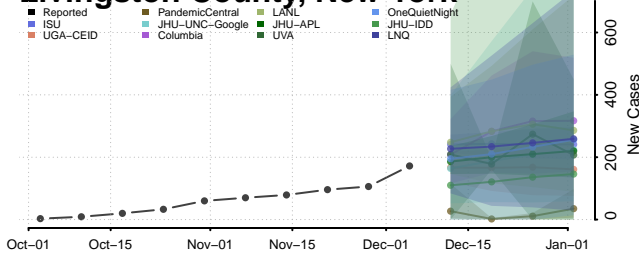

Livingston County, New York