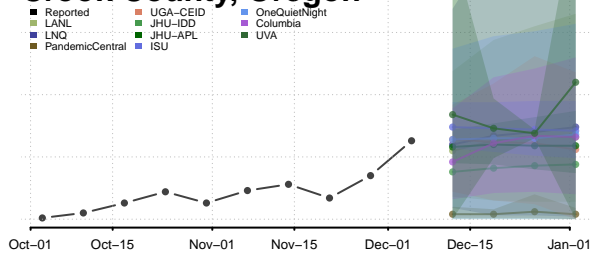

Crook County, Oregon