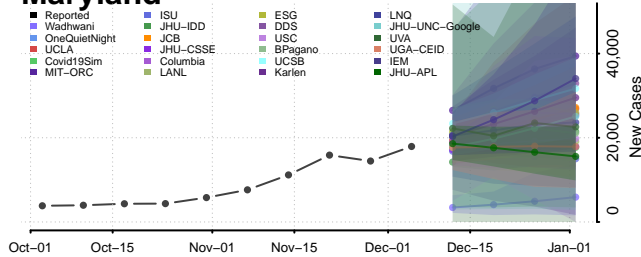

Knox County, Maine

Waldo County, Maine

Washington County, Maine

York County, Maine

Maryland

Allegany County, Maryland

Anne Arundel County, Maryland

Baltimore City County, Maryland