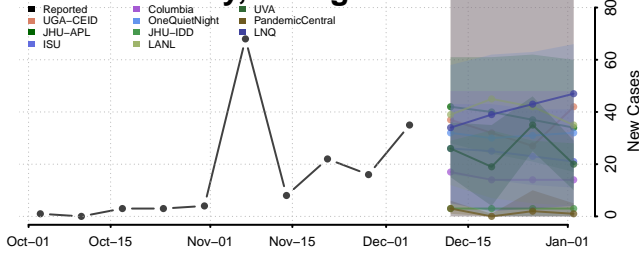

Warren County, Georgia

Washington County, Georgia

Wayne County, Georgia

Webster County, Georgia

Wheeler County, Georgia

White County, Georgia

Whitfield County, Georgia

Wilcox County, Georgia