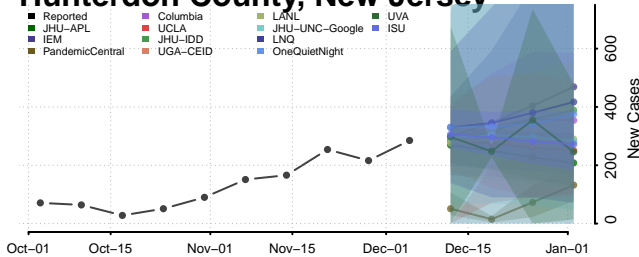

Hunterdon County, New Jersey