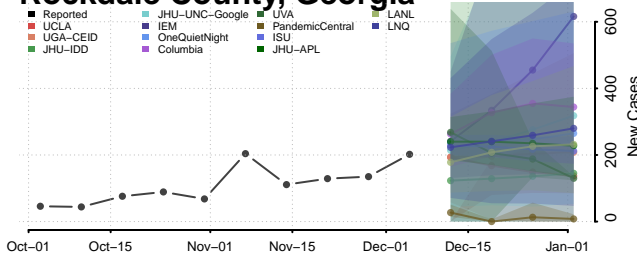

Rabun County, Georgia

Randolph County, Georgia

Richmond County, Georgia

Rockdale County, Georgia

Schley County, Georgia

Talbot County, Georgia

Taliaferro County, Georgia

Tattnall County, Georgia