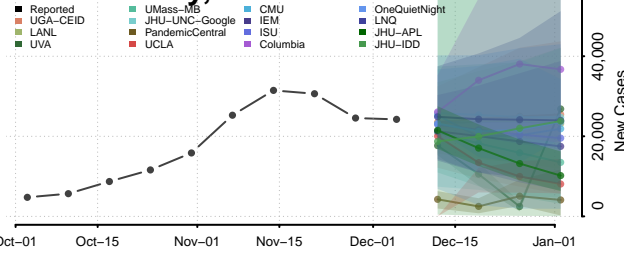

Cook County, Illinois