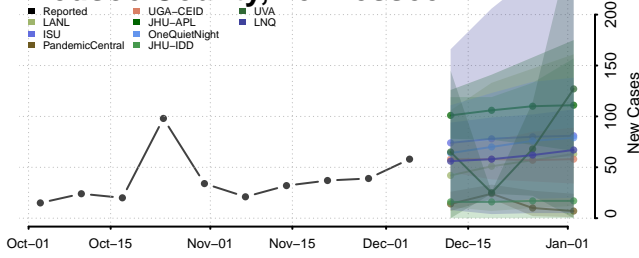

Bledsoe County, Tennessee