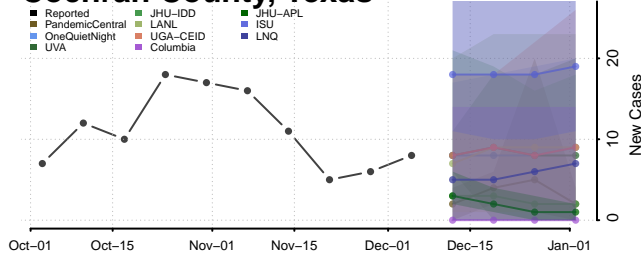

Cochran County, Texas