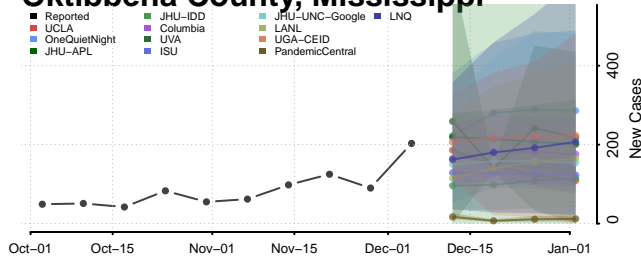

Montgomery County, Mississippi

Neshoba County, Mississippi

Newton County, Mississippi

Noxubee County, Mississippi

Oktibbeha County, Mississippi

Panola County, Mississippi

Pearl River County, Mississippi

Perry County, Mississippi