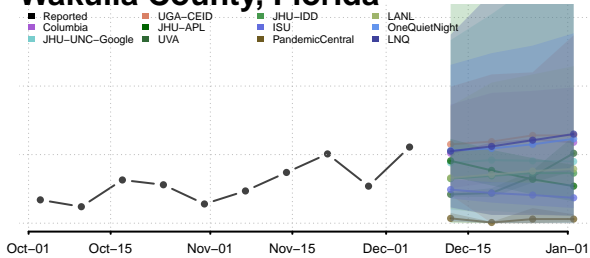

Wakulla County, Florida