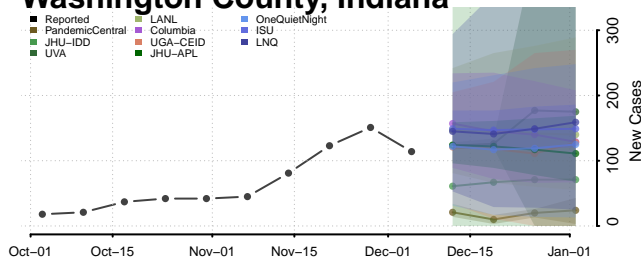

Washington County, Indiana