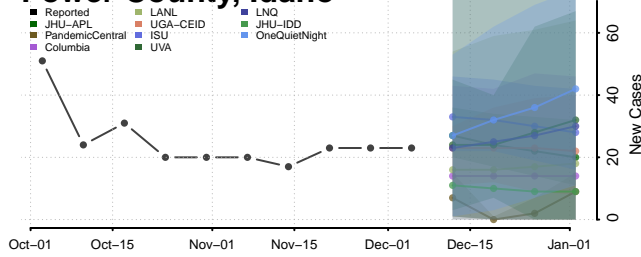

Minidoka County, Idaho

Nez Perce County, Idaho

Oneida County, Idaho

Owyhee County, Idaho

Payette County, Idaho

Power County, Idaho

Shoshone County, Idaho

Teton County, Idaho