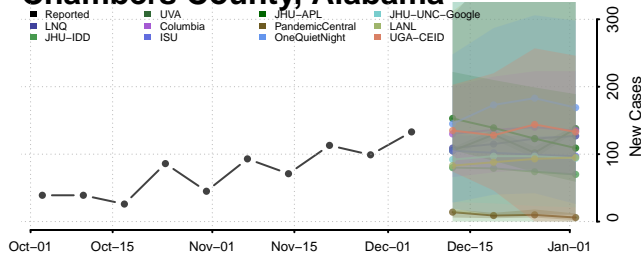

Chambers County, Alabama