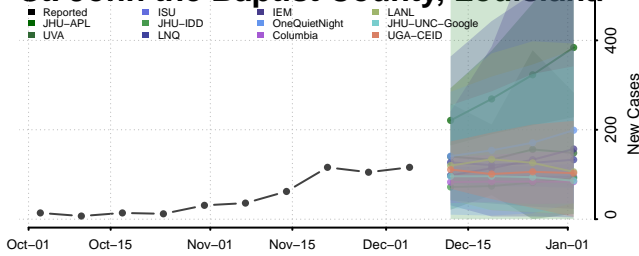

St. John the Baptist County, Louisiana