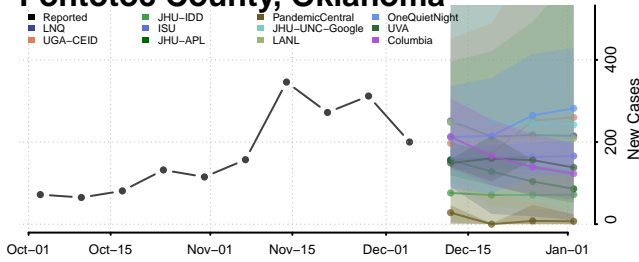

Pontotoc County, Oklahoma