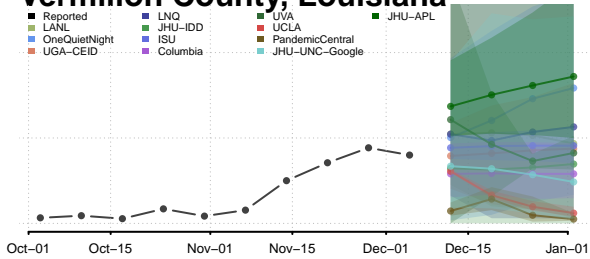

Vermilion County, Louisiana