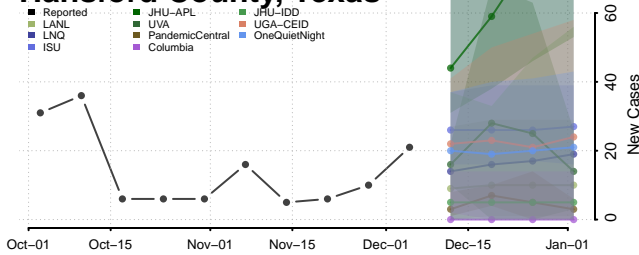

Hansford County, Texas