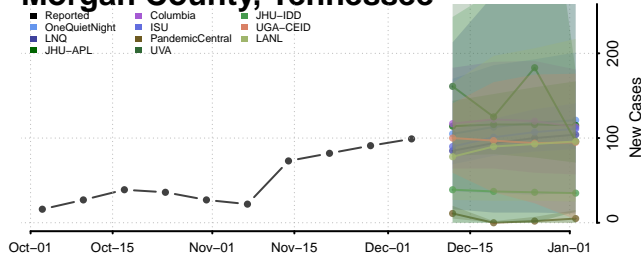

Macon County, Tennessee

Madison County, Tennessee

Marion County, Tennessee

Marshall County, Tennessee

Moore County, Tennessee

Morgan County, Tennessee

Obion County, Tennessee

Overton County, Tennessee