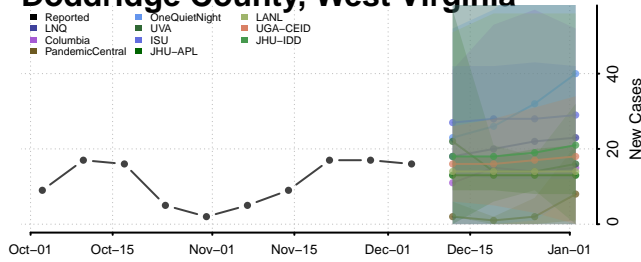

Doddridge County, West Virginia