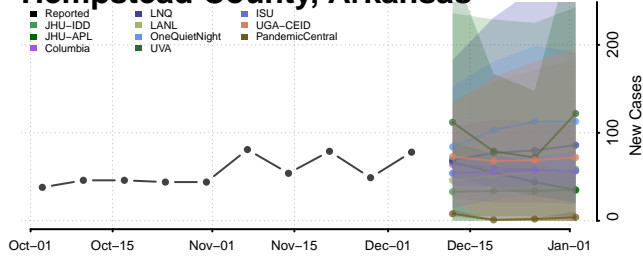

Franklin County, Arkansas

Fulton County, Arkansas

Garland County, Arkansas

Grant County, Arkansas

Greene County, Arkansas

Hempstead County, Arkansas

Hot Spring County, Arkansas

Howard County, Arkansas