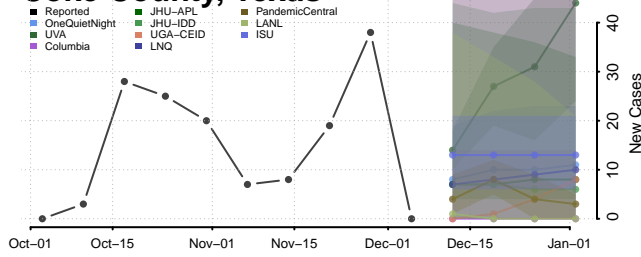

Coke County, Texas