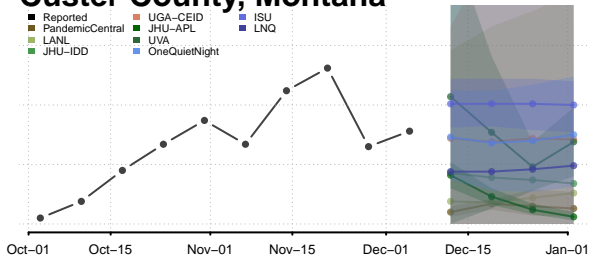

Worth County, Missouri

Wright County, Missouri

Carter County, Montana

Cascade County, Montana

Chouteau County, Montana

Custer County, Montana

Daniels County, Montana

Dawson County, Montana