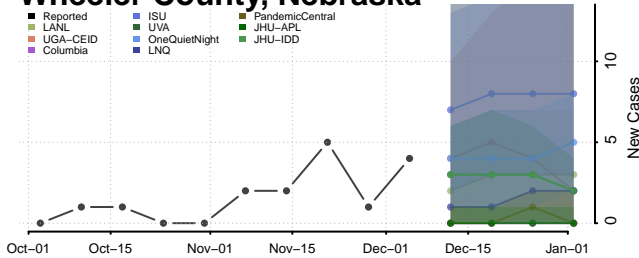

Wheeler County, Nebraska