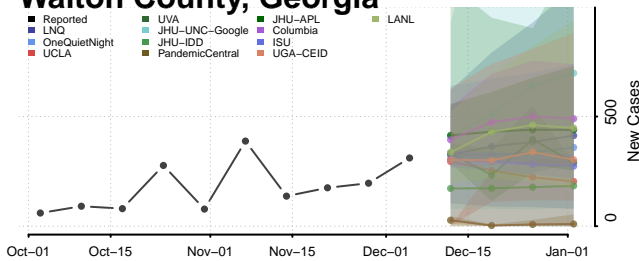

Troup County, Georgia

Turner County, Georgia

Twiggs County, Georgia

Union County, Georgia

Upson County, Georgia

Walker County, Georgia

Walton County, Georgia

Ware County, Georgia