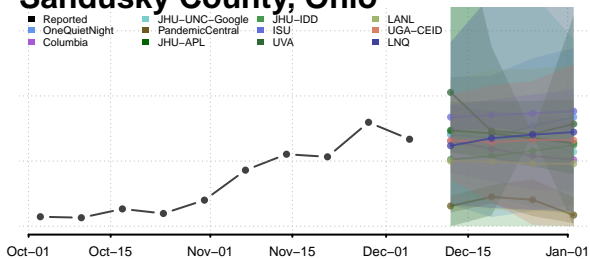

Sandusky County, Ohio