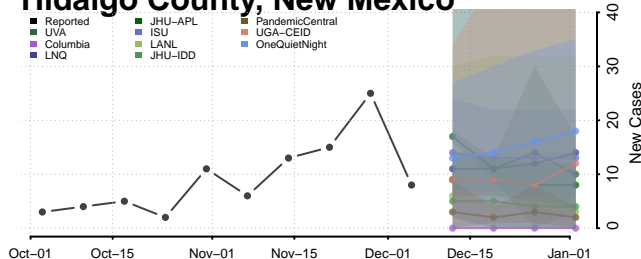

Grant County, New Mexico

Guadalupe County, New Mexico

Harding County, New Mexico

Hidalgo County, New Mexico

Lea County, New Mexico

Lincoln County, New Mexico

Los Alamos County, New Mexico

Luna County, New Mexico