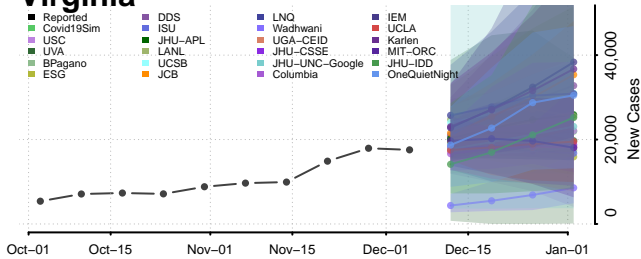

Windham County, Vermont

Windsor County, Vermont

Virgin Islands

Virginia

Accomack County, Virginia

Albemarle County, Virginia