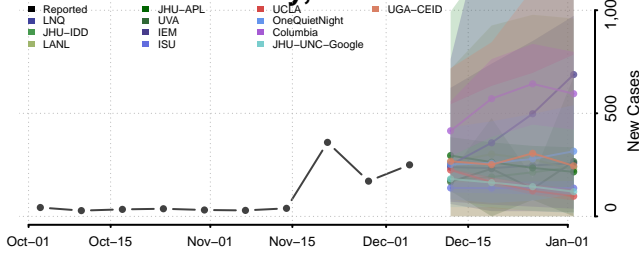

St. Charles County, Louisiana