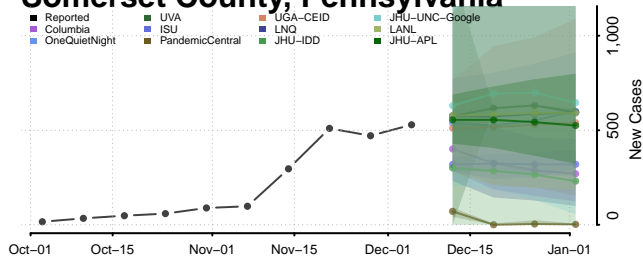

Somerset County, Pennsylvania