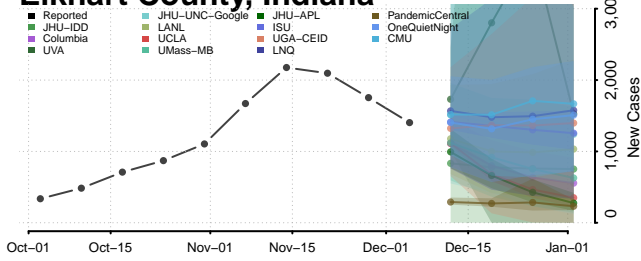

Decatur County, Indiana

DeKalb County, Indiana

Delaware County, Indiana

Dubois County, Indiana

Elkhart County, Indiana

Fayette County, Indiana

Floyd County, Indiana

Fountain County, Indiana