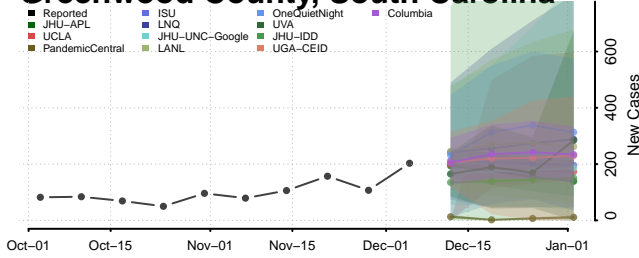

Florence County, South Carolina

Georgetown County, South Carolina

Greenville County, South Carolina

Greenwood County, South Carolina

Hampton County, South Carolina

Horry County, South Carolina

Jasper County, South Carolina