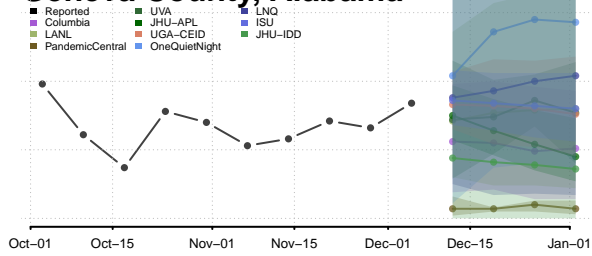

Geneva County, Alabama