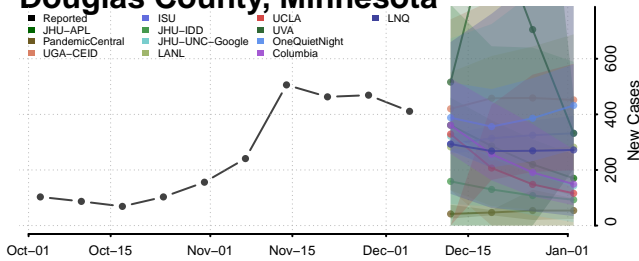

Douglas County, Minnesota