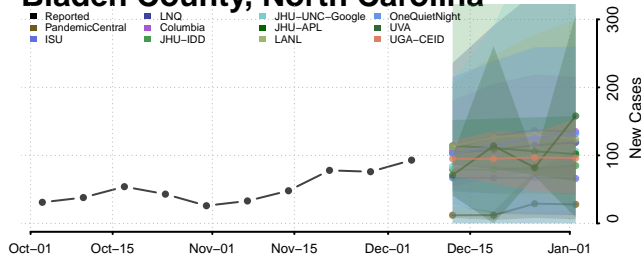

Bladen County, North Carolina