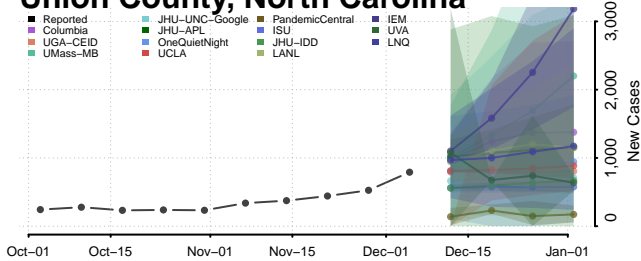

Stokes County, North Carolina

Surry County, North Carolina

Swain County, North Carolina

Transylvania County, North Carolina

Tyrrell County, North Carolina

Union County, North Carolina

Vance County, North Carolina