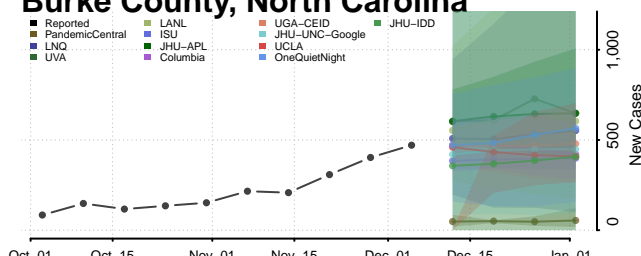

Bertie County, North Carolina

Bladen County, North Carolina

Brunswick County, North Carolina

Buncombe County, North Carolina

Burke County, North Carolina

Cabarrus County, North Carolina

Caldwell County, North Carolina