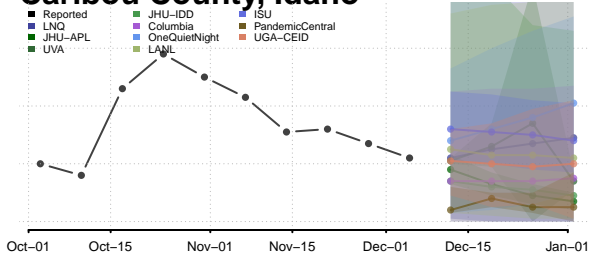

Butte County, Idaho

Camas County, Idaho

Canyon County, Idaho

Caribou County, Idaho

Cassia County, Idaho

Clark County, Idaho

Clearwater County, Idaho

Custer County, Idaho