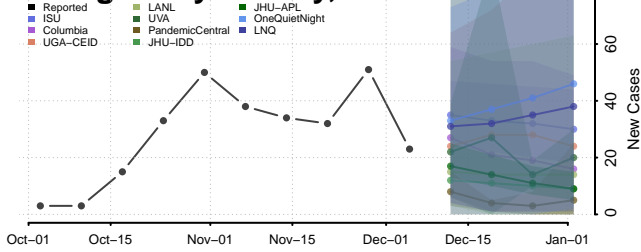

Montgomery County, Missouri