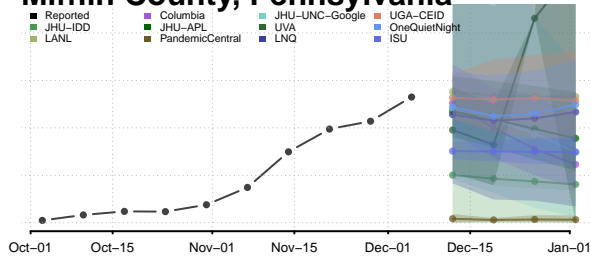

Mifflin County, Pennsylvania