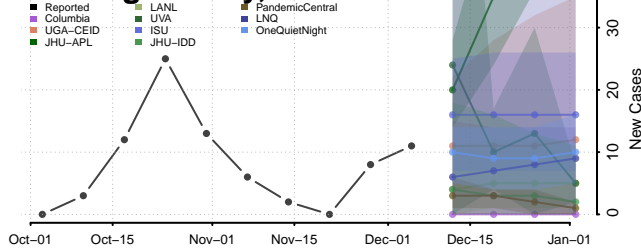

Harding County, South Dakota