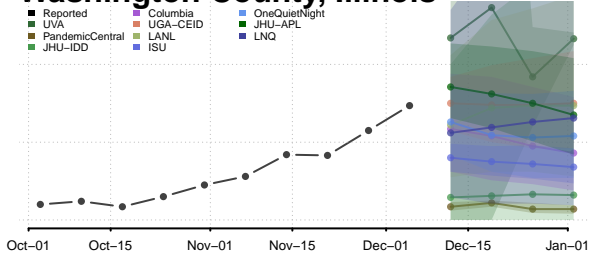

Washington County, Illinois