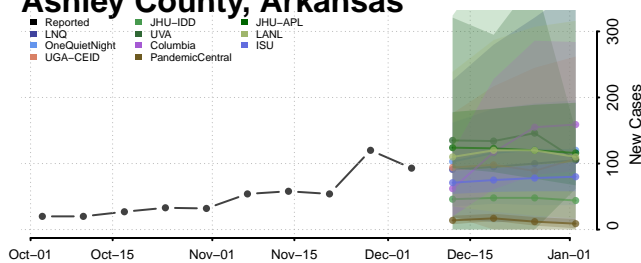

Ashley County, Arkansas