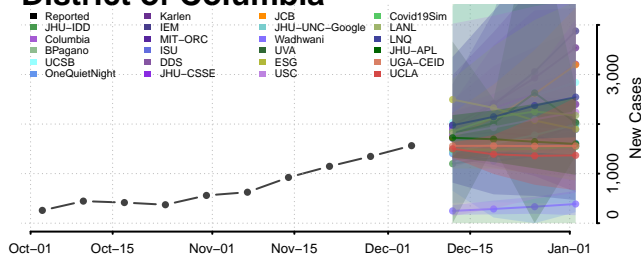

District of Columbia