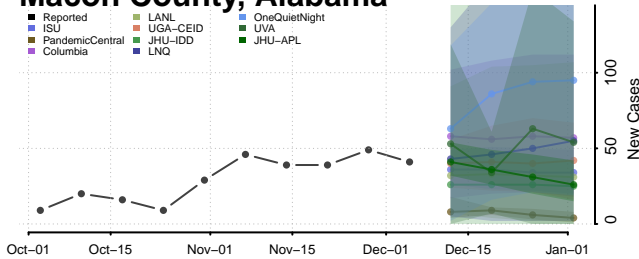

Fayette County, Alabama

Franklin County, Alabama

Geneva County, Alabama

Greene County, Alabama

Hale County, Alabama

Henry County, Alabama

Lee County, Alabama

Limestone County, Alabama

Lowndes County, Alabama

Macon County, Alabama

Madison County, Alabama

Marengo County, Alabama

Marion County, Alabama

Marshall County, Alabama

Mobile County, Alabama

Monroe County, Alabama