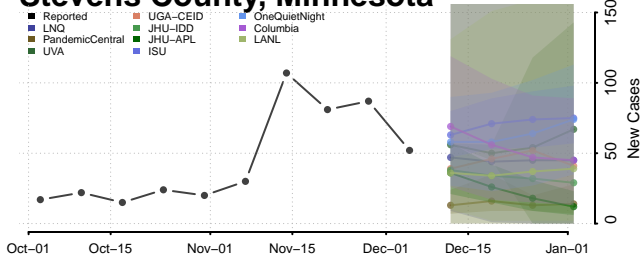

Stevens County, Minnesota