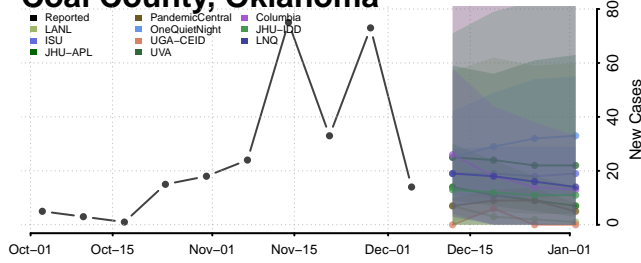

Coal County, Oklahoma