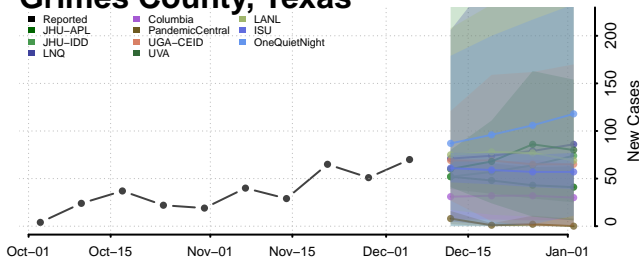

Grimes County, Texas