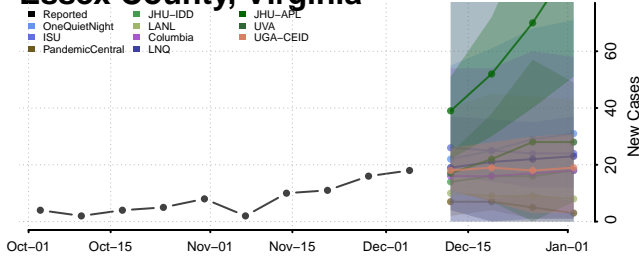

Essex County, Virginia