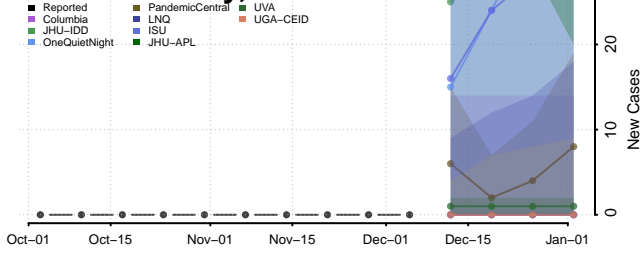

Millard County, Utah