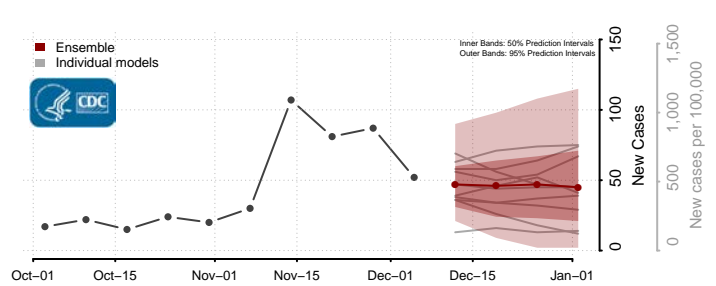

Stevens County, Minnesota