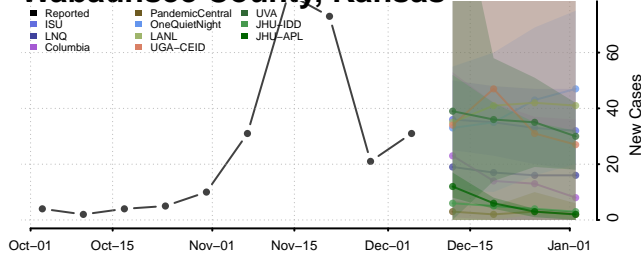

Rush County, Kansas

Sumner County, Kansas

Thomas County, Kansas

Trego County, Kansas

Wabaunsee County, Kansas

Wallace County, Kansas

Washington County, Kansas

Wichita County, Kansas