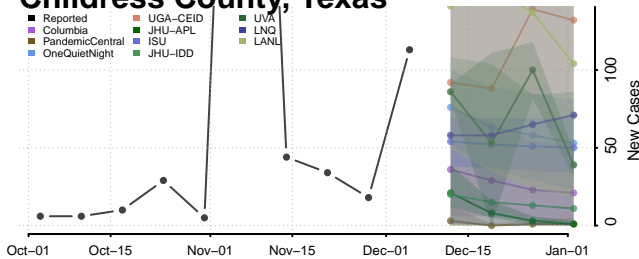

Childress County, Texas