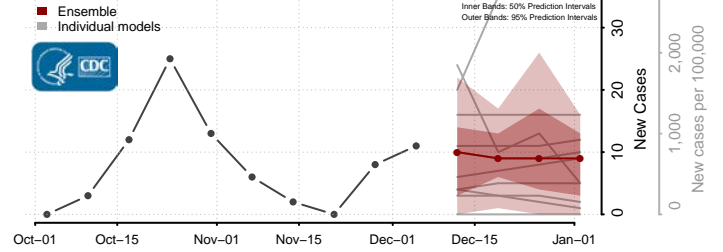

Haakon County, South Dakota

Hamlin County, South Dakota

Hand County, South Dakota

Hanson County, South Dakota

Harding County, South Dakota

Hughes County, South Dakota

Hutchinson County, South Dakota

Hyde County, South Dakota