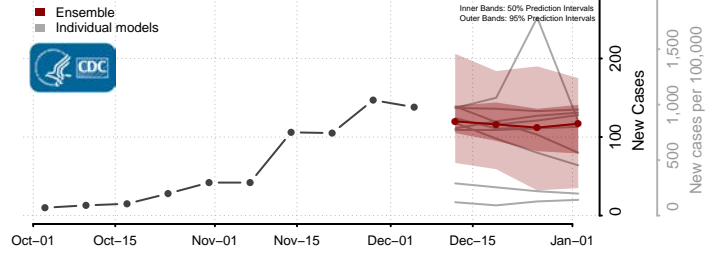

Pennington County, Minnesota