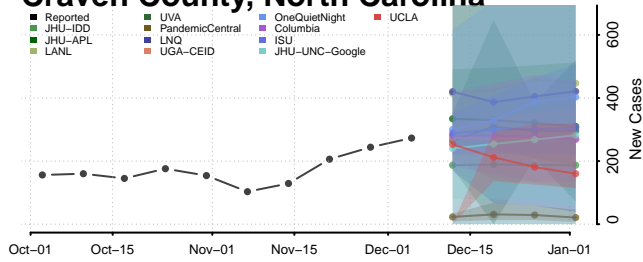

Clay County, North Carolina

Cleveland County, North Carolina

Columbus County, North Carolina

Craven County, North Carolina

Cumberland County, North Carolina

Currituck County, North Carolina

Dare County, North Carolina