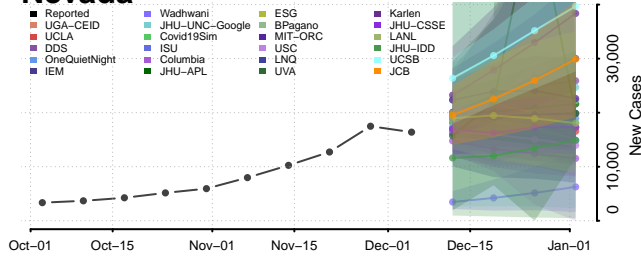

York County, Nebraska

Nevada

Carson City County, Nevada

Churchill County, Nevada

Clark County, Nevada

Douglas County, Nevada