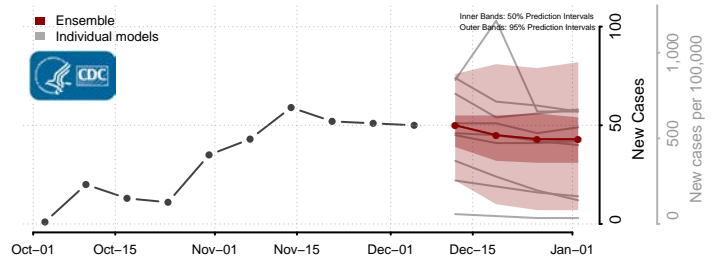

Carroll County, Missouri