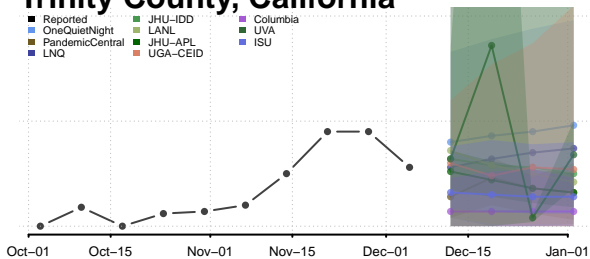

Sutter County, California

Tehama County, California

Trinity County, California

Tulare County, California

Tuolumne County, California

Ventura County, California

Yolo County, California

Yuba County, California