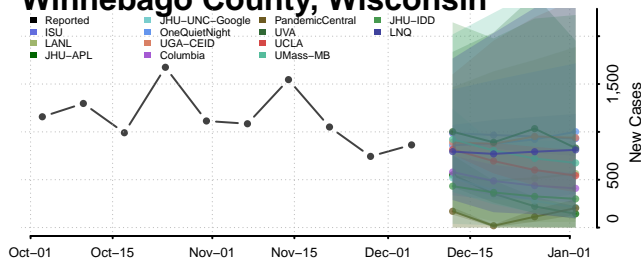

Washburn County, Wisconsin

Washington County, Wisconsin

Waukesha County, Wisconsin

Waupaca County, Wisconsin

Waushara County, Wisconsin

Winnebago County, Wisconsin

Wood County, Wisconsin

Wyoming