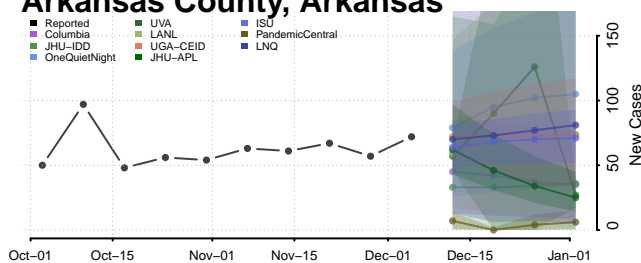

Arkansas County, Arkansas