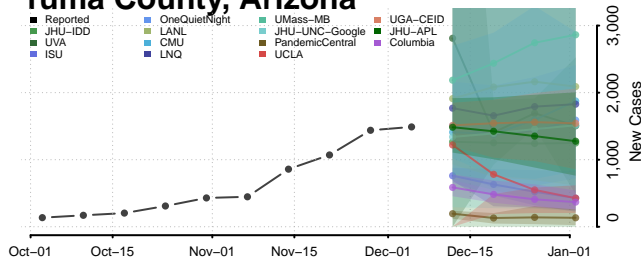

Maricopa County, Arizona

Mohave County, Arizona

Navajo County, Arizona

Pima County, Arizona

Pinal County, Arizona

Santa Cruz County, Arizona

Yavapai County, Arizona

Yuma County, Arizona