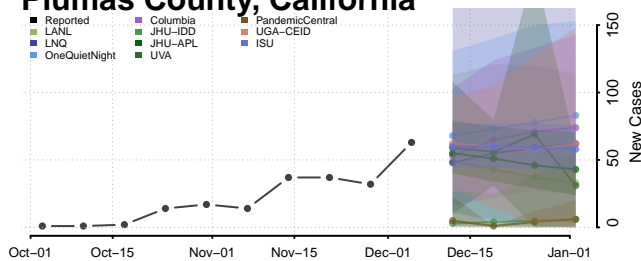

Plumas County, California