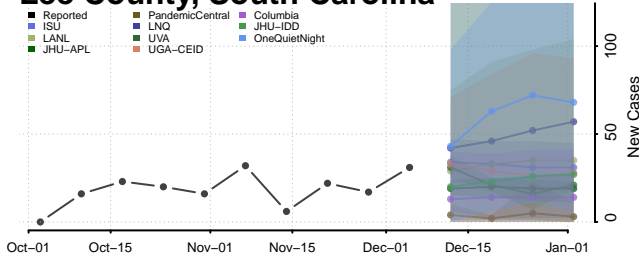

Lee County, South Carolina