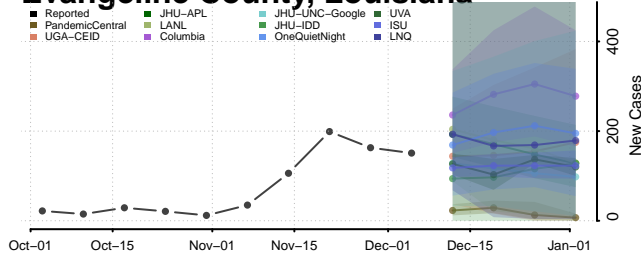

Evangeline County, Louisiana