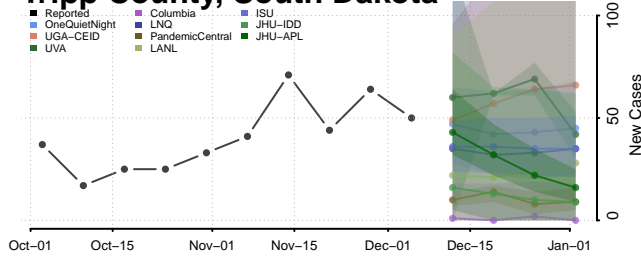

Tripp County, South Dakota