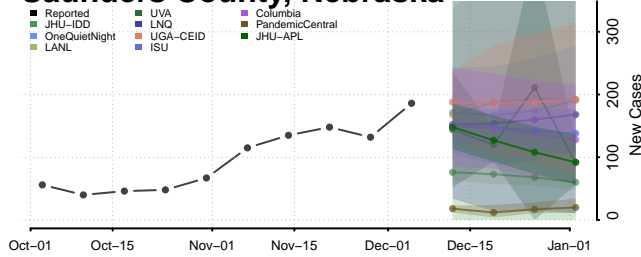

Red Willow County, Nebraska

Richardson County, Nebraska

Rock County, Nebraska

Saline County, Nebraska

Sarpy County, Nebraska

Saunders County, Nebraska

Scotts Bluff County, Nebraska

Seward County, Nebraska