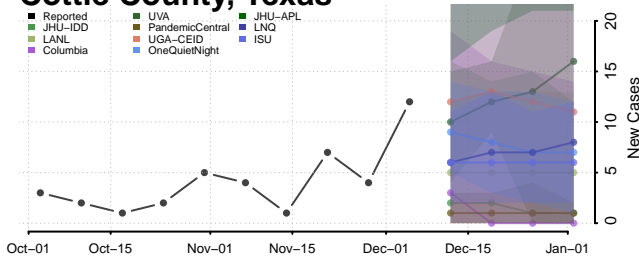

Cottle County, Texas