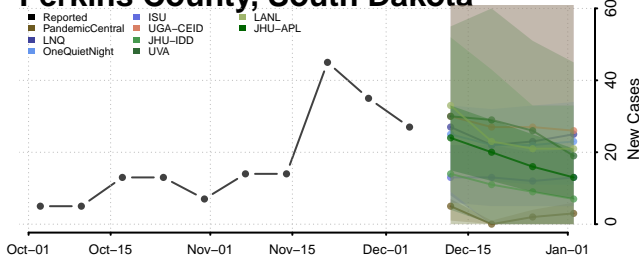

Perkins County, South Dakota