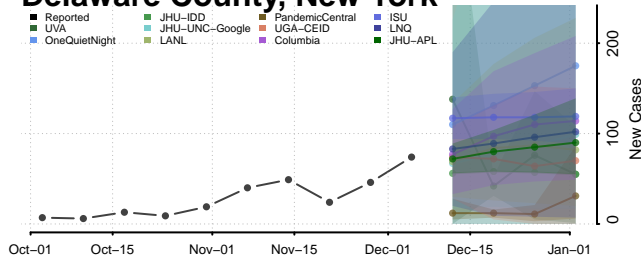

Cortland County, New York

Delaware County, New York

Dutchess County, New York

Erie County, New York

Herkimer County, New York

Jefferson County, New York

Kings County, New York

Lewis County, New York