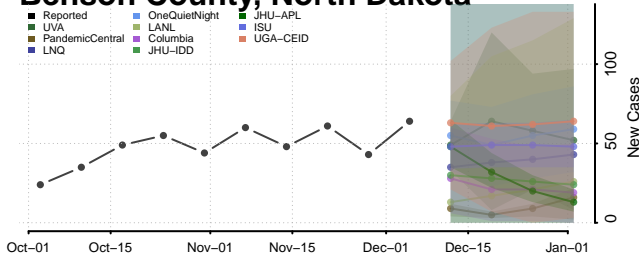

Wake County, North Carolina

Warren County, North Carolina

Washington County, North Carolina

Watauga County, North Carolina

Wayne County, North Carolina

Barnes County, North Dakota

Benson County, North Dakota