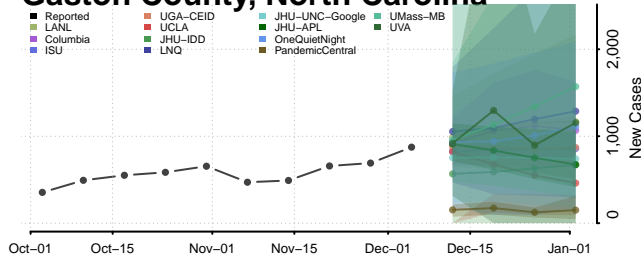

Gaston County, North Carolina