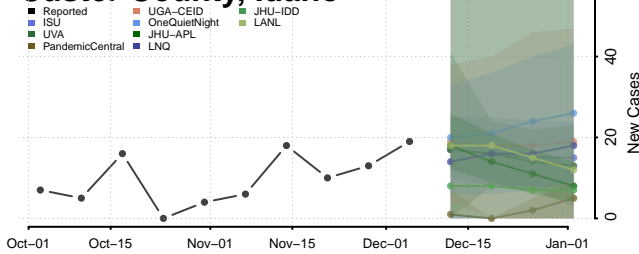

Butte County, Idaho

Camas County, Idaho

Canyon County, Idaho

Caribou County, Idaho

Cassia County, Idaho

Clark County, Idaho

Clearwater County, Idaho

Custer County, Idaho