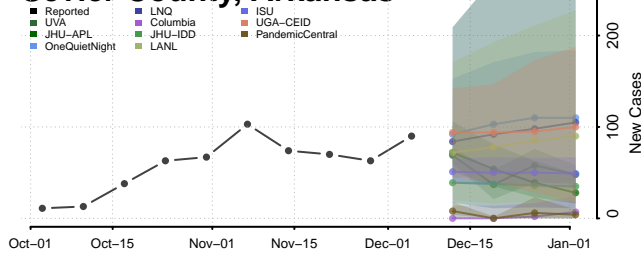

Sevier County, Arkansas