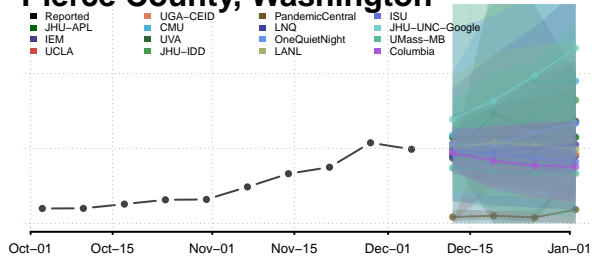

Pierce County, Washington