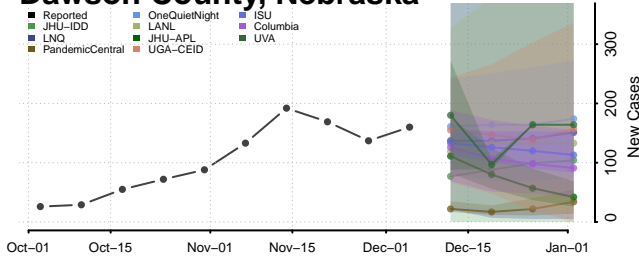

Dawson County, Nebraska