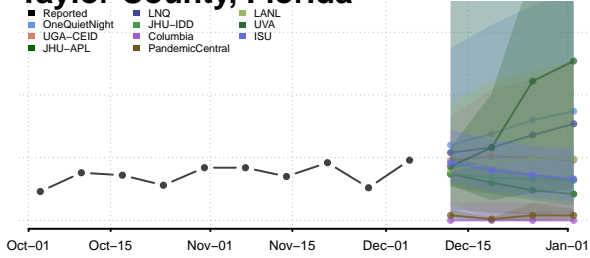

Osceola County, Florida

Palm Beach County, Florida

Pasco County, Florida

Pinellas County, Florida

Polk County, Florida

Sumter County, Florida

Suwannee County, Florida

Taylor County, Florida