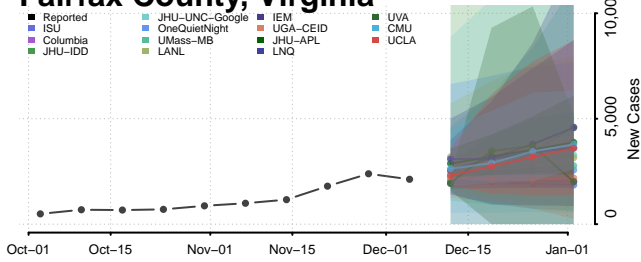

Dinwiddie County, Virginia

Emporia County, Virginia

Essex County, Virginia

Fairfax City County, Virginia

Fairfax County, Virginia

Falls Church County, Virginia

Fauquier County, Virginia

Floyd County, Virginia