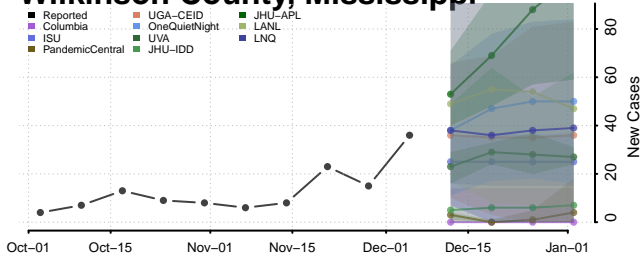

Wilkinson County, Mississippi