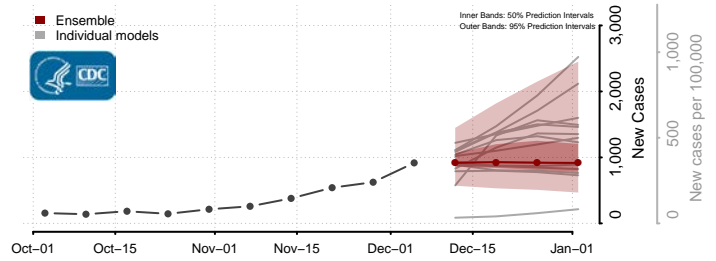

Garrett County, Maryland

Harford County, Maryland

Howard County, Maryland

Kent County, Maryland

Montgomery County, Maryland

Prince George's County, Maryland

Queen Anne's County, Maryland

Somerset County, Maryland