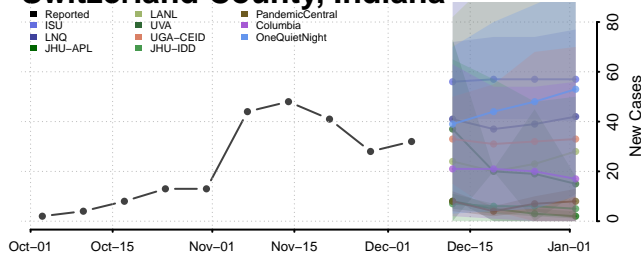

Switzerland County, Indiana