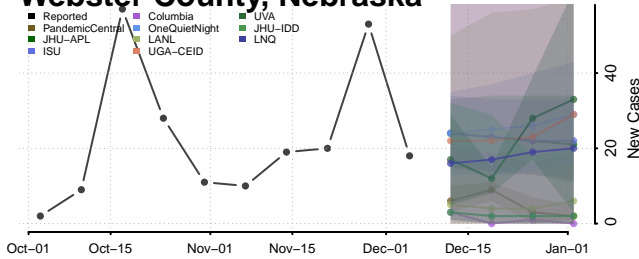

Webster County, Nebraska