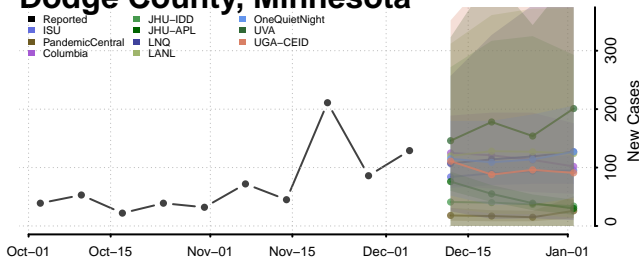

Chisago County, Minnesota

Clay County, Minnesota

Clearwater County, Minnesota

Cook County, Minnesota

Cottonwood County, Minnesota

Crow Wing County, Minnesota

Dakota County, Minnesota

Dodge County, Minnesota