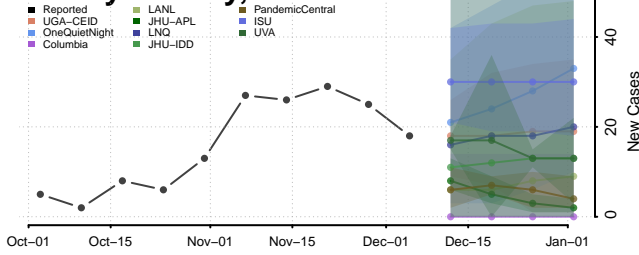

Blaine County, Nebraska

Boone County, Nebraska

Box Butte County, Nebraska

Boyd County, Nebraska

Chase County, Nebraska

Cherry County, Nebraska

Cheyenne County, Nebraska

Clay County, Nebraska