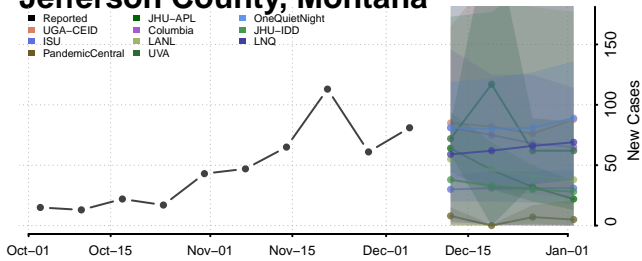

Jefferson County, Montana