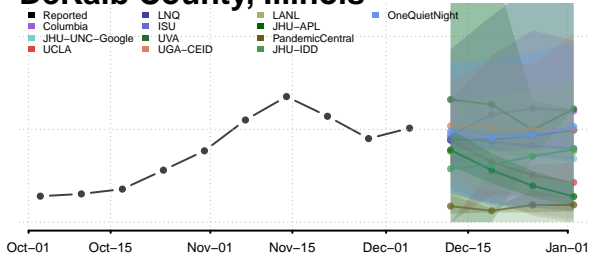

DeKalb County, Illinois