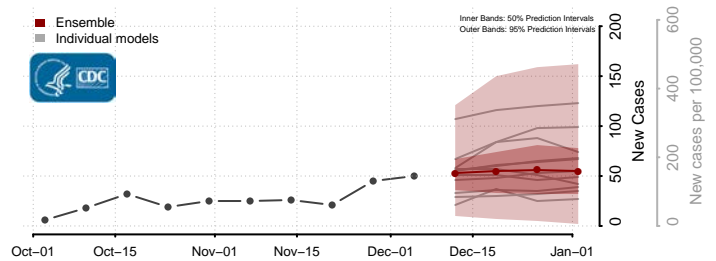

Stokes County, North Carolina

Surry County, North Carolina

Swain County, North Carolina

Transylvania County, North Carolina

Tyrrell County, North Carolina

Union County, North Carolina

Vance County, North Carolina