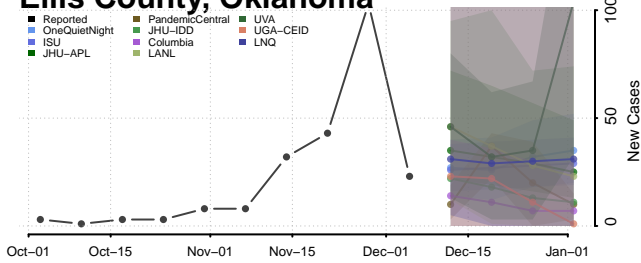

Dewey County, Oklahoma

Ellis County, Oklahoma

Garfield County, Oklahoma

Garvin County, Oklahoma

Grady County, Oklahoma

Grant County, Oklahoma

Greer County, Oklahoma

Harmon County, Oklahoma