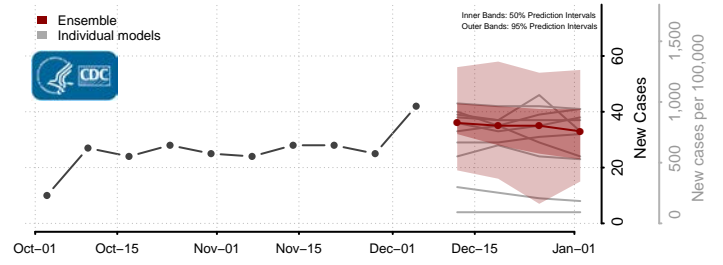

Deuel County, South Dakota