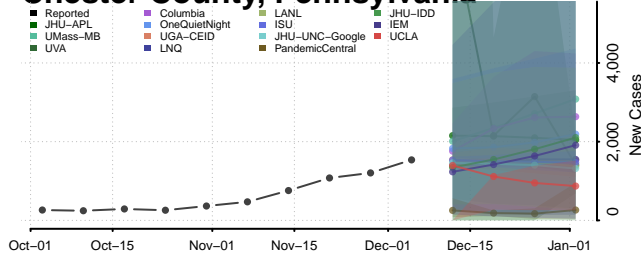

Chester County, Pennsylvania