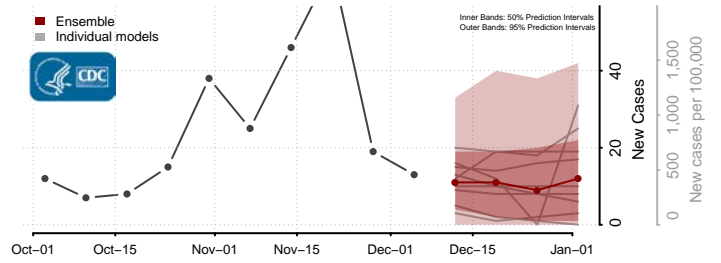

Fallon County, Montana