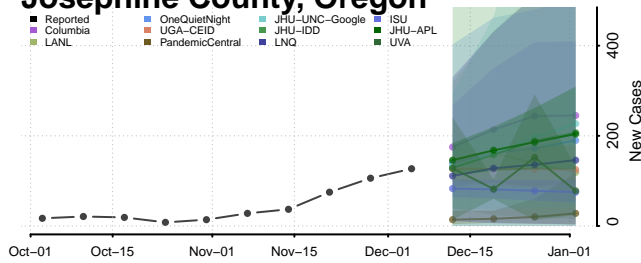

Hood River County, Oregon

Jackson County, Oregon

Jefferson County, Oregon

Josephine County, Oregon

Klamath County, Oregon

Lake County, Oregon

Lane County, Oregon

Lincoln County, Oregon