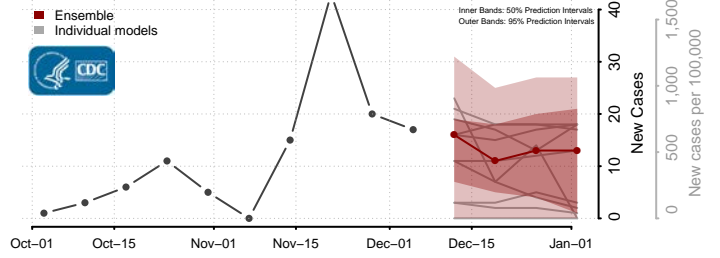

Hamilton County, Kansas