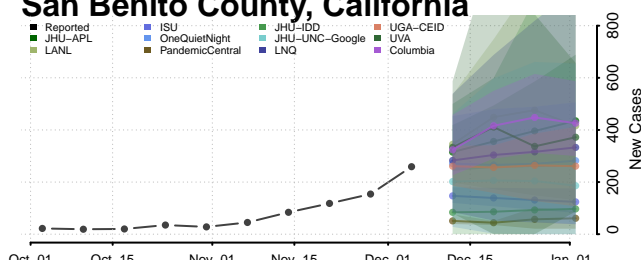

Orange County, California

Placer County, California

Plumas County, California

Riverside County, California

Sacramento County, California

San Benito County, California

San Bernardino County, California

San Diego County, California