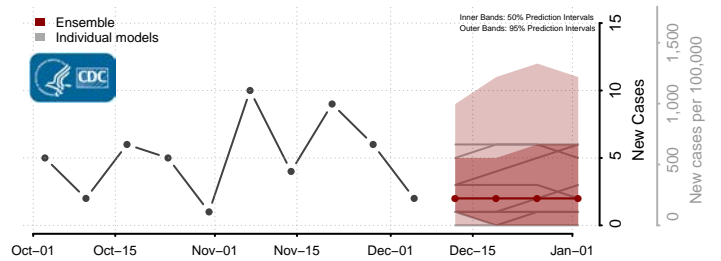

Jones County, South Dakota