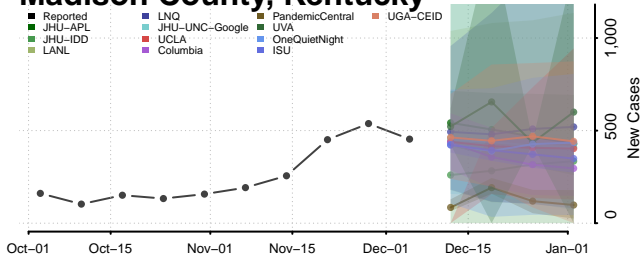

Lincoln County, Kentucky

Livingston County, Kentucky

Logan County, Kentucky

Lyon County, Kentucky

Madison County, Kentucky

Magoffin County, Kentucky

Marion County, Kentucky

Marshall County, Kentucky