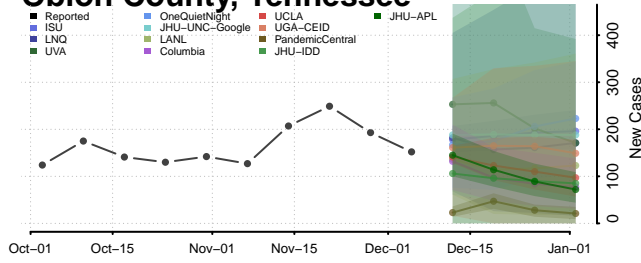

Obion County, Tennessee