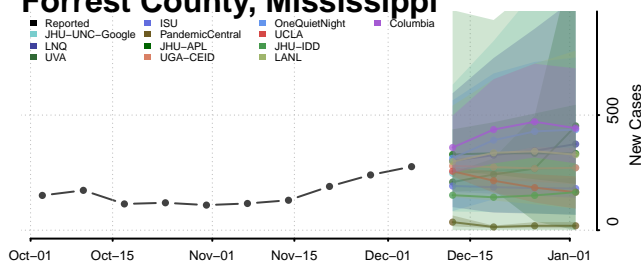

Claiborne County, Mississippi

Clarke County, Mississippi

Clay County, Mississippi

Coahoma County, Mississippi

Copiah County, Mississippi

Covington County, Mississippi

DeSoto County, Mississippi

Forrest County, Mississippi