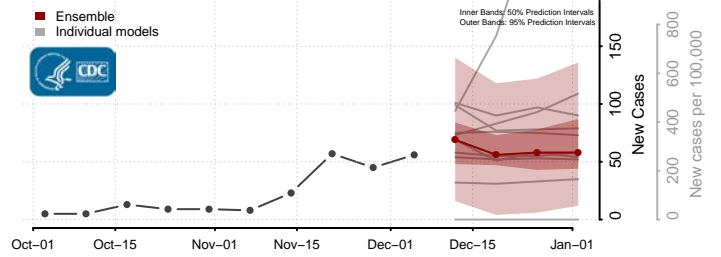

St. James County, Louisiana