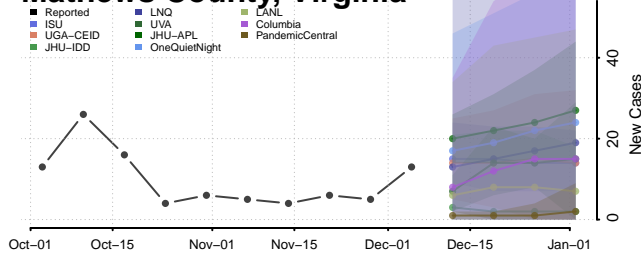

Madison County, Virginia

Manassas County, Virginia

Manassas Park County, Virginia

Martinsville County, Virginia

Mathews County, Virginia

Mecklenburg County, Virginia

Middlesex County, Virginia

Montgomery County, Virginia