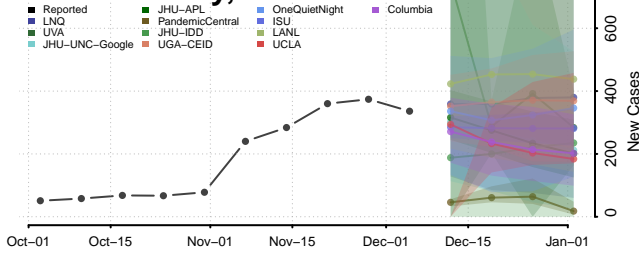

Union County, Ohio