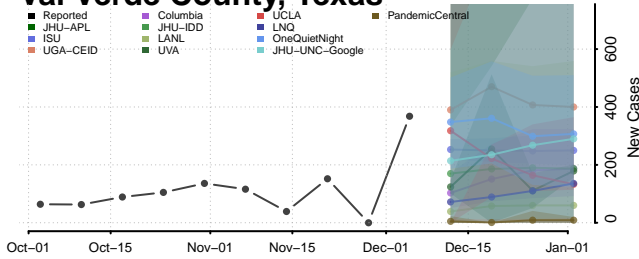

Val Verde County, Texas