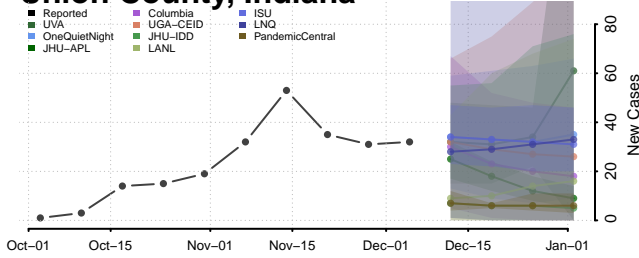

Switzerland County, Indiana

Tippecanoe County, Indiana

Tipton County, Indiana

Union County, Indiana

Vanderburgh County, Indiana

Vermillion County, Indiana

Vigo County, Indiana

Wabash County, Indiana