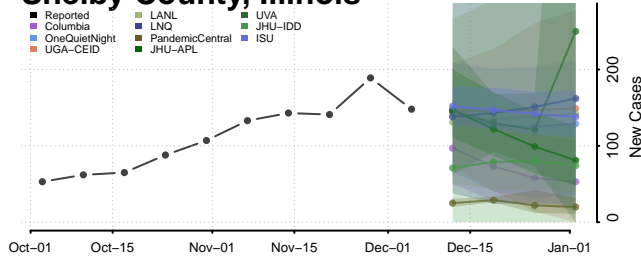

Perry County, Illinois

Richland County, Illinois

Rock Island County, Illinois

Saline County, Illinois

Sangamon County, Illinois

Schuyler County, Illinois

Scott County, Illinois

Shelby County, Illinois