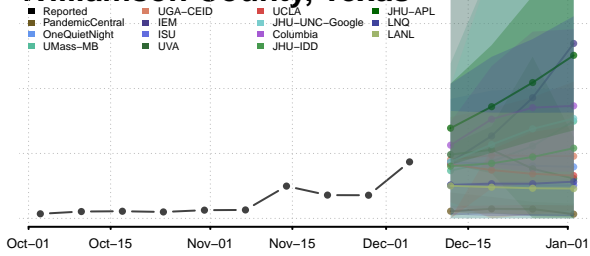

Williamson County, Texas