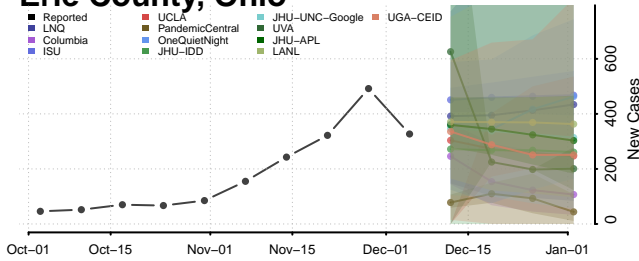

Darke County, Ohio

Defiance County, Ohio

Delaware County, Ohio

Erie County, Ohio

Fairfield County, Ohio

Fayette County, Ohio

Franklin County, Ohio

Fulton County, Ohio