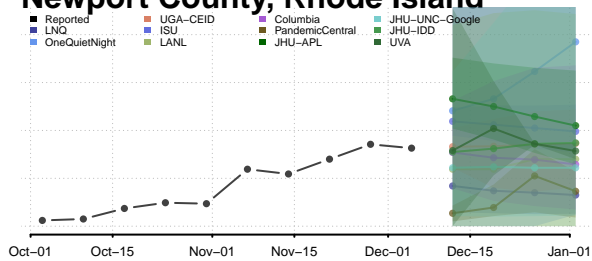

Newport County, Rhode Island