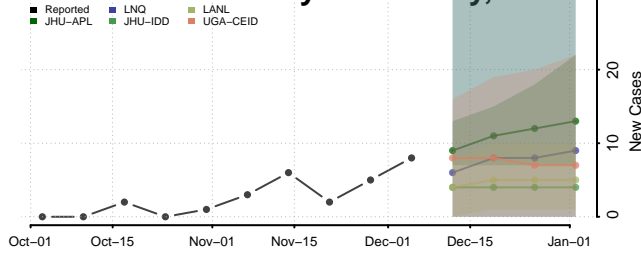

Kusilvak County, Alaska

Lake and Peninsula County, Alaska

Matanuska-Susitna County, Alaska

Nome County, Alaska

North Slope County, Alaska

Northwest Arctic County, Alaska

Petersburg County, Alaska

Prince of Wales-Hyder County, Alaska