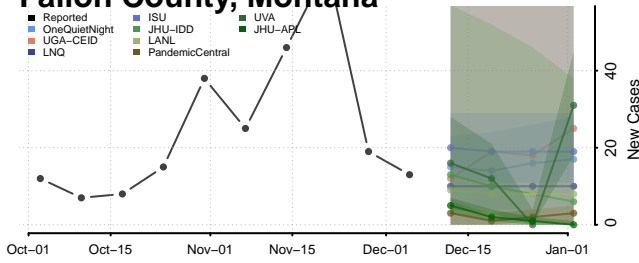

Fallon County, Montana