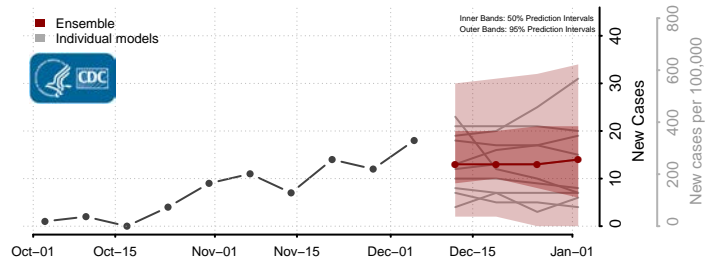

Cook County, Minnesota