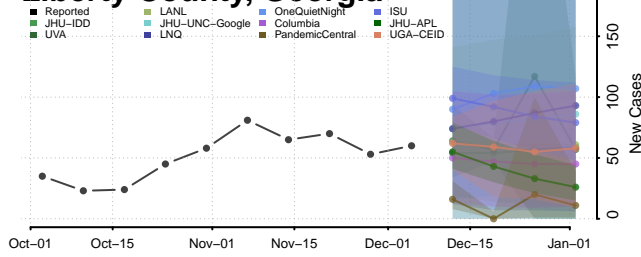

Liberty County, Georgia