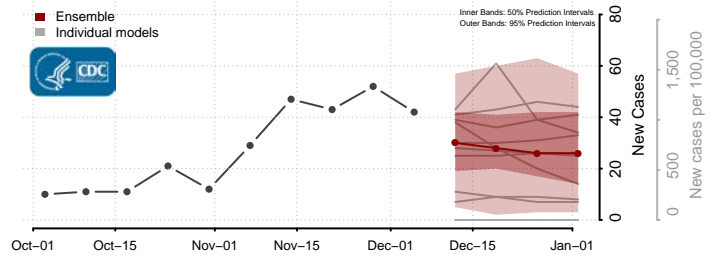

Pembina County, North Dakota

Pierce County, North Dakota

Ramsey County, North Dakota

Ransom County, North Dakota

Renville County, North Dakota

Richland County, North Dakota

Rolette County, North Dakota

Sargent County, North Dakota