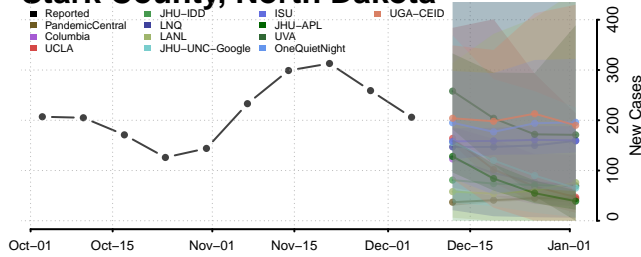

Stark County, North Dakota