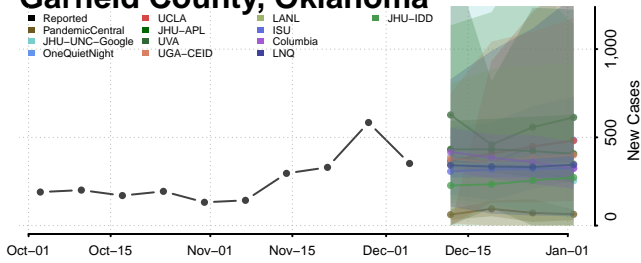

Dewey County, Oklahoma

Ellis County, Oklahoma

Garfield County, Oklahoma

Garvin County, Oklahoma

Grady County, Oklahoma

Grant County, Oklahoma

Greer County, Oklahoma

Harmon County, Oklahoma