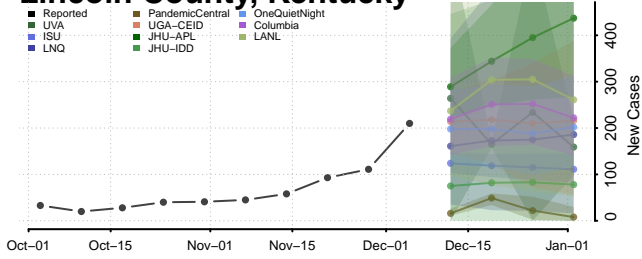

Lincoln County, Kentucky