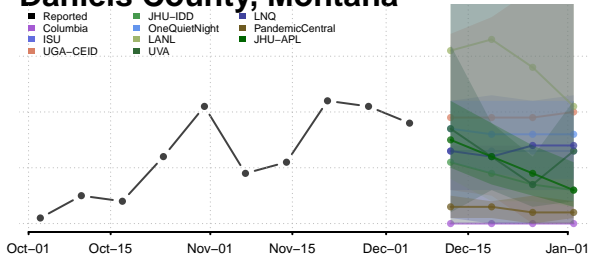

Daniels County, Montana