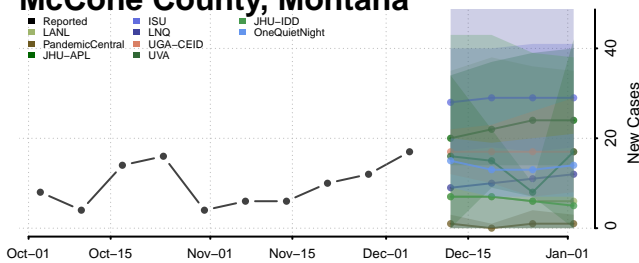

Madison County, Montana

McCone County, Montana

Stillwater County, Montana

Sweet Grass County, Montana

Teton County, Montana

Toole County, Montana

Treasure County, Montana

Valley County, Montana