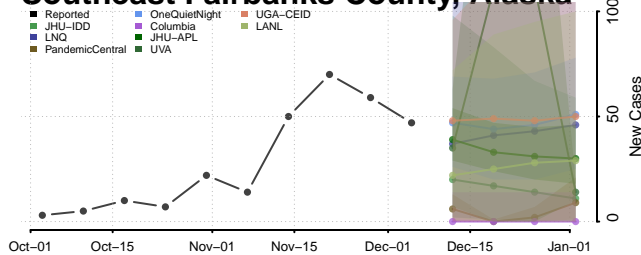

Southeast Fairbanks County, Alaska