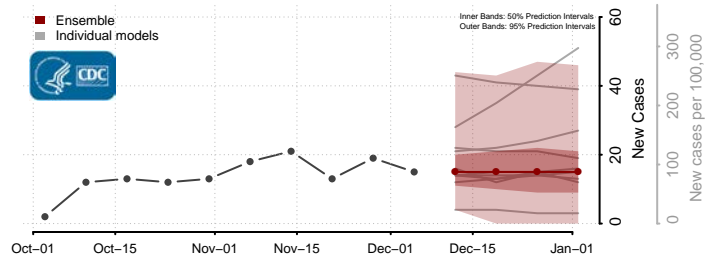

King William County, Virginia