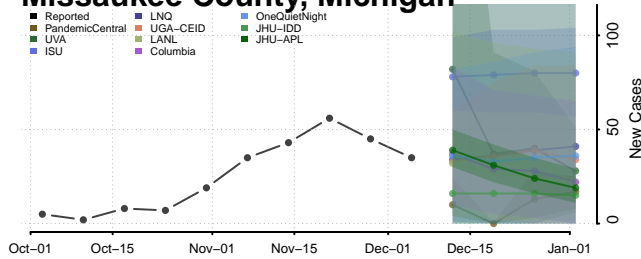

Missaukee County, Michigan