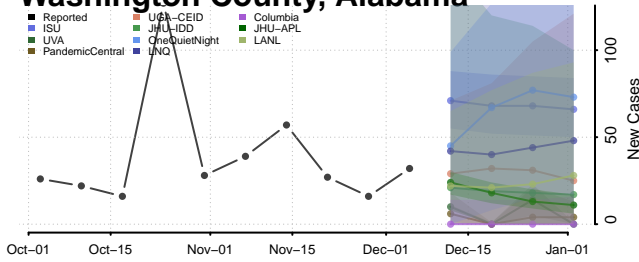

St. Clair County, Alabama

Sumter County, Alabama

Talladega County, Alabama

Tallapoosa County, Alabama

Tuscaloosa County, Alabama

Walker County, Alabama

Washington County, Alabama

Wilcox County, Alabama