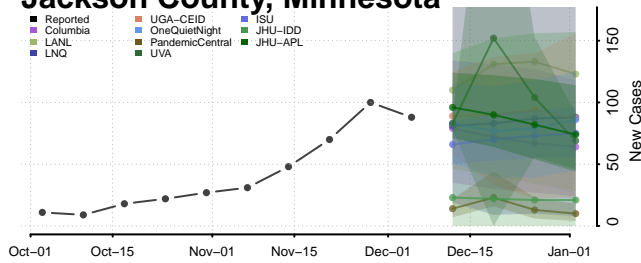

Douglas County, Minnesota

Faribault County, Minnesota

Hubbard County, Minnesota

Isanti County, Minnesota

Itasca County, Minnesota

Jackson County, Minnesota

Kanabec County, Minnesota

Kandiyohi County, Minnesota