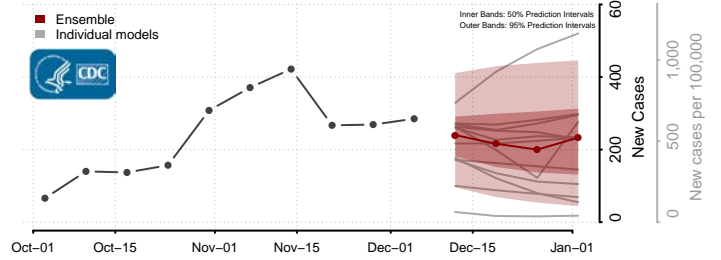

Callaway County, Missouri