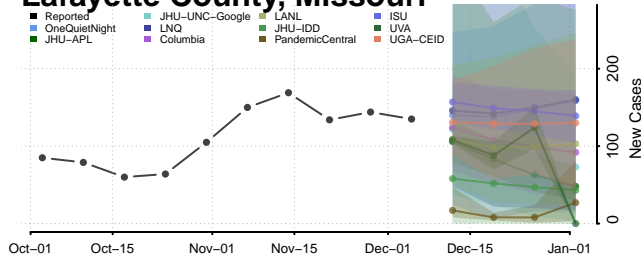

Lafayette County, Missouri