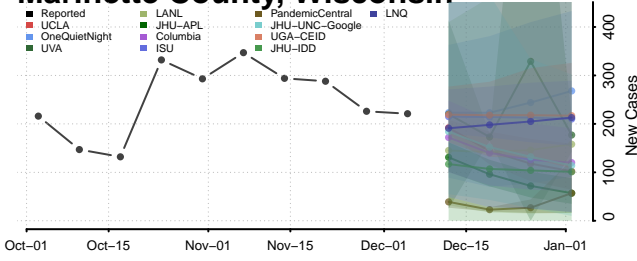

Marinette County, Wisconsin

Marquette County, Wisconsin

Menominee County, Wisconsin

Milwaukee County, Wisconsin

Monroe County, Wisconsin

Oconto County, Wisconsin

Oneida County, Wisconsin

Outagamie County, Wisconsin