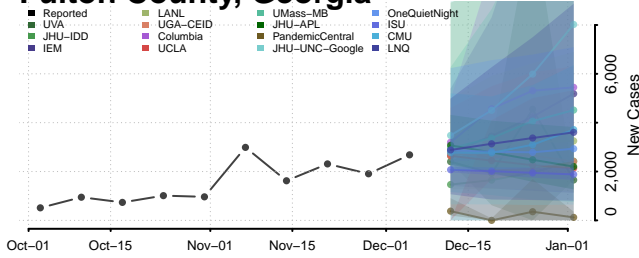

Early County, Georgia

Echols County, Georgia

Effingham County, Georgia

Forsyth County, Georgia

Franklin County, Georgia

Fulton County, Georgia

Gilmer County, Georgia

Glascocok County, Georgia