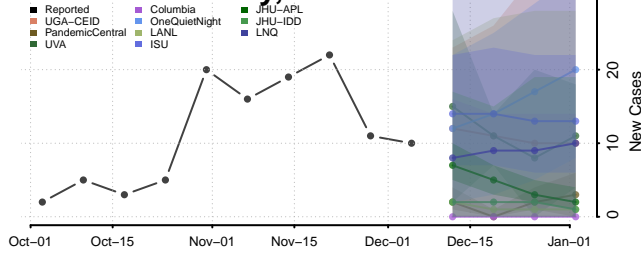

Sherman County, Nebraska