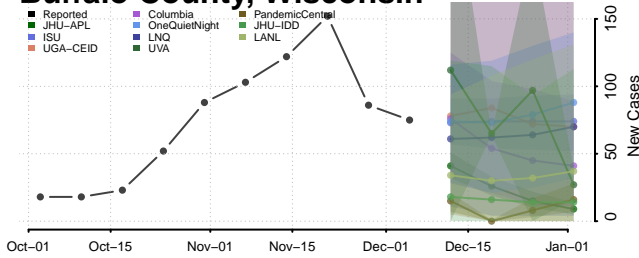

Buffalo County, Wisconsin