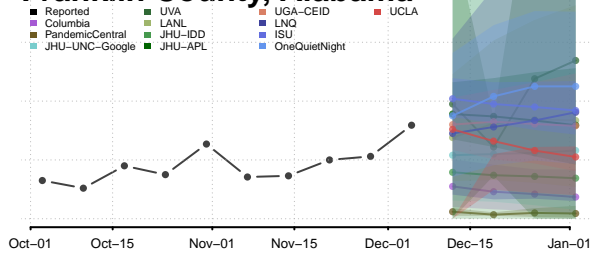

Franklin County, Alabama