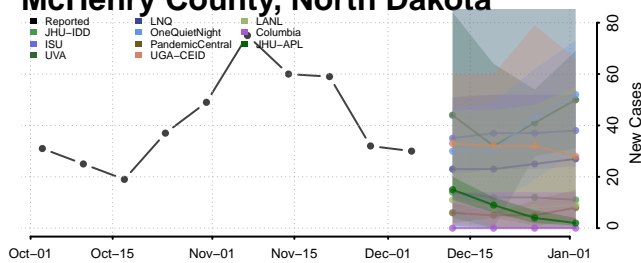

Divide County, North Dakota

Dunn County, North Dakota

Griggs County, North Dakota

Hettinger County, North Dakota

Kidder County, North Dakota

LaMoure County, North Dakota

Logan County, North Dakota

McHenry County, North Dakota