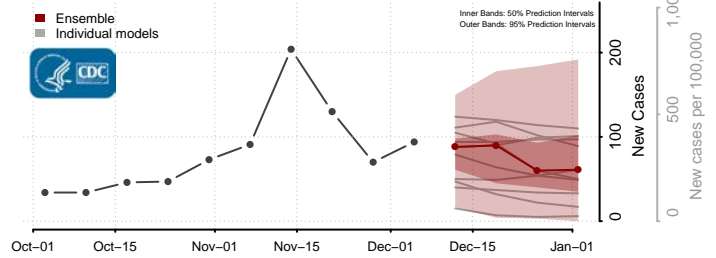

Adair County, Missouri