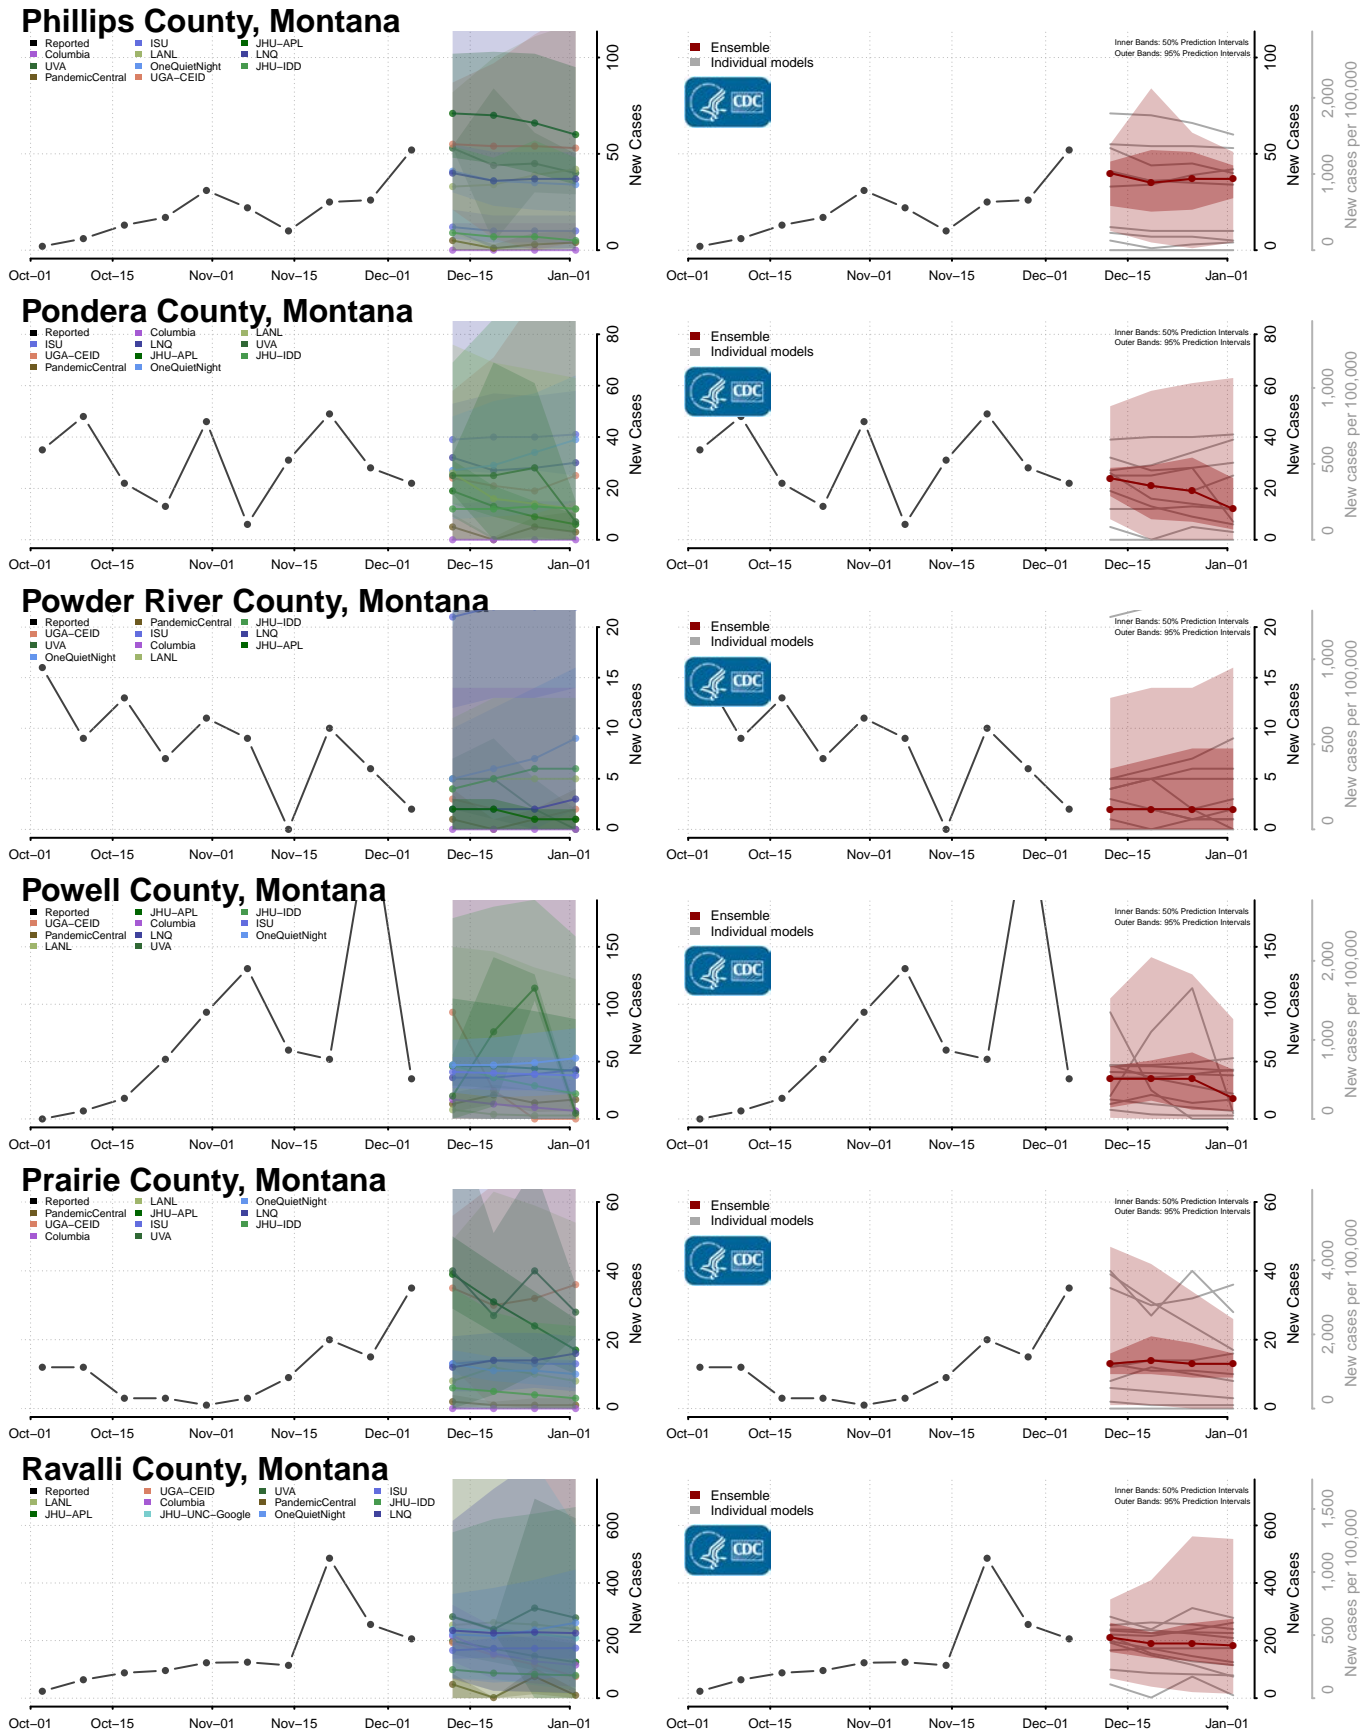

Madison County, Montana

McCone County, Montana

Stillwater County, Montana

Sweet Grass County, Montana

Teton County, Montana

Toole County, Montana

Treasure County, Montana

Valley County, Montana