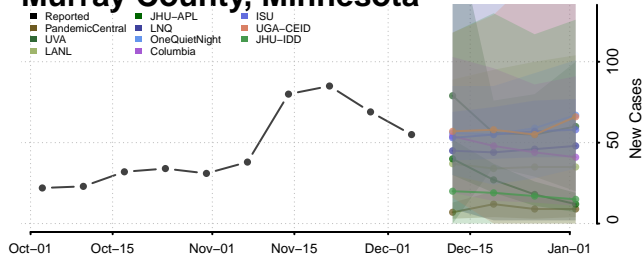

Murray County, Minnesota