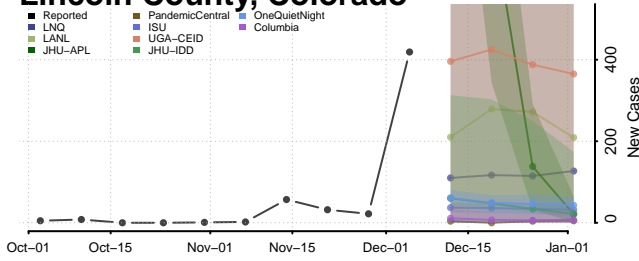

Lincoln County, Colorado