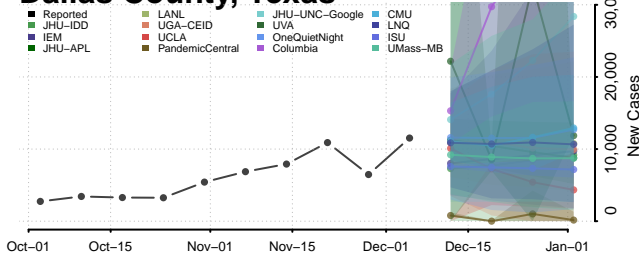

Dallas County, Texas