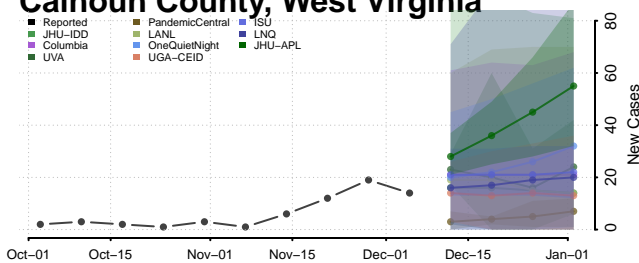

Calhoun County, West Virginia