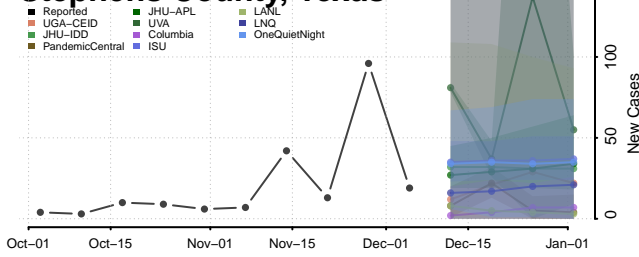

Stephens County, Texas