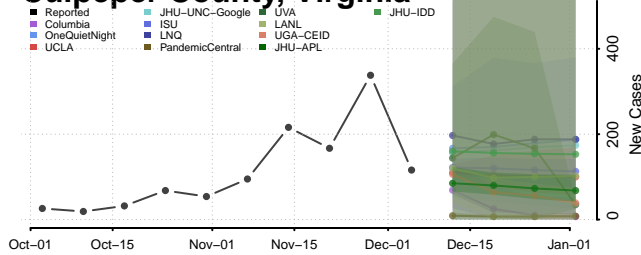

Culpeper County, Virginia