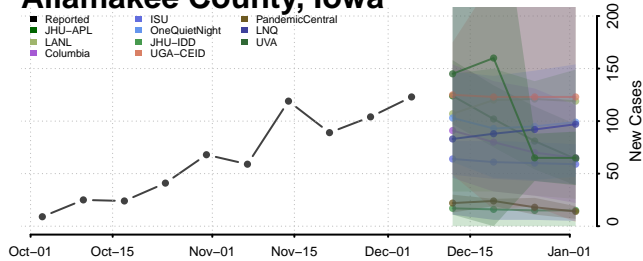

Allamakee County, Iowa