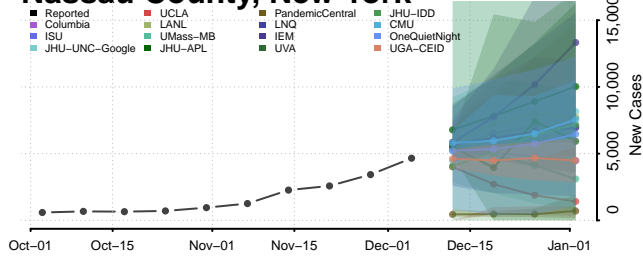

Livingston County, New York

Madison County, New York

Monroe County, New York

Montgomery County, New York

Nassau County, New York

New York County, New York

Niagara County, New York

Oneida County, New York