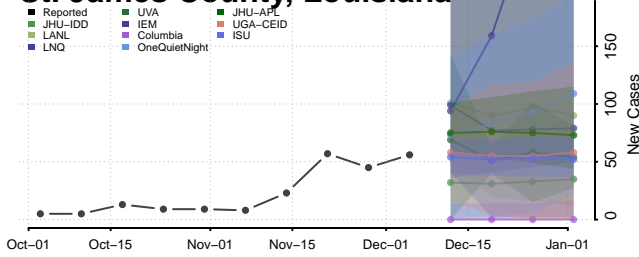

St. James County, Louisiana