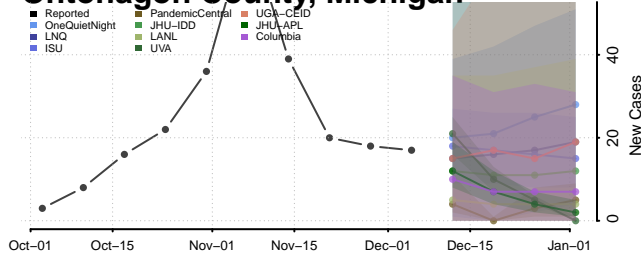

Ontonagon County, Michigan