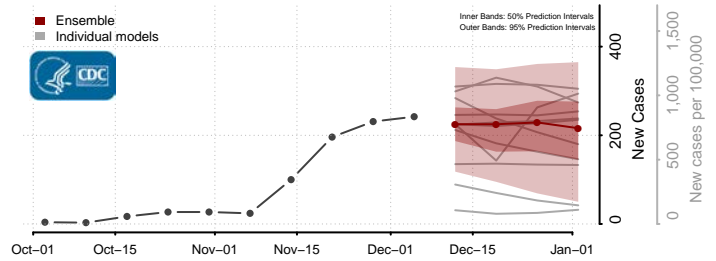

Garrett County, Maryland

Harford County, Maryland

Howard County, Maryland

Kent County, Maryland

Montgomery County, Maryland

Prince George's County, Maryland

Queen Anne's County, Maryland

Somerset County, Maryland