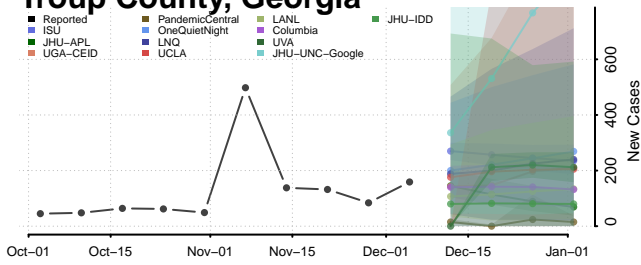

Troup County, Georgia