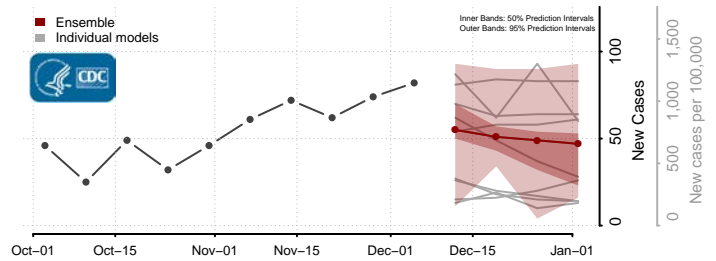

Douglas County, Kansas

Franklin County, Kansas

Geary County, Kansas

Gove County, Kansas

Graham County, Kansas

Grant County, Kansas

Gray County, Kansas

Greeley County, Kansas