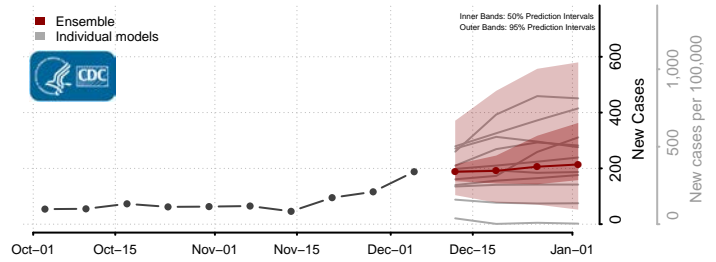

Montgomery County, Mississippi

Neshoba County, Mississippi

Newton County, Mississippi

Noxubee County, Mississippi

Oktibbeha County, Mississippi

Panola County, Mississippi

Pearl River County, Mississippi

Perry County, Mississippi