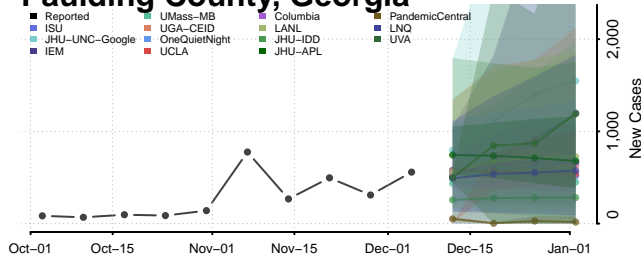

Montgomery County, Georgia

Morgan County, Georgia

Murray County, Georgia

Muscooke County, Georgia

Newton County, Georgia

Oconee County, Georgia

Oglethorpe County, Georgia

Paulding County, Georgia