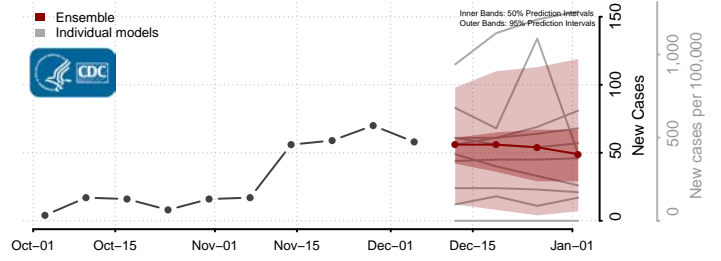

Koochiching County, Minnesota