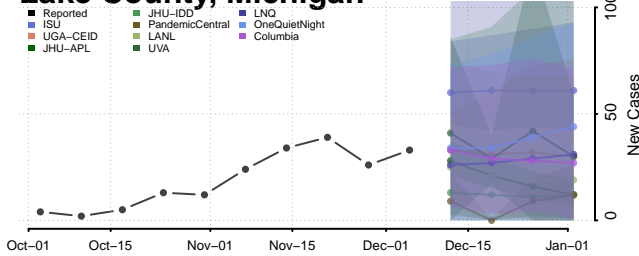

Lake County, Michigan