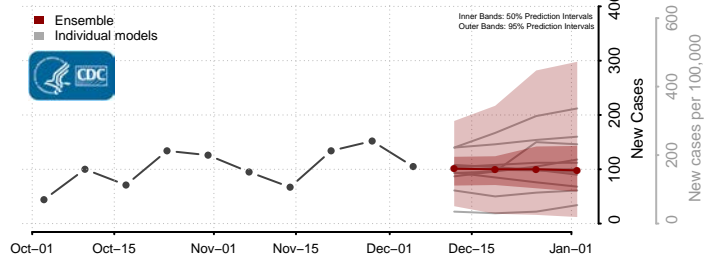

Pender County, North Carolina