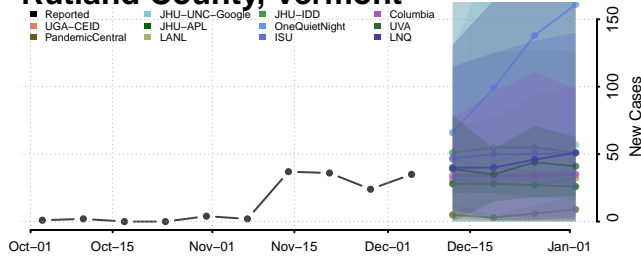

Tooele County, Utah

Uintah County, Utah

Grand Isle County, Vermont

Lamoille County, Vermont

Orange County, Vermont

Orleans County, Vermont

Rutland County, Vermont

Washington County, Vermont