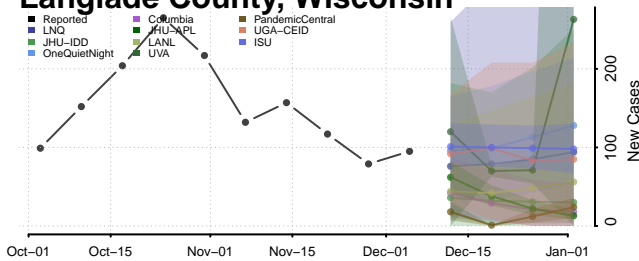

Langlade County, Wisconsin