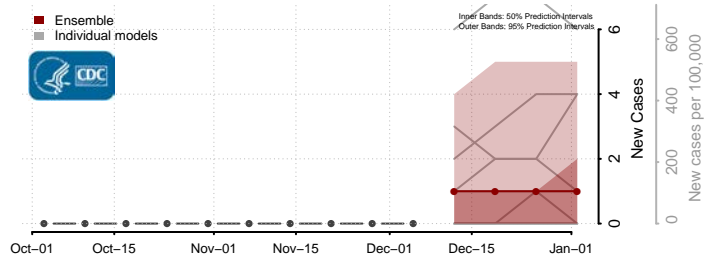

Daggett County, Utah