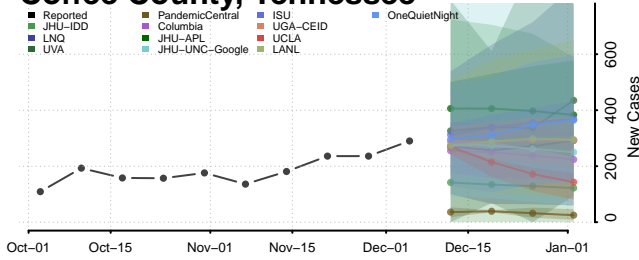

Clay County, Tennessee

Cocke County, Tennessee

Coffee County, Tennessee

Crockett County, Tennessee

Cumberland County, Tennessee

Davidson County, Tennessee

Decatur County, Tennessee

DeKalb County, Tennessee