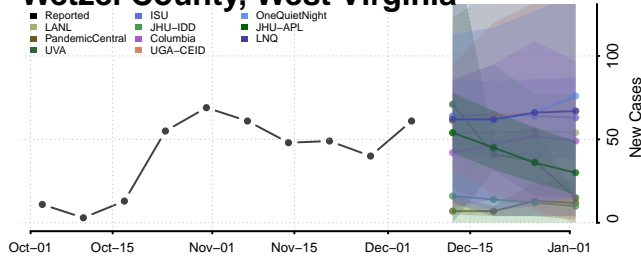

Wetzel County, West Virginia