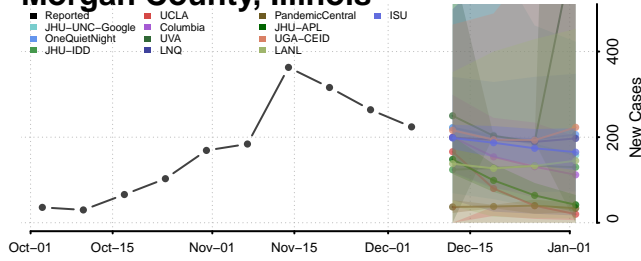

Marshall County, Illinois

Mason County, Illinois

Massac County, Illinois

Montgomery County, Illinois

Morgan County, Illinois

Moultrie County, Illinois

Ogle County, Illinois

Peoria County, Illinois