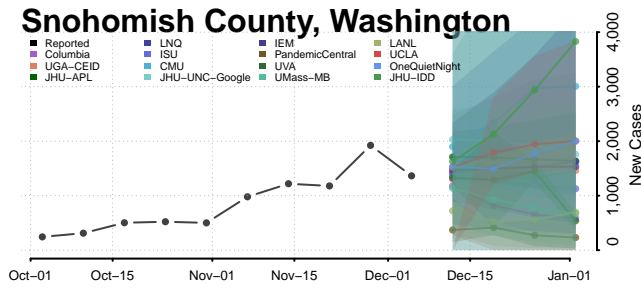

Snohomish County, Washington

Spokane County, Washington

Stevens County, Washington

Thurston County, Washington

Wahkiakum County, Washington

Walla Walla County, Washington

Whatcom County, Washington

Whitman County, Washington