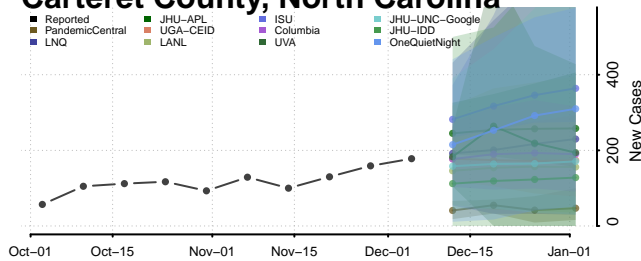

Carteret County, North Carolina