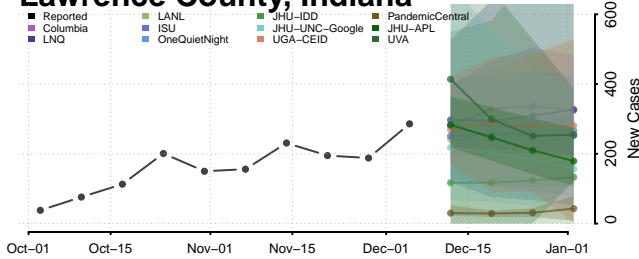

Jennings County, Indiana

Johnson County, Indiana

Knox County, Indiana

Kosciusko County, Indiana

LaGrange County, Indiana

Lake County, Indiana

LaPorte County, Indiana

Lawrence County, Indiana