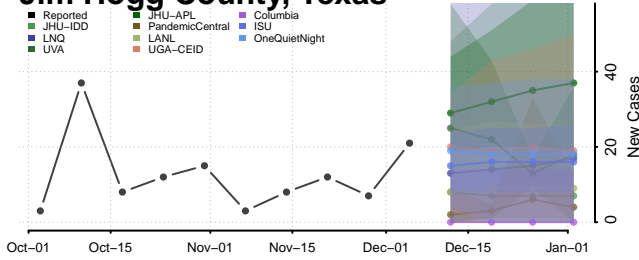

Jim Hogg County, Texas