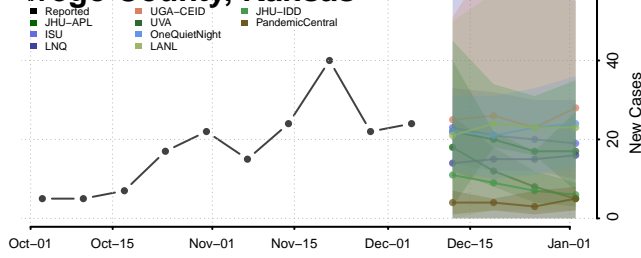

Rush County, Kansas

Sumner County, Kansas

Thomas County, Kansas

Trego County, Kansas

Wabaunsee County, Kansas

Wallace County, Kansas

Washington County, Kansas

Wichita County, Kansas