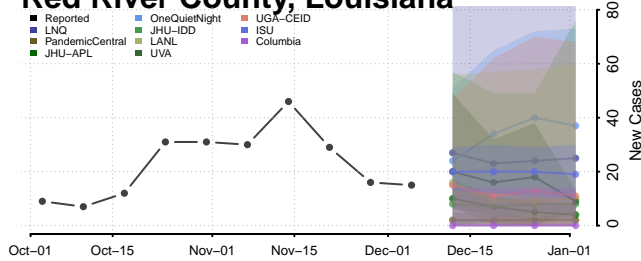

Morehouse County, Louisiana

Natchitoches County, Louisiana

Orleans County, Louisiana

Ouachita County, Louisiana

Plaquemines County, Louisiana

Pointe Coupee County, Louisiana

Rapides County, Louisiana

Red River County, Louisiana