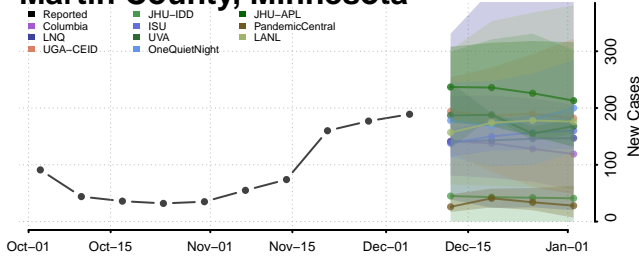

Martin County, Minnesota