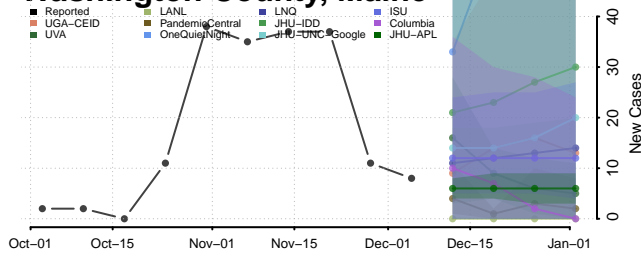

Knox County, Maine

Waldo County, Maine

Washington County, Maine

York County, Maine

Maryland

Allegany County, Maryland

Anne Arundel County, Maryland

Baltimore City County, Maryland