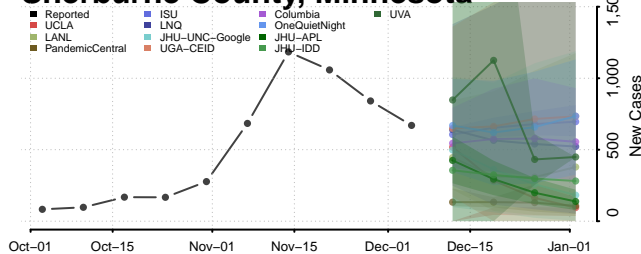

Rock County, Minnesota

Roseau County, Minnesota

Scott County, Minnesota

Sherburne County, Minnesota

Sibley County, Minnesota

St. Louis County, Minnesota

Stearns County, Minnesota

Steele County, Minnesota