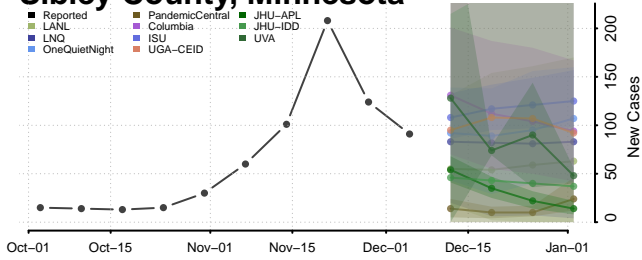

Rock County, Minnesota

Roseau County, Minnesota

Scott County, Minnesota

Sherburne County, Minnesota

Sibley County, Minnesota

St. Louis County, Minnesota

Stearns County, Minnesota

Steele County, Minnesota