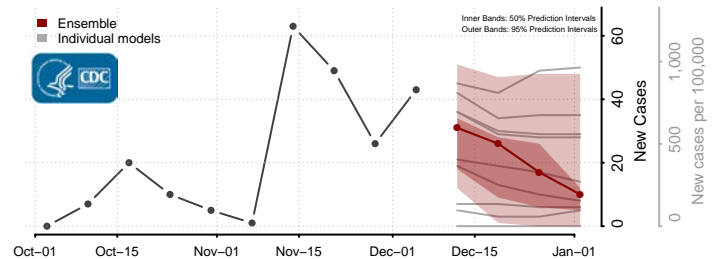

Clark County, Nevada

Douglas County, Nevada

Elko County, Nevada

Esmeralda County, Nevada

Eureka County, Nevada

Humboldt County, Nevada

Lander County, Nevada

Lincoln County, Nevada