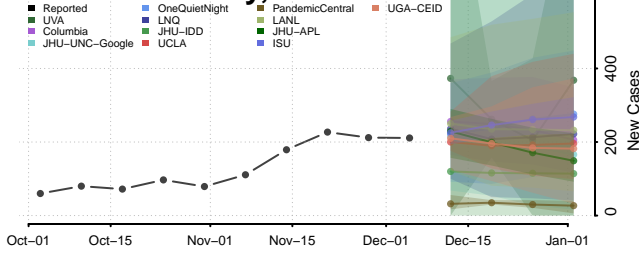

Franklin County, Tennessee