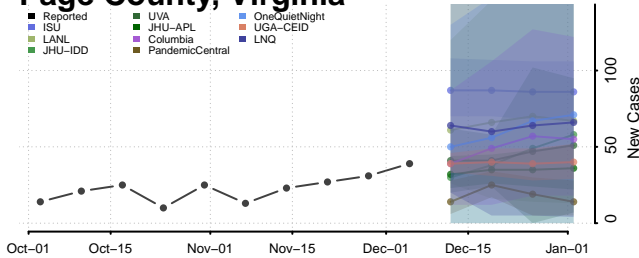

Orange County, Virginia

Page County, Virginia

Patrick County, Virginia

Petersburg County, Virginia

Pittsylvania County, Virginia

Poquoson County, Virginia

Portsmouth County, Virginia

Powhatan County, Virginia