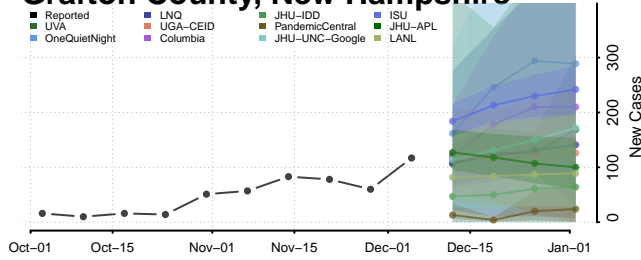

Belknap County, New Hampshire

Carroll County, New Hampshire

Cheshire County, New Hampshire

Coos County, New Hampshire

Grafton County, New Hampshire

Hillsborough County, New Hampshire

Merrimack County, New Hampshire