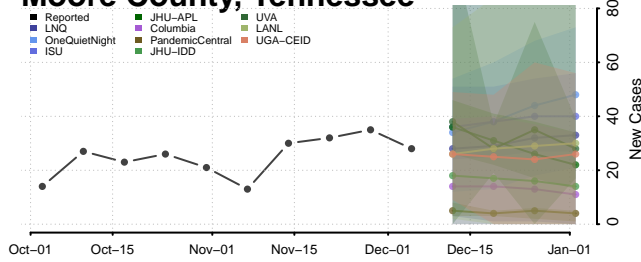

Moore County, Tennessee