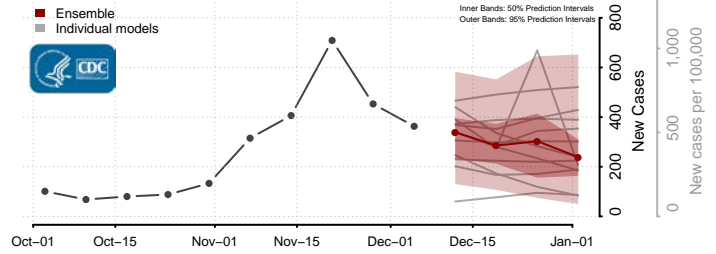

Blue Earth County, Minnesota