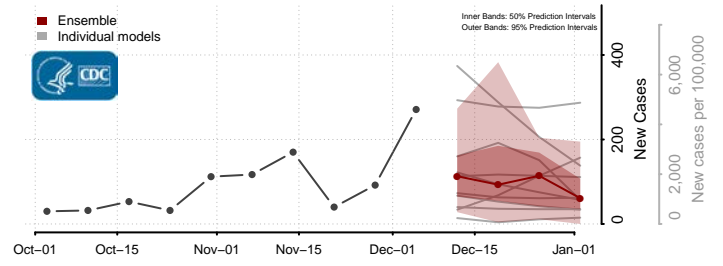

Dewey County, South Dakota