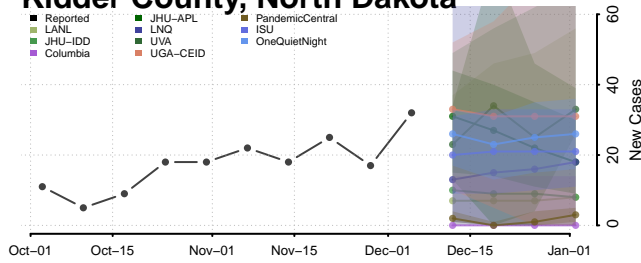

Divide County, North Dakota

Dunn County, North Dakota

Griggs County, North Dakota

Hettinger County, North Dakota

Kidder County, North Dakota

LaMoure County, North Dakota

Logan County, North Dakota

McHenry County, North Dakota