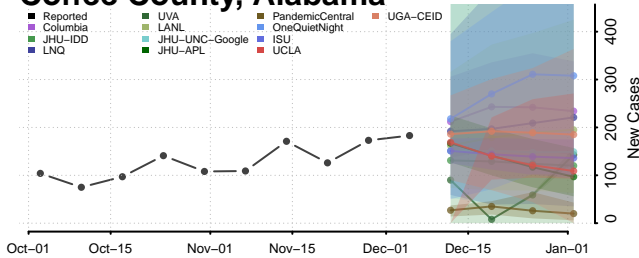

Coffee County, Alabama