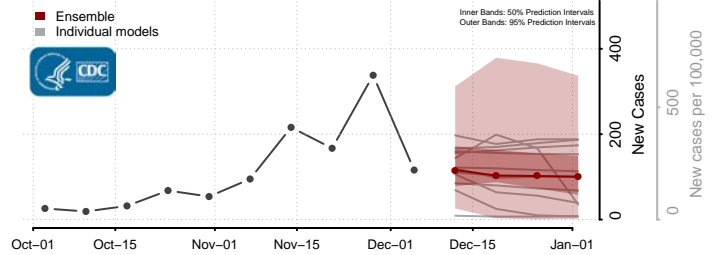

Culpeper County, Virginia