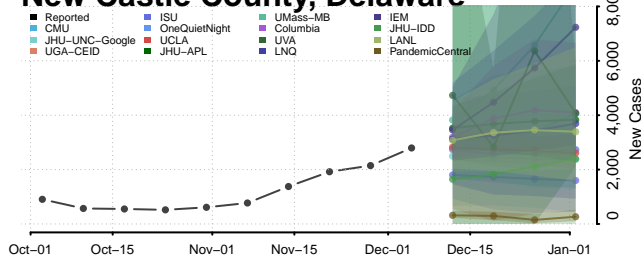

New Castle County, Delaware