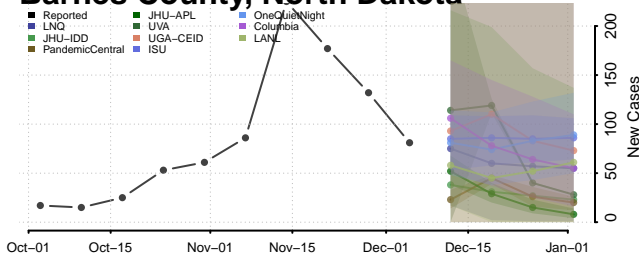

Wake County, North Carolina

Warren County, North Carolina

Washington County, North Carolina

Watauga County, North Carolina

Wayne County, North Carolina

Barnes County, North Dakota

Benson County, North Dakota