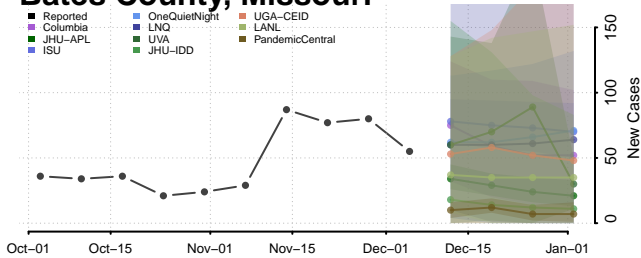

Bates County, Missouri