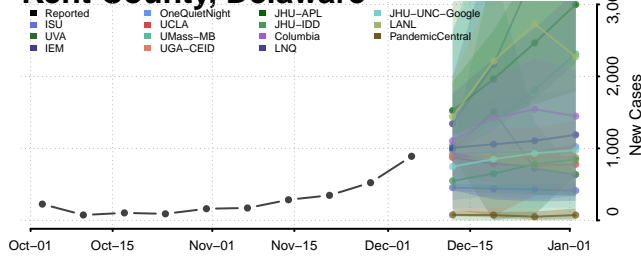

Litchfield County, Connecticut

Middlesex County, Connecticut

New Haven County, Connecticut

New London County, Connecticut

Tolland County, Connecticut

Windham County, Connecticut

Delaware

Kent County, Delaware