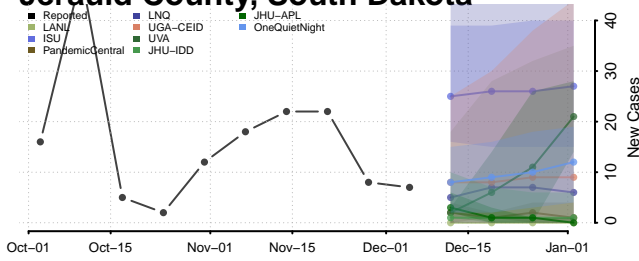

Jerauld County, South Dakota