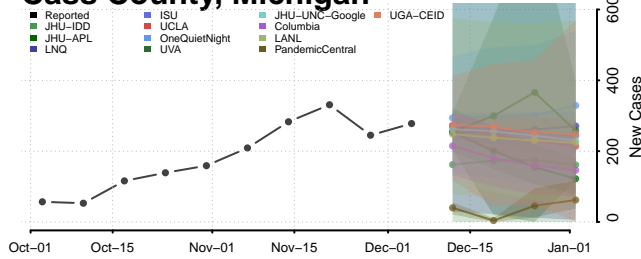

Cass County, Michigan