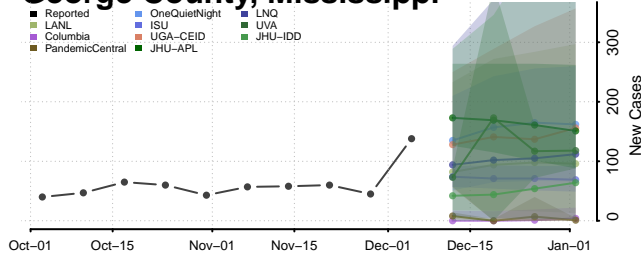

George County, Mississippi