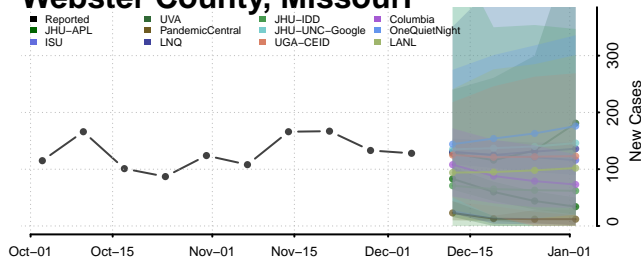

Sullivan County, Missouri

Taney County, Missouri

Texas County, Missouri

Vernon County, Missouri

Warren County, Missouri

Washington County, Missouri

Wayne County, Missouri

Webster County, Missouri