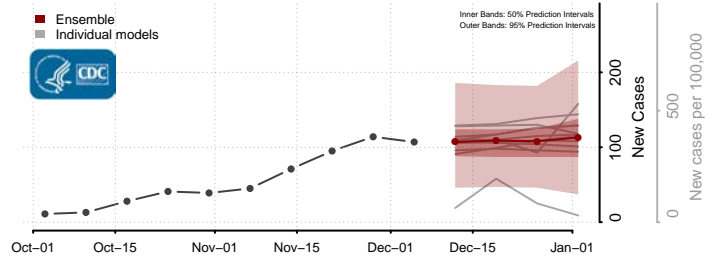

Botetourt County, Virginia

Bristol County, Virginia

Carroll County, Virginia

Charles City County, Virginia

Charlotte County, Virginia

Charlottesville County, Virginia

Chesapeake County, Virginia

Chesterfield County, Virginia