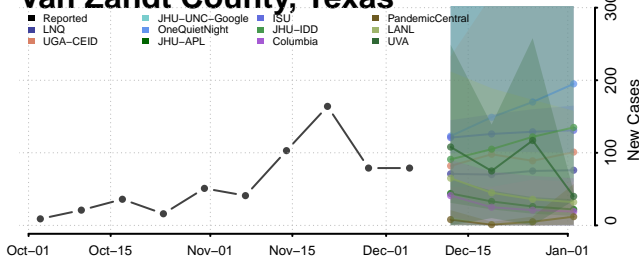

Van Zandt County, Texas