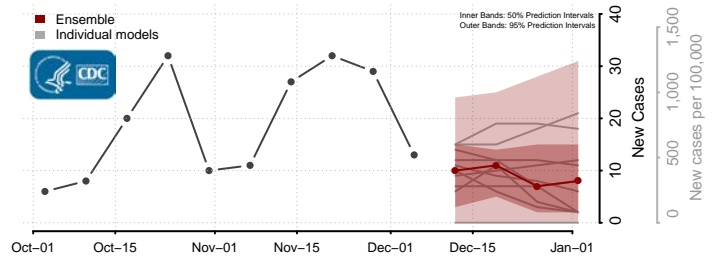

Divide County, North Dakota

Dunn County, North Dakota

Griggs County, North Dakota

Hettinger County, North Dakota

Kidder County, North Dakota

LaMoure County, North Dakota

Logan County, North Dakota

McHenry County, North Dakota