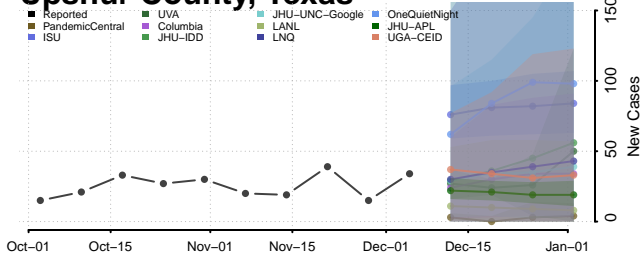

Upshur County, Texas