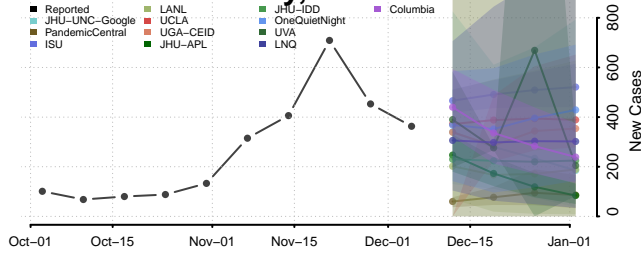

Blue Earth County, Minnesota