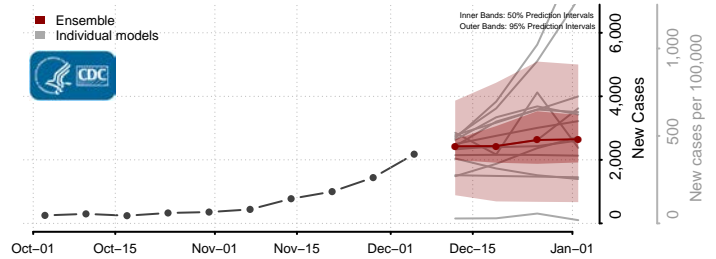

Sutter County, California

Tehama County, California

Trinity County, California

Tulare County, California

Tuolumne County, California

Ventura County, California

Yolo County, California

Yuba County, California