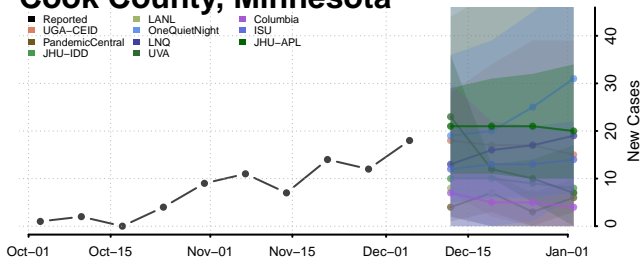

Cook County, Minnesota