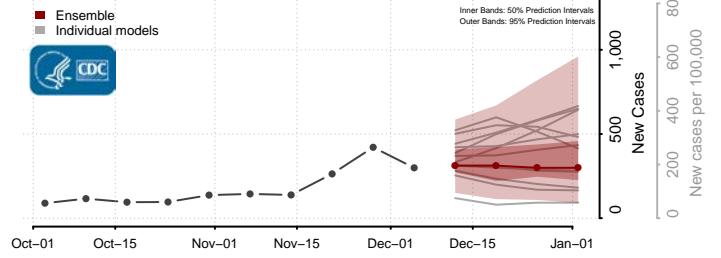

Alexandria County, Virginia