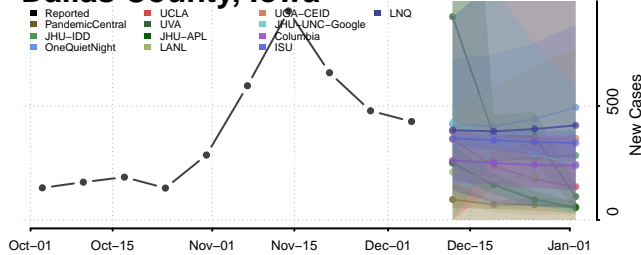

Bremer County, Iowa

Clayton County, Iowa

Clinton County, Iowa

Crawford County, Iowa

Dallas County, Iowa

Davis County, Iowa

Decatur County, Iowa

Humboldt County, Iowa