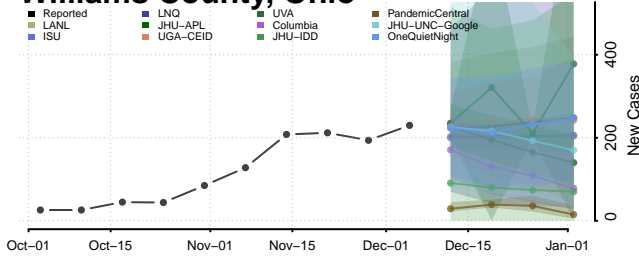

Van Wert County, Ohio

Vinton County, Ohio

Warren County, Ohio

Washington County, Ohio

Wayne County, Ohio

Williams County, Ohio

Wood County, Ohio

Wyandot County, Ohio