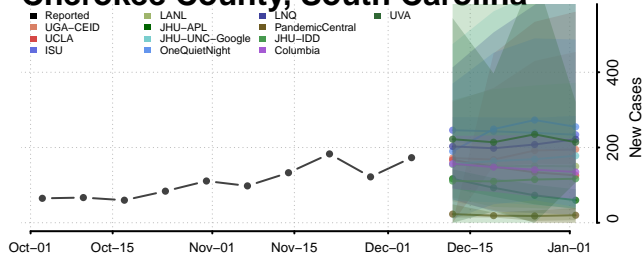

Beaufort County, South Carolina

Berkeley County, South Carolina

Calhoun County, South Carolina

Charleston County, South Carolina

Cherokee County, South Carolina

Chester County, South Carolina

Chesterfield County, South Carolina