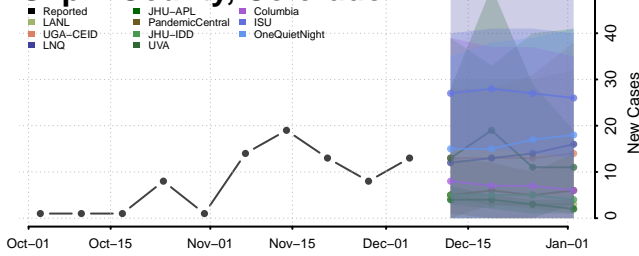

Gilpin County, Colorado