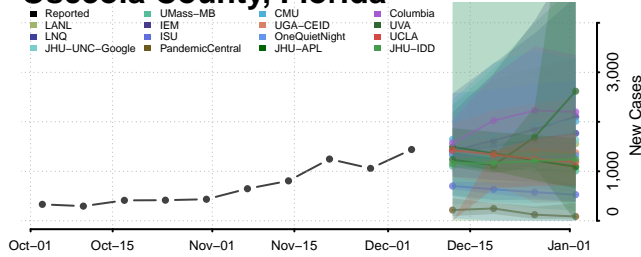

Osceola County, Florida