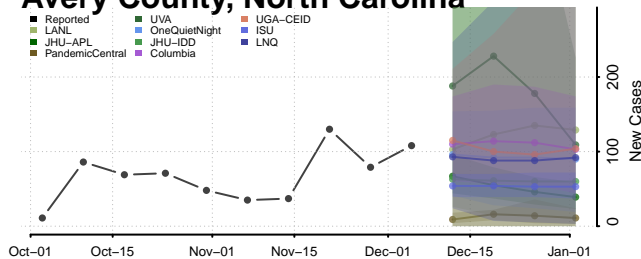

Alamance County, North Carolina

Alexander County, North Carolina

Alleghany County, North Carolina

Anson County, North Carolina

Ashe County, North Carolina

Avery County, North Carolina

Beaufort County, North Carolina