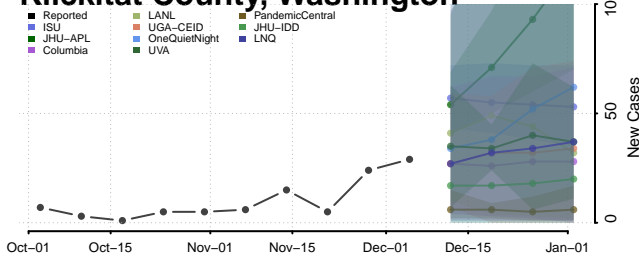

Island County, Washington

Jefferson County, Washington

King County, Washington

Kitsap County, Washington

Kittitas County, Washington

Klickitat County, Washington

Lewis County, Washington

Lincoln County, Washington