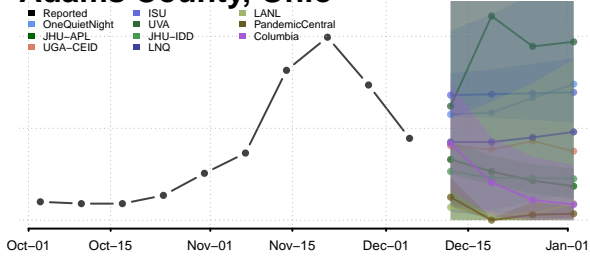

Walsh County, North Dakota

Ward County, North Dakota

Wells County, North Dakota

Williams County, North Dakota

Northern Mariana Islands

Ohio

Adams County, Ohio

Allen County, Ohio