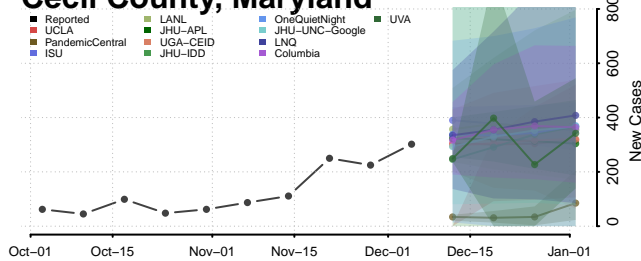

Cecil County, Maryland