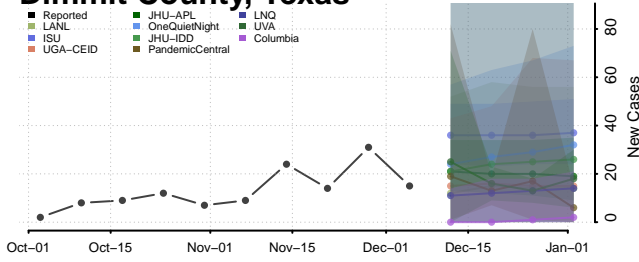

Delta County, Texas

Denton County, Texas

DeWitt County, Texas

Dickens County, Texas

Dimmit County, Texas

Donley County, Texas

Duval County, Texas

Eastland County, Texas