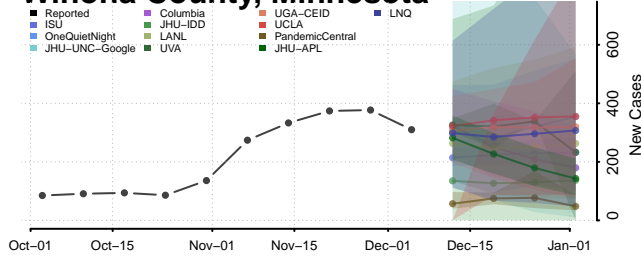

Winona County, Minnesota