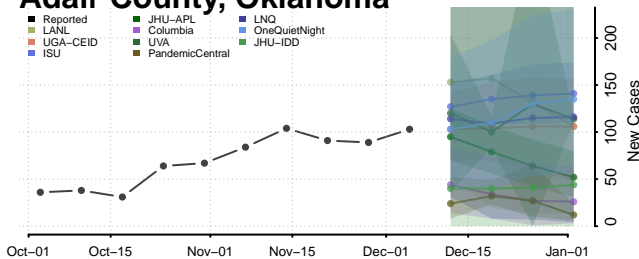

Adair County, Oklahoma