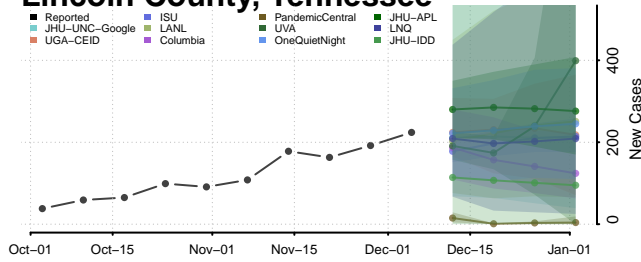

Lincoln County, Tennessee