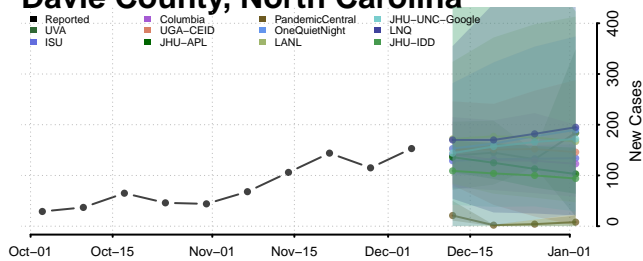

Davie County, North Carolina