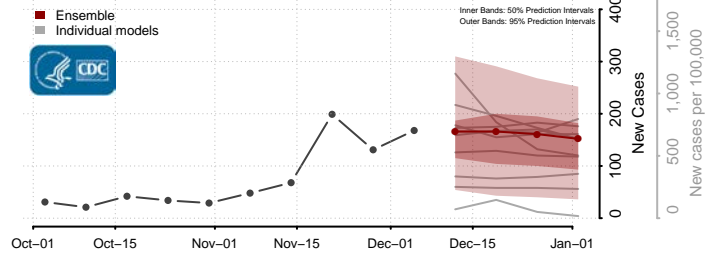

Sabine County, Louisiana