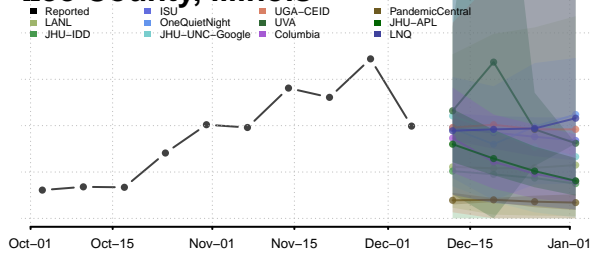

Lawrence County, Illinois

Lee County, Illinois

Livingston County, Illinois

Logan County, Illinois

Macon County, Illinois

Macoupin County, Illinois

Madison County, Illinois

Marion County, Illinois