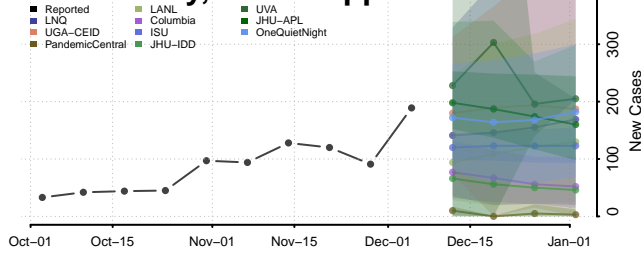

Pike County, Mississippi

Pontotoc County, Mississippi

Prentiss County, Mississippi

Quitman County, Mississippi

Sunflower County, Mississippi

Tallahatchie County, Mississippi

Tate County, Mississippi

Tippah County, Mississippi