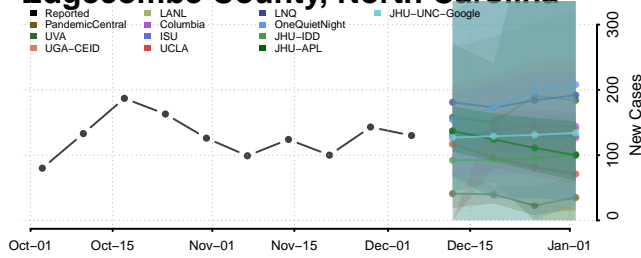

Davidson County, North Carolina

Davie County, North Carolina

Duplin County, North Carolina

Durham County, North Carolina

Edgecombe County, North Carolina

Forsyth County, North Carolina

Franklin County, North Carolina