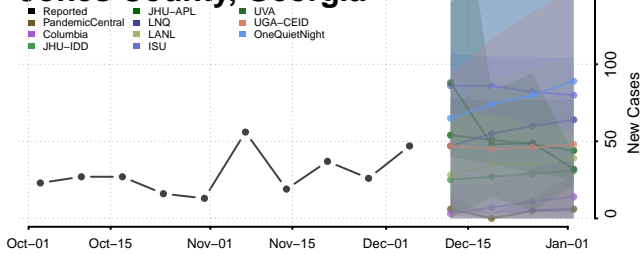

Jasper County, Georgia

Jeff Davis County, Georgia

Jefferson County, Georgia

Jenkins County, Georgia

Johnson County, Georgia

Jones County, Georgia

Lamar County, Georgia

Lanier County, Georgia