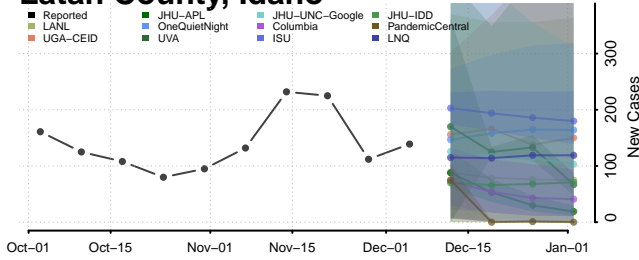

Elmore County, Idaho

Franklin County, Idaho

Fremont County, Idaho

Latah County, Idaho

Lemhi County, Idaho

Lewis County, Idaho

Lincoln County, Idaho

Madison County, Idaho