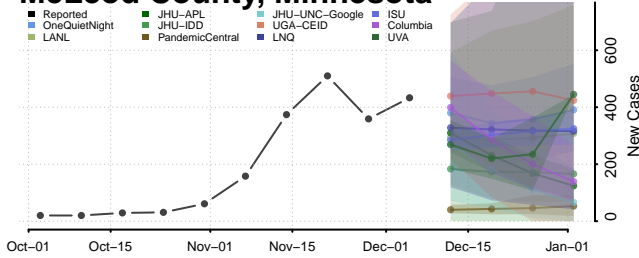

Mahnomen County, Minnesota

Marshall County, Minnesota

Martin County, Minnesota

McLeod County, Minnesota

Meeker County, Minnesota

Mille Lacs County, Minnesota

Morrison County, Minnesota

Mower County, Minnesota