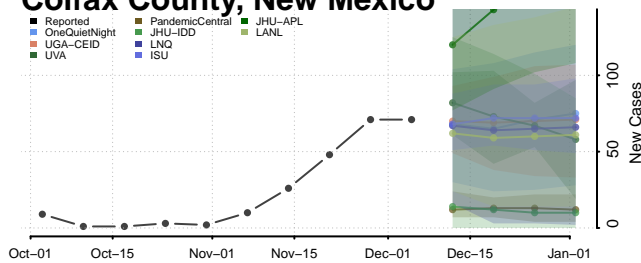

Colfax County, New Mexico