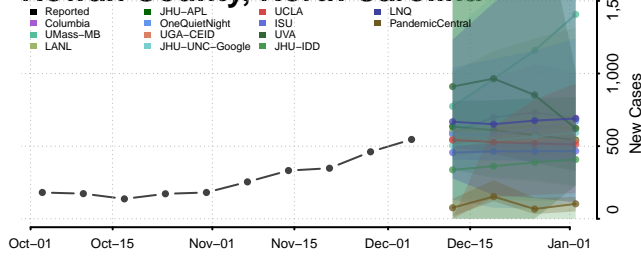

Rowan County, North Carolina