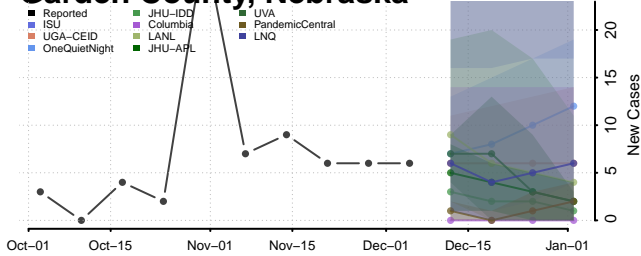

Furnas County, Nebraska

Gage County, Nebraska

Garden County, Nebraska

Garfield County, Nebraska

Gosper County, Nebraska

Grant County, Nebraska

Greeley County, Nebraska

Hall County, Nebraska