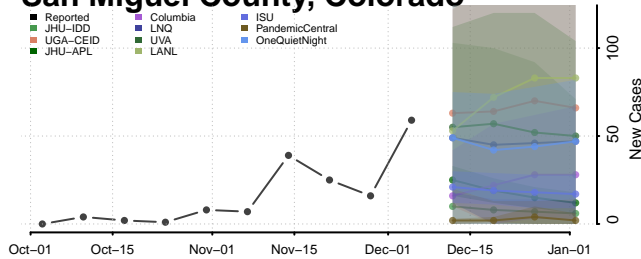

Otero County, Colorado

Ouray County, Colorado

Park County, Colorado

Routt County, Colorado

Saguache County, Colorado

San Juan County, Colorado

San Miguel County, Colorado

Sedgwick County, Colorado