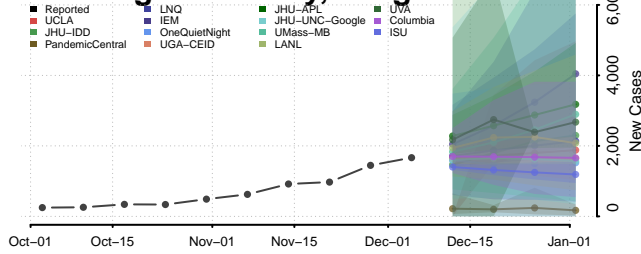

Washington County, Oregon