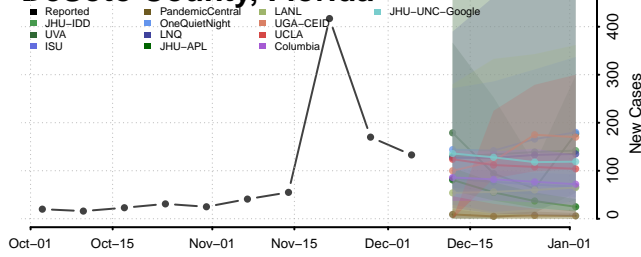

DeSoto County, Florida