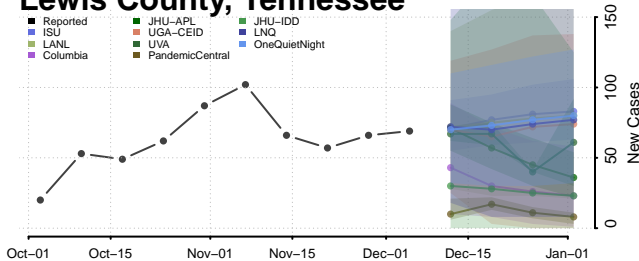

Lewis County, Tennessee