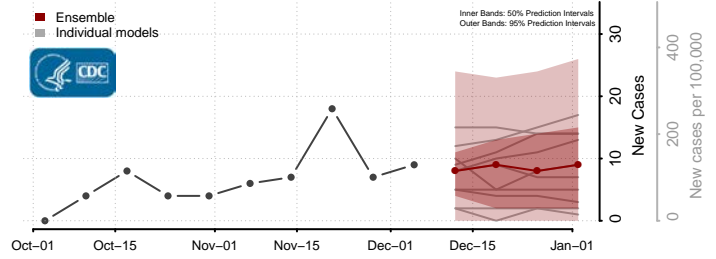

Botetourt County, Virginia

Bristol County, Virginia

Carroll County, Virginia

Charles City County, Virginia

Charlotte County, Virginia

Charlottesville County, Virginia

Chesapeake County, Virginia

Chesterfield County, Virginia