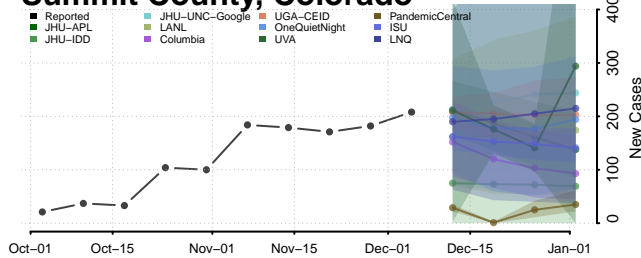

Summit County, Colorado