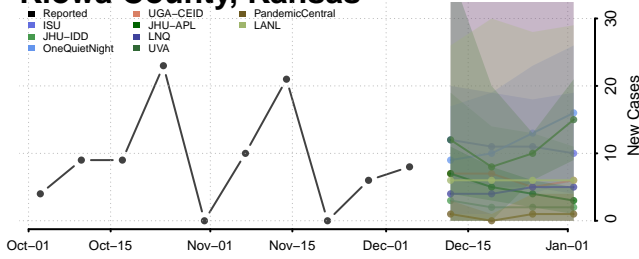

Jewell County, Kansas

Johnson County, Kansas

Keary County, Kansas

Kingman County, Kansas

Kiowa County, Kansas

Labette County, Kansas

Lane County, Kansas

Leavenworth County, Kansas