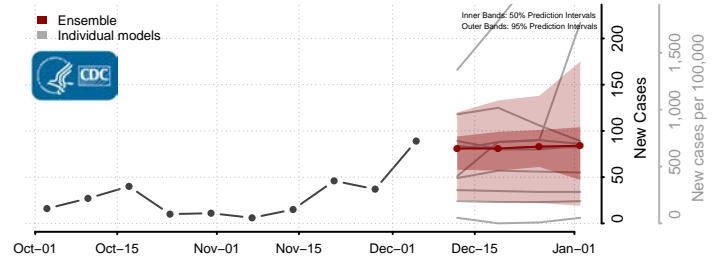

Amite County, Mississippi