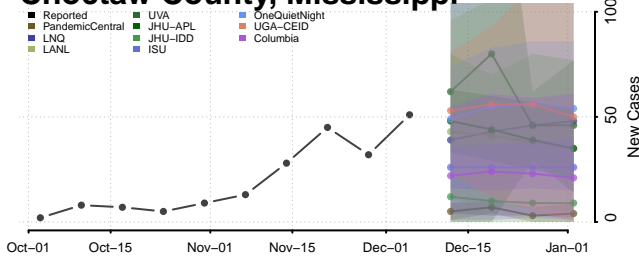

Amite County, Mississippi

Attala County, Mississippi

Benton County, Mississippi

Bolivar County, Mississippi

Calhoun County, Mississippi

Carroll County, Mississippi

Chickasaw County, Mississippi

Choctaw County, Mississippi