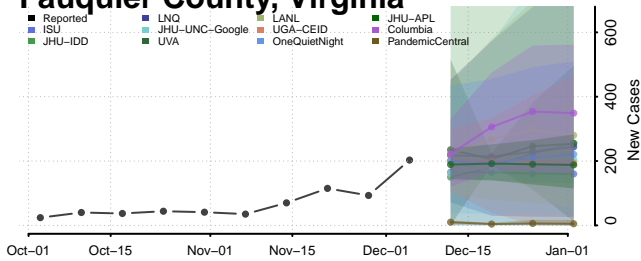

Dinwiddie County, Virginia

Emporia County, Virginia

Essex County, Virginia

Fairfax City County, Virginia

Fairfax County, Virginia

Falls Church County, Virginia

Fauquier County, Virginia

Floyd County, Virginia