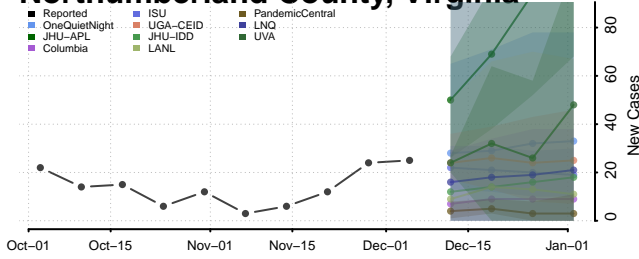

Northumberland County, Virginia