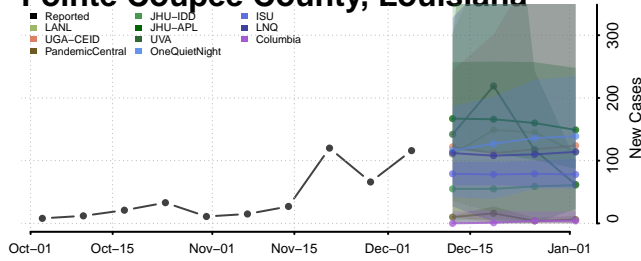

Morehouse County, Louisiana

Natchitoches County, Louisiana

Orleans County, Louisiana

Ouachita County, Louisiana

Plaquemines County, Louisiana

Pointe Coupee County, Louisiana

Rapides County, Louisiana

Red River County, Louisiana