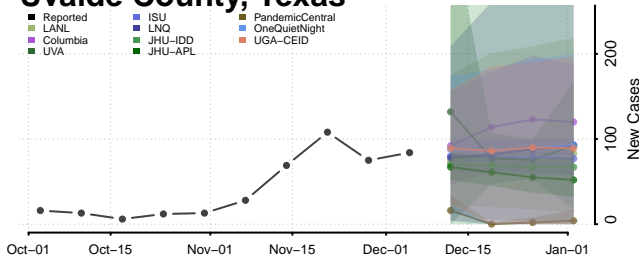

Uvalde County, Texas