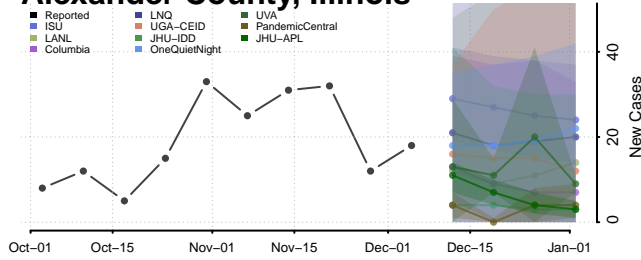

Twin Falls County, Idaho

Valley County, Idaho

Washington County, Idaho

Illinois

Adams County, Illinois

Alexander County, Illinois

Bond County, Illinois

Boone County, Illinois