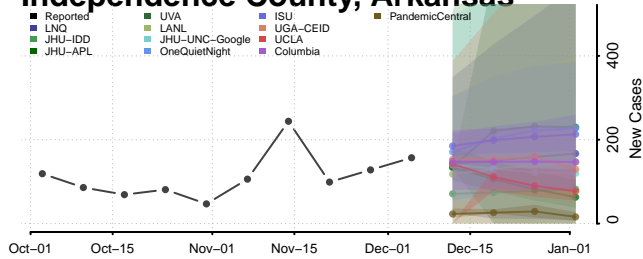

Independence County, Arkansas