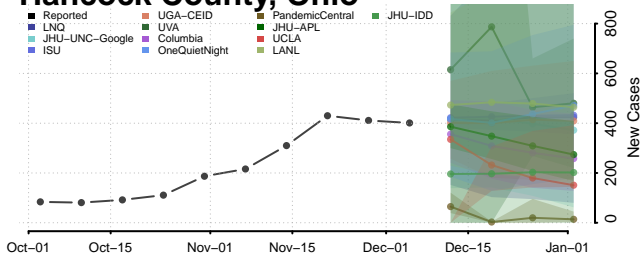

Gallia County, Ohio

Geauga County, Ohio

Greene County, Ohio

Guernsey County, Ohio

Hamilton County, Ohio

Hancock County, Ohio

Hardin County, Ohio

Harrison County, Ohio