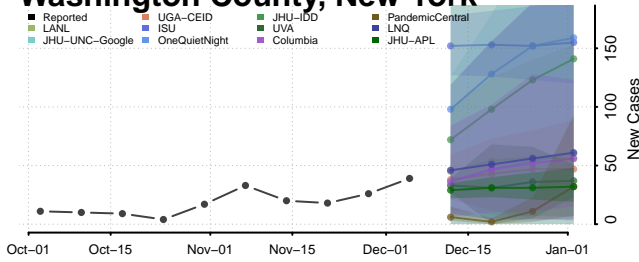

Washington County, New York