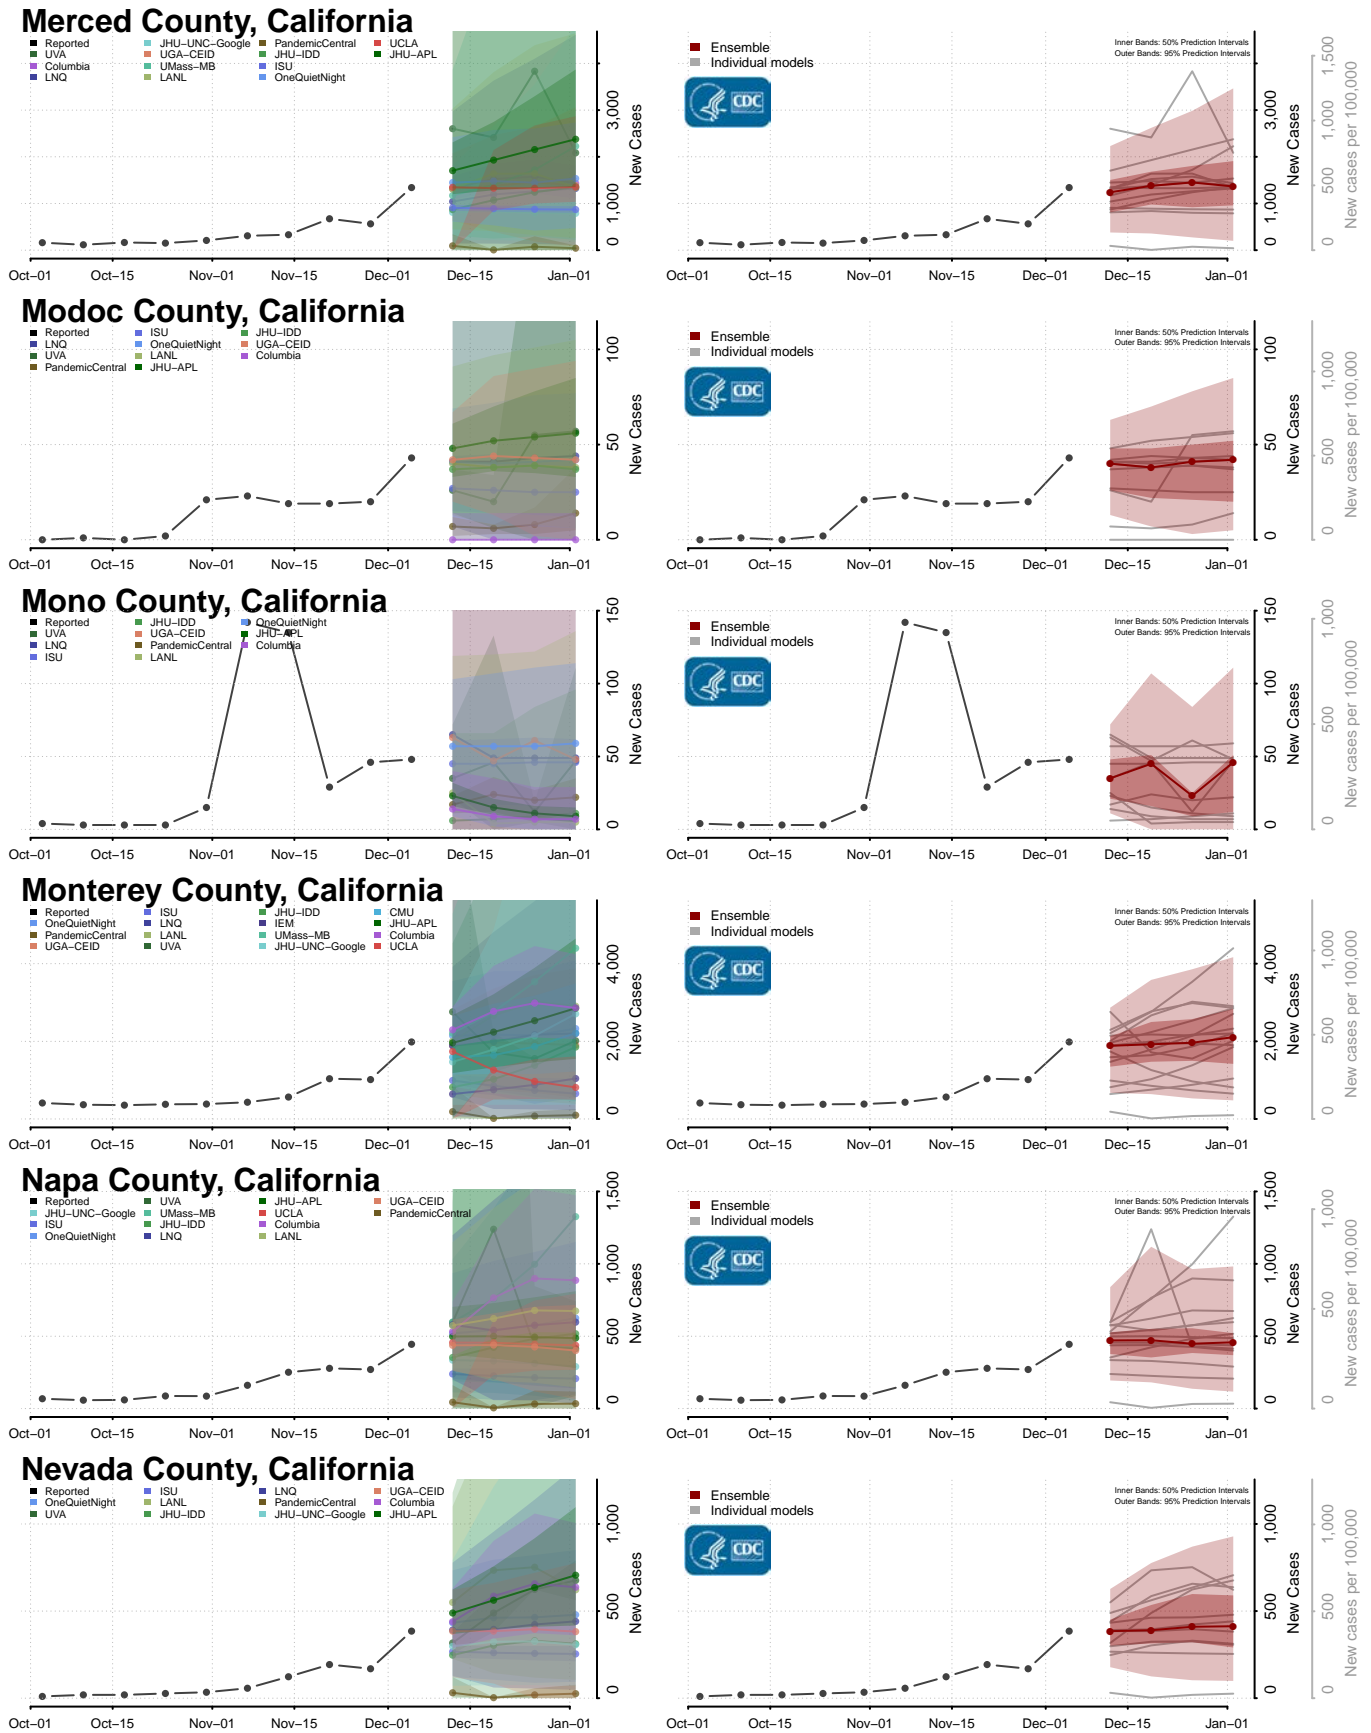

Fresno County, California

Glenn County, California

Lassen County, California

Los Angeles County, California

Madera County, California

Marin County, California

Mariposa County, California

Mendocino County, California