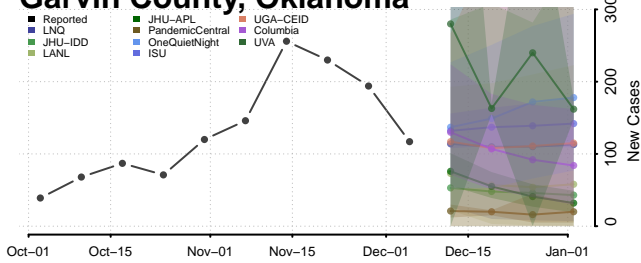

Dewey County, Oklahoma

Ellis County, Oklahoma

Garfield County, Oklahoma

Garvin County, Oklahoma

Grady County, Oklahoma

Grant County, Oklahoma

Greer County, Oklahoma

Harmon County, Oklahoma