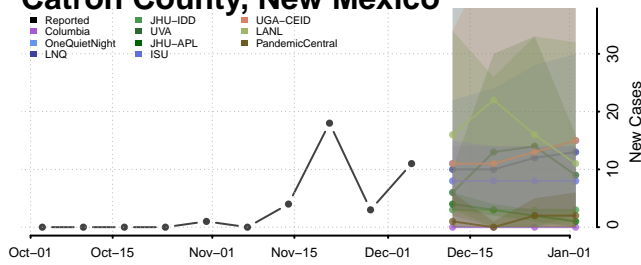

Catron County, New Mexico