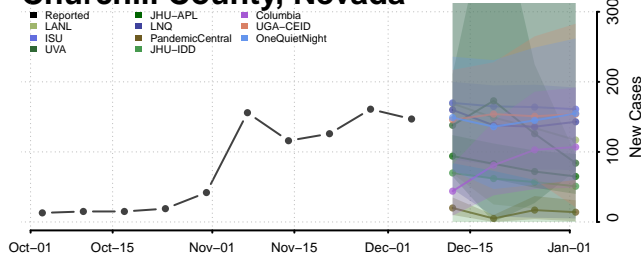

Washington County, Nebraska

Wayne County, Nebraska

Webster County, Nebraska

Wheeler County, Nebraska

York County, Nebraska

Nevada

Carson City County, Nevada

Churchill County, Nevada