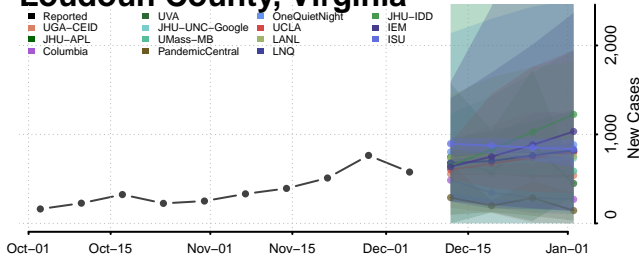

King William County, Virginia

Lancaster County, Virginia

Lee County, Virginia

Lexington County, Virginia

Loudoun County, Virginia

Louisa County, Virginia

Lunenburg County, Virginia

Lynchburg County, Virginia