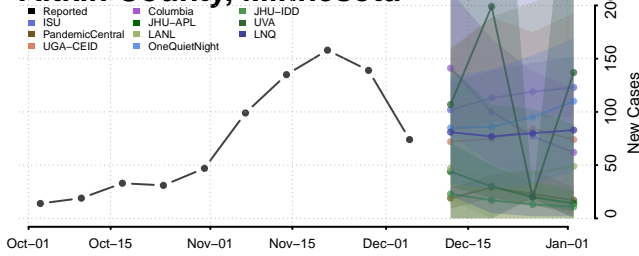

Washtenaw County, Michigan

Wayne County, Michigan

Wexford County, Michigan

Minnesota

Aitkin County, Minnesota

Anoka County, Minnesota

Becker County, Minnesota

Beltrami County, Minnesota