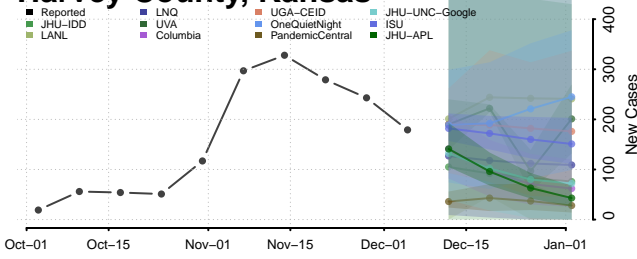

Greenwood County, Kansas

Hamilton County, Kansas

Harper County, Kansas

Harvey County, Kansas

Haskell County, Kansas

Hodgeman County, Kansas

Jackson County, Kansas

Jefferson County, Kansas