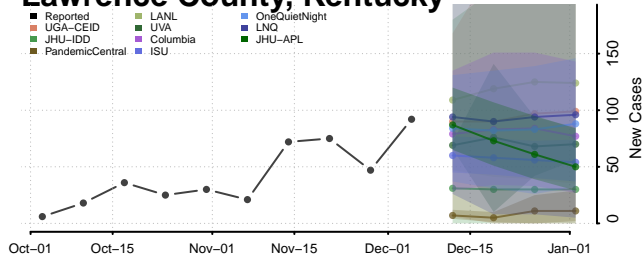

Lawrence County, Kentucky