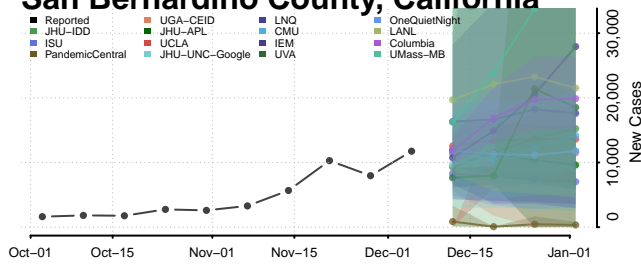

Orange County, California

Placer County, California

Plumas County, California

Riverside County, California

Sacramento County, California

San Benito County, California

San Bernardino County, California

San Diego County, California