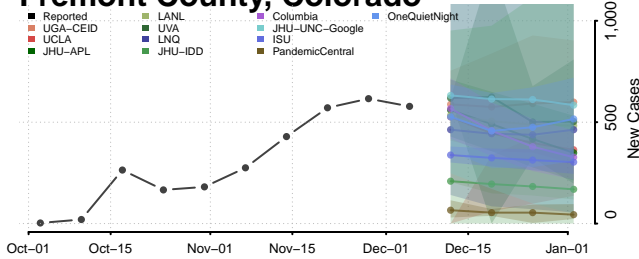

Delta County, Colorado

Denver County, Colorado

Dolores County, Colorado

Douglas County, Colorado

Eagle County, Colorado

EI Paso County, Colorado

Elbert County, Colorado

Fremont County, Colorado