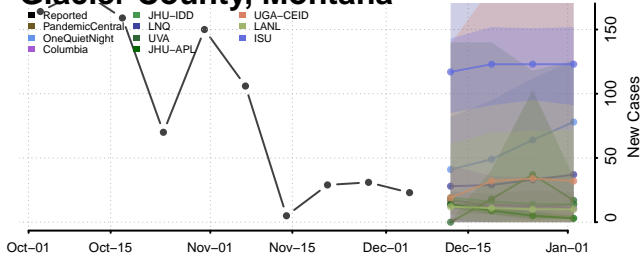

Deer Lodge County, Montana

Fallon County, Montana

Fergus County, Montana

Flathead County, Montana

Gallatin County, Montana

Garfield County, Montana

Glacier County, Montana

Golden Valley County, Montana