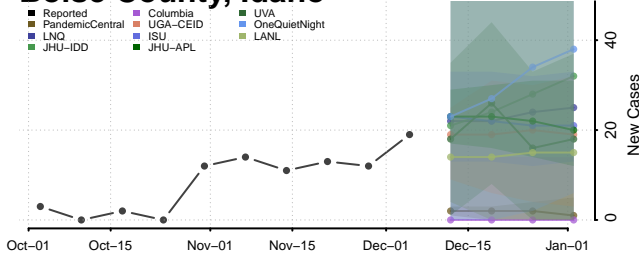

Bear Lake County, Idaho

Benewah County, Idaho

Bingham County, Idaho

Blaine County, Idaho

Boise County, Idaho

Bonner County, Idaho

Bonneville County, Idaho

Boundary County, Idaho