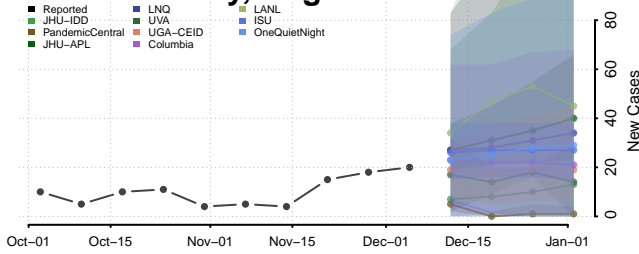

Nelson County, Virginia