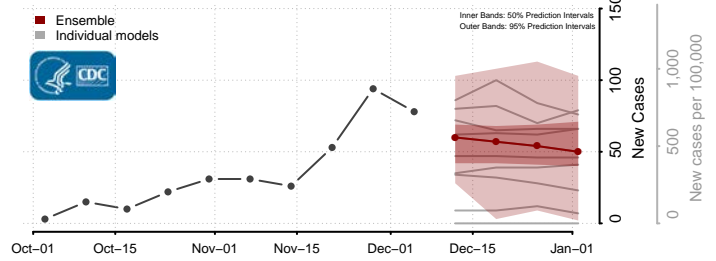

Sierra County, New Mexico