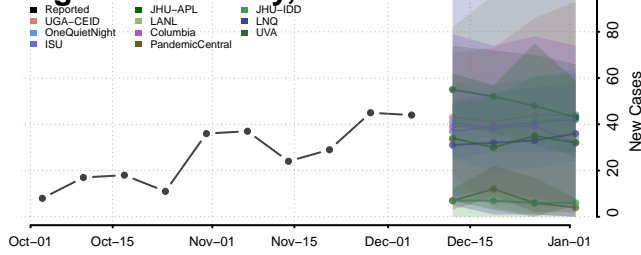

Big Stone County, Minnesota