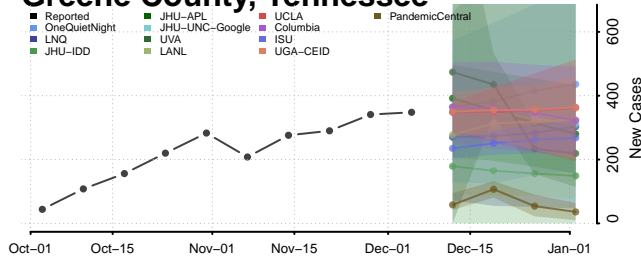

Greene County, Tennessee

Grundy County, Tennessee

Hamblen County, Tennessee

Hamilton County, Tennessee

Hancock County, Tennessee

Hardeman County, Tennessee

Hardin County, Tennessee

Hawkins County, Tennessee