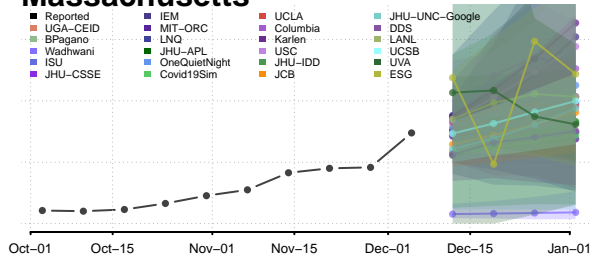

Massachusetts