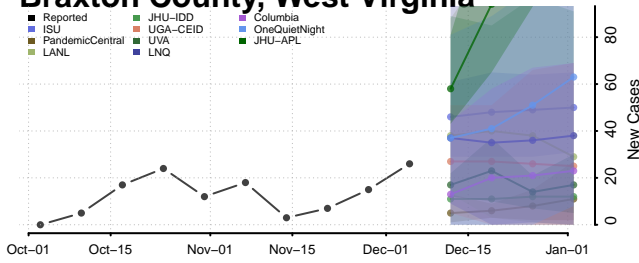

Braxton County, West Virginia