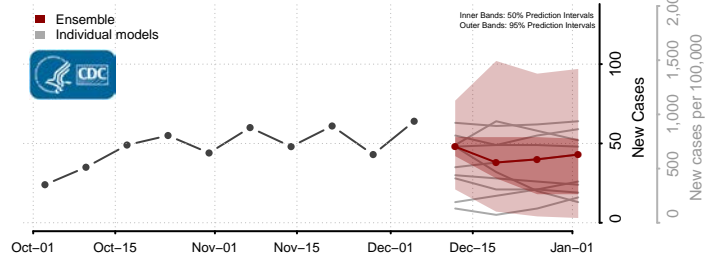

Wake County, North Carolina

Warren County, North Carolina

Washington County, North Carolina

Watauga County, North Carolina

Wayne County, North Carolina

Barnes County, North Dakota

Benson County, North Dakota