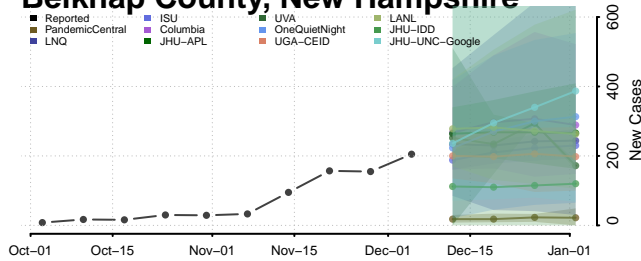

Belknap County, New Hampshire

Carroll County, New Hampshire

Cheshire County, New Hampshire

Coos County, New Hampshire

Grafton County, New Hampshire

Hillsborough County, New Hampshire

Merrimack County, New Hampshire