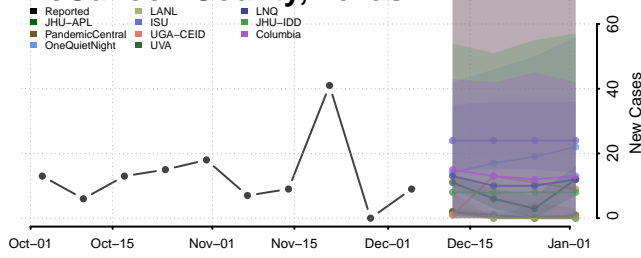

McCulloch County, Texas