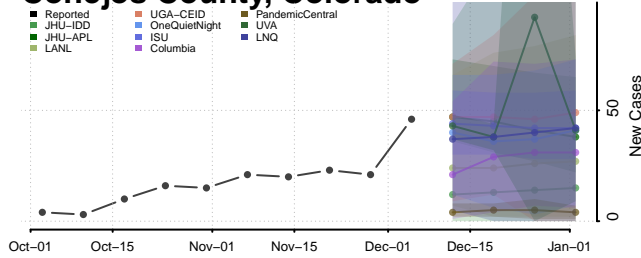

Broomfield County, Colorado

Chaffee County, Colorado

Cheyenne County, Colorado

Clear Creek County, Colorado

Conejos County, Colorado

Costilla County, Colorado

Crowley County, Colorado

Custer County, Colorado