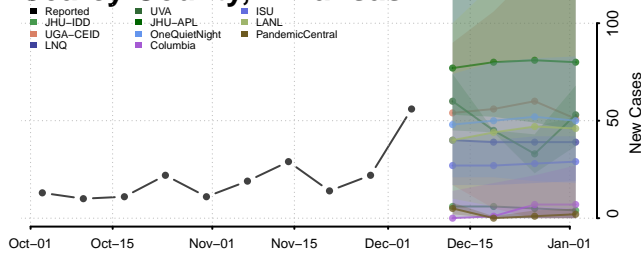

Searcy County, Arkansas