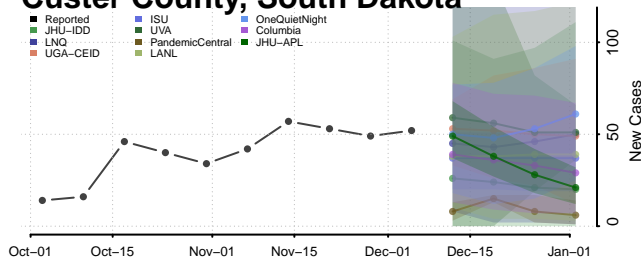

Custer County, South Dakota