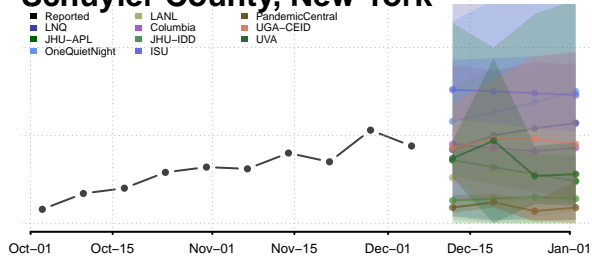

Schuyler County, New York