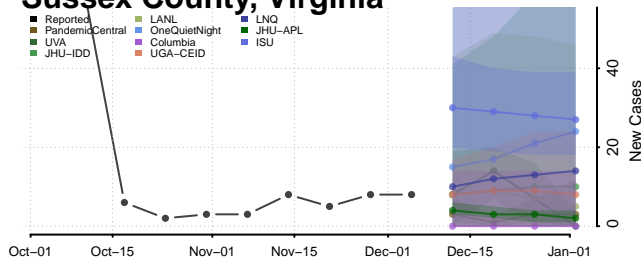

Sussex County, Virginia