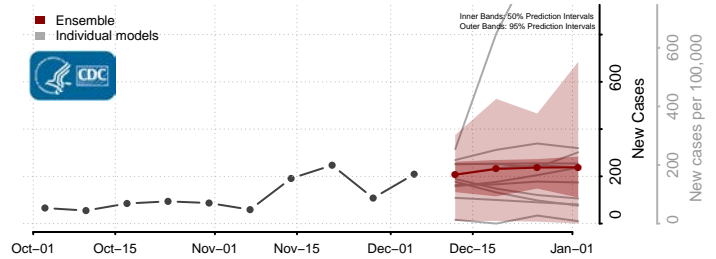

Gregg County, Texas