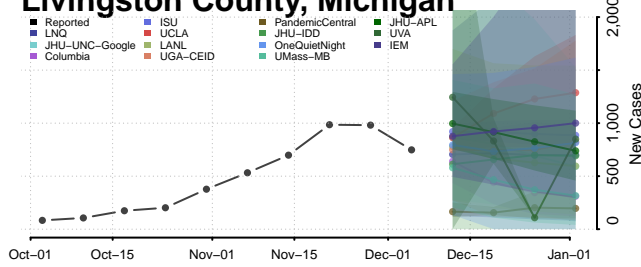

Lake County, Michigan

Lapeer County, Michigan

Leelanau County, Michigan

Lenawee County, Michigan

Livingston County, Michigan

Luce County, Michigan

Mackinac County, Michigan

Macomb County, Michigan