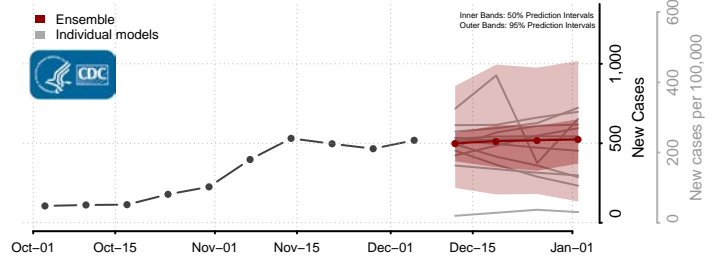

Hood River County, Oregon

Jackson County, Oregon

Jefferson County, Oregon

Josephine County, Oregon

Klamath County, Oregon

Lake County, Oregon

Lane County, Oregon

Lincoln County, Oregon