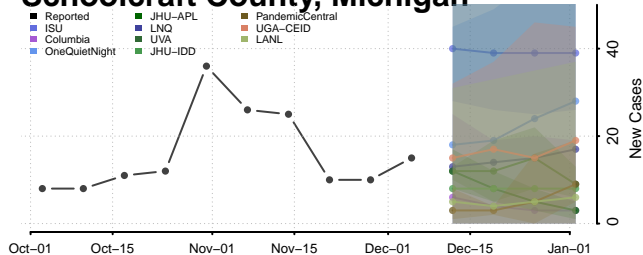

Schoolcraft County, Michigan