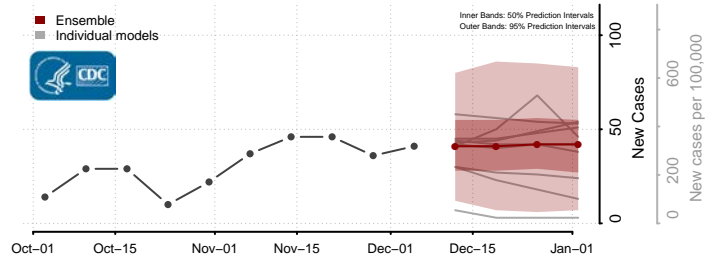

Sullivan County, Missouri

Taney County, Missouri

Texas County, Missouri

Vernon County, Missouri

Warren County, Missouri

Washington County, Missouri

Wayne County, Missouri

Webster County, Missouri