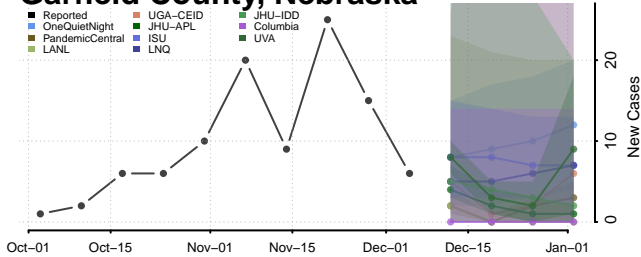

Furnas County, Nebraska

Gage County, Nebraska

Garden County, Nebraska

Garfield County, Nebraska

Gosper County, Nebraska

Grant County, Nebraska

Greeley County, Nebraska

Hall County, Nebraska