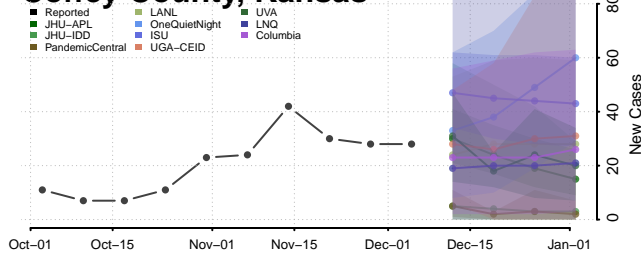

Coffey County, Kansas