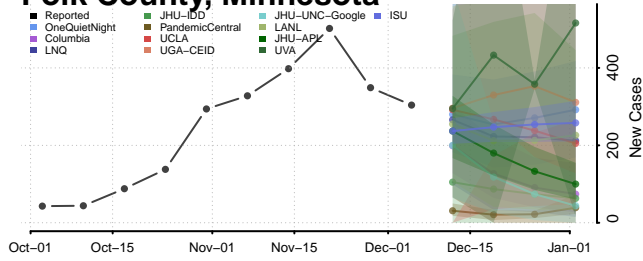

Polk County, Minnesota