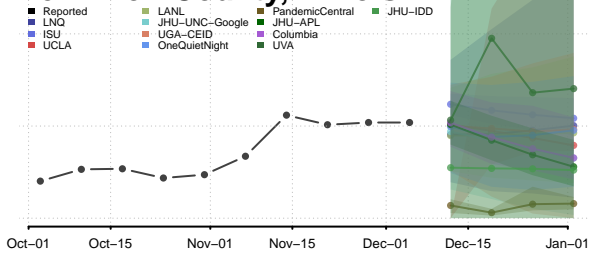

St. Clair County, Illinois

Stark County, Illinois

Stephenson County, Illinois

Tazewell County, Illinois

Union County, Illinois

Vermilion County, Illinois

Wabash County, Illinois

Warren County, Illinois