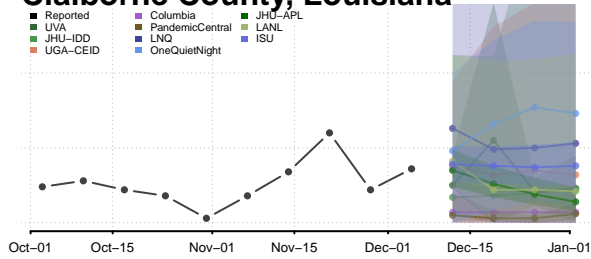

Claiborne County, Louisiana