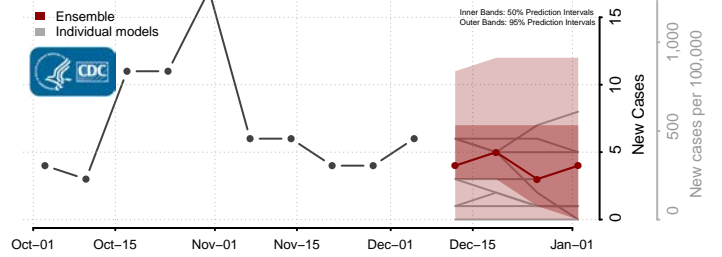

Sheridan County, North Dakota