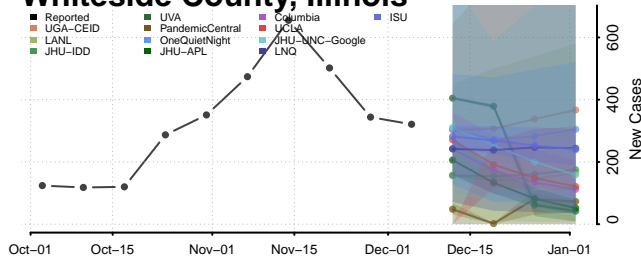

Washington County, Illinois

Wayne County, Illinois

White County, Illinois

Whiteside County, Illinois

Will County, Illinois

Williamson County, Illinois

Winnebago County, Illinois

Woodford County, Illinois