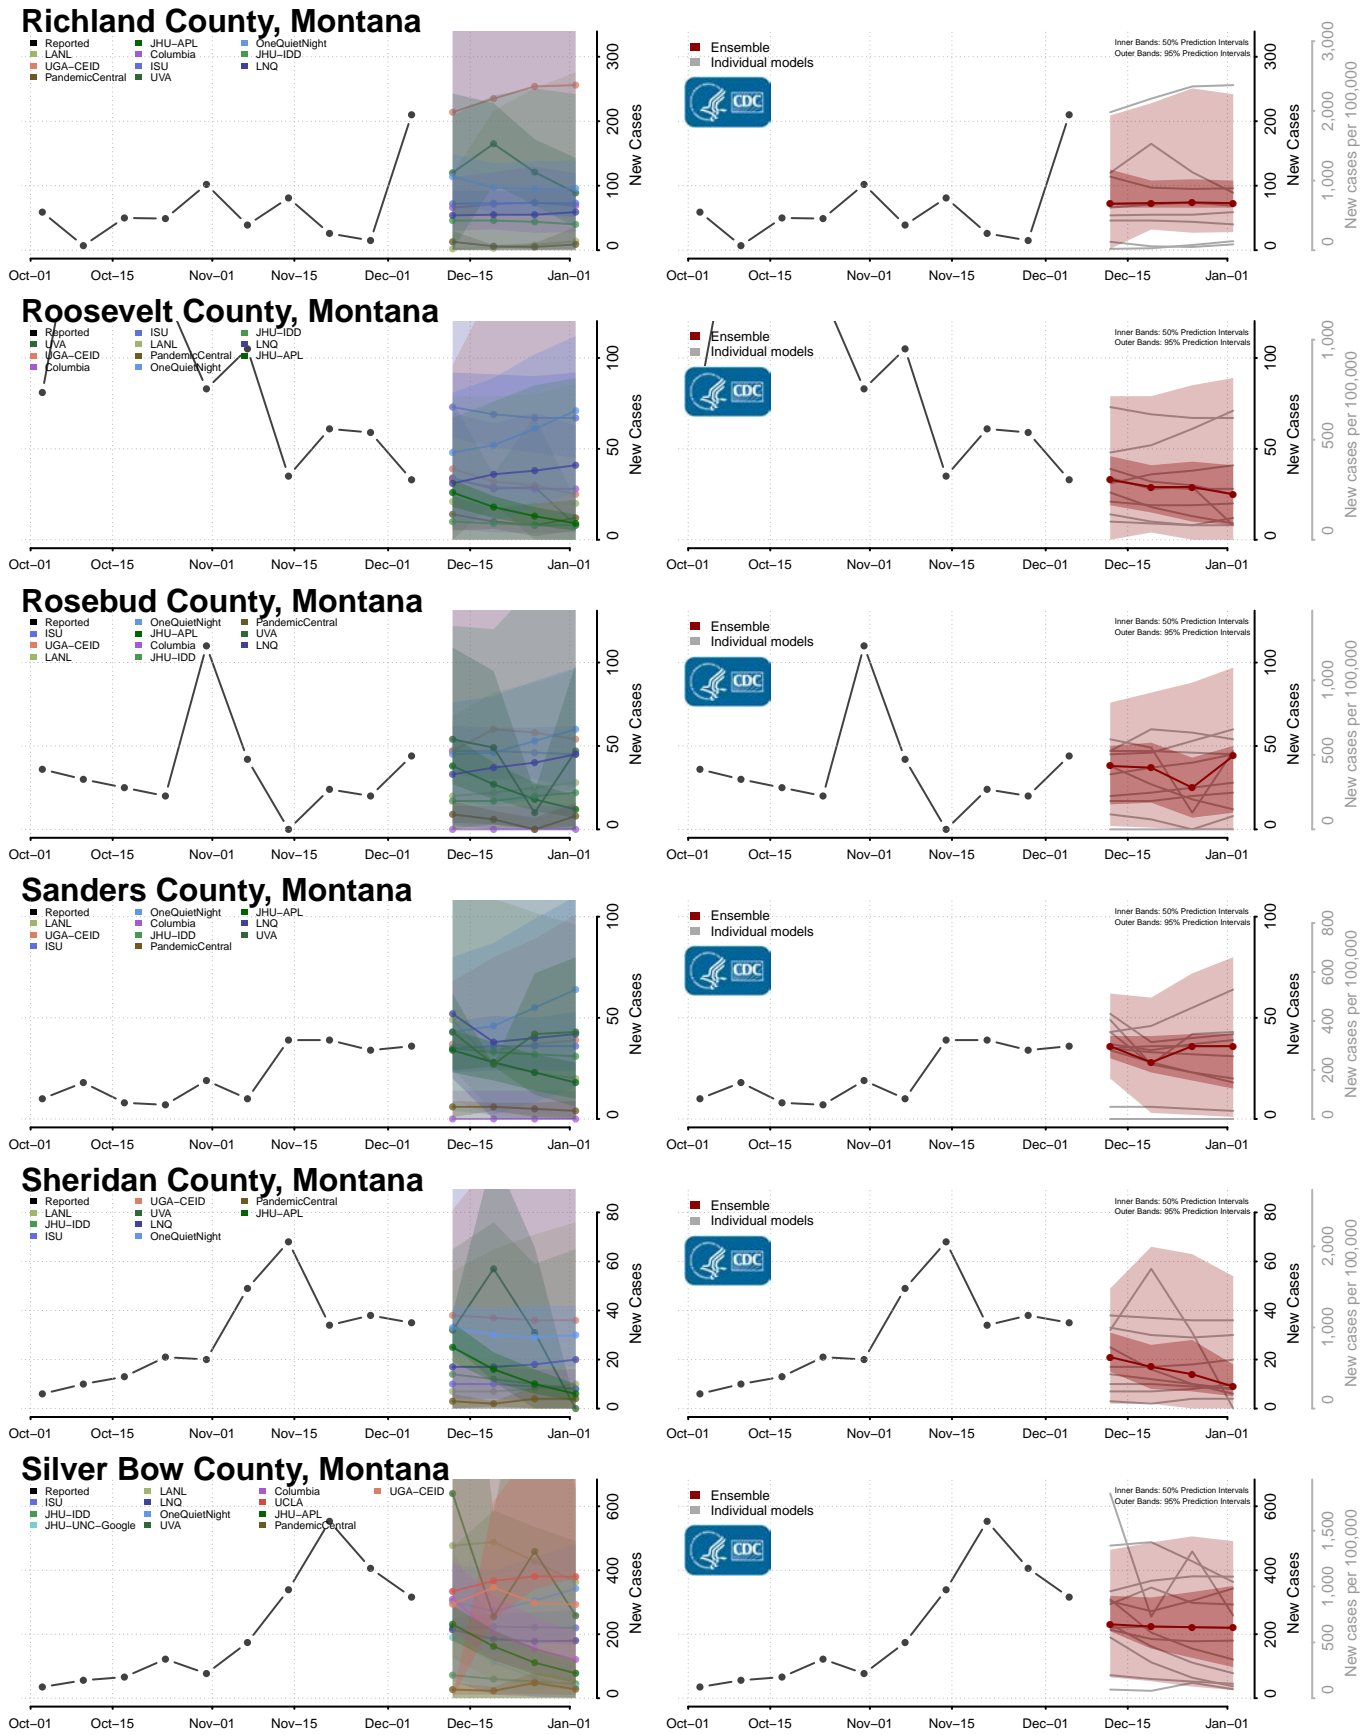

Madison County, Montana

McCone County, Montana

Stillwater County, Montana

Sweet Grass County, Montana

Teton County, Montana

Toole County, Montana

Treasure County, Montana

Valley County, Montana