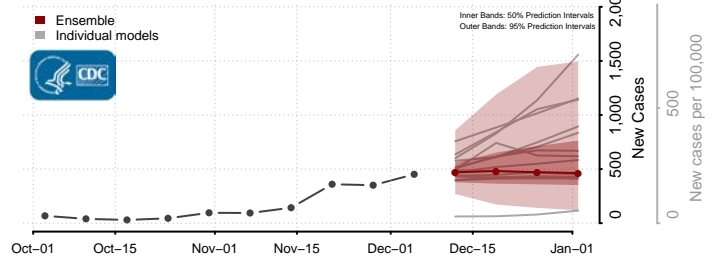

Barnstable County, Massachusetts