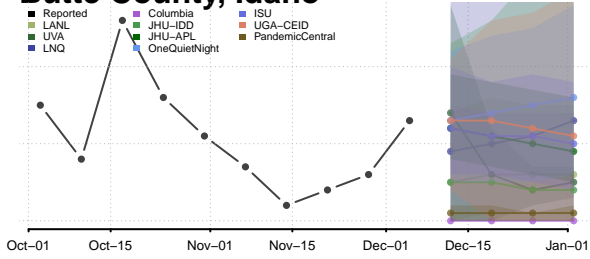

Butte County, Idaho