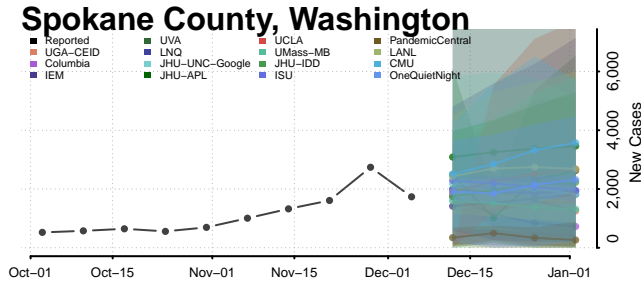

Snohomish County, Washington

Spokane County, Washington

Stevens County, Washington

Thurston County, Washington

Wahkiakum County, Washington

Walla Walla County, Washington

Whatcom County, Washington

Whitman County, Washington