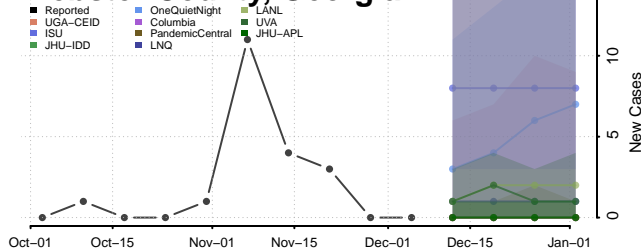

Warren County, Georgia

Washington County, Georgia

Wayne County, Georgia

Webster County, Georgia

Wheeler County, Georgia

White County, Georgia

Whitfield County, Georgia

Wilcox County, Georgia