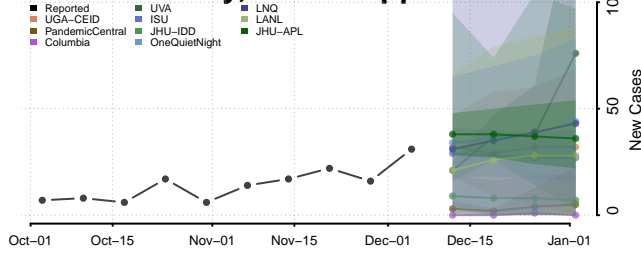

Tunica County, Mississippi