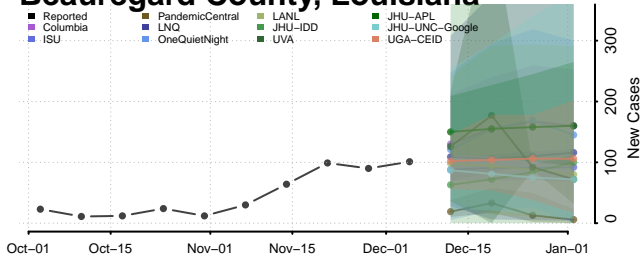

Beauregard County, Louisiana