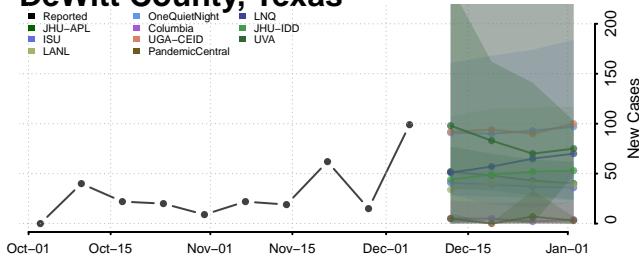

DeWitt County, Texas