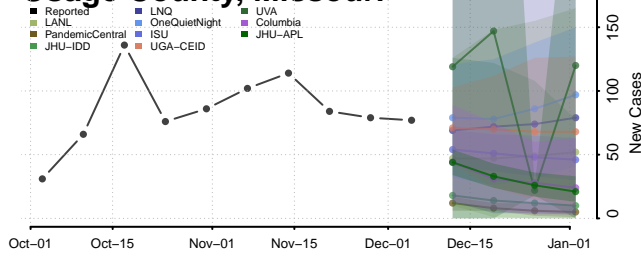

Osage County, Missouri