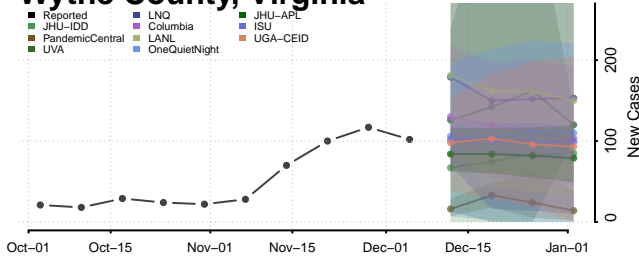

Waynesboro County, Virginia

Westmoreland County, Virginia

Williamsburg County, Virginia

Winchester County, Virginia

Wise County, Virginia

Wythe County, Virginia

York County, Virginia

Washington