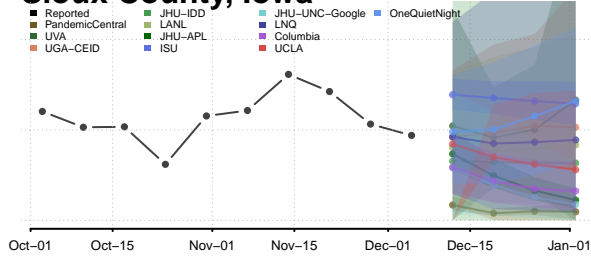

Sac County, Iowa

Scott County, Iowa

Shelby County, Iowa

Sioux County, Iowa

Story County, Iowa

Tama County, Iowa

Taylor County, Iowa

Kansas