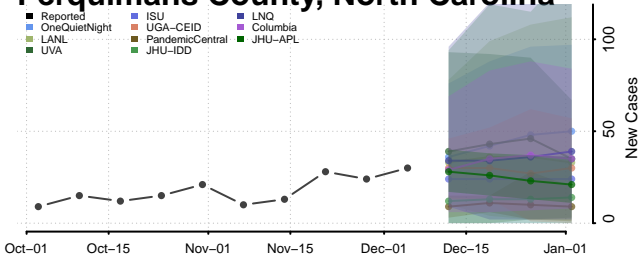

Perquimans County, North Carolina