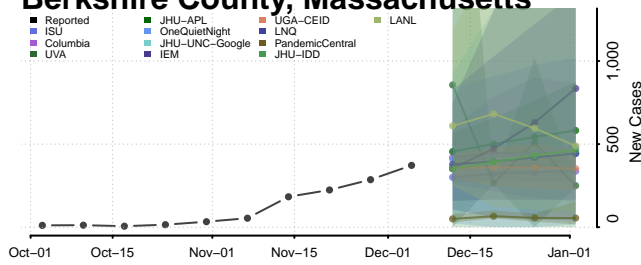

Berkshire County, Massachusetts