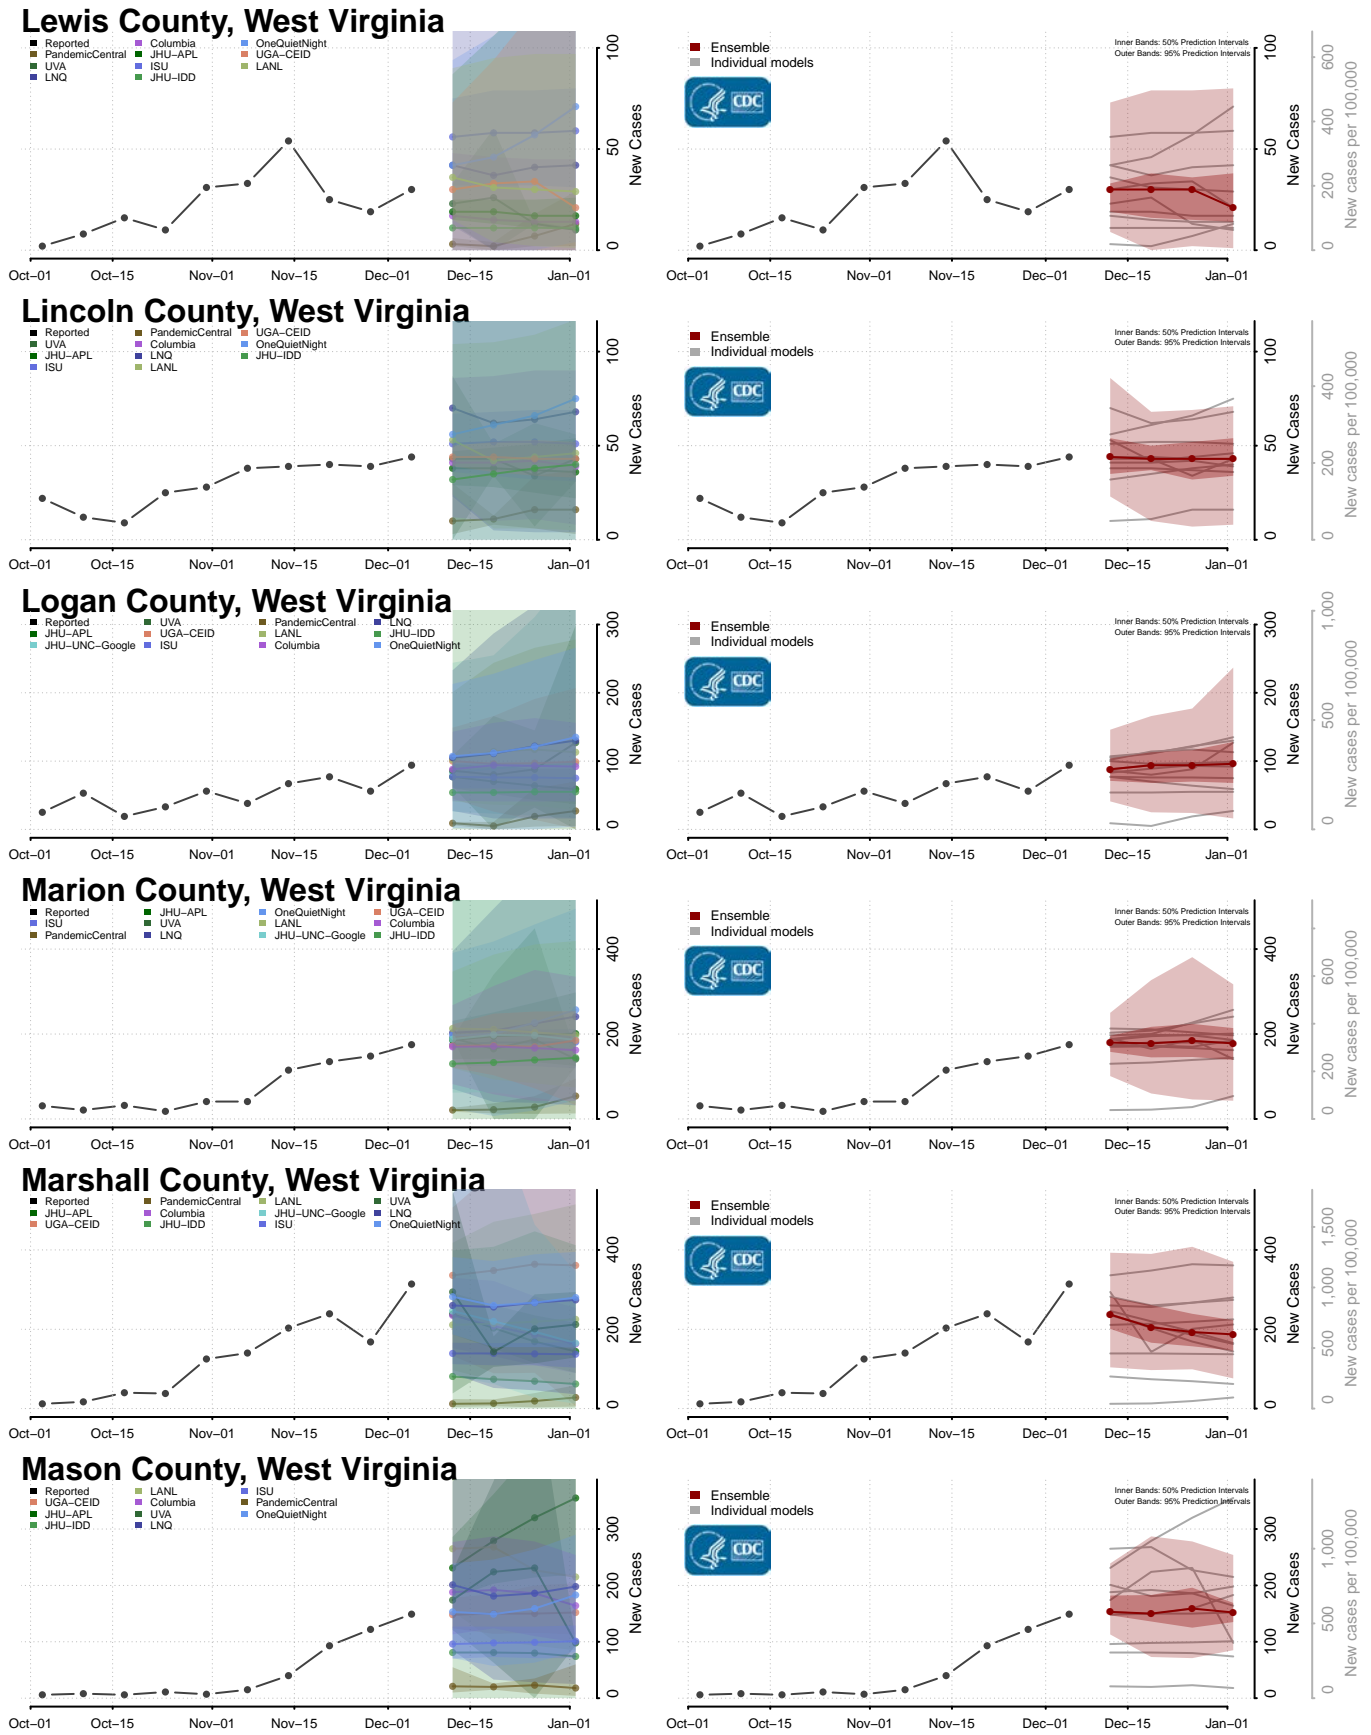

Hampshire County, West Virginia

Hancock County, West Virginia

Hardy County, West Virginia

Harrison County, West Virginia

Jackson County, West Virginia

Jefferson County, West Virginia

Kanawha County, West Virginia