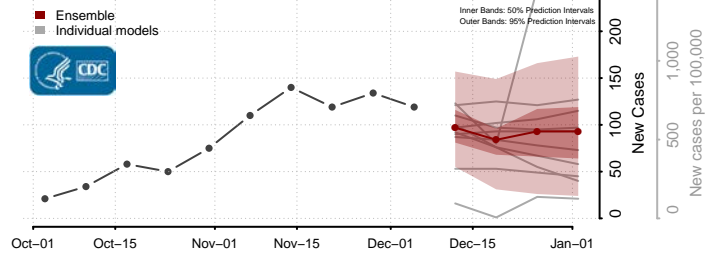

St. Clair County, Illinois

Stark County, Illinois

Stephenson County, Illinois

Tazewell County, Illinois

Union County, Illinois

Vermilion County, Illinois

Wabash County, Illinois

Warren County, Illinois