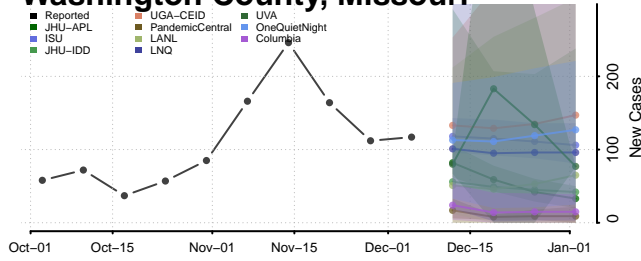

Sullivan County, Missouri

Taney County, Missouri

Texas County, Missouri

Vernon County, Missouri

Warren County, Missouri

Washington County, Missouri

Wayne County, Missouri

Webster County, Missouri