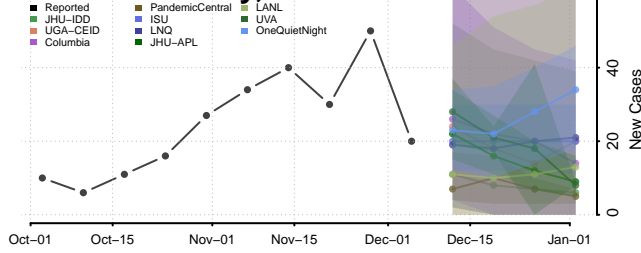

Hanson County, South Dakota