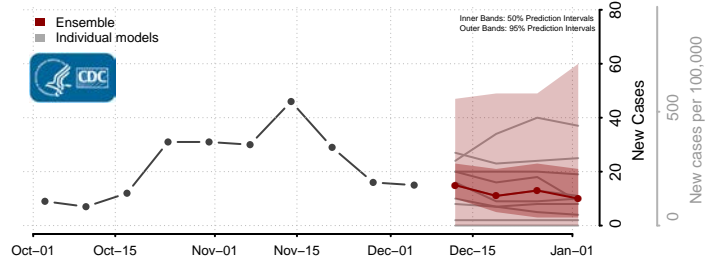

Morehouse County, Louisiana

Natchitoches County, Louisiana

Orleans County, Louisiana

Ouachita County, Louisiana

Plaquemines County, Louisiana

Pointe Coupee County, Louisiana

Rapides County, Louisiana

Red River County, Louisiana