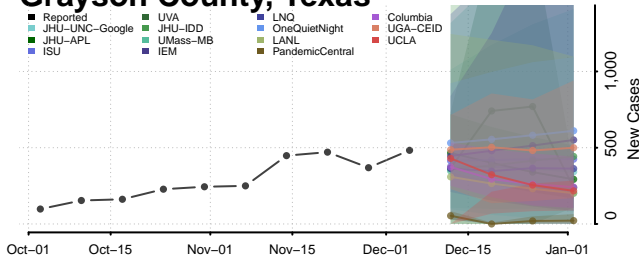

Grayson County, Texas