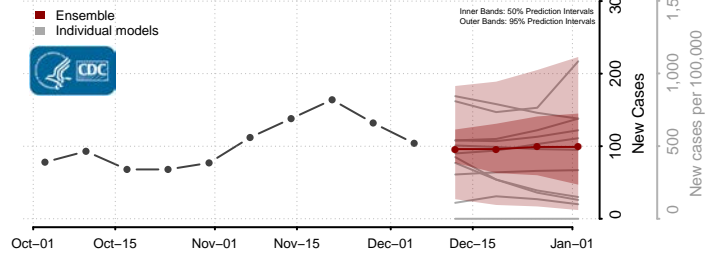

Dakota County, Nebraska