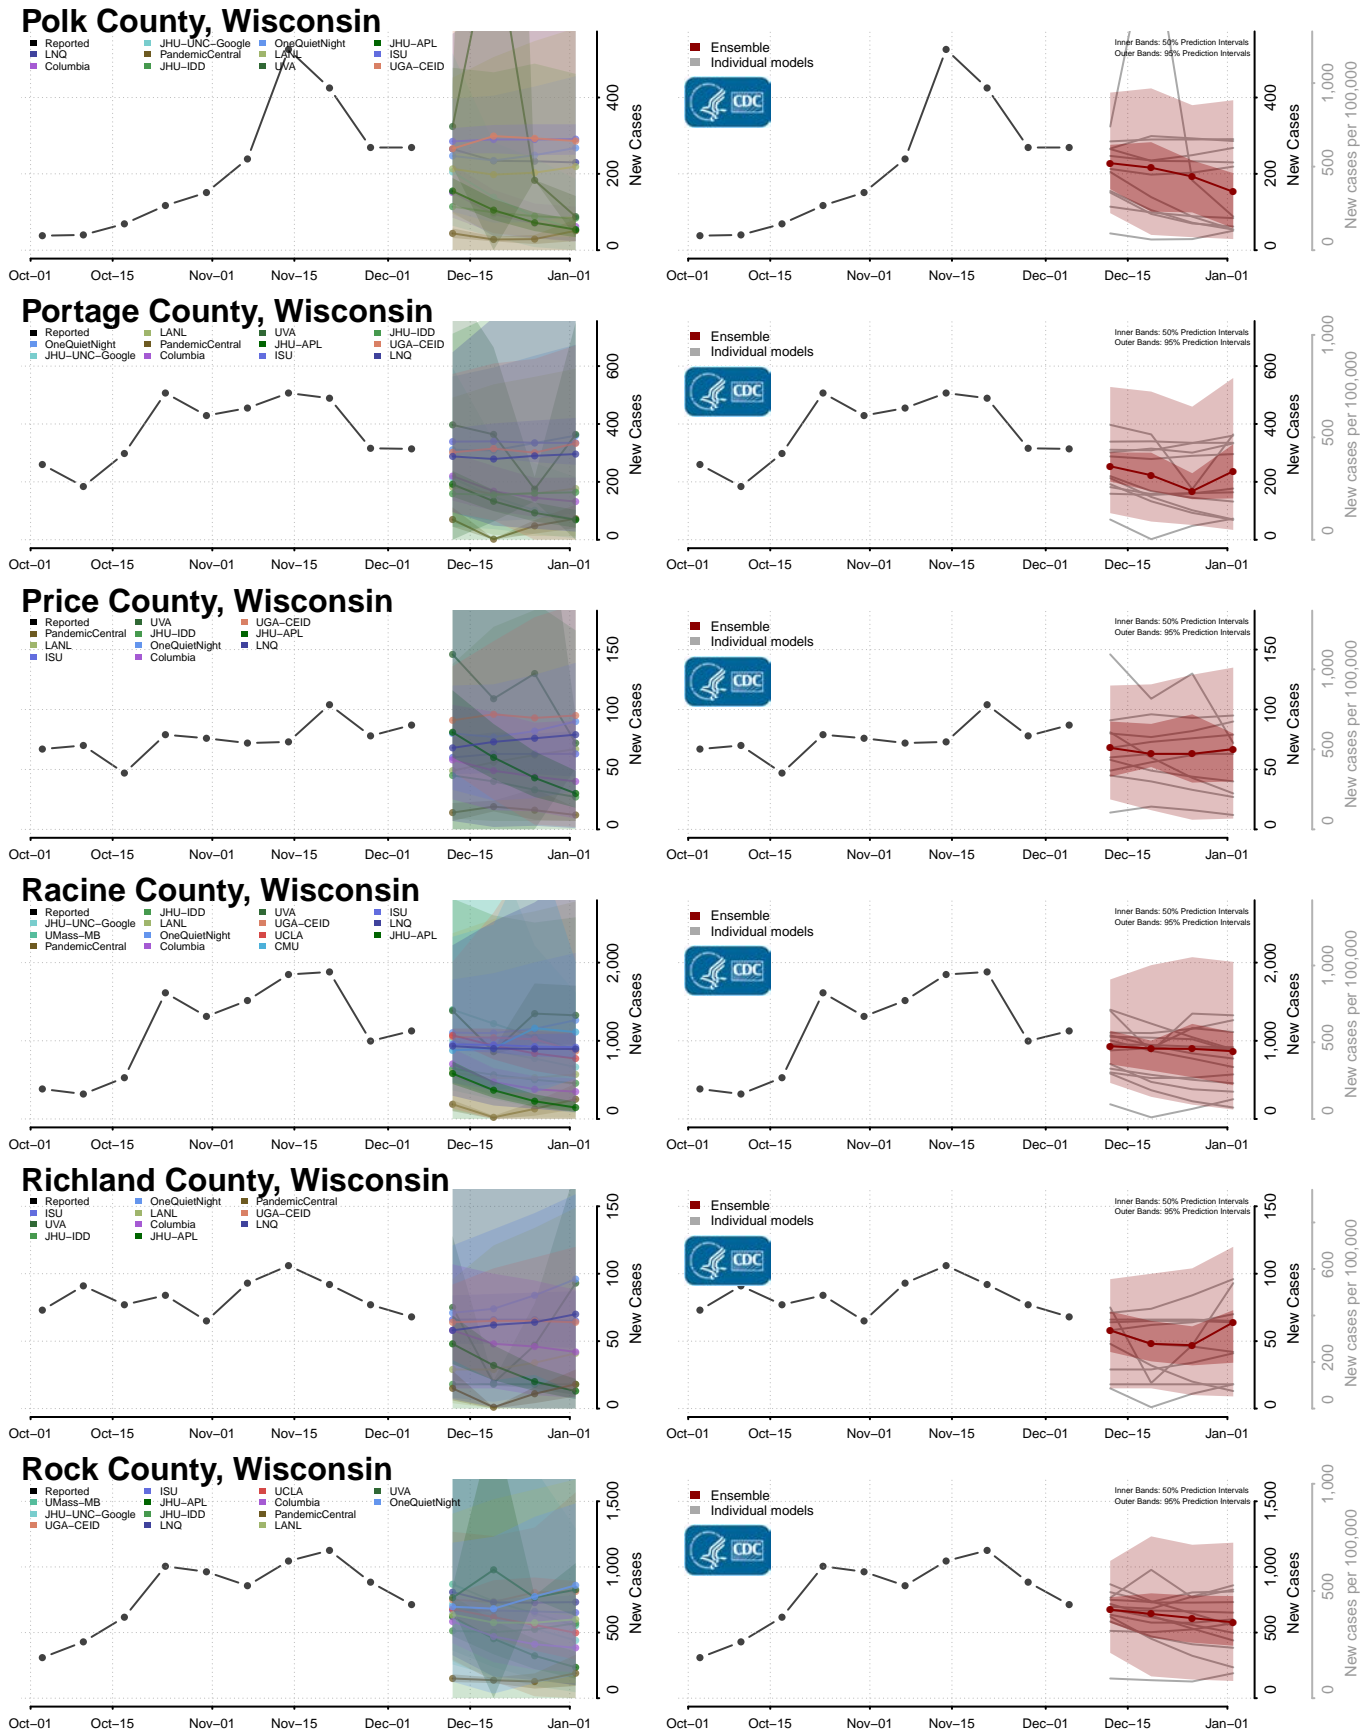

Ozaukee County, Wisconsin

Pepin County, Wisconsin

Pierce County, Wisconsin

Taylor County, Wisconsin

Trempealeau County, Wisconsin

Vernon County, Wisconsin

Vilas County, Wisconsin

Walworth County, Wisconsin