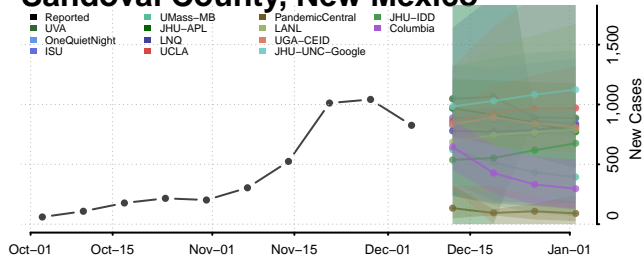

Sandoval County, New Mexico