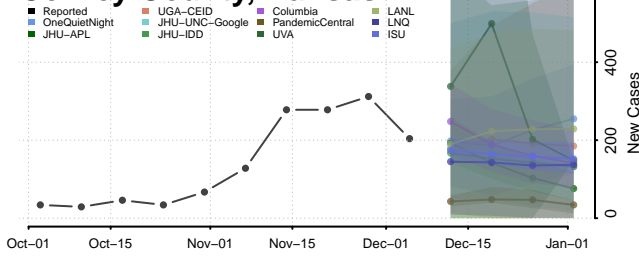

Cowley County, Kansas