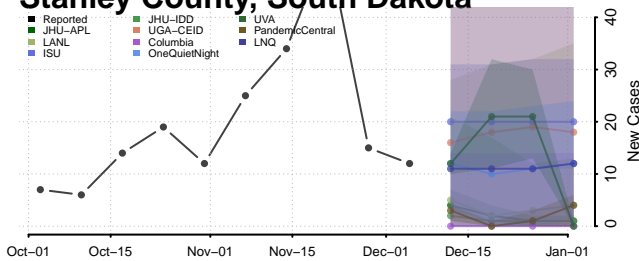

Stanley County, South Dakota