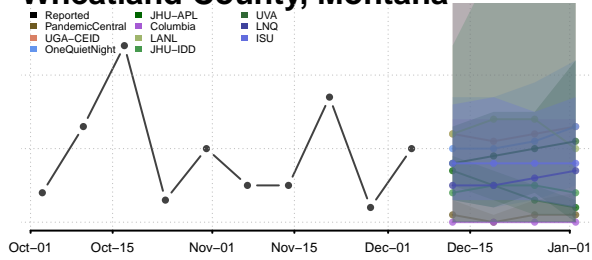

Wheatland County, Montana