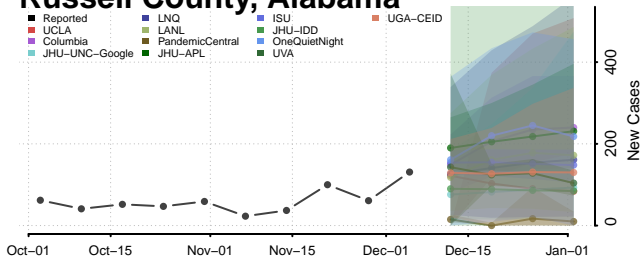

Lowndes County, Alabama

Macon County, Alabama

Madison County, Alabama

Marengo County, Alabama

Marion County, Alabama

Marshall County, Alabama

Mobile County, Alabama

Monroe County, Alabama

Montgomery County, Alabama

Morgan County, Alabama

Perry County, Alabama

Pickens County, Alabama

Pike County, Alabama

Randolph County, Alabama

Russell County, Alabama

Shelby County, Alabama

St. Clair County, Alabama

Sumter County, Alabama

Talladega County, Alabama

Tallapoosa County, Alabama

Tuscaloosa County, Alabama

Walker County, Alabama

Washington County, Alabama

Wilcox County, Alabama