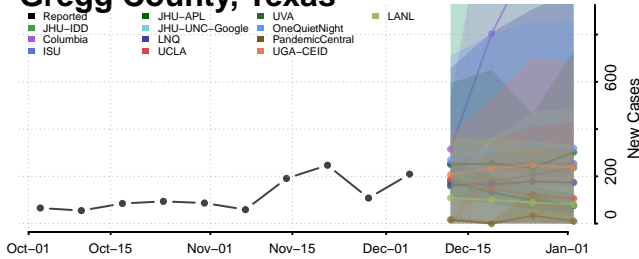

Gregg County, Texas