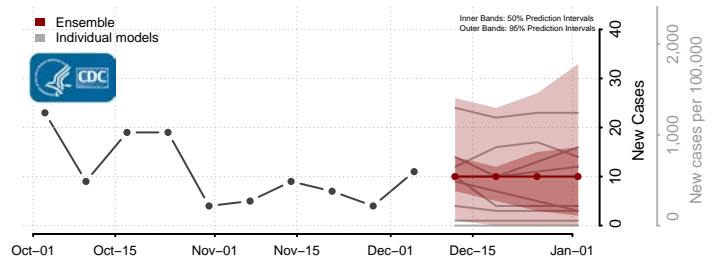

Divide County, North Dakota

Dunn County, North Dakota

Griggs County, North Dakota

Hettinger County, North Dakota

Kidder County, North Dakota

LaMoure County, North Dakota

Logan County, North Dakota

McHenry County, North Dakota