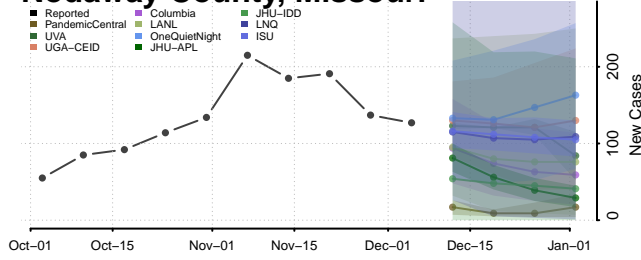

Nodaway County, Missouri