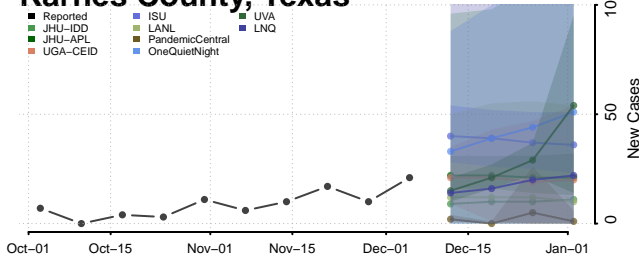

Karnes County, Texas