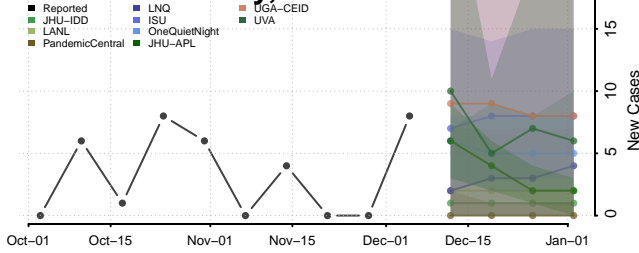

Madison County, Montana

McCone County, Montana

Stillwater County, Montana

Sweet Grass County, Montana

Teton County, Montana

Toole County, Montana

Treasure County, Montana

Valley County, Montana