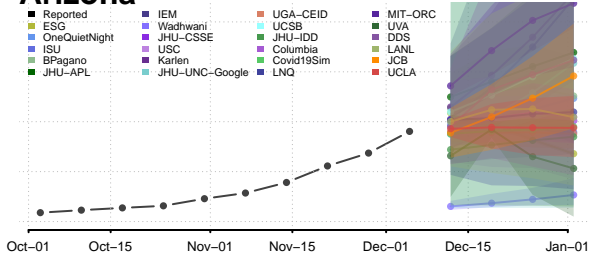

Wrangell County, Alaska

Yakutat County, Alaska

Yukon-Koyukuk County, Alaska

American Samoa

Arizona

Apache County, Arizona