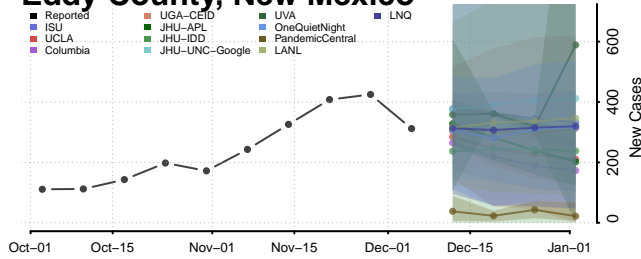

Eddy County, New Mexico