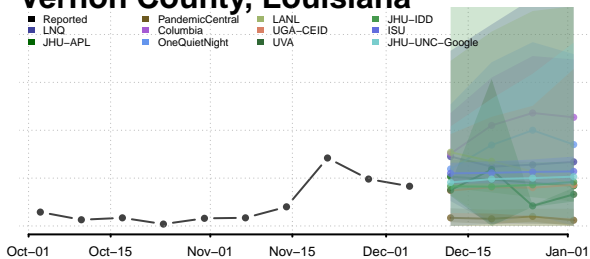

Vernon County, Louisiana