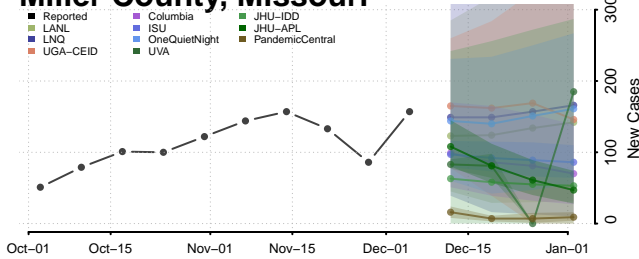

Miller County, Missouri