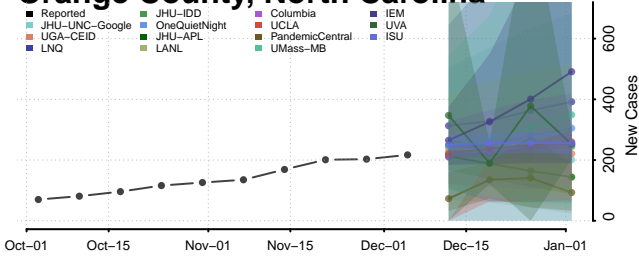

Nash County, North Carolina

New Hanover County, North Carolina

Northampton County, North Carolina

Onslow County, North Carolina

Orange County, North Carolina

Pamlico County, North Carolina

Pasquotank County, North Carolina