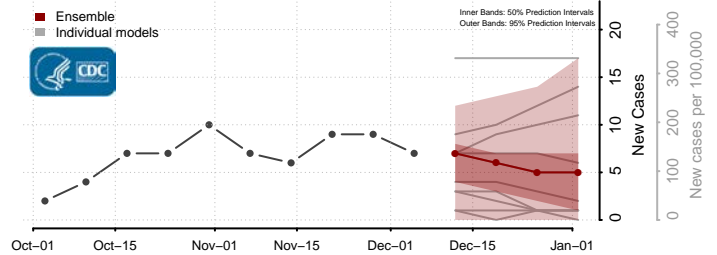

Craig County, Virginia