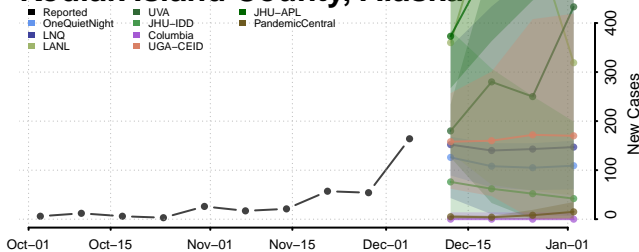

Dillingham County, Alaska

Fairbanks North Star County, Alaska

Haines County, Alaska

Hoonah-Angoon County, Alaska

Juneau County, Alaska

Kenai Peninsula County, Alaska

Ketchikan Gateway County, Alaska

Kodiak Island County, Alaska