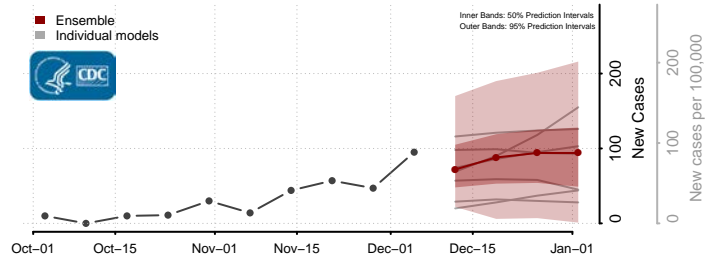

Virgin Islands