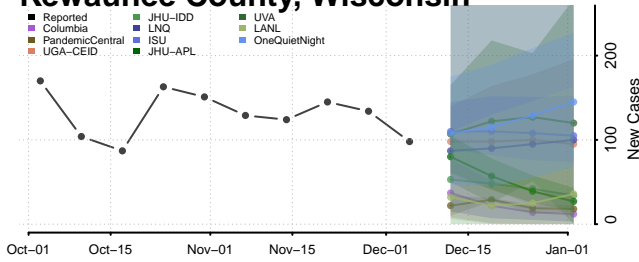

Kewaunee County, Wisconsin