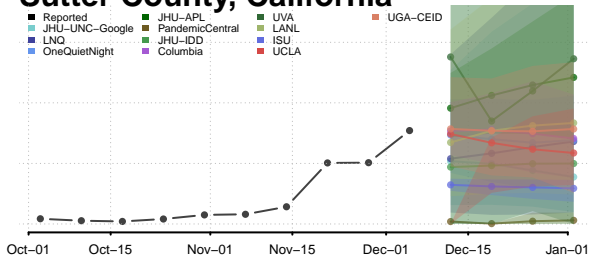

Sutter County, California

Tehama County, California

Trinity County, California

Tulare County, California

Tuolumne County, California

Ventura County, California

Yolo County, California

Yuba County, California