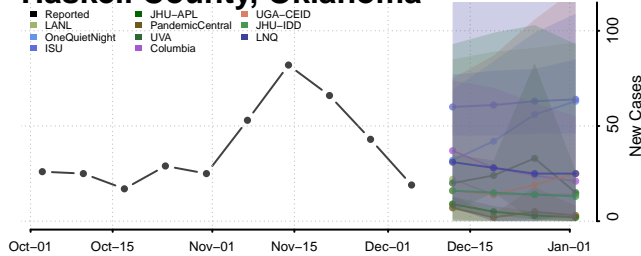

Haskell County, Oklahoma