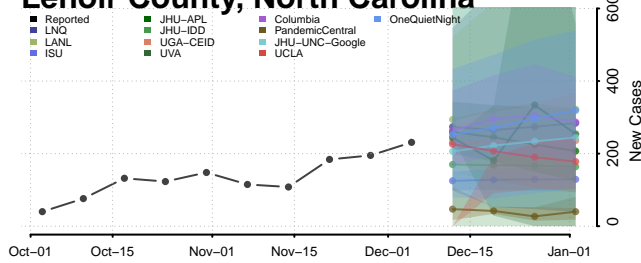

Lenoir County, North Carolina