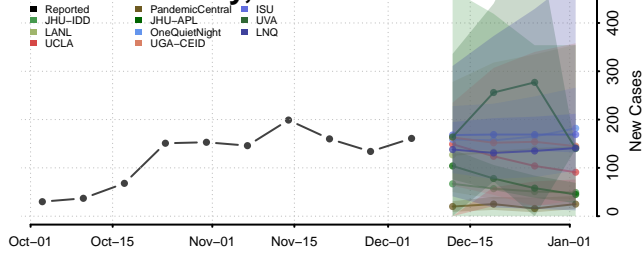

Nobles County, Minnesota