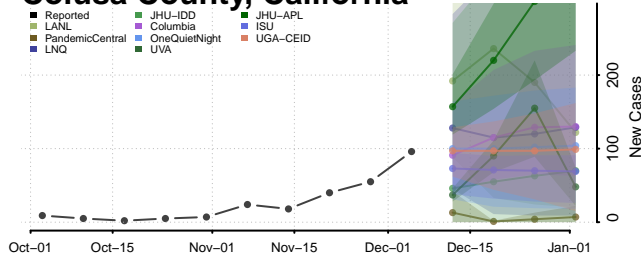

Washington County, Arkansas

White County, Arkansas

Woodruff County, Arkansas

Yell County, Arkansas

Colusa County, California

Contra Costa County, California

Del Norte County, California

El Dorado County, California