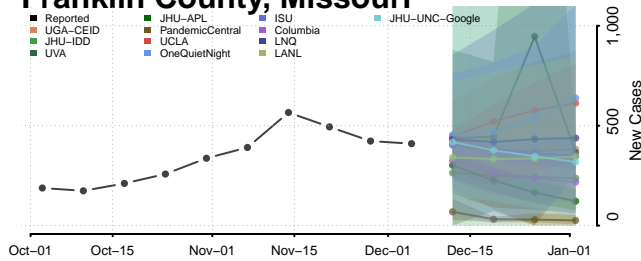

Franklin County, Missouri