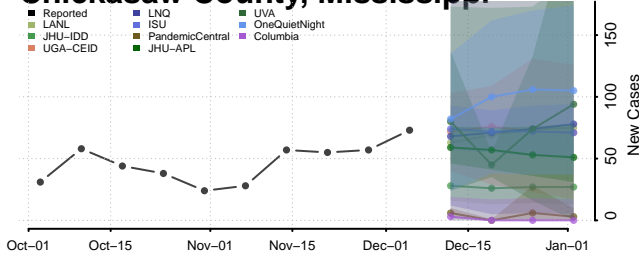

Amite County, Mississippi

Attala County, Mississippi

Benton County, Mississippi

Bolivar County, Mississippi

Calhoun County, Mississippi

Carroll County, Mississippi

Chickasaw County, Mississippi

Choctaw County, Mississippi