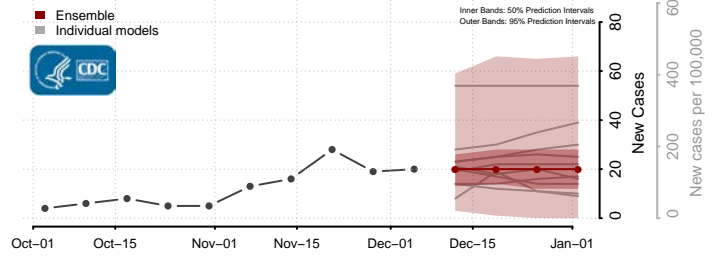

Clarke County, Virginia