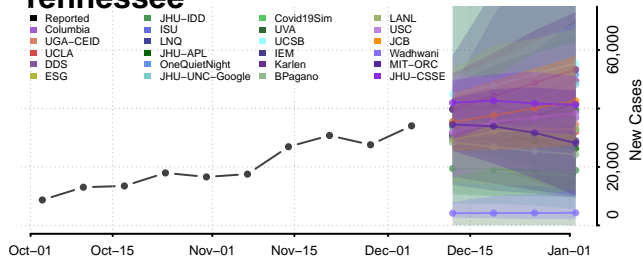

Yankton County, South Dakota

Ziebach County, South Dakota

Tennessee

Anderson County, Tennessee

Bedford County, Tennessee

Benton County, Tennessee