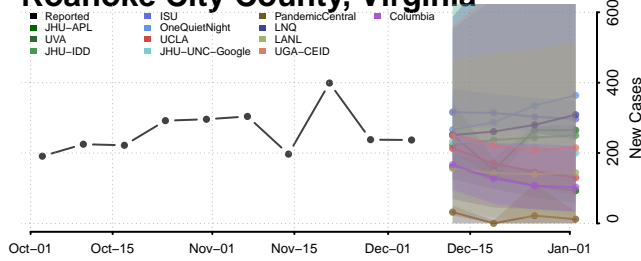

Roanoke City County, Virginia