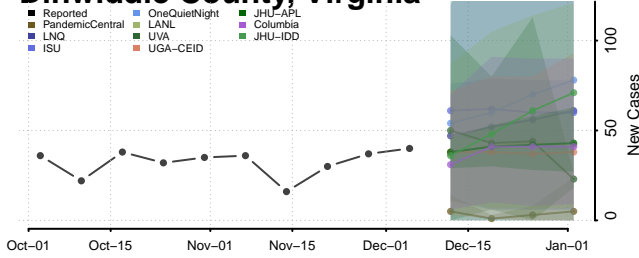

Dinwiddie County, Virginia