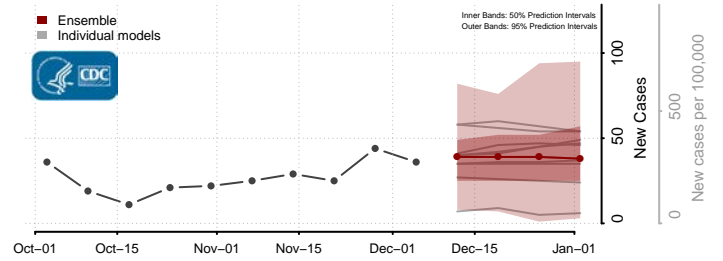

Douglas County, Missouri