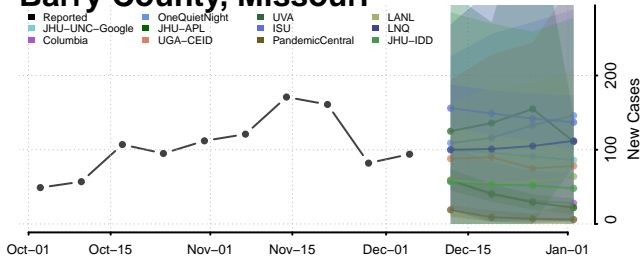

Barry County, Missouri