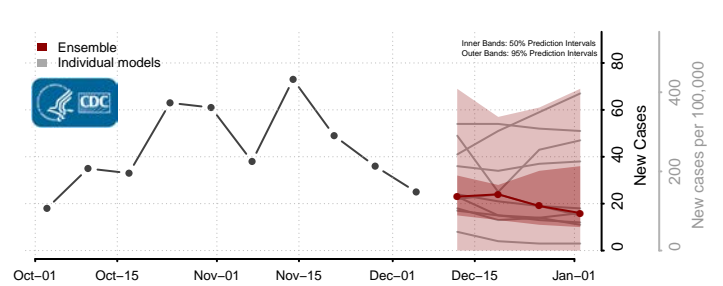

Dallas County, Missouri