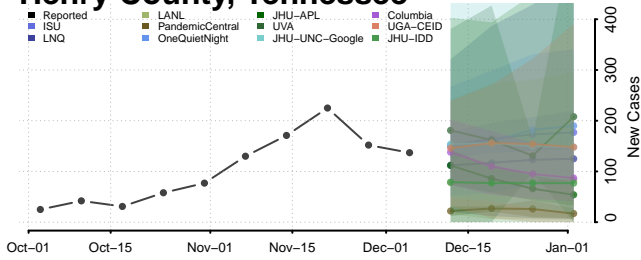

Henry County, Tennessee