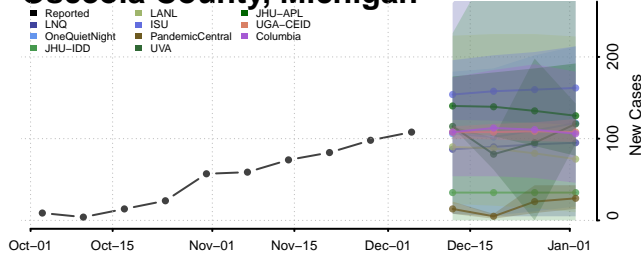

Osceola County, Michigan