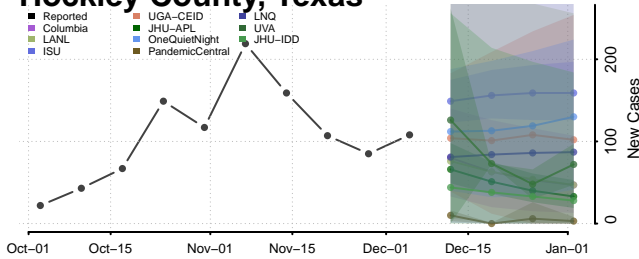

Hockley County, Texas