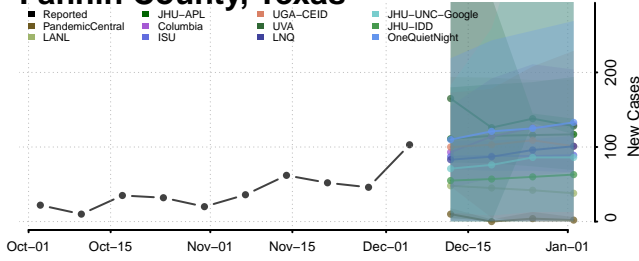

Fannin County, Texas