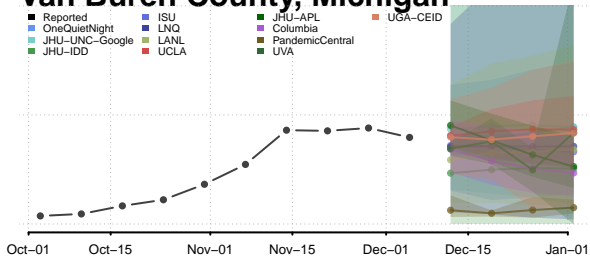

Saginaw County, Michigan

Sanilac County, Michigan

Schoolcraft County, Michigan

Shiawassee County, Michigan

St. Clair County, Michigan

St. Joseph County, Michigan

Tuscola County, Michigan

Van Buren County, Michigan