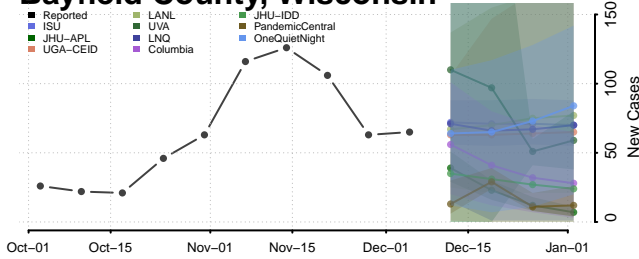

Wood County, West Virginia

Wyoming County, West Virginia

Wisconsin

Adams County, Wisconsin

Ashland County, Wisconsin

Barron County, Wisconsin

Bayfield County, Wisconsin

Brown County, Wisconsin