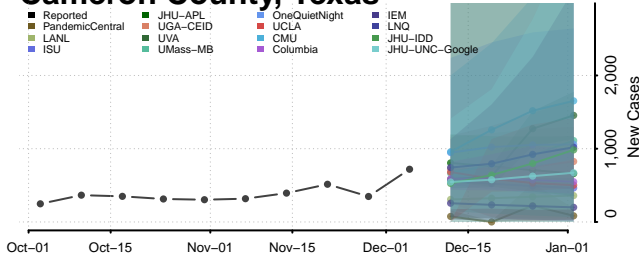

Cameron County, Texas