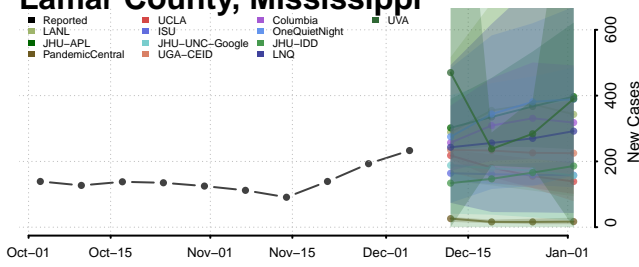

Humphreys County, Mississippi

Issaquena County, Mississippi

Itawamba County, Mississippi

Jackson County, Mississippi

Lamar County, Mississippi

Lauderdale County, Mississippi

Lawrence County, Mississippi

Leake County, Mississippi