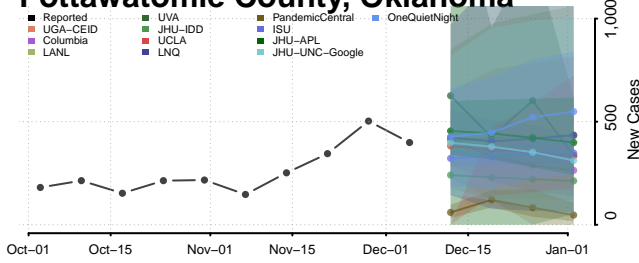

Pottawatomie County, Oklahoma