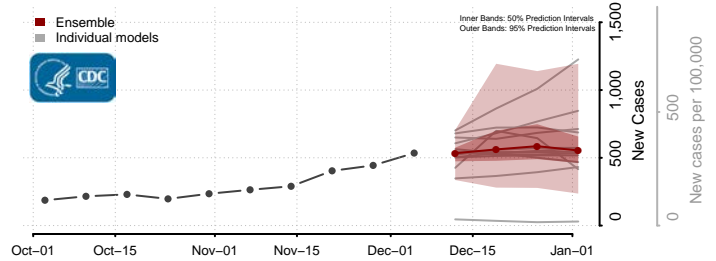

Davidson County, North Carolina