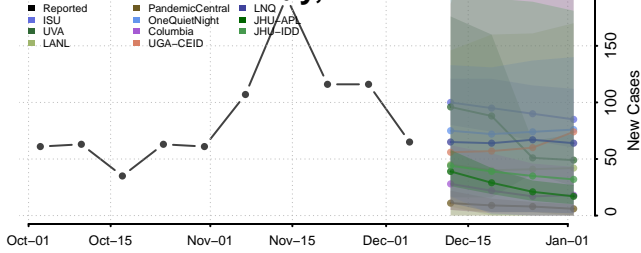

New Madrid County, Missouri