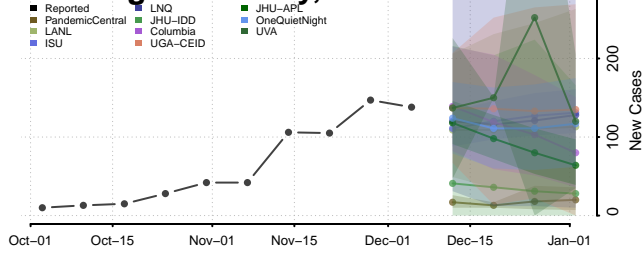

Murray County, Minnesota

Nicollet County, Minnesota

Nobles County, Minnesota

Norman County, Minnesota

Olmsted County, Minnesota

Otter Tail County, Minnesota

Pennington County, Minnesota

Pine County, Minnesota