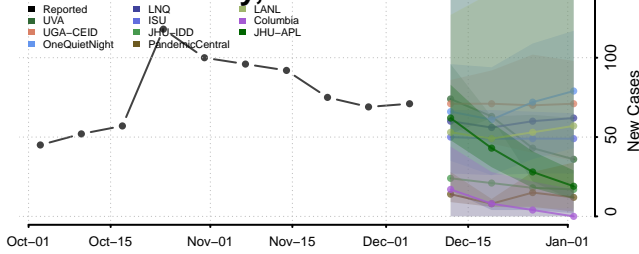

McLean County, North Dakota