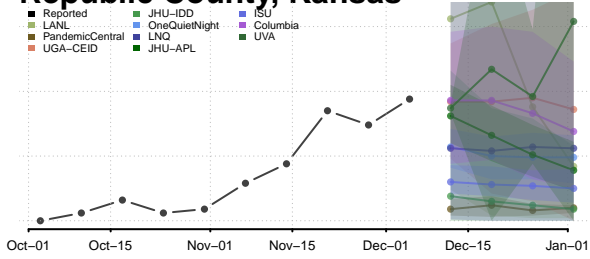

Republic County, Kansas