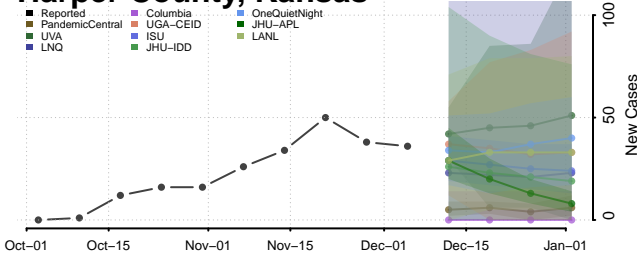

Harper County, Kansas