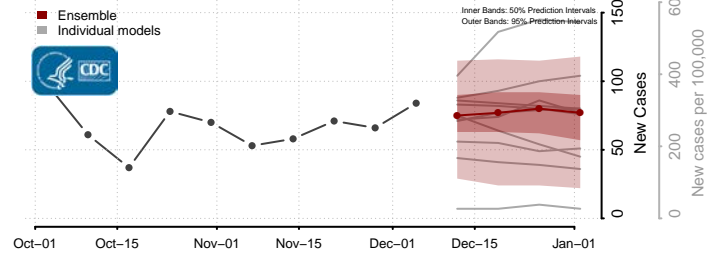

Geneva County, Alabama