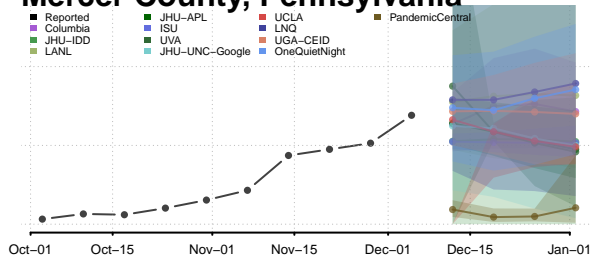

Mercer County, Pennsylvania