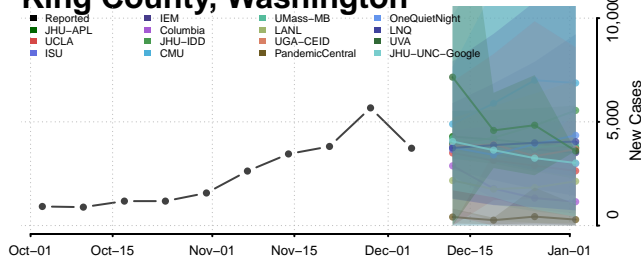

Island County, Washington

Jefferson County, Washington

King County, Washington

Kitsap County, Washington

Kittitas County, Washington

Klickitat County, Washington

Lewis County, Washington

Lincoln County, Washington