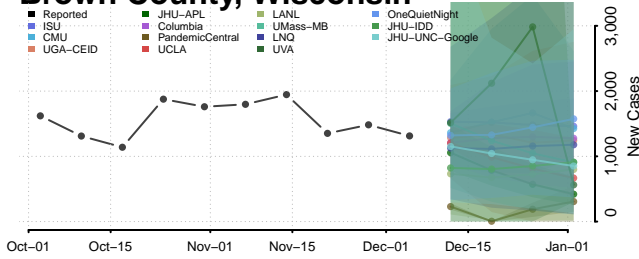

Wood County, West Virginia

Wyoming County, West Virginia

Wisconsin

Adams County, Wisconsin

Ashland County, Wisconsin

Barron County, Wisconsin

Bayfield County, Wisconsin

Brown County, Wisconsin