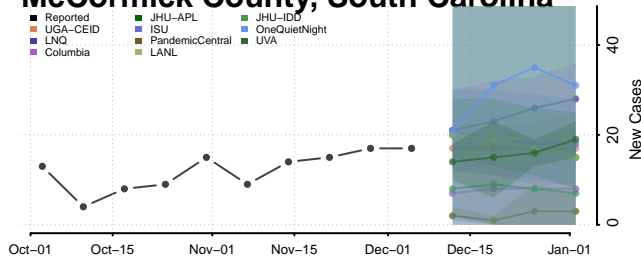

McCormick County, South Carolina