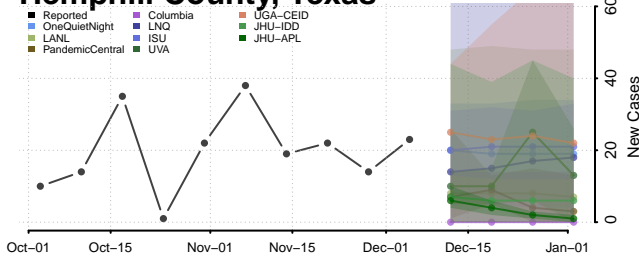

Hemphill County, Texas