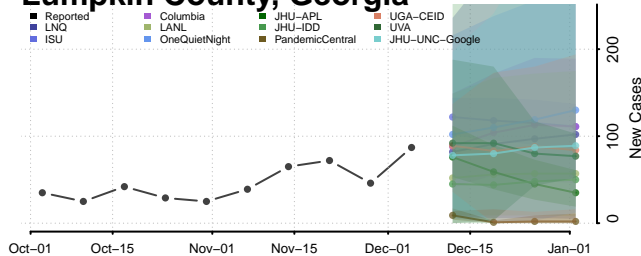

Laurens County, Georgia

Lee County, Georgia

Liberty County, Georgia

Lincoln County, Georgia

Long County, Georgia

Lowndes County, Georgia

Lumpkin County, Georgia

Macon County, Georgia