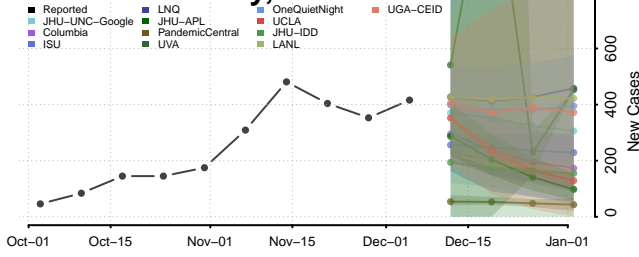

Marshall County, Indiana