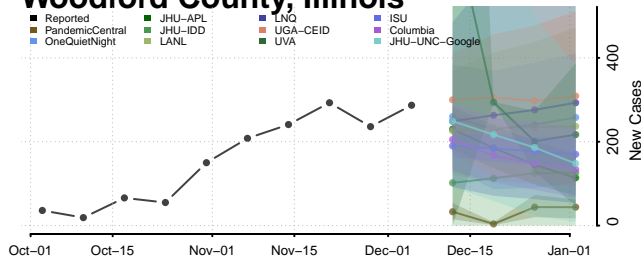

Washington County, Illinois

Wayne County, Illinois

White County, Illinois

Whiteside County, Illinois

Will County, Illinois

Williamson County, Illinois

Winnebago County, Illinois

Woodford County, Illinois