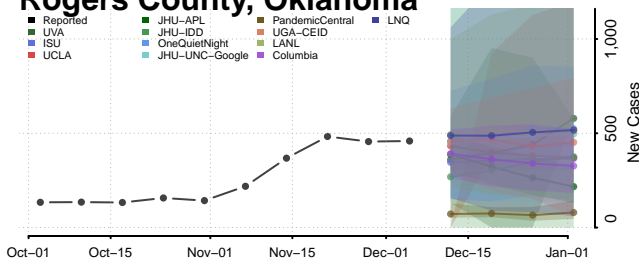

Rogers County, Oklahoma