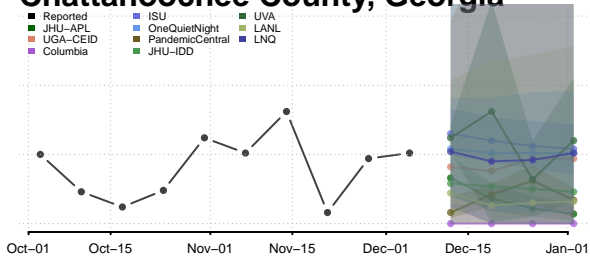

Chattahoochee County, Georgia