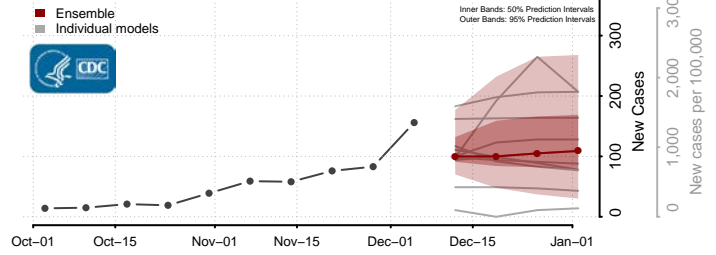

St. Clair County, Illinois

Stark County, Illinois

Stephenson County, Illinois

Tazewell County, Illinois

Union County, Illinois

Vermilion County, Illinois

Wabash County, Illinois

Warren County, Illinois