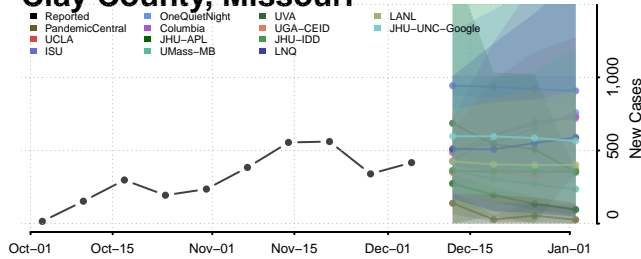

Clay County, Missouri