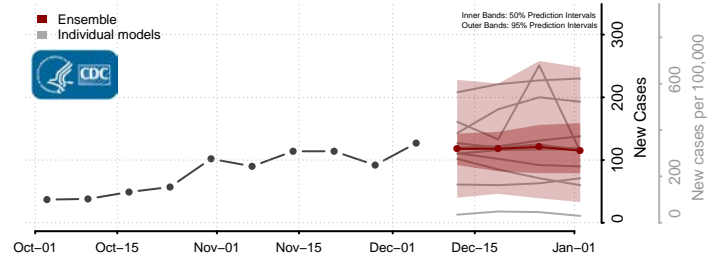

Watonwan County, Minnesota

Wilkin County, Minnesota

Winona County, Minnesota

Wright County, Minnesota

Yellow Medicine County, Minnesota

Mississippi

Adams County, Mississippi

Alcorn County, Mississippi