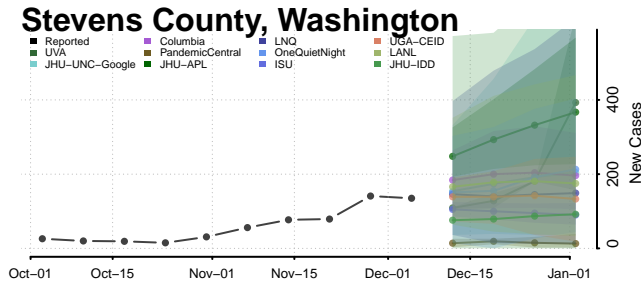

Snohomish County, Washington

Spokane County, Washington

Stevens County, Washington

Thurston County, Washington

Wahkiakum County, Washington

Walla Walla County, Washington

Whatcom County, Washington

Whitman County, Washington