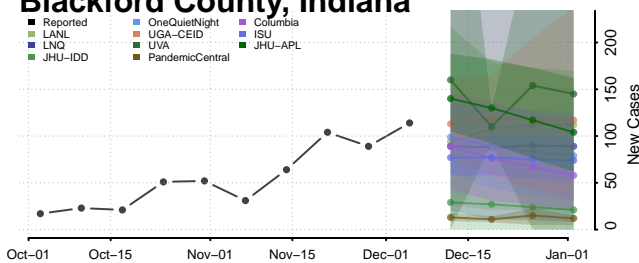

Indiana

Adams County, Indiana

Allen County, Indiana

Bartholomew County, Indiana

Benton County, Indiana

Blackford County, Indiana

Boone County, Indiana

Brown County, Indiana