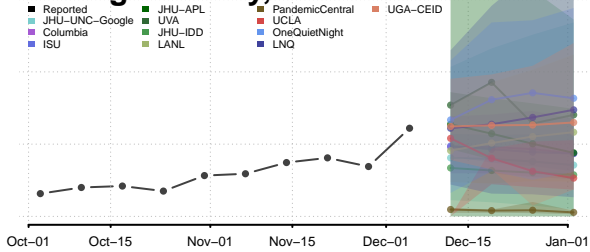

National

Alabama

Autauga County, Alabama

Baldwin County, Alabama

Barbour County, Alabama

Bibb County, Alabama

Blount County, Alabama

Bullock County, Alabama