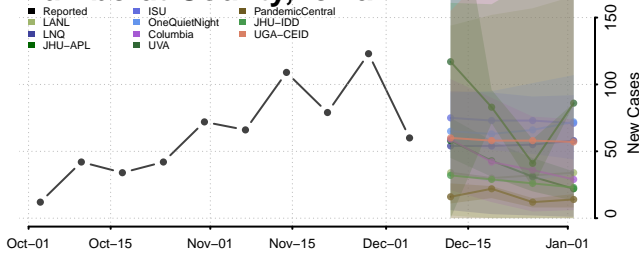

Bremer County, Iowa

Clayton County, Iowa

Clinton County, Iowa

Crawford County, Iowa

Dallas County, Iowa

Davis County, Iowa

Decatur County, Iowa

Humboldt County, Iowa