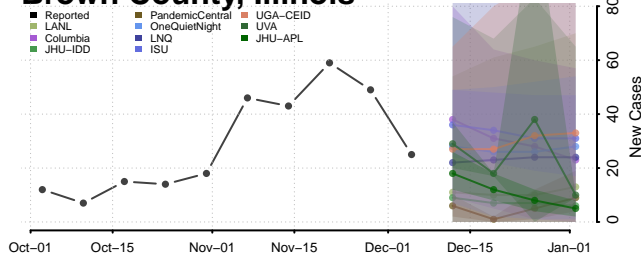

Brown County, Illinois