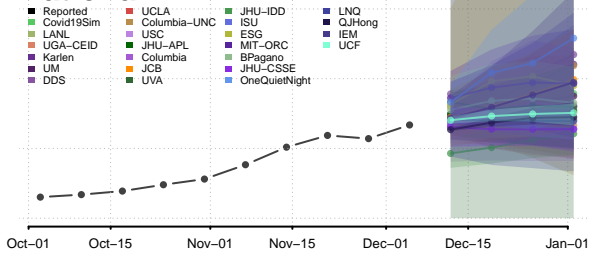

National

Alabama

Autauga County, Alabama

Baldwin County, Alabama

Barbour County, Alabama

Bibb County, Alabama

Blount County, Alabama

Bullock County, Alabama