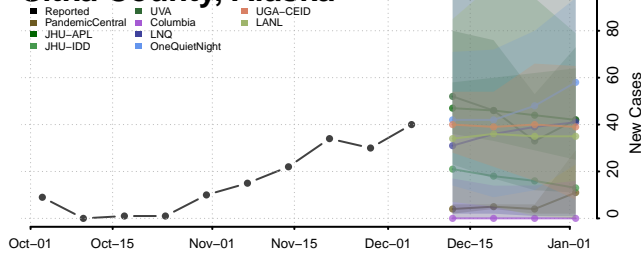

Sitka County, Alaska