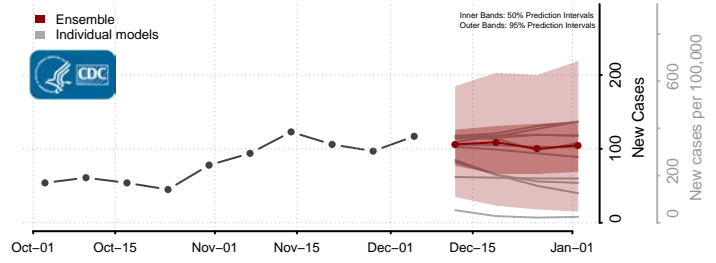

Sullivan County, Missouri

Taney County, Missouri

Texas County, Missouri

Vernon County, Missouri

Warren County, Missouri

Washington County, Missouri

Wayne County, Missouri

Webster County, Missouri