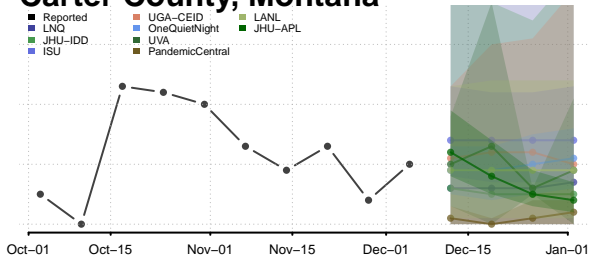

Carter County, Montana