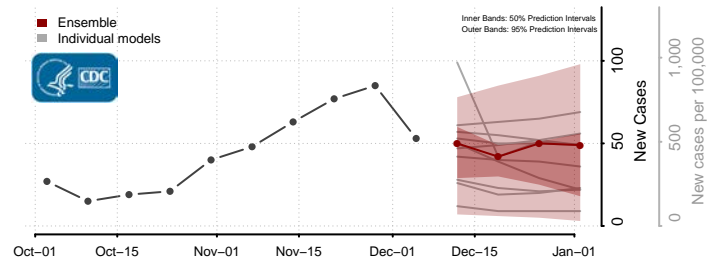

Washington County, Idaho