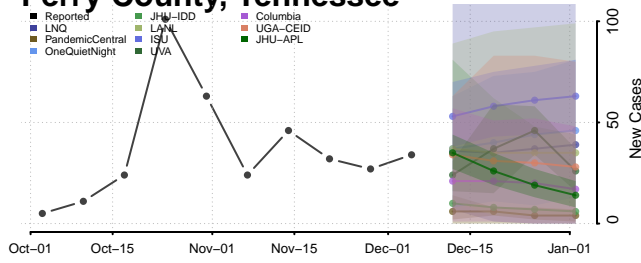

Perry County, Tennessee