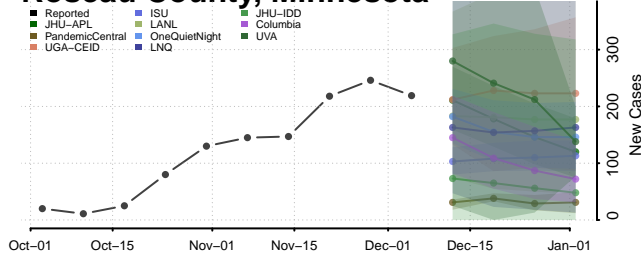

Roseau County, Minnesota