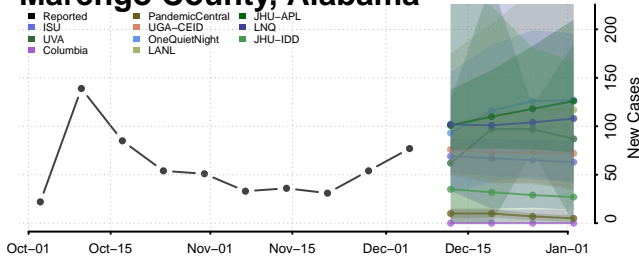

Lowndes County, Alabama

Macon County, Alabama

Madison County, Alabama

Marengo County, Alabama

Marion County, Alabama

Marshall County, Alabama

Mobile County, Alabama

Monroe County, Alabama