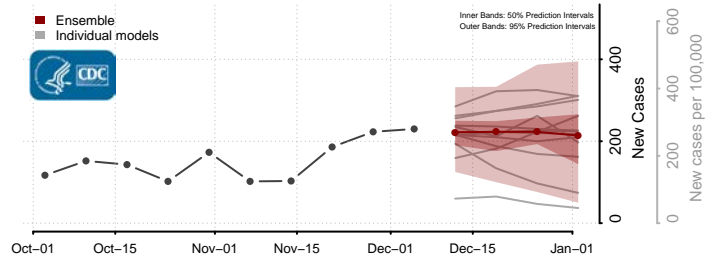

Lynchburg County, Virginia