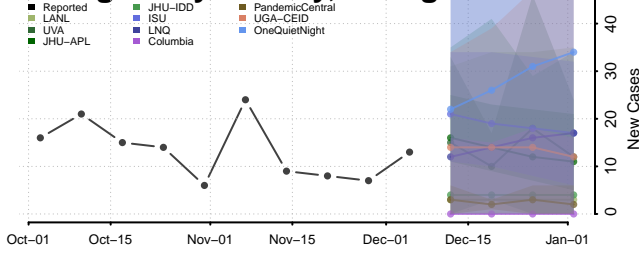

Montgomery County, Georgia