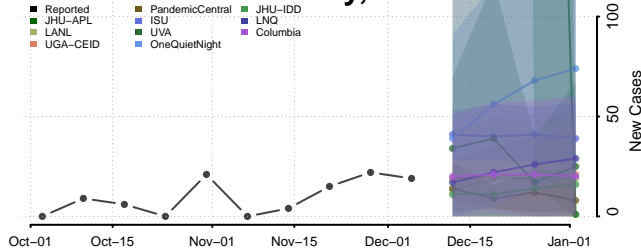

Vermilion County, Louisiana

Vernon County, Louisiana

Washington County, Louisiana

Webster County, Louisiana

West Baton Rouge County, Louisiana

West Carroll County, Louisiana

West Feliciana County, Louisiana