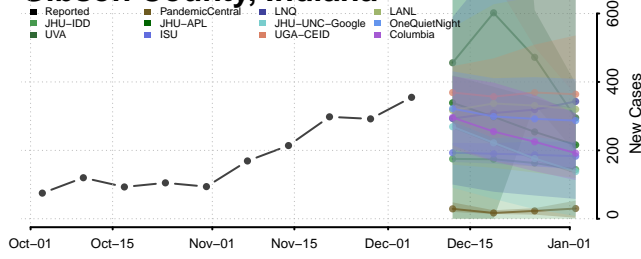

Gibson County, Indiana