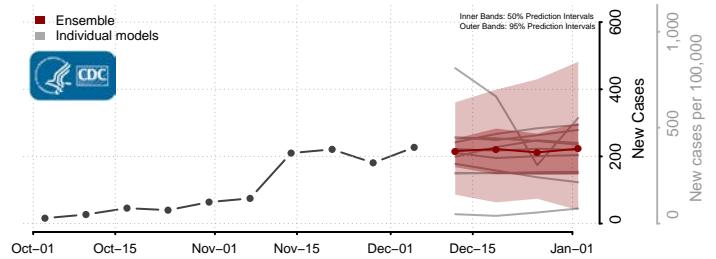

Hampshire County, West Virginia

Hancock County, West Virginia

Hardy County, West Virginia

Harrison County, West Virginia

Jackson County, West Virginia

Jefferson County, West Virginia

Kanawha County, West Virginia