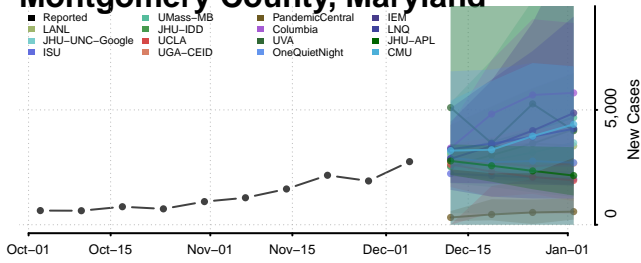

Garrett County, Maryland

Harford County, Maryland

Howard County, Maryland

Kent County, Maryland

Montgomery County, Maryland

Prince George's County, Maryland

Queen Anne's County, Maryland

Somerset County, Maryland