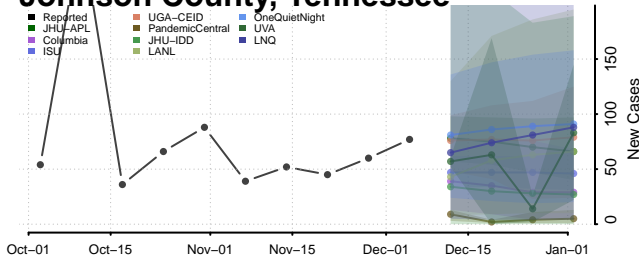

Johnson County, Tennessee