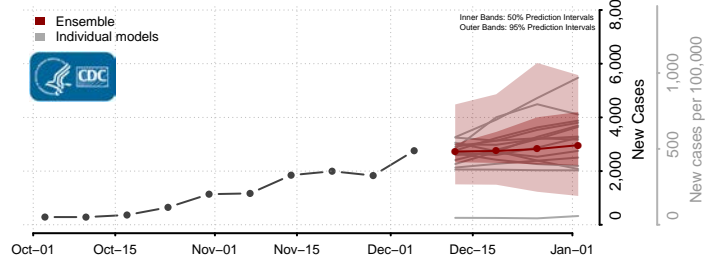

Bristol County, Massachusetts