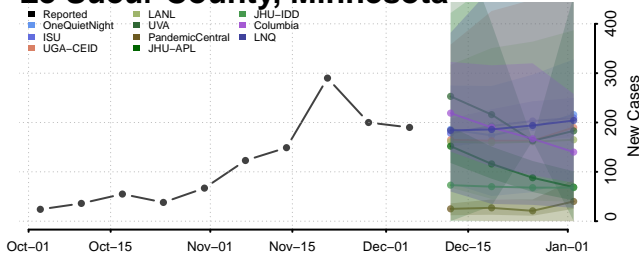

Kittson County, Minnesota

Koochiching County, Minnesota

Lac qui Parle County, Minnesota

Lake County, Minnesota

Lake of the Woods County, Minnesota

Le Sueur County, Minnesota

Lincoln County, Minnesota

Lyon County, Minnesota