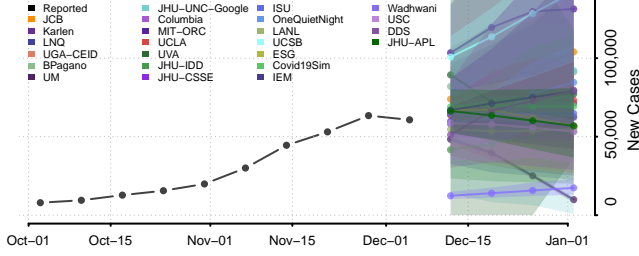

Walsh County, North Dakota

Ward County, North Dakota

Wells County, North Dakota

Williams County, North Dakota

Northern Mariana Islands

Ohio

Adams County, Ohio

Allen County, Ohio