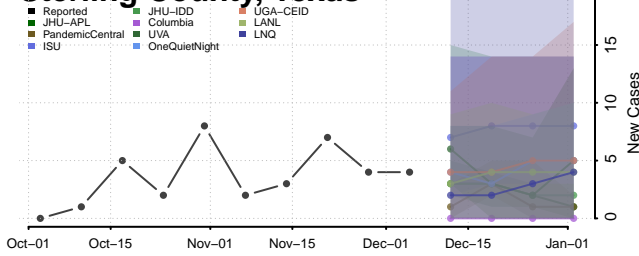

Sterling County, Texas