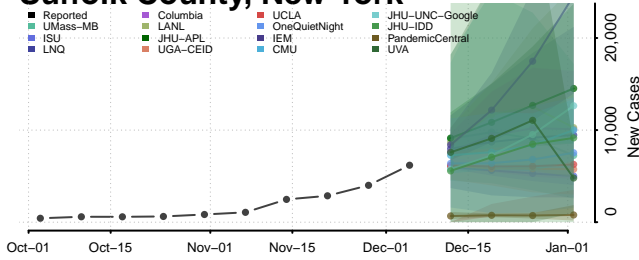

Schuyler County, New York

Seneca County, New York

St. Lawrence County, New York

Steuben County, New York

Suffolk County, New York

Sullivan County, New York

Tioga County, New York

Tompkins County, New York