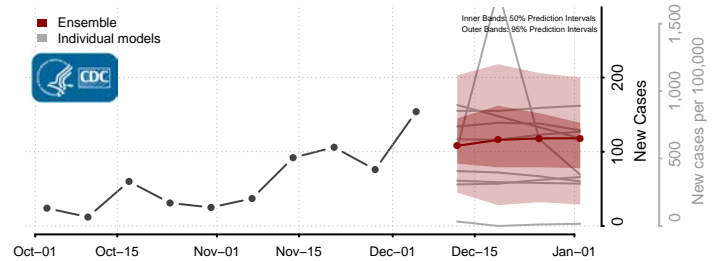

Attala County, Mississippi