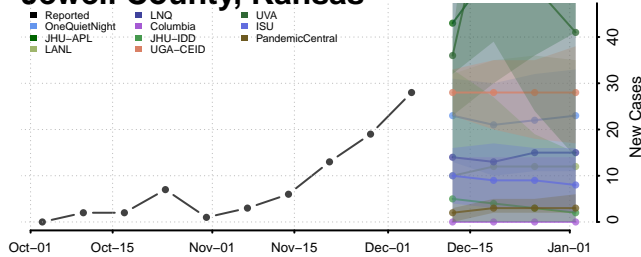

Jewell County, Kansas