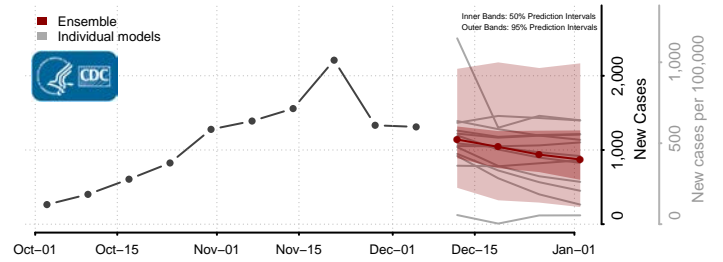

Catron County, New Mexico

Chaves County, New Mexico

Cibola County, New Mexico

Colfax County, New Mexico

Curry County, New Mexico

De Baca County, New Mexico

Dona Ana County, New Mexico

Eddy County, New Mexico