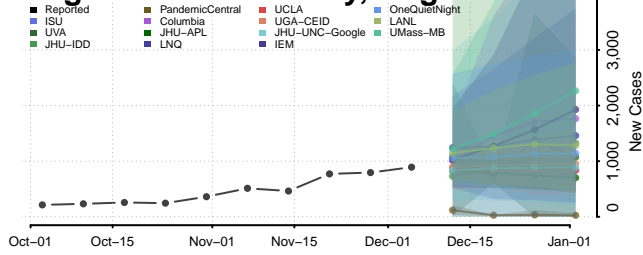

Virginia Beach County, Virginia