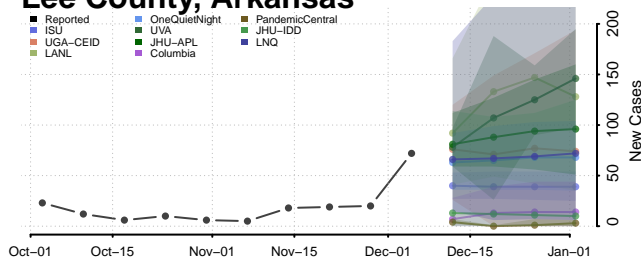

Independence County, Arkansas

Izard County, Arkansas

Jackson County, Arkansas

Jefferson County, Arkansas

Johnson County, Arkansas

Lafayette County, Arkansas

Lawrence County, Arkansas

Lee County, Arkansas