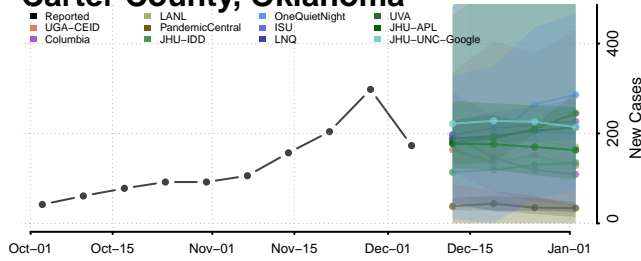

Oklahoma

Adair County, Oklahoma

Caddo County, Oklahoma

Canadian County, Oklahoma

Carter County, Oklahoma

Cherokee County, Oklahoma

Choctaw County, Oklahoma

Cimarron County, Oklahoma