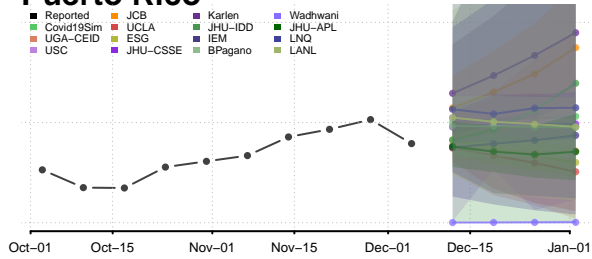

Puerto Rico