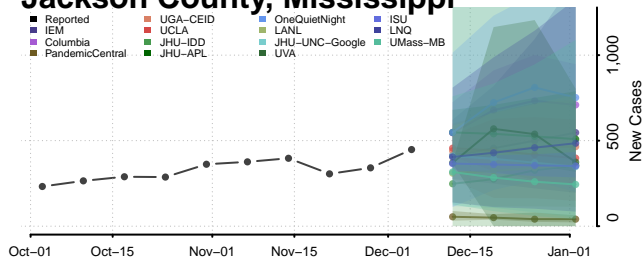

Humphreys County, Mississippi

Issaquena County, Mississippi

Itawamba County, Mississippi

Jackson County, Mississippi

Lamar County, Mississippi

Lauderdale County, Mississippi

Lawrence County, Mississippi

Leake County, Mississippi