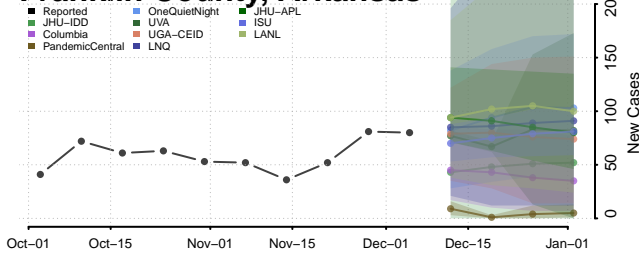

Franklin County, Arkansas