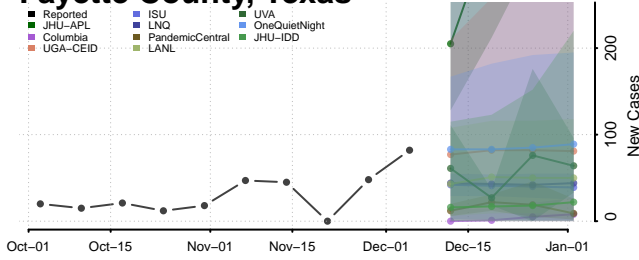

Fayette County, Texas