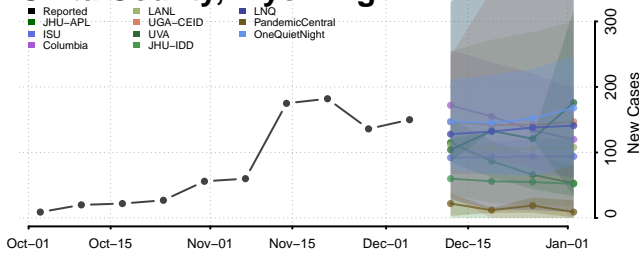

Sheridan County, Wyoming

Sublette County, Wyoming

Sweetwater County, Wyoming

Teton County, Wyoming

Uinta County, Wyoming

Washakie County, Wyoming

Weston County, Wyoming