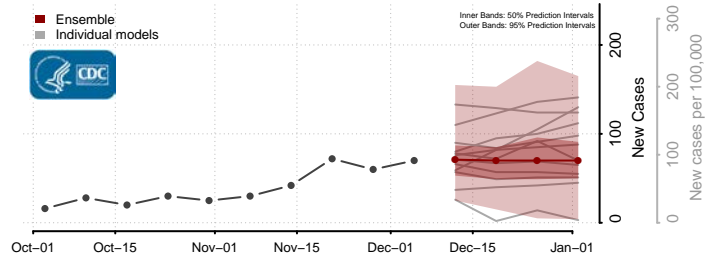

Henrico County, Virginia

Henry County, Virginia

Highland County, Virginia

Hopewell County, Virginia

Isle of Wight County, Virginia

James City County, Virginia

King and Queen County, Virginia

King George County, Virginia