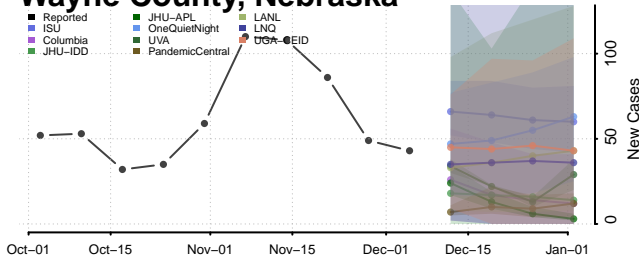

Wayne County, Nebraska