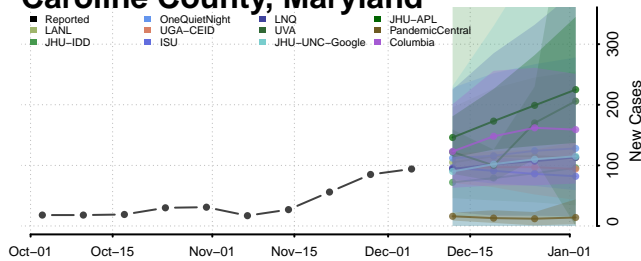

Caroline County, Maryland