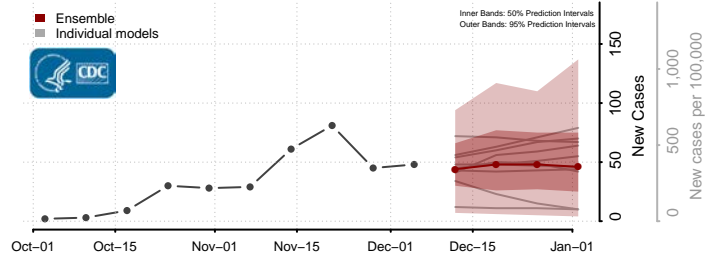

Minidoka County, Idaho

Nez Perce County, Idaho

Oneida County, Idaho

Owyhee County, Idaho

Payette County, Idaho

Power County, Idaho

Shoshone County, Idaho

Teton County, Idaho