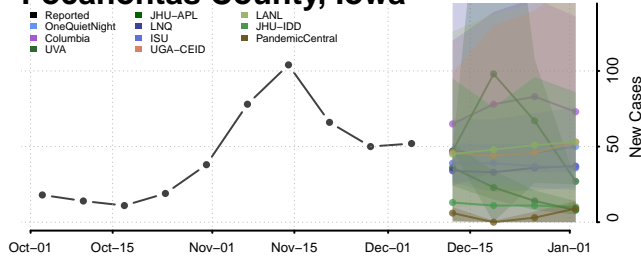

Pocahontas County, Iowa