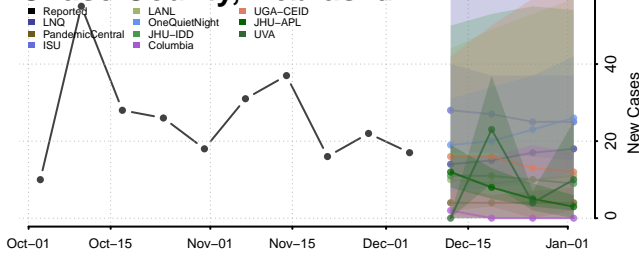

Blaine County, Nebraska

Boone County, Nebraska

Box Butte County, Nebraska

Boyd County, Nebraska

Chase County, Nebraska

Cherry County, Nebraska

Cheyenne County, Nebraska

Clay County, Nebraska