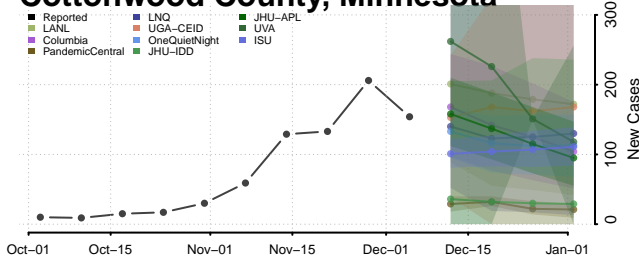

Cottonwood County, Minnesota