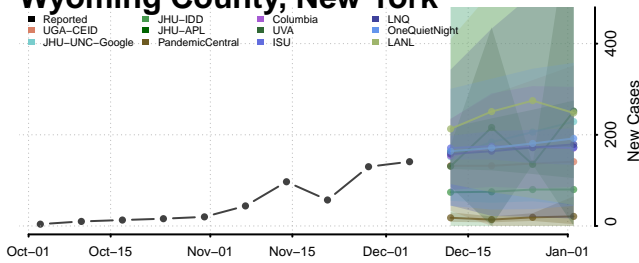

Ulster County, New York

Warren County, New York

Washington County, New York

Wayne County, New York

Westchester County, New York

Wyoming County, New York

Yates County, New York

North Carolina