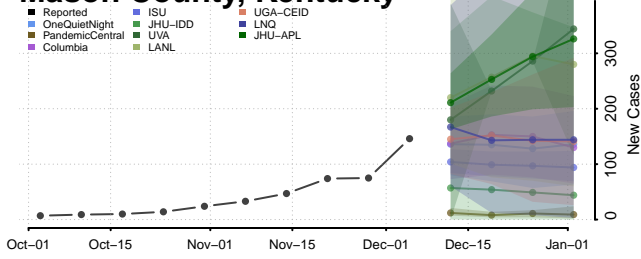

Mason County, Kentucky