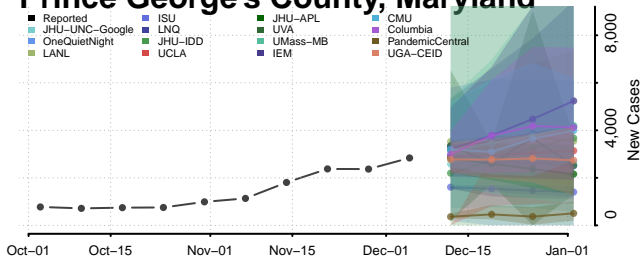

Garrett County, Maryland

Harford County, Maryland

Howard County, Maryland

Kent County, Maryland

Montgomery County, Maryland

Prince George's County, Maryland

Queen Anne's County, Maryland

Somerset County, Maryland