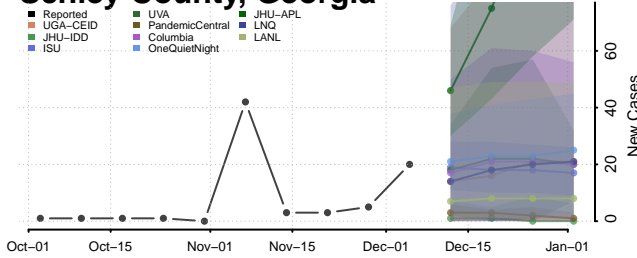

Rabun County, Georgia

Randolph County, Georgia

Richmond County, Georgia

Rockdale County, Georgia

Schley County, Georgia

Talbot County, Georgia

Taliaferro County, Georgia

Tattnall County, Georgia