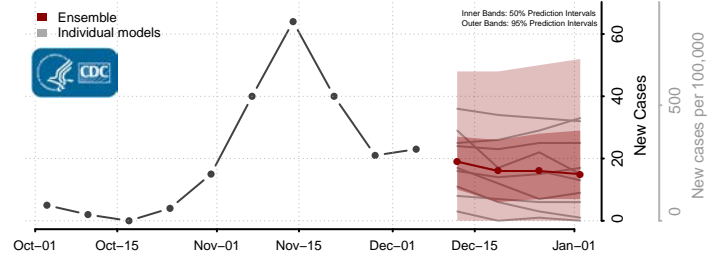

Chariton County, Missouri