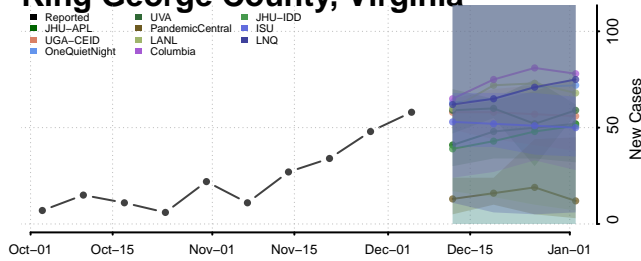

Henrico County, Virginia

Henry County, Virginia

Highland County, Virginia

Hopewell County, Virginia

Isle of Wight County, Virginia

James City County, Virginia

King and Queen County, Virginia

King George County, Virginia