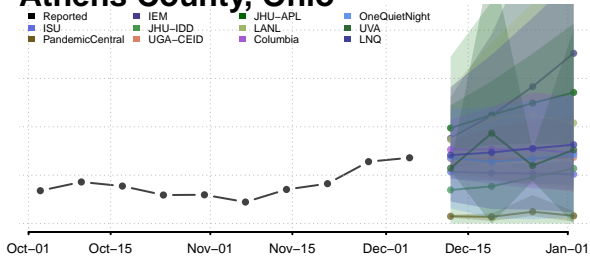

Athens County, Ohio