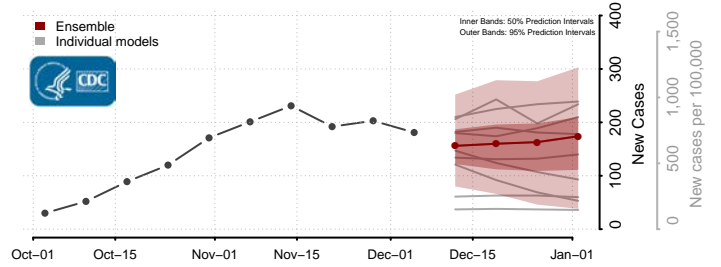

Todd County, Minnesota