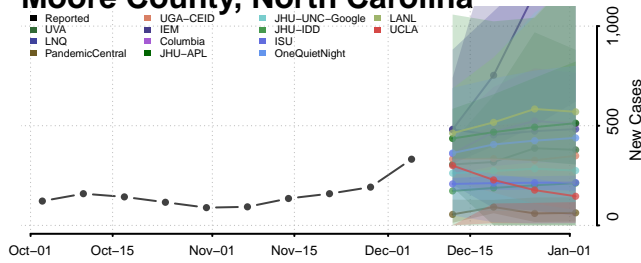

Madison County, North Carolina

Martin County, North Carolina

McDowell County, North Carolina

Mecklenburg County, North Carolina

Mitchell County, North Carolina

Montgomery County, North Carolina

Moore County, North Carolina