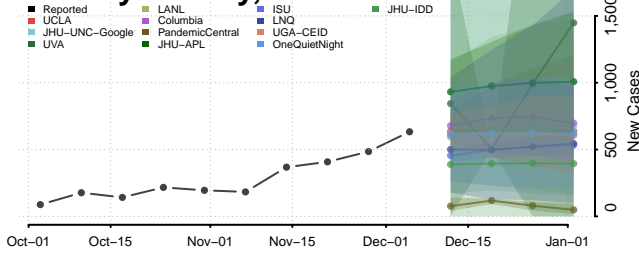

Bradley County, Tennessee