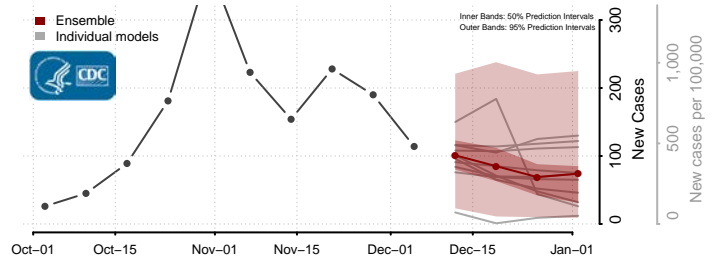

Grant County, New Mexico

Guadalupe County, New Mexico

Harding County, New Mexico

Hidalgo County, New Mexico

Lea County, New Mexico

Lincoln County, New Mexico

Los Alamos County, New Mexico

Luna County, New Mexico