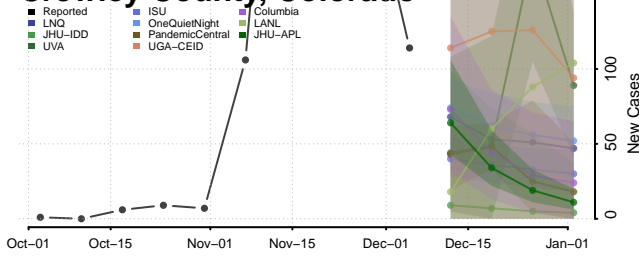

Broomfield County, Colorado

Chaffee County, Colorado

Cheyenne County, Colorado

Clear Creek County, Colorado

Conejos County, Colorado

Costilla County, Colorado

Crowley County, Colorado

Custer County, Colorado