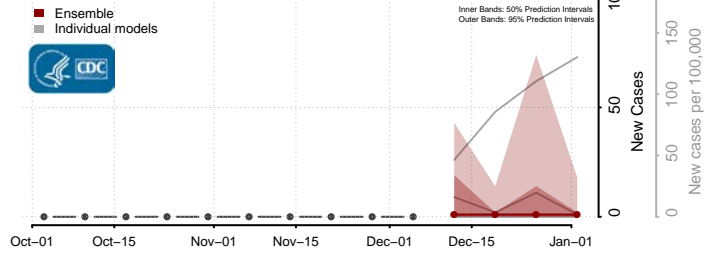

Box Elder County, Utah