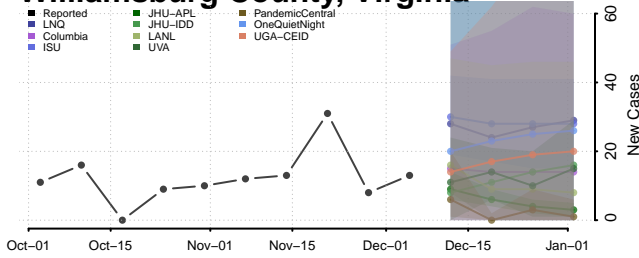

Waynesboro County, Virginia

Westmoreland County, Virginia

Williamsburg County, Virginia

Winchester County, Virginia

Wise County, Virginia

Wythe County, Virginia

York County, Virginia

Washington