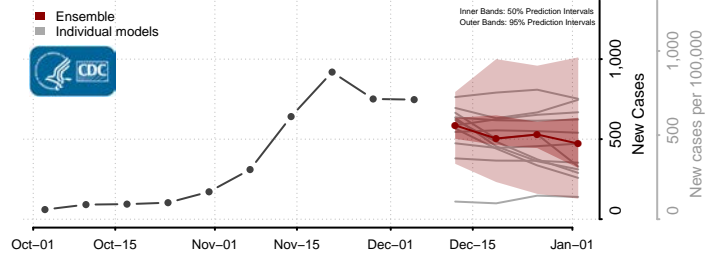

Carver County, Minnesota