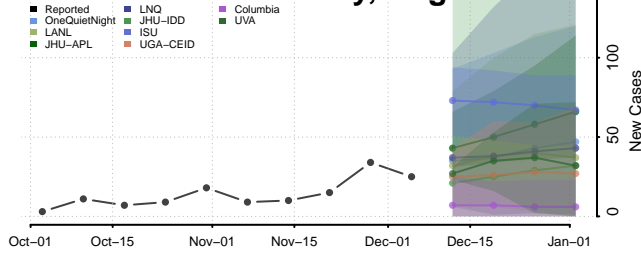

Manassas Park County, Virginia