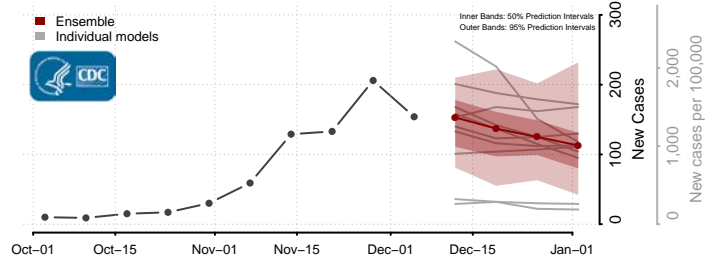

Cottonwood County, Minnesota