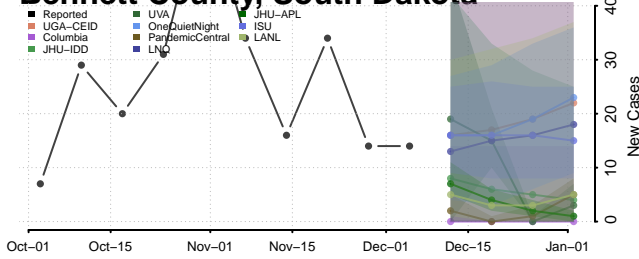

Bennett County, South Dakota