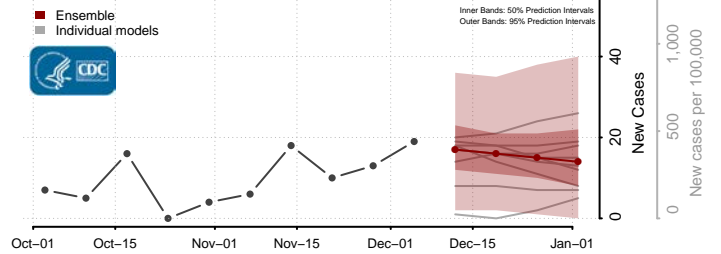

Butte County, Idaho

Camas County, Idaho

Canyon County, Idaho

Caribou County, Idaho

Cassia County, Idaho

Clark County, Idaho

Clearwater County, Idaho

Custer County, Idaho