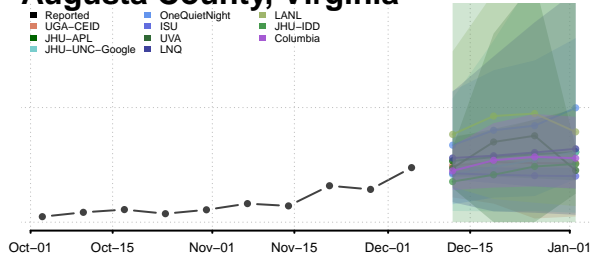

Augusta County, Virginia