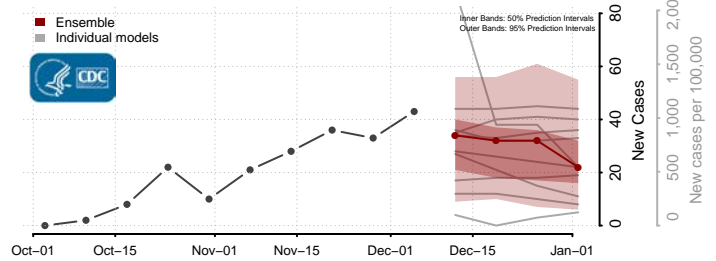

Pipestone County, Minnesota

Polk County, Minnesota

Pope County, Minnesota

Ramsey County, Minnesota

Red Lake County, Minnesota

Redwood County, Minnesota

Renville County, Minnesota

Rice County, Minnesota