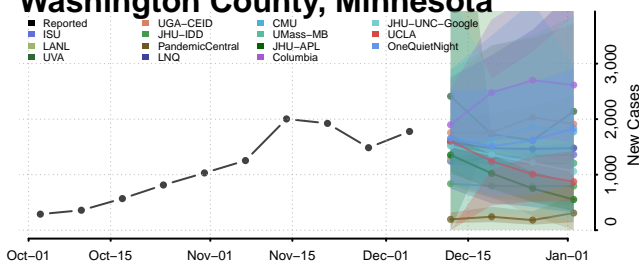

Stevens County, Minnesota

Swift County, Minnesota

Todd County, Minnesota

Traverse County, Minnesota

Wabasha County, Minnesota

Wadena County, Minnesota

Waseca County, Minnesota

Washington County, Minnesota