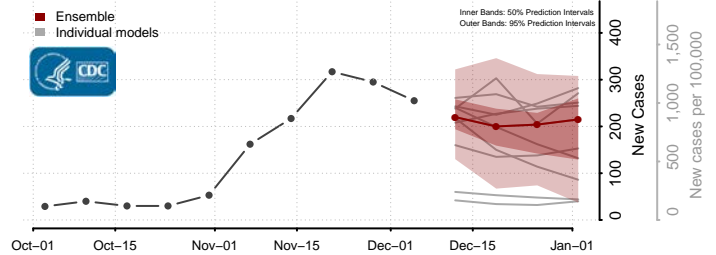

Brown County, Minnesota