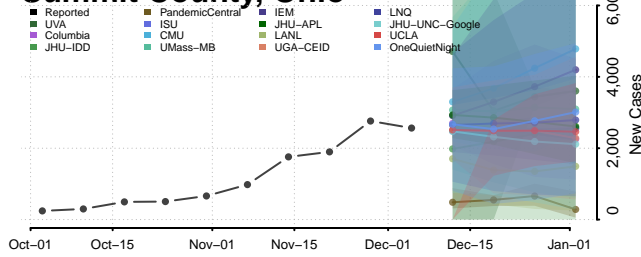

Summit County, Ohio