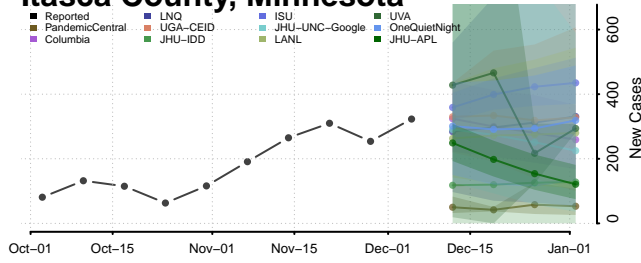

Douglas County, Minnesota

Faribault County, Minnesota

Hubbard County, Minnesota

Isanti County, Minnesota

Itasca County, Minnesota

Jackson County, Minnesota

Kanabec County, Minnesota

Kandiyohi County, Minnesota