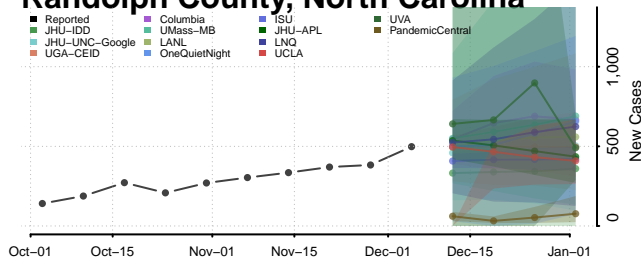

Randolph County, North Carolina