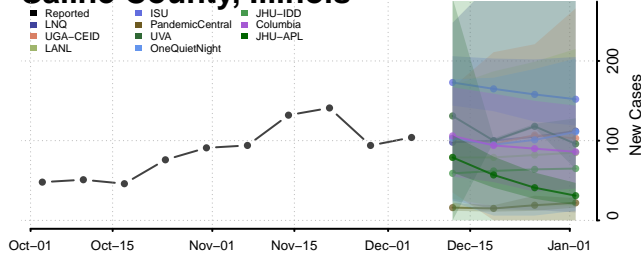

Perry County, Illinois

Richland County, Illinois

Rock Island County, Illinois

Saline County, Illinois

Sangamon County, Illinois

Schuyler County, Illinois

Scott County, Illinois

Shelby County, Illinois