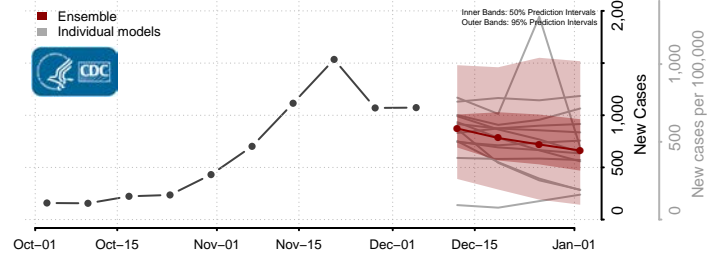

Scott County, Minnesota