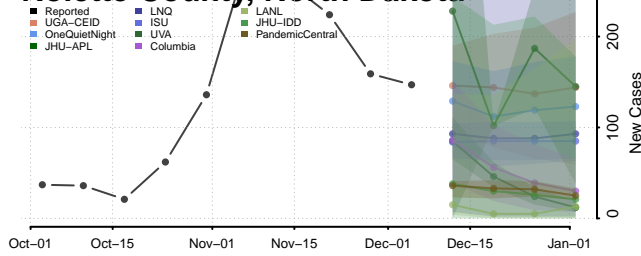

Rolette County, North Dakota