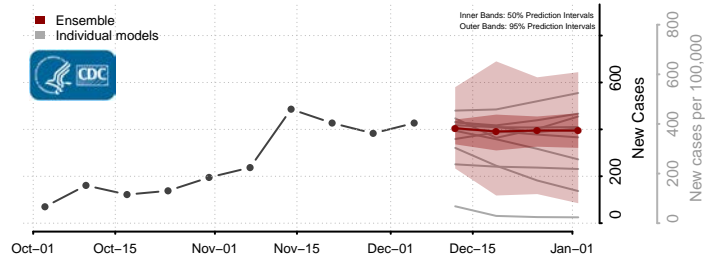

Cass County, Missouri