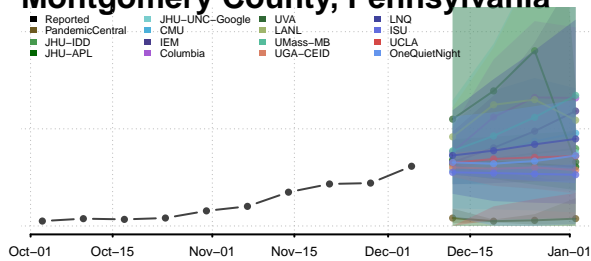

Montgomery County, Pennsylvania