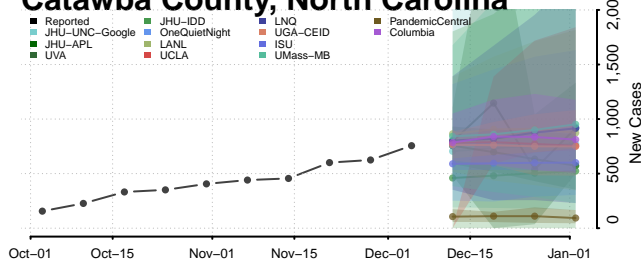

Camden County, North Carolina

Carteret County, North Carolina

Caswell County, North Carolina

Catawba County, North Carolina

Chatham County, North Carolina

Cherokee County, North Carolina

Chowan County, North Carolina