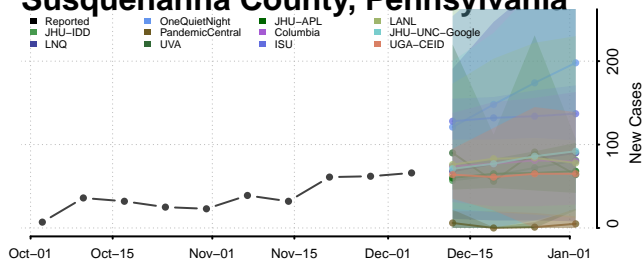

Susquehanna County, Pennsylvania