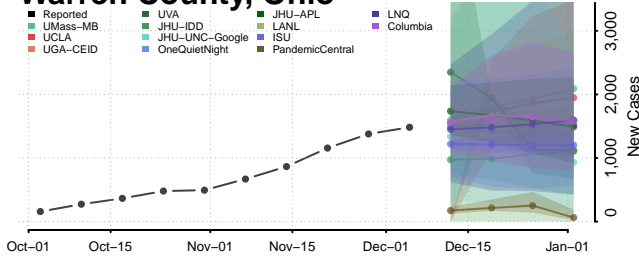

Van Wert County, Ohio

Vinton County, Ohio

Warren County, Ohio

Washington County, Ohio

Wayne County, Ohio

Williams County, Ohio

Wood County, Ohio

Wyandot County, Ohio