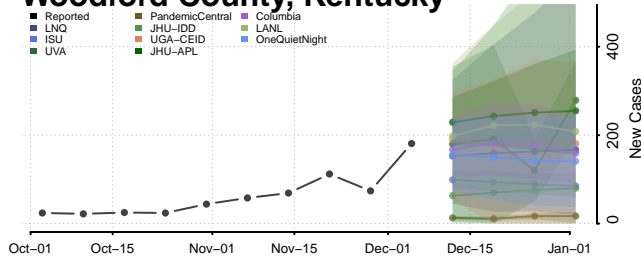

Webster County, Kentucky

Whitley County, Kentucky

Wolfe County, Kentucky

Woodford County, Kentucky

Louisiana

Acadia County, Louisiana

Allen County, Louisiana

Ascension County, Louisiana