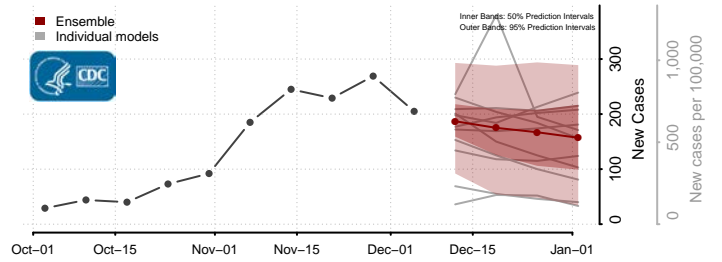

Cass County, Minnesota