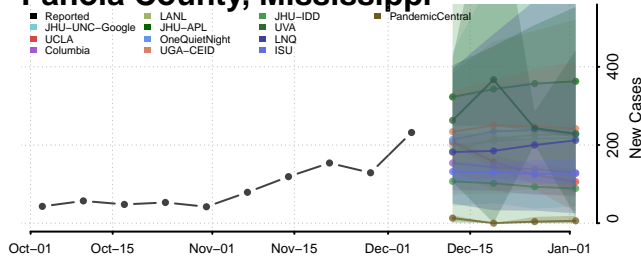

Montgomery County, Mississippi

Neshoba County, Mississippi

Newton County, Mississippi

Noxubee County, Mississippi

Oktibbeha County, Mississippi

Panola County, Mississippi

Pearl River County, Mississippi

Perry County, Mississippi