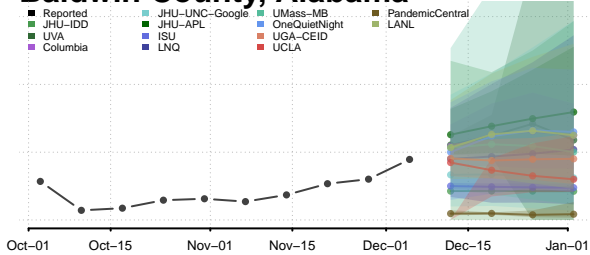

National

Alabama

Autauga County, Alabama

Baldwin County, Alabama

Barbour County, Alabama

Bibb County, Alabama

Blount County, Alabama

Bullock County, Alabama