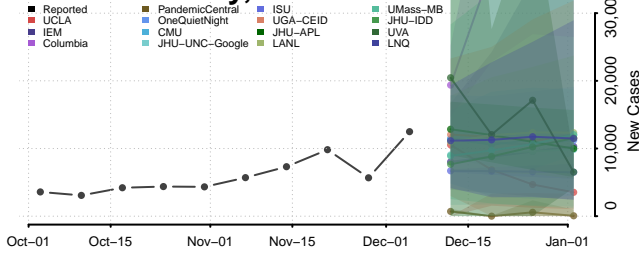

Tarrant County, Texas