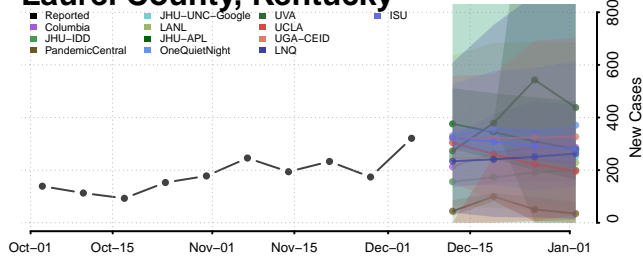

Harrison County, Kentucky

Larue County, Kentucky

Laurel County, Kentucky

Lawrence County, Kentucky

Lee County, Kentucky

Leslie County, Kentucky

Letcher County, Kentucky

Lewis County, Kentucky