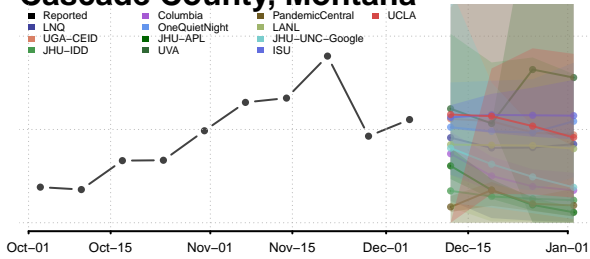

Worth County, Missouri

Wright County, Missouri

Carter County, Montana

Cascade County, Montana

Chouteau County, Montana

Custer County, Montana

Daniels County, Montana

Dawson County, Montana