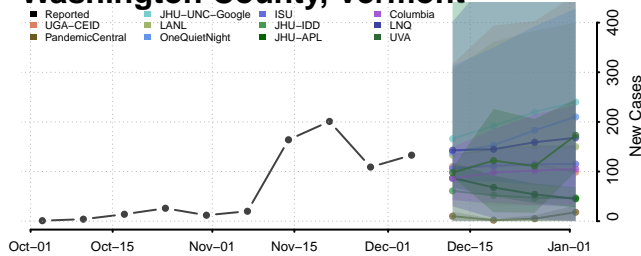

Tooele County, Utah

Uintah County, Utah

Grand Isle County, Vermont

Lamoille County, Vermont

Orange County, Vermont

Orleans County, Vermont

Rutland County, Vermont

Washington County, Vermont