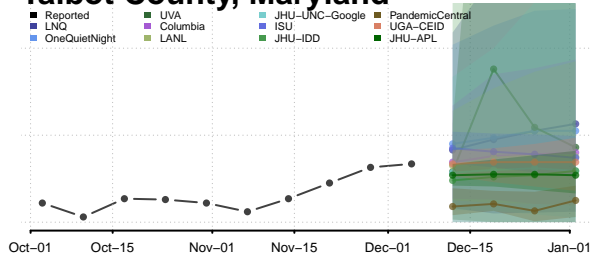

Talbot County, Maryland