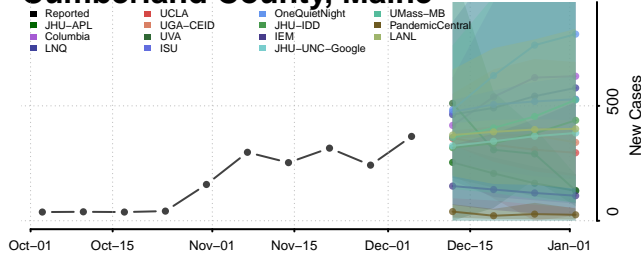

Winn County, Louisiana

Maine

Androscoggin County, Maine

Aroostook County, Maine

Cumberland County, Maine

Franklin County, Maine

Hancock County, Maine

Kennebec County, Maine