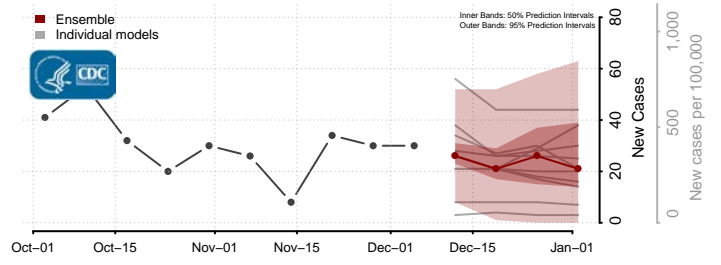

Lexington County, Virginia