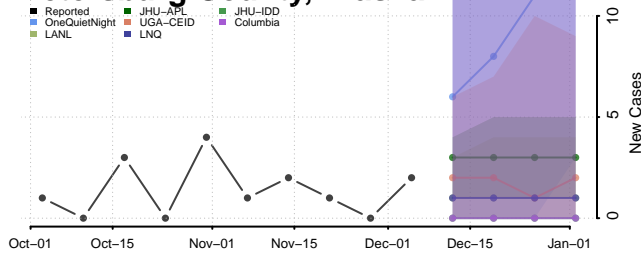

Kusilvak County, Alaska

Lake and Peninsula County, Alaska

Matanuska-Susitna County, Alaska

Nome County, Alaska

North Slope County, Alaska

Northwest Arctic County, Alaska

Petersburg County, Alaska

Prince of Wales-Hyder County, Alaska