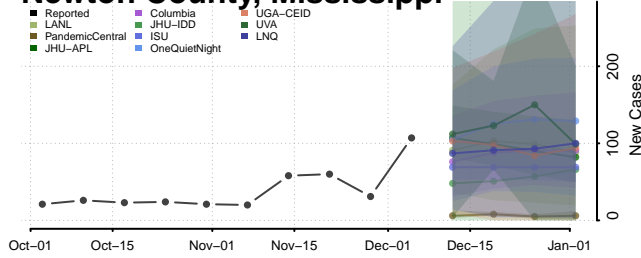

Newton County, Mississippi