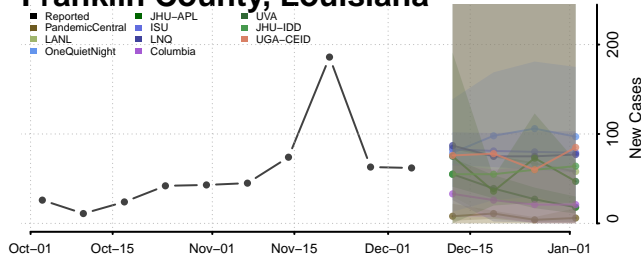

Franklin County, Louisiana