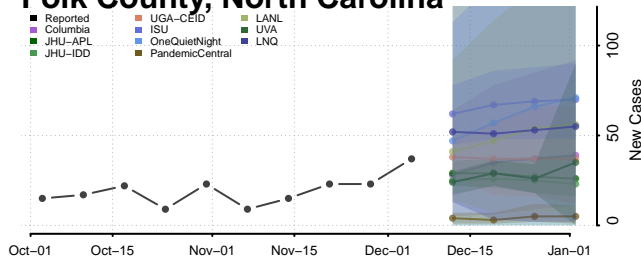

Polk County, North Carolina