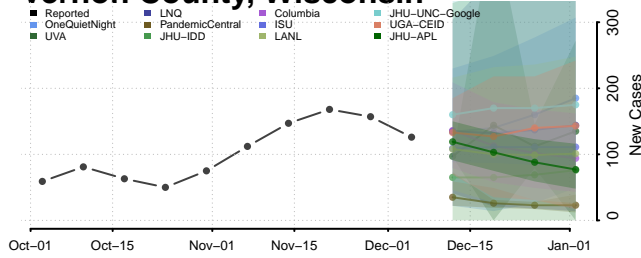

Vernon County, Wisconsin