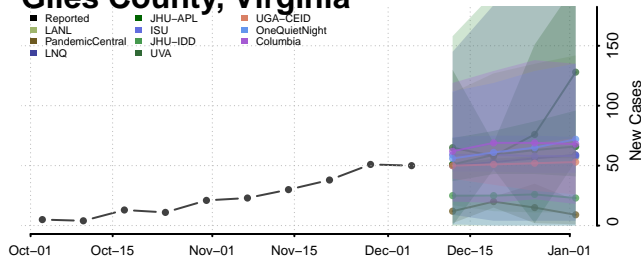

Giles County, Virginia