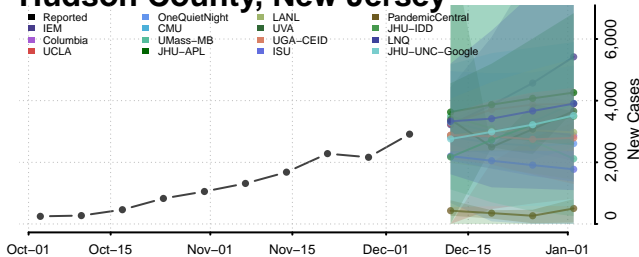

Hudson County, New Jersey