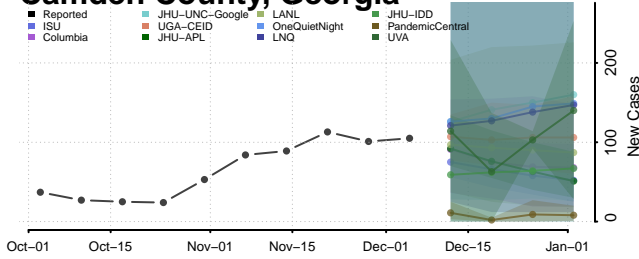

Burke County, Georgia

Butts County, Georgia

Calhoun County, Georgia

Camden County, Georgia

Candler County, Georgia

Carroll County, Georgia

Catoosa County, Georgia

Charlton County, Georgia