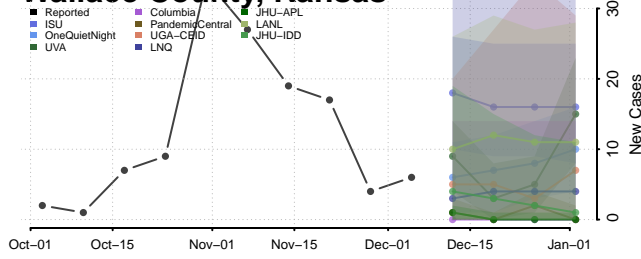

Rush County, Kansas

Sumner County, Kansas

Thomas County, Kansas

Trego County, Kansas

Wabaunsee County, Kansas

Wallace County, Kansas

Washington County, Kansas

Wichita County, Kansas