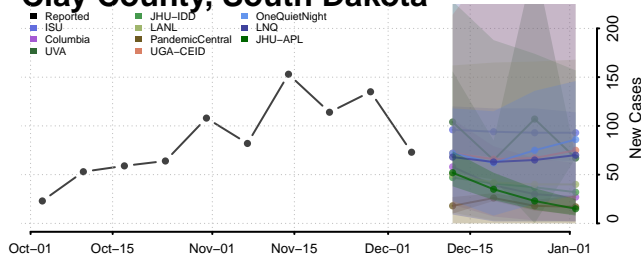

Clay County, South Dakota