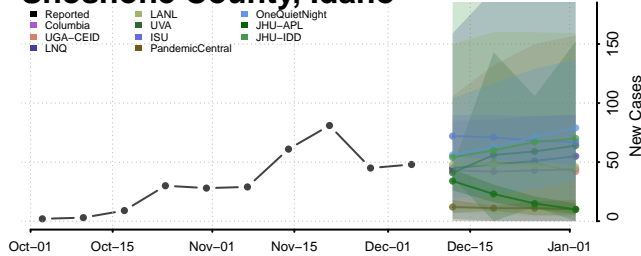

Minidoka County, Idaho

Nez Perce County, Idaho

Oneida County, Idaho

Owyhee County, Idaho

Payette County, Idaho

Power County, Idaho

Shoshone County, Idaho

Teton County, Idaho