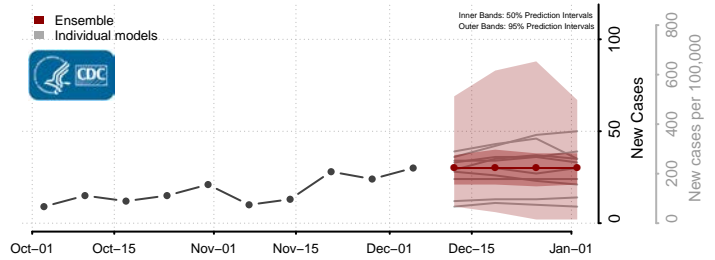

Perquimans County, North Carolina