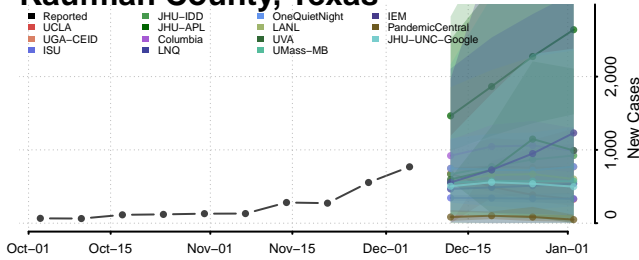

Kaufman County, Texas