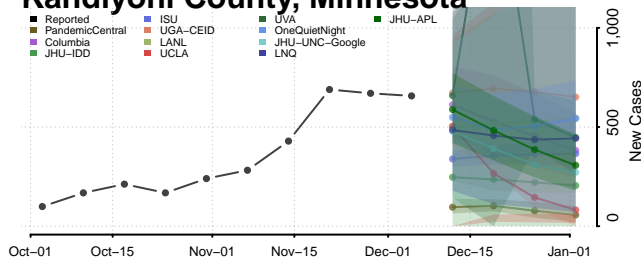

Douglas County, Minnesota

Faribault County, Minnesota

Hubbard County, Minnesota

Isanti County, Minnesota

Itasca County, Minnesota

Jackson County, Minnesota

Kanabec County, Minnesota

Kandiyohi County, Minnesota