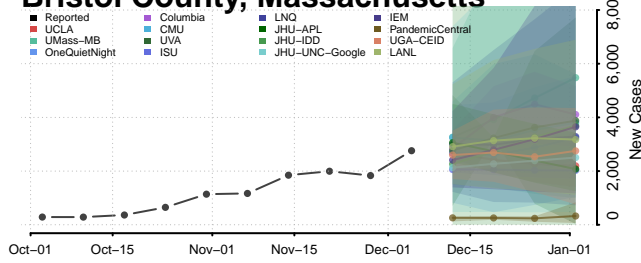

Bristol County, Massachusetts