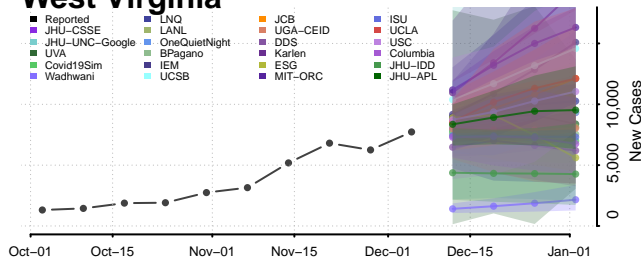

West Virginia