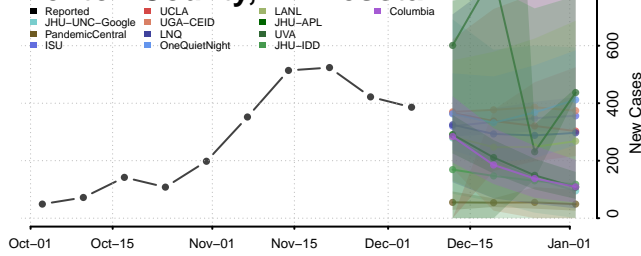

Benton County, Minnesota