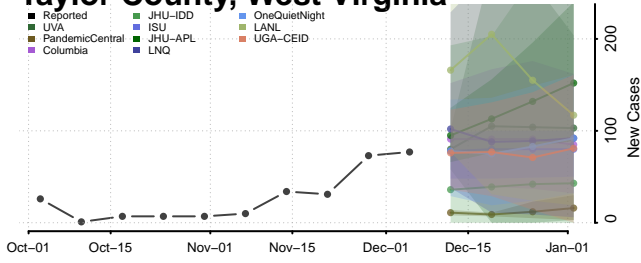

Taylor County, West Virginia