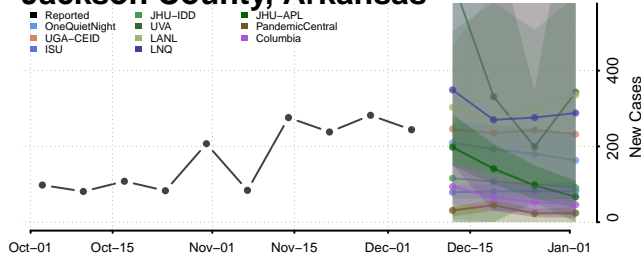

Jackson County, Arkansas