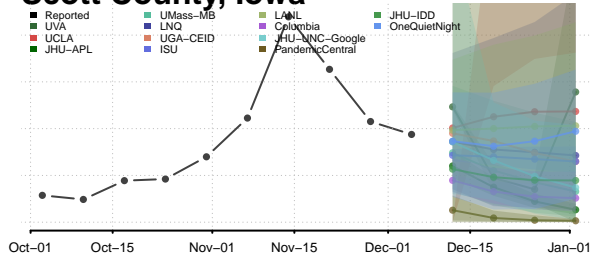

Sac County, Iowa

Scott County, Iowa

Shelby County, Iowa

Sioux County, Iowa

Story County, Iowa

Tama County, Iowa

Taylor County, Iowa

Kansas