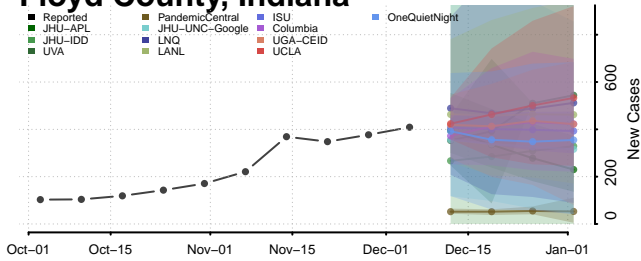

Decatur County, Indiana

DeKalb County, Indiana

Delaware County, Indiana

Dubois County, Indiana

Elkhart County, Indiana

Fayette County, Indiana

Floyd County, Indiana

Fountain County, Indiana