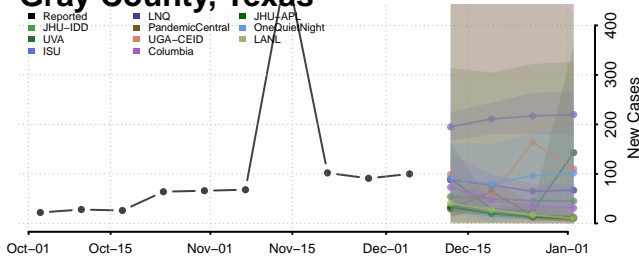

Gray County, Texas