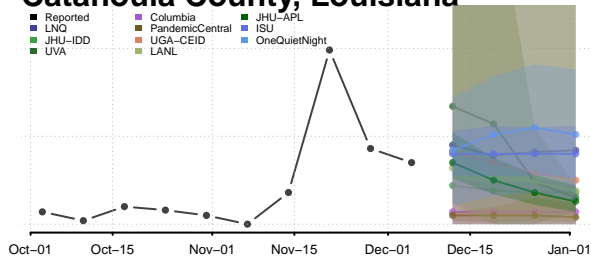

Catahoula County, Louisiana