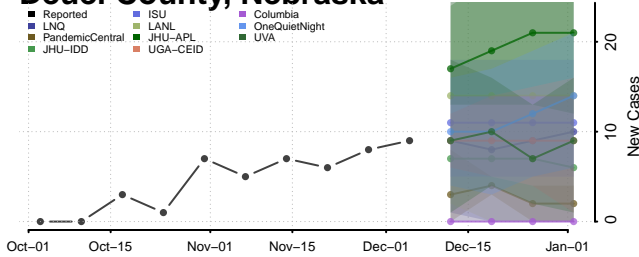

Deuel County, Nebraska