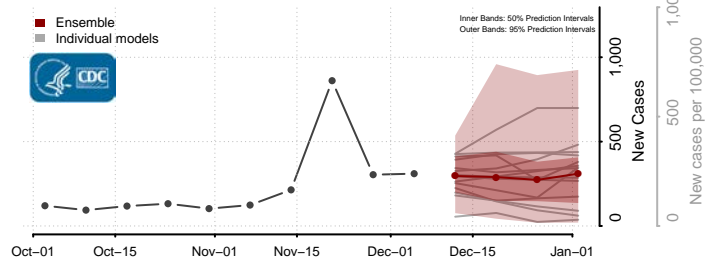

Morehouse County, Louisiana

Natchitoches County, Louisiana

Orleans County, Louisiana

Ouachita County, Louisiana

Plaquemines County, Louisiana

Pointe Coupee County, Louisiana

Rapides County, Louisiana

Red River County, Louisiana