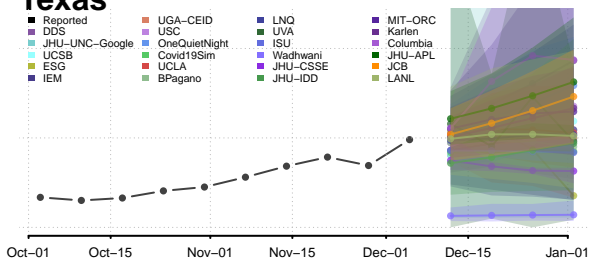

Williamson County, Tennessee

Wilson County, Tennessee

Texas

Anderson County, Texas

Andrews County, Texas

Angelina County, Texas