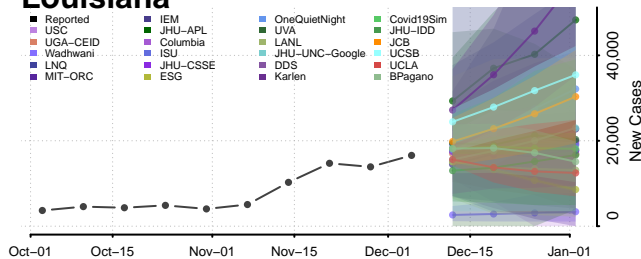

Webster County, Kentucky

Whitley County, Kentucky

Wolfe County, Kentucky

Woodford County, Kentucky

Louisiana

Acadia County, Louisiana

Allen County, Louisiana

Ascension County, Louisiana