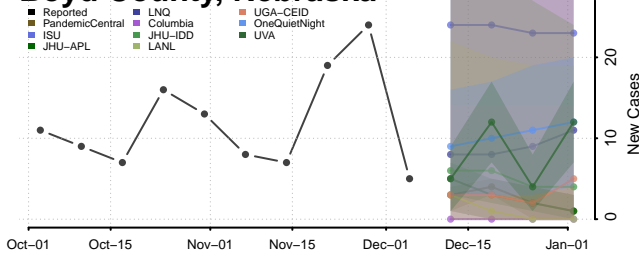

Blaine County, Nebraska

Boone County, Nebraska

Box Butte County, Nebraska

Boyd County, Nebraska

Chase County, Nebraska

Cherry County, Nebraska

Cheyenne County, Nebraska

Clay County, Nebraska