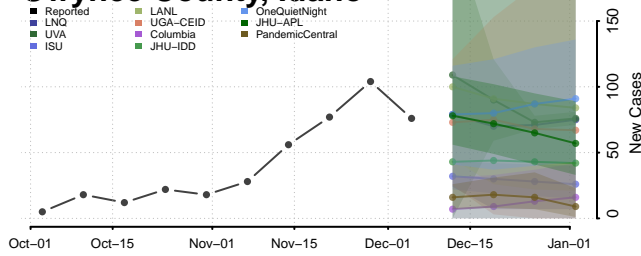

Minidoka County, Idaho

Nez Perce County, Idaho

Oneida County, Idaho

Owyhee County, Idaho

Payette County, Idaho

Power County, Idaho

Shoshone County, Idaho

Teton County, Idaho