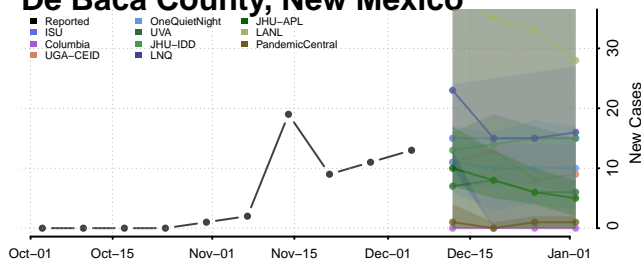

De Baca County, New Mexico