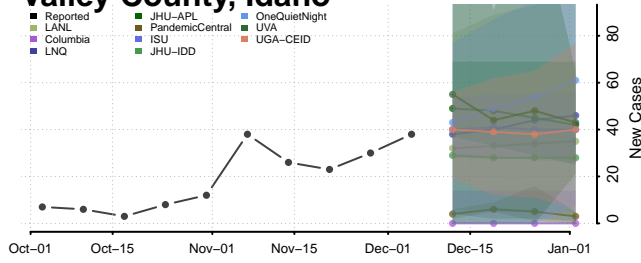

Valley County, Idaho