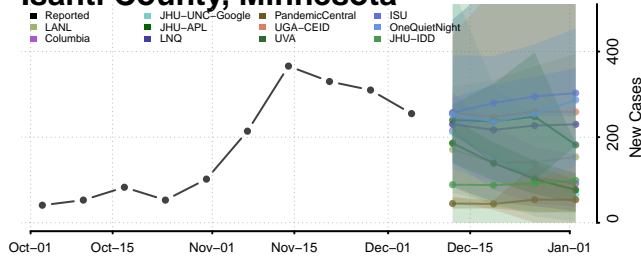

Douglas County, Minnesota

Faribault County, Minnesota

Hubbard County, Minnesota

Isanti County, Minnesota

Itasca County, Minnesota

Jackson County, Minnesota

Kanabec County, Minnesota

Kandiyohi County, Minnesota