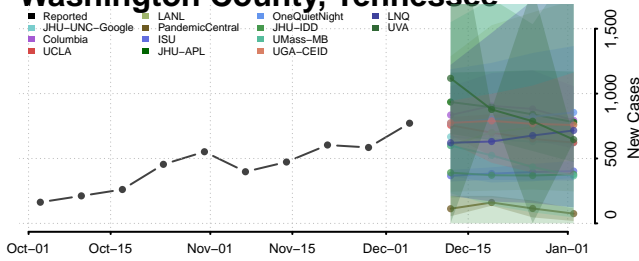

Washington County, Tennessee