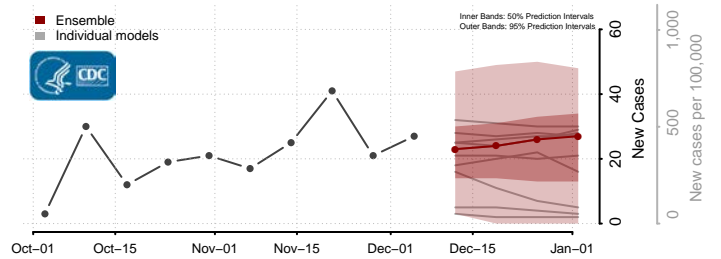

Carter County, Missouri