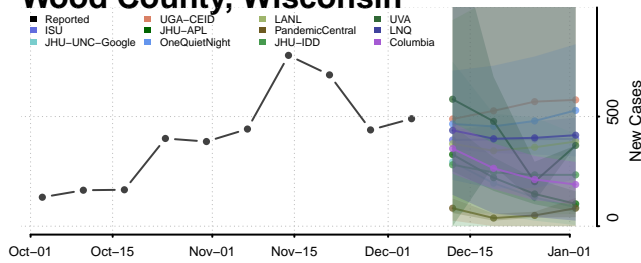

Washburn County, Wisconsin

Washington County, Wisconsin

Waukesha County, Wisconsin

Waupaca County, Wisconsin

Waushara County, Wisconsin

Winnebago County, Wisconsin

Wood County, Wisconsin

Wyoming