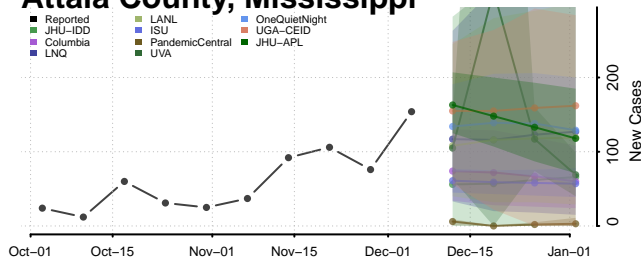

Attala County, Mississippi