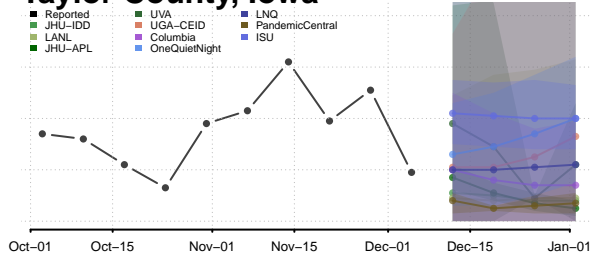

Sac County, Iowa

Scott County, Iowa

Shelby County, Iowa

Sioux County, Iowa

Story County, Iowa

Tama County, Iowa

Taylor County, Iowa

Kansas