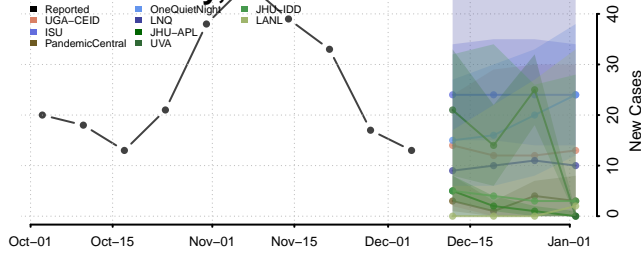

Hand County, South Dakota