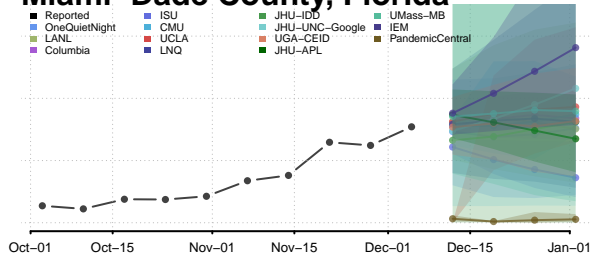

Miami-Dade County, Florida