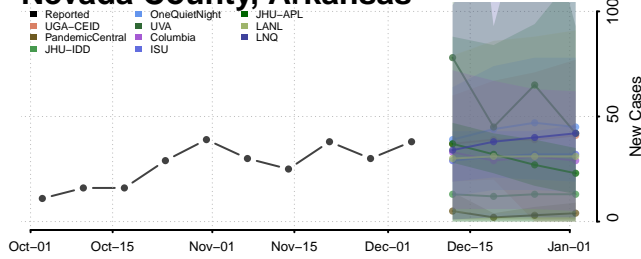

Nevada County, Arkansas