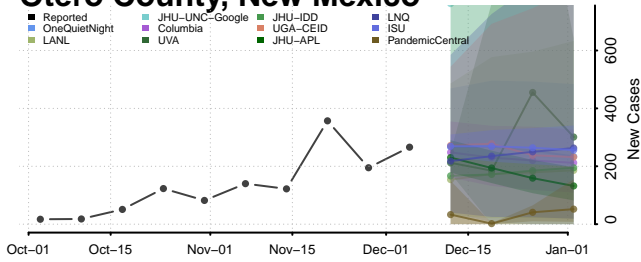

Otero County, New Mexico