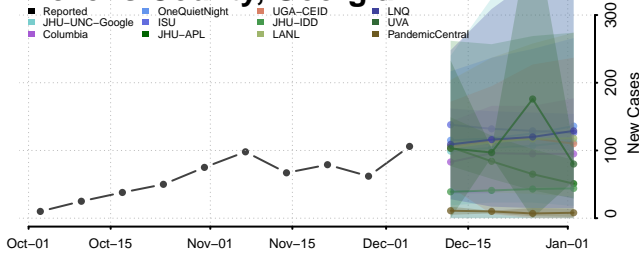

Pickens County, Georgia