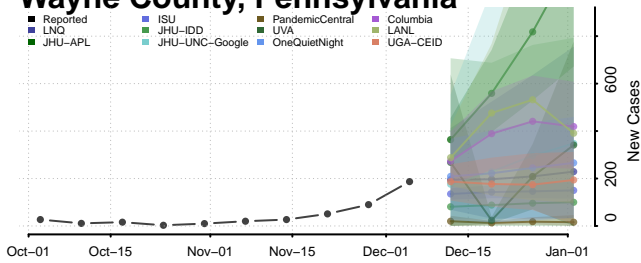

Susquehanna County, Pennsylvania

Tioga County, Pennsylvania

Union County, Pennsylvania

Venango County, Pennsylvania

Warren County, Pennsylvania

Washington County, Pennsylvania

Wayne County, Pennsylvania

Westmoreland County, Pennsylvania