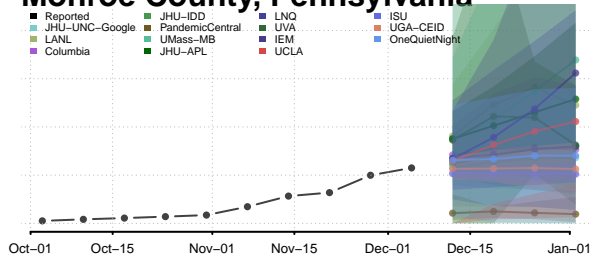

Monroe County, Pennsylvania