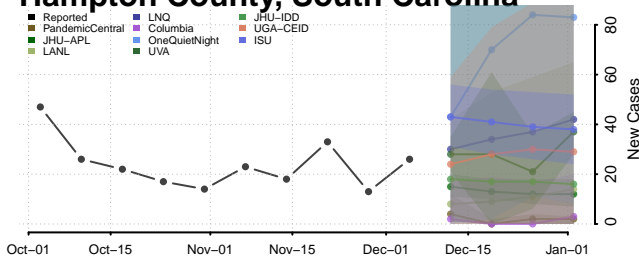

Florence County, South Carolina

Georgetown County, South Carolina

Greenville County, South Carolina

Greenwood County, South Carolina

Hampton County, South Carolina

Horry County, South Carolina

Jasper County, South Carolina