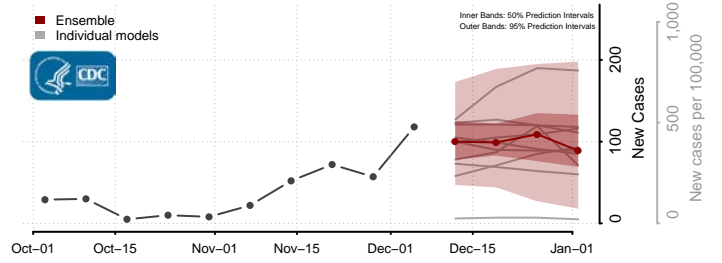

Hood River County, Oregon

Jackson County, Oregon

Jefferson County, Oregon

Josephine County, Oregon

Klamath County, Oregon

Lake County, Oregon

Lane County, Oregon

Lincoln County, Oregon