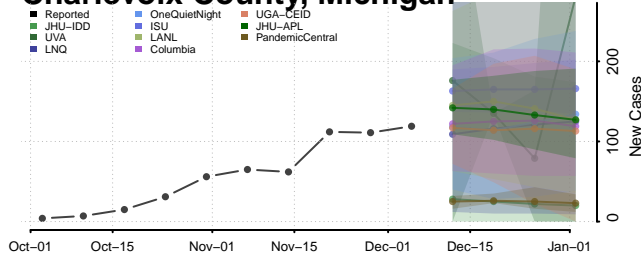

Charlevoix County, Michigan