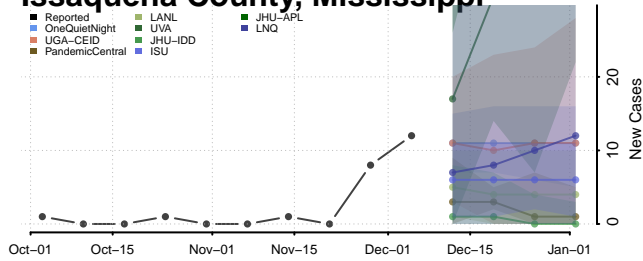

Issaquena County, Mississippi