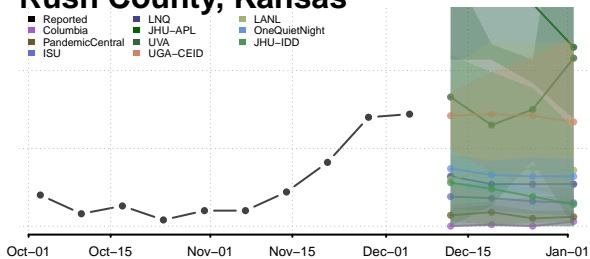

Rush County, Kansas

Sumner County, Kansas

Thomas County, Kansas

Trego County, Kansas

Wabaunsee County, Kansas

Wallace County, Kansas

Washington County, Kansas

Wichita County, Kansas