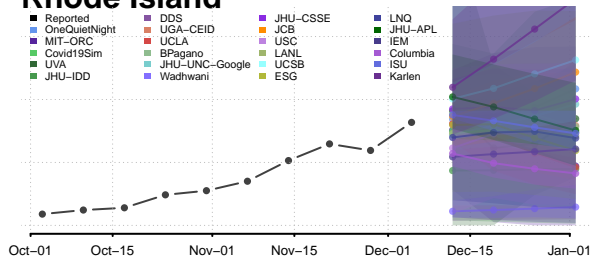

Rhode Island