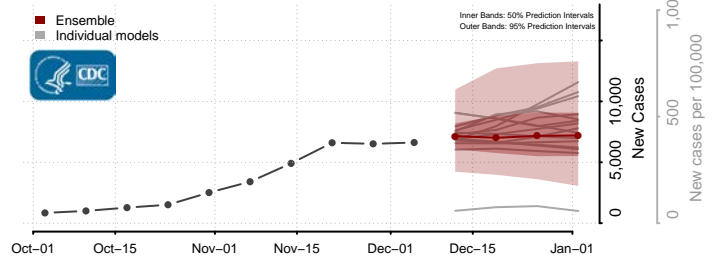

Washtenaw County, Michigan

Wayne County, Michigan

Wexford County, Michigan

Minnesota

Aitkin County, Minnesota

Anoka County, Minnesota

Becker County, Minnesota

Beltrami County, Minnesota