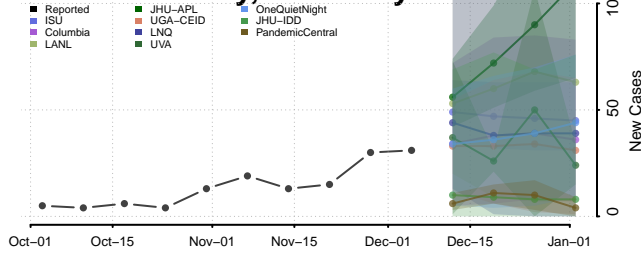

Taylor County, Kentucky

Todd County, Kentucky

Trigg County, Kentucky

Trimble County, Kentucky

Union County, Kentucky

Warren County, Kentucky

Washington County, Kentucky

Wayne County, Kentucky