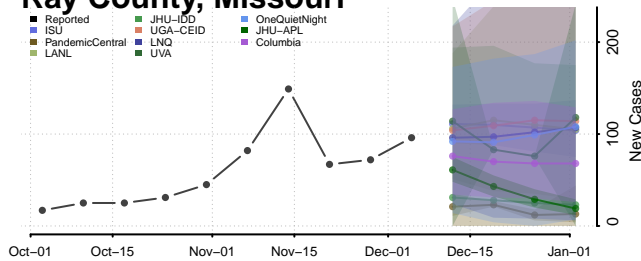

Ray County, Missouri