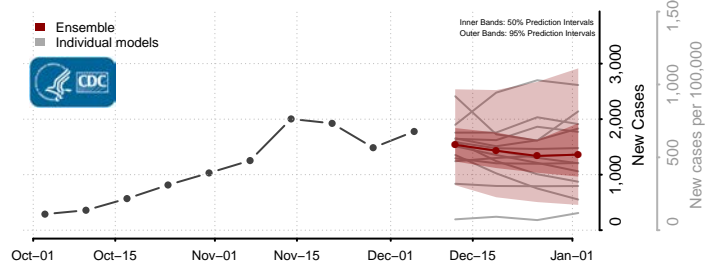

Stevens County, Minnesota

Swift County, Minnesota

Todd County, Minnesota

Traverse County, Minnesota

Wabasha County, Minnesota

Wadena County, Minnesota

Waseca County, Minnesota

Washington County, Minnesota