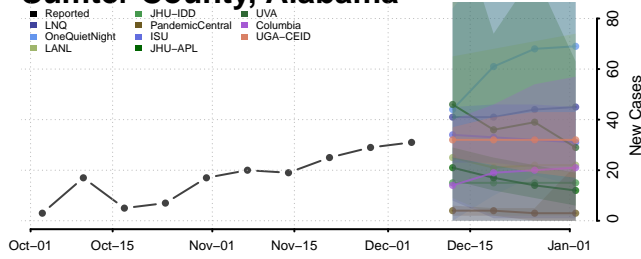

Sumter County, Alabama