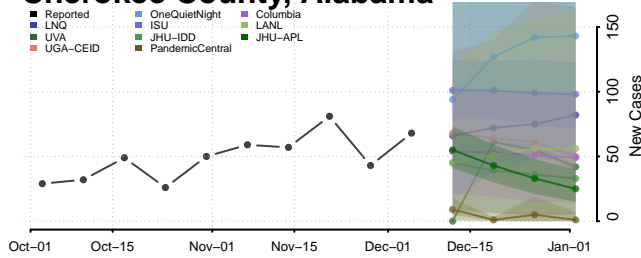

Butler County, Alabama

Calhoun County, Alabama

Chambers County, Alabama

Cherokee County, Alabama

Chilton County, Alabama

Choctaw County, Alabama

Clarke County, Alabama

Clay County, Alabama