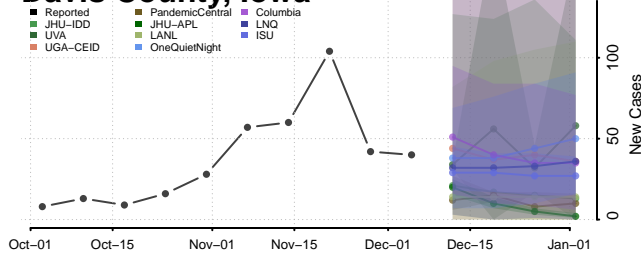

Bremer County, Iowa

Clayton County, Iowa

Clinton County, Iowa

Crawford County, Iowa

Dallas County, Iowa

Davis County, Iowa

Decatur County, Iowa

Humboldt County, Iowa