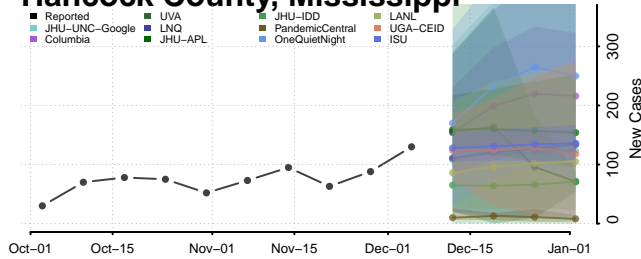

Franklin County, Mississippi

George County, Mississippi

Greene County, Mississippi

Grenada County, Mississippi

Hancock County, Mississippi

Harrison County, Mississippi

Hinds County, Mississippi

Holmes County, Mississippi