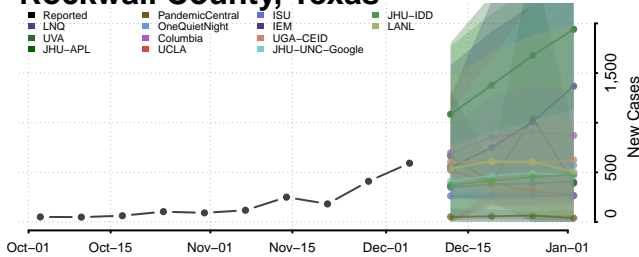

Rockwall County, Texas