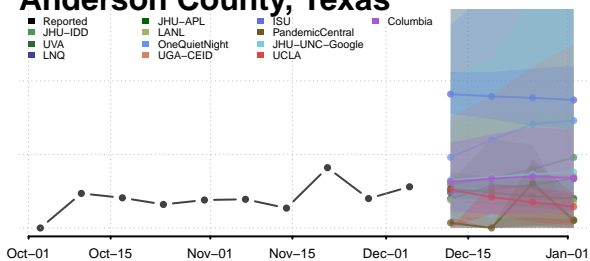

Anderson County, Texas