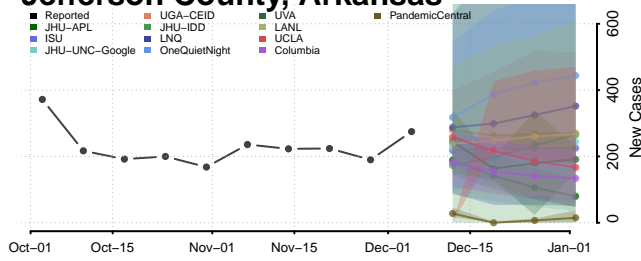

Independence County, Arkansas

Izard County, Arkansas

Jackson County, Arkansas

Jefferson County, Arkansas

Johnson County, Arkansas

Lafayette County, Arkansas

Lawrence County, Arkansas

Lee County, Arkansas