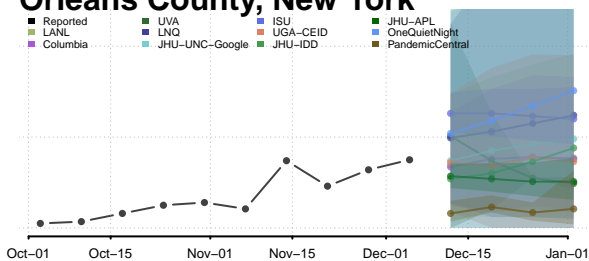

Onondaga County, New York

Ontario County, New York

Orange County, New York

Orleans County, New York

Oswego County, New York

Otsego County, New York

Schenectady County, New York

Schoharie County, New York