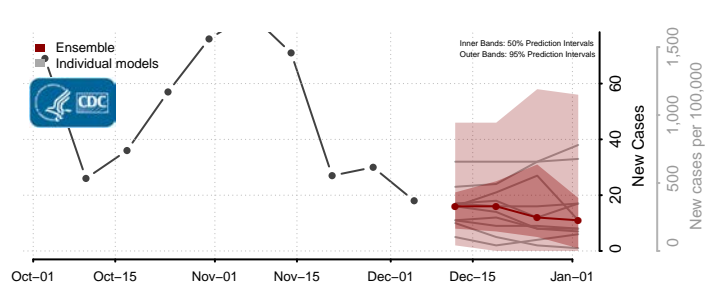

Divide County, North Dakota

Dunn County, North Dakota

Griggs County, North Dakota

Hettinger County, North Dakota

Kidder County, North Dakota

LaMoure County, North Dakota

Logan County, North Dakota

McHenry County, North Dakota