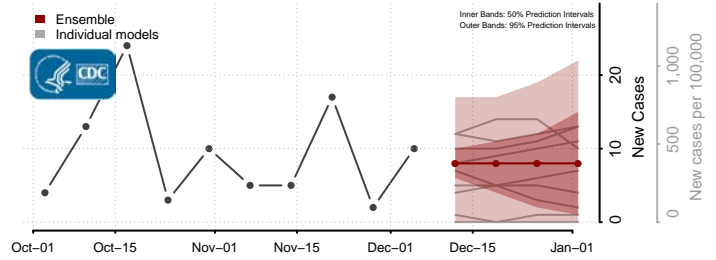

Wheatland County, Montana