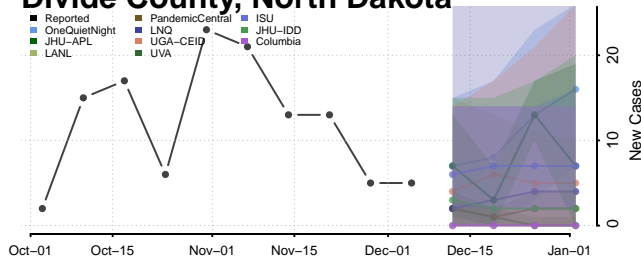

Divide County, North Dakota

Dunn County, North Dakota

Griggs County, North Dakota

Hettinger County, North Dakota

Kidder County, North Dakota

LaMoure County, North Dakota

Logan County, North Dakota

McHenry County, North Dakota