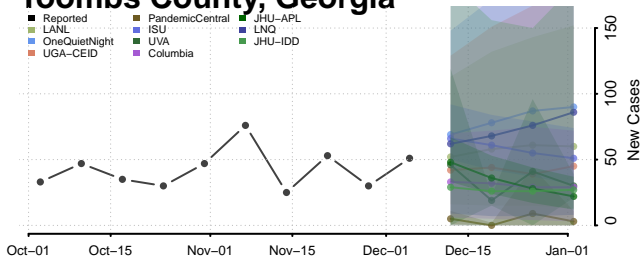

Toombs County, Georgia