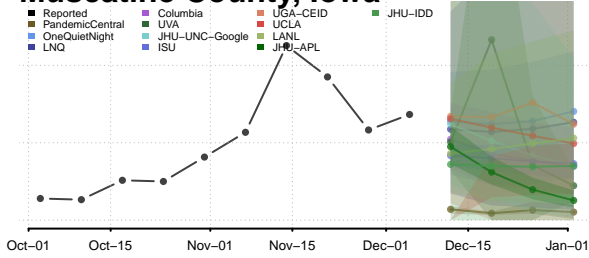

Ida County, Iowa

Iowa County, Iowa

Jackson County, Iowa

Jasper County, Iowa

Jefferson County, Iowa

Muscatine County, Iowa

O'Brien County, Iowa

Osceola County, Iowa