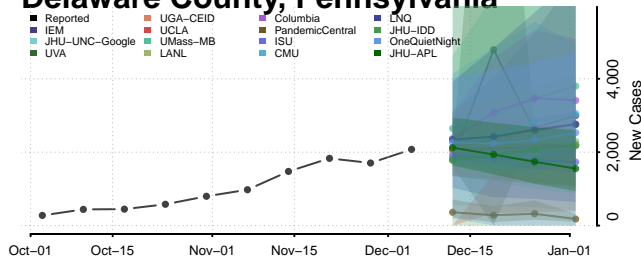

Cumberland County, Pennsylvania

Dauphin County, Pennsylvania

Delaware County, Pennsylvania

Elk County, Pennsylvania

Erie County, Pennsylvania

Fayette County, Pennsylvania

Forest County, Pennsylvania

Franklin County, Pennsylvania