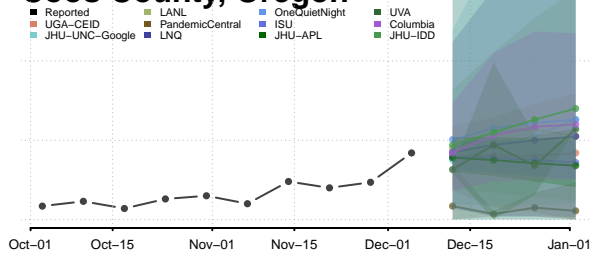

Coos County, Oregon