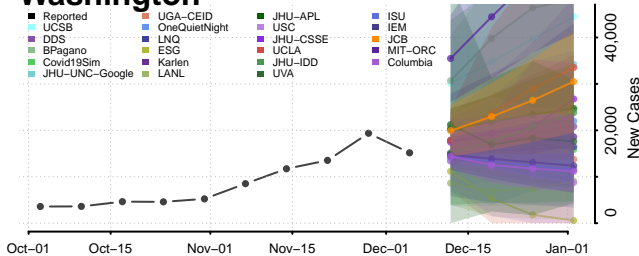

Waynesboro County, Virginia

Westmoreland County, Virginia

Williamsburg County, Virginia

Winchester County, Virginia

Wise County, Virginia

Wythe County, Virginia

York County, Virginia

Washington