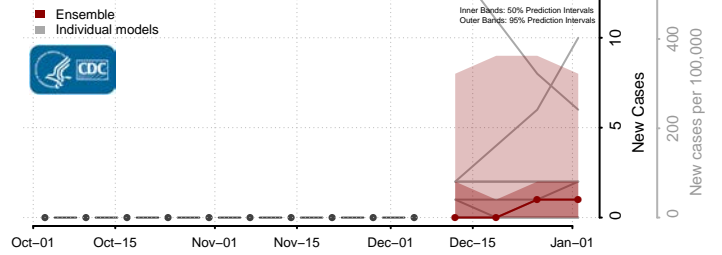

Rich County, Utah