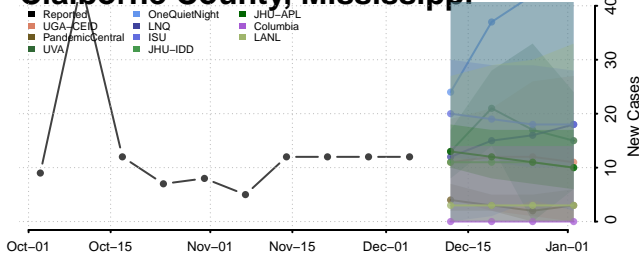

Claiborne County, Mississippi