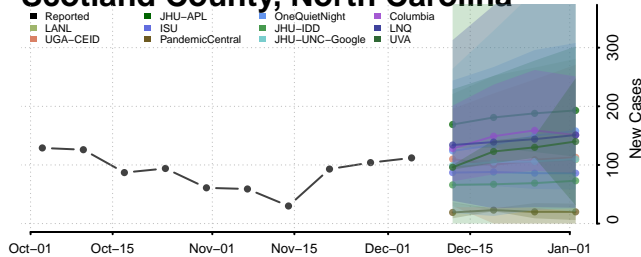

Robeson County, North Carolina

Rockingham County, North Carolina

Rowan County, North Carolina

Rutherford County, North Carolina

Sampson County, North Carolina

Scotland County, North Carolina

Stanly County, North Carolina