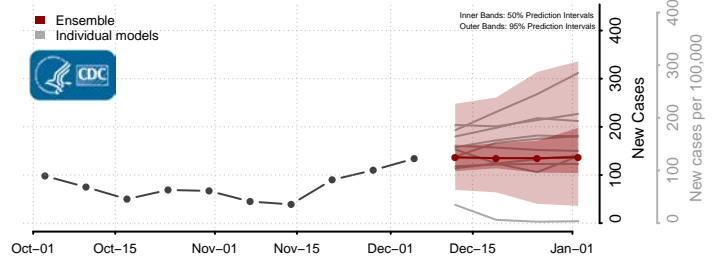

Albemarle County, Virginia