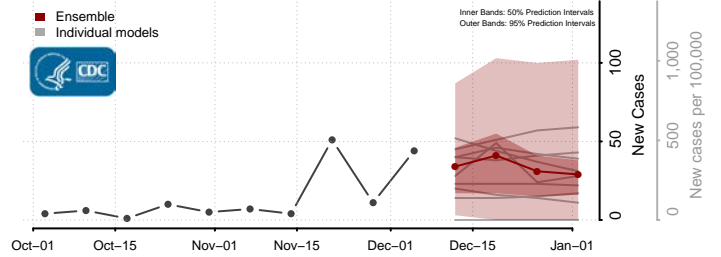

St. Helena County, Louisiana