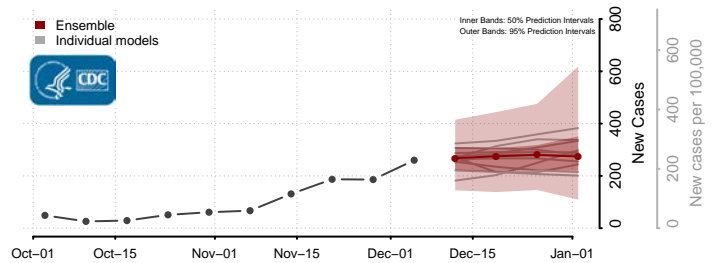

St. Mary's County, Maryland