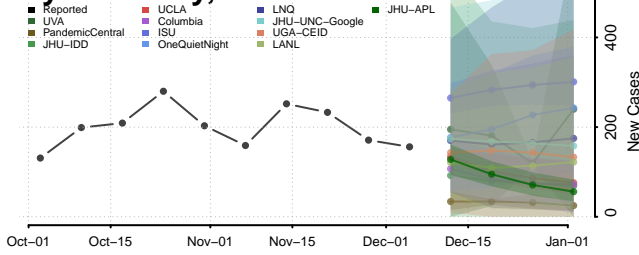

Dyer County, Tennessee