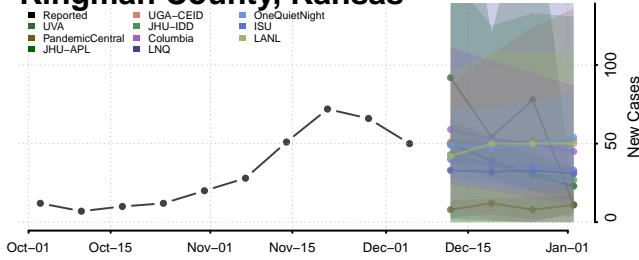

Jewell County, Kansas

Johnson County, Kansas

Keary County, Kansas

Kingman County, Kansas

Kiowa County, Kansas

Labette County, Kansas

Lane County, Kansas

Leavenworth County, Kansas