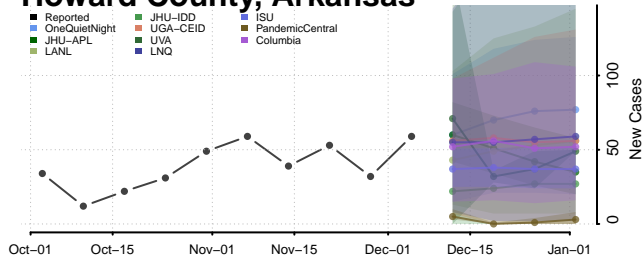

Franklin County, Arkansas

Fulton County, Arkansas

Garland County, Arkansas

Grant County, Arkansas

Greene County, Arkansas

Hempstead County, Arkansas

Hot Spring County, Arkansas

Howard County, Arkansas