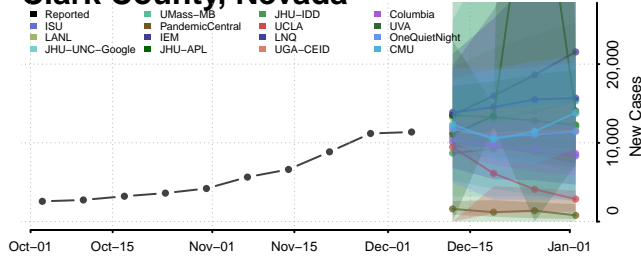

Clark County, Nevada