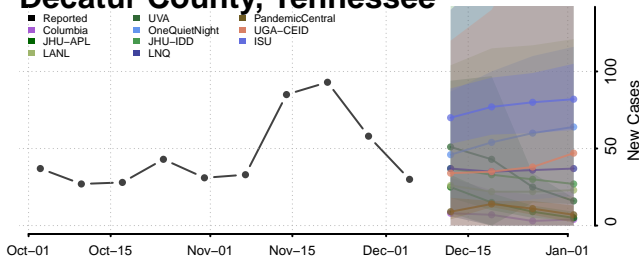

Clay County, Tennessee

Cocke County, Tennessee

Coffee County, Tennessee

Crockett County, Tennessee

Cumberland County, Tennessee

Davidson County, Tennessee

Decatur County, Tennessee

DeKalb County, Tennessee