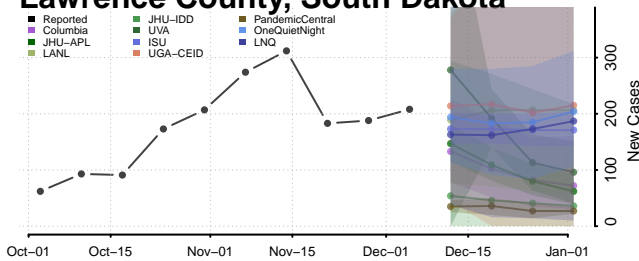

Lawrence County, South Dakota