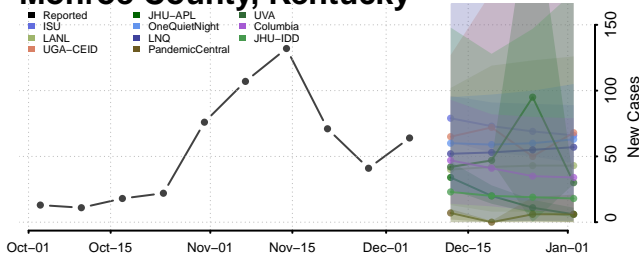

Monroe County, Kentucky