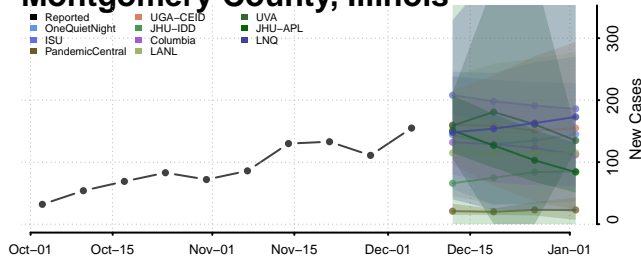

Marshall County, Illinois

Mason County, Illinois

Massac County, Illinois

Montgomery County, Illinois

Morgan County, Illinois

Moultrie County, Illinois

Ogle County, Illinois

Peoria County, Illinois