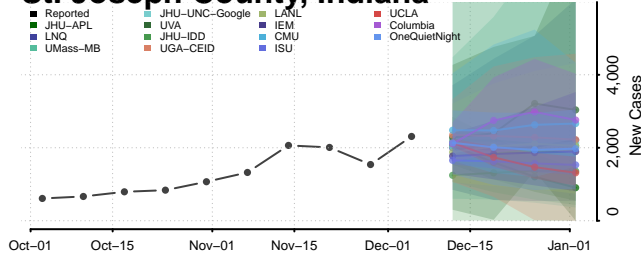

Rush County, Indiana

Scott County, Indiana

Shelby County, Indiana

Spencer County, Indiana

St. Joseph County, Indiana

Starke County, Indiana

Stauben County, Indiana

Sullivan County, Indiana