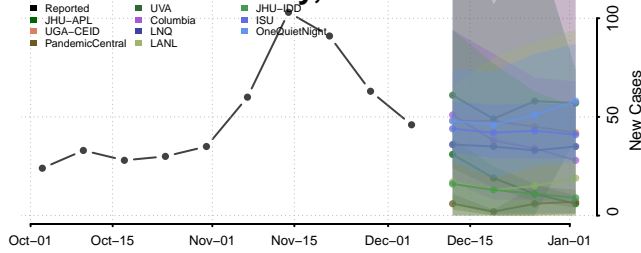

Hutchinson County, South Dakota