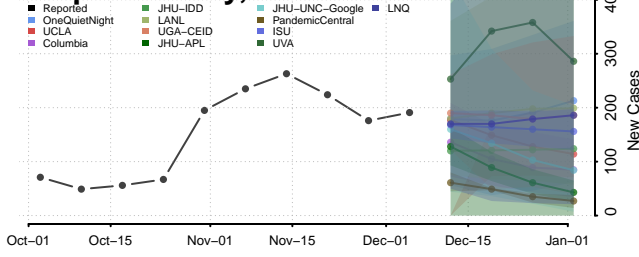

Ida County, Iowa

Iowa County, Iowa

Jackson County, Iowa

Jasper County, Iowa

Jefferson County, Iowa

Muscatine County, Iowa

O'Brien County, Iowa

Osceola County, Iowa