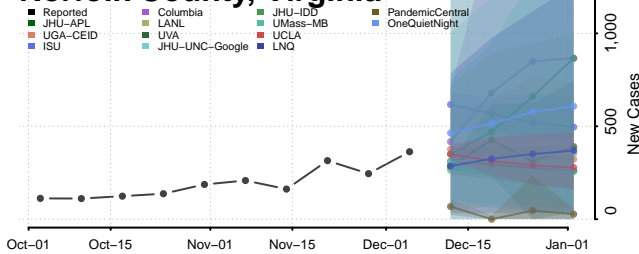

Norfolk County, Virginia