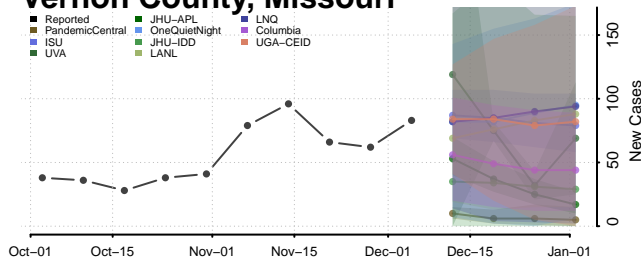

Sullivan County, Missouri

Taney County, Missouri

Texas County, Missouri

Vernon County, Missouri

Warren County, Missouri

Washington County, Missouri

Wayne County, Missouri

Webster County, Missouri