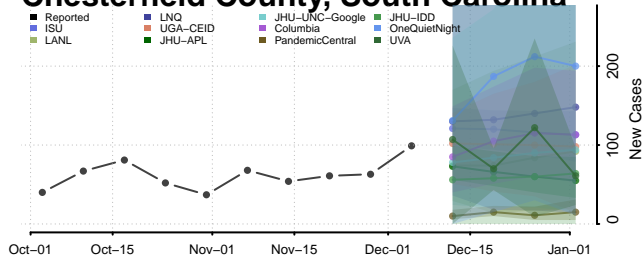

Beaufort County, South Carolina

Berkeley County, South Carolina

Calhoun County, South Carolina

Charleston County, South Carolina

Cherokee County, South Carolina

Chester County, South Carolina

Chesterfield County, South Carolina