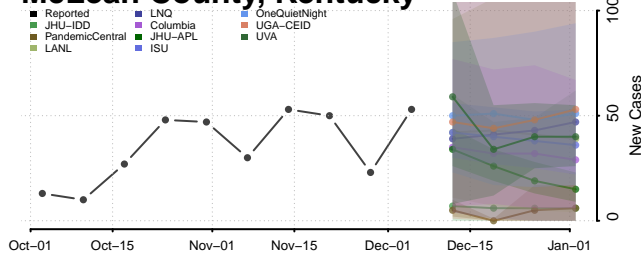

Martin County, Kentucky

Mason County, Kentucky

McCracken County, Kentucky

McCreary County, Kentucky

McLean County, Kentucky

Meade County, Kentucky

Menifee County, Kentucky

Mercer County, Kentucky