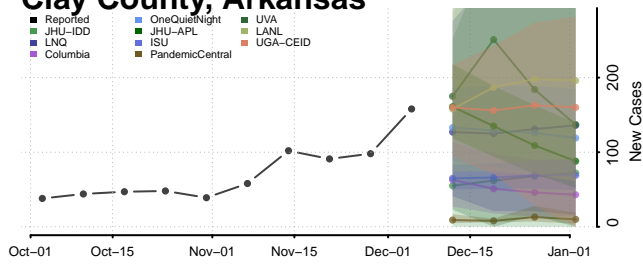

Carroll County, Arkansas

Chicot County, Arkansas

Clark County, Arkansas

Clay County, Arkansas

Cleburne County, Arkansas

Cleveland County, Arkansas

Columbia County, Arkansas

Conway County, Arkansas