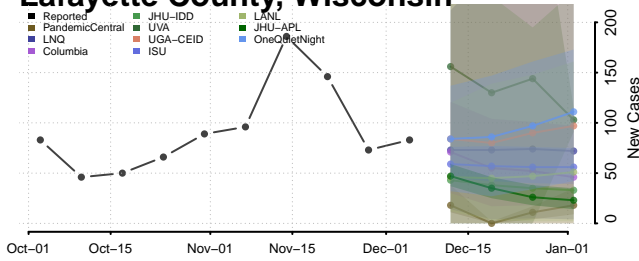

Lafayette County, Wisconsin