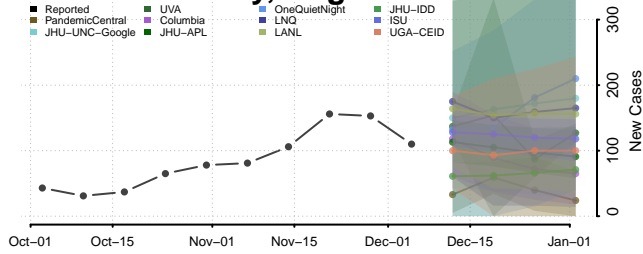

Tazewell County, Virginia