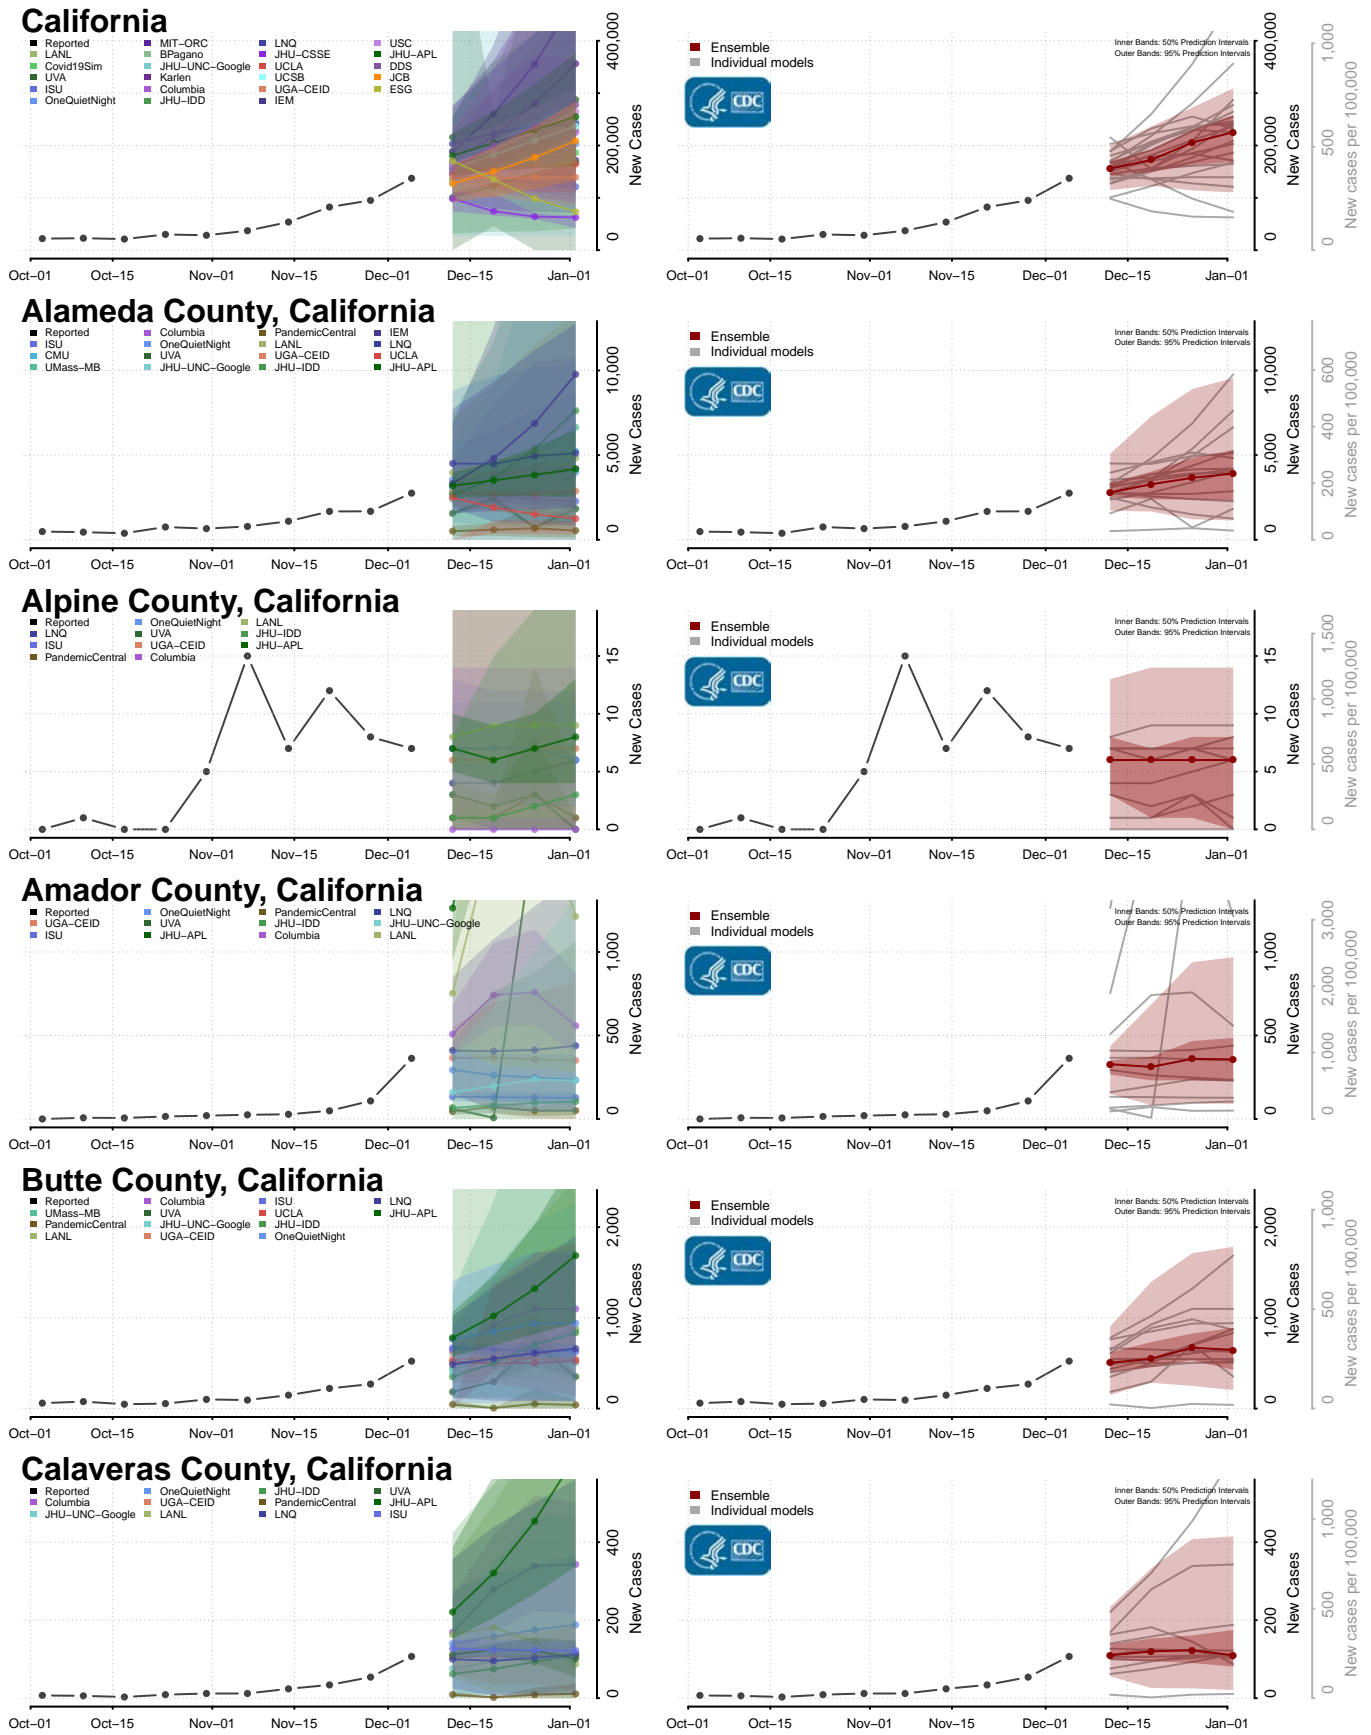

Washington County, Arkansas

White County, Arkansas

Woodruff County, Arkansas

Yell County, Arkansas

Colusa County, California

Contra Costa County, California

Del Norte County, California

El Dorado County, California