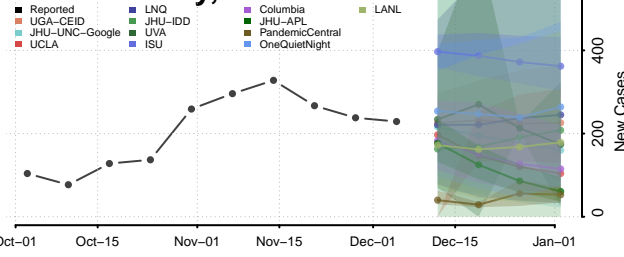

Coles County, Illinois