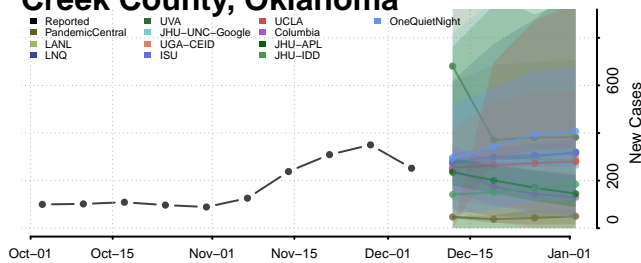

Creek County, Oklahoma