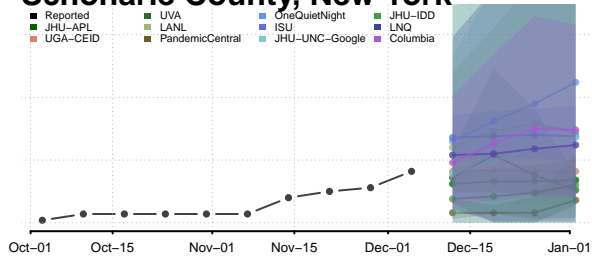

Onondaga County, New York

Ontario County, New York

Orange County, New York

Orleans County, New York

Oswego County, New York

Otsego County, New York

Schenectady County, New York

Schoharie County, New York