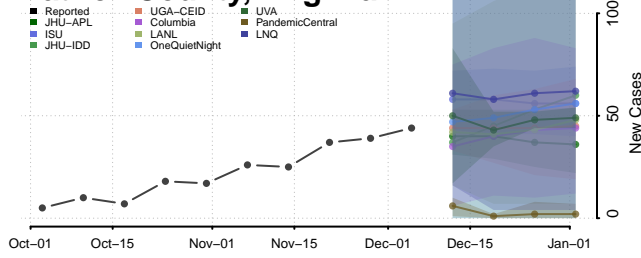

Patrick County, Virginia