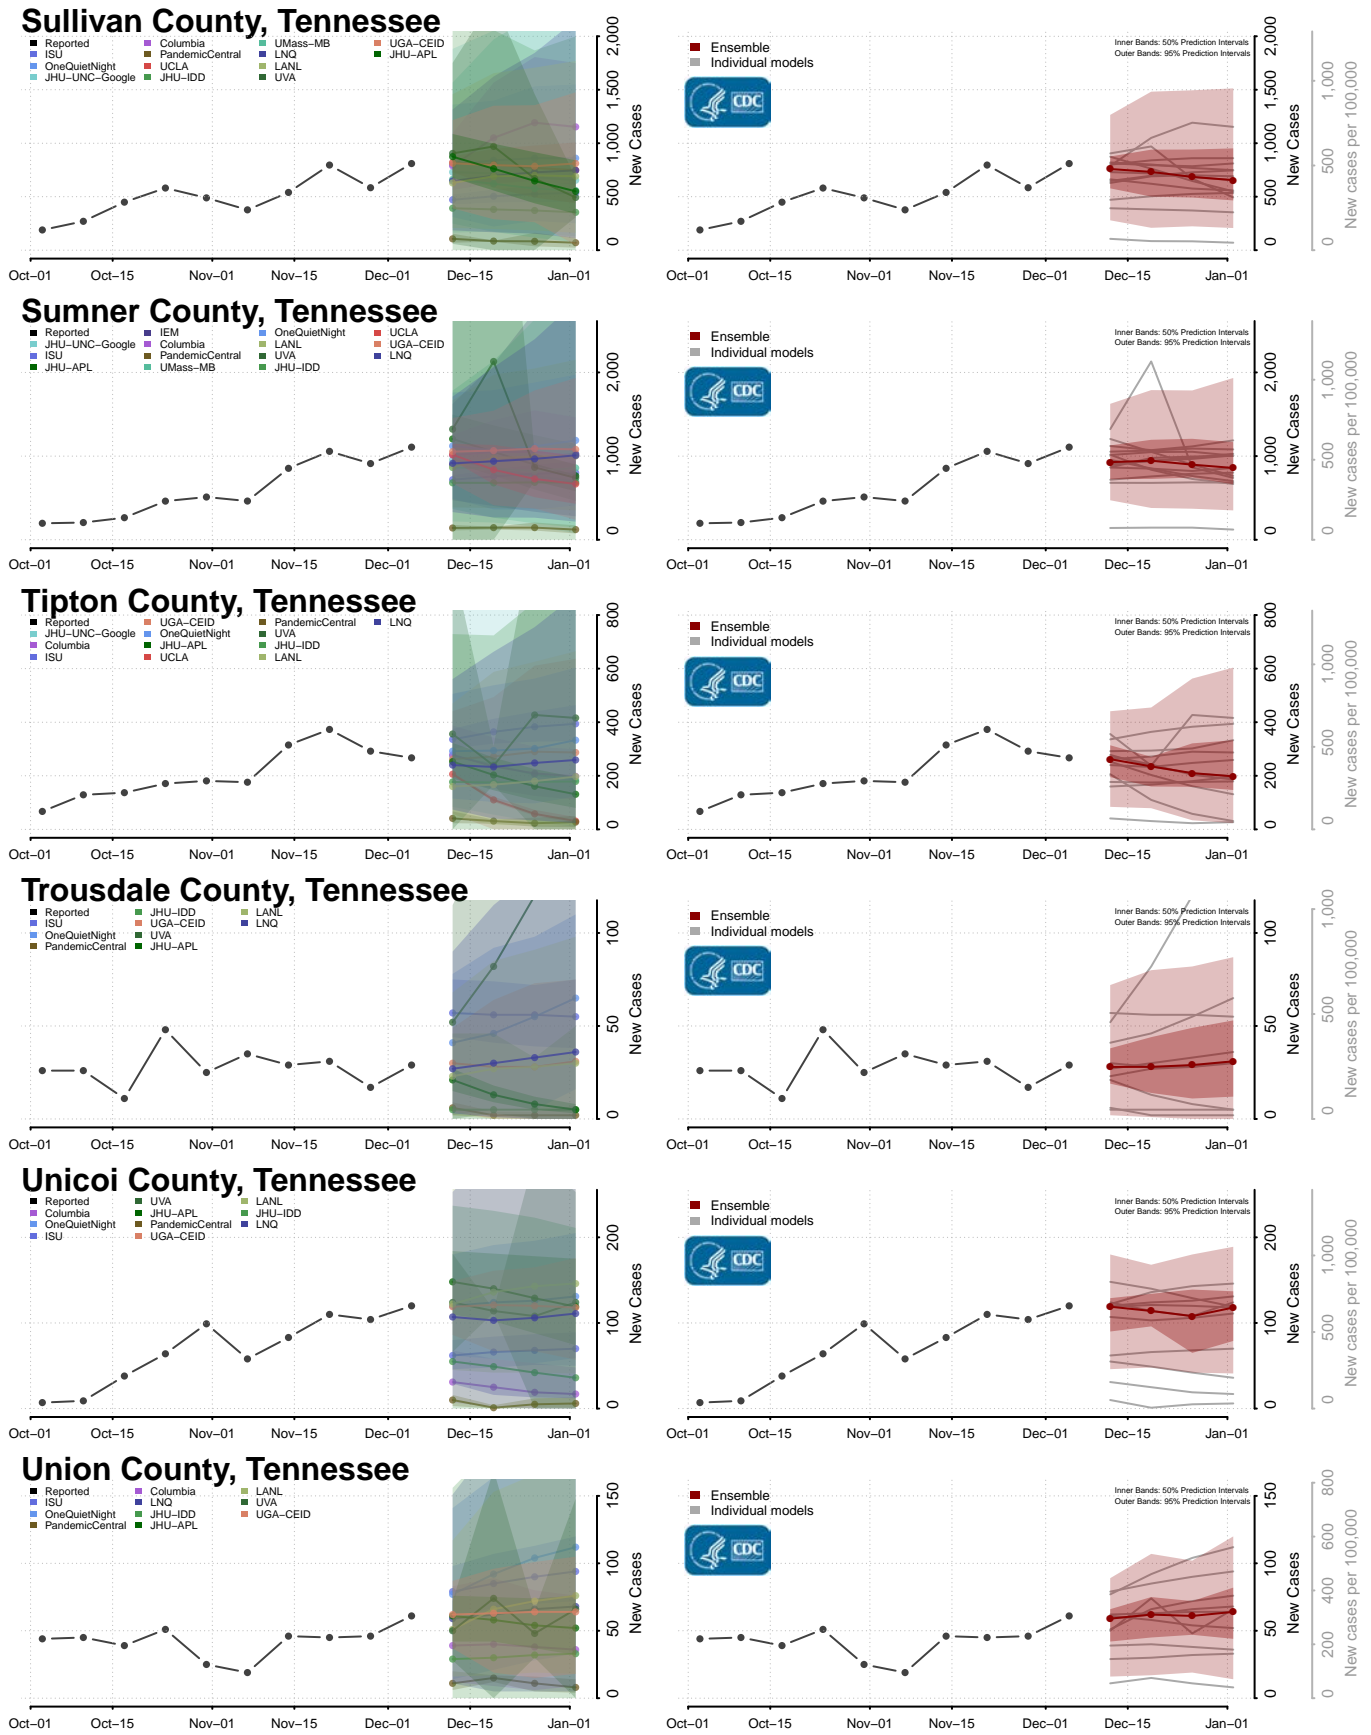

Perry County, Tennessee

Pickett County, Tennessee

Scott County, Tennessee

Sequatchie County, Tennessee

Sevier County, Tennessee

Shelby County, Tennessee

Smith County, Tennessee

Stewart County, Tennessee