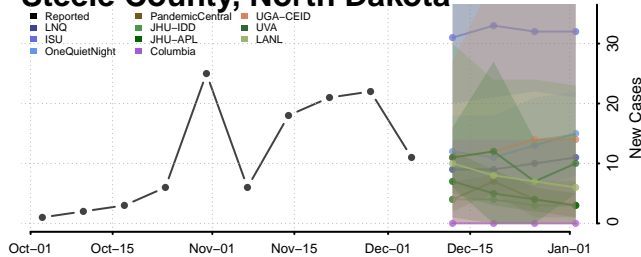

Steele County, North Dakota