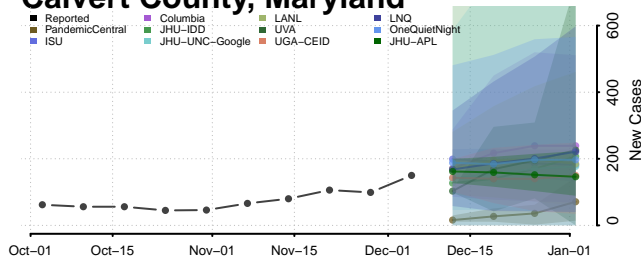

Calvert County, Maryland