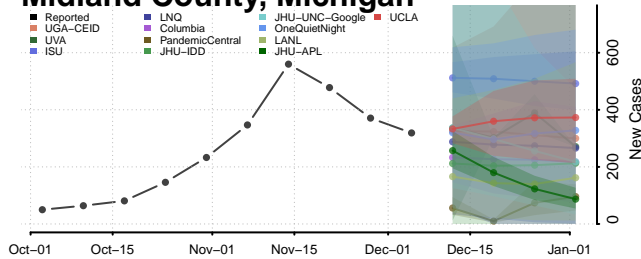

Midland County, Michigan