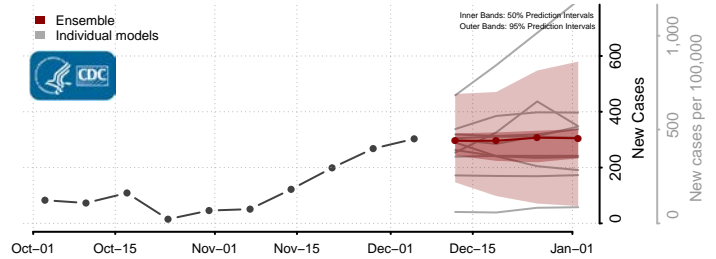

Hampshire County, West Virginia

Hancock County, West Virginia

Hardy County, West Virginia

Harrison County, West Virginia

Jackson County, West Virginia

Jefferson County, West Virginia

Kanawha County, West Virginia