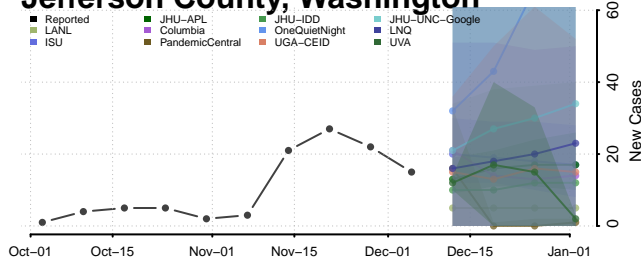

Island County, Washington

Jefferson County, Washington

King County, Washington

Kitsap County, Washington

Kittitas County, Washington

Klickitat County, Washington

Lewis County, Washington

Lincoln County, Washington