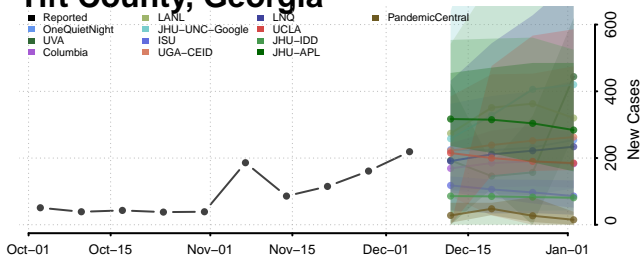

Tift County, Georgia