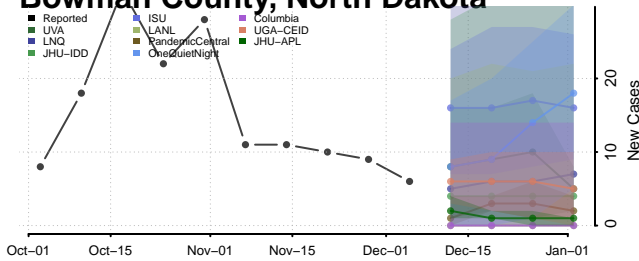

Bowman County, North Dakota