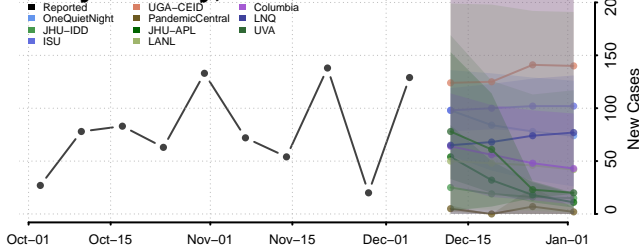

Terry County, Texas