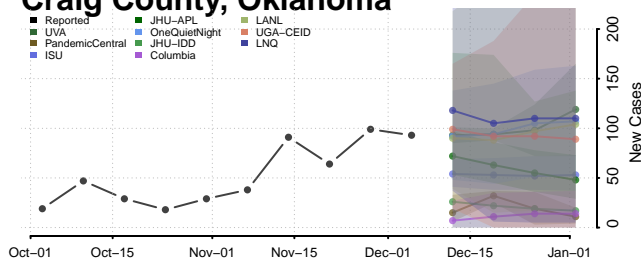

Craig County, Oklahoma