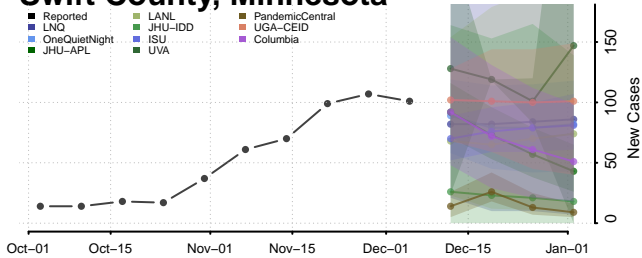

Swift County, Minnesota