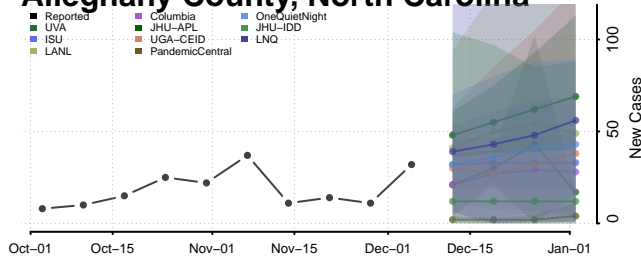

Alleghany County, North Carolina