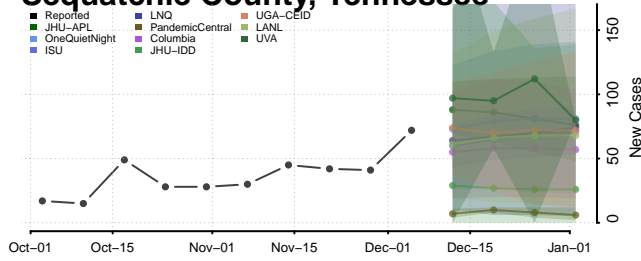

Perry County, Tennessee

Pickett County, Tennessee

Scott County, Tennessee

Sequatchie County, Tennessee

Sevier County, Tennessee

Shelby County, Tennessee

Smith County, Tennessee

Stewart County, Tennessee