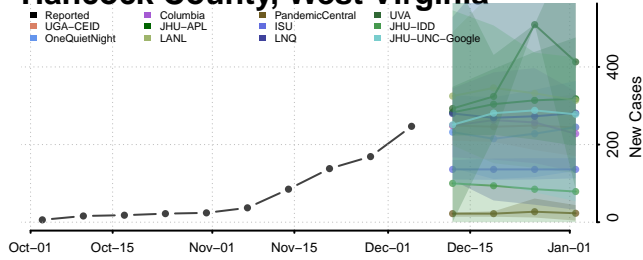

Hancock County, West Virginia