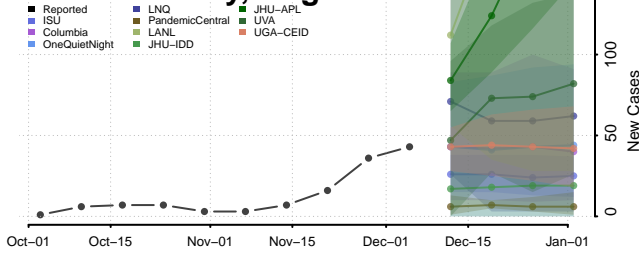

Amelia County, Virginia