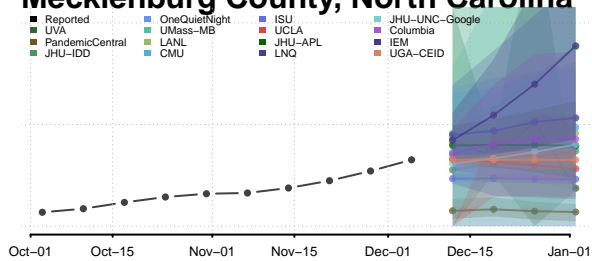

Mecklenburg County, North Carolina