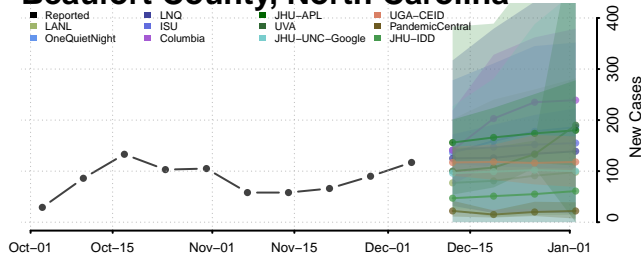

Alamance County, North Carolina

Alexander County, North Carolina

Alleghany County, North Carolina

Anson County, North Carolina

Ashe County, North Carolina

Avery County, North Carolina

Beaufort County, North Carolina