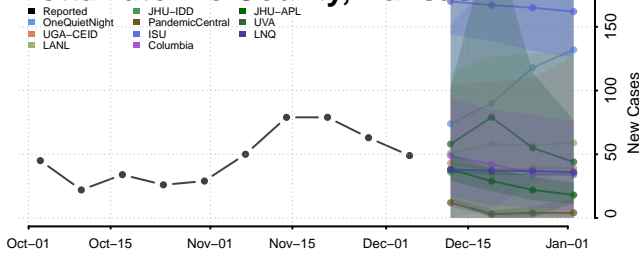

Pottawatomie County, Kansas