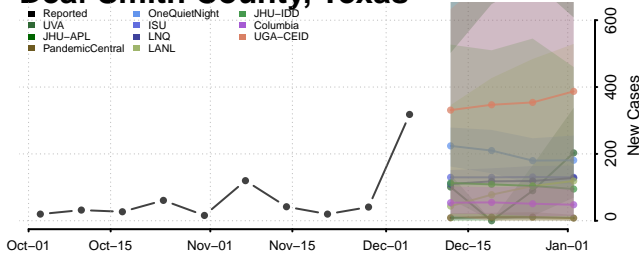

Crane County, Texas

Crockett County, Texas

Crosby County, Texas

Culberson County, Texas

Dallam County, Texas

Dallas County, Texas

Dawson County, Texas

Deaf Smith County, Texas