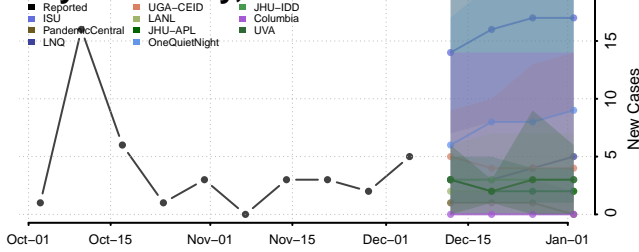

Baylor County, Texas