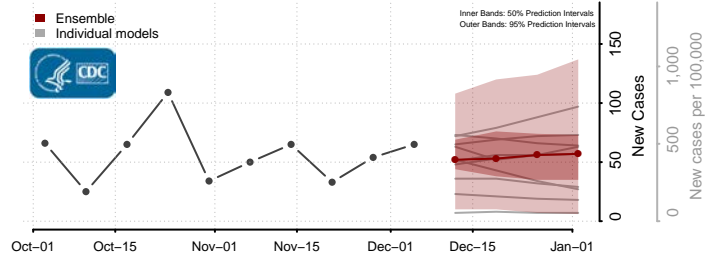

Fremont County, Idaho