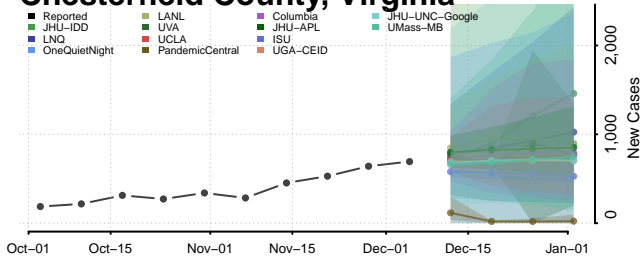

Chesterfield County, Virginia