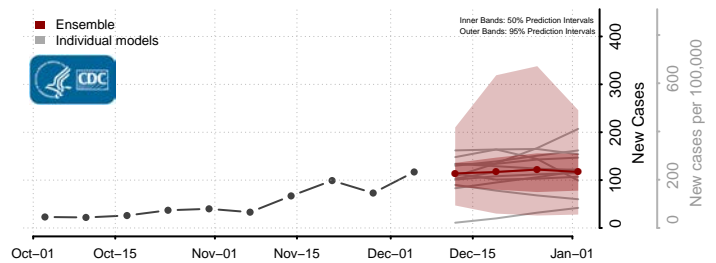

Garrett County, Maryland

Harford County, Maryland

Howard County, Maryland

Kent County, Maryland

Montgomery County, Maryland

Prince George's County, Maryland

Queen Anne's County, Maryland

Somerset County, Maryland