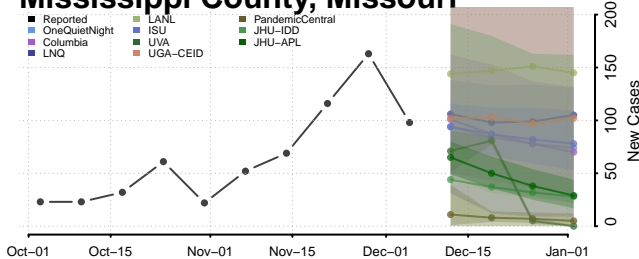

Mississippi County, Missouri