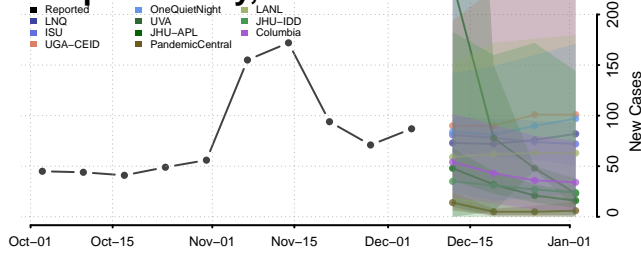

Cooper County, Missouri