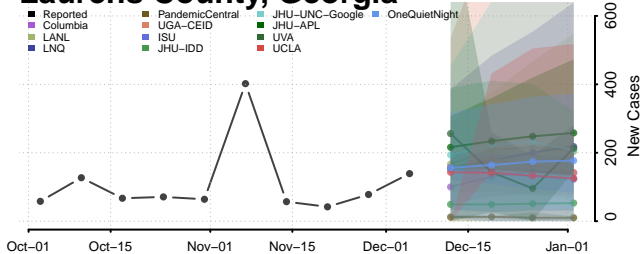

Laurens County, Georgia