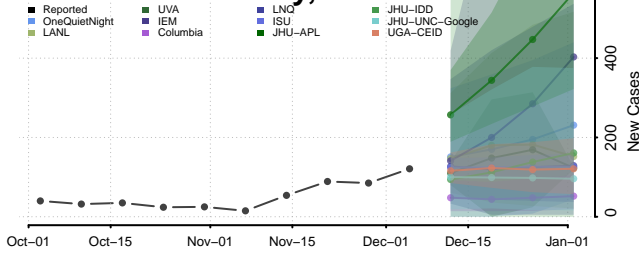

St. Bernard County, Louisiana