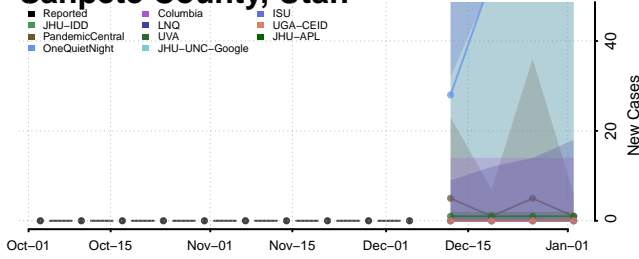

Sanpete County, Utah