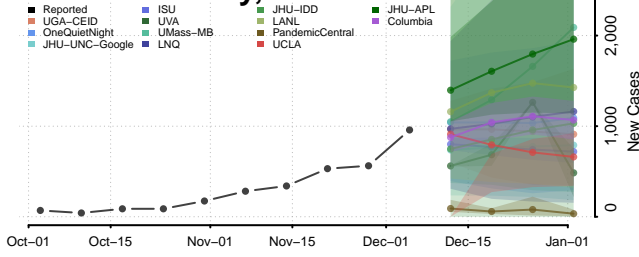

Arizona

Apache County, Arizona

Cochise County, Arizona

Coconino County, Arizona

Gila County, Arizona

Graham County, Arizona

Greenlee County, Arizona

La Paz County, Arizona

Maricopa County, Arizona

Mohave County, Arizona

Navajo County, Arizona

Pima County, Arizona

Pinal County, Arizona

Santa Cruz County, Arizona

Yavapai County, Arizona

Yuma County, Arizona