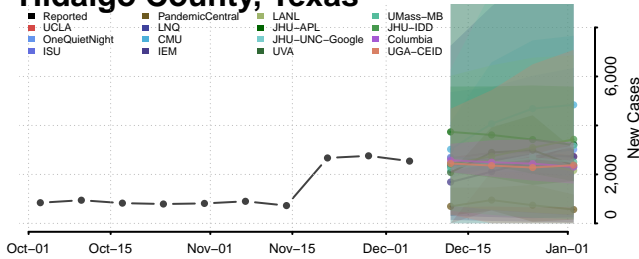

Hidalgo County, Texas