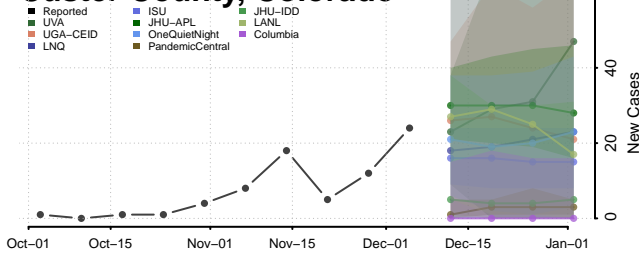

Broomfield County, Colorado

Chaffee County, Colorado

Cheyenne County, Colorado

Clear Creek County, Colorado

Conejos County, Colorado

Costilla County, Colorado

Crowley County, Colorado

Custer County, Colorado