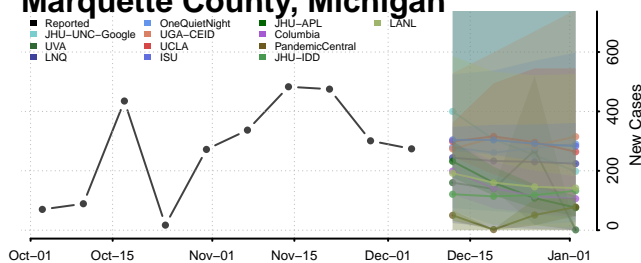

Marquette County, Michigan