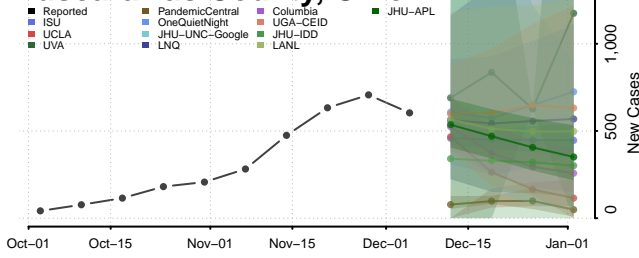

Tuscarawas County, Ohio