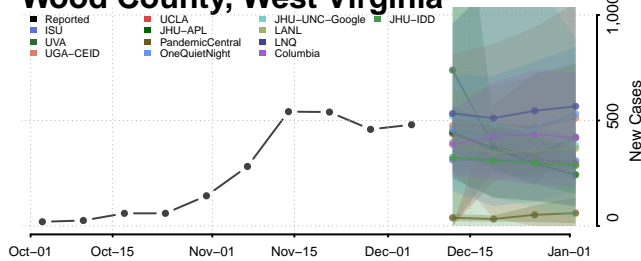

Wood County, West Virginia

Wyoming County, West Virginia

Wisconsin

Adams County, Wisconsin

Ashland County, Wisconsin

Barron County, Wisconsin

Bayfield County, Wisconsin

Brown County, Wisconsin