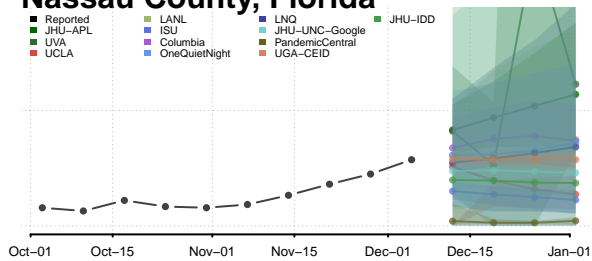

Marion County, Florida

Martin County, Florida

Miami-Dade County, Florida

Monroe County, Florida

Nassau County, Florida

Okaloosa County, Florida

Okeechobee County, Florida

Orange County, Florida