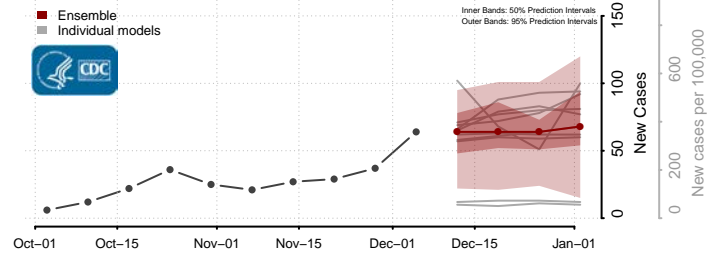

Morgan County, West Virginia