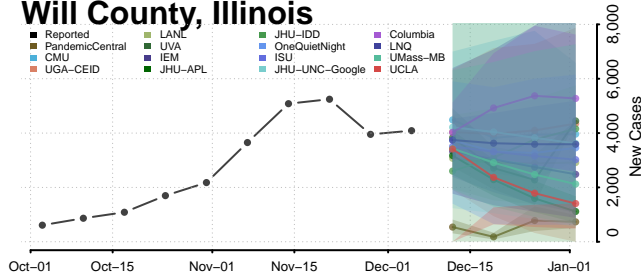

Washington County, Illinois

Wayne County, Illinois

White County, Illinois

Whiteside County, Illinois

Will County, Illinois

Williamson County, Illinois

Winnebago County, Illinois

Woodford County, Illinois