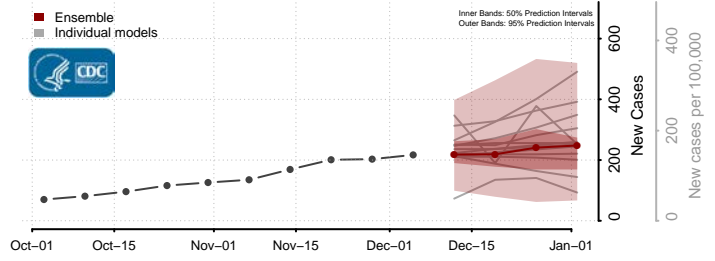

Nash County, North Carolina

New Hanover County, North Carolina

Northampton County, North Carolina

Onslow County, North Carolina

Orange County, North Carolina

Pamlico County, North Carolina

Pasquotank County, North Carolina