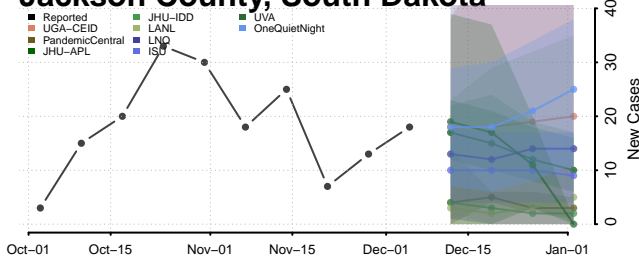

Jackson County, South Dakota