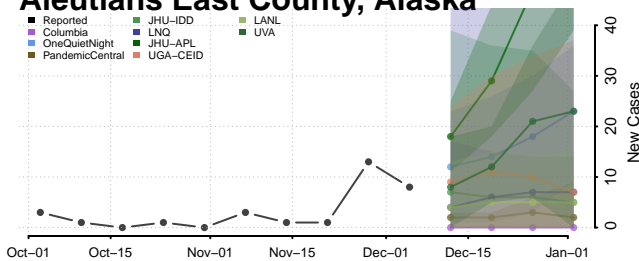

Aleutians East County, Alaska