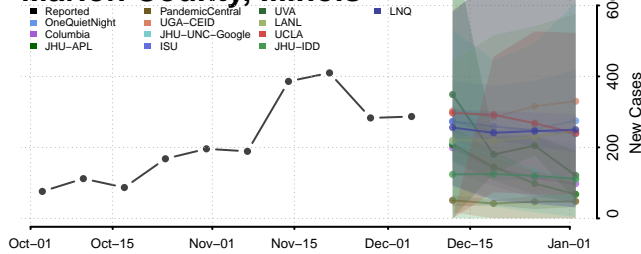

Lawrence County, Illinois

Lee County, Illinois

Livingston County, Illinois

Logan County, Illinois

Macon County, Illinois

Macoupin County, Illinois

Madison County, Illinois

Marion County, Illinois