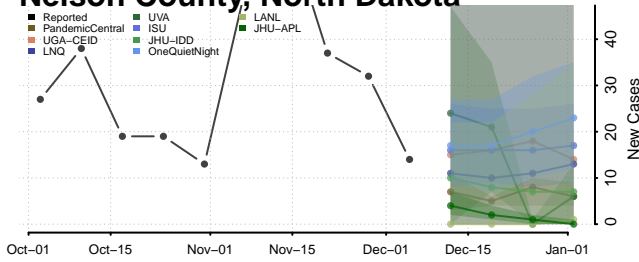

Nelson County, North Dakota