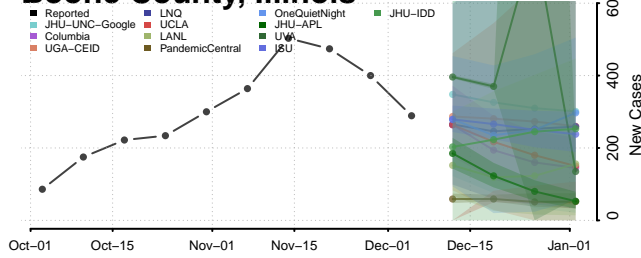

Twin Falls County, Idaho

Valley County, Idaho

Washington County, Idaho

Illinois

Adams County, Illinois

Alexander County, Illinois

Bond County, Illinois

Boone County, Illinois