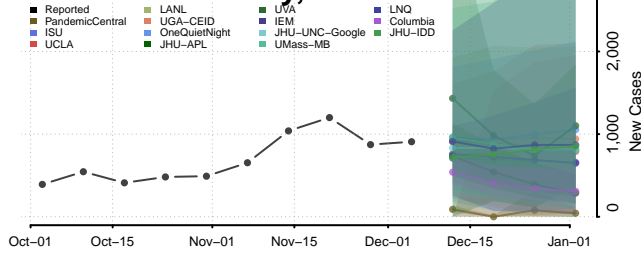

McLennan County, Texas