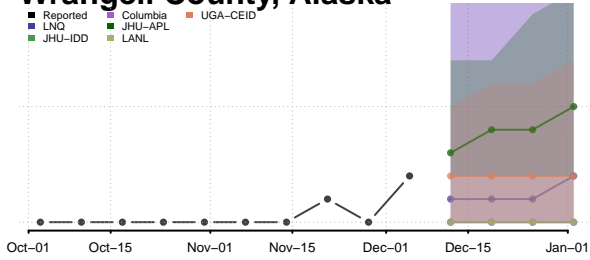

Sitka County, Alaska

Skagway County, Alaska

Southeast Fairbanks County, Alaska

Valdez-Cordova County, Alaska

Wrangell County, Alaska

Yakutat County, Alaska

Yukon-Koyukuk County, Alaska

American Samoa