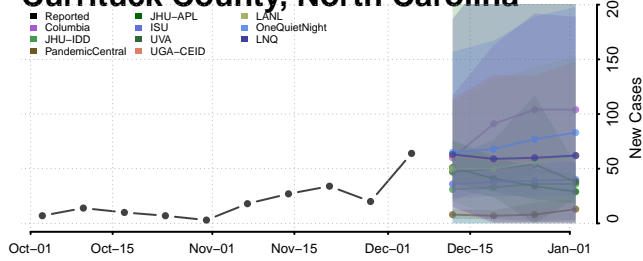

Clay County, North Carolina

Cleveland County, North Carolina

Columbus County, North Carolina

Craven County, North Carolina

Cumberland County, North Carolina

Currituck County, North Carolina

Dare County, North Carolina