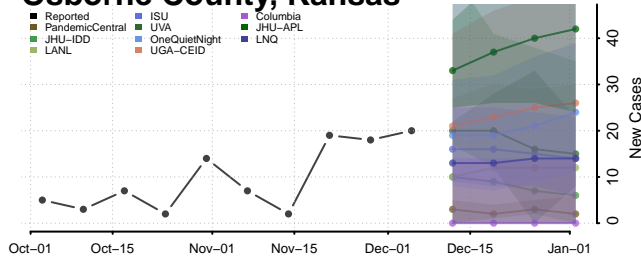

Neosho County, Kansas

Ness County, Kansas

Norton County, Kansas

Osage County, Kansas

Osborne County, Kansas

Ottawa County, Kansas

Pawnee County, Kansas

Phillips County, Kansas