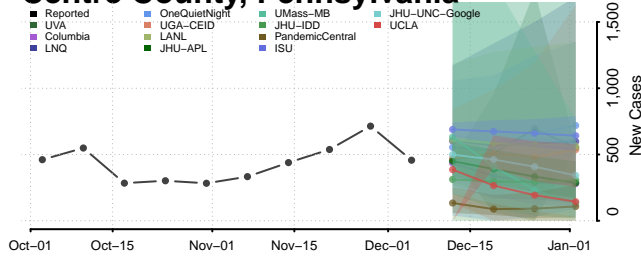

Centre County, Pennsylvania