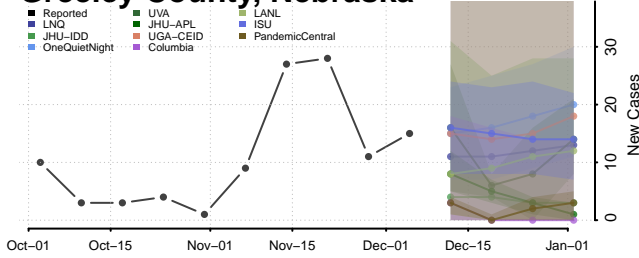

Furnas County, Nebraska

Gage County, Nebraska

Garden County, Nebraska

Garfield County, Nebraska

Gosper County, Nebraska

Grant County, Nebraska

Greeley County, Nebraska

Hall County, Nebraska