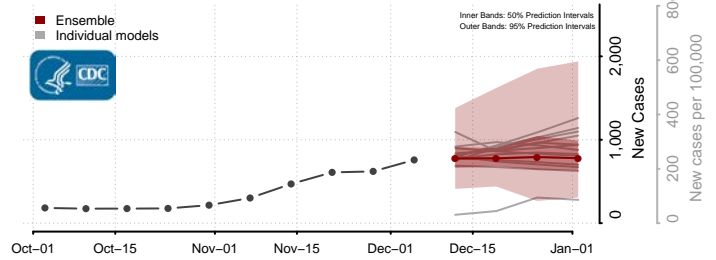

Garrett County, Maryland

Harford County, Maryland

Howard County, Maryland

Kent County, Maryland

Montgomery County, Maryland

Prince George's County, Maryland

Queen Anne's County, Maryland

Somerset County, Maryland