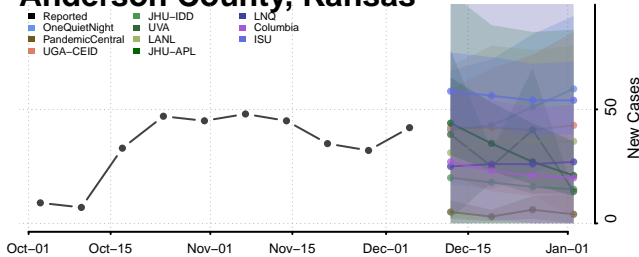

Anderson County, Kansas