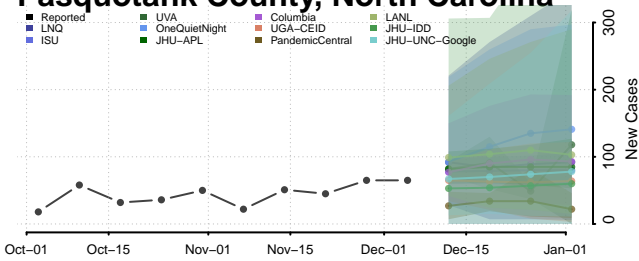

Nash County, North Carolina

New Hanover County, North Carolina

Northampton County, North Carolina

Onslow County, North Carolina

Orange County, North Carolina

Pamlico County, North Carolina

Pasquotank County, North Carolina