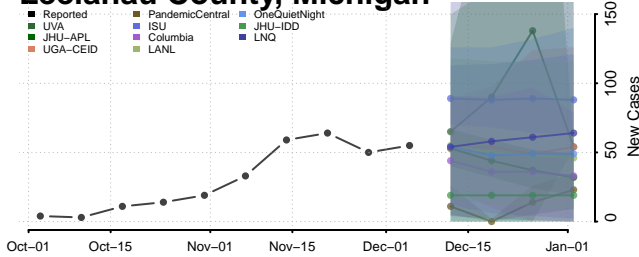

Leelanau County, Michigan