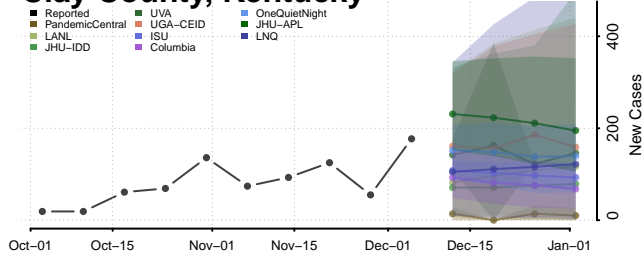

Clay County, Kentucky