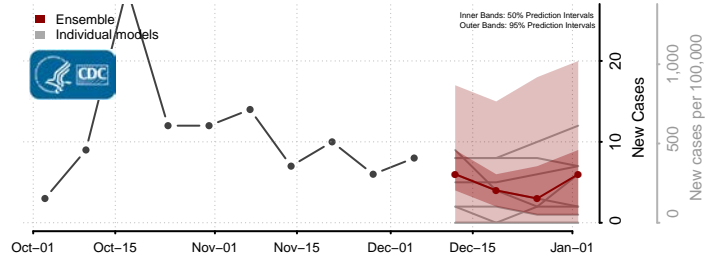

McIntosh County, North Dakota

McKenzie County, North Dakota

McLean County, North Dakota

Mercer County, North Dakota

Morton County, North Dakota

Mountrail County, North Dakota

Nelson County, North Dakota

Oliver County, North Dakota