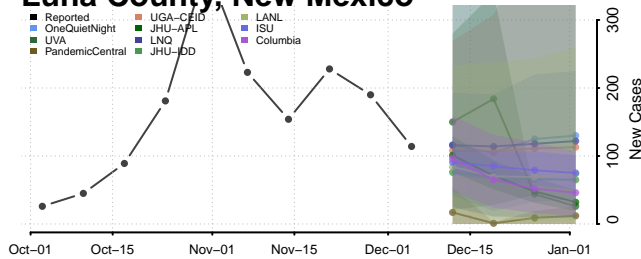

Grant County, New Mexico

Guadalupe County, New Mexico

Harding County, New Mexico

Hidalgo County, New Mexico

Lea County, New Mexico

Lincoln County, New Mexico

Los Alamos County, New Mexico

Luna County, New Mexico