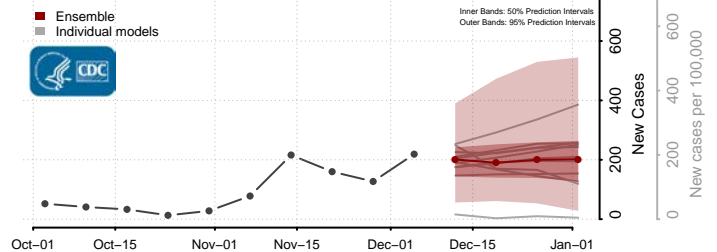

Androscoggin County, Maine