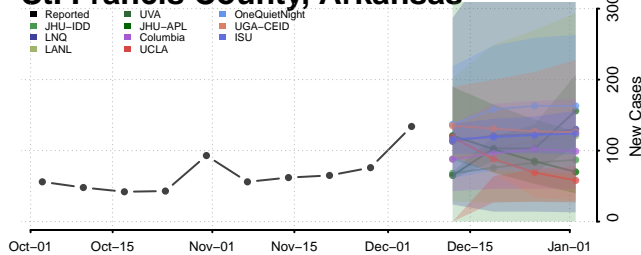

Searcy County, Arkansas

Sebastian County, Arkansas

Sevier County, Arkansas

Sharp County, Arkansas

St. Francis County, Arkansas

Stone County, Arkansas

Union County, Arkansas

Van Buren County, Arkansas