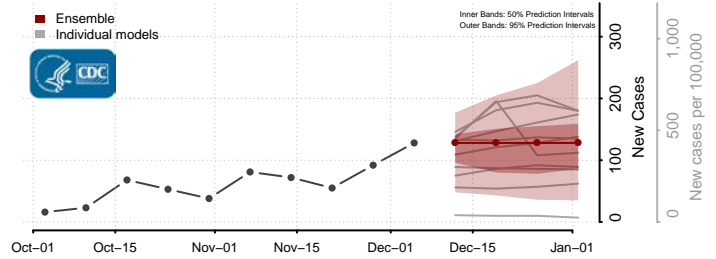

Yazoo County, Mississippi