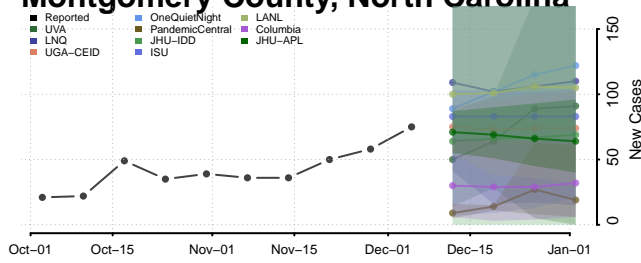

Madison County, North Carolina

Martin County, North Carolina

McDowell County, North Carolina

Mecklenburg County, North Carolina

Mitchell County, North Carolina

Montgomery County, North Carolina

Moore County, North Carolina