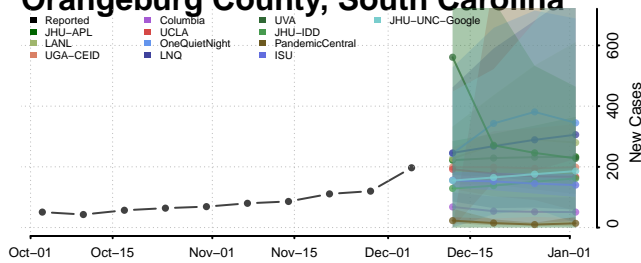

McCormick County, South Carolina

Newberry County, South Carolina

Oconee County, South Carolina

Orangeburg County, South Carolina

Pickens County, South Carolina

Richland County, South Carolina

Saluda County, South Carolina