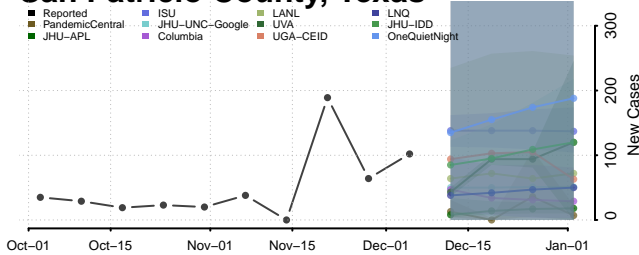

San Patricio County, Texas