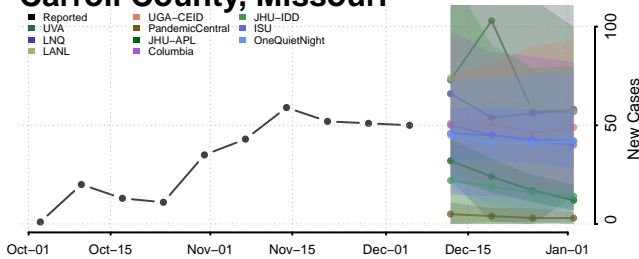

Carroll County, Missouri