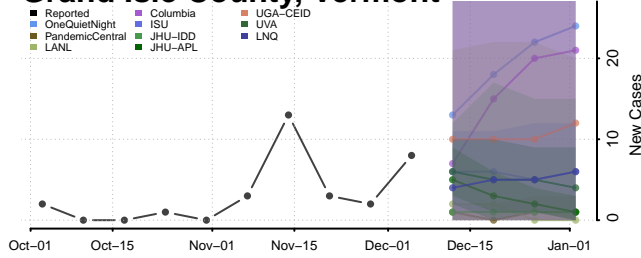

Tooele County, Utah

Uintah County, Utah

Grand Isle County, Vermont

Lamoille County, Vermont

Orange County, Vermont

Orleans County, Vermont

Rutland County, Vermont

Washington County, Vermont