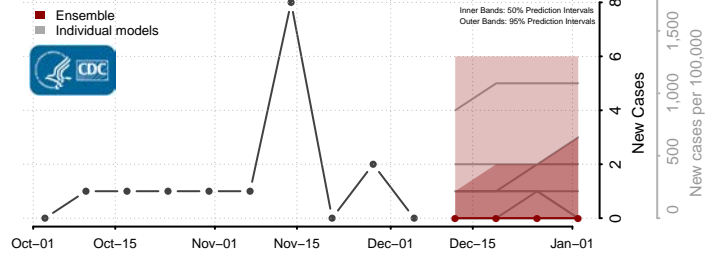

Arthur County, Nebraska