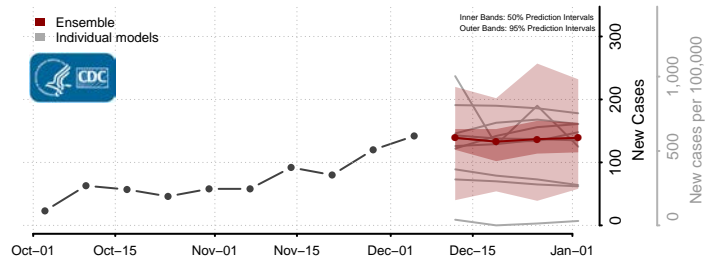

Winston County, Alabama