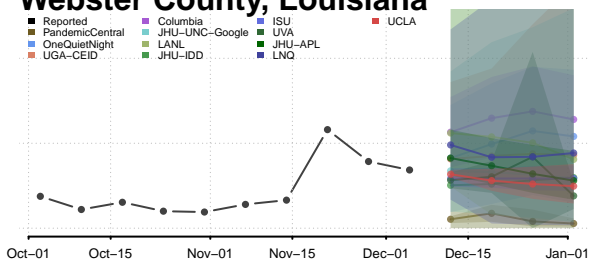

Vermilion County, Louisiana

Vernon County, Louisiana

Washington County, Louisiana

Webster County, Louisiana

West Baton Rouge County, Louisiana

West Carroll County, Louisiana

West Feliciana County, Louisiana