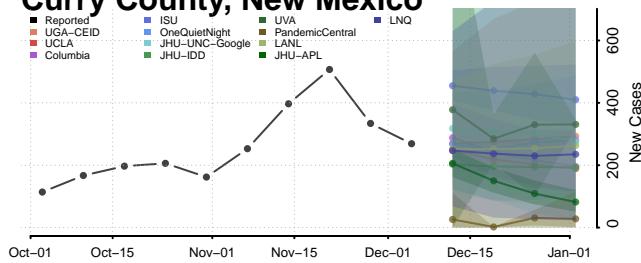

Catron County, New Mexico

Chaves County, New Mexico

Cibola County, New Mexico

Colfax County, New Mexico

Curry County, New Mexico

De Baca County, New Mexico

Dona Ana County, New Mexico

Eddy County, New Mexico