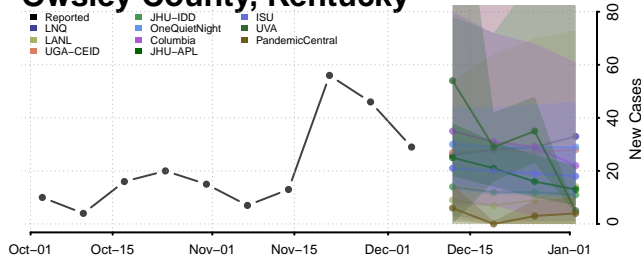

Owsley County, Kentucky