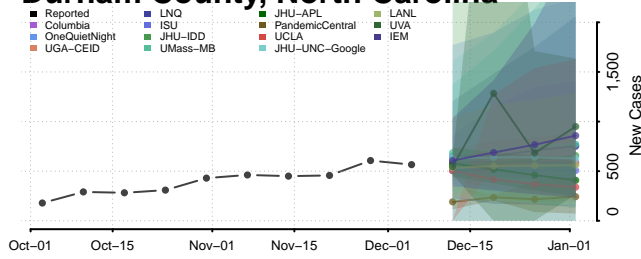

Davidson County, North Carolina

Davie County, North Carolina

Duplin County, North Carolina

Durham County, North Carolina

Edgecombe County, North Carolina

Forsyth County, North Carolina

Franklin County, North Carolina