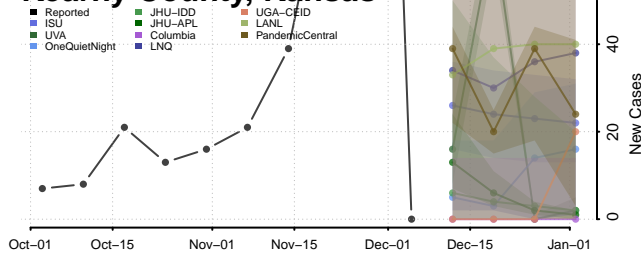

Keary County, Kansas