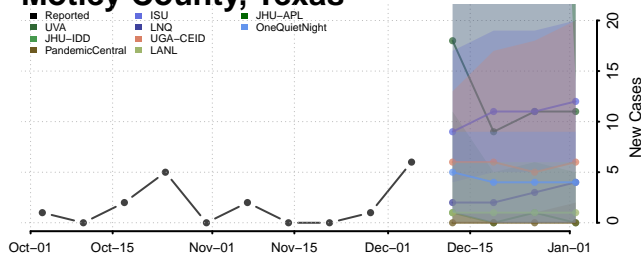

Motley County, Texas