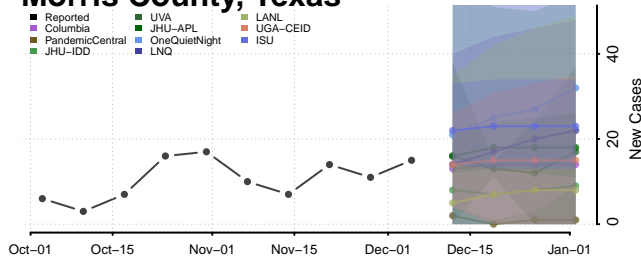

Morris County, Texas