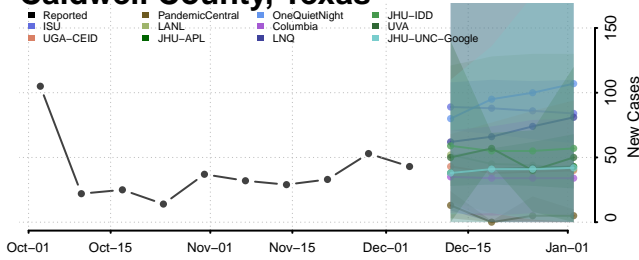

Caldwell County, Texas