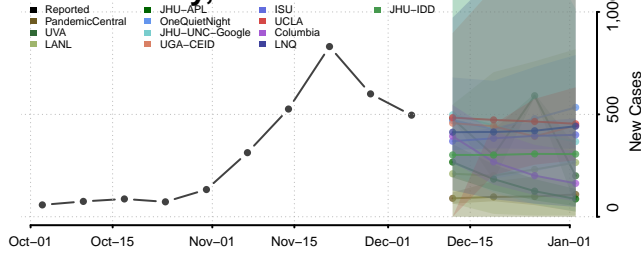

Pipestone County, Minnesota

Polk County, Minnesota

Pope County, Minnesota

Ramsey County, Minnesota

Red Lake County, Minnesota

Redwood County, Minnesota

Renville County, Minnesota

Rice County, Minnesota