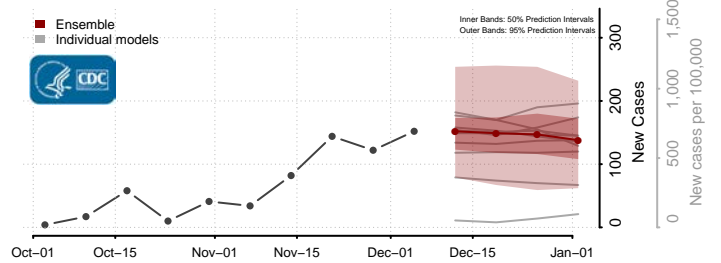

Yakima County, Washington

West Virginia

Barbour County, West Virginia

Berkeley County, West Virginia

Boone County, West Virginia

Braxton County, West Virginia

Brooke County, West Virginia

Cabell County, West Virginia