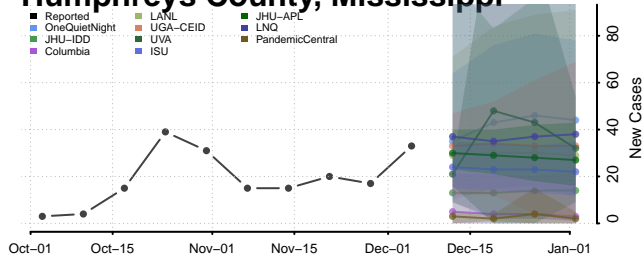

Humphreys County, Mississippi