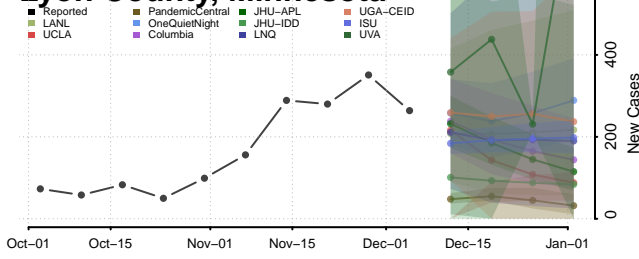

Kittson County, Minnesota

Koochiching County, Minnesota

Lac qui Parle County, Minnesota

Lake County, Minnesota

Lake of the Woods County, Minnesota

Le Sueur County, Minnesota

Lincoln County, Minnesota

Lyon County, Minnesota