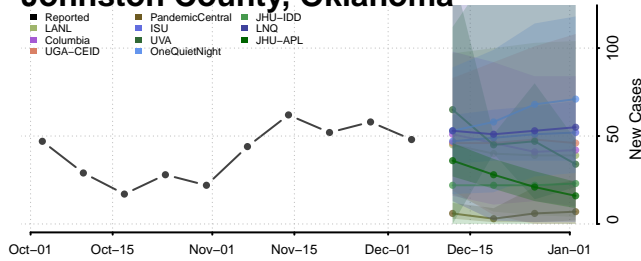

Johnston County, Oklahoma