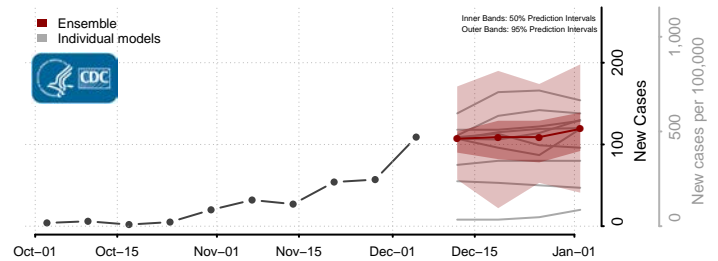

Hampshire County, West Virginia

Hancock County, West Virginia

Hardy County, West Virginia

Harrison County, West Virginia

Jackson County, West Virginia

Jefferson County, West Virginia

Kanawha County, West Virginia