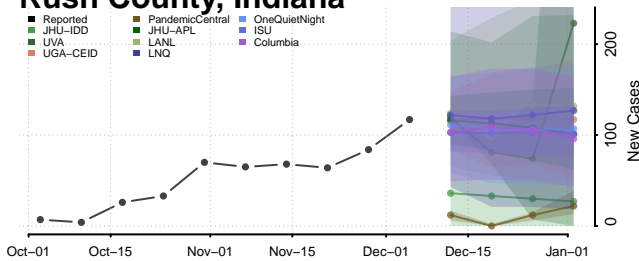

Rush County, Indiana