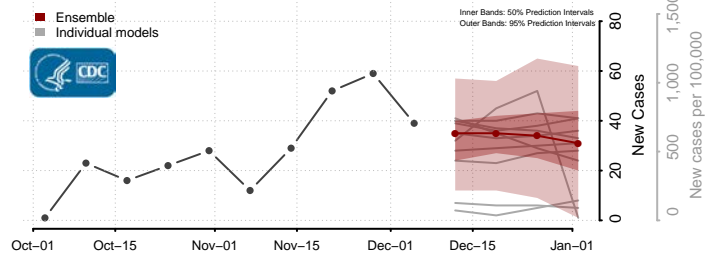

Mahnomen County, Minnesota