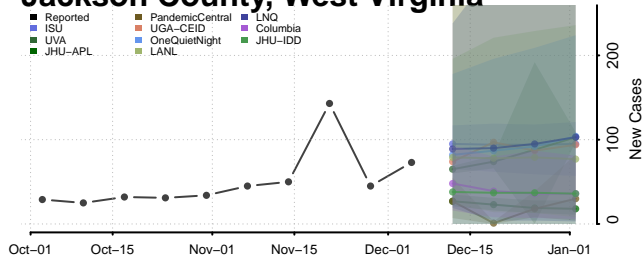

Hampshire County, West Virginia

Hancock County, West Virginia

Hardy County, West Virginia

Harrison County, West Virginia

Jackson County, West Virginia

Jefferson County, West Virginia

Kanawha County, West Virginia