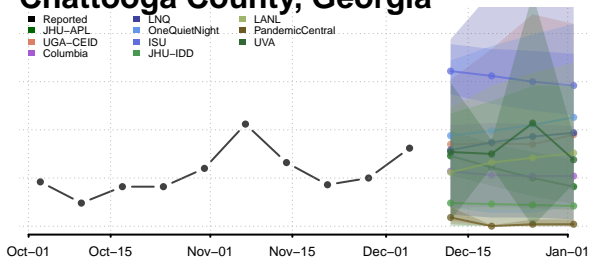

Chattooga County, Georgia