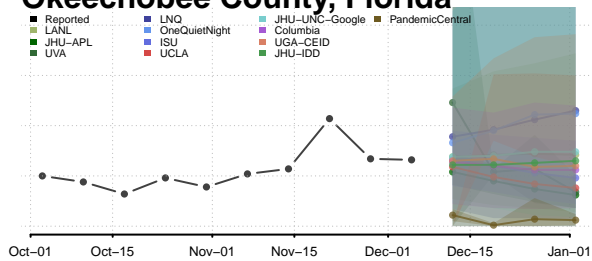

Marion County, Florida

Martin County, Florida

Miami-Dade County, Florida

Monroe County, Florida

Nassau County, Florida

Okaloosa County, Florida

Okeechobee County, Florida

Orange County, Florida