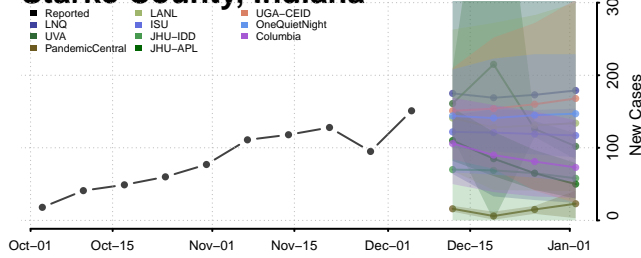

Rush County, Indiana

Scott County, Indiana

Shelby County, Indiana

Spencer County, Indiana

St. Joseph County, Indiana

Starke County, Indiana

Stauben County, Indiana

Sullivan County, Indiana