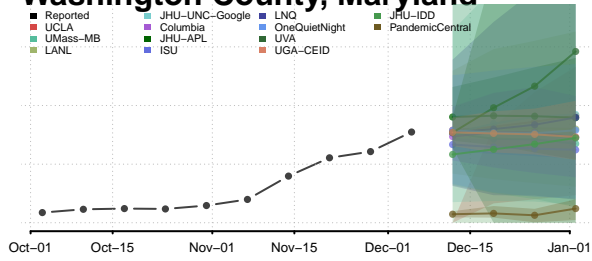

Washington County, Maryland