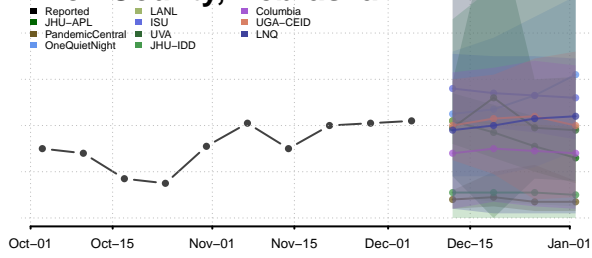

Knox County, Nebraska