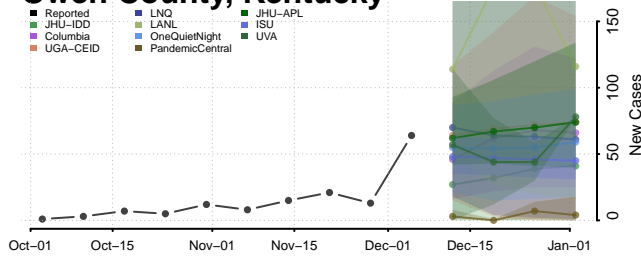

Owen County, Kentucky