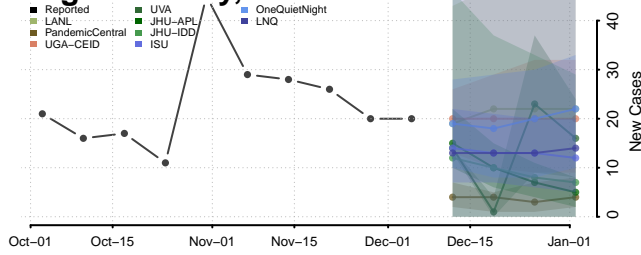

Logan County, Kansas