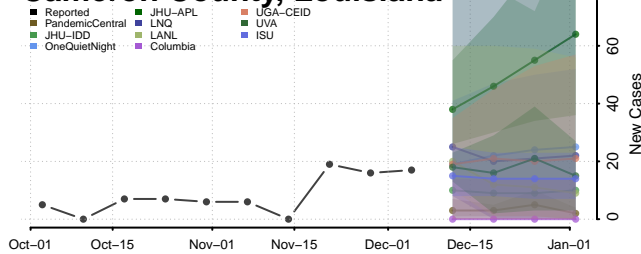

Cameron County, Louisiana