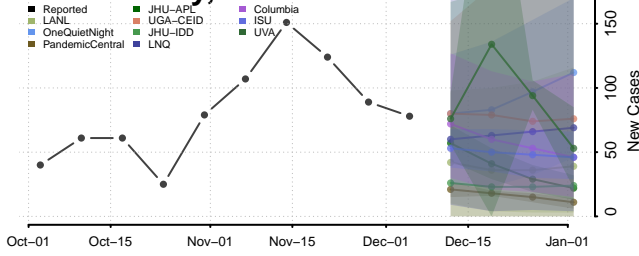

Iowa County, Iowa