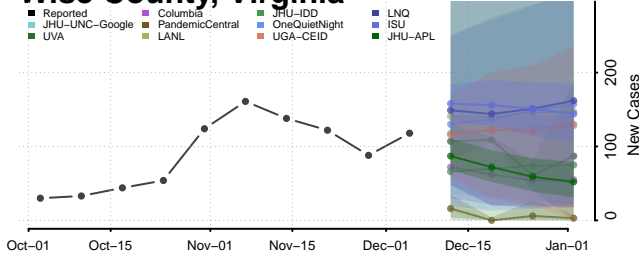

Waynesboro County, Virginia

Westmoreland County, Virginia

Williamsburg County, Virginia

Winchester County, Virginia

Wise County, Virginia

Wythe County, Virginia

York County, Virginia

Washington