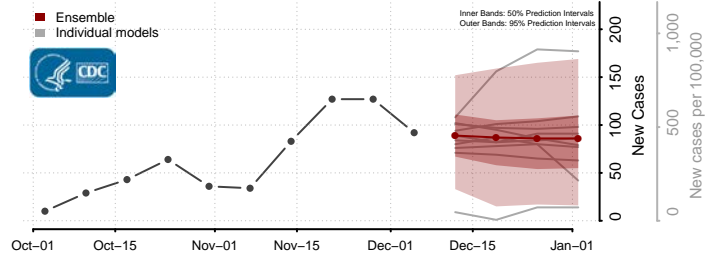

Grant County, New Mexico

Guadalupe County, New Mexico

Harding County, New Mexico

Hidalgo County, New Mexico

Lea County, New Mexico

Lincoln County, New Mexico

Los Alamos County, New Mexico

Luna County, New Mexico