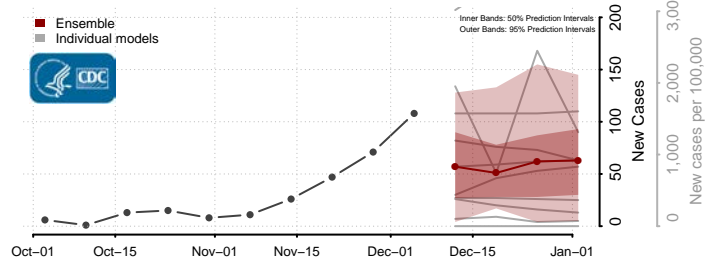

Cameron County, Louisiana

Catahoula County, Louisiana

Claiborne County, Louisiana

Concordia County, Louisiana

De Soto County, Louisiana

East Baton Rouge County, Louisiana

East Carroll County, Louisiana

East Feliciana County, Louisiana