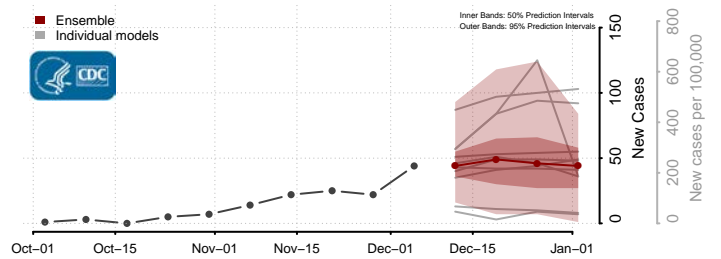

Grant County, New Mexico

Guadalupe County, New Mexico

Harding County, New Mexico

Hidalgo County, New Mexico

Lea County, New Mexico

Lincoln County, New Mexico

Los Alamos County, New Mexico

Luna County, New Mexico