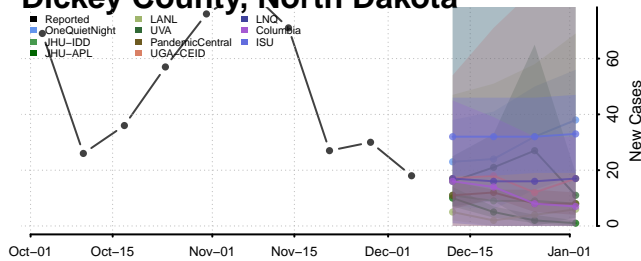

Divide County, North Dakota

Dunn County, North Dakota

Griggs County, North Dakota

Hettinger County, North Dakota

Kidder County, North Dakota

LaMoure County, North Dakota

Logan County, North Dakota

McHenry County, North Dakota