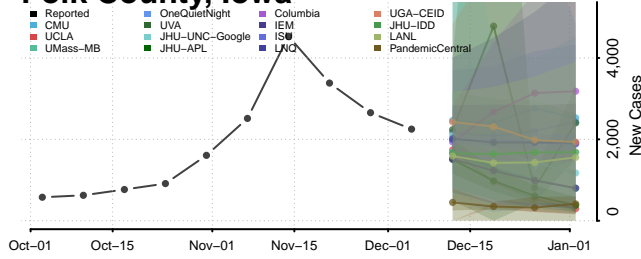

Polk County, Iowa