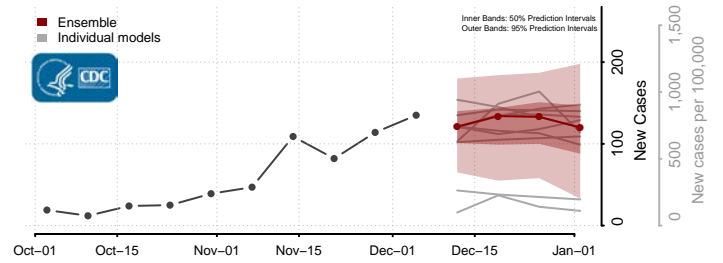

Douglas County, Minnesota

Faribault County, Minnesota

Hubbard County, Minnesota

Isanti County, Minnesota

Itasca County, Minnesota

Jackson County, Minnesota

Kanabec County, Minnesota

Kandiyohi County, Minnesota