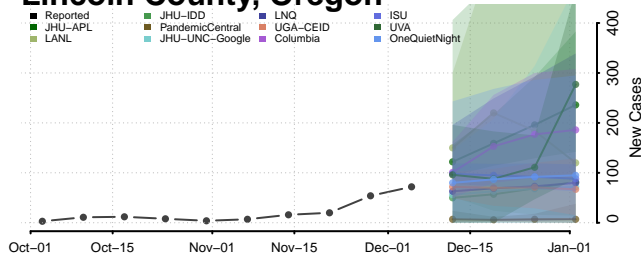

Hood River County, Oregon

Jackson County, Oregon

Jefferson County, Oregon

Josephine County, Oregon

Klamath County, Oregon

Lake County, Oregon

Lane County, Oregon

Lincoln County, Oregon