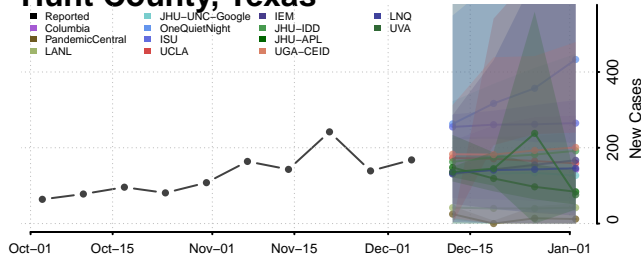

Hunt County, Texas