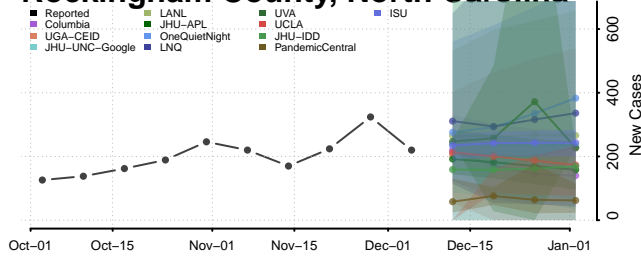

Rockingham County, North Carolina