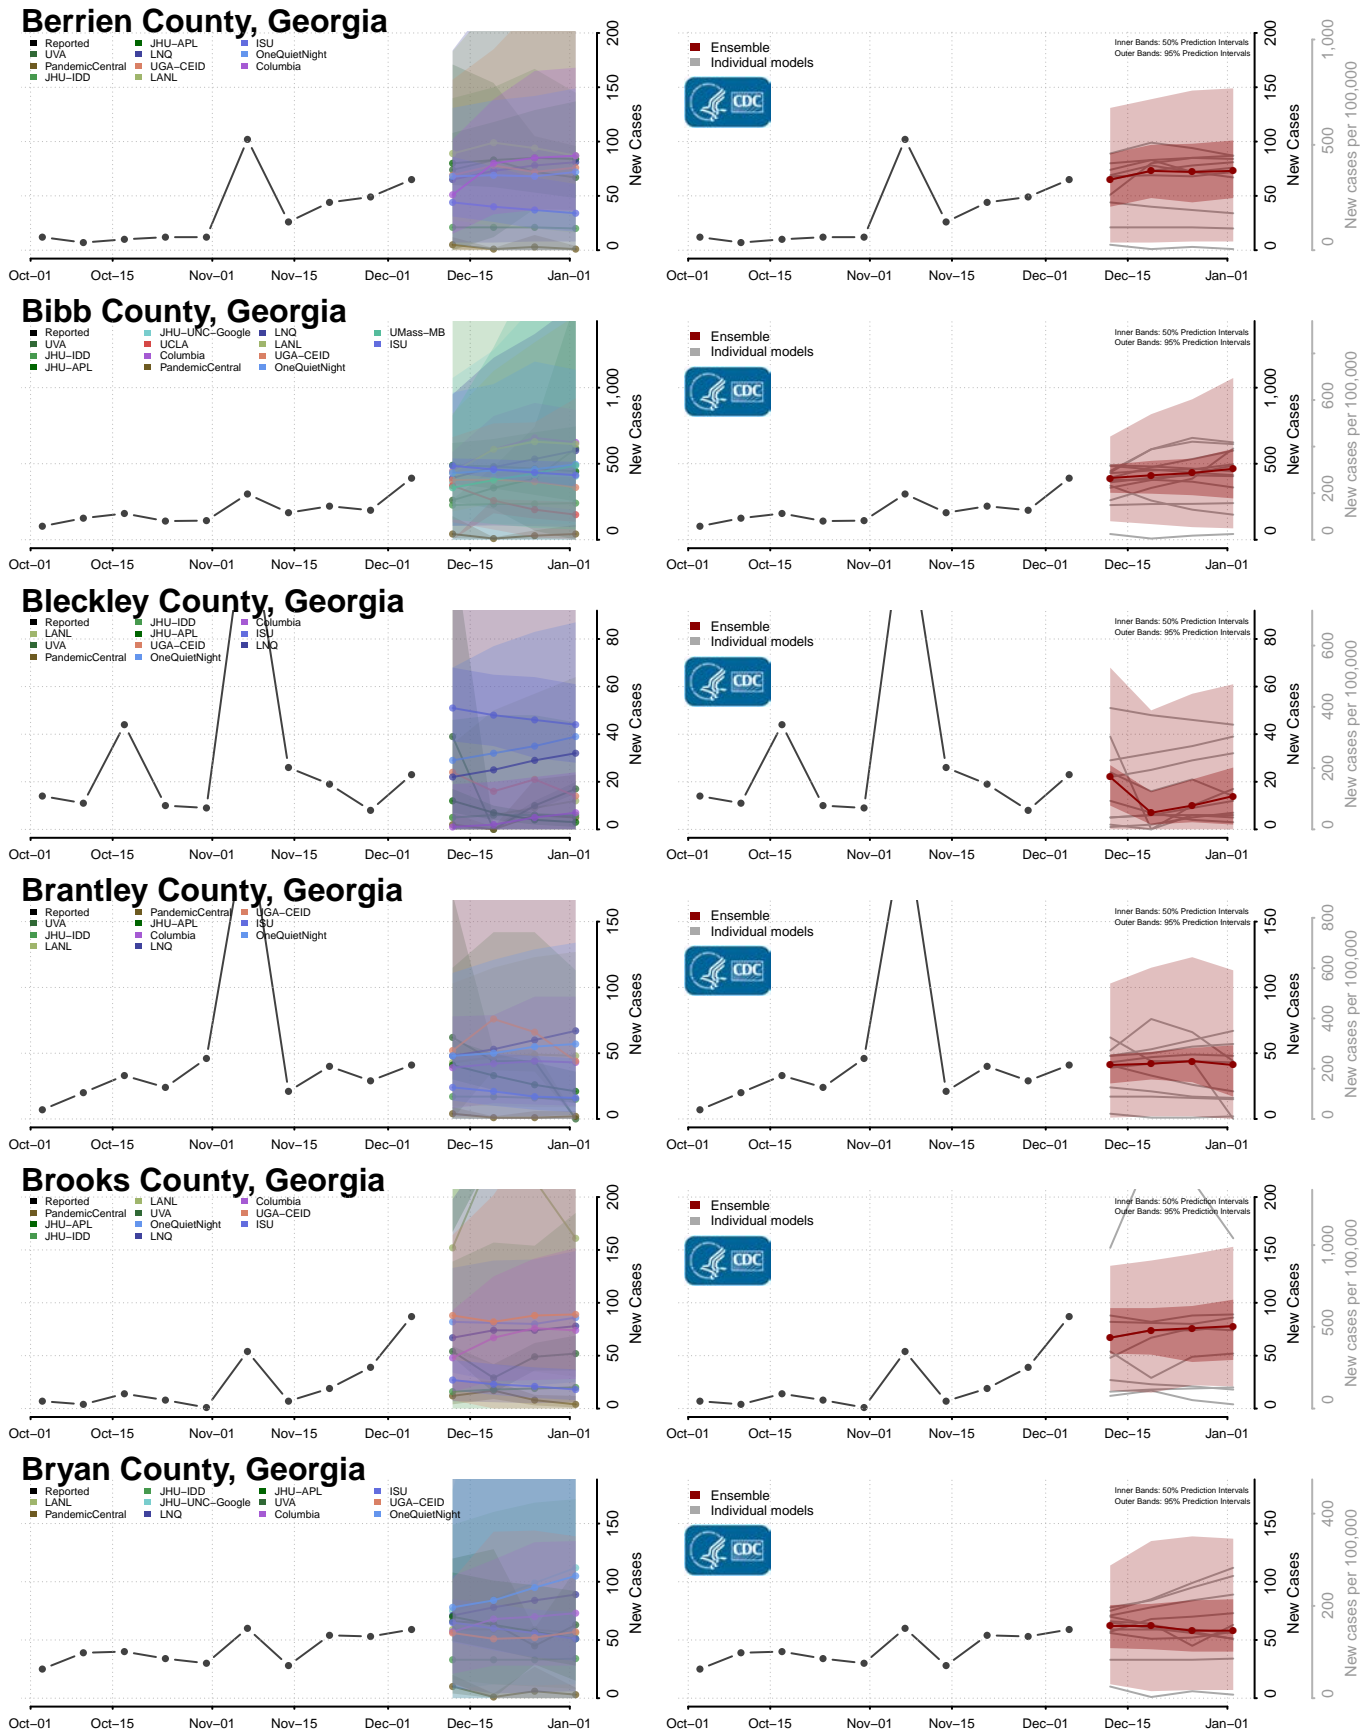

Bacon County, Georgia

Baker County, Georgia

Baldwin County, Georgia

Banks County, Georgia

Barrow County, Georgia

Bartow County, Georgia

Ben Hill County, Georgia

Bulloch County, Georgia