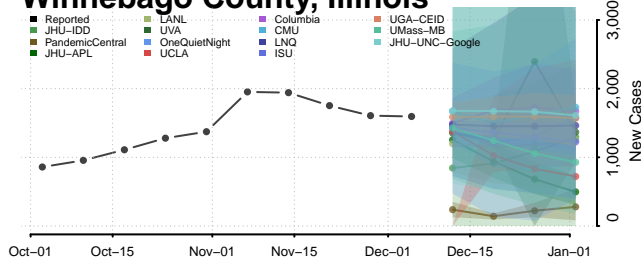

Washington County, Illinois

Wayne County, Illinois

White County, Illinois

Whiteside County, Illinois

Will County, Illinois

Williamson County, Illinois

Winnebago County, Illinois

Woodford County, Illinois