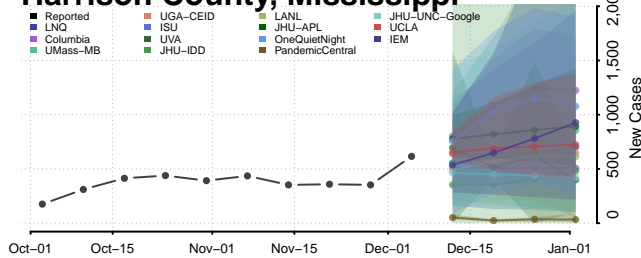

Franklin County, Mississippi

George County, Mississippi

Greene County, Mississippi

Grenada County, Mississippi

Hancock County, Mississippi

Harrison County, Mississippi

Hinds County, Mississippi

Holmes County, Mississippi