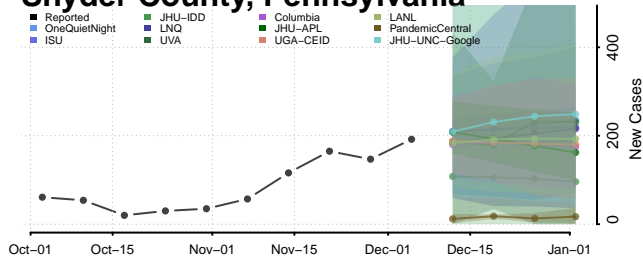

Snyder County, Pennsylvania