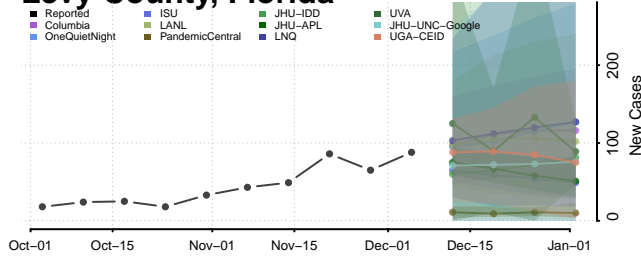

Lafayette County, Florida

Lake County, Florida

Lee County, Florida

Leon County, Florida

Levy County, Florida

Liberty County, Florida

Madison County, Florida

Manatee County, Florida