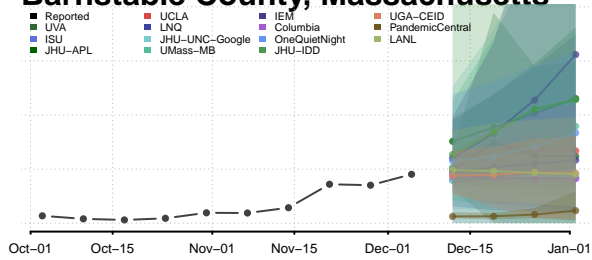

Barnstable County, Massachusetts