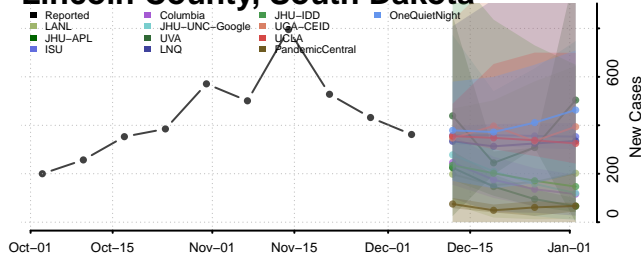

Lincoln County, South Dakota