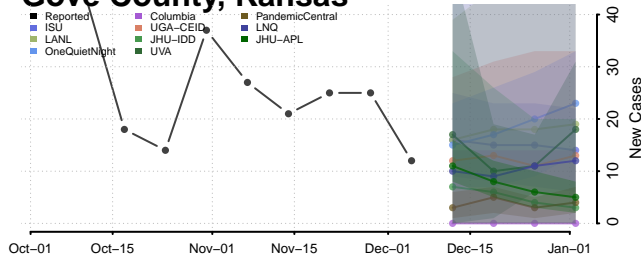

Douglas County, Kansas

Franklin County, Kansas

Geary County, Kansas

Gove County, Kansas

Graham County, Kansas

Grant County, Kansas

Gray County, Kansas

Greeley County, Kansas