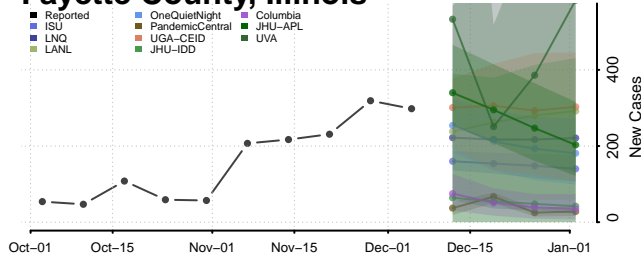

De Witt County, Illinois

DeKalb County, Illinois

Douglas County, Illinois

DuPage County, Illinois

Edgar County, Illinois

Edwards County, Illinois

Effingham County, Illinois

Fayette County, Illinois