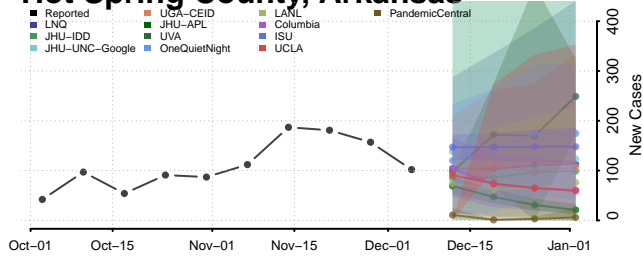

Franklin County, Arkansas

Fulton County, Arkansas

Garland County, Arkansas

Grant County, Arkansas

Greene County, Arkansas

Hempstead County, Arkansas

Hot Spring County, Arkansas

Howard County, Arkansas