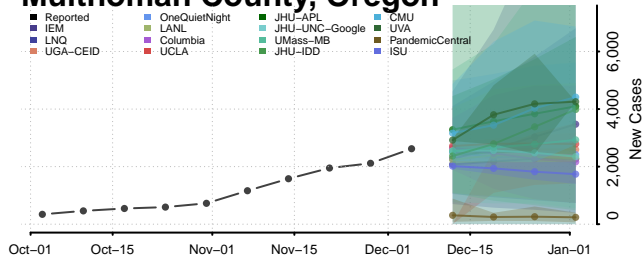

Linn County, Oregon

Malheur County, Oregon

Marion County, Oregon

Morrow County, Oregon

Multnomah County, Oregon

Polk County, Oregon

Sherman County, Oregon

Tillamook County, Oregon