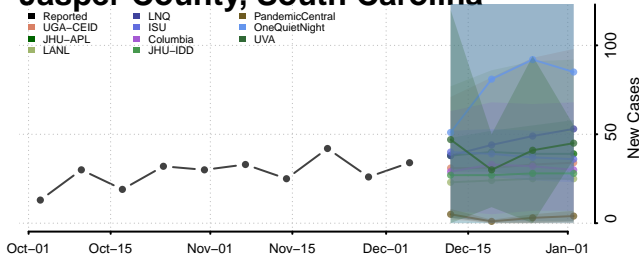

Florence County, South Carolina

Georgetown County, South Carolina

Greenville County, South Carolina

Greenwood County, South Carolina

Hampton County, South Carolina

Horry County, South Carolina

Jasper County, South Carolina