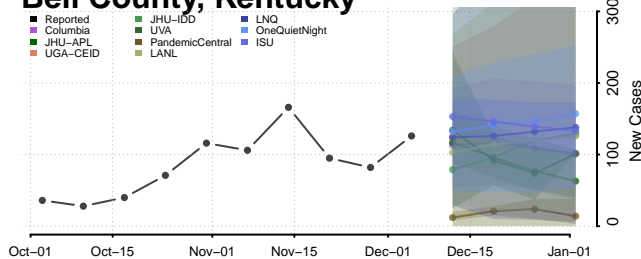

Bell County, Kentucky