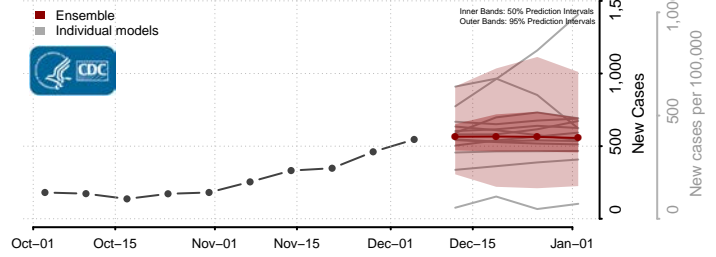

Rowan County, North Carolina