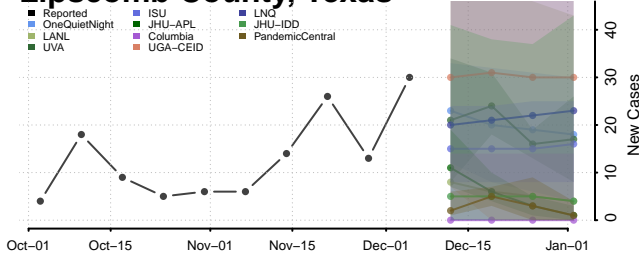

Lipscomb County, Texas