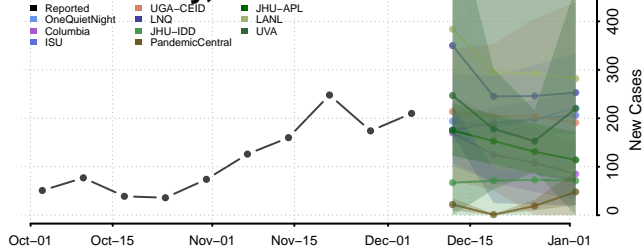

Murray County, Minnesota

Nicollet County, Minnesota

Nobles County, Minnesota

Norman County, Minnesota

Olmsted County, Minnesota

Otter Tail County, Minnesota

Pennington County, Minnesota

Pine County, Minnesota