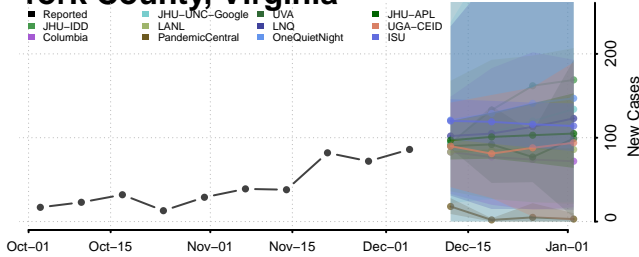

Waynesboro County, Virginia

Westmoreland County, Virginia

Williamsburg County, Virginia

Winchester County, Virginia

Wise County, Virginia

Wythe County, Virginia

York County, Virginia

Washington