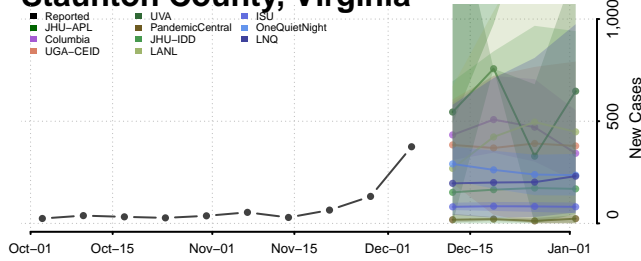

Staunton County, Virginia