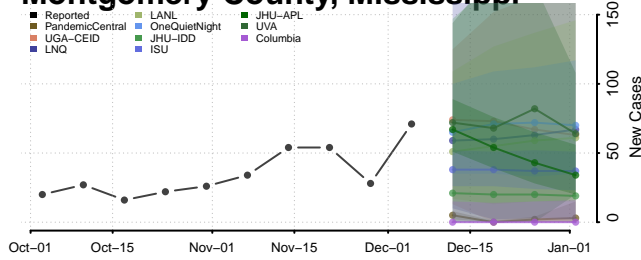

Montgomery County, Mississippi