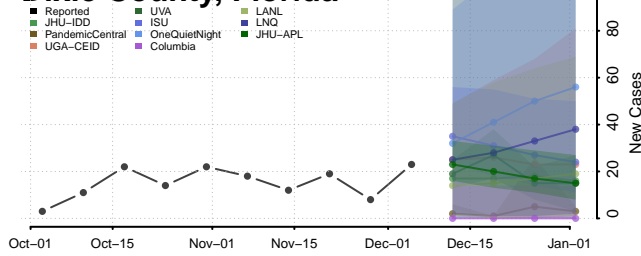

Collier County, Florida

Columbia County, Florida

DeSoto County, Florida

Dixie County, Florida

Duval County, Florida

Escambia County, Florida

Flagler County, Florida

Hardee County, Florida