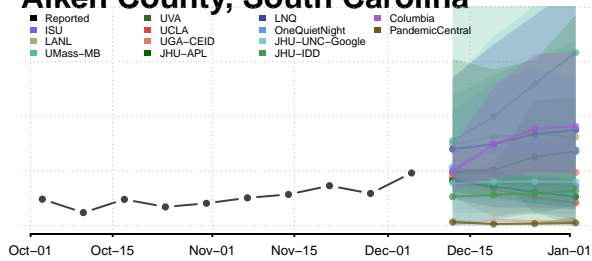

Aiken County, South Carolina