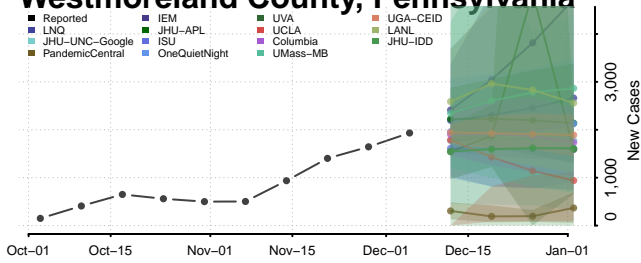

Susquehanna County, Pennsylvania

Tioga County, Pennsylvania

Union County, Pennsylvania

Venango County, Pennsylvania

Warren County, Pennsylvania

Washington County, Pennsylvania

Wayne County, Pennsylvania

Westmoreland County, Pennsylvania