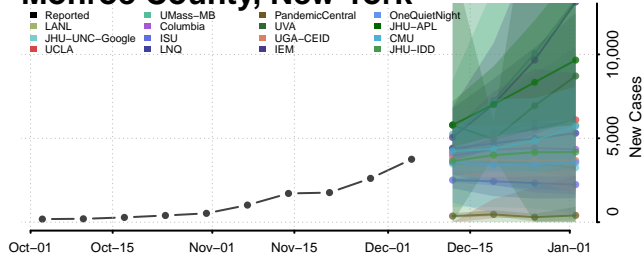

Monroe County, New York