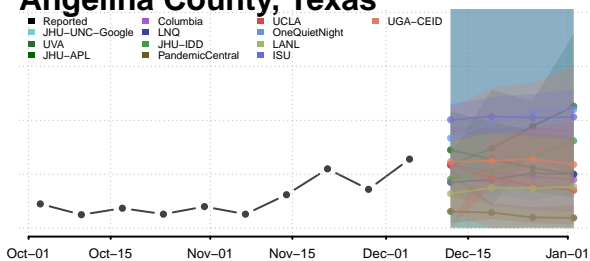

Angelina County, Texas