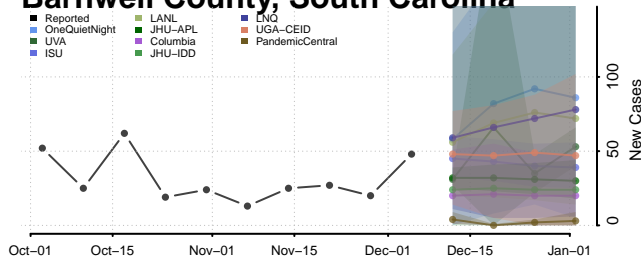

Barnwell County, South Carolina