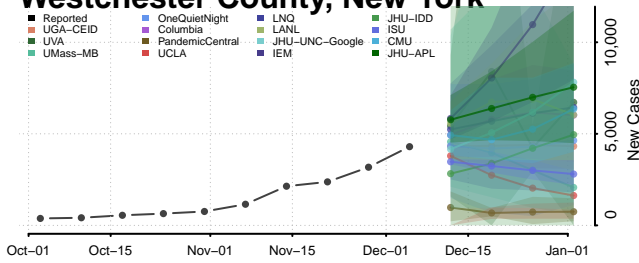

Ulster County, New York

Warren County, New York

Washington County, New York

Wayne County, New York

Westchester County, New York

Wyoming County, New York

Yates County, New York

North Carolina