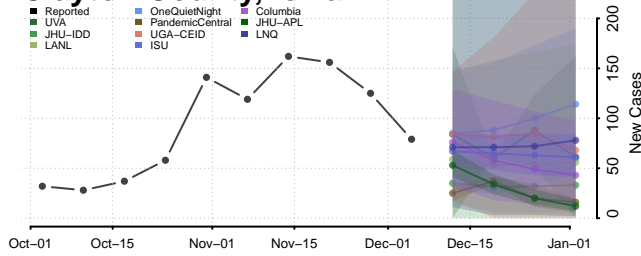

Clayton County, Iowa