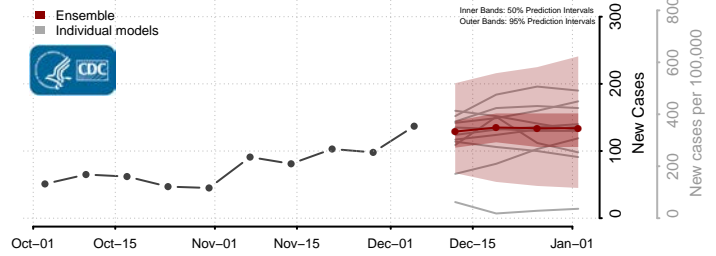

Searcy County, Arkansas

Sebastian County, Arkansas

Sevier County, Arkansas

Sharp County, Arkansas

St. Francis County, Arkansas

Stone County, Arkansas

Union County, Arkansas

Van Buren County, Arkansas