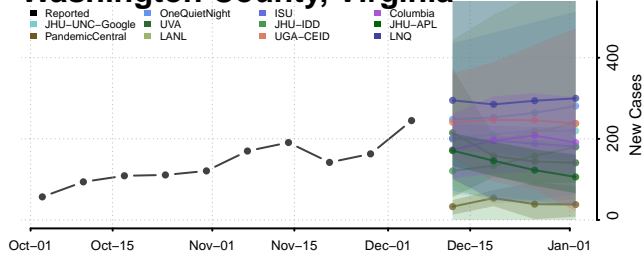

Waynesboro County, Virginia

Westmoreland County, Virginia

Williamsburg County, Virginia

Winchester County, Virginia

Wise County, Virginia

Wythe County, Virginia

York County, Virginia

Washington