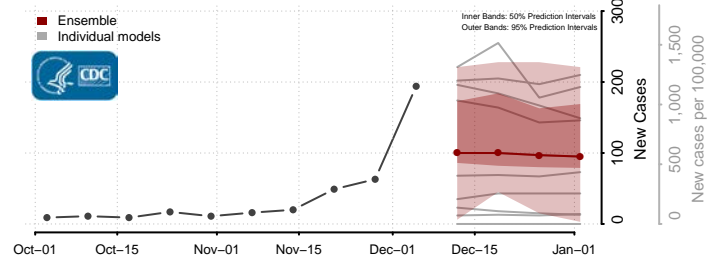

Clark County, Nevada

Douglas County, Nevada

Elko County, Nevada

Esmeralda County, Nevada

Eureka County, Nevada

Humboldt County, Nevada

Lander County, Nevada

Lincoln County, Nevada