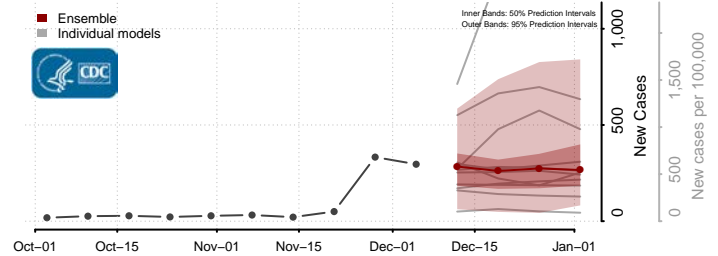

Douglas County, Nevada