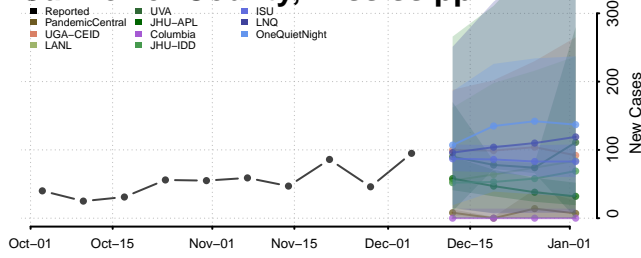

Pike County, Mississippi

Pontotoc County, Mississippi

Prentiss County, Mississippi

Quitman County, Mississippi

Sunflower County, Mississippi

Tallahatchie County, Mississippi

Tate County, Mississippi

Tippah County, Mississippi