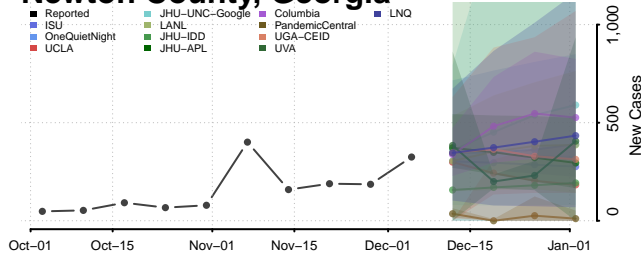

Montgomery County, Georgia

Morgan County, Georgia

Murray County, Georgia

Muscooke County, Georgia

Newton County, Georgia

Oconee County, Georgia

Oglethorpe County, Georgia

Paulding County, Georgia