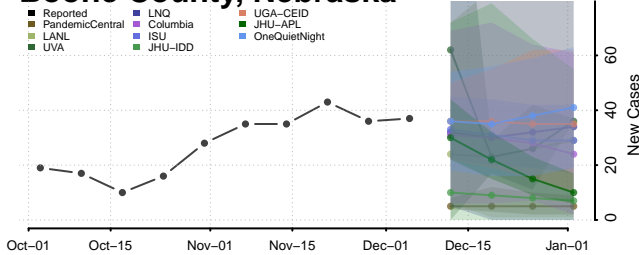

Boone County, Nebraska