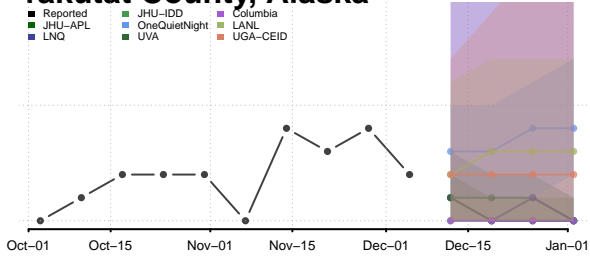

Sitka County, Alaska

Skagway County, Alaska

Southeast Fairbanks County, Alaska

Valdez-Cordova County, Alaska

Wrangell County, Alaska

Yakutat County, Alaska

Yukon-Koyukuk County, Alaska

American Samoa