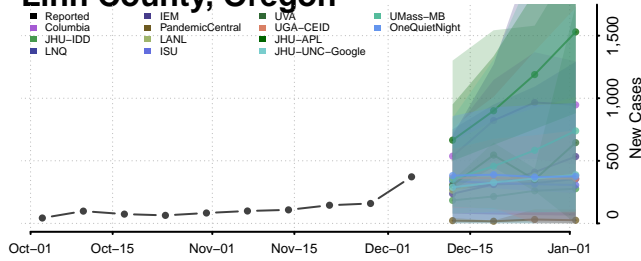

Linn County, Oregon