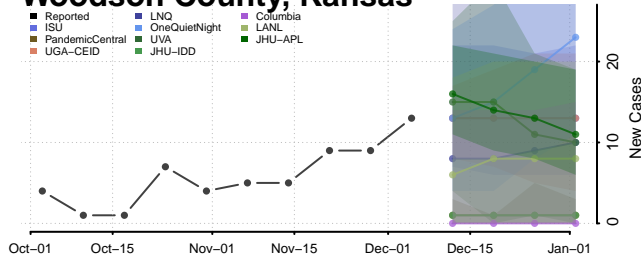

Woodson County, Kansas