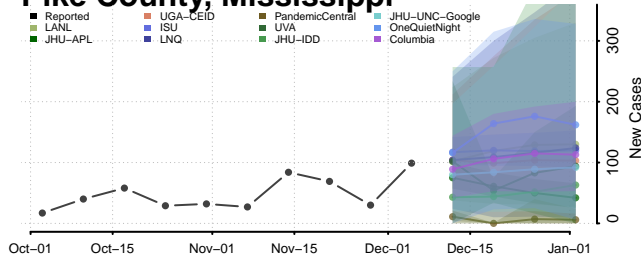

Pike County, Mississippi