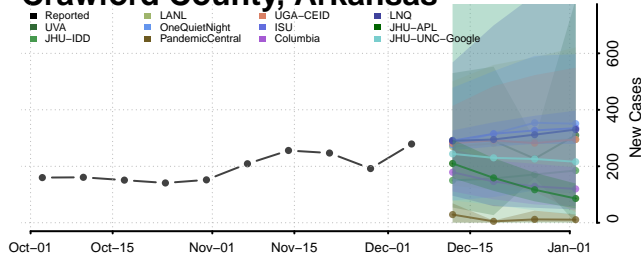

Crawford County, Arkansas