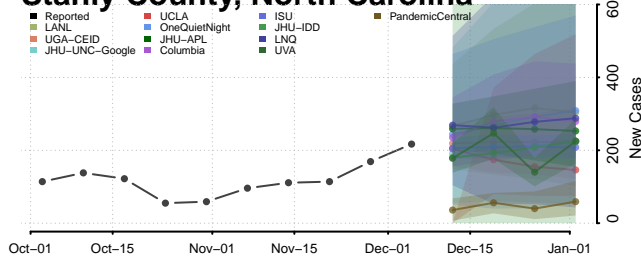

Robeson County, North Carolina

Rockingham County, North Carolina

Rowan County, North Carolina

Rutherford County, North Carolina

Sampson County, North Carolina

Scotland County, North Carolina

Stanly County, North Carolina