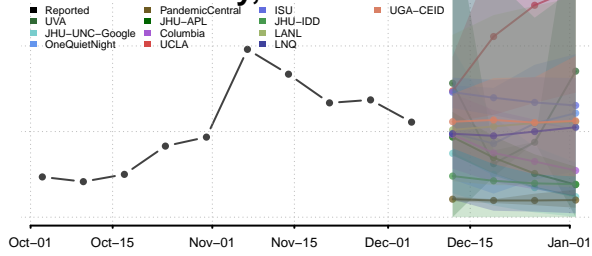

Logan County, Nebraska

Loup County, Nebraska

Madison County, Nebraska

McPherson County, Nebraska

Merrick County, Nebraska

Morrill County, Nebraska

Nance County, Nebraska

Nemaha County, Nebraska