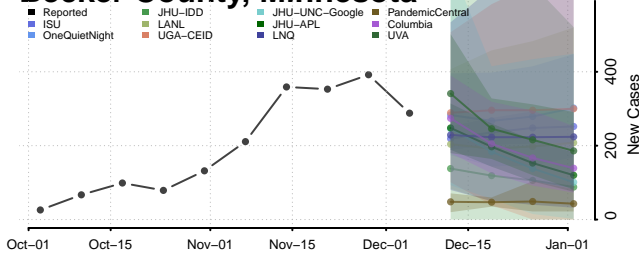

Washtenaw County, Michigan

Wayne County, Michigan

Wexford County, Michigan

Minnesota

Aitkin County, Minnesota

Anoka County, Minnesota

Becker County, Minnesota

Beltrami County, Minnesota