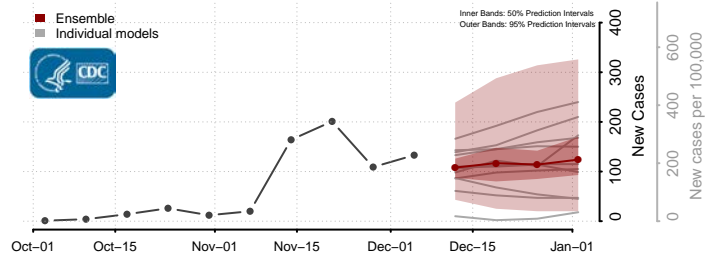

Tooele County, Utah

Uintah County, Utah

Grand Isle County, Vermont

Lamoille County, Vermont

Orange County, Vermont

Orleans County, Vermont

Rutland County, Vermont

Washington County, Vermont