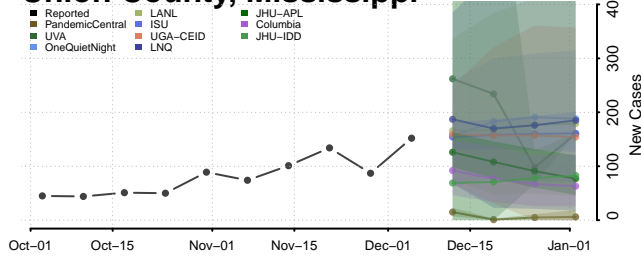

Union County, Mississippi