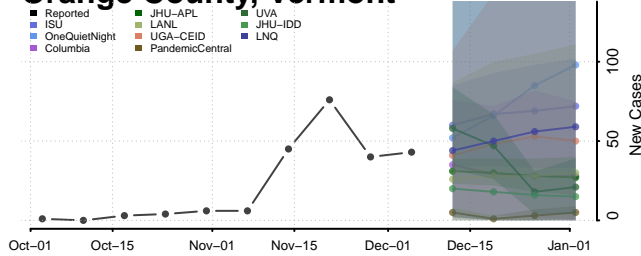

Tooele County, Utah

Uintah County, Utah

Grand Isle County, Vermont

Lamoille County, Vermont

Orange County, Vermont

Orleans County, Vermont

Rutland County, Vermont

Washington County, Vermont