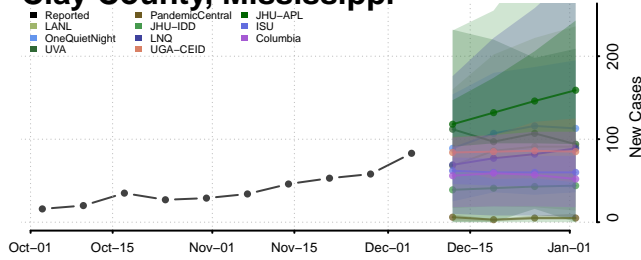

Clay County, Mississippi