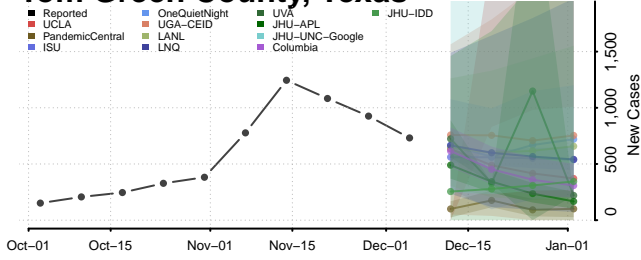

Tom Green County, Texas