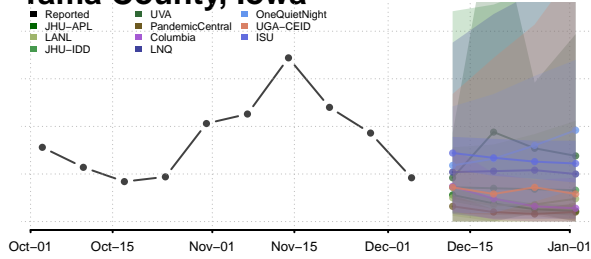

Sac County, Iowa

Scott County, Iowa

Shelby County, Iowa

Sioux County, Iowa

Story County, Iowa

Tama County, Iowa

Taylor County, Iowa

Kansas