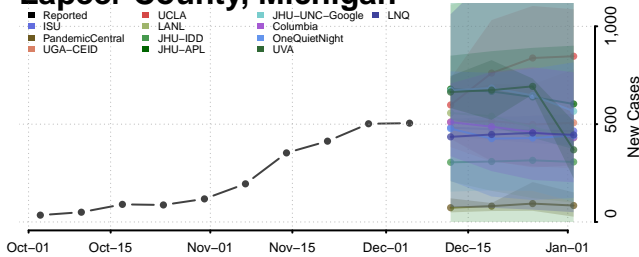

Lapeer County, Michigan