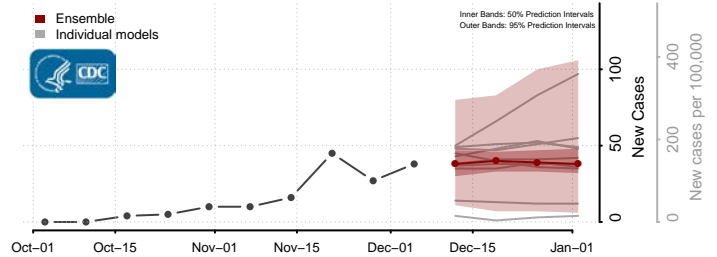

Tooele County, Utah

Uintah County, Utah

Grand Isle County, Vermont

Lamoille County, Vermont

Orange County, Vermont

Orleans County, Vermont

Rutland County, Vermont

Washington County, Vermont