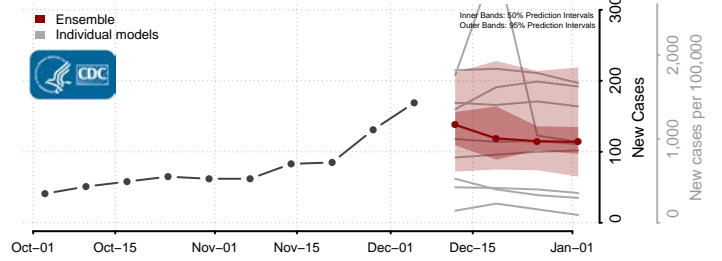

Chippewa County, Minnesota