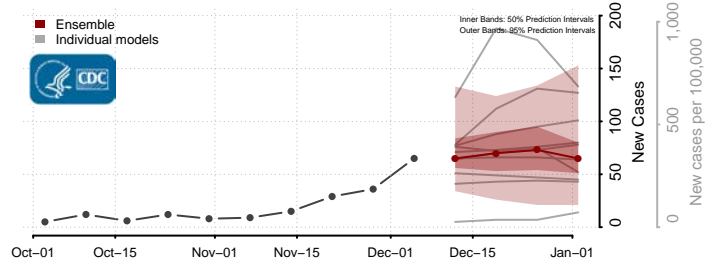

Garrett County, Maryland

Harford County, Maryland

Howard County, Maryland

Kent County, Maryland

Montgomery County, Maryland

Prince George's County, Maryland

Queen Anne's County, Maryland

Somerset County, Maryland