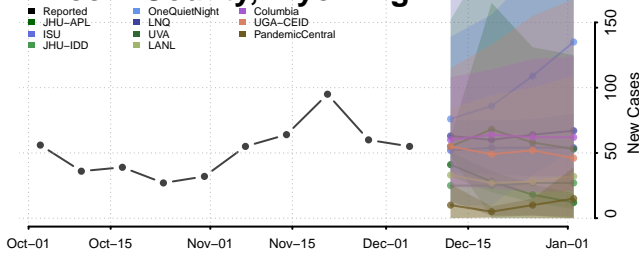

Lincoln County, Wyoming