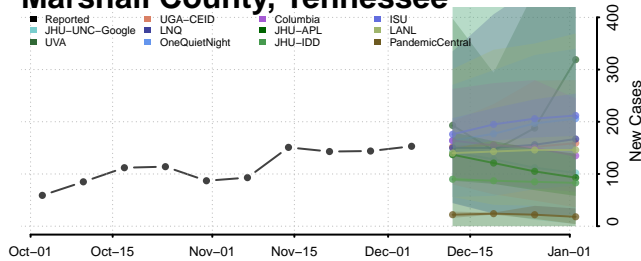

Marshall County, Tennessee