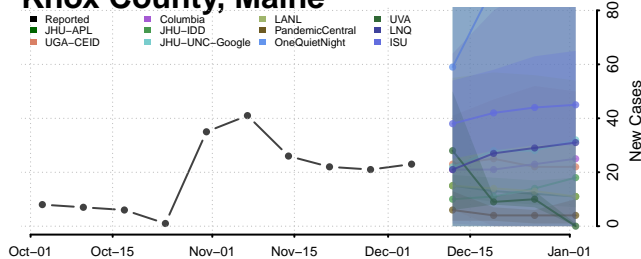

Knox County, Maine