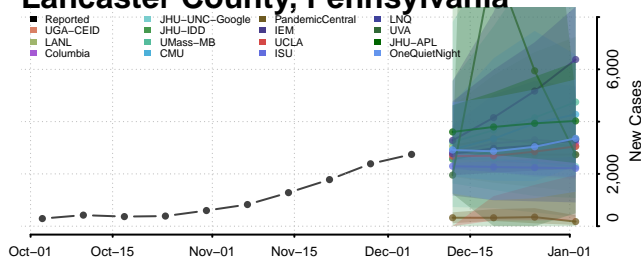

Lancaster County, Pennsylvania