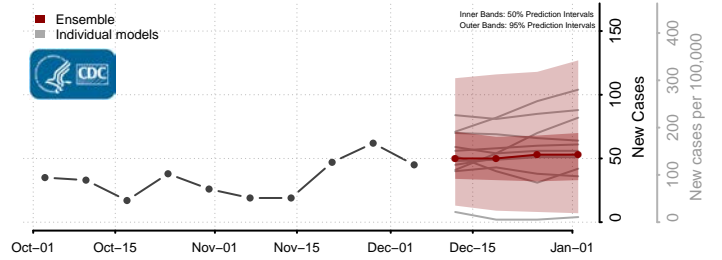

Henrico County, Virginia

Henry County, Virginia

Highland County, Virginia

Hopewell County, Virginia

Isle of Wight County, Virginia

James City County, Virginia

King and Queen County, Virginia

King George County, Virginia