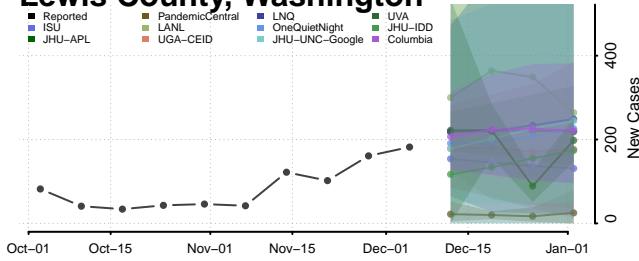

Island County, Washington

Jefferson County, Washington

King County, Washington

Kitsap County, Washington

Kittitas County, Washington

Klickitat County, Washington

Lewis County, Washington

Lincoln County, Washington