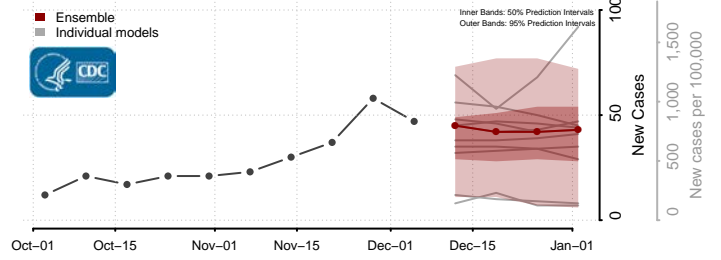

Kittson County, Minnesota

Koochiching County, Minnesota

Lac qui Parle County, Minnesota

Lake County, Minnesota

Lake of the Woods County, Minnesota

Le Sueur County, Minnesota

Lincoln County, Minnesota

Lyon County, Minnesota