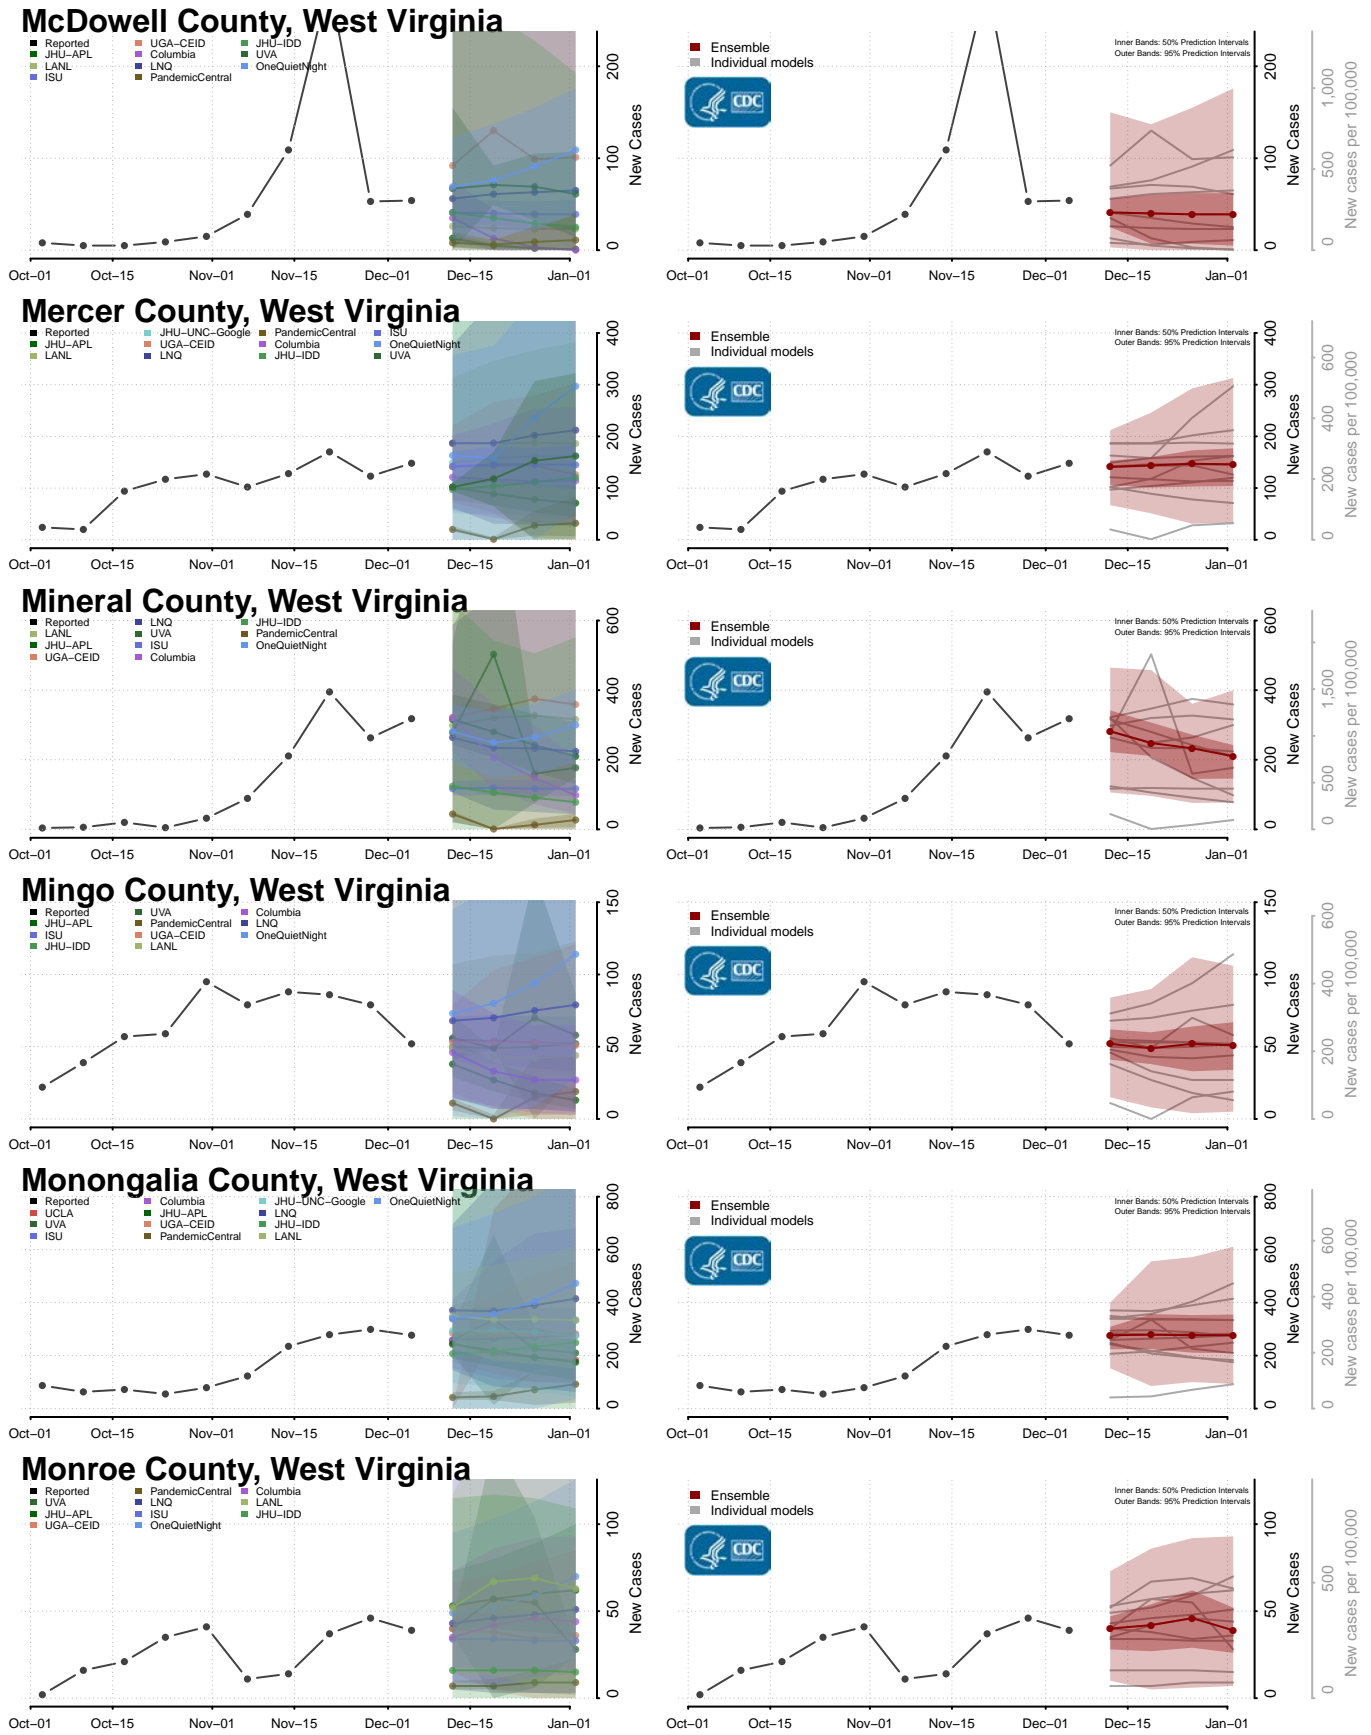

Hampshire County, West Virginia

Hancock County, West Virginia

Hardy County, West Virginia

Harrison County, West Virginia

Jackson County, West Virginia

Jefferson County, West Virginia

Kanawha County, West Virginia