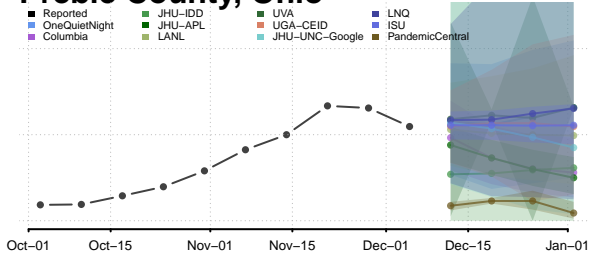

Preble County, Ohio