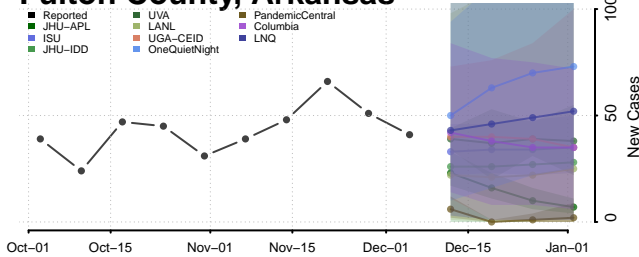

Fulton County, Arkansas