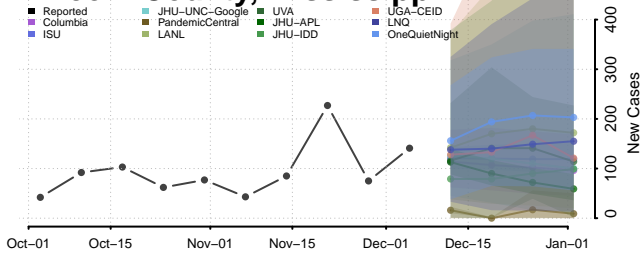

Lincoln County, Mississippi