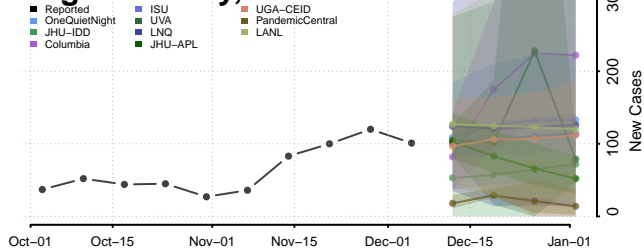

Logan County, Arkansas