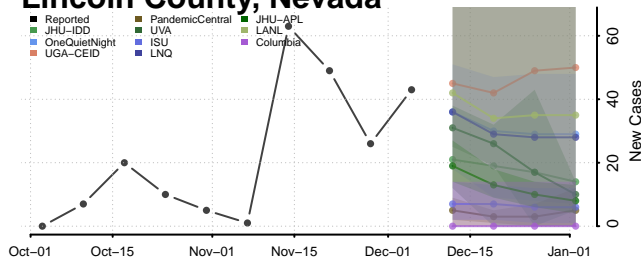

Clark County, Nevada

Douglas County, Nevada

Elko County, Nevada

Esmeralda County, Nevada

Eureka County, Nevada

Humboldt County, Nevada

Lander County, Nevada

Lincoln County, Nevada