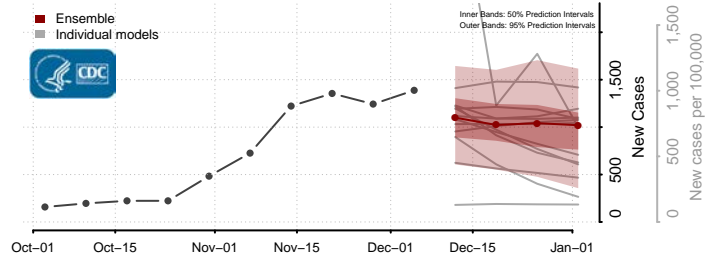

Watonwan County, Minnesota

Wilkin County, Minnesota

Winona County, Minnesota

Wright County, Minnesota

Yellow Medicine County, Minnesota

Mississippi

Adams County, Mississippi

Alcorn County, Mississippi