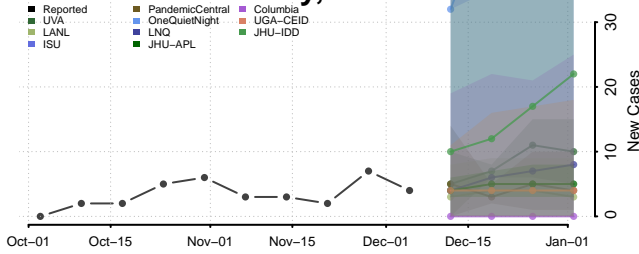

San Jacinto County, Texas