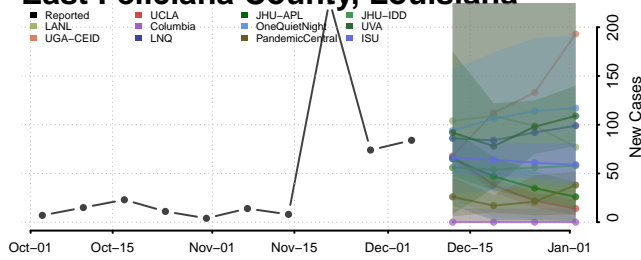

Cameron County, Louisiana

Catahoula County, Louisiana

Claiborne County, Louisiana

Concordia County, Louisiana

De Soto County, Louisiana

East Baton Rouge County, Louisiana

East Carroll County, Louisiana

East Feliciana County, Louisiana