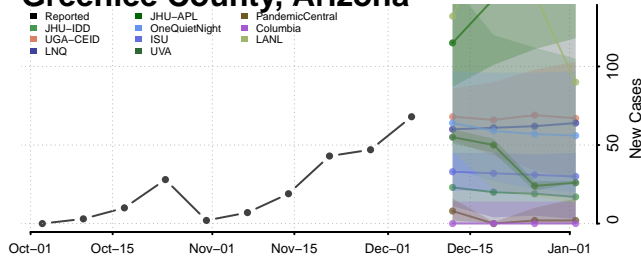

Arizona

Apache County, Arizona

Cochise County, Arizona

Coconino County, Arizona

Gila County, Arizona

Graham County, Arizona

Greenlee County, Arizona

La Paz County, Arizona