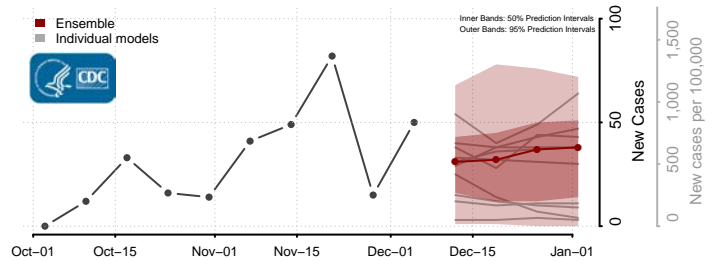

Douglas County, Kansas

Franklin County, Kansas

Geary County, Kansas

Gove County, Kansas

Graham County, Kansas

Grant County, Kansas

Gray County, Kansas

Greeley County, Kansas