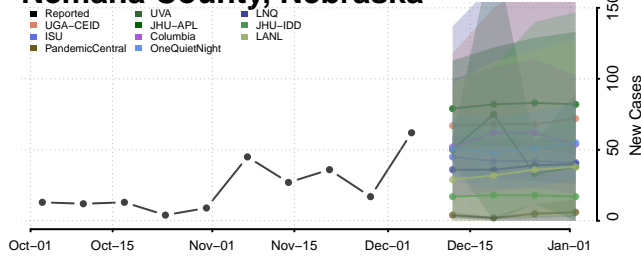

Logan County, Nebraska

Loup County, Nebraska

Madison County, Nebraska

McPherson County, Nebraska

Merrick County, Nebraska

Morrill County, Nebraska

Nance County, Nebraska

Nemaha County, Nebraska