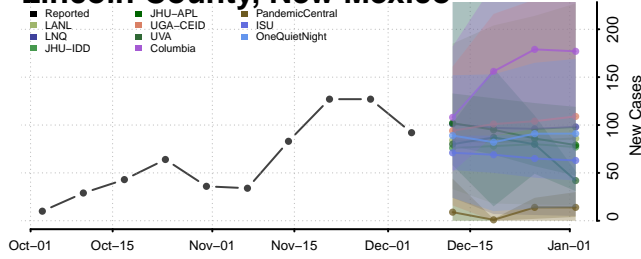

Grant County, New Mexico

Guadalupe County, New Mexico

Harding County, New Mexico

Hidalgo County, New Mexico

Lea County, New Mexico

Lincoln County, New Mexico

Los Alamos County, New Mexico

Luna County, New Mexico