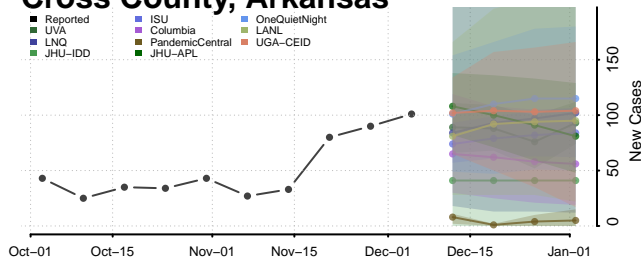

Craighead County, Arkansas

Crawford County, Arkansas

Crittenden County, Arkansas

Cross County, Arkansas

Dallas County, Arkansas

Desha County, Arkansas

Drew County, Arkansas

Faulkner County, Arkansas