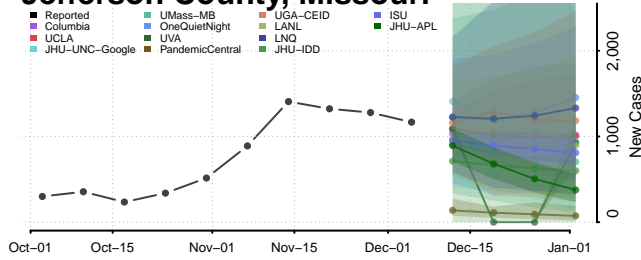

Jefferson County, Missouri