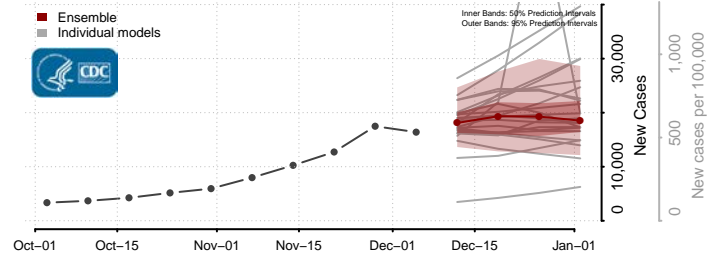

Washington County, Nebraska

Wayne County, Nebraska

Webster County, Nebraska

Wheeler County, Nebraska

York County, Nebraska

Nevada

Carson City County, Nevada

Churchill County, Nevada