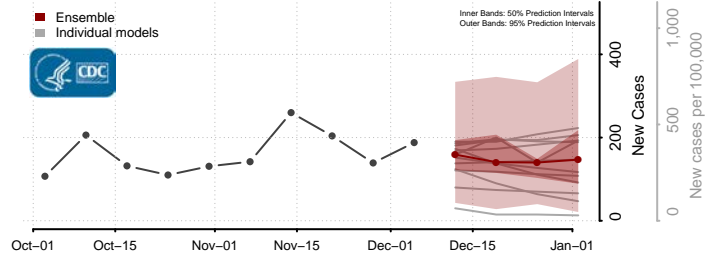

Camden County, Missouri