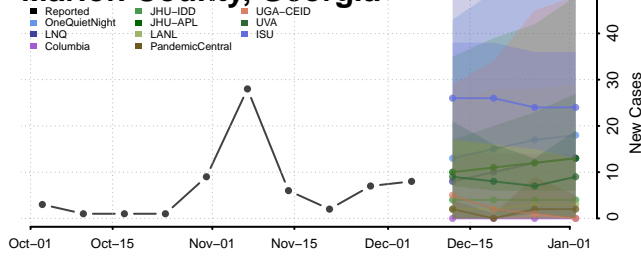

Marion County, Georgia