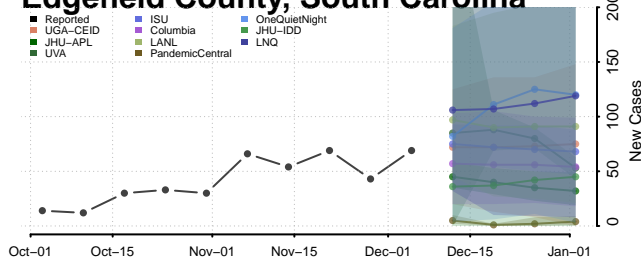

Edgefield County, South Carolina