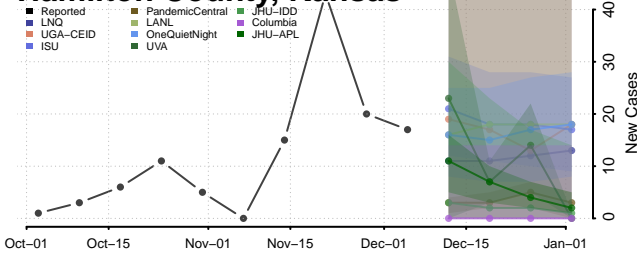

Hamilton County, Kansas