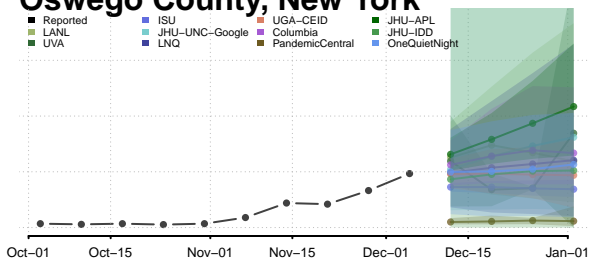

Onondaga County, New York

Ontario County, New York

Orange County, New York

Orleans County, New York

Oswego County, New York

Otsego County, New York

Schenectady County, New York

Schoharie County, New York