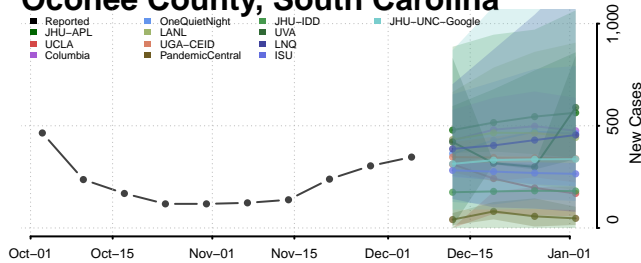

Oconee County, South Carolina