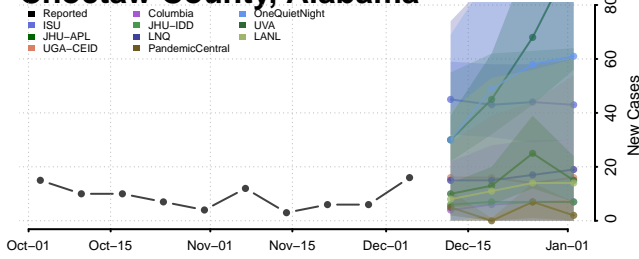

Butler County, Alabama

Calhoun County, Alabama

Chambers County, Alabama

Cherokee County, Alabama

Chilton County, Alabama

Choctaw County, Alabama

Clarke County, Alabama

Clay County, Alabama