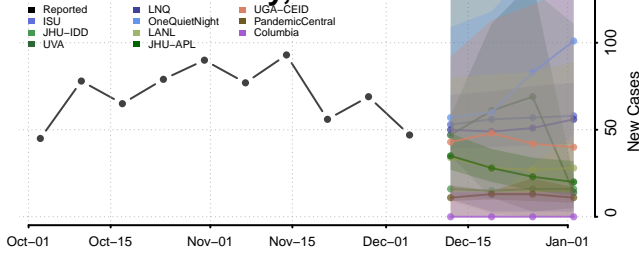

McKenzie County, North Dakota