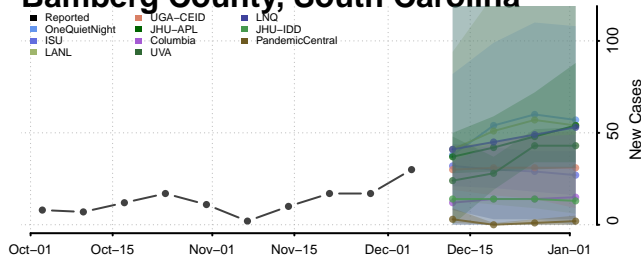

Bamberg County, South Carolina