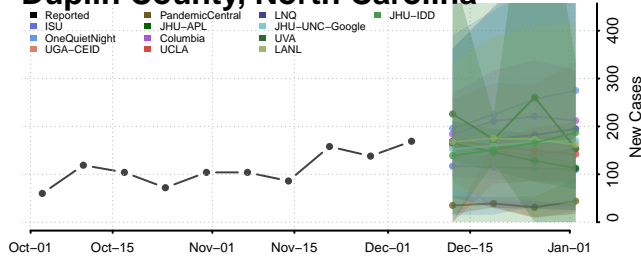

Duplin County, North Carolina