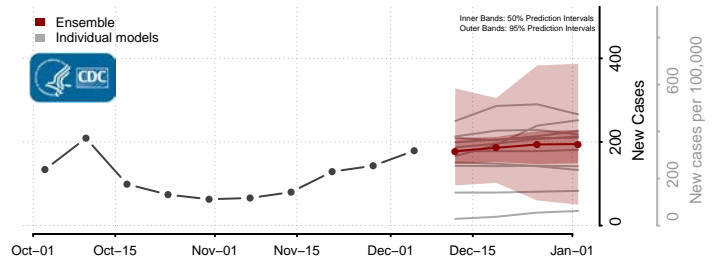

Wake County, North Carolina

Warren County, North Carolina

Washington County, North Carolina

Watauga County, North Carolina

Wayne County, North Carolina

Barnes County, North Dakota

Benson County, North Dakota