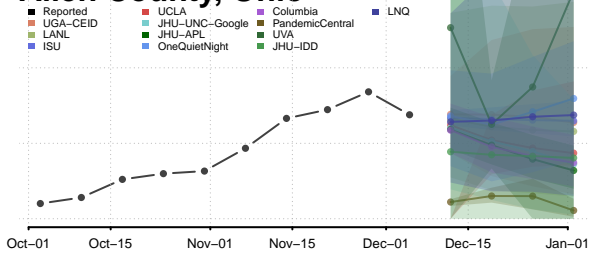

Walsh County, North Dakota

Ward County, North Dakota

Wells County, North Dakota

Williams County, North Dakota

Northern Mariana Islands

Ohio

Adams County, Ohio

Allen County, Ohio