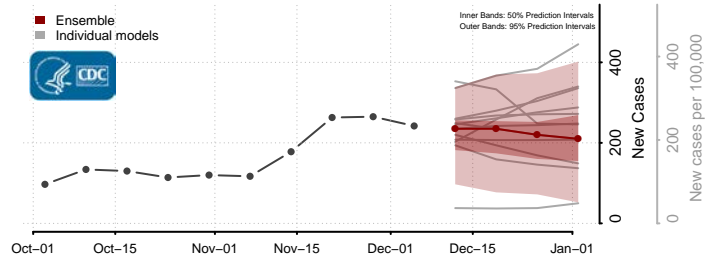

Wicomico County, Maryland