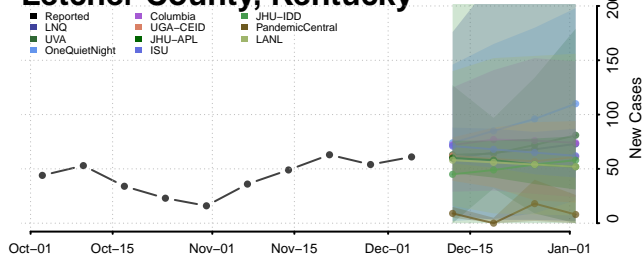

Letcher County, Kentucky