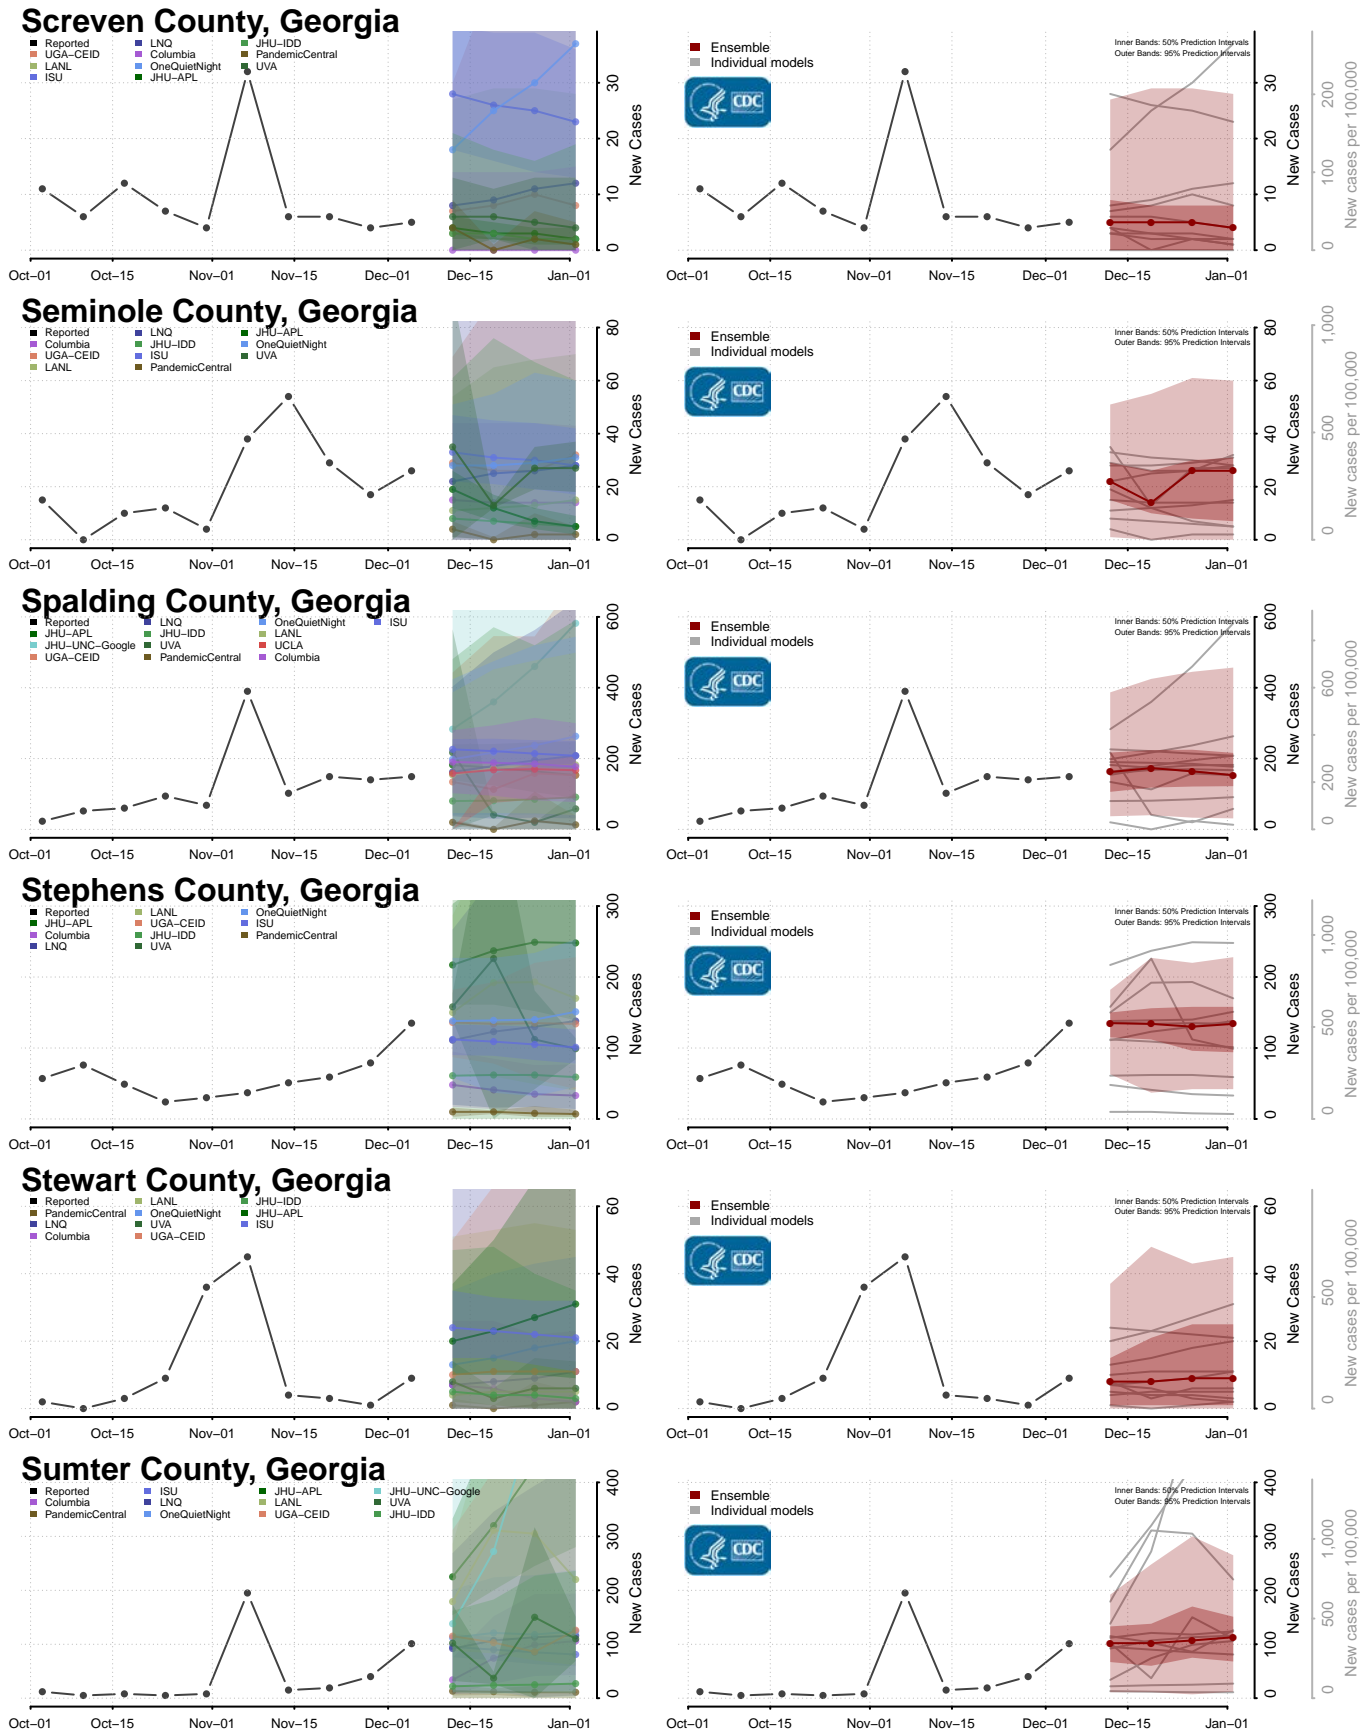

Rabun County, Georgia

Randolph County, Georgia

Richmond County, Georgia

Rockdale County, Georgia

Schley County, Georgia

Talbot County, Georgia

Taliaferro County, Georgia

Tattnall County, Georgia