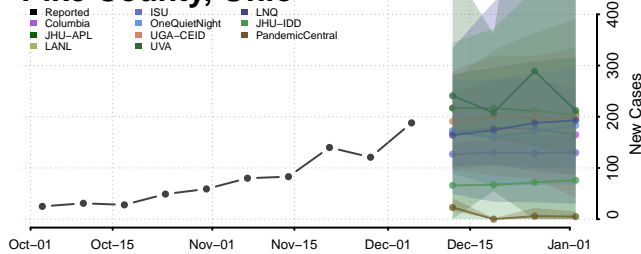

Pike County, Ohio