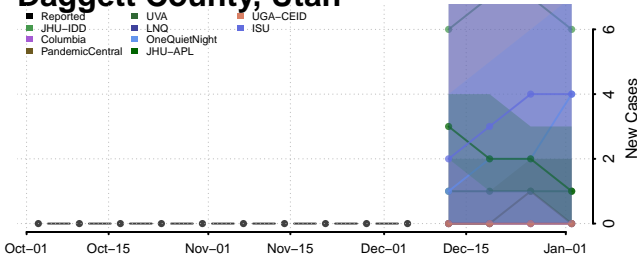

Daggett County, Utah