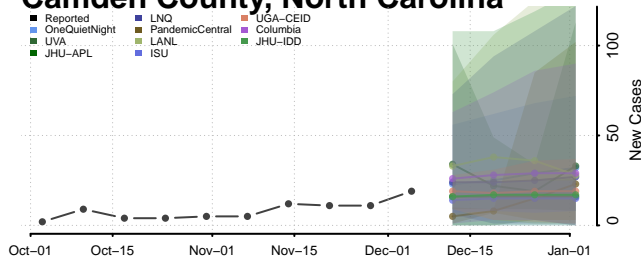

Camden County, North Carolina