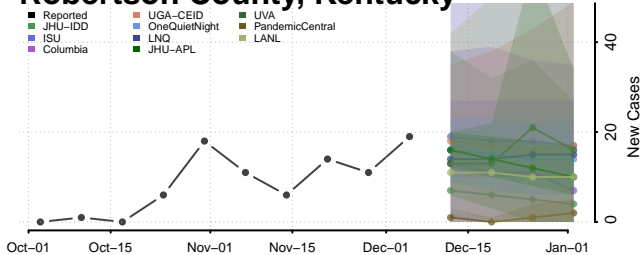

Robertson County, Kentucky