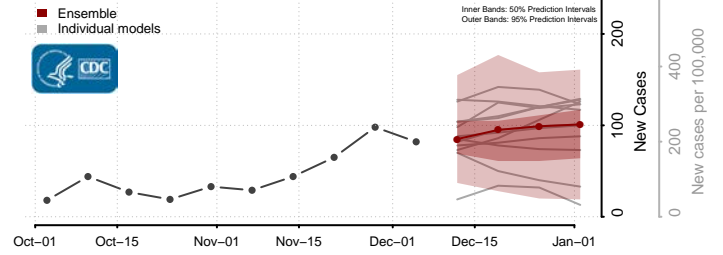

Manassas County, Virginia