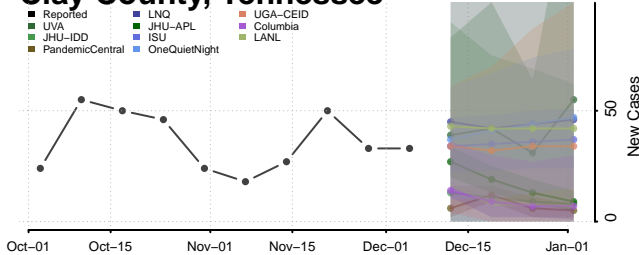

Clay County, Tennessee

Cocke County, Tennessee

Coffee County, Tennessee

Crockett County, Tennessee

Cumberland County, Tennessee

Davidson County, Tennessee

Decatur County, Tennessee

DeKalb County, Tennessee