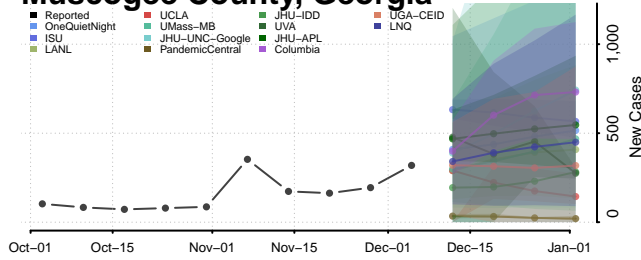

Montgomery County, Georgia

Morgan County, Georgia

Murray County, Georgia

Muscooke County, Georgia

Newton County, Georgia

Oconee County, Georgia

Oglethorpe County, Georgia

Paulding County, Georgia