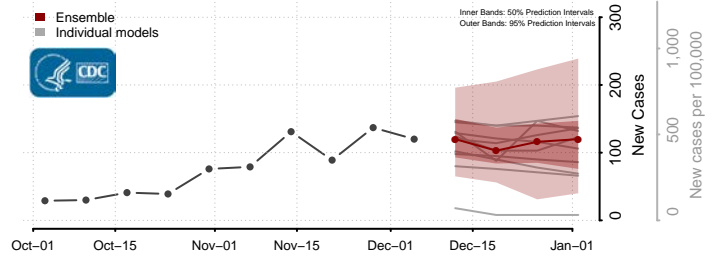

Audrain County, Missouri