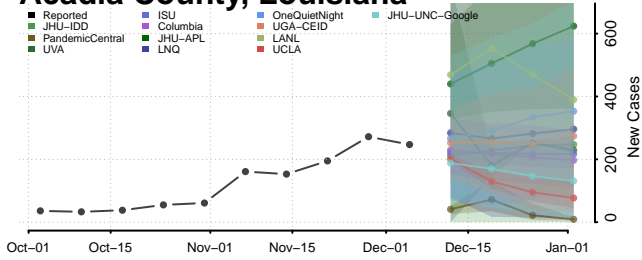

Webster County, Kentucky

Whitley County, Kentucky

Wolfe County, Kentucky

Woodford County, Kentucky

Louisiana

Acadia County, Louisiana

Allen County, Louisiana

Ascension County, Louisiana