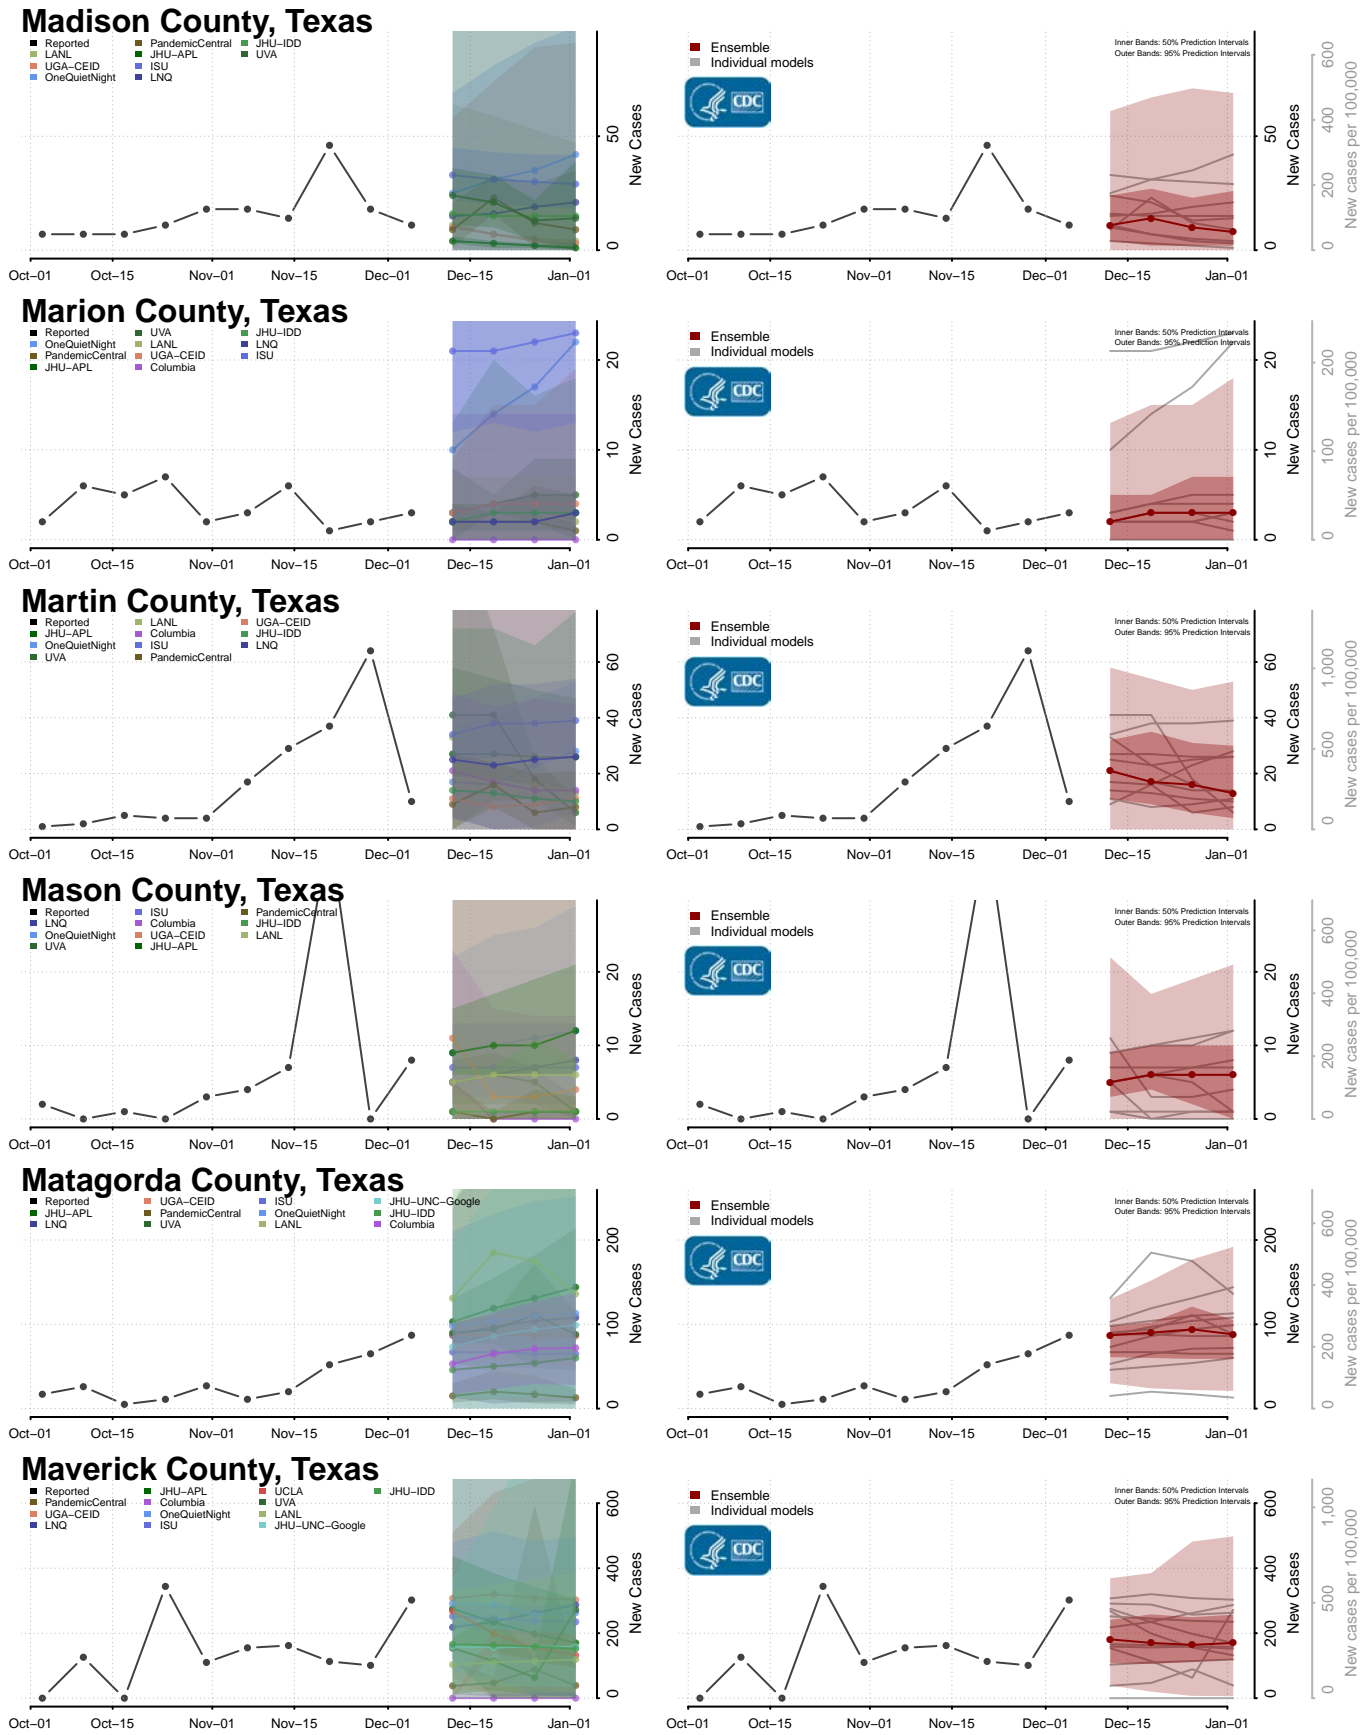

Liberty County, Texas

Limestone County, Texas

Lipscomb County, Texas

Live Oak County, Texas

Llano County, Texas

Loving County, Texas

Lubbock County, Texas

Lynn County, Texas