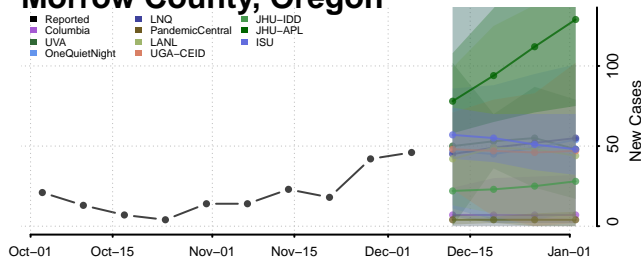

Linn County, Oregon

Malheur County, Oregon

Marion County, Oregon

Morrow County, Oregon

Multnomah County, Oregon

Polk County, Oregon

Sherman County, Oregon

Tillamook County, Oregon