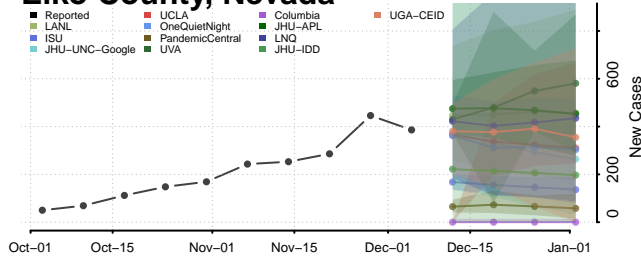

Elko County, Nevada