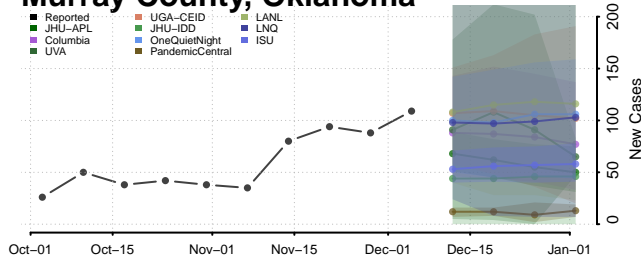

Murray County, Oklahoma