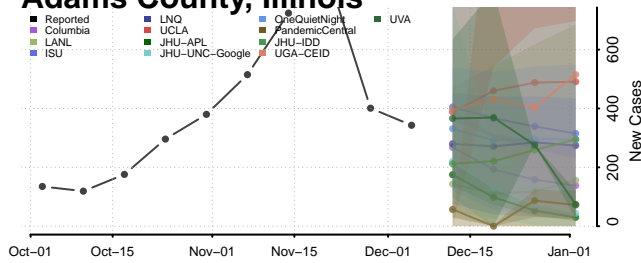

Twin Falls County, Idaho

Valley County, Idaho

Washington County, Idaho

Illinois

Adams County, Illinois

Alexander County, Illinois

Bond County, Illinois

Boone County, Illinois