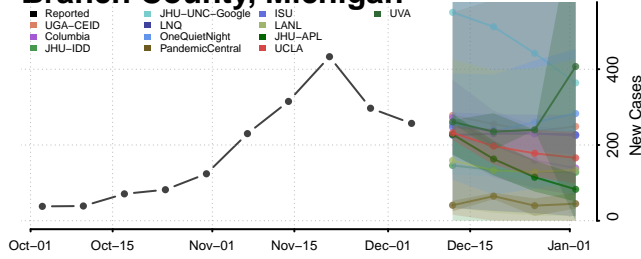

Branch County, Michigan