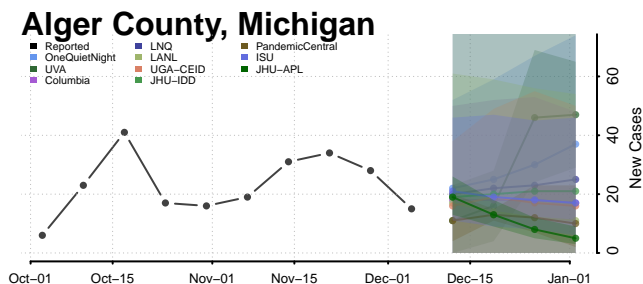

Allegan County, Michigan

Alpena County, Michigan

Antrim County, Michigan

Arenac County, Michigan

Baraga County, Michigan

Barry County, Michigan

Bay County, Michigan

Benzie County, Michigan