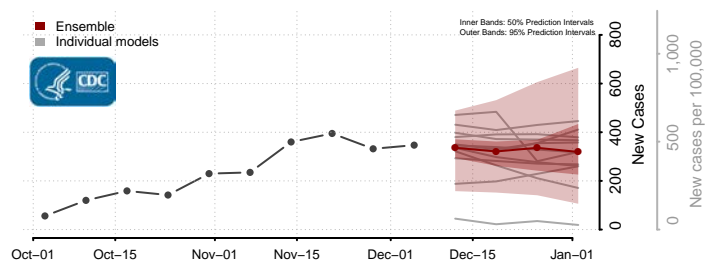

Tooele County, Utah

Uintah County, Utah

Grand Isle County, Vermont

Lamoille County, Vermont

Orange County, Vermont

Orleans County, Vermont

Rutland County, Vermont

Washington County, Vermont