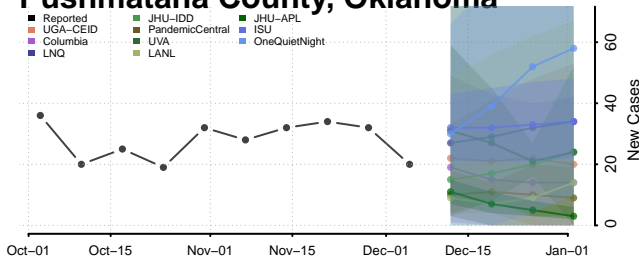

Pushmataha County, Oklahoma