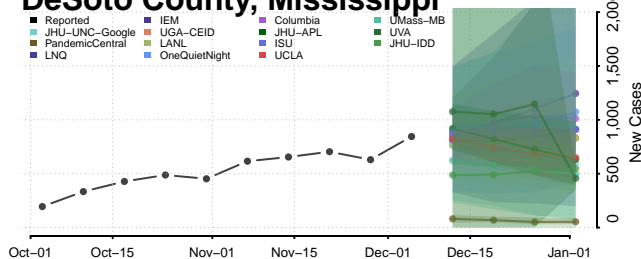

Claiborne County, Mississippi

Clarke County, Mississippi

Clay County, Mississippi

Coahoma County, Mississippi

Copiah County, Mississippi

Covington County, Mississippi

DeSoto County, Mississippi

Forrest County, Mississippi