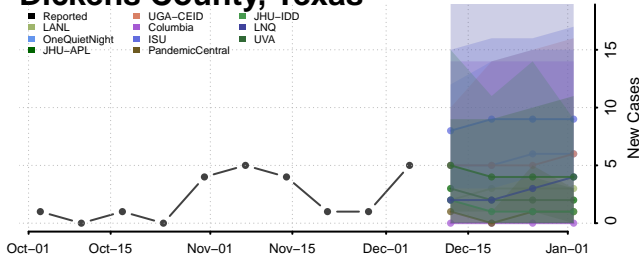

Dickens County, Texas