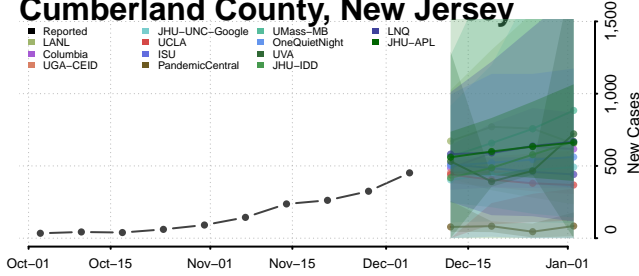

Rockingham County, New Hampshire

Strafford County, New Hampshire

Sullivan County, New Hampshire

Cumberland County, New Jersey

Essex County, New Jersey

Gloucester County, New Jersey

Hudson County, New Jersey