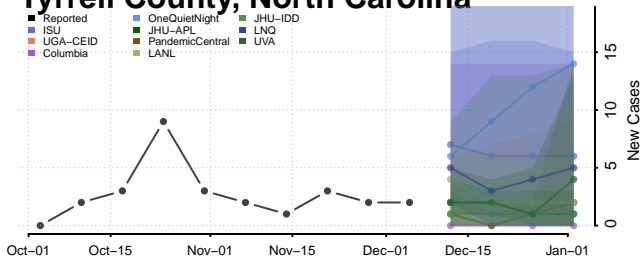

Stokes County, North Carolina

Surry County, North Carolina

Swain County, North Carolina

Transylvania County, North Carolina

Tyrrell County, North Carolina

Union County, North Carolina

Vance County, North Carolina