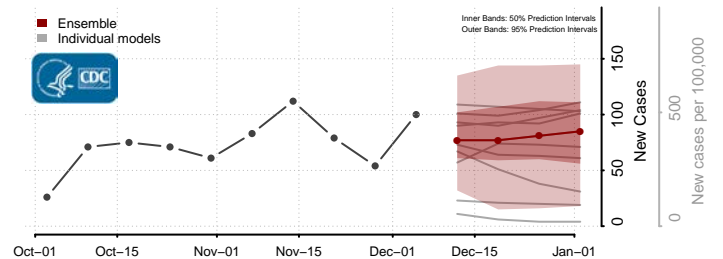

Clinton County, Missouri