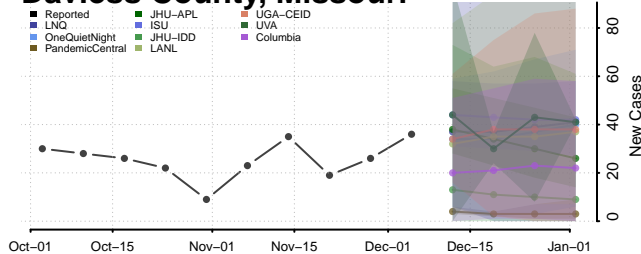

Davies County, Missouri