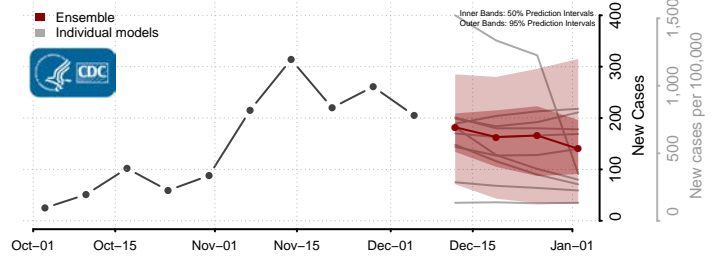

Mahnomen County, Minnesota

Marshall County, Minnesota

Martin County, Minnesota

McLeod County, Minnesota

Meeker County, Minnesota

Mille Lacs County, Minnesota

Morrison County, Minnesota

Mower County, Minnesota