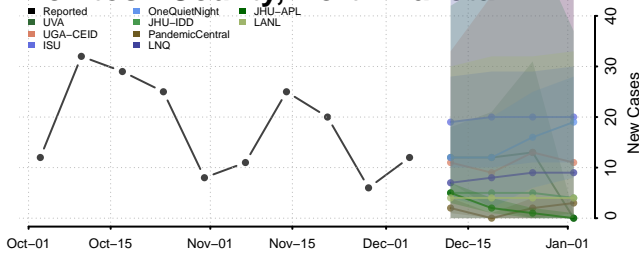

McIntosh County, North Dakota