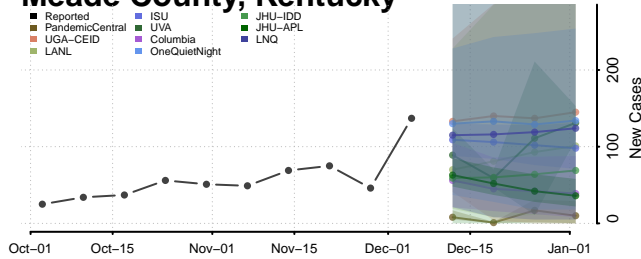

Martin County, Kentucky

Mason County, Kentucky

McCracken County, Kentucky

McCreary County, Kentucky

McLean County, Kentucky

Meade County, Kentucky

Menifee County, Kentucky

Mercer County, Kentucky