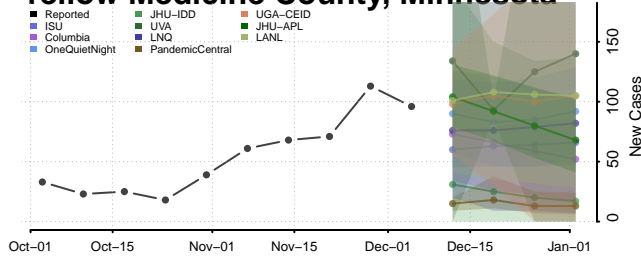

Watonwan County, Minnesota

Wilkin County, Minnesota

Winona County, Minnesota

Wright County, Minnesota

Yellow Medicine County, Minnesota

Mississippi

Adams County, Mississippi

Alcorn County, Mississippi