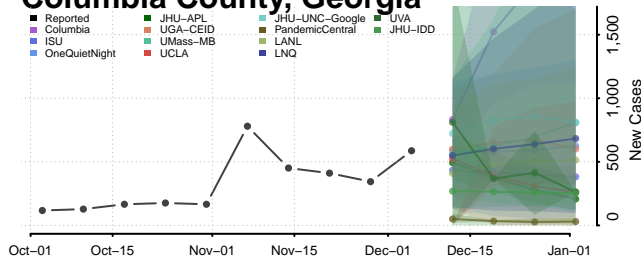

Cobb County, Georgia

Coffee County, Georgia

Colquitt County, Georgia

Columbia County, Georgia

Cook County, Georgia

Coweta County, Georgia

Crawford County, Georgia

Crisp County, Georgia