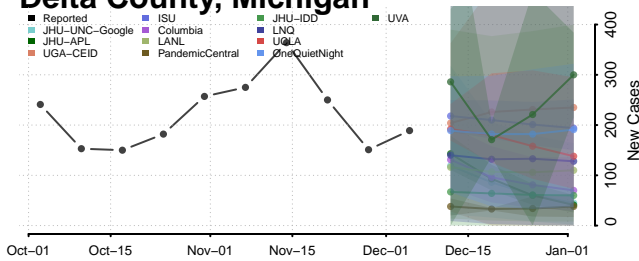

Delta County, Michigan