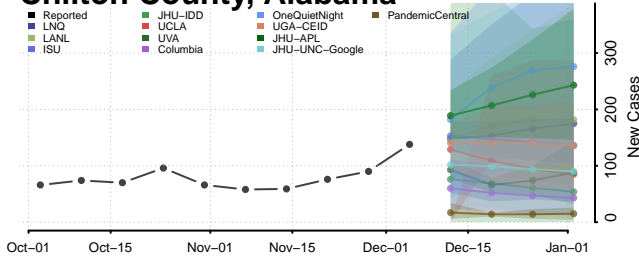

Butler County, Alabama

Calhoun County, Alabama

Chambers County, Alabama

Cherokee County, Alabama

Chilton County, Alabama

Choctaw County, Alabama

Clarke County, Alabama

Clay County, Alabama