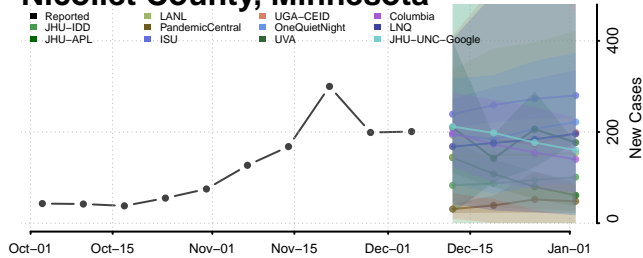

Nicollet County, Minnesota