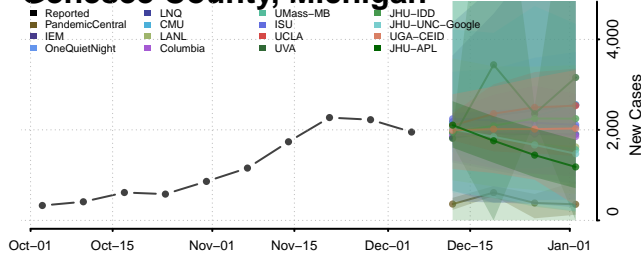

Clinton County, Michigan

Crawford County, Michigan

Delta County, Michigan

Dickinson County, Michigan

Eaton County, Michigan

Emmet County, Michigan

Genesee County, Michigan

Gladwin County, Michigan