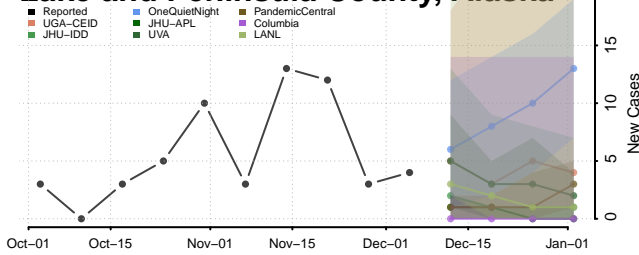

Lake and Peninsula County, Alaska