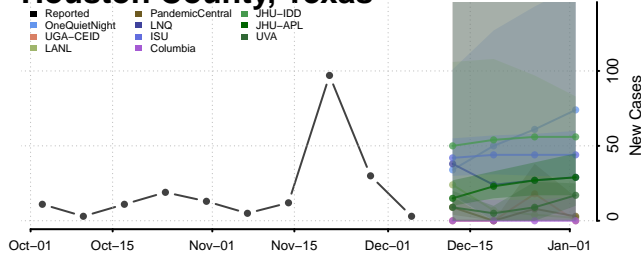

Houston County, Texas