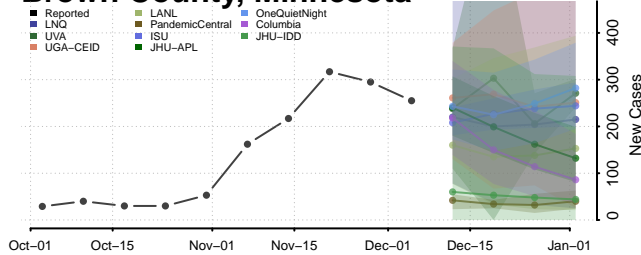

Brown County, Minnesota