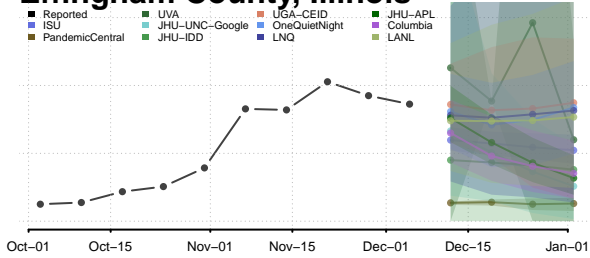

De Witt County, Illinois

DeKalb County, Illinois

Douglas County, Illinois

DuPage County, Illinois

Edgar County, Illinois

Edwards County, Illinois

Effingham County, Illinois

Fayette County, Illinois