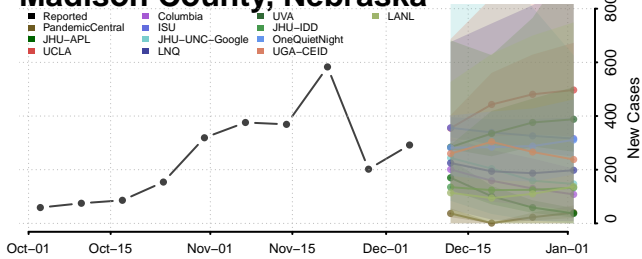

Logan County, Nebraska

Loup County, Nebraska

Madison County, Nebraska

McPherson County, Nebraska

Merrick County, Nebraska

Morrill County, Nebraska

Nance County, Nebraska

Nemaha County, Nebraska