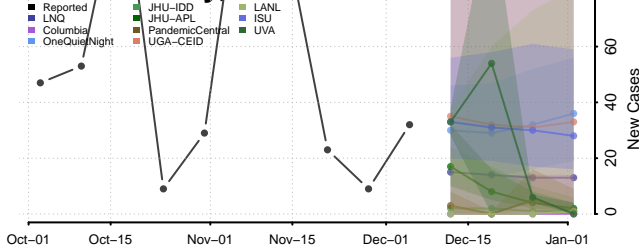

Madison County, Montana

McCone County, Montana

Stillwater County, Montana

Sweet Grass County, Montana

Teton County, Montana

Toole County, Montana

Treasure County, Montana

Valley County, Montana