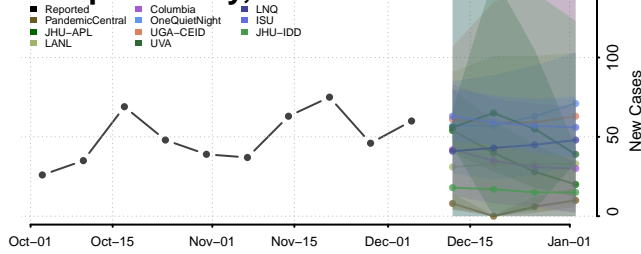

Nuckolls County, Nebraska

Otoe County, Nebraska

Pawnee County, Nebraska

Perkins County, Nebraska

Phelps County, Nebraska

Pierce County, Nebraska

Platte County, Nebraska

Polk County, Nebraska