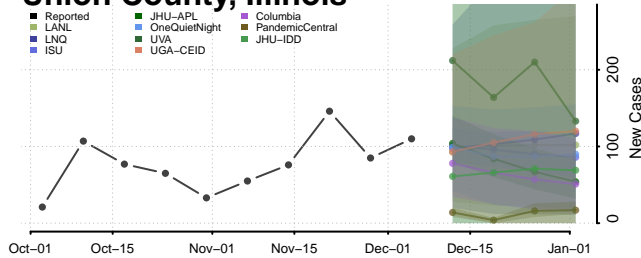

St. Clair County, Illinois

Stark County, Illinois

Stephenson County, Illinois

Tazewell County, Illinois

Union County, Illinois

Vermilion County, Illinois

Wabash County, Illinois

Warren County, Illinois