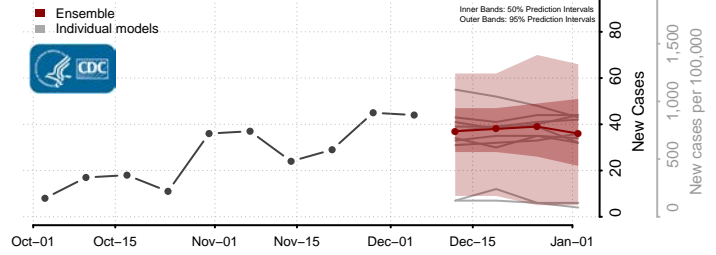

Big Stone County, Minnesota