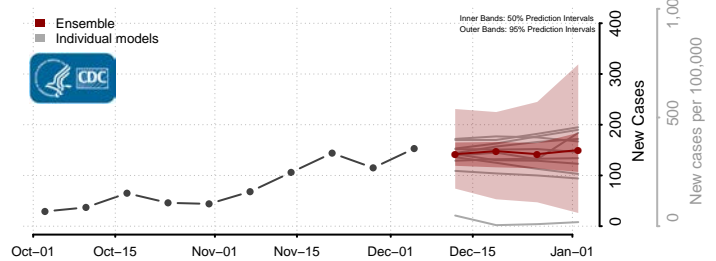

Davie County, North Carolina