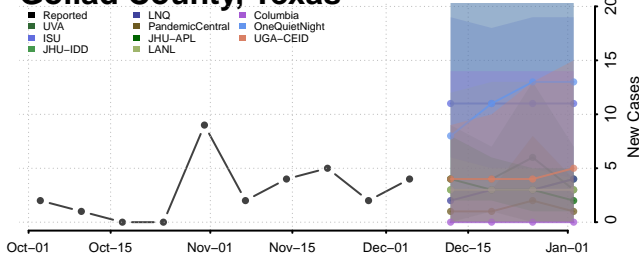

Goliad County, Texas