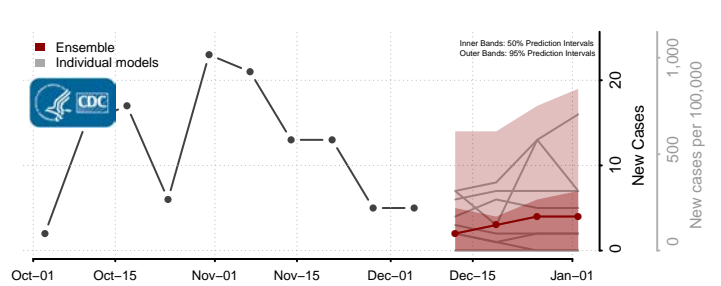

Divide County, North Dakota

Dunn County, North Dakota

Griggs County, North Dakota

Hettinger County, North Dakota

Kidder County, North Dakota

LaMoure County, North Dakota

Logan County, North Dakota

McHenry County, North Dakota