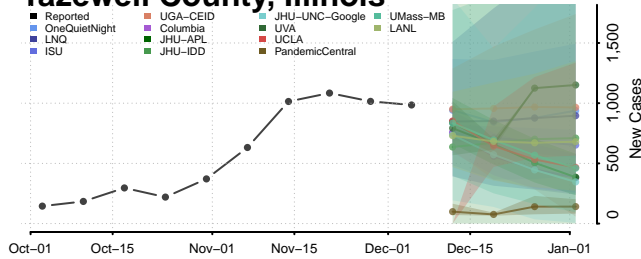

St. Clair County, Illinois

Stark County, Illinois

Stephenson County, Illinois

Tazewell County, Illinois

Union County, Illinois

Vermilion County, Illinois

Wabash County, Illinois

Warren County, Illinois