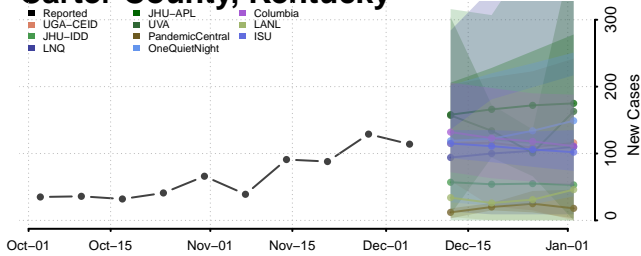

Carter County, Kentucky