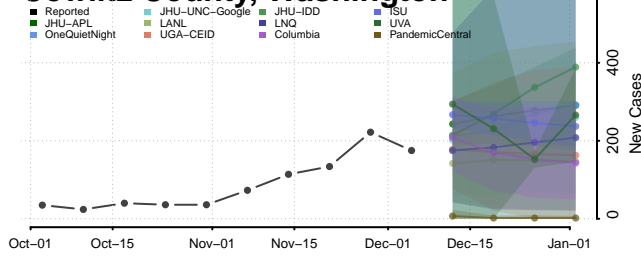

Cowlitz County, Washington