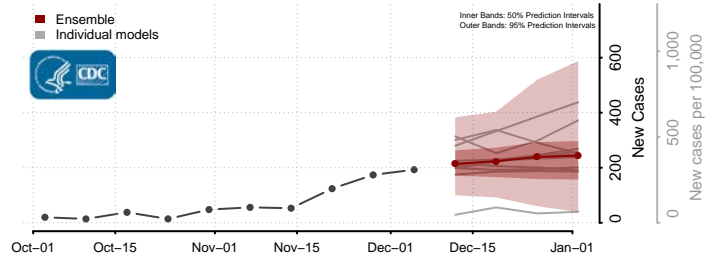

Haywood County, North Carolina