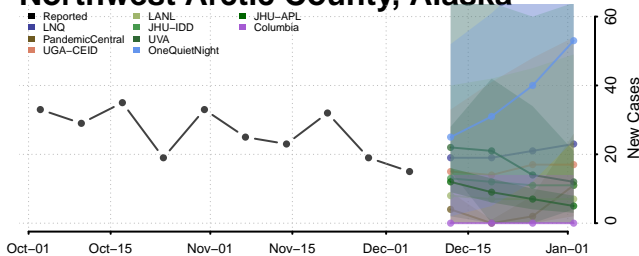

Kusilvak County, Alaska

Lake and Peninsula County, Alaska

Matanuska-Susitna County, Alaska

Nome County, Alaska

North Slope County, Alaska

Northwest Arctic County, Alaska

Petersburg County, Alaska

Prince of Wales-Hyder County, Alaska