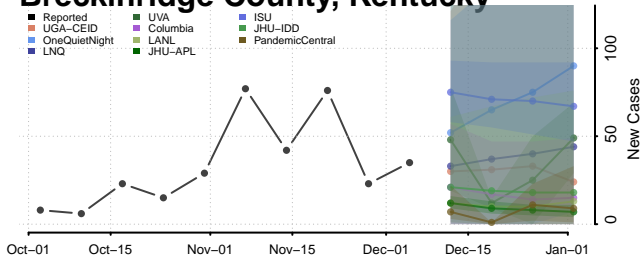

Breckinridge County, Kentucky