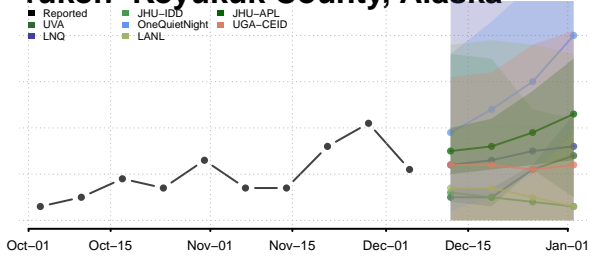

Sitka County, Alaska

Skagway County, Alaska

Southeast Fairbanks County, Alaska

Valdez-Cordova County, Alaska

Wrangell County, Alaska

Yakutat County, Alaska

Yukon-Koyukuk County, Alaska

American Samoa