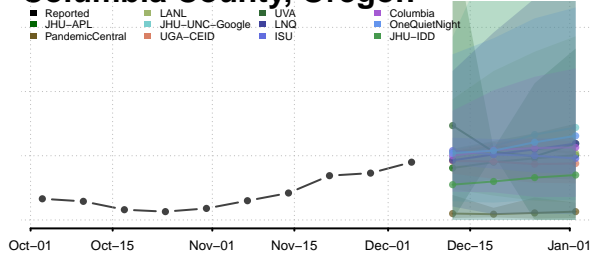

Columbia County, Oregon