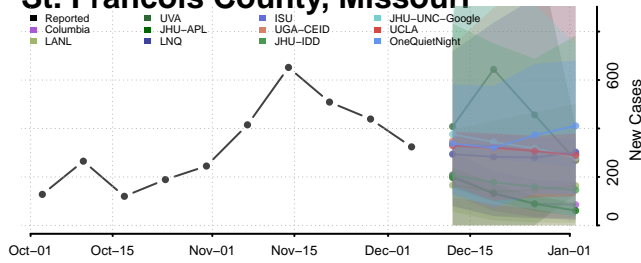

St. Francois County, Missouri