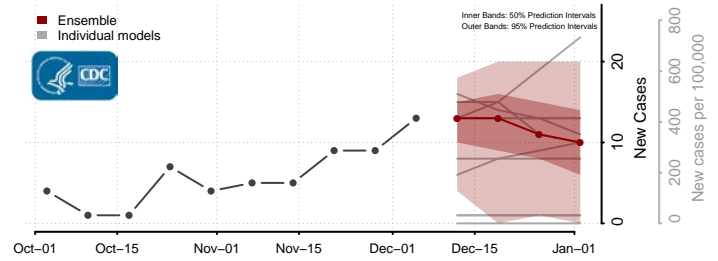

Woodson County, Kansas