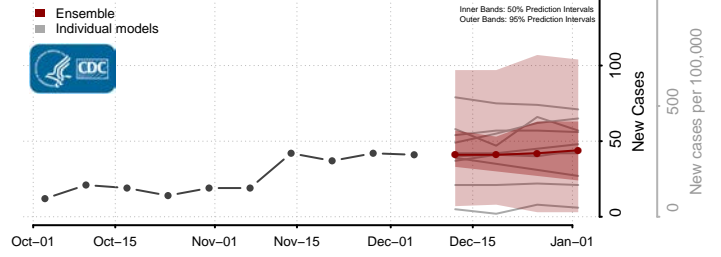

Trigg County, Kentucky