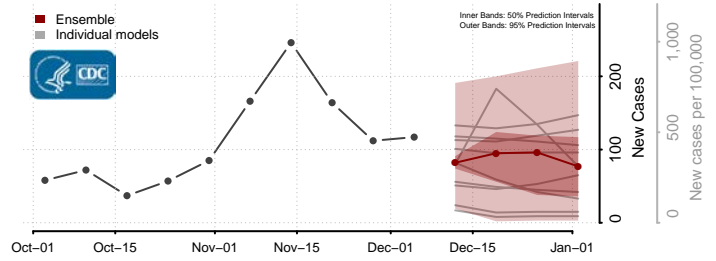

Sullivan County, Missouri

Taney County, Missouri

Texas County, Missouri

Vernon County, Missouri

Warren County, Missouri

Washington County, Missouri

Wayne County, Missouri

Webster County, Missouri