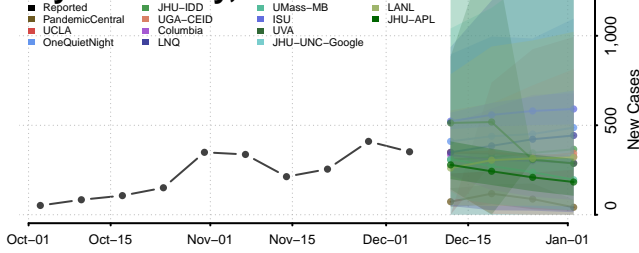

Taylor County, Texas