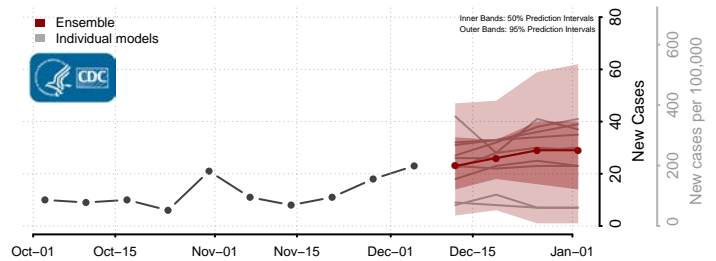

Washington County, North Carolina