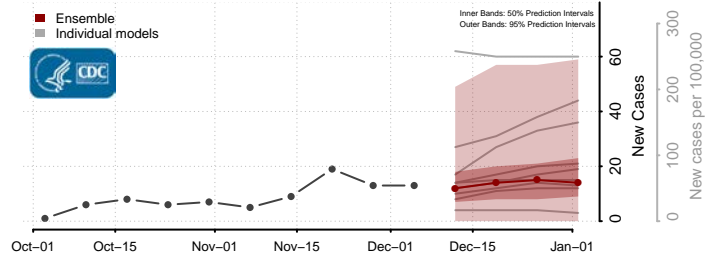

Dinwiddie County, Virginia

Emporia County, Virginia

Essex County, Virginia

Fairfax City County, Virginia

Fairfax County, Virginia

Falls Church County, Virginia

Fauquier County, Virginia

Floyd County, Virginia