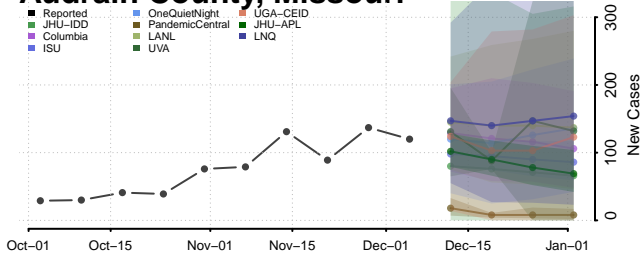

Audrain County, Missouri