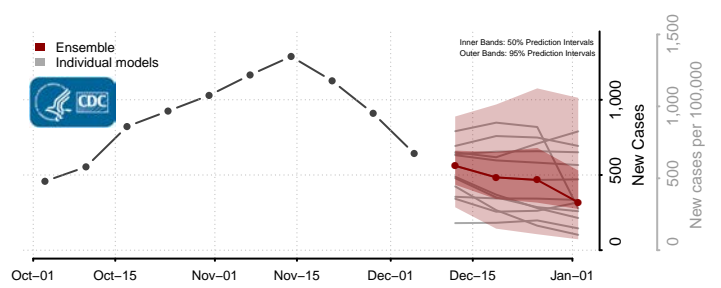

Burleigh County, North Dakota