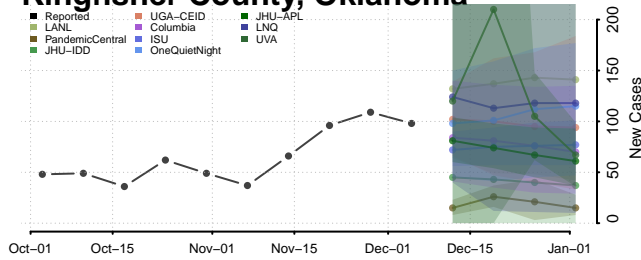

Kingfisher County, Oklahoma