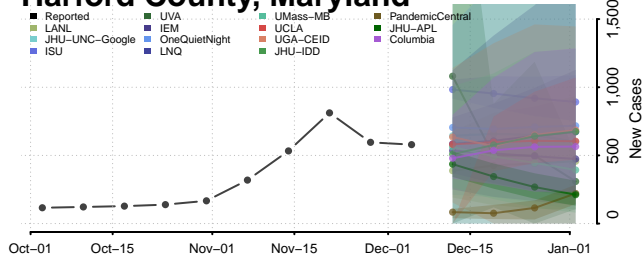

Harford County, Maryland