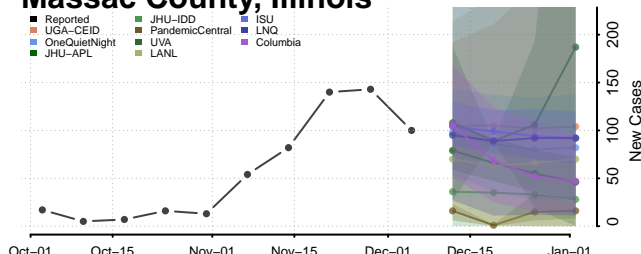

Massac County, Illinois