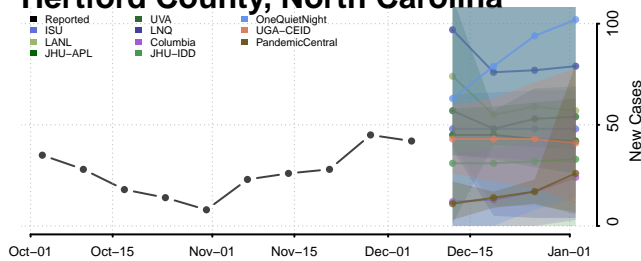

Harnett County, North Carolina

Haywood County, North Carolina

Henderson County, North Carolina

Hertford County, North Carolina

Hoke County, North Carolina

Hyde County, North Carolina

Iredell County, North Carolina