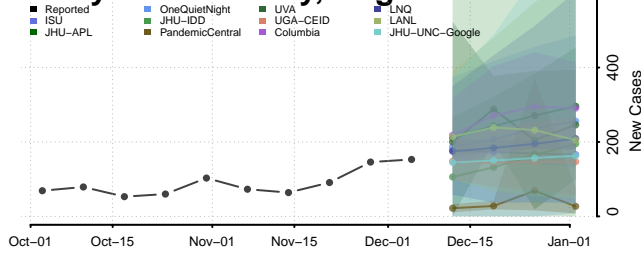

Orange County, Virginia

Page County, Virginia

Patrick County, Virginia

Petersburg County, Virginia

Pittsylvania County, Virginia

Poquoson County, Virginia

Portsmouth County, Virginia

Powhatan County, Virginia