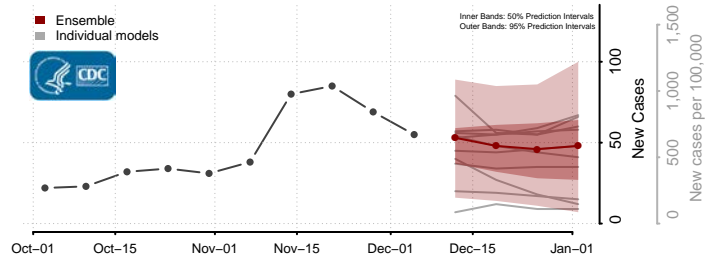

Murray County, Minnesota