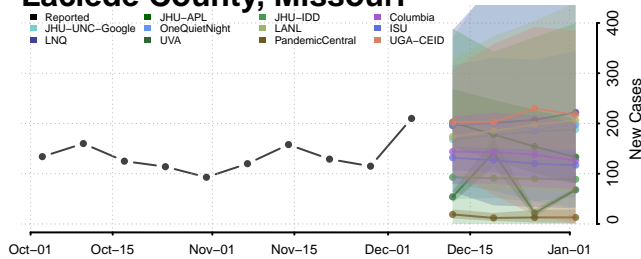

Laclede County, Missouri