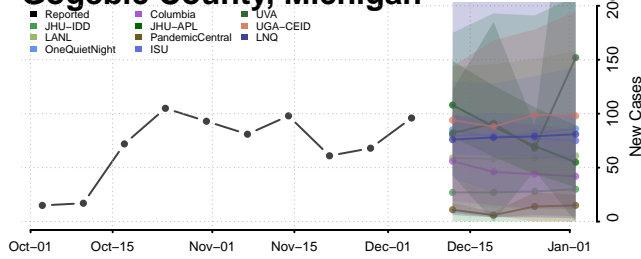

Gogebic County, Michigan