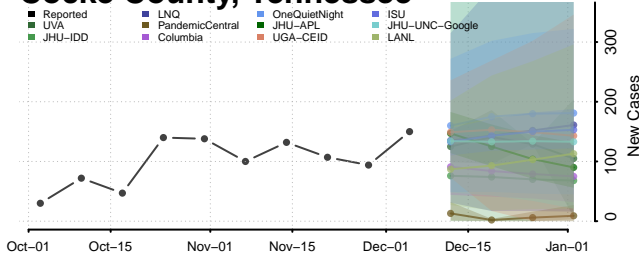

Clay County, Tennessee

Cocke County, Tennessee

Coffee County, Tennessee

Crockett County, Tennessee

Cumberland County, Tennessee

Davidson County, Tennessee

Decatur County, Tennessee

DeKalb County, Tennessee