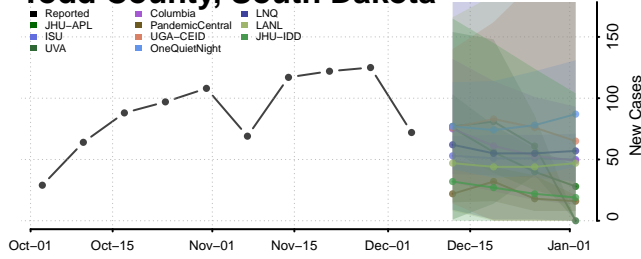

Todd County, South Dakota