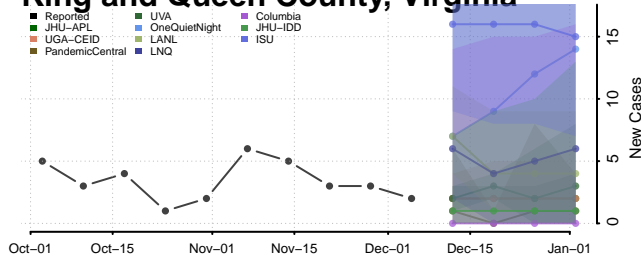

Henrico County, Virginia

Henry County, Virginia

Highland County, Virginia

Hopewell County, Virginia

Isle of Wight County, Virginia

James City County, Virginia

King and Queen County, Virginia

King George County, Virginia