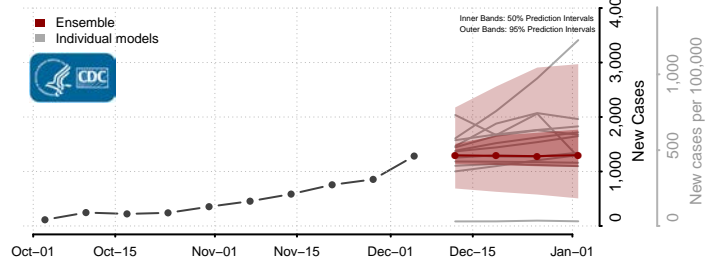

Dauphin County, Pennsylvania