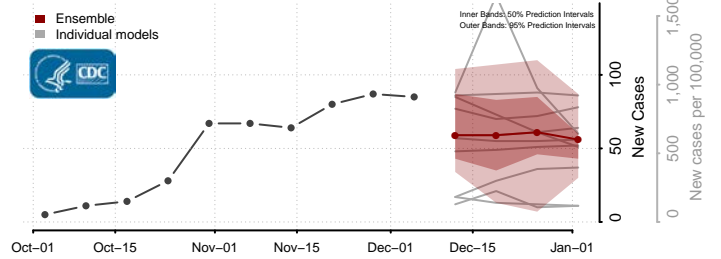

Marshall County, Minnesota