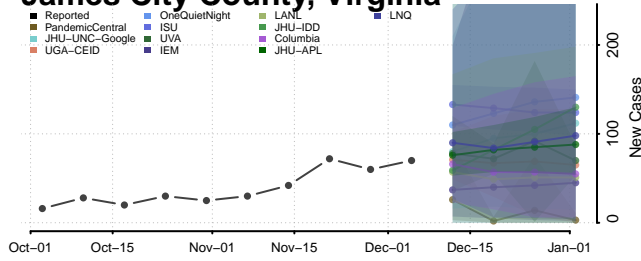

Henrico County, Virginia

Henry County, Virginia

Highland County, Virginia

Hopewell County, Virginia

Isle of Wight County, Virginia

James City County, Virginia

King and Queen County, Virginia

King George County, Virginia