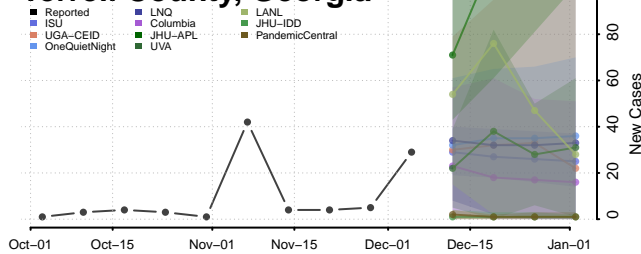

Terrell County, Georgia