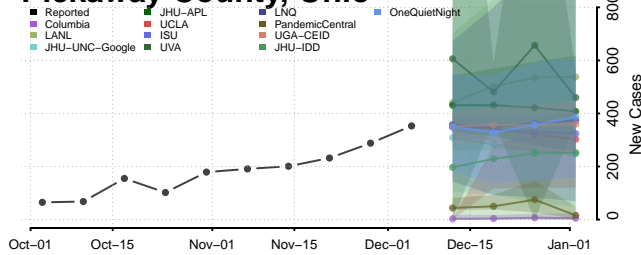

Pickaway County, Ohio