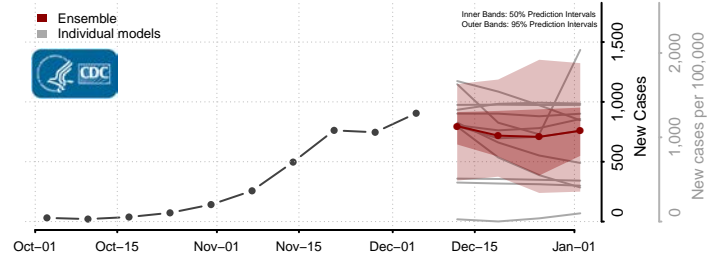

Knox County, Maine

Waldo County, Maine

Washington County, Maine

York County, Maine

Maryland

Allegany County, Maryland

Anne Arundel County, Maryland

Baltimore City County, Maryland