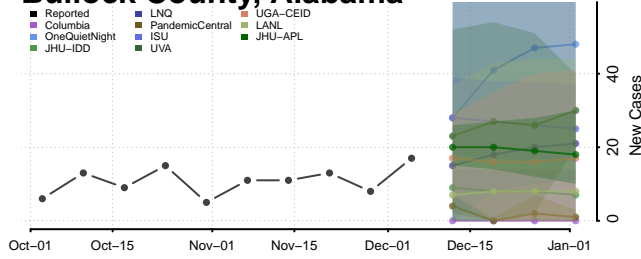

National

Alabama

Autauga County, Alabama

Baldwin County, Alabama

Barbour County, Alabama

Bibb County, Alabama

Blount County, Alabama

Bullock County, Alabama