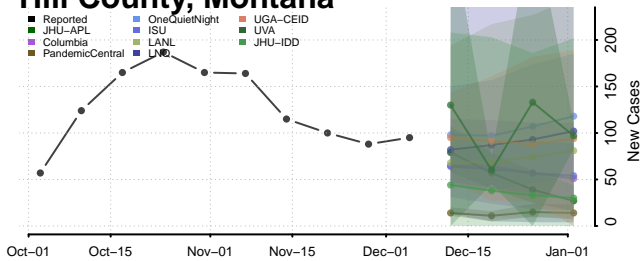

Hill County, Montana