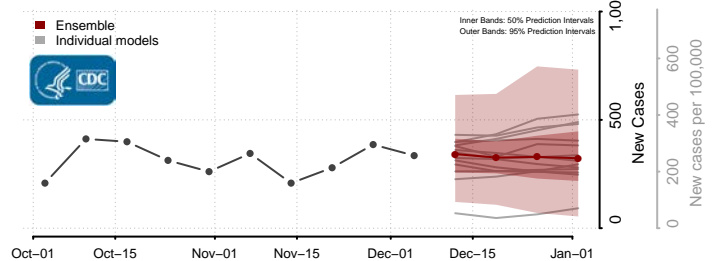

Robeson County, North Carolina