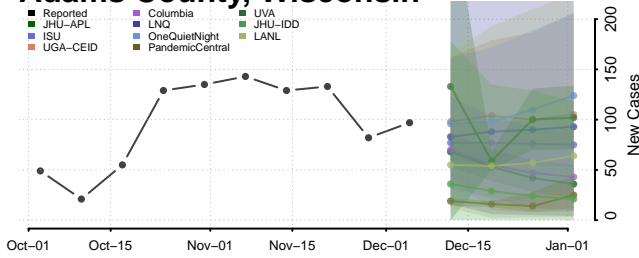

Wood County, West Virginia

Wyoming County, West Virginia

Wisconsin

Adams County, Wisconsin

Ashland County, Wisconsin

Barron County, Wisconsin

Bayfield County, Wisconsin

Brown County, Wisconsin