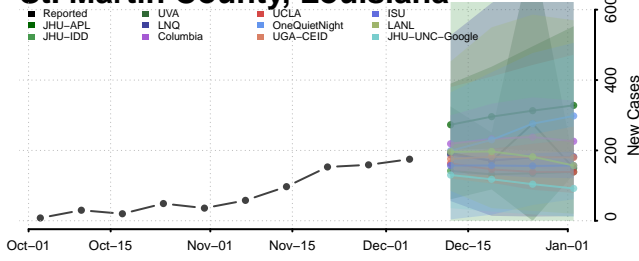

St. Martin County, Louisiana