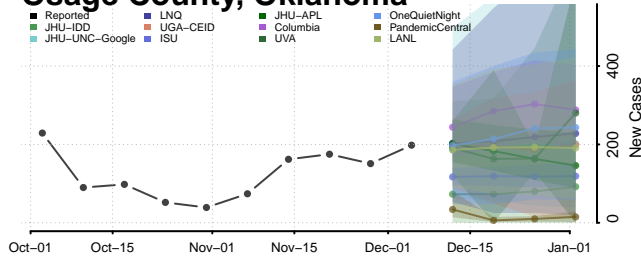

Noble County, Oklahoma

Nowata County, Oklahoma

Okfuskee County, Oklahoma

Oklahoma County, Oklahoma

Okmulgee County, Oklahoma

Osage County, Oklahoma

Ottawa County, Oklahoma

Pawnee County, Oklahoma