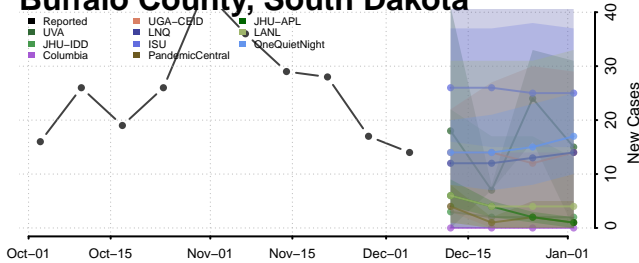

Buffalo County, South Dakota