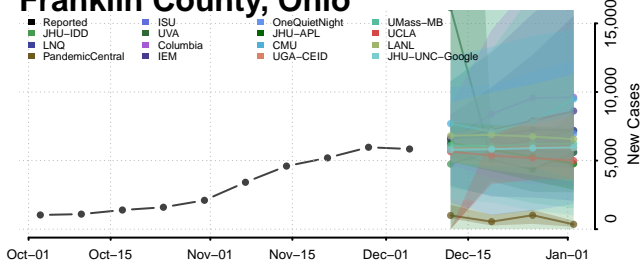

Darke County, Ohio

Defiance County, Ohio

Delaware County, Ohio

Erie County, Ohio

Fairfield County, Ohio

Fayette County, Ohio

Franklin County, Ohio

Fulton County, Ohio