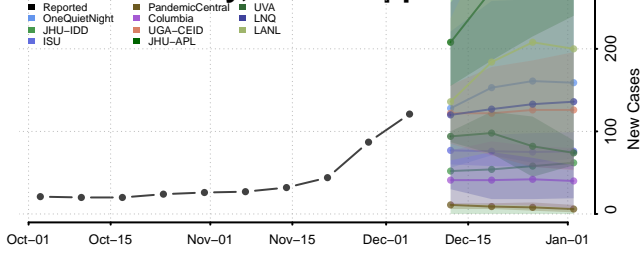

Lee County, Mississippi

Leflore County, Mississippi

Lincoln County, Mississippi

Lowndes County, Mississippi

Madison County, Mississippi

Marion County, Mississippi

Marshall County, Mississippi

Monroe County, Mississippi