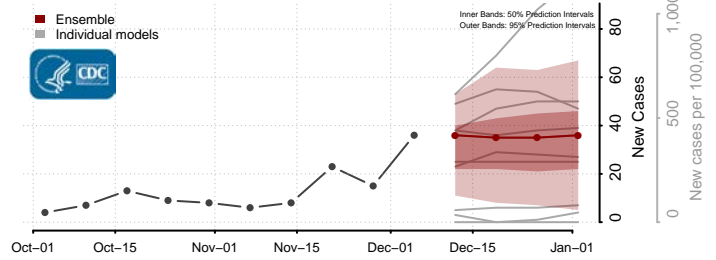

Wilkinson County, Mississippi