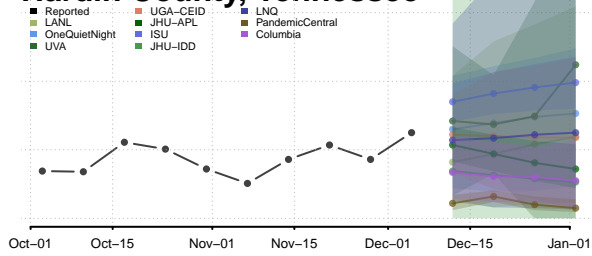

Greene County, Tennessee

Grundy County, Tennessee

Hamblen County, Tennessee

Hamilton County, Tennessee

Hancock County, Tennessee

Hardeman County, Tennessee

Hardin County, Tennessee

Hawkins County, Tennessee