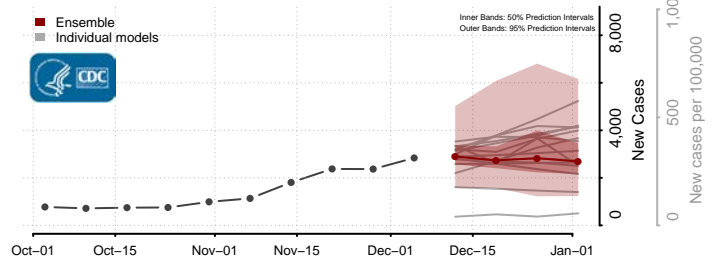

Garrett County, Maryland

Harford County, Maryland

Howard County, Maryland

Kent County, Maryland

Montgomery County, Maryland

Prince George's County, Maryland

Queen Anne's County, Maryland

Somerset County, Maryland