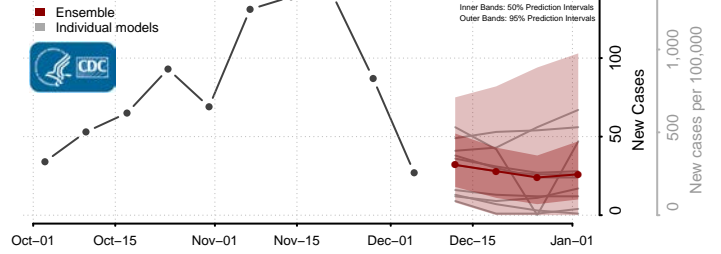

McIntosh County, North Dakota

McKenzie County, North Dakota

McLean County, North Dakota

Mercer County, North Dakota

Morton County, North Dakota

Mountrail County, North Dakota

Nelson County, North Dakota

Oliver County, North Dakota