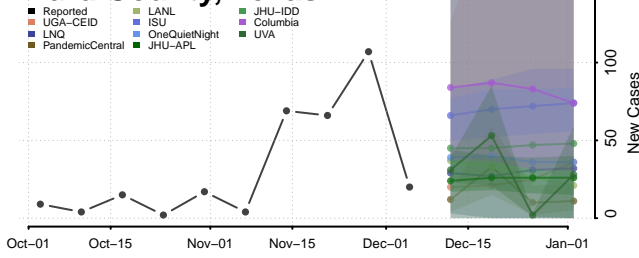

Ward County, Texas