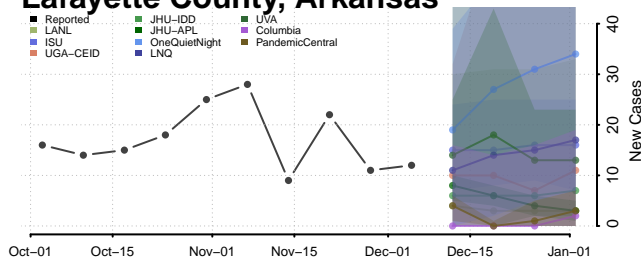

Independence County, Arkansas

Izard County, Arkansas

Jackson County, Arkansas

Jefferson County, Arkansas

Johnson County, Arkansas

Lafayette County, Arkansas

Lawrence County, Arkansas

Lee County, Arkansas