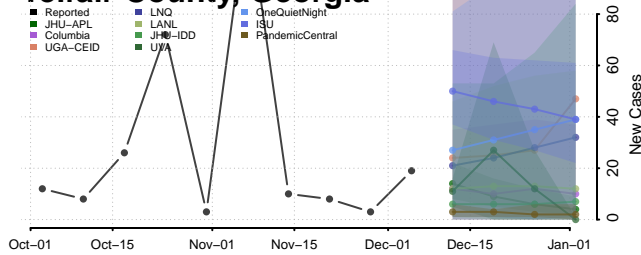

Telfair County, Georgia