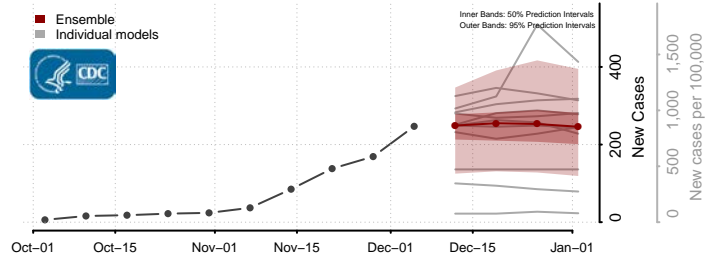

Hampshire County, West Virginia

Hancock County, West Virginia

Hardy County, West Virginia

Harrison County, West Virginia

Jackson County, West Virginia

Jefferson County, West Virginia

Kanawha County, West Virginia