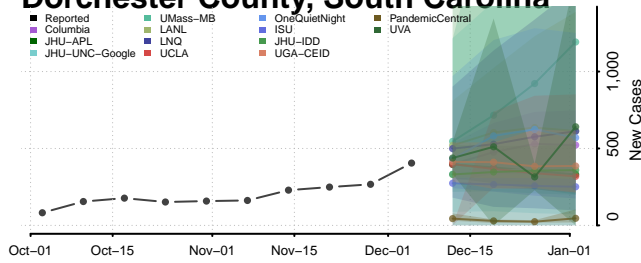

Dorchester County, South Carolina