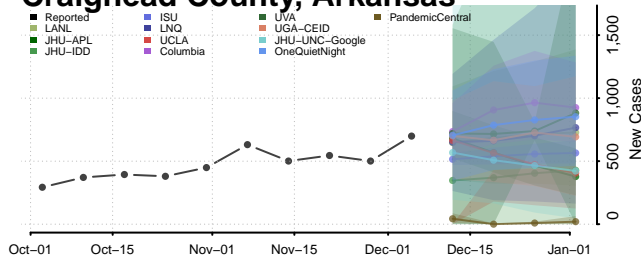

Craighead County, Arkansas