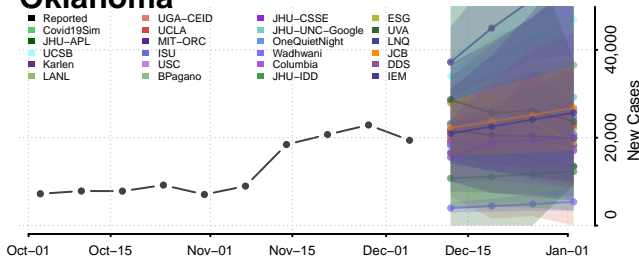

Wayne County, Ohio

Williams County, Ohio

Wood County, Ohio

Wyandot County, Ohio

Oklahoma

Adair County, Oklahoma