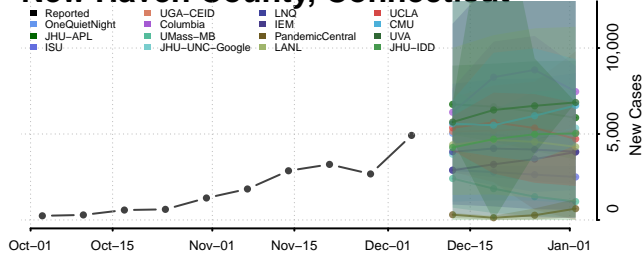

New Haven County, Connecticut