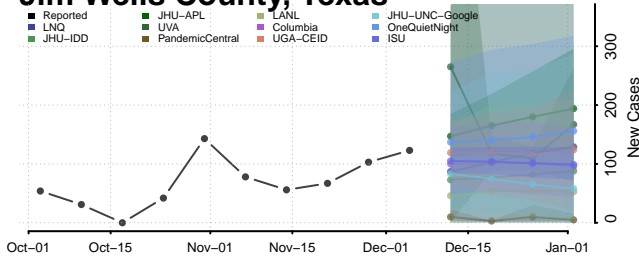

Jim Wells County, Texas