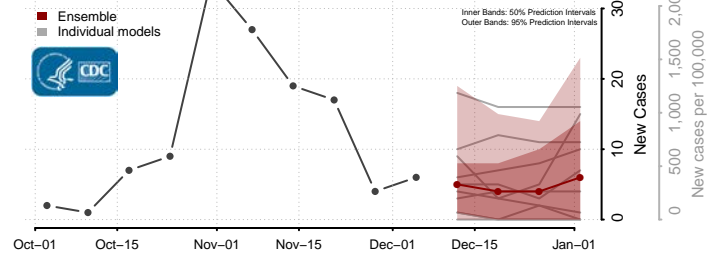

Rush County, Kansas

Sumner County, Kansas

Thomas County, Kansas

Trego County, Kansas

Wabaunsee County, Kansas

Wallace County, Kansas

Washington County, Kansas

Wichita County, Kansas