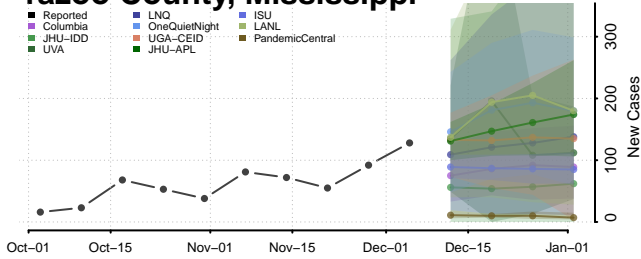

Yazoo County, Mississippi