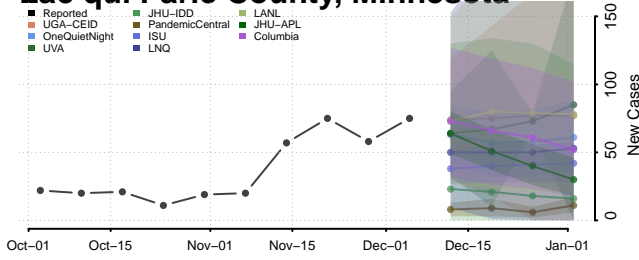

Lac qui Parle County, Minnesota