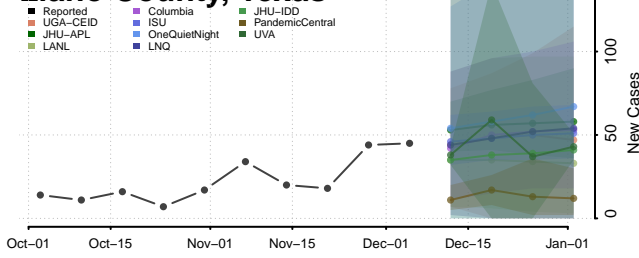

Liberty County, Texas

Limestone County, Texas

Lipscomb County, Texas

Live Oak County, Texas

Llano County, Texas

Loving County, Texas

Lubbock County, Texas

Lynn County, Texas