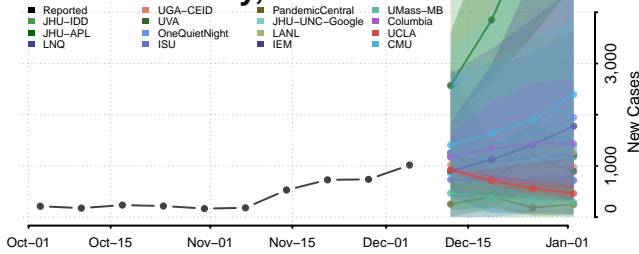

Orleans County, Louisiana