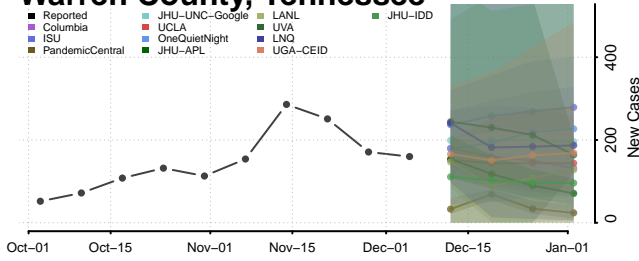

Warren County, Tennessee