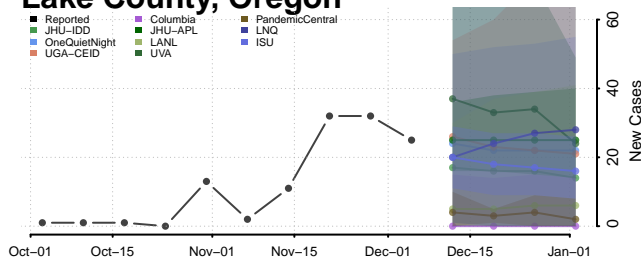

Hood River County, Oregon

Jackson County, Oregon

Jefferson County, Oregon

Josephine County, Oregon

Klamath County, Oregon

Lake County, Oregon

Lane County, Oregon

Lincoln County, Oregon