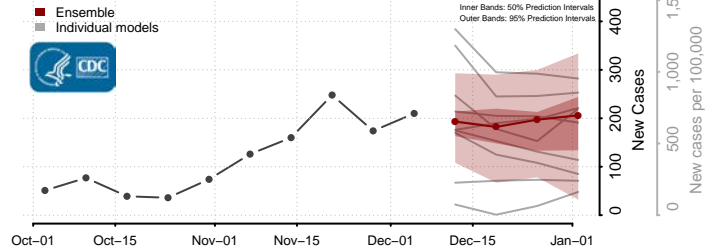

Pine County, Minnesota