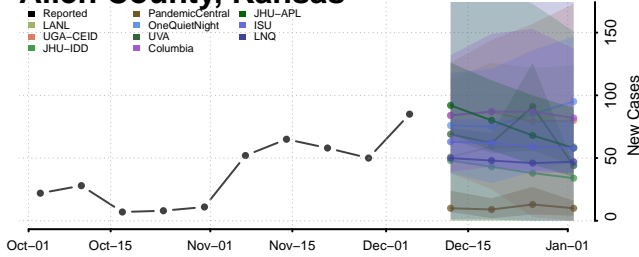

Allen County, Kansas