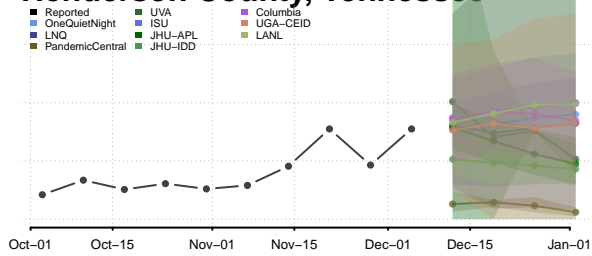

Henderson County, Tennessee