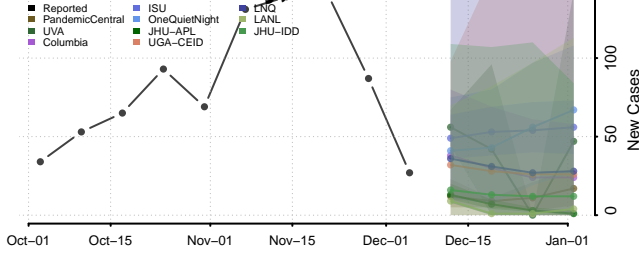

McIntosh County, North Dakota

McKenzie County, North Dakota

McLean County, North Dakota

Mercer County, North Dakota

Morton County, North Dakota

Mountrail County, North Dakota

Nelson County, North Dakota

Oliver County, North Dakota