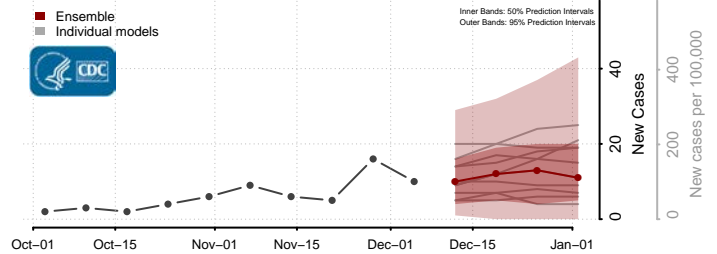

Cumberland County, Virginia