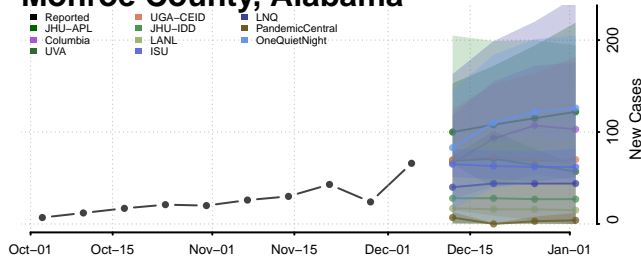

Fayette County, Alabama

Franklin County, Alabama

Geneva County, Alabama

Greene County, Alabama

Hale County, Alabama

Henry County, Alabama

Lee County, Alabama

Limestone County, Alabama

Lowndes County, Alabama

Macon County, Alabama

Madison County, Alabama

Marengo County, Alabama

Marion County, Alabama

Marshall County, Alabama

Mobile County, Alabama

Monroe County, Alabama

Montgomery County, Alabama

Morgan County, Alabama

Perry County, Alabama

Pickens County, Alabama

Pike County, Alabama

Randolph County, Alabama

Russell County, Alabama

Shelby County, Alabama