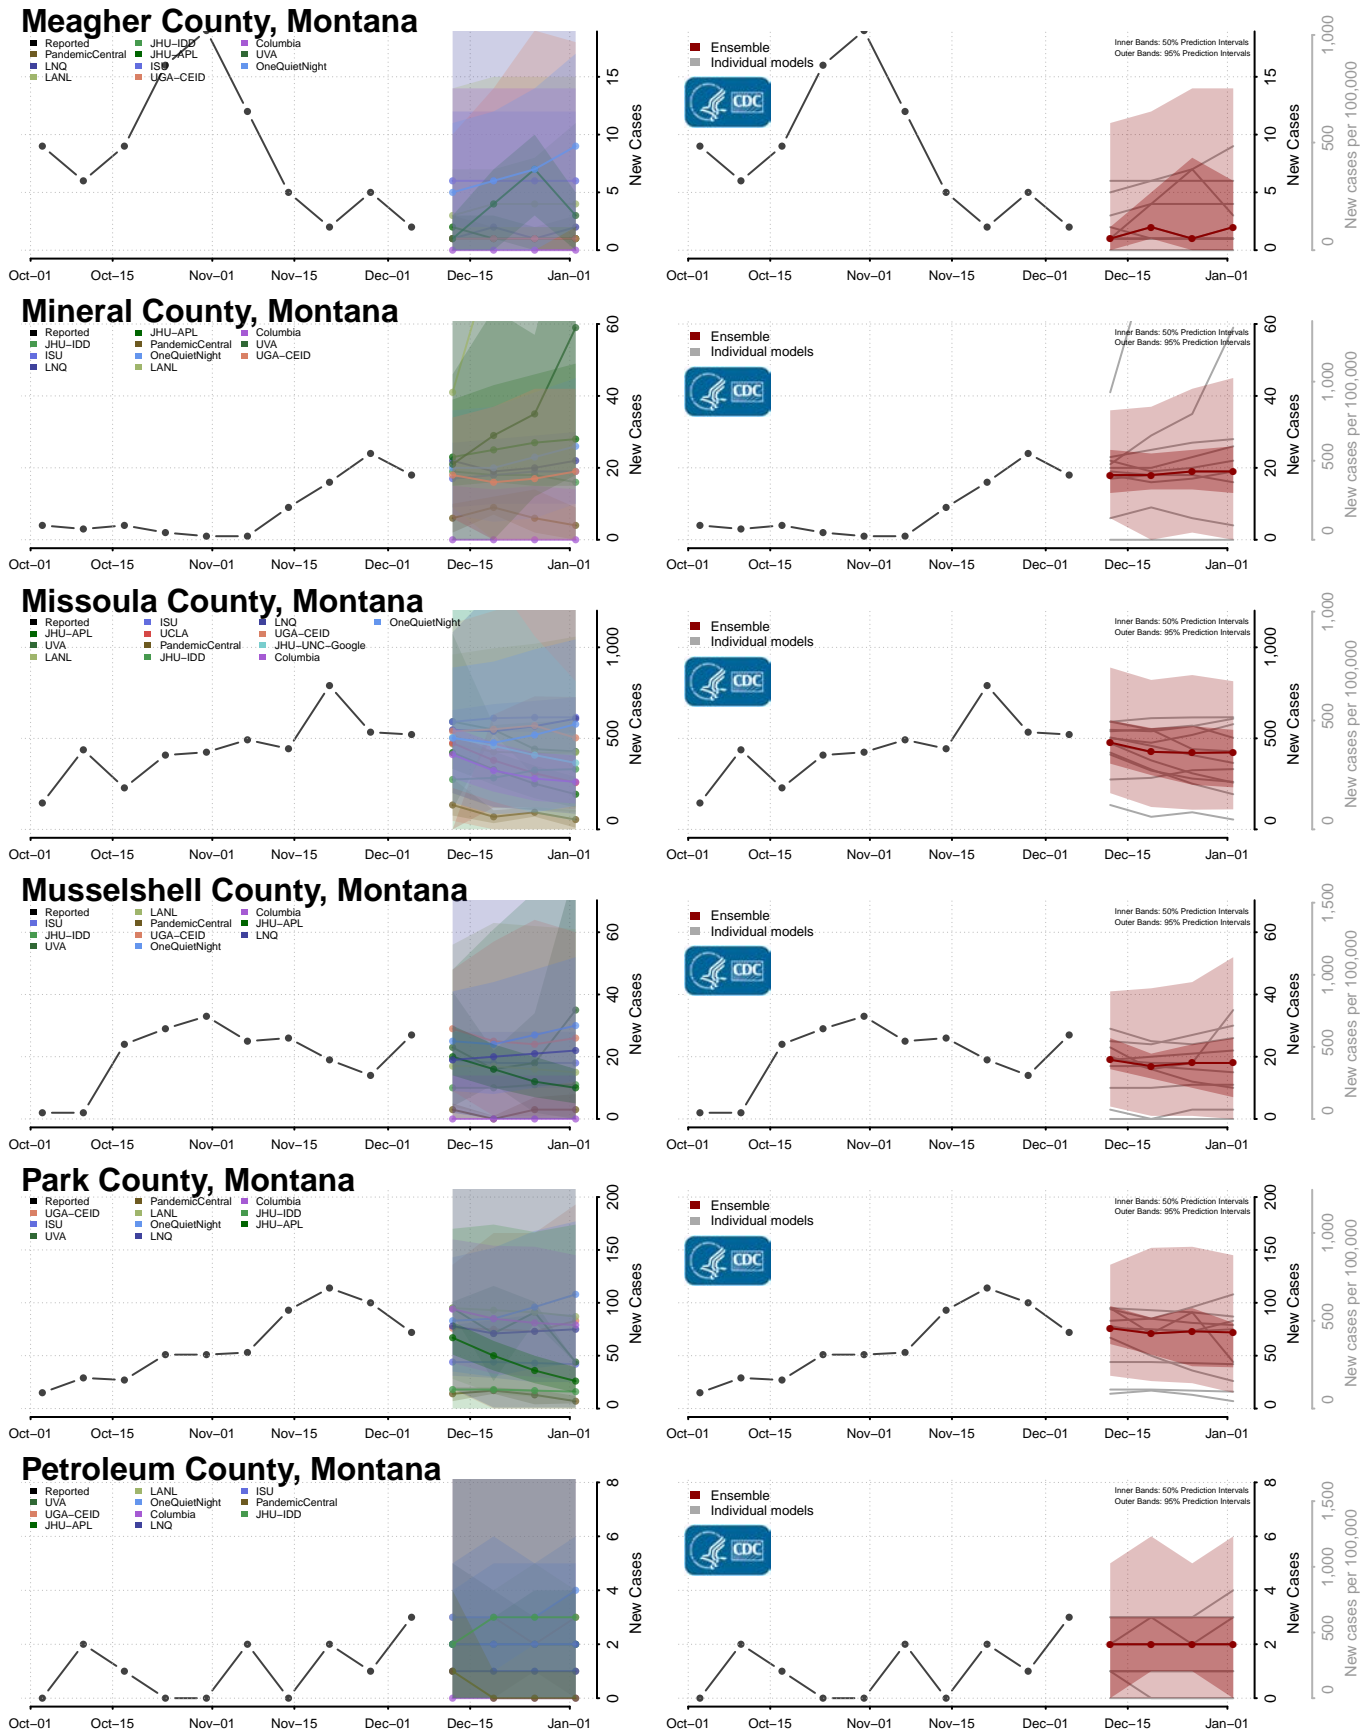

Madison County, Montana

McCone County, Montana

Stillwater County, Montana

Sweet Grass County, Montana

Teton County, Montana

Toole County, Montana

Treasure County, Montana

Valley County, Montana