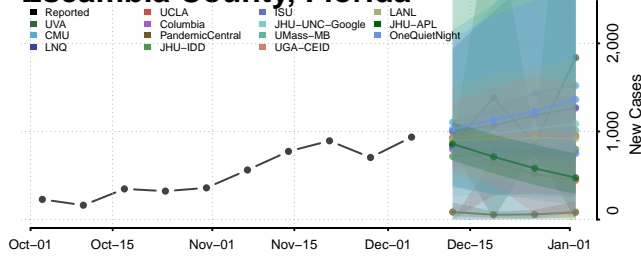

Collier County, Florida

Columbia County, Florida

DeSoto County, Florida

Dixie County, Florida

Duval County, Florida

Escambia County, Florida

Flagler County, Florida

Hardee County, Florida