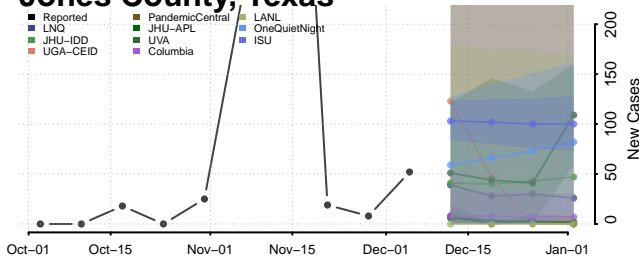

Jones County, Texas