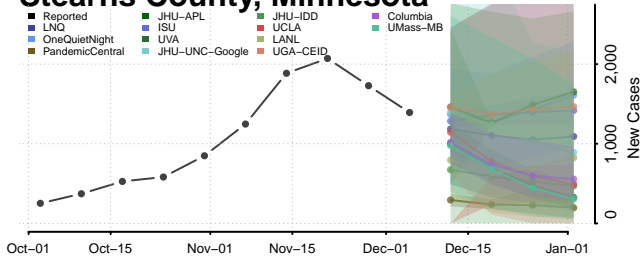

Rock County, Minnesota

Roseau County, Minnesota

Scott County, Minnesota

Sherburne County, Minnesota

Sibley County, Minnesota

St. Louis County, Minnesota

Stearns County, Minnesota

Steele County, Minnesota