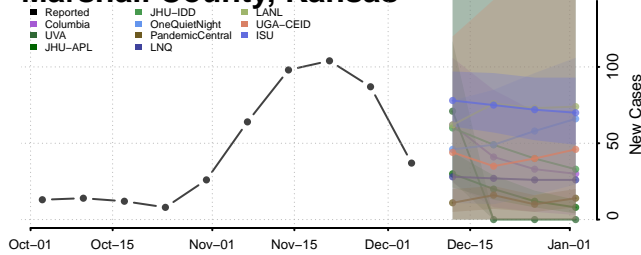

Lincoln County, Kansas

Linn County, Kansas

Logan County, Kansas

Lyon County, Kansas

Marion County, Kansas

Marshall County, Kansas

McPherson County, Kansas

Nemaha County, Kansas