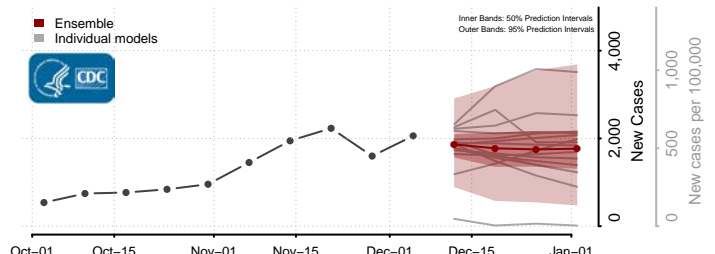

Davis County, Utah