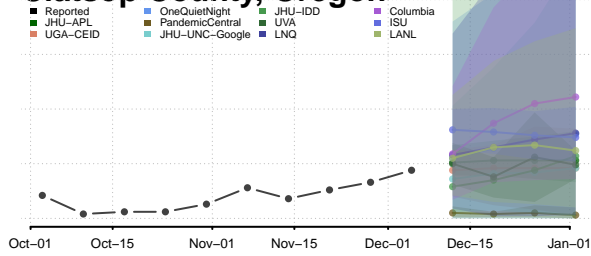

Clatsop County, Oregon