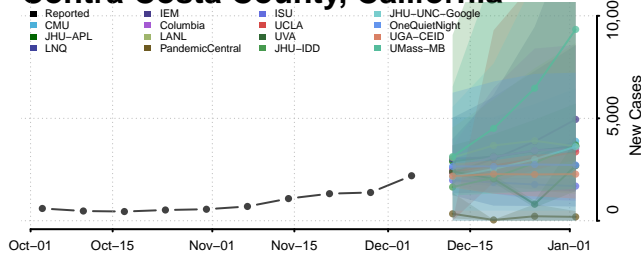

Washington County, Arkansas

White County, Arkansas

Woodruff County, Arkansas

Yell County, Arkansas

Colusa County, California

Contra Costa County, California

Del Norte County, California

El Dorado County, California