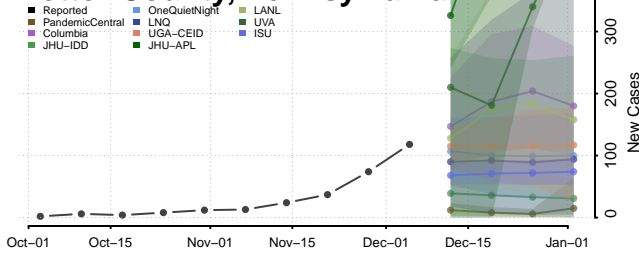

Potter County, Pennsylvania