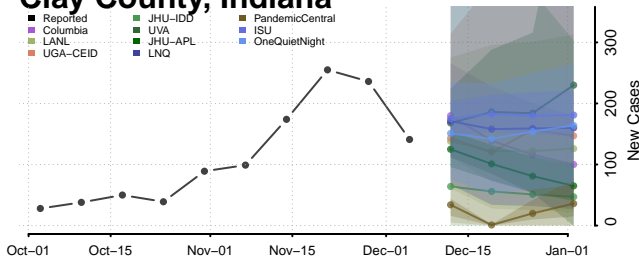

Carroll County, Indiana

Cass County, Indiana

Clark County, Indiana

Clay County, Indiana

Clinton County, Indiana

Crawford County, Indiana

Daviess County, Indiana

Dearborn County, Indiana