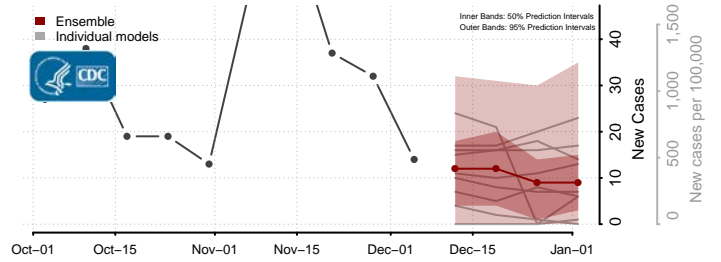

McIntosh County, North Dakota

McKenzie County, North Dakota

McLean County, North Dakota

Mercer County, North Dakota

Morton County, North Dakota

Mountrail County, North Dakota

Nelson County, North Dakota

Oliver County, North Dakota