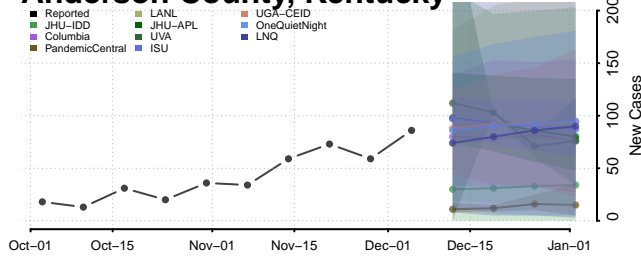

Wilson County, Kansas

Woodson County, Kansas

Wyandotte County, Kansas

Kentucky

Adair County, Kentucky

Allen County, Kentucky

Anderson County, Kentucky

Ballard County, Kentucky