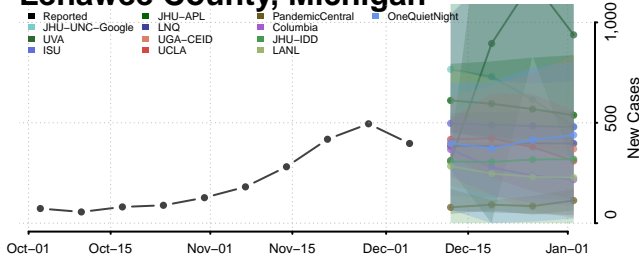

Lake County, Michigan

Lapeer County, Michigan

Leelanau County, Michigan

Lenawee County, Michigan

Livingston County, Michigan

Luce County, Michigan

Mackinac County, Michigan

Macomb County, Michigan