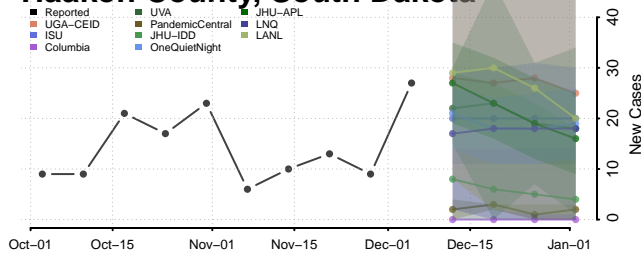

Haakon County, South Dakota