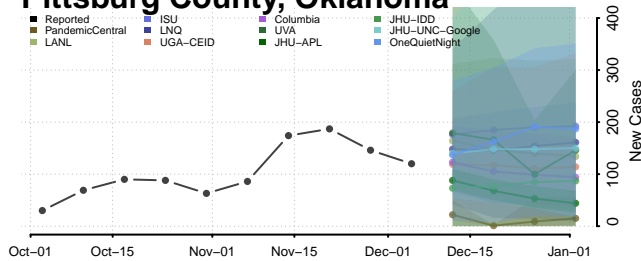

Pittsburg County, Oklahoma