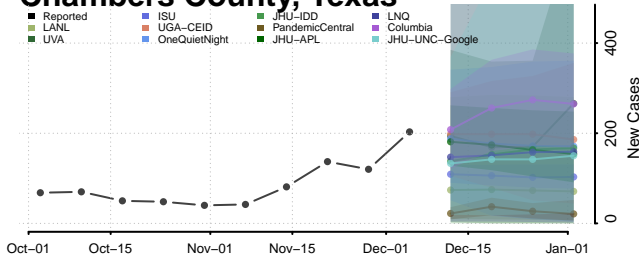

Chambers County, Texas