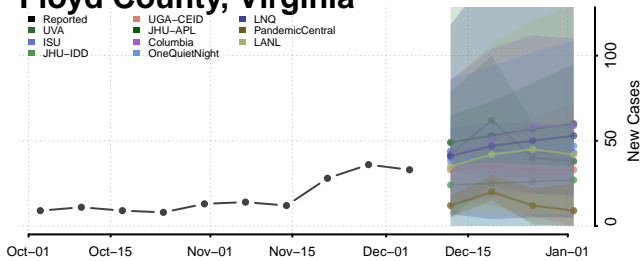

Dinwiddie County, Virginia

Emporia County, Virginia

Essex County, Virginia

Fairfax City County, Virginia

Fairfax County, Virginia

Falls Church County, Virginia

Fauquier County, Virginia

Floyd County, Virginia