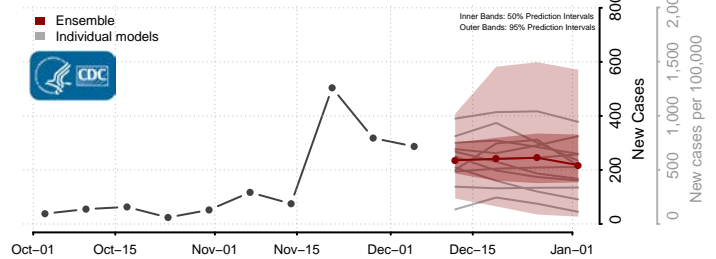

Mahnomen County, Minnesota

Marshall County, Minnesota

Martin County, Minnesota

McLeod County, Minnesota

Meeker County, Minnesota

Mille Lacs County, Minnesota

Morrison County, Minnesota

Mower County, Minnesota