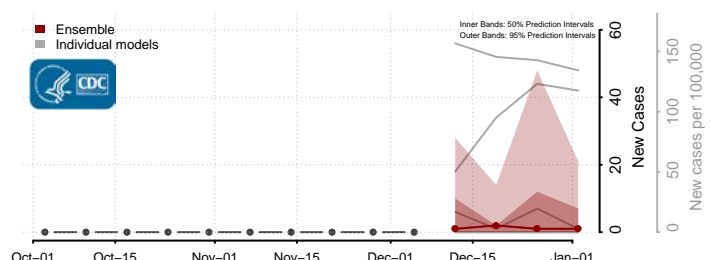

Tooele County, Utah

Uintah County, Utah

Grand Isle County, Vermont

Lamoille County, Vermont

Orange County, Vermont

Orleans County, Vermont

Rutland County, Vermont

Washington County, Vermont