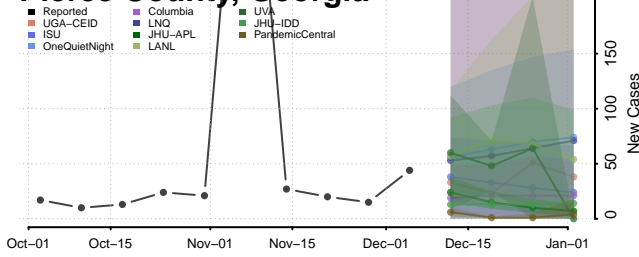

Pierce County, Georgia