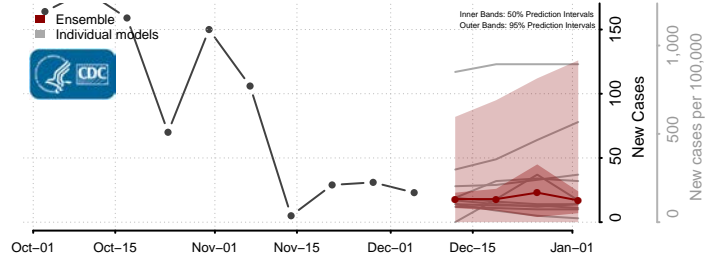

Deer Lodge County, Montana

Fallon County, Montana

Fergus County, Montana

Flathead County, Montana

Gallatin County, Montana

Garfield County, Montana

Glacier County, Montana

Golden Valley County, Montana