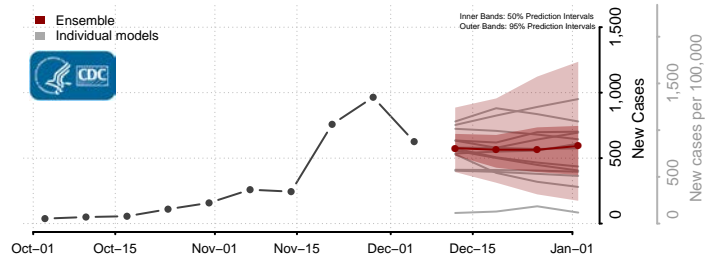

McKinley County, New Mexico