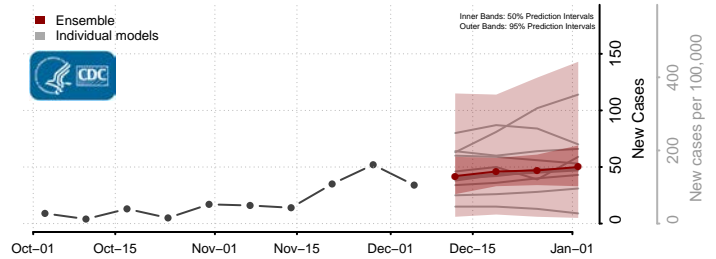

Accomack County, Virginia