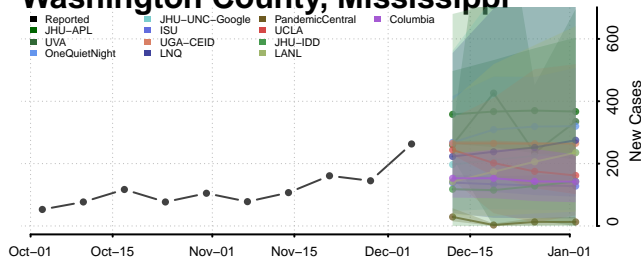

Tishomingo County, Mississippi

Tunica County, Mississippi

Union County, Mississippi

Walthall County, Mississippi

Warren County, Mississippi

Washington County, Mississippi

Wayne County, Mississippi

Webster County, Mississippi