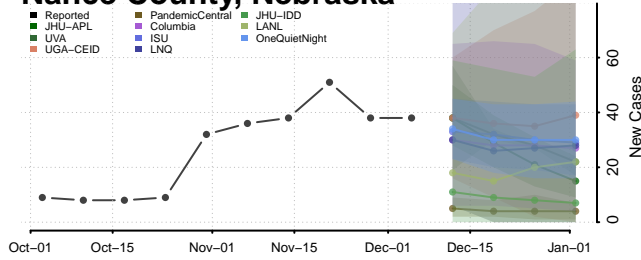

Logan County, Nebraska

Loup County, Nebraska

Madison County, Nebraska

McPherson County, Nebraska

Merrick County, Nebraska

Morrill County, Nebraska

Nance County, Nebraska

Nemaha County, Nebraska