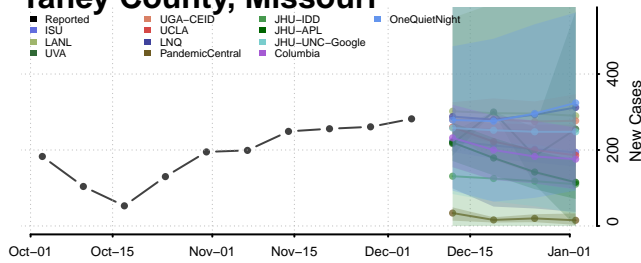

Taney County, Missouri