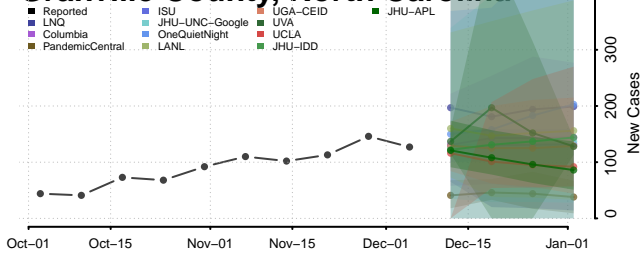

Gaston County, North Carolina

Gates County, North Carolina

Graham County, North Carolina

Granville County, North Carolina

Greene County, North Carolina

Guilford County, North Carolina

Halifax County, North Carolina