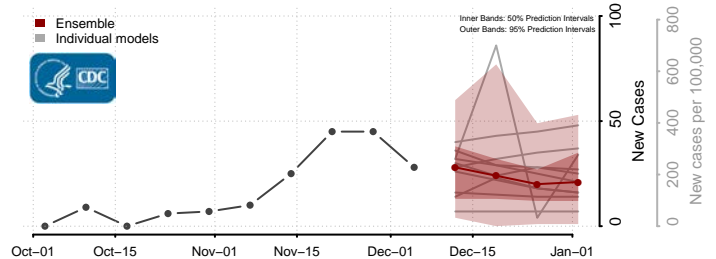

Sutter County, California

Tehama County, California

Trinity County, California

Tulare County, California

Tuolumne County, California

Ventura County, California

Yolo County, California

Yuba County, California