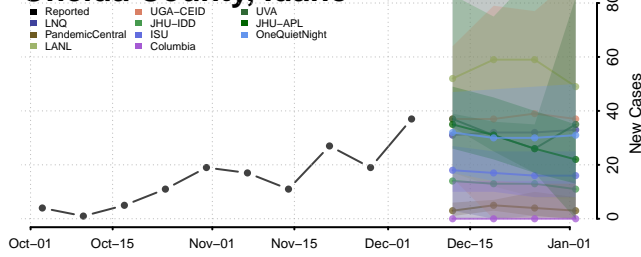

Oneida County, Idaho