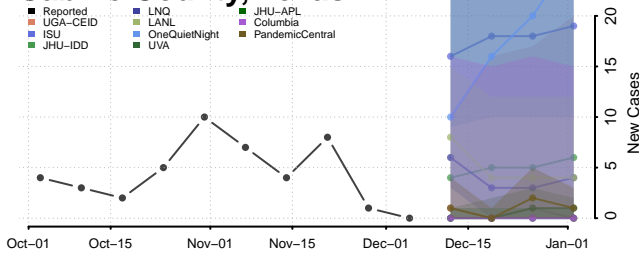

Sabine County, Texas