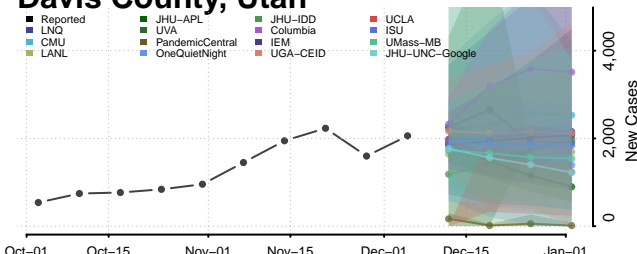

Davis County, Utah