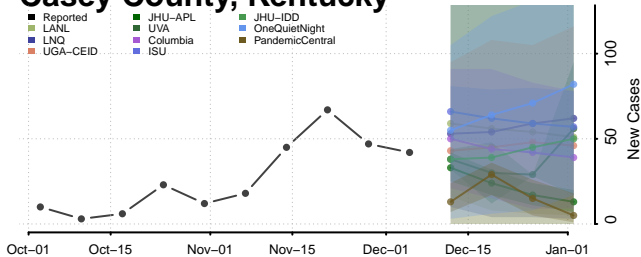

Casey County, Kentucky