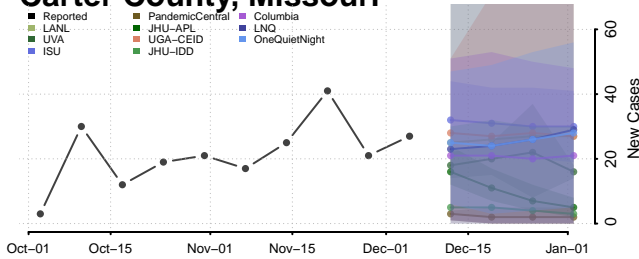

Carter County, Missouri