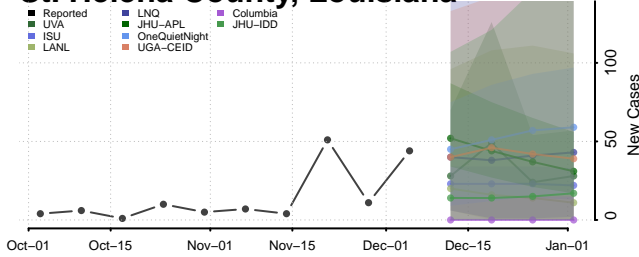

St. Helena County, Louisiana