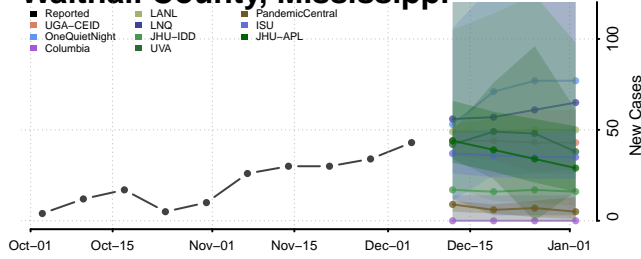

Tishomingo County, Mississippi

Tunica County, Mississippi

Union County, Mississippi

Walthall County, Mississippi

Warren County, Mississippi

Washington County, Mississippi

Wayne County, Mississippi

Webster County, Mississippi