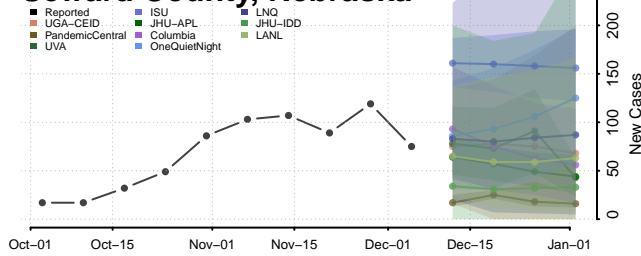

Red Willow County, Nebraska

Richardson County, Nebraska

Rock County, Nebraska

Saline County, Nebraska

Sarpy County, Nebraska

Saunders County, Nebraska

Scotts Bluff County, Nebraska

Seward County, Nebraska