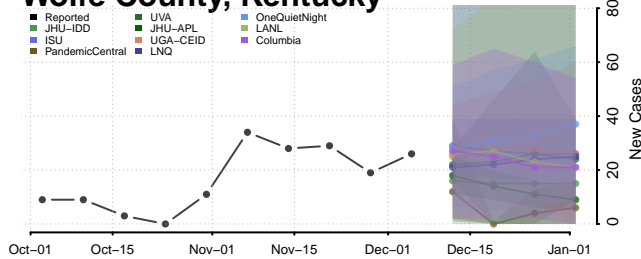

Wolfe County, Kentucky