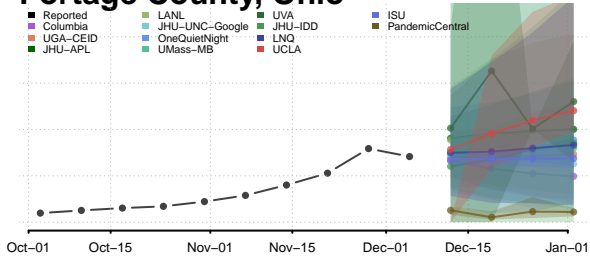

Portage County, Ohio