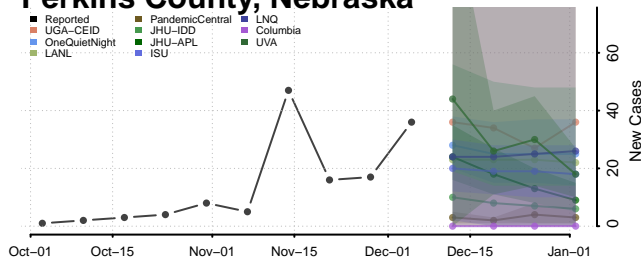

Perkins County, Nebraska