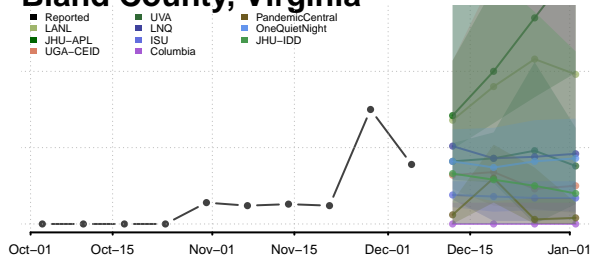

Bland County, Virginia