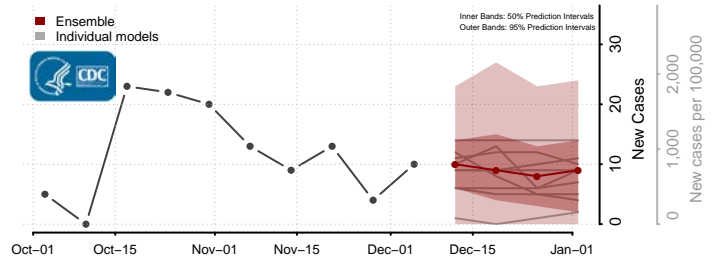

Worth County, Missouri

Wright County, Missouri

Carter County, Montana

Cascade County, Montana

Chouteau County, Montana

Custer County, Montana

Daniels County, Montana

Dawson County, Montana