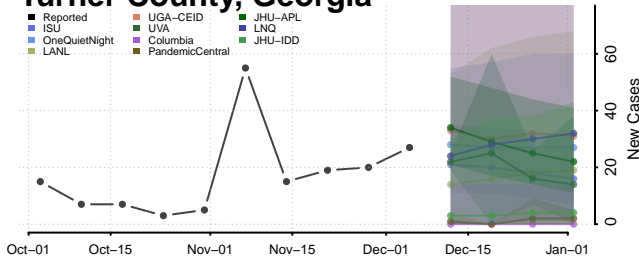

Turner County, Georgia