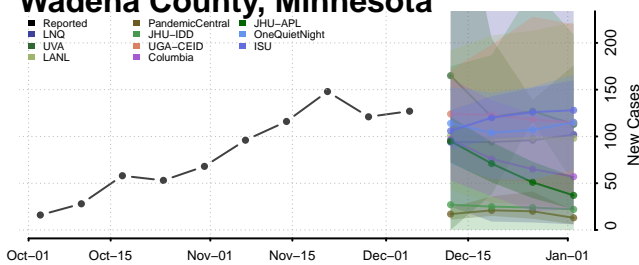

Stevens County, Minnesota

Swift County, Minnesota

Todd County, Minnesota

Traverse County, Minnesota

Wabasha County, Minnesota

Wadena County, Minnesota

Waseca County, Minnesota

Washington County, Minnesota