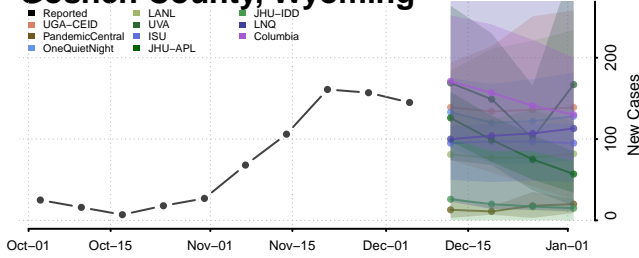

Albany County, Wyoming

Big Horn County, Wyoming

Campbell County, Wyoming

Carbon County, Wyoming

Converse County, Wyoming

Crook County, Wyoming

Fremont County, Wyoming

Goshen County, Wyoming