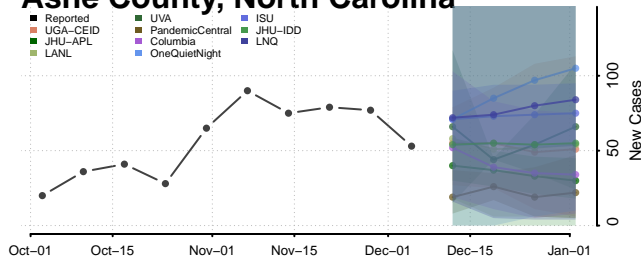

Alamance County, North Carolina

Alexander County, North Carolina

Alleghany County, North Carolina

Anson County, North Carolina

Ashe County, North Carolina

Avery County, North Carolina

Beaufort County, North Carolina