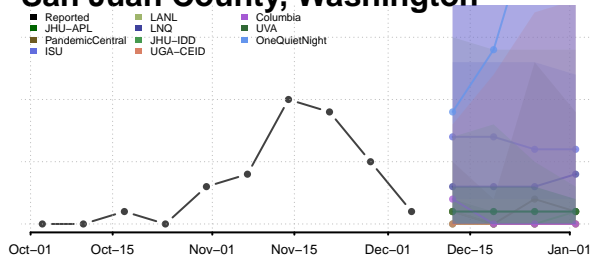

San Juan County, Washington