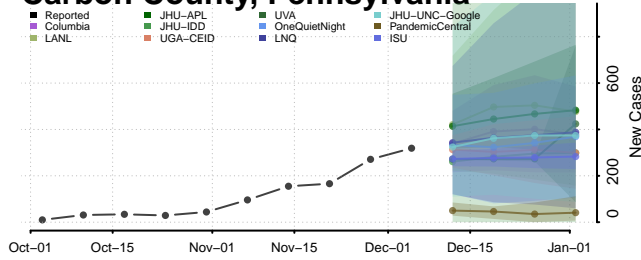

Carbon County, Pennsylvania