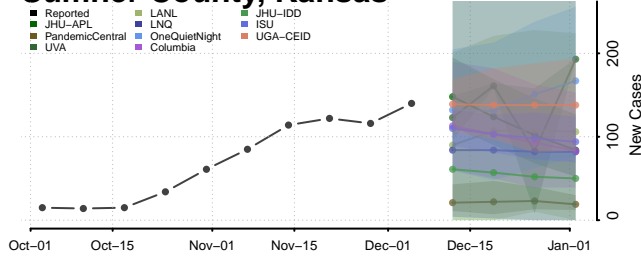

Sumner County, Kansas