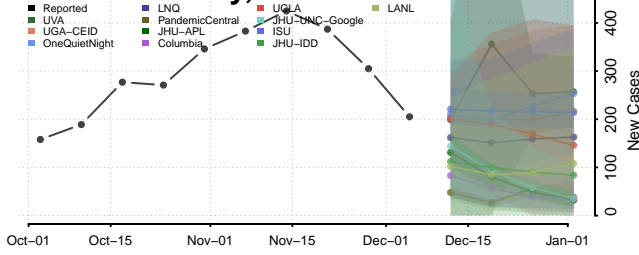

McIntosh County, North Dakota

McKenzie County, North Dakota

McLean County, North Dakota

Mercer County, North Dakota

Morton County, North Dakota

Mountrail County, North Dakota

Nelson County, North Dakota

Oliver County, North Dakota