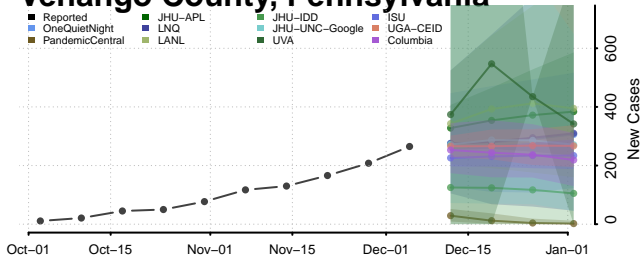

Susquehanna County, Pennsylvania

Tioga County, Pennsylvania

Union County, Pennsylvania

Venango County, Pennsylvania

Warren County, Pennsylvania

Washington County, Pennsylvania

Wayne County, Pennsylvania

Westmoreland County, Pennsylvania