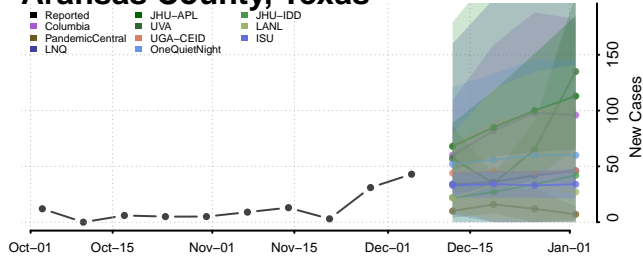

Aransas County, Texas