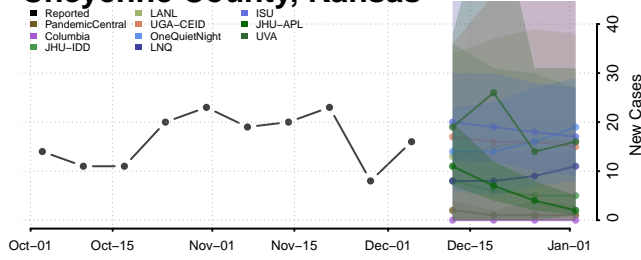

Cheyenne County, Kansas