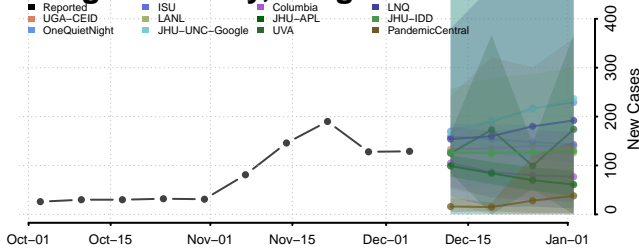

Douglas County, Oregon