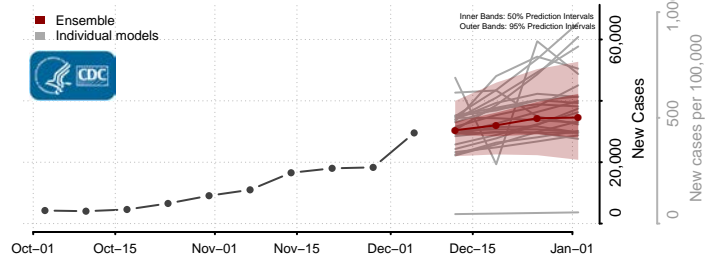

Massachusetts