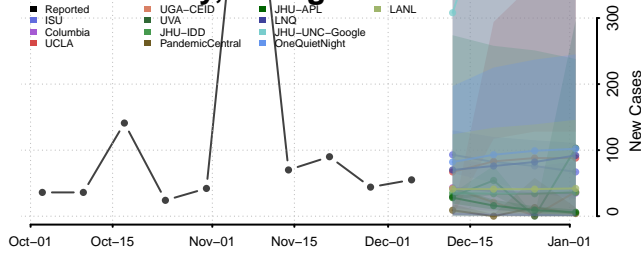

Troup County, Georgia

Turner County, Georgia

Twiggs County, Georgia

Union County, Georgia

Upson County, Georgia

Walker County, Georgia

Walton County, Georgia

Ware County, Georgia