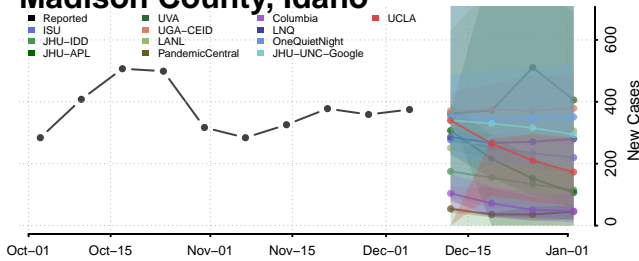

Elmore County, Idaho

Franklin County, Idaho

Fremont County, Idaho

Latah County, Idaho

Lemhi County, Idaho

Lewis County, Idaho

Lincoln County, Idaho

Madison County, Idaho