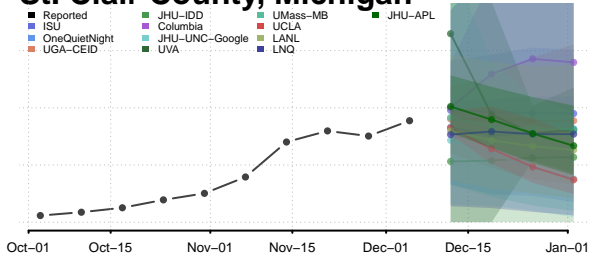

Saginaw County, Michigan

Sanilac County, Michigan

Schoolcraft County, Michigan

Shiawassee County, Michigan

St. Clair County, Michigan

St. Joseph County, Michigan

Tuscola County, Michigan

Van Buren County, Michigan