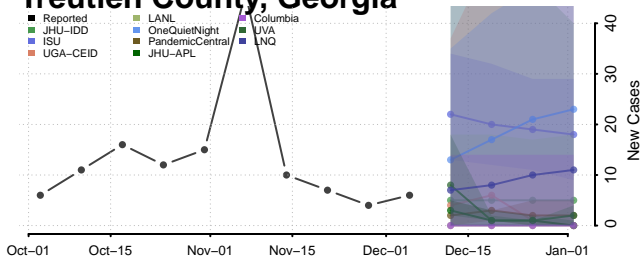

Treutlen County, Georgia