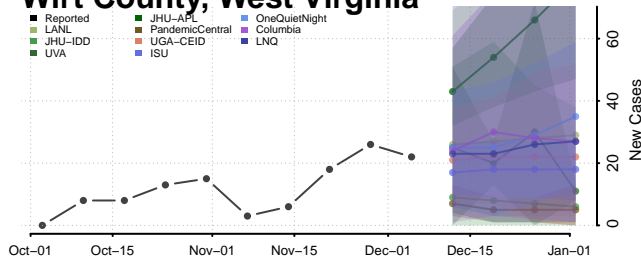

Wood County, West Virginia

Wyoming County, West Virginia

Wisconsin

Adams County, Wisconsin

Ashland County, Wisconsin

Barron County, Wisconsin

Bayfield County, Wisconsin

Brown County, Wisconsin