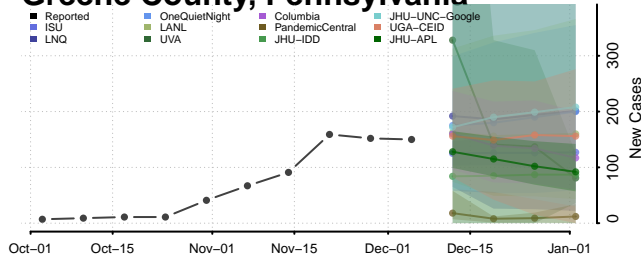

Greene County, Pennsylvania