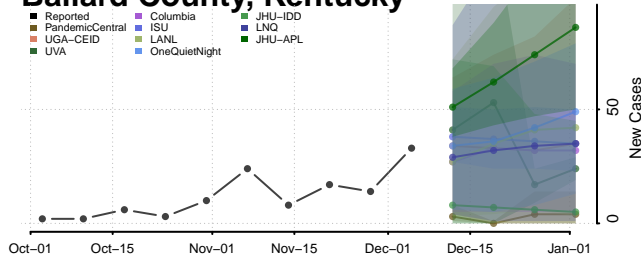

Wilson County, Kansas

Woodson County, Kansas

Wyandotte County, Kansas

Kentucky

Adair County, Kentucky

Allen County, Kentucky

Anderson County, Kentucky

Ballard County, Kentucky