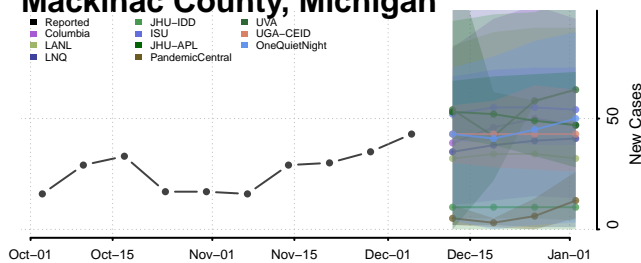

Lake County, Michigan

Lapeer County, Michigan

Leelanau County, Michigan

Lenawee County, Michigan

Livingston County, Michigan

Luce County, Michigan

Mackinac County, Michigan

Macomb County, Michigan