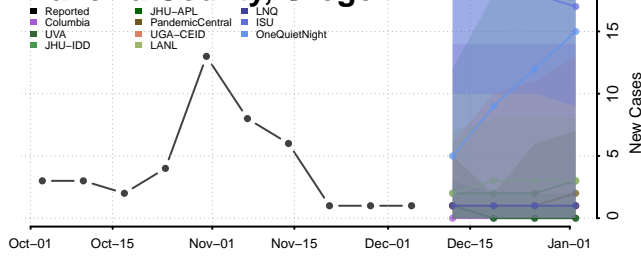

Wallowa County, Oregon