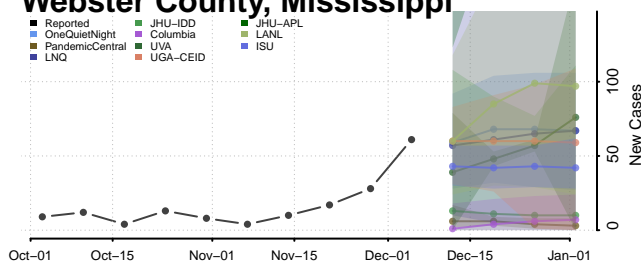

Tishomingo County, Mississippi

Tunica County, Mississippi

Union County, Mississippi

Walthall County, Mississippi

Warren County, Mississippi

Washington County, Mississippi

Wayne County, Mississippi

Webster County, Mississippi