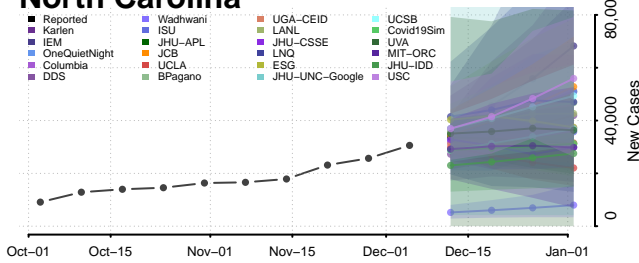

Ulster County, New York

Warren County, New York

Washington County, New York

Wayne County, New York

Westchester County, New York

Wyoming County, New York

Yates County, New York

North Carolina