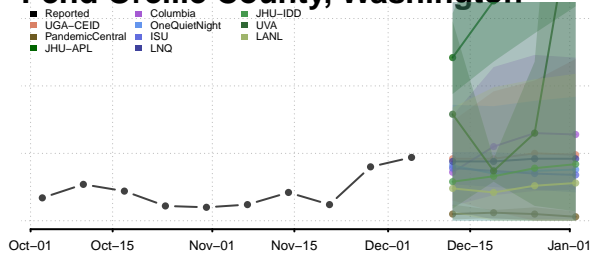

Pend Oreille County, Washington