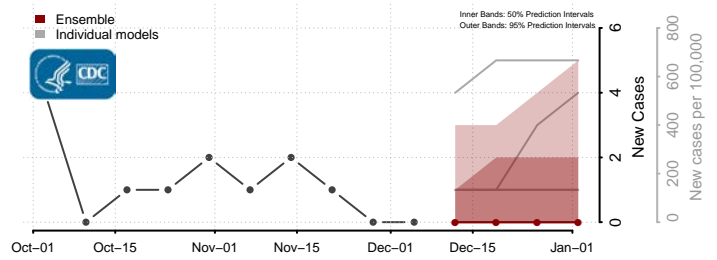

Slope County, North Dakota