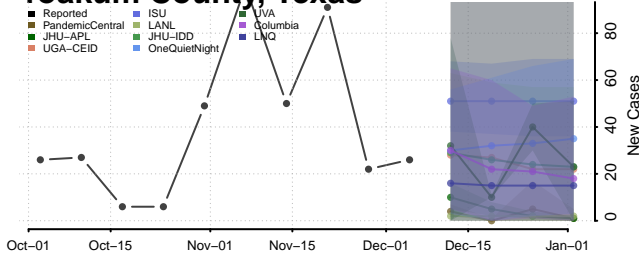

Yoakum County, Texas