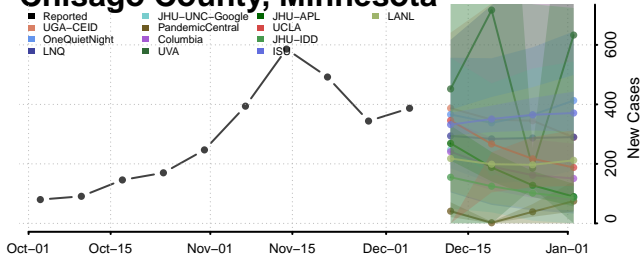

Chisago County, Minnesota