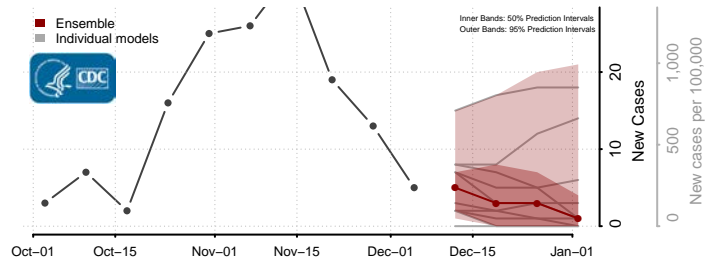

Burke County, North Dakota