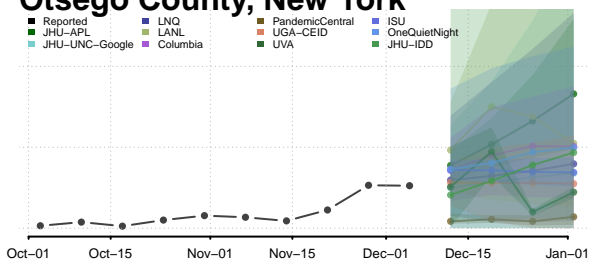

Onondaga County, New York

Ontario County, New York

Orange County, New York

Orleans County, New York

Oswego County, New York

Otsego County, New York

Schenectady County, New York

Schoharie County, New York