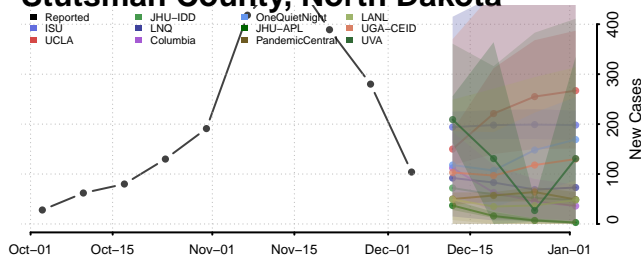

Stutsman County, North Dakota