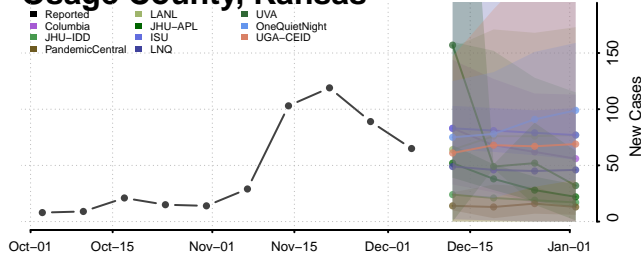

Neosho County, Kansas

Ness County, Kansas

Norton County, Kansas

Osage County, Kansas

Osborne County, Kansas

Ottawa County, Kansas

Pawnee County, Kansas

Phillips County, Kansas