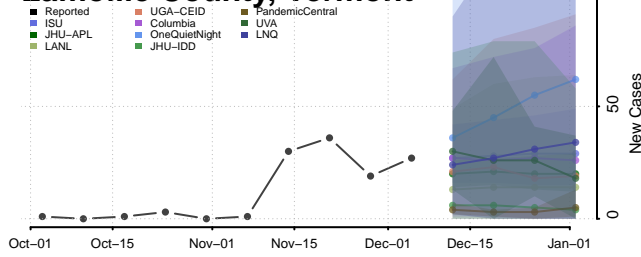

Tooele County, Utah

Uintah County, Utah

Grand Isle County, Vermont

Lamoille County, Vermont

Orange County, Vermont

Orleans County, Vermont

Rutland County, Vermont

Washington County, Vermont