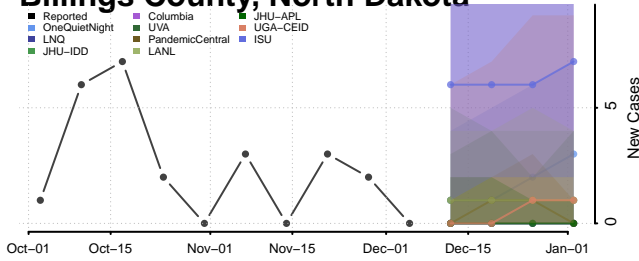

Billings County, North Dakota