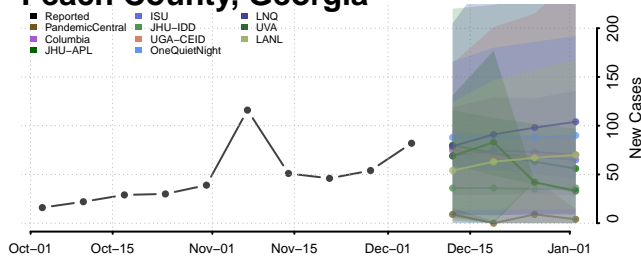

Peach County, Georgia