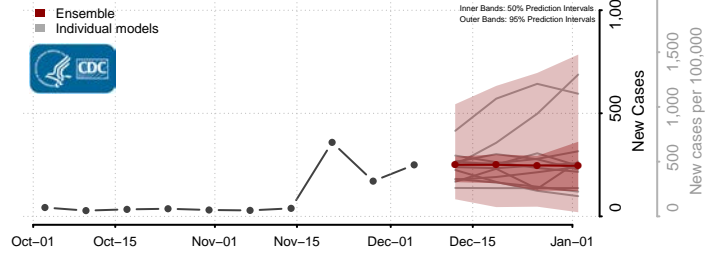

St. Charles County, Louisiana