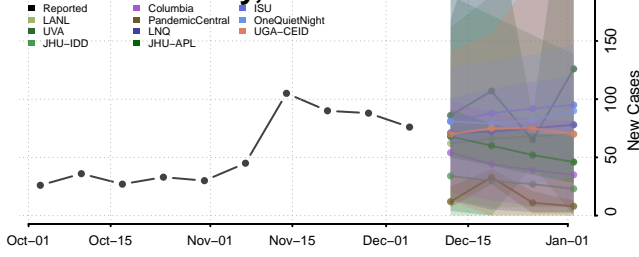

Cannon County, Tennessee