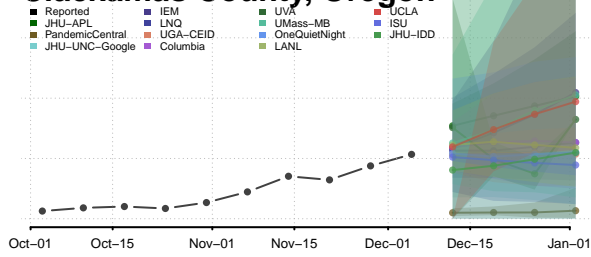

Clackamas County, Oregon