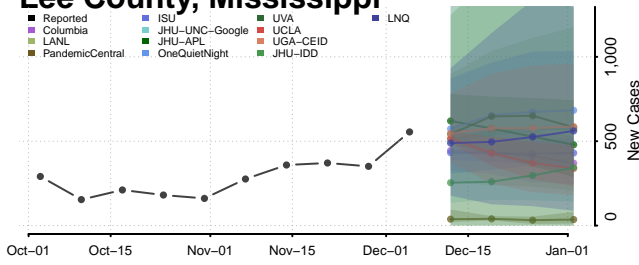

Lee County, Mississippi