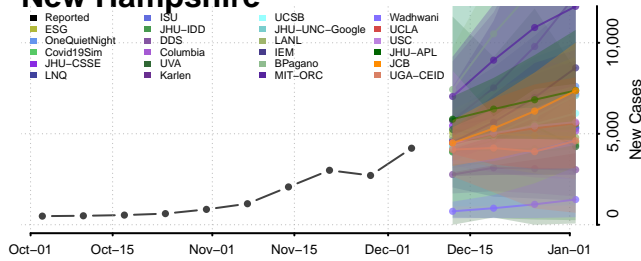

Belknap County, New Hampshire

Carroll County, New Hampshire

Cheshire County, New Hampshire

Coos County, New Hampshire

Grafton County, New Hampshire

Hillsborough County, New Hampshire

Merrimack County, New Hampshire