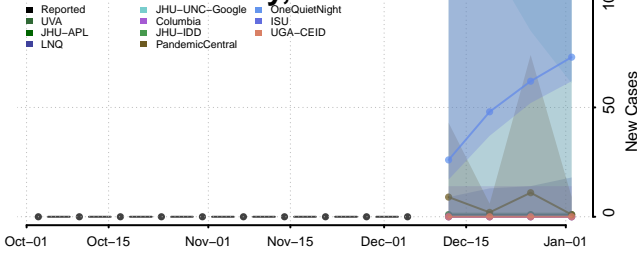

Box Elder County, Utah