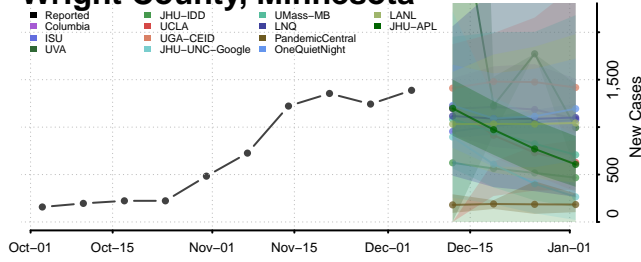

Watonwan County, Minnesota

Wilkin County, Minnesota

Winona County, Minnesota

Wright County, Minnesota

Yellow Medicine County, Minnesota

Mississippi

Adams County, Mississippi

Alcorn County, Mississippi