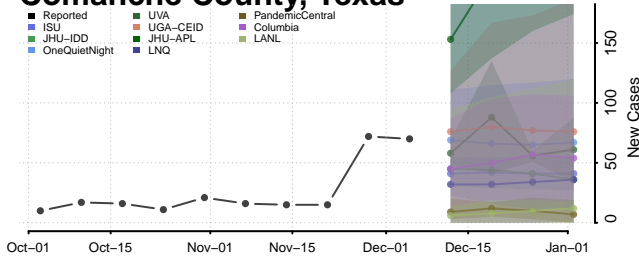

Comanche County, Texas