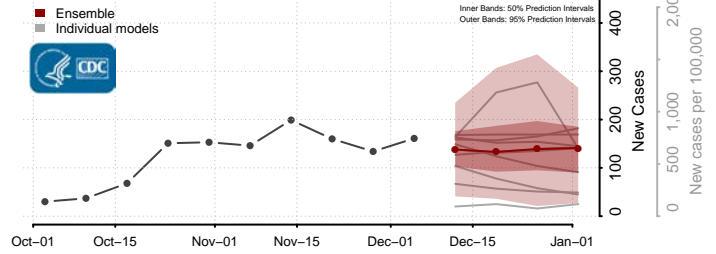

Nobles County, Minnesota