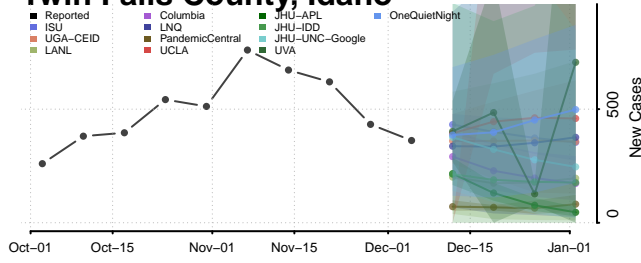

Twin Falls County, Idaho