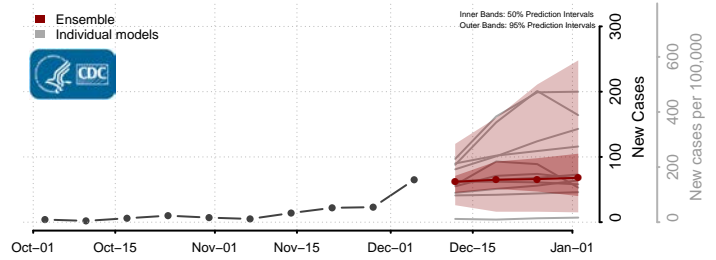

Windham County, Vermont