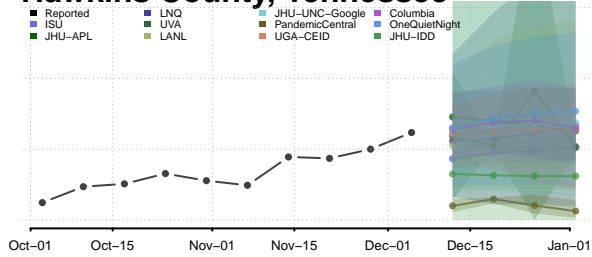

Greene County, Tennessee

Grundy County, Tennessee

Hamblen County, Tennessee

Hamilton County, Tennessee

Hancock County, Tennessee

Hardeman County, Tennessee

Hardin County, Tennessee

Hawkins County, Tennessee