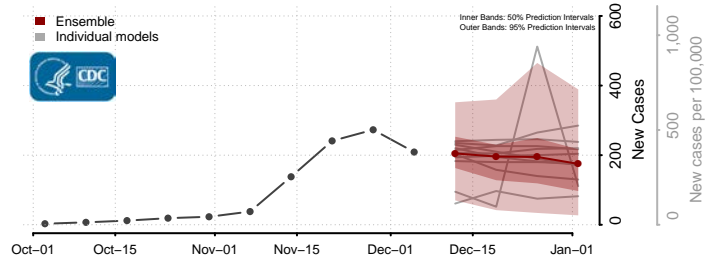

Sutter County, California

Tehama County, California

Trinity County, California

Tulare County, California

Tuolumne County, California

Ventura County, California

Yolo County, California

Yuba County, California