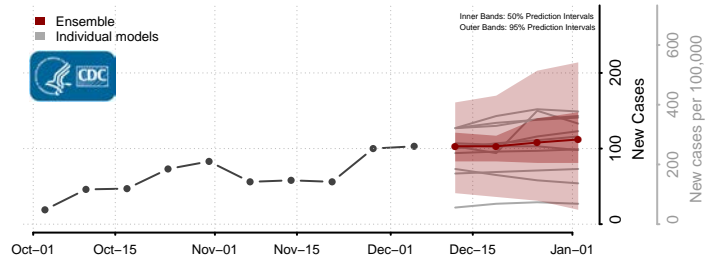

Person County, North Carolina