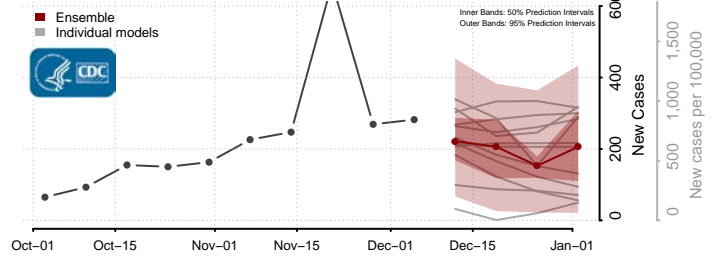

Mahnomen County, Minnesota

Marshall County, Minnesota

Martin County, Minnesota

McLeod County, Minnesota

Meeker County, Minnesota

Mille Lacs County, Minnesota

Morrison County, Minnesota

Mower County, Minnesota