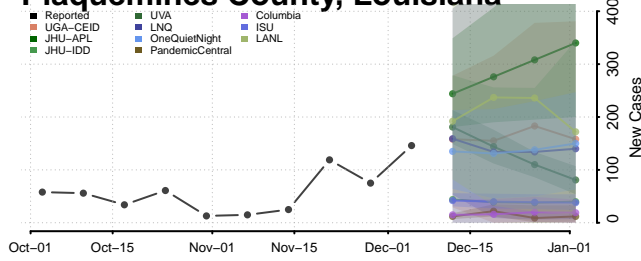

Morehouse County, Louisiana

Natchitoches County, Louisiana

Orleans County, Louisiana

Ouachita County, Louisiana

Plaquemines County, Louisiana

Pointe Coupee County, Louisiana

Rapides County, Louisiana

Red River County, Louisiana