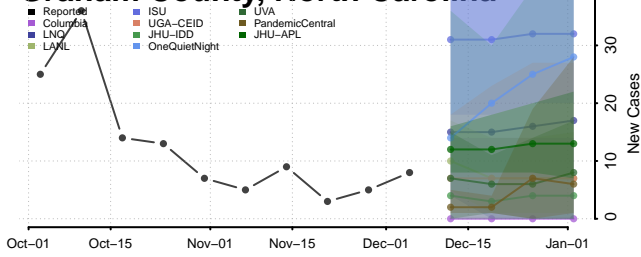

Graham County, North Carolina