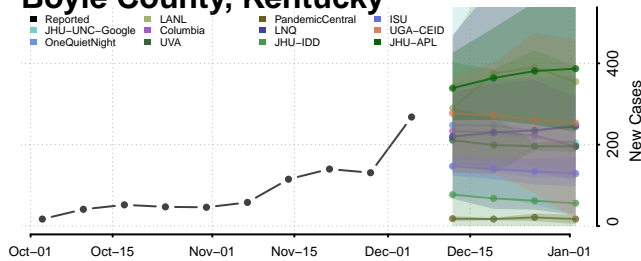

Barren County, Kentucky

Bath County, Kentucky

Bell County, Kentucky

Boone County, Kentucky

Bourbon County, Kentucky

Boyd County, Kentucky

Boyle County, Kentucky

Bracken County, Kentucky