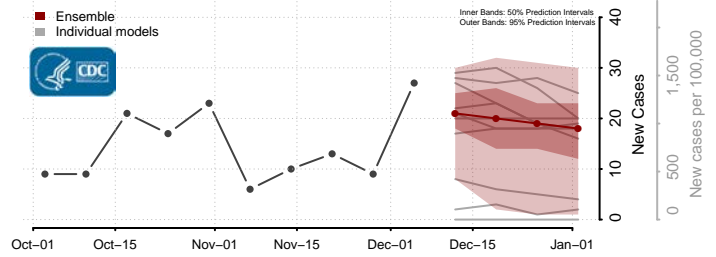

Haakon County, South Dakota