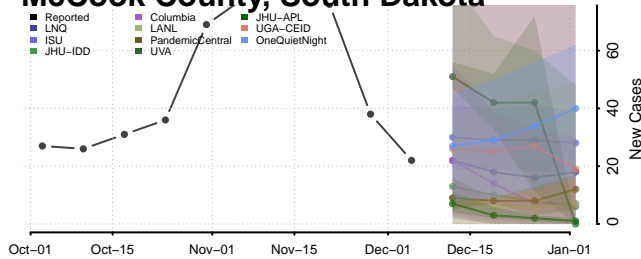

McCook County, South Dakota