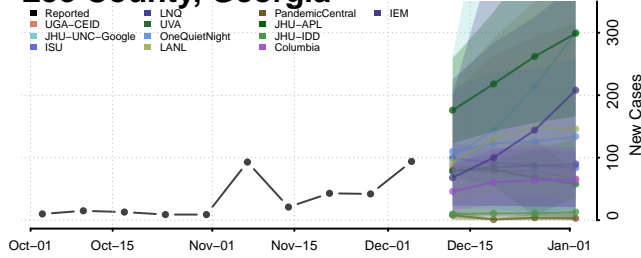

Lee County, Georgia