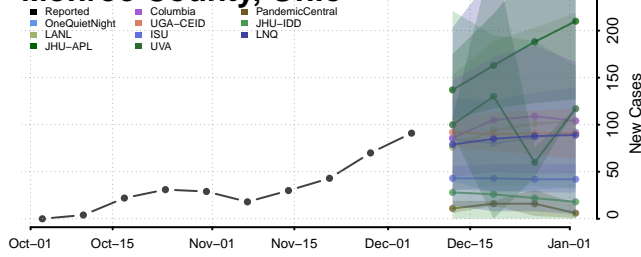

Madison County, Ohio

Mahoning County, Ohio

Marion County, Ohio

Medina County, Ohio

Meigs County, Ohio

Mercer County, Ohio

Miami County, Ohio

Monroe County, Ohio