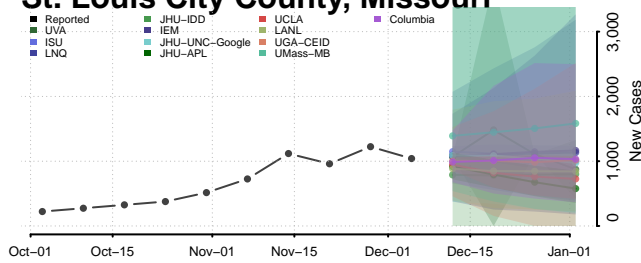

St. Louis City County, Missouri