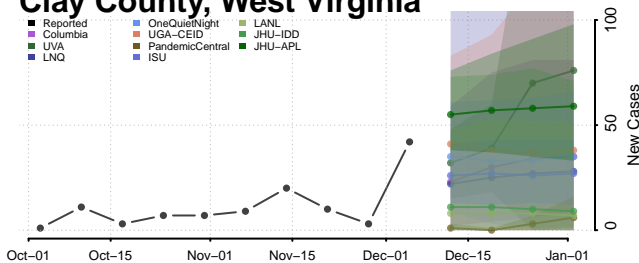

Clay County, West Virginia