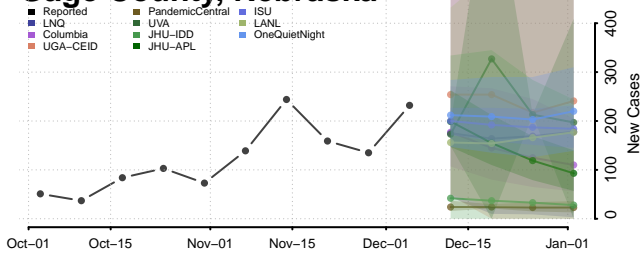

Furnas County, Nebraska

Gage County, Nebraska

Garden County, Nebraska

Garfield County, Nebraska

Gosper County, Nebraska

Grant County, Nebraska

Greeley County, Nebraska

Hall County, Nebraska