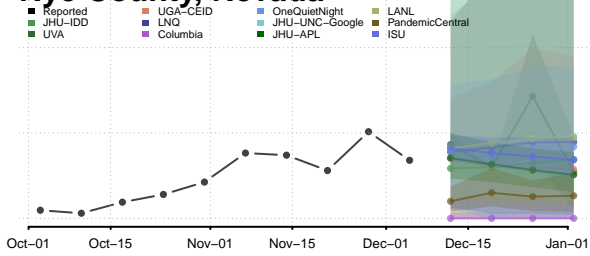

Nye County, Nevada