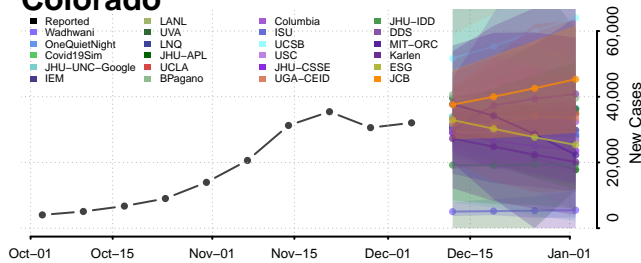

Tulare County, California

Tuolumne County, California

Ventura County, California

Yolo County, California

Yuba County, California

Colorado