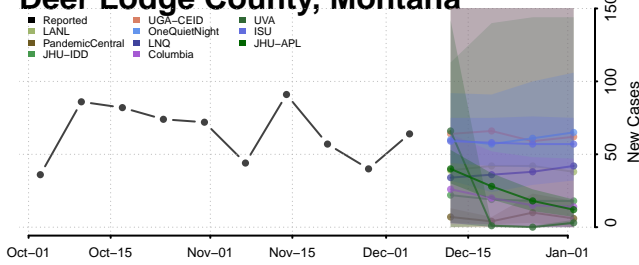

Deer Lodge County, Montana