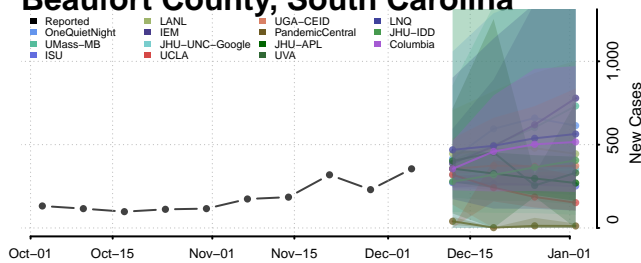

Beaufort County, South Carolina

Berkeley County, South Carolina

Calhoun County, South Carolina

Charleston County, South Carolina

Cherokee County, South Carolina

Chester County, South Carolina

Chesterfield County, South Carolina