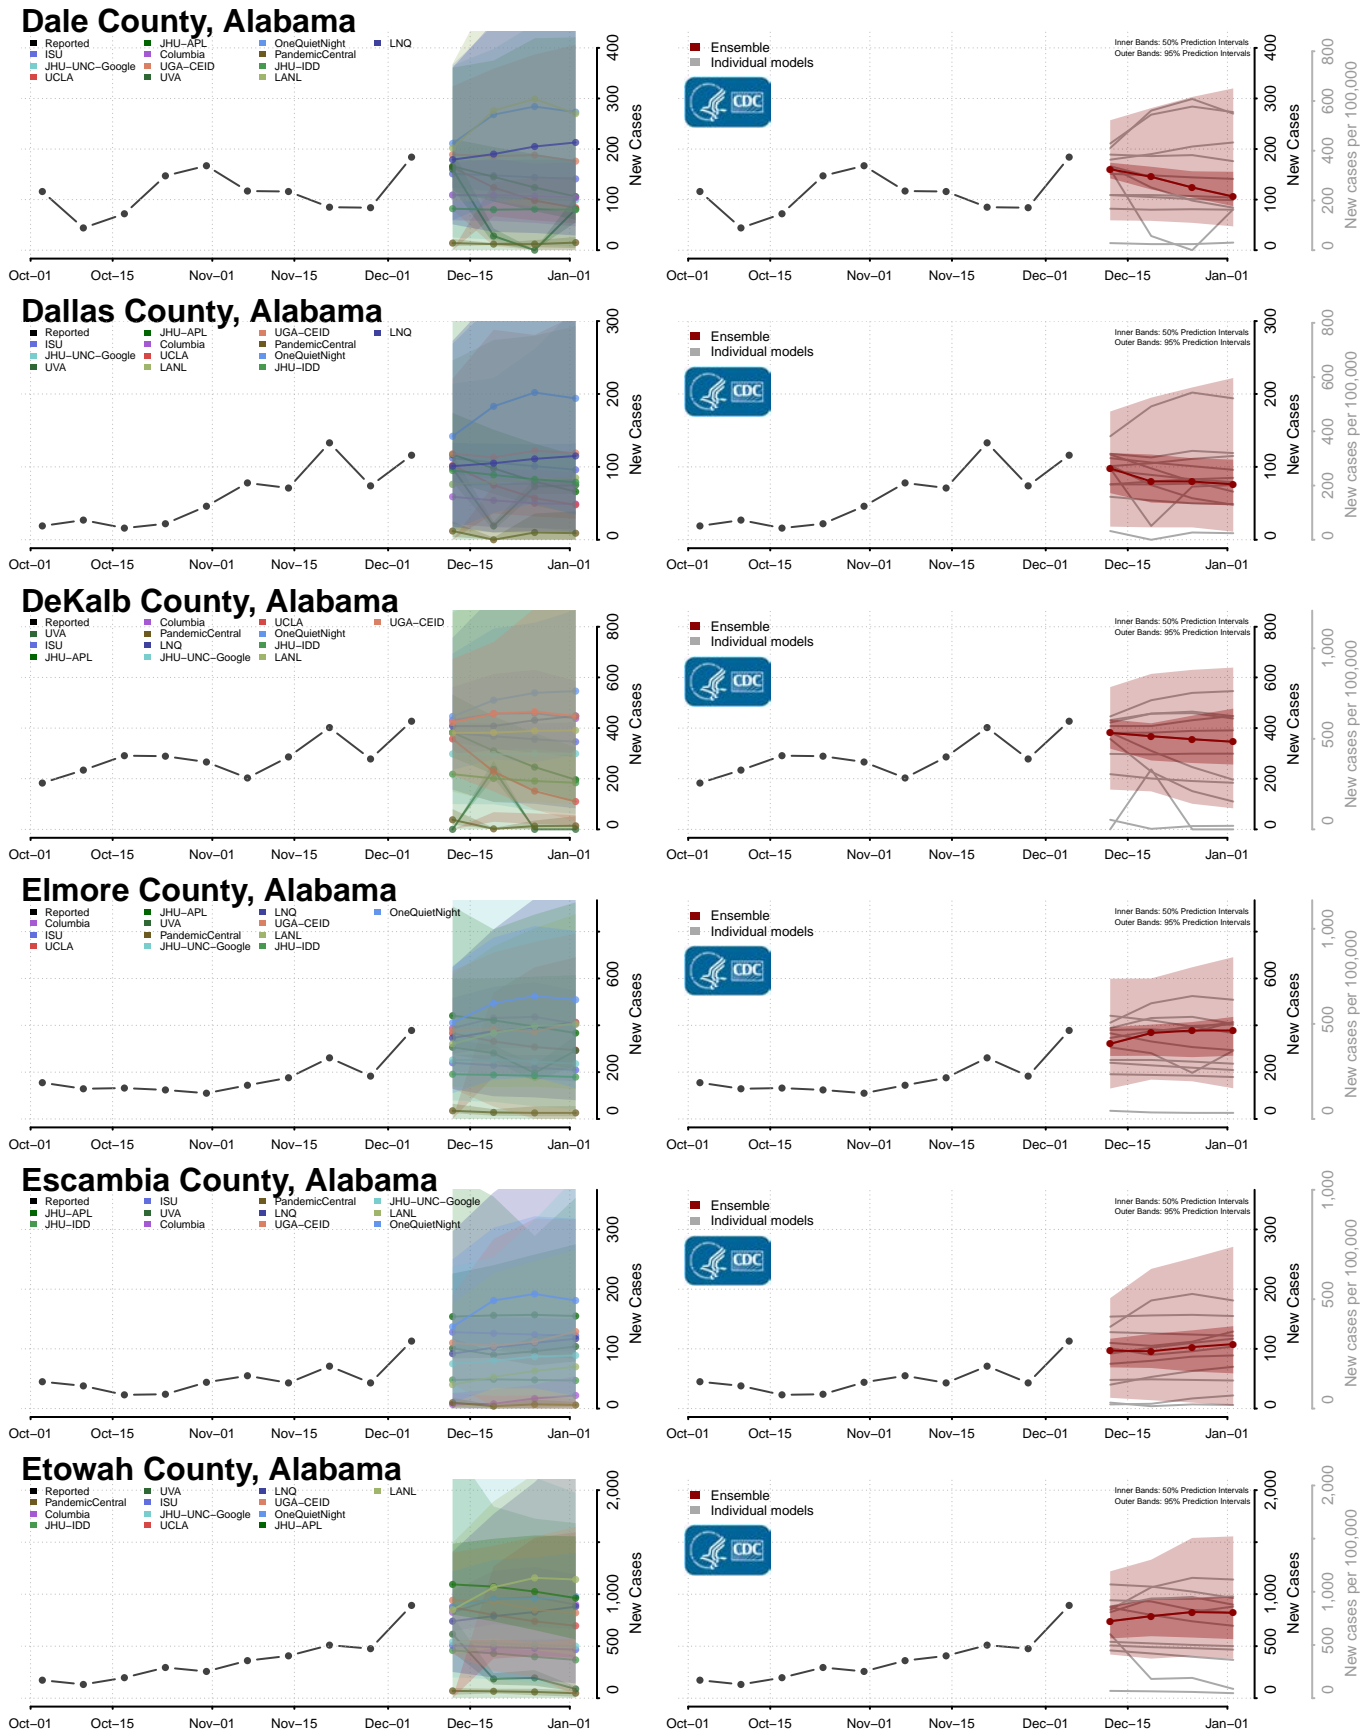

Cleburne County, Alabama

Coffee County, Alabama

Colbert County, Alabama

Conecuh County, Alabama

Coosa County, Alabama

Covington County, Alabama

Crenshaw County, Alabama

Cullman County, Alabama