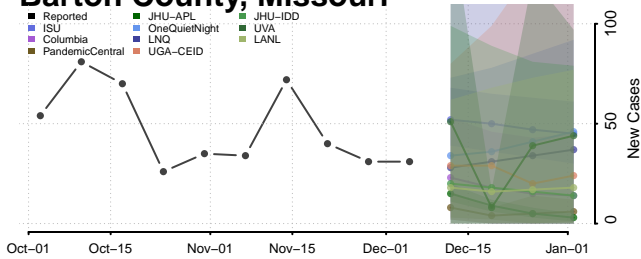

Barton County, Missouri