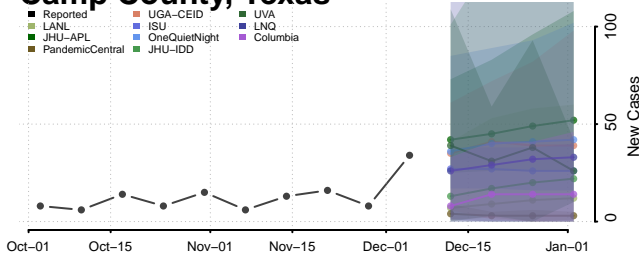

Camp County, Texas