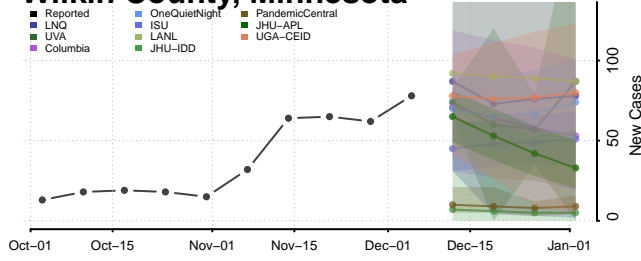

Wilkin County, Minnesota