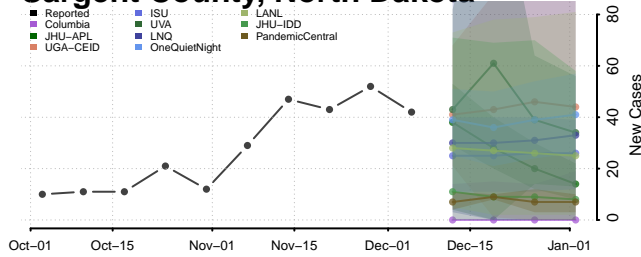

Sargent County, North Dakota