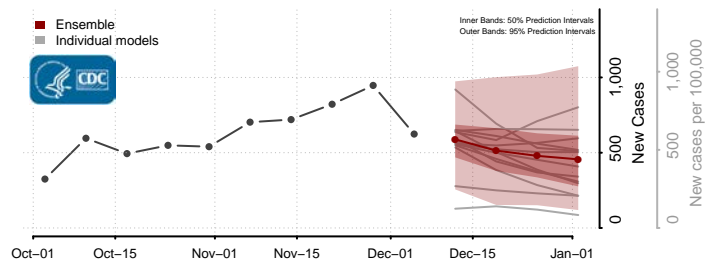

Deer Lodge County, Montana

Fallon County, Montana

Fergus County, Montana

Flathead County, Montana

Gallatin County, Montana

Garfield County, Montana

Glacier County, Montana

Golden Valley County, Montana