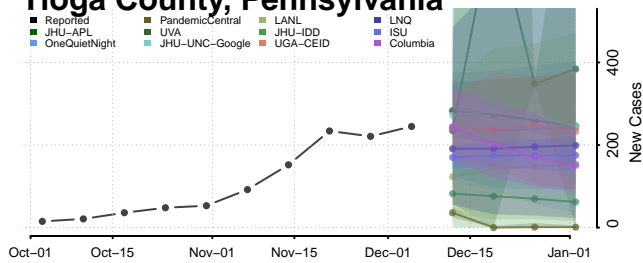

Tioga County, Pennsylvania