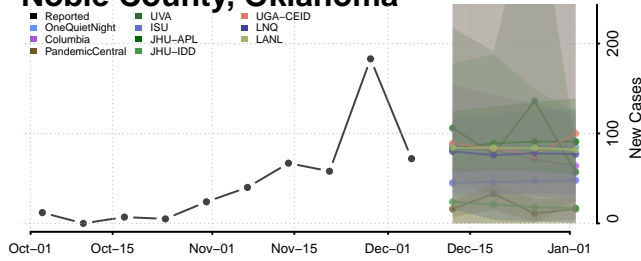

Noble County, Oklahoma