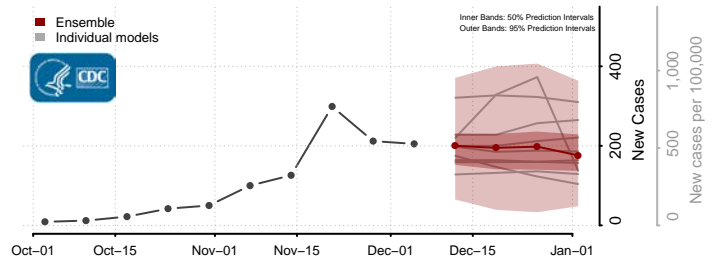

McKinley County, New Mexico

Mora County, New Mexico

Otero County, New Mexico

Quay County, New Mexico

Rio Arriba County, New Mexico

Roosevelt County, New Mexico

San Juan County, New Mexico

San Miguel County, New Mexico