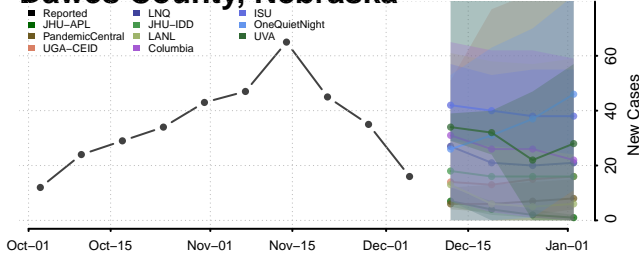

Dawes County, Nebraska