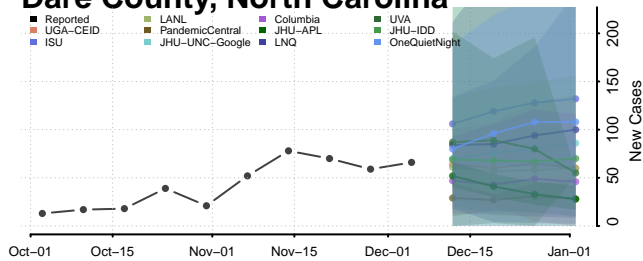

Clay County, North Carolina

Cleveland County, North Carolina

Columbus County, North Carolina

Craven County, North Carolina

Cumberland County, North Carolina

Currituck County, North Carolina

Dare County, North Carolina