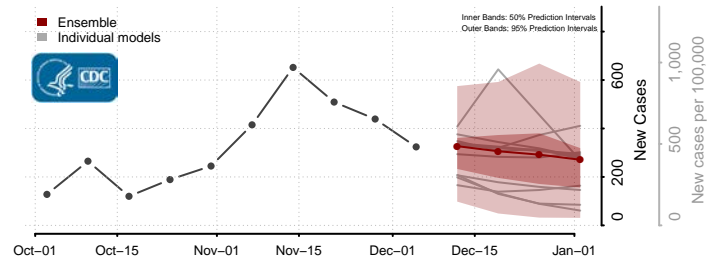

St. Francois County, Missouri