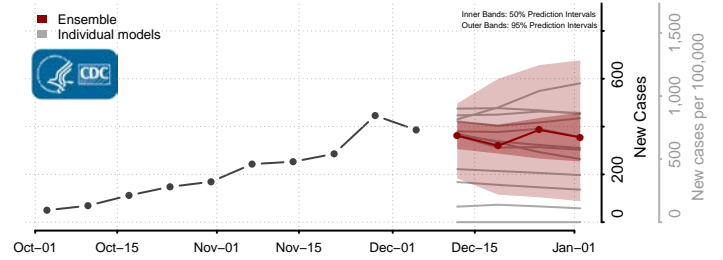

Elko County, Nevada