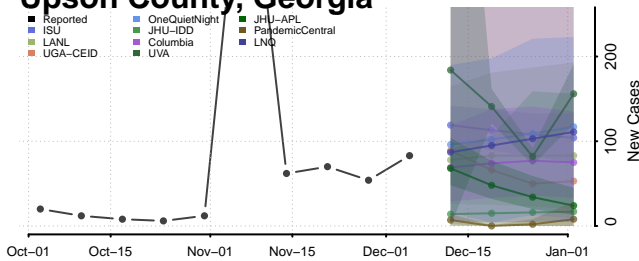

Troup County, Georgia

Turner County, Georgia

Twiggs County, Georgia

Union County, Georgia

Upson County, Georgia

Walker County, Georgia

Walton County, Georgia

Ware County, Georgia