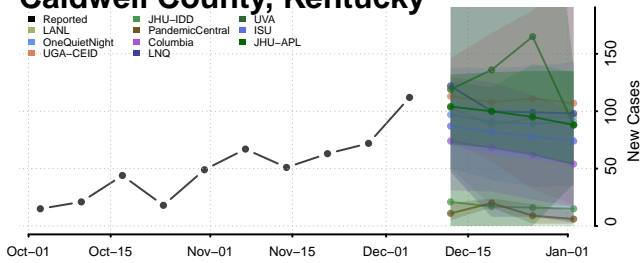

Breathitt County, Kentucky

Breckinridge County, Kentucky

Bullitt County, Kentucky

Butler County, Kentucky

Caldwell County, Kentucky

Calloway County, Kentucky

Campbell County, Kentucky

Carlisle County, Kentucky