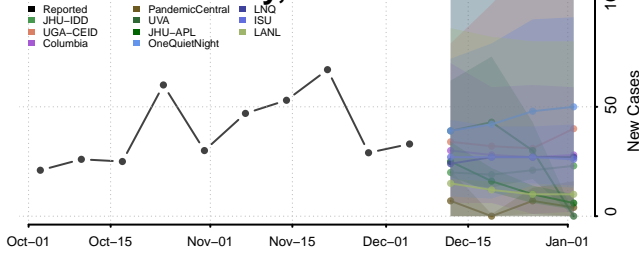

Madison County, Montana

McCone County, Montana

Stillwater County, Montana

Sweet Grass County, Montana

Teton County, Montana

Toole County, Montana

Treasure County, Montana

Valley County, Montana