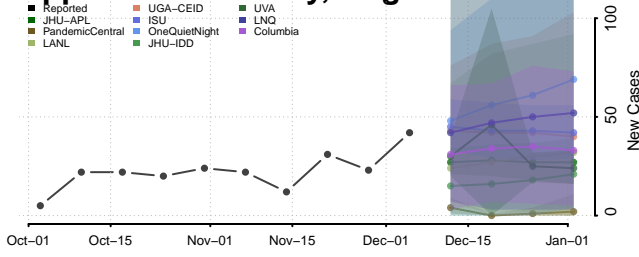

Appomattox County, Virginia