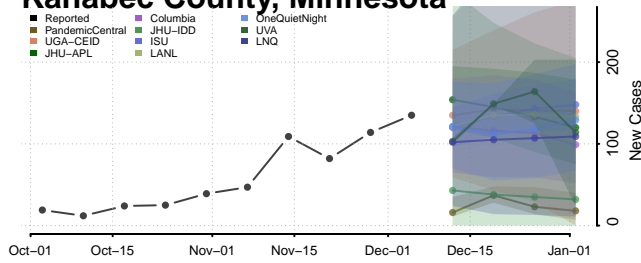

Douglas County, Minnesota

Faribault County, Minnesota

Hubbard County, Minnesota

Isanti County, Minnesota

Itasca County, Minnesota

Jackson County, Minnesota

Kanabec County, Minnesota

Kandiyohi County, Minnesota