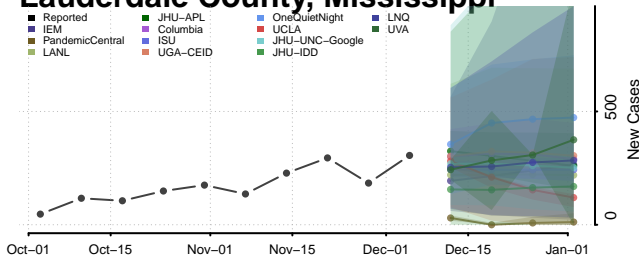

Humphreys County, Mississippi

Issaquena County, Mississippi

Itawamba County, Mississippi

Jackson County, Mississippi

Lamar County, Mississippi

Lauderdale County, Mississippi

Lawrence County, Mississippi

Leake County, Mississippi