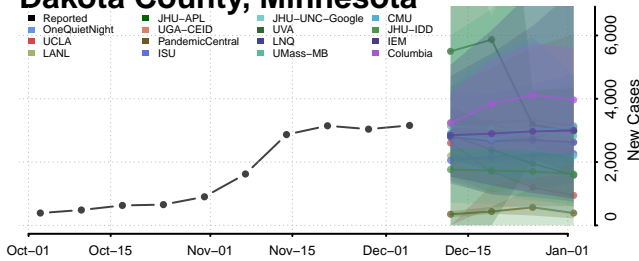

Dakota County, Minnesota