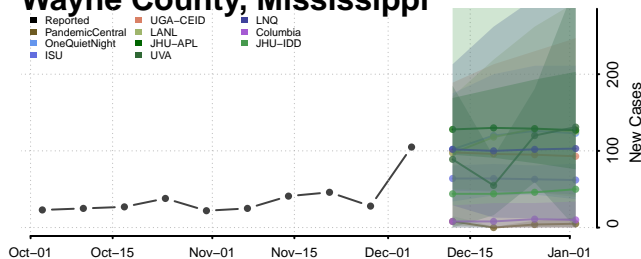

Tishomingo County, Mississippi

Tunica County, Mississippi

Union County, Mississippi

Walthall County, Mississippi

Warren County, Mississippi

Washington County, Mississippi

Wayne County, Mississippi

Webster County, Mississippi