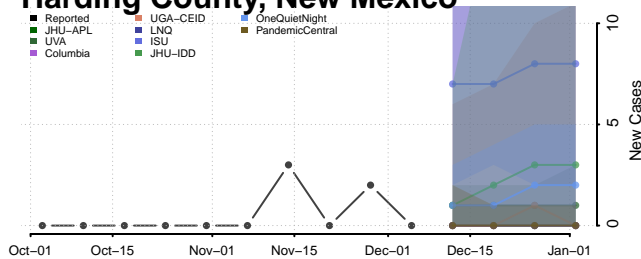

Grant County, New Mexico

Guadalupe County, New Mexico

Harding County, New Mexico

Hidalgo County, New Mexico

Lea County, New Mexico

Lincoln County, New Mexico

Los Alamos County, New Mexico

Luna County, New Mexico