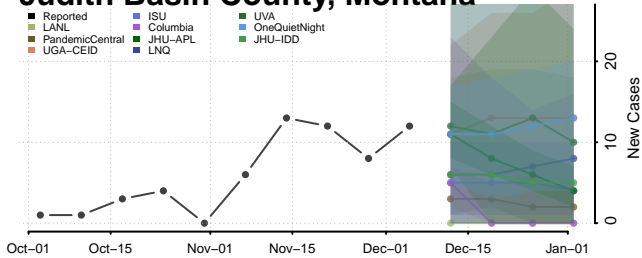

Judith Basin County, Montana