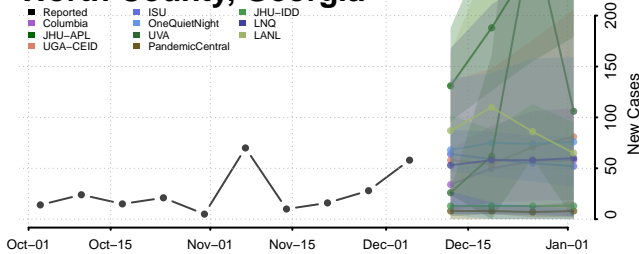

Worth County, Georgia