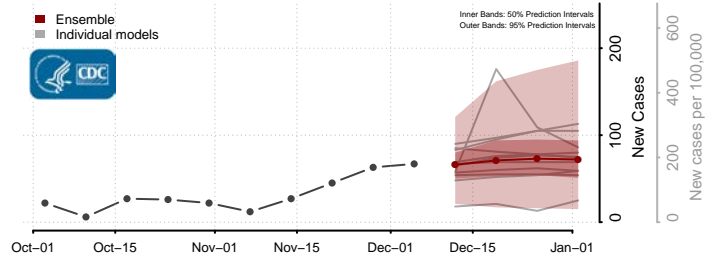

Talbot County, Maryland