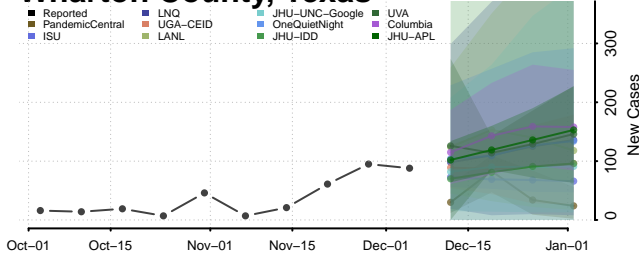

Wharton County, Texas