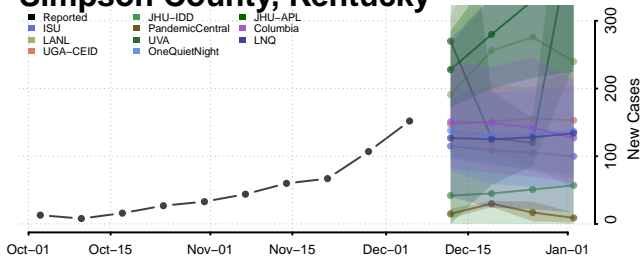

Robertson County, Kentucky

Rockcastle County, Kentucky

Rowan County, Kentucky

Russell County, Kentucky

Scott County, Kentucky

Shelby County, Kentucky

Simpson County, Kentucky

Spencer County, Kentucky