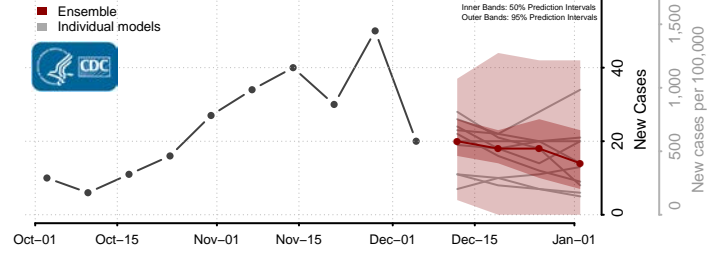

Haakon County, South Dakota

Hamlin County, South Dakota

Hand County, South Dakota

Hanson County, South Dakota

Harding County, South Dakota

Hughes County, South Dakota

Hutchinson County, South Dakota

Hyde County, South Dakota