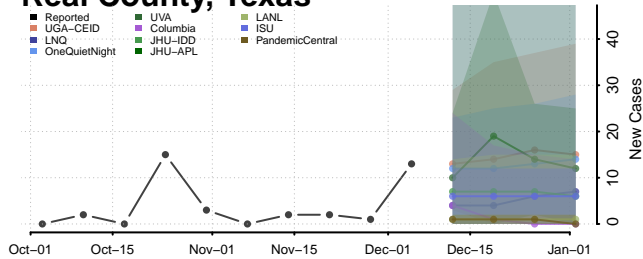

Real County, Texas