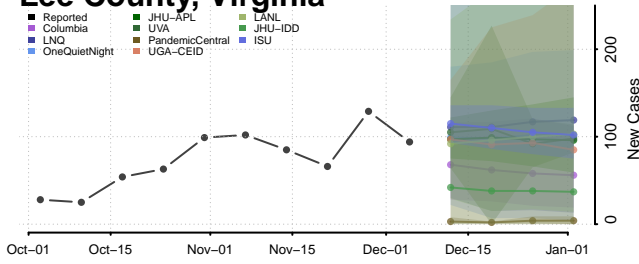

Lee County, Virginia