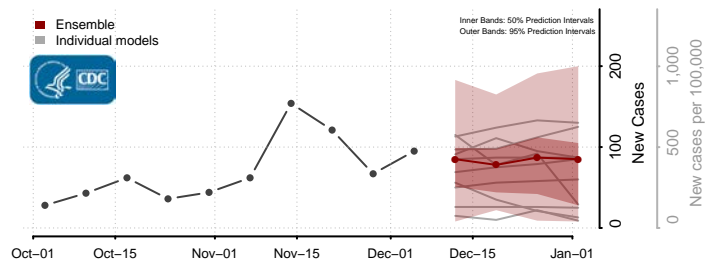

Madison County, Montana

McCone County, Montana

Stillwater County, Montana

Sweet Grass County, Montana

Teton County, Montana

Toole County, Montana

Treasure County, Montana

Valley County, Montana