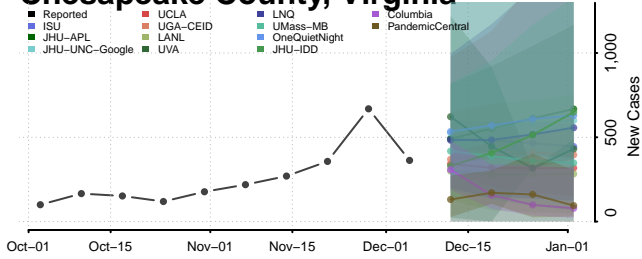

Chesapeake County, Virginia