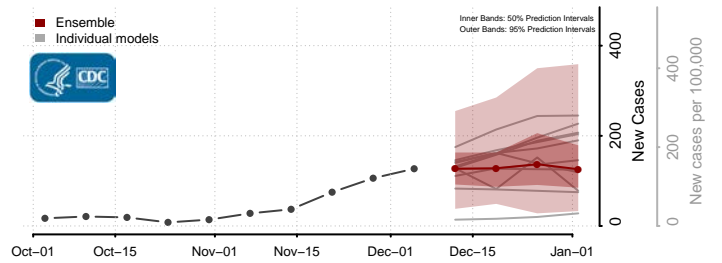

Hood River County, Oregon

Jackson County, Oregon

Jefferson County, Oregon

Josephine County, Oregon

Klamath County, Oregon

Lake County, Oregon

Lane County, Oregon

Lincoln County, Oregon