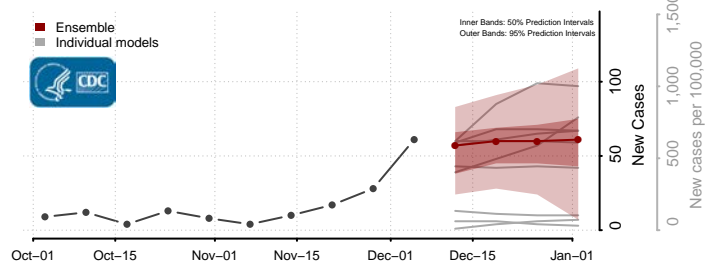

Tishomingo County, Mississippi

Tunica County, Mississippi

Union County, Mississippi

Walthall County, Mississippi

Warren County, Mississippi

Washington County, Mississippi

Wayne County, Mississippi

Webster County, Mississippi