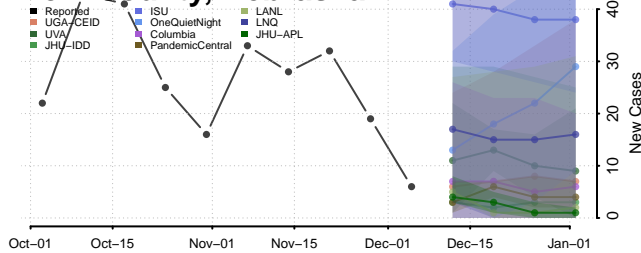

Nuckolls County, Nebraska

Otoe County, Nebraska

Pawnee County, Nebraska

Perkins County, Nebraska

Phelps County, Nebraska

Pierce County, Nebraska

Platte County, Nebraska

Polk County, Nebraska