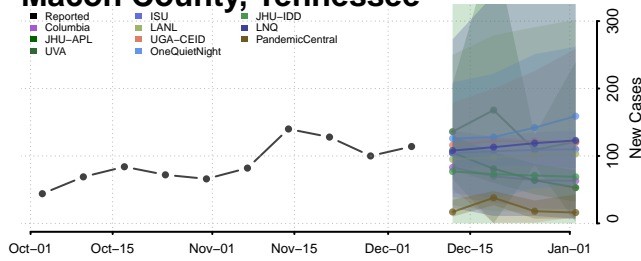

Macon County, Tennessee