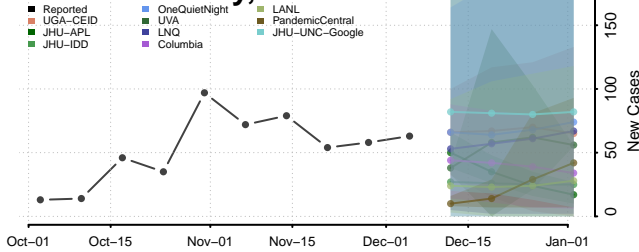

Dillingham County, Alaska

Fairbanks North Star County, Alaska

Haines County, Alaska

Hoonah-Angoon County, Alaska

Juneau County, Alaska

Kenai Peninsula County, Alaska

Ketchikan Gateway County, Alaska

Kodiak Island County, Alaska