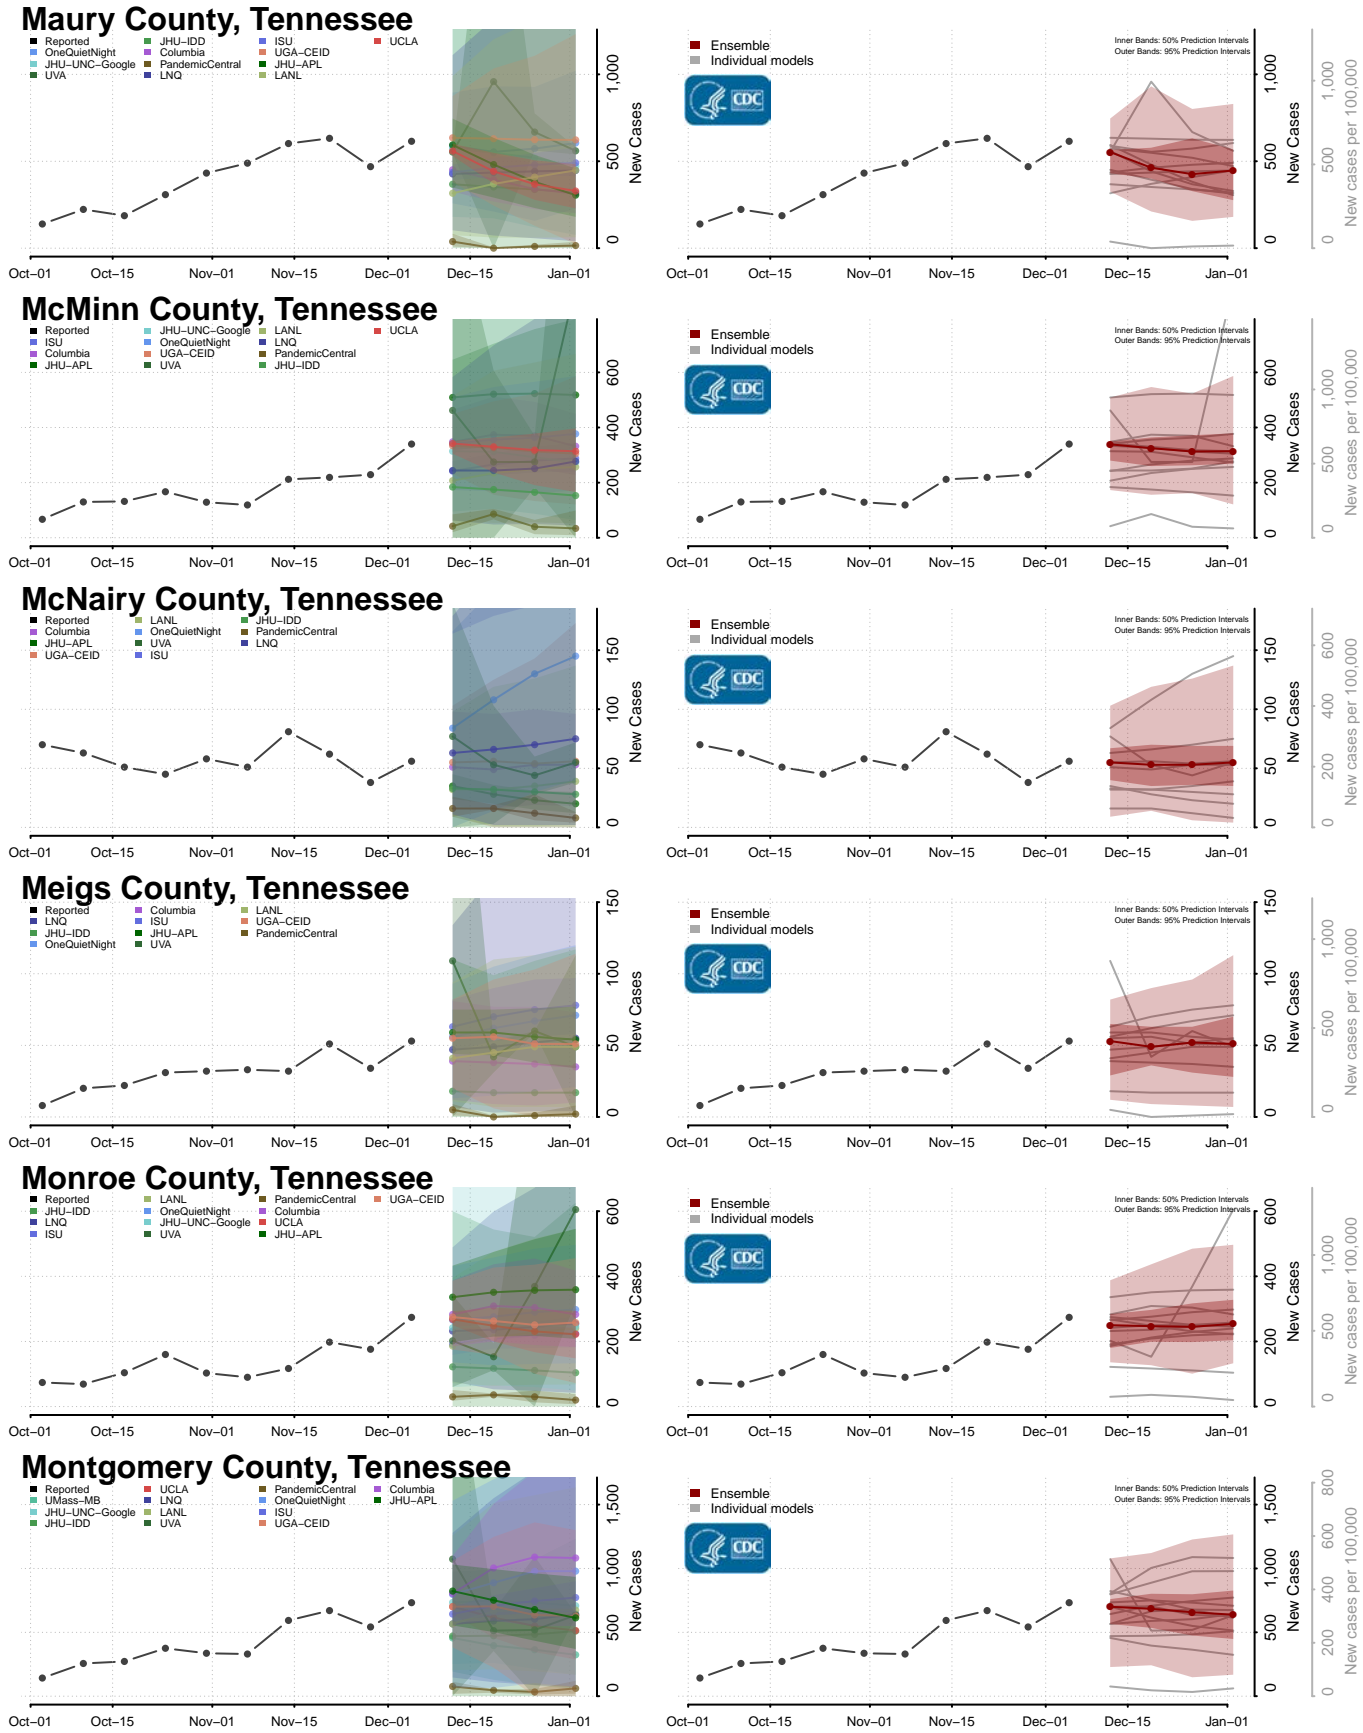

Macon County, Tennessee

Madison County, Tennessee

Marion County, Tennessee

Marshall County, Tennessee

Moore County, Tennessee

Morgan County, Tennessee

Obion County, Tennessee

Overton County, Tennessee