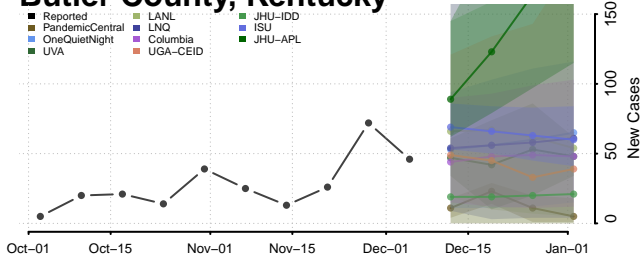

Breathitt County, Kentucky

Breckinridge County, Kentucky

Bullitt County, Kentucky

Butler County, Kentucky

Caldwell County, Kentucky

Calloway County, Kentucky

Campbell County, Kentucky

Carlisle County, Kentucky