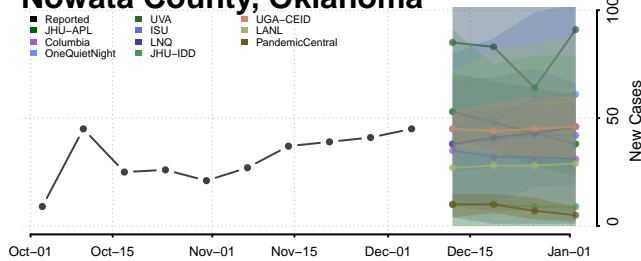

Nowata County, Oklahoma