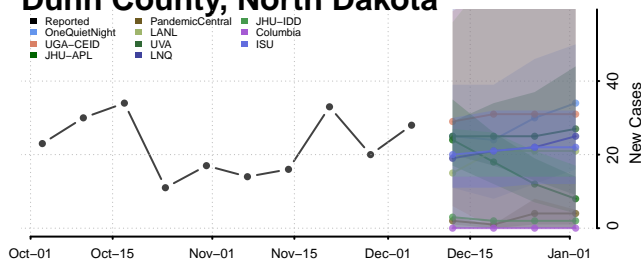

Divide County, North Dakota

Dunn County, North Dakota

Griggs County, North Dakota

Hettinger County, North Dakota

Kidder County, North Dakota

LaMoure County, North Dakota

Logan County, North Dakota

McHenry County, North Dakota