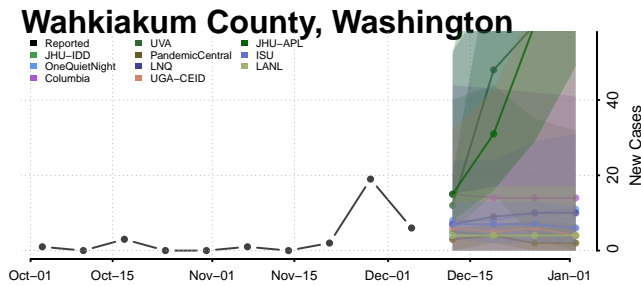

Snohomish County, Washington

Spokane County, Washington

Stevens County, Washington

Thurston County, Washington

Wahkiakum County, Washington

Walla Walla County, Washington

Whatcom County, Washington

Whitman County, Washington