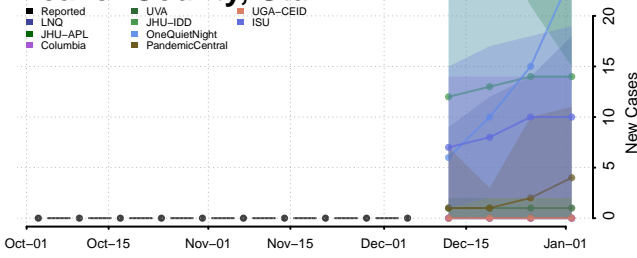

Beaver County, Utah