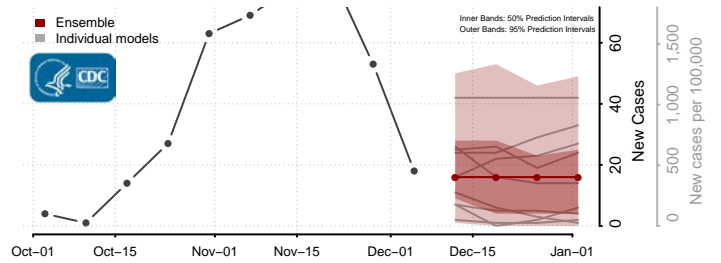

Pierce County, North Dakota