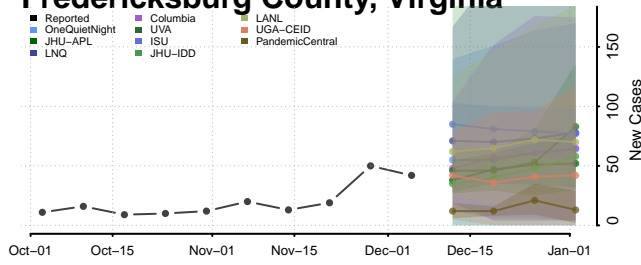

Fredericksburg County, Virginia