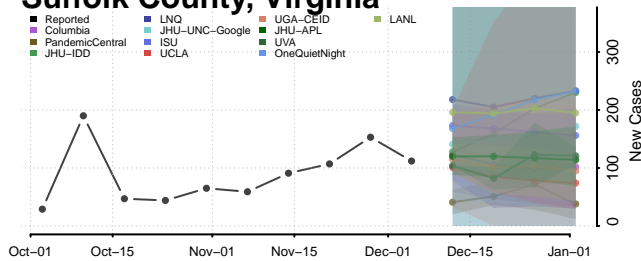

Suffolk County, Virginia