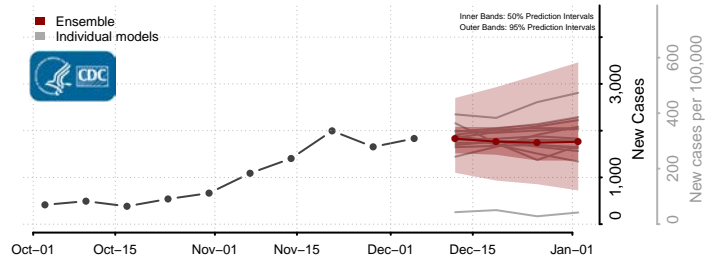

Knox County, Maine

Waldo County, Maine

Washington County, Maine

York County, Maine

Maryland

Allegany County, Maryland

Anne Arundel County, Maryland

Baltimore City County, Maryland