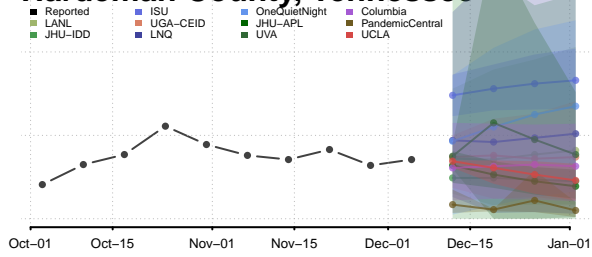

Greene County, Tennessee

Grundy County, Tennessee

Hamblen County, Tennessee

Hamilton County, Tennessee

Hancock County, Tennessee

Hardeman County, Tennessee

Hardin County, Tennessee

Hawkins County, Tennessee