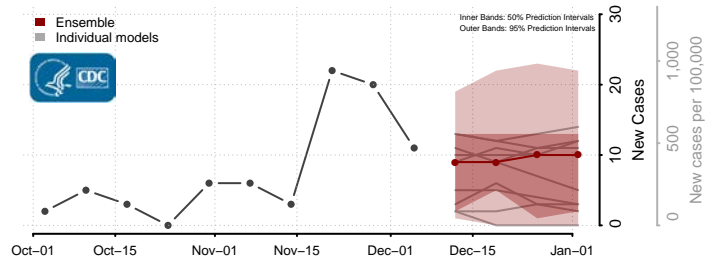

Liberty County, Montana