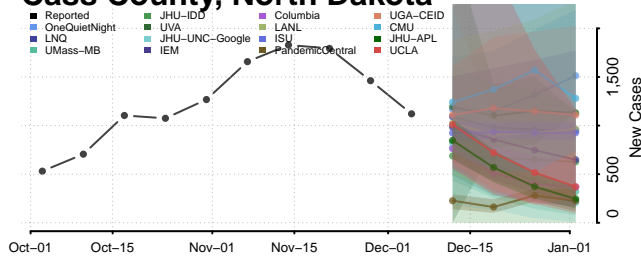

Cass County, North Dakota