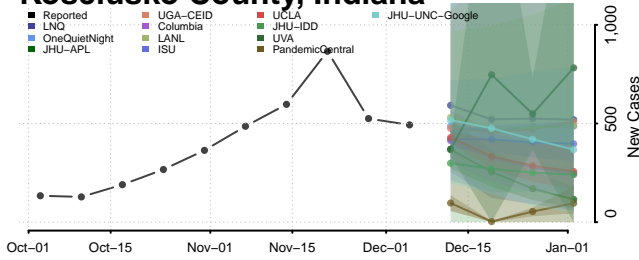

Jennings County, Indiana

Johnson County, Indiana

Knox County, Indiana

Kosciusko County, Indiana

LaGrange County, Indiana

Lake County, Indiana

LaPorte County, Indiana

Lawrence County, Indiana