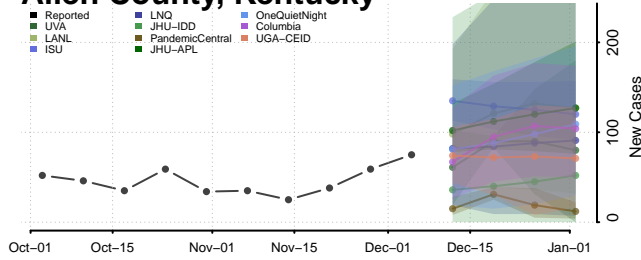

Wilson County, Kansas

Woodson County, Kansas

Wyandotte County, Kansas

Kentucky

Adair County, Kentucky

Allen County, Kentucky

Anderson County, Kentucky

Ballard County, Kentucky