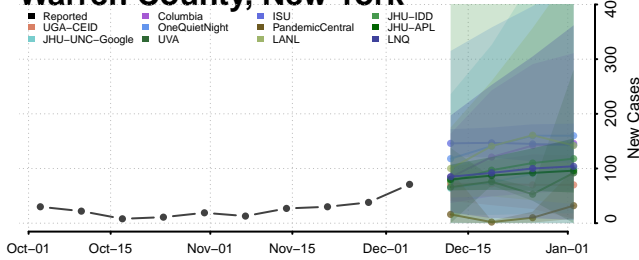

Warren County, New York