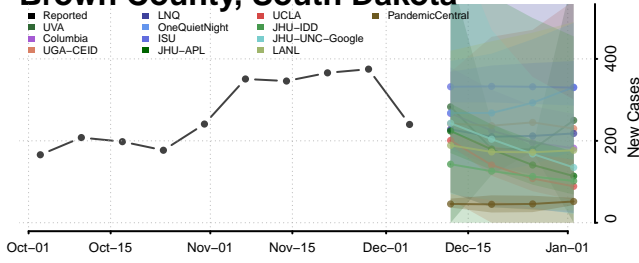

Brown County, South Dakota