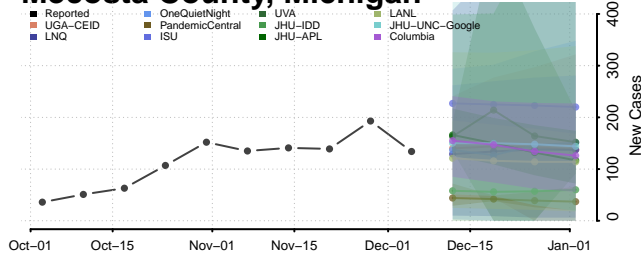

Mecosta County, Michigan