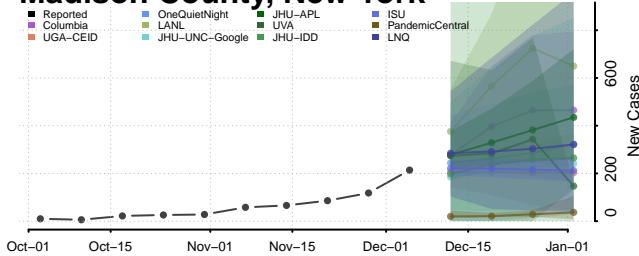

Madison County, New York