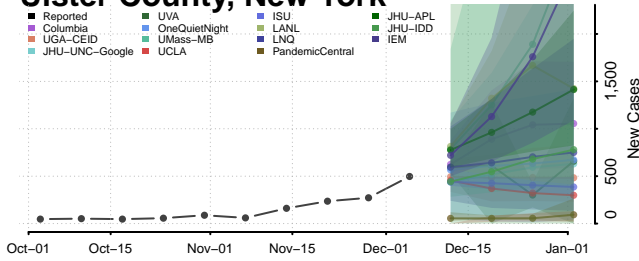

Ulster County, New York