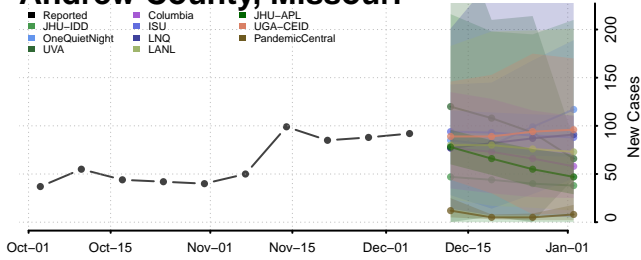

Andrew County, Missouri