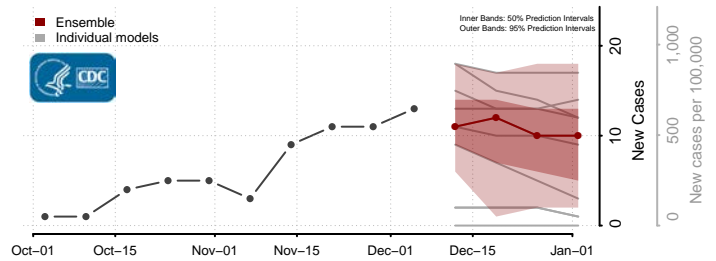

Worth County, Missouri