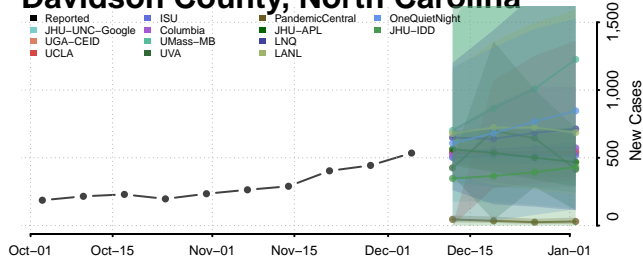

Davidson County, North Carolina