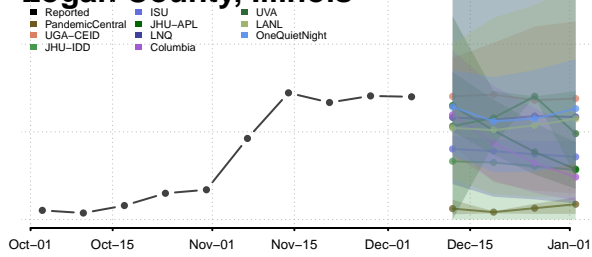

Lawrence County, Illinois

Lee County, Illinois

Livingston County, Illinois

Logan County, Illinois

Macon County, Illinois

Macoupin County, Illinois

Madison County, Illinois

Marion County, Illinois