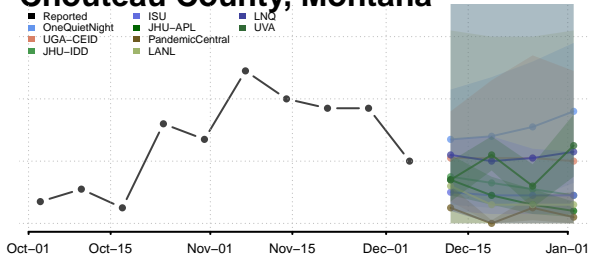

Worth County, Missouri

Wright County, Missouri

Carter County, Montana

Cascade County, Montana

Chouteau County, Montana

Custer County, Montana

Daniels County, Montana

Dawson County, Montana