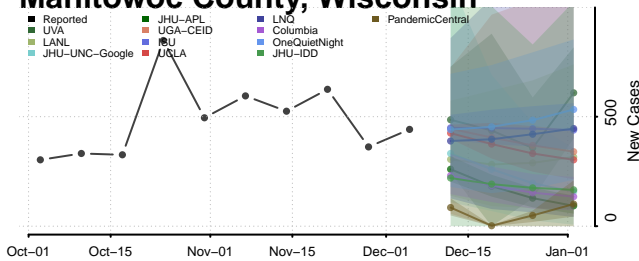

Manitowoc County, Wisconsin