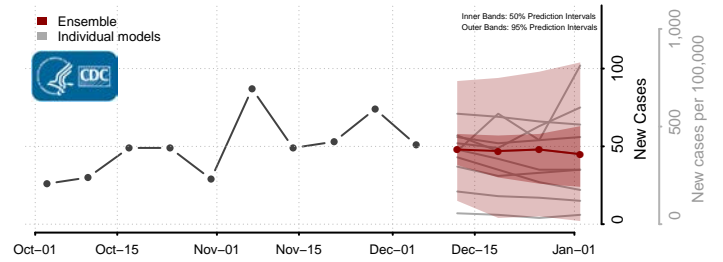

DeKalb County, Missouri