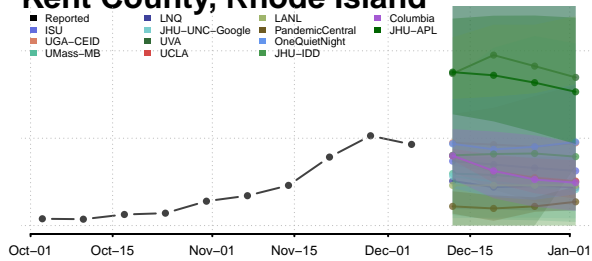

Kent County, Rhode Island