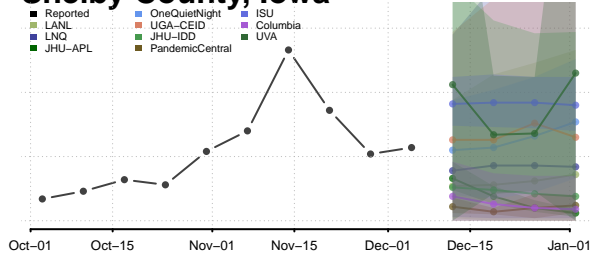

Sac County, Iowa

Scott County, Iowa

Shelby County, Iowa

Sioux County, Iowa

Story County, Iowa

Tama County, Iowa

Taylor County, Iowa

Kansas