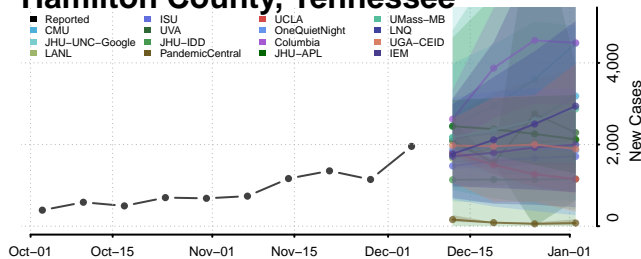

Greene County, Tennessee

Grundy County, Tennessee

Hamblen County, Tennessee

Hamilton County, Tennessee

Hancock County, Tennessee

Hardeman County, Tennessee

Hardin County, Tennessee

Hawkins County, Tennessee