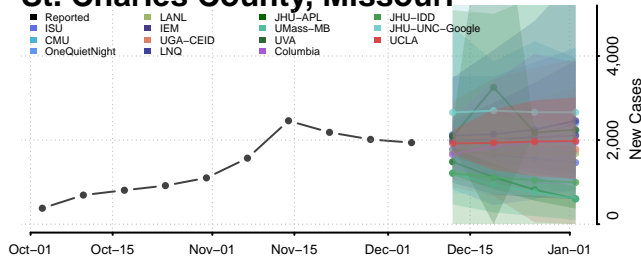

St. Charles County, Missouri