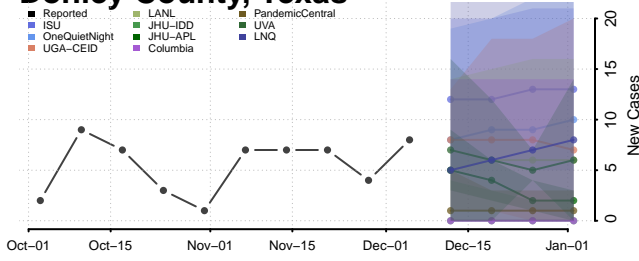

Donley County, Texas