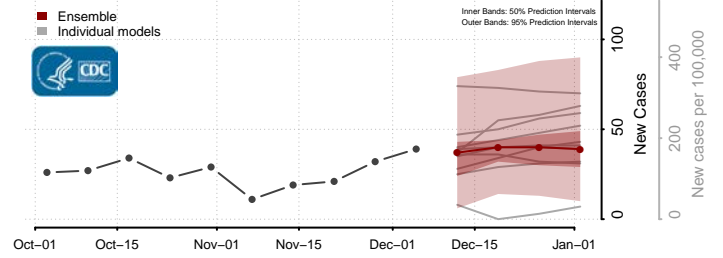

Henrico County, Virginia

Henry County, Virginia

Highland County, Virginia

Hopewell County, Virginia

Isle of Wight County, Virginia

James City County, Virginia

King and Queen County, Virginia

King George County, Virginia