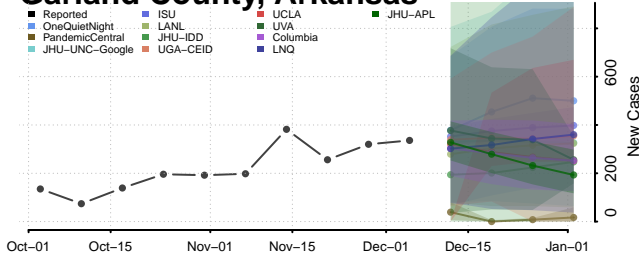

Garland County, Arkansas