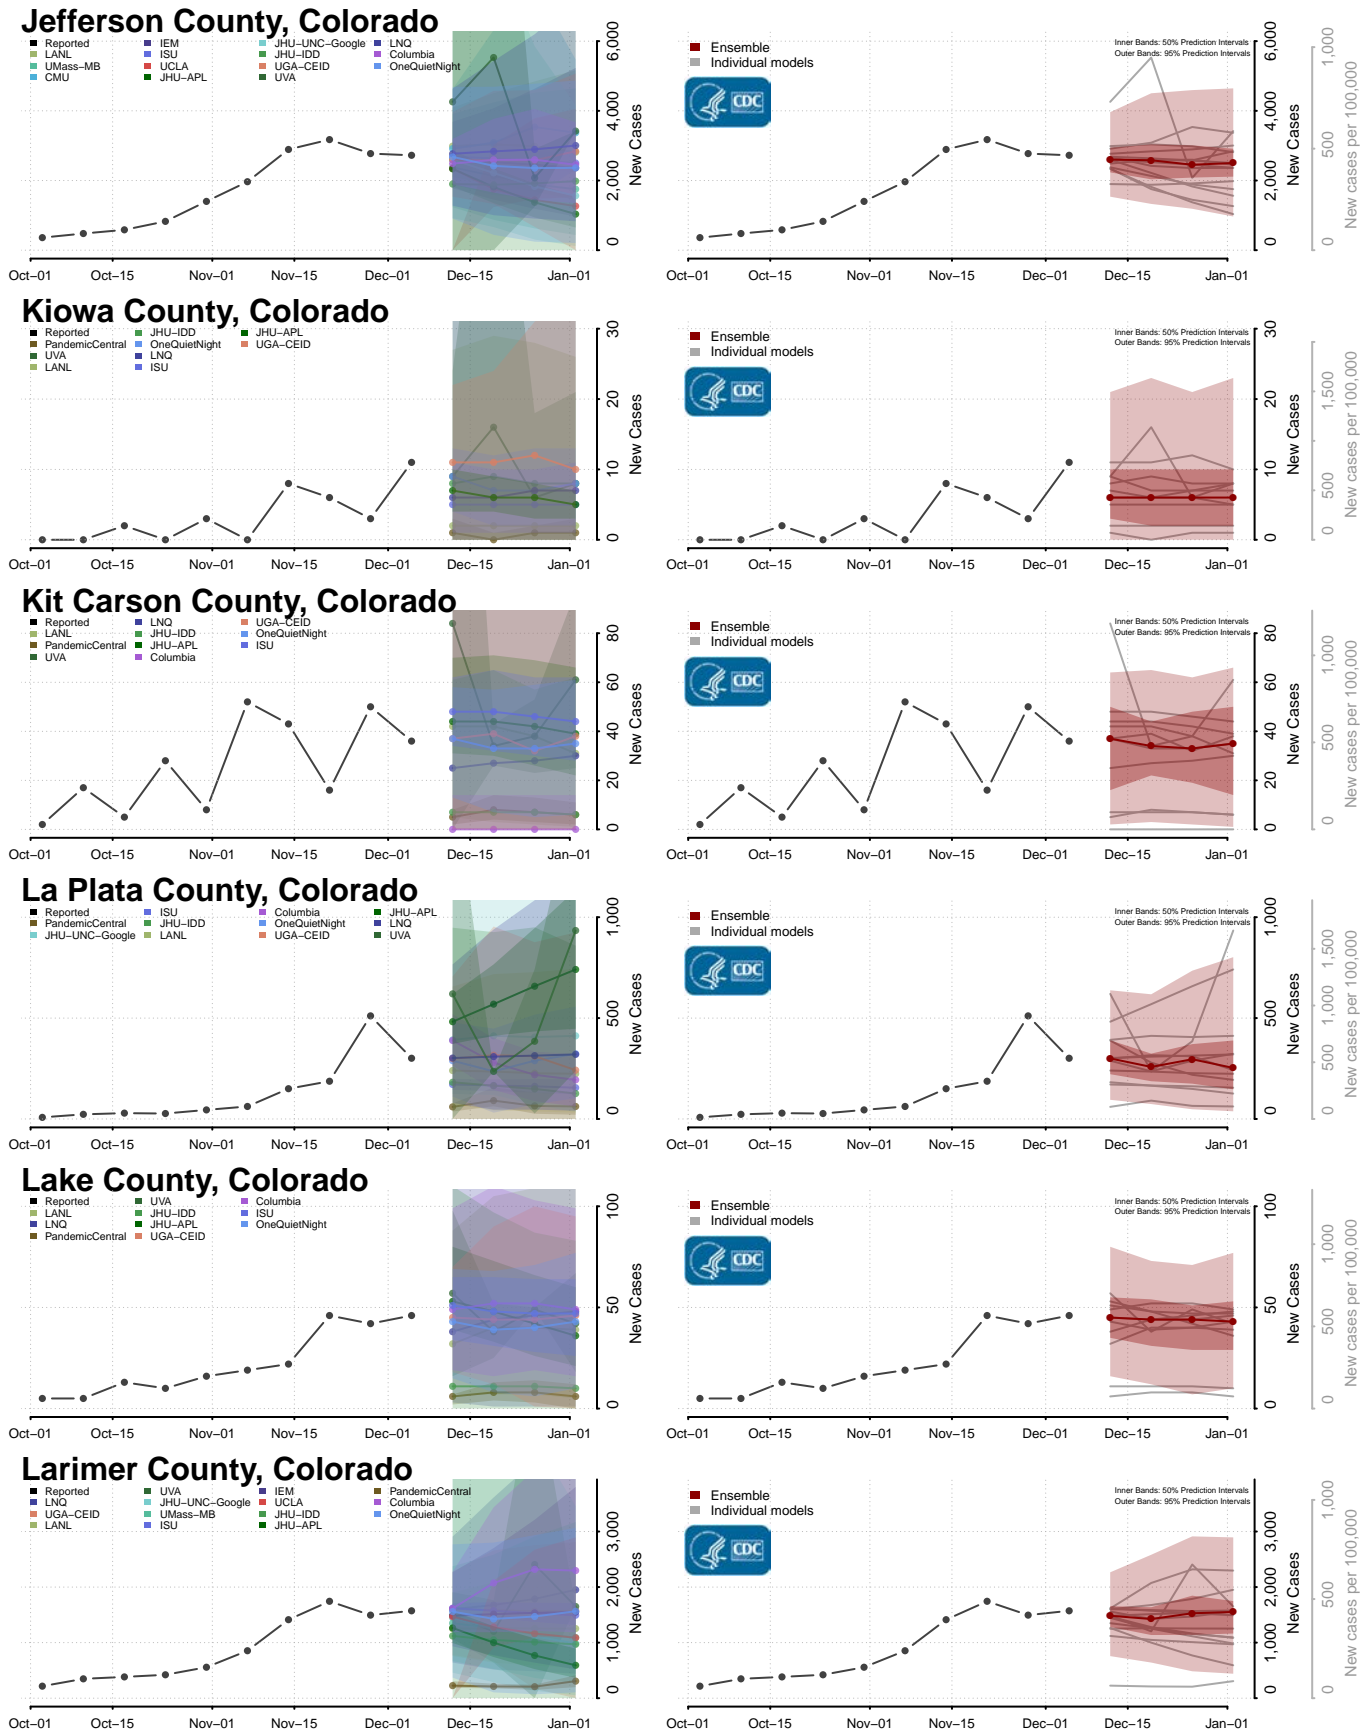

Garfield County, Colorado

Gilpin County, Colorado

Grand County, Colorado

Gunnison County, Colorado

Hinsdale County, Colorado

Huerfano County, Colorado

Jackson County, Colorado

Las Animas County, Colorado