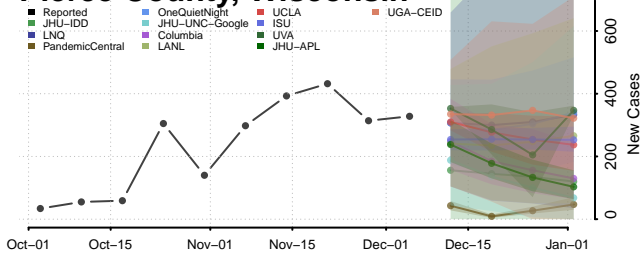

Pierce County, Wisconsin