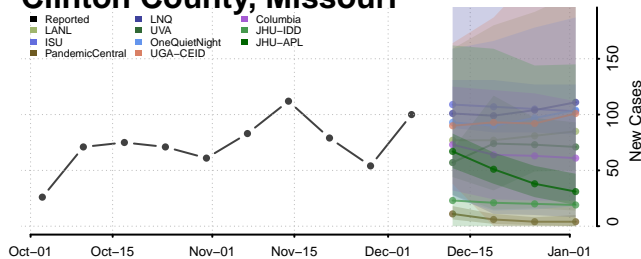

Clinton County, Missouri