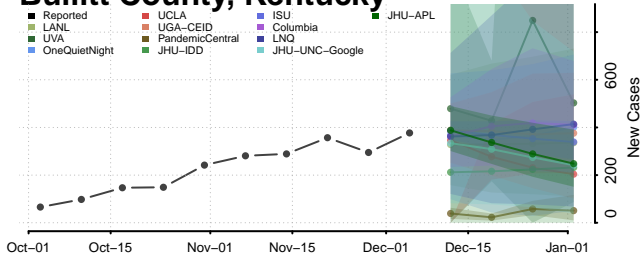

Bullitt County, Kentucky