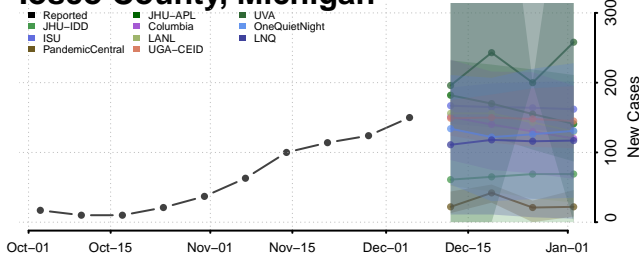

Iosco County, Michigan