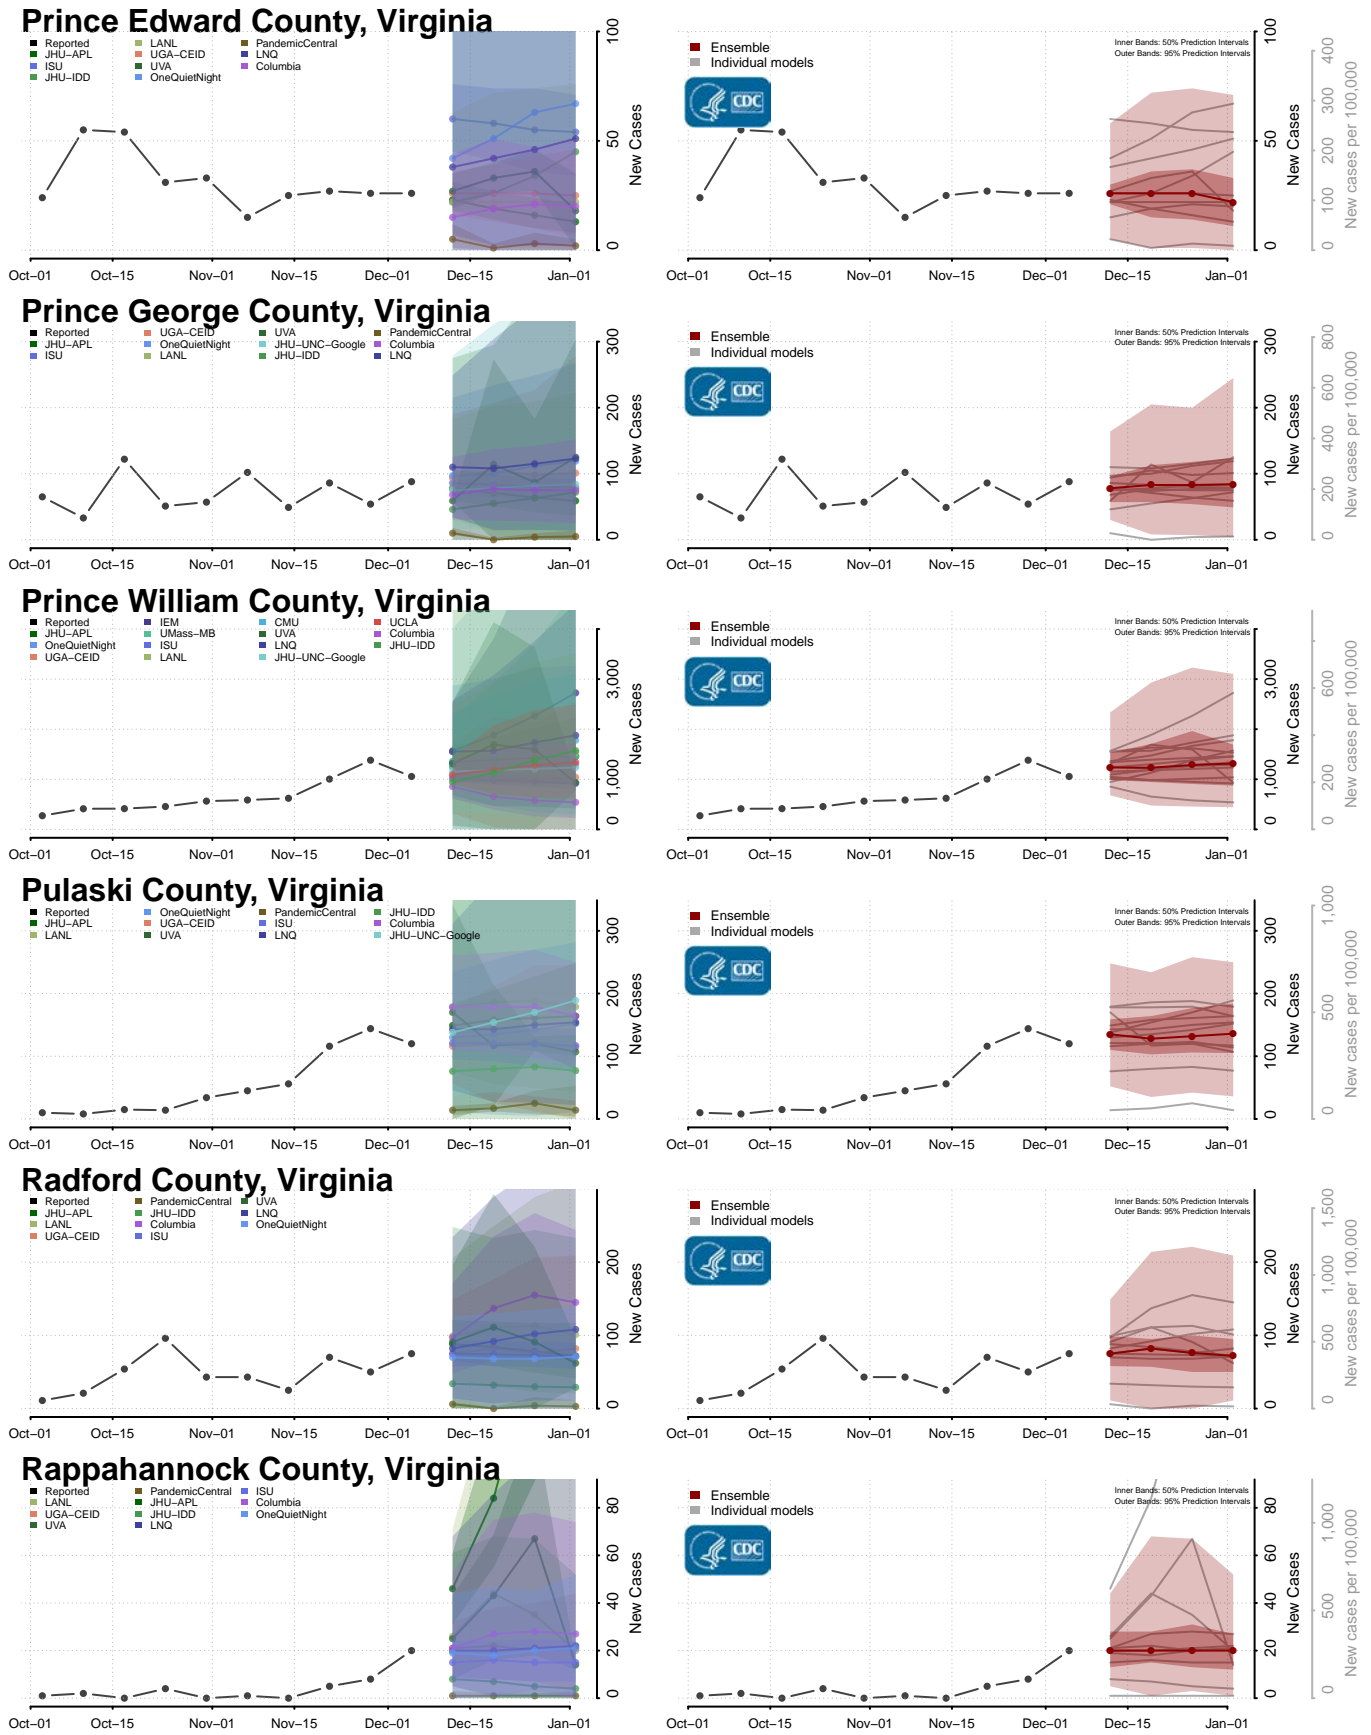

Orange County, Virginia

Page County, Virginia

Patrick County, Virginia

Petersburg County, Virginia

Pittsylvania County, Virginia

Poquoson County, Virginia

Portsmouth County, Virginia

Powhatan County, Virginia