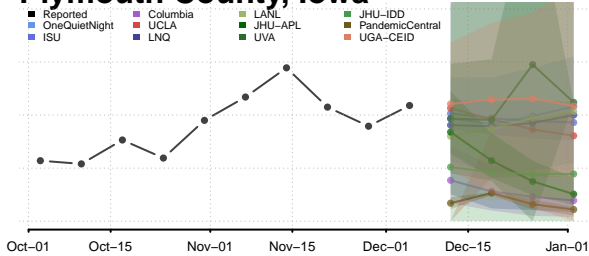

Plymouth County, Iowa