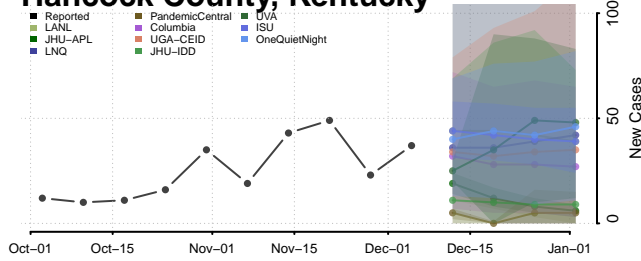

Cumberland County, Kentucky

Daviess County, Kentucky

Edmonson County, Kentucky

Green County, Kentucky

Greenup County, Kentucky

Hancock County, Kentucky

Hardin County, Kentucky

Harlan County, Kentucky