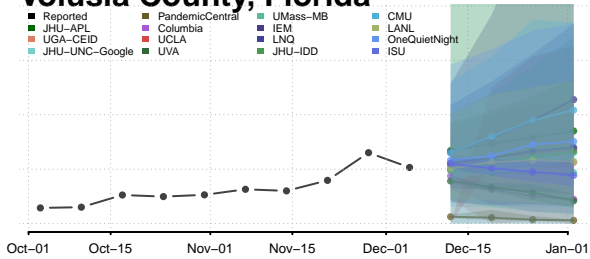

Volusia County, Florida