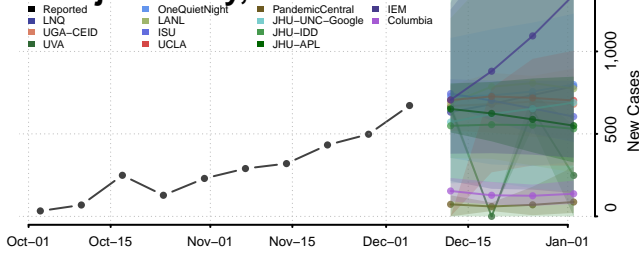

Navajo County, Arizona