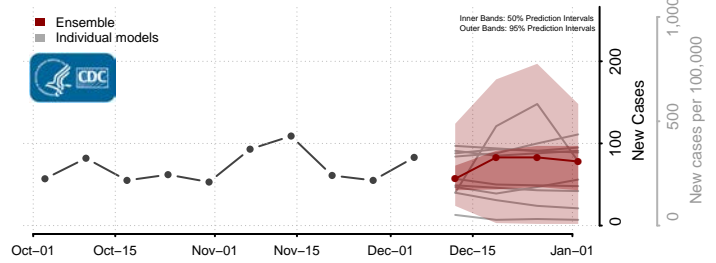

Texas County, Missouri