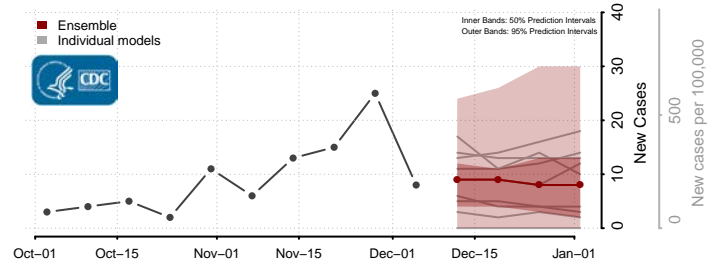

Grant County, New Mexico

Guadalupe County, New Mexico

Harding County, New Mexico

Hidalgo County, New Mexico

Lea County, New Mexico

Lincoln County, New Mexico

Los Alamos County, New Mexico

Luna County, New Mexico