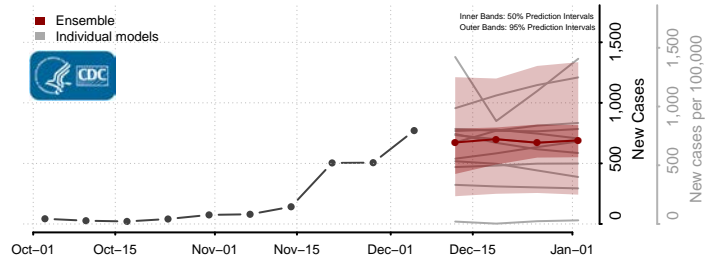

Sutter County, California

Tehama County, California

Trinity County, California

Tulare County, California

Tuolumne County, California

Ventura County, California

Yolo County, California

Yuba County, California