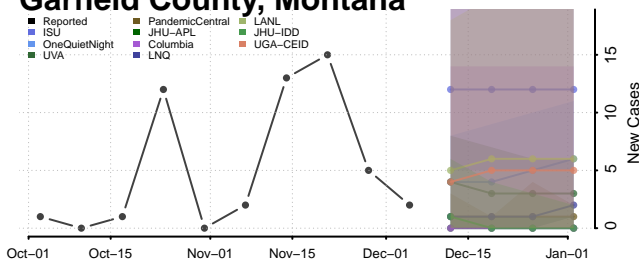

Garfield County, Montana