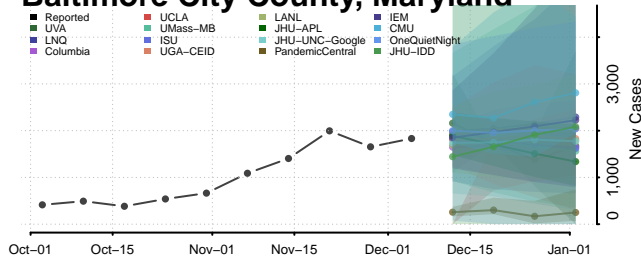

Knox County, Maine

Waldo County, Maine

Washington County, Maine

York County, Maine

Maryland

Allegany County, Maryland

Anne Arundel County, Maryland

Baltimore City County, Maryland