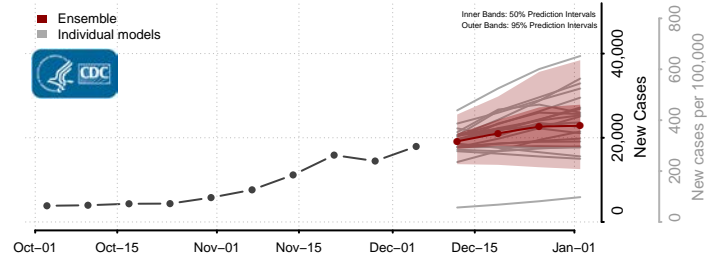

Knox County, Maine

Waldo County, Maine

Washington County, Maine

York County, Maine

Maryland

Allegany County, Maryland

Anne Arundel County, Maryland

Baltimore City County, Maryland