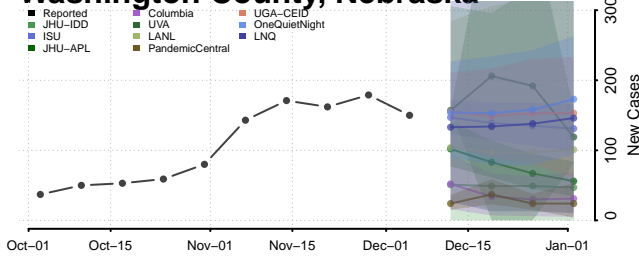

Washington County, Nebraska