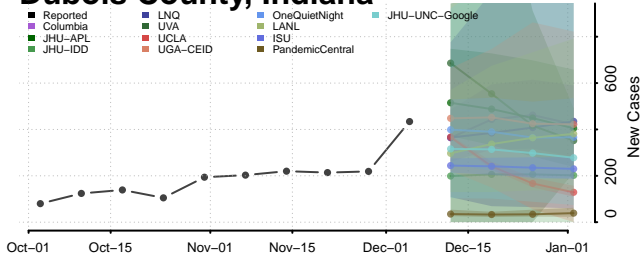

Decatur County, Indiana

DeKalb County, Indiana

Delaware County, Indiana

Dubois County, Indiana

Elkhart County, Indiana

Fayette County, Indiana

Floyd County, Indiana

Fountain County, Indiana