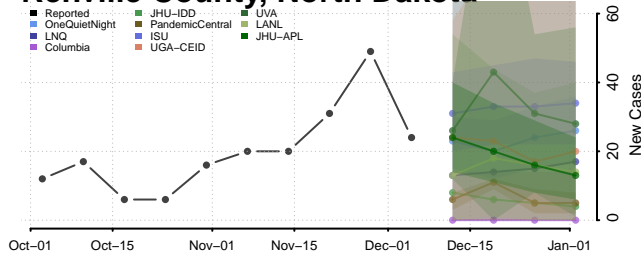

Renville County, North Dakota