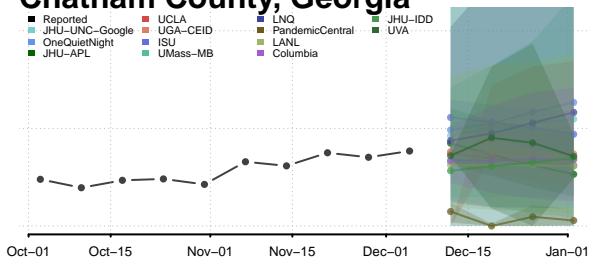

Chatham County, Georgia