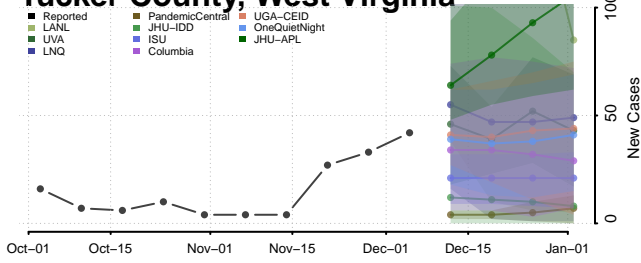

Tucker County, West Virginia