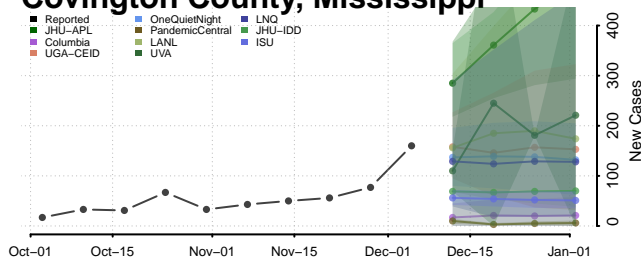

Claiborne County, Mississippi

Clarke County, Mississippi

Clay County, Mississippi

Coahoma County, Mississippi

Copiah County, Mississippi

Covington County, Mississippi

DeSoto County, Mississippi

Forrest County, Mississippi