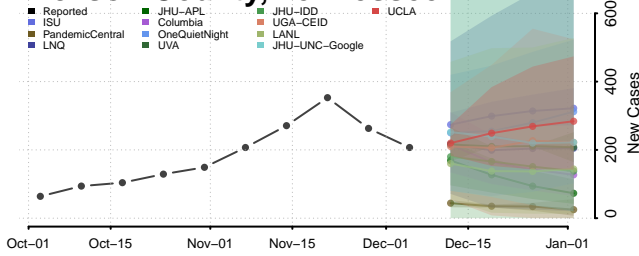

Dickson County, Tennessee