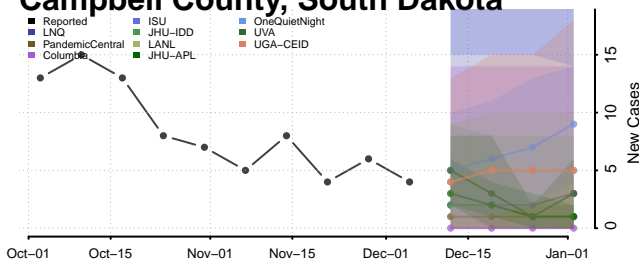

Campbell County, South Dakota