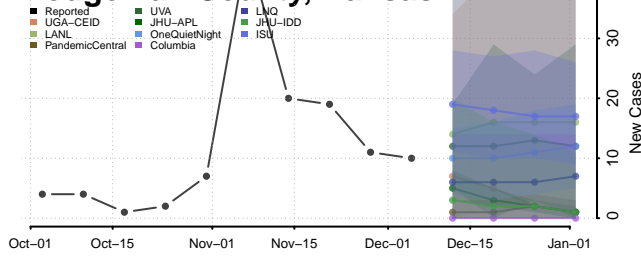

Greenwood County, Kansas

Hamilton County, Kansas

Harper County, Kansas

Harvey County, Kansas

Haskell County, Kansas

Hodgeman County, Kansas

Jackson County, Kansas

Jefferson County, Kansas