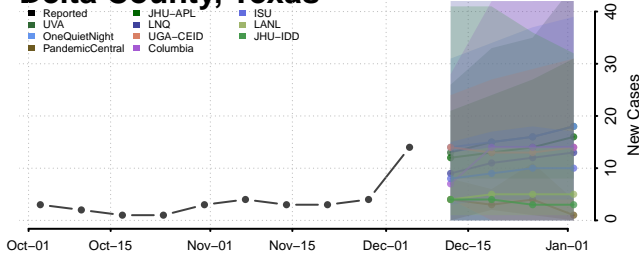

Delta County, Texas