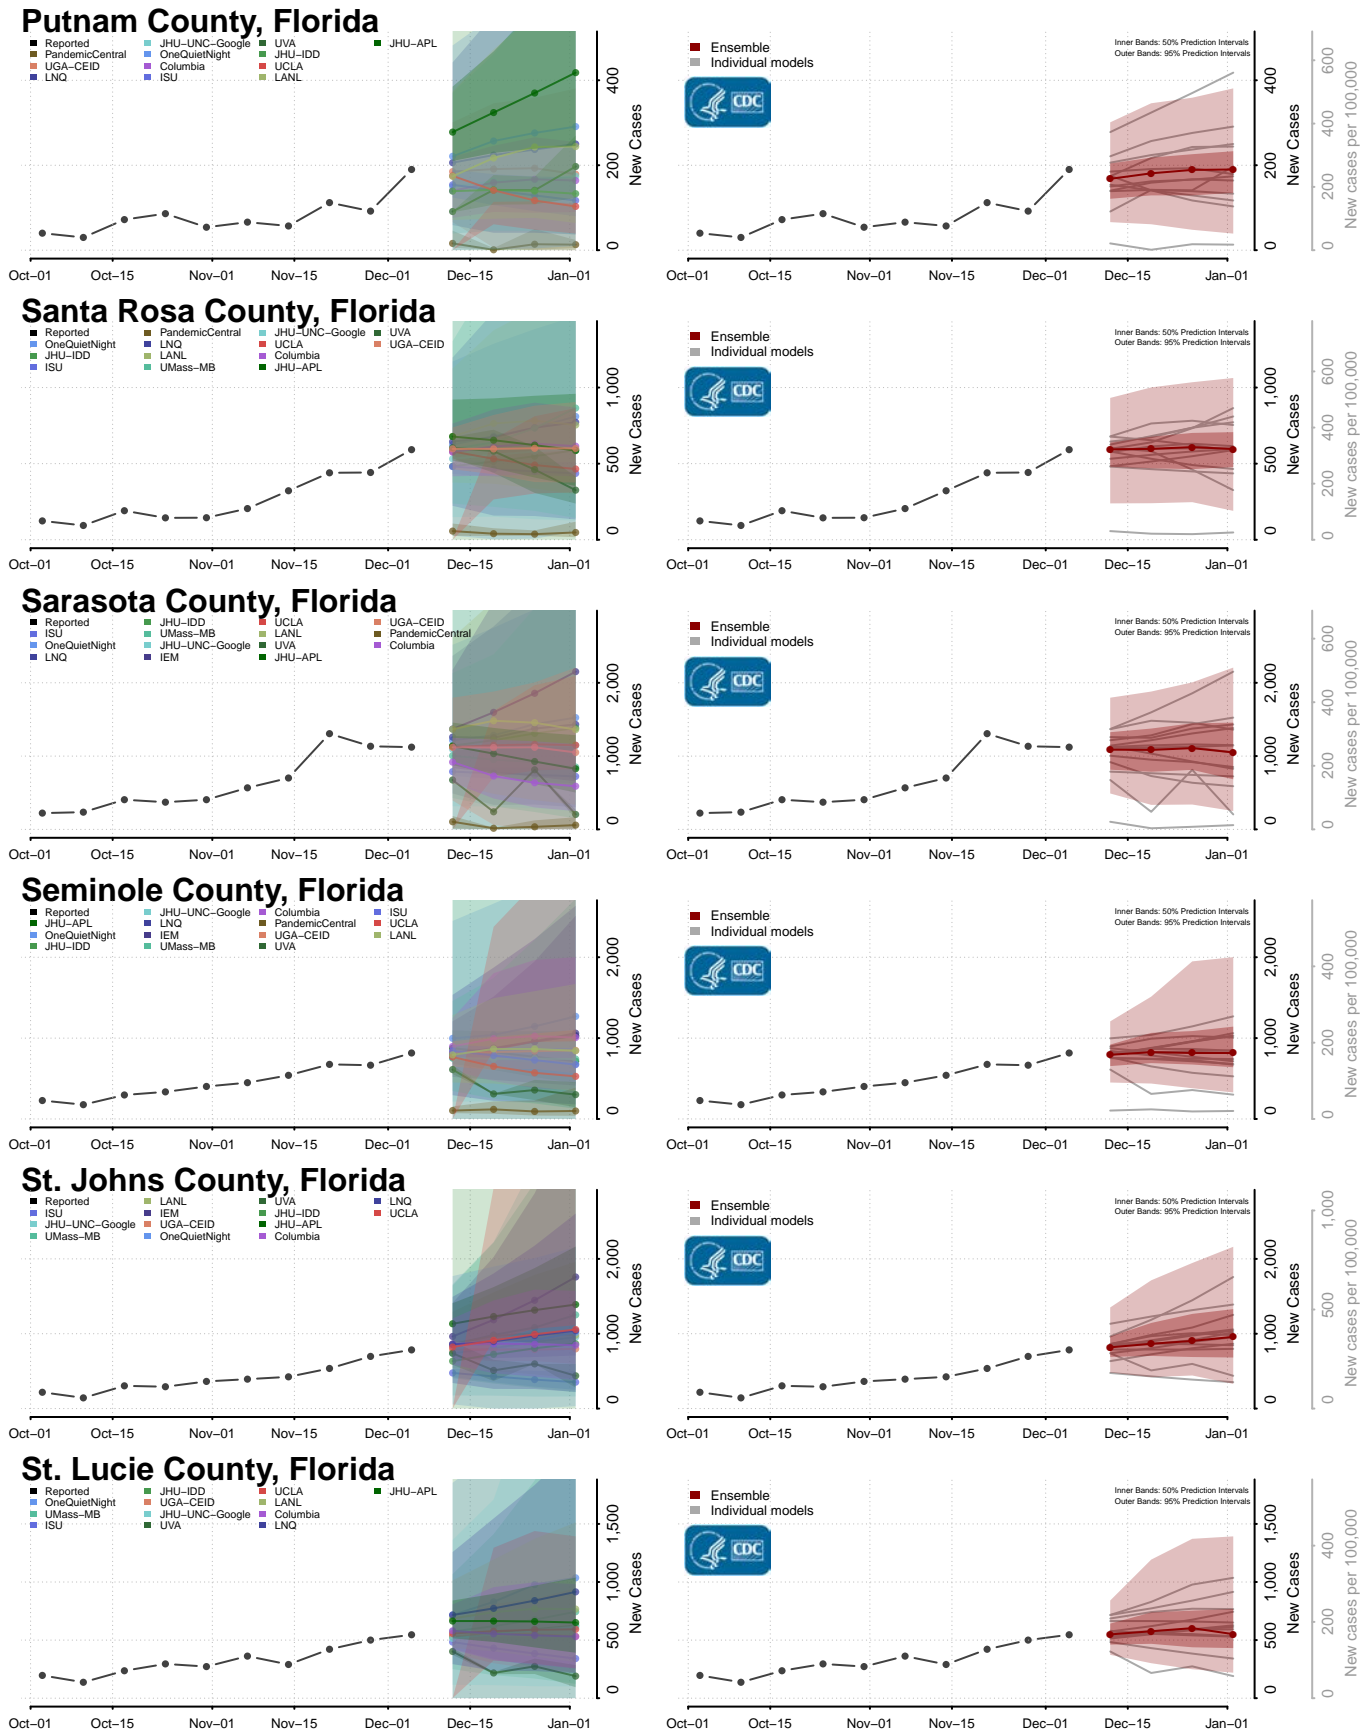

Osceola County, Florida

Palm Beach County, Florida

Pasco County, Florida

Pinellas County, Florida

Polk County, Florida

Sumter County, Florida

Suwannee County, Florida

Taylor County, Florida