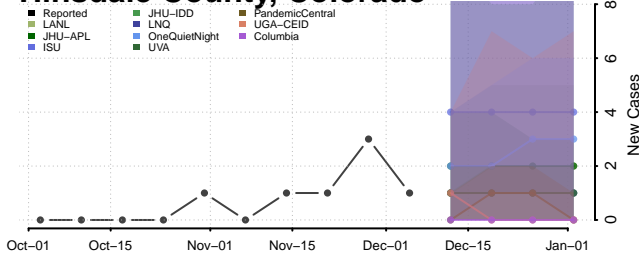

Garfield County, Colorado

Gilpin County, Colorado

Grand County, Colorado

Gunnison County, Colorado

Hinsdale County, Colorado

Huerfano County, Colorado

Jackson County, Colorado

Las Animas County, Colorado