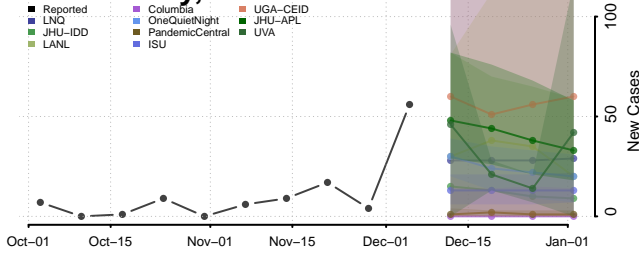

Hall County, Texas