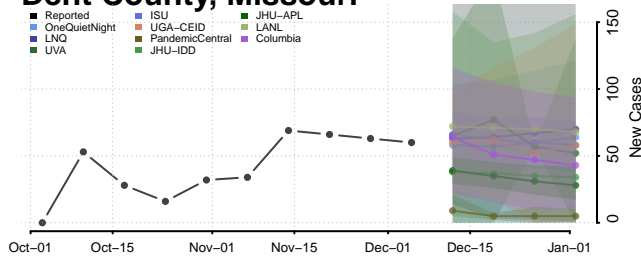

Dent County, Missouri