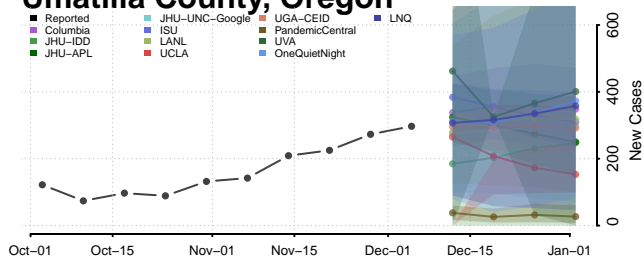

Umatilla County, Oregon