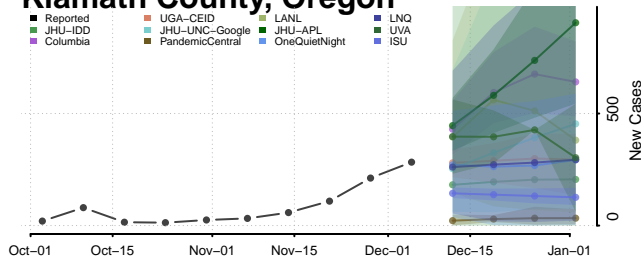

Hood River County, Oregon

Jackson County, Oregon

Jefferson County, Oregon

Josephine County, Oregon

Klamath County, Oregon

Lake County, Oregon

Lane County, Oregon

Lincoln County, Oregon