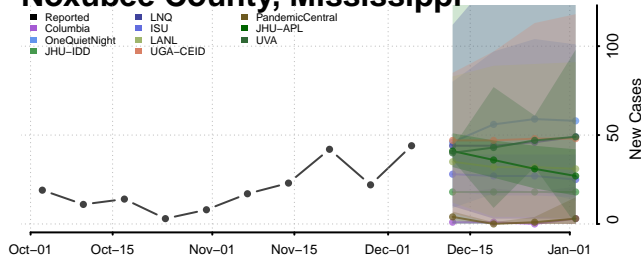

Montgomery County, Mississippi

Neshoba County, Mississippi

Newton County, Mississippi

Noxubee County, Mississippi

Oktibbeha County, Mississippi

Panola County, Mississippi

Pearl River County, Mississippi

Perry County, Mississippi