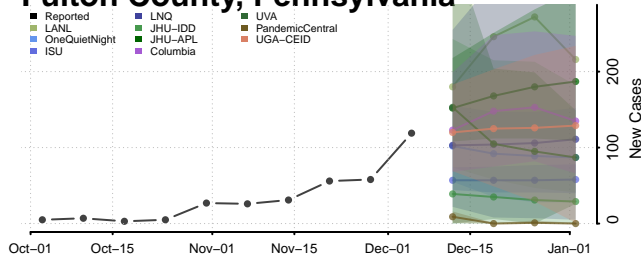

Fulton County, Pennsylvania