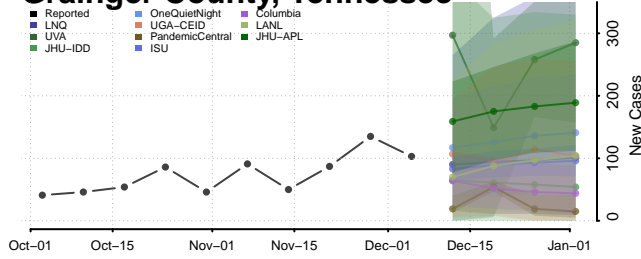

Greene County, Tennessee

Grundy County, Tennessee

Hamblen County, Tennessee

Hamilton County, Tennessee

Hancock County, Tennessee

Hardeman County, Tennessee

Hardin County, Tennessee

Hawkins County, Tennessee