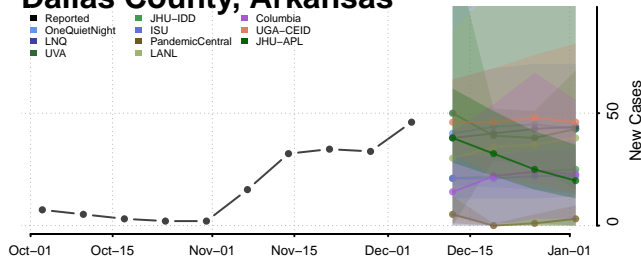

Craighead County, Arkansas

Crawford County, Arkansas

Crittenden County, Arkansas

Cross County, Arkansas

Dallas County, Arkansas

Desha County, Arkansas

Drew County, Arkansas

Faulkner County, Arkansas