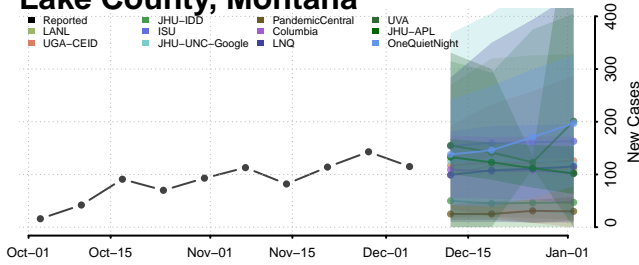

Lake County, Montana