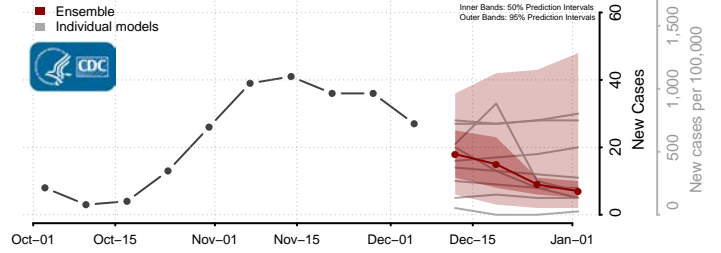

Madison County, Montana

McCone County, Montana

Stillwater County, Montana

Sweet Grass County, Montana

Teton County, Montana

Toole County, Montana

Treasure County, Montana

Valley County, Montana