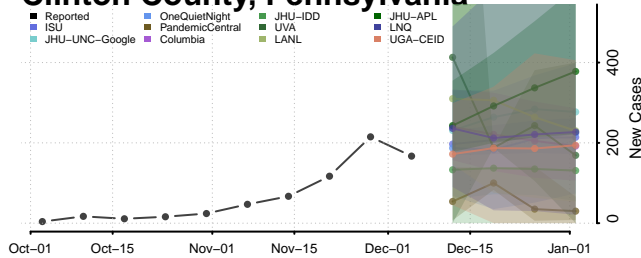

Clinton County, Pennsylvania