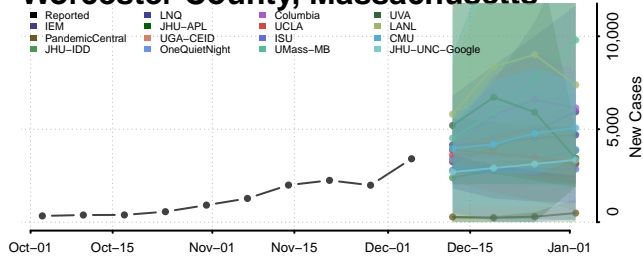

Worcester County, Massachusetts