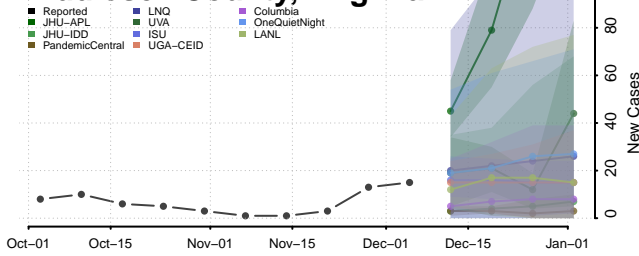

Madison County, Virginia

Manassas County, Virginia

Manassas Park County, Virginia

Martinsville County, Virginia

Mathews County, Virginia

Mecklenburg County, Virginia

Middlesex County, Virginia

Montgomery County, Virginia