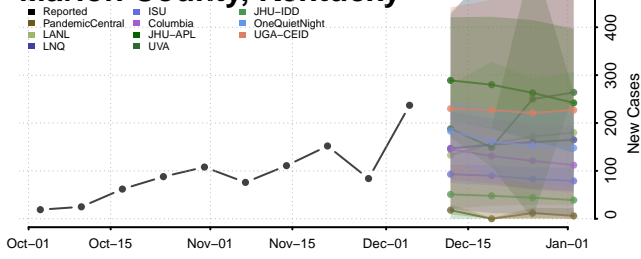

Lincoln County, Kentucky

Livingston County, Kentucky

Logan County, Kentucky

Lyon County, Kentucky

Madison County, Kentucky

Magoffin County, Kentucky

Marion County, Kentucky

Marshall County, Kentucky