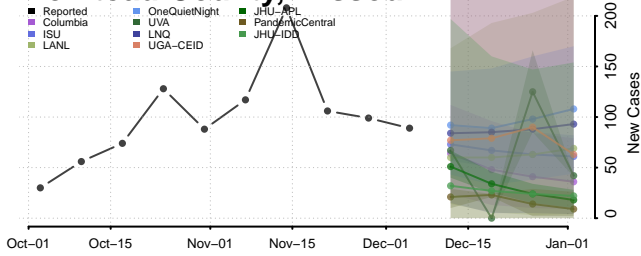

Moniteau County, Missouri