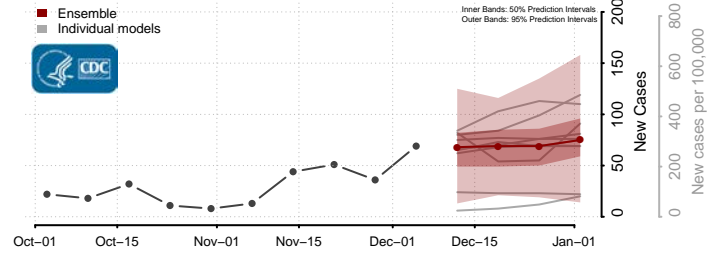

Nicholas County, West Virginia