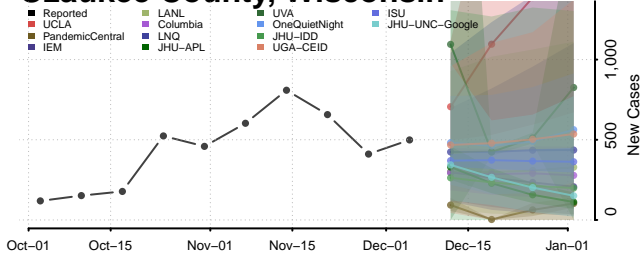

Ozaukee County, Wisconsin