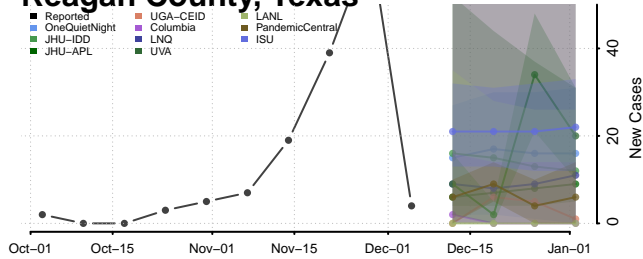

Reagan County, Texas