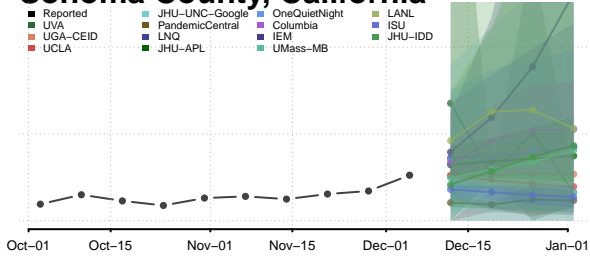

Sonoma County, California