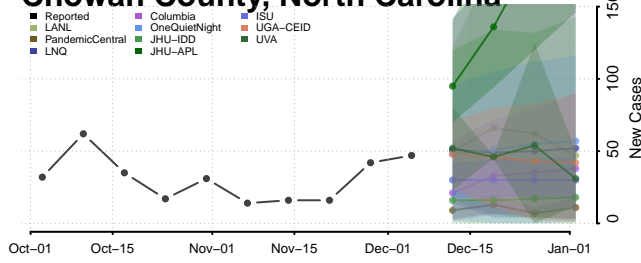

Camden County, North Carolina

Carteret County, North Carolina

Caswell County, North Carolina

Catawba County, North Carolina

Chatham County, North Carolina

Cherokee County, North Carolina

Chowan County, North Carolina