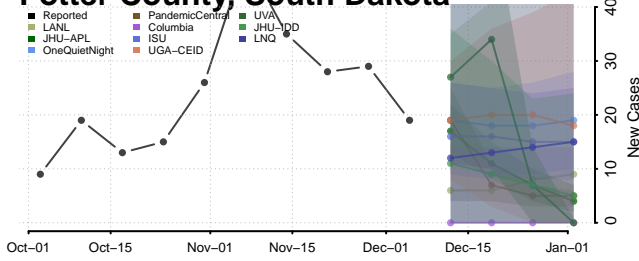

Potter County, South Dakota