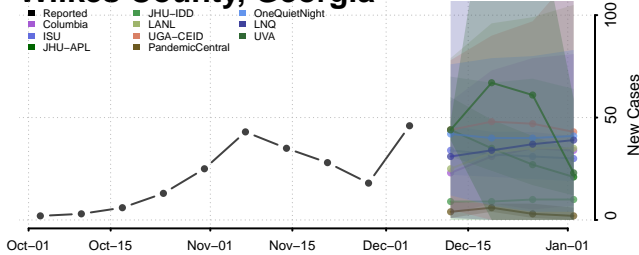

Wilkes County, Georgia