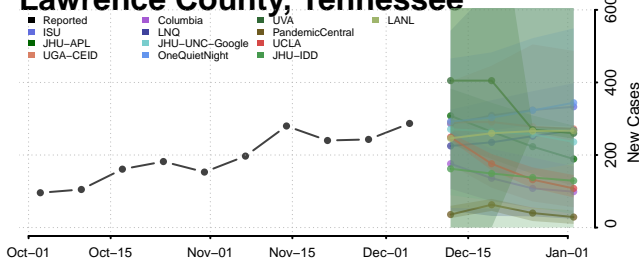

Lawrence County, Tennessee