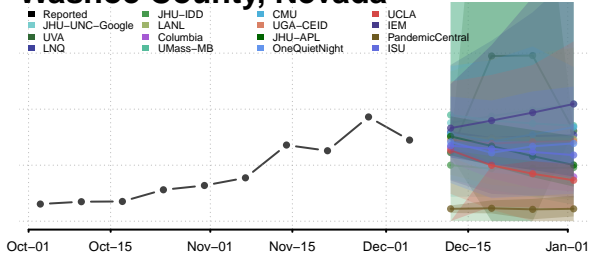

Washoe County, Nevada