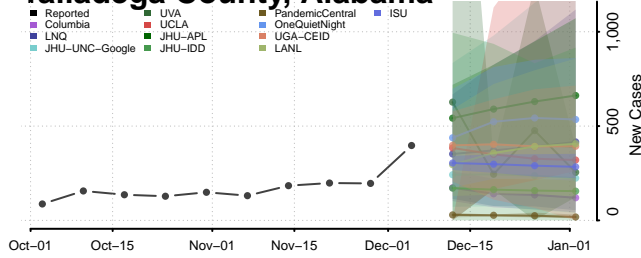

Lowndes County, Alabama

Macon County, Alabama

Madison County, Alabama

Marengo County, Alabama

Marion County, Alabama

Marshall County, Alabama

Mobile County, Alabama

Monroe County, Alabama

Montgomery County, Alabama

Morgan County, Alabama

Perry County, Alabama

Pickens County, Alabama

Pike County, Alabama

Randolph County, Alabama

Russell County, Alabama

Shelby County, Alabama

St. Clair County, Alabama

Sumter County, Alabama

Talladega County, Alabama

Tallapoosa County, Alabama

Tuscaloosa County, Alabama

Walker County, Alabama

Washington County, Alabama

Wilcox County, Alabama