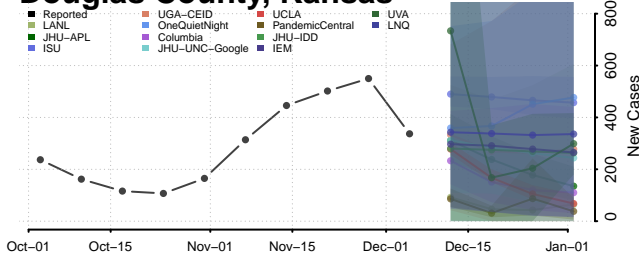

Douglas County, Kansas