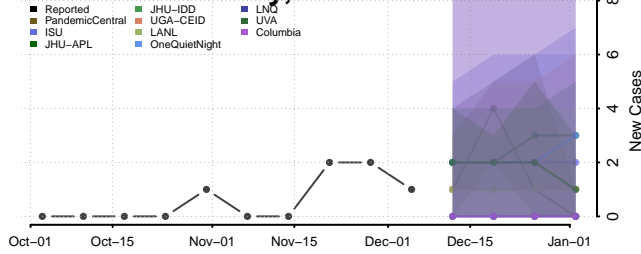

McMullen County, Texas