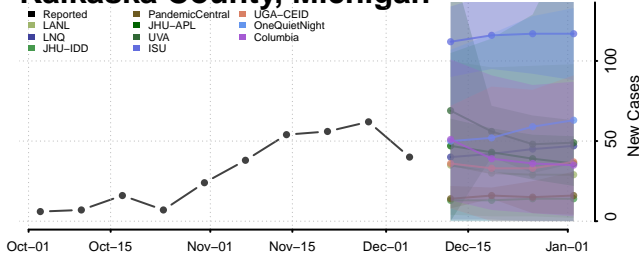

Iosco County, Michigan

Iron County, Michigan

Isabella County, Michigan

Jackson County, Michigan

Kalamazoo County, Michigan

Kalkaska County, Michigan

Kent County, Michigan

Keweenaw County, Michigan