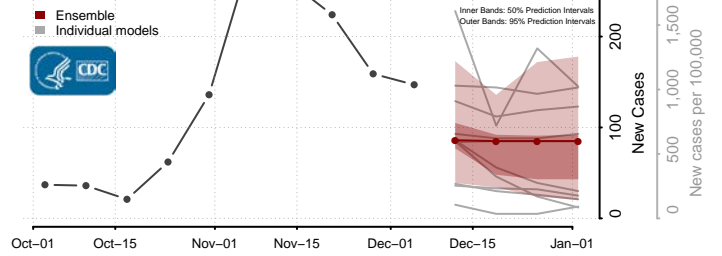

Pembina County, North Dakota

Pierce County, North Dakota

Ramsey County, North Dakota

Ransom County, North Dakota

Renville County, North Dakota

Richland County, North Dakota

Rolette County, North Dakota

Sargent County, North Dakota