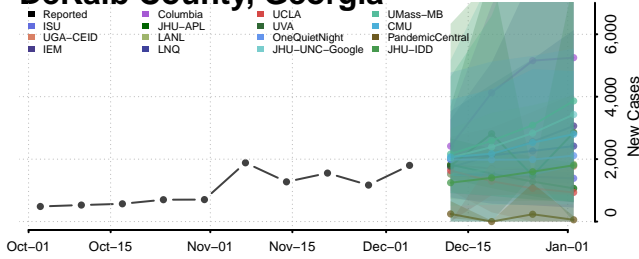

Dade County, Georgia

Dawson County, Georgia

Decatur County, Georgia

DeKalb County, Georgia

Dodge County, Georgia

Dooly County, Georgia

Dougherty County, Georgia

Douglas County, Georgia