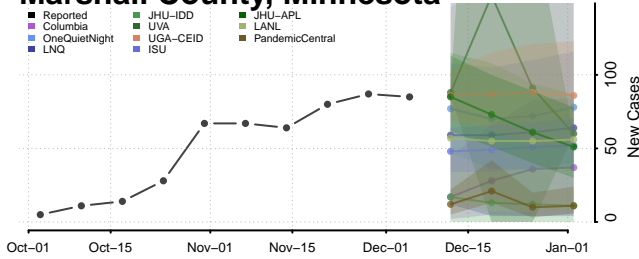

Marshall County, Minnesota