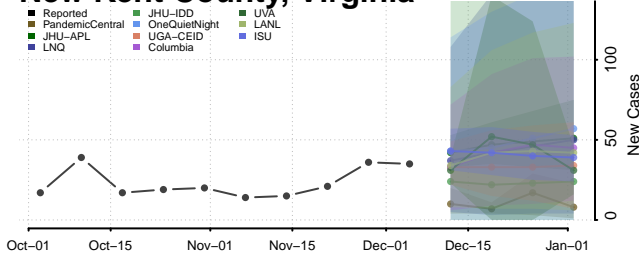

New Kent County, Virginia