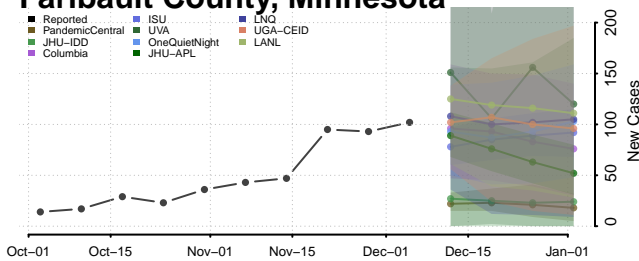

Faribault County, Minnesota