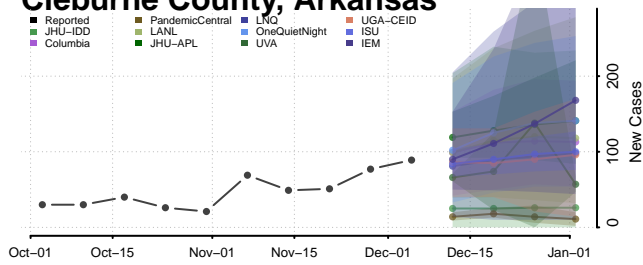

Carroll County, Arkansas

Chicot County, Arkansas

Clark County, Arkansas

Clay County, Arkansas

Cleburne County, Arkansas

Cleveland County, Arkansas

Columbia County, Arkansas

Conway County, Arkansas