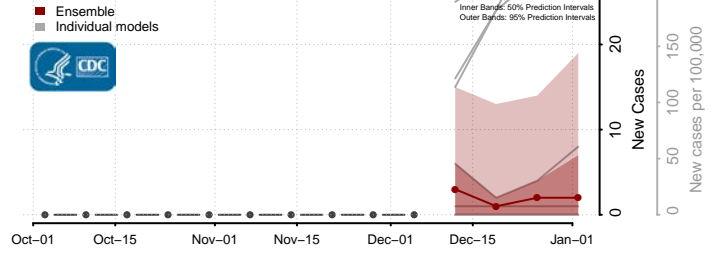

Millard County, Utah