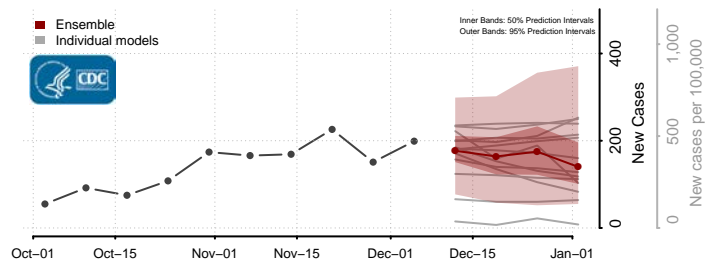

Tooele County, Utah

Uintah County, Utah

Grand Isle County, Vermont

Lamoille County, Vermont

Orange County, Vermont

Orleans County, Vermont

Rutland County, Vermont

Washington County, Vermont