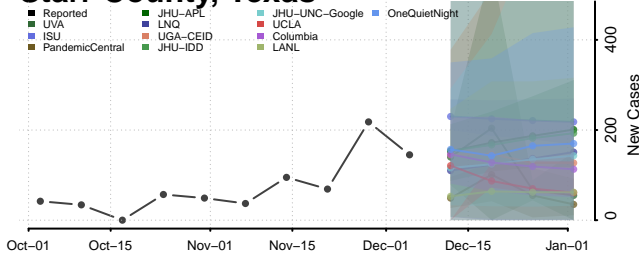

Starr County, Texas