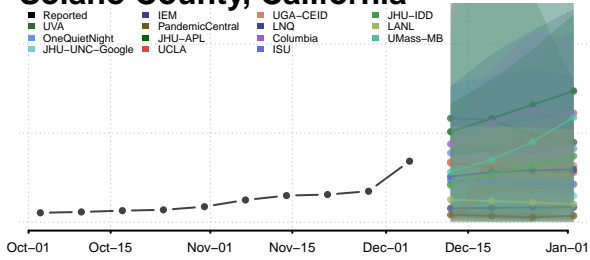

Solano County, California