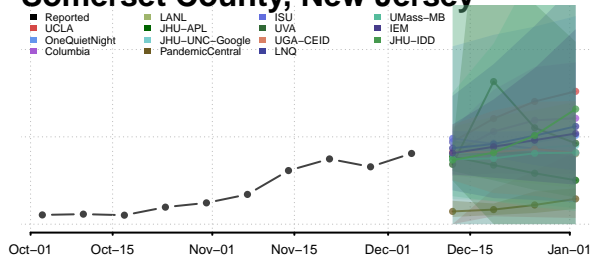

Hunterdon County, New Jersey

Mercer County, New Jersey

Somerset County, New Jersey

Sussex County, New Jersey

Union County, New Jersey

Warren County, New Jersey

New Mexico

Bernalillo County, New Mexico