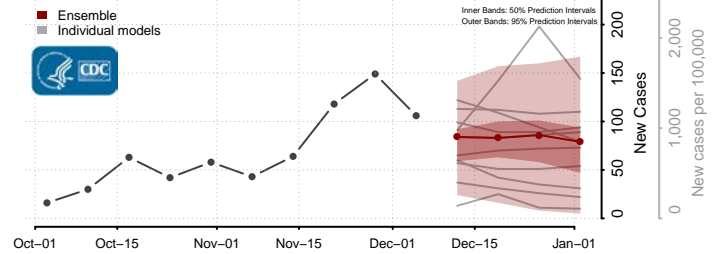

Rock County, Minnesota