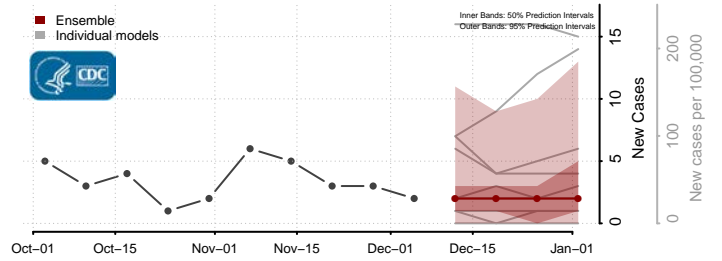

Henrico County, Virginia

Henry County, Virginia

Highland County, Virginia

Hopewell County, Virginia

Isle of Wight County, Virginia

James City County, Virginia

King and Queen County, Virginia

King George County, Virginia