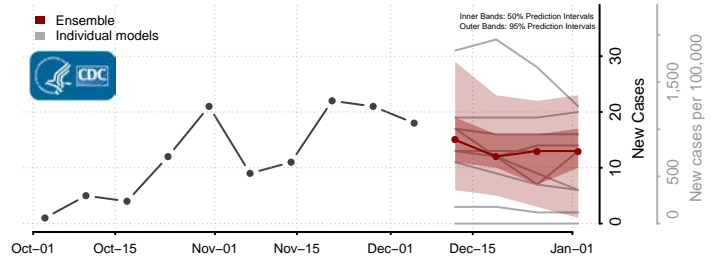

Worth County, Missouri

Wright County, Missouri

Carter County, Montana

Cascade County, Montana

Chouteau County, Montana

Custer County, Montana

Daniels County, Montana

Dawson County, Montana