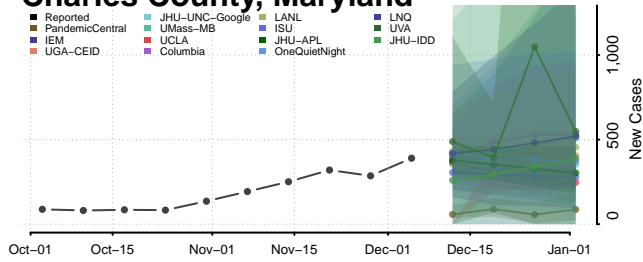

Charles County, Maryland