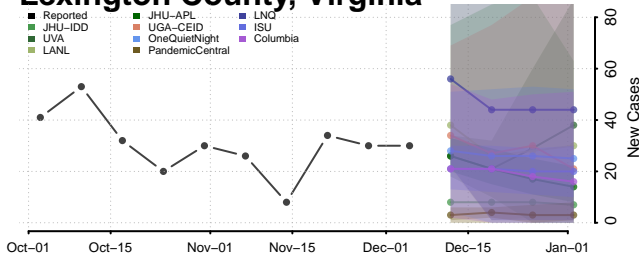

Lexington County, Virginia