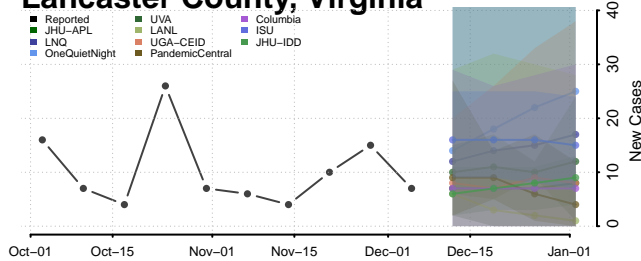

Lancaster County, Virginia