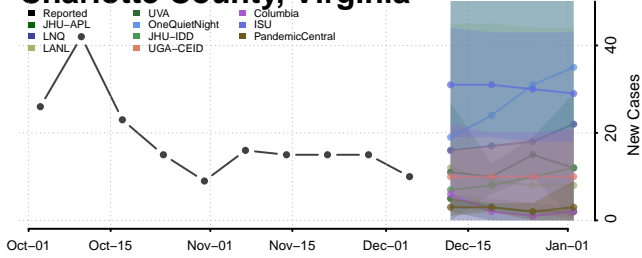

Charlotte County, Virginia