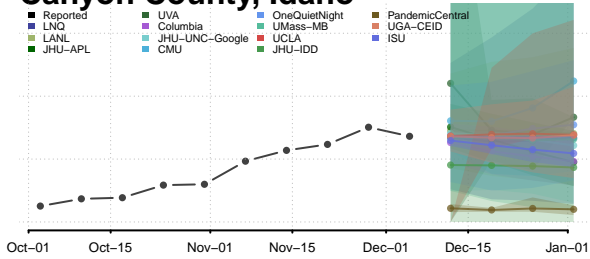

Canyon County, Idaho