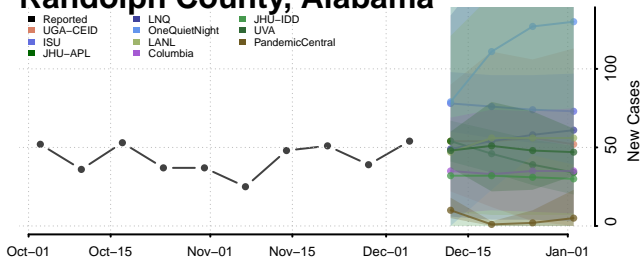

Montgomery County, Alabama

Morgan County, Alabama

Perry County, Alabama

Pickens County, Alabama

Pike County, Alabama

Randolph County, Alabama

Russell County, Alabama

Shelby County, Alabama