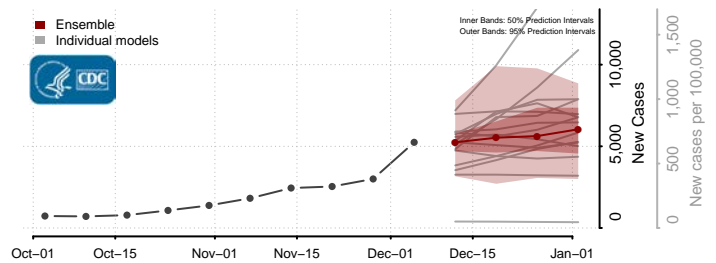

Essex County, Massachusetts