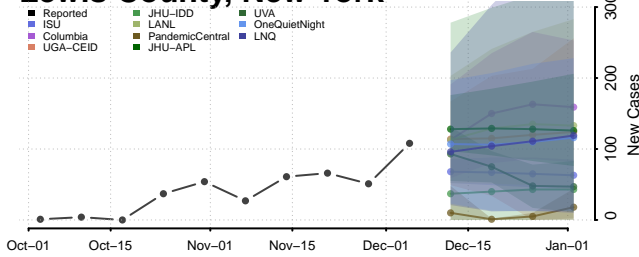

Cortland County, New York

Delaware County, New York

Dutchess County, New York

Erie County, New York

Herkimer County, New York

Jefferson County, New York

Kings County, New York

Lewis County, New York