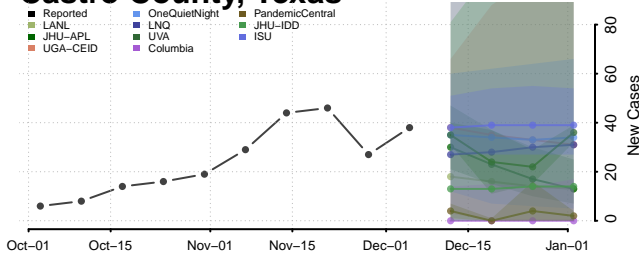

Castro County, Texas