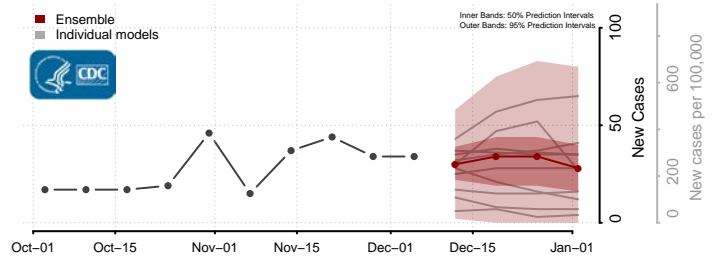

Montgomery County, Mississippi

Neshoba County, Mississippi

Newton County, Mississippi

Noxubee County, Mississippi

Oktibbeha County, Mississippi

Panola County, Mississippi

Pearl River County, Mississippi

Perry County, Mississippi