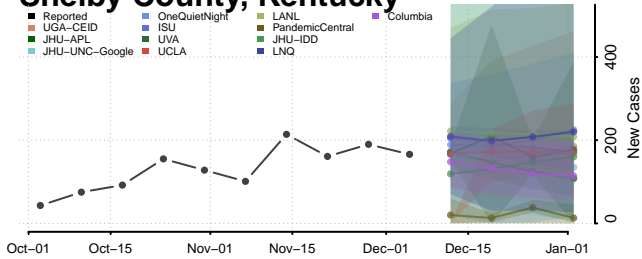

Robertson County, Kentucky

Rockcastle County, Kentucky

Rowan County, Kentucky

Russell County, Kentucky

Scott County, Kentucky

Shelby County, Kentucky

Simpson County, Kentucky

Spencer County, Kentucky