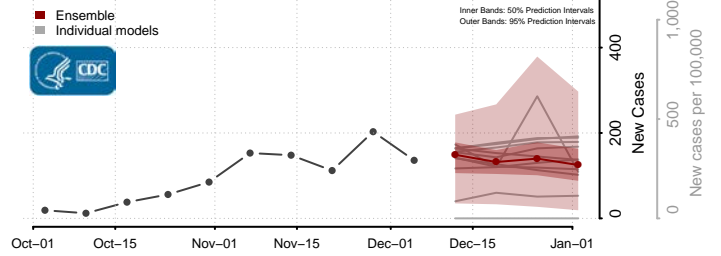

Nye County, Nevada