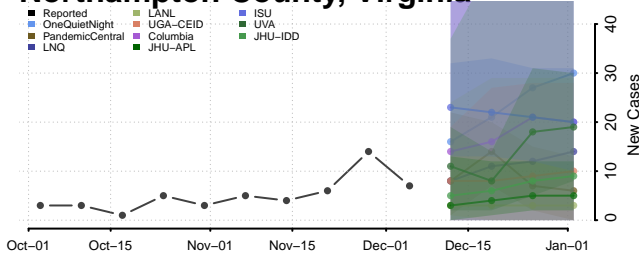

Northampton County, Virginia