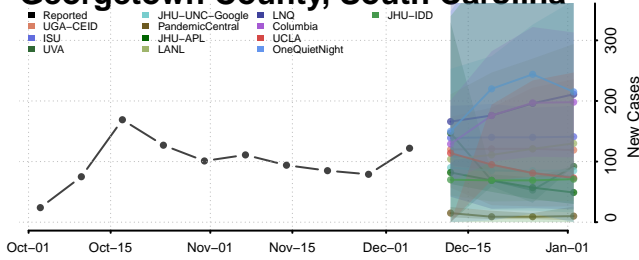

Florence County, South Carolina

Georgetown County, South Carolina

Greenville County, South Carolina

Greenwood County, South Carolina

Hampton County, South Carolina

Horry County, South Carolina

Jasper County, South Carolina