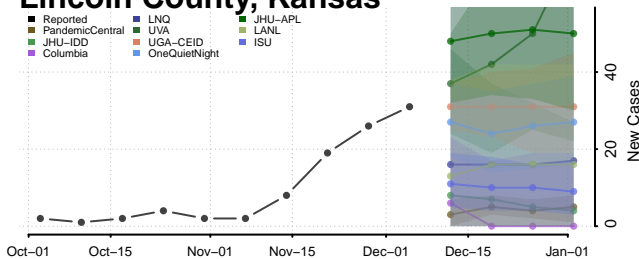

Lincoln County, Kansas