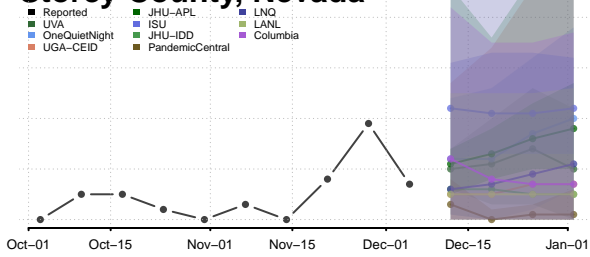

Storey County, Nevada