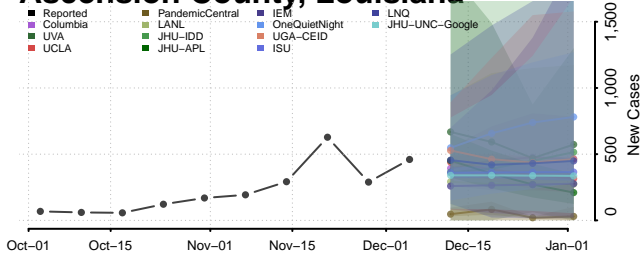

Webster County, Kentucky

Whitley County, Kentucky

Wolfe County, Kentucky

Woodford County, Kentucky

Louisiana

Acadia County, Louisiana

Allen County, Louisiana

Ascension County, Louisiana