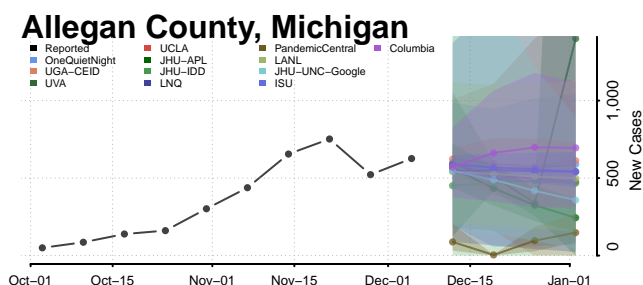

Allegan County, Michigan

Alpena County, Michigan

Antrim County, Michigan

Arenac County, Michigan

Baraga County, Michigan

Barry County, Michigan

Bay County, Michigan

Benzie County, Michigan