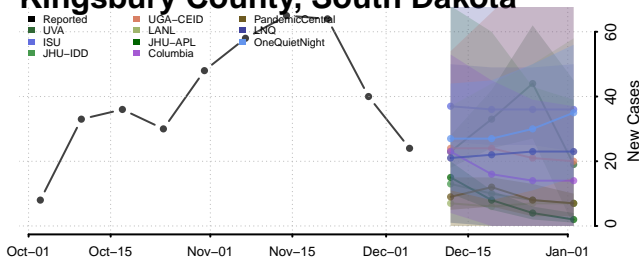

Kingsbury County, South Dakota