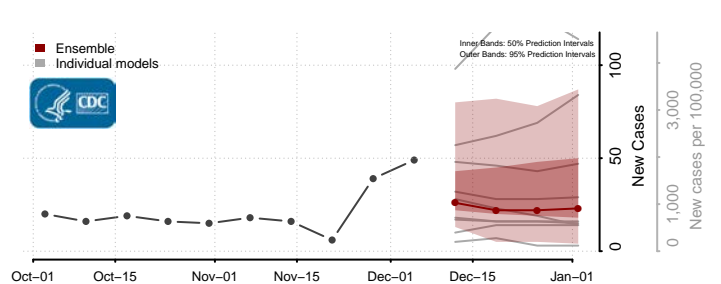

Rawlins County, Kansas