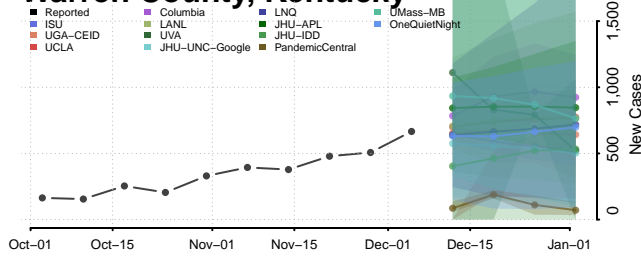

Taylor County, Kentucky

Todd County, Kentucky

Trigg County, Kentucky

Trimble County, Kentucky

Union County, Kentucky

Warren County, Kentucky

Washington County, Kentucky

Wayne County, Kentucky