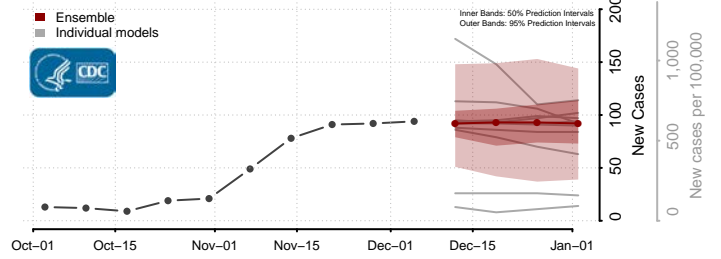

Tipton County, Indiana