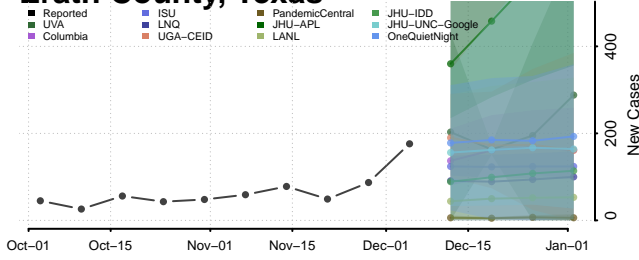

Erath County, Texas