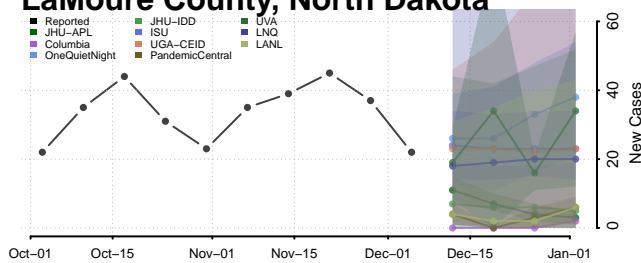

Divide County, North Dakota

Dunn County, North Dakota

Griggs County, North Dakota

Hettinger County, North Dakota

Kidder County, North Dakota

LaMoure County, North Dakota

Logan County, North Dakota

McHenry County, North Dakota