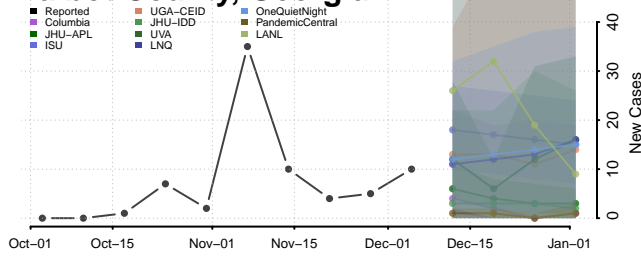

Rabun County, Georgia

Randolph County, Georgia

Richmond County, Georgia

Rockdale County, Georgia

Schley County, Georgia

Talbot County, Georgia

Taliaferro County, Georgia

Tattnall County, Georgia