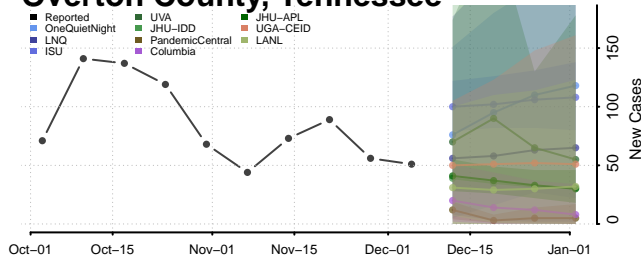

Overton County, Tennessee