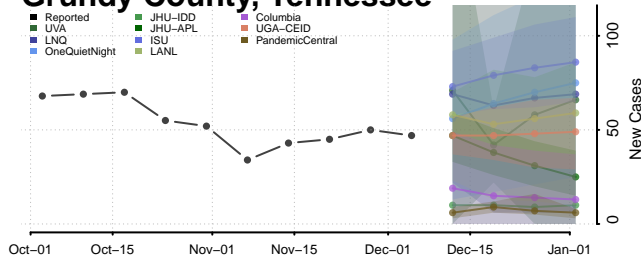

Greene County, Tennessee

Grundy County, Tennessee

Hamblen County, Tennessee

Hamilton County, Tennessee

Hancock County, Tennessee

Hardeman County, Tennessee

Hardin County, Tennessee

Hawkins County, Tennessee