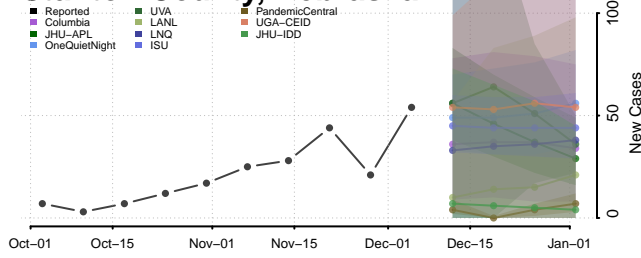

Stanton County, Nebraska