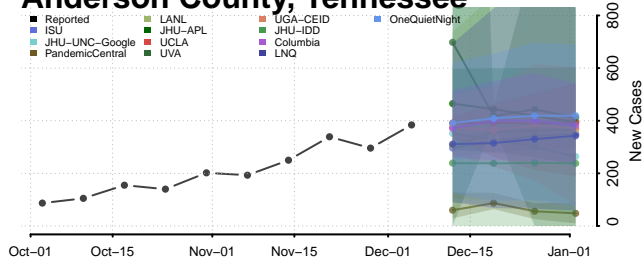

Anderson County, Tennessee