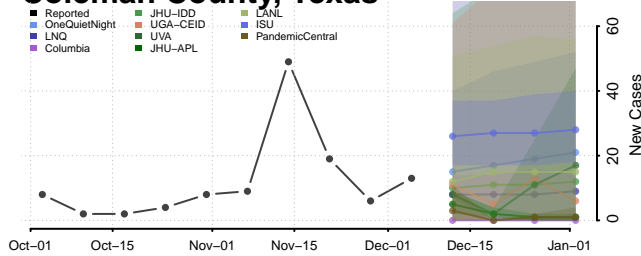

Coleman County, Texas