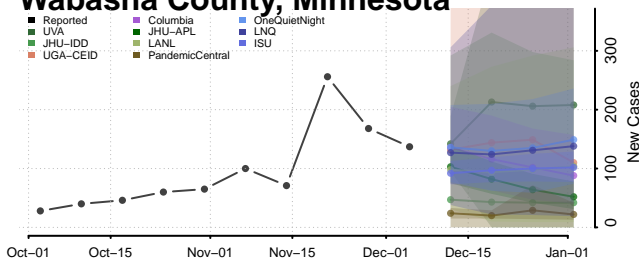

Stevens County, Minnesota

Swift County, Minnesota

Todd County, Minnesota

Traverse County, Minnesota

Wabasha County, Minnesota

Wadena County, Minnesota

Waseca County, Minnesota

Washington County, Minnesota