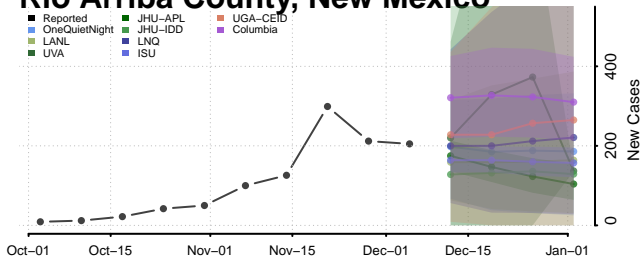

McKinley County, New Mexico

Mora County, New Mexico

Otero County, New Mexico

Quay County, New Mexico

Rio Arriba County, New Mexico

Roosevelt County, New Mexico

San Juan County, New Mexico

San Miguel County, New Mexico