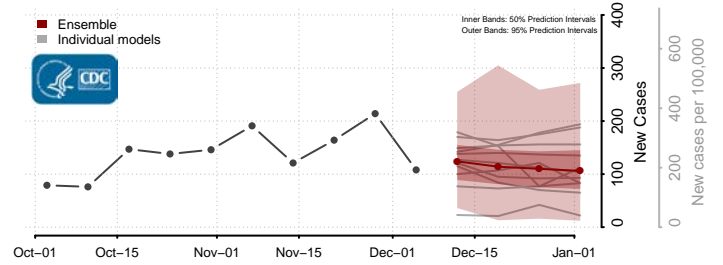

Franklin County, Virginia