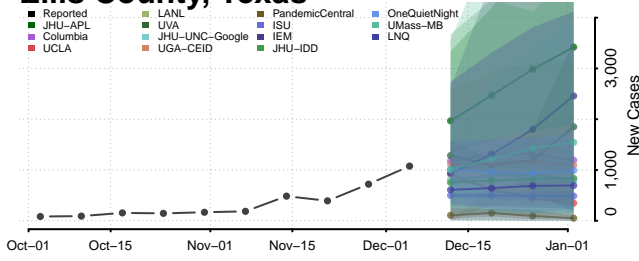

Ellis County, Texas