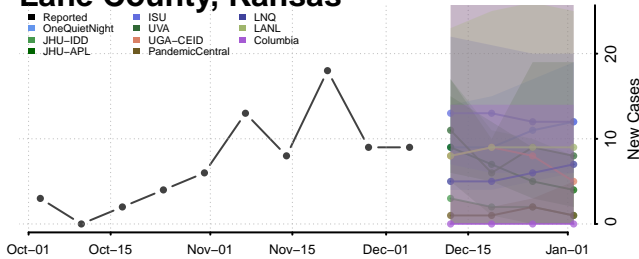

Jewell County, Kansas

Johnson County, Kansas

Keary County, Kansas

Kingman County, Kansas

Kiowa County, Kansas

Labette County, Kansas

Lane County, Kansas

Leavenworth County, Kansas