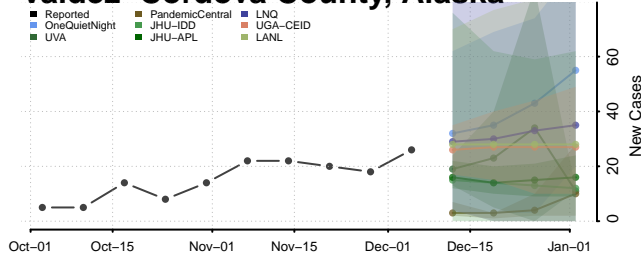

Sitka County, Alaska

Skagway County, Alaska

Southeast Fairbanks County, Alaska

Valdez-Cordova County, Alaska

Wrangell County, Alaska

Yakutat County, Alaska

Yukon-Koyukuk County, Alaska

American Samoa