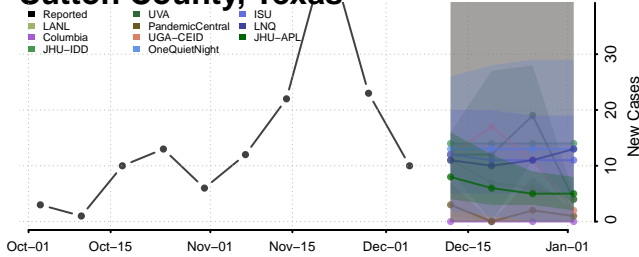

Sutton County, Texas