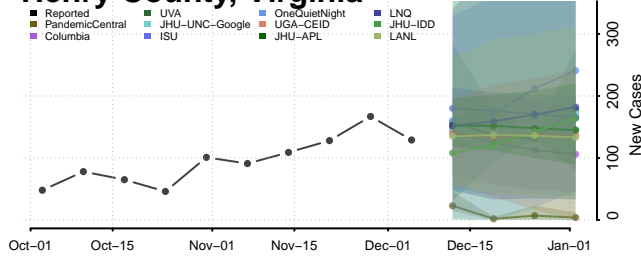

Henry County, Virginia