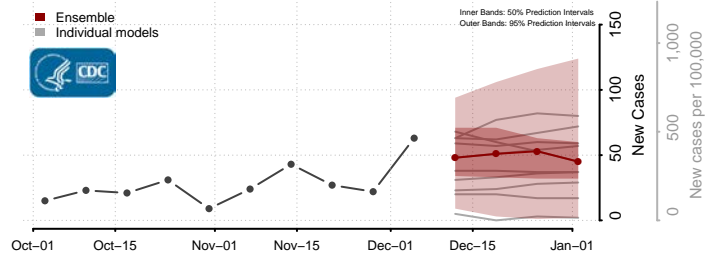

Greene County, Mississippi