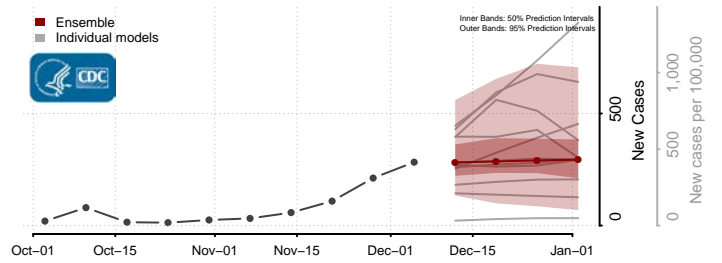

Hood River County, Oregon

Jackson County, Oregon

Jefferson County, Oregon

Josephine County, Oregon

Klamath County, Oregon

Lake County, Oregon

Lane County, Oregon

Lincoln County, Oregon