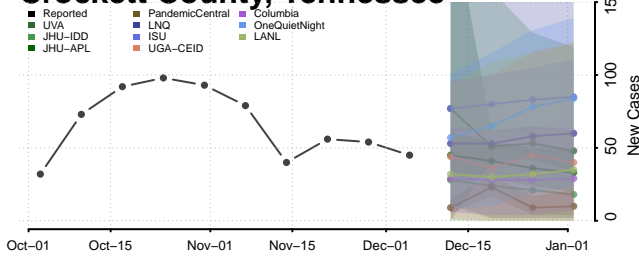

Clay County, Tennessee

Cocke County, Tennessee

Coffee County, Tennessee

Crockett County, Tennessee

Cumberland County, Tennessee

Davidson County, Tennessee

Decatur County, Tennessee

DeKalb County, Tennessee