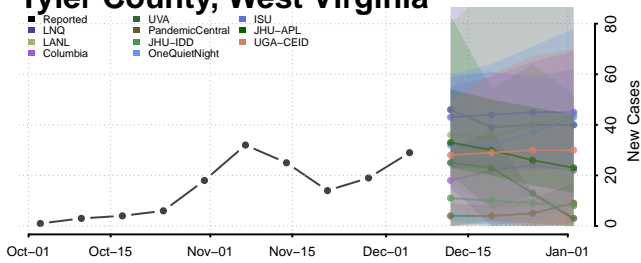

Tyler County, West Virginia