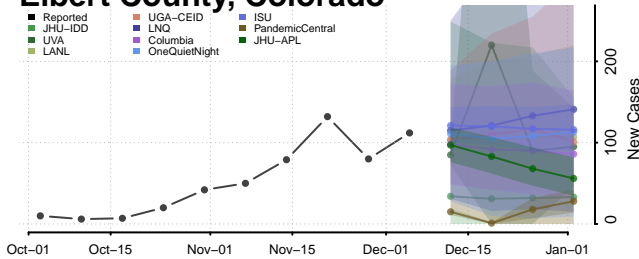

Elbert County, Colorado