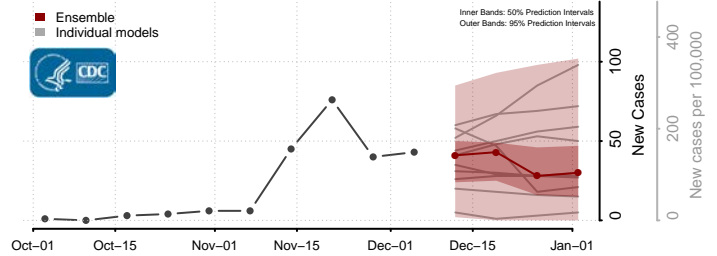

Tooele County, Utah

Uintah County, Utah

Grand Isle County, Vermont

Lamoille County, Vermont

Orange County, Vermont

Orleans County, Vermont

Rutland County, Vermont

Washington County, Vermont