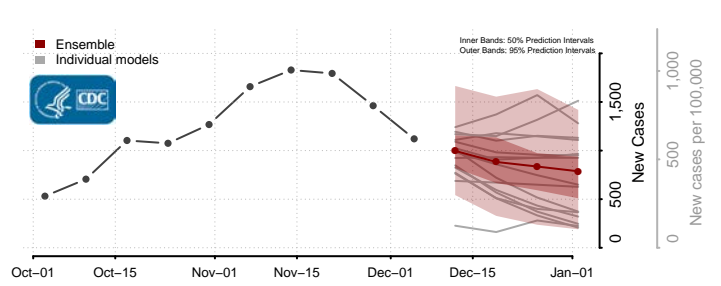

Cass County, North Dakota