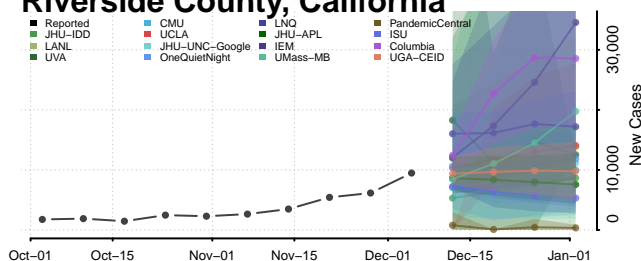

Orange County, California

Placer County, California

Plumas County, California

Riverside County, California

Sacramento County, California

San Benito County, California

San Bernardino County, California

San Diego County, California