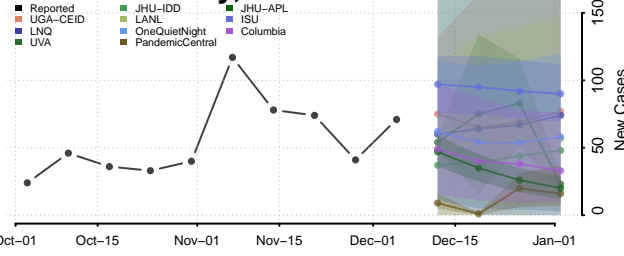

De Witt County, Illinois