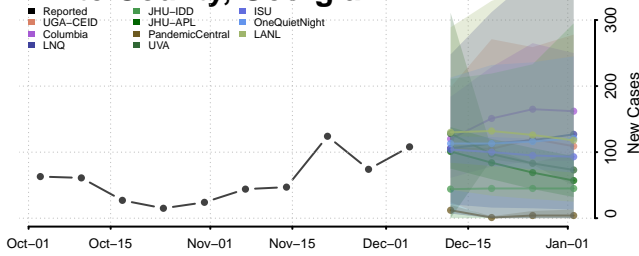

Warren County, Georgia

Washington County, Georgia

Wayne County, Georgia

Webster County, Georgia

Wheeler County, Georgia

White County, Georgia

Whitfield County, Georgia

Wilcox County, Georgia