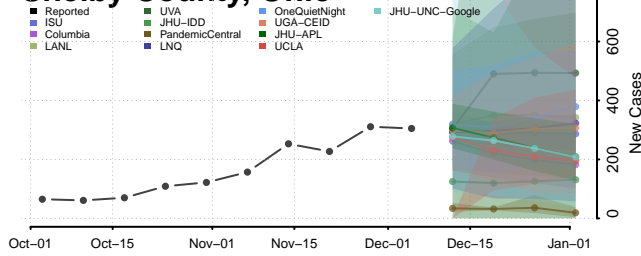

Shelby County, Ohio