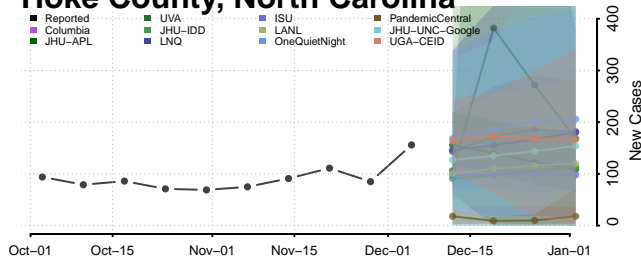

Harnett County, North Carolina

Haywood County, North Carolina

Henderson County, North Carolina

Hertford County, North Carolina

Hoke County, North Carolina

Hyde County, North Carolina

Iredell County, North Carolina