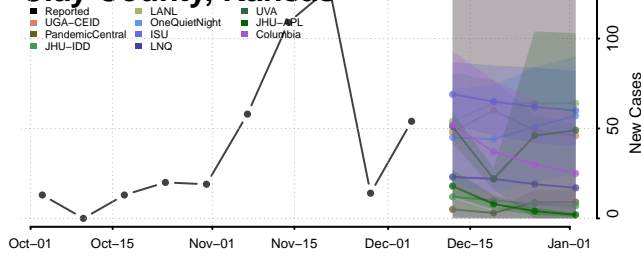

Clay County, Kansas