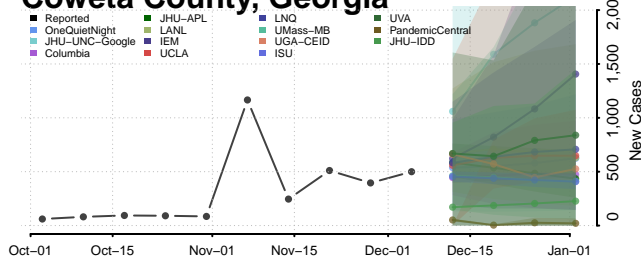

Cobb County, Georgia

Coffee County, Georgia

Colquitt County, Georgia

Columbia County, Georgia

Cook County, Georgia

Coweta County, Georgia

Crawford County, Georgia

Crisp County, Georgia