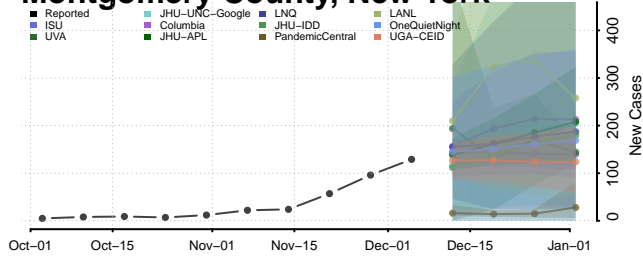

Livingston County, New York

Madison County, New York

Monroe County, New York

Montgomery County, New York

Nassau County, New York

New York County, New York

Niagara County, New York

Oneida County, New York