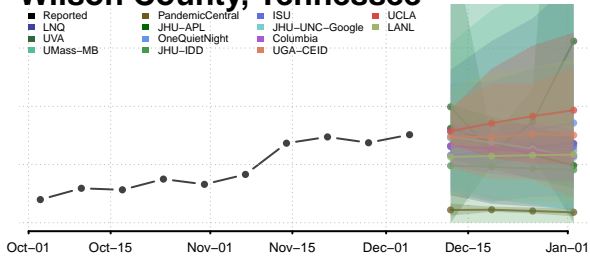

Wilson County, Tennessee