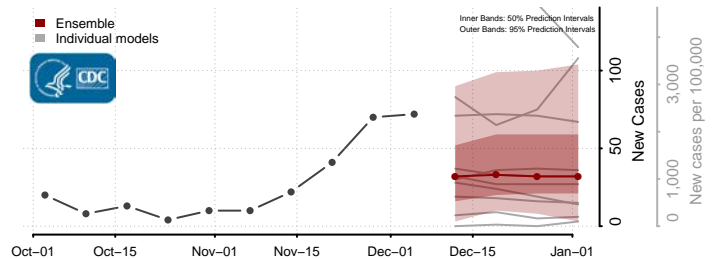

Rush County, Kansas