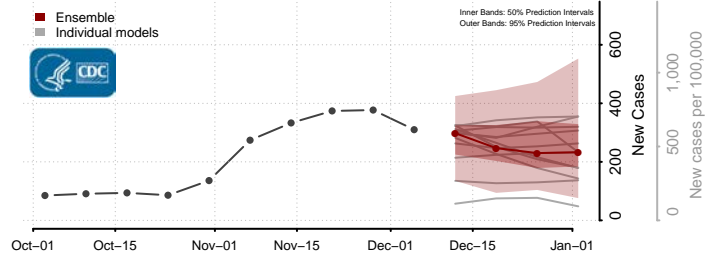

Winona County, Minnesota