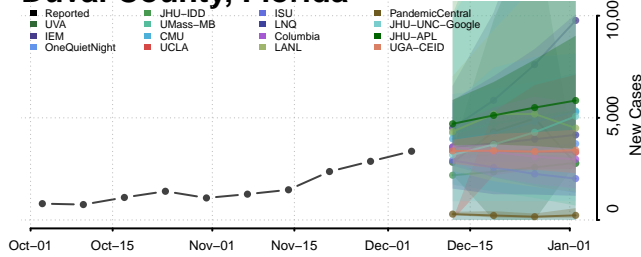

Collier County, Florida

Columbia County, Florida

DeSoto County, Florida

Dixie County, Florida

Duval County, Florida

Escambia County, Florida

Flagler County, Florida

Hardee County, Florida