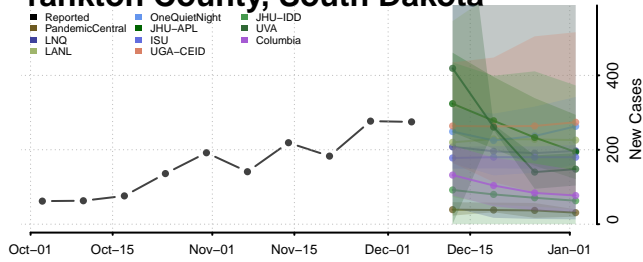

Yankton County, South Dakota