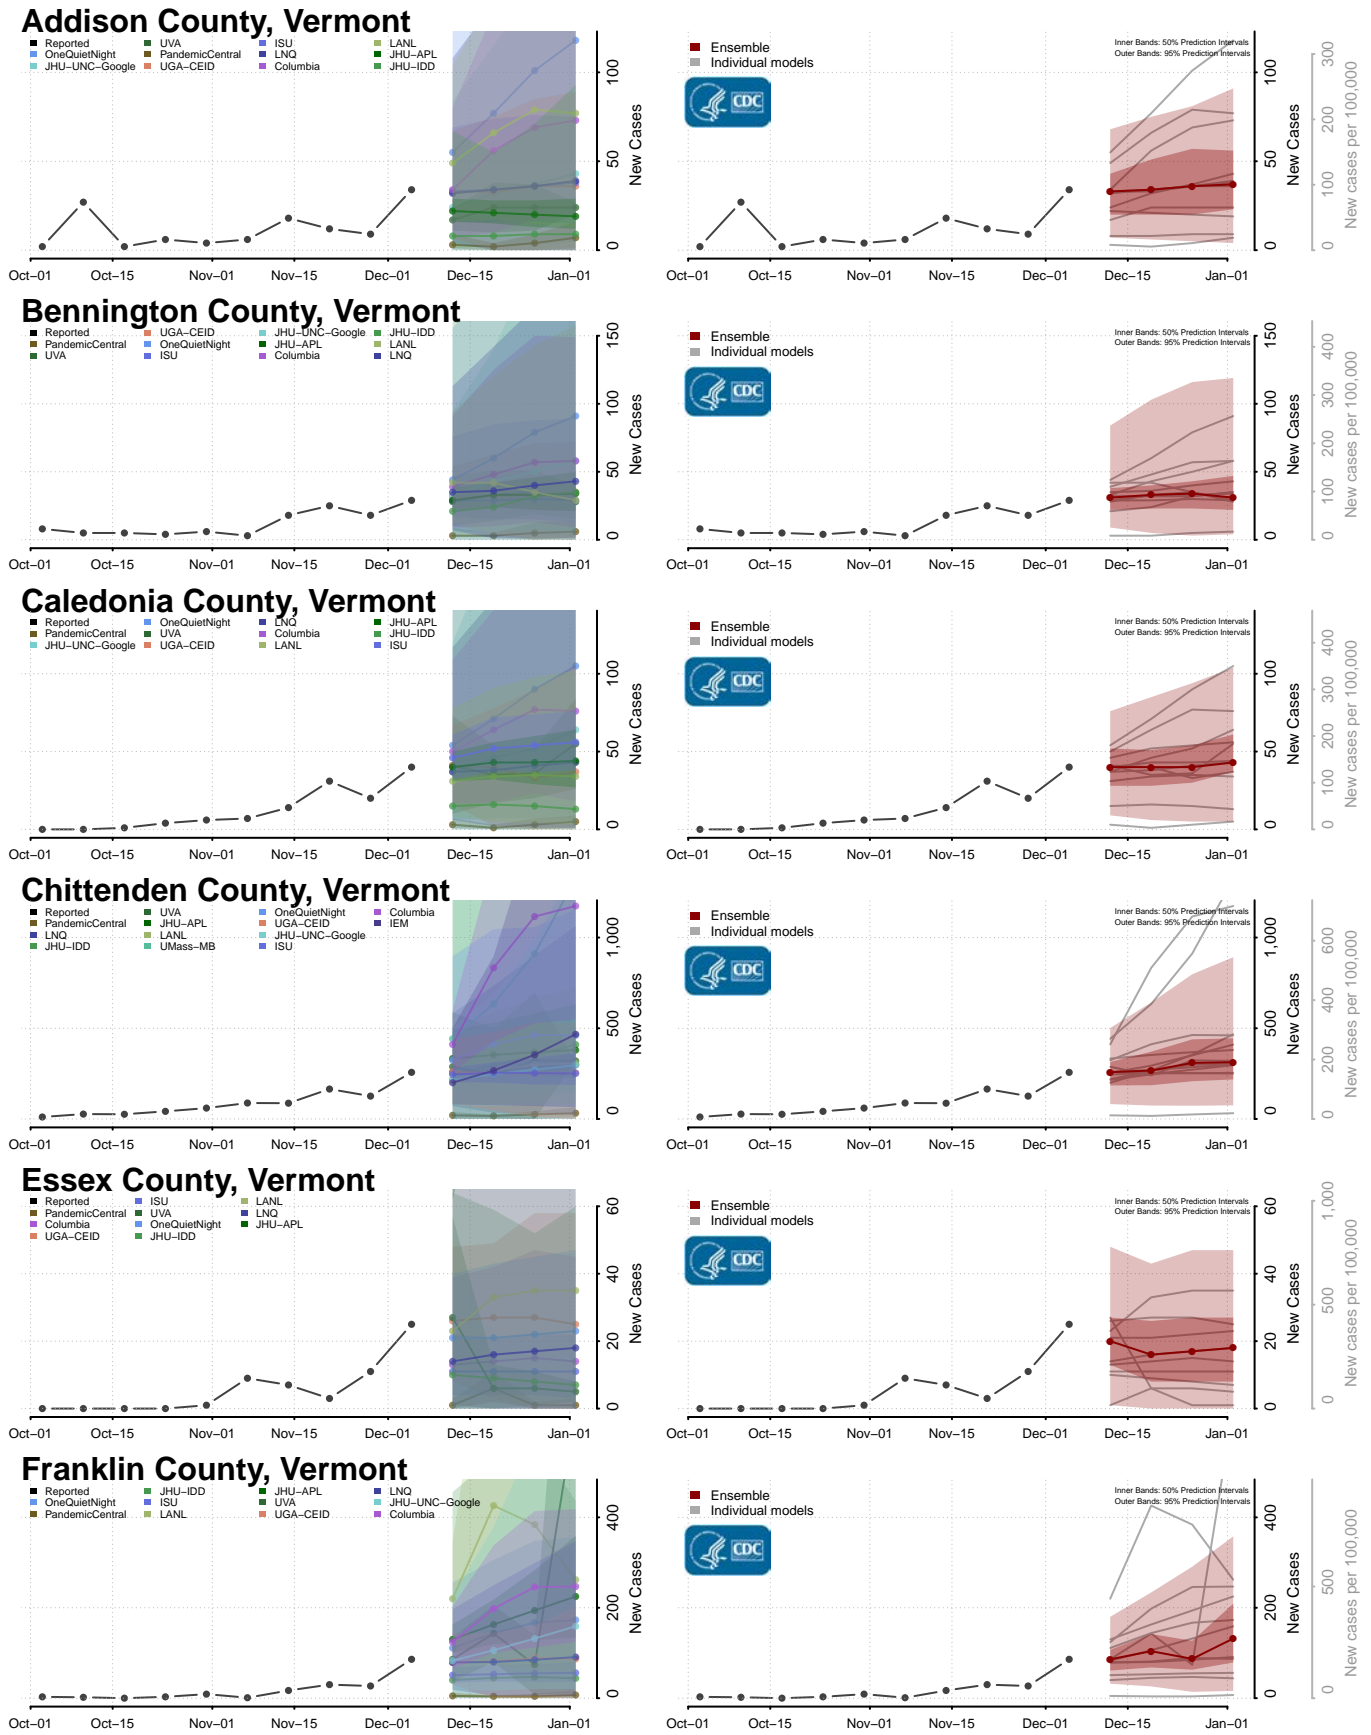

Tooele County, Utah

Uintah County, Utah

Grand Isle County, Vermont

Lamoille County, Vermont

Orange County, Vermont

Orleans County, Vermont

Rutland County, Vermont

Washington County, Vermont