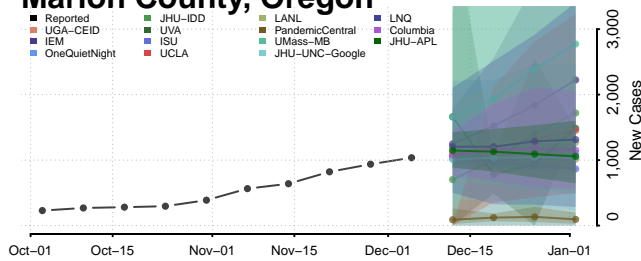

Marion County, Oregon