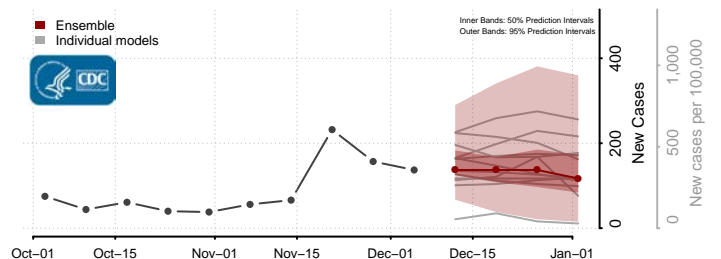

Vermilion County, Louisiana

Vernon County, Louisiana

Washington County, Louisiana

Webster County, Louisiana

West Baton Rouge County, Louisiana

West Carroll County, Louisiana

West Feliciana County, Louisiana