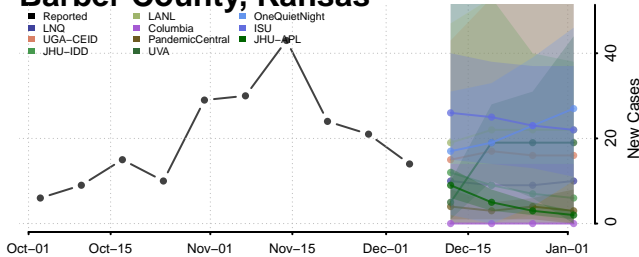

Barber County, Kansas