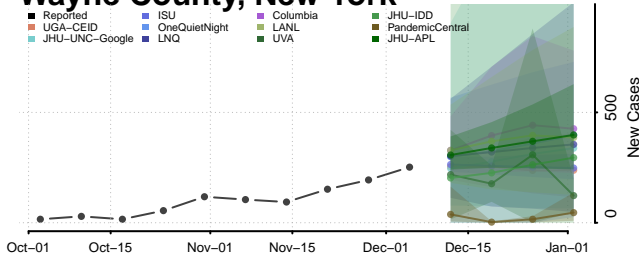

Ulster County, New York

Warren County, New York

Washington County, New York

Wayne County, New York

Westchester County, New York

Wyoming County, New York

Yates County, New York

North Carolina