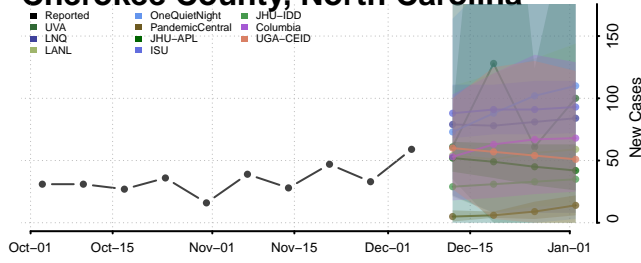

Camden County, North Carolina

Carteret County, North Carolina

Caswell County, North Carolina

Catawba County, North Carolina

Chatham County, North Carolina

Cherokee County, North Carolina

Chowan County, North Carolina