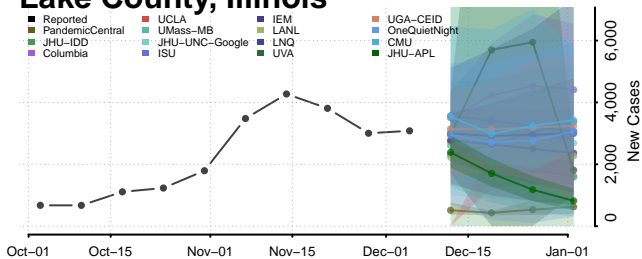

Lake County, Illinois