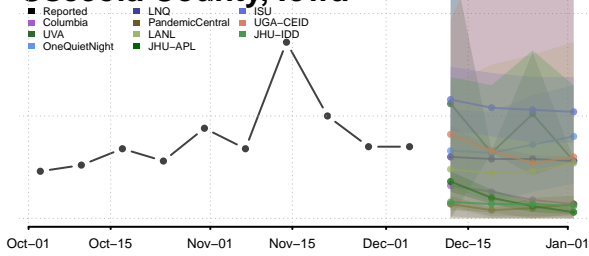

Ida County, Iowa

Iowa County, Iowa

Jackson County, Iowa

Jasper County, Iowa

Jefferson County, Iowa

Muscatine County, Iowa

O'Brien County, Iowa

Osceola County, Iowa