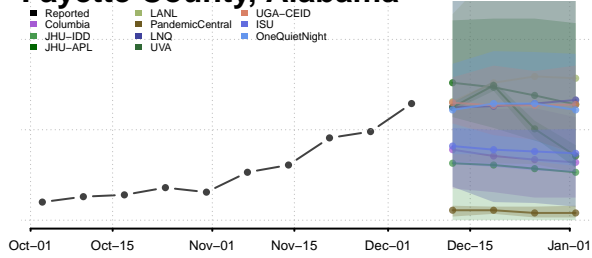

Fayette County, Alabama