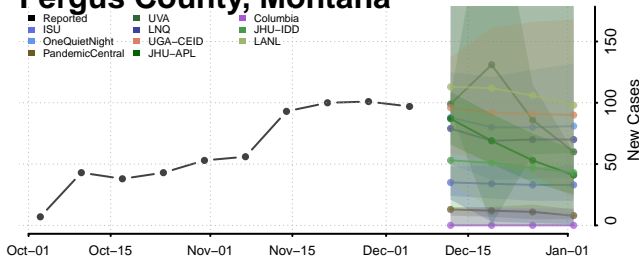

Fergus County, Montana