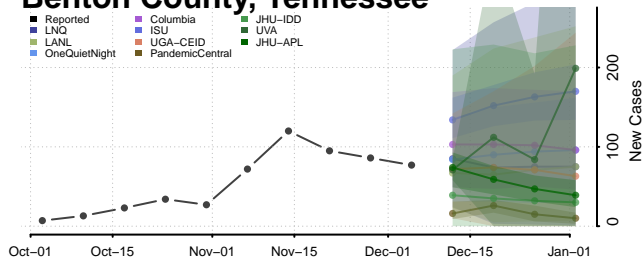

Benton County, Tennessee