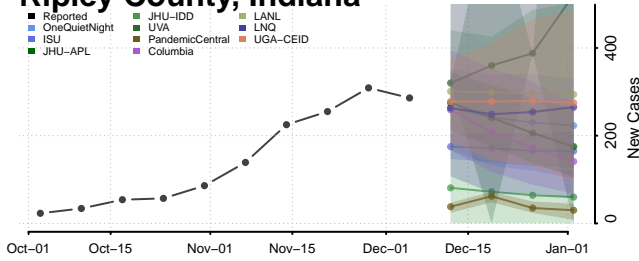

Newton County, Indiana

Noble County, Indiana

Ohio County, Indiana

Orange County, Indiana

Owen County, Indiana

Putnam County, Indiana

Randolph County, Indiana

Ripley County, Indiana