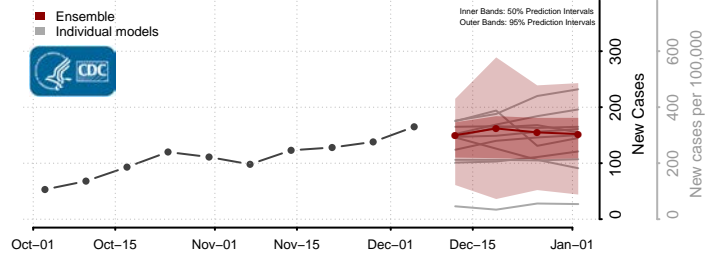

Gaston County, North Carolina

Gates County, North Carolina

Graham County, North Carolina

Granville County, North Carolina

Greene County, North Carolina

Guilford County, North Carolina

Halifax County, North Carolina