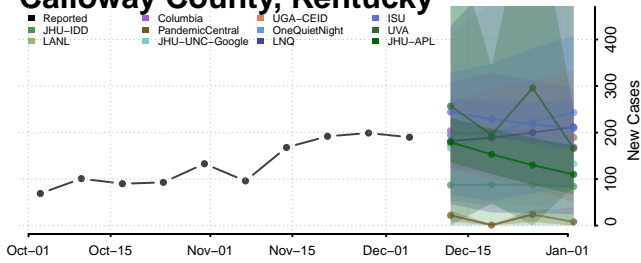

Breathitt County, Kentucky

Breckinridge County, Kentucky

Bullitt County, Kentucky

Butler County, Kentucky

Caldwell County, Kentucky

Calloway County, Kentucky

Campbell County, Kentucky

Carlisle County, Kentucky