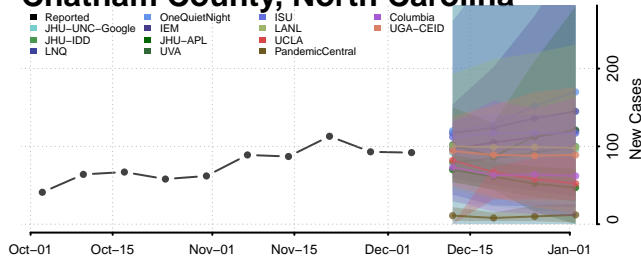

Camden County, North Carolina

Carteret County, North Carolina

Caswell County, North Carolina

Catawba County, North Carolina

Chatham County, North Carolina

Cherokee County, North Carolina

Chowan County, North Carolina