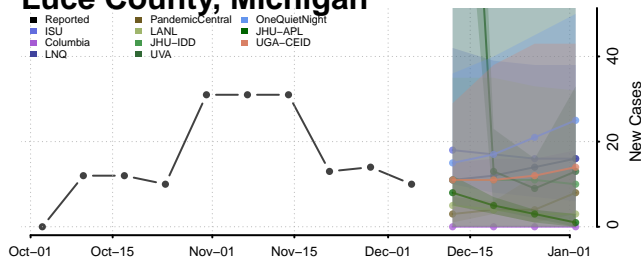

Lake County, Michigan

Lapeer County, Michigan

Leelanau County, Michigan

Lenawee County, Michigan

Livingston County, Michigan

Luce County, Michigan

Mackinac County, Michigan

Macomb County, Michigan