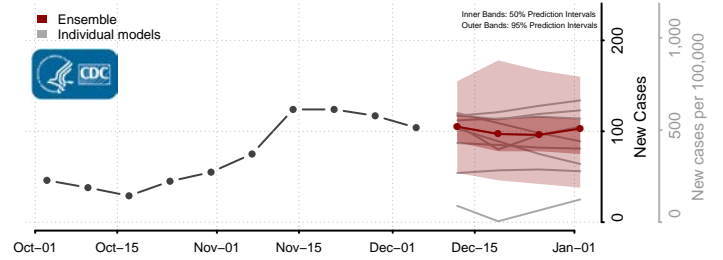

Rush County, Indiana

Scott County, Indiana

Shelby County, Indiana

Spencer County, Indiana

St. Joseph County, Indiana

Starke County, Indiana

Stauben County, Indiana

Sullivan County, Indiana