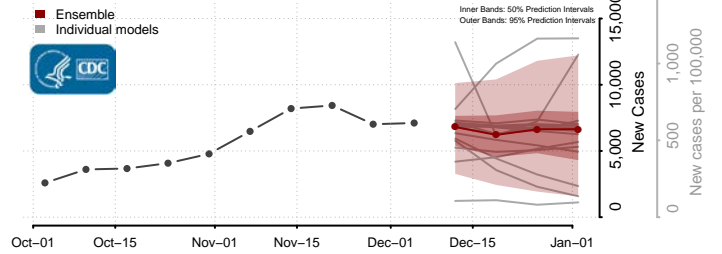

Salt Lake County, Utah