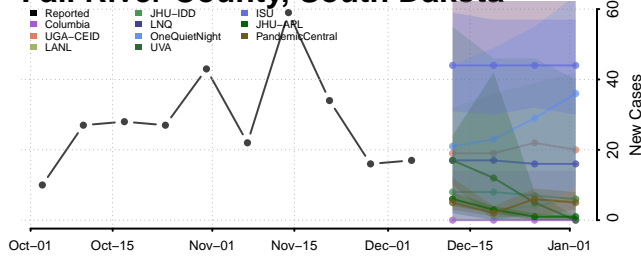

Fall River County, South Dakota