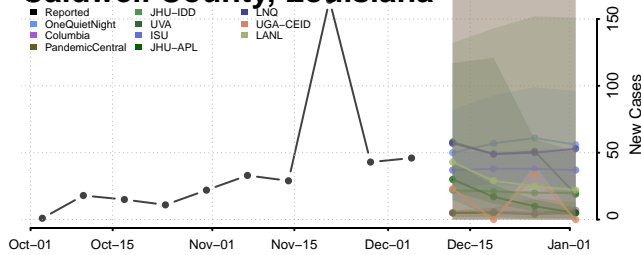

Assumption County, Louisiana

Avoyelles County, Louisiana

Beauregard County, Louisiana

Bienville County, Louisiana

Bossier County, Louisiana

Caddo County, Louisiana

Calcasieu County, Louisiana

Caldwell County, Louisiana