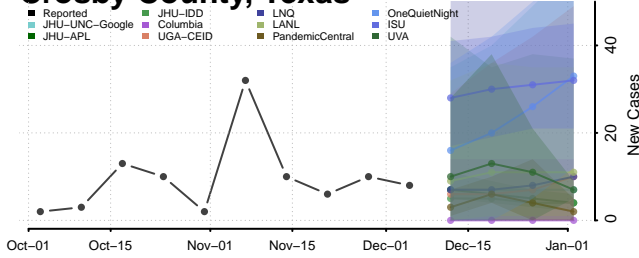

Crosby County, Texas