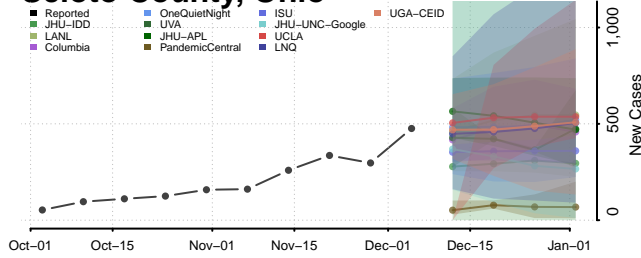

Scioto County, Ohio