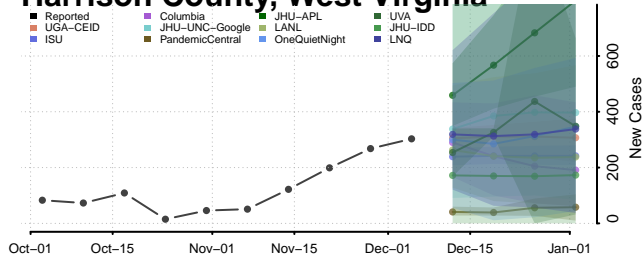

Hampshire County, West Virginia

Hancock County, West Virginia

Hardy County, West Virginia

Harrison County, West Virginia

Jackson County, West Virginia

Jefferson County, West Virginia

Kanawha County, West Virginia