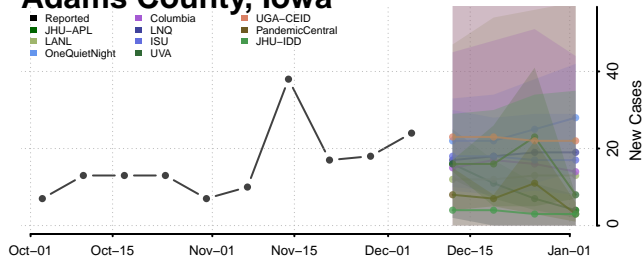

Adams County, Iowa