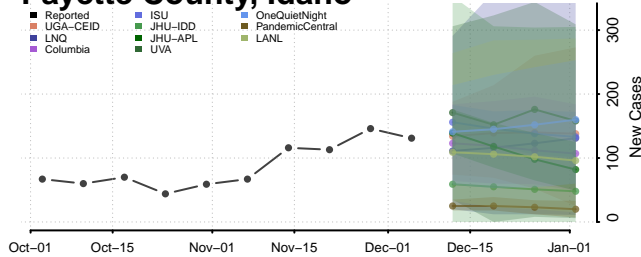

Minidoka County, Idaho

Nez Perce County, Idaho

Oneida County, Idaho

Owyhee County, Idaho

Payette County, Idaho

Power County, Idaho

Shoshone County, Idaho

Teton County, Idaho