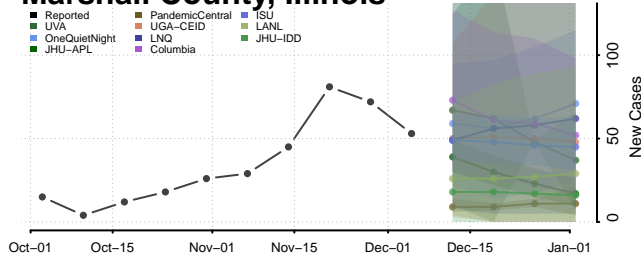

Marshall County, Illinois