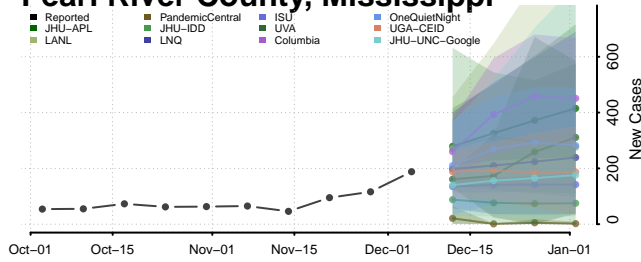

Montgomery County, Mississippi

Neshoba County, Mississippi

Newton County, Mississippi

Noxubee County, Mississippi

Oktibbeha County, Mississippi

Panola County, Mississippi

Pearl River County, Mississippi

Perry County, Mississippi