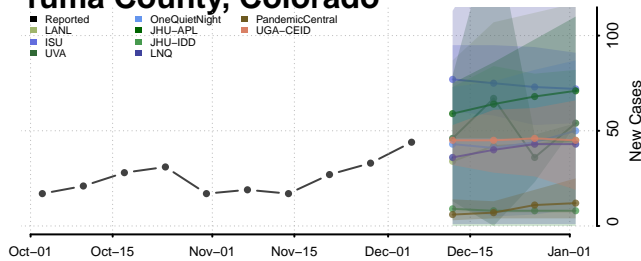

Summit County, Colorado

Teller County, Colorado

Washington County, Colorado

Weld County, Colorado

Yuma County, Colorado

Connecticut

Fairfield County, Connecticut

Hartford County, Connecticut