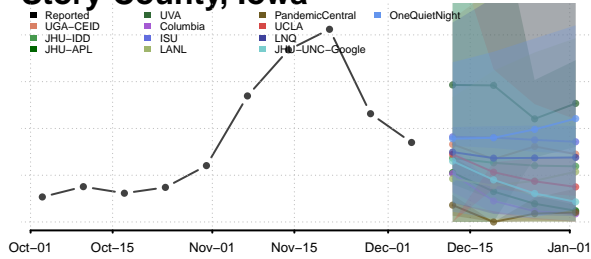

Sac County, Iowa

Scott County, Iowa

Shelby County, Iowa

Sioux County, Iowa

Story County, Iowa

Tama County, Iowa

Taylor County, Iowa

Kansas