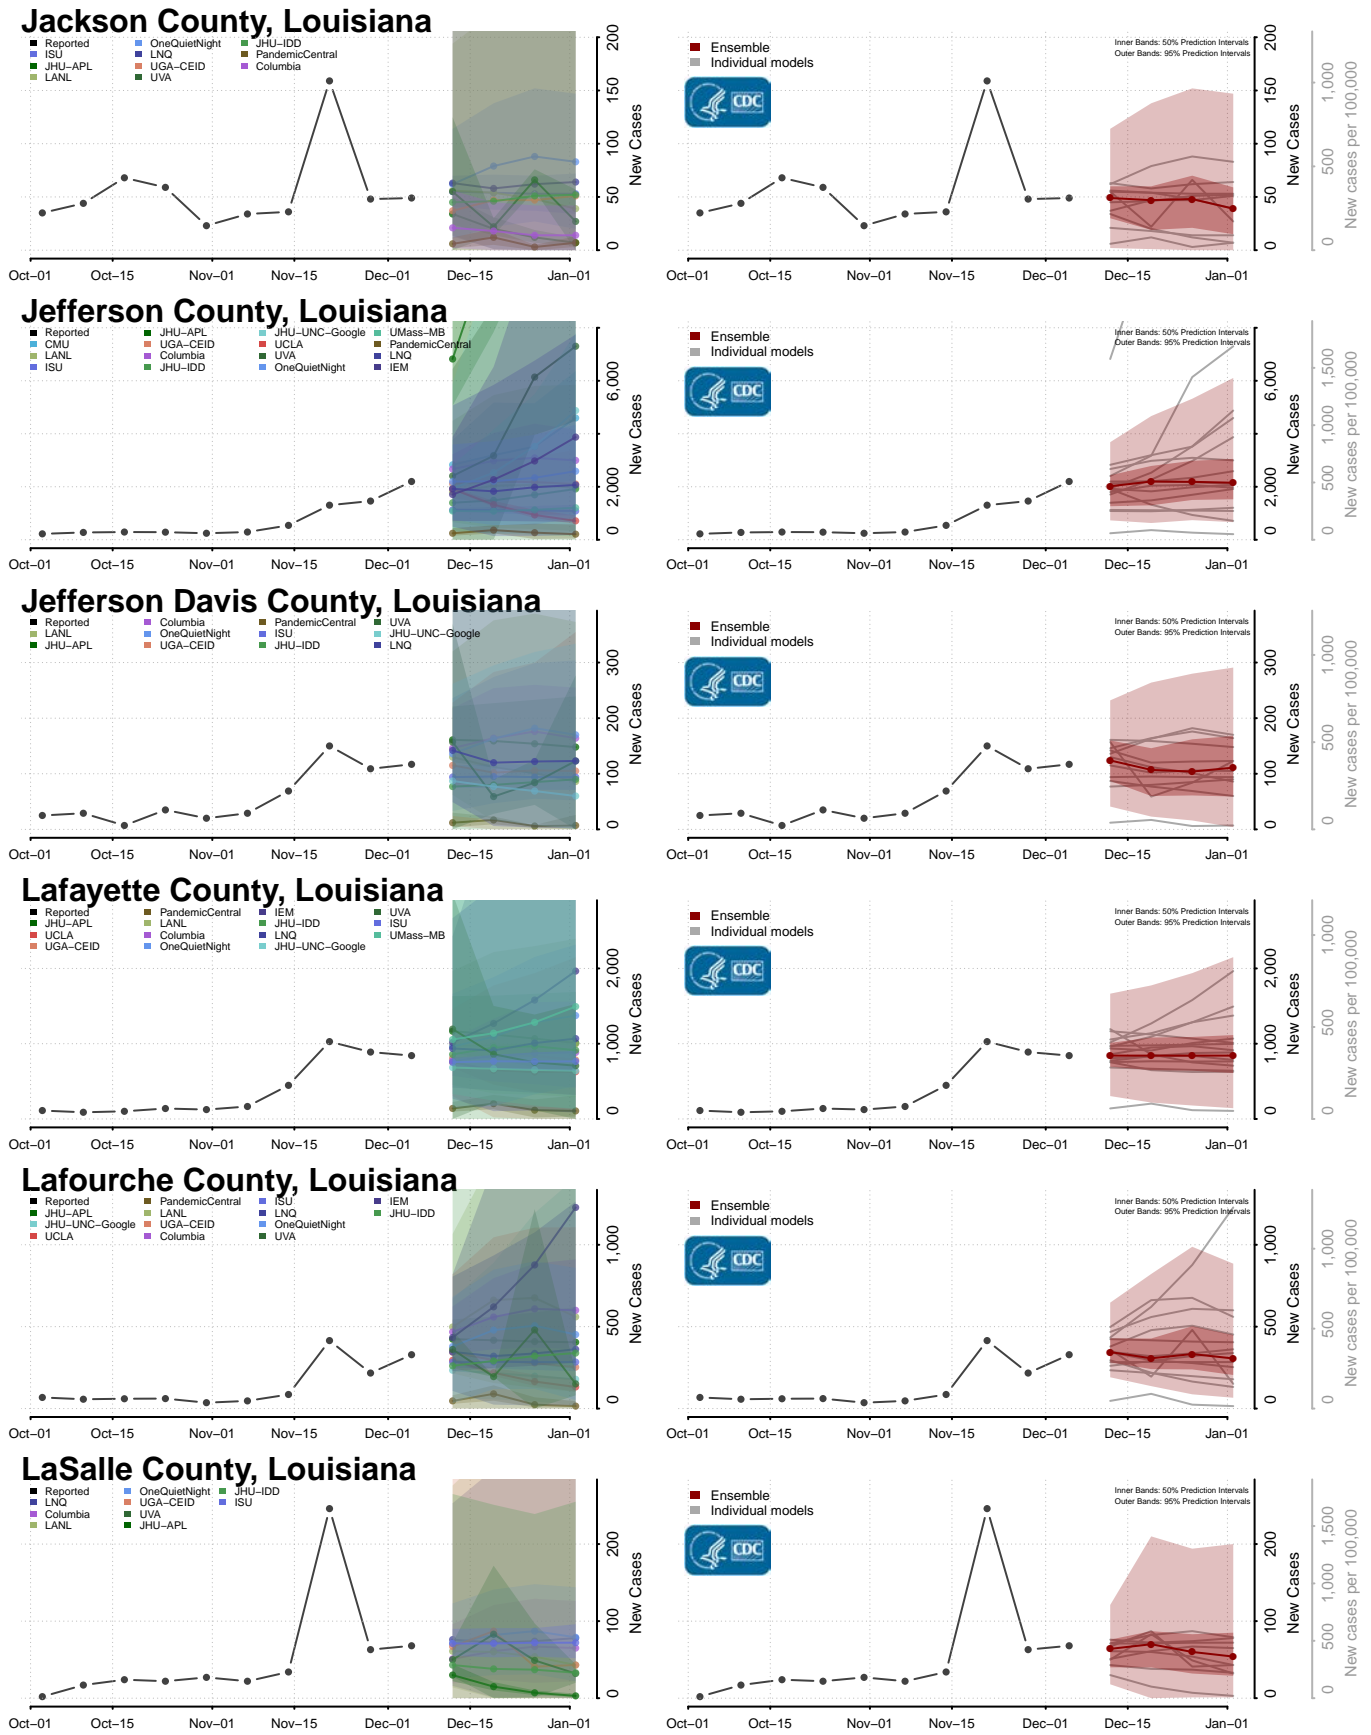

Evangeline County, Louisiana

Franklin County, Louisiana

Grant County, Louisiana

Iberia County, Louisiana

Iberville County, Louisiana

Lincoln County, Louisiana

Livingston County, Louisiana

Madison County, Louisiana