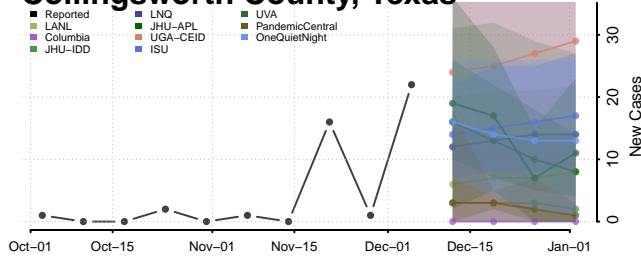

Collingsworth County, Texas