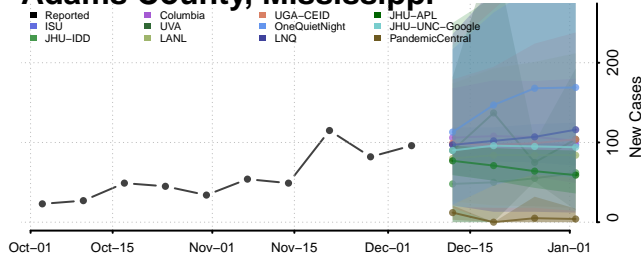

Watonwan County, Minnesota

Wilkin County, Minnesota

Winona County, Minnesota

Wright County, Minnesota

Yellow Medicine County, Minnesota

Mississippi

Adams County, Mississippi

Alcorn County, Mississippi