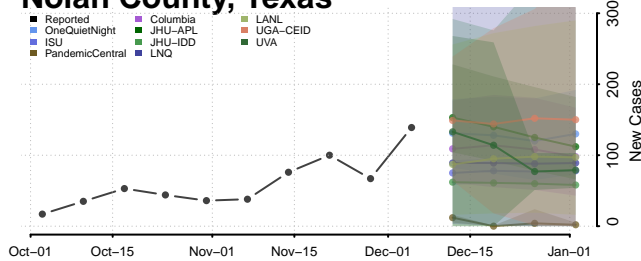

Nolan County, Texas