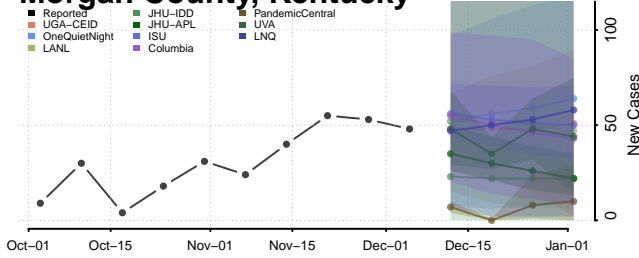

Metcalfe County, Kentucky

Monroe County, Kentucky

Montgomery County, Kentucky

Morgan County, Kentucky

Muhlenberg County, Kentucky

Nelson County, Kentucky

Nicholas County, Kentucky

Ohio County, Kentucky