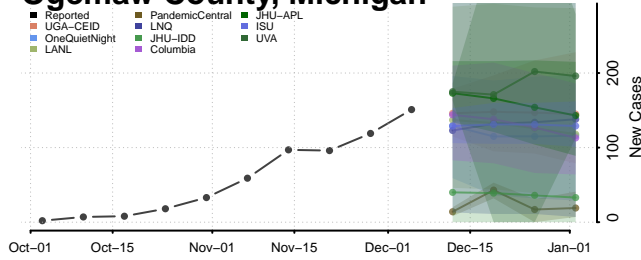

Ogemaw County, Michigan