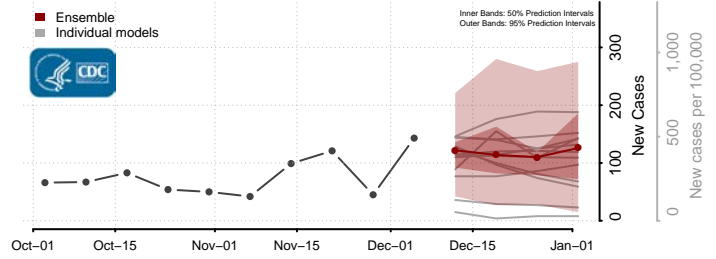

Neshoba County, Mississippi