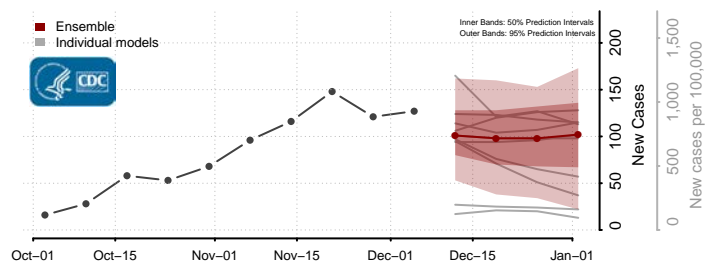

Stevens County, Minnesota

Swift County, Minnesota

Todd County, Minnesota

Traverse County, Minnesota

Wabasha County, Minnesota

Wadena County, Minnesota

Waseca County, Minnesota

Washington County, Minnesota