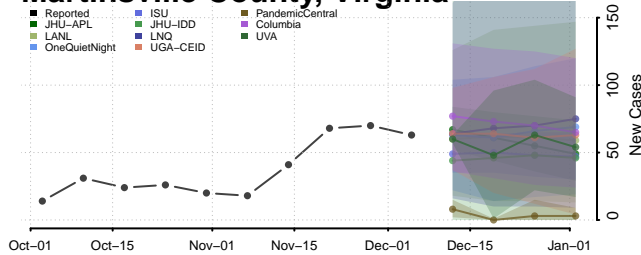

Madison County, Virginia

Manassas County, Virginia

Manassas Park County, Virginia

Martinsville County, Virginia

Mathews County, Virginia

Mecklenburg County, Virginia

Middlesex County, Virginia

Montgomery County, Virginia