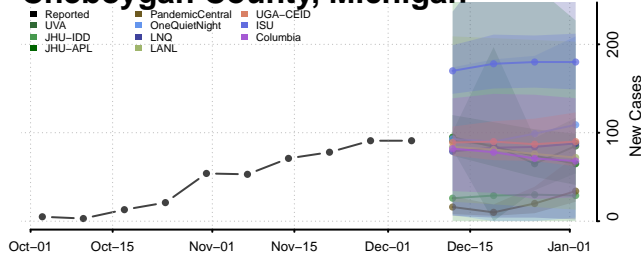

Berrien County, Michigan

Branch County, Michigan

Calhoun County, Michigan

Cass County, Michigan

Charlevoix County, Michigan

Cheboygan County, Michigan

Chippewa County, Michigan

Clare County, Michigan