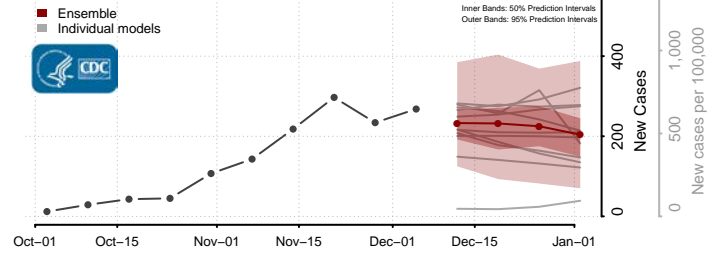

Ohio County, West Virginia