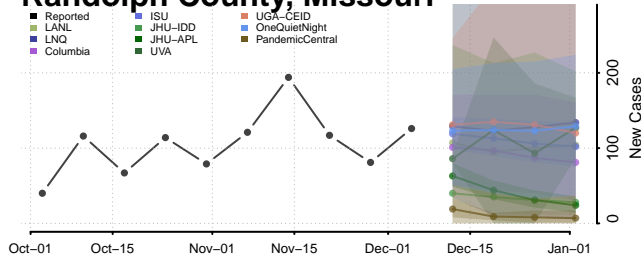

Randolph County, Missouri