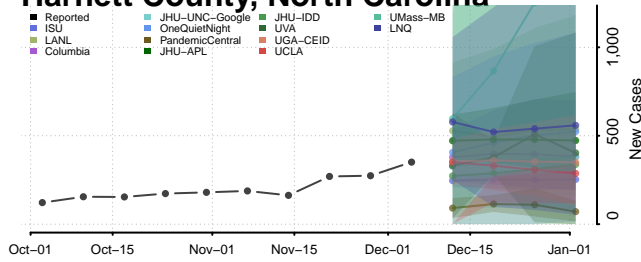

Harnett County, North Carolina