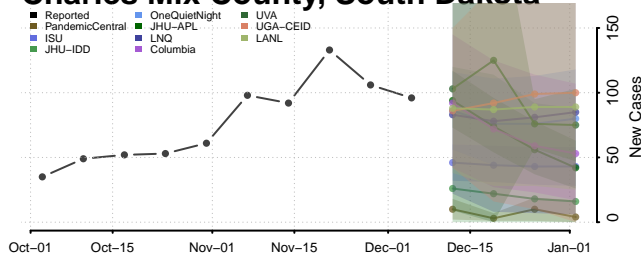

Charles Mix County, South Dakota