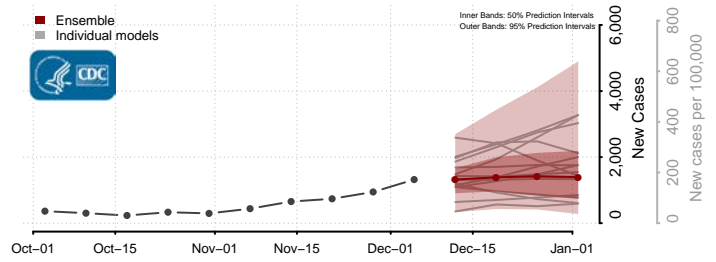

San Mateo County, California