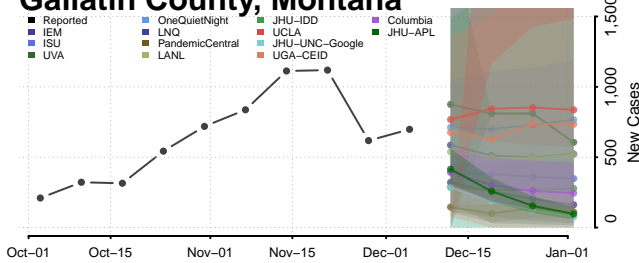

Deer Lodge County, Montana

Fallon County, Montana

Fergus County, Montana

Flathead County, Montana

Gallatin County, Montana

Garfield County, Montana

Glacier County, Montana

Golden Valley County, Montana