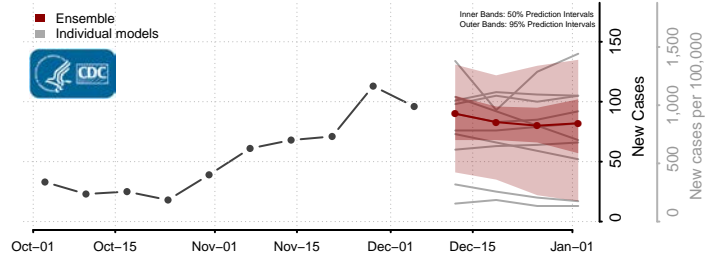

Watonwan County, Minnesota

Wilkin County, Minnesota

Winona County, Minnesota

Wright County, Minnesota

Yellow Medicine County, Minnesota

Mississippi

Adams County, Mississippi

Alcorn County, Mississippi