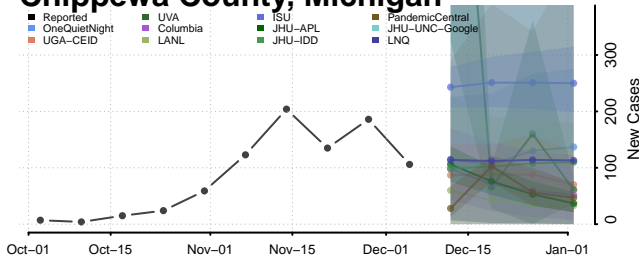

Chippewa County, Michigan