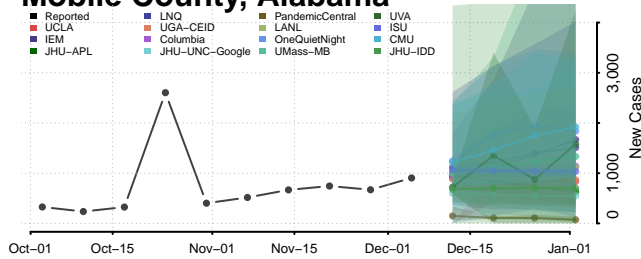

Fayette County, Alabama

Franklin County, Alabama

Geneva County, Alabama

Greene County, Alabama

Hale County, Alabama

Henry County, Alabama

Lee County, Alabama

Limestone County, Alabama

Lowndes County, Alabama

Macon County, Alabama

Madison County, Alabama

Marengo County, Alabama

Marion County, Alabama

Marshall County, Alabama

Mobile County, Alabama

Monroe County, Alabama

Montgomery County, Alabama

Morgan County, Alabama

Perry County, Alabama

Pickens County, Alabama

Pike County, Alabama

Randolph County, Alabama

Russell County, Alabama

Shelby County, Alabama