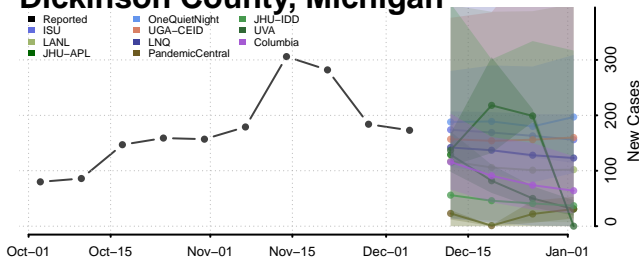

Clinton County, Michigan

Crawford County, Michigan

Delta County, Michigan

Dickinson County, Michigan

Eaton County, Michigan

Emmet County, Michigan

Genesee County, Michigan

Gladwin County, Michigan