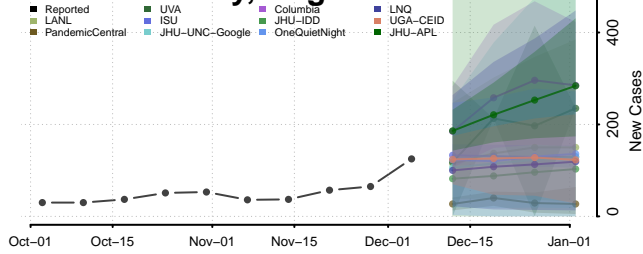

Warren County, Virginia