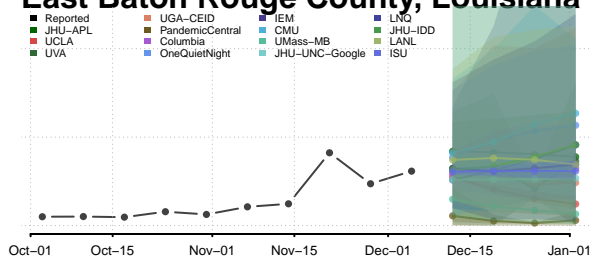

Cameron County, Louisiana

Catahoula County, Louisiana

Claiborne County, Louisiana

Concordia County, Louisiana

De Soto County, Louisiana

East Baton Rouge County, Louisiana

East Carroll County, Louisiana

East Feliciana County, Louisiana