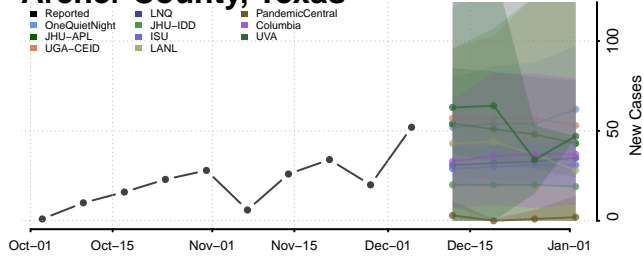

Archer County, Texas