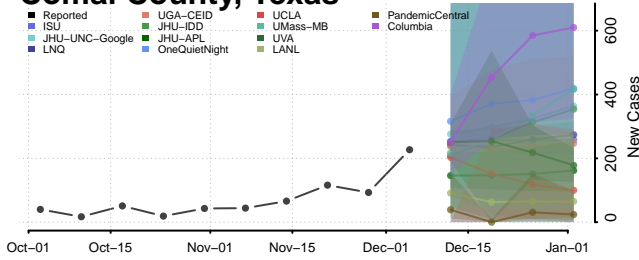

Comal County, Texas