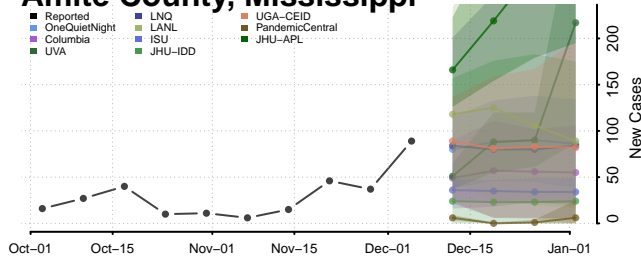

Amite County, Mississippi