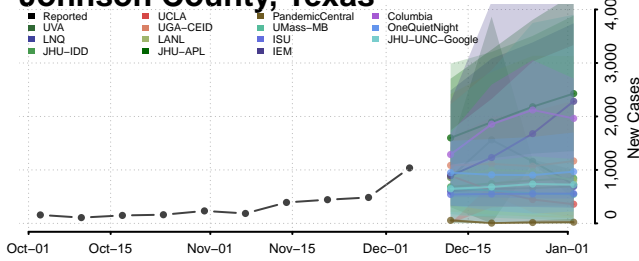

Johnson County, Texas