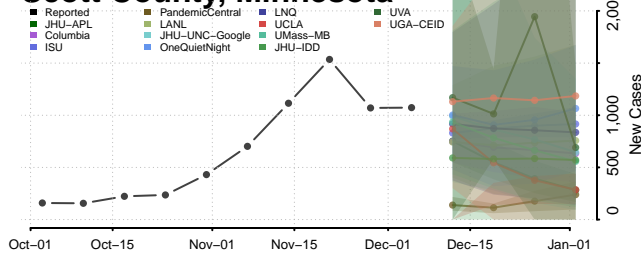

Scott County, Minnesota