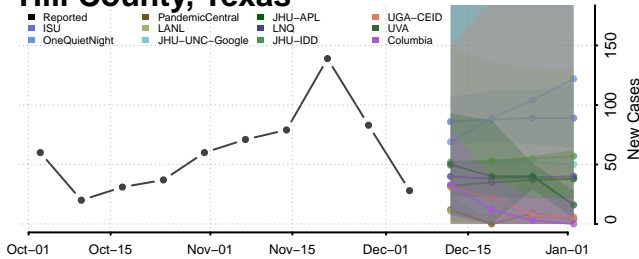

Hill County, Texas