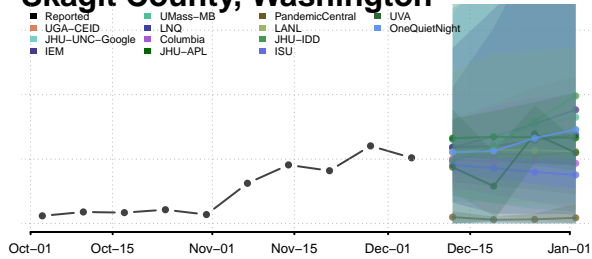

Skagit County, Washington