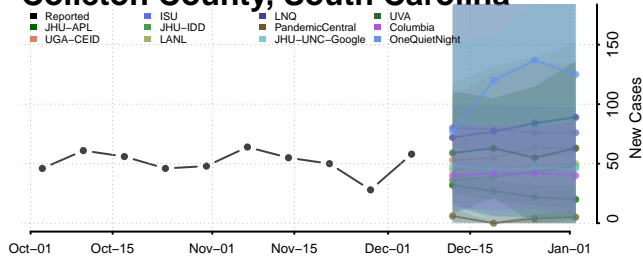

Colleton County, South Carolina