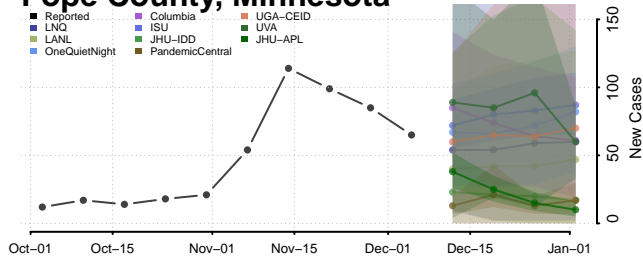

Pope County, Minnesota