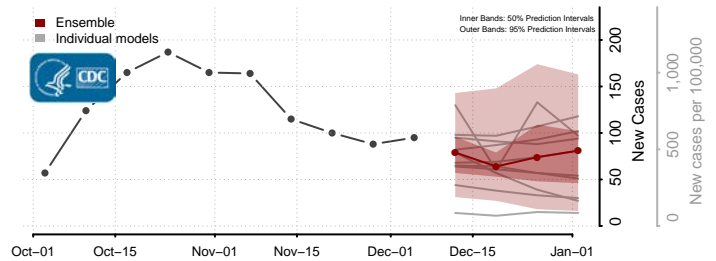

Hill County, Montana