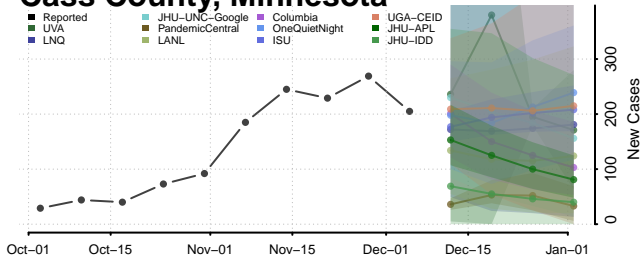

Cass County, Minnesota