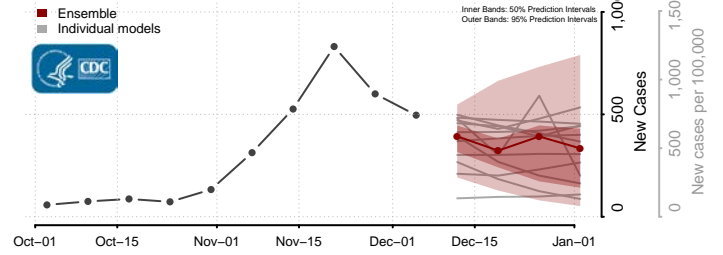

Pipestone County, Minnesota

Polk County, Minnesota

Pope County, Minnesota

Ramsey County, Minnesota

Red Lake County, Minnesota

Redwood County, Minnesota

Renville County, Minnesota

Rice County, Minnesota