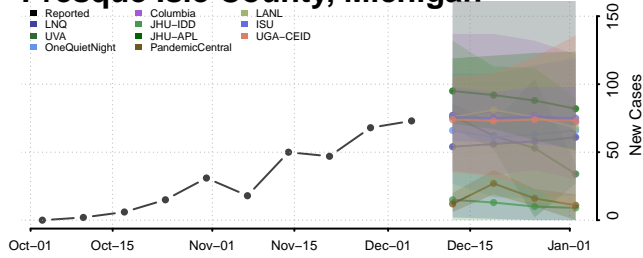

Ogemaw County, Michigan

Ontonagon County, Michigan

Osceola County, Michigan

Oscoda County, Michigan

Otsego County, Michigan

Ottawa County, Michigan

Presque Isle County, Michigan

Roscommon County, Michigan