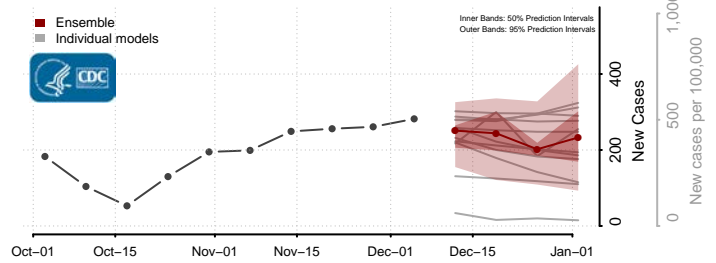

Taney County, Missouri