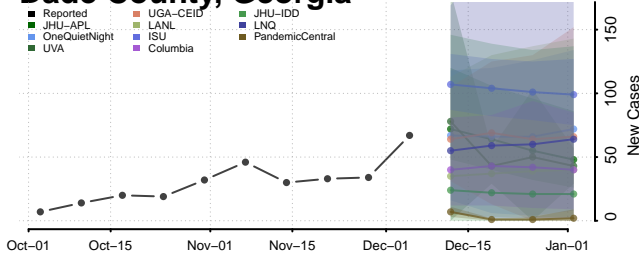

Dade County, Georgia