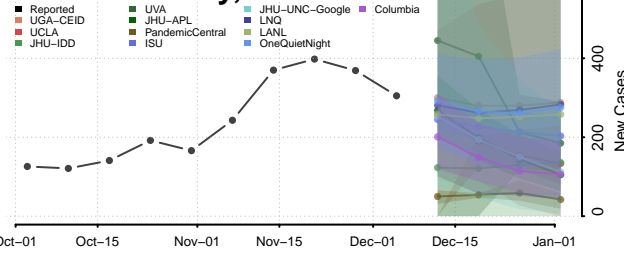

Clinton County, Illinois