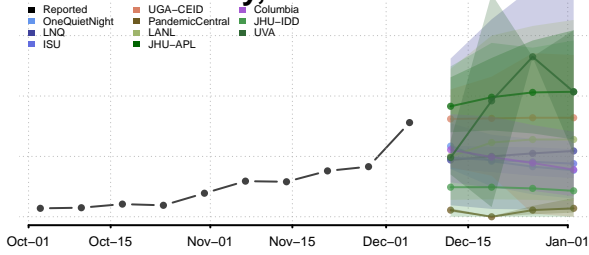

St. Clair County, Illinois

Stark County, Illinois

Stephenson County, Illinois

Tazewell County, Illinois

Union County, Illinois

Vermilion County, Illinois

Wabash County, Illinois

Warren County, Illinois