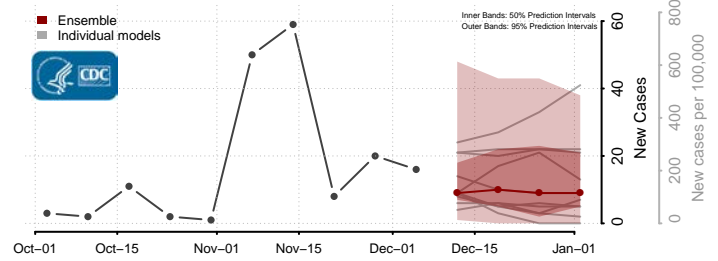

Calhoun County, West Virginia

Clay County, West Virginia

Doddridge County, West Virginia

Fayette County, West Virginia

Gilmer County, West Virginia

Grant County, West Virginia

Greenbrier County, West Virginia