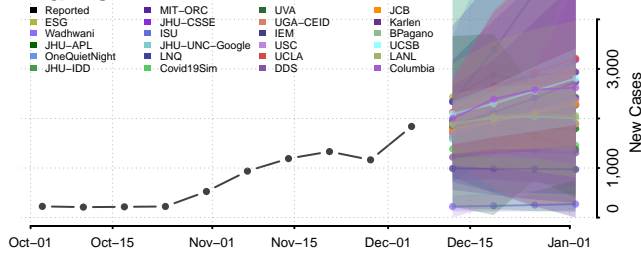

West Baton Rouge County, Louisiana

West Carroll County, Louisiana

West Feliciana County, Louisiana

Winn County, Louisiana

Maine

Androscoggin County, Maine