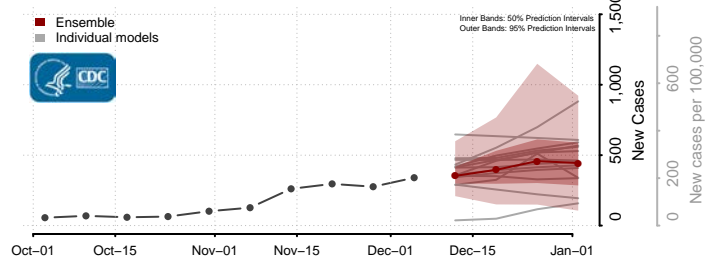

Carroll County, Maryland