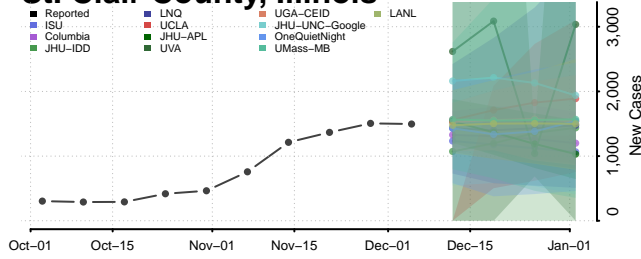

St. Clair County, Illinois