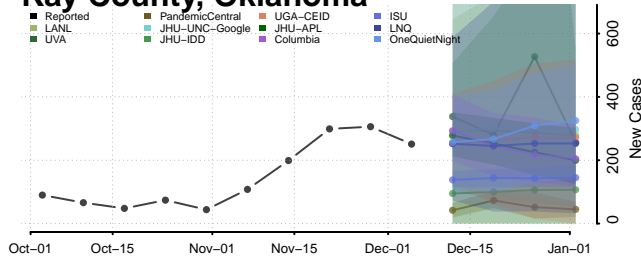

Kay County, Oklahoma