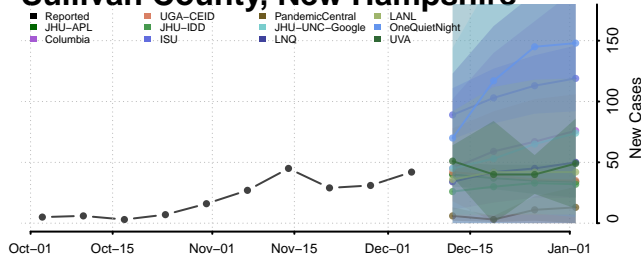

Sullivan County, New Hampshire