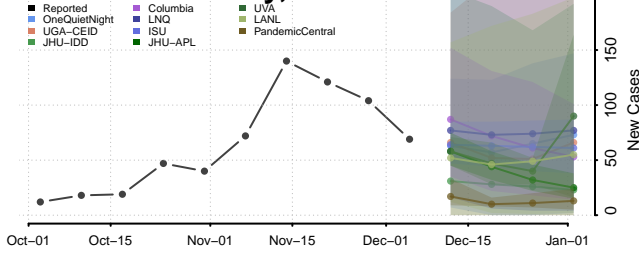

Ida County, Iowa

Iowa County, Iowa

Jackson County, Iowa

Jasper County, Iowa

Jefferson County, Iowa

Muscatine County, Iowa

O'Brien County, Iowa

Osceola County, Iowa