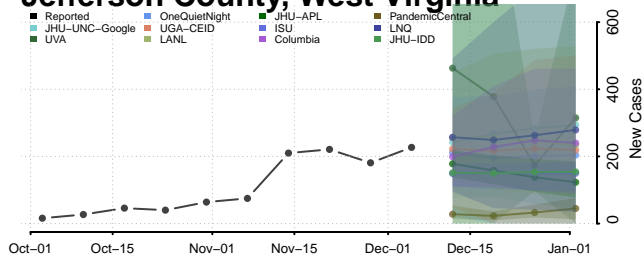

Hampshire County, West Virginia

Hancock County, West Virginia

Hardy County, West Virginia

Harrison County, West Virginia

Jackson County, West Virginia

Jefferson County, West Virginia

Kanawha County, West Virginia