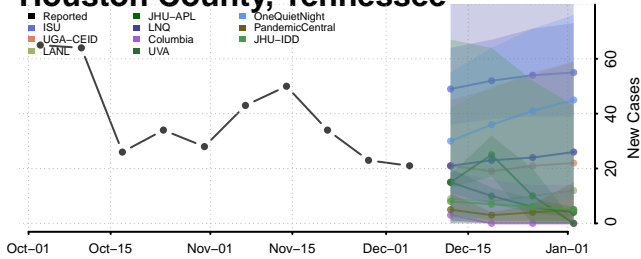

Houston County, Tennessee