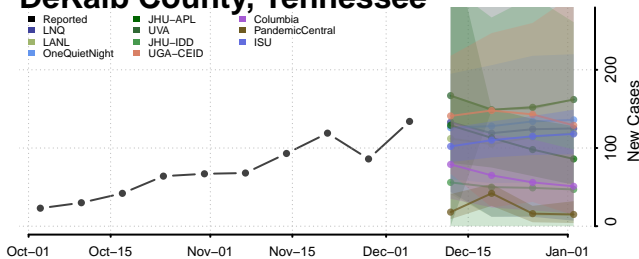

Clay County, Tennessee

Cocke County, Tennessee

Coffee County, Tennessee

Crockett County, Tennessee

Cumberland County, Tennessee

Davidson County, Tennessee

Decatur County, Tennessee

DeKalb County, Tennessee