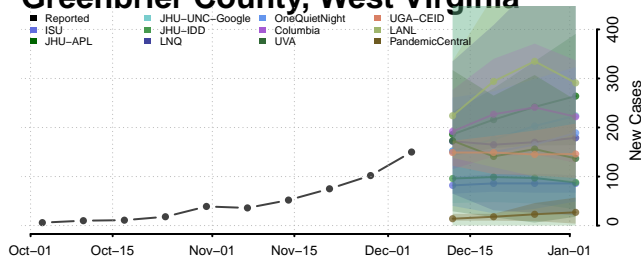

Calhoun County, West Virginia

Clay County, West Virginia

Doddridge County, West Virginia

Fayette County, West Virginia

Gilmer County, West Virginia

Grant County, West Virginia

Greenbrier County, West Virginia