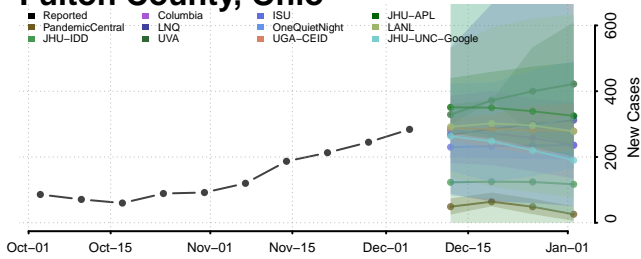

Darke County, Ohio

Defiance County, Ohio

Delaware County, Ohio

Erie County, Ohio

Fairfield County, Ohio

Fayette County, Ohio

Franklin County, Ohio

Fulton County, Ohio