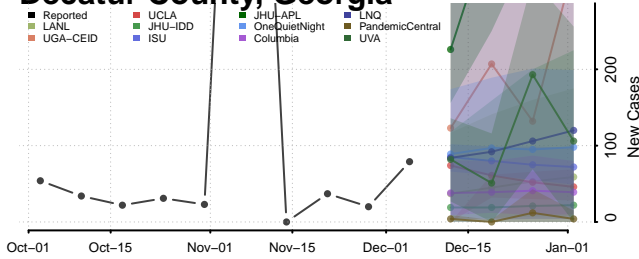

Decatur County, Georgia