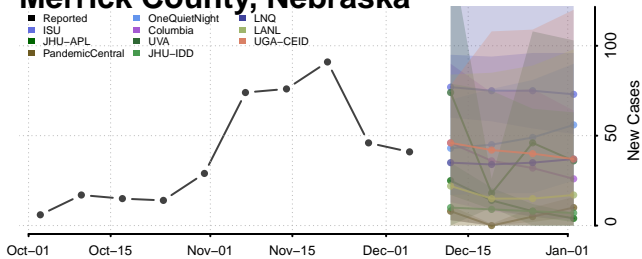

Logan County, Nebraska

Loup County, Nebraska

Madison County, Nebraska

McPherson County, Nebraska

Merrick County, Nebraska

Morrill County, Nebraska

Nance County, Nebraska

Nemaha County, Nebraska