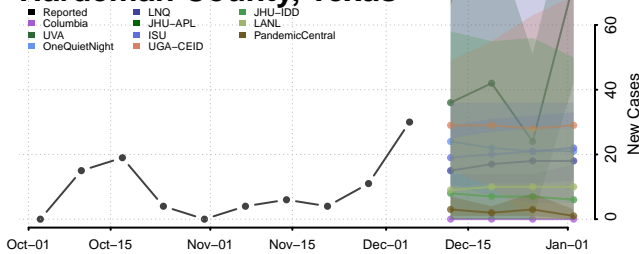

Hardeman County, Texas