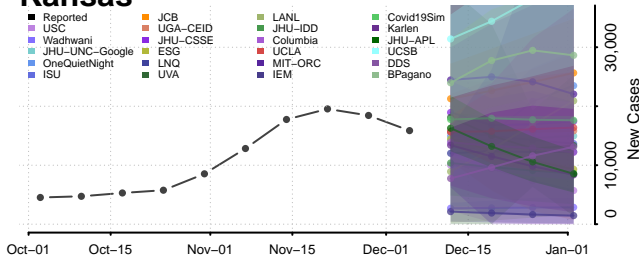

Sac County, Iowa

Scott County, Iowa

Shelby County, Iowa

Sioux County, Iowa

Story County, Iowa

Tama County, Iowa

Taylor County, Iowa

Kansas