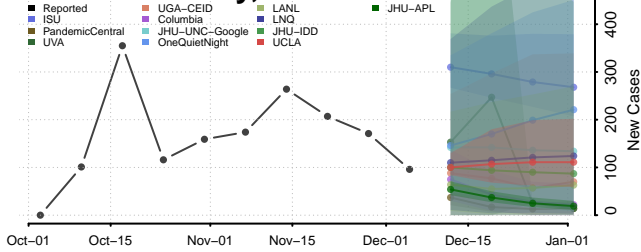

Newton County, Missouri