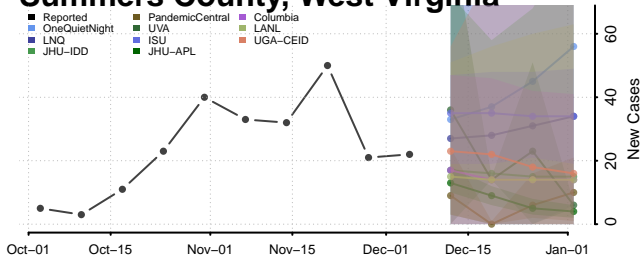

Summers County, West Virginia