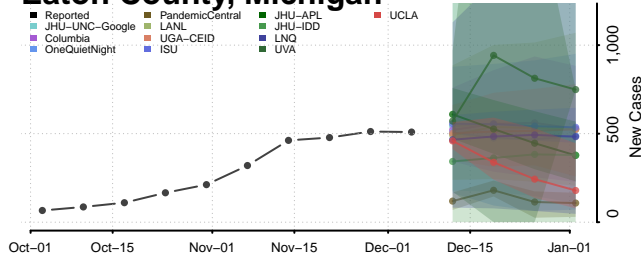

Clinton County, Michigan

Crawford County, Michigan

Delta County, Michigan

Dickinson County, Michigan

Eaton County, Michigan

Emmet County, Michigan

Genesee County, Michigan

Gladwin County, Michigan