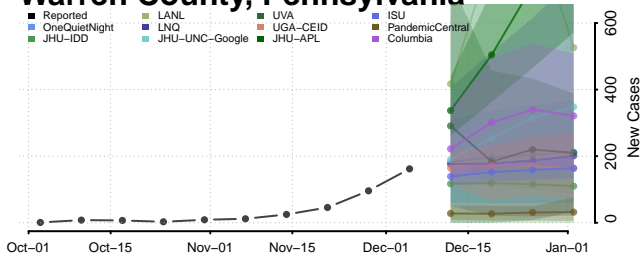

Susquehanna County, Pennsylvania

Tioga County, Pennsylvania

Union County, Pennsylvania

Venango County, Pennsylvania

Warren County, Pennsylvania

Washington County, Pennsylvania

Wayne County, Pennsylvania

Westmoreland County, Pennsylvania