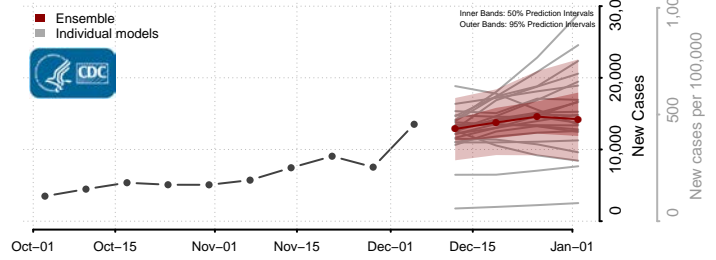

Watonwan County, Minnesota

Wilkin County, Minnesota

Winona County, Minnesota

Wright County, Minnesota

Yellow Medicine County, Minnesota

Mississippi

Adams County, Mississippi

Alcorn County, Mississippi