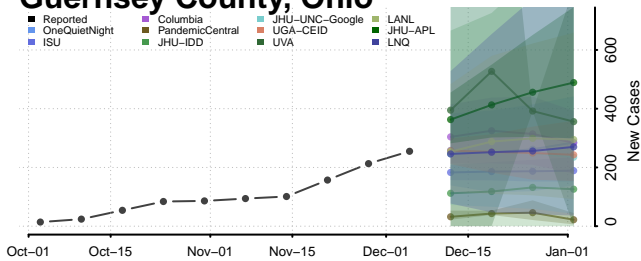

Gallia County, Ohio

Geauga County, Ohio

Greene County, Ohio

Guernsey County, Ohio

Hamilton County, Ohio

Hancock County, Ohio

Hardin County, Ohio

Harrison County, Ohio