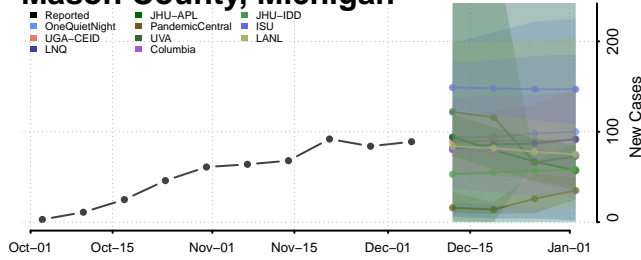

Mason County, Michigan