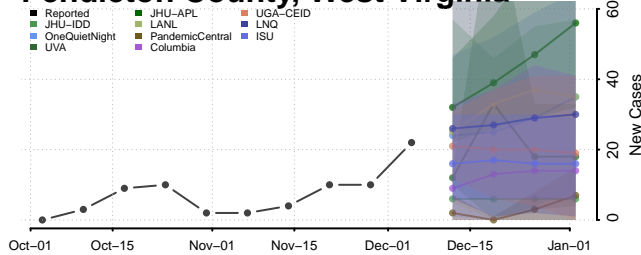

Pendleton County, West Virginia