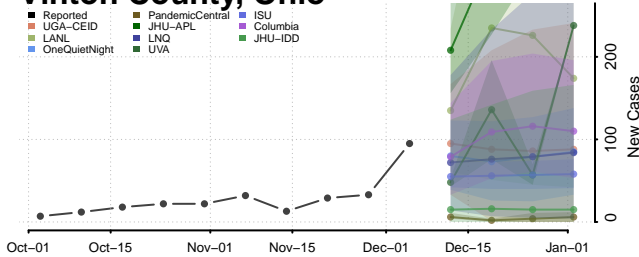

Vinton County, Ohio