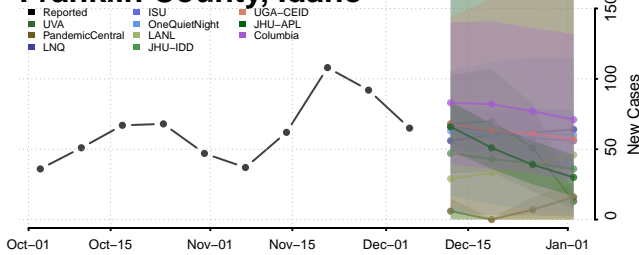

Franklin County, Idaho