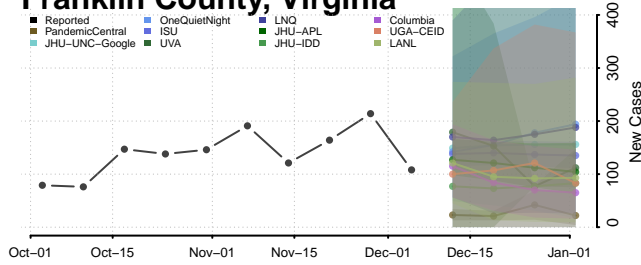

Franklin County, Virginia