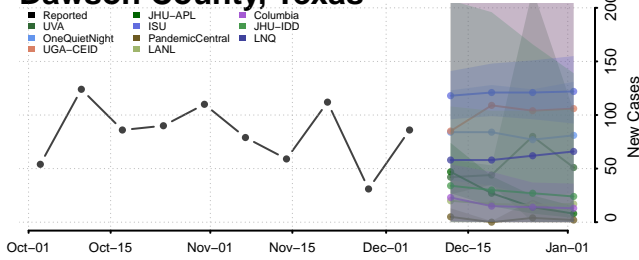

Dawson County, Texas