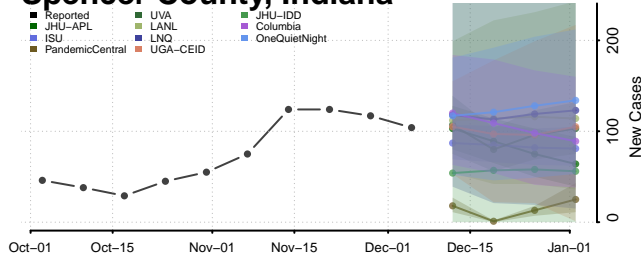

Rush County, Indiana

Scott County, Indiana

Shelby County, Indiana

Spencer County, Indiana

St. Joseph County, Indiana

Starke County, Indiana

Stauben County, Indiana

Sullivan County, Indiana