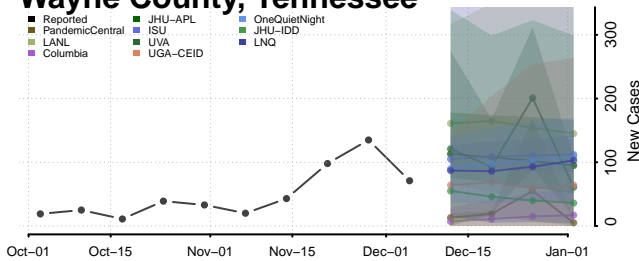

Wayne County, Tennessee