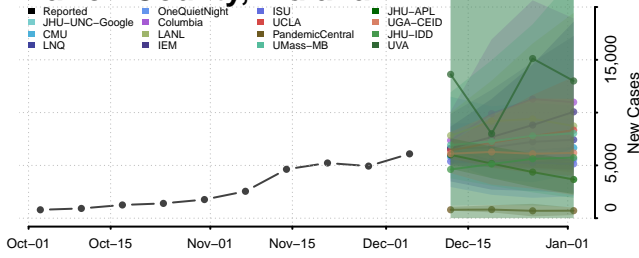

Marion County, Indiana