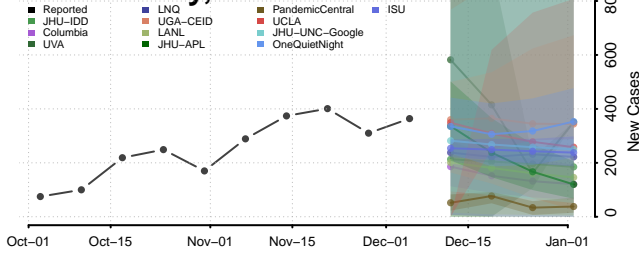

Hale County, Texas