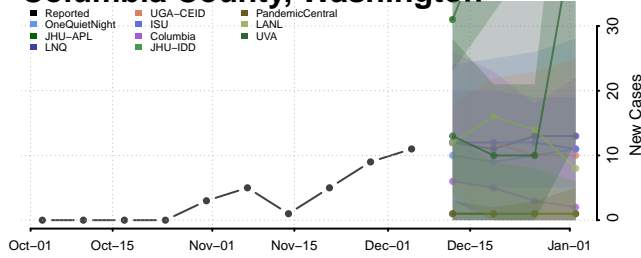

Columbia County, Washington