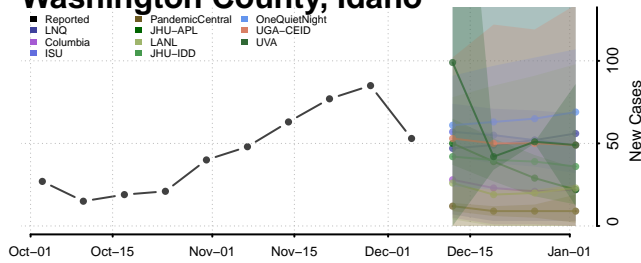

Washington County, Idaho