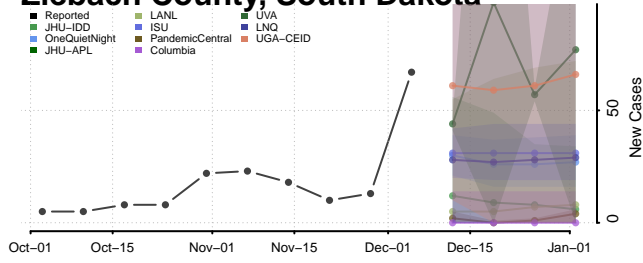

Ziebach County, South Dakota