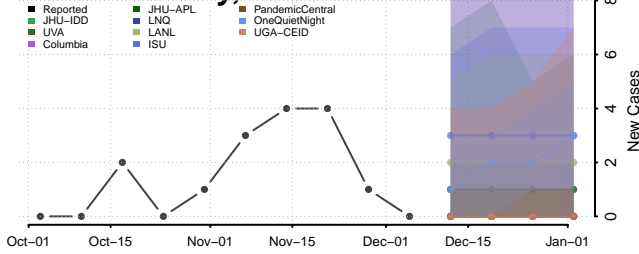

Blaine County, Nebraska