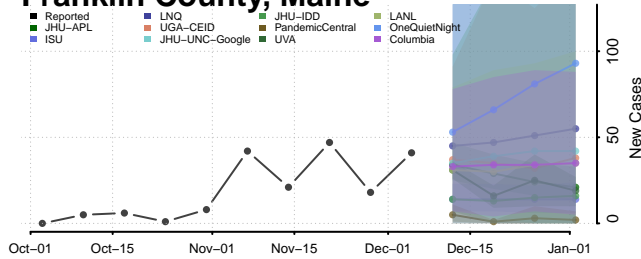

Winn County, Louisiana

Maine

Androscoggin County, Maine

Aroostook County, Maine

Cumberland County, Maine

Franklin County, Maine

Hancock County, Maine

Kennebec County, Maine