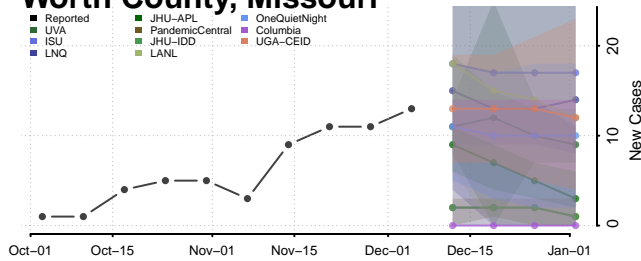

Worth County, Missouri