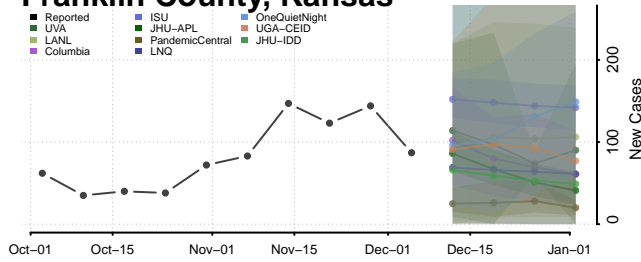

Franklin County, Kansas