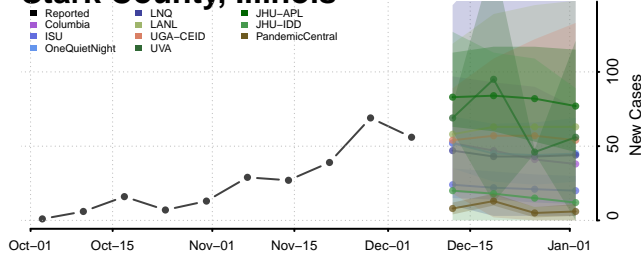

Stark County, Illinois