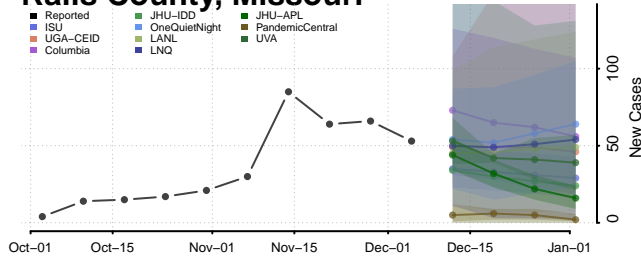

Pemiscot County, Missouri

Perry County, Missouri

Putnam County, Missouri

Ralls County, Missouri

Randolph County, Missouri

Ray County, Missouri

Reynolds County, Missouri

Ripley County, Missouri