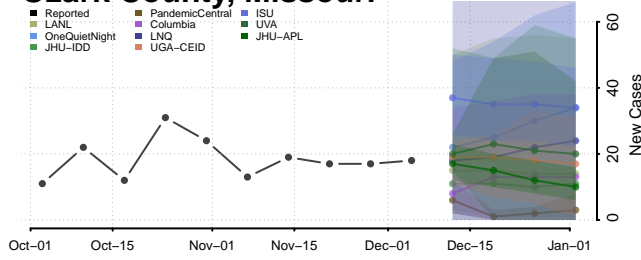

Ozark County, Missouri