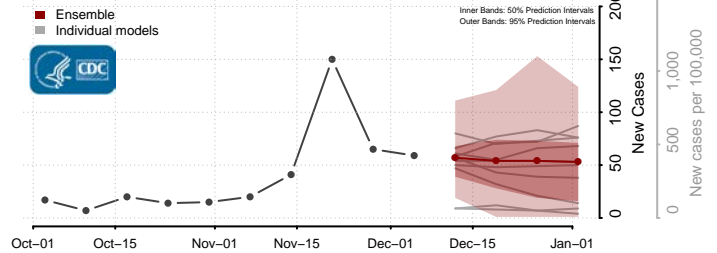

Winn County, Louisiana