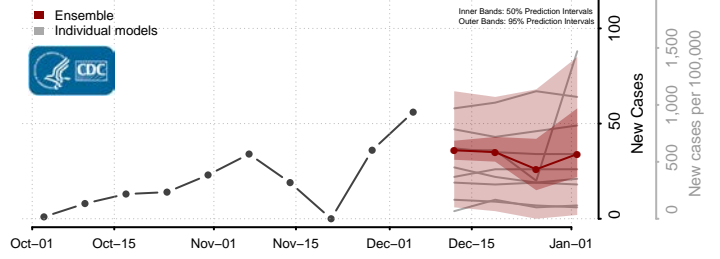

Greenwood County, Kansas