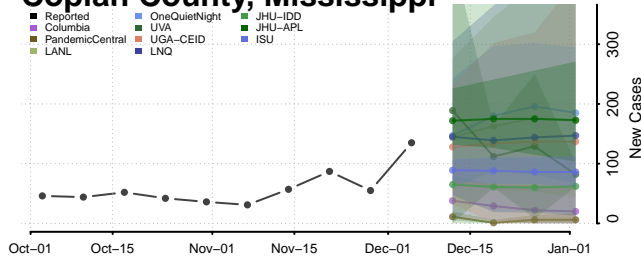

Claiborne County, Mississippi

Clarke County, Mississippi

Clay County, Mississippi

Coahoma County, Mississippi

Copiah County, Mississippi

Covington County, Mississippi

DeSoto County, Mississippi

Forrest County, Mississippi