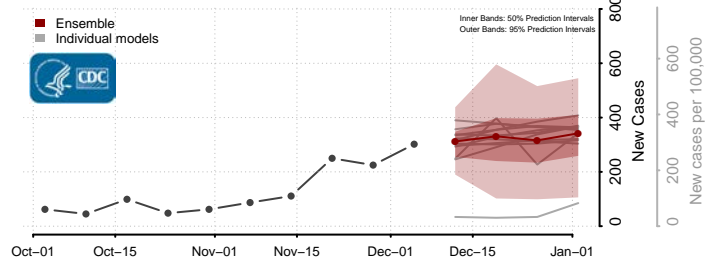

Cecil County, Maryland