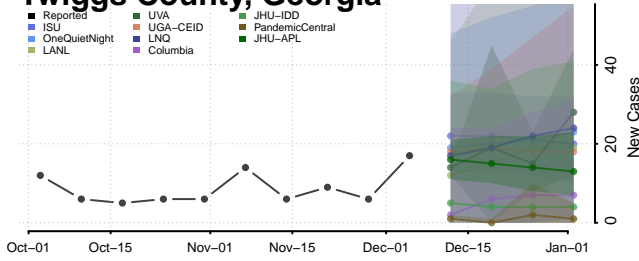

Twiggs County, Georgia