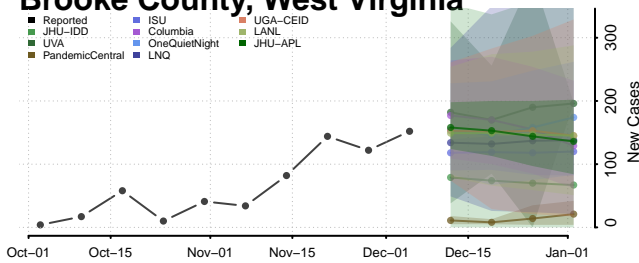

Brooke County, West Virginia