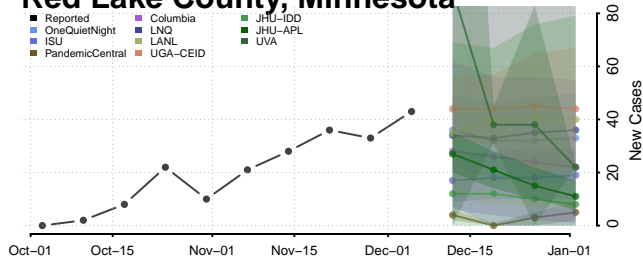

Pipestone County, Minnesota

Polk County, Minnesota

Pope County, Minnesota

Ramsey County, Minnesota

Red Lake County, Minnesota

Redwood County, Minnesota

Renville County, Minnesota

Rice County, Minnesota