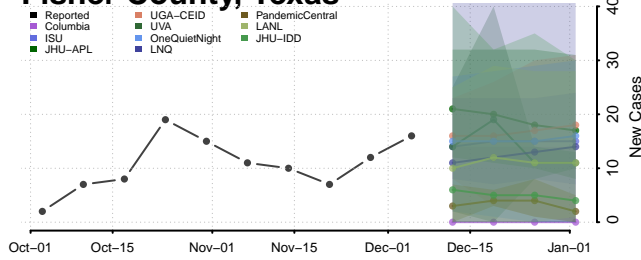

Fisher County, Texas