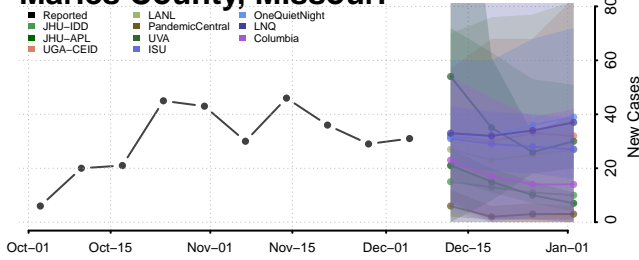

Maries County, Missouri