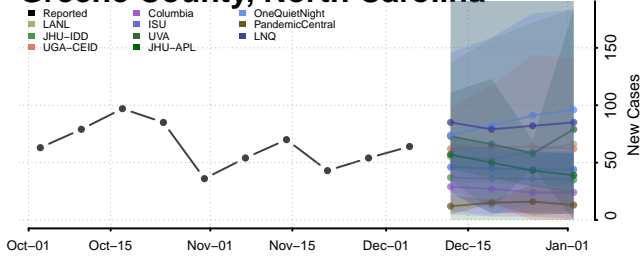

Gaston County, North Carolina

Gates County, North Carolina

Graham County, North Carolina

Granville County, North Carolina

Greene County, North Carolina

Guilford County, North Carolina

Halifax County, North Carolina