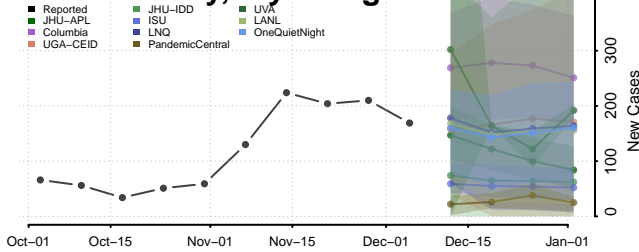

Sheridan County, Wyoming

Sublette County, Wyoming

Sweetwater County, Wyoming

Teton County, Wyoming

Uinta County, Wyoming

Washakie County, Wyoming

Weston County, Wyoming