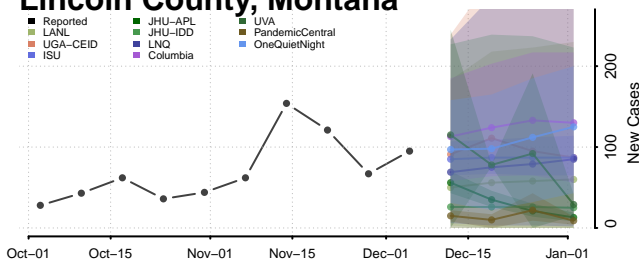

Madison County, Montana

McCone County, Montana

Stillwater County, Montana

Sweet Grass County, Montana

Teton County, Montana

Toole County, Montana

Treasure County, Montana

Valley County, Montana