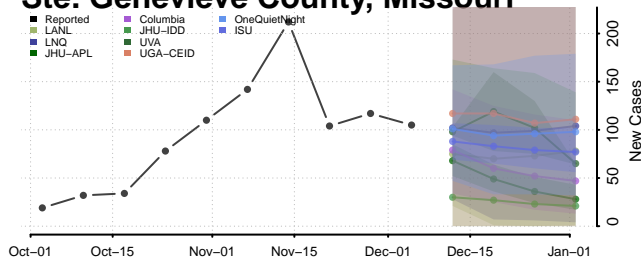

Ste. Genevieve County, Missouri