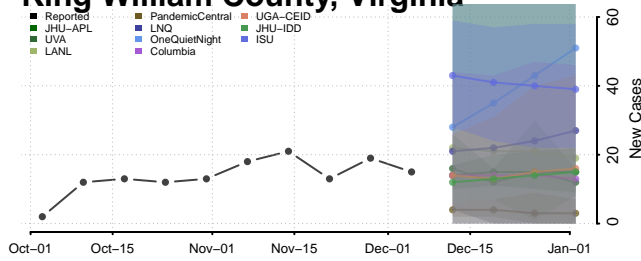

King William County, Virginia