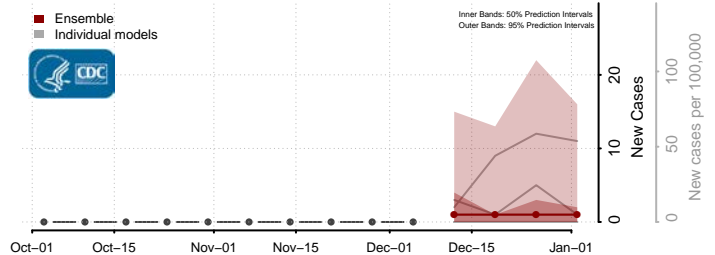

Carbon County, Utah