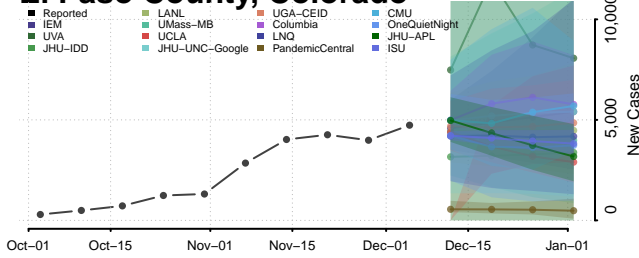

Delta County, Colorado

Denver County, Colorado

Dolores County, Colorado

Douglas County, Colorado

Eagle County, Colorado

EI Paso County, Colorado

Elbert County, Colorado

Fremont County, Colorado