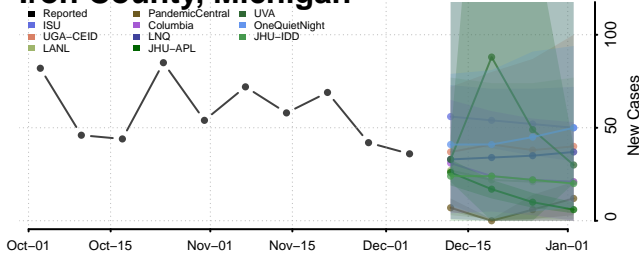

Iron County, Michigan