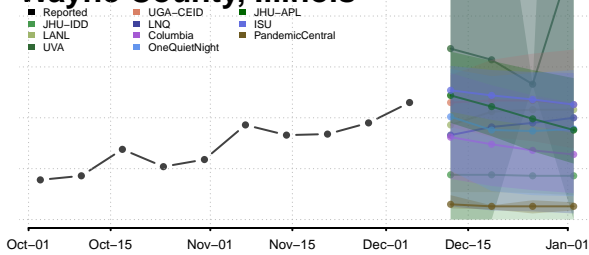

Wayne County, Illinois