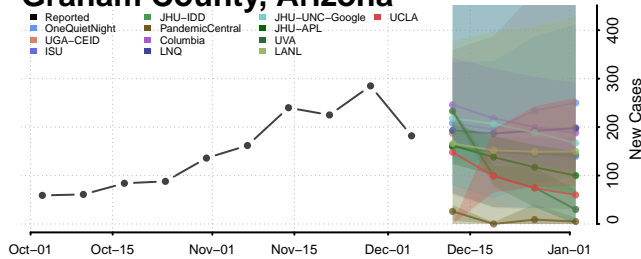

Arizona

Apache County, Arizona

Cochise County, Arizona

Coconino County, Arizona

Gila County, Arizona

Graham County, Arizona

Greenlee County, Arizona

La Paz County, Arizona