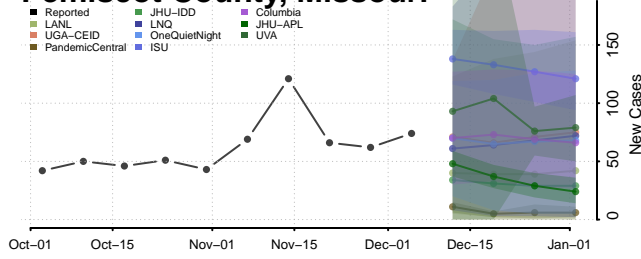

Pemiscot County, Missouri