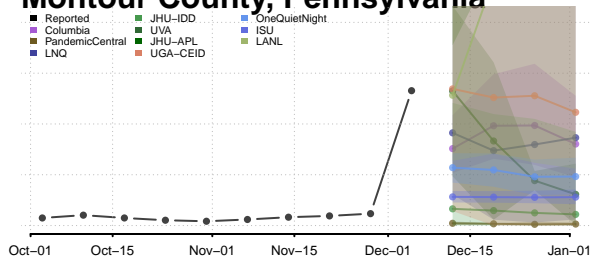

Montour County, Pennsylvania