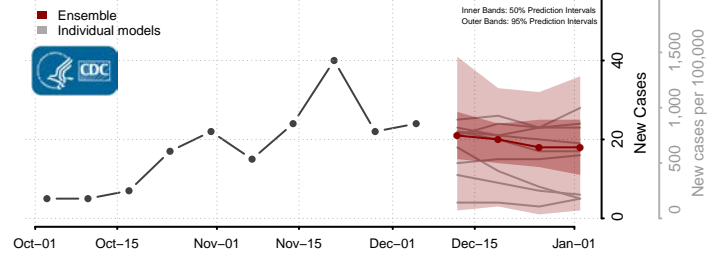

Rush County, Kansas

Sumner County, Kansas

Thomas County, Kansas

Trego County, Kansas

Wabaunsee County, Kansas

Wallace County, Kansas

Washington County, Kansas

Wichita County, Kansas