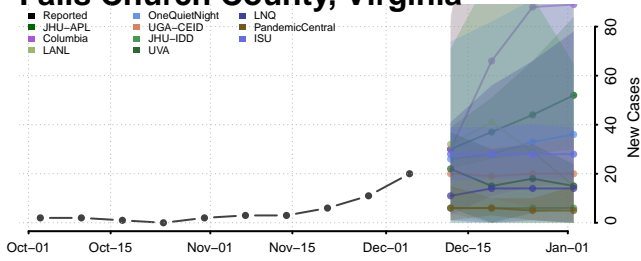

Dinwiddie County, Virginia

Emporia County, Virginia

Essex County, Virginia

Fairfax City County, Virginia

Fairfax County, Virginia

Falls Church County, Virginia

Fauquier County, Virginia

Floyd County, Virginia