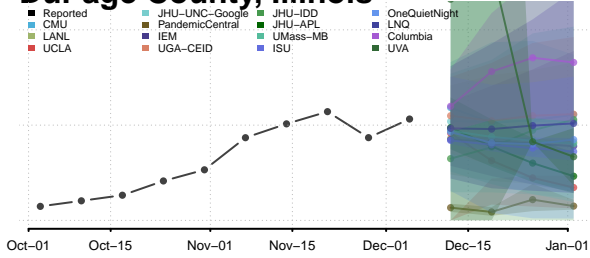

De Witt County, Illinois

DeKalb County, Illinois

Douglas County, Illinois

DuPage County, Illinois

Edgar County, Illinois

Edwards County, Illinois

Effingham County, Illinois

Fayette County, Illinois