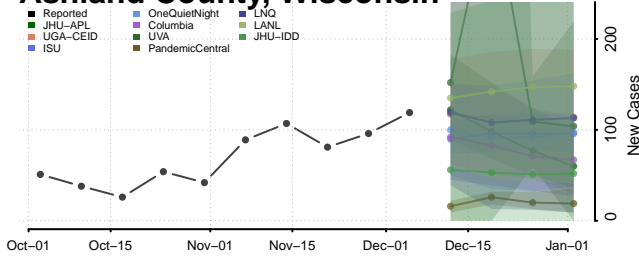

Wood County, West Virginia

Wyoming County, West Virginia

Wisconsin

Adams County, Wisconsin

Ashland County, Wisconsin

Barron County, Wisconsin

Bayfield County, Wisconsin

Brown County, Wisconsin