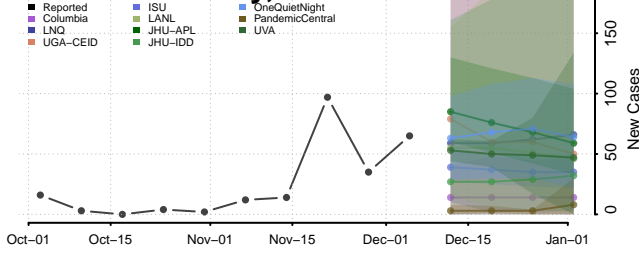

Evangeline County, Louisiana

Franklin County, Louisiana

Grant County, Louisiana

Iberia County, Louisiana

Iberville County, Louisiana

Lincoln County, Louisiana

Livingston County, Louisiana

Madison County, Louisiana