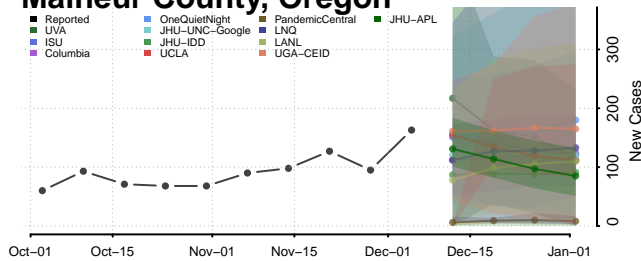

Malheur County, Oregon