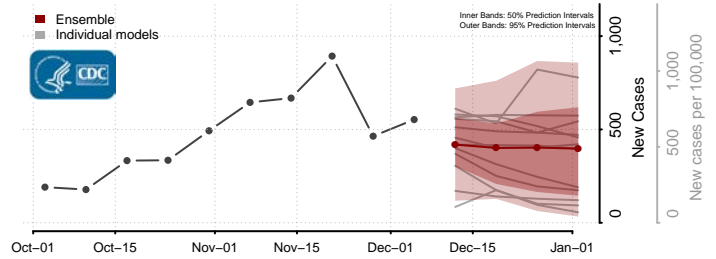

Worth County, Missouri

Wright County, Missouri

Carter County, Montana

Cascade County, Montana

Chouteau County, Montana

Custer County, Montana

Daniels County, Montana

Dawson County, Montana