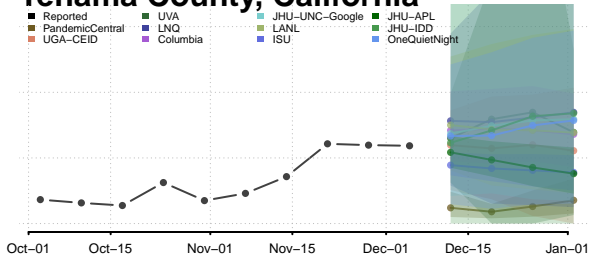

Sutter County, California

Tehama County, California

Trinity County, California

Tulare County, California

Tuolumne County, California

Ventura County, California

Yolo County, California

Yuba County, California