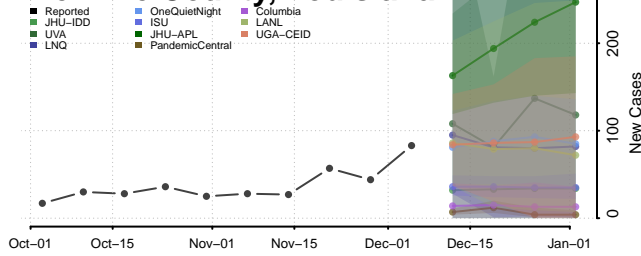

Assumption County, Louisiana

Avoyelles County, Louisiana

Beauregard County, Louisiana

Bienville County, Louisiana

Bossier County, Louisiana

Caddo County, Louisiana

Calcasieu County, Louisiana

Caldwell County, Louisiana