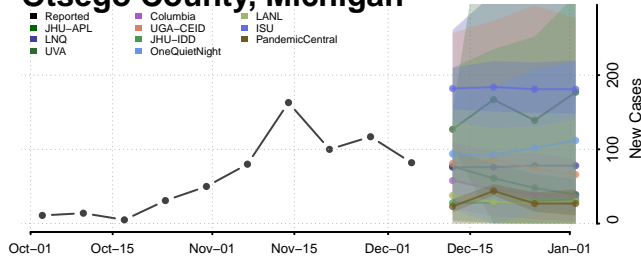

Ogemaw County, Michigan

Ontonagon County, Michigan

Osceola County, Michigan

Oscoda County, Michigan

Otsego County, Michigan

Ottawa County, Michigan

Presque Isle County, Michigan

Roscommon County, Michigan