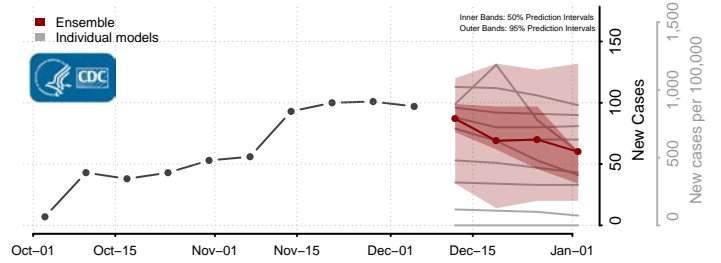

Fergus County, Montana