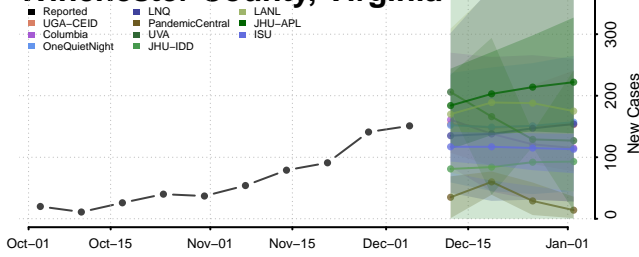

Waynesboro County, Virginia

Westmoreland County, Virginia

Williamsburg County, Virginia

Winchester County, Virginia

Wise County, Virginia

Wythe County, Virginia

York County, Virginia

Washington