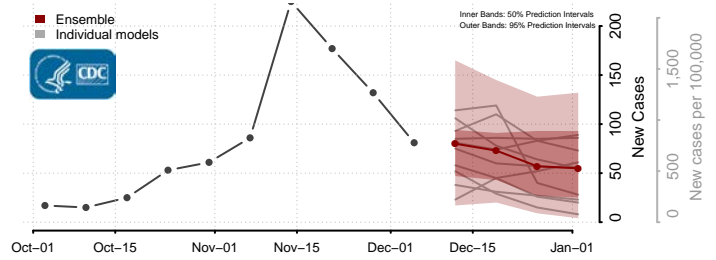

Wake County, North Carolina

Warren County, North Carolina

Washington County, North Carolina

Watauga County, North Carolina

Wayne County, North Carolina

Barnes County, North Dakota

Benson County, North Dakota