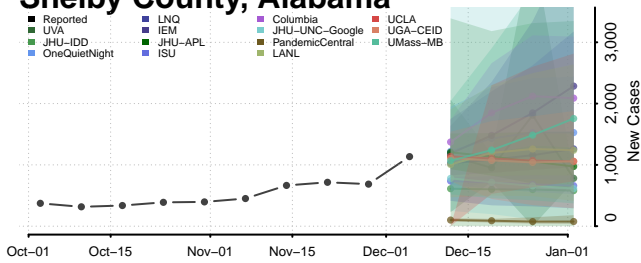

Lowndes County, Alabama

Macon County, Alabama

Madison County, Alabama

Marengo County, Alabama

Marion County, Alabama

Marshall County, Alabama

Mobile County, Alabama

Monroe County, Alabama

Montgomery County, Alabama

Morgan County, Alabama

Perry County, Alabama

Pickens County, Alabama

Pike County, Alabama

Randolph County, Alabama

Russell County, Alabama

Shelby County, Alabama

St. Clair County, Alabama

Sumter County, Alabama

Talladega County, Alabama

Tallapoosa County, Alabama

Tuscaloosa County, Alabama

Walker County, Alabama

Washington County, Alabama

Wilcox County, Alabama