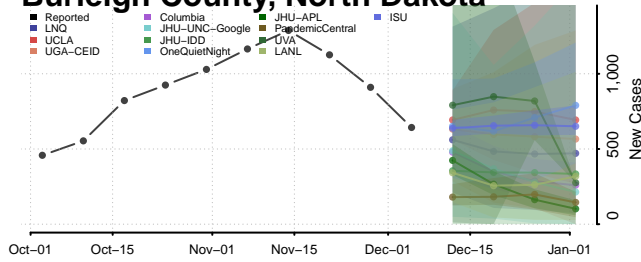

Burleigh County, North Dakota