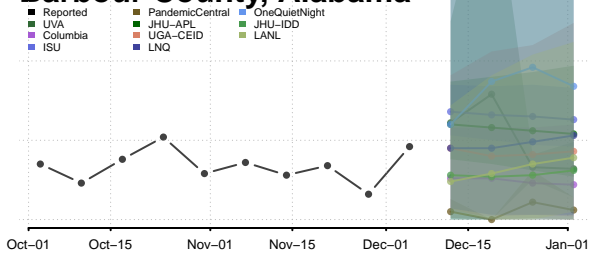

National

Alabama

Autauga County, Alabama

Baldwin County, Alabama

Barbour County, Alabama

Bibb County, Alabama

Blount County, Alabama

Bullock County, Alabama