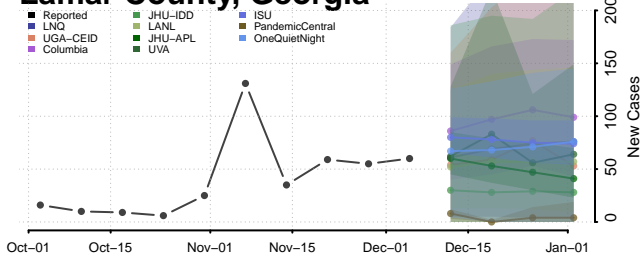

Jasper County, Georgia

Jeff Davis County, Georgia

Jefferson County, Georgia

Jenkins County, Georgia

Johnson County, Georgia

Jones County, Georgia

Lamar County, Georgia

Lanier County, Georgia