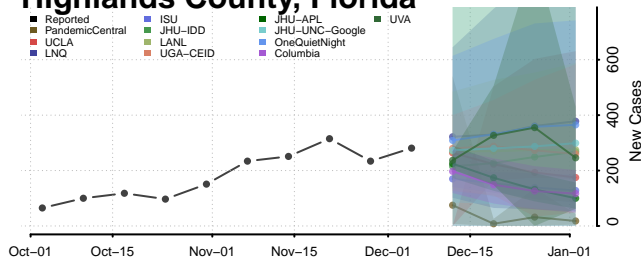

Highlands County, Florida