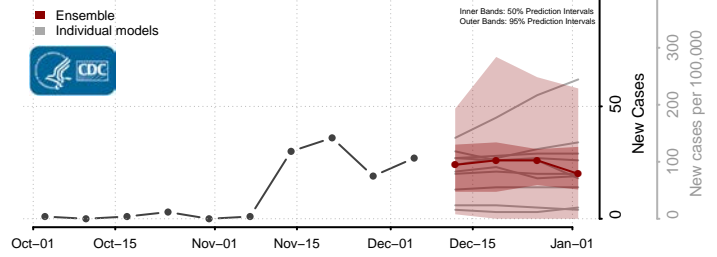

Tooele County, Utah

Uintah County, Utah

Grand Isle County, Vermont

Lamoille County, Vermont

Orange County, Vermont

Orleans County, Vermont

Rutland County, Vermont

Washington County, Vermont