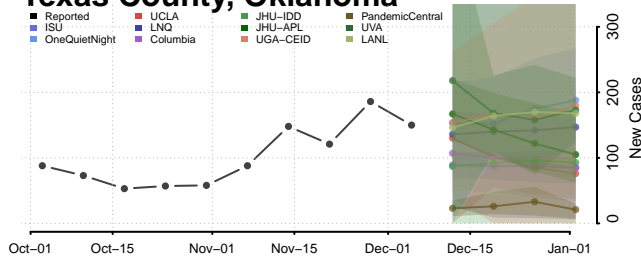

Sequoyah County, Oklahoma

Stephens County, Oklahoma

Texas County, Oklahoma

Tillman County, Oklahoma

Tulsa County, Oklahoma

Wagoner County, Oklahoma

Washington County, Oklahoma

Washita County, Oklahoma