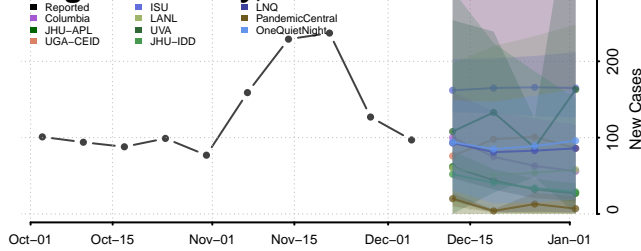

Hughes County, South Dakota