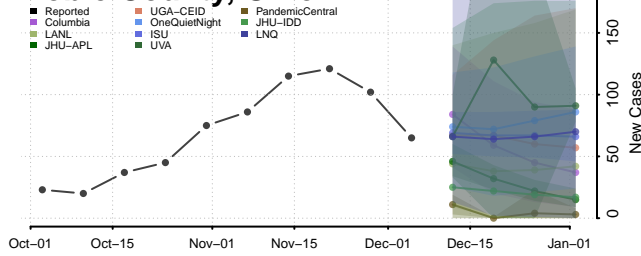

Montgomery County, Ohio

Morgan County, Ohio

Morrow County, Ohio

Muskingum County, Ohio

Noble County, Ohio

Ottawa County, Ohio

Paulding County, Ohio

Perry County, Ohio