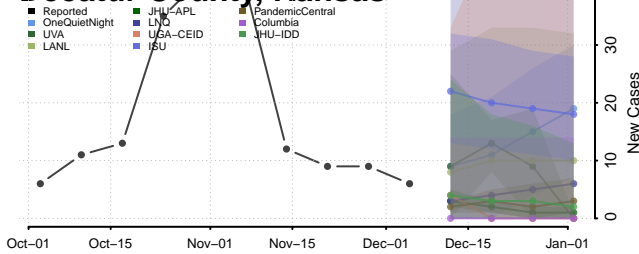

Decatur County, Kansas