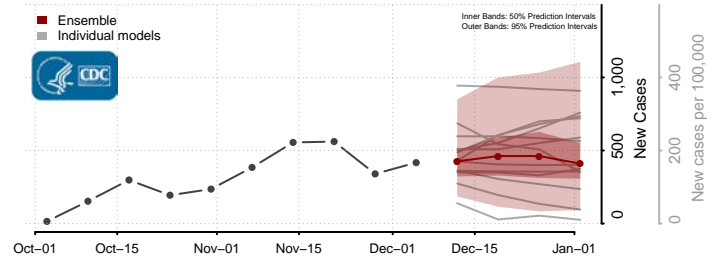

Clay County, Missouri