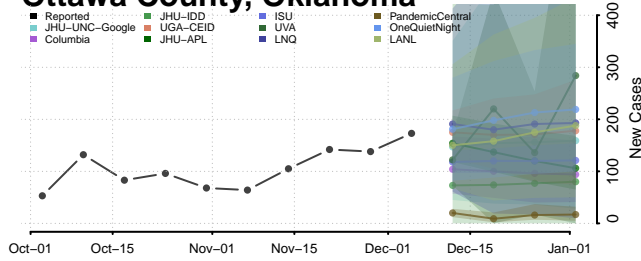

Noble County, Oklahoma

Nowata County, Oklahoma

Okfuskee County, Oklahoma

Oklahoma County, Oklahoma

Okmulgee County, Oklahoma

Osage County, Oklahoma

Ottawa County, Oklahoma

Pawnee County, Oklahoma