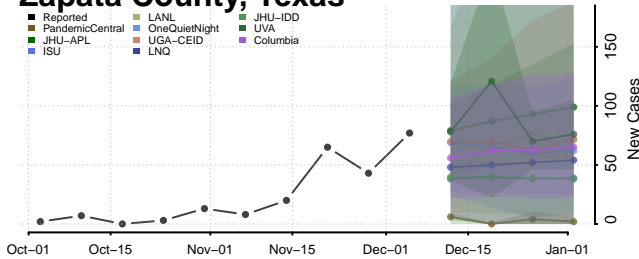

Zapata County, Texas