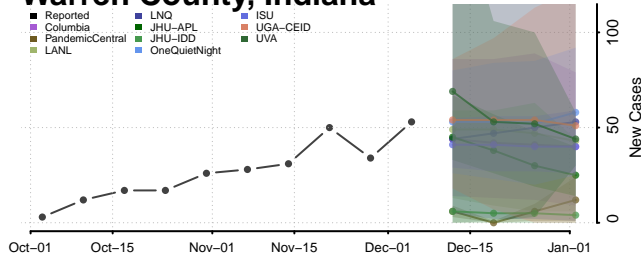

Warren County, Indiana