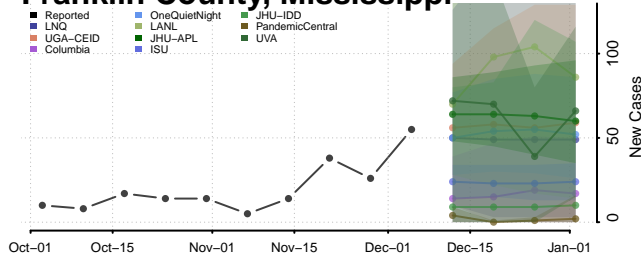

Franklin County, Mississippi