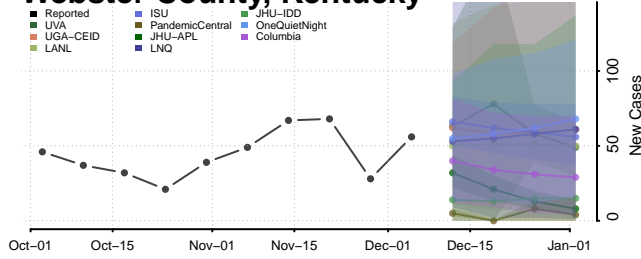

Webster County, Kentucky