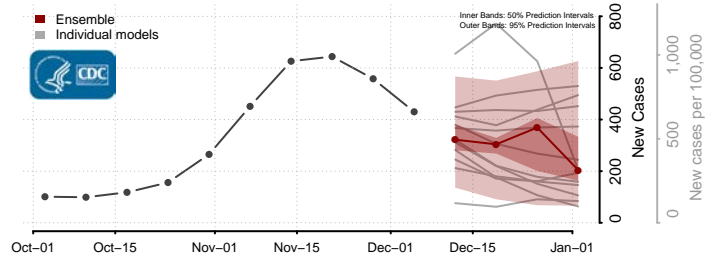

Crow Wing County, Minnesota