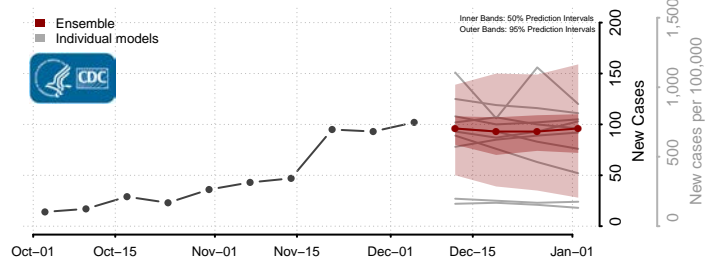

Faribault County, Minnesota