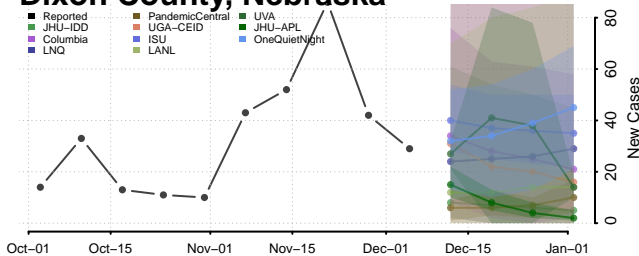

Furnas County, Nebraska

Gage County, Nebraska

Garden County, Nebraska

Garfield County, Nebraska

Gosper County, Nebraska

Grant County, Nebraska

Greeley County, Nebraska

Hall County, Nebraska