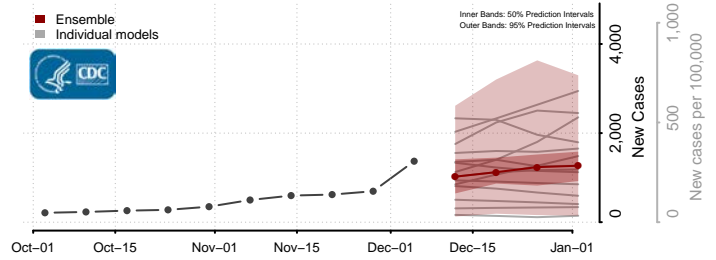

Solano County, California