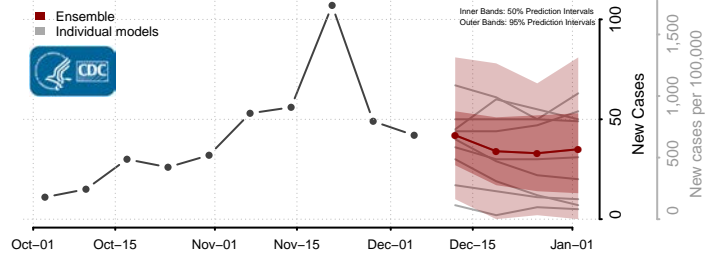

Hamlin County, South Dakota