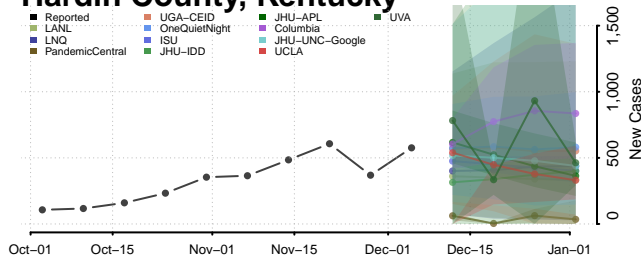

Cumberland County, Kentucky

Daviess County, Kentucky

Edmonson County, Kentucky

Green County, Kentucky

Greenup County, Kentucky

Hancock County, Kentucky

Hardin County, Kentucky

Harlan County, Kentucky