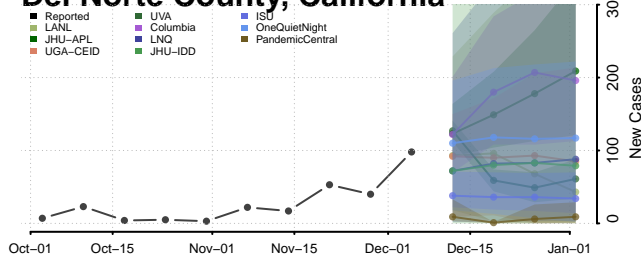

Washington County, Arkansas

White County, Arkansas

Woodruff County, Arkansas

Yell County, Arkansas

Colusa County, California

Contra Costa County, California

Del Norte County, California

El Dorado County, California