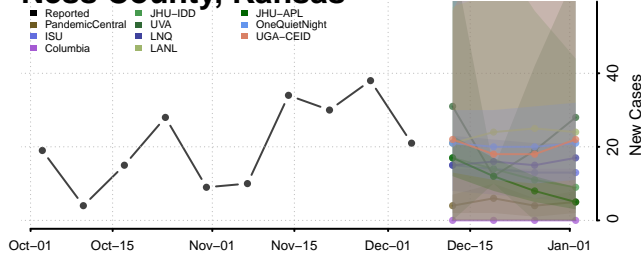

Ness County, Kansas