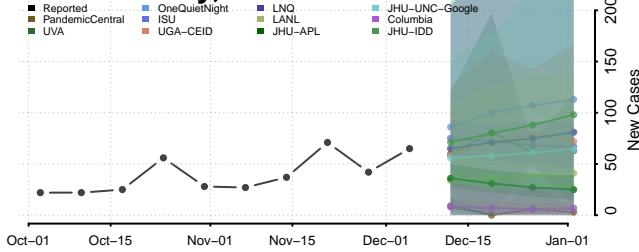

Titus County, Texas