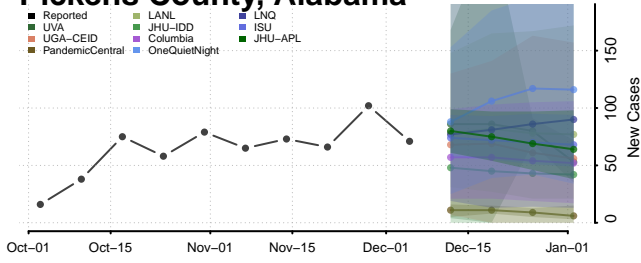

Lowndes County, Alabama

Macon County, Alabama

Madison County, Alabama

Marengo County, Alabama

Marion County, Alabama

Marshall County, Alabama

Mobile County, Alabama

Monroe County, Alabama

Montgomery County, Alabama

Morgan County, Alabama

Perry County, Alabama

Pickens County, Alabama

Pike County, Alabama

Randolph County, Alabama

Russell County, Alabama

Shelby County, Alabama

St. Clair County, Alabama

Sumter County, Alabama

Talladega County, Alabama

Tallapoosa County, Alabama

Tuscaloosa County, Alabama

Walker County, Alabama

Washington County, Alabama

Wilcox County, Alabama