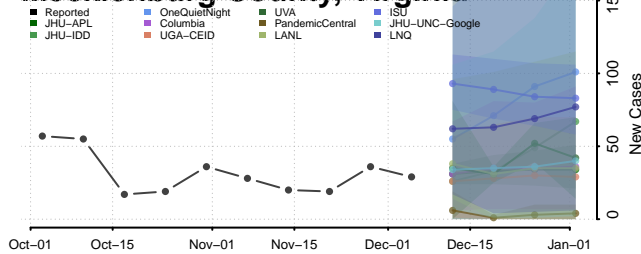

Madison County, Virginia

Manassas County, Virginia

Manassas Park County, Virginia

Martinsville County, Virginia

Mathews County, Virginia

Mecklenburg County, Virginia

Middlesex County, Virginia

Montgomery County, Virginia