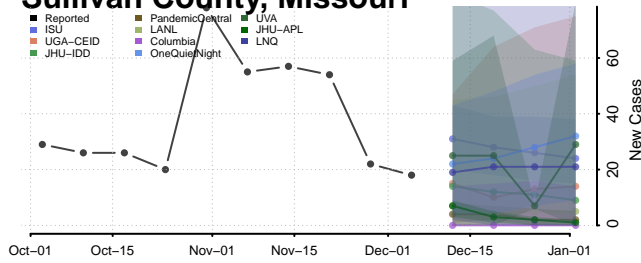

Sullivan County, Missouri