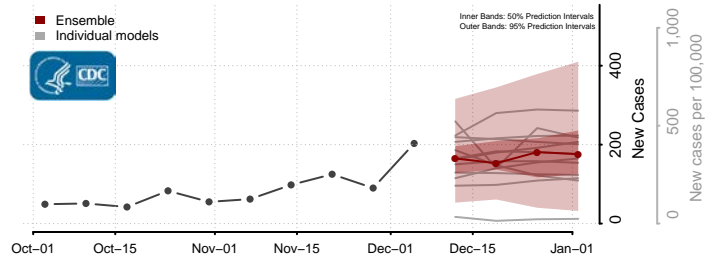

Montgomery County, Mississippi

Neshoba County, Mississippi

Newton County, Mississippi

Noxubee County, Mississippi

Oktibbeha County, Mississippi

Panola County, Mississippi

Pearl River County, Mississippi

Perry County, Mississippi