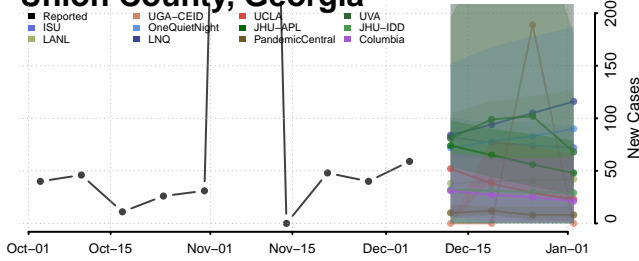

Troup County, Georgia

Turner County, Georgia

Twiggs County, Georgia

Union County, Georgia

Upson County, Georgia

Walker County, Georgia

Walton County, Georgia

Ware County, Georgia