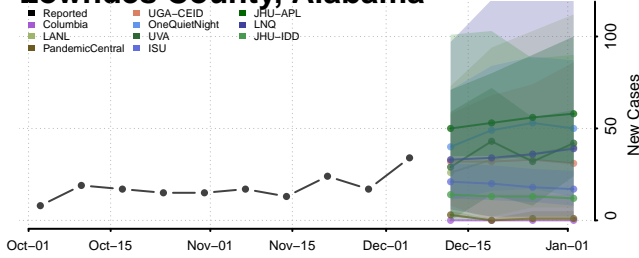

Lowndes County, Alabama