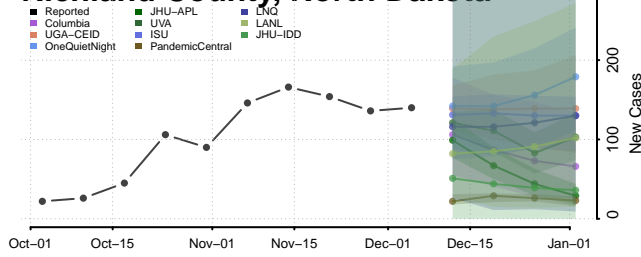

Richland County, North Dakota