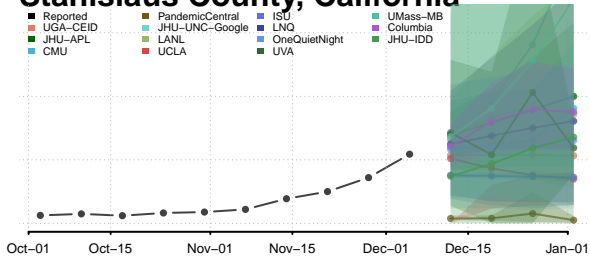

Sutter County, California

Tehama County, California

Trinity County, California

Tulare County, California

Tuolumne County, California

Ventura County, California

Yolo County, California

Yuba County, California