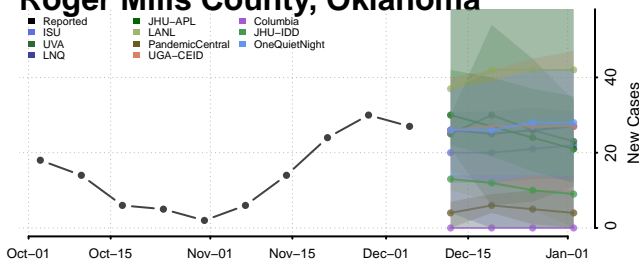

Roger Mills County, Oklahoma