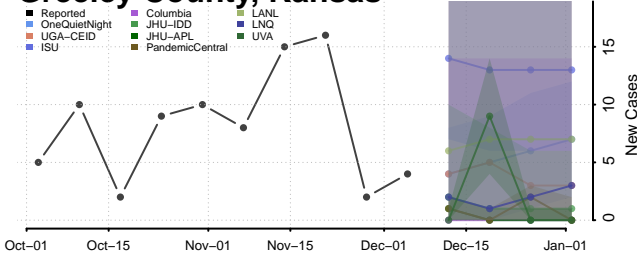

Douglas County, Kansas

Franklin County, Kansas

Geary County, Kansas

Gove County, Kansas

Graham County, Kansas

Grant County, Kansas

Gray County, Kansas

Greeley County, Kansas