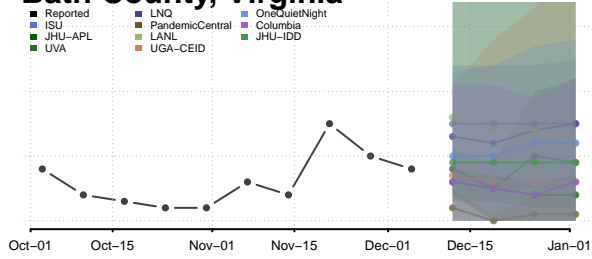

Bath County, Virginia