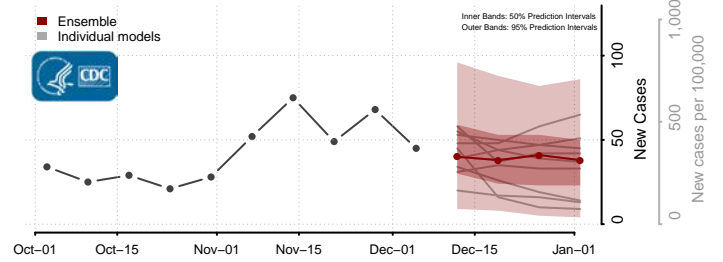

Minidoka County, Idaho

Nez Perce County, Idaho

Oneida County, Idaho

Owyhee County, Idaho

Payette County, Idaho

Power County, Idaho

Shoshone County, Idaho

Teton County, Idaho