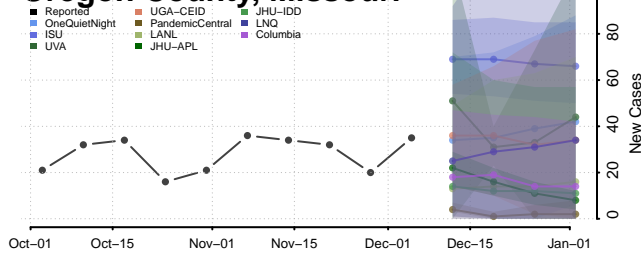

Oregon County, Missouri