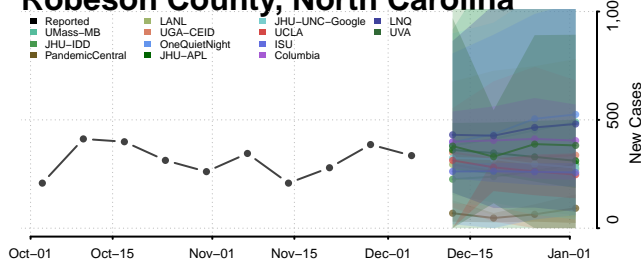

Robeson County, North Carolina