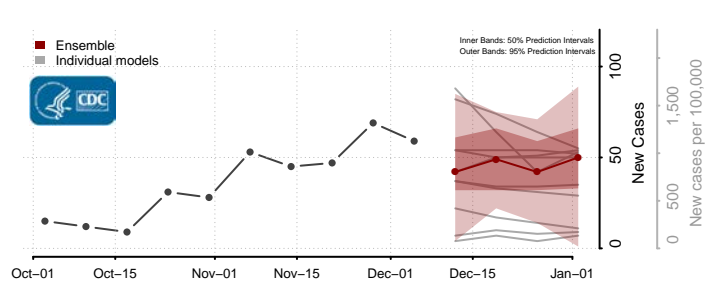

Neosho County, Kansas

Ness County, Kansas

Norton County, Kansas

Osage County, Kansas

Osborne County, Kansas

Ottawa County, Kansas

Pawnee County, Kansas

Phillips County, Kansas