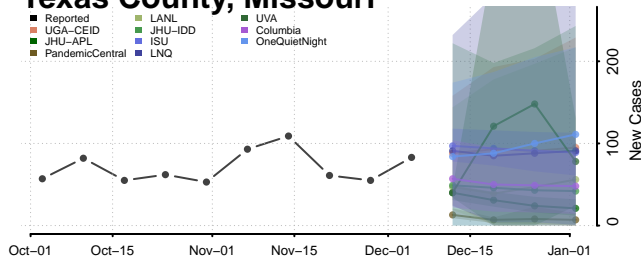

Texas County, Missouri