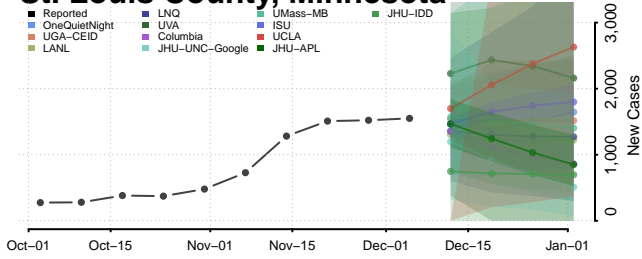

Rock County, Minnesota

Roseau County, Minnesota

Scott County, Minnesota

Sherburne County, Minnesota

Sibley County, Minnesota

St. Louis County, Minnesota

Stearns County, Minnesota

Steele County, Minnesota