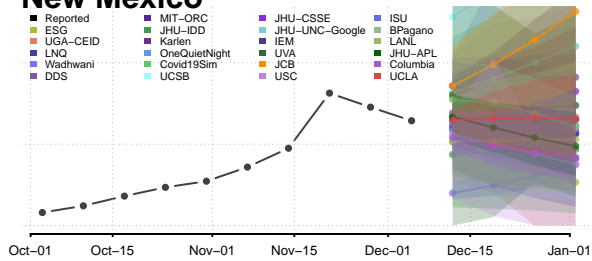

Hunterdon County, New Jersey

Mercer County, New Jersey

Somerset County, New Jersey

Sussex County, New Jersey

Union County, New Jersey

Warren County, New Jersey

New Mexico

Bernalillo County, New Mexico