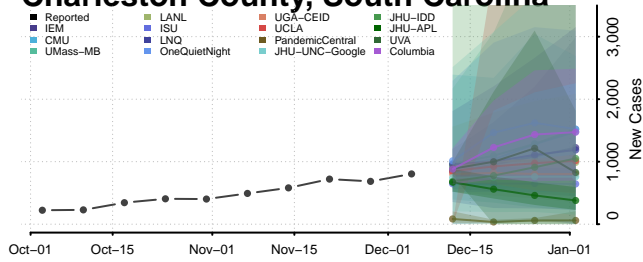

Beaufort County, South Carolina

Berkeley County, South Carolina

Calhoun County, South Carolina

Charleston County, South Carolina

Cherokee County, South Carolina

Chester County, South Carolina

Chesterfield County, South Carolina