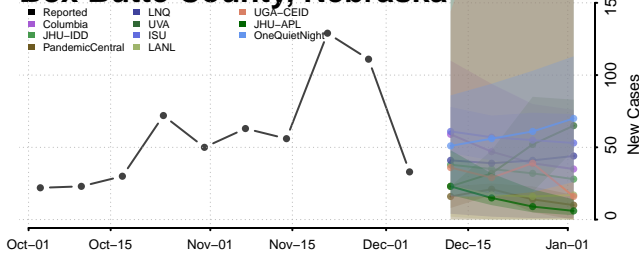

Box Butte County, Nebraska