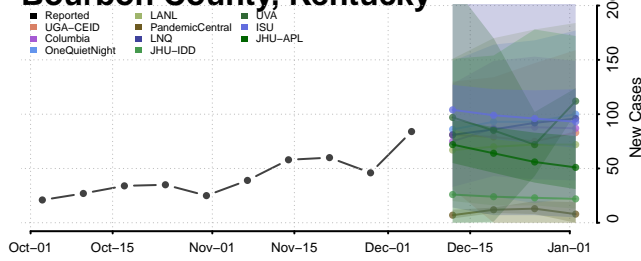

Barren County, Kentucky

Bath County, Kentucky

Bell County, Kentucky

Boone County, Kentucky

Bourbon County, Kentucky

Boyd County, Kentucky

Boyle County, Kentucky

Bracken County, Kentucky