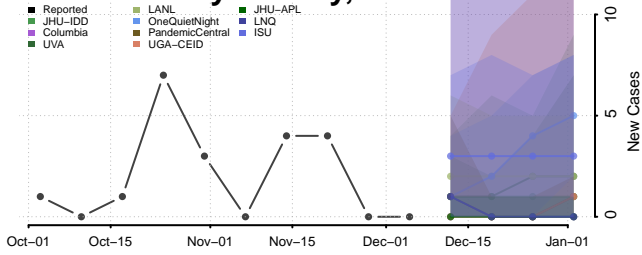

Deer Lodge County, Montana

Fallon County, Montana

Fergus County, Montana

Flathead County, Montana

Gallatin County, Montana

Garfield County, Montana

Glacier County, Montana

Golden Valley County, Montana