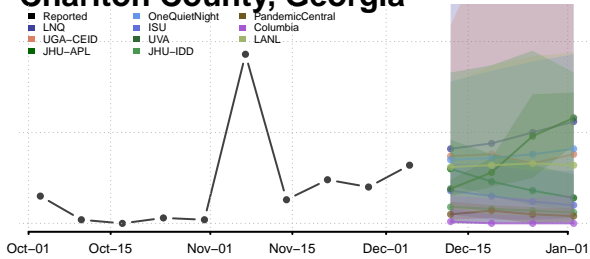

Burke County, Georgia

Butts County, Georgia

Calhoun County, Georgia

Camden County, Georgia

Candler County, Georgia

Carroll County, Georgia

Catoosa County, Georgia

Charlton County, Georgia