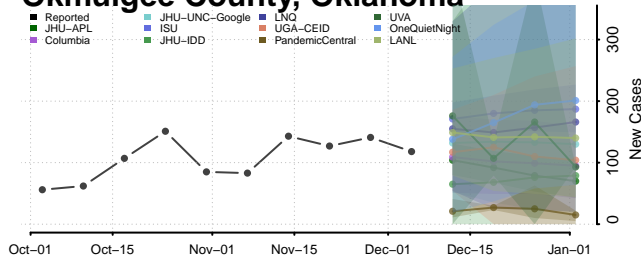

Noble County, Oklahoma

Nowata County, Oklahoma

Okfuskee County, Oklahoma

Oklahoma County, Oklahoma

Okmulgee County, Oklahoma

Osage County, Oklahoma

Ottawa County, Oklahoma

Pawnee County, Oklahoma