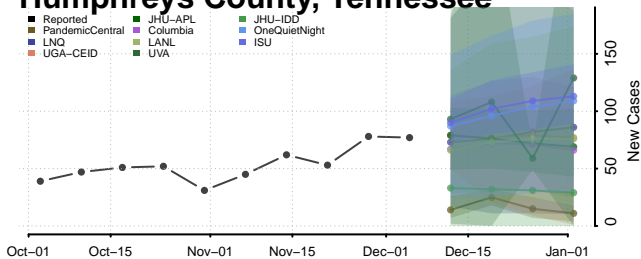

Humphreys County, Tennessee