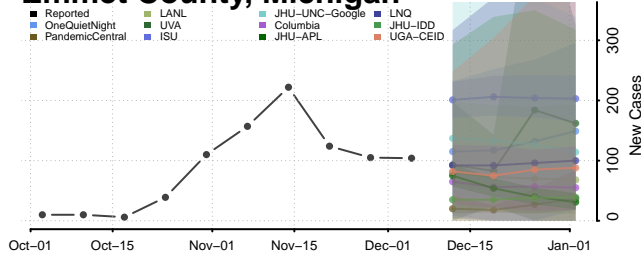

Clinton County, Michigan

Crawford County, Michigan

Delta County, Michigan

Dickinson County, Michigan

Eaton County, Michigan

Emmet County, Michigan

Genesee County, Michigan

Gladwin County, Michigan