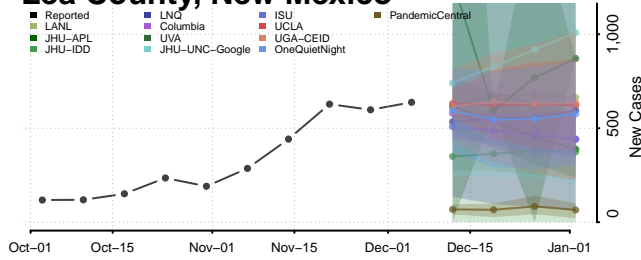

Grant County, New Mexico

Guadalupe County, New Mexico

Harding County, New Mexico

Hidalgo County, New Mexico

Lea County, New Mexico

Lincoln County, New Mexico

Los Alamos County, New Mexico

Luna County, New Mexico