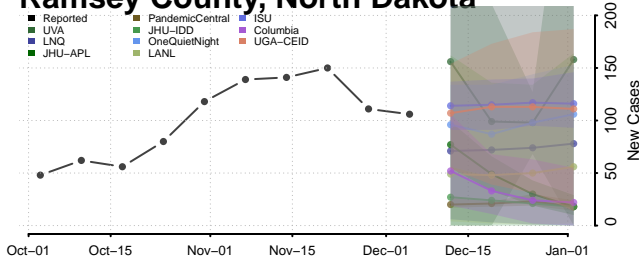

Ramsey County, North Dakota