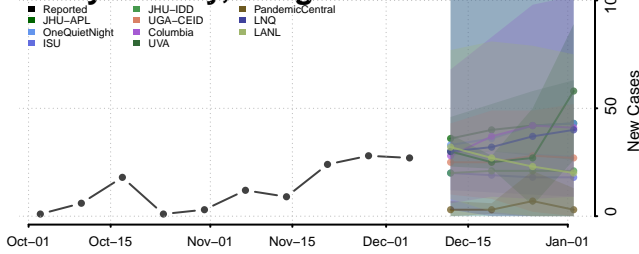

Curry County, Oregon