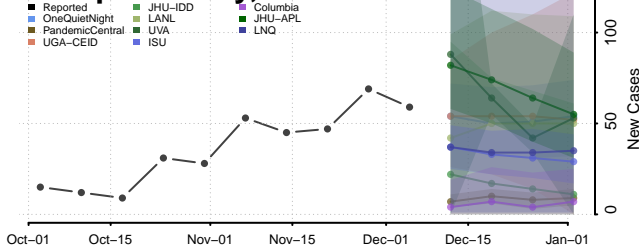

Neosho County, Kansas

Ness County, Kansas

Norton County, Kansas

Osage County, Kansas

Osborne County, Kansas

Ottawa County, Kansas

Pawnee County, Kansas

Phillips County, Kansas