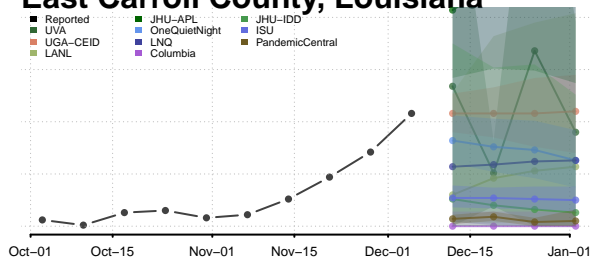

Cameron County, Louisiana

Catahoula County, Louisiana

Claiborne County, Louisiana

Concordia County, Louisiana

De Soto County, Louisiana

East Baton Rouge County, Louisiana

East Carroll County, Louisiana

East Feliciana County, Louisiana