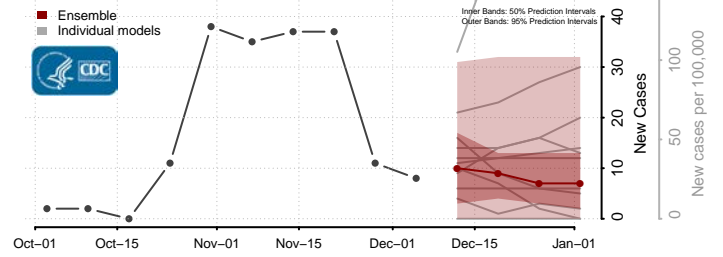

Knox County, Maine

Waldo County, Maine

Washington County, Maine

York County, Maine

Maryland

Allegany County, Maryland

Anne Arundel County, Maryland

Baltimore City County, Maryland