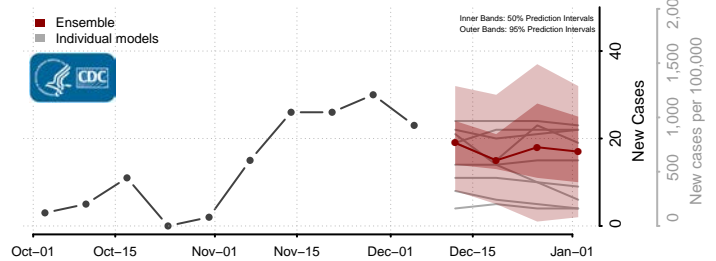

Douglas County, Kansas

Franklin County, Kansas

Geary County, Kansas

Gove County, Kansas

Graham County, Kansas

Grant County, Kansas

Gray County, Kansas

Greeley County, Kansas