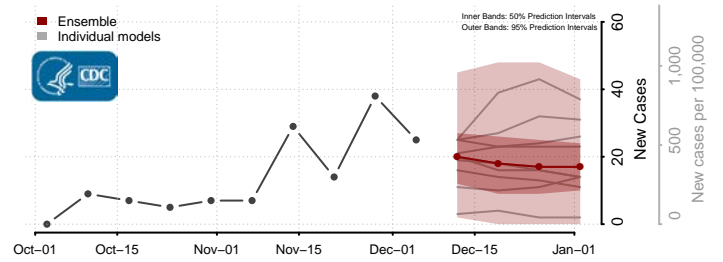

Pemiscot County, Missouri

Perry County, Missouri

Putnam County, Missouri

Ralls County, Missouri

Randolph County, Missouri

Ray County, Missouri

Reynolds County, Missouri

Ripley County, Missouri