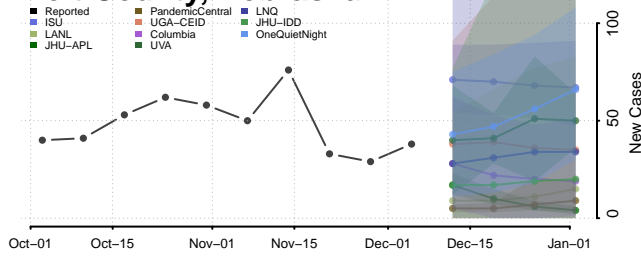

Hamilton County, Nebraska

Harlan County, Nebraska

Hayes County, Nebraska

Hitchcock County, Nebraska

Holt County, Nebraska

Hooker County, Nebraska

Howard County, Nebraska

Jefferson County, Nebraska