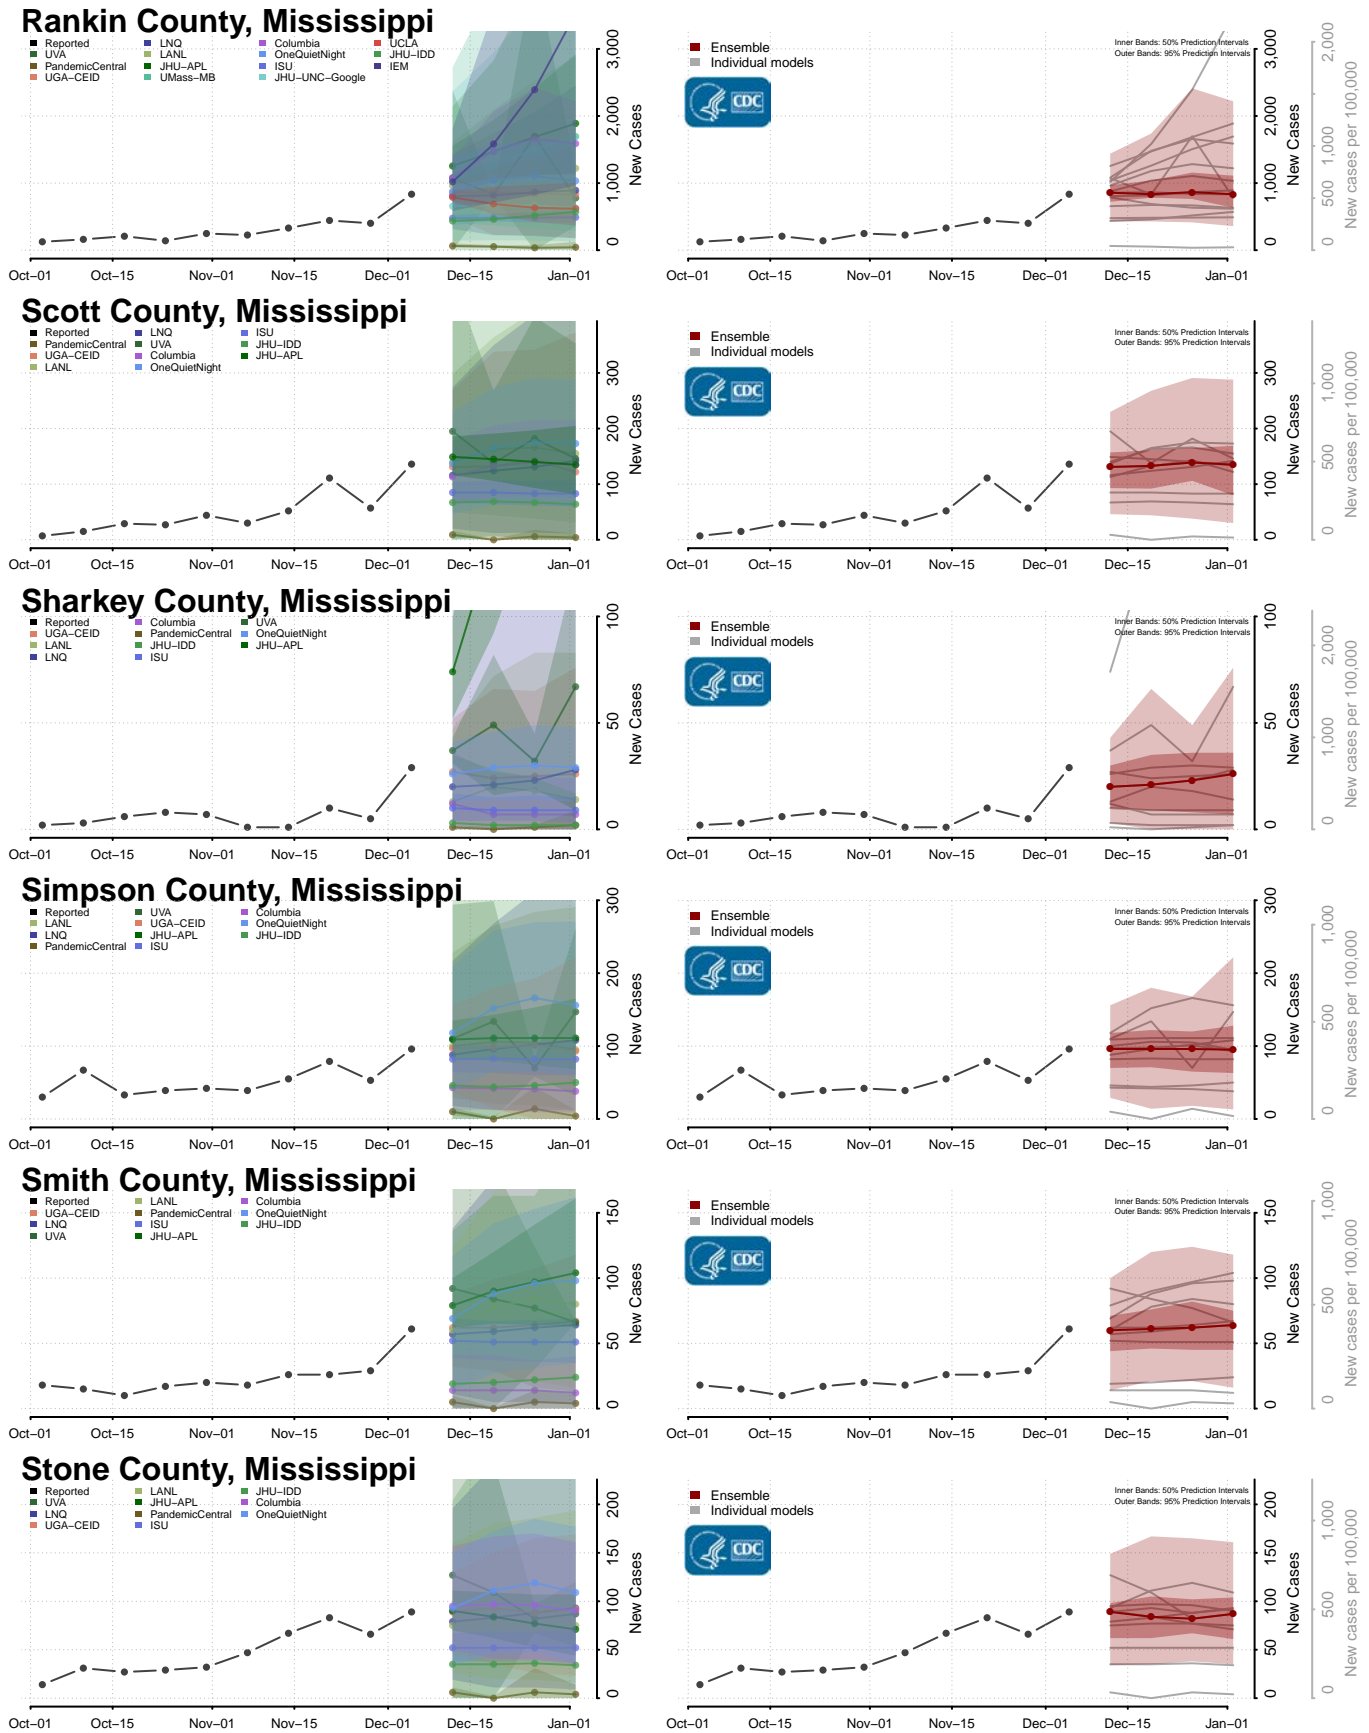

Pike County, Mississippi

Pontotoc County, Mississippi

Prentiss County, Mississippi

Quitman County, Mississippi

Sunflower County, Mississippi

Tallahatchie County, Mississippi

Tate County, Mississippi

Tippah County, Mississippi