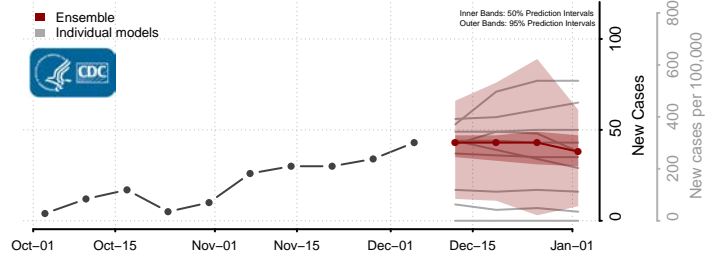

Tishomingo County, Mississippi

Tunica County, Mississippi

Union County, Mississippi

Walthall County, Mississippi

Warren County, Mississippi

Washington County, Mississippi

Wayne County, Mississippi

Webster County, Mississippi