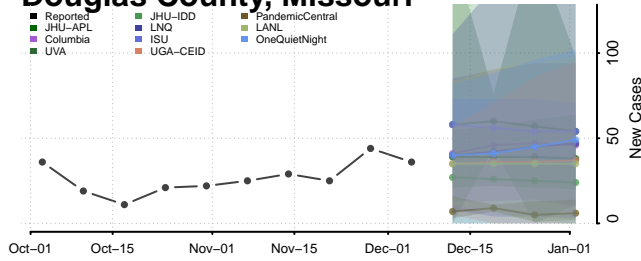

Douglas County, Missouri