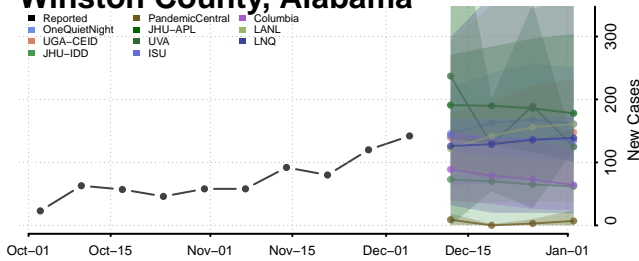

Winston County, Alabama