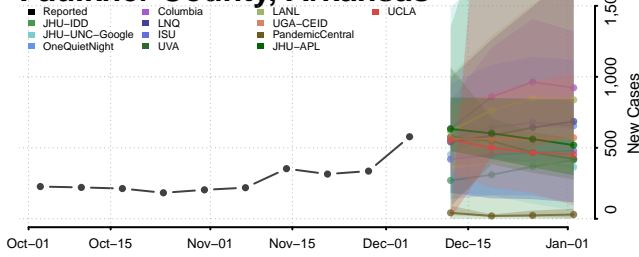

Craighead County, Arkansas

Crawford County, Arkansas

Crittenden County, Arkansas

Cross County, Arkansas

Dallas County, Arkansas

Desha County, Arkansas

Drew County, Arkansas

Faulkner County, Arkansas