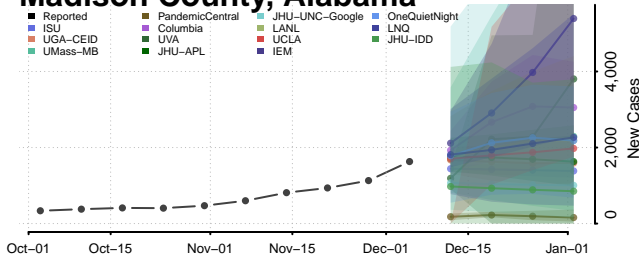

Fayette County, Alabama

Franklin County, Alabama

Geneva County, Alabama

Greene County, Alabama

Hale County, Alabama

Henry County, Alabama

Lee County, Alabama

Limestone County, Alabama

Lowndes County, Alabama

Macon County, Alabama

Madison County, Alabama

Marengo County, Alabama

Marion County, Alabama

Marshall County, Alabama

Mobile County, Alabama

Monroe County, Alabama