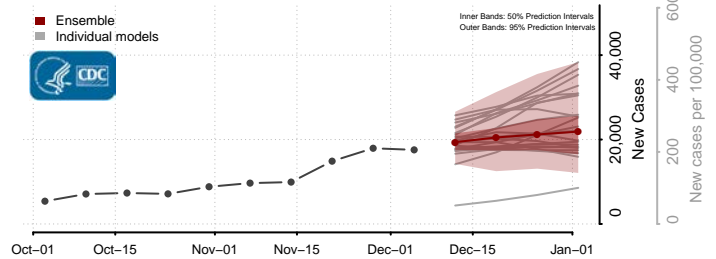

Windham County, Vermont

Windsor County, Vermont

Virgin Islands

Virginia

Accomack County, Virginia

Albemarle County, Virginia