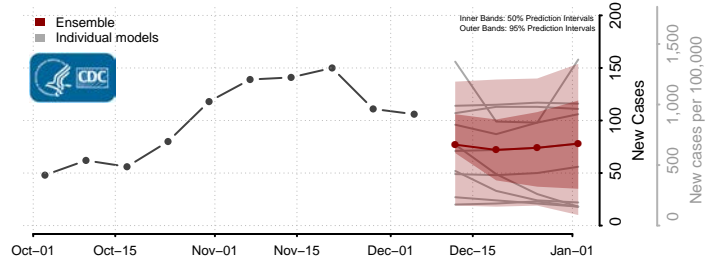

Ramsey County, North Dakota