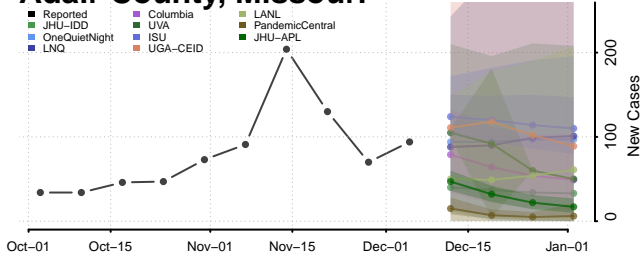

Adair County, Missouri