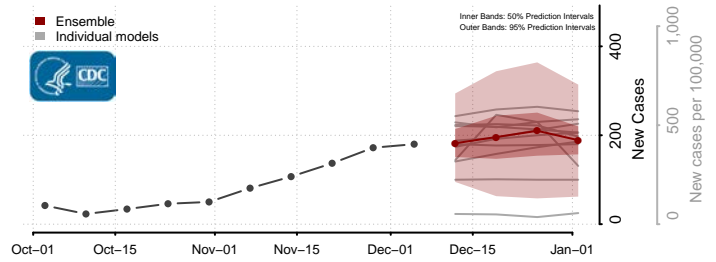

Stokes County, North Carolina

Surry County, North Carolina

Swain County, North Carolina

Transylvania County, North Carolina

Tyrrell County, North Carolina

Union County, North Carolina

Vance County, North Carolina