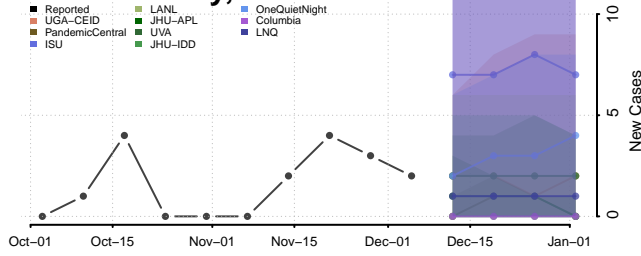

Sioux County, Nebraska