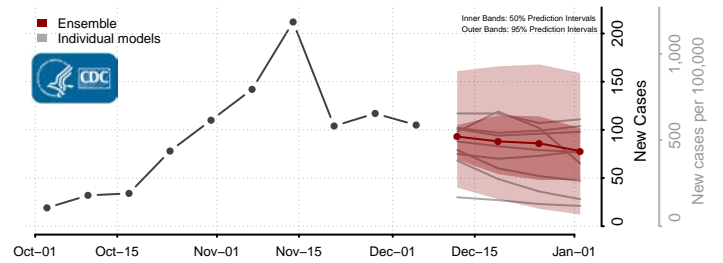

Ste. Genevieve County, Missouri