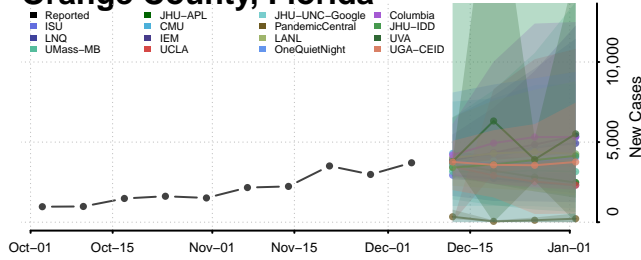

Marion County, Florida

Martin County, Florida

Miami-Dade County, Florida

Monroe County, Florida

Nassau County, Florida

Okaloosa County, Florida

Okeechobee County, Florida

Orange County, Florida