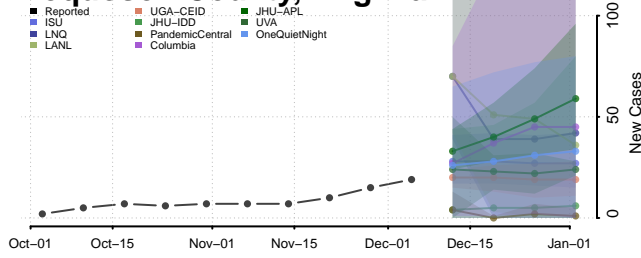

Orange County, Virginia

Page County, Virginia

Patrick County, Virginia

Petersburg County, Virginia

Pittsylvania County, Virginia

Poquoson County, Virginia

Portsmouth County, Virginia

Powhatan County, Virginia