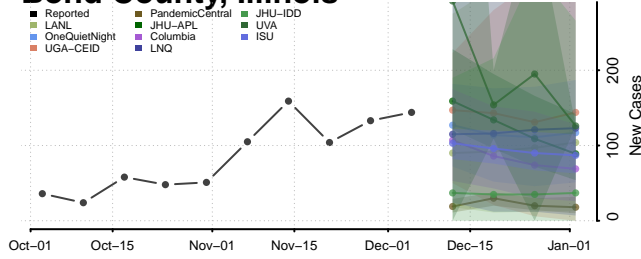

Twin Falls County, Idaho

Valley County, Idaho

Washington County, Idaho

Illinois

Adams County, Illinois

Alexander County, Illinois

Bond County, Illinois

Boone County, Illinois