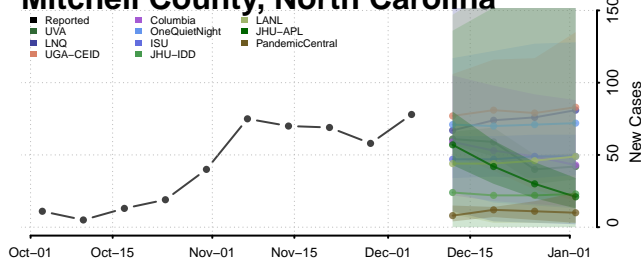

Madison County, North Carolina

Martin County, North Carolina

McDowell County, North Carolina

Mecklenburg County, North Carolina

Mitchell County, North Carolina

Montgomery County, North Carolina

Moore County, North Carolina