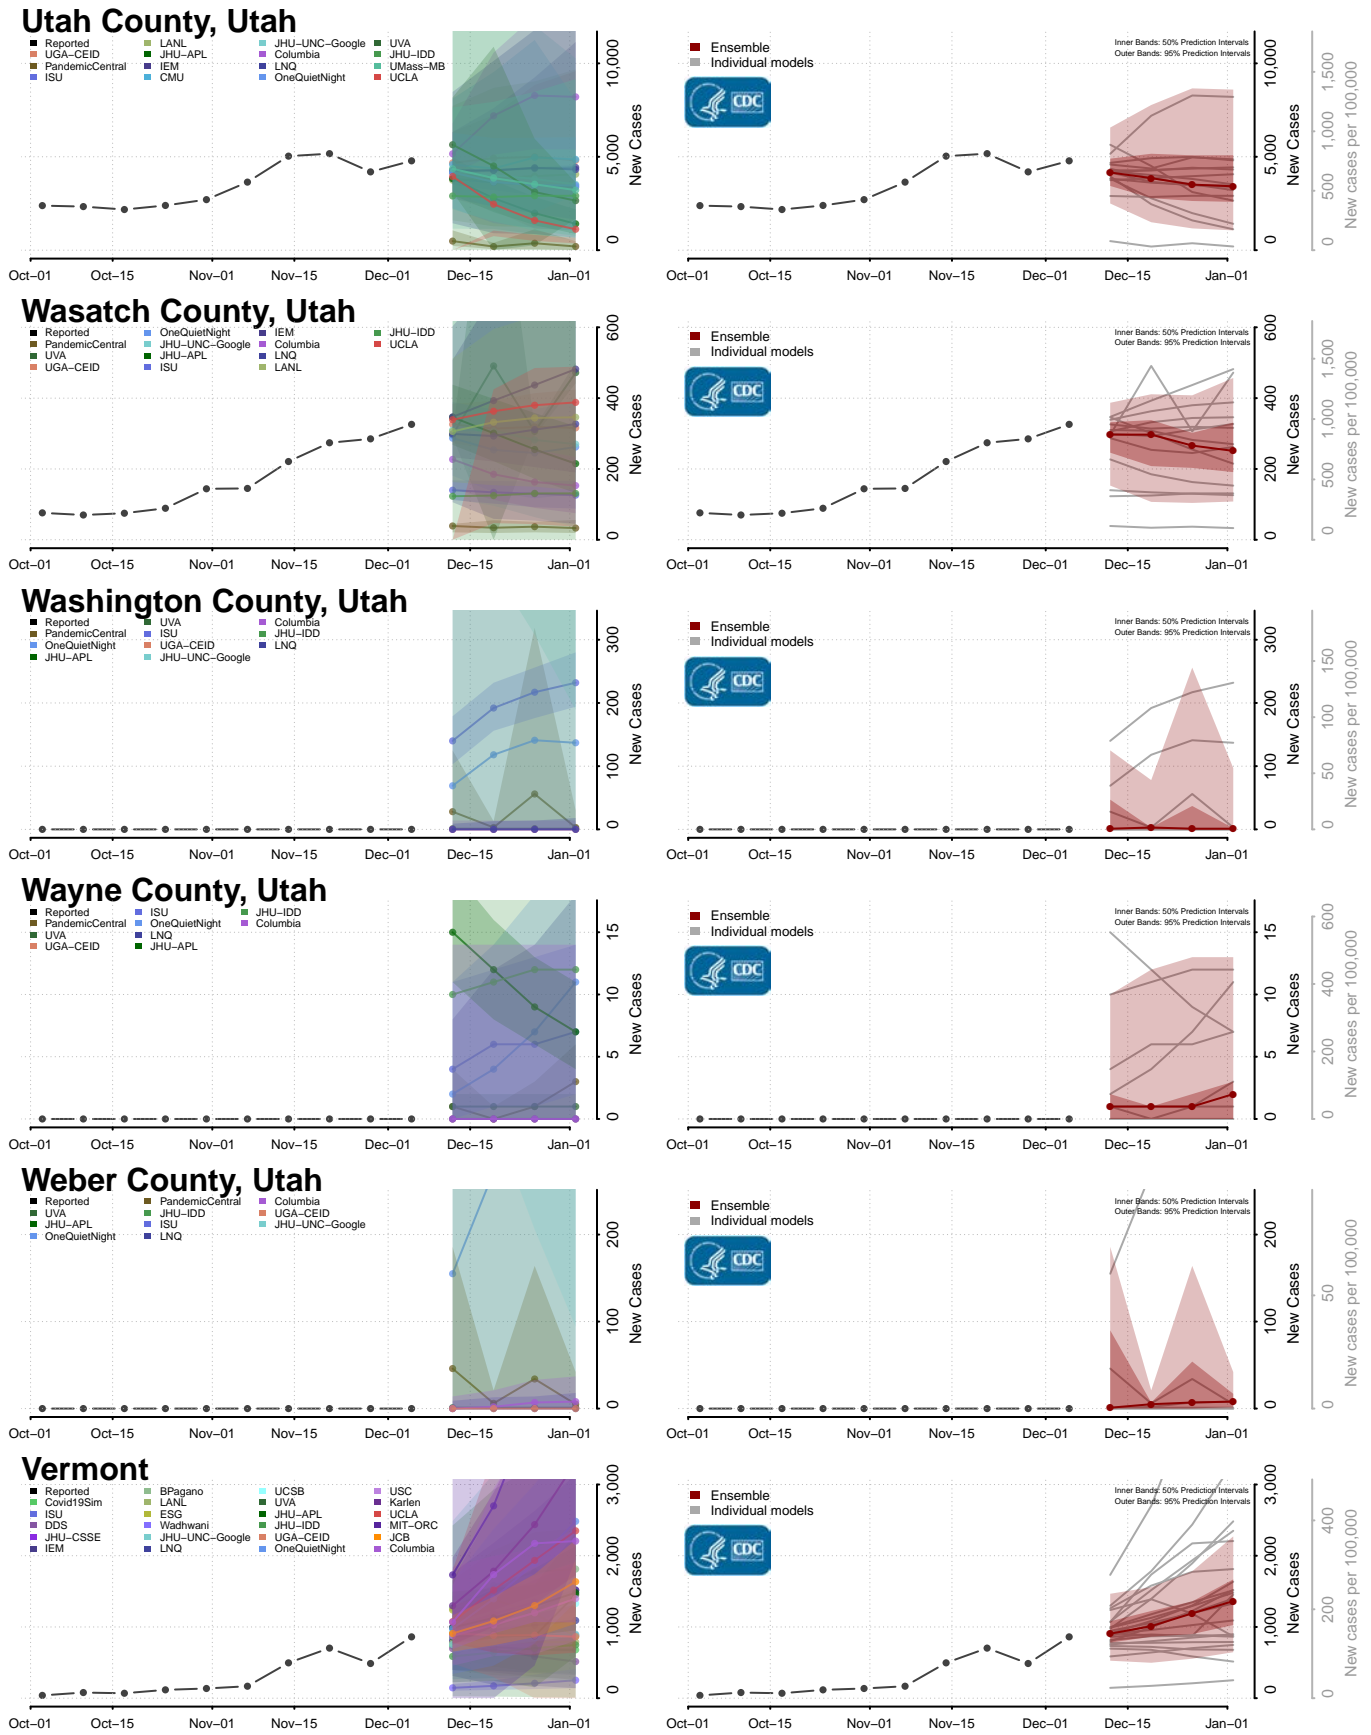

Tooele County, Utah

Uintah County, Utah

Grand Isle County, Vermont

Lamoille County, Vermont

Orange County, Vermont

Orleans County, Vermont

Rutland County, Vermont

Washington County, Vermont