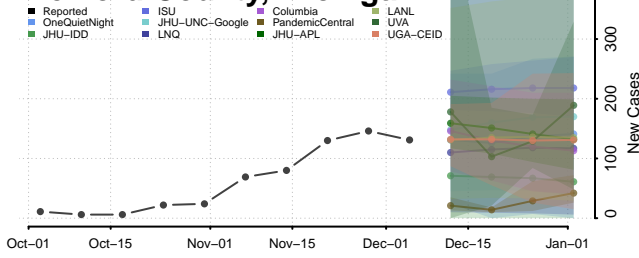

Wexford County, Michigan