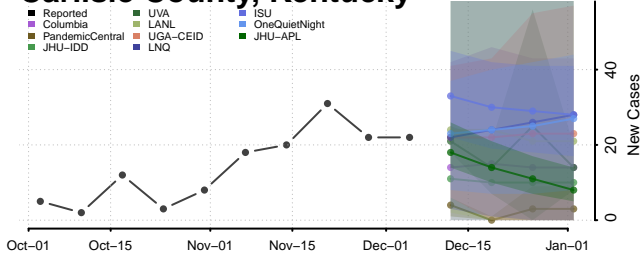

Breathitt County, Kentucky

Breckinridge County, Kentucky

Bullitt County, Kentucky

Butler County, Kentucky

Caldwell County, Kentucky

Calloway County, Kentucky

Campbell County, Kentucky

Carlisle County, Kentucky