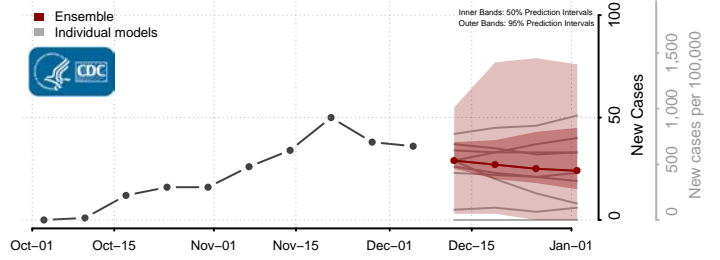

Harper County, Kansas