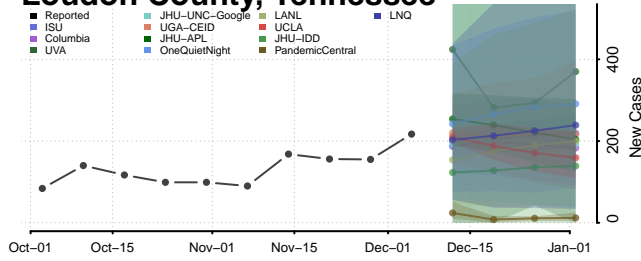

Loudon County, Tennessee