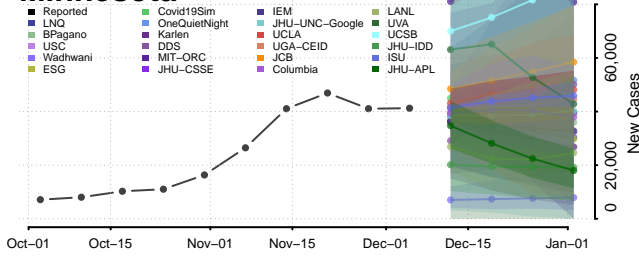

Washtenaw County, Michigan

Wayne County, Michigan

Wexford County, Michigan

Minnesota

Aitkin County, Minnesota

Anoka County, Minnesota

Becker County, Minnesota

Beltrami County, Minnesota