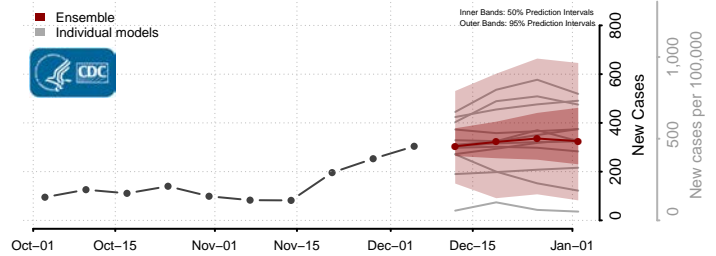

Robeson County, North Carolina

Rockingham County, North Carolina

Rowan County, North Carolina

Rutherford County, North Carolina

Sampson County, North Carolina

Scotland County, North Carolina

Stanly County, North Carolina