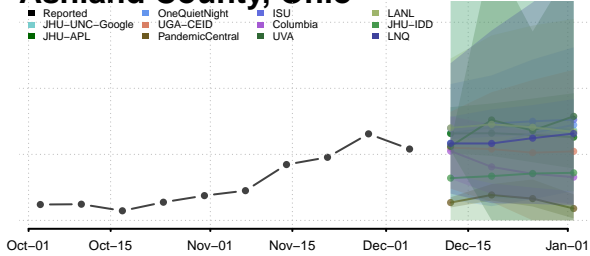

Ashland County, Ohio