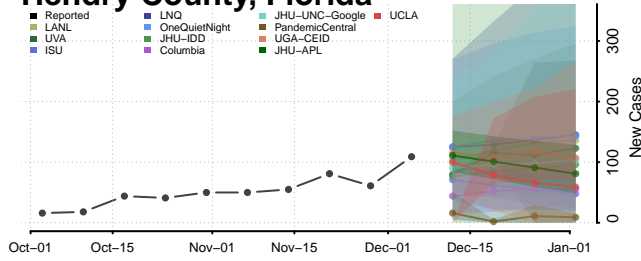

Hendry County, Florida