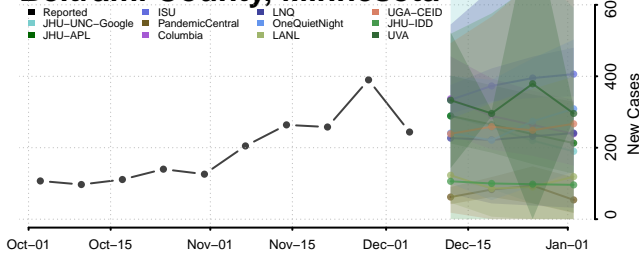

Washtenaw County, Michigan

Wayne County, Michigan

Wexford County, Michigan

Minnesota

Aitkin County, Minnesota

Anoka County, Minnesota

Becker County, Minnesota

Beltrami County, Minnesota