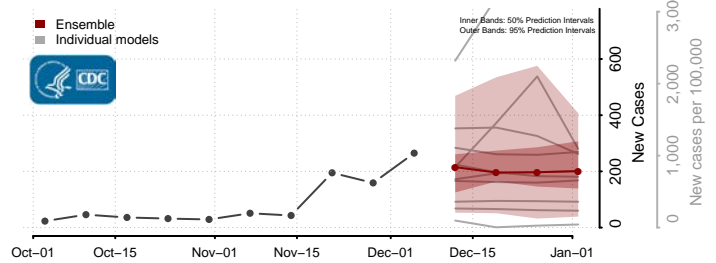

Garrett County, Maryland

Harford County, Maryland

Howard County, Maryland

Kent County, Maryland

Montgomery County, Maryland

Prince George's County, Maryland

Queen Anne's County, Maryland

Somerset County, Maryland