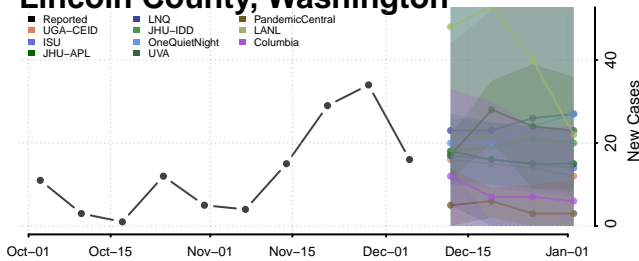

Island County, Washington

Jefferson County, Washington

King County, Washington

Kitsap County, Washington

Kittitas County, Washington

Klickitat County, Washington

Lewis County, Washington

Lincoln County, Washington