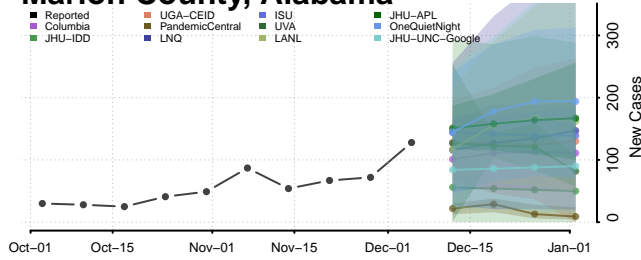

Lowndes County, Alabama

Macon County, Alabama

Madison County, Alabama

Marengo County, Alabama

Marion County, Alabama

Marshall County, Alabama

Mobile County, Alabama

Monroe County, Alabama