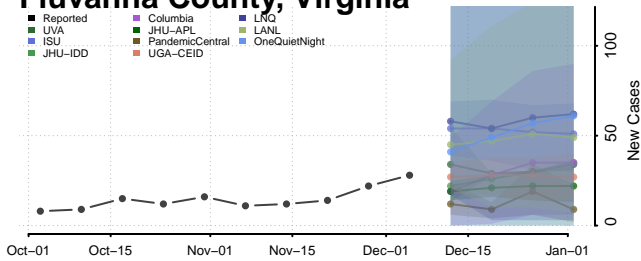

Fluvanna County, Virginia