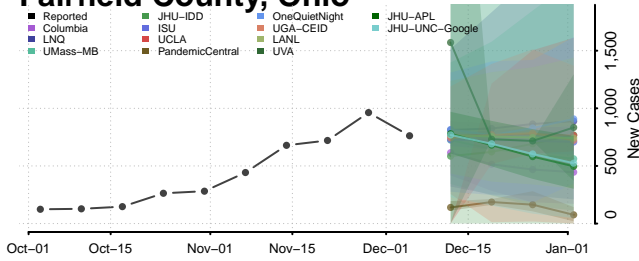

Darke County, Ohio

Defiance County, Ohio

Delaware County, Ohio

Erie County, Ohio

Fairfield County, Ohio

Fayette County, Ohio

Franklin County, Ohio

Fulton County, Ohio