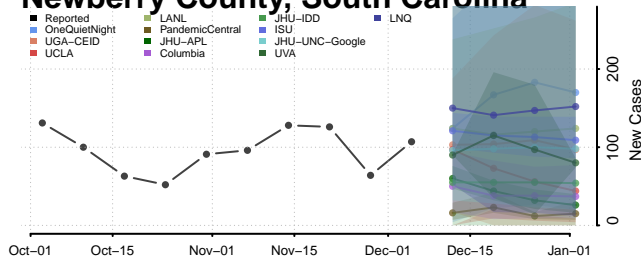

Newberry County, South Carolina