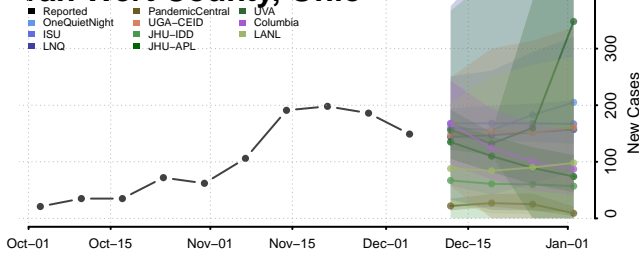

Van Wert County, Ohio