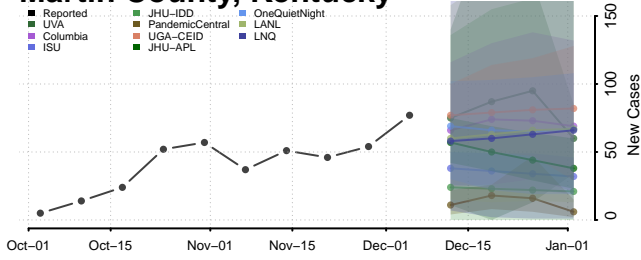

Martin County, Kentucky