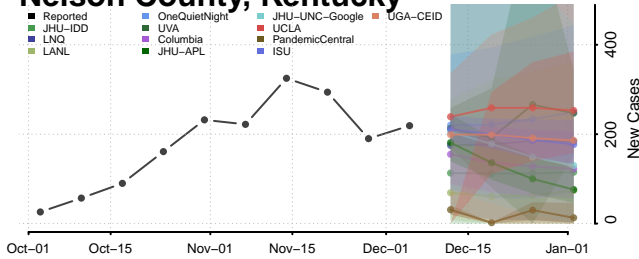

Metcalfe County, Kentucky

Monroe County, Kentucky

Montgomery County, Kentucky

Morgan County, Kentucky

Muhlenberg County, Kentucky

Nelson County, Kentucky

Nicholas County, Kentucky

Ohio County, Kentucky