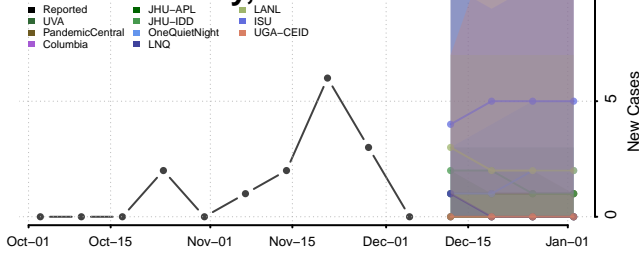

Wheatland County, Montana

Wibaux County, Montana

Yellowstone County, Montana

Nebraska

Adams County, Nebraska

Antelope County, Nebraska

Arthur County, Nebraska

Banner County, Nebraska