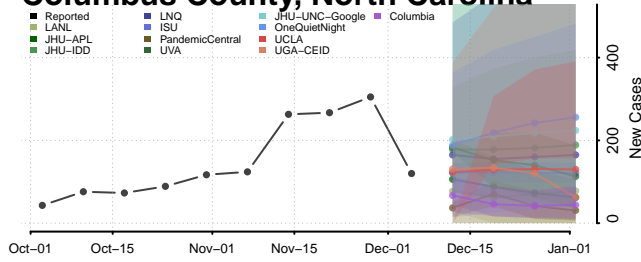

Columbus County, North Carolina