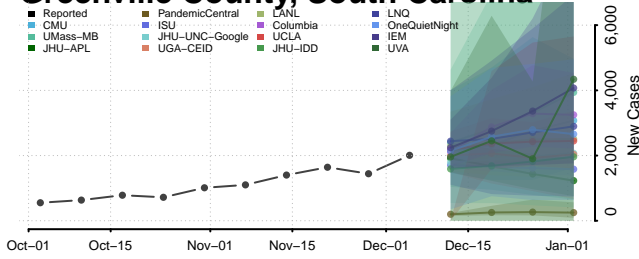

Florence County, South Carolina

Georgetown County, South Carolina

Greenville County, South Carolina

Greenwood County, South Carolina

Hampton County, South Carolina

Horry County, South Carolina

Jasper County, South Carolina