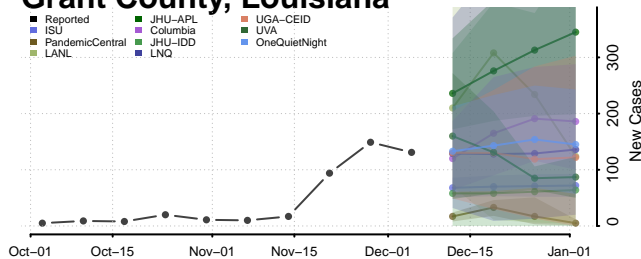

Grant County, Louisiana