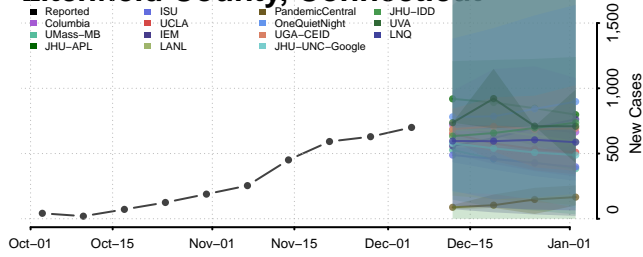

Litchfield County, Connecticut