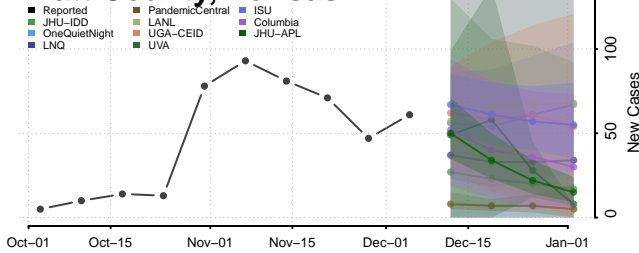

Pratt County, Kansas