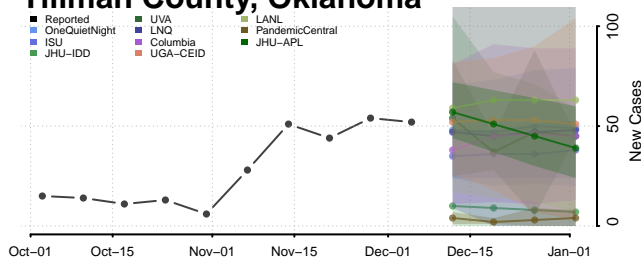

Sequoyah County, Oklahoma

Stephens County, Oklahoma

Texas County, Oklahoma

Tillman County, Oklahoma

Tulsa County, Oklahoma

Wagoner County, Oklahoma

Washington County, Oklahoma

Washita County, Oklahoma