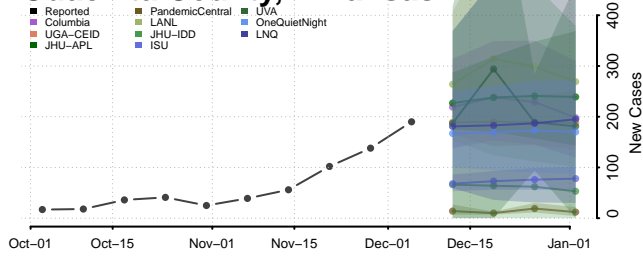

Ouachita County, Arkansas