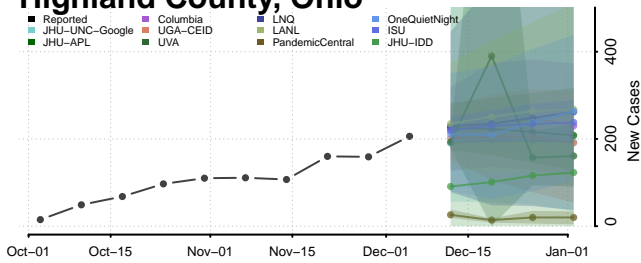

Highland County, Ohio