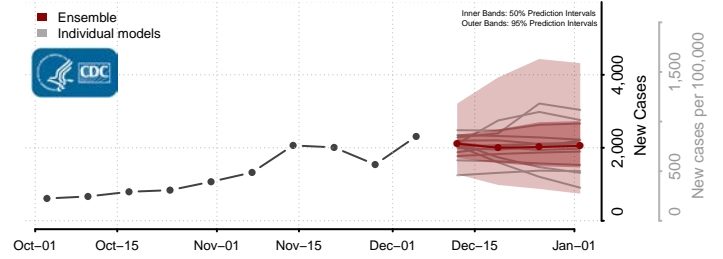

Rush County, Indiana

Scott County, Indiana

Shelby County, Indiana

Spencer County, Indiana

St. Joseph County, Indiana

Starke County, Indiana

Stauben County, Indiana

Sullivan County, Indiana