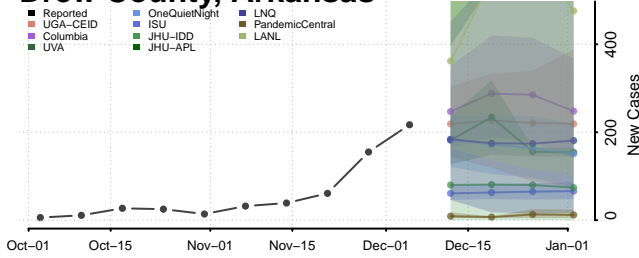

Craighead County, Arkansas

Crawford County, Arkansas

Crittenden County, Arkansas

Cross County, Arkansas

Dallas County, Arkansas

Desha County, Arkansas

Drew County, Arkansas

Faulkner County, Arkansas