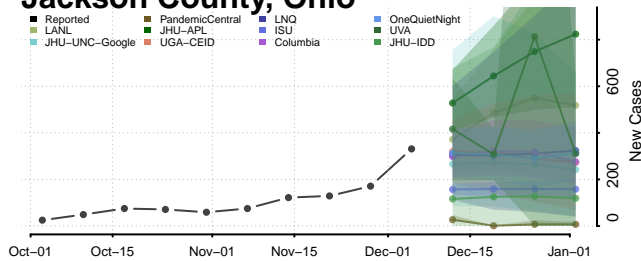

Jackson County, Ohio