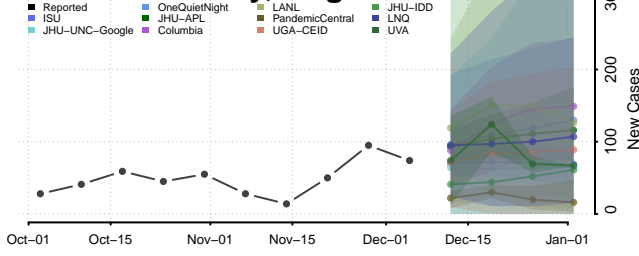

Amherst County, Virginia