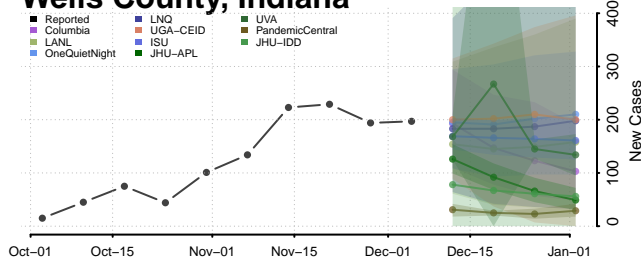

Warren County, Indiana

Warrick County, Indiana

Washington County, Indiana

Wayne County, Indiana

Wells County, Indiana

White County, Indiana

Whitley County, Indiana

Iowa