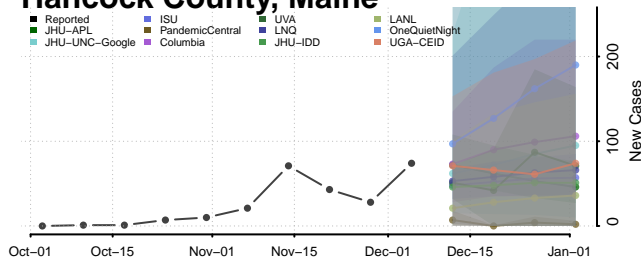

Winn County, Louisiana

Maine

Androscoggin County, Maine

Aroostook County, Maine

Cumberland County, Maine

Franklin County, Maine

Hancock County, Maine

Kennebec County, Maine