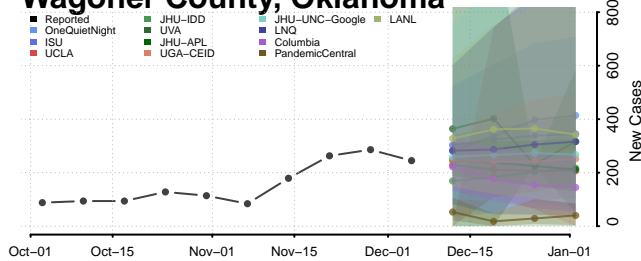

Sequoyah County, Oklahoma

Stephens County, Oklahoma

Texas County, Oklahoma

Tillman County, Oklahoma

Tulsa County, Oklahoma

Wagoner County, Oklahoma

Washington County, Oklahoma

Washita County, Oklahoma