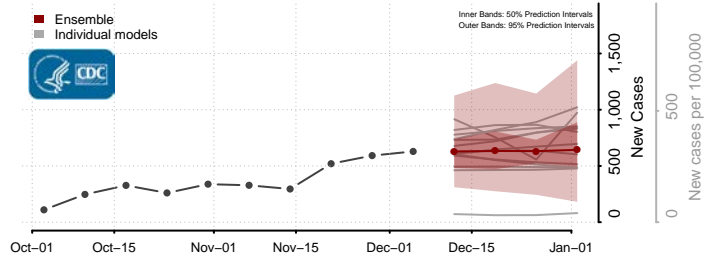

Nash County, North Carolina

New Hanover County, North Carolina

Northampton County, North Carolina

Onslow County, North Carolina

Orange County, North Carolina

Pamlico County, North Carolina

Pasquotank County, North Carolina