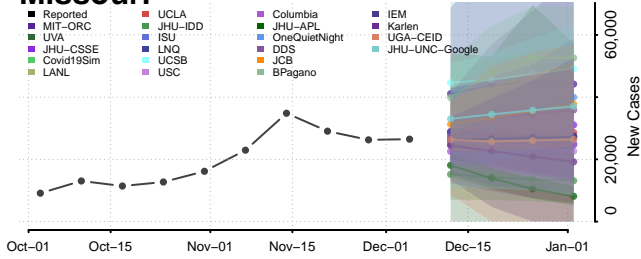

Wilkinson County, Mississippi

Winston County, Mississippi

Yalobusha County, Mississippi

Yazoo County, Mississippi

Missouri

Adair County, Missouri