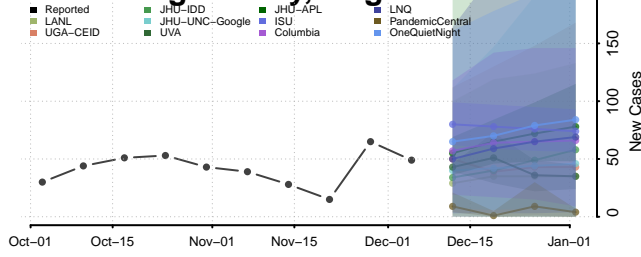

Orange County, Virginia

Page County, Virginia

Patrick County, Virginia

Petersburg County, Virginia

Pittsylvania County, Virginia

Poquoson County, Virginia

Portsmouth County, Virginia

Powhatan County, Virginia