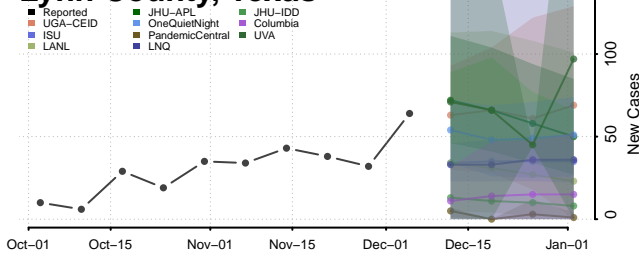

Liberty County, Texas

Limestone County, Texas

Lipscomb County, Texas

Live Oak County, Texas

Llano County, Texas

Loving County, Texas

Lubbock County, Texas

Lynn County, Texas