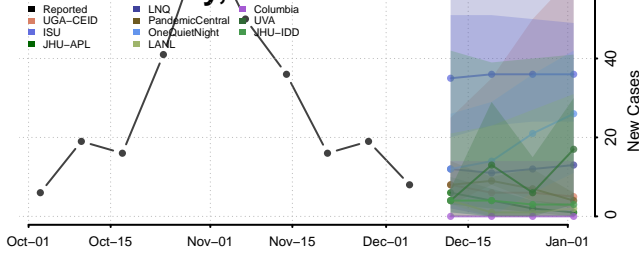

Walsh County, North Dakota

Ward County, North Dakota

Wells County, North Dakota

Williams County, North Dakota

Northern Mariana Islands

Ohio

Adams County, Ohio

Allen County, Ohio