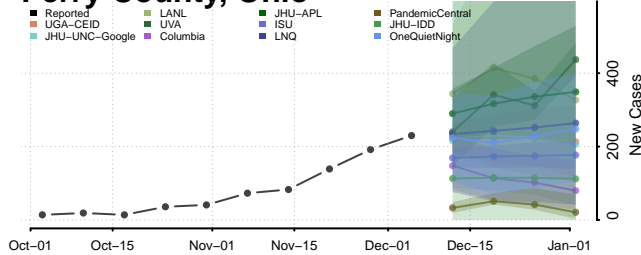

Montgomery County, Ohio

Morgan County, Ohio

Morrow County, Ohio

Muskingum County, Ohio

Noble County, Ohio

Ottawa County, Ohio

Paulding County, Ohio

Perry County, Ohio