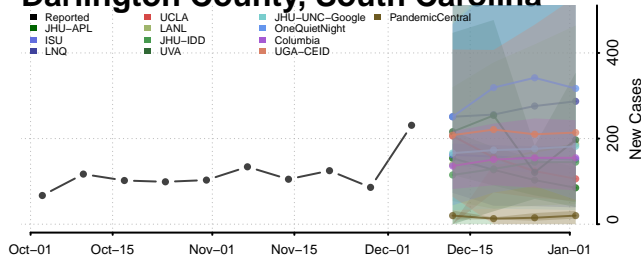

Darlington County, South Carolina