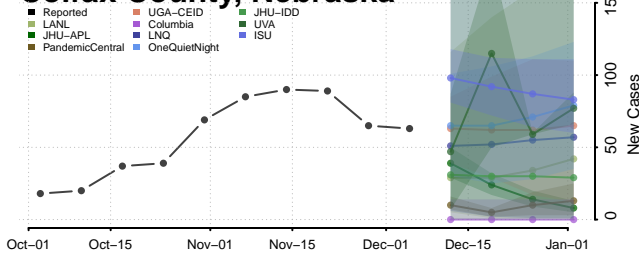

Colfax County, Nebraska