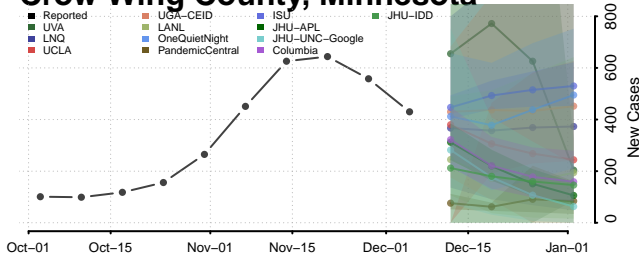

Crow Wing County, Minnesota