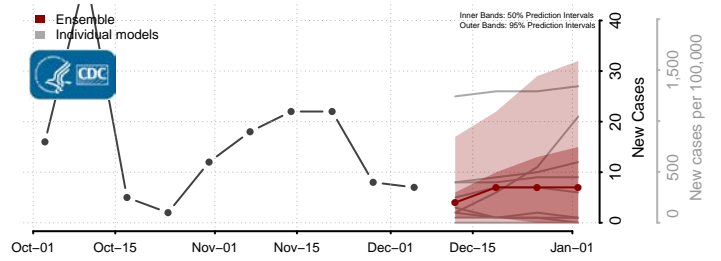

Jerauld County, South Dakota