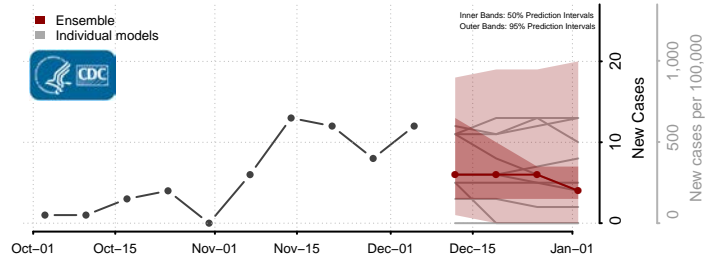

Judith Basin County, Montana