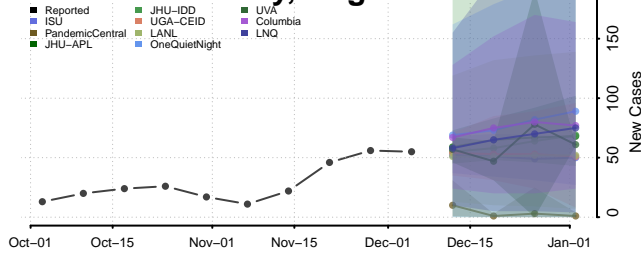

Orange County, Virginia

Page County, Virginia

Patrick County, Virginia

Petersburg County, Virginia

Pittsylvania County, Virginia

Poquoson County, Virginia

Portsmouth County, Virginia

Powhatan County, Virginia