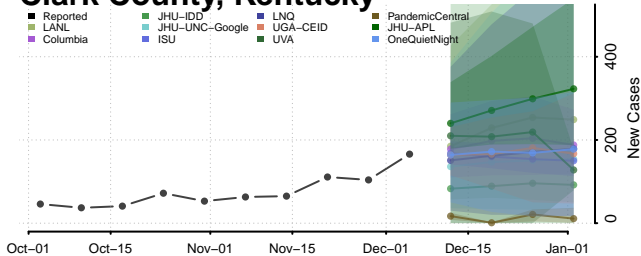

Clark County, Kentucky