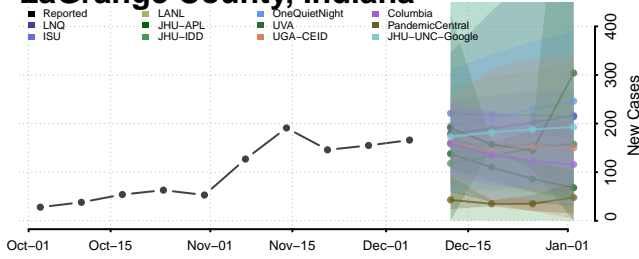

Jennings County, Indiana

Johnson County, Indiana

Knox County, Indiana

Kosciusko County, Indiana

LaGrange County, Indiana

Lake County, Indiana

LaPorte County, Indiana

Lawrence County, Indiana