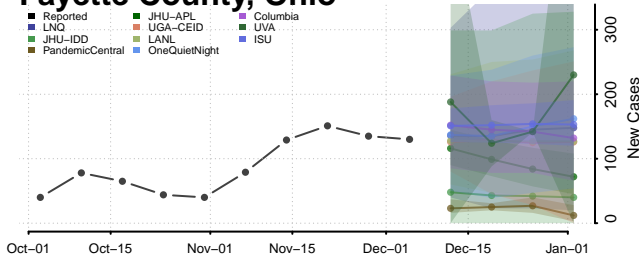

Darke County, Ohio

Defiance County, Ohio

Delaware County, Ohio

Erie County, Ohio

Fairfield County, Ohio

Fayette County, Ohio

Franklin County, Ohio

Fulton County, Ohio