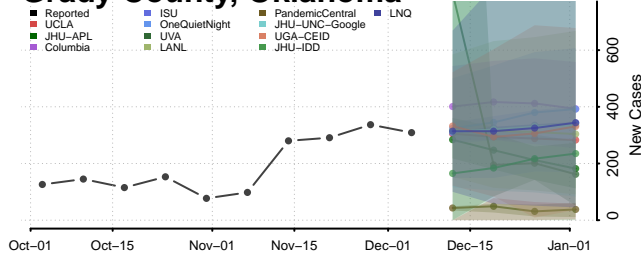

Dewey County, Oklahoma

Ellis County, Oklahoma

Garfield County, Oklahoma

Garvin County, Oklahoma

Grady County, Oklahoma

Grant County, Oklahoma

Greer County, Oklahoma

Harmon County, Oklahoma