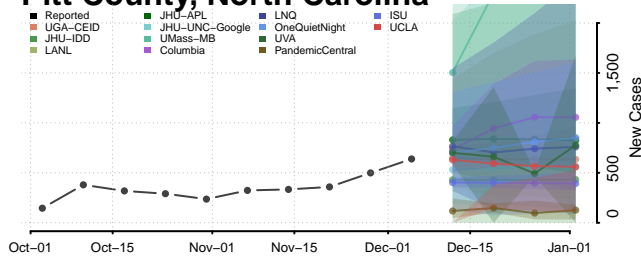

Pitt County, North Carolina