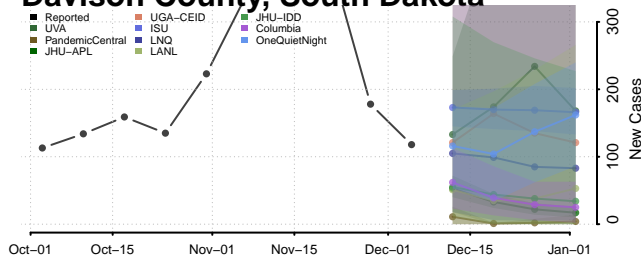

Davison County, South Dakota