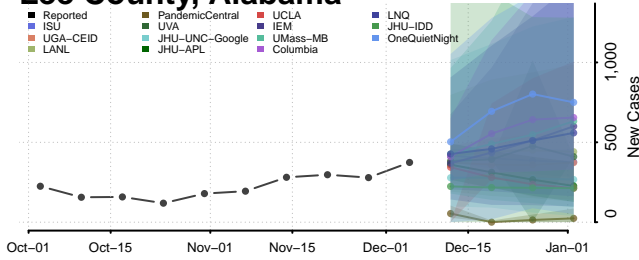

Fayette County, Alabama

Franklin County, Alabama

Geneva County, Alabama

Greene County, Alabama

Hale County, Alabama

Henry County, Alabama

Lee County, Alabama

Limestone County, Alabama

Lowndes County, Alabama

Macon County, Alabama

Madison County, Alabama

Marengo County, Alabama

Marion County, Alabama

Marshall County, Alabama

Mobile County, Alabama

Monroe County, Alabama