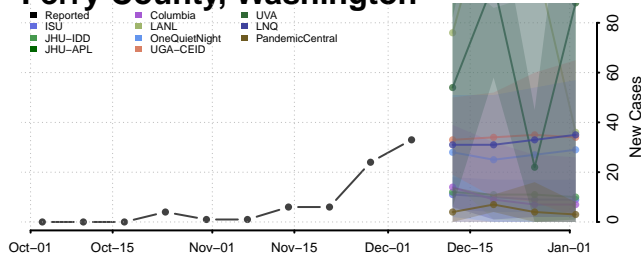

Ferry County, Washington