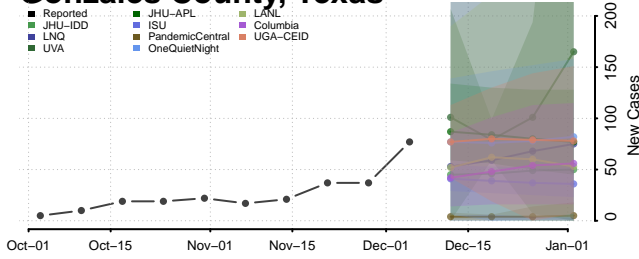

Gonzales County, Texas