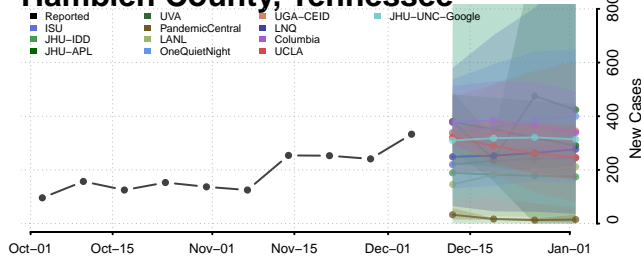

Greene County, Tennessee

Grundy County, Tennessee

Hamblen County, Tennessee

Hamilton County, Tennessee

Hancock County, Tennessee

Hardeman County, Tennessee

Hardin County, Tennessee

Hawkins County, Tennessee