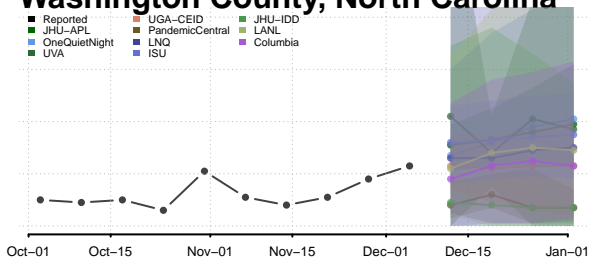

Washington County, North Carolina