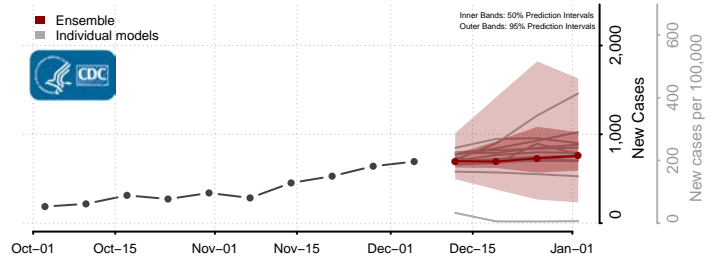

Botetourt County, Virginia

Bristol County, Virginia

Carroll County, Virginia

Charles City County, Virginia

Charlotte County, Virginia

Charlottesville County, Virginia

Chesapeake County, Virginia

Chesterfield County, Virginia