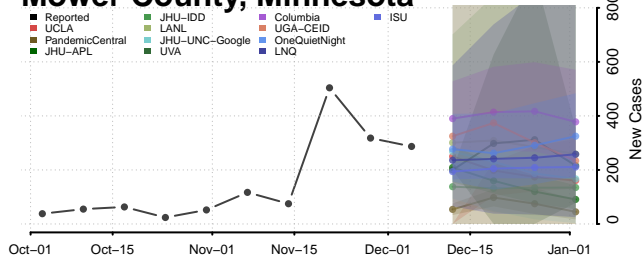

Mahnomen County, Minnesota

Marshall County, Minnesota

Martin County, Minnesota

McLeod County, Minnesota

Meeker County, Minnesota

Mille Lacs County, Minnesota

Morrison County, Minnesota

Mower County, Minnesota