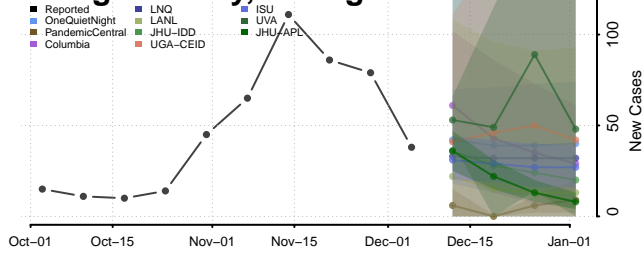

Allegan County, Michigan

Alpena County, Michigan

Antrim County, Michigan

Arenac County, Michigan

Baraga County, Michigan

Barry County, Michigan

Bay County, Michigan

Benzie County, Michigan