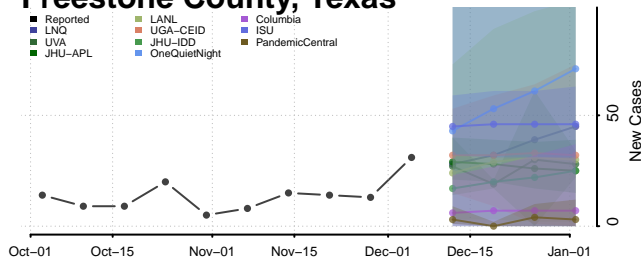

Freestone County, Texas