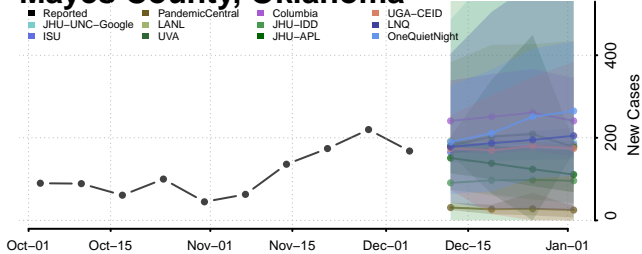

Mayes County, Oklahoma