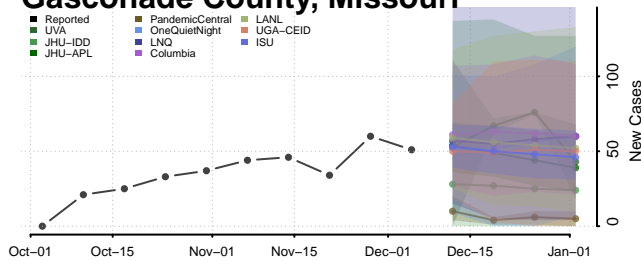

Gasconade County, Missouri