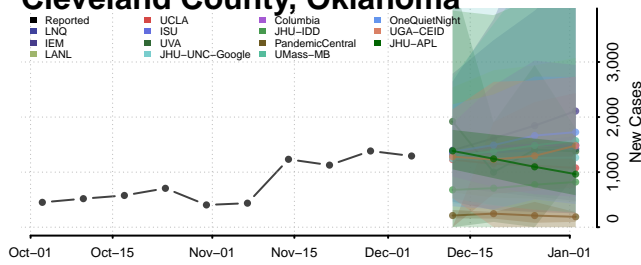

Cleveland County, Oklahoma