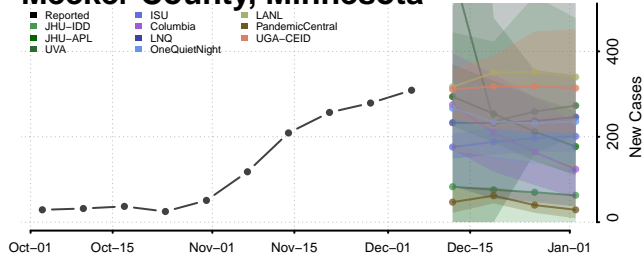

Mahnomen County, Minnesota

Marshall County, Minnesota

Martin County, Minnesota

McLeod County, Minnesota

Meeker County, Minnesota

Mille Lacs County, Minnesota

Morrison County, Minnesota

Mower County, Minnesota