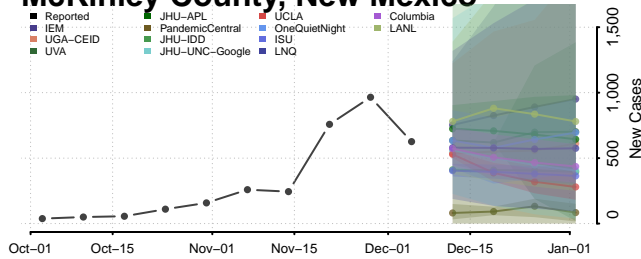

McKinley County, New Mexico