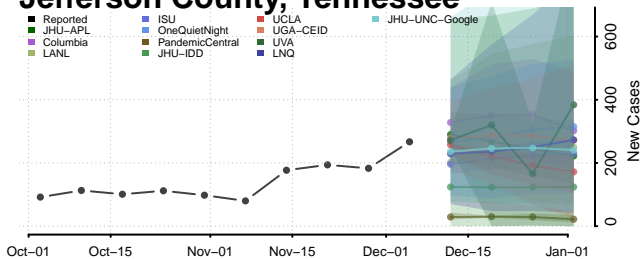

Jefferson County, Tennessee