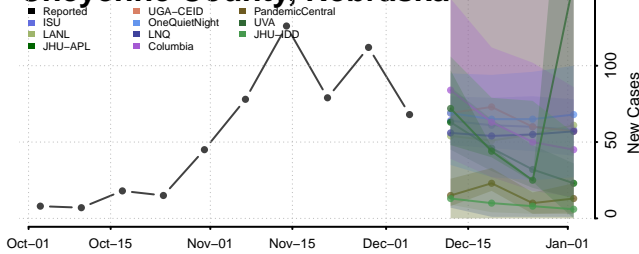

Blaine County, Nebraska

Boone County, Nebraska

Box Butte County, Nebraska

Boyd County, Nebraska

Chase County, Nebraska

Cherry County, Nebraska

Cheyenne County, Nebraska

Clay County, Nebraska