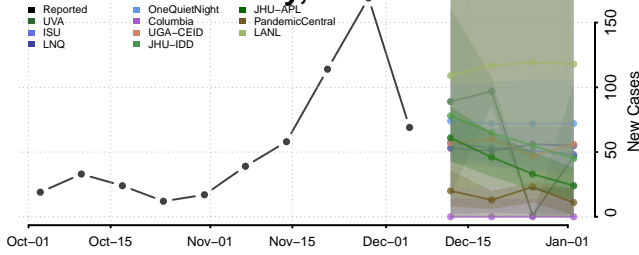

Butte County, Idaho

Camas County, Idaho

Canyon County, Idaho

Caribou County, Idaho

Cassia County, Idaho

Clark County, Idaho

Clearwater County, Idaho

Custer County, Idaho