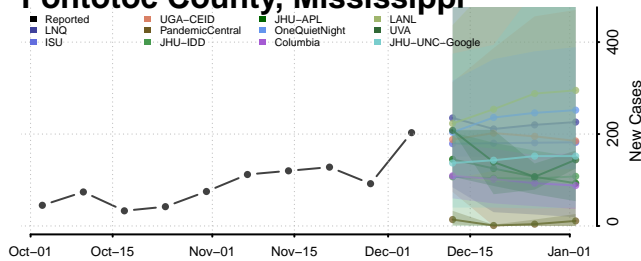

Pontotoc County, Mississippi