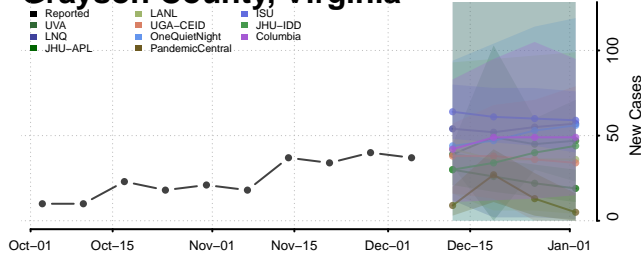

Goochland County, Virginia

Grayson County, Virginia

Greene County, Virginia

Greensville County, Virginia

Halifax County, Virginia

Hampton County, Virginia

Hanover County, Virginia

Harrisonburg County, Virginia