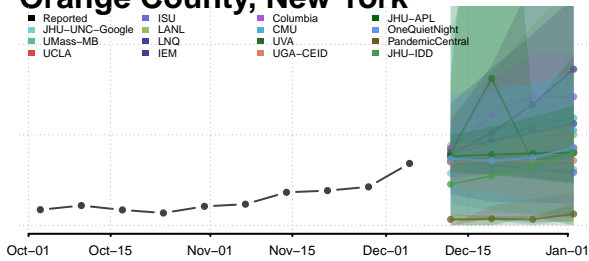

Orange County, New York