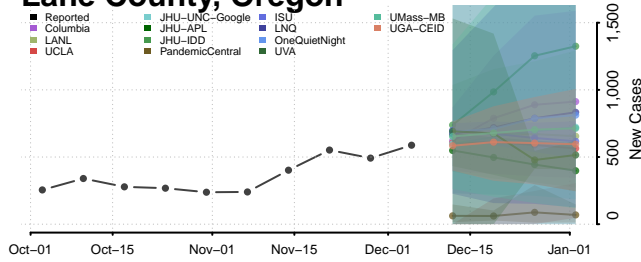

Hood River County, Oregon

Jackson County, Oregon

Jefferson County, Oregon

Josephine County, Oregon

Klamath County, Oregon

Lake County, Oregon

Lane County, Oregon

Lincoln County, Oregon