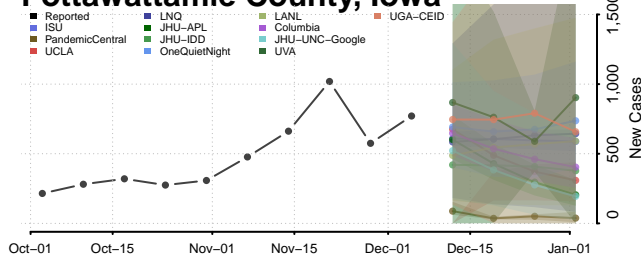

Pottawattamie County, Iowa