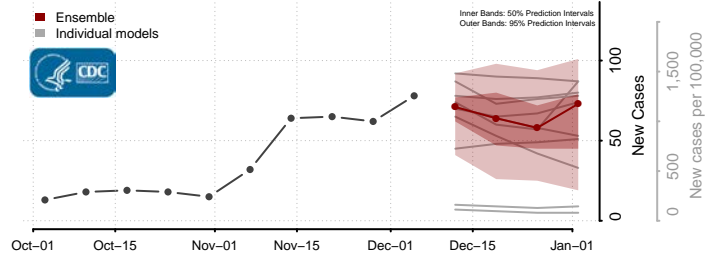

Wilkin County, Minnesota