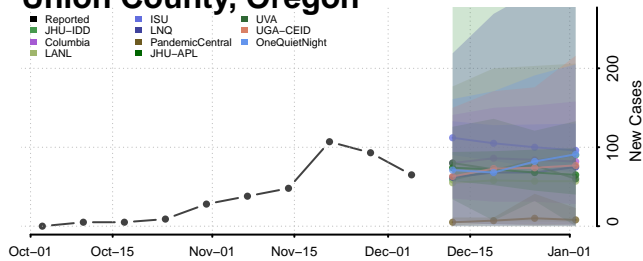

Union County, Oregon