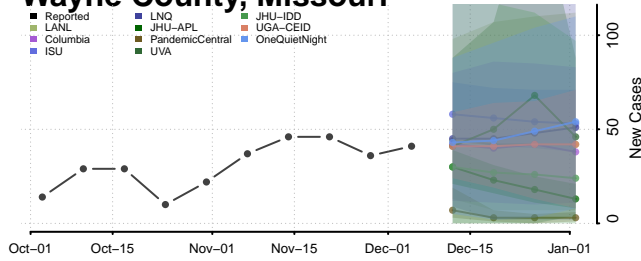

Sullivan County, Missouri

Taney County, Missouri

Texas County, Missouri

Vernon County, Missouri

Warren County, Missouri

Washington County, Missouri

Wayne County, Missouri

Webster County, Missouri