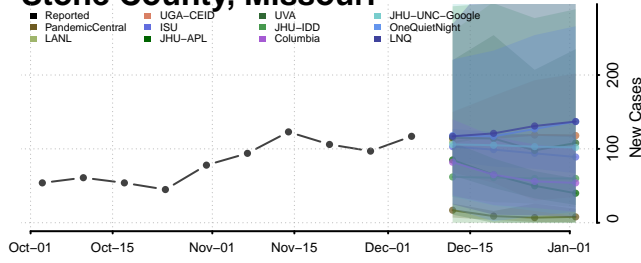

Sullivan County, Missouri

Taney County, Missouri

Texas County, Missouri

Vernon County, Missouri

Warren County, Missouri

Washington County, Missouri

Wayne County, Missouri

Webster County, Missouri