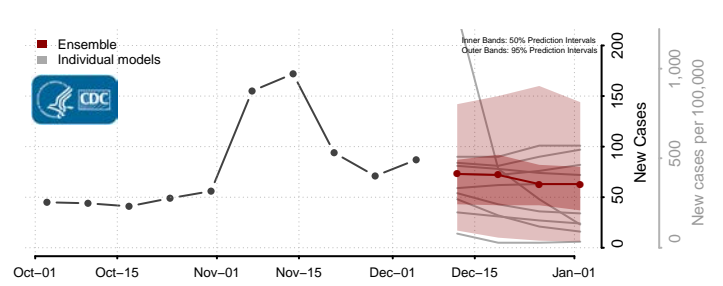

Cooper County, Missouri