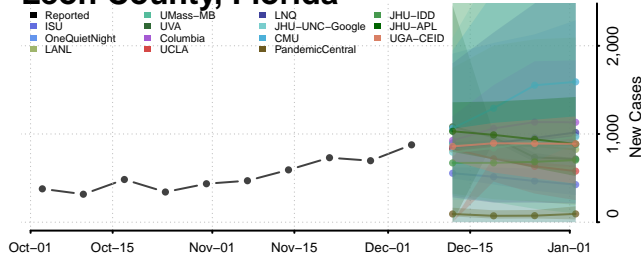

Lafayette County, Florida

Lake County, Florida

Lee County, Florida

Leon County, Florida

Levy County, Florida

Liberty County, Florida

Madison County, Florida

Manatee County, Florida