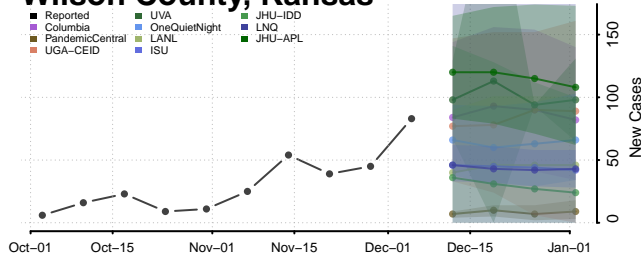

Wilson County, Kansas