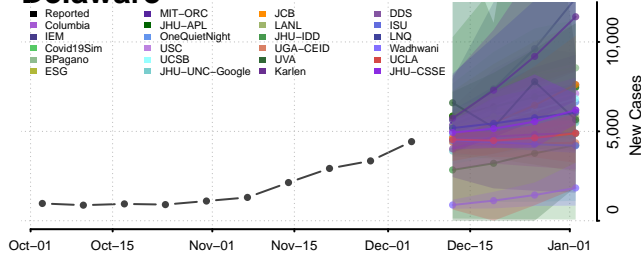

Litchfield County, Connecticut

Middlesex County, Connecticut

New Haven County, Connecticut

New London County, Connecticut

Tolland County, Connecticut

Windham County, Connecticut

Delaware

Kent County, Delaware