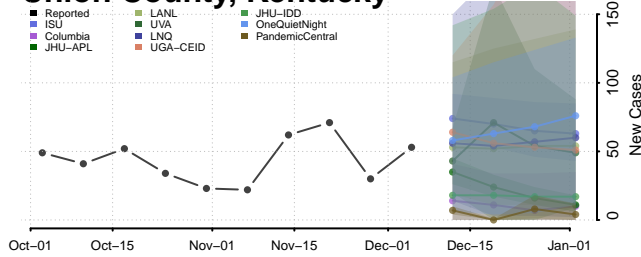

Taylor County, Kentucky

Todd County, Kentucky

Trigg County, Kentucky

Trimble County, Kentucky

Union County, Kentucky

Warren County, Kentucky

Washington County, Kentucky

Wayne County, Kentucky