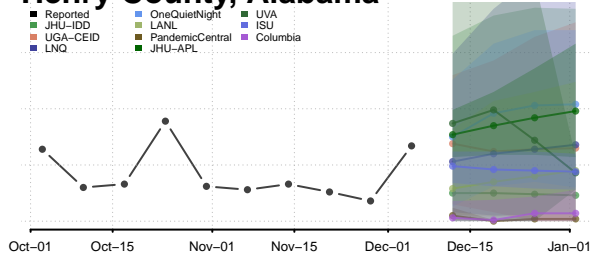

Fayette County, Alabama

Franklin County, Alabama

Geneva County, Alabama

Greene County, Alabama

Hale County, Alabama

Henry County, Alabama

Lee County, Alabama

Limestone County, Alabama