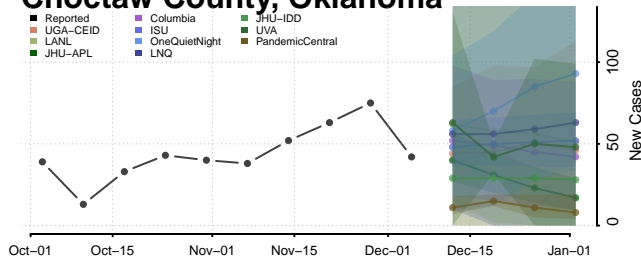

Oklahoma

Adair County, Oklahoma

Caddo County, Oklahoma

Canadian County, Oklahoma

Carter County, Oklahoma

Cherokee County, Oklahoma

Choctaw County, Oklahoma

Cimarron County, Oklahoma