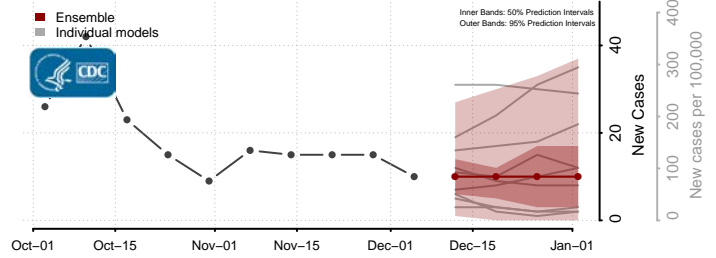

Botetourt County, Virginia

Bristol County, Virginia

Carroll County, Virginia

Charles City County, Virginia

Charlotte County, Virginia

Charlottesville County, Virginia

Chesapeake County, Virginia

Chesterfield County, Virginia