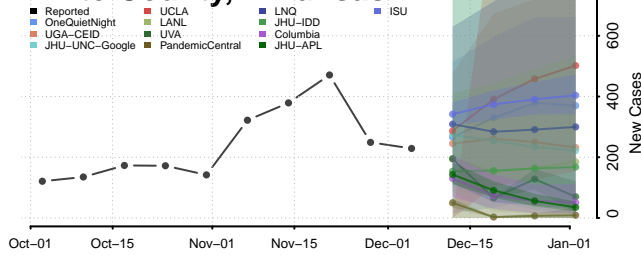

White County, Arkansas