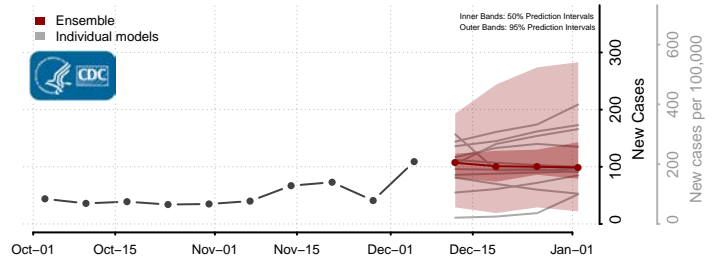

Worcester County, Maryland