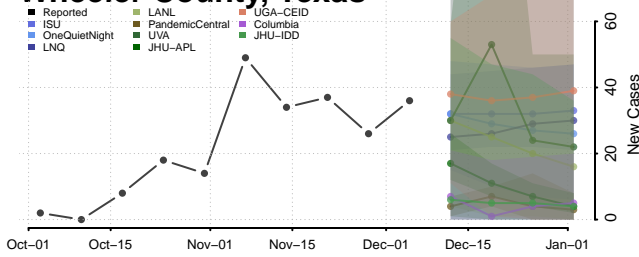

Wheeler County, Texas