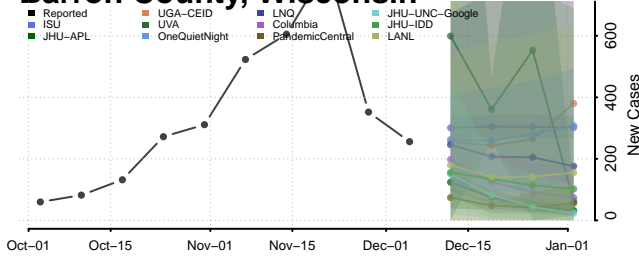

Wood County, West Virginia

Wyoming County, West Virginia

Wisconsin

Adams County, Wisconsin

Ashland County, Wisconsin

Barron County, Wisconsin

Bayfield County, Wisconsin

Brown County, Wisconsin