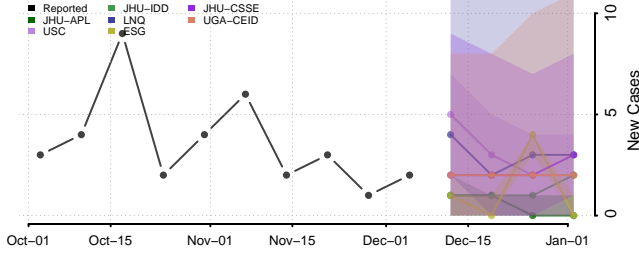

Walsh County, North Dakota

Ward County, North Dakota

Wells County, North Dakota

Williams County, North Dakota

Northern Mariana Islands

Ohio

Adams County, Ohio

Allen County, Ohio