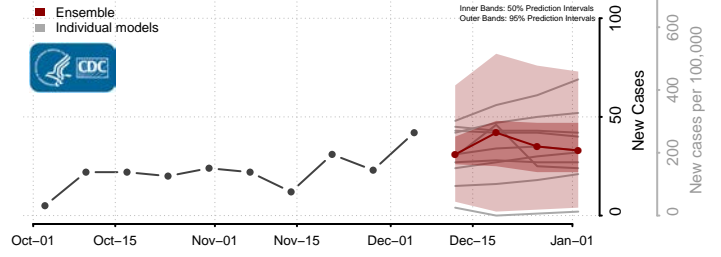

Appomattox County, Virginia