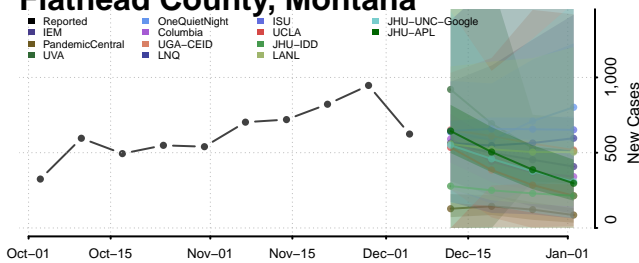

Flathead County, Montana