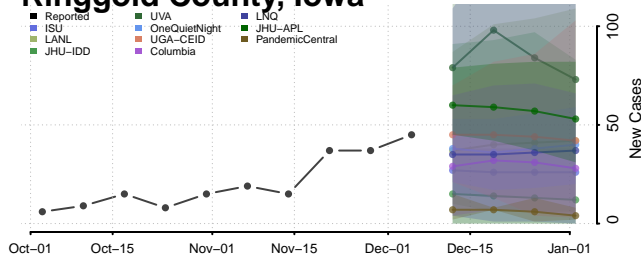

Sac County, Iowa

Scott County, Iowa

Shelby County, Iowa

Sioux County, Iowa

Story County, Iowa

Tama County, Iowa

Taylor County, Iowa

Kansas