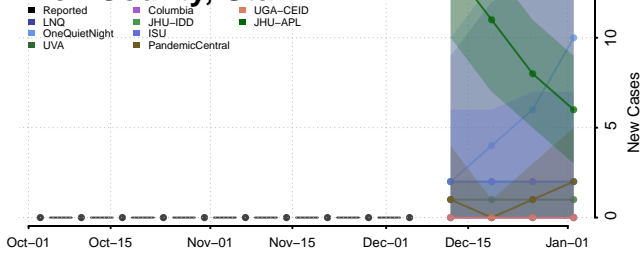

Rich County, Utah