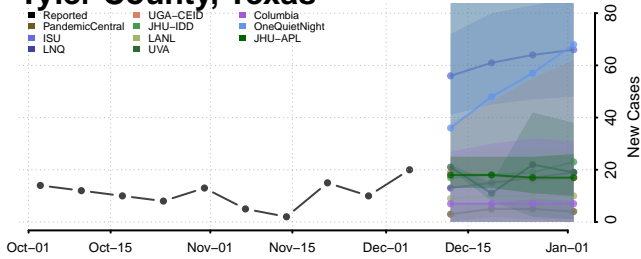

Tyler County, Texas