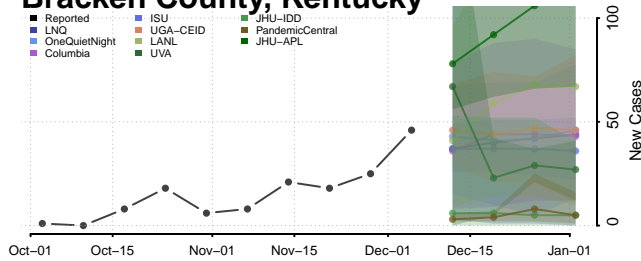

Barren County, Kentucky

Bath County, Kentucky

Bell County, Kentucky

Boone County, Kentucky

Bourbon County, Kentucky

Boyd County, Kentucky

Boyle County, Kentucky

Bracken County, Kentucky