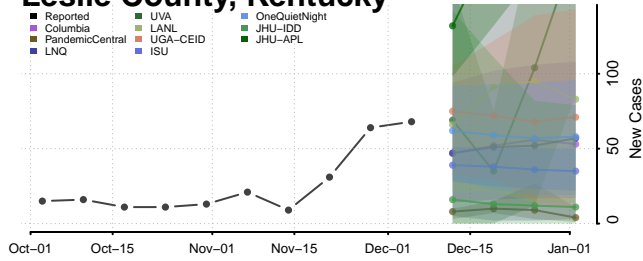

Leslie County, Kentucky