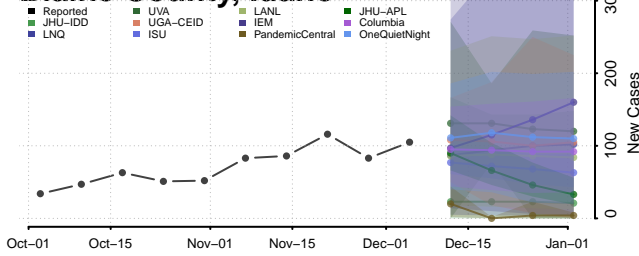

Bear Lake County, Idaho

Benewah County, Idaho

Bingham County, Idaho

Blaine County, Idaho

Boise County, Idaho

Bonner County, Idaho

Bonneville County, Idaho

Boundary County, Idaho