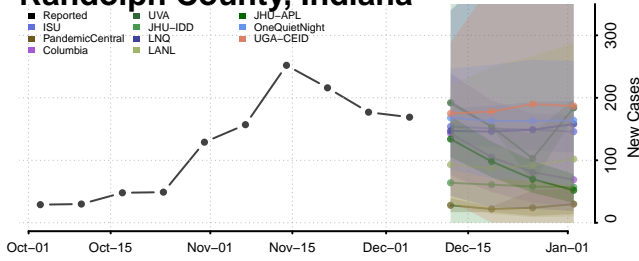

Newton County, Indiana

Noble County, Indiana

Ohio County, Indiana

Orange County, Indiana

Owen County, Indiana

Putnam County, Indiana

Randolph County, Indiana

Ripley County, Indiana