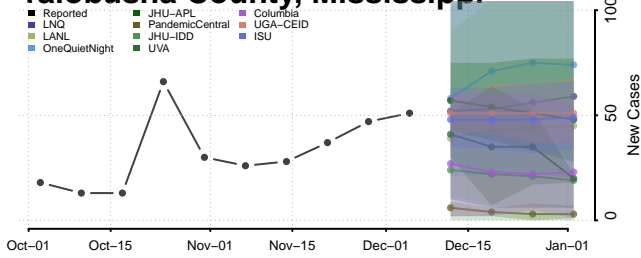

Yalobusha County, Mississippi