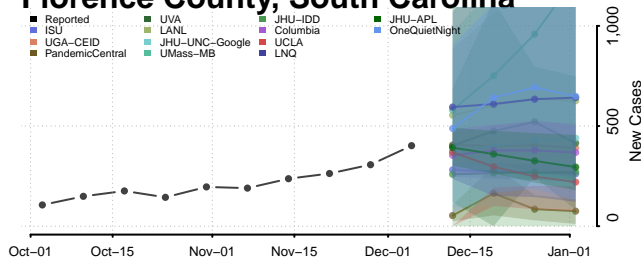

Florence County, South Carolina

Georgetown County, South Carolina

Greenville County, South Carolina

Greenwood County, South Carolina

Hampton County, South Carolina

Horry County, South Carolina

Jasper County, South Carolina