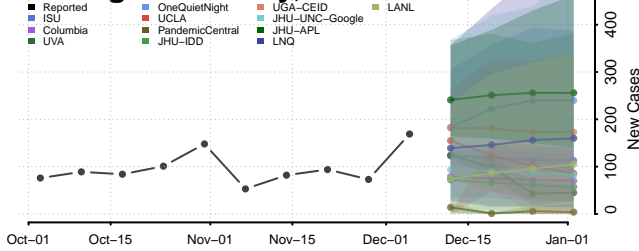

Cleburne County, Alabama

Coffee County, Alabama

Colbert County, Alabama

Conecuh County, Alabama

Coosa County, Alabama

Covington County, Alabama

Crenshaw County, Alabama

Cullman County, Alabama