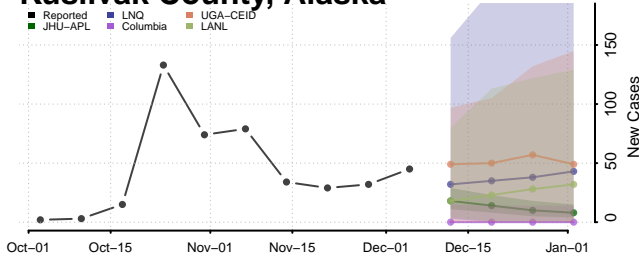

Kusilvak County, Alaska