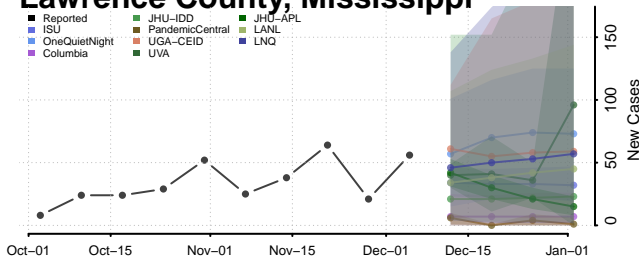

Humphreys County, Mississippi

Issaquena County, Mississippi

Itawamba County, Mississippi

Jackson County, Mississippi

Lamar County, Mississippi

Lauderdale County, Mississippi

Lawrence County, Mississippi

Leake County, Mississippi