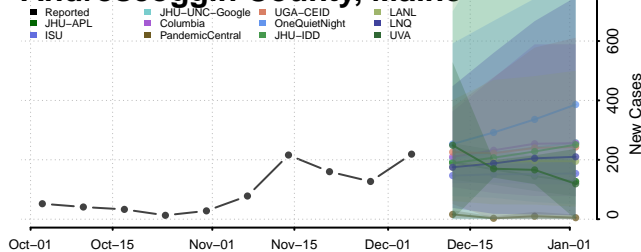

Androscoggin County, Maine