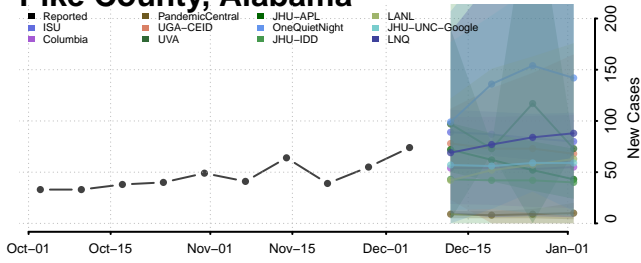

Lowndes County, Alabama

Macon County, Alabama

Madison County, Alabama

Marengo County, Alabama

Marion County, Alabama

Marshall County, Alabama

Mobile County, Alabama

Monroe County, Alabama

Montgomery County, Alabama

Morgan County, Alabama

Perry County, Alabama

Pickens County, Alabama

Pike County, Alabama

Randolph County, Alabama

Russell County, Alabama

Shelby County, Alabama

St. Clair County, Alabama

Sumter County, Alabama

Talladega County, Alabama

Tallapoosa County, Alabama

Tuscaloosa County, Alabama

Walker County, Alabama

Washington County, Alabama

Wilcox County, Alabama