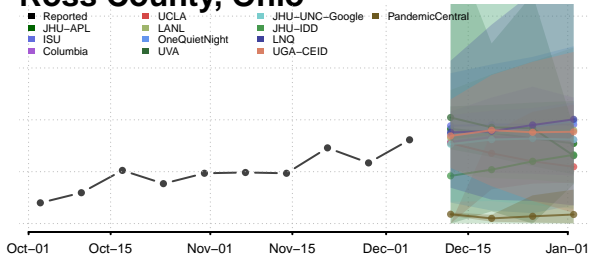

Ross County, Ohio