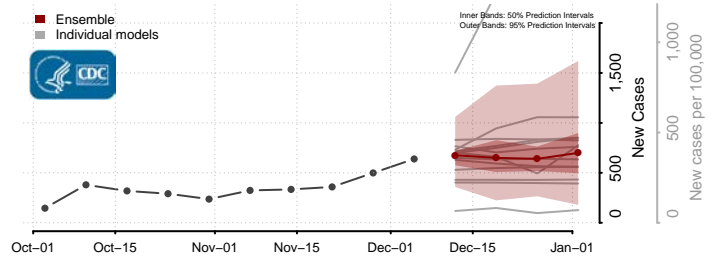

Pitt County, North Carolina