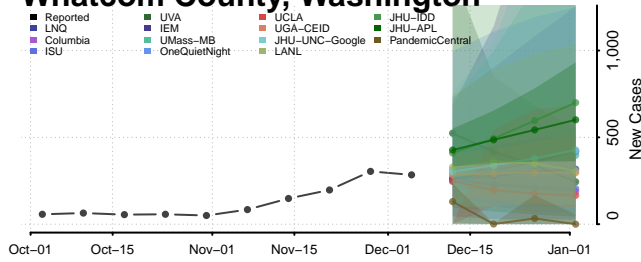

Snohomish County, Washington

Spokane County, Washington

Stevens County, Washington

Thurston County, Washington

Wahkiakum County, Washington

Walla Walla County, Washington

Whatcom County, Washington

Whitman County, Washington