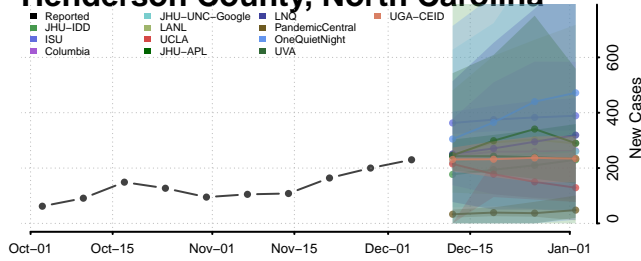

Henderson County, North Carolina