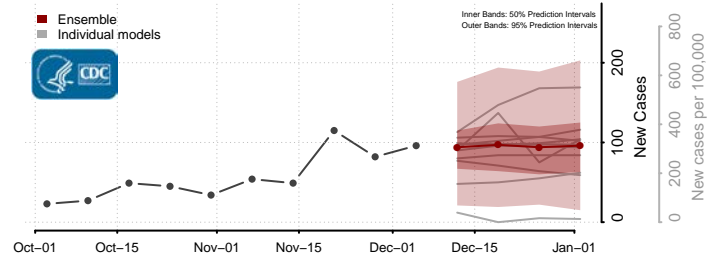

Watonwan County, Minnesota

Wilkin County, Minnesota

Winona County, Minnesota

Wright County, Minnesota

Yellow Medicine County, Minnesota

Mississippi

Adams County, Mississippi

Alcorn County, Mississippi