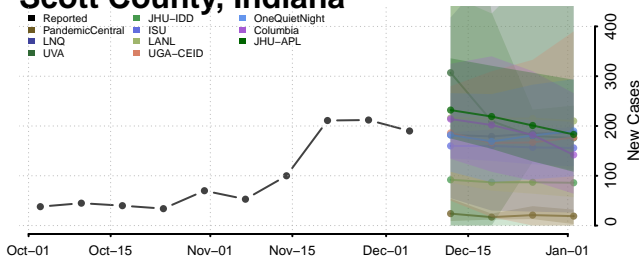

Scott County, Indiana