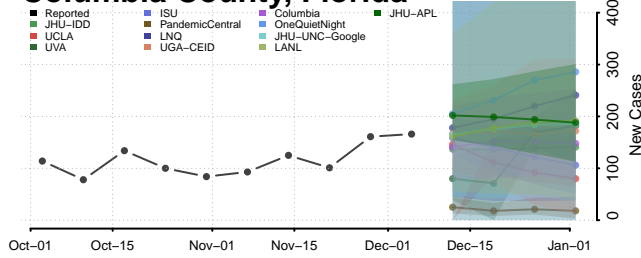

Columbia County, Florida