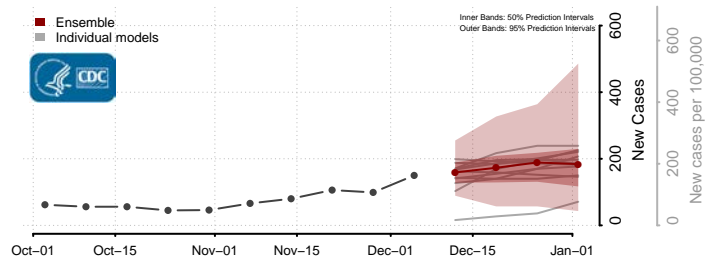

Calvert County, Maryland