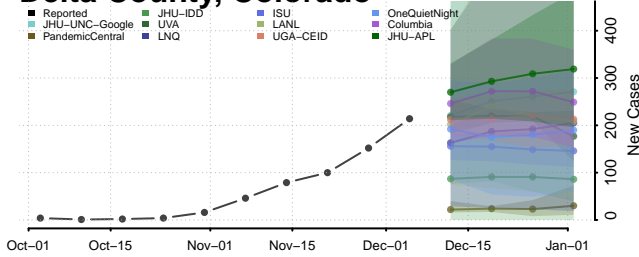

Delta County, Colorado