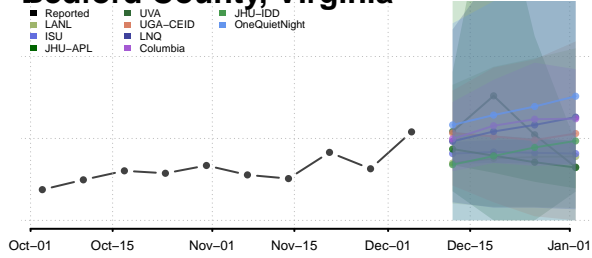

Bedford County, Virginia