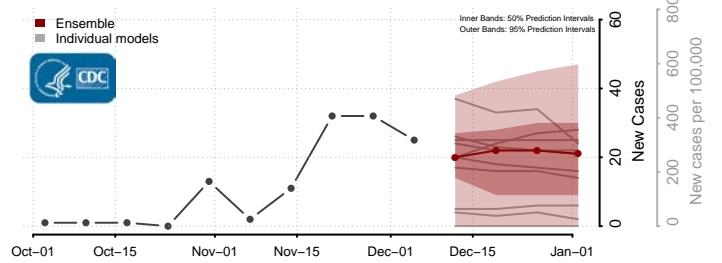

Hood River County, Oregon

Jackson County, Oregon

Jefferson County, Oregon

Josephine County, Oregon

Klamath County, Oregon

Lake County, Oregon

Lane County, Oregon

Lincoln County, Oregon