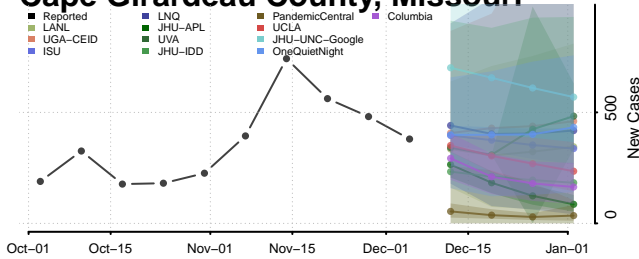

Cape Girardeau County, Missouri