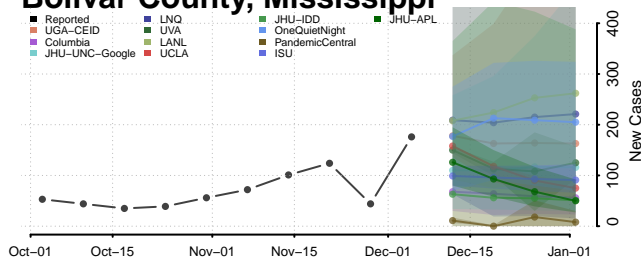

Amite County, Mississippi

Attala County, Mississippi

Benton County, Mississippi

Bolivar County, Mississippi

Calhoun County, Mississippi

Carroll County, Mississippi

Chickasaw County, Mississippi

Choctaw County, Mississippi