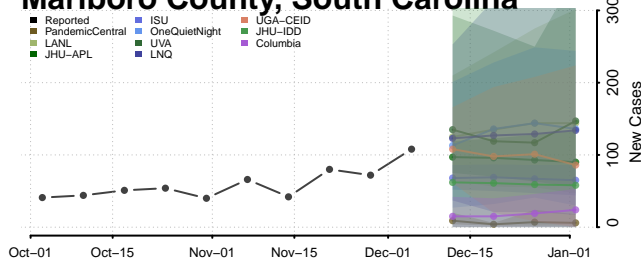

Marlboro County, South Carolina