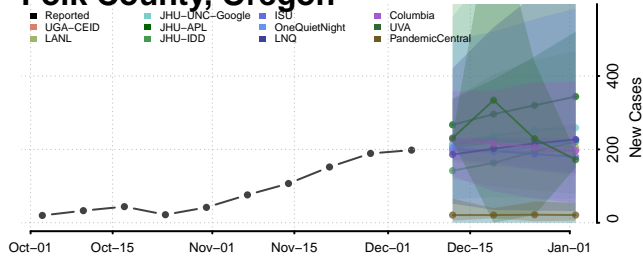

Linn County, Oregon

Malheur County, Oregon

Marion County, Oregon

Morrow County, Oregon

Multnomah County, Oregon

Polk County, Oregon

Sherman County, Oregon

Tillamook County, Oregon