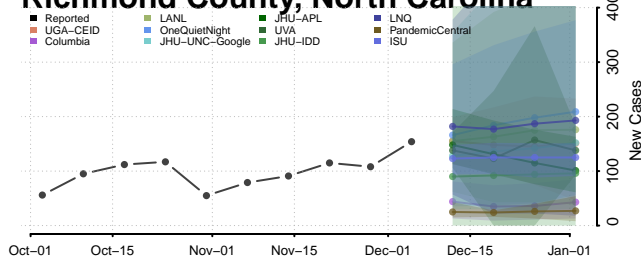

Richmond County, North Carolina