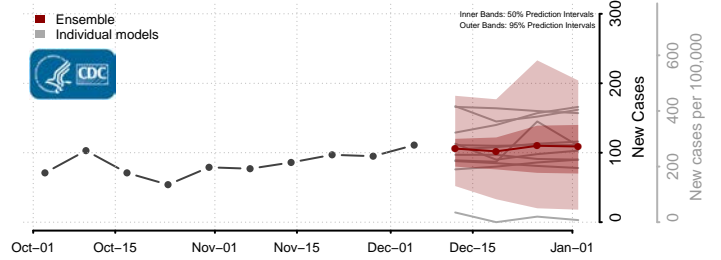

Danville County, Virginia