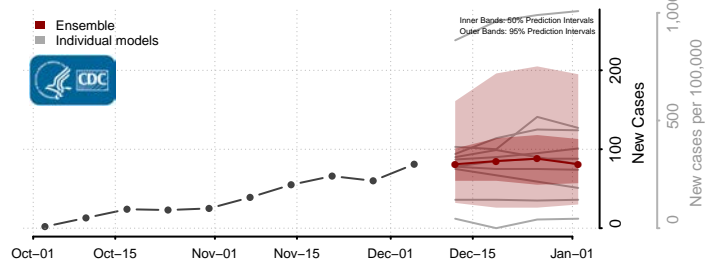

McKinley County, New Mexico

Mora County, New Mexico

Otero County, New Mexico

Quay County, New Mexico

Rio Arriba County, New Mexico

Roosevelt County, New Mexico

San Juan County, New Mexico

San Miguel County, New Mexico