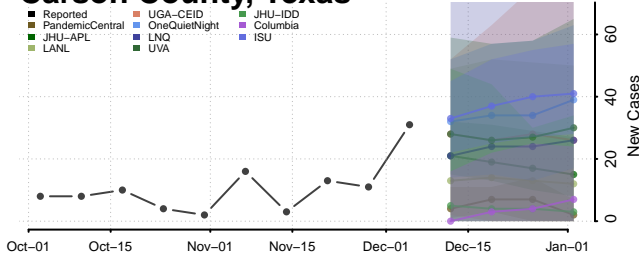

Carson County, Texas