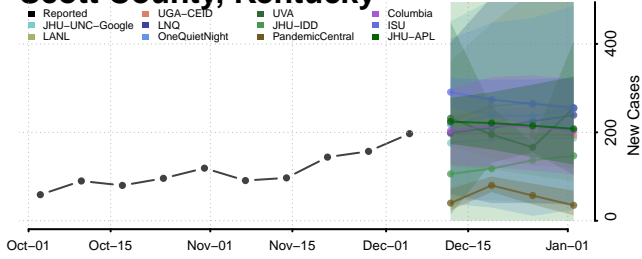

Robertson County, Kentucky

Rockcastle County, Kentucky

Rowan County, Kentucky

Russell County, Kentucky

Scott County, Kentucky

Shelby County, Kentucky

Simpson County, Kentucky

Spencer County, Kentucky