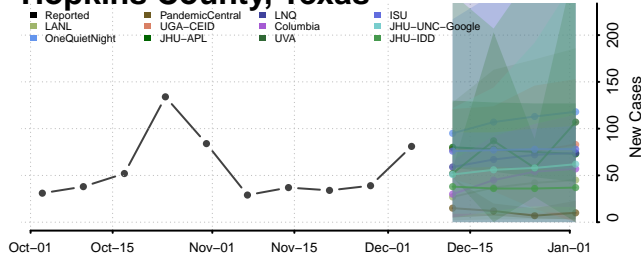

Hopkins County, Texas