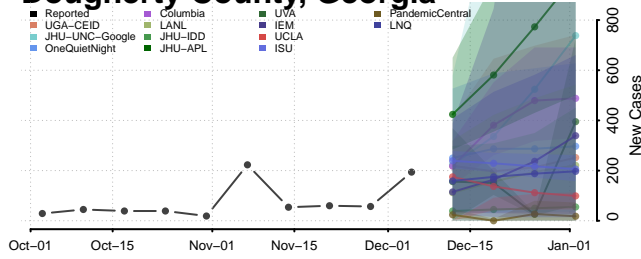

Dade County, Georgia

Dawson County, Georgia

Decatur County, Georgia

DeKalb County, Georgia

Dodge County, Georgia

Dooly County, Georgia

Dougherty County, Georgia

Douglas County, Georgia