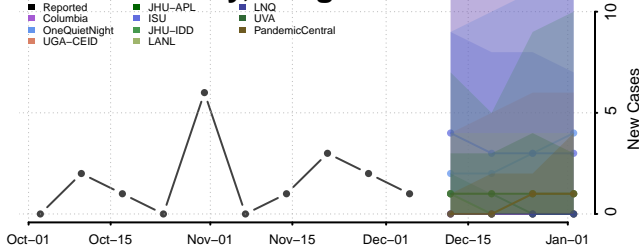

Gilliam County, Oregon