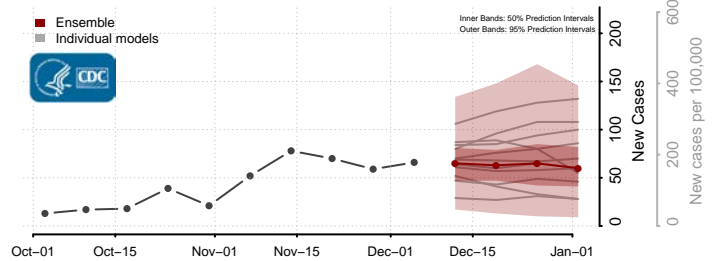

Clay County, North Carolina

Cleveland County, North Carolina

Columbus County, North Carolina

Craven County, North Carolina

Cumberland County, North Carolina

Currituck County, North Carolina

Dare County, North Carolina