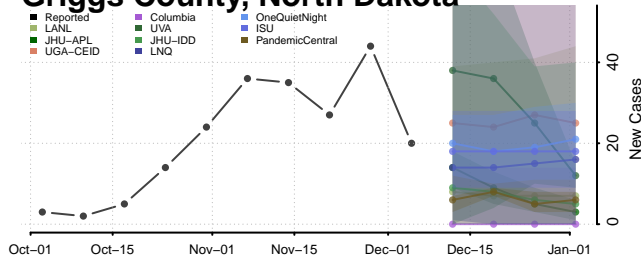

Divide County, North Dakota

Dunn County, North Dakota

Griggs County, North Dakota

Hettinger County, North Dakota

Kidder County, North Dakota

LaMoure County, North Dakota

Logan County, North Dakota

McHenry County, North Dakota