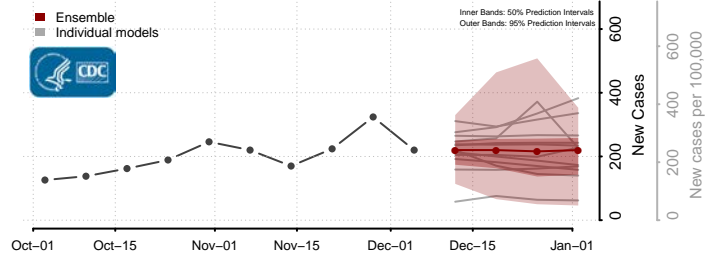

Rockingham County, North Carolina