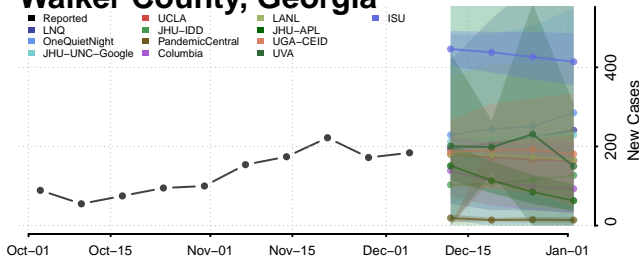

Troup County, Georgia

Turner County, Georgia

Twiggs County, Georgia

Union County, Georgia

Upson County, Georgia

Walker County, Georgia

Walton County, Georgia

Ware County, Georgia