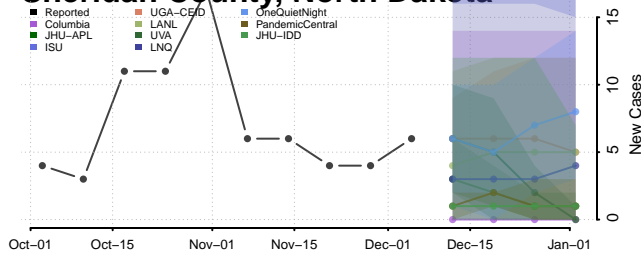

Sheridan County, North Dakota