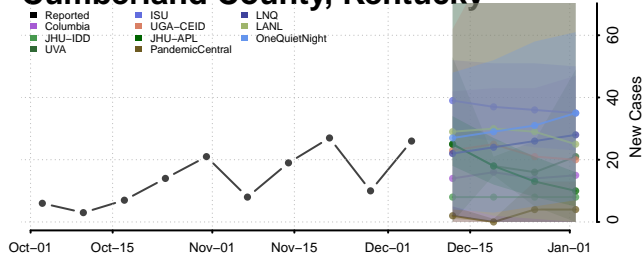

Cumberland County, Kentucky

Daviess County, Kentucky

Edmonson County, Kentucky

Green County, Kentucky

Greenup County, Kentucky

Hancock County, Kentucky

Hardin County, Kentucky

Harlan County, Kentucky