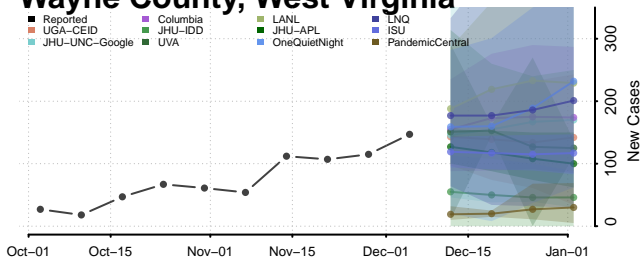

Wayne County, West Virginia