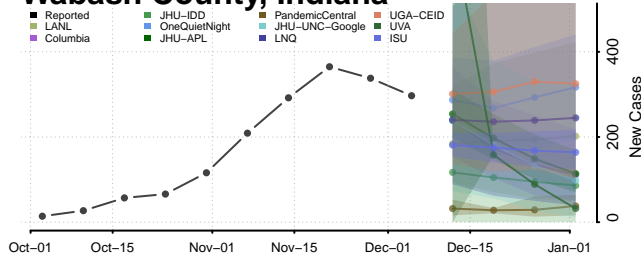

Switzerland County, Indiana

Tippecanoe County, Indiana

Tipton County, Indiana

Union County, Indiana

Vanderburgh County, Indiana

Vermillion County, Indiana

Vigo County, Indiana

Wabash County, Indiana