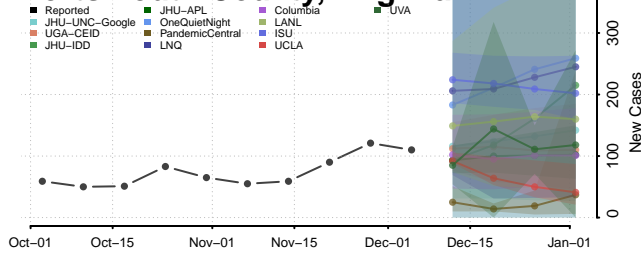

Orange County, Virginia

Page County, Virginia

Patrick County, Virginia

Petersburg County, Virginia

Pittsylvania County, Virginia

Poquoson County, Virginia

Portsmouth County, Virginia

Powhatan County, Virginia