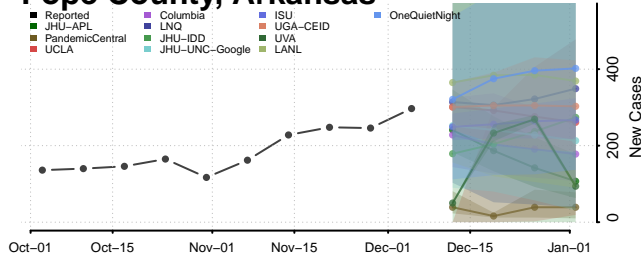

Pope County, Arkansas