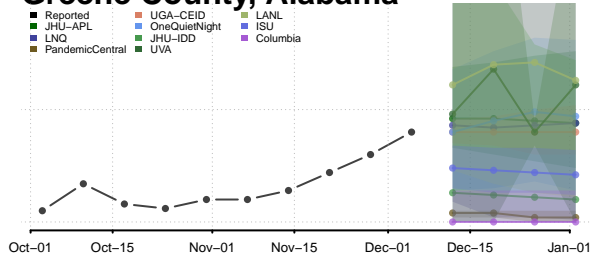

Fayette County, Alabama

Franklin County, Alabama

Geneva County, Alabama

Greene County, Alabama

Hale County, Alabama

Henry County, Alabama

Lee County, Alabama

Limestone County, Alabama