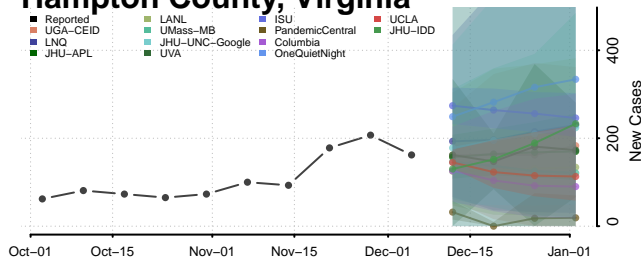

Goochland County, Virginia

Grayson County, Virginia

Greene County, Virginia

Greensville County, Virginia

Halifax County, Virginia

Hampton County, Virginia

Hanover County, Virginia

Harrisonburg County, Virginia