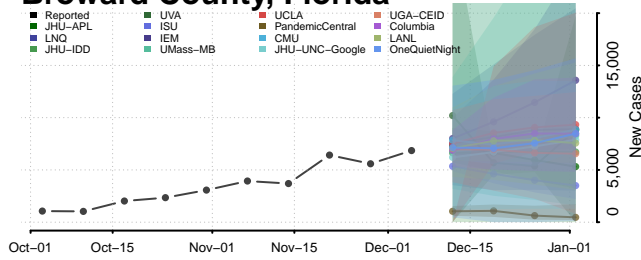

New Castle County, Delaware

Sussex County, Delaware

District of Columbia

Broward County, Florida

Calhoun County, Florida

Charlotte County, Florida

Citrus County, Florida

Clay County, Florida