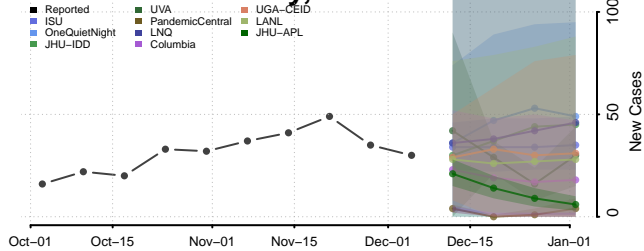

Little River County, Arkansas