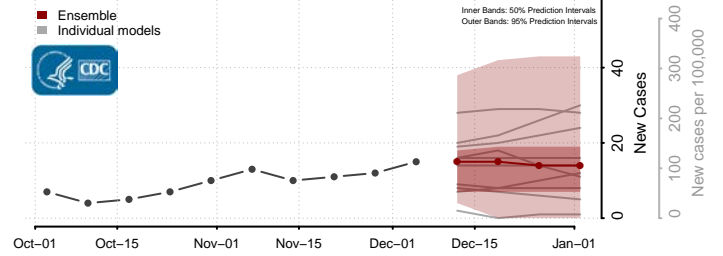

Madison County, Virginia