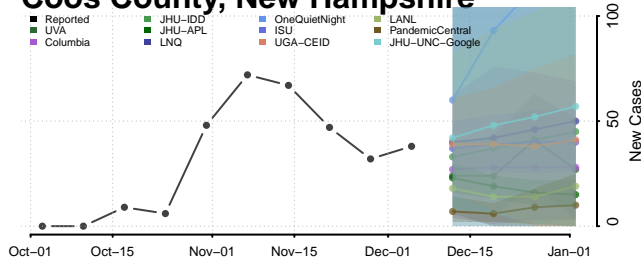

Belknap County, New Hampshire

Carroll County, New Hampshire

Cheshire County, New Hampshire

Coos County, New Hampshire

Grafton County, New Hampshire

Hillsborough County, New Hampshire

Merrimack County, New Hampshire