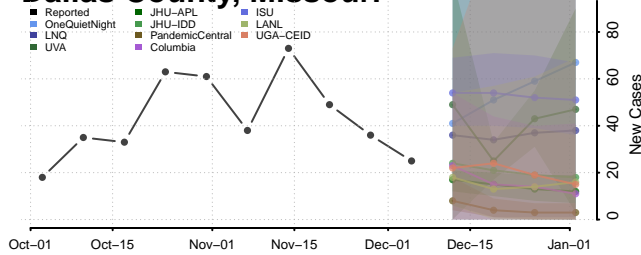

Dallas County, Missouri