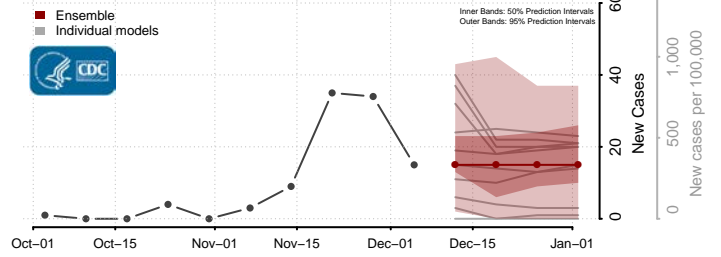

Mineral County, Nevada