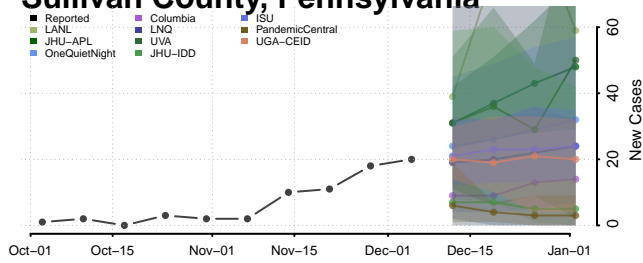

Sullivan County, Pennsylvania