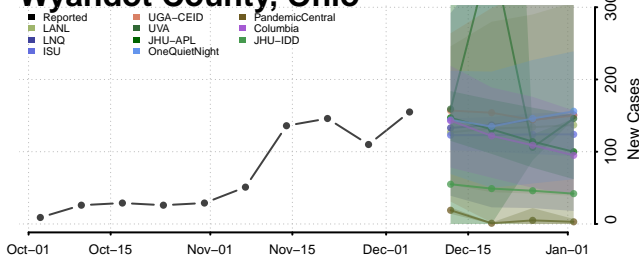

Van Wert County, Ohio

Vinton County, Ohio

Warren County, Ohio

Washington County, Ohio

Wayne County, Ohio

Williams County, Ohio

Wood County, Ohio

Wyandot County, Ohio