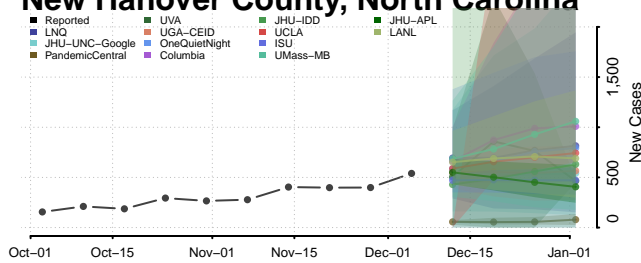

New Hanover County, North Carolina