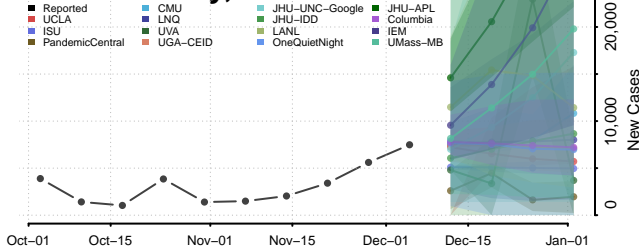

Bexar County, Texas