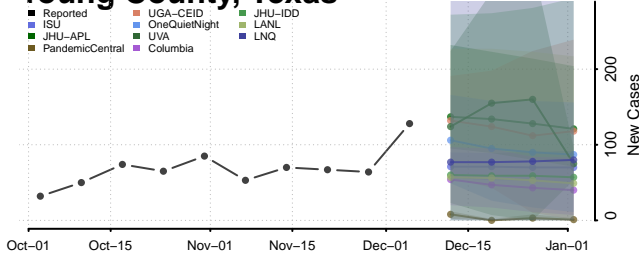

Young County, Texas