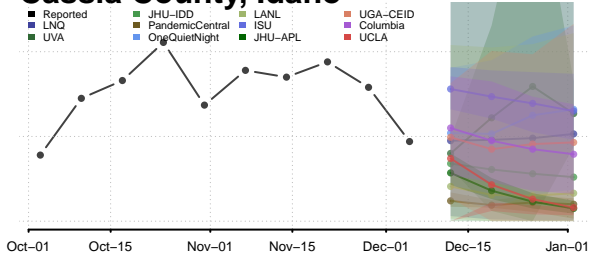

Butte County, Idaho

Camas County, Idaho

Canyon County, Idaho

Caribou County, Idaho

Cassia County, Idaho

Clark County, Idaho

Clearwater County, Idaho

Custer County, Idaho