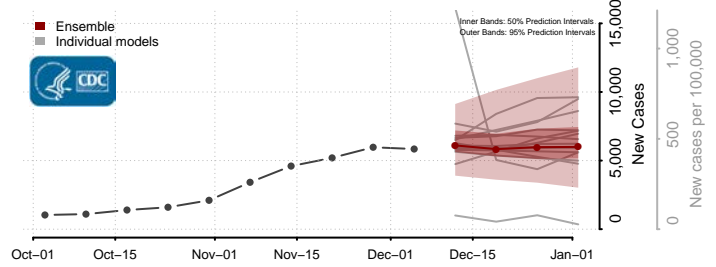

Darke County, Ohio

Defiance County, Ohio

Delaware County, Ohio

Erie County, Ohio

Fairfield County, Ohio

Fayette County, Ohio

Franklin County, Ohio

Fulton County, Ohio