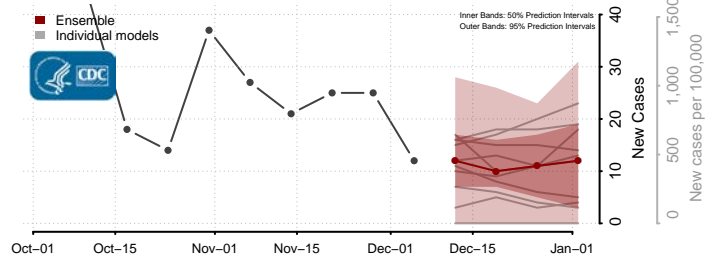

Douglas County, Kansas

Franklin County, Kansas

Geary County, Kansas

Gove County, Kansas

Graham County, Kansas

Grant County, Kansas

Gray County, Kansas

Greeley County, Kansas