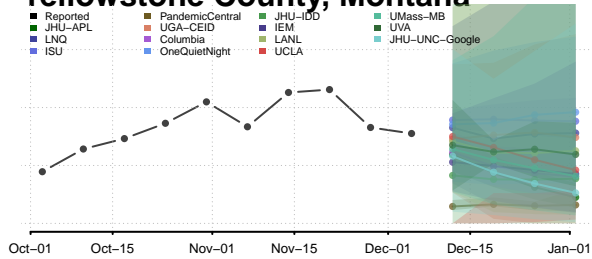

Yellowstone County, Montana