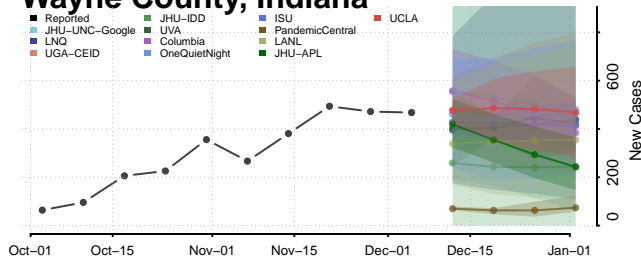

Warren County, Indiana

Warrick County, Indiana

Washington County, Indiana

Wayne County, Indiana

Wells County, Indiana

White County, Indiana

Whitley County, Indiana

Iowa