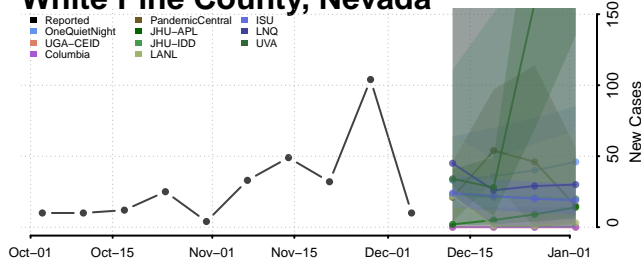

White Pine County, Nevada