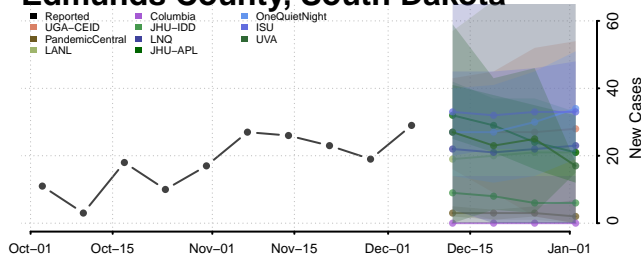

Edmunds County, South Dakota