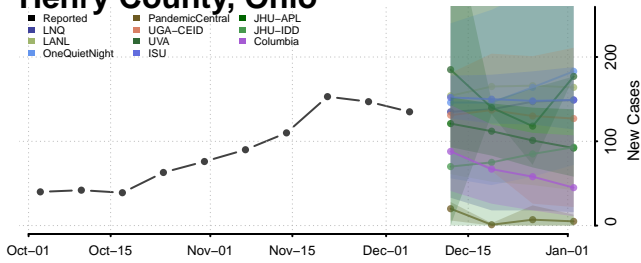

Henry County, Ohio