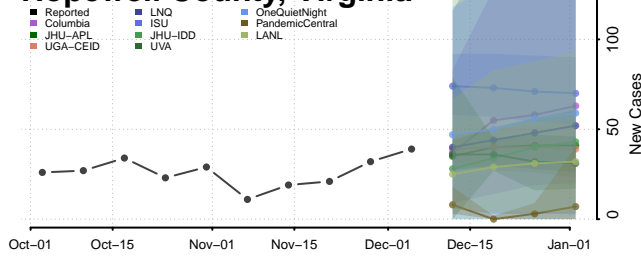

Henrico County, Virginia

Henry County, Virginia

Highland County, Virginia

Hopewell County, Virginia

Isle of Wight County, Virginia

James City County, Virginia

King and Queen County, Virginia

King George County, Virginia