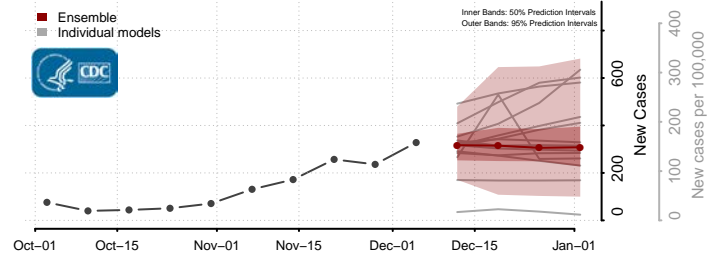

Knox County, Maine

Waldo County, Maine

Washington County, Maine

York County, Maine

Maryland

Allegany County, Maryland

Anne Arundel County, Maryland

Baltimore City County, Maryland