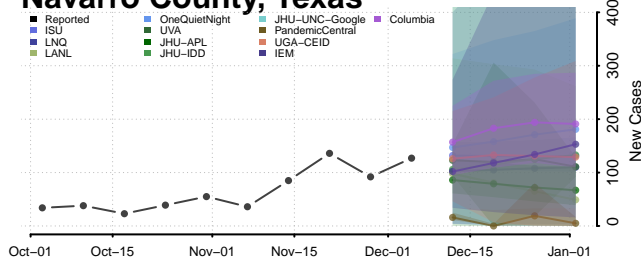

Navarro County, Texas