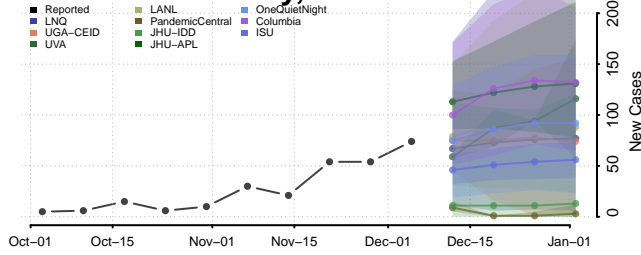

Searcy County, Arkansas

Sebastian County, Arkansas

Sevier County, Arkansas

Sharp County, Arkansas

St. Francis County, Arkansas

Stone County, Arkansas

Union County, Arkansas

Van Buren County, Arkansas