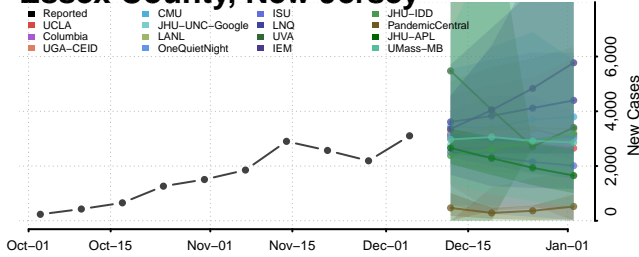

Essex County, New Jersey