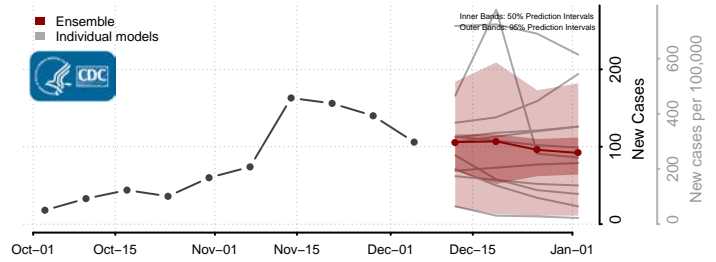

Sullivan County, Missouri

Taney County, Missouri

Texas County, Missouri

Vernon County, Missouri

Warren County, Missouri

Washington County, Missouri

Wayne County, Missouri

Webster County, Missouri