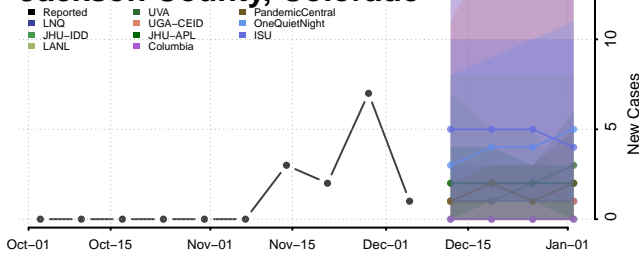

Garfield County, Colorado

Gilpin County, Colorado

Grand County, Colorado

Gunnison County, Colorado

Hinsdale County, Colorado

Huerfano County, Colorado

Jackson County, Colorado

Las Animas County, Colorado