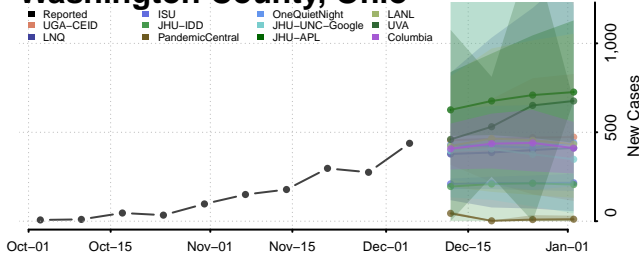

Van Wert County, Ohio

Vinton County, Ohio

Warren County, Ohio

Washington County, Ohio

Wayne County, Ohio

Williams County, Ohio

Wood County, Ohio

Wyandot County, Ohio