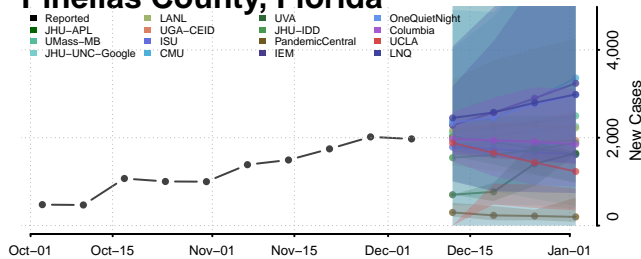

Osceola County, Florida

Palm Beach County, Florida

Pasco County, Florida

Pinellas County, Florida

Polk County, Florida

Sumter County, Florida

Suwannee County, Florida

Taylor County, Florida