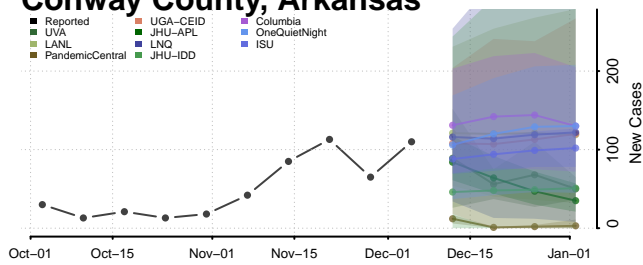

Carroll County, Arkansas

Chicot County, Arkansas

Clark County, Arkansas

Clay County, Arkansas

Cleburne County, Arkansas

Cleveland County, Arkansas

Columbia County, Arkansas

Conway County, Arkansas