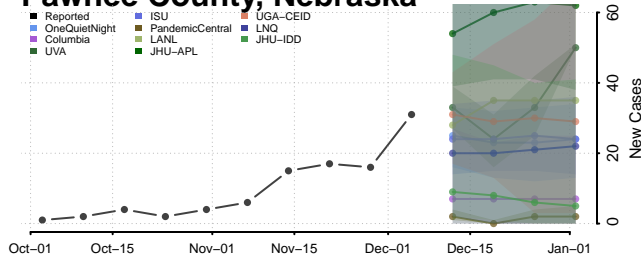

Pawnee County, Nebraska