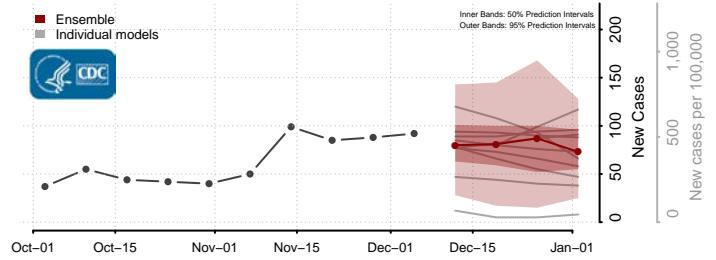

Andrew County, Missouri