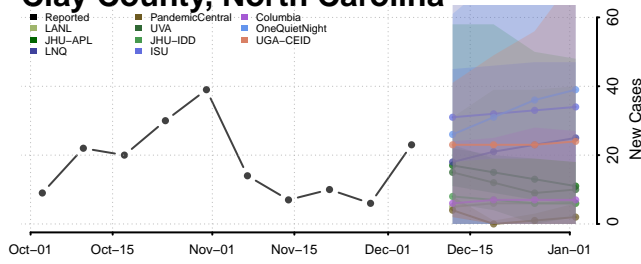

Clay County, North Carolina