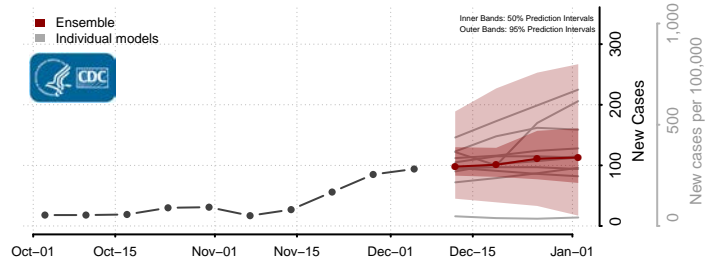

Caroline County, Maryland