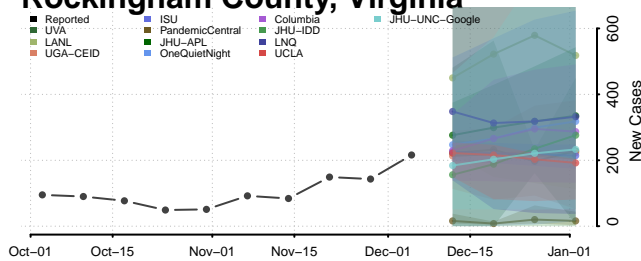

Rockingham County, Virginia