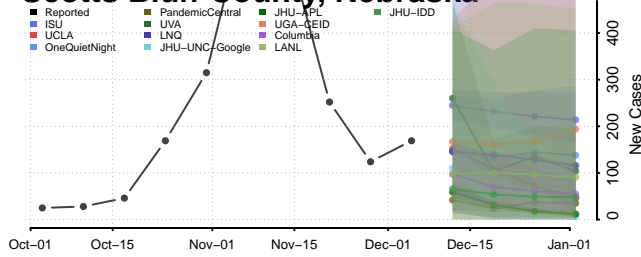

Red Willow County, Nebraska

Richardson County, Nebraska

Rock County, Nebraska

Saline County, Nebraska

Sarpy County, Nebraska

Saunders County, Nebraska

Scotts Bluff County, Nebraska

Seward County, Nebraska