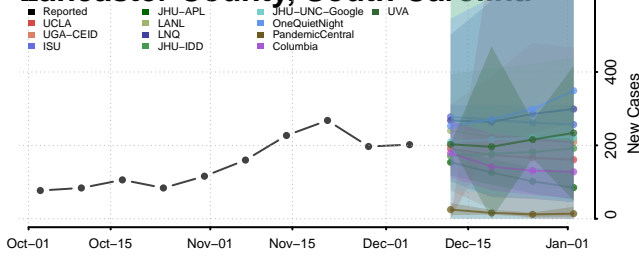

Lancaster County, South Carolina