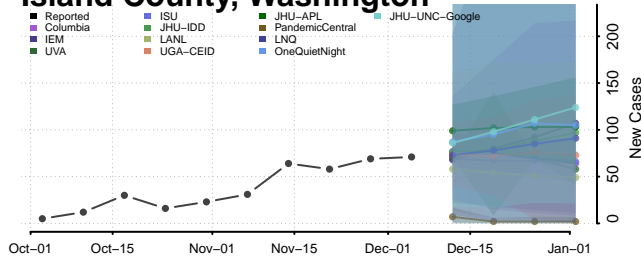

Island County, Washington