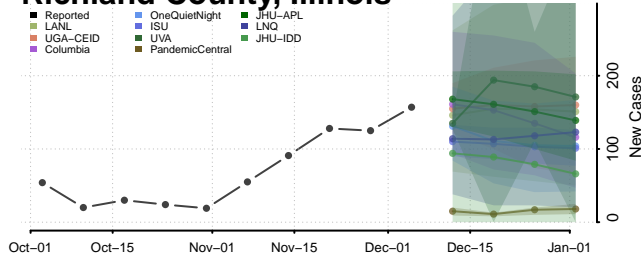

Richland County, Illinois