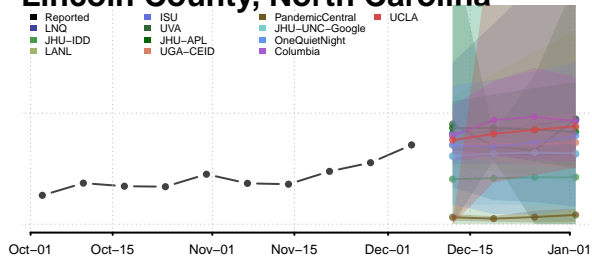

Lincoln County, North Carolina