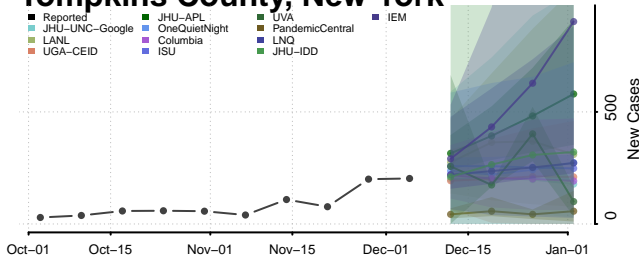

Schuyler County, New York

Seneca County, New York

St. Lawrence County, New York

Steuben County, New York

Suffolk County, New York

Sullivan County, New York

Tioga County, New York

Tompkins County, New York