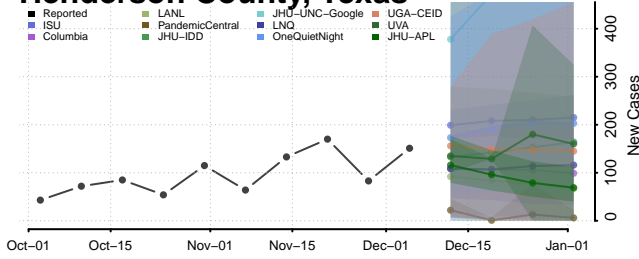

Henderson County, Texas