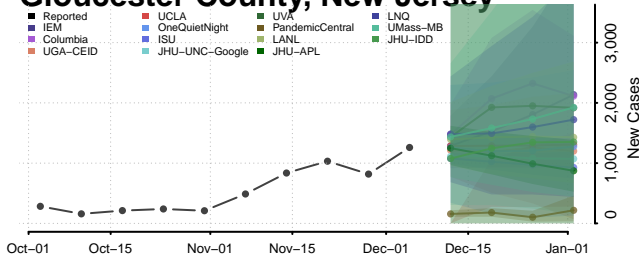

Gloucester County, New Jersey