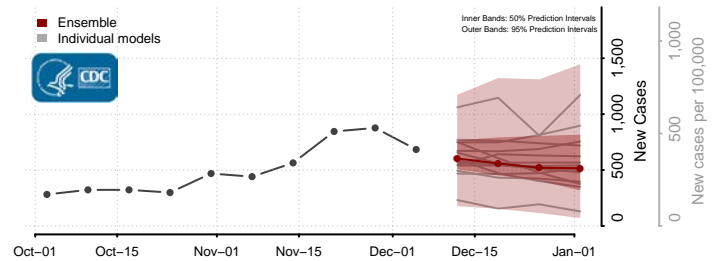

Wyandotte County, Kansas