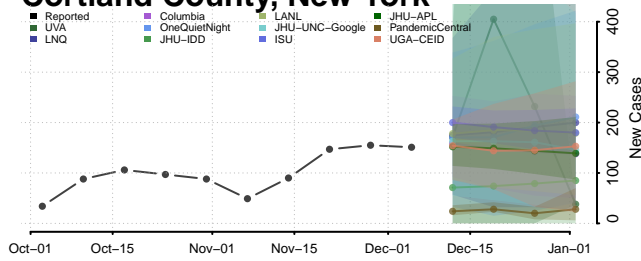

Cortland County, New York

Delaware County, New York

Dutchess County, New York

Erie County, New York

Herkimer County, New York

Jefferson County, New York

Kings County, New York

Lewis County, New York