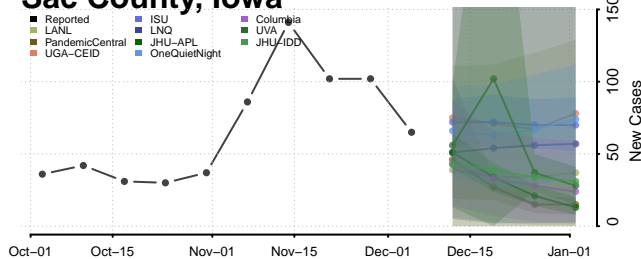

Sac County, Iowa

Scott County, Iowa

Shelby County, Iowa

Sioux County, Iowa

Story County, Iowa

Tama County, Iowa

Taylor County, Iowa

Kansas