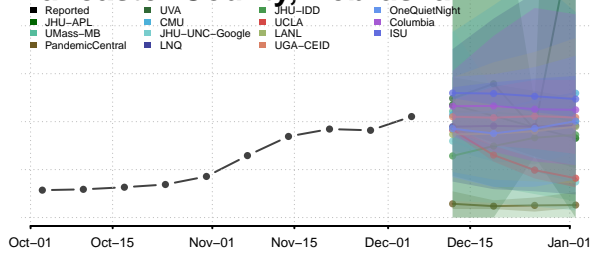

Lancaster County, Nebraska