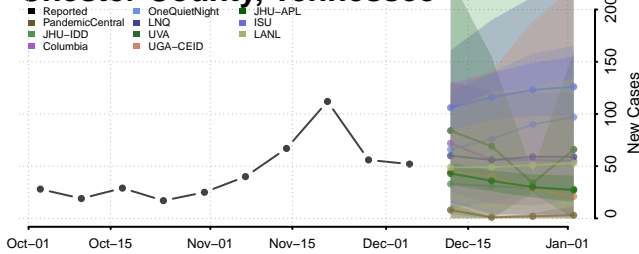

Chester County, Tennessee