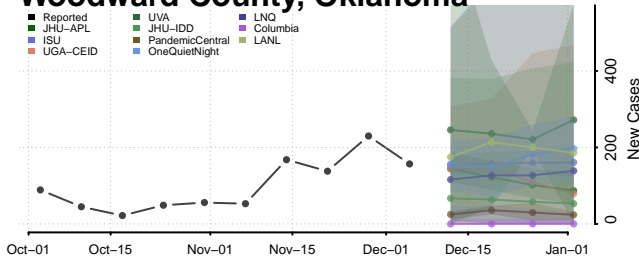

Woodward County, Oklahoma