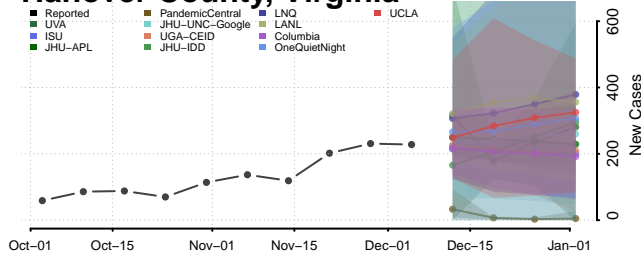

Goochland County, Virginia

Grayson County, Virginia

Greene County, Virginia

Greensville County, Virginia

Halifax County, Virginia

Hampton County, Virginia

Hanover County, Virginia

Harrisonburg County, Virginia