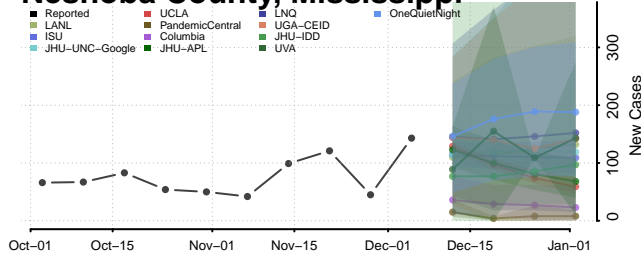

Neshoba County, Mississippi