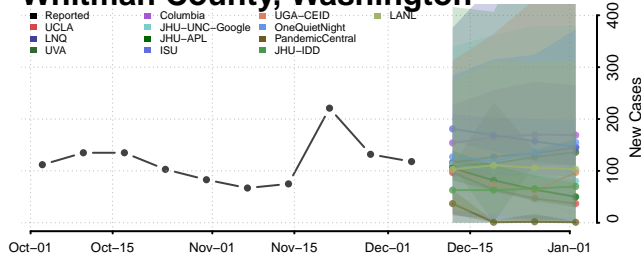

Snohomish County, Washington

Spokane County, Washington

Stevens County, Washington

Thurston County, Washington

Wahkiakum County, Washington

Walla Walla County, Washington

Whatcom County, Washington

Whitman County, Washington