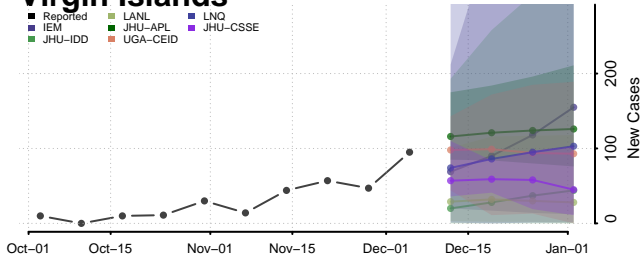

Virgin Islands