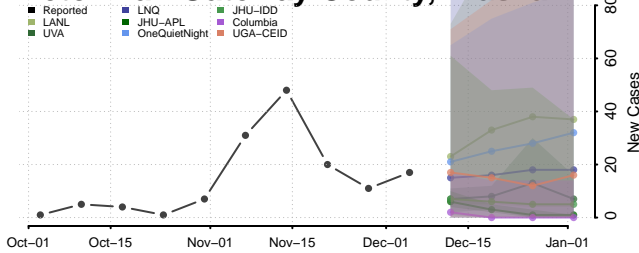

Dillingham County, Alaska

Fairbanks North Star County, Alaska

Haines County, Alaska

Hoonah-Angoon County, Alaska

Juneau County, Alaska

Kenai Peninsula County, Alaska

Ketchikan Gateway County, Alaska

Kodiak Island County, Alaska