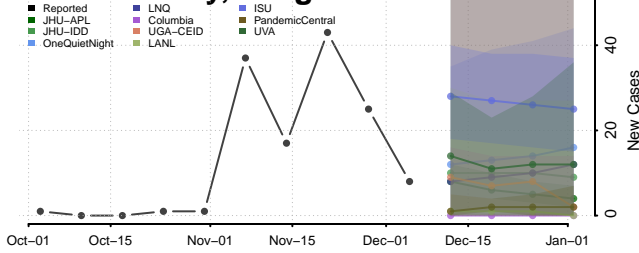

Grant County, Oregon