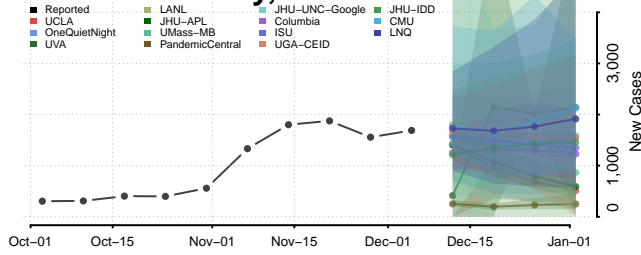

Lawrence County, Illinois

Lee County, Illinois

Livingston County, Illinois

Logan County, Illinois

Macon County, Illinois

Macoupin County, Illinois

Madison County, Illinois

Marion County, Illinois