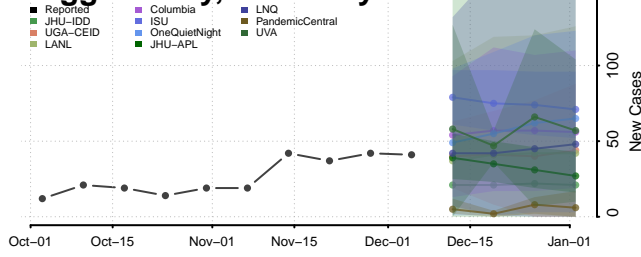

Trigg County, Kentucky