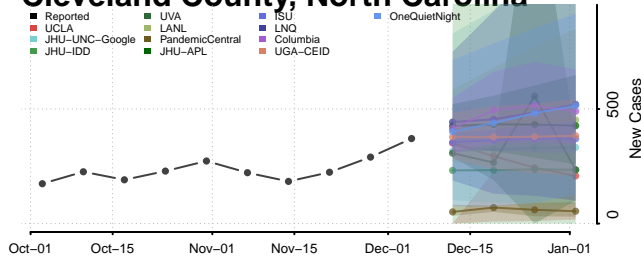

Cleveland County, North Carolina