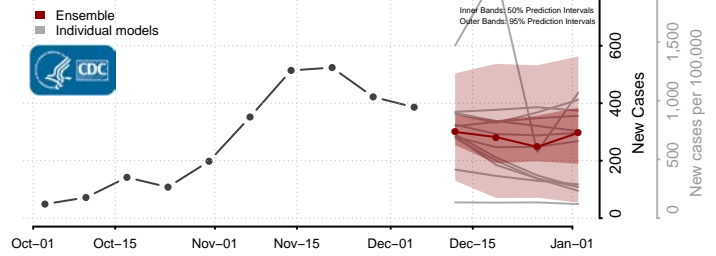

Benton County, Minnesota