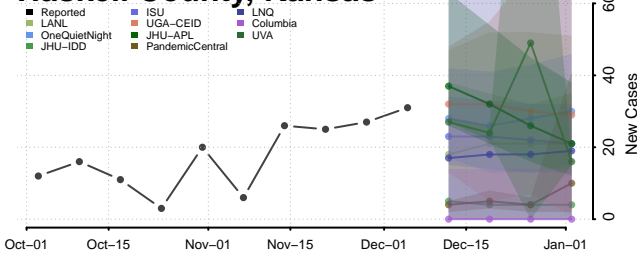

Greenwood County, Kansas

Hamilton County, Kansas

Harper County, Kansas

Harvey County, Kansas

Haskell County, Kansas

Hodgeman County, Kansas

Jackson County, Kansas

Jefferson County, Kansas