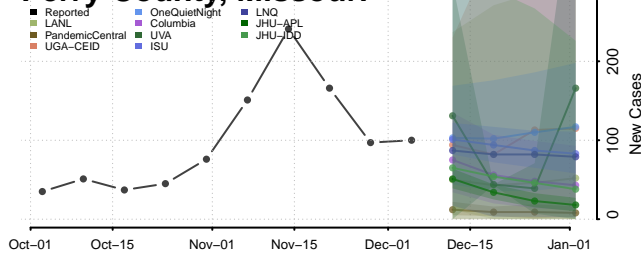

Perry County, Missouri