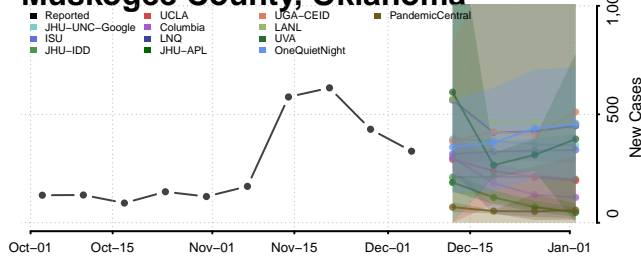

Muskogee County, Oklahoma