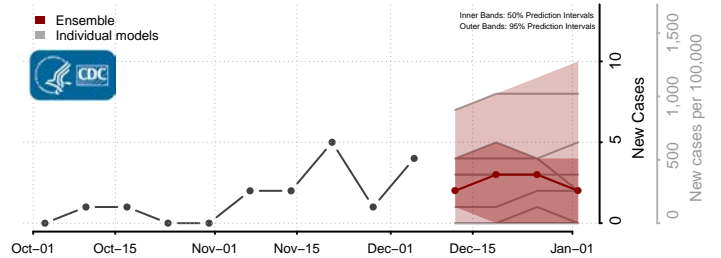

Washington County, Nebraska

Wayne County, Nebraska

Webster County, Nebraska

Wheeler County, Nebraska

York County, Nebraska

Nevada

Carson City County, Nevada

Churchill County, Nevada