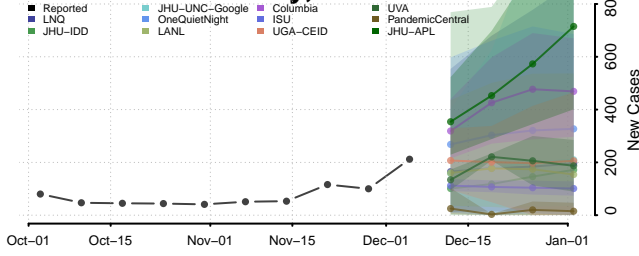

Fresno County, California

Glenn County, California

Lassen County, California

Los Angeles County, California

Madera County, California

Marin County, California

Mariposa County, California

Mendocino County, California