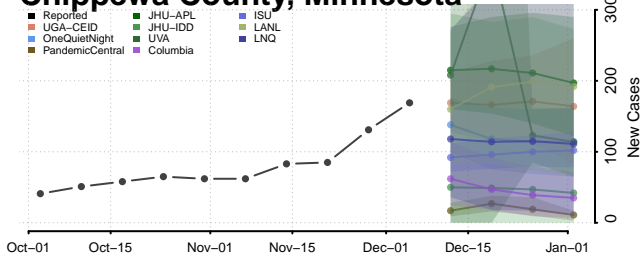

Chippewa County, Minnesota