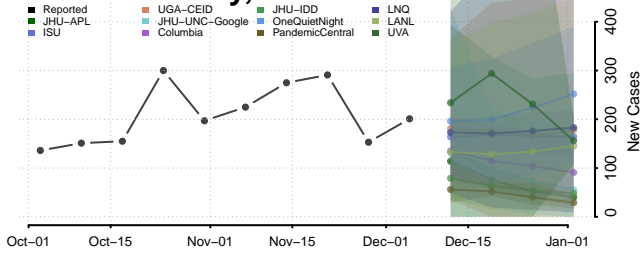

Marinette County, Wisconsin

Marquette County, Wisconsin

Menominee County, Wisconsin

Milwaukee County, Wisconsin

Monroe County, Wisconsin

Oconto County, Wisconsin

Oneida County, Wisconsin

Outagamie County, Wisconsin