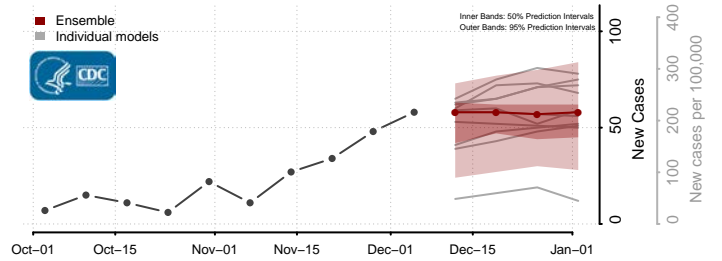

Henrico County, Virginia

Henry County, Virginia

Highland County, Virginia

Hopewell County, Virginia

Isle of Wight County, Virginia

James City County, Virginia

King and Queen County, Virginia

King George County, Virginia