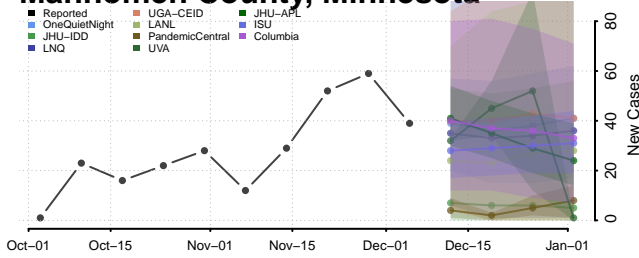

Mahnomen County, Minnesota