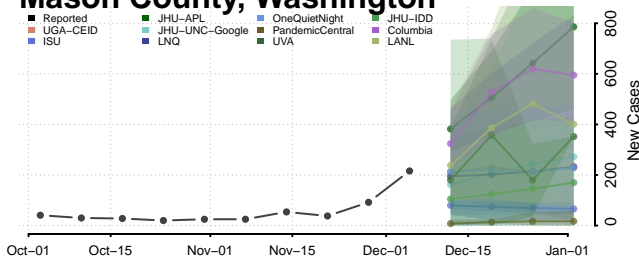

Mason County, Washington