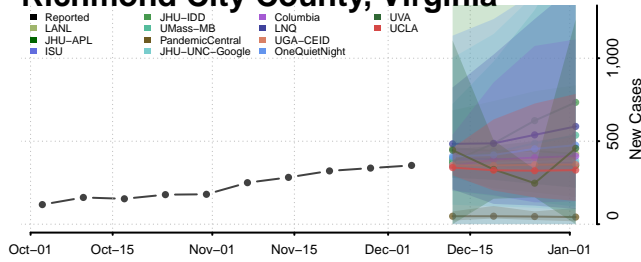

Richmond City County, Virginia