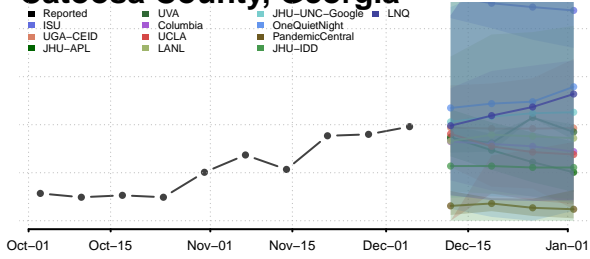

Burke County, Georgia

Butts County, Georgia

Calhoun County, Georgia

Camden County, Georgia

Candler County, Georgia

Carroll County, Georgia

Catoosa County, Georgia

Charlton County, Georgia