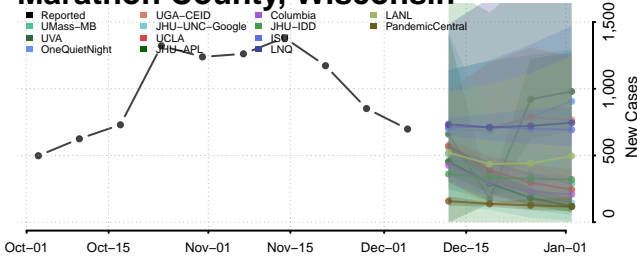

Marinette County, Wisconsin

Marquette County, Wisconsin

Menominee County, Wisconsin

Milwaukee County, Wisconsin

Monroe County, Wisconsin

Oconto County, Wisconsin

Oneida County, Wisconsin

Outagamie County, Wisconsin