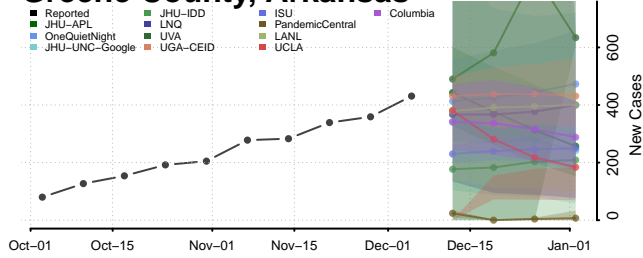

Franklin County, Arkansas

Fulton County, Arkansas

Garland County, Arkansas

Grant County, Arkansas

Greene County, Arkansas

Hempstead County, Arkansas

Hot Spring County, Arkansas

Howard County, Arkansas