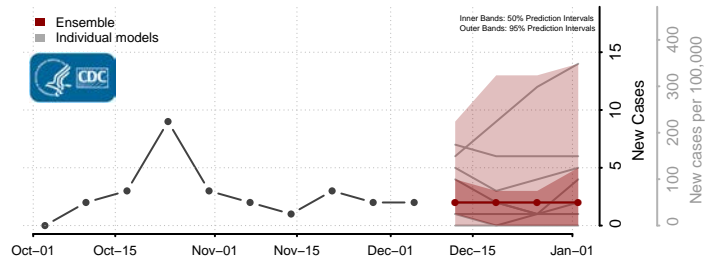

Stokes County, North Carolina

Surry County, North Carolina

Swain County, North Carolina

Transylvania County, North Carolina

Tyrrell County, North Carolina

Union County, North Carolina

Vance County, North Carolina