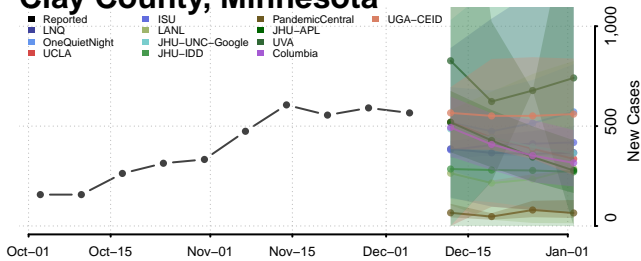

Clay County, Minnesota