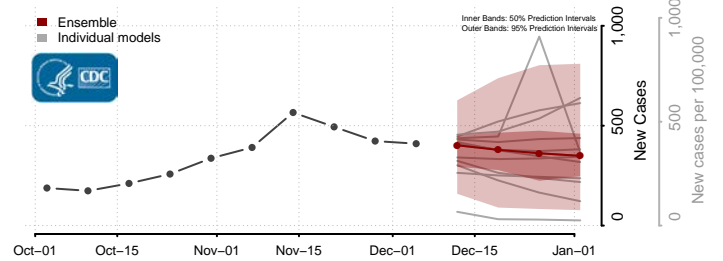

Franklin County, Missouri