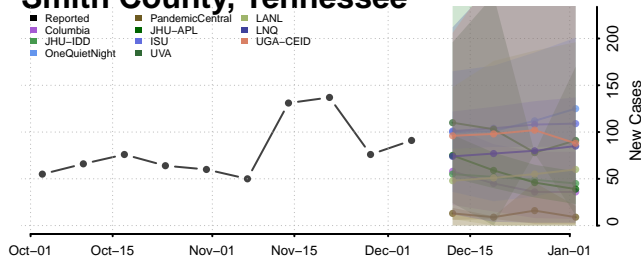

Perry County, Tennessee

Pickett County, Tennessee

Scott County, Tennessee

Sequatchie County, Tennessee

Sevier County, Tennessee

Shelby County, Tennessee

Smith County, Tennessee

Stewart County, Tennessee