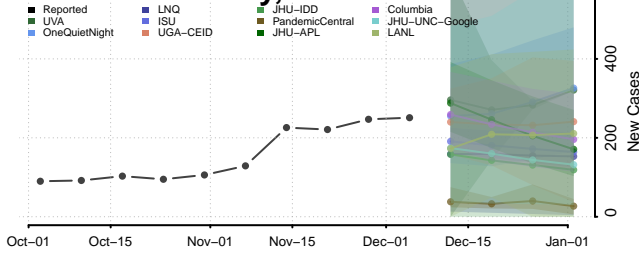

Cloud County, Kansas

Coffey County, Kansas

Comanche County, Kansas

Cowley County, Kansas

Crawford County, Kansas

Decatur County, Kansas

Dickinson County, Kansas

Doniphan County, Kansas