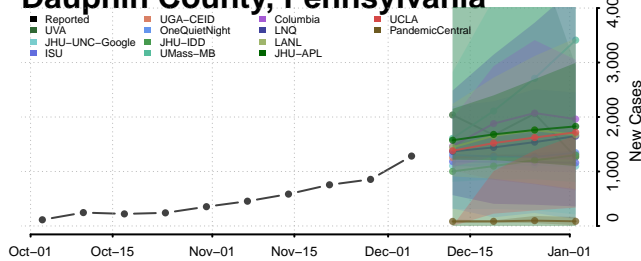

Cumberland County, Pennsylvania

Dauphin County, Pennsylvania

Delaware County, Pennsylvania

Elk County, Pennsylvania

Erie County, Pennsylvania

Fayette County, Pennsylvania

Forest County, Pennsylvania

Franklin County, Pennsylvania