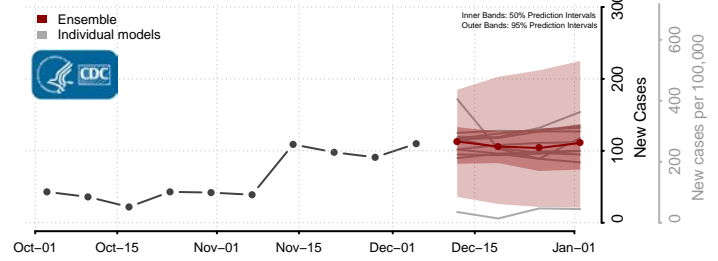

Fayette County, West Virginia