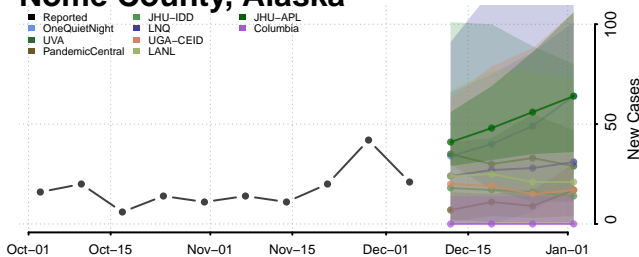

Kusilvak County, Alaska

Lake and Peninsula County, Alaska

Matanuska-Susitna County, Alaska

Nome County, Alaska

North Slope County, Alaska

Northwest Arctic County, Alaska

Petersburg County, Alaska

Prince of Wales-Hyder County, Alaska