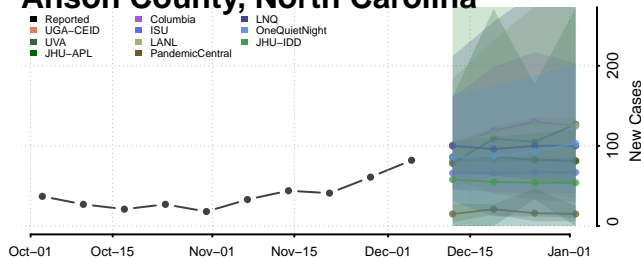

Alamance County, North Carolina

Alexander County, North Carolina

Alleghany County, North Carolina

Anson County, North Carolina

Ashe County, North Carolina

Avery County, North Carolina

Beaufort County, North Carolina