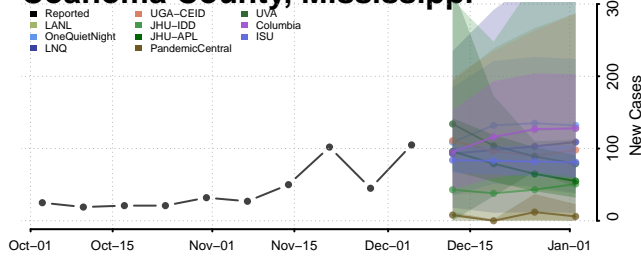

Claiborne County, Mississippi

Clarke County, Mississippi

Clay County, Mississippi

Coahoma County, Mississippi

Copiah County, Mississippi

Covington County, Mississippi

DeSoto County, Mississippi

Forrest County, Mississippi