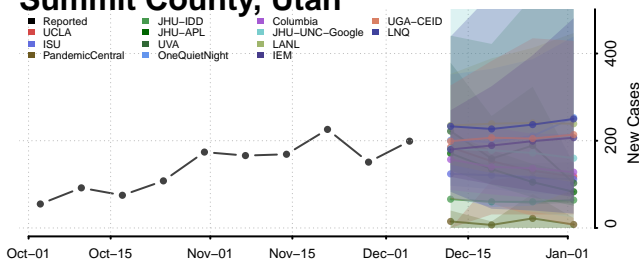

Tooele County, Utah

Uintah County, Utah

Grand Isle County, Vermont

Lamoille County, Vermont

Orange County, Vermont

Orleans County, Vermont

Rutland County, Vermont

Washington County, Vermont