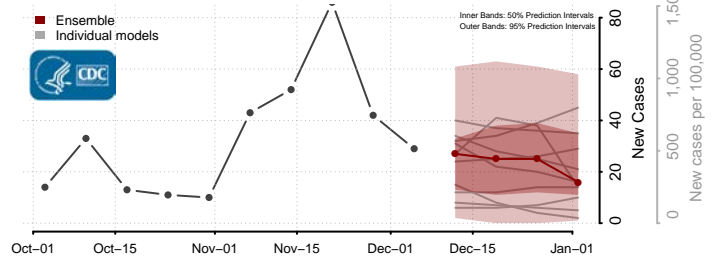

Furnas County, Nebraska

Gage County, Nebraska

Garden County, Nebraska

Garfield County, Nebraska

Gosper County, Nebraska

Grant County, Nebraska

Greeley County, Nebraska

Hall County, Nebraska