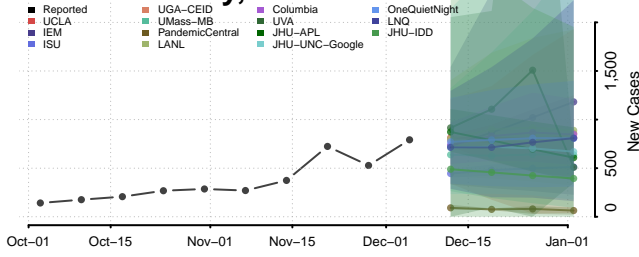

Blount County, Tennessee