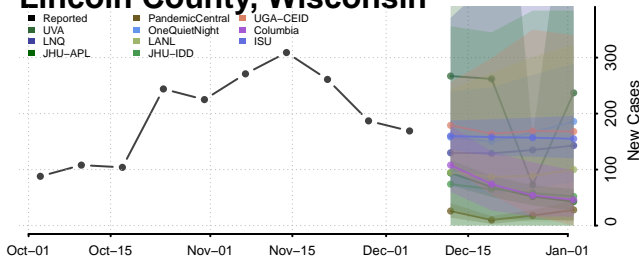

Lincoln County, Wisconsin