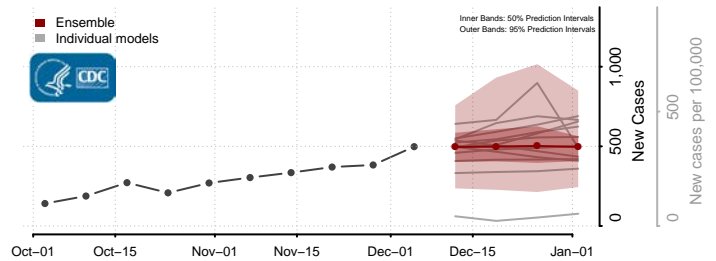

Randolph County, North Carolina