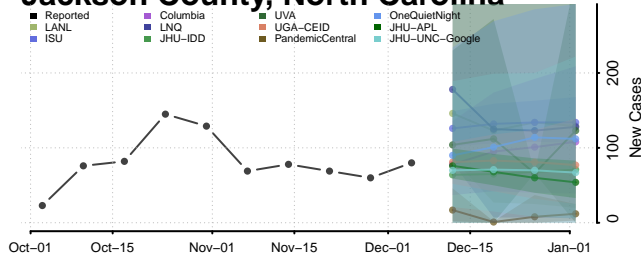

Jackson County, North Carolina