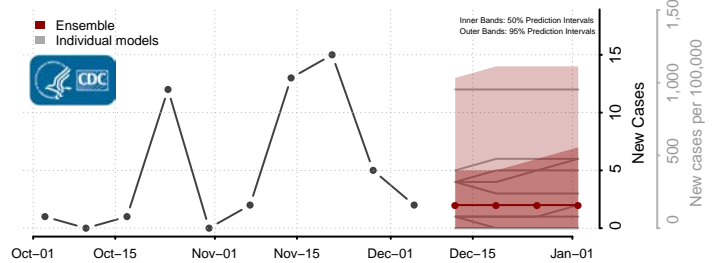

Deer Lodge County, Montana

Fallon County, Montana

Fergus County, Montana

Flathead County, Montana

Gallatin County, Montana

Garfield County, Montana

Glacier County, Montana

Golden Valley County, Montana