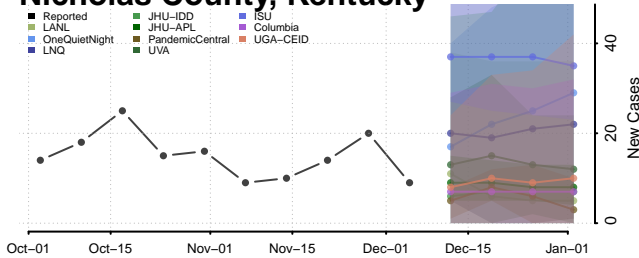

Metcalfe County, Kentucky

Monroe County, Kentucky

Montgomery County, Kentucky

Morgan County, Kentucky

Muhlenberg County, Kentucky

Nelson County, Kentucky

Nicholas County, Kentucky

Ohio County, Kentucky