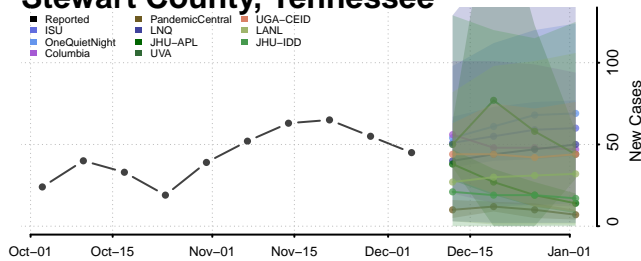

Perry County, Tennessee

Pickett County, Tennessee

Scott County, Tennessee

Sequatchie County, Tennessee

Sevier County, Tennessee

Shelby County, Tennessee

Smith County, Tennessee

Stewart County, Tennessee