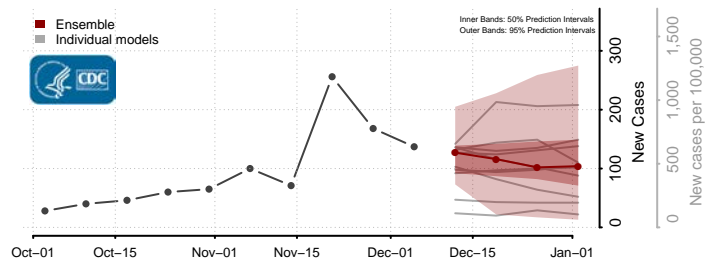

Stevens County, Minnesota

Swift County, Minnesota

Todd County, Minnesota

Traverse County, Minnesota

Wabasha County, Minnesota

Wadena County, Minnesota

Waseca County, Minnesota

Washington County, Minnesota