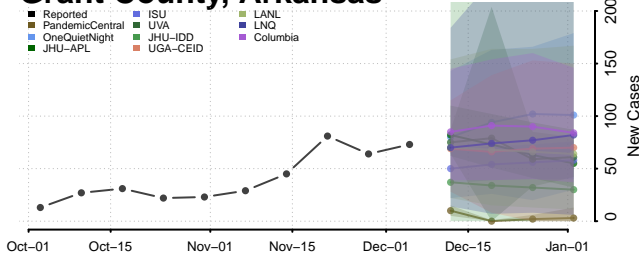

Franklin County, Arkansas

Fulton County, Arkansas

Garland County, Arkansas

Grant County, Arkansas

Greene County, Arkansas

Hempstead County, Arkansas

Hot Spring County, Arkansas

Howard County, Arkansas