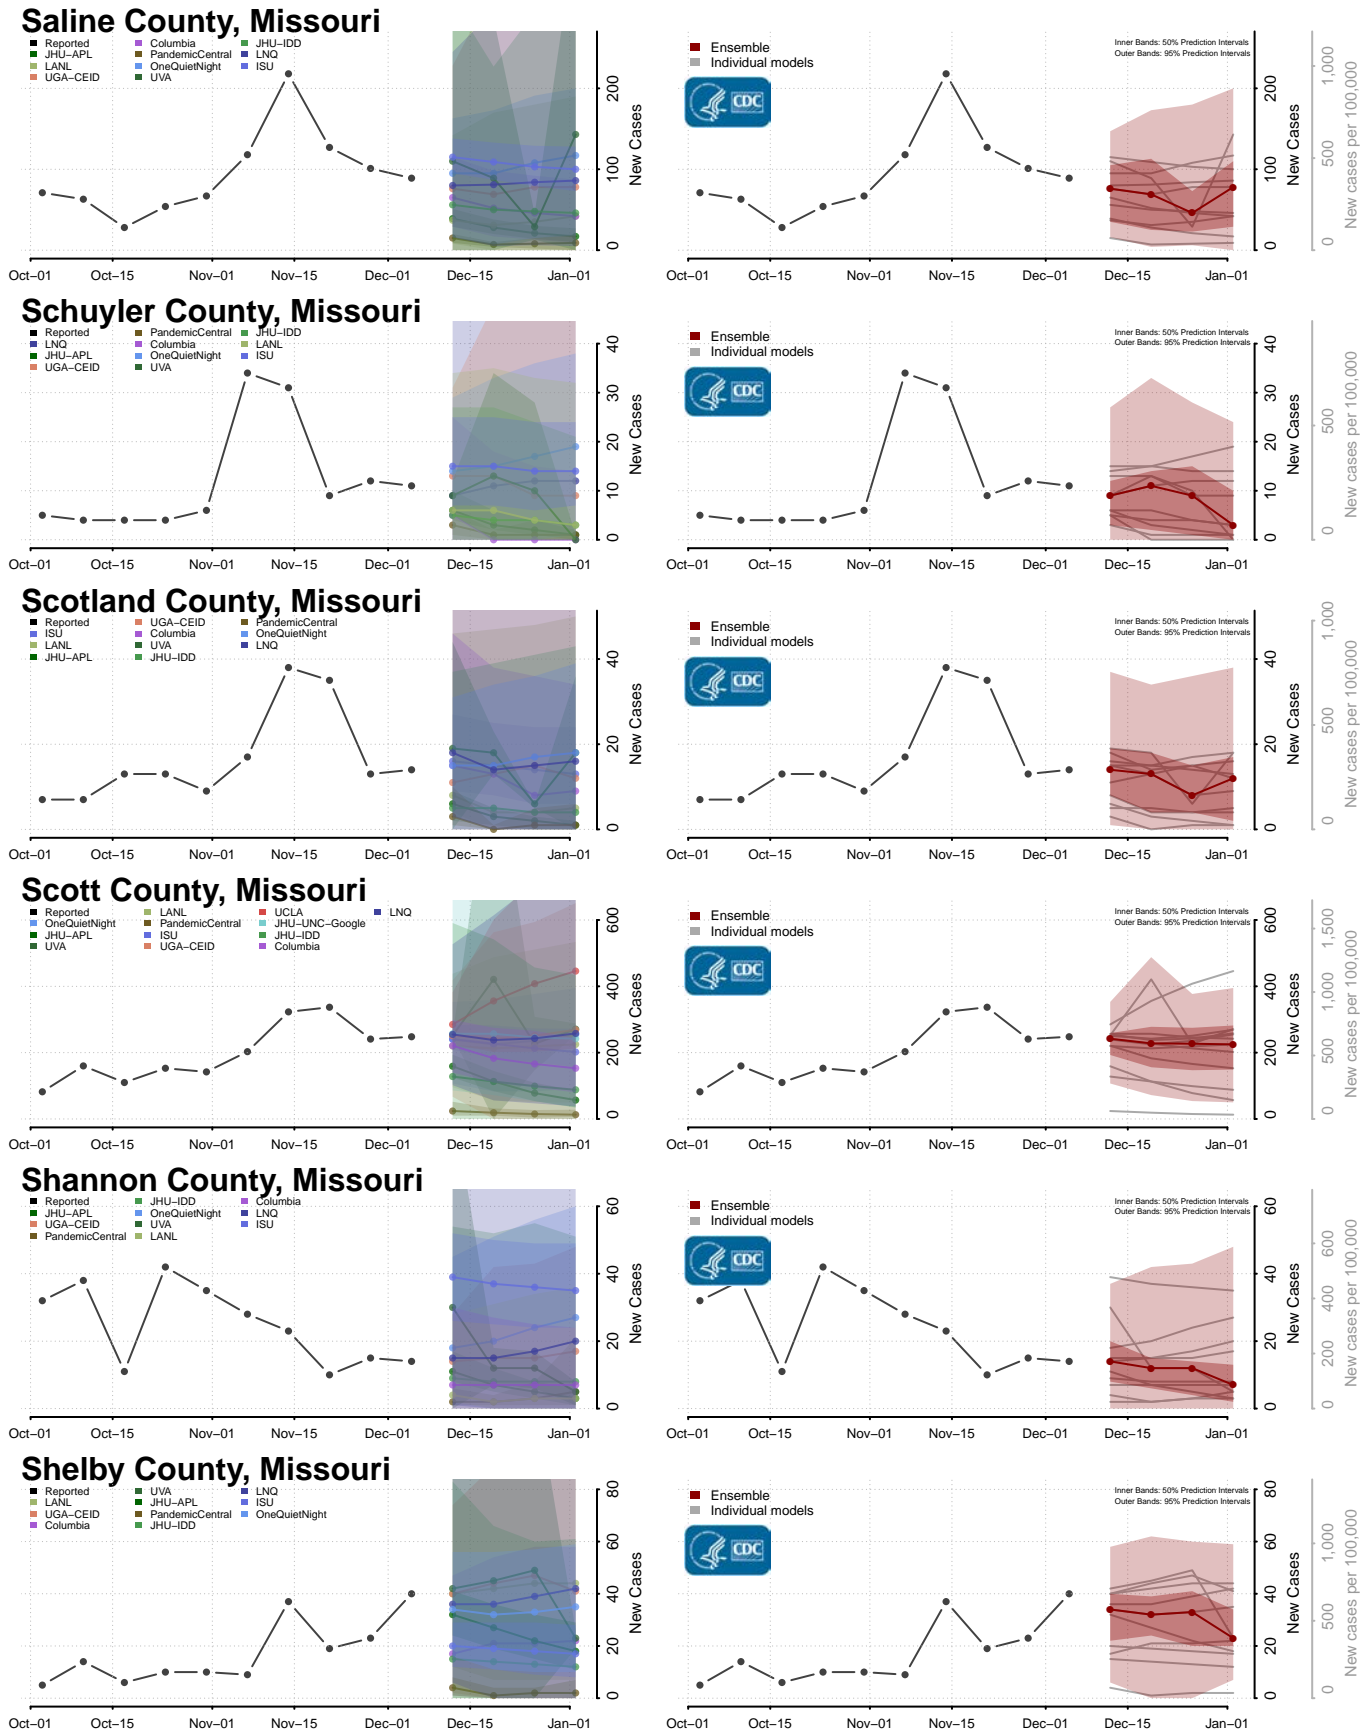

Pemiscot County, Missouri

Perry County, Missouri

Putnam County, Missouri

Ralls County, Missouri

Randolph County, Missouri

Ray County, Missouri

Reynolds County, Missouri

Ripley County, Missouri