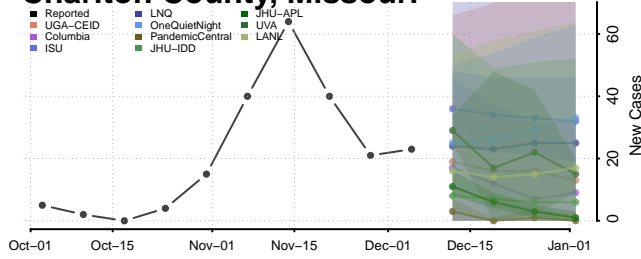

Chariton County, Missouri