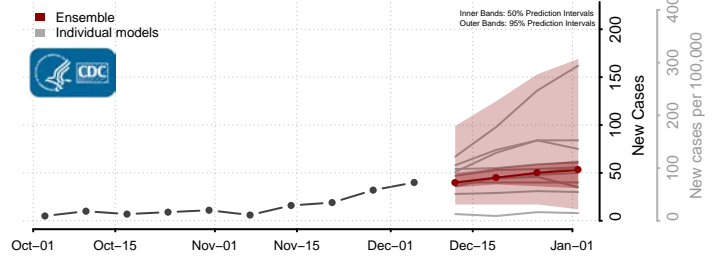

Windsor County, Vermont