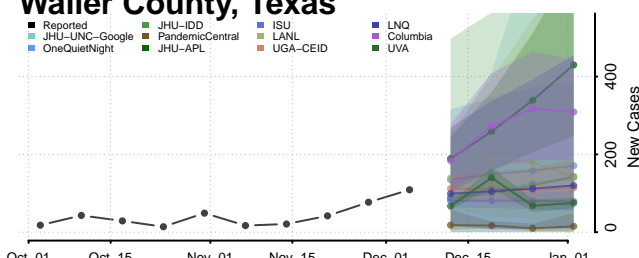

Waller County, Texas