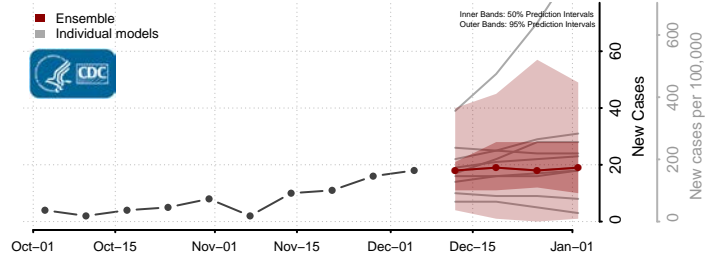

Essex County, Virginia