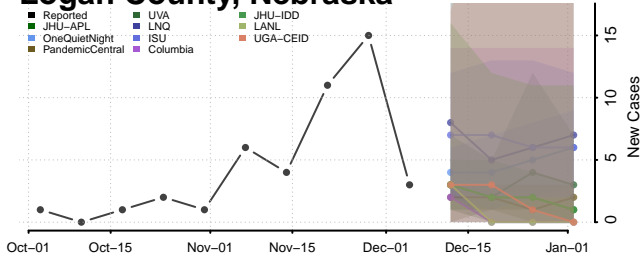

Logan County, Nebraska

Loup County, Nebraska

Madison County, Nebraska

McPherson County, Nebraska

Merrick County, Nebraska

Morrill County, Nebraska

Nance County, Nebraska

Nemaha County, Nebraska