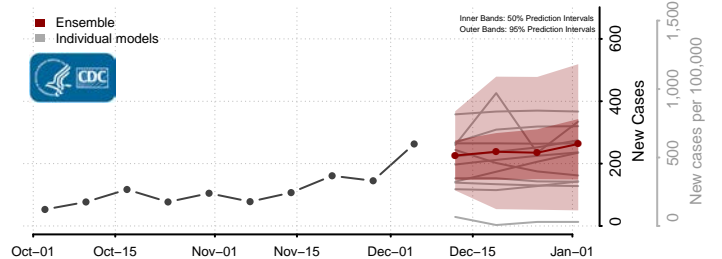

Tishomingo County, Mississippi

Tunica County, Mississippi

Union County, Mississippi

Walthall County, Mississippi

Warren County, Mississippi

Washington County, Mississippi

Wayne County, Mississippi

Webster County, Mississippi