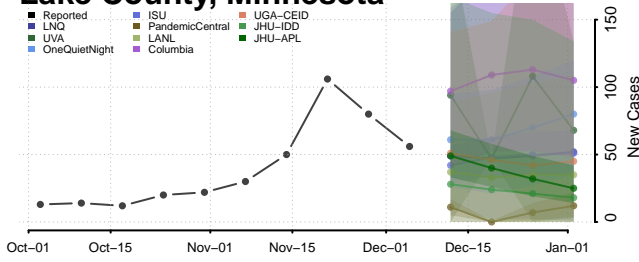

Kittson County, Minnesota

Koochiching County, Minnesota

Lac qui Parle County, Minnesota

Lake County, Minnesota

Lake of the Woods County, Minnesota

Le Sueur County, Minnesota

Lincoln County, Minnesota

Lyon County, Minnesota