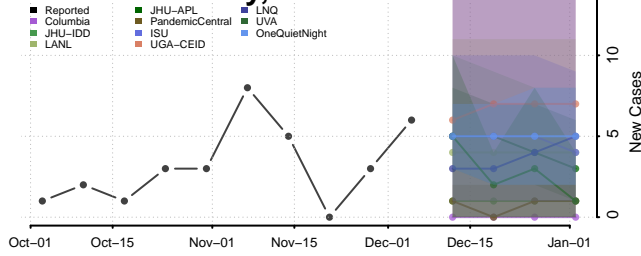

Thomas County, Nebraska