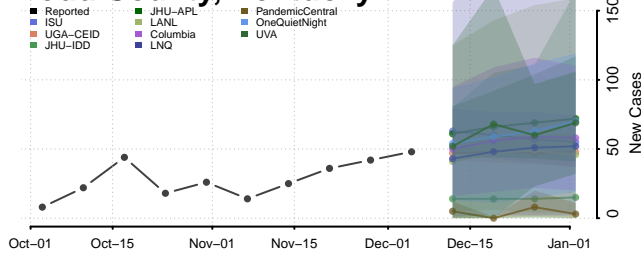

Todd County, Kentucky