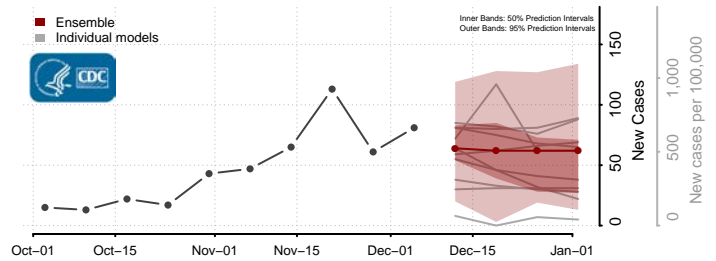

Jefferson County, Montana