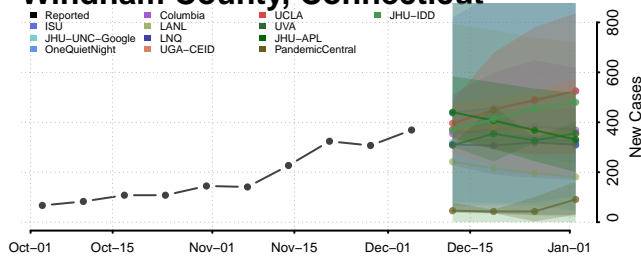

Litchfield County, Connecticut

Middlesex County, Connecticut

New Haven County, Connecticut

New London County, Connecticut

Tolland County, Connecticut

Windham County, Connecticut

Delaware

Kent County, Delaware