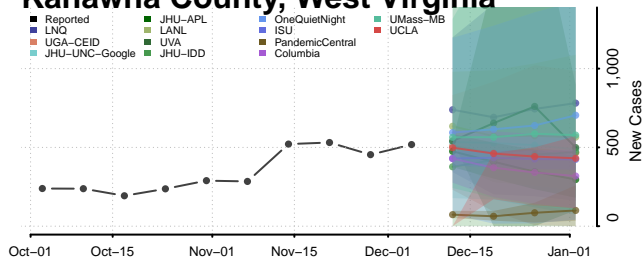

Hampshire County, West Virginia

Hancock County, West Virginia

Hardy County, West Virginia

Harrison County, West Virginia

Jackson County, West Virginia

Jefferson County, West Virginia

Kanawha County, West Virginia