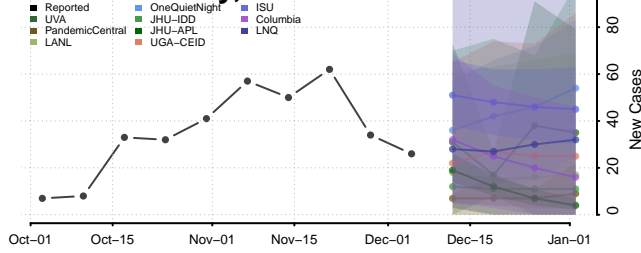

Nuckolls County, Nebraska

Otoe County, Nebraska

Pawnee County, Nebraska

Perkins County, Nebraska

Phelps County, Nebraska

Pierce County, Nebraska

Platte County, Nebraska

Polk County, Nebraska