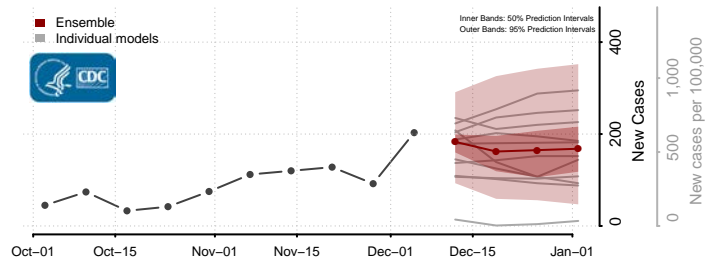

Pontotoc County, Mississippi