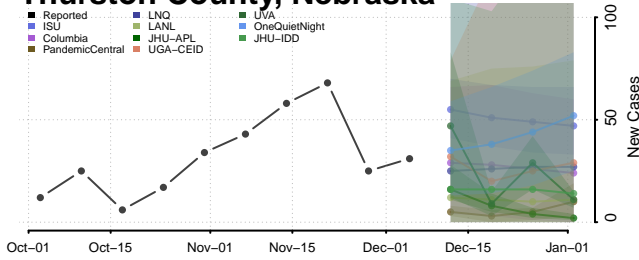

Thurston County, Nebraska