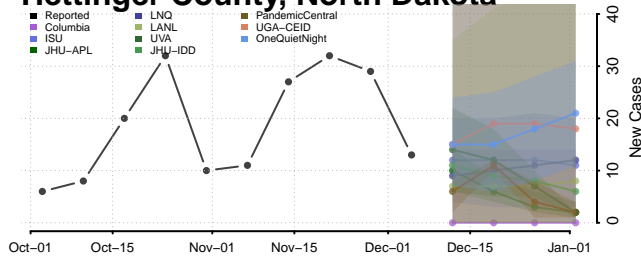

Divide County, North Dakota

Dunn County, North Dakota

Griggs County, North Dakota

Hettinger County, North Dakota

Kidder County, North Dakota

LaMoure County, North Dakota

Logan County, North Dakota

McHenry County, North Dakota