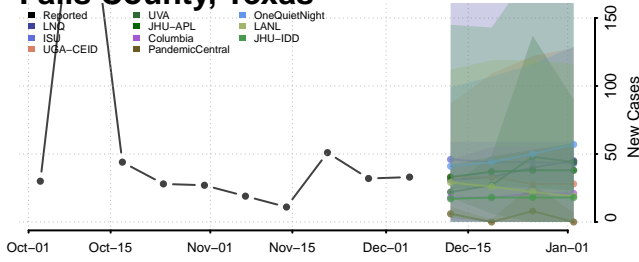

Falls County, Texas