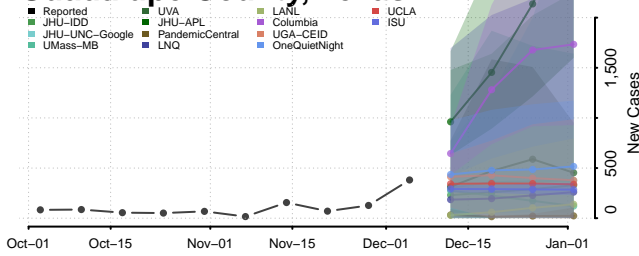

Guadalupe County, Texas