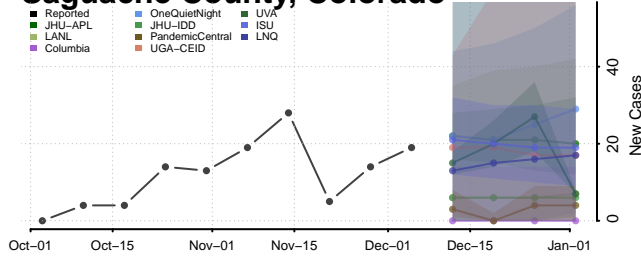

Otero County, Colorado

Ouray County, Colorado

Park County, Colorado

Routt County, Colorado

Saguache County, Colorado

San Juan County, Colorado

San Miguel County, Colorado

Sedgwick County, Colorado