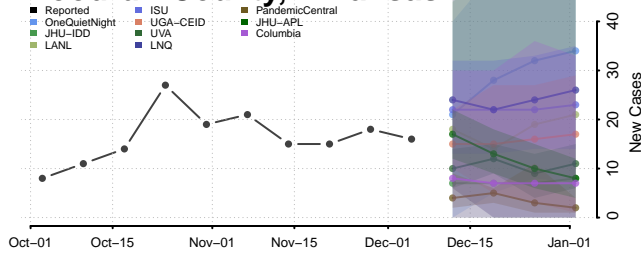

Woodruff County, Arkansas