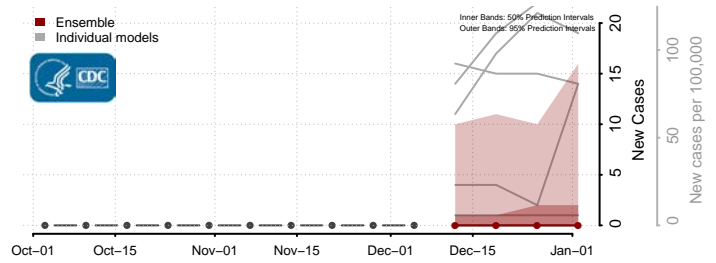

Dukes County, Massachusetts