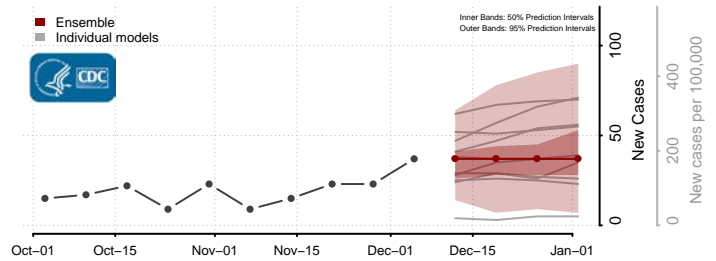

Polk County, North Carolina