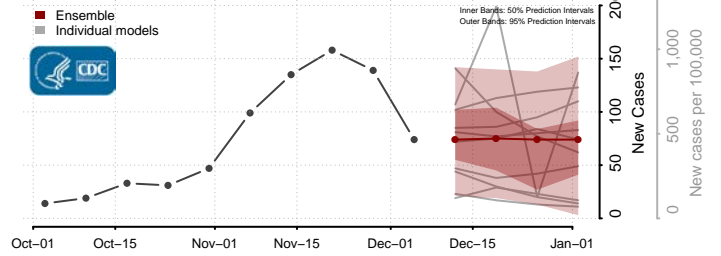

Washtenaw County, Michigan

Wayne County, Michigan

Wexford County, Michigan

Minnesota

Aitkin County, Minnesota

Anoka County, Minnesota

Becker County, Minnesota

Beltrami County, Minnesota