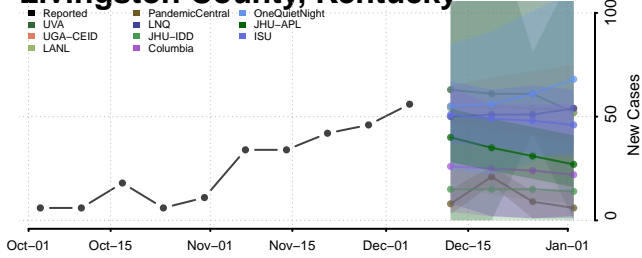

Livingston County, Kentucky