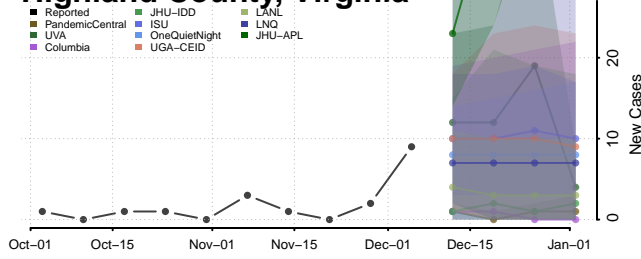

Highland County, Virginia