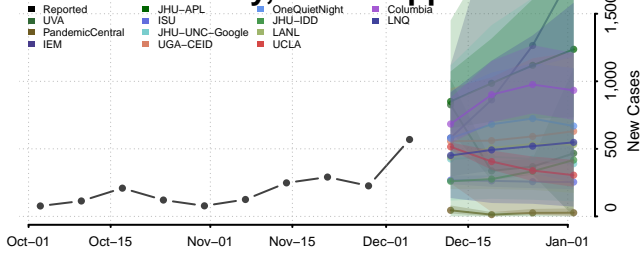

Lee County, Mississippi

Leflore County, Mississippi

Lincoln County, Mississippi

Lowndes County, Mississippi

Madison County, Mississippi

Marion County, Mississippi

Marshall County, Mississippi

Monroe County, Mississippi