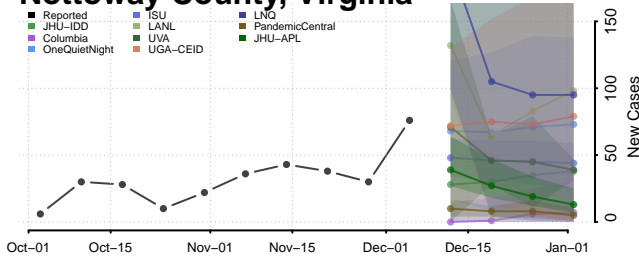

Orange County, Virginia

Page County, Virginia

Patrick County, Virginia

Petersburg County, Virginia

Pittsylvania County, Virginia

Poquoson County, Virginia

Portsmouth County, Virginia

Powhatan County, Virginia