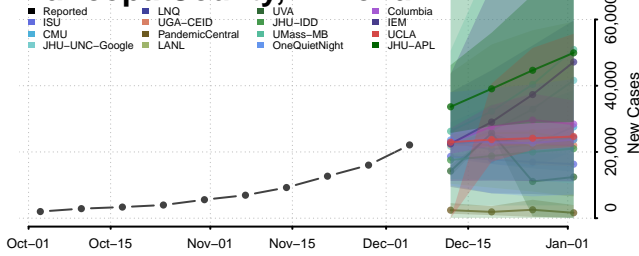

Arizona

Apache County, Arizona

Cochise County, Arizona

Coconino County, Arizona

Gila County, Arizona

Graham County, Arizona

Greenlee County, Arizona

La Paz County, Arizona

Maricopa County, Arizona

Mohave County, Arizona

Navajo County, Arizona

Pima County, Arizona

Pinal County, Arizona

Santa Cruz County, Arizona

Yavapai County, Arizona

Yuma County, Arizona