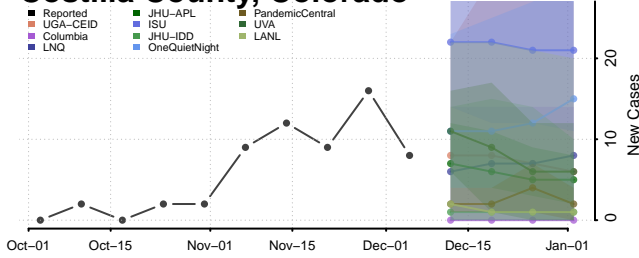

Broomfield County, Colorado

Chaffee County, Colorado

Cheyenne County, Colorado

Clear Creek County, Colorado

Conejos County, Colorado

Costilla County, Colorado

Crowley County, Colorado

Custer County, Colorado