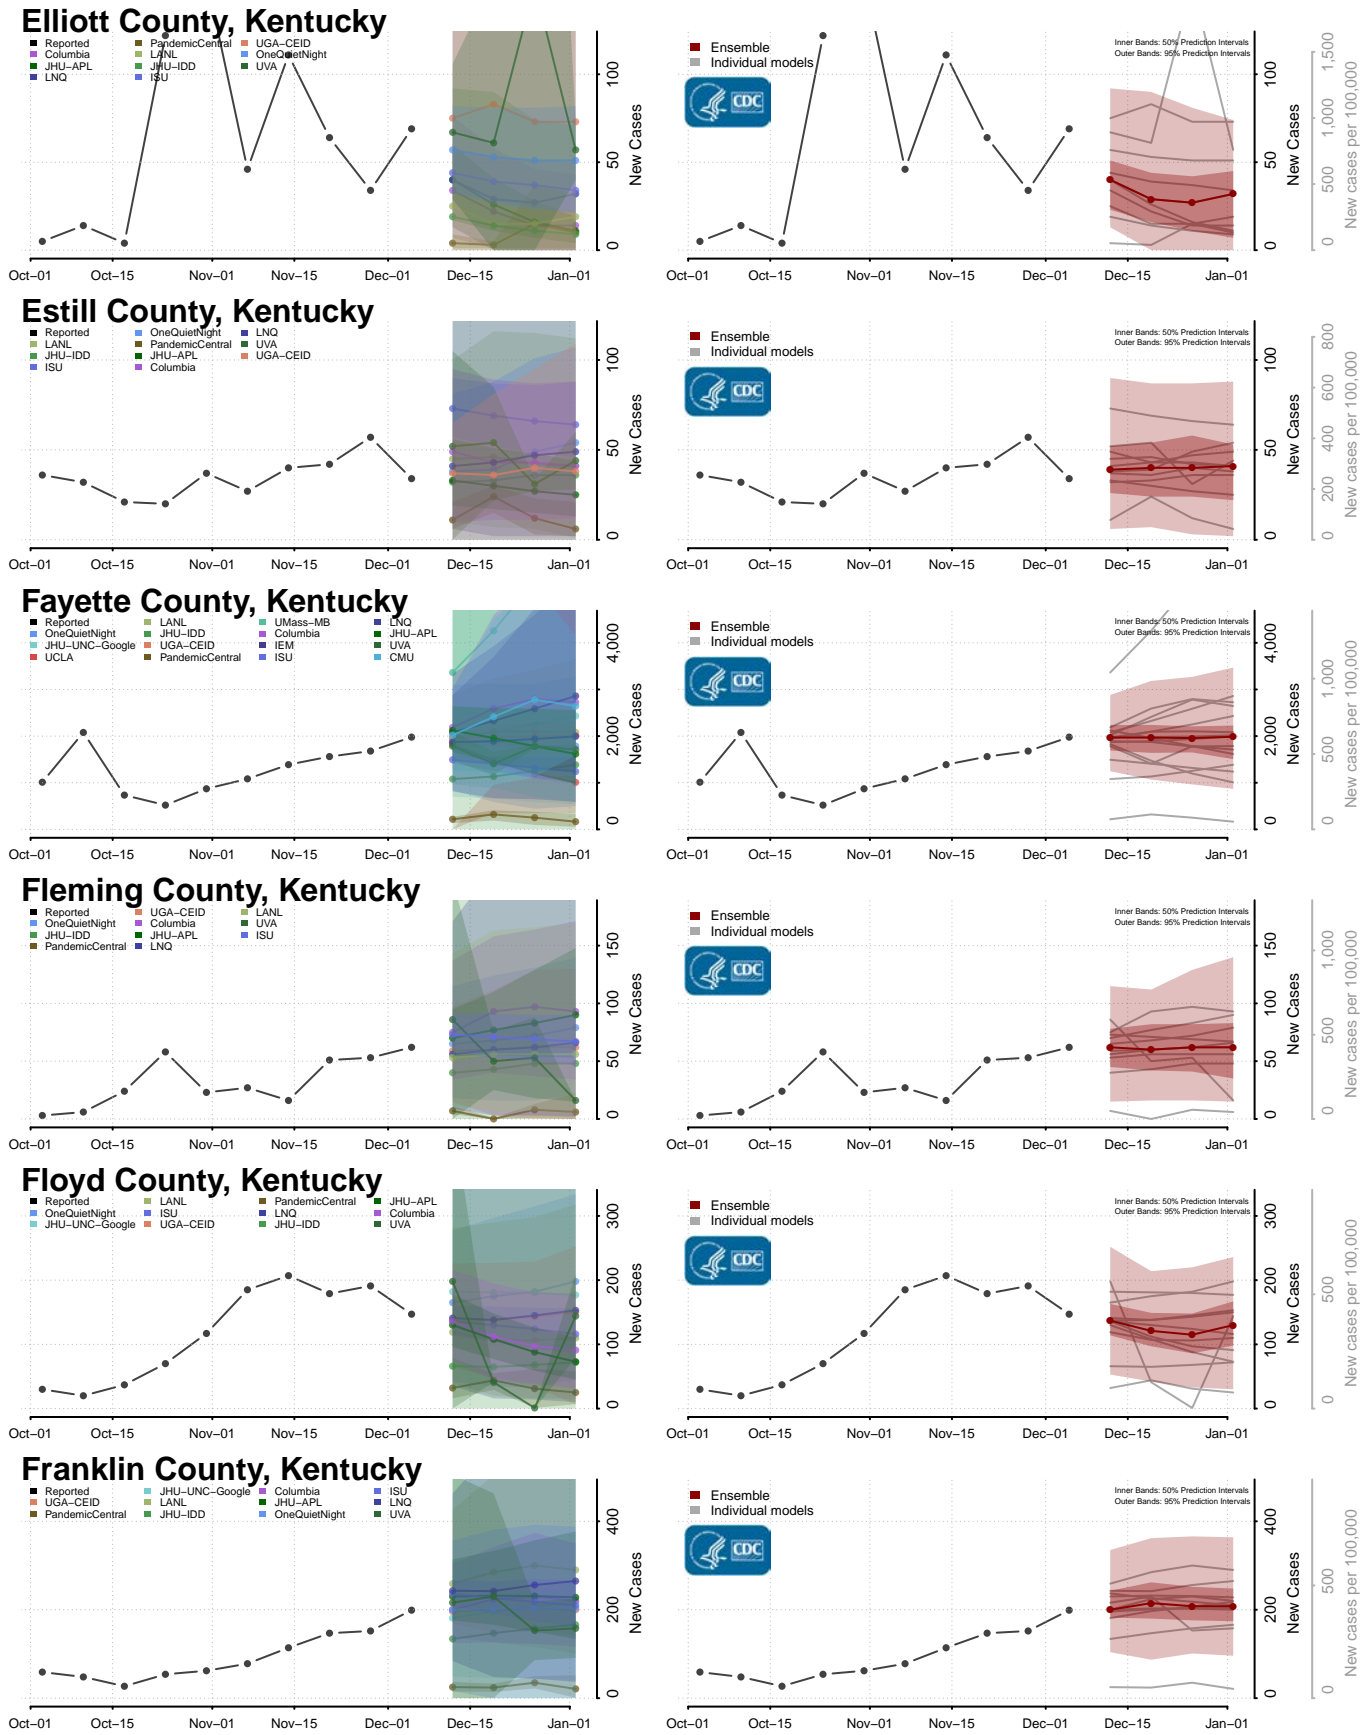

Cumberland County, Kentucky

Daviess County, Kentucky

Edmonson County, Kentucky

Green County, Kentucky

Greenup County, Kentucky

Hancock County, Kentucky

Hardin County, Kentucky

Harlan County, Kentucky