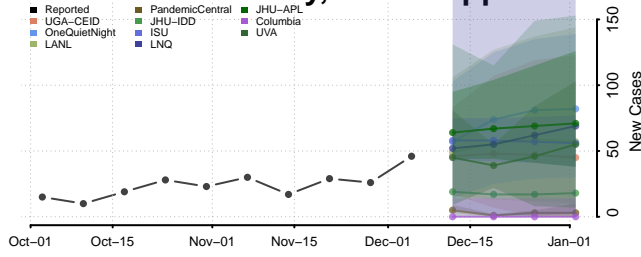

Pike County, Mississippi

Pontotoc County, Mississippi

Prentiss County, Mississippi

Quitman County, Mississippi

Sunflower County, Mississippi

Tallahatchie County, Mississippi

Tate County, Mississippi

Tippah County, Mississippi