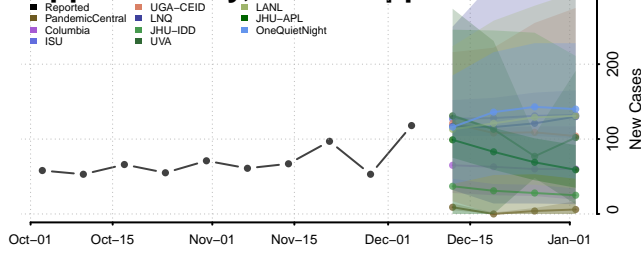

Pike County, Mississippi

Pontotoc County, Mississippi

Prentiss County, Mississippi

Quitman County, Mississippi

Sunflower County, Mississippi

Tallahatchie County, Mississippi

Tate County, Mississippi

Tippah County, Mississippi