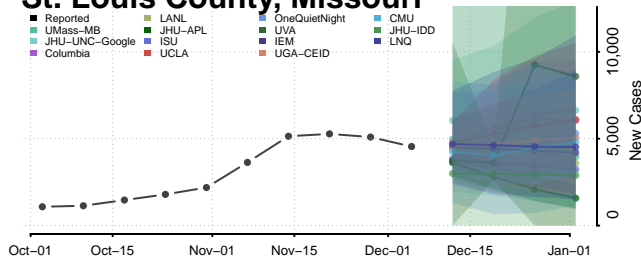

St. Louis County, Missouri