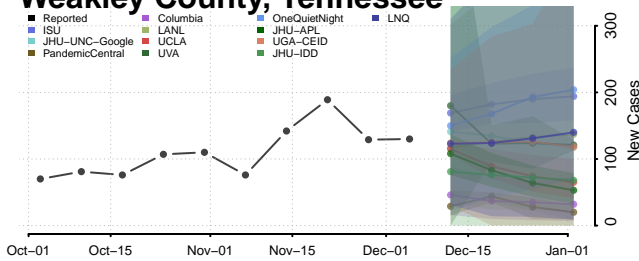

Weakley County, Tennessee