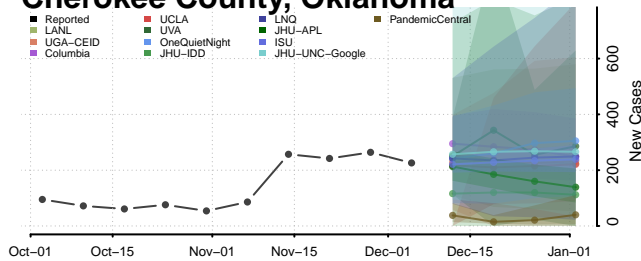

Oklahoma

Adair County, Oklahoma

Caddo County, Oklahoma

Canadian County, Oklahoma

Carter County, Oklahoma

Cherokee County, Oklahoma

Choctaw County, Oklahoma

Cimarron County, Oklahoma