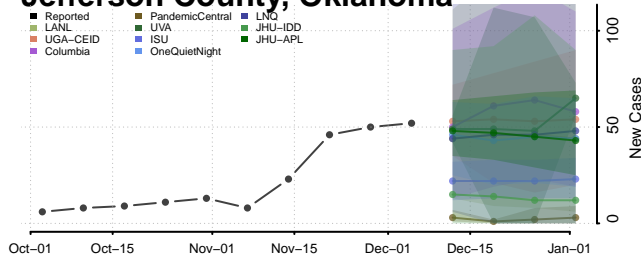

Jefferson County, Oklahoma