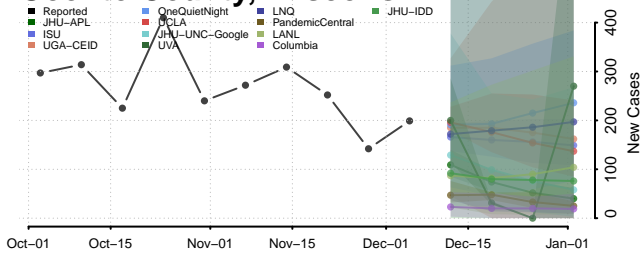

Marinette County, Wisconsin

Marquette County, Wisconsin

Menominee County, Wisconsin

Milwaukee County, Wisconsin

Monroe County, Wisconsin

Oconto County, Wisconsin

Oneida County, Wisconsin

Outagamie County, Wisconsin