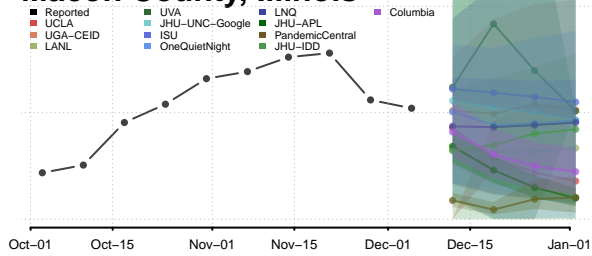

Lawrence County, Illinois

Lee County, Illinois

Livingston County, Illinois

Logan County, Illinois

Macon County, Illinois

Macoupin County, Illinois

Madison County, Illinois

Marion County, Illinois