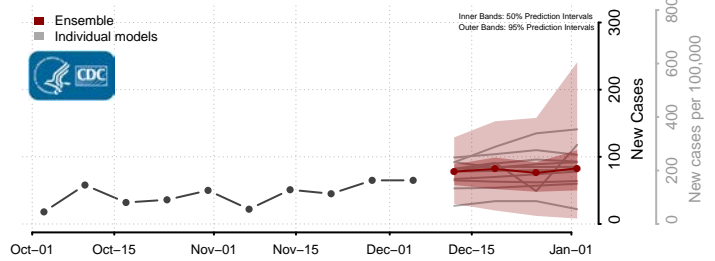

Nash County, North Carolina

New Hanover County, North Carolina

Northampton County, North Carolina

Onslow County, North Carolina

Orange County, North Carolina

Pamlico County, North Carolina

Pasquotank County, North Carolina