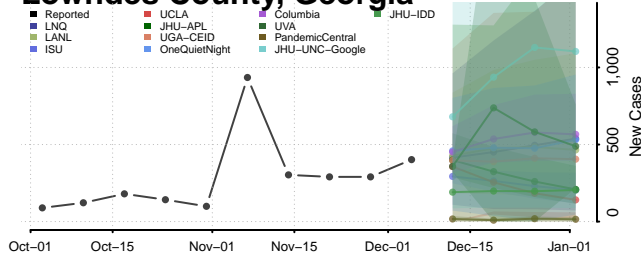

Laurens County, Georgia

Lee County, Georgia

Liberty County, Georgia

Lincoln County, Georgia

Long County, Georgia

Lowndes County, Georgia

Lumpkin County, Georgia

Macon County, Georgia