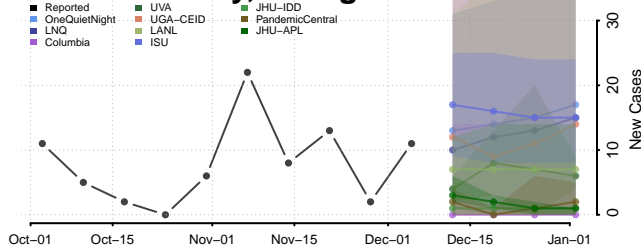

Warren County, Georgia