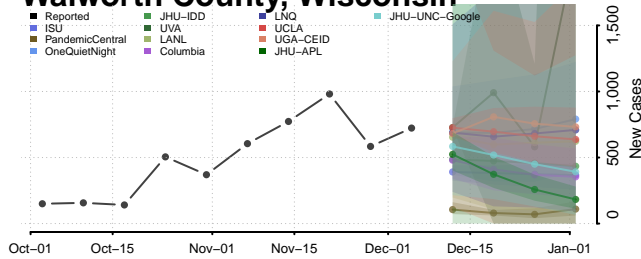

Walworth County, Wisconsin