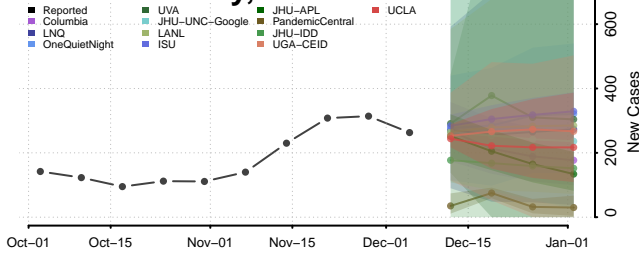

Gibson County, Tennessee