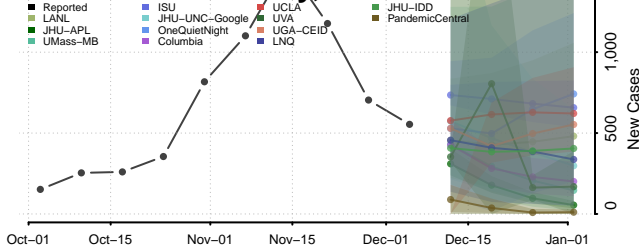

Black Hawk County, Iowa