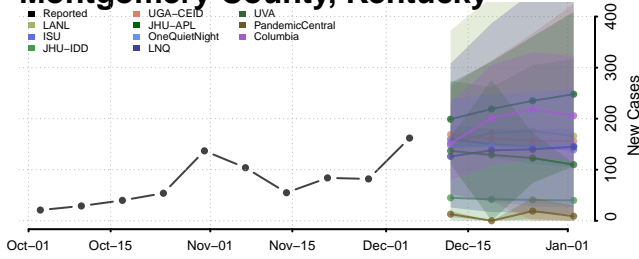

Montgomery County, Kentucky