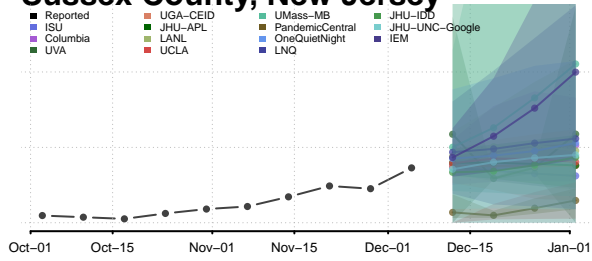

Sussex County, New Jersey