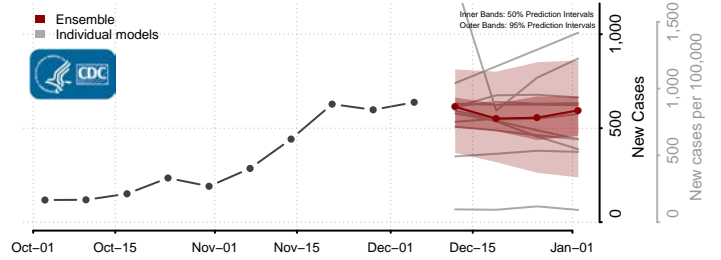

Grant County, New Mexico

Guadalupe County, New Mexico

Harding County, New Mexico

Hidalgo County, New Mexico

Lea County, New Mexico

Lincoln County, New Mexico

Los Alamos County, New Mexico

Luna County, New Mexico