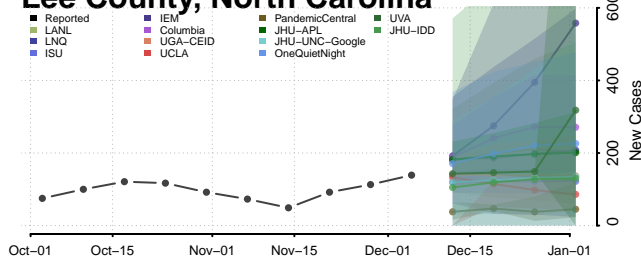

Lee County, North Carolina