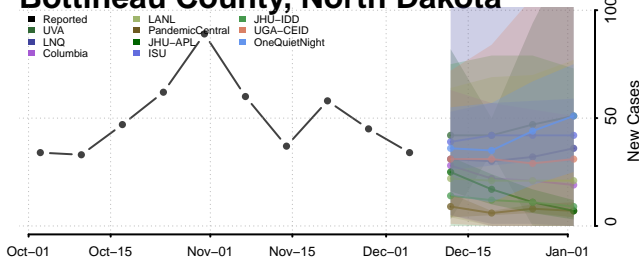

Bottineau County, North Dakota