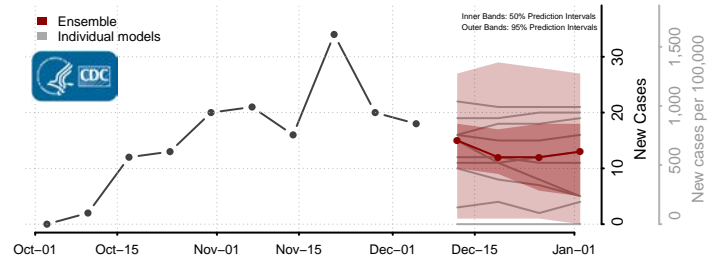

Rush County, Kansas

Sumner County, Kansas

Thomas County, Kansas

Trego County, Kansas

Wabaunsee County, Kansas

Wallace County, Kansas

Washington County, Kansas

Wichita County, Kansas