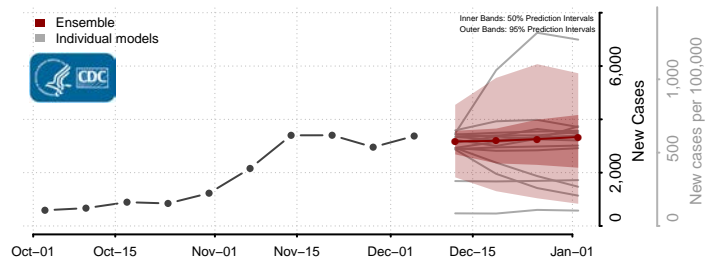

Pipestone County, Minnesota

Polk County, Minnesota

Pope County, Minnesota

Ramsey County, Minnesota

Red Lake County, Minnesota

Redwood County, Minnesota

Renville County, Minnesota

Rice County, Minnesota