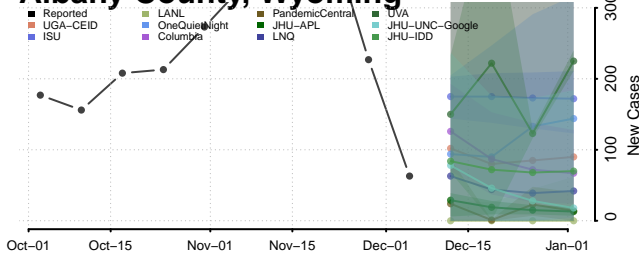

Albany County, Wyoming