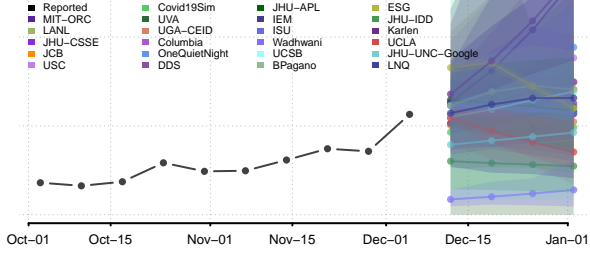

National

Alabama

Autauga County, Alabama

Baldwin County, Alabama

Barbour County, Alabama

Bibb County, Alabama

Blount County, Alabama

Bullock County, Alabama