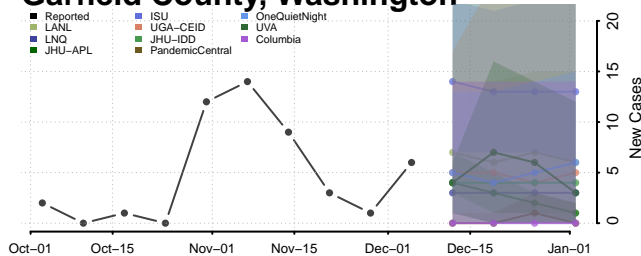

Garfield County, Washington