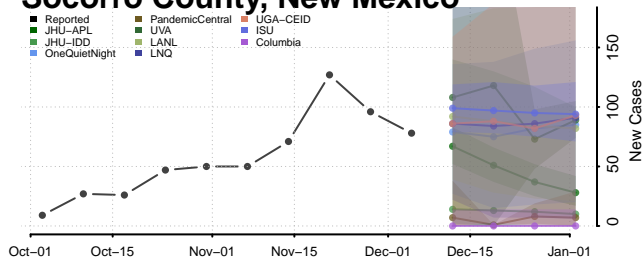

Socorro County, New Mexico