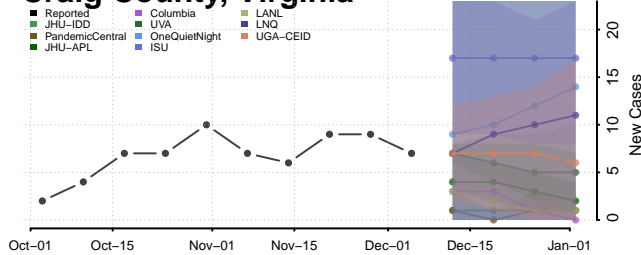

Craig County, Virginia