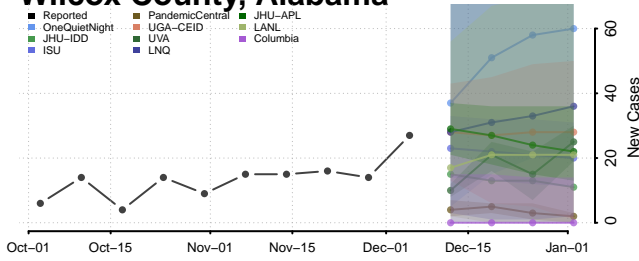

St. Clair County, Alabama

Sumter County, Alabama

Talladega County, Alabama

Tallapoosa County, Alabama

Tuscaloosa County, Alabama

Walker County, Alabama

Washington County, Alabama

Wilcox County, Alabama