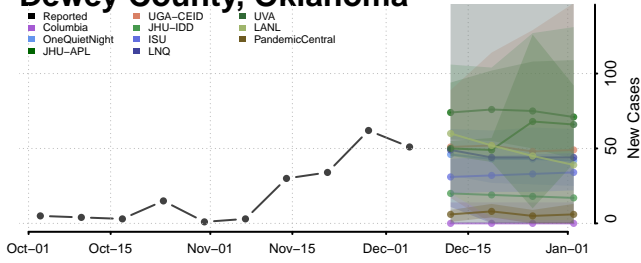

Dewey County, Oklahoma

Ellis County, Oklahoma

Garfield County, Oklahoma

Garvin County, Oklahoma

Grady County, Oklahoma

Grant County, Oklahoma

Greer County, Oklahoma

Harmon County, Oklahoma