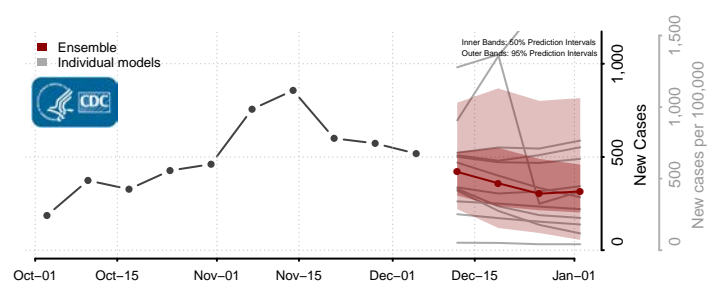

Cole County, Missouri