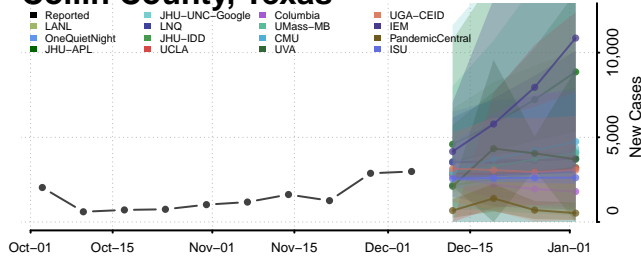

Collin County, Texas