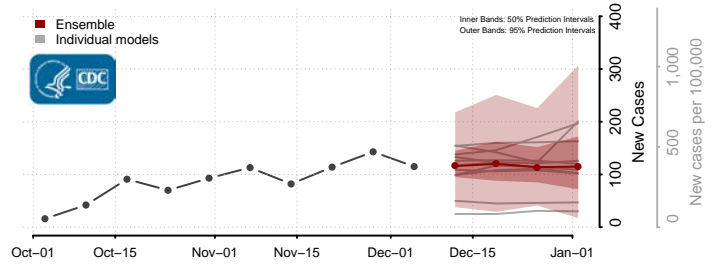

Lake County, Montana