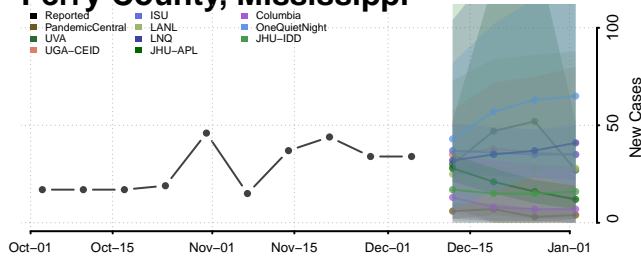

Montgomery County, Mississippi

Neshoba County, Mississippi

Newton County, Mississippi

Noxubee County, Mississippi

Oktibbeha County, Mississippi

Panola County, Mississippi

Pearl River County, Mississippi

Perry County, Mississippi