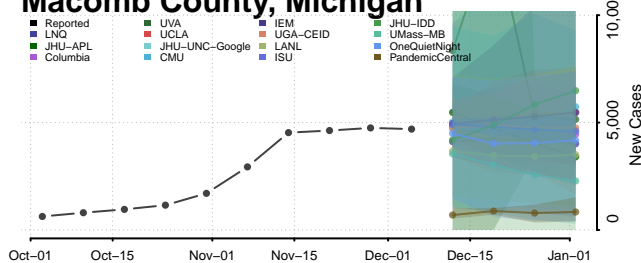

Lake County, Michigan

Lapeer County, Michigan

Leelanau County, Michigan

Lenawee County, Michigan

Livingston County, Michigan

Luce County, Michigan

Mackinac County, Michigan

Macomb County, Michigan