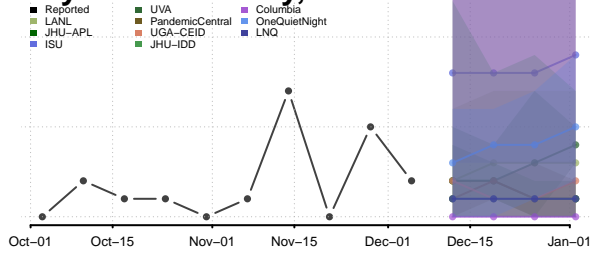

Keya Paha County, Nebraska