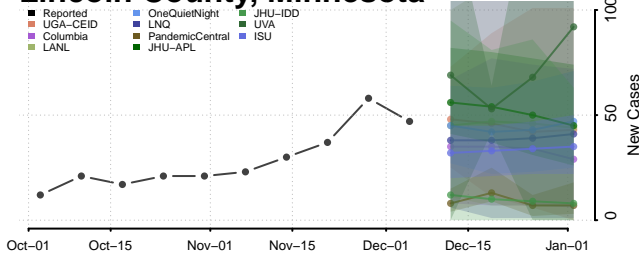

Kittson County, Minnesota

Koochiching County, Minnesota

Lac qui Parle County, Minnesota

Lake County, Minnesota

Lake of the Woods County, Minnesota

Le Sueur County, Minnesota

Lincoln County, Minnesota

Lyon County, Minnesota