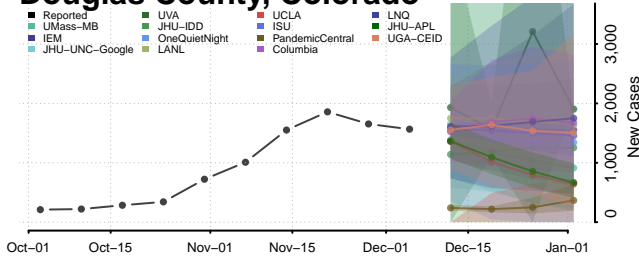

Broomfield County, Colorado

Chaffee County, Colorado

Cheyenne County, Colorado

Clear Creek County, Colorado

Conejos County, Colorado

Costilla County, Colorado

Crowley County, Colorado

Custer County, Colorado

Delta County, Colorado

Denver County, Colorado

Dolores County, Colorado

Douglas County, Colorado

Eagle County, Colorado

EI Paso County, Colorado

Elbert County, Colorado

Fremont County, Colorado

Garfield County, Colorado

Gilpin County, Colorado

Grand County, Colorado

Gunnison County, Colorado

Hinsdale County, Colorado

Huerfano County, Colorado

Jackson County, Colorado

Las Animas County, Colorado