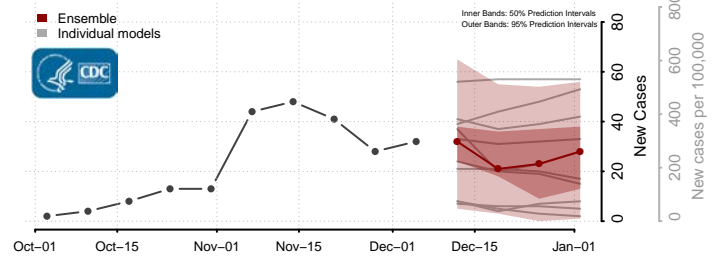

Switzerland County, Indiana