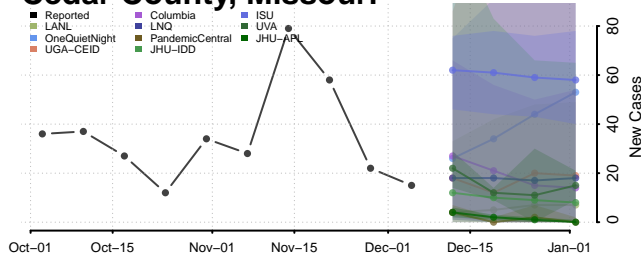

Cedar County, Missouri