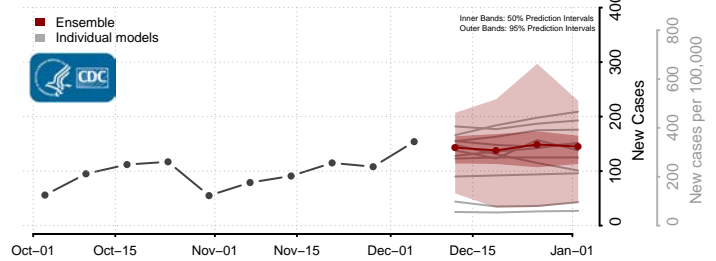

Richmond County, North Carolina