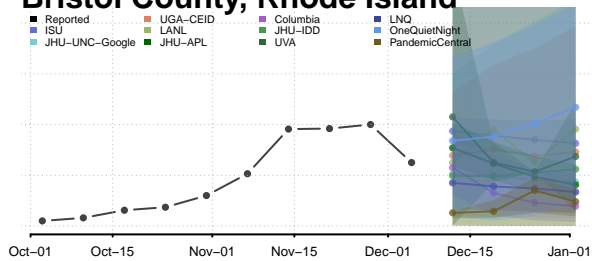

Bristol County, Rhode Island