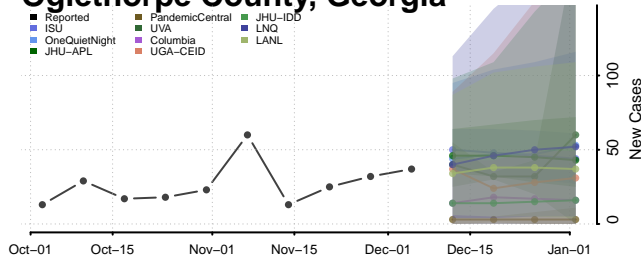

Montgomery County, Georgia

Morgan County, Georgia

Murray County, Georgia

Muscooke County, Georgia

Newton County, Georgia

Oconee County, Georgia

Oglethorpe County, Georgia

Paulding County, Georgia