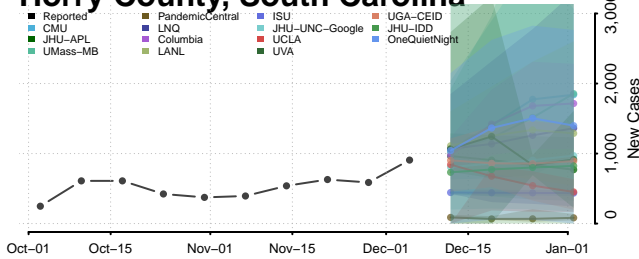

Florence County, South Carolina

Georgetown County, South Carolina

Greenville County, South Carolina

Greenwood County, South Carolina

Hampton County, South Carolina

Horry County, South Carolina

Jasper County, South Carolina