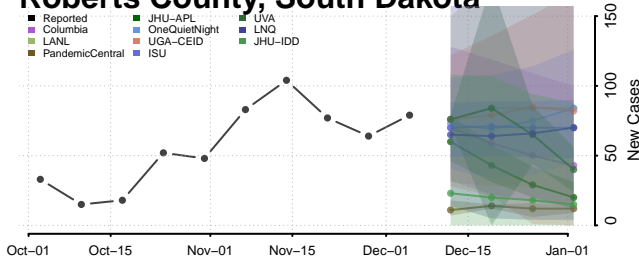

Roberts County, South Dakota