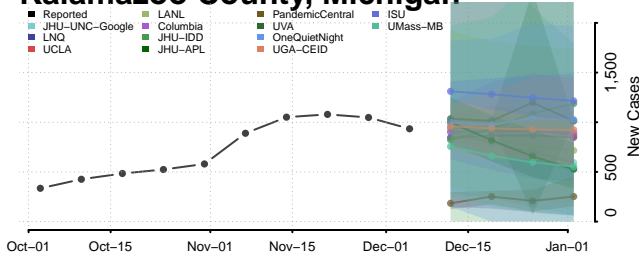

Iosco County, Michigan

Iron County, Michigan

Isabella County, Michigan

Jackson County, Michigan

Kalamazoo County, Michigan

Kalkaska County, Michigan

Kent County, Michigan

Keweenaw County, Michigan