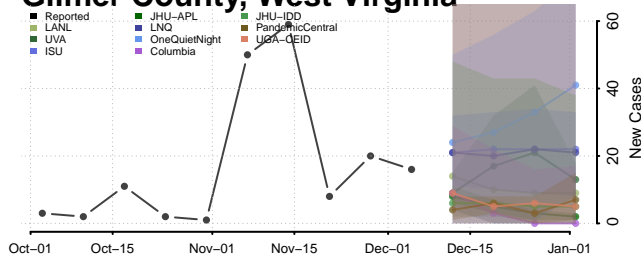

Calhoun County, West Virginia

Clay County, West Virginia

Doddridge County, West Virginia

Fayette County, West Virginia

Gilmer County, West Virginia

Grant County, West Virginia

Greenbrier County, West Virginia