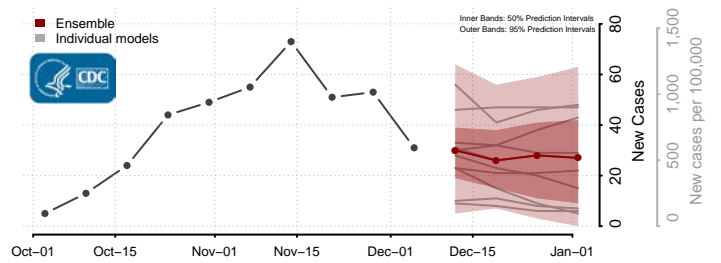

Pembina County, North Dakota

Pierce County, North Dakota

Ramsey County, North Dakota

Ransom County, North Dakota

Renville County, North Dakota

Richland County, North Dakota

Rolette County, North Dakota

Sargent County, North Dakota