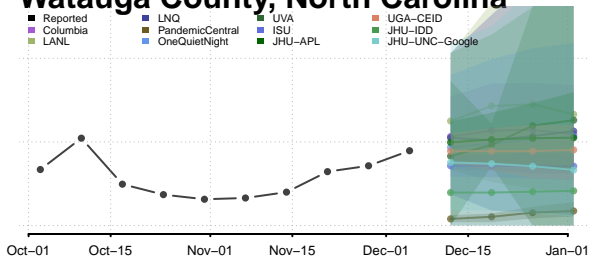

Wake County, North Carolina

Warren County, North Carolina

Washington County, North Carolina

Watauga County, North Carolina

Wayne County, North Carolina

Barnes County, North Dakota

Benson County, North Dakota