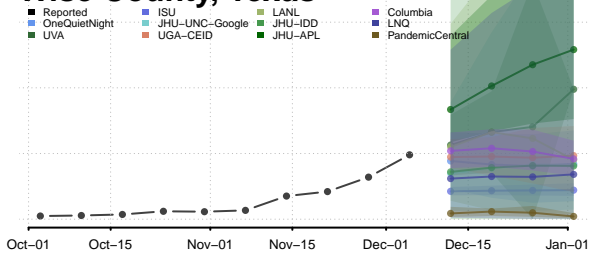

Wise County, Texas