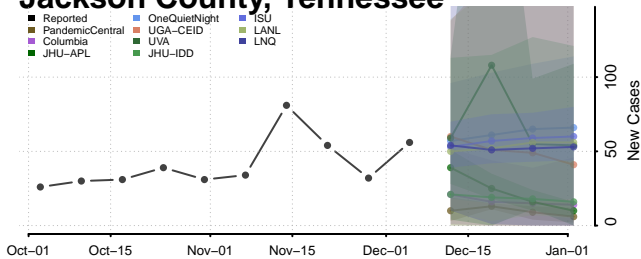

Jackson County, Tennessee