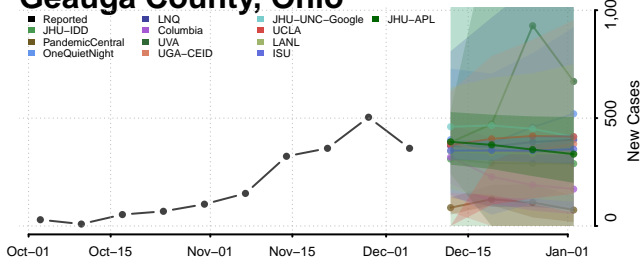

Geauga County, Ohio