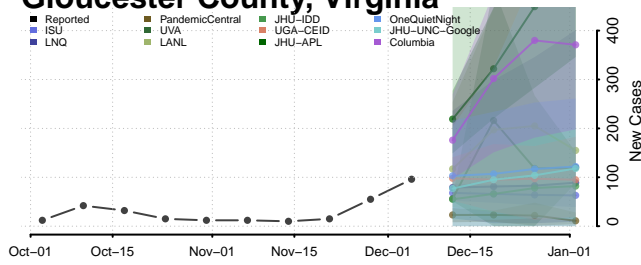

Goochland County, Virginia

Grayson County, Virginia

Greene County, Virginia

Greensville County, Virginia

Halifax County, Virginia

Hampton County, Virginia

Hanover County, Virginia

Harrisonburg County, Virginia