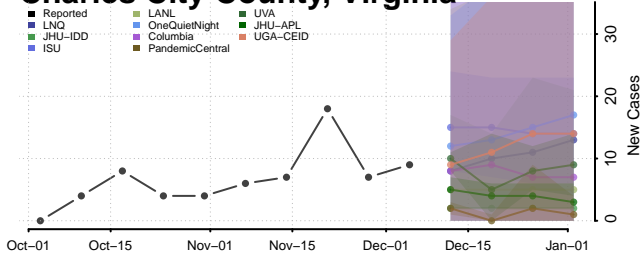

Charles City County, Virginia