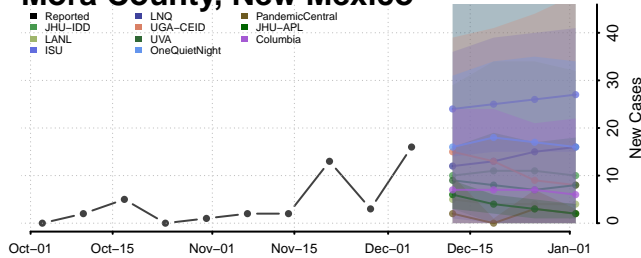

Mora County, New Mexico