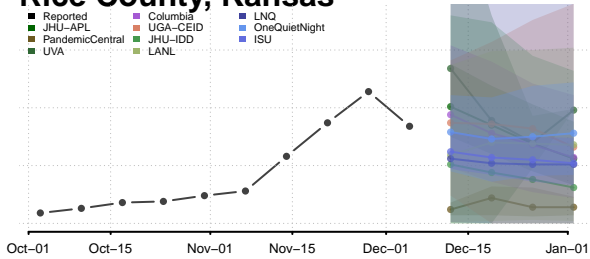

Pottawatomie County, Kansas

Pratt County, Kansas

Rawlins County, Kansas

Reno County, Kansas

Republic County, Kansas

Rice County, Kansas

Riley County, Kansas

Rooks County, Kansas