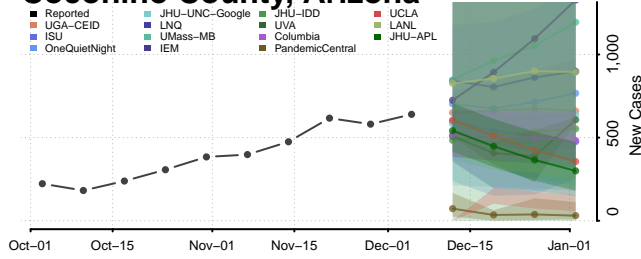

Arizona

Apache County, Arizona

Cochise County, Arizona

Coconino County, Arizona

Gila County, Arizona

Graham County, Arizona

Greenlee County, Arizona

La Paz County, Arizona