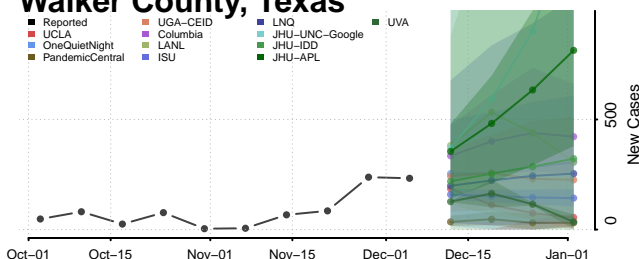

Walker County, Texas