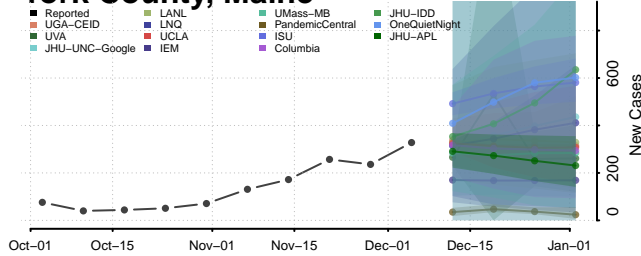

Knox County, Maine

Waldo County, Maine

Washington County, Maine

York County, Maine

Maryland

Allegany County, Maryland

Anne Arundel County, Maryland

Baltimore City County, Maryland