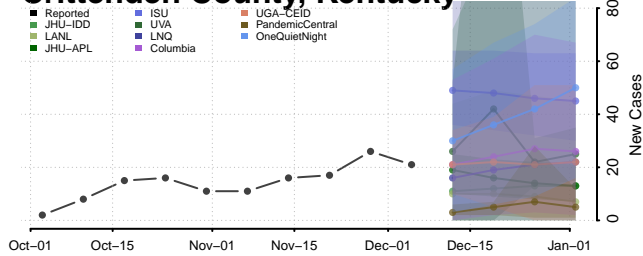

Cumberland County, Kentucky

Daviess County, Kentucky

Edmonson County, Kentucky

Green County, Kentucky

Greenup County, Kentucky

Hancock County, Kentucky

Hardin County, Kentucky

Harlan County, Kentucky