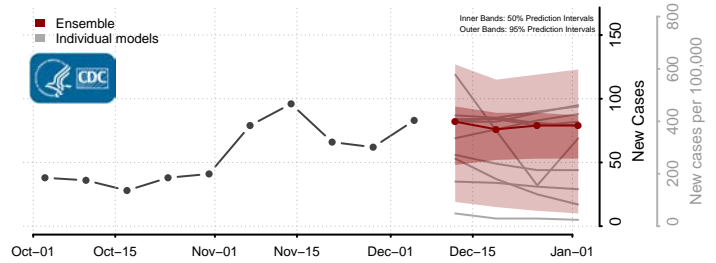

Sullivan County, Missouri

Taney County, Missouri

Texas County, Missouri

Vernon County, Missouri

Warren County, Missouri

Washington County, Missouri

Wayne County, Missouri

Webster County, Missouri