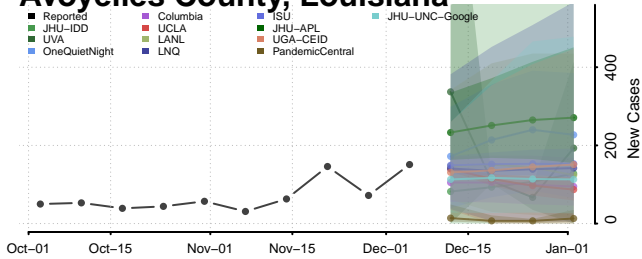

Avoyelles County, Louisiana