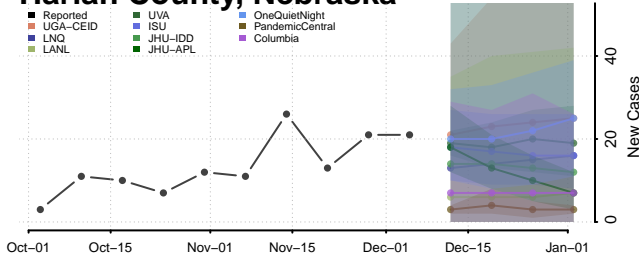

Harlan County, Nebraska