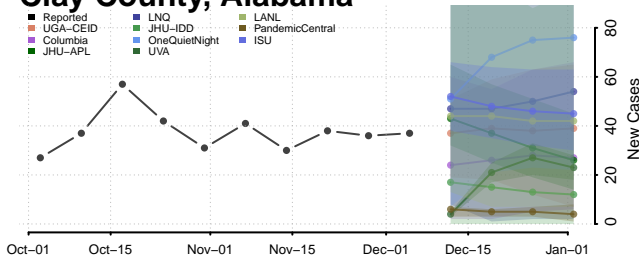

Butler County, Alabama

Calhoun County, Alabama

Chambers County, Alabama

Cherokee County, Alabama

Chilton County, Alabama

Choctaw County, Alabama

Clarke County, Alabama

Clay County, Alabama