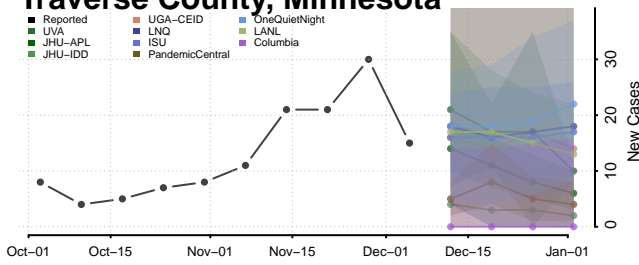

Stevens County, Minnesota

Swift County, Minnesota

Todd County, Minnesota

Traverse County, Minnesota

Wabasha County, Minnesota

Wadena County, Minnesota

Waseca County, Minnesota

Washington County, Minnesota