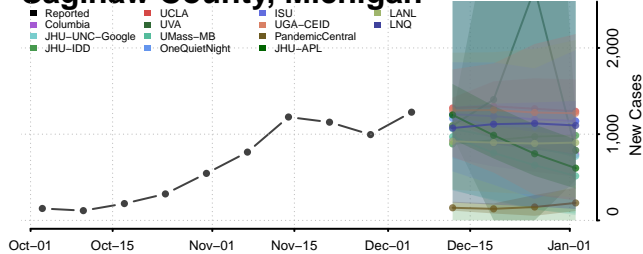

Saginaw County, Michigan