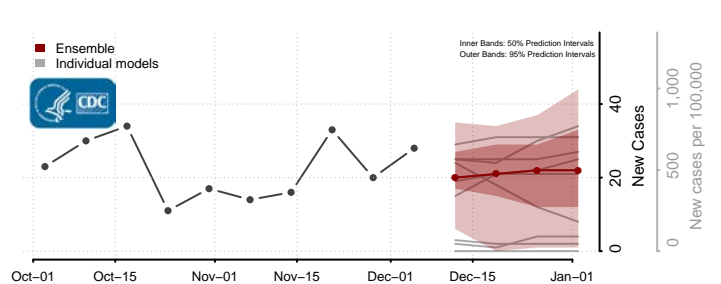

Divide County, North Dakota

Dunn County, North Dakota

Griggs County, North Dakota

Hettinger County, North Dakota

Kidder County, North Dakota

LaMoure County, North Dakota

Logan County, North Dakota

McHenry County, North Dakota