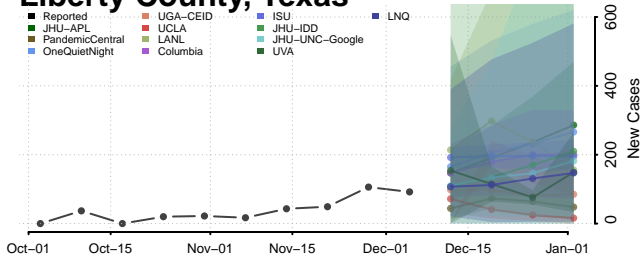

Liberty County, Texas