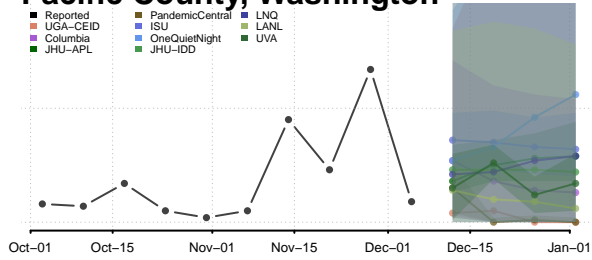

Pacific County, Washington