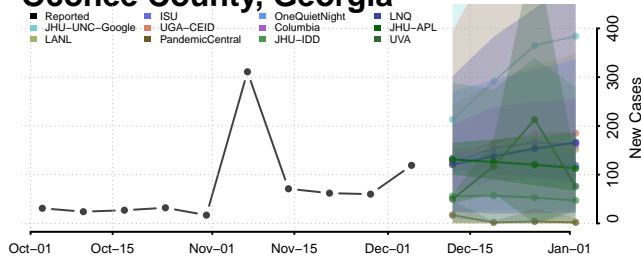

Montgomery County, Georgia

Morgan County, Georgia

Murray County, Georgia

Muscooke County, Georgia

Newton County, Georgia

Oconee County, Georgia

Oglethorpe County, Georgia

Paulding County, Georgia