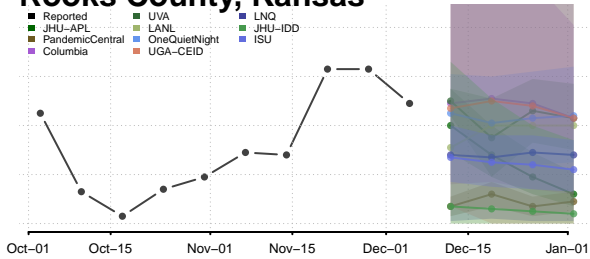

Rooks County, Kansas