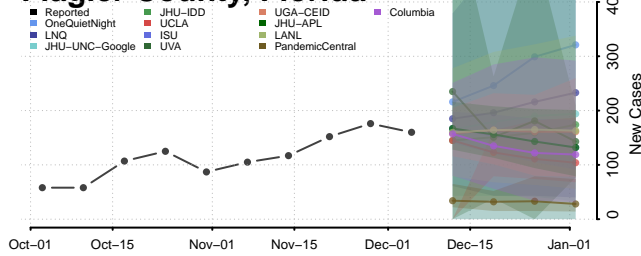

Collier County, Florida

Columbia County, Florida

DeSoto County, Florida

Dixie County, Florida

Duval County, Florida

Escambia County, Florida

Flagler County, Florida

Hardee County, Florida