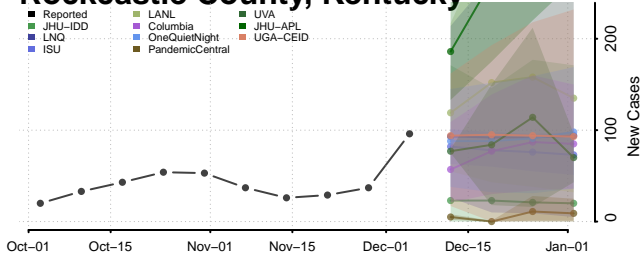

Rockcastle County, Kentucky