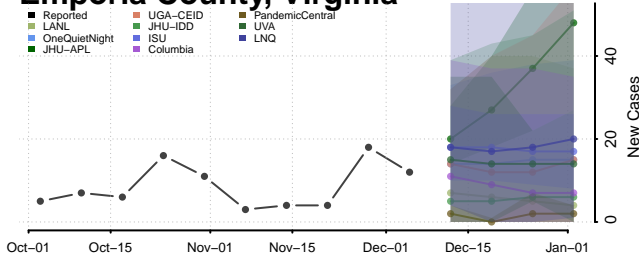

Emporia County, Virginia