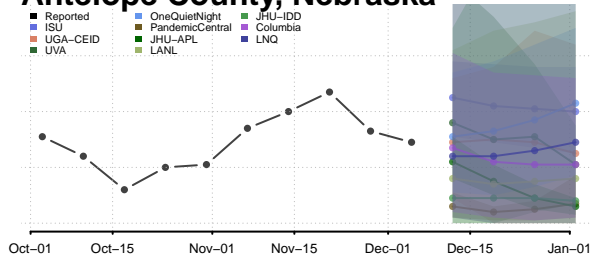

Wheatland County, Montana

Wibaux County, Montana

Yellowstone County, Montana

Nebraska

Adams County, Nebraska

Antelope County, Nebraska

Arthur County, Nebraska

Banner County, Nebraska