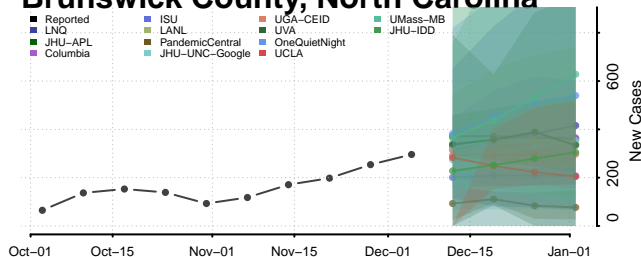

Bertie County, North Carolina

Bladen County, North Carolina

Brunswick County, North Carolina

Buncombe County, North Carolina

Burke County, North Carolina

Cabarrus County, North Carolina

Caldwell County, North Carolina