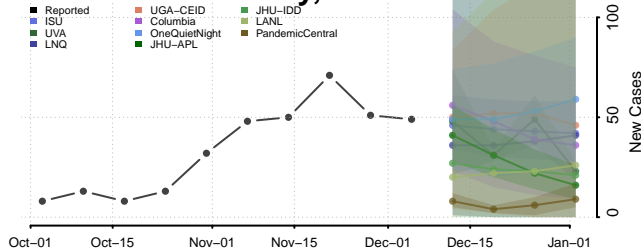

Richardson County, Nebraska