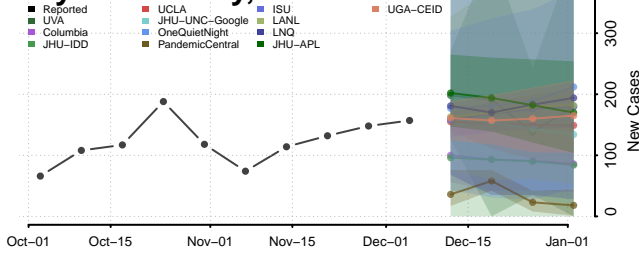

Fayette County, Tennessee