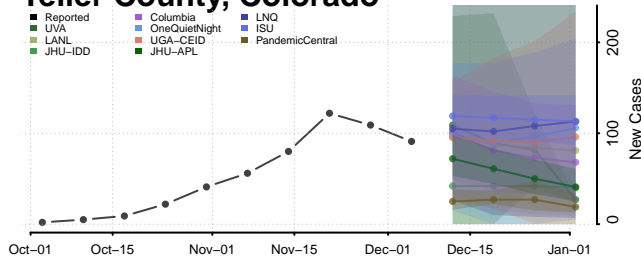

Teller County, Colorado