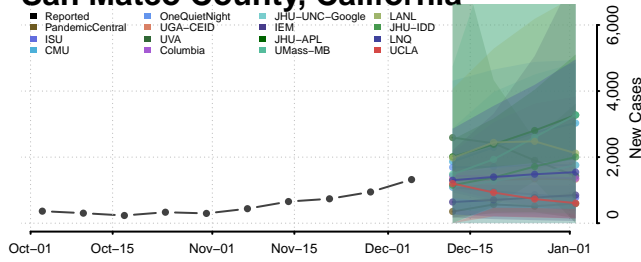

San Mateo County, California