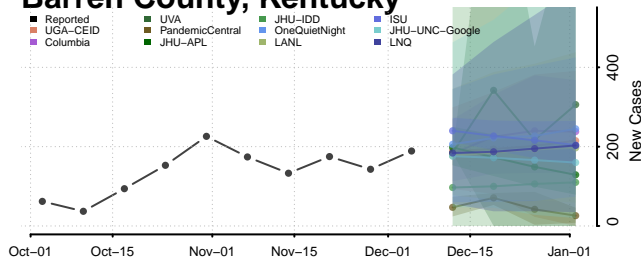

Barren County, Kentucky