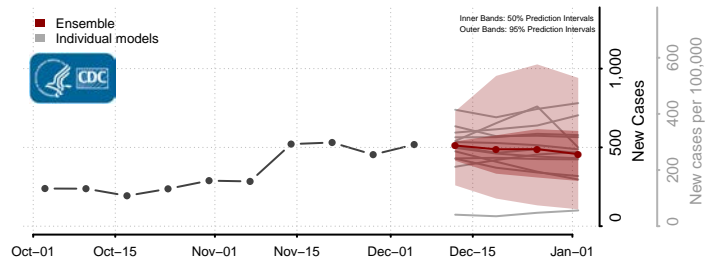

Hampshire County, West Virginia

Hancock County, West Virginia

Hardy County, West Virginia

Harrison County, West Virginia

Jackson County, West Virginia

Jefferson County, West Virginia

Kanawha County, West Virginia