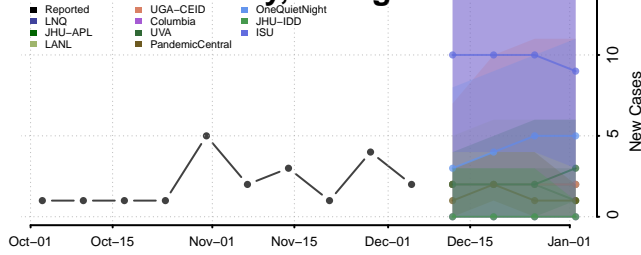

Rabun County, Georgia

Randolph County, Georgia

Richmond County, Georgia

Rockdale County, Georgia

Schley County, Georgia

Talbot County, Georgia

Taliaferro County, Georgia

Tattnall County, Georgia