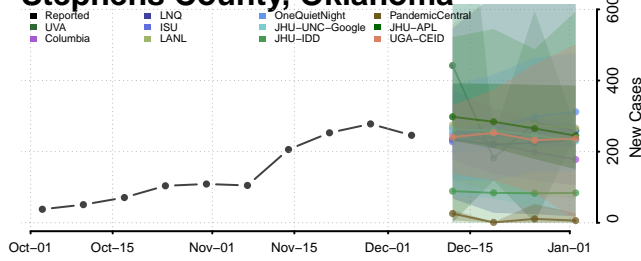

Sequoyah County, Oklahoma

Stephens County, Oklahoma

Texas County, Oklahoma

Tillman County, Oklahoma

Tulsa County, Oklahoma

Wagoner County, Oklahoma

Washington County, Oklahoma

Washita County, Oklahoma