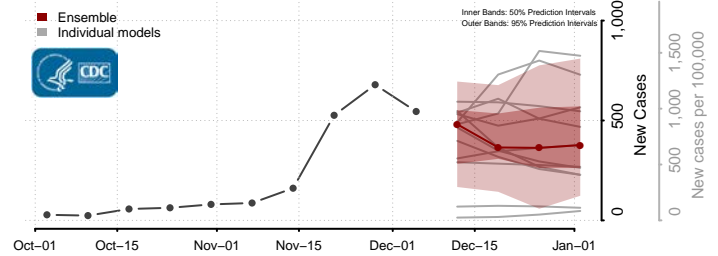

Washington County, Nebraska

Wayne County, Nebraska

Webster County, Nebraska

Wheeler County, Nebraska

York County, Nebraska

Nevada

Carson City County, Nevada

Churchill County, Nevada