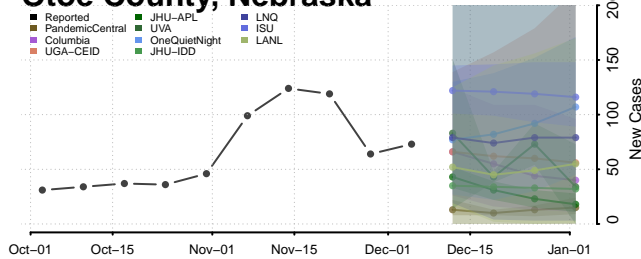

Otoe County, Nebraska