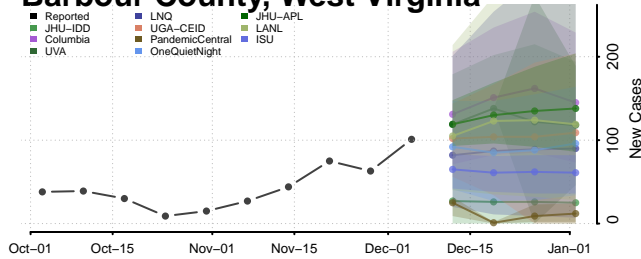

Barbour County, West Virginia