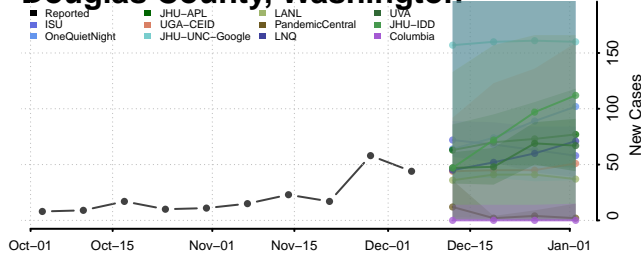

Douglas County, Washington