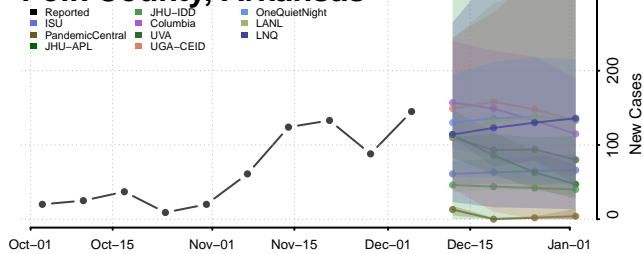

Polk County, Arkansas