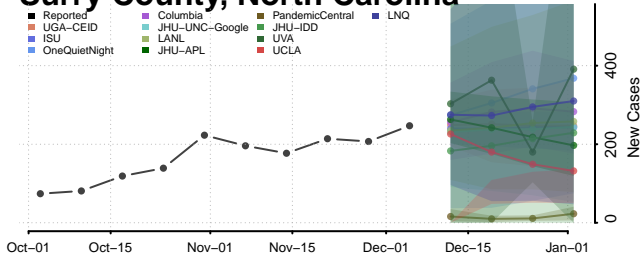

Surry County, North Carolina