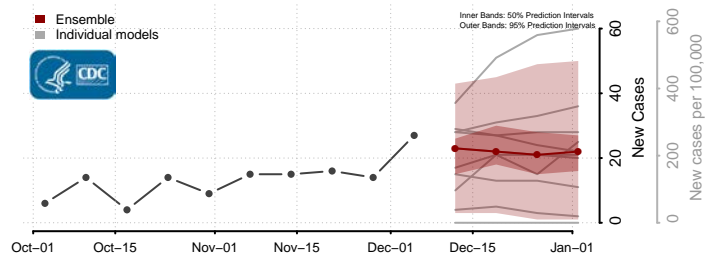

St. Clair County, Alabama

Sumter County, Alabama

Talladega County, Alabama

Tallapoosa County, Alabama

Tuscaloosa County, Alabama

Walker County, Alabama

Washington County, Alabama

Wilcox County, Alabama