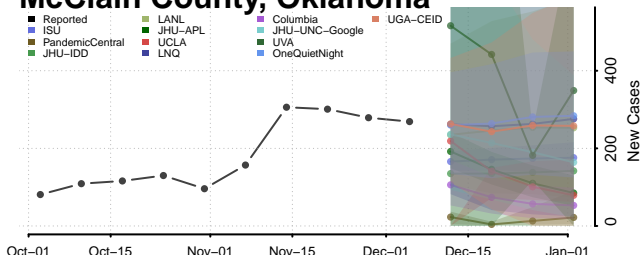

McClain County, Oklahoma