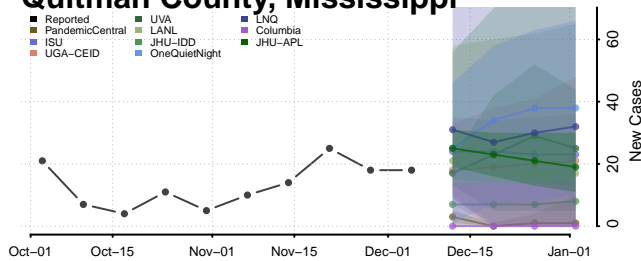

Pike County, Mississippi

Pontotoc County, Mississippi

Prentiss County, Mississippi

Quitman County, Mississippi

Sunflower County, Mississippi

Tallahatchie County, Mississippi

Tate County, Mississippi

Tippah County, Mississippi