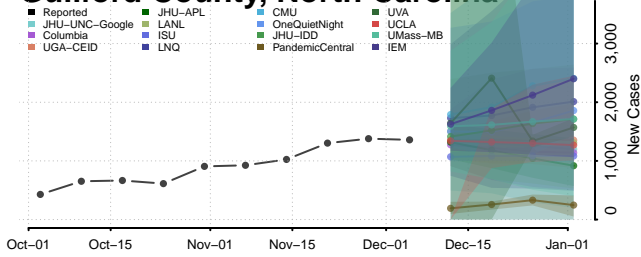

Gaston County, North Carolina

Gates County, North Carolina

Graham County, North Carolina

Granville County, North Carolina

Greene County, North Carolina

Guilford County, North Carolina

Halifax County, North Carolina