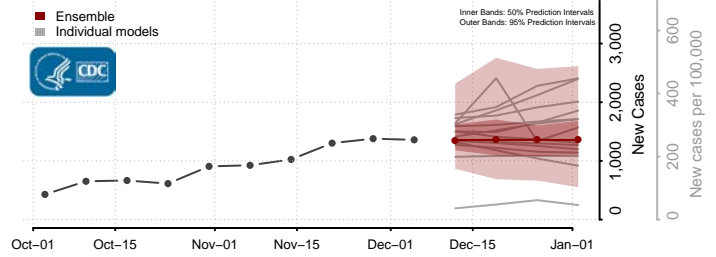

Gaston County, North Carolina

Gates County, North Carolina

Graham County, North Carolina

Granville County, North Carolina

Greene County, North Carolina

Guilford County, North Carolina

Halifax County, North Carolina