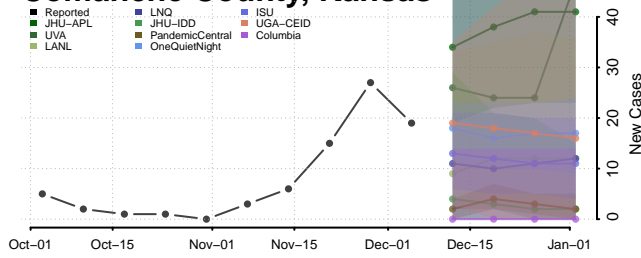

Comanche County, Kansas