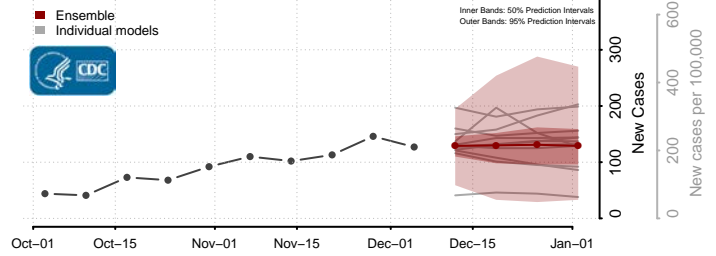

Gaston County, North Carolina

Gates County, North Carolina

Graham County, North Carolina

Granville County, North Carolina

Greene County, North Carolina

Guilford County, North Carolina

Halifax County, North Carolina