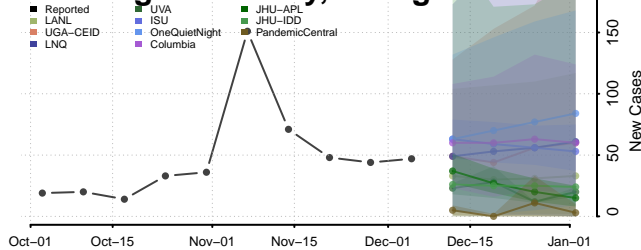

Washington County, Georgia