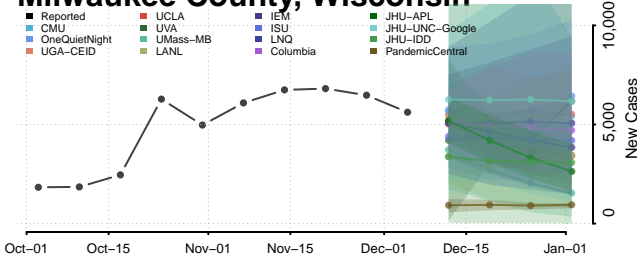

Marinette County, Wisconsin

Marquette County, Wisconsin

Menominee County, Wisconsin

Milwaukee County, Wisconsin

Monroe County, Wisconsin

Oconto County, Wisconsin

Oneida County, Wisconsin

Outagamie County, Wisconsin