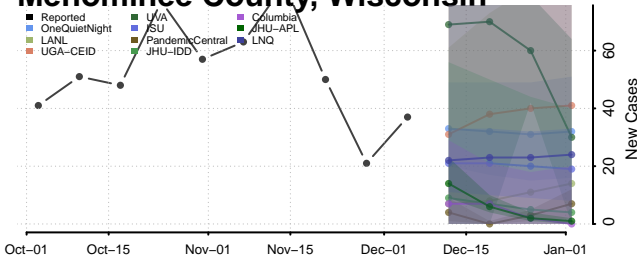

Marinette County, Wisconsin

Marquette County, Wisconsin

Menominee County, Wisconsin

Milwaukee County, Wisconsin

Monroe County, Wisconsin

Oconto County, Wisconsin

Oneida County, Wisconsin

Outagamie County, Wisconsin