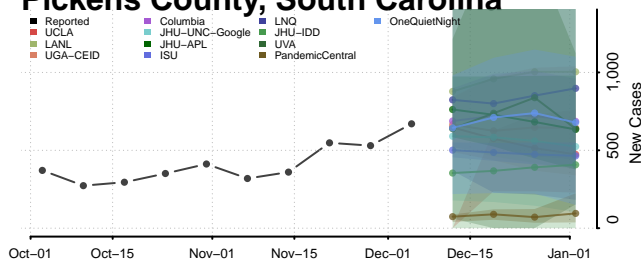

McCormick County, South Carolina

Newberry County, South Carolina

Oconee County, South Carolina

Orangeburg County, South Carolina

Pickens County, South Carolina

Richland County, South Carolina

Saluda County, South Carolina