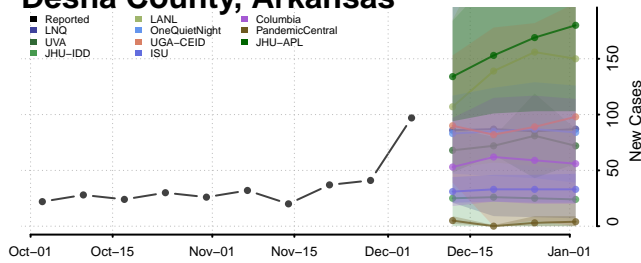

Craighead County, Arkansas

Crawford County, Arkansas

Crittenden County, Arkansas

Cross County, Arkansas

Dallas County, Arkansas

Desha County, Arkansas

Drew County, Arkansas

Faulkner County, Arkansas