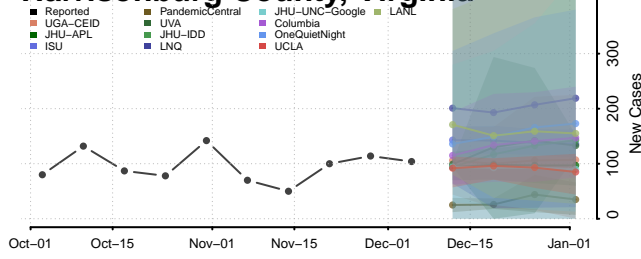

Goochland County, Virginia

Grayson County, Virginia

Greene County, Virginia

Greensville County, Virginia

Halifax County, Virginia

Hampton County, Virginia

Hanover County, Virginia

Harrisonburg County, Virginia