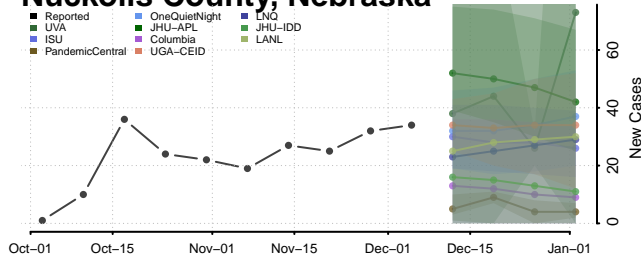

Nuckolls County, Nebraska