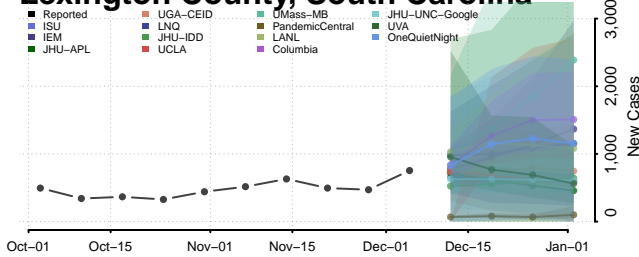

Lexington County, South Carolina