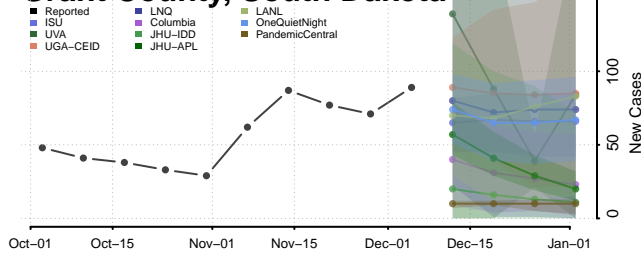

Grant County, South Dakota