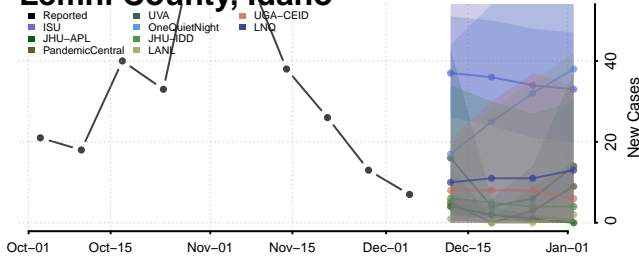

Elmore County, Idaho

Franklin County, Idaho

Fremont County, Idaho

Latah County, Idaho

Lemhi County, Idaho

Lewis County, Idaho

Lincoln County, Idaho

Madison County, Idaho