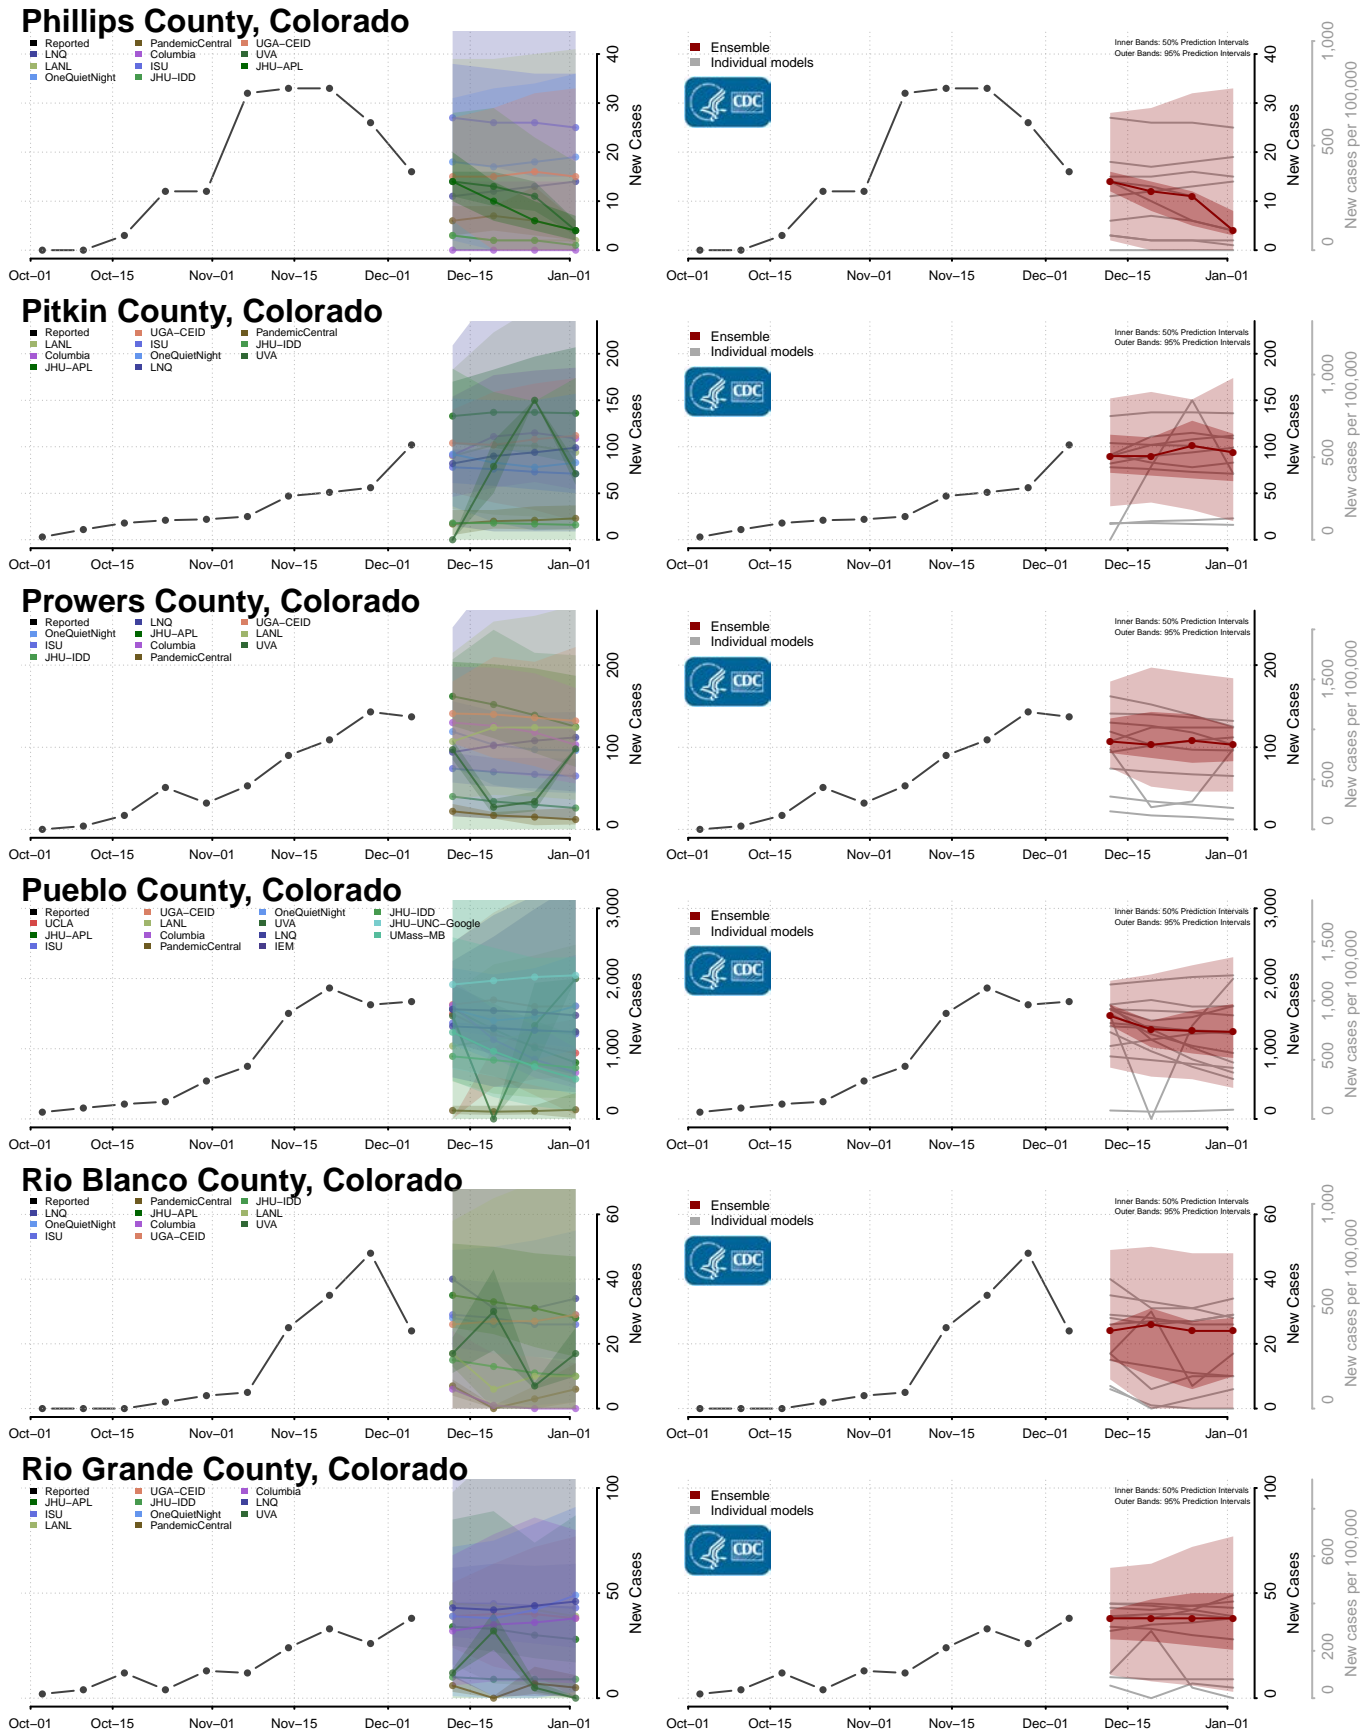

Otero County, Colorado

Ouray County, Colorado

Park County, Colorado

Routt County, Colorado

Saguache County, Colorado

San Juan County, Colorado

San Miguel County, Colorado

Sedgwick County, Colorado