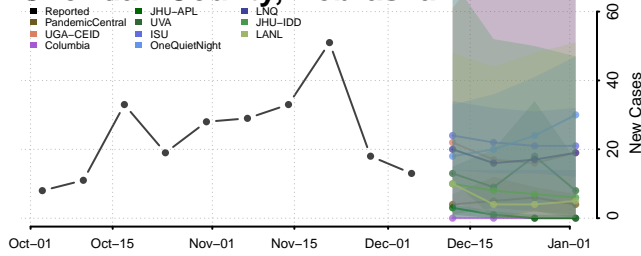

Sheridan County, Nebraska