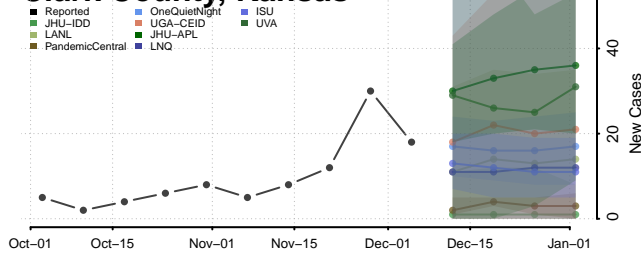

Clark County, Kansas