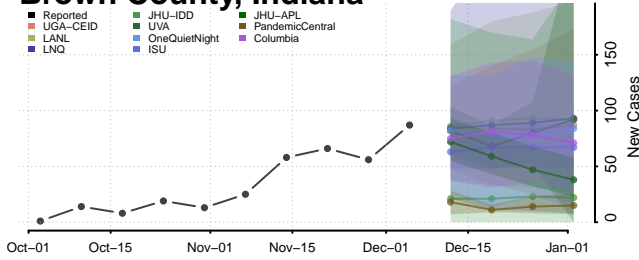

Indiana

Adams County, Indiana

Allen County, Indiana

Bartholomew County, Indiana

Benton County, Indiana

Blackford County, Indiana

Boone County, Indiana

Brown County, Indiana