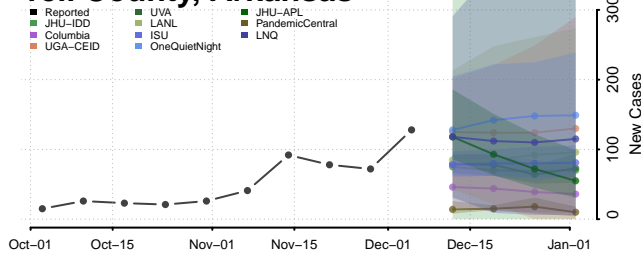

Washington County, Arkansas

White County, Arkansas

Woodruff County, Arkansas

Yell County, Arkansas

Colusa County, California

Contra Costa County, California

Del Norte County, California

El Dorado County, California