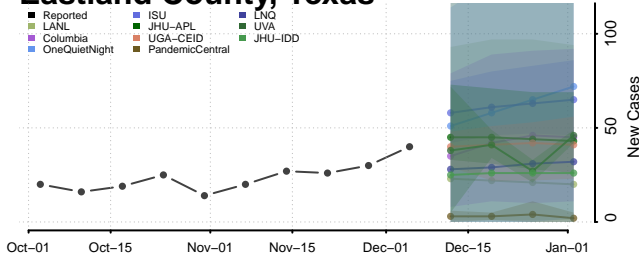

Eastland County, Texas