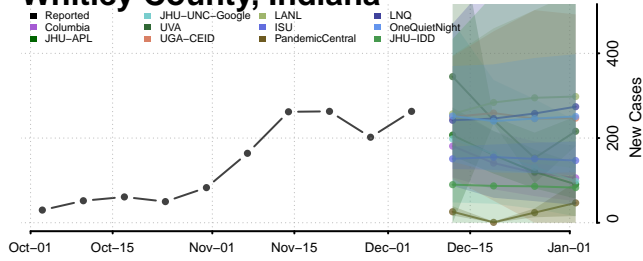

Warren County, Indiana

Warrick County, Indiana

Washington County, Indiana

Wayne County, Indiana

Wells County, Indiana

White County, Indiana

Whitley County, Indiana

Iowa