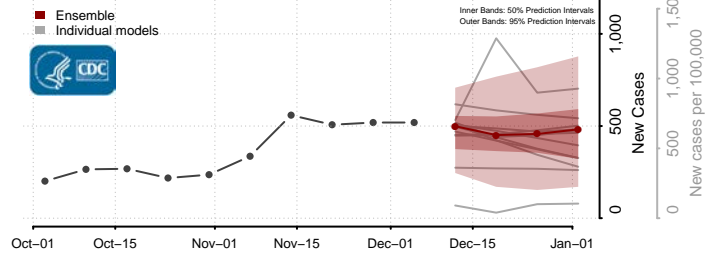

St. Clair County, Illinois

Stark County, Illinois

Stephenson County, Illinois

Tazewell County, Illinois

Union County, Illinois

Vermilion County, Illinois

Wabash County, Illinois

Warren County, Illinois