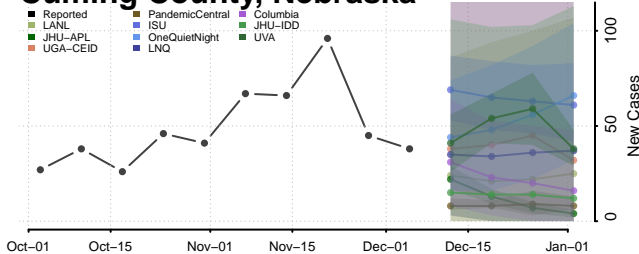

Cuming County, Nebraska