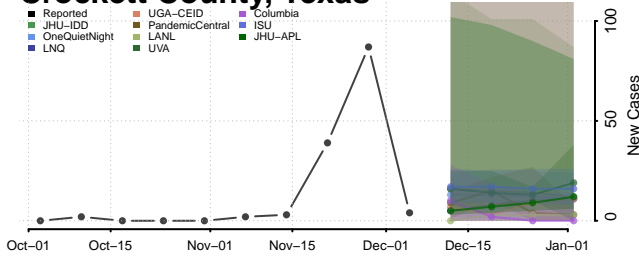

Crockett County, Texas