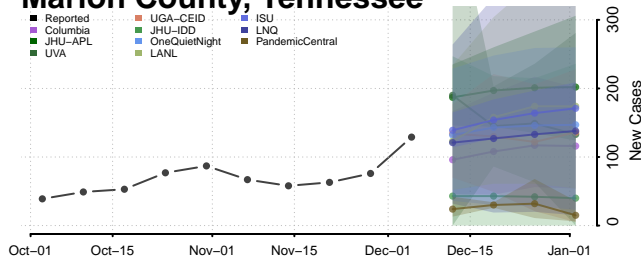

Marion County, Tennessee