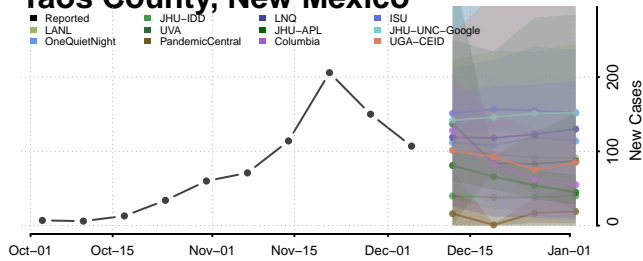

Taos County, New Mexico