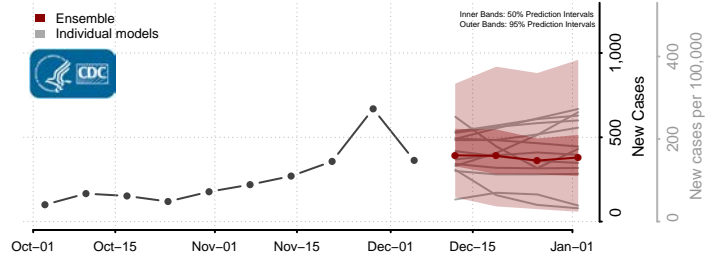

Botetourt County, Virginia

Bristol County, Virginia

Carroll County, Virginia

Charles City County, Virginia

Charlotte County, Virginia

Charlottesville County, Virginia

Chesapeake County, Virginia

Chesterfield County, Virginia