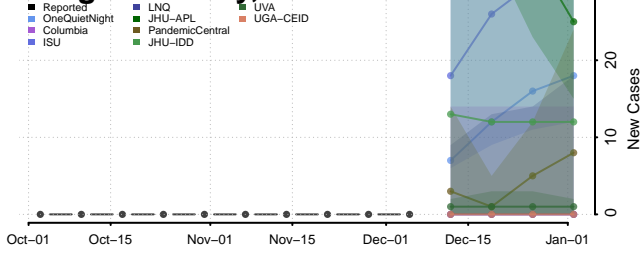

Morgan County, Utah