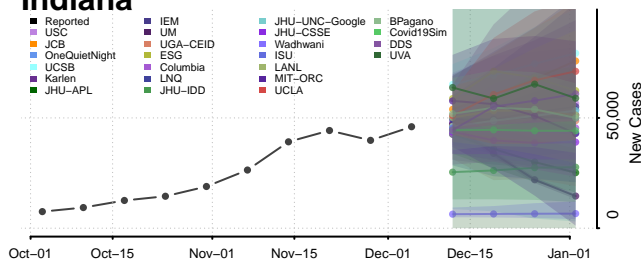

Whiteside County, Illinois

Will County, Illinois

Williamson County, Illinois

Winnebago County, Illinois

Woodford County, Illinois

Indiana