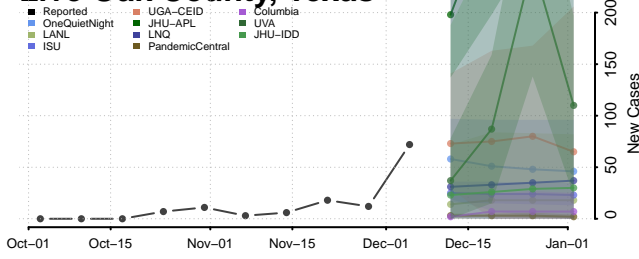

Liberty County, Texas

Limestone County, Texas

Lipscomb County, Texas

Live Oak County, Texas

Llano County, Texas

Loving County, Texas

Lubbock County, Texas

Lynn County, Texas