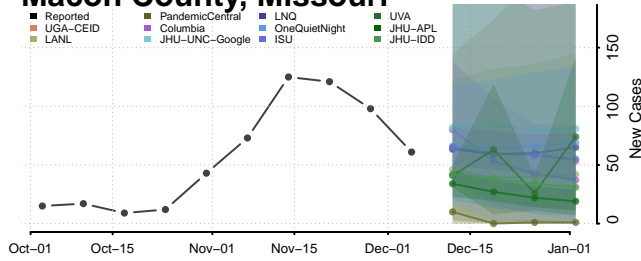

Lafayette County, Missouri

Lawrence County, Missouri

Lewis County, Missouri

Lincoln County, Missouri

Linn County, Missouri

Livingston County, Missouri

Macon County, Missouri

Madison County, Missouri