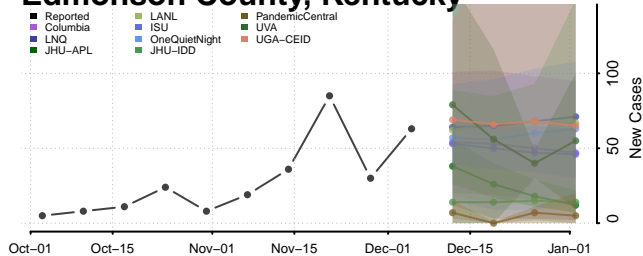

Cumberland County, Kentucky

Daviess County, Kentucky

Edmonson County, Kentucky

Green County, Kentucky

Greenup County, Kentucky

Hancock County, Kentucky

Hardin County, Kentucky

Harlan County, Kentucky