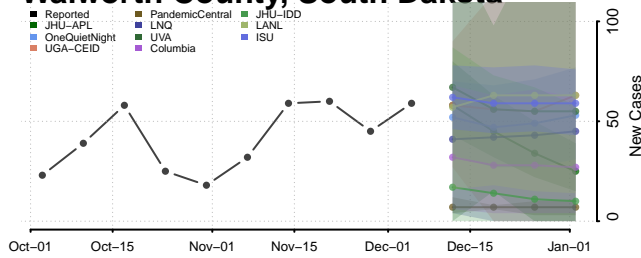

Walworth County, South Dakota