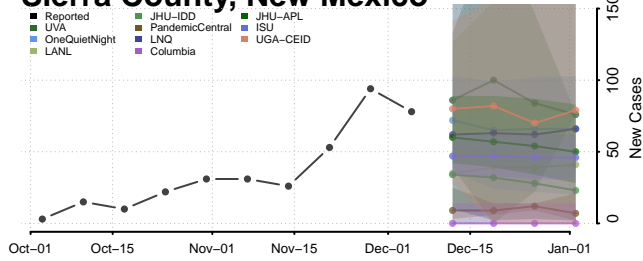

Sierra County, New Mexico