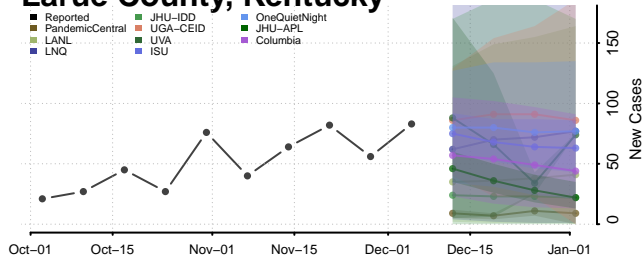

Larue County, Kentucky