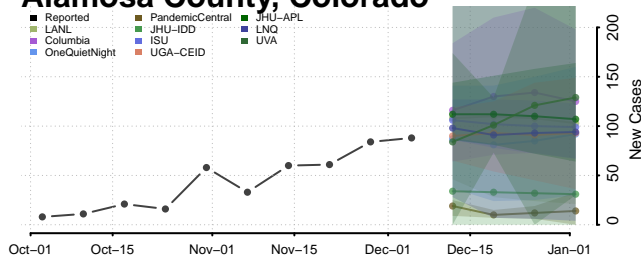

Alamosa County, Colorado