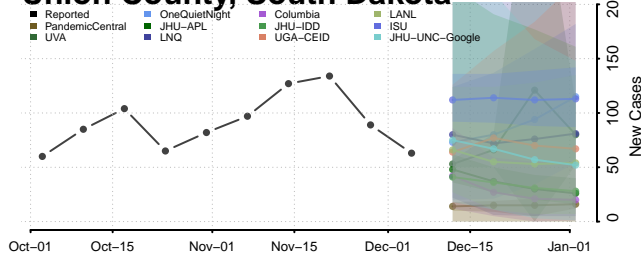

Union County, South Dakota