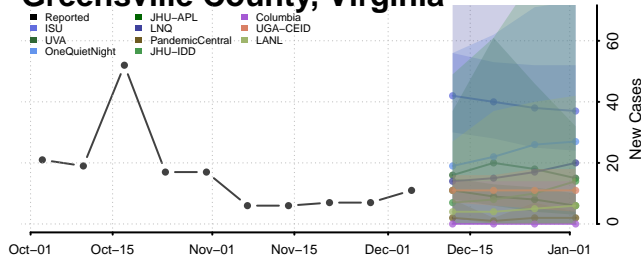

Goochland County, Virginia

Grayson County, Virginia

Greene County, Virginia

Greensville County, Virginia

Halifax County, Virginia

Hampton County, Virginia

Hanover County, Virginia

Harrisonburg County, Virginia