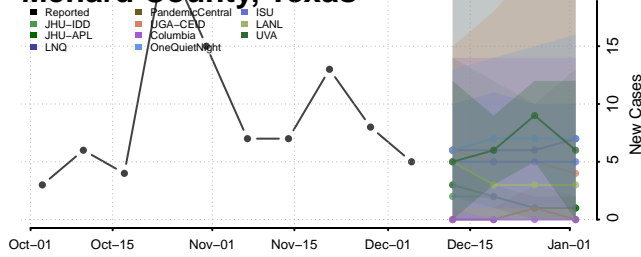

Menard County, Texas