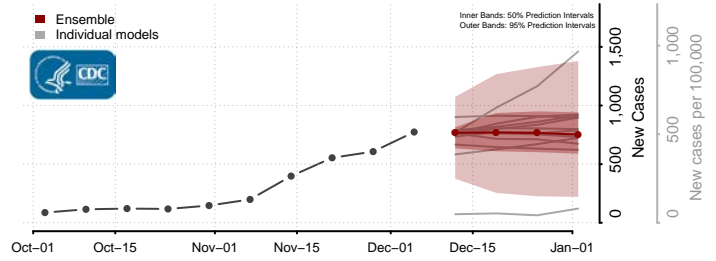

Washington County, Maryland