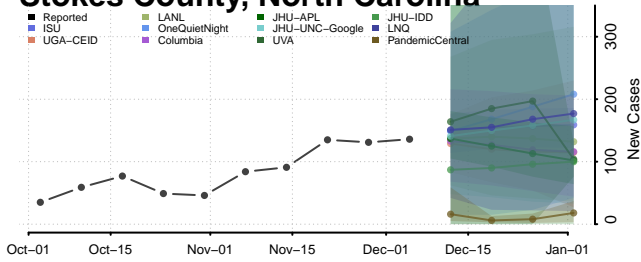

Stokes County, North Carolina