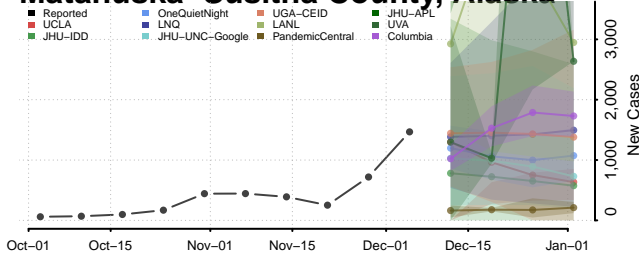

Matanuska-Susitna County, Alaska