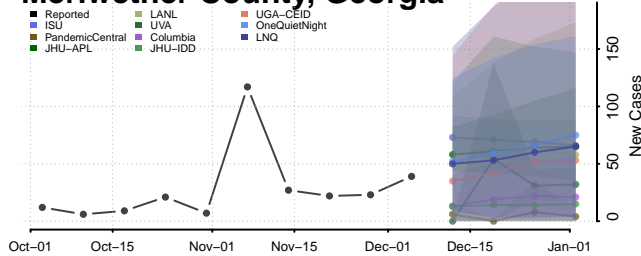

Madison County, Georgia

Marion County, Georgia

McDuffie County, Georgia

McIntosh County, Georgia

Meriwether County, Georgia

Miller County, Georgia

Mitchell County, Georgia

Monroe County, Georgia