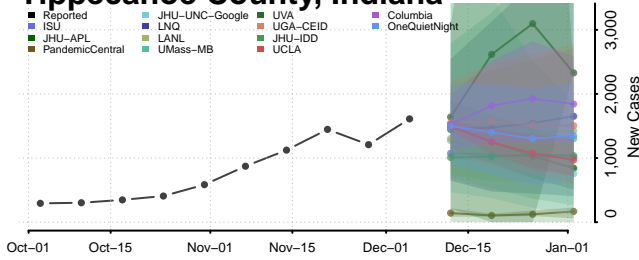

Tippecanoe County, Indiana