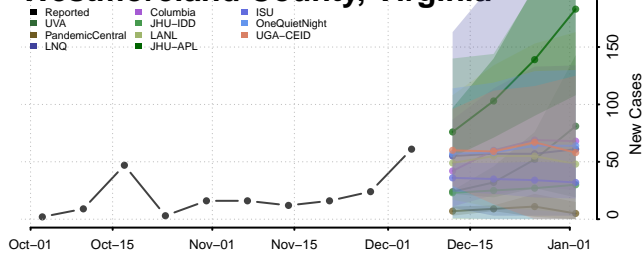

Waynesboro County, Virginia

Westmoreland County, Virginia

Williamsburg County, Virginia

Winchester County, Virginia

Wise County, Virginia

Wythe County, Virginia

York County, Virginia

Washington