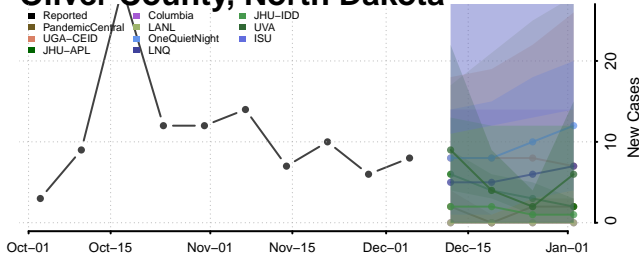

McIntosh County, North Dakota

McKenzie County, North Dakota

McLean County, North Dakota

Mercer County, North Dakota

Morton County, North Dakota

Mountrail County, North Dakota

Nelson County, North Dakota

Oliver County, North Dakota