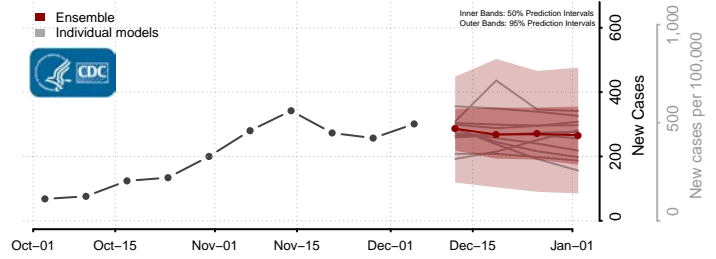

Saginaw County, Michigan

Sanilac County, Michigan

Schoolcraft County, Michigan

Shiawassee County, Michigan

St. Clair County, Michigan

St. Joseph County, Michigan

Tuscola County, Michigan

Van Buren County, Michigan