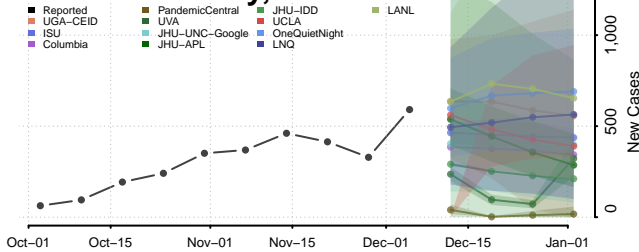

Cleburne County, Alabama

Coffee County, Alabama

Colbert County, Alabama

Conecuh County, Alabama

Coosa County, Alabama

Covington County, Alabama

Crenshaw County, Alabama

Cullman County, Alabama