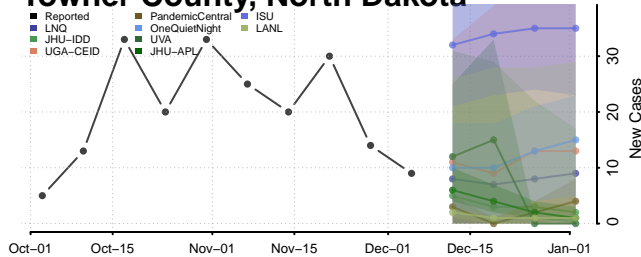

Sheridan County, North Dakota

Sioux County, North Dakota

Slope County, North Dakota

Stark County, North Dakota

Steele County, North Dakota

Stutsman County, North Dakota

Towner County, North Dakota

Trail County, North Dakota