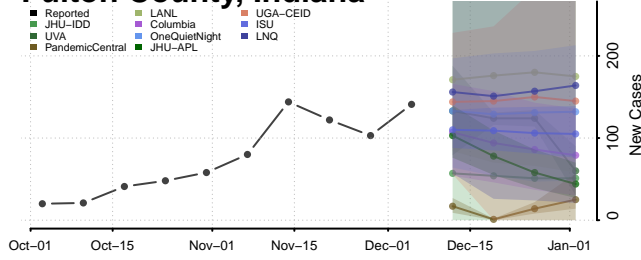

Fulton County, Indiana