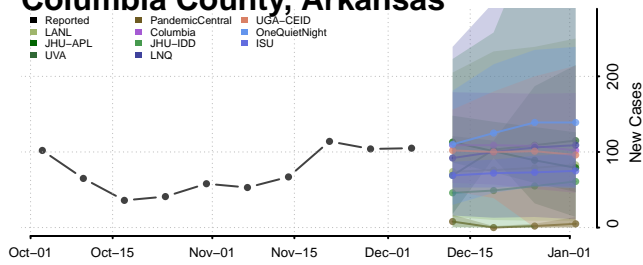

Carroll County, Arkansas

Chicot County, Arkansas

Clark County, Arkansas

Clay County, Arkansas

Cleburne County, Arkansas

Cleveland County, Arkansas

Columbia County, Arkansas

Conway County, Arkansas