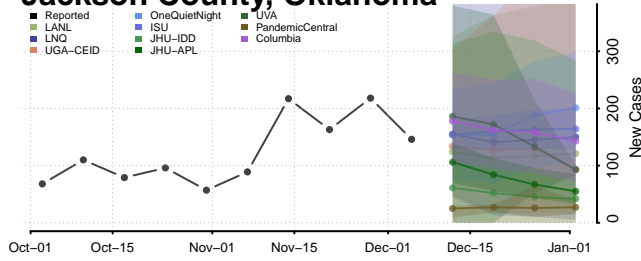

Jackson County, Oklahoma