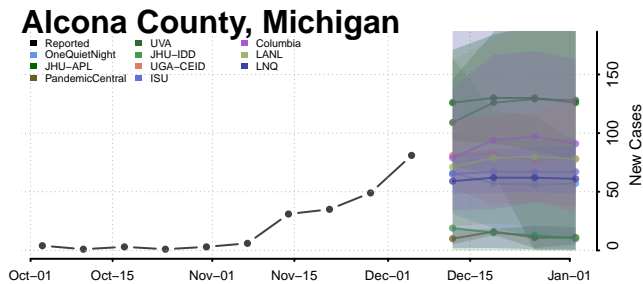

Alcona County, Michigan