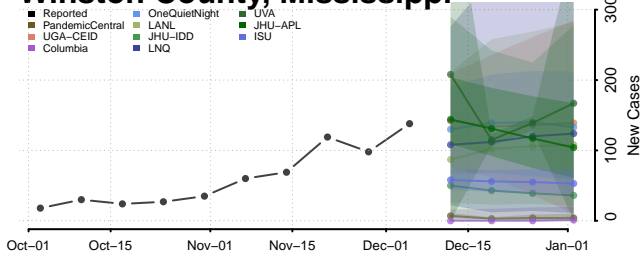

Winston County, Mississippi