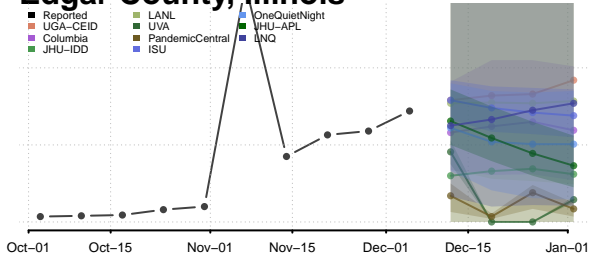

De Witt County, Illinois

DeKalb County, Illinois

Douglas County, Illinois

DuPage County, Illinois

Edgar County, Illinois

Edwards County, Illinois

Effingham County, Illinois

Fayette County, Illinois