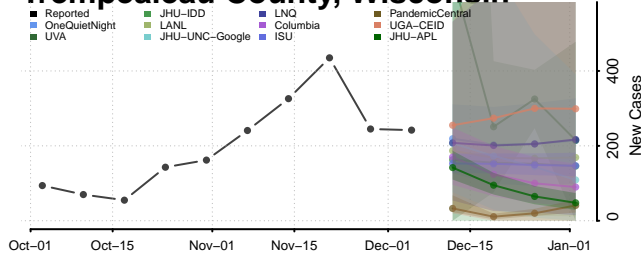

Trempealeau County, Wisconsin