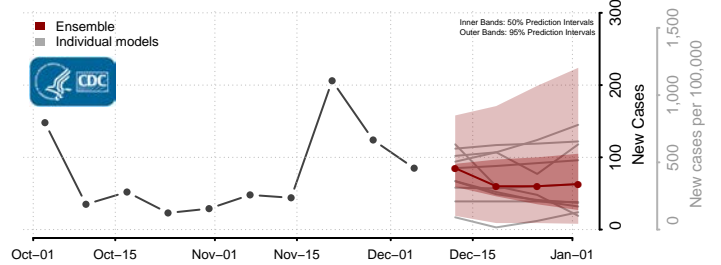

Stevens County, Minnesota

Swift County, Minnesota

Todd County, Minnesota

Traverse County, Minnesota

Wabasha County, Minnesota

Wadena County, Minnesota

Waseca County, Minnesota

Washington County, Minnesota