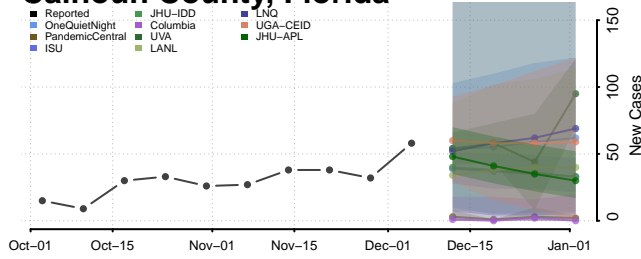

New Castle County, Delaware

Sussex County, Delaware

District of Columbia

Broward County, Florida

Calhoun County, Florida

Charlotte County, Florida

Citrus County, Florida

Clay County, Florida