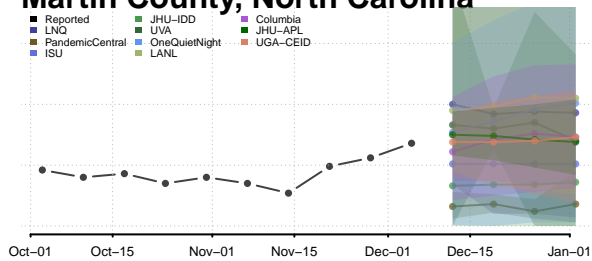

Martin County, North Carolina