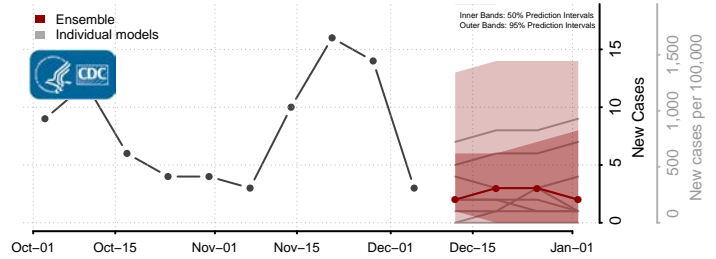

Wibaux County, Montana