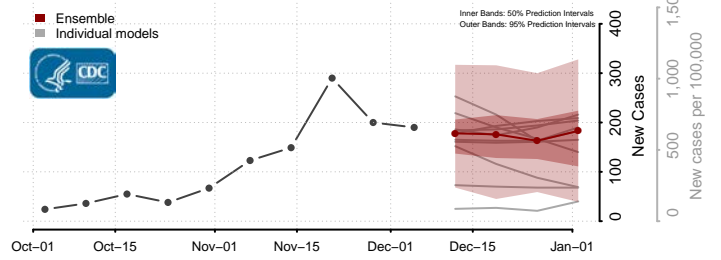

Kittson County, Minnesota

Koochiching County, Minnesota

Lac qui Parle County, Minnesota

Lake County, Minnesota

Lake of the Woods County, Minnesota

Le Sueur County, Minnesota

Lincoln County, Minnesota

Lyon County, Minnesota