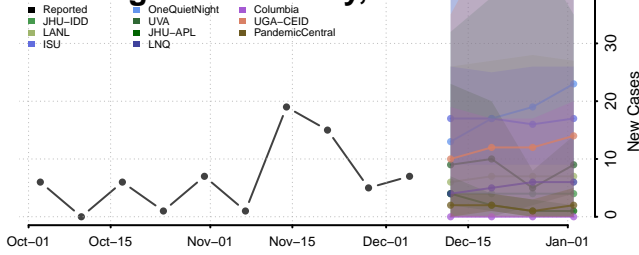

San Augustine County, Texas