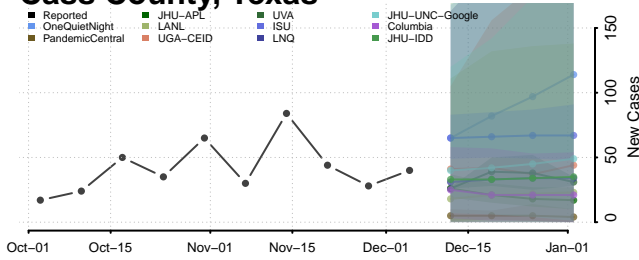

Cass County, Texas