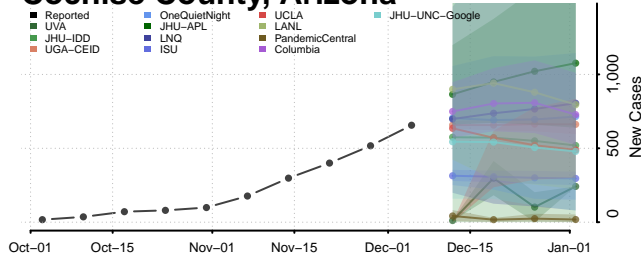

Cochise County, Arizona