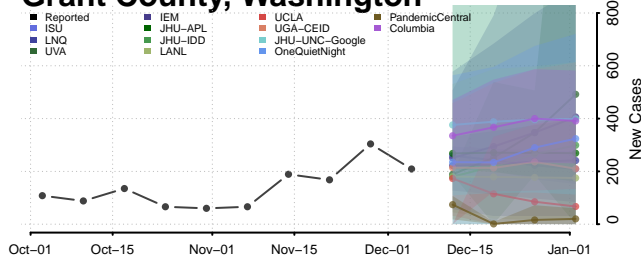

Grant County, Washington