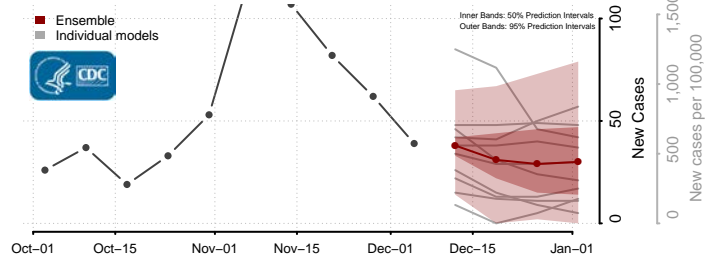

Pembina County, North Dakota