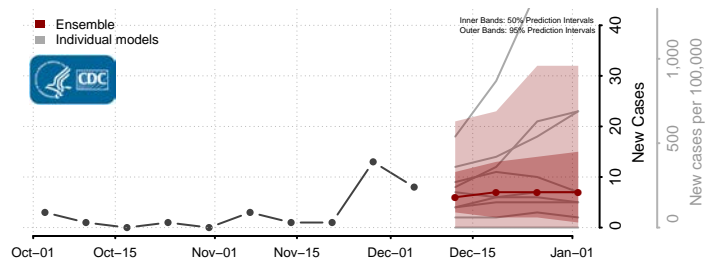

Aleutians East County, Alaska