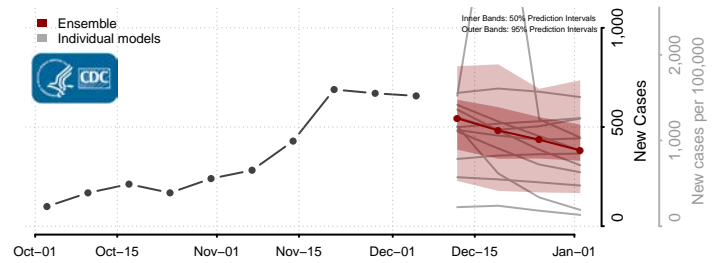

Douglas County, Minnesota

Faribault County, Minnesota

Hubbard County, Minnesota

Isanti County, Minnesota

Itasca County, Minnesota

Jackson County, Minnesota

Kanabec County, Minnesota

Kandiyohi County, Minnesota