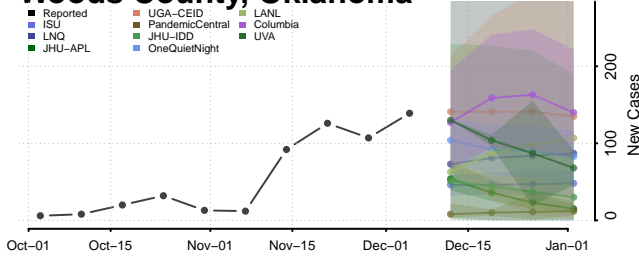

Woods County, Oklahoma