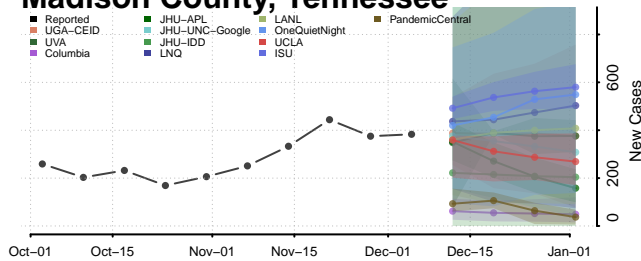

Madison County, Tennessee