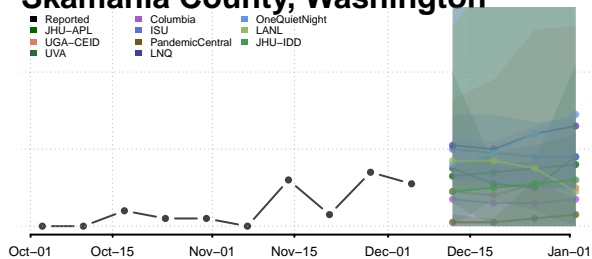

Snohomish County, Washington

Spokane County, Washington

Stevens County, Washington

Thurston County, Washington

Wahkiakum County, Washington

Walla Walla County, Washington

Whatcom County, Washington

Whitman County, Washington