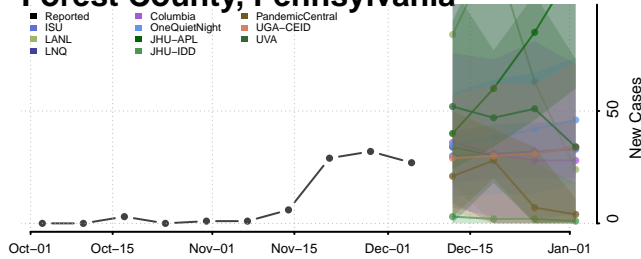

Cumberland County, Pennsylvania

Dauphin County, Pennsylvania

Delaware County, Pennsylvania

Elk County, Pennsylvania

Erie County, Pennsylvania

Fayette County, Pennsylvania

Forest County, Pennsylvania

Franklin County, Pennsylvania