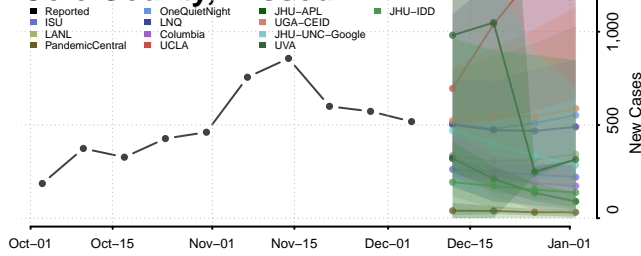

Cole County, Missouri