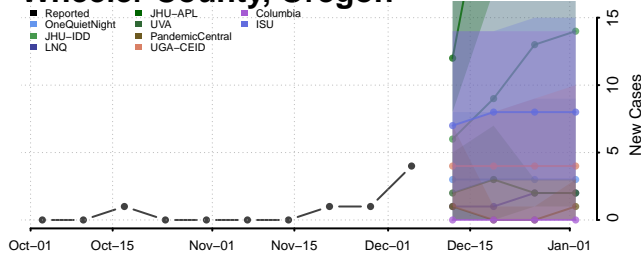

Wheeler County, Oregon