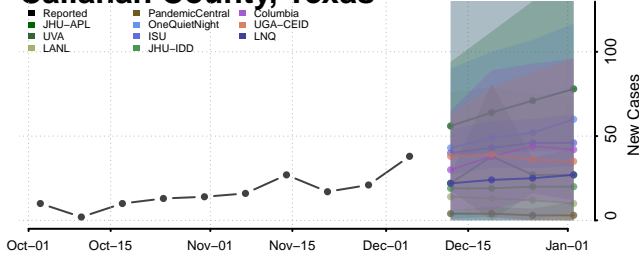

Callahan County, Texas