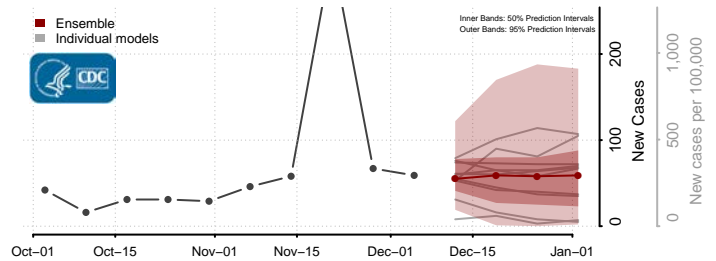

Richland County, Louisiana