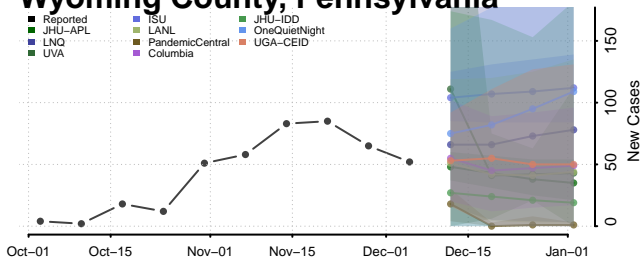

Wyoming County, Pennsylvania