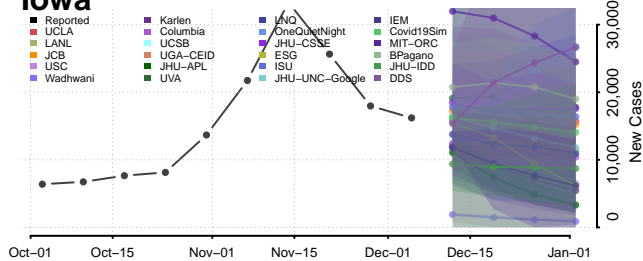

Warren County, Indiana

Warrick County, Indiana

Washington County, Indiana

Wayne County, Indiana

Wells County, Indiana

White County, Indiana

Whitley County, Indiana

Iowa