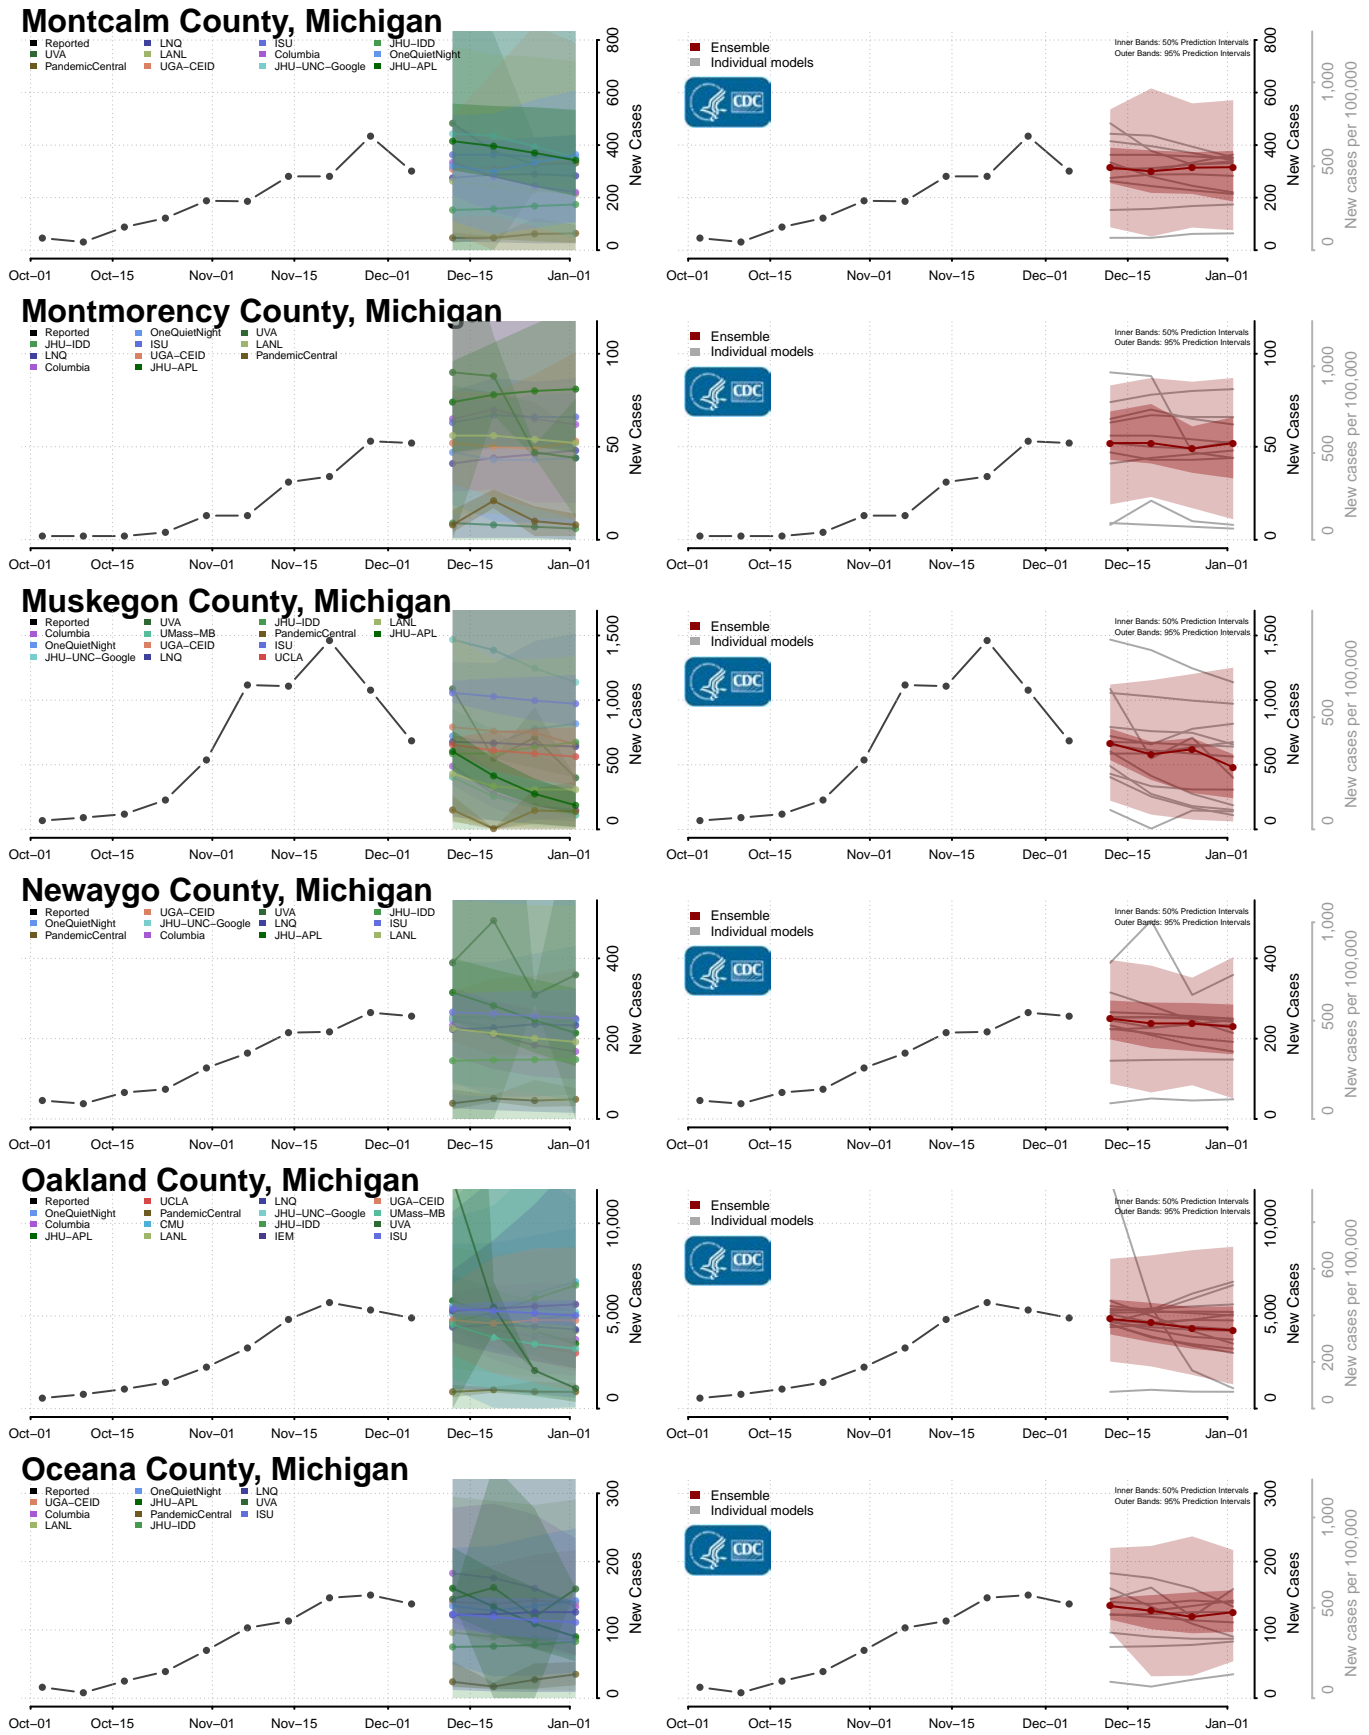

Manistee County, Michigan

Marquette County, Michigan

Mason County, Michigan

Mecosta County, Michigan

Menominee County, Michigan

Midland County, Michigan

Missaukee County, Michigan

Monroe County, Michigan