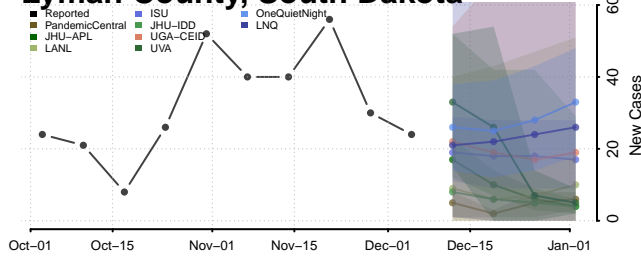

Lyman County, South Dakota