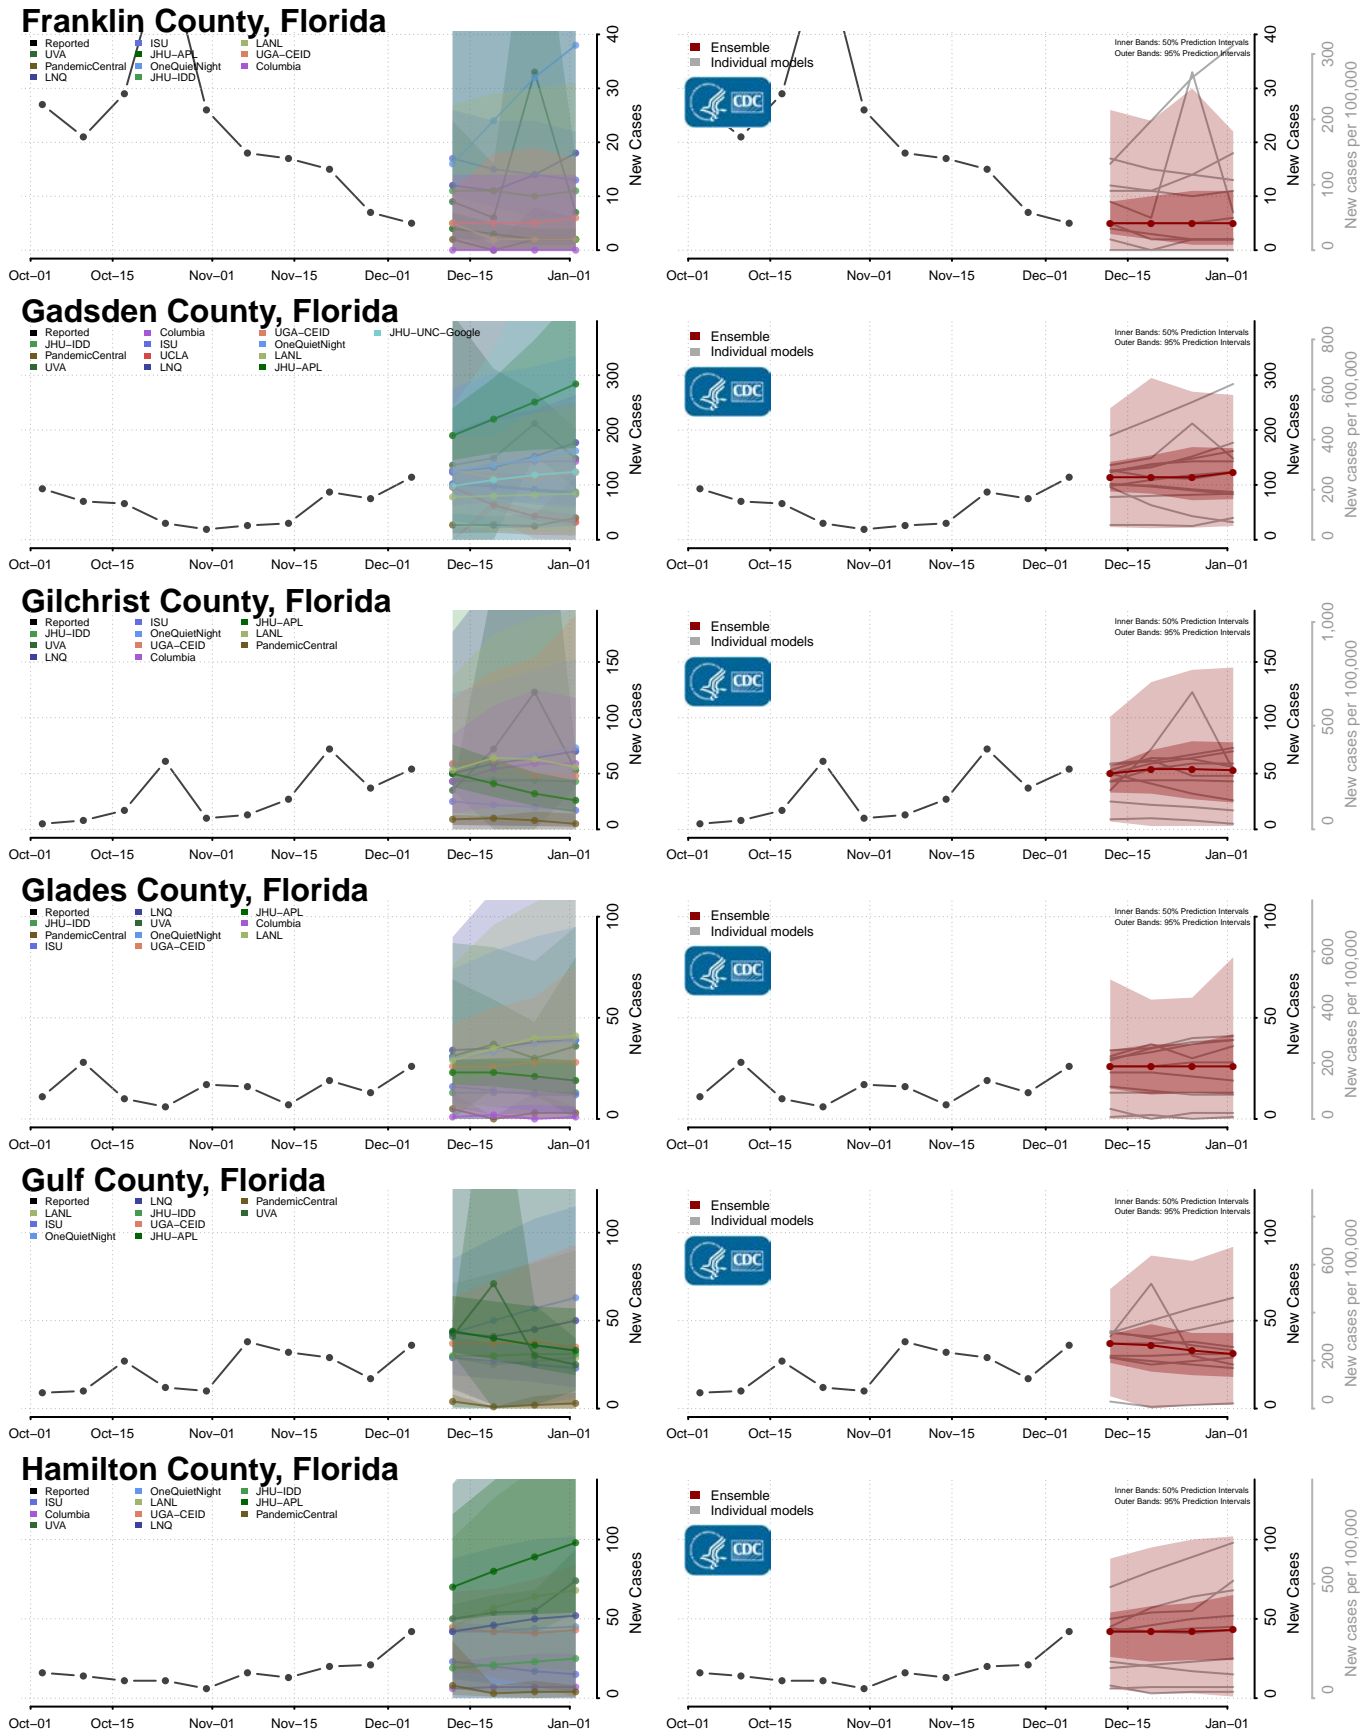

Collier County, Florida

Columbia County, Florida

DeSoto County, Florida

Dixie County, Florida

Duval County, Florida

Escambia County, Florida

Flagler County, Florida

Hardee County, Florida