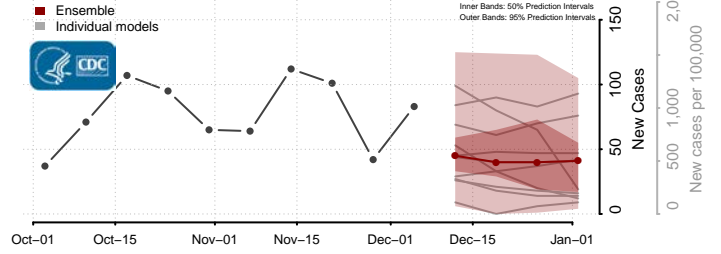

McIntosh County, North Dakota

McKenzie County, North Dakota

McLean County, North Dakota

Mercer County, North Dakota

Morton County, North Dakota

Mountrail County, North Dakota

Nelson County, North Dakota

Oliver County, North Dakota