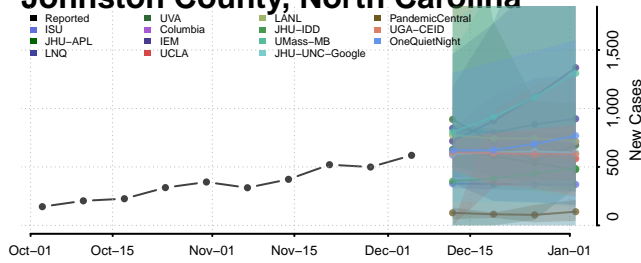

Johnston County, North Carolina