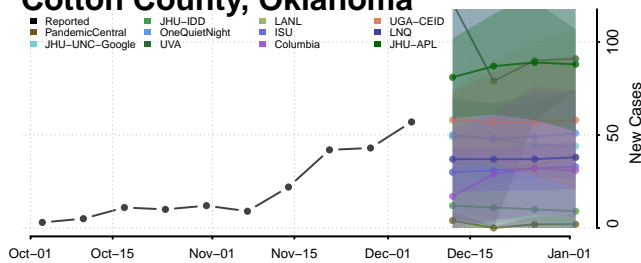

Cotton County, Oklahoma