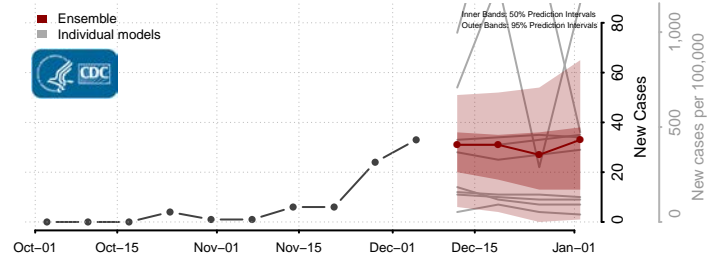

Columbia County, Washington

Cowlitz County, Washington

Douglas County, Washington

Ferry County, Washington

Franklin County, Washington

Garfield County, Washington

Grant County, Washington

Grays Harbor County, Washington