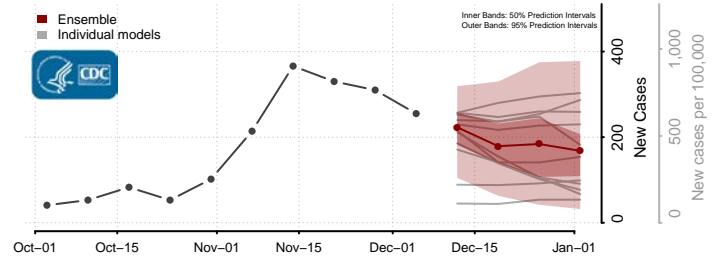

Douglas County, Minnesota

Faribault County, Minnesota

Hubbard County, Minnesota

Isanti County, Minnesota

Itasca County, Minnesota

Jackson County, Minnesota

Kanabec County, Minnesota

Kandiyohi County, Minnesota