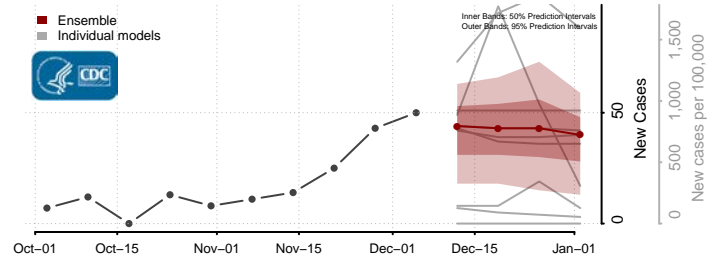

Clark County, Nevada

Douglas County, Nevada

Elko County, Nevada

Esmeralda County, Nevada

Eureka County, Nevada

Humboldt County, Nevada

Lander County, Nevada

Lincoln County, Nevada