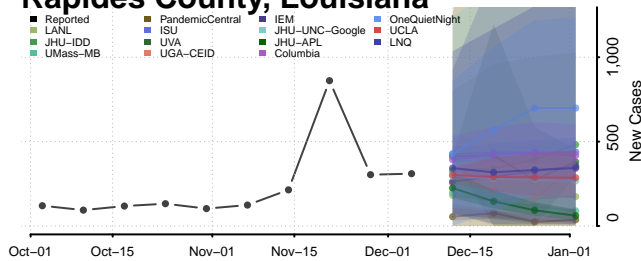

Morehouse County, Louisiana

Natchitoches County, Louisiana

Orleans County, Louisiana

Ouachita County, Louisiana

Plaquemines County, Louisiana

Pointe Coupee County, Louisiana

Rapides County, Louisiana

Red River County, Louisiana