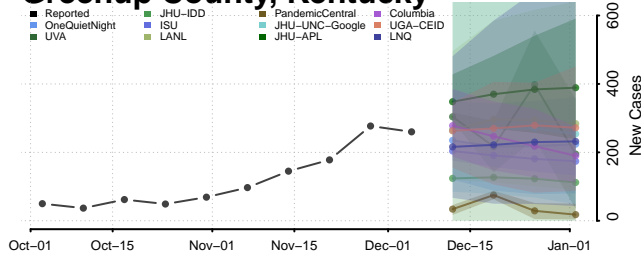

Cumberland County, Kentucky

Daviess County, Kentucky

Edmonson County, Kentucky

Green County, Kentucky

Greenup County, Kentucky

Hancock County, Kentucky

Hardin County, Kentucky

Harlan County, Kentucky