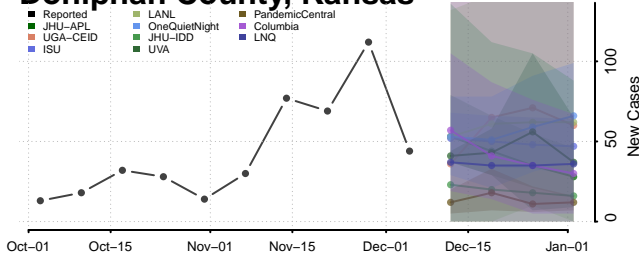

Cloud County, Kansas

Coffey County, Kansas

Comanche County, Kansas

Cowley County, Kansas

Crawford County, Kansas

Decatur County, Kansas

Dickinson County, Kansas

Doniphan County, Kansas