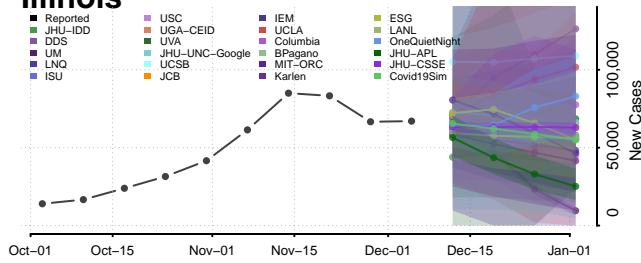

Twin Falls County, Idaho

Valley County, Idaho

Washington County, Idaho

Illinois

Adams County, Illinois

Alexander County, Illinois

Bond County, Illinois

Boone County, Illinois