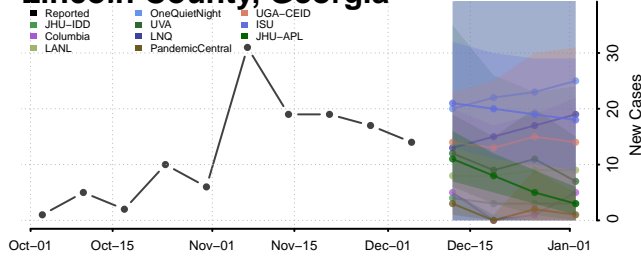

Laurens County, Georgia

Lee County, Georgia

Liberty County, Georgia

Lincoln County, Georgia

Long County, Georgia

Lowndes County, Georgia

Lumpkin County, Georgia

Macon County, Georgia