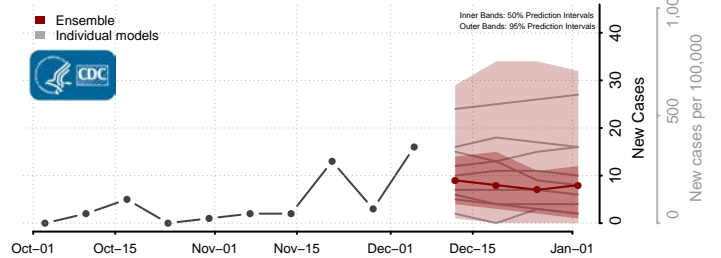

Mora County, New Mexico