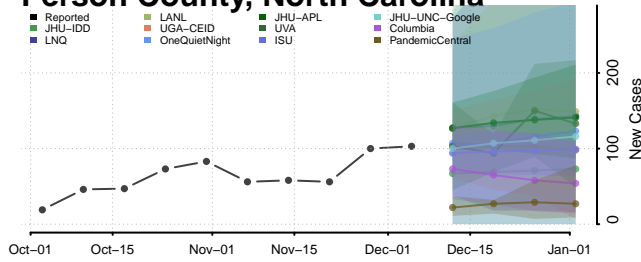

Person County, North Carolina