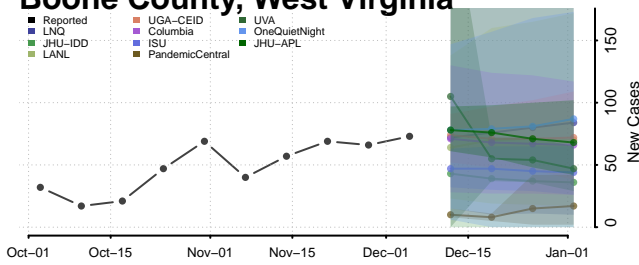

Boone County, West Virginia