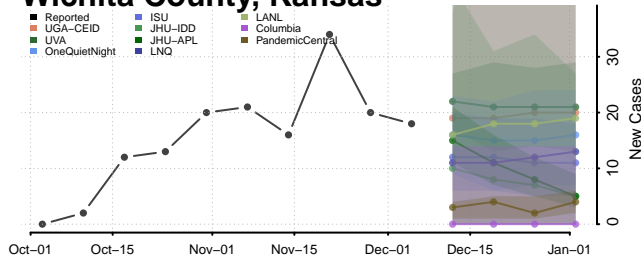

Rush County, Kansas

Sumner County, Kansas

Thomas County, Kansas

Trego County, Kansas

Wabaunsee County, Kansas

Wallace County, Kansas

Washington County, Kansas

Wichita County, Kansas