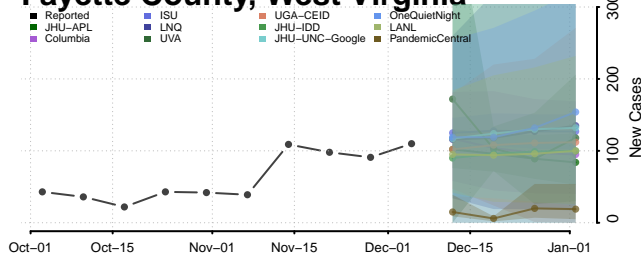

Calhoun County, West Virginia

Clay County, West Virginia

Doddridge County, West Virginia

Fayette County, West Virginia

Gilmer County, West Virginia

Grant County, West Virginia

Greenbrier County, West Virginia