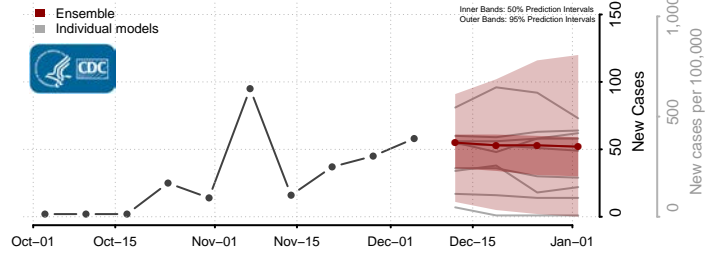

Alleghany County, Virginia