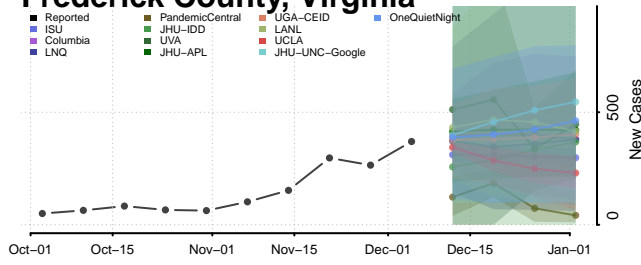

Frederick County, Virginia