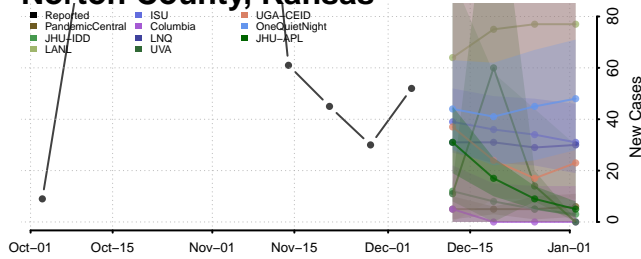

Norton County, Kansas