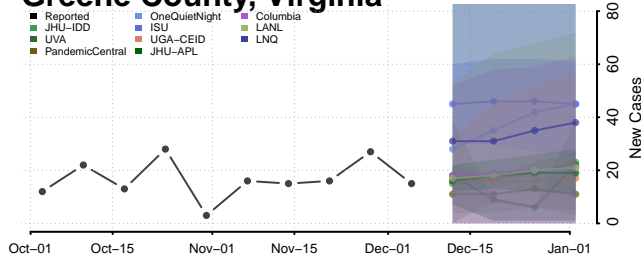

Goochland County, Virginia

Grayson County, Virginia

Greene County, Virginia

Greensville County, Virginia

Halifax County, Virginia

Hampton County, Virginia

Hanover County, Virginia

Harrisonburg County, Virginia