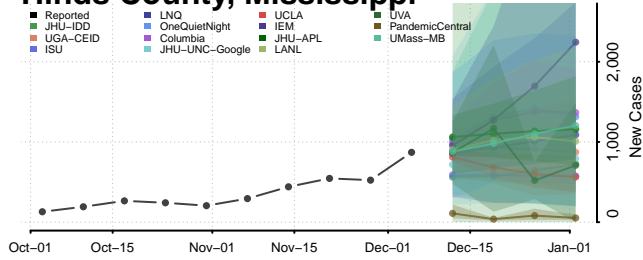

Franklin County, Mississippi

George County, Mississippi

Greene County, Mississippi

Grenada County, Mississippi

Hancock County, Mississippi

Harrison County, Mississippi

Hinds County, Mississippi

Holmes County, Mississippi