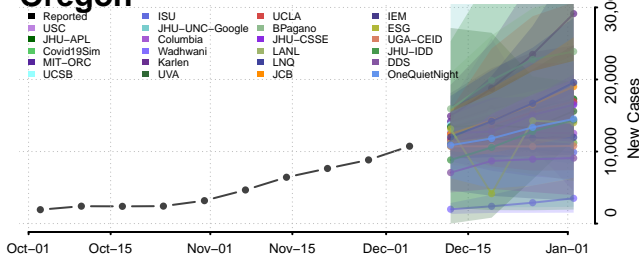

Washington County, Oklahoma

Washita County, Oklahoma

Woods County, Oklahoma

Woodward County, Oklahoma

Oregon

Baker County, Oregon