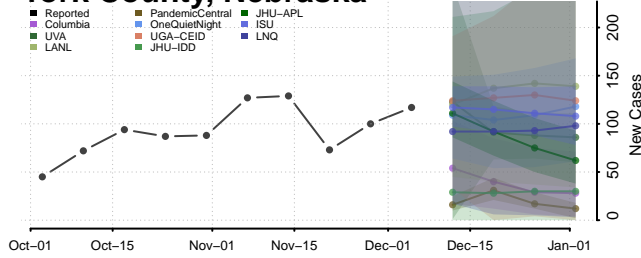

Washington County, Nebraska

Wayne County, Nebraska

Webster County, Nebraska

Wheeler County, Nebraska

York County, Nebraska

Nevada

Carson City County, Nevada

Churchill County, Nevada