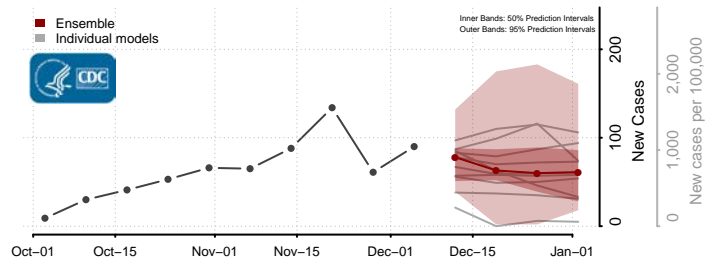

Worth County, Missouri

Wright County, Missouri

Carter County, Montana

Cascade County, Montana

Chouteau County, Montana

Custer County, Montana

Daniels County, Montana

Dawson County, Montana