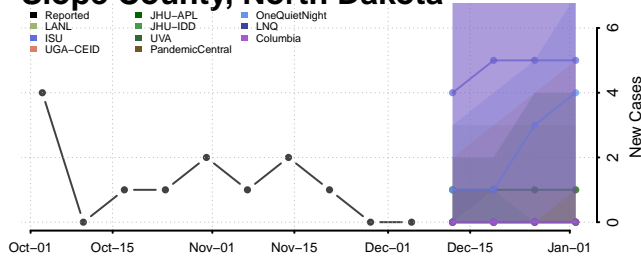

Slope County, North Dakota