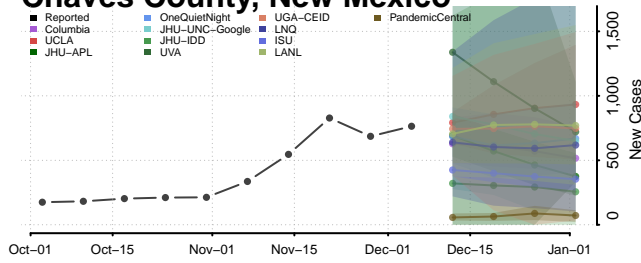

Chaves County, New Mexico