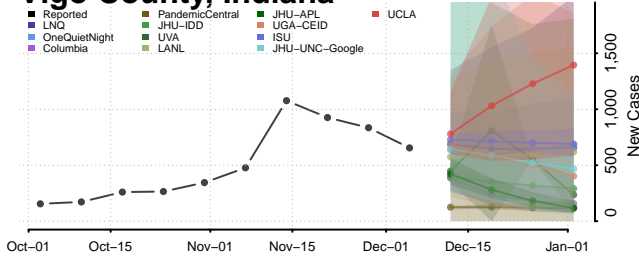

Switzerland County, Indiana

Tippecanoe County, Indiana

Tipton County, Indiana

Union County, Indiana

Vanderburgh County, Indiana

Vermillion County, Indiana

Vigo County, Indiana

Wabash County, Indiana