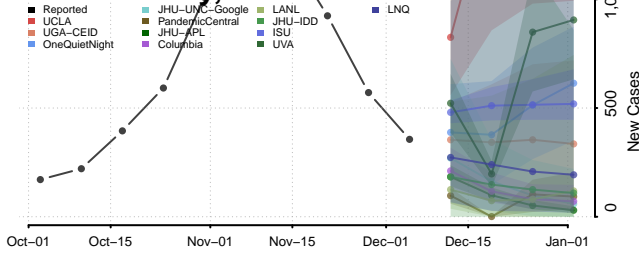

Walsh County, North Dakota

Ward County, North Dakota

Wells County, North Dakota

Williams County, North Dakota

Northern Mariana Islands

Ohio

Adams County, Ohio

Allen County, Ohio