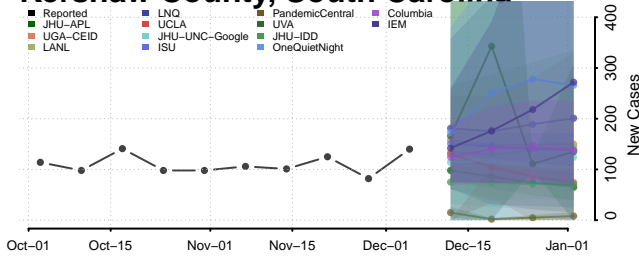

Kershaw County, South Carolina