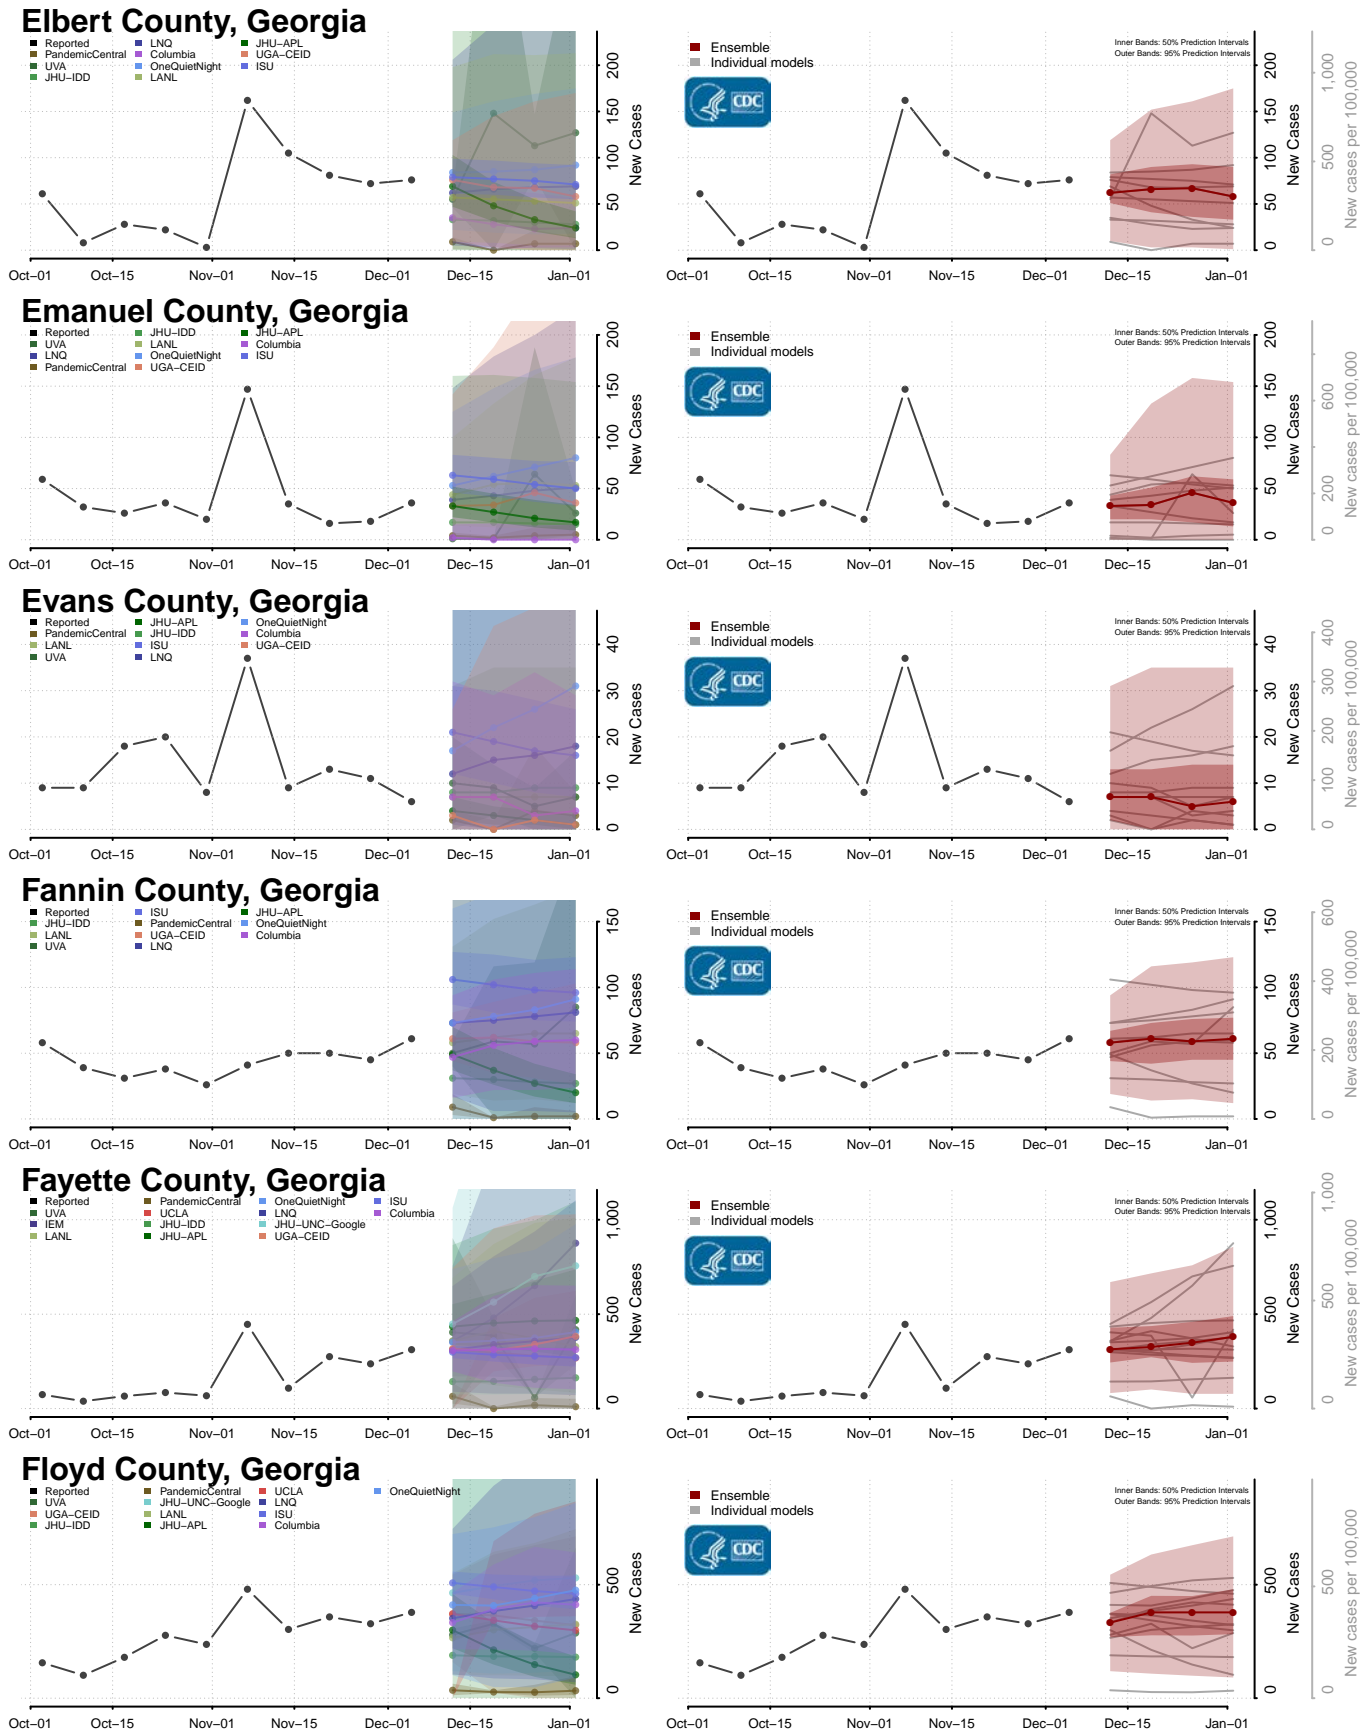

Early County, Georgia

Echols County, Georgia

Effingham County, Georgia

Forsyth County, Georgia

Franklin County, Georgia

Fulton County, Georgia

Gilmer County, Georgia

Glascocok County, Georgia