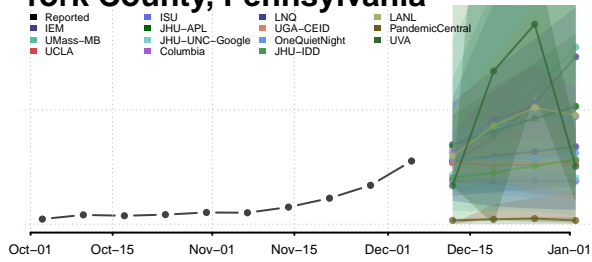

York County, Pennsylvania