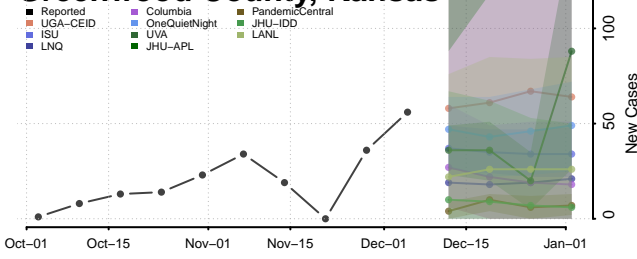

Greenwood County, Kansas