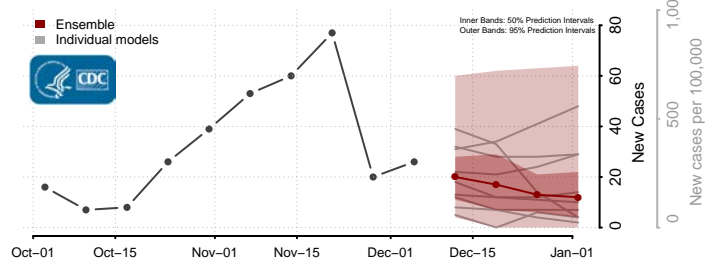

Madison County, Montana

McCone County, Montana

Stillwater County, Montana

Sweet Grass County, Montana

Teton County, Montana

Toole County, Montana

Treasure County, Montana

Valley County, Montana