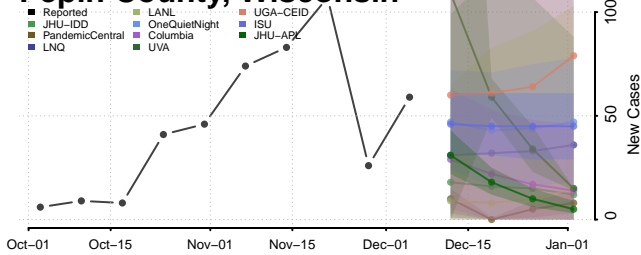

Pepin County, Wisconsin