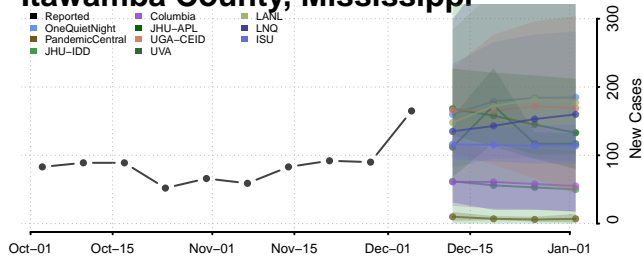

Itawamba County, Mississippi