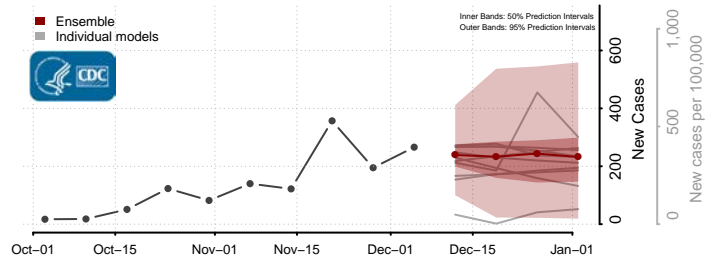

Otero County, New Mexico