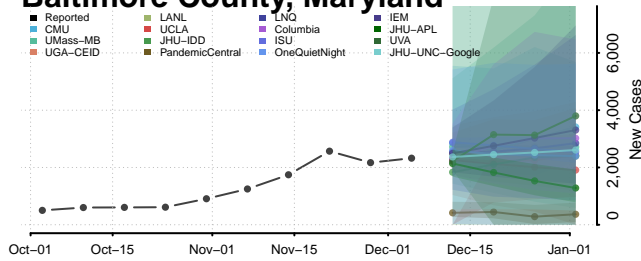

Baltimore County, Maryland