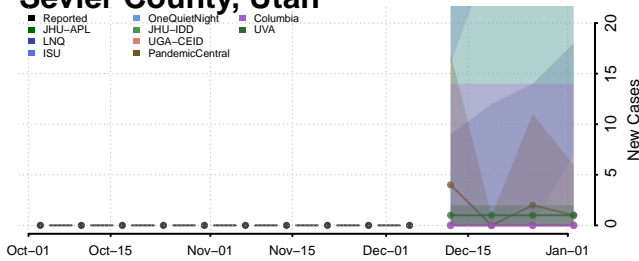

Sevier County, Utah