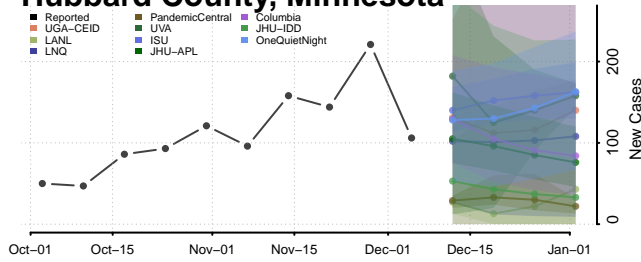

Douglas County, Minnesota

Faribault County, Minnesota

Hubbard County, Minnesota

Isanti County, Minnesota

Itasca County, Minnesota

Jackson County, Minnesota

Kanabec County, Minnesota

Kandiyohi County, Minnesota