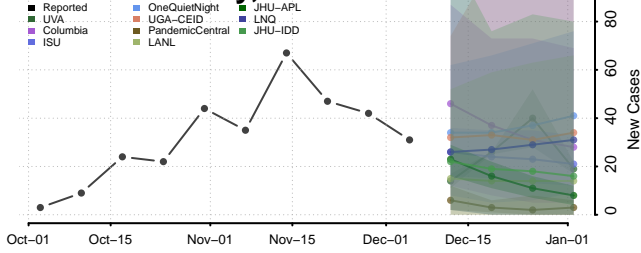

Monroe County, Missouri