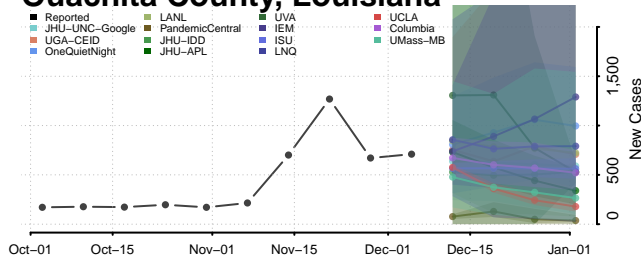

Morehouse County, Louisiana

Natchitoches County, Louisiana

Orleans County, Louisiana

Ouachita County, Louisiana

Plaquemines County, Louisiana

Pointe Coupee County, Louisiana

Rapides County, Louisiana

Red River County, Louisiana