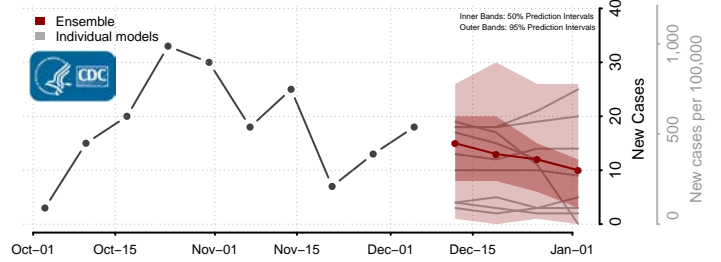

Jackson County, South Dakota