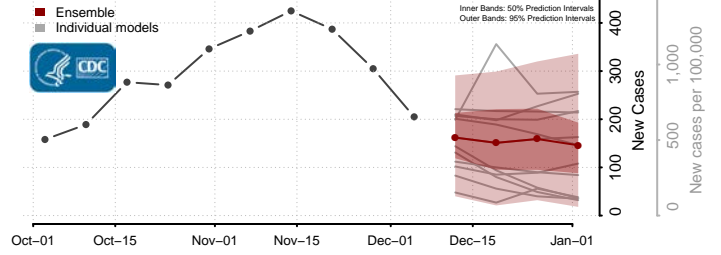

McIntosh County, North Dakota

McKenzie County, North Dakota

McLean County, North Dakota

Mercer County, North Dakota

Morton County, North Dakota

Mountrail County, North Dakota

Nelson County, North Dakota

Oliver County, North Dakota