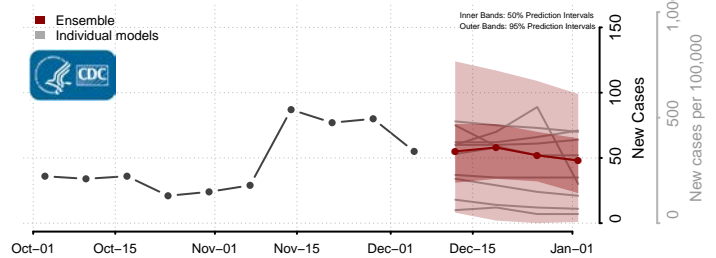

Bates County, Missouri