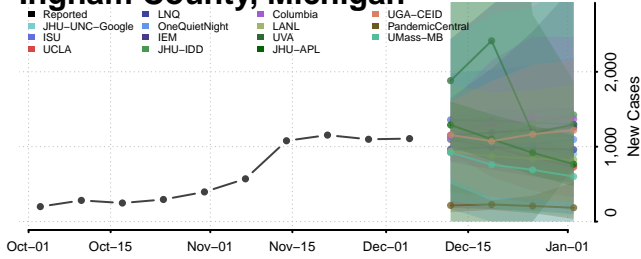

Gogebic County, Michigan

Grand Traverse County, Michigan

Gratiot County, Michigan

Hillsdale County, Michigan

Houghton County, Michigan

Huron County, Michigan

Ingham County, Michigan

Ionia County, Michigan