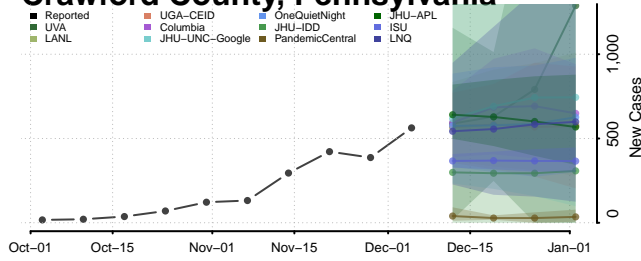

Crawford County, Pennsylvania