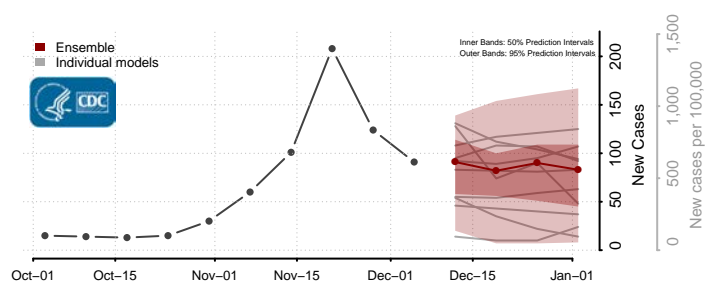

Rock County, Minnesota

Roseau County, Minnesota

Scott County, Minnesota

Sherburne County, Minnesota

Sibley County, Minnesota

St. Louis County, Minnesota

Stearns County, Minnesota

Steele County, Minnesota