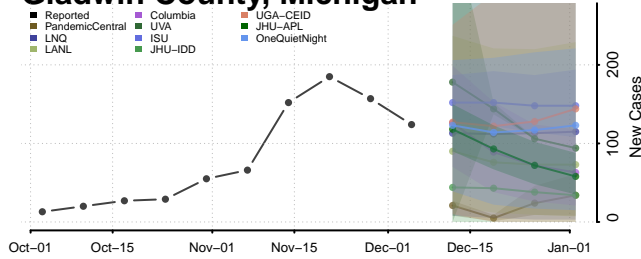

Clinton County, Michigan

Crawford County, Michigan

Delta County, Michigan

Dickinson County, Michigan

Eaton County, Michigan

Emmet County, Michigan

Genesee County, Michigan

Gladwin County, Michigan