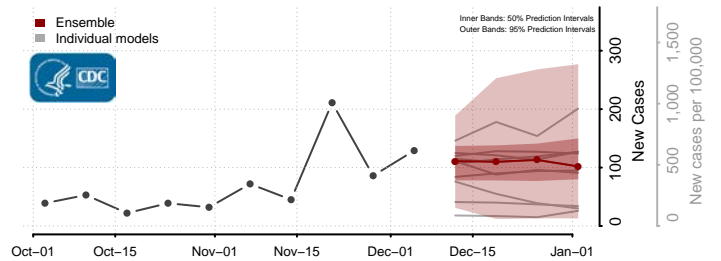

Dodge County, Minnesota