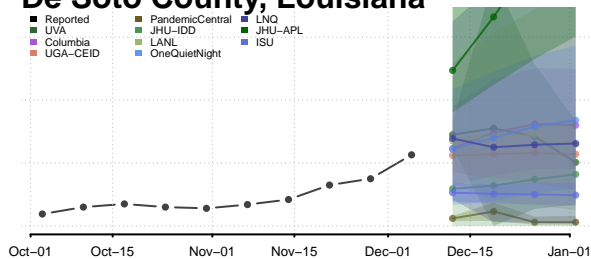

Cameron County, Louisiana

Catahoula County, Louisiana

Claiborne County, Louisiana

Concordia County, Louisiana

De Soto County, Louisiana

East Baton Rouge County, Louisiana

East Carroll County, Louisiana

East Feliciana County, Louisiana