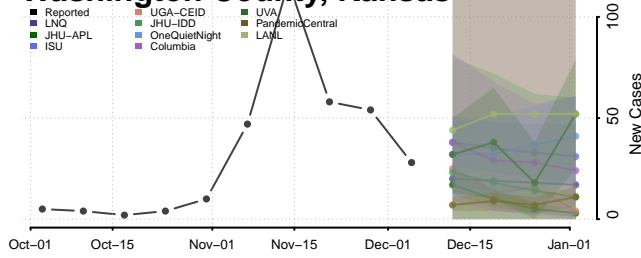

Rush County, Kansas

Sumner County, Kansas

Thomas County, Kansas

Trego County, Kansas

Wabaunsee County, Kansas

Wallace County, Kansas

Washington County, Kansas

Wichita County, Kansas