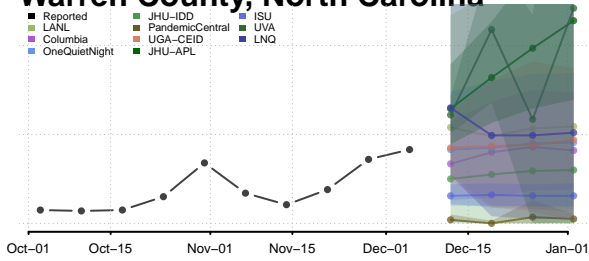

Warren County, North Carolina