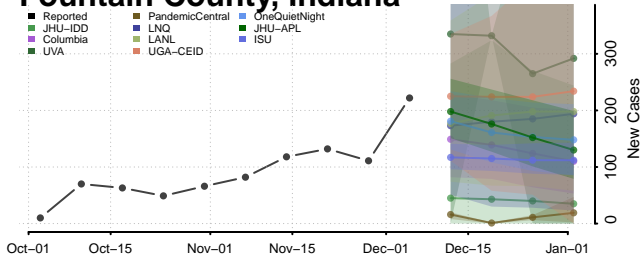

Decatur County, Indiana

DeKalb County, Indiana

Delaware County, Indiana

Dubois County, Indiana

Elkhart County, Indiana

Fayette County, Indiana

Floyd County, Indiana

Fountain County, Indiana