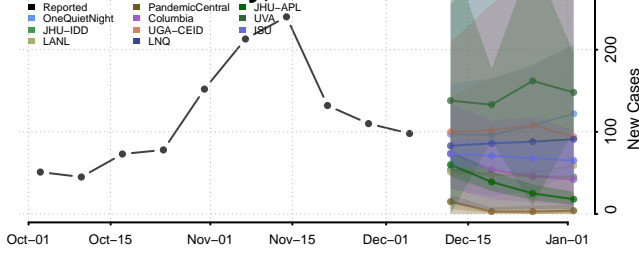

Jackson County, Iowa