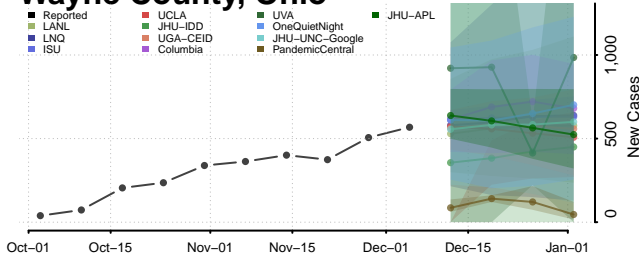

Van Wert County, Ohio

Vinton County, Ohio

Warren County, Ohio

Washington County, Ohio

Wayne County, Ohio

Williams County, Ohio

Wood County, Ohio

Wyandot County, Ohio