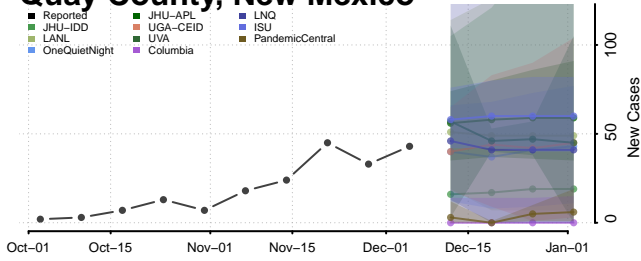

McKinley County, New Mexico

Mora County, New Mexico

Otero County, New Mexico

Quay County, New Mexico

Rio Arriba County, New Mexico

Roosevelt County, New Mexico

San Juan County, New Mexico

San Miguel County, New Mexico