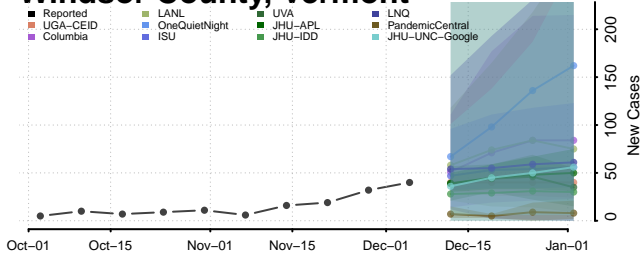

Windsor County, Vermont