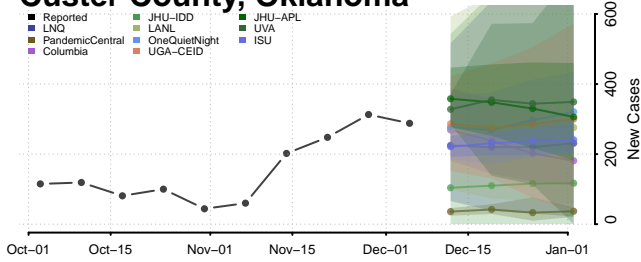

Custer County, Oklahoma