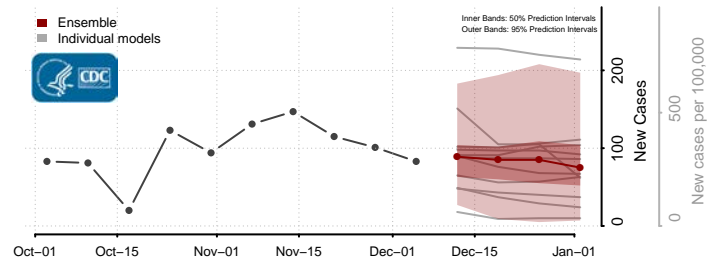

Dunklin County, Missouri