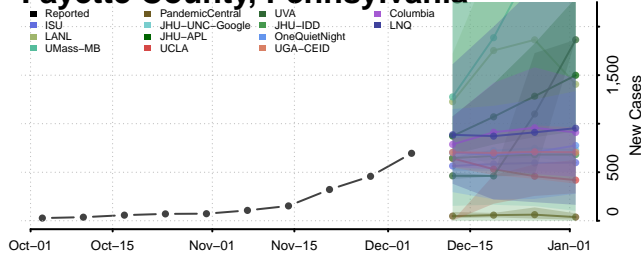

Cumberland County, Pennsylvania

Dauphin County, Pennsylvania

Delaware County, Pennsylvania

Elk County, Pennsylvania

Erie County, Pennsylvania

Fayette County, Pennsylvania

Forest County, Pennsylvania

Franklin County, Pennsylvania