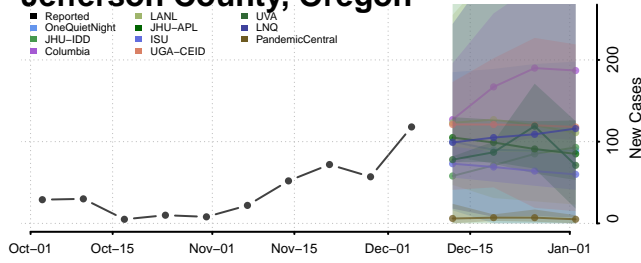

Jefferson County, Oregon