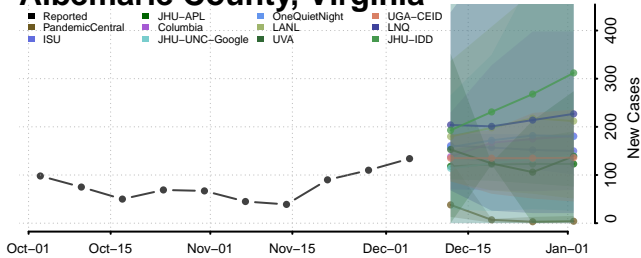

Albemarle County, Virginia