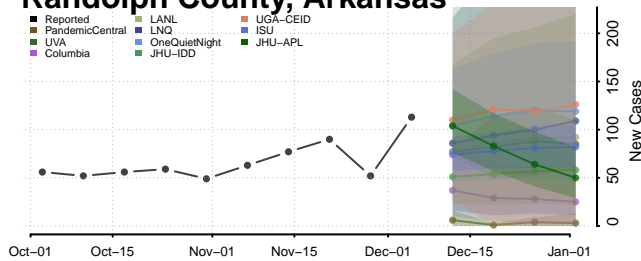

Poinsett County, Arkansas

Polk County, Arkansas

Pope County, Arkansas

Prairie County, Arkansas

Pulaski County, Arkansas

Randolph County, Arkansas

Saline County, Arkansas

Scott County, Arkansas