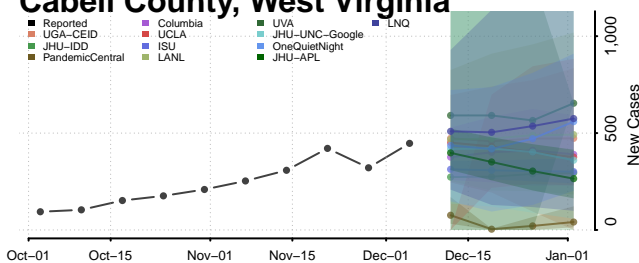

Cabell County, West Virginia