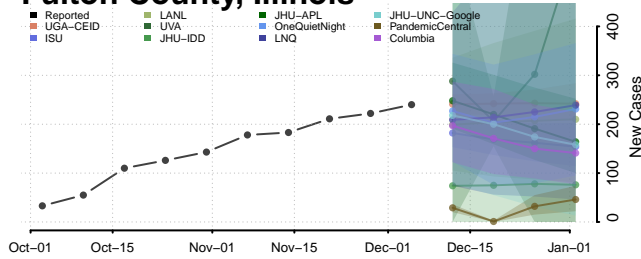

Fulton County, Illinois