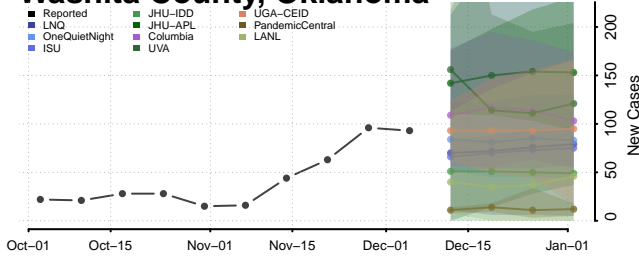

Sequoyah County, Oklahoma

Stephens County, Oklahoma

Texas County, Oklahoma

Tillman County, Oklahoma

Tulsa County, Oklahoma

Wagoner County, Oklahoma

Washington County, Oklahoma

Washita County, Oklahoma