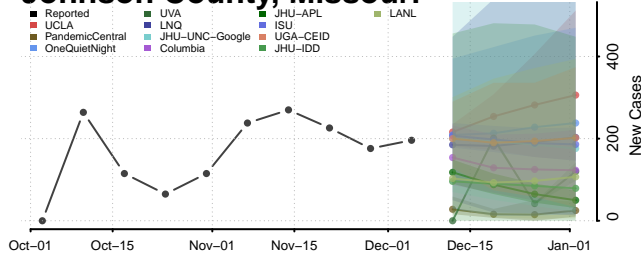

Johnson County, Missouri