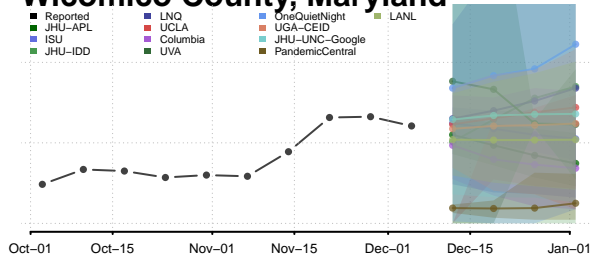

Wicomico County, Maryland