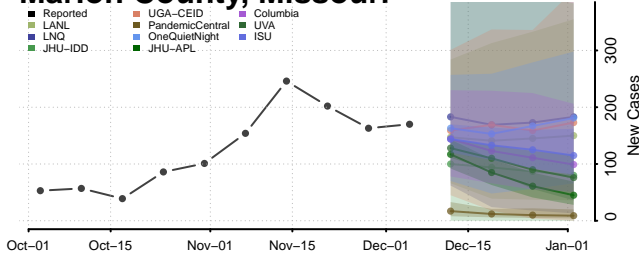

Marion County, Missouri