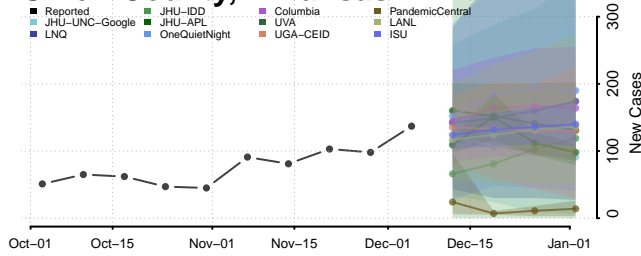

Searcy County, Arkansas

Sebastian County, Arkansas

Sevier County, Arkansas

Sharp County, Arkansas

St. Francis County, Arkansas

Stone County, Arkansas

Union County, Arkansas

Van Buren County, Arkansas