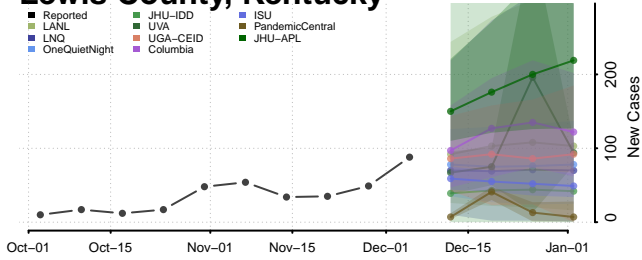

Lewis County, Kentucky