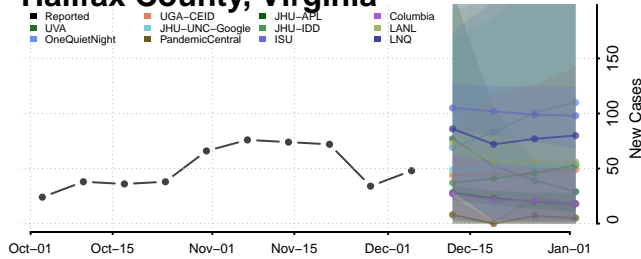

Goochland County, Virginia

Grayson County, Virginia

Greene County, Virginia

Greensville County, Virginia

Halifax County, Virginia

Hampton County, Virginia

Hanover County, Virginia

Harrisonburg County, Virginia