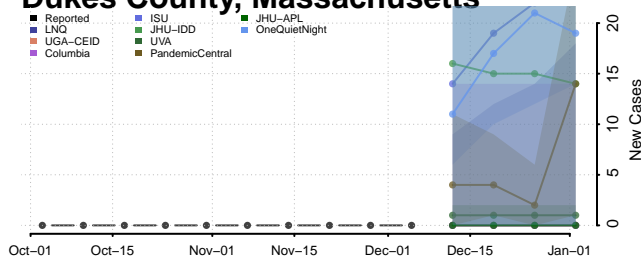

Dukes County, Massachusetts