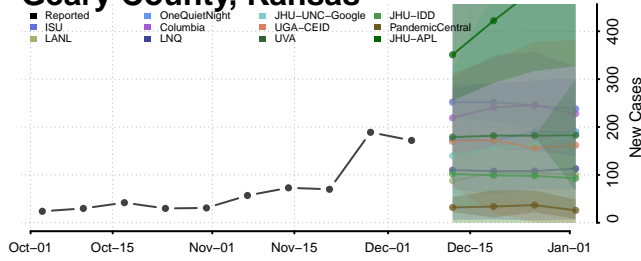

Douglas County, Kansas

Franklin County, Kansas

Geary County, Kansas

Gove County, Kansas

Graham County, Kansas

Grant County, Kansas

Gray County, Kansas

Greeley County, Kansas