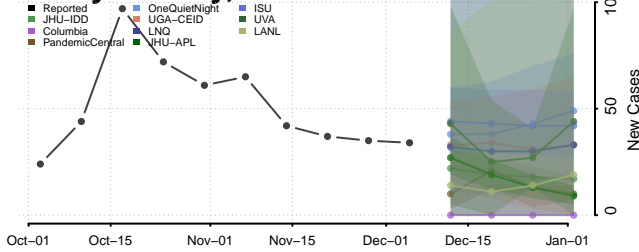

Madison County, Montana

McCone County, Montana

Stillwater County, Montana

Sweet Grass County, Montana

Teton County, Montana

Toole County, Montana

Treasure County, Montana

Valley County, Montana