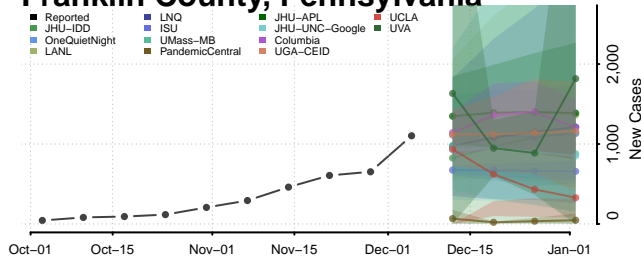

Cumberland County, Pennsylvania

Dauphin County, Pennsylvania

Delaware County, Pennsylvania

Elk County, Pennsylvania

Erie County, Pennsylvania

Fayette County, Pennsylvania

Forest County, Pennsylvania

Franklin County, Pennsylvania