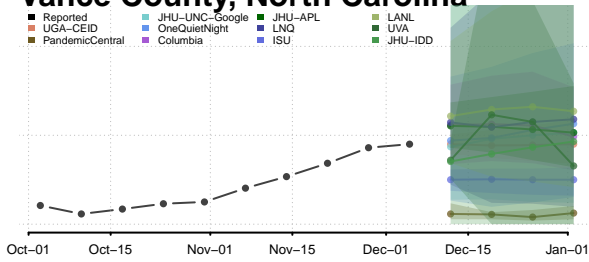

Stokes County, North Carolina

Surry County, North Carolina

Swain County, North Carolina

Transylvania County, North Carolina

Tyrrell County, North Carolina

Union County, North Carolina

Vance County, North Carolina