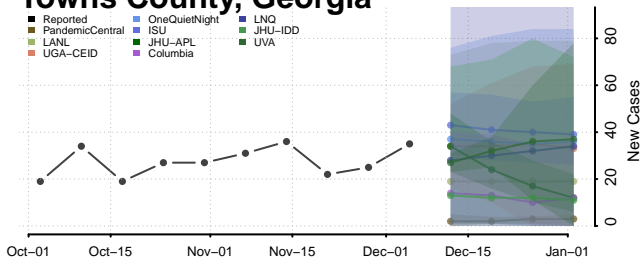

Towns County, Georgia