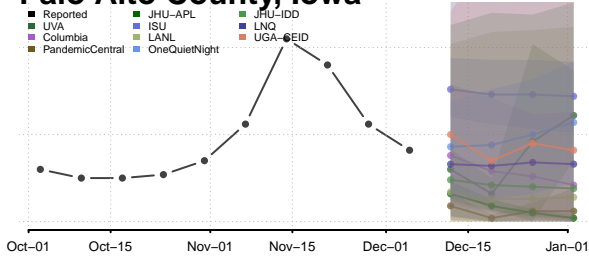

Palo Alto County, Iowa