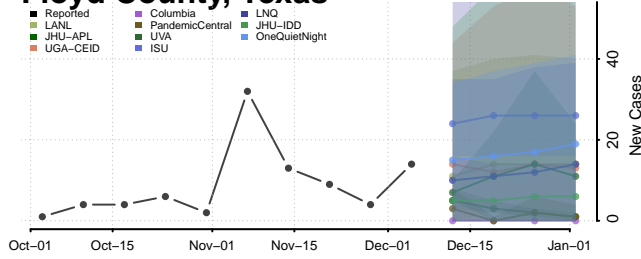

Floyd County, Texas