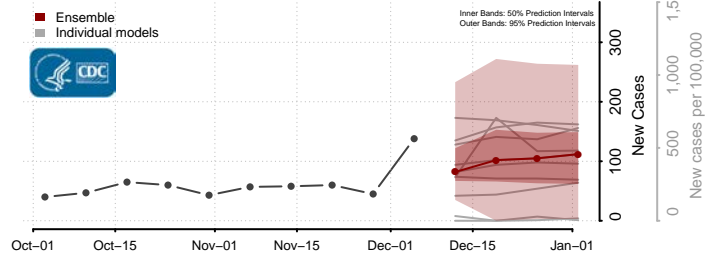

George County, Mississippi