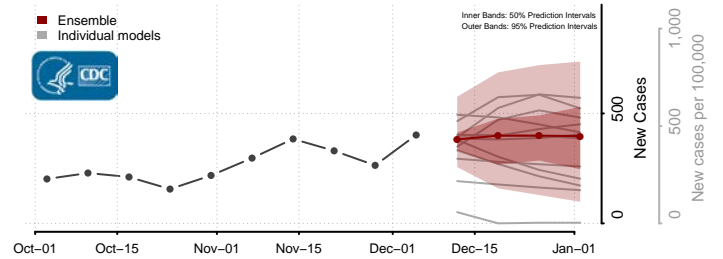

Christian County, Missouri