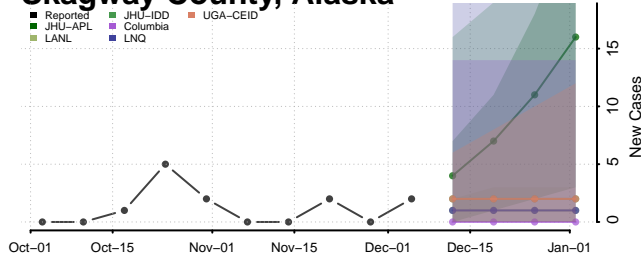

Skagway County, Alaska