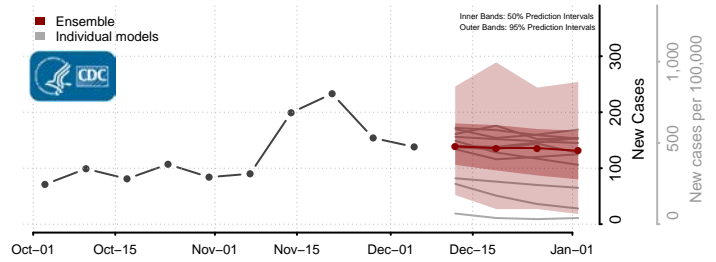

Stoddard County, Missouri