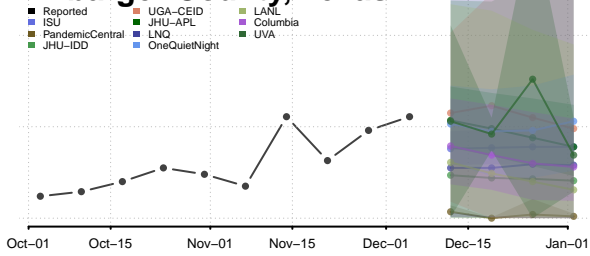

Wilbarger County, Texas