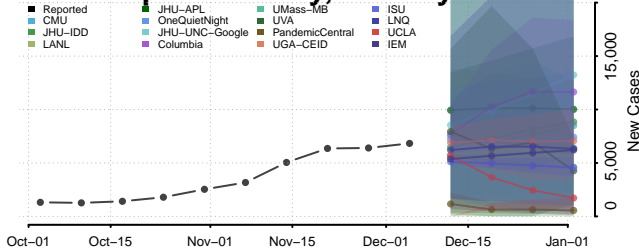

Philadelphia County, Pennsylvania