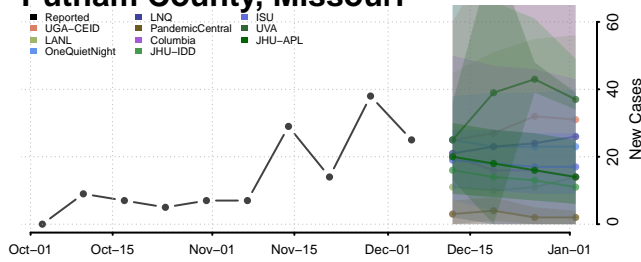

Putnam County, Missouri