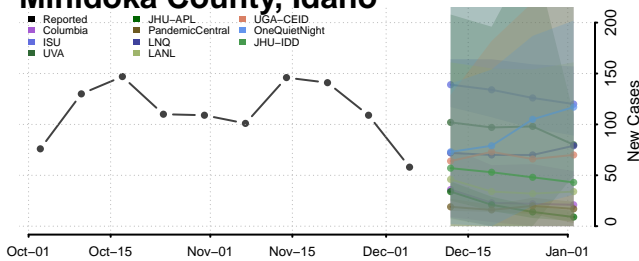

Minidoka County, Idaho