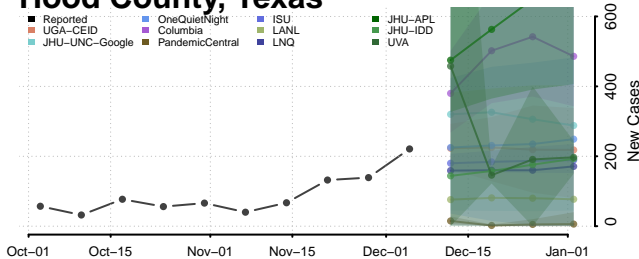

Hood County, Texas