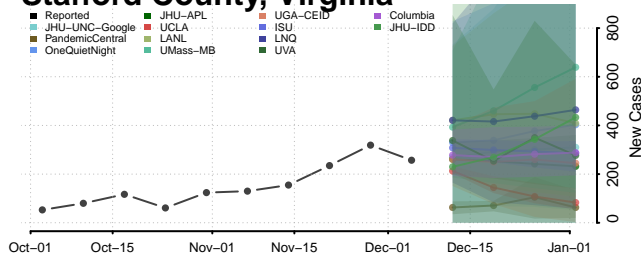

Stafford County, Virginia