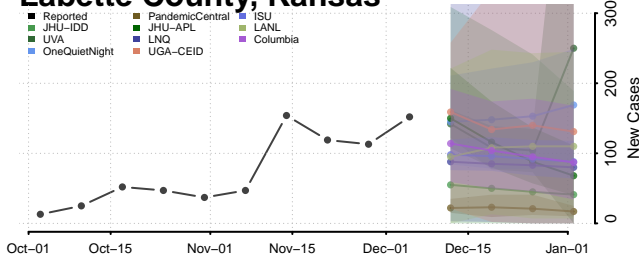

Jewell County, Kansas

Johnson County, Kansas

Keary County, Kansas

Kingman County, Kansas

Kiowa County, Kansas

Labette County, Kansas

Lane County, Kansas

Leavenworth County, Kansas