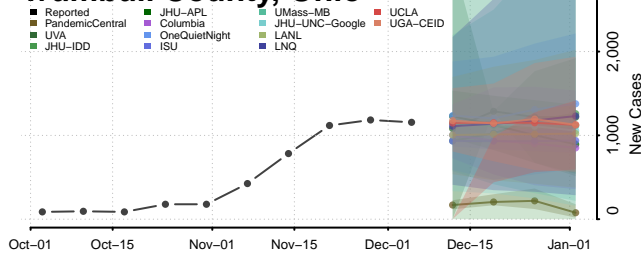

Trumbull County, Ohio