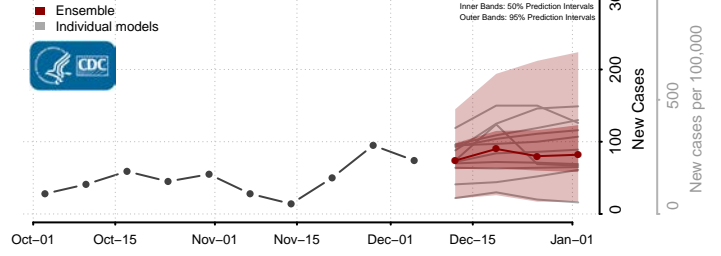

Amherst County, Virginia