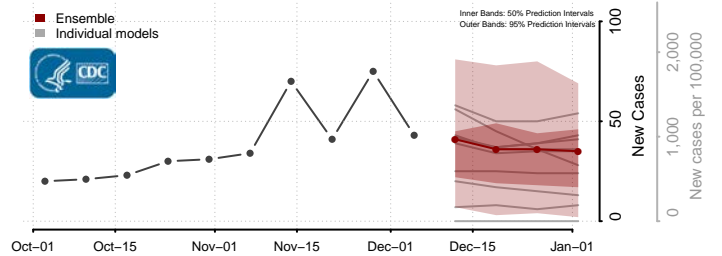

Sioux County, North Dakota