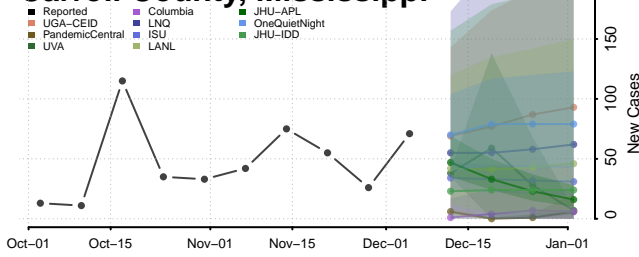

Amite County, Mississippi

Attala County, Mississippi

Benton County, Mississippi

Bolivar County, Mississippi

Calhoun County, Mississippi

Carroll County, Mississippi

Chickasaw County, Mississippi

Choctaw County, Mississippi