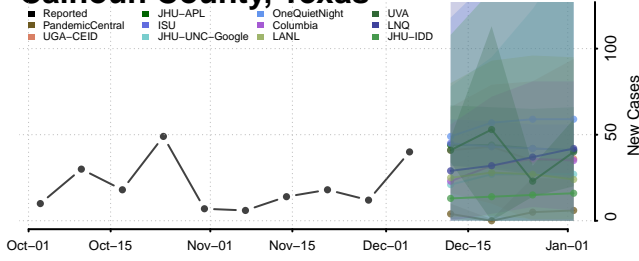

Calhoun County, Texas