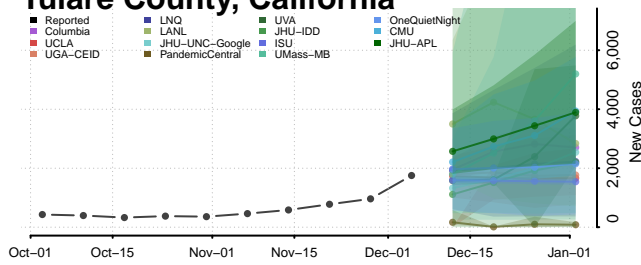

Sutter County, California

Tehama County, California

Trinity County, California

Tulare County, California

Tuolumne County, California

Ventura County, California

Yolo County, California

Yuba County, California