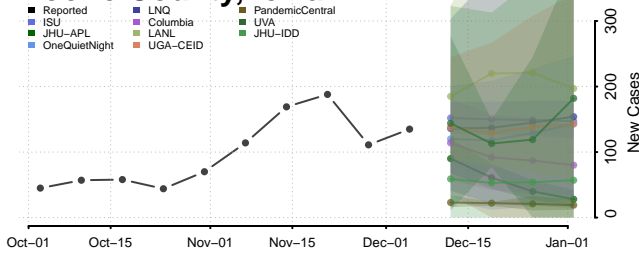

Boone County, Iowa