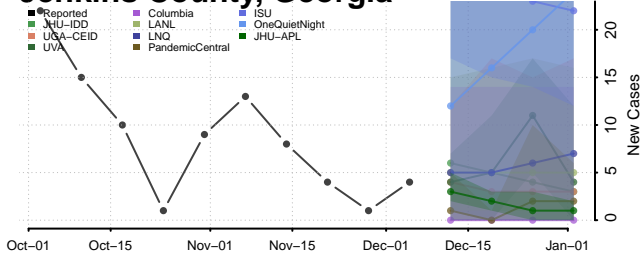

Jasper County, Georgia

Jeff Davis County, Georgia

Jefferson County, Georgia

Jenkins County, Georgia

Johnson County, Georgia

Jones County, Georgia

Lamar County, Georgia

Lanier County, Georgia