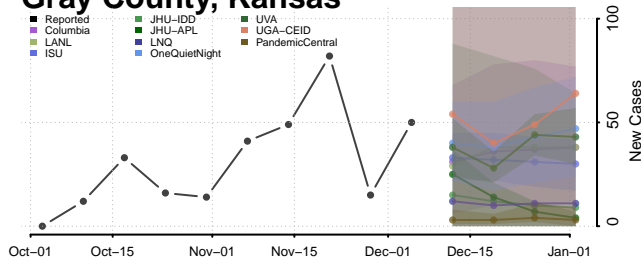

Douglas County, Kansas

Franklin County, Kansas

Geary County, Kansas

Gove County, Kansas

Graham County, Kansas

Grant County, Kansas

Gray County, Kansas

Greeley County, Kansas