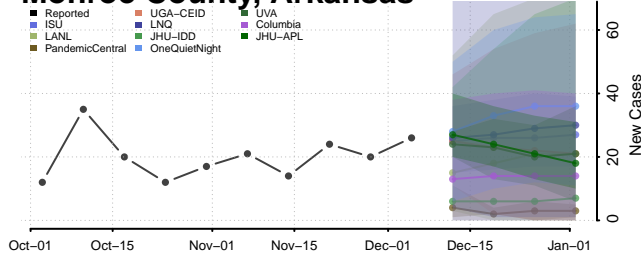

Monroe County, Arkansas