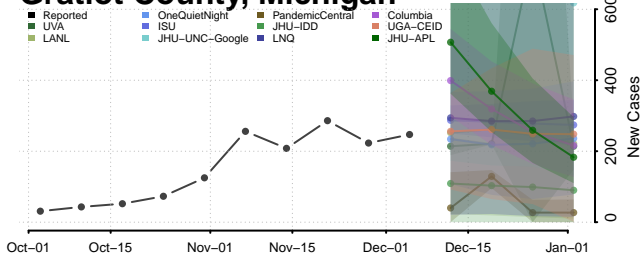

Gratiot County, Michigan