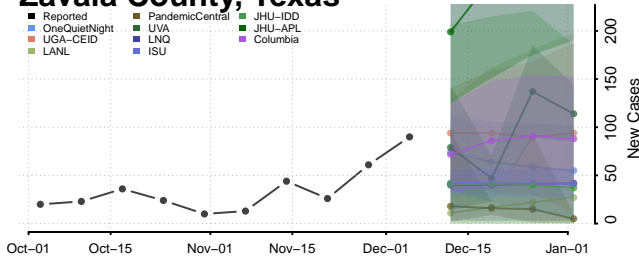

Zavala County, Texas