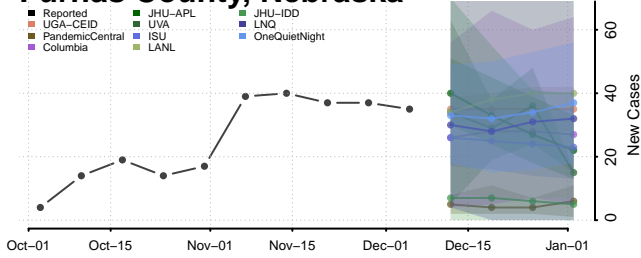

Furnas County, Nebraska

Gage County, Nebraska

Garden County, Nebraska

Garfield County, Nebraska

Gosper County, Nebraska

Grant County, Nebraska

Greeley County, Nebraska

Hall County, Nebraska