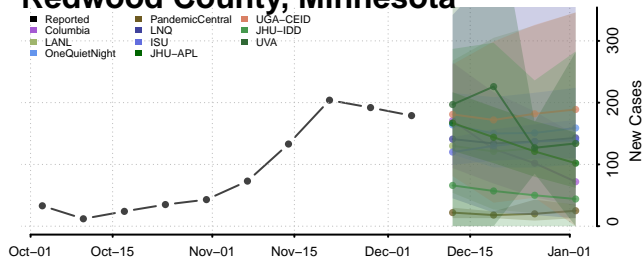

Pipestone County, Minnesota

Polk County, Minnesota

Pope County, Minnesota

Ramsey County, Minnesota

Red Lake County, Minnesota

Redwood County, Minnesota

Renville County, Minnesota

Rice County, Minnesota