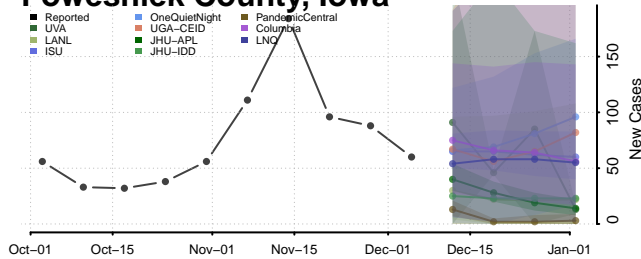

Poweshiek County, Iowa