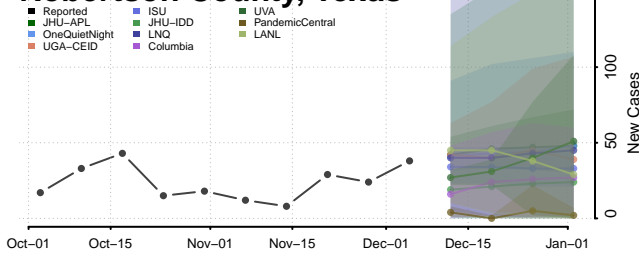

Robertson County, Texas