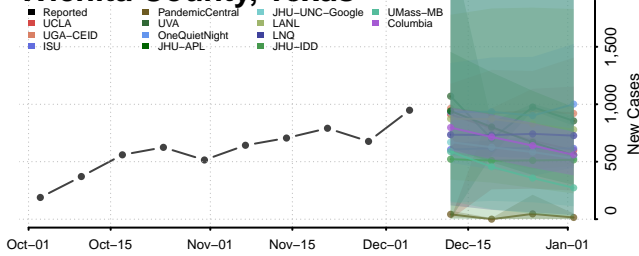

Wichita County, Texas