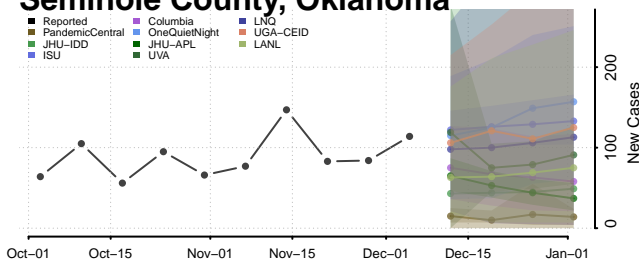

Sequoyah County, Oklahoma

Stephens County, Oklahoma

Texas County, Oklahoma

Tillman County, Oklahoma

Tulsa County, Oklahoma

Wagoner County, Oklahoma

Washington County, Oklahoma

Washita County, Oklahoma