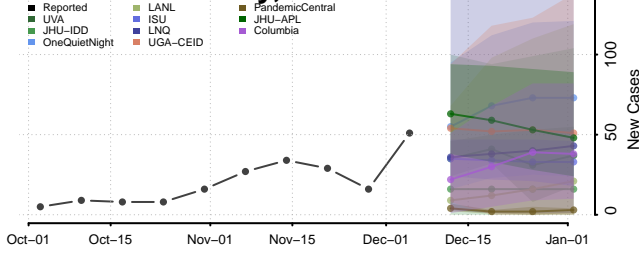

Cleburne County, Alabama

Coffee County, Alabama

Colbert County, Alabama

Conecuh County, Alabama

Coosa County, Alabama

Covington County, Alabama

Crenshaw County, Alabama

Cullman County, Alabama