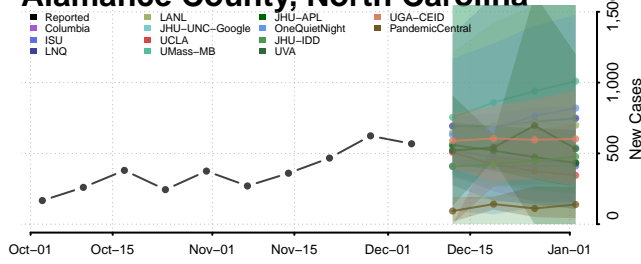

Alamance County, North Carolina