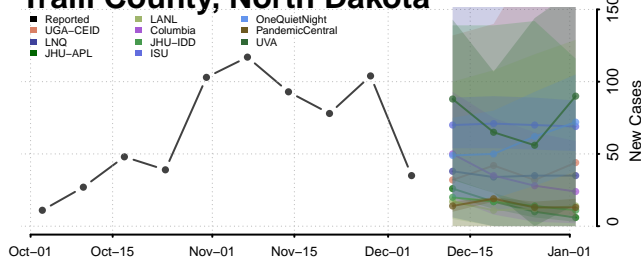

Walsh County, North Dakota

Ward County, North Dakota

Wells County, North Dakota

Williams County, North Dakota

Northern Mariana Islands

Ohio

Adams County, Ohio

Allen County, Ohio