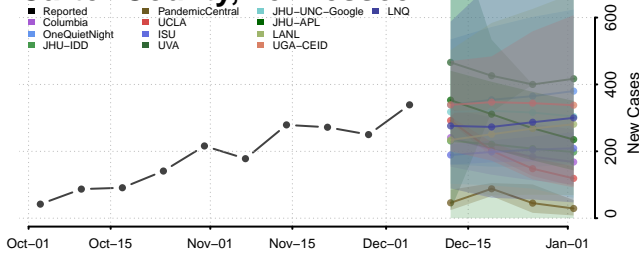

Carter County, Tennessee