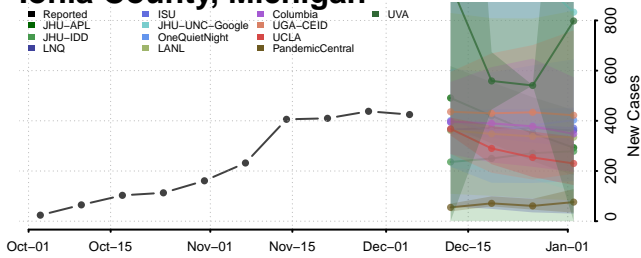

Gogebic County, Michigan

Grand Traverse County, Michigan

Gratiot County, Michigan

Hillsdale County, Michigan

Houghton County, Michigan

Huron County, Michigan

Ingham County, Michigan

Ionia County, Michigan