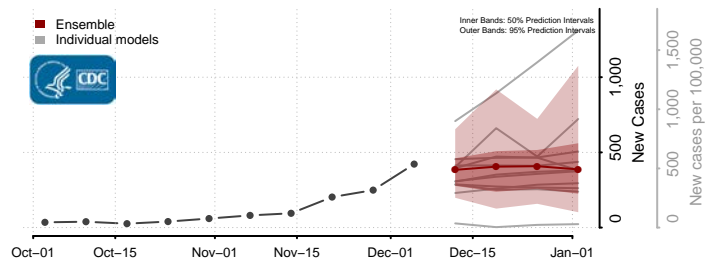

Sutter County, California

Tehama County, California

Trinity County, California

Tulare County, California

Tuolumne County, California

Ventura County, California

Yolo County, California

Yuba County, California