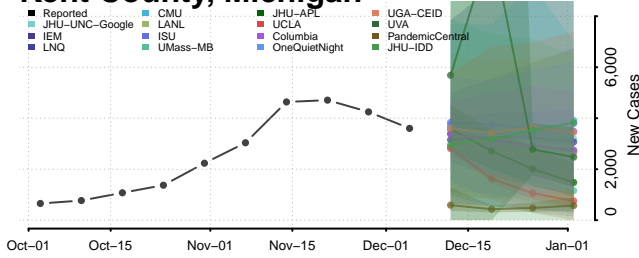

Iosco County, Michigan

Iron County, Michigan

Isabella County, Michigan

Jackson County, Michigan

Kalamazoo County, Michigan

Kalkaska County, Michigan

Kent County, Michigan

Keweenaw County, Michigan