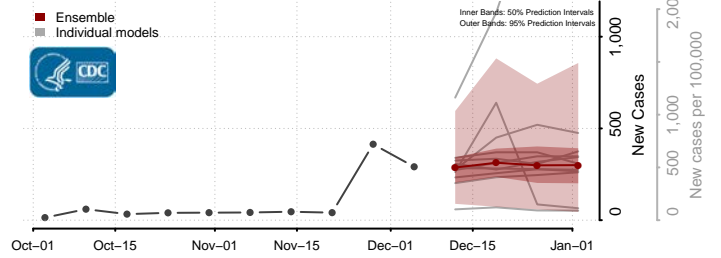

Lyon County, Nevada