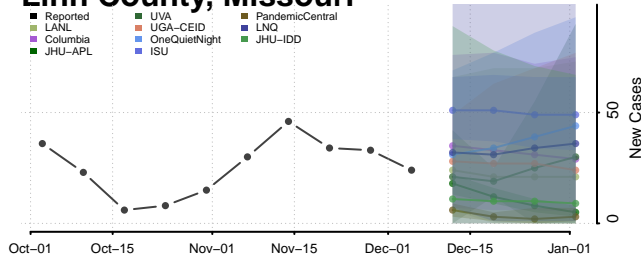

Lafayette County, Missouri

Lawrence County, Missouri

Lewis County, Missouri

Lincoln County, Missouri

Linn County, Missouri

Livingston County, Missouri

Macon County, Missouri

Madison County, Missouri