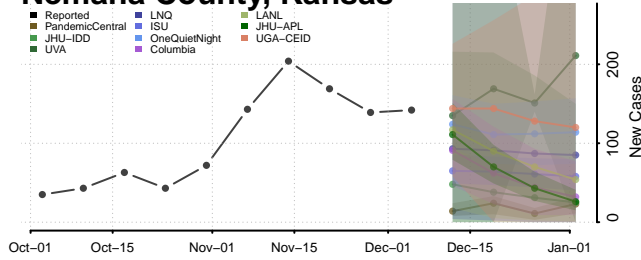

Lincoln County, Kansas

Linn County, Kansas

Logan County, Kansas

Lyon County, Kansas

Marion County, Kansas

Marshall County, Kansas

McPherson County, Kansas

Nemaha County, Kansas