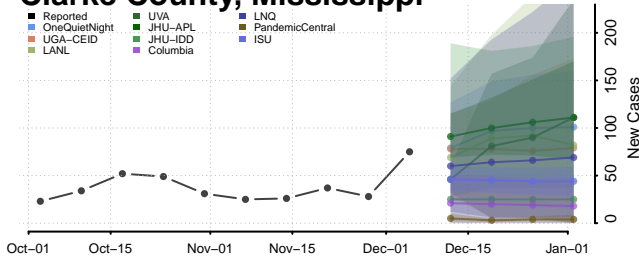

Clarke County, Mississippi