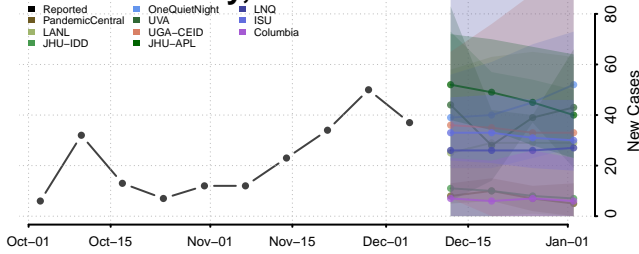

Neosho County, Kansas

Ness County, Kansas

Norton County, Kansas

Osage County, Kansas

Osborne County, Kansas

Ottawa County, Kansas

Pawnee County, Kansas

Phillips County, Kansas