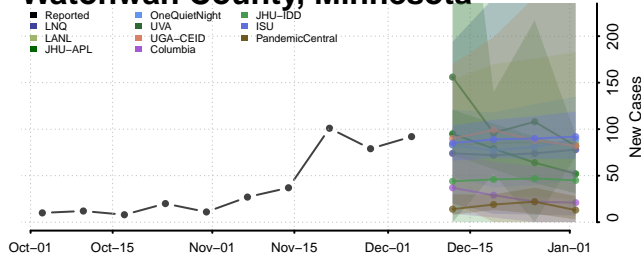

Watonwan County, Minnesota