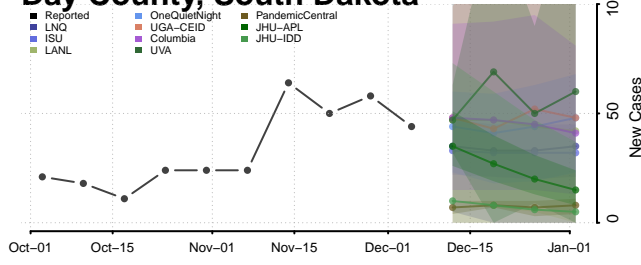

Day County, South Dakota