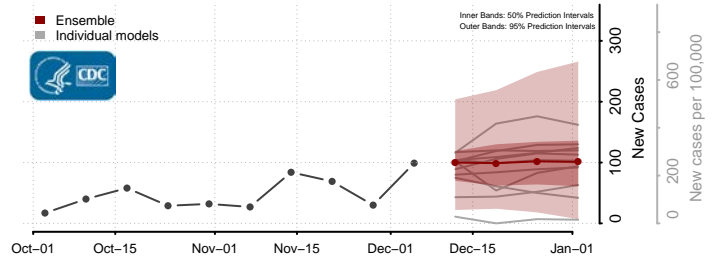

Pike County, Mississippi