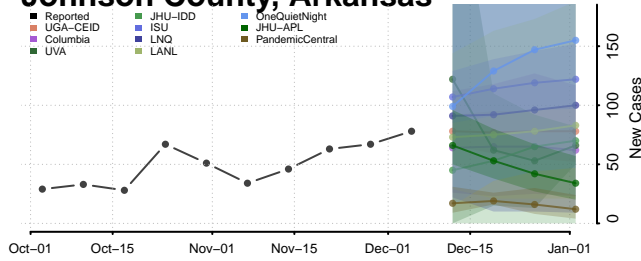

Independence County, Arkansas

Izard County, Arkansas

Jackson County, Arkansas

Jefferson County, Arkansas

Johnson County, Arkansas

Lafayette County, Arkansas

Lawrence County, Arkansas

Lee County, Arkansas