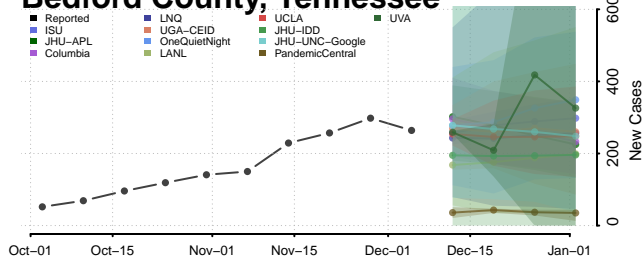

Bedford County, Tennessee