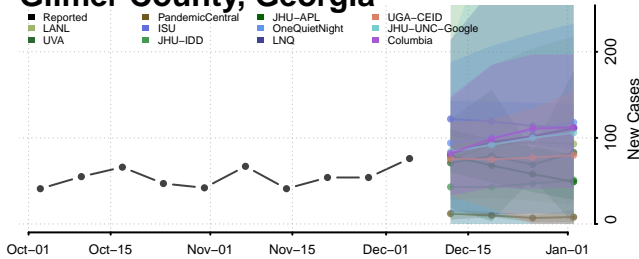

Early County, Georgia

Echols County, Georgia

Effingham County, Georgia

Forsyth County, Georgia

Franklin County, Georgia

Fulton County, Georgia

Gilmer County, Georgia

Glascocok County, Georgia