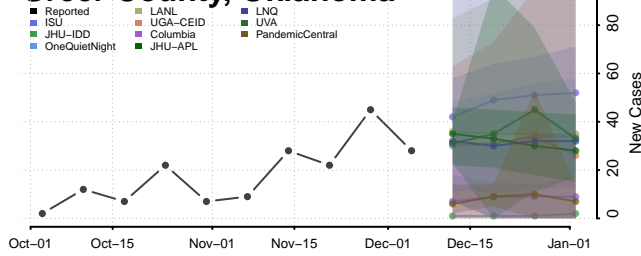

Dewey County, Oklahoma

Ellis County, Oklahoma

Garfield County, Oklahoma

Garvin County, Oklahoma

Grady County, Oklahoma

Grant County, Oklahoma

Greer County, Oklahoma

Harmon County, Oklahoma