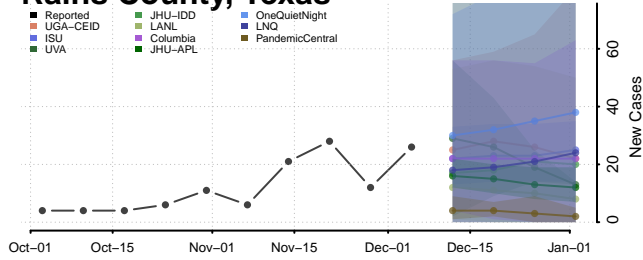

Rains County, Texas