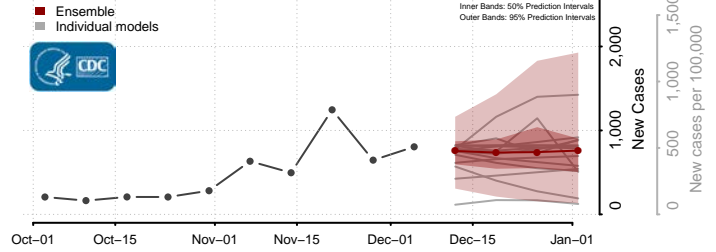

Olmsted County, Minnesota