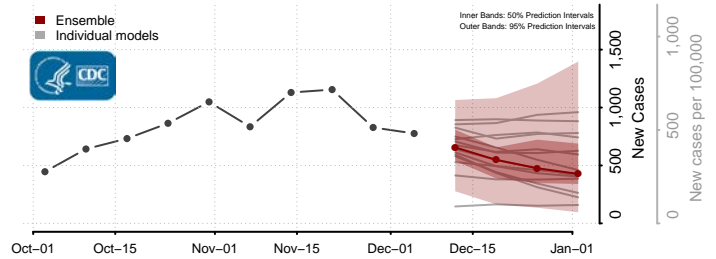

Yellowstone County, Montana