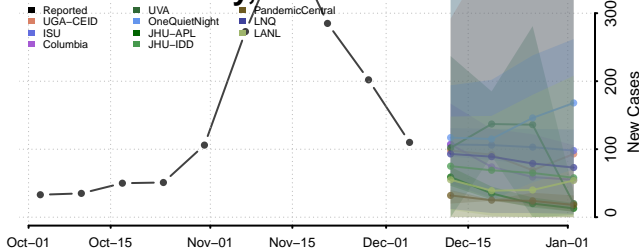

Bremer County, Iowa