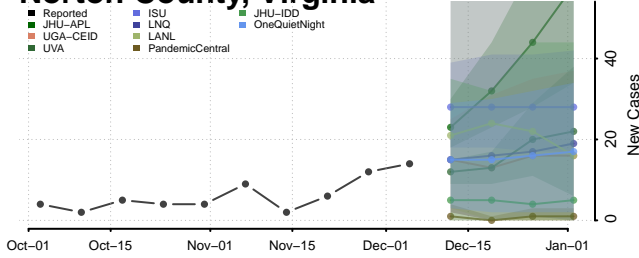

Norton County, Virginia