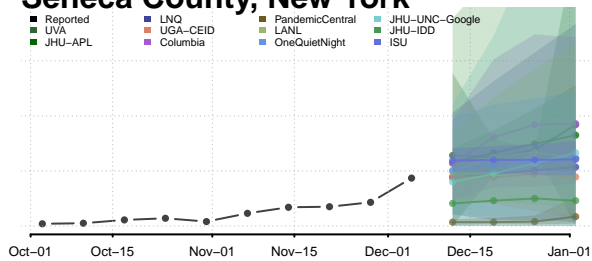

Seneca County, New York