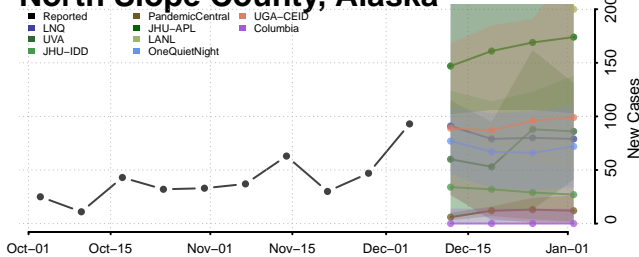

Kusilvak County, Alaska

Lake and Peninsula County, Alaska

Matanuska-Susitna County, Alaska

Nome County, Alaska

North Slope County, Alaska

Northwest Arctic County, Alaska

Petersburg County, Alaska

Prince of Wales-Hyder County, Alaska