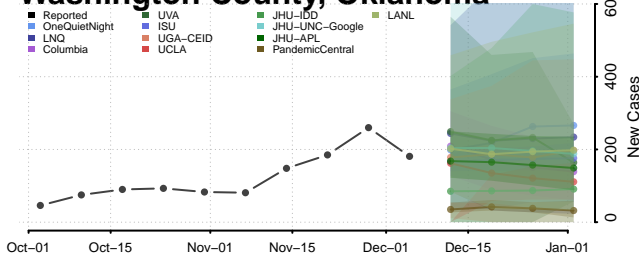

Sequoyah County, Oklahoma

Stephens County, Oklahoma

Texas County, Oklahoma

Tillman County, Oklahoma

Tulsa County, Oklahoma

Wagoner County, Oklahoma

Washington County, Oklahoma

Washita County, Oklahoma