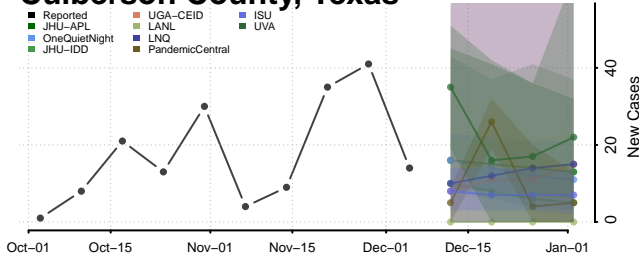

Culberson County, Texas