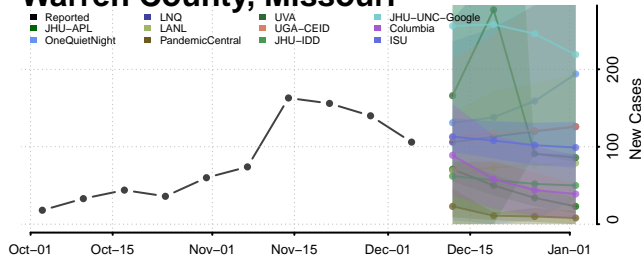

Sullivan County, Missouri

Taney County, Missouri

Texas County, Missouri

Vernon County, Missouri

Warren County, Missouri

Washington County, Missouri

Wayne County, Missouri

Webster County, Missouri