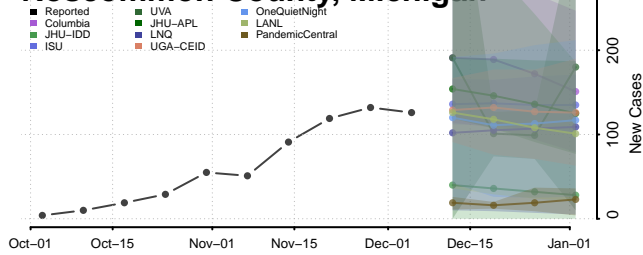

Ogemaw County, Michigan

Ontonagon County, Michigan

Osceola County, Michigan

Oscoda County, Michigan

Otsego County, Michigan

Ottawa County, Michigan

Presque Isle County, Michigan

Roscommon County, Michigan