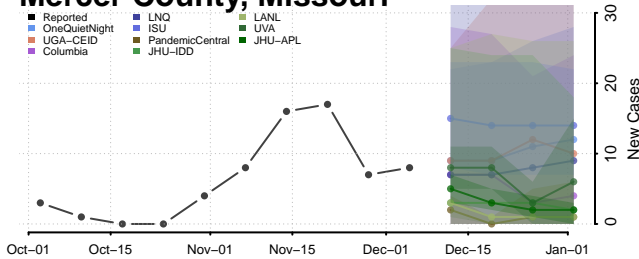

Mercer County, Missouri