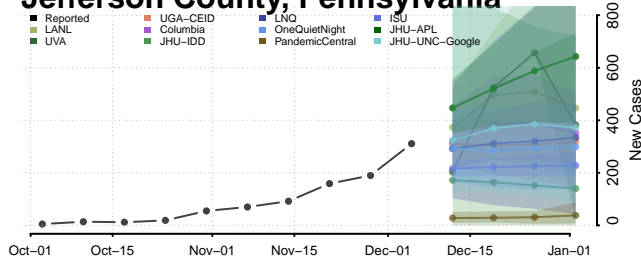

Fulton County, Pennsylvania

Greene County, Pennsylvania

Huntingdon County, Pennsylvania

Indiana County, Pennsylvania

Jefferson County, Pennsylvania

Juniata County, Pennsylvania

Lackawanna County, Pennsylvania