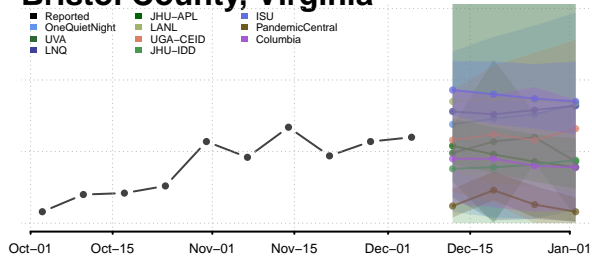

Bristol County, Virginia