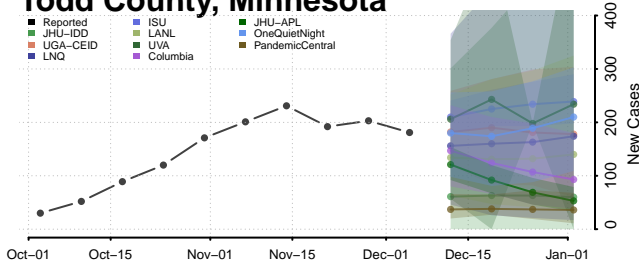

Todd County, Minnesota