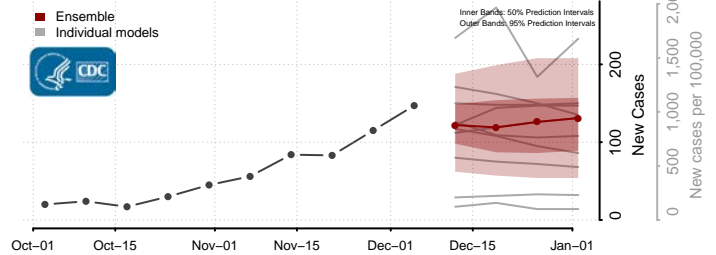

Washington County, Illinois