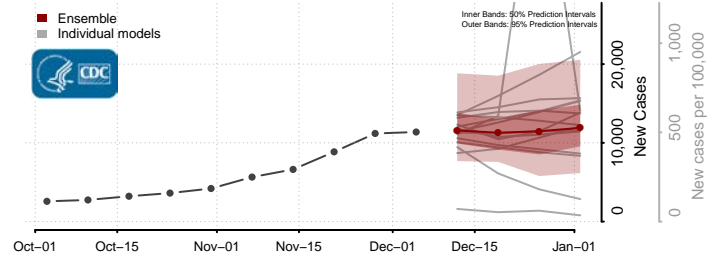

Clark County, Nevada