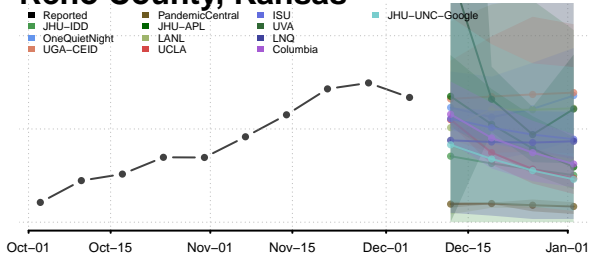

Reno County, Kansas