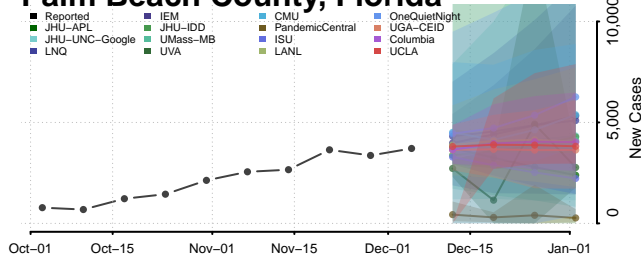

Palm Beach County, Florida