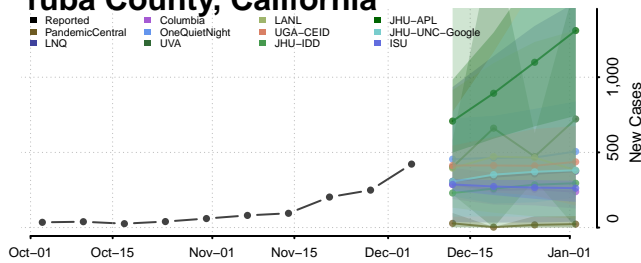

Sutter County, California

Tehama County, California

Trinity County, California

Tulare County, California

Tuolumne County, California

Ventura County, California

Yolo County, California

Yuba County, California