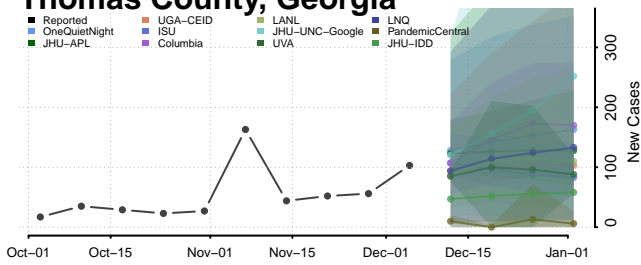

Thomas County, Georgia