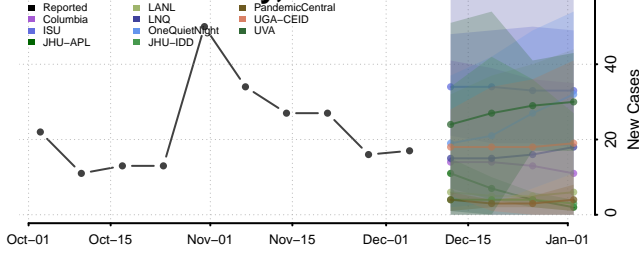

Audubon County, Iowa