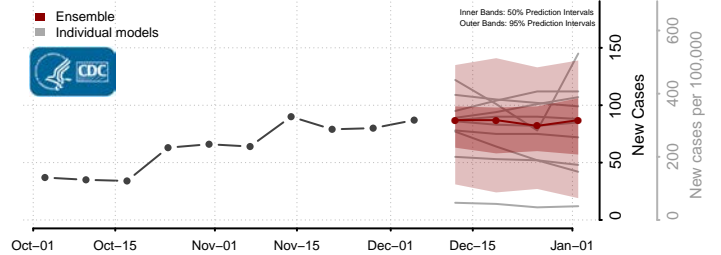

Elmore County, Idaho