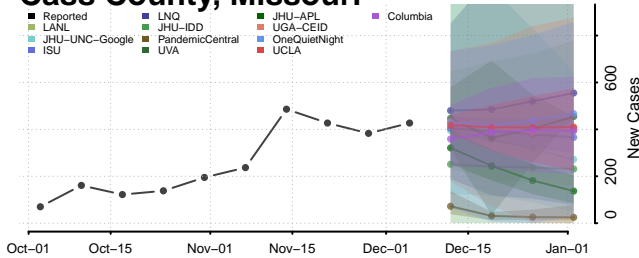

Cass County, Missouri