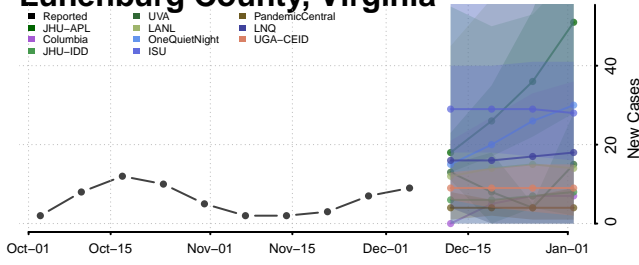

Lunenburg County, Virginia