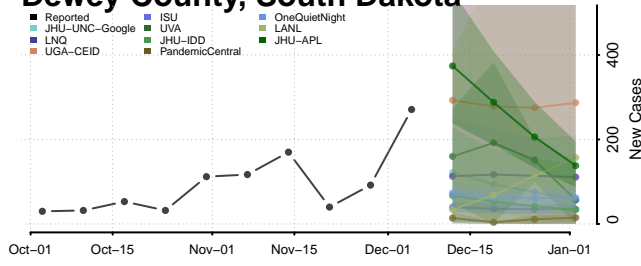

Dewey County, South Dakota