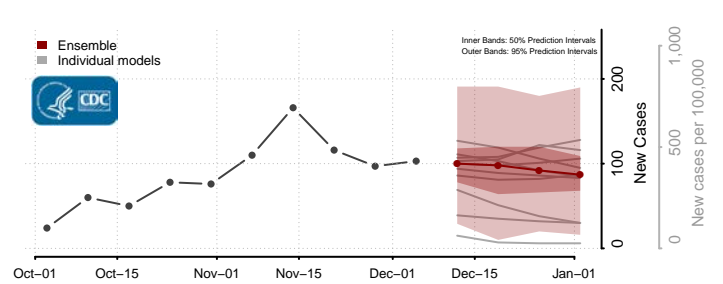

Crawford County, Missouri