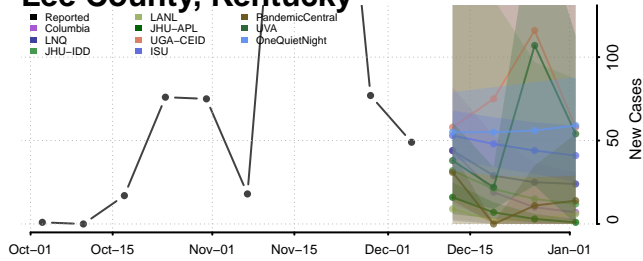

Lee County, Kentucky