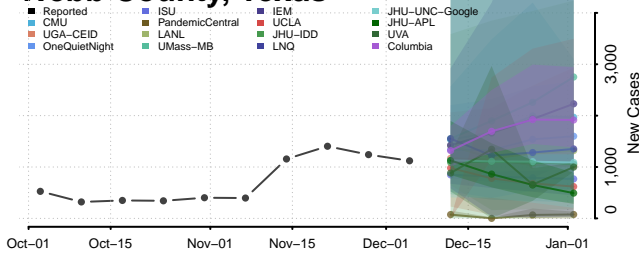

Webb County, Texas