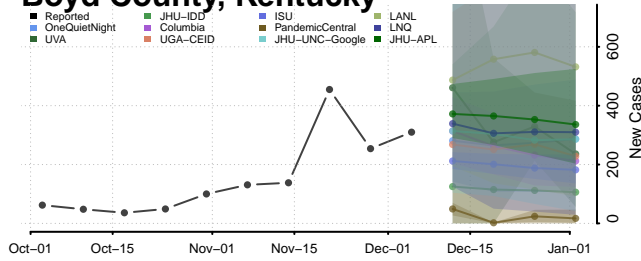

Barren County, Kentucky

Bath County, Kentucky

Bell County, Kentucky

Boone County, Kentucky

Bourbon County, Kentucky

Boyd County, Kentucky

Boyle County, Kentucky

Bracken County, Kentucky