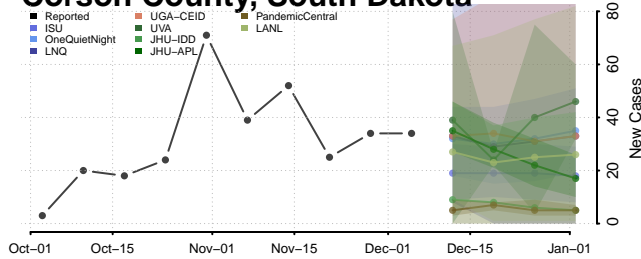

Corson County, South Dakota