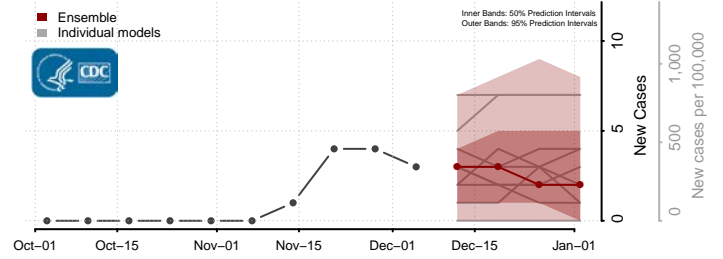

Clark County, Nevada

Douglas County, Nevada

Elko County, Nevada

Esmeralda County, Nevada

Eureka County, Nevada

Humboldt County, Nevada

Lander County, Nevada

Lincoln County, Nevada