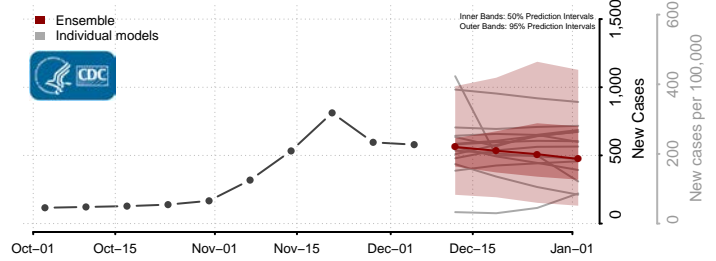

Garrett County, Maryland

Harford County, Maryland

Howard County, Maryland

Kent County, Maryland

Montgomery County, Maryland

Prince George's County, Maryland

Queen Anne's County, Maryland

Somerset County, Maryland