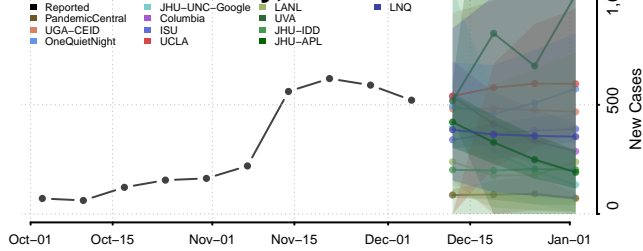

Murray County, Minnesota

Nicollet County, Minnesota

Nobles County, Minnesota

Norman County, Minnesota

Olmsted County, Minnesota

Otter Tail County, Minnesota

Pennington County, Minnesota

Pine County, Minnesota