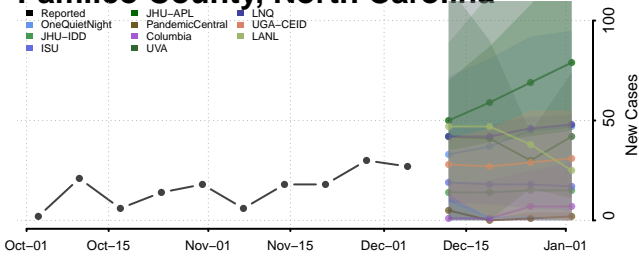

Nash County, North Carolina

New Hanover County, North Carolina

Northampton County, North Carolina

Onslow County, North Carolina

Orange County, North Carolina

Pamlico County, North Carolina

Pasquotank County, North Carolina