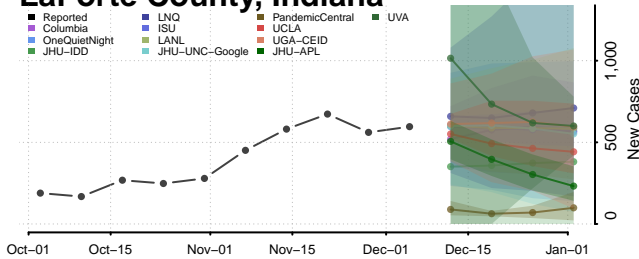

Jennings County, Indiana

Johnson County, Indiana

Knox County, Indiana

Kosciusko County, Indiana

LaGrange County, Indiana

Lake County, Indiana

LaPorte County, Indiana

Lawrence County, Indiana