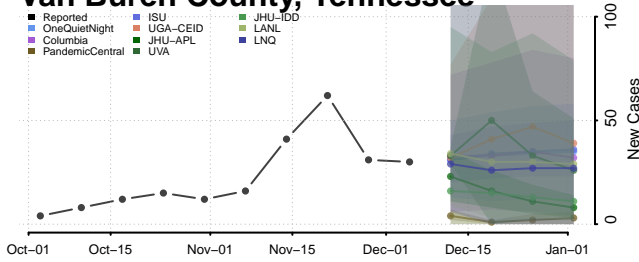

Van Buren County, Tennessee