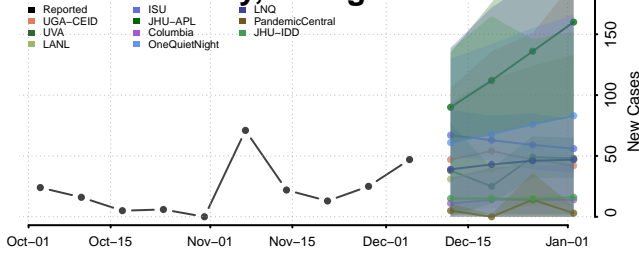

Madison County, Georgia

Marion County, Georgia

McDuffie County, Georgia

McIntosh County, Georgia

Meriwether County, Georgia

Miller County, Georgia

Mitchell County, Georgia

Monroe County, Georgia