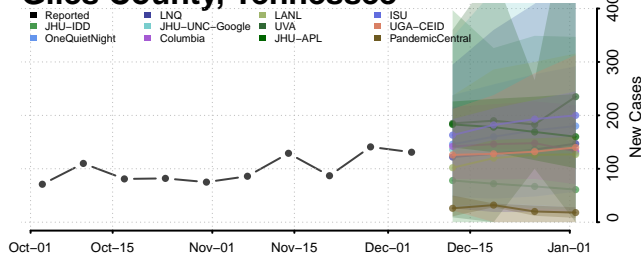

Giles County, Tennessee