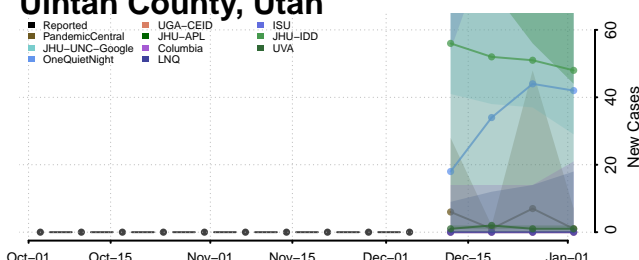

Tooele County, Utah

Uintah County, Utah

Grand Isle County, Vermont

Lamoille County, Vermont

Orange County, Vermont

Orleans County, Vermont

Rutland County, Vermont

Washington County, Vermont