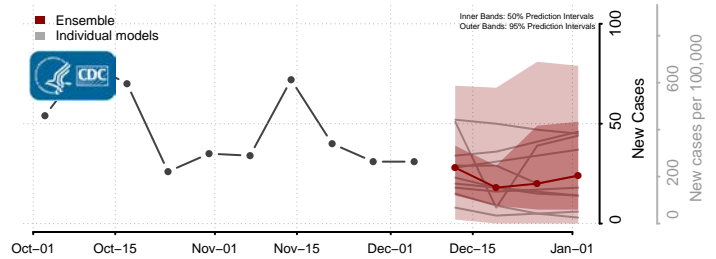

Barton County, Missouri