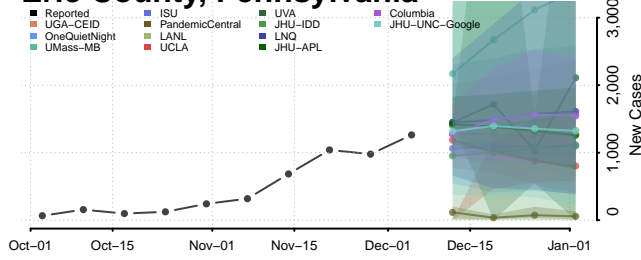

Cumberland County, Pennsylvania

Dauphin County, Pennsylvania

Delaware County, Pennsylvania

Elk County, Pennsylvania

Erie County, Pennsylvania

Fayette County, Pennsylvania

Forest County, Pennsylvania

Franklin County, Pennsylvania