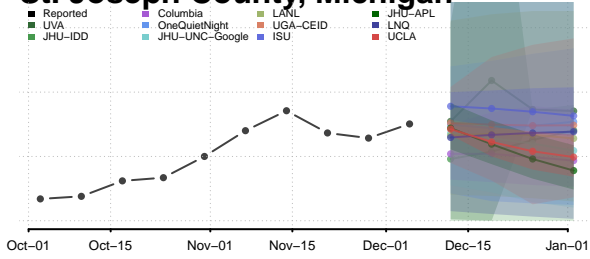

Saginaw County, Michigan

Sanilac County, Michigan

Schoolcraft County, Michigan

Shiawassee County, Michigan

St. Clair County, Michigan

St. Joseph County, Michigan

Tuscola County, Michigan

Van Buren County, Michigan