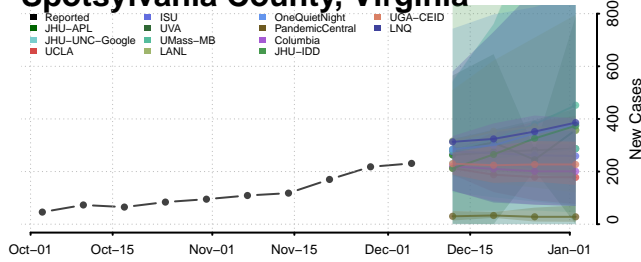

Spotsylvania County, Virginia