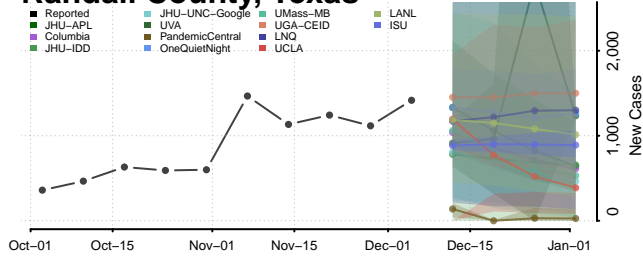

Randall County, Texas