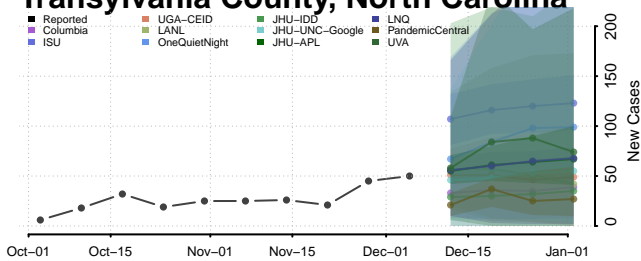

Stokes County, North Carolina

Surry County, North Carolina

Swain County, North Carolina

Transylvania County, North Carolina

Tyrrell County, North Carolina

Union County, North Carolina

Vance County, North Carolina