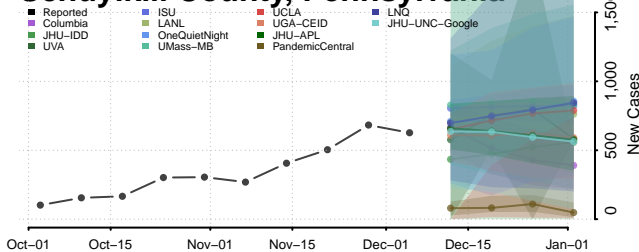

Schuylkill County, Pennsylvania