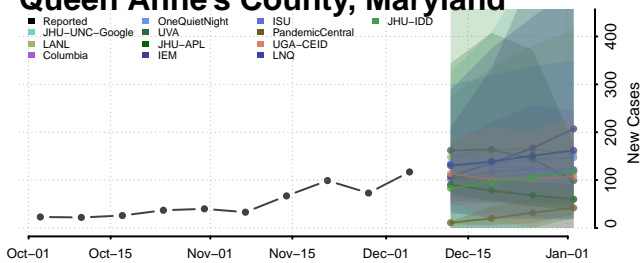

Garrett County, Maryland

Harford County, Maryland

Howard County, Maryland

Kent County, Maryland

Montgomery County, Maryland

Prince George's County, Maryland

Queen Anne's County, Maryland

Somerset County, Maryland