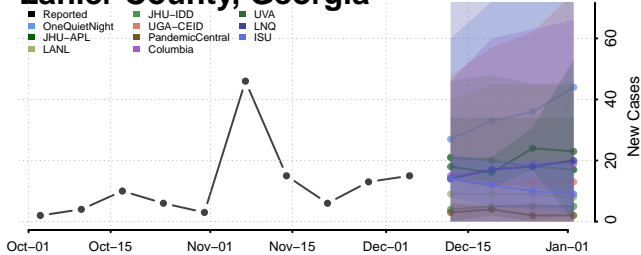

Jasper County, Georgia

Jeff Davis County, Georgia

Jefferson County, Georgia

Jenkins County, Georgia

Johnson County, Georgia

Jones County, Georgia

Lamar County, Georgia

Lanier County, Georgia