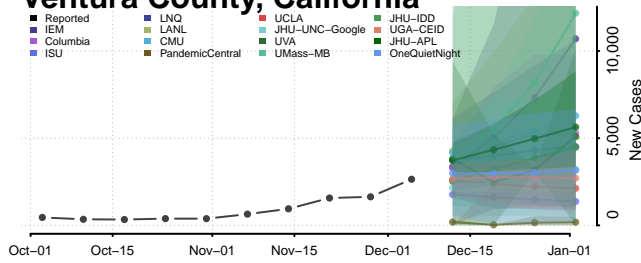

Sutter County, California

Tehama County, California

Trinity County, California

Tulare County, California

Tuolumne County, California

Ventura County, California

Yolo County, California

Yuba County, California