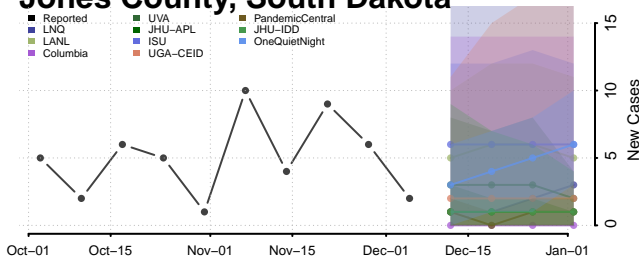

Jones County, South Dakota