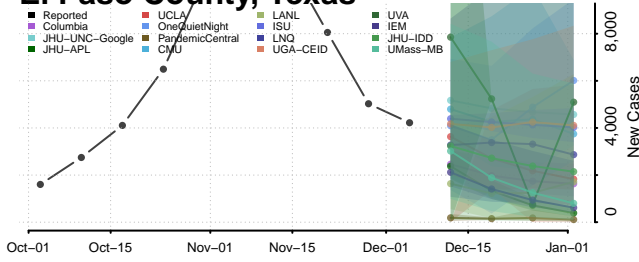

El Paso County, Texas