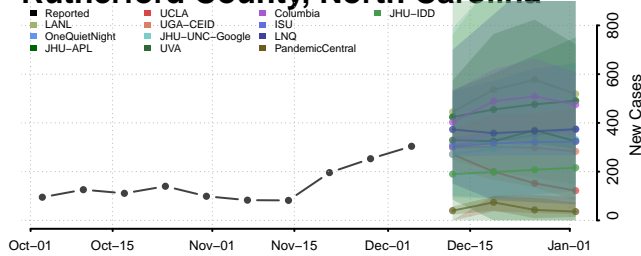

Robeson County, North Carolina

Rockingham County, North Carolina

Rowan County, North Carolina

Rutherford County, North Carolina

Sampson County, North Carolina

Scotland County, North Carolina

Stanly County, North Carolina