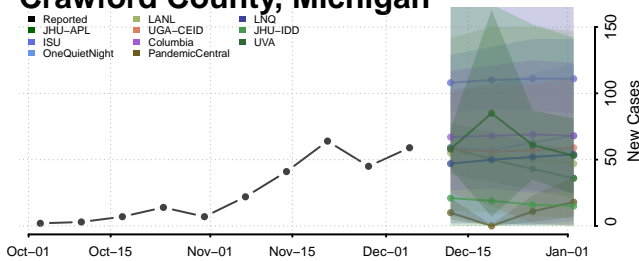

Clinton County, Michigan

Crawford County, Michigan

Delta County, Michigan

Dickinson County, Michigan

Eaton County, Michigan

Emmet County, Michigan

Genesee County, Michigan

Gladwin County, Michigan