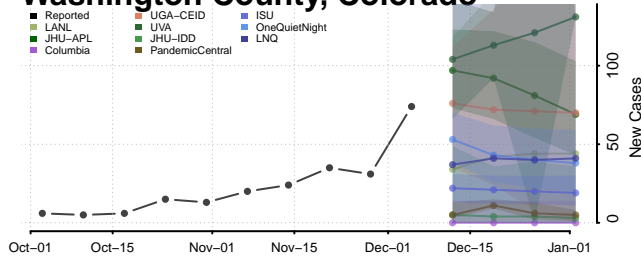

Washington County, Colorado