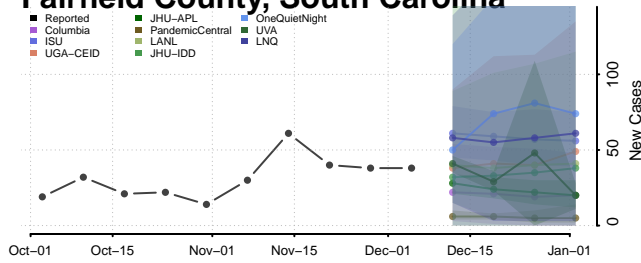

Florence County, South Carolina

Georgetown County, South Carolina

Greenville County, South Carolina

Greenwood County, South Carolina

Hampton County, South Carolina

Horry County, South Carolina

Jasper County, South Carolina