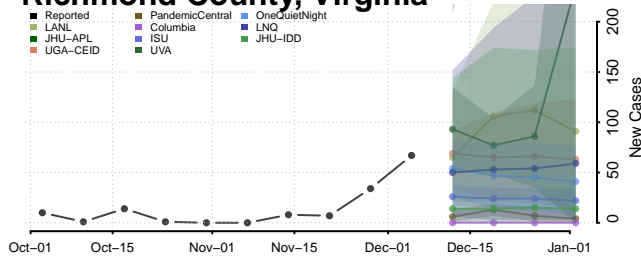

Richmond County, Virginia