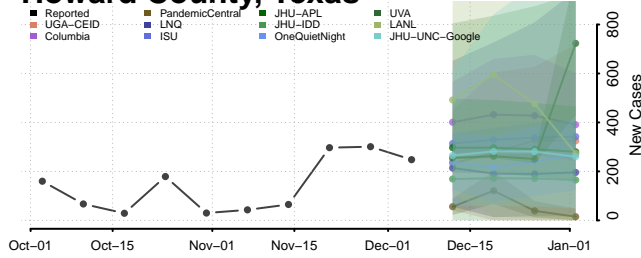

Howard County, Texas