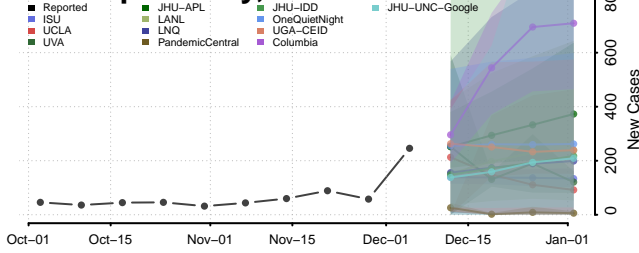

Bastrop County, Texas