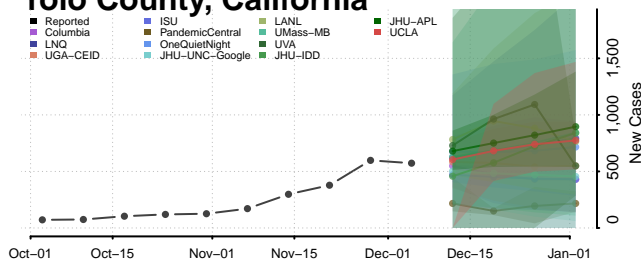

Sutter County, California

Tehama County, California

Trinity County, California

Tulare County, California

Tuolumne County, California

Ventura County, California

Yolo County, California

Yuba County, California