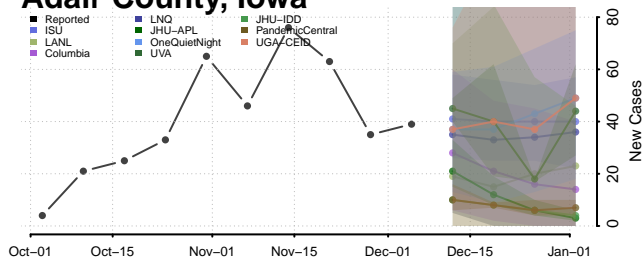

Adair County, Iowa