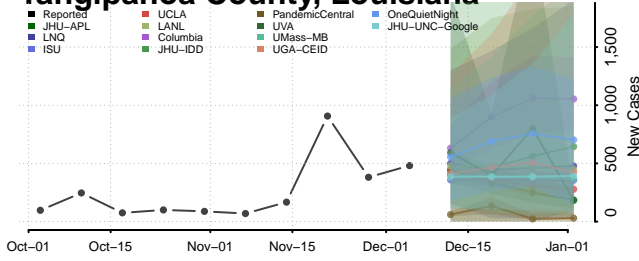

St. Landry County, Louisiana

St. Martin County, Louisiana

St. Mary County, Louisiana

St. Tammany County, Louisiana

Tangipahoa County, Louisiana

Tensas County, Louisiana

Terrebonne County, Louisiana

Union County, Louisiana