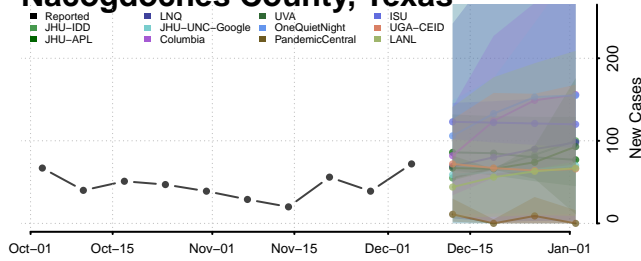

Nacogdoches County, Texas