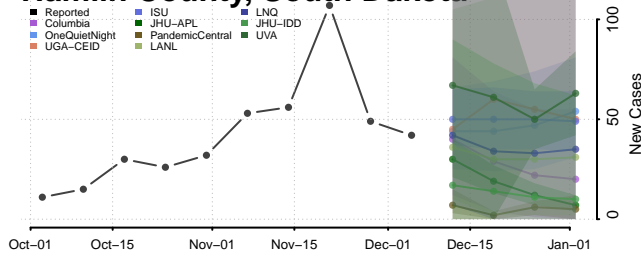

Hamlin County, South Dakota