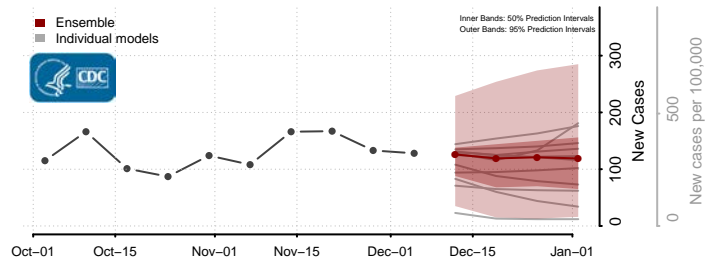

Sullivan County, Missouri

Taney County, Missouri

Texas County, Missouri

Vernon County, Missouri

Warren County, Missouri

Washington County, Missouri

Wayne County, Missouri

Webster County, Missouri