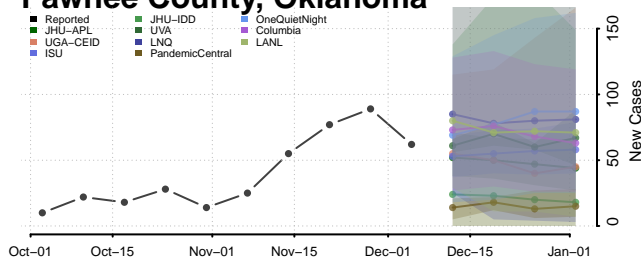

Noble County, Oklahoma

Nowata County, Oklahoma

Okfuskee County, Oklahoma

Oklahoma County, Oklahoma

Okmulgee County, Oklahoma

Osage County, Oklahoma

Ottawa County, Oklahoma

Pawnee County, Oklahoma