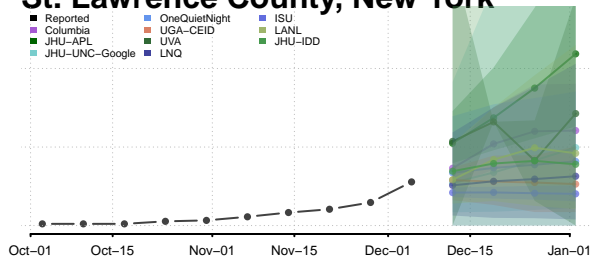

St. Lawrence County, New York