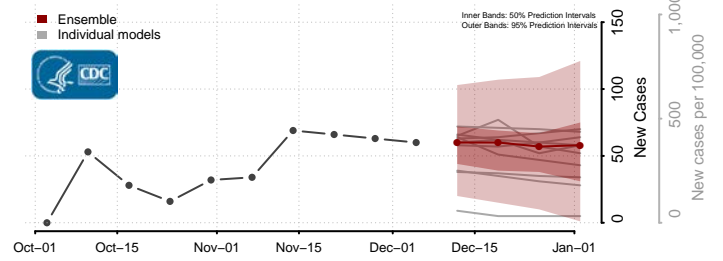

Dent County, Missouri