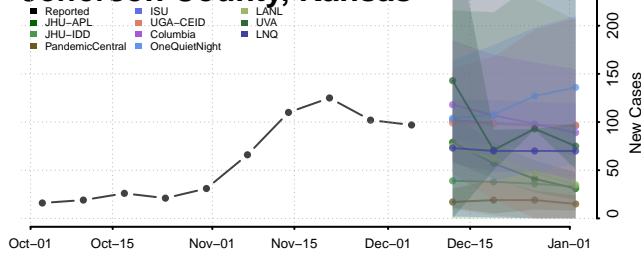

Greenwood County, Kansas

Hamilton County, Kansas

Harper County, Kansas

Harvey County, Kansas

Haskell County, Kansas

Hodgeman County, Kansas

Jackson County, Kansas

Jefferson County, Kansas