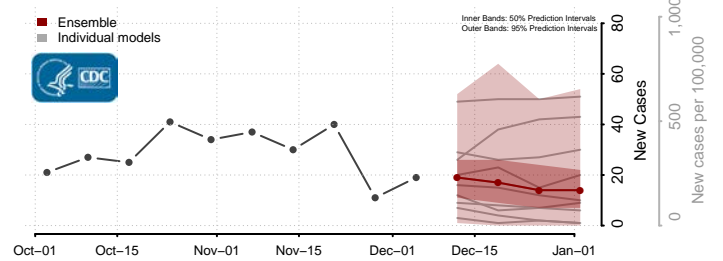

Benton County, Mississippi