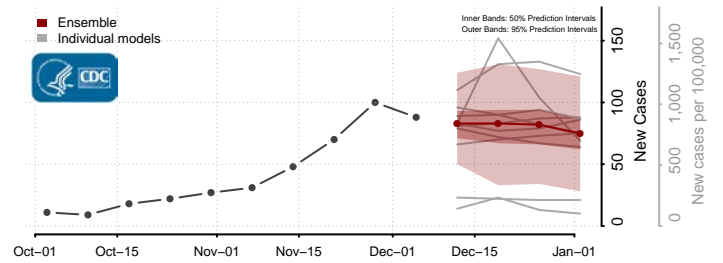

Douglas County, Minnesota

Faribault County, Minnesota

Hubbard County, Minnesota

Isanti County, Minnesota

Itasca County, Minnesota

Jackson County, Minnesota

Kanabec County, Minnesota

Kandiyohi County, Minnesota