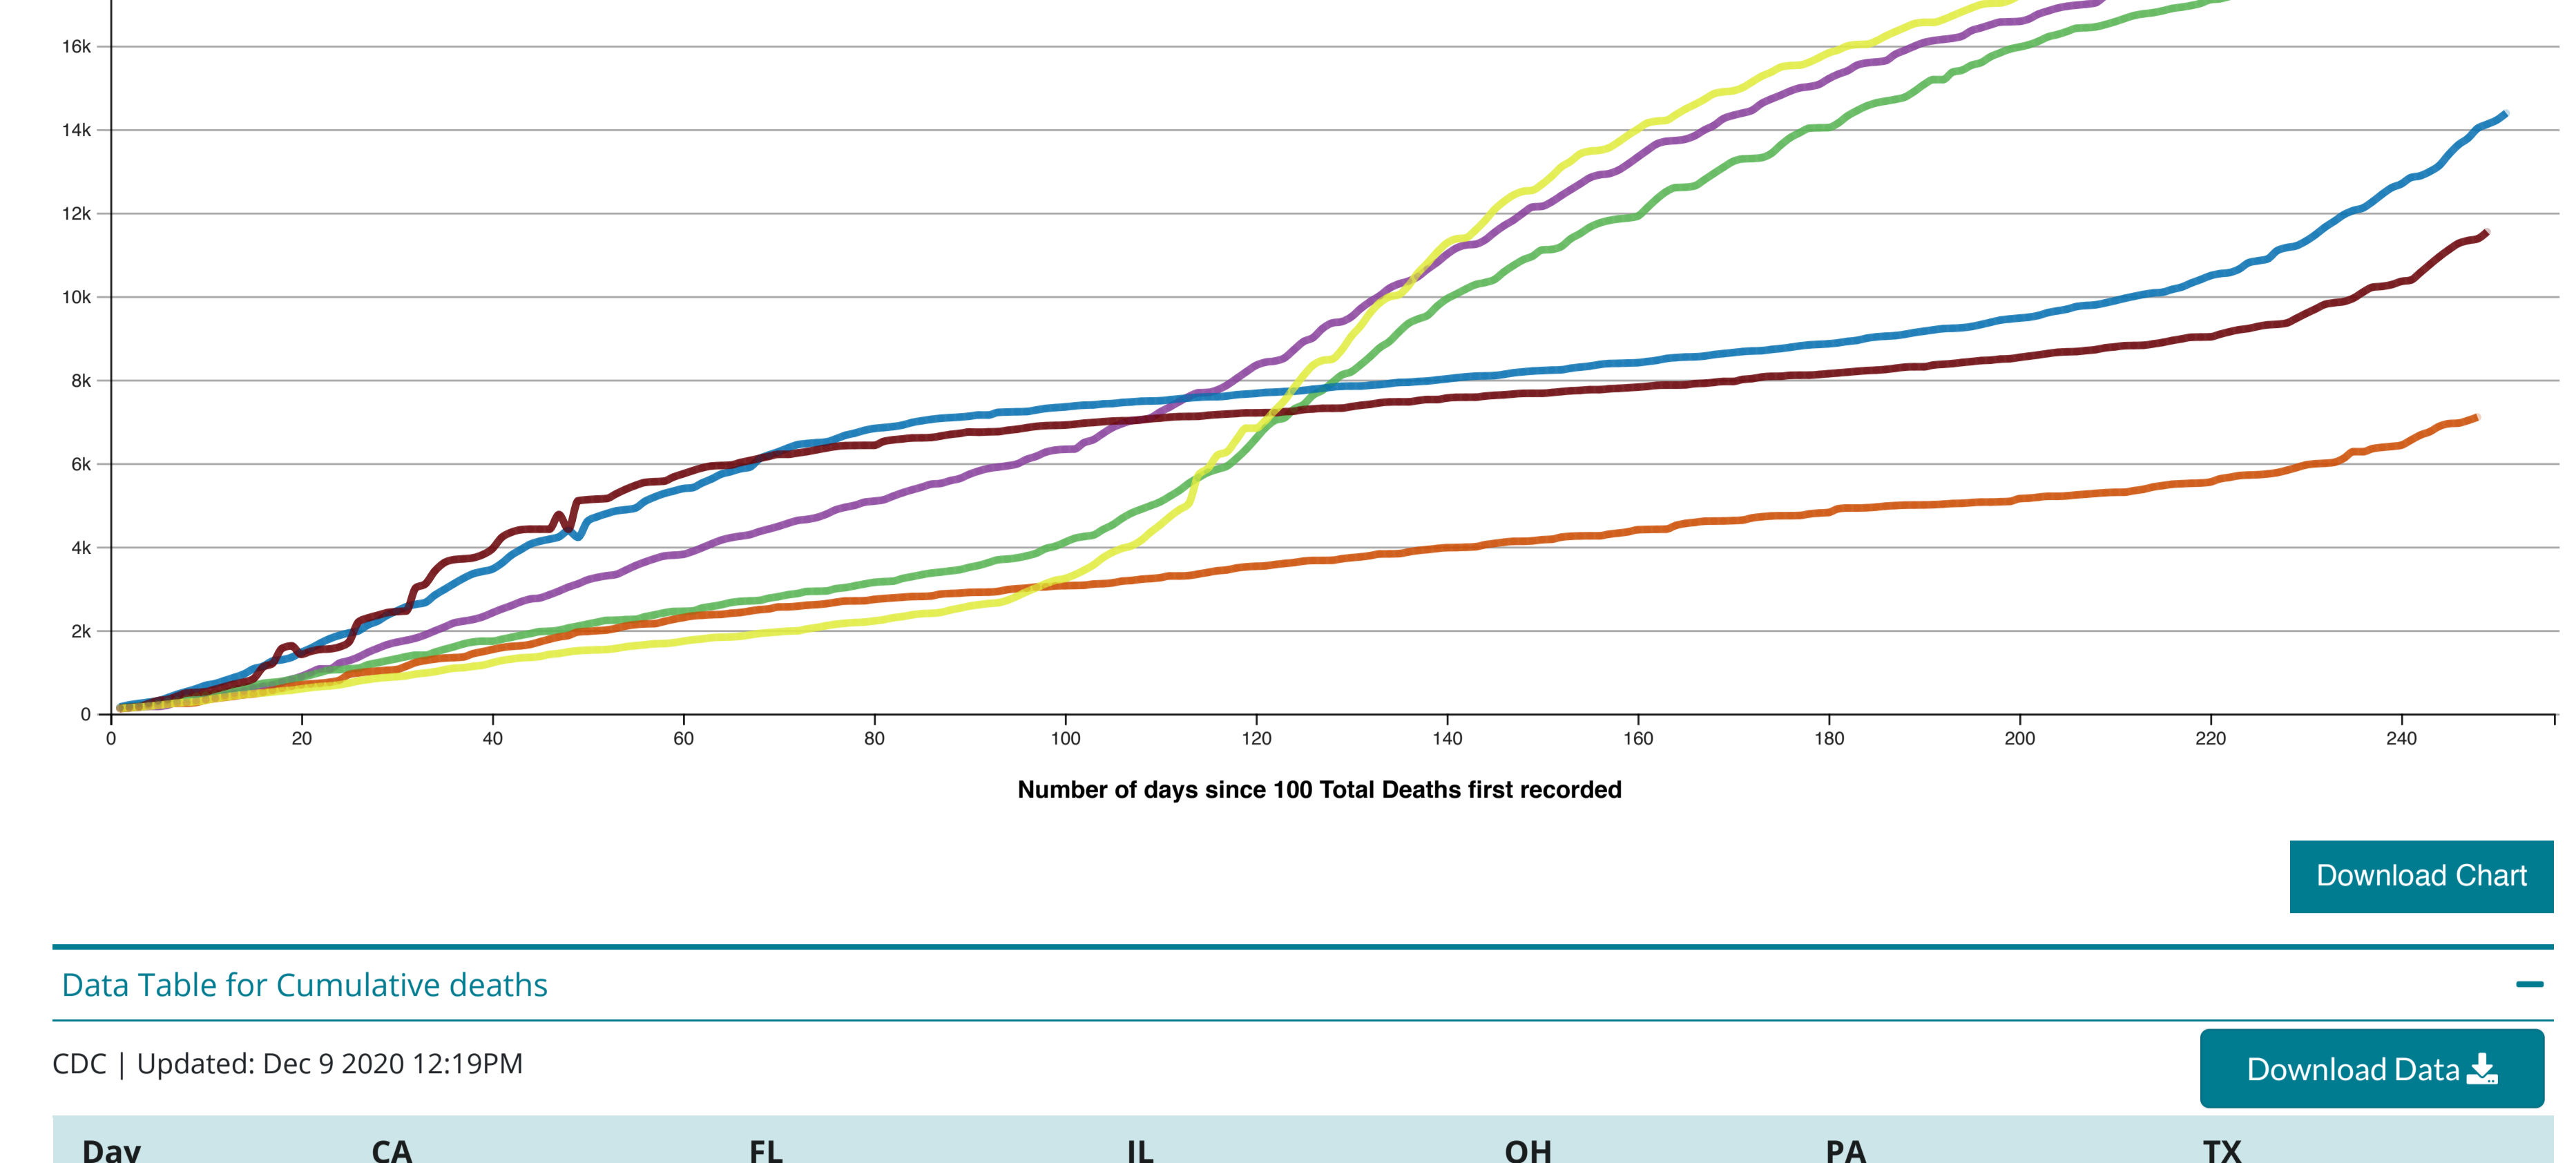

Coronavirus Disease 2019 (COVID-19)

CDC COVID Data Tracker

Maps, charts, and data provided by the CDC

Case Trends ▾ County View Laboratory ▾ Community Impact ▾ Unique Populations ▾ COVID-19 Home

Cases and Deaths by State | US and State Trends | Compare State Trends | Demographics | Trends by Population Factors | Forecasting | Trends in ED Visits

Compare Trends in COVID-19 Cases and Deaths in the US

Reported to the CDC by State or Territory

View: ☐ Cases ☐ Deaths **Measure:** ☐ Daily ☐ Cumulative **Metric:** ☐ Raw Totals ☐ Rate per 100,000 **Scale:** ☐ Linear ☐ Logarithmic

Select up to 6 states or territories:
☐ California ☐ Florida ☐ Illinois ☐ Ohio ☐ Pennsylvania ☐ Texas

☐ Show full US Data (available only in logarithmic scale)

Cumulative deaths attributed to Covid-19, reported to CDC, in CA, FL, IL, OH, PA, and TX

Cumulative deaths, by number of days since 100 total deaths first recorded.

Data Table for Cumulative deaths

CDC | Updated: Dec 9 2020 12:19PM