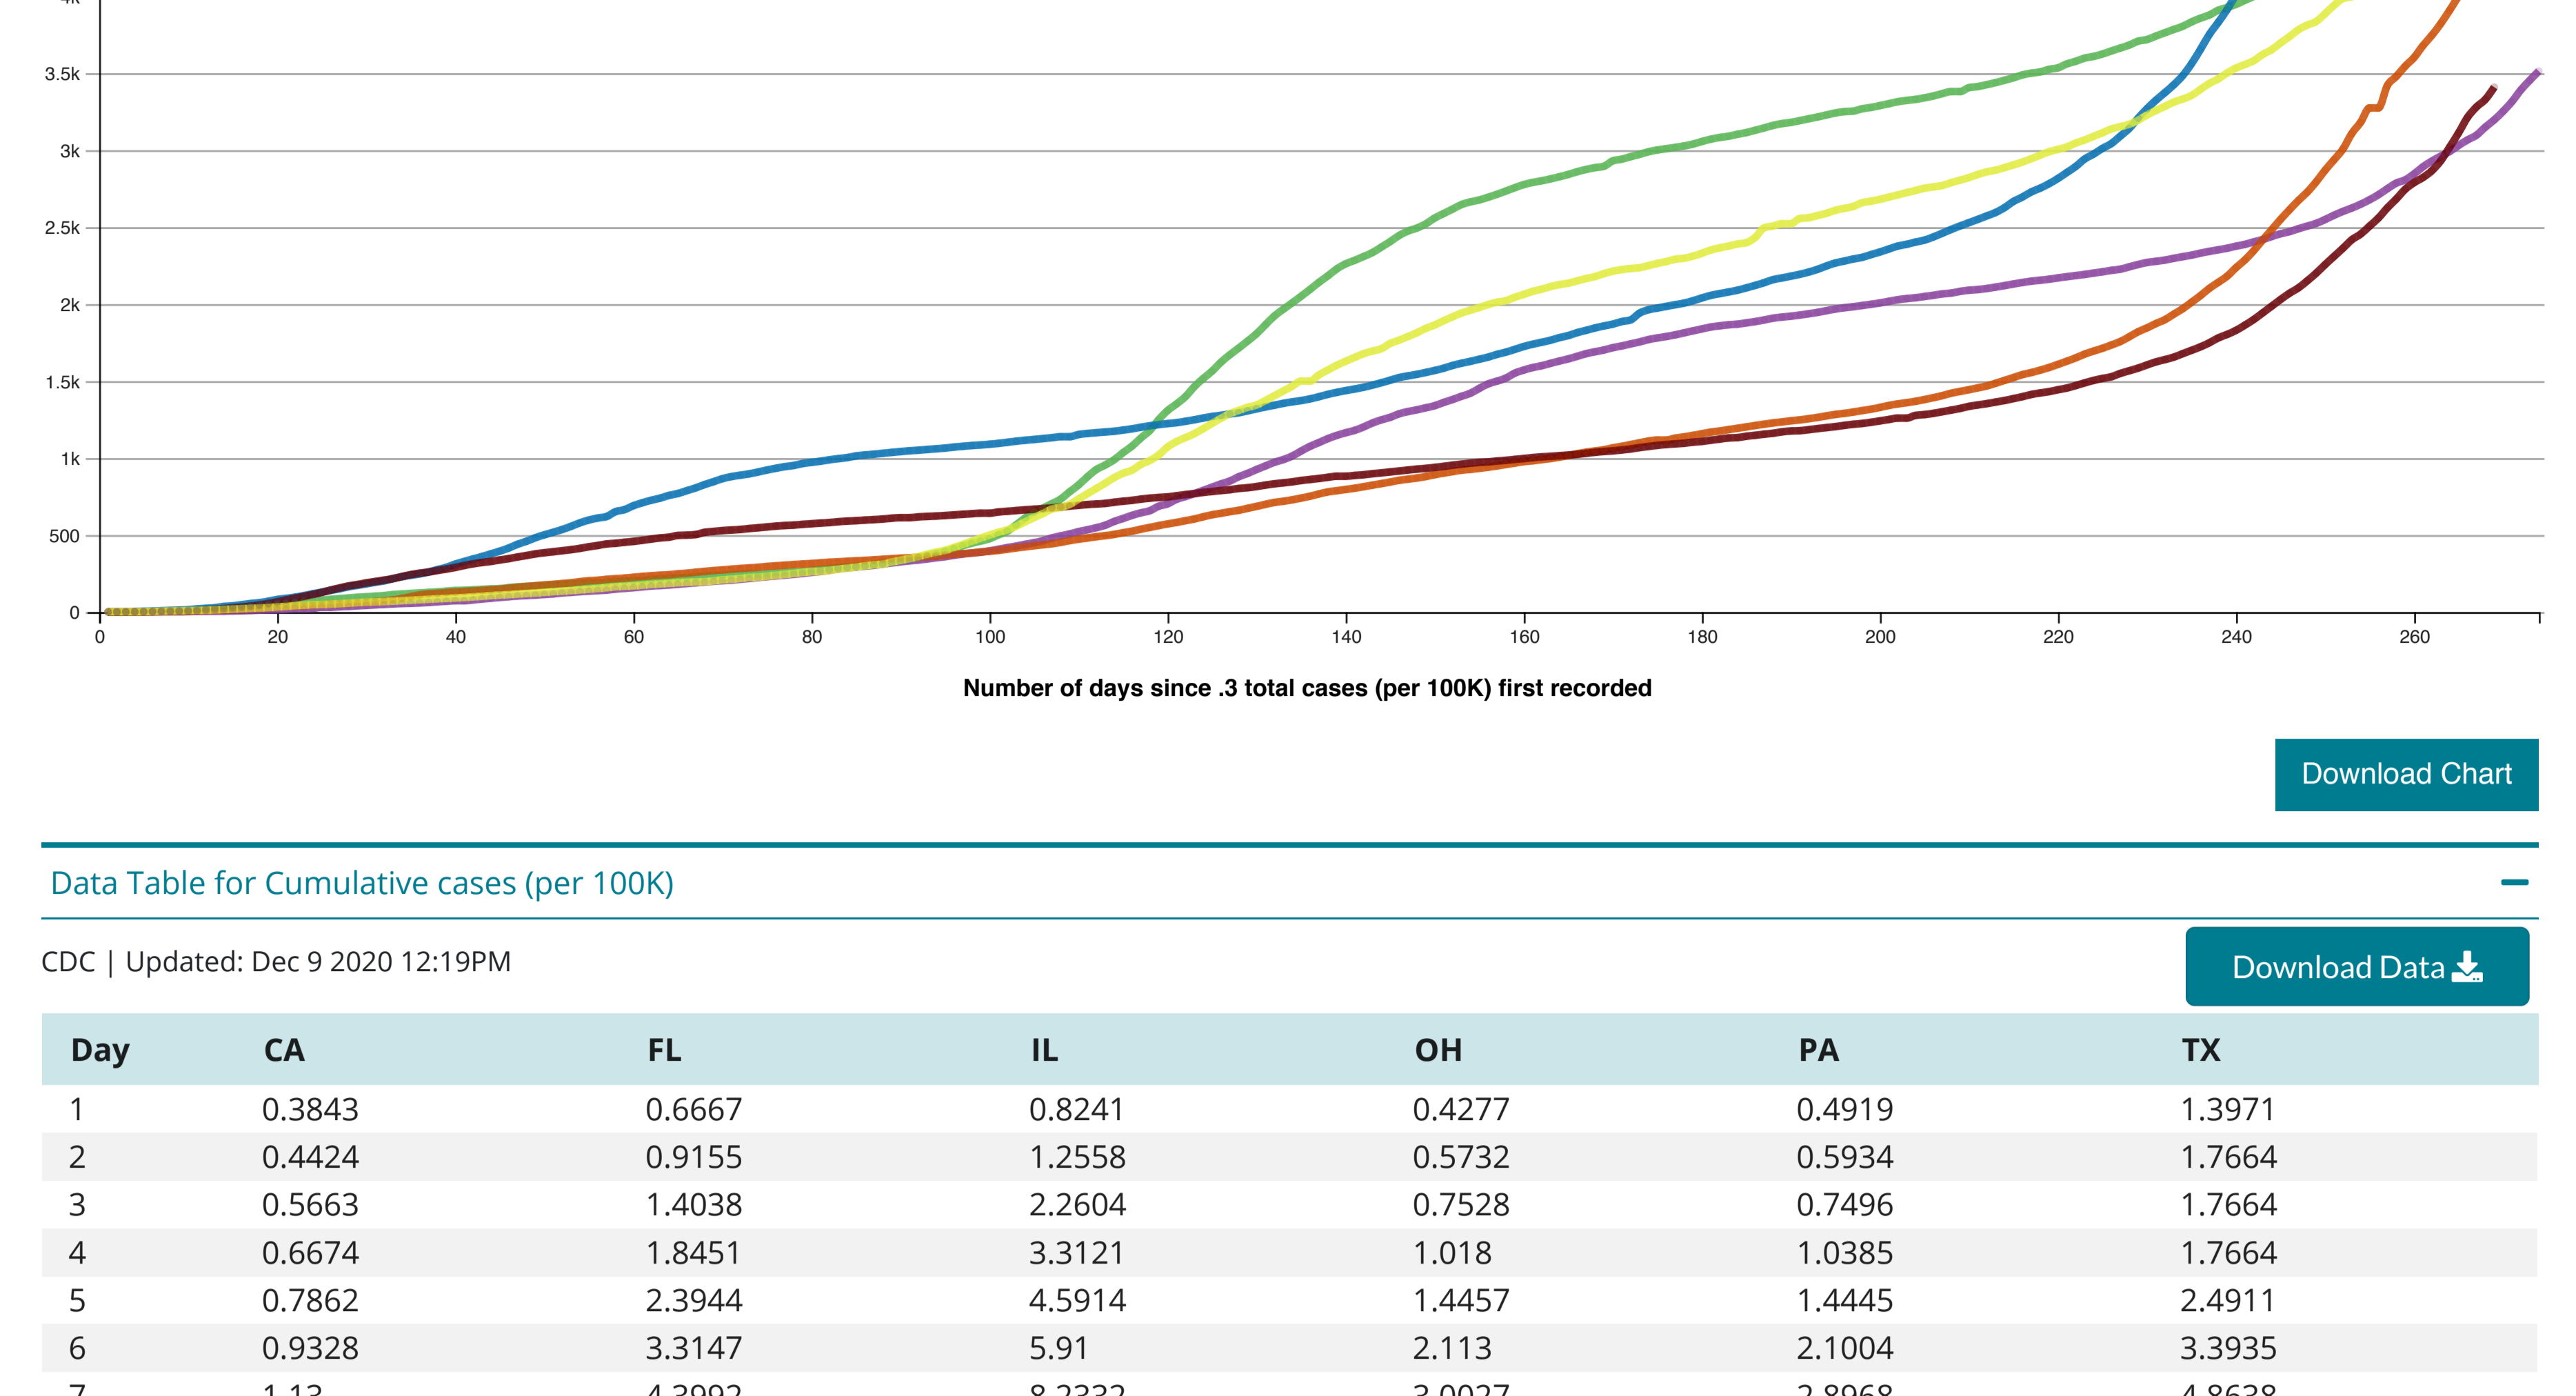

Coronavirus Disease 2019 (COVID-19)

CDC COVID Data Tracker

Maps, charts, and data provided by the CDC

Case Trends ▾ County View Laboratory ▾ Community Impact ▾ Unique Populations ▾ COVID-19 Home

Cases and Deaths by State | US and State Trends | Compare State Trends | Demographics | Trends by Population Factors | Forecasting | Trends in ED Visits

Compare Trends in COVID-19 Cases and Deaths in the US

Reported to the CDC by State or Territory

View: ☒ Cases ☐ Deaths Measure: ☐ Daily ☒ Cumulative Metric: ☐ Raw Totals ☒ Rate per 100,000 Scale: ☒ Linear ☐ Logarithmic

Select up to 6 states or territories: California x Florida x Illinois x Ohio x Pennsylvania x Texas x

☐ Show full US Data (available only in logarithmic scale)

Cumulative cases of Covid-19, reported to CDC, in CA, FL, IL, OH, PA, and TX

Cumulative cases (per 100K), by number of days since .3 total cases (per 100K) first recorded.

Data Table for Cumulative cases (per 100K)