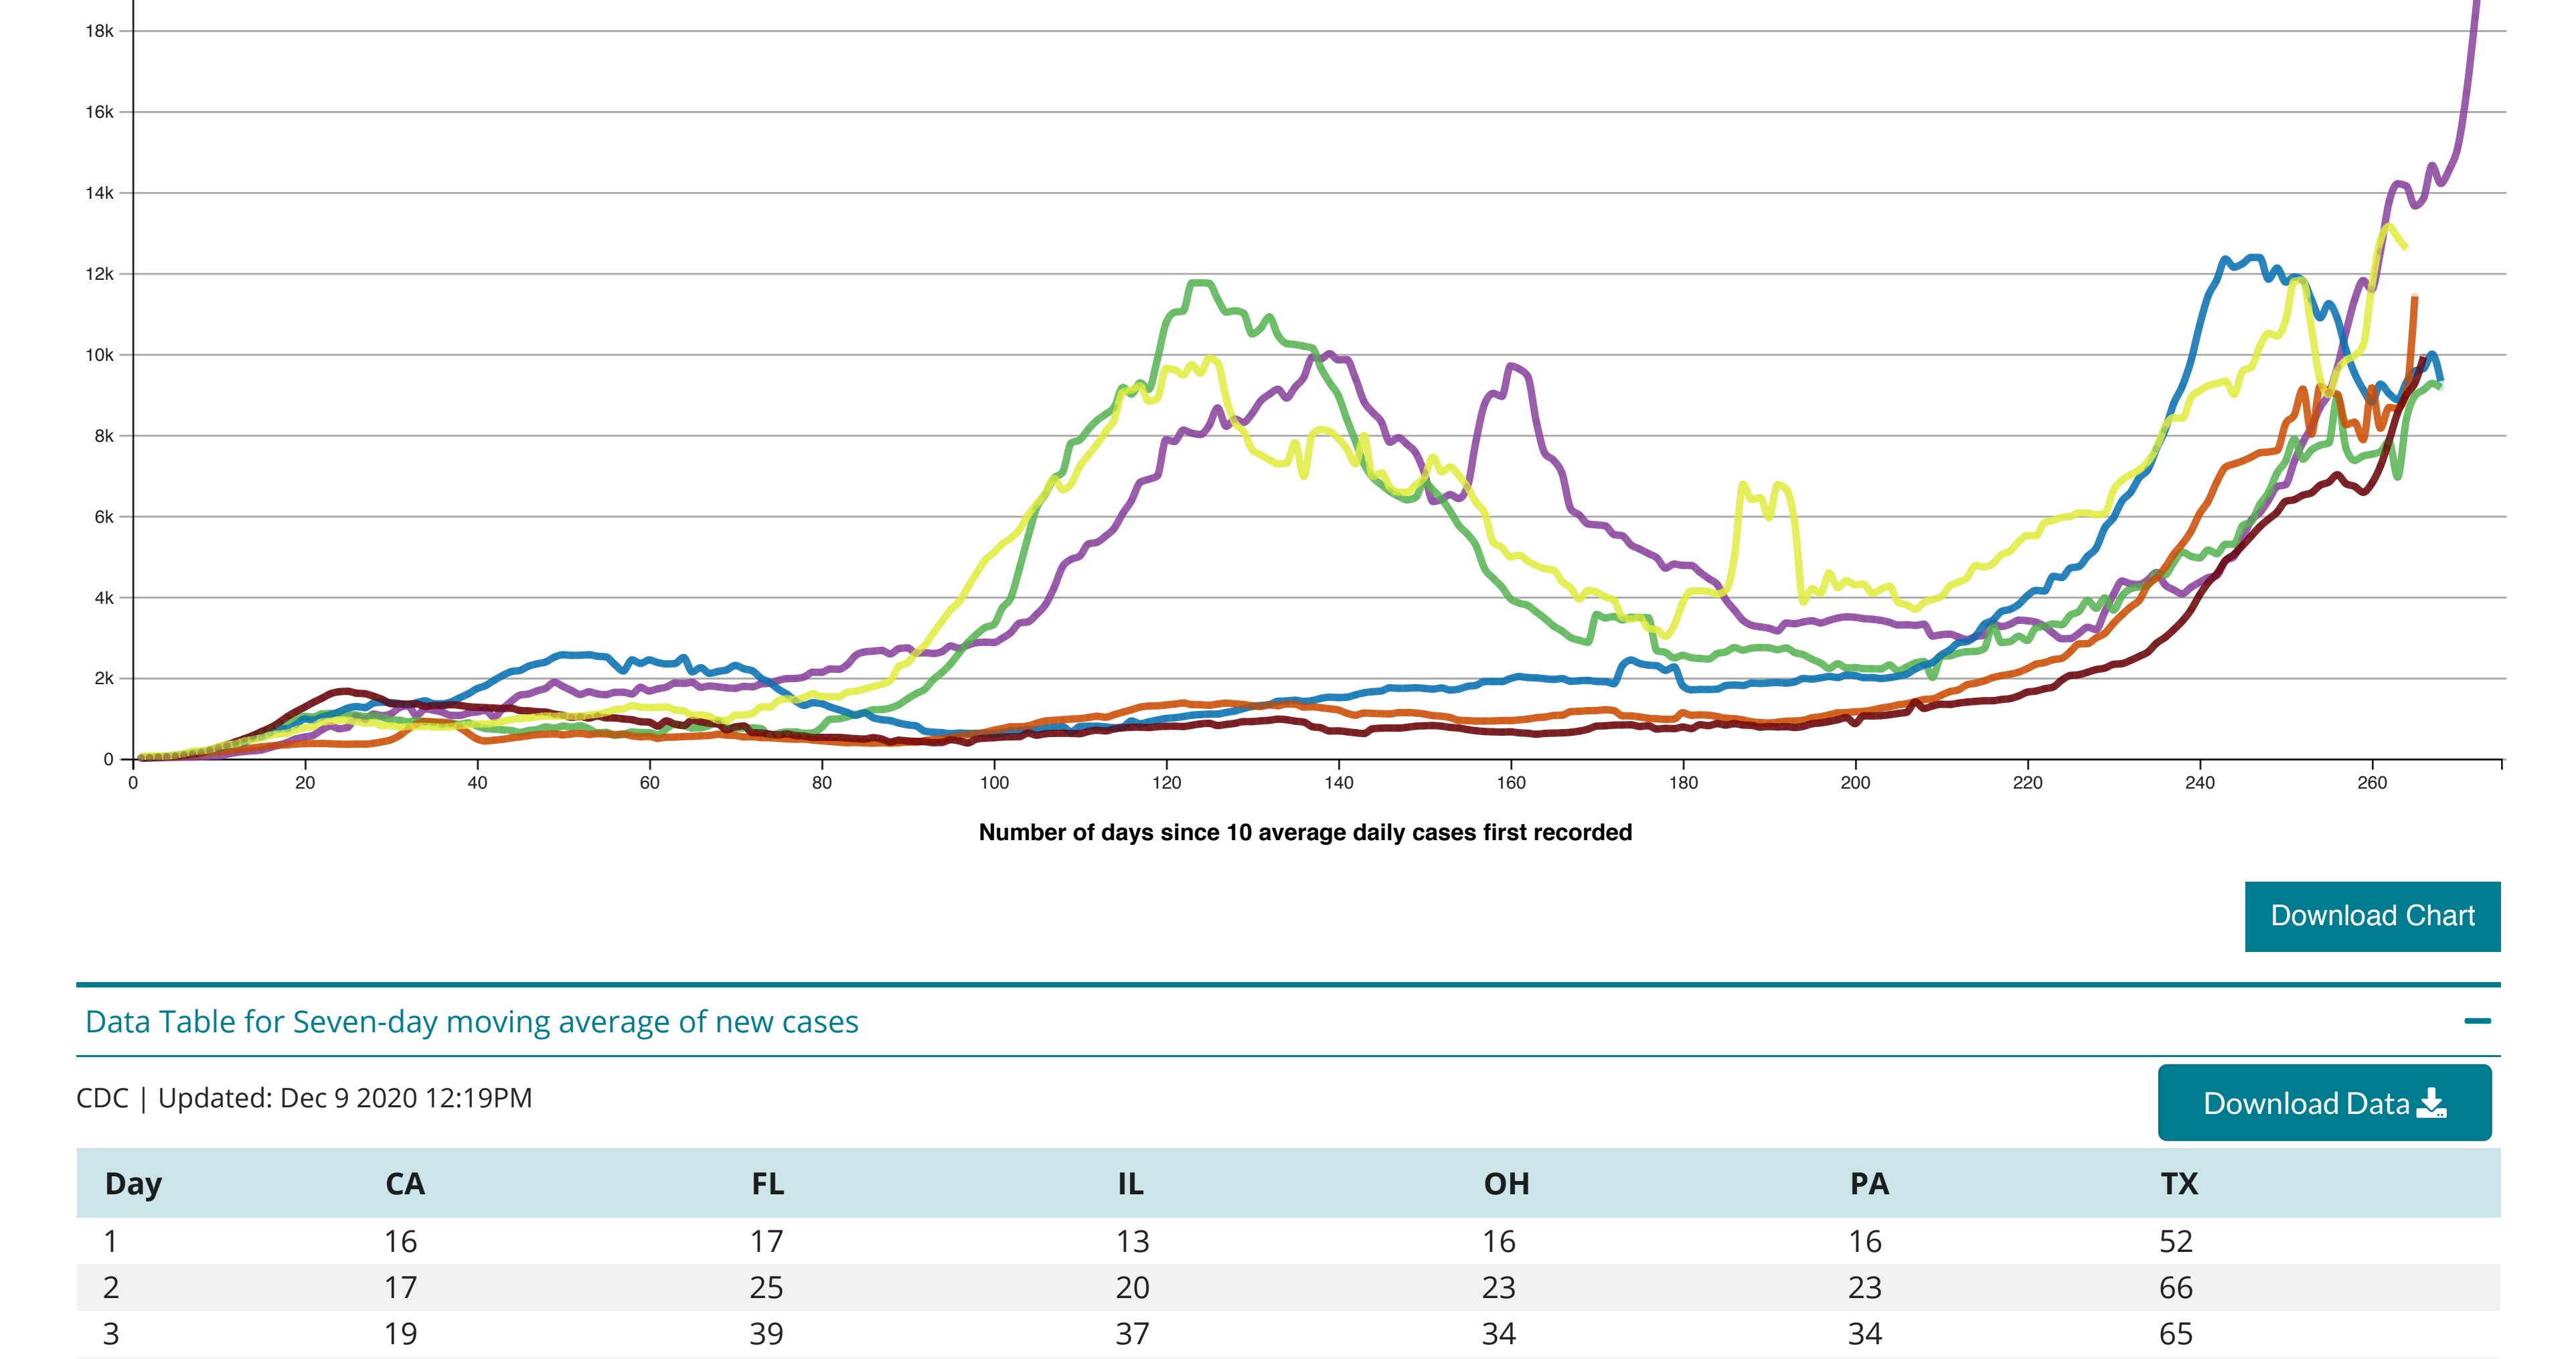

## CDC COVID Data Tracker

Maps, charts, and data provided by the CDC

Case Trends ▾ County View Laboratory ▾ Community Impact ▾ Unique Populations ▾ COVID-19 Home

Cases and Deaths by State | US and State Trends | Compare State Trends | Demographics | Trends by Population Factors | Forecasting | Trends in ED Visits

### Compare Trends in COVID-19 Cases and Deaths in the US

Reported to the CDC by State or Territory

View:  Cases  Deaths  
 Measure:  Daily  Cumulative  
 Metric:  Raw Totals  Rate per 100,000  
 Scale:  Linear  Logarithmic

Select up to 6 states or territories:  
 California  Florida  Illinois  Ohio  Pennsylvania  Texas

Show full US Data (available only in logarithmic scale)

**New cases of Covid-19, reported to CDC, in CA, FL, IL, OH, PA, and TX**  
 Seven-day moving average of new cases, by number of days since 10 average daily cases first recorded.