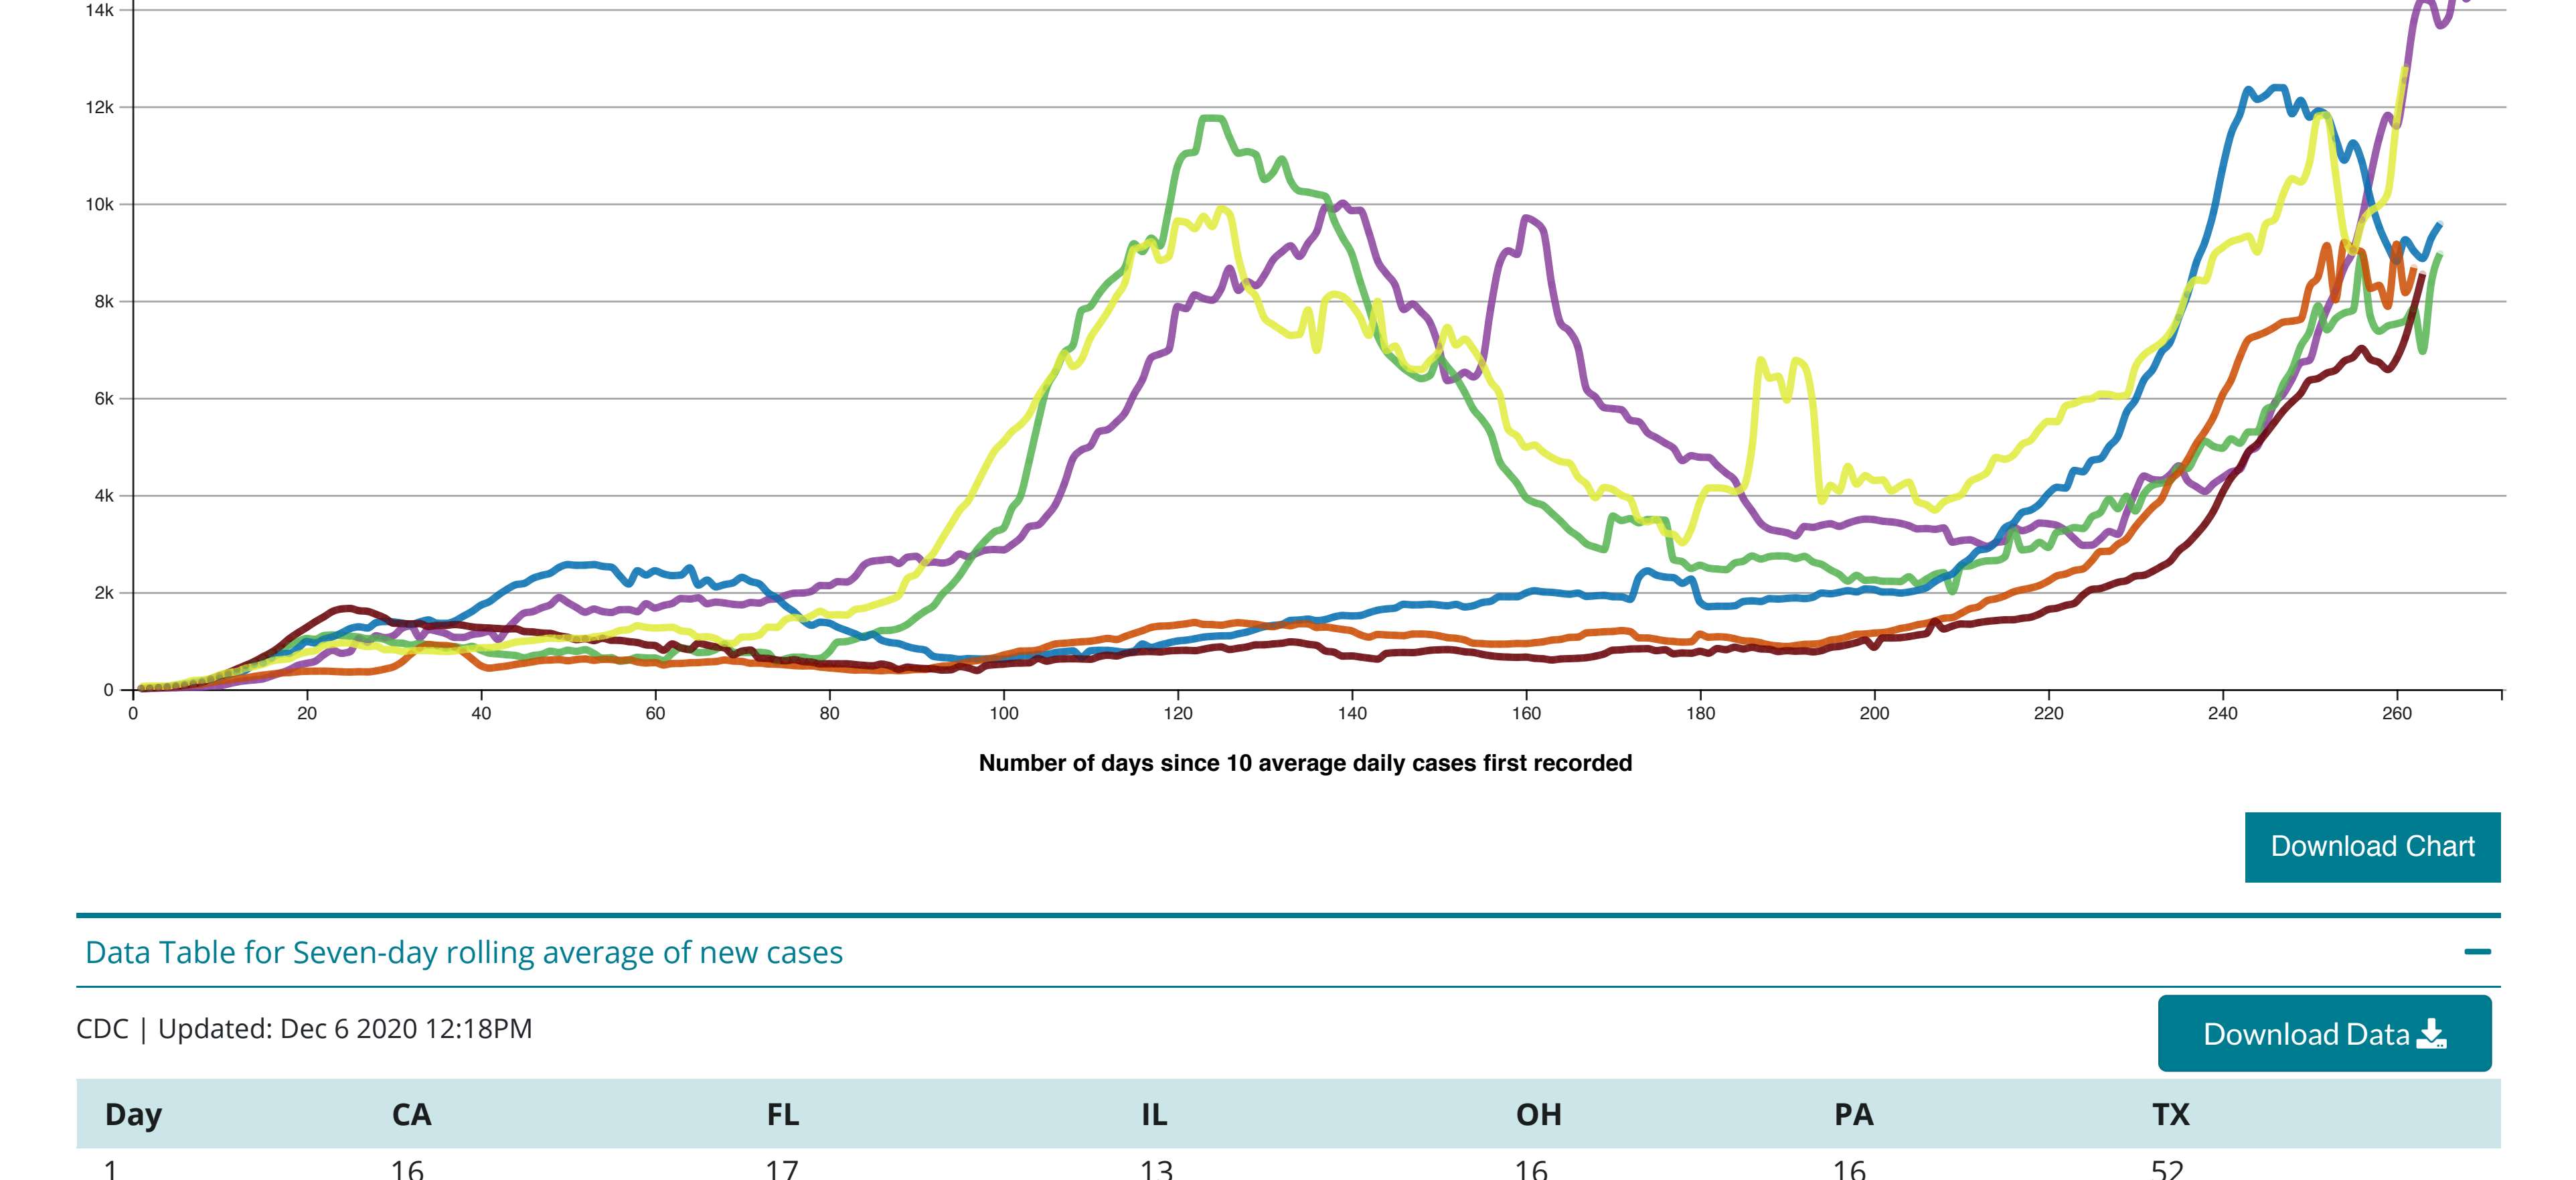

## CDC COVID Data Tracker

Maps, charts, and data provided by the CDC

Case Trends ▾ County View Laboratory ▾ Community Impact ▾ Unique Populations ▾ COVID-19 Home

Cases and Deaths by State | US and State Trends | Compare State Trends | Demographics | Trends by Population Factors | Forecasting | Trends in ED Visits

### Compare Trends in COVID-19 Cases and Deaths in the US

Reported to the CDC by State or Territory

**View:**  Cases  Deaths  
**Measure:**  Daily  Cumulative  
**Metric:**  Raw Totals  Rate per 100,000  
**Scale:**  Linear  Logarithmic

Select up to 6 states or territories:  
 California  Florida  Illinois  Ohio  Pennsylvania  Texas

Show full US Data (available only in logarithmic scale)

#### New cases of Covid-19, reported to CDC, in CA, FL, IL, OH, PA, and TX

Seven-day rolling average of new cases, by number of days since 10 average daily cases first recorded.

[Download Chart](#)