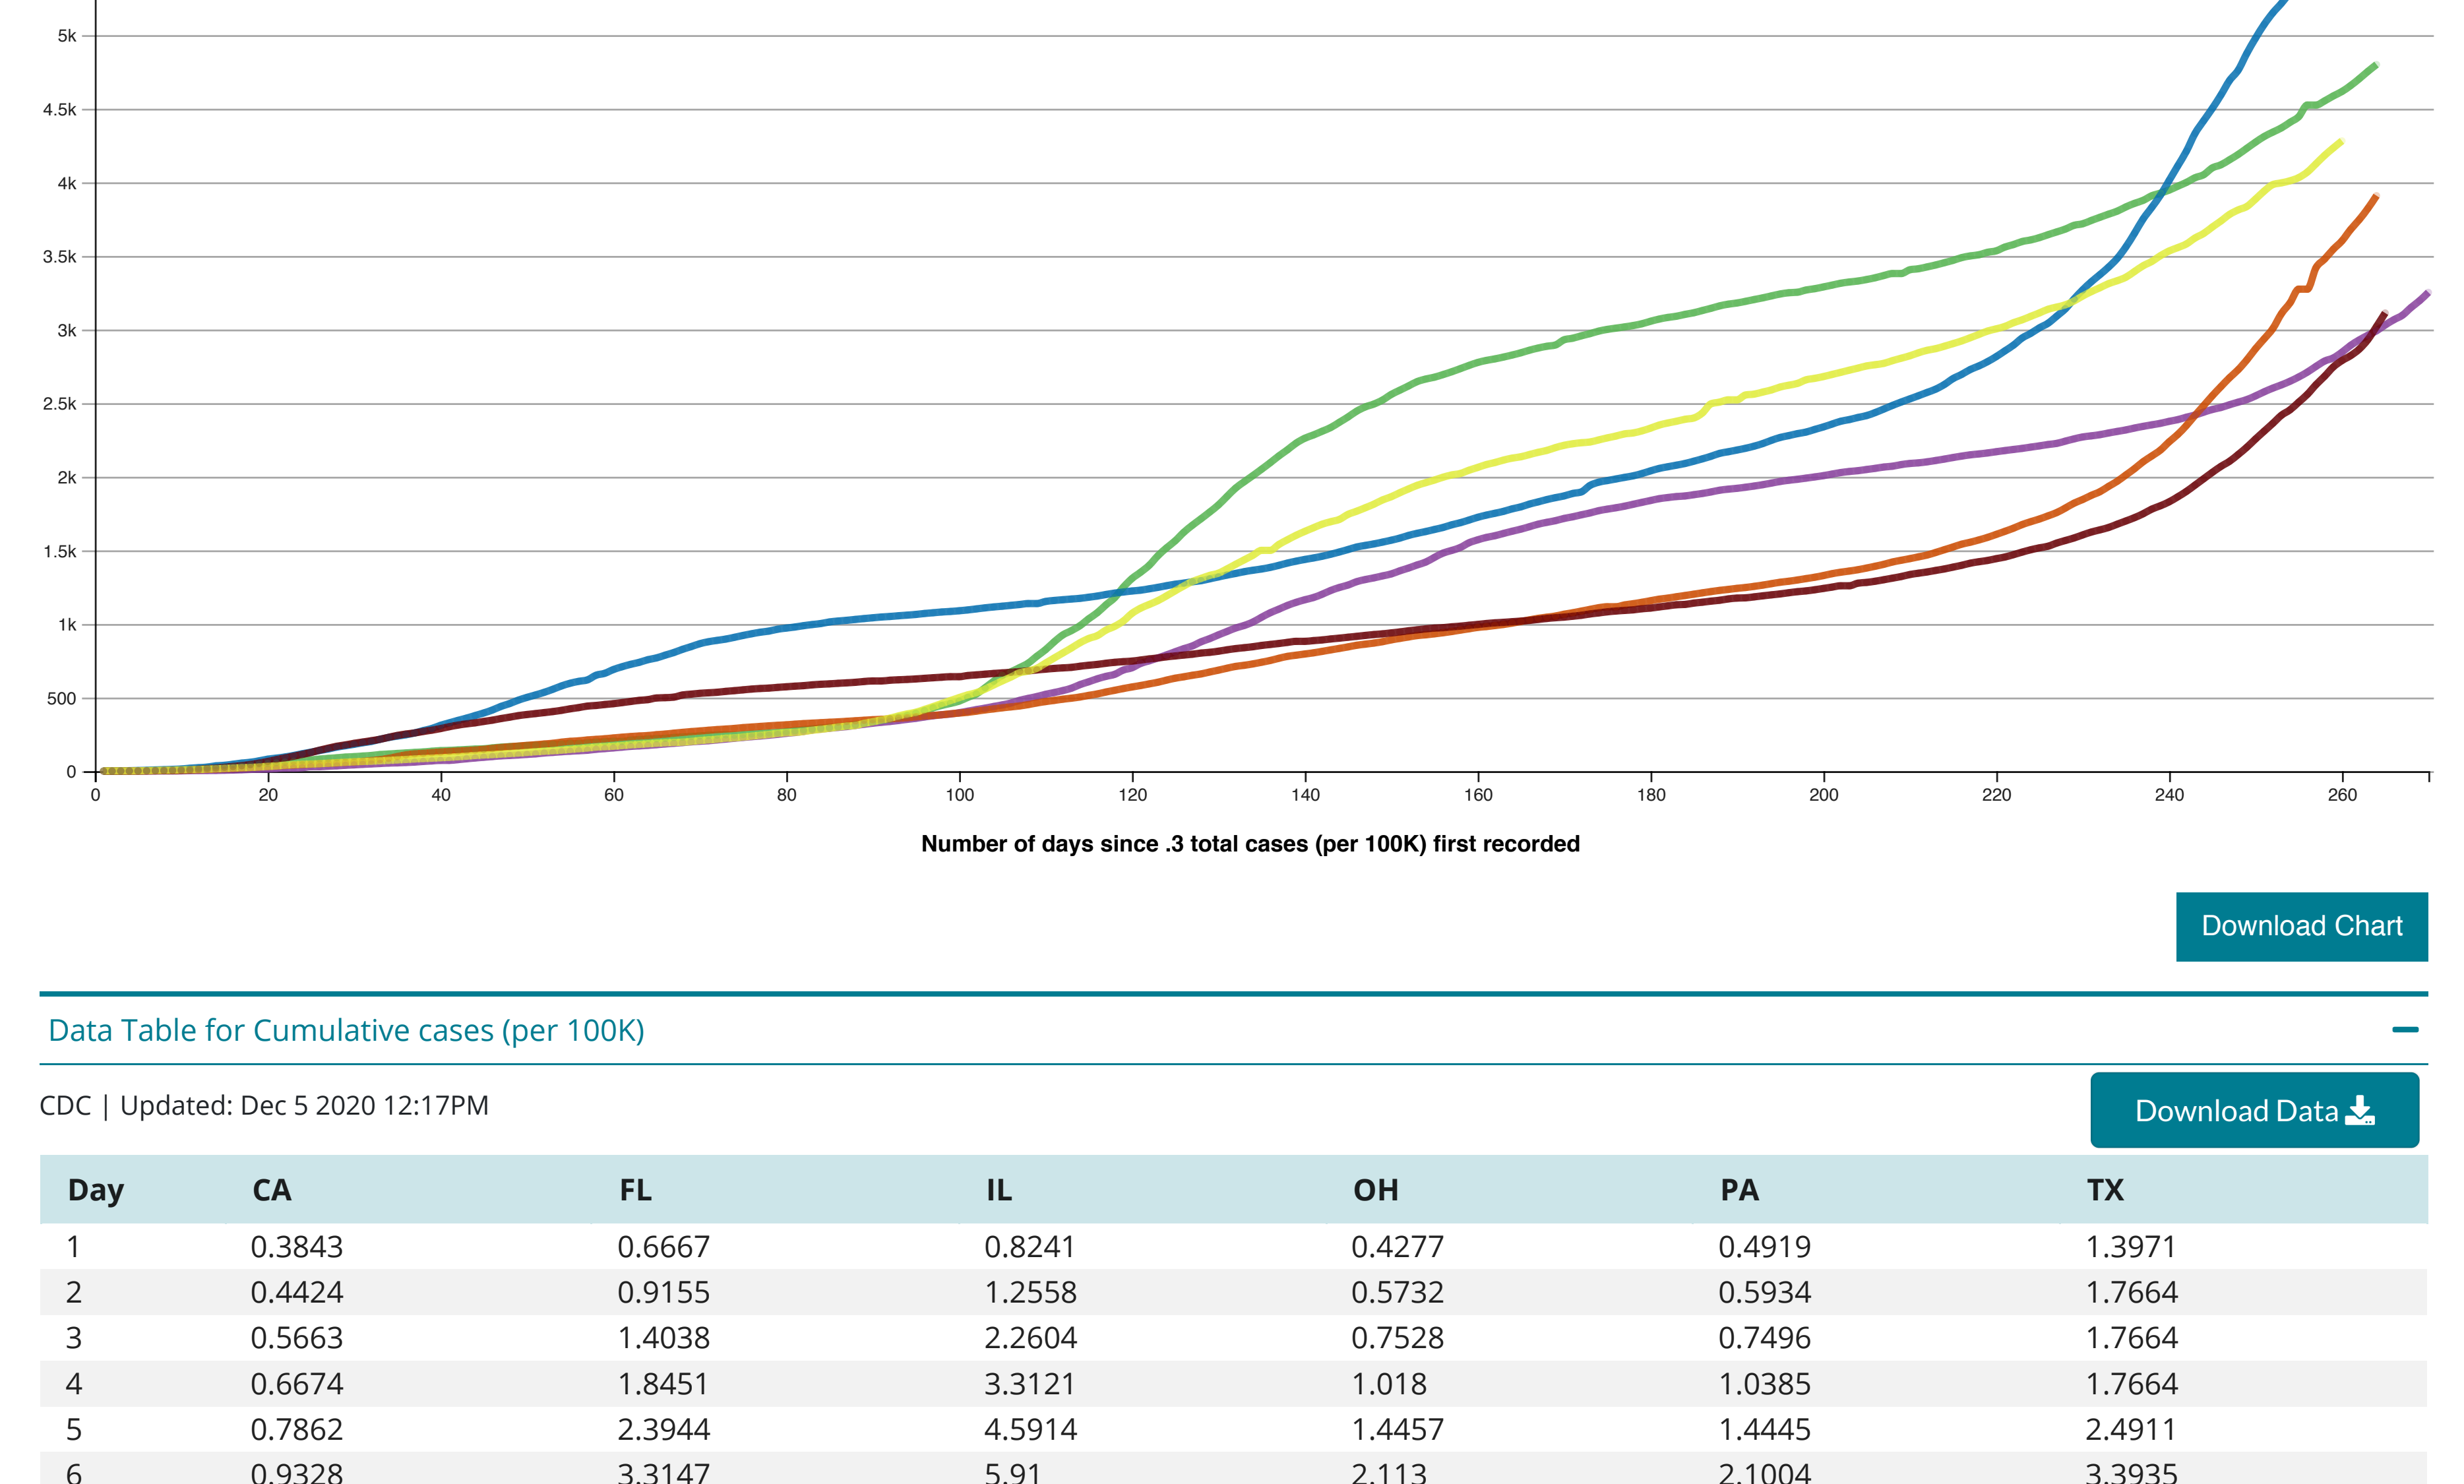

Coronavirus Disease 2019 (COVID-19)

CDC COVID Data Tracker

Maps, charts, and data provided by the CDC

Case Trends ▾ County View Laboratory ▾ Community Impact ▾ Unique Populations ▾ COVID-19 Home

Cases and Deaths by State | US and State Trends | Compare State Trends | Demographics | Trends by Population Factors | Forecasting | Trends in ED Visits

Compare Trends in COVID-19 Cases and Deaths in the US

Reported to the CDC by State or Territory

View: ☒ Cases ☐ Deaths
Measure: ☐ Daily ☒ Cumulative
Metric: ☐ Raw Totals ☒ Rate per 100,000
Scale: ☒ Linear ☐ Logarithmic

Select up to 6 states or territories:
☒ California ☒ Florida ☒ Illinois ☒ Ohio ☒ Pennsylvania ☒ Texas

☐ Show full US Data (available only in logarithmic scale)