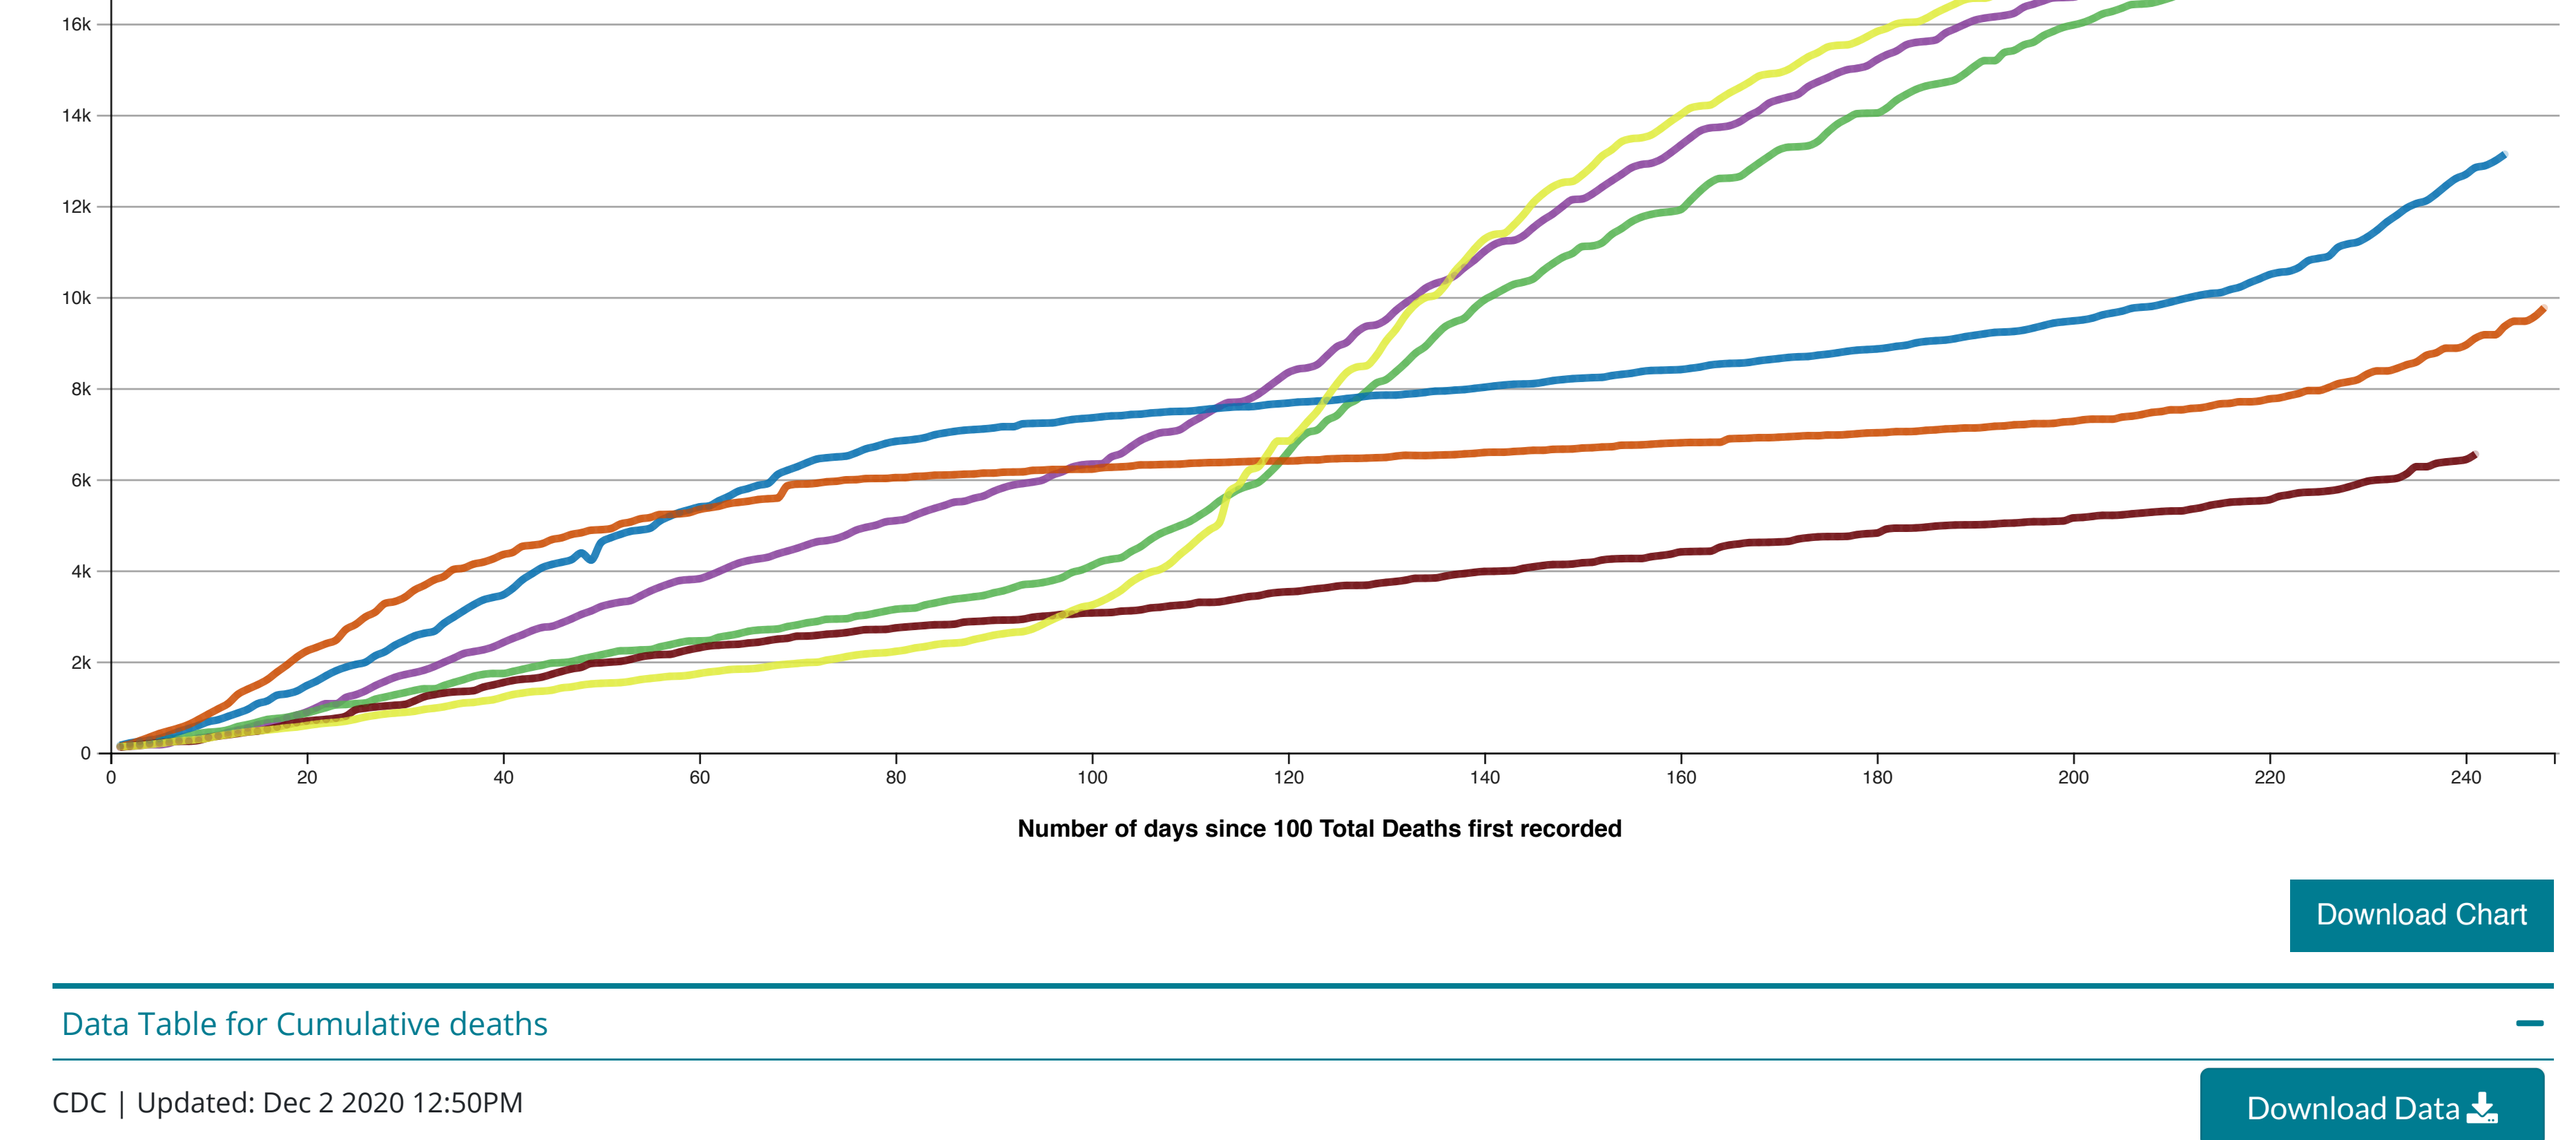

Coronavirus Disease 2019 (COVID-19)

CDC COVID Data Tracker

Maps, charts, and data provided by the CDC

Case Trends ▾ County View Laboratory ▾ Community Impact ▾ Unique Populations ▾ COVID-19 Home

[Cases and Deaths by State](#) | [US and State Trends](#) | [Compare State Trends](#) | [Demographics](#) | [Trends by Population Factors](#) | [Forecasting](#) | [Trends in ED Visits](#)

Compare Trends in COVID-19 Cases and Deaths in the US

Reported to the CDC by State or Territory

View: Cases Deaths
Measure: Daily Cumulative
Metric: Raw Totals Rate per 100,000
Scale: Linear Logarithmic

Select up to 6 states or territories:
 California Florida Illinois Michigan Ohio Texas

Show full US Data (available only in logarithmic scale)

Cumulative deaths attributed to Covid-19, reported to CDC, in CA, FL, IL, MI, OH, and TX
 Cumulative deaths, by number of days since 100 total deaths first recorded.