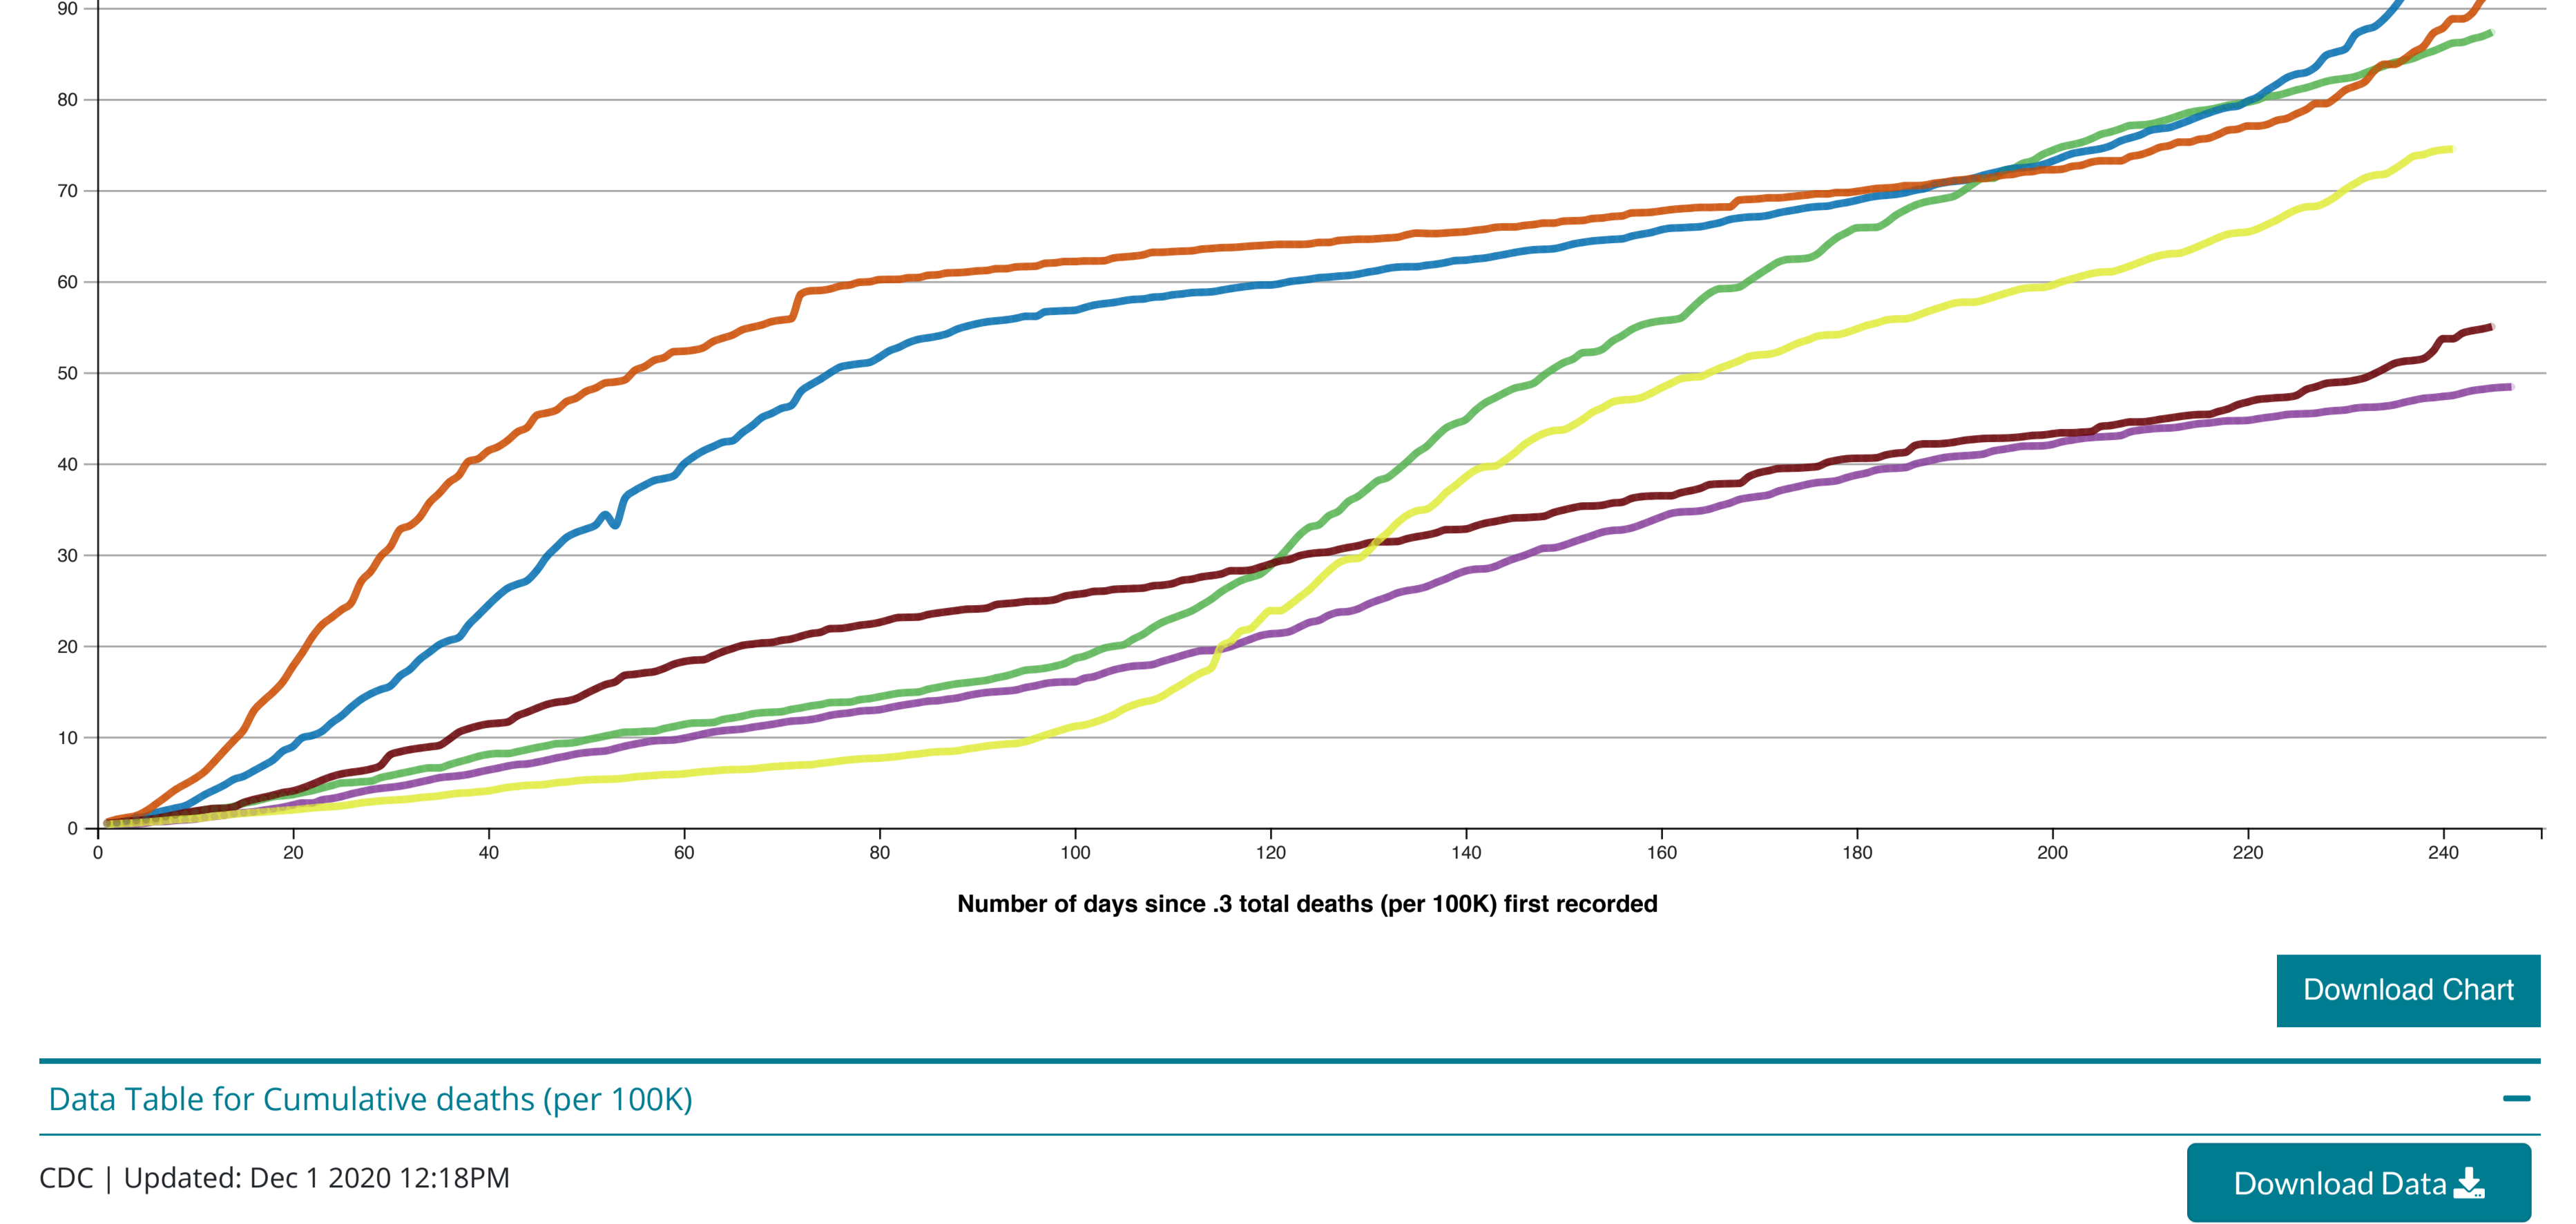

Coronavirus Disease 2019 (COVID-19)

CDC COVID Data Tracker

Maps, charts, and data provided by the CDC

Case Trends ▾ County View Laboratory ▾ Community Impact ▾ Unique Populations ▾ COVID-19 Home

Cases and Deaths by State | US and State Trends | Compare State Trends | Demographics | Trends by Population Factors | Forecasting | Trends in ED Visits

Compare Trends in COVID-19 Cases and Deaths in the US

Reported to the CDC by State or Territory

View: Cases Deaths
Measure: Daily Cumulative
Metric: Raw Totals Rate per 100,000
Scale: Linear Logarithmic

Select up to 6 states or territories:
 California Florida Illinois Michigan Ohio Texas

Show full US Data (available only in logarithmic scale)

Cumulative deaths attributed to Covid-19, reported to CDC, in CA, FL, IL, MI, OH, and TX

Cumulative deaths (per 100K), by number of days since .3 total deaths (per 100K) first recorded.

[Download Chart](#)

Data Table for Cumulative deaths (per 100K)

CDC | Updated: Dec 1 2020 12:18PM

[Download Data](#)