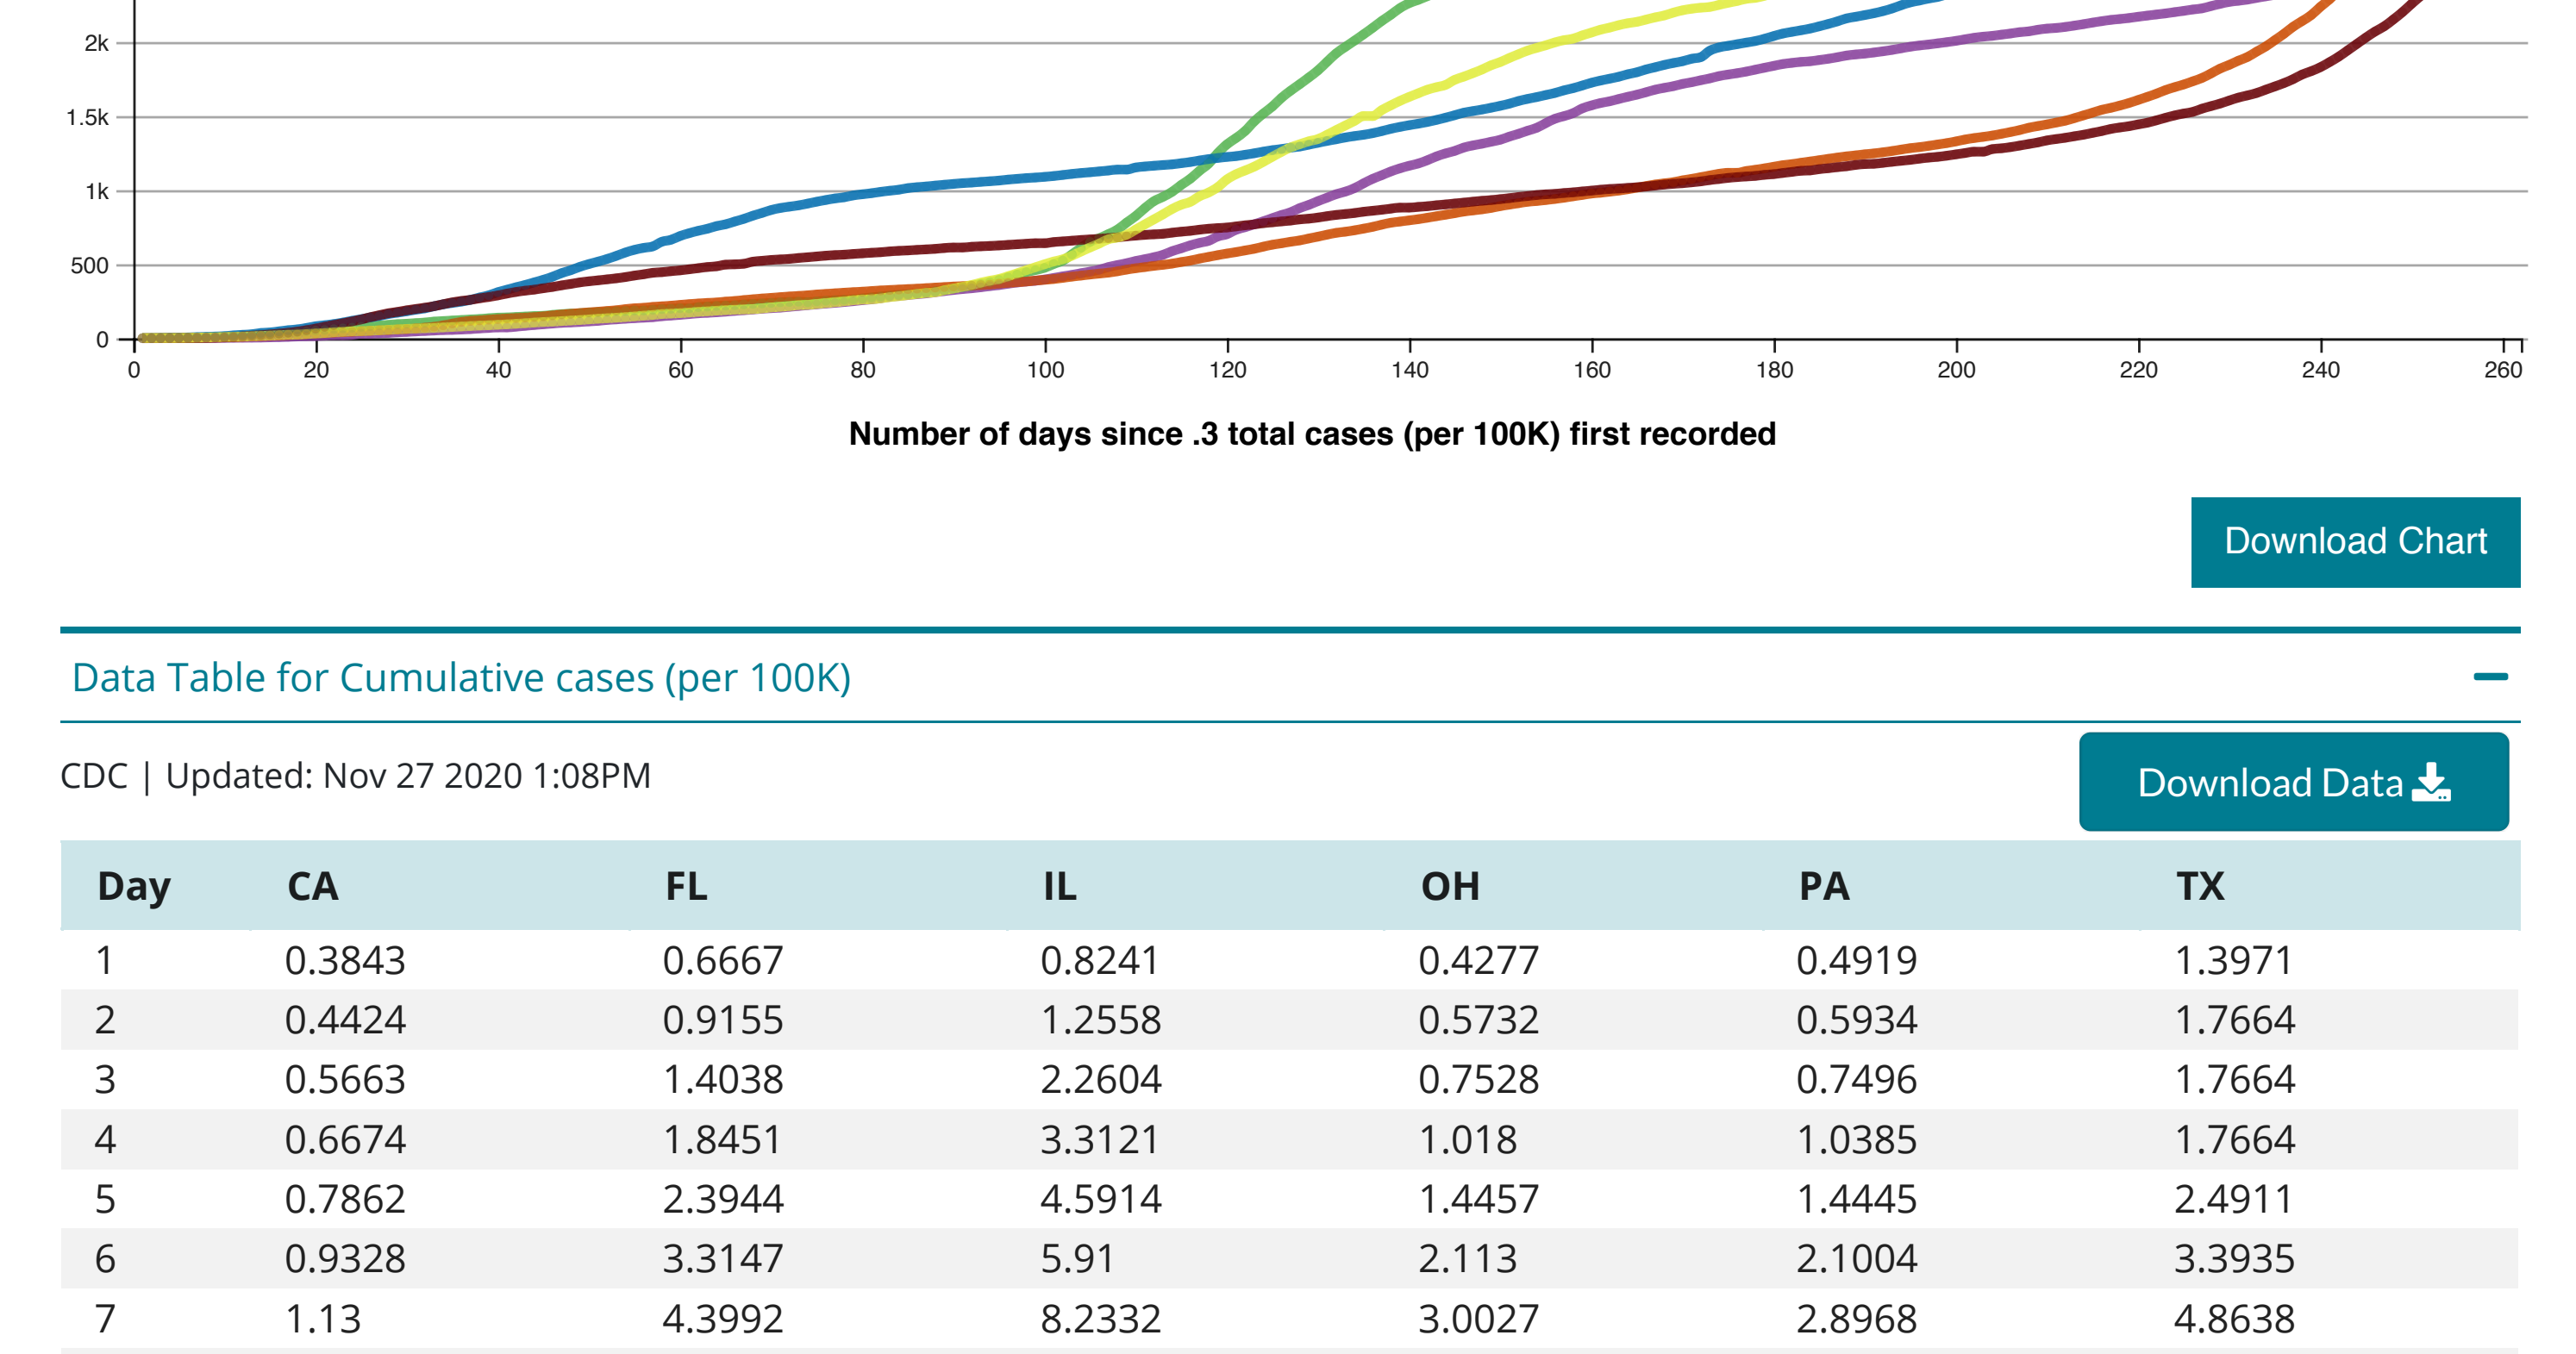

Coronavirus Disease 2019 (COVID-19)

CDC COVID Data Tracker

Maps, charts, and data provided by the CDC

Case Trends | County View | Laboratory | Community Impact | Unique Populations |

Cases and Deaths by State | US and State Trends | Compare State Trends | Demographics | Trends by Population Factors | Forecasting | Trends in ED Visits

Compare Trends in COVID-19 Cases and Deaths in the US

Reported to the CDC by State or Territory

View: ☒ Cases ☐ Deaths **Measure:** ☐ Daily ☒ Cumulative **Metric:** ☐ Raw Totals ☒ Rate per 100,000 **Scale:** ☒ Linear ☐ Logarithmic

Select up to 6 states or territories:

☒ California ☒ Florida ☒ Illinois ☒ Ohio ☒ Pennsylvania ☒ Texas

☐ Show full US Data (available only in logarithmic scale)

Cumulative cases of COVID-19, reported to CDC, in CA, FL, IL, OH, PA, and TX

Cumulative cases (per 100K), by number of days since 3 total cases (per 100K) first recorded.

Download Chart

Data Table for Cumulative cases (per 100K)

CDC | Updated: Nov 27 2020 1:08PM

Download Data