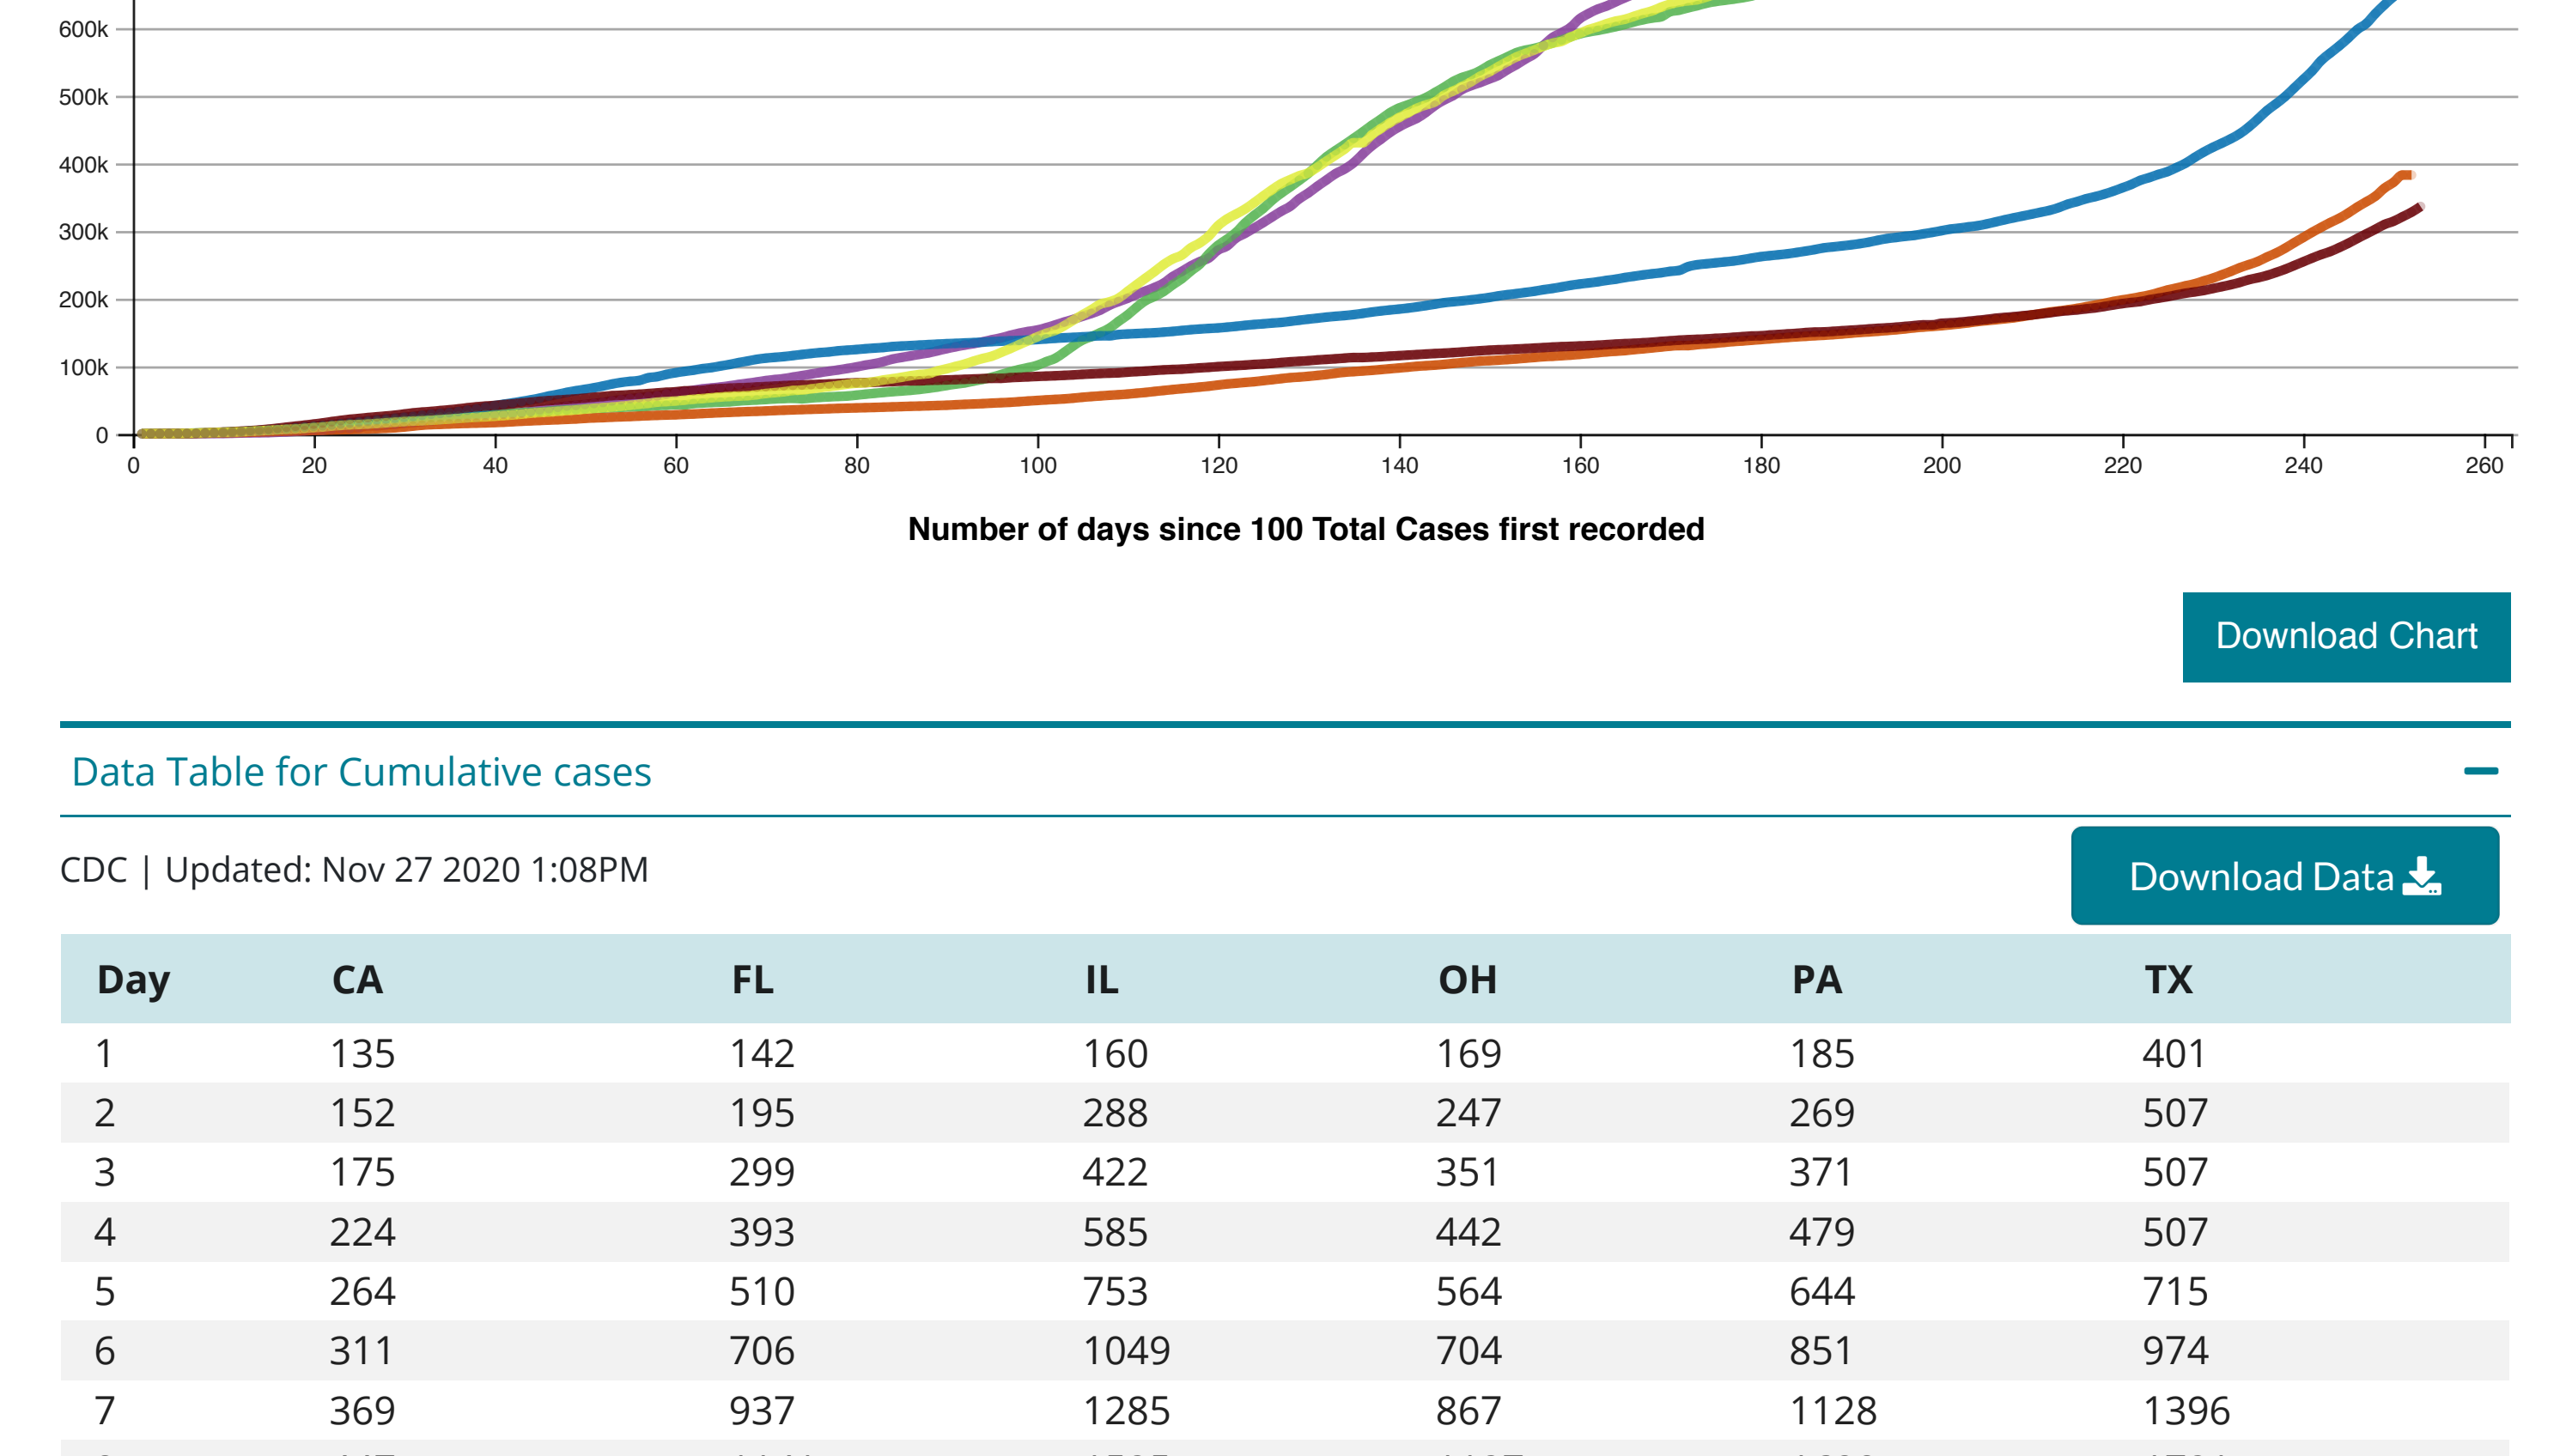

Coronavirus Disease 2019 (COVID-19)

CDC COVID Data Tracker

Maps, charts, and data provided by the CDC

Case Trends ▾ County View Laboratory ▾ Community Impact ▾ Unique Populations ▾ 🏠

Cases and Deaths by State | **US and State Trends** | Compare State Trends | Demographics | Trends by Population Factors | Forecasting | Trends in ED Visits

Compare Trends in COVID-19 Cases and Deaths in the US

Reported to the CDC by State or Territory

View: ☒ Cases ☐ Deaths **Measure:** ☐ Daily ☒ Cumulative **Metric:** ☒ Raw Totals ☐ Rate per 100,000 **Scale:** ☒ Linear ☐ Logarithmic

Select up to 6 states or territories:

☒ California ☒ Florida ☒ Illinois ☒ Ohio ☒ Pennsylvania ☒ Texas

☐ Show full US Data (available only in logarithmic scale)

Cumulative cases of Covid-19, reported to CDC, in CA, FL, IL, OH, PA, and TX

Cumulative cases, by day since 100 total cases first recorded.

Download Chart

Data Table for Cumulative cases

CDC | Updated: Nov 27 2020 1:08PM

Download Data