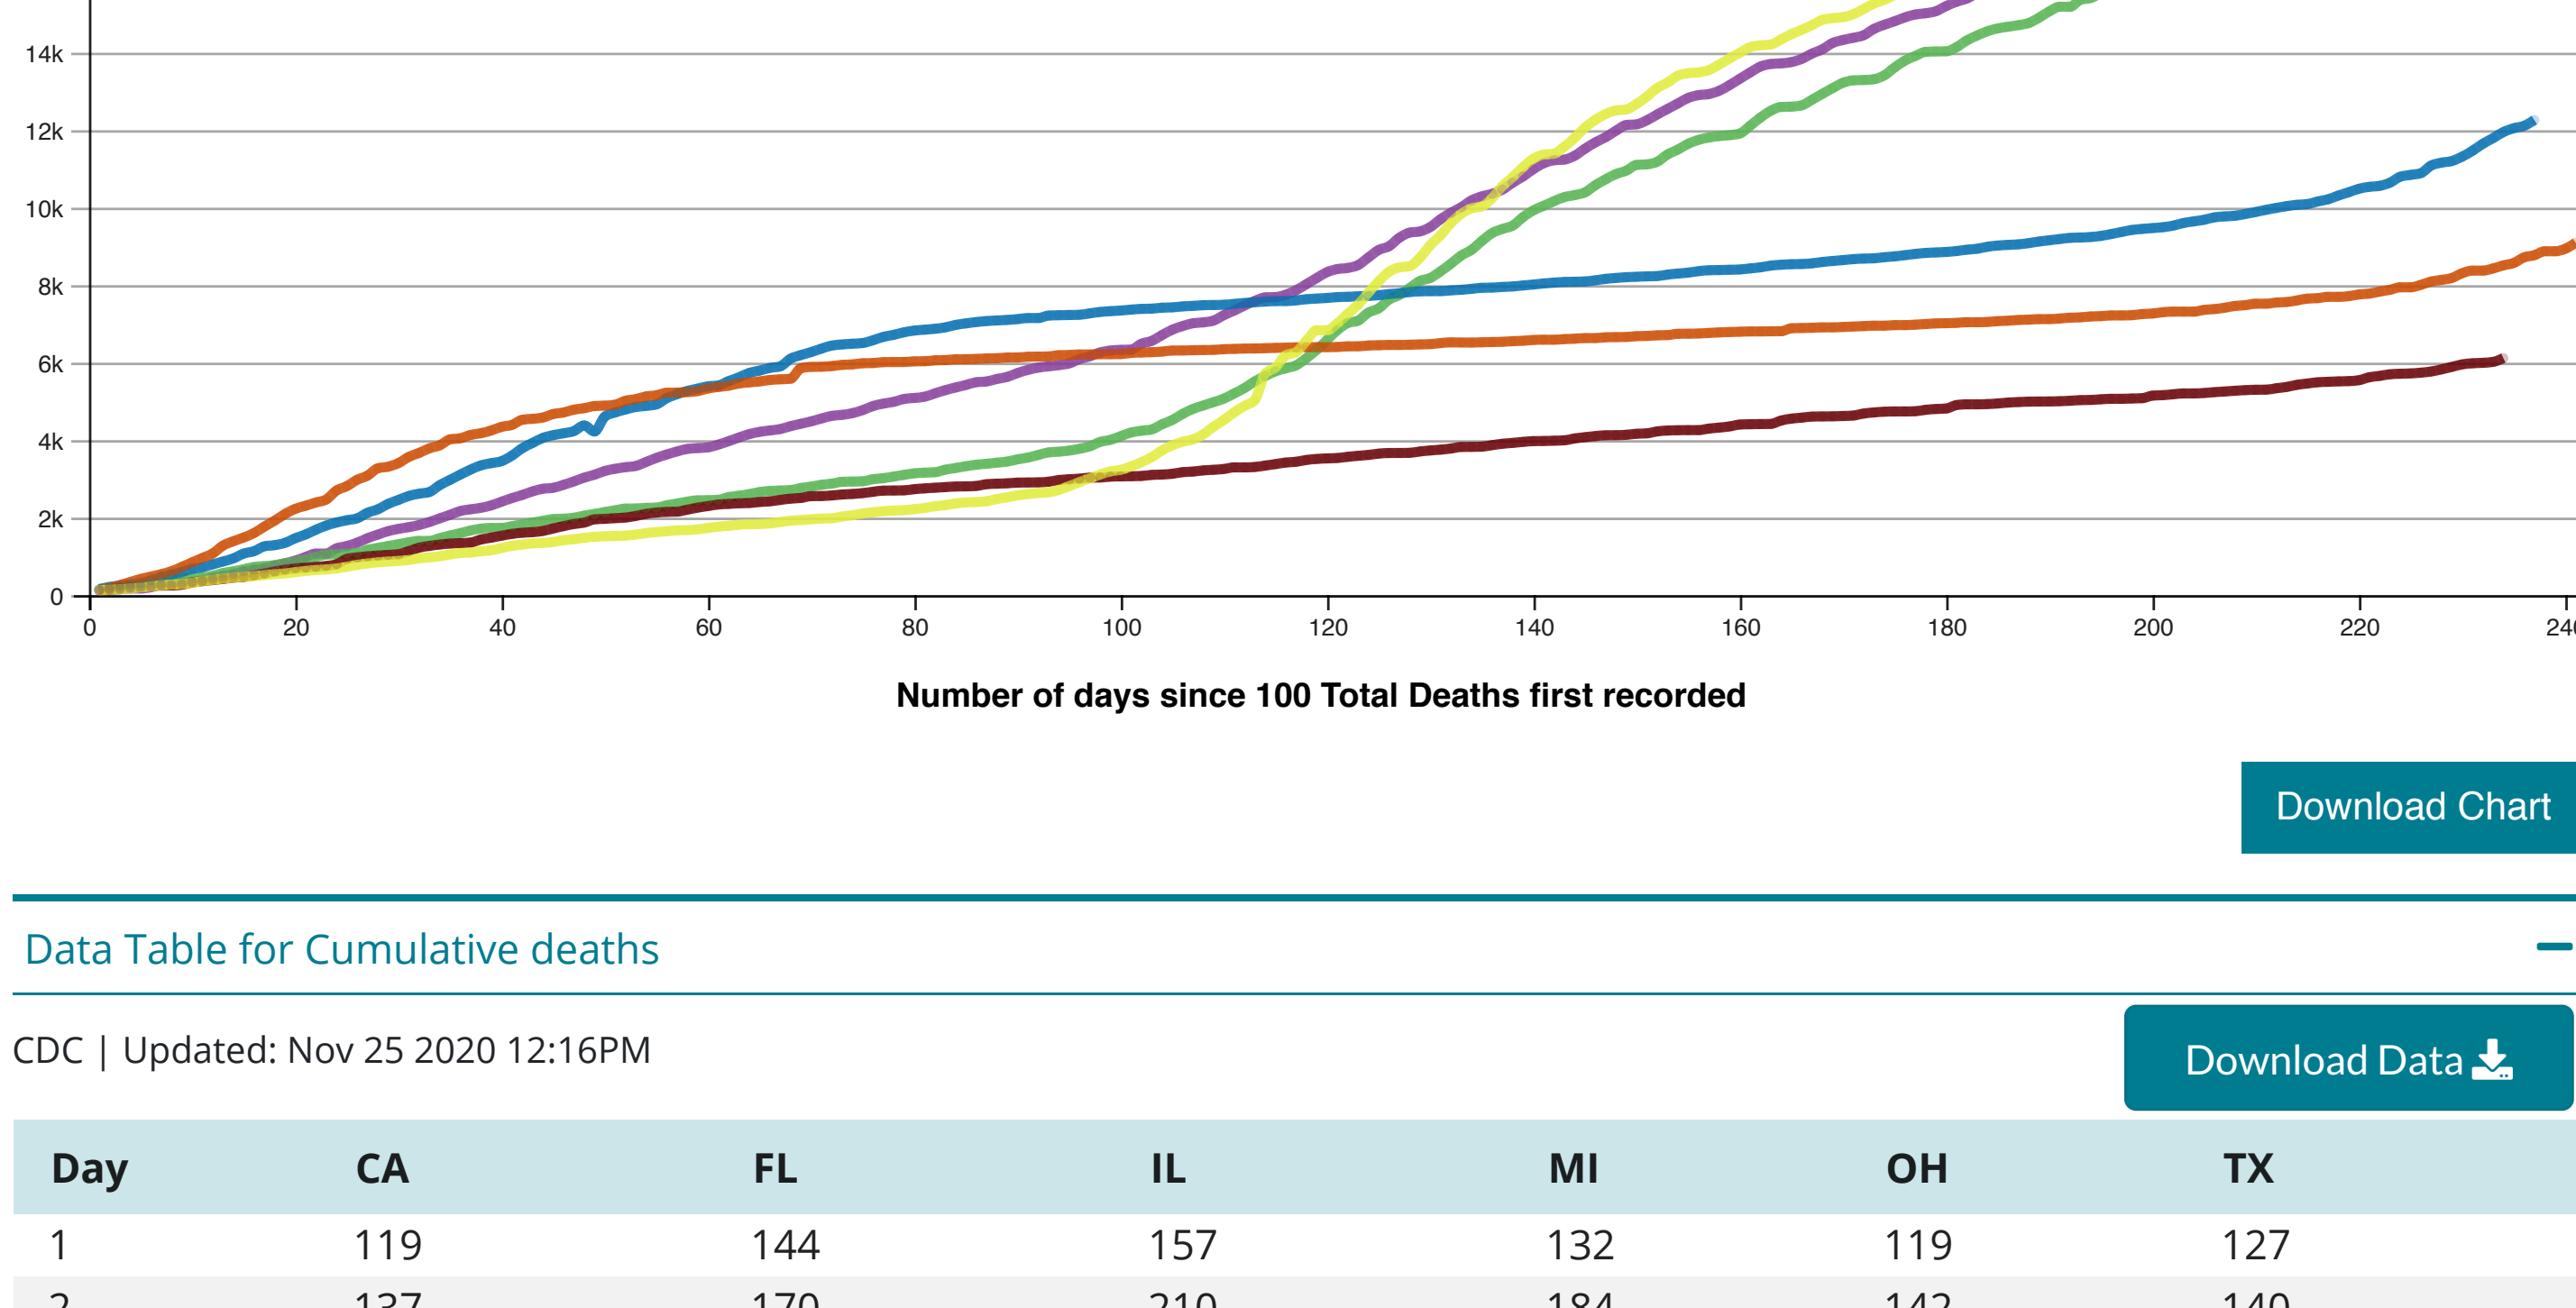

Coronavirus Disease 2019 (COVID-19)

CDC COVID Data Tracker

Maps, charts, and data provided by the CDC

In observance of Thanksgiving, the COVID Data Tracker will not update on Thursday, November 26.
Updates will resume on Friday, November 27.

Case Trends | County View | Laboratory | Community Impact | Unique Populations

Cases and Deaths by State | US and State Trends | Compare State Trends | Demographics | Trends by Population Factors | Forecasting | Trends in ED Visits

Compare Trends in COVID-19 Cases and Deaths in the US

Reported to the CDC by State or Territory

View: ☐ Cases ☒ Deaths
Measure: ☐ Daily ☒ Cumulative
Metric: ☐ Raw Totals ☒ Rate per 100,000
Scale: ☒ Linear ☐ Logarithmic

Select up to 6 states or territories:
☒ California ☒ Florida ☒ Illinois ☒ Michigan ☒ Ohio ☒ Texas

☐ Show full US Data (available only in logarithmic scale)

Cumulative deaths attributed to Covid-19, reported to CDC, in CA, FL, IL, MI, OH, and TX

Cumulative deaths, by number of days since 100 total deaths first recorded.

Download Chart

Data Table for Cumulative deaths

CDC | Updated: Nov 25 2020 12:16PM

Download Data