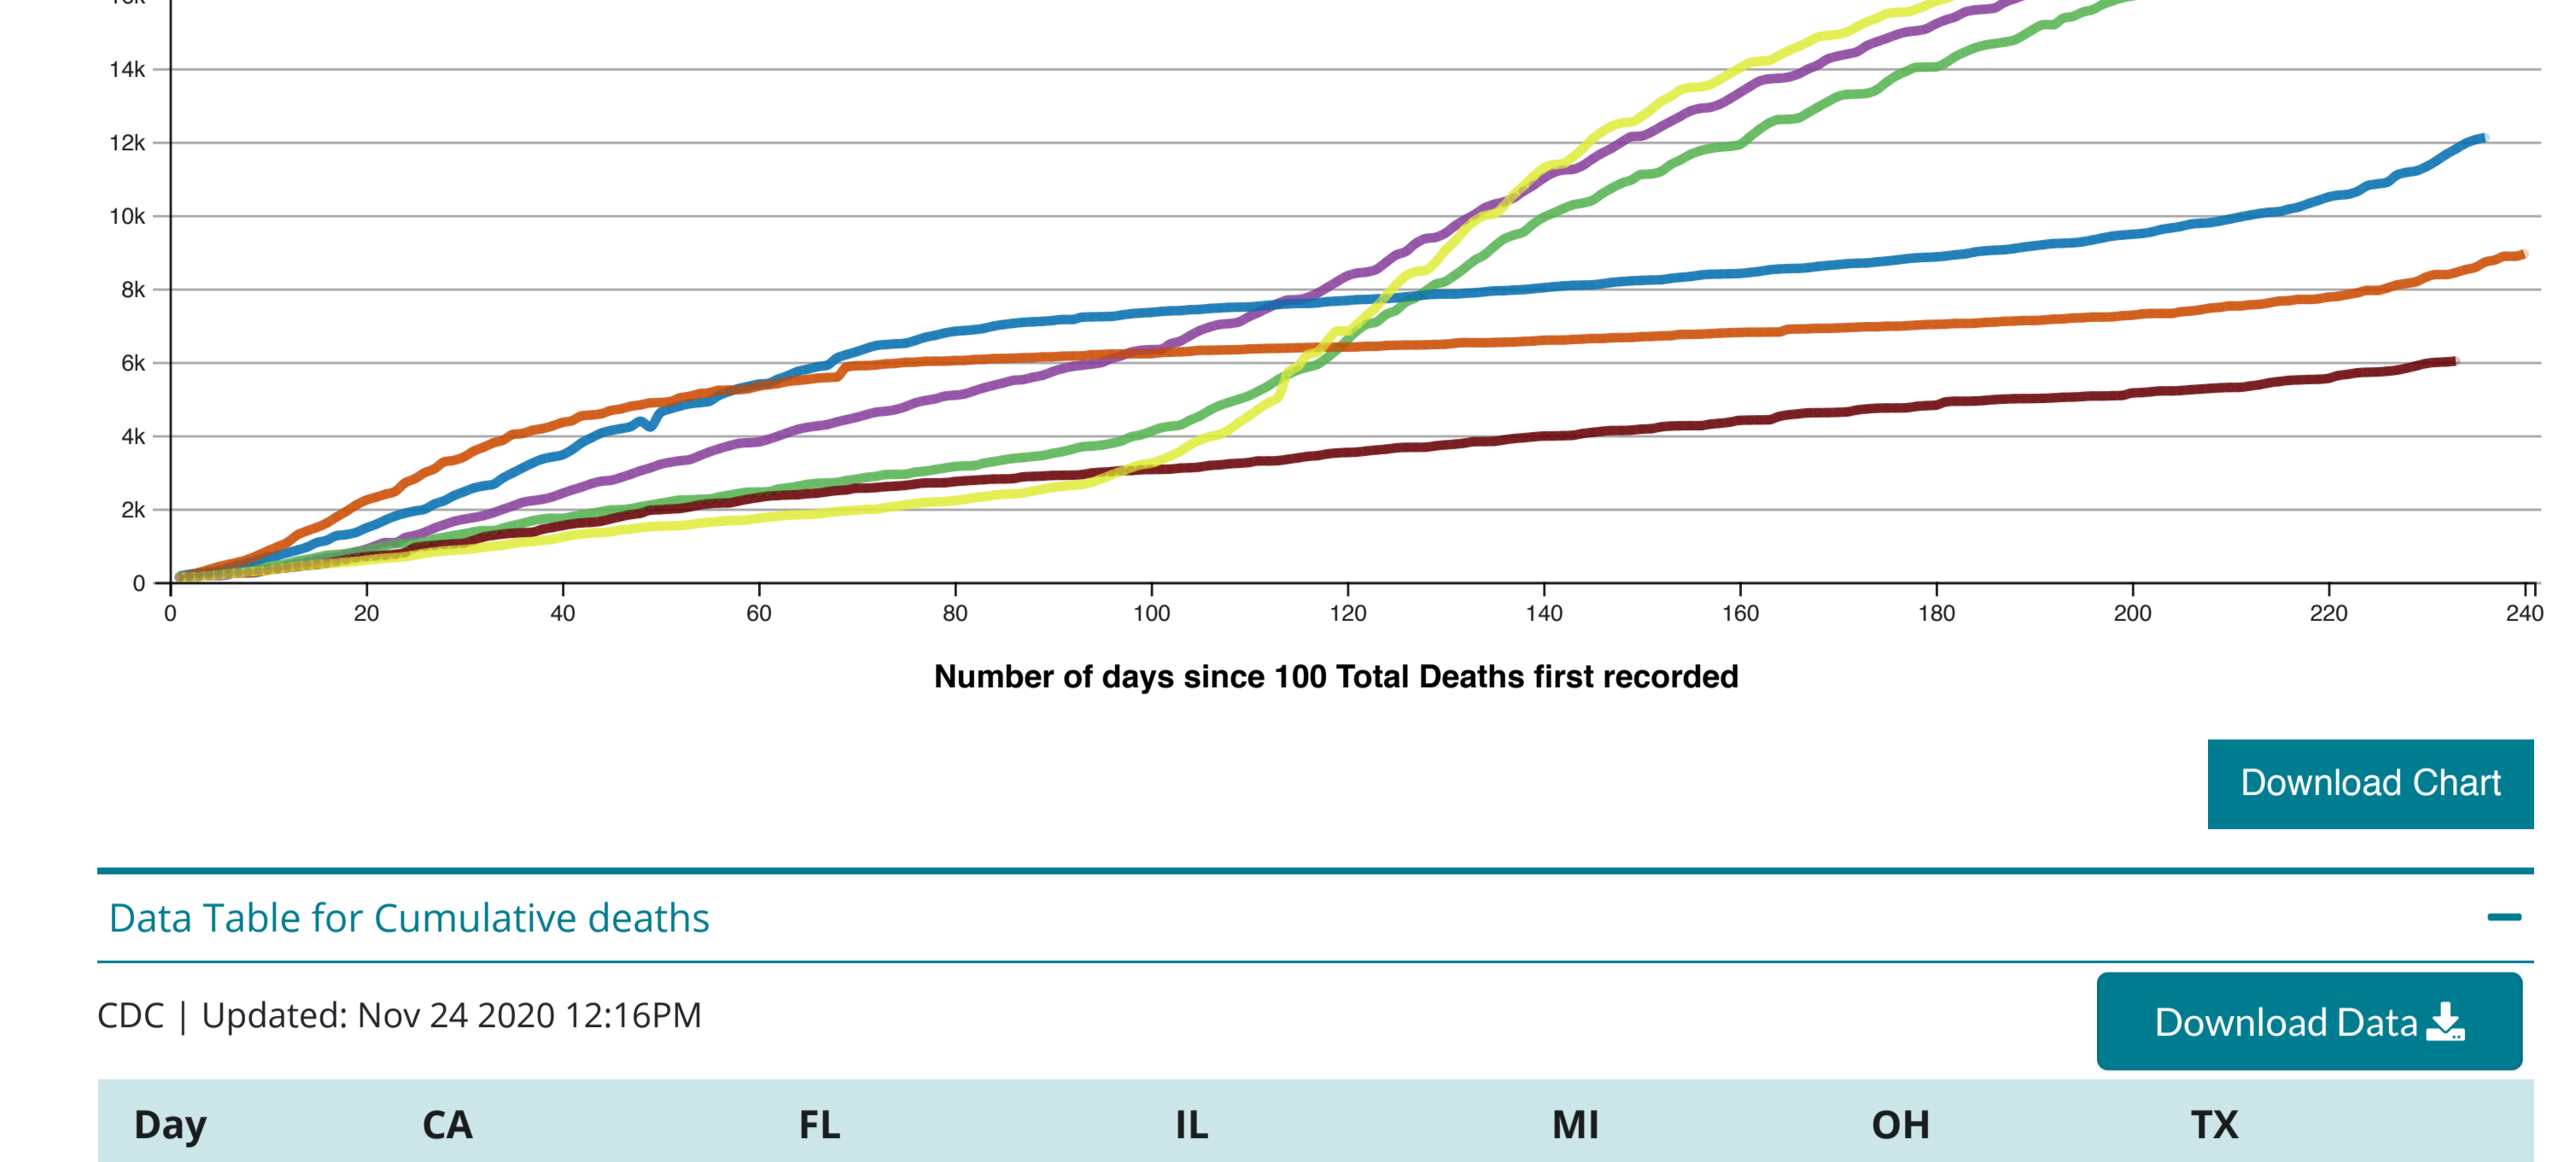

Coronavirus Disease 2019 (COVID-19)

CDC COVID Data Tracker

Maps, charts, and data provided by the CDC

Case Trends | County View | Laboratory | Community Impact | Unique Populations

Cases and Deaths by State | US and State Trends | Compare State Trends | Demographics | Trends by Population Factors | Forecasting | Trends in ED Visits

Compare Trends in COVID-19 Cases and Deaths in the US

Reported to the CDC by State or Territory

View: ☐ Cases ☒ Deaths
Measure: ☐ Daily ☒ Cumulative
Metric: ☒ Raw Totals ☐ Rate per 100,000
Scale: ☒ Linear ☐ Logarithmic

Select up to 6 states or territories:
☒ California ☒ Florida ☒ Illinois ☒ Michigan ☒ Ohio ☒ Texas

☐ Show full US Data (available only in logarithmic scale)

Cumulative deaths attributed to Covid-19, reported to CDC, in CA, FL, IL, MI, OH, and TX

Cumulative deaths, by number of days since 100 total deaths first recorded.

Download Chart

Data Table for Cumulative deaths

CDC | Updated: Nov 24 2020 12:16PM

Download Data