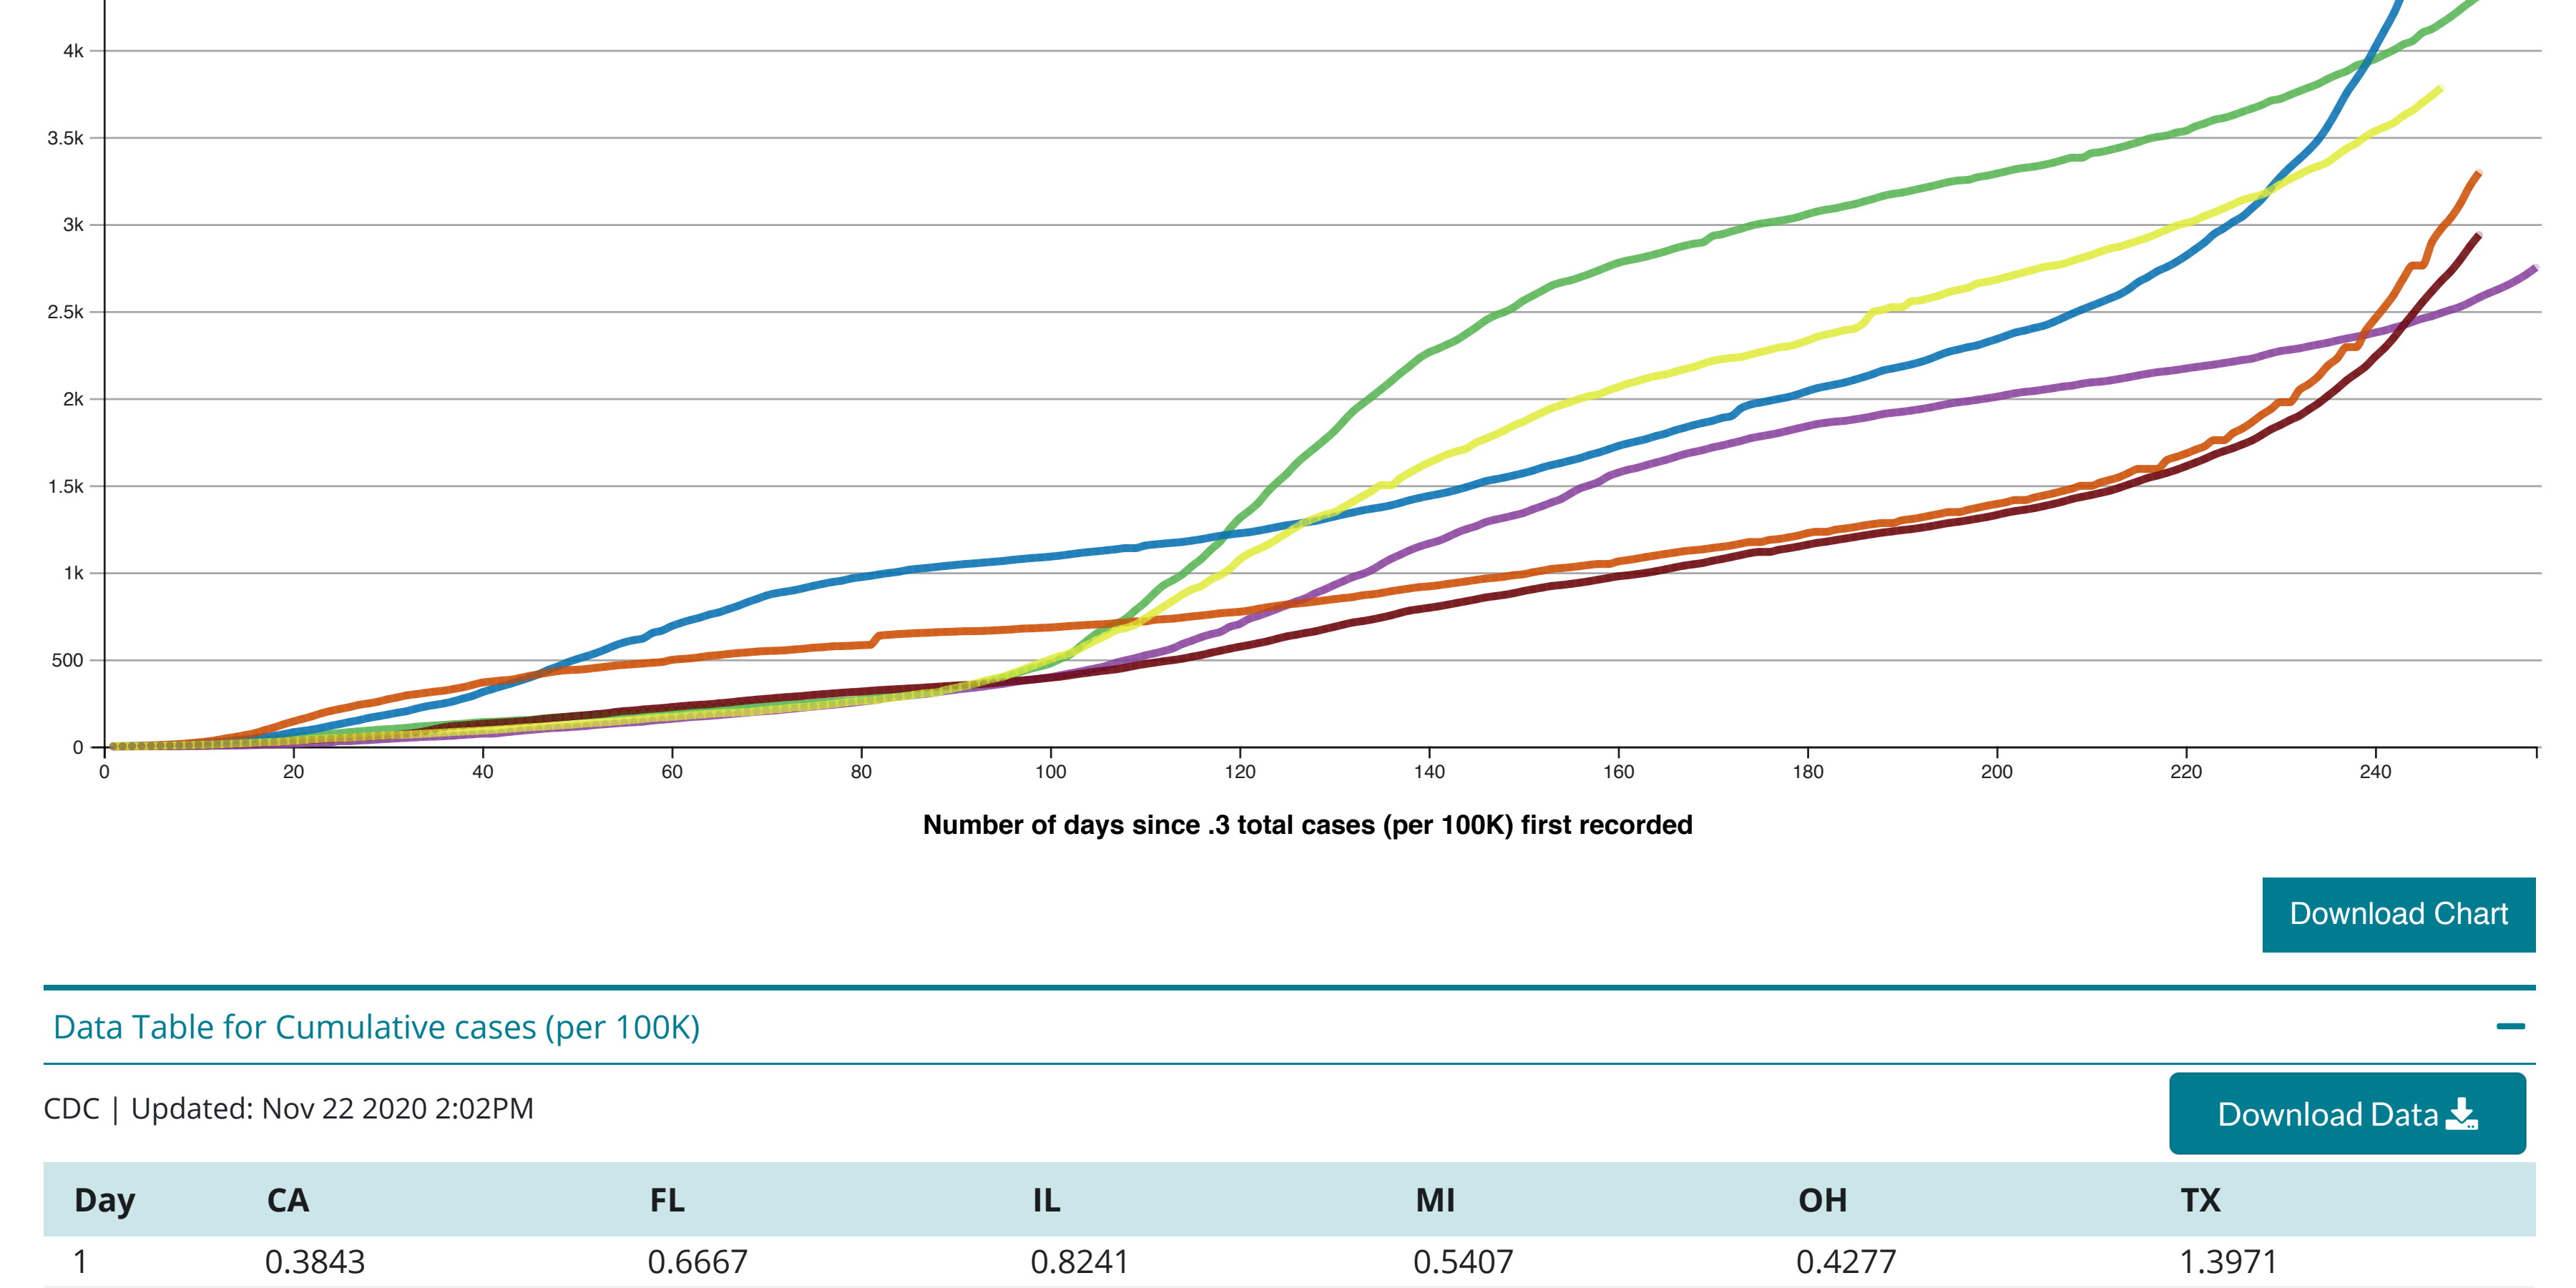

Coronavirus Disease 2019 (COVID-19)

CDC COVID Data Tracker

Maps, charts, and data provided by the CDC

Case Trends ▾ County View Laboratory ▾ Community Impact ▾ Unique Populations ▾ COVID-19 Home

Cases and Deaths by State | US and State Trends | Compare State Trends | Demographics | Trends by Population Factors | Forecasting | Trends in ED Visits

Compare Trends in COVID-19 Cases and Deaths in the US

Reported to the CDC by State or Territory

View: Cases Deaths **Measure:** Daily Cumulative **Metric:** Raw Totals Rate per 100,000 **Scale:** Linear Logarithmic

Select up to 6 states or territories:
 California Florida Illinois Michigan Ohio Texas

Show full US Data (available only in logarithmic scale)

Cumulative cases of Covid-19, reported to CDC, in CA, FL, IL, MI, OH, and TX

Cumulative cases (per 100K), by number of days since .3 total cases (per 100K) first recorded.

Data Table for Cumulative cases (per 100K) [Download Chart](#)

CDC | Updated: Nov 22 2020 2:02PM [Download Data](#)