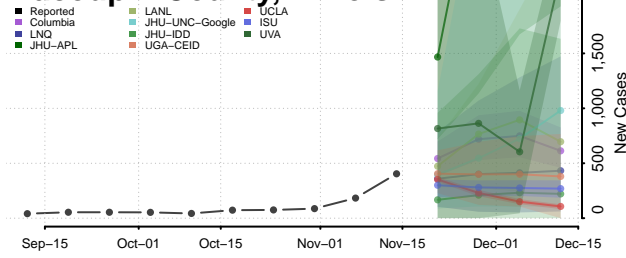

### Macoupin County, Illinois