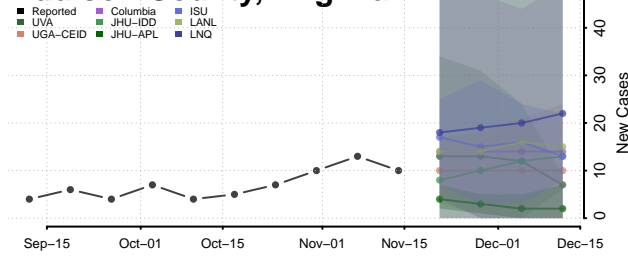

### Madison County, Virginia