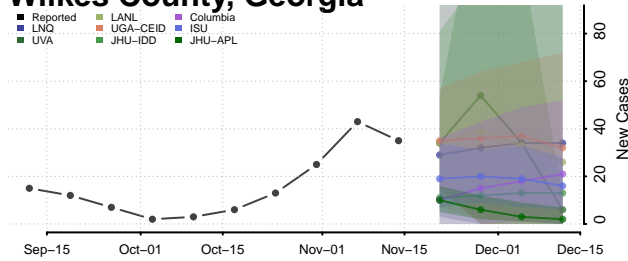

Wilkes County, Georgia