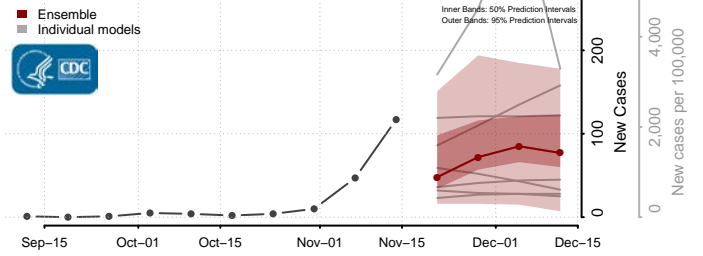

Washington County, Kansas