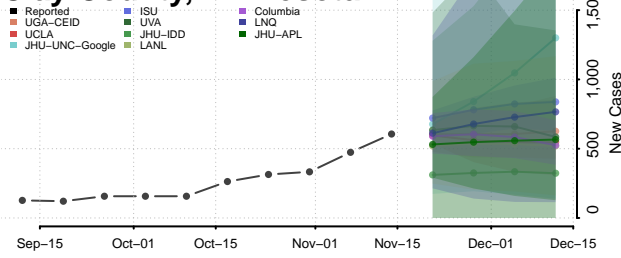

Clay County, Minnesota