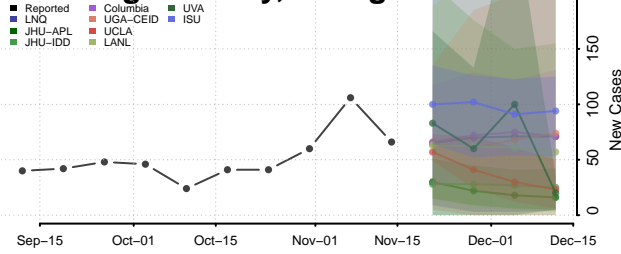

Chattooga County, Georgia