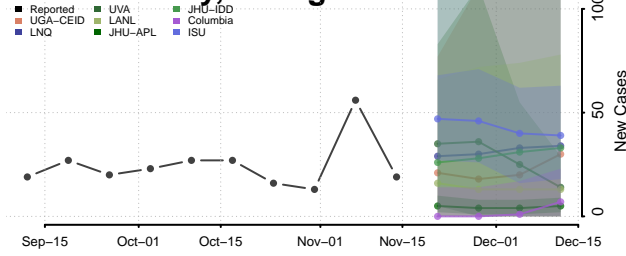

Jones County, Georgia