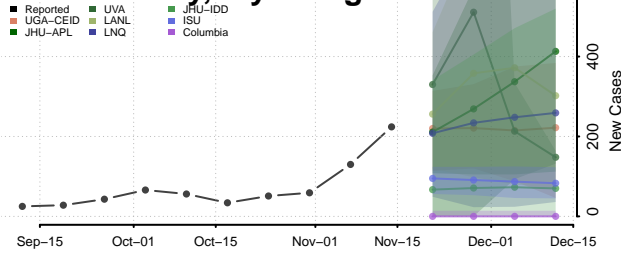

Teton County, Wyoming