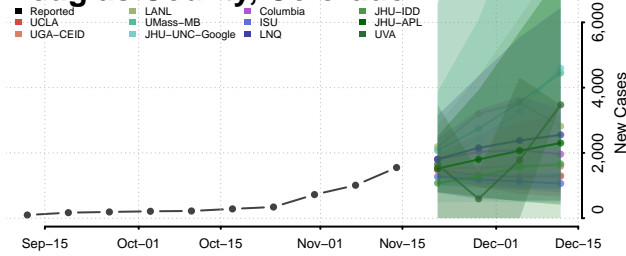

Douglas County, Colorado