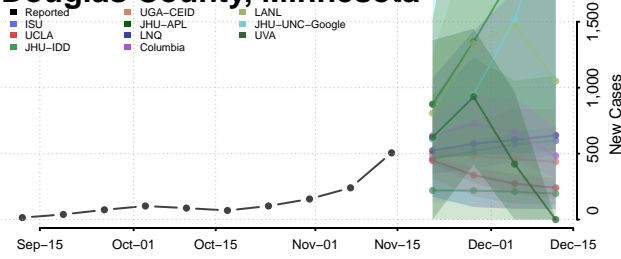

Douglas County, Minnesota