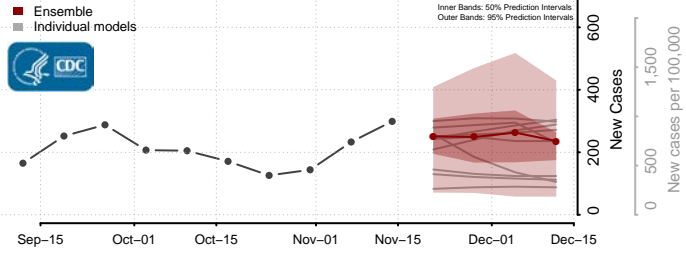

Stark County, North Dakota