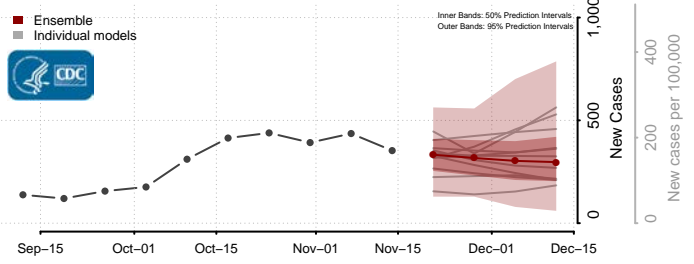

Harrison County, Mississippi