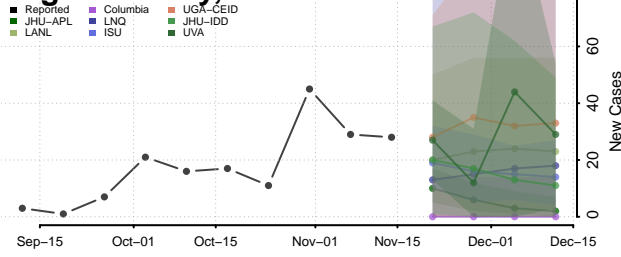

Logan County, Kansas