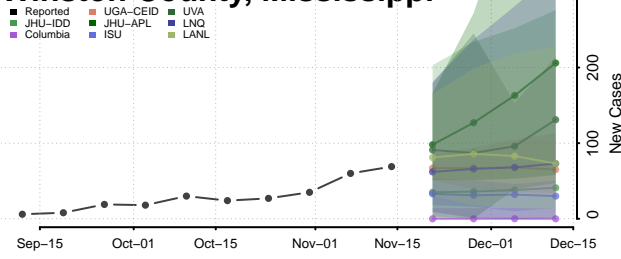

Winston County, Mississippi