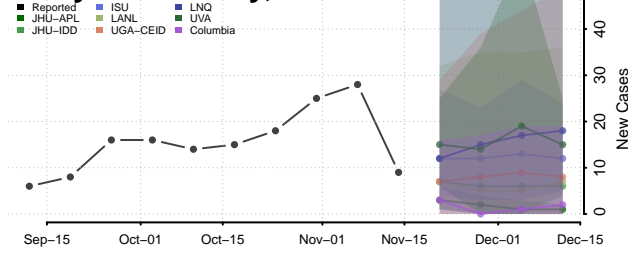

Lafayette County, Arkansas