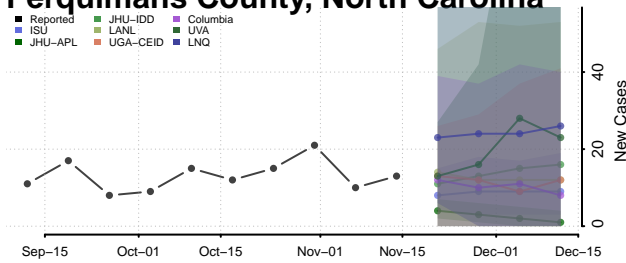

Perquimans County, North Carolina