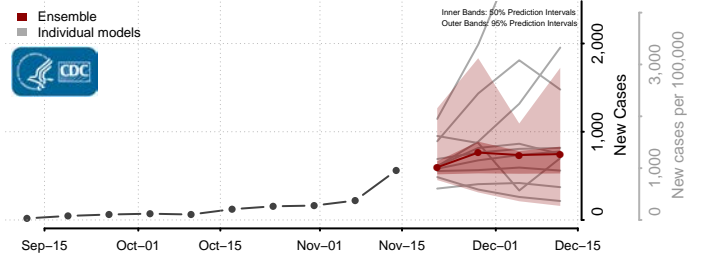

Otter Tail County, Minnesota