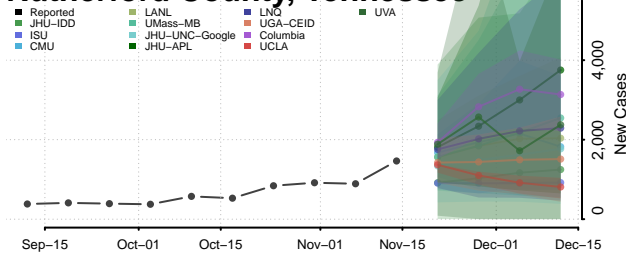

Rutherford County, Tennessee