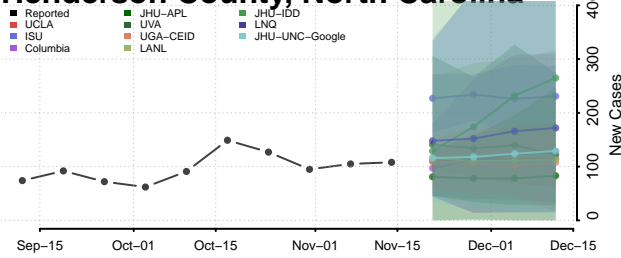

Henderson County, North Carolina