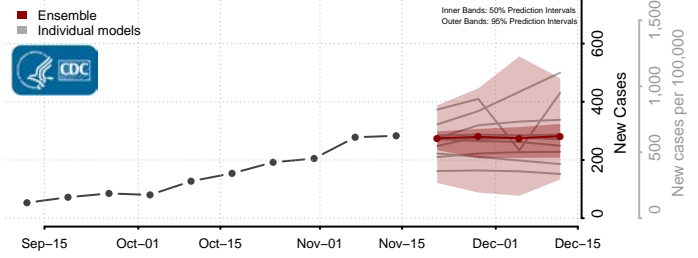

### Greene County, Arkansas