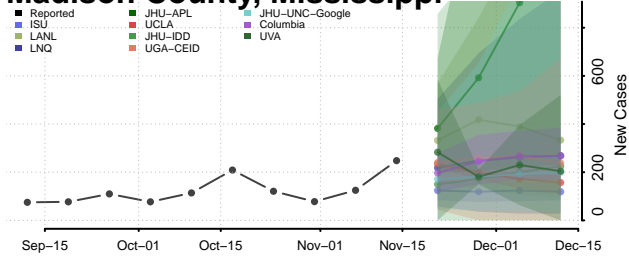

Madison County, Mississippi