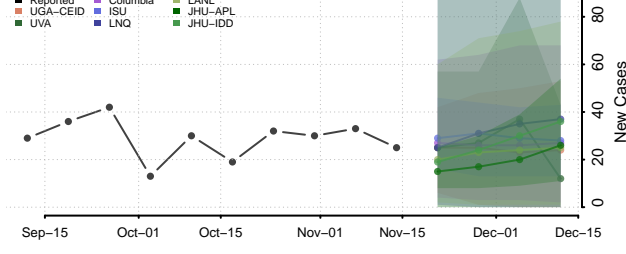

Jasper County, South Carolina