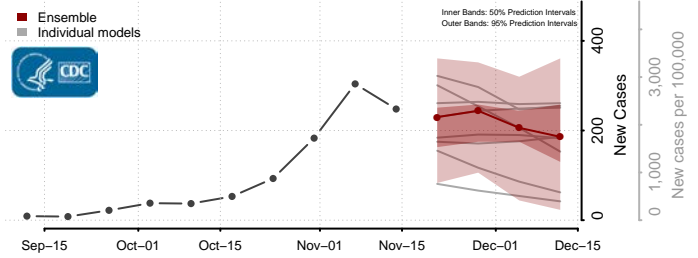

Walsh County, North Dakota