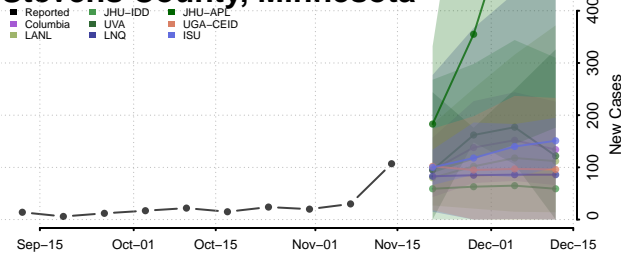

Stevens County, Minnesota