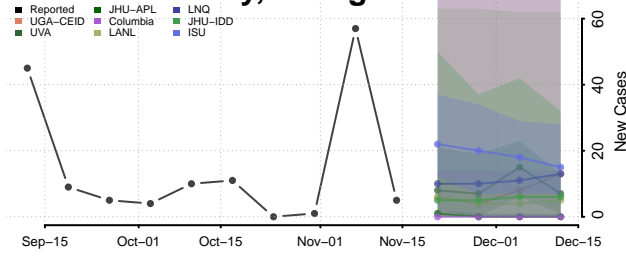

Johnson County, Georgia