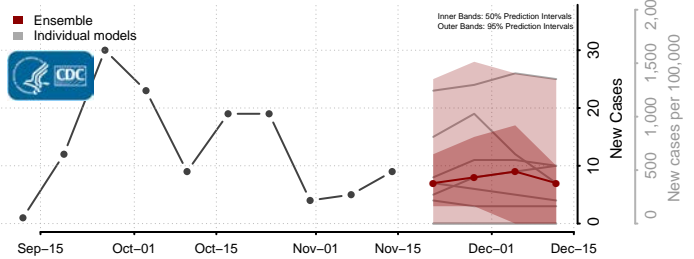

Logan County, North Dakota