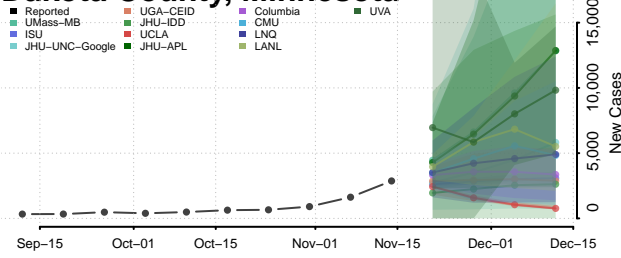

Dakota County, Minnesota