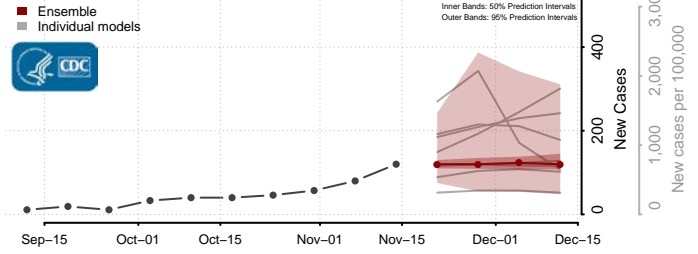

Sawyer County, Wisconsin