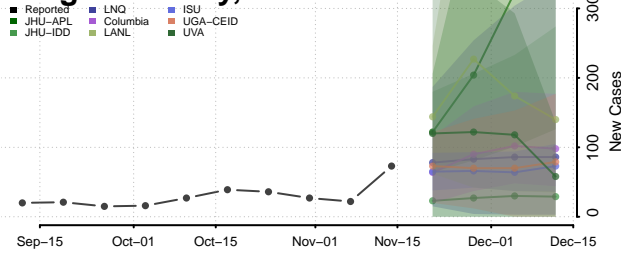

Morgan County, Tennessee