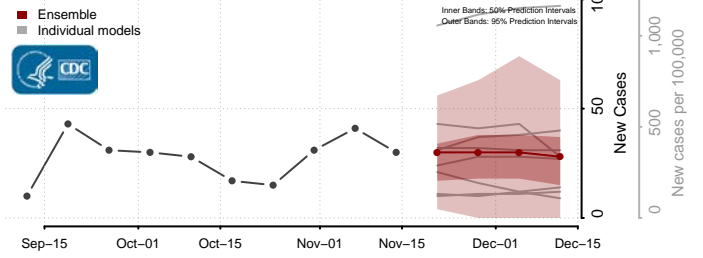

Knox County, Nebraska