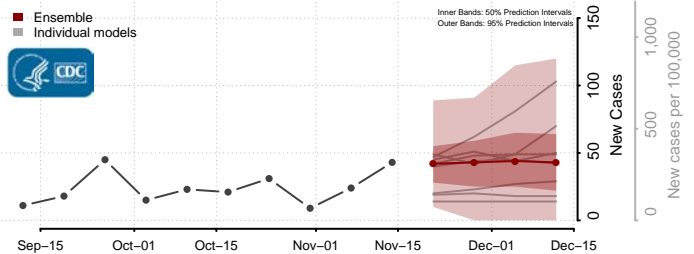

Greene County, Mississippi