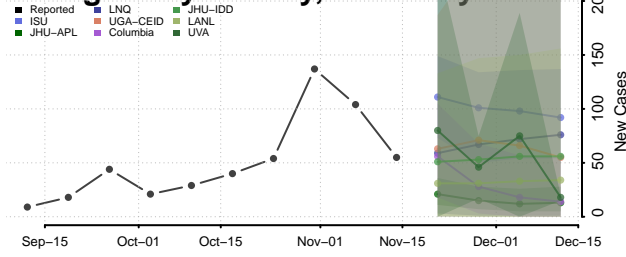

Montgomery County, Kentucky