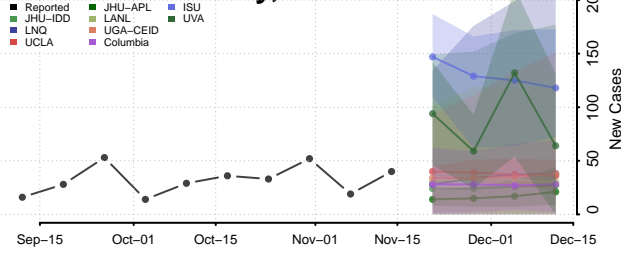

McDonald County, Missouri