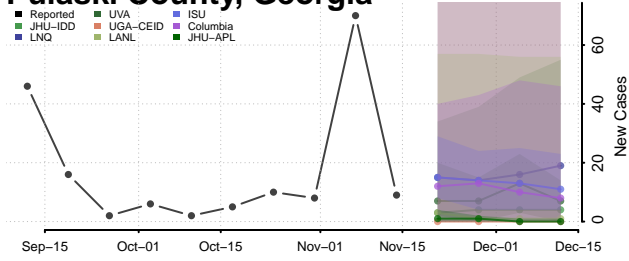

Pulaski County, Georgia