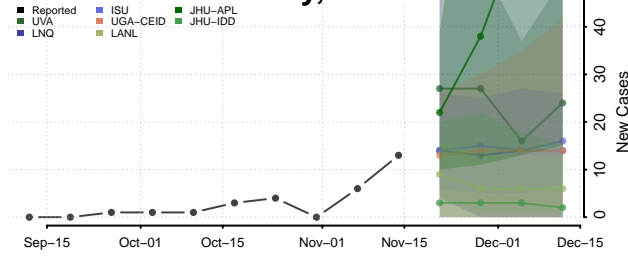

Judith Basin County, Montana