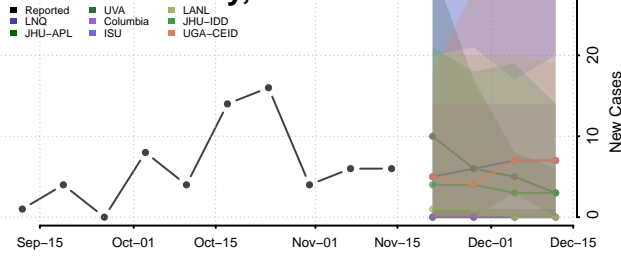

McCone County, Montana