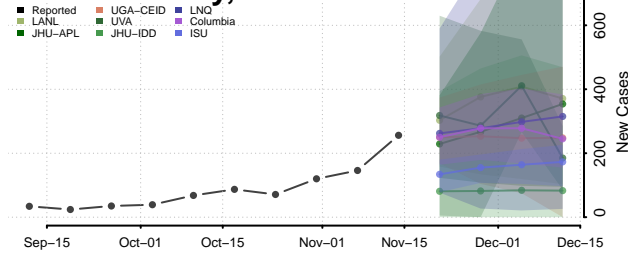

### Garvin County, Oklahoma