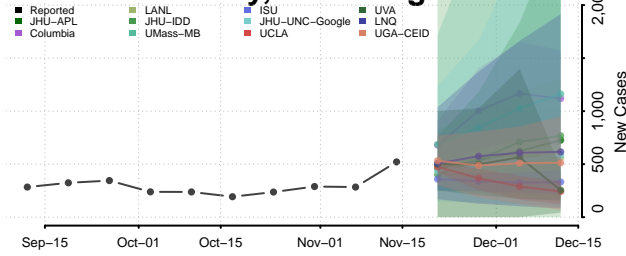

Kanawha County, West Virginia