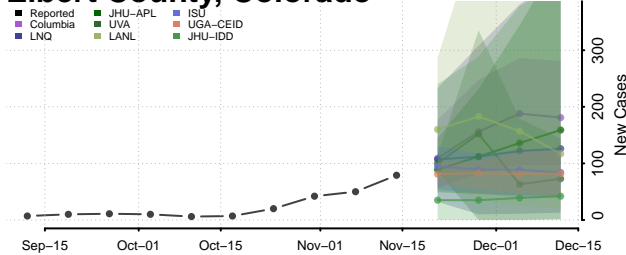

Elbert County, Colorado