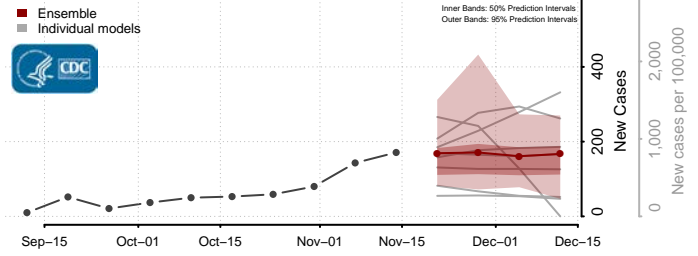

Washington County, Nebraska