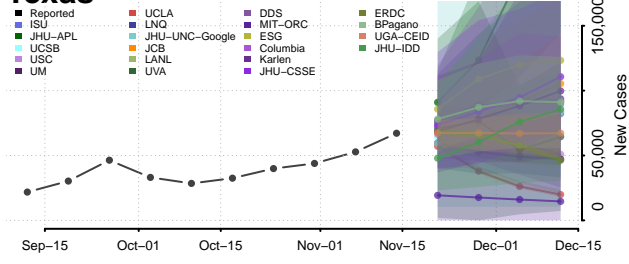

Williamson County, Tennessee

Wilson County, Tennessee

Texas

Anderson County, Texas

Andrews County, Texas

Angelina County, Texas