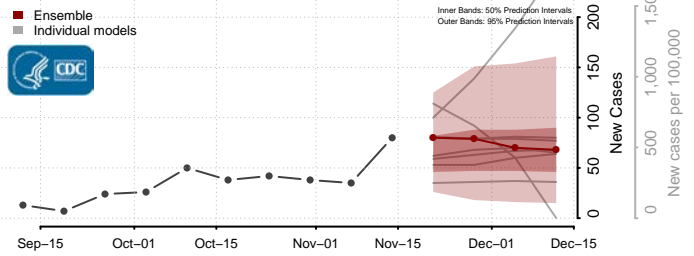

Murray County, Oklahoma