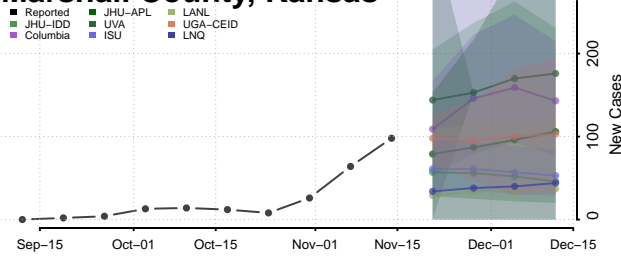

Marshall County, Kansas