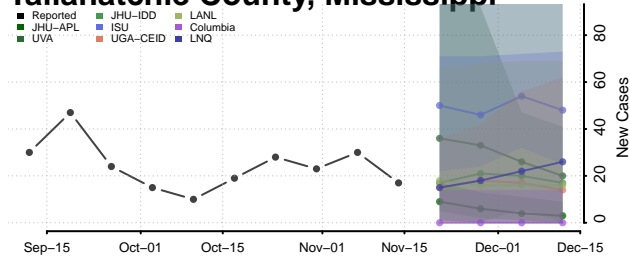

Tallahatchie County, Mississippi