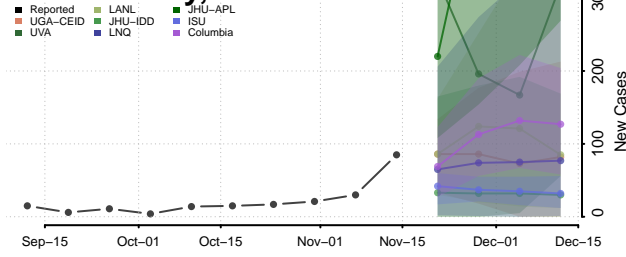

Ralls County, Missouri