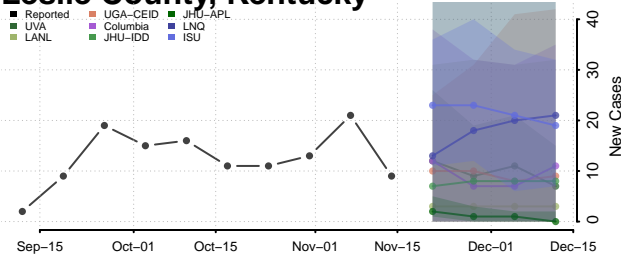

Leslie County, Kentucky