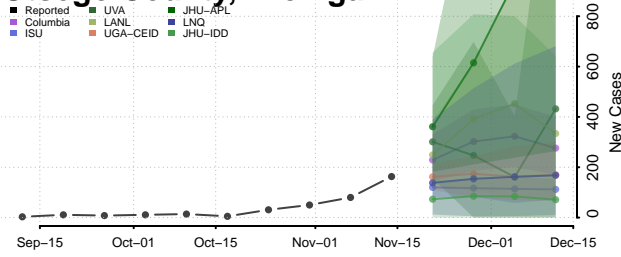

Otsego County, Michigan