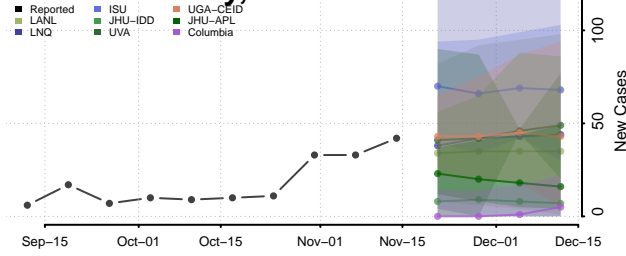

Howard County, Nebraska