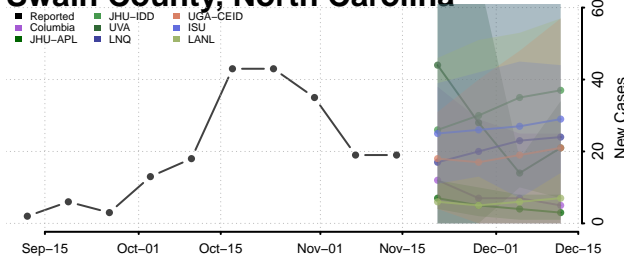

Swain County, North Carolina