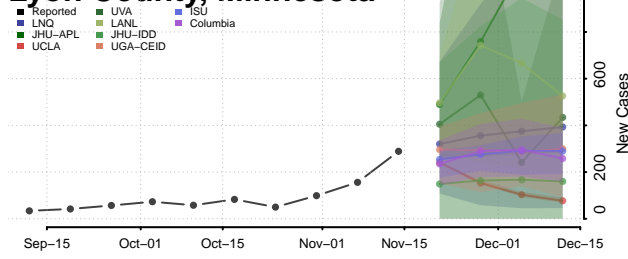

Lyon County, Minnesota