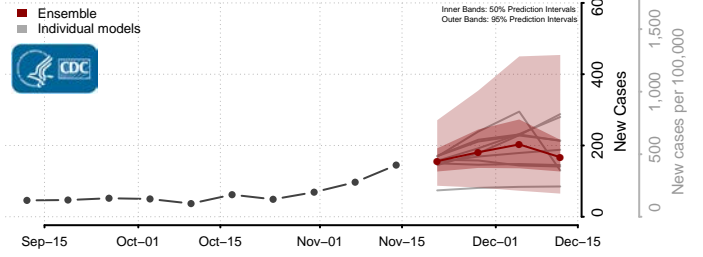

Greenup County, Kentucky