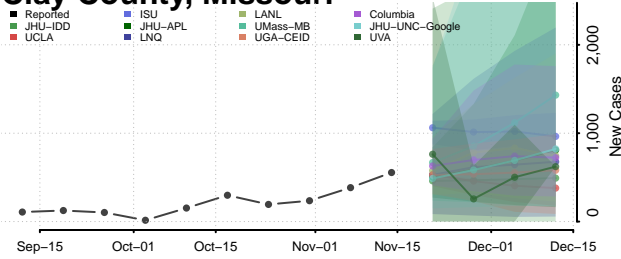

Clay County, Missouri