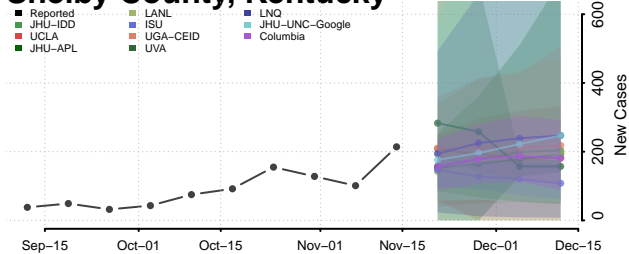

Shelby County, Kentucky