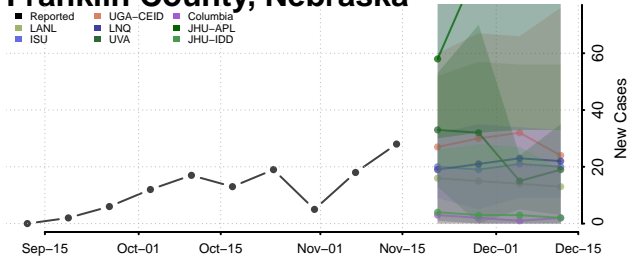

Franklin County, Nebraska