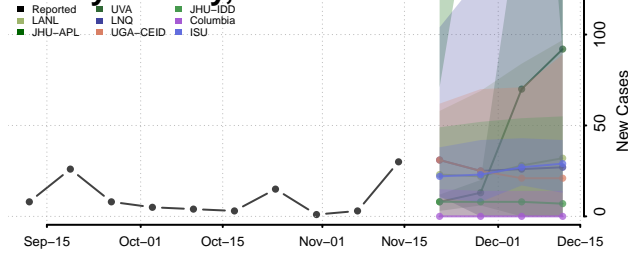

Dewey County, Oklahoma