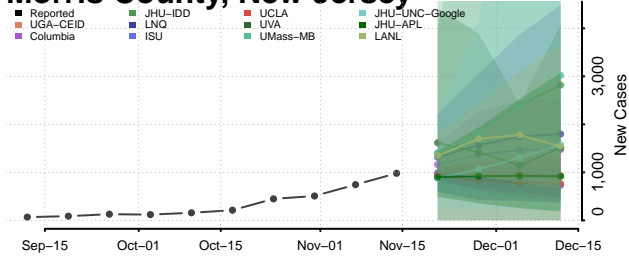

Morris County, New Jersey