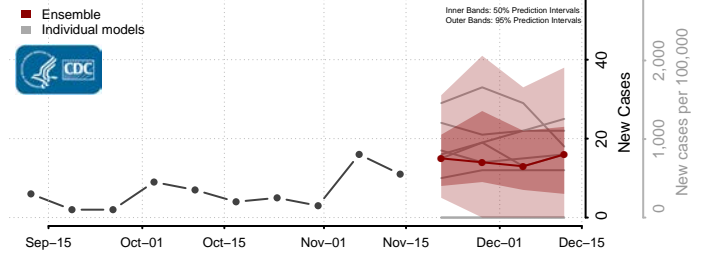

Gosper County, Nebraska