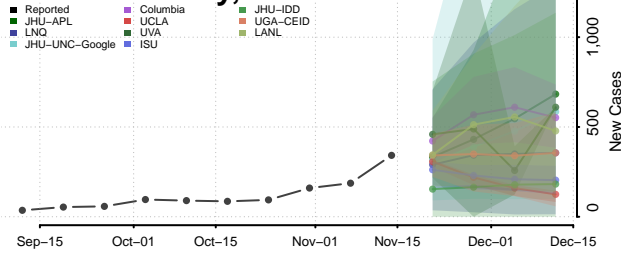

Lincoln County, Missouri