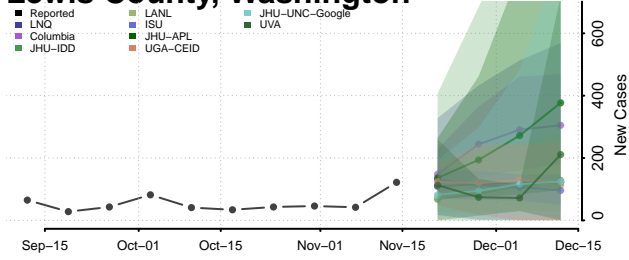

Lewis County, Washington