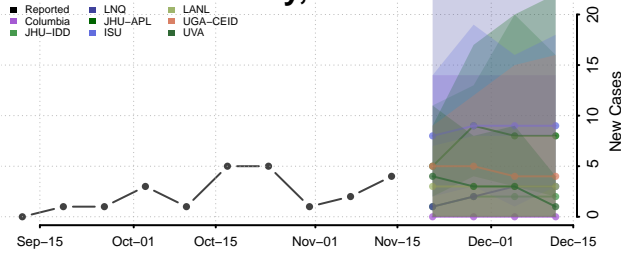

Shackelford County, Texas