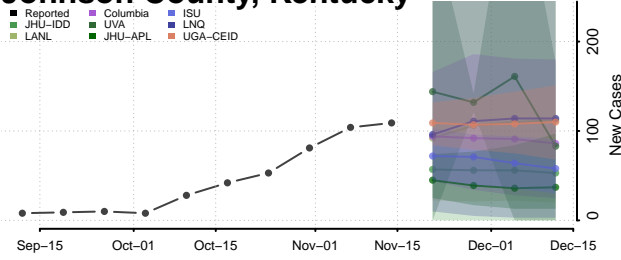

Johnson County, Kentucky