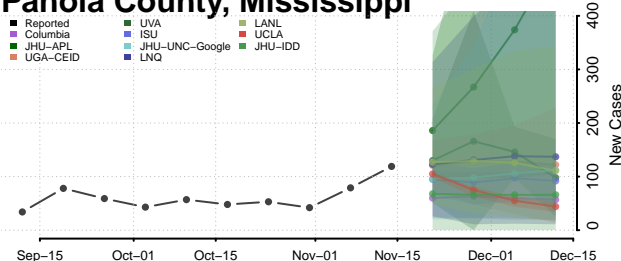

Panola County, Mississippi