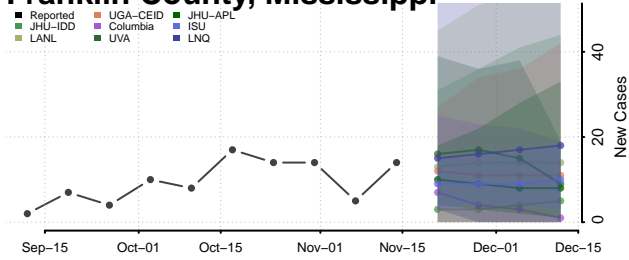

Franklin County, Mississippi