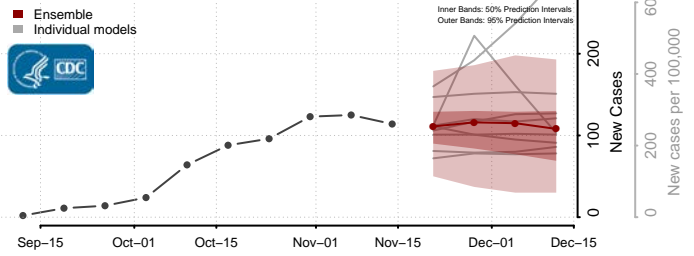

Ravalli County, Montana