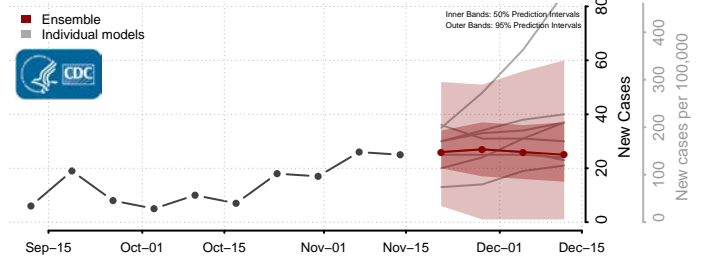

Patrick County, Virginia