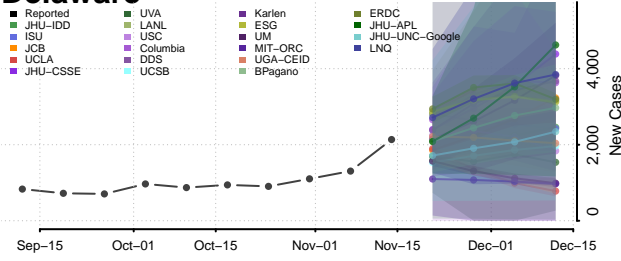

Windham County, Connecticut

Delaware

Kent County, Delaware

New Castle County, Delaware

Sussex County, Delaware

District of Columbia