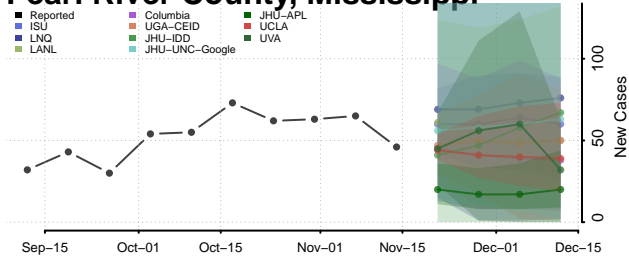

Pearl River County, Mississippi