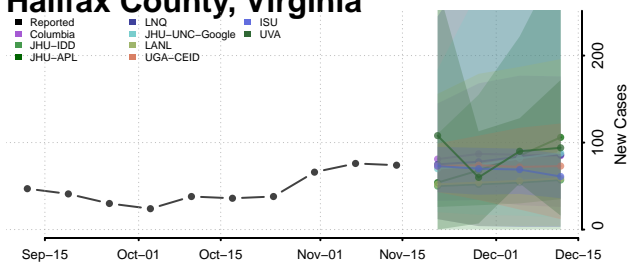

Halifax County, Virginia