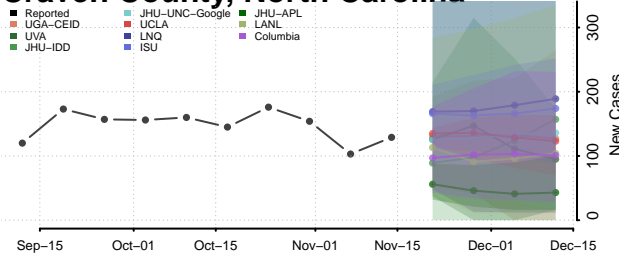

Craven County, North Carolina