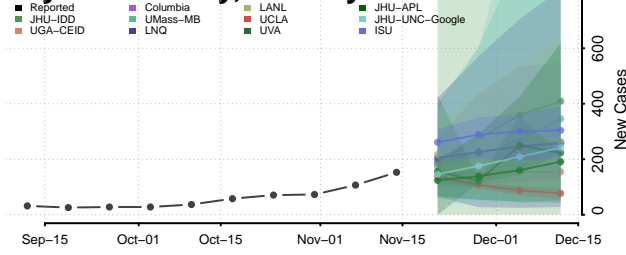

Fayette County, Pennsylvania