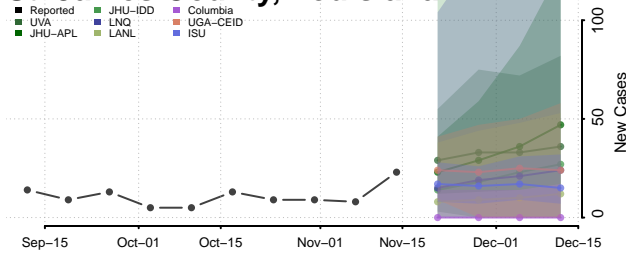

St. James County, Louisiana