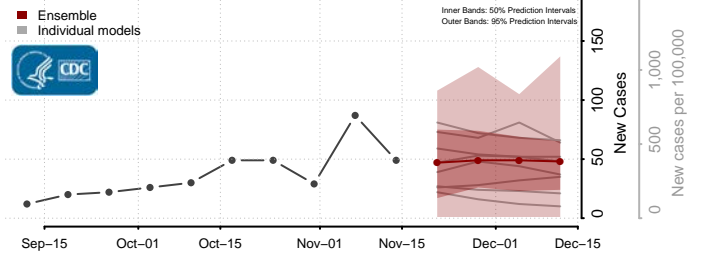

DeKalb County, Missouri