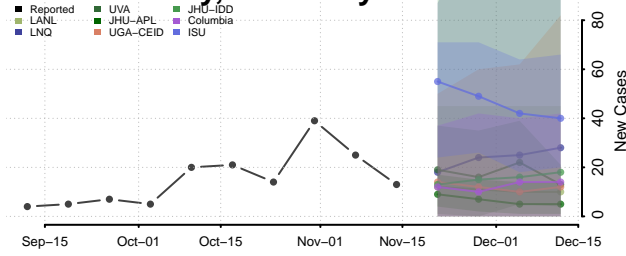

Butler County, Kentucky