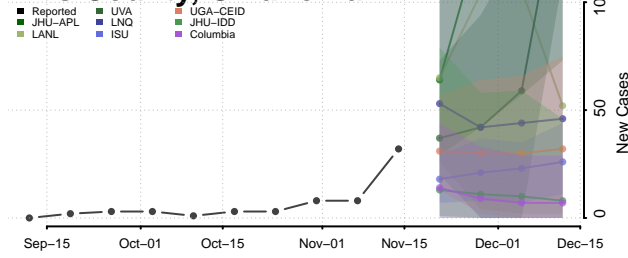

Ellis County, Oklahoma