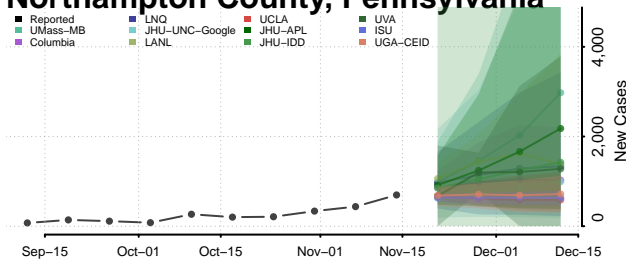

Northampton County, Pennsylvania