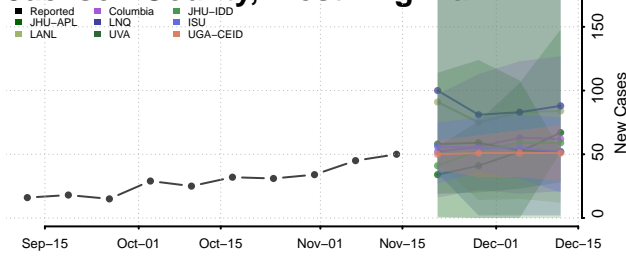

Jackson County, West Virginia