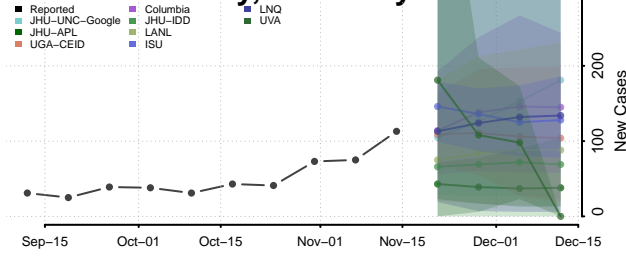

Marshall County, Kentucky