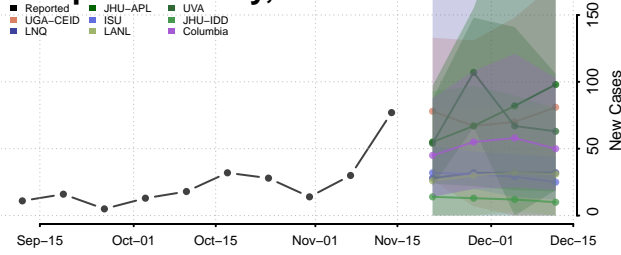

### Doniphan County, Kansas