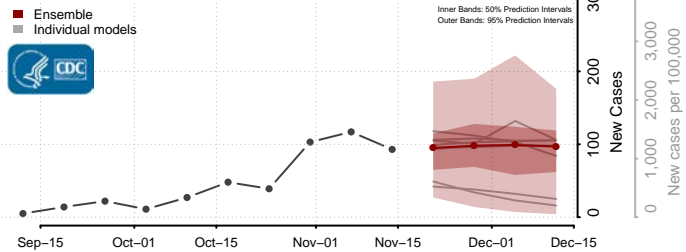

Trail County, North Dakota