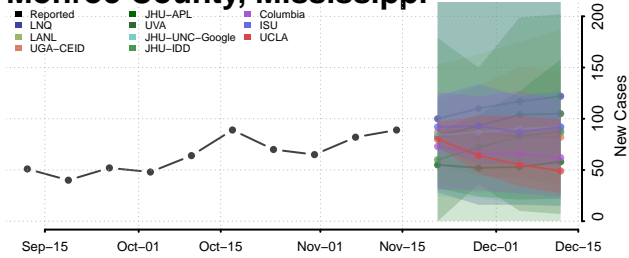

Monroe County, Mississippi