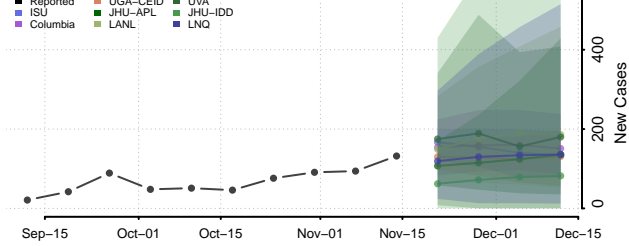

Saline County, Illinois