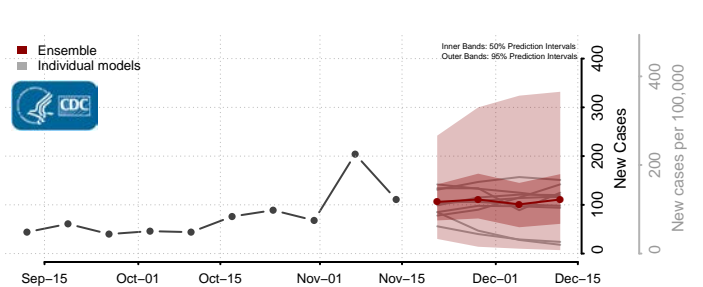

Rockdale County, Georgia