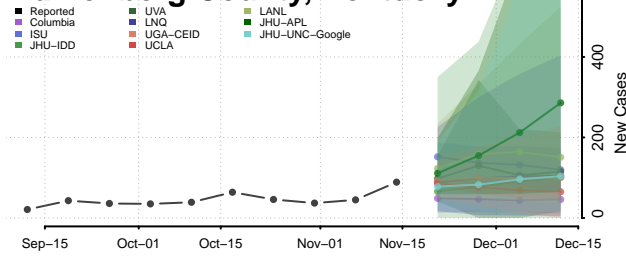

Muhlenberg County, Kentucky