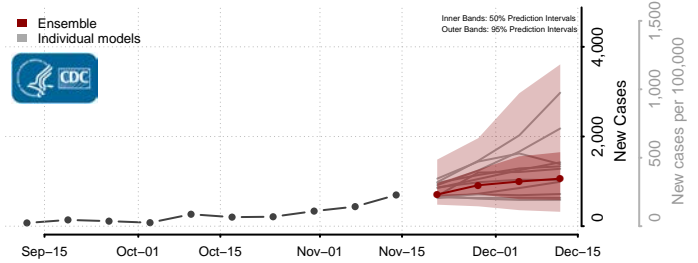

Northampton County, Pennsylvania