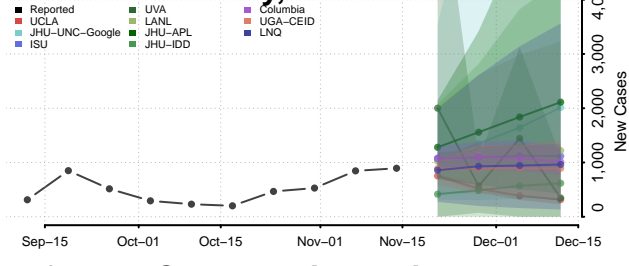

### La Crosse County, Wisconsin