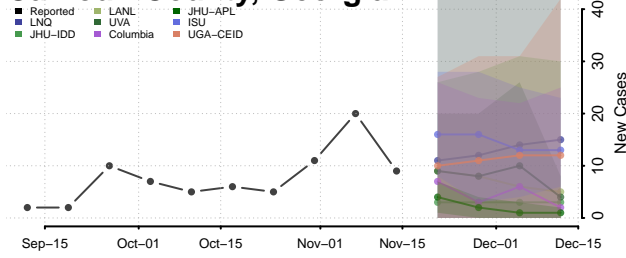

Calhoun County, Georgia