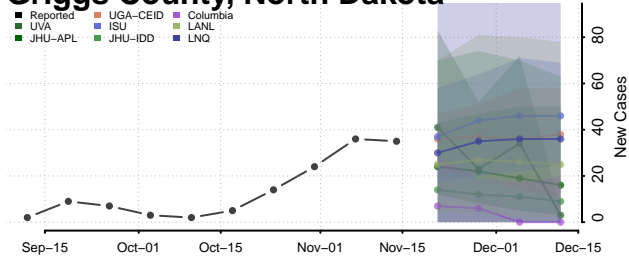

Griggs County, North Dakota