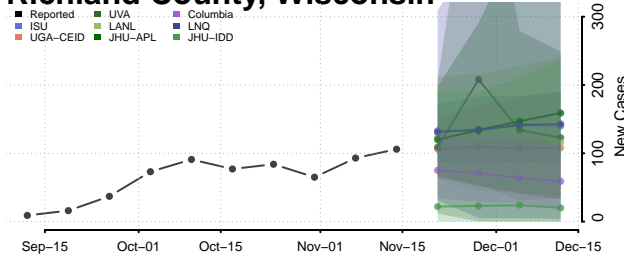

Richland County, Wisconsin