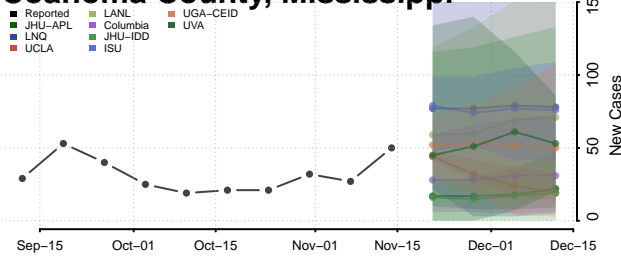

Coahoma County, Mississippi