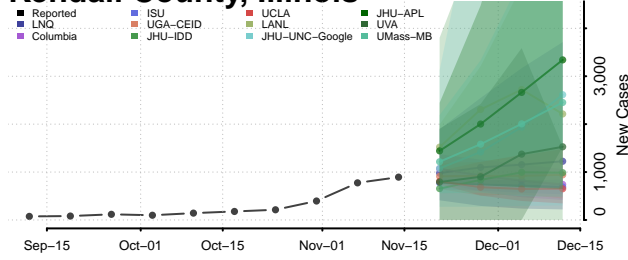

Kendall County, Illinois