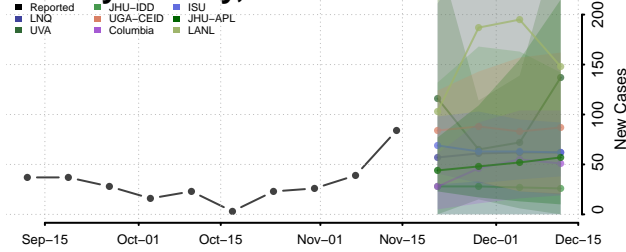

Grundy County, Missouri