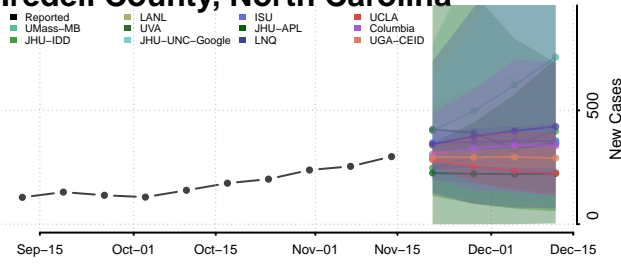

Iredell County, North Carolina