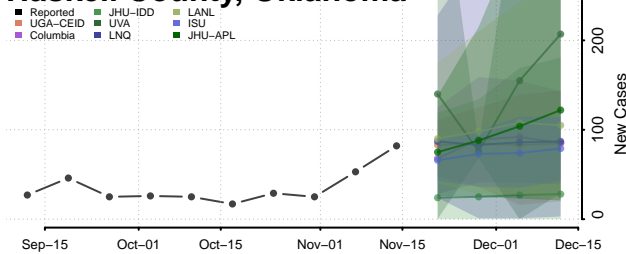

Haskell County, Oklahoma