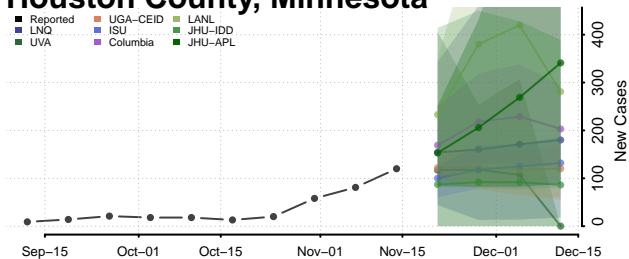

Houston County, Minnesota