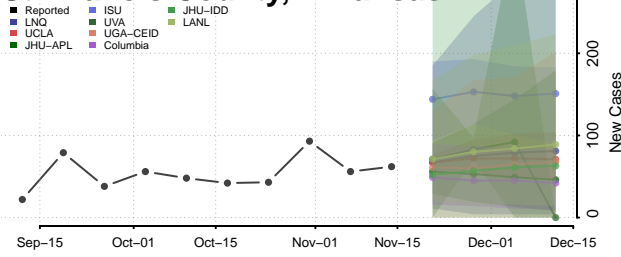

St. Francis County, Arkansas