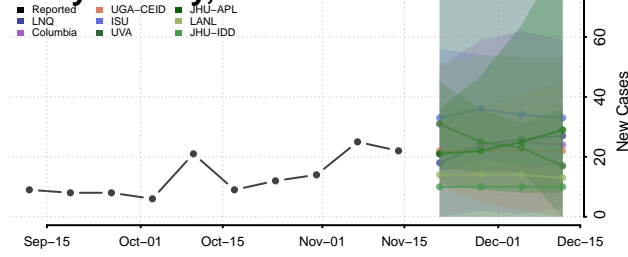

Perry County, Arkansas