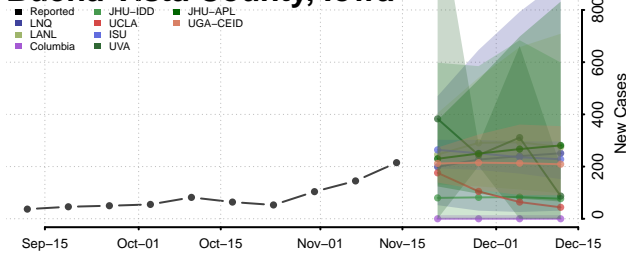

Buena Vista County, Iowa