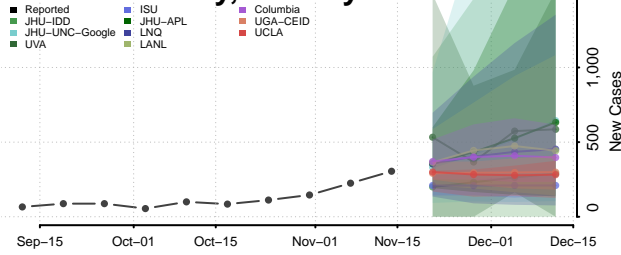

Indiana County, Pennsylvania