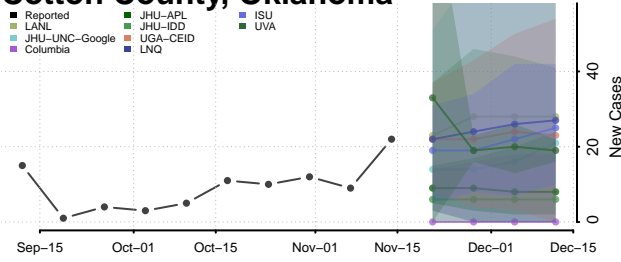

Cotton County, Oklahoma