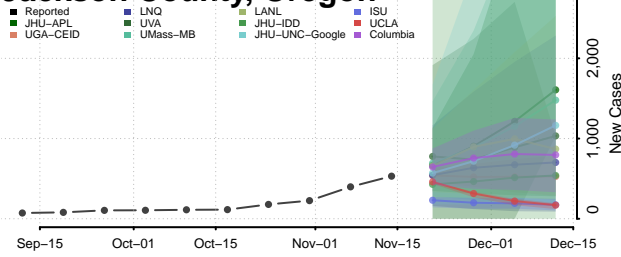

Jackson County, Oregon