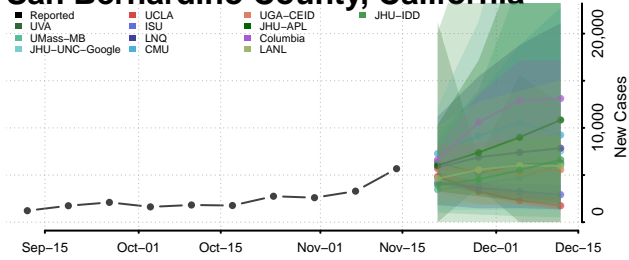

San Bernardino County, California