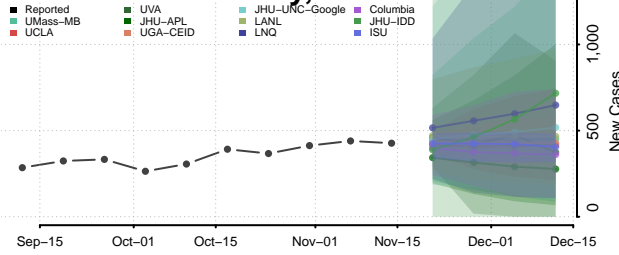

Cumberland County, North Carolina