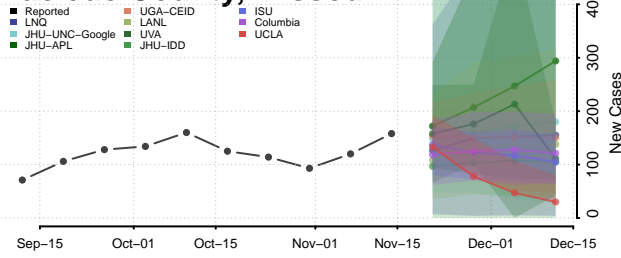

Laclede County, Missouri