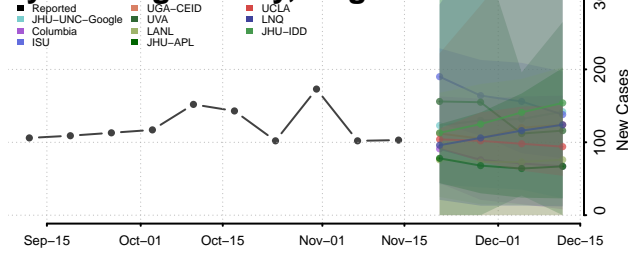

Lynchburg County, Virginia