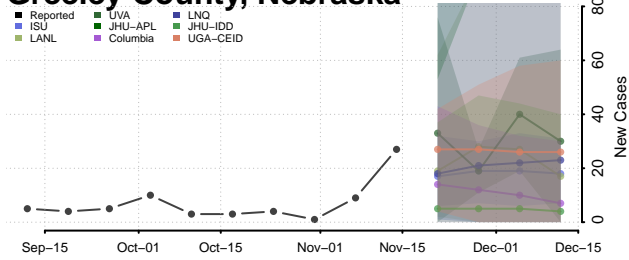

Greeley County, Nebraska