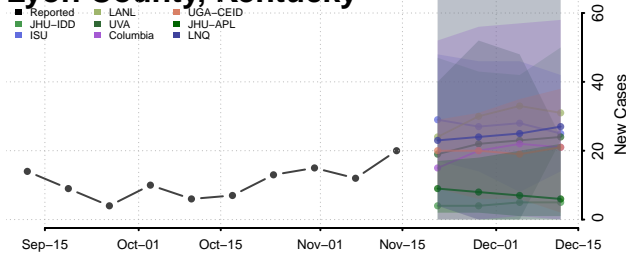

### Madison County, Kentucky