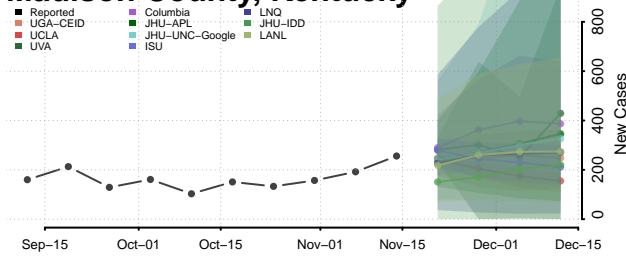

### Madison County, Kentucky