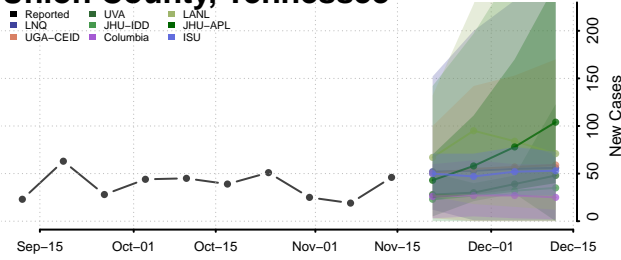

Union County, Tennessee