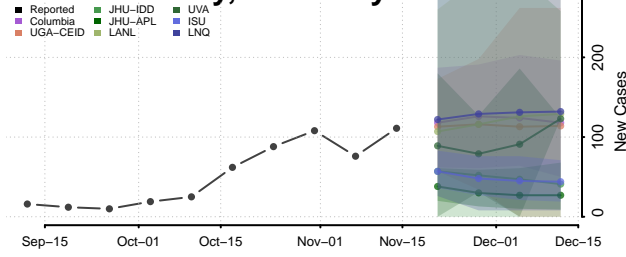

Marion County, Kentucky