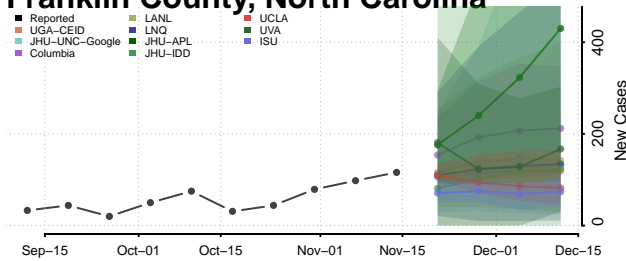

Franklin County, North Carolina