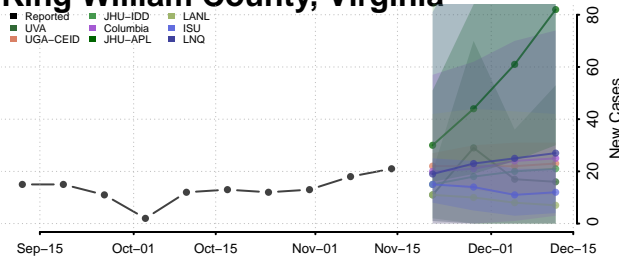

King William County, Virginia