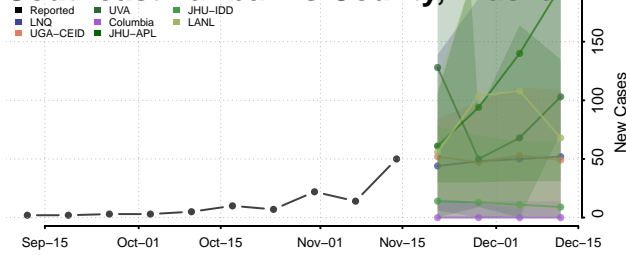

Southeast Fairbanks County, Alaska