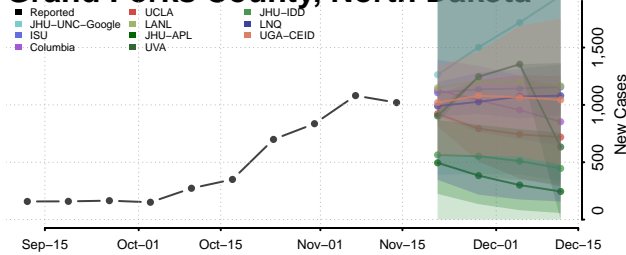

Grand Forks County, North Dakota