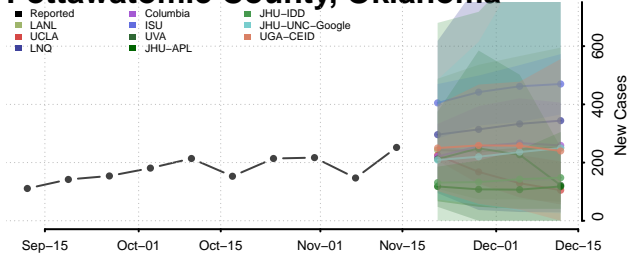

Pottawatomie County, Oklahoma