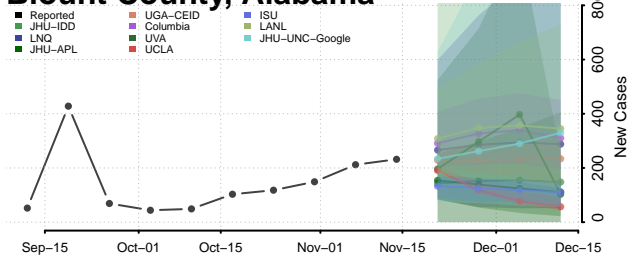

Blount County, Alabama