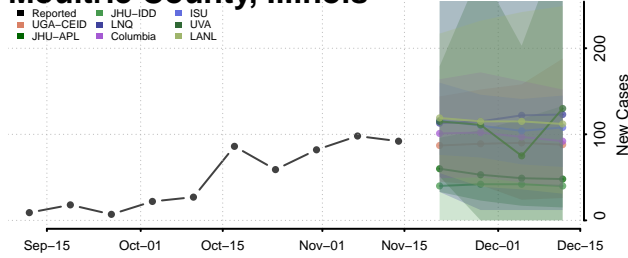

Moultrie County, Illinois