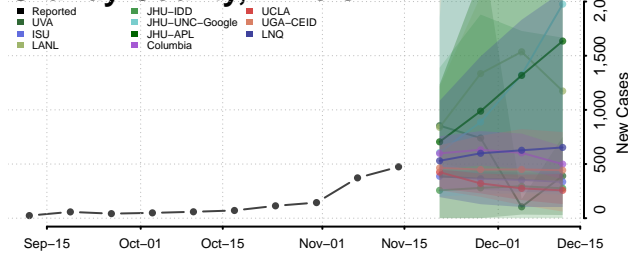

Grundy County, Illinois