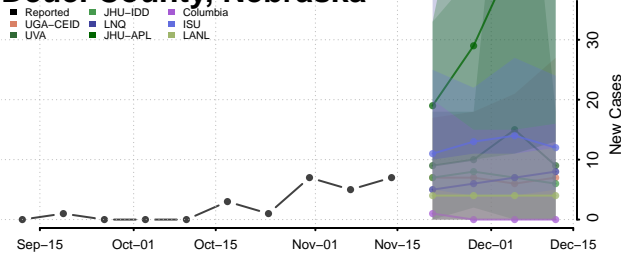

Deuel County, Nebraska