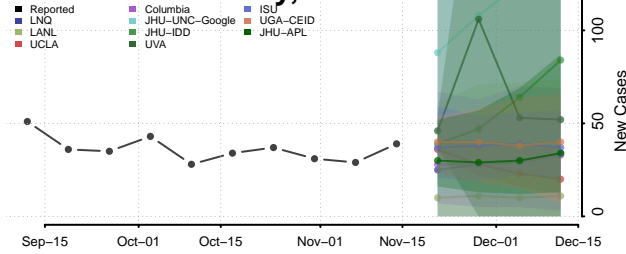

St. Charles County, Louisiana