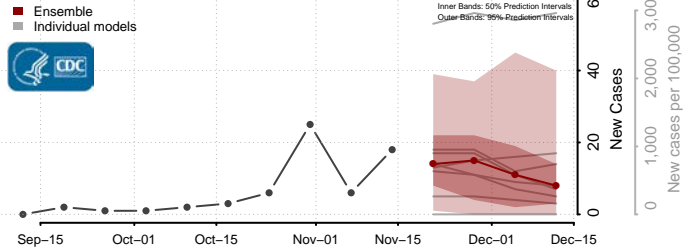

Steele County, North Dakota