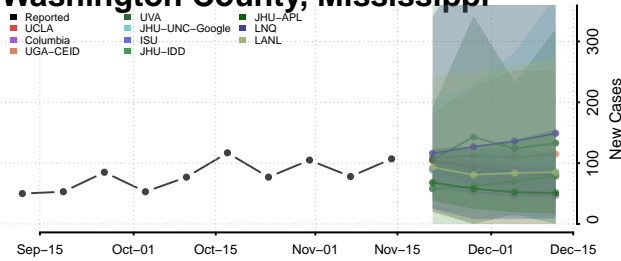

Washington County, Mississippi