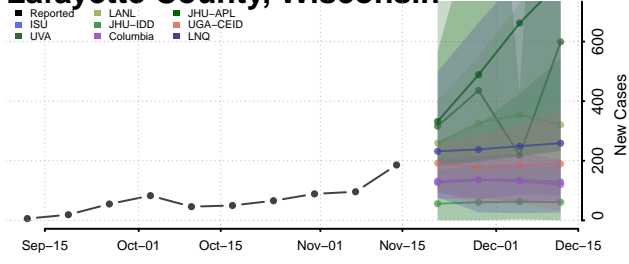

Lafayette County, Wisconsin