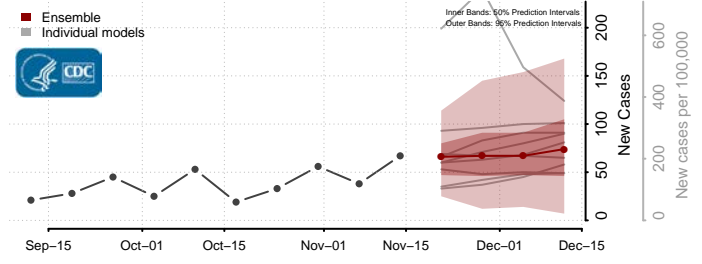

Logan County, West Virginia