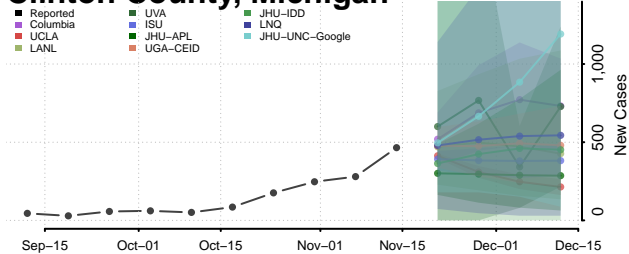

Clinton County, Michigan