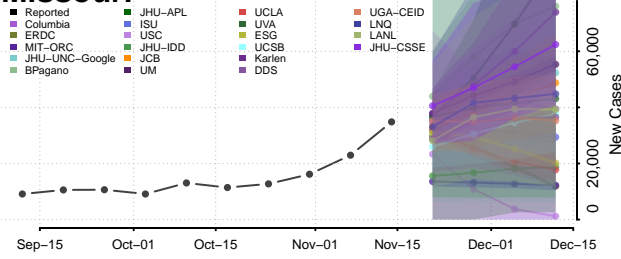

Wilkinson County, Mississippi

Winston County, Mississippi

Yalobusha County, Mississippi

Yazoo County, Mississippi

Missouri

Adair County, Missouri