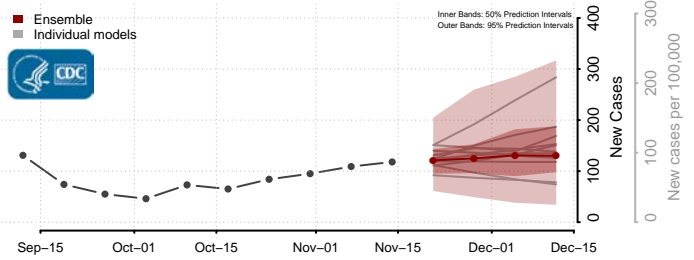

Spotsylvania County, Virginia