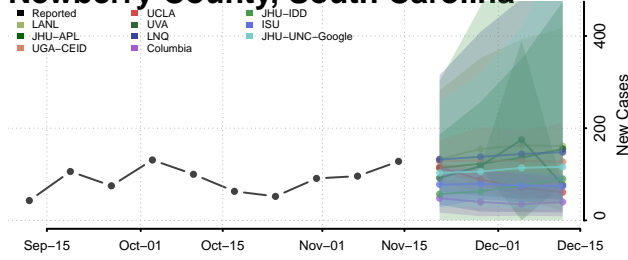

Newberry County, South Carolina