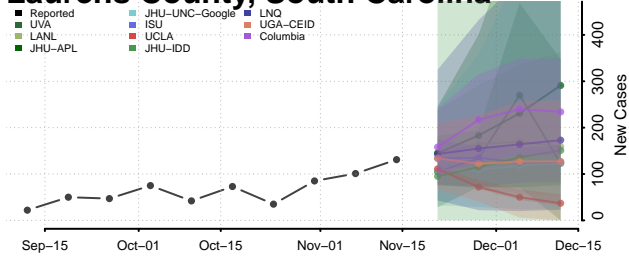

Laurens County, South Carolina