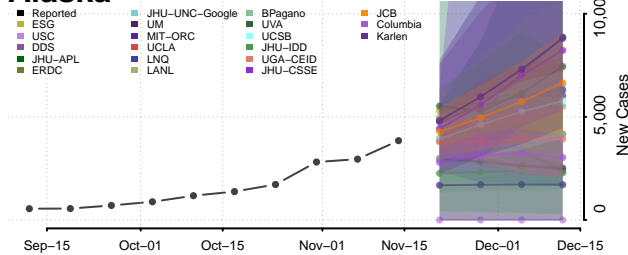

Washington County, Alabama

Wilcox County, Alabama

Winston County, Alabama

Alaska

Aleutians East County, Alaska

Aleutians West County, Alaska