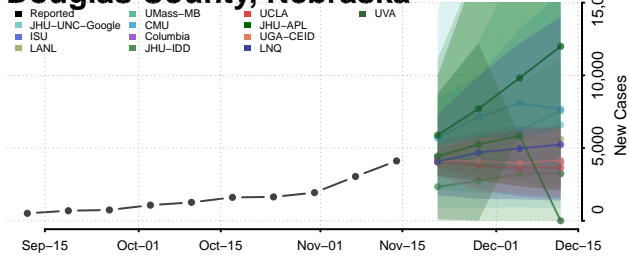

Douglas County, Nebraska