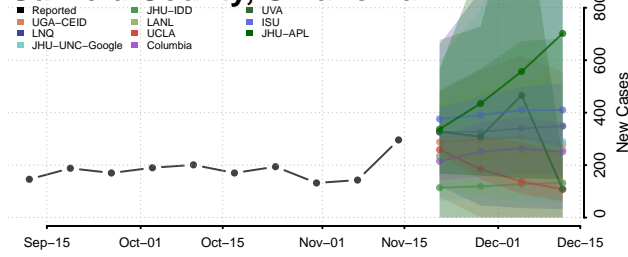

Garfield County, Oklahoma