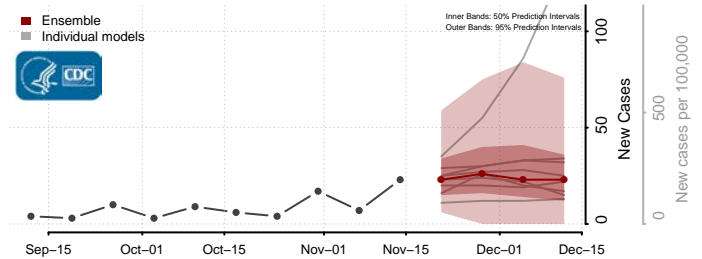

Grant County, West Virginia