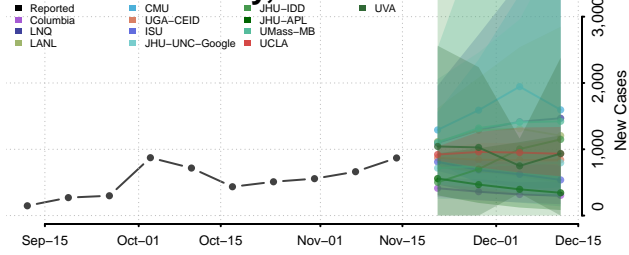

Rockland County, New York