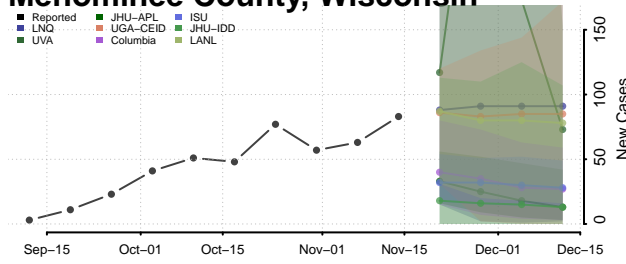

Menominee County, Wisconsin