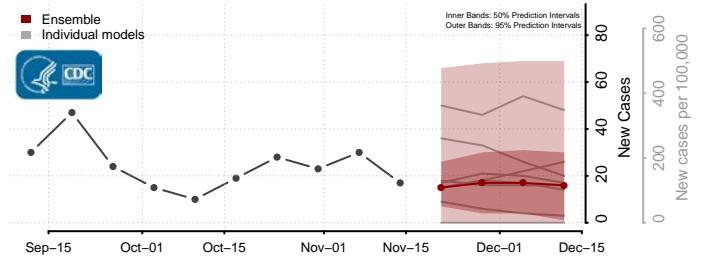

Tallahatchie County, Mississippi