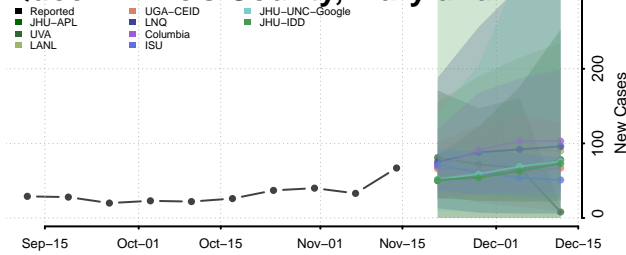

Queen Anne's County, Maryland