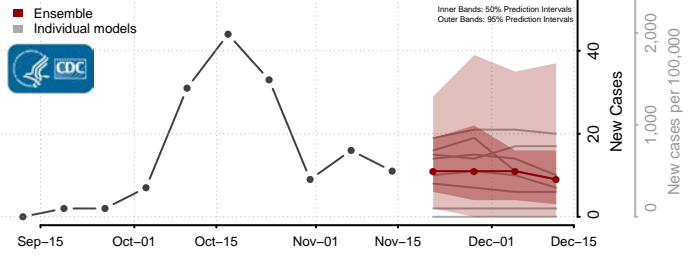

Miner County, South Dakota