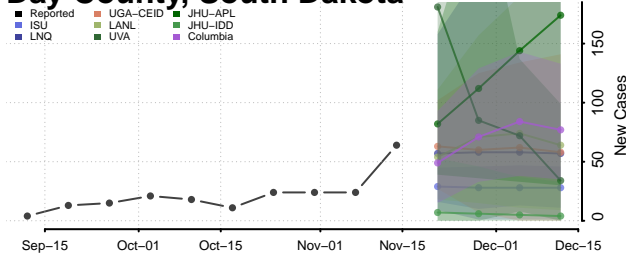

Day County, South Dakota