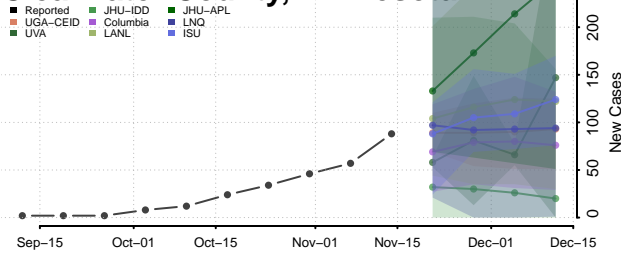

Clearwater County, Minnesota