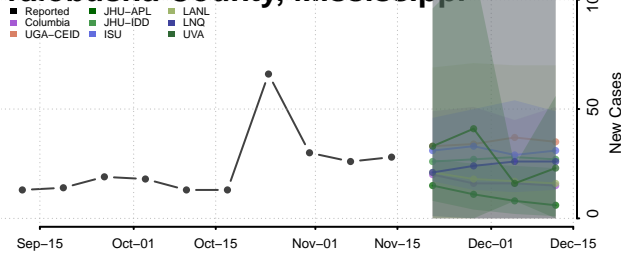

Yalobusha County, Mississippi