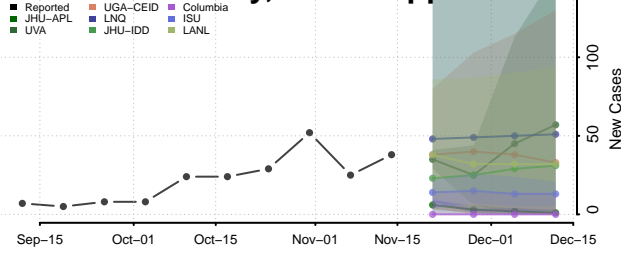

Lawrence County, Mississippi