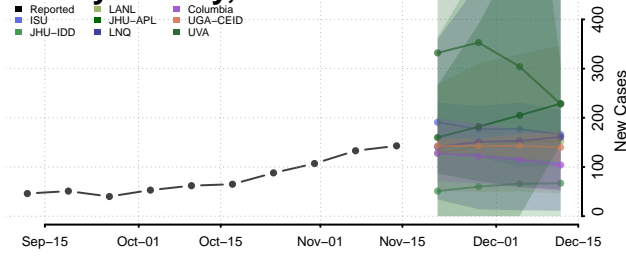

Shelby County, Illinois