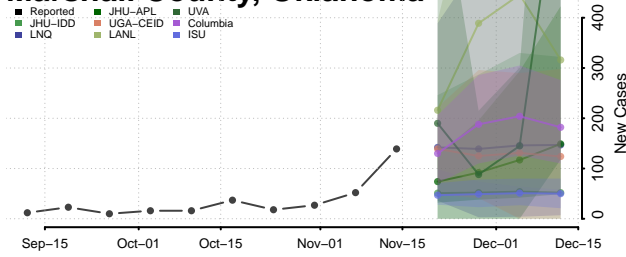

Marshall County, Oklahoma