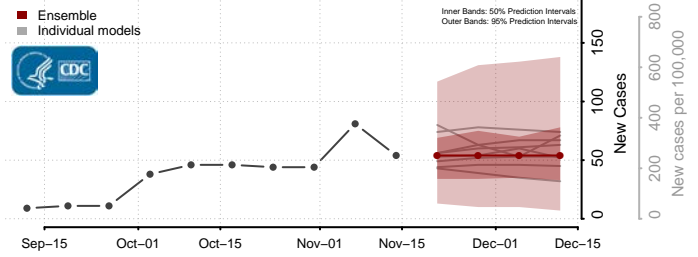

Hempstead County, Arkansas