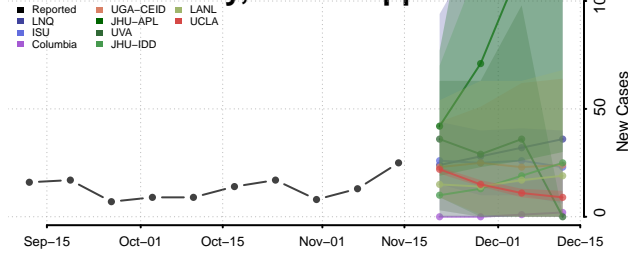

Holmes County, Mississippi