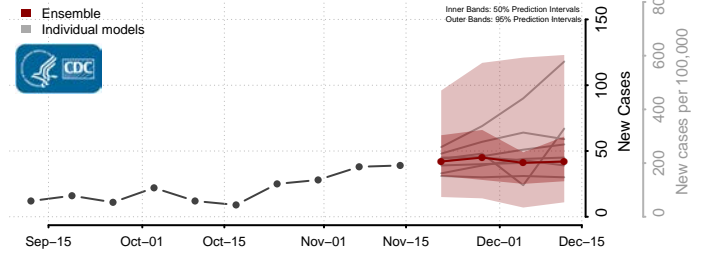

Lincoln County, West Virginia