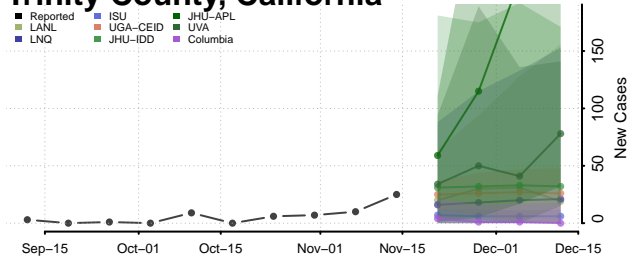

Trinity County, California