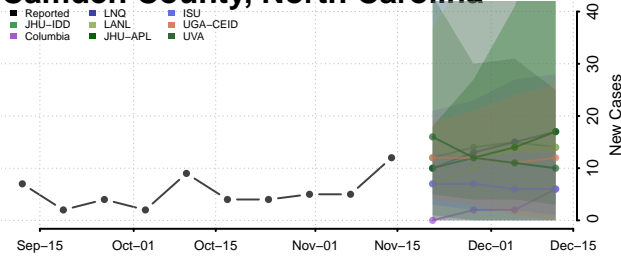

Camden County, North Carolina