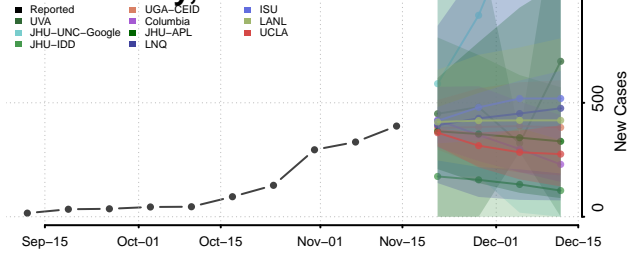

Polk County, Minnesota