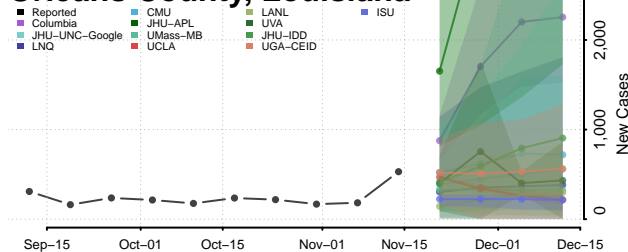

Orleans County, Louisiana