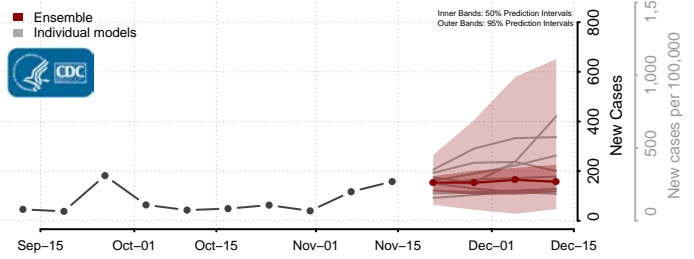

Lowndes County, Mississippi