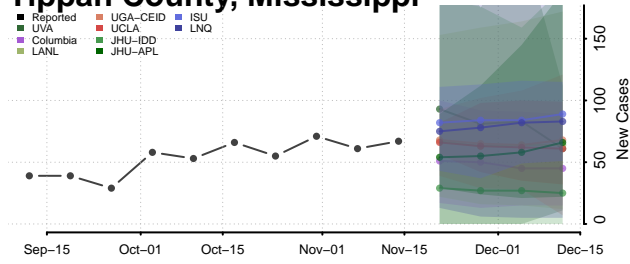

Tippah County, Mississippi