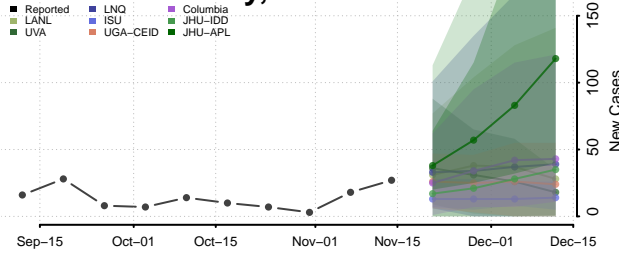

Currituck County, North Carolina