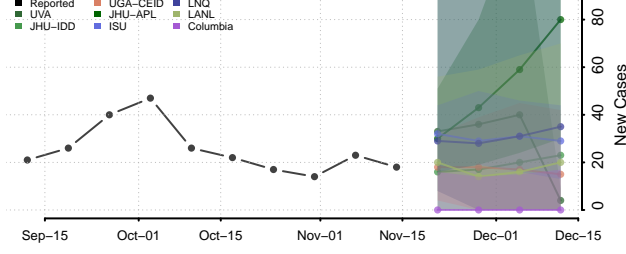

Hampton County, South Carolina