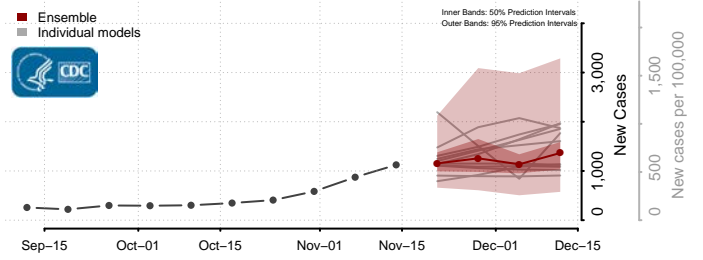

Tippecanoe County, Indiana