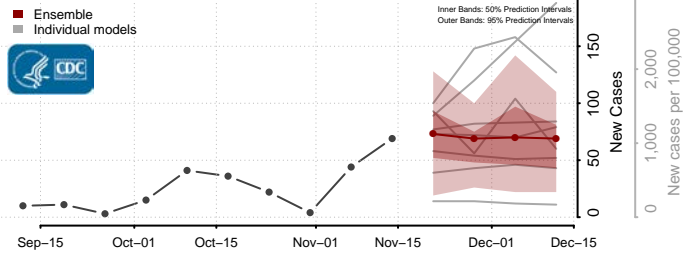

Kearney County, Nebraska