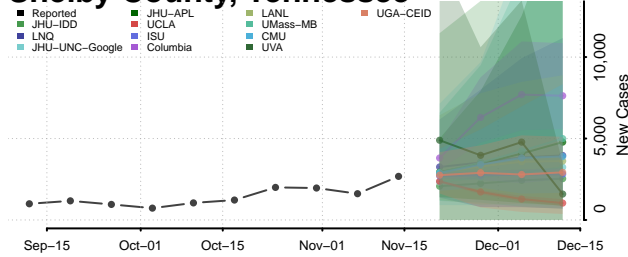

Shelby County, Tennessee