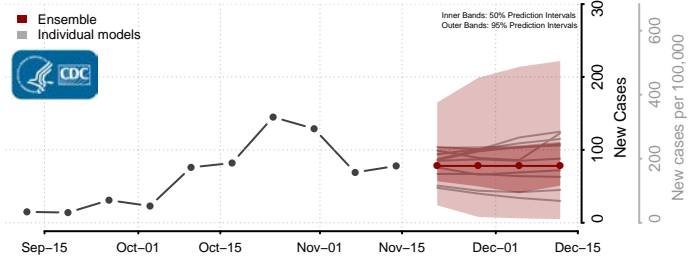

Jackson County, North Carolina