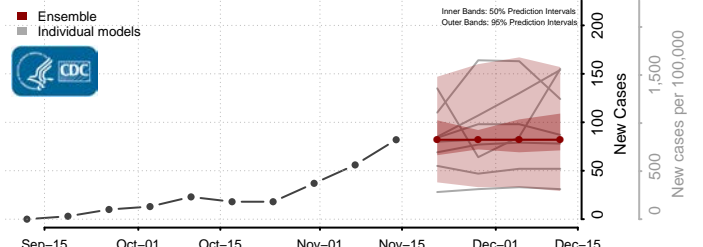

Montgomery County, Iowa