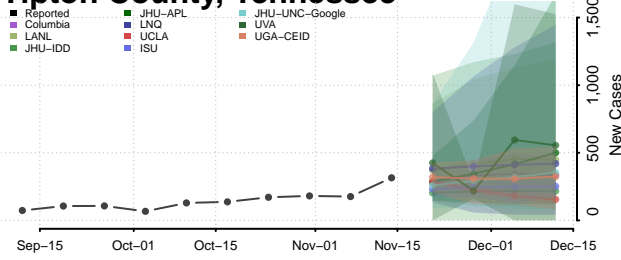

Tipton County, Tennessee