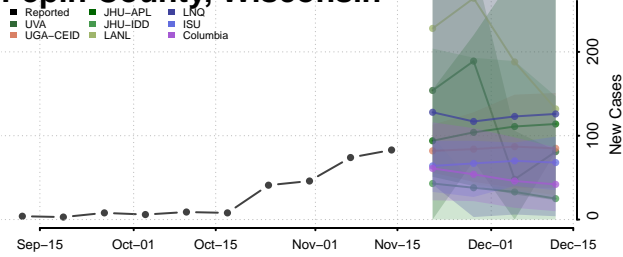

Pepin County, Wisconsin