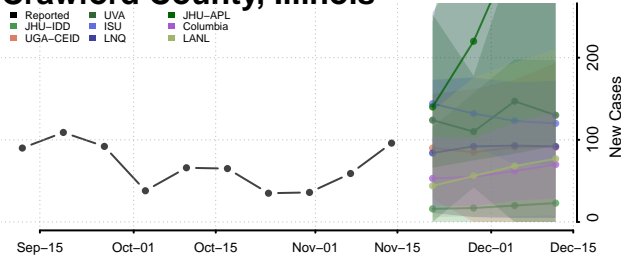

Crawford County, Illinois