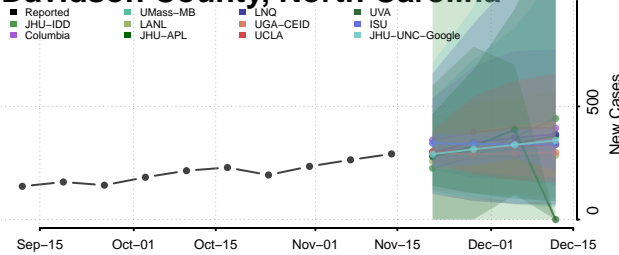

Davidson County, North Carolina