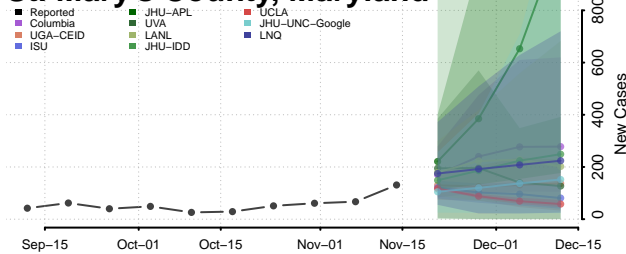

St. Mary's County, Maryland