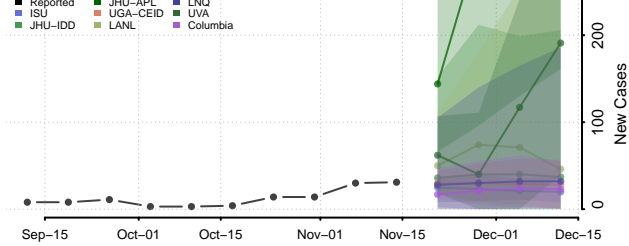

Scott County, Illinois