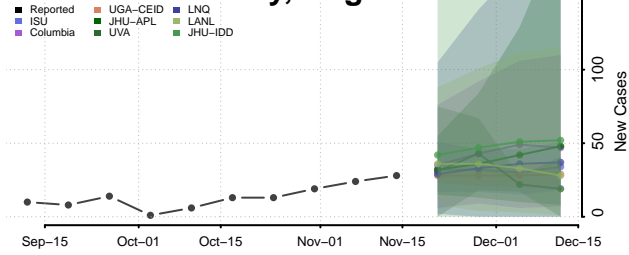

Dickenson County, Virginia