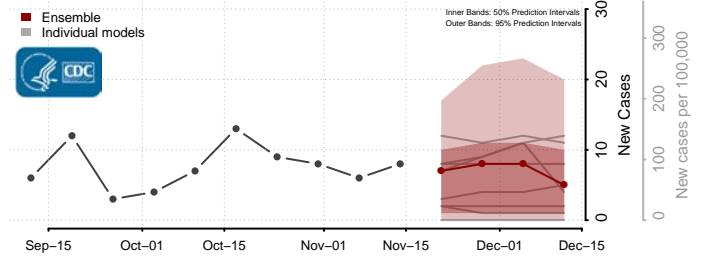

Wilkinson County, Mississippi