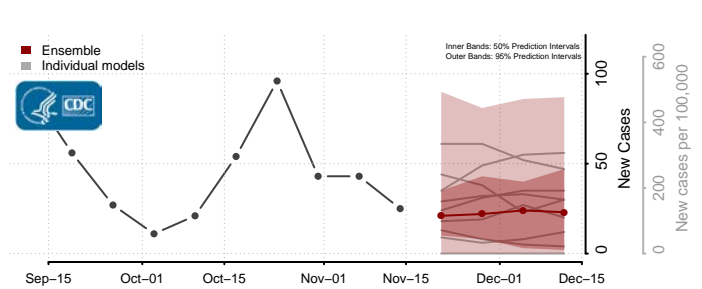

Radford County, Virginia