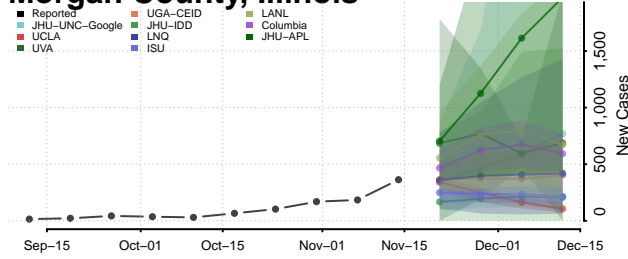

Morgan County, Illinois