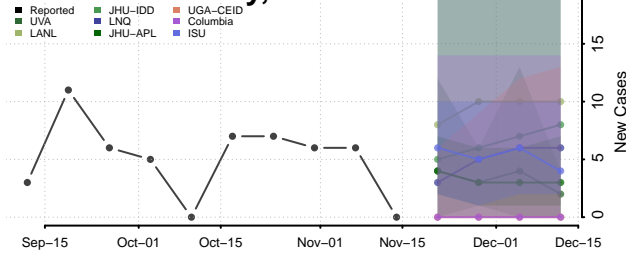

Cameron County, Louisiana