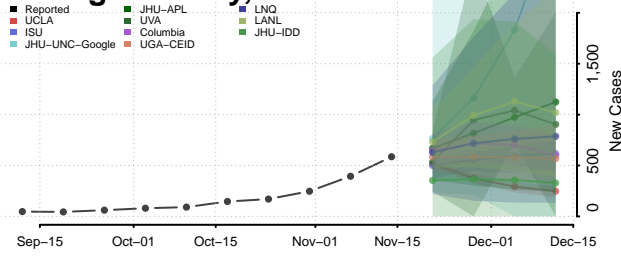

Chisago County, Minnesota