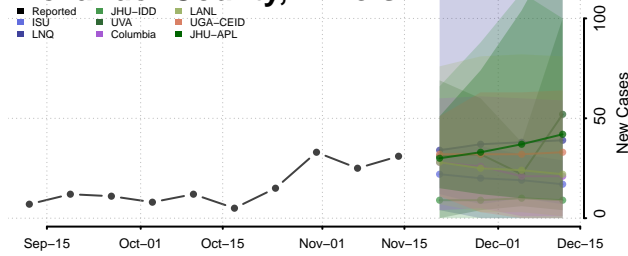

Alexander County, Illinois