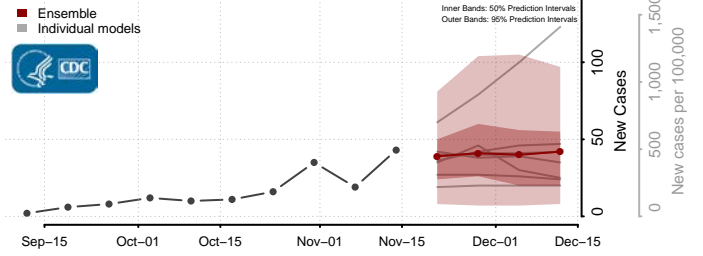

Hancock County, Kentucky