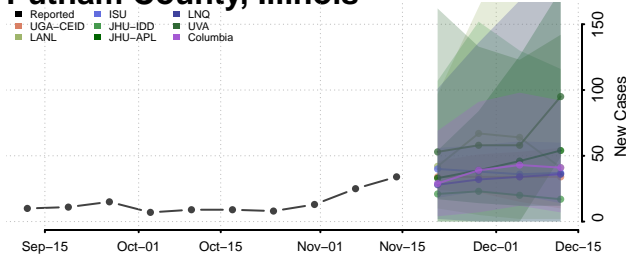

Putnam County, Illinois