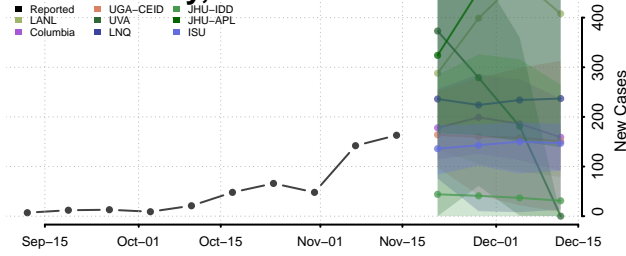

Rusk County, Wisconsin