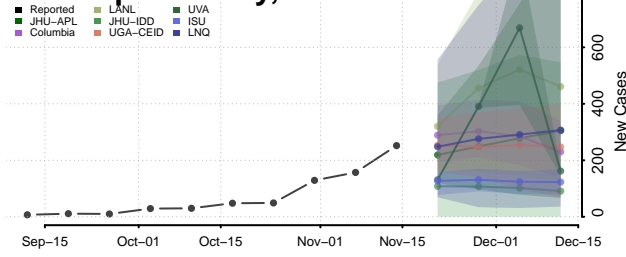

Randolph County, Indiana