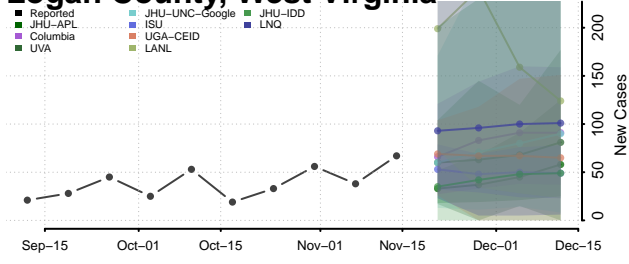

Logan County, West Virginia