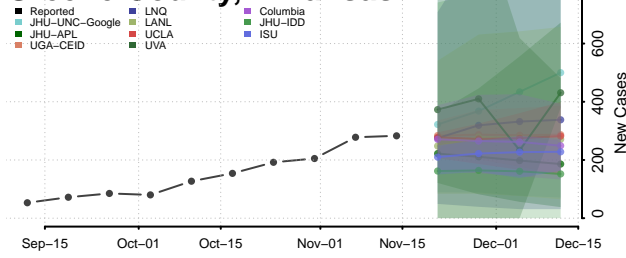

### Greene County, Arkansas