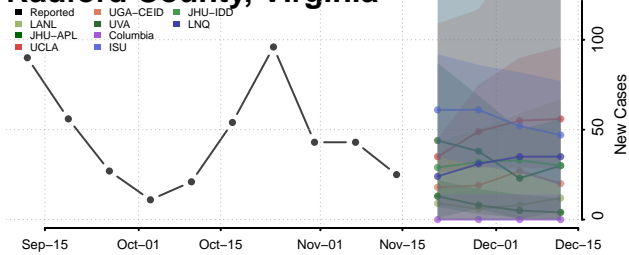

Radford County, Virginia