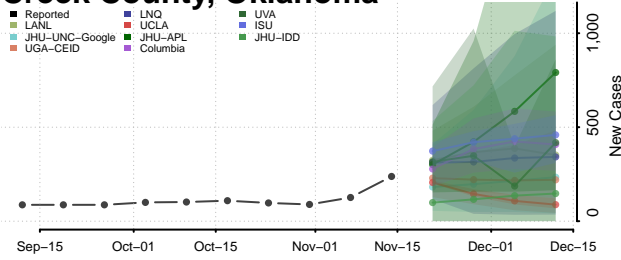

Creek County, Oklahoma