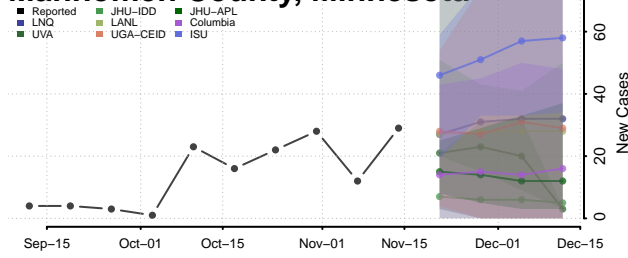

Mahnomen County, Minnesota