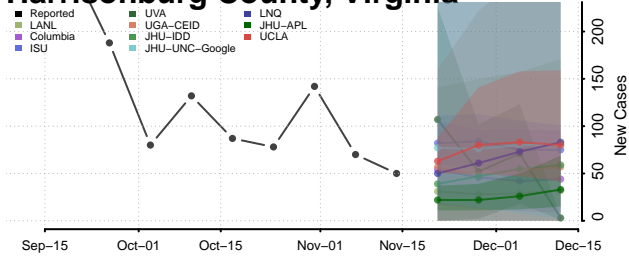

Harrisonburg County, Virginia