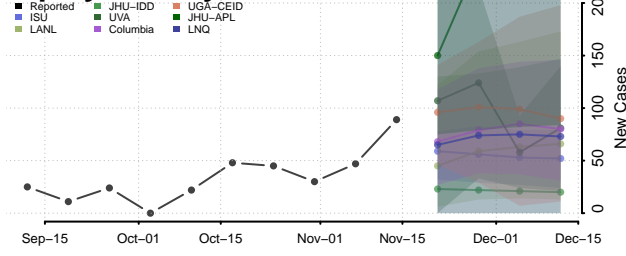

Ripley County, Missouri