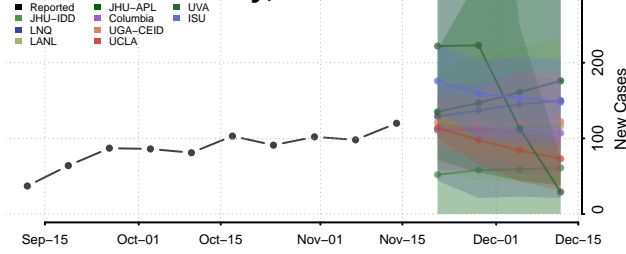

Jefferson County, Idaho