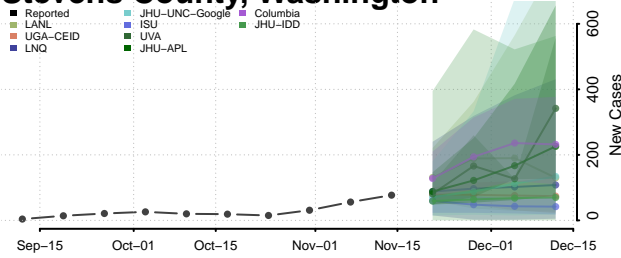

Stevens County, Washington