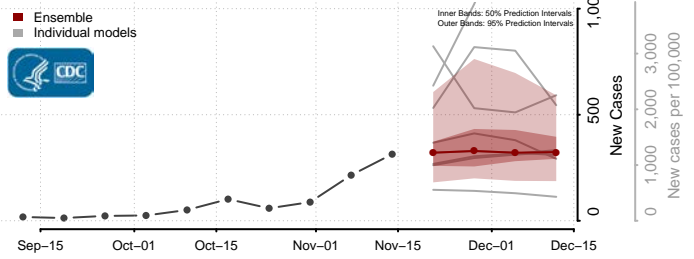

Mille Lacs County, Minnesota