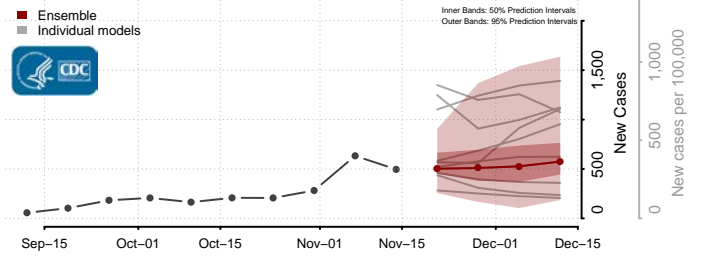

Olmsted County, Minnesota