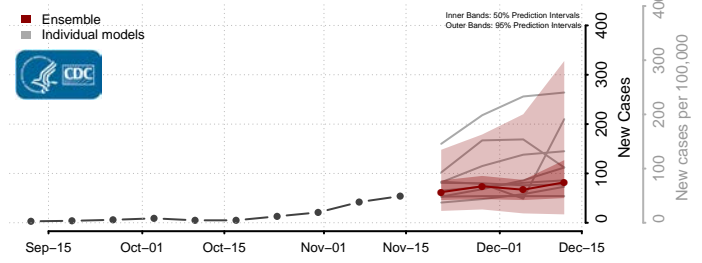

Jefferson County, New York