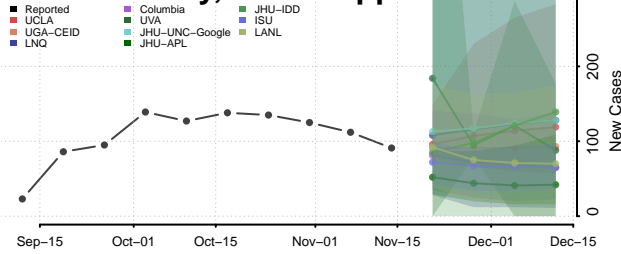

Lamar County, Mississippi