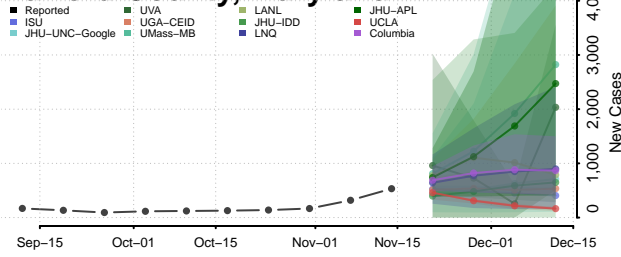

Harford County, Maryland