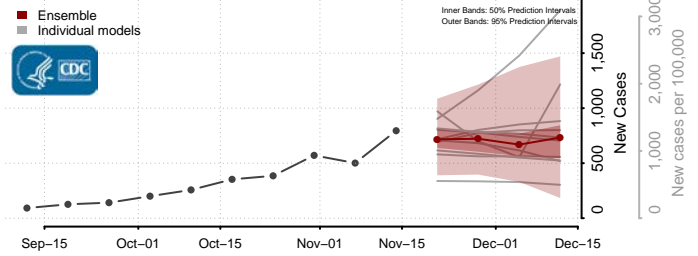

Lincoln County, South Dakota