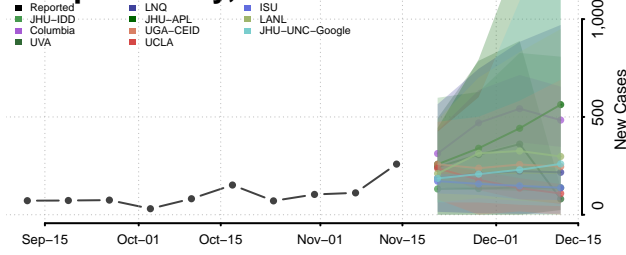

Phelps County, Missouri