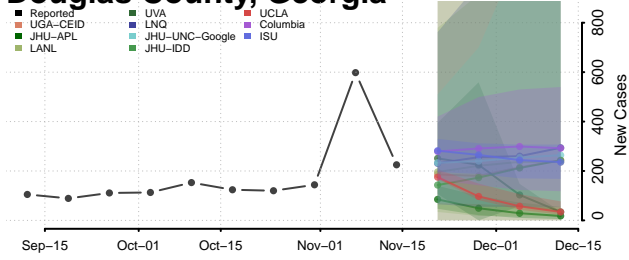

Douglas County, Georgia