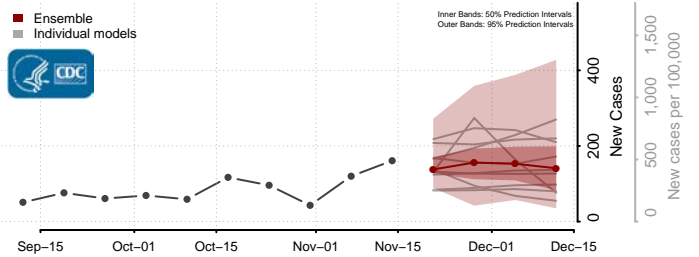

McCurtain County, Oklahoma