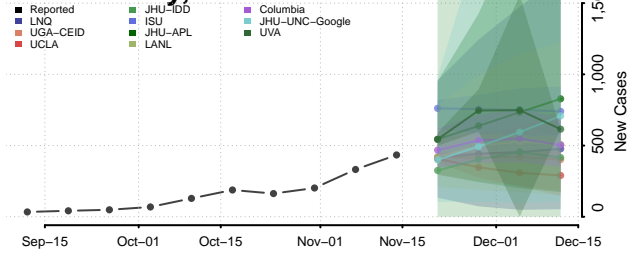

Hall County, Nebraska