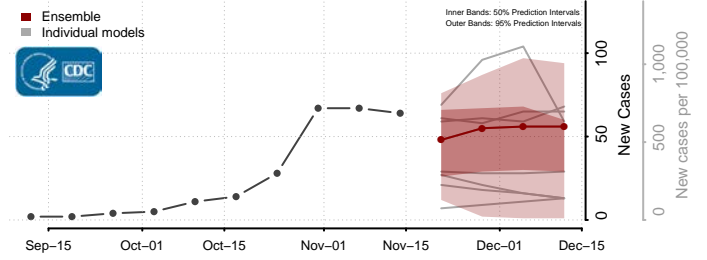

Marshall County, Minnesota