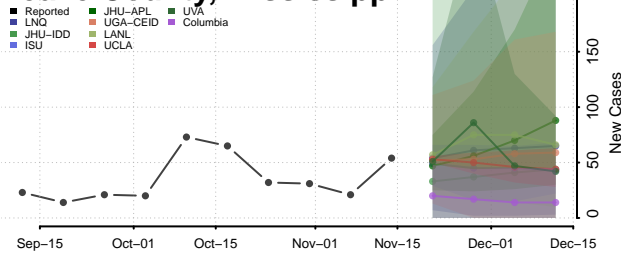

Leake County, Mississippi