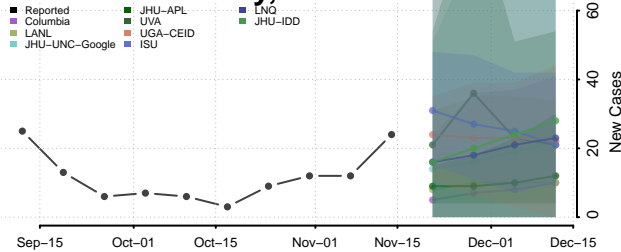

Calaveras County, California