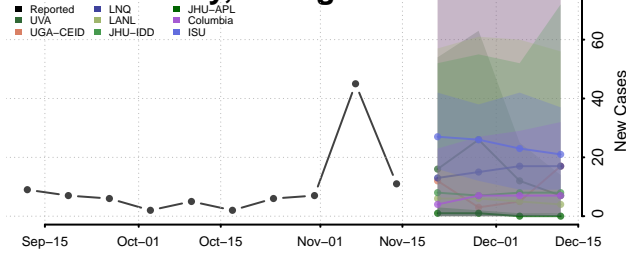

Macon County, Georgia