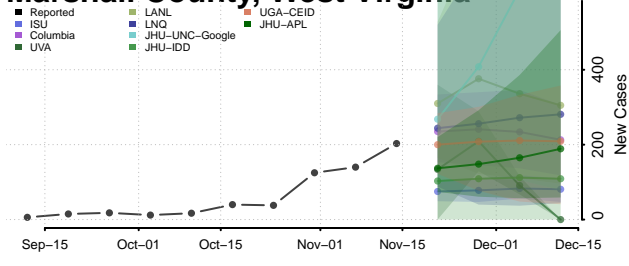

Marshall County, West Virginia