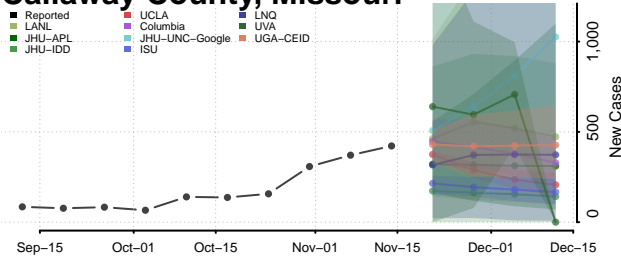

Callaway County, Missouri