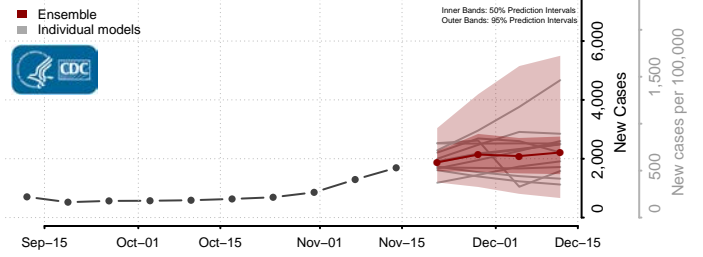

Lancaster County, Nebraska