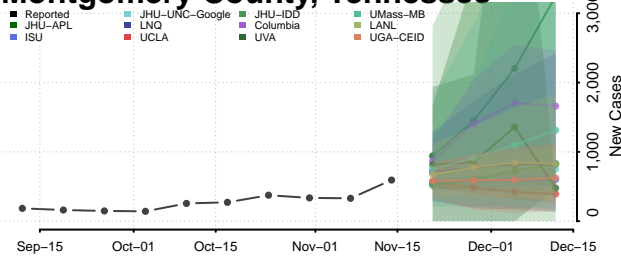

Montgomery County, Tennessee