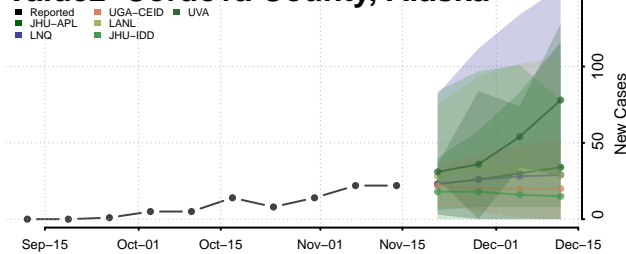

Valdez-Cordova County, Alaska