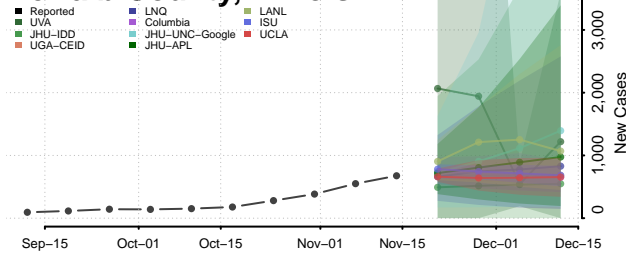

DeKalb County, Illinois