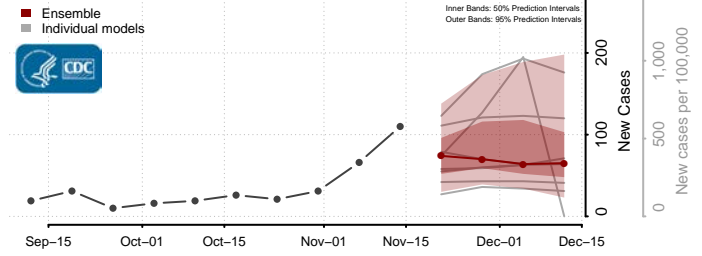

Jefferson County, Kansas