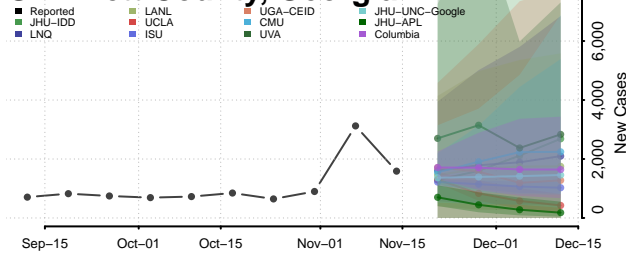

Gwinnett County, Georgia