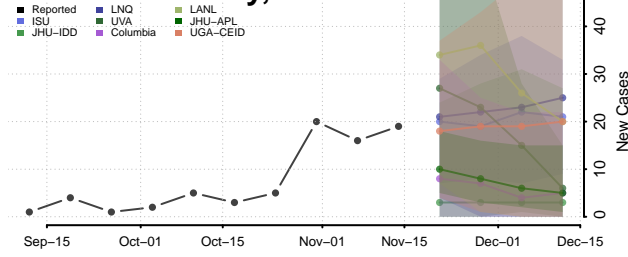

Sherman County, Nebraska