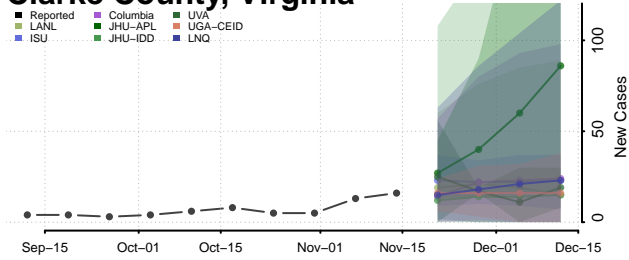

Clarke County, Virginia