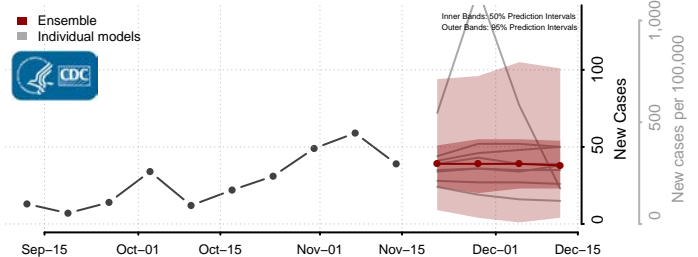

Howard County, Arkansas