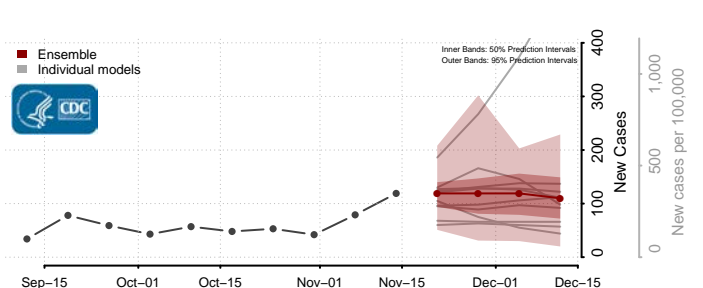

Panola County, Mississippi