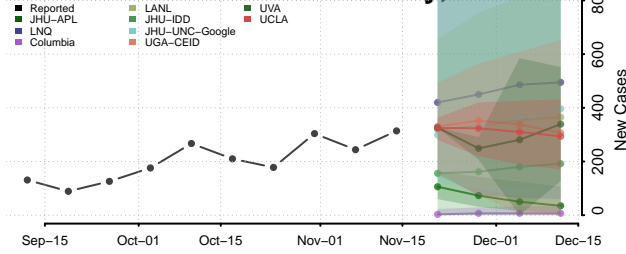

Fairbanks North Star County, Alaska