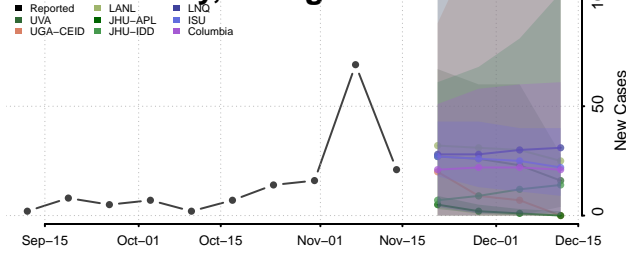

Heard County, Georgia