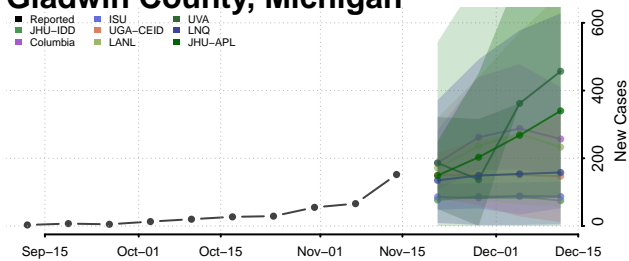

### Gladwin County, Michigan