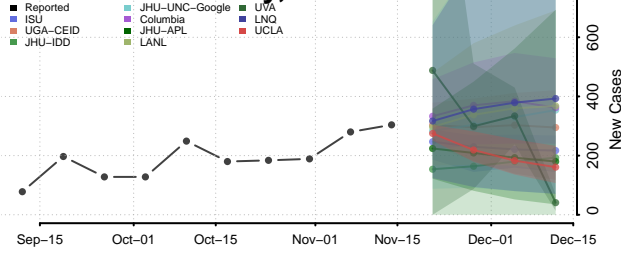

Limestone County, Alabama