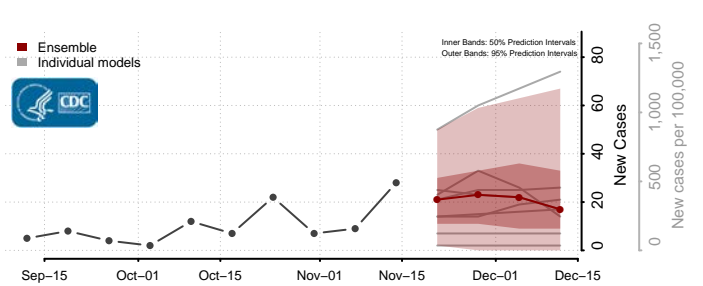

Greer County, Oklahoma