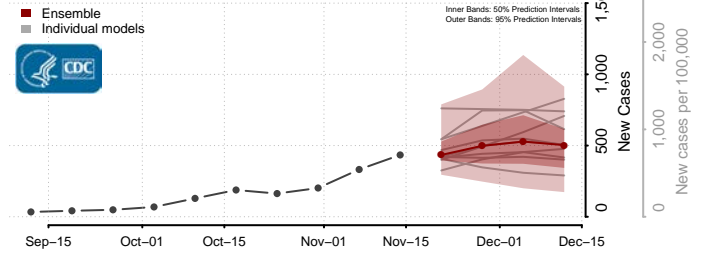

Hall County, Nebraska