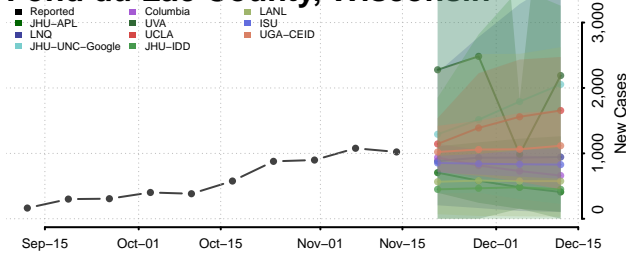

### Forest County, Wisconsin