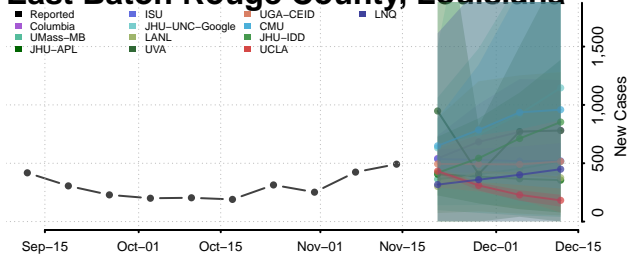

East Baton Rouge County, Louisiana