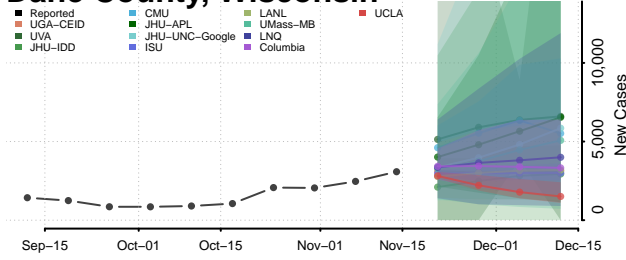

Dane County, Wisconsin