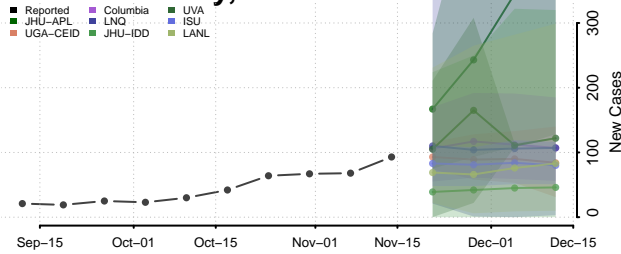

DeKalb County, Tennessee