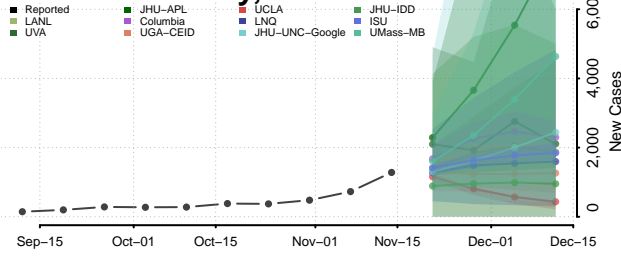

St. Louis County, Minnesota