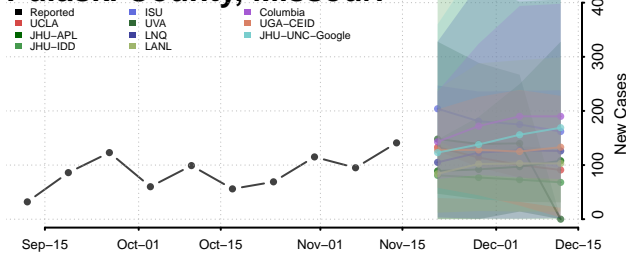

Pulaski County, Missouri