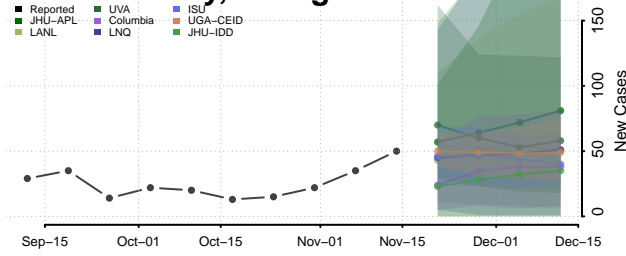

Banks County, Georgia