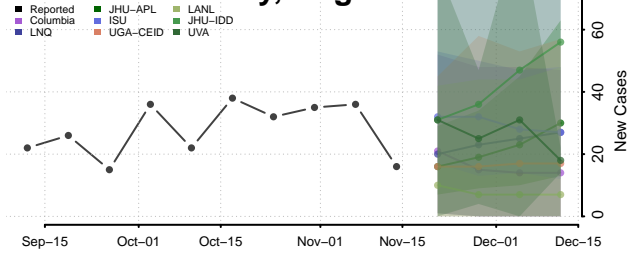

Dinwiddie County, Virginia