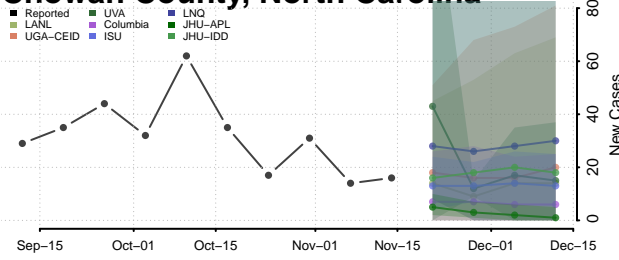

Chowan County, North Carolina