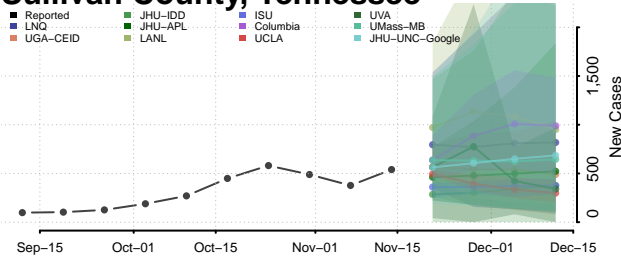

Sullivan County, Tennessee