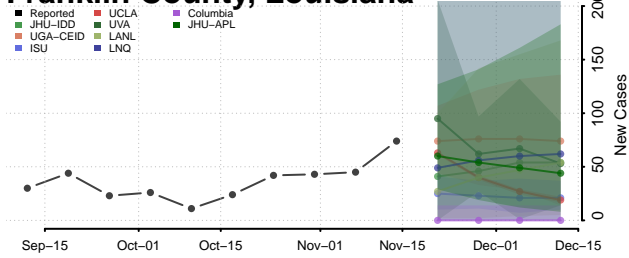

Franklin County, Louisiana