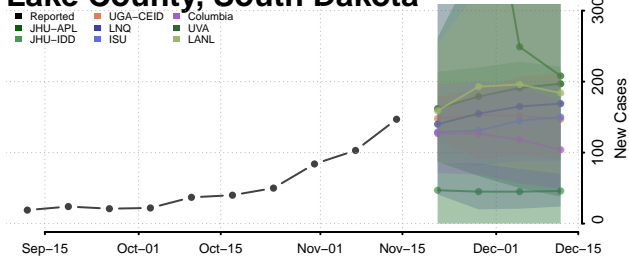

Lake County, South Dakota