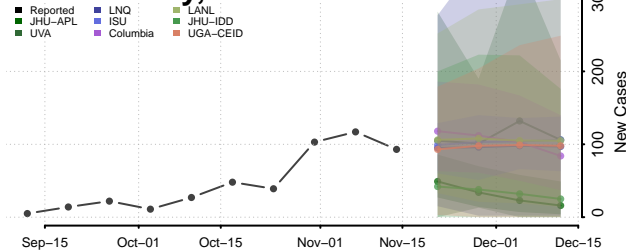

Trail County, North Dakota