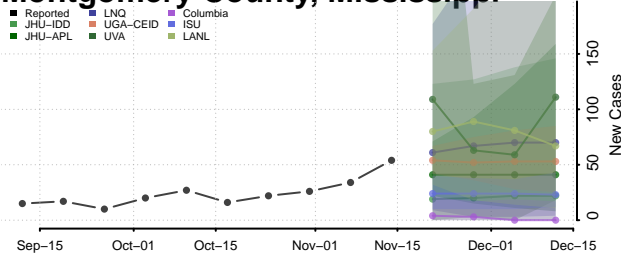

Montgomery County, Mississippi