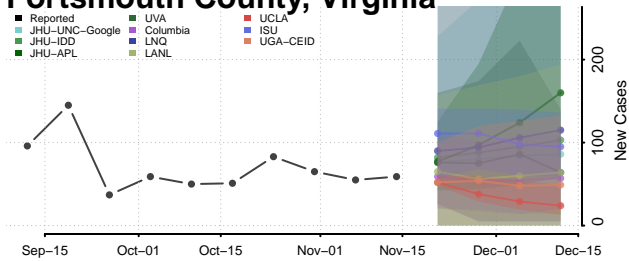

Portsmouth County, Virginia