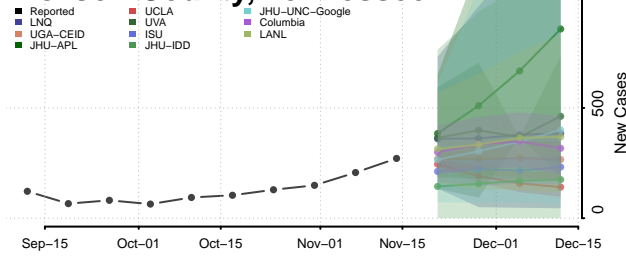

Dickson County, Tennessee