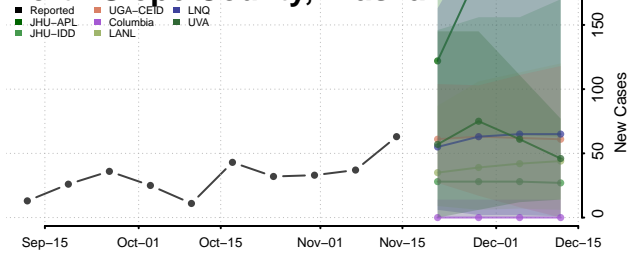

North Slope County, Alaska