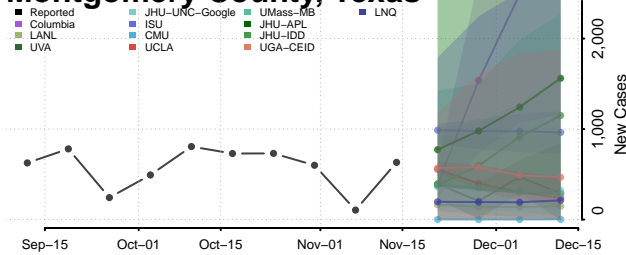

Montgomery County, Texas