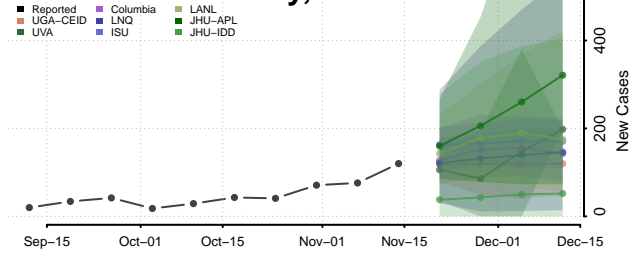

Winneshiek County, Iowa