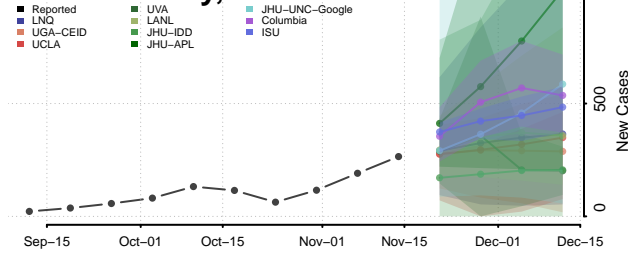

Itasca County, Minnesota