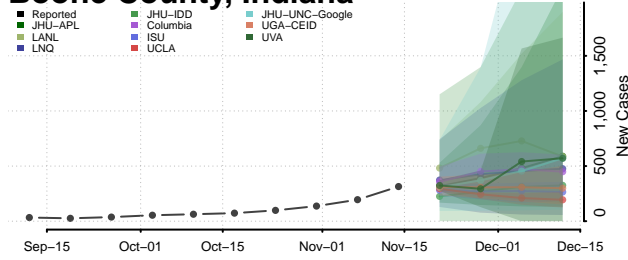

Boone County, Indiana