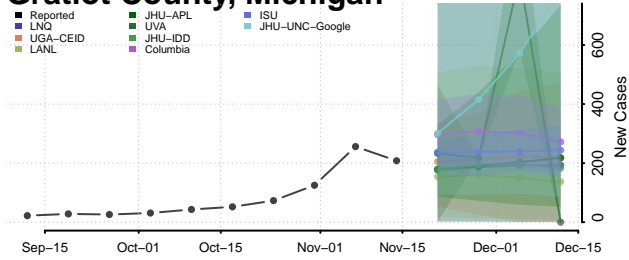

Gratiot County, Michigan