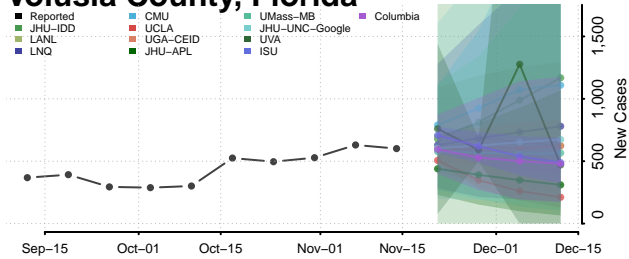

Volusia County, Florida