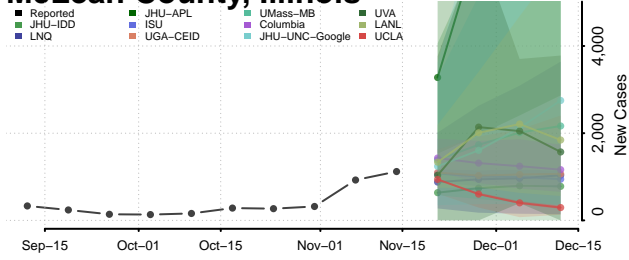

McLean County, Illinois