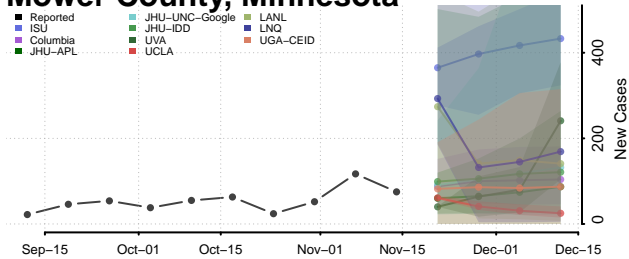

Mower County, Minnesota