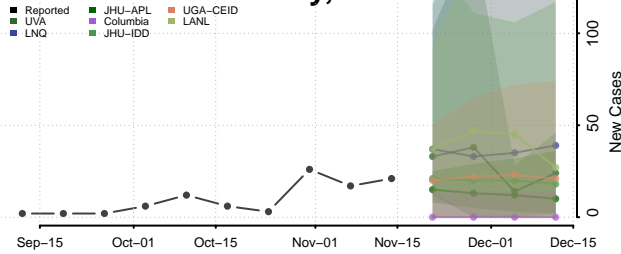

Kodiak Island County, Alaska