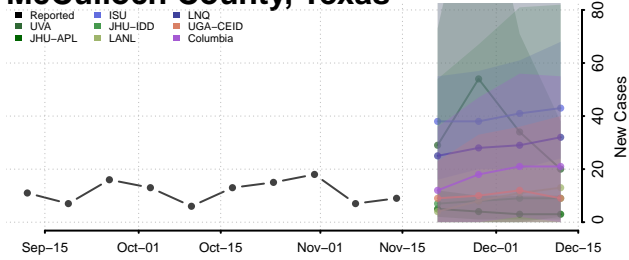

McCulloch County, Texas