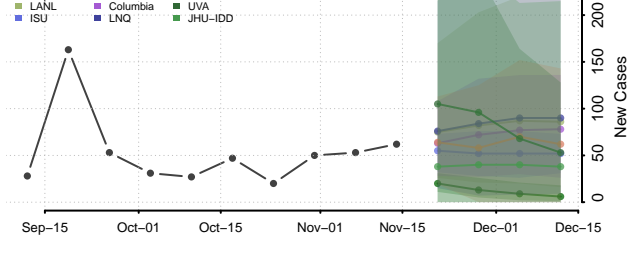

Cherokee County, Alabama