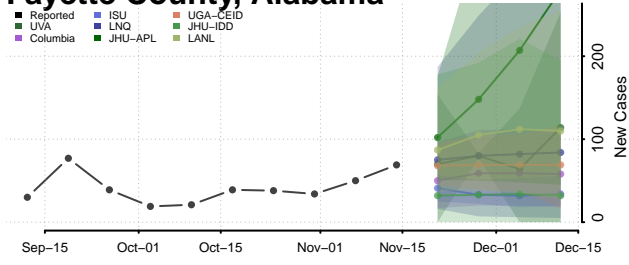

Fayette County, Alabama