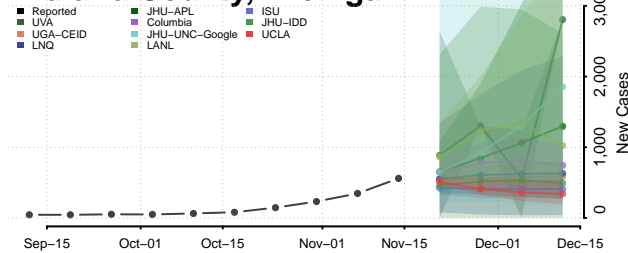

Midland County, Michigan