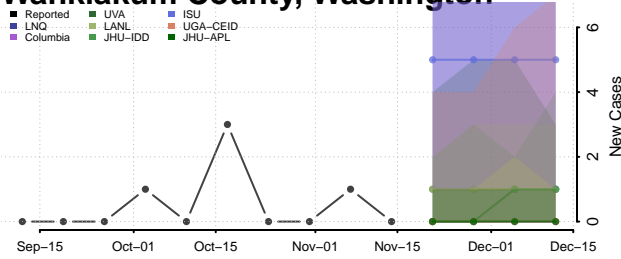

Wahkiakum County, Washington