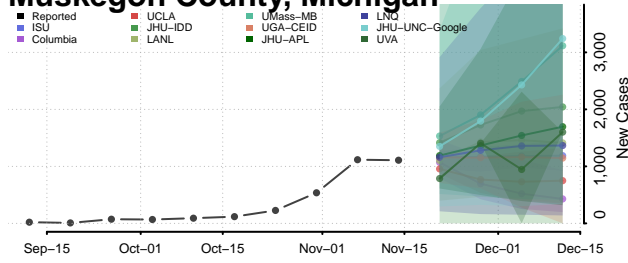

Muskegon County, Michigan