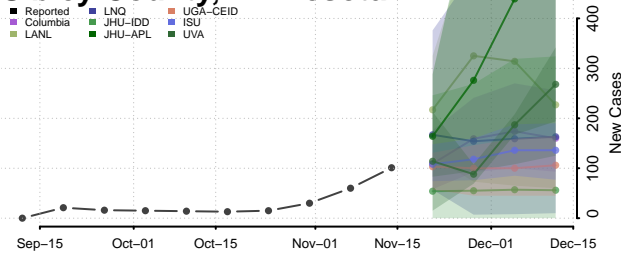

Sibley County, Minnesota