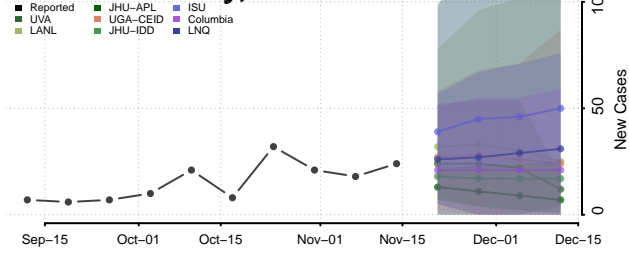

Latimer County, Oklahoma