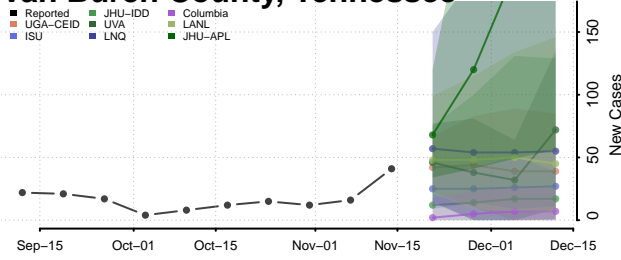

Van Buren County, Tennessee