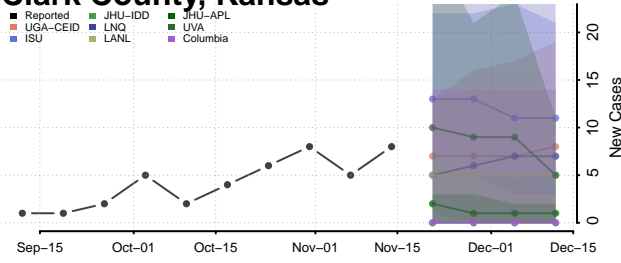

Clark County, Kansas