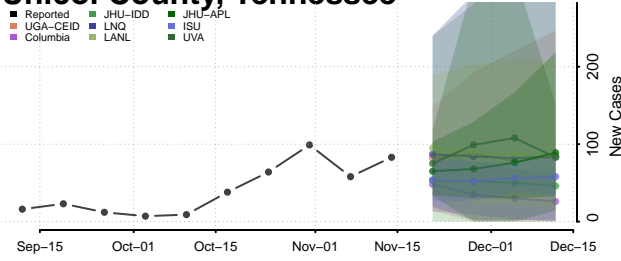

Unicoi County, Tennessee