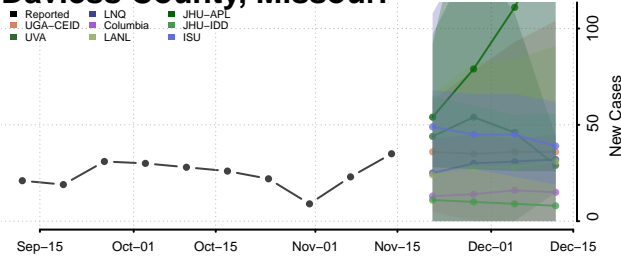

Davies County, Missouri