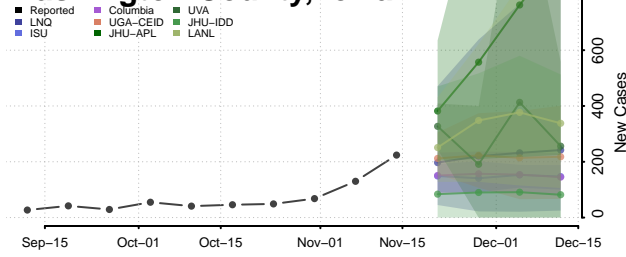

Washington County, Iowa