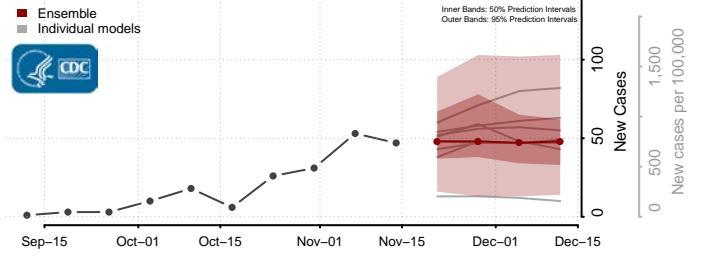

### Norman County, Minnesota