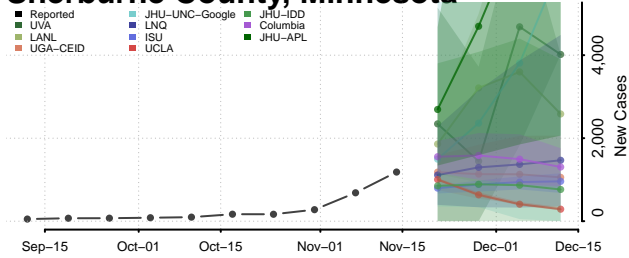

Sherburne County, Minnesota