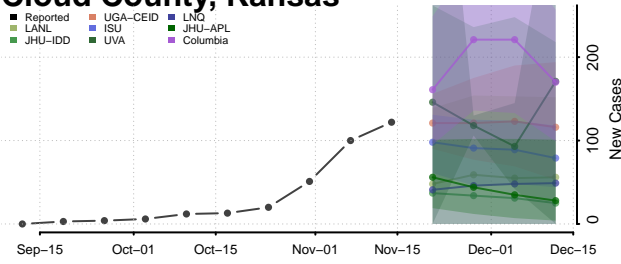

Cloud County, Kansas