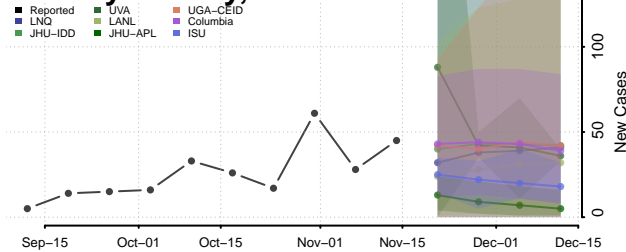

### Hickory County, Missouri