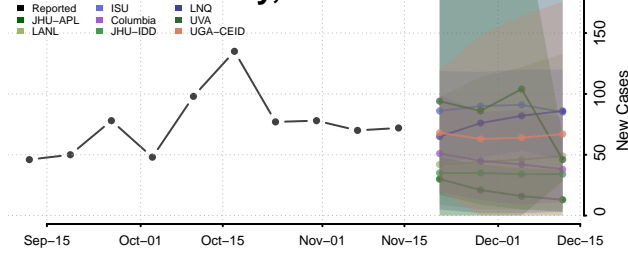

Lawrence County, Arkansas