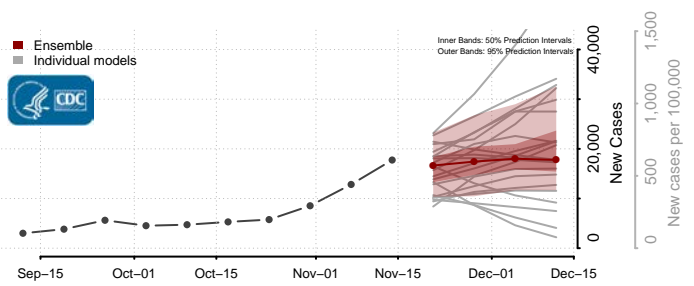

Kansas

Allen County, Kansas

Anderson County, Kansas

Atchison County, Kansas

Barber County, Kansas

Barton County, Kansas