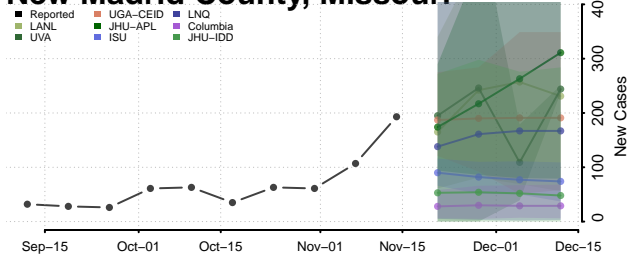

New Madrid County, Missouri