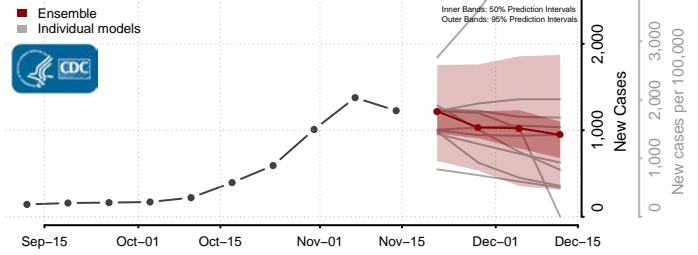

Ward County, North Dakota