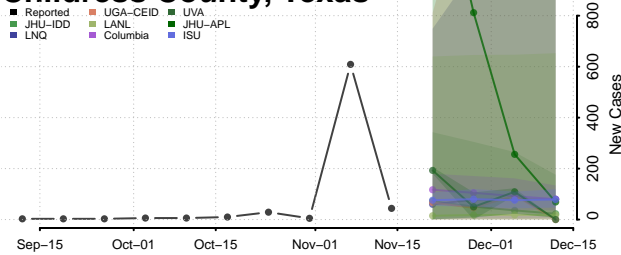

Childress County, Texas