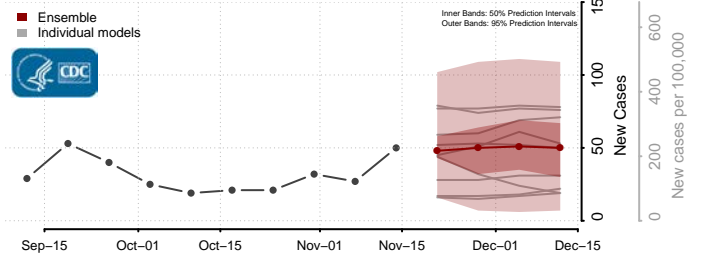

Coahoma County, Mississippi