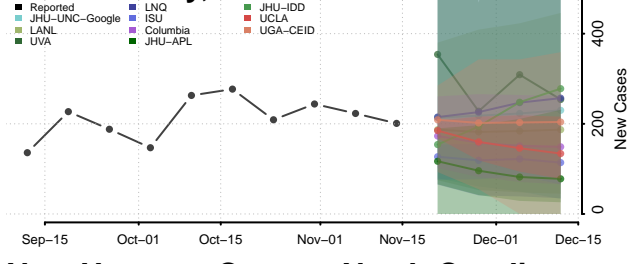

Nash County, North Carolina