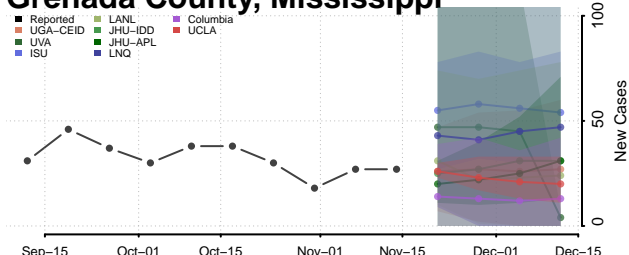

Grenada County, Mississippi