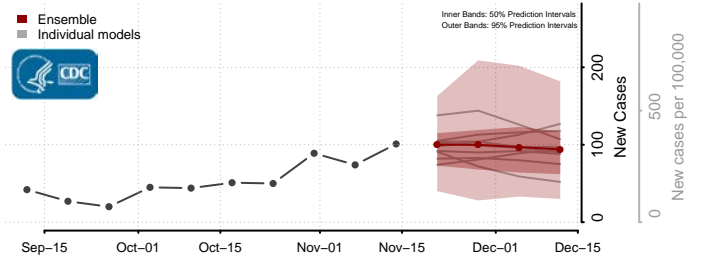

Union County, Mississippi