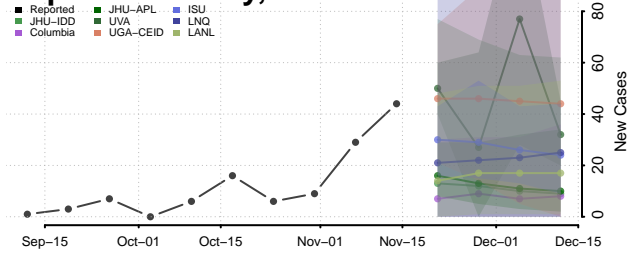

Republic County, Kansas