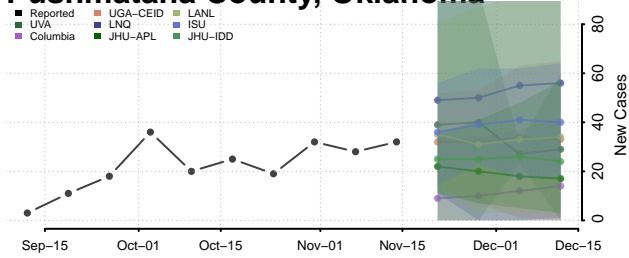

Pushmataha County, Oklahoma