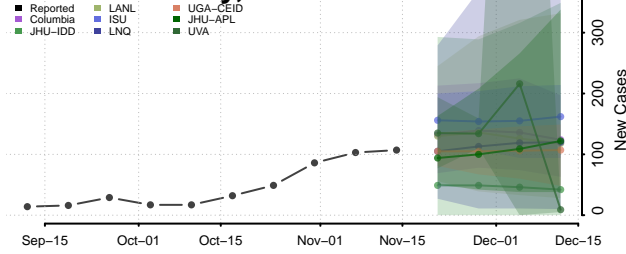

Seward County, Nebraska