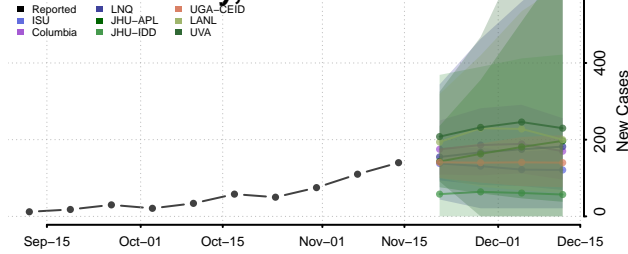

Warren County, Illinois