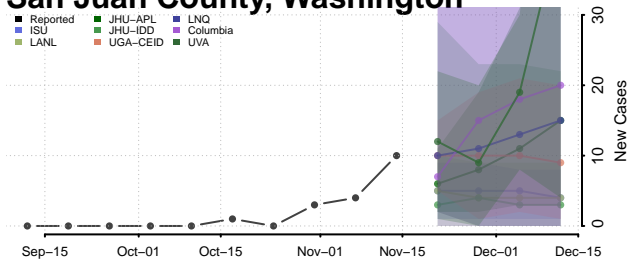

San Juan County, Washington