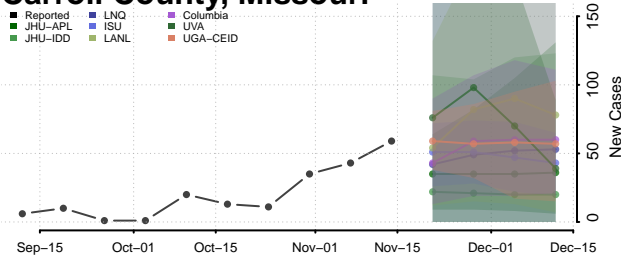

Carroll County, Missouri