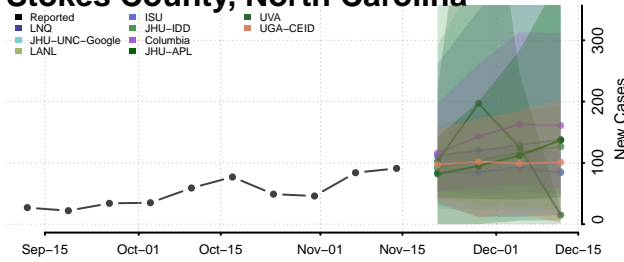

Stokes County, North Carolina