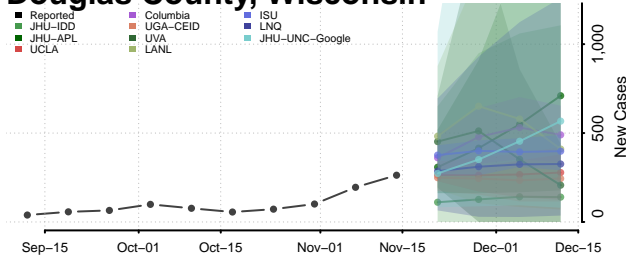

Douglas County, Wisconsin