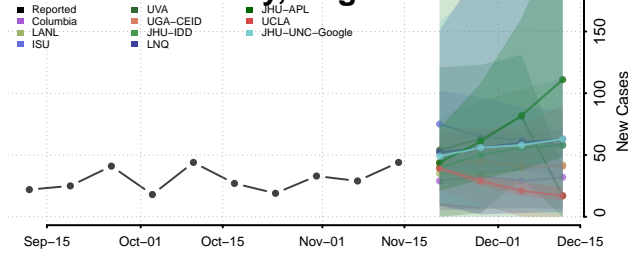

Manassas County, Virginia