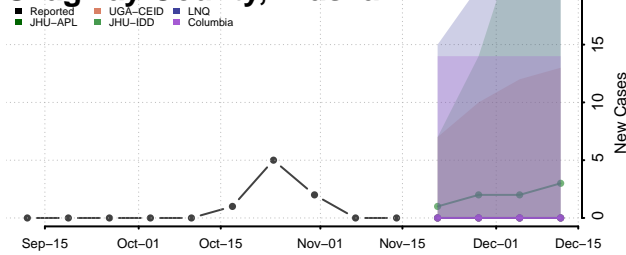

Skagway County, Alaska