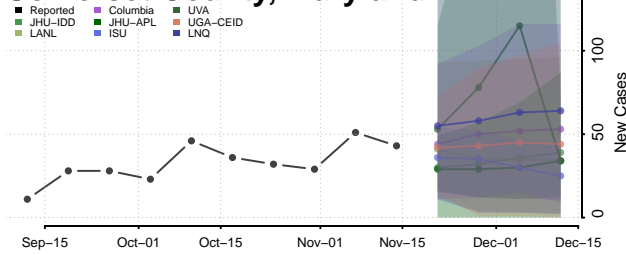

Somerset County, Maryland