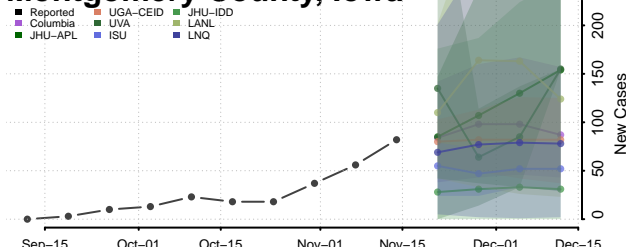

Montgomery County, Iowa