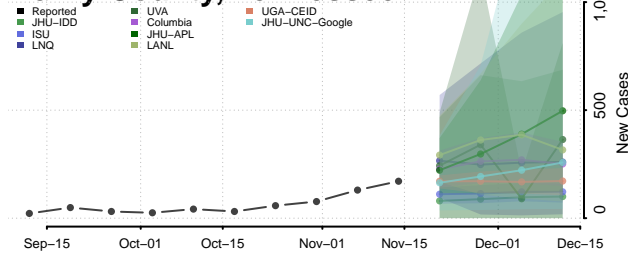

Henry County, Tennessee