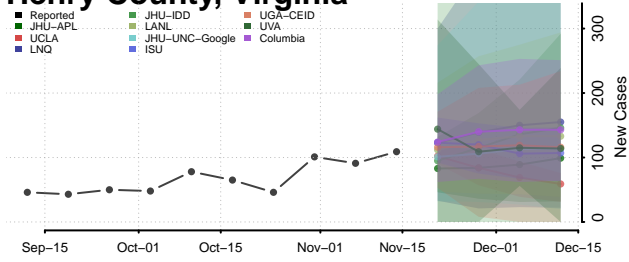

Henry County, Virginia