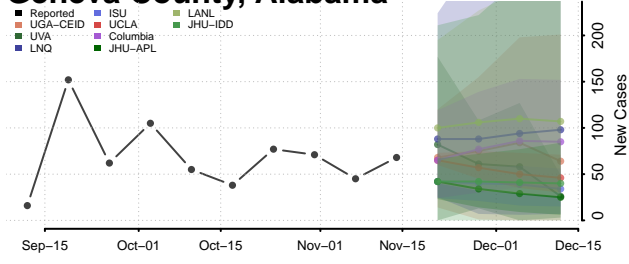

Geneva County, Alabama