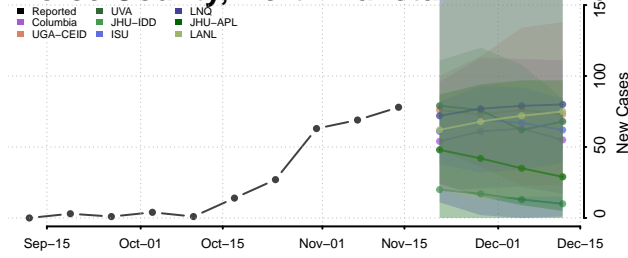

Pierce County, North Dakota