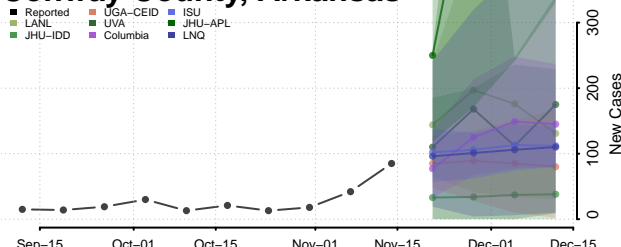

Conway County, Arkansas