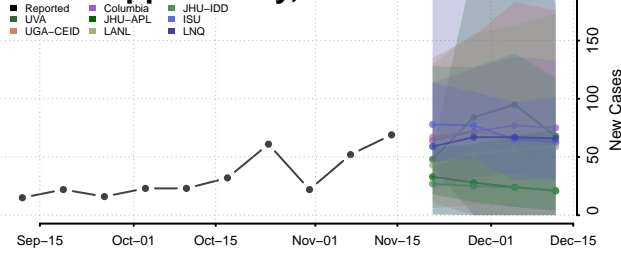

Mississippi County, Missouri