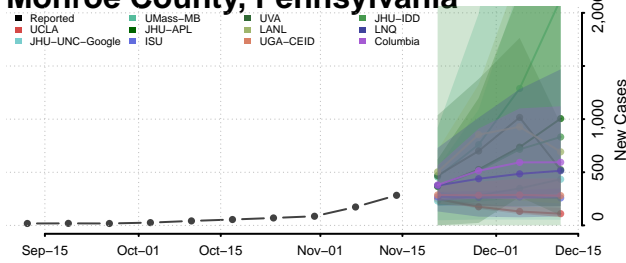

Monroe County, Pennsylvania