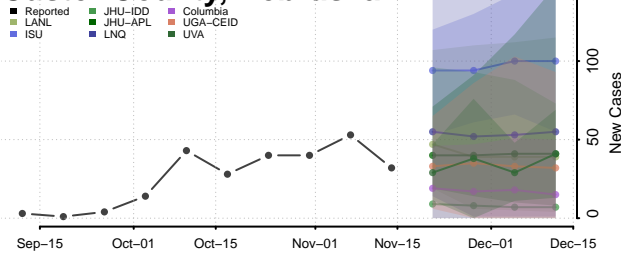

Custer County, Nebraska