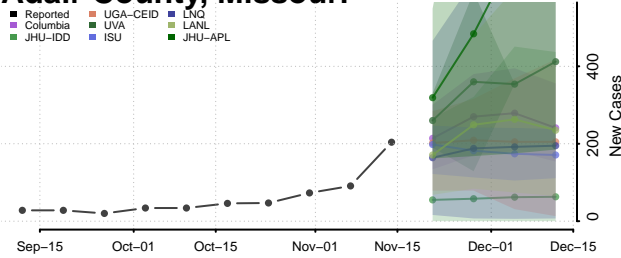

Adair County, Missouri