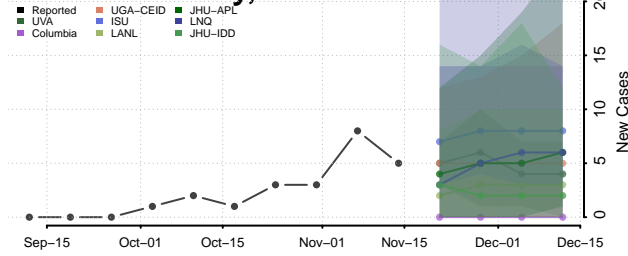

Thomas County, Nebraska