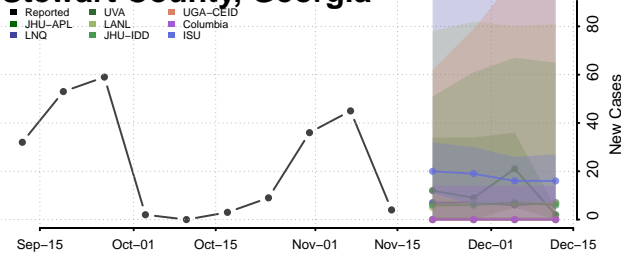

Stewart County, Georgia