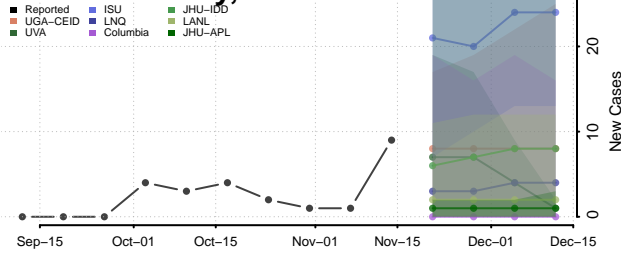

Mineral County, Montana