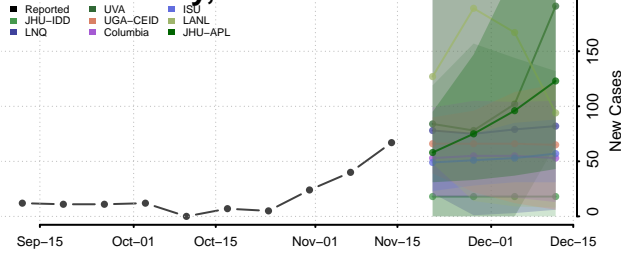

Noble County, Oklahoma