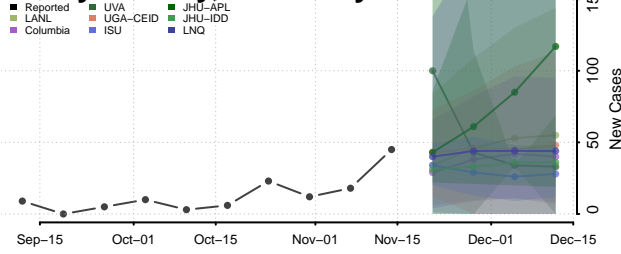

Casey County, Kentucky