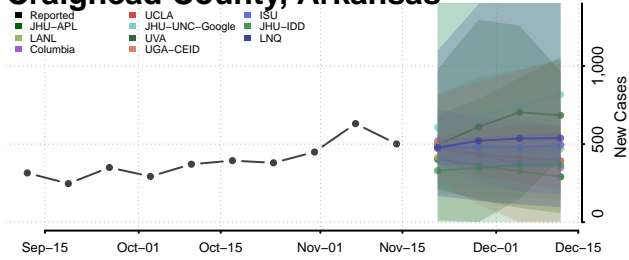

Craighead County, Arkansas