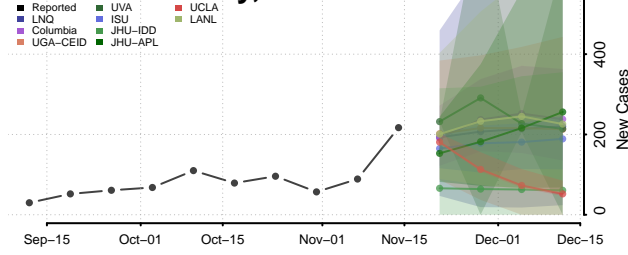

Jackson County, Oklahoma