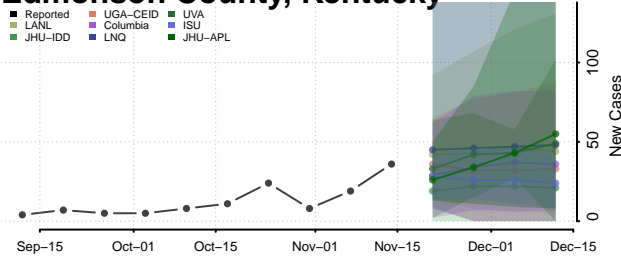

Edmonson County, Kentucky