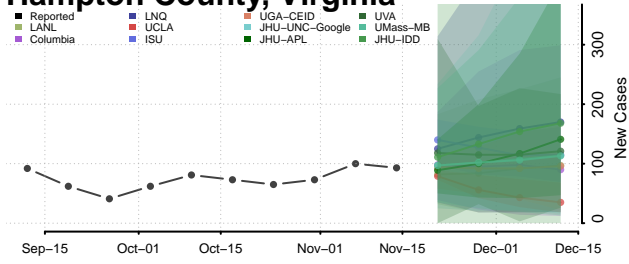

Hampton County, Virginia