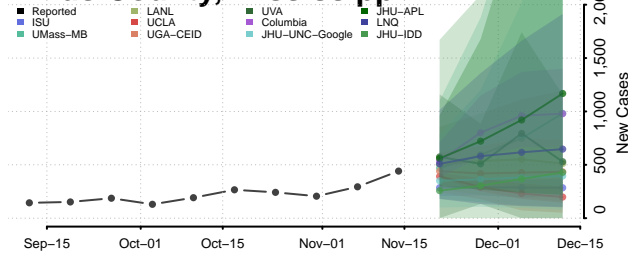

Hinds County, Mississippi