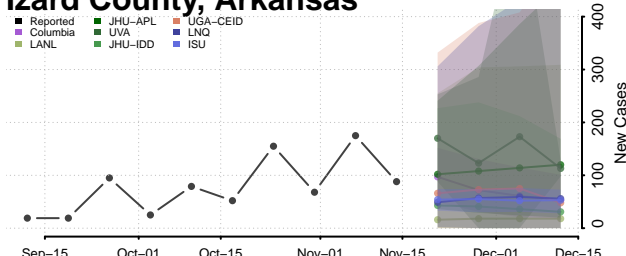

Izard County, Arkansas