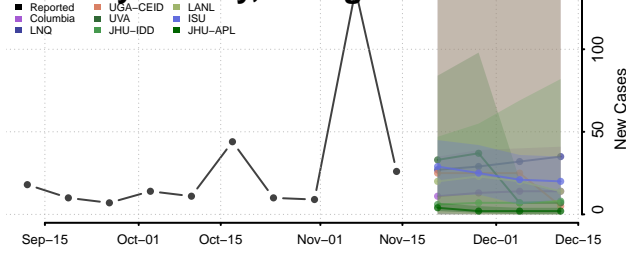

Bleckley County, Georgia