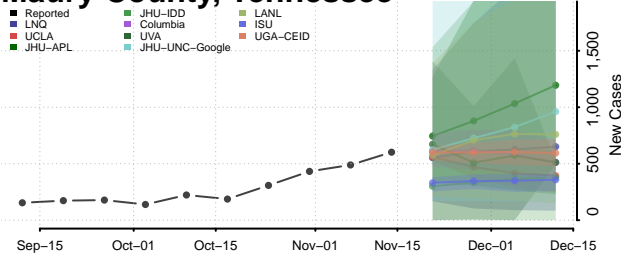

Maury County, Tennessee