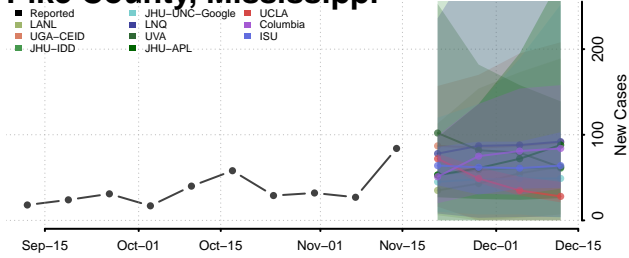

Pike County, Mississippi