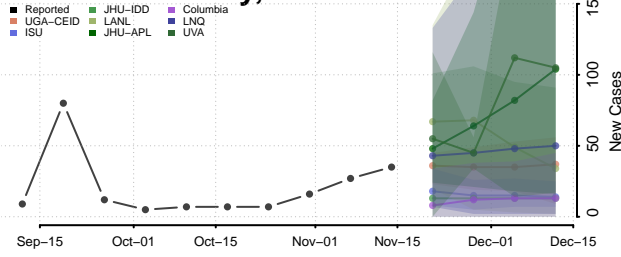

Conecuh County, Alabama