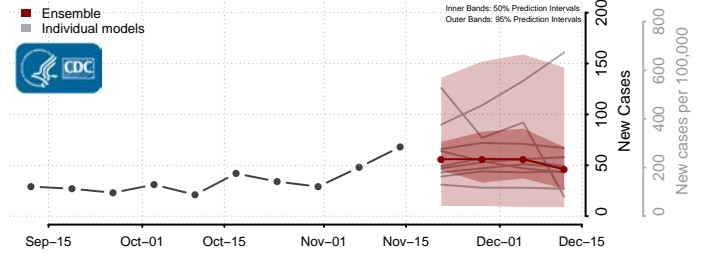

Sabine County, Louisiana