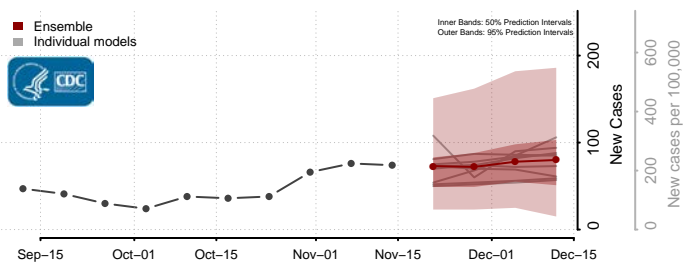

Halifax County, Virginia