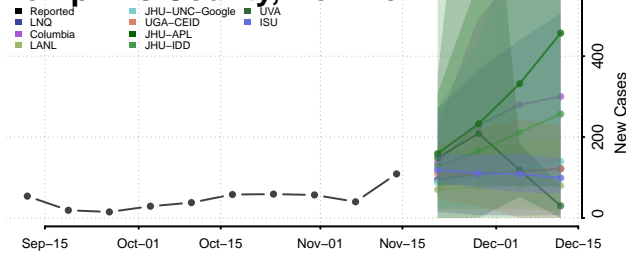

Tompkins County, New York