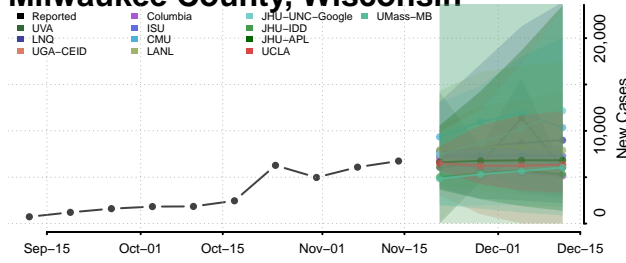

Milwaukee County, Wisconsin