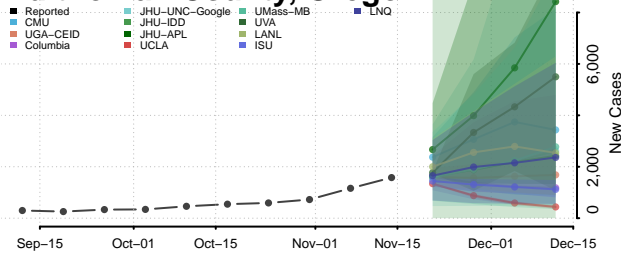

Multnomah County, Oregon