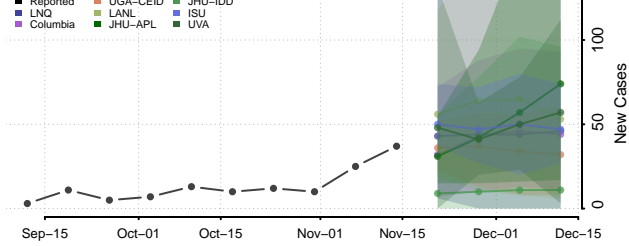

Schuyler County, Illinois