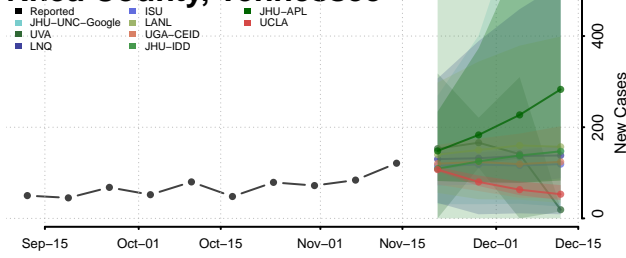

Rhea County, Tennessee