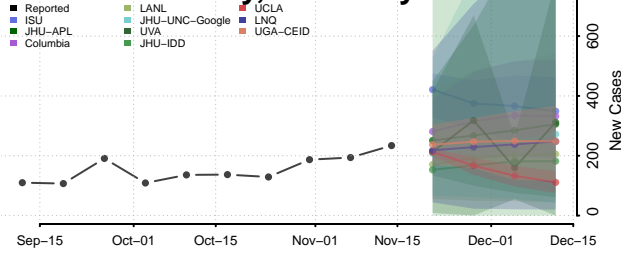

Christian County, Kentucky