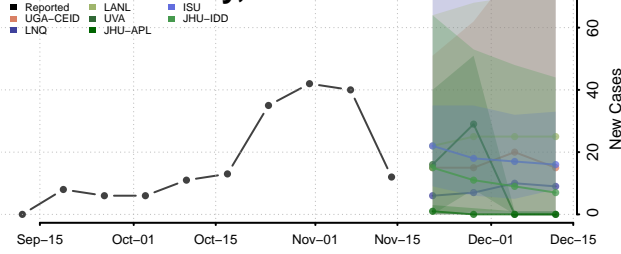

Decatur County, Kansas