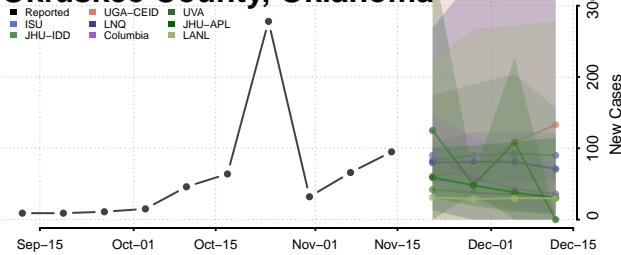

Okfuskee County, Oklahoma