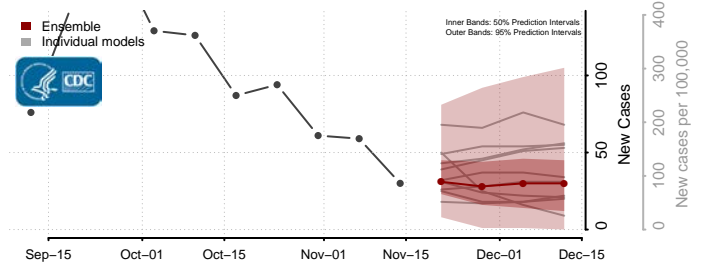

Scotland County, North Carolina