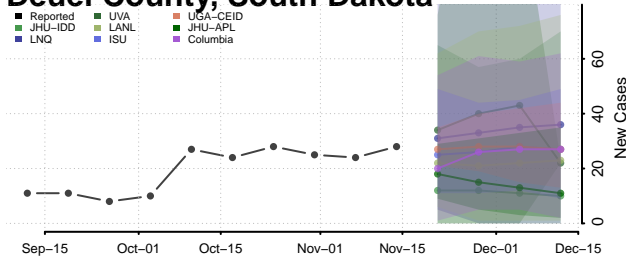

Deuel County, South Dakota