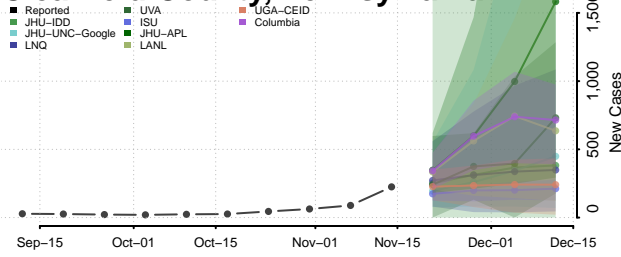

Clearfield County, Pennsylvania