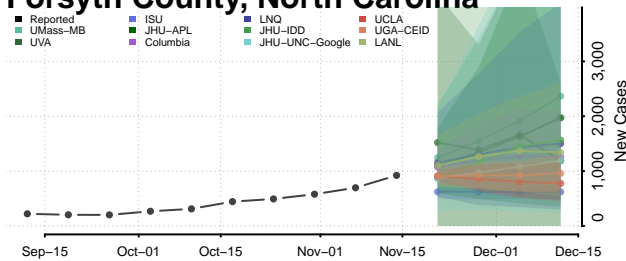

Forsyth County, North Carolina