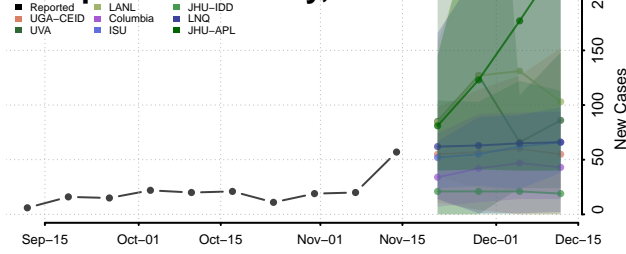

Lac qui Parle County, Minnesota