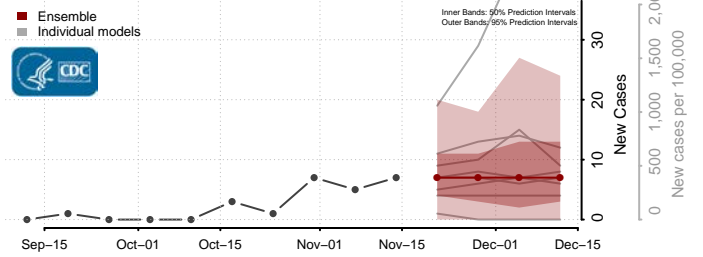

Deuel County, Nebraska