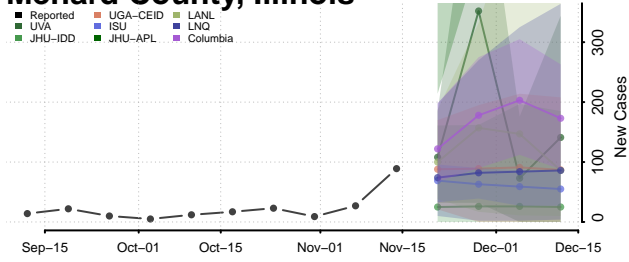

Menard County, Illinois