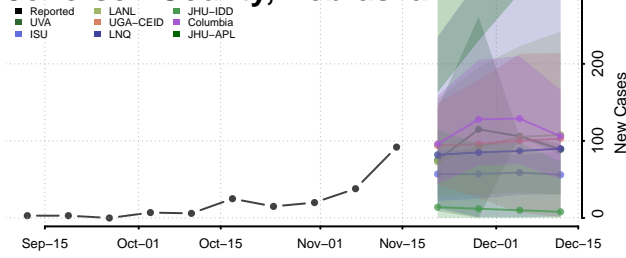

Jefferson County, Nebraska