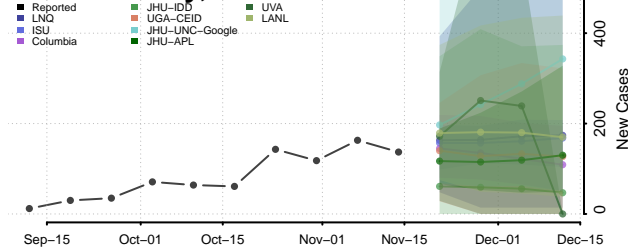

Vilas County, Wisconsin