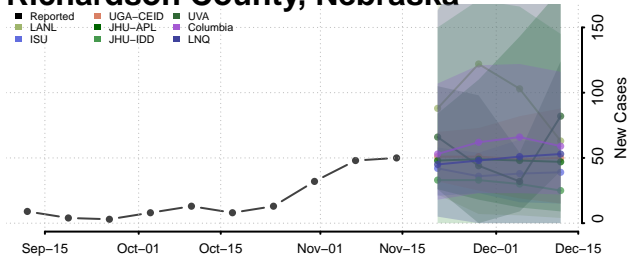

Richardson County, Nebraska