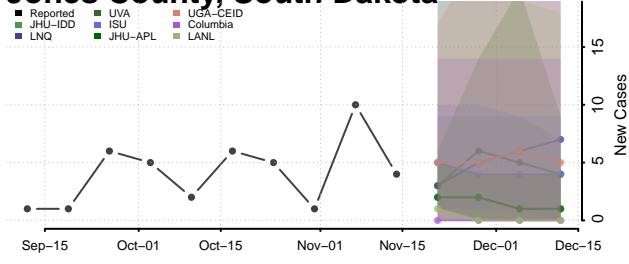

Jones County, South Dakota