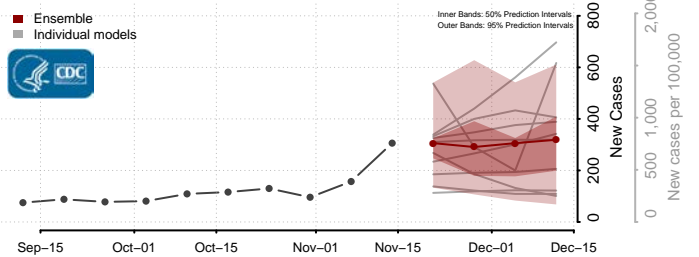

McClain County, Oklahoma