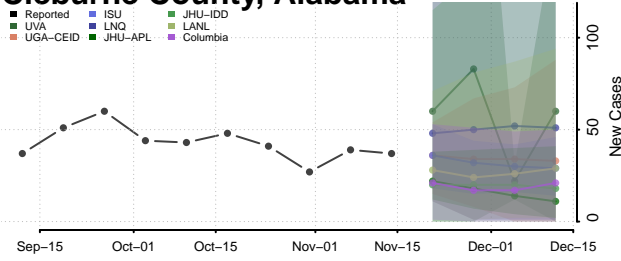

Cleburne County, Alabama