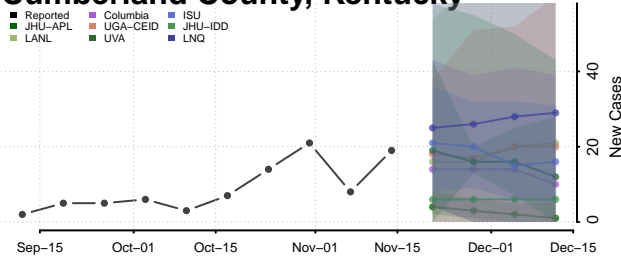

Cumberland County, Kentucky