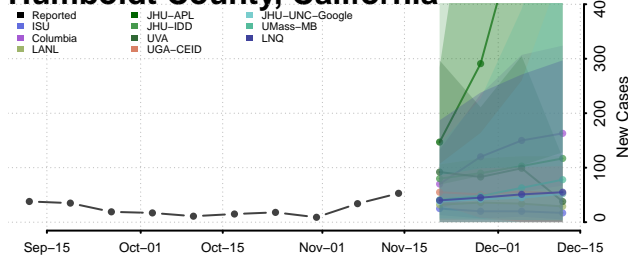

Humboldt County, California