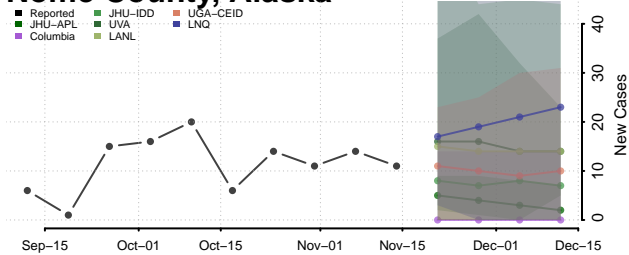

Nome County, Alaska