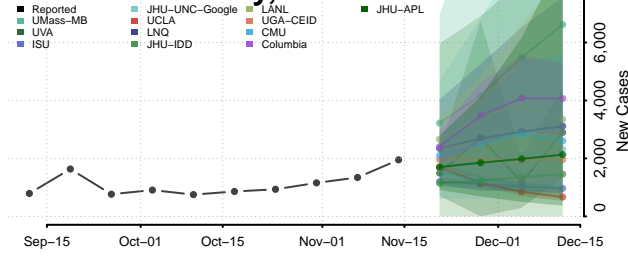

Jefferson County, Alabama