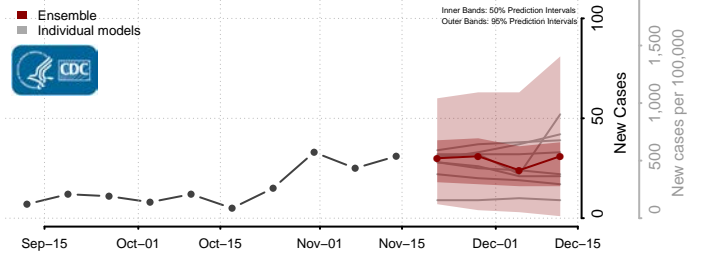

Alexander County, Illinois