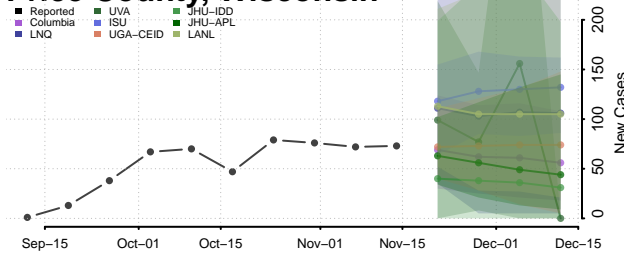

Price County, Wisconsin