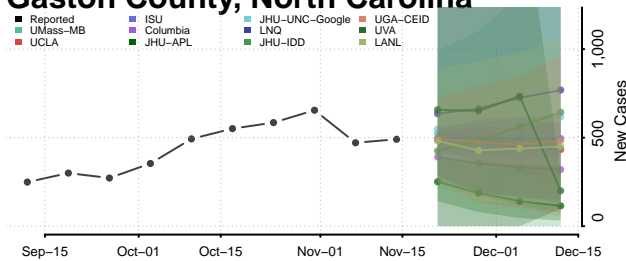

Gaston County, North Carolina