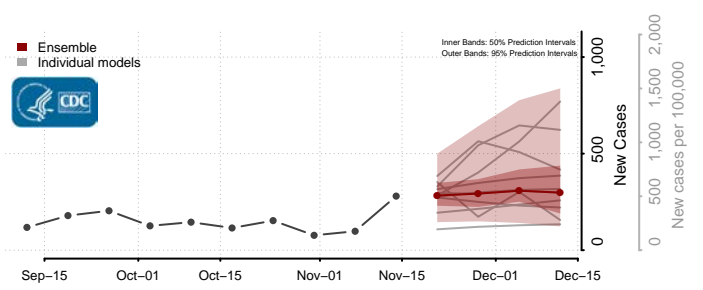

Grady County, Oklahoma