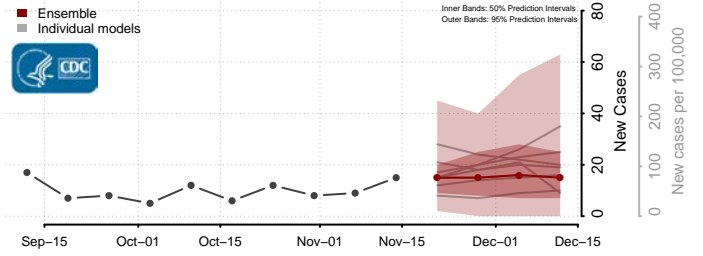

Kent County, Maryland