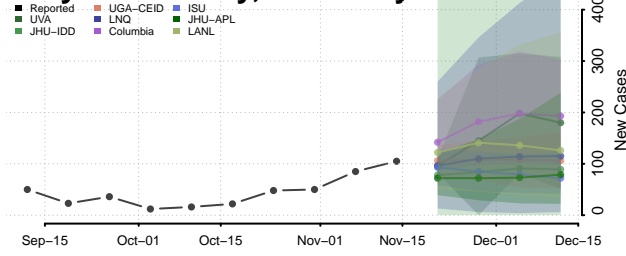

Grayson County, Kentucky