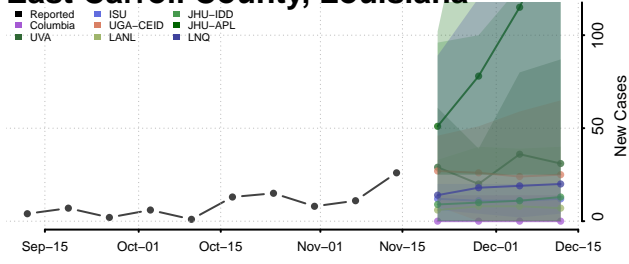

East Carroll County, Louisiana