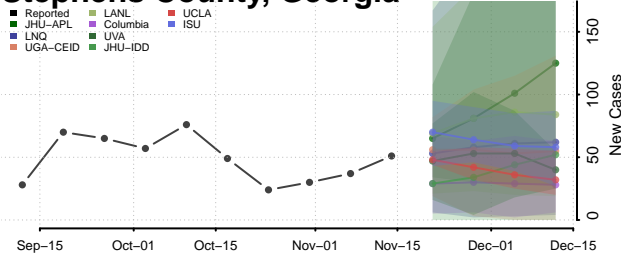

Stephens County, Georgia