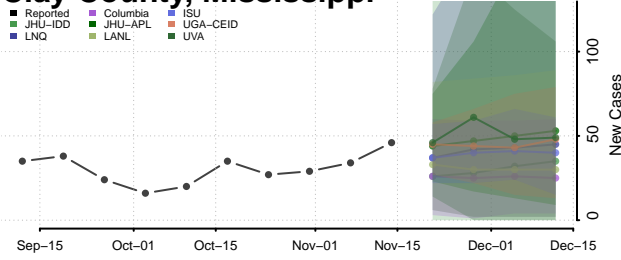

Clay County, Mississippi