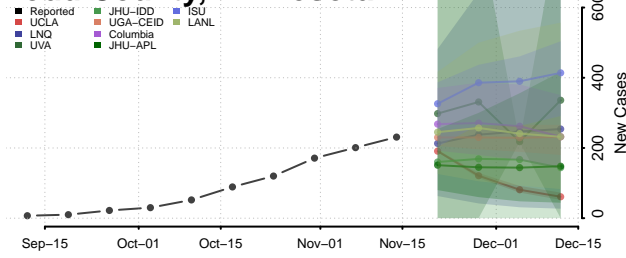

Todd County, Minnesota