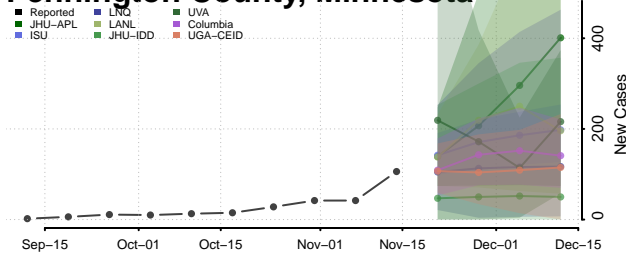

Pennington County, Minnesota