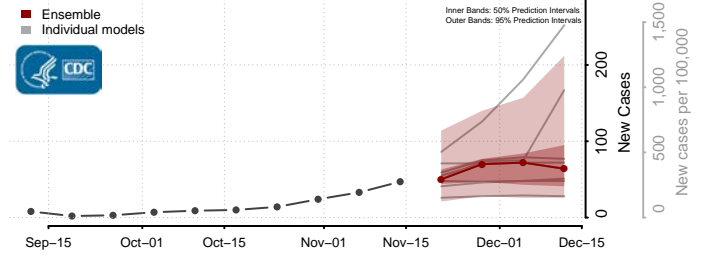

Mason County, Kentucky