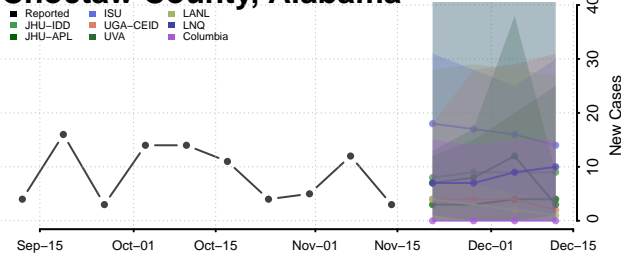

Choctaw County, Alabama