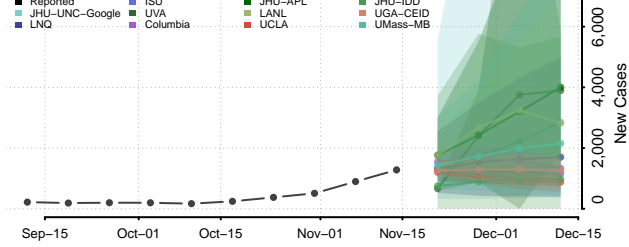

Rock Island County, Illinois