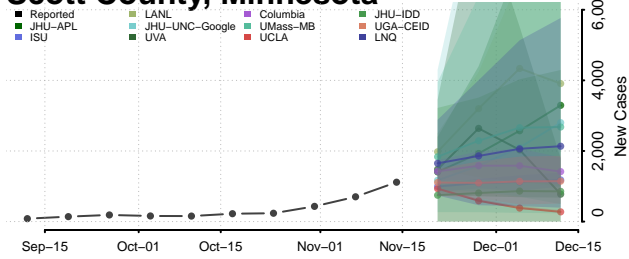

Scott County, Minnesota