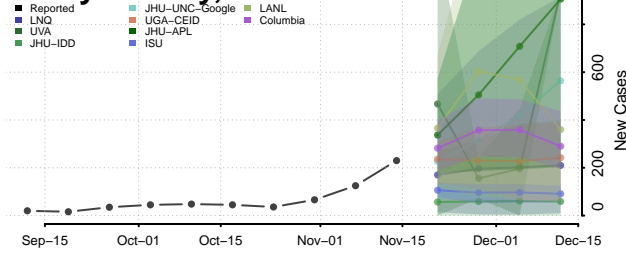

Henry County, Missouri