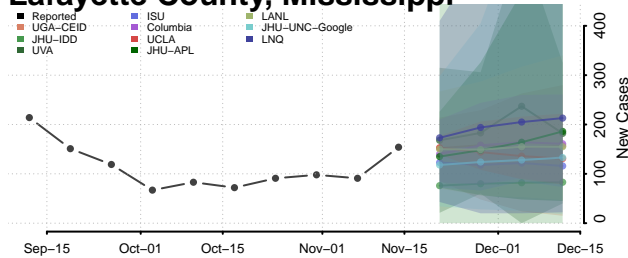

Lafayette County, Mississippi