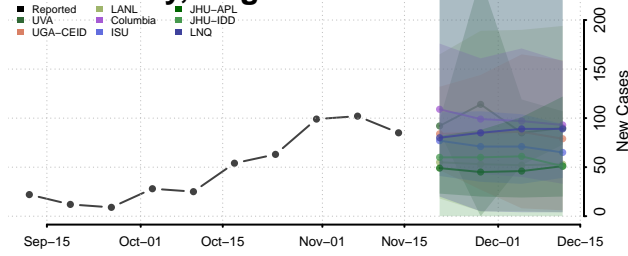

Lee County, Virginia