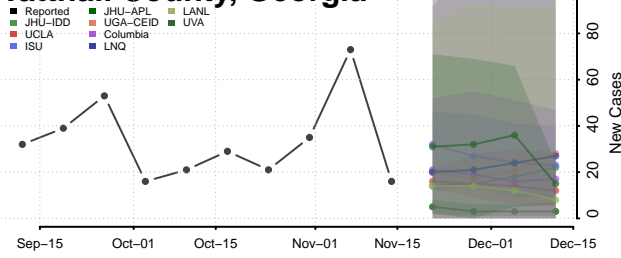

Tattnall County, Georgia