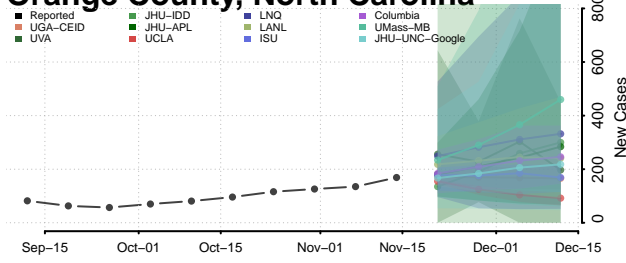

Orange County, North Carolina