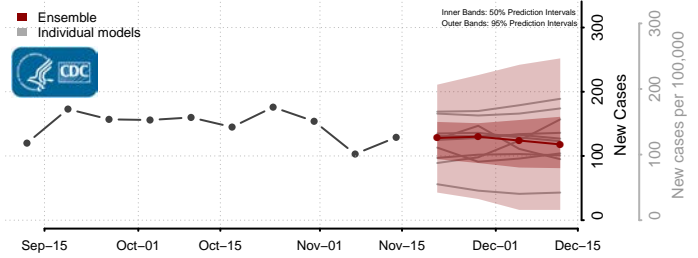

Craven County, North Carolina