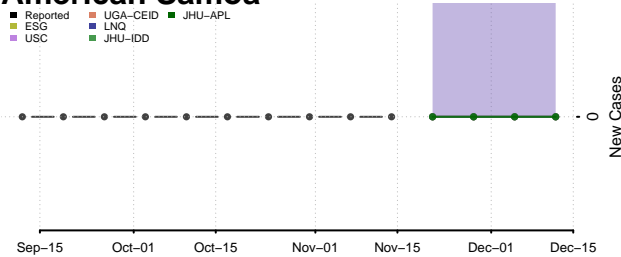

American Samoa