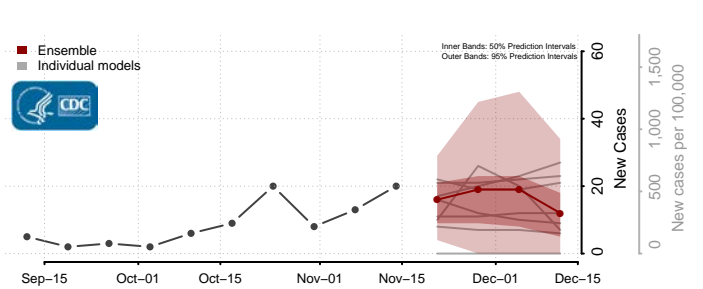

Harper County, Oklahoma