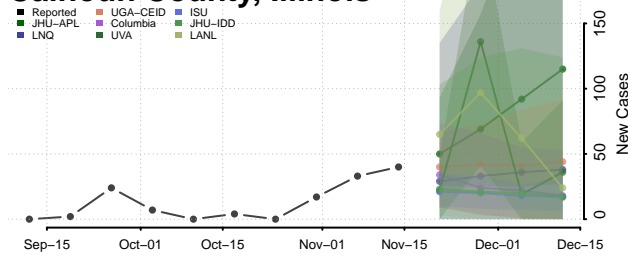

Calhoun County, Illinois