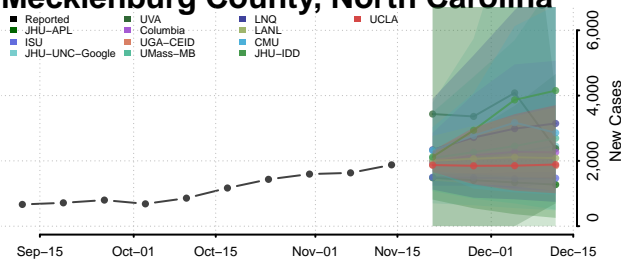

Mecklenburg County, North Carolina