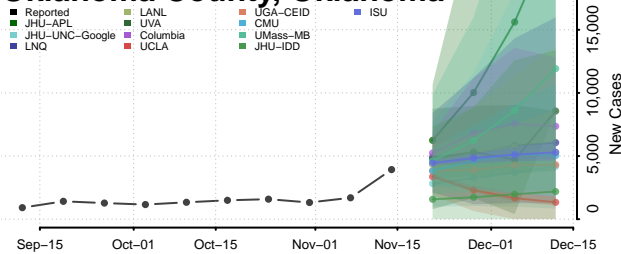

Oklahoma County, Oklahoma