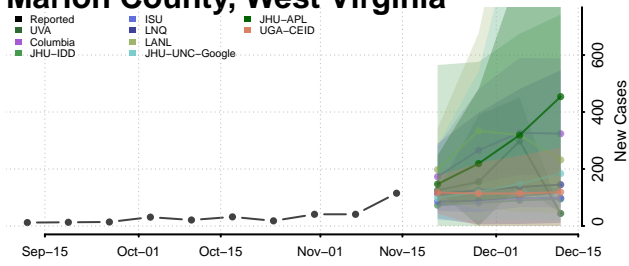

Marion County, West Virginia