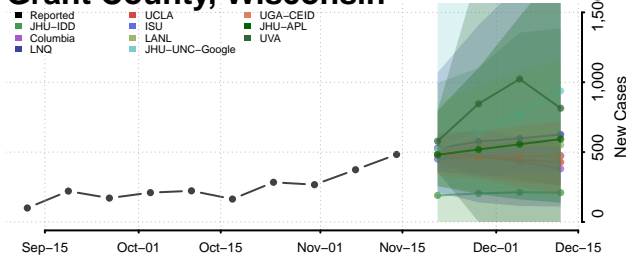

Grant County, Wisconsin