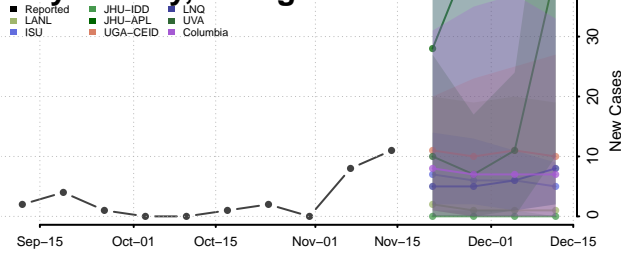

Clay County, Georgia