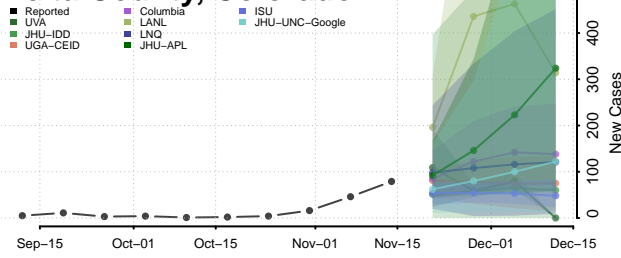

Delta County, Colorado