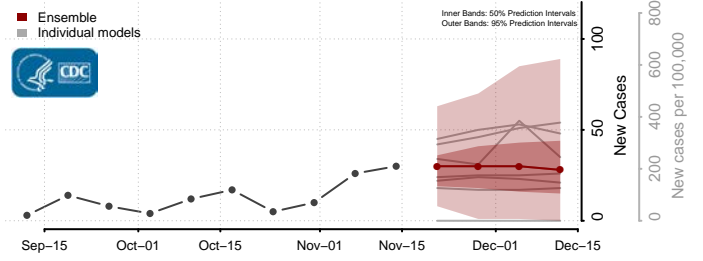

Walthall County, Mississippi