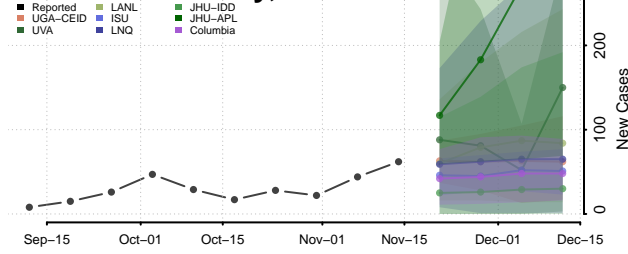

Johnston County, Oklahoma