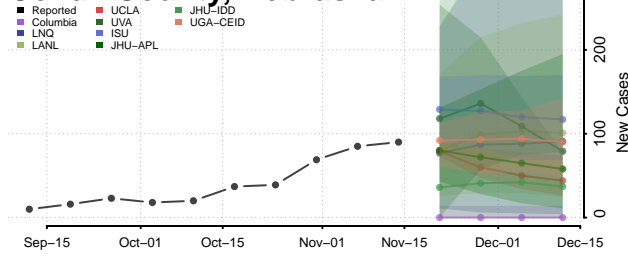

Colfax County, Nebraska