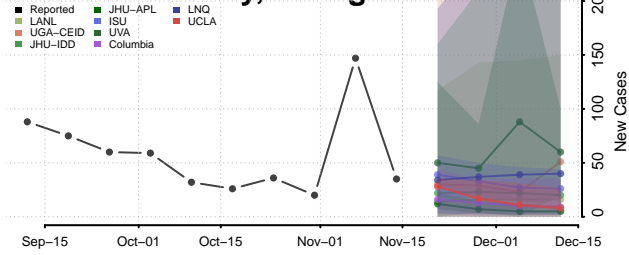

Emanuel County, Georgia