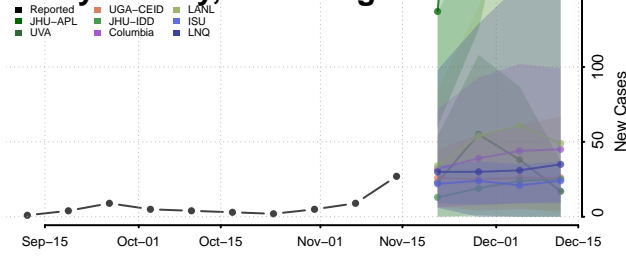

Hardy County, West Virginia