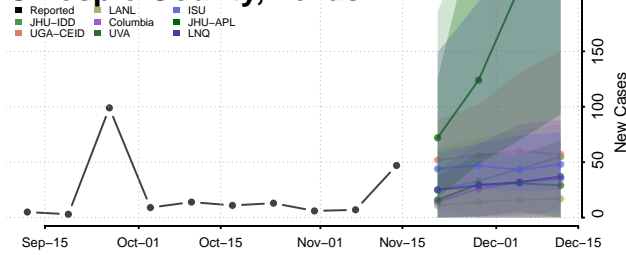

Gillespie County, Texas