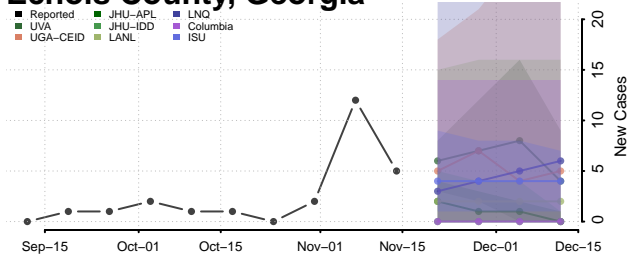

Echols County, Georgia