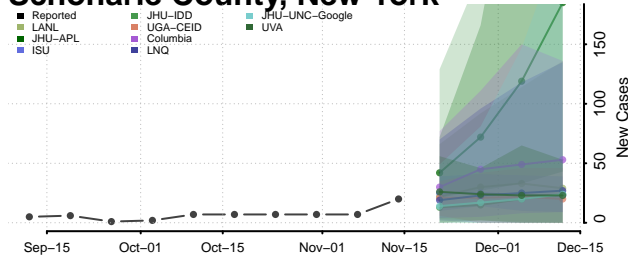

Schoharie County, New York