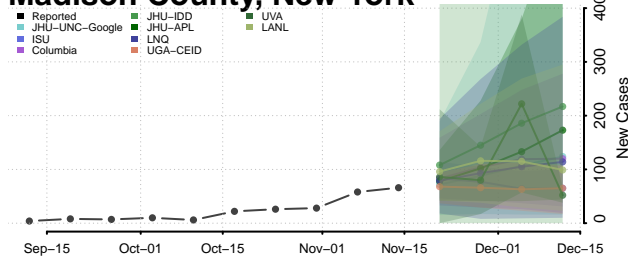

Madison County, New York