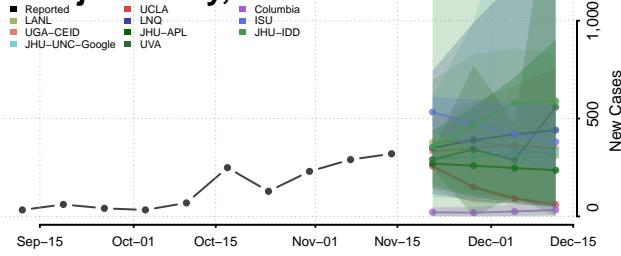

Navajo County, Arizona