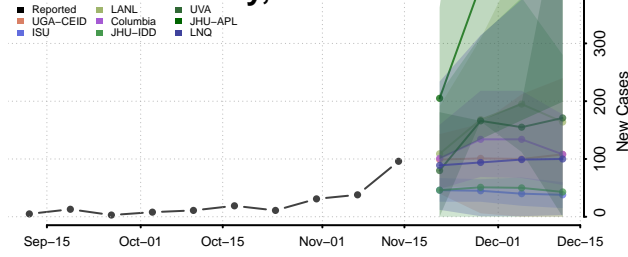

Hamilton County, Illinois