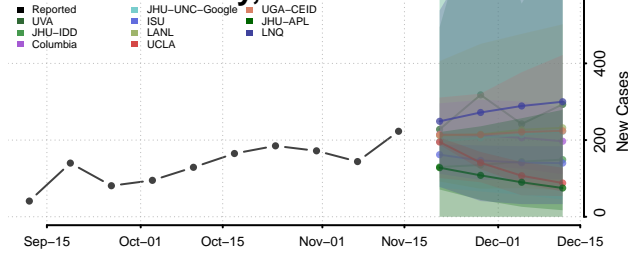

Jackson County, Alabama