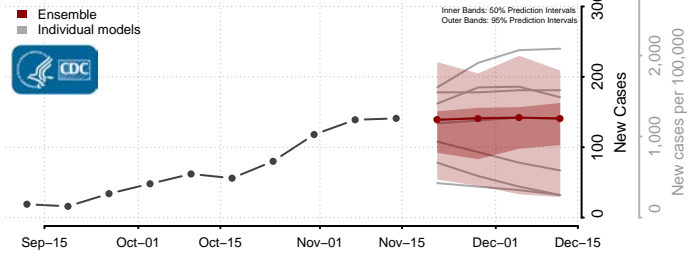

Ramsey County, North Dakota