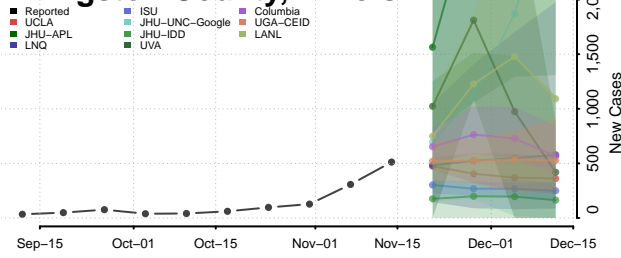

Livingston County, Illinois