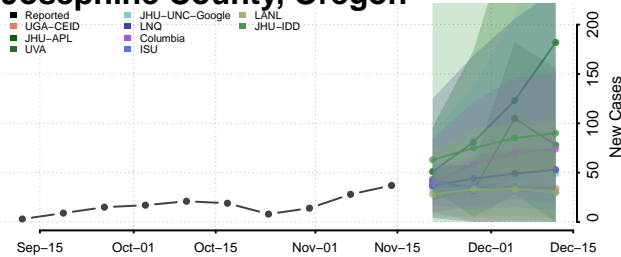

Josephine County, Oregon