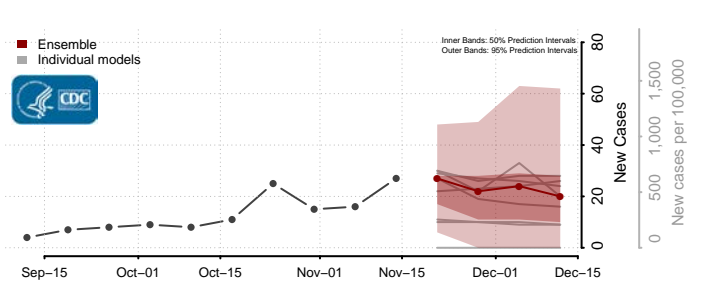

Grant County, Oklahoma