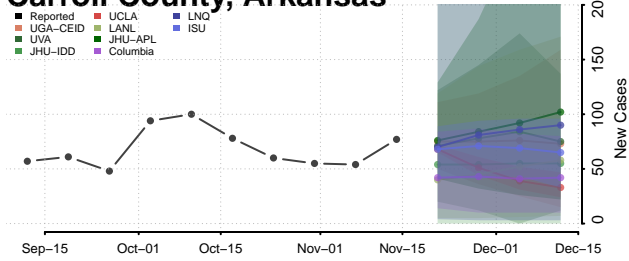

Carroll County, Arkansas