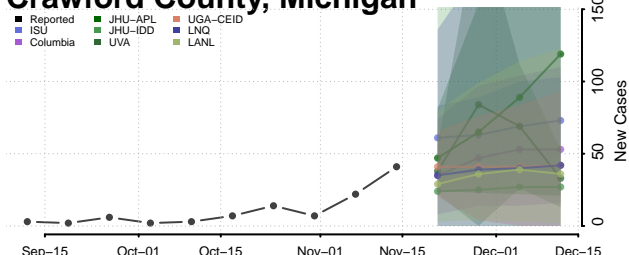

Crawford County, Michigan