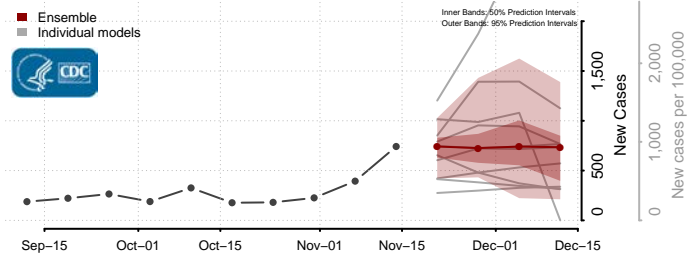

Cape Girardeau County, Missouri