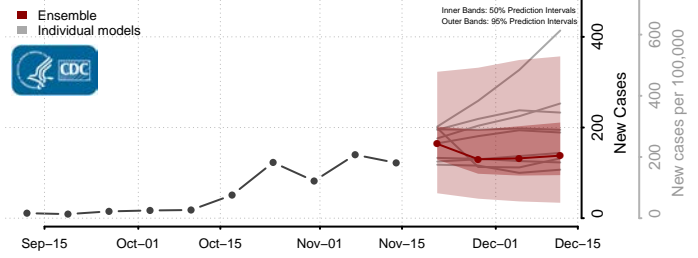

Otero County, New Mexico