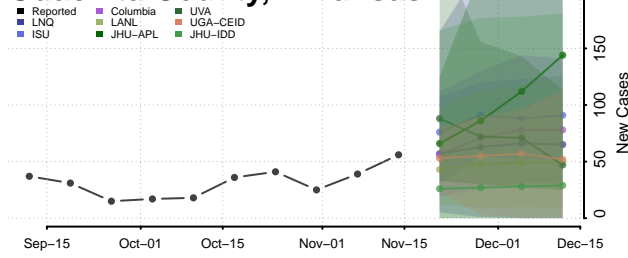

Ouachita County, Arkansas