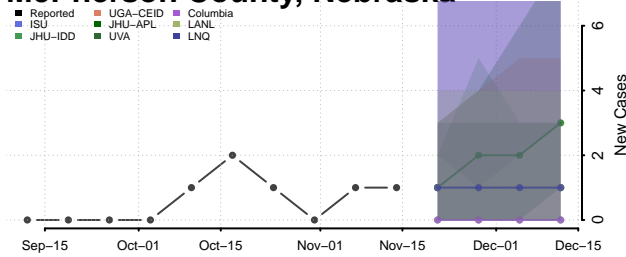

McPherson County, Nebraska