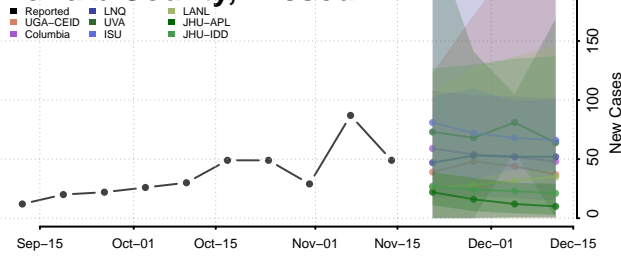

DeKalb County, Missouri