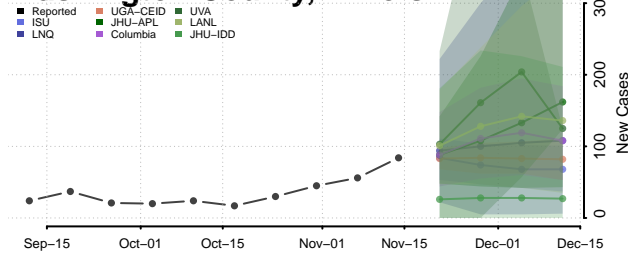

Washington County, Illinois