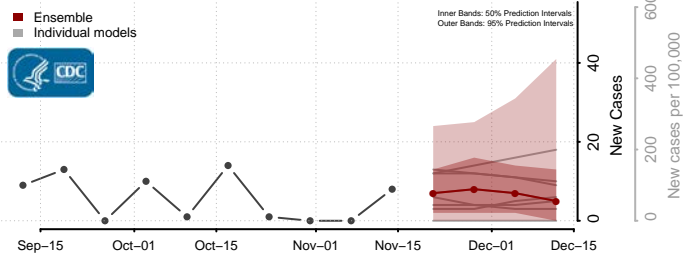

Richmond County, Virginia