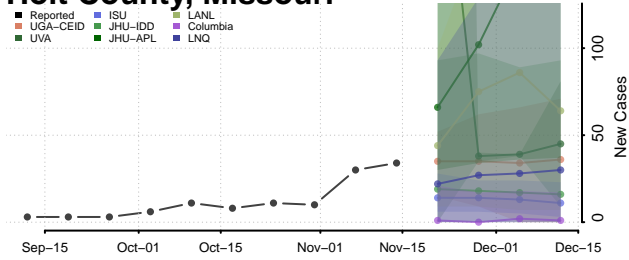

Holt County, Missouri