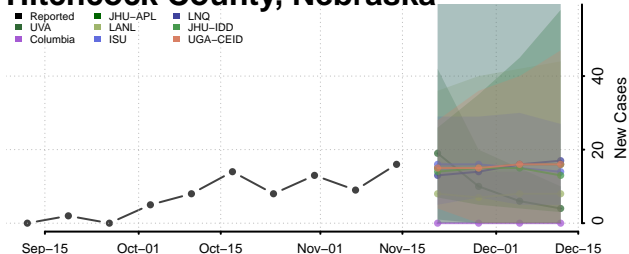

Hitchcock County, Nebraska