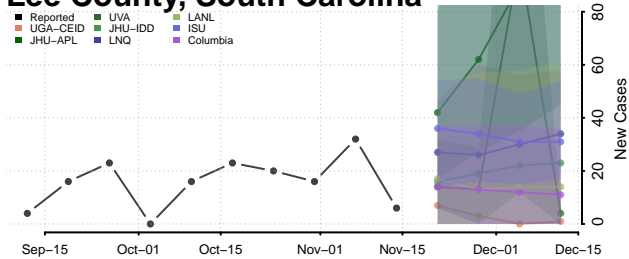

Lee County, South Carolina