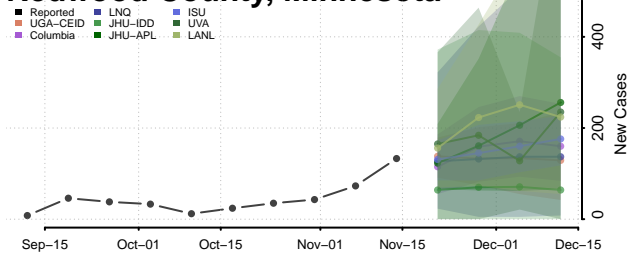

Redwood County, Minnesota