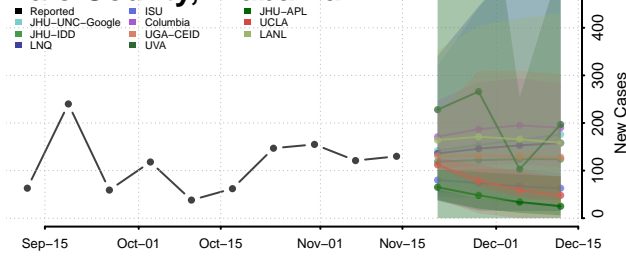

Dale County, Alabama