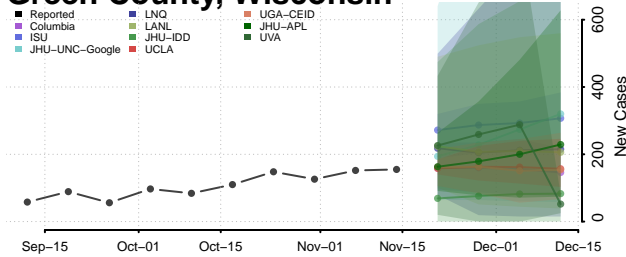

Green County, Wisconsin