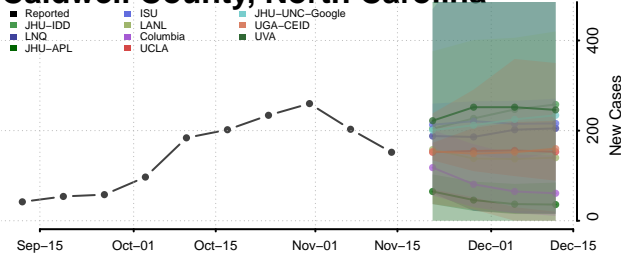

Caldwell County, North Carolina