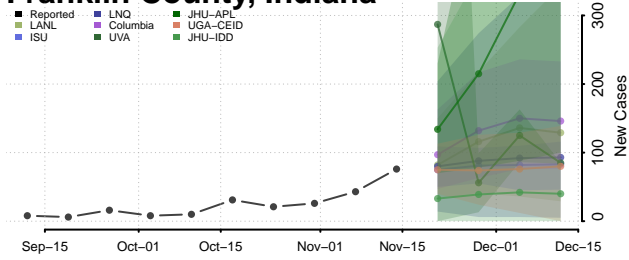

Franklin County, Indiana