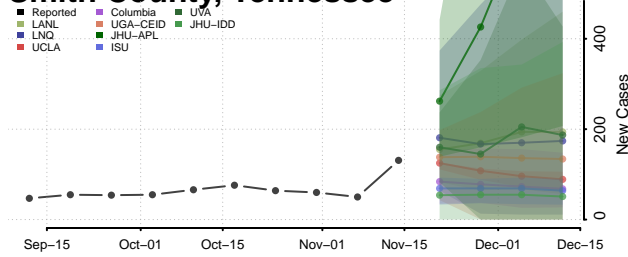

Smith County, Tennessee