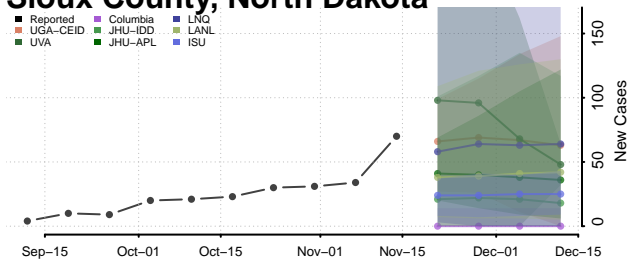

Sioux County, North Dakota