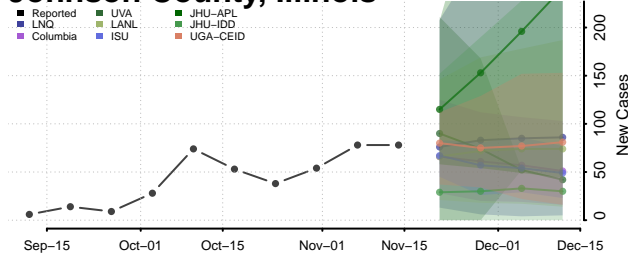

Johnson County, Illinois