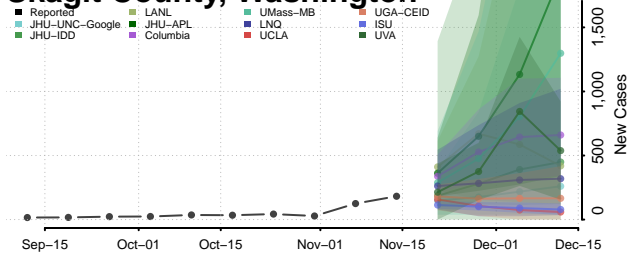

Skagit County, Washington