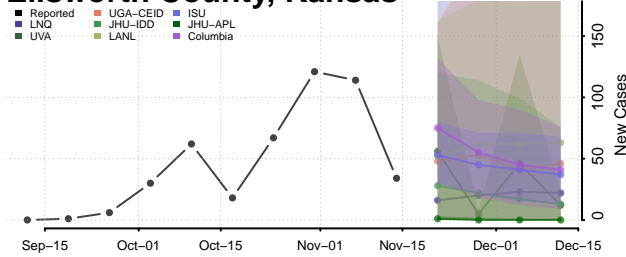

Ellsworth County, Kansas