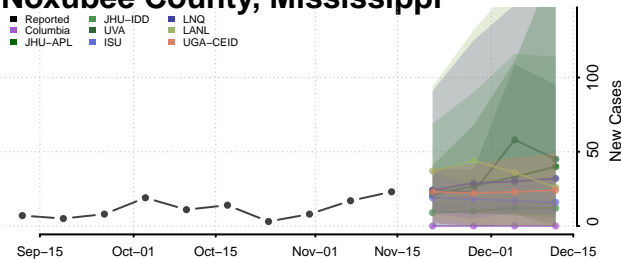

Noxubee County, Mississippi