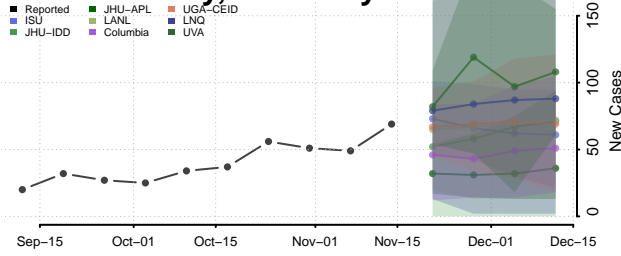

Meade County, Kentucky