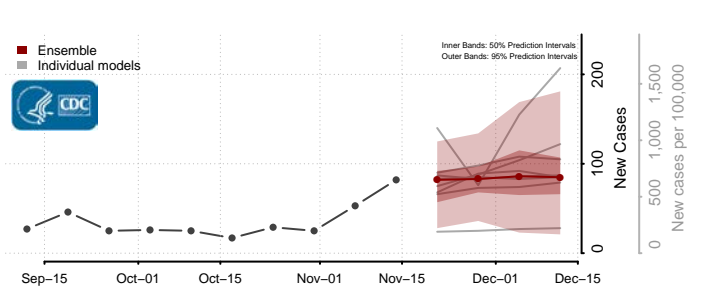

Haskell County, Oklahoma