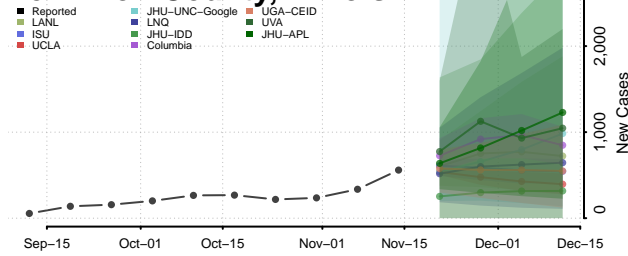

Vermilion County, Illinois