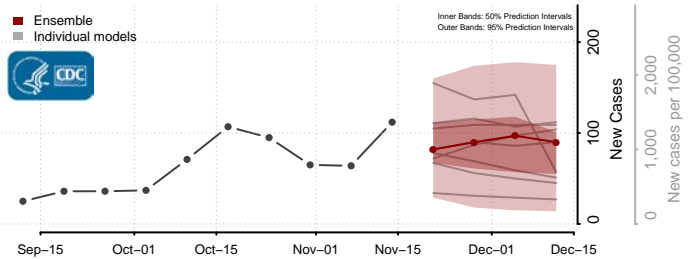

### Morton County, North Dakota