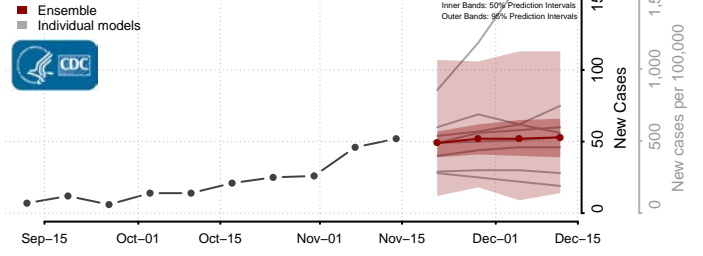

Metcalfe County, Kentucky