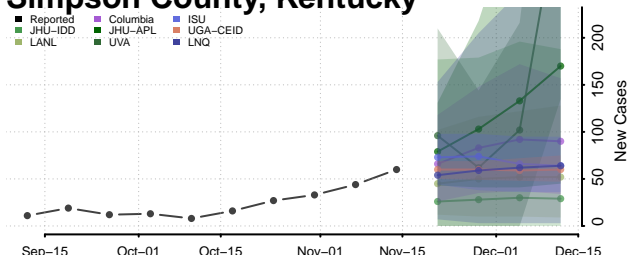

Simpson County, Kentucky