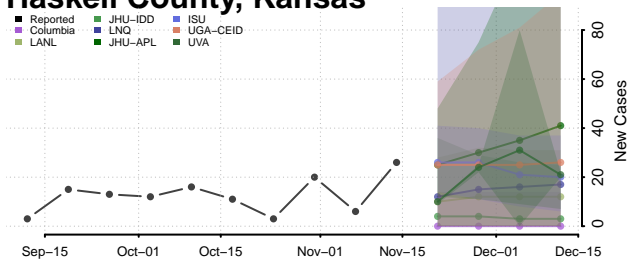

Haskell County, Kansas