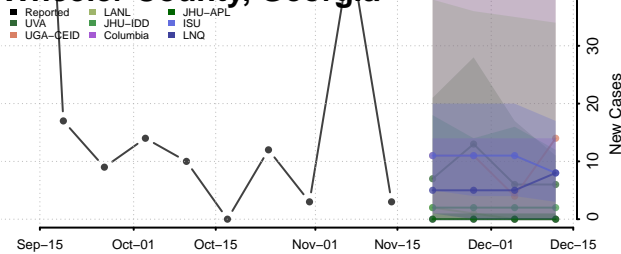

Wheeler County, Georgia