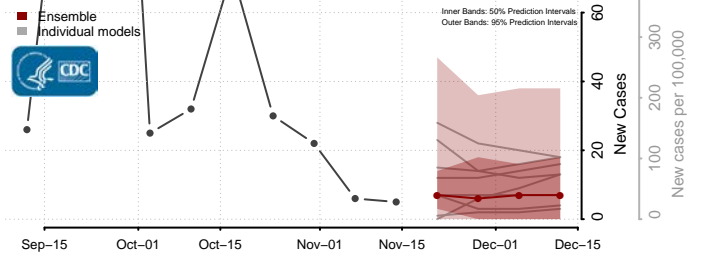

Southampton County, Virginia