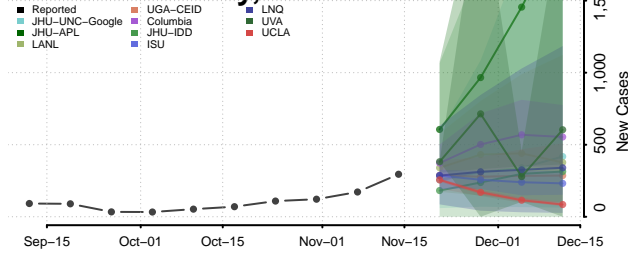

Jackson County, Illinois