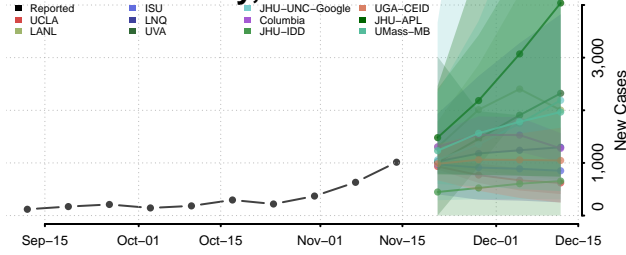

Tazewell County, Illinois