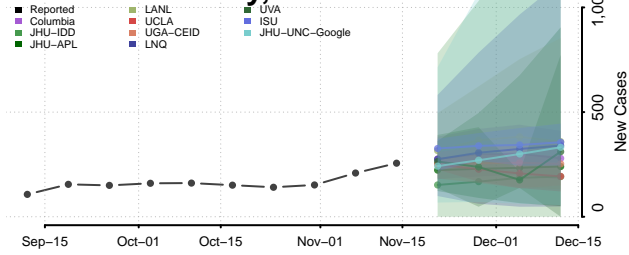

Crawford County, Arkansas