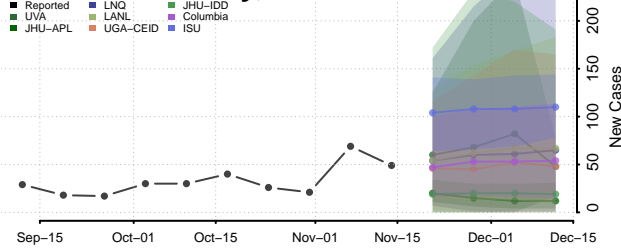

### Cleburne County, Arkansas