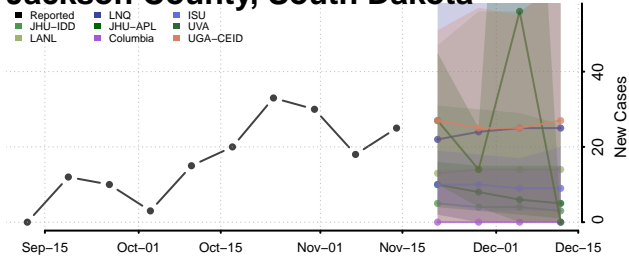

Jackson County, South Dakota