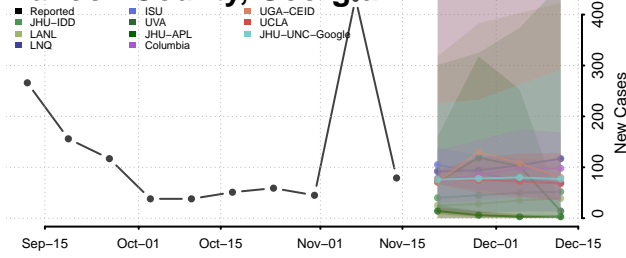

Bulloch County, Georgia