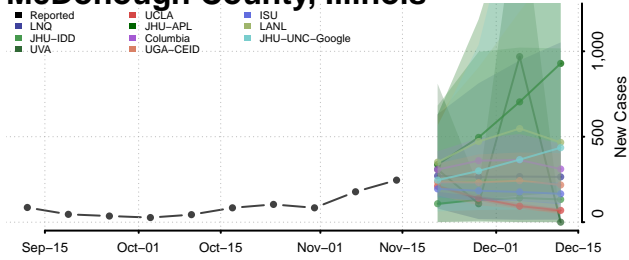

McDonough County, Illinois