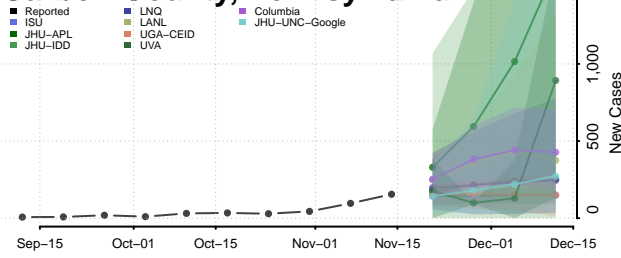

Carbon County, Pennsylvania