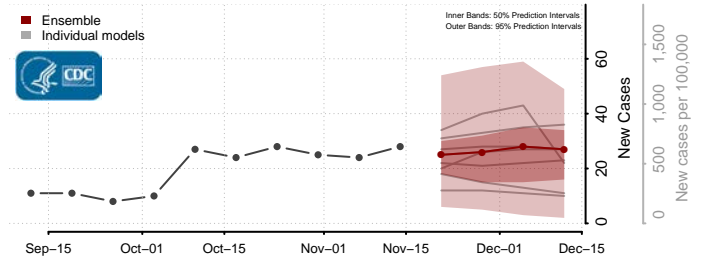

Deuel County, South Dakota