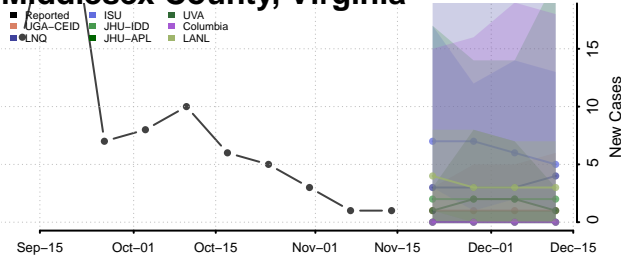

Middlesex County, Virginia