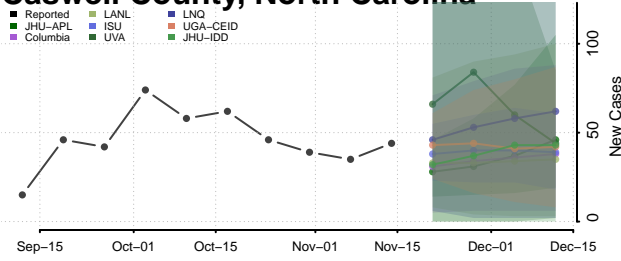

Caswell County, North Carolina