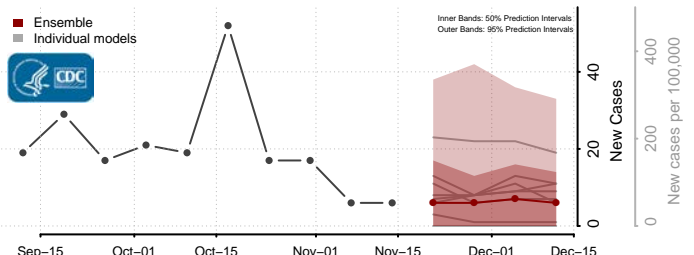

Greensville County, Virginia