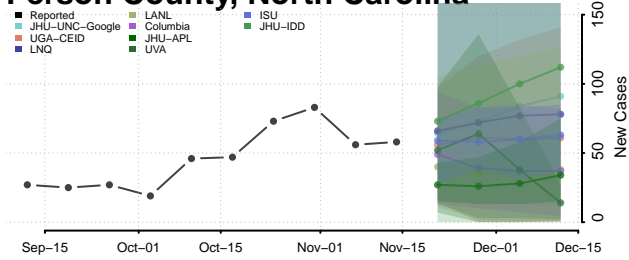

Person County, North Carolina