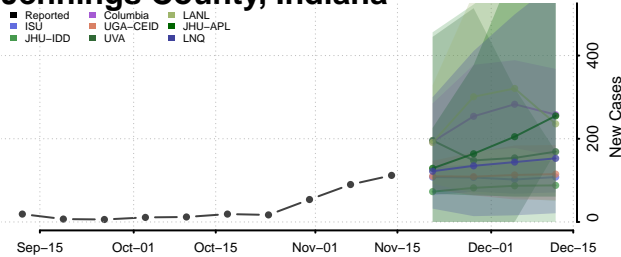

Jennings County, Indiana