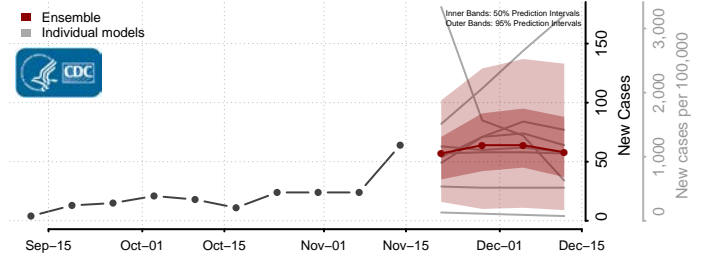

Day County, South Dakota