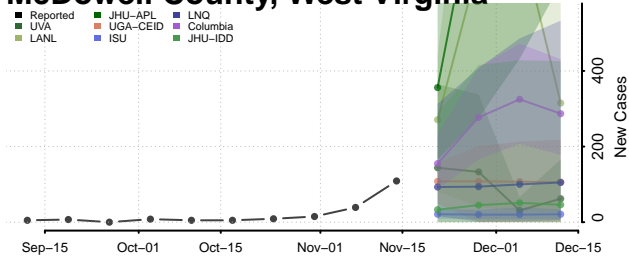

McDowell County, West Virginia