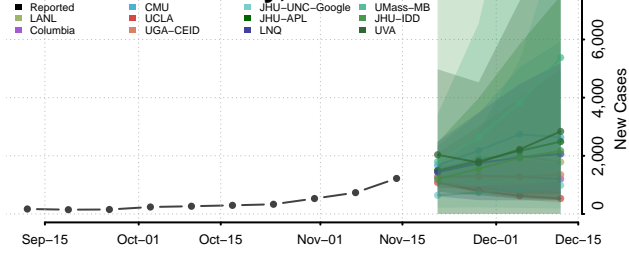

Richmond County, New York