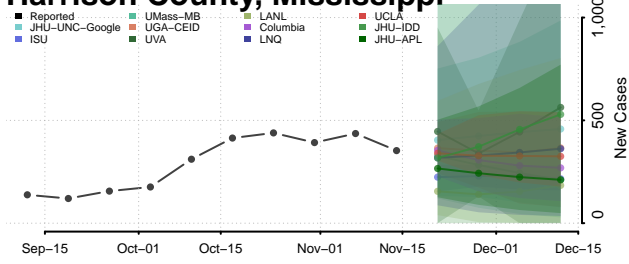

Harrison County, Mississippi