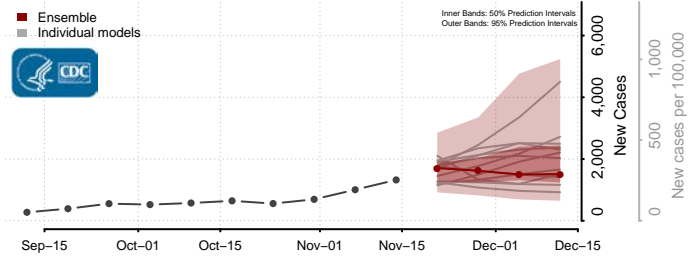

Spokane County, Washington