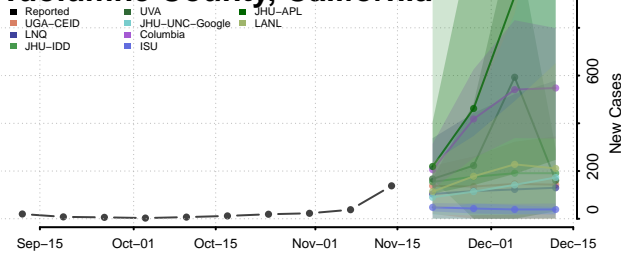

Tuolumne County, California