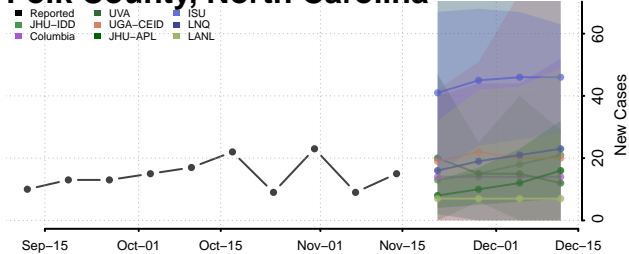

### Polk County, North Carolina