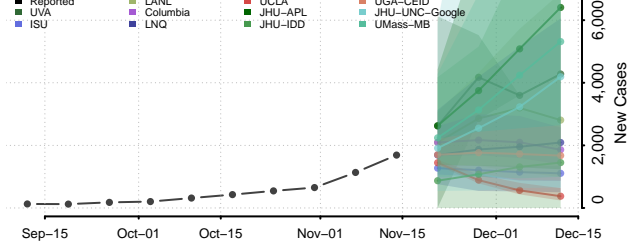

Sangamon County, Illinois