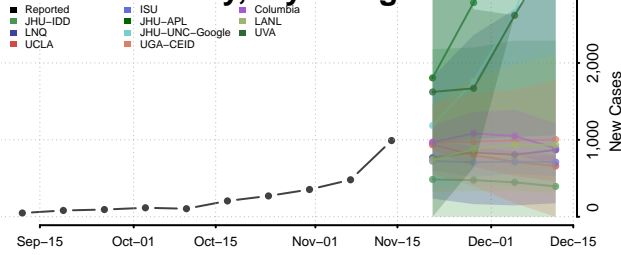

### Natrona County, Wyoming