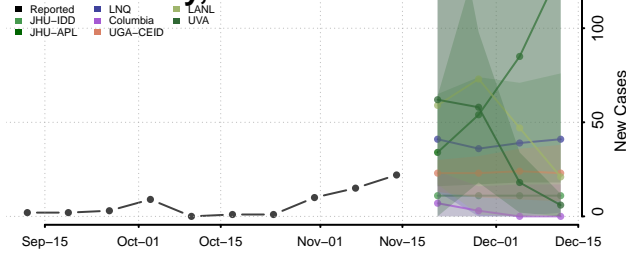

Sitka County, Alaska