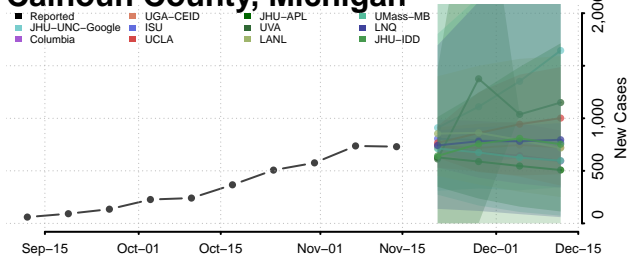

Calhoun County, Michigan