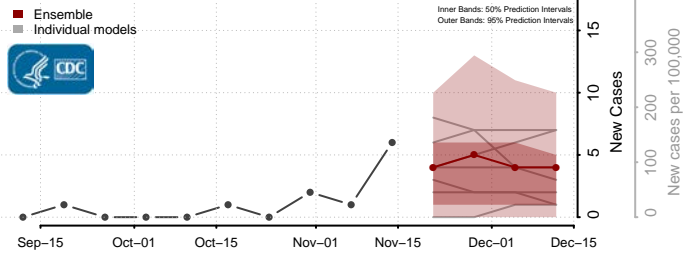

Hamilton County, New York