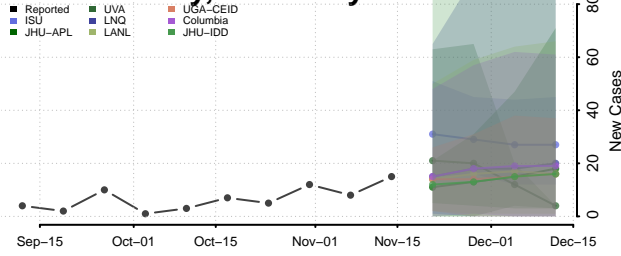

Owen County, Kentucky