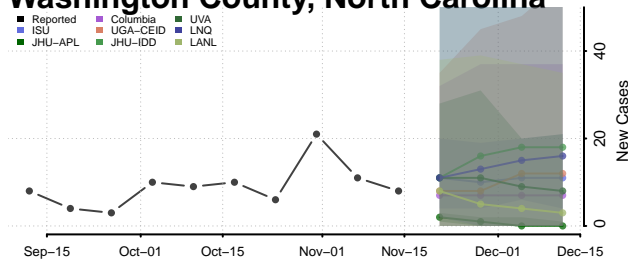

Washington County, North Carolina