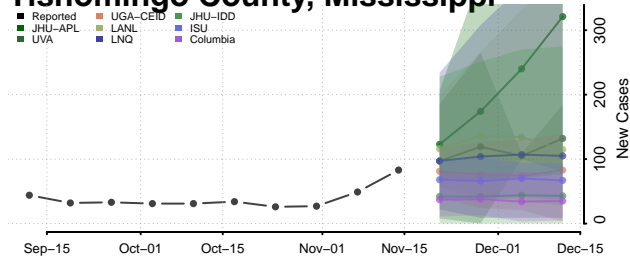

Tishomingo County, Mississippi