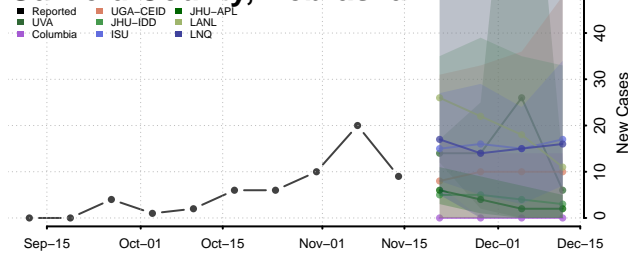

Garfield County, Nebraska