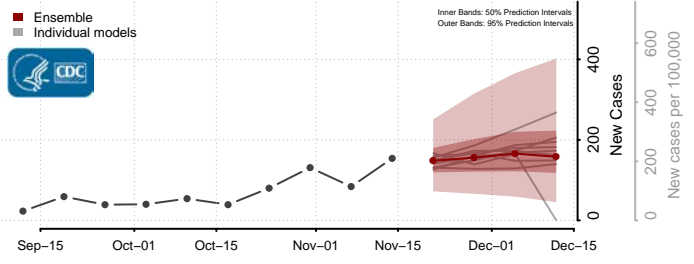

Raleigh County, West Virginia