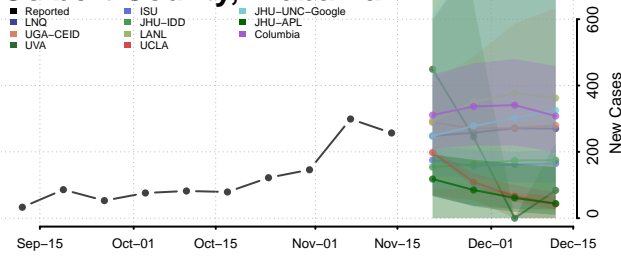

Colbert County, Alabama