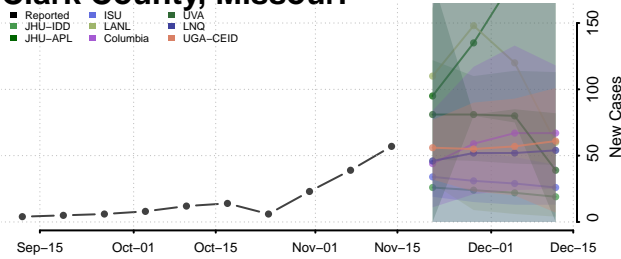

Clark County, Missouri