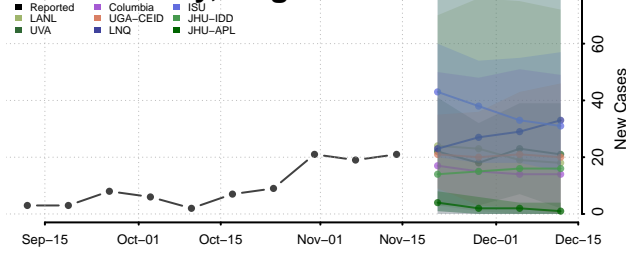

Galax County, Virginia