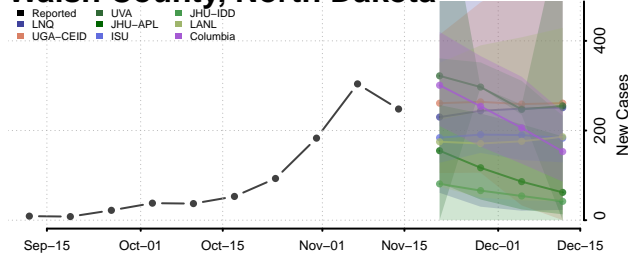

Walsh County, North Dakota