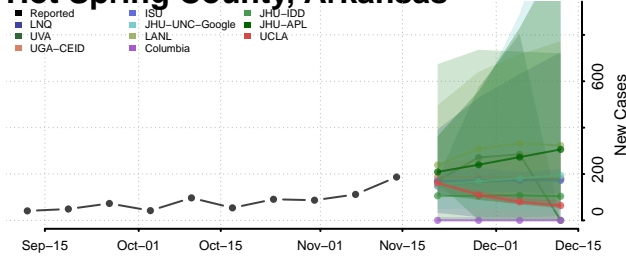

Hot Spring County, Arkansas