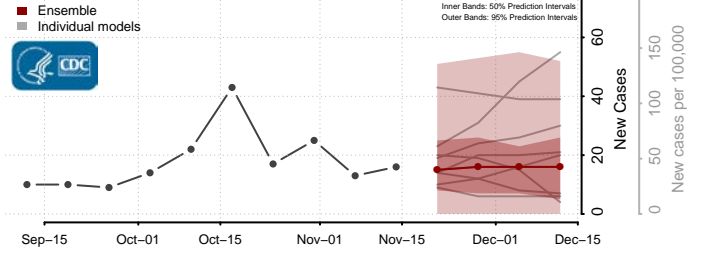

Louisa County, Virginia