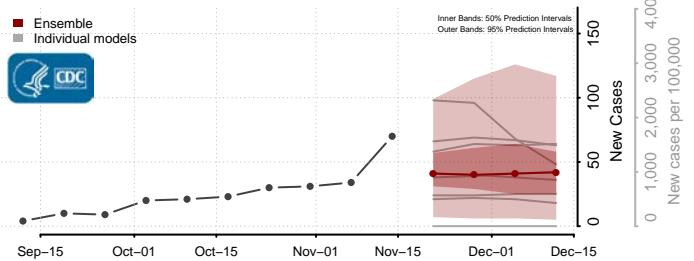

Sioux County, North Dakota