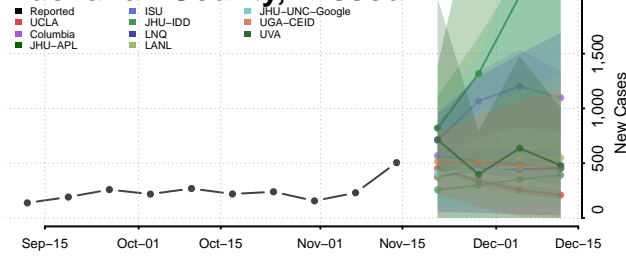

Buchanan County, Missouri