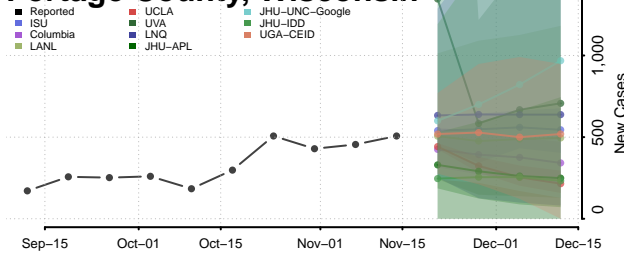

Portage County, Wisconsin