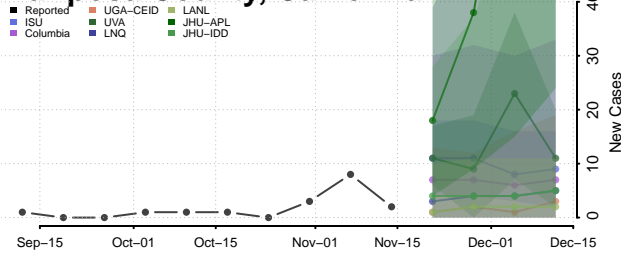

Mariposa County, California