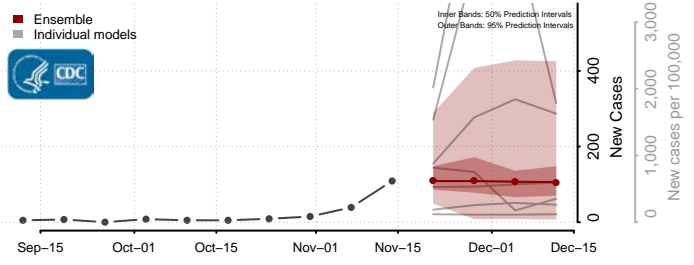

McDowell County, West Virginia