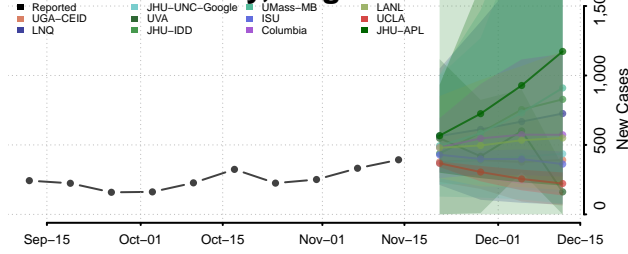

Loudoun County, Virginia