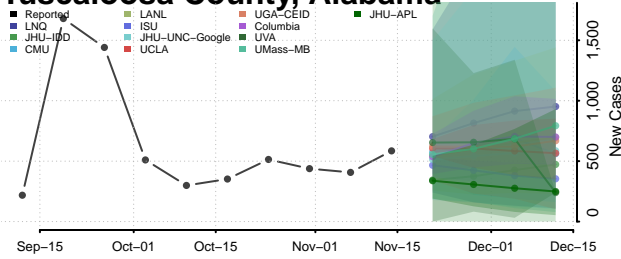

Tuscaloosa County, Alabama