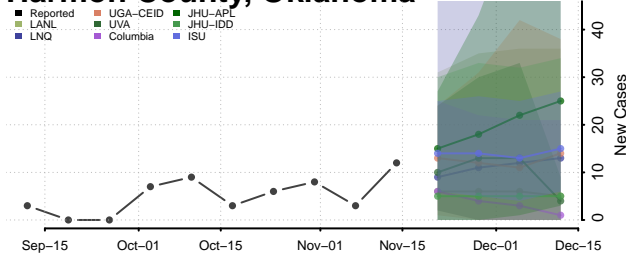

Harmon County, Oklahoma