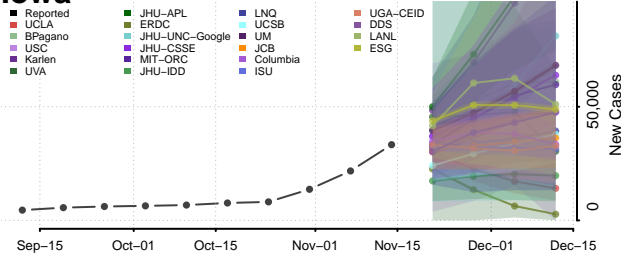

White County, Indiana

Whitley County, Indiana

Iowa

Adair County, Iowa

Adams County, Iowa

Allamakee County, Iowa