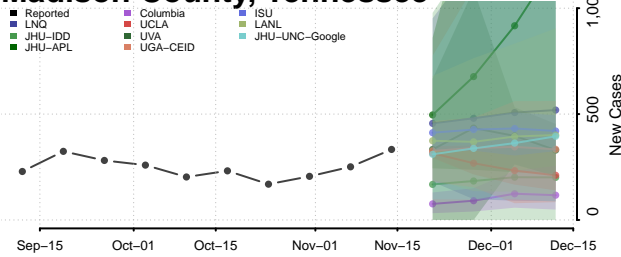

### Madison County, Tennessee