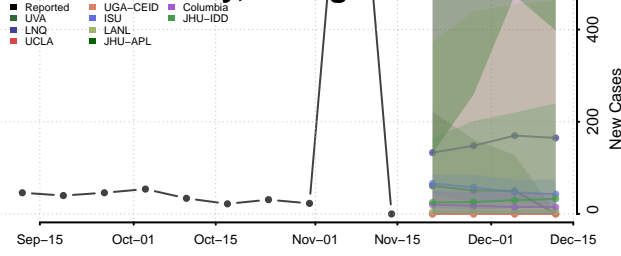

Decatur County, Georgia