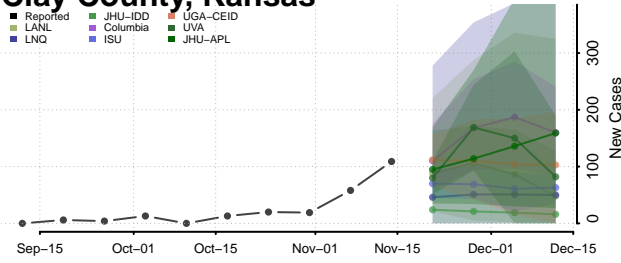

Clay County, Kansas