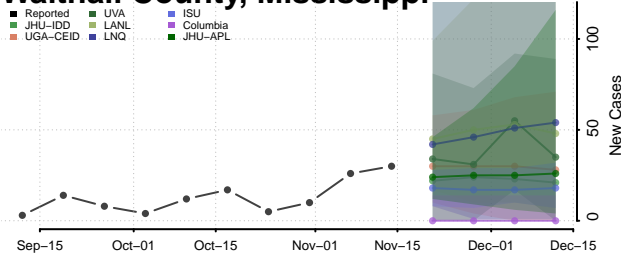

Walthall County, Mississippi