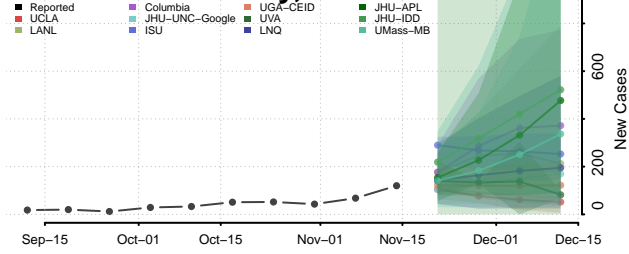

Rensselaer County, New York