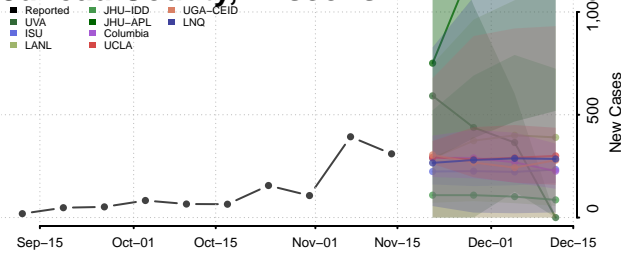

Juneau County, Wisconsin