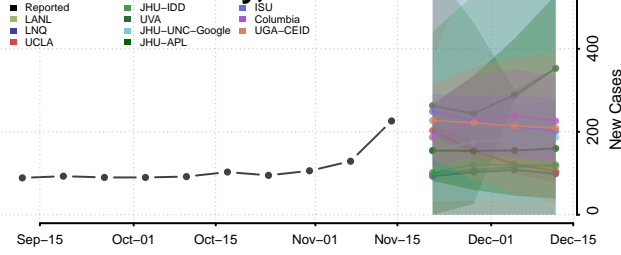

Crawford County, Kansas