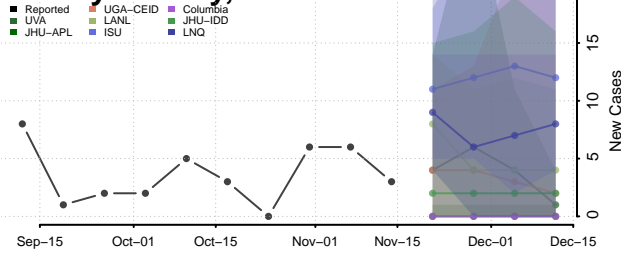

Liberty County, Montana