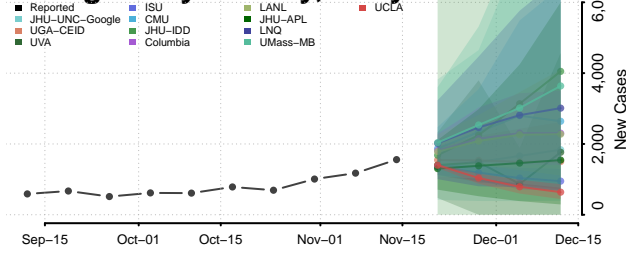

Montgomery County, Maryland