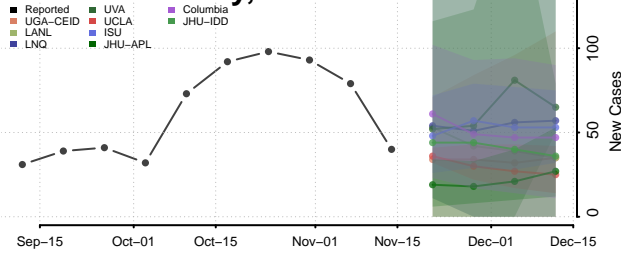

Crockett County, Tennessee