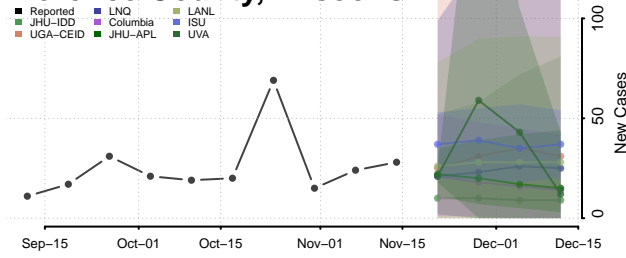

Florence County, Wisconsin