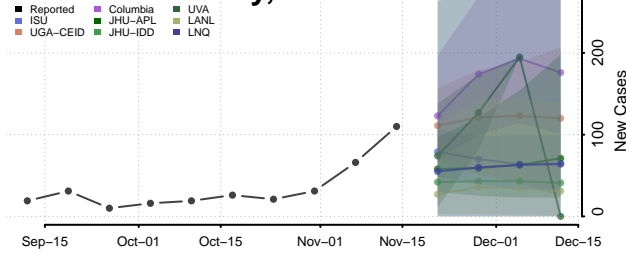

Jefferson County, Kansas