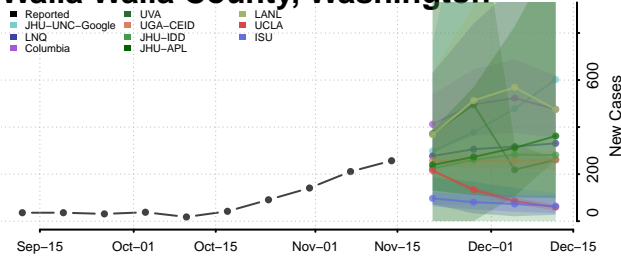

Walla Walla County, Washington