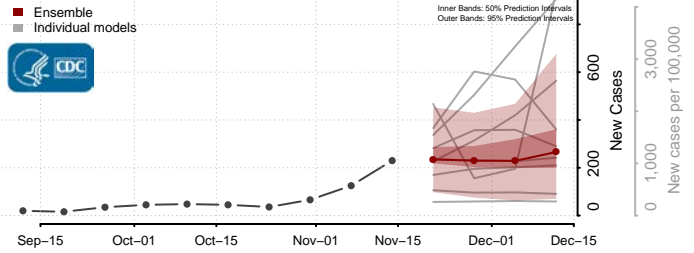

Henry County, Missouri