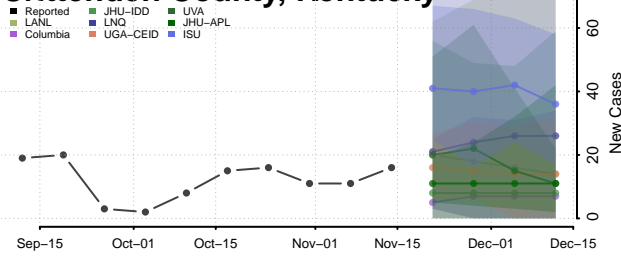

Crittenden County, Kentucky