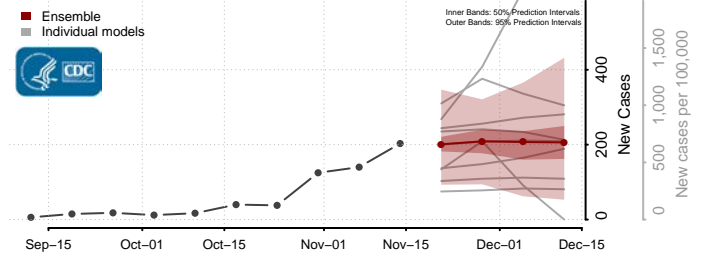

Marshall County, West Virginia