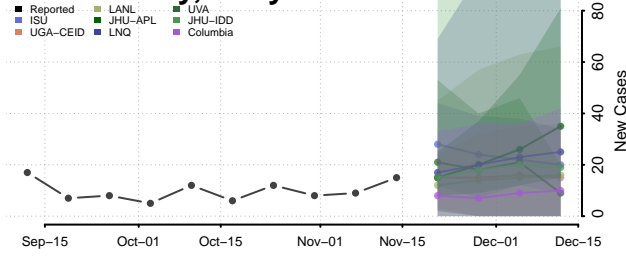

Kent County, Maryland