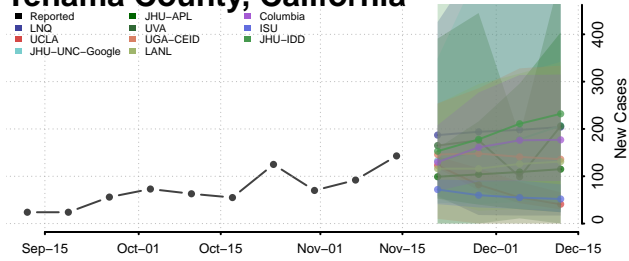

### Tehama County, California