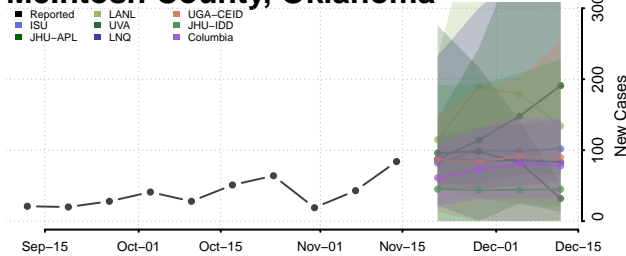

McIntosh County, Oklahoma