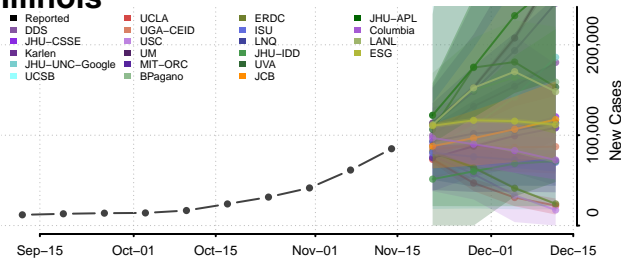

Teton County, Idaho

Twin Falls County, Idaho

Valley County, Idaho

Washington County, Idaho

Illinois

Adams County, Illinois