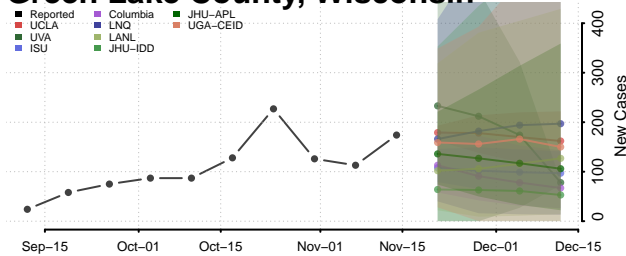

Green Lake County, Wisconsin