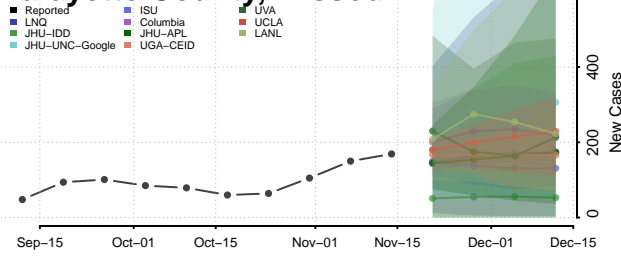

Lafayette County, Missouri