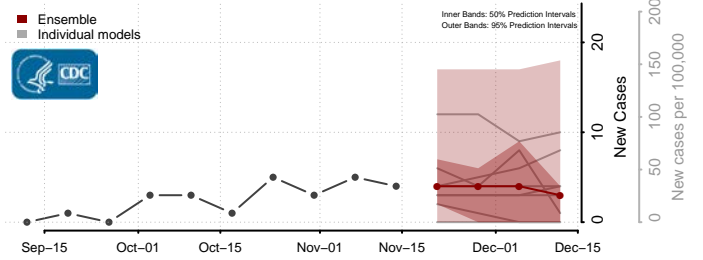

Northampton County, Virginia