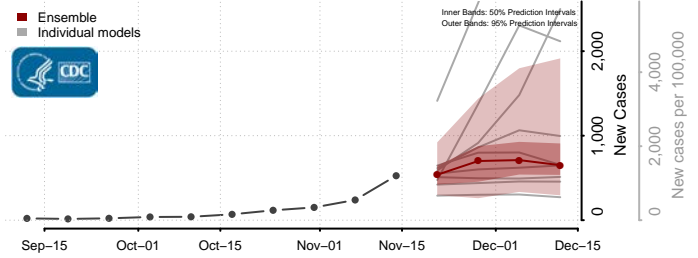

Polk County, Wisconsin