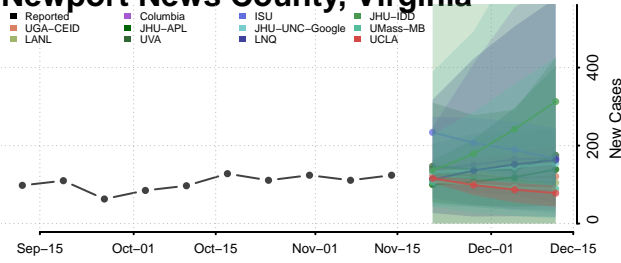

Newport News County, Virginia