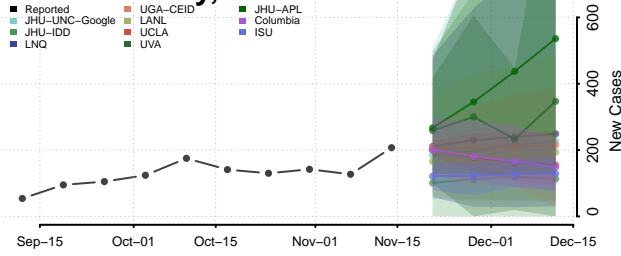

Obion County, Tennessee