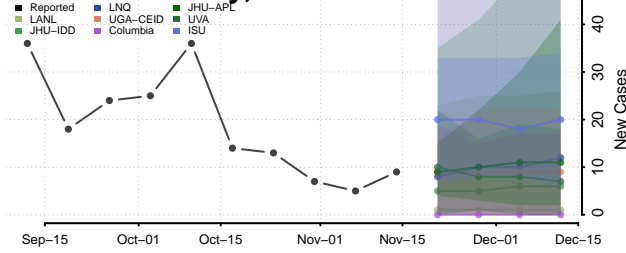

Graham County, North Carolina