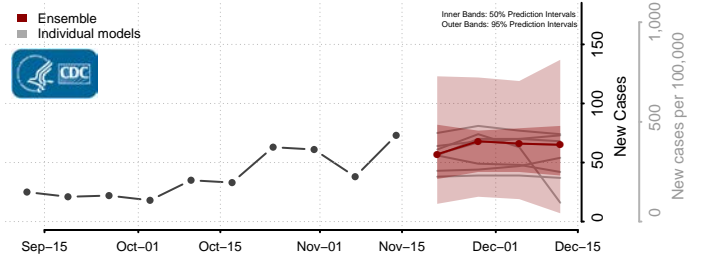

Dallas County, Missouri