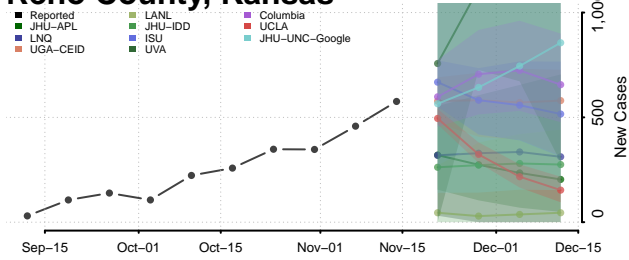

Reno County, Kansas