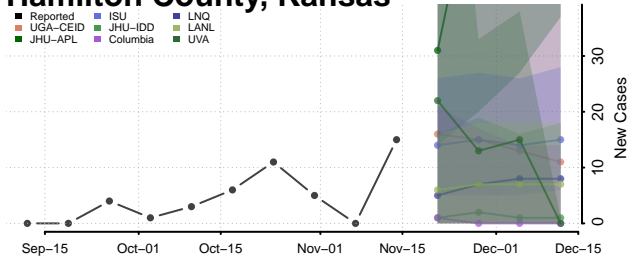

Hamilton County, Kansas