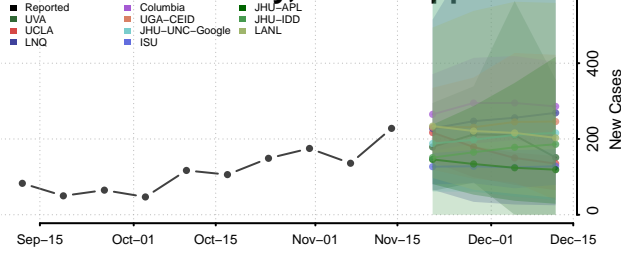

Lauderdale County, Mississippi