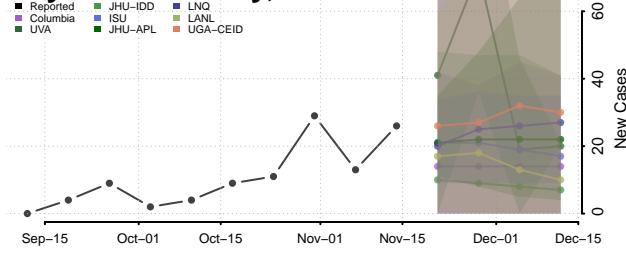

Reynolds County, Missouri