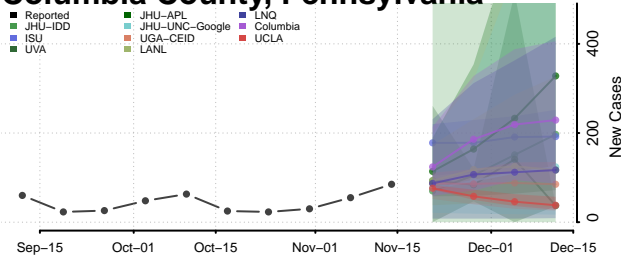

Columbia County, Pennsylvania