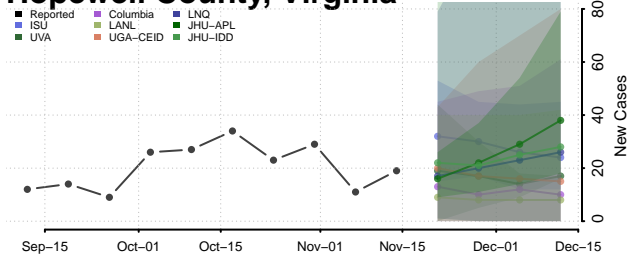

### Hopewell County, Virginia