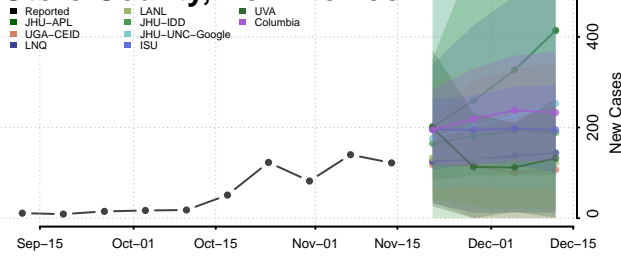

Otero County, New Mexico