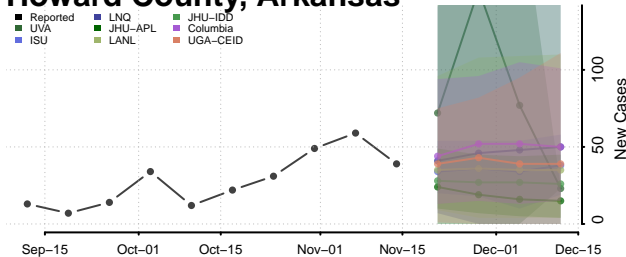

Howard County, Arkansas