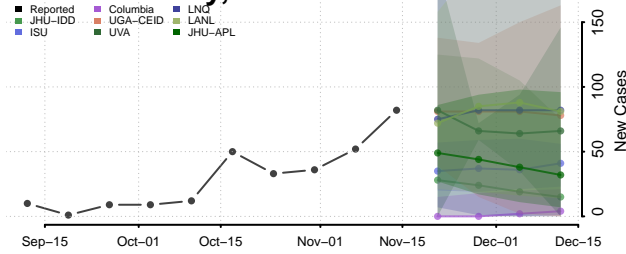

Foster County, North Dakota