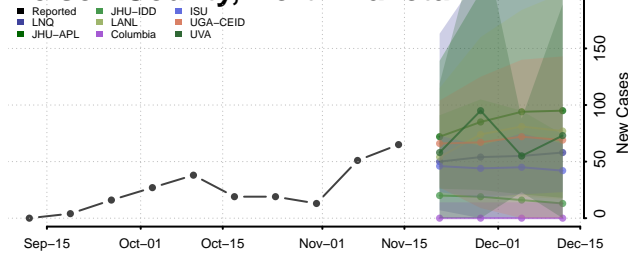

Nelson County, North Dakota