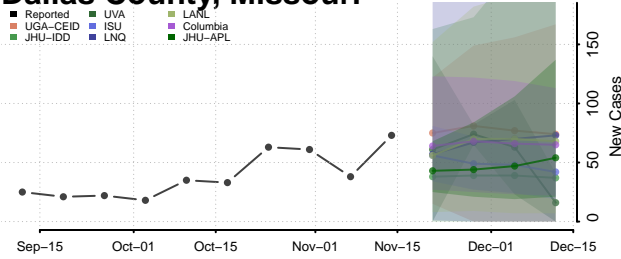

Dallas County, Missouri