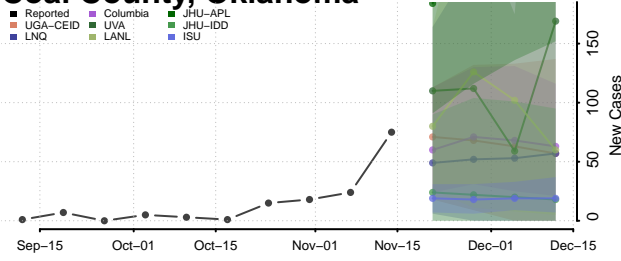

Coal County, Oklahoma