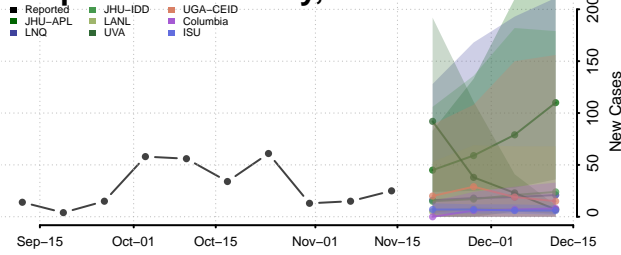

Plaquemines County, Louisiana