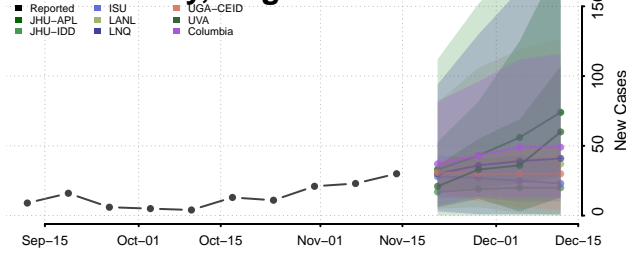

Giles County, Virginia