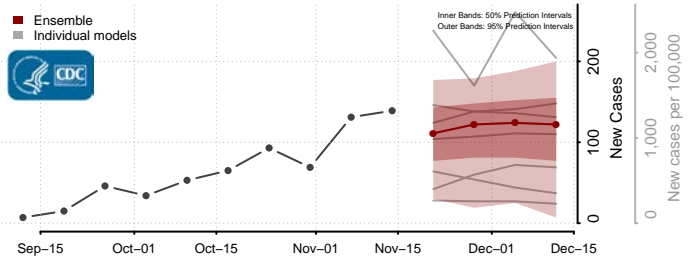

Mountrail County, North Dakota