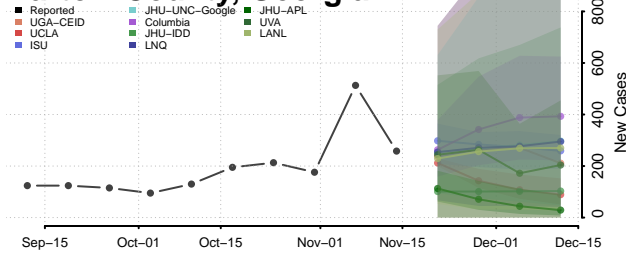

Bartow County, Georgia