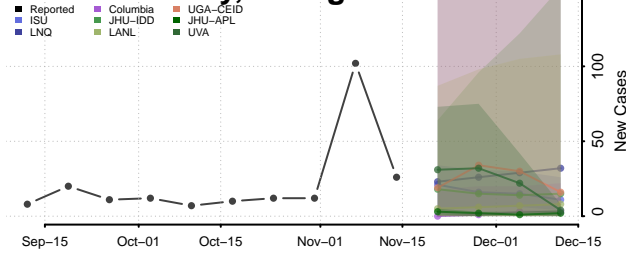

Berrien County, Georgia