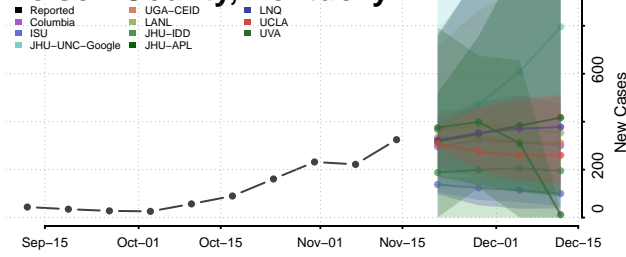

Nelson County, Kentucky