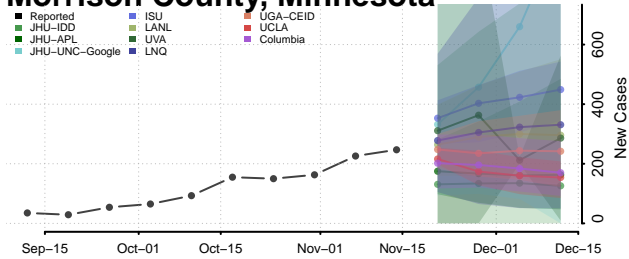

Morrison County, Minnesota