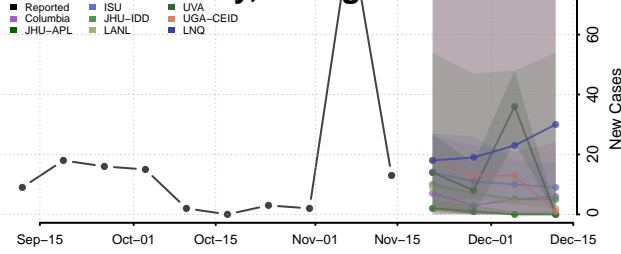

Charlton County, Georgia