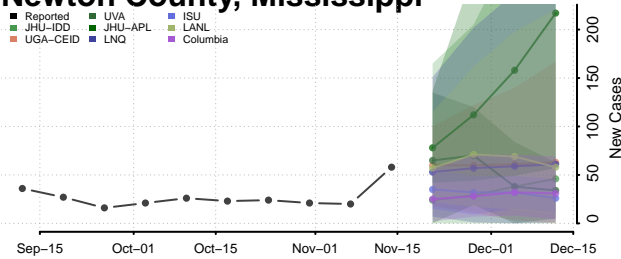

Newton County, Mississippi