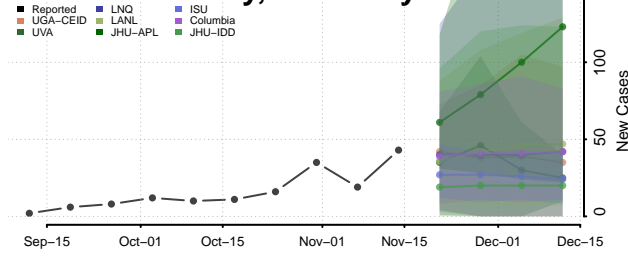

Hancock County, Kentucky