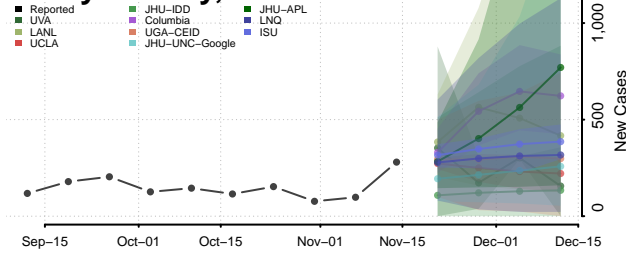

Grady County, Oklahoma