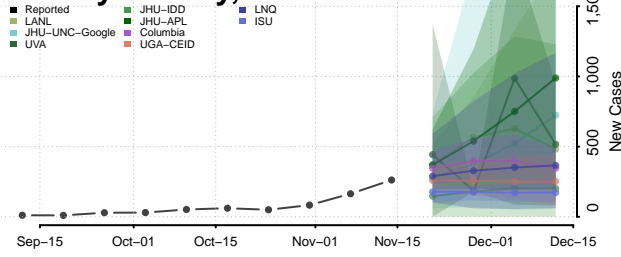

Whitley County, Indiana