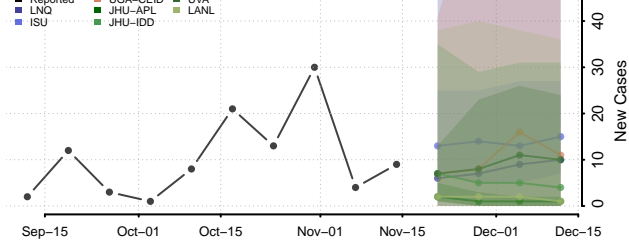

Culberson County, Texas