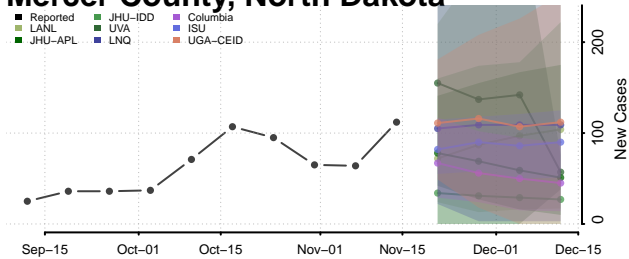

Mercer County, North Dakota