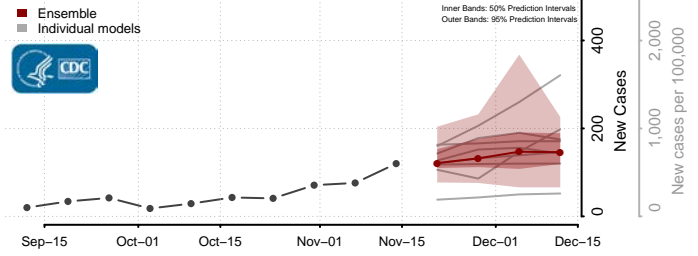

Winneshiek County, Iowa