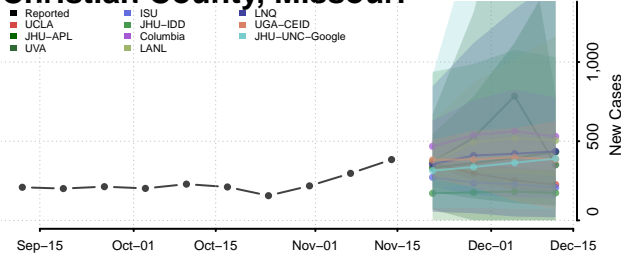

Christian County, Missouri