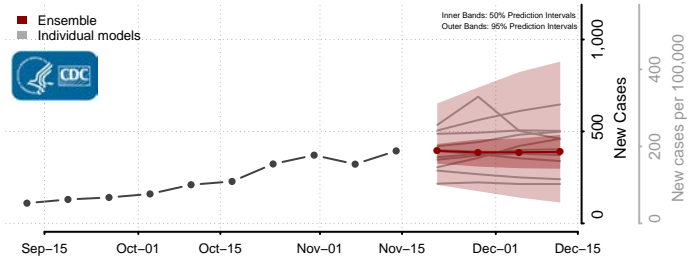

Johnston County, North Carolina