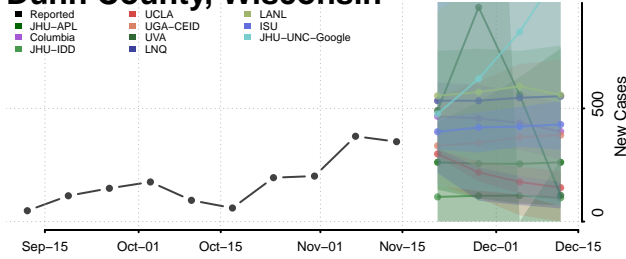

Dunn County, Wisconsin