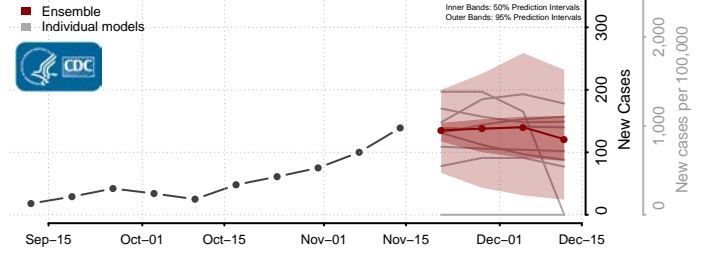

Saline County, Nebraska