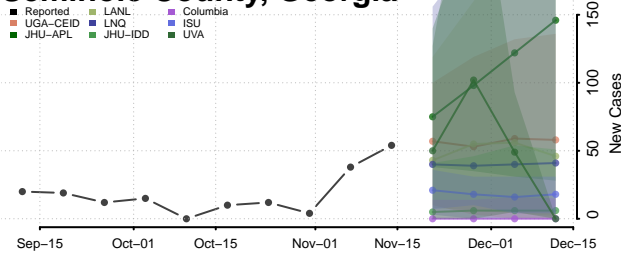

Seminole County, Georgia