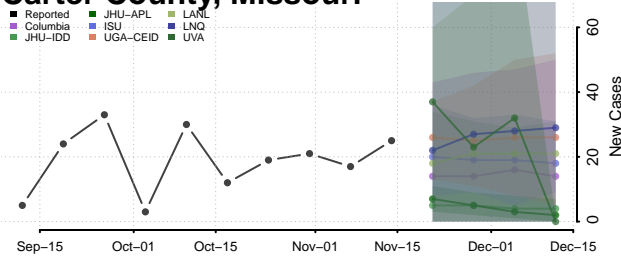

Carter County, Missouri