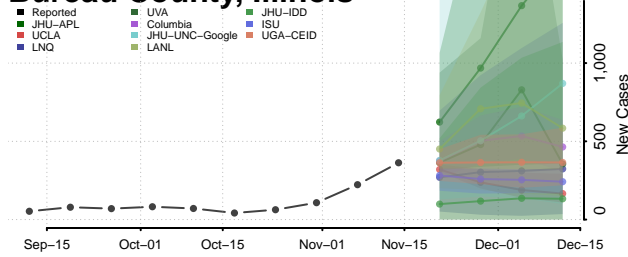

Bureau County, Illinois