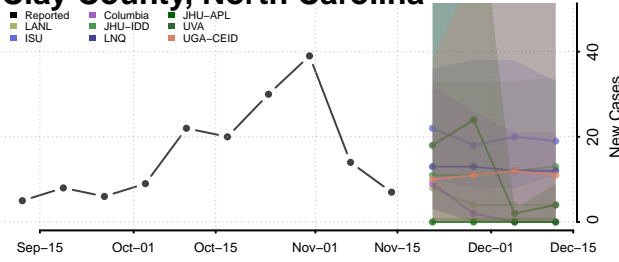

Clay County, North Carolina