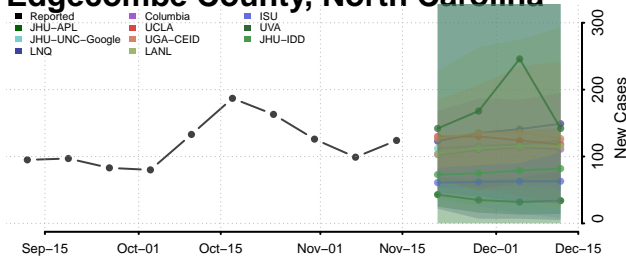

Edgecombe County, North Carolina