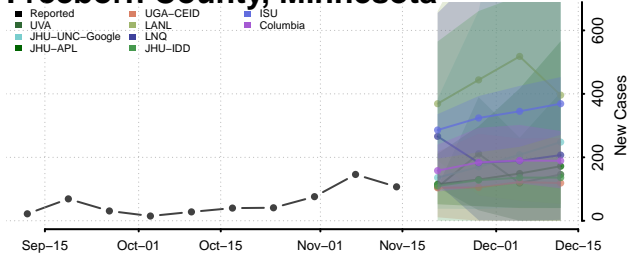

Freeborn County, Minnesota