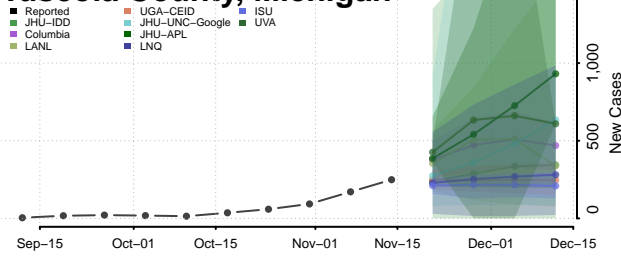

Tuscola County, Michigan