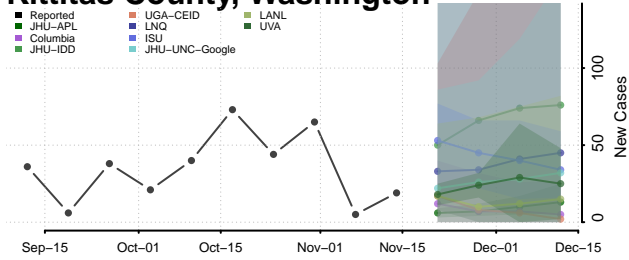

Kittitas County, Washington