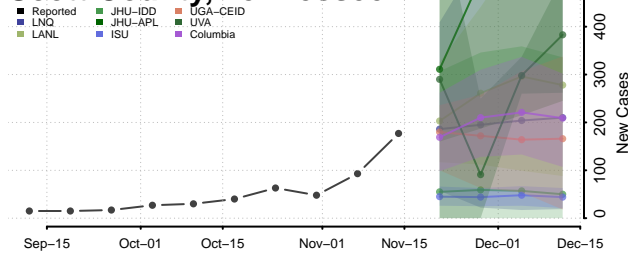

Scott County, Tennessee