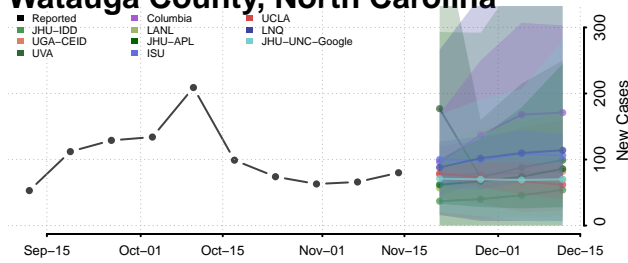

Watauga County, North Carolina