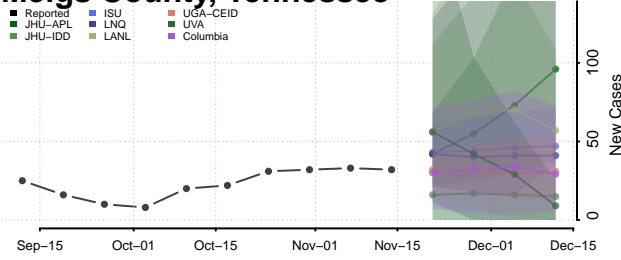

Meigs County, Tennessee