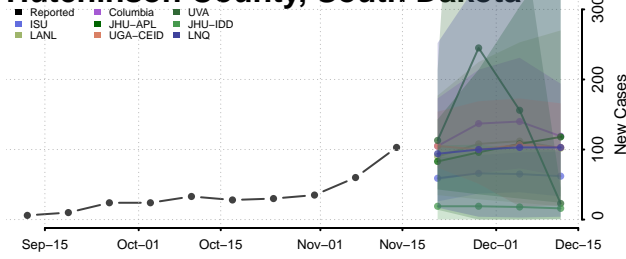

Hutchinson County, South Dakota