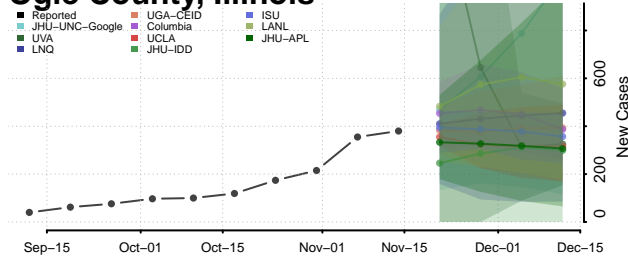

Ogle County, Illinois