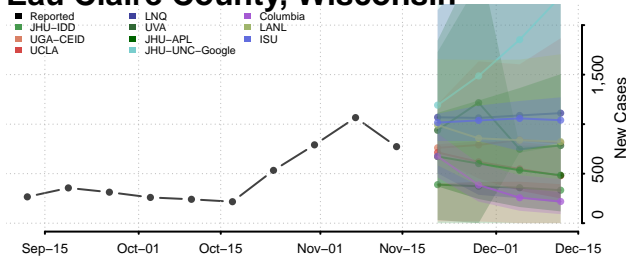

Eau Claire County, Wisconsin