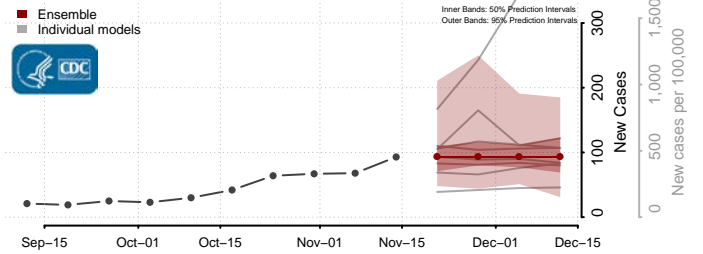

DeKalb County, Tennessee