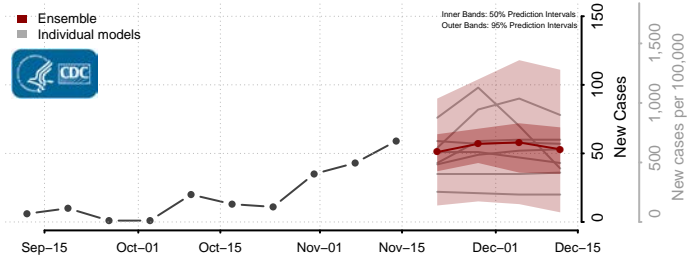

Carroll County, Missouri