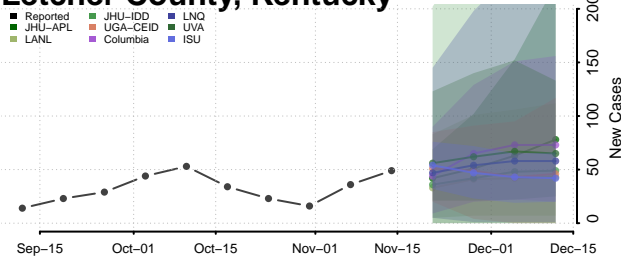

Letcher County, Kentucky