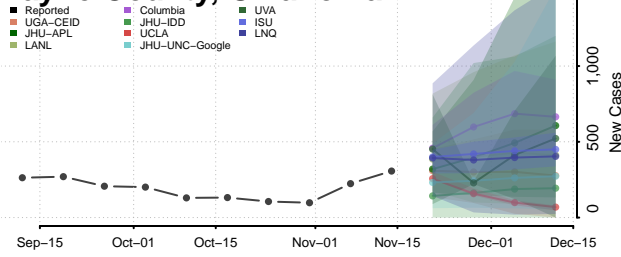

Payne County, Oklahoma