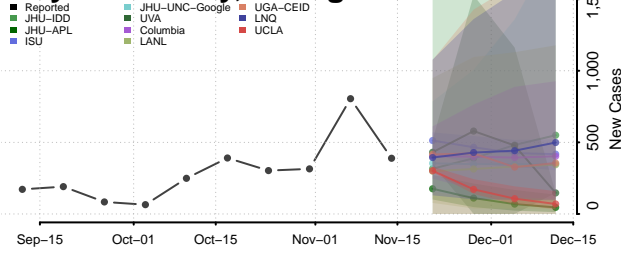

Clayton County, Georgia