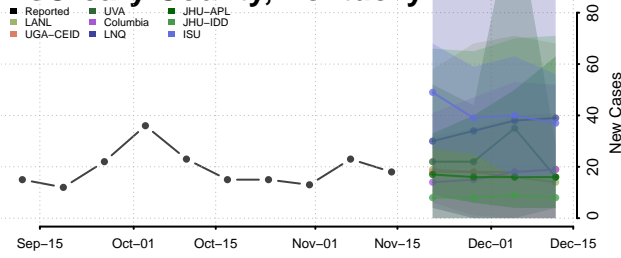

McCreary County, Kentucky