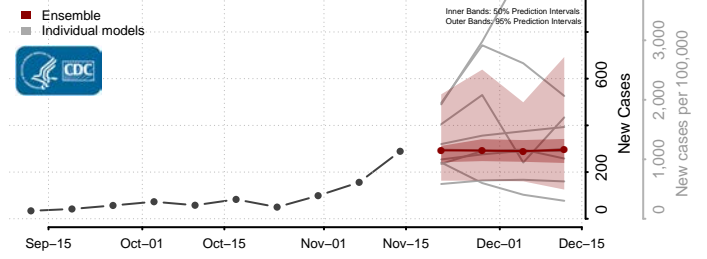

Lyon County, Minnesota