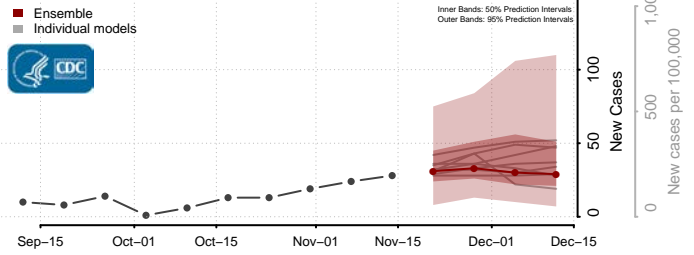

Dickenson County, Virginia