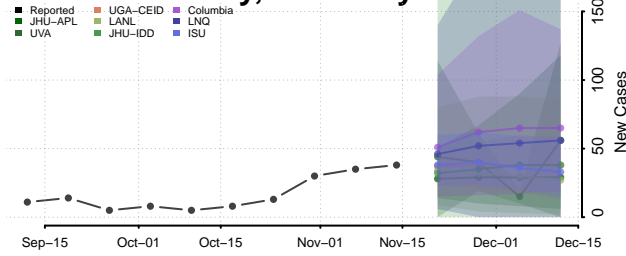

Breathitt County, Kentucky