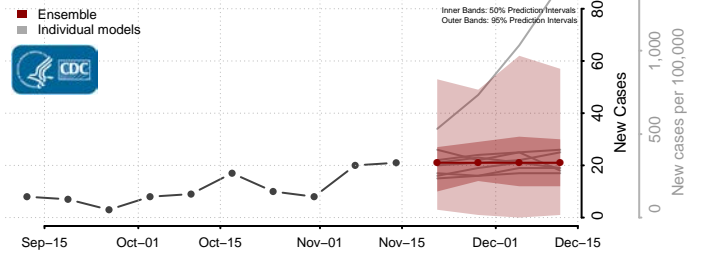

Edwards County, Illinois