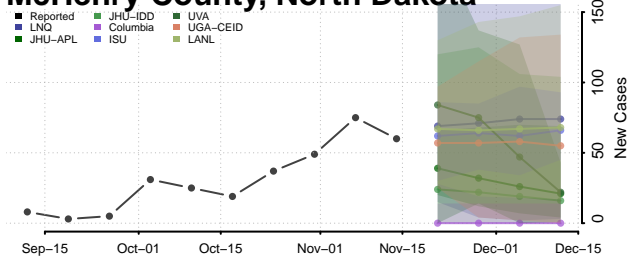

McHenry County, North Dakota