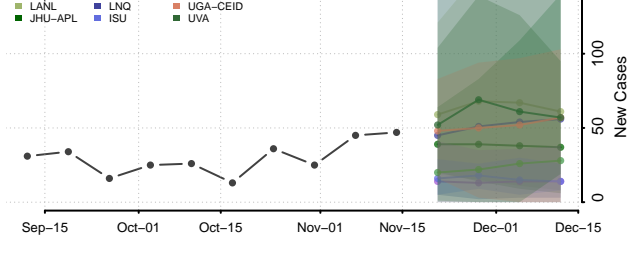

Northampton County, North Carolina