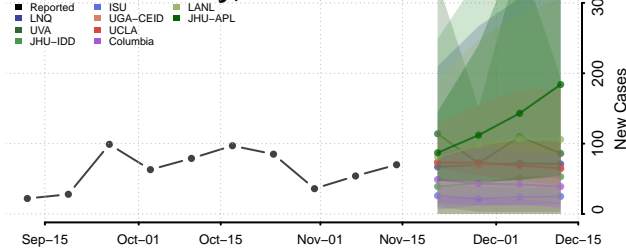

Greene County, North Carolina