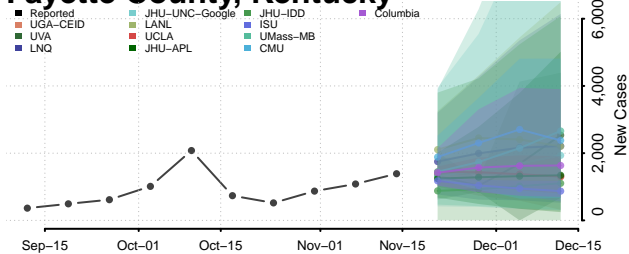

Fayette County, Kentucky