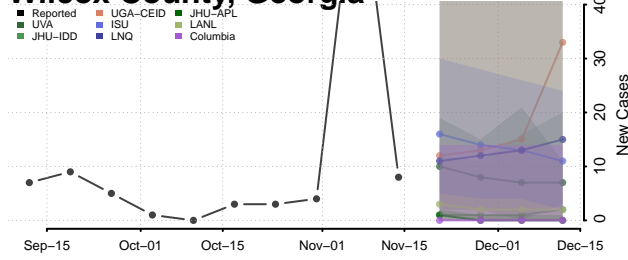

Wilcox County, Georgia