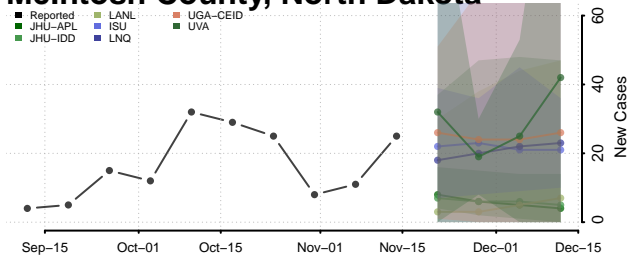

McIntosh County, North Dakota