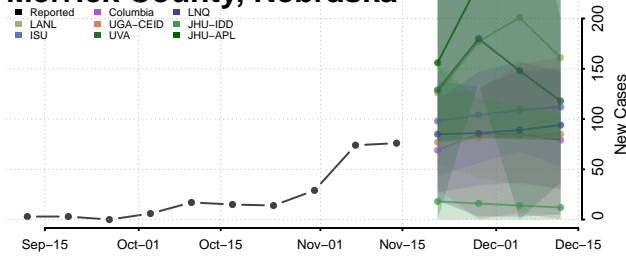

Merrick County, Nebraska