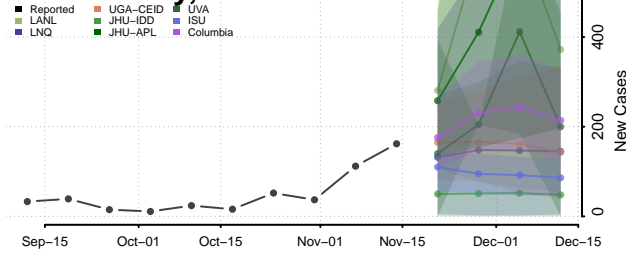

Pike County, Missouri