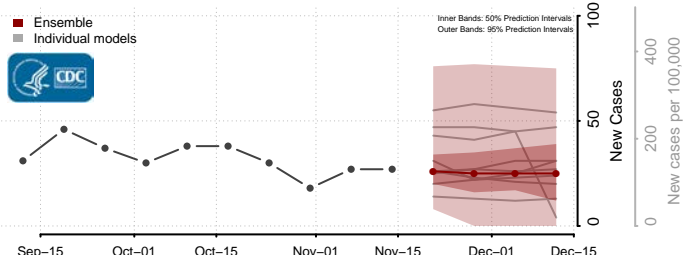

Grenada County, Mississippi