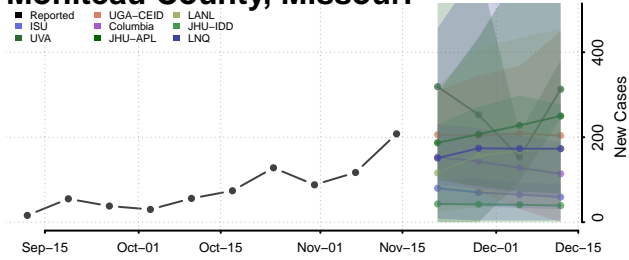

Moniteau County, Missouri