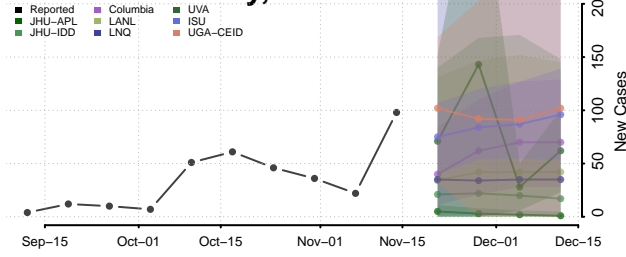

Ochiltree County, Texas