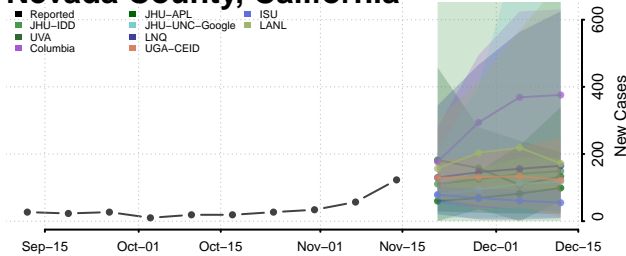

Nevada County, California