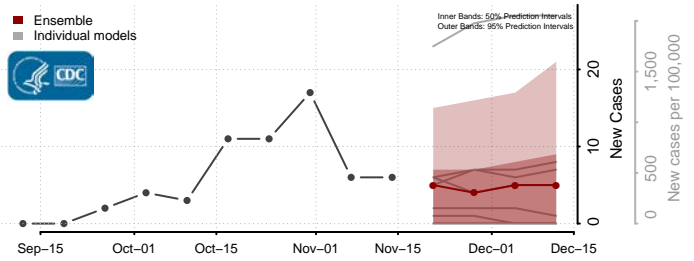

Sheridan County, North Dakota