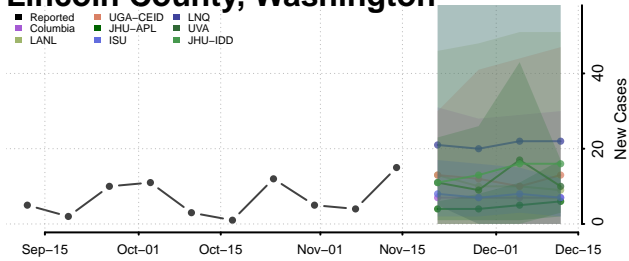

Lincoln County, Washington