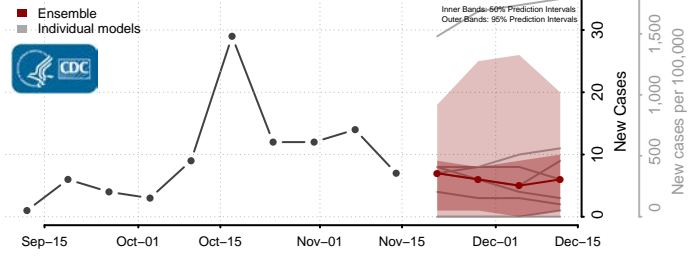

Oliver County, North Dakota