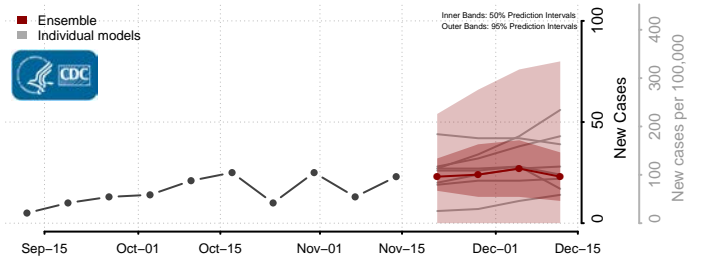

Page County, Virginia