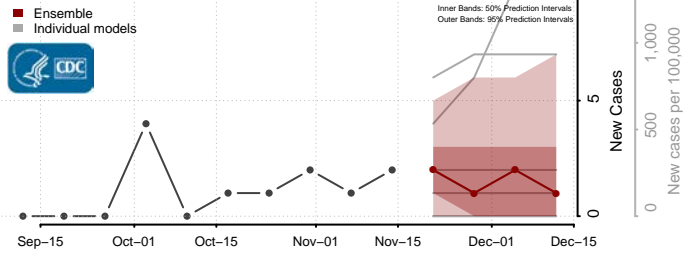

Slope County, North Dakota