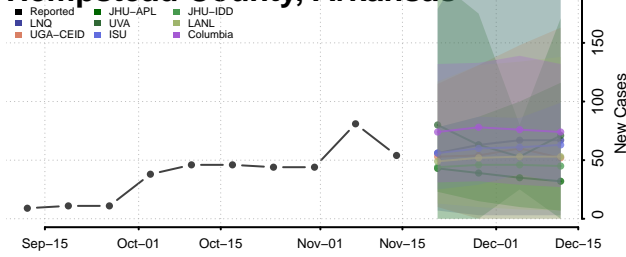

Hempstead County, Arkansas