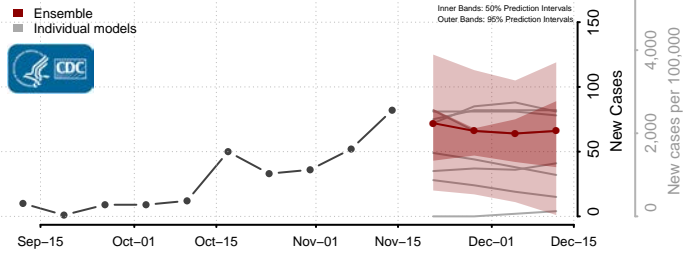

Foster County, North Dakota