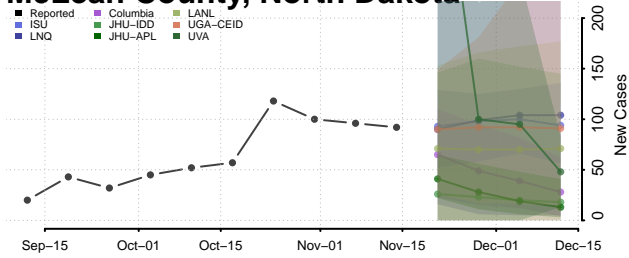

McLean County, North Dakota