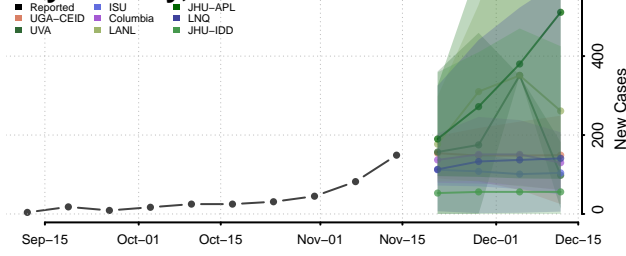

Ray County, Missouri