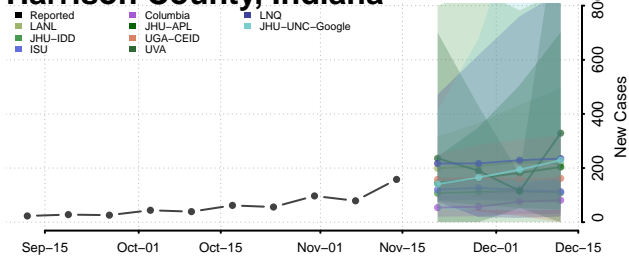

Harrison County, Indiana