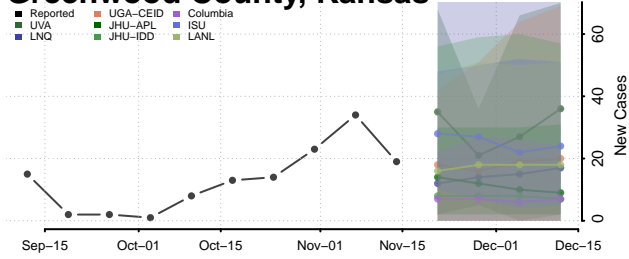

Greenwood County, Kansas