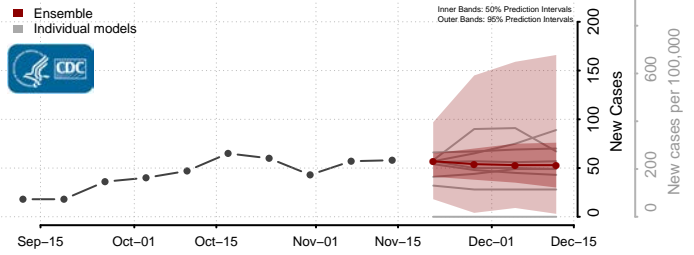

George County, Mississippi