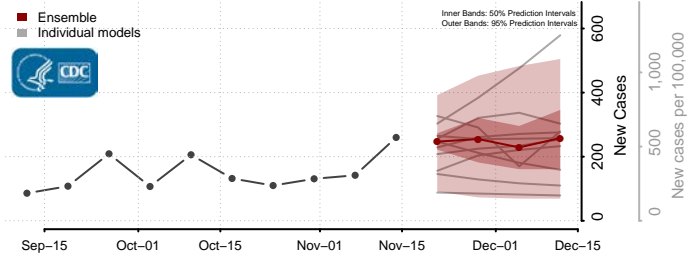

Camden County, Missouri