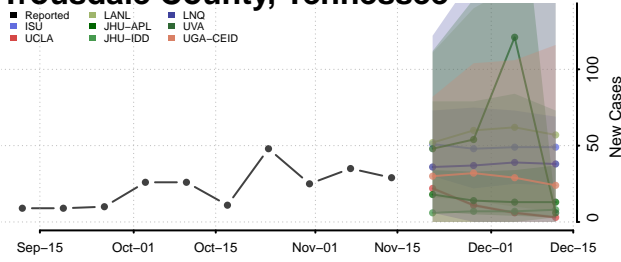

Trousdale County, Tennessee