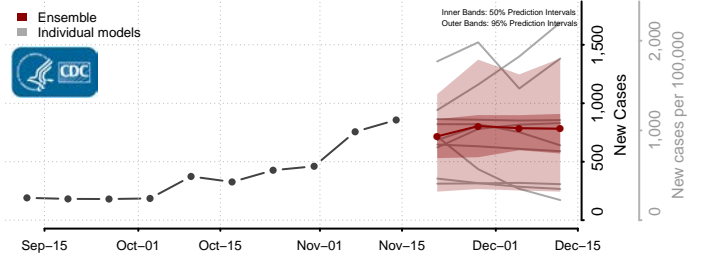

Cole County, Missouri