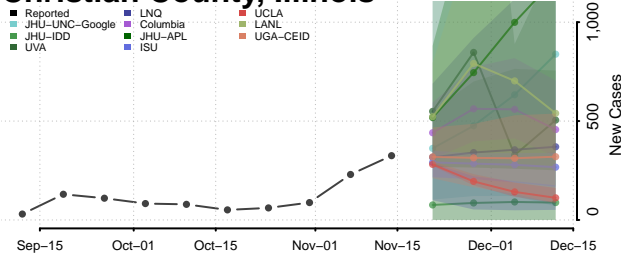

Christian County, Illinois