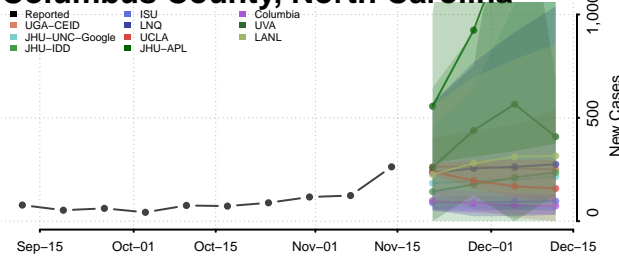

Columbus County, North Carolina