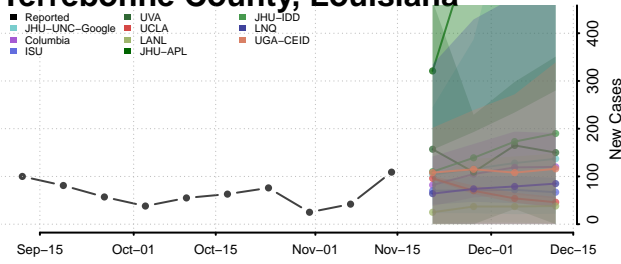

Terrebonne County, Louisiana