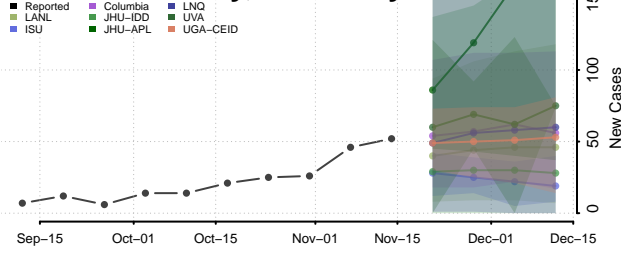

Metcalfe County, Kentucky