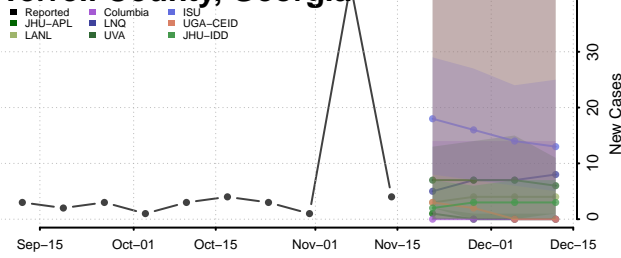

Terrell County, Georgia