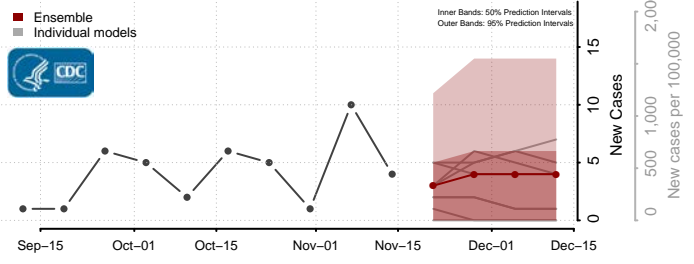

Jones County, South Dakota