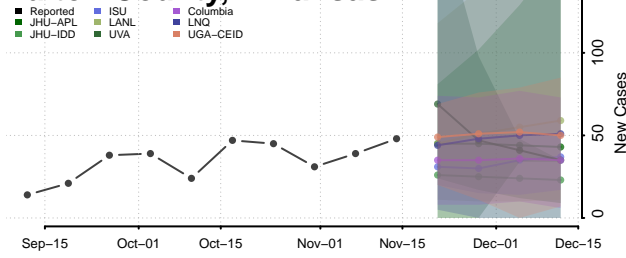

Fulton County, Arkansas