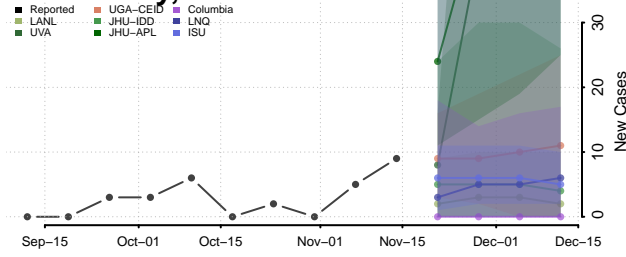

Elk County, Kansas