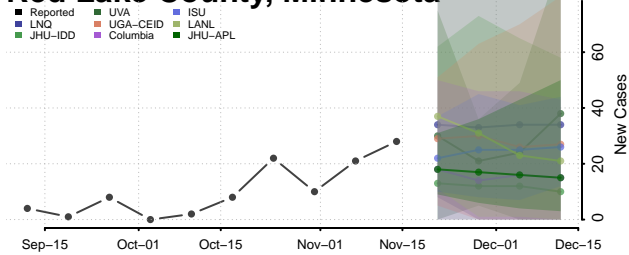

Red Lake County, Minnesota