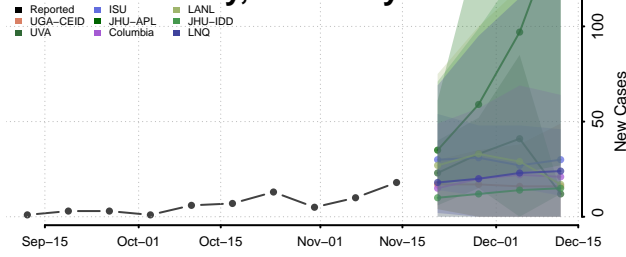

Gallatin County, Kentucky