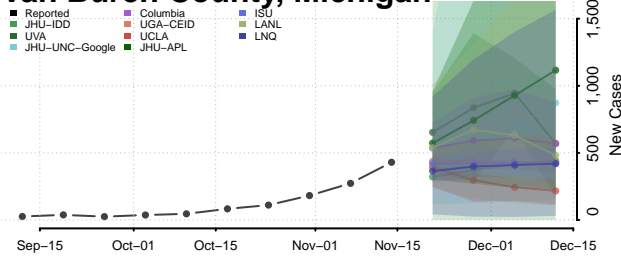

Van Buren County, Michigan