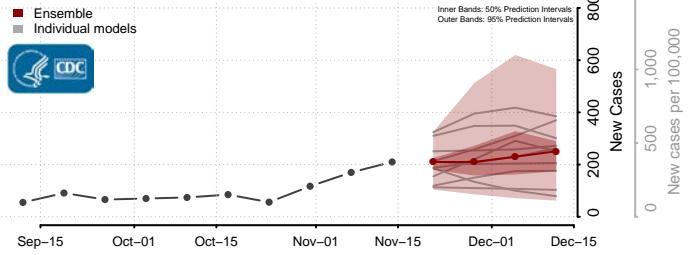

### Putnam County, West Virginia