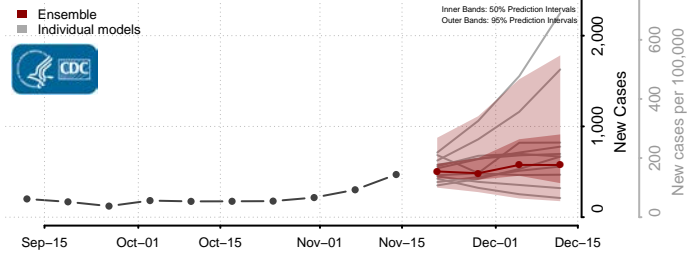

Howard County, Maryland