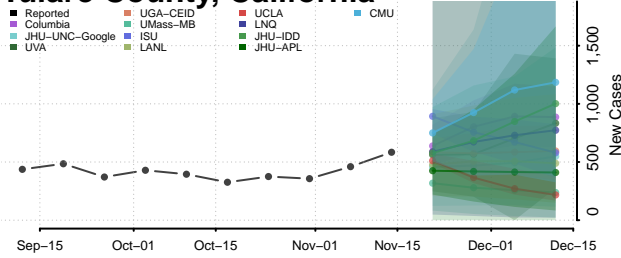

Tulare County, California