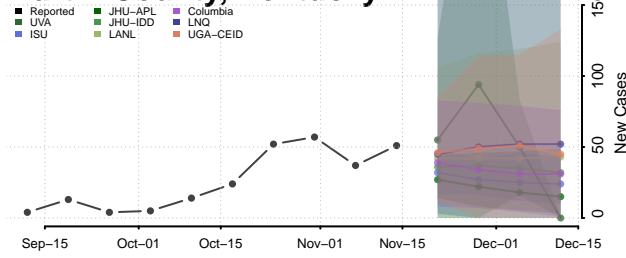

Martin County, Kentucky