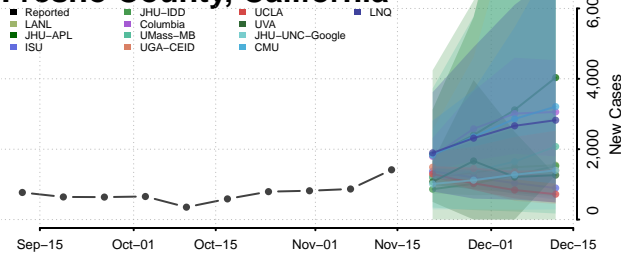

Fresno County, California