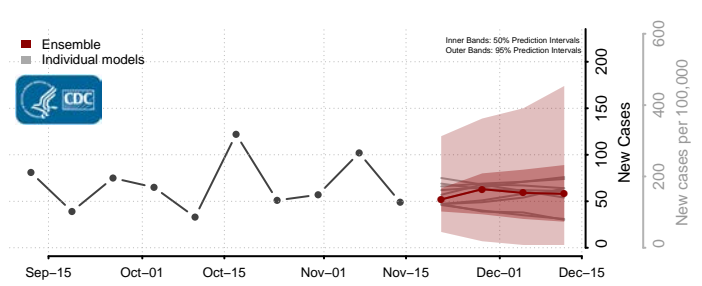

Prince George County, Virginia