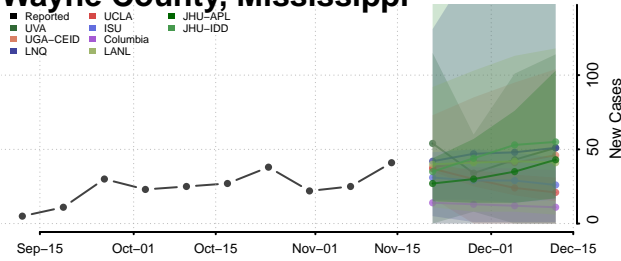

Wayne County, Mississippi