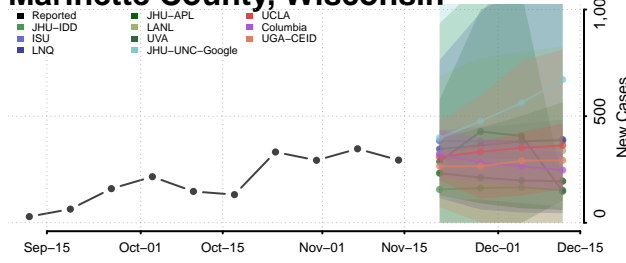

Marinette County, Wisconsin