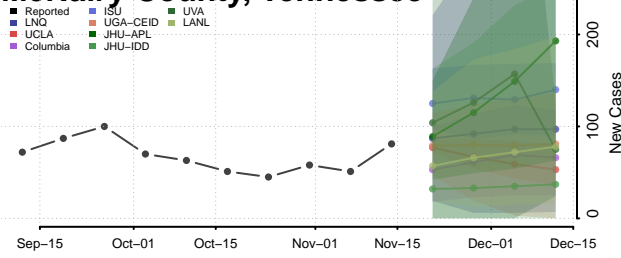

McNairy County, Tennessee