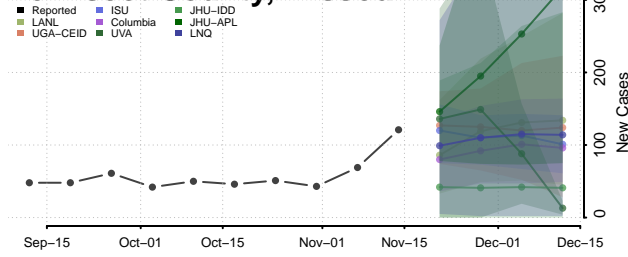

### Pemiscot County, Missouri