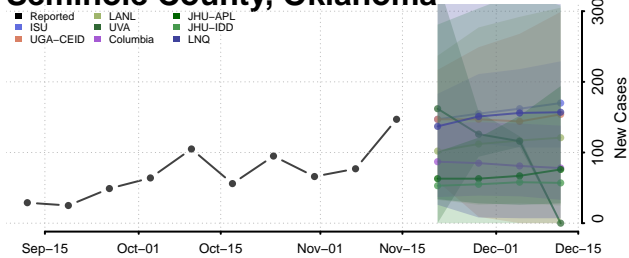

### Sequoyah County, Oklahoma