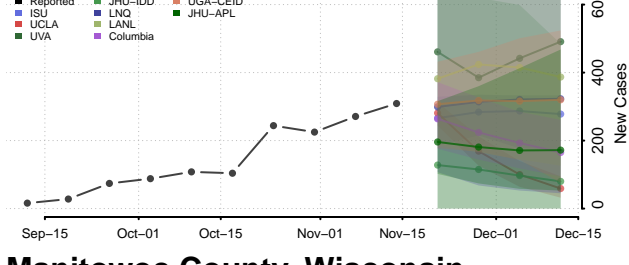

Lincoln County, Wisconsin