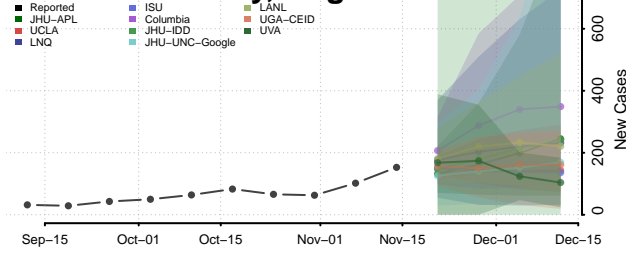

Frederick County, Virginia