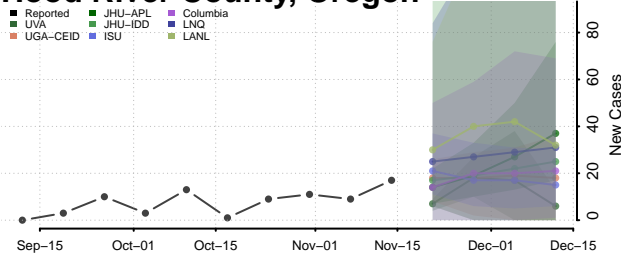

### Hood River County, Oregon