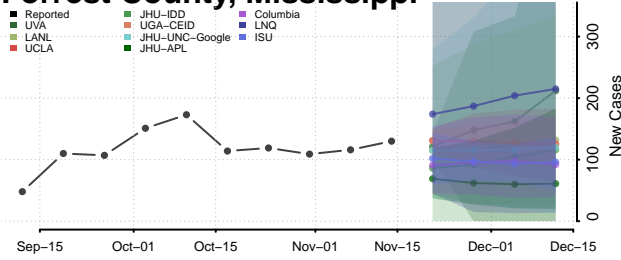

Forrest County, Mississippi