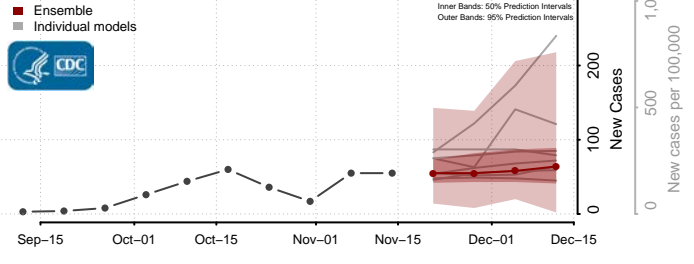

Randolph County, West Virginia