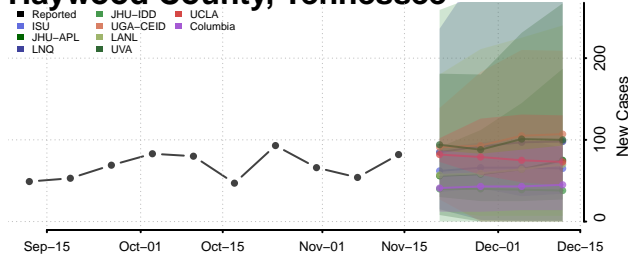

Haywood County, Tennessee