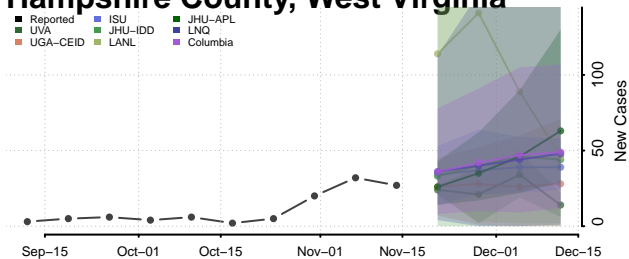

Hampshire County, West Virginia