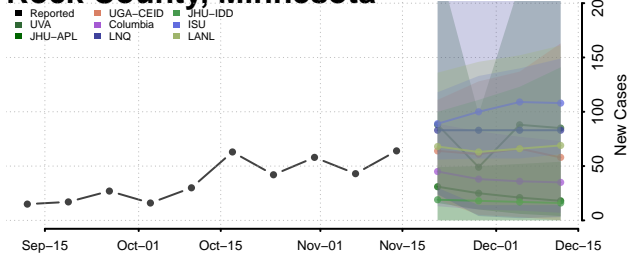

Rock County, Minnesota