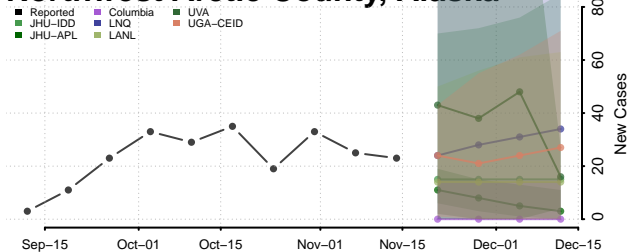

Northwest Arctic County, Alaska