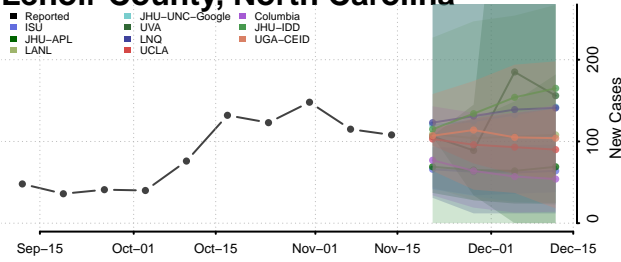

Lenoir County, North Carolina