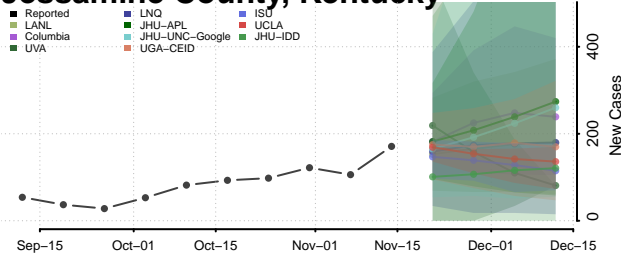

Jessamine County, Kentucky