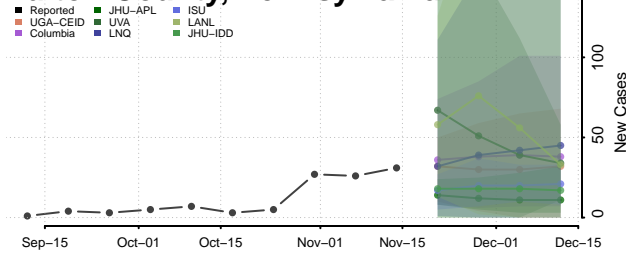

Fulton County, Pennsylvania