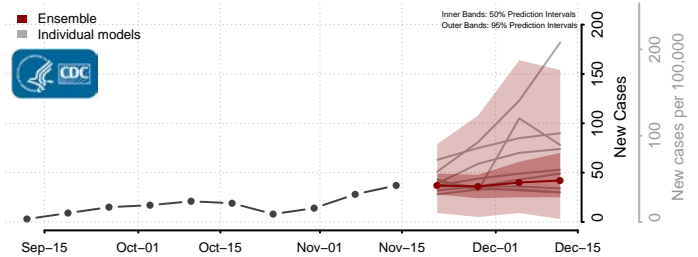

Josephine County, Oregon