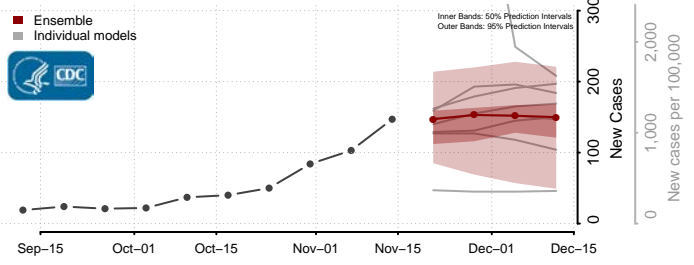

Lake County, South Dakota