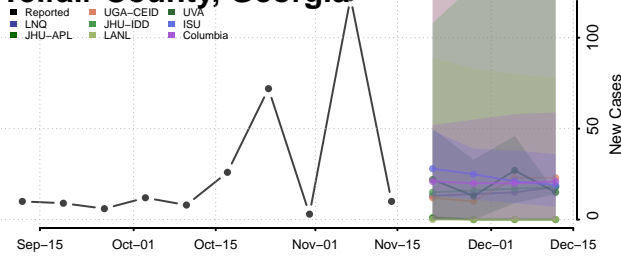

Telfair County, Georgia