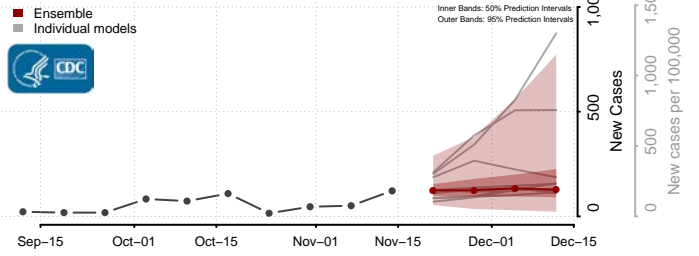

Harrison County, West Virginia