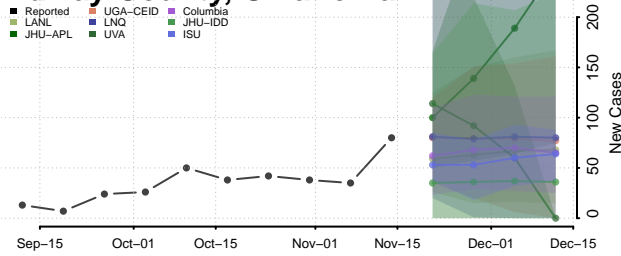

Murray County, Oklahoma