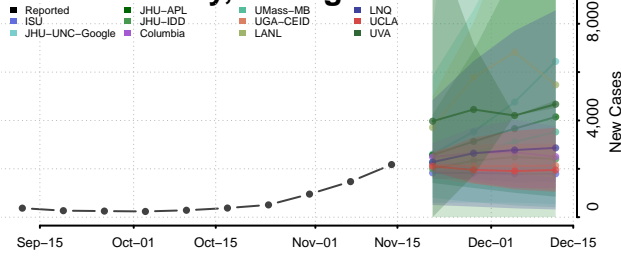

### Presque Isle County, Michigan