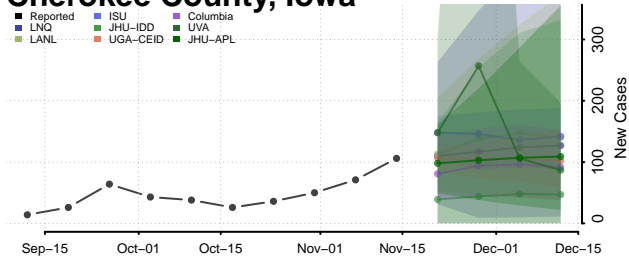

Cherokee County, Iowa