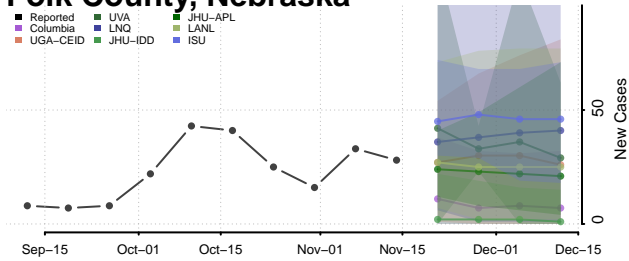

Polk County, Nebraska