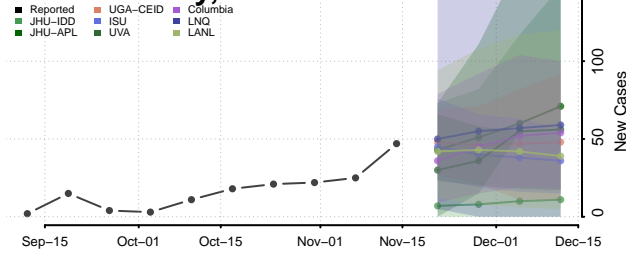

Pitkin County, Colorado