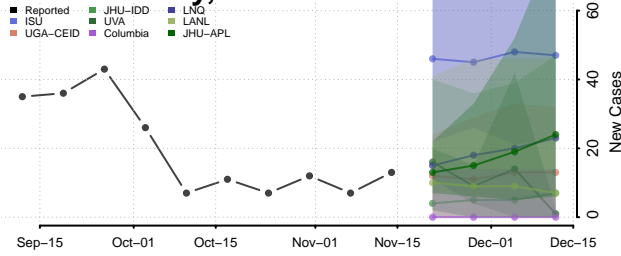

Stone County, Arkansas