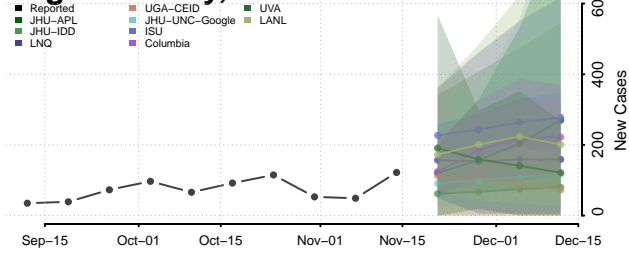

Logan County, Oklahoma