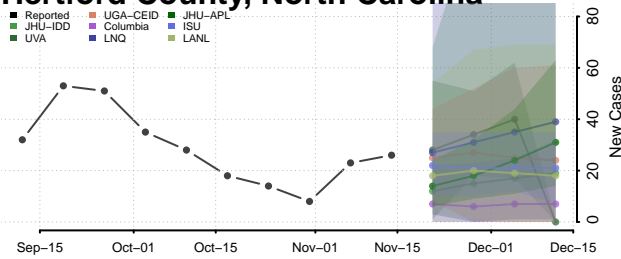

Hertford County, North Carolina