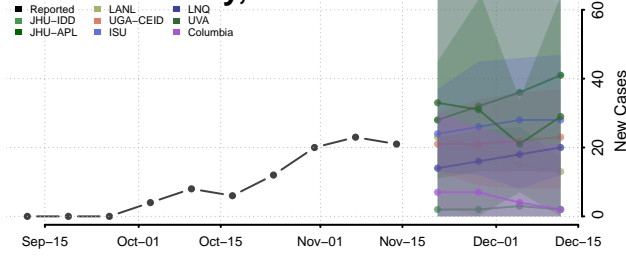

Kimball County, Nebraska