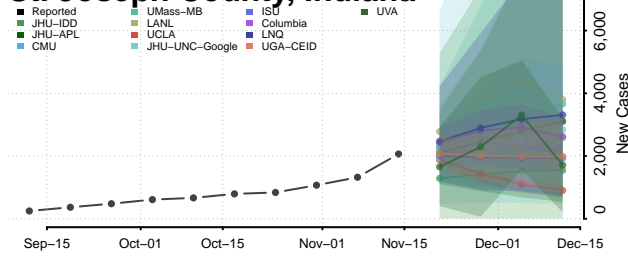

St. Joseph County, Indiana