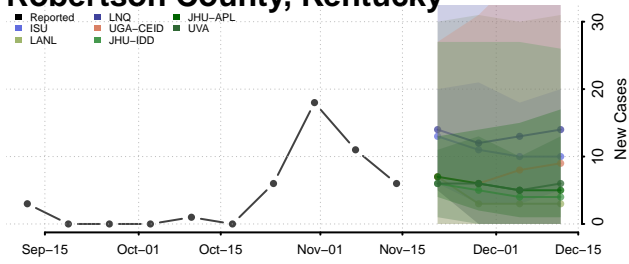

Robertson County, Kentucky