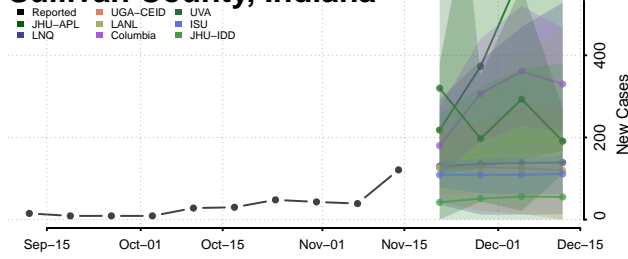

Sullivan County, Indiana