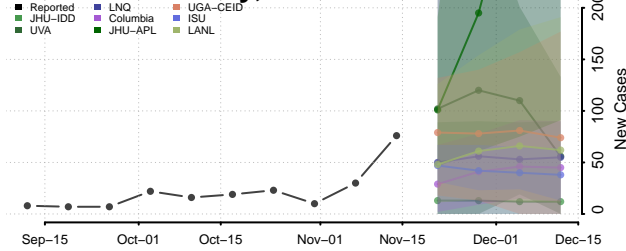

Harrison County, Missouri