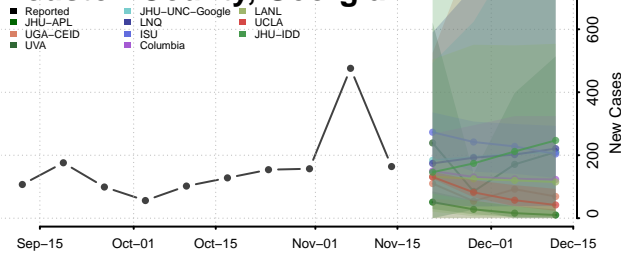

Houston County, Georgia