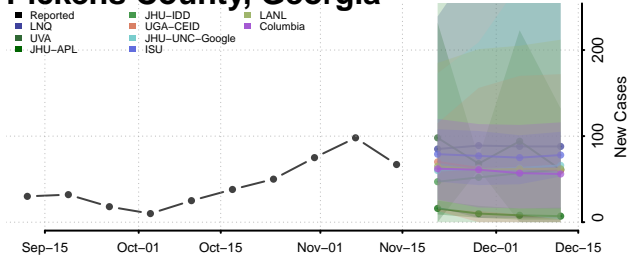

Pickens County, Georgia