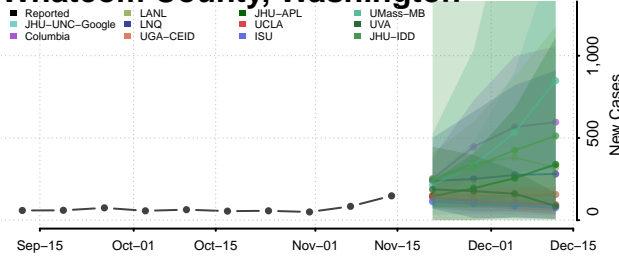

Whatcom County, Washington