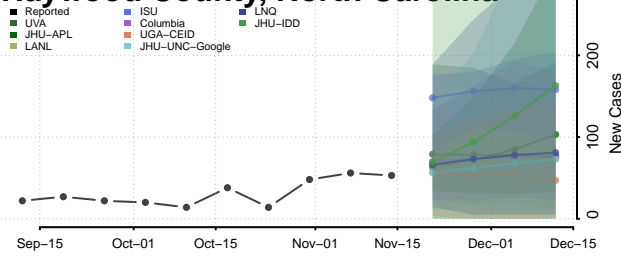

Haywood County, North Carolina