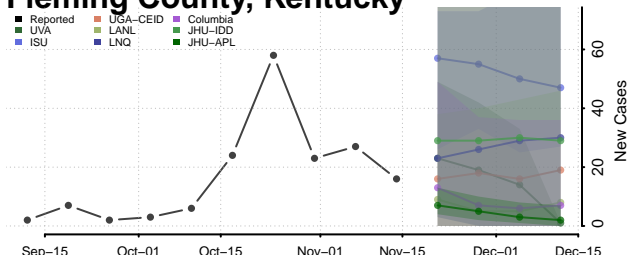

Fleming County, Kentucky