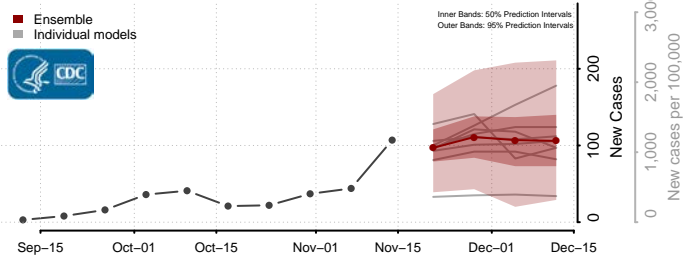

Pipestone County, Minnesota