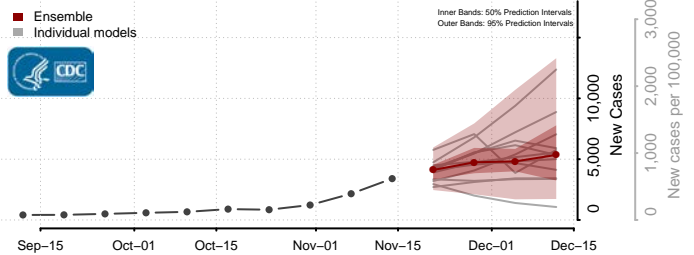

Ramsey County, Minnesota