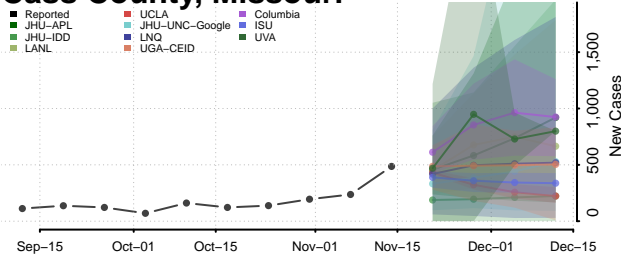

Cass County, Missouri