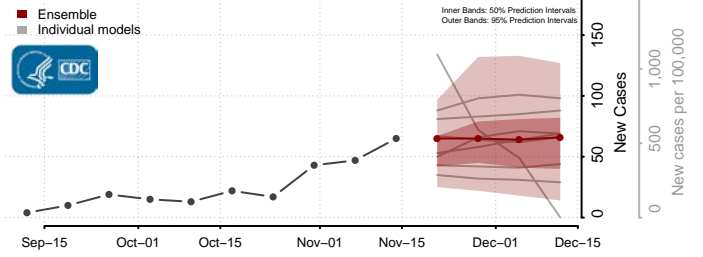

Jefferson County, Montana