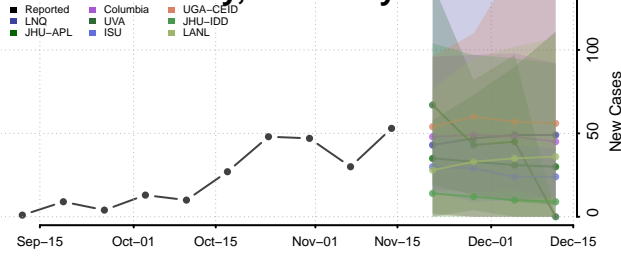

McLean County, Kentucky