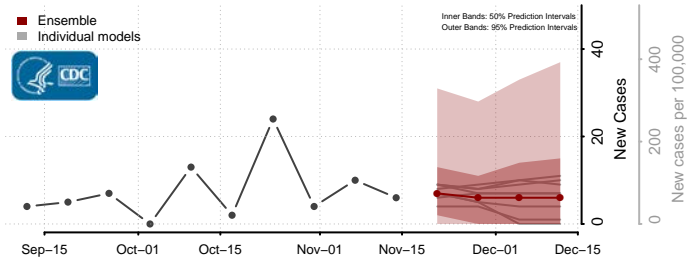

Jones County, North Carolina