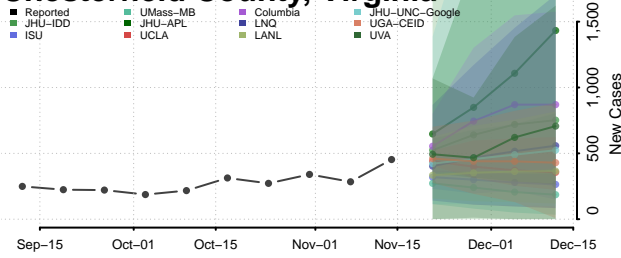

Chesterfield County, Virginia