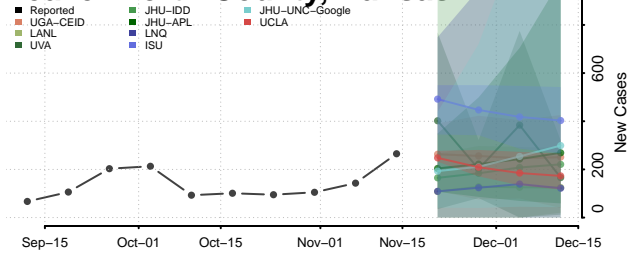

Leavenworth County, Kansas