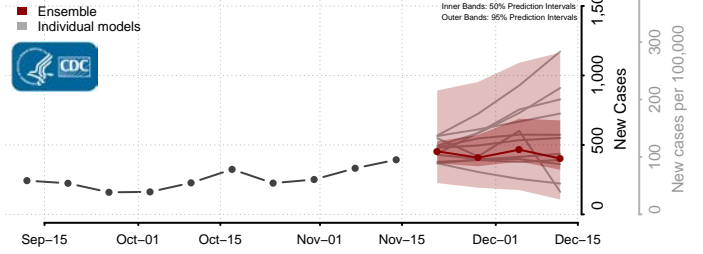

Loudoun County, Virginia