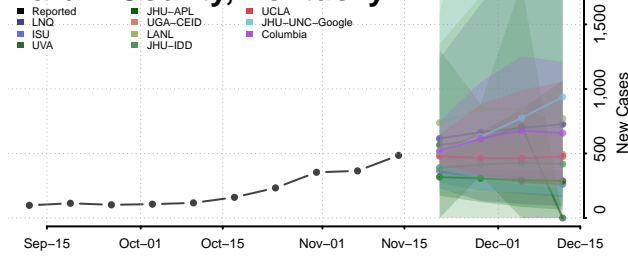

Hardin County, Kentucky