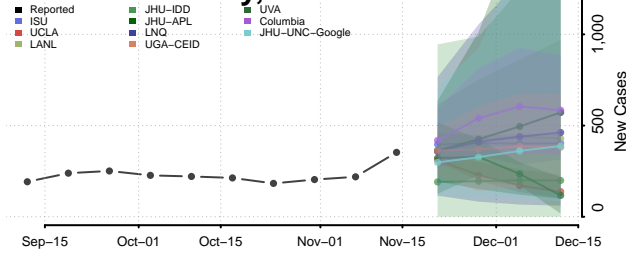

Faulkner County, Arkansas