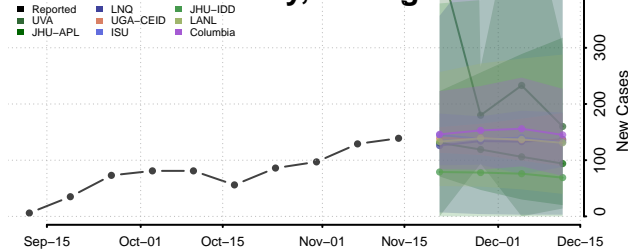

Menominee County, Michigan