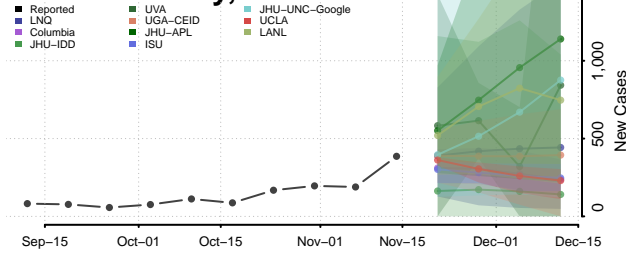

Marion County, Illinois