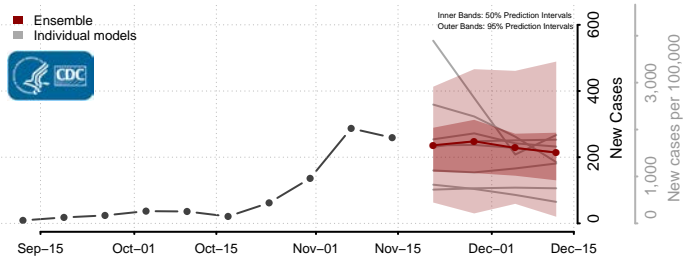

Rolette County, North Dakota