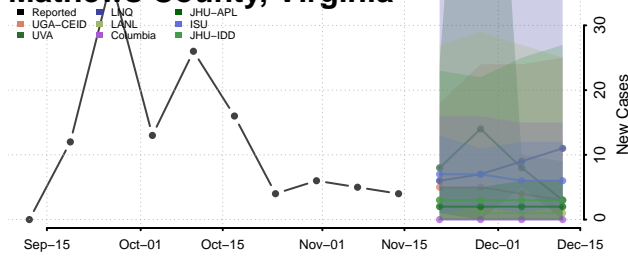

Mathews County, Virginia