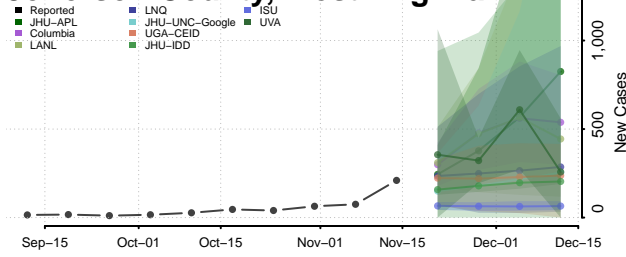

Jefferson County, West Virginia