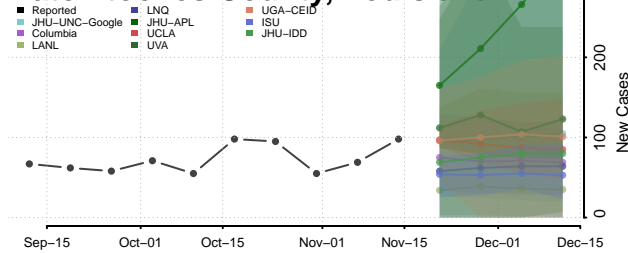

Natchitoches County, Louisiana