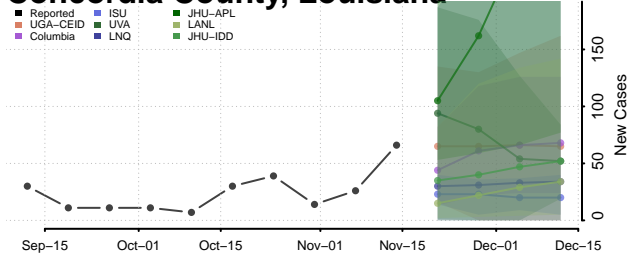

Concordia County, Louisiana