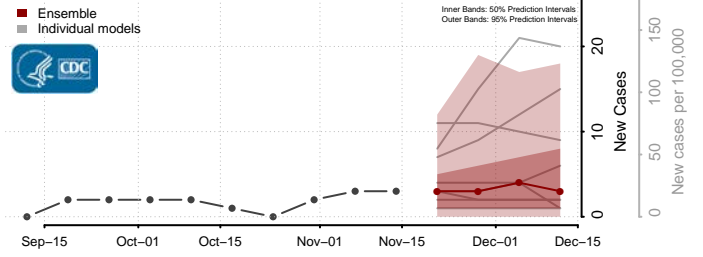

Falls Church County, Virginia