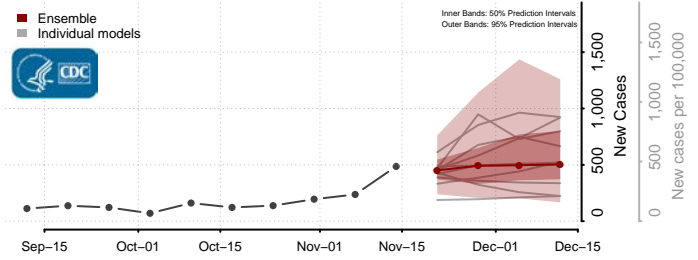

Cass County, Missouri