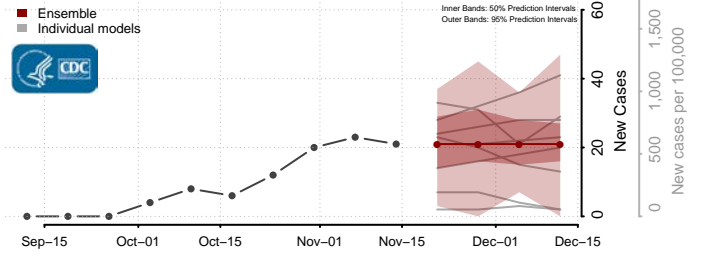

Kimball County, Nebraska