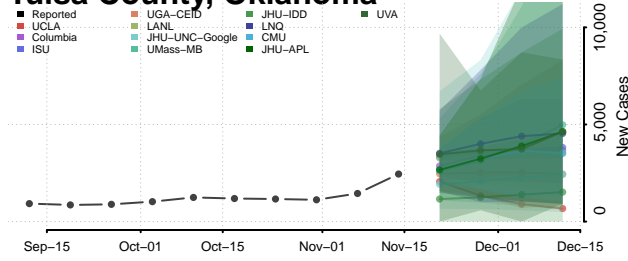

Tulsa County, Oklahoma