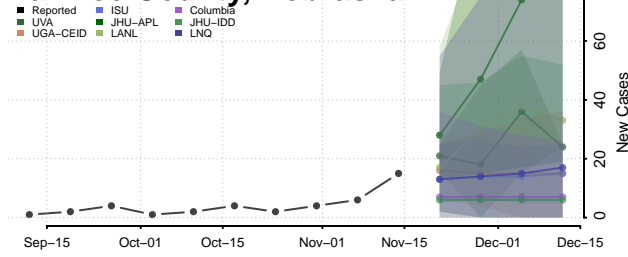

Pawnee County, Nebraska