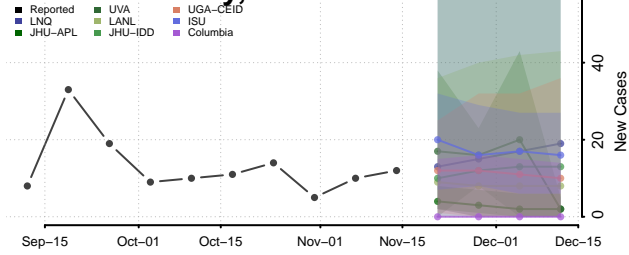

Bullock County, Alabama