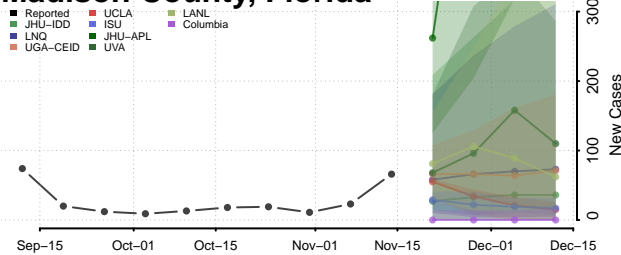

Madison County, Florida