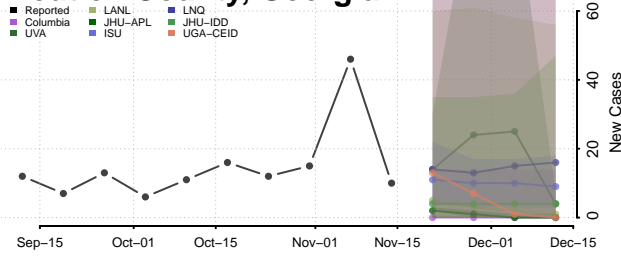

Treutlen County, Georgia