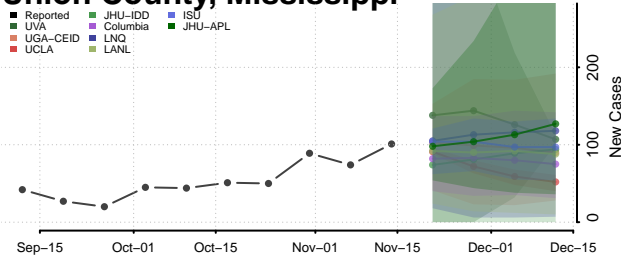

Union County, Mississippi