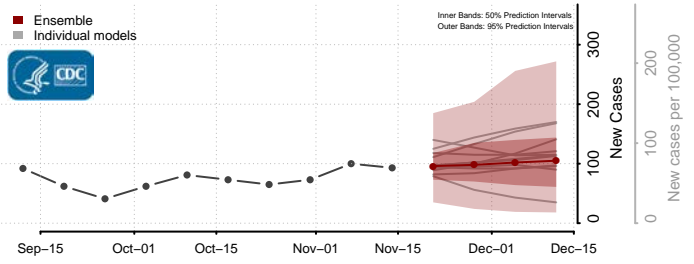

Hampton County, Virginia