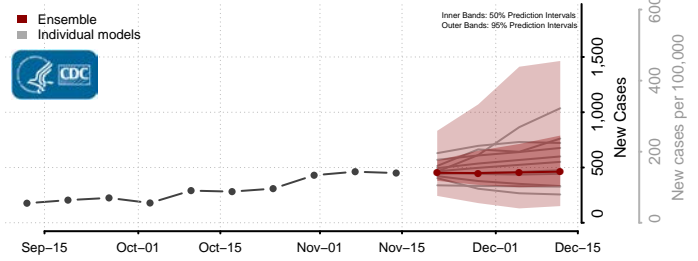

Durham County, North Carolina