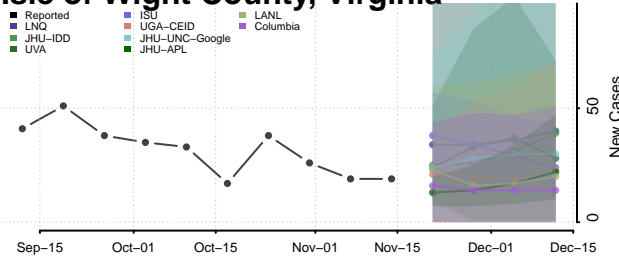

Isle of Wight County, Virginia