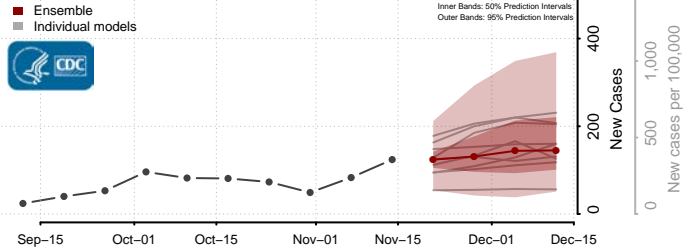

Lincoln County, Oklahoma