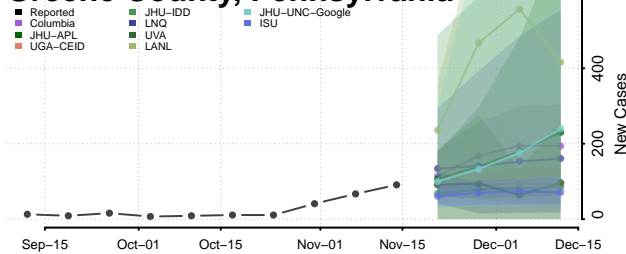

Greene County, Pennsylvania