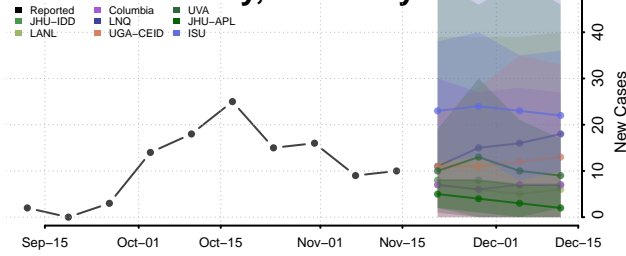

Nicholas County, Kentucky