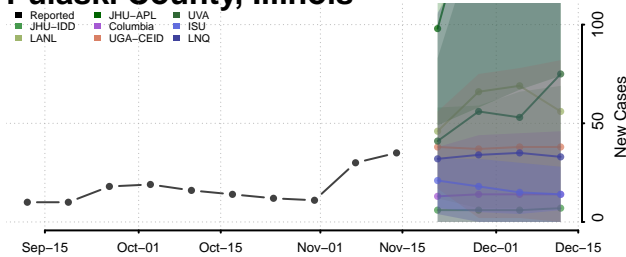

Pulaski County, Illinois