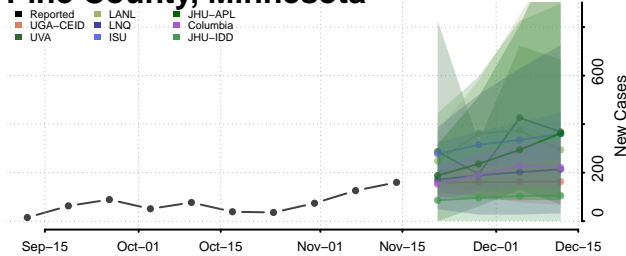

Pine County, Minnesota