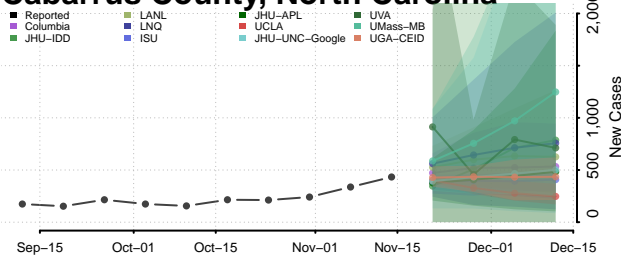

Cabarrus County, North Carolina