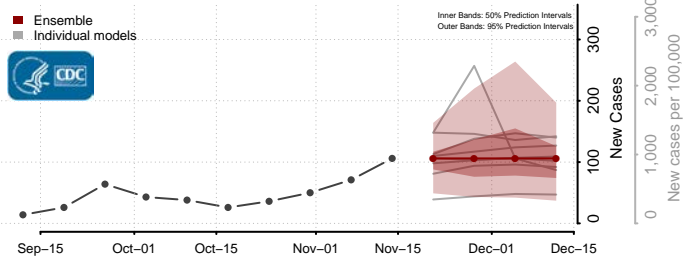

Cherokee County, Iowa