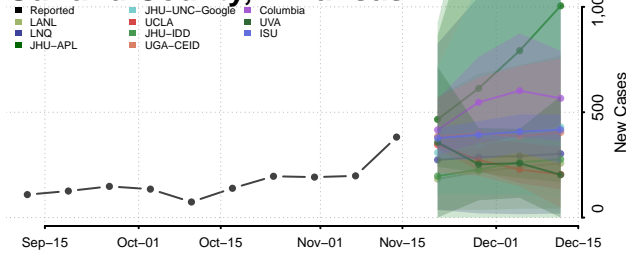

Garland County, Arkansas