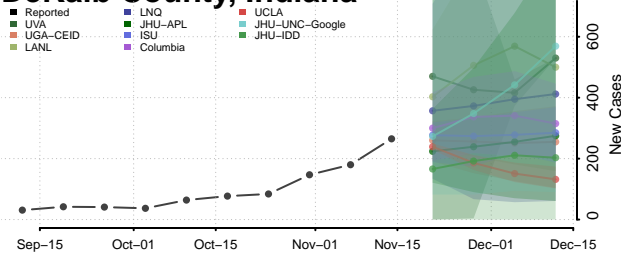

DeKalb County, Indiana