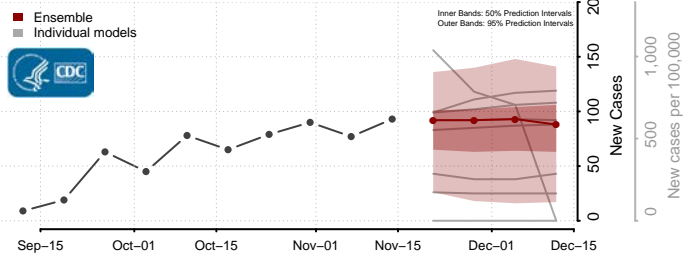

McKenzie County, North Dakota