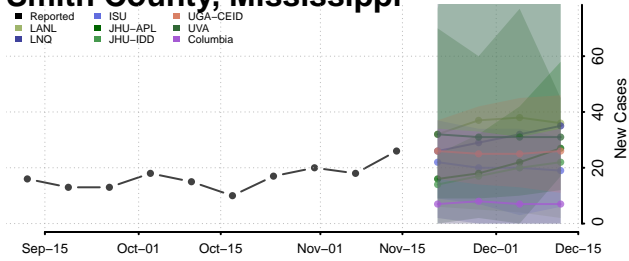

Smith County, Mississippi