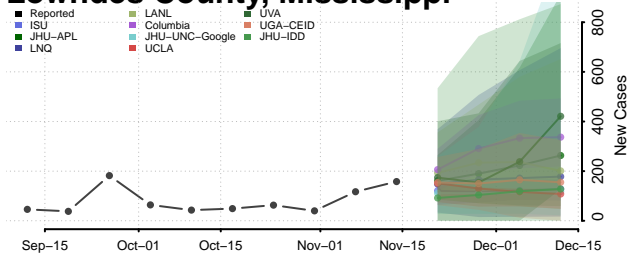

Lowndes County, Mississippi