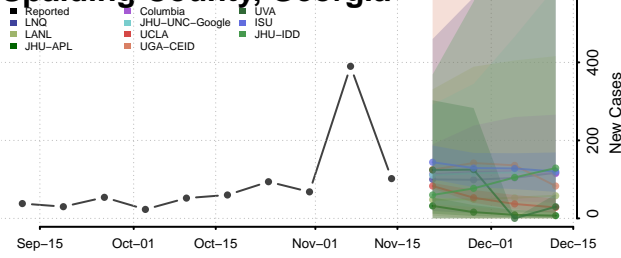

Spalding County, Georgia