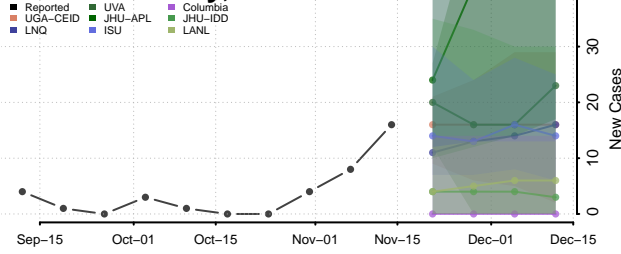

Mercer County, Missouri