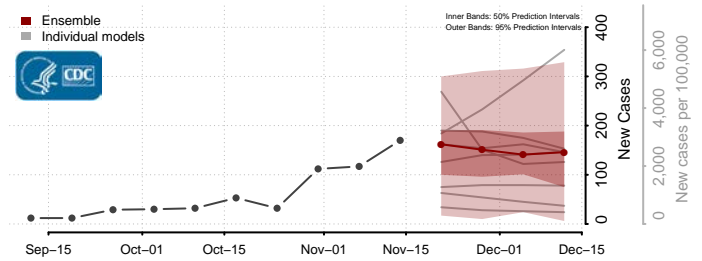

Dewey County, South Dakota