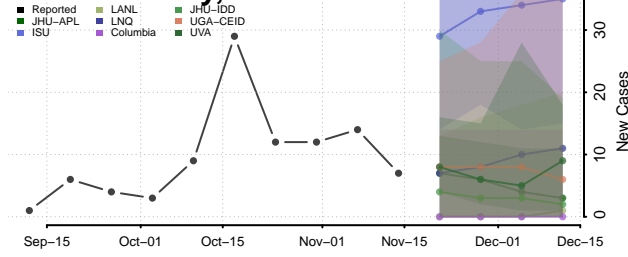

Oliver County, North Dakota