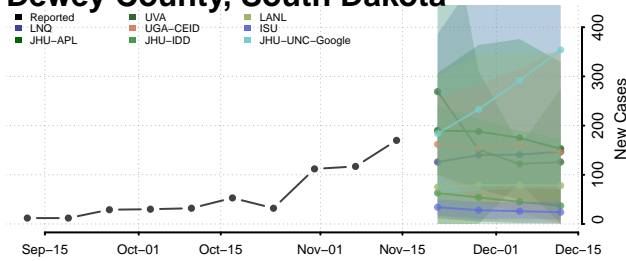

Dewey County, South Dakota