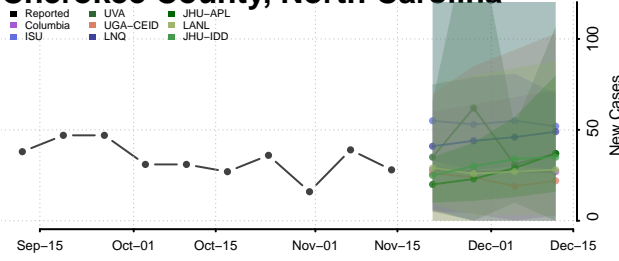

Cherokee County, North Carolina