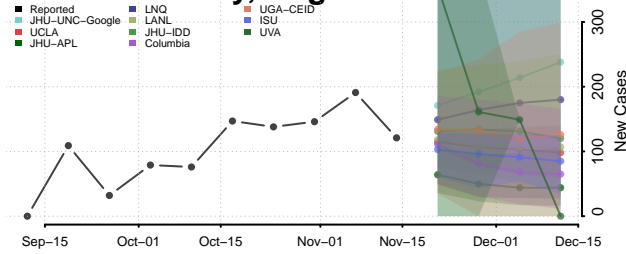

Franklin County, Virginia