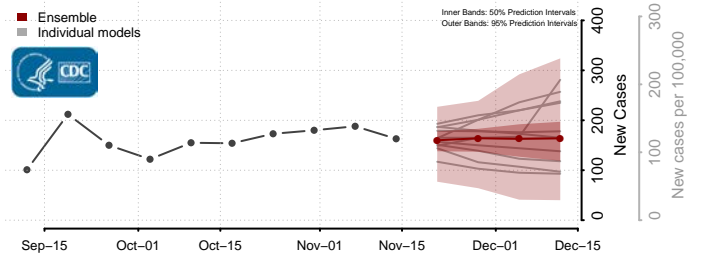

Harnett County, North Carolina