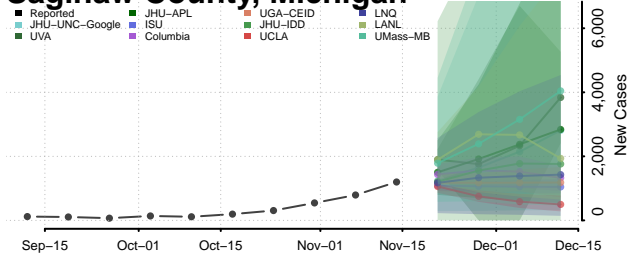

Saginaw County, Michigan