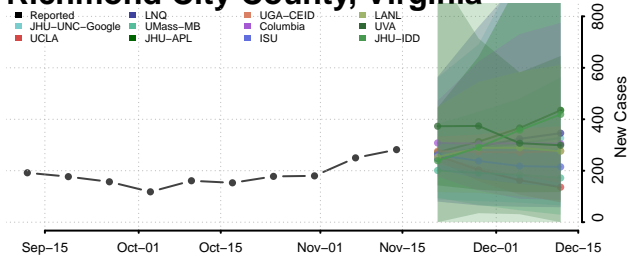

Richmond City County, Virginia