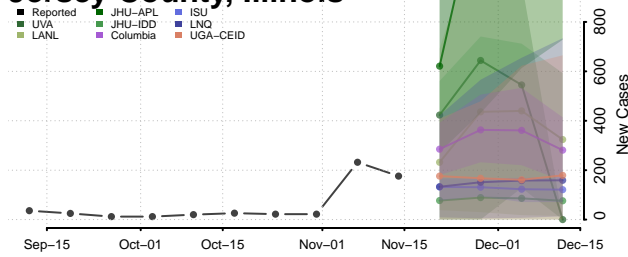

Jersey County, Illinois