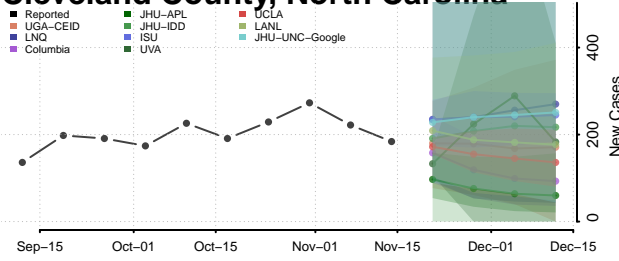

Cleveland County, North Carolina