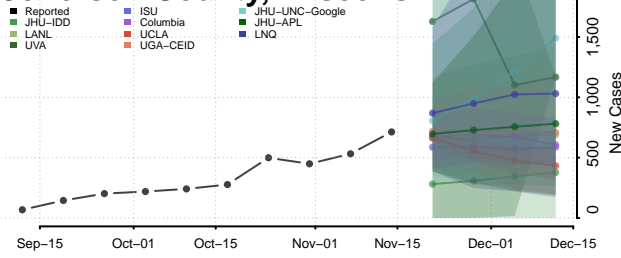

Jefferson County, Wisconsin