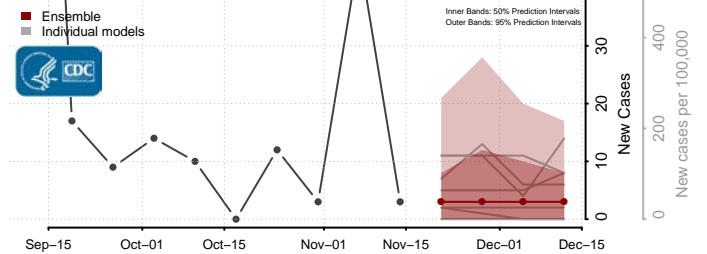

Wheeler County, Georgia