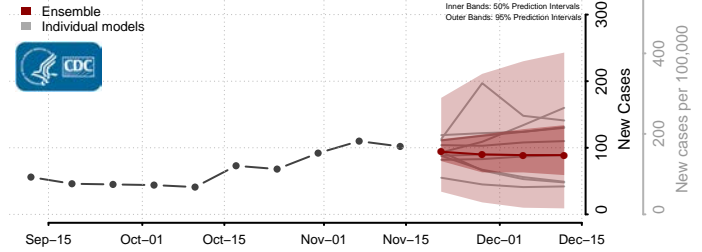

Granville County, North Carolina