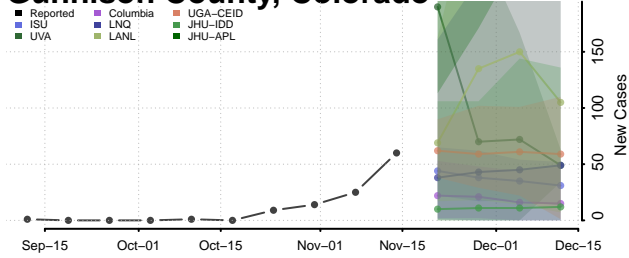

Gunnison County, Colorado