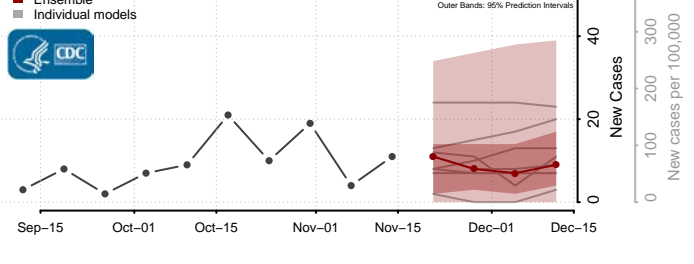

Roane County, West Virginia