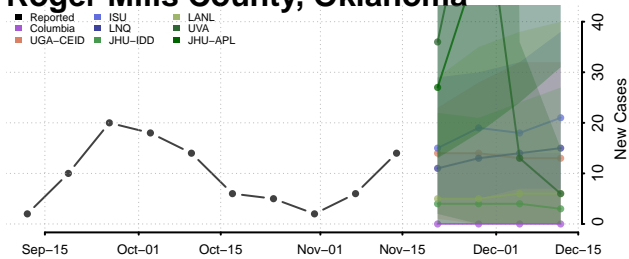

Roger Mills County, Oklahoma