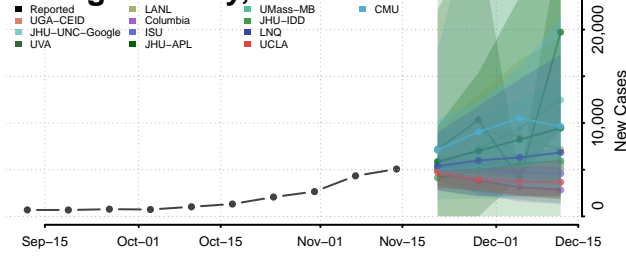

DuPage County, Illinois