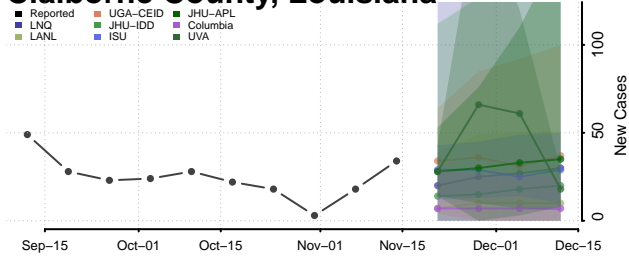

### Claiborne County, Louisiana