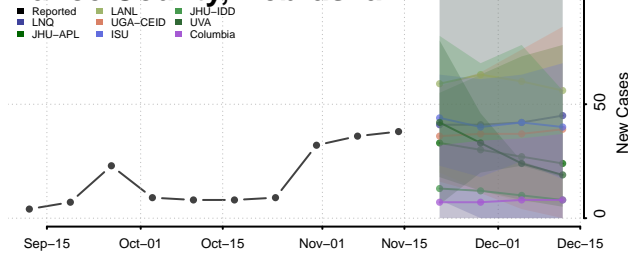

Nance County, Nebraska