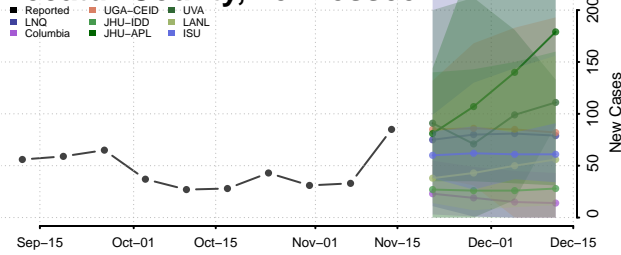

Decatur County, Tennessee