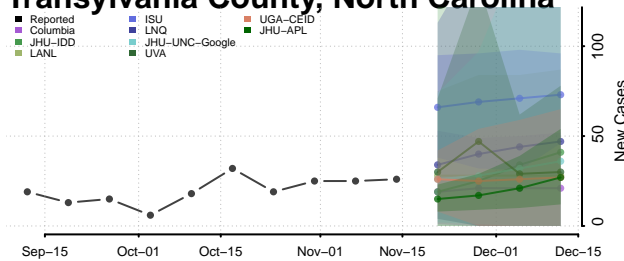

Transylvania County, North Carolina