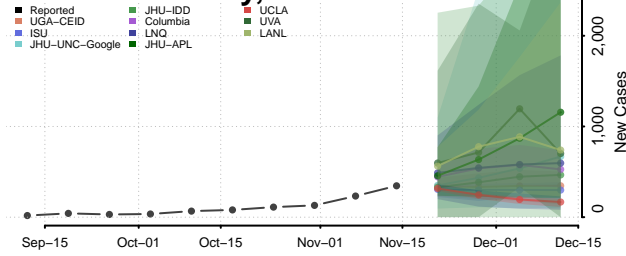

Hancock County, Indiana