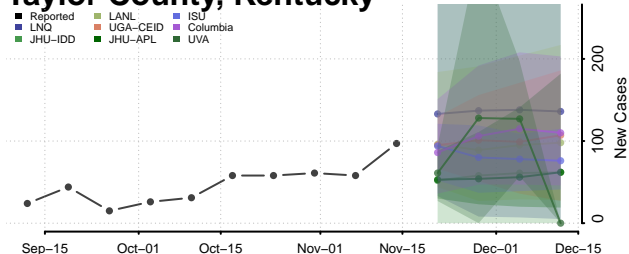

Taylor County, Kentucky