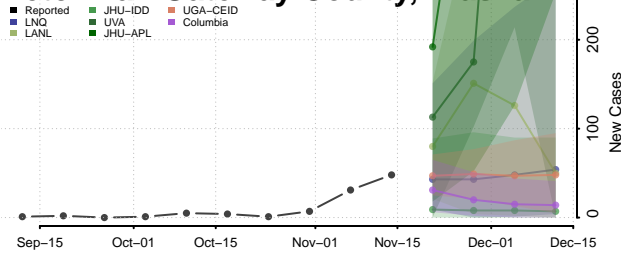

Ketchikan Gateway County, Alaska