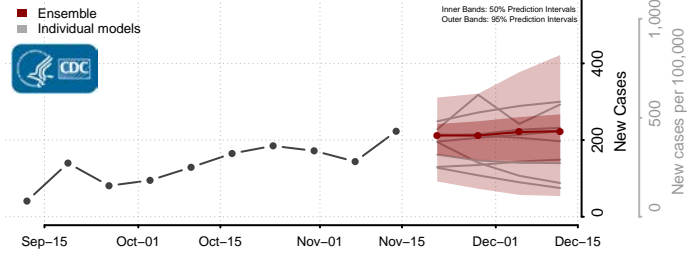

Jackson County, Alabama