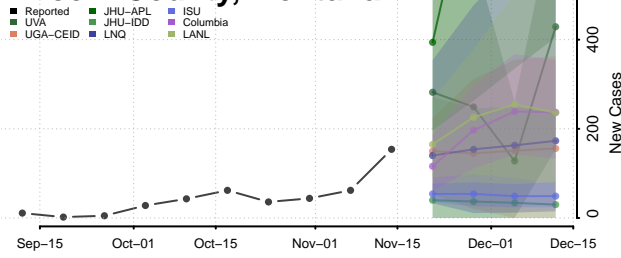

Lincoln County, Montana