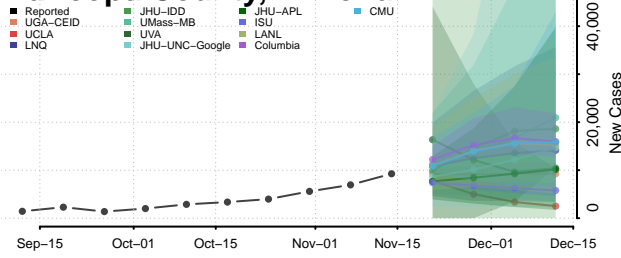

Maricopa County, Arizona