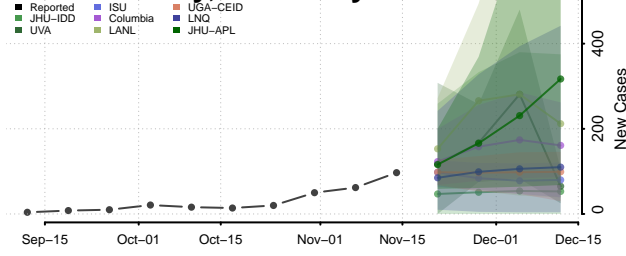

Grant County, Kentucky