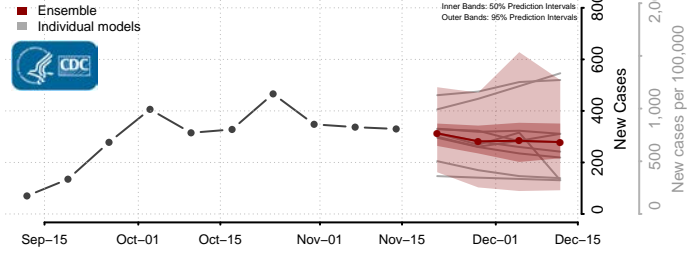

Shawano County, Wisconsin