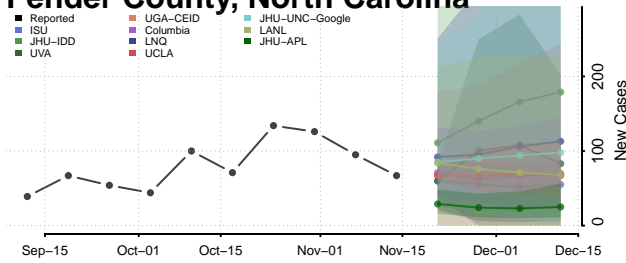

Pender County, North Carolina