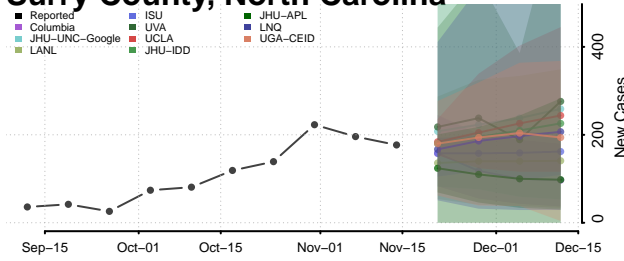

Surry County, North Carolina