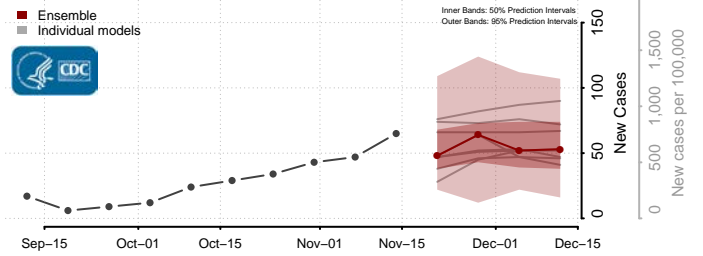

Dawes County, Nebraska