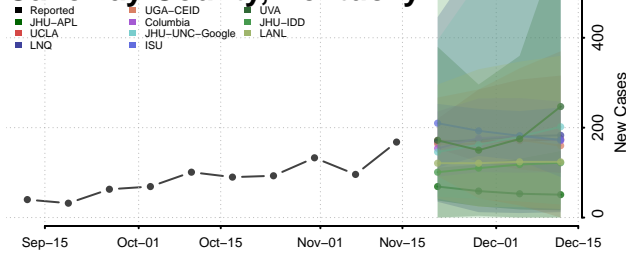

Calloway County, Kentucky