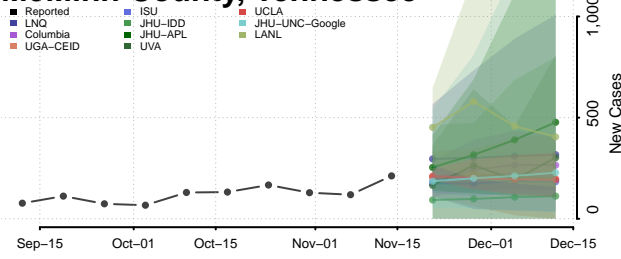

McMinn County, Tennessee