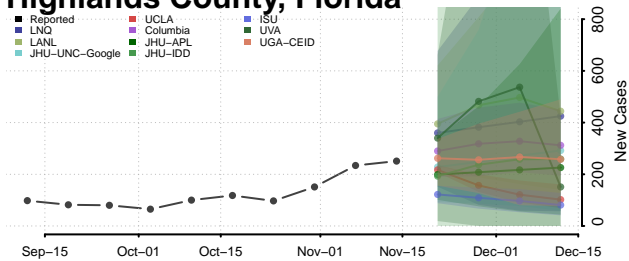

Highlands County, Florida