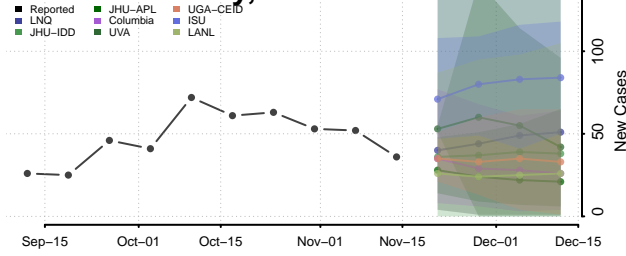

Franklin County, Arkansas