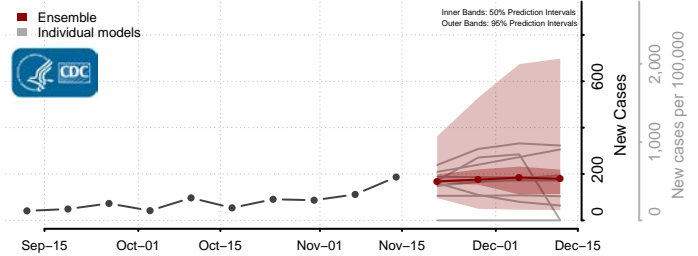

Hot Spring County, Arkansas