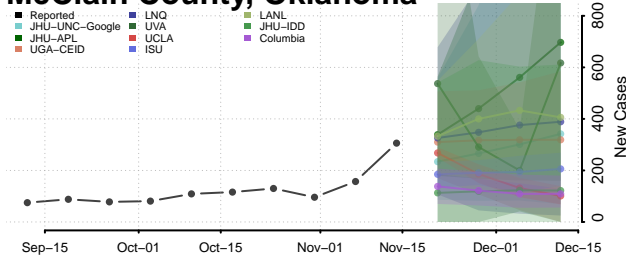

McClain County, Oklahoma