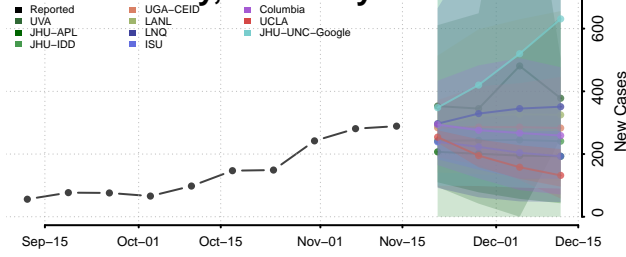

Bullitt County, Kentucky