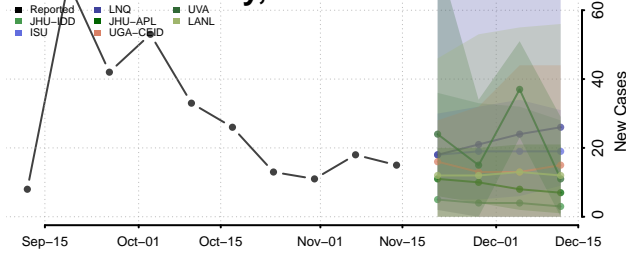

Emmons County, North Dakota