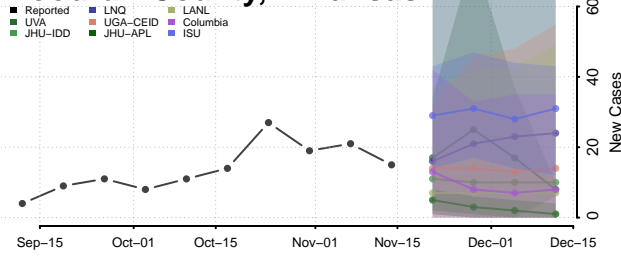

### Woodruff County, Arkansas