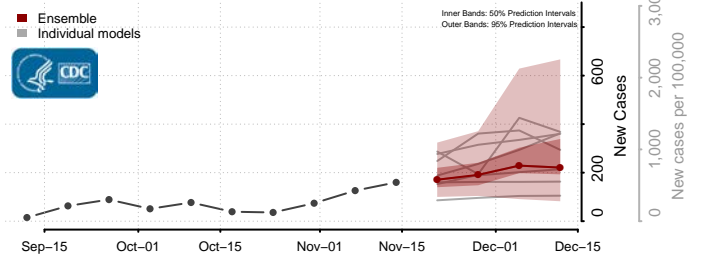

Pine County, Minnesota