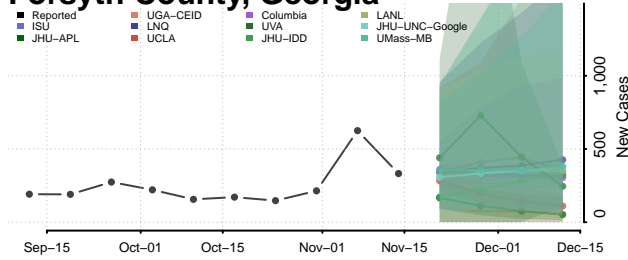

Forsyth County, Georgia