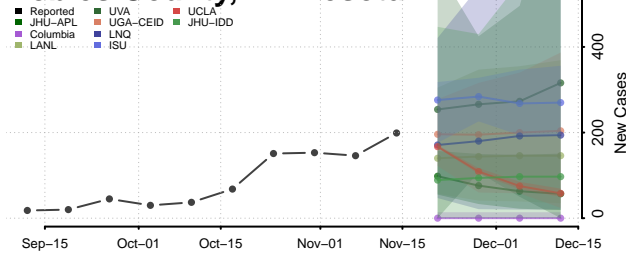

### Nobles County, Minnesota