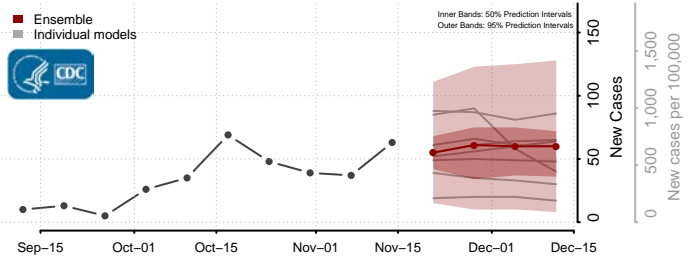

Phelps County, Nebraska