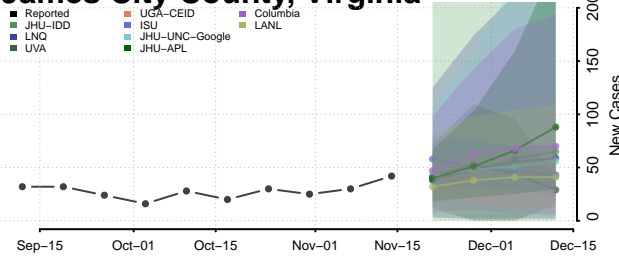

James City County, Virginia