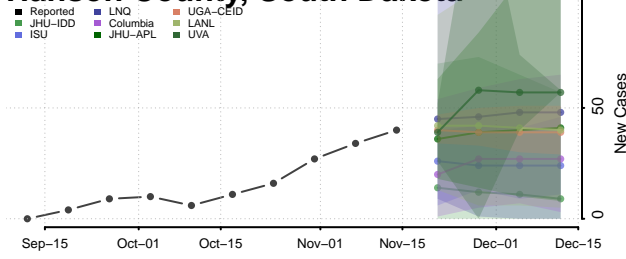

Hanson County, South Dakota