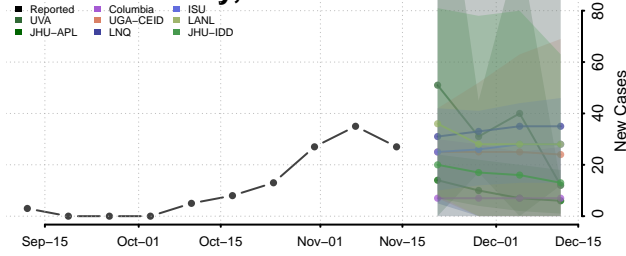

Kittson County, Minnesota