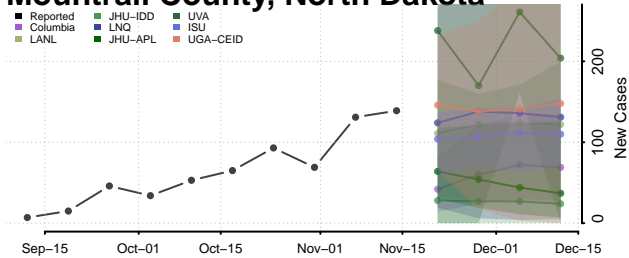

Mountrail County, North Dakota