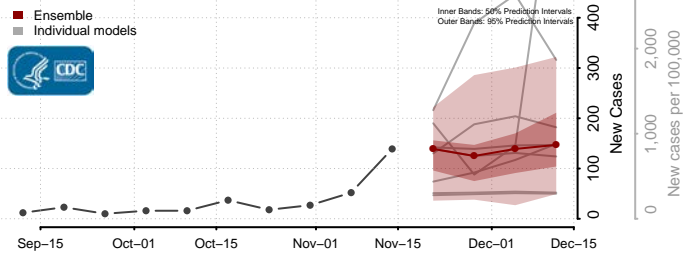

Marshall County, Oklahoma