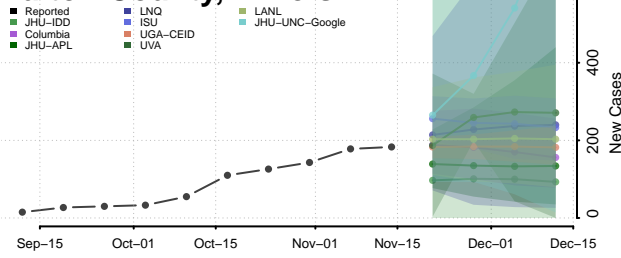

Fulton County, Illinois