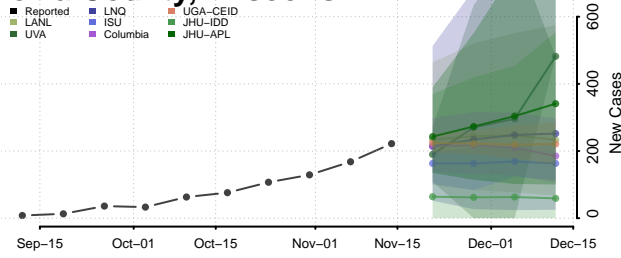

Iowa County, Wisconsin