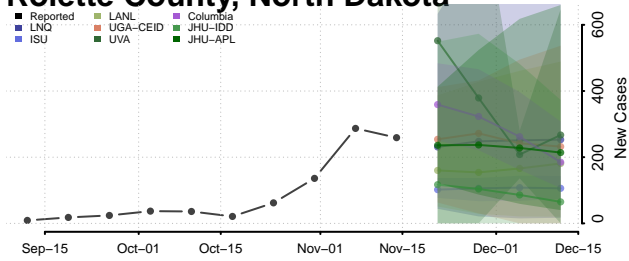

Rolette County, North Dakota