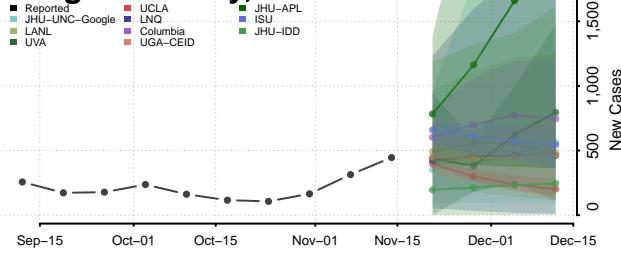

Douglas County, Kansas