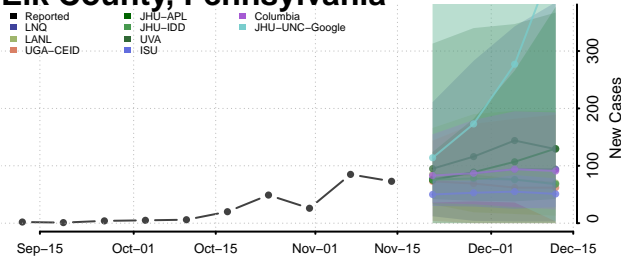

Elk County, Pennsylvania