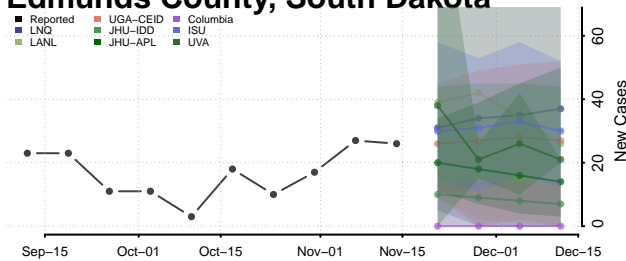

Edmunds County, South Dakota