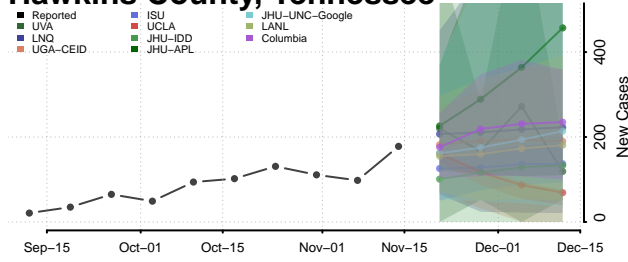

Hawkins County, Tennessee