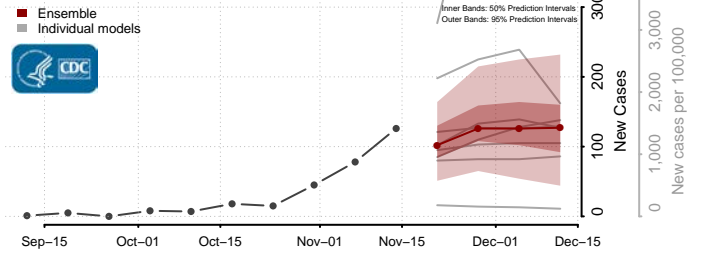

Cheyenne County, Nebraska