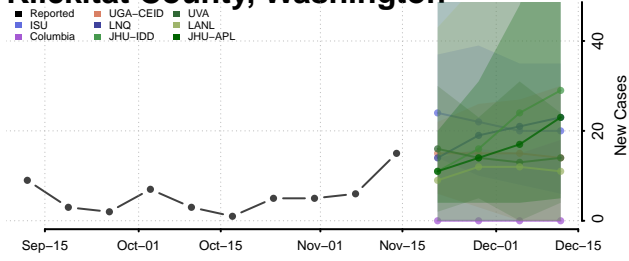

Klickitat County, Washington