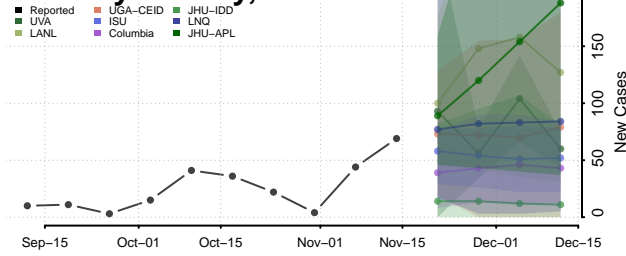

Kearney County, Nebraska