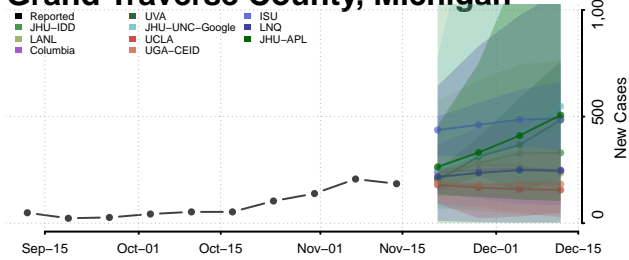

Grand Traverse County, Michigan