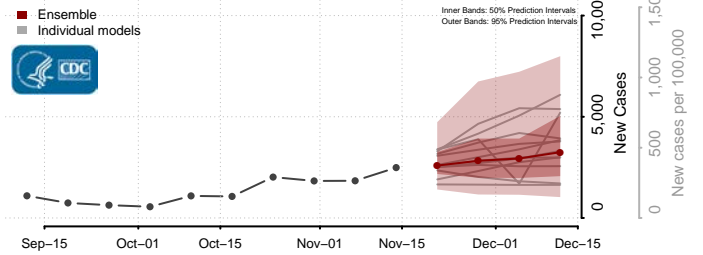

Davidson County, Tennessee