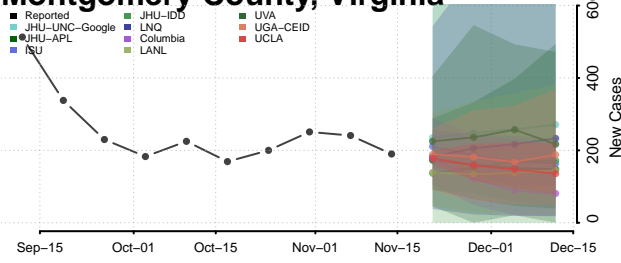

Montgomery County, Virginia