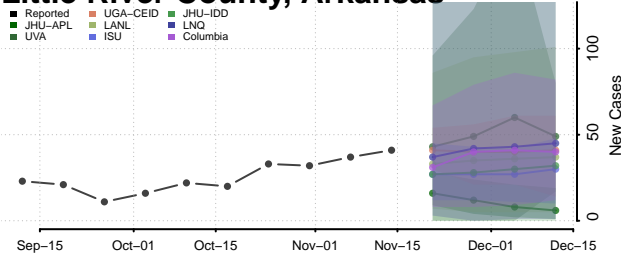

Little River County, Arkansas