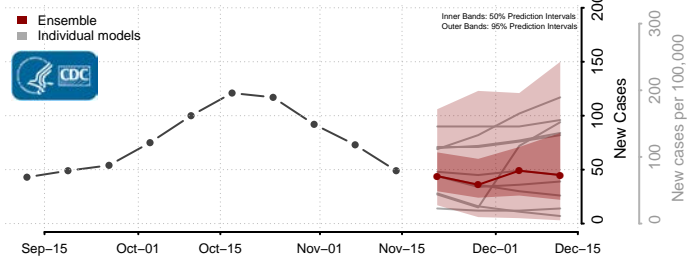

Lee County, North Carolina