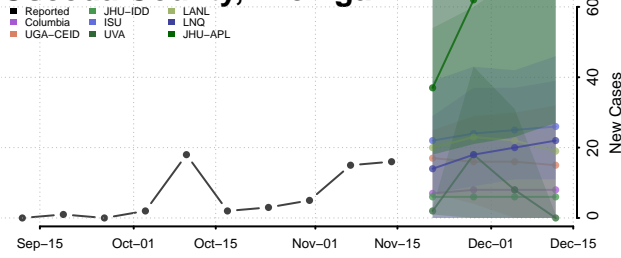

Oscoda County, Michigan