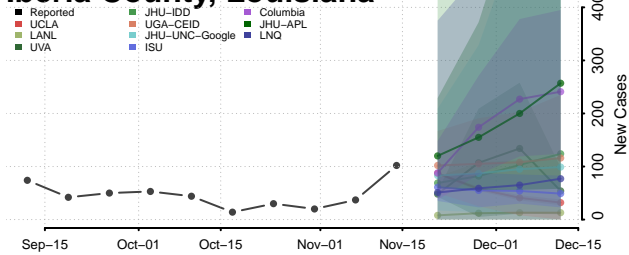

Iberia County, Louisiana