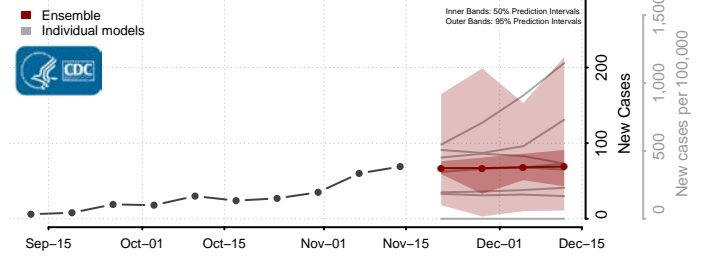

Winston County, Mississippi