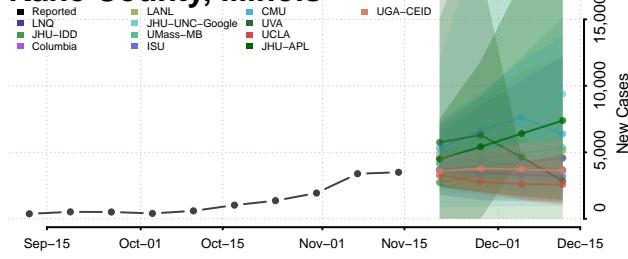

Kane County, Illinois