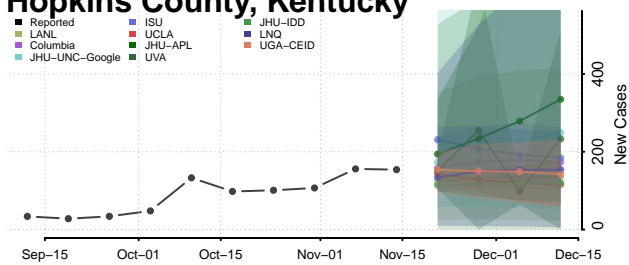

Hopkins County, Kentucky