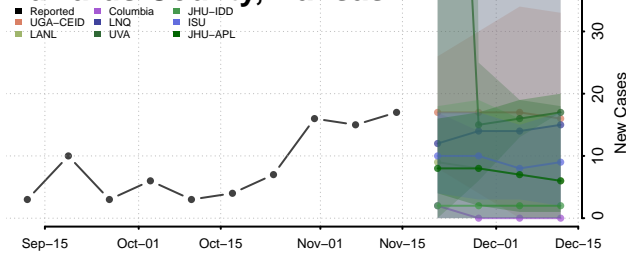

Edwards County, Kansas