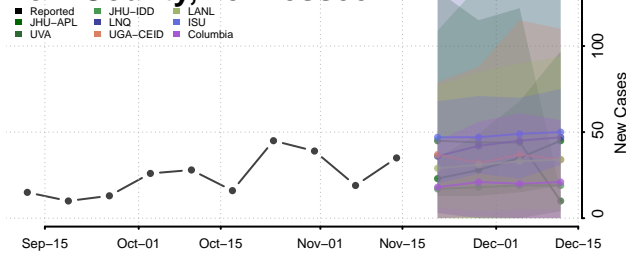

### Putnam County, Tennessee