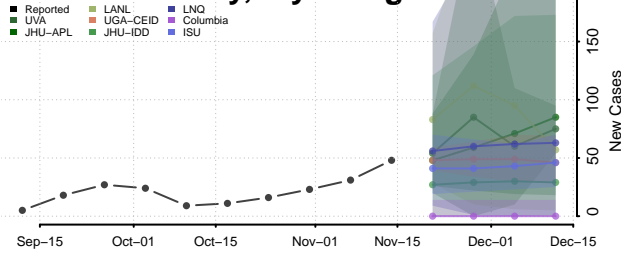

Sublette County, Wyoming