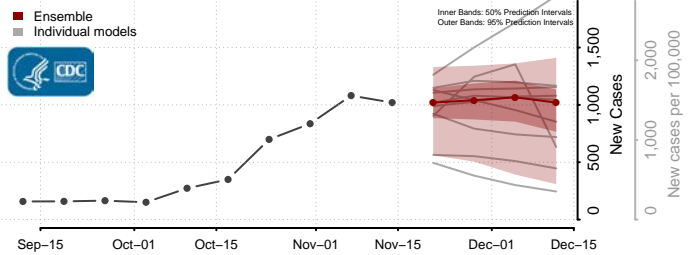

Grand Forks County, North Dakota