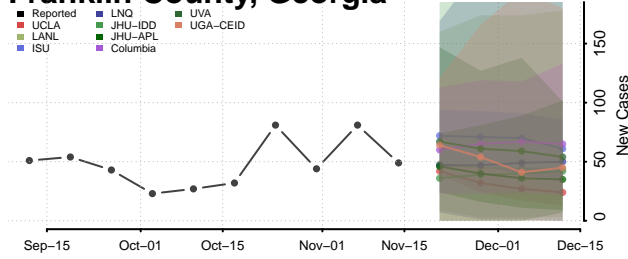

Franklin County, Georgia