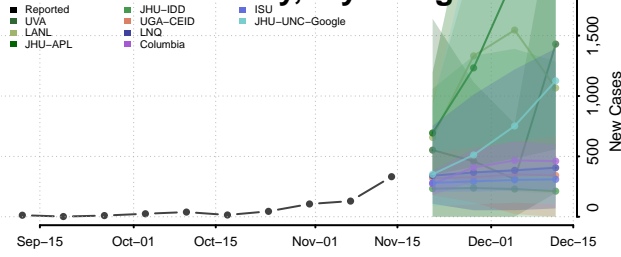

Sweetwater County, Wyoming