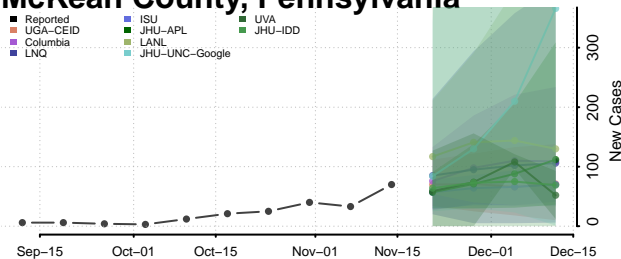

McKean County, Pennsylvania