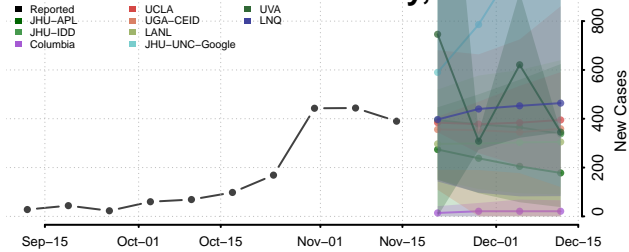

Matanuska-Susitna County, Alaska