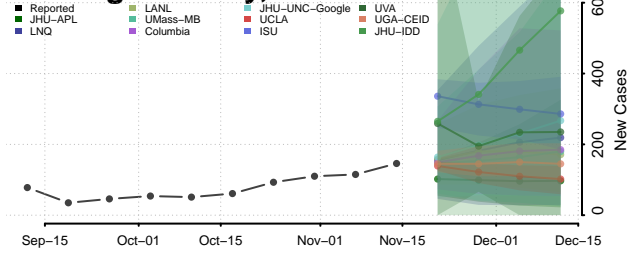

Saratoga County, New York