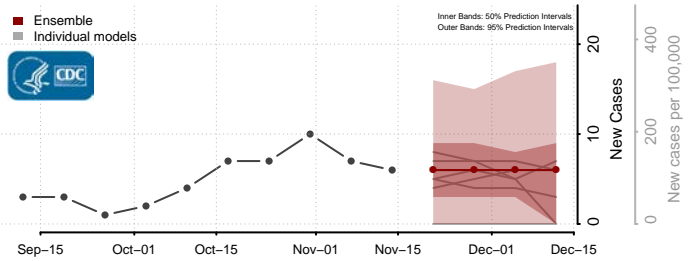

Craig County, Virginia