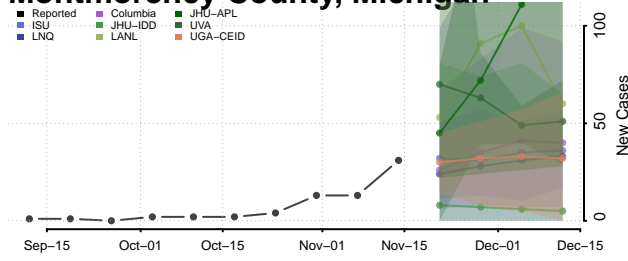

Montmorency County, Michigan