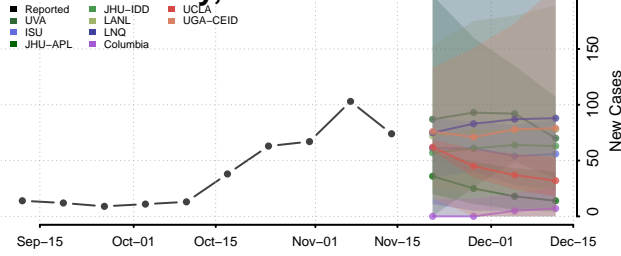

Sevier County, Arkansas