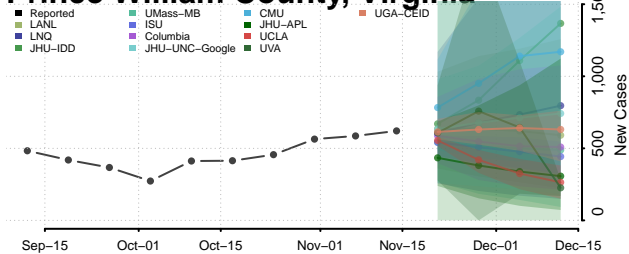

Prince William County, Virginia