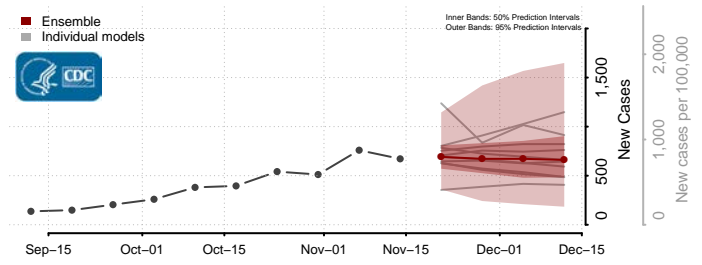

Twin Falls County, Idaho