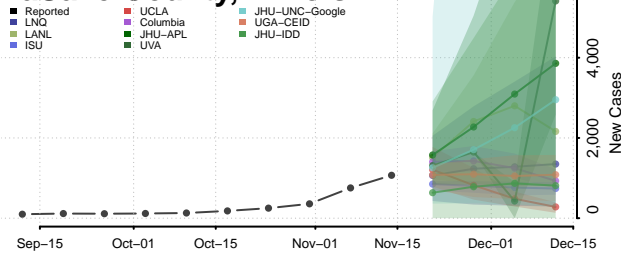

LaSalle County, Illinois