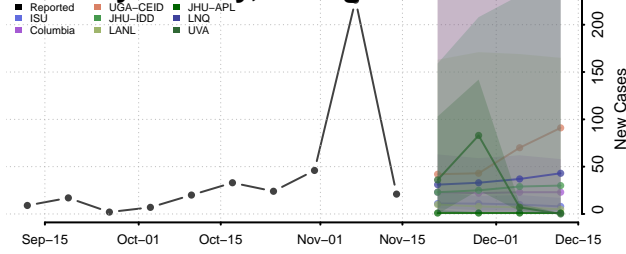

Brantley County, Georgia