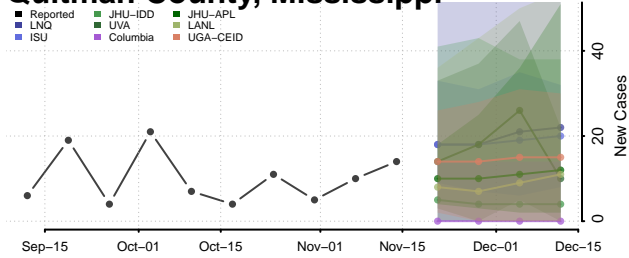

Quitman County, Mississippi