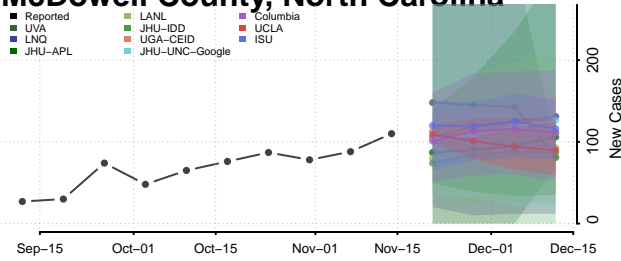

McDowell County, North Carolina