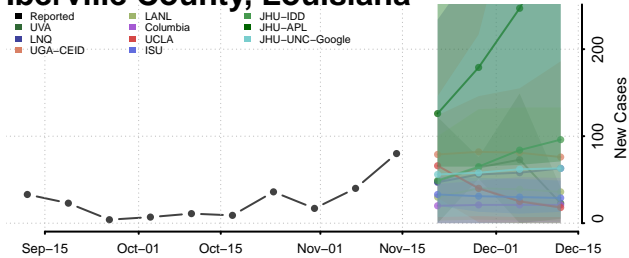

Iberville County, Louisiana