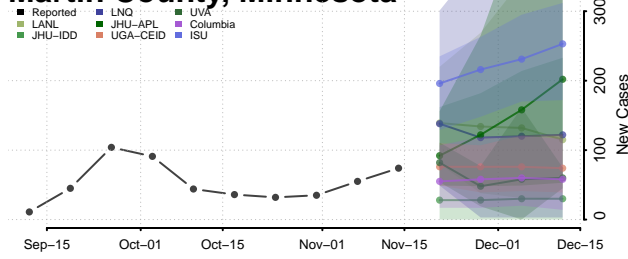

Martin County, Minnesota