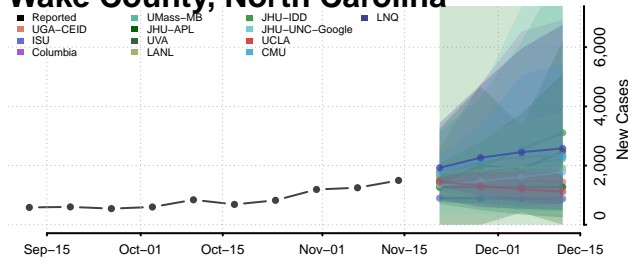

Wake County, North Carolina