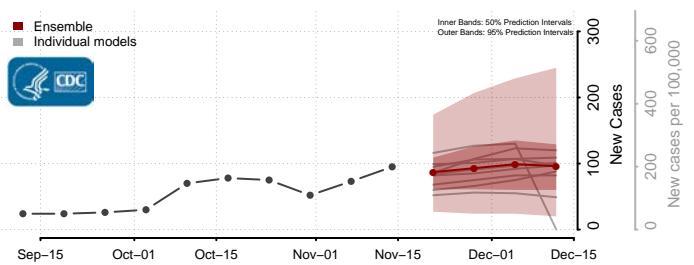

Hancock County, Mississippi