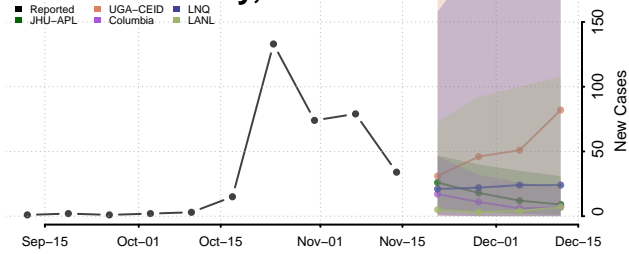

Kusilvak County, Alaska