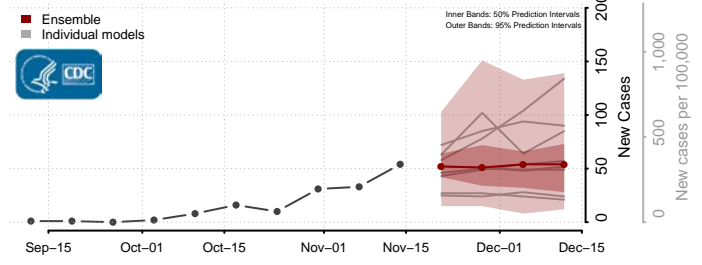

Lewis County, West Virginia