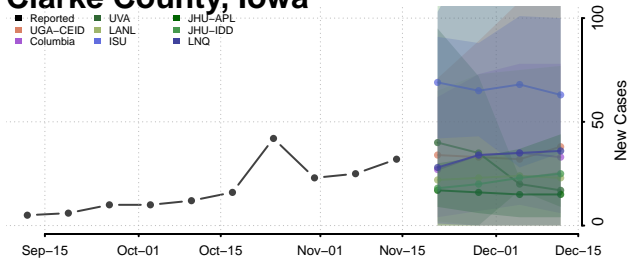

Clarke County, Iowa