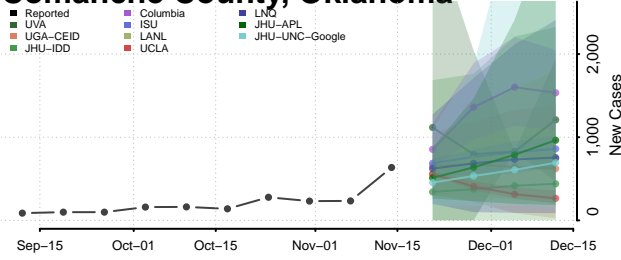

Comanche County, Oklahoma