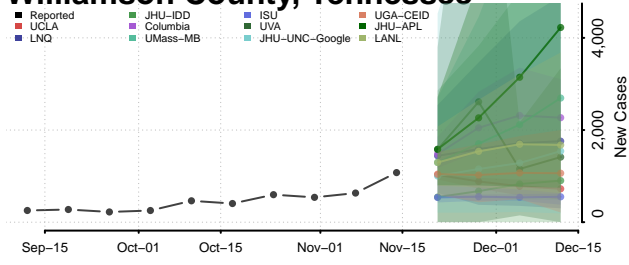

Williamson County, Tennessee