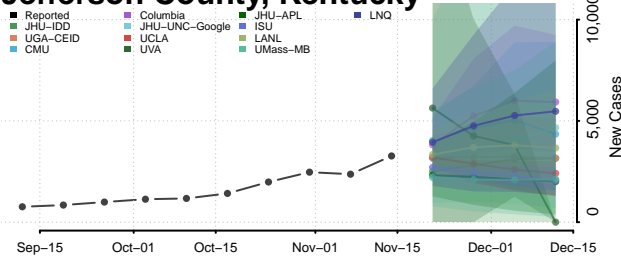

Jefferson County, Kentucky