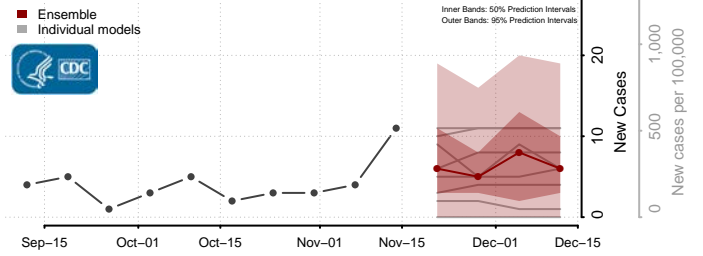

Cimarron County, Oklahoma