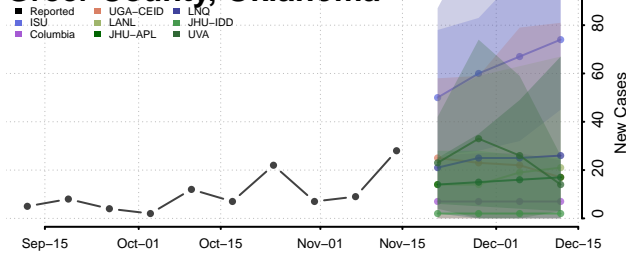

Greer County, Oklahoma