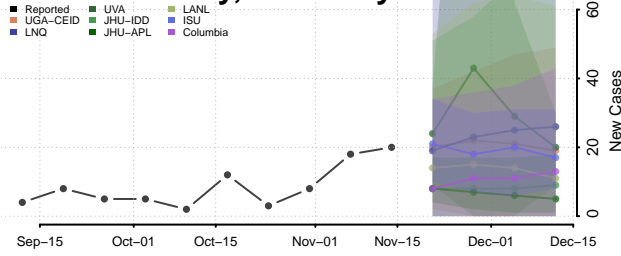

Carlisle County, Kentucky