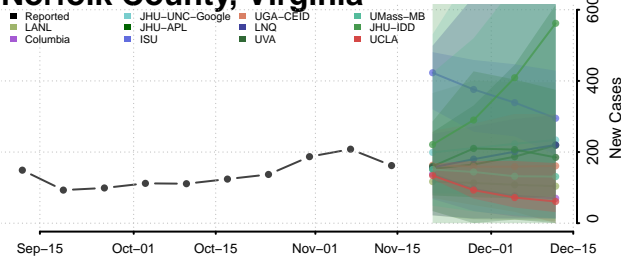

Norfolk County, Virginia