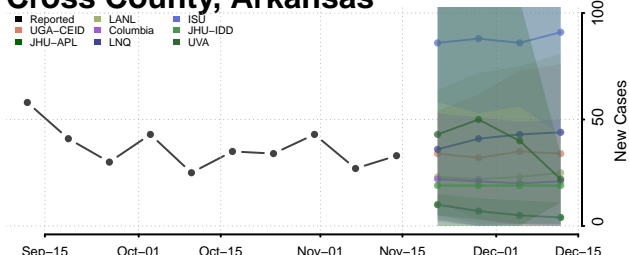

Cross County, Arkansas