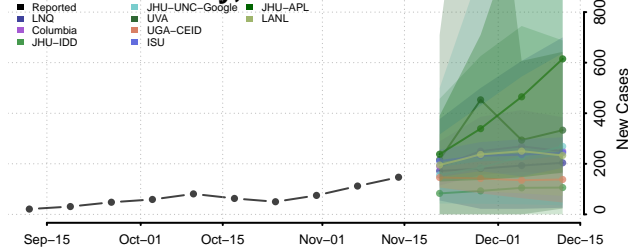

Vernon County, Wisconsin