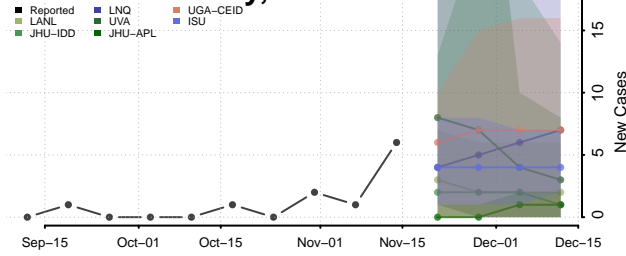

Hamilton County, New York