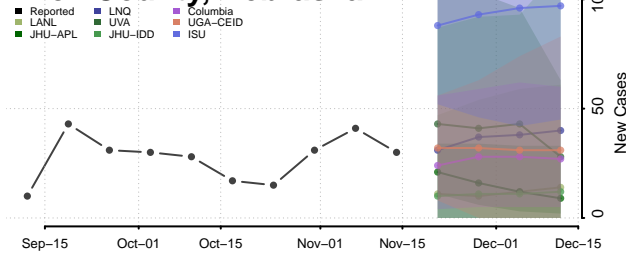

Knox County, Nebraska