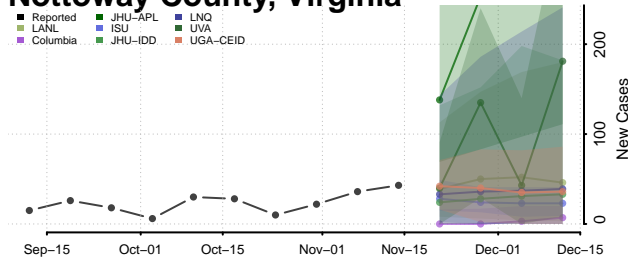

Nottoway County, Virginia