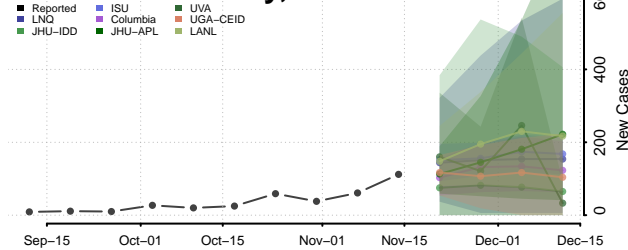

Washburn County, Wisconsin