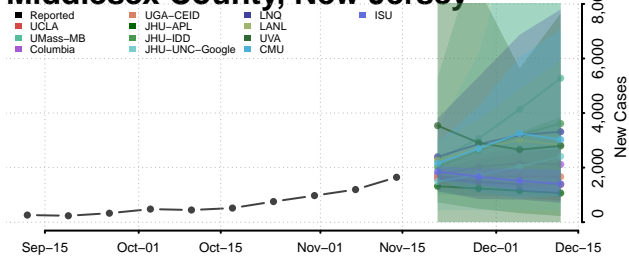

Middlesex County, New Jersey