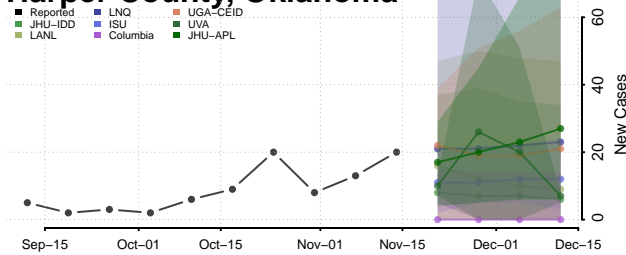

Harper County, Oklahoma