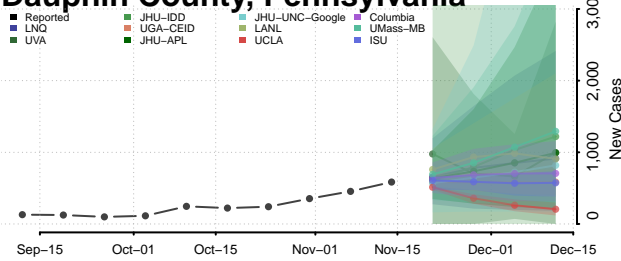

### Dauphin County, Pennsylvania