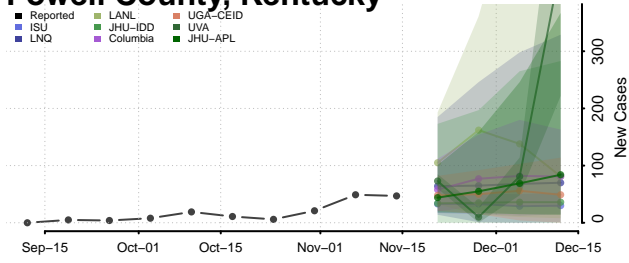

Powell County, Kentucky