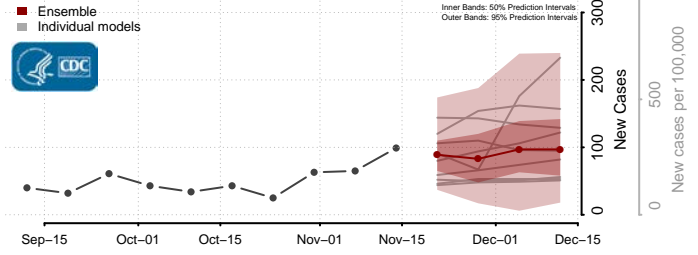

Miami County, Kansas