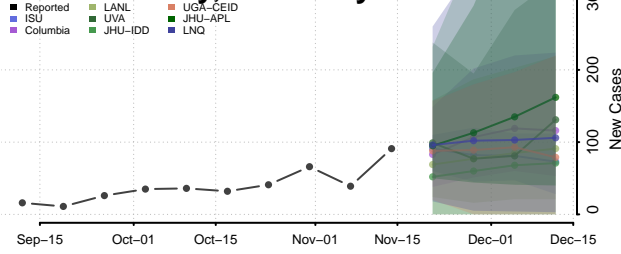

Carter County, Kentucky