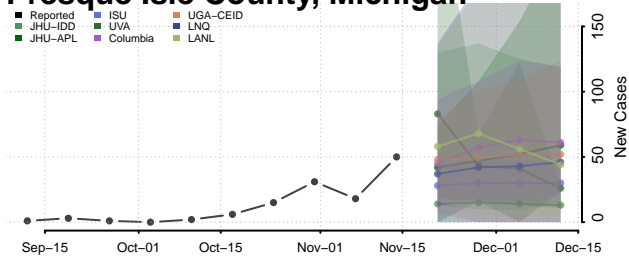

### Presque Isle County, Michigan