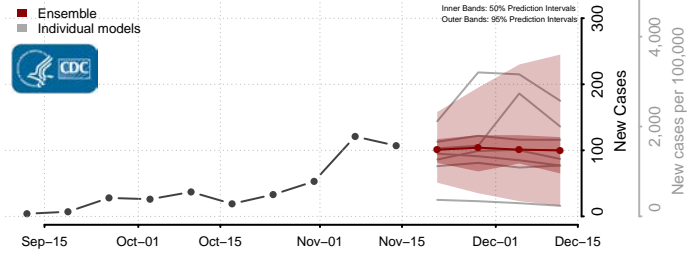

Pembina County, North Dakota