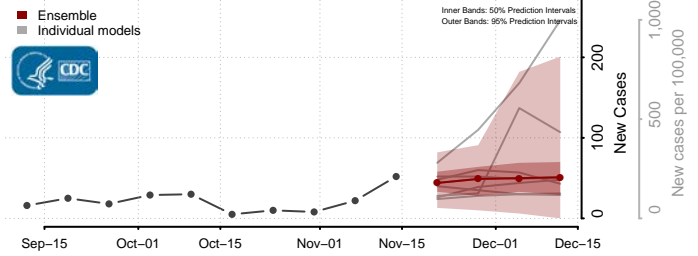

Jefferson County, Oregon