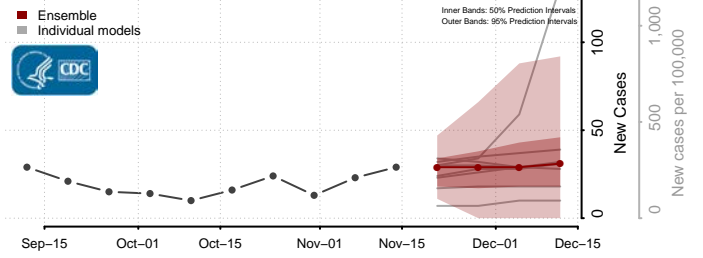

Green County, Kentucky