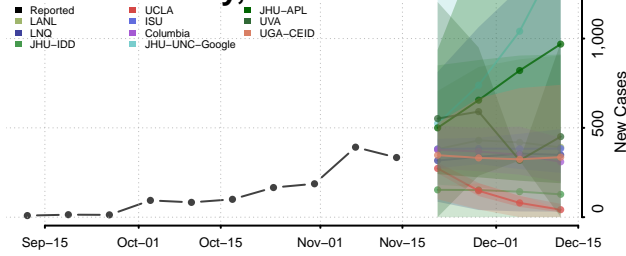

Lincoln County, Nebraska