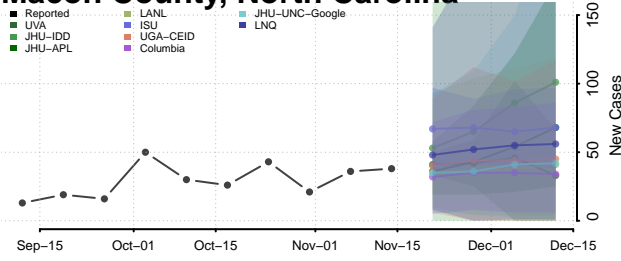

Macon County, North Carolina