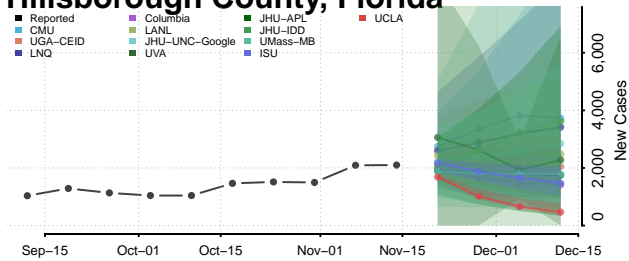

Hillsborough County, Florida