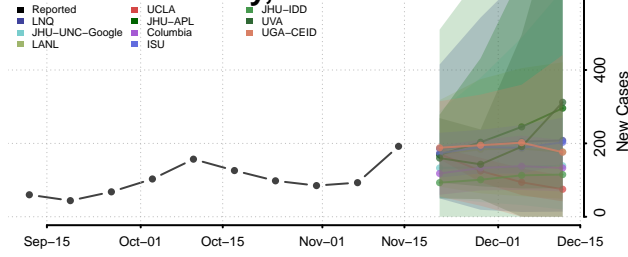

Delaware County, Oklahoma