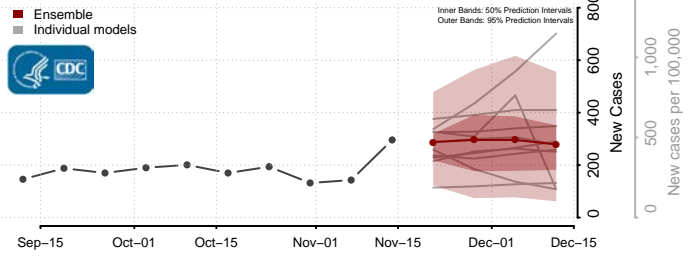

Garfield County, Oklahoma