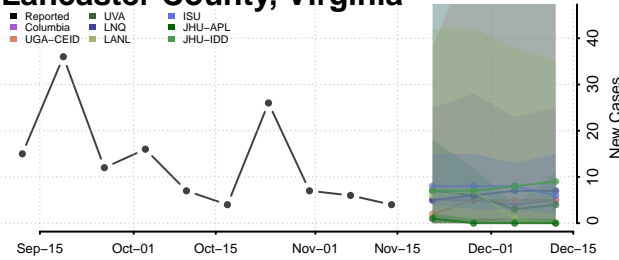

Lancaster County, Virginia