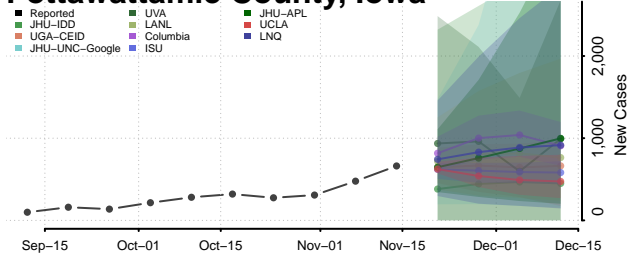

Pottawattamie County, Iowa