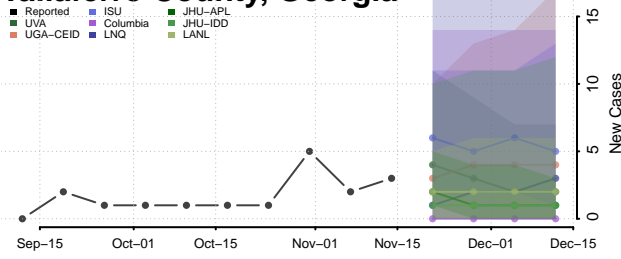

Taliaferro County, Georgia