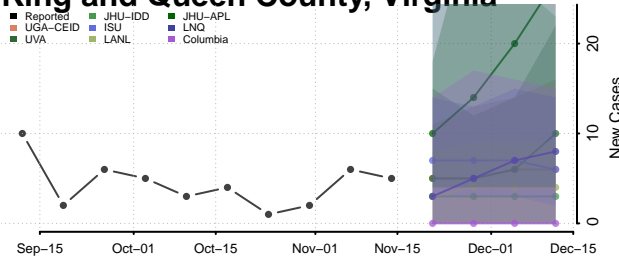

King and Queen County, Virginia