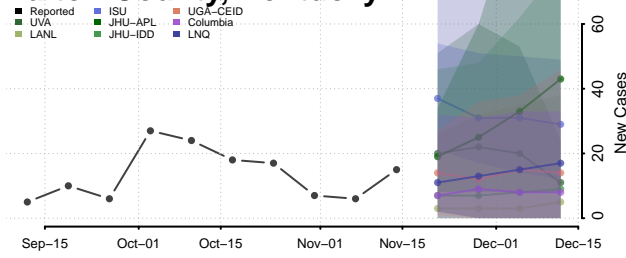

Fulton County, Kentucky