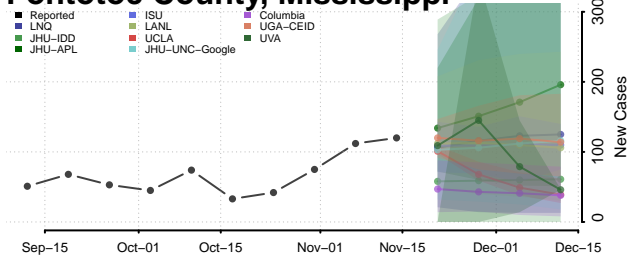

Pontotoc County, Mississippi