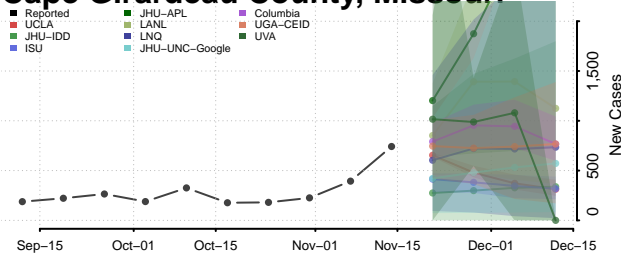

Cape Girardeau County, Missouri