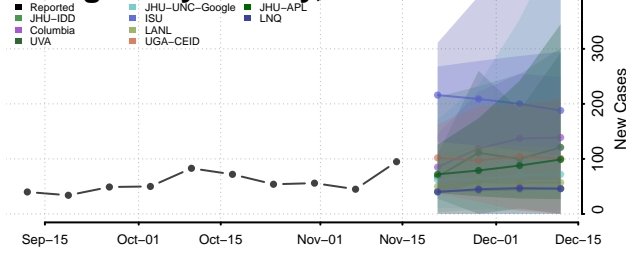

Montgomery County, Kansas