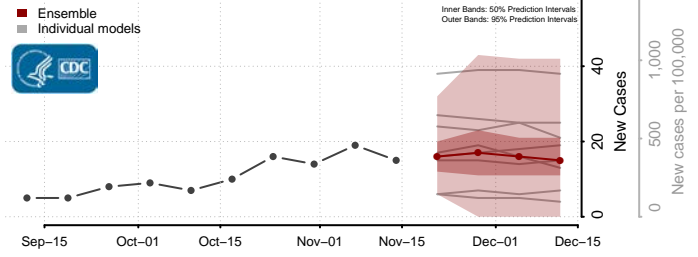

Valley County, Nebraska