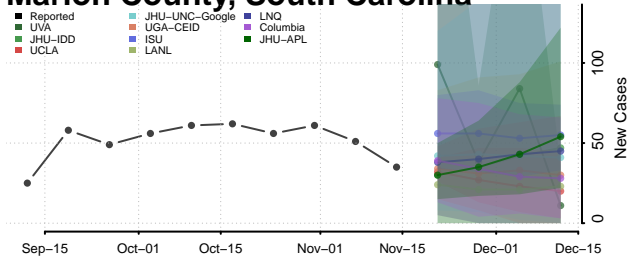

Marion County, South Carolina