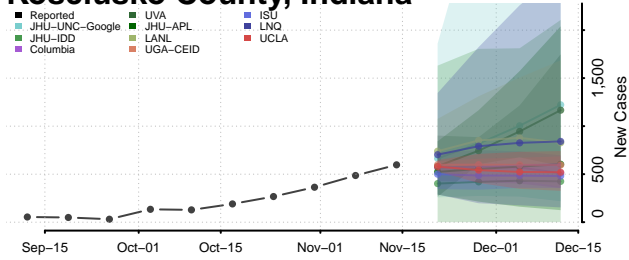

Kosciusko County, Indiana