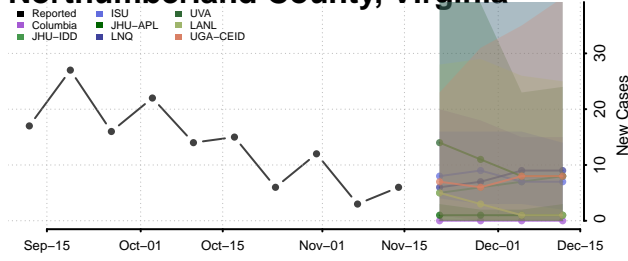

Northumberland County, Virginia