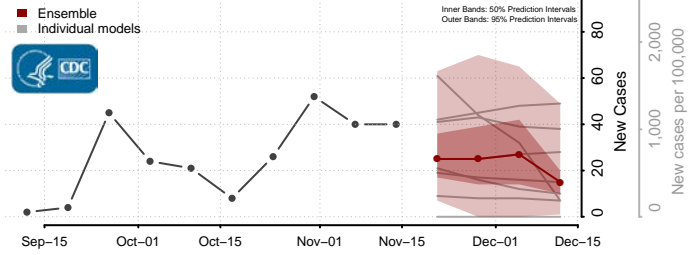

Lyman County, South Dakota