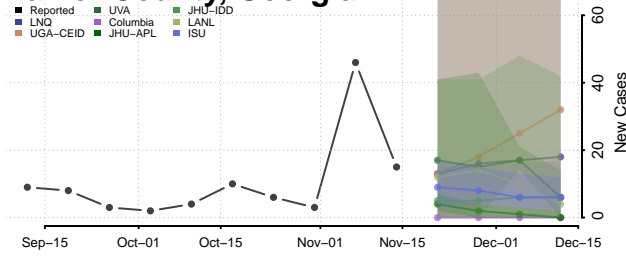

Lanier County, Georgia