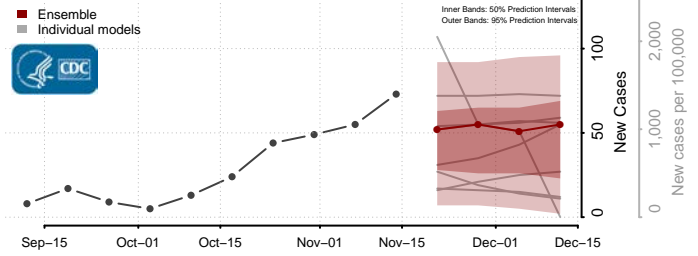

Ransom County, North Dakota