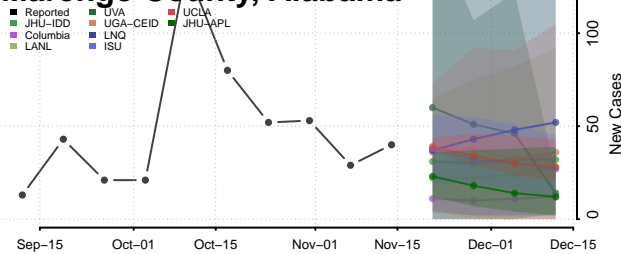

Marengo County, Alabama