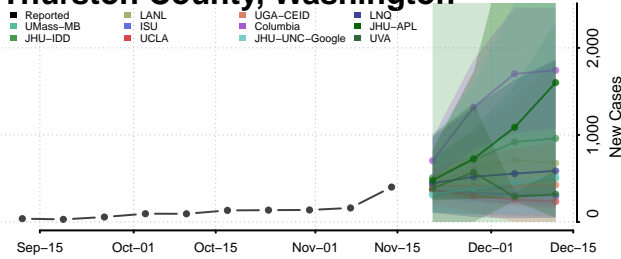

Thurston County, Washington