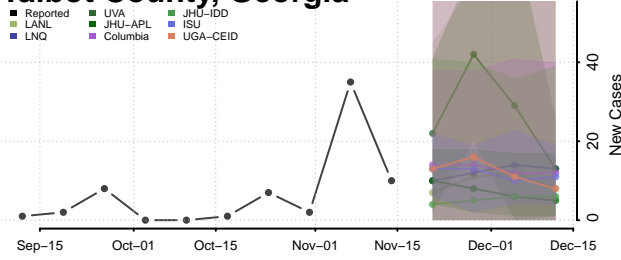

Talbot County, Georgia