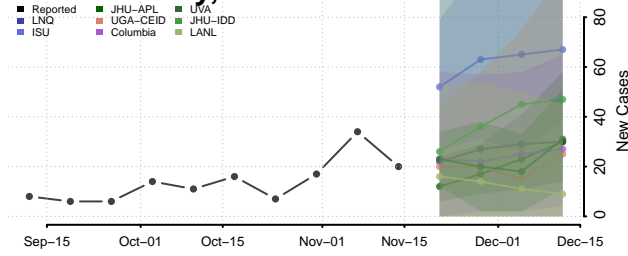

Llano County, Texas