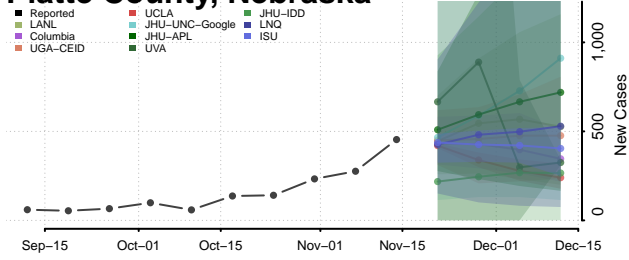

Platte County, Nebraska