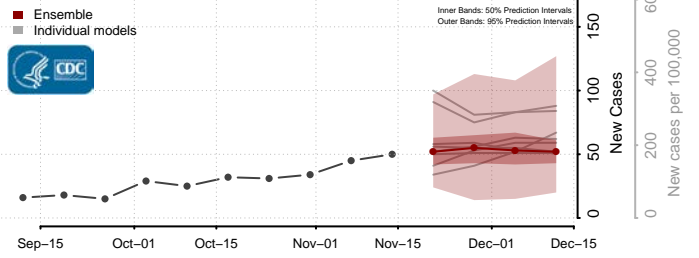

Jackson County, West Virginia