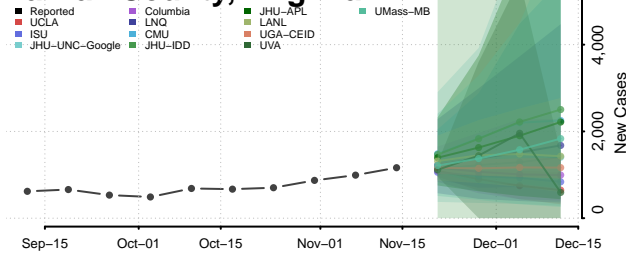

Fairfax County, Virginia