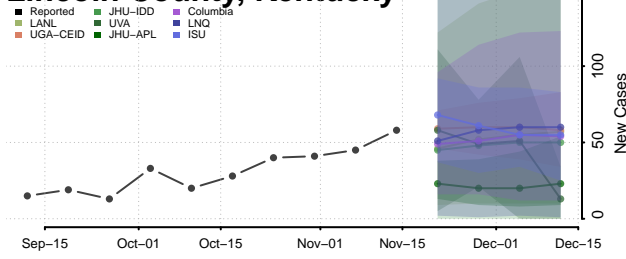

Lincoln County, Kentucky