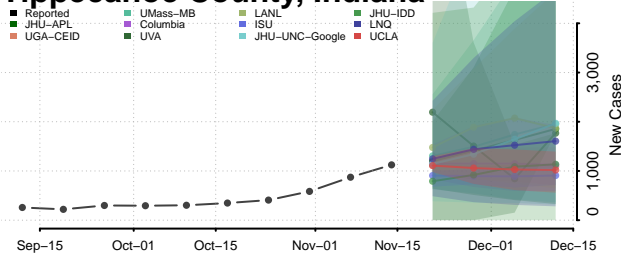

Tippecanoe County, Indiana