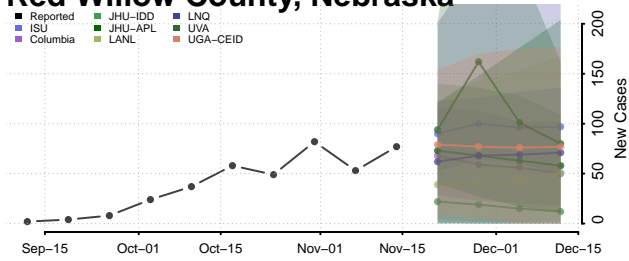

Red Willow County, Nebraska