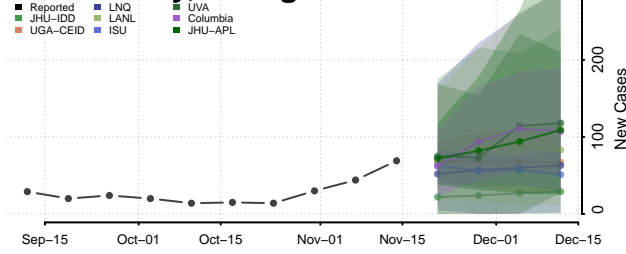

Hart County, Georgia