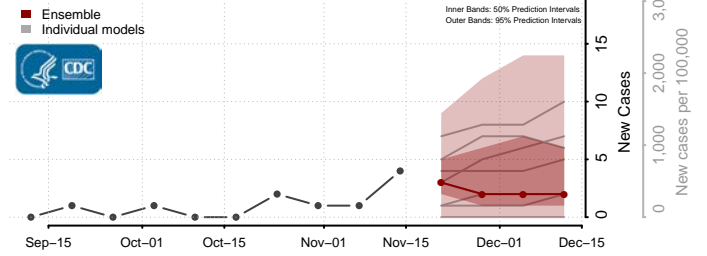

Grant County, Nebraska