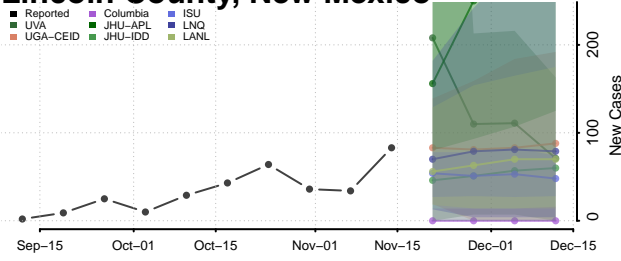

Lincoln County, New Mexico