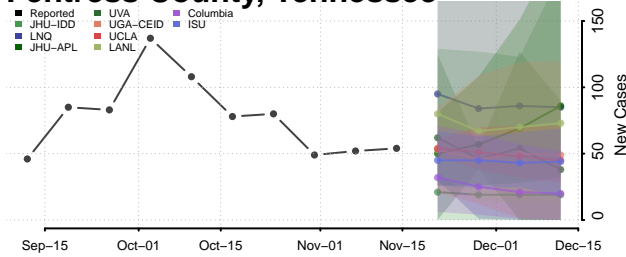

Fentress County, Tennessee