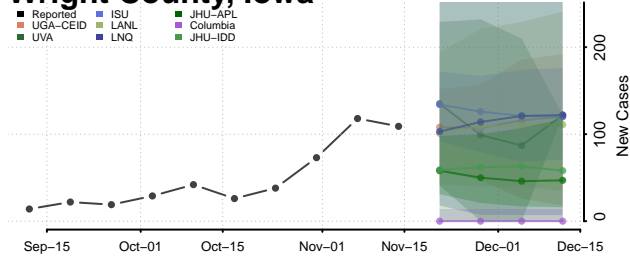

Wright County, Iowa