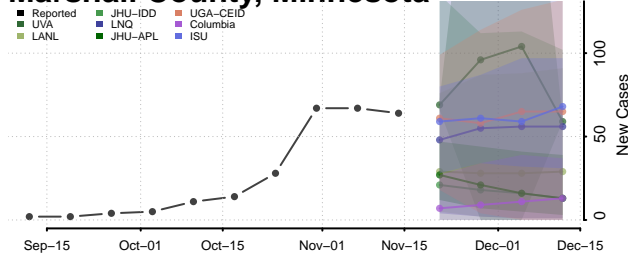

Marshall County, Minnesota