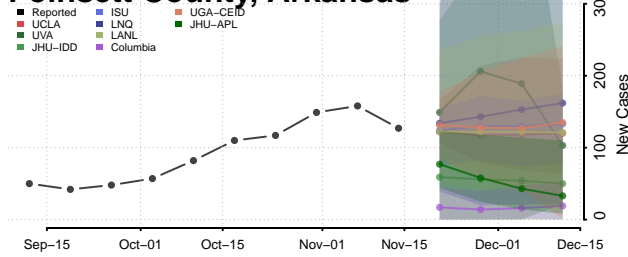

Poinsett County, Arkansas