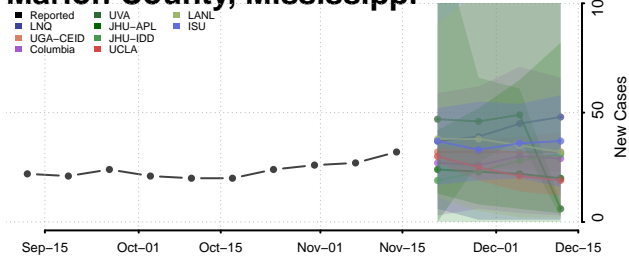

Marion County, Mississippi