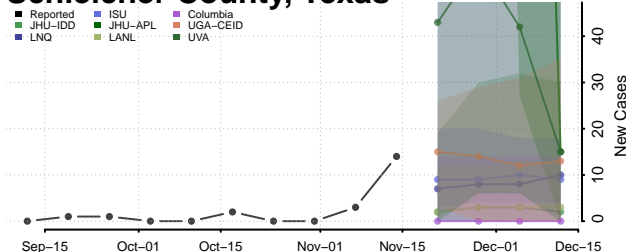

Schleicher County, Texas