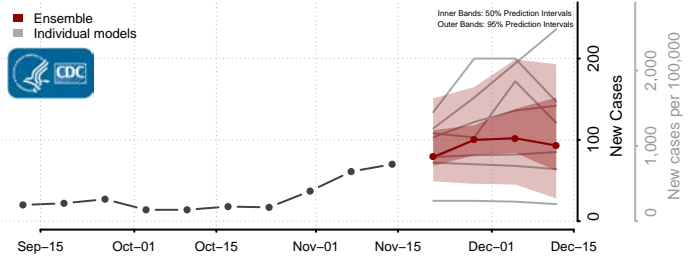

Swift County, Minnesota