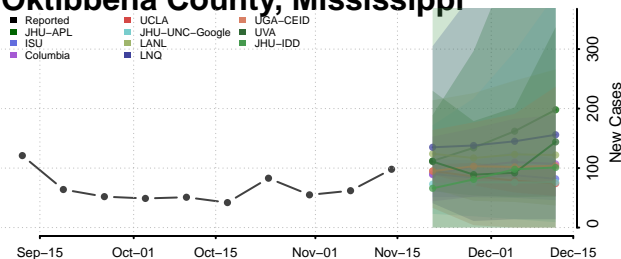

Oktibbeha County, Mississippi