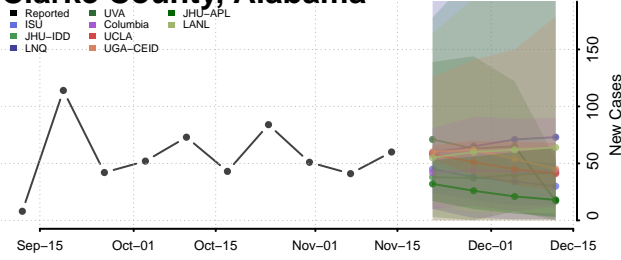

Clarke County, Alabama