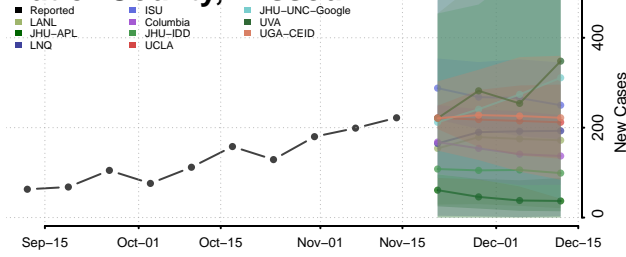

Butler County, Missouri