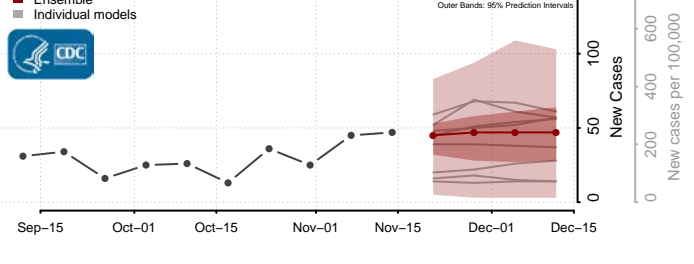

Northampton County, North Carolina