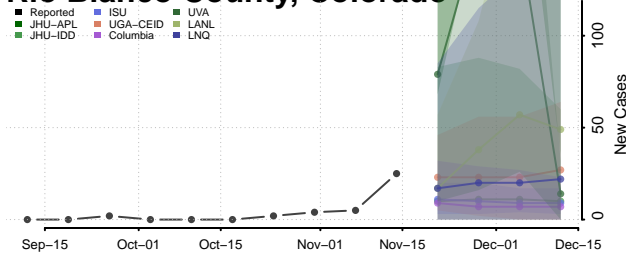

Rio Blanco County, Colorado