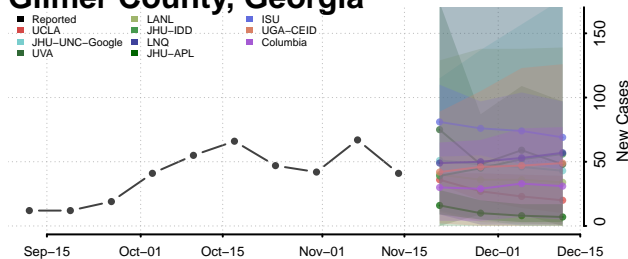

Gilmer County, Georgia