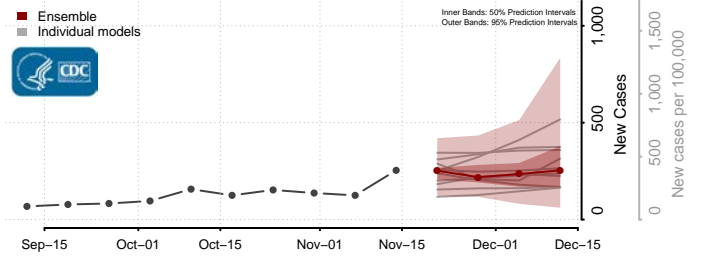

Hamblen County, Tennessee