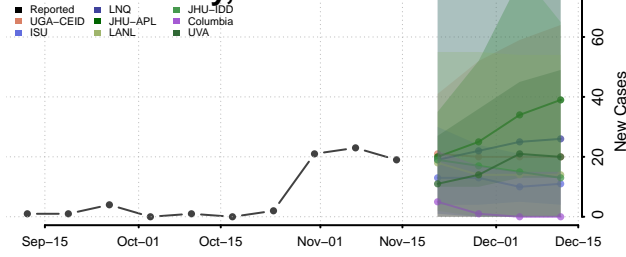

Modoc County, California