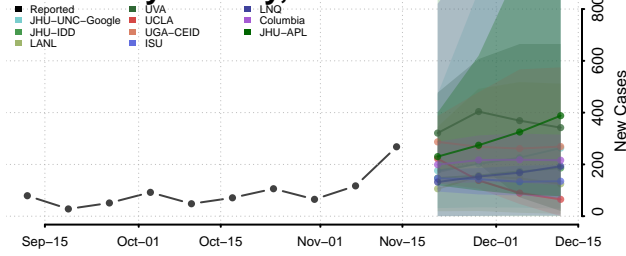

St. Landry County, Louisiana