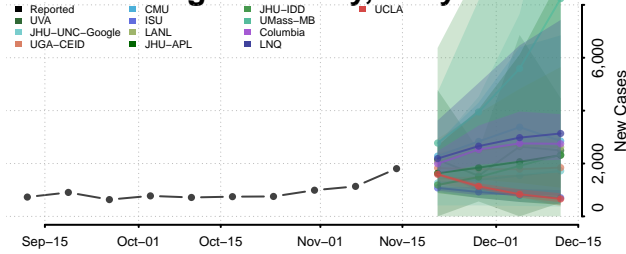

Prince George's County, Maryland