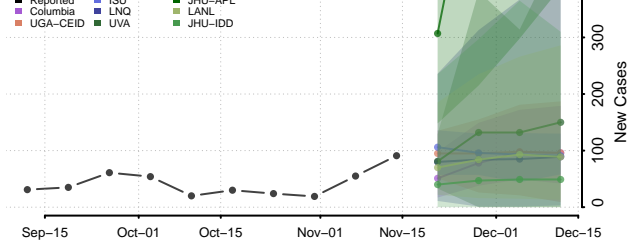

Richland County, Illinois