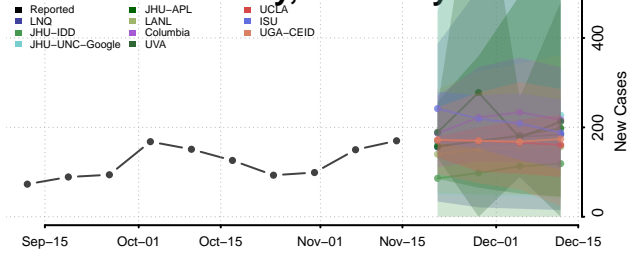

Henderson County, Kentucky