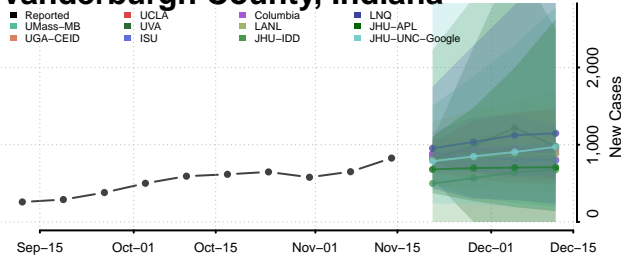

Vanderburgh County, Indiana