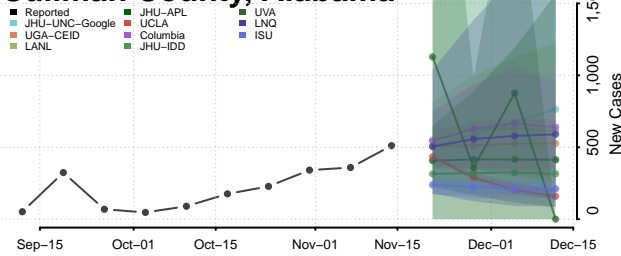

Cullman County, Alabama