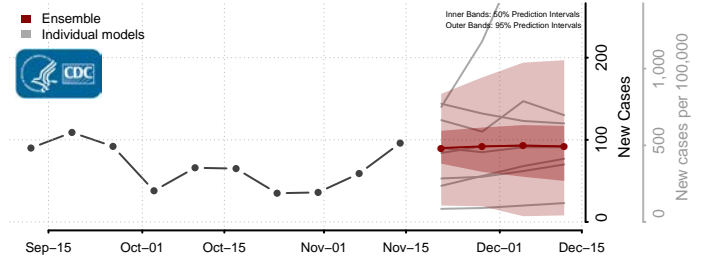

Crawford County, Illinois