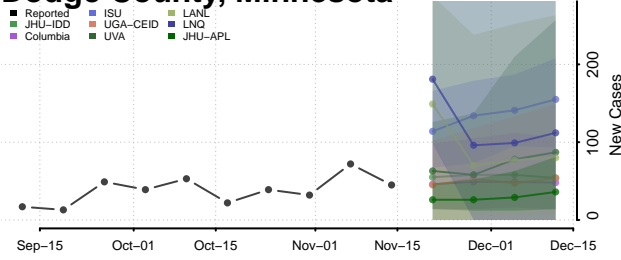

Dodge County, Minnesota