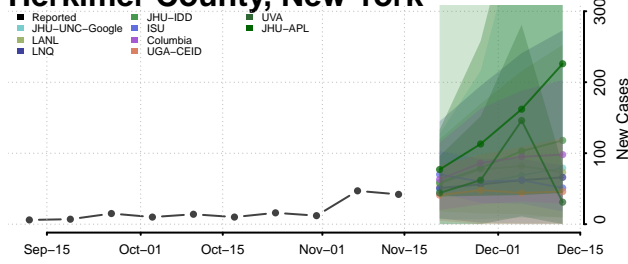

Herkimer County, New York