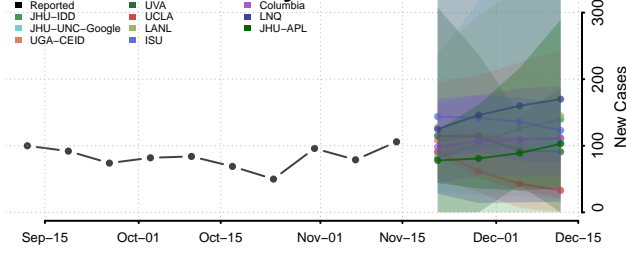

Greenwood County, South Carolina