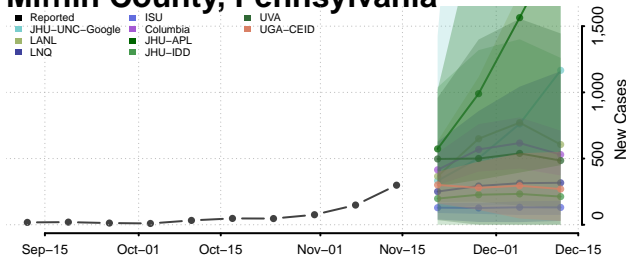

Mifflin County, Pennsylvania