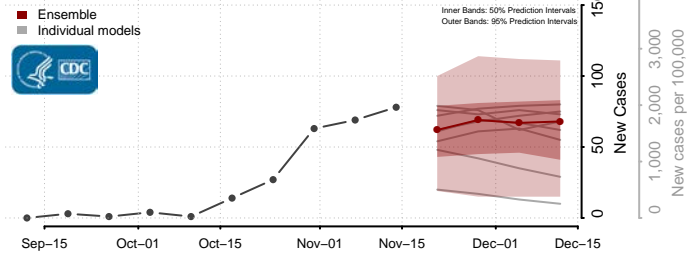

Pierce County, North Dakota