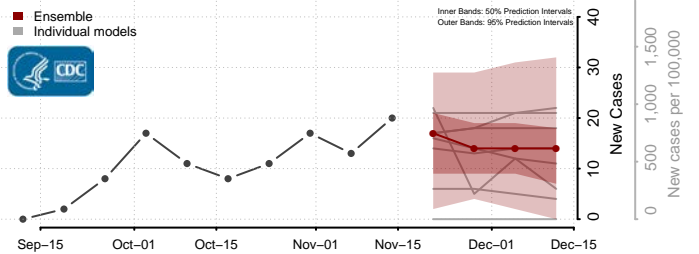

Grant County, North Dakota