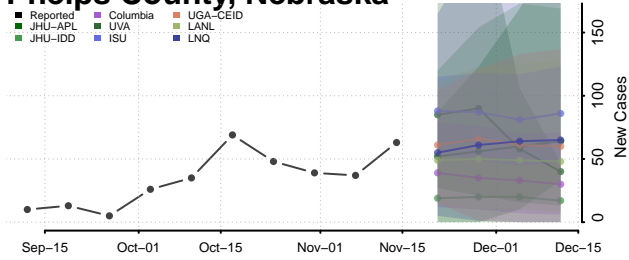

Phelps County, Nebraska