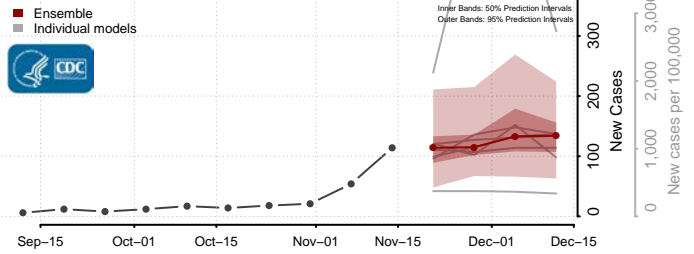

Pope County, Minnesota