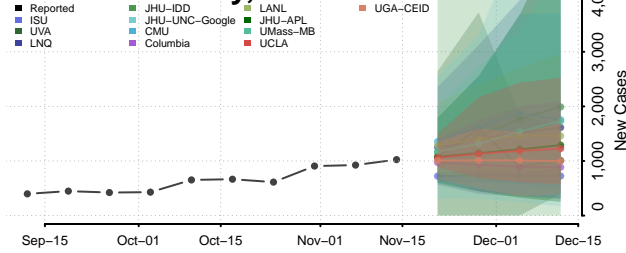

Guilford County, North Carolina