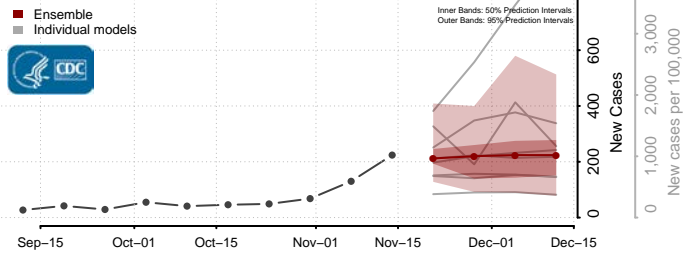

Washington County, Iowa