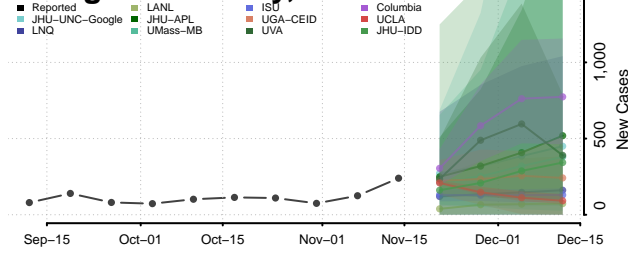

Livingston County, Louisiana