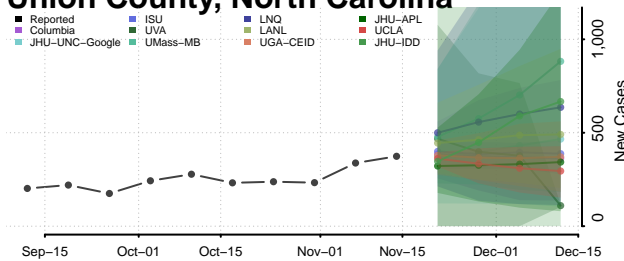

Union County, North Carolina