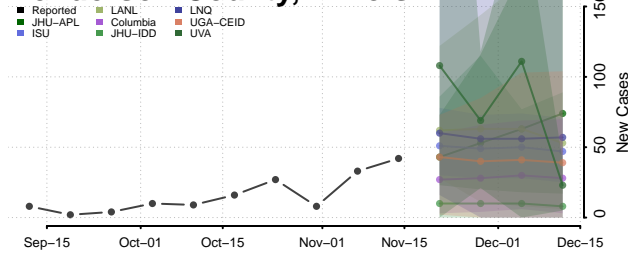

Henderson County, Illinois