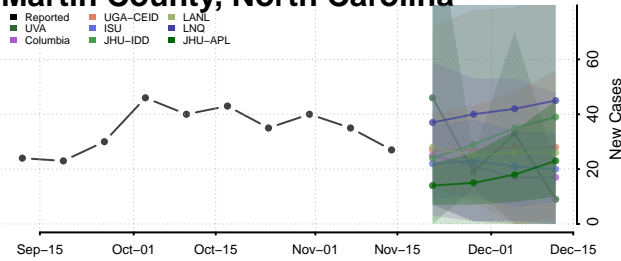

Martin County, North Carolina