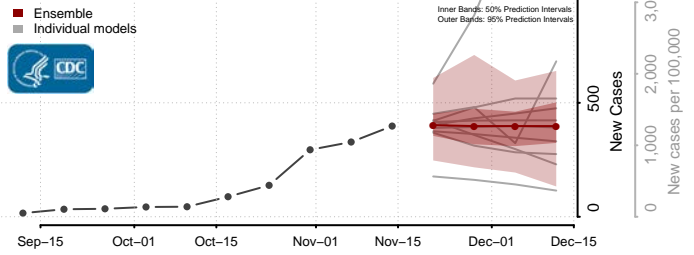

Polk County, Minnesota