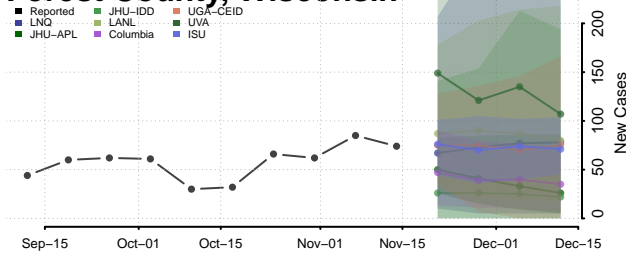

### Forest County, Wisconsin