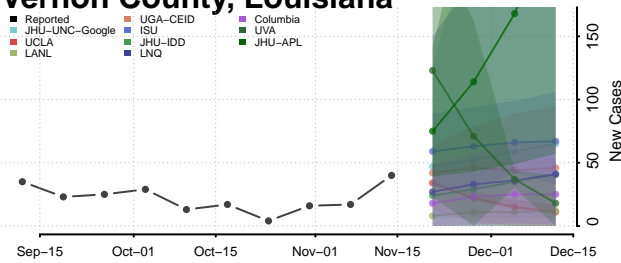

Vernon County, Louisiana