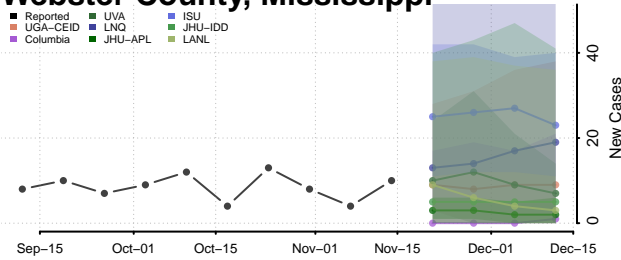

Webster County, Mississippi