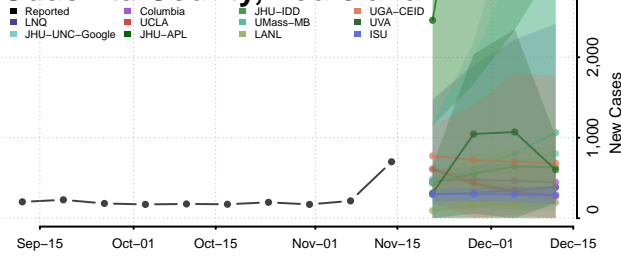

Ouachita County, Louisiana