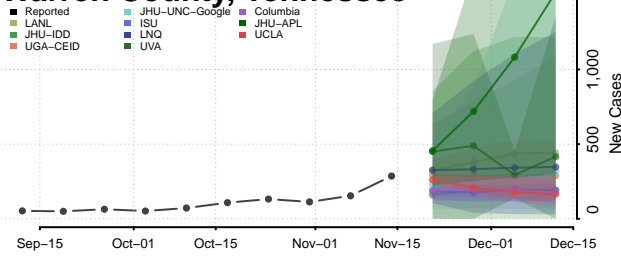

Warren County, Tennessee