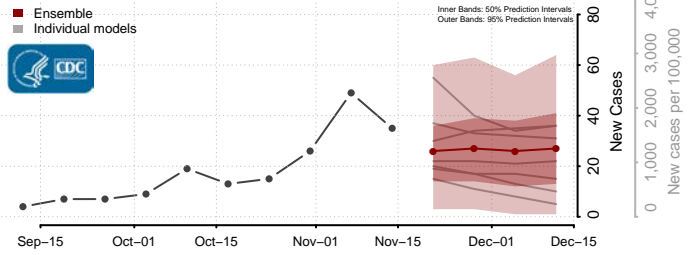

Potter County, South Dakota