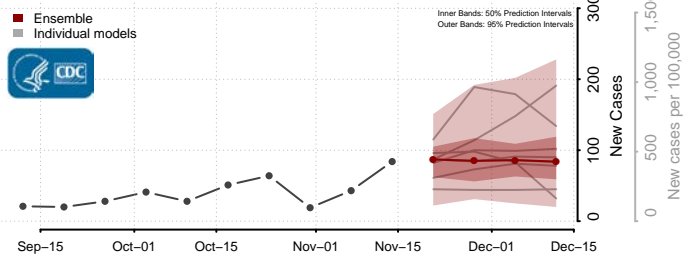

McIntosh County, Oklahoma