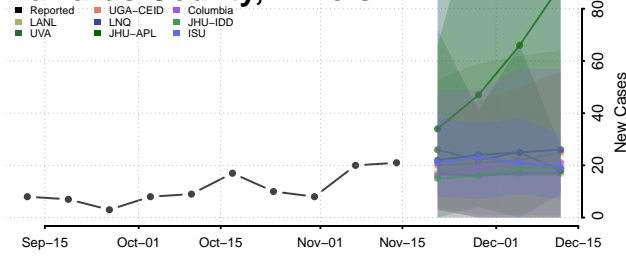

Edwards County, Illinois