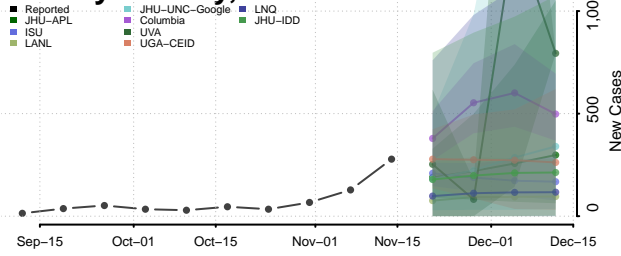

Cowley County, Kansas