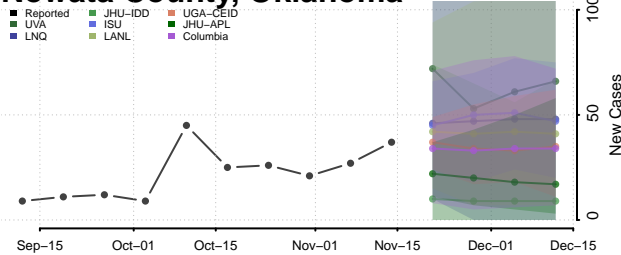

Nowata County, Oklahoma