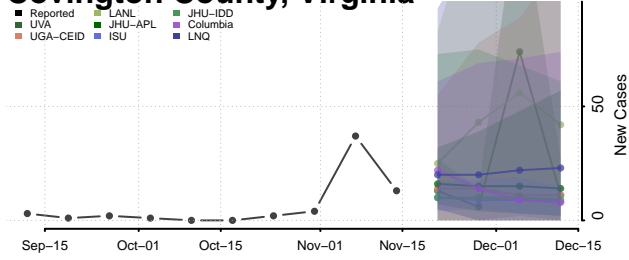

Covington County, Virginia