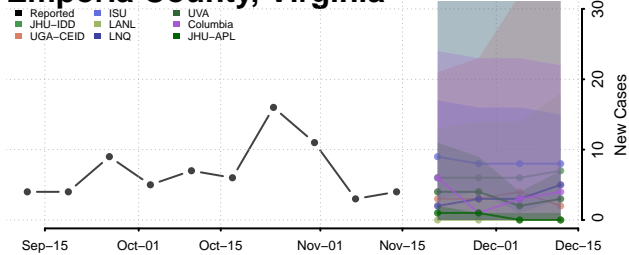

Emporia County, Virginia