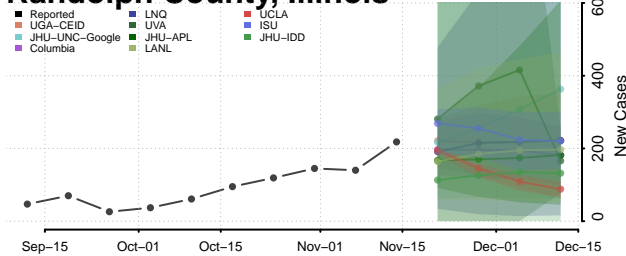

Randolph County, Illinois