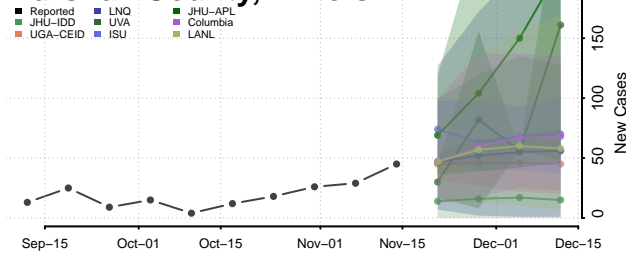

Marshall County, Illinois