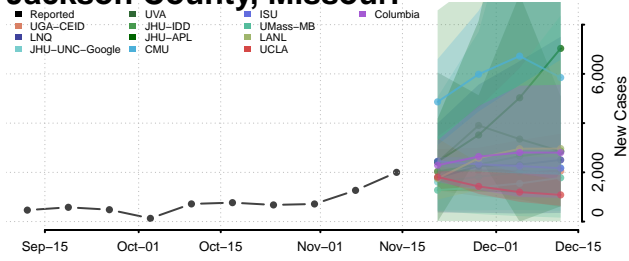

Jackson County, Missouri