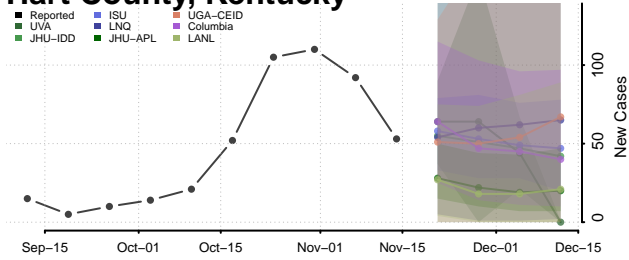

Hart County, Kentucky