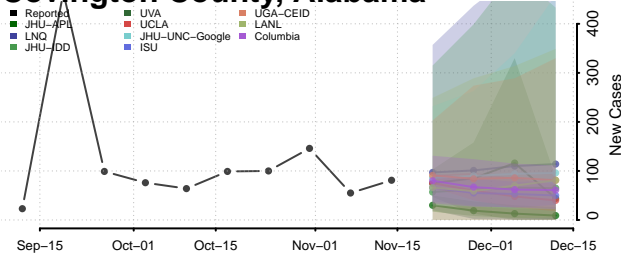

Covington County, Alabama