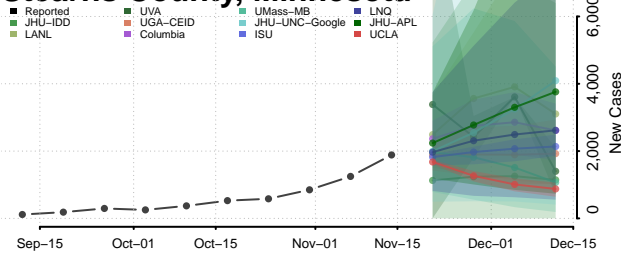

Stearns County, Minnesota