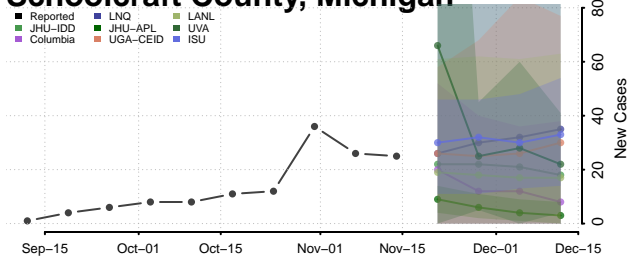

Schoolcraft County, Michigan