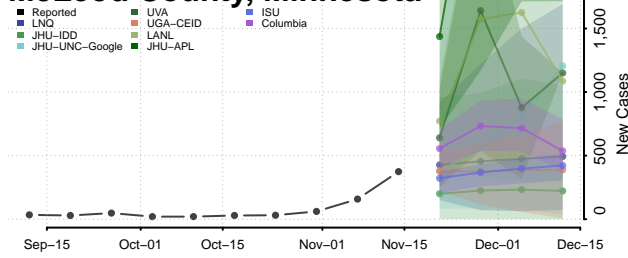

McLeod County, Minnesota