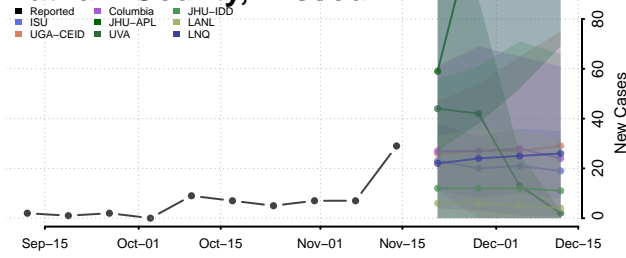

### Putnam County, Missouri