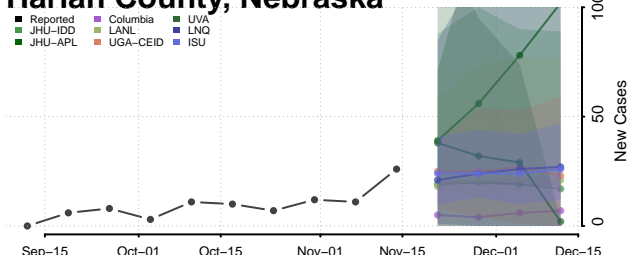

Harlan County, Nebraska