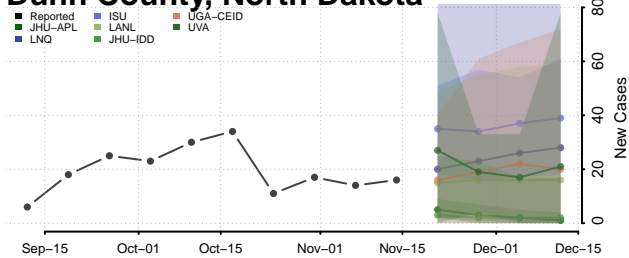

Dunn County, North Dakota