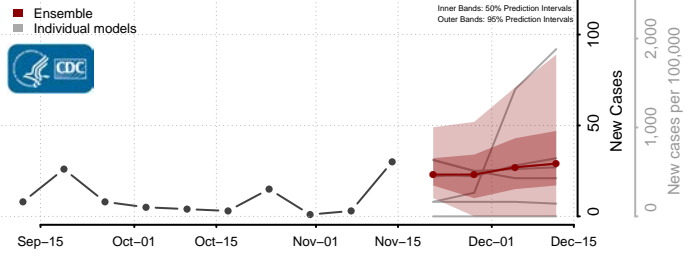

Dewey County, Oklahoma