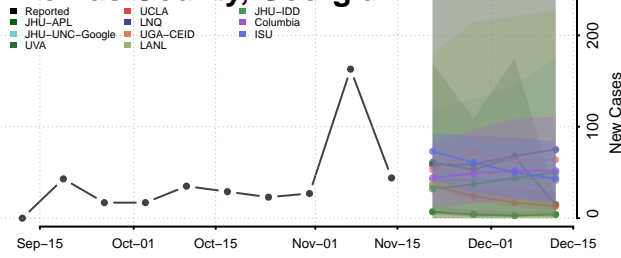

Thomas County, Georgia