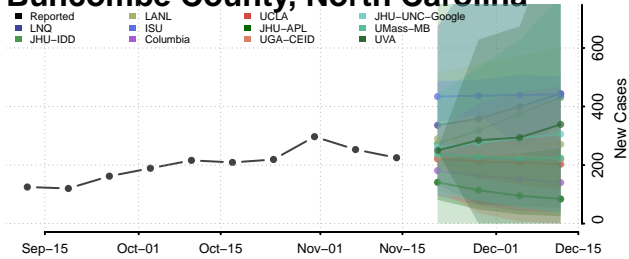

Buncombe County, North Carolina