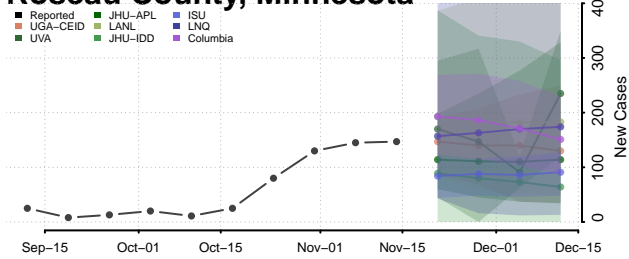

### Scott County, Minnesota