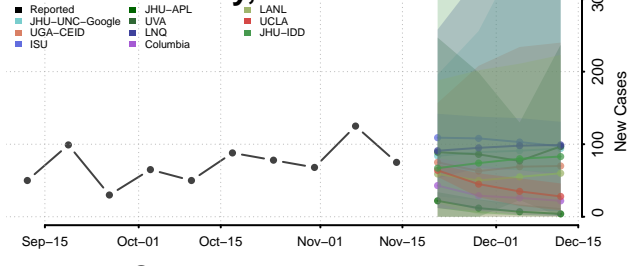

Franklin County, Alabama