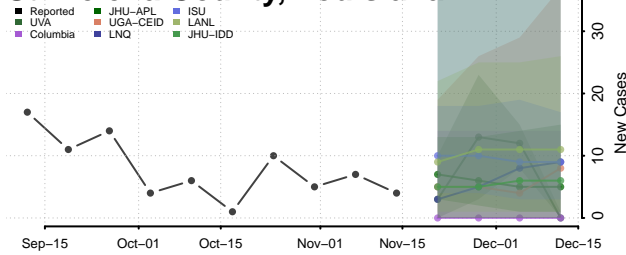

St. Helena County, Louisiana