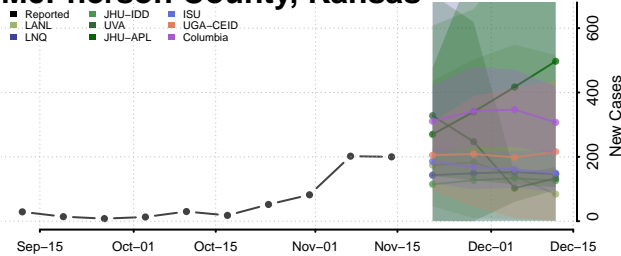

McPherson County, Kansas