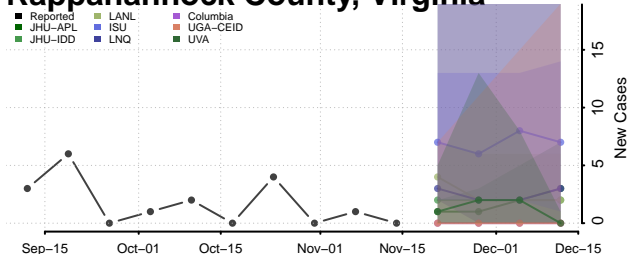

Rappahannock County, Virginia