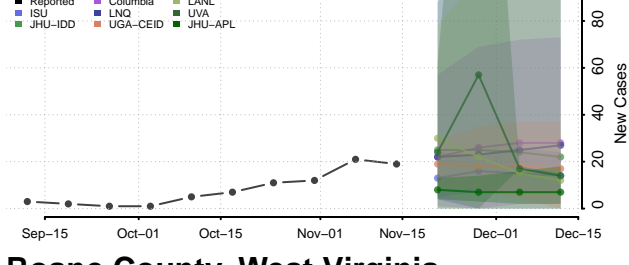

Ritchie County, West Virginia