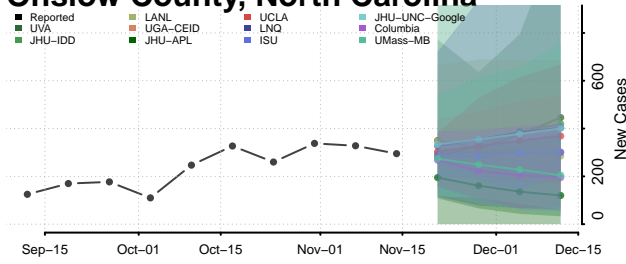

Onslow County, North Carolina