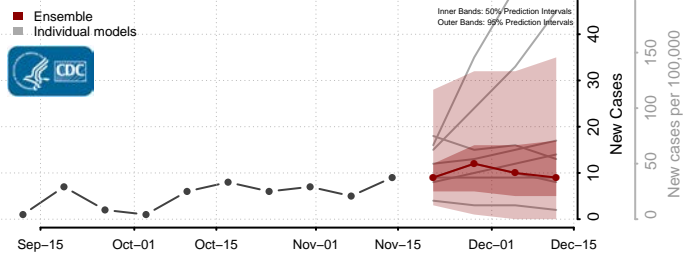

Fairfax City County, Virginia