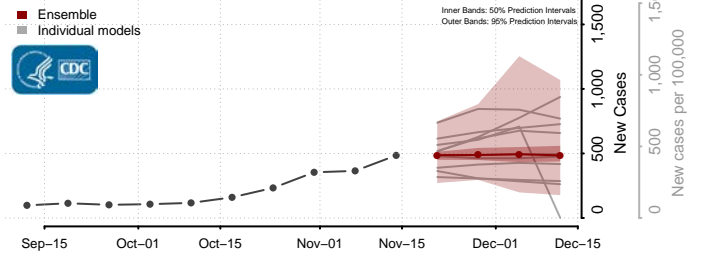

Hardin County, Kentucky