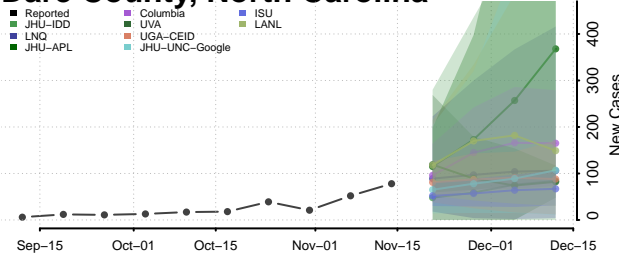

Dare County, North Carolina