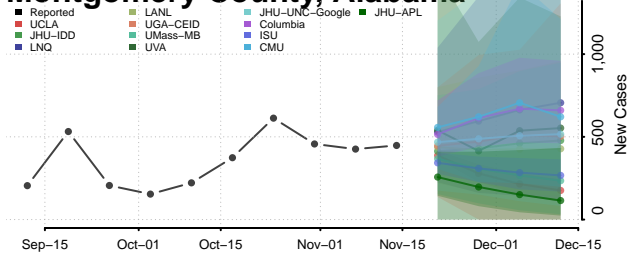

Montgomery County, Alabama