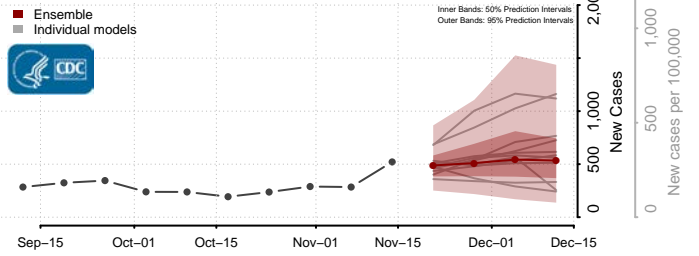

Kanawha County, West Virginia