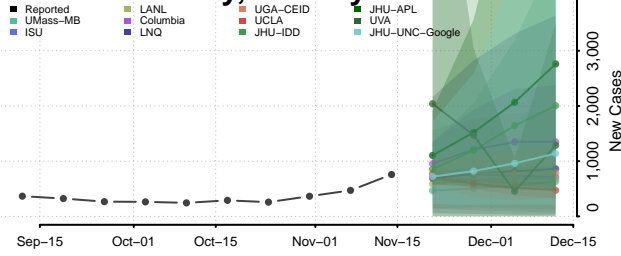

Chester County, Pennsylvania