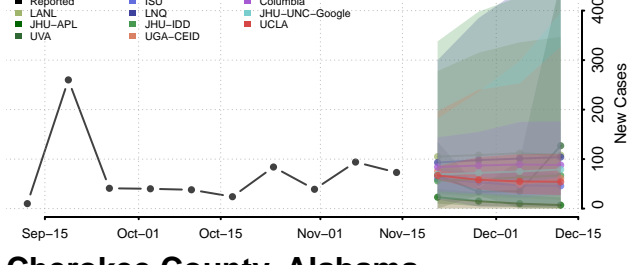

Chambers County, Alabama