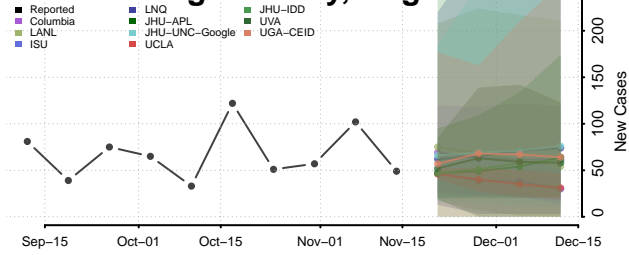

Prince George County, Virginia