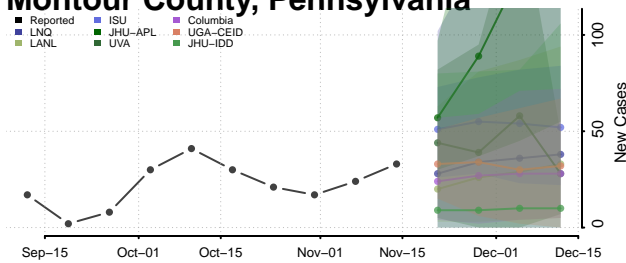

Montour County, Pennsylvania