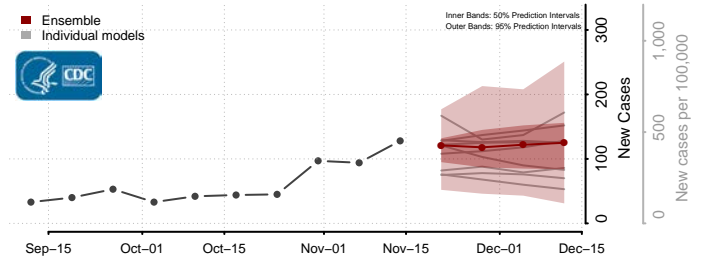

Tate County, Mississippi