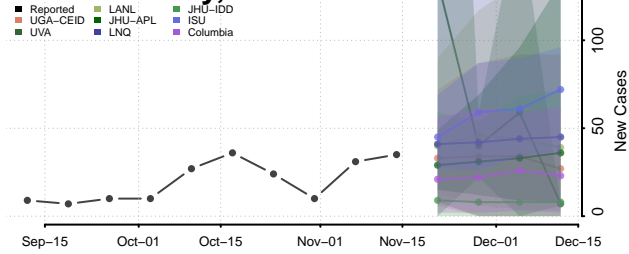

Kiowa County, Oklahoma