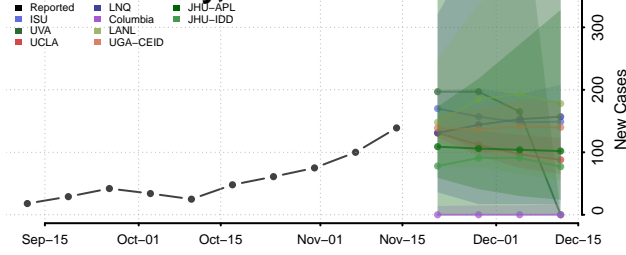

Saline County, Nebraska