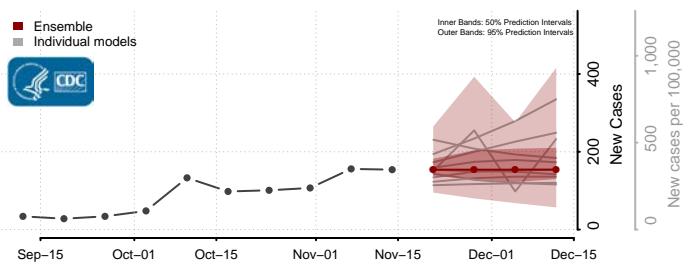

Hopkins County, Kentucky