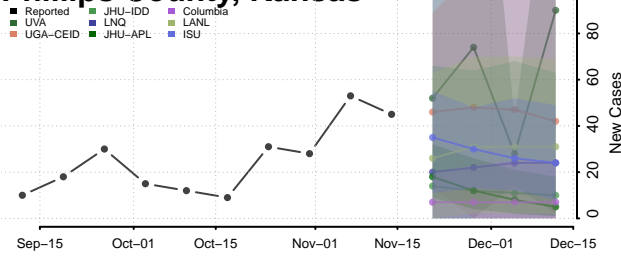

Phillips County, Kansas