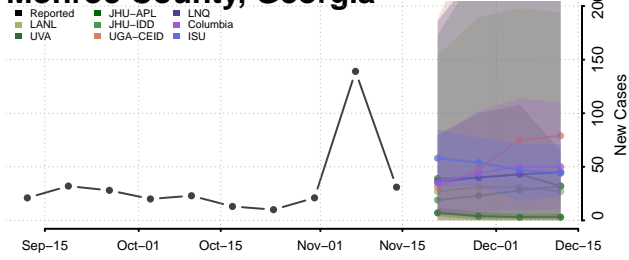

Monroe County, Georgia