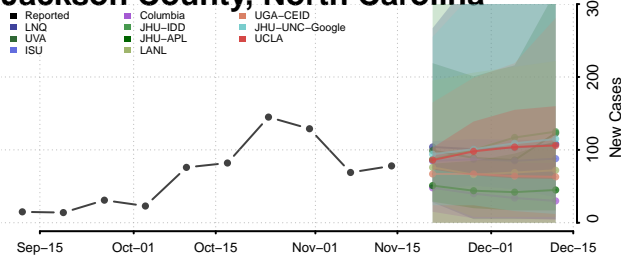

Jackson County, North Carolina