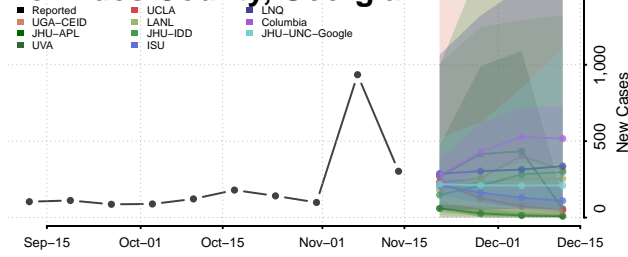

Lowndes County, Georgia