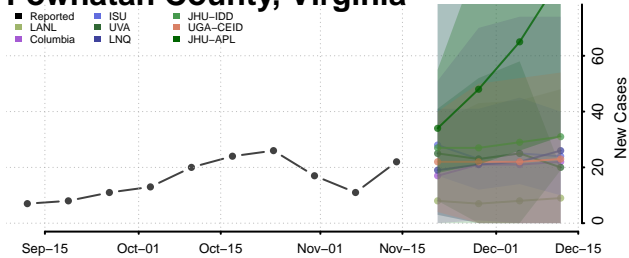

Powhatan County, Virginia