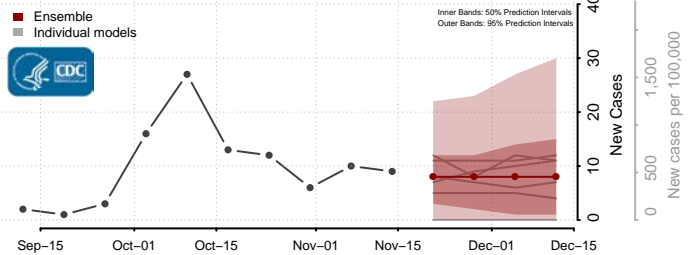

Golden Valley County, North Dakota