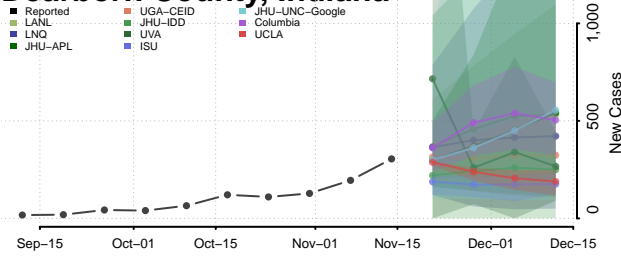

Dearborn County, Indiana