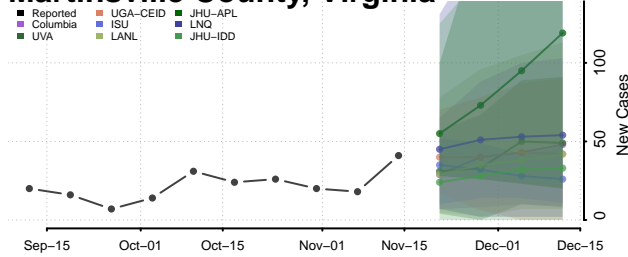

Martinsville County, Virginia