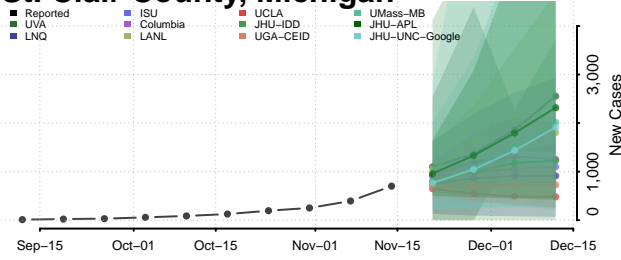

St. Clair County, Michigan