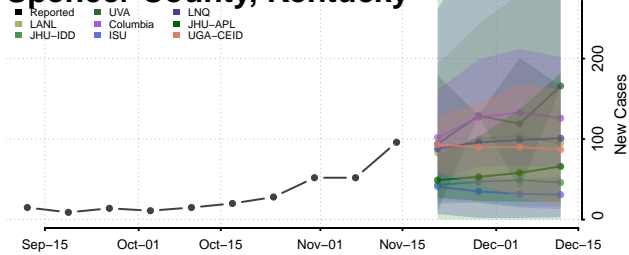

Spencer County, Kentucky