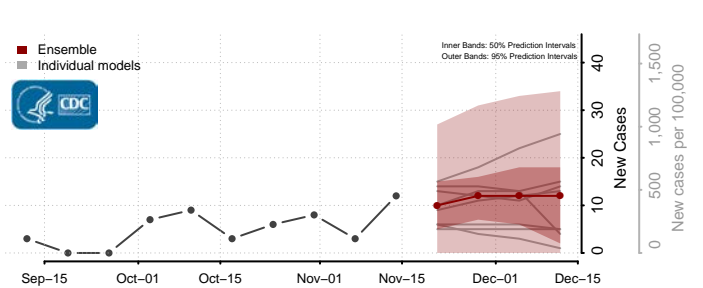

Harmon County, Oklahoma