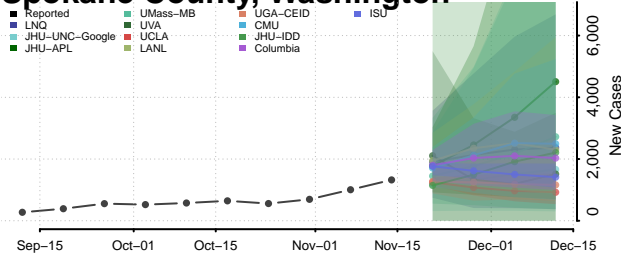

Spokane County, Washington