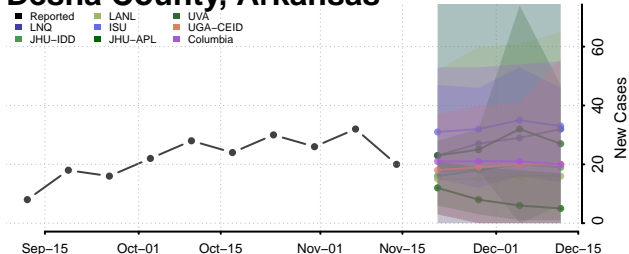

Desha County, Arkansas