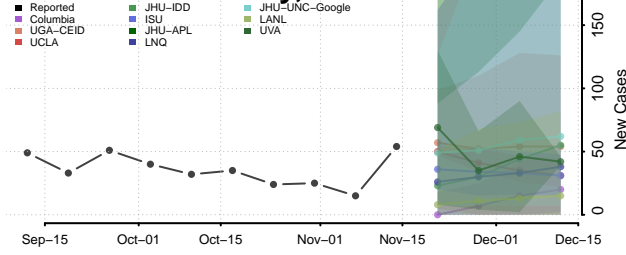

St. Bernard County, Louisiana