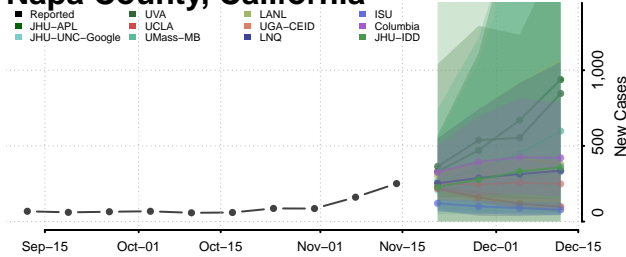

Napa County, California