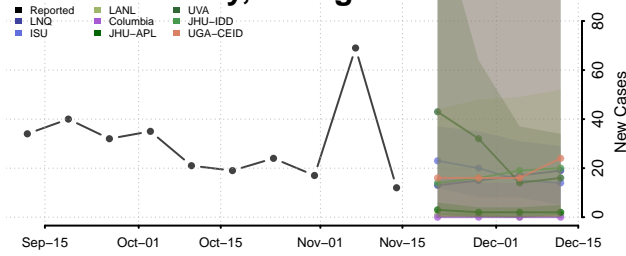

Ben Hill County, Georgia