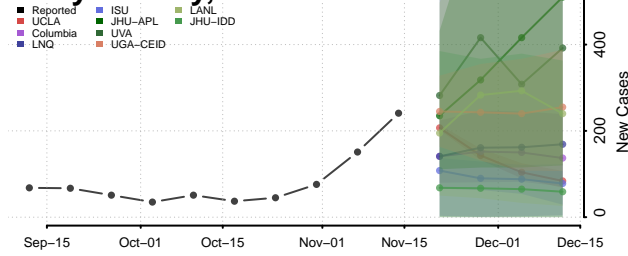

Perry County, Missouri