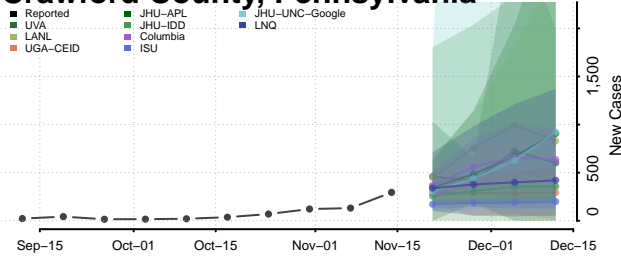

Crawford County, Pennsylvania