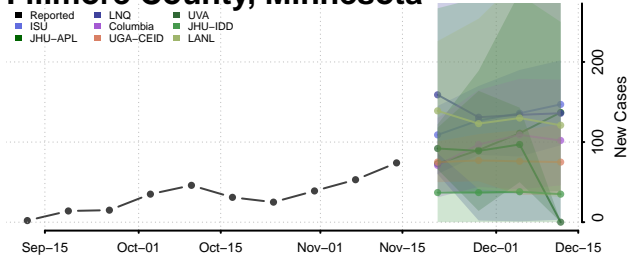

Fillmore County, Minnesota