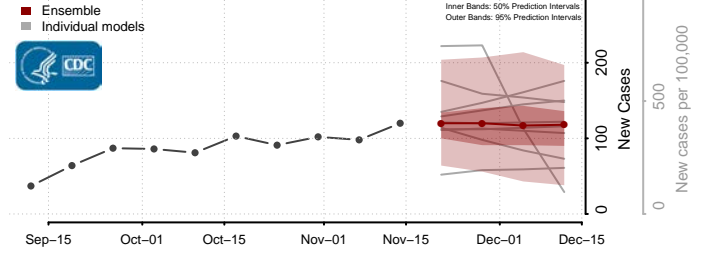

Jefferson County, Idaho