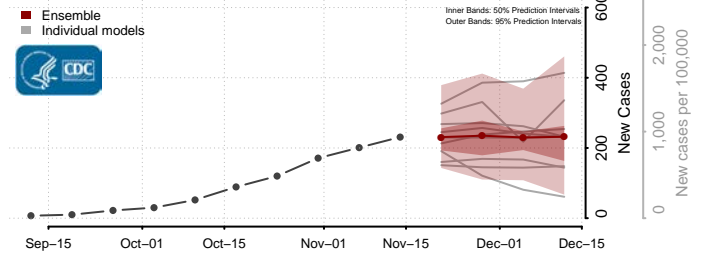

Todd County, Minnesota