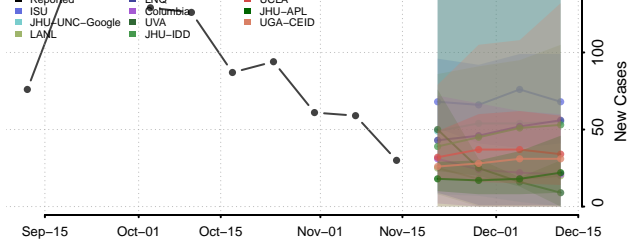

Scotland County, North Carolina