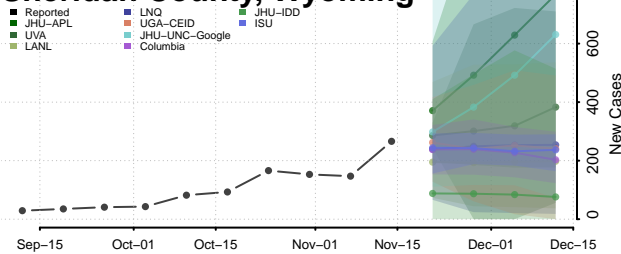

Sheridan County, Wyoming