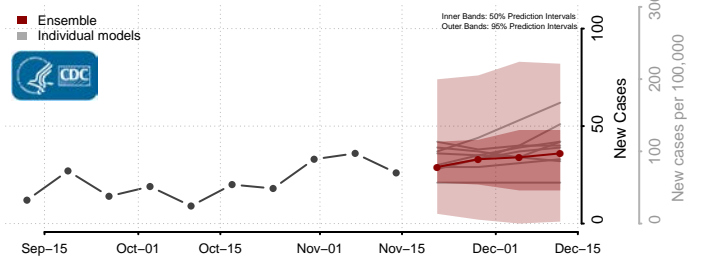

Orange County, Virginia