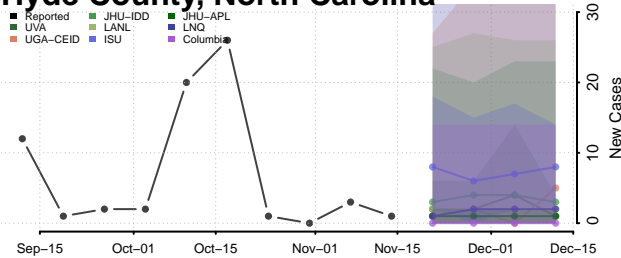

Hyde County, North Carolina