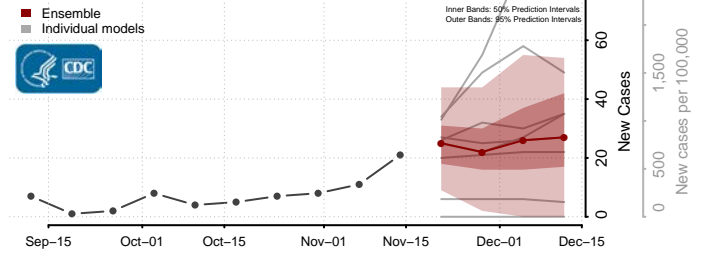

Traverse County, Minnesota