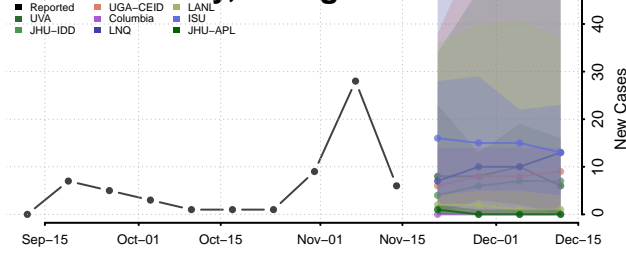

Marion County, Georgia