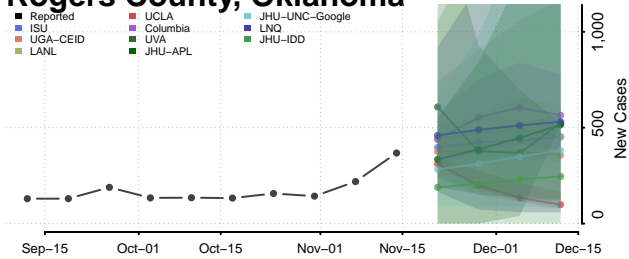

Rogers County, Oklahoma