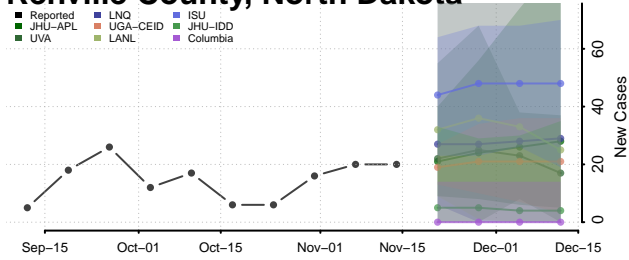

Renville County, North Dakota