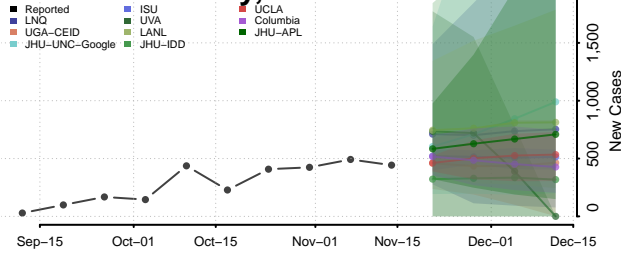

Missoula County, Montana