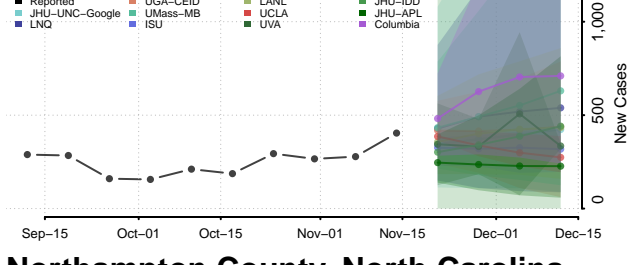

New Hanover County, North Carolina