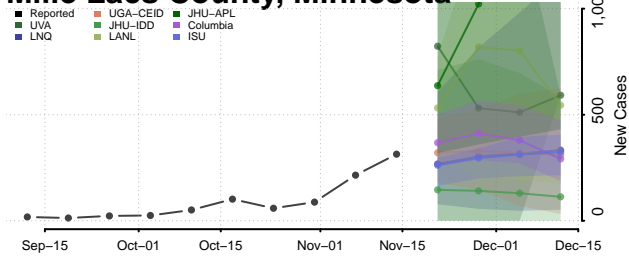

Mille Lacs County, Minnesota