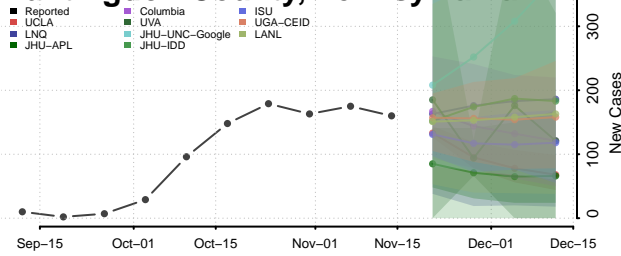

Huntingdon County, Pennsylvania