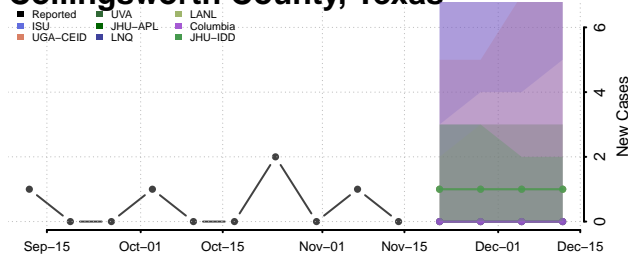

Collingsworth County, Texas