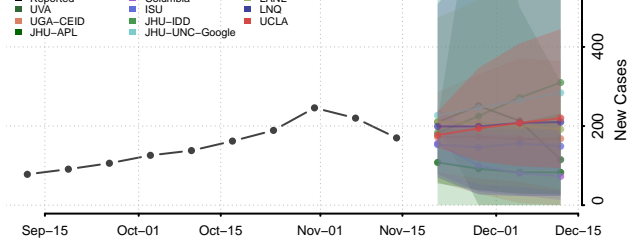

Rockingham County, North Carolina