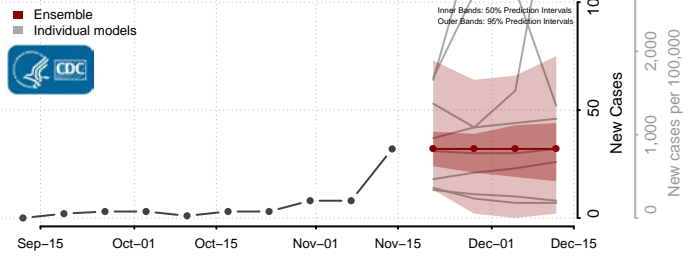

Ellis County, Oklahoma