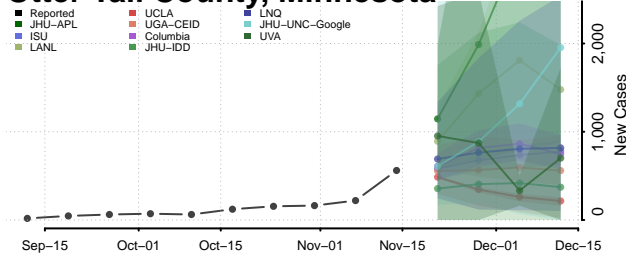

Otter Tail County, Minnesota