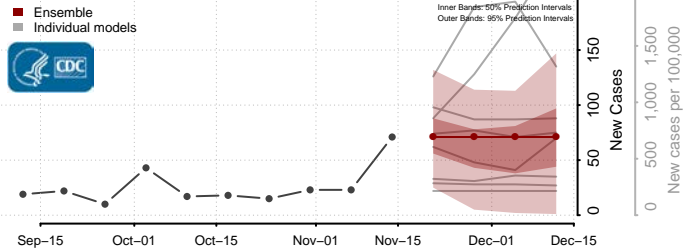

Love County, Oklahoma