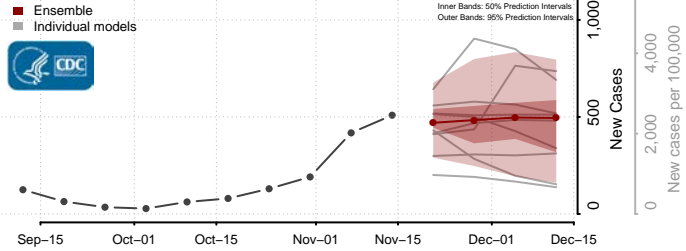

Stutsman County, North Dakota