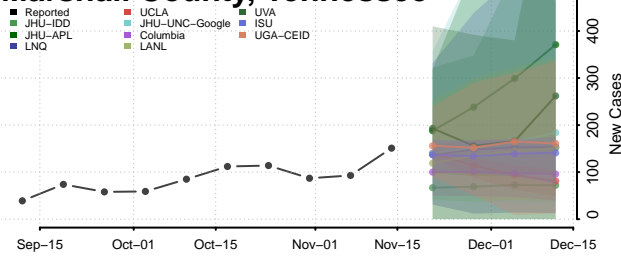

Marshall County, Tennessee