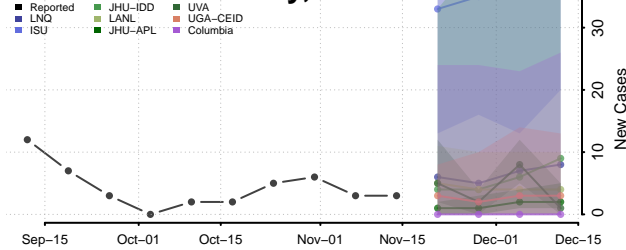

San Jacinto County, Texas