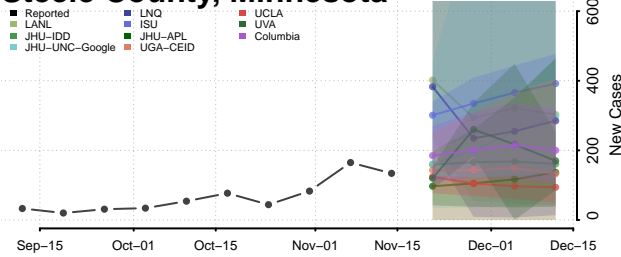

Steele County, Minnesota