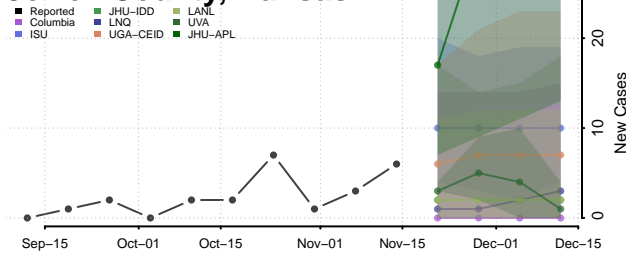

Jewell County, Kansas