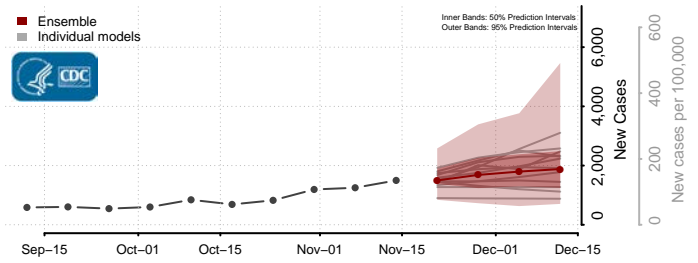

Wake County, North Carolina