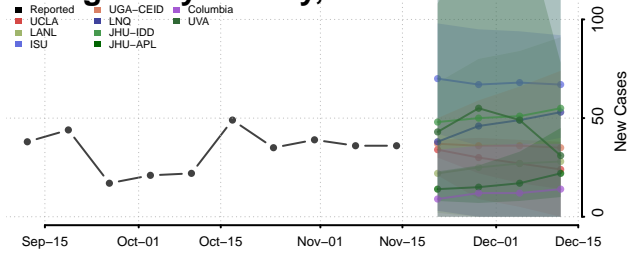

Montgomery County, North Carolina