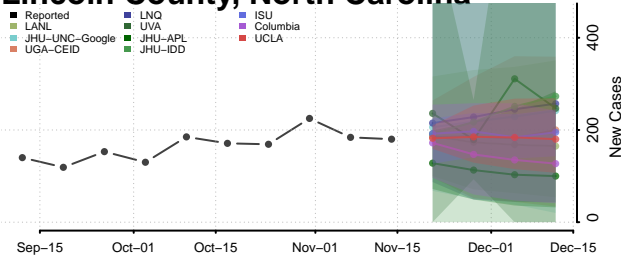

Lincoln County, North Carolina