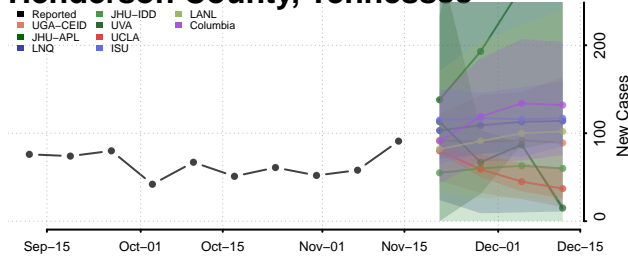

Henderson County, Tennessee