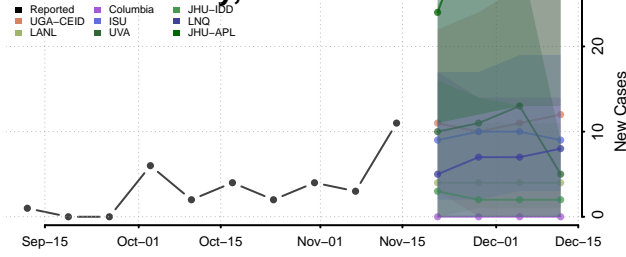

### Hooker County, Nebraska