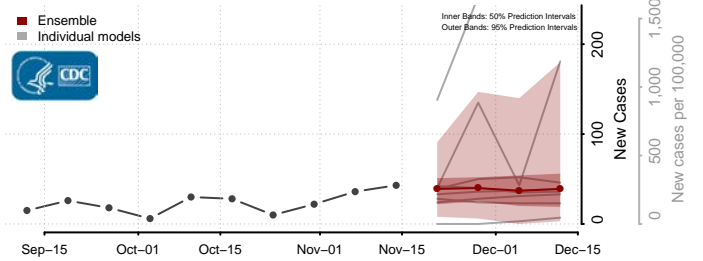

Nottoway County, Virginia