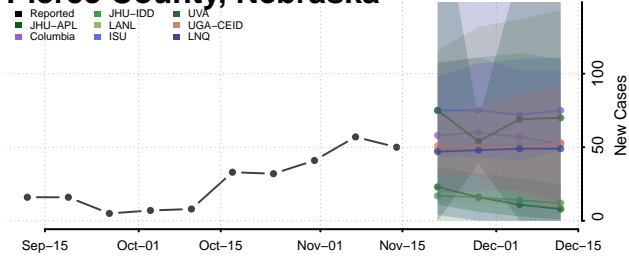

Pierce County, Nebraska