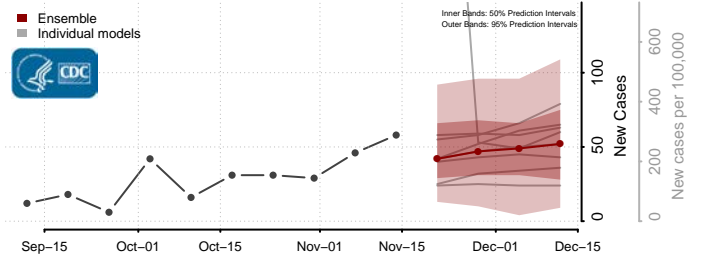

Richland County, Louisiana