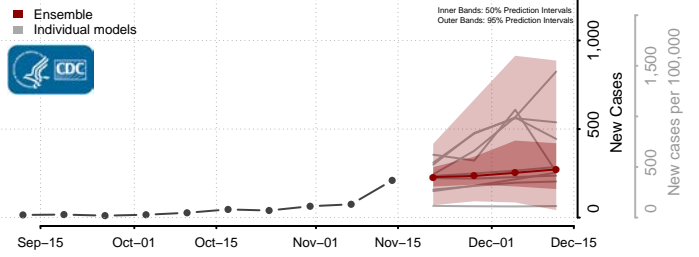

Jefferson County, West Virginia