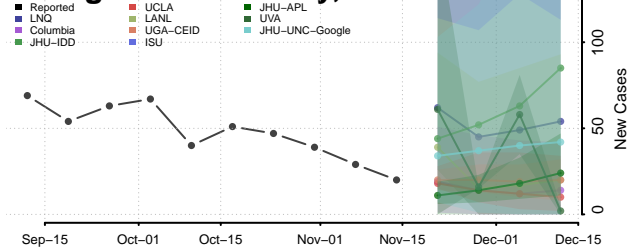

Nacogdoches County, Texas