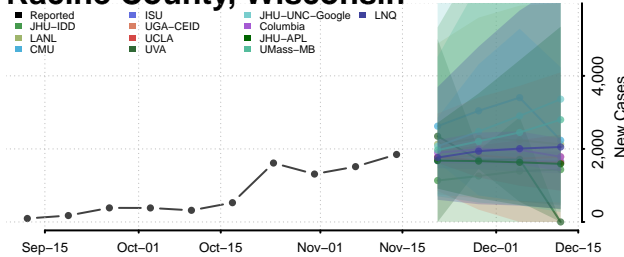

Racine County, Wisconsin