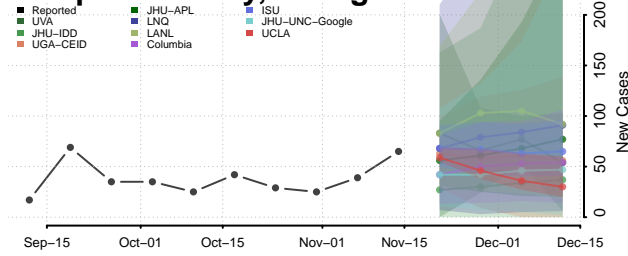

Lumpkin County, Georgia