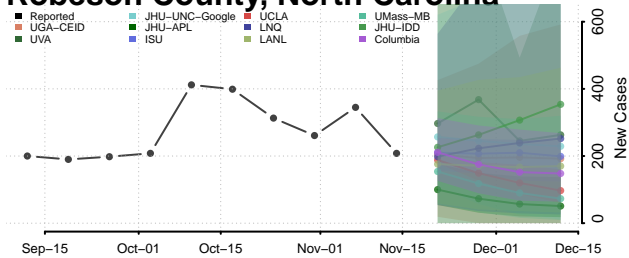

Robeson County, North Carolina