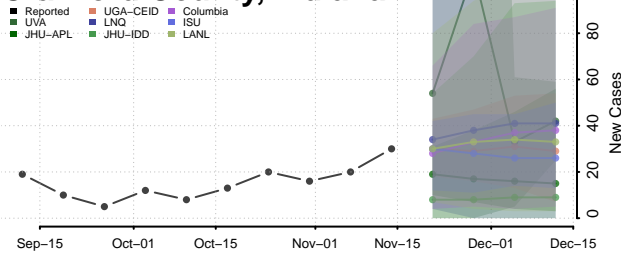

Crawford County, Indiana