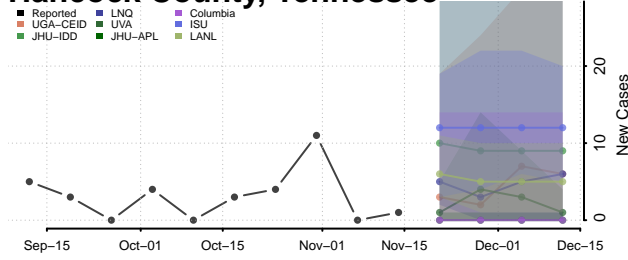

Hancock County, Tennessee