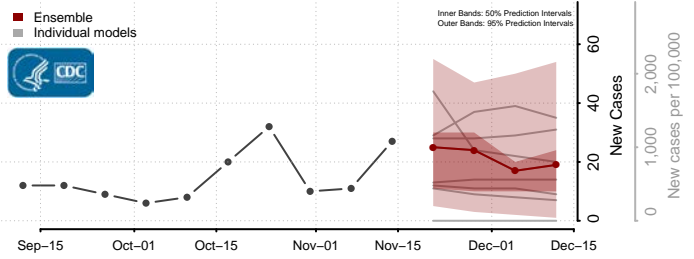

Hettinger County, North Dakota