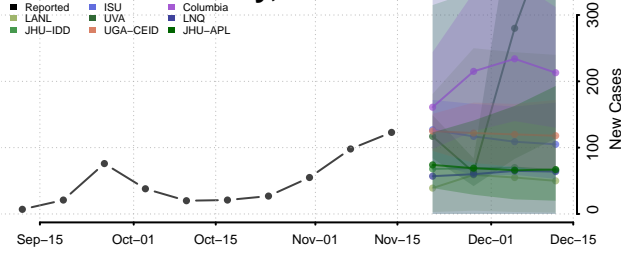

### Doniphan County, Kansas