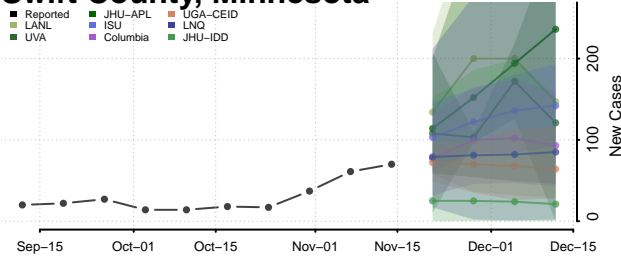

Swift County, Minnesota