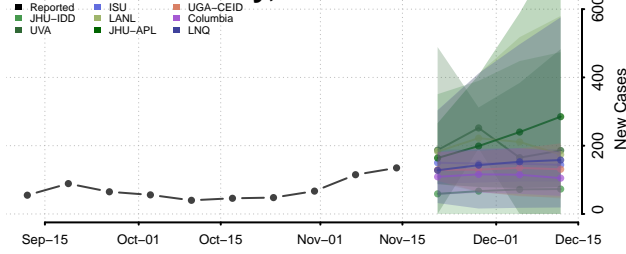

Saunders County, Nebraska