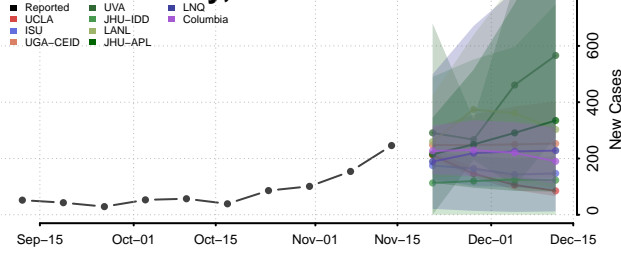

Marion County, Missouri