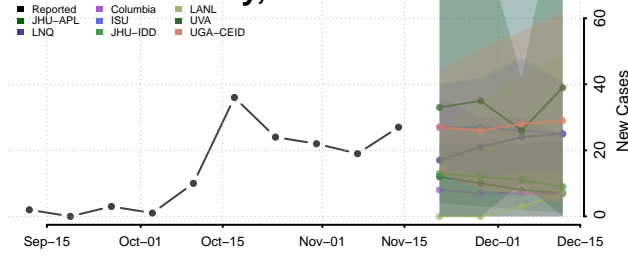

Nuckolls County, Nebraska