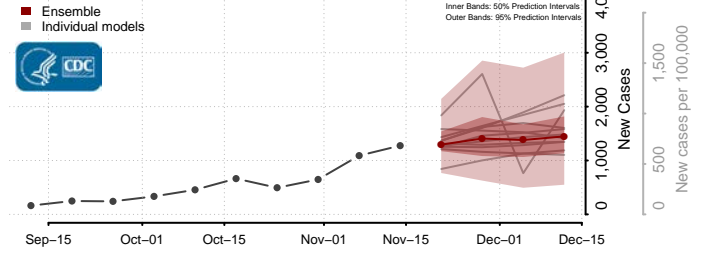

Sarpy County, Nebraska