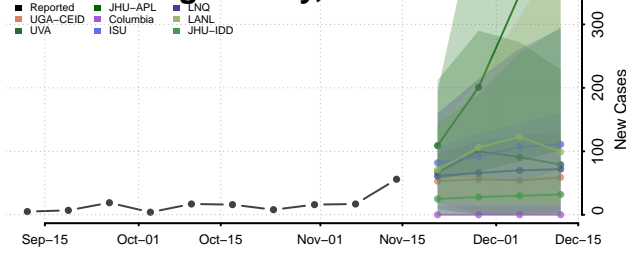

Koochiching County, Minnesota