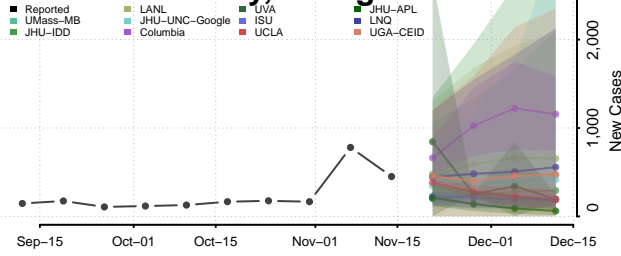

Columbia County, Georgia