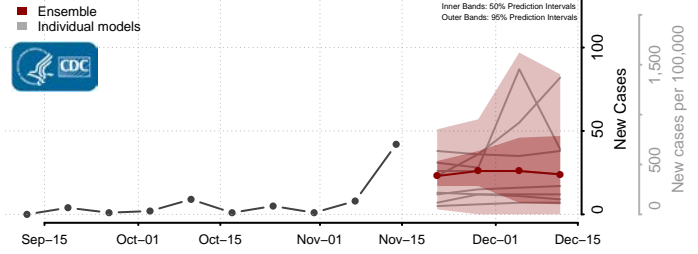

Mitchell County, Kansas