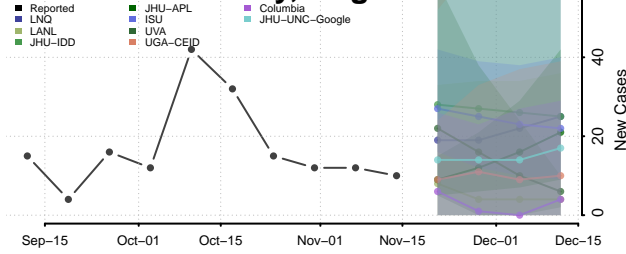

Gloucester County, Virginia