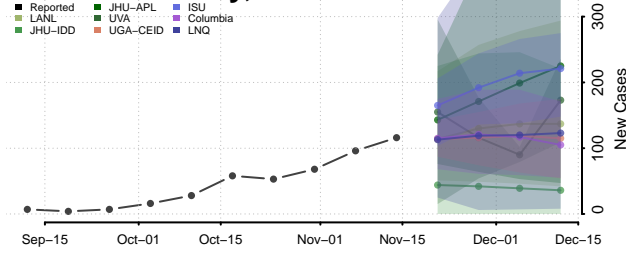

Wadena County, Minnesota