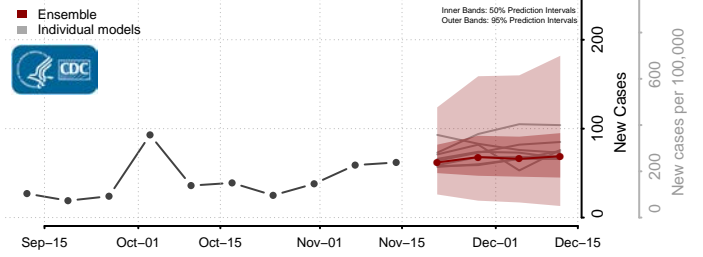

Harlan County, Kentucky