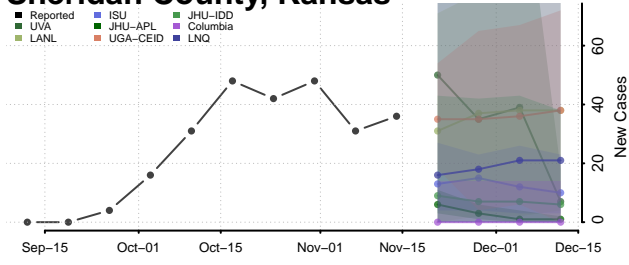

Sheridan County, Kansas