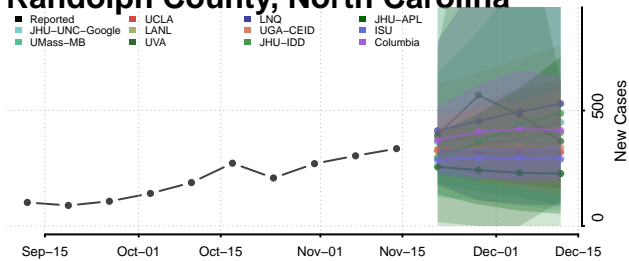

Randolph County, North Carolina