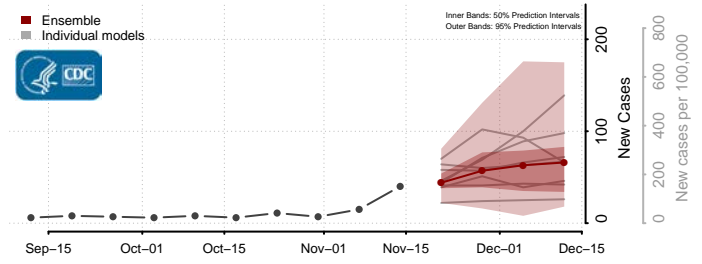

Mason County, West Virginia