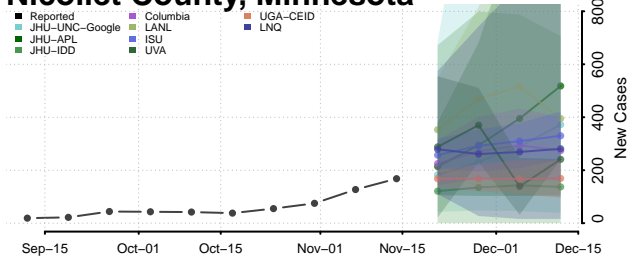

Nicollet County, Minnesota