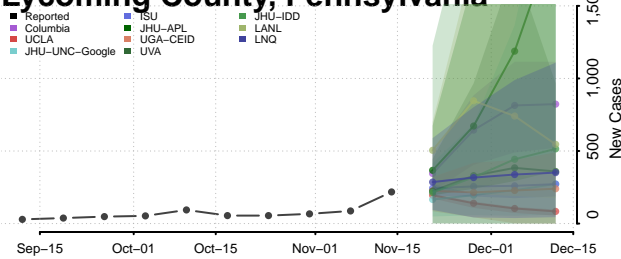

Lycoming County, Pennsylvania