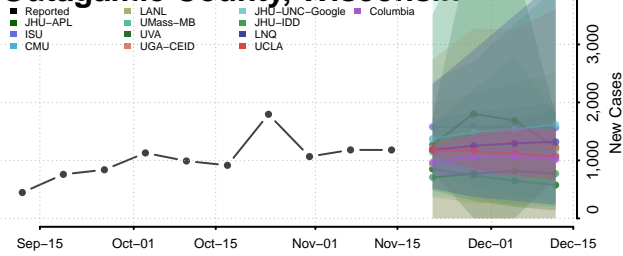

Outagamie County, Wisconsin