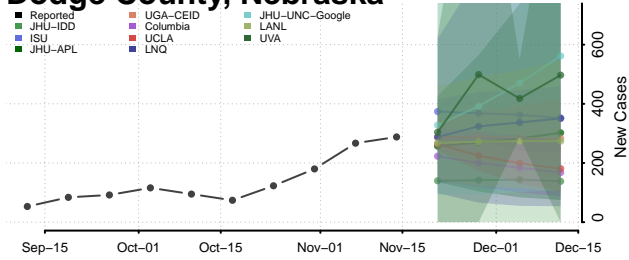

Dodge County, Nebraska