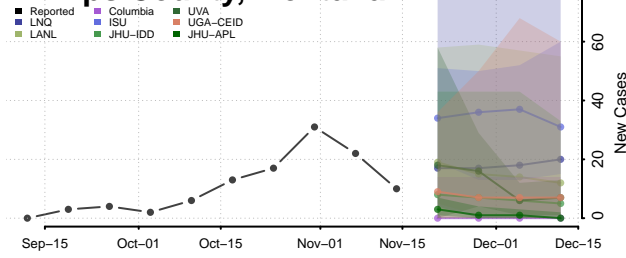

Phillips County, Montana