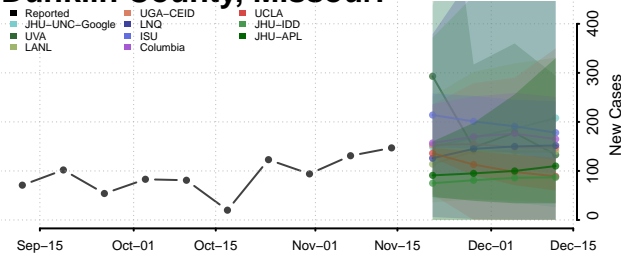

Dunklin County, Missouri