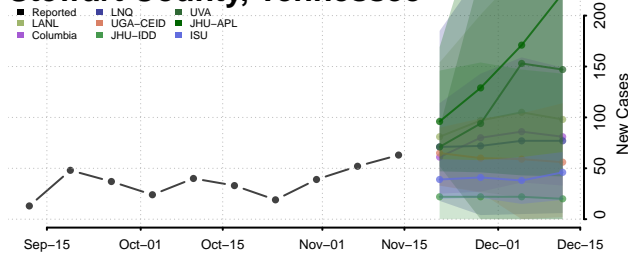

Stewart County, Tennessee