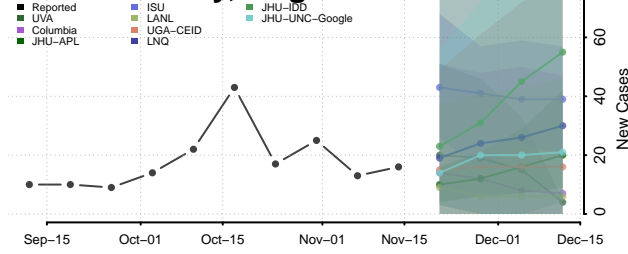

Louisa County, Virginia