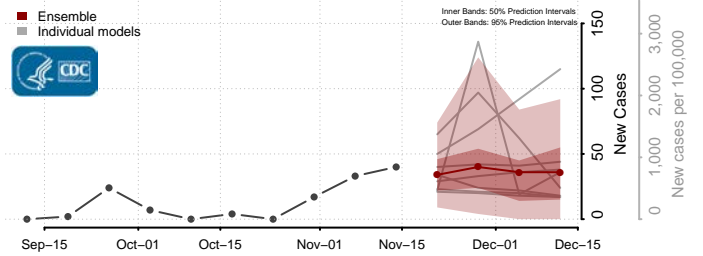

Calhoun County, Illinois