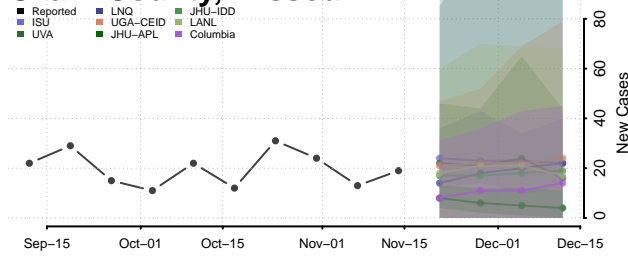

### Pemiscot County, Missouri