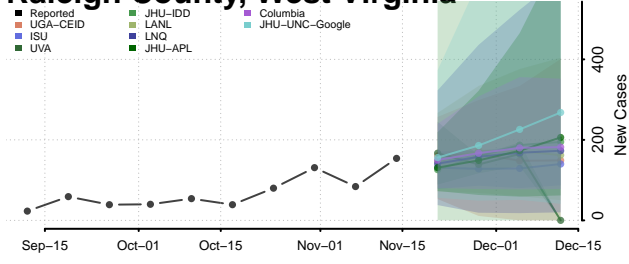

Raleigh County, West Virginia