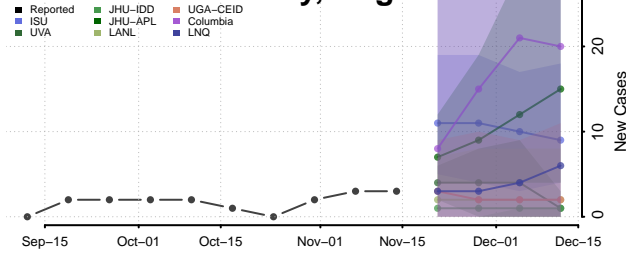

Falls Church County, Virginia