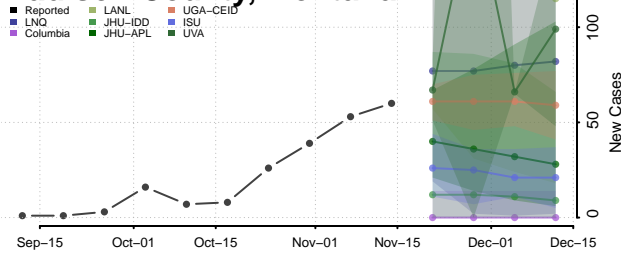

Madison County, Montana