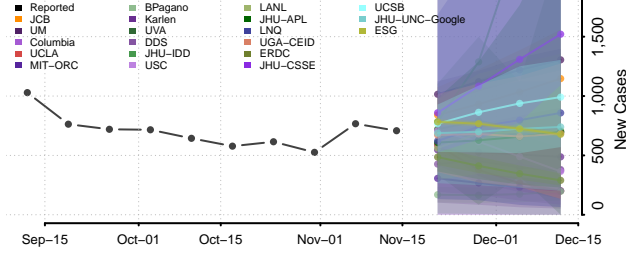

Guam

Hawaii

Hawaii County, Hawaii

Honolulu County, Hawaii

Kalawao County, Hawaii

Kauai County, Hawaii