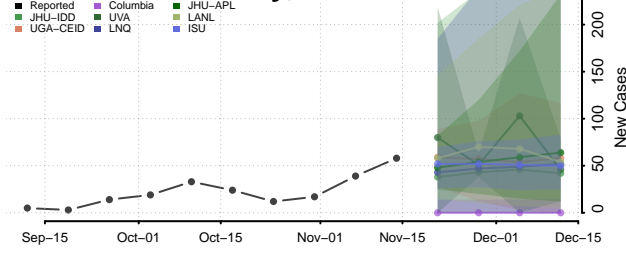

Clearwater County, Idaho