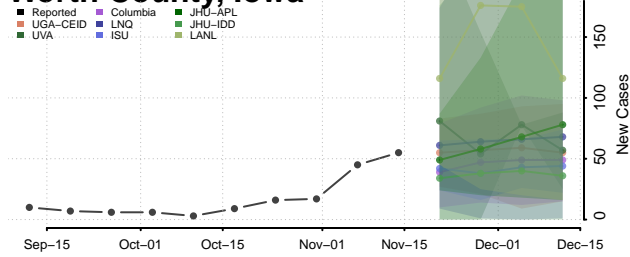

Worth County, Iowa