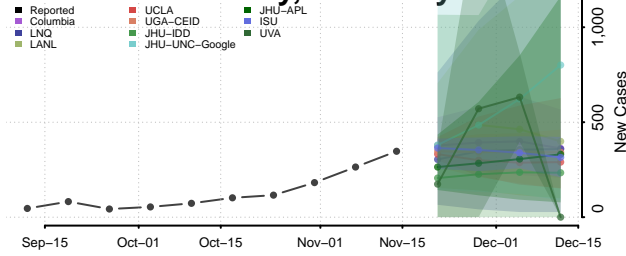

McCracken County, Kentucky