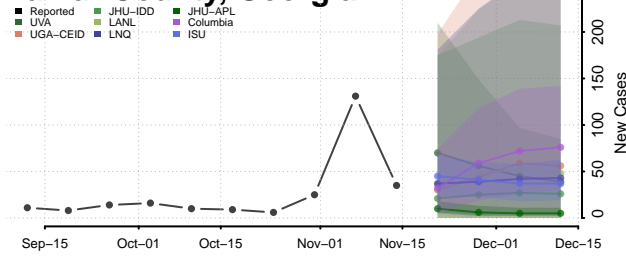

Lamar County, Georgia