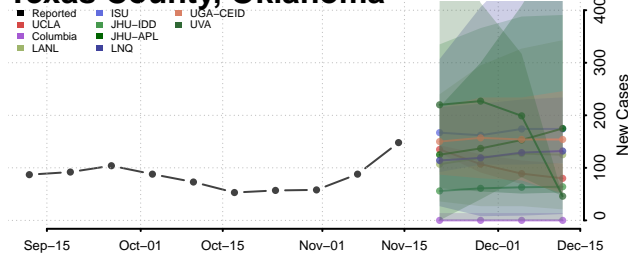

Texas County, Oklahoma