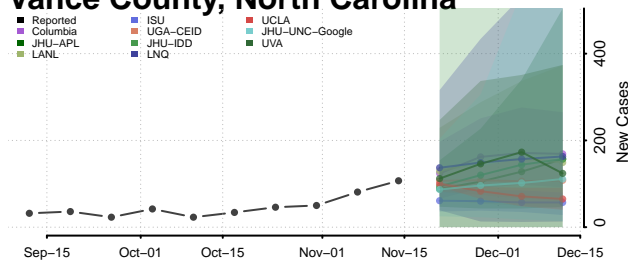

Vance County, North Carolina