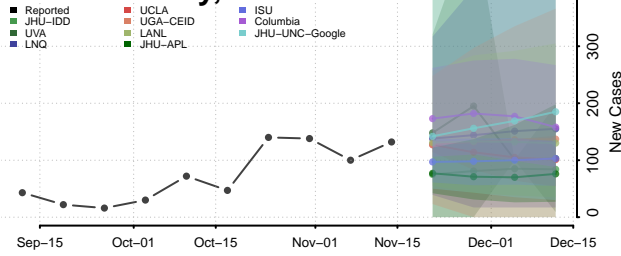

Cocke County, Tennessee