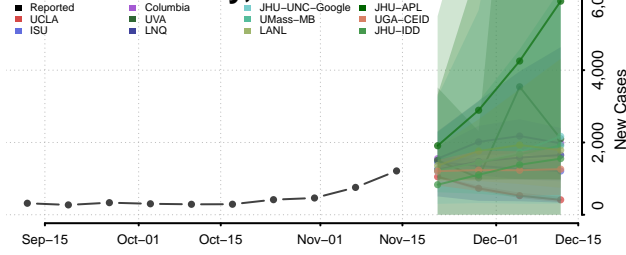

St. Clair County, Illinois