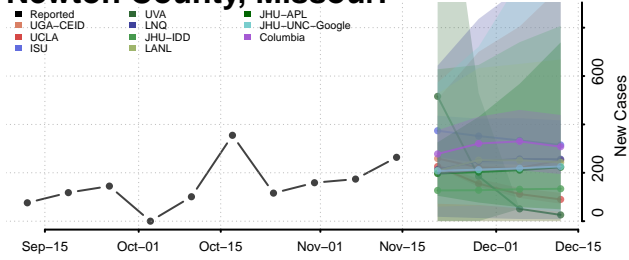

Newton County, Missouri