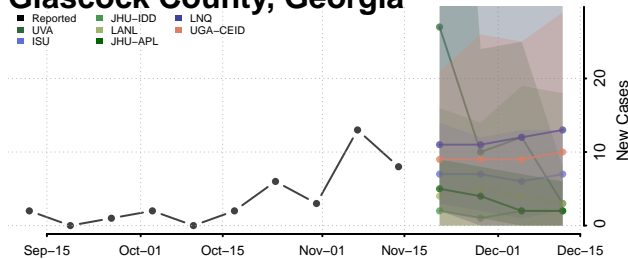

Glascocock County, Georgia