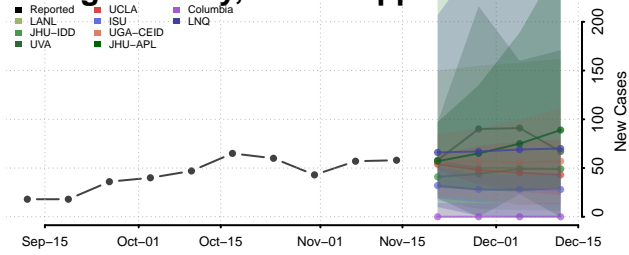

George County, Mississippi