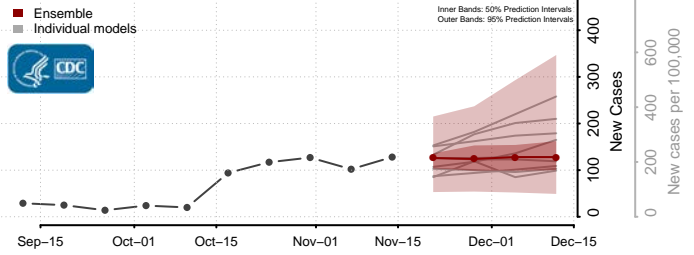

Mercer County, West Virginia