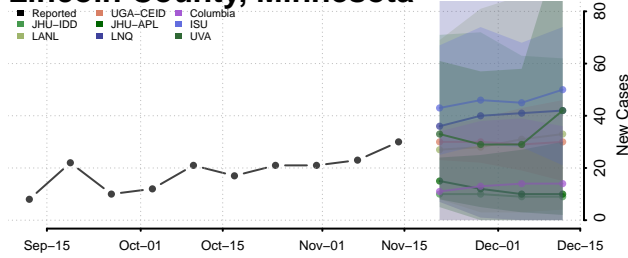

Lincoln County, Minnesota