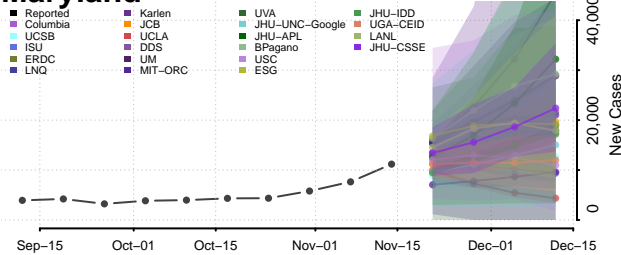

Waldo County, Maine

Washington County, Maine

York County, Maine

Maryland

Allegany County, Maryland

Anne Arundel County, Maryland