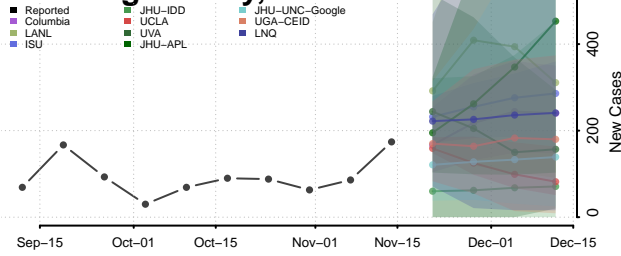

Pittsburg County, Oklahoma