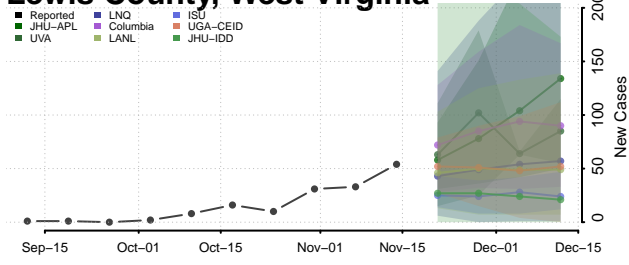

Lewis County, West Virginia