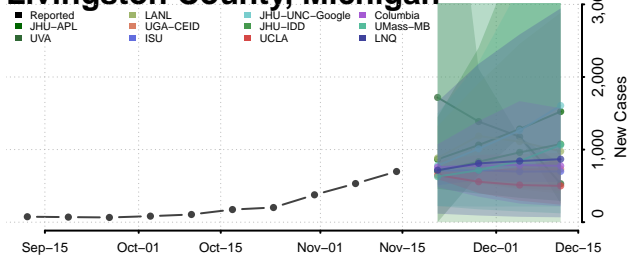

Livingston County, Michigan