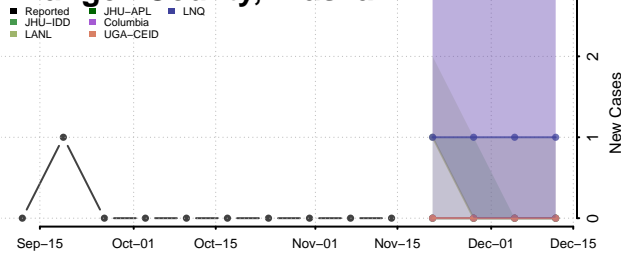

Wrangell County, Alaska