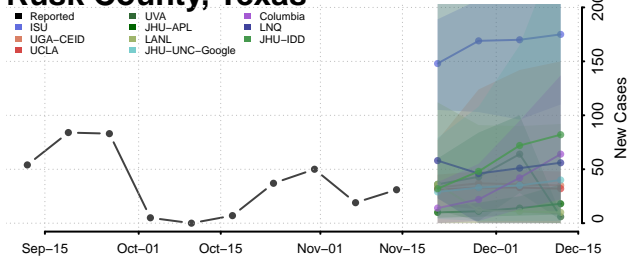

Rusk County, Texas