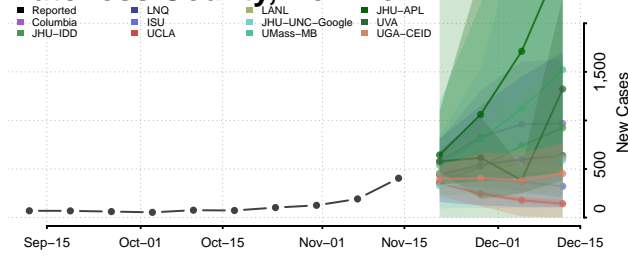

Dutchess County, New York