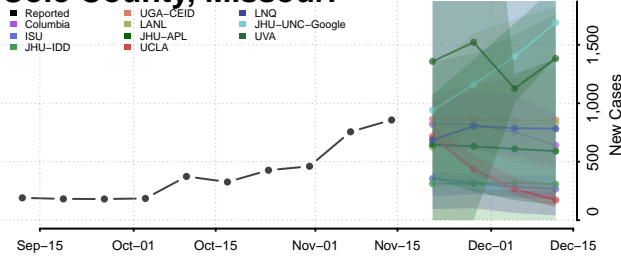

Cole County, Missouri