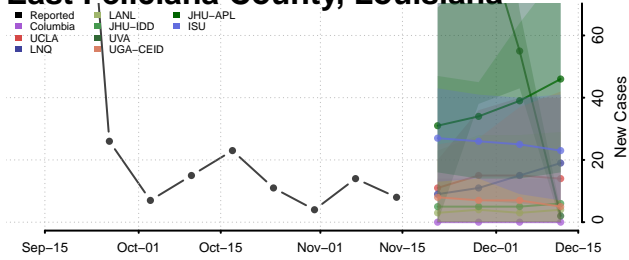

East Feliciana County, Louisiana