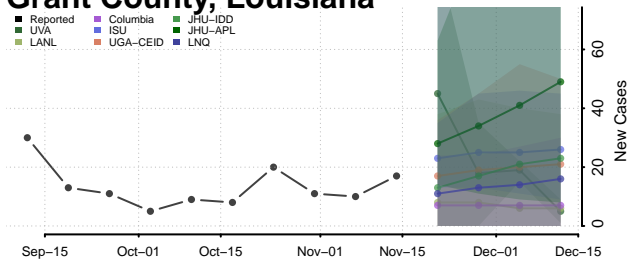

Grant County, Louisiana