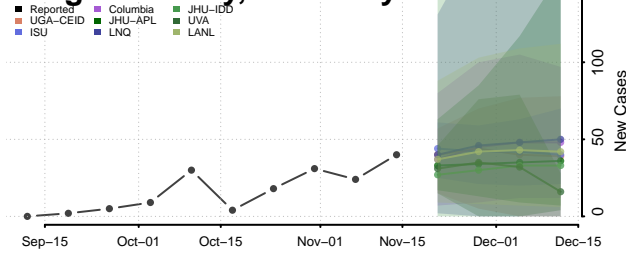

Morgan County, Kentucky