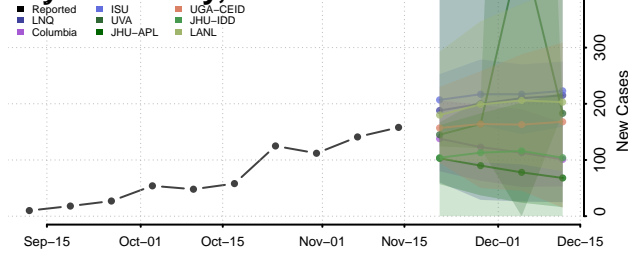

Taylor County, Wisconsin