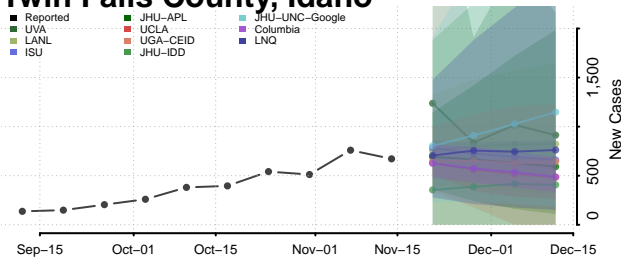

Twin Falls County, Idaho