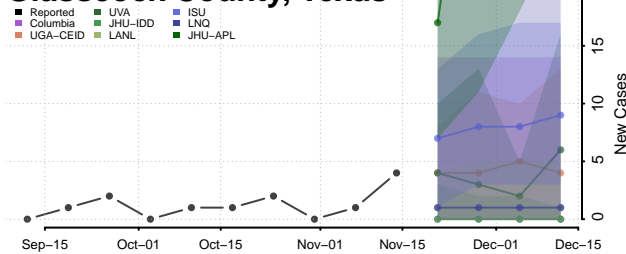

Glasscock County, Texas