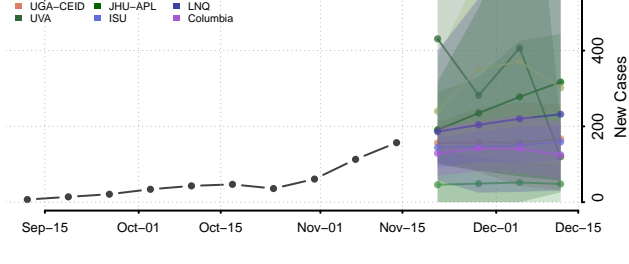

Crawford County, Wisconsin