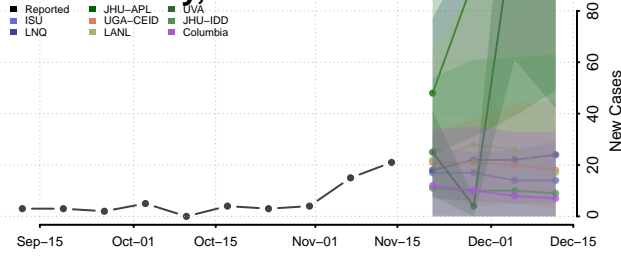

Knox County, Missouri