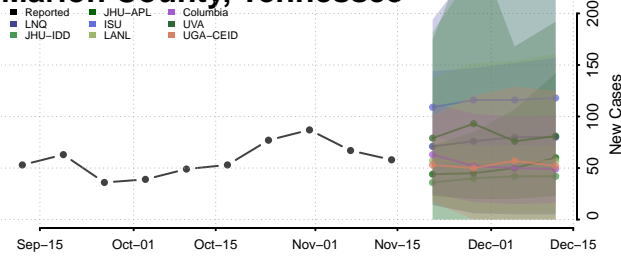

Marion County, Tennessee