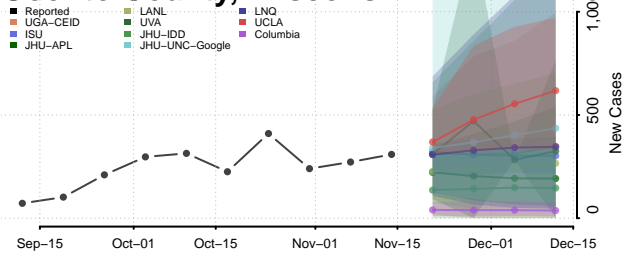

Oconto County, Wisconsin