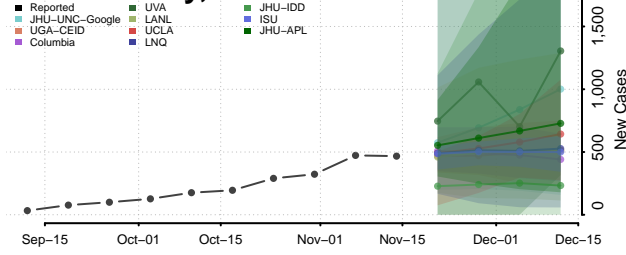

Sauk County, Wisconsin