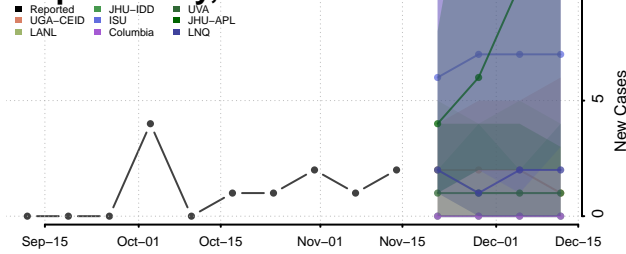

Slope County, North Dakota