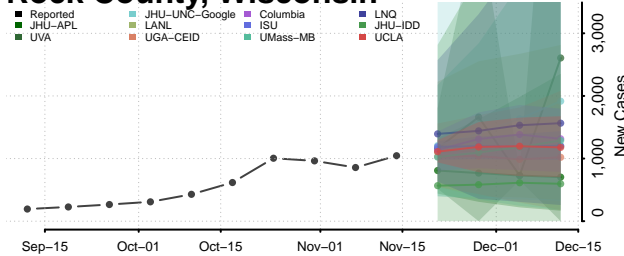

Rock County, Wisconsin