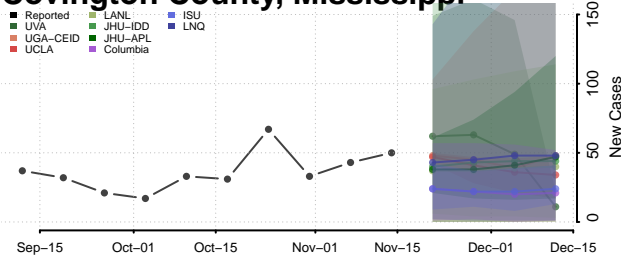

Covington County, Mississippi