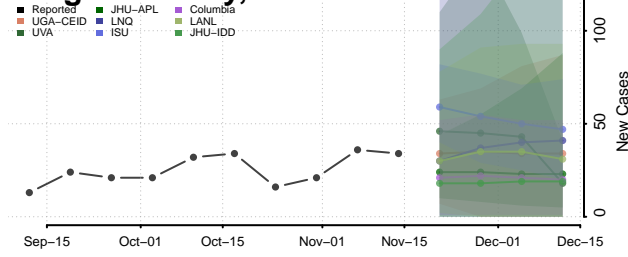

Oregon County, Missouri