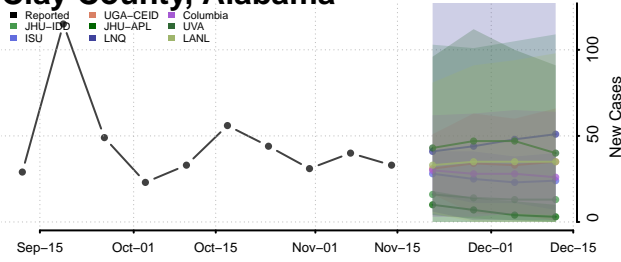

Clay County, Alabama