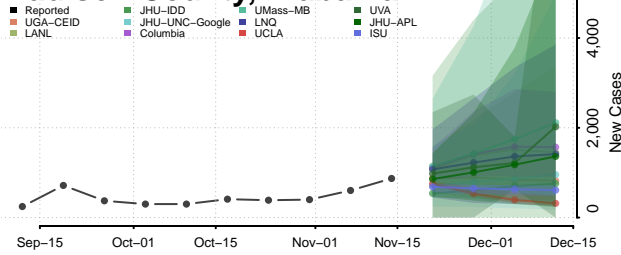

Madison County, Alabama