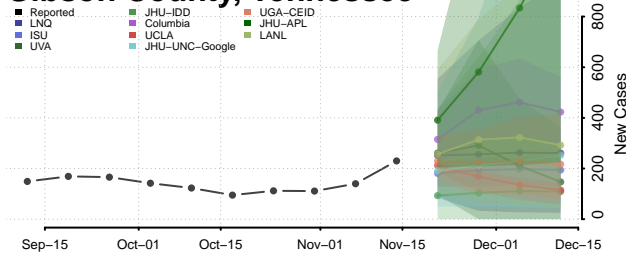

Gibson County, Tennessee