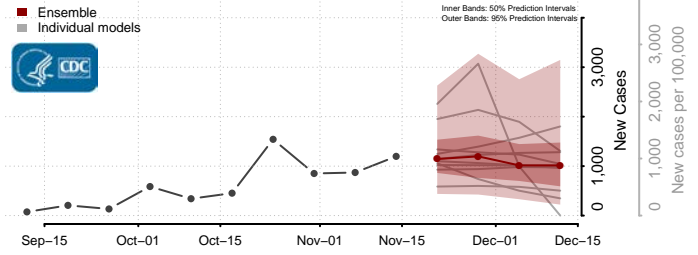

Sheboygan County, Wisconsin