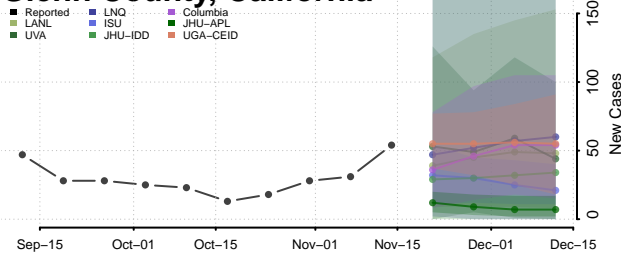

Glenn County, California