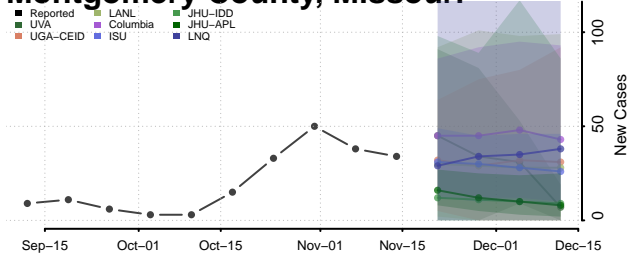

Montgomery County, Missouri