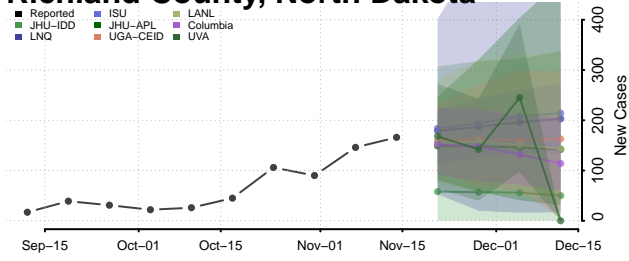

Richland County, North Dakota