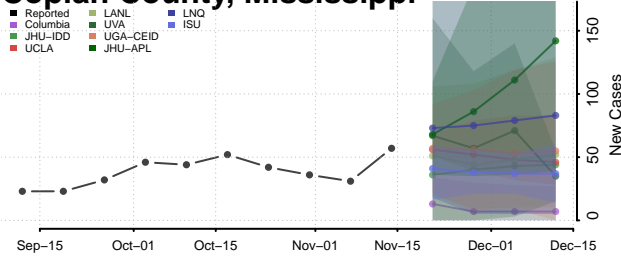

Copiah County, Mississippi