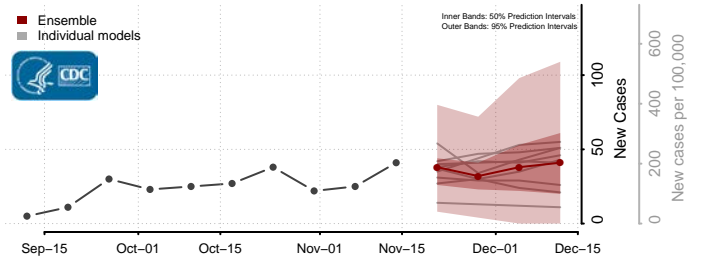

Wayne County, Mississippi