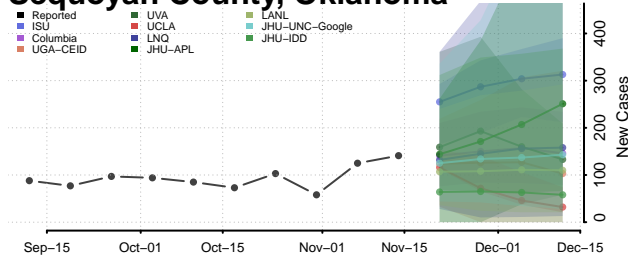

### Sequoyah County, Oklahoma