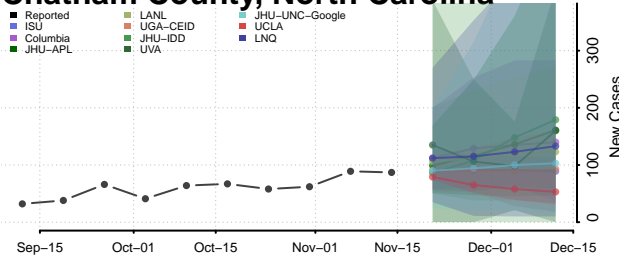

Chatham County, North Carolina