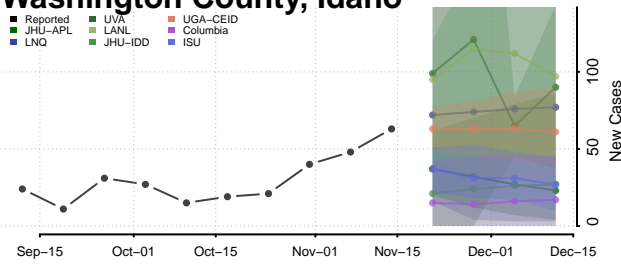

Washington County, Idaho