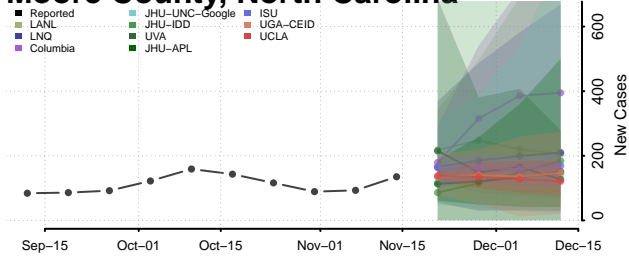

Moore County, North Carolina