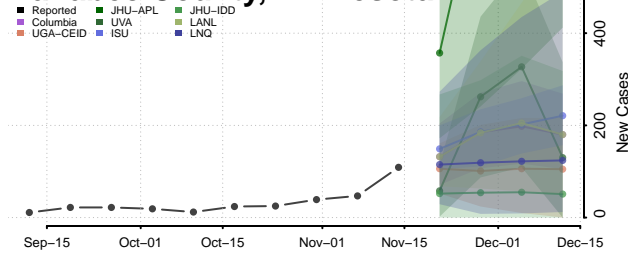

Kanabec County, Minnesota