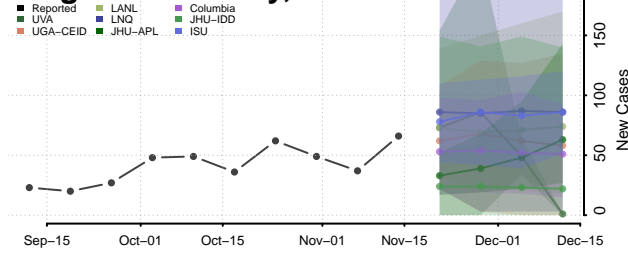

Kingfisher County, Oklahoma