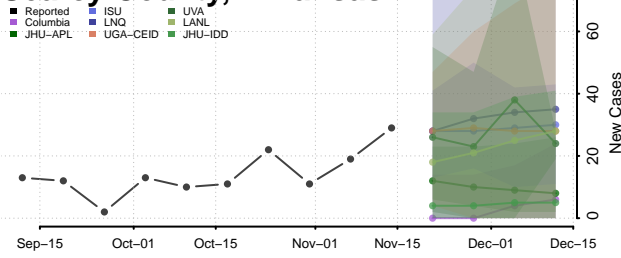

Searcy County, Arkansas