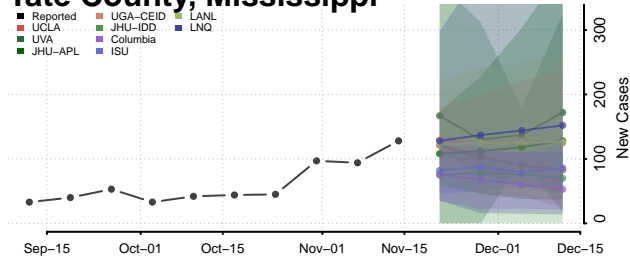

Tate County, Mississippi