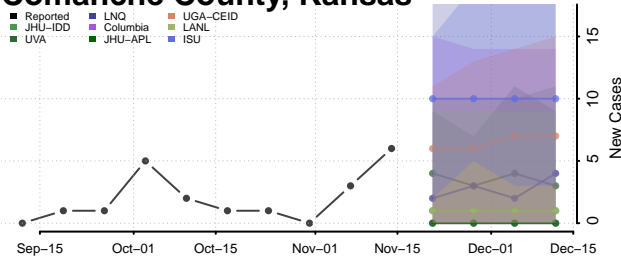

Comanche County, Kansas