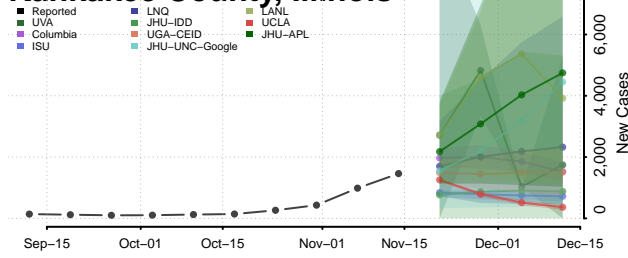

Kankakee County, Illinois