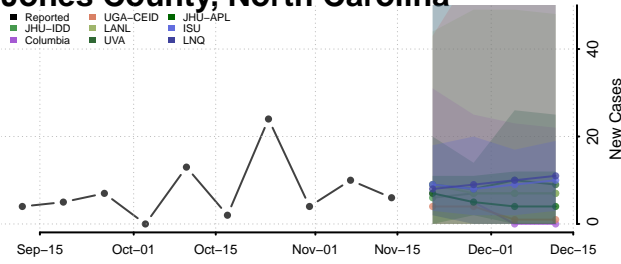

Jones County, North Carolina