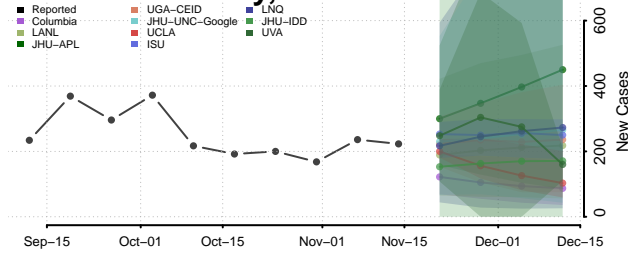

Jefferson County, Arkansas