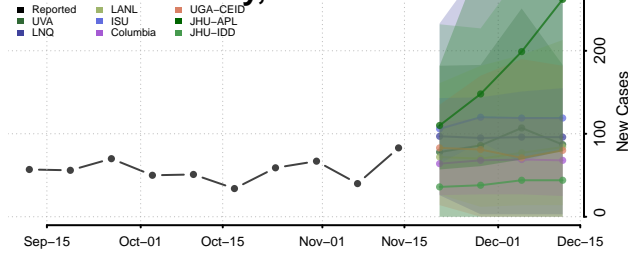

Hickman County, Tennessee