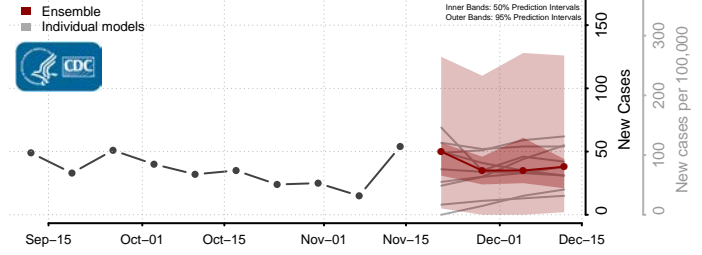

St. Bernard County, Louisiana