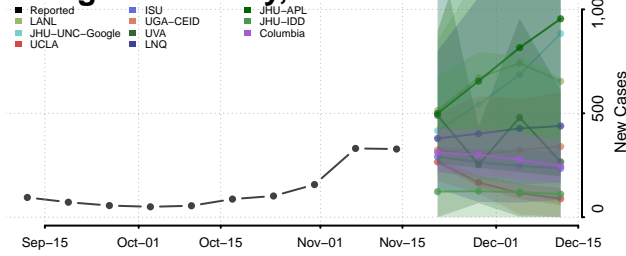

Effingham County, Illinois