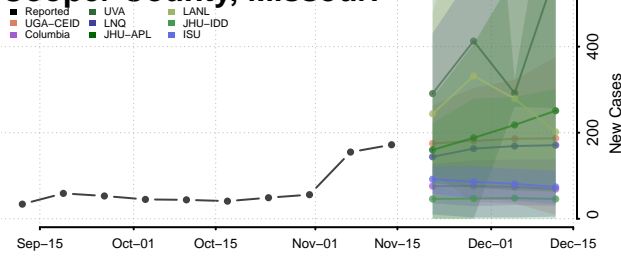

Cooper County, Missouri