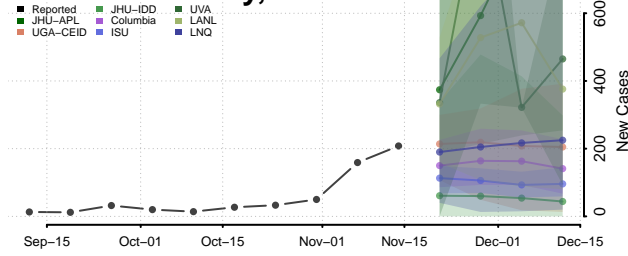

Hancock County, Illinois