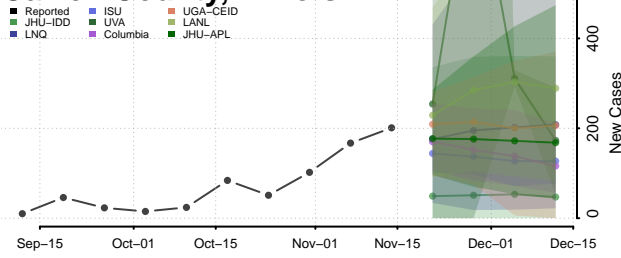

Carroll County, Illinois