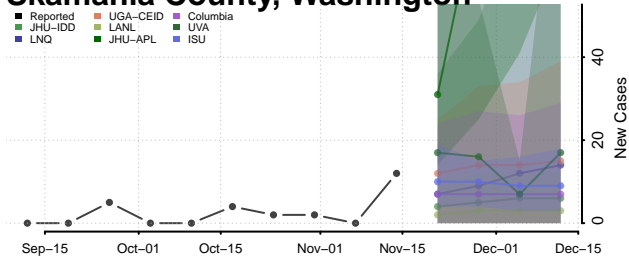

Skamania County, Washington