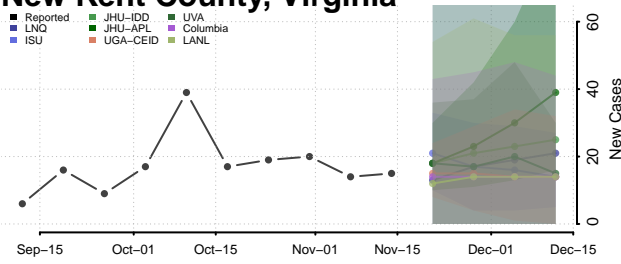

New Kent County, Virginia