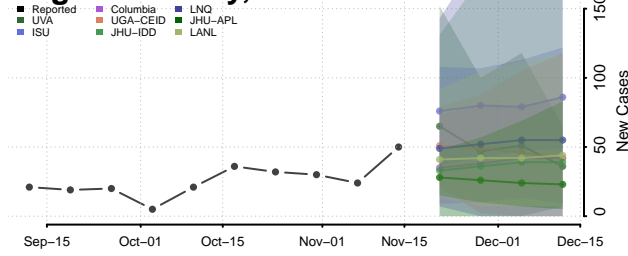

Hughes County, Oklahoma