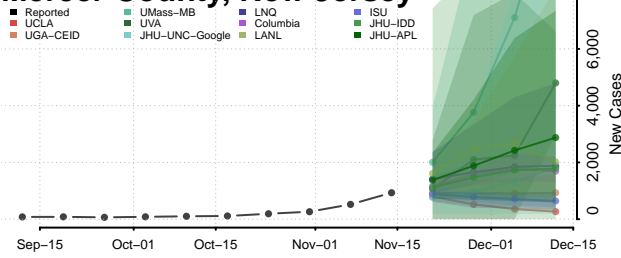

Mercer County, New Jersey