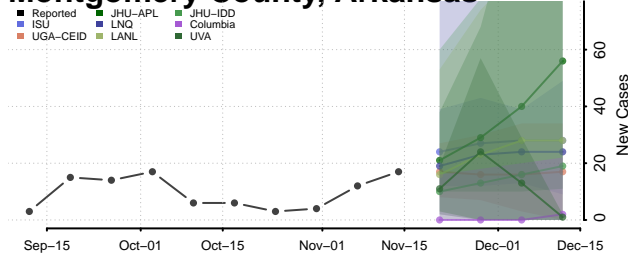

Montgomery County, Arkansas