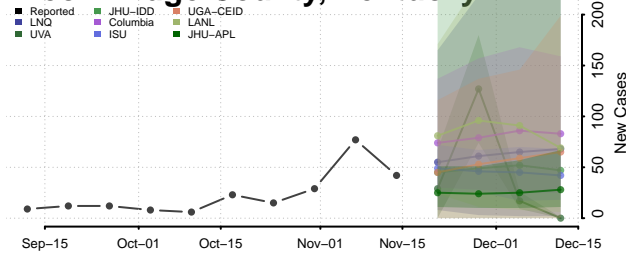

Breckinridge County, Kentucky