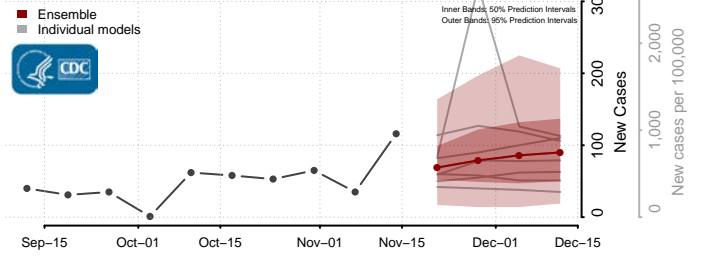

Madison County, Missouri