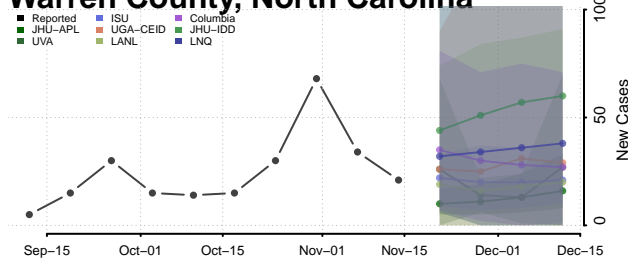

Warren County, North Carolina