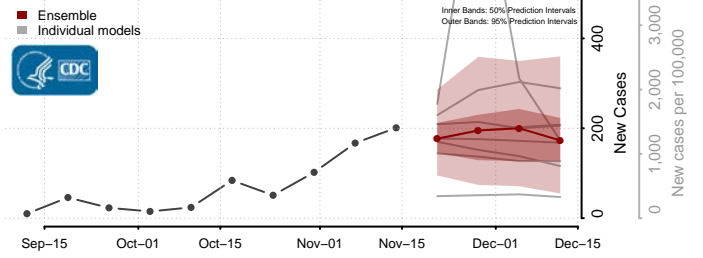

Carroll County, Illinois