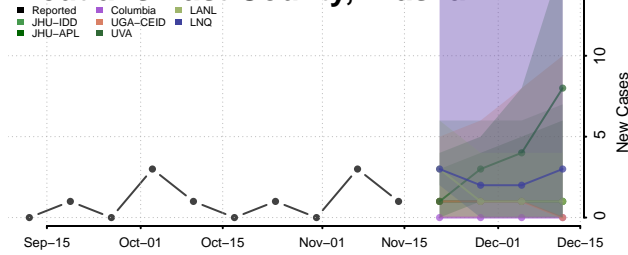

Aleutians East County, Alaska