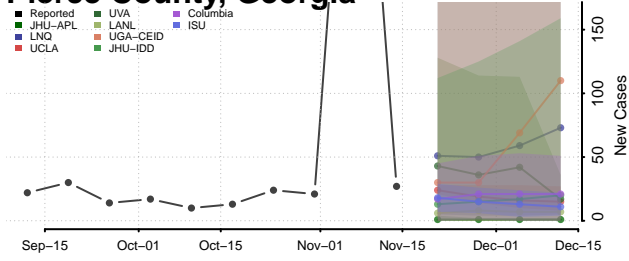

Pierce County, Georgia