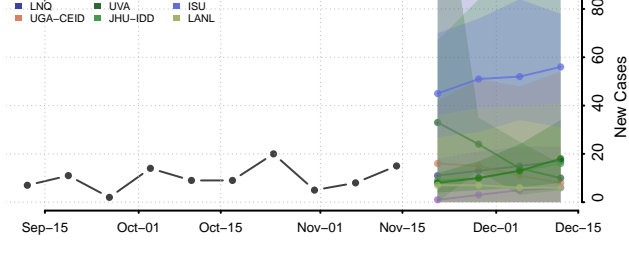

Freestone County, Texas