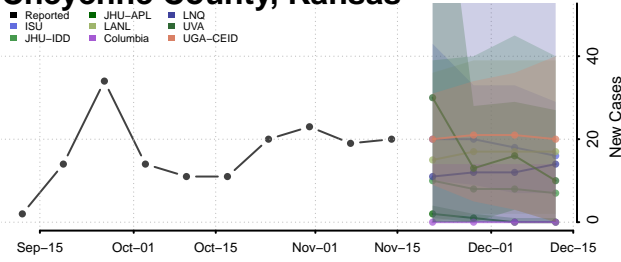

### Cheyenne County, Kansas