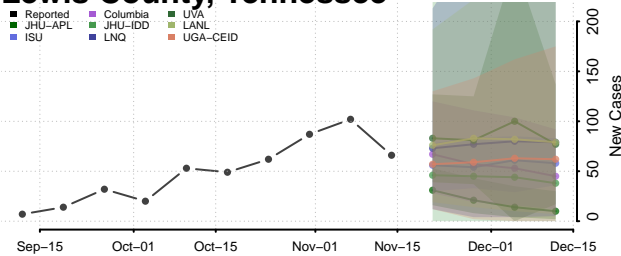

Lewis County, Tennessee