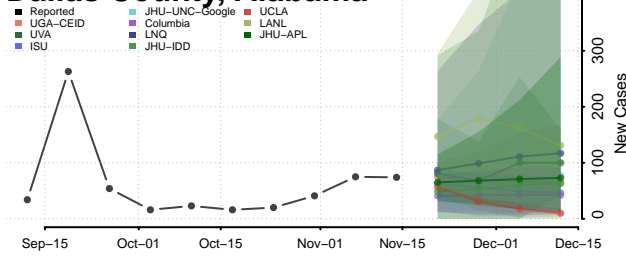

Dallas County, Alabama