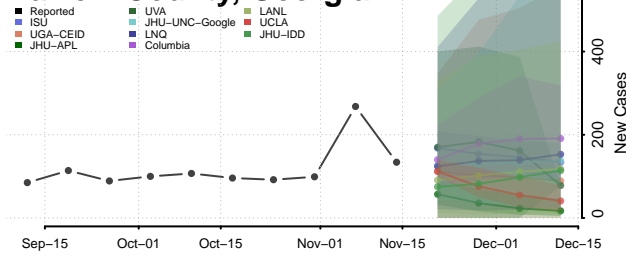

Barrow County, Georgia