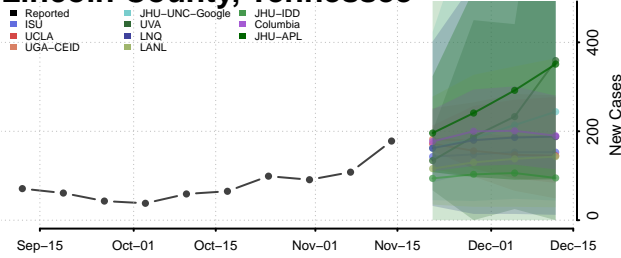

Lincoln County, Tennessee