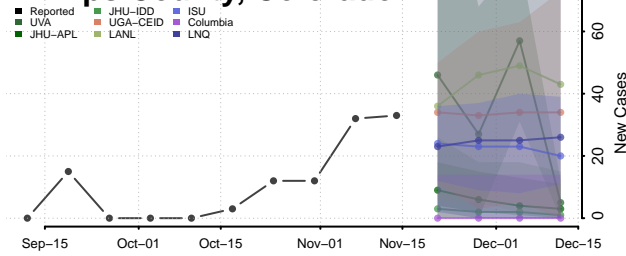

Phillips County, Colorado