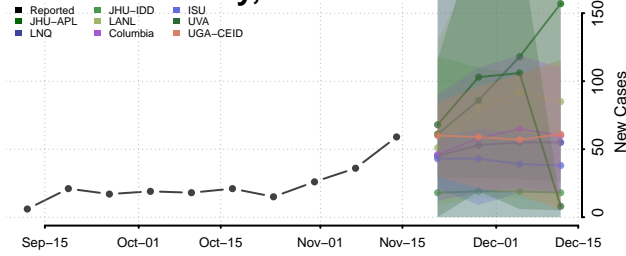

Caldwell County, Missouri