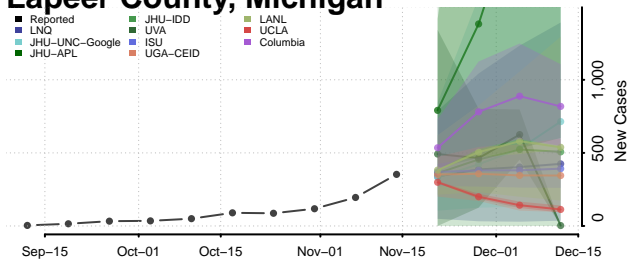

Lapeer County, Michigan