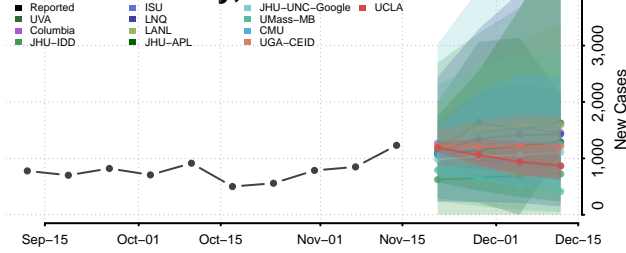

### Greene County, Missouri