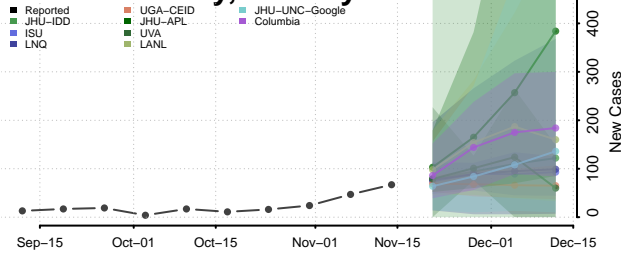

Clinton County, Pennsylvania