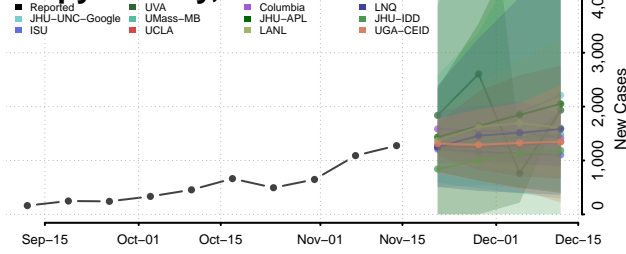

Sarpy County, Nebraska