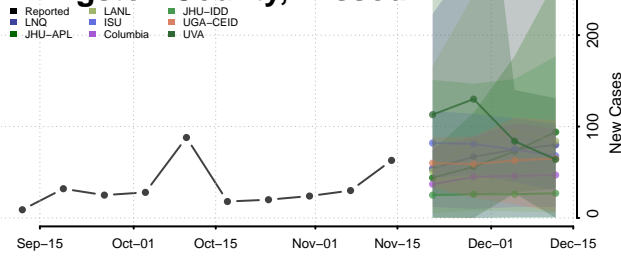

Livingston County, Missouri