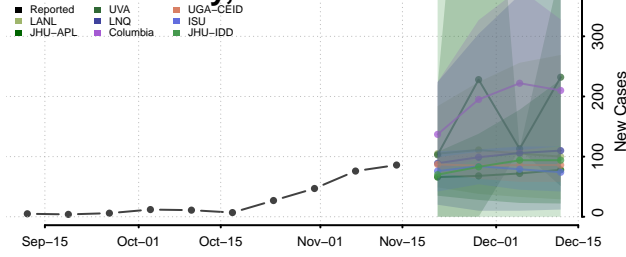

Carroll County, Indiana