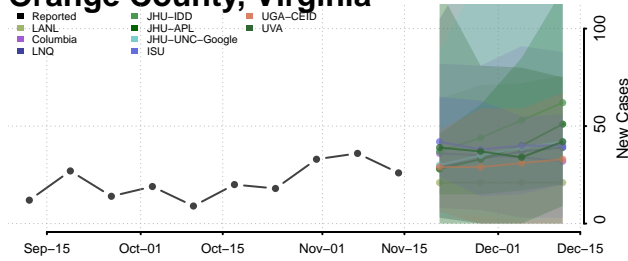

Orange County, Virginia