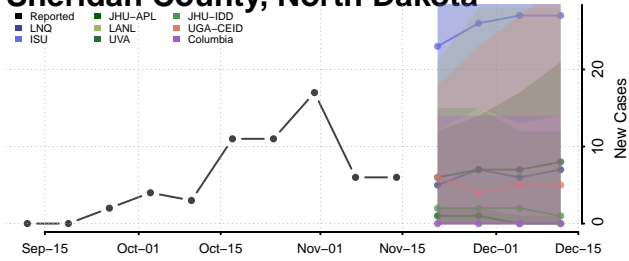

Sheridan County, North Dakota