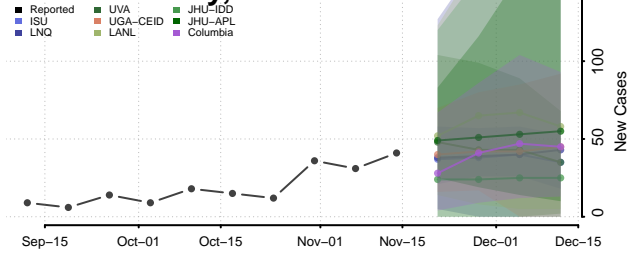

Prairie County, Arkansas