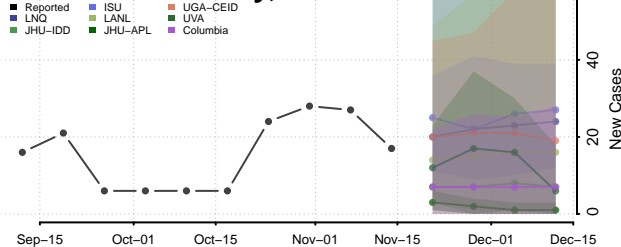

Cleveland County, Arkansas