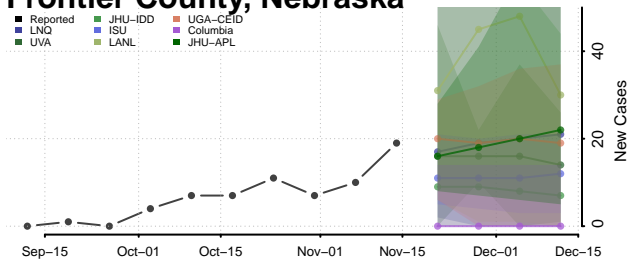

Frontier County, Nebraska