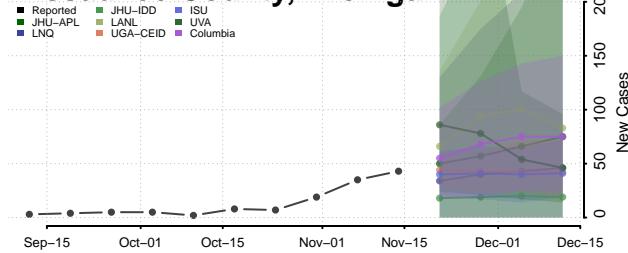

Missaukee County, Michigan