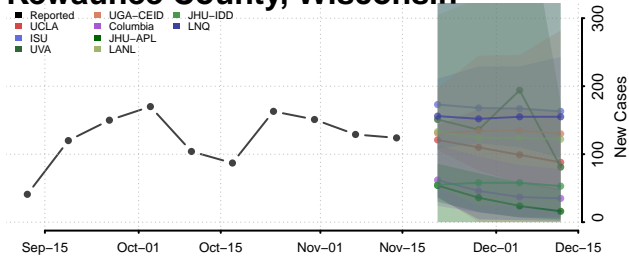

### La Crosse County, Wisconsin