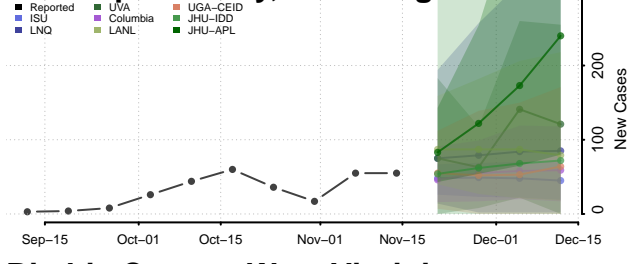

Randolph County, West Virginia