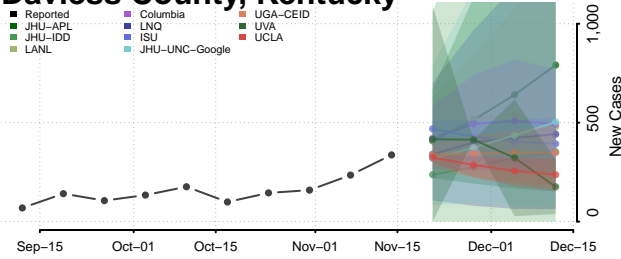

Daviess County, Kentucky