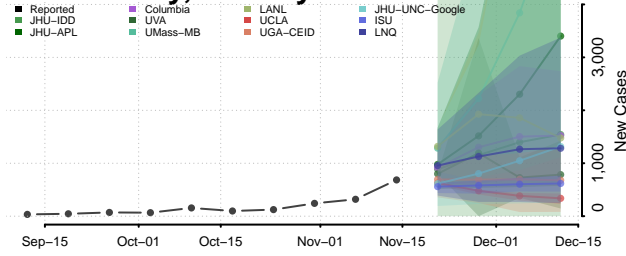

Erie County, Pennsylvania