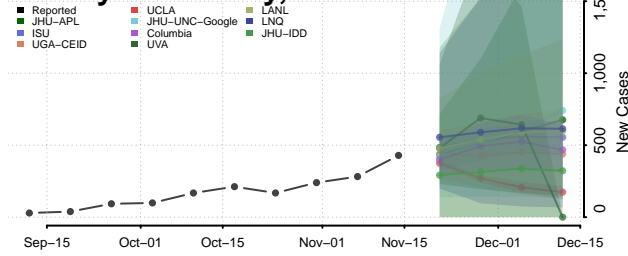

Kandiyohi County, Minnesota