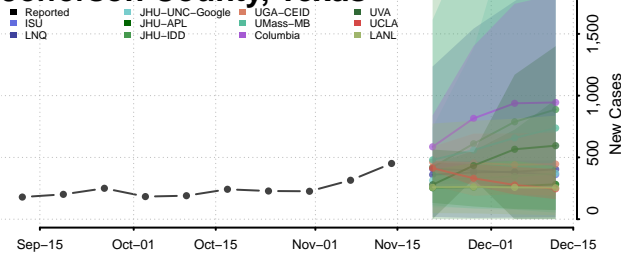

Jefferson County, Texas