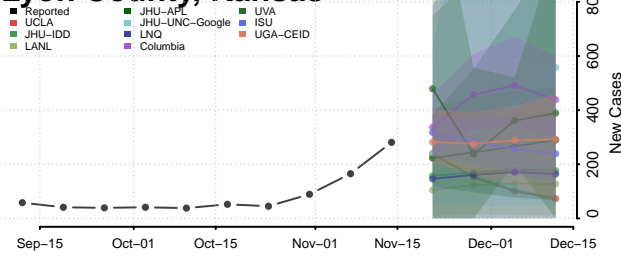

Lyon County, Kansas