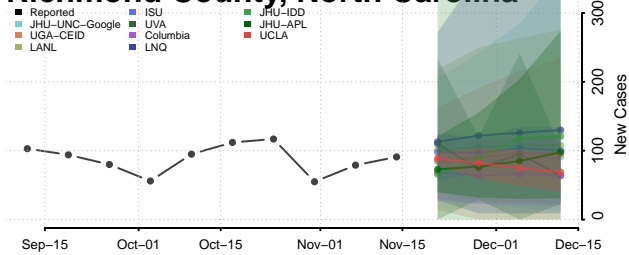

Richmond County, North Carolina