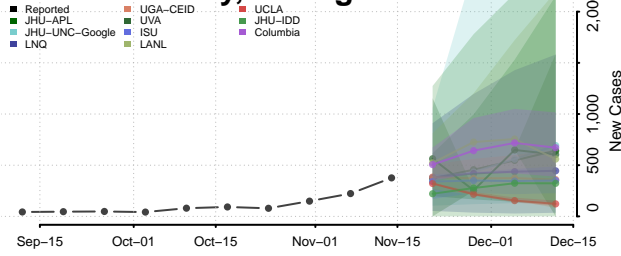

Isabella County, Michigan