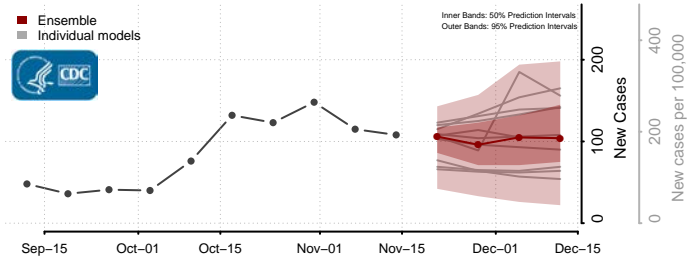

Lenoir County, North Carolina