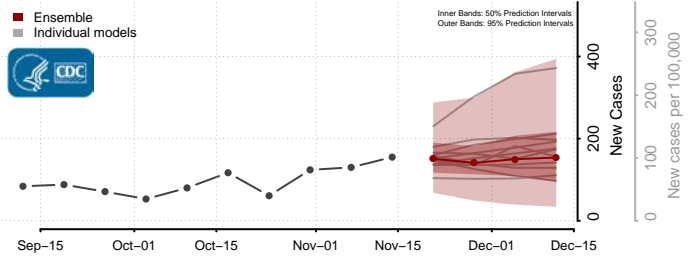

Stafford County, Virginia