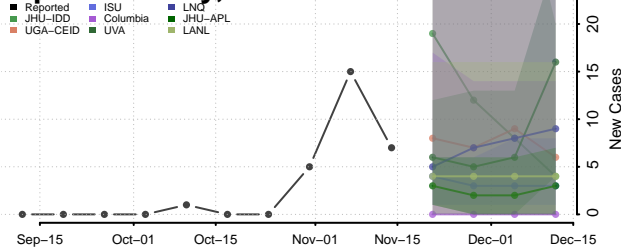

Alpine County, California