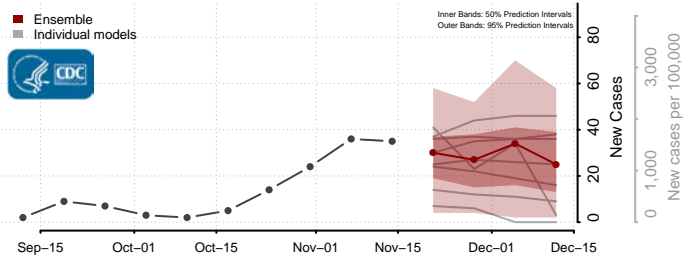

Griggs County, North Dakota