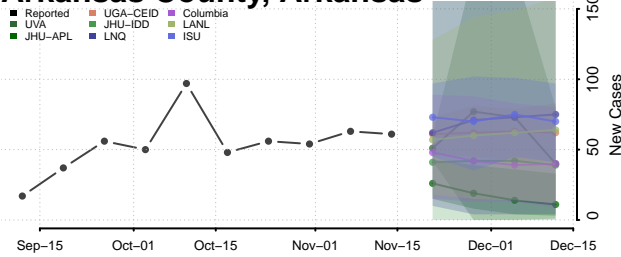

Arkansas County, Arkansas