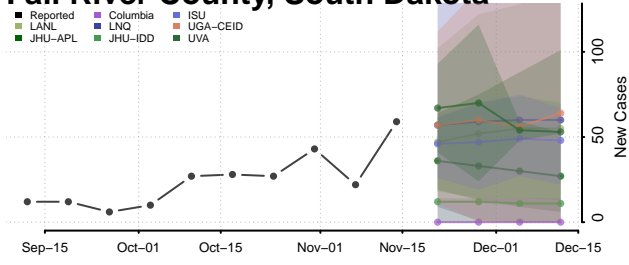

Fall River County, South Dakota