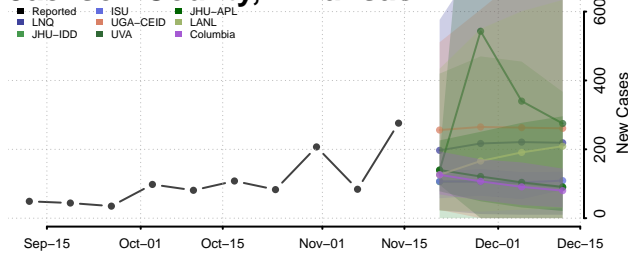

Jackson County, Arkansas