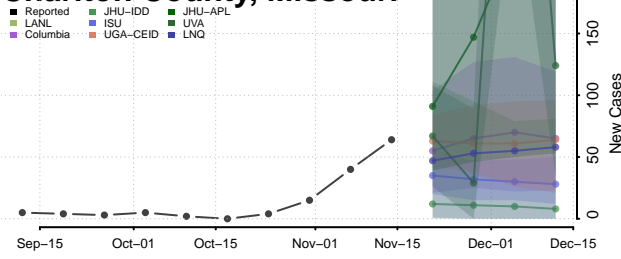

Chariton County, Missouri