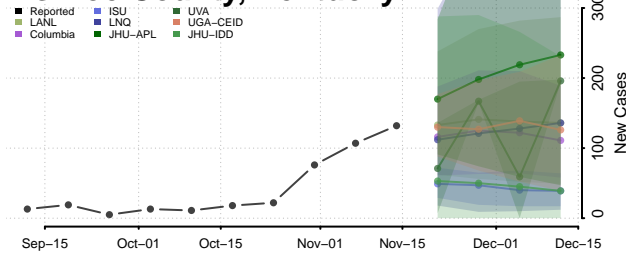

Monroe County, Kentucky