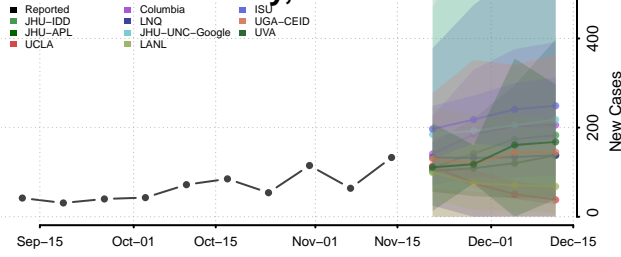

Henderson County, Texas