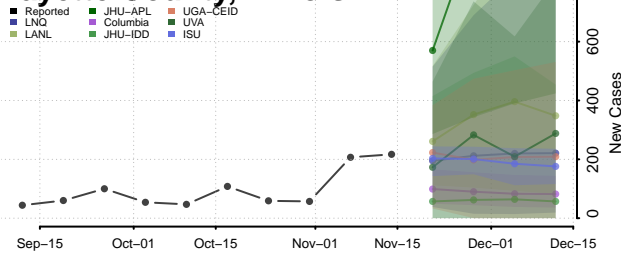

Fayette County, Illinois