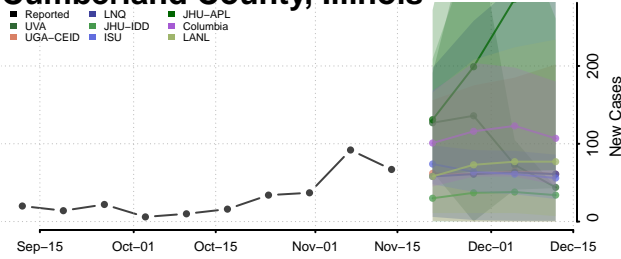

Cumberland County, Illinois