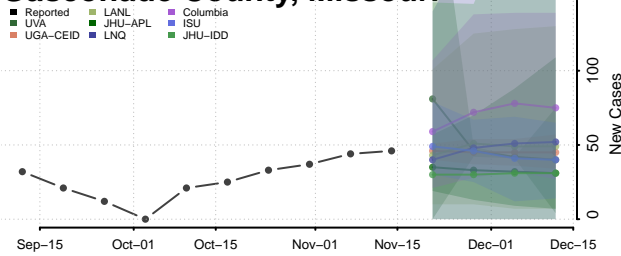

Gasconade County, Missouri