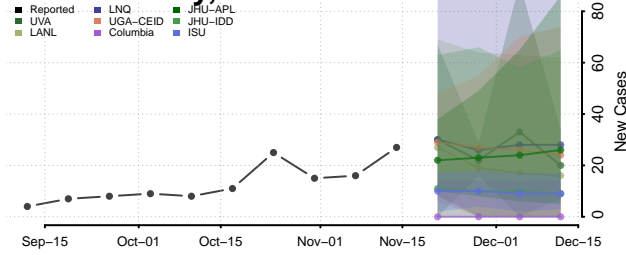

Grant County, Oklahoma