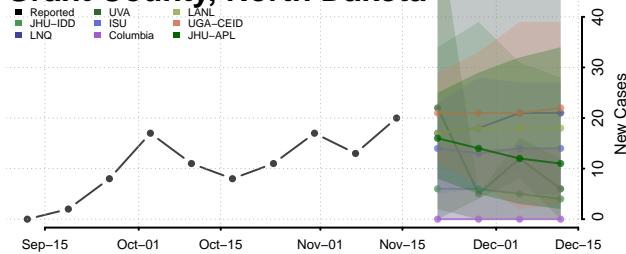

Grant County, North Dakota