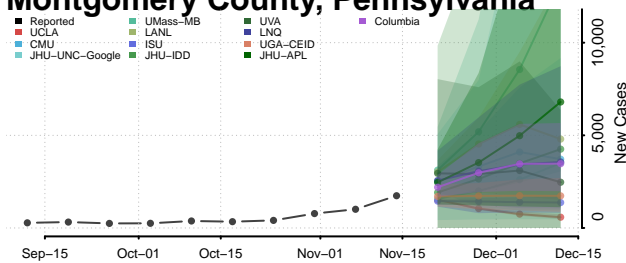

Montgomery County, Pennsylvania