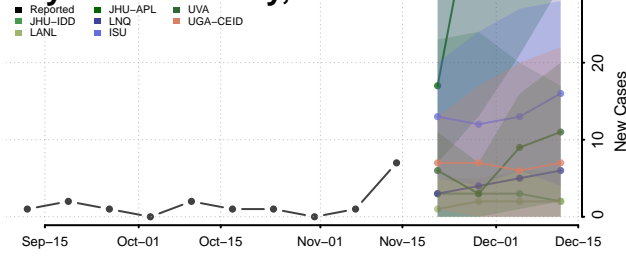

Keya Paha County, Nebraska