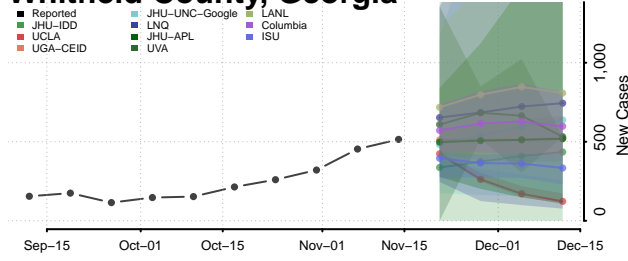

Whitfield County, Georgia