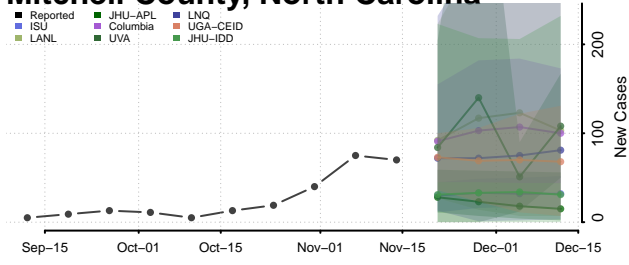

Mitchell County, North Carolina