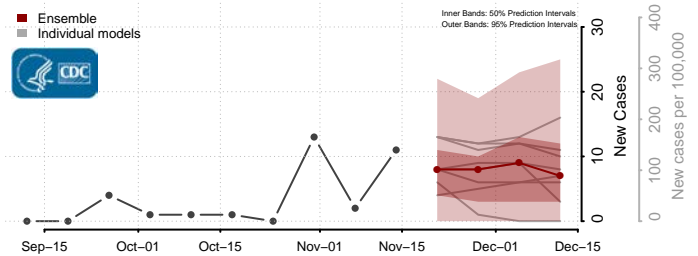

Lake County, Oregon