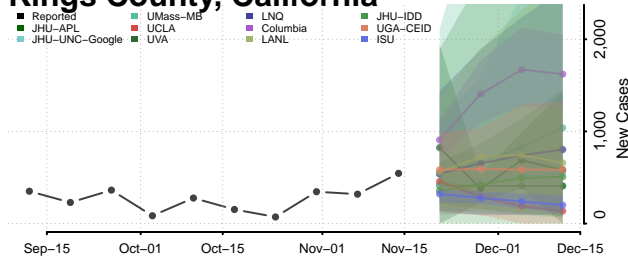

Kings County, California