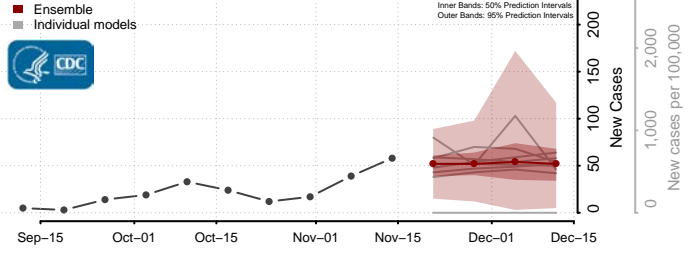

Clearwater County, Idaho