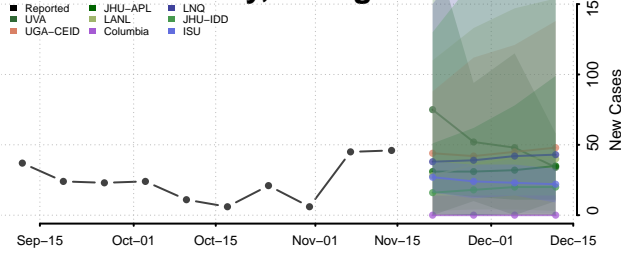

Jefferson County, Georgia