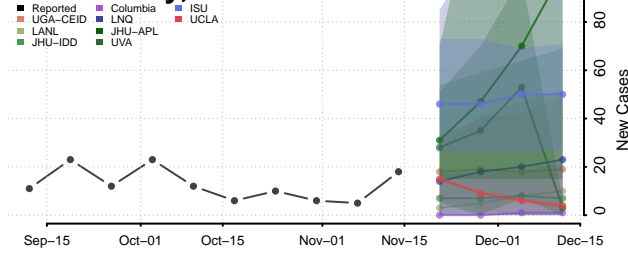

Lee County, Arkansas