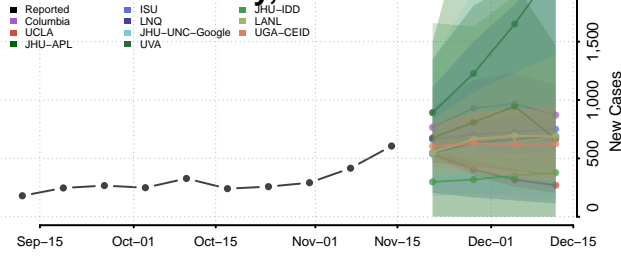

Sebastian County, Arkansas