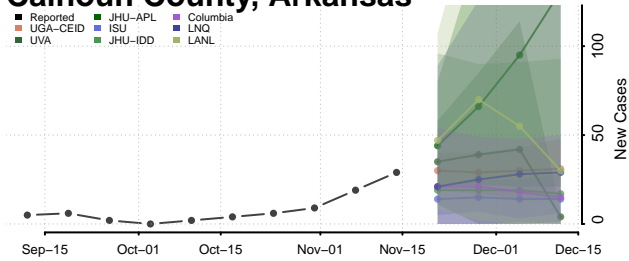

Calhoun County, Arkansas