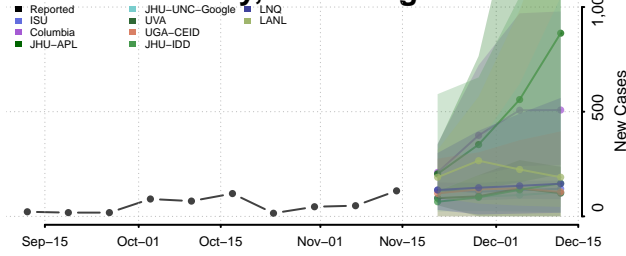

Harrison County, West Virginia