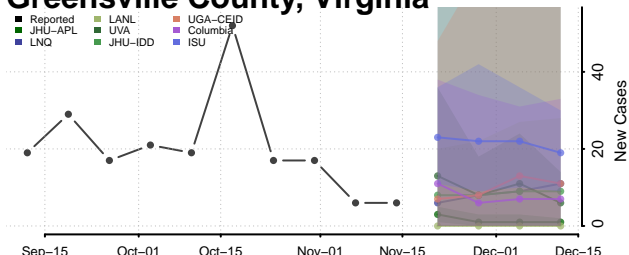

Greensville County, Virginia