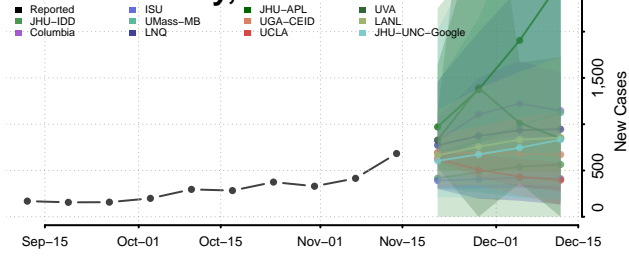

Wilson County, Tennessee