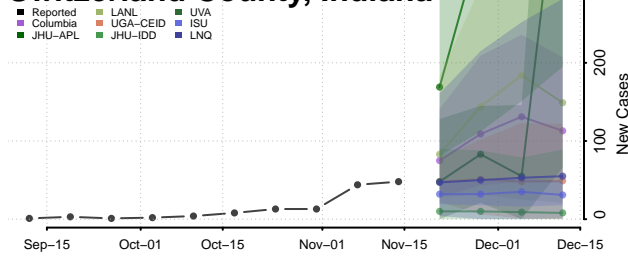

Switzerland County, Indiana