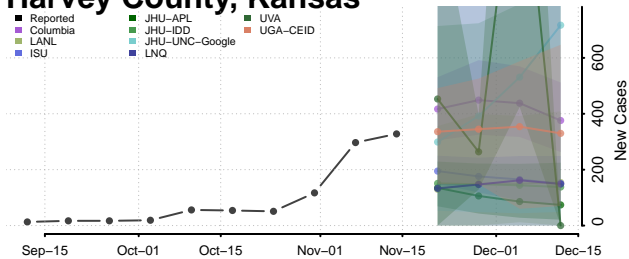

Harvey County, Kansas