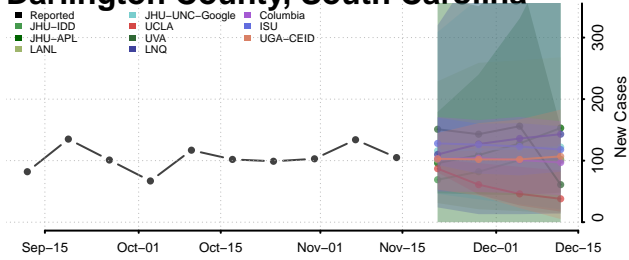

Darlington County, South Carolina