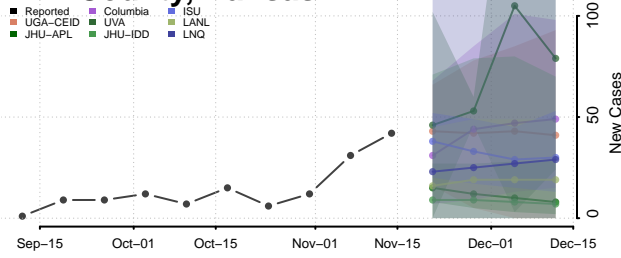

Linn County, Kansas