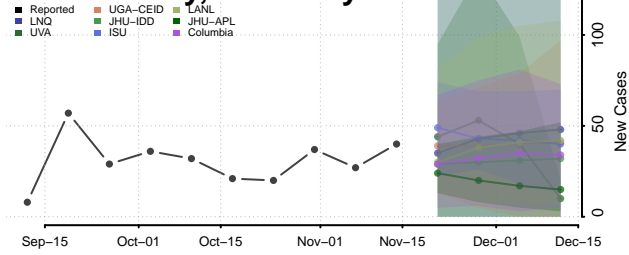

Estill County, Kentucky