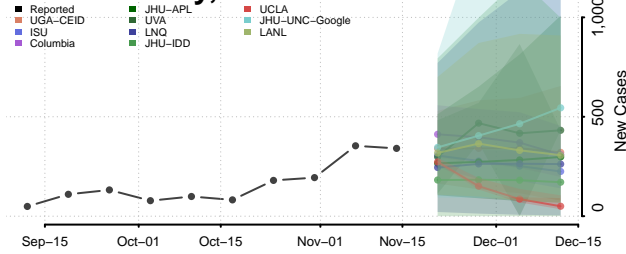

Pettis County, Missouri