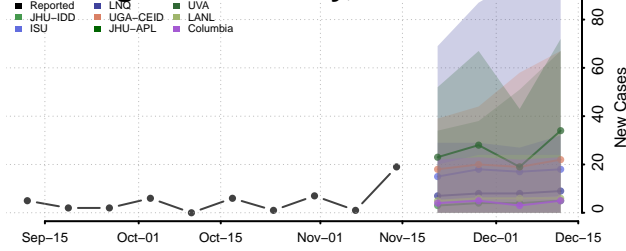

San Augustine County, Texas