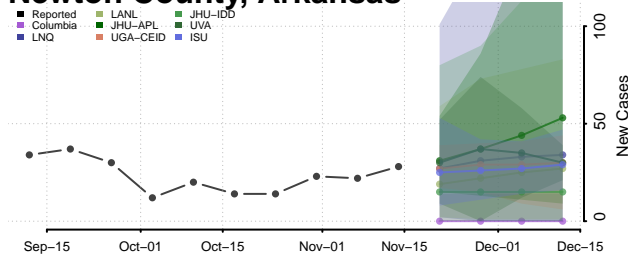

Newton County, Arkansas