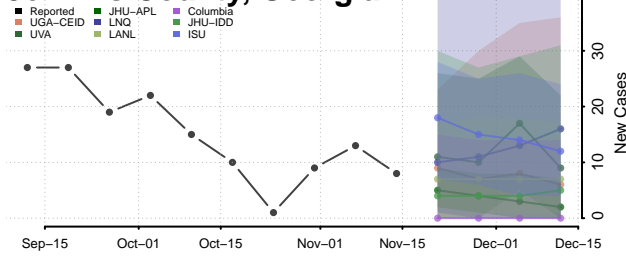

Jenkins County, Georgia