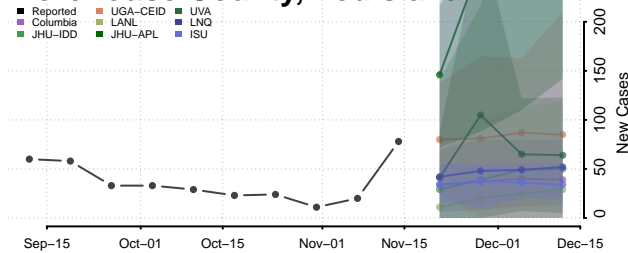

Morehouse County, Louisiana