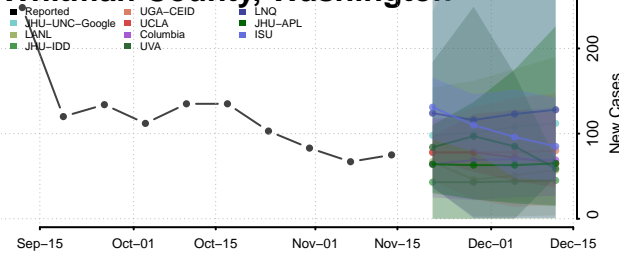

Whitman County, Washington