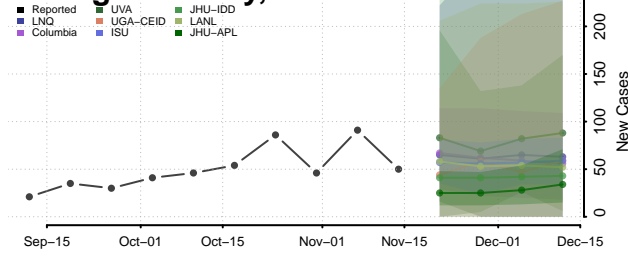

Grainger County, Tennessee