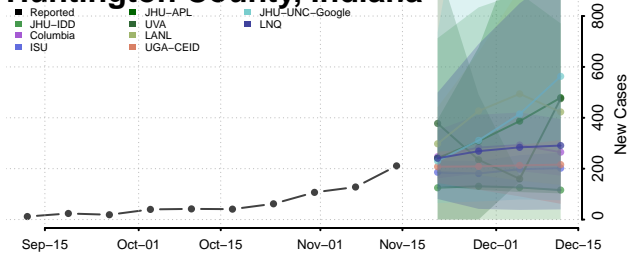

Huntington County, Indiana