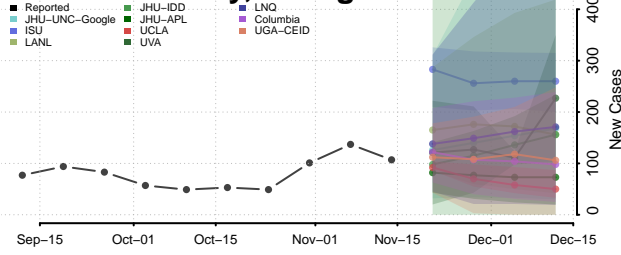

Catoosa County, Georgia