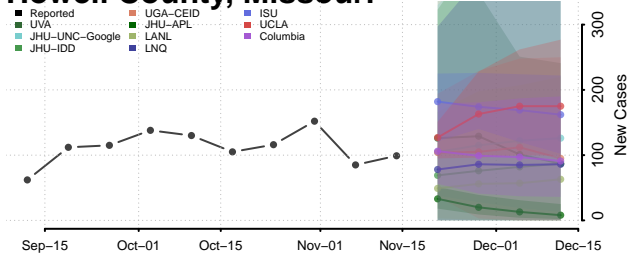

Howell County, Missouri