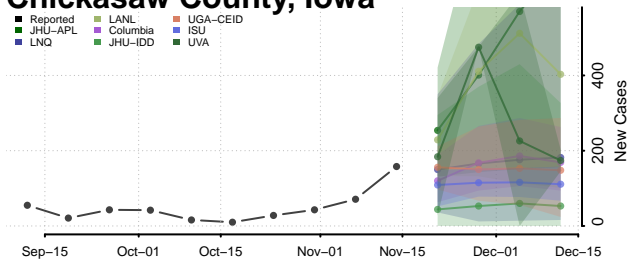

Chickasaw County, Iowa