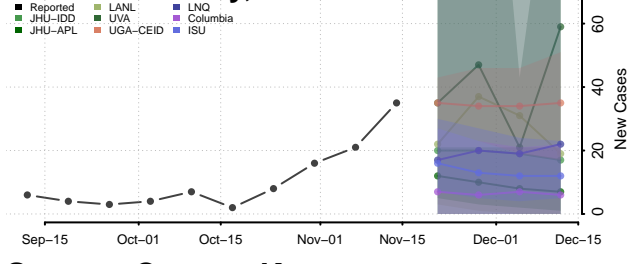

Stafford County, Kansas