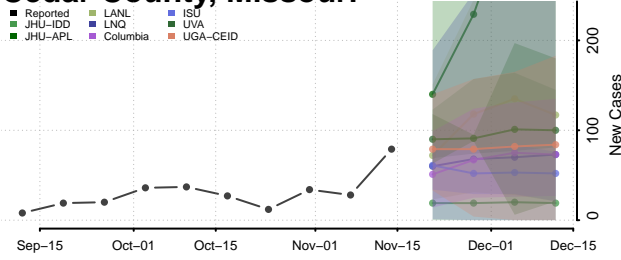

Cedar County, Missouri