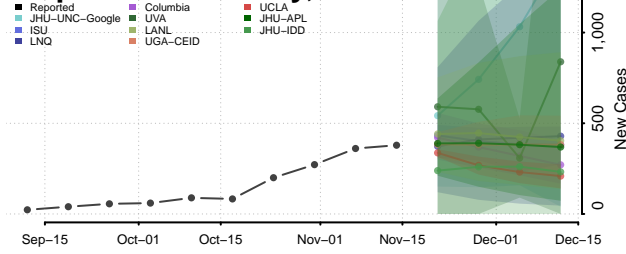

Stephenson County, Illinois