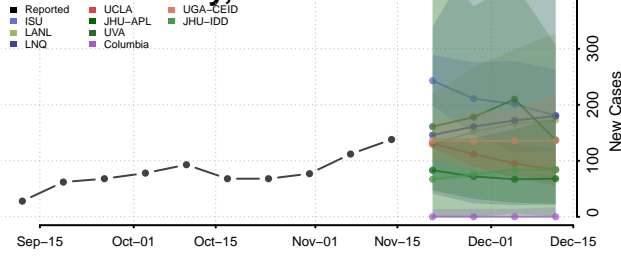

Dakota County, Nebraska