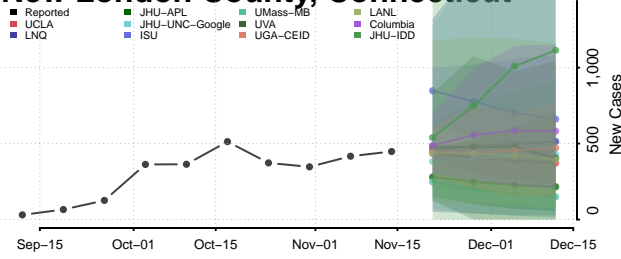

New London County, Connecticut