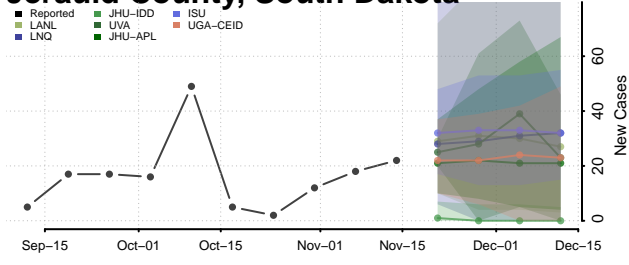

Jerauld County, South Dakota