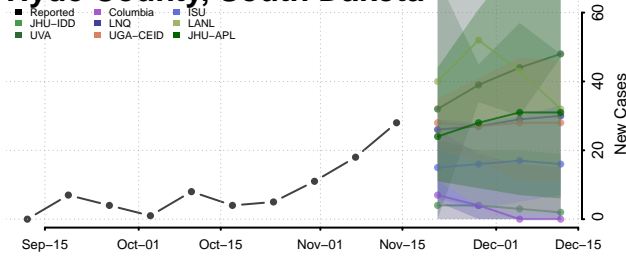

Hyde County, South Dakota