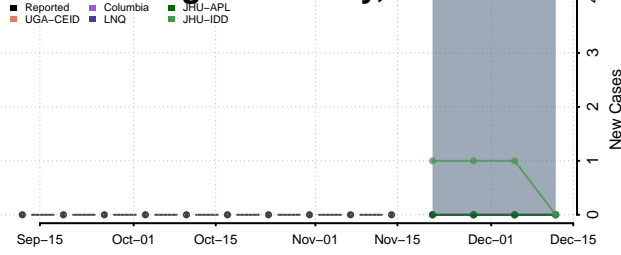

Hoonah-Angoon County, Alaska