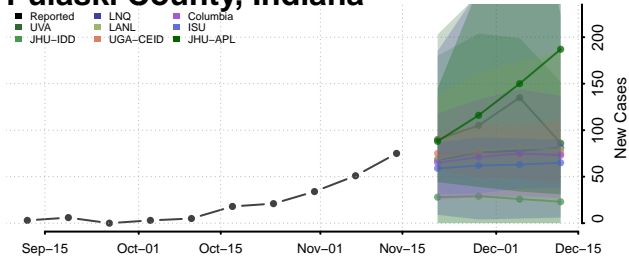

Pulaski County, Indiana