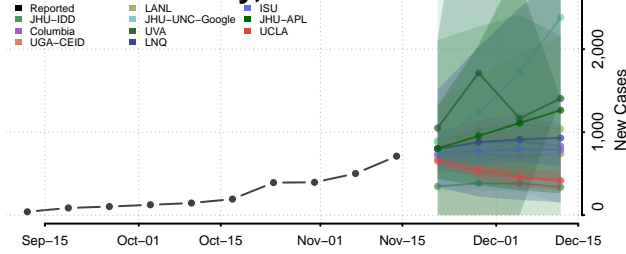

St. Croix County, Wisconsin