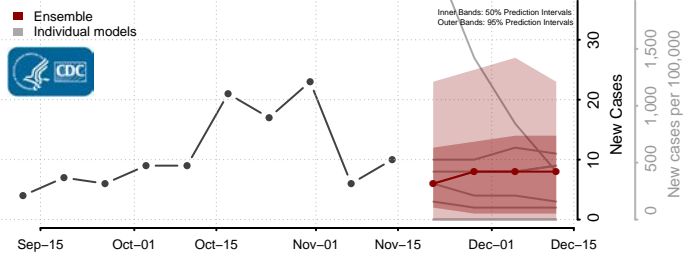

### Haakon County, South Dakota