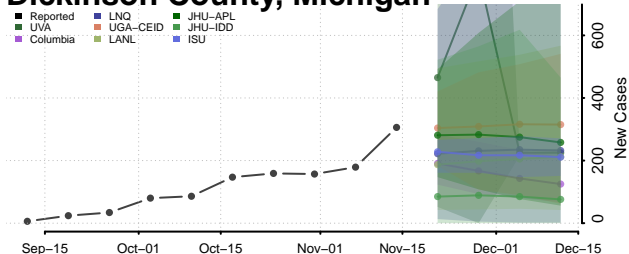

Dickinson County, Michigan