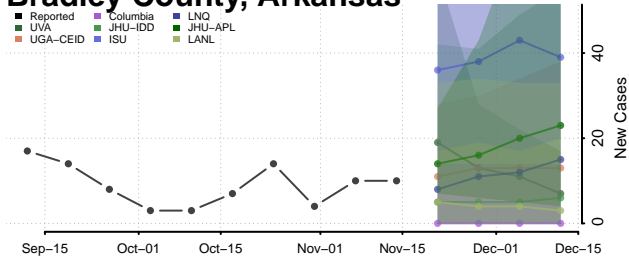

Bradley County, Arkansas