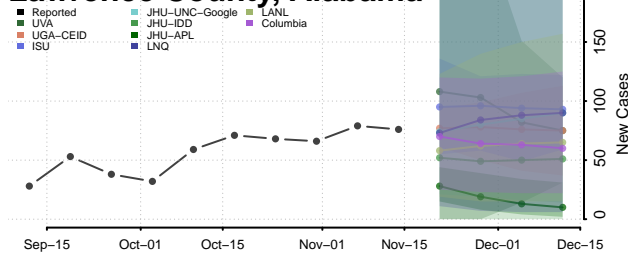

Lawrence County, Alabama