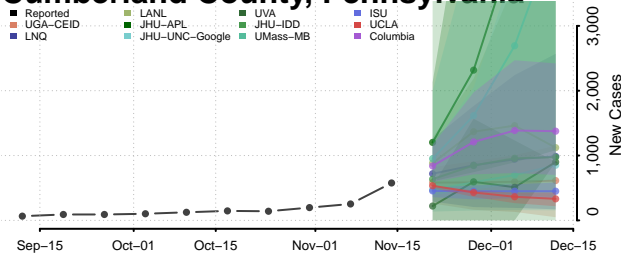

### Dauphin County, Pennsylvania