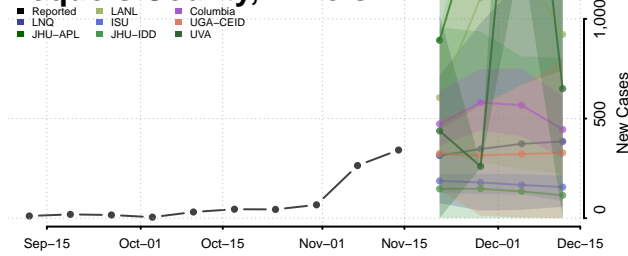

Iroquois County, Illinois