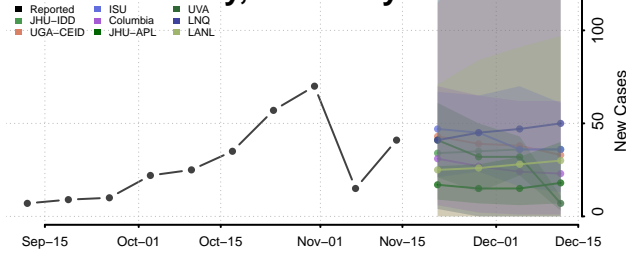

Garrard County, Kentucky