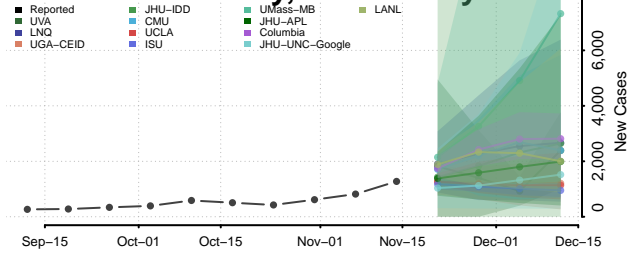

Monmouth County, New Jersey