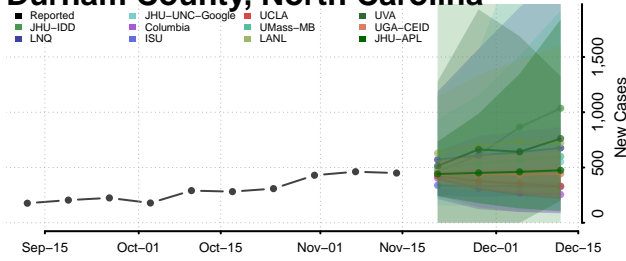

Durham County, North Carolina