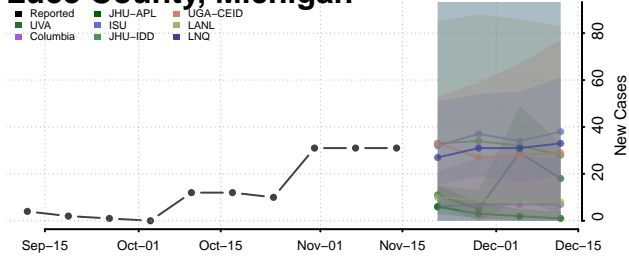

Luce County, Michigan