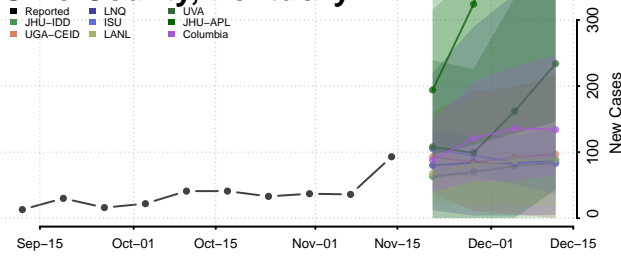

Ohio County, Kentucky