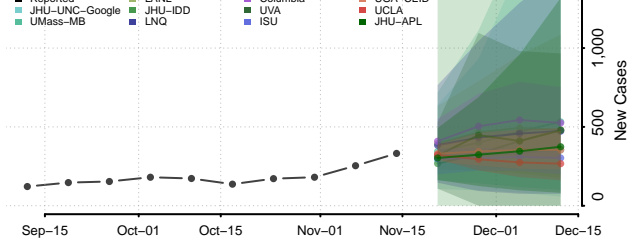

Rowan County, North Carolina