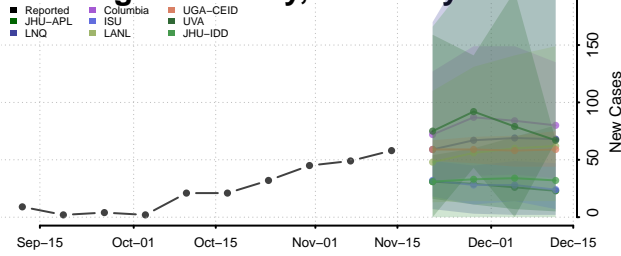

Washington County, Kentucky