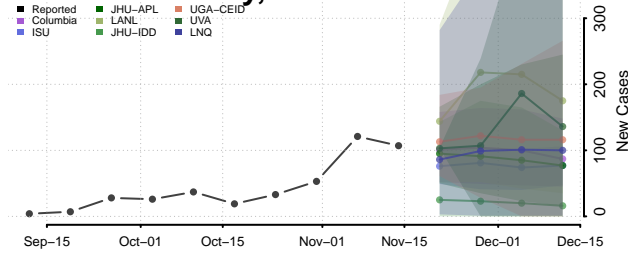

Pembina County, North Dakota