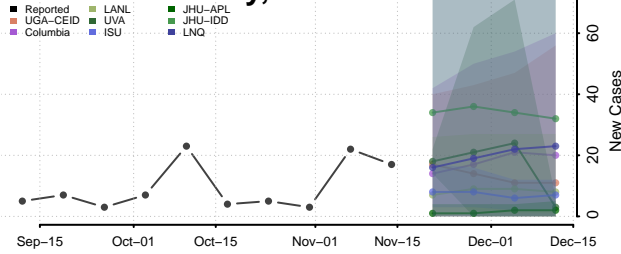

Del Norte County, California