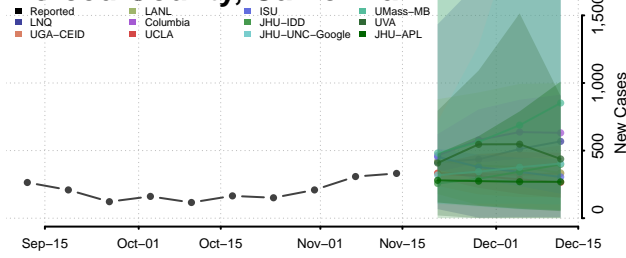

Merced County, California