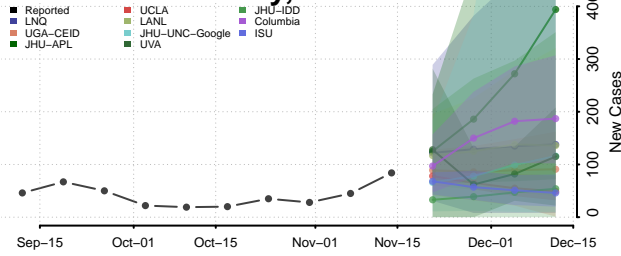

San Benito County, California