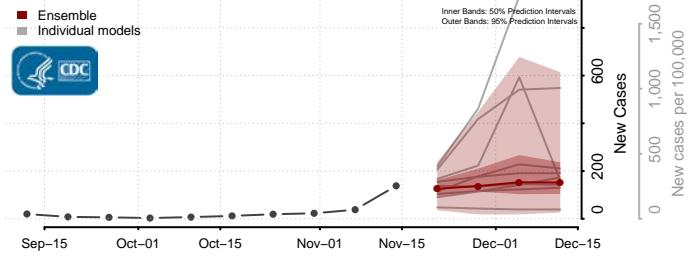

Tuolumne County, California