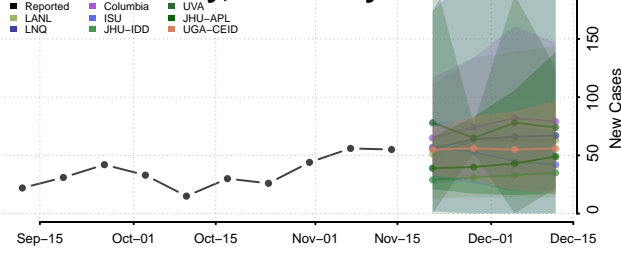

Mercer County, Kentucky