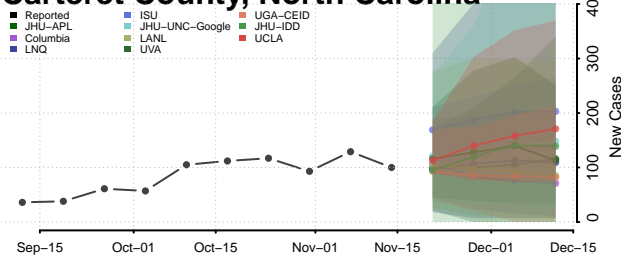

Carteret County, North Carolina