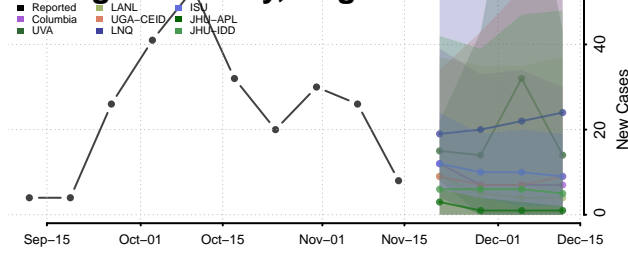

Lexington County, Virginia