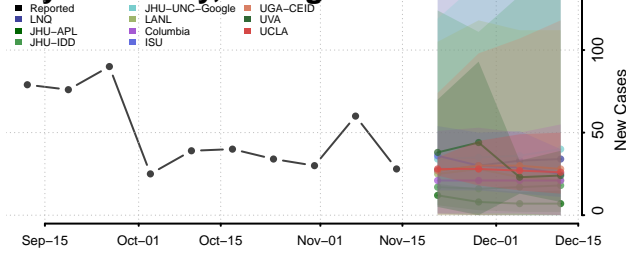

Bryan County, Georgia