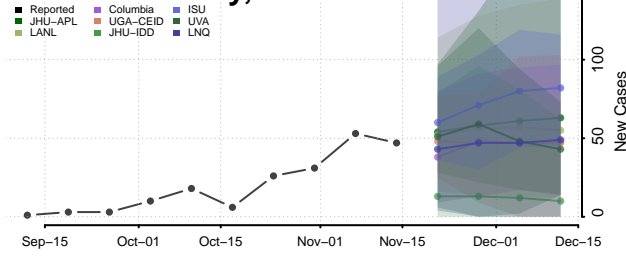

Norman County, Minnesota