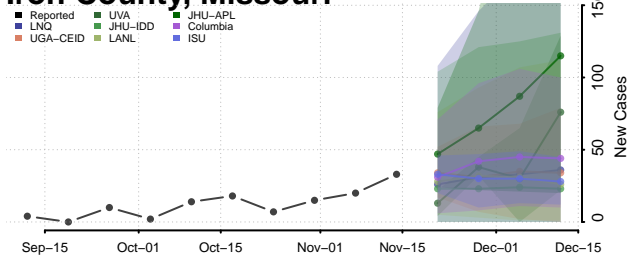

Iron County, Missouri