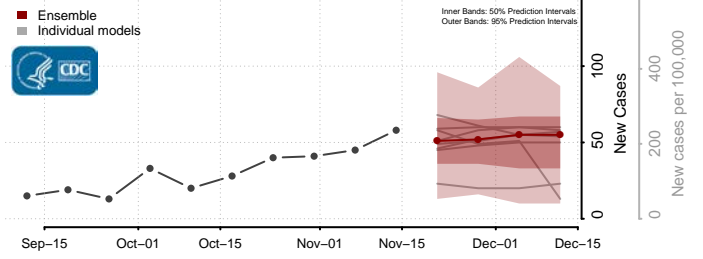

Lincoln County, Kentucky