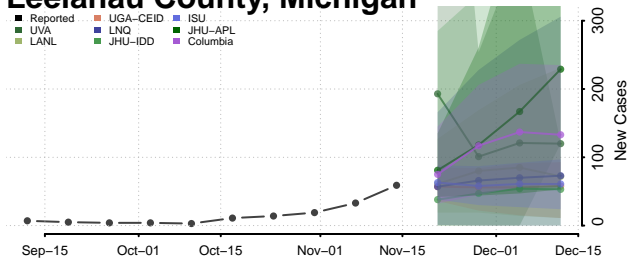

Leelanau County, Michigan