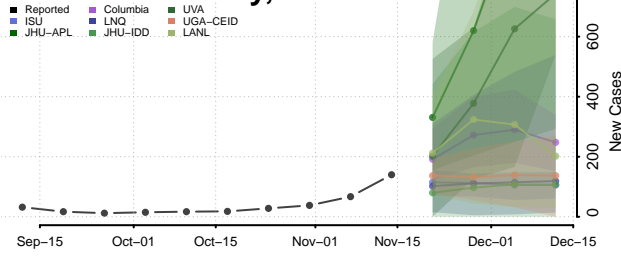

Lawrence County, Illinois