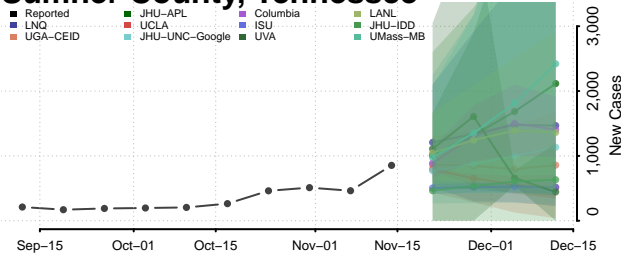

Sumner County, Tennessee