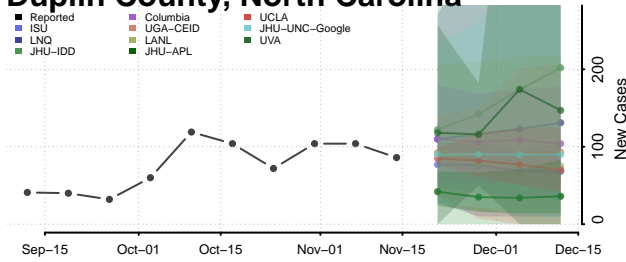

Duplin County, North Carolina