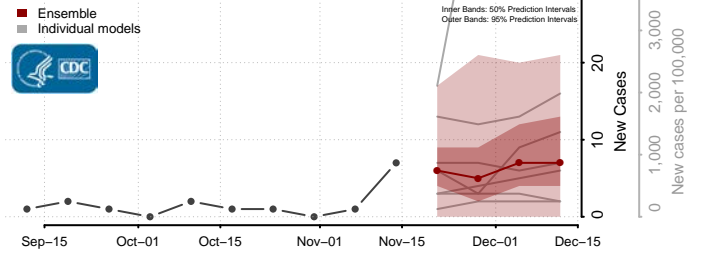

Keya Paha County, Nebraska