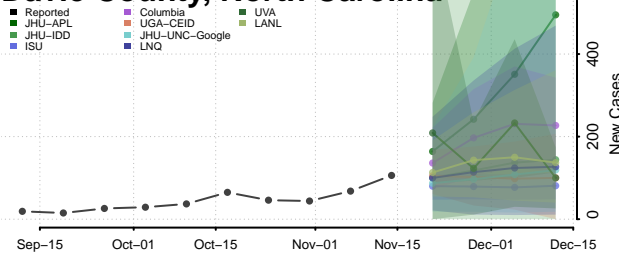

Davie County, North Carolina