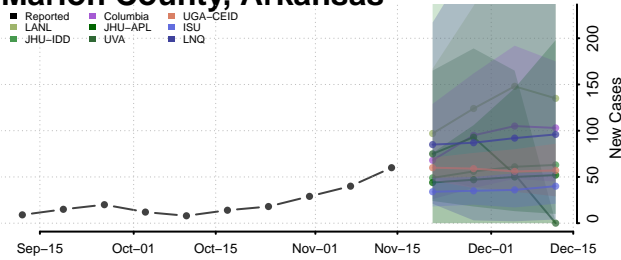

Marion County, Arkansas