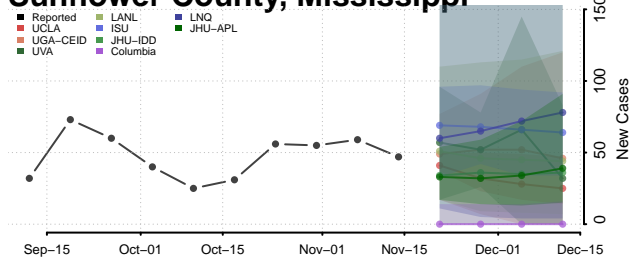

Sunflower County, Mississippi