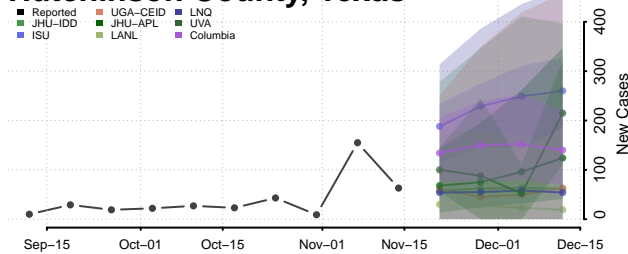

Hutchinson County, Texas