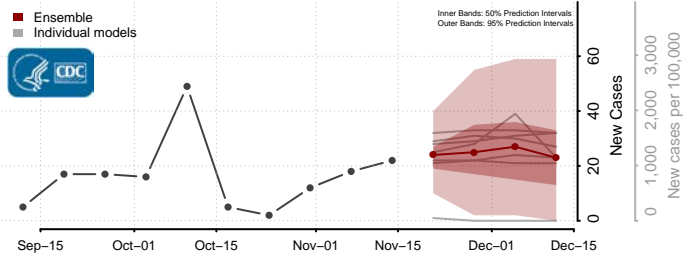

Jerauld County, South Dakota