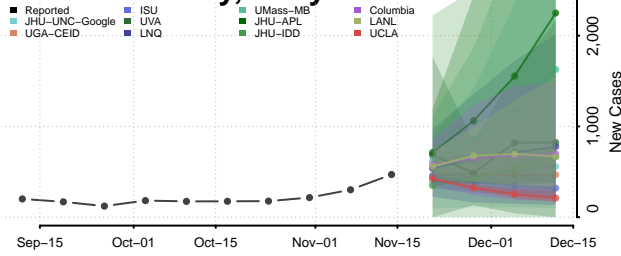

Howard County, Maryland