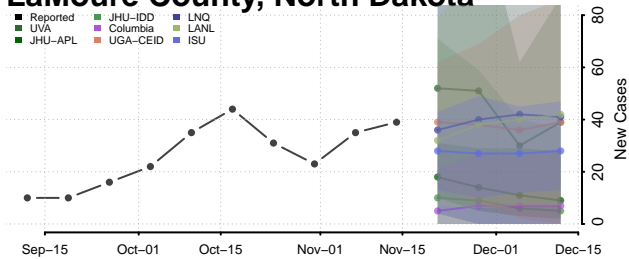

LaMoure County, North Dakota