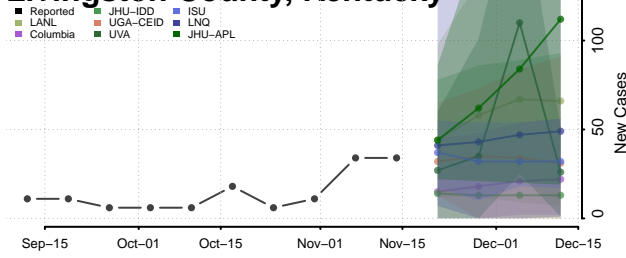

Livingston County, Kentucky