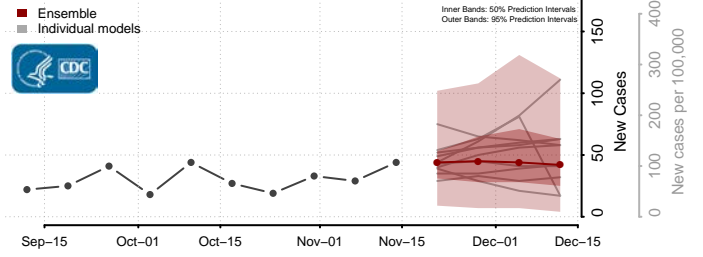

Mecklenburg County, Virginia