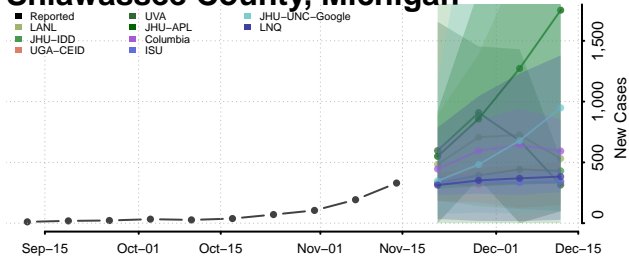

Shiawassee County, Michigan