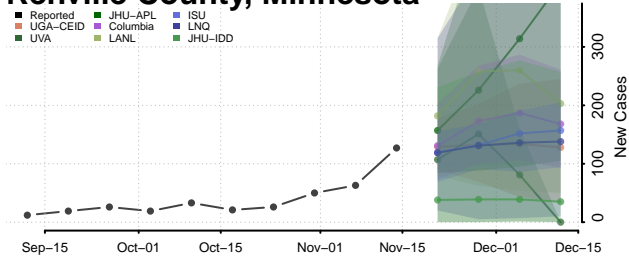

Renville County, Minnesota