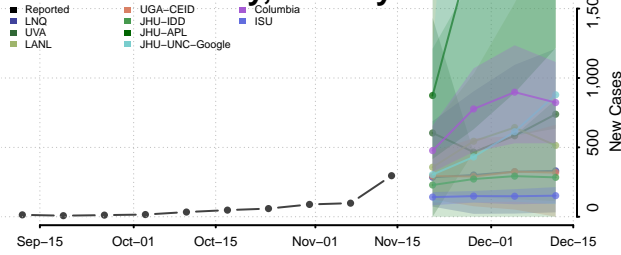

Somerset County, Pennsylvania