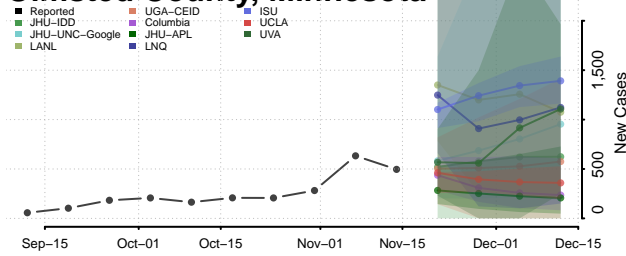

Olmsted County, Minnesota