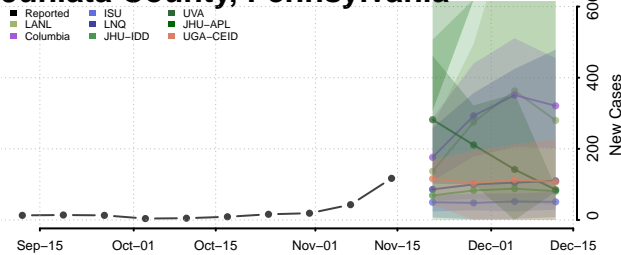

Juniata County, Pennsylvania