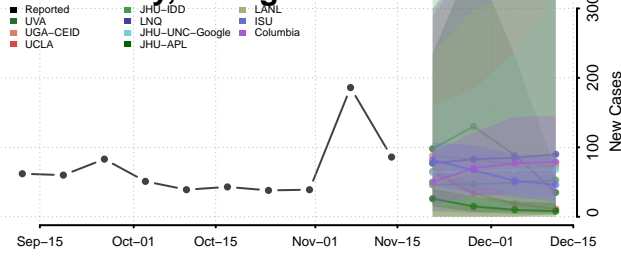

Tift County, Georgia