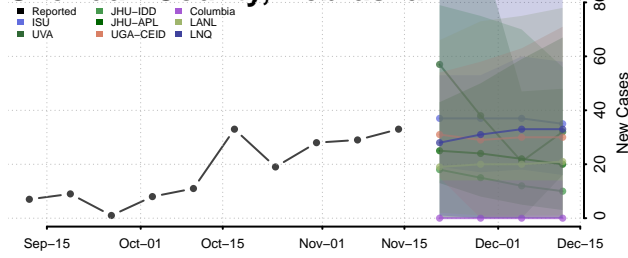

Sheridan County, Nebraska