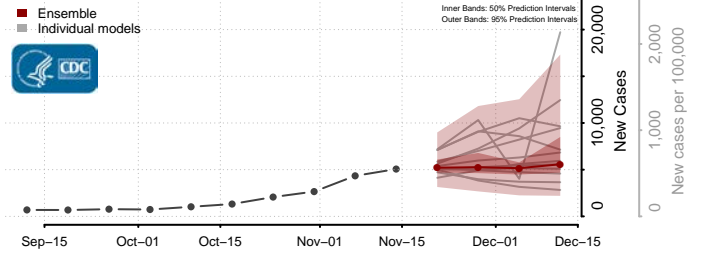

DuPage County, Illinois