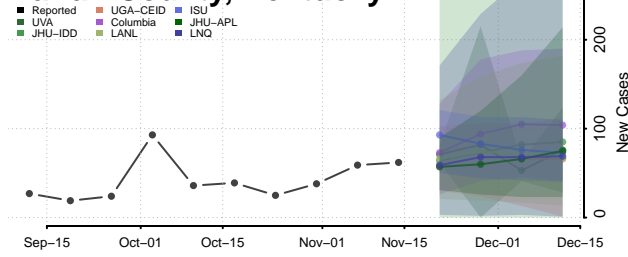

Harlan County, Kentucky