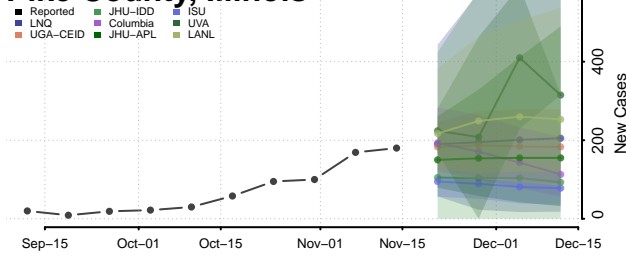

Pike County, Illinois