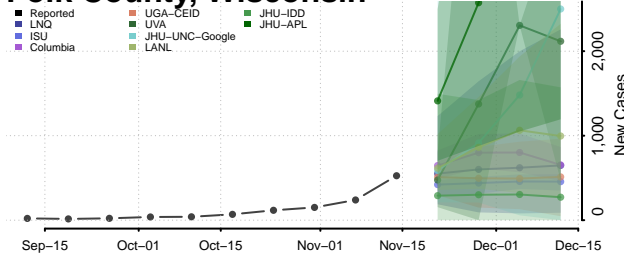

Polk County, Wisconsin