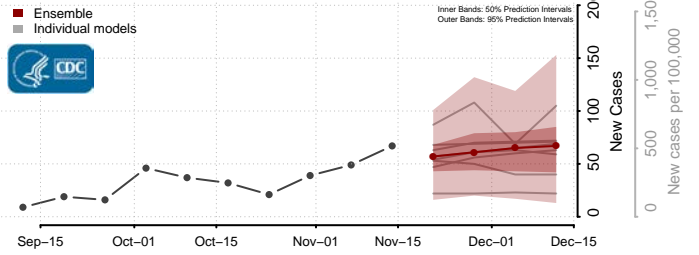

Webster County, Kentucky