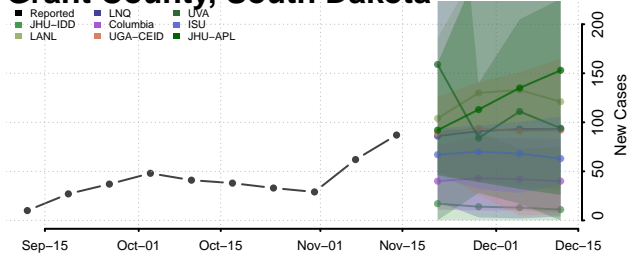

Grant County, South Dakota