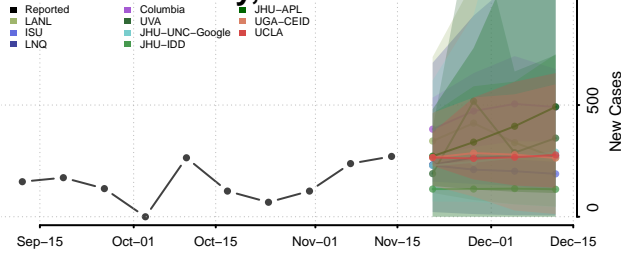

Johnson County, Missouri