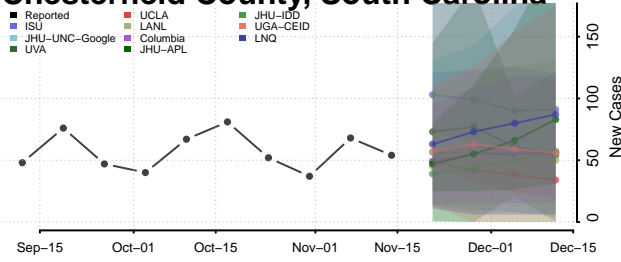

Chesterfield County, South Carolina