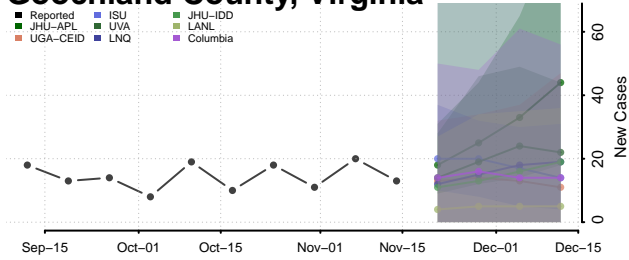

Goochland County, Virginia