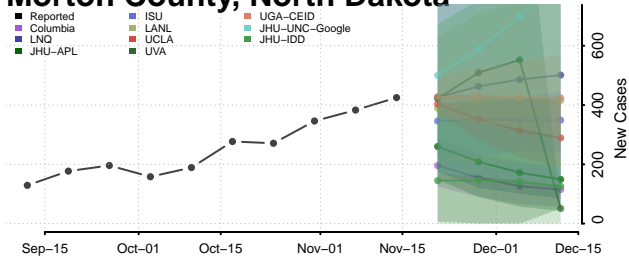

### Morton County, North Dakota