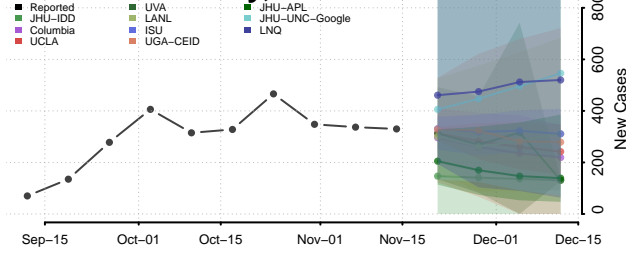

Shawano County, Wisconsin