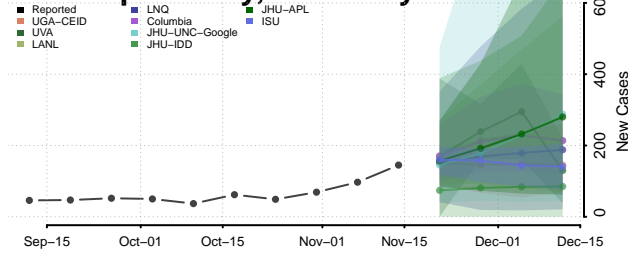

### Greenup County, Kentucky