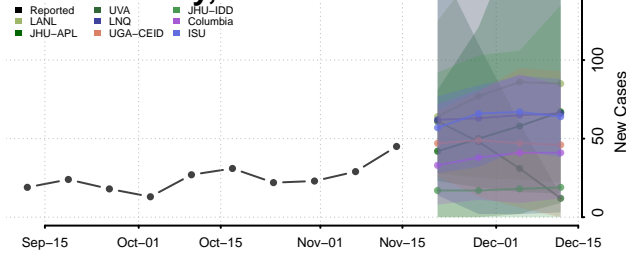

### Greene County, Arkansas