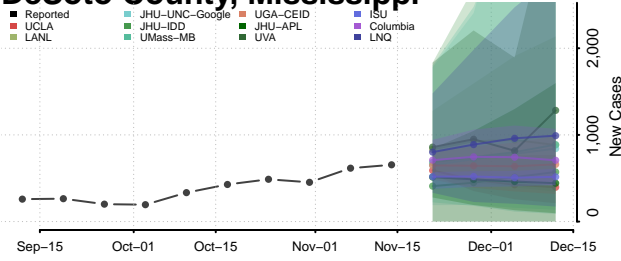

DeSoto County, Mississippi