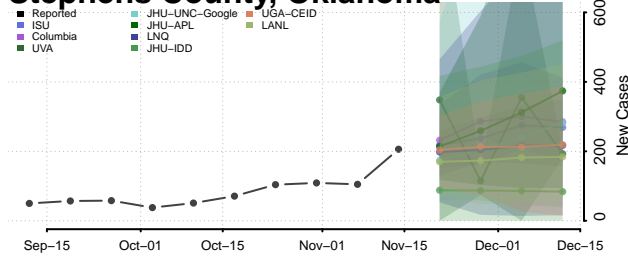

Stephens County, Oklahoma