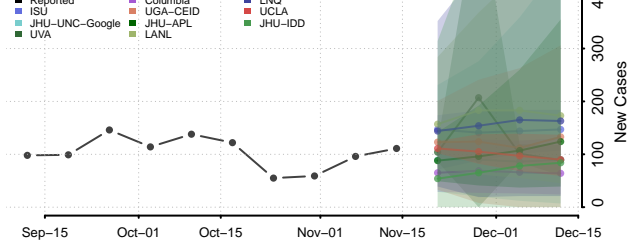

Stanly County, North Carolina