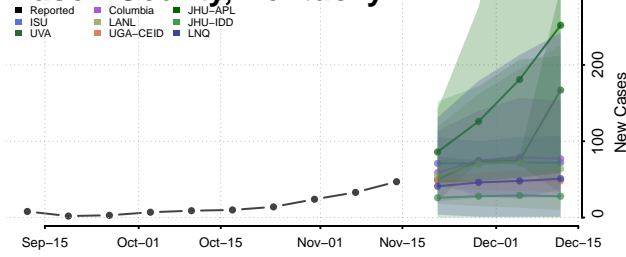

Mason County, Kentucky