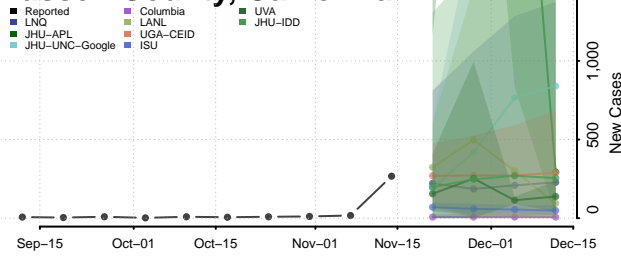

Lassen County, California