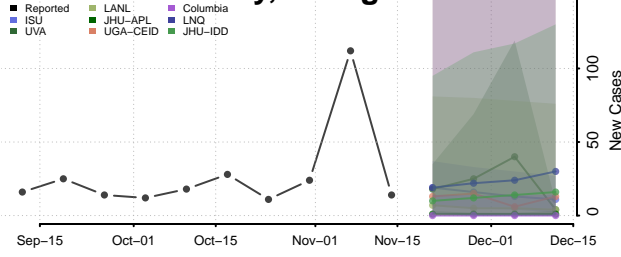

Jeff Davis County, Georgia