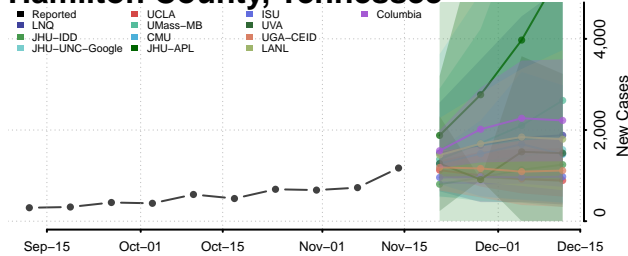

Hamilton County, Tennessee