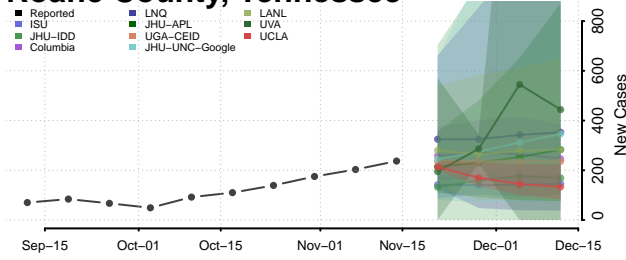

Roane County, Tennessee