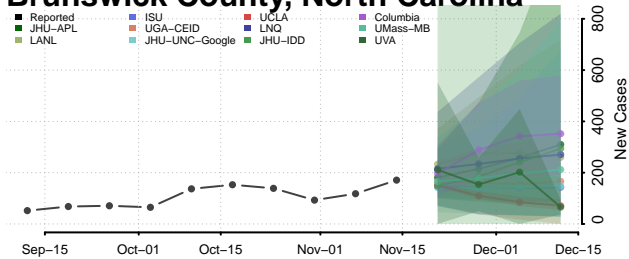

Brunswick County, North Carolina