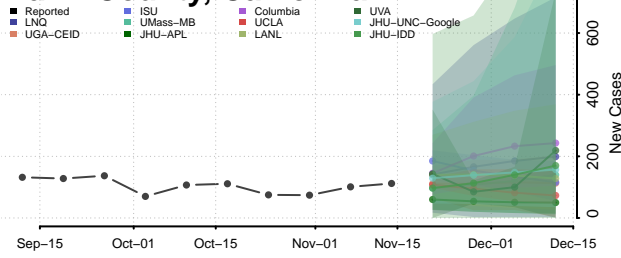

Marin County, California