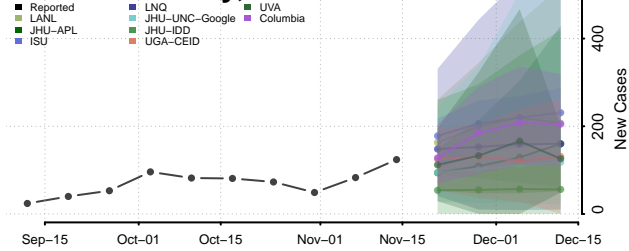

Lincoln County, Oklahoma