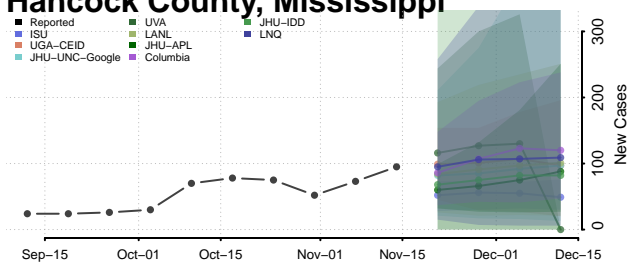

Hancock County, Mississippi