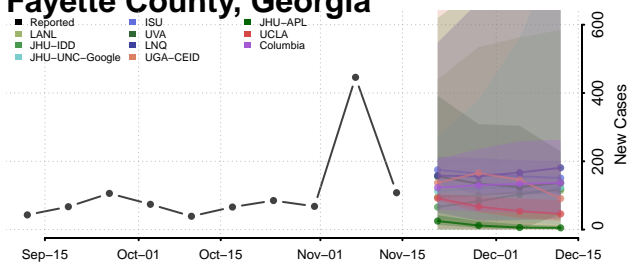

Fayette County, Georgia