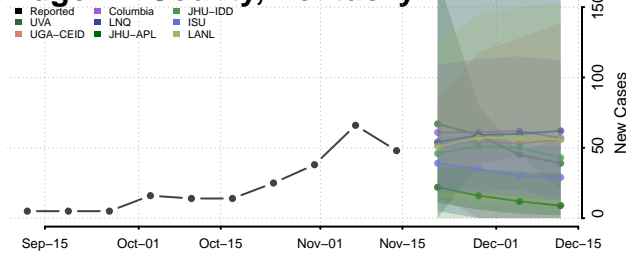

Magoffin County, Kentucky