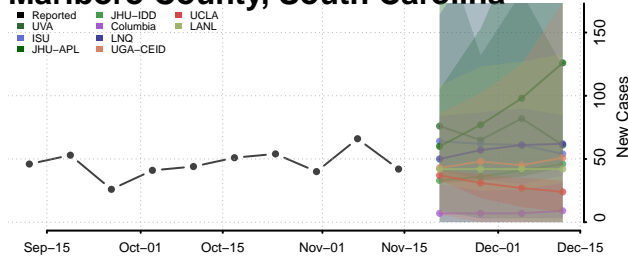

Marlboro County, South Carolina