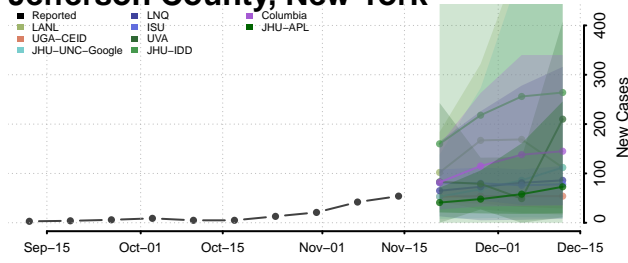

Jefferson County, New York