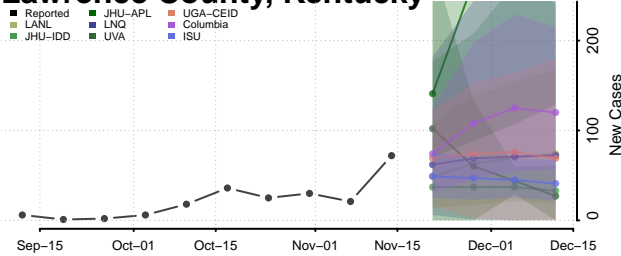

Lawrence County, Kentucky