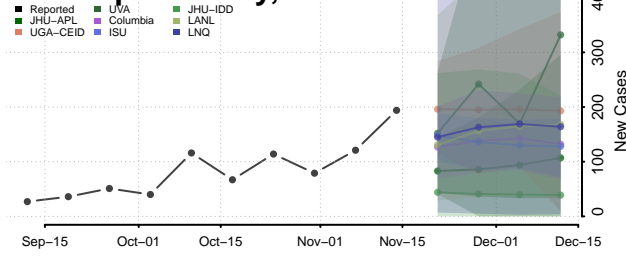

Randolph County, Missouri