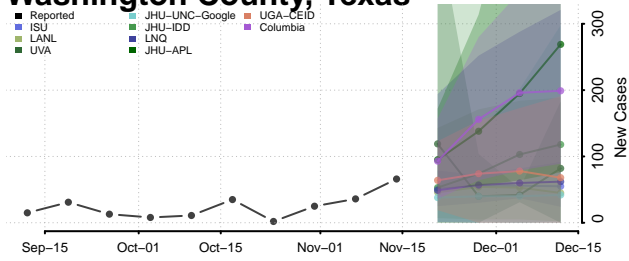

Washington County, Texas