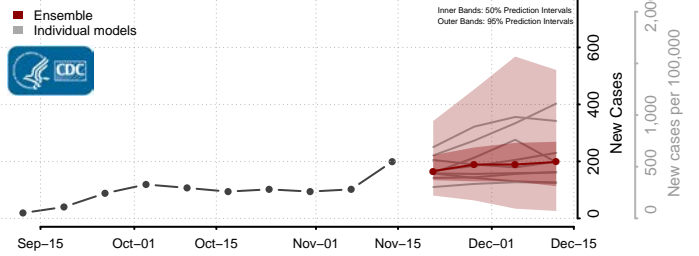

Whitley County, Kentucky