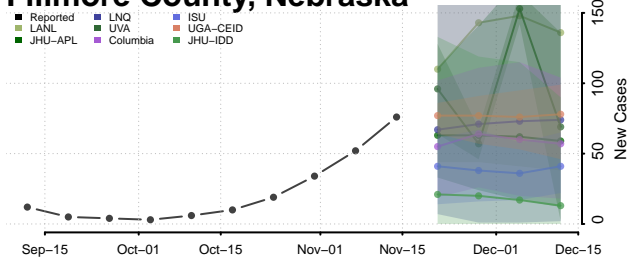

Fillmore County, Nebraska