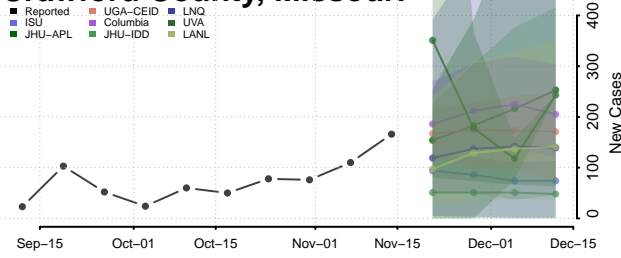

Crawford County, Missouri