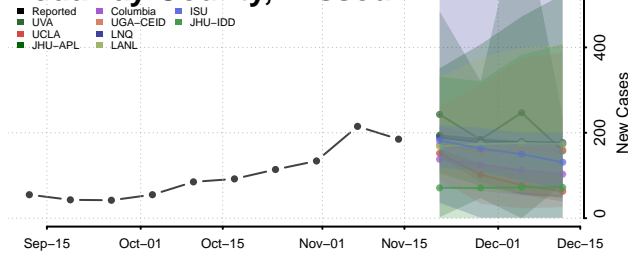

Nodaway County, Missouri