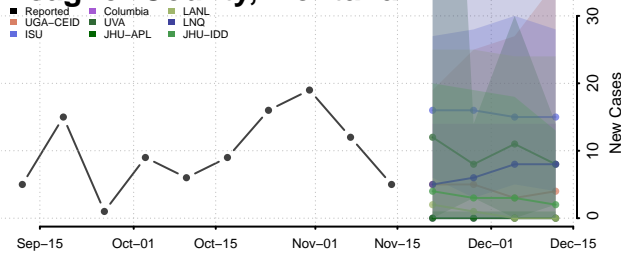

Meagher County, Montana