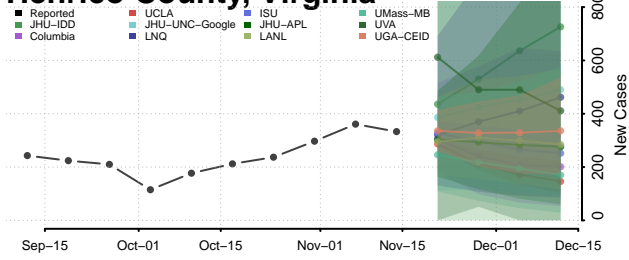

Henrico County, Virginia