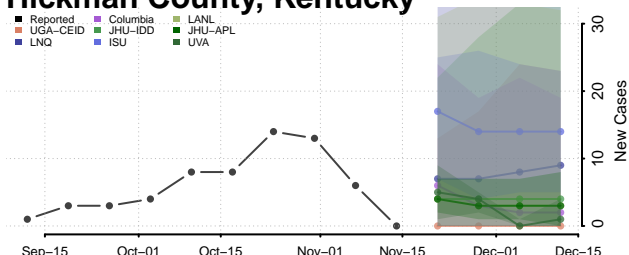

Hickman County, Kentucky