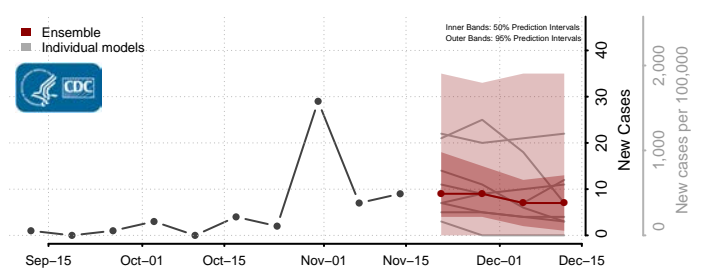

### Garden County, Nebraska