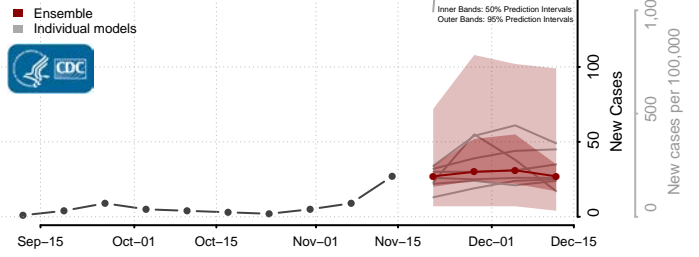

### Hardy County, West Virginia