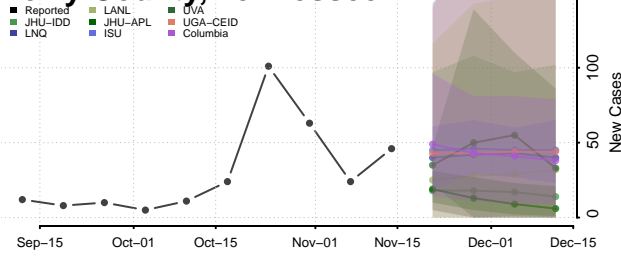

Perry County, Tennessee