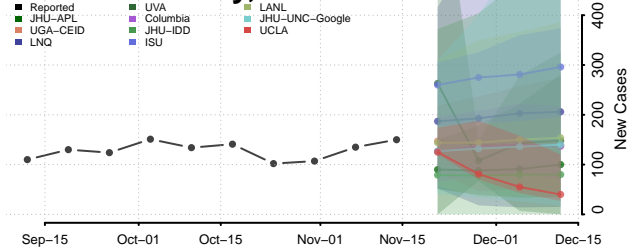

Le Flore County, Oklahoma