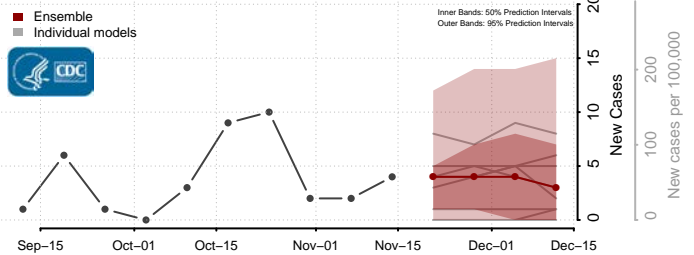

Pendleton County, West Virginia