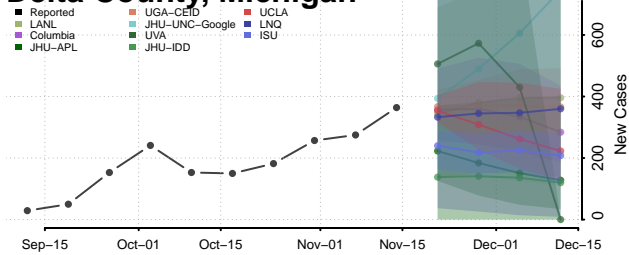

Delta County, Michigan