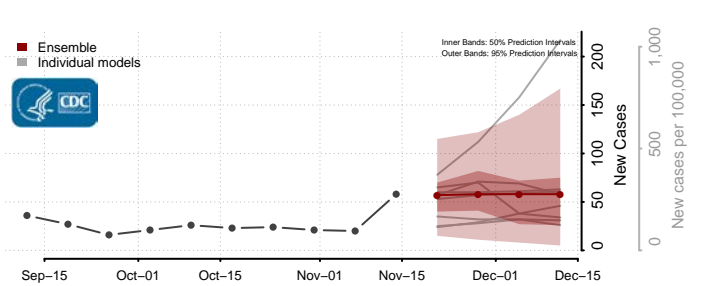

Newton County, Mississippi