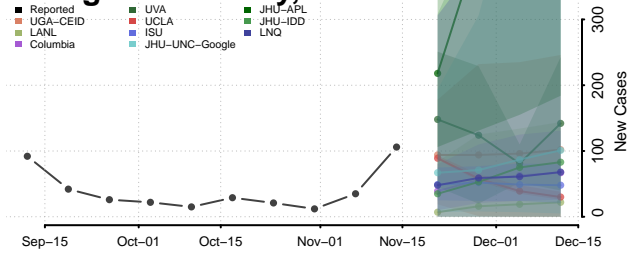

Evangeline County, Louisiana