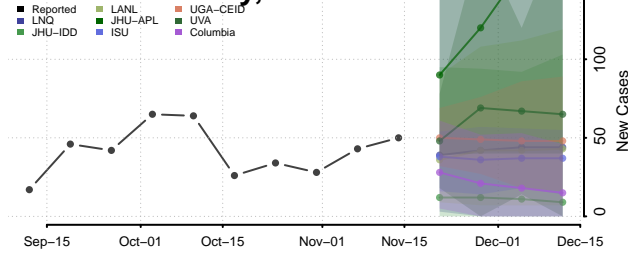

Houston County, Tennessee