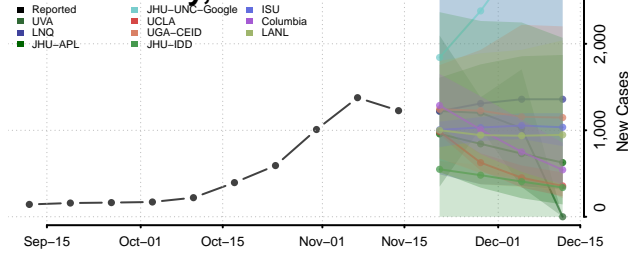

Ward County, North Dakota