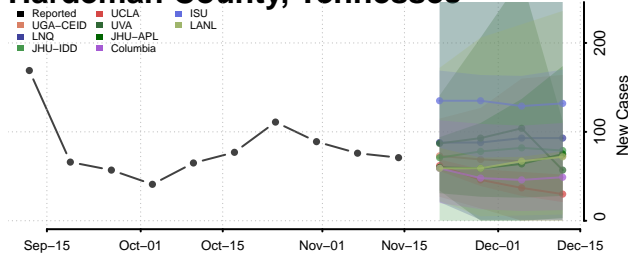

Hardeman County, Tennessee