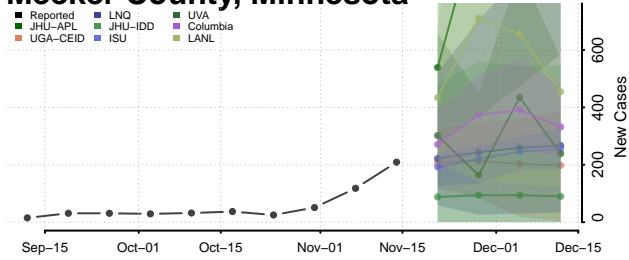

Meeker County, Minnesota