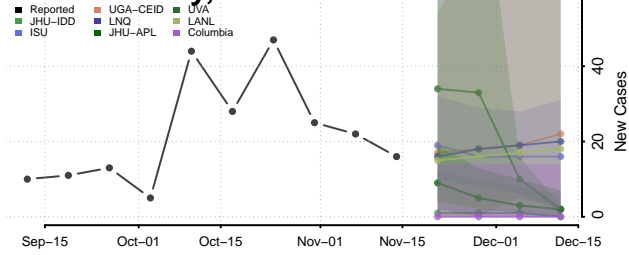

Faulk County, South Dakota