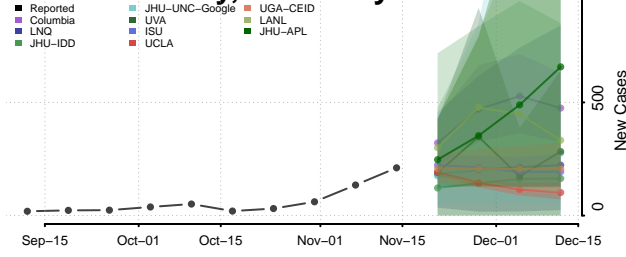

Graves County, Kentucky