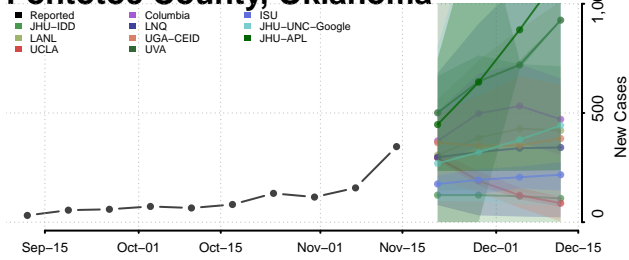

Pontotoc County, Oklahoma