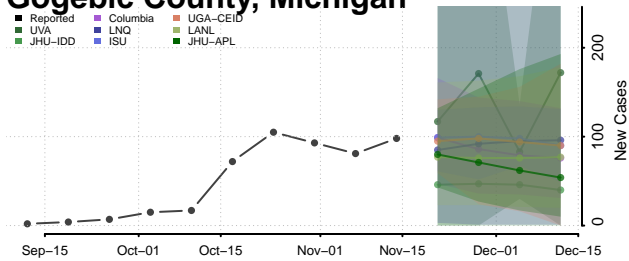

Gogebic County, Michigan