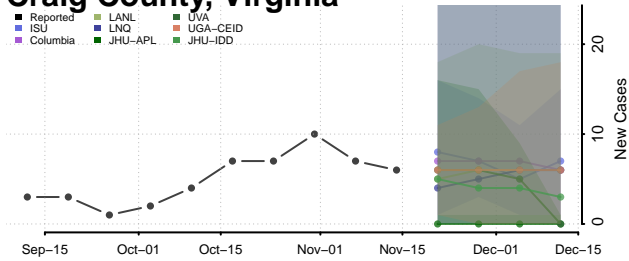

Craig County, Virginia