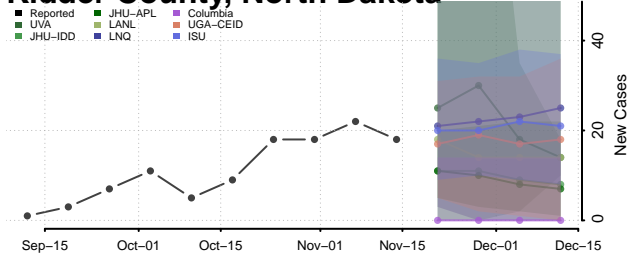

Kidder County, North Dakota