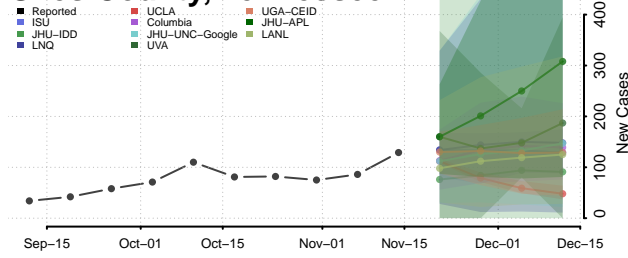

Giles County, Tennessee