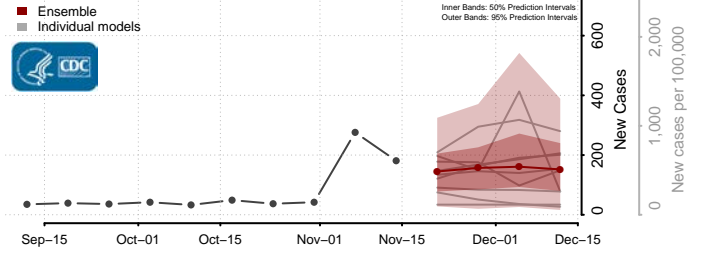

Haralson County, Georgia