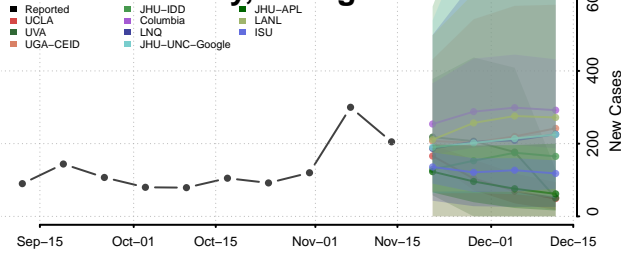

Jackson County, Georgia