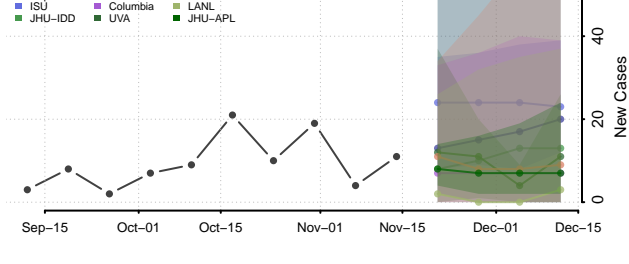

Roane County, West Virginia