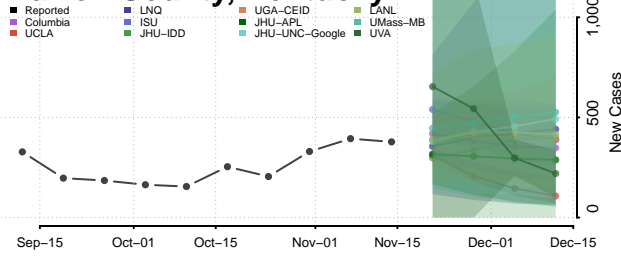

Warren County, Kentucky