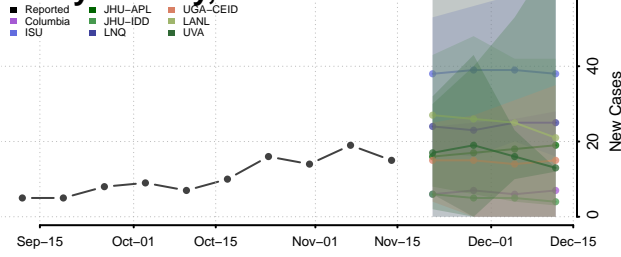

Valley County, Nebraska