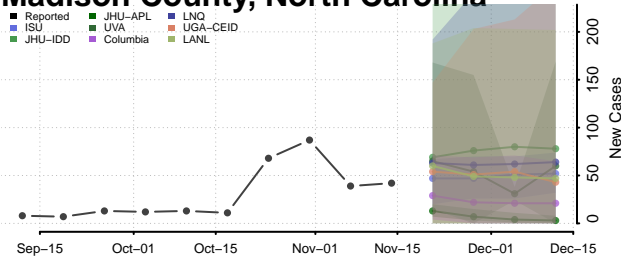

Madison County, North Carolina