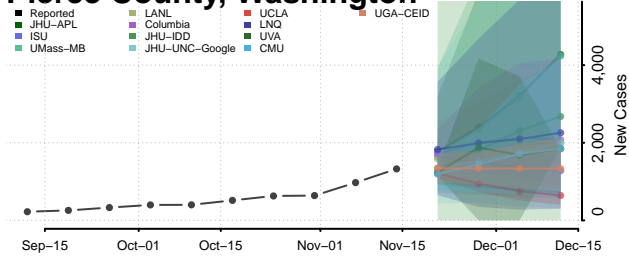

### Pierce County, Washington