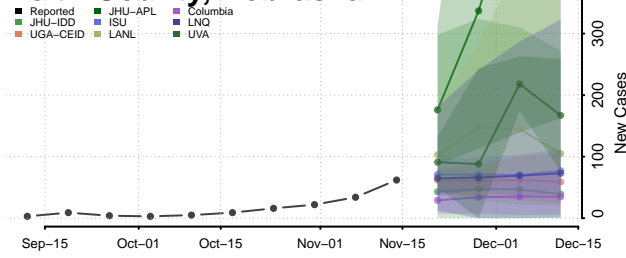

Keith County, Nebraska