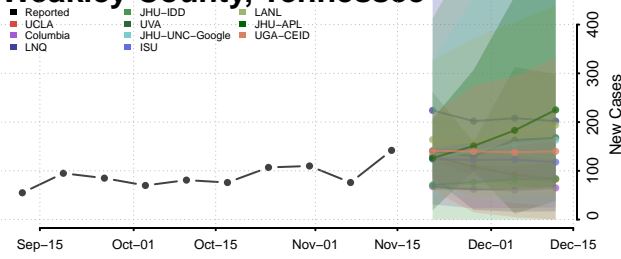

Weakley County, Tennessee