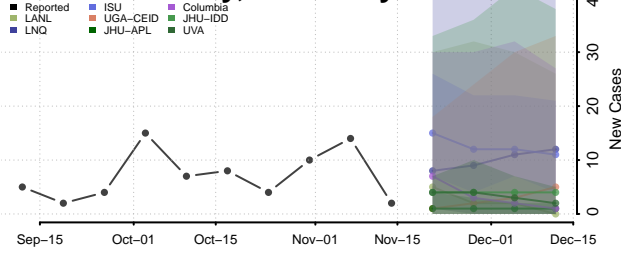

Menifee County, Kentucky