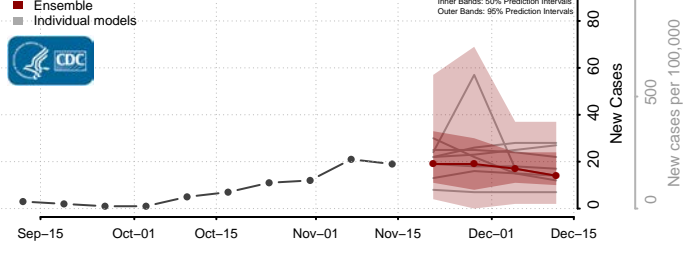

Ritchie County, West Virginia