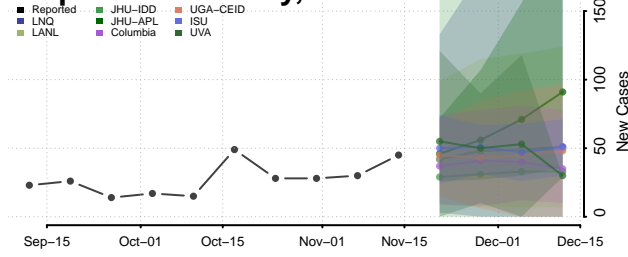

Sequatchie County, Tennessee