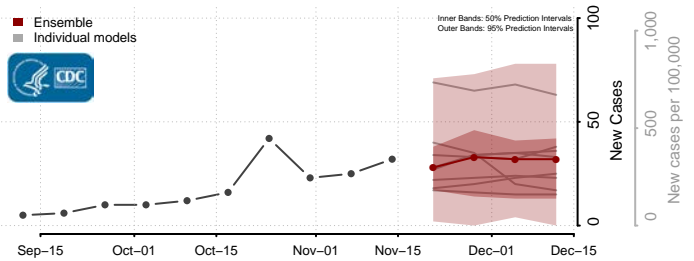

Clarke County, Iowa