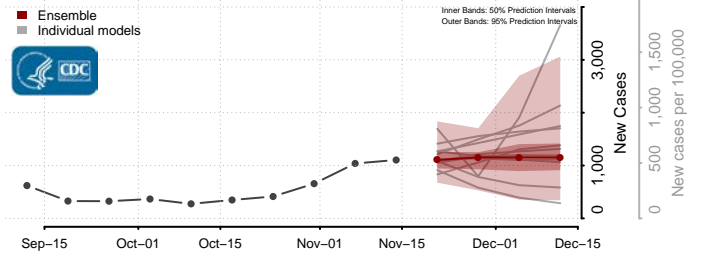

Champaign County, Illinois