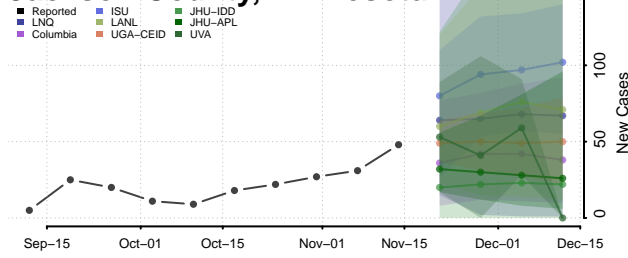

Jackson County, Minnesota