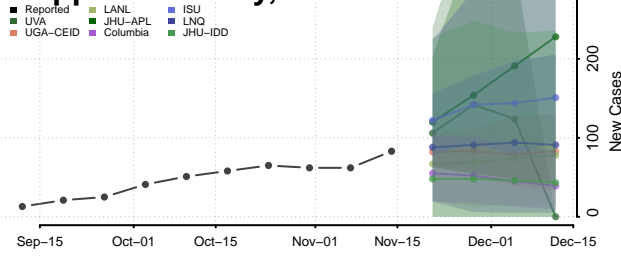

Chippewa County, Minnesota