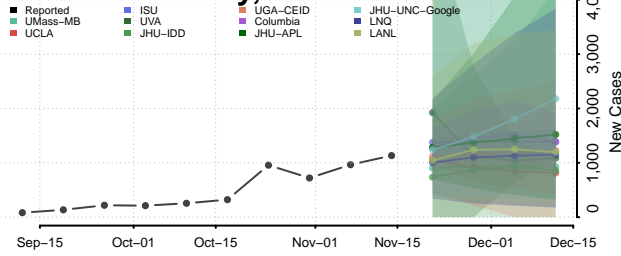

Kenosha County, Wisconsin