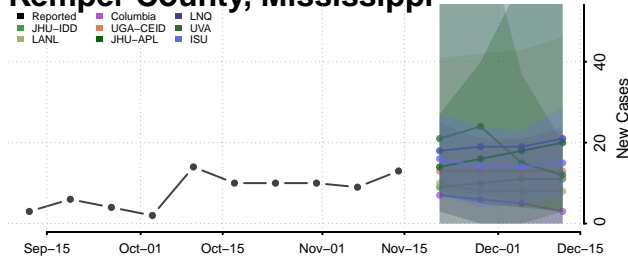

Kemper County, Mississippi