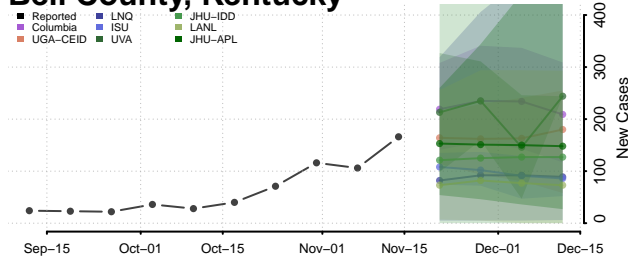

Bell County, Kentucky