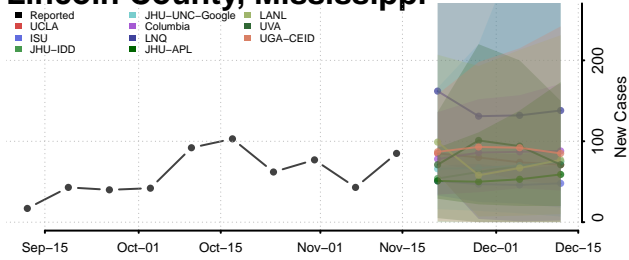

Lincoln County, Mississippi