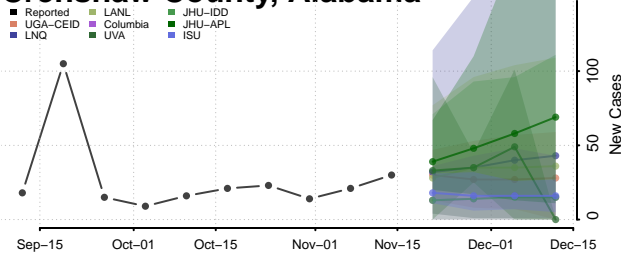

Crenshaw County, Alabama