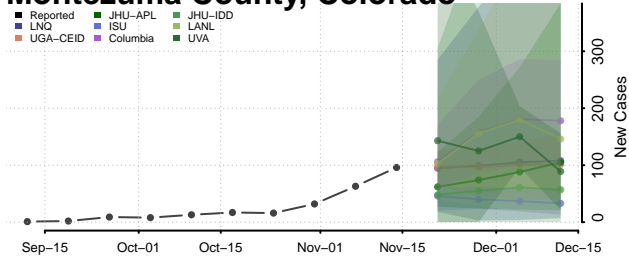

Montezuma County, Colorado