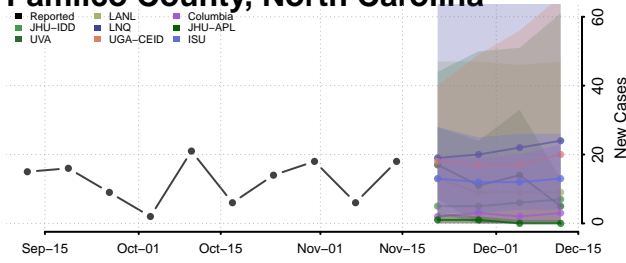

Pamlico County, North Carolina