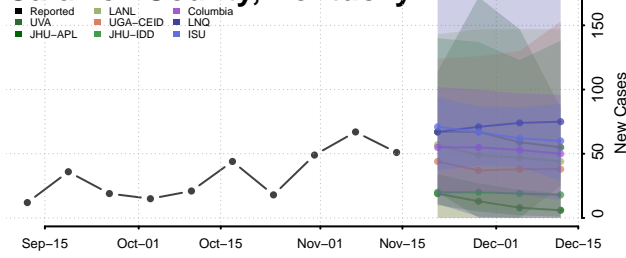

Caldwell County, Kentucky