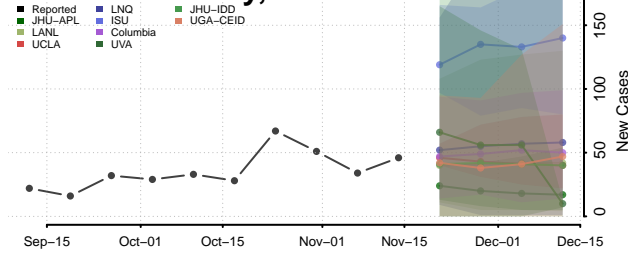

Johnson County, Arkansas