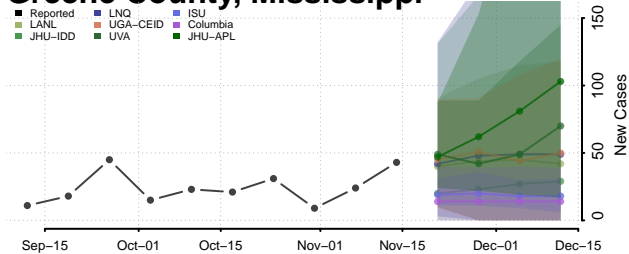

Greene County, Mississippi