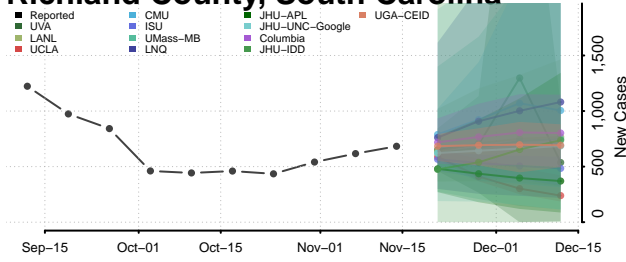

Richland County, South Carolina