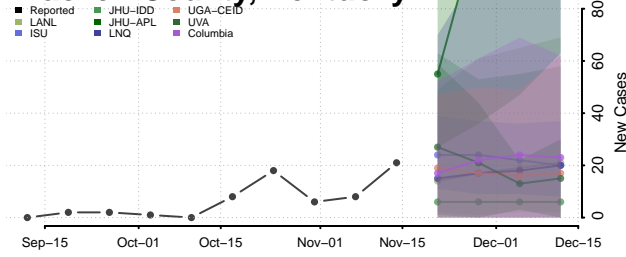

Bracken County, Kentucky