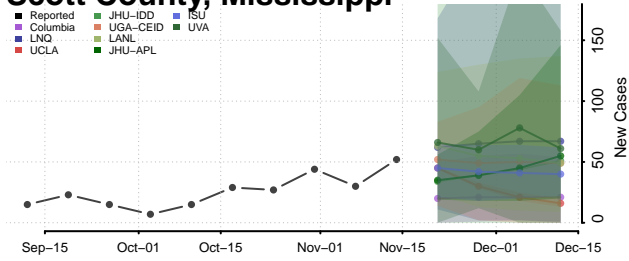

Scott County, Mississippi