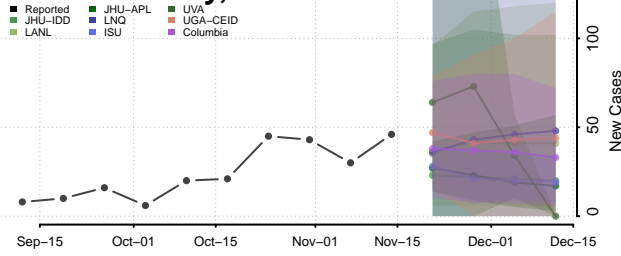

Maries County, Missouri