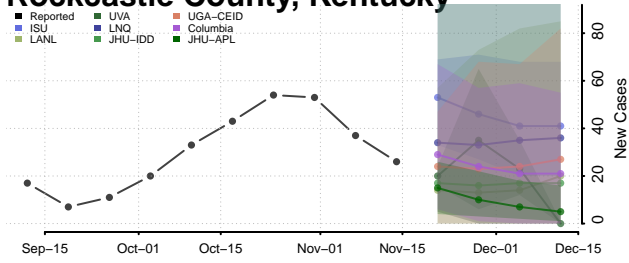

Rockcastle County, Kentucky