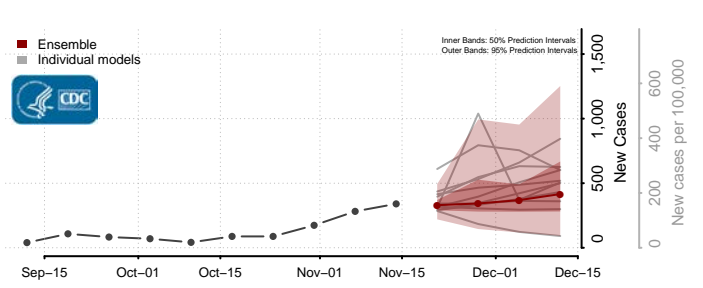

Mohave County, Arizona