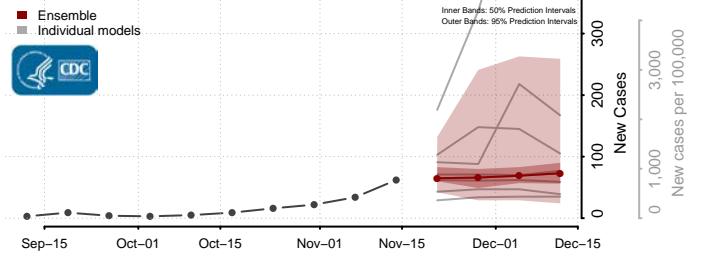

Keith County, Nebraska