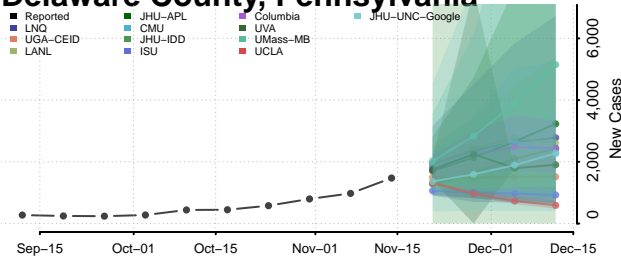

Delaware County, Pennsylvania