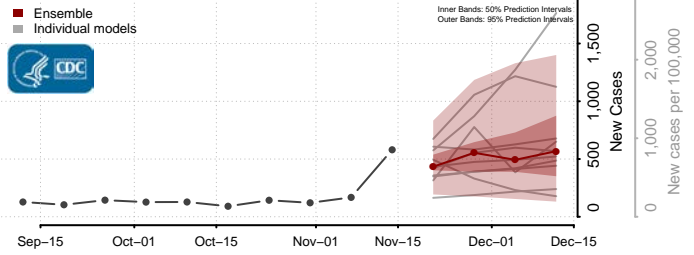

Muskogee County, Oklahoma