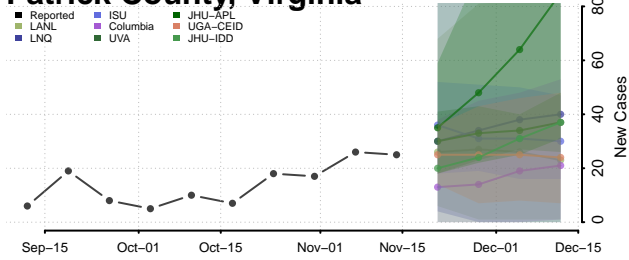

Patrick County, Virginia