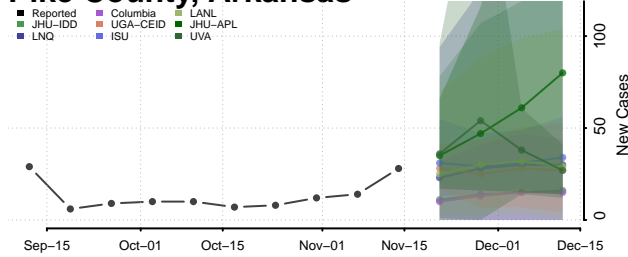

Pike County, Arkansas