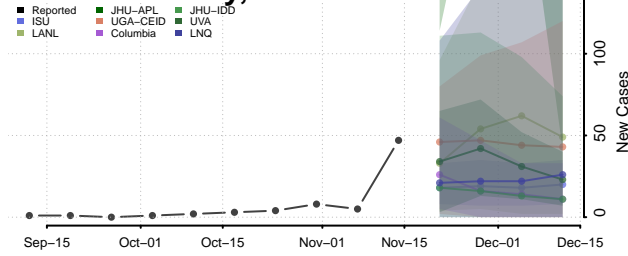

Perkins County, Nebraska