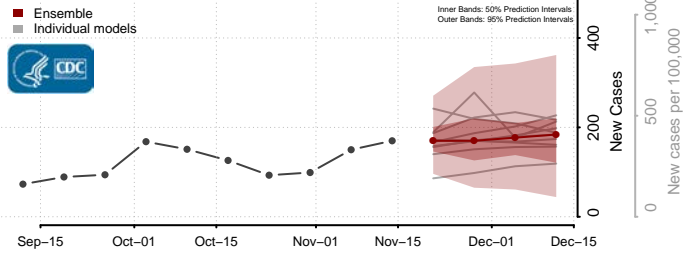

Henderson County, Kentucky