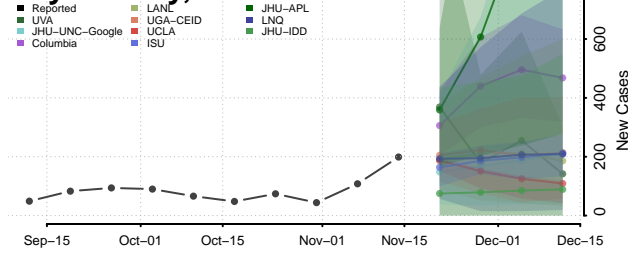

Kay County, Oklahoma