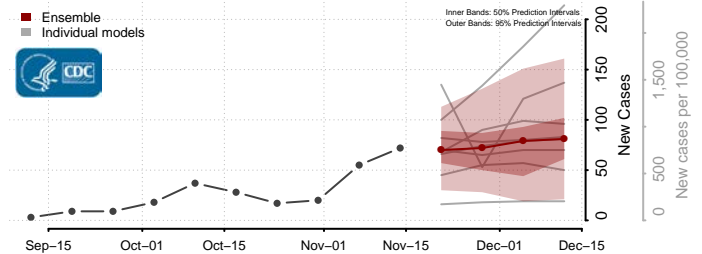

Hamilton County, Nebraska