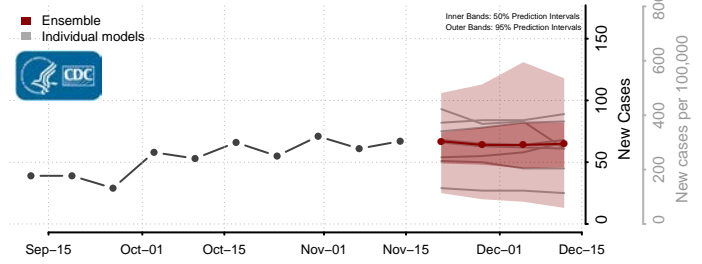

Tippah County, Mississippi