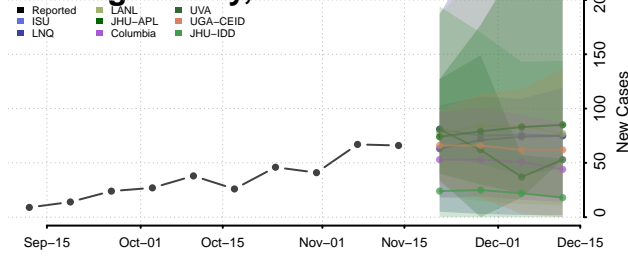

Cuming County, Nebraska