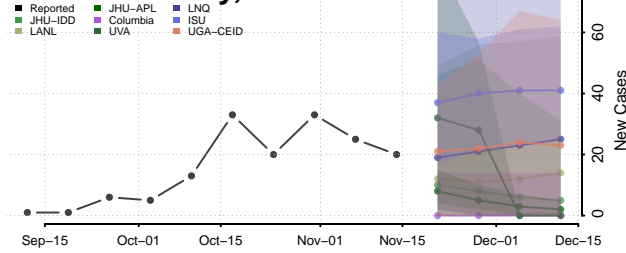

Towner County, North Dakota