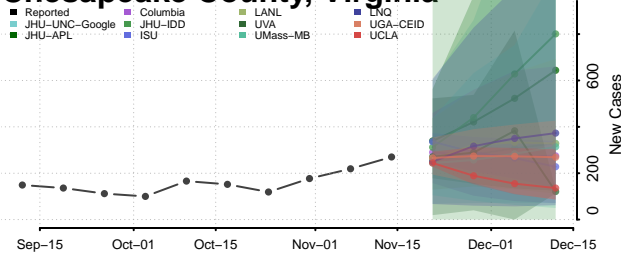

Chesapeake County, Virginia