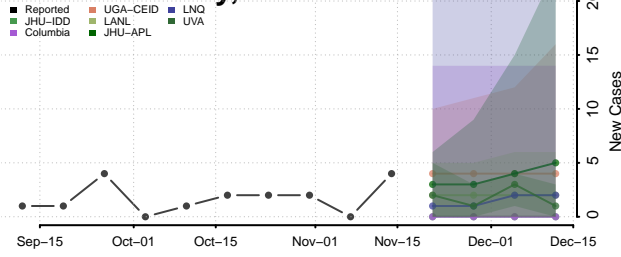

Yakutat County, Alaska