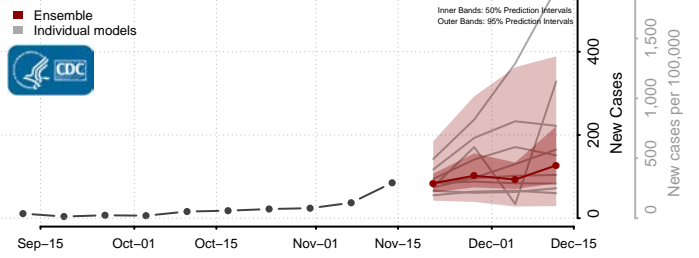

### Hardy County, West Virginia