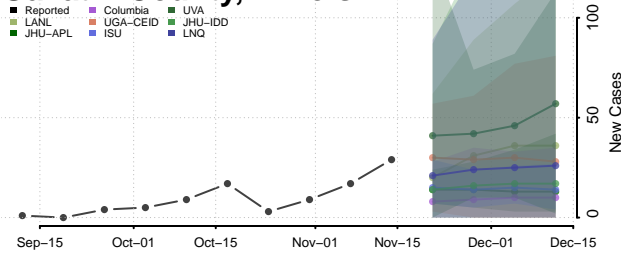

Gallatin County, Illinois