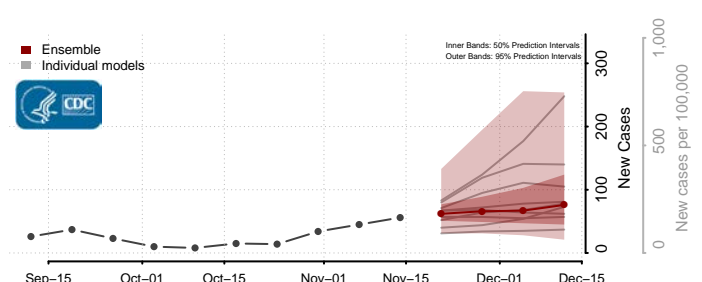

Pulaski County, Virginia