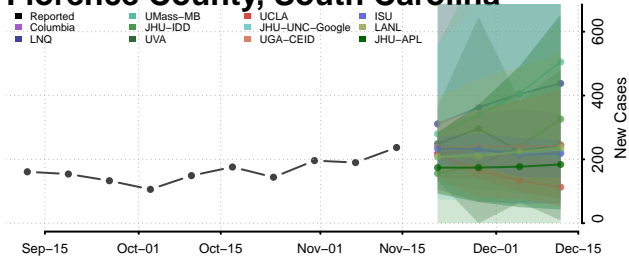

Florence County, South Carolina