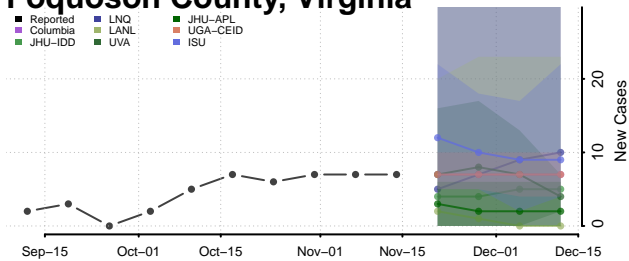

Poquoson County, Virginia