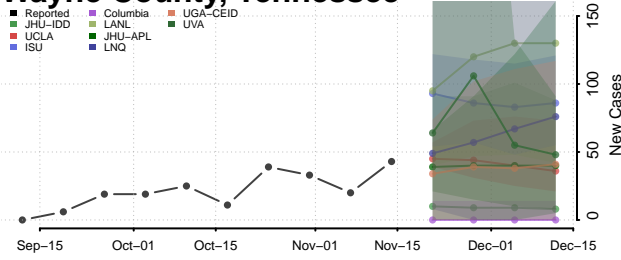

Wayne County, Tennessee