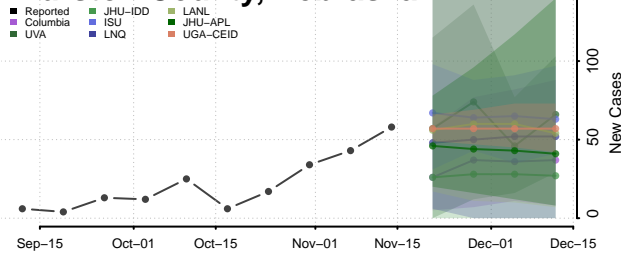

Thurston County, Nebraska