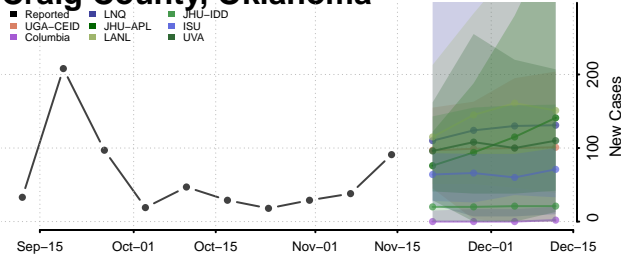

Craig County, Oklahoma