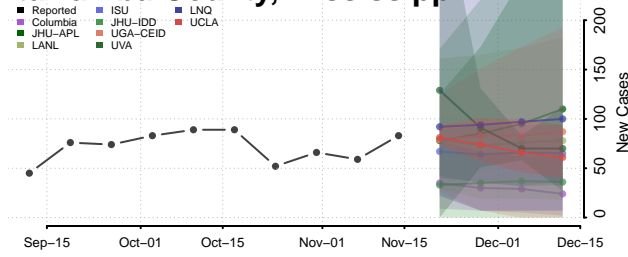

Itawamba County, Mississippi