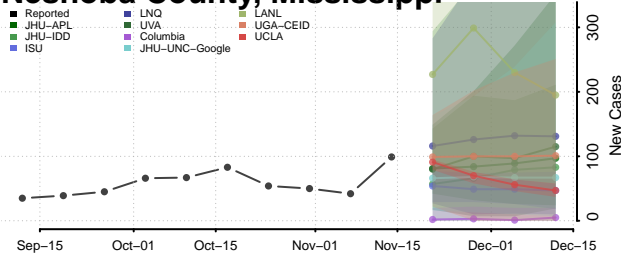

Neshoba County, Mississippi