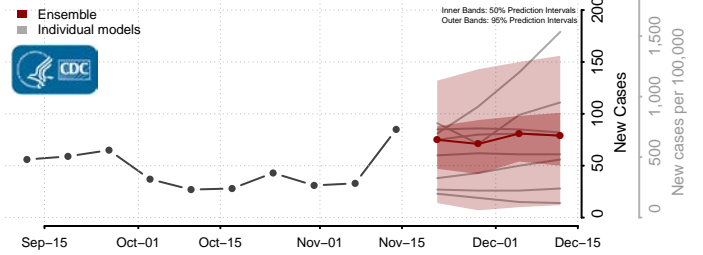

Decatur County, Tennessee