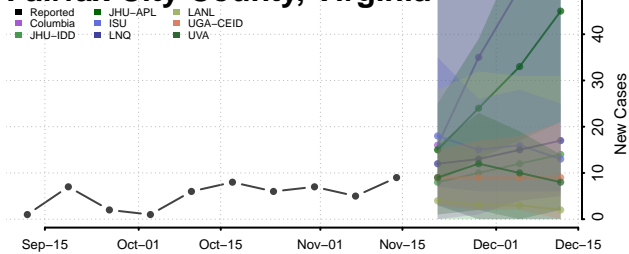

Fairfax City County, Virginia