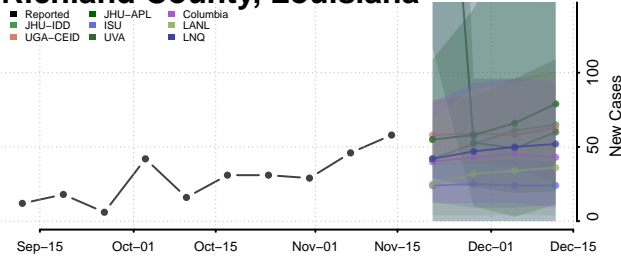

Richland County, Louisiana