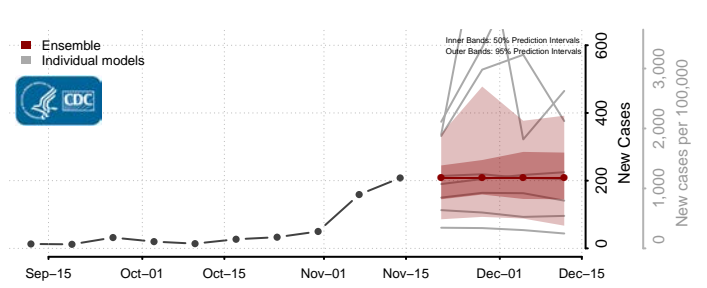

Hancock County, Illinois