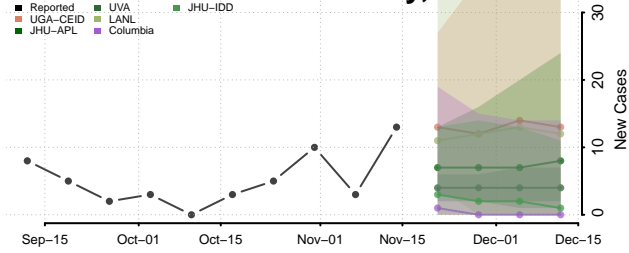

Lake and Peninsula County, Alaska