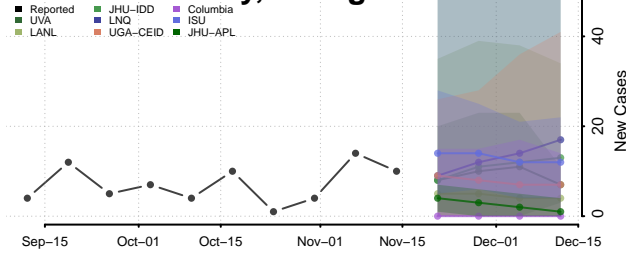

Hancock County, Georgia