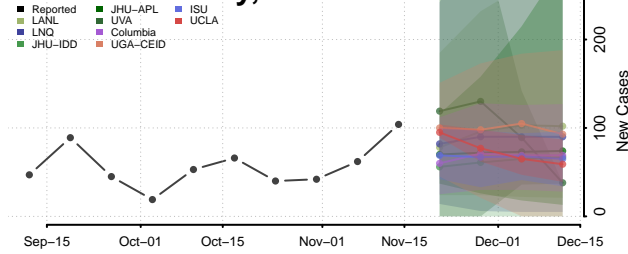

Winston County, Alabama