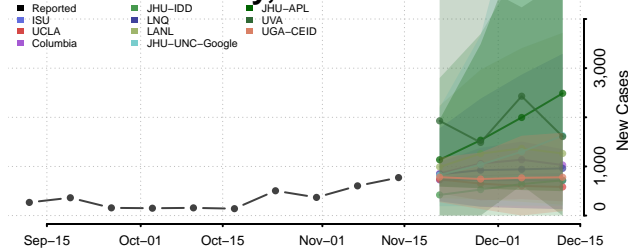

Walworth County, Wisconsin