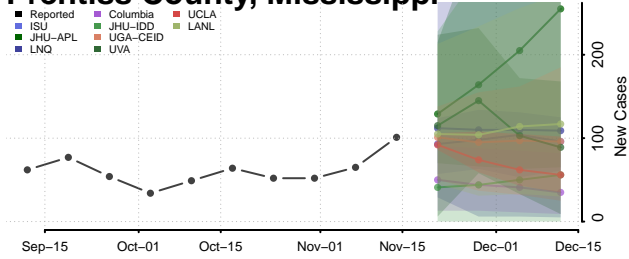

Prentiss County, Mississippi