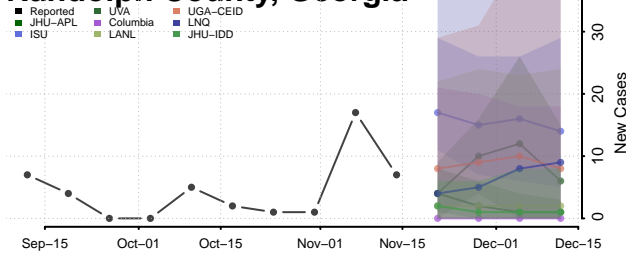

Randolph County, Georgia