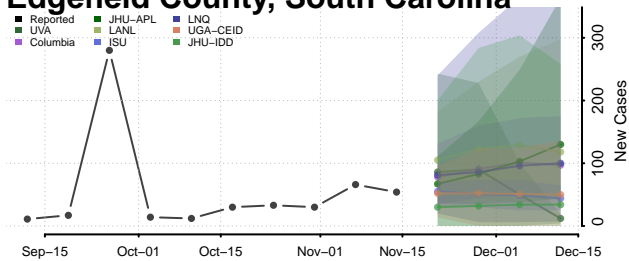

### Edgefield County, South Carolina