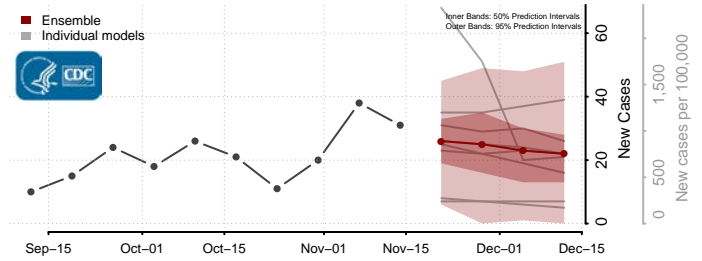

Douglas County, South Dakota