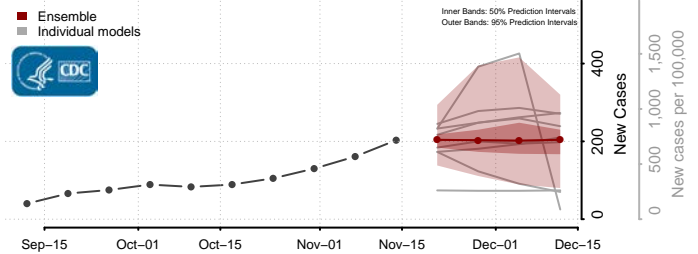

Meade County, South Dakota