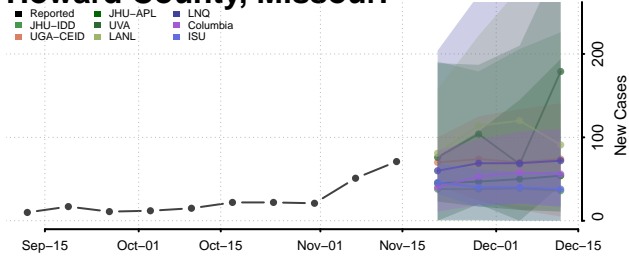

Howard County, Missouri