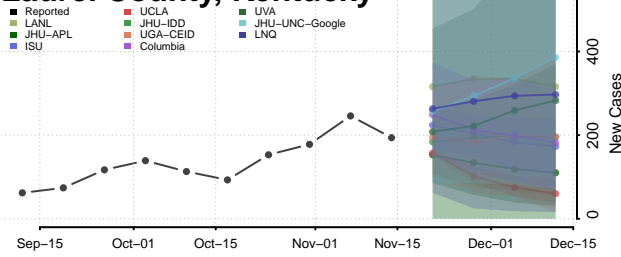

Laurel County, Kentucky