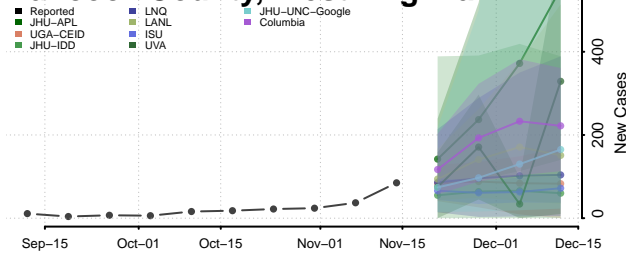

Hancock County, West Virginia