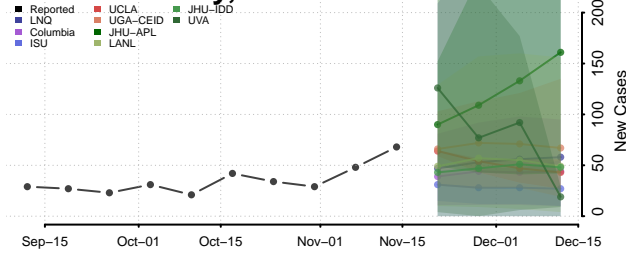

Sabine County, Louisiana