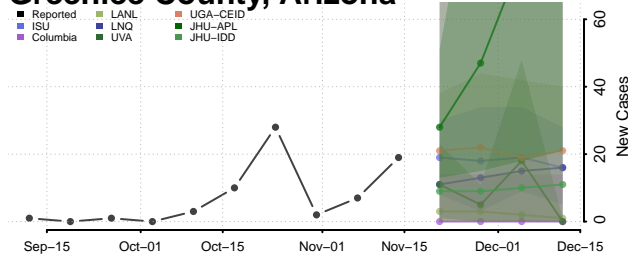

Greenlee County, Arizona