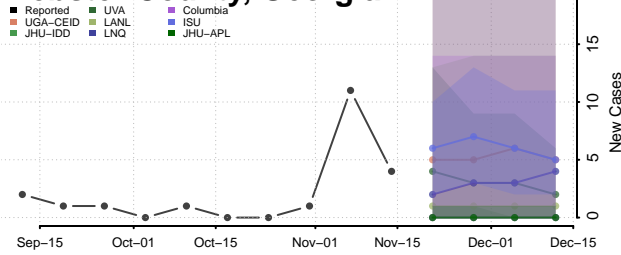

Webster County, Georgia