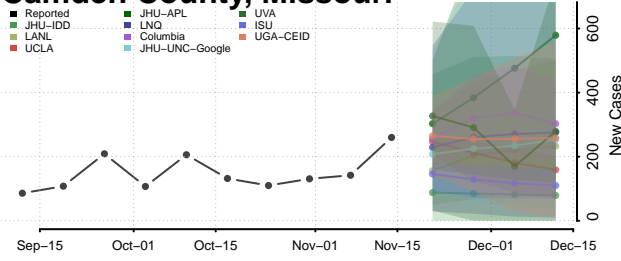

Camden County, Missouri