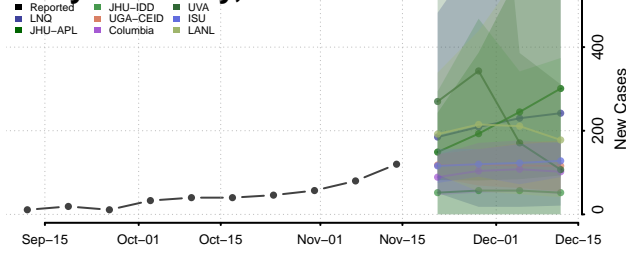

Sawyer County, Wisconsin