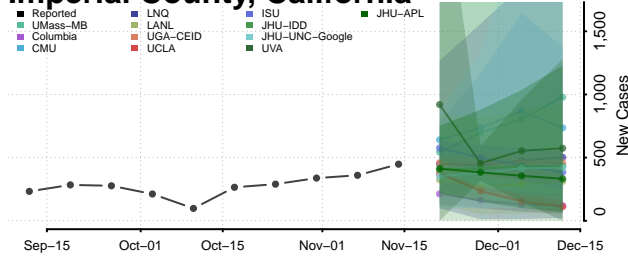

Imperial County, California