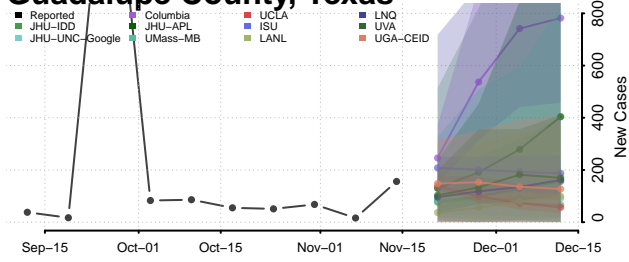

Guadalupe County, Texas