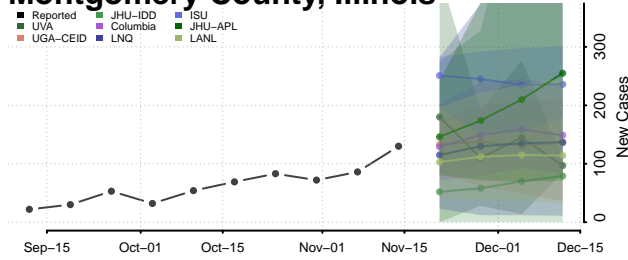

Montgomery County, Illinois