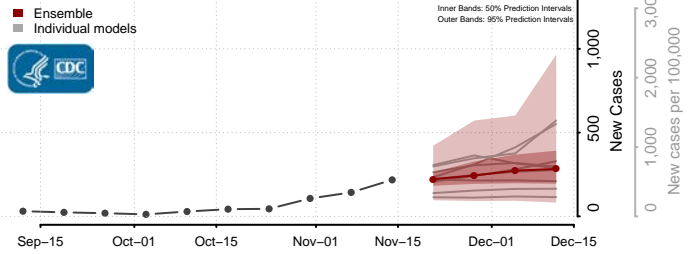

Ohio County, West Virginia