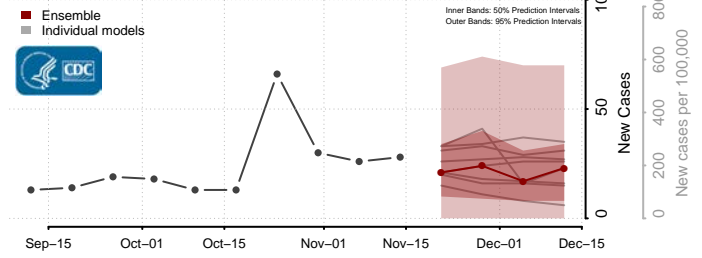

Yalobusha County, Mississippi