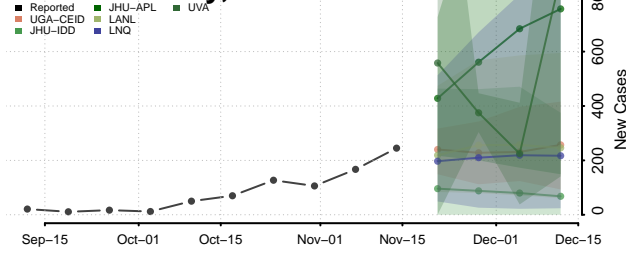

Bethel County, Alaska