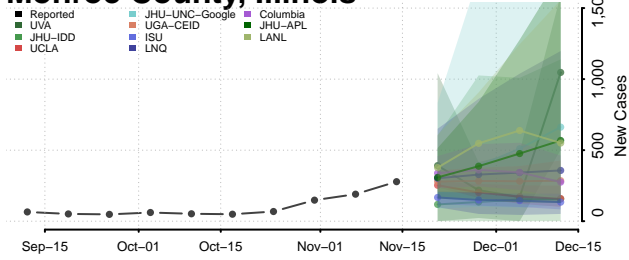

Monroe County, Illinois