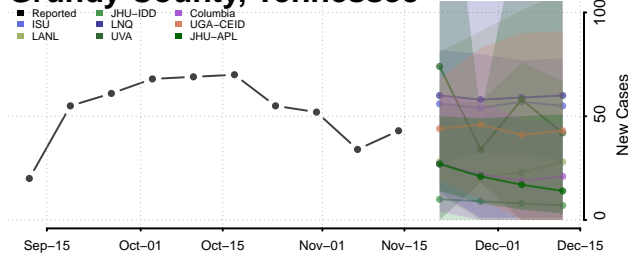

Grundy County, Tennessee