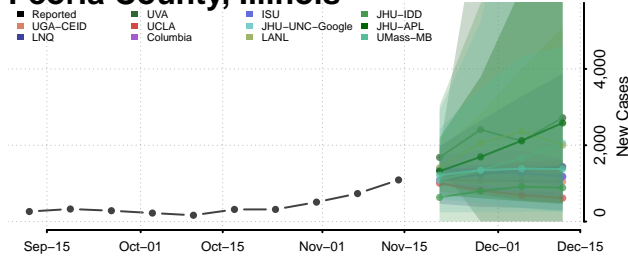

Peoria County, Illinois