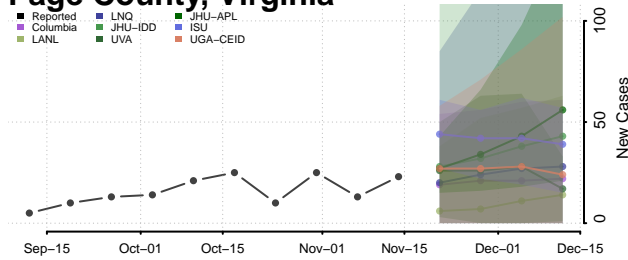

Page County, Virginia