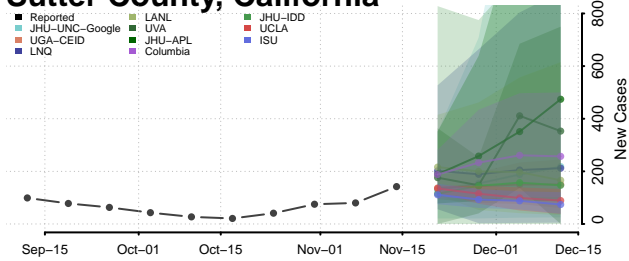

### Tehama County, California