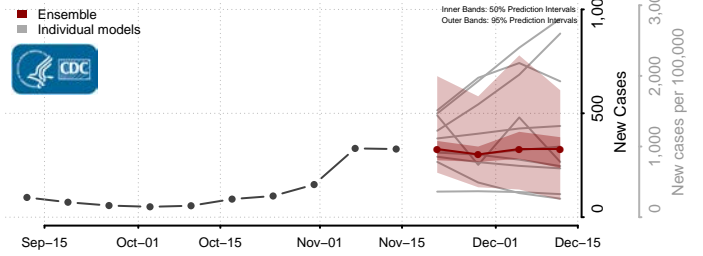

Effingham County, Illinois