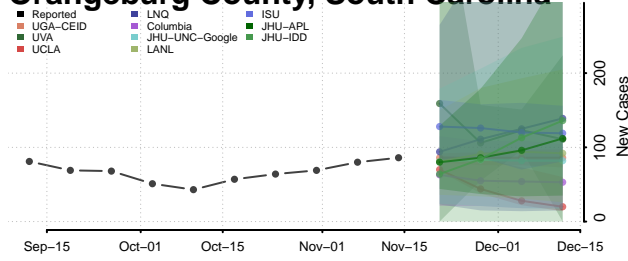

Orangeburg County, South Carolina