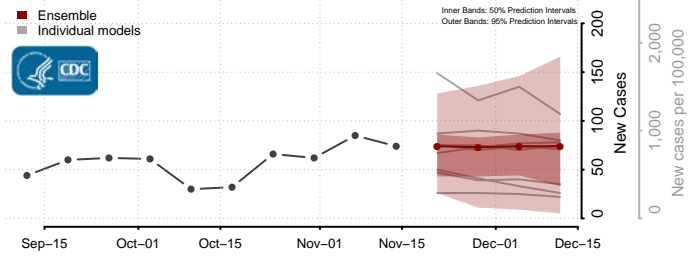

### Forest County, Wisconsin