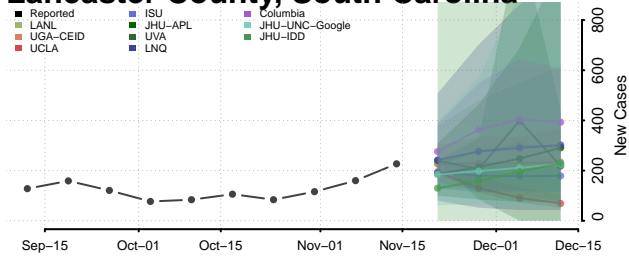

Lancaster County, South Carolina