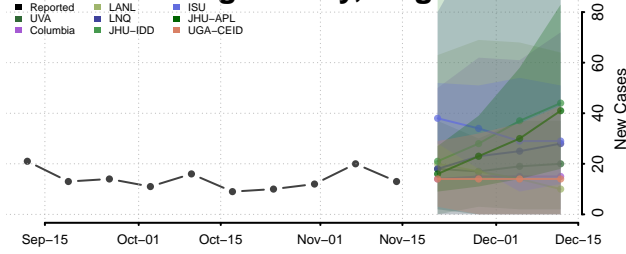

Fredericksburg County, Virginia