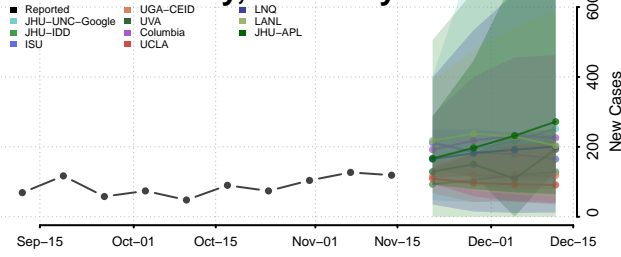

Oldham County, Kentucky