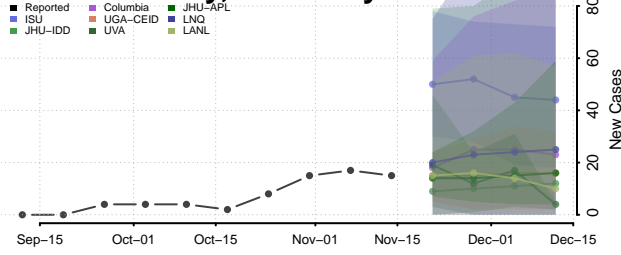

Carroll County, Kentucky