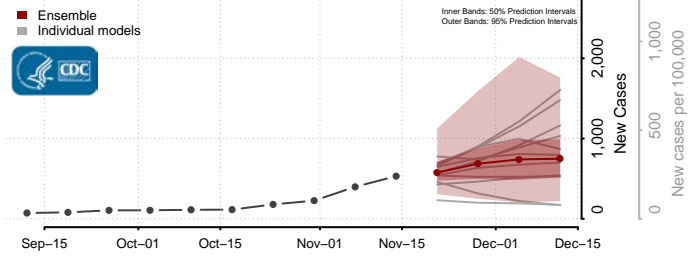

Jackson County, Oregon