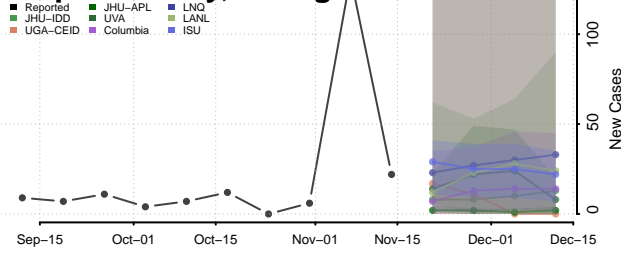

Jasper County, Georgia