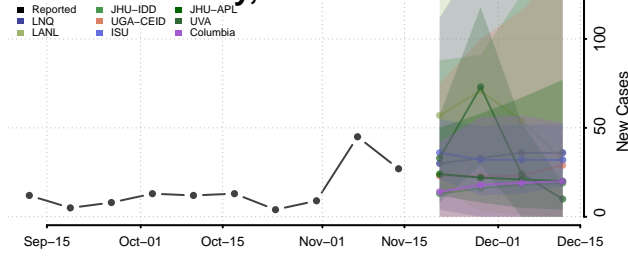

Nemaha County, Nebraska