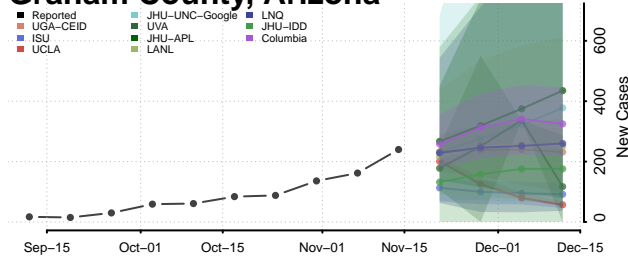

Graham County, Arizona