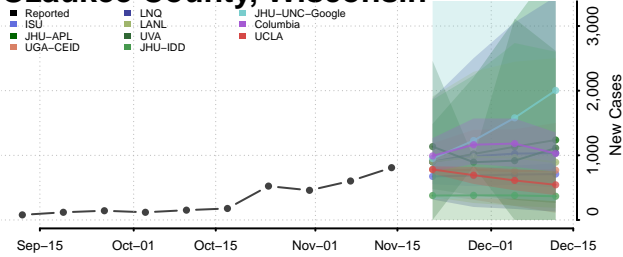

Ozaukee County, Wisconsin