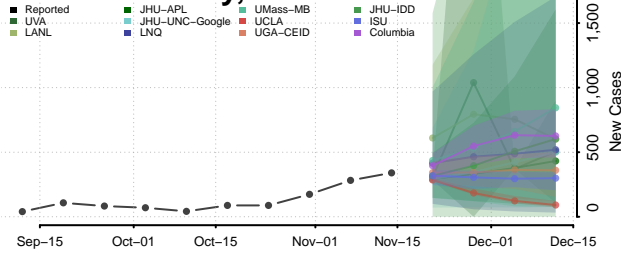

Mohave County, Arizona