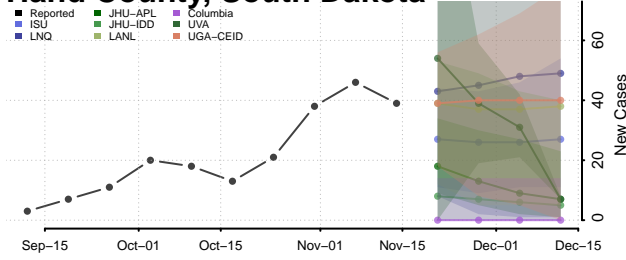

Hand County, South Dakota