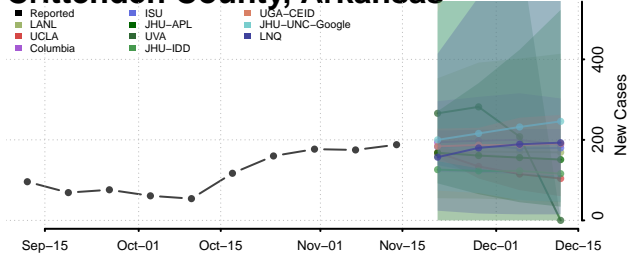

Crittenden County, Arkansas