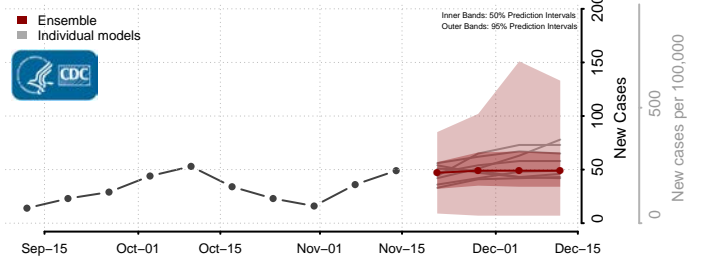

Letcher County, Kentucky