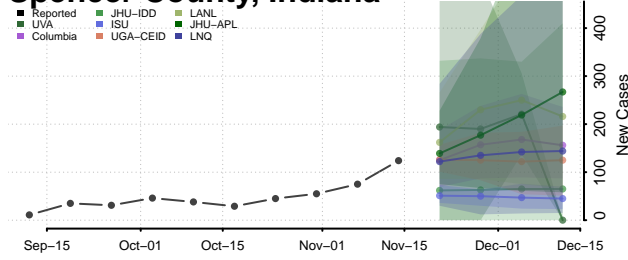

Spencer County, Indiana