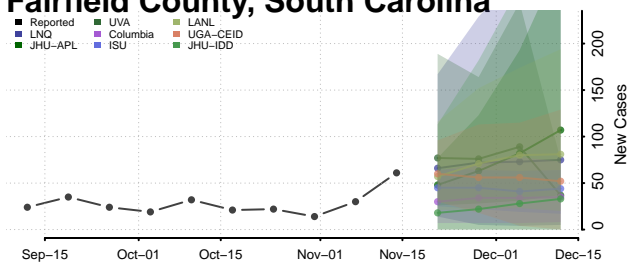

Fairfield County, South Carolina