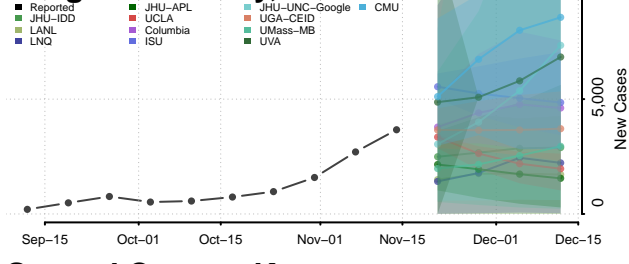

Sedgwick County, Kansas