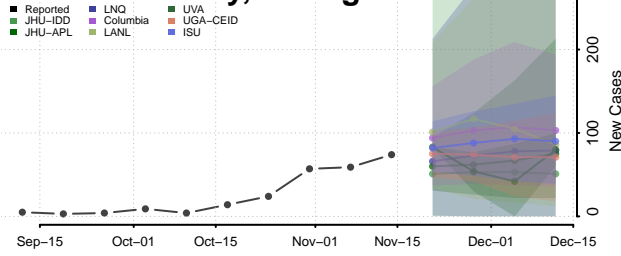

Osceola County, Michigan