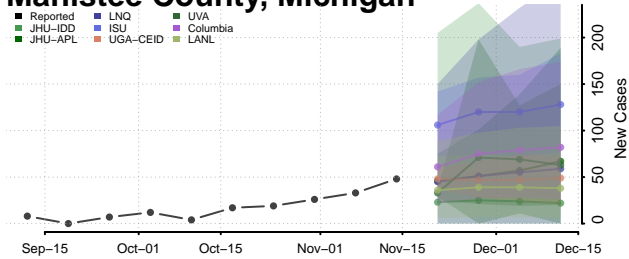

Manistee County, Michigan