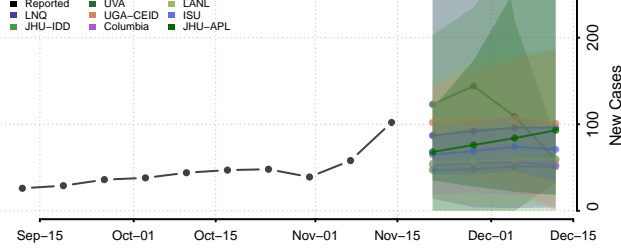

### Cleburne County, Arkansas