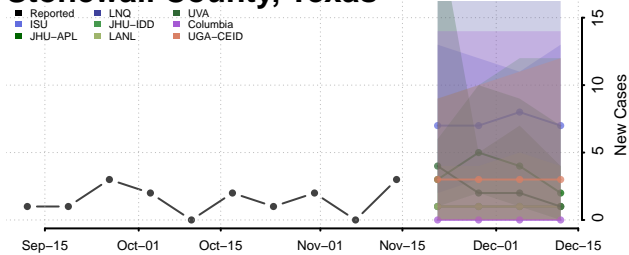

Stonewall County, Texas