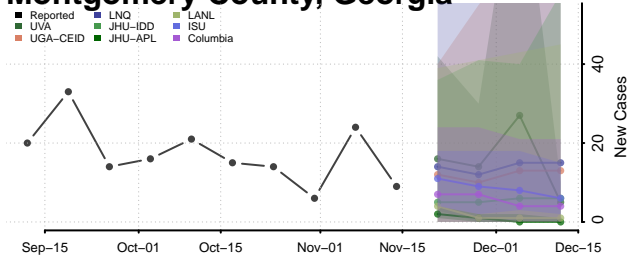

Montgomery County, Georgia