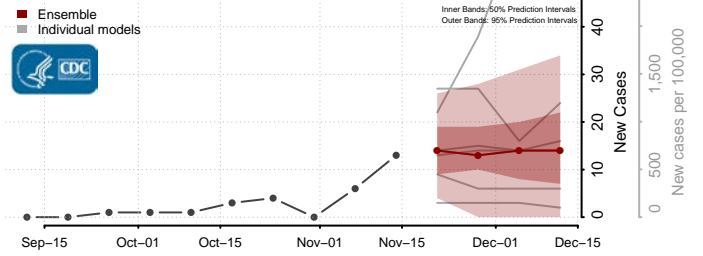

Judith Basin County, Montana