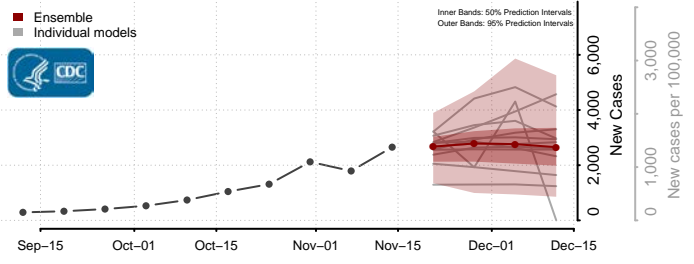

Minnehaha County, South Dakota