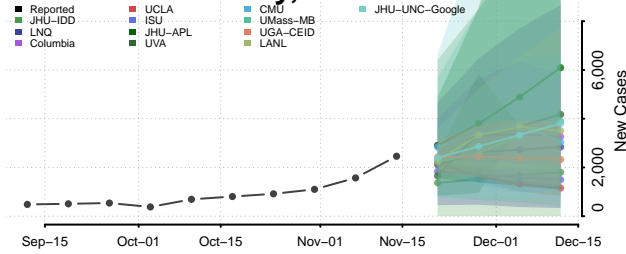

St. Charles County, Missouri