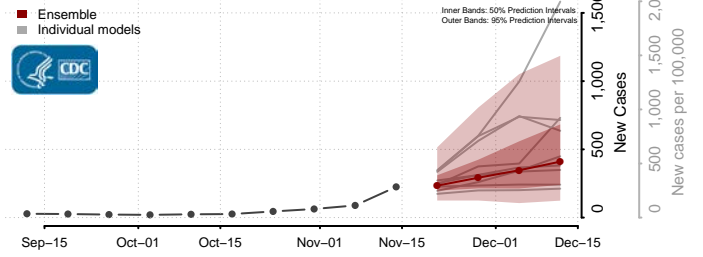

Clearfield County, Pennsylvania