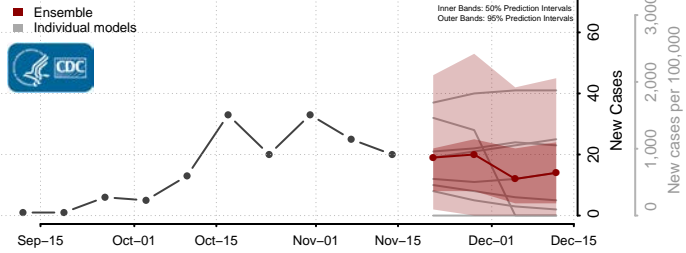

Towner County, North Dakota