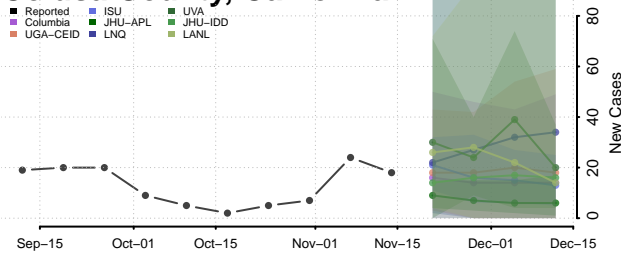

Colusa County, California