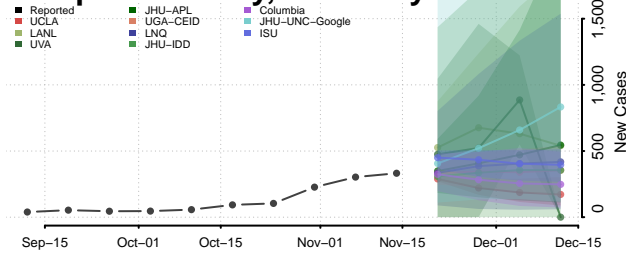

Campbell County, Kentucky