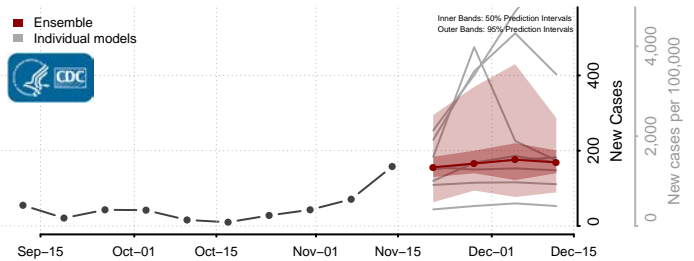

Chickasaw County, Iowa