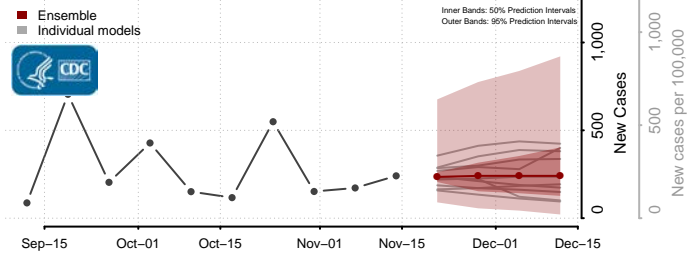

Houston County, Alabama