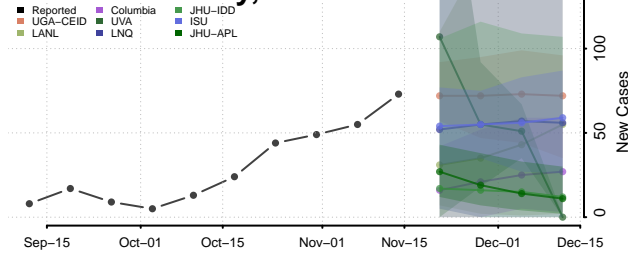

Ransom County, North Dakota