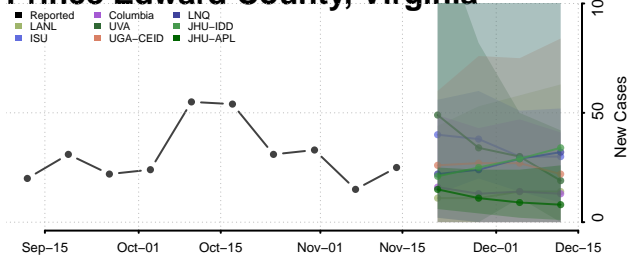

Prince Edward County, Virginia