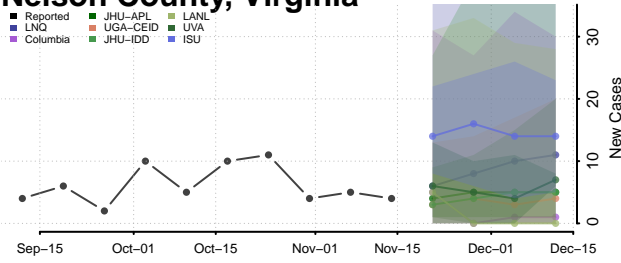

Nelson County, Virginia