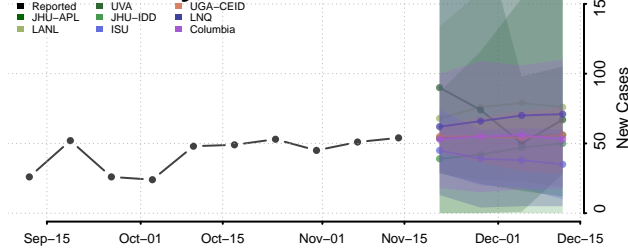

Bibb County, Alabama