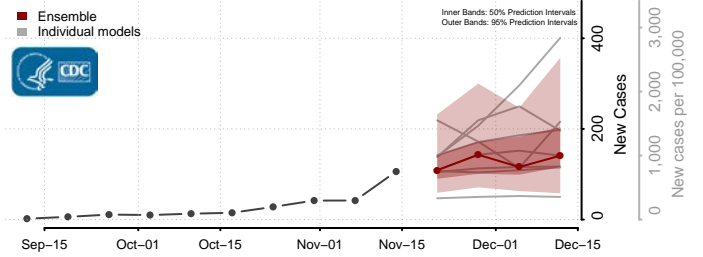

Pennington County, Minnesota