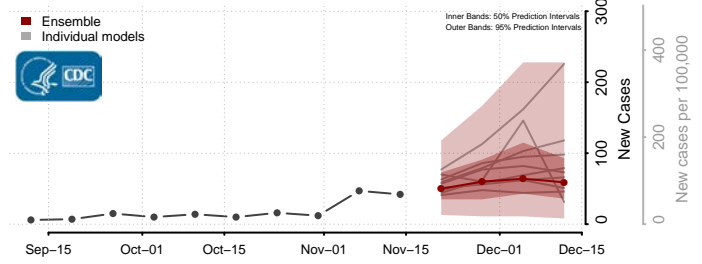

Herkimer County, New York