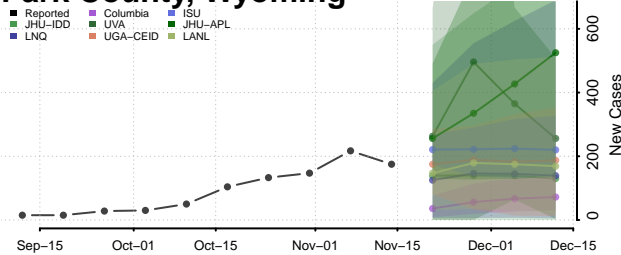

Park County, Wyoming