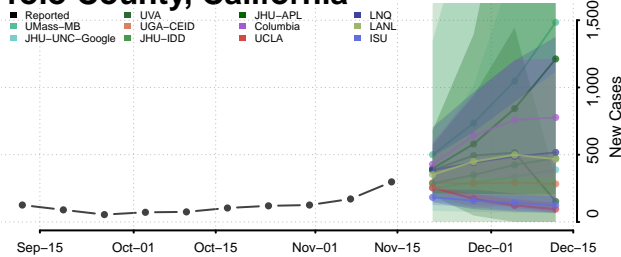

Yolo County, California