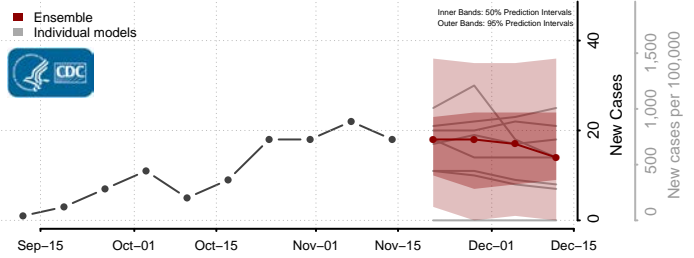

Kidder County, North Dakota