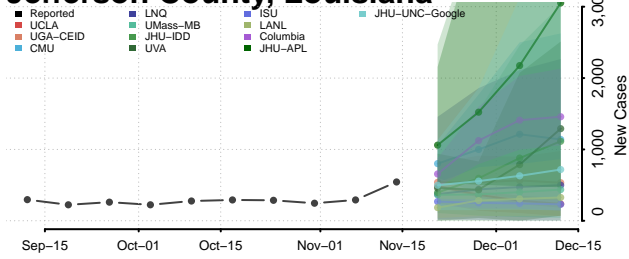

Jefferson County, Louisiana