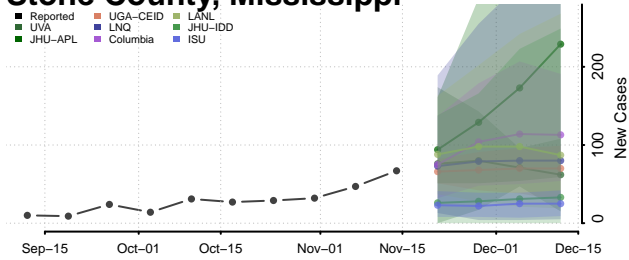

Stone County, Mississippi