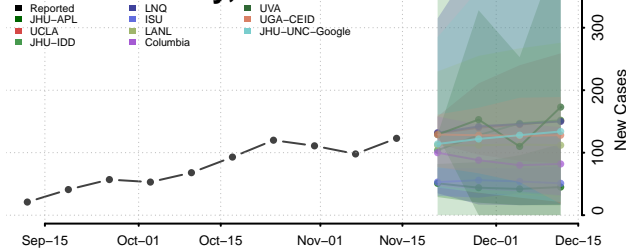

Halifax County, North Carolina