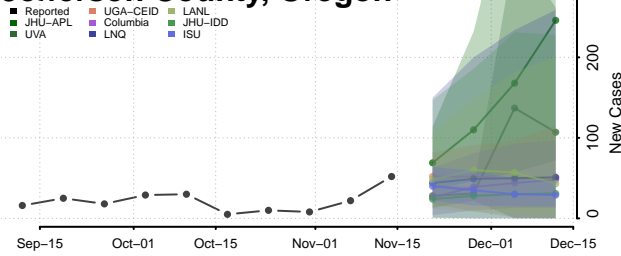

Jefferson County, Oregon