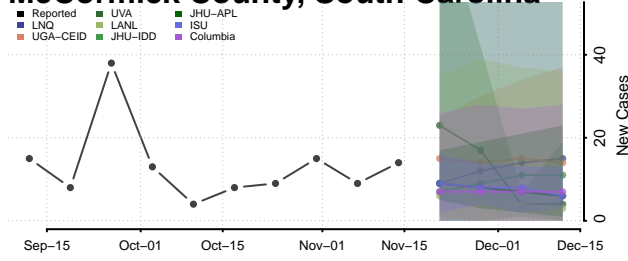

McCormick County, South Carolina