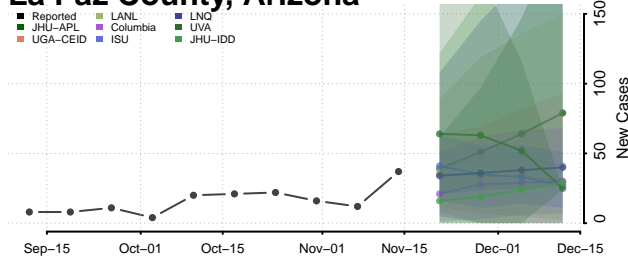

La Paz County, Arizona