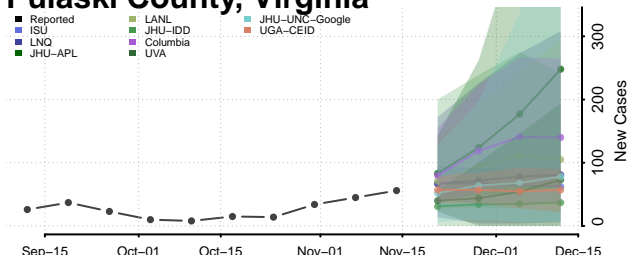

Pulaski County, Virginia