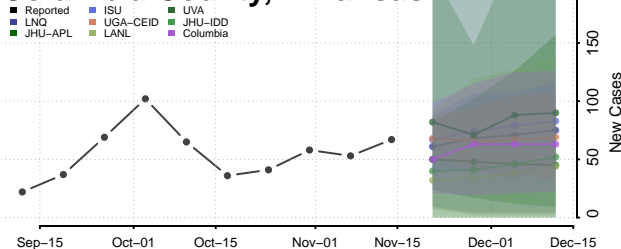

Columbia County, Arkansas