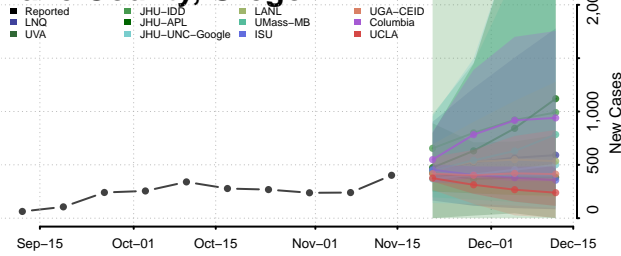

Lane County, Oregon