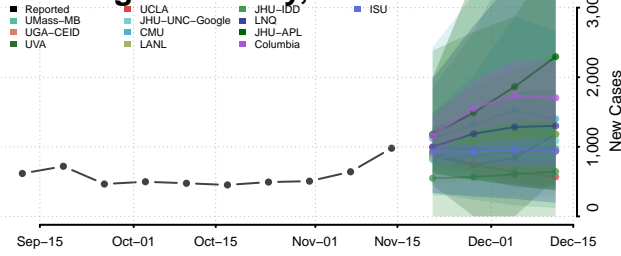

Washington County, Arkansas