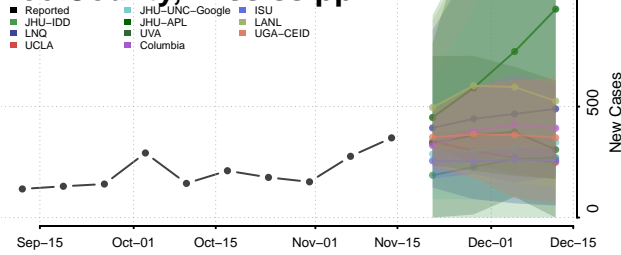

Lee County, Mississippi