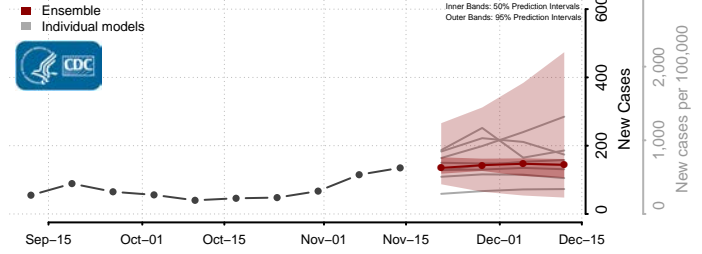

Saunders County, Nebraska