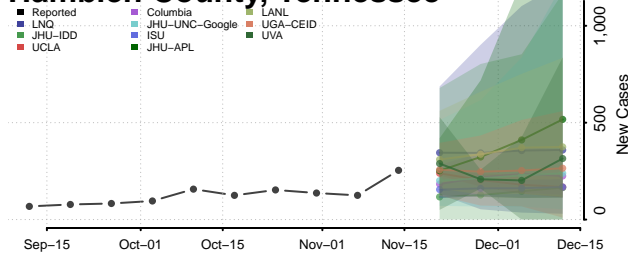

Hamblen County, Tennessee