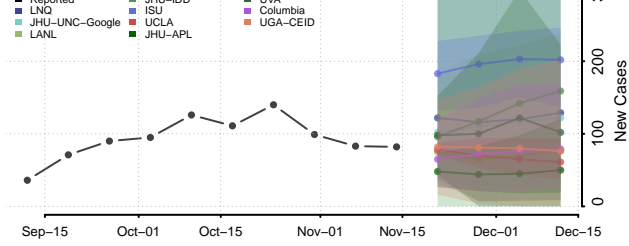

Rutherford County, North Carolina