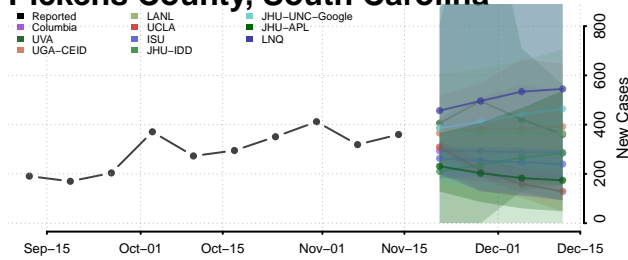

Pickens County, South Carolina