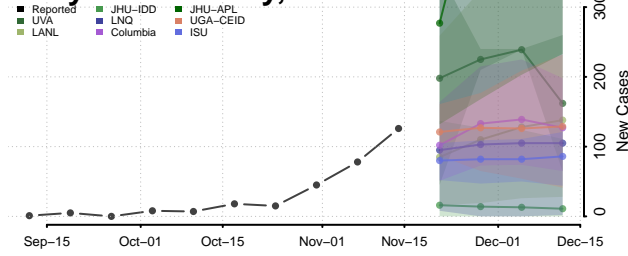

Cheyenne County, Nebraska