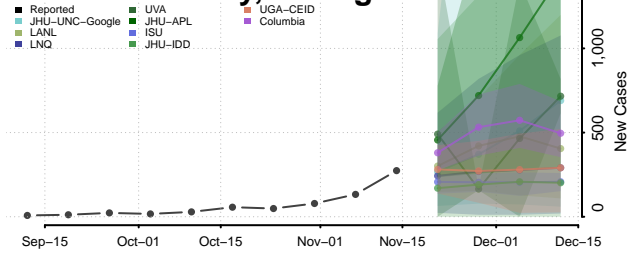

Hillsdale County, Michigan