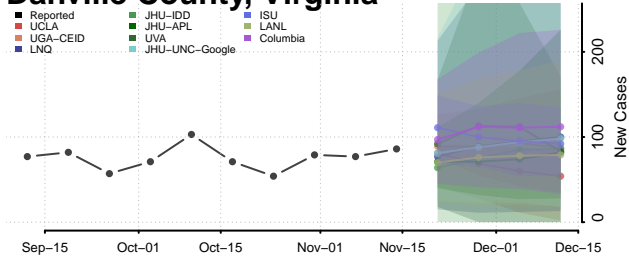

Danville County, Virginia