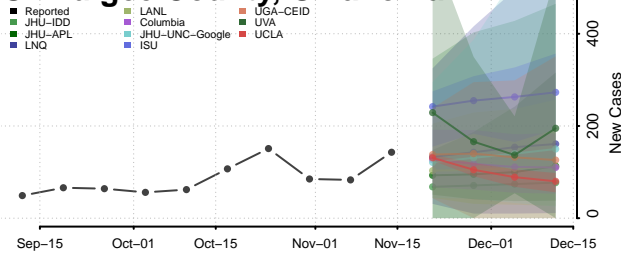

Okmulgee County, Oklahoma