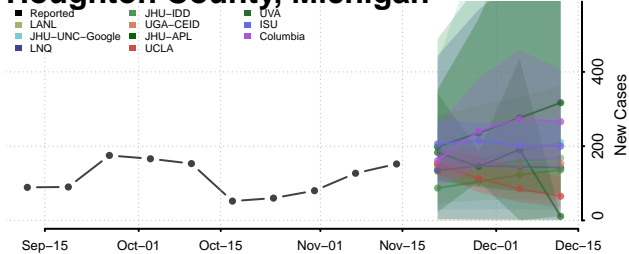

Houghton County, Michigan