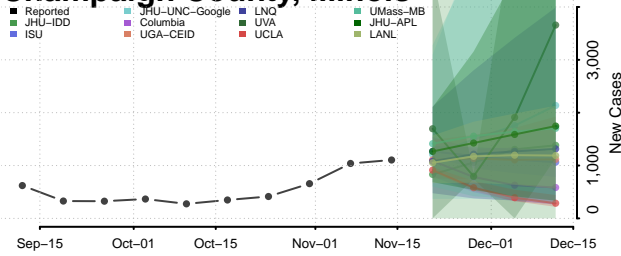

Champaign County, Illinois