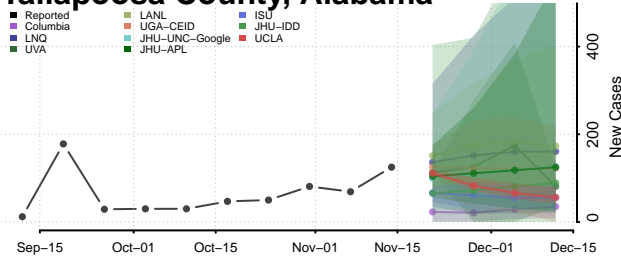

Tallapoosa County, Alabama