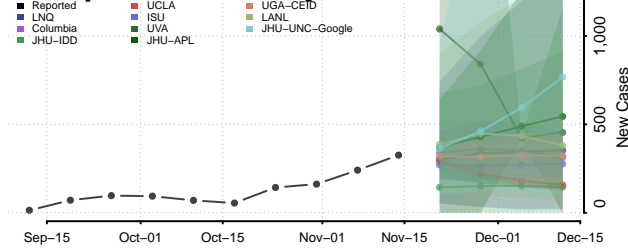

Trempealeau County, Wisconsin