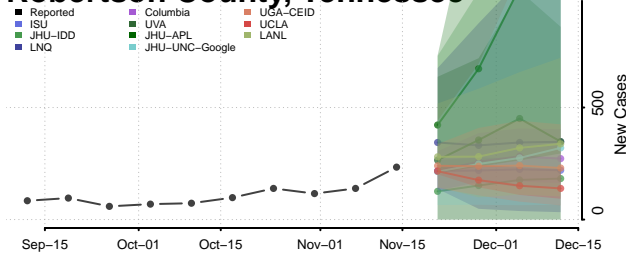

Robertson County, Tennessee