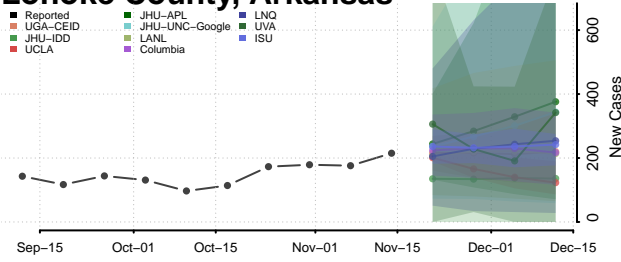

Lonoke County, Arkansas