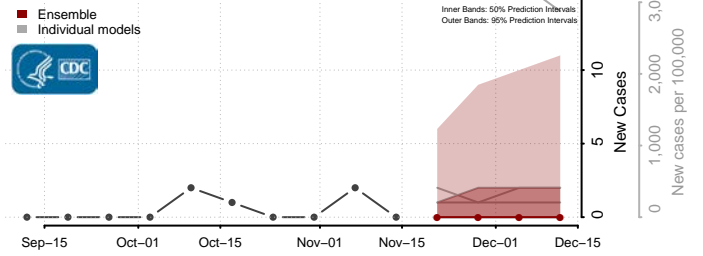

Petroleum County, Montana