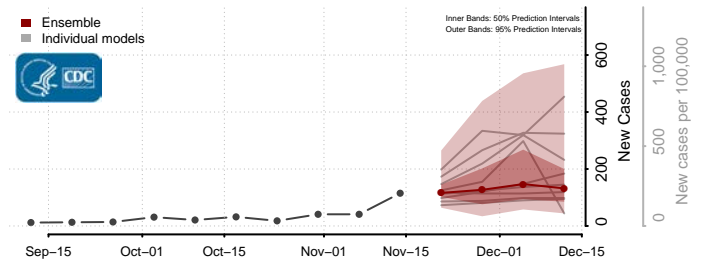

Marion County, West Virginia