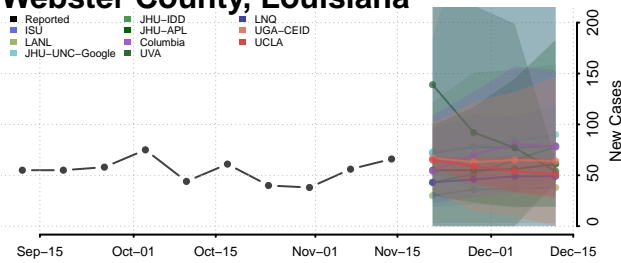

Webster County, Louisiana