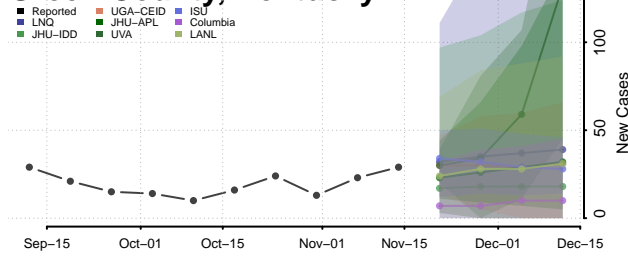

### Greenup County, Kentucky