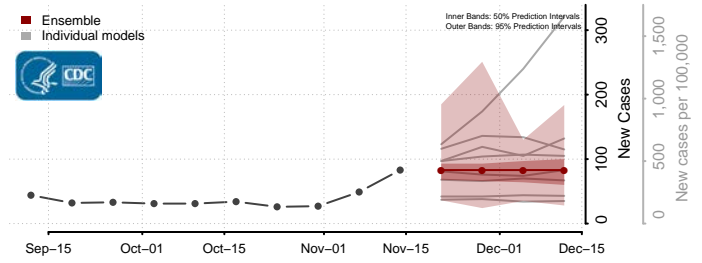

Tishomingo County, Mississippi