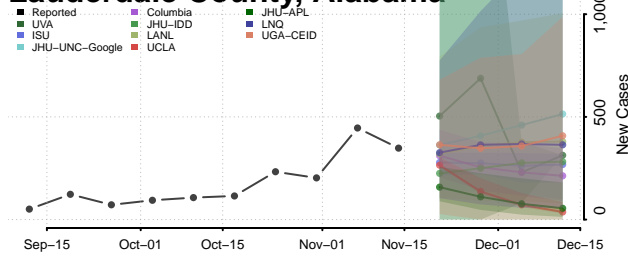

Lauderdale County, Alabama