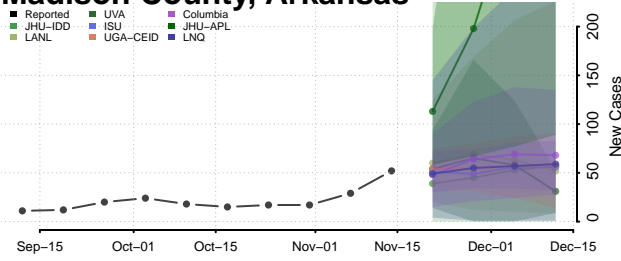

Madison County, Arkansas