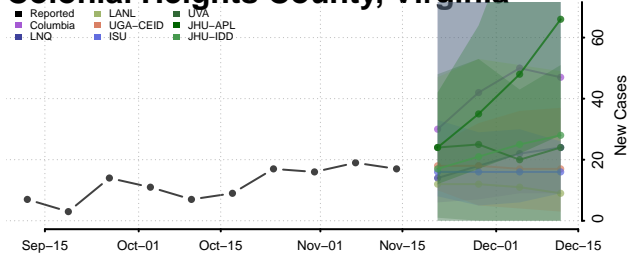

Colonial Heights County, Virginia