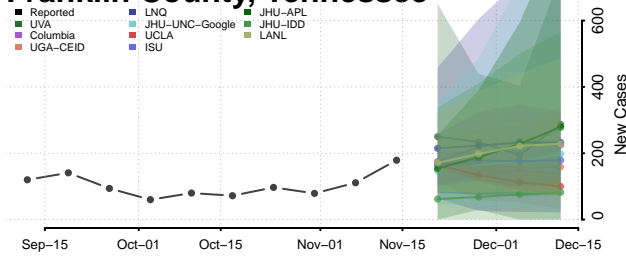

Franklin County, Tennessee