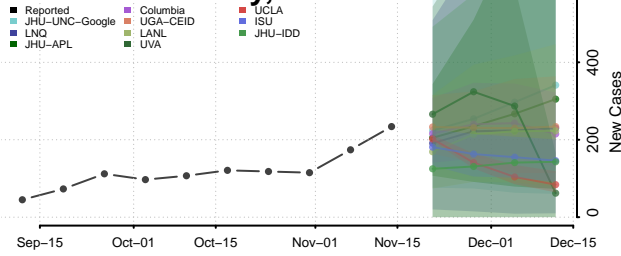

Lawrence County, Missouri