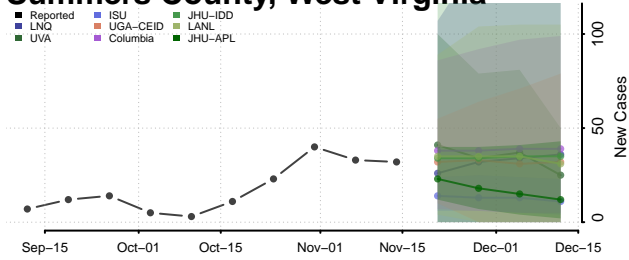

Summers County, West Virginia