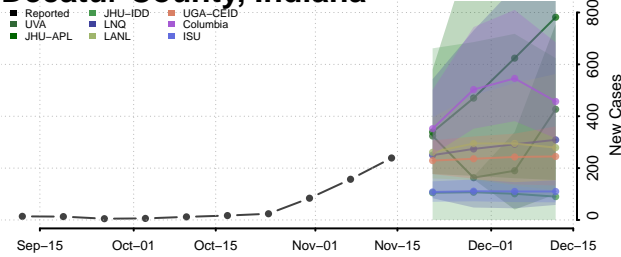

Decatur County, Indiana