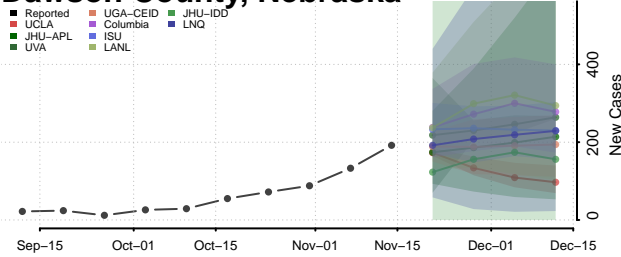

Dawson County, Nebraska