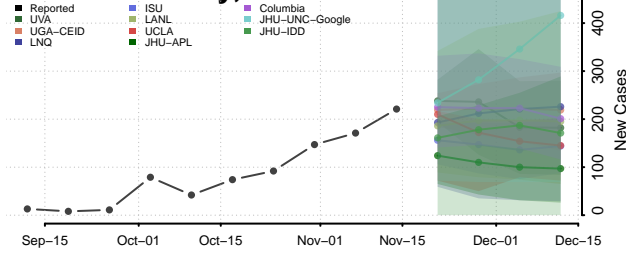

Clinton County, Indiana