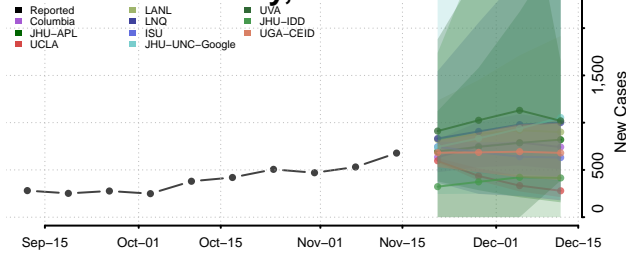

Bonneville County, Idaho