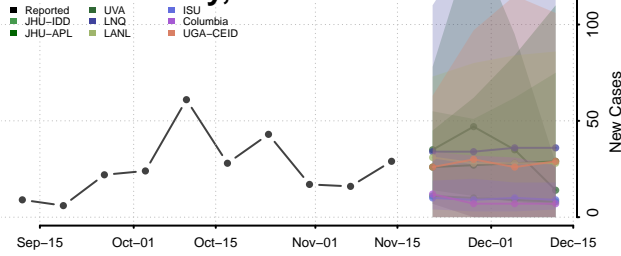

Pickett County, Tennessee