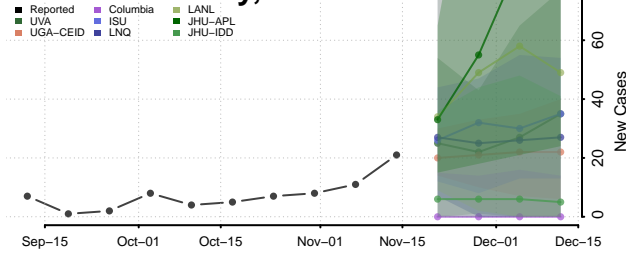

Traverse County, Minnesota