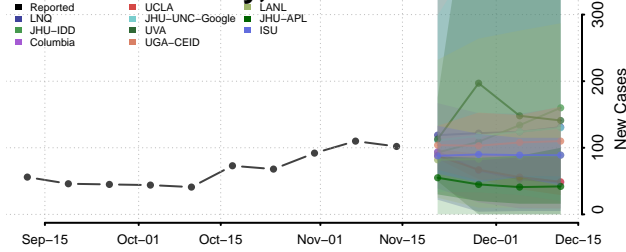

Granville County, North Carolina