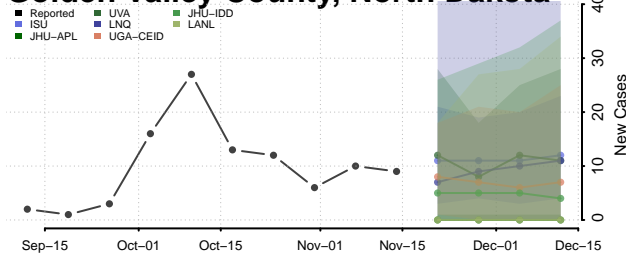

Golden Valley County, North Dakota