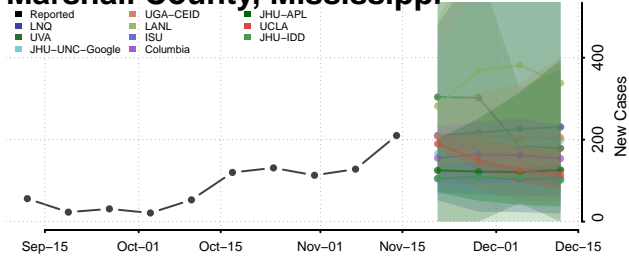

Marshall County, Mississippi