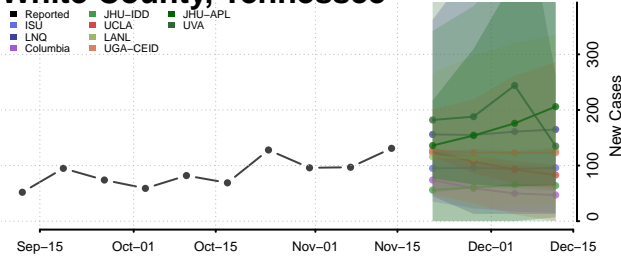

White County, Tennessee