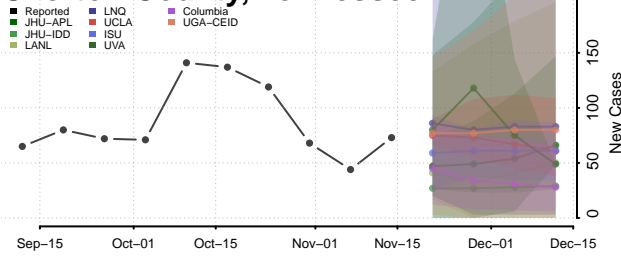

Overton County, Tennessee