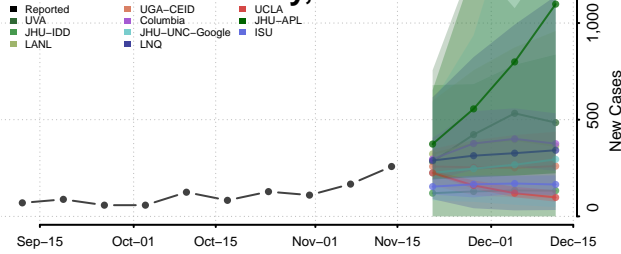

Cumberland County, Tennessee