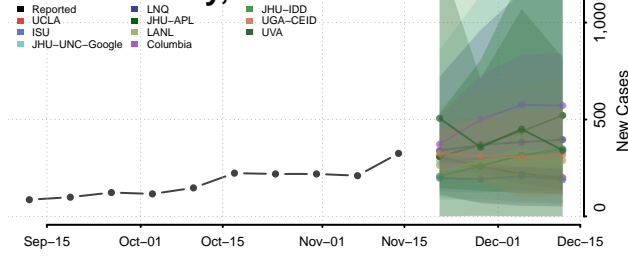

Sevier County, Tennessee