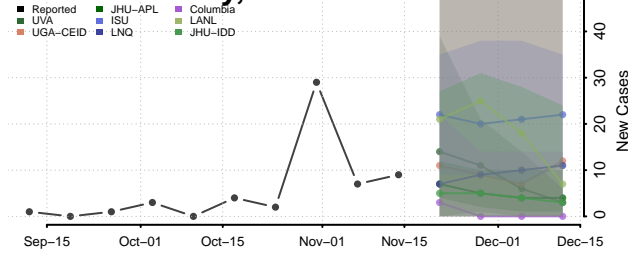

### Garden County, Nebraska