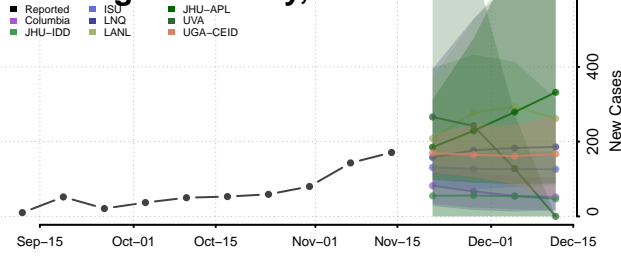

Washington County, Nebraska