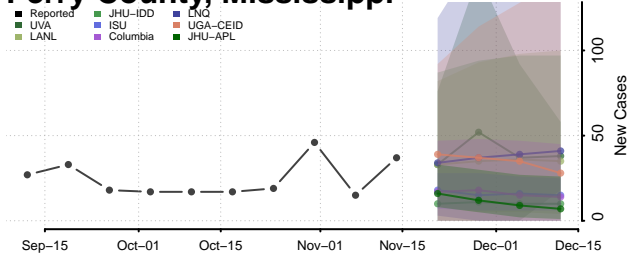

Perry County, Mississippi