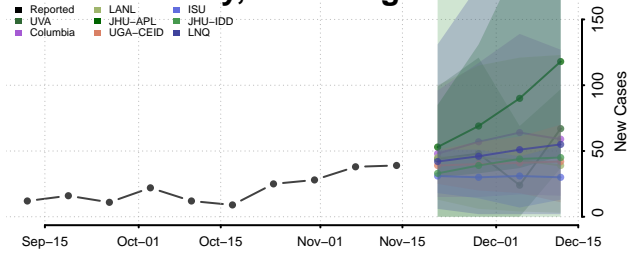

Lincoln County, West Virginia