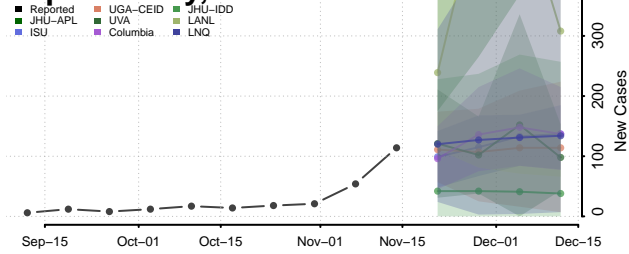

Pope County, Minnesota