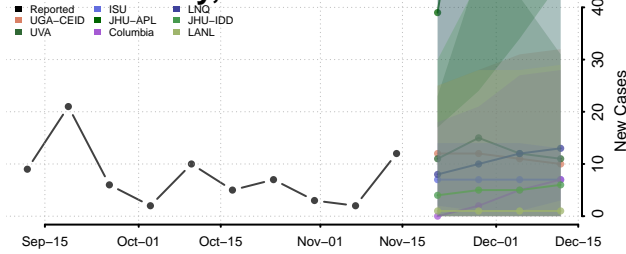

Gates County, North Carolina