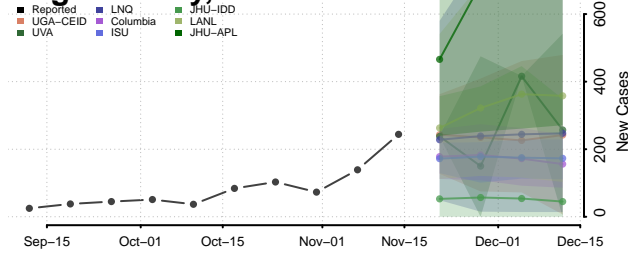

### Garden County, Nebraska