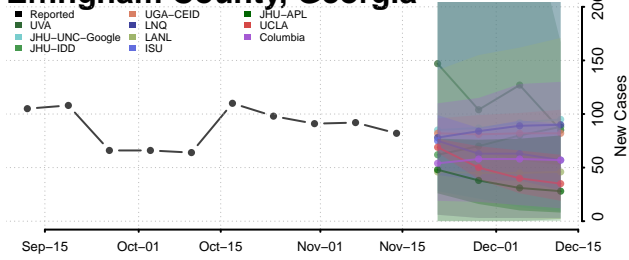

Effingham County, Georgia