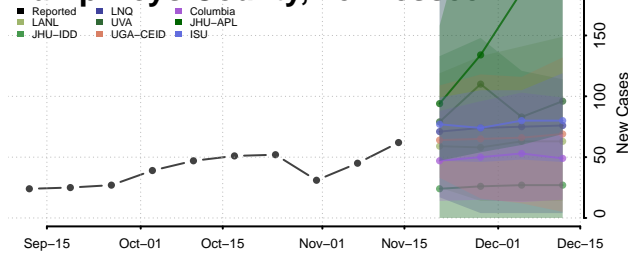

Humphreys County, Tennessee