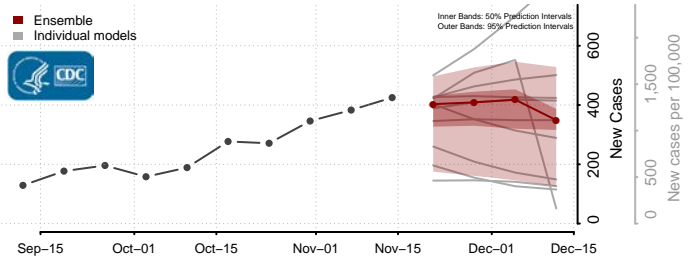

### Morton County, North Dakota