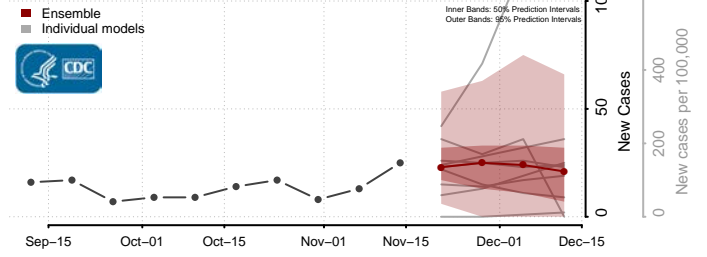

Holmes County, Mississippi