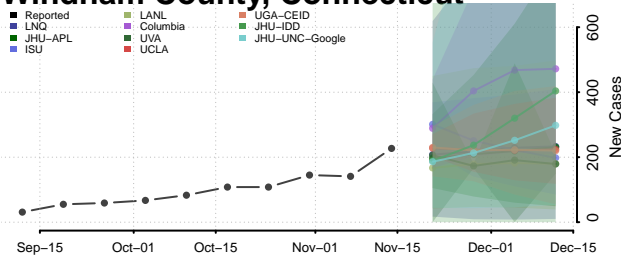

Windham County, Connecticut