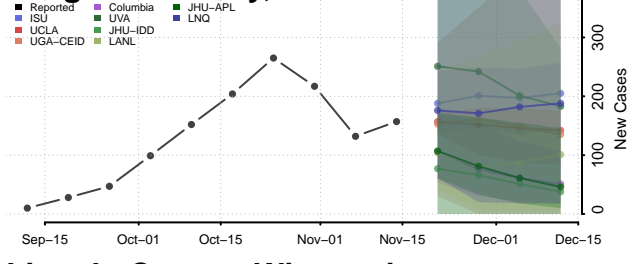

Langlade County, Wisconsin