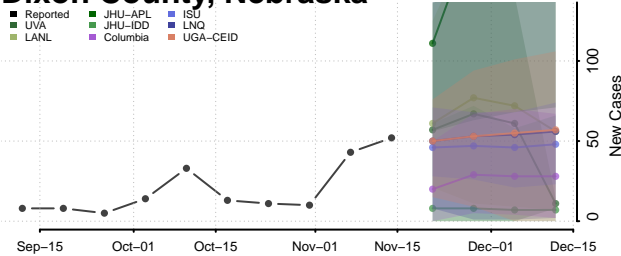

Dixon County, Nebraska