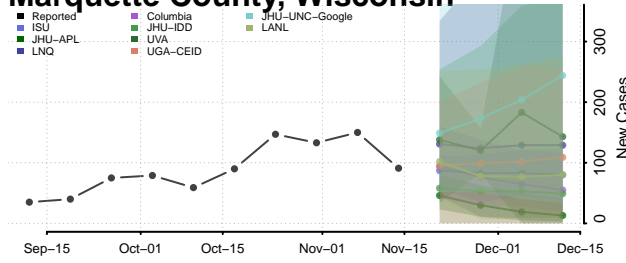

Marquette County, Wisconsin