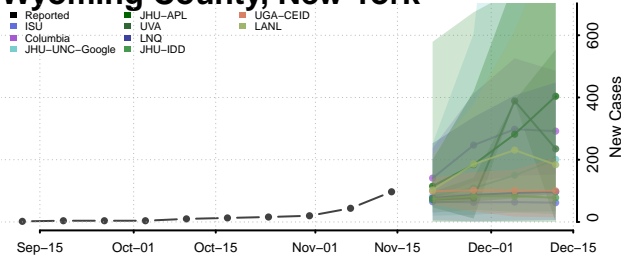

Wyoming County, New York