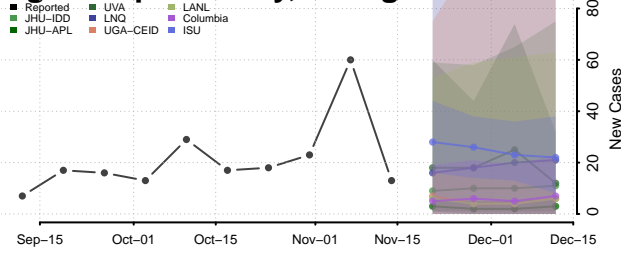

Oglethorpe County, Georgia