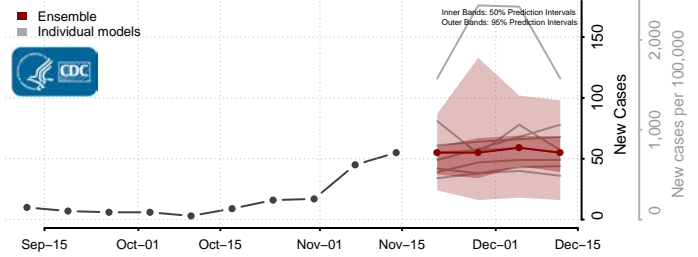

Worth County, Iowa