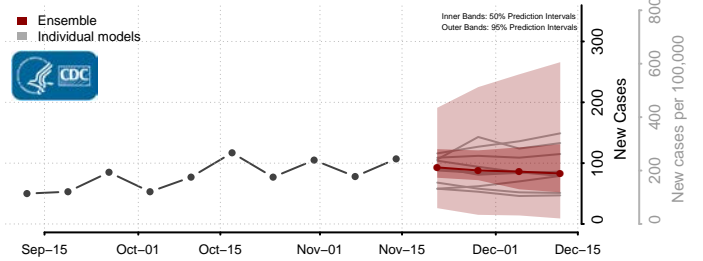

Washington County, Mississippi