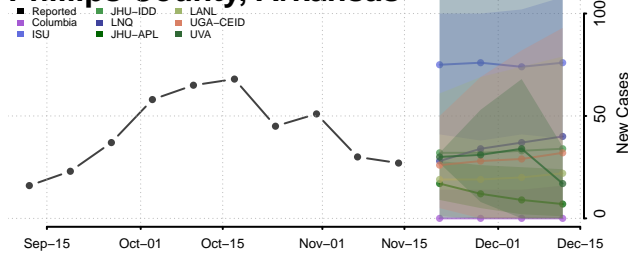

Phillips County, Arkansas