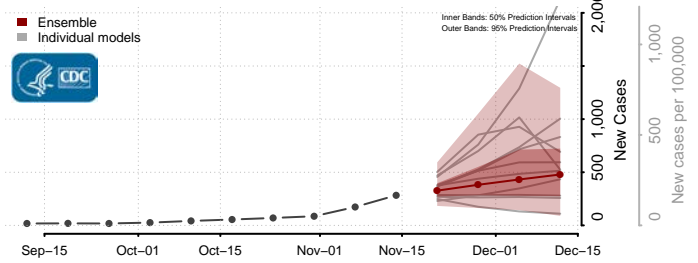

Monroe County, Pennsylvania