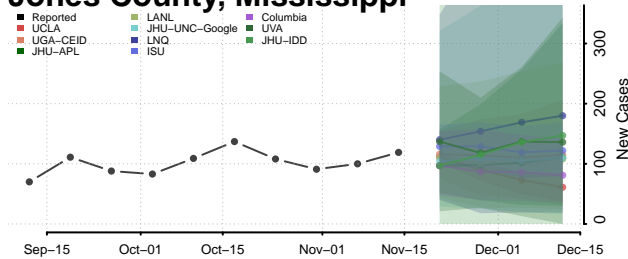

Jones County, Mississippi