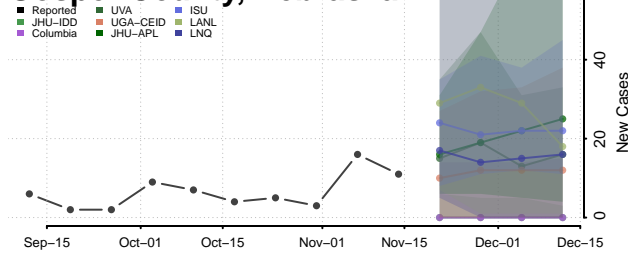

Gosper County, Nebraska