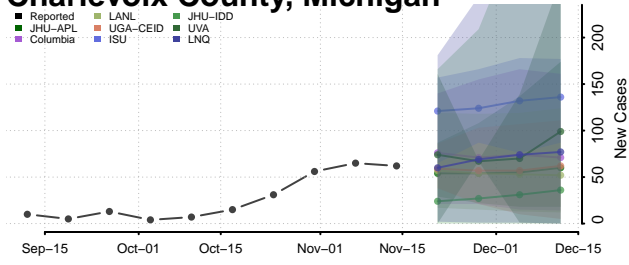

Charlevoix County, Michigan