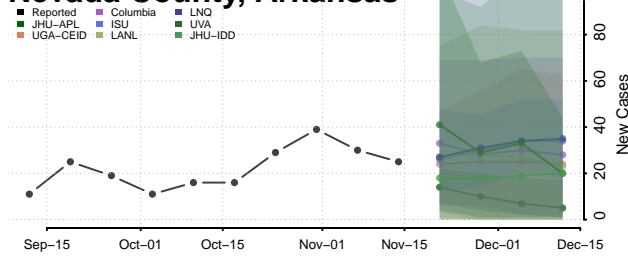

Nevada County, Arkansas