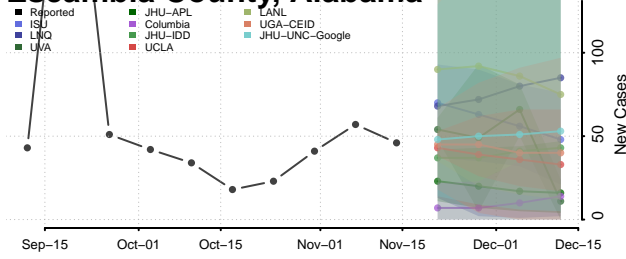

Escambia County, Alabama