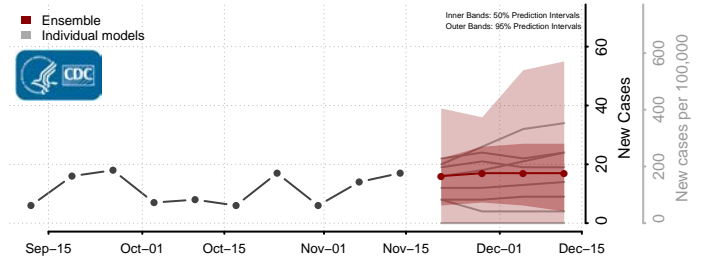

Tunica County, Mississippi