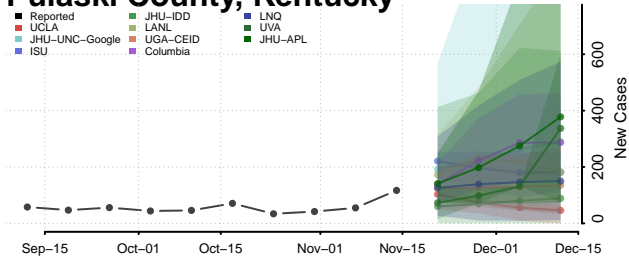

Pulaski County, Kentucky