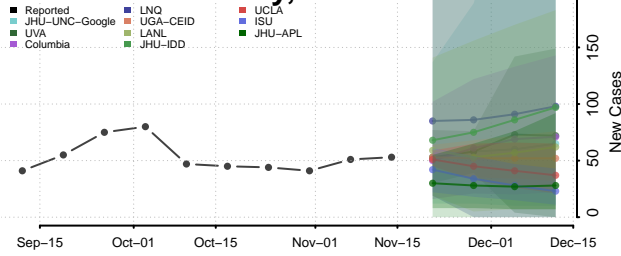

Mendocino County, California