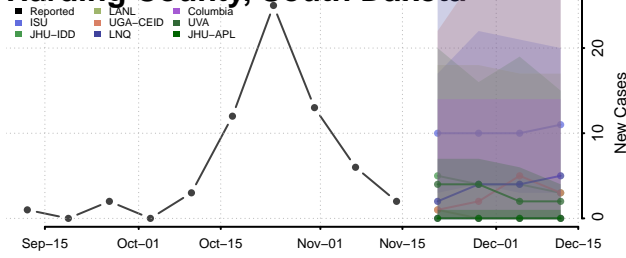

Harding County, South Dakota