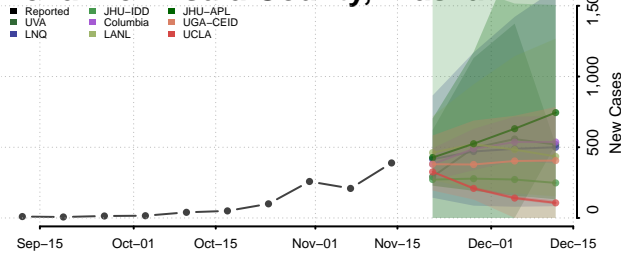

Kenai Peninsula County, Alaska