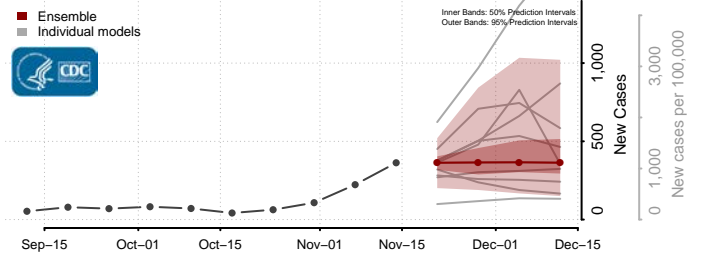

Bureau County, Illinois