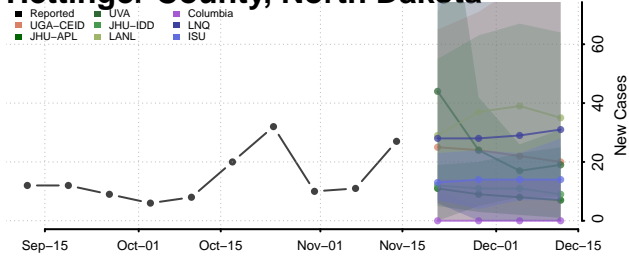

Hettinger County, North Dakota