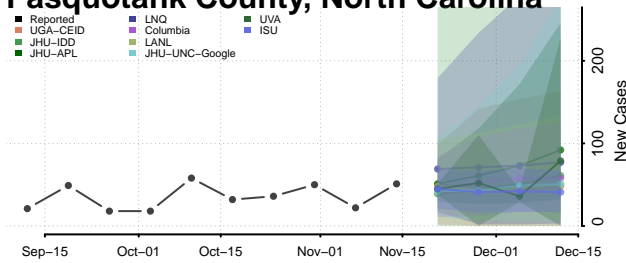

Pasquotank County, North Carolina