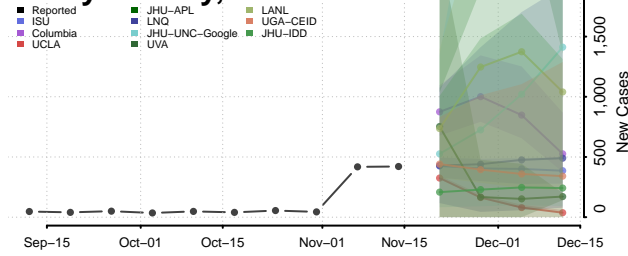

Henry County, Illinois