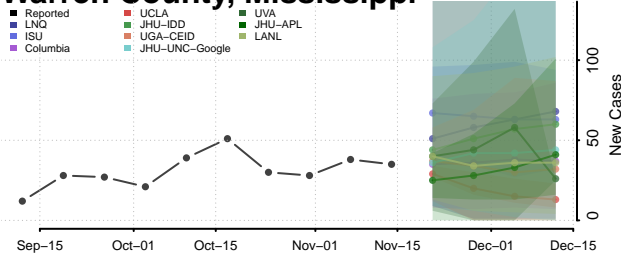

Warren County, Mississippi