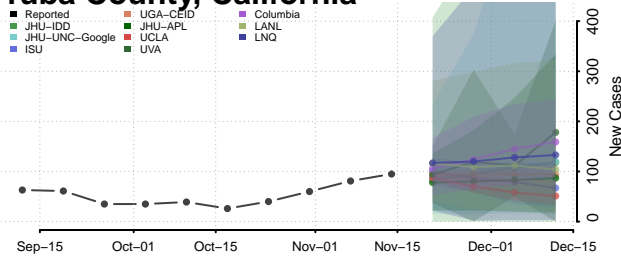

Yuba County, California