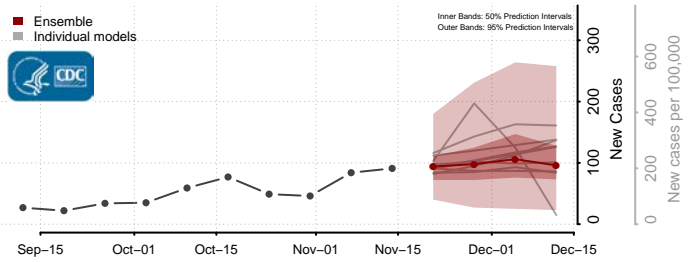

Stokes County, North Carolina