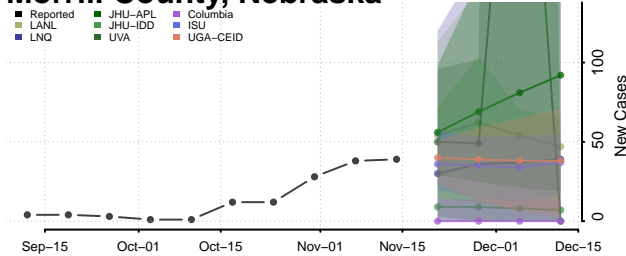

Morrill County, Nebraska