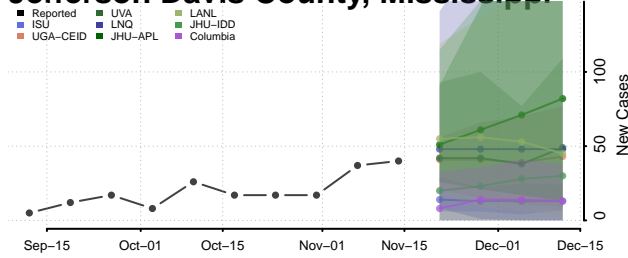

Jefferson Davis County, Mississippi