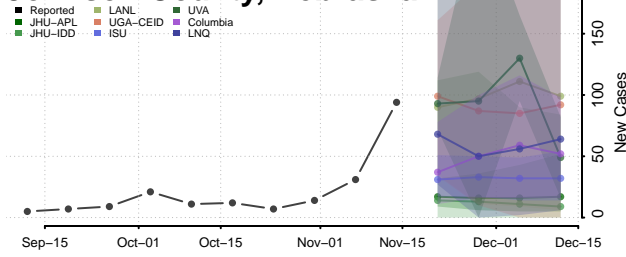

Johnson County, Nebraska