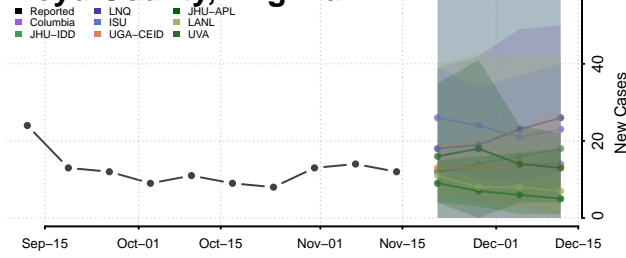

Floyd County, Virginia