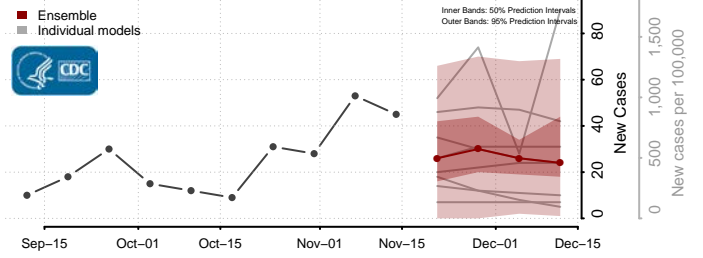

Phillips County, Kansas