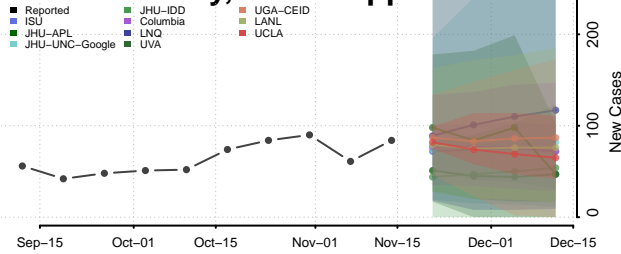

Leflore County, Mississippi