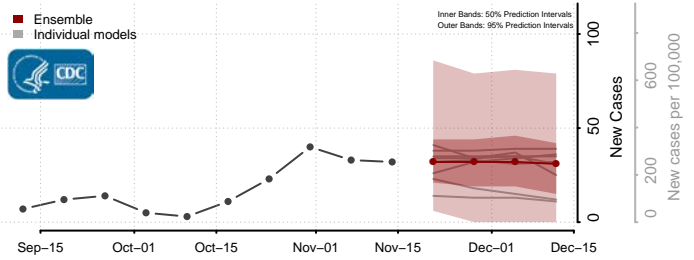

Summers County, West Virginia