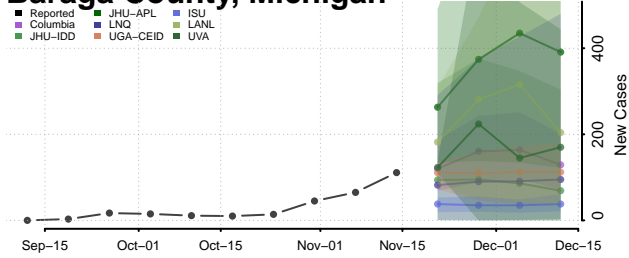

Baraga County, Michigan