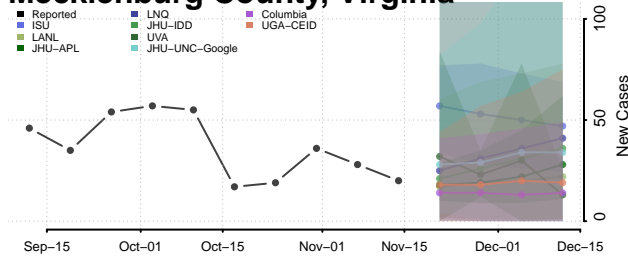

Mecklenburg County, Virginia