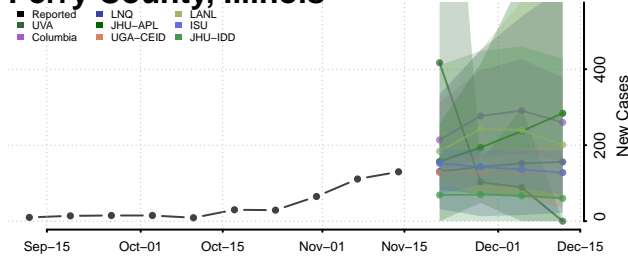

Perry County, Illinois