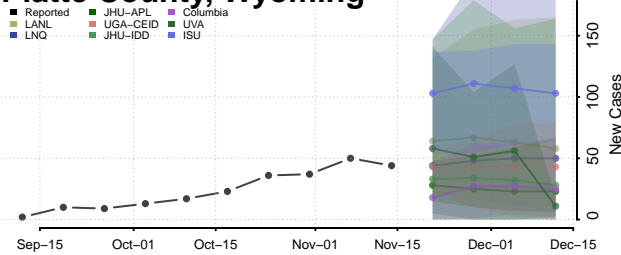

Platte County, Wyoming