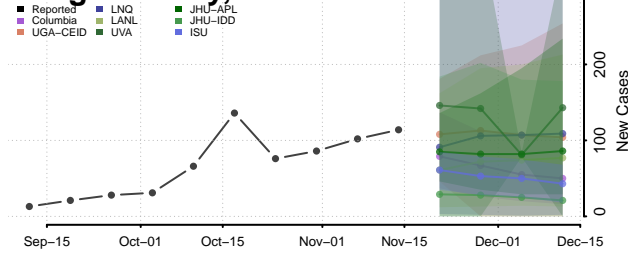

Osage County, Missouri