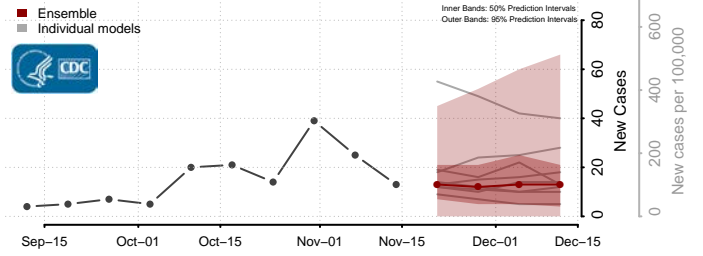

Butler County, Kentucky