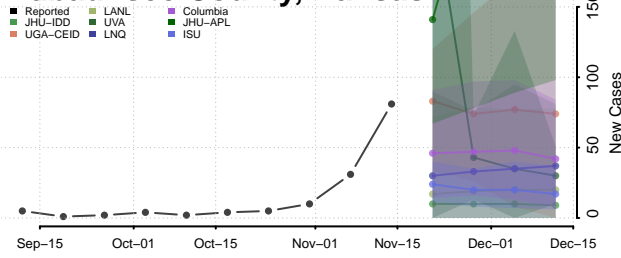

Wabaunsee County, Kansas