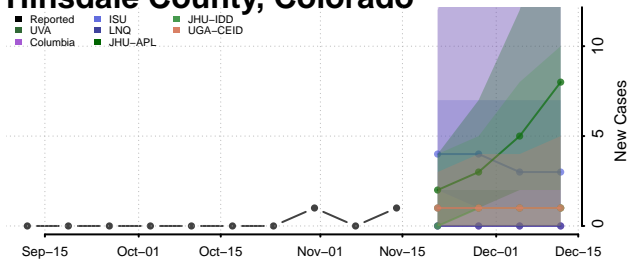

Hinsdale County, Colorado