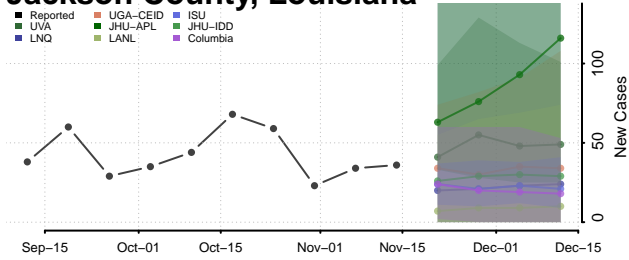

Jackson County, Louisiana