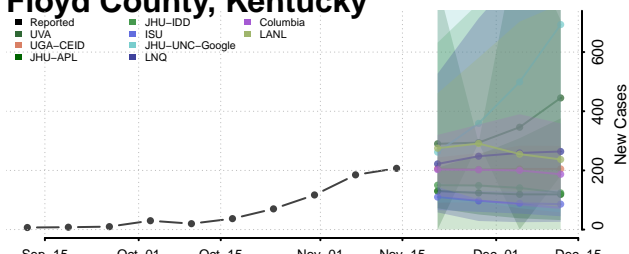

Floyd County, Kentucky