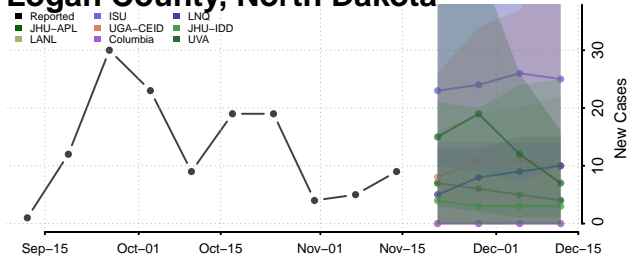

Logan County, North Dakota