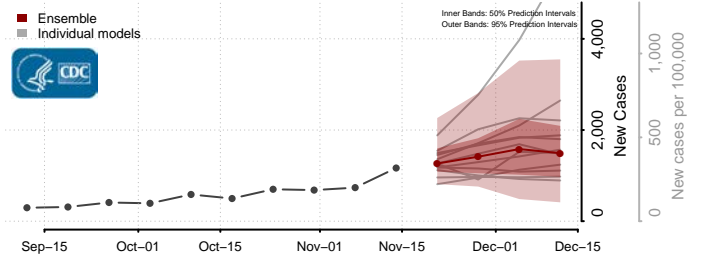

Hamilton County, Tennessee