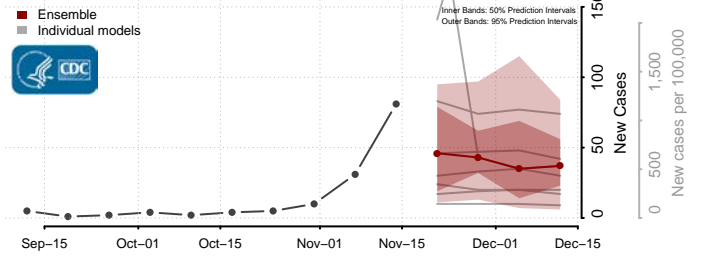

Wabaunsee County, Kansas