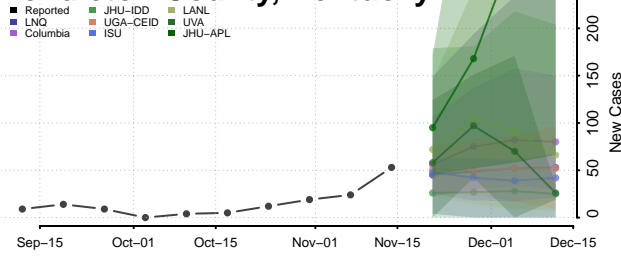

Pendleton County, Kentucky