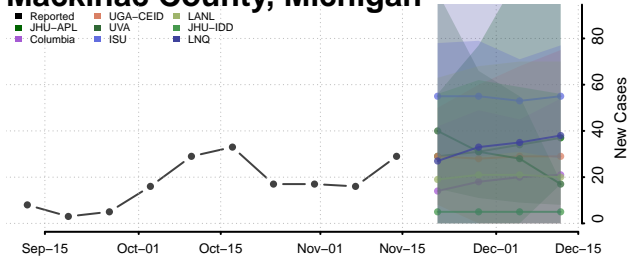

Mackinac County, Michigan