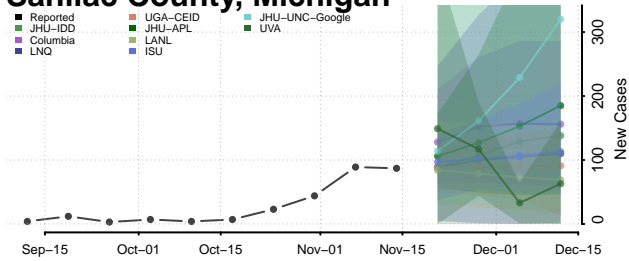

Sanilac County, Michigan