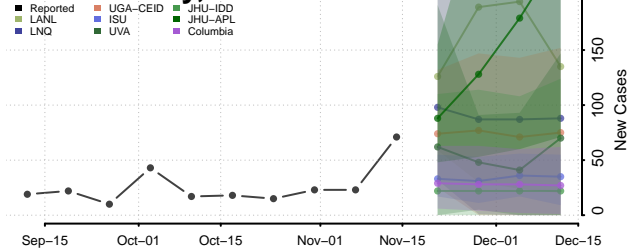

Love County, Oklahoma