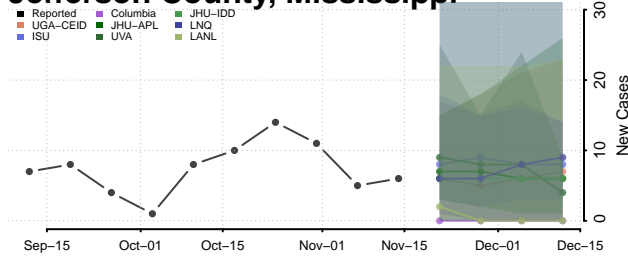

Jefferson County, Mississippi