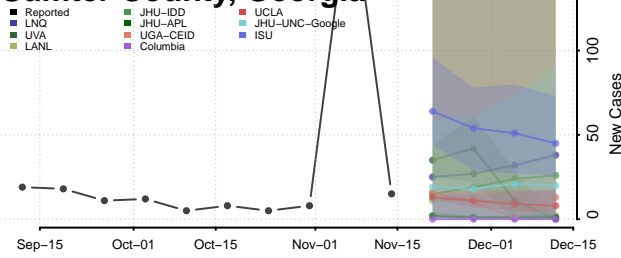

Sumter County, Georgia