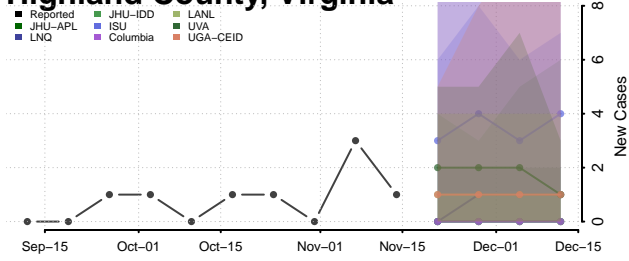

Highland County, Virginia