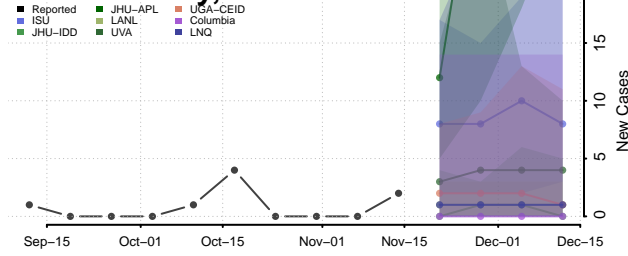

Sioux County, Nebraska