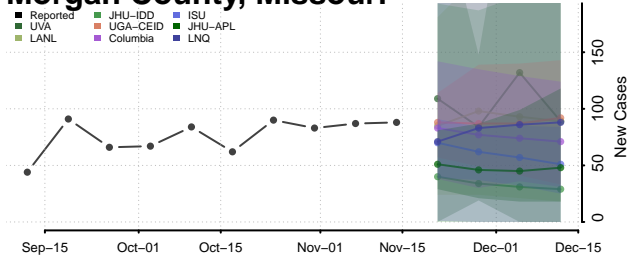

Morgan County, Missouri