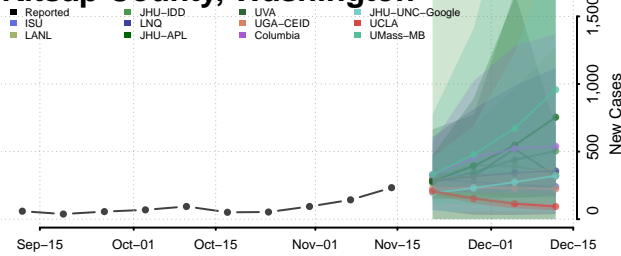

Kitsap County, Washington