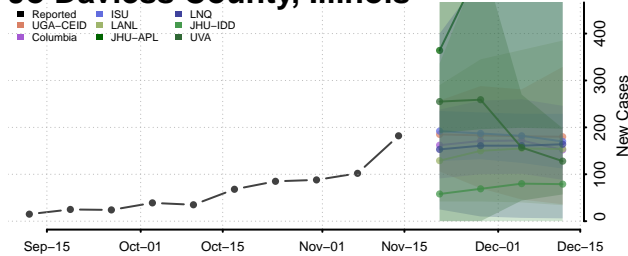

Jo Daviess County, Illinois