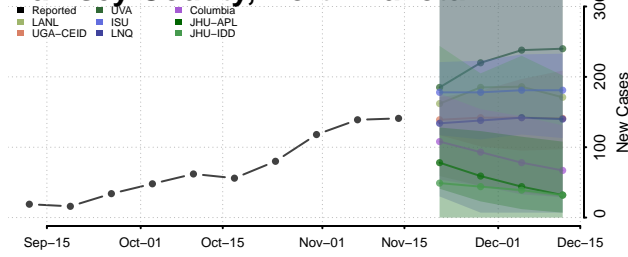

Ramsey County, North Dakota