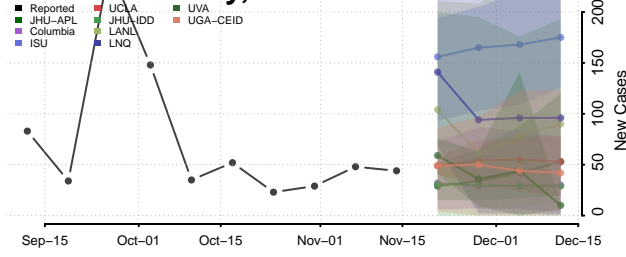

Waseca County, Minnesota