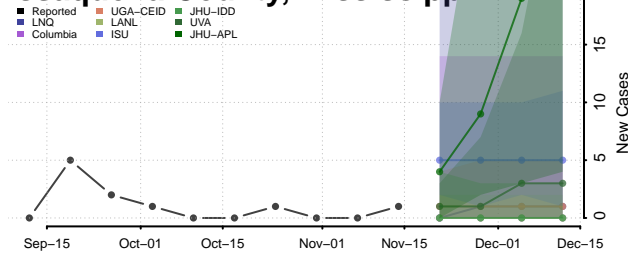

Issaquena County, Mississippi