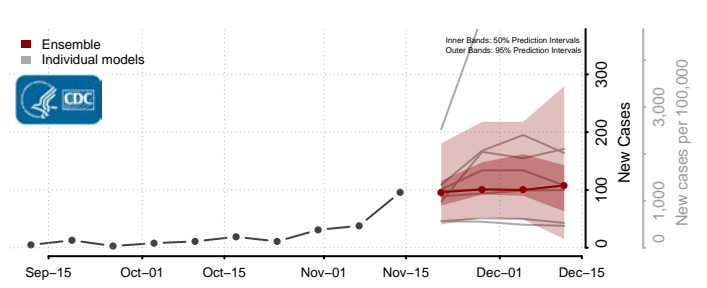

Hamilton County, Illinois