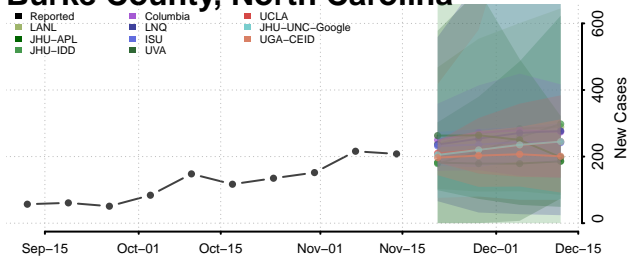

Burke County, North Carolina