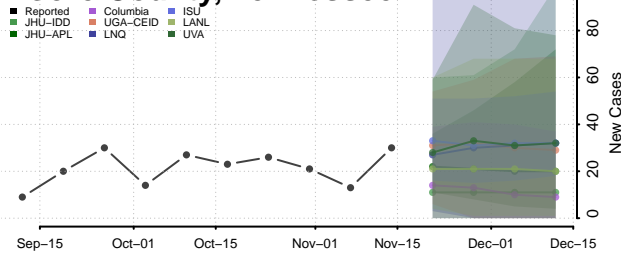

Moore County, Tennessee