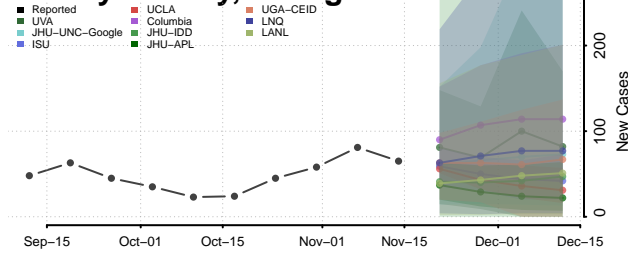

Liberty County, Georgia