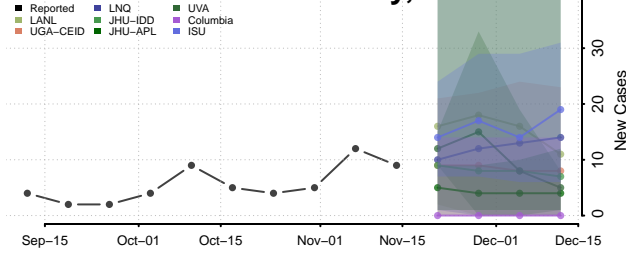

Lake of the Woods County, Minnesota