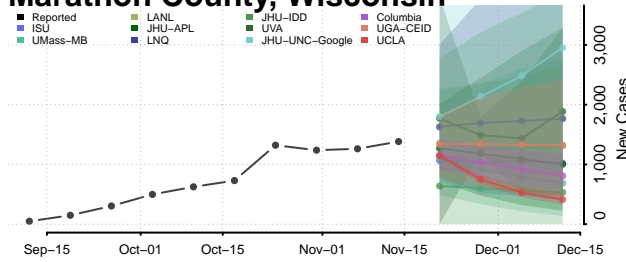

Marathon County, Wisconsin