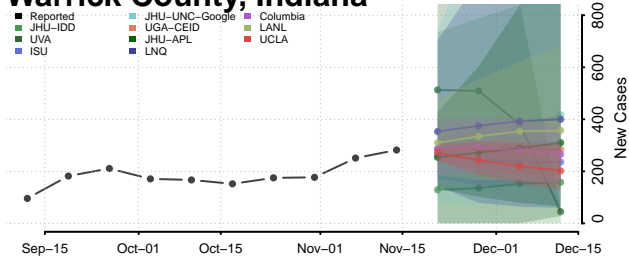

Warrick County, Indiana