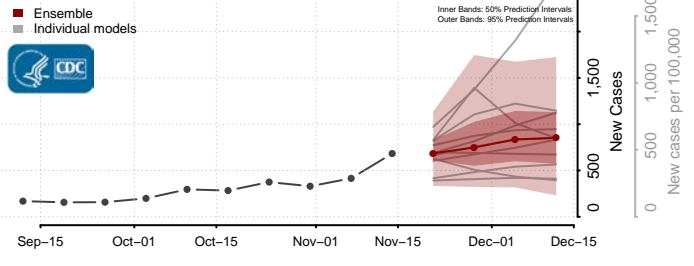

Wilson County, Tennessee