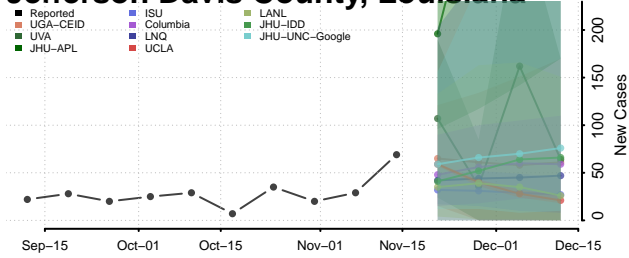

Jefferson Davis County, Louisiana