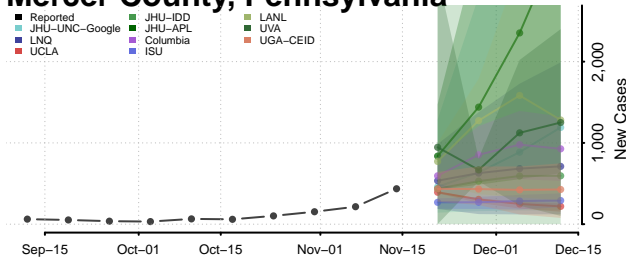

Mercer County, Pennsylvania