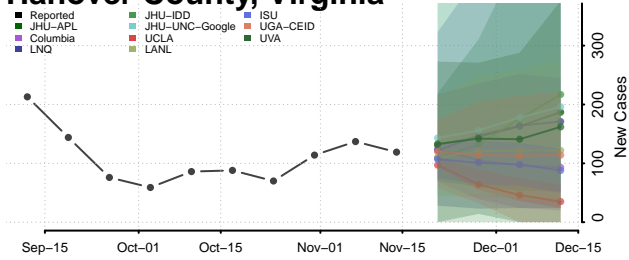

Hanover County, Virginia