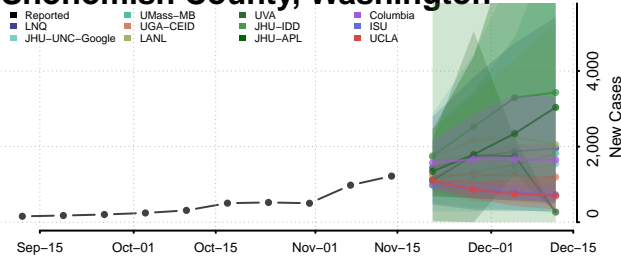

Snohomish County, Washington