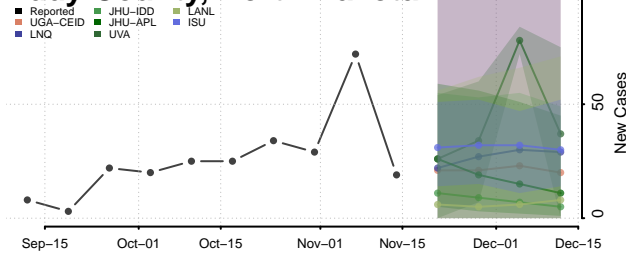

Eddy County, North Dakota