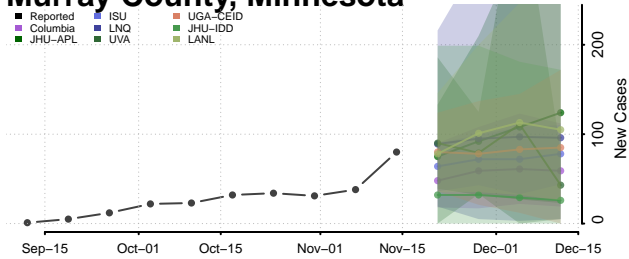

Murray County, Minnesota