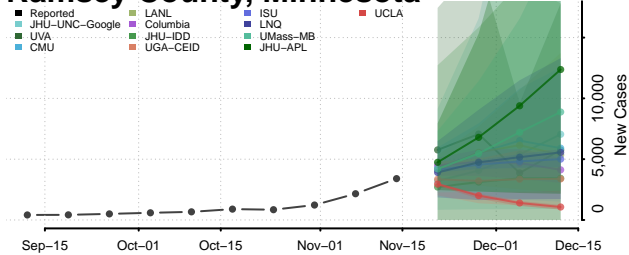

Ramsey County, Minnesota