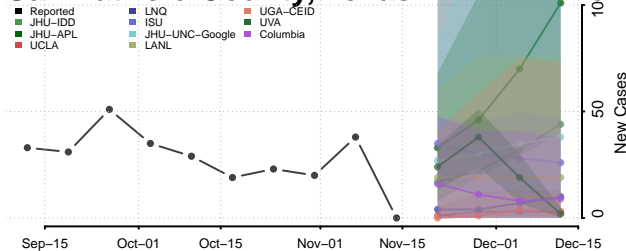

San Patricio County, Texas