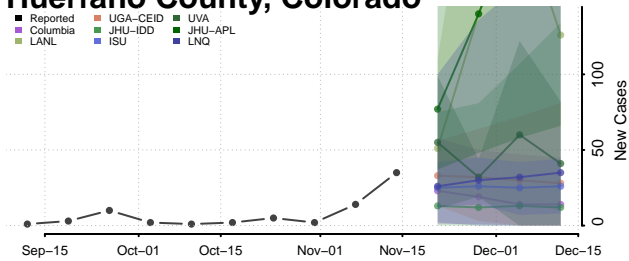

Huerfano County, Colorado