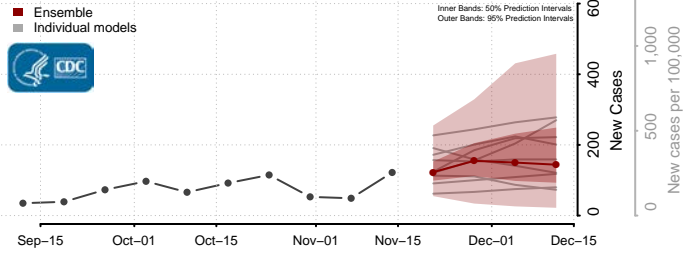

Logan County, Oklahoma