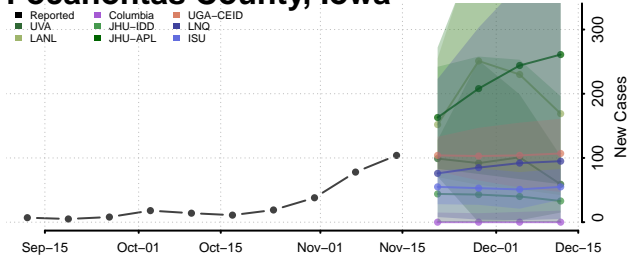

Pocahontas County, Iowa