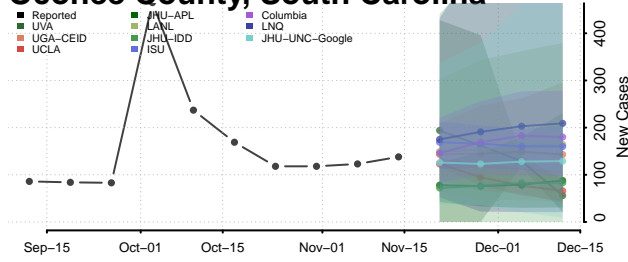

Oconee County, South Carolina