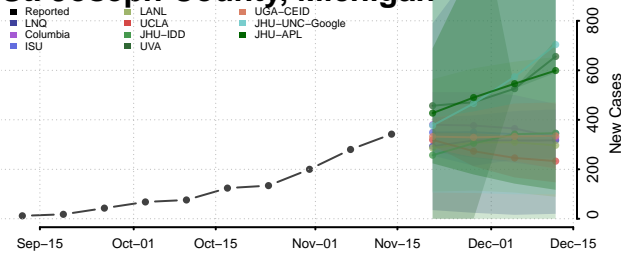

St. Joseph County, Michigan