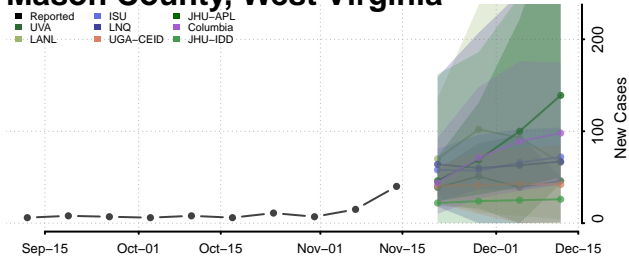

Mason County, West Virginia