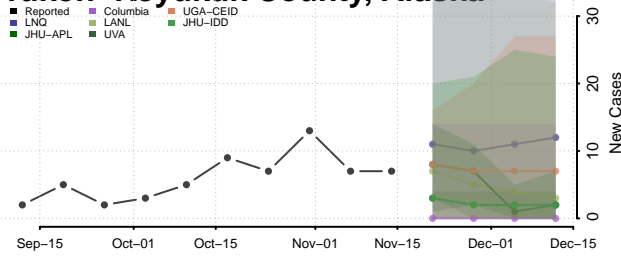

Yukon-Koyukuk County, Alaska