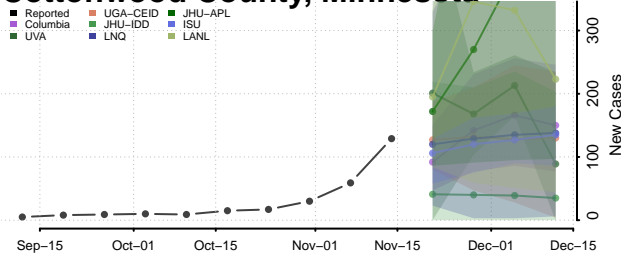

Cottonwood County, Minnesota