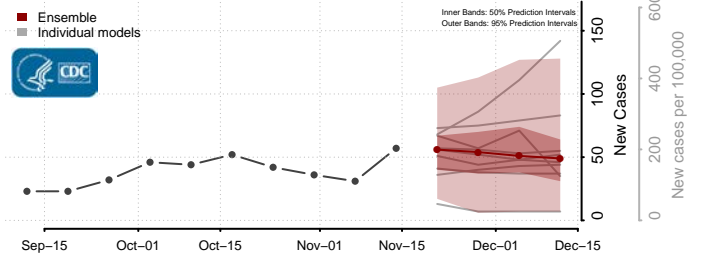

Copiah County, Mississippi