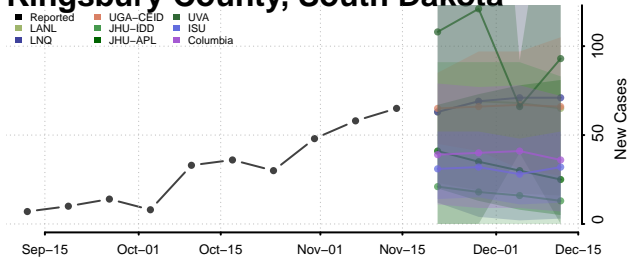

Kingsbury County, South Dakota