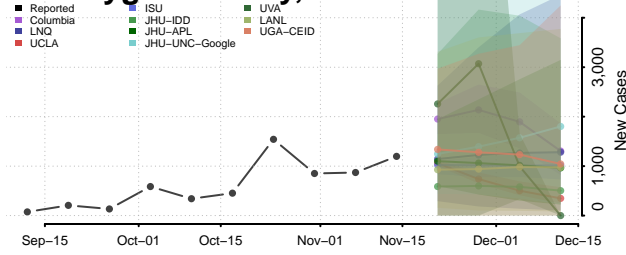

Sheboygan County, Wisconsin