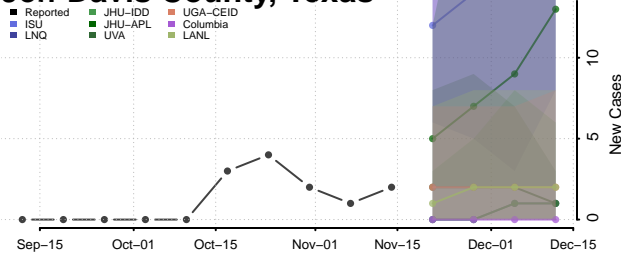

Jeff Davis County, Texas