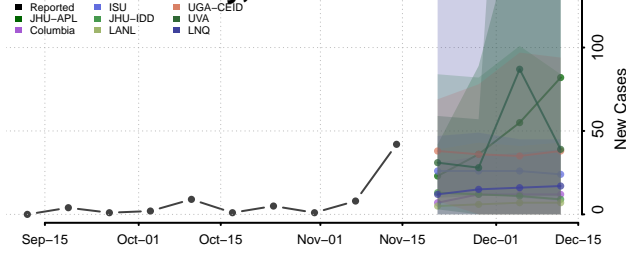

Mitchell County, Kansas