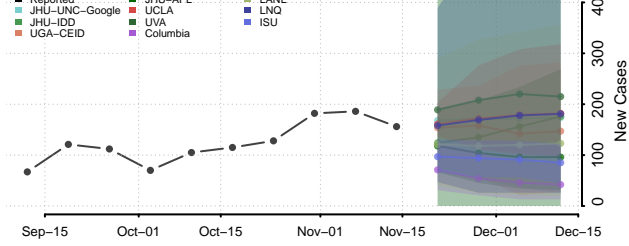

Sampson County, North Carolina