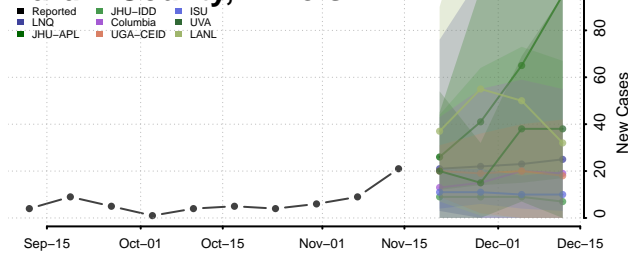

Hardin County, Illinois