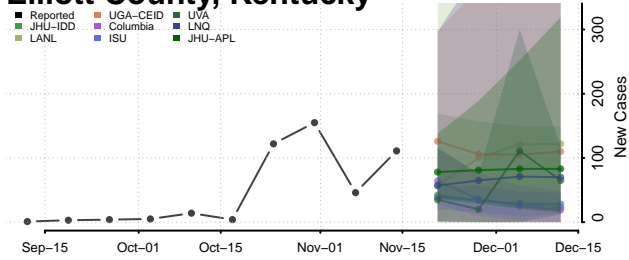

Elliott County, Kentucky