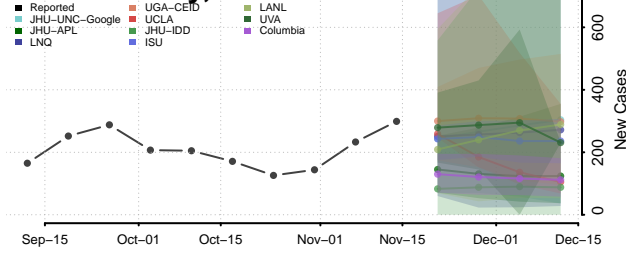

Stark County, North Dakota