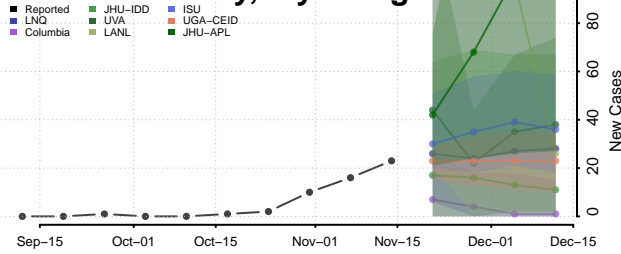

Niobrara County, Wyoming