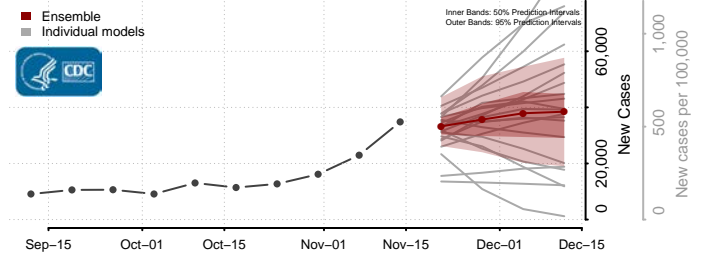

Wilkinson County, Mississippi

Winston County, Mississippi

Yalobusha County, Mississippi

Yazoo County, Mississippi

Missouri

Adair County, Missouri