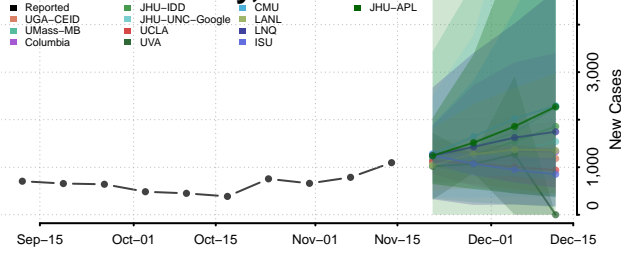

Alameda County, California