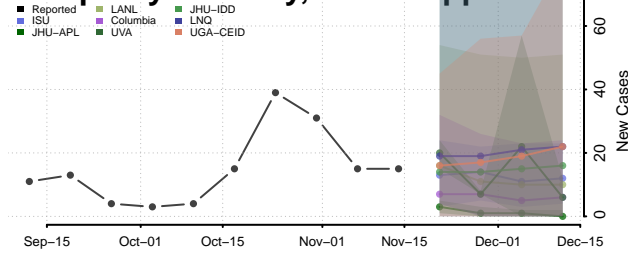

Humphreys County, Mississippi