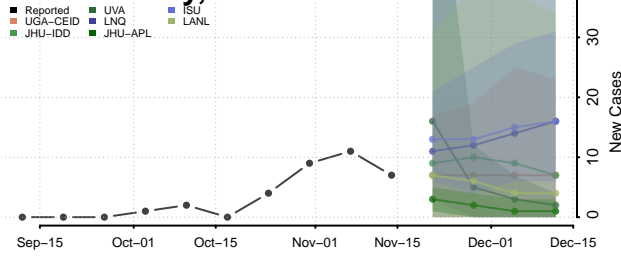

Cook County, Minnesota