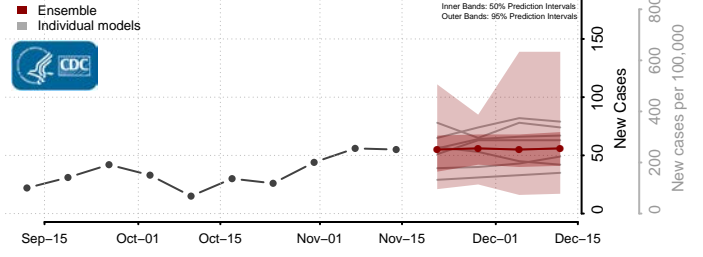

Mercer County, Kentucky