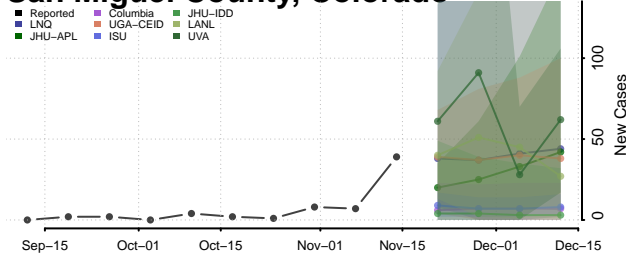

San Miguel County, Colorado