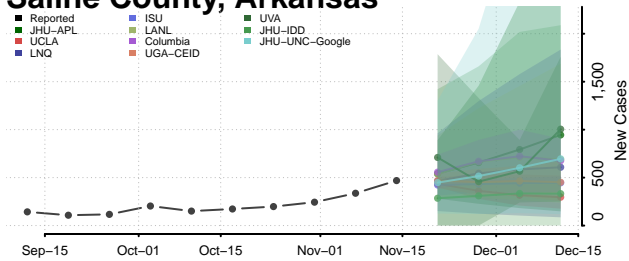

Saline County, Arkansas