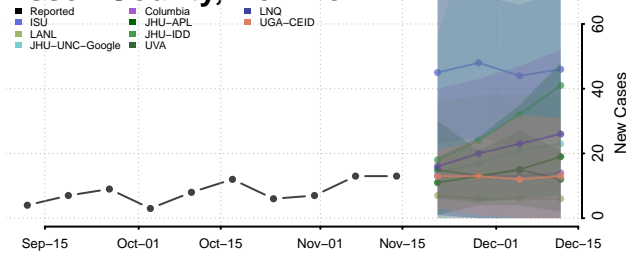

Essex County, New York