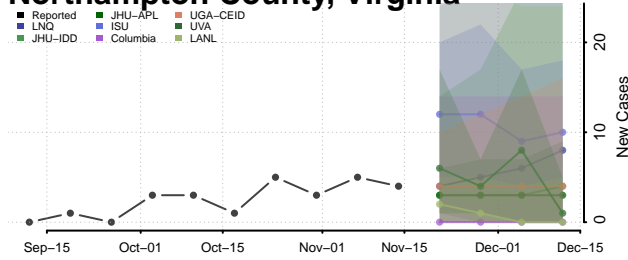

Northampton County, Virginia