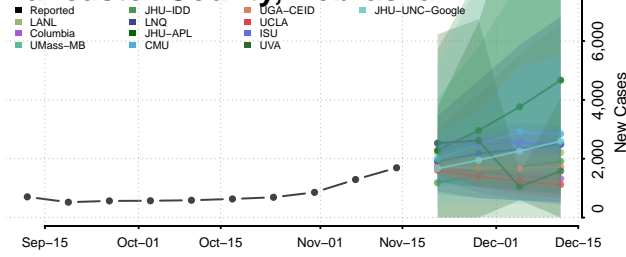

Lancaster County, Nebraska