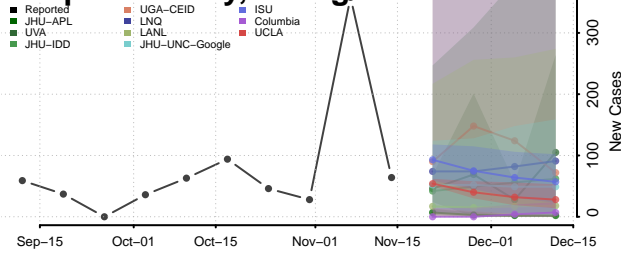

Colquitt County, Georgia