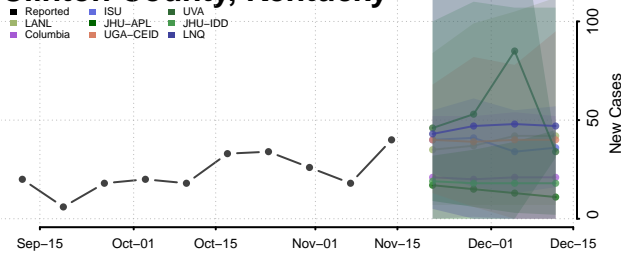

Clinton County, Kentucky