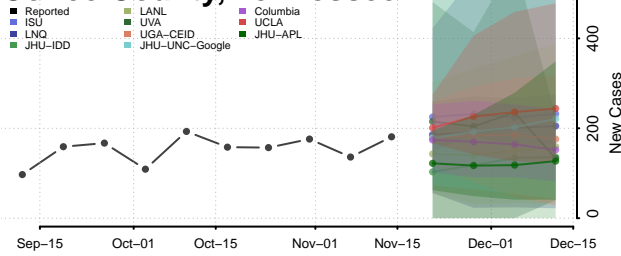

Coffee County, Tennessee