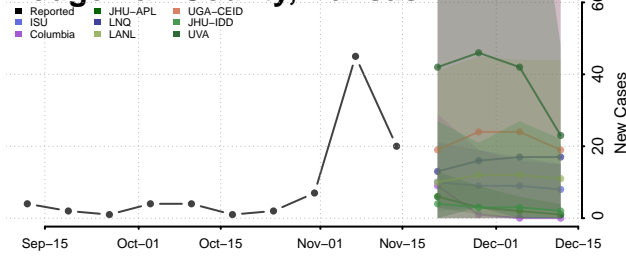

Hodgeman County, Kansas