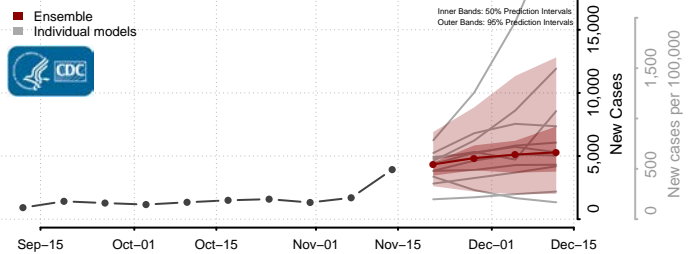

Oklahoma County, Oklahoma