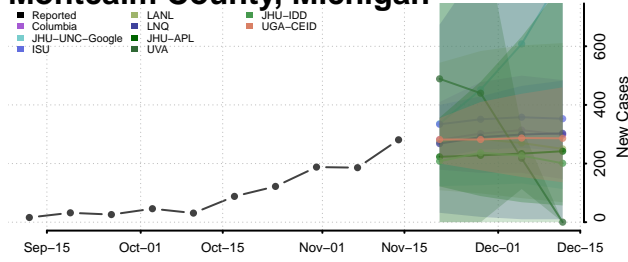

Montcalm County, Michigan