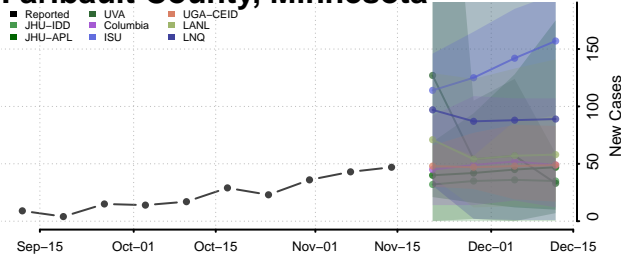

Faribault County, Minnesota