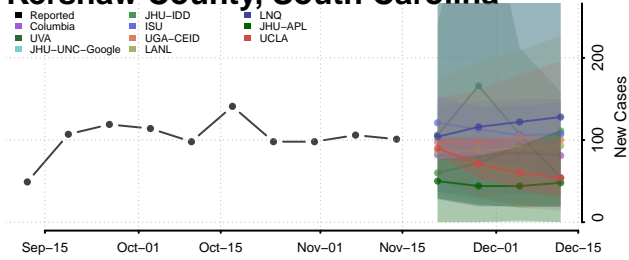

Kershaw County, South Carolina