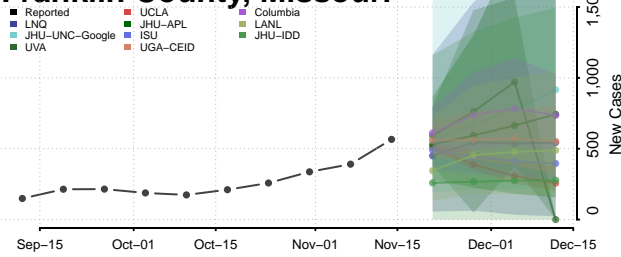

Franklin County, Missouri