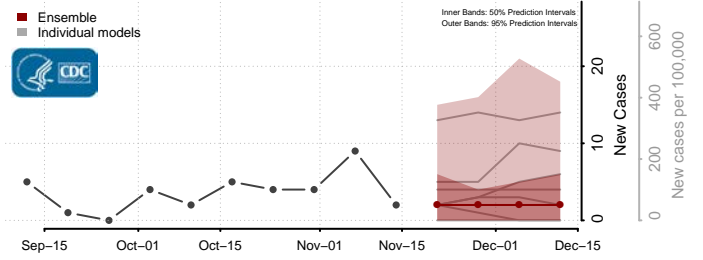

### Norton County, Virginia