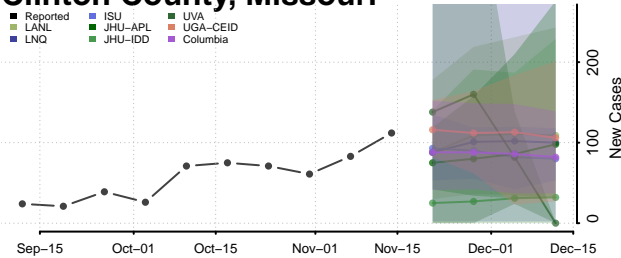

Clinton County, Missouri