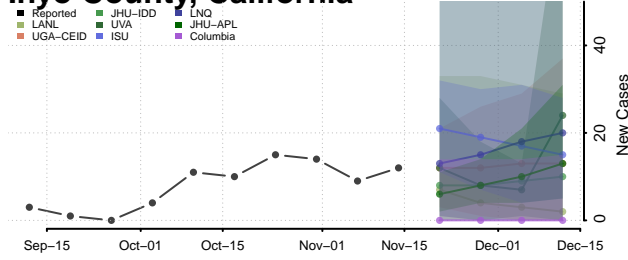

Inyo County, California