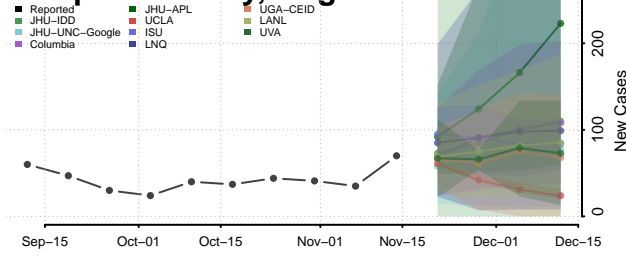

Fauquier County, Virginia