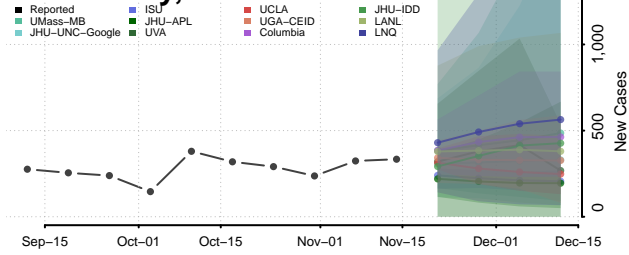

### Polk County, North Carolina