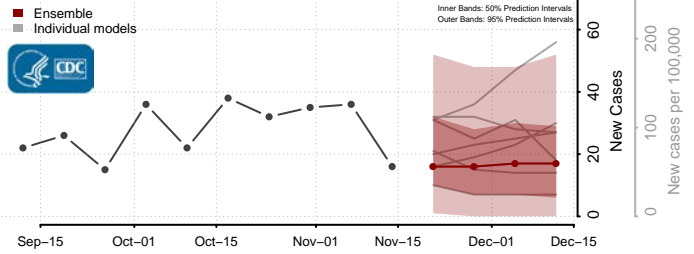

Dinwiddie County, Virginia