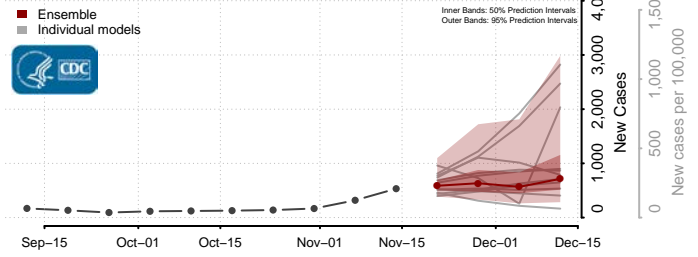

Harford County, Maryland