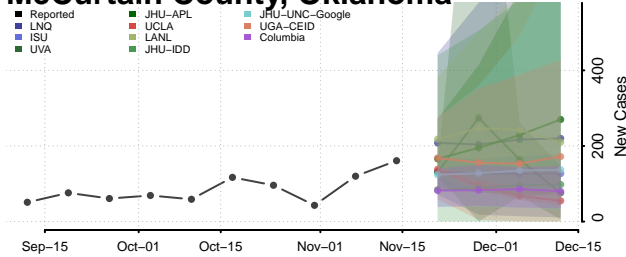

McCurtain County, Oklahoma