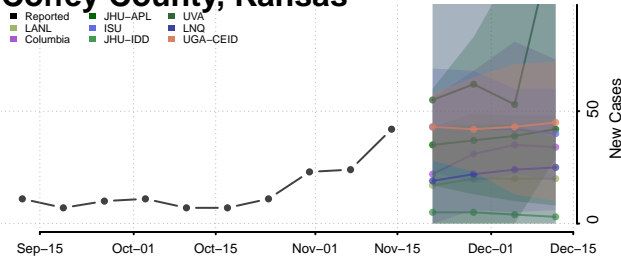

Coffey County, Kansas