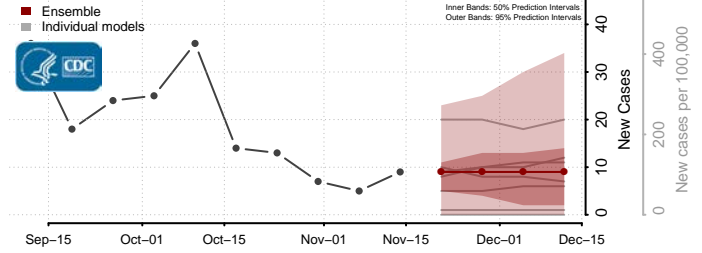

Graham County, North Carolina