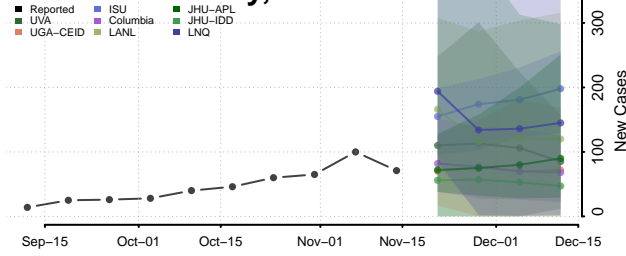

Wabasha County, Minnesota