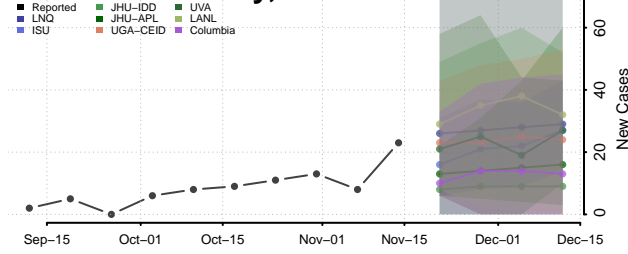

Jefferson County, Oklahoma