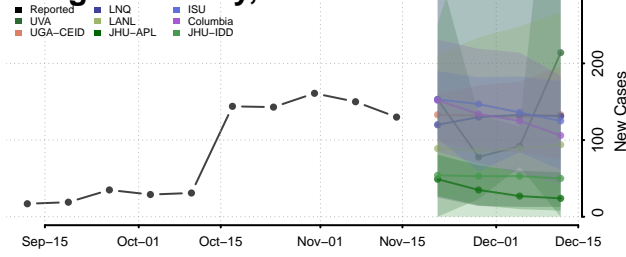

Douglas County, Illinois