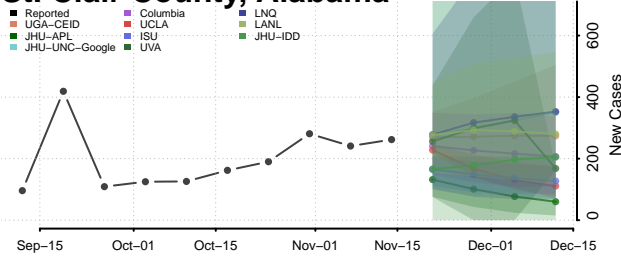

St. Clair County, Alabama