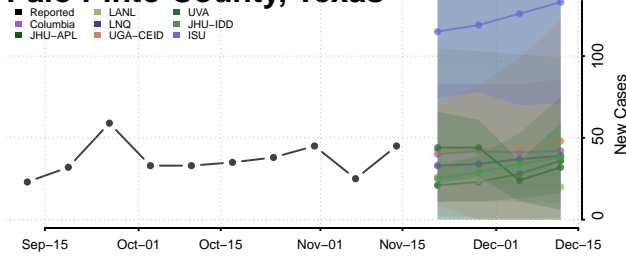

Palo Pinto County, Texas