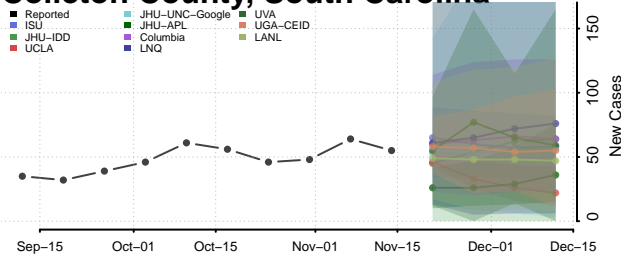

Colleton County, South Carolina