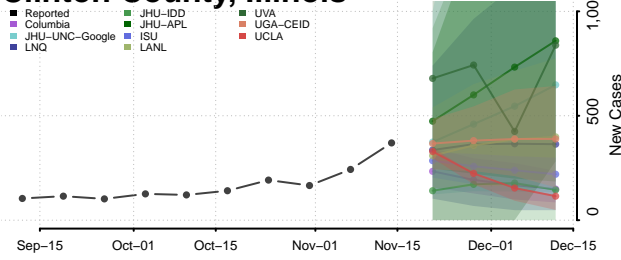

Clinton County, Illinois