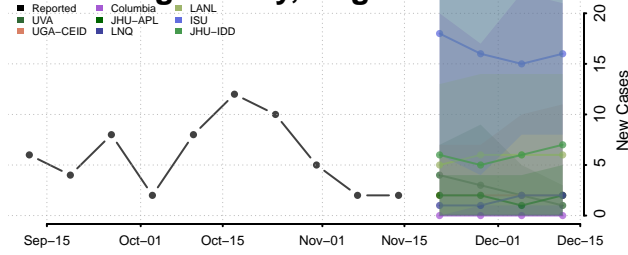

Lunenburg County, Virginia