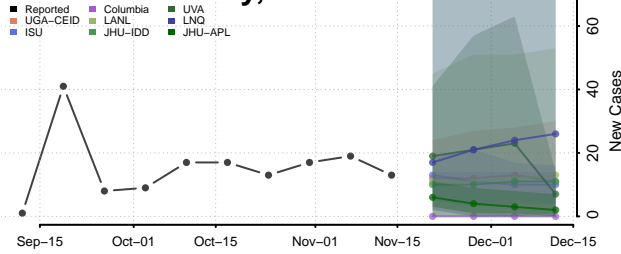

Lowndes County, Alabama