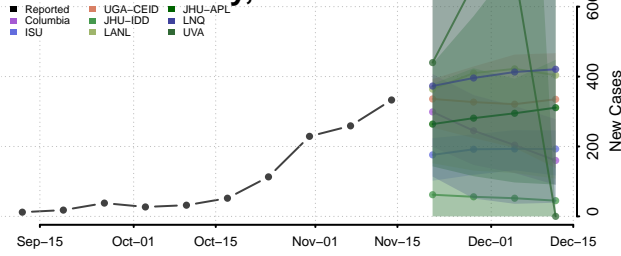

Jackson County, Wisconsin