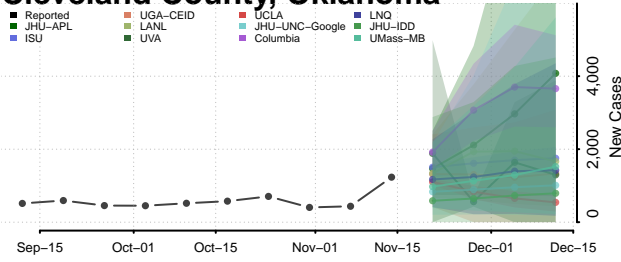

Cleveland County, Oklahoma