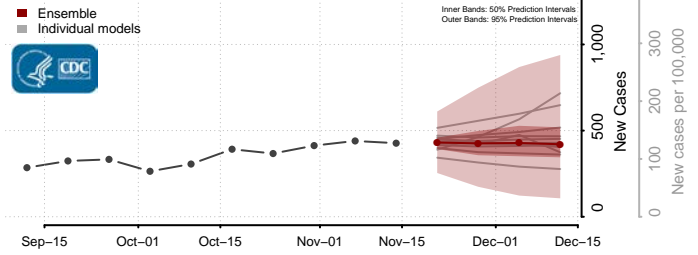

Cumberland County, North Carolina