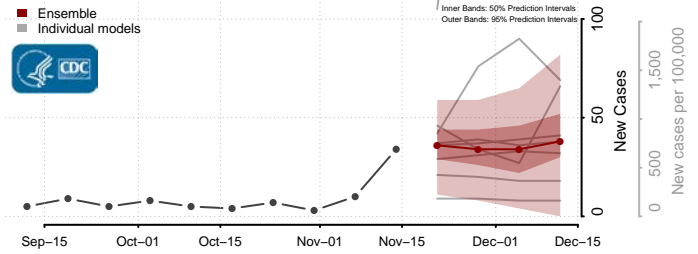

Marshall County, South Dakota