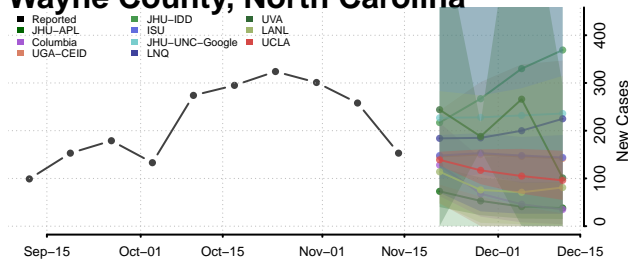

Wayne County, North Carolina