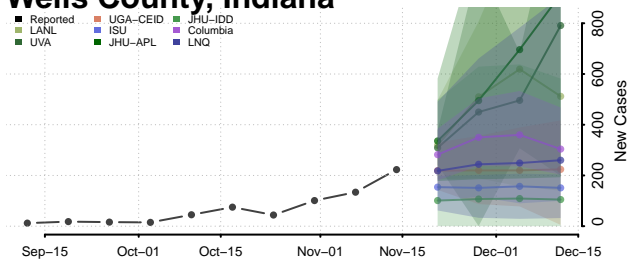

Wells County, Indiana