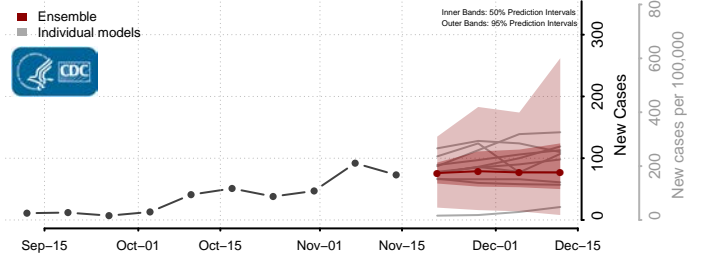

Shenandoah County, Virginia