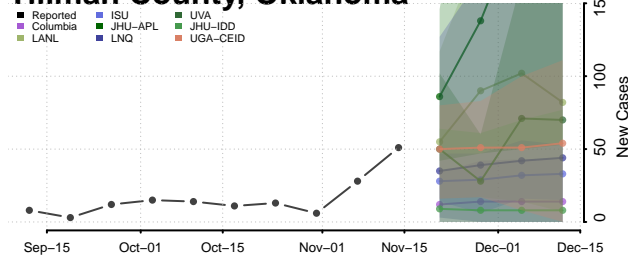

Tillman County, Oklahoma