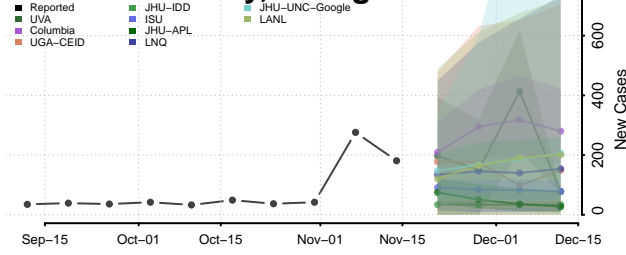

Haralson County, Georgia