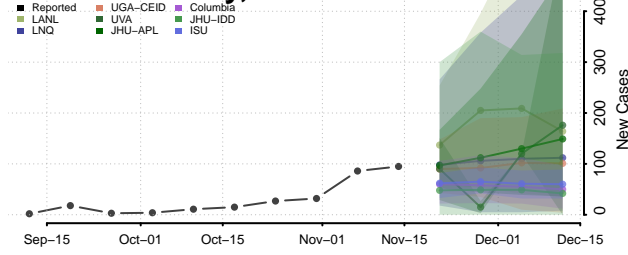

Newton County, Indiana