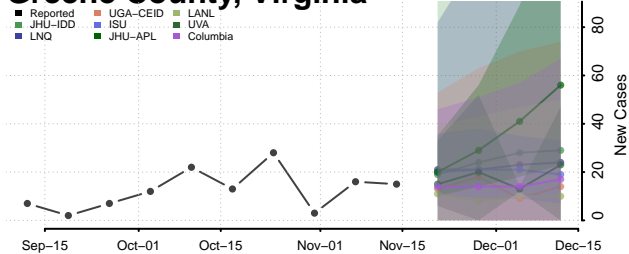

Greene County, Virginia