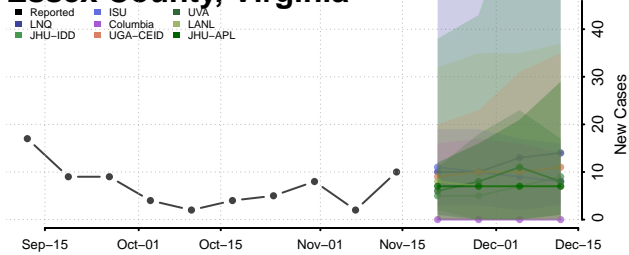

Essex County, Virginia