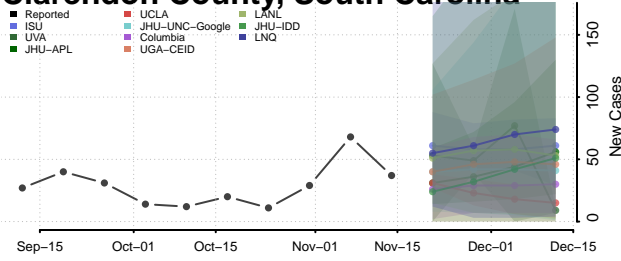

Clarendon County, South Carolina