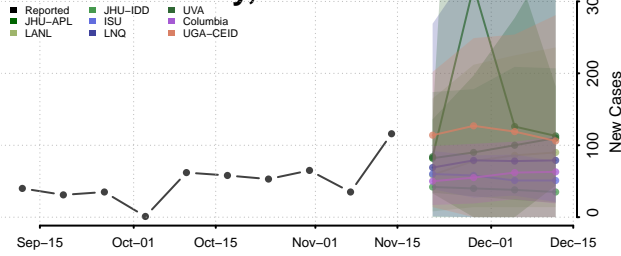

### Madison County, Missouri