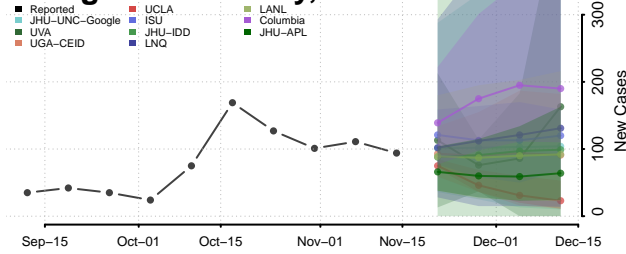

Georgetown County, South Carolina