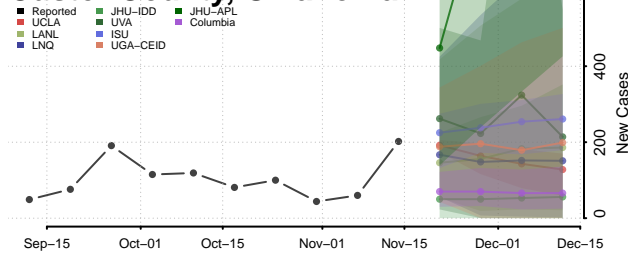

Custer County, Oklahoma