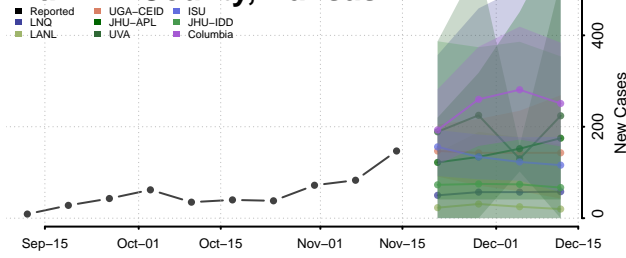

Franklin County, Kansas