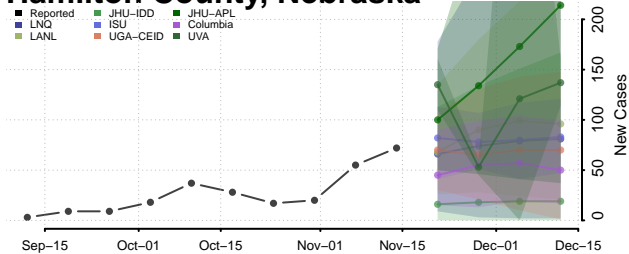

Hamilton County, Nebraska