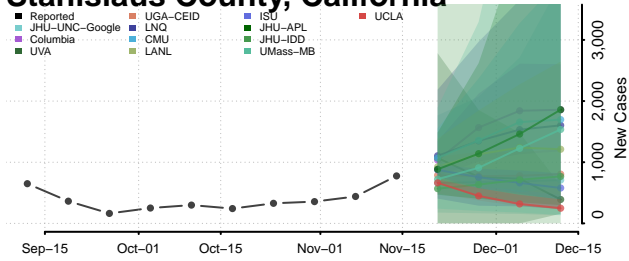

Stanislaus County, California