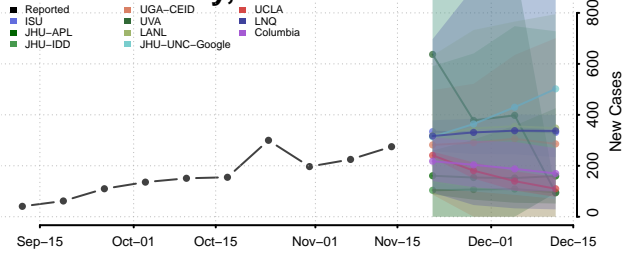

Oneida County, Wisconsin