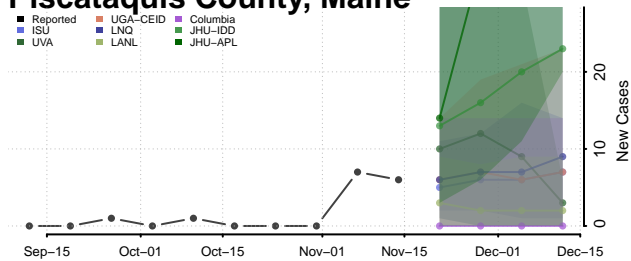

Piscataquis County, Maine