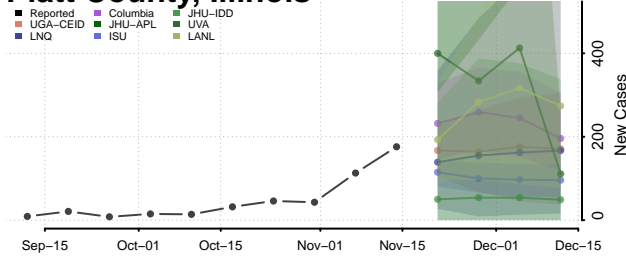

Piatt County, Illinois