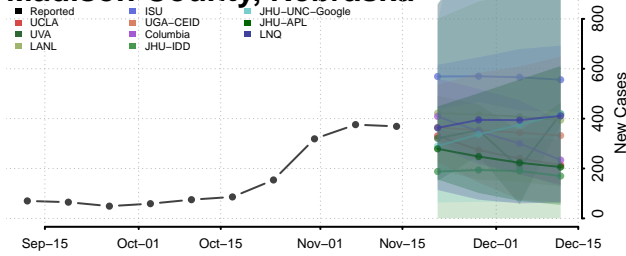

### Madison County, Nebraska