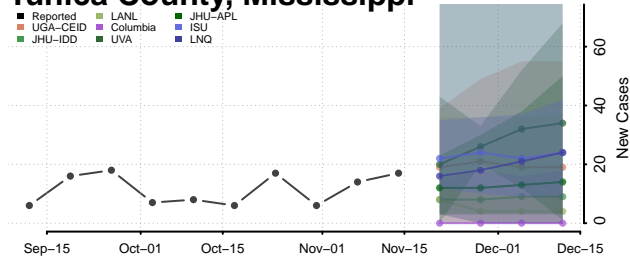

Tunica County, Mississippi