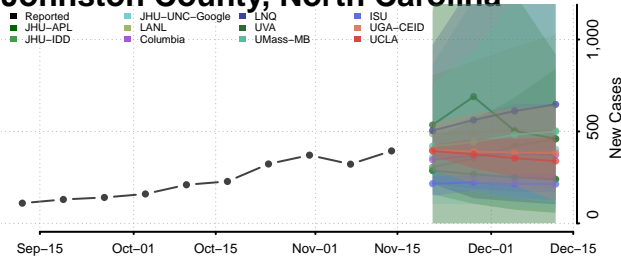

Johnston County, North Carolina