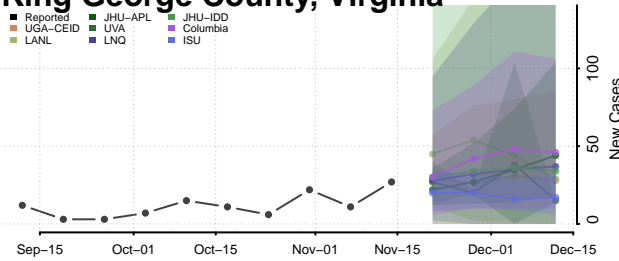

King George County, Virginia