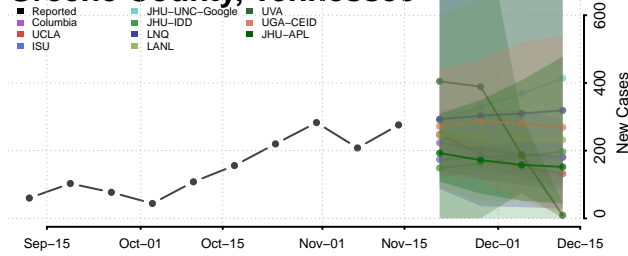

Greene County, Tennessee