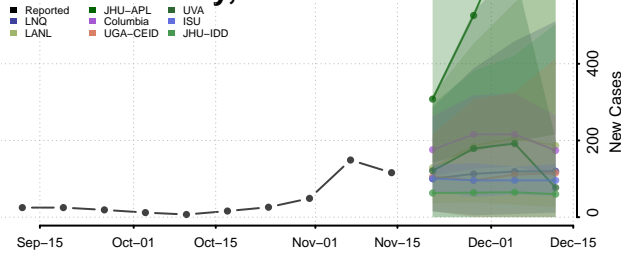

Greene County, Illinois