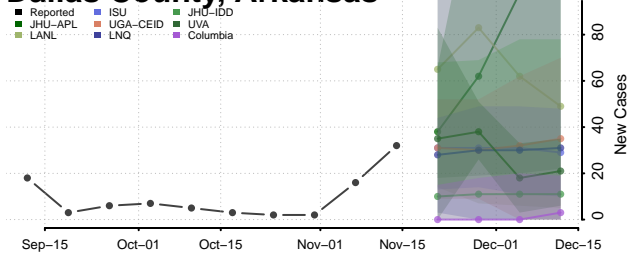

Dallas County, Arkansas