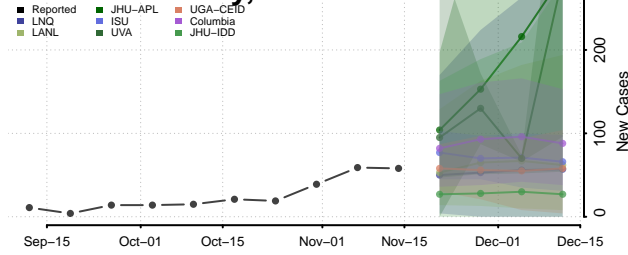

Wabash County, Illinois