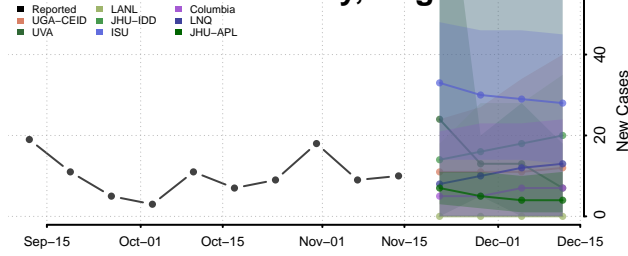

Manassas Park County, Virginia