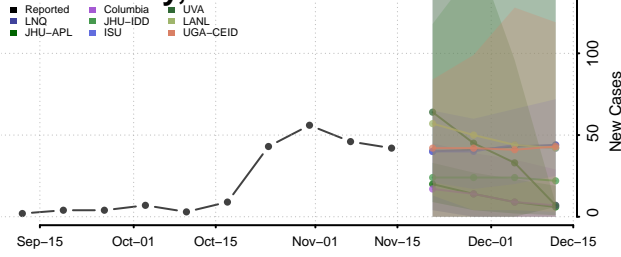

Iron County, Wisconsin