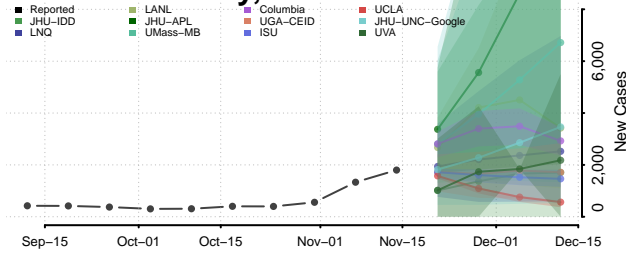

Madison County, Illinois