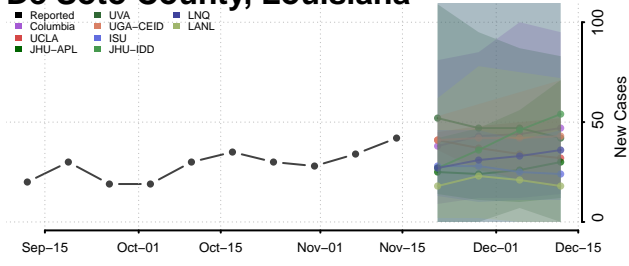

De Soto County, Louisiana