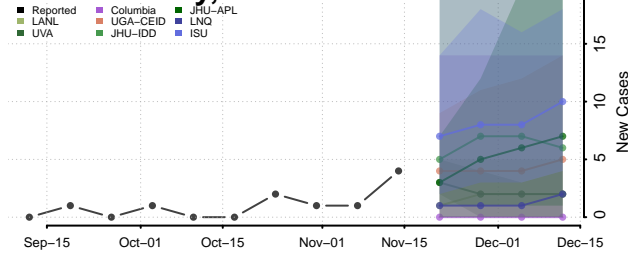

Grant County, Nebraska