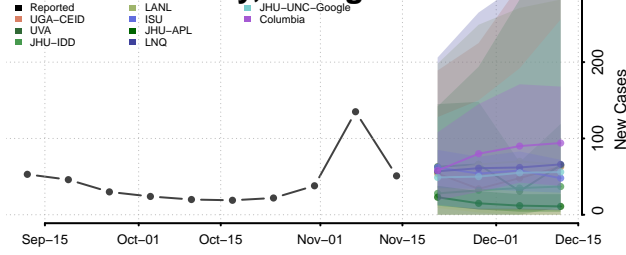

Madison County, Georgia