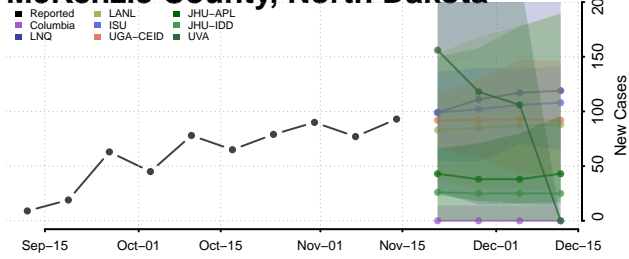

McKenzie County, North Dakota