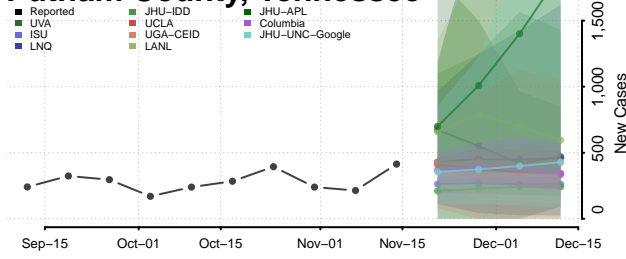

### Putnam County, Tennessee