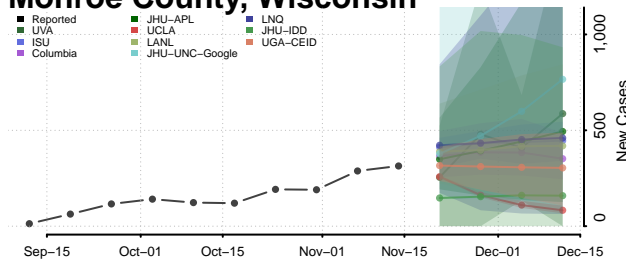

Monroe County, Wisconsin