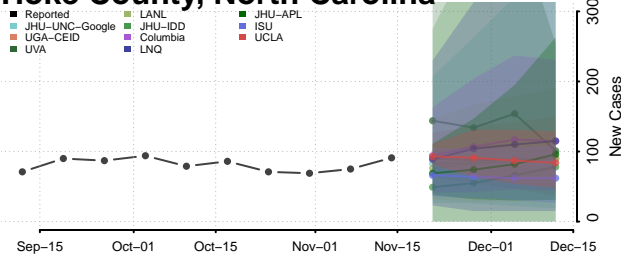

Hoke County, North Carolina