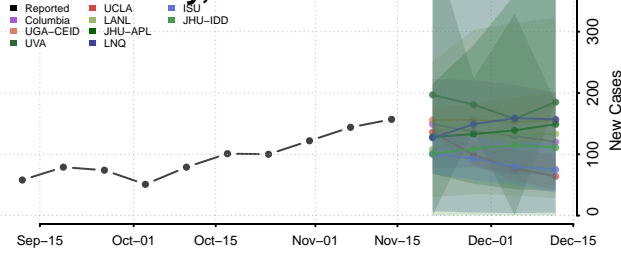

Miller County, Missouri