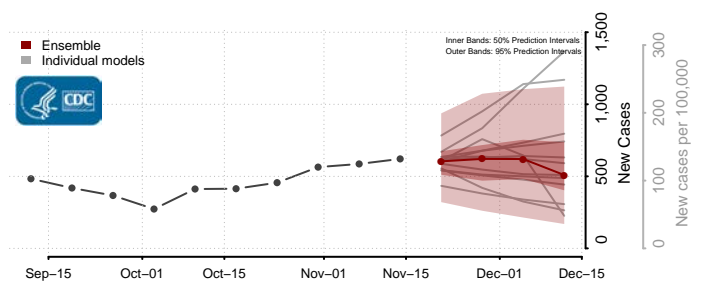

Prince William County, Virginia