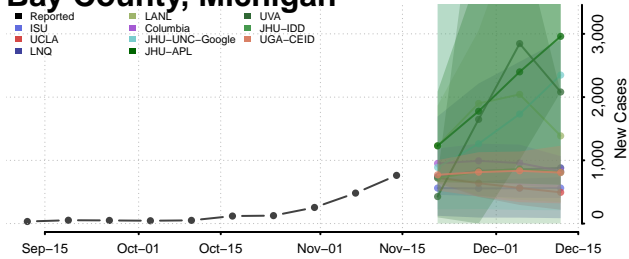

Bay County, Michigan