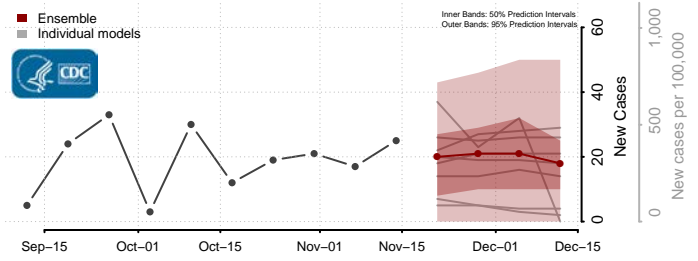

Carter County, Missouri