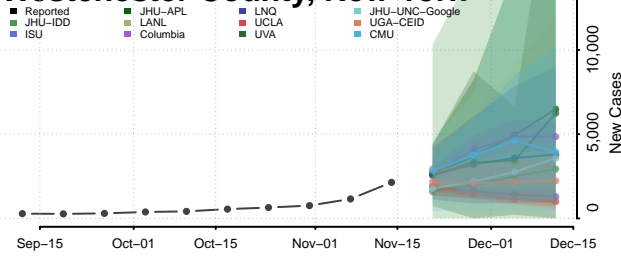

Westchester County, New York