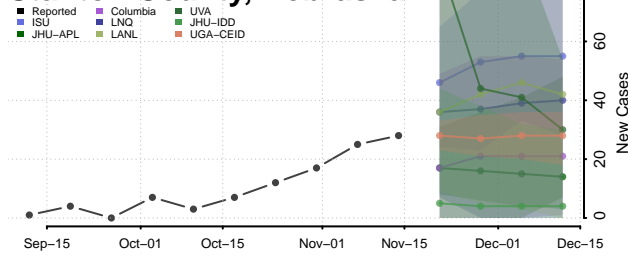

Stanton County, Nebraska