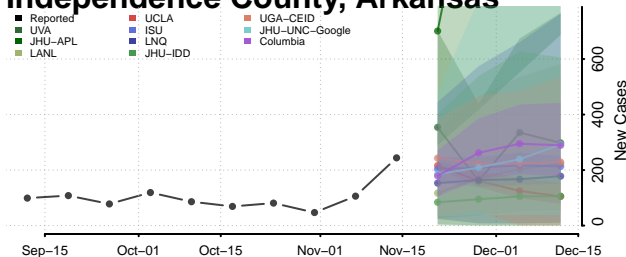

Independence County, Arkansas