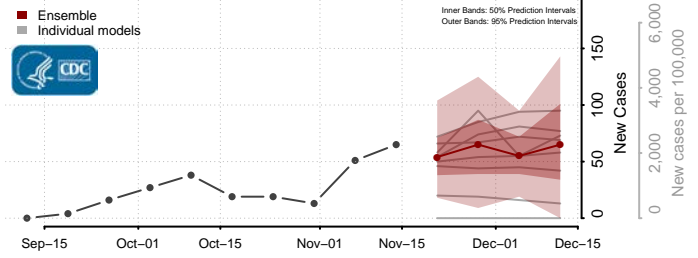

Nelson County, North Dakota