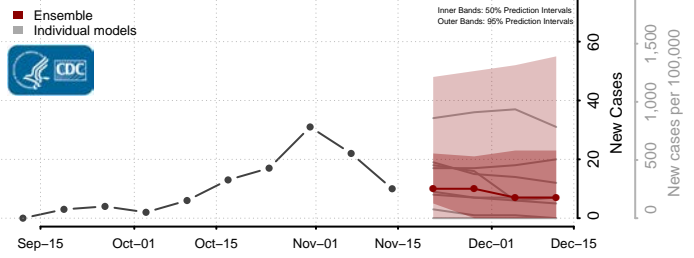

Phillips County, Montana