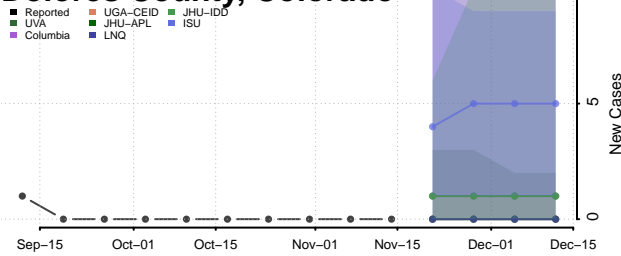

Dolores County, Colorado