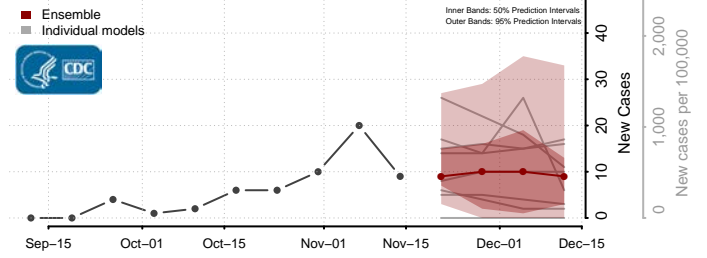

Garfield County, Nebraska