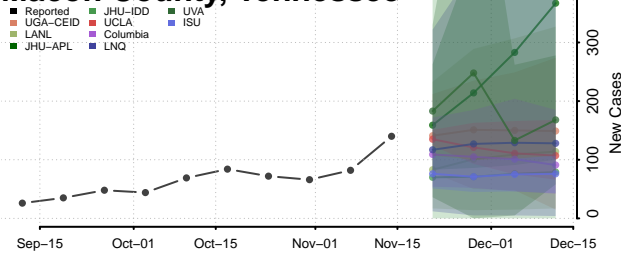

Macon County, Tennessee