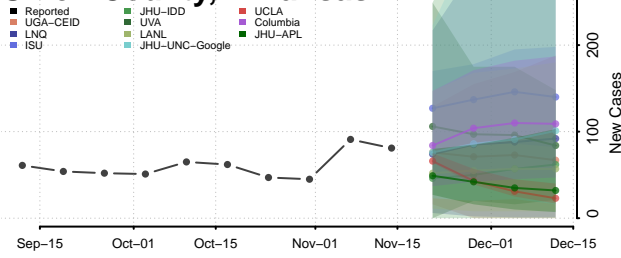

Union County, Arkansas