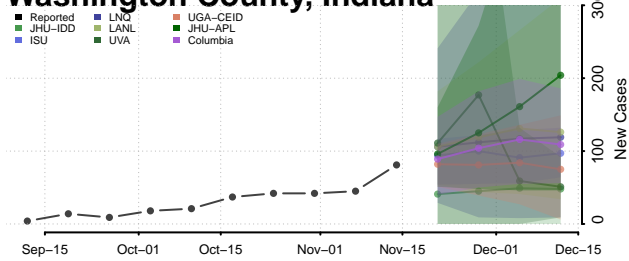

Washington County, Indiana