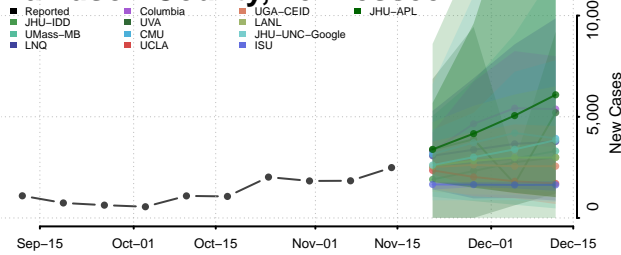

Davidson County, Tennessee