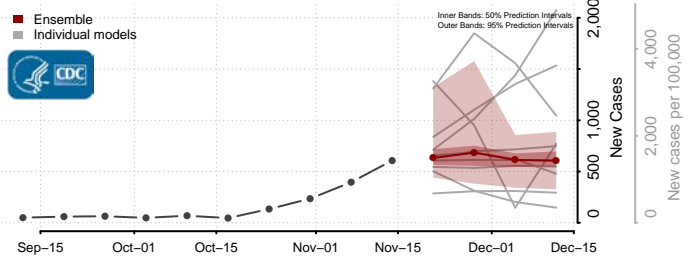

### Cerro Gordo County, Iowa