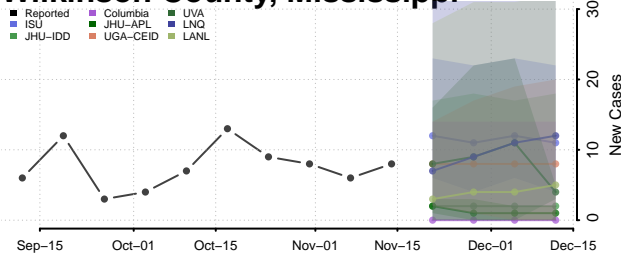

Wilkinson County, Mississippi