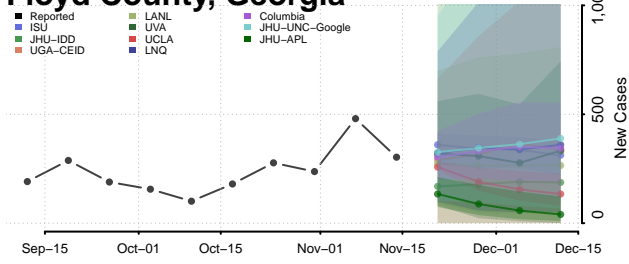

Floyd County, Georgia