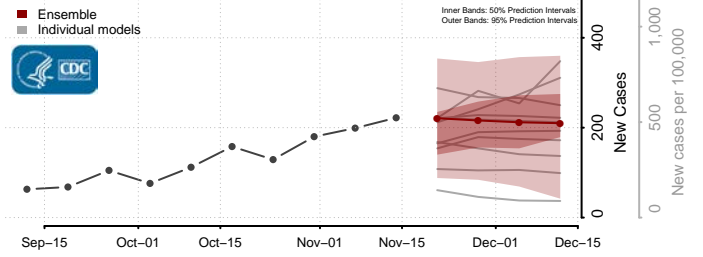

Butler County, Missouri