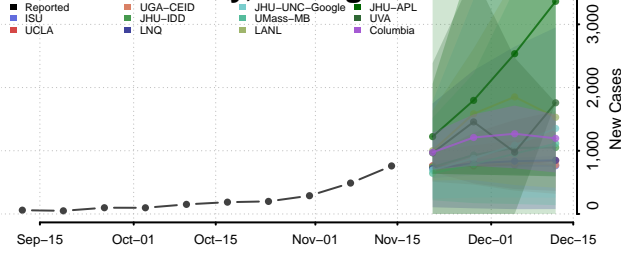

Jackson County, Michigan