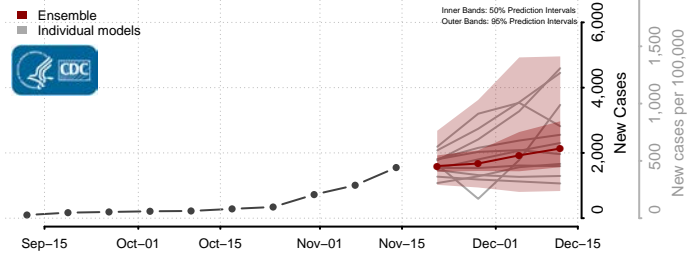

Douglas County, Colorado