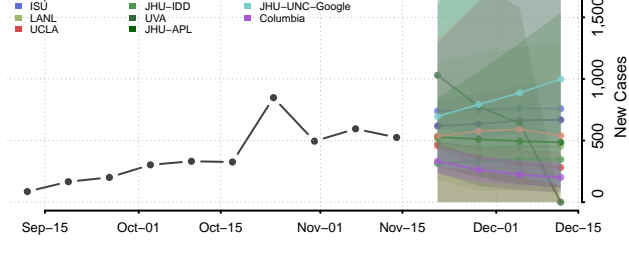

Manitowoc County, Wisconsin