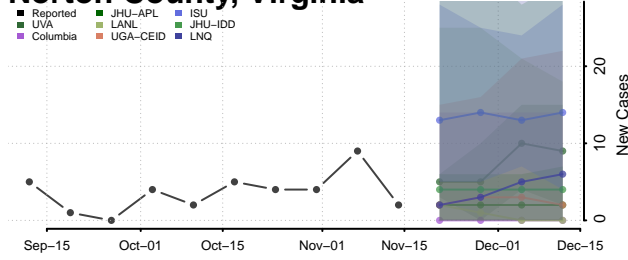

### Norton County, Virginia