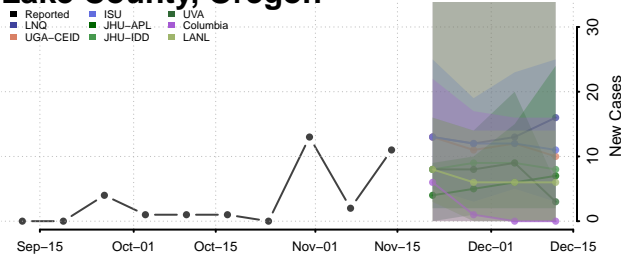

Lake County, Oregon