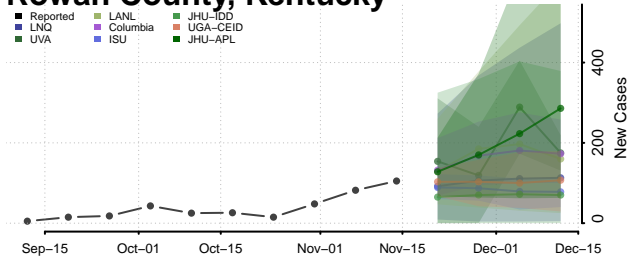

Rowan County, Kentucky