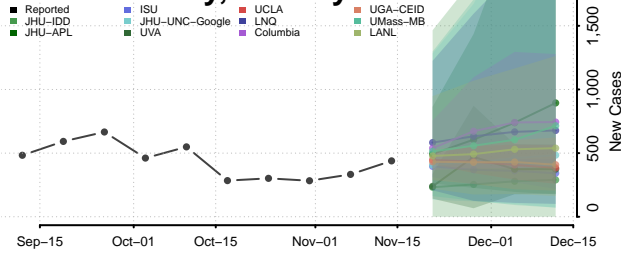

Centre County, Pennsylvania