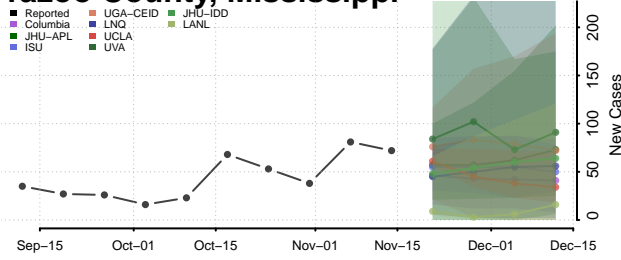

Yazoo County, Mississippi