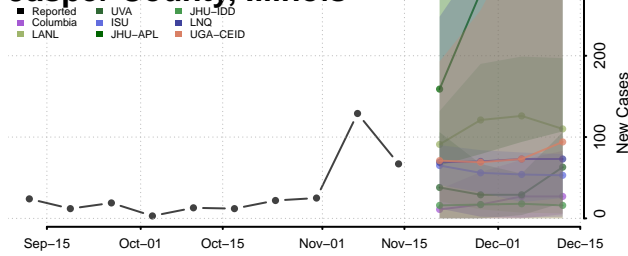

Jasper County, Illinois