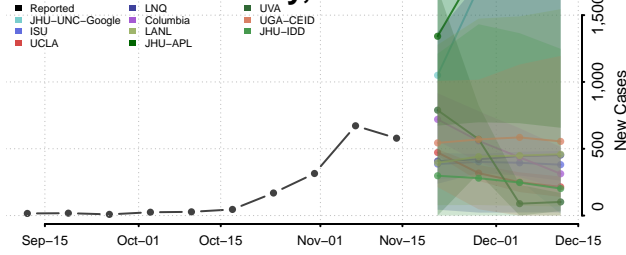

### Scotts Bluff County, Nebraska