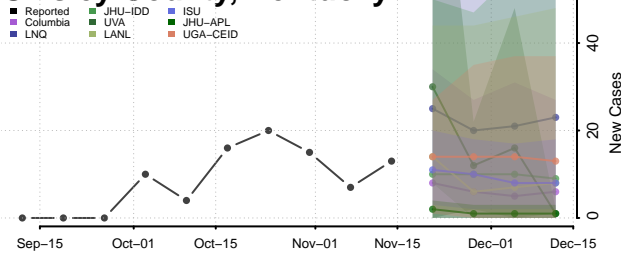

Owsley County, Kentucky