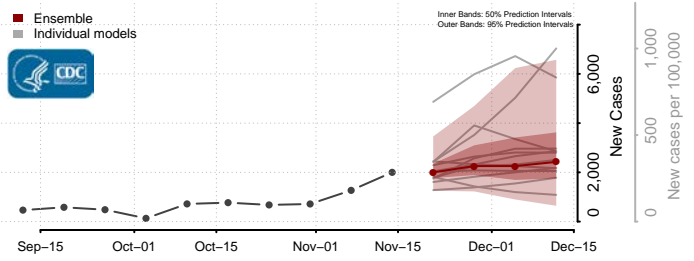

Jackson County, Missouri