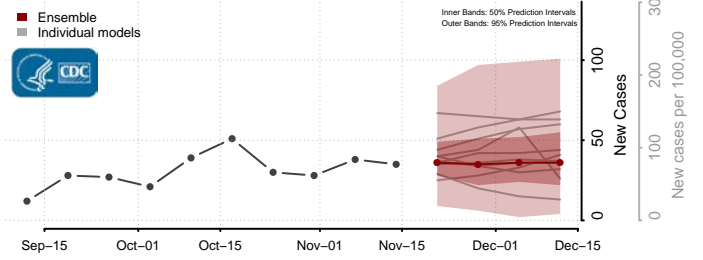

Warren County, Mississippi