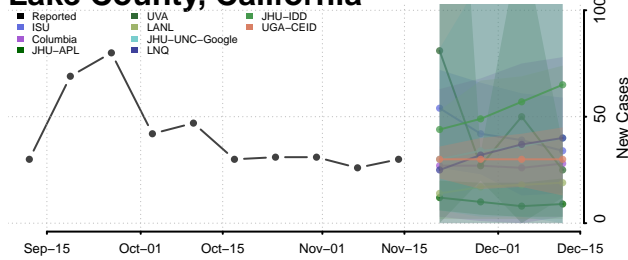

Lake County, California