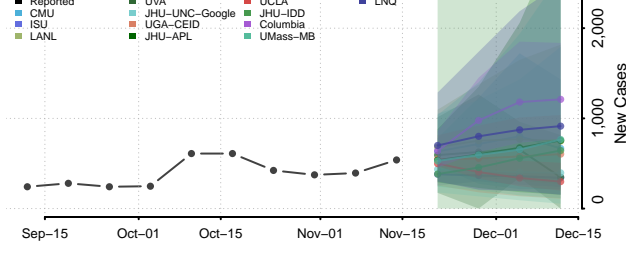

Horry County, South Carolina