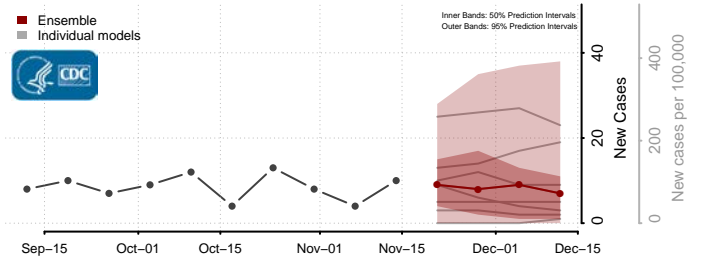

Webster County, Mississippi