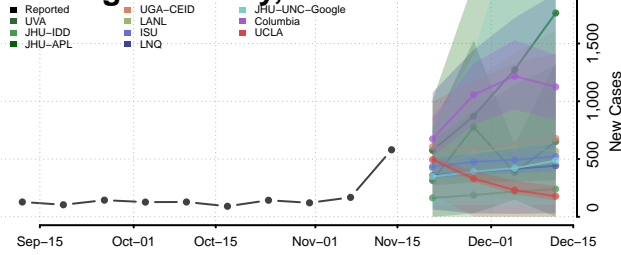

Muskogee County, Oklahoma