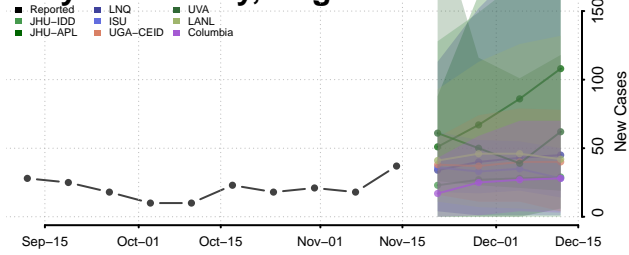

Grayson County, Virginia