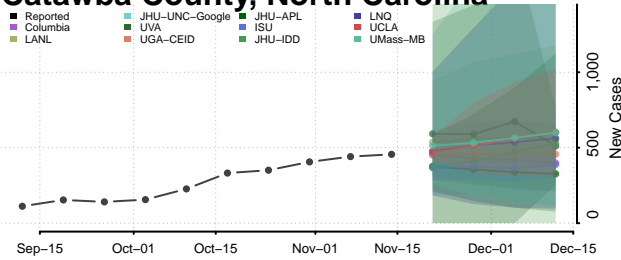

Catawba County, North Carolina