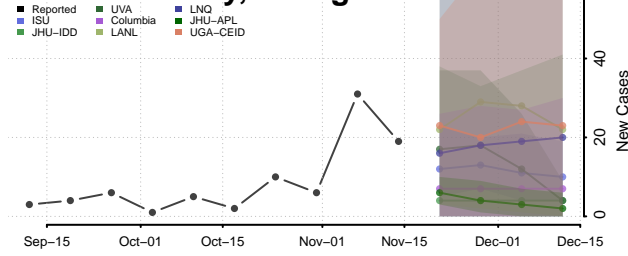

Lincoln County, Georgia