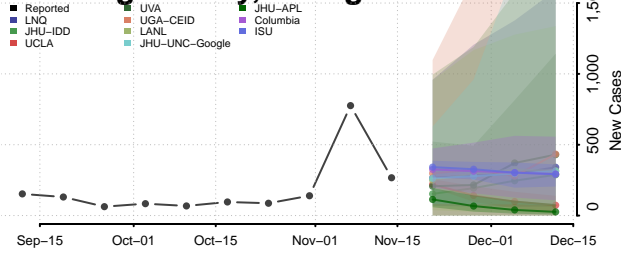

Paulding County, Georgia