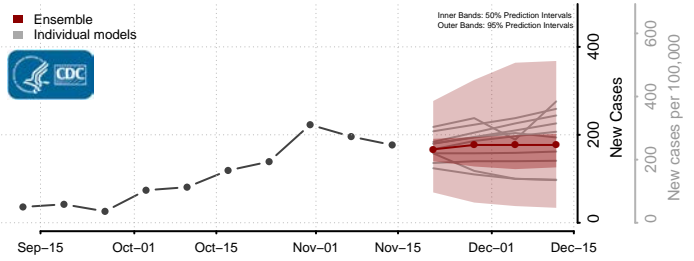

Surry County, North Carolina