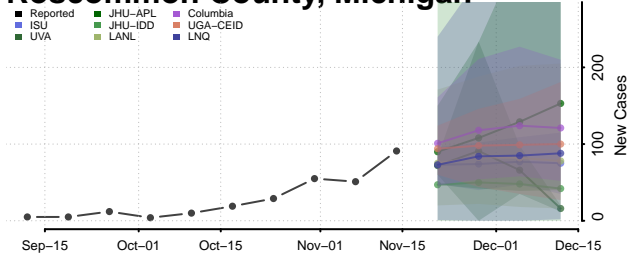

Roscommon County, Michigan