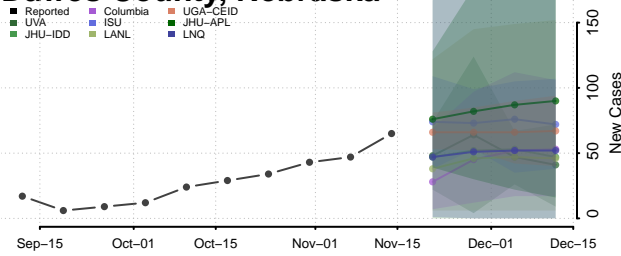

Dawes County, Nebraska