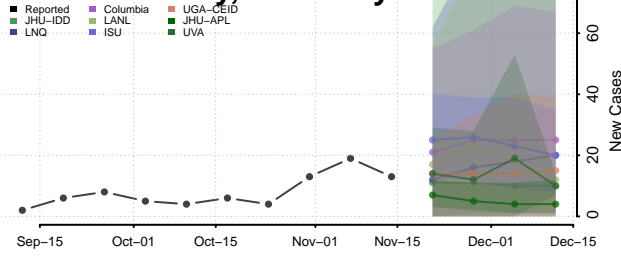

Trimble County, Kentucky