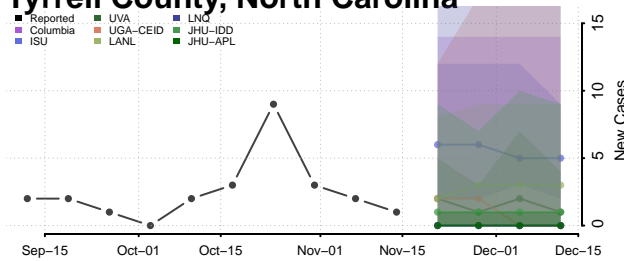

### Tyrrell County, North Carolina