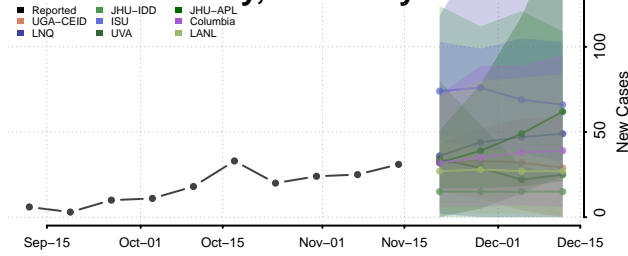

Harrison County, Kentucky