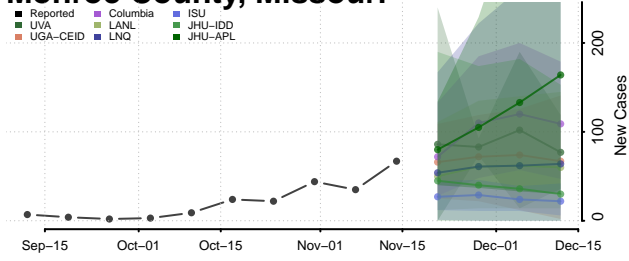

Monroe County, Missouri