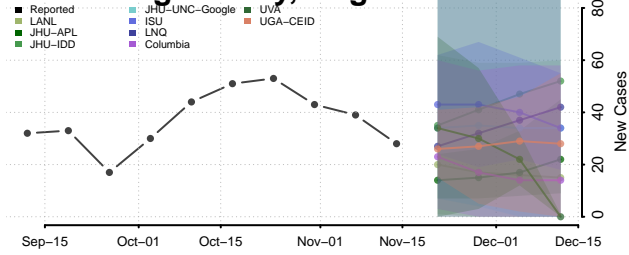

Petersburg County, Virginia