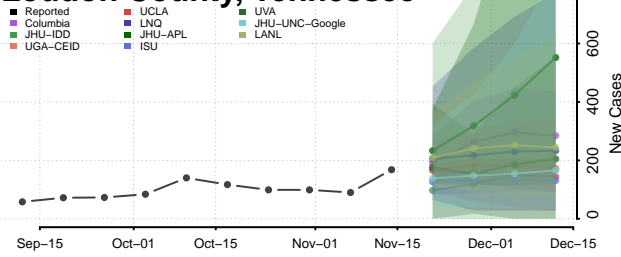

Loudon County, Tennessee