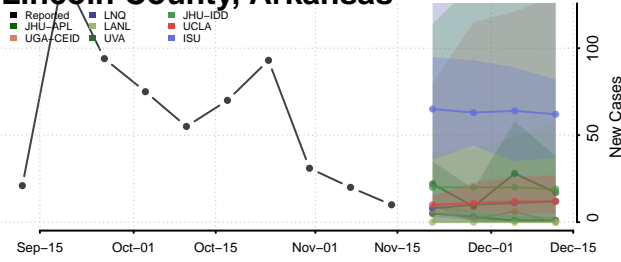

Lincoln County, Arkansas