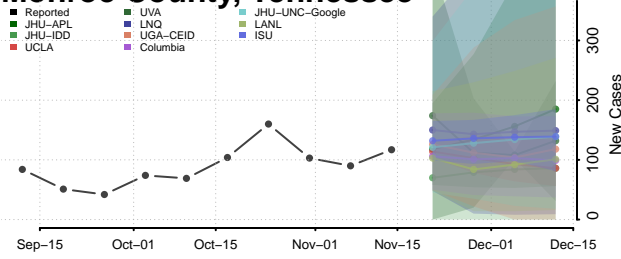

Monroe County, Tennessee