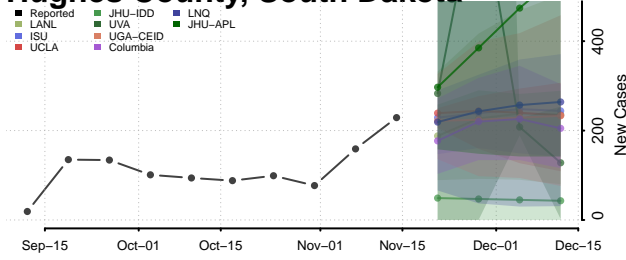

Hughes County, South Dakota