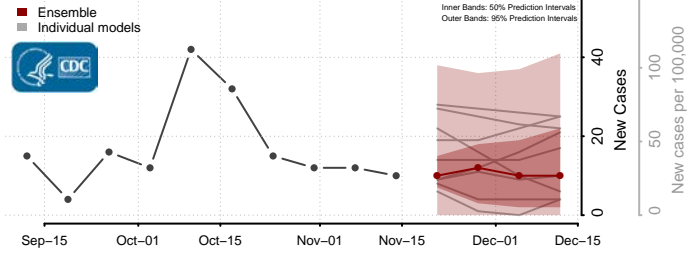

Gloucester County, Virginia