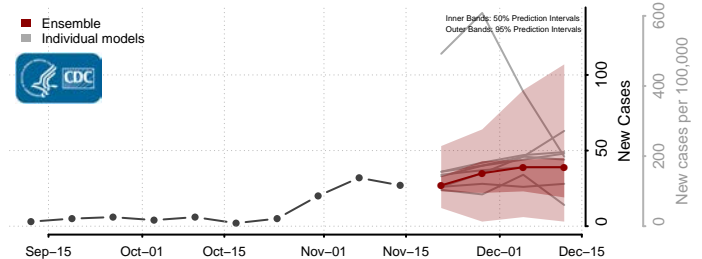

Hampshire County, West Virginia