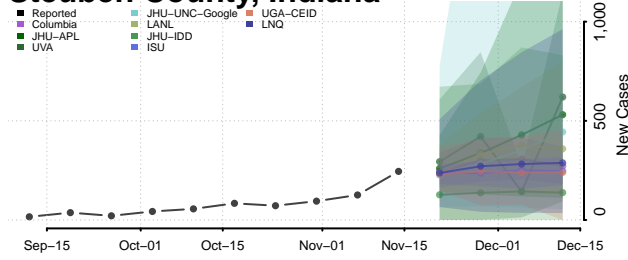

Stauben County, Indiana