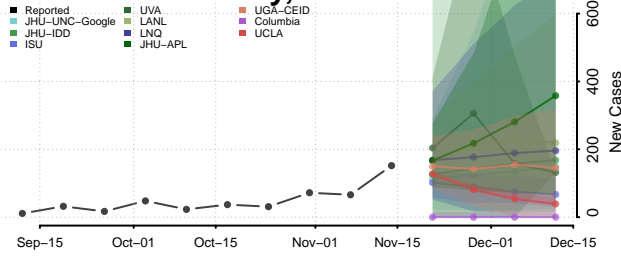

Santa Cruz County, Arizona