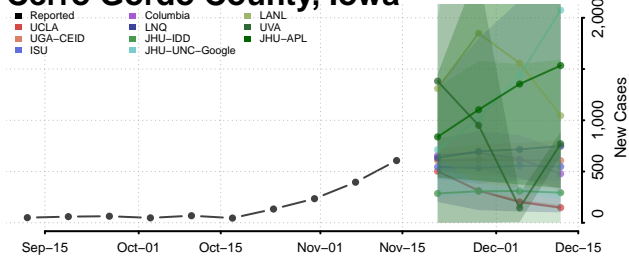

### Cerro Gordo County, Iowa