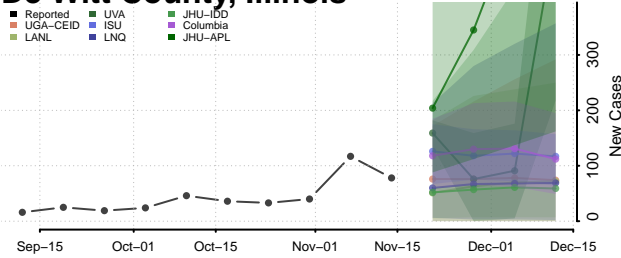

De Witt County, Illinois