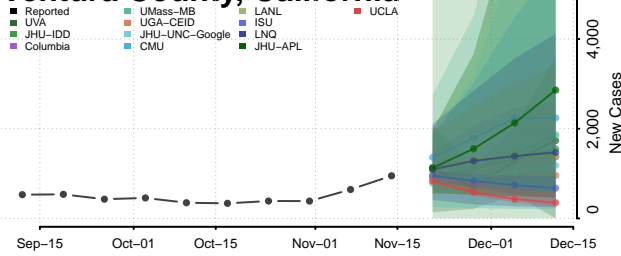

Ventura County, California