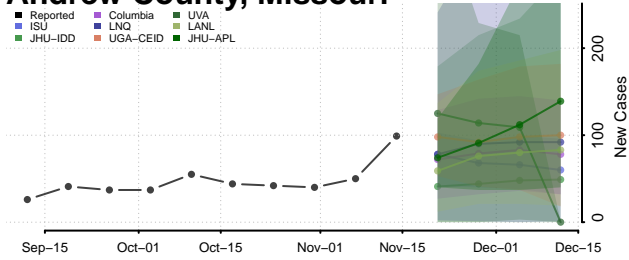

Andrew County, Missouri