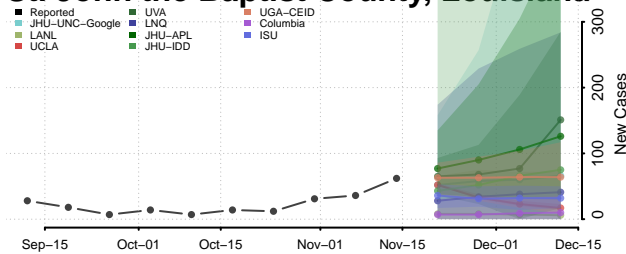

St. John the Baptist County, Louisiana