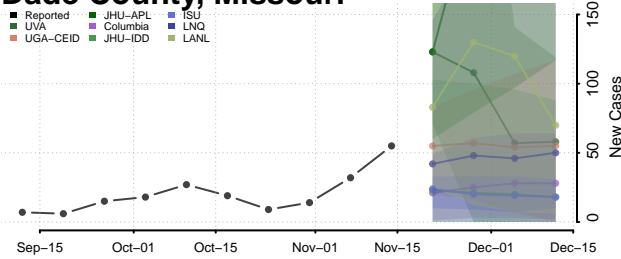

Dade County, Missouri