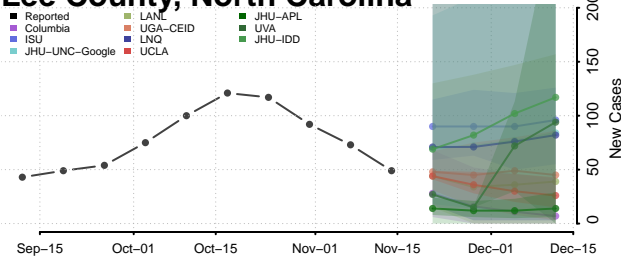

Lee County, North Carolina