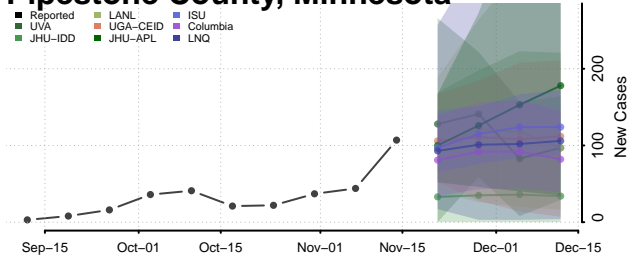

Pipestone County, Minnesota