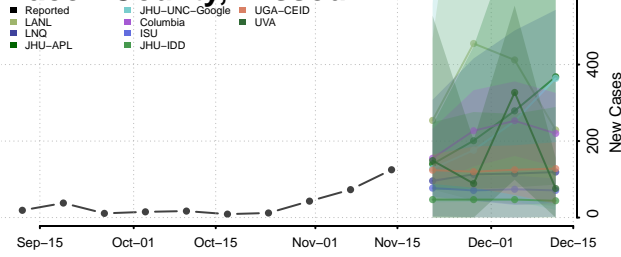

Macon County, Missouri