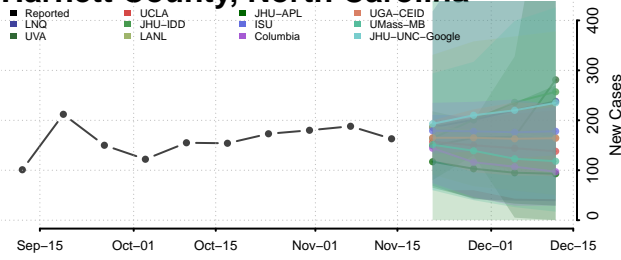

Harnett County, North Carolina