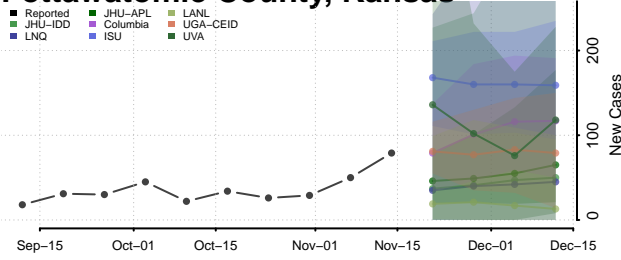

Pottawatomie County, Kansas