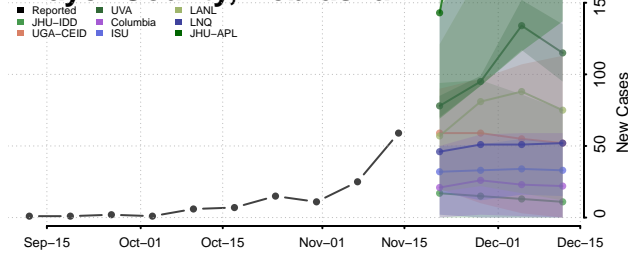

Thayer County, Nebraska