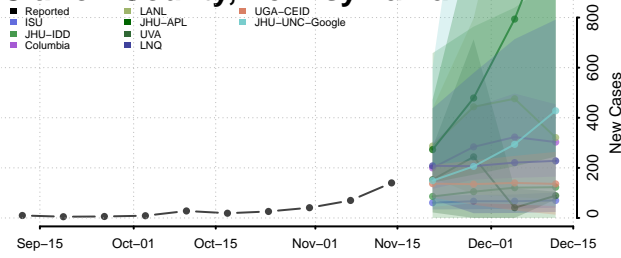

Clarion County, Pennsylvania