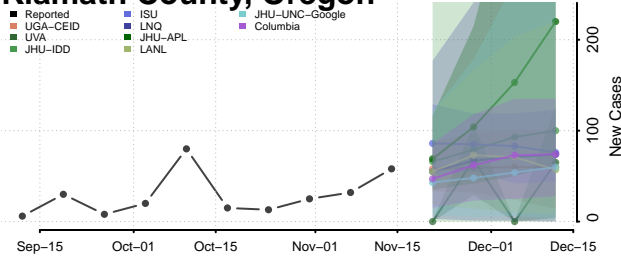

Klamath County, Oregon