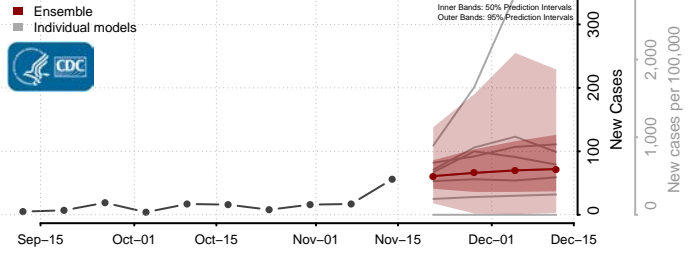

Koochiching County, Minnesota