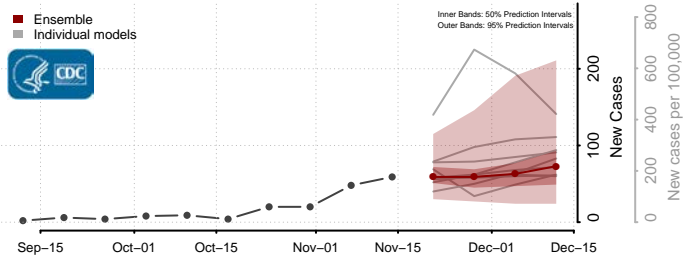

### Putnam County, West Virginia