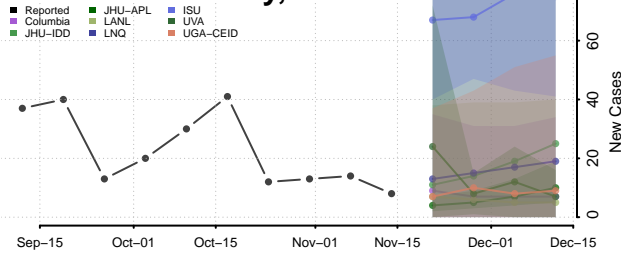

Limestone County, Texas