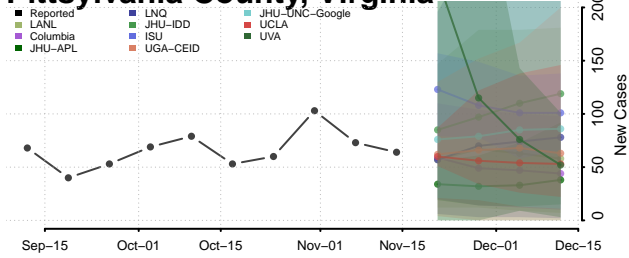

Pittsylvania County, Virginia