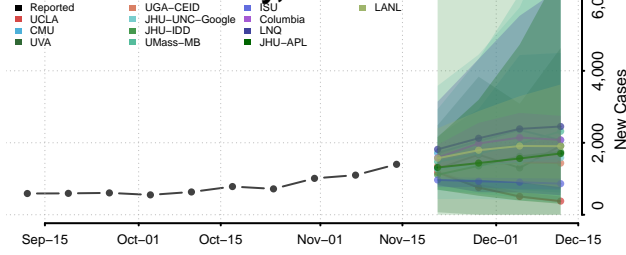

Greenville County, South Carolina