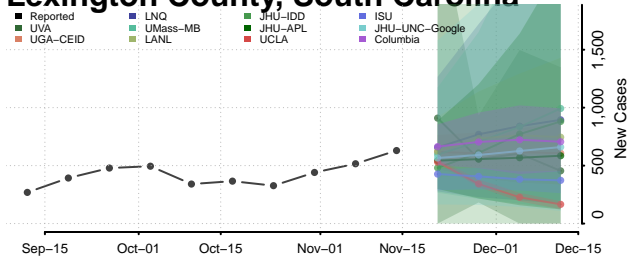

Lexington County, South Carolina