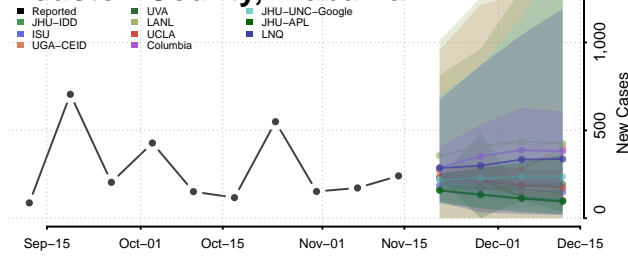

Houston County, Alabama