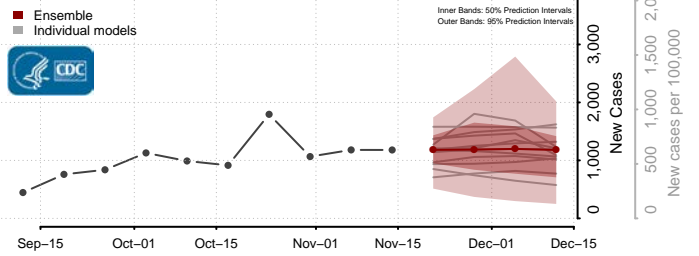

Outagamie County, Wisconsin