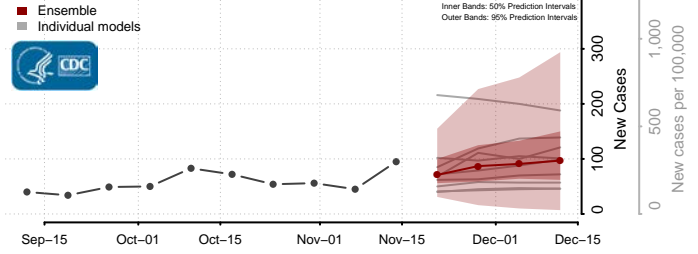

Montgomery County, Kansas