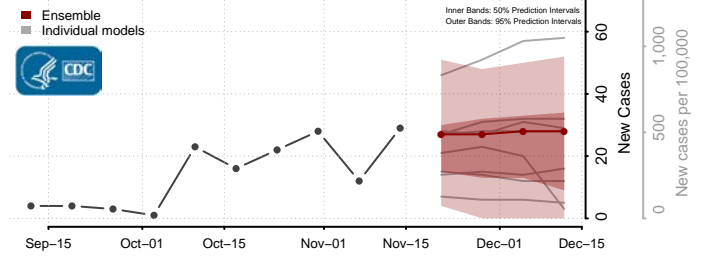

Mahnomen County, Minnesota