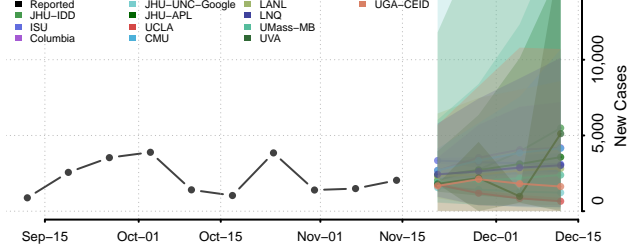

Bexar County, Texas