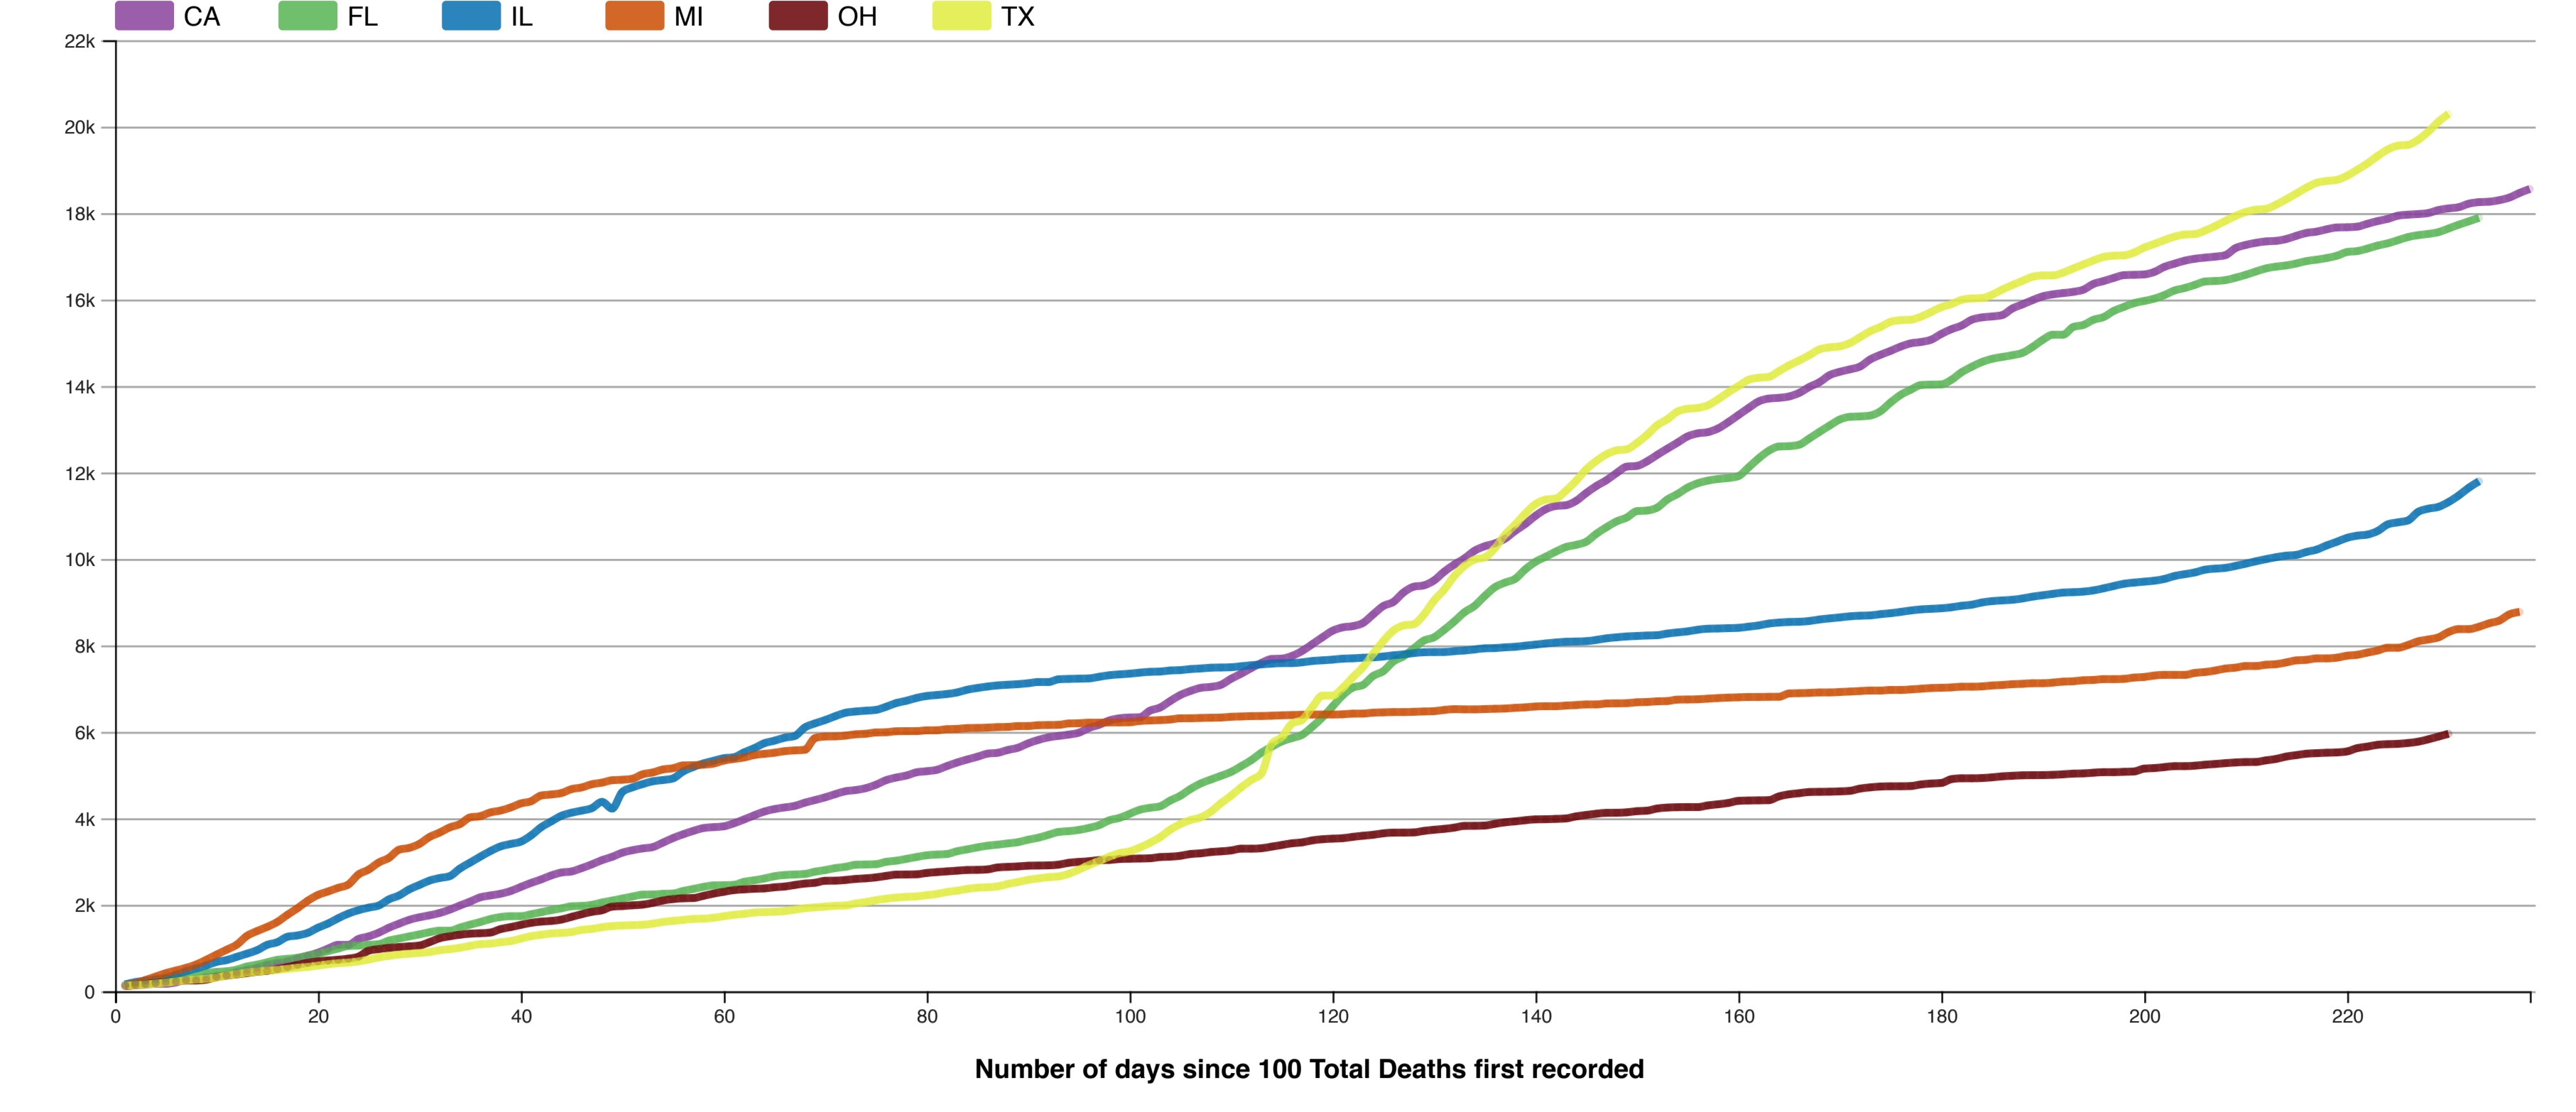

Coronavirus Disease 2019 (COVID-19)

CDC COVID Data Tracker

Maps, charts, and data provided by the CDC

Case Trends ▾ County View Laboratory ▾ Community Impact ▾ Unique Populations ▾ COVID-19 Home

Cases and Deaths by State | US and State Trends | Compare State Trends | Demographics | Trends by Population Factors | Forecasting | Trends in ED Visits

Compare Trends in COVID-19 Cases and Deaths in the US

Reported to the CDC by State or Territory

View: ☐ Cases ☒ Deaths
Measure: ☐ Daily ☒ Cumulative
Metric: ☐ Raw Totals ☒ Rate per 100,000
Scale: ☐ Linear ☒ Logarithmic

Select up to 6 states or territories:
California x Florida x Illinois x Michigan x Ohio x Texas x
☐ Show full US Data (available only in logarithmic scale)

Cumulative deaths, by number of days since 100 total deaths first recorded.

Download Chart

Data Table for Cumulative deaths

CDC | Updated: Nov 21 2020 12:16PM

Download Data [ ]