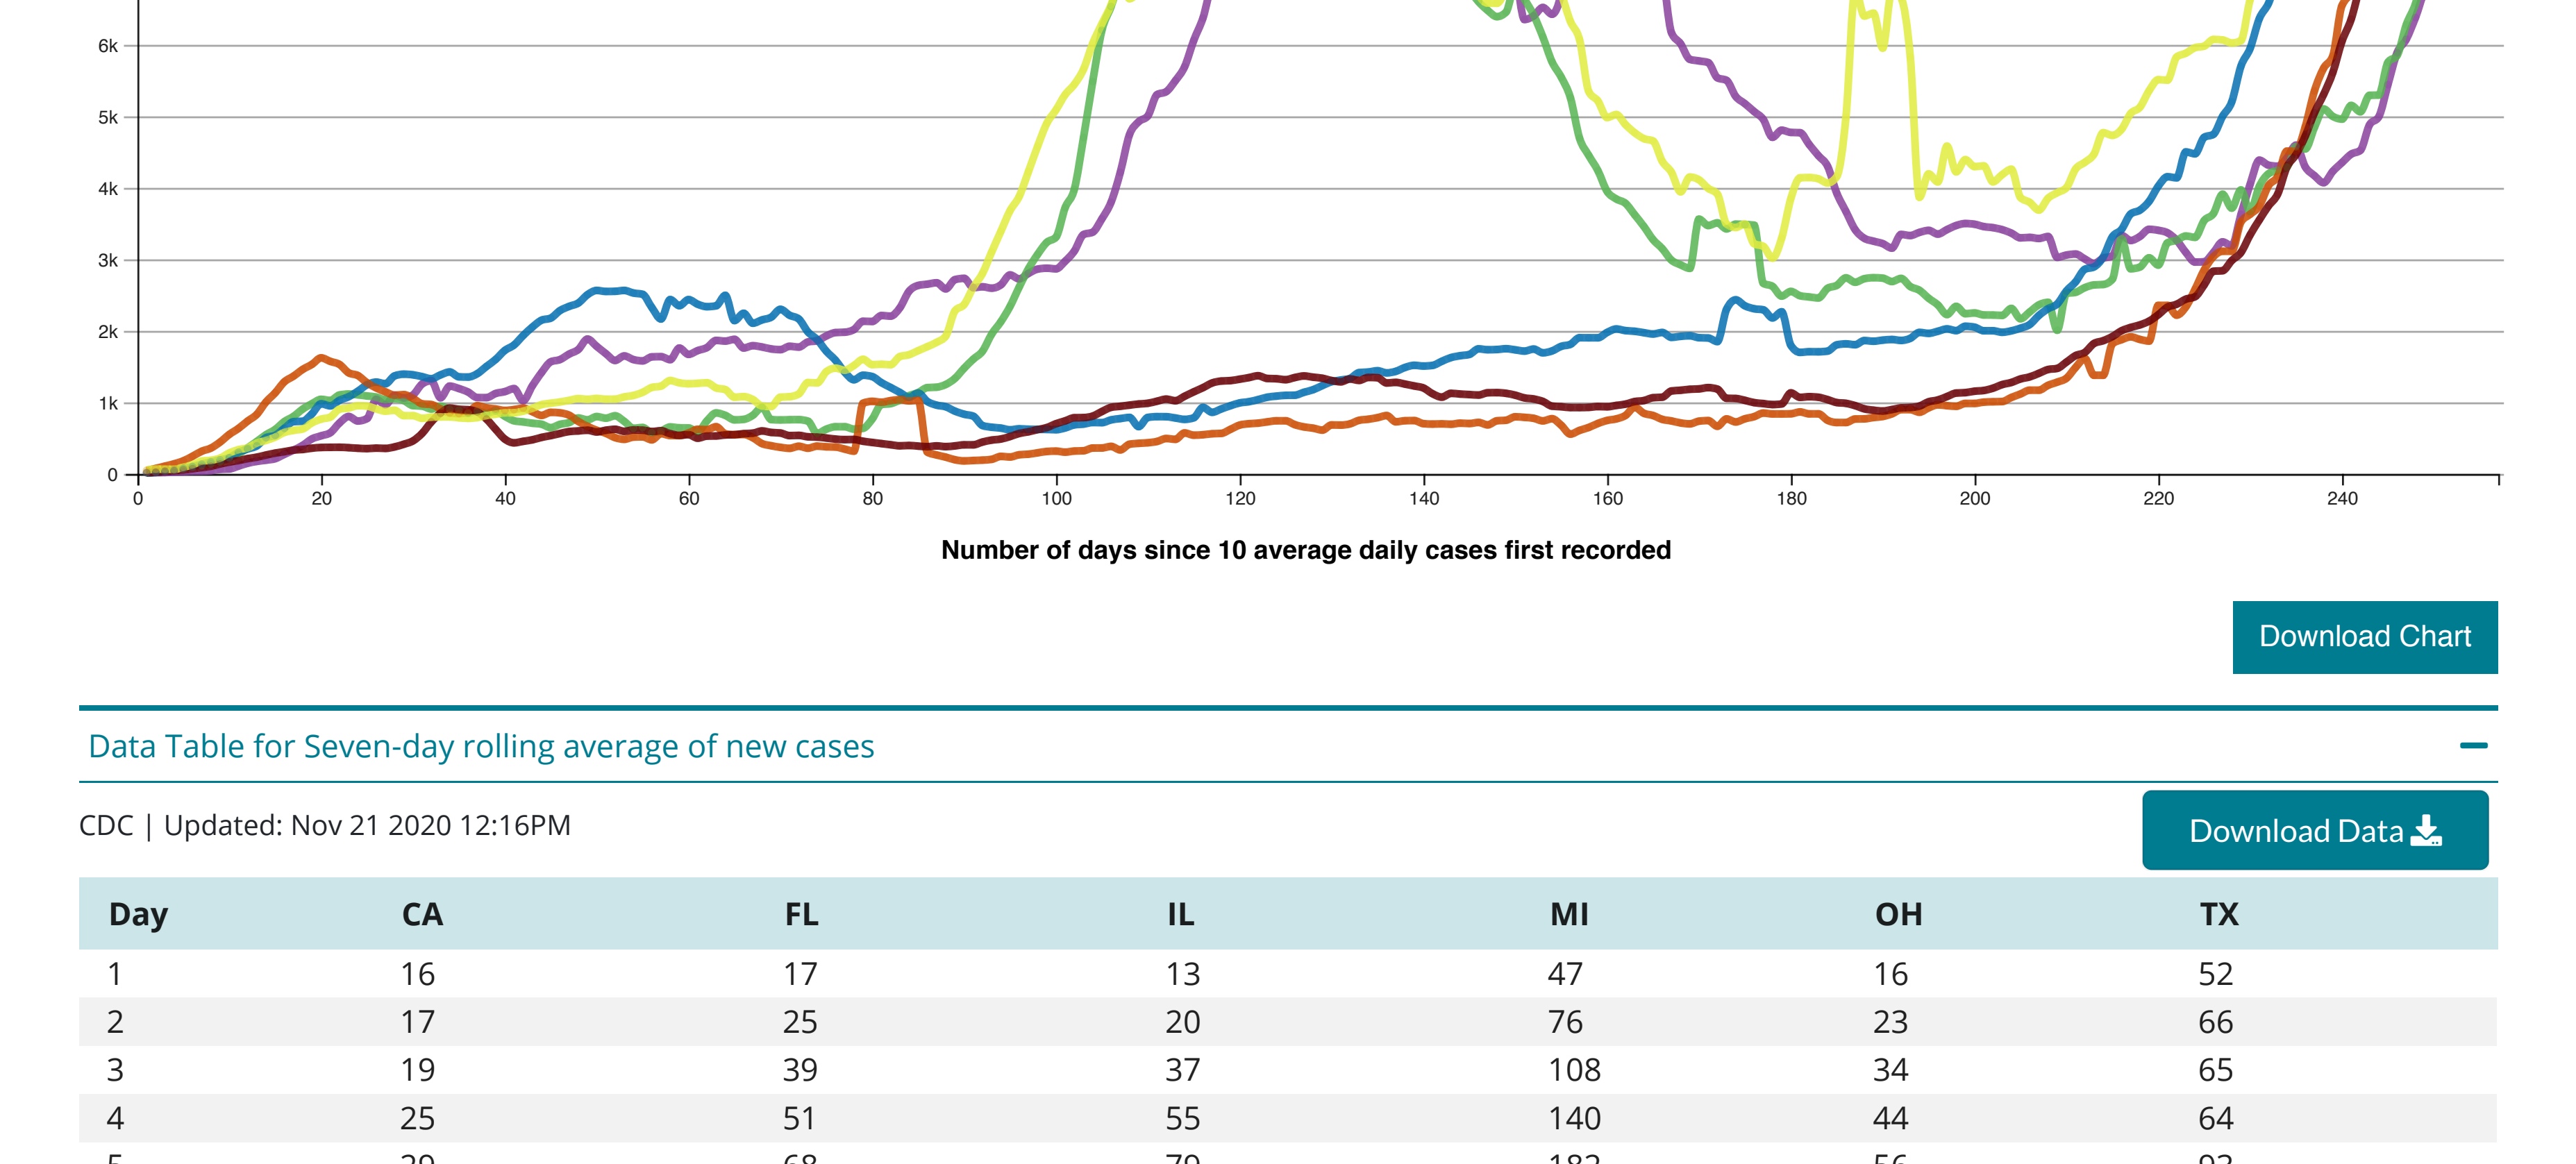

Coronavirus Disease 2019 (COVID-19)

CDC COVID Data Tracker

Maps, charts, and data provided by the CDC

Case Trends ▾ County View Laboratory ▾ Community Impact ▾ Unique Populations ▾ COVID-19 Home

Cases and Deaths by State | US and State Trends | Compare State Trends | Demographics | Trends by Population Factors | Forecasting | Trends in ED Visits

Compare Trends in COVID-19 Cases and Deaths in the US

Reported to the CDC by State or Territory

View: ☒ Cases ☐ Deaths
Measure: ☒ Daily ☐ Cumulative
Metric: ☒ Raw Totals ☐ Rate per 100,000
Scale: ☒ Linear ☐ Logarithmic

Select up to 6 states or territories:
☒ California ☒ Florida ☒ Illinois ☒ Michigan ☒ Ohio ☒ Texas

☐ Show full US Data (available only in logarithmic scale)

New cases of Covid-19, reported to CDC, in CA, FL, IL, MI, OH, and TX

Seven-day rolling average of new cases, by number of days since 10 average daily cases first recorded.

Data Table for Seven-day rolling average of new cases

CDC | Updated: Nov 21 2020 12:16PM