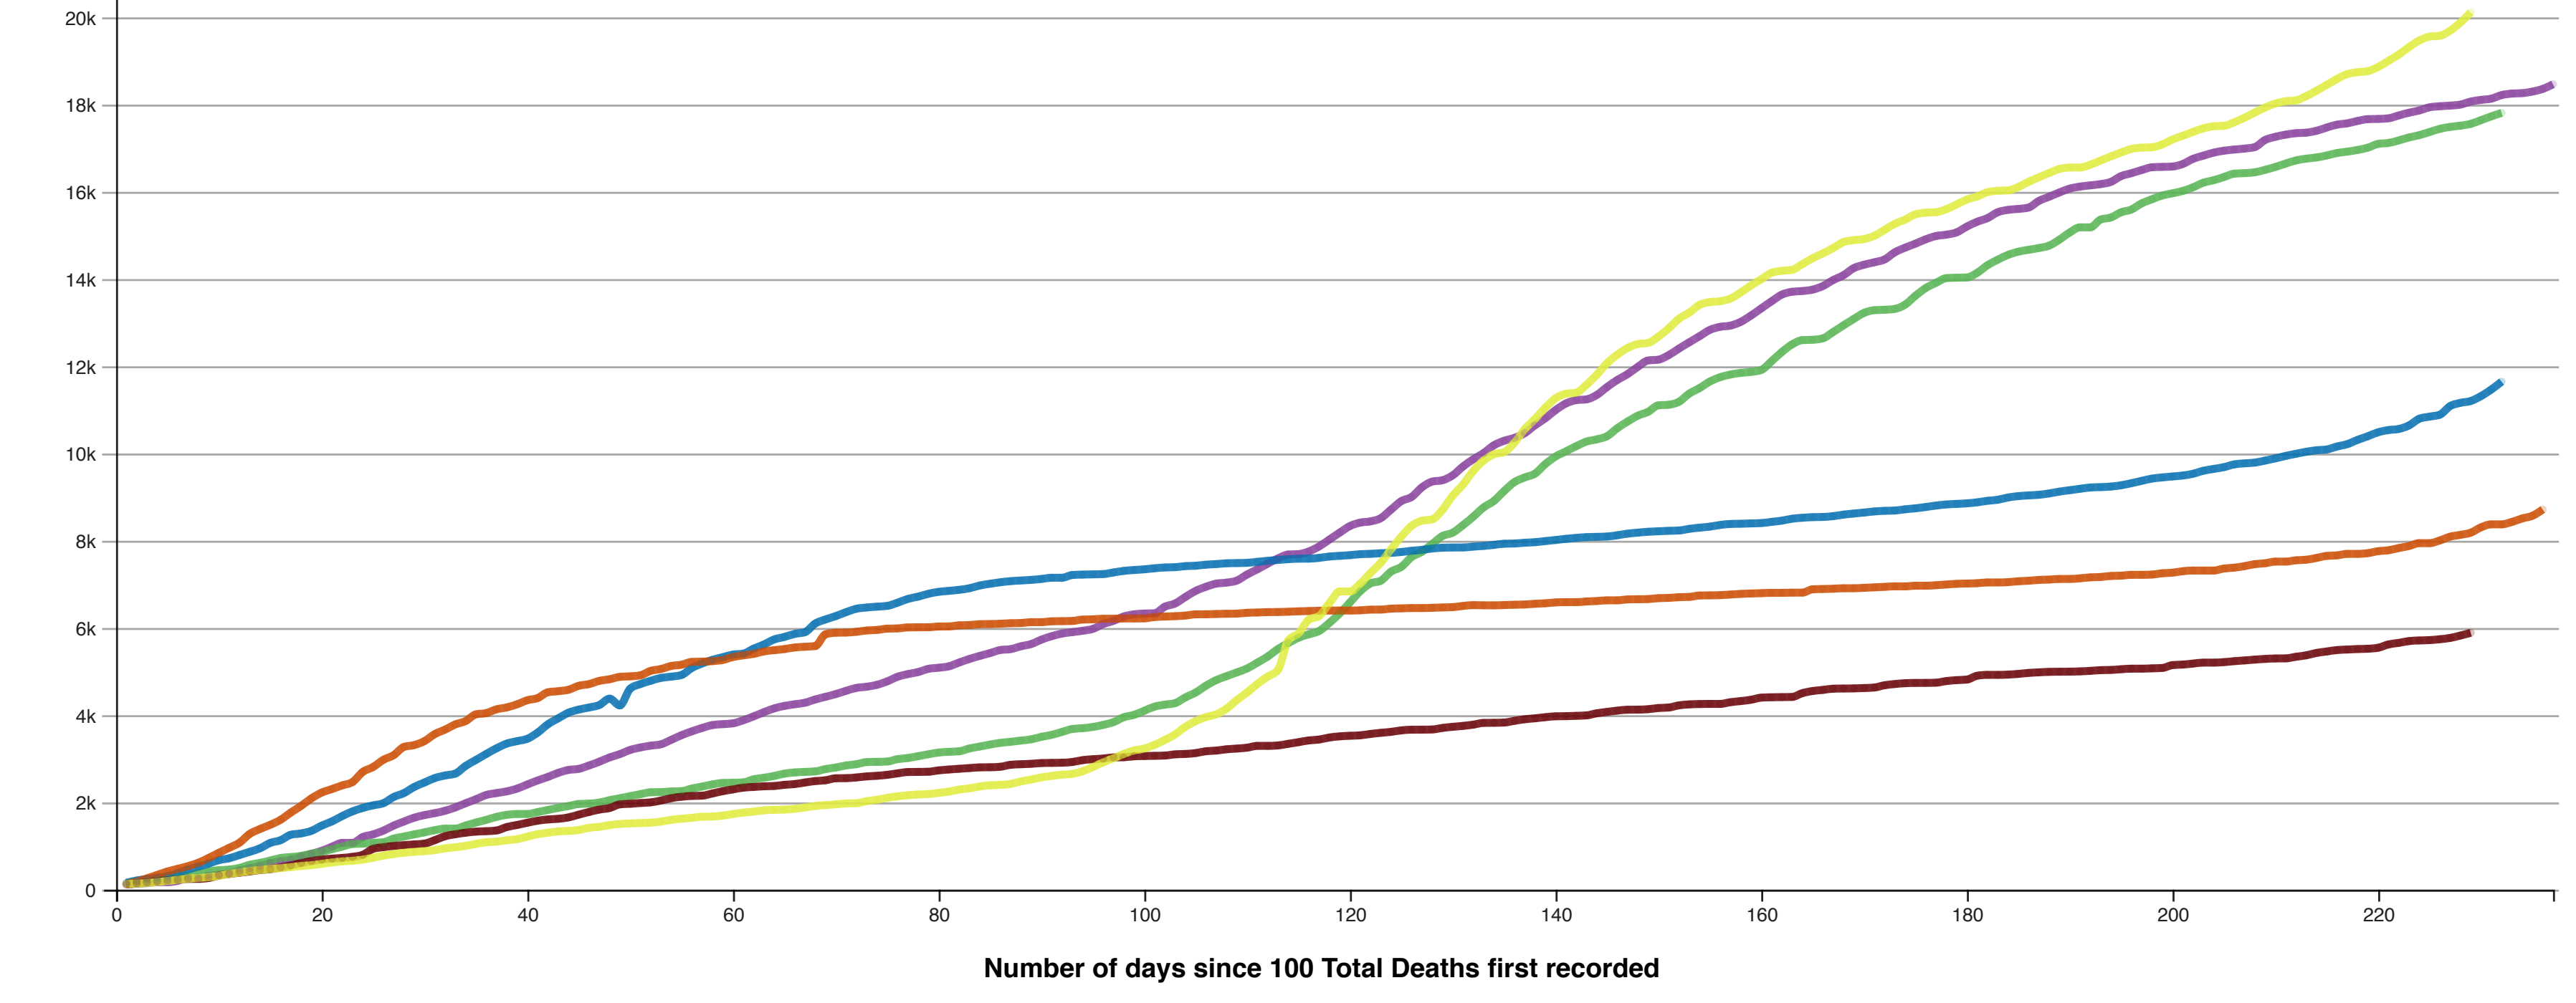

Coronavirus Disease 2019 (COVID-19)

CDC COVID Data Tracker

Maps, charts, and data provided by the CDC

Case Trends ▾ County View Laboratory ▾ Community Impact ▾ Unique Populations ▾ COVID-19 Home

Cases and Deaths by State | US and State Trends | Compare State Trends | Demographics | Trends by Population Factors | Forecasting | Trends in ED Visits

Compare Trends in COVID-19 Cases and Deaths in the US

Reported to the CDC by State or Territory

View: ☐ Cases ☐ Deaths
Measure: ☐ Daily ☐ Cumulative
Metric: ☐ Raw Totals ☐ Rate per 100,000
Scale: ☐ Linear ☐ Logarithmic

Select up to 6 states or territories:
☒ California ☒ Florida ☒ Illinois ☒ Michigan ☒ Ohio ☒ Texas

☐ Show full US Data (available only in logarithmic scale)

Cumulative deaths attributed to Covid-19, reported to CDC, in CA, FL, IL, MI, OH, and TX

Cumulative deaths, by number of days since 100 total deaths first recorded.

[Download Chart](#)

Data Table for Cumulative deaths

CDC | Updated: Nov 20 2020 10:04PM

[Download Data](#)