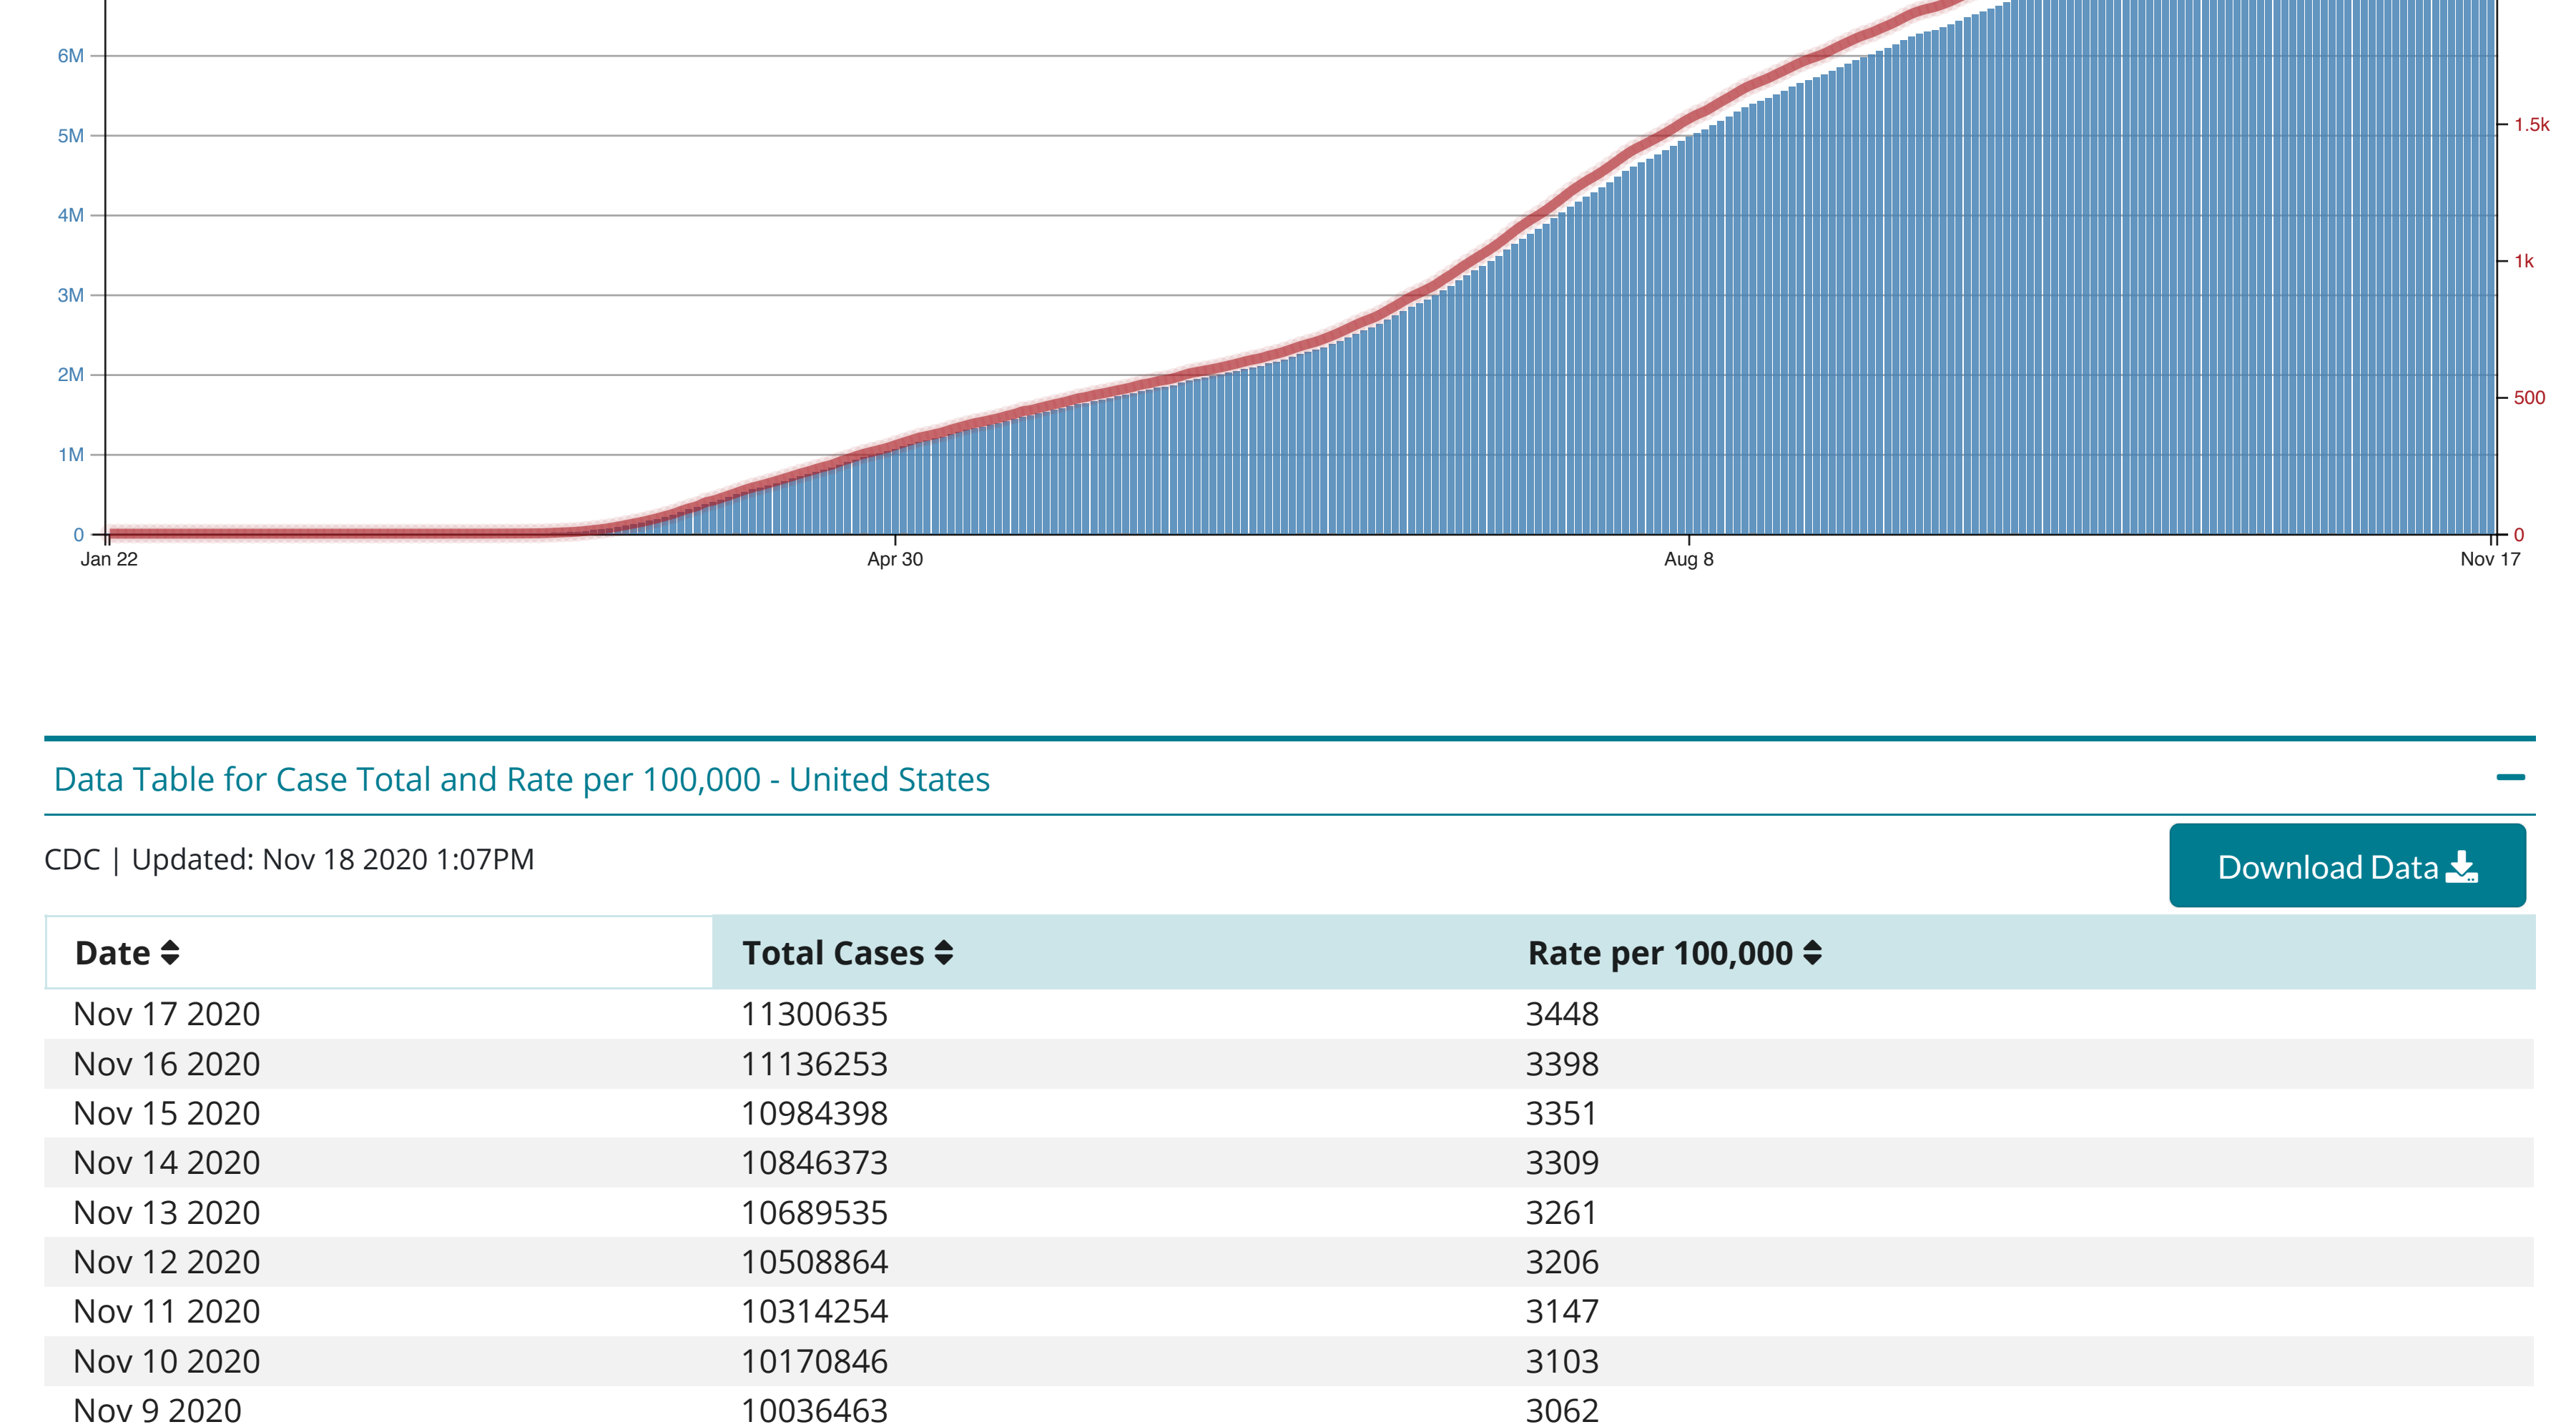

Coronavirus Disease 2019 (COVID-19)

CDC COVID Data Tracker

Maps, charts, and data provided by the CDC

Case Trends ▾ Laboratory ▾ Community Impact ▾ Unique Populations ▾ COVID-19 Home

Cases and Deaths by State | **US and State Trends** | Compare State Trends | Demographics | Trends by Population Factors | Cases and Deaths by County | Forecasting | Trends in ED Visits

Trends in Number of COVID-19 Cases and Deaths in the US Reported to CDC, by State/Territory

Reported to the CDC by State or Territory

Select a state or territory: View: Cases Deaths Metric: Daily trends Total and rate

Trends in Total and Cumulative Incidence Rate of COVID-19 Cases in the United States Reported to CDC, per 100,000 population

Data Table for Case Total and Rate per 100,000 - United States

CDC | Updated: Nov 18 2020 1:07PM [Download Data](#)