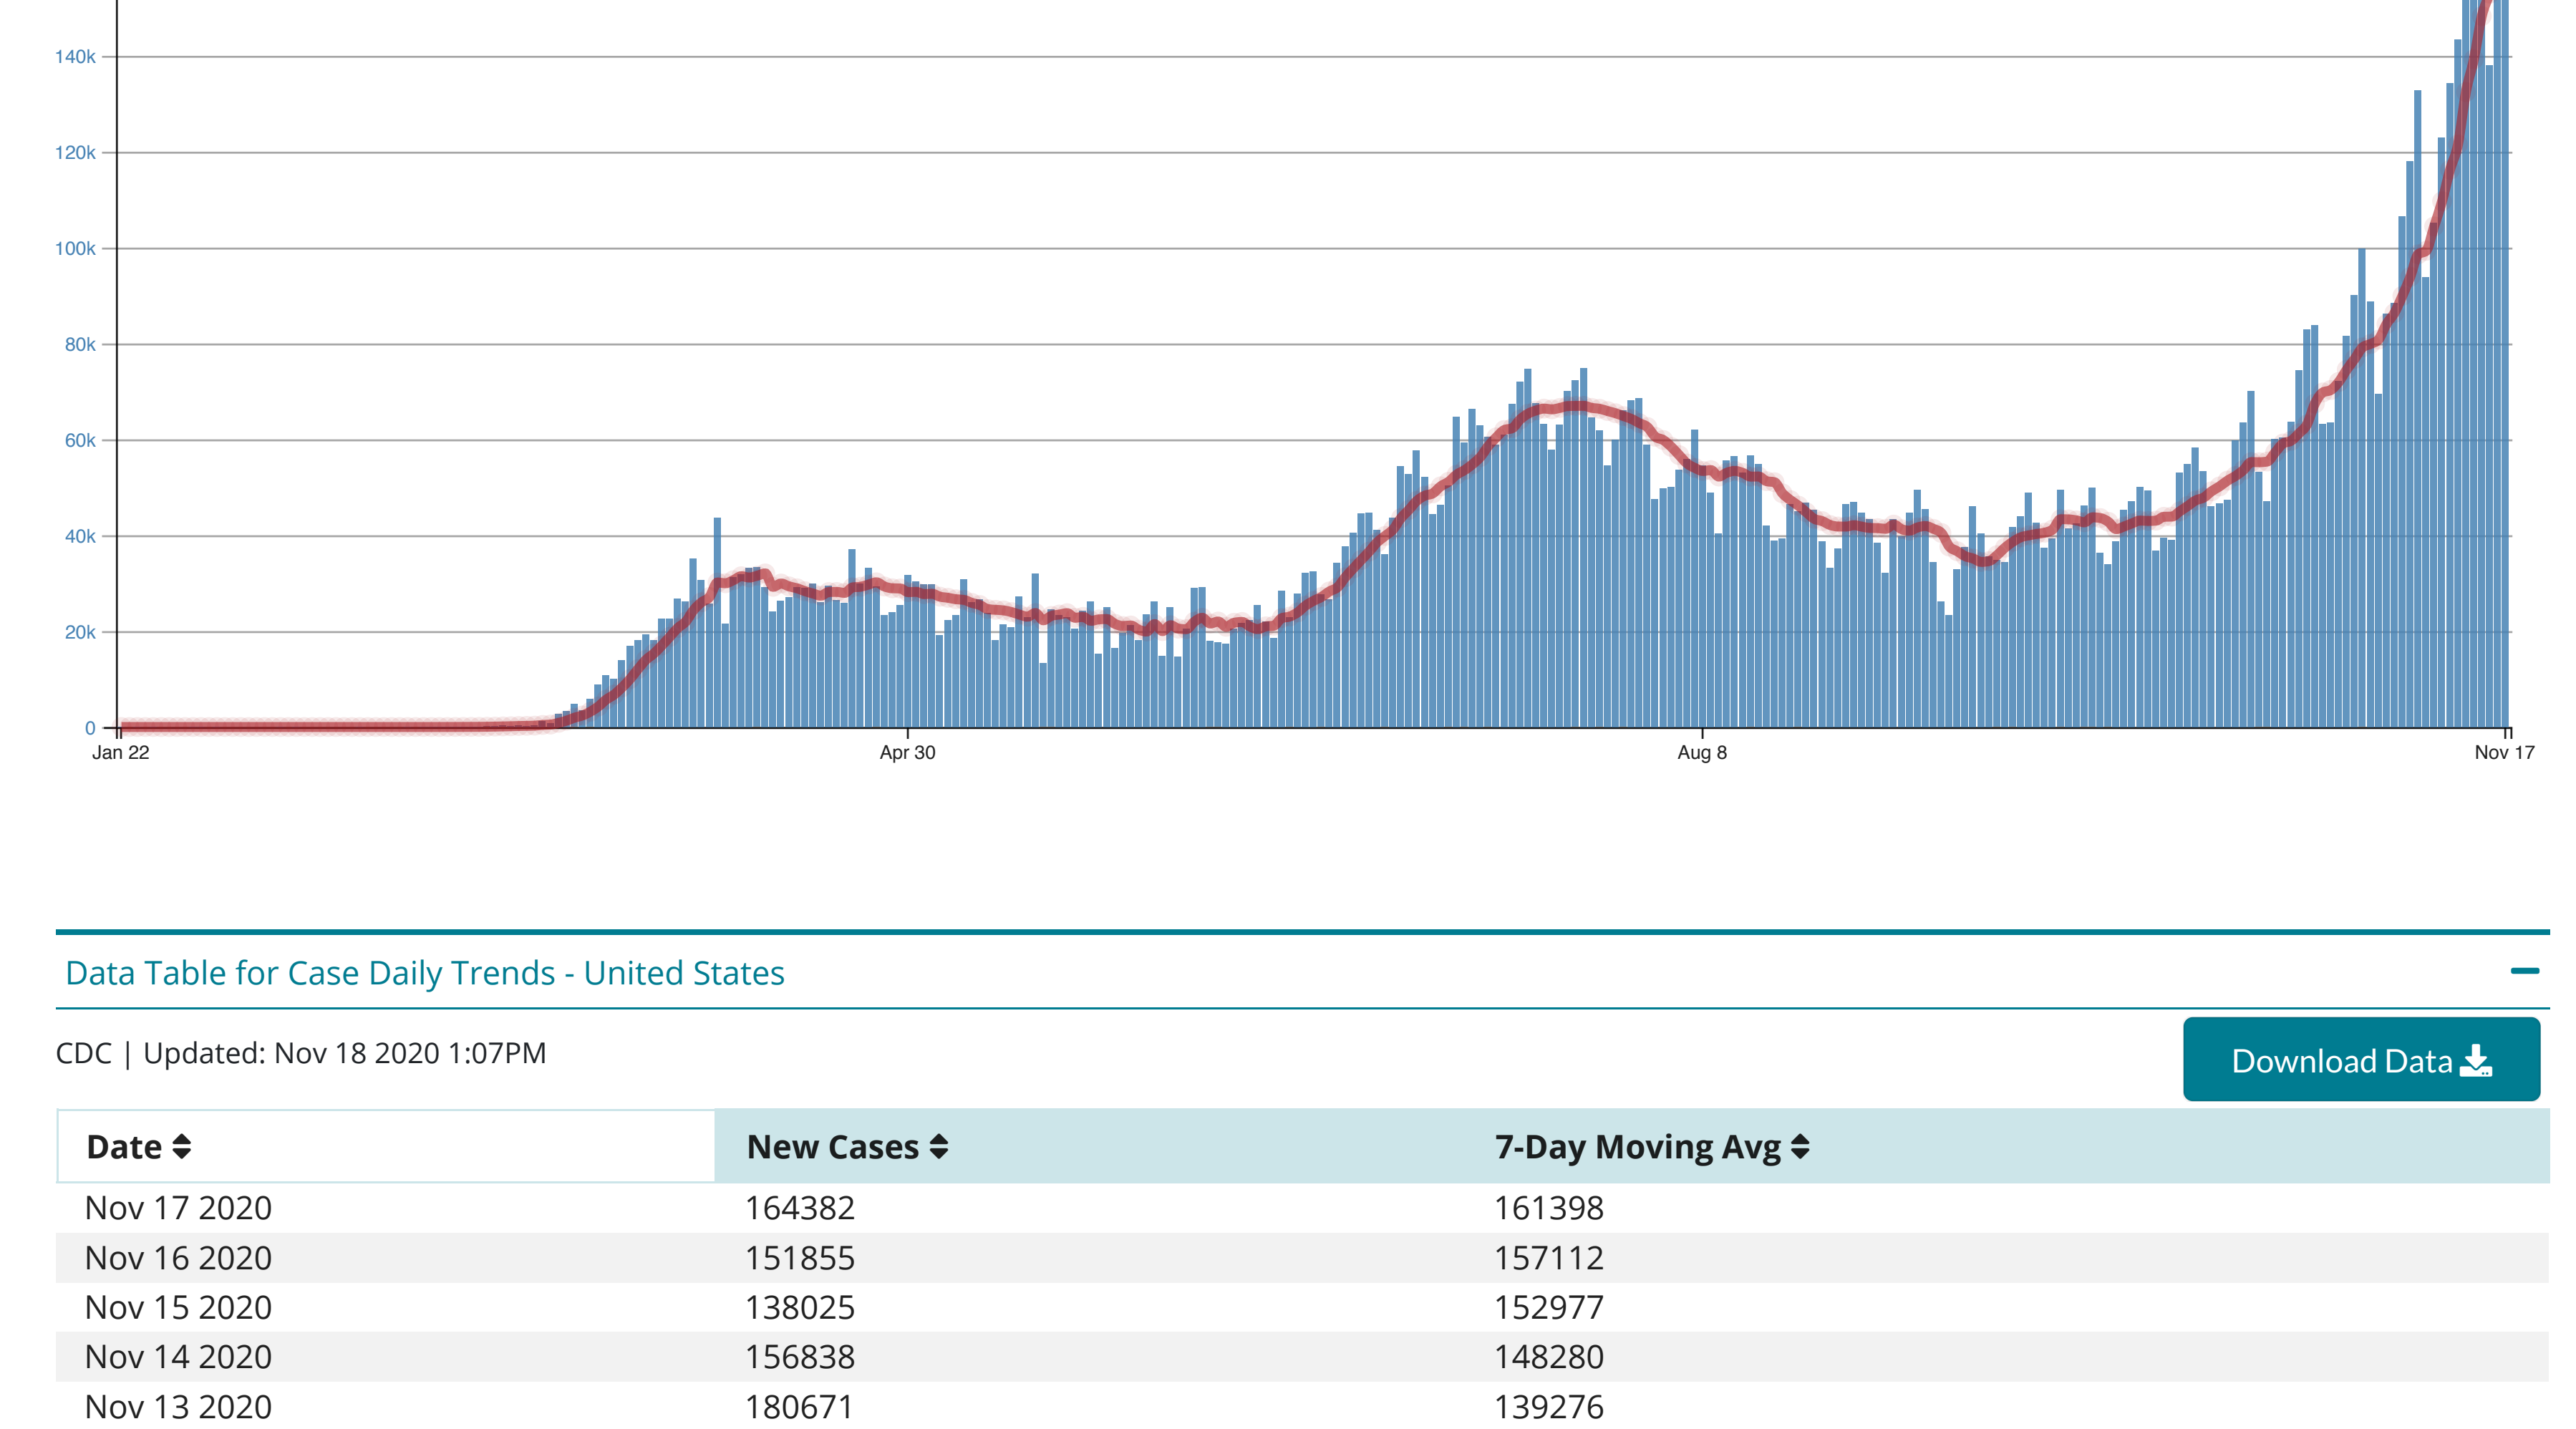

Coronavirus Disease 2019 (COVID-19)

CDC COVID Data Tracker

Maps, charts, and data provided by the CDC

Case Trends ▾ Laboratory ▾ Community Impact ▾ Unique Populations ▾ COVID-19 Home

Cases and Deaths by State | **US and State Trends** | Compare State Trends | Demographics | Trends by Population Factors | Cases and Deaths by County | Forecasting | Trends in ED Visits

Trends in Number of COVID-19 Cases and Deaths in the US Reported to CDC, by State/Territory

Reported to the CDC by State or Territory

Select a state or territory: View: ☒ Cases ☐ Deaths Metric: ☒ Daily trends ☐ Total and rate Show: ☒ 7-Day moving average

Daily Trends in Number of COVID-19 Cases in the United States Reported to CDC

Data Table for Case Daily Trends - United States

CDC | Updated: Nov 18 2020 1:07PM [Download Data](#)