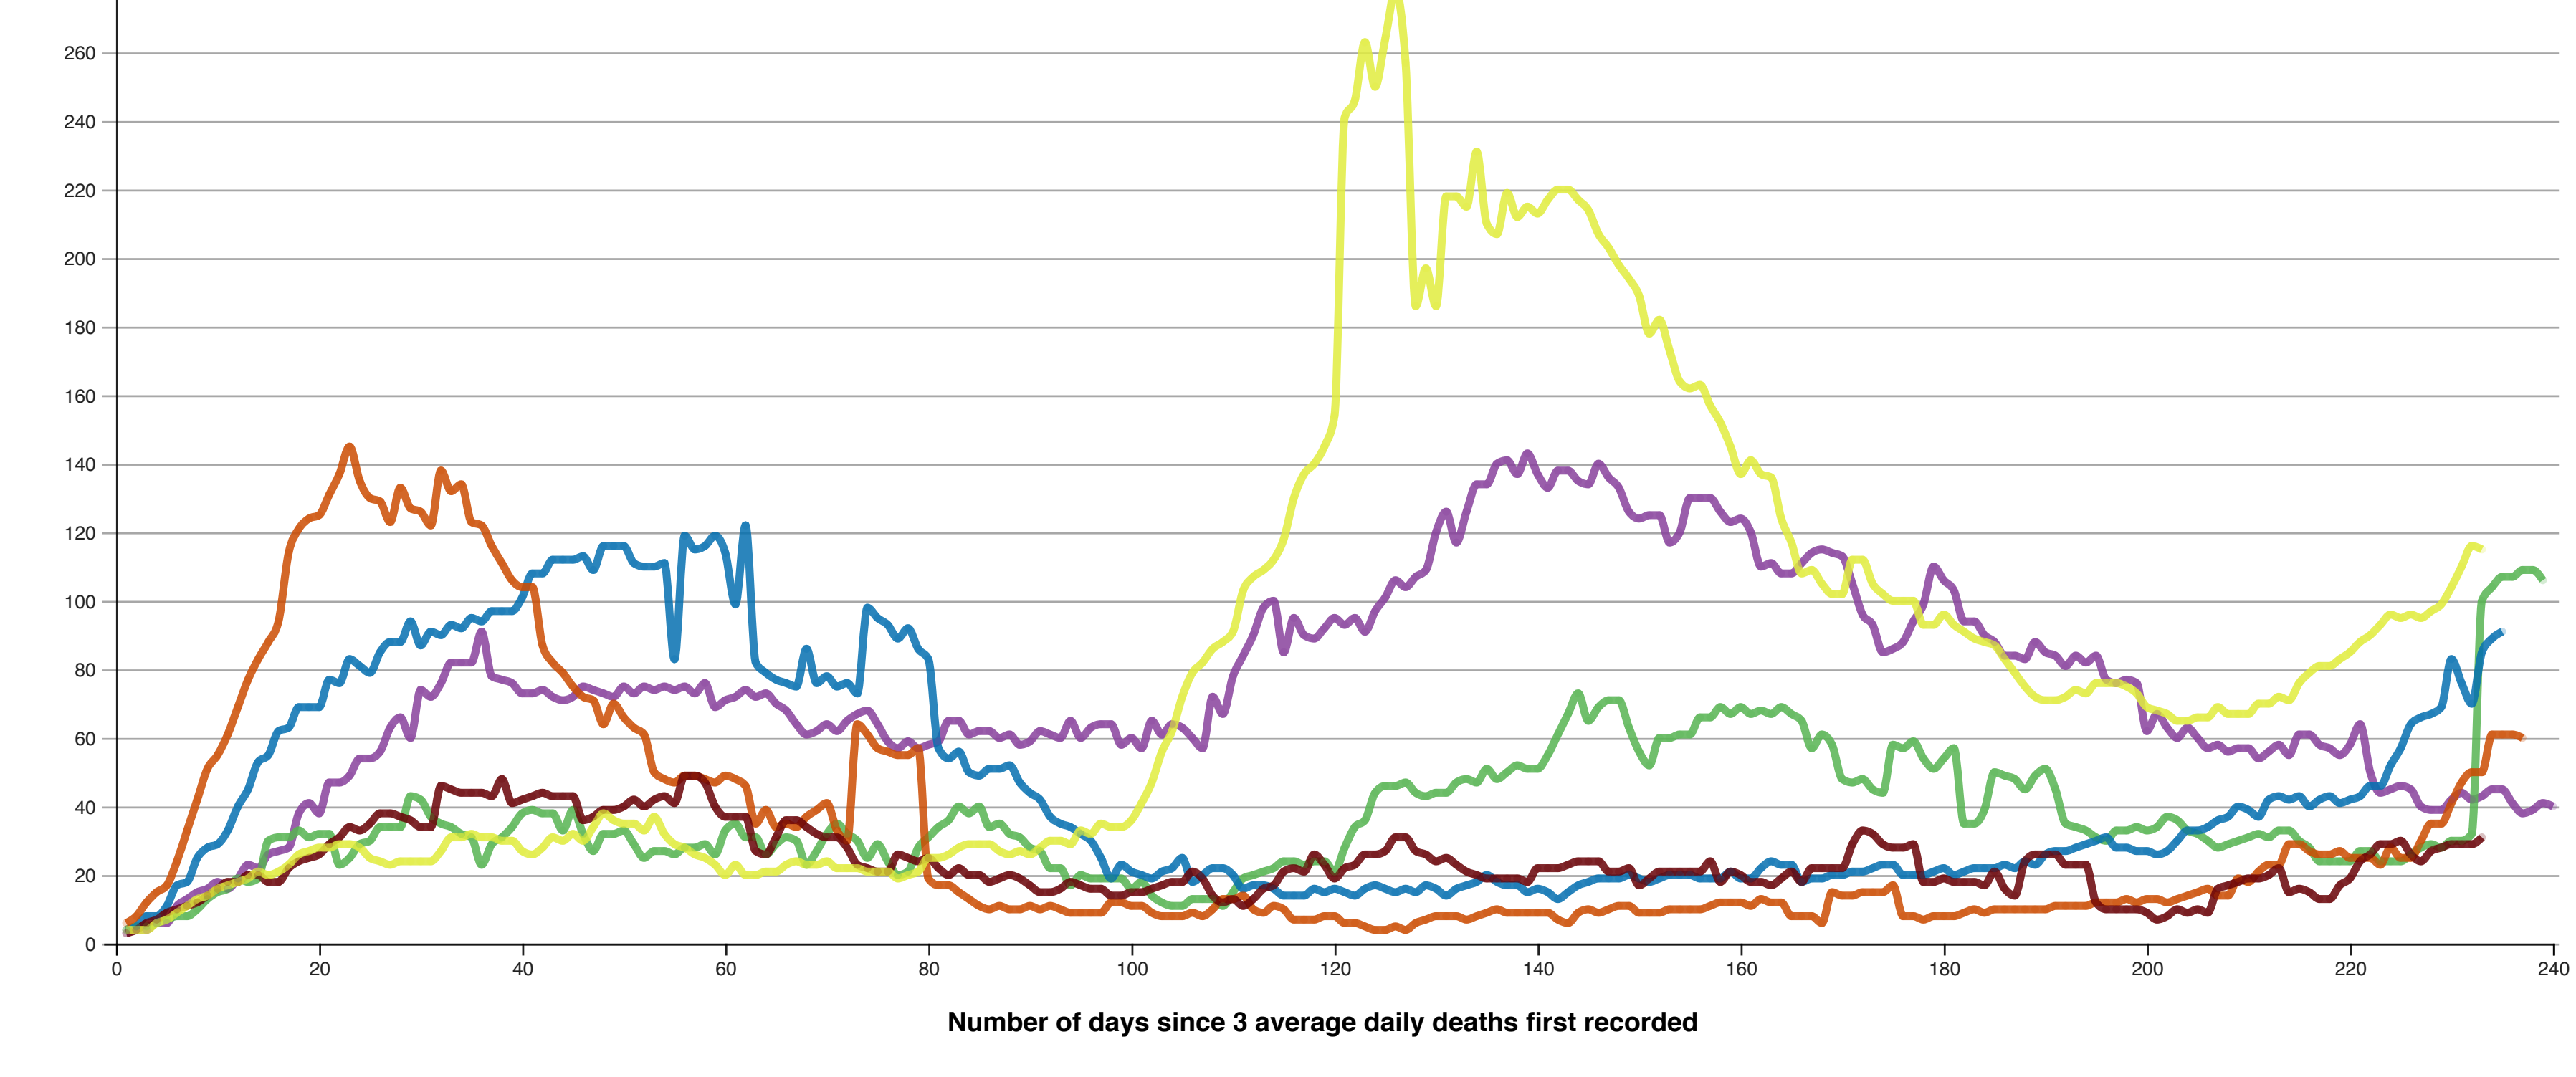

Coronavirus Disease 2019 (COVID-19)

CDC COVID Data Tracker

Maps, charts, and data provided by the CDC

Case Trends ▾ Laboratory ▾ Community Impact ▾ Unique Populations ▾ COVID-19 Home

Cases and Deaths by State | US and State Trends | Compare State Trends | Demographics | Trends by Population Factors | Cases and Deaths by County | Forecasting | Trends in ED Visits

Compare Trends in COVID-19 Cases and Deaths in the US

Reported to the CDC by State or Territory

View: ☐ Cases ☒ Deaths
Measure: ☐ Daily ☒ Cumulative
Metric: ☐ Raw Totals ☒ Rate per 100,000
Scale: ☒ Linear ☐ Logarithmic

Select up to 6 states or territories:
☒ California ☒ Georgia ☒ Illinois ☒ Michigan ☒ Ohio ☒ Texas

☐ Show full US Data (available only in logarithmic scale)

New deaths attributed to Covid-19, reported to CDC, in CA, GA, IL, MI, OH, and TX

Data Table for Seven-day rolling average of new deaths

CDC | Updated: Nov 17 2020 12:18PM

[Download Data](#)