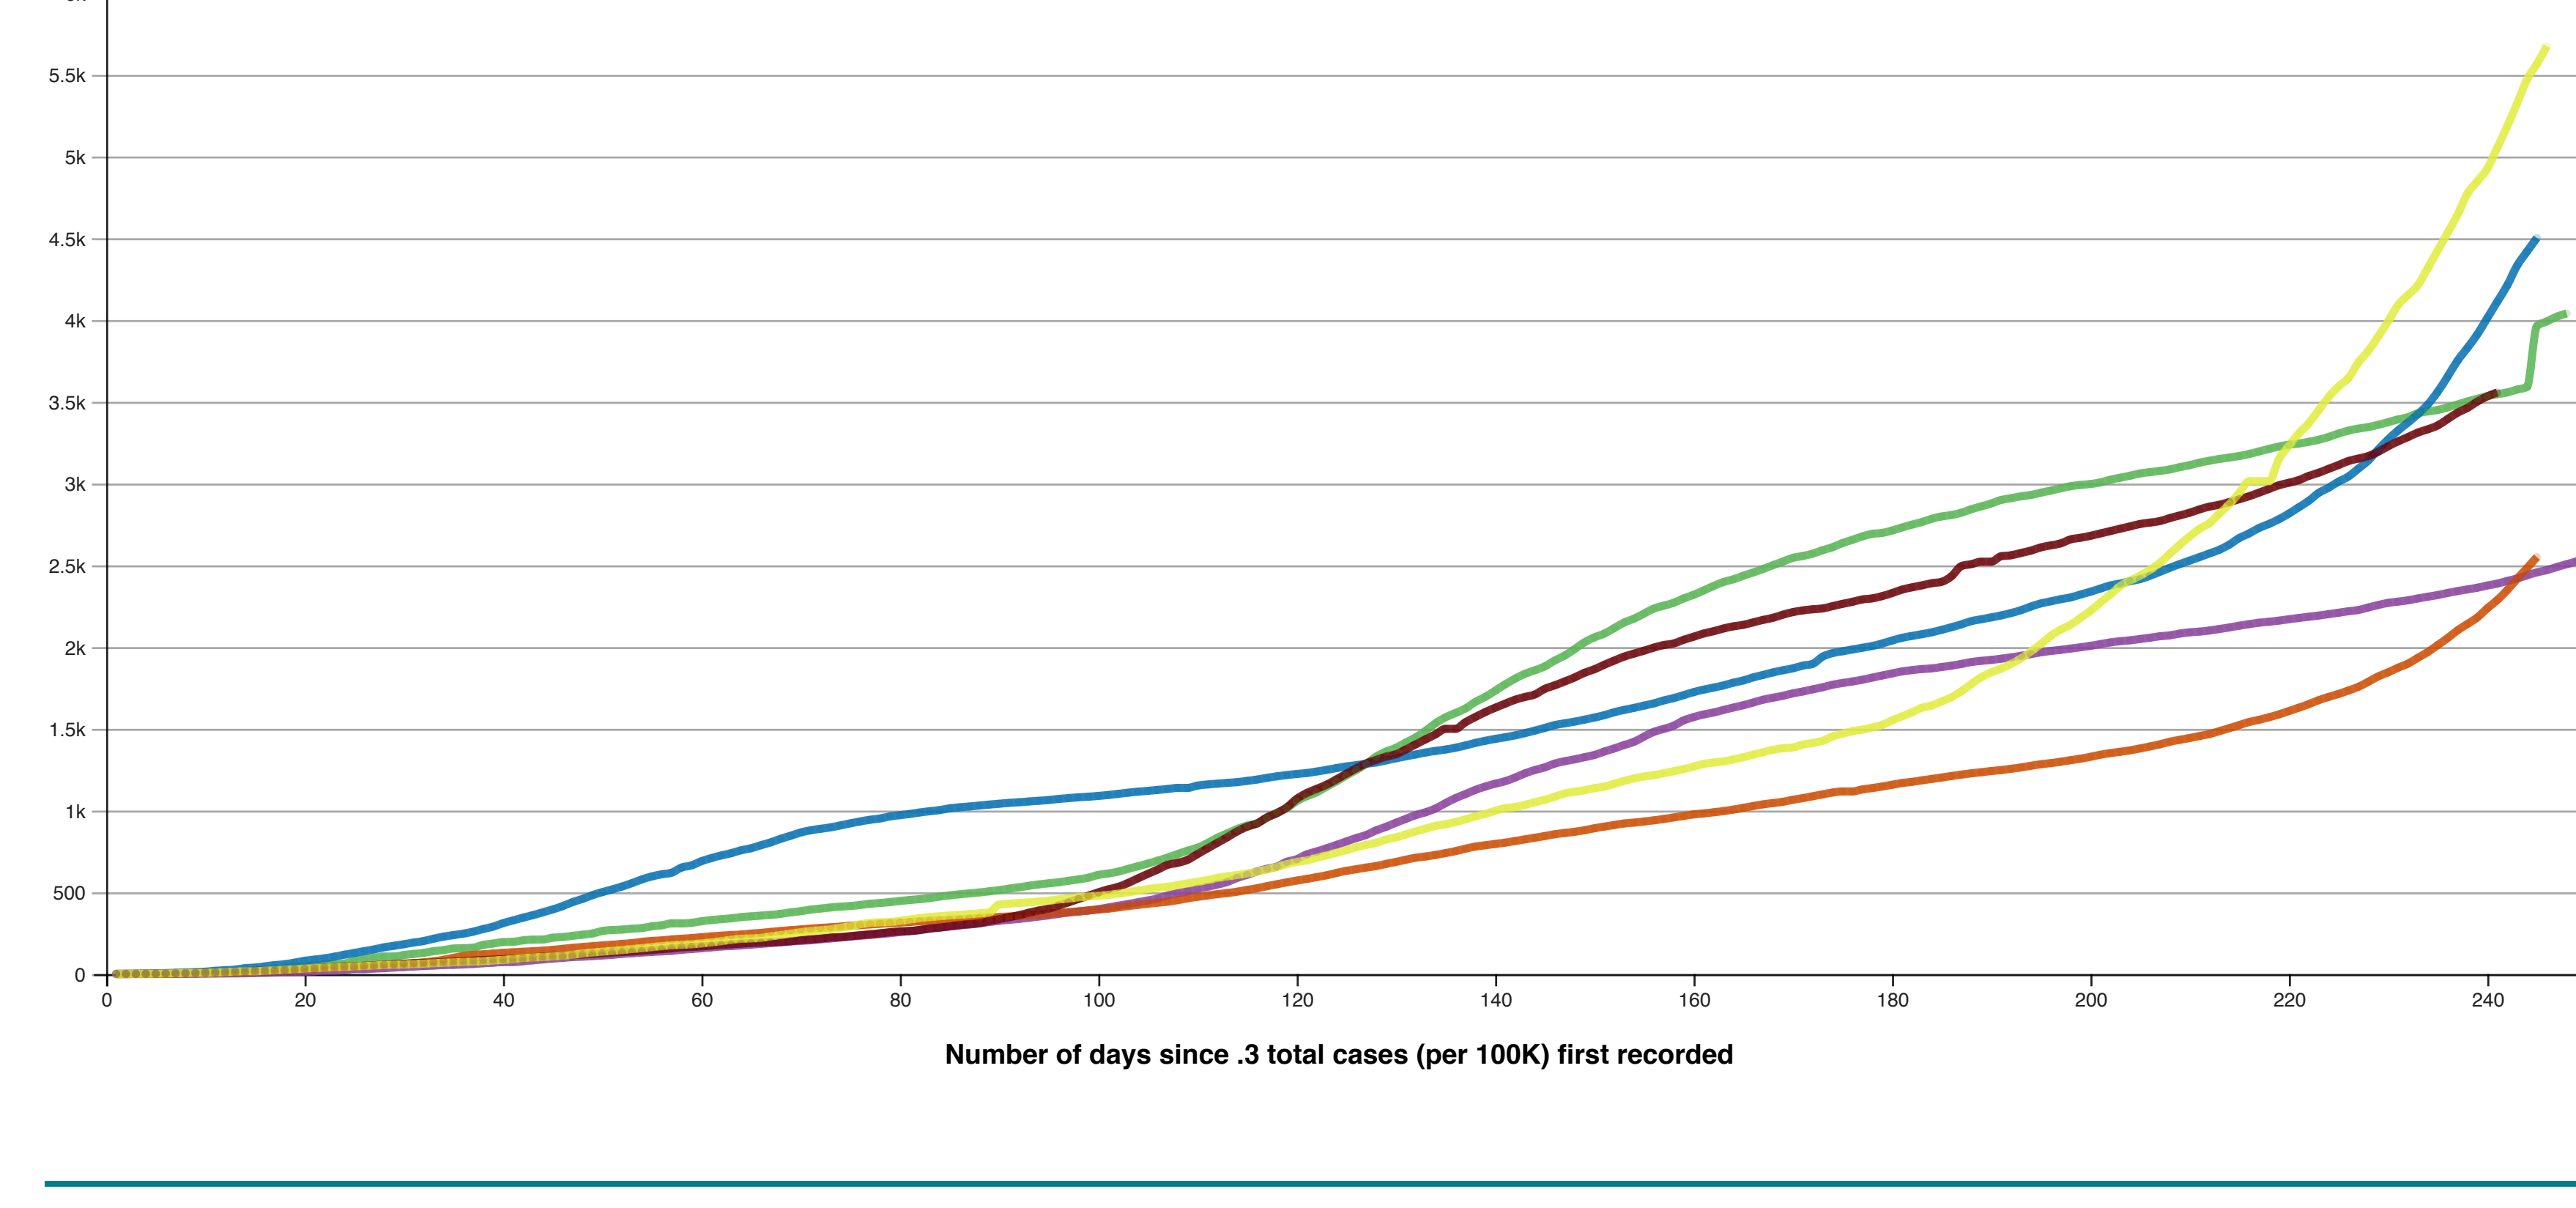

Coronavirus Disease 2019 (COVID-19)

CDC COVID Data Tracker

Maps, charts, and data provided by the CDC

Case Trends ▾ Laboratory ▾ Community Impact ▾ Unique Populations ▾ COVID-19 Home

Cases and Deaths by State | US and State Trends | Compare State Trends | Demographics | Trends by Population Factors | Cases and Deaths by County | Forecasting | Trends in ED Visits

Compare Trends in COVID-19 Cases and Deaths in the US

Reported to the CDC by State or Territory

View: ☒ Cases ☐ Deaths **Measure:** ☐ Daily ☒ Cumulative **Metric:** ☐ Raw Totals ☒ Rate per 100,000 **Scale:** ☒ Linear ☐ Logarithmic

Select up to 6 states or territories:
☒ California ☒ Georgia ☒ Illinois ☒ Ohio ☒ Texas ☒ Wisconsin

☐ Show full US Data (available only in logarithmic scale)

Cumulative cases of Covid-19, reported to CDC, in CA, GA, IL, OH, TX, and WI

Data Table for Cumulative cases (per 100K)

CDC | Updated: Nov 16 2020 12:16PM

[Download Data](#)