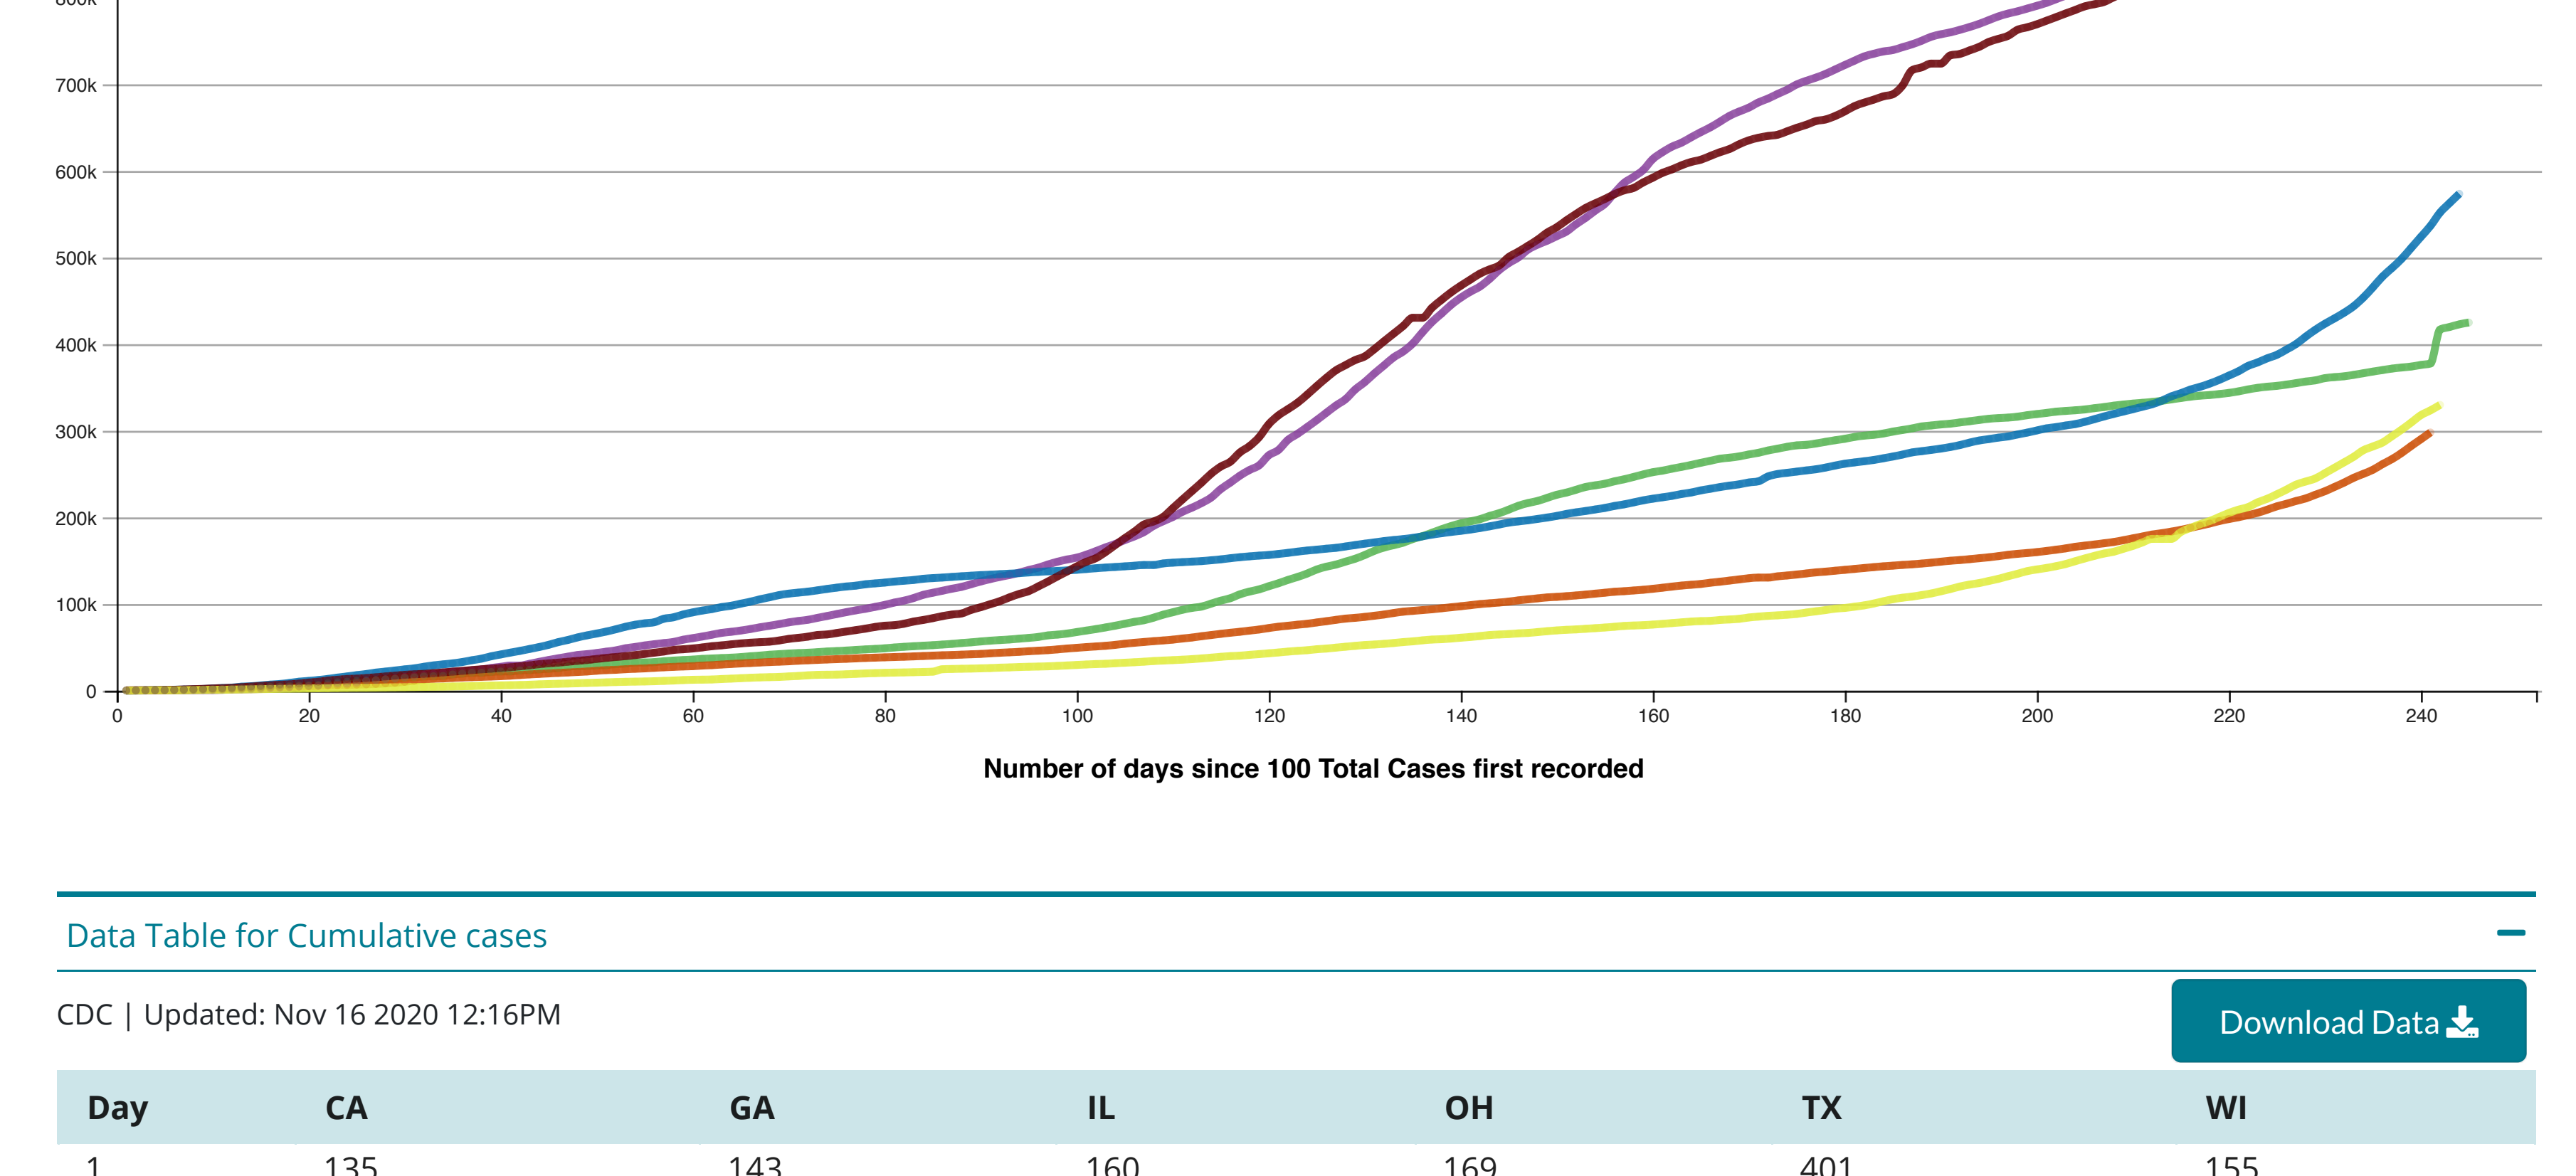

Coronavirus Disease 2019 (COVID-19)

CDC COVID Data Tracker

Maps, charts, and data provided by the CDC

Case Trends ▾ Laboratory ▾ Community Impact ▾ Unique Populations ▾ COVID-19 Home

Cases and Deaths by State | US and State Trends | Compare State Trends | Demographics | Trends by Population Factors | Cases and Deaths by County | Forecasting | Trends in ED Visits

Compare Trends in COVID-19 Cases and Deaths in the US

Reported to the CDC by State or Territory

View: ☒ Cases ☐ Deaths **Measure:** ☐ Daily ☒ Cumulative **Metric:** ☒ Raw Totals ☐ Rate per 100,000 **Scale:** ☒ Linear ☐ Logarithmic

Select up to 6 states or territories:

☒ California ☒ Georgia ☒ Illinois ☒ Ohio ☒ Texas ☒ Wisconsin

☐ Show full US Data (available only in logarithmic scale)

Cumulative cases of Covid-19, reported to CDC, in CA, GA, IL, OH, TX, and WI

Cumulative cases, by number of days since 100 total cases first recorded.

Data Table for Cumulative cases

CDC | Updated: Nov 16 2020 12:16PM

[Download Data](#)