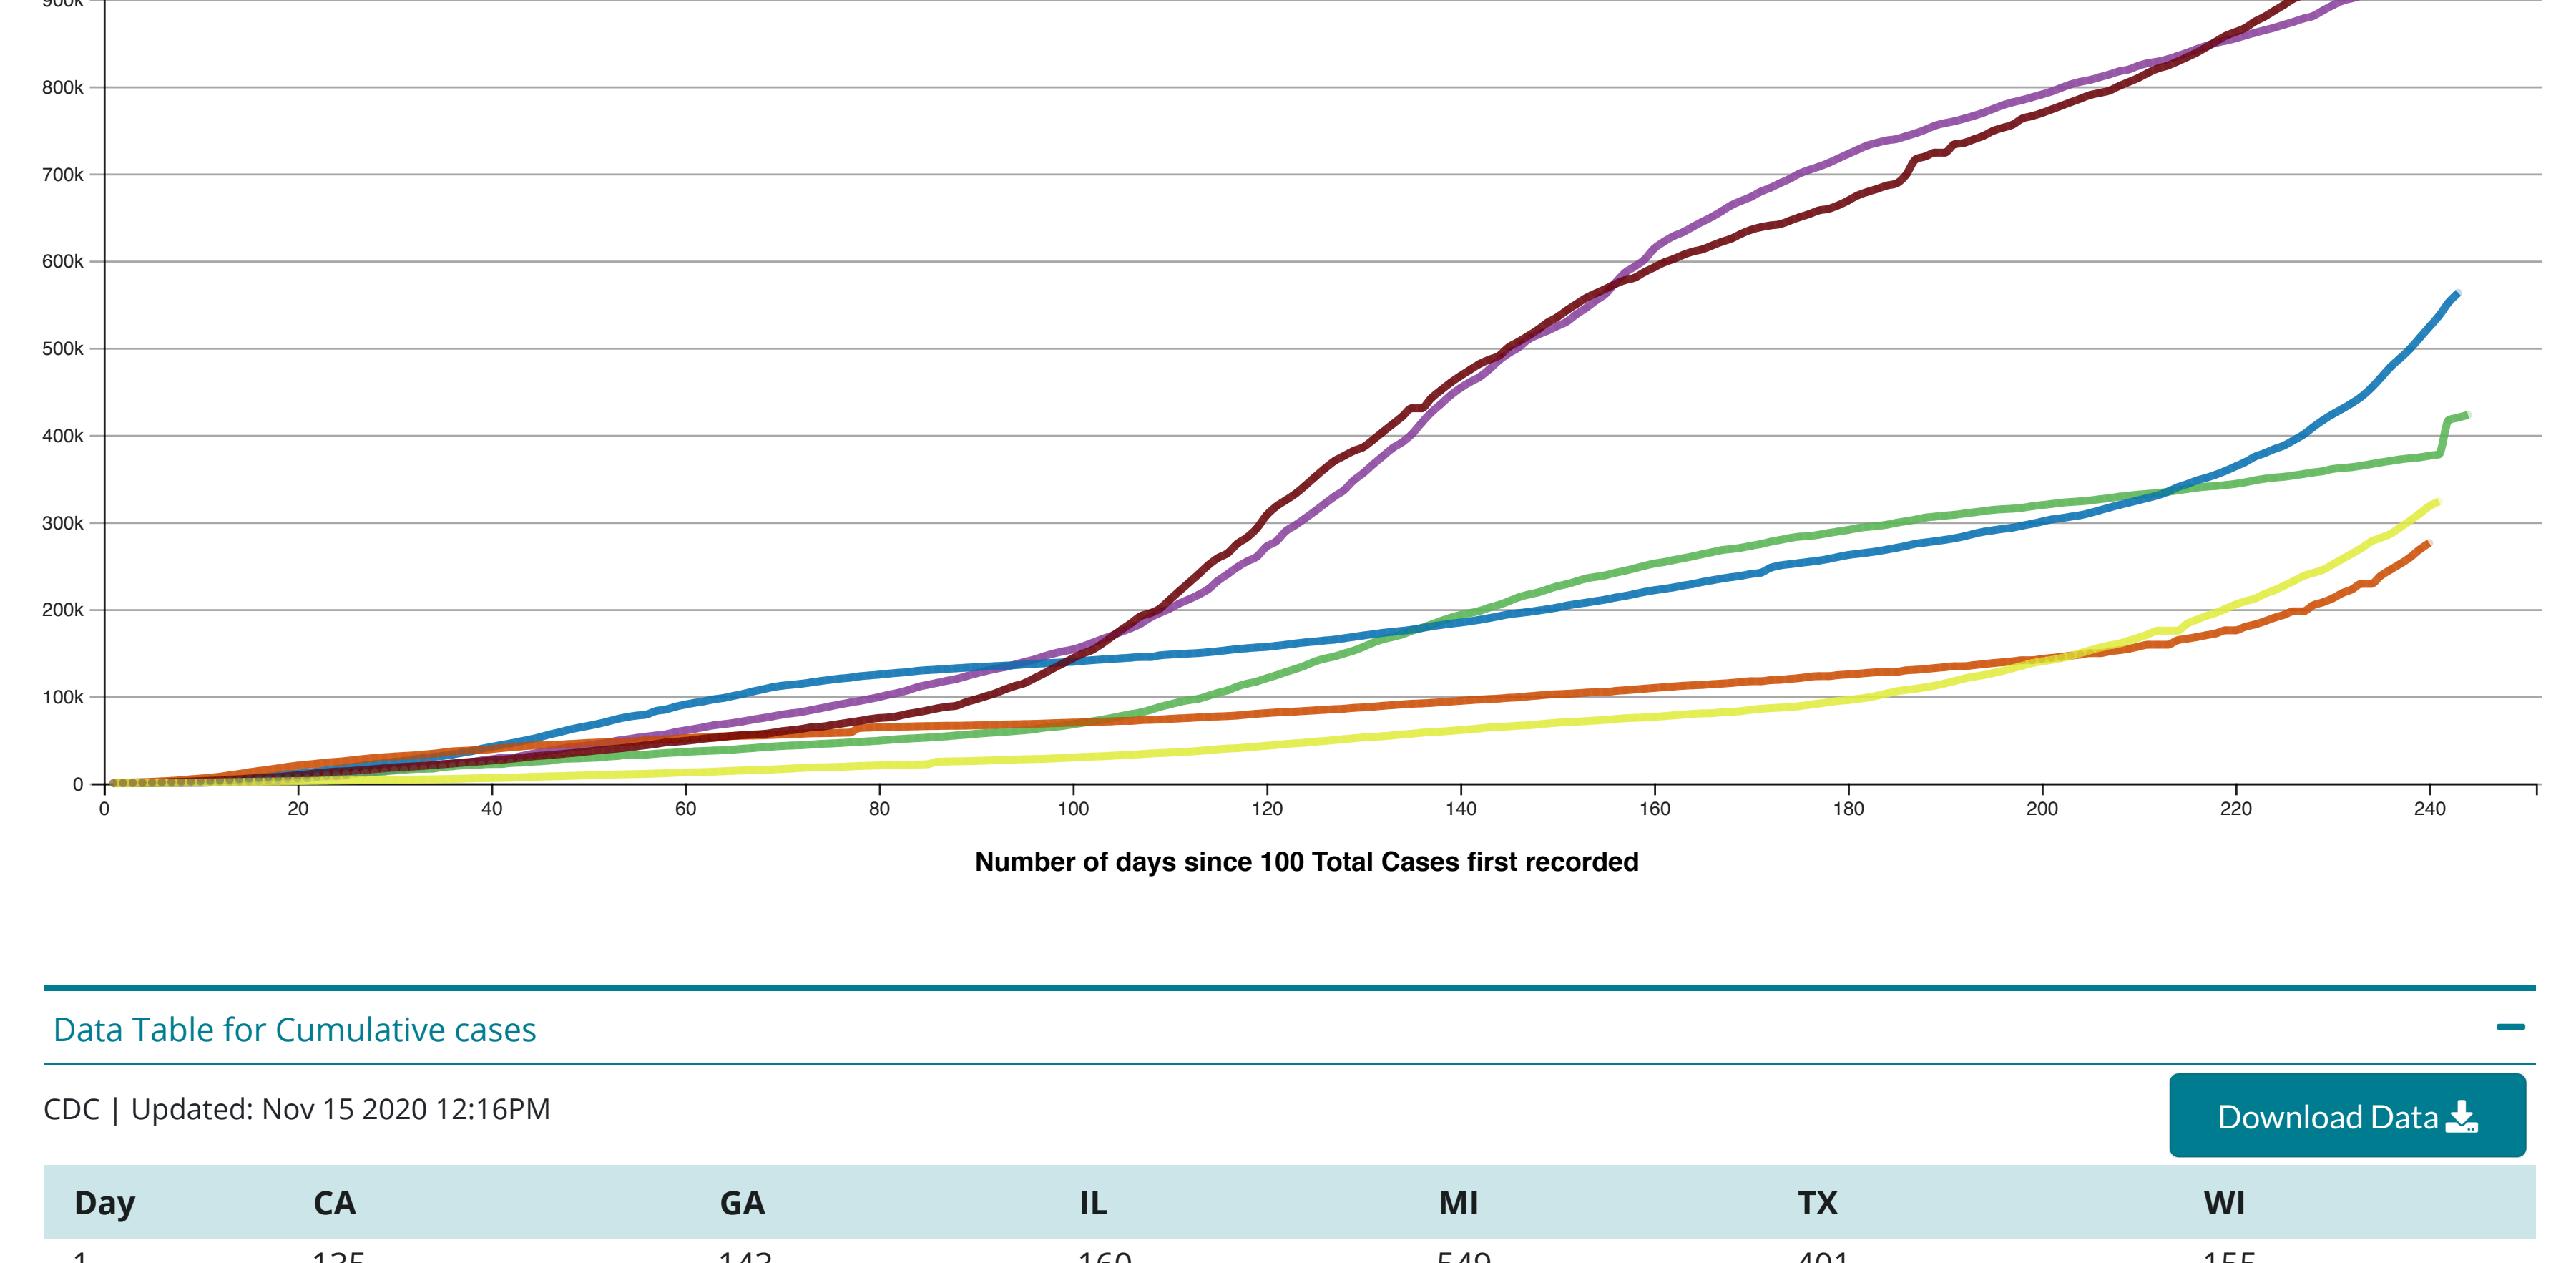

Coronavirus Disease 2019 (COVID-19)

CDC COVID Data Tracker

Maps, charts, and data provided by the CDC

Case Trends ▾ Laboratory ▾ Community Impact ▾ Unique Populations ▾ COVID-19 Home

Cases and Deaths by State | US and State Trends | Compare State Trends | Demographics | Trends by Population Factors | Cases and Deaths by County | Forecasting | Trends in ED Visits

Compare Trends in COVID-19 Cases and Deaths in the US

Reported to the CDC by State or Territory

View: ☒ Cases ☐ Deaths **Measure:** ☐ Daily ☒ Cumulative **Metric:** ☒ Raw Totals ☐ Rate per 100,000 **Scale:** ☒ Linear ☐ Logarithmic

Select up to 6 states or territories:
☒ California ☒ Georgia ☒ Illinois ☒ Michigan ☒ Texas ☒ Wisconsin

☐ Show full US Data (available only in logarithmic scale)

Cumulative cases of Covid-19, reported to CDC, in CA, GA, IL, MI, TX, and WI

Cumulative cases, by number of days since 100 total cases first recorded.

Data Table for Cumulative cases

CDC | Updated: Nov 15 2020 12:16PM

[Download Data](#)