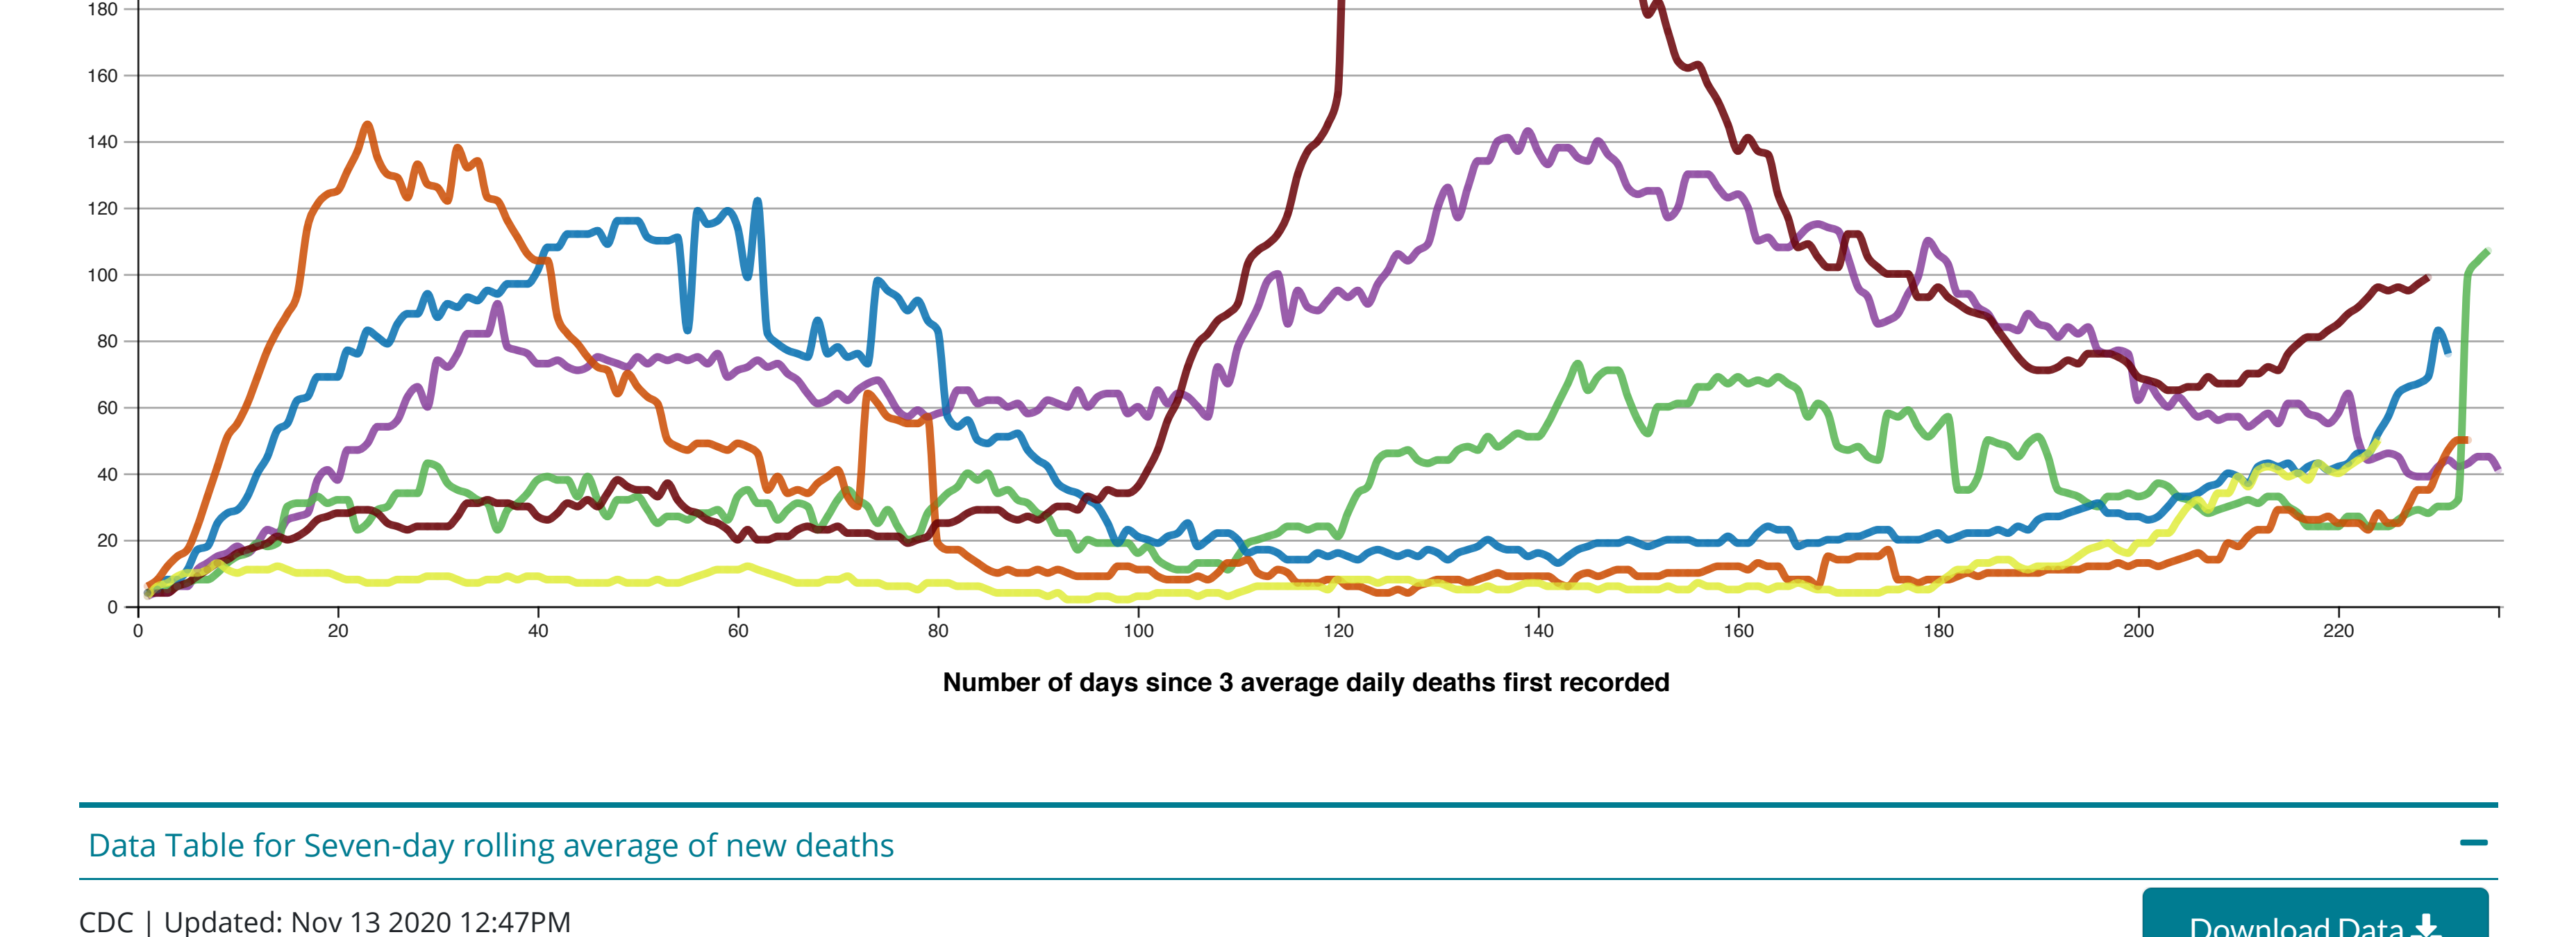

Coronavirus Disease 2019 (COVID-19)

CDC COVID Data Tracker

Maps, charts, and data provided by the CDC

Case Trends ▾ Laboratory ▾ Community Impact ▾ Unique Populations ▾ COVID-19 Home

Cases and Deaths by State | US and State Trends | Compare State Trends | Demographics | Trends by Population Factors | Cases and Deaths by County | Forecasting | Trends in ED Visits

Compare Trends in COVID-19 Cases and Deaths in the US

Reported to the CDC by State or Territory

View: Cases Deaths
Measure: Daily Cumulative
Metric: Raw Totals Rate per 100,000
Scale: Linear Logarithmic

Select up to 6 states or territories:
 California Georgia Illinois Michigan Texas Wisconsin

Show full US Data (available only in logarithmic scale)

New deaths attributed to Covid-19, reported to CDC, in CA, GA, IL, MI, TX, and WI

Seven-day rolling average of new deaths, by number of days since 3 average daily deaths first recorded.

Data Table for Seven-day rolling average of new deaths

CDC | Updated: Nov 13 2020 12:47PM [Download Data](#)