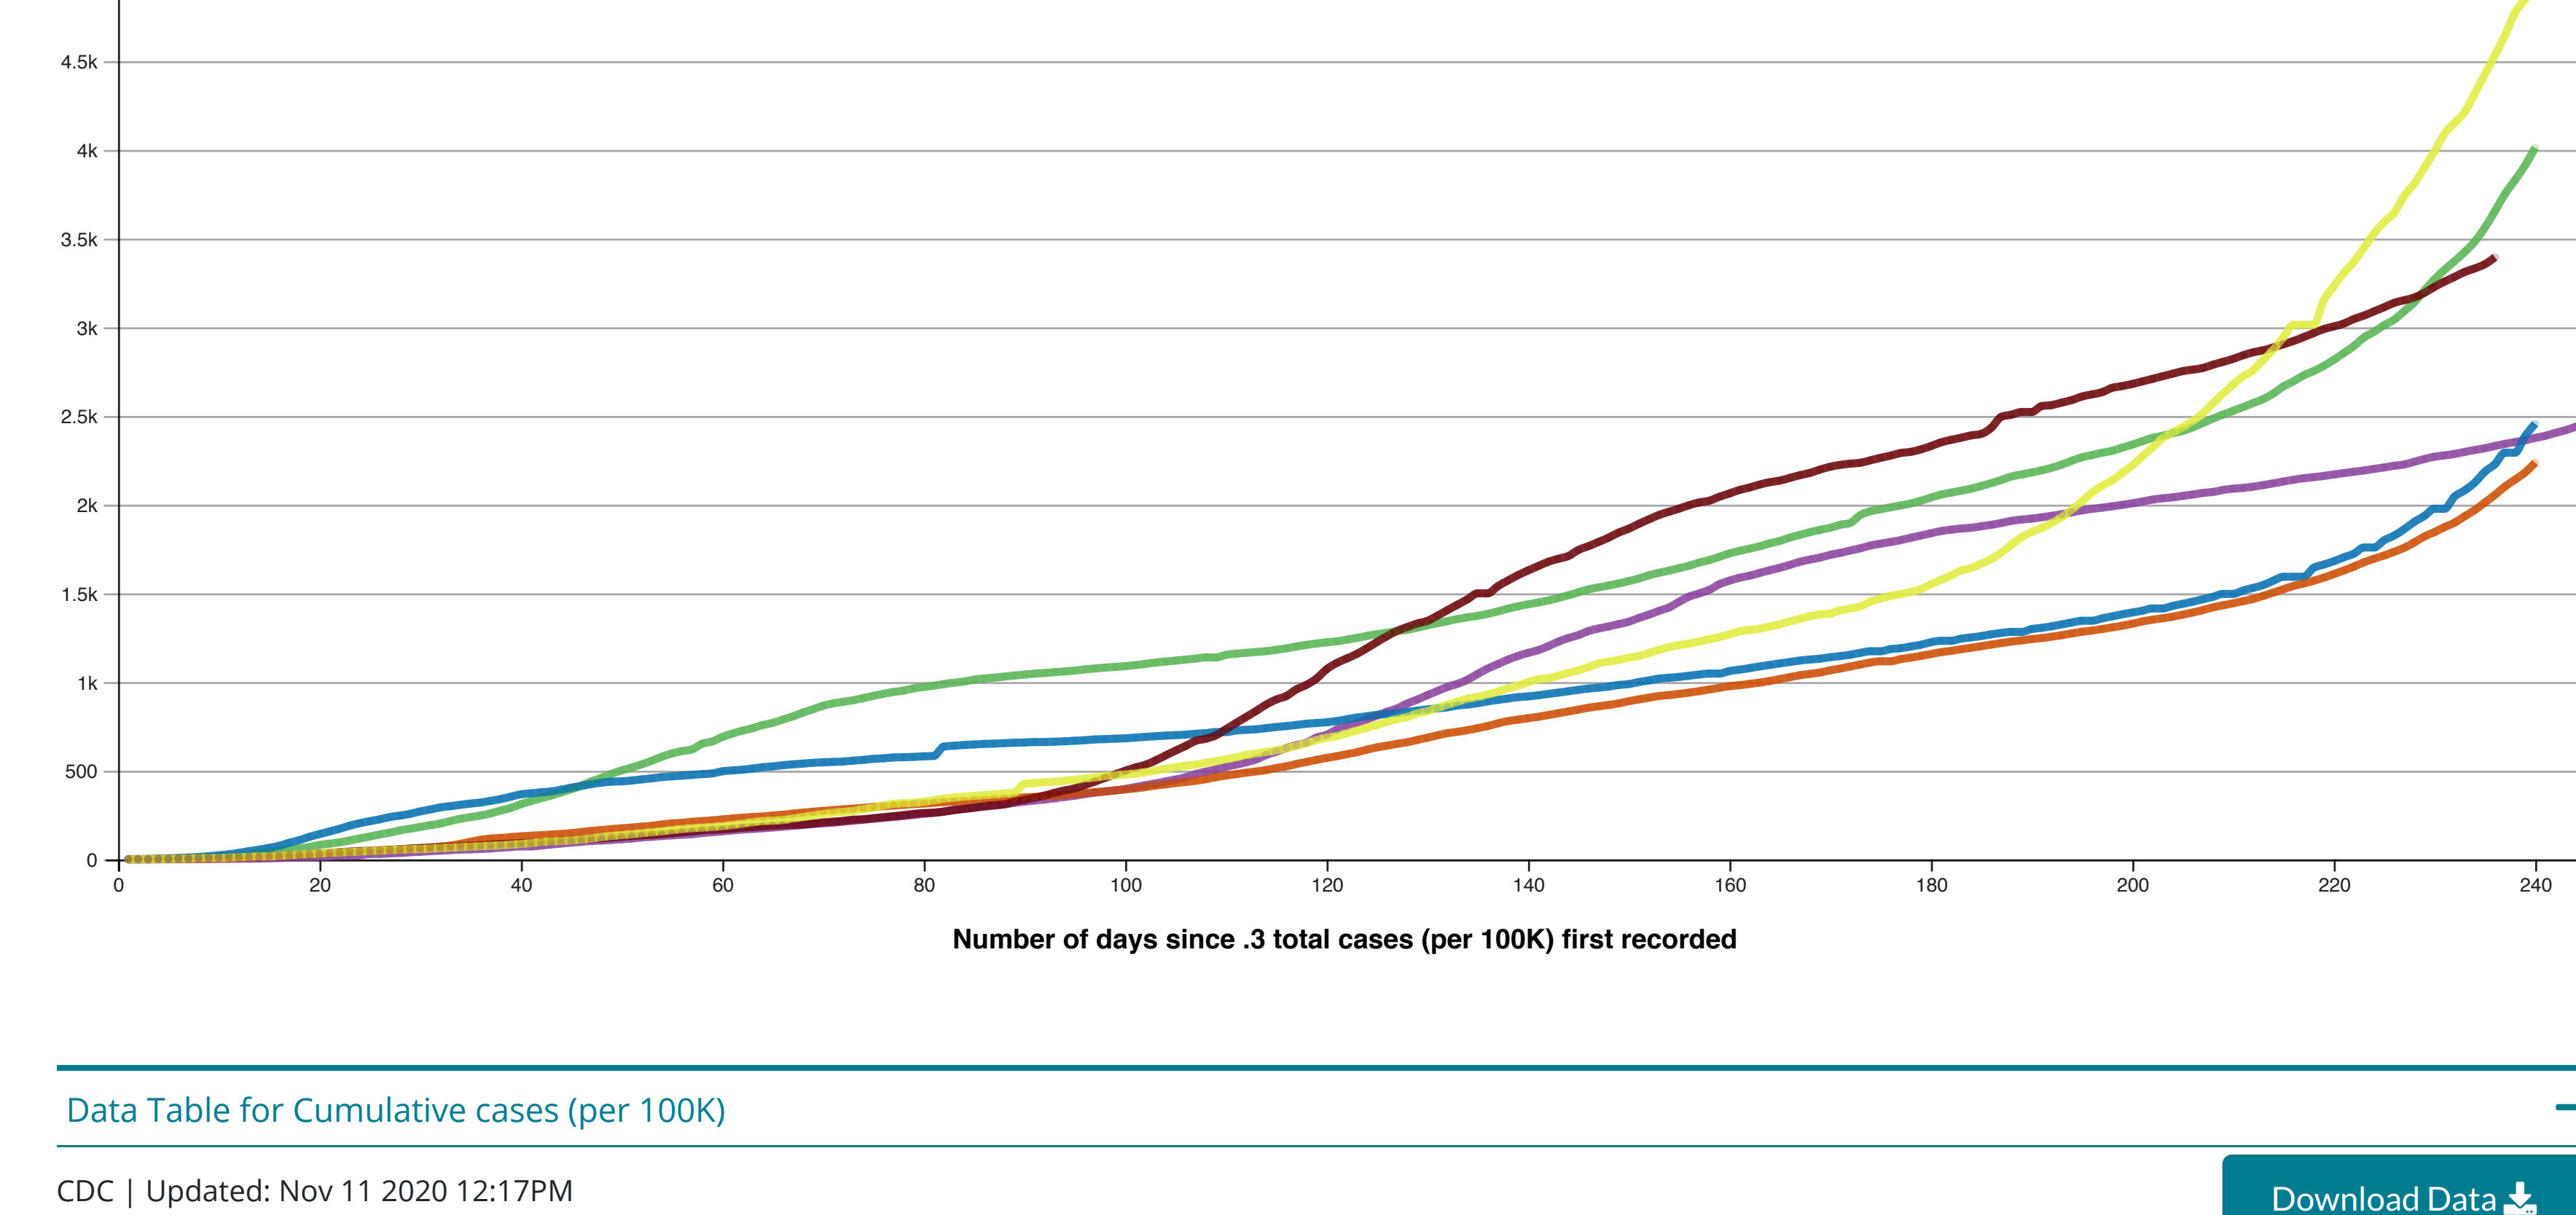

Coronavirus Disease 2019 (COVID-19)

CDC COVID Data Tracker

Maps, charts, and data provided by the CDC

[Case Trends](#) ▾ |
[Laboratory](#) ▾ |
[Community Impact](#) ▾ |
[Unique Populations](#) ▾ |
[COVID-19 Home](#)

[Cases and Deaths by State](#) |
[US and State Trends](#) |
[Compare State Trends](#) |
[Demographics](#) |
[Trends by Population Factors](#) |
[Cases and Deaths by County](#) |
[Forecasting](#) |
[Trends in ED Visits](#)

Compare Trends in COVID-19 Cases and Deaths in the US

Reported to the CDC by State or Territory

View: ☒ Cases ☐ Deaths |
Measure: ☐ Daily ☒ Cumulative |
Metric: ☐ Raw Totals ☒ Rate per 100,000 |
Scale: ☒ Linear ☐ Logarithmic

Select up to 6 states or territories:

☒ California ☒ Illinois ☒ Michigan ☒ Ohio ☒ Texas ☒ Wisconsin

☐ Show full US Data (available only in logarithmic scale)

Data Table for Cumulative cases (per 100K)

CDC | Updated: Nov 11 2020 12:17PM

[Download Data](#)