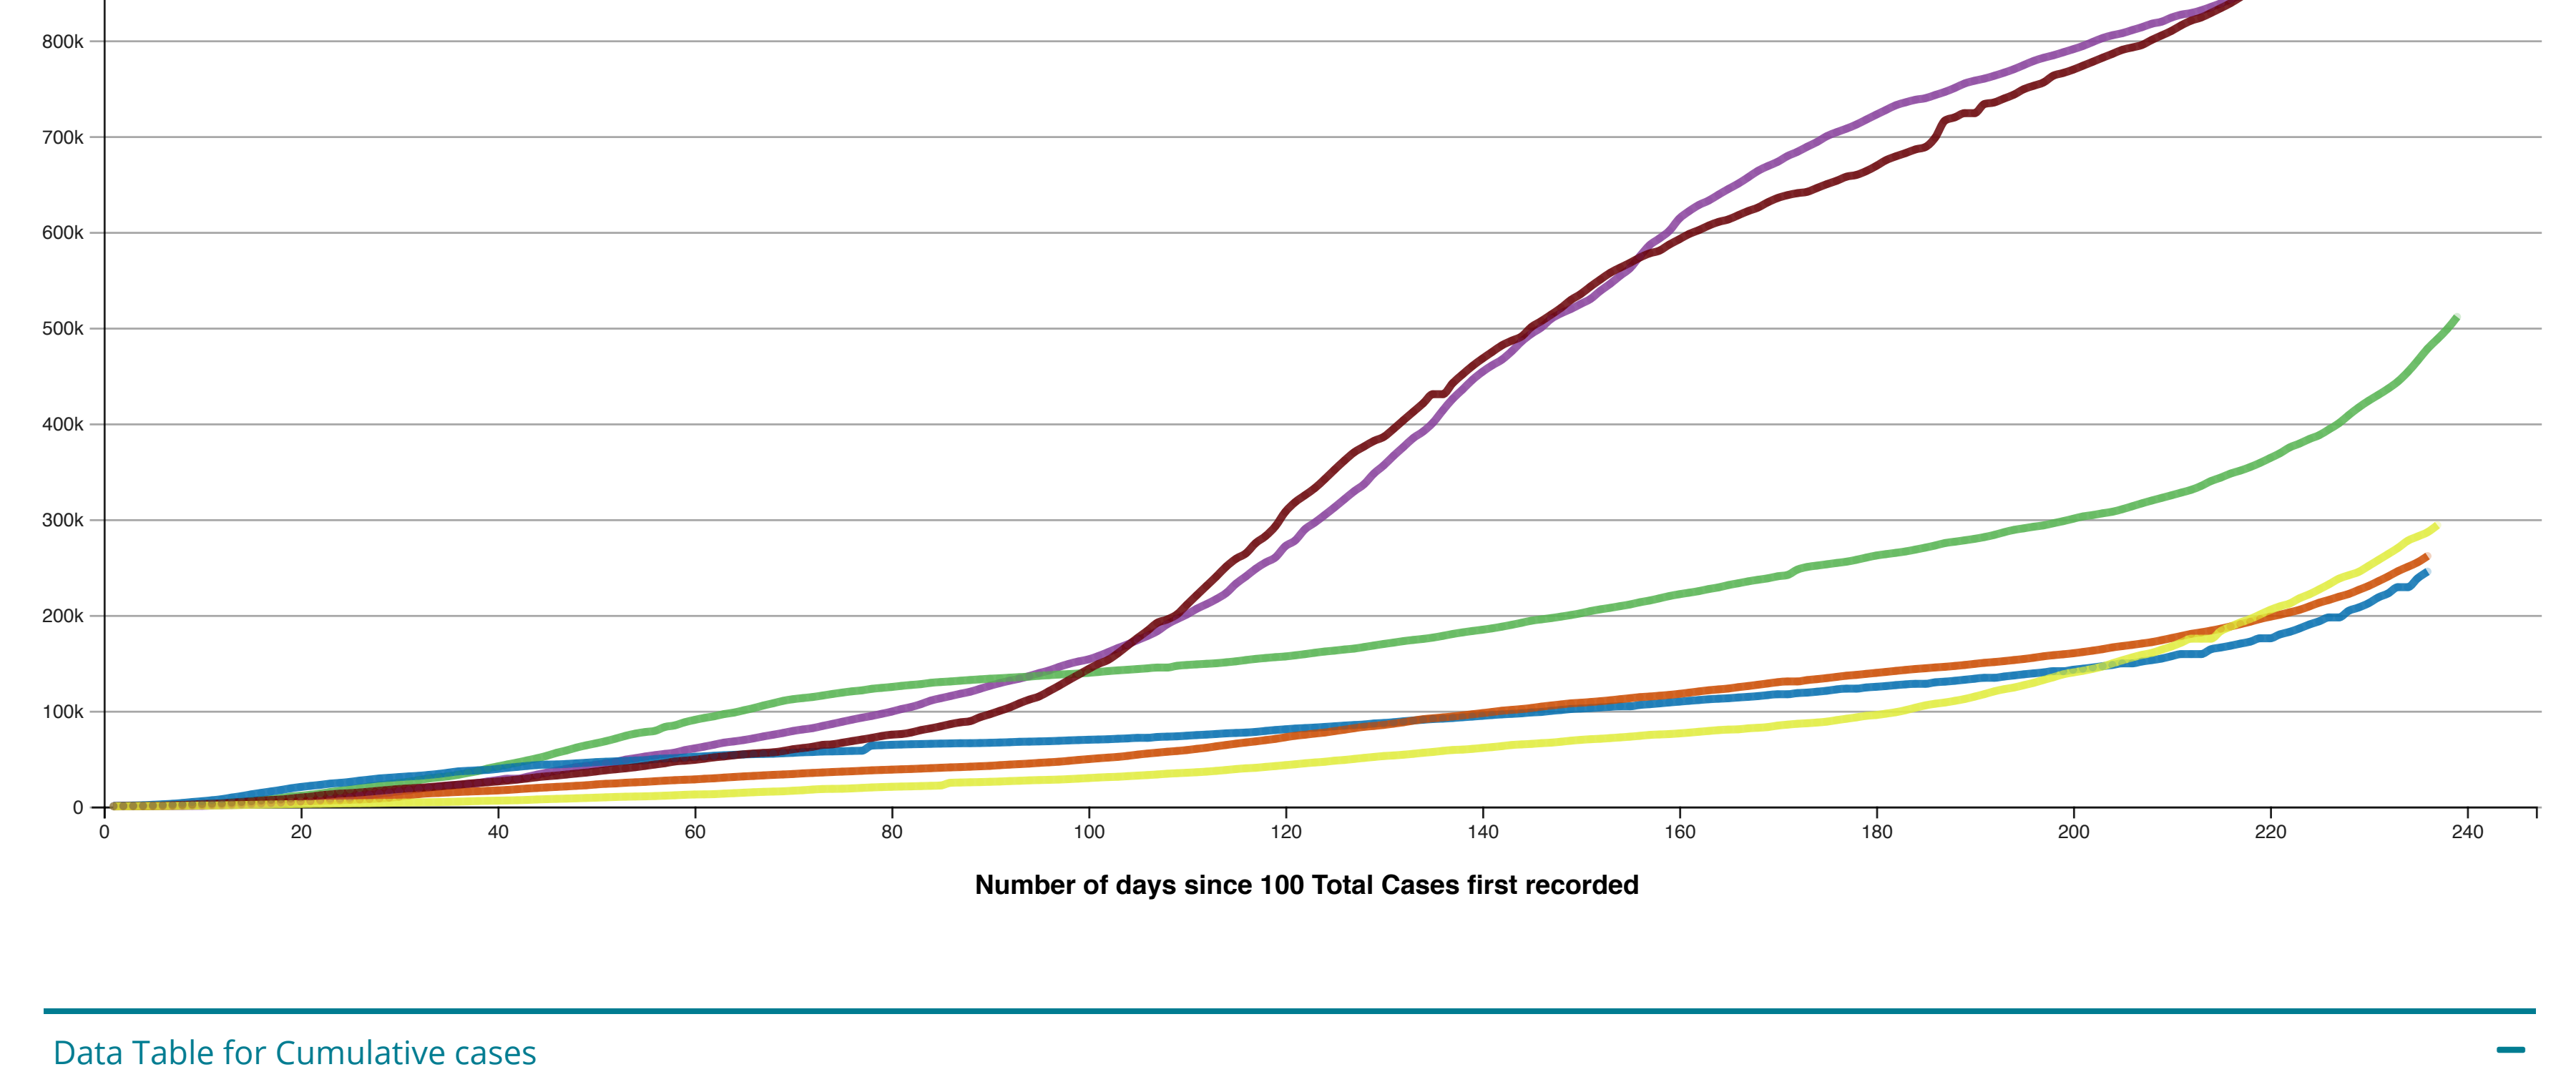

Coronavirus Disease 2019 (COVID-19)

CDC COVID Data Tracker

Maps, charts, and data provided by the CDC

Case Trends ▾ Laboratory ▾ Community Impact ▾ Unique Populations ▾ COVID-19 Home

Cases and Deaths by State | US and State Trends | Compare State Trends | Demographics | Trends by Population Factors | Cases and Deaths by County | Forecasting | Trends in ED Visits

Compare Trends in COVID-19 Cases and Deaths in the US

Reported to the CDC by State or Territory

View: ☒ Cases ☐ Deaths **Measure:** ☐ Daily ☒ Cumulative **Metric:** ☒ Raw Totals ☐ Rate per 100,000 **Scale:** ☒ Linear ☐ Logarithmic

Select up to 6 states or territories:
☒ California ☒ Illinois ☒ Michigan ☒ Ohio ☒ Texas ☒ Wisconsin

☐ Show full US Data (available only in logarithmic scale)

Cumulative cases of Covid-19, reported to CDC, in CA, IL, MI, OH, TX, and WI

Cumulative cases, by number of days since 100 total cases first recorded.

Data Table for Cumulative cases

CDC | Updated: Nov 11 2020 12:17PM

[Download Data](#)