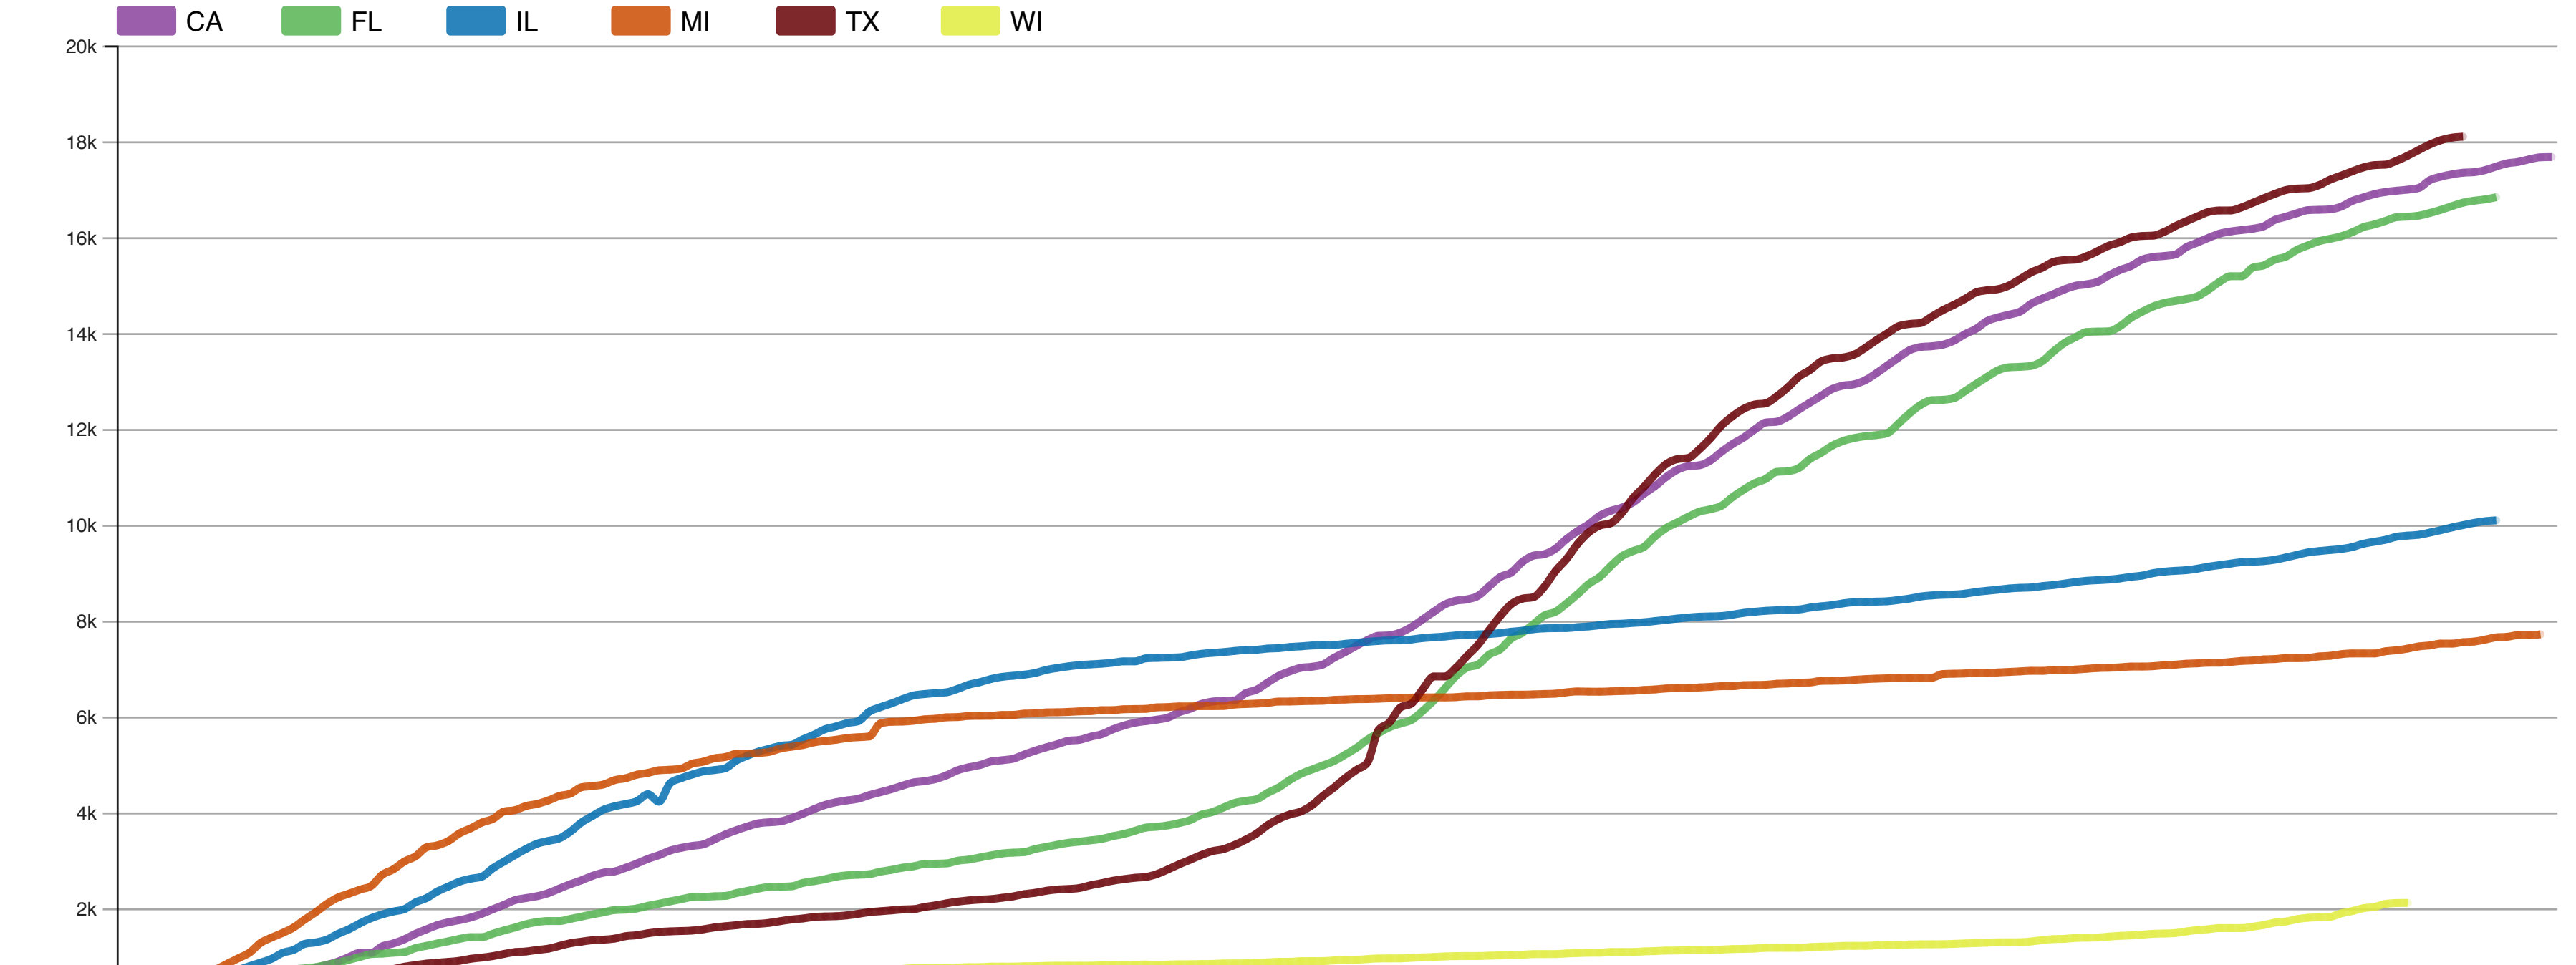

Coronavirus Disease 2019 (COVID-19)

CDC COVID Data Tracker

Maps, charts, and data provided by the CDC

Case Trends ▾ Laboratory ▾ Community Impact ▾ Unique Populations ▾ COVID-19 Home

Cases and Deaths by State | US and State Trends | Compare State Trends | Demographics | Trends by Population Factors | Cases and Deaths by County | Forecasting | Trends in ED Visits

Compare Trends in COVID-19 Cases and Deaths in the US

Reported to the CDC by State or Territory

View: ☐ Cases ☒ Deaths
Measure: ☐ Daily ☒ Cumulative
Metric: ☒ Raw Totals ☐ Rate per 100,000
Scale: ☒ Linear ☐ Logarithmic

Select up to 6 states or territories:
☒ California ☒ Florida ☒ Illinois ☒ Michigan ☒ Texas ☒ Wisconsin

☐ Show full US Data (available only in logarithmic scale)

Data Table for Cumulative deaths

CDC | Updated: Nov 3 2020 1:24PM

[Download Data](#)