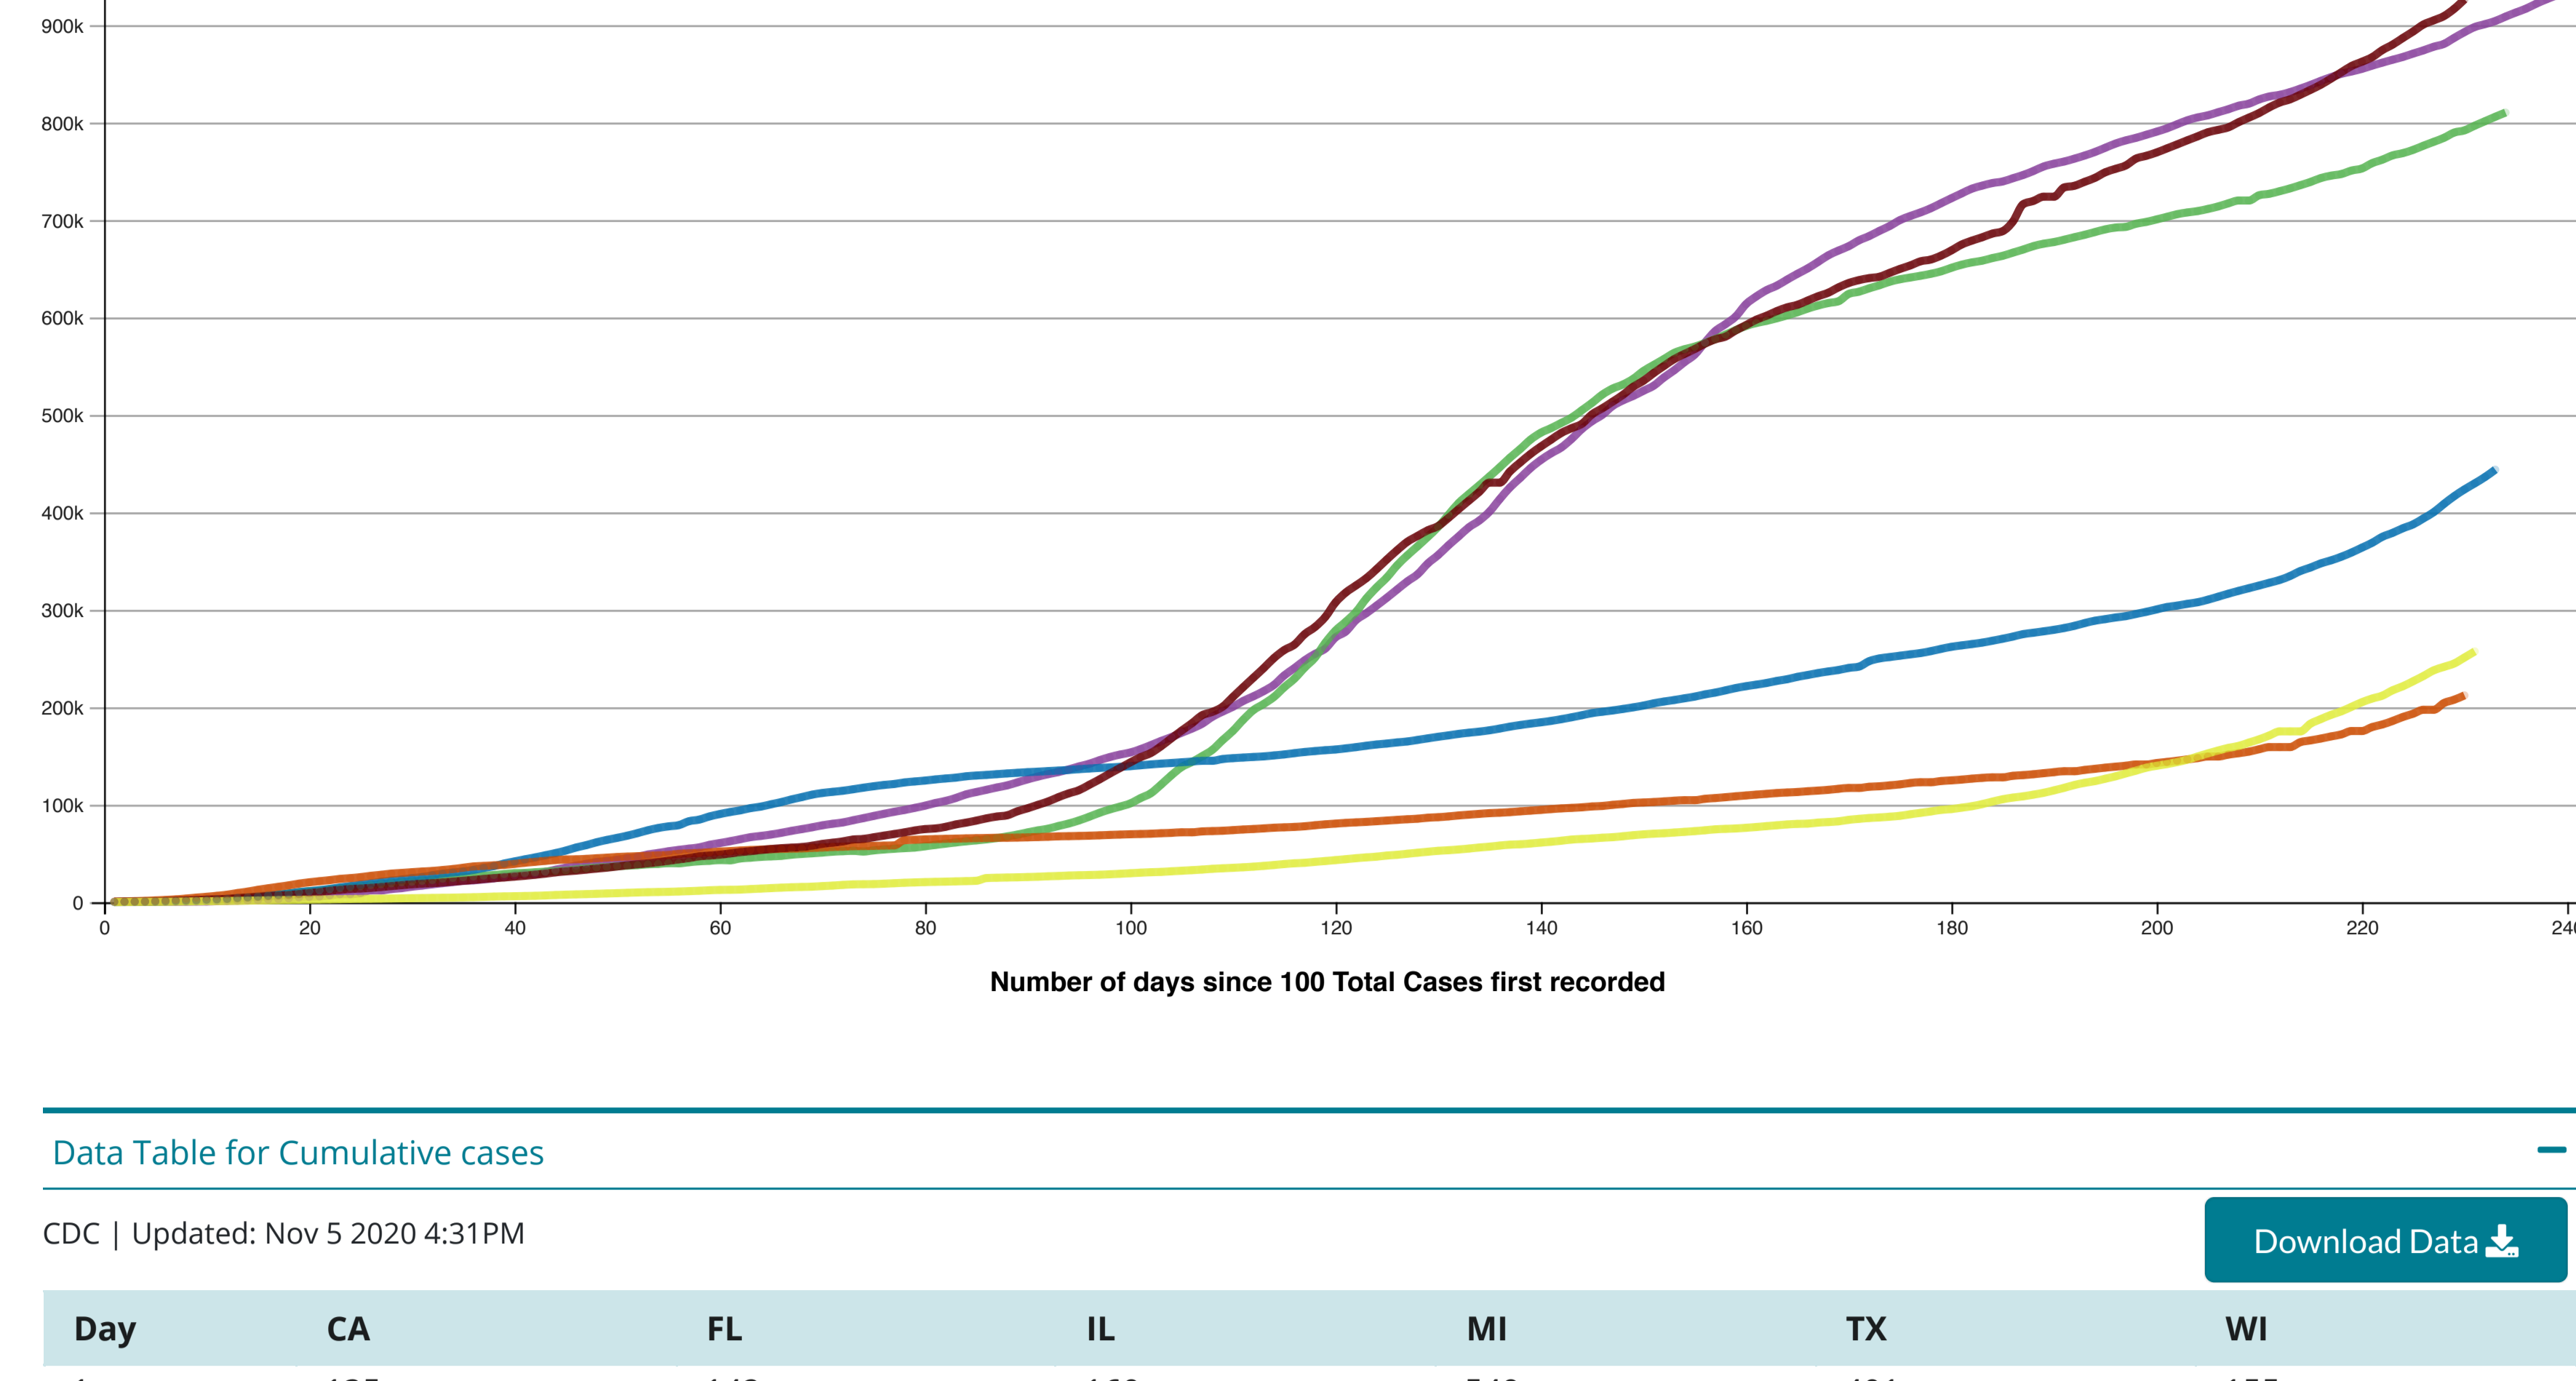

Coronavirus Disease 2019 (COVID-19)

CDC COVID Data Tracker

Maps, charts, and data provided by the CDC

Case Trends ▾ Laboratory ▾ Community Impact ▾ Unique Populations ▾ COVID-19 Home

Cases and Deaths by State | US and State Trends | Compare State Trends | Demographics | Trends by Population Factors | Cases and Deaths by County | Forecasting | Trends in ED Visits

Compare Trends in COVID-19 Cases and Deaths in the US

Reported to the CDC by State or Territory

View: ☒ Cases ☐ Deaths
Measure: ☐ Daily ☒ Cumulative
Metric: ☒ Raw Totals ☐ Rate per 100,000
Scale: ☒ Linear ☐ Logarithmic

Select up to 6 states or territories:

☒ California ☒ Florida ☒ Illinois ☒ Michigan ☒ Texas ☒ Wisconsin

☐ Show full US Data (available only in logarithmic scale)

Cumulative cases of Covid-19, reported to CDC, in CA, FL, IL, MI, TX, and WI

Data Table for Cumulative cases

CDC | Updated: Nov 5 2020 4:31PM

Download Data