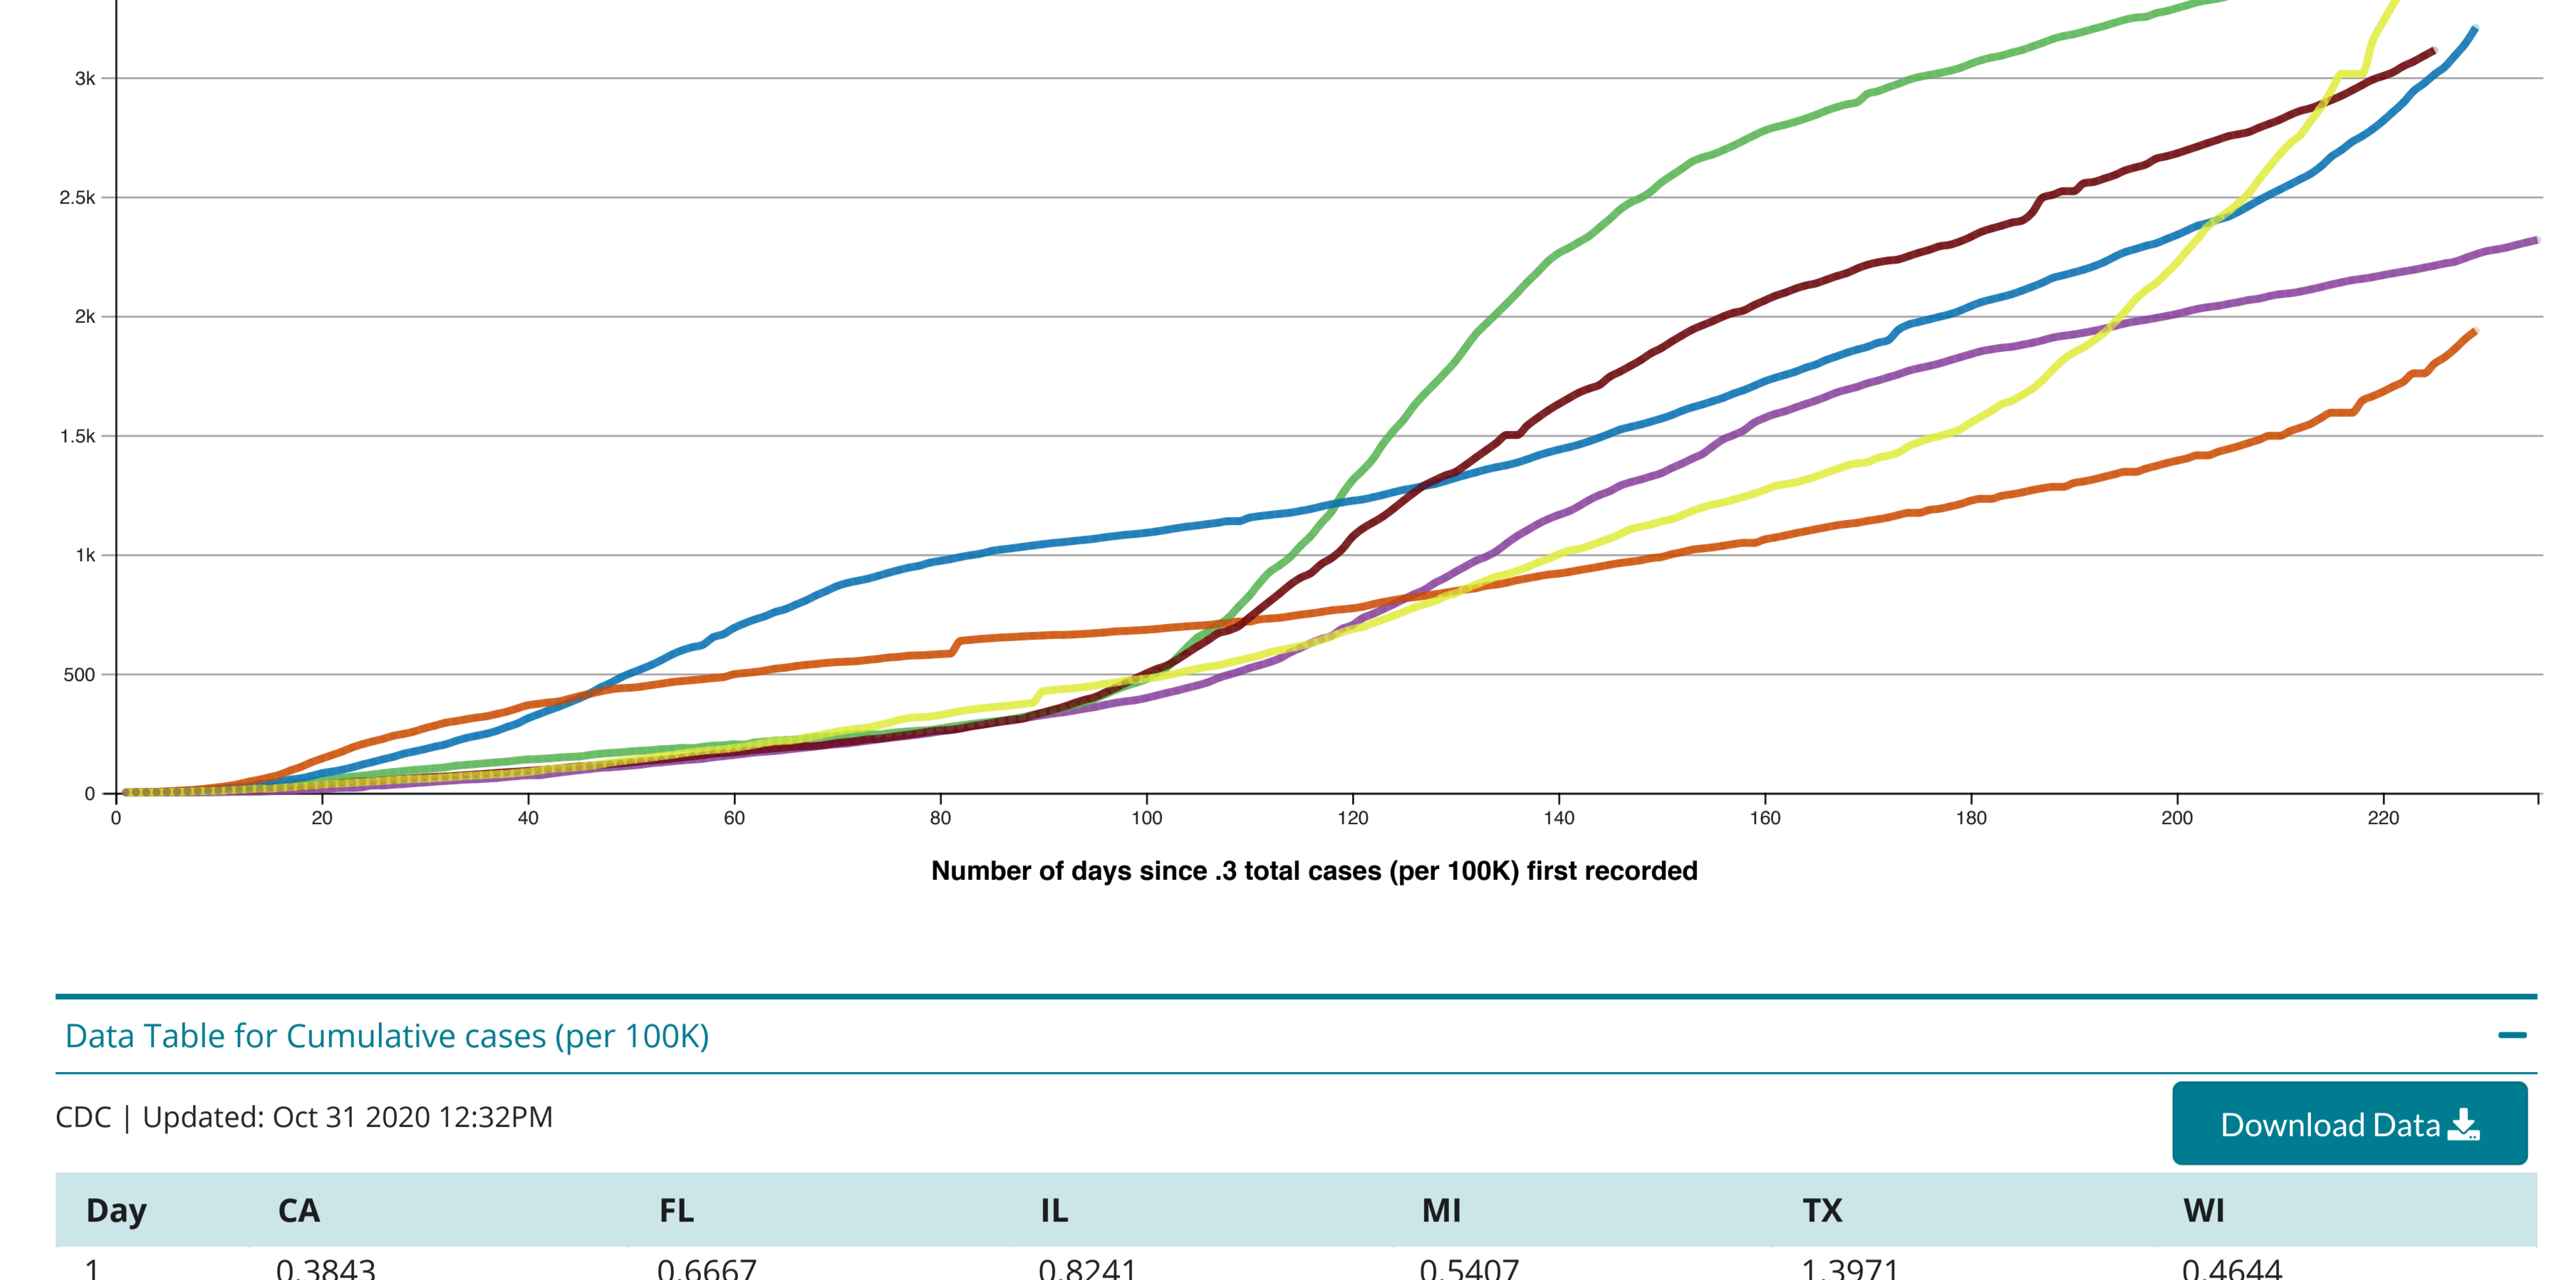

Coronavirus Disease 2019 (COVID-19)

CDC COVID Data Tracker

Maps, charts, and data provided by the CDC

- Case Trends ▾
- Laboratory ▾
- Community Impact ▾
- Unique Populations ▾
- COVID-19 Home

- Cases and Deaths by State
- US and State Trends
- Compare State Trends
- Demographics
- Trends by Population Factors
- Cases and Deaths by County
- Forecasting

Trends in ED Visits

Compare Trends in COVID-19 Cases and Deaths in the US

Reported to the CDC by State or Territory

View: ☐ Cases ☐ Deaths

Measure: ☐ Daily ☐ Cumulative

Metric: ☐ Raw Totals ☐ Rate per 100,000

Scale: ☐ Linear ☐ Logarithmic

Select up to 6 states or territories:

☒ California ☒ Florida ☒ Illinois ☒ Michigan ☒ Texas ☒ Wisconsin

☐ Show full US Data (available only in logarithmic scale)

Cumulative cases of Covid-19, reported to CDC, in CA, FL, IL, MI, TX, and WI

Cumulative cases (per 100k), by number of days since .3 total cases (per 100k) first recorded.

Data Table for Cumulative cases (per 100K)

CDC | Updated: Oct 31 2020 12:32PM

[Download Data](#)