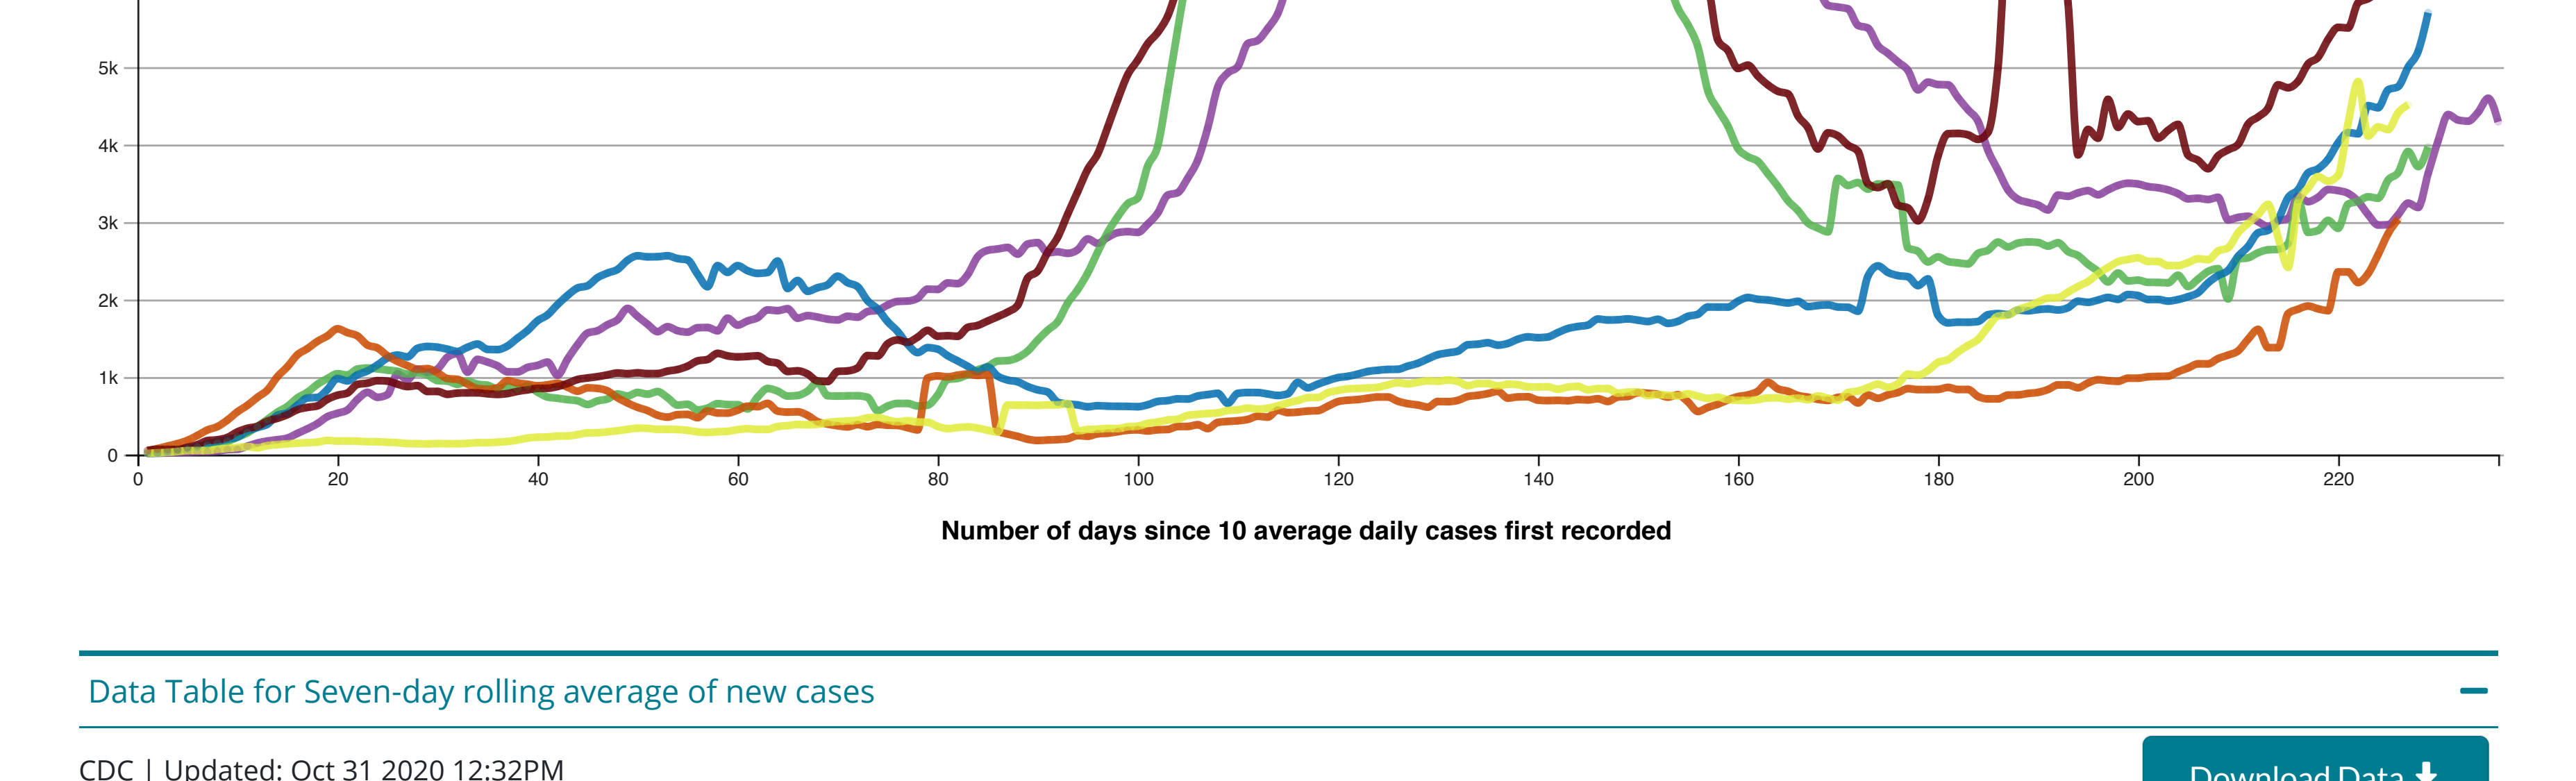

Coronavirus Disease 2019 (COVID-19)

CDC COVID Data Tracker
Maps, charts, and data provided by the CDC

Case Trends ▾ Laboratory ▾ Community Impact ▾ Unique Populations ▾ COVID-19 Home

Cases and Deaths by State | US and State Trends | Compare State Trends | Demographics | Trends by Population Factors | Cases and Deaths by County | Forecasting | Trends in ED Visits

Compare Trends in COVID-19 Cases and Deaths in the US

Reported to the CDC by State or Territory

View: ☐ Cases ☐ Deaths
Measure: ☐ Daily ☐ Cumulative
Metric: ☐ Raw Totals ☐ Rate per 100,000
Scale: ☐ Linear ☐ Logarithmic

Select up to 6 states or territories:
☒ California ☒ Florida ☒ Illinois ☒ Michigan ☒ Texas ☒ Wisconsin

New cases of Covid-19, reported to CDC, in CA, FL, IL, MI, TX, and WI

Seven-day rolling average of new cases, by number of days since 10 average daily cases first recorded.

Data Table for Seven-day rolling average of new cases

CDC | Updated: Oct 31 2020 12:32PM [Download Data](#)