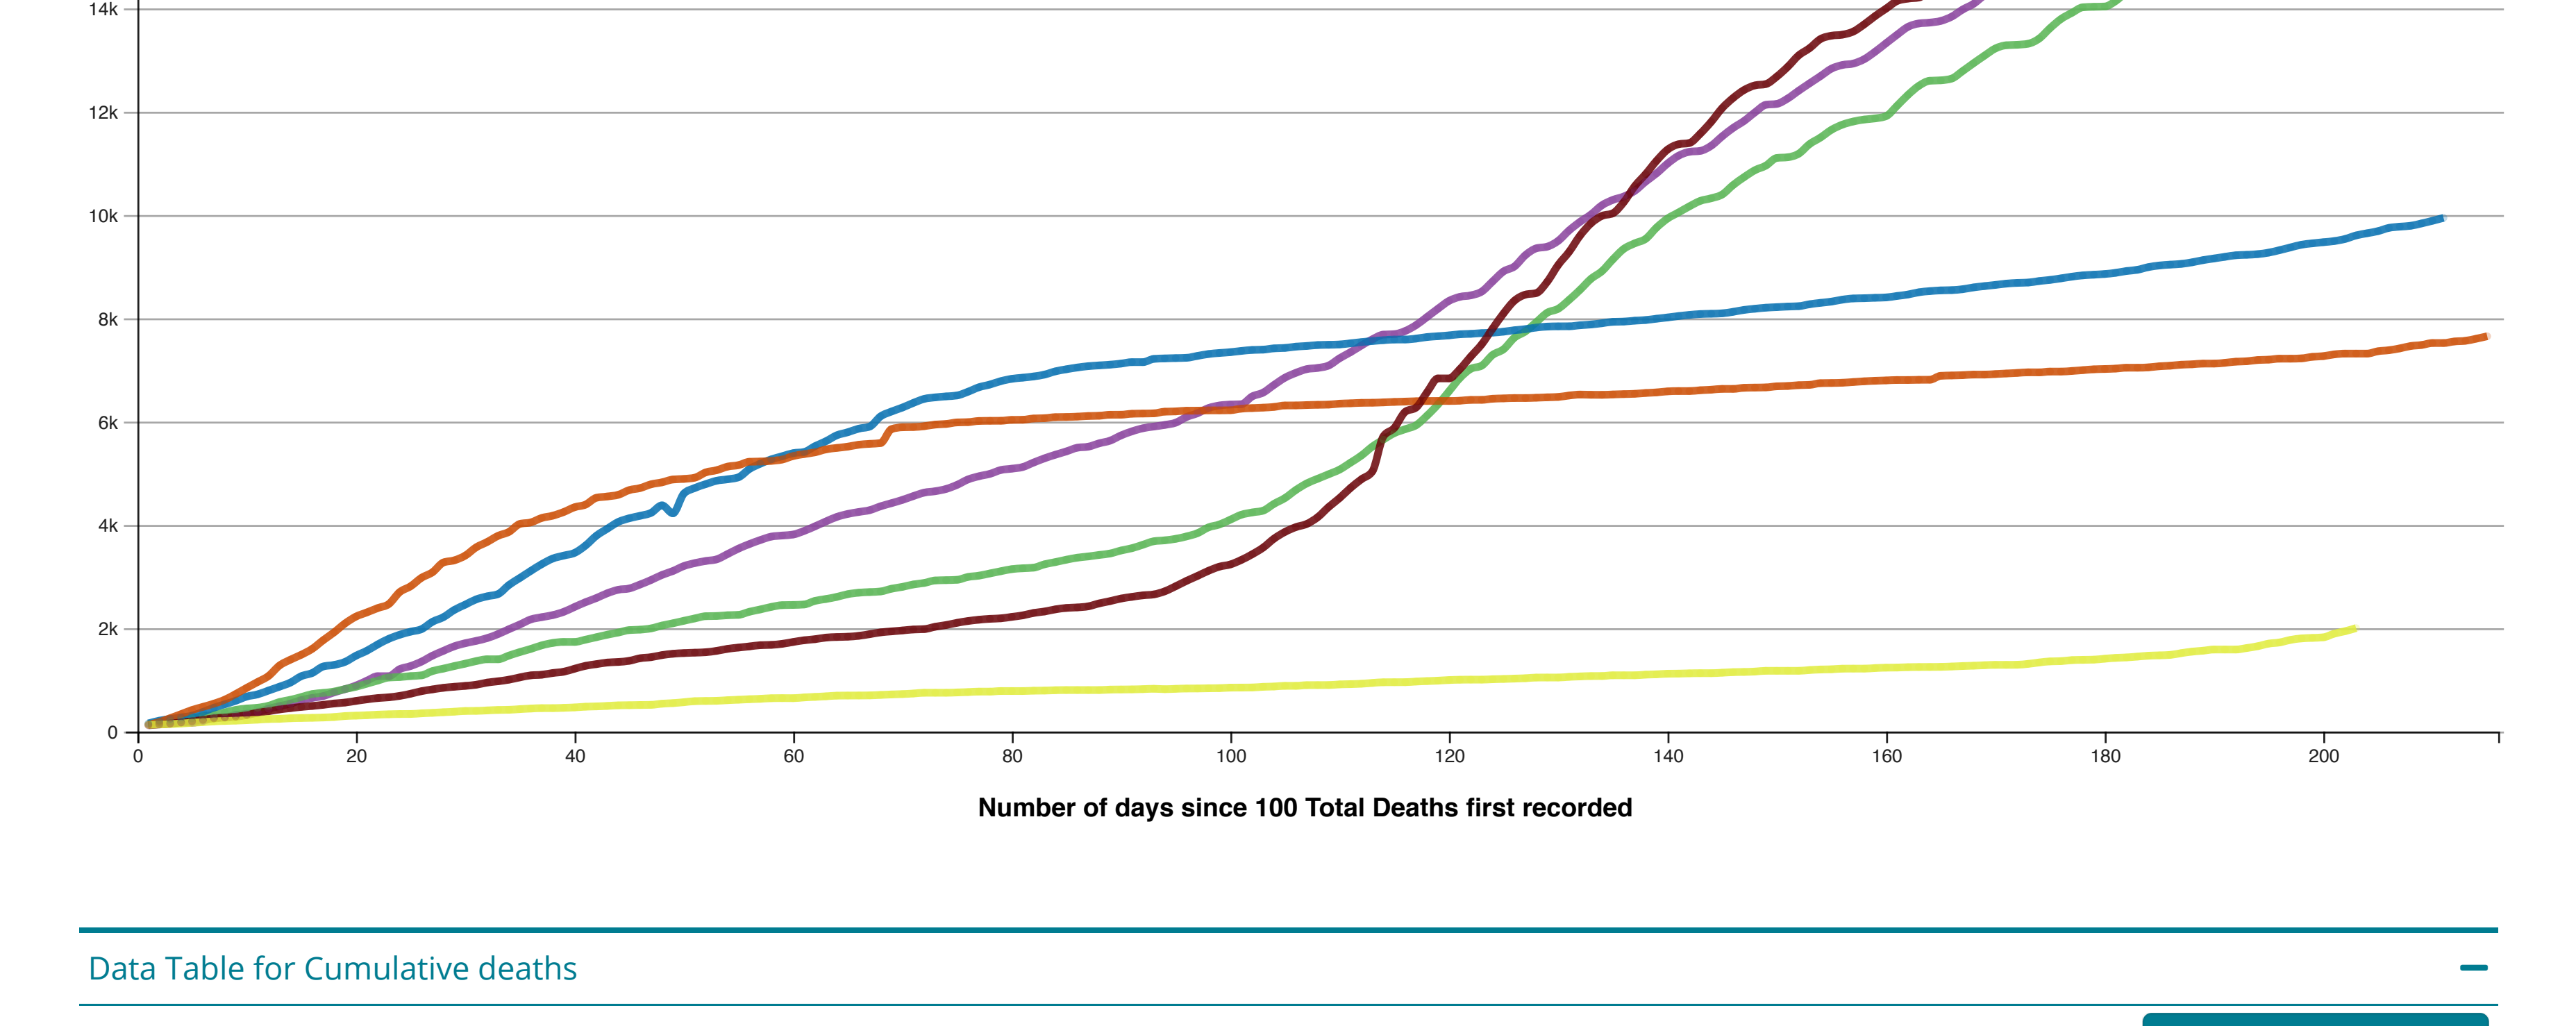

Coronavirus Disease 2019 (COVID-19)

CDC COVID Data Tracker

Maps, charts, and data provided by the CDC

Case Trends ▾ Laboratory ▾ Community Impact ▾ Unique Populations ▾ COVID-19 Home

Cases and Deaths by State | US and State Trends | Compare State Trends | Demographics | Trends by Population Factors | Cases and Deaths by County | Forecasting | Trends in ED Visits

Compare Trends in COVID-19 Cases and Deaths in the US

Reported to the CDC by State or Territory

View: ☐ Cases ☒ Deaths
Measure: ☐ Daily ☒ Cumulative
Metric: ☒ Raw Totals ☐ Rate per 100,000
Scale: ☒ Linear ☐ Logarithmic

Select up to 6 states or territories:
☒ California ☒ Florida ☒ Illinois ☒ Michigan ☒ Texas ☒ Wisconsin

☐ Show full US Data (available only in logarithmic scale)

Cumulative deaths attributed to Covid-19, reported to CDC, in CA, FL, IL, MI, TX, and WI

Cumulative deaths, by number of days since 100 total deaths first recorded.

Data Table for Cumulative deaths

CDC | Updated: Oct 30 2020 12:16PM [Download Data](#)