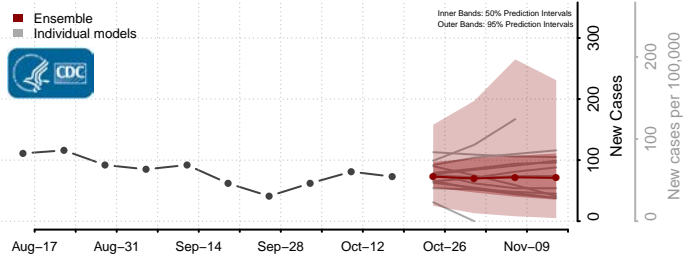

Hampton County, Virginia