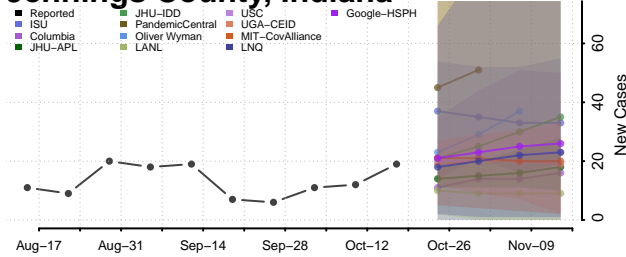

Jennings County, Indiana