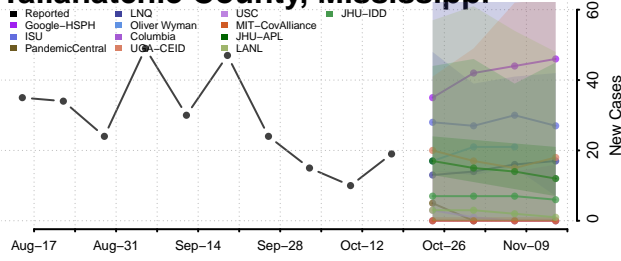

Tallahatchie County, Mississippi