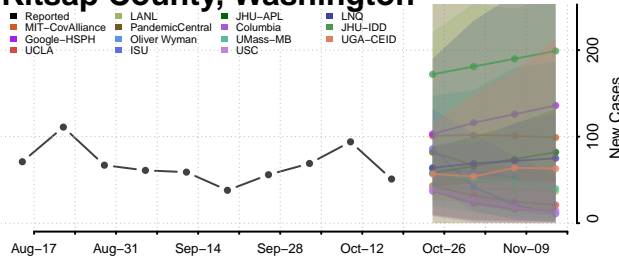

Kitsap County, Washington