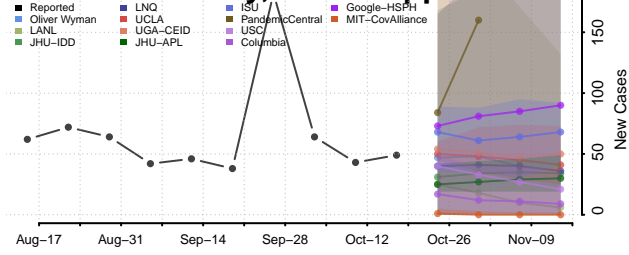

Lowndes County, Mississippi