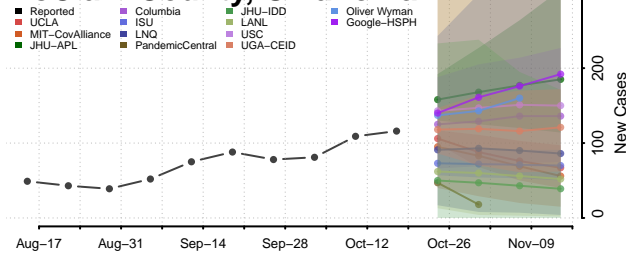

McClain County, Oklahoma