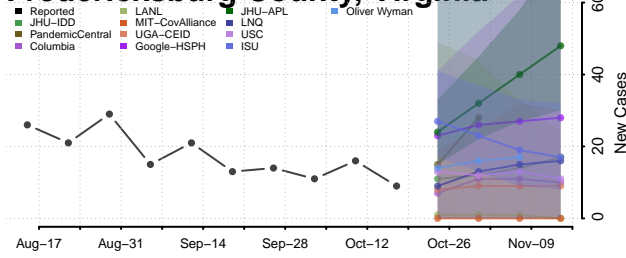

Fredericksburg County, Virginia