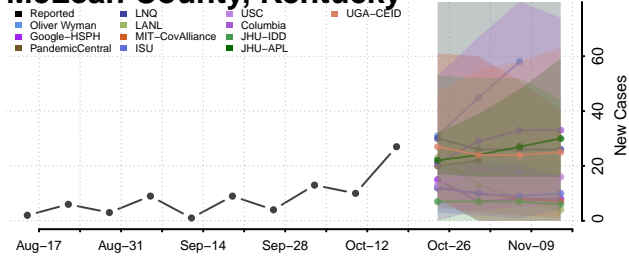

McLean County, Kentucky