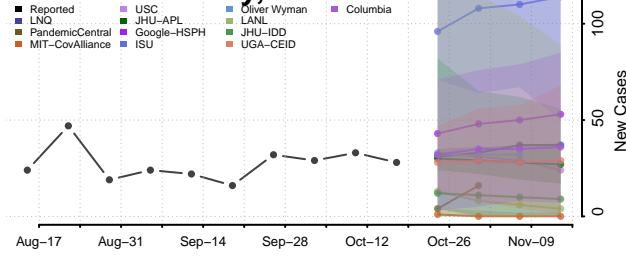

Johnson County, Arkansas