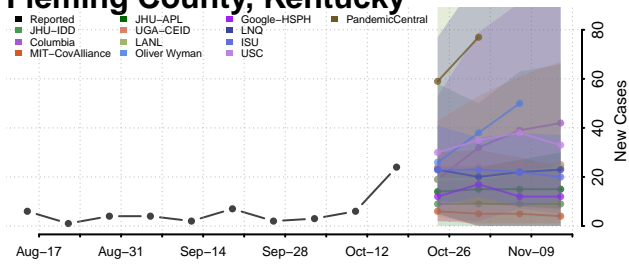

Fleming County, Kentucky