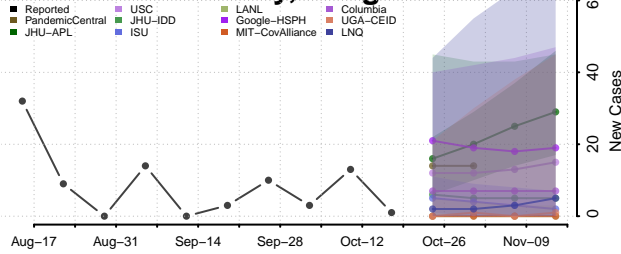

### Hood River County, Oregon