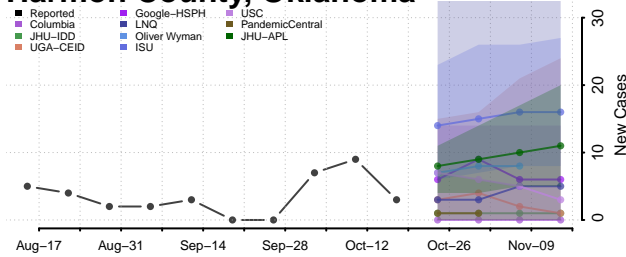

Harmon County, Oklahoma