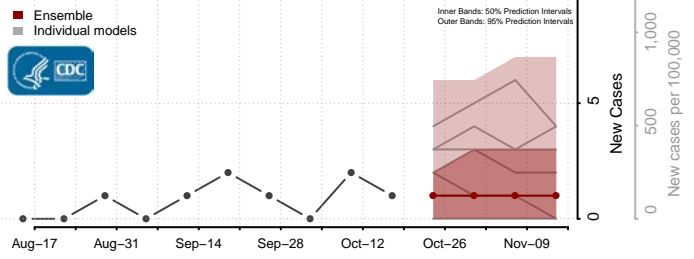

Keya Paha County, Nebraska