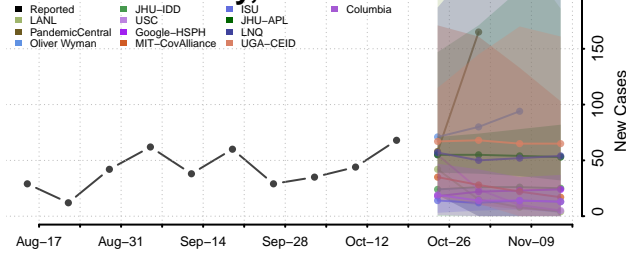

Jackson County, Louisiana