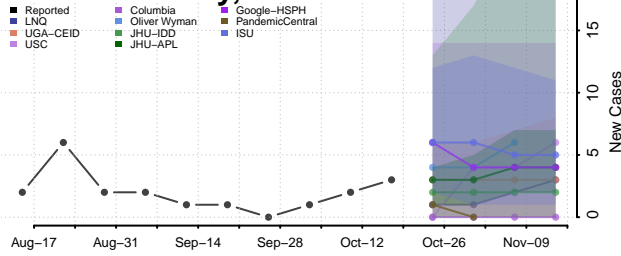

Perkins County, Nebraska