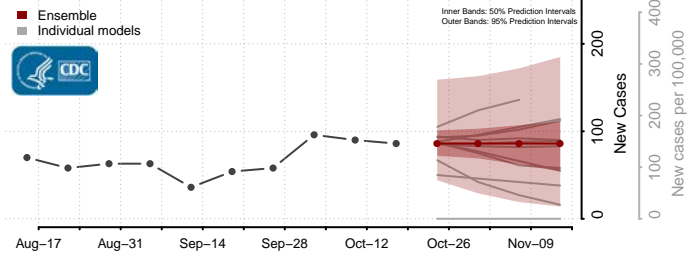

Madison County, Missouri