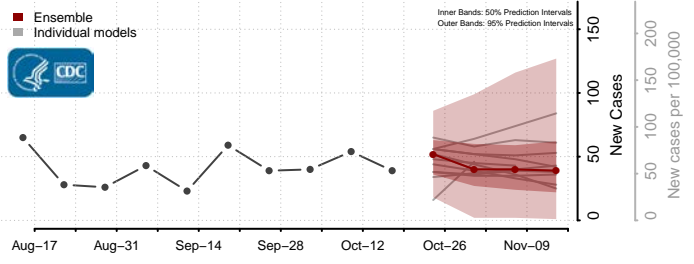

Raleigh County, West Virginia