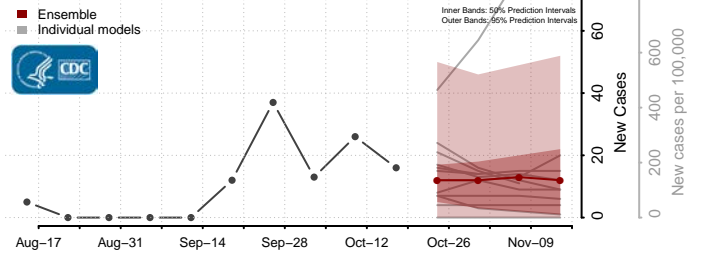

Mathews County, Virginia