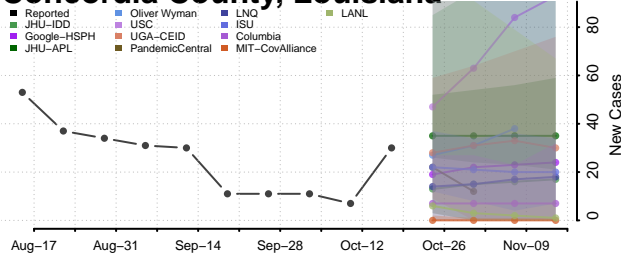

Concordia County, Louisiana