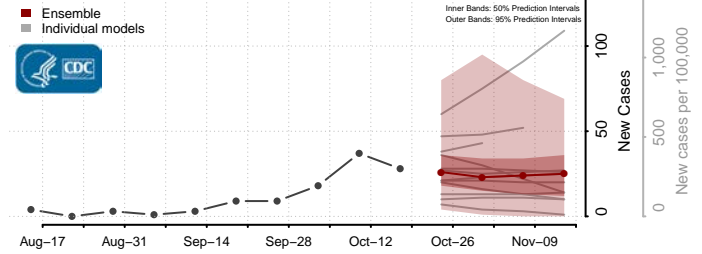

Hamilton County, Nebraska