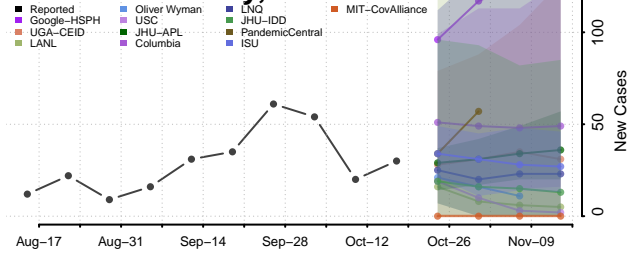

Richland County, Illinois