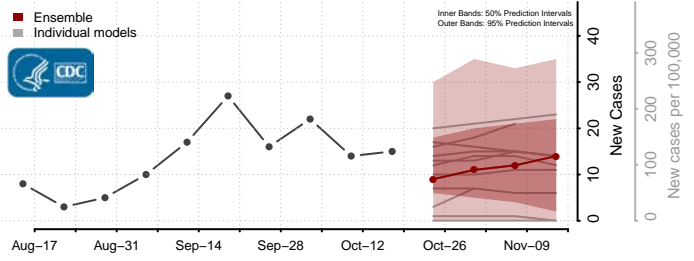

Northumberland County, Virginia