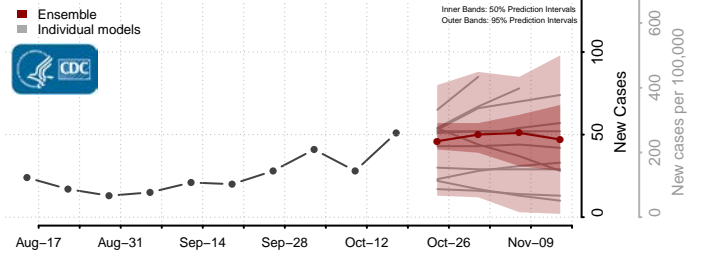

McIntosh County, Oklahoma