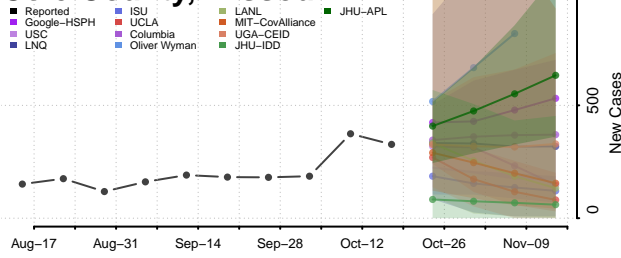

Cole County, Missouri