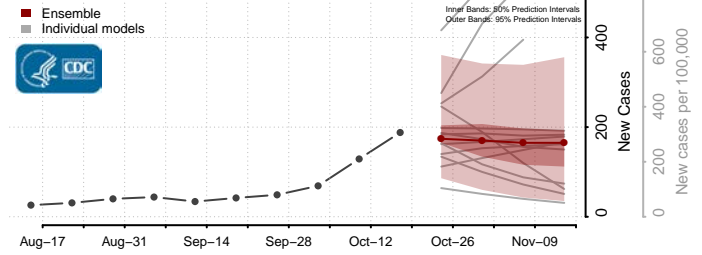

Hall County, Nebraska