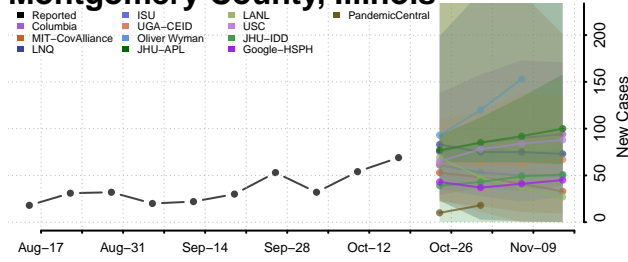

Montgomery County, Illinois