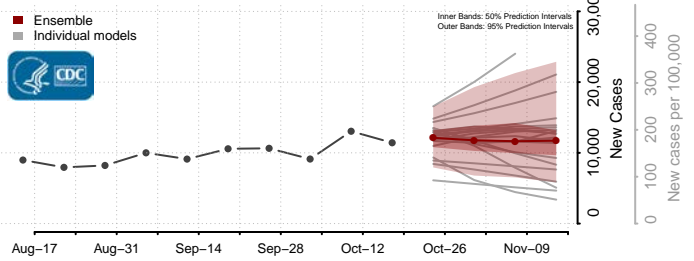

Wilkinson County, Mississippi

Winston County, Mississippi

Yalobusha County, Mississippi

Yazoo County, Mississippi

Missouri

Adair County, Missouri