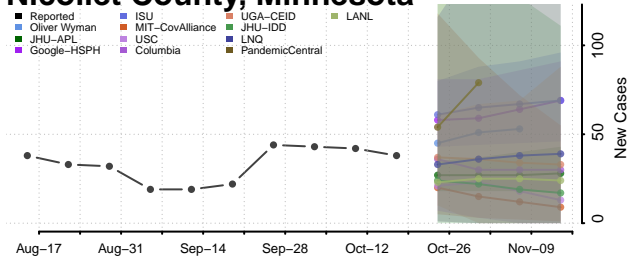

Nicollet County, Minnesota