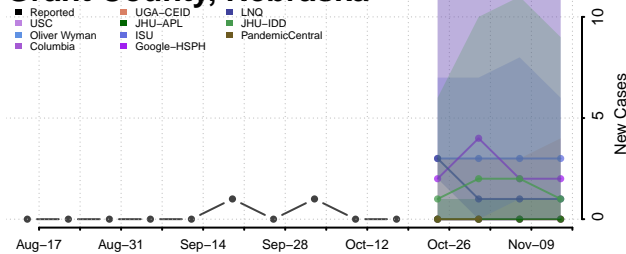

Grant County, Nebraska