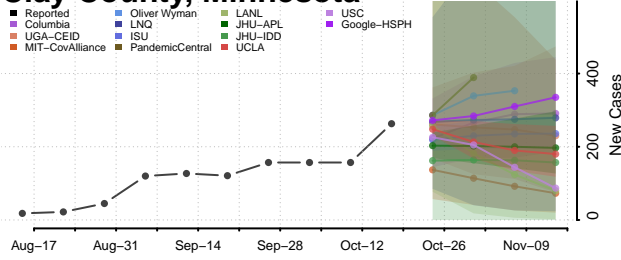

Clay County, Minnesota