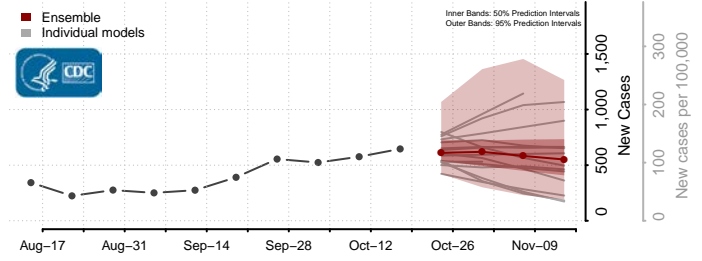

Spokane County, Washington