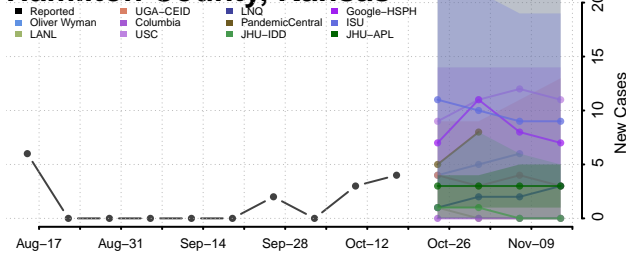

Hamilton County, Kansas