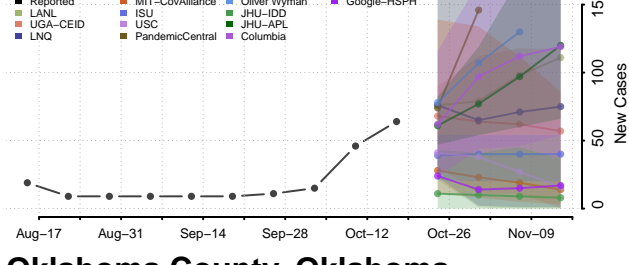

Okfuskee County, Oklahoma