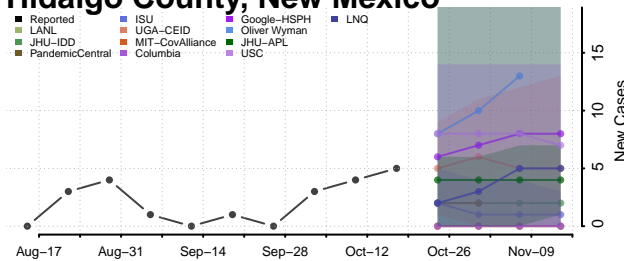

Hidalgo County, New Mexico