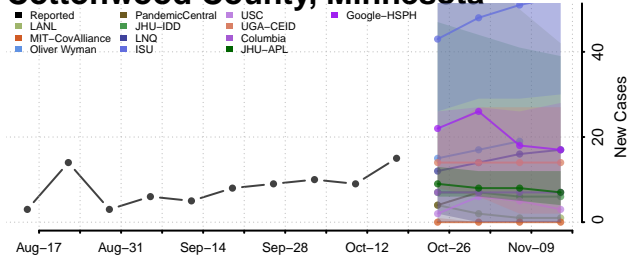

Cottonwood County, Minnesota