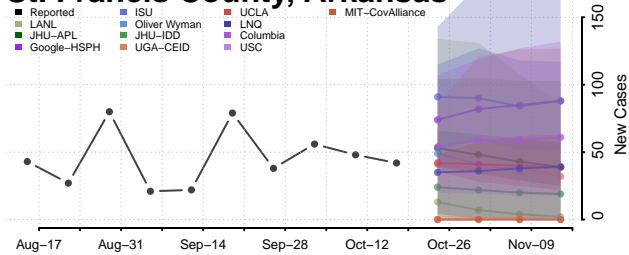

St. Francis County, Arkansas