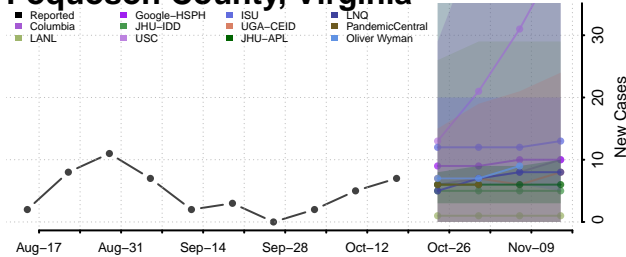

Poquoson County, Virginia