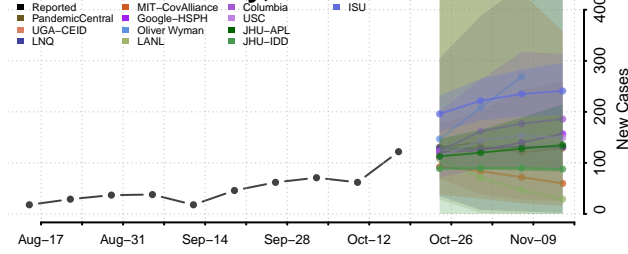

Otter Tail County, Minnesota