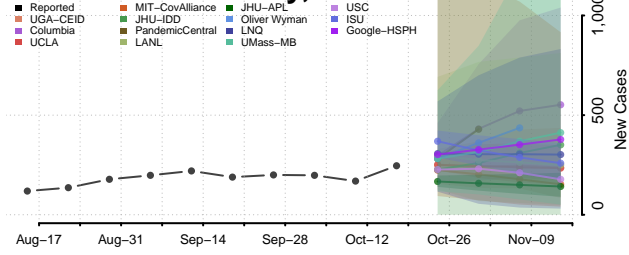

Rock Island County, Illinois