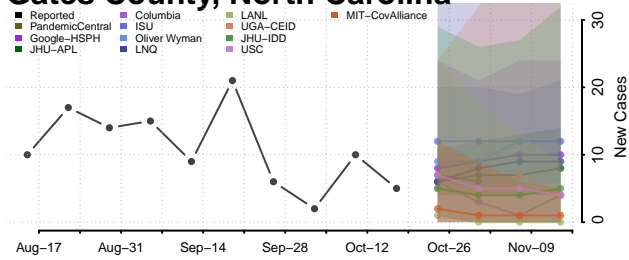

Gates County, North Carolina