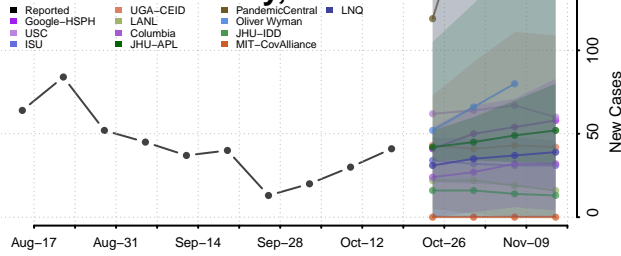

Limestone County, Texas