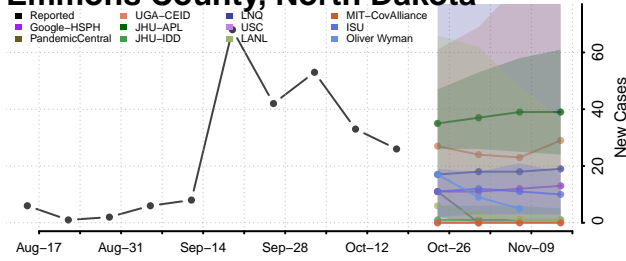

Emmons County, North Dakota