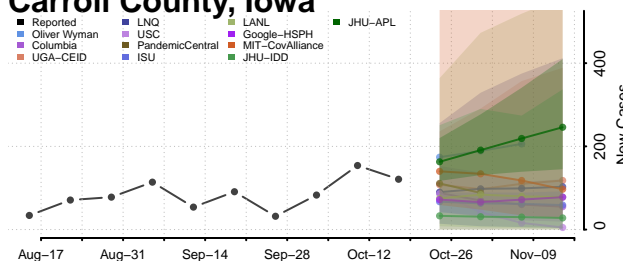

Carroll County, Iowa