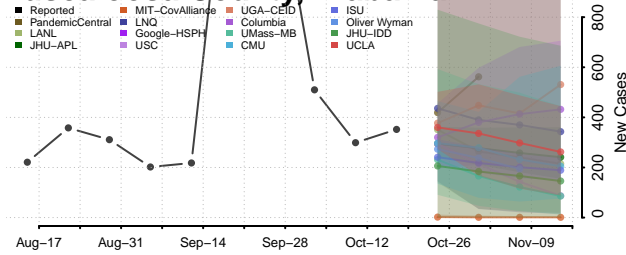

Tuscaloosa County, Alabama