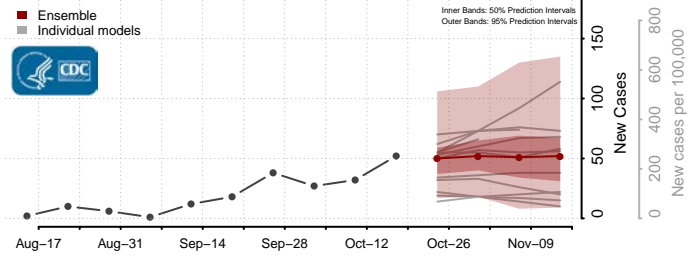

Jackson County, Wisconsin