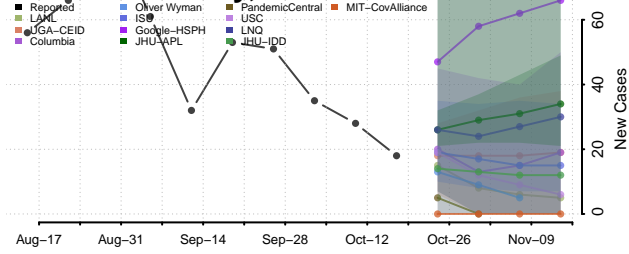

Hertford County, North Carolina