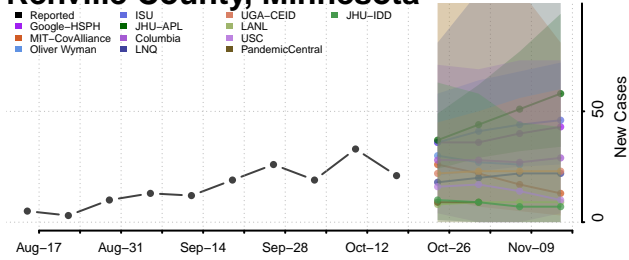

Renville County, Minnesota