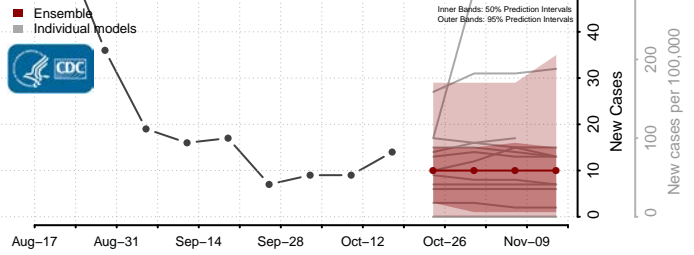

Holmes County, Mississippi