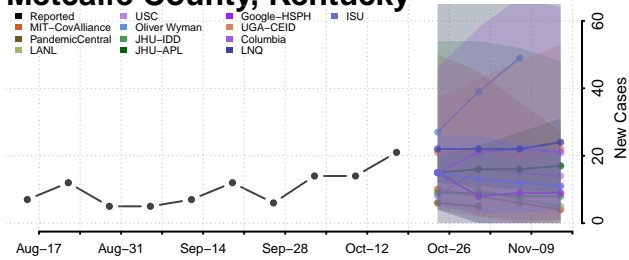

Metcalfe County, Kentucky