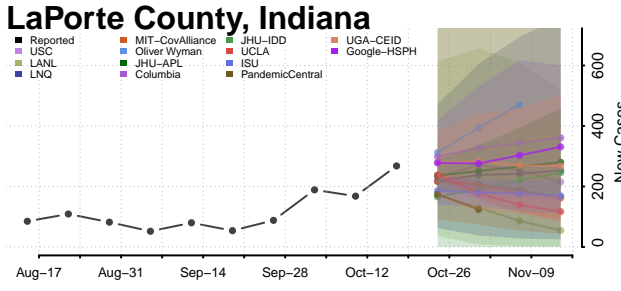

LaGrange County, Indiana