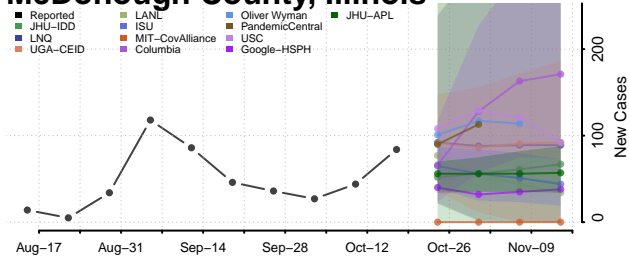

McDonough County, Illinois