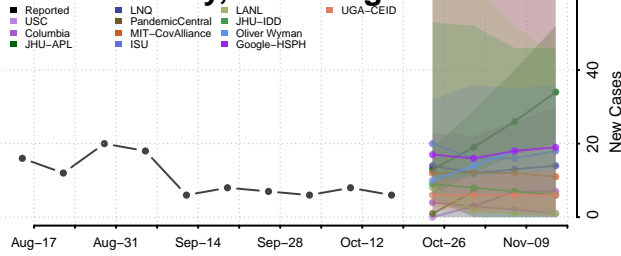

Mason County, West Virginia