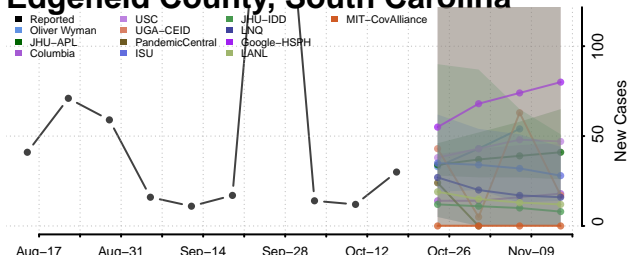

### Edgefield County, South Carolina