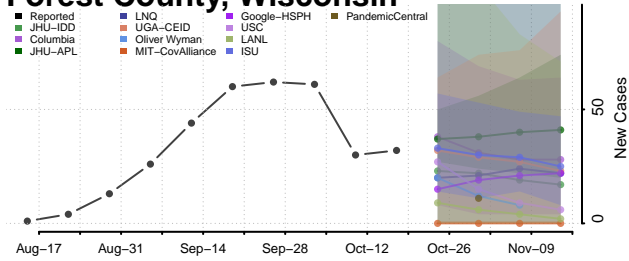

### Forest County, Wisconsin