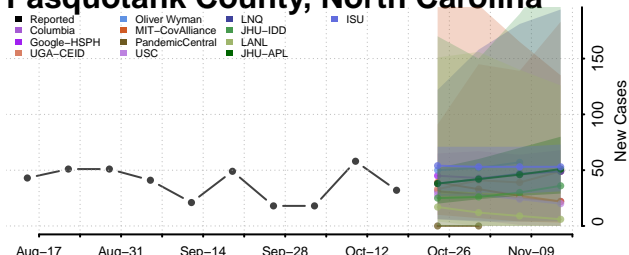

Pasquotank County, North Carolina