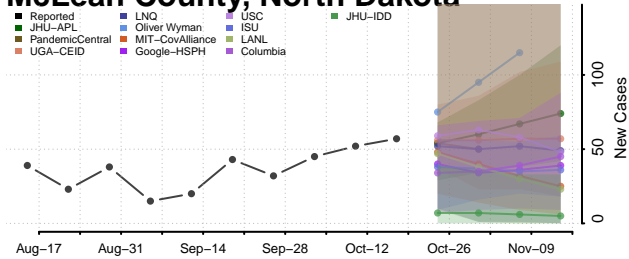

McLean County, North Dakota