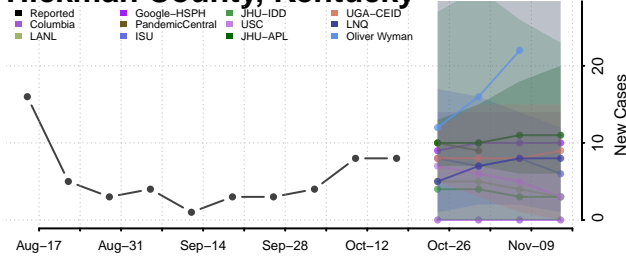

Hickman County, Kentucky