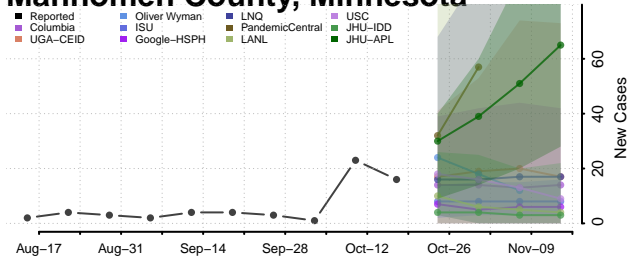

Mahnomen County, Minnesota