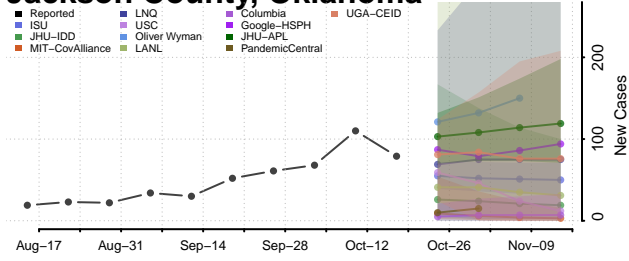

Jackson County, Oklahoma