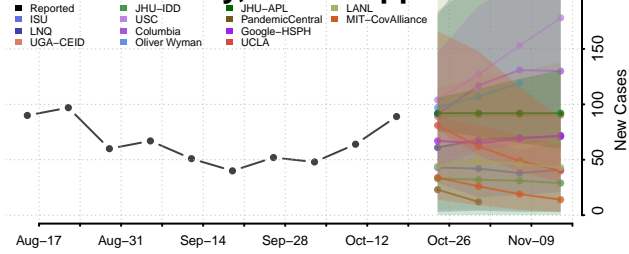

Monroe County, Mississippi