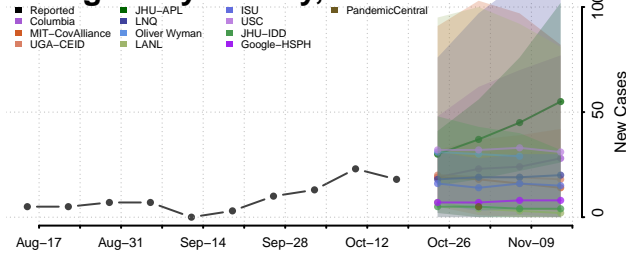

Montgomery County, Iowa