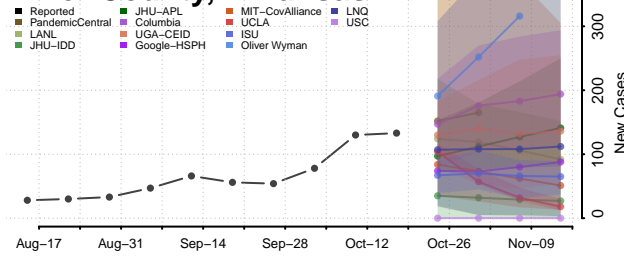

Miller County, Arkansas