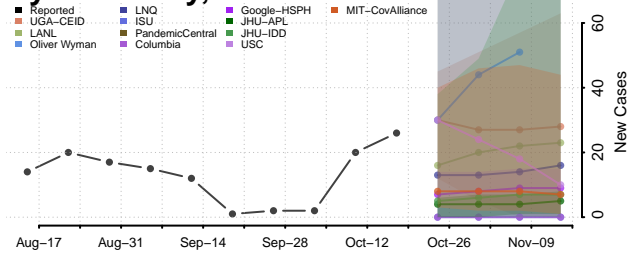

Hyde County, North Carolina