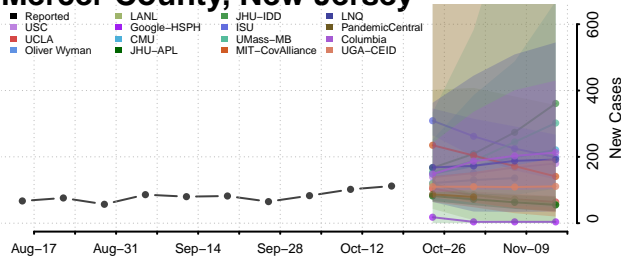

Mercer County, New Jersey