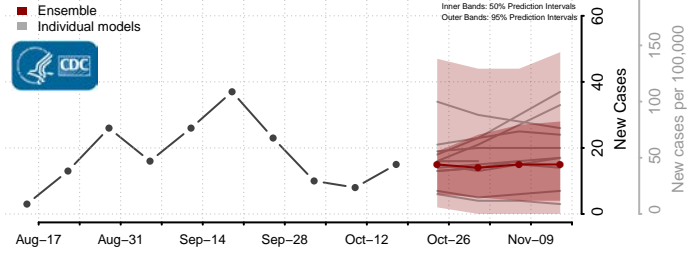

Pulaski County, Virginia