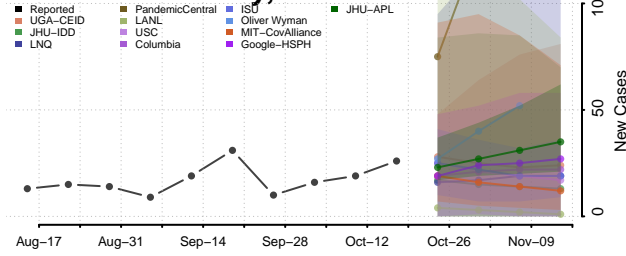

Jefferson County, Kansas