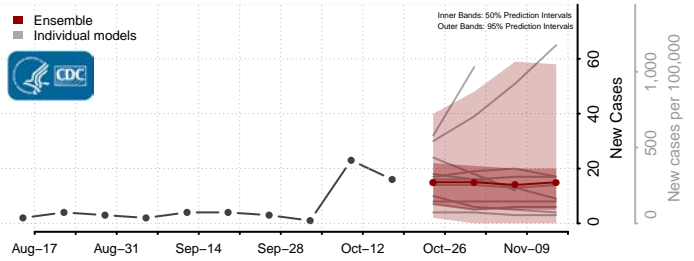

Mahnomen County, Minnesota