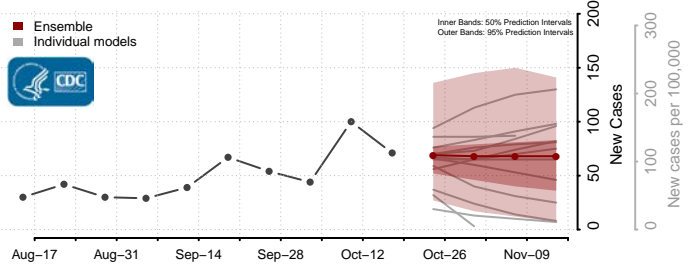

Pender County, North Carolina