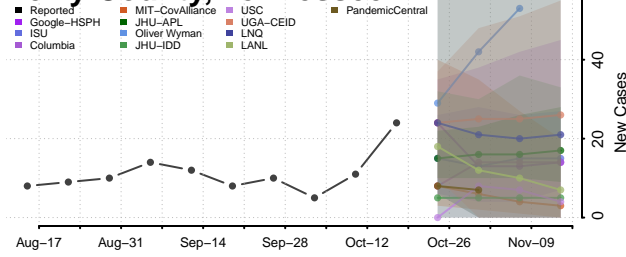

Perry County, Tennessee