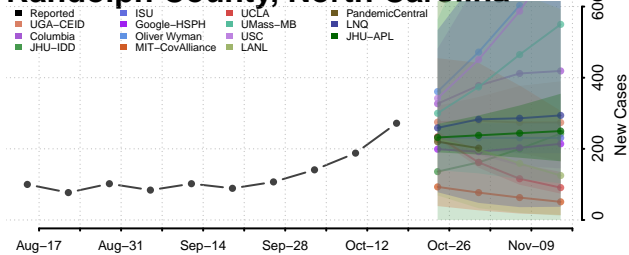

Randolph County, North Carolina