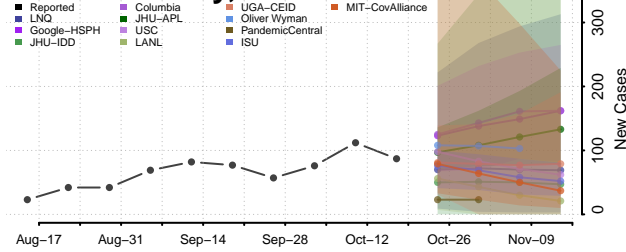

Marion County, Illinois