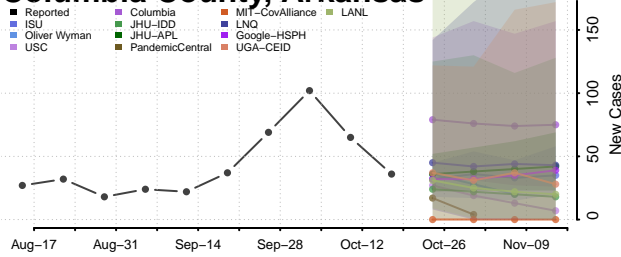

Columbia County, Arkansas