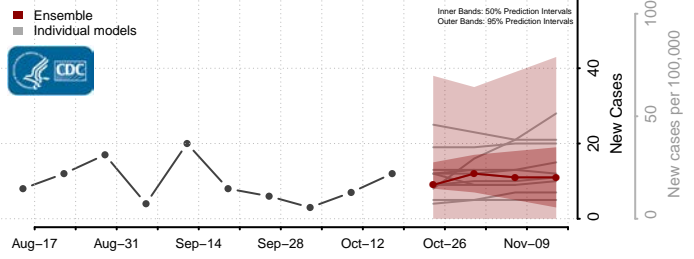

Tuolumne County, California