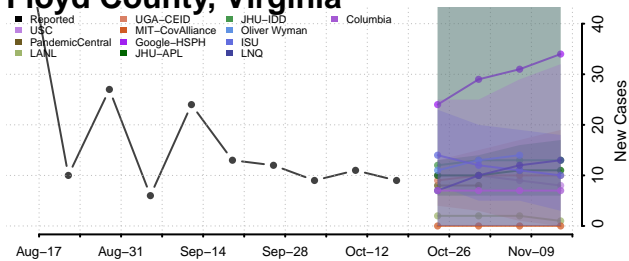

Floyd County, Virginia