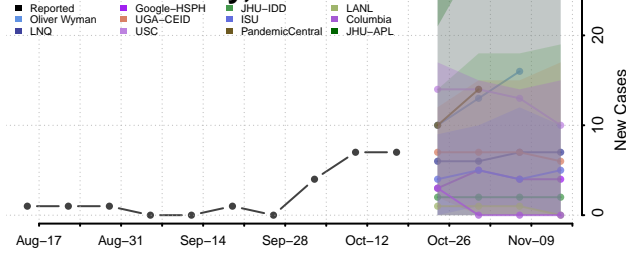

Frontier County, Nebraska