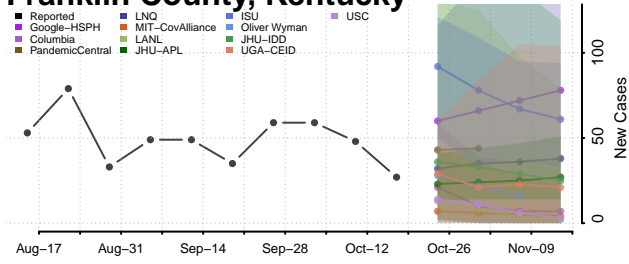

Franklin County, Kentucky