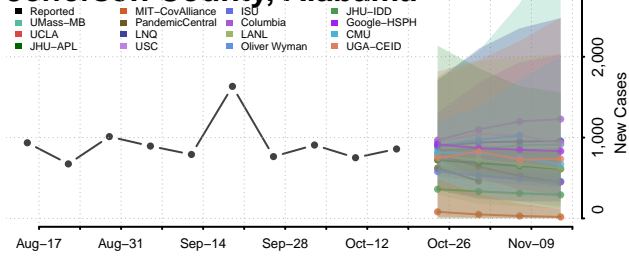

Jefferson County, Alabama