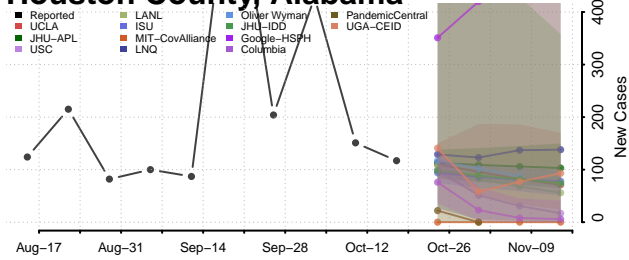

Houston County, Alabama