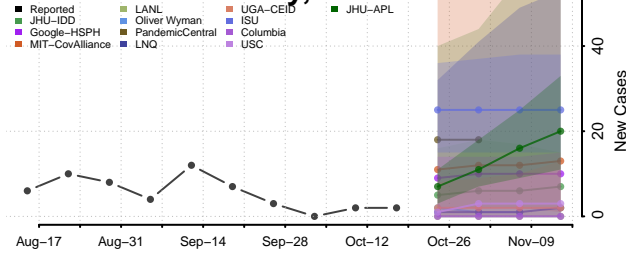

San Jacinto County, Texas