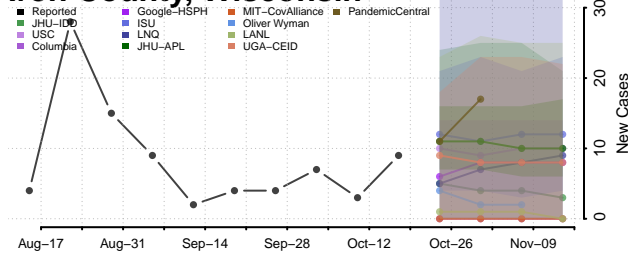

Iron County, Wisconsin