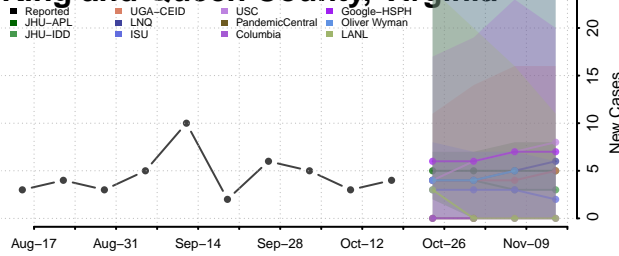

King and Queen County, Virginia