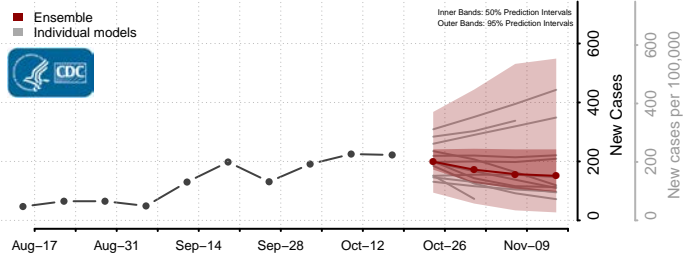

Roanoke City County, Virginia