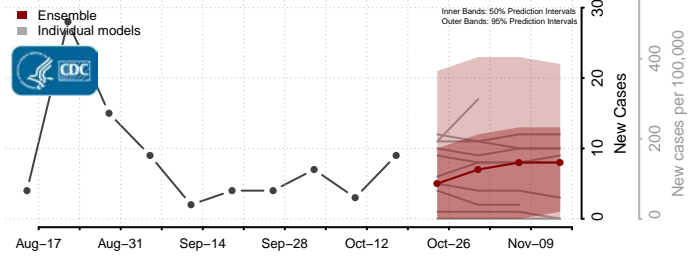

Iron County, Wisconsin