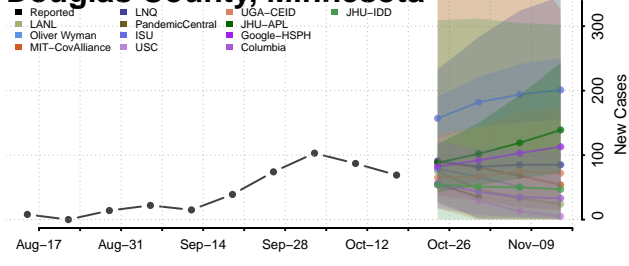

Douglas County, Minnesota