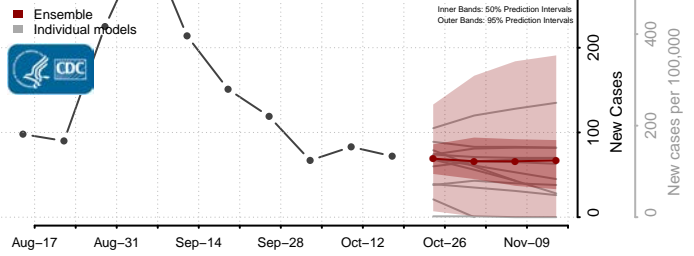

Lafayette County, Mississippi