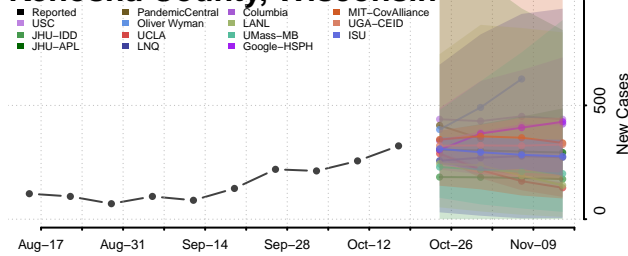

Kenosha County, Wisconsin