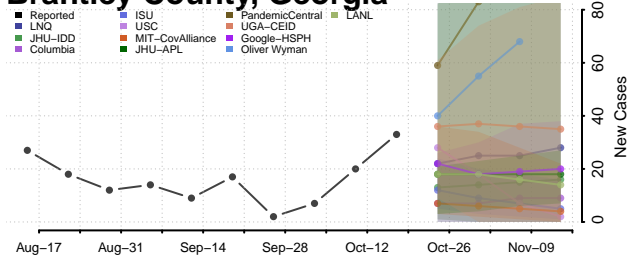

Brantley County, Georgia