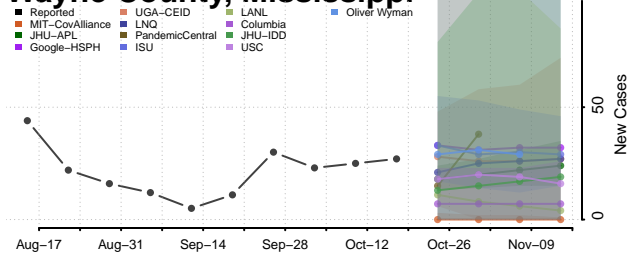

Wayne County, Mississippi