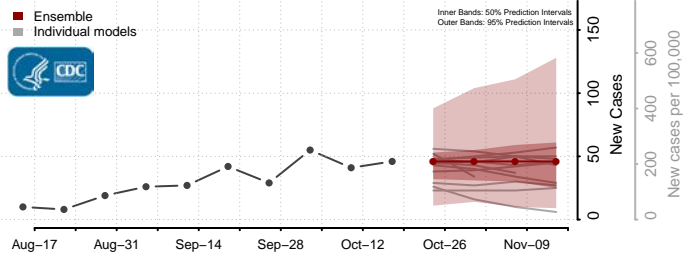

Washington County, Iowa