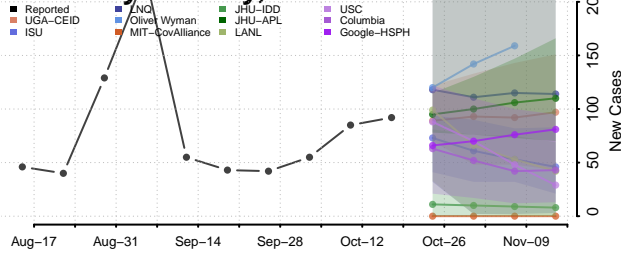

Nodaway County, Missouri