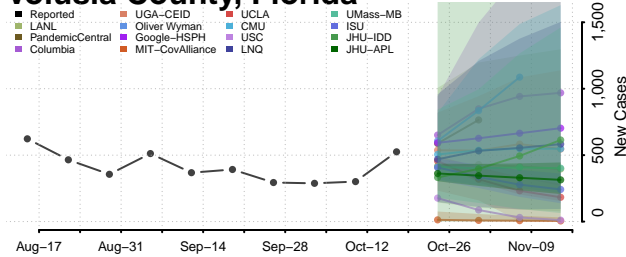

Volusia County, Florida