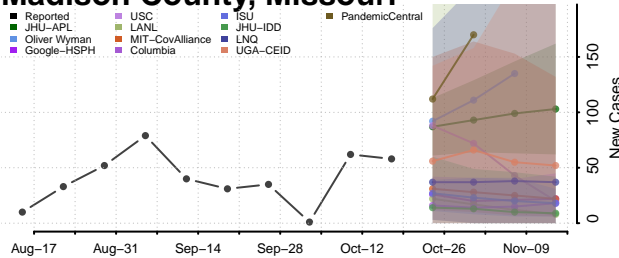

### Madison County, Missouri