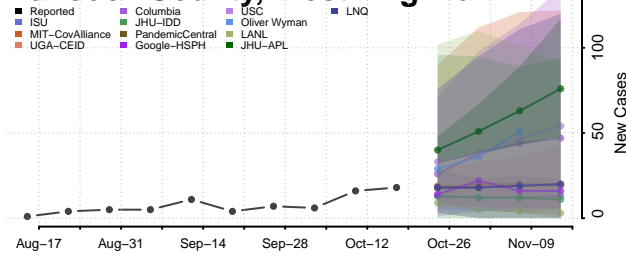

Hancock County, West Virginia