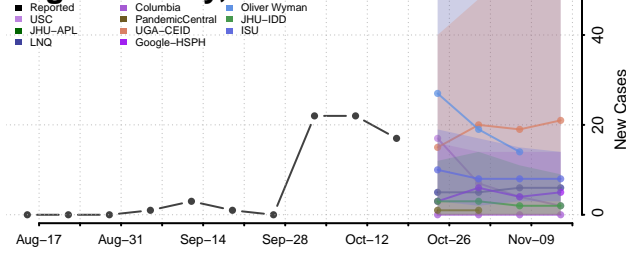

Logan County, Kansas