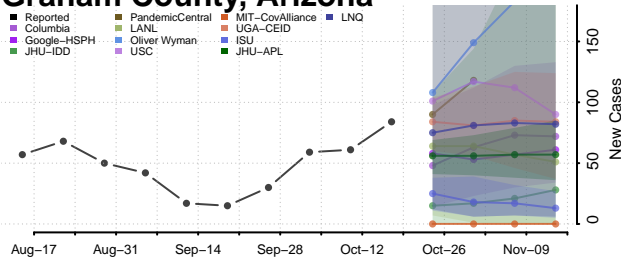

Graham County, Arizona