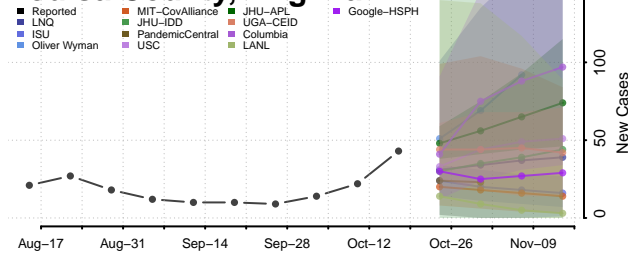

Louisa County, Virginia