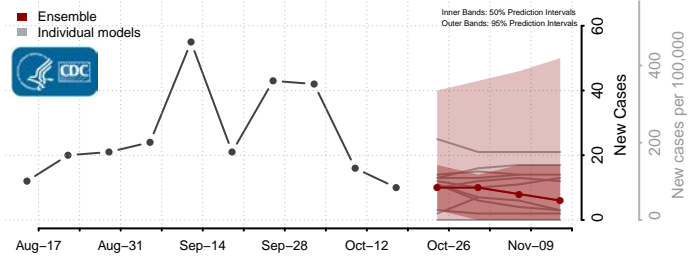

Chickasaw County, Iowa