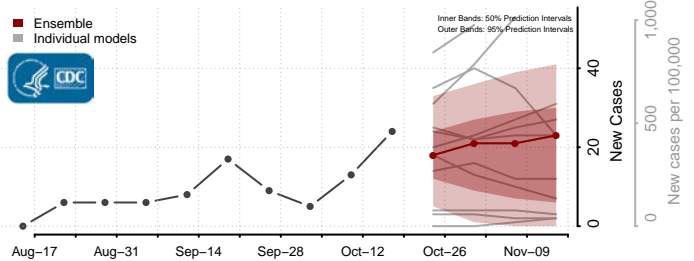

Ransom County, North Dakota