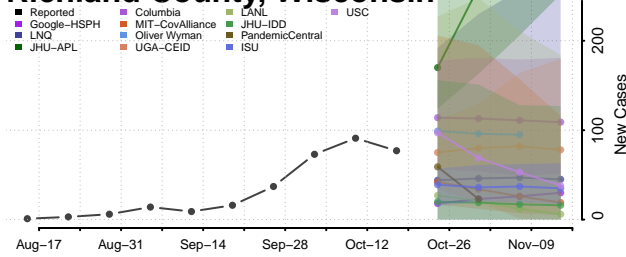

Richland County, Wisconsin