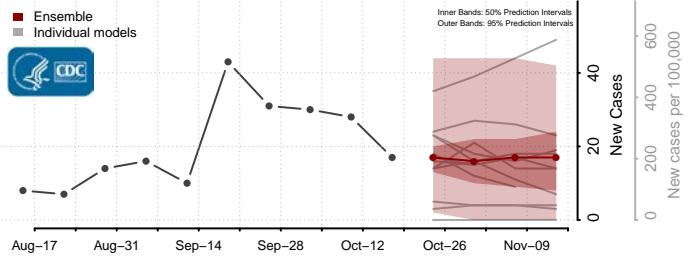

Knox County, Nebraska