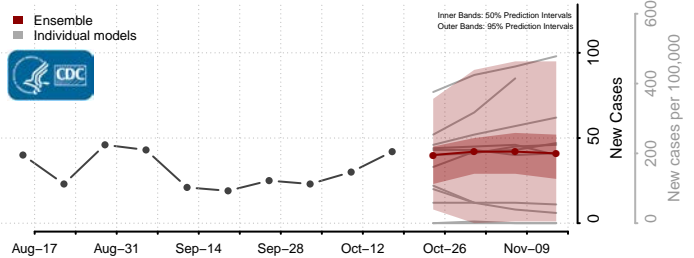

DeKalb County, Tennessee