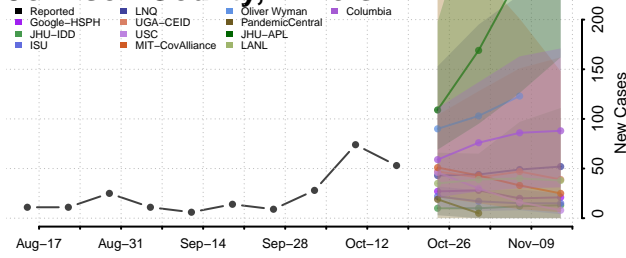

Johnson County, Illinois