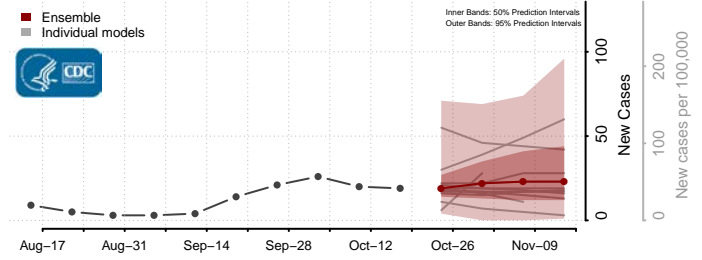

Stevens County, Washington