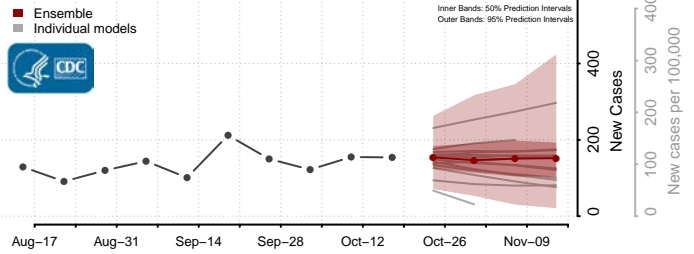

Harnett County, North Carolina