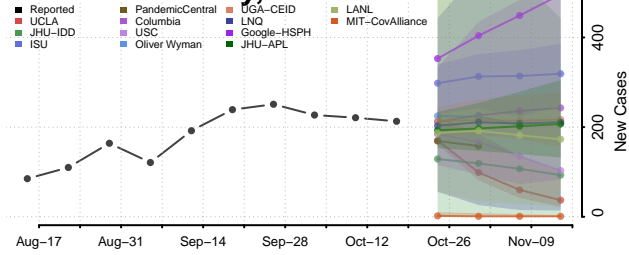

Faulkner County, Arkansas