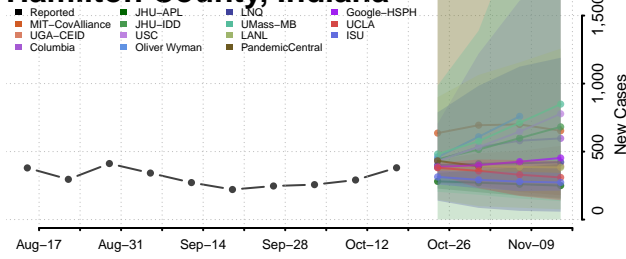

Hamilton County, Indiana