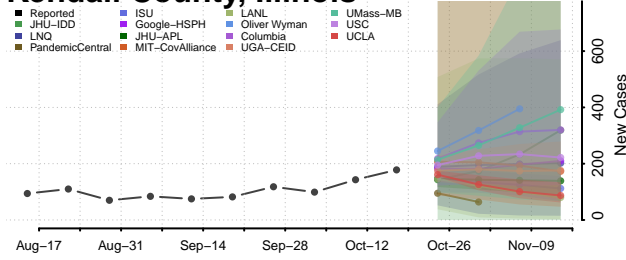

Kendall County, Illinois