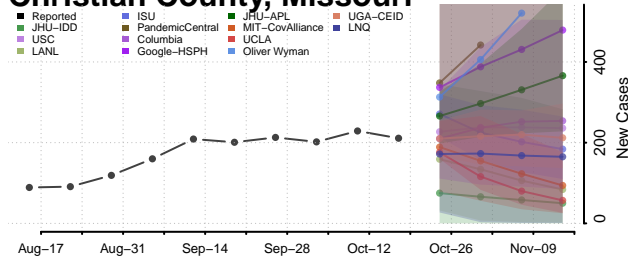

Christian County, Missouri