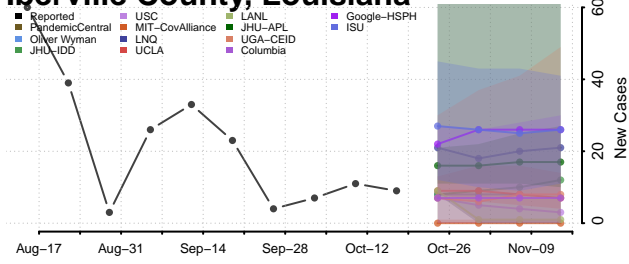

Iberville County, Louisiana