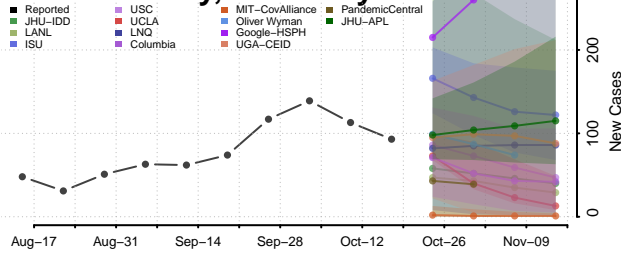

Laurel County, Kentucky