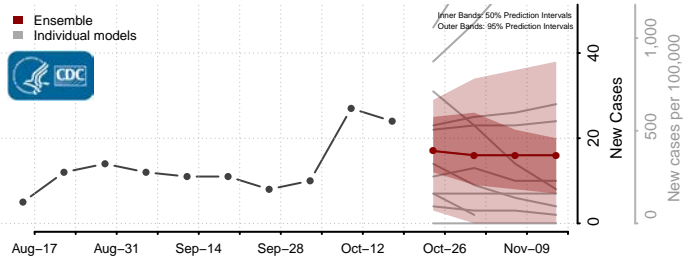

Deuel County, South Dakota