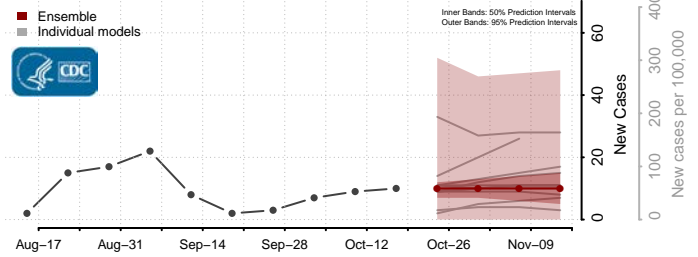

Mason County, Kentucky