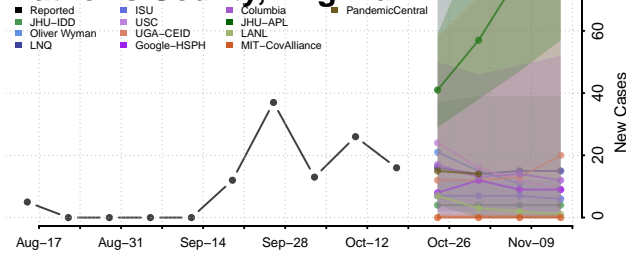

Mathews County, Virginia