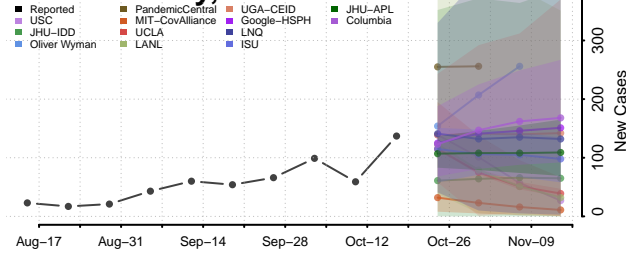

Platte County, Nebraska