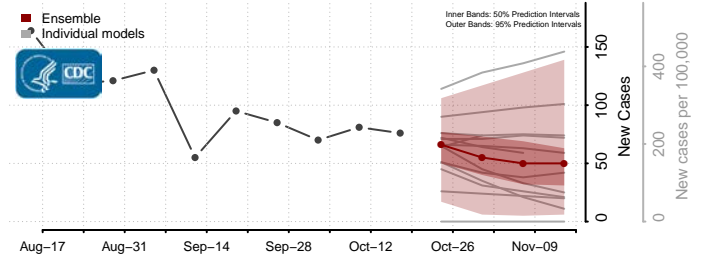

Weakley County, Tennessee