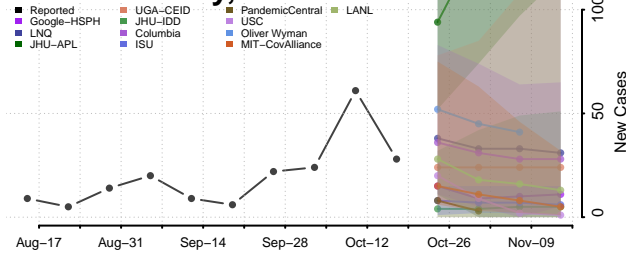

Pickett County, Tennessee