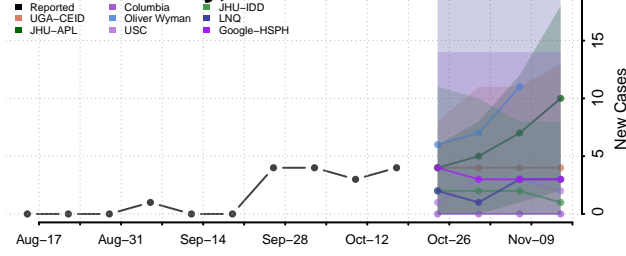

Denali County, Alaska