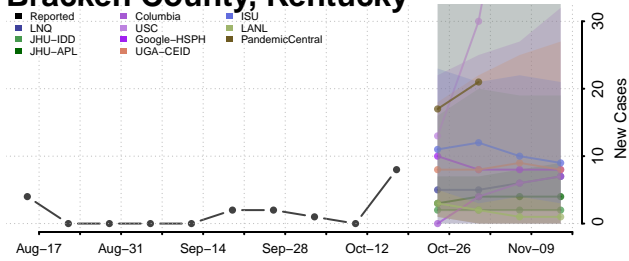

Bracken County, Kentucky