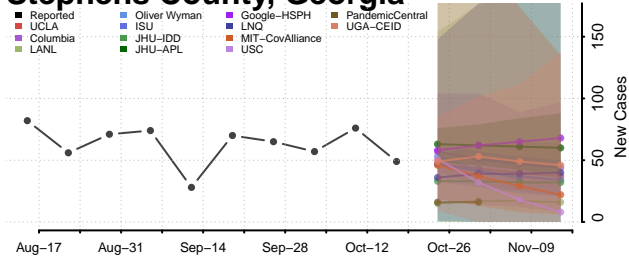

Stephens County, Georgia