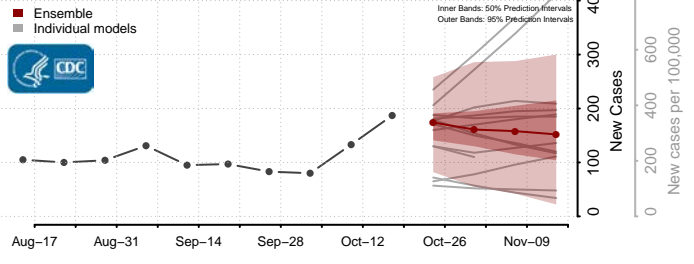

Edgecombe County, North Carolina