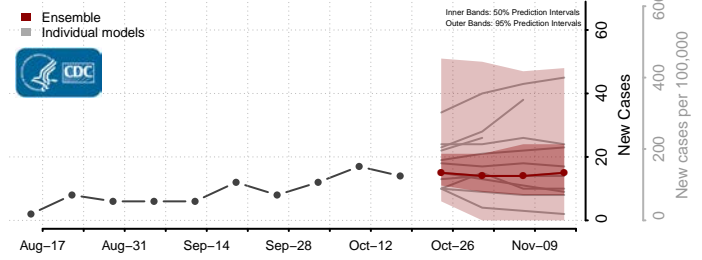

Pope County, Minnesota