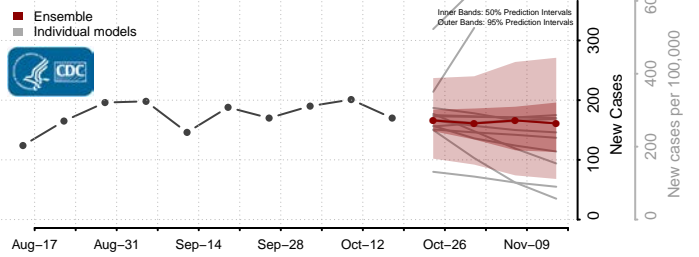

Garfield County, Oklahoma