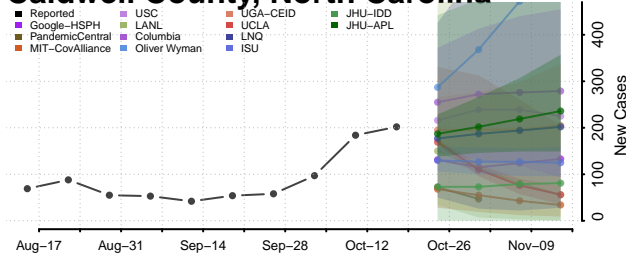

Caldwell County, North Carolina