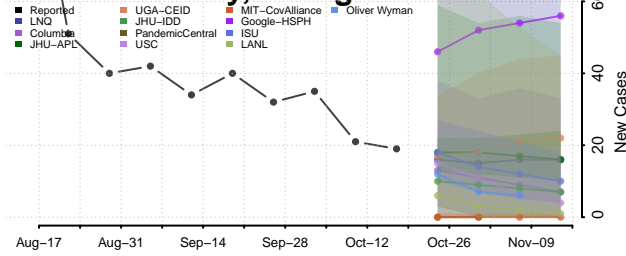

Ben Hill County, Georgia