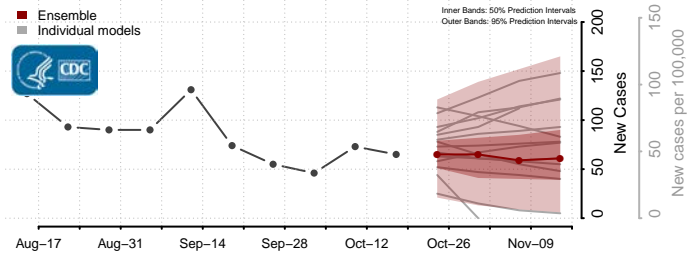

Spotsylvania County, Virginia