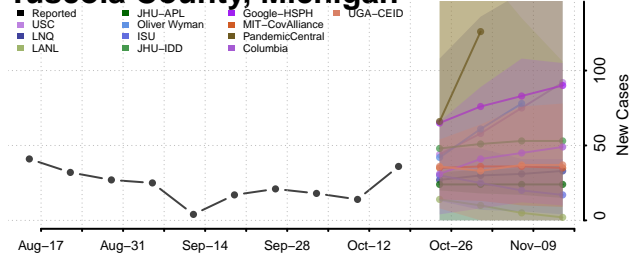

Tuscola County, Michigan