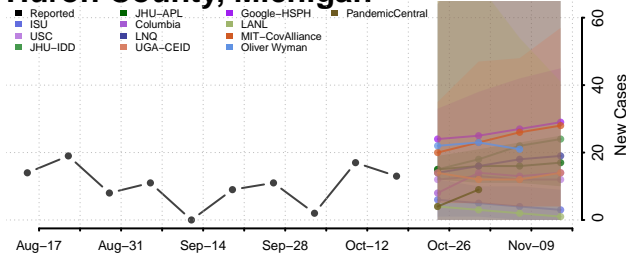

Huron County, Michigan