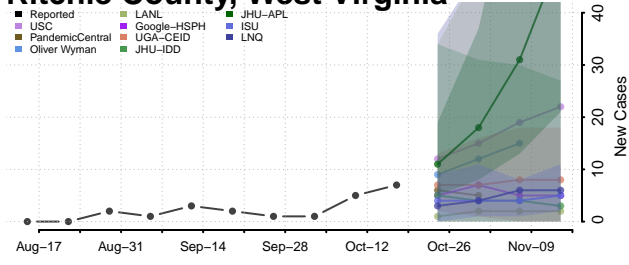

Ritchie County, West Virginia