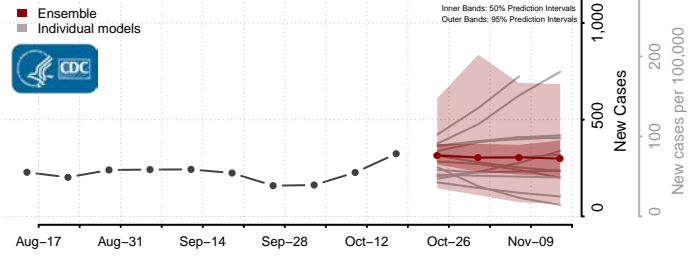

Loudoun County, Virginia