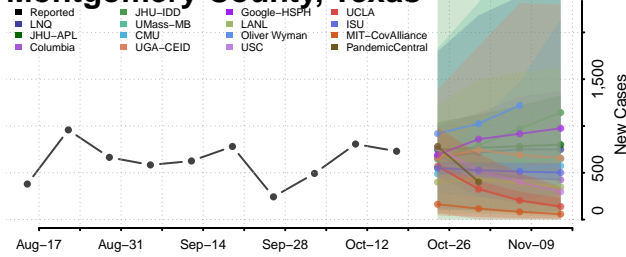

Montgomery County, Texas