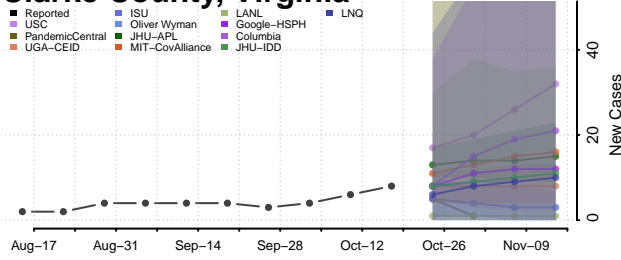

Clarke County, Virginia