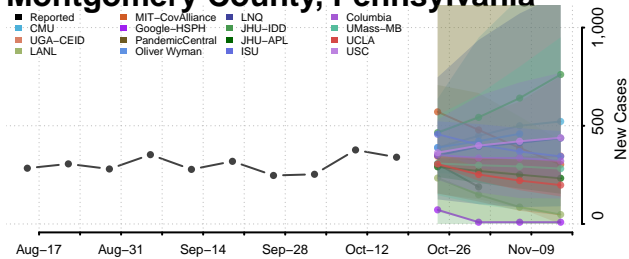

Montgomery County, Pennsylvania