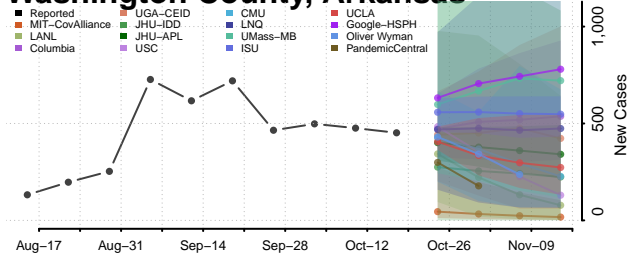

Washington County, Arkansas