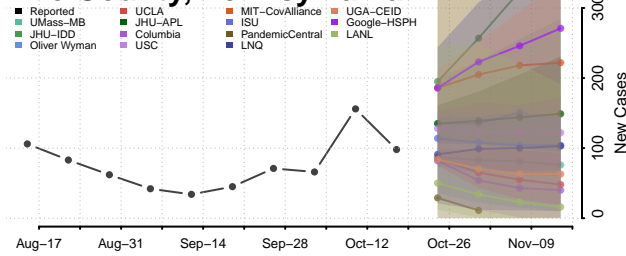

Erie County, Pennsylvania