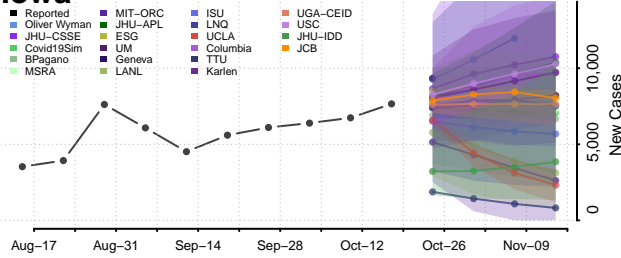

White County, Indiana

Whitley County, Indiana

Iowa

Adair County, Iowa

Adams County, Iowa

Allamakee County, Iowa