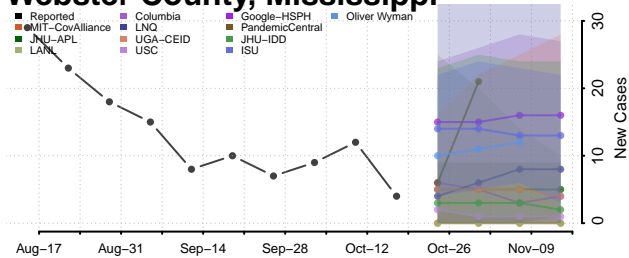

Webster County, Mississippi