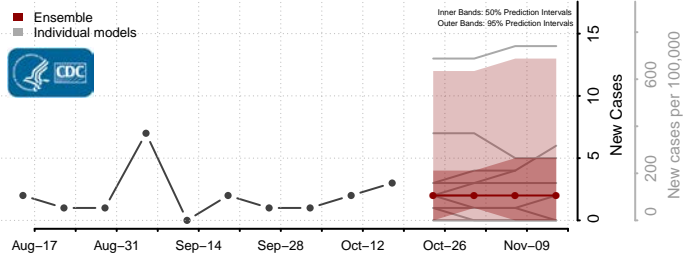

Steele County, North Dakota