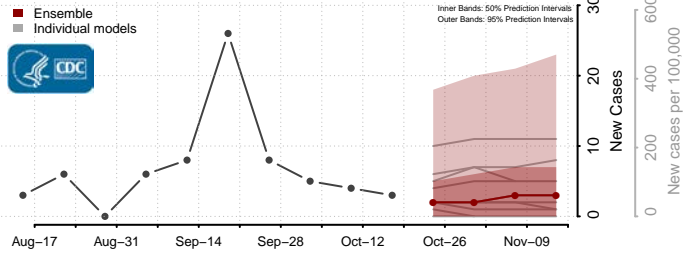

Dewey County, Oklahoma