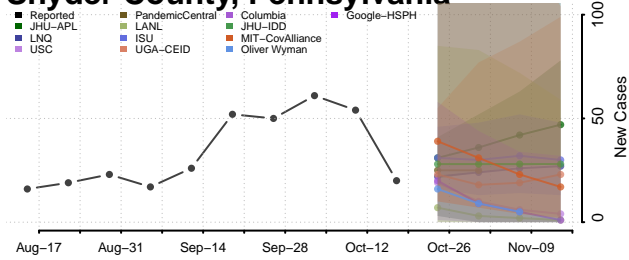

Snyder County, Pennsylvania