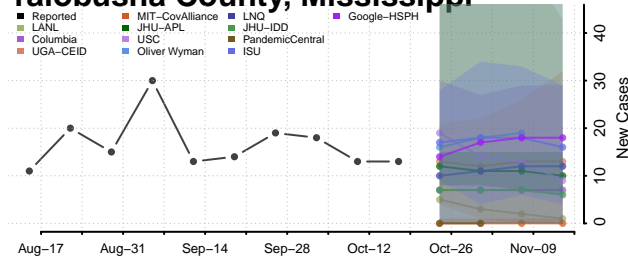

Yalobusha County, Mississippi