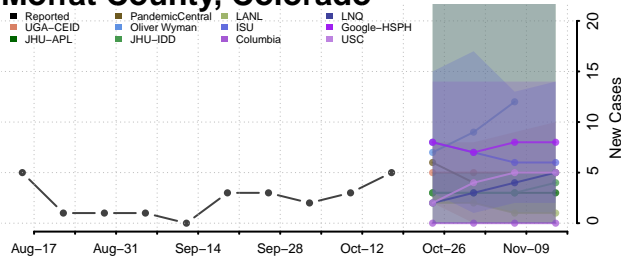

Moffat County, Colorado