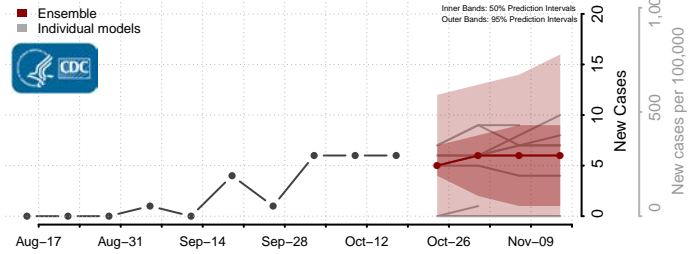

Mellette County, South Dakota