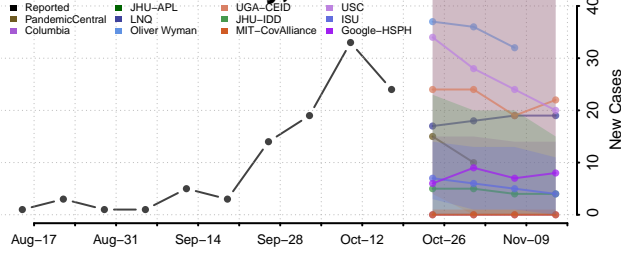

Clearwater County, Idaho