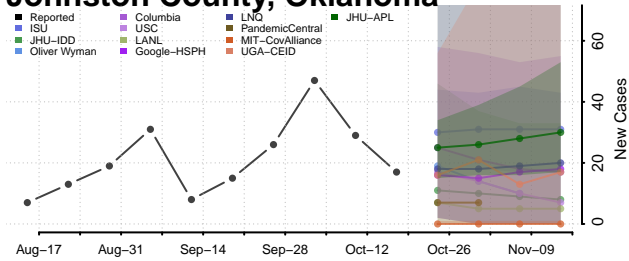

Johnston County, Oklahoma