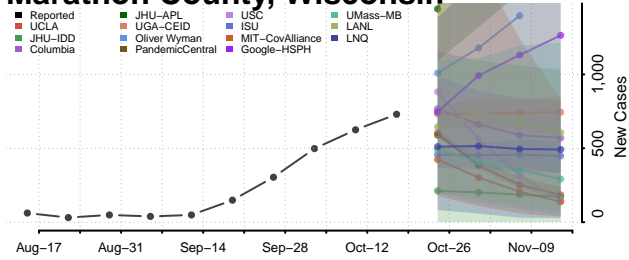

Marathon County, Wisconsin