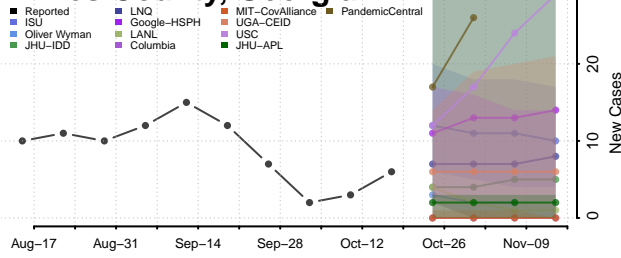

Wilkes County, Georgia