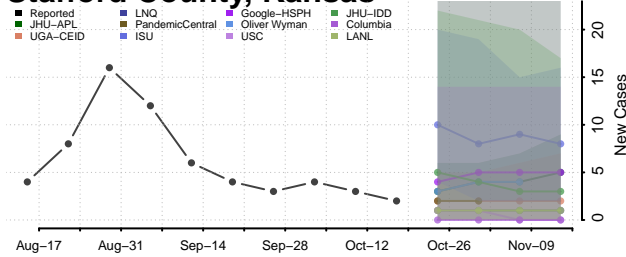

Stafford County, Kansas