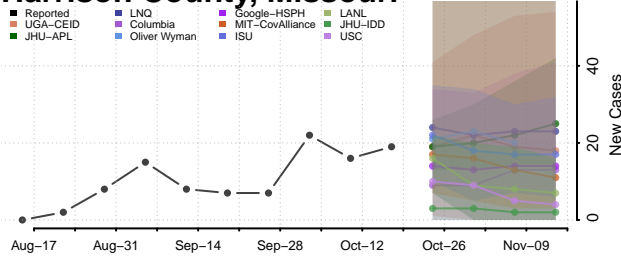

Harrison County, Missouri