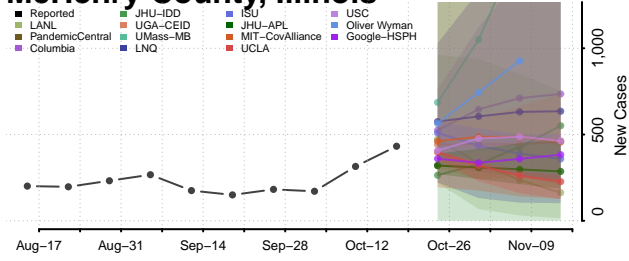

McHenry County, Illinois