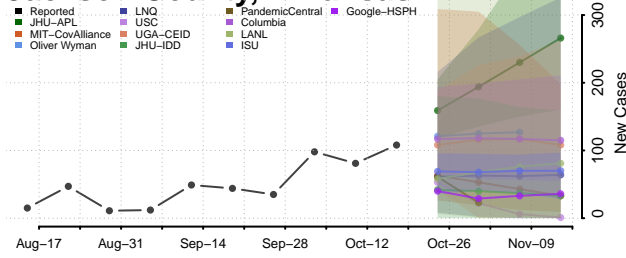

Jackson County, Arkansas