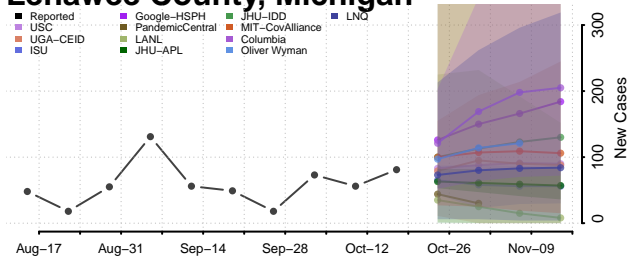

Lenawee County, Michigan