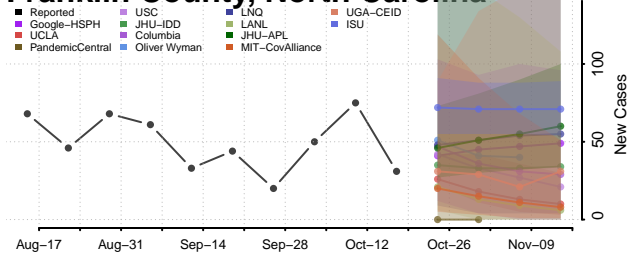

Franklin County, North Carolina