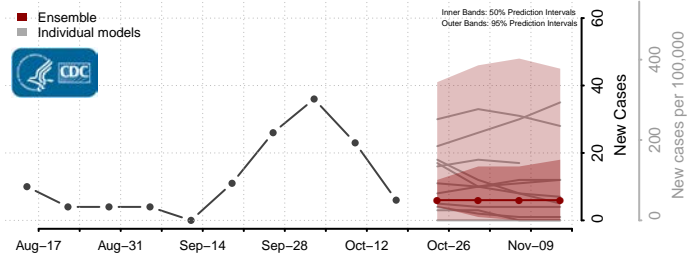

Madison County, Missouri