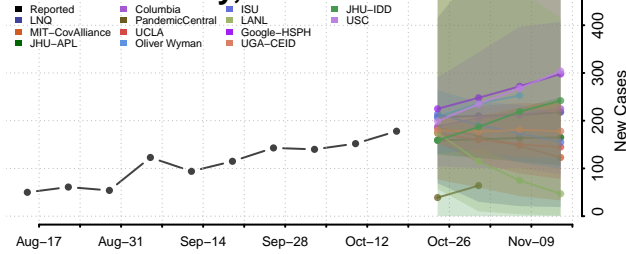

DeKalb County, Illinois