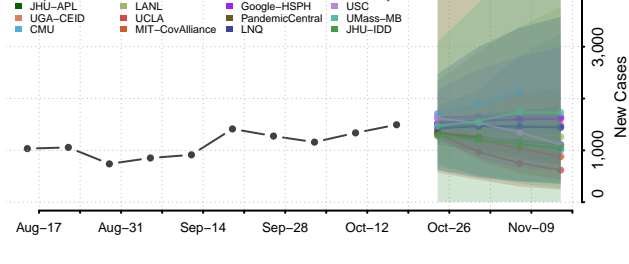

Oklahoma County, Oklahoma