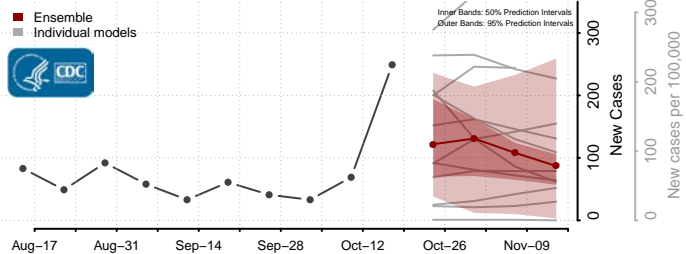

Navajo County, Arizona