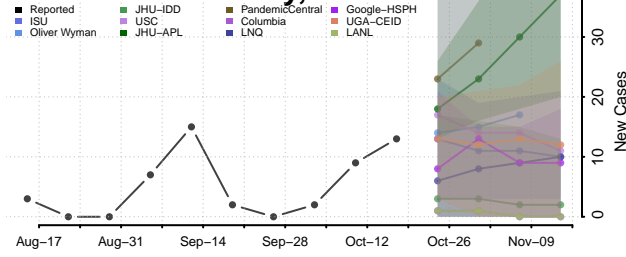

Greenwood County, Kansas