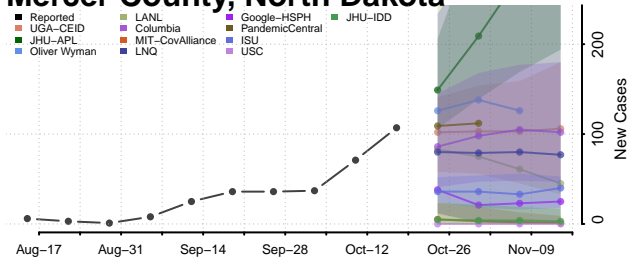

### Morton County, North Dakota