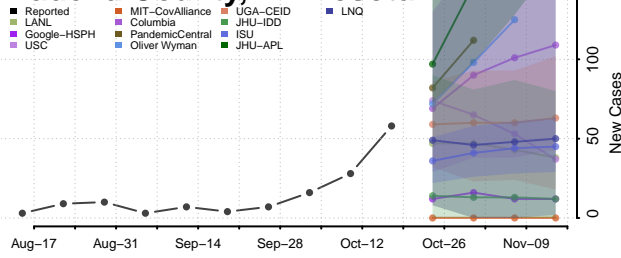

Wadena County, Minnesota