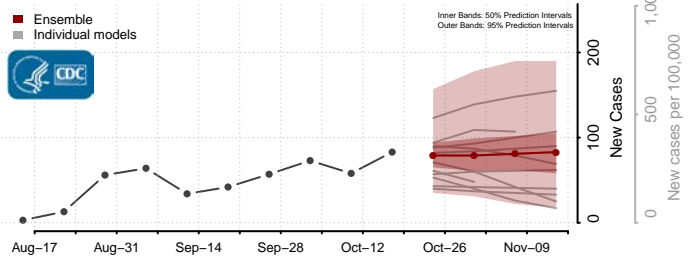

Lyon County, Minnesota