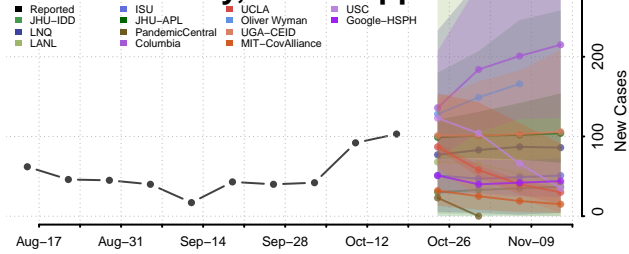

Lincoln County, Mississippi