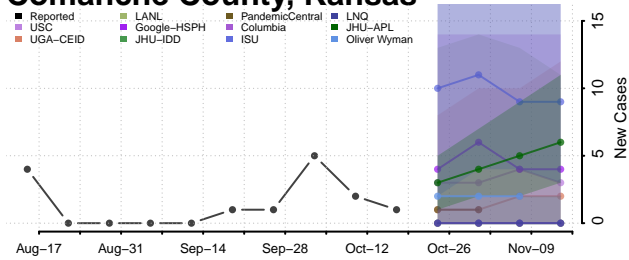

Comanche County, Kansas