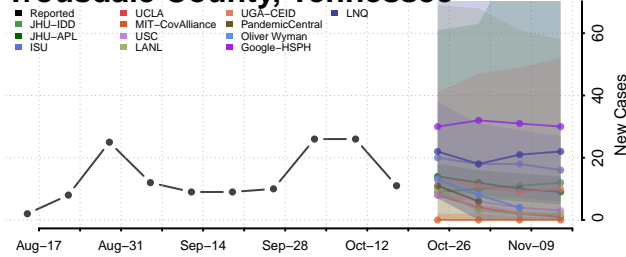

Trousdale County, Tennessee