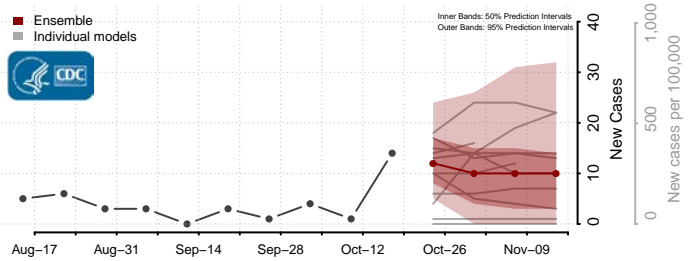

Pierce County, North Dakota