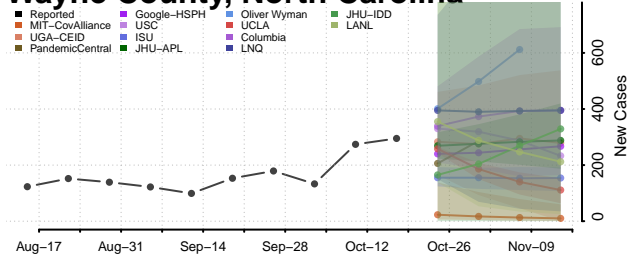

Wayne County, North Carolina