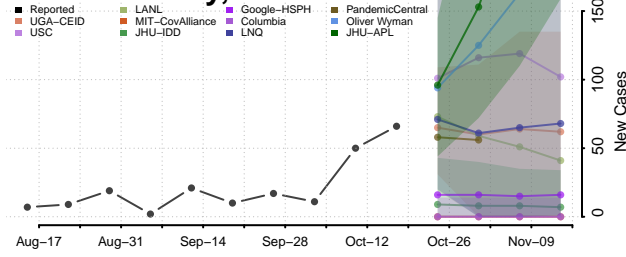

Bethel County, Alaska