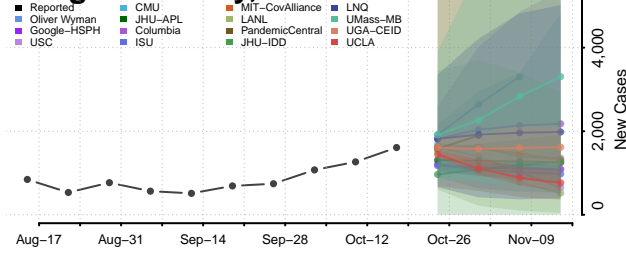

Douglas County, Nebraska