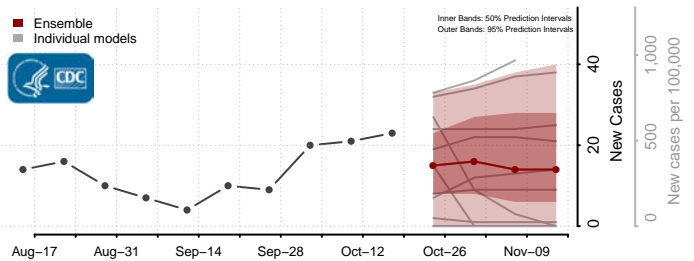

Sioux County, North Dakota