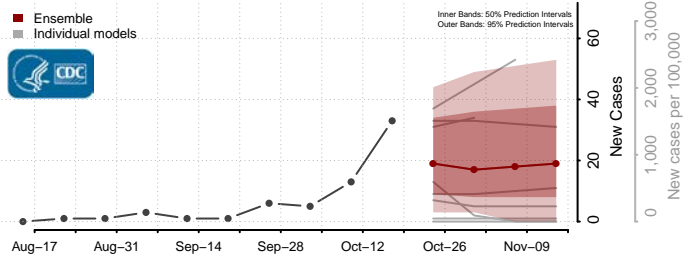

Towner County, North Dakota