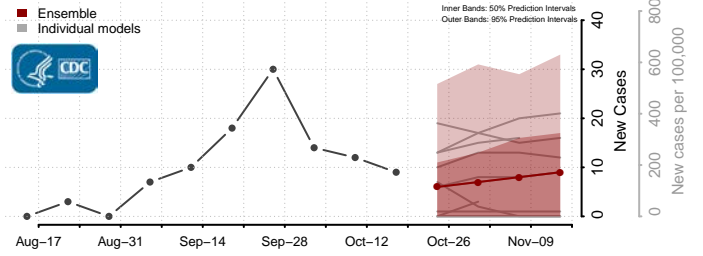

Phillips County, Kansas