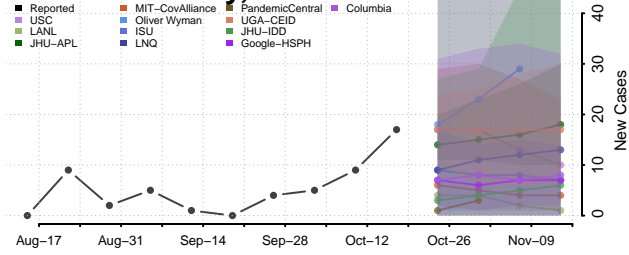

Gallatin County, Illinois