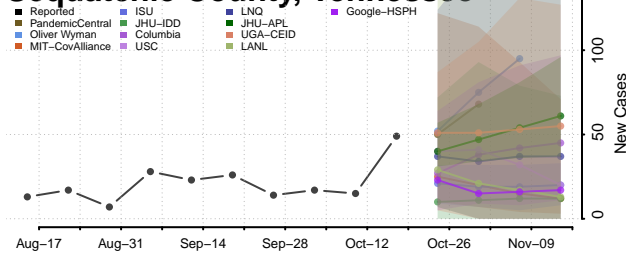

Sequatchie County, Tennessee