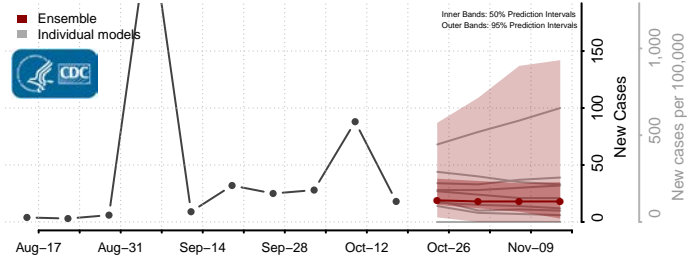

Madison County, Missouri