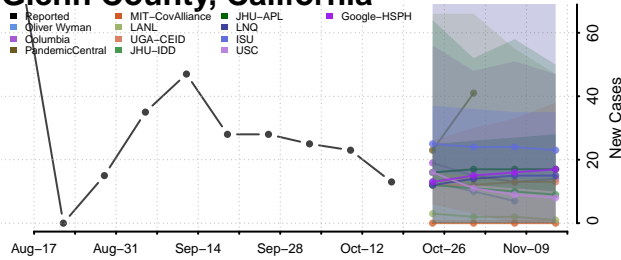

Glenn County, California