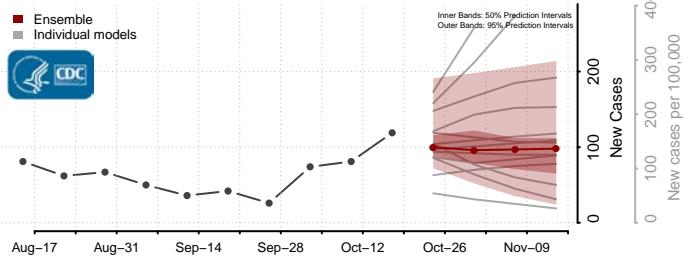

Surry County, North Carolina