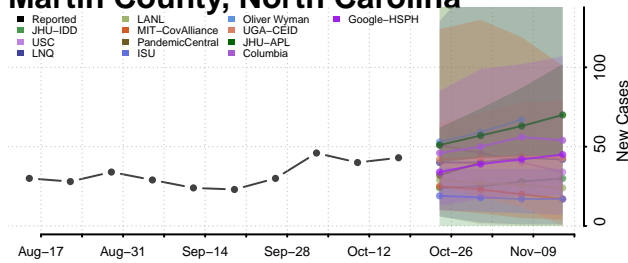

Martin County, North Carolina