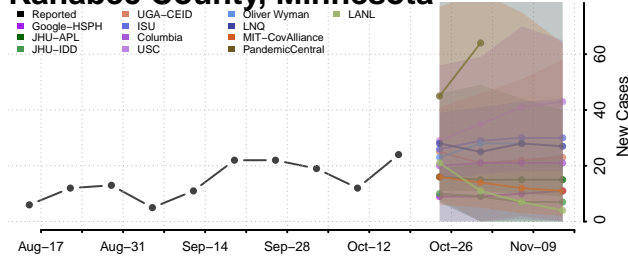

Kanabec County, Minnesota