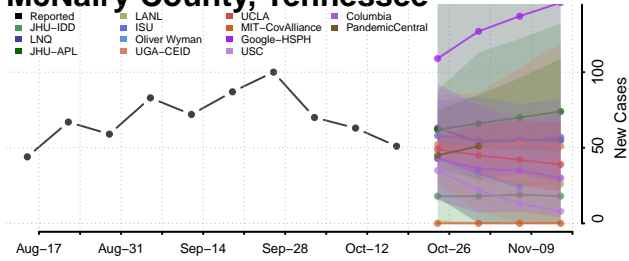

McNairy County, Tennessee