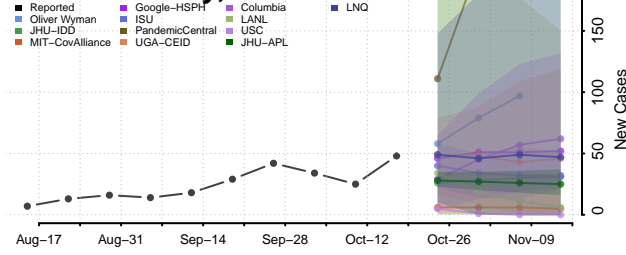

Saline County, Nebraska