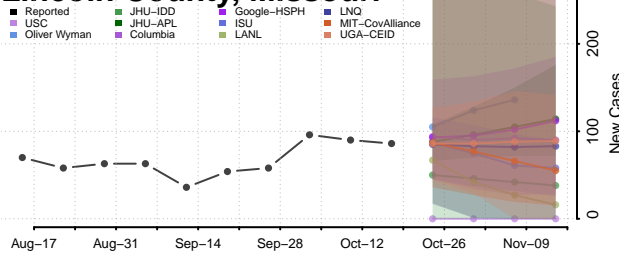

Lincoln County, Missouri