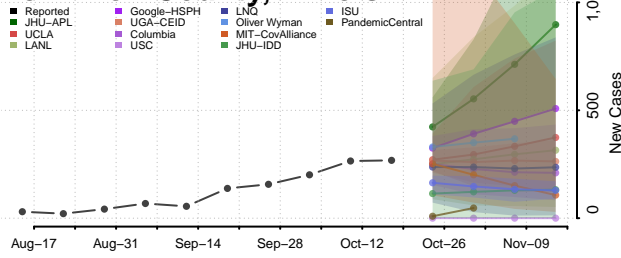

Vermilion County, Illinois