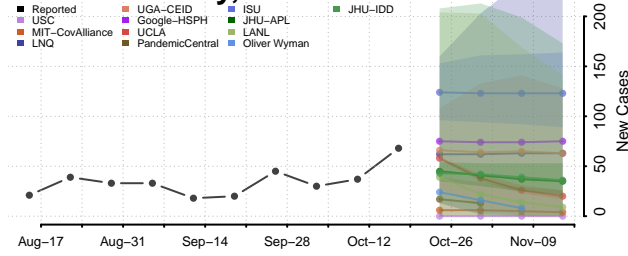

### Norman County, Minnesota