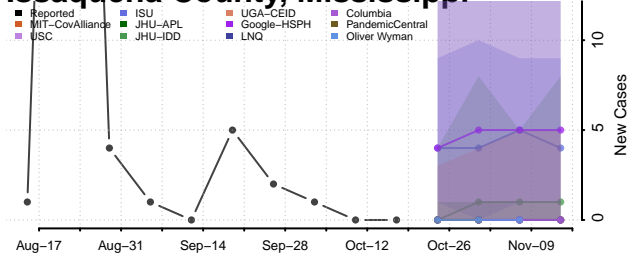

Issaquena County, Mississippi