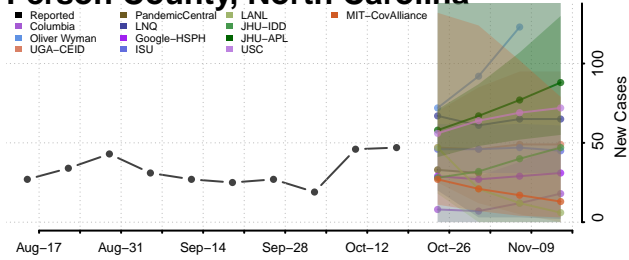

Person County, North Carolina