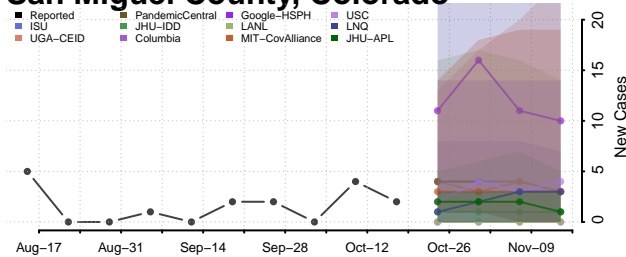

San Miguel County, Colorado