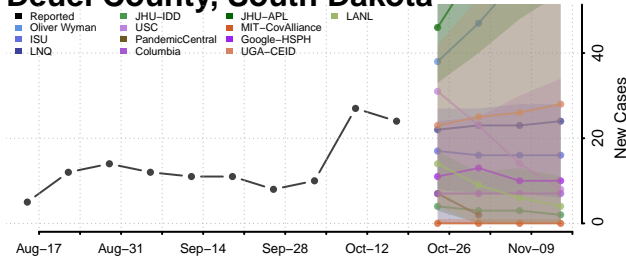

Deuel County, South Dakota