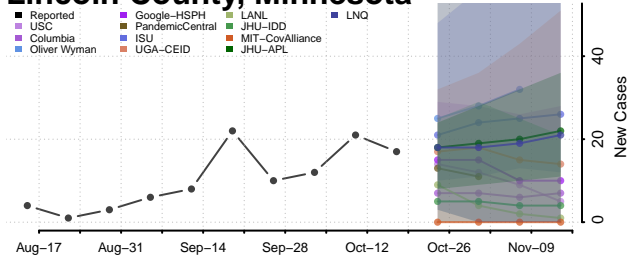

Lincoln County, Minnesota