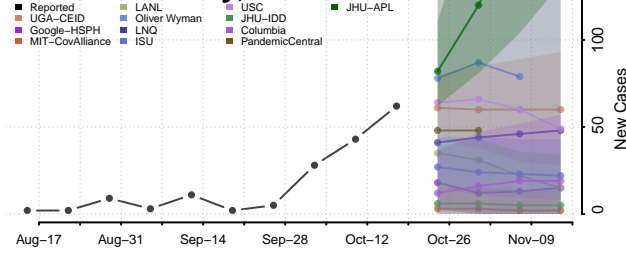

Lincoln County, Montana