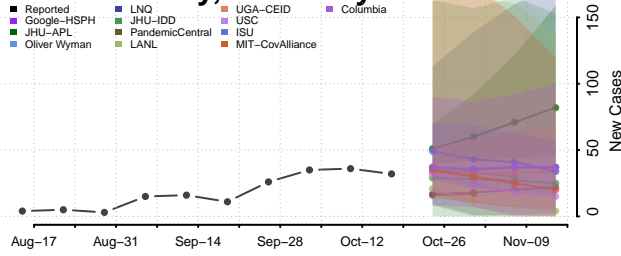

Carter County, Kentucky