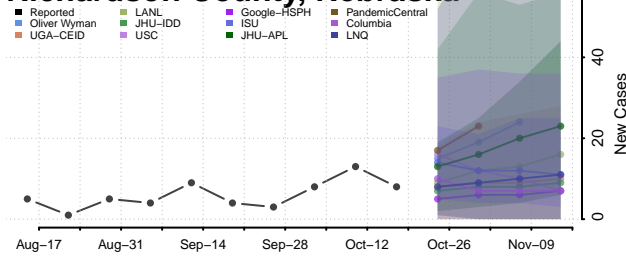

Richardson County, Nebraska