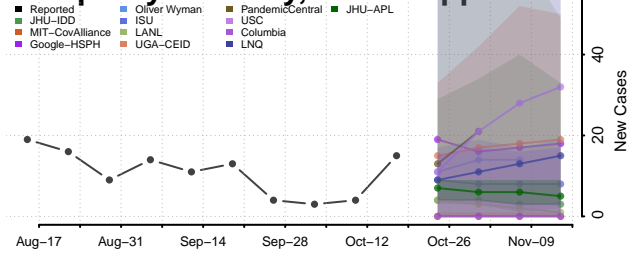

Humphreys County, Mississippi