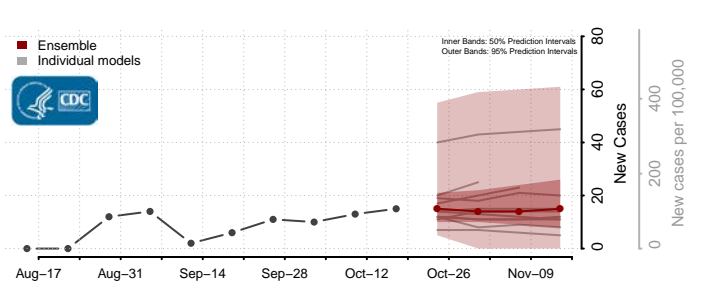

Pennington County, Minnesota