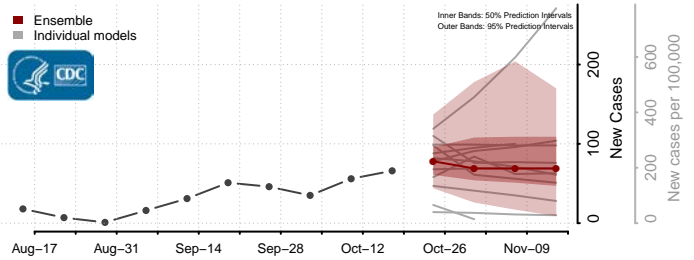

Silver Bow County, Montana