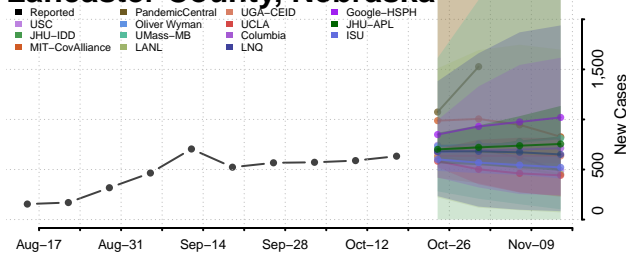

Lancaster County, Nebraska