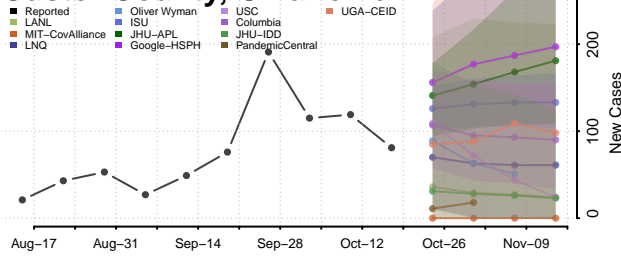

Custer County, Oklahoma