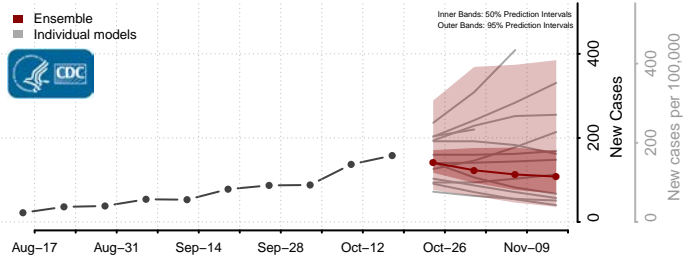

Roanoke County, Virginia