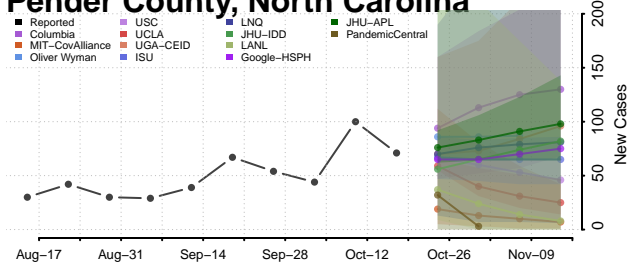

Pender County, North Carolina