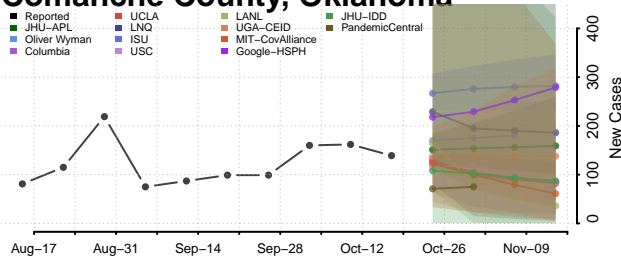

Comanche County, Oklahoma