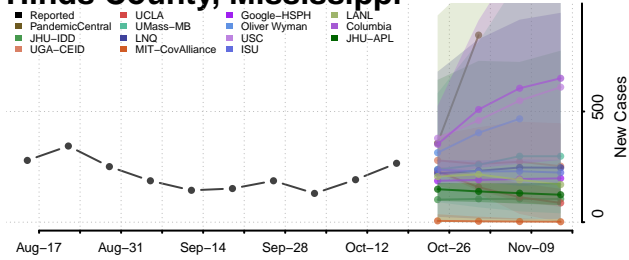

Hinds County, Mississippi