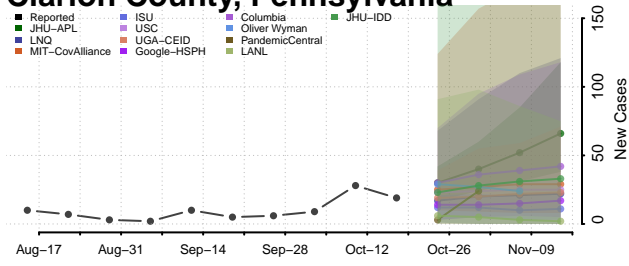

Clarion County, Pennsylvania