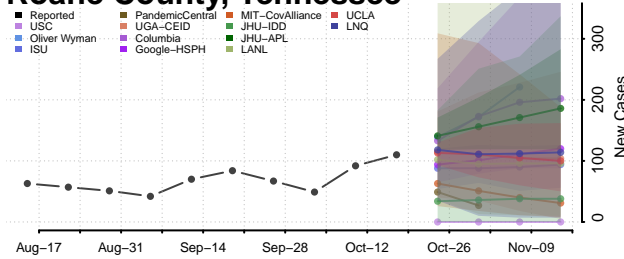

Roane County, Tennessee