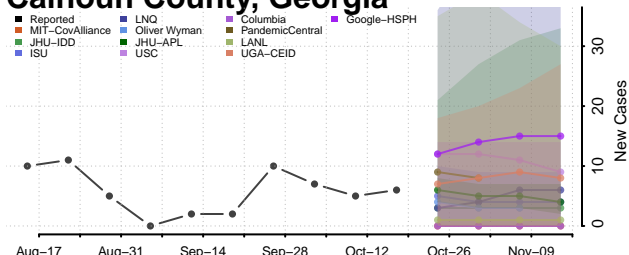

Calhoun County, Georgia