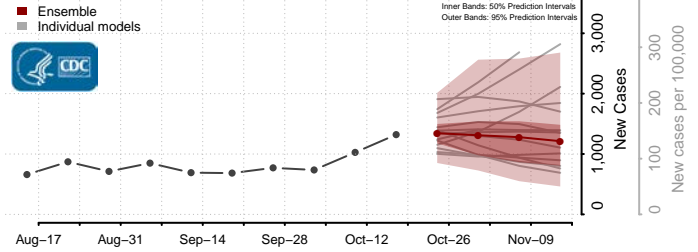

DuPage County, Illinois