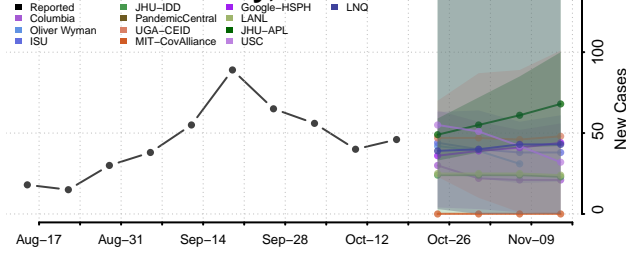

Saunders County, Nebraska