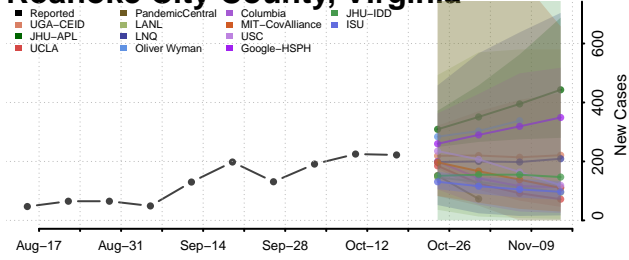

Roanoke City County, Virginia