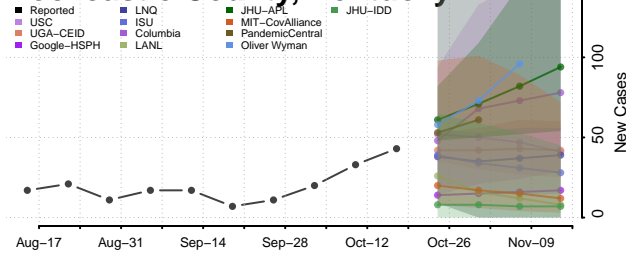

Rockcastle County, Kentucky