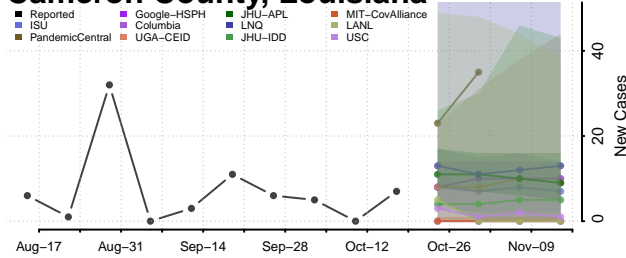

Cameron County, Louisiana