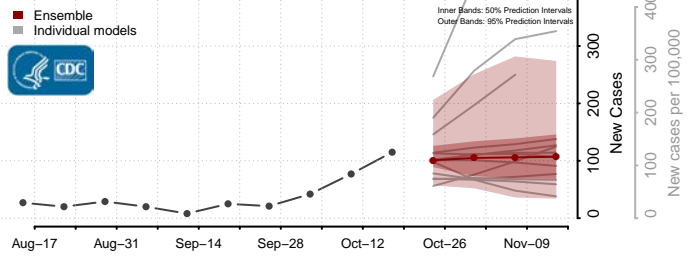

Tuscarawas County, Ohio