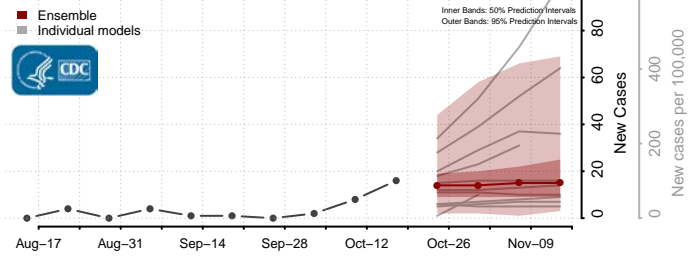

Lewis County, West Virginia