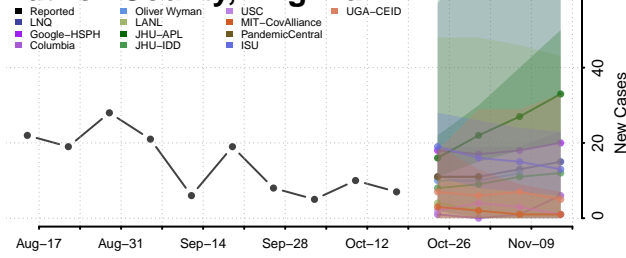

Patrick County, Virginia