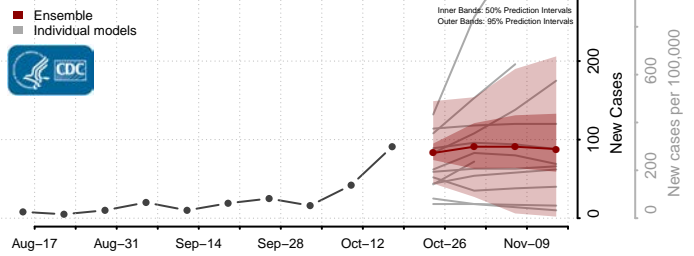

Lake County, Montana