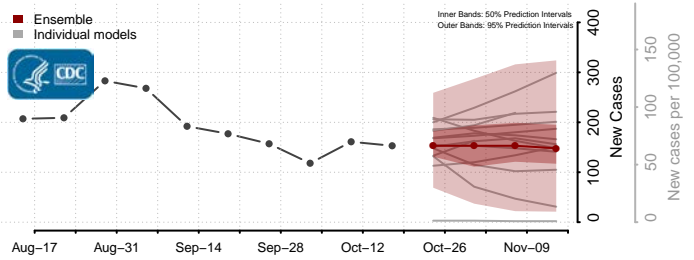

Richmond City County, Virginia