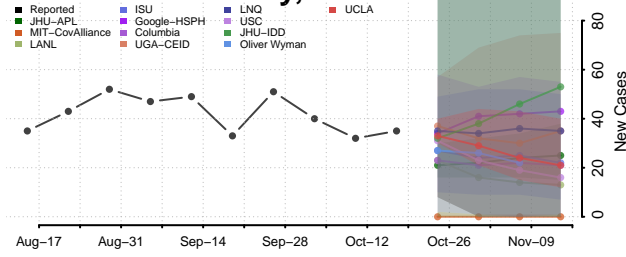

St. Bernard County, Louisiana