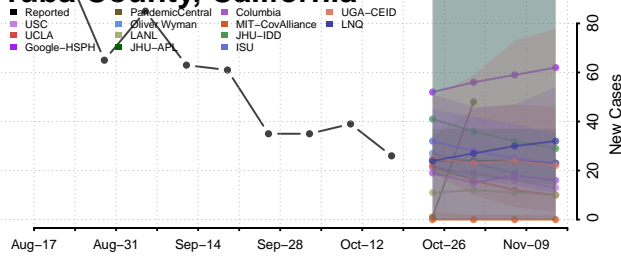

Yuba County, California