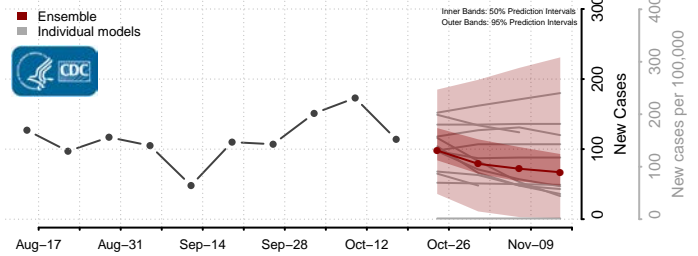

Forrest County, Mississippi