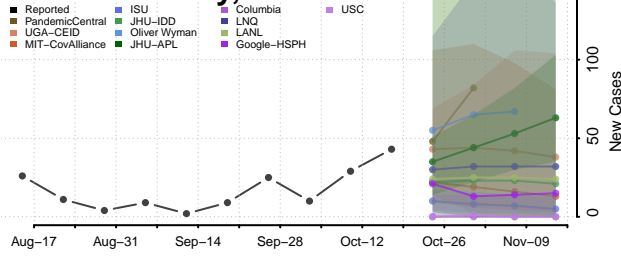

Lincoln County, New Mexico