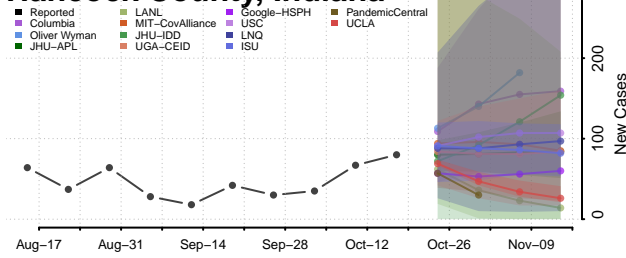

Hancock County, Indiana