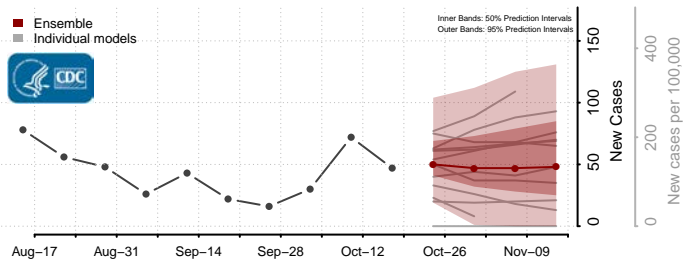

Cocke County, Tennessee