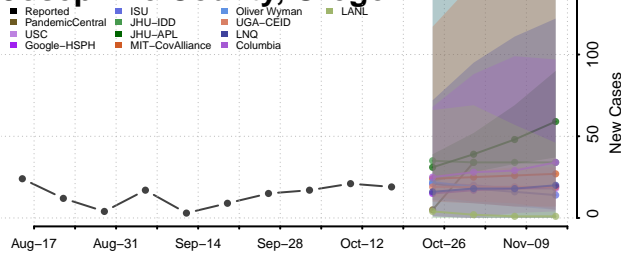

Josephine County, Oregon