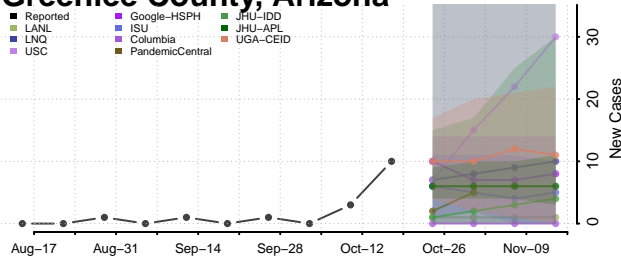

Greenlee County, Arizona