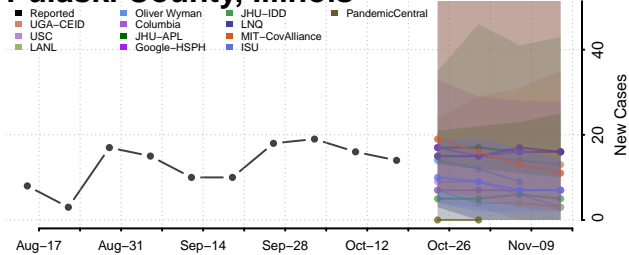

Pulaski County, Illinois