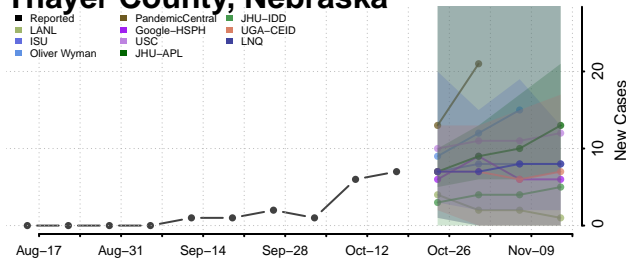

Thayer County, Nebraska