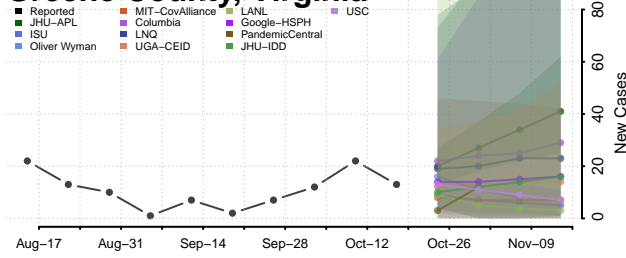

Greene County, Virginia