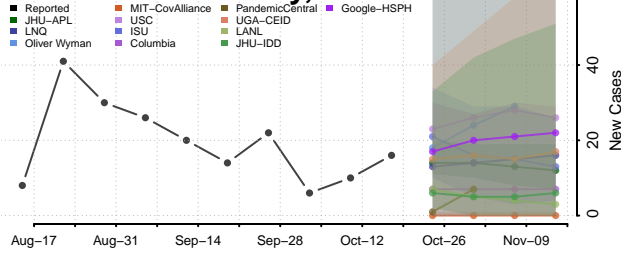

Cumberland County, Illinois