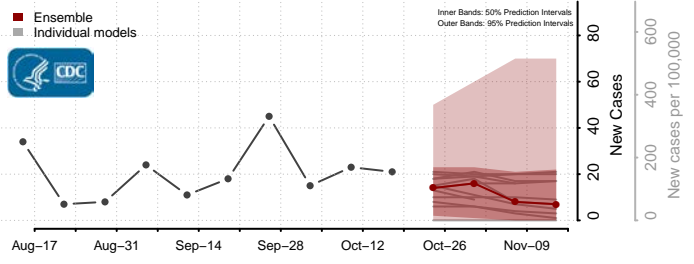

Greene County, Mississippi