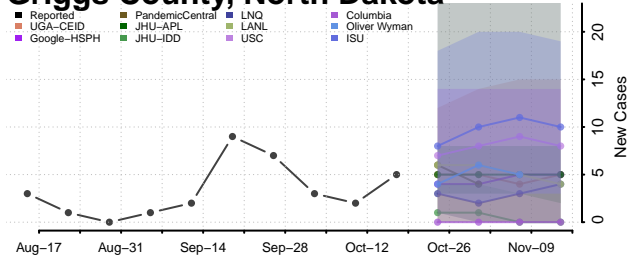

Griggs County, North Dakota