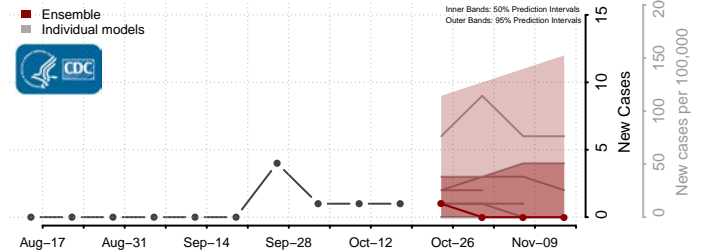

Lake County, Oregon