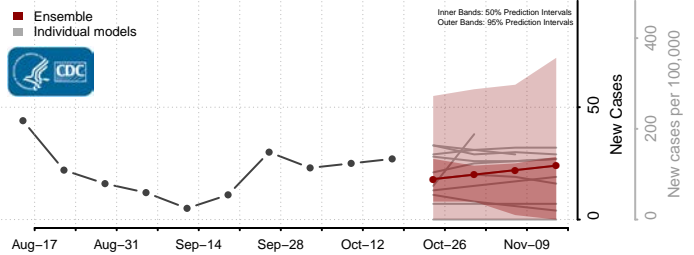

Wayne County, Mississippi