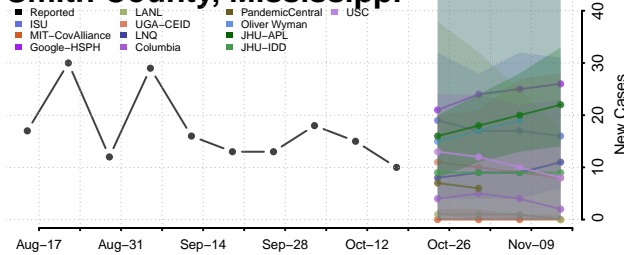

Smith County, Mississippi