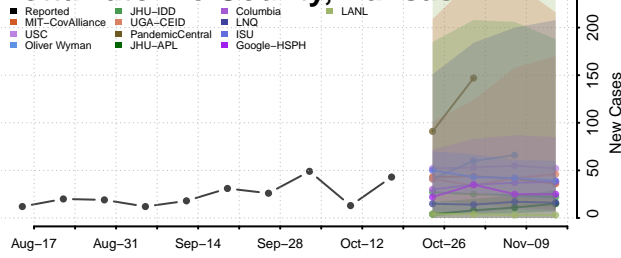

Pottawatomie County, Kansas