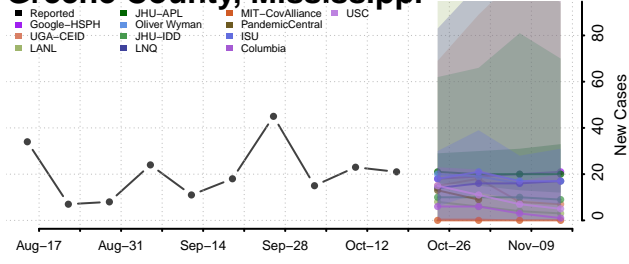

Greene County, Mississippi