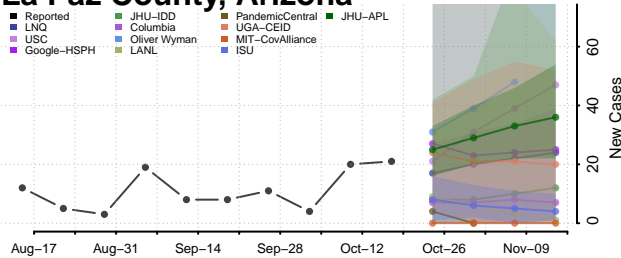

La Paz County, Arizona