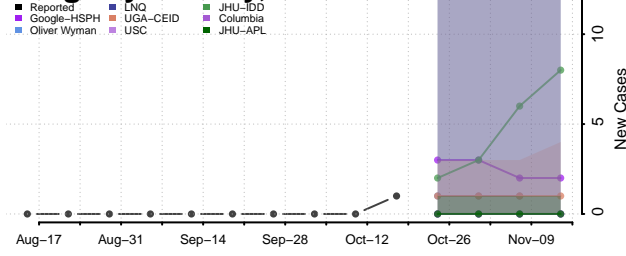

Skagway County, Alaska