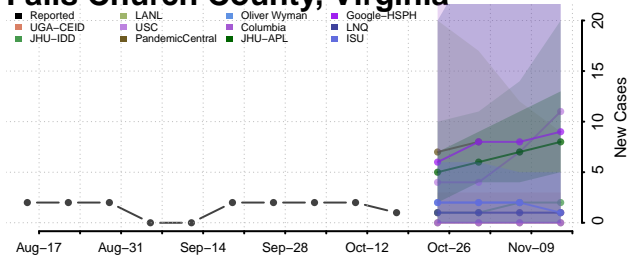

Falls Church County, Virginia