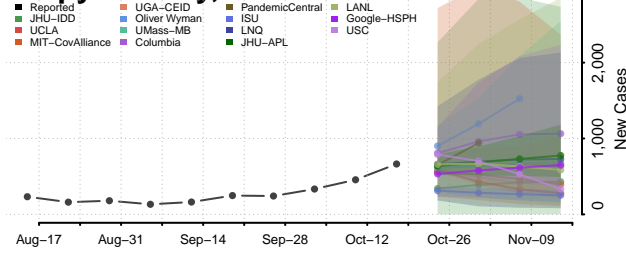

Sarpy County, Nebraska