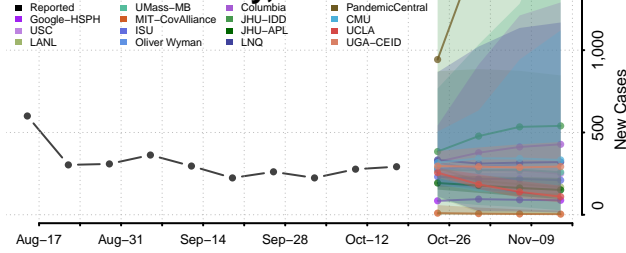

Jefferson County, Louisiana