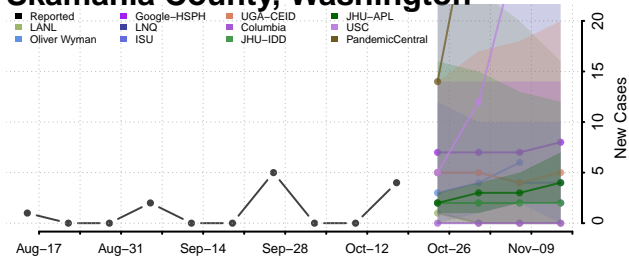

Skamania County, Washington