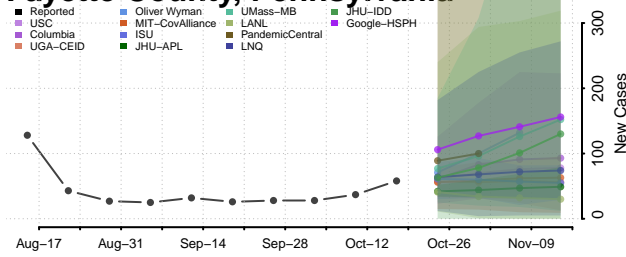

Fayette County, Pennsylvania