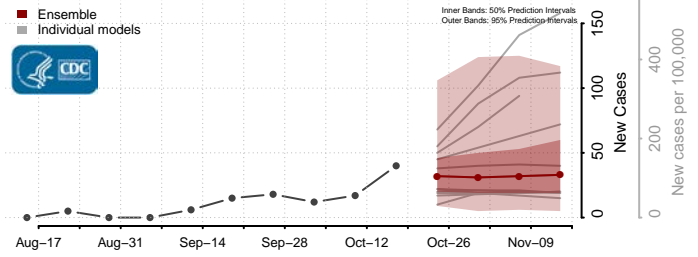

Marshall County, West Virginia