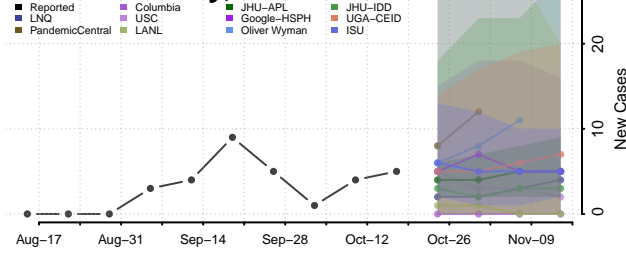

Hardin County, Illinois