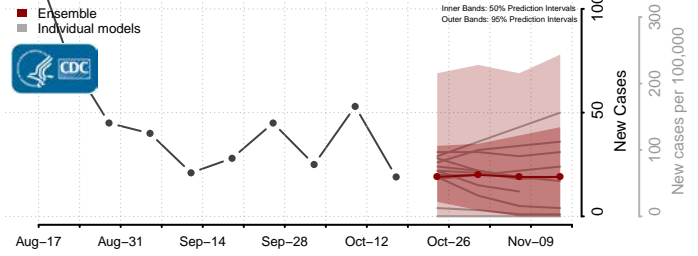

Logan County, West Virginia