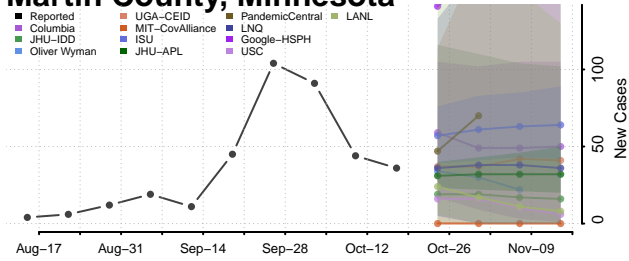

Martin County, Minnesota