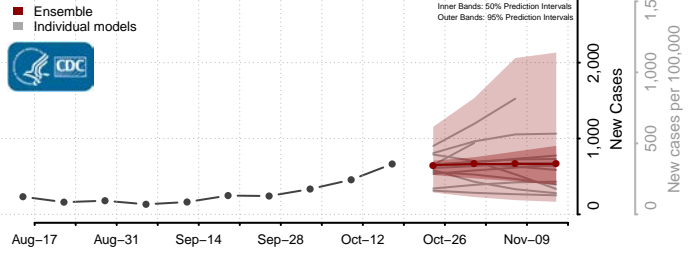

Sarpy County, Nebraska