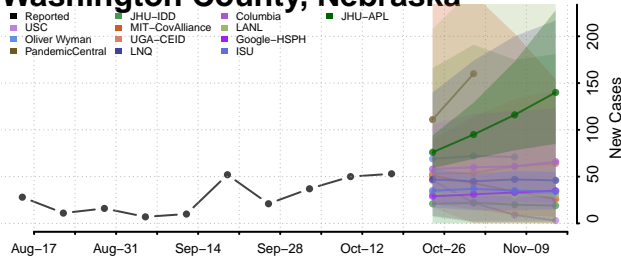

Washington County, Nebraska