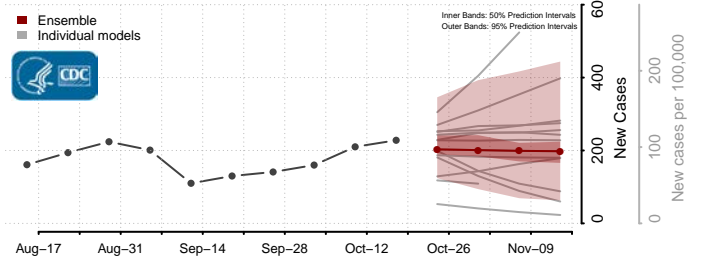

Johnston County, North Carolina