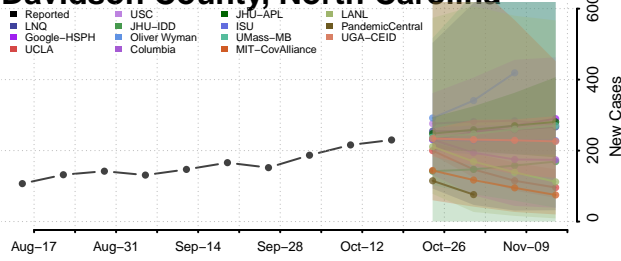

Davidson County, North Carolina