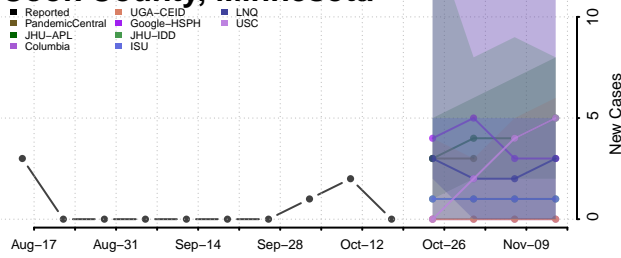

Cook County, Minnesota