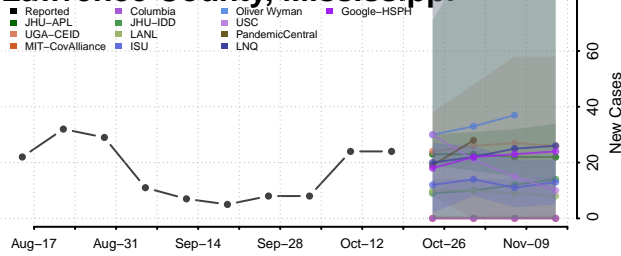

Lawrence County, Mississippi