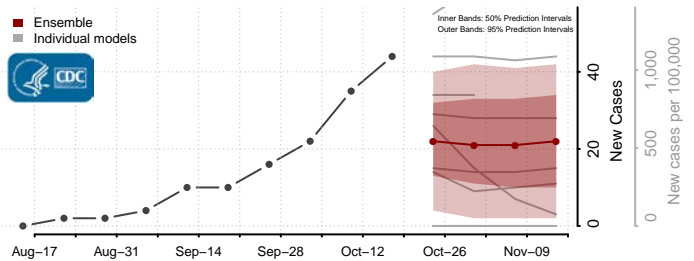

LaMoure County, North Dakota