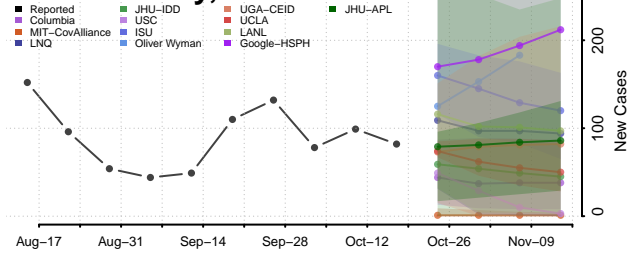

Pettis County, Missouri