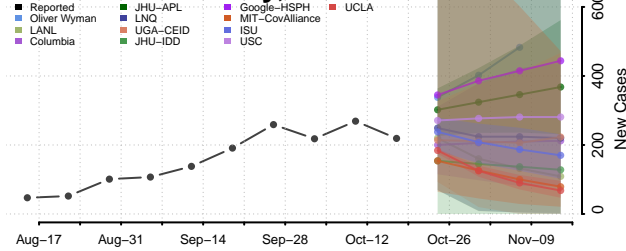

Buchanan County, Missouri