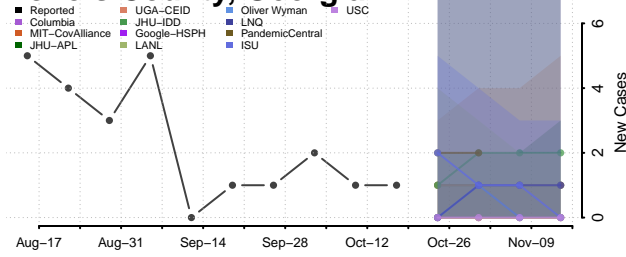

Echols County, Georgia