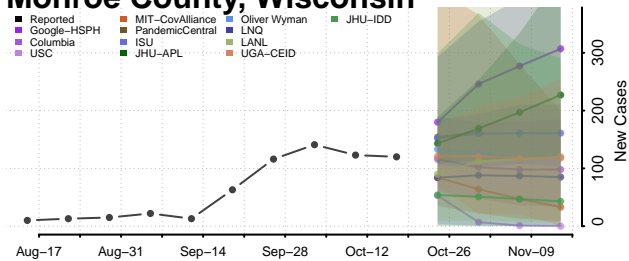

Monroe County, Wisconsin