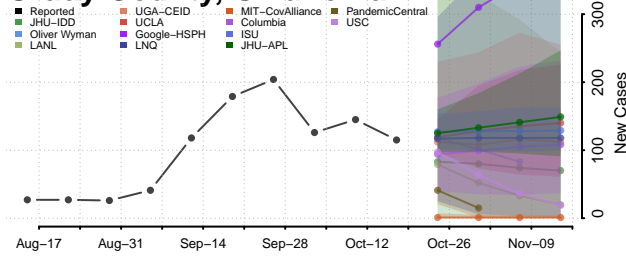

Grady County, Oklahoma