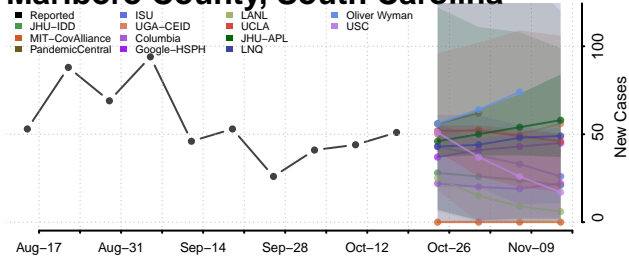

Marlboro County, South Carolina