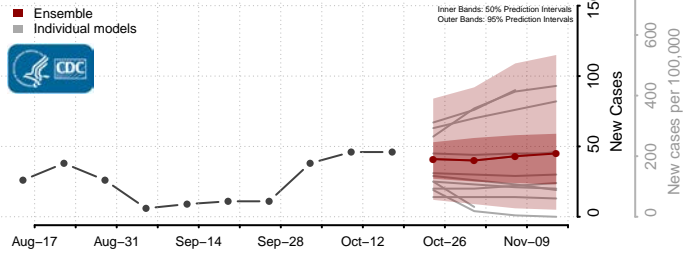

Hempstead County, Arkansas