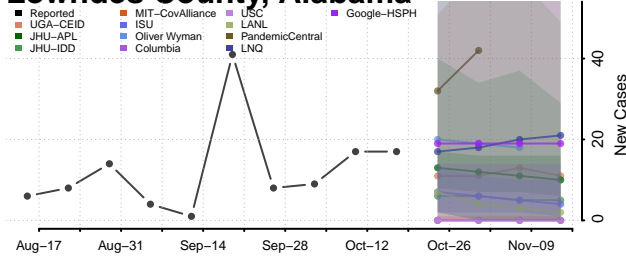

Lowndes County, Alabama