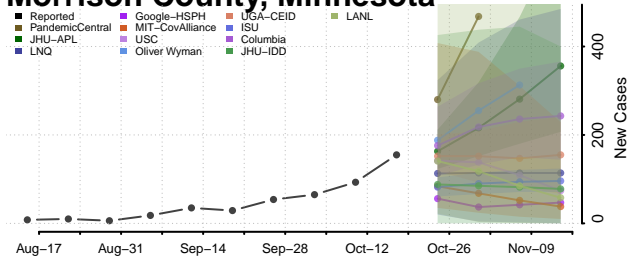

Morrison County, Minnesota