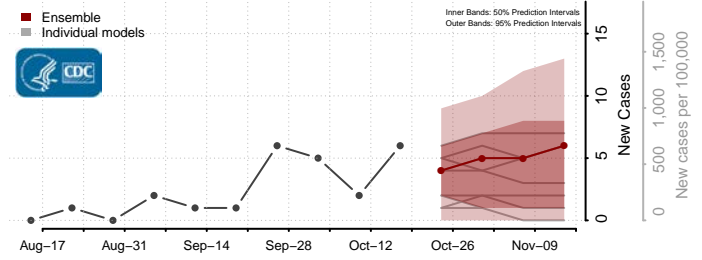

Jones County, South Dakota