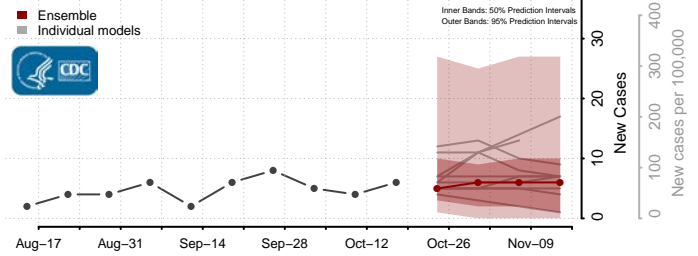

Trimble County, Kentucky