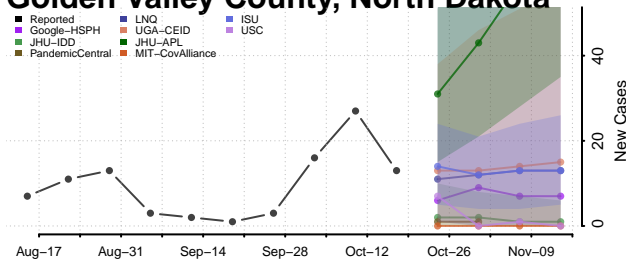

Golden Valley County, North Dakota