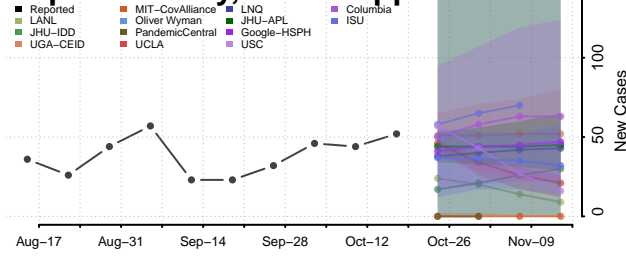

Copiah County, Mississippi