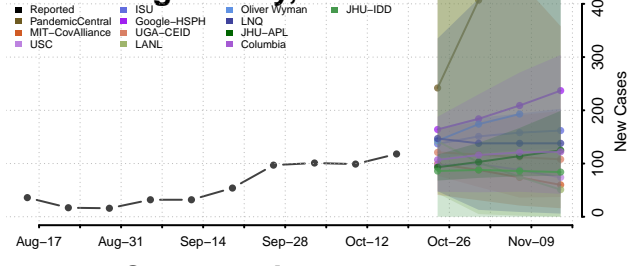

Crow Wing County, Minnesota