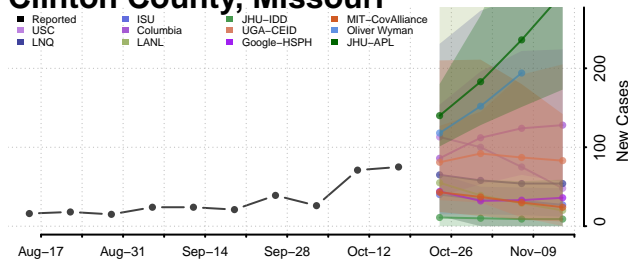

Clinton County, Missouri