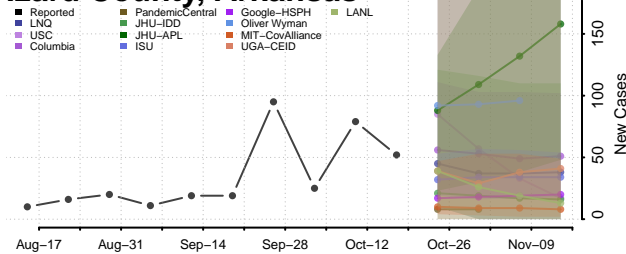

Izard County, Arkansas