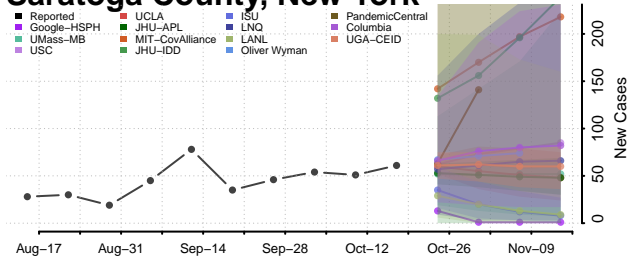

Saratoga County, New York