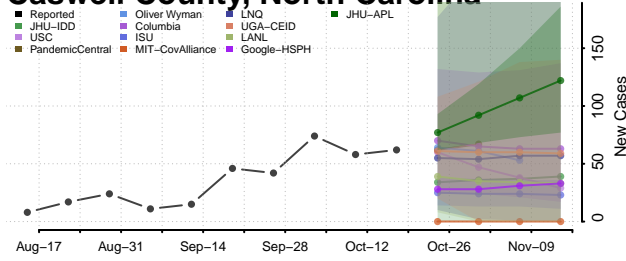

Caswell County, North Carolina