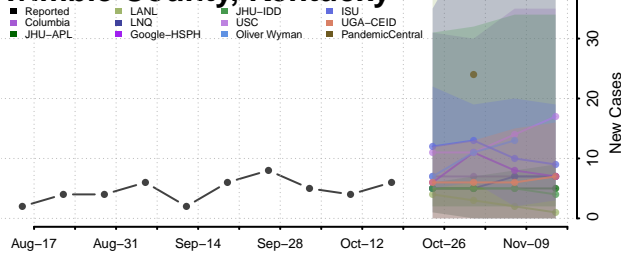

Trimble County, Kentucky