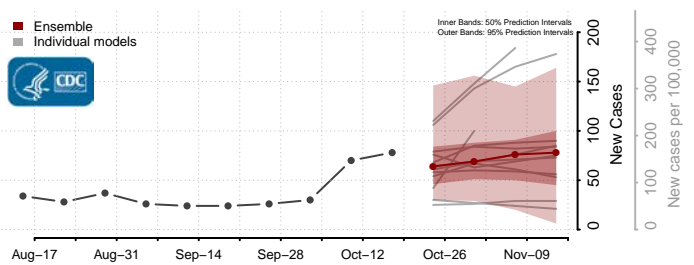

Hancock County, Mississippi