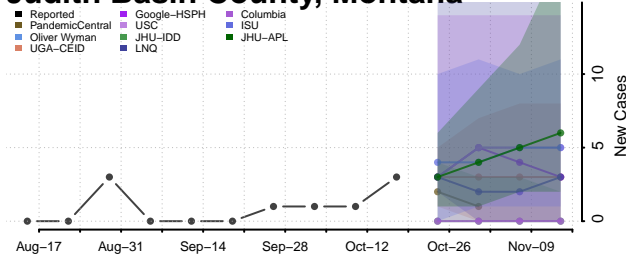

Judith Basin County, Montana