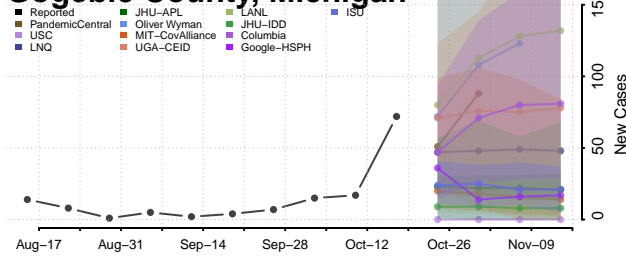

Gogebic County, Michigan