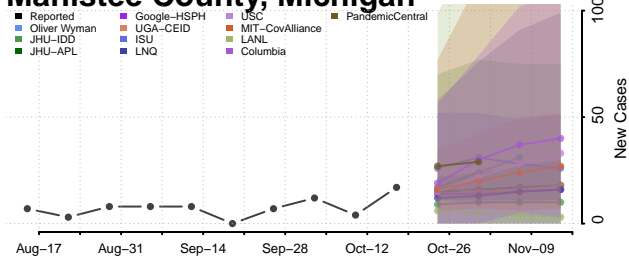

Manistee County, Michigan