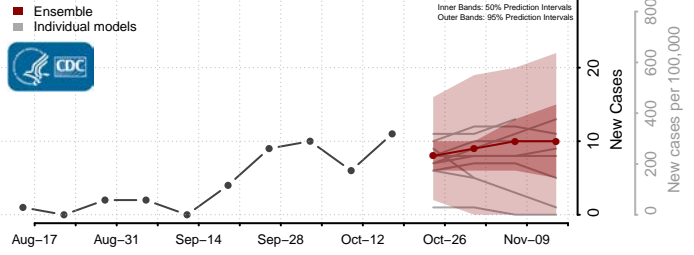

Hanson County, South Dakota