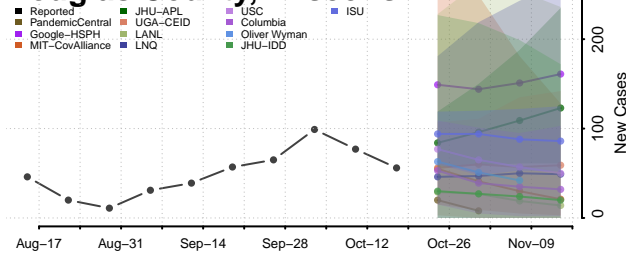

Douglas County, Wisconsin