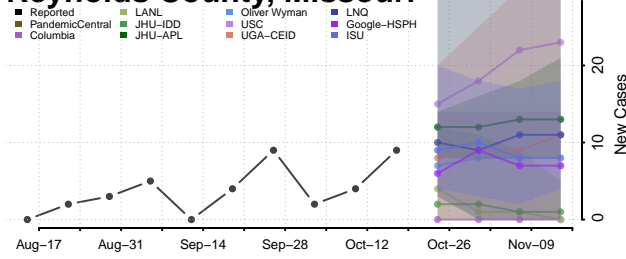

Reynolds County, Missouri