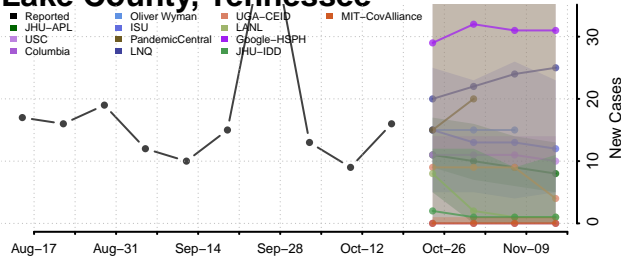

Lake County, Tennessee