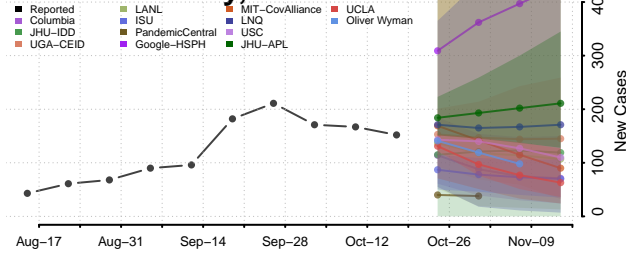

Warrick County, Indiana