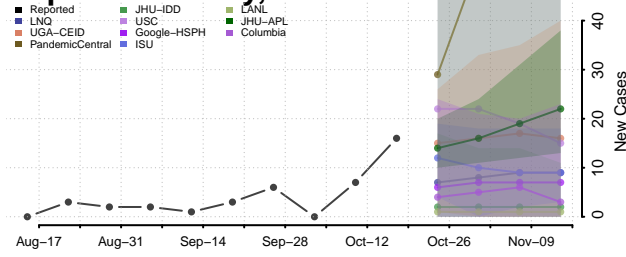

Republic County, Kansas