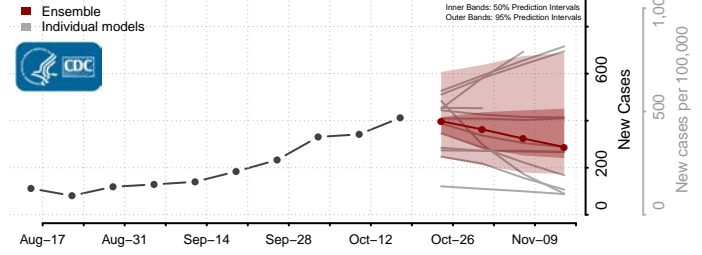

Dodge County, Wisconsin