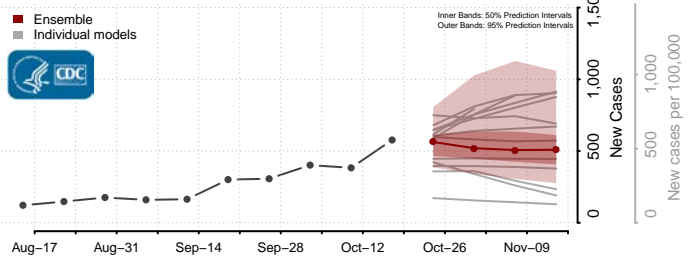

### Forest County, Wisconsin