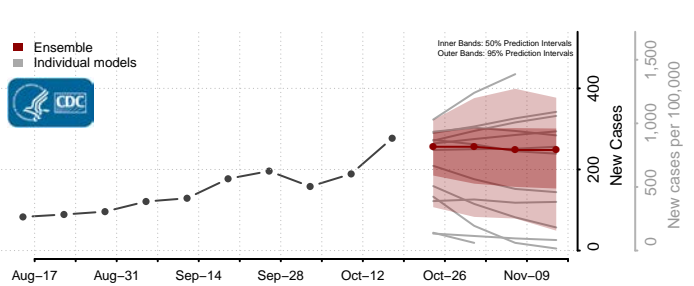

### Morton County, North Dakota