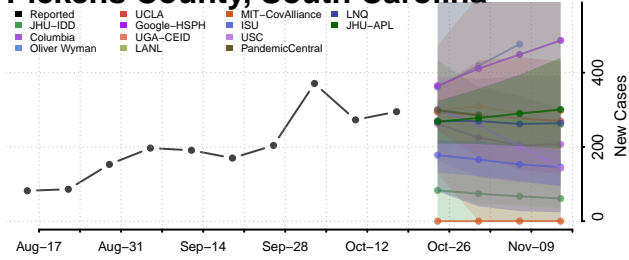

Pickens County, South Carolina