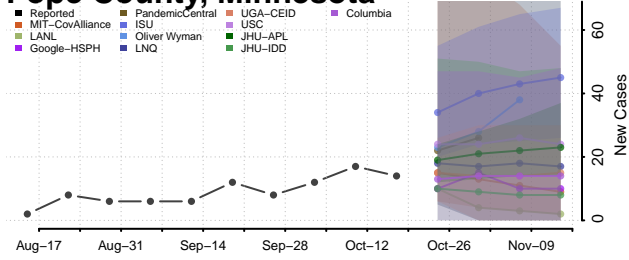

Pope County, Minnesota