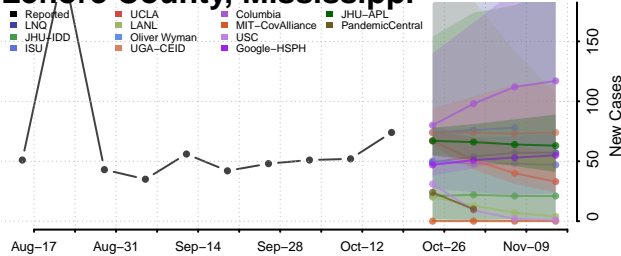

Leflore County, Mississippi