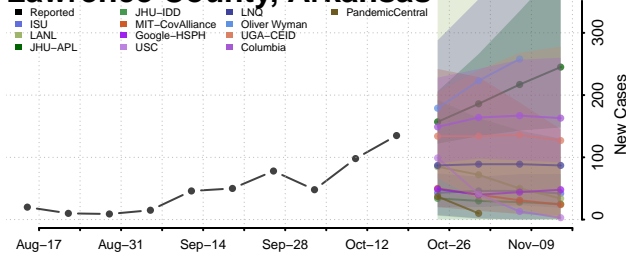

Lawrence County, Arkansas