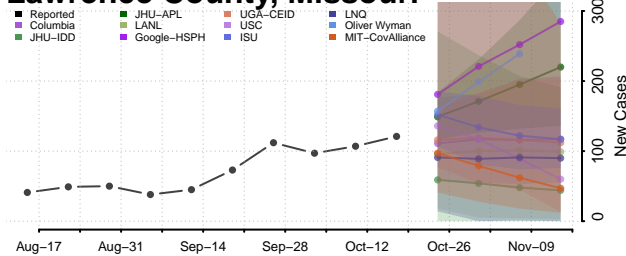

Lawrence County, Missouri