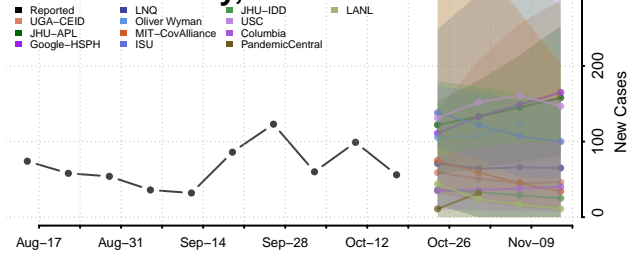

Pulaski County, Missouri