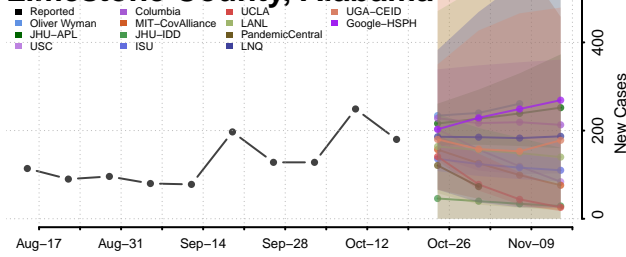

Limestone County, Alabama