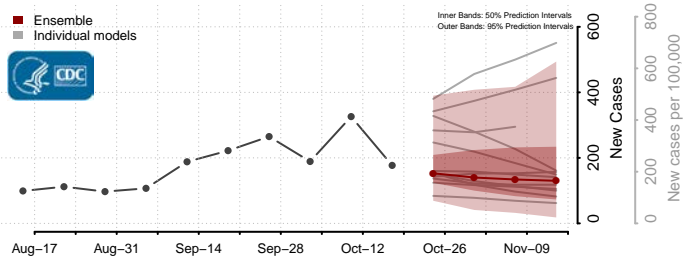

Cape Girardeau County, Missouri