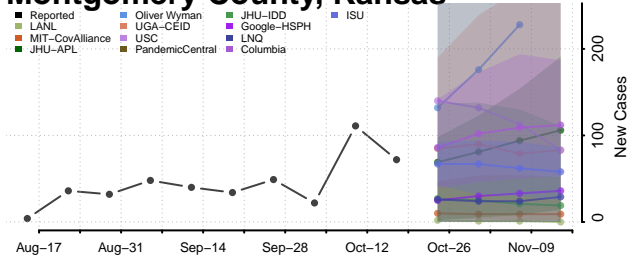

Montgomery County, Kansas