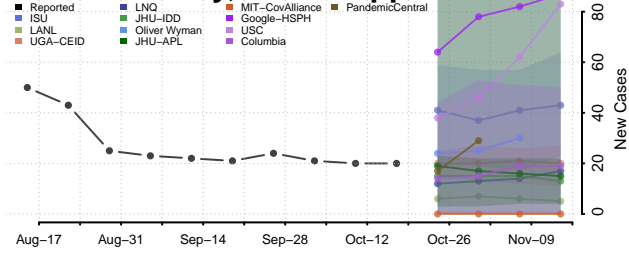

Marion County, Mississippi