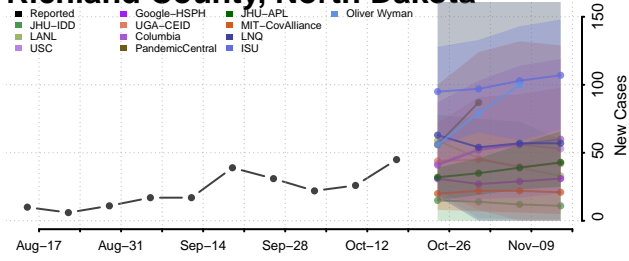

Richland County, North Dakota