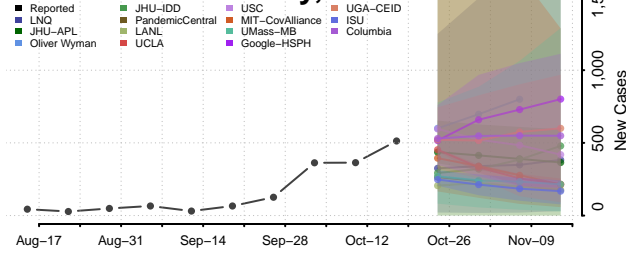

New London County, Connecticut