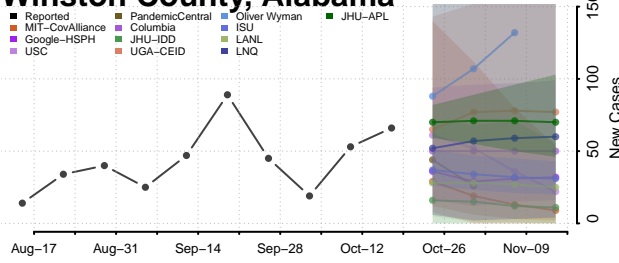

Winston County, Alabama