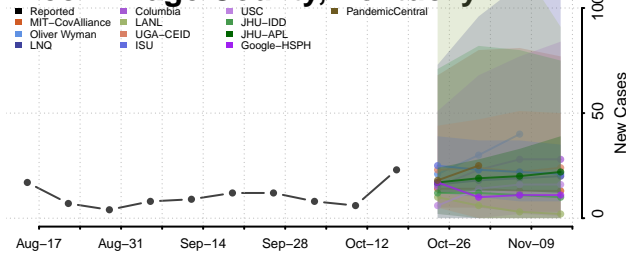

Breckinridge County, Kentucky