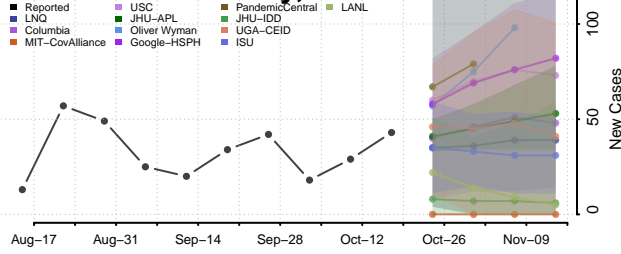

Winneshiek County, Iowa