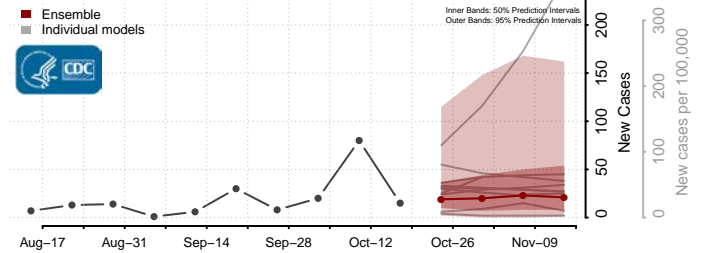

Klamath County, Oregon