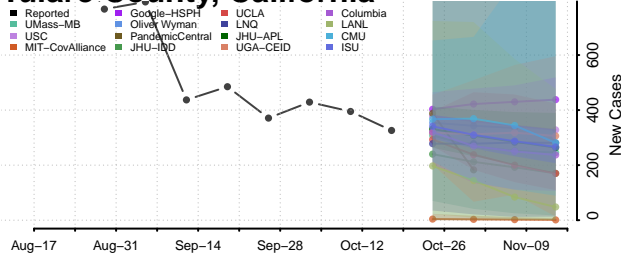

Tulare County, California