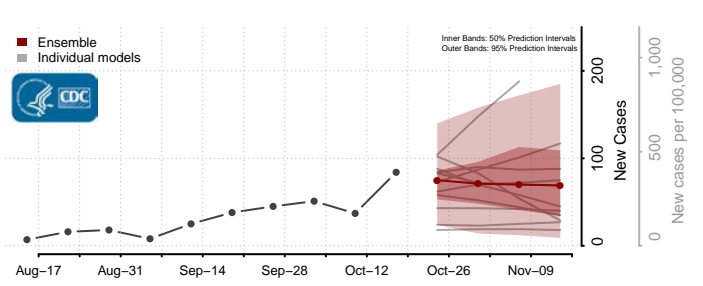

### Garden County, Nebraska