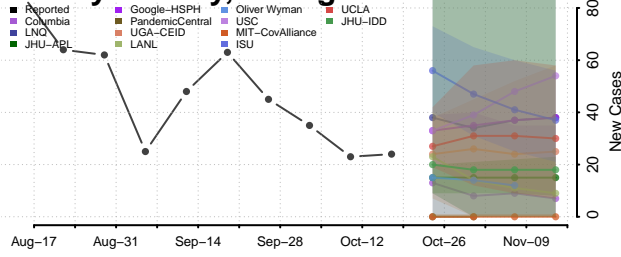

Liberty County, Georgia