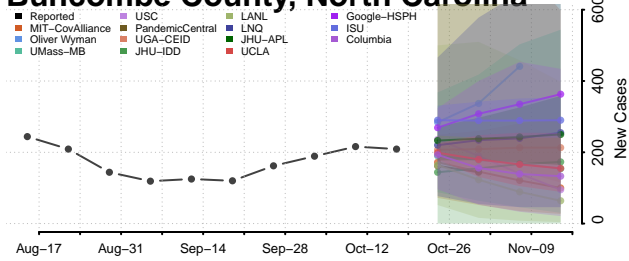

Buncombe County, North Carolina