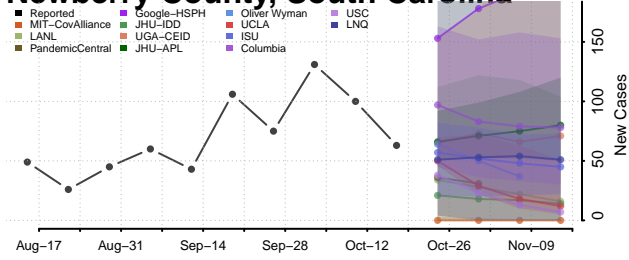

Newberry County, South Carolina