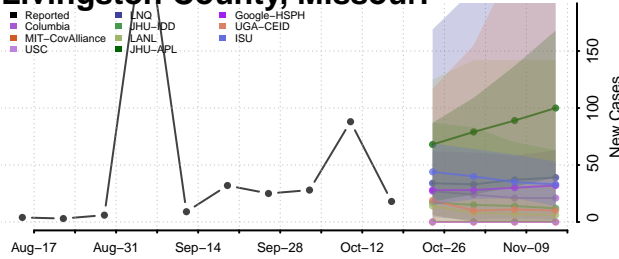

Livingston County, Missouri