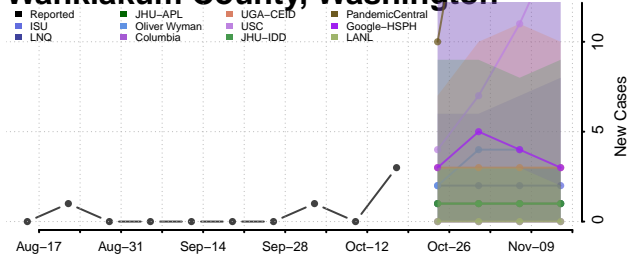

Wahkiakum County, Washington