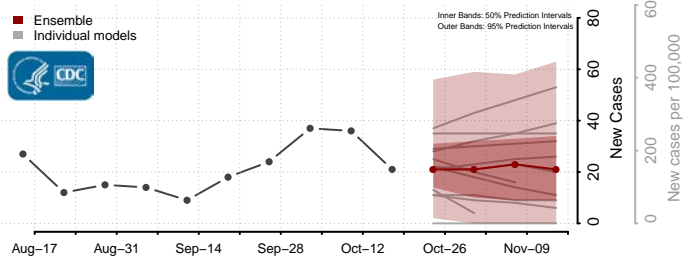

Rolette County, North Dakota