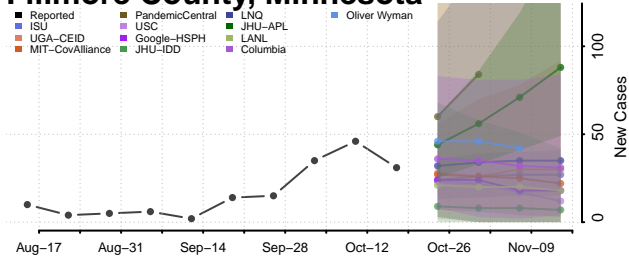

Fillmore County, Minnesota