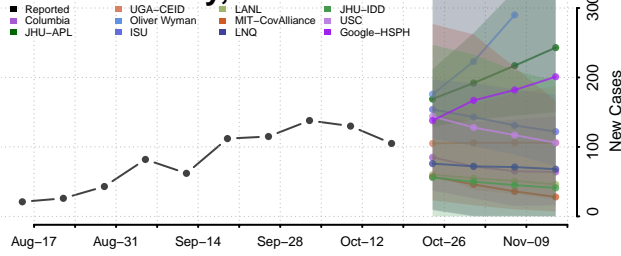

Howell County, Missouri