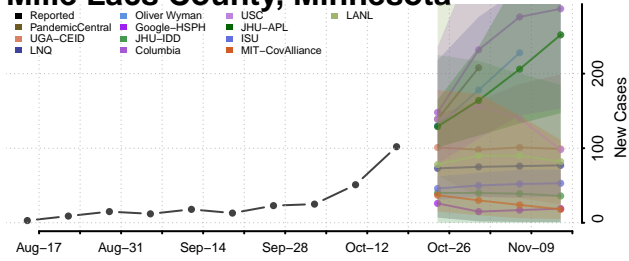

Mille Lacs County, Minnesota