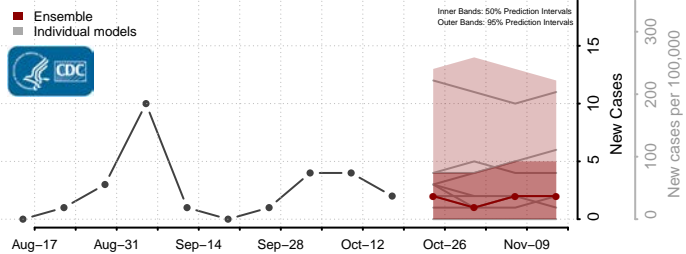

Washington County, Kansas