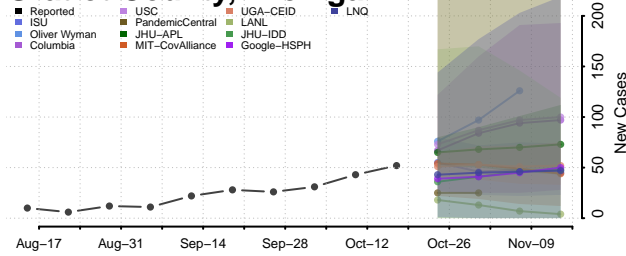

Gratiot County, Michigan