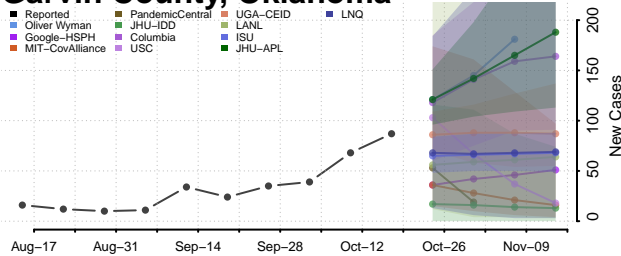

### Garvin County, Oklahoma