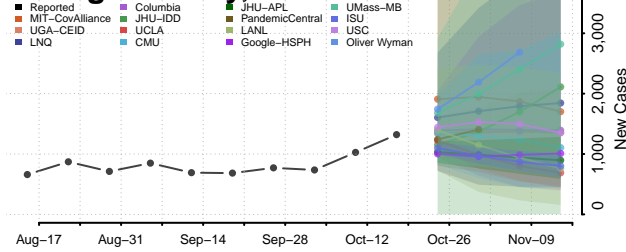

DuPage County, Illinois