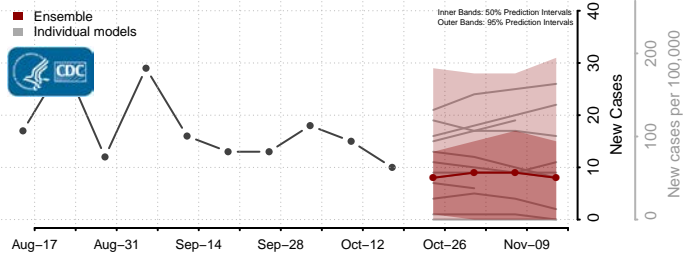

Smith County, Mississippi