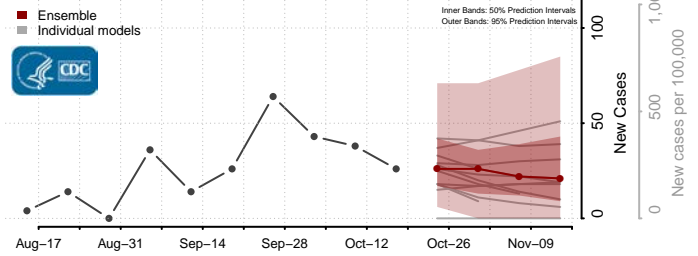

Cherokee County, Iowa