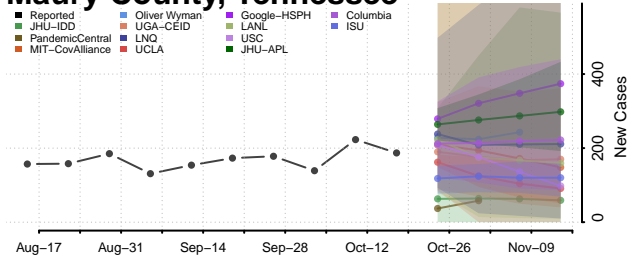

Maury County, Tennessee