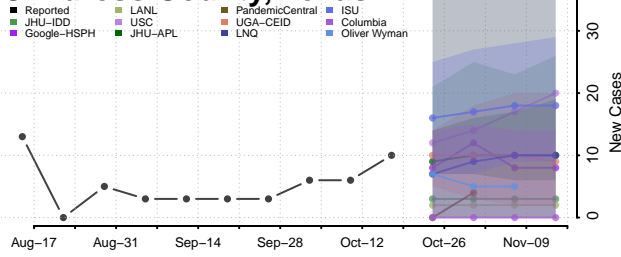

Childress County, Texas