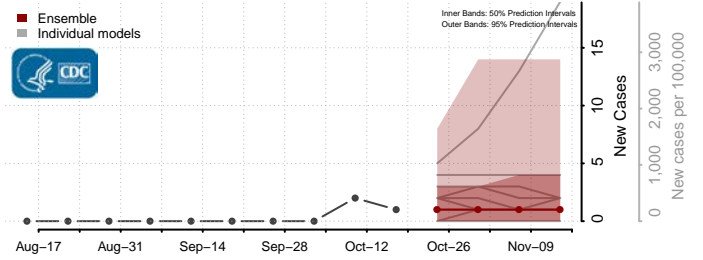

Petroleum County, Montana