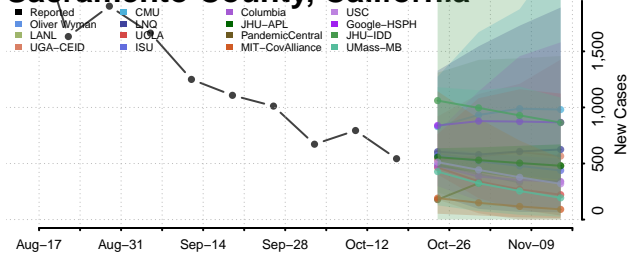

Sacramento County, California