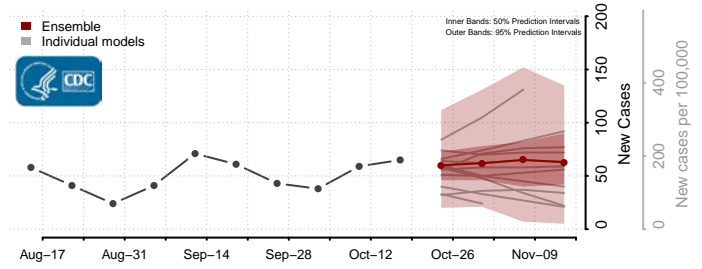

Lincoln County, Tennessee