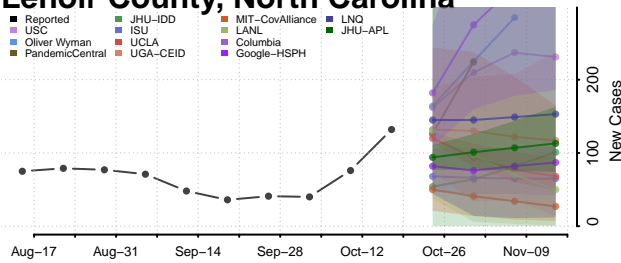

Lenoir County, North Carolina