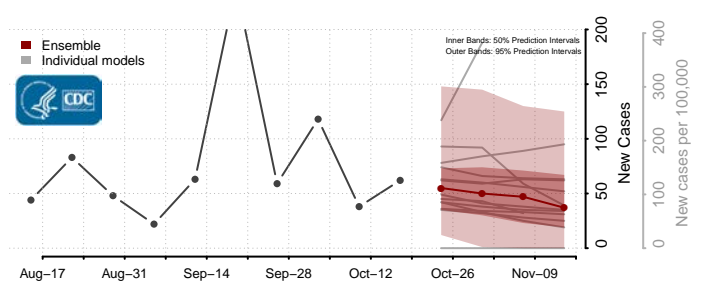

Dale County, Alabama