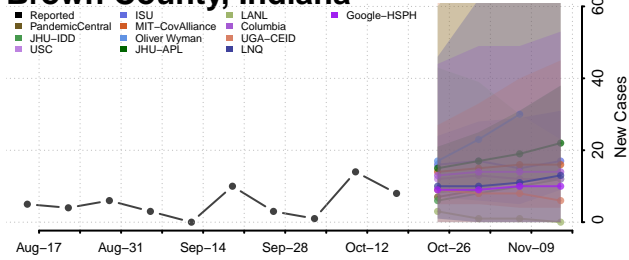

Brown County, Indiana