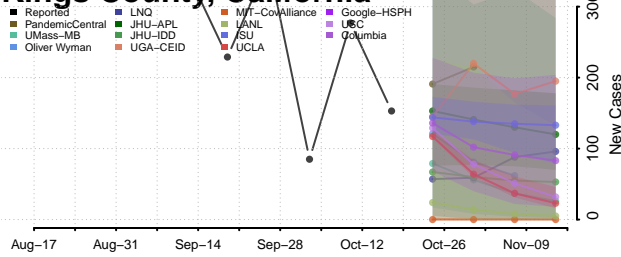

Kings County, California