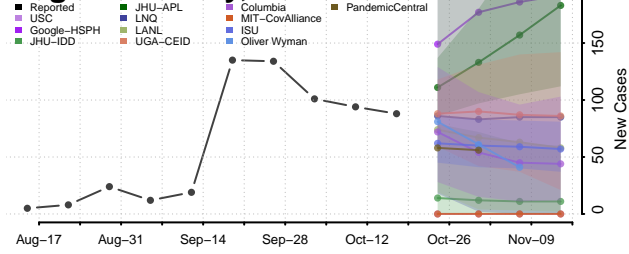

Hughes County, South Dakota