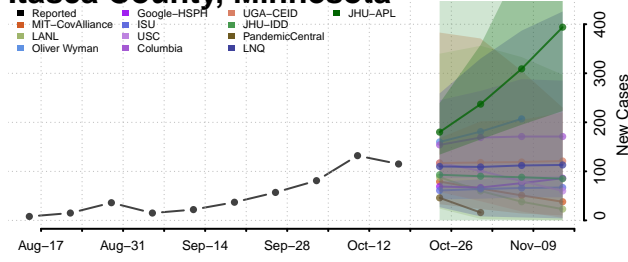

Itasca County, Minnesota