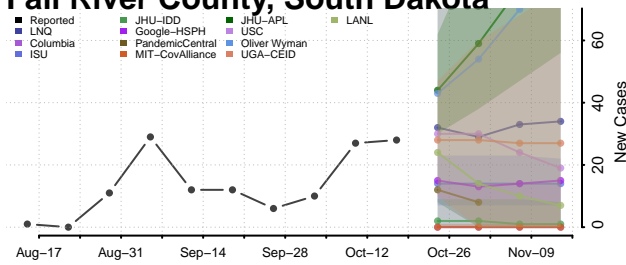

Fall River County, South Dakota