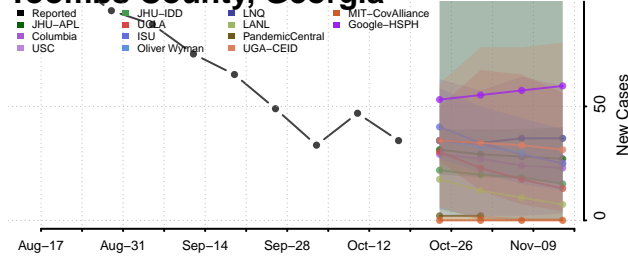

Toombs County, Georgia