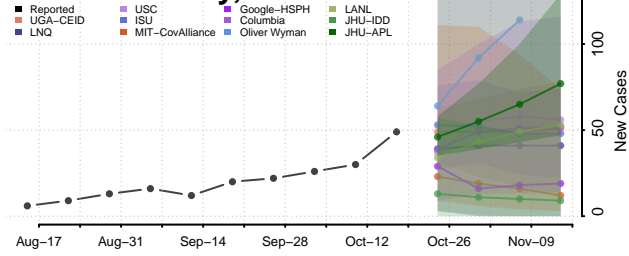

DeKalb County, Missouri