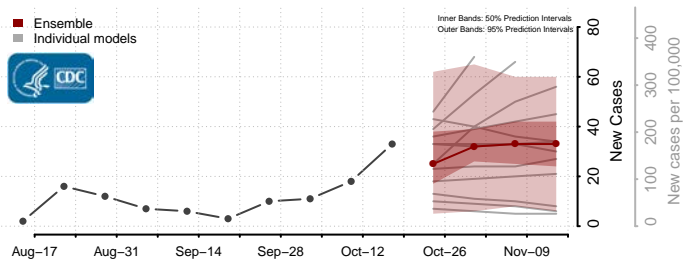

Harrison County, Kentucky