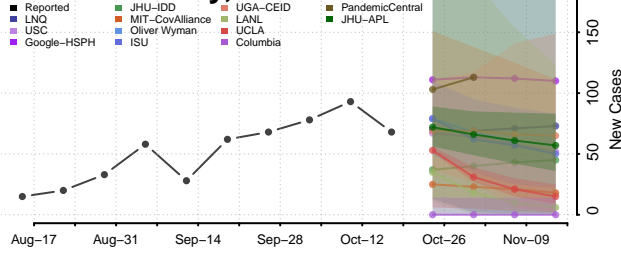

Dakota County, Nebraska