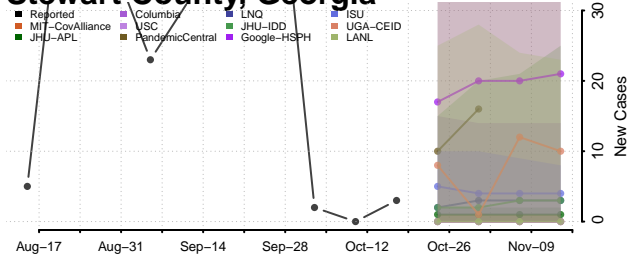

Stewart County, Georgia