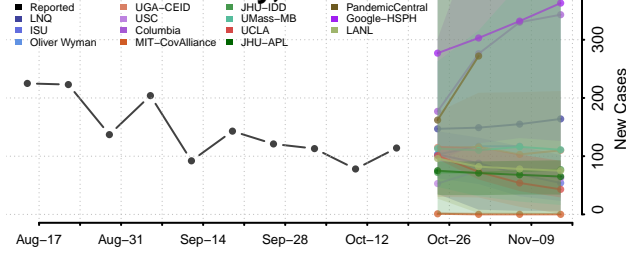

Hernando County, Florida