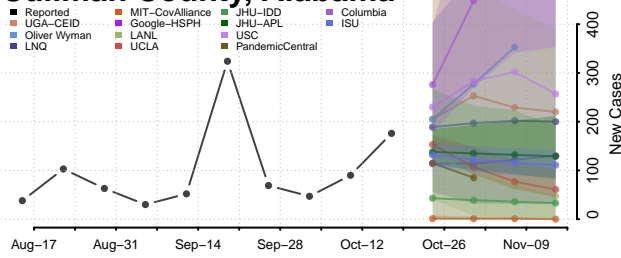

Cullman County, Alabama