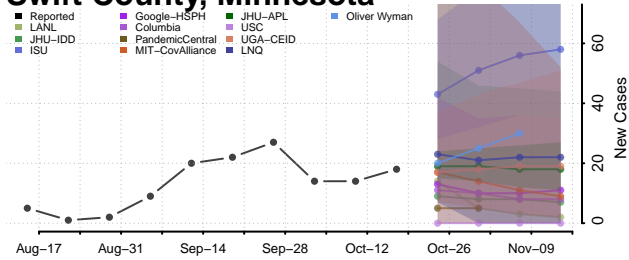

Swift County, Minnesota