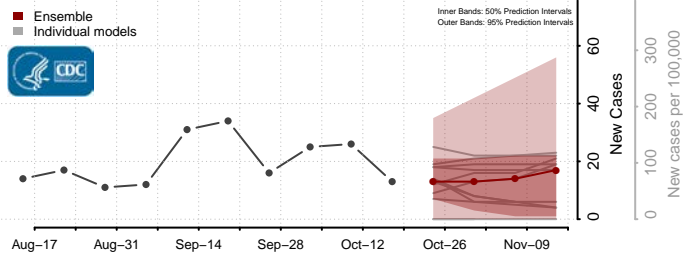

Northampton County, North Carolina