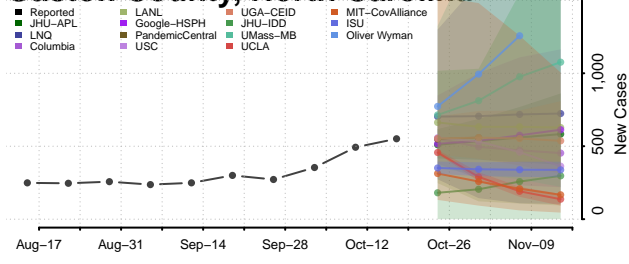

Gaston County, North Carolina