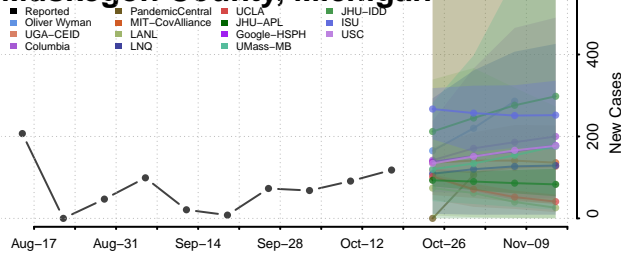

Muskegon County, Michigan