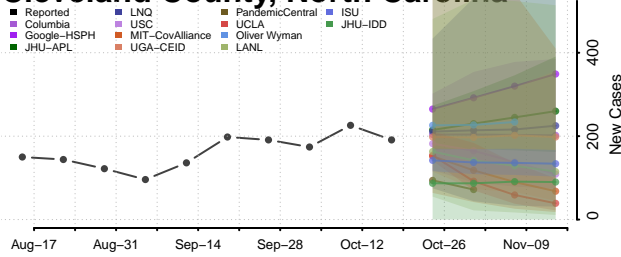

Cleveland County, North Carolina