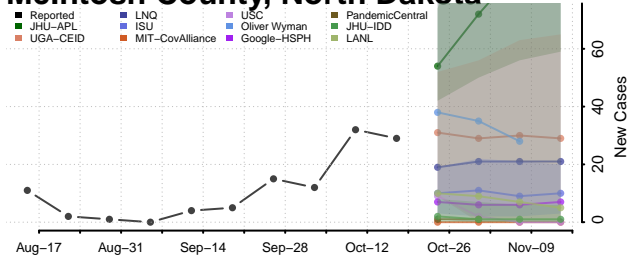

McIntosh County, North Dakota