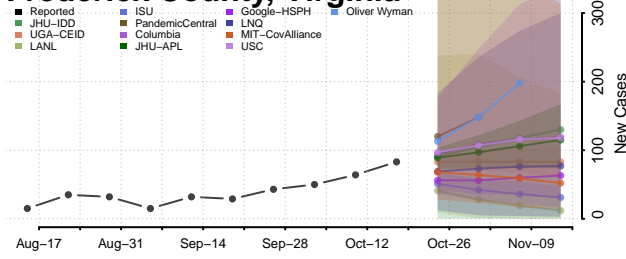

Frederick County, Virginia