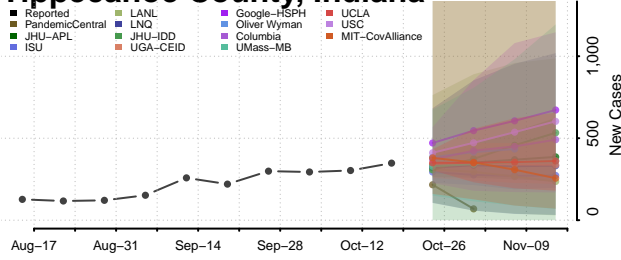

Tippecanoe County, Indiana