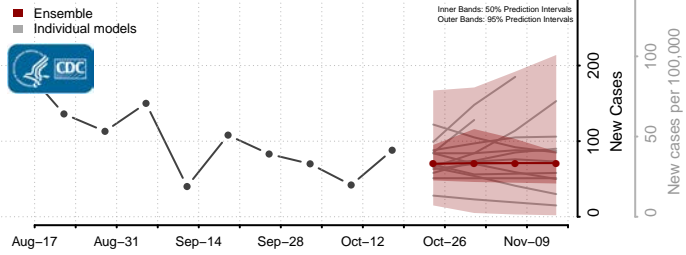

Mohave County, Arizona