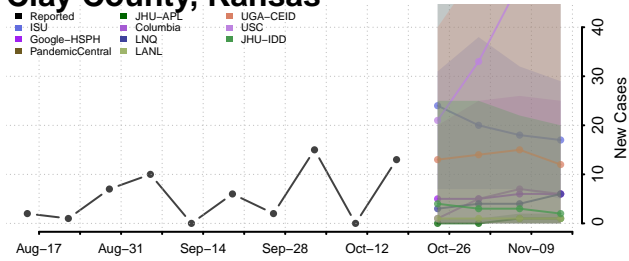

Clay County, Kansas