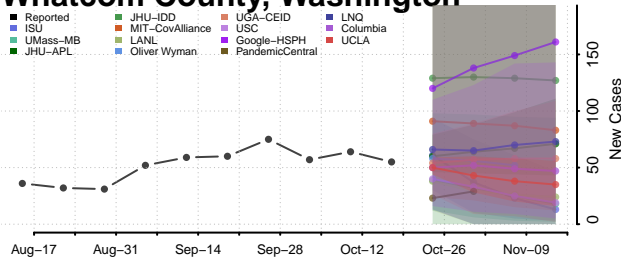

Whatcom County, Washington