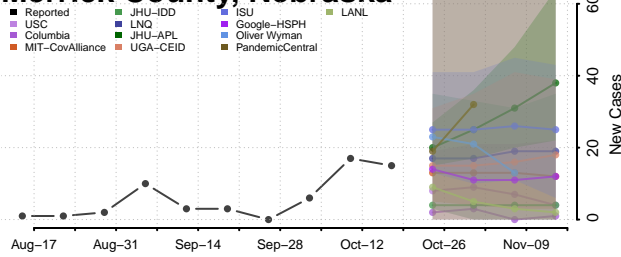

Merrick County, Nebraska