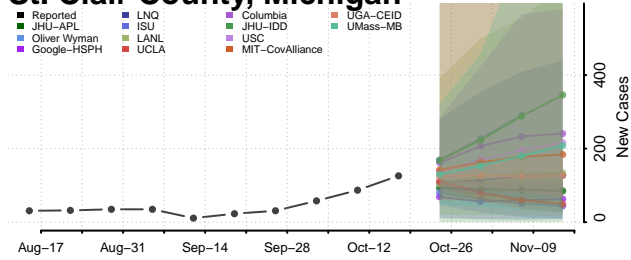

St. Clair County, Michigan