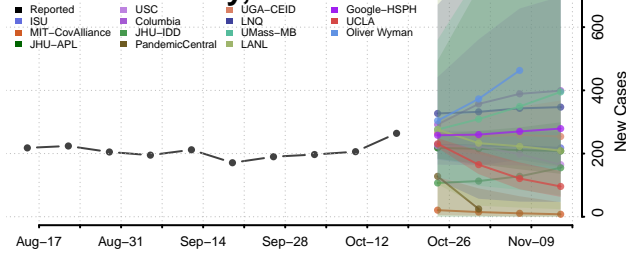

Sumner County, Tennessee