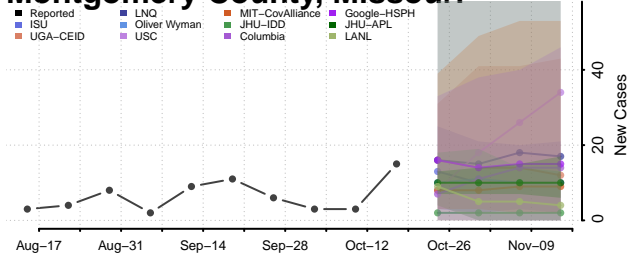

Montgomery County, Missouri