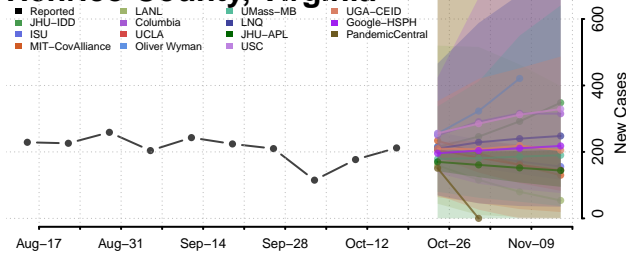

Henrico County, Virginia