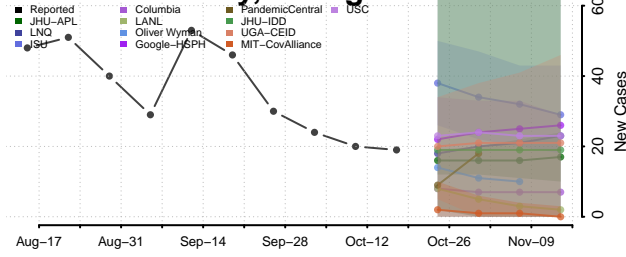

Madison County, Georgia