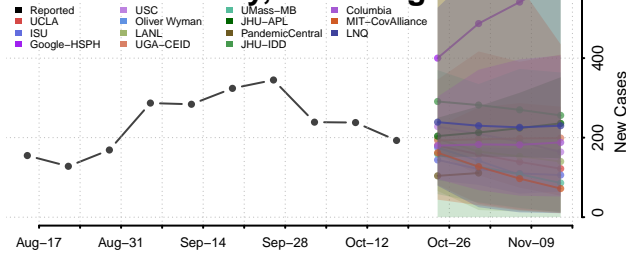

Kanawha County, West Virginia