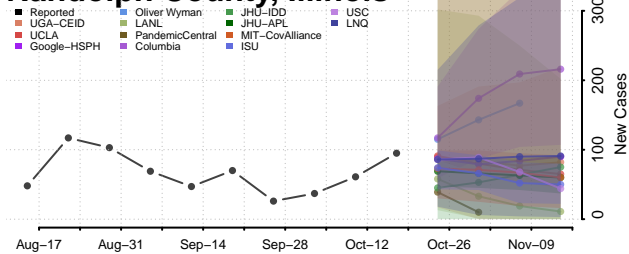

Randolph County, Illinois