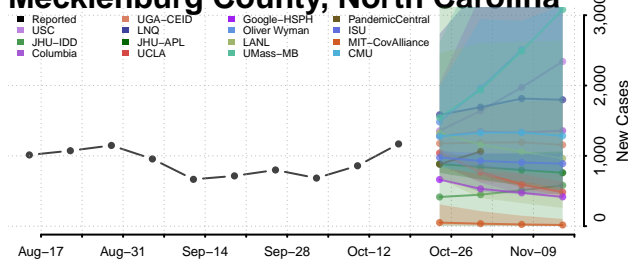

Mecklenburg County, North Carolina