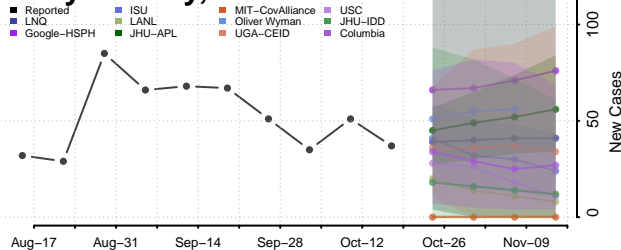

Perry County, Missouri