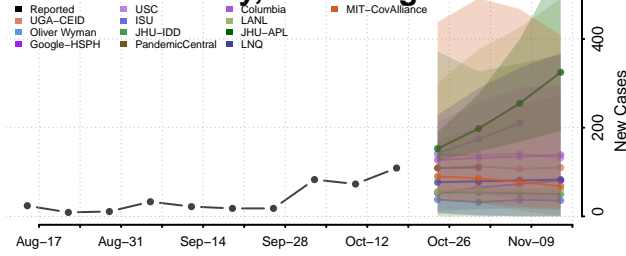

Harrison County, West Virginia