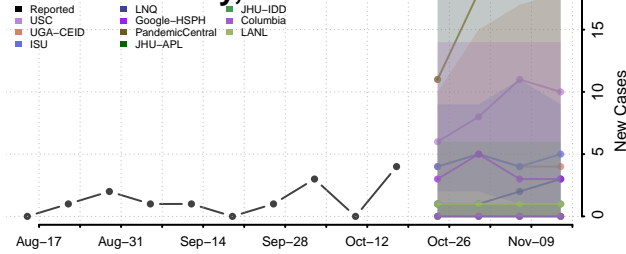

### Garden County, Nebraska