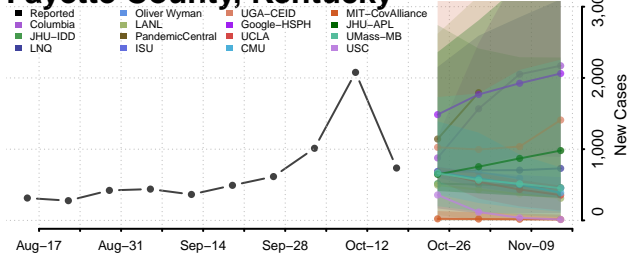

Fayette County, Kentucky