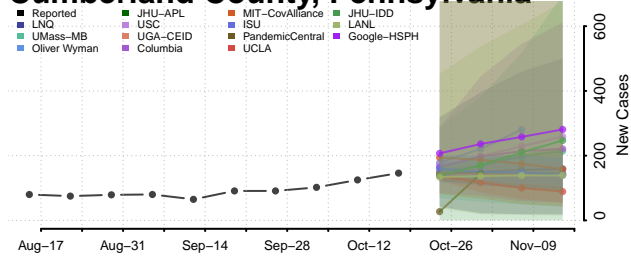

### Dauphin County, Pennsylvania