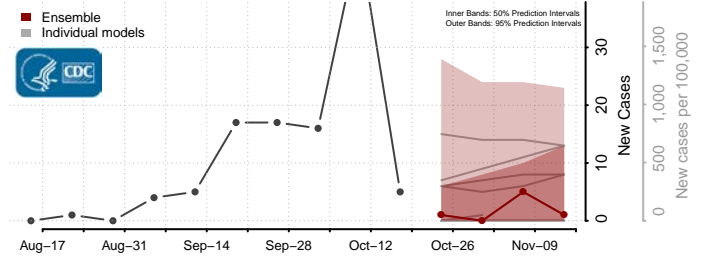

Jerauld County, South Dakota