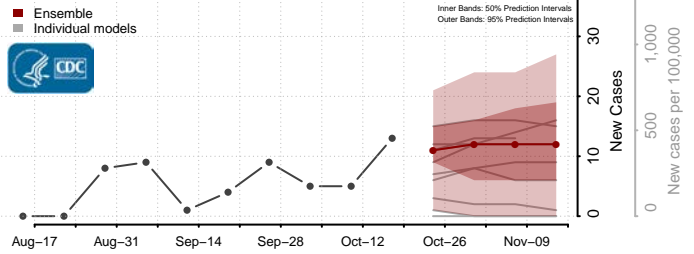

Perkins County, South Dakota