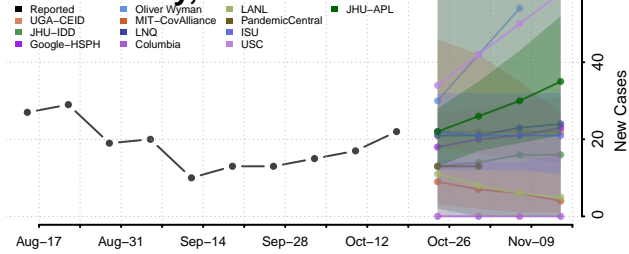

### Polk County, North Carolina