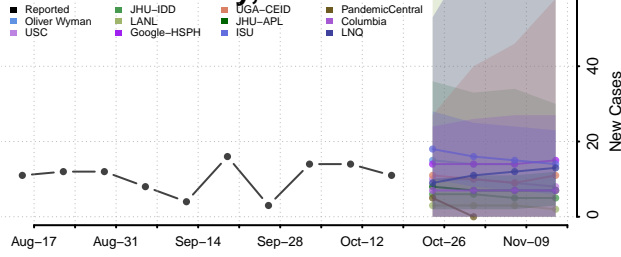

Choctaw County, Alabama