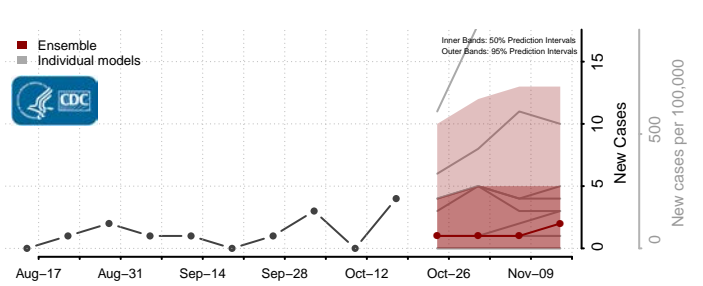

### Garden County, Nebraska