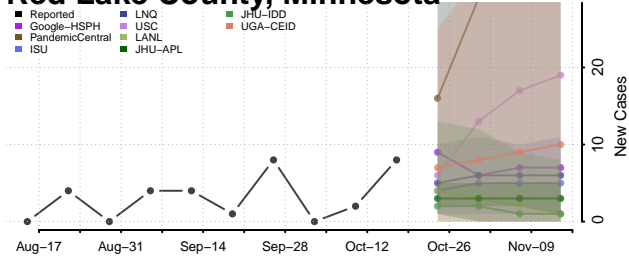

Red Lake County, Minnesota