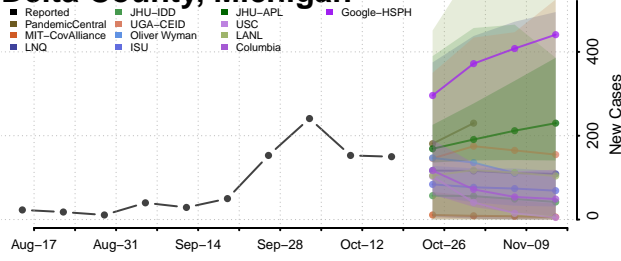

Delta County, Michigan