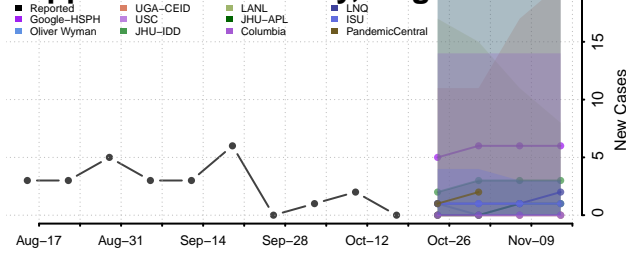

Rappahannock County, Virginia