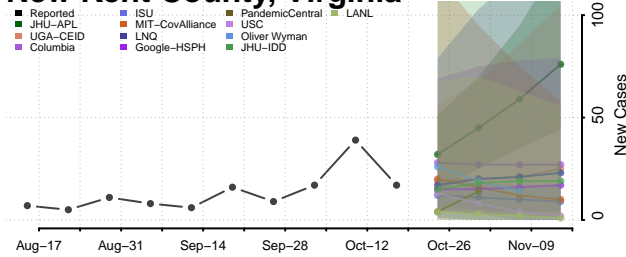

New Kent County, Virginia