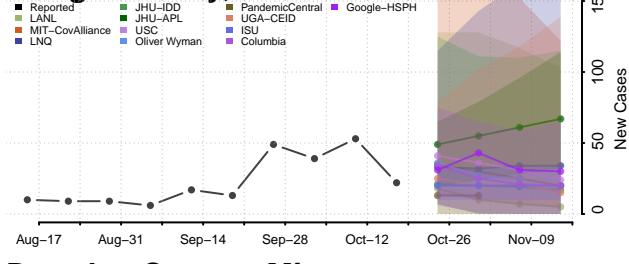

Dodge County, Minnesota