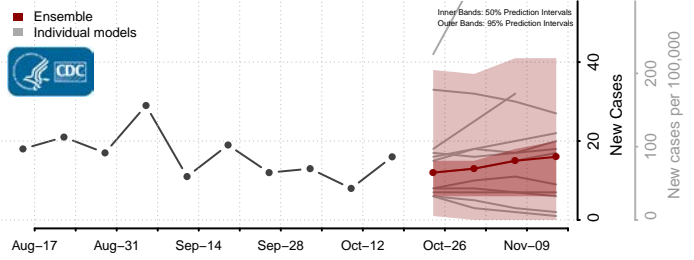

Simpson County, Kentucky