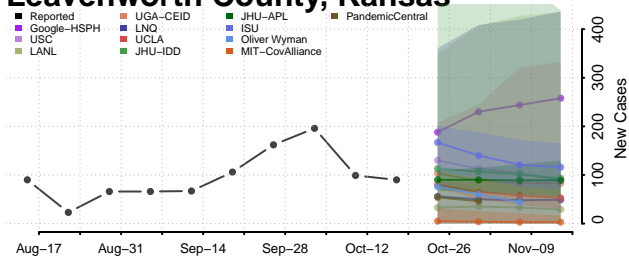

Leavenworth County, Kansas