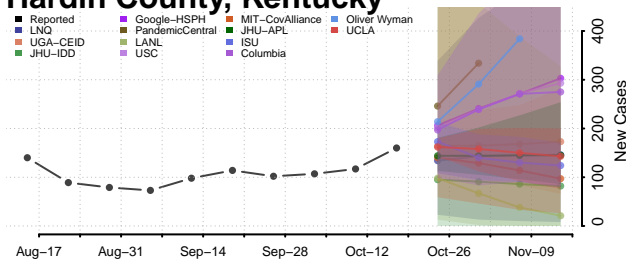

Hardin County, Kentucky