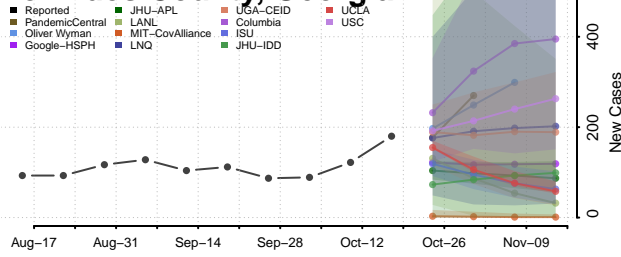

Lowndes County, Georgia