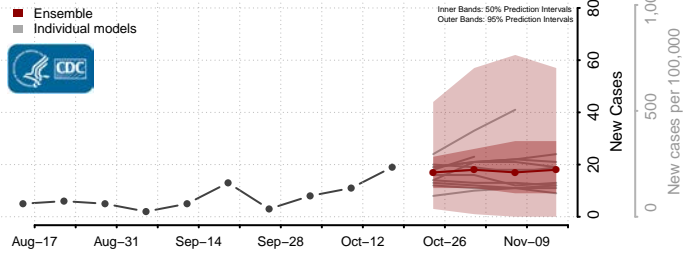

Hamilton County, Illinois