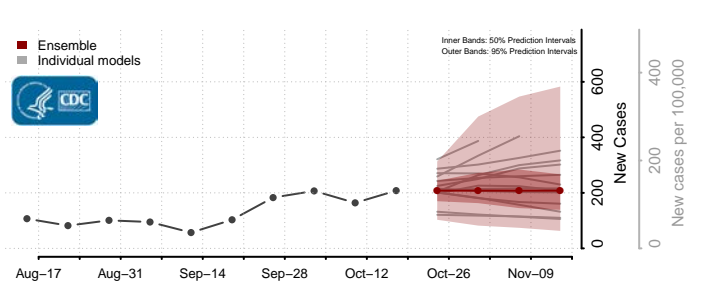

Olmsted County, Minnesota