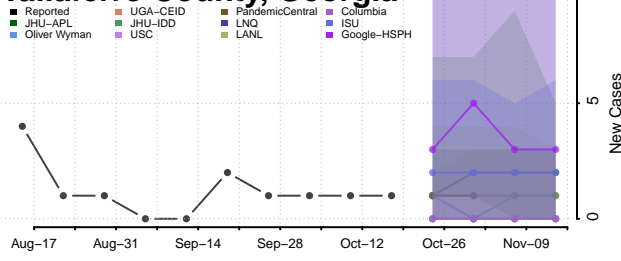

Taliaferro County, Georgia