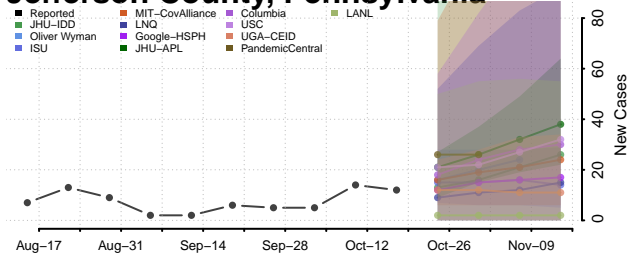

Jefferson County, Pennsylvania