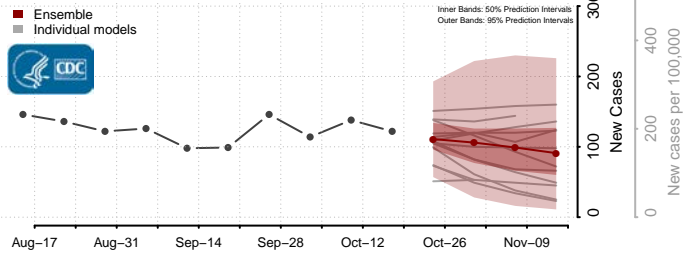

Stanly County, North Carolina