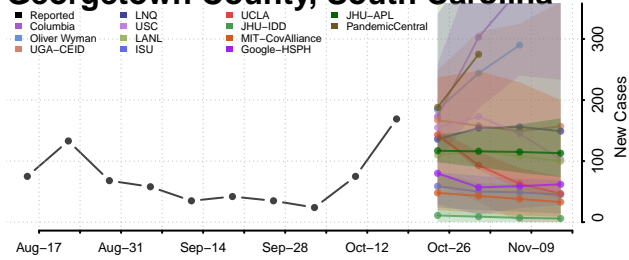

Georgetown County, South Carolina