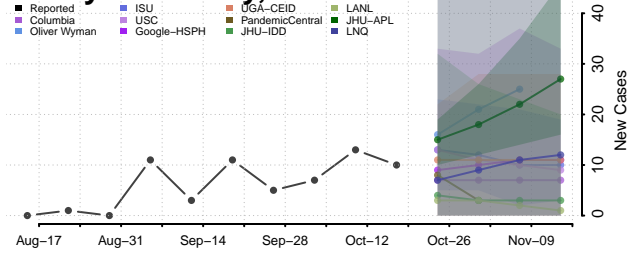

Schuyler County, Illinois