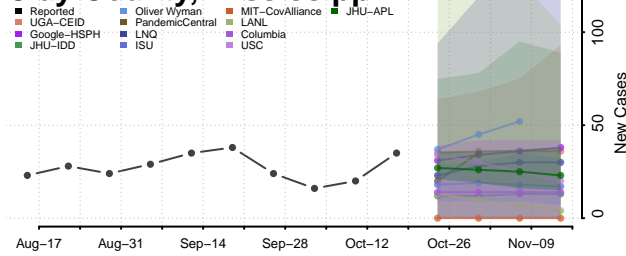

Clay County, Mississippi