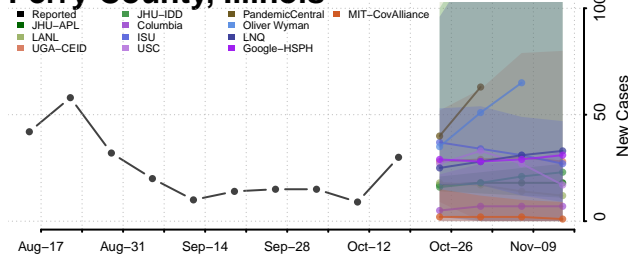

Perry County, Illinois