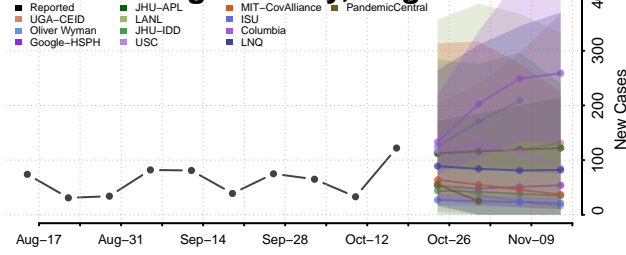

Prince George County, Virginia