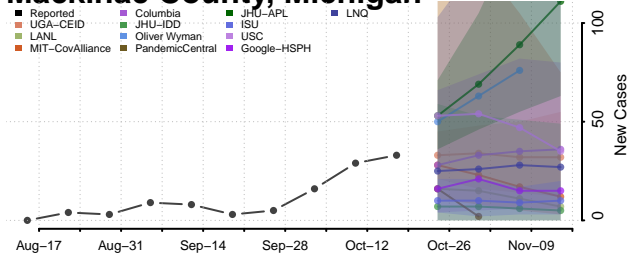

Mackinac County, Michigan