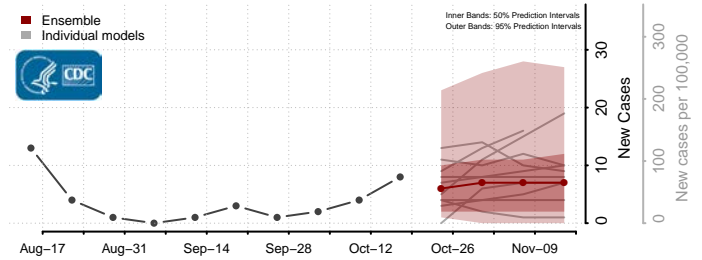

Switzerland County, Indiana