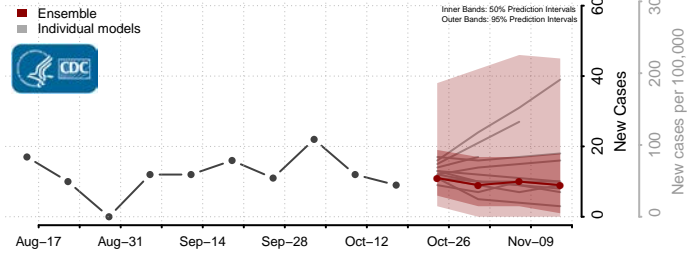

Lincoln County, West Virginia