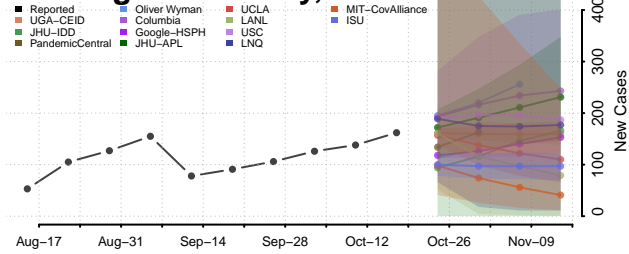

Rockingham County, North Carolina