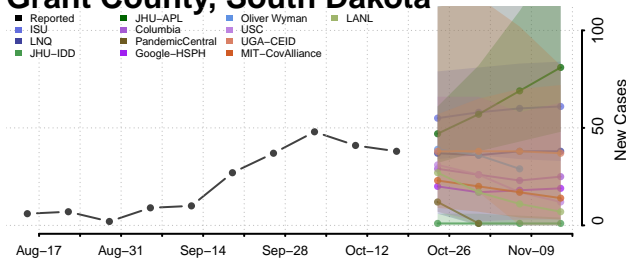

Grant County, South Dakota