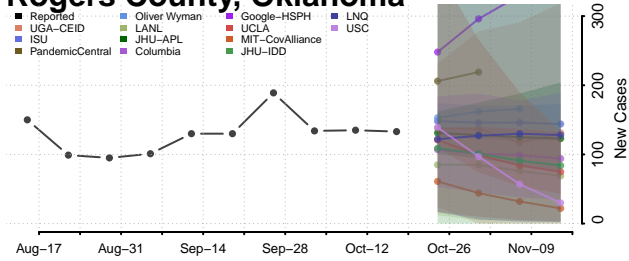

Rogers County, Oklahoma