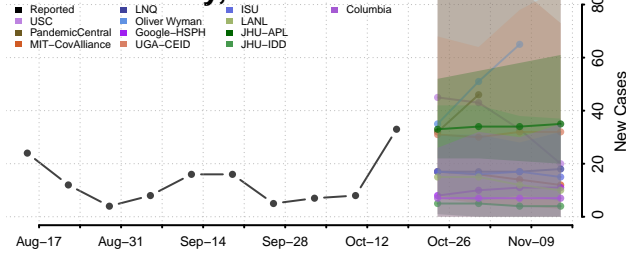

Pierce County, Nebraska