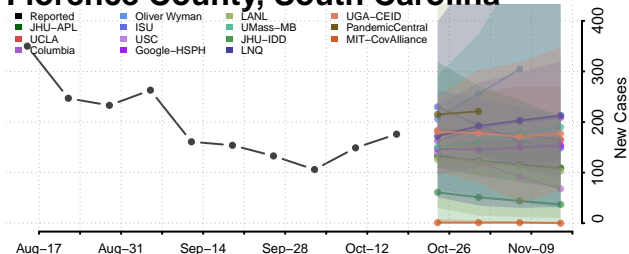

Florence County, South Carolina