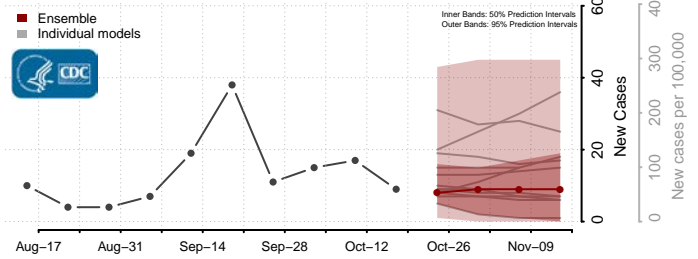

Madison County, Missouri