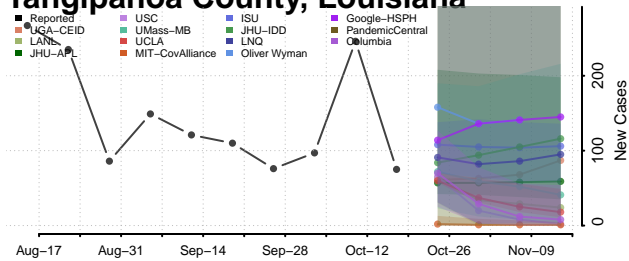

Tangipahoa County, Louisiana