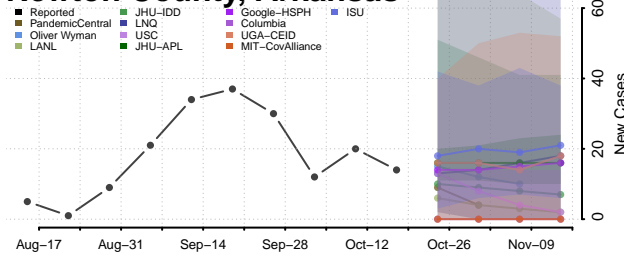

Newton County, Arkansas