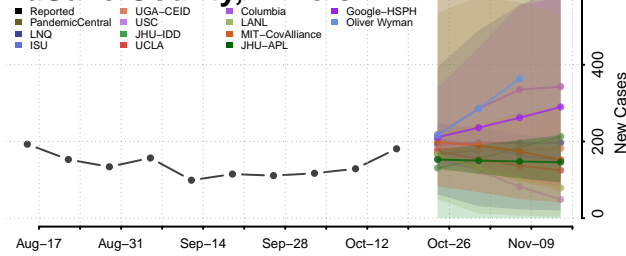

LaSalle County, Illinois