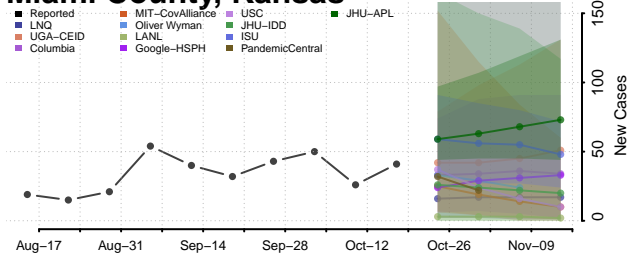

Miami County, Kansas