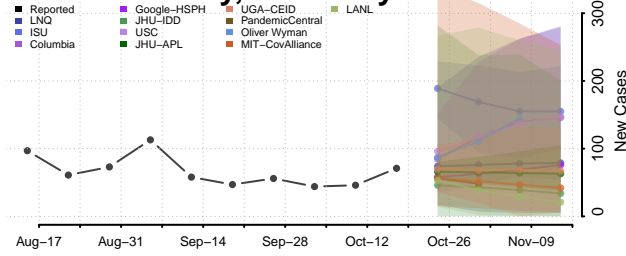

Pulaski County, Kentucky