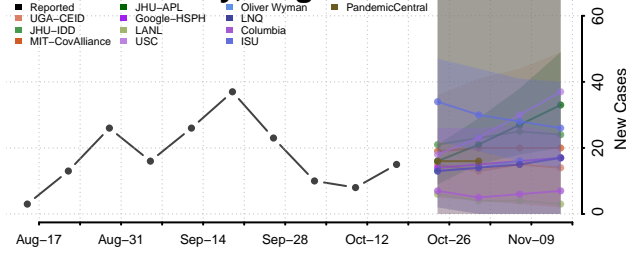

Pulaski County, Virginia