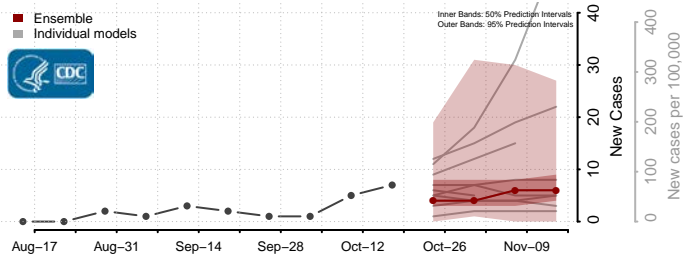

Ritchie County, West Virginia