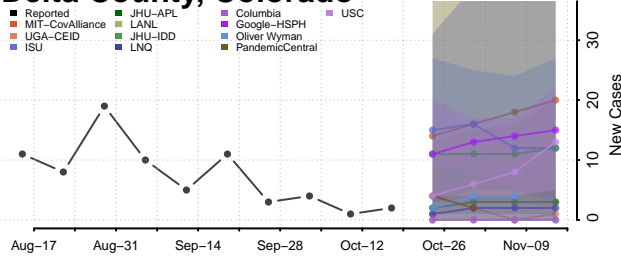

Delta County, Colorado