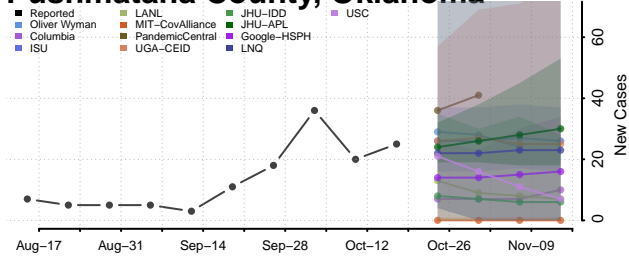

Pushmataha County, Oklahoma