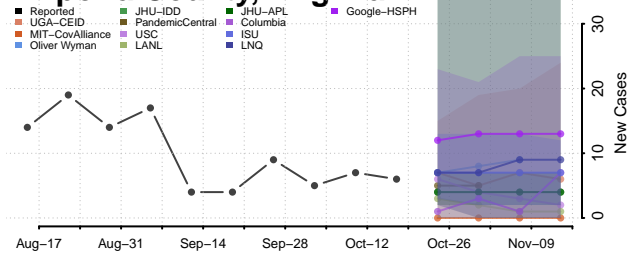

Emporia County, Virginia