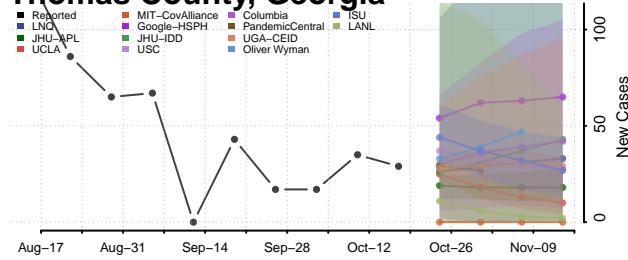

Thomas County, Georgia