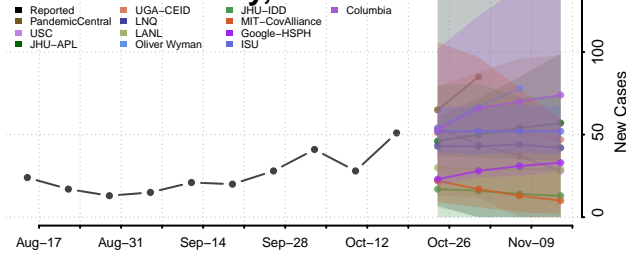

McIntosh County, Oklahoma