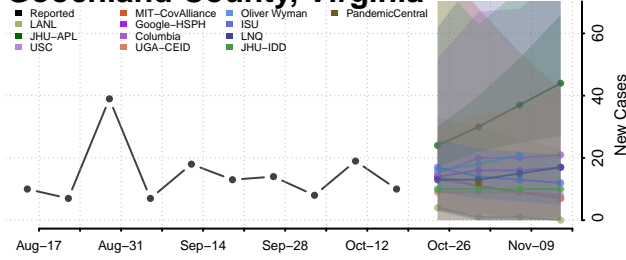

Goochland County, Virginia