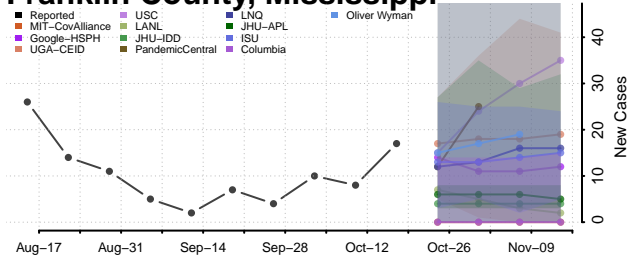

Franklin County, Mississippi