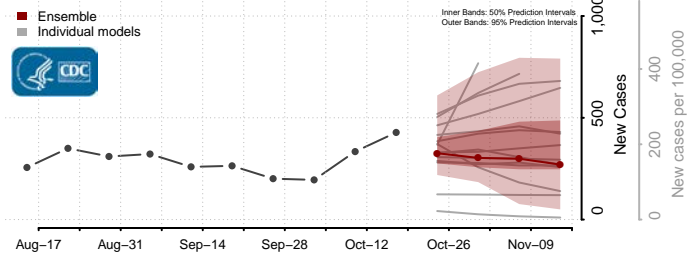

DeSoto County, Mississippi