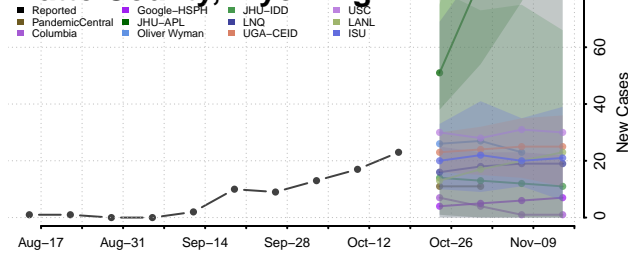

Platte County, Wyoming