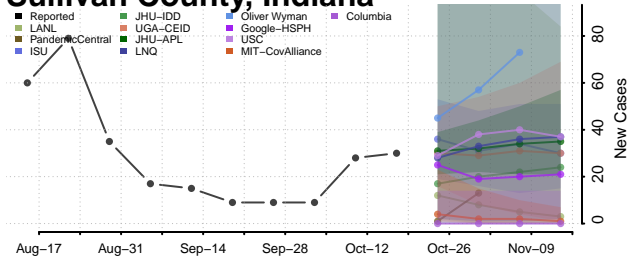

Sullivan County, Indiana