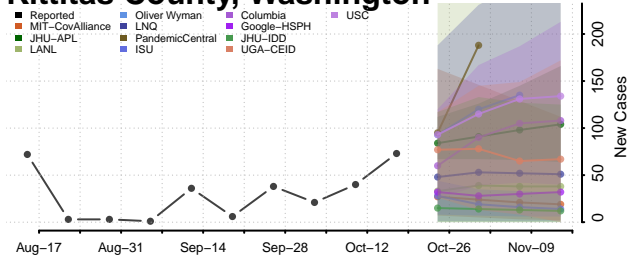

Kittitas County, Washington