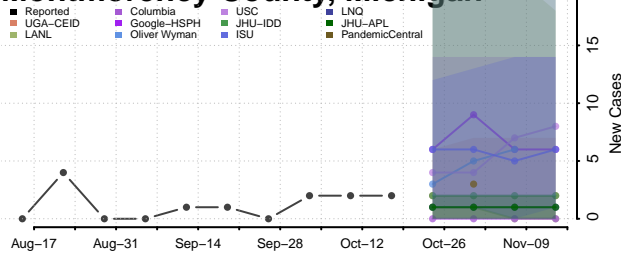

Montmorency County, Michigan