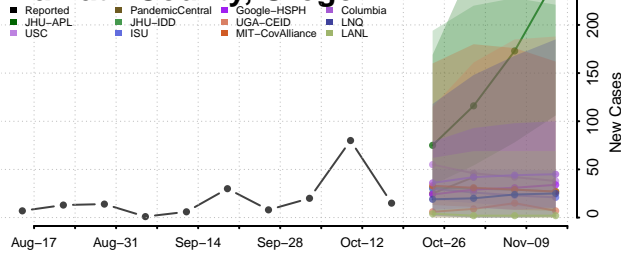

Klamath County, Oregon