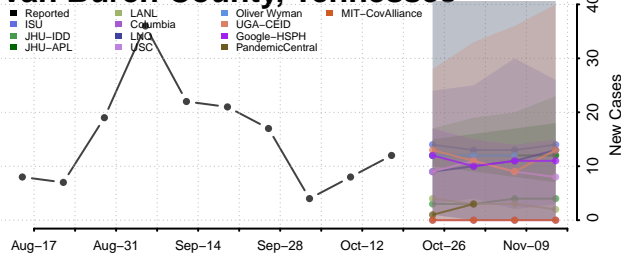

Van Buren County, Tennessee