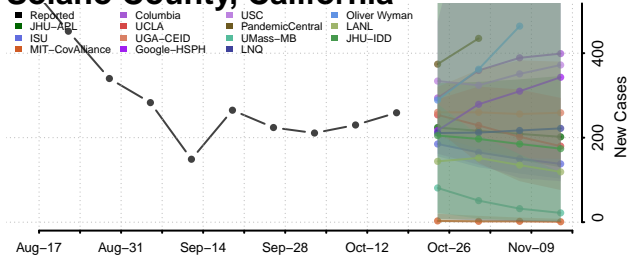

Solano County, California