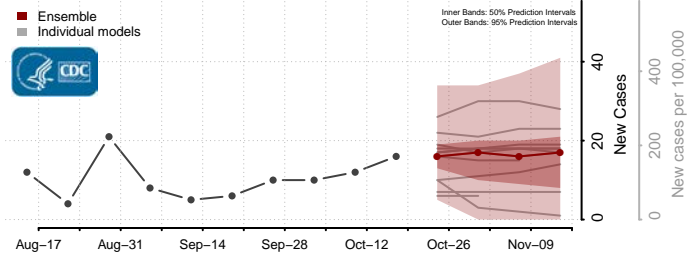

Clarke County, Iowa