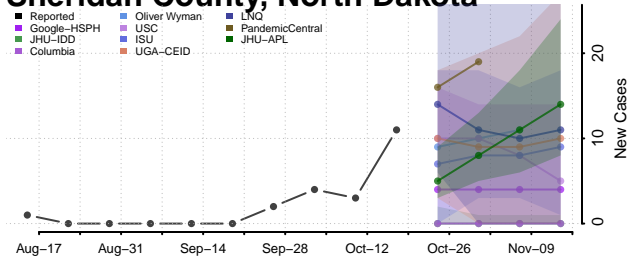

Sheridan County, North Dakota