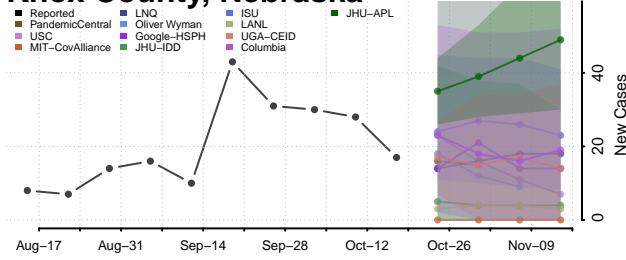

Knox County, Nebraska