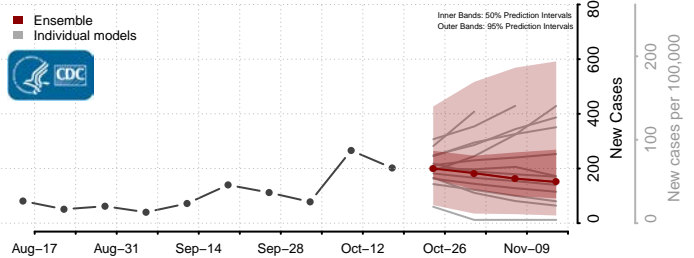

Northampton County, Pennsylvania