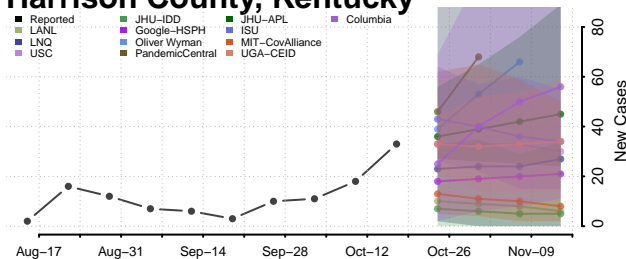

Harrison County, Kentucky