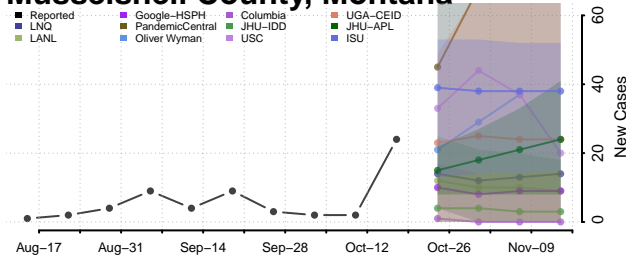

Musselshell County, Montana