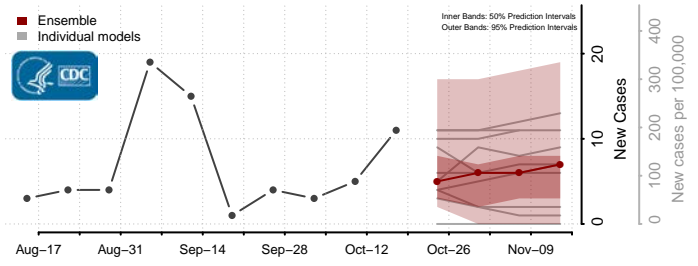

Cotton County, Oklahoma