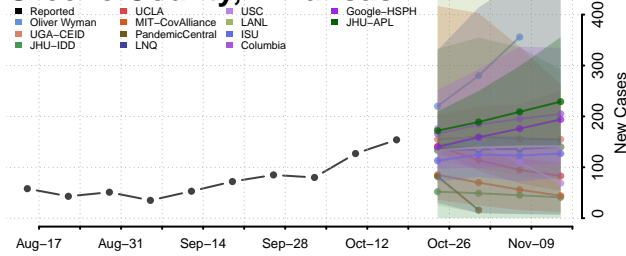

Greene County, Arkansas