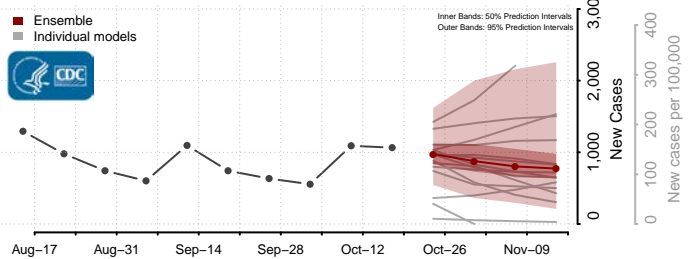

Davidson County, Tennessee