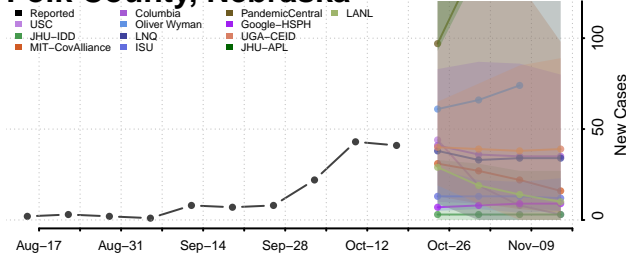

Polk County, Nebraska