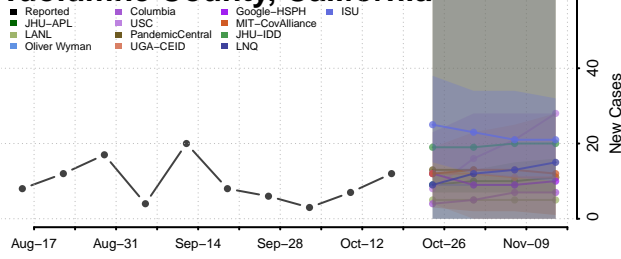

Tuolumne County, California