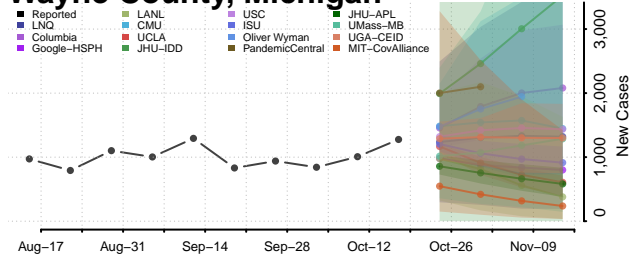

Wayne County, Michigan