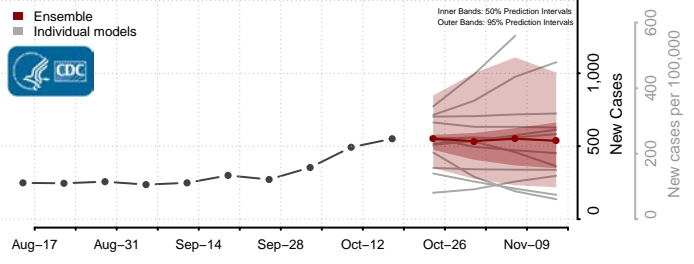

Gaston County, North Carolina