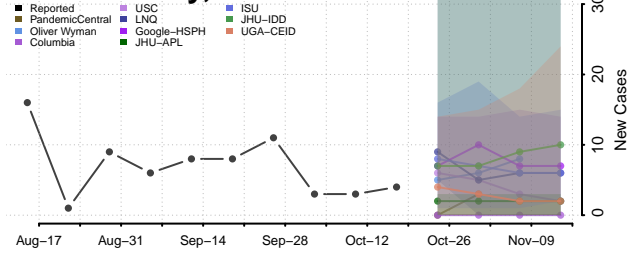

Scott County, Illinois