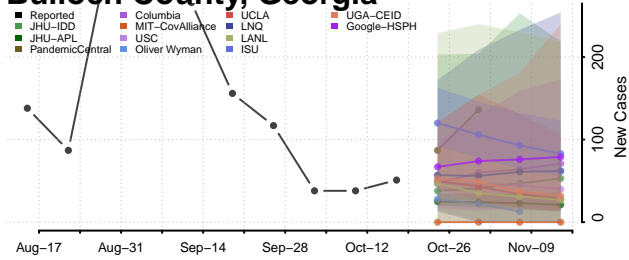

Bulloch County, Georgia