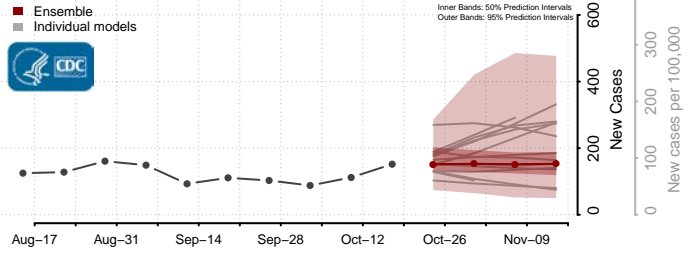

Hendricks County, Indiana