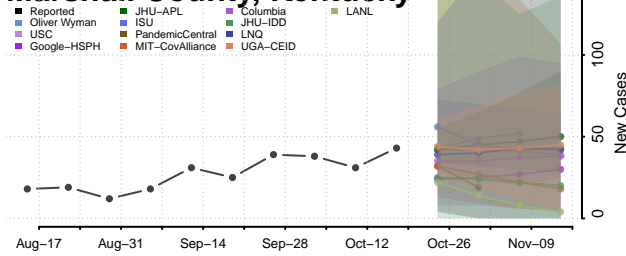

Marshall County, Kentucky