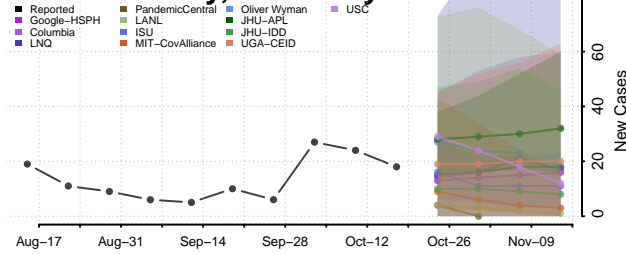

Fulton County, Kentucky