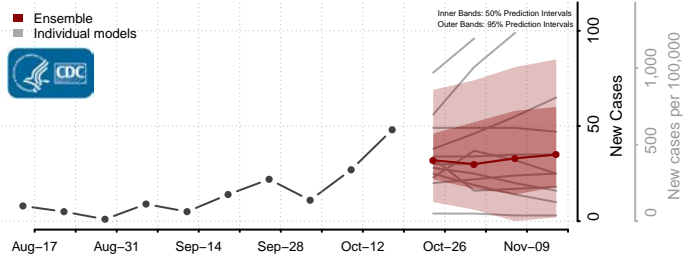

Trail County, North Dakota