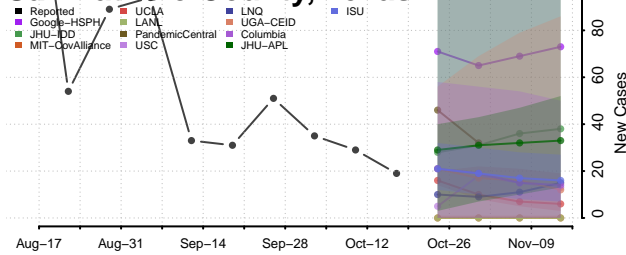

San Patricio County, Texas