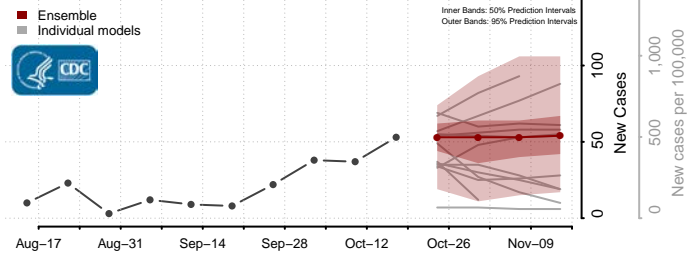

Walsh County, North Dakota