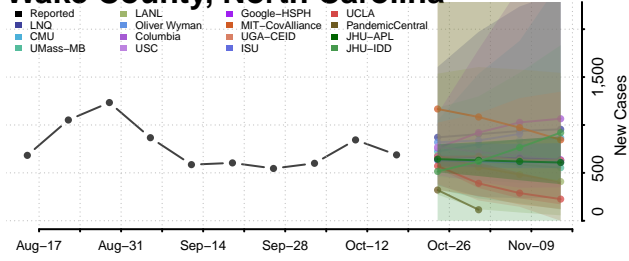

Wake County, North Carolina