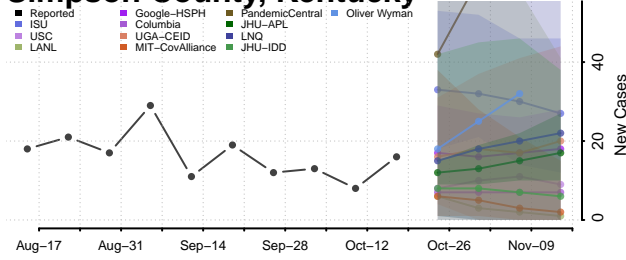

Simpson County, Kentucky