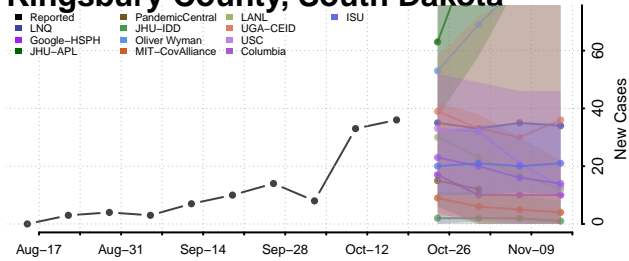

Kingsbury County, South Dakota