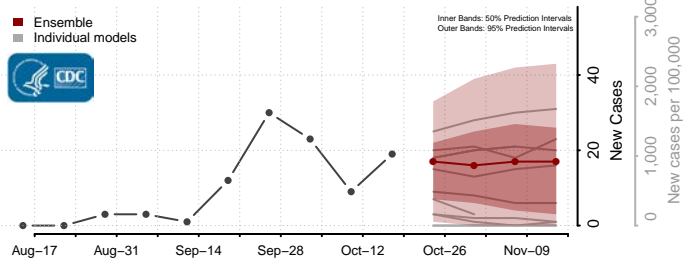

Logan County, North Dakota