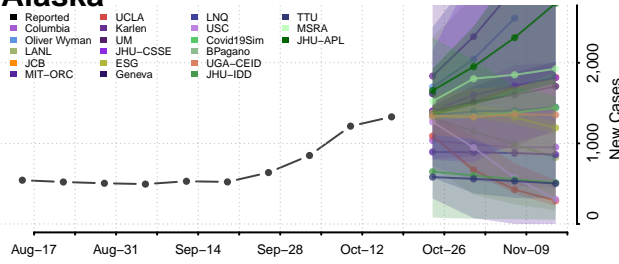

Washington County, Alabama

Wilcox County, Alabama

Winston County, Alabama

Alaska

Aleutians East County, Alaska

Aleutians West County, Alaska