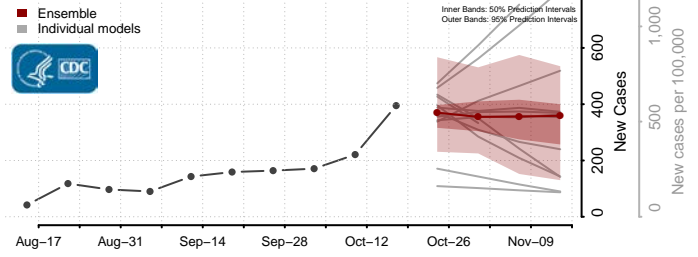

Ward County, North Dakota