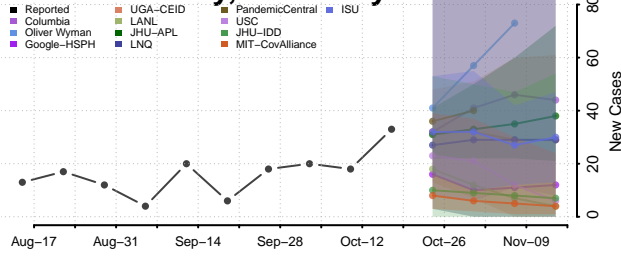

Clinton County, Kentucky