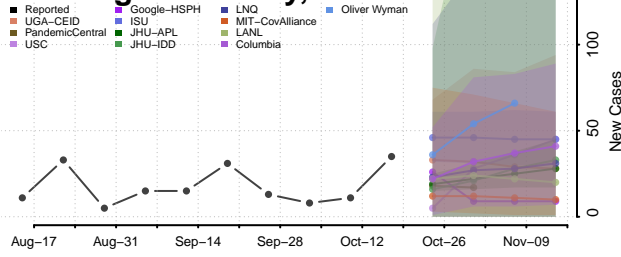

Washington County, Texas