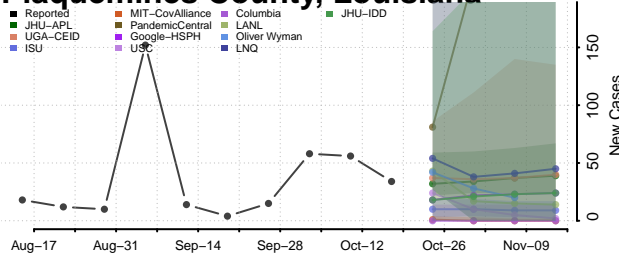

Plaquemines County, Louisiana