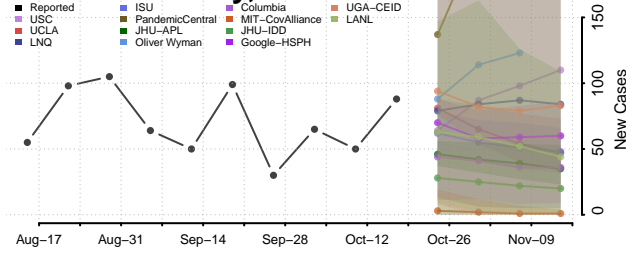

Franklin County, Alabama