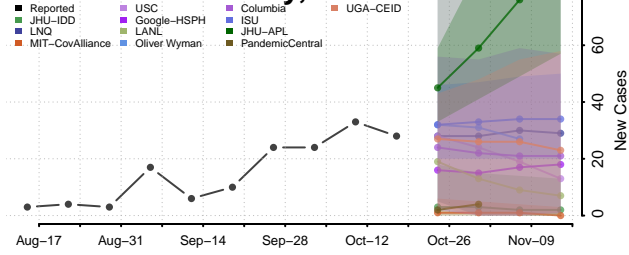

Hutchinson County, South Dakota