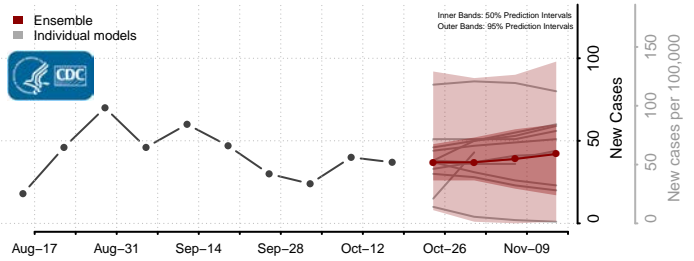

Fauquier County, Virginia