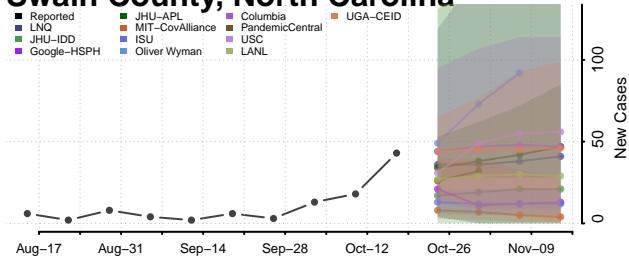

Swain County, North Carolina