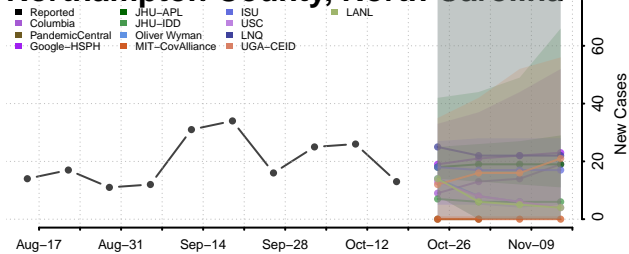

Northampton County, North Carolina