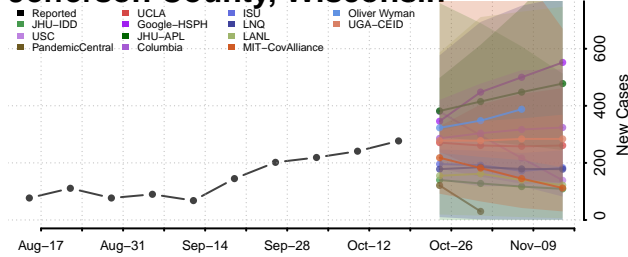

Jefferson County, Wisconsin