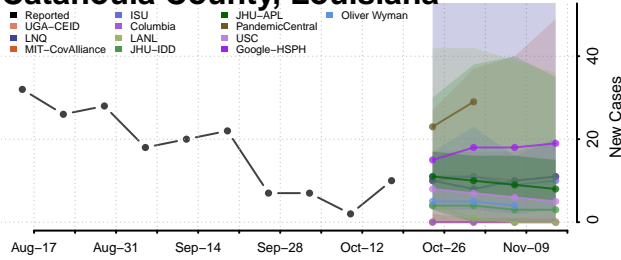

Catahoula County, Louisiana