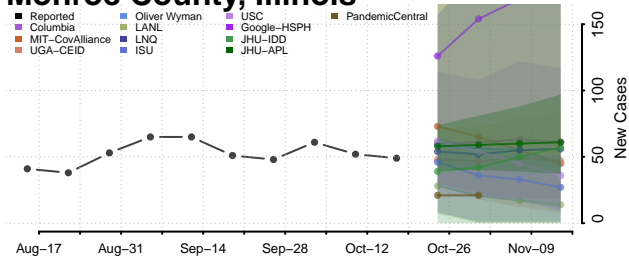

Monroe County, Illinois