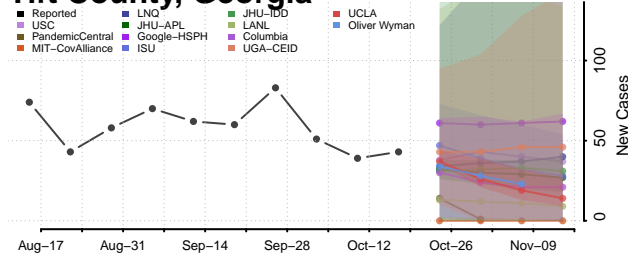

Tift County, Georgia