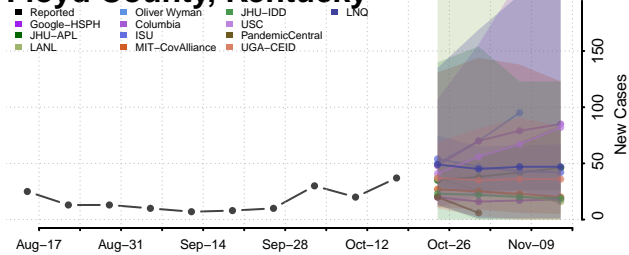

Floyd County, Kentucky