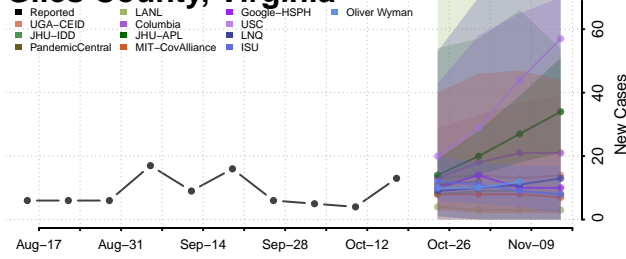

Giles County, Virginia