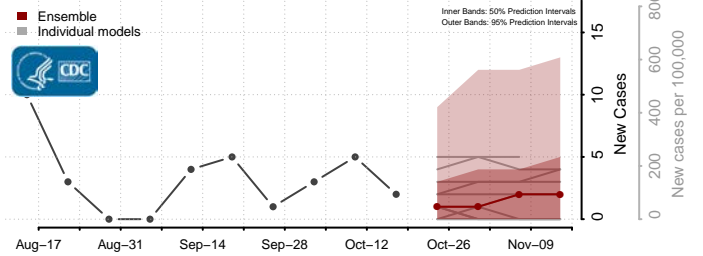

Cimarron County, Oklahoma