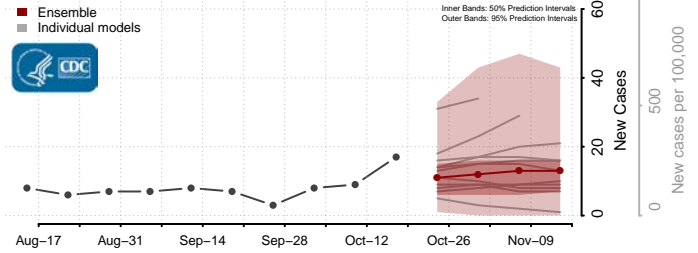

Edwards County, Illinois