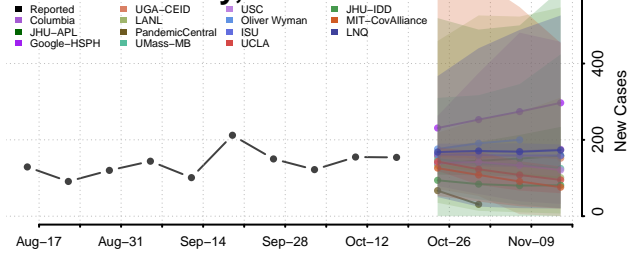

Harnett County, North Carolina