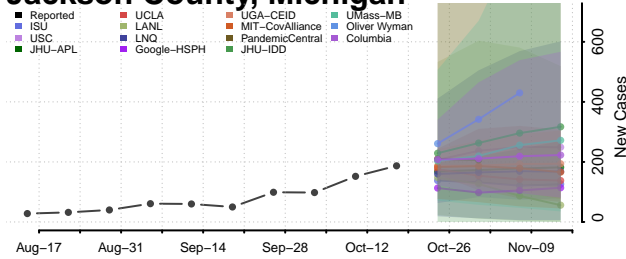

Jackson County, Michigan