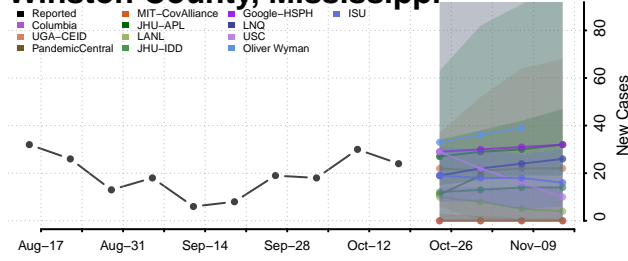

Winston County, Mississippi