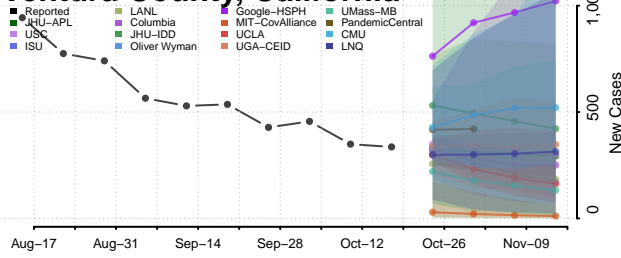

Ventura County, California