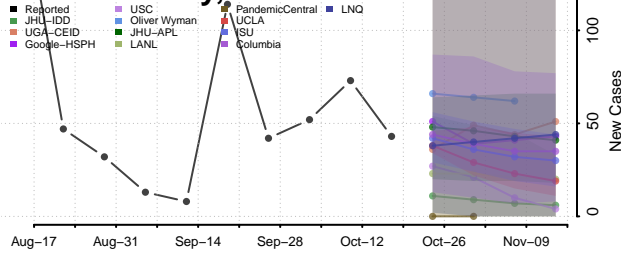

Clarke County, Alabama