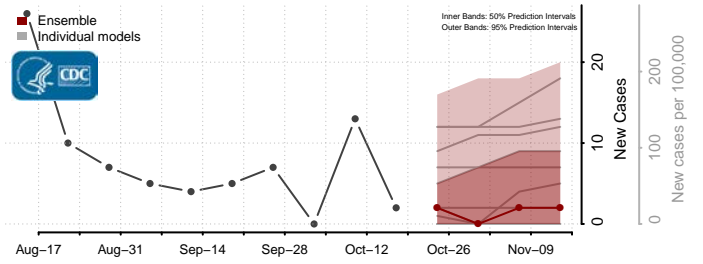

Jones County, North Carolina