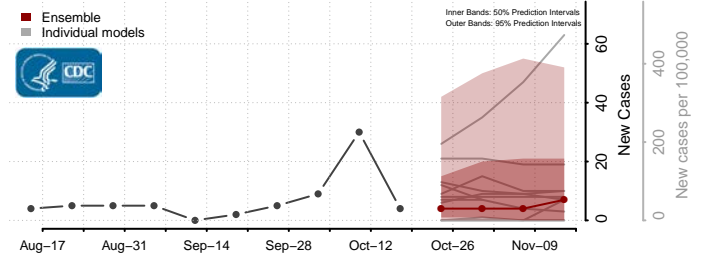

Morgan County, Kentucky