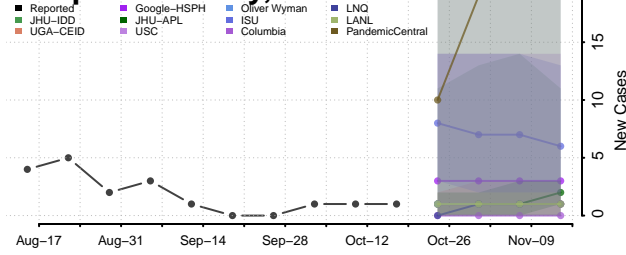

Mariposa County, California