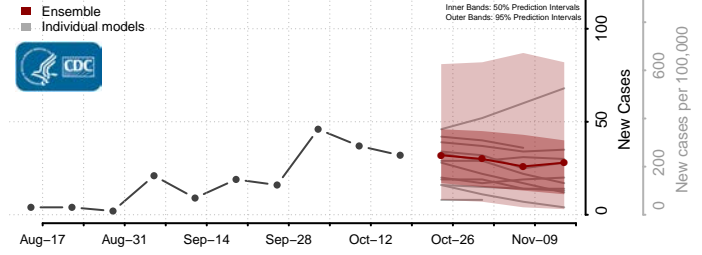

Webster County, Kentucky