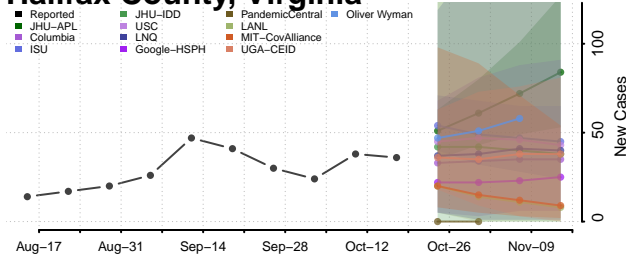

Halifax County, Virginia