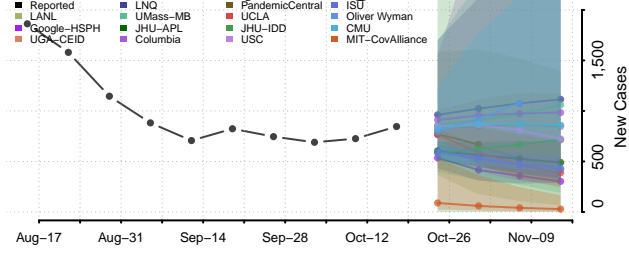

Gwinnett County, Georgia