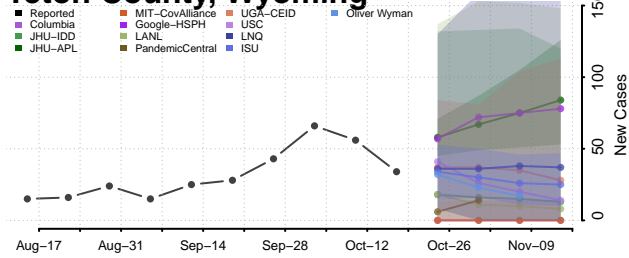

Teton County, Wyoming