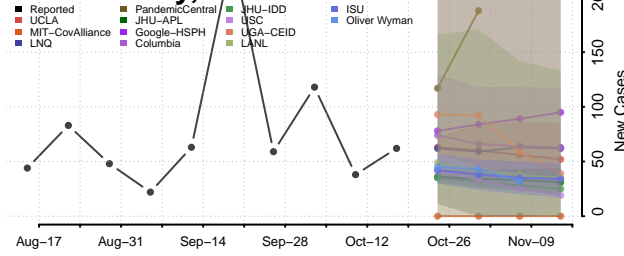

Dale County, Alabama