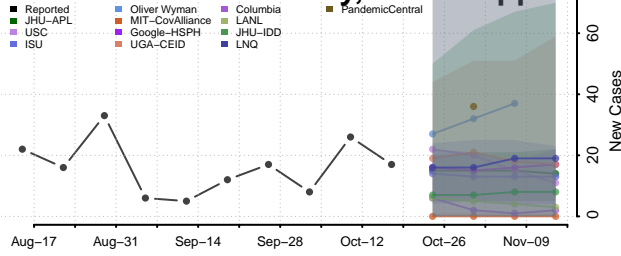

Jefferson Davis County, Mississippi