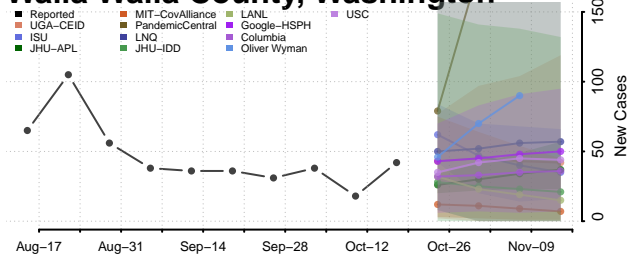

Walla Walla County, Washington