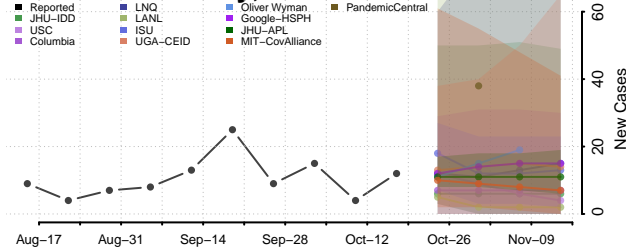

Marshall County, Illinois