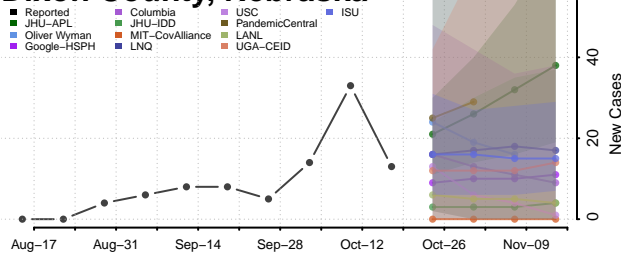

Dixon County, Nebraska