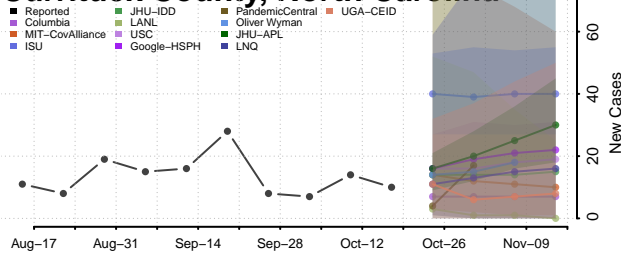

Currituck County, North Carolina