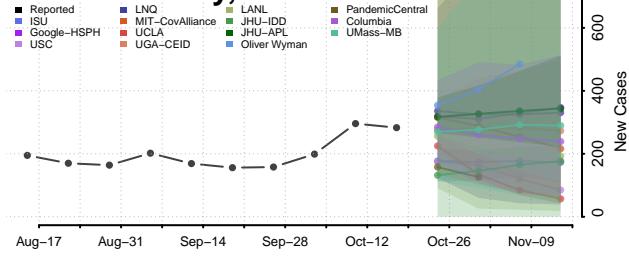

Wilson County, Tennessee