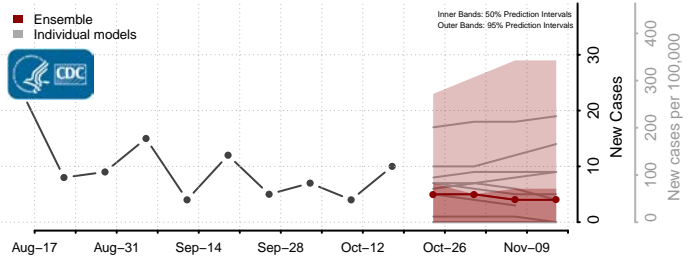

Hancock County, Georgia