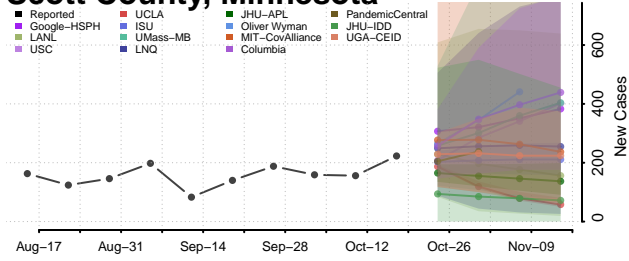

Scott County, Minnesota