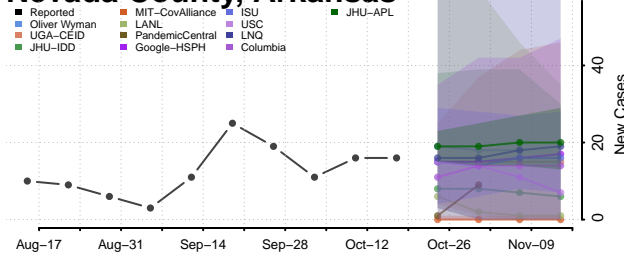

Nevada County, Arkansas