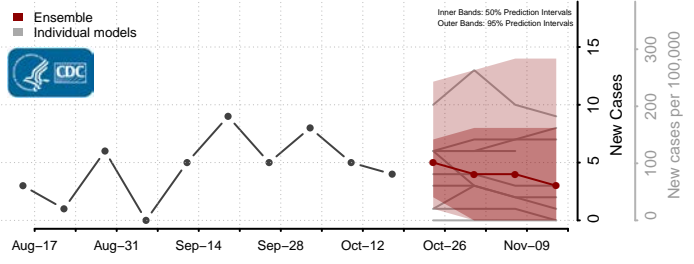

Meade County, South Dakota