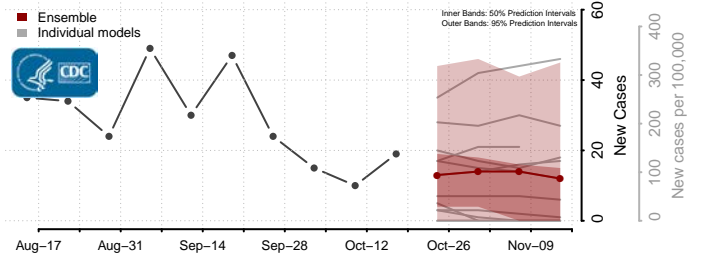

Tallahatchie County, Mississippi