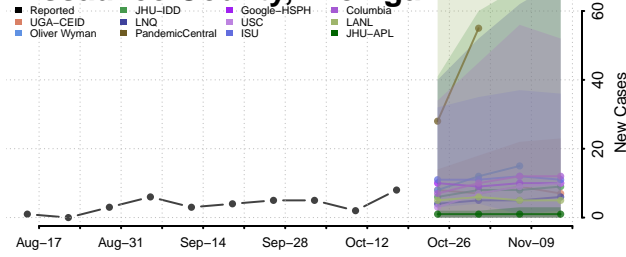

Missaukee County, Michigan