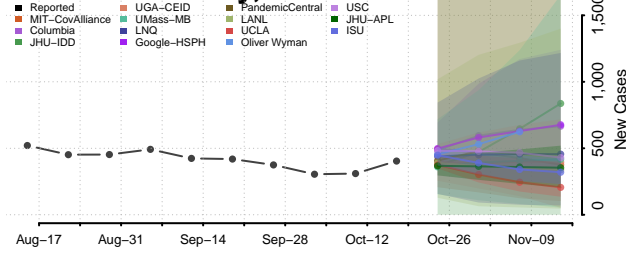

Madison County, Illinois