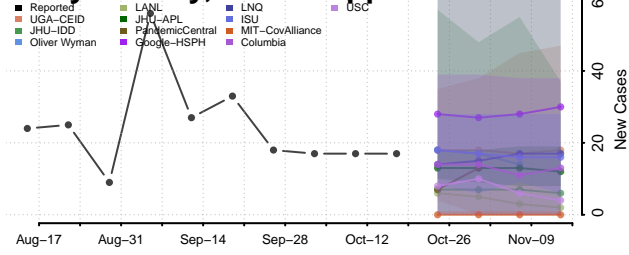

Perry County, Mississippi