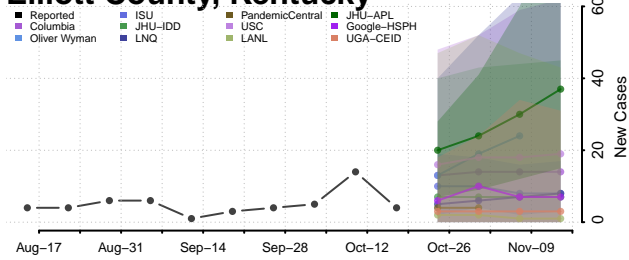

Elliott County, Kentucky