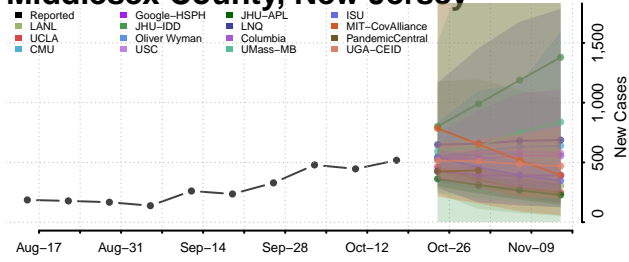

Middlesex County, New Jersey