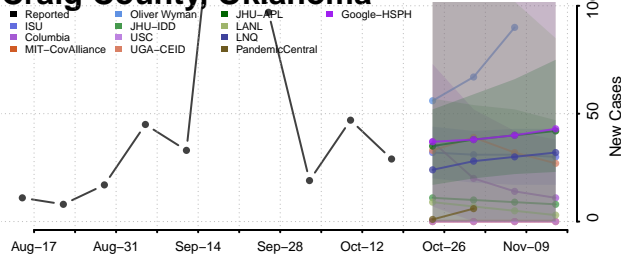

Craig County, Oklahoma