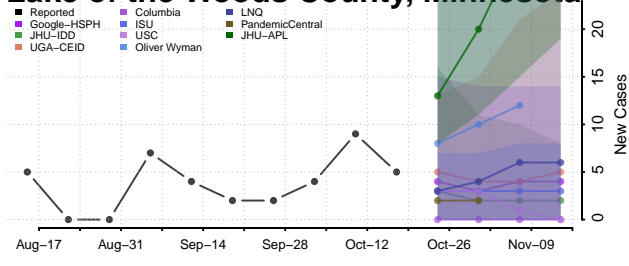

Lake of the Woods County, Minnesota