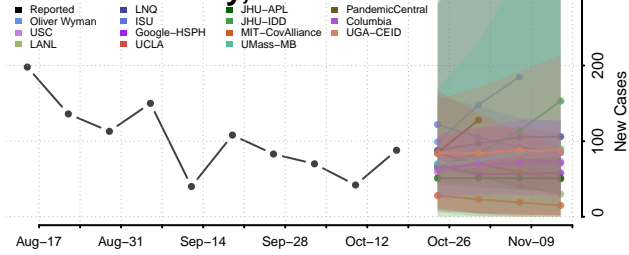

Mohave County, Arizona