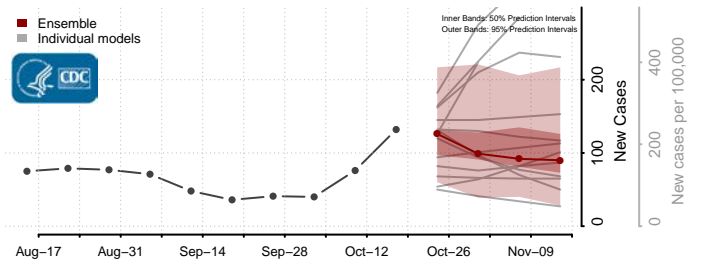

Lenoir County, North Carolina