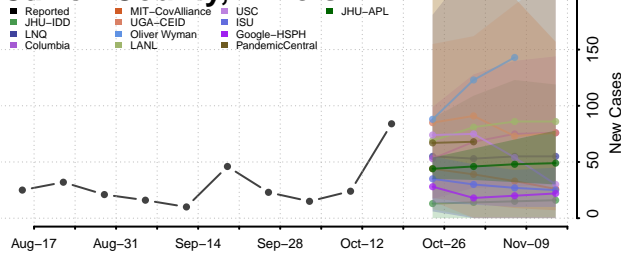

Carroll County, Illinois