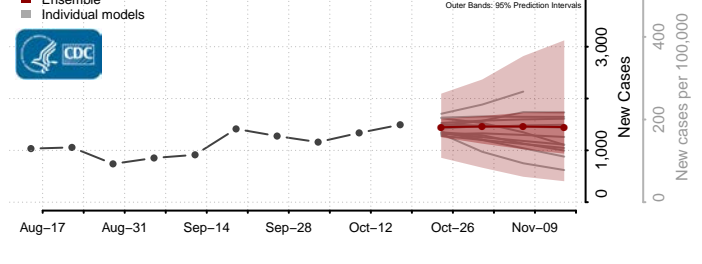

Oklahoma County, Oklahoma