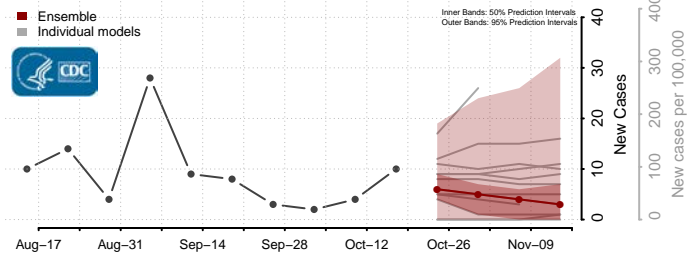

Lanier County, Georgia