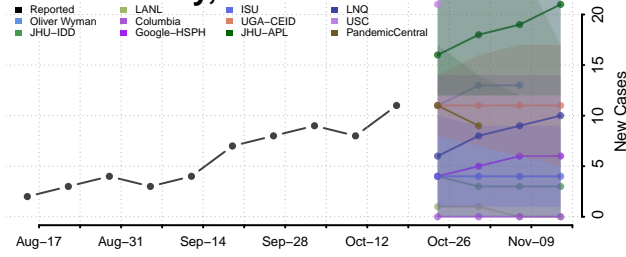

Grant County, Oklahoma