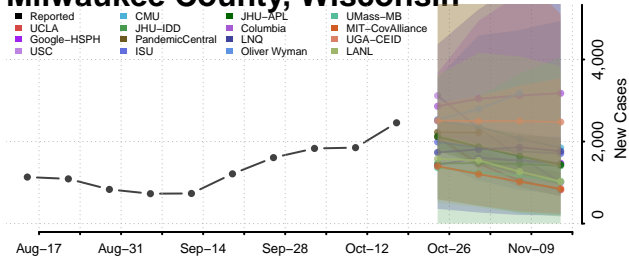

Milwaukee County, Wisconsin