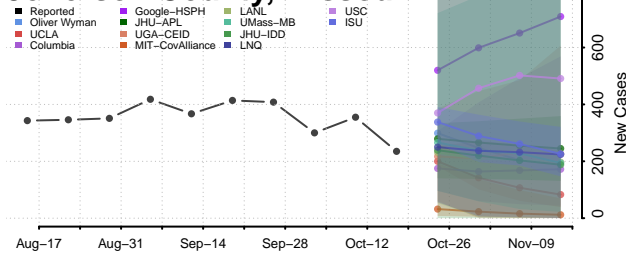

Jefferson County, Missouri