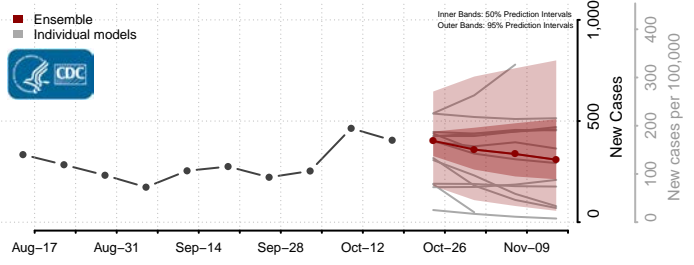

Williamson County, Tennessee