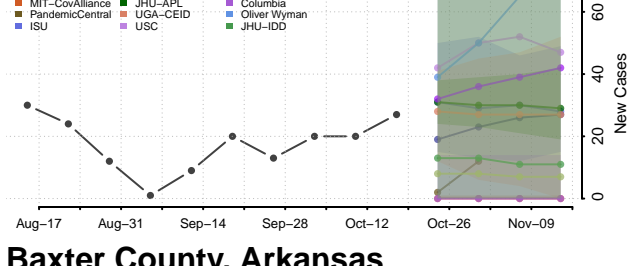

Ashley County, Arkansas