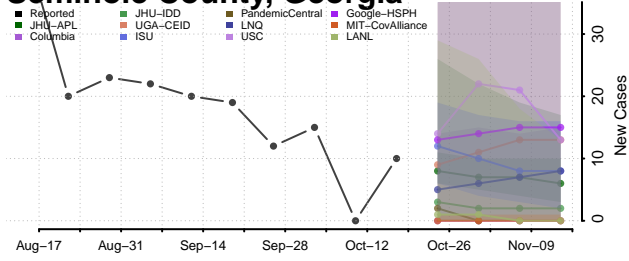

Seminole County, Georgia