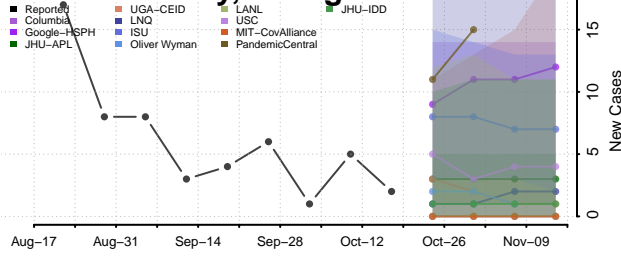

Lincoln County, Georgia