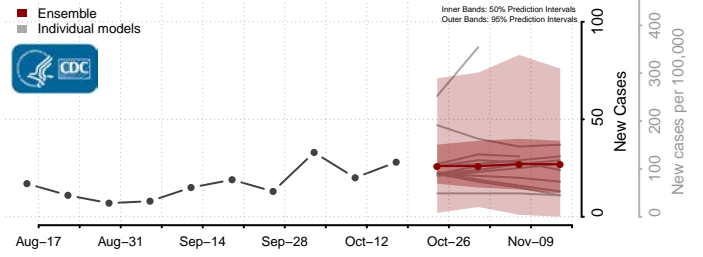

Lincoln County, Kentucky