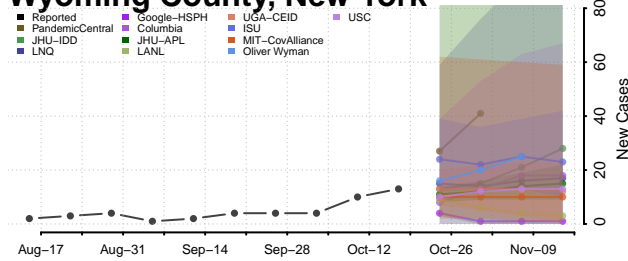

Wyoming County, New York