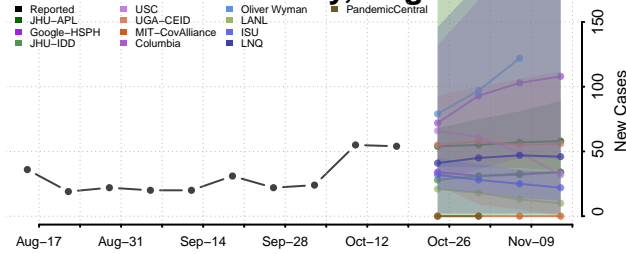

Prince Edward County, Virginia