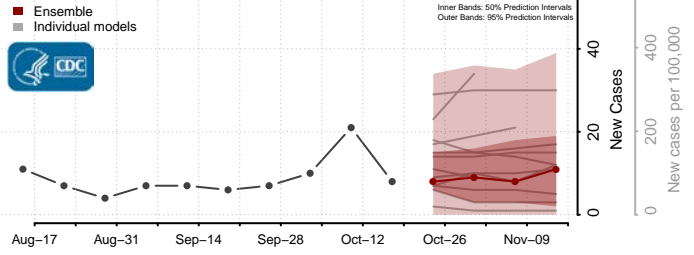

Latimer County, Oklahoma