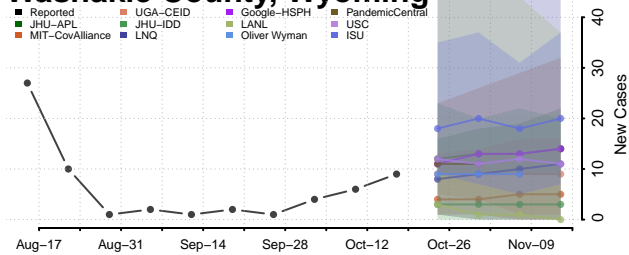

Washakie County, Wyoming