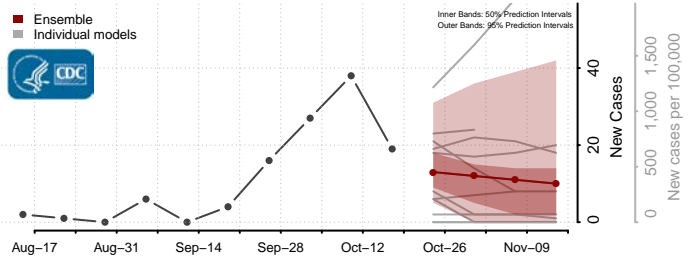

Nelson County, North Dakota