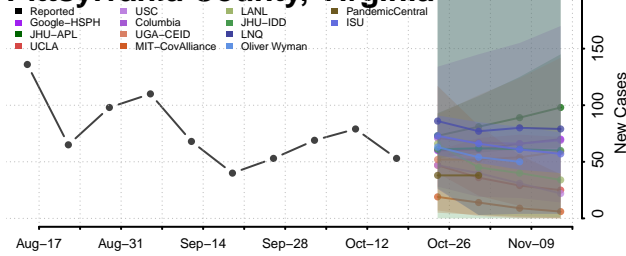

Pittsylvania County, Virginia