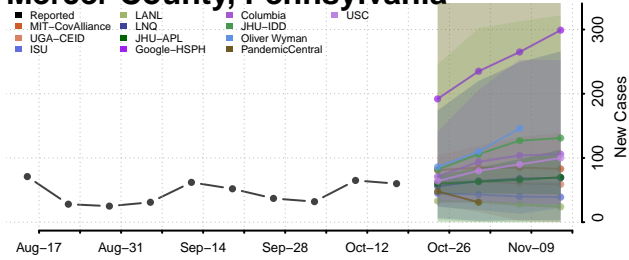

Mercer County, Pennsylvania