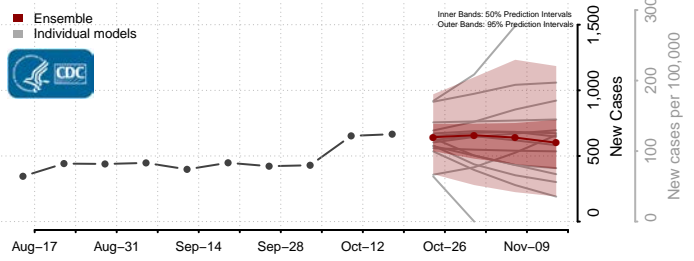

Guilford County, North Carolina