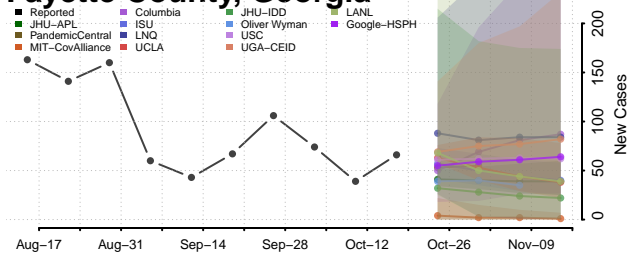

Fayette County, Georgia