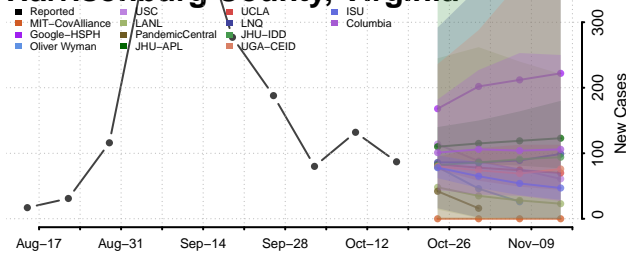

Harrisonburg County, Virginia