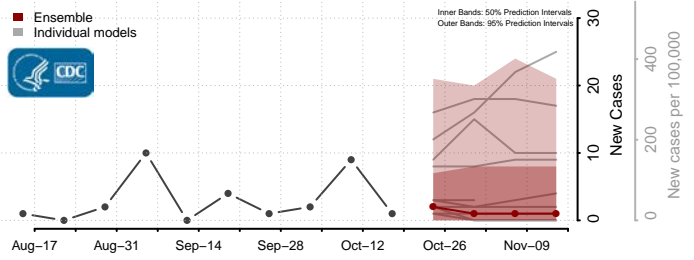

Mitchell County, Kansas