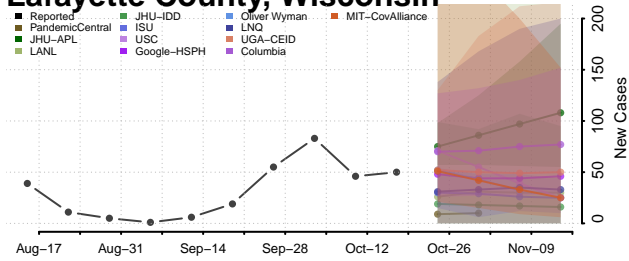

Lafayette County, Wisconsin