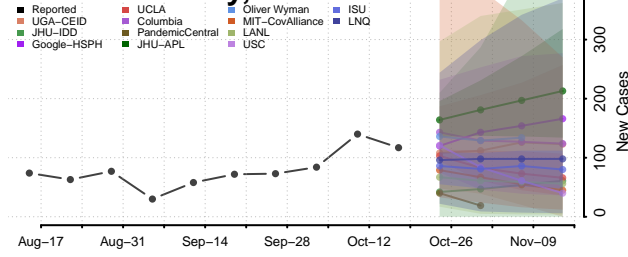

Loudon County, Tennessee