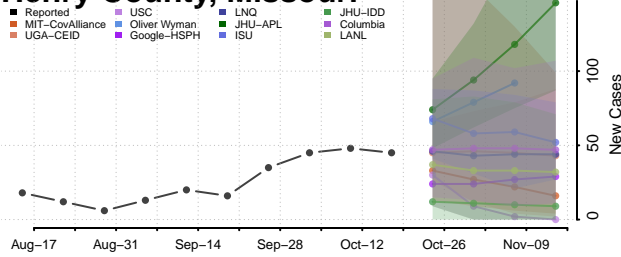

Henry County, Missouri