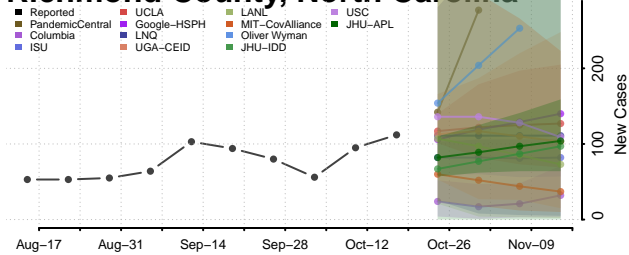

Richmond County, North Carolina