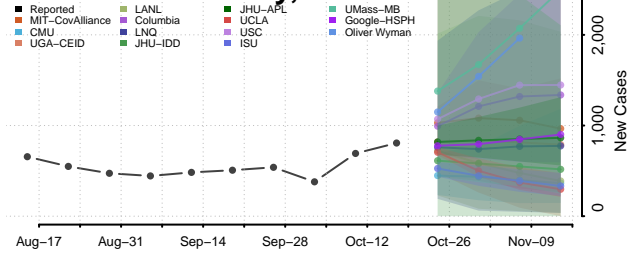

St. Charles County, Missouri