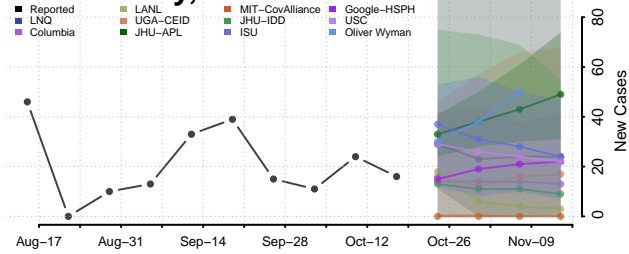

Pike County, Missouri