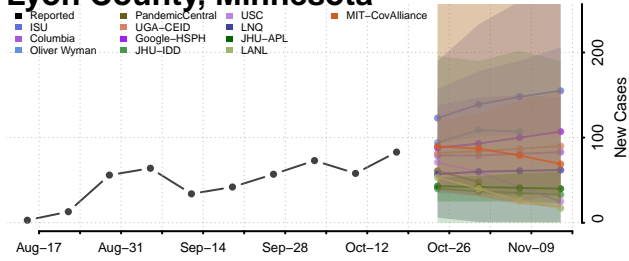

Lyon County, Minnesota