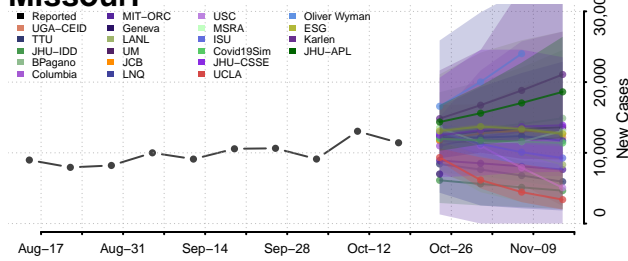

Wilkinson County, Mississippi

Winston County, Mississippi

Yalobusha County, Mississippi

Yazoo County, Mississippi

Missouri

Adair County, Missouri