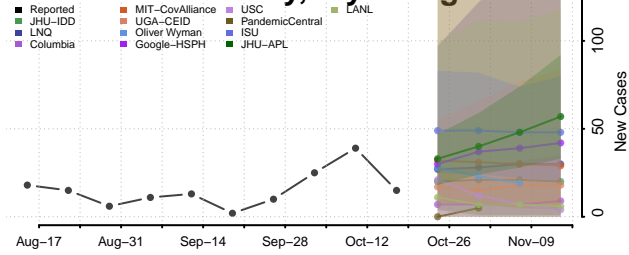

Sweetwater County, Wyoming