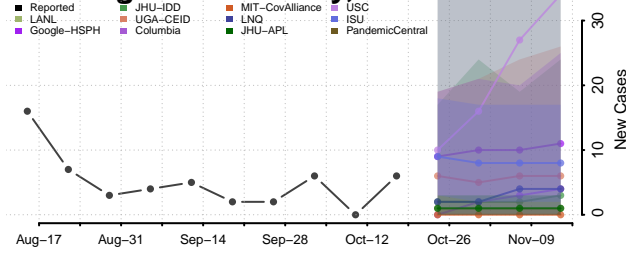

San Augustine County, Texas