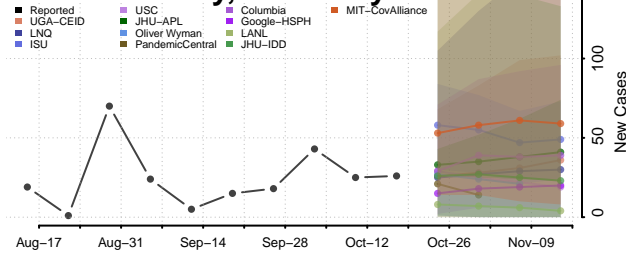

Rowan County, Kentucky