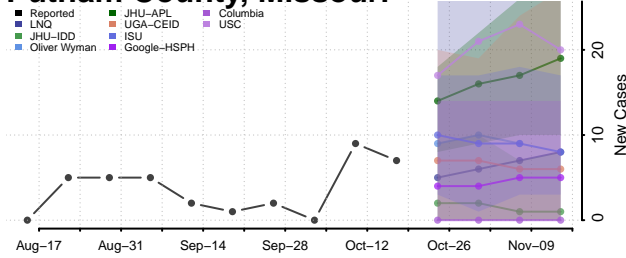

### Putnam County, Missouri