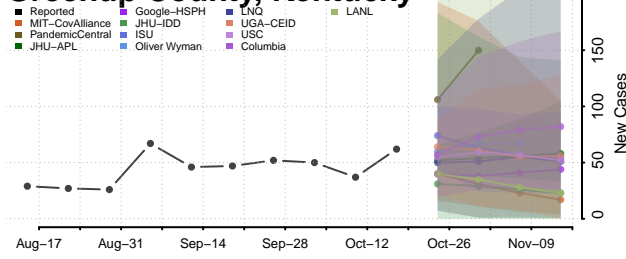

### Greenup County, Kentucky