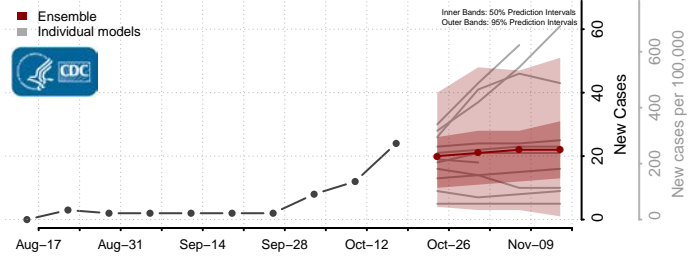

Clearwater County, Minnesota