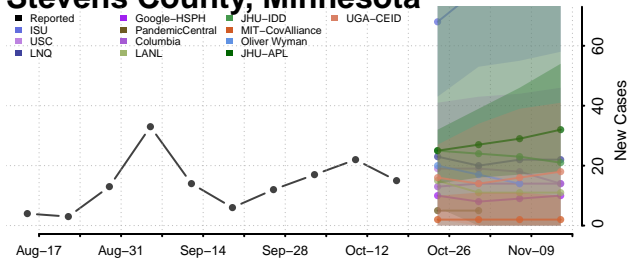

Stevens County, Minnesota