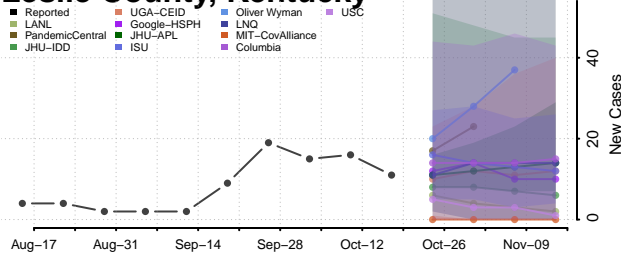

Leslie County, Kentucky