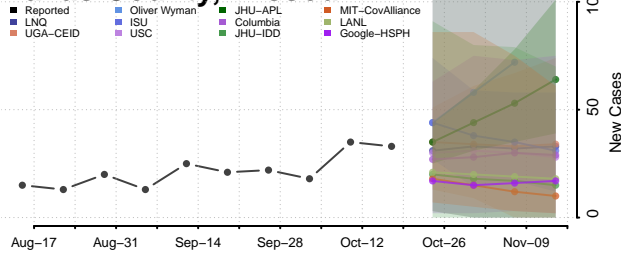

Dallas County, Missouri