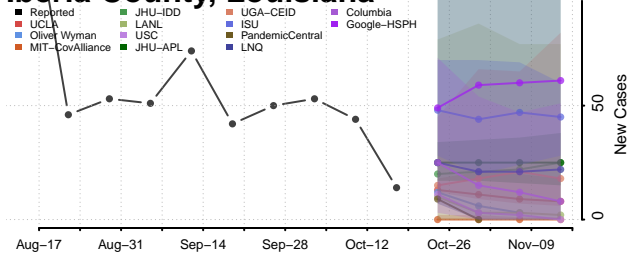

Iberia County, Louisiana