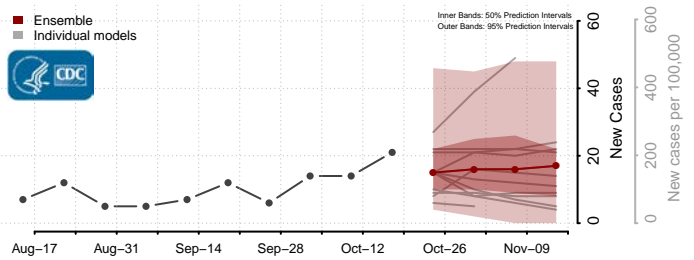

Metcalfe County, Kentucky