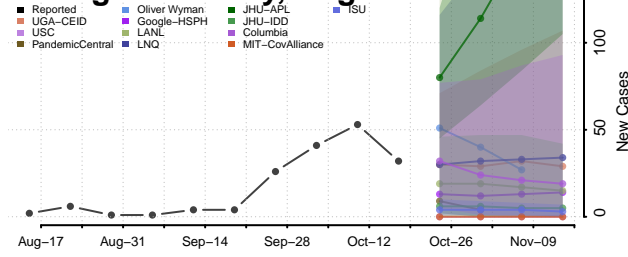

Lexington County, Virginia