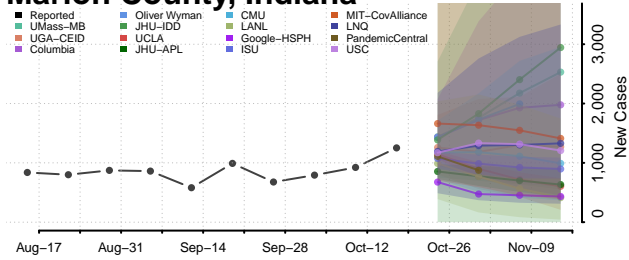

Marion County, Indiana