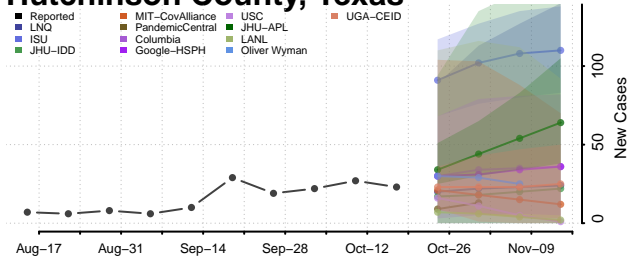

Hutchinson County, Texas