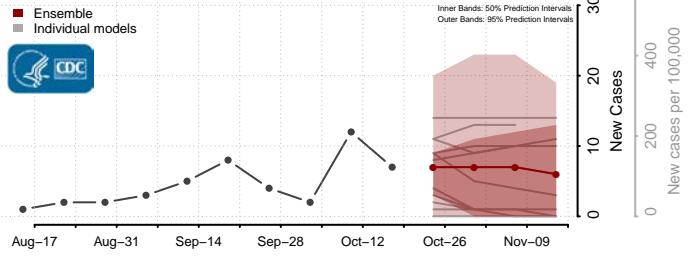

Greer County, Oklahoma