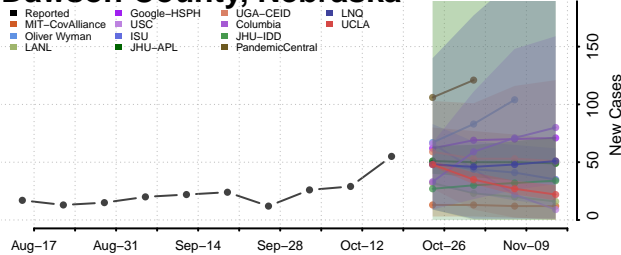

Dawson County, Nebraska