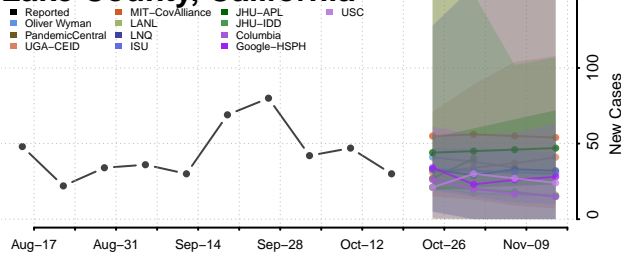

Lake County, California