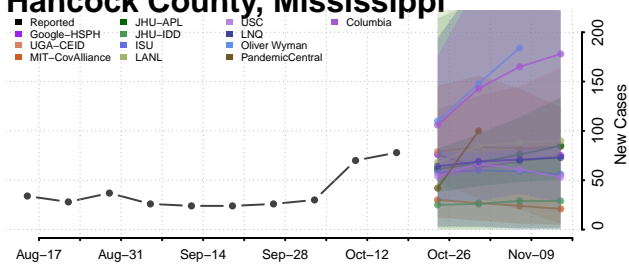

Hancock County, Mississippi