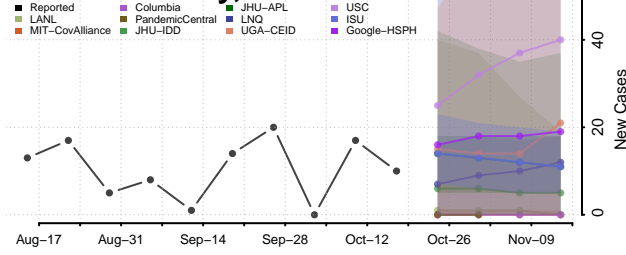

Sumter County, Alabama