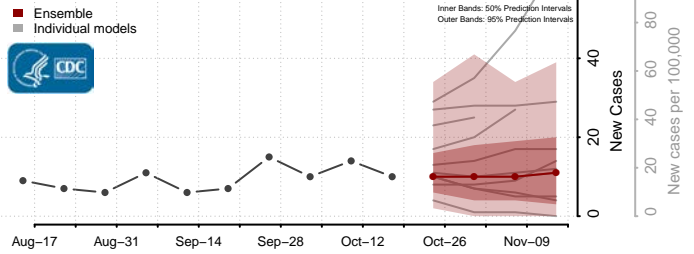

Herkimer County, New York