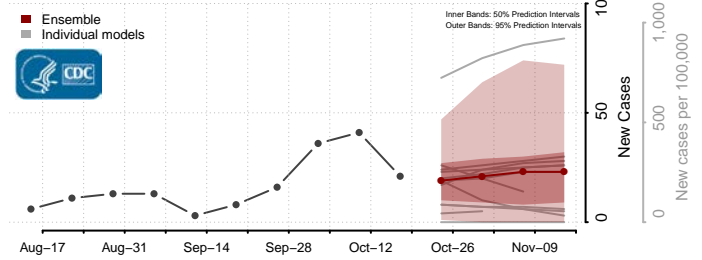

Pipestone County, Minnesota