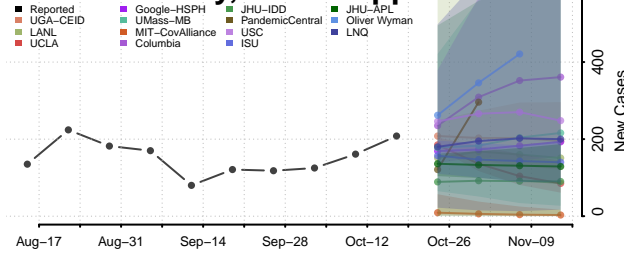

Rankin County, Mississippi