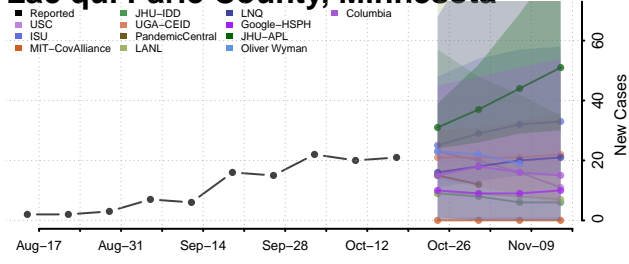

Lac qui Parle County, Minnesota