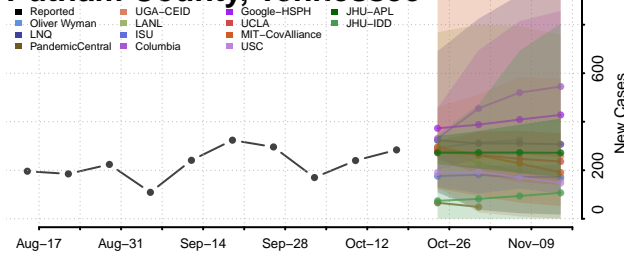

### Putnam County, Tennessee