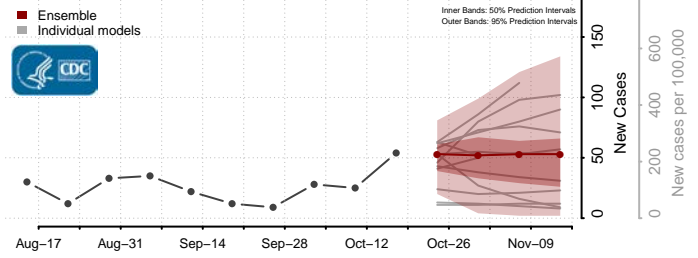

Lee County, Virginia