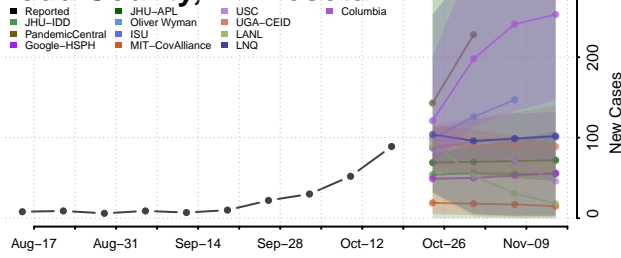

Todd County, Minnesota