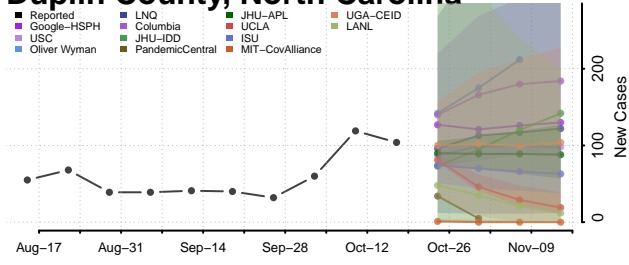

Duplin County, North Carolina