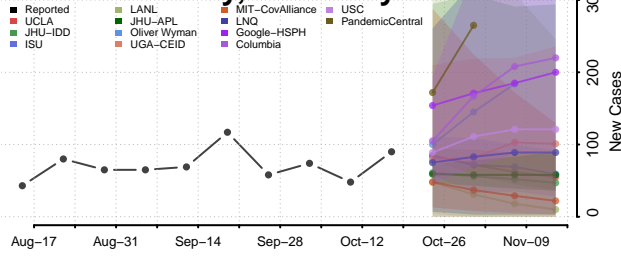

### Oldham County, Kentucky