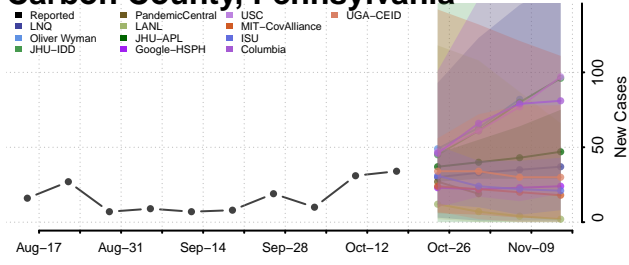

Carbon County, Pennsylvania