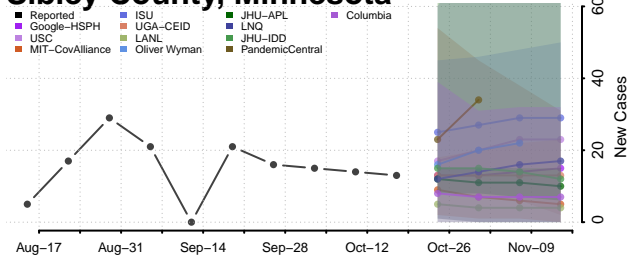

Sibley County, Minnesota