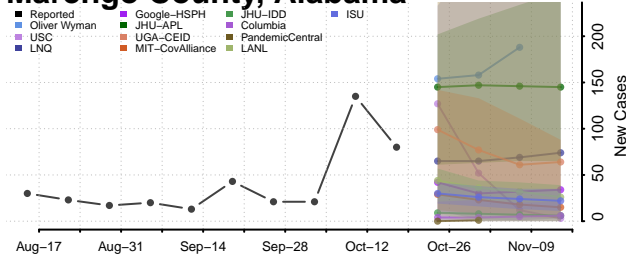

Marengo County, Alabama