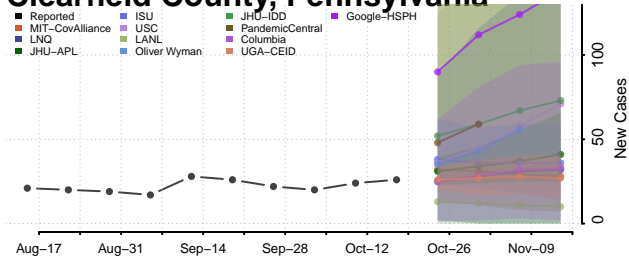

Clearfield County, Pennsylvania