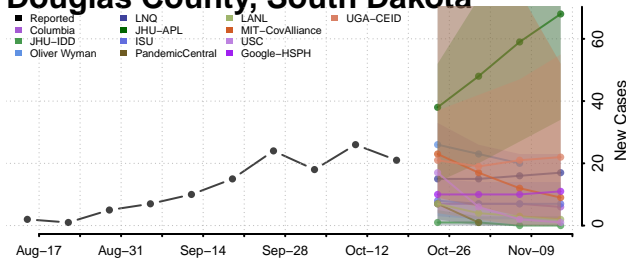

Douglas County, South Dakota