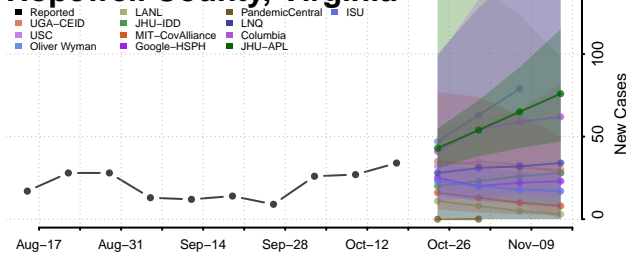

### Hopewell County, Virginia