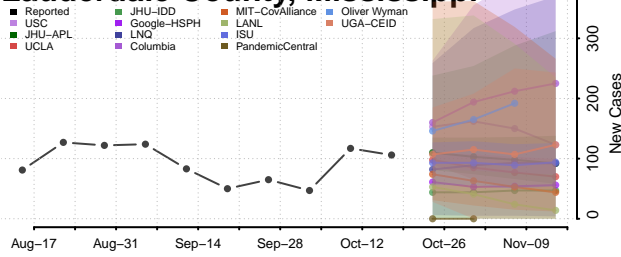

Lauderdale County, Mississippi