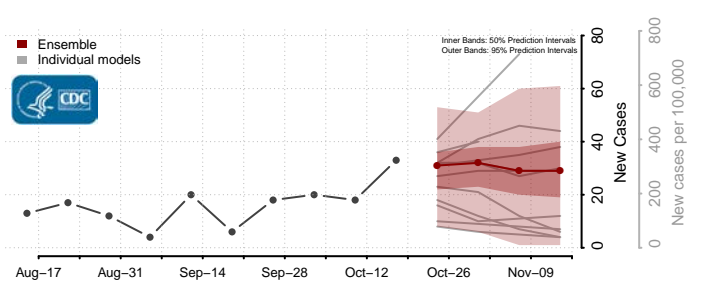

Edmonson County, Kentucky