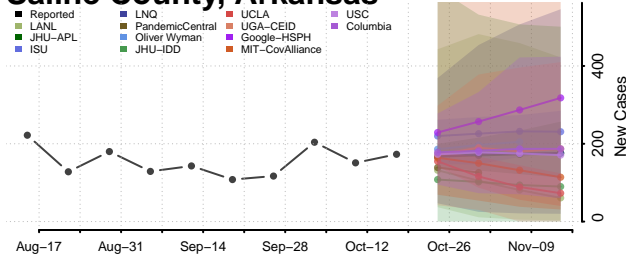

Saline County, Arkansas