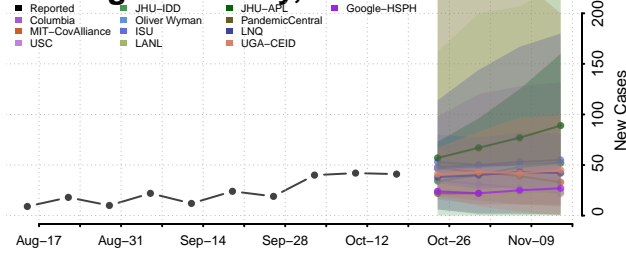

Huntington County, Indiana