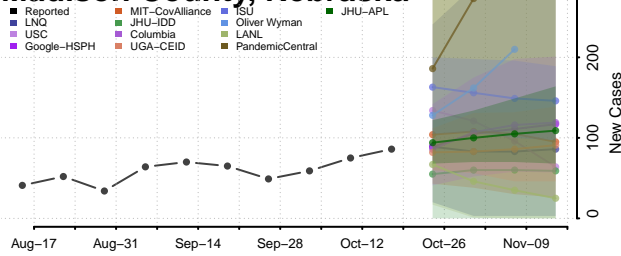

### Madison County, Nebraska