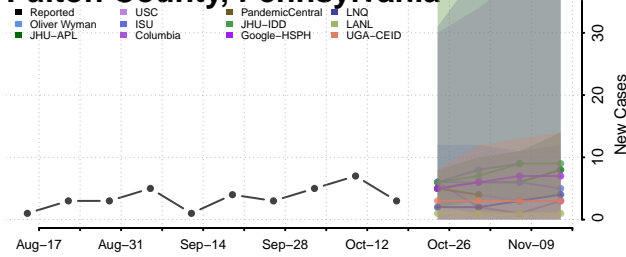

Fulton County, Pennsylvania