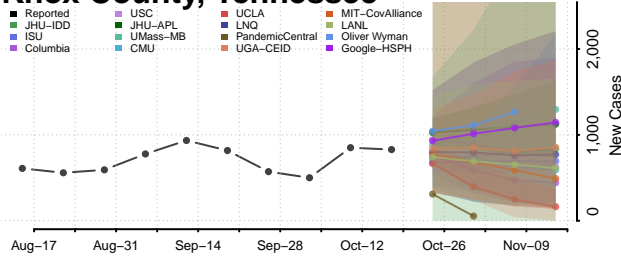

Knox County, Tennessee