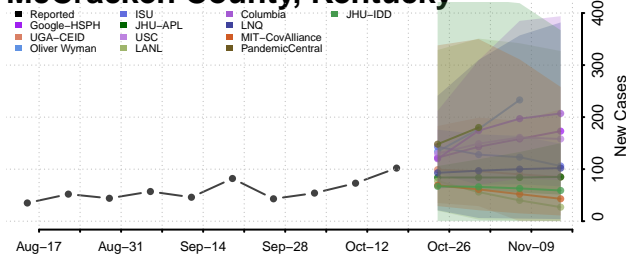

McCracken County, Kentucky