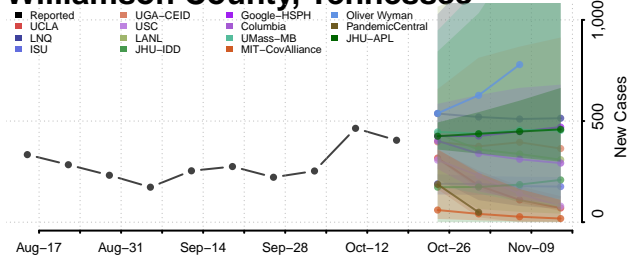

Williamson County, Tennessee