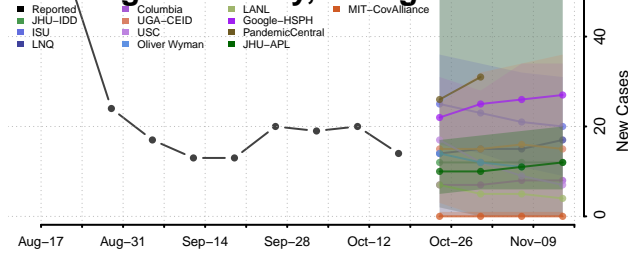

Washington County, Georgia