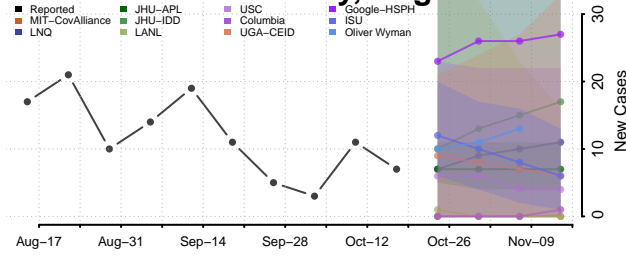

Manassas Park County, Virginia