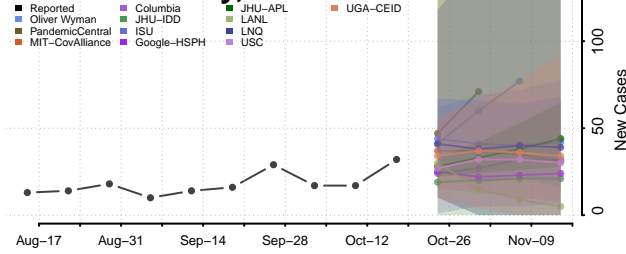

Seward County, Nebraska