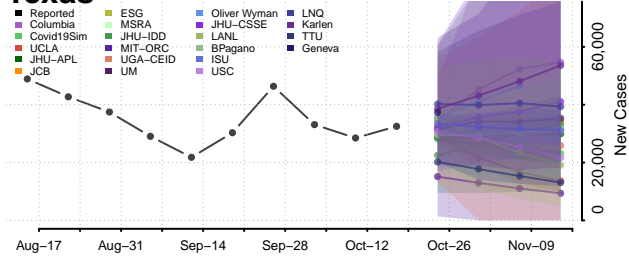

Williamson County, Tennessee

Wilson County, Tennessee

Texas

Anderson County, Texas

Andrews County, Texas

Angelina County, Texas