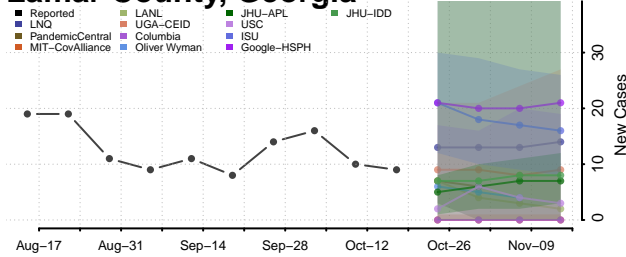

Lamar County, Georgia