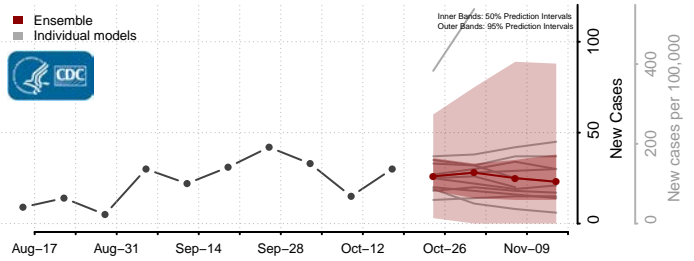

Mercer County, Kentucky