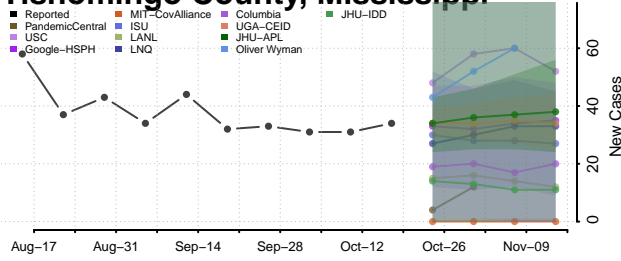

Tishomingo County, Mississippi