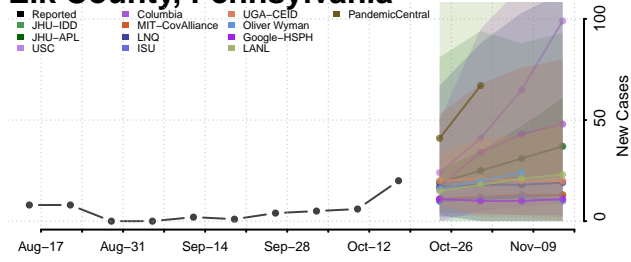

Elk County, Pennsylvania