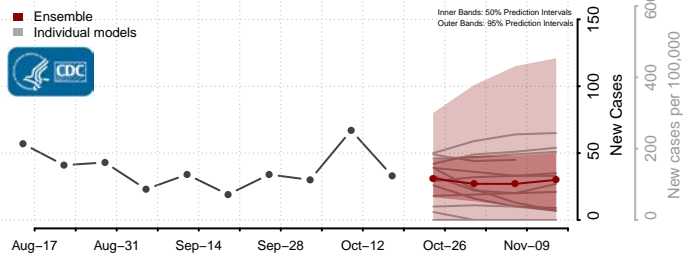

Simpson County, Mississippi