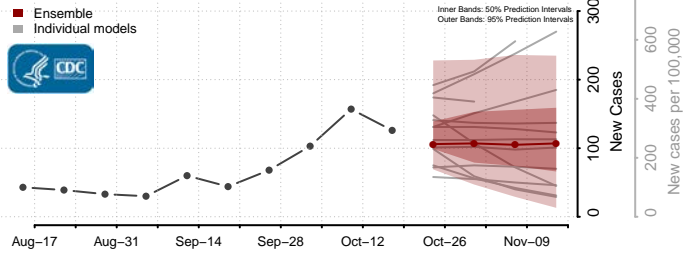

Delaware County, Oklahoma