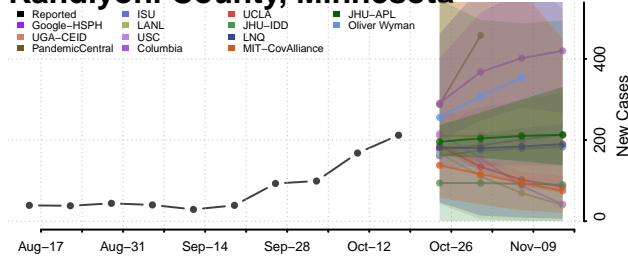

Kandiyohi County, Minnesota