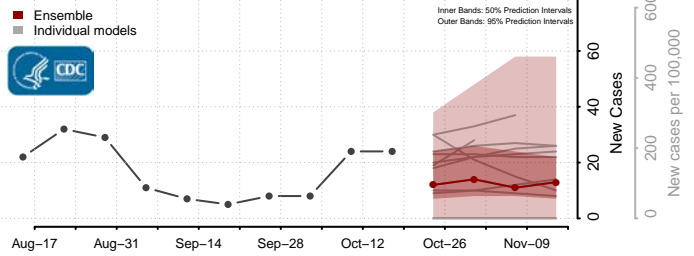

Lawrence County, Mississippi