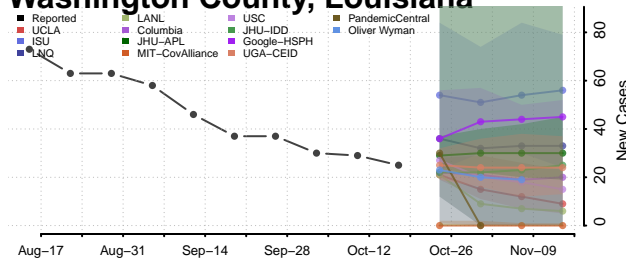

Washington County, Louisiana