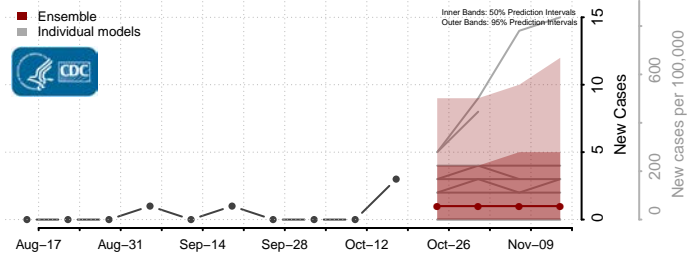

Deuel County, Nebraska