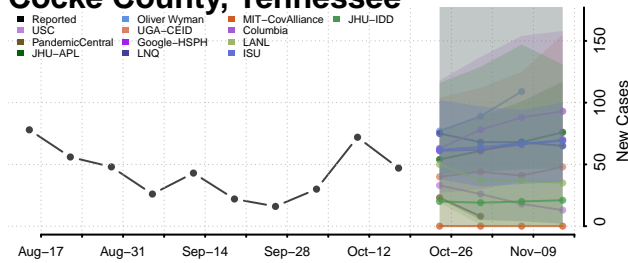

Cocke County, Tennessee