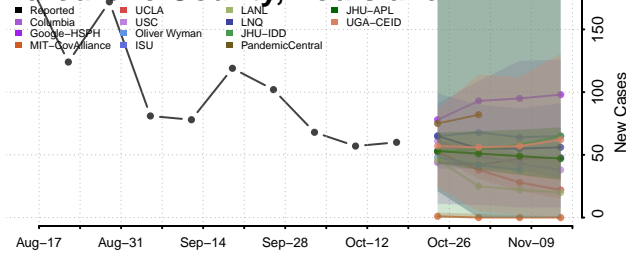

Lafourche County, Louisiana