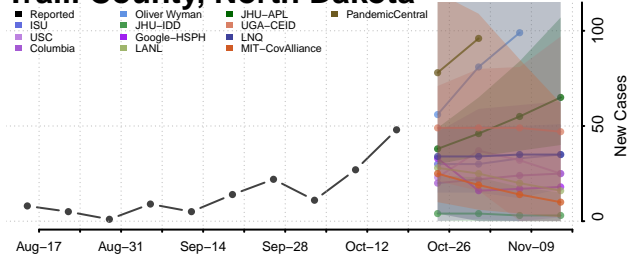

Trail County, North Dakota