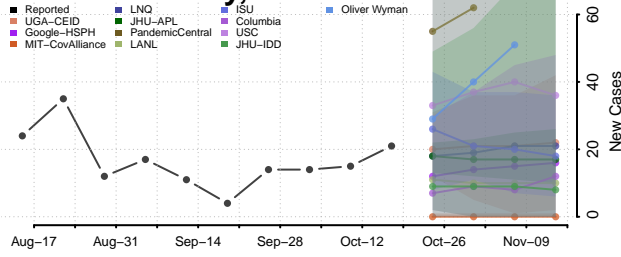

Wabash County, Illinois