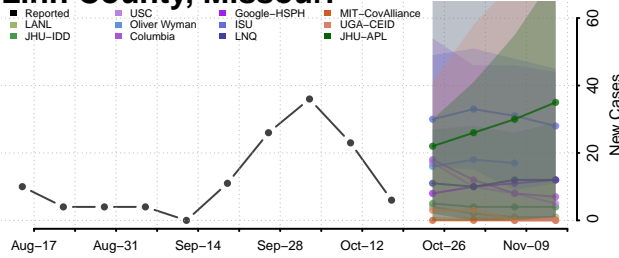

Linn County, Missouri