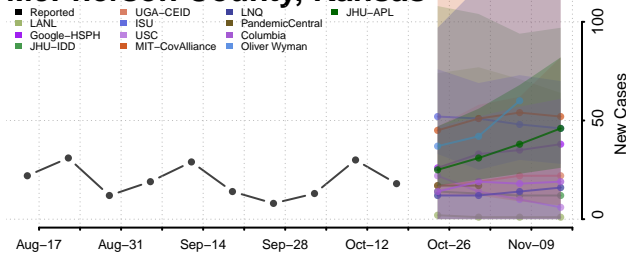

McPherson County, Kansas