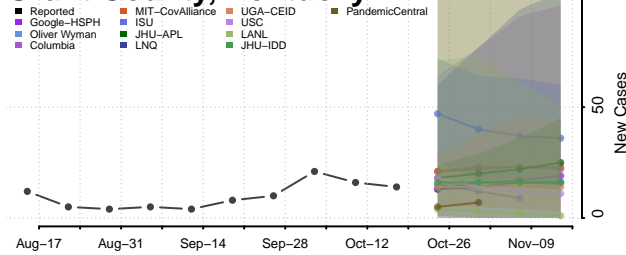

Grant County, Kentucky