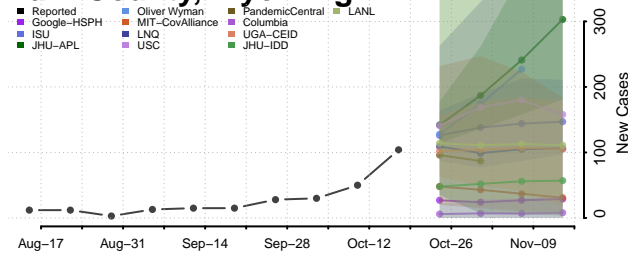

Park County, Wyoming