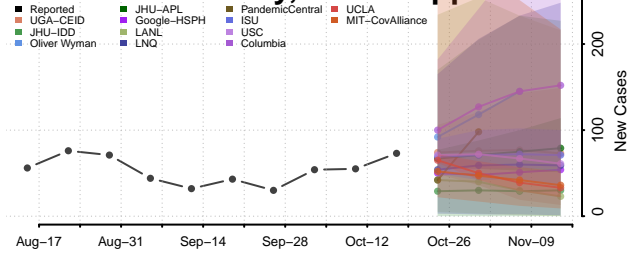

Pearl River County, Mississippi