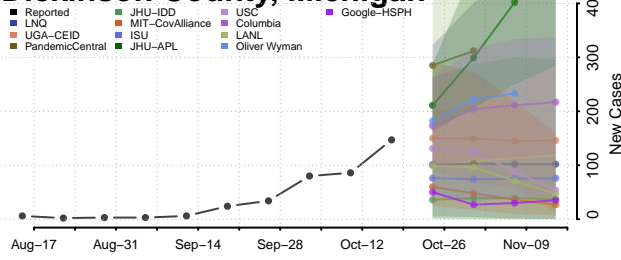

Dickinson County, Michigan