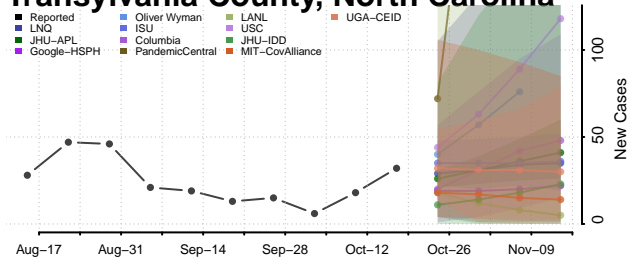

Transylvania County, North Carolina