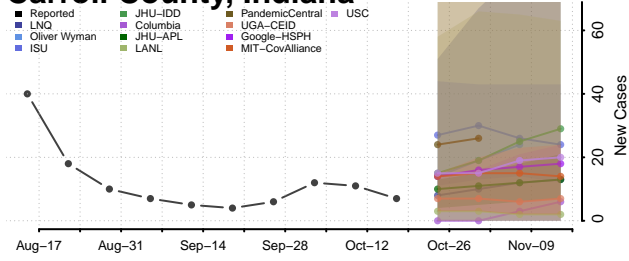

Carroll County, Indiana