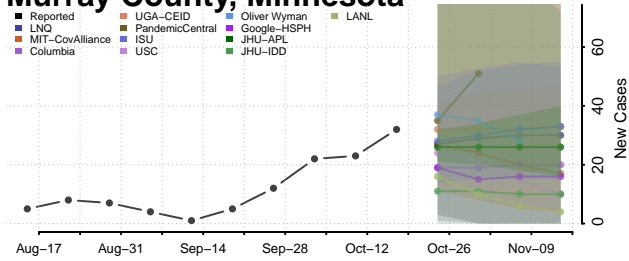

Murray County, Minnesota