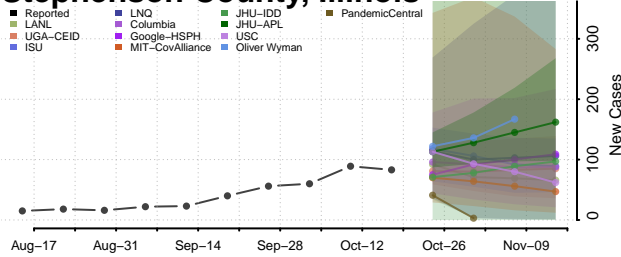

Stephenson County, Illinois