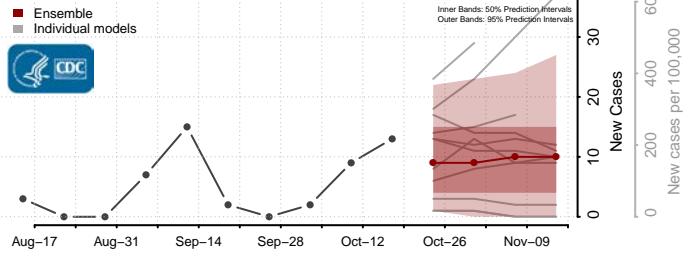

Greenwood County, Kansas