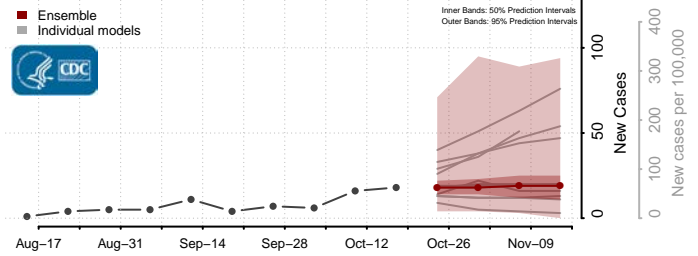

### Hardy County, West Virginia