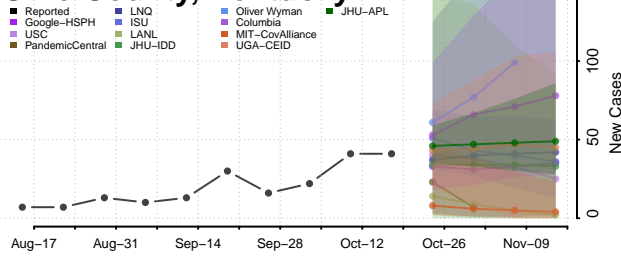

Ohio County, Kentucky