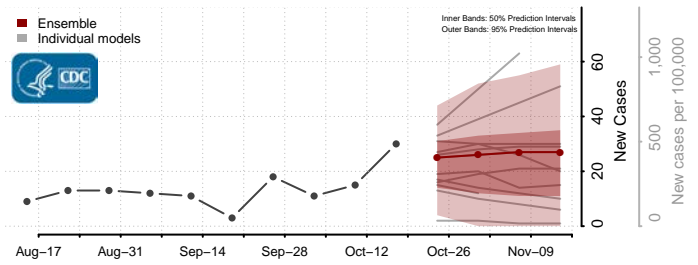

Hamlin County, South Dakota