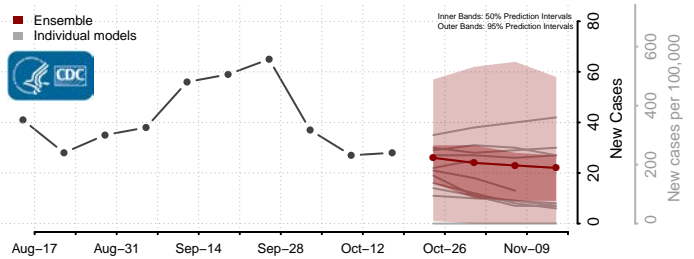

Decatur County, Tennessee