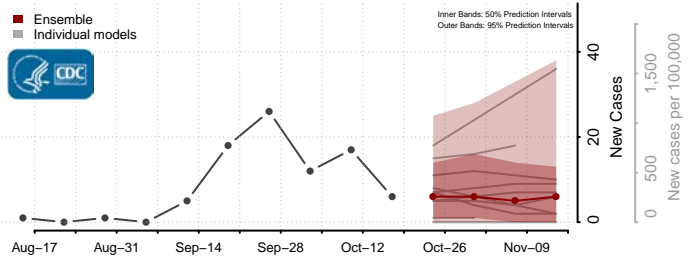

Renville County, North Dakota