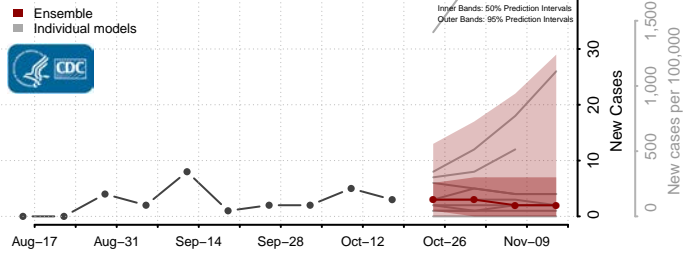

Liberty County, Montana