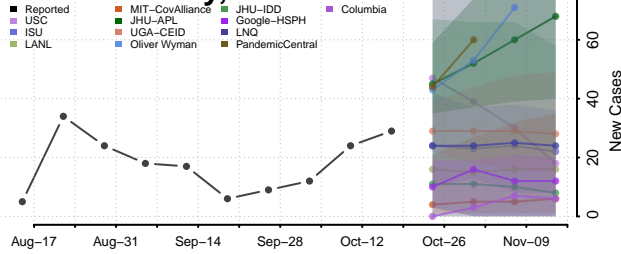

Dawes County, Nebraska