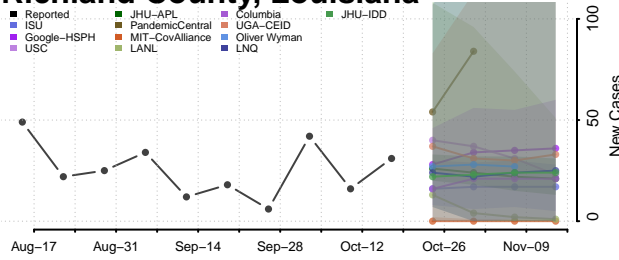

Richland County, Louisiana