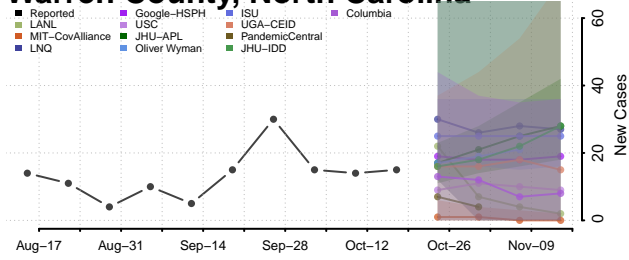

Warren County, North Carolina