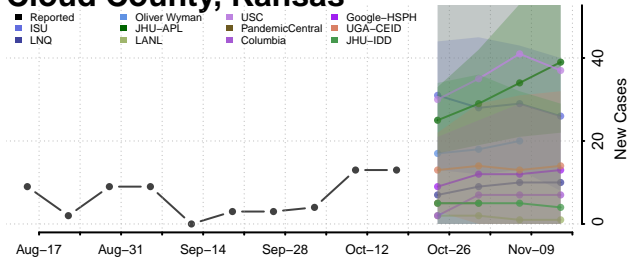

Cloud County, Kansas