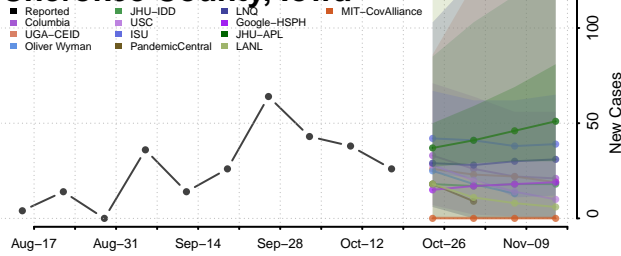

Cherokee County, Iowa