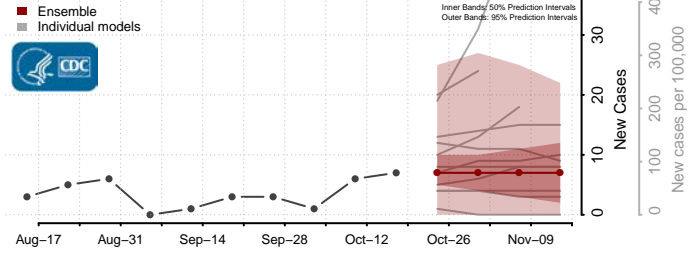

Gallatin County, Kentucky