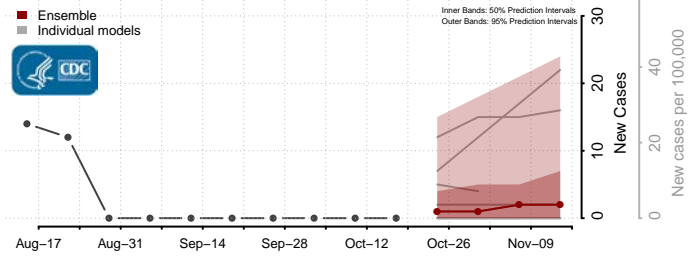

Franklin County, Virginia