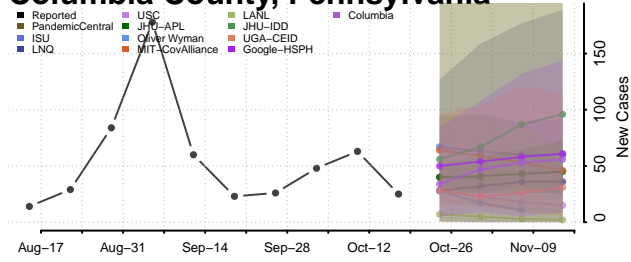

Columbia County, Pennsylvania