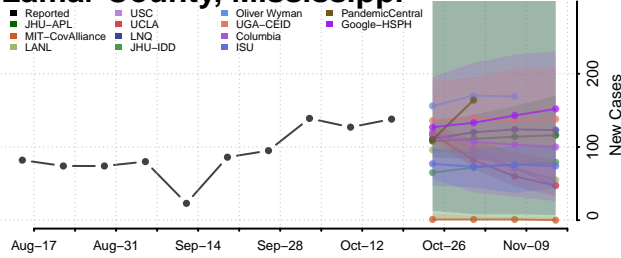

Lamar County, Mississippi