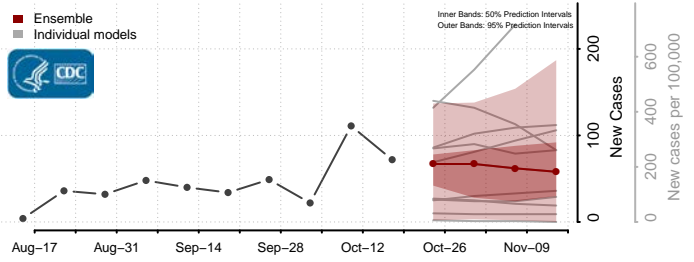

Montgomery County, Kansas