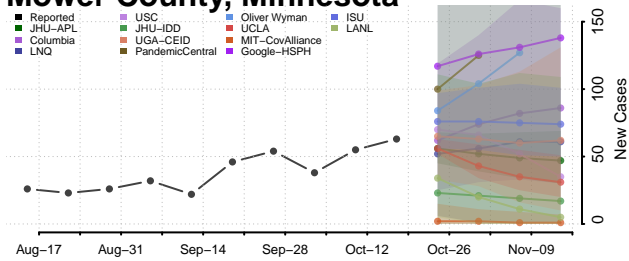

Mower County, Minnesota