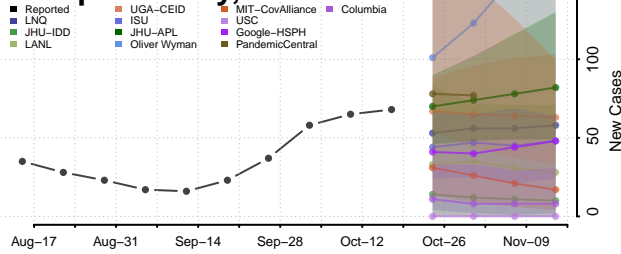

Phillips County, Arkansas