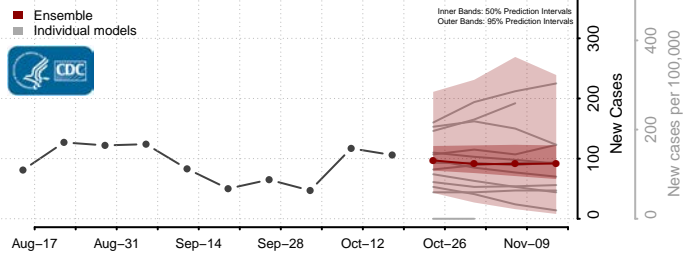

Lauderdale County, Mississippi