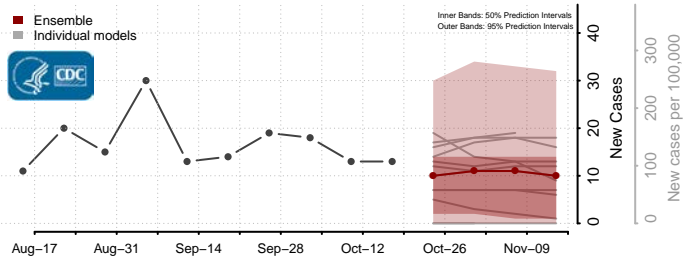

Yalobusha County, Mississippi