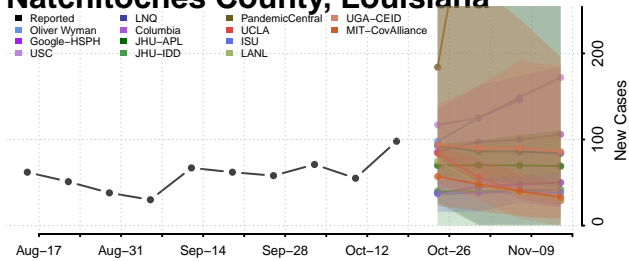

Natchitoches County, Louisiana