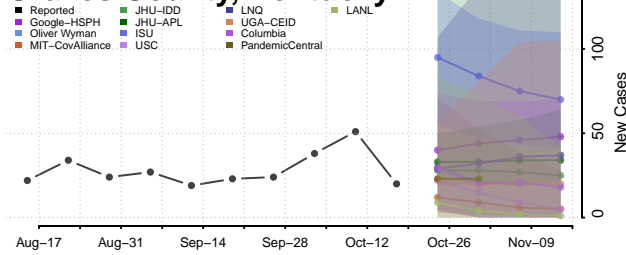

Graves County, Kentucky