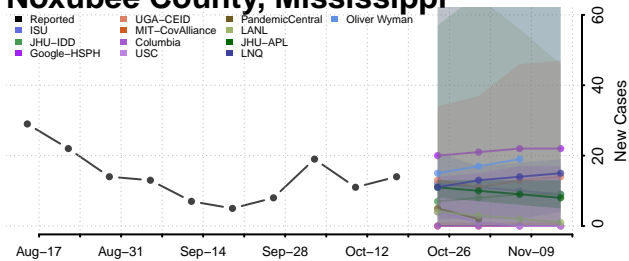

Noxubee County, Mississippi