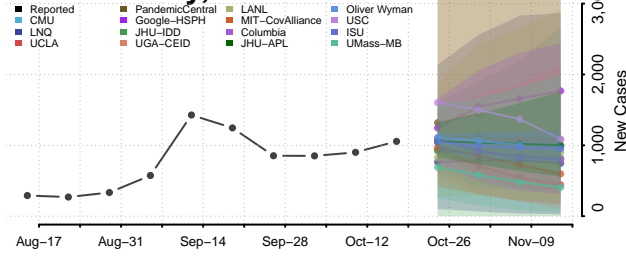

Dane County, Wisconsin