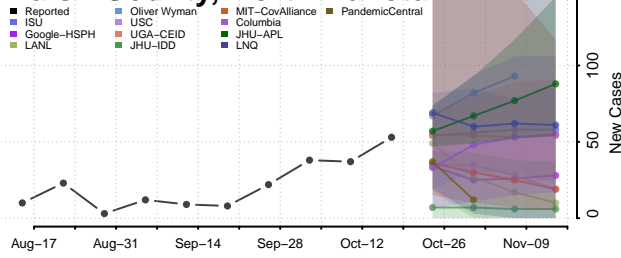

Walsh County, North Dakota