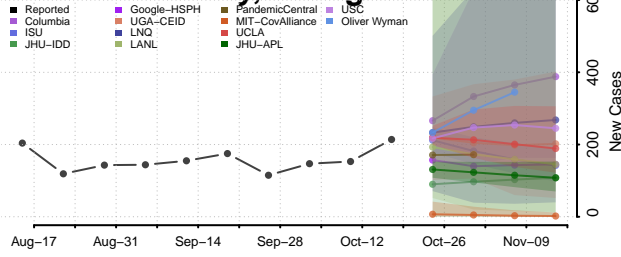

Whitfield County, Georgia