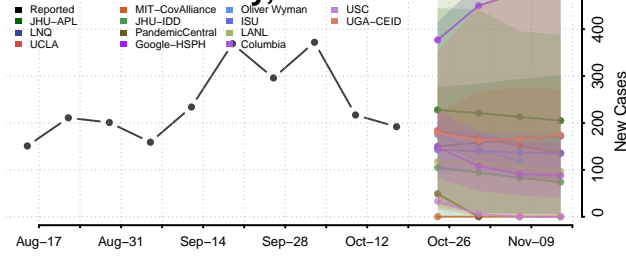

Jefferson County, Arkansas