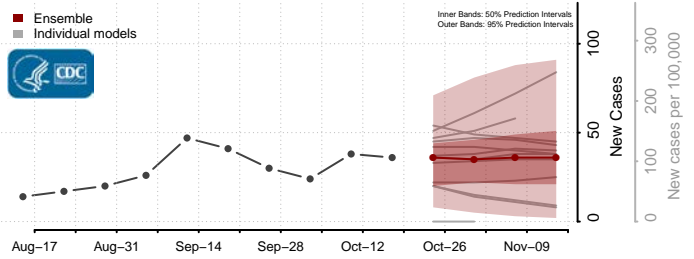

Halifax County, Virginia