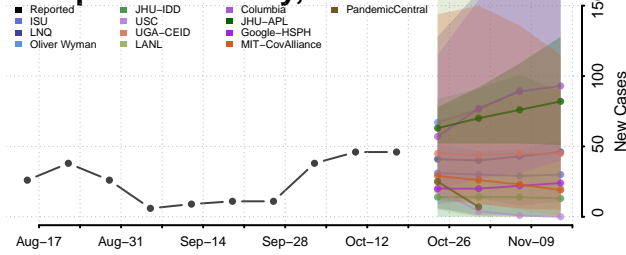

Hempstead County, Arkansas