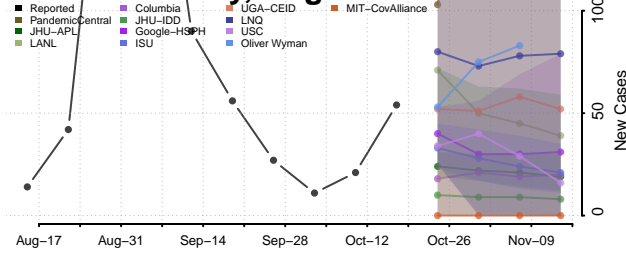

Radford County, Virginia