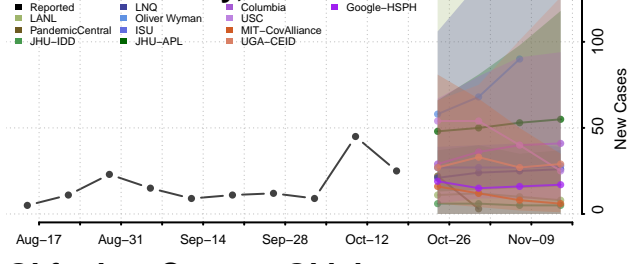

Nowata County, Oklahoma