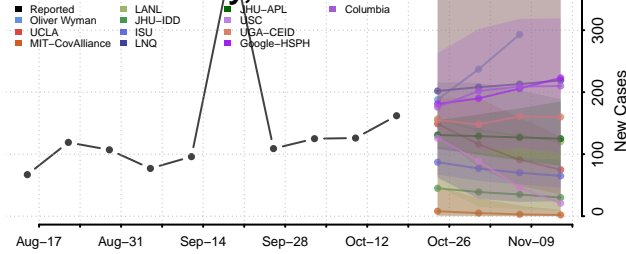

St. Clair County, Alabama