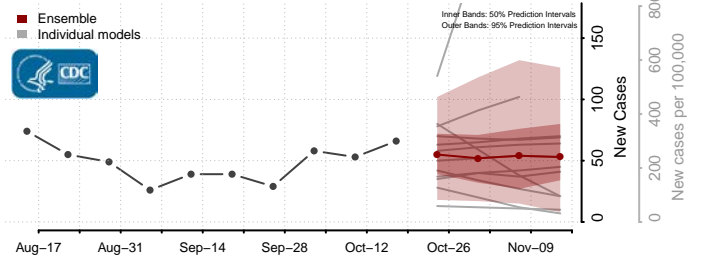

Tippah County, Mississippi