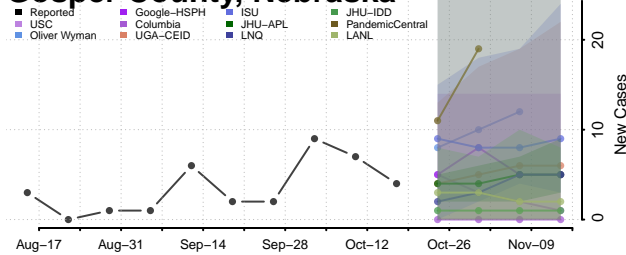

Gosper County, Nebraska