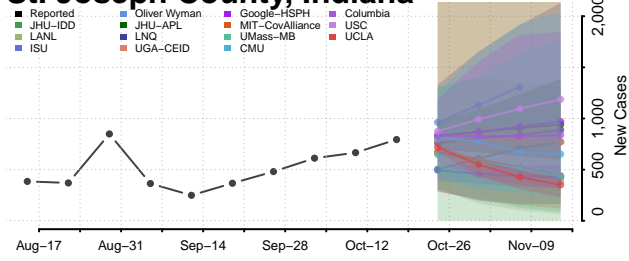

St. Joseph County, Indiana