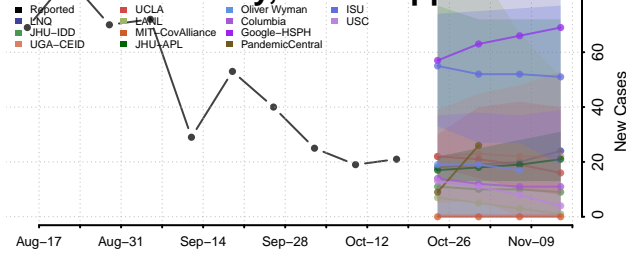

Coahoma County, Mississippi