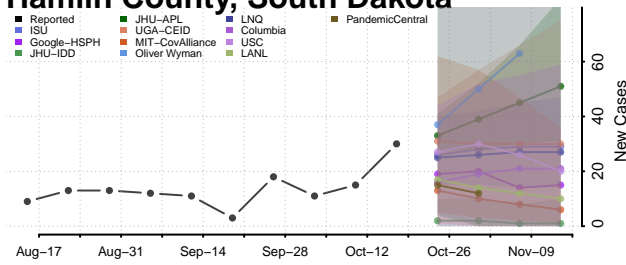

Hamlin County, South Dakota