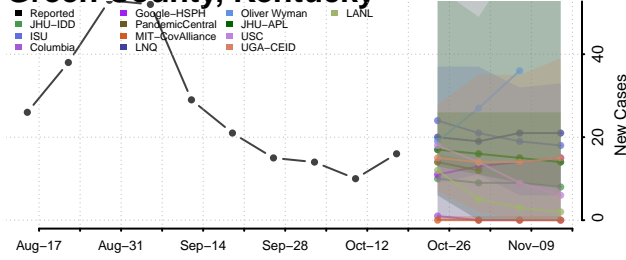

### Greenup County, Kentucky