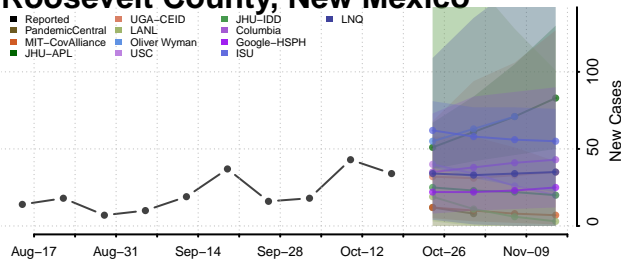

Roosevelt County, New Mexico