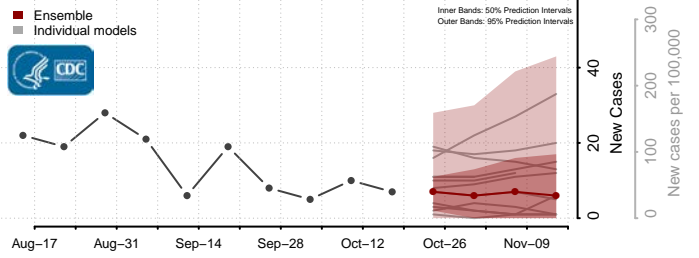

Patrick County, Virginia