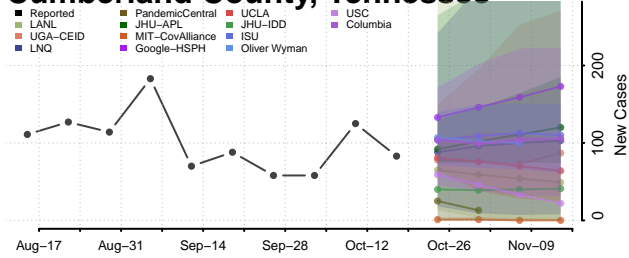

Cumberland County, Tennessee