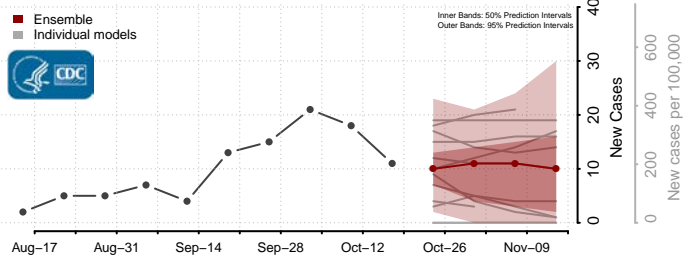

Day County, South Dakota