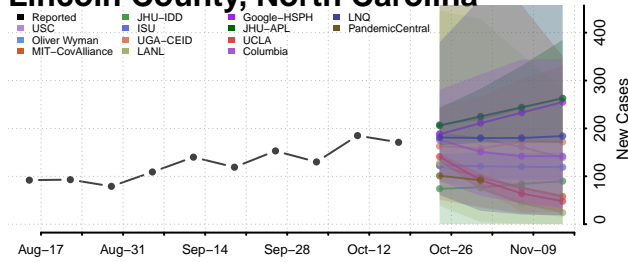

Lincoln County, North Carolina