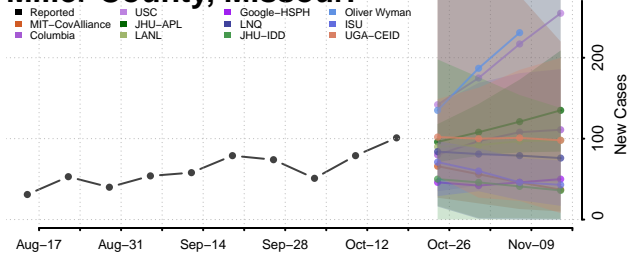

Miller County, Missouri