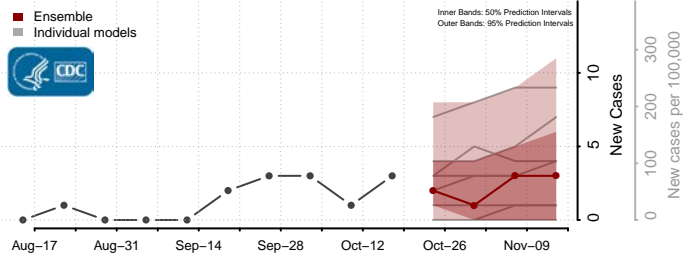

Ellis County, Oklahoma