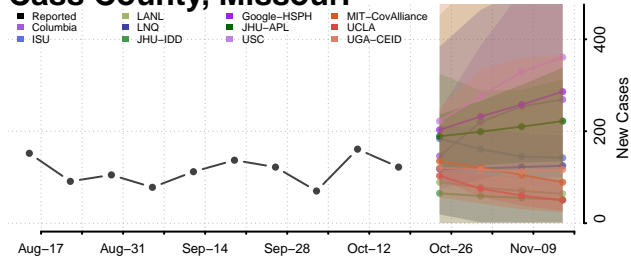

Cass County, Missouri