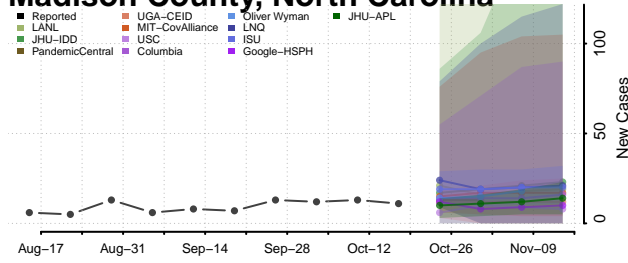

Madison County, North Carolina