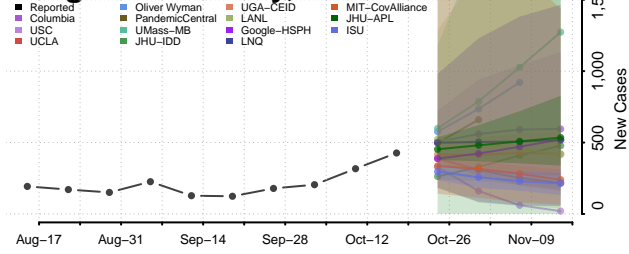

Sangamon County, Illinois