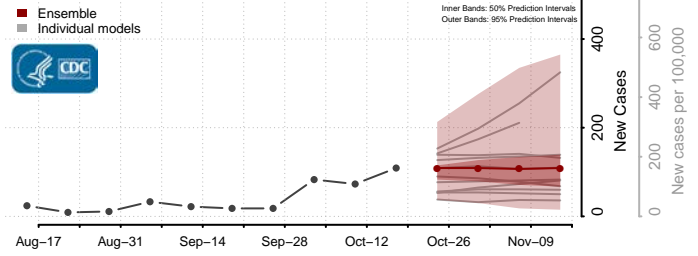

Harrison County, West Virginia