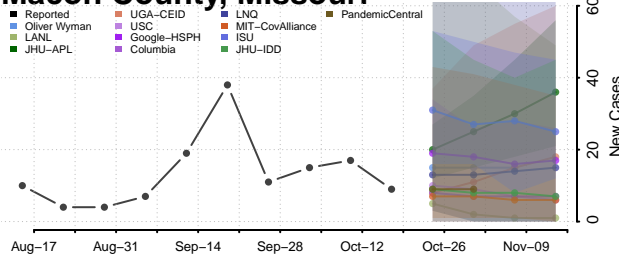

Macon County, Missouri