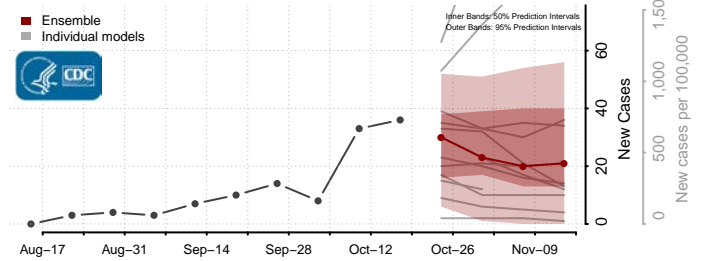

Kingsbury County, South Dakota