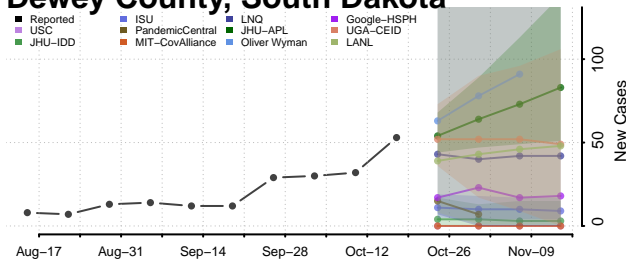

Dewey County, South Dakota