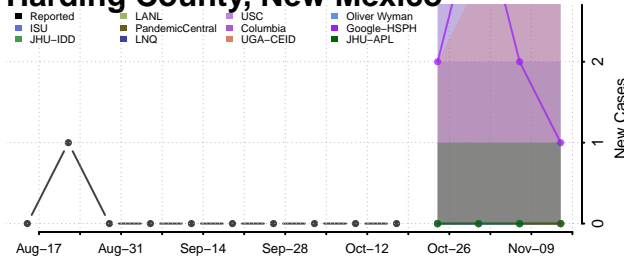

Harding County, New Mexico