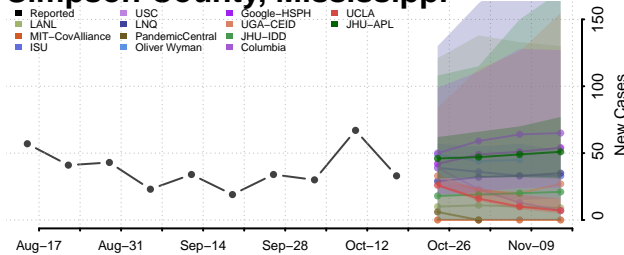

Simpson County, Mississippi