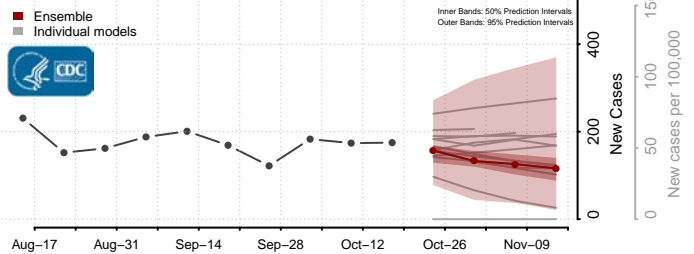

Howard County, Maryland