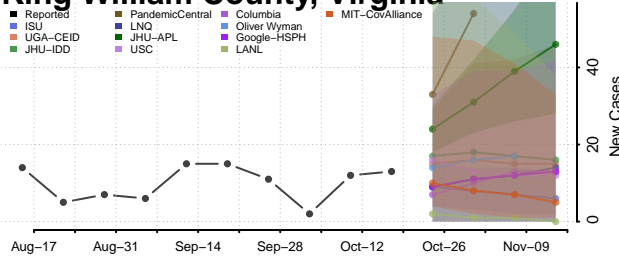

King William County, Virginia