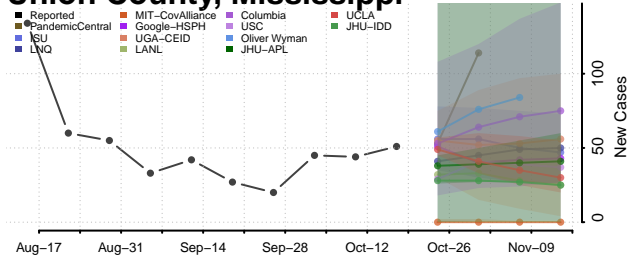

Union County, Mississippi