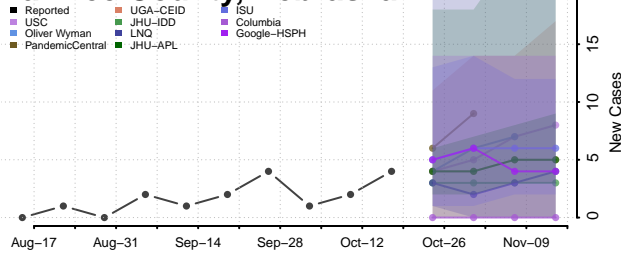

Pawnee County, Nebraska