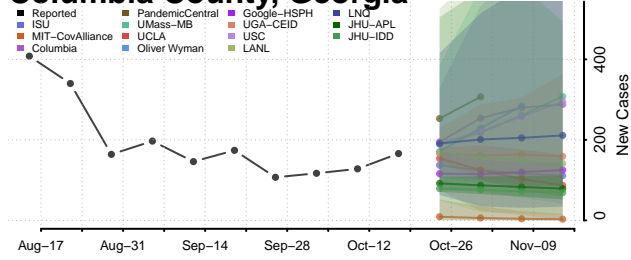

Columbia County, Georgia