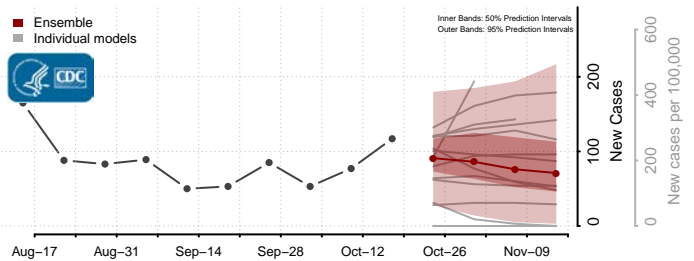

Washington County, Mississippi