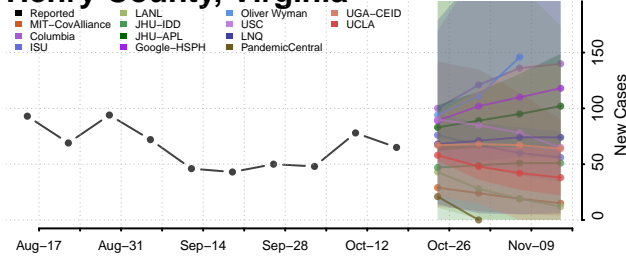

Henry County, Virginia