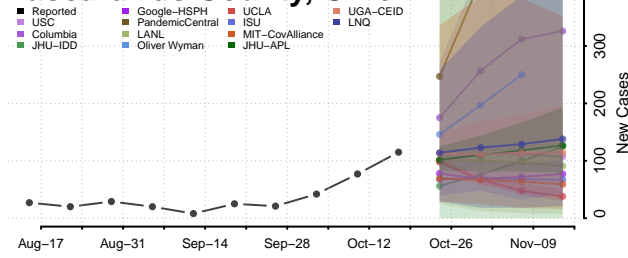

Tuscarawas County, Ohio