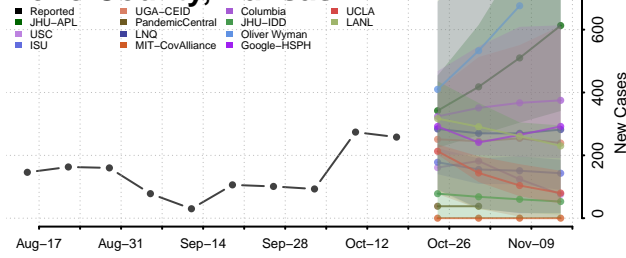

Reno County, Kansas