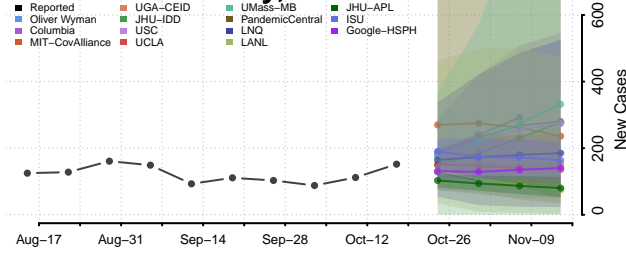

Hendricks County, Indiana