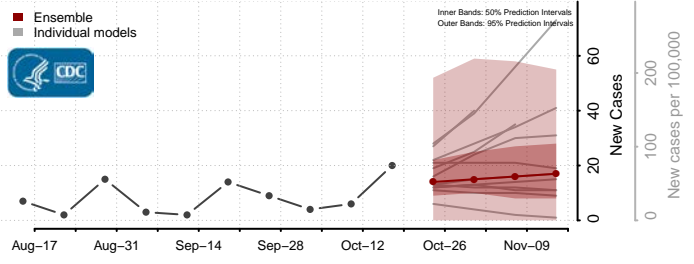

Mineral County, West Virginia