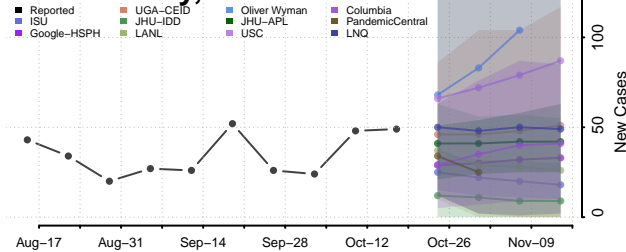

Bibb County, Alabama