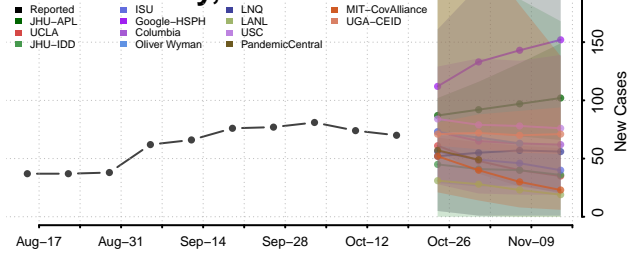

Dillon County, South Carolina