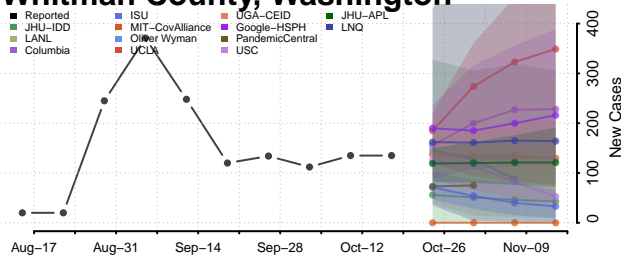

Whitman County, Washington