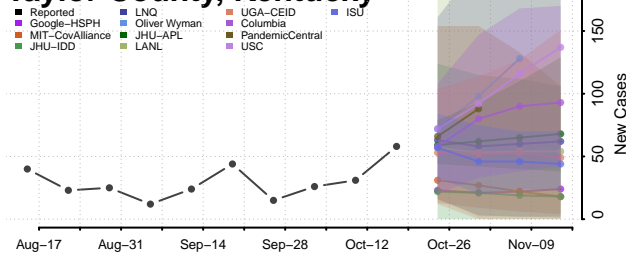

Taylor County, Kentucky