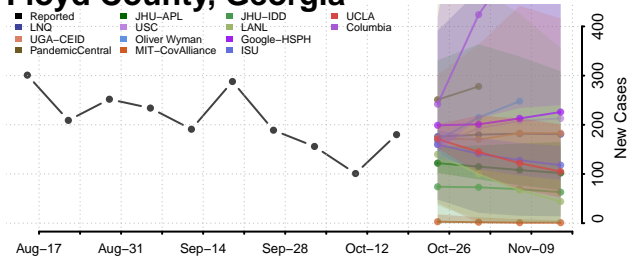

Floyd County, Georgia