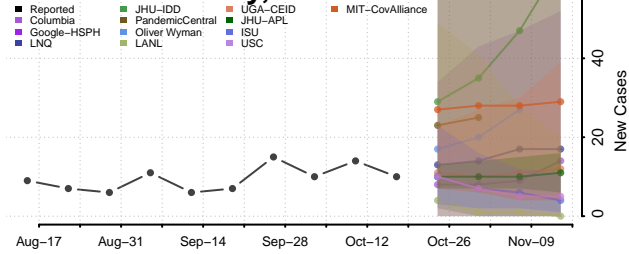

Herkimer County, New York