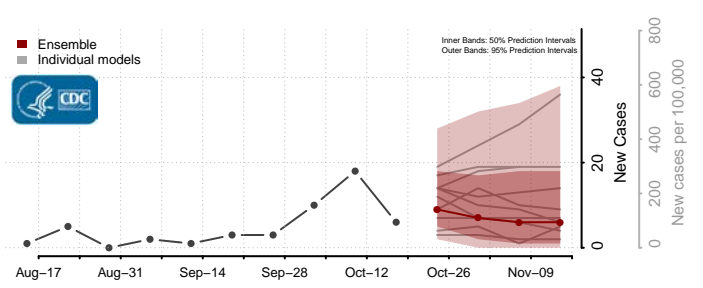

### Norman County, Minnesota