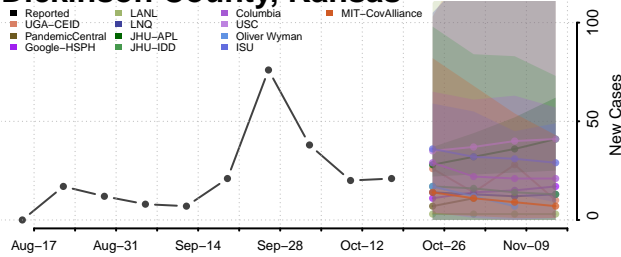

### Doniphan County, Kansas