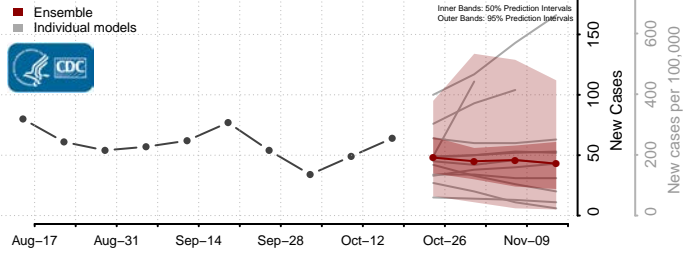

Prentiss County, Mississippi