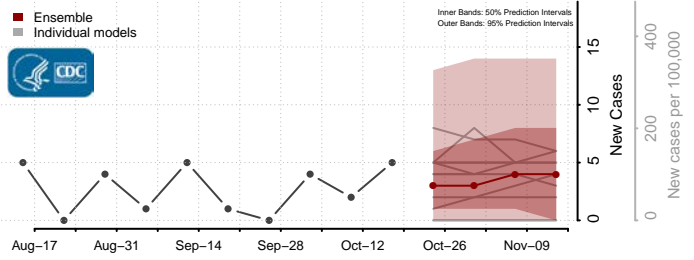

### Norton County, Virginia