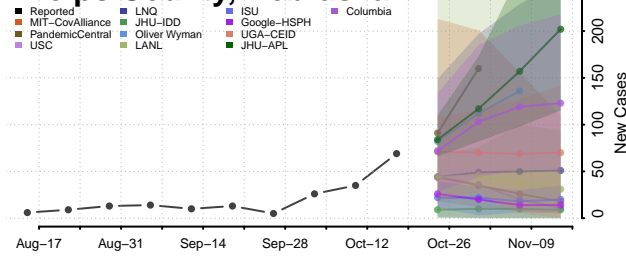

Phelps County, Nebraska