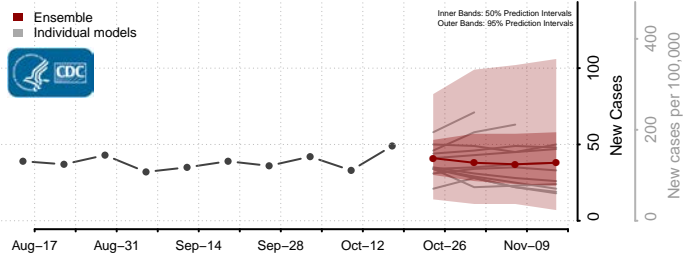

Haralson County, Georgia