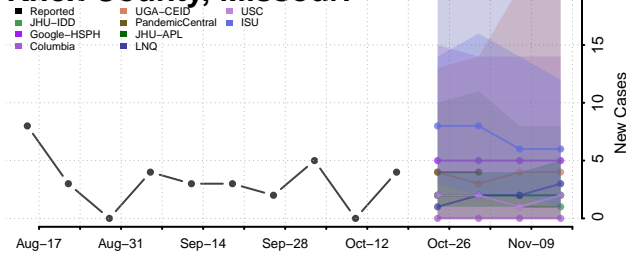

Knox County, Missouri