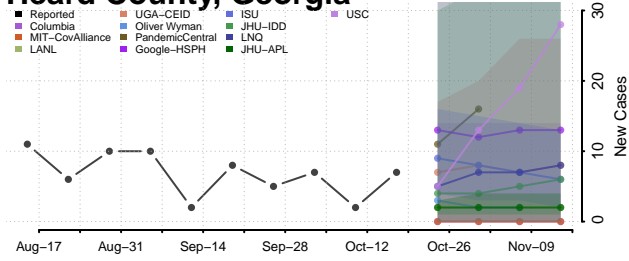

Heard County, Georgia