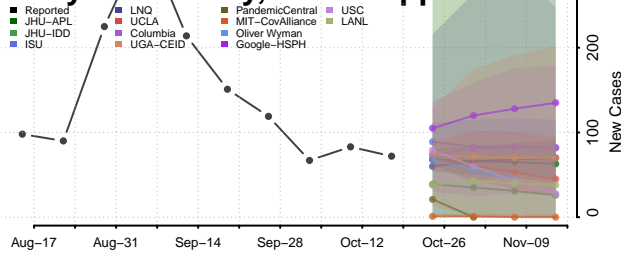

Lafayette County, Mississippi