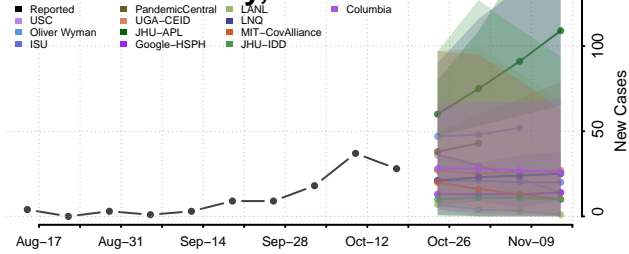

Hamilton County, Nebraska