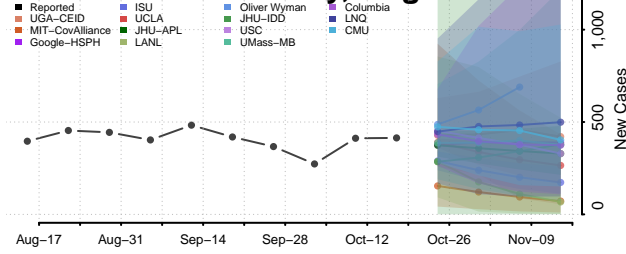

Prince William County, Virginia