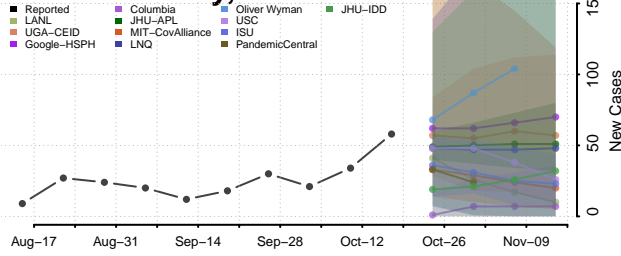

Warren County, Illinois