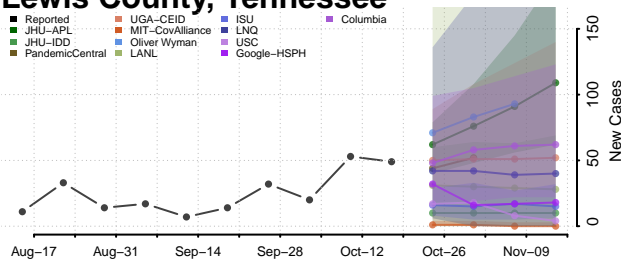

Lewis County, Tennessee