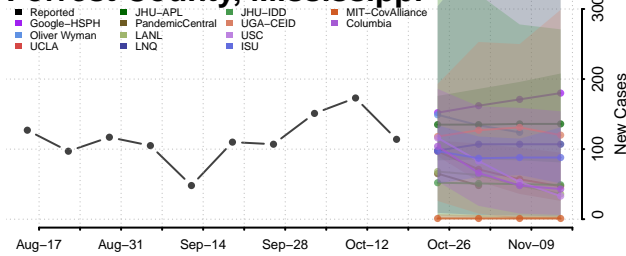

Forrest County, Mississippi