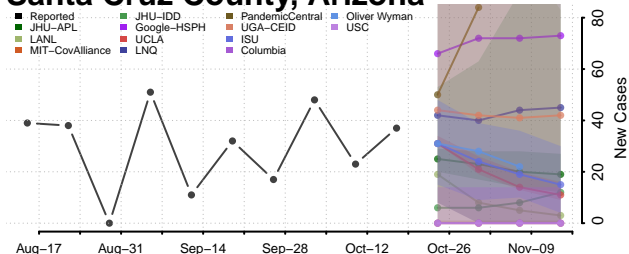

Santa Cruz County, Arizona