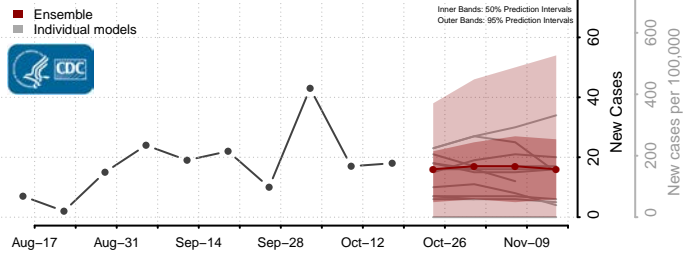

Love County, Oklahoma