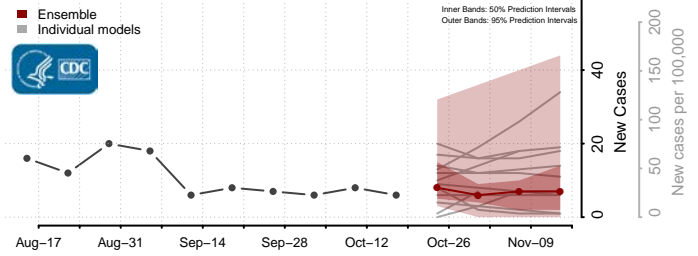

Mason County, West Virginia