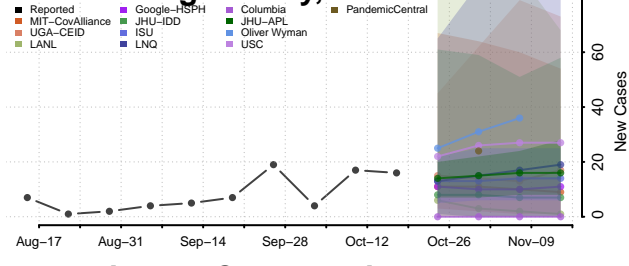

Koochiching County, Minnesota