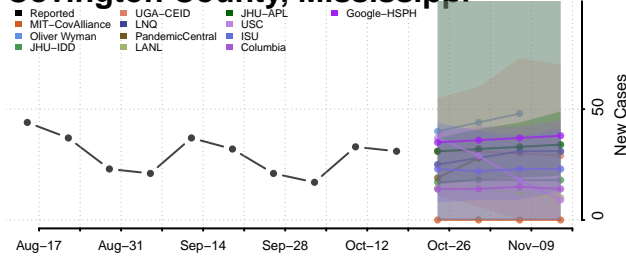

Covington County, Mississippi