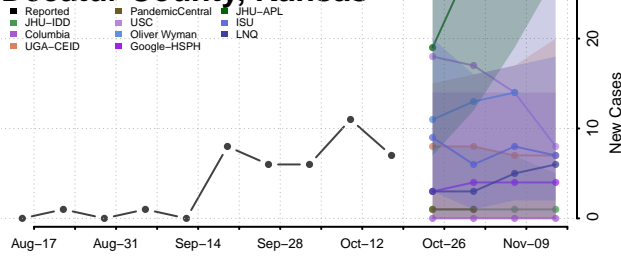

Decatur County, Kansas