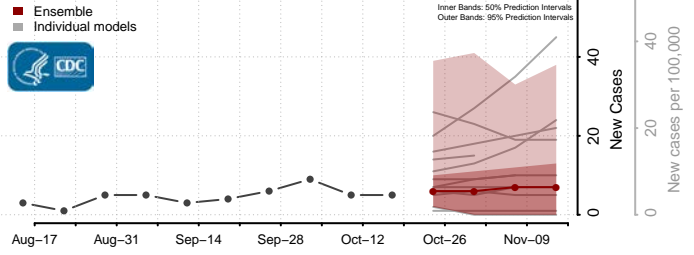

Jefferson County, New York