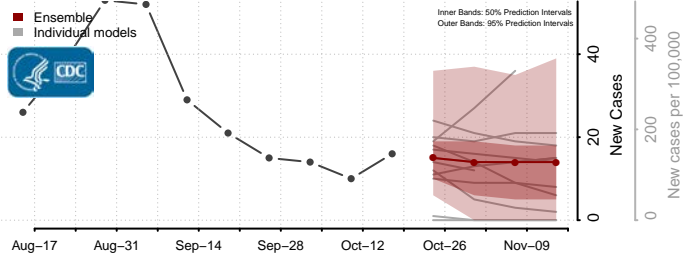

Green County, Kentucky