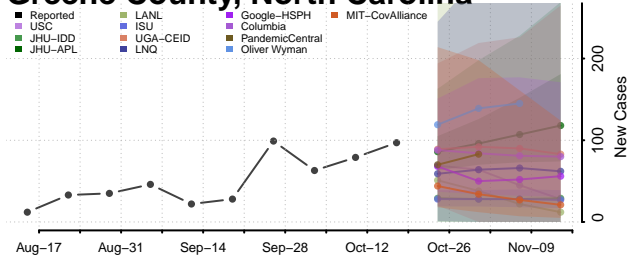

Greene County, North Carolina