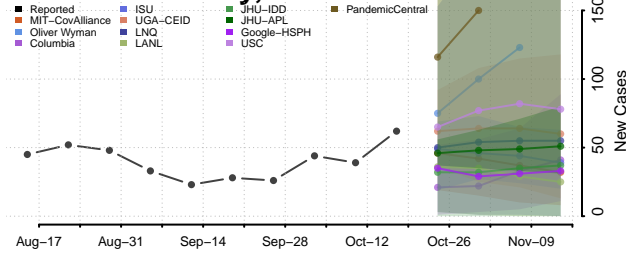

Harrison County, Indiana