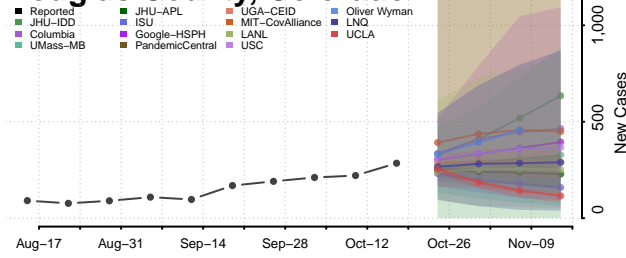

Douglas County, Colorado