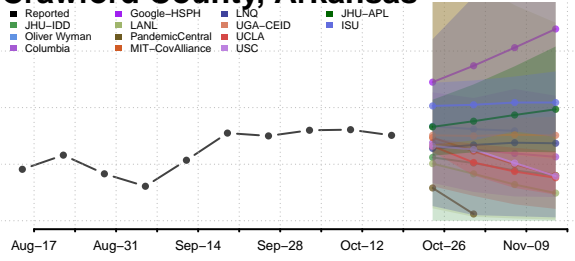

Crawford County, Arkansas