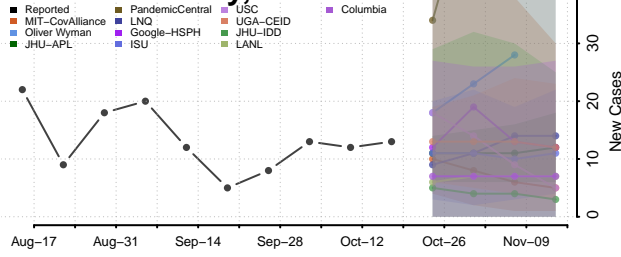

Nemaha County, Nebraska