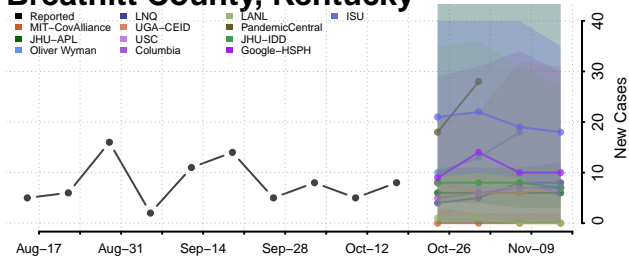

Breathitt County, Kentucky