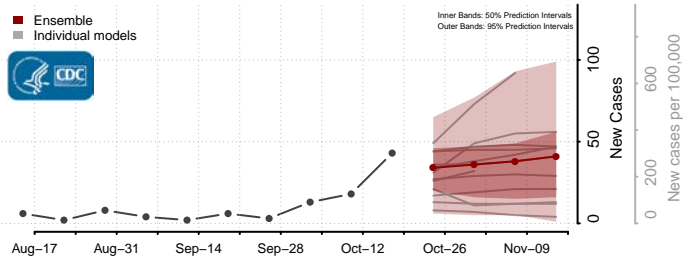

Swain County, North Carolina