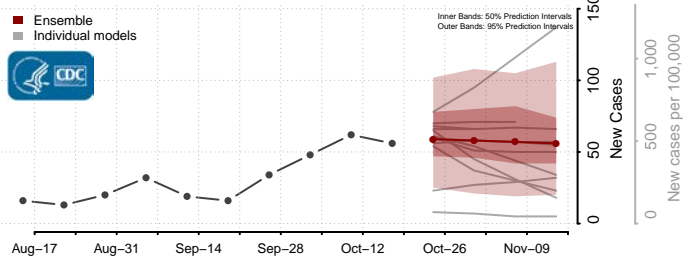

Ramsey County, North Dakota