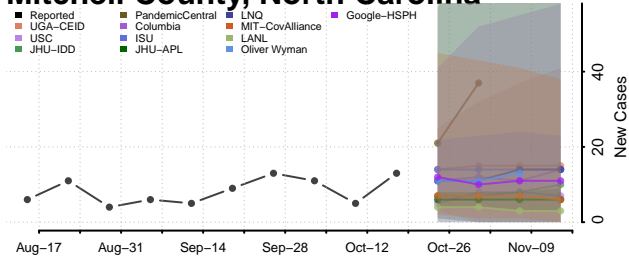

Mitchell County, North Carolina