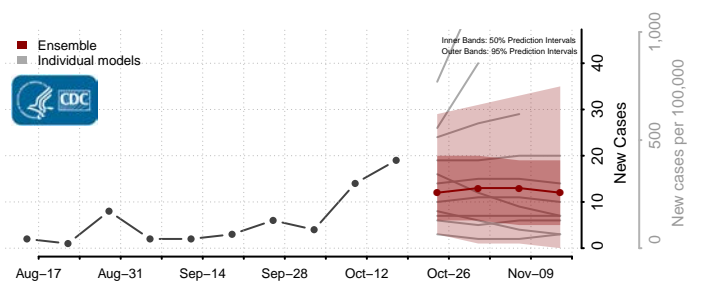

Furnas County, Nebraska