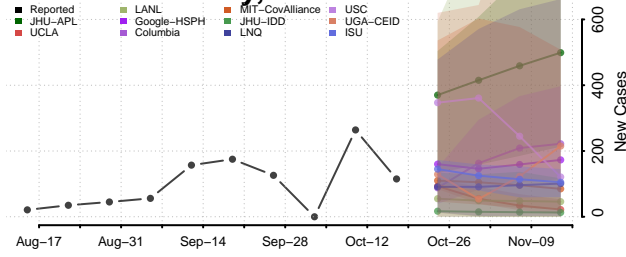

Johnson County, Missouri