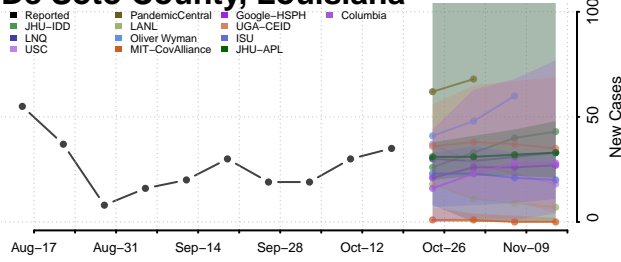

De Soto County, Louisiana