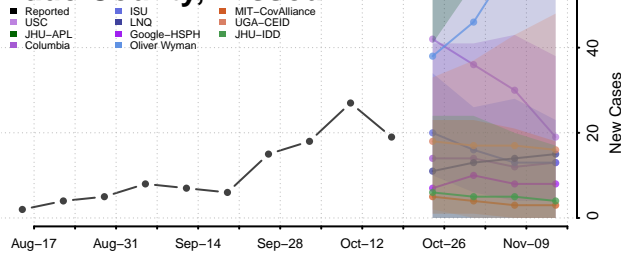

Dade County, Missouri