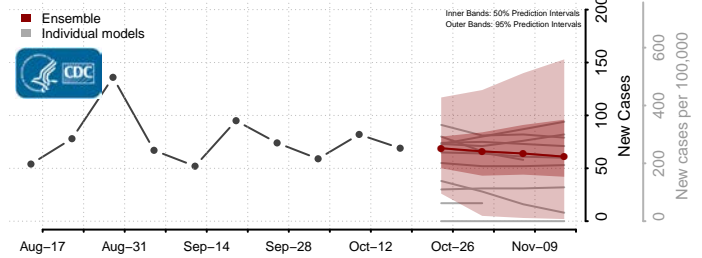

White County, Tennessee