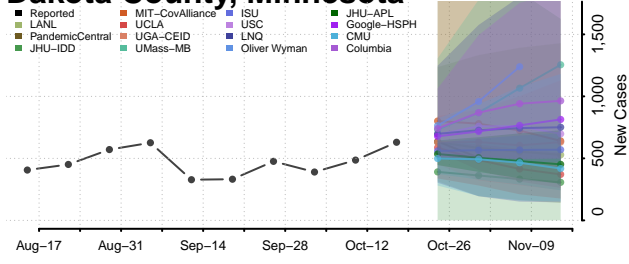

Dakota County, Minnesota