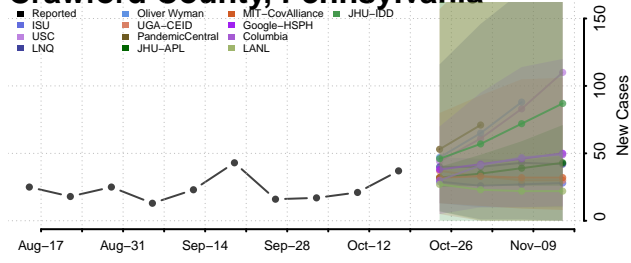

Crawford County, Pennsylvania