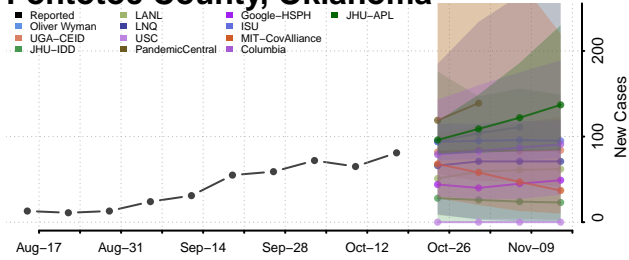

Pontotoc County, Oklahoma