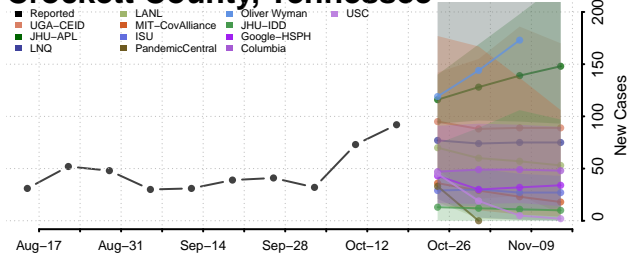

Crockett County, Tennessee