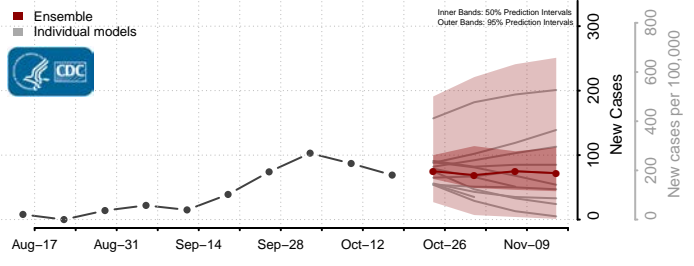

Douglas County, Minnesota