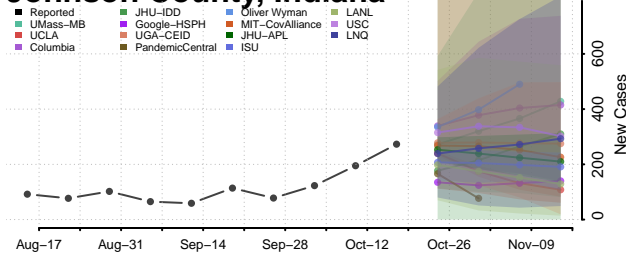

Johnson County, Indiana