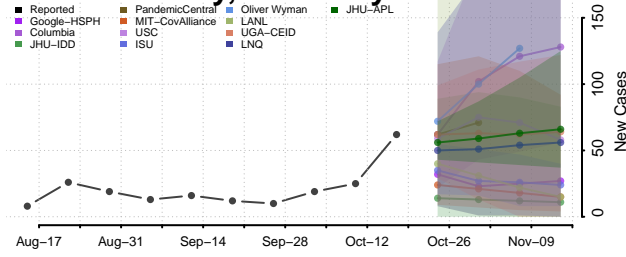

Marion County, Kentucky