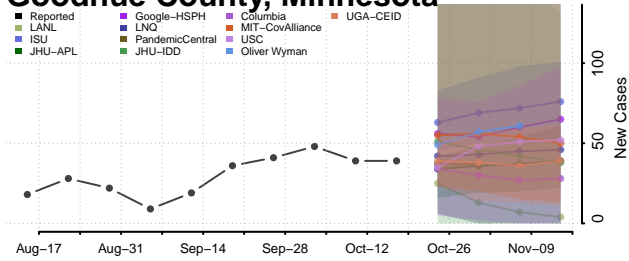

Goodhue County, Minnesota