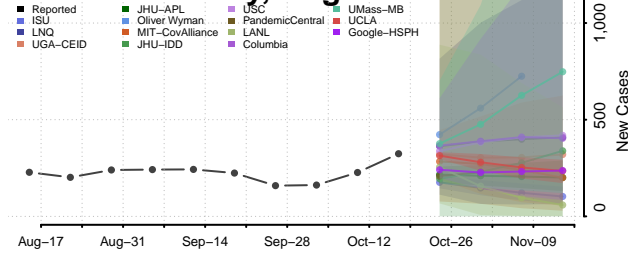

Loudoun County, Virginia