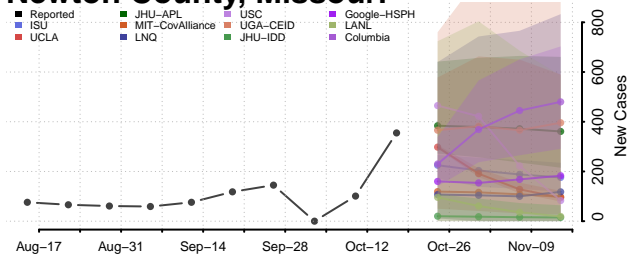

Newton County, Missouri