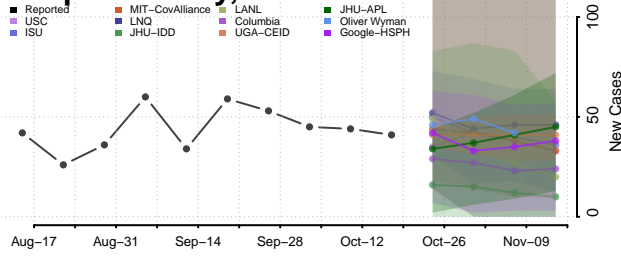

Cooper County, Missouri