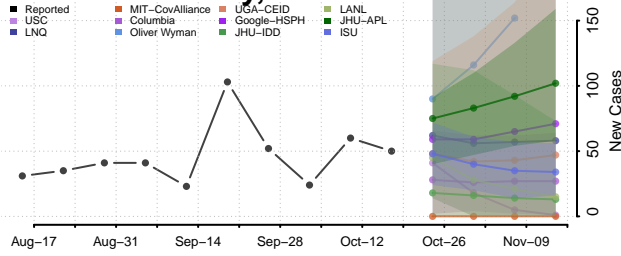

Crawford County, Missouri