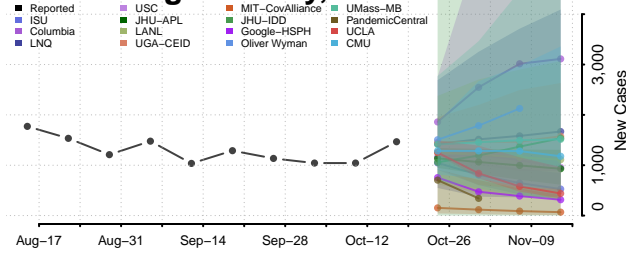

Hillsborough County, Florida