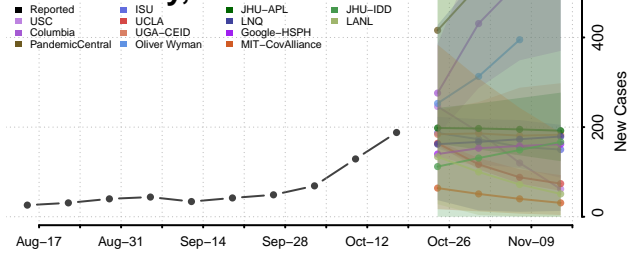

Hall County, Nebraska