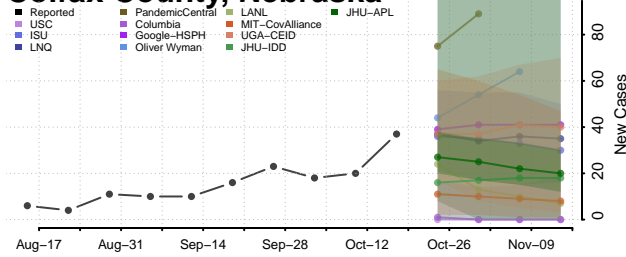

Colfax County, Nebraska