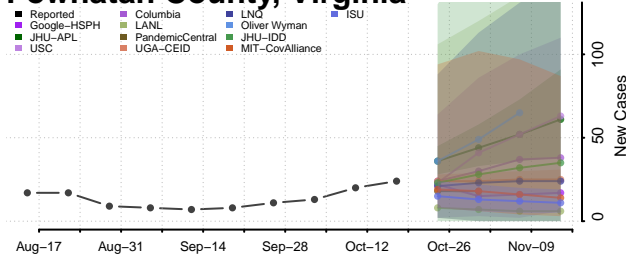

Powhatan County, Virginia