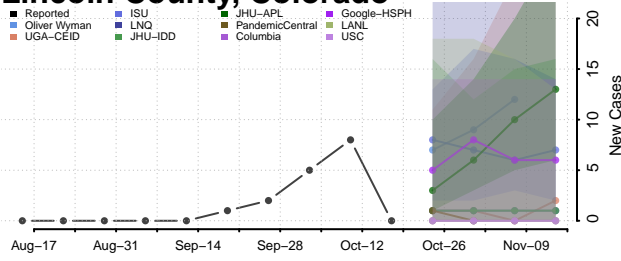

Lincoln County, Colorado