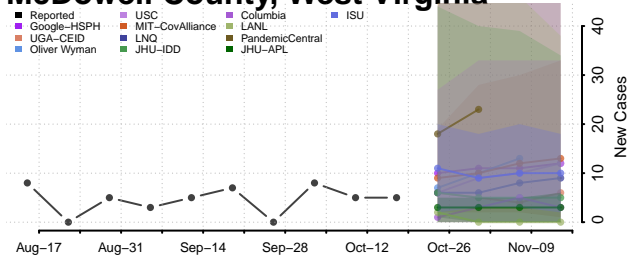

McDowell County, West Virginia