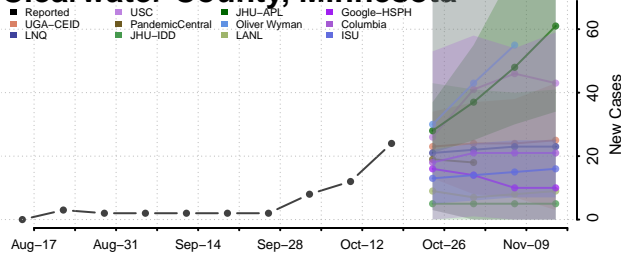

Clearwater County, Minnesota