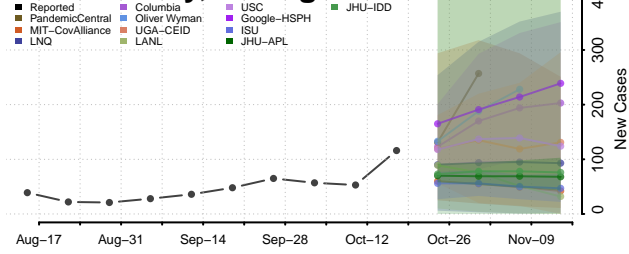

Cass County, Michigan