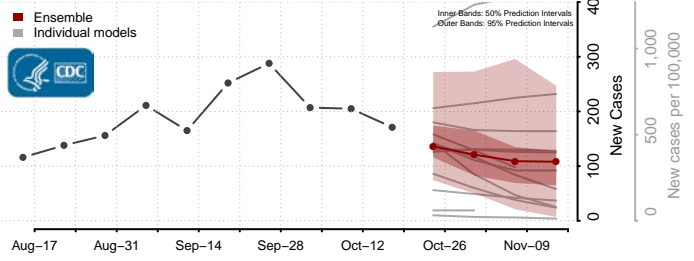

Stark County, North Dakota