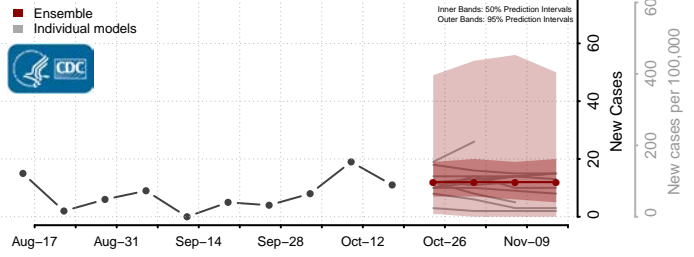

Powell County, Kentucky