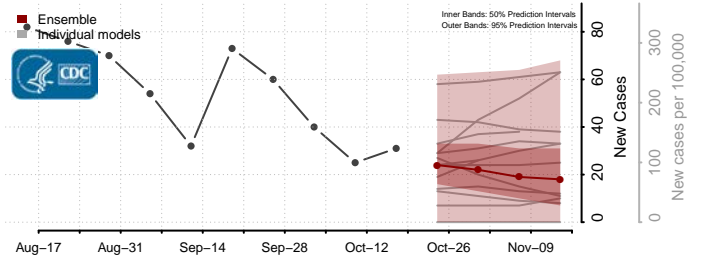

Sunflower County, Mississippi