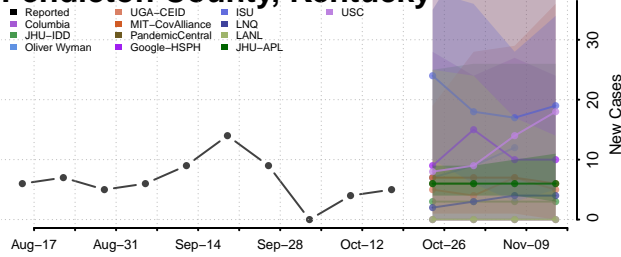

Pendleton County, Kentucky