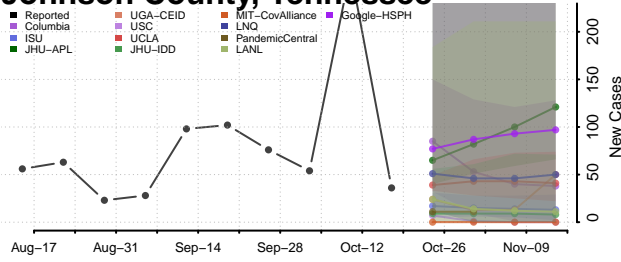

Johnson County, Tennessee