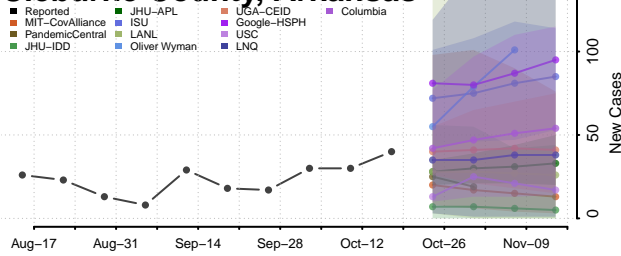

### Cleburne County, Arkansas