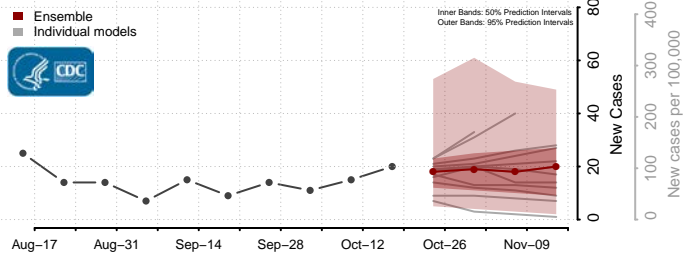

Spencer County, Kentucky