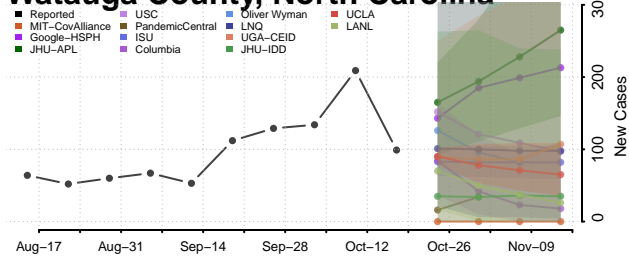

Watauga County, North Carolina