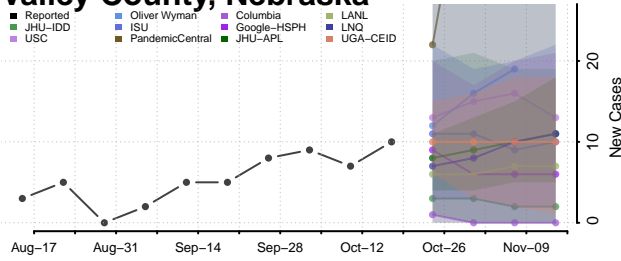

Valley County, Nebraska