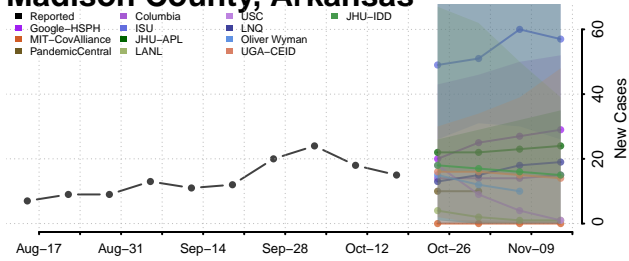

Madison County, Arkansas