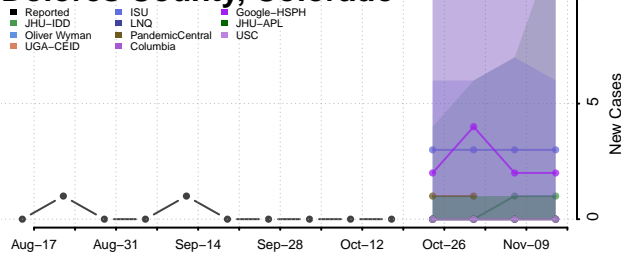

Dolores County, Colorado