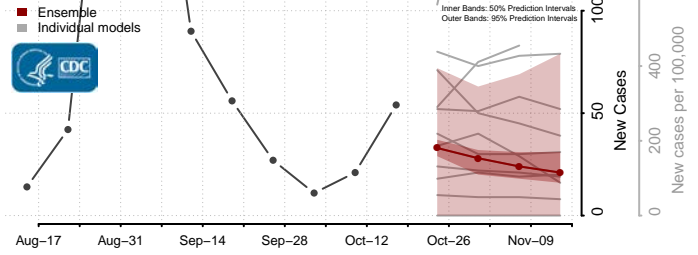

Radford County, Virginia