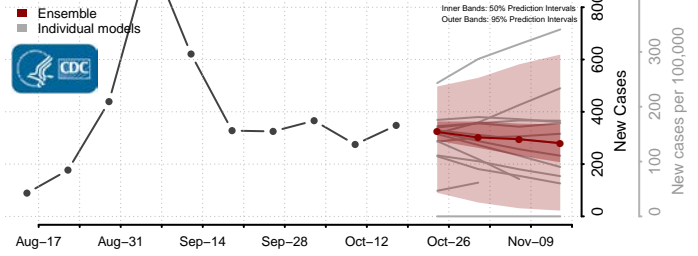

Champaign County, Illinois