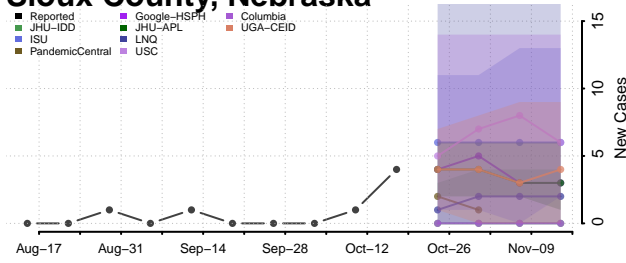

Sioux County, Nebraska