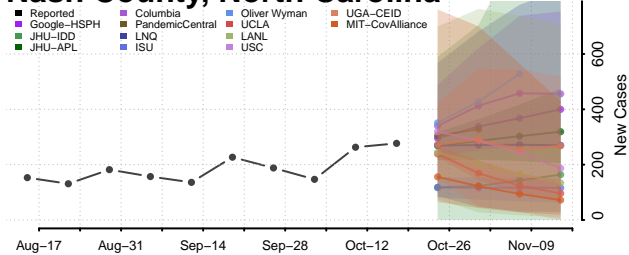

Nash County, North Carolina