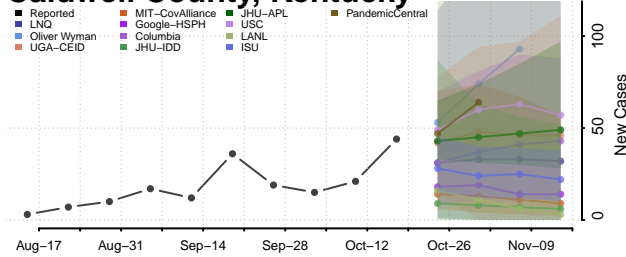

Caldwell County, Kentucky