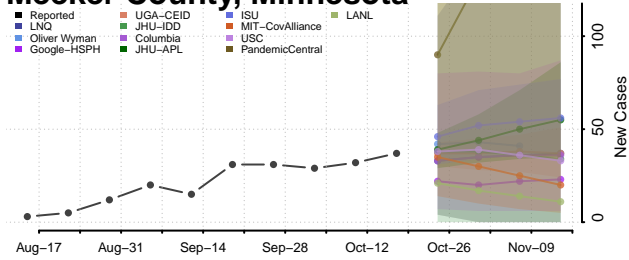

Meeker County, Minnesota