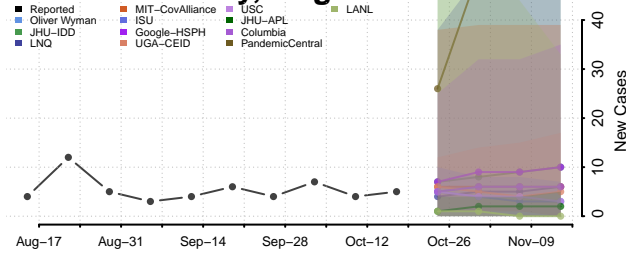

### Madison County, Virginia