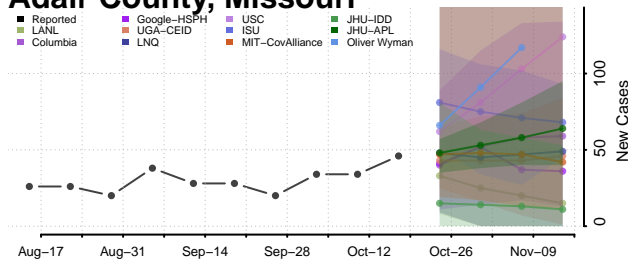

Adair County, Missouri