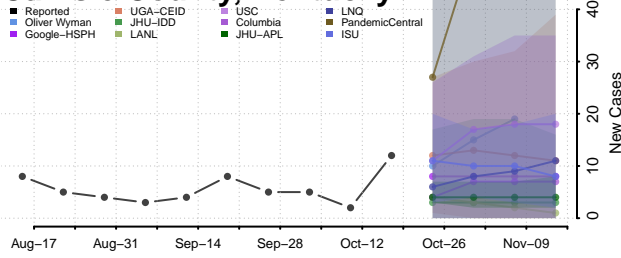

Carlisle County, Kentucky