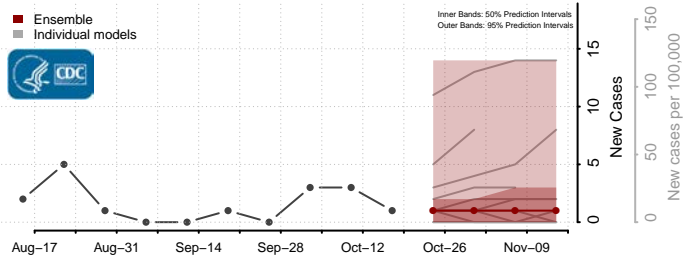

Northampton County, Virginia