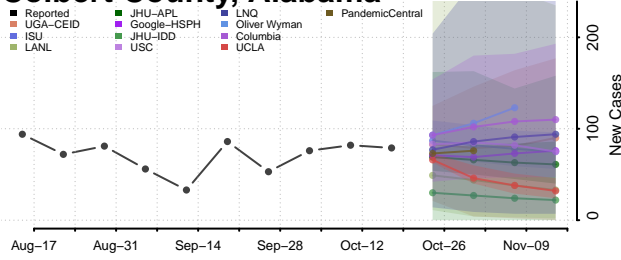

Colbert County, Alabama