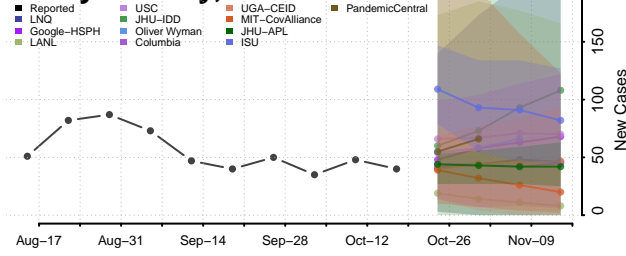

Henry County, Illinois