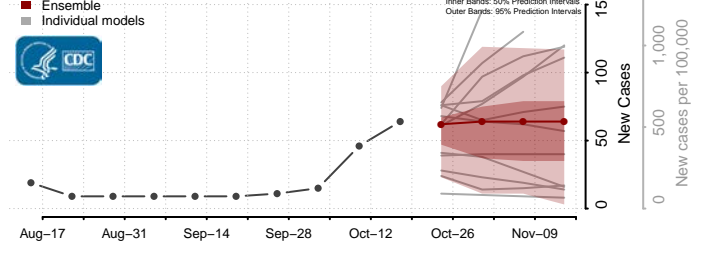

Okfuskee County, Oklahoma