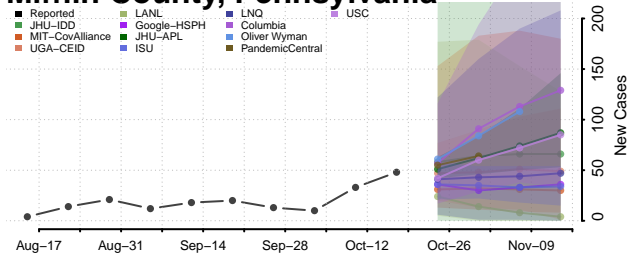

Mifflin County, Pennsylvania