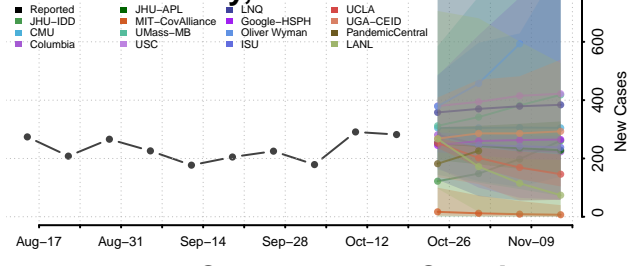

Durham County, North Carolina