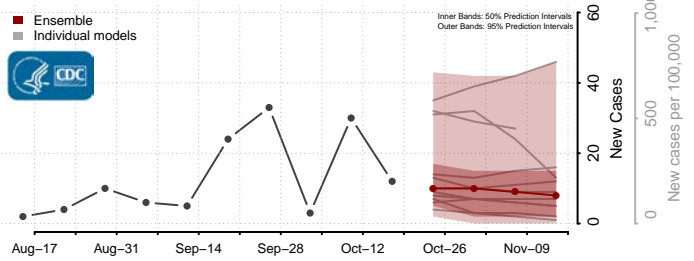

Carter County, Missouri