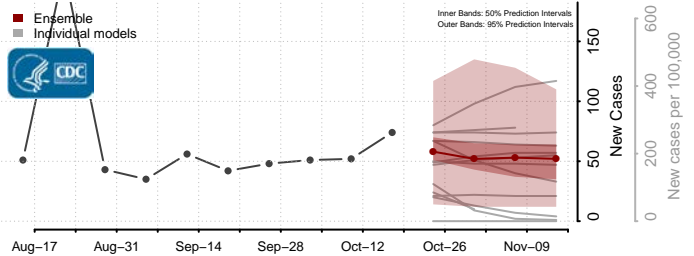

Leflore County, Mississippi