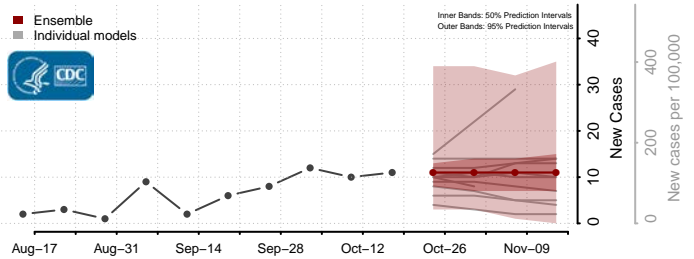

Hancock County, Kentucky