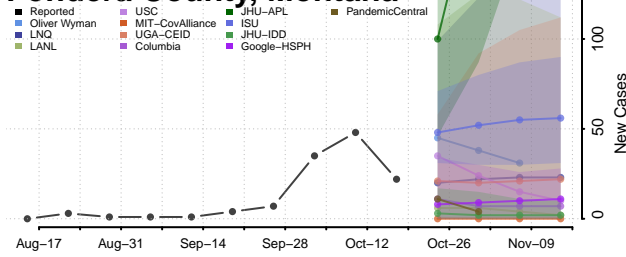

Pondera County, Montana