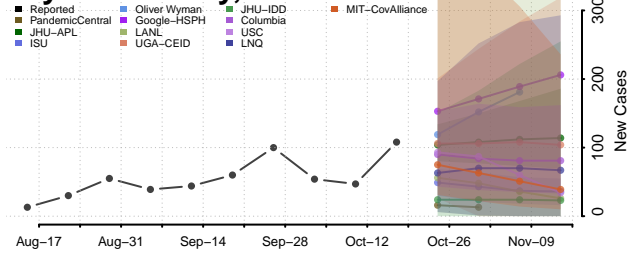

Fayette County, Illinois