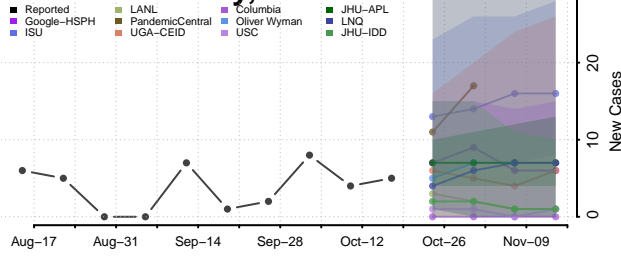

Traverse County, Minnesota