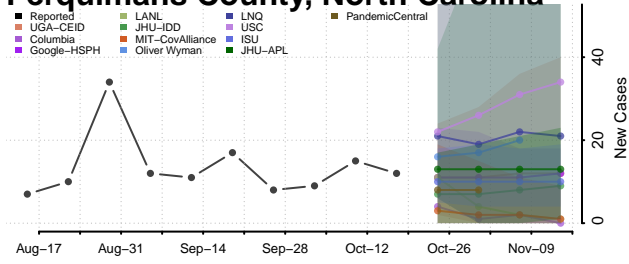

Perquimans County, North Carolina