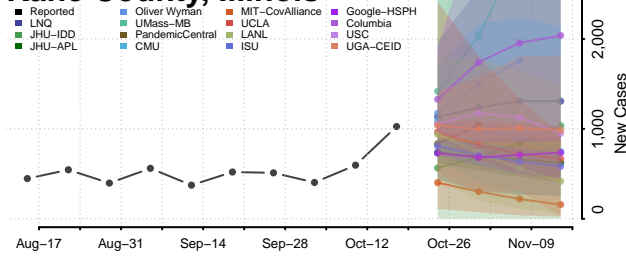

Kane County, Illinois