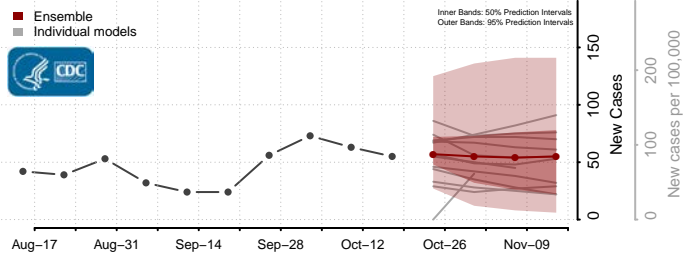

### Tehama County, California