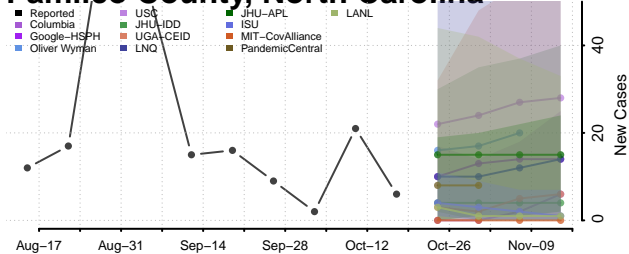

Pamlico County, North Carolina