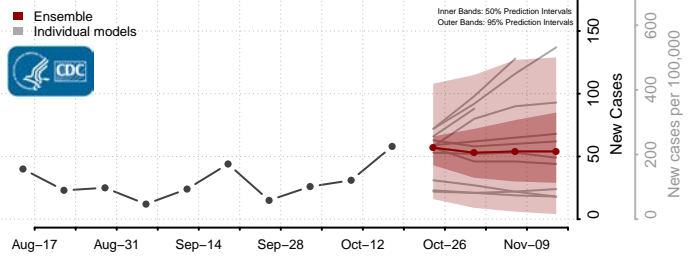

Taylor County, Kentucky