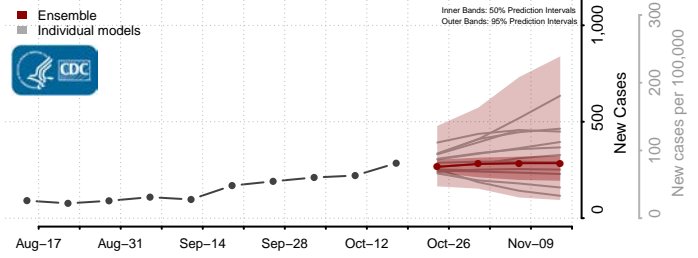

Douglas County, Colorado