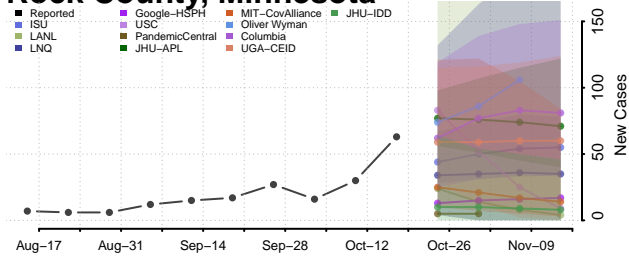

Rock County, Minnesota