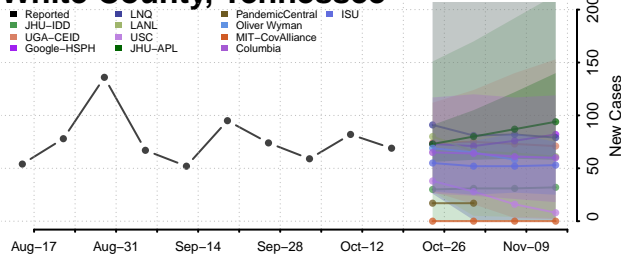

White County, Tennessee