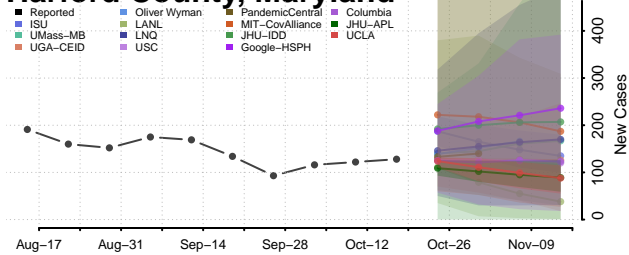

Harford County, Maryland