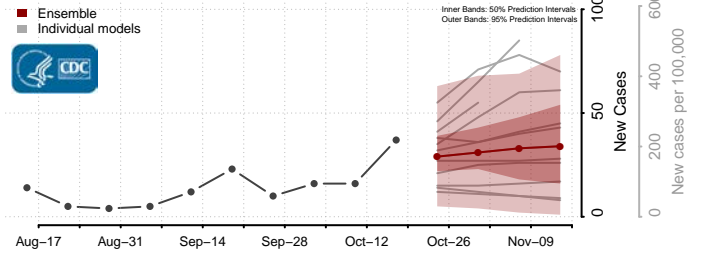

Marshall County, Oklahoma