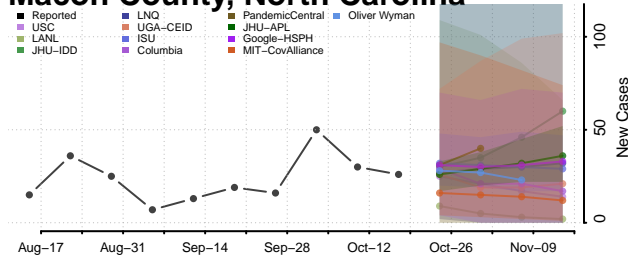

Macon County, North Carolina