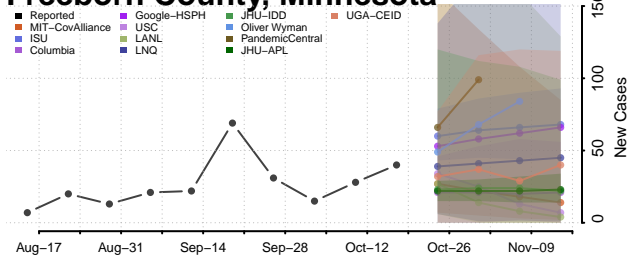

Freeborn County, Minnesota