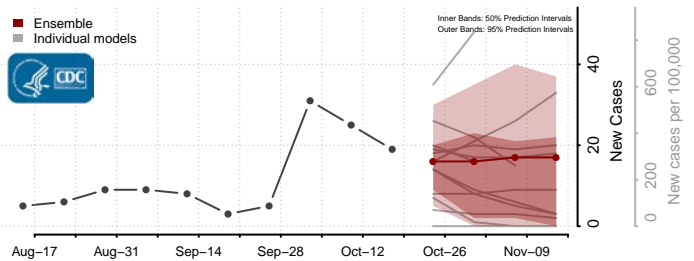

McHenry County, North Dakota