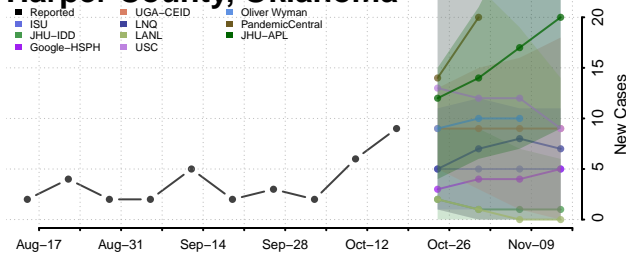

Harper County, Oklahoma