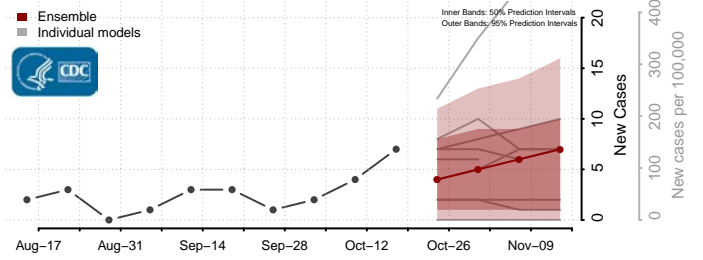

Craig County, Virginia