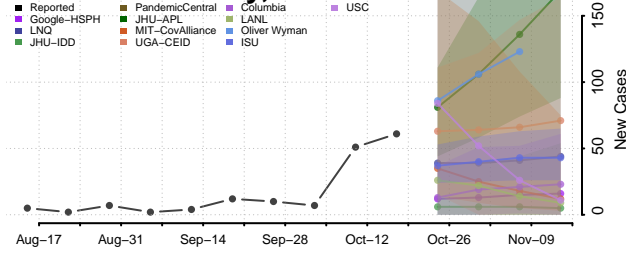

Ochiltree County, Texas