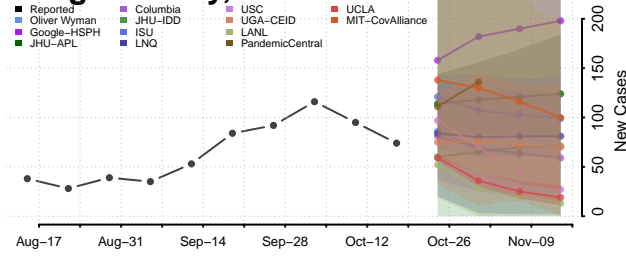

Dodge County, Nebraska