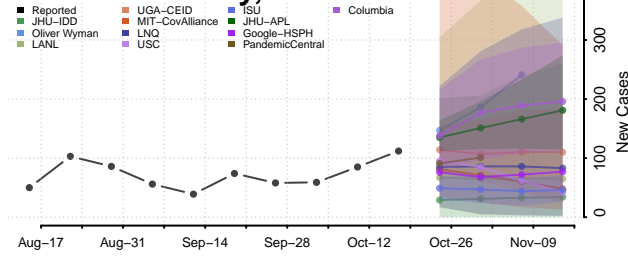

Marshall County, Tennessee