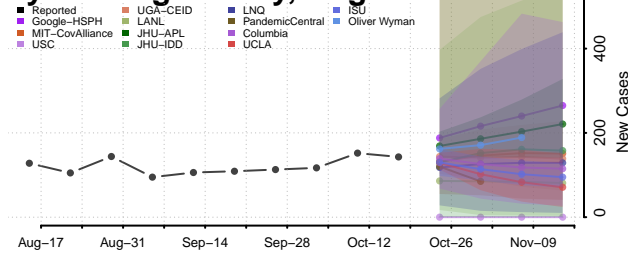

Lynchburg County, Virginia