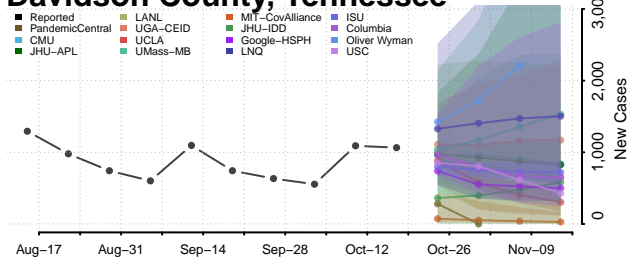

Davidson County, Tennessee