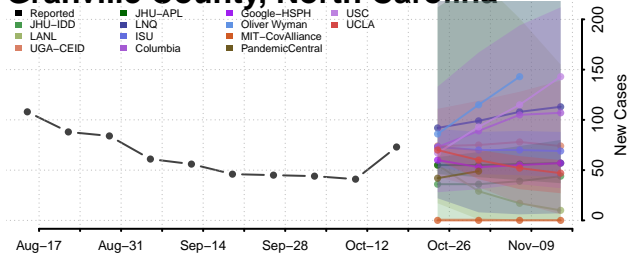

Granville County, North Carolina