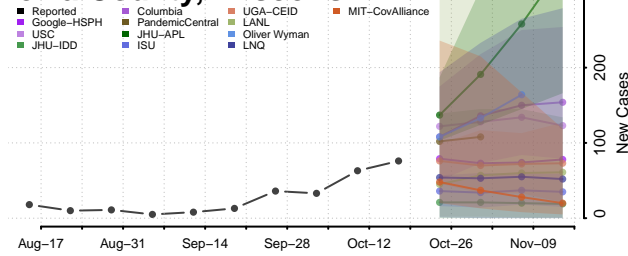

Iowa County, Wisconsin