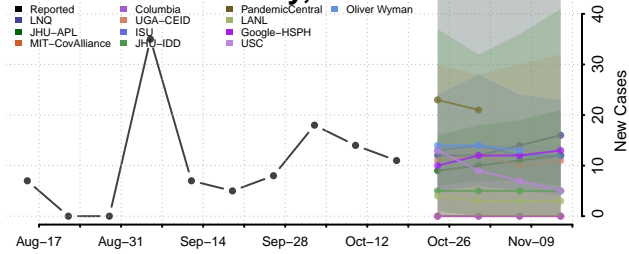

Pocahontas County, Iowa