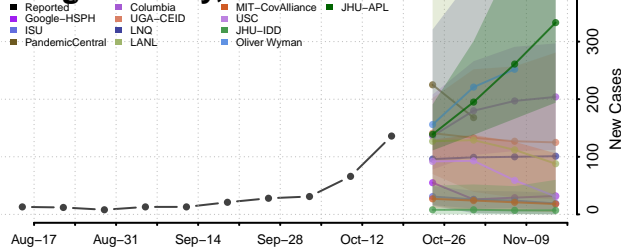

Osage County, Missouri