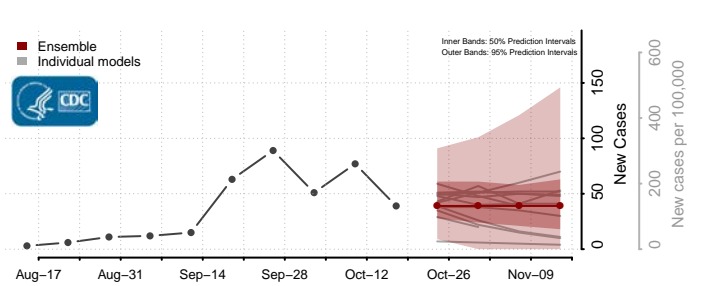

Pine County, Minnesota