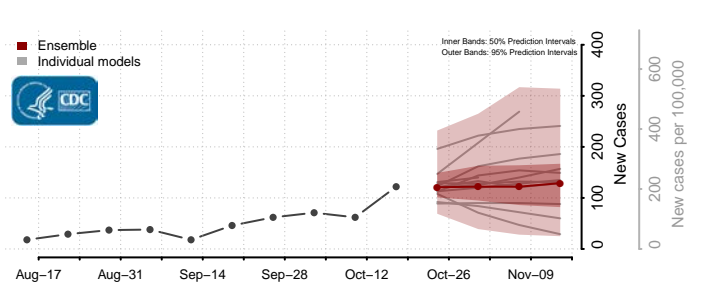

Otter Tail County, Minnesota