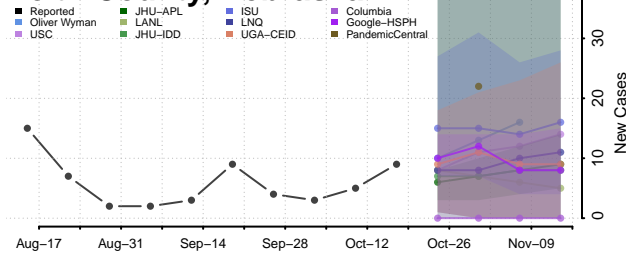

Keith County, Nebraska