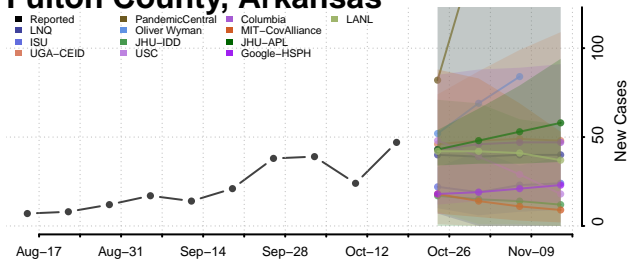

Fulton County, Arkansas