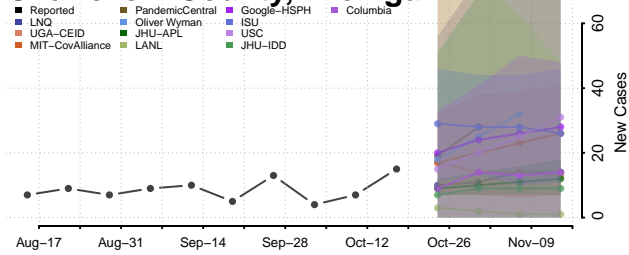

Charlevoix County, Michigan