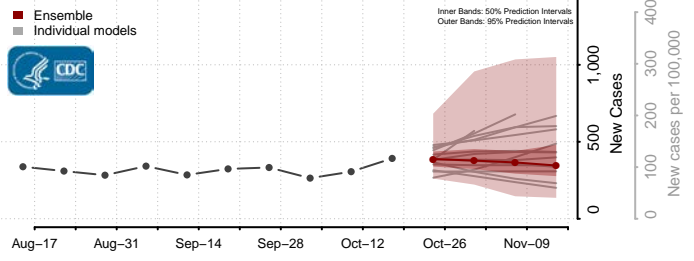

Cumberland County, North Carolina