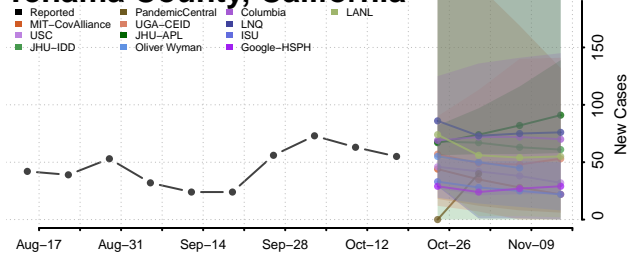

### Tehama County, California