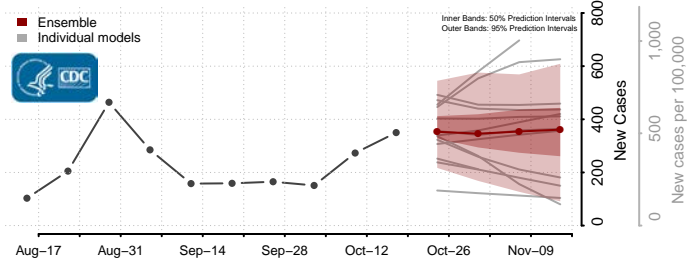

Grand Forks County, North Dakota