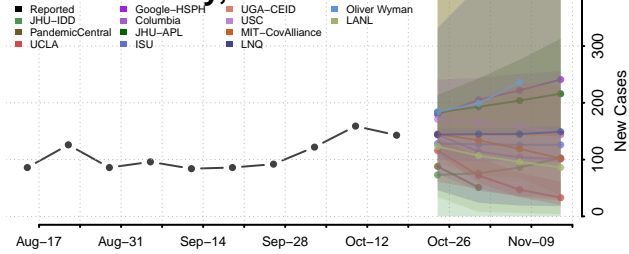

Moore County, North Carolina