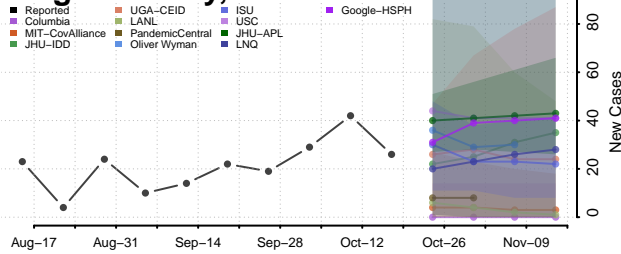

Wright County, Iowa