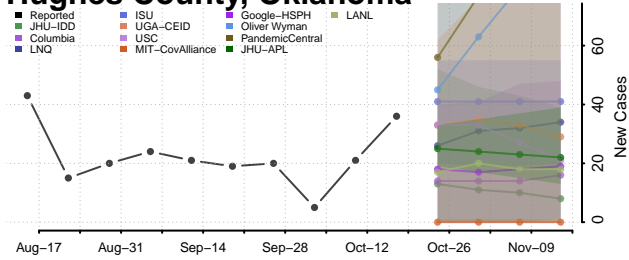

Hughes County, Oklahoma