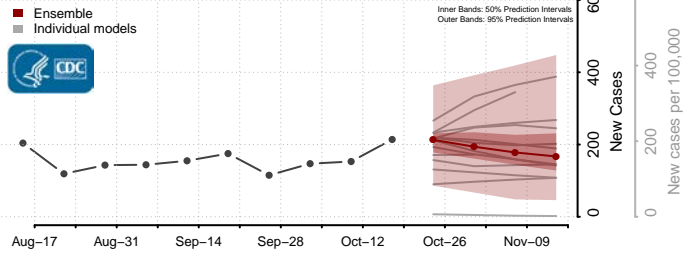

Whitfield County, Georgia