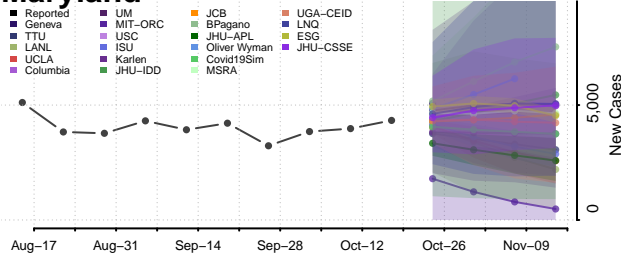

Waldo County, Maine

Washington County, Maine

York County, Maine

Maryland

Allegany County, Maryland

Anne Arundel County, Maryland