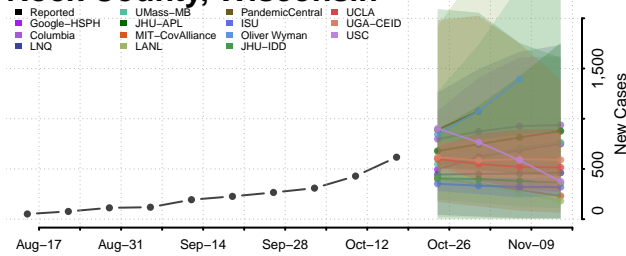

Rock County, Wisconsin