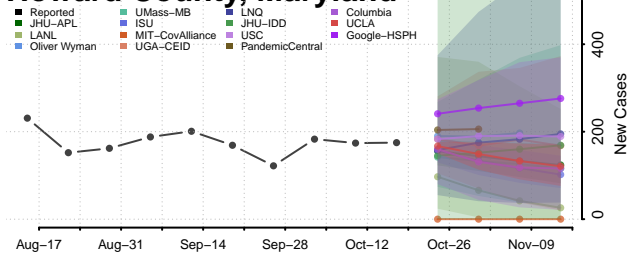

Howard County, Maryland