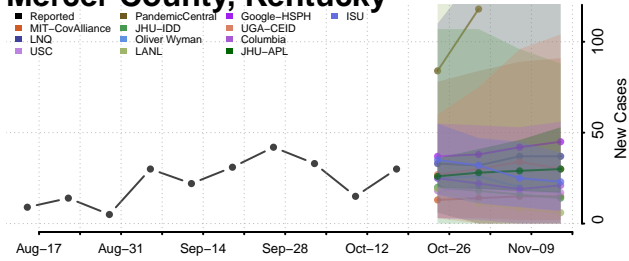

Mercer County, Kentucky