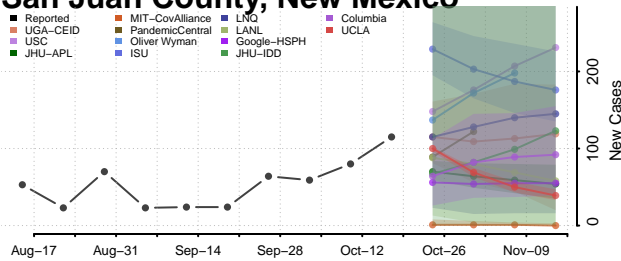

San Juan County, New Mexico