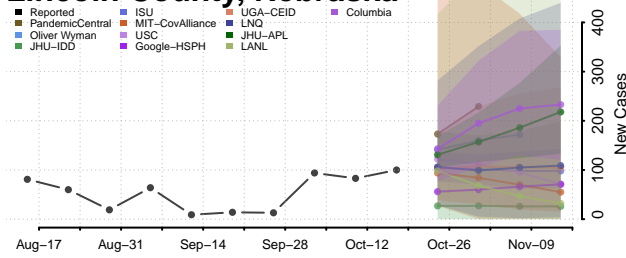

Lincoln County, Nebraska