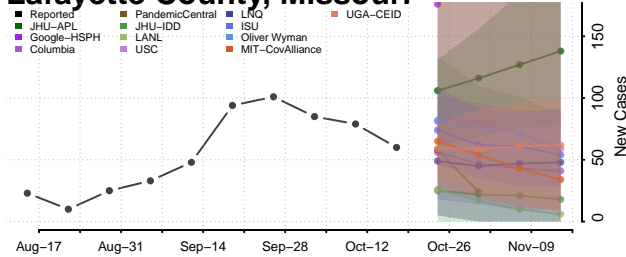

Lafayette County, Missouri