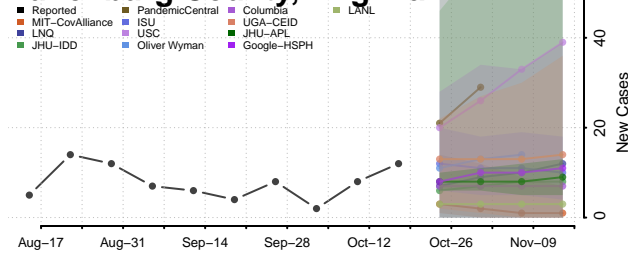

Lunenburg County, Virginia