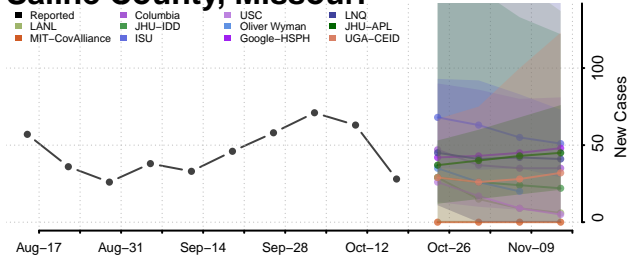

Saline County, Missouri