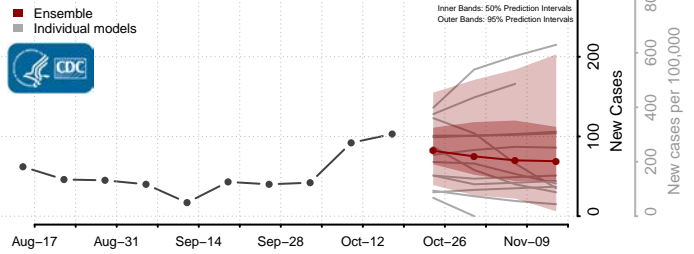

Lincoln County, Mississippi