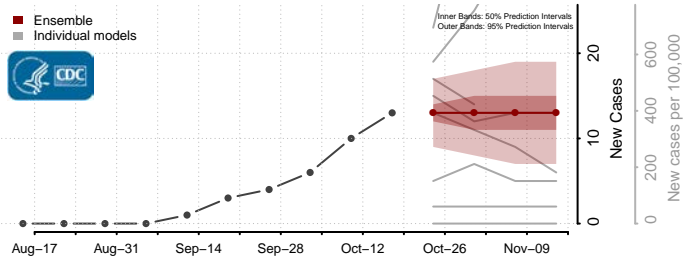

Sheridan County, Montana