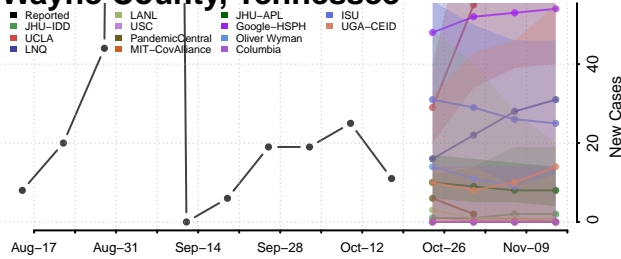

Wayne County, Tennessee