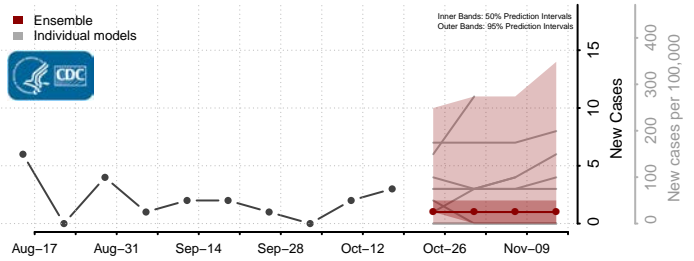

### Tyrrell County, North Carolina