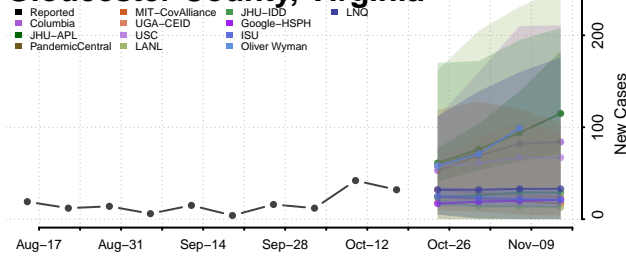

Gloucester County, Virginia