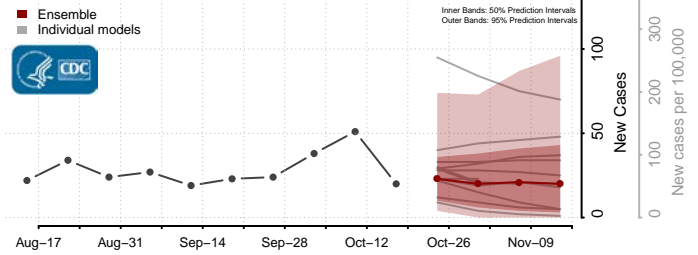

Graves County, Kentucky