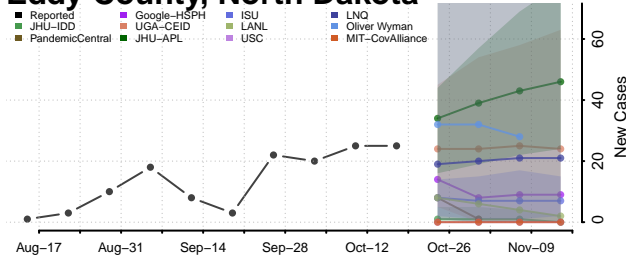

Eddy County, North Dakota