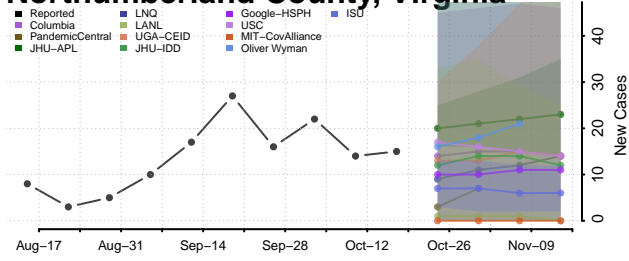

Northumberland County, Virginia