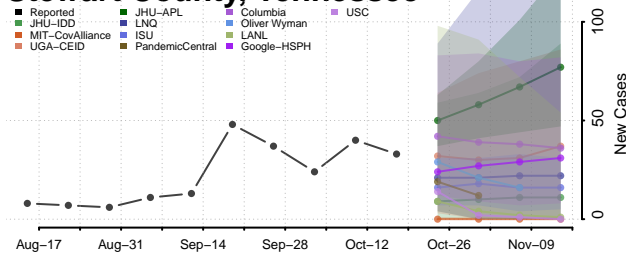

Stewart County, Tennessee