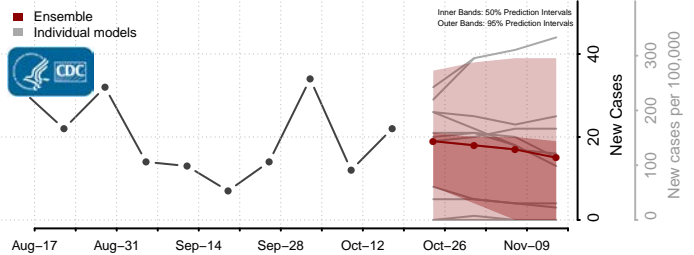

Howard County, Arkansas