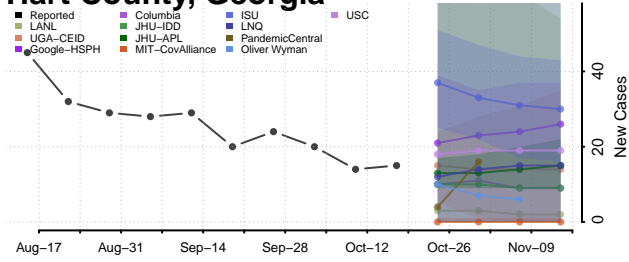

Hart County, Georgia