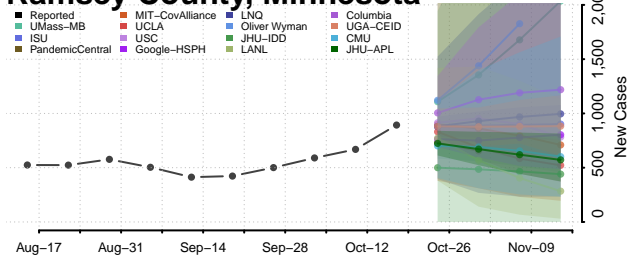

Ramsey County, Minnesota