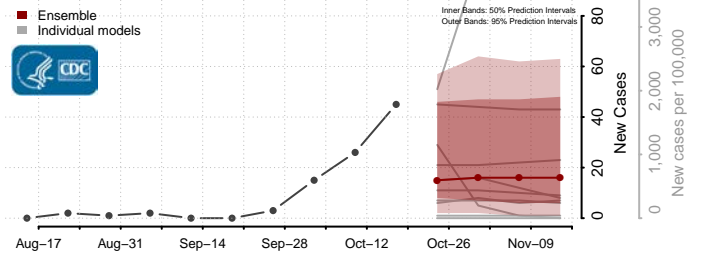

Sheridan County, Kansas