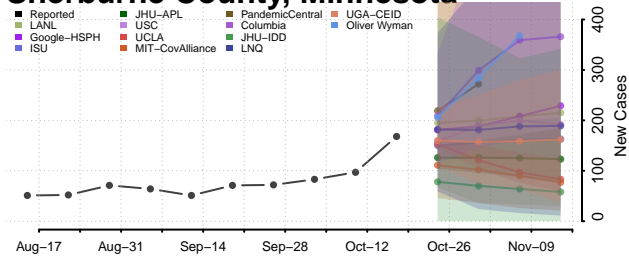

Sherburne County, Minnesota