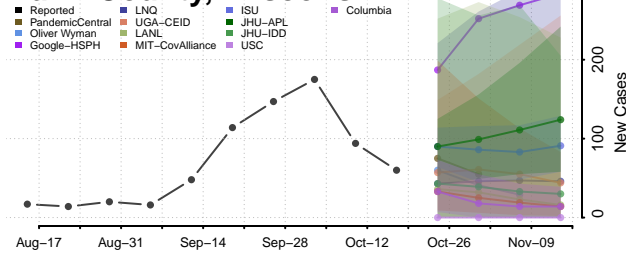

Dunn County, Wisconsin