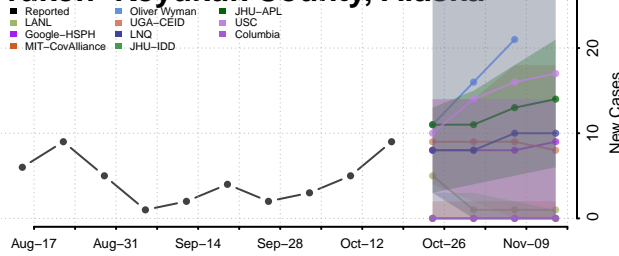

Yukon-Koyukuk County, Alaska