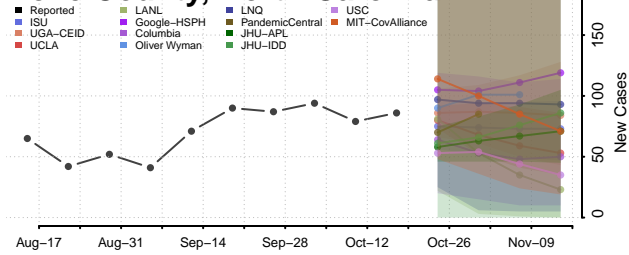

Hoke County, North Carolina