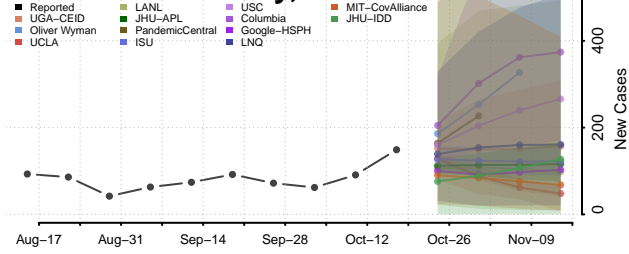

Henderson County, North Carolina