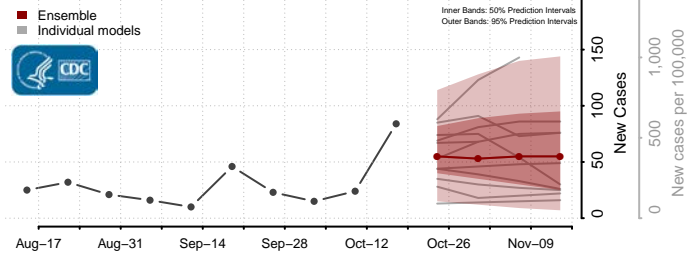

Carroll County, Illinois