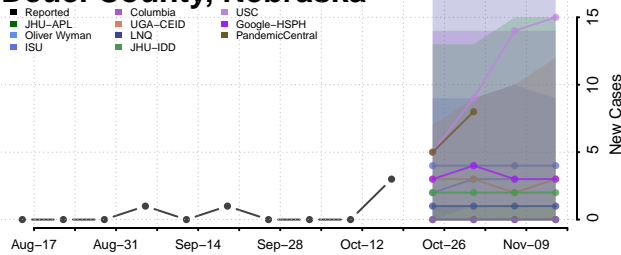

Deuel County, Nebraska