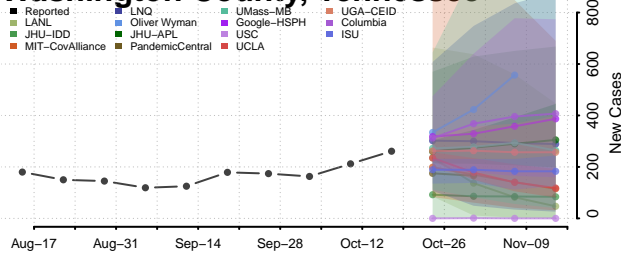

Washington County, Tennessee