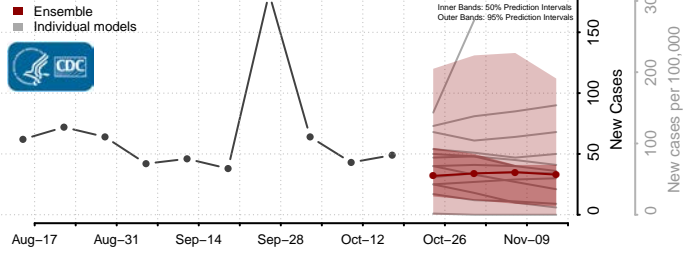

Lowndes County, Mississippi