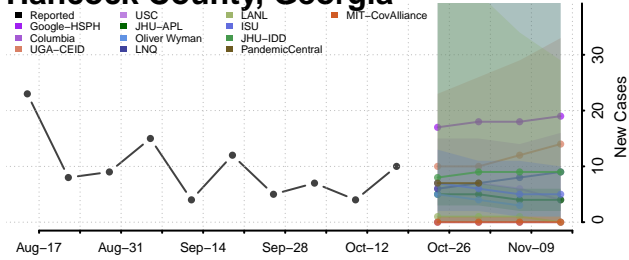

Hancock County, Georgia