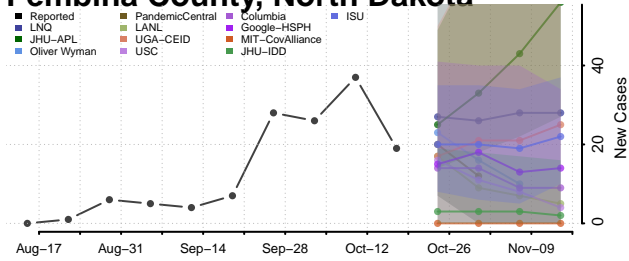

Pembina County, North Dakota