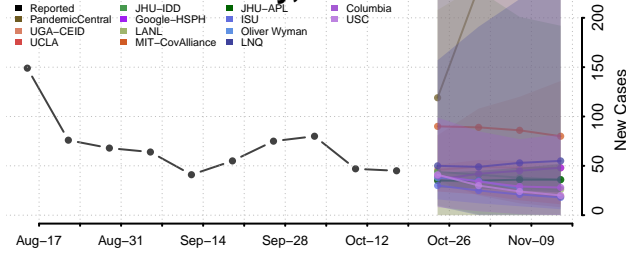

Mendocino County, California