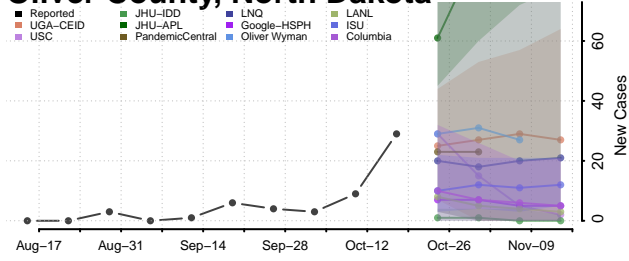

Oliver County, North Dakota