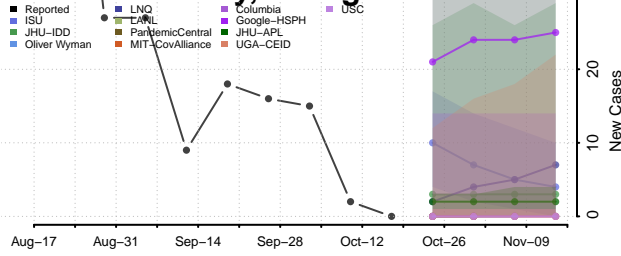

Charlton County, Georgia