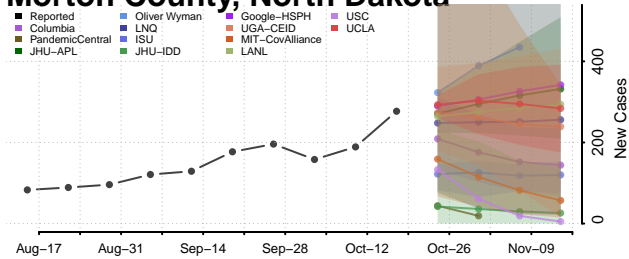

### Morton County, North Dakota