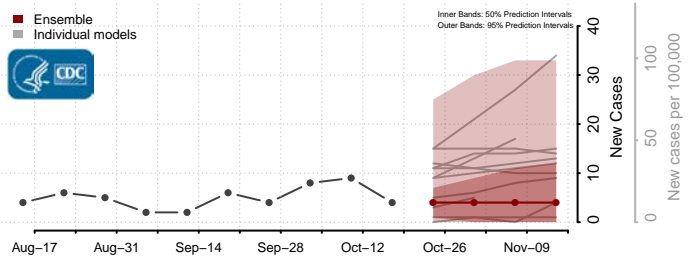

### Putnam County, West Virginia