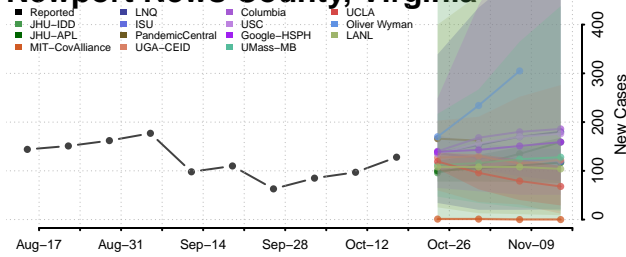

Newport News County, Virginia