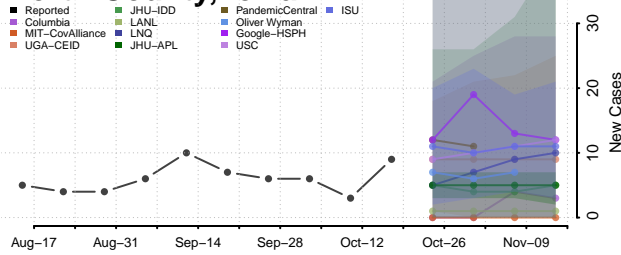

Worth County, Iowa