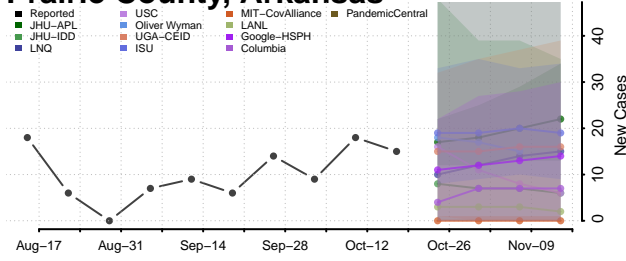

Prairie County, Arkansas