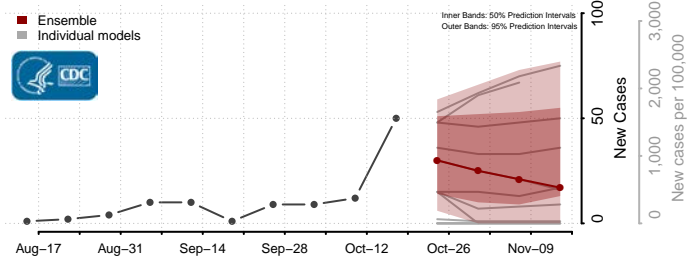

Foster County, North Dakota