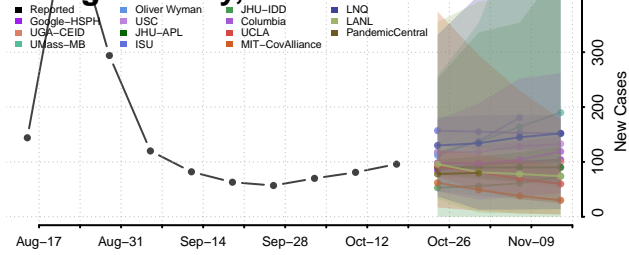

Orange County, North Carolina