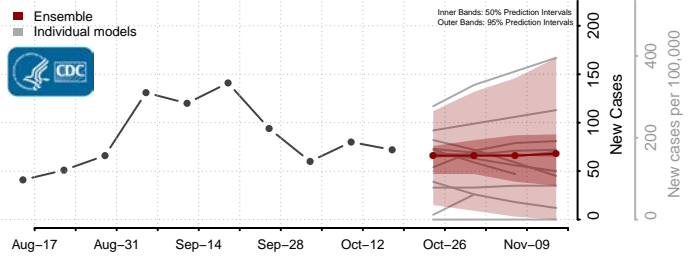

Franklin County, Tennessee