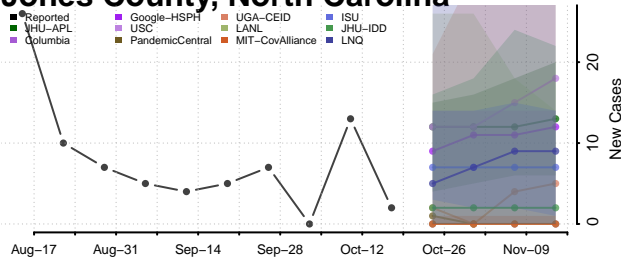

Jones County, North Carolina