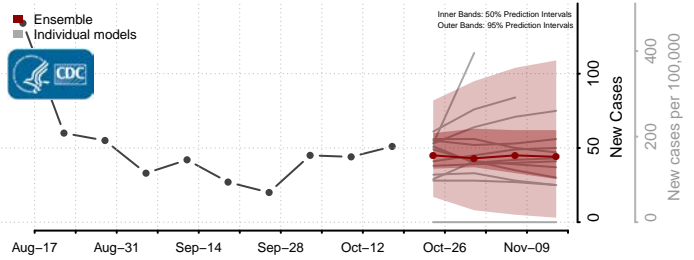

Union County, Mississippi