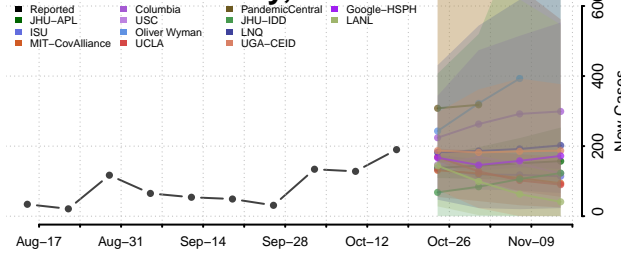

Kosciusko County, Indiana