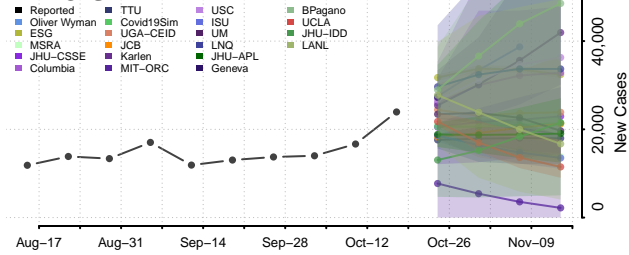

Teton County, Idaho

Twin Falls County, Idaho

Valley County, Idaho

Washington County, Idaho

Illinois

Adams County, Illinois