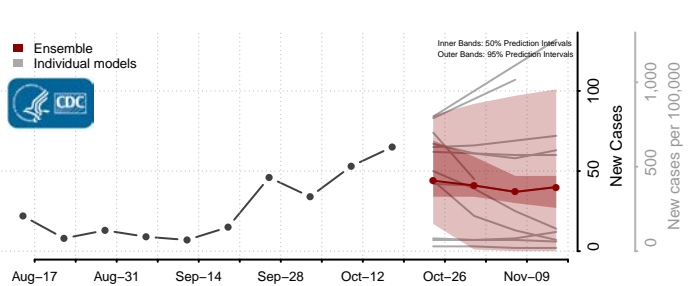

Mountrail County, North Dakota