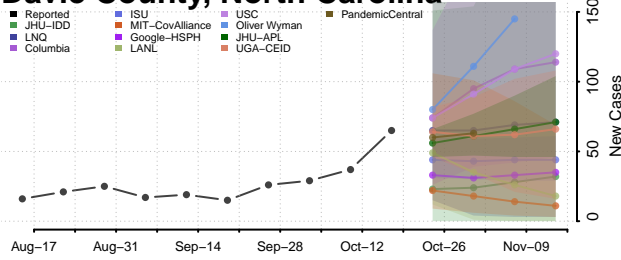

Davie County, North Carolina