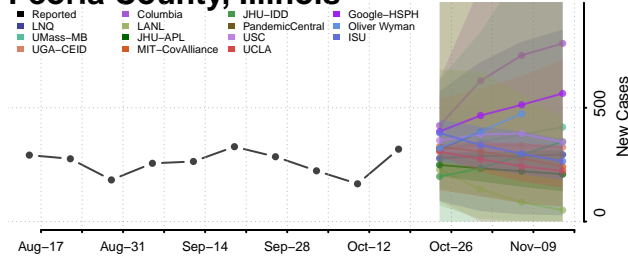

Peoria County, Illinois