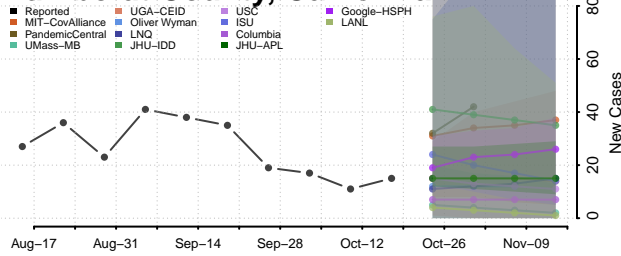

Humboldt County, California