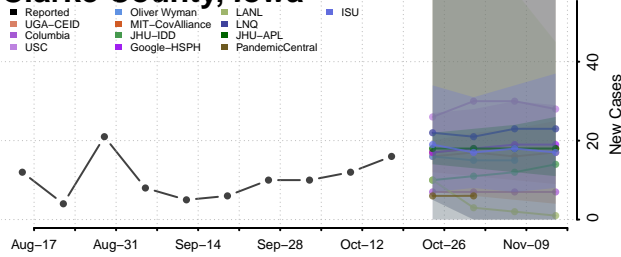

Clarke County, Iowa