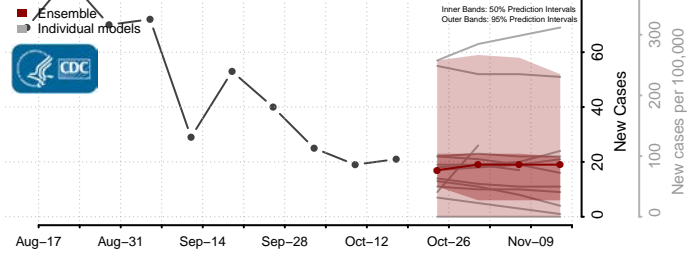

Coahoma County, Mississippi