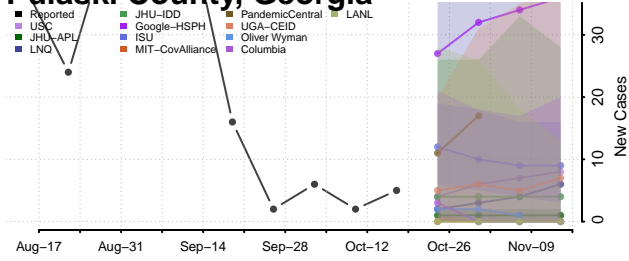

Pulaski County, Georgia