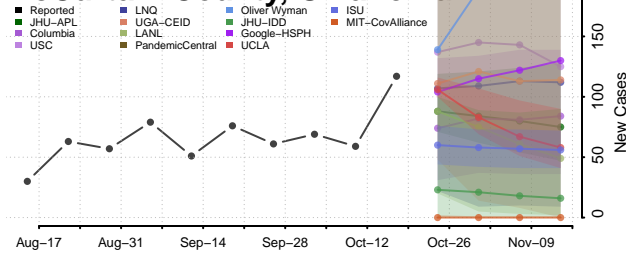

McCurtain County, Oklahoma