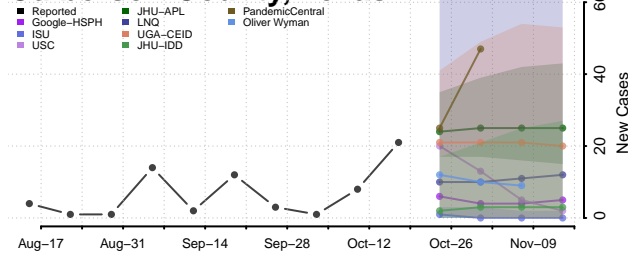

Culberson County, Texas