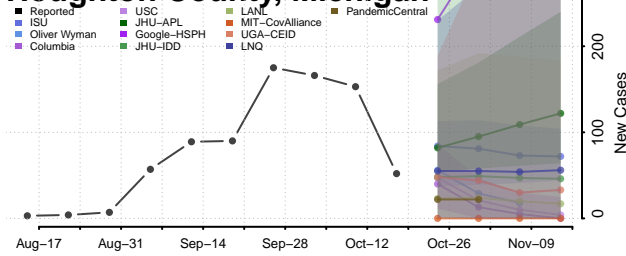

Houghton County, Michigan