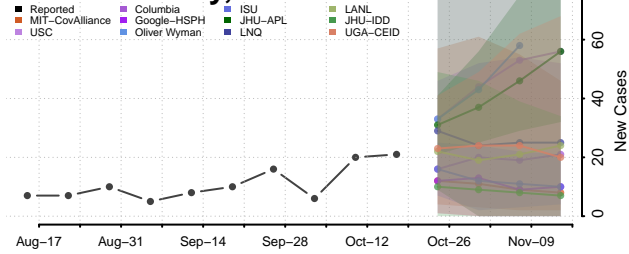

Maries County, Missouri