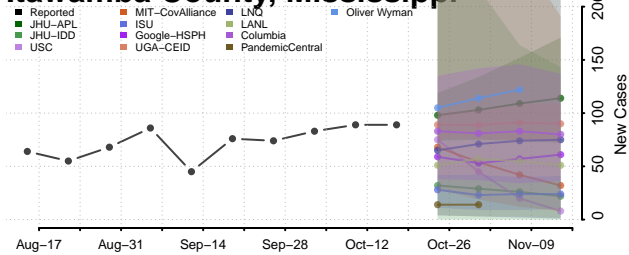

Itawamba County, Mississippi