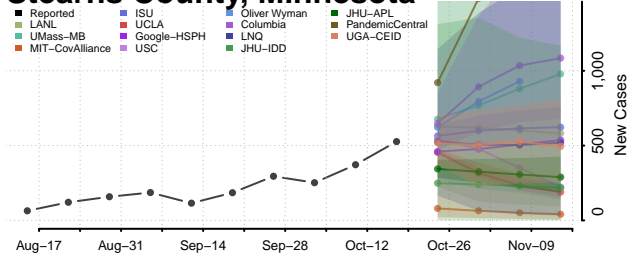

Stearns County, Minnesota