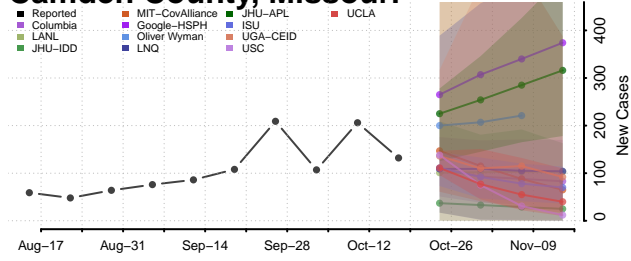

Camden County, Missouri