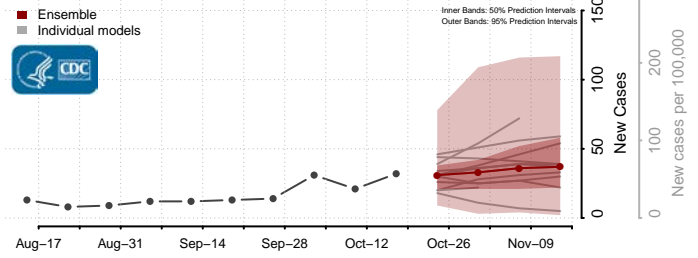

Marion County, West Virginia