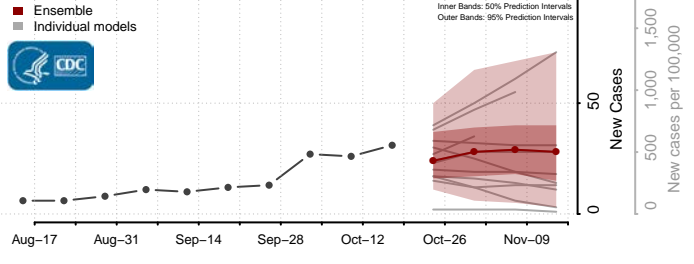

Meade County, South Dakota