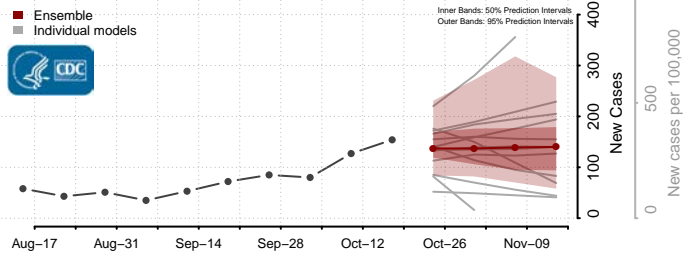

### Greene County, Arkansas