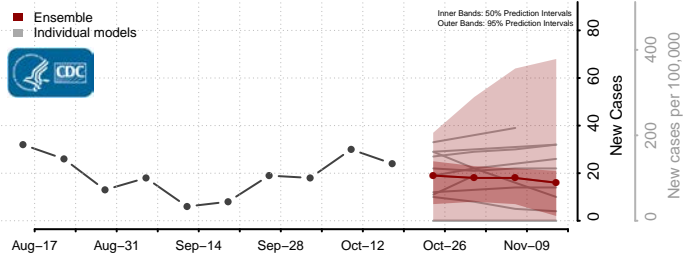

Winston County, Mississippi