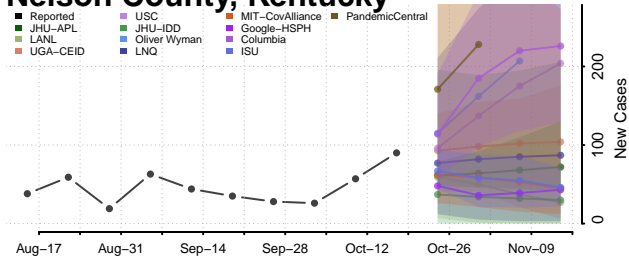

Nelson County, Kentucky