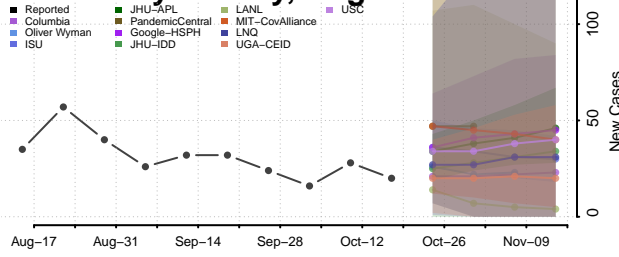

James City County, Virginia