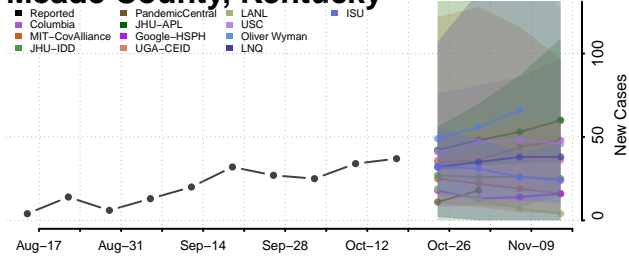

Meade County, Kentucky