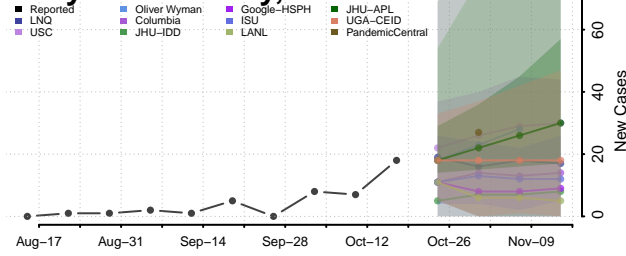

Cheyenne County, Nebraska