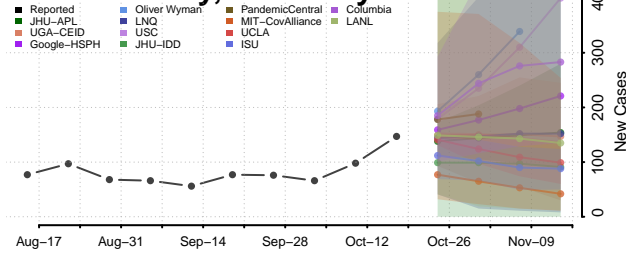

Bullitt County, Kentucky