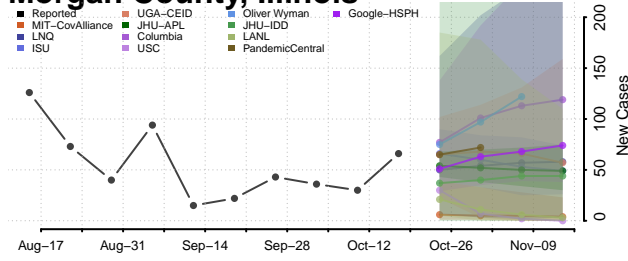

Morgan County, Illinois