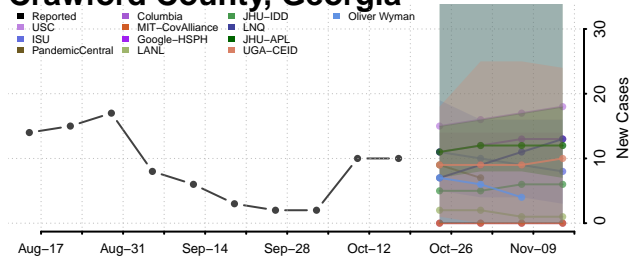

Crawford County, Georgia