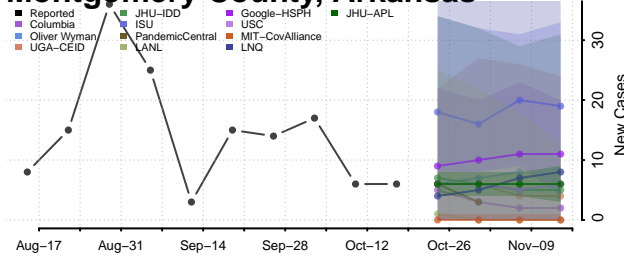

Montgomery County, Arkansas