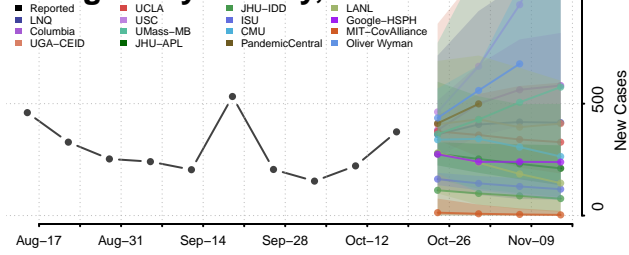

Montgomery County, Alabama