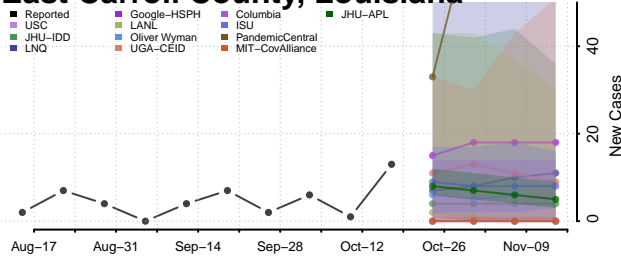

East Carroll County, Louisiana