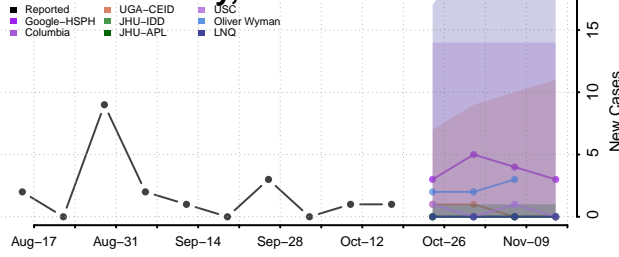

Yakutat County, Alaska