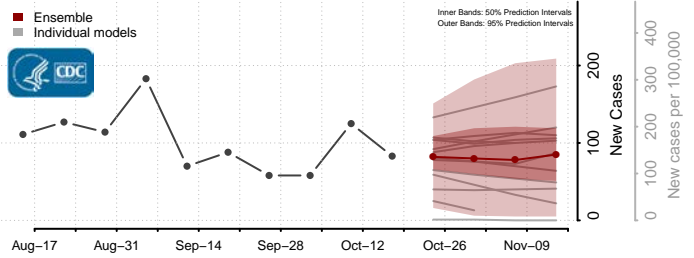

Cumberland County, Tennessee