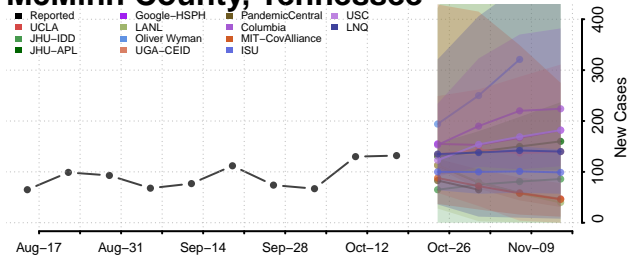

McMinn County, Tennessee