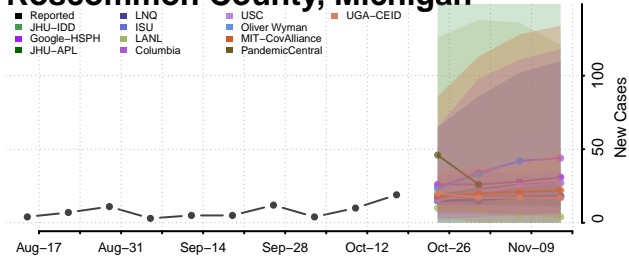

Roscommon County, Michigan