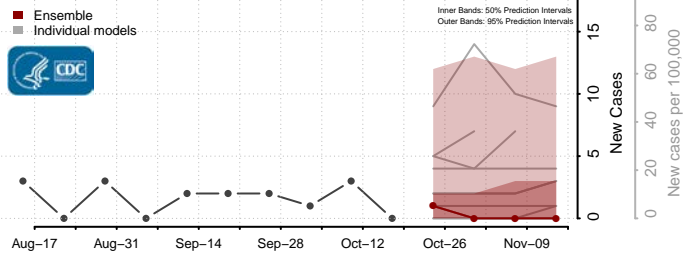

Los Alamos County, New Mexico