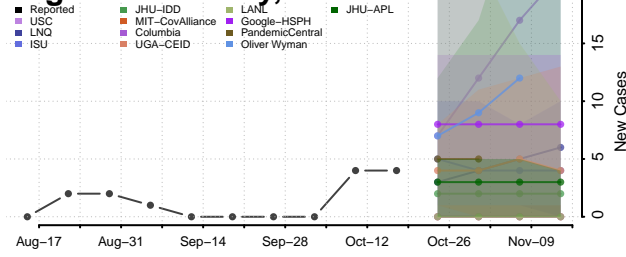

Saguache County, Colorado