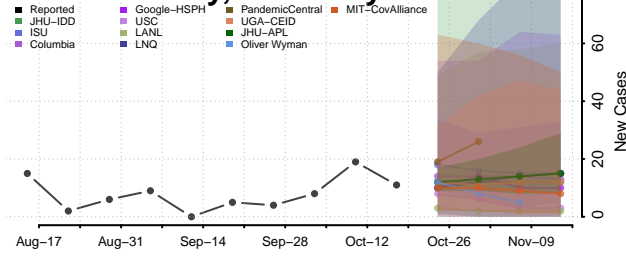

Powell County, Kentucky