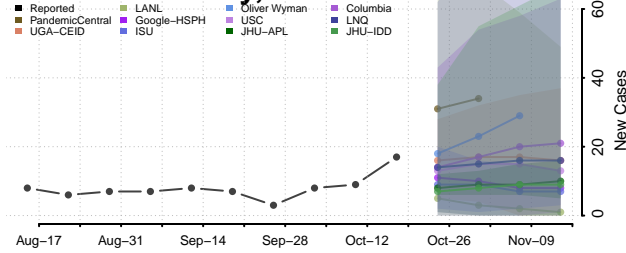

Edwards County, Illinois