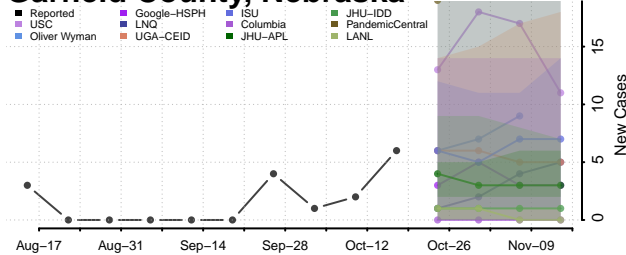

Garfield County, Nebraska