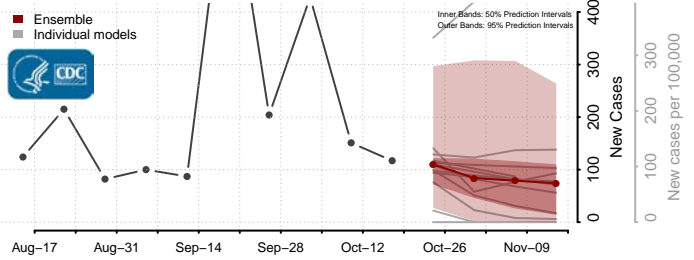

Houston County, Alabama