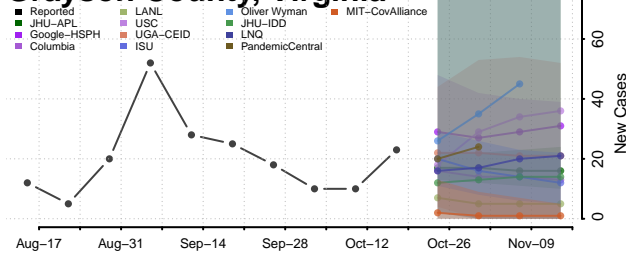

Grayson County, Virginia