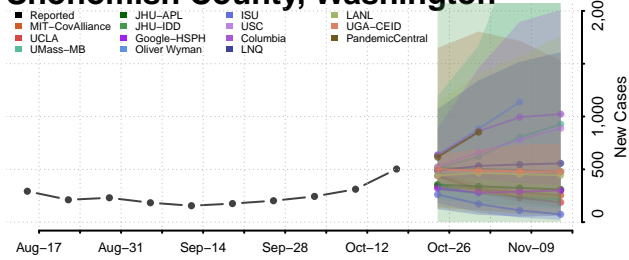

Snohomish County, Washington