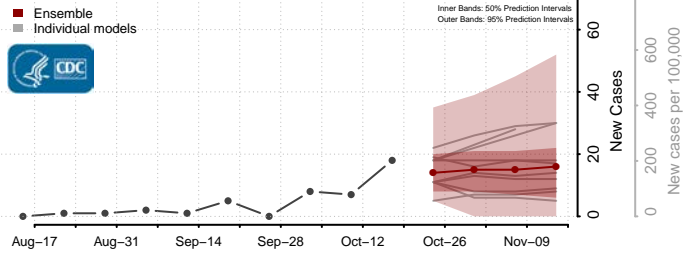

Cheyenne County, Nebraska