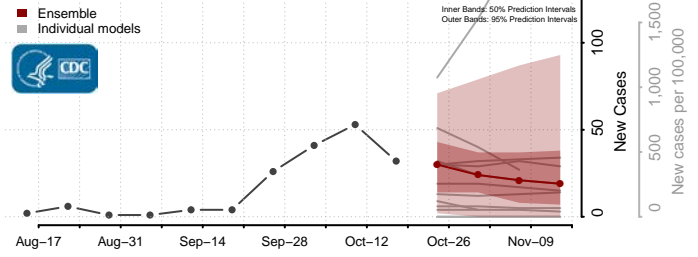

Lexington County, Virginia