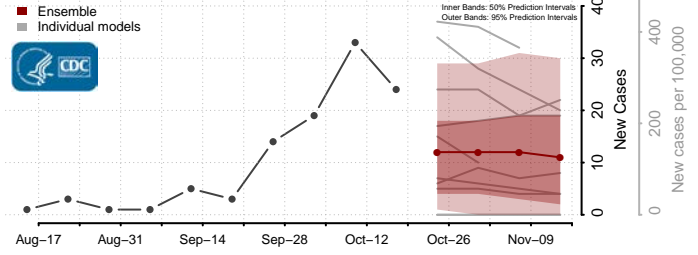

Clearwater County, Idaho