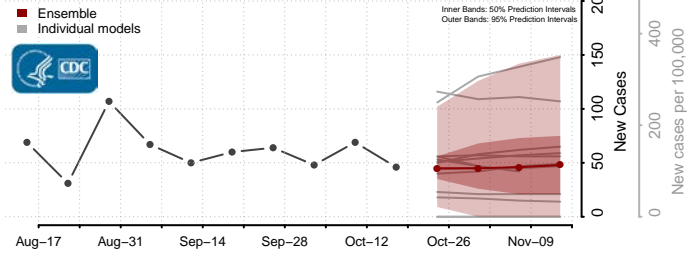

### Cerro Gordo County, Iowa