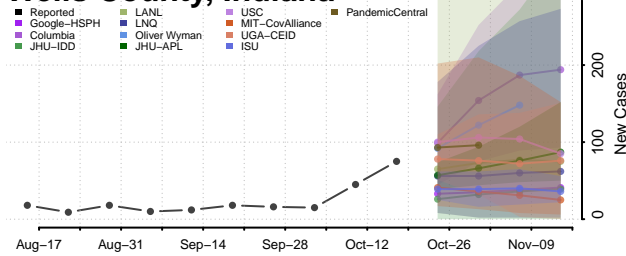

Wells County, Indiana