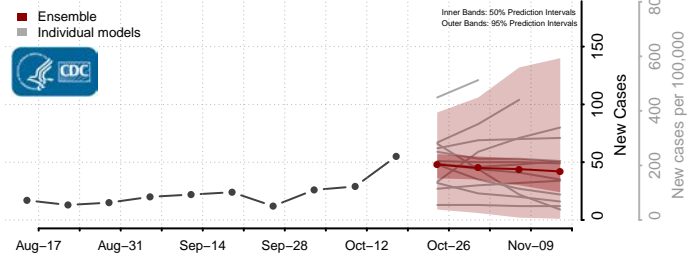

Dawson County, Nebraska