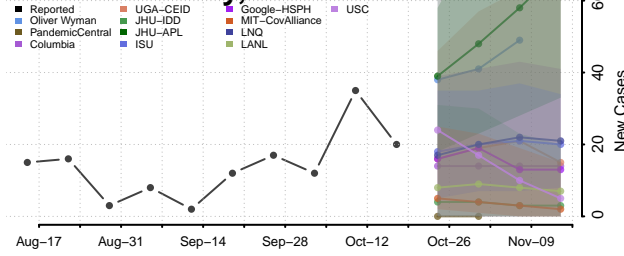

Monroe County, Arkansas