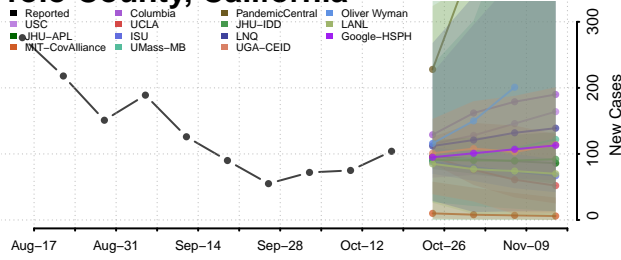

Yolo County, California