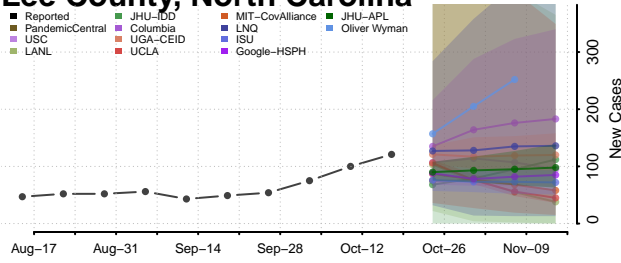

Lee County, North Carolina