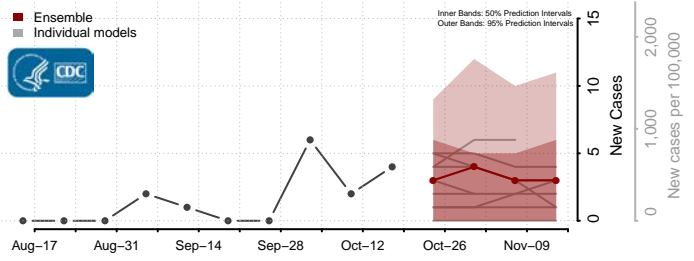

### Hooker County, Nebraska