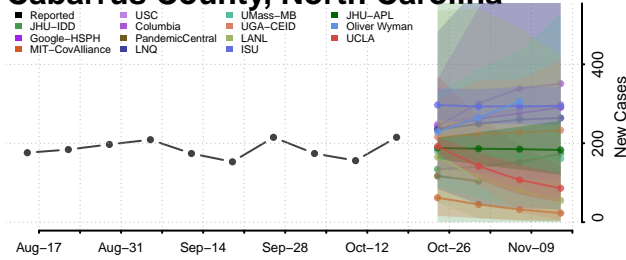

Cabarrus County, North Carolina