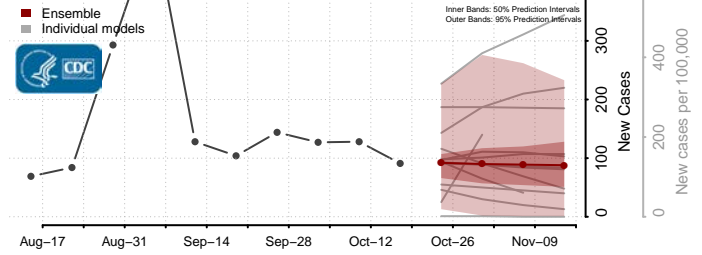

Muskogee County, Oklahoma