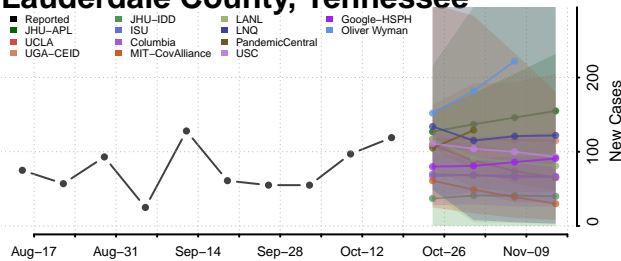

Lauderdale County, Tennessee