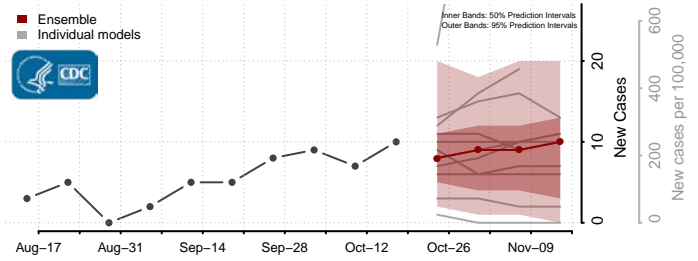

Valley County, Nebraska