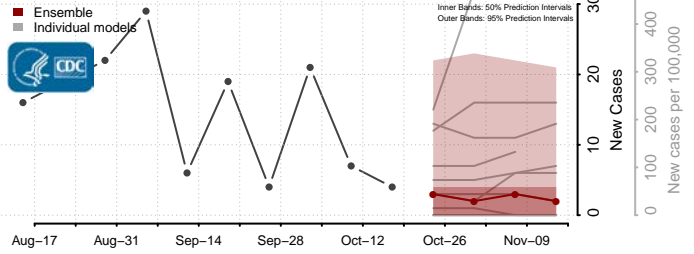

Quitman County, Mississippi