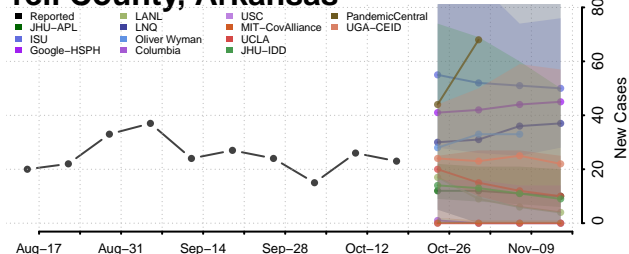

Yell County, Arkansas