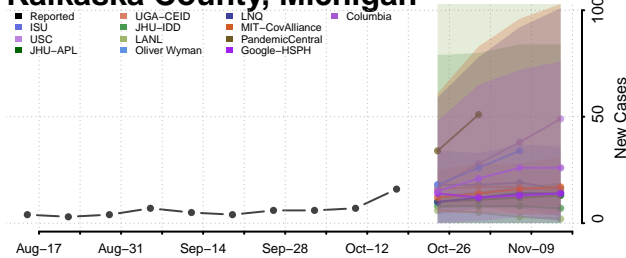

Kalkaska County, Michigan