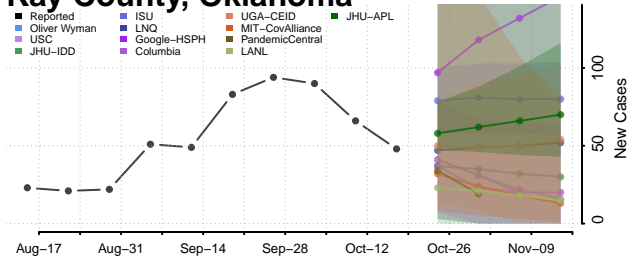

Kay County, Oklahoma