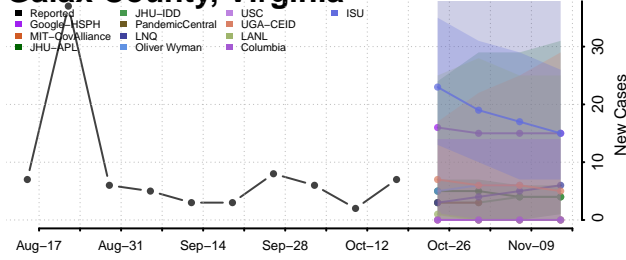

Galax County, Virginia