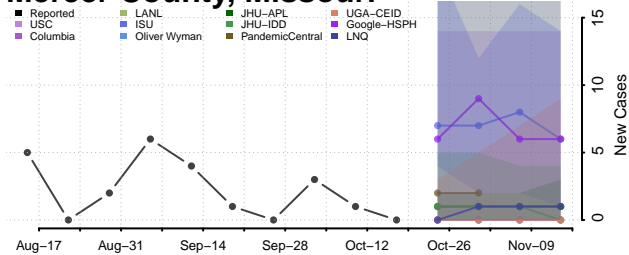

Mercer County, Missouri