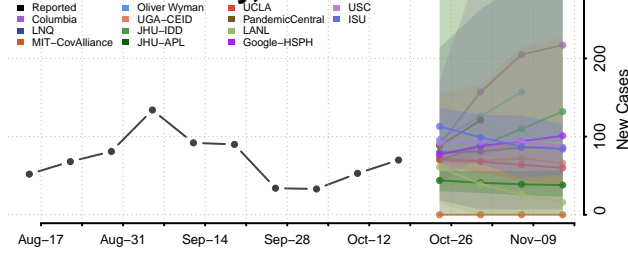

Jackson County, Illinois