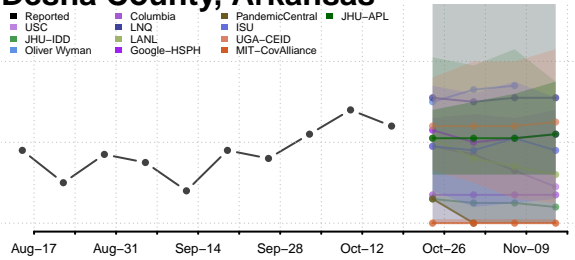

Desha County, Arkansas