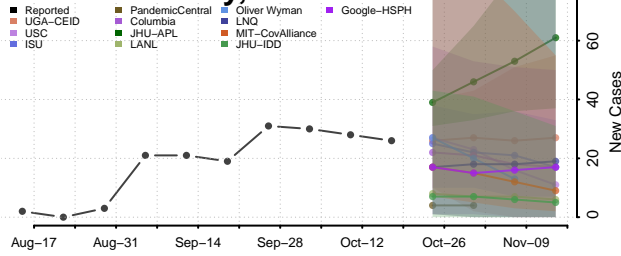

Davies County, Missouri