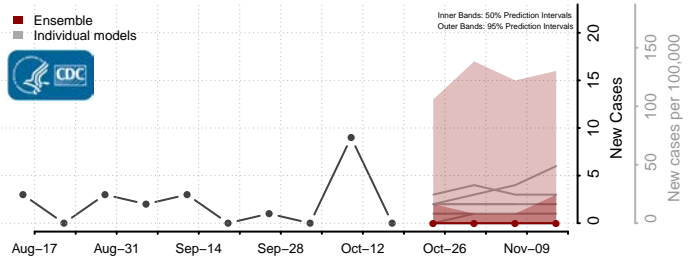

Trinity County, California