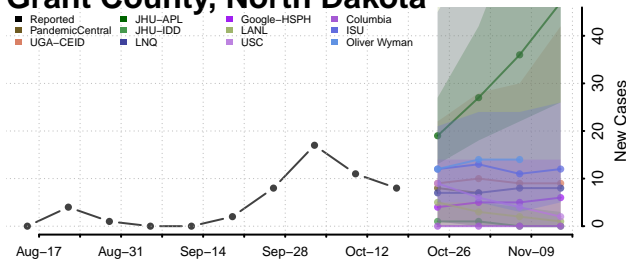

Grant County, North Dakota