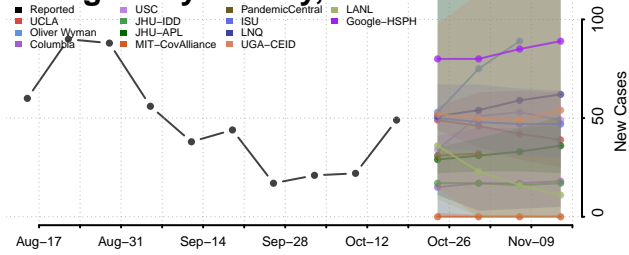

Montgomery County, North Carolina