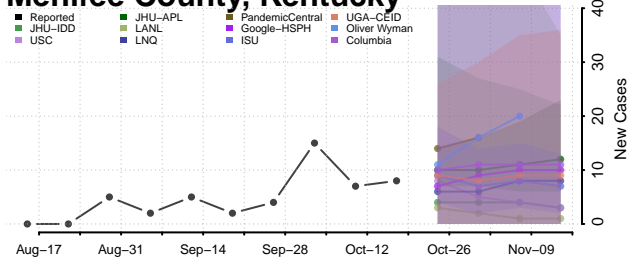

Menifee County, Kentucky