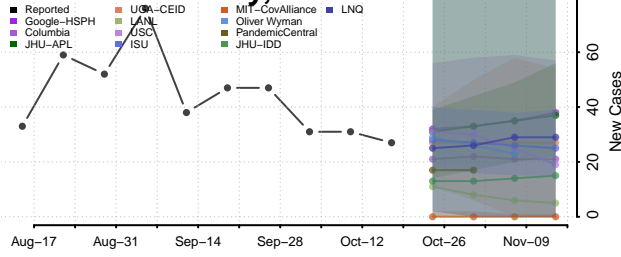

Cherokee County, North Carolina