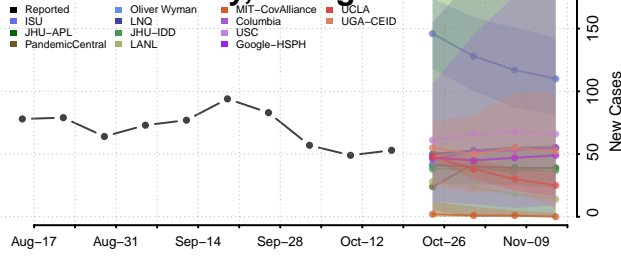

Catoosa County, Georgia