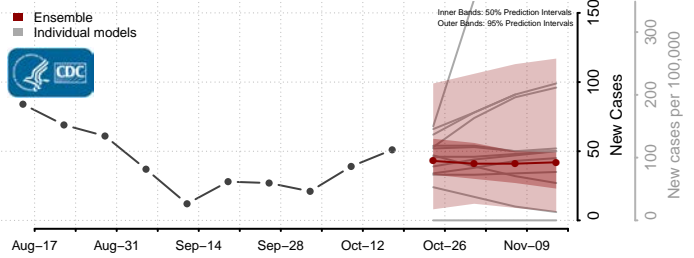

Warren County, Mississippi