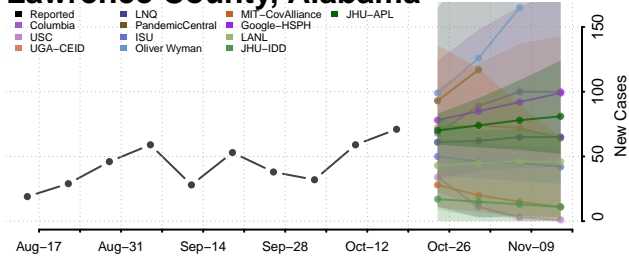

Lawrence County, Alabama