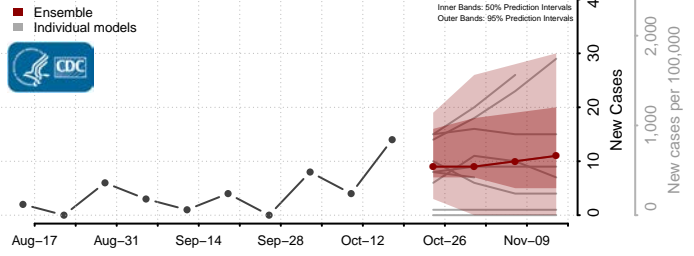

McCone County, Montana