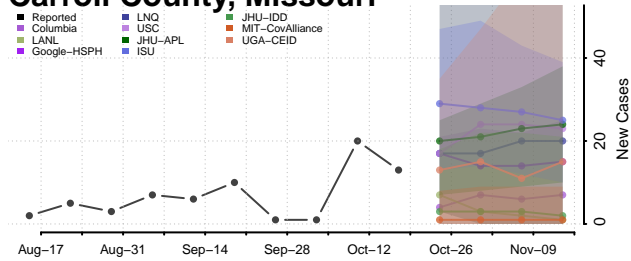

Carroll County, Missouri