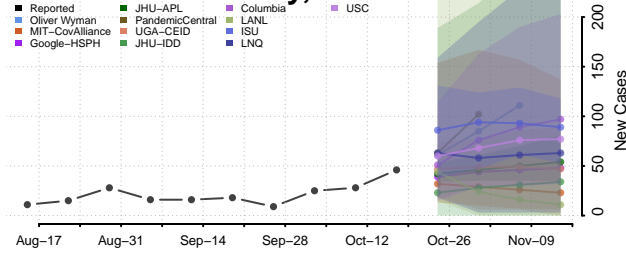

### Scotts Bluff County, Nebraska