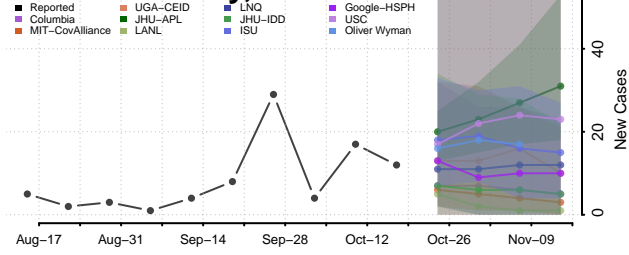

St. Clair County, Missouri