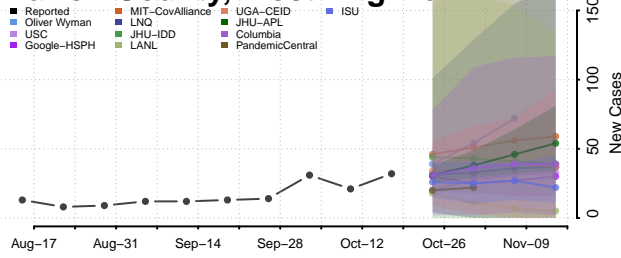

Marion County, West Virginia