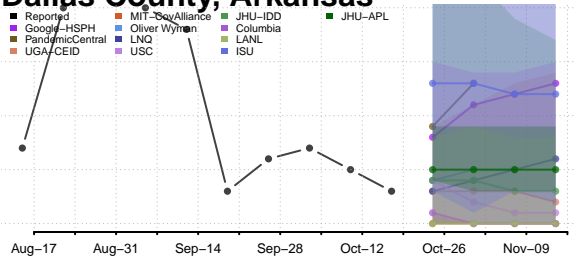

Dallas County, Arkansas