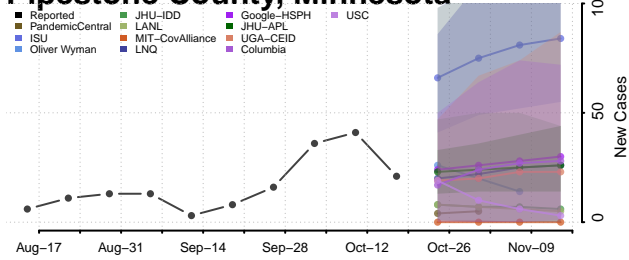

Pipestone County, Minnesota