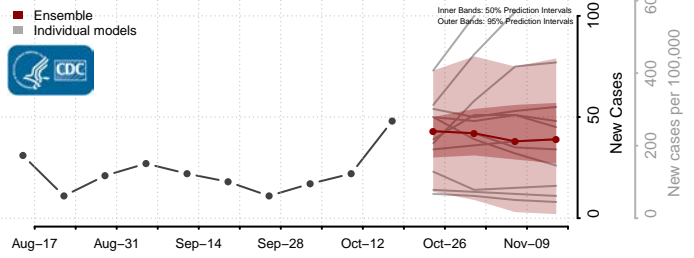

Russell County, Kentucky