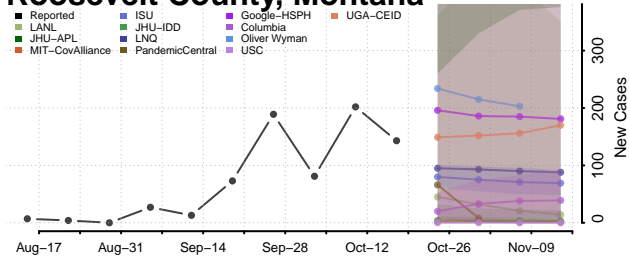

Roosevelt County, Montana