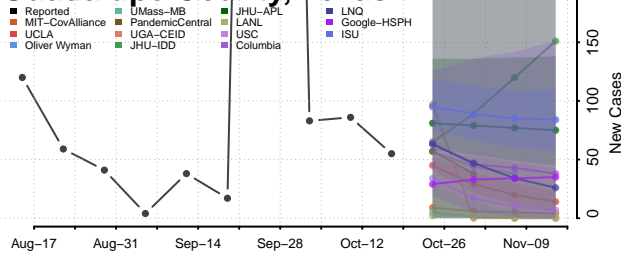

Guadalupe County, Texas