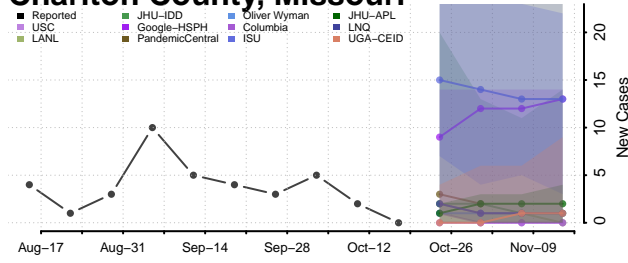

Chariton County, Missouri