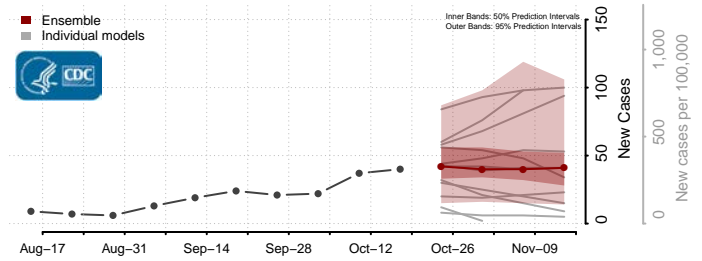

Lake County, South Dakota