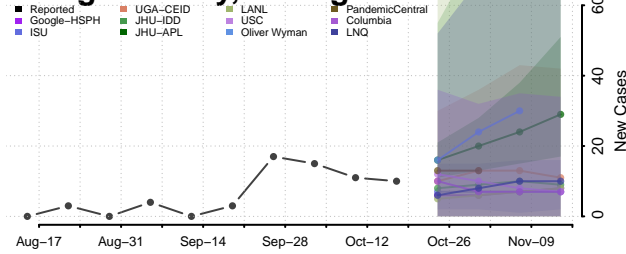

Baraga County, Michigan