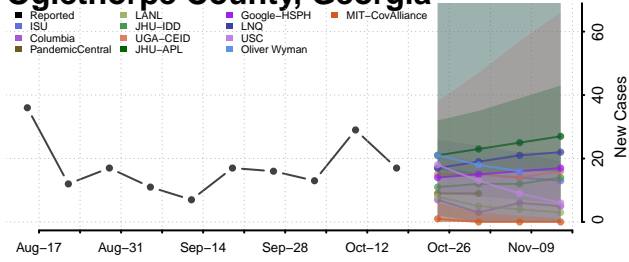

Oglethorpe County, Georgia