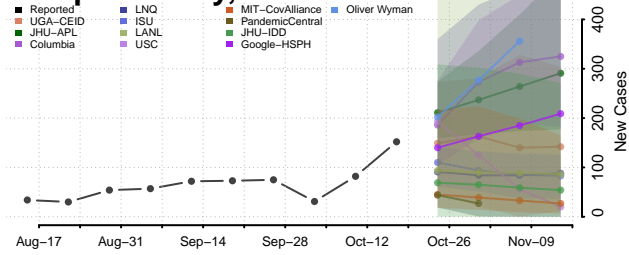

Phelps County, Missouri