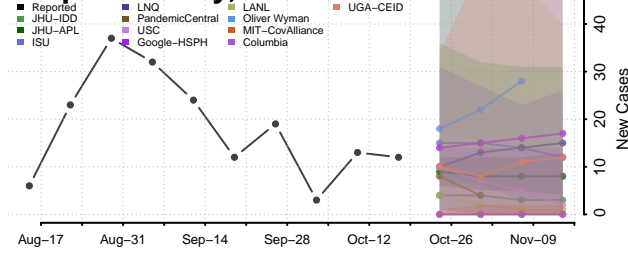

Jasper County, Illinois