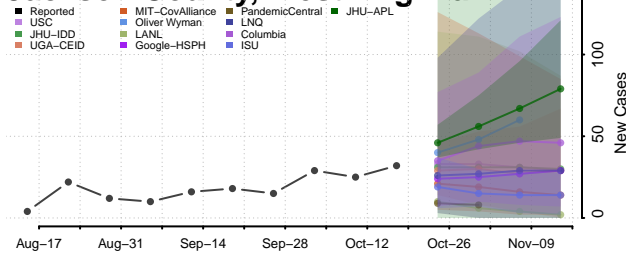

Jackson County, West Virginia