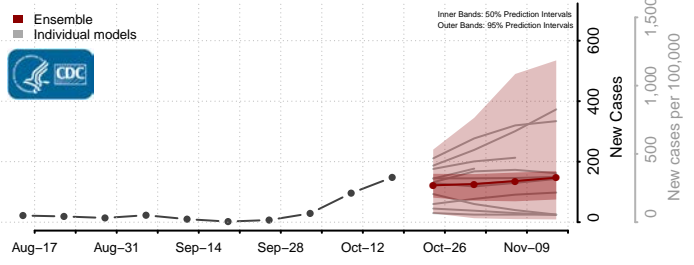

Huntingdon County, Pennsylvania