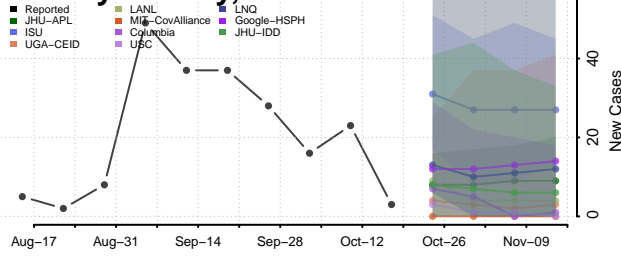

Grundy County, Missouri