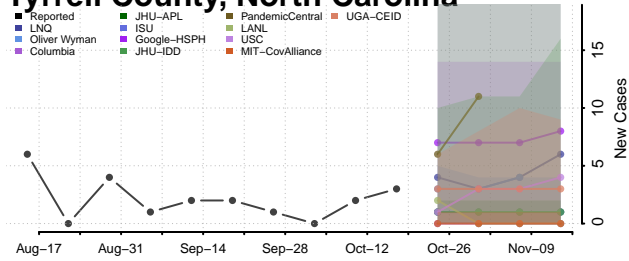

### Tyrrell County, North Carolina