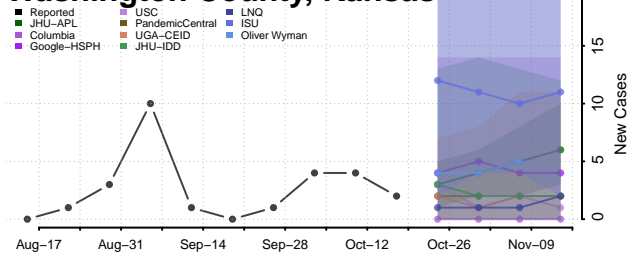

Washington County, Kansas