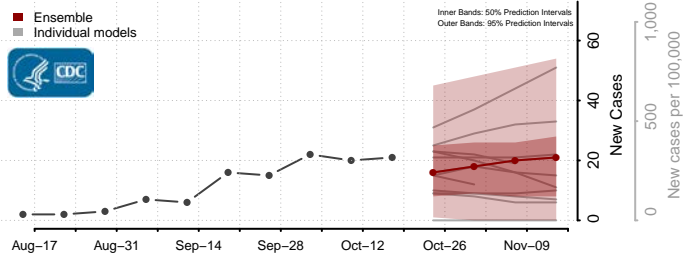

Lac qui Parle County, Minnesota