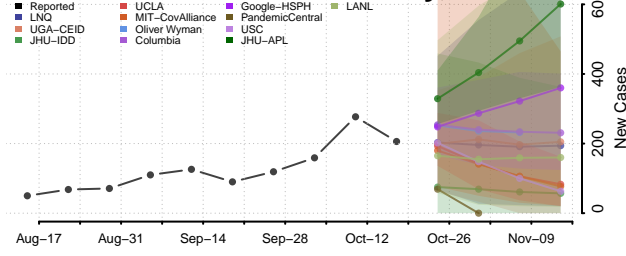

Fairbanks North Star County, Alaska