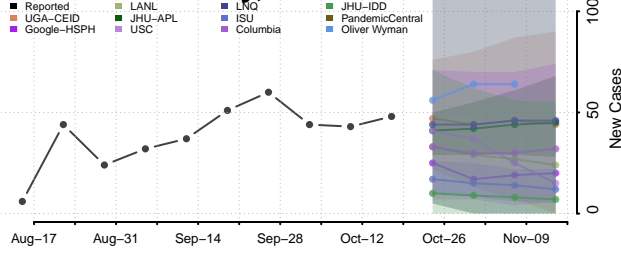

Cleburne County, Alabama