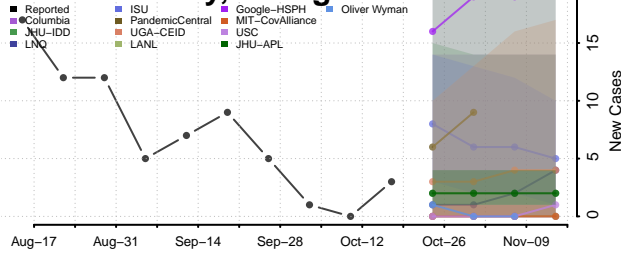

Wilcox County, Georgia