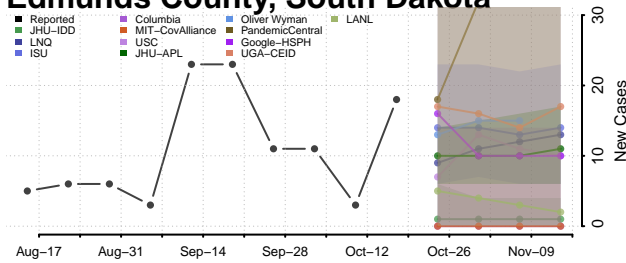

Edmunds County, South Dakota