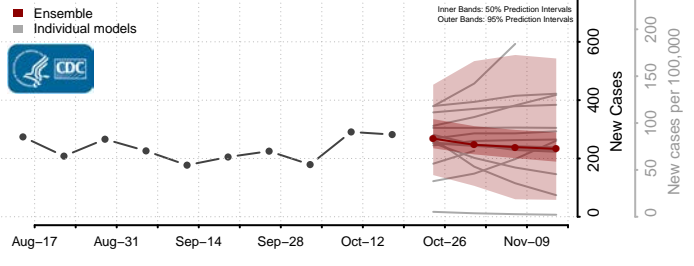

Durham County, North Carolina