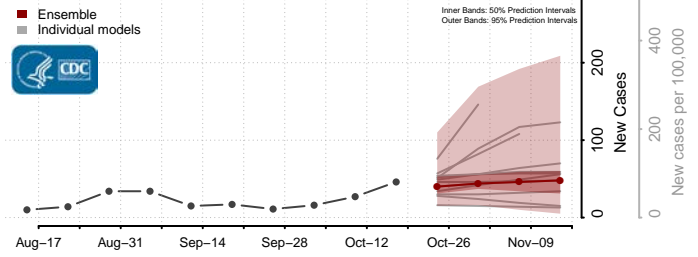

Jefferson County, West Virginia