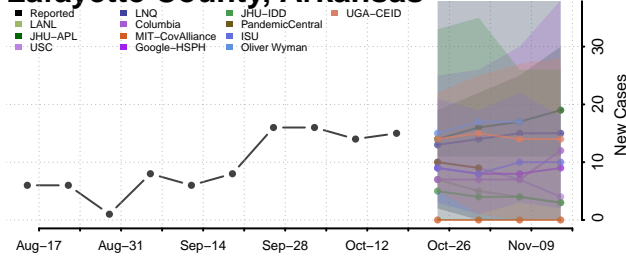

Lafayette County, Arkansas