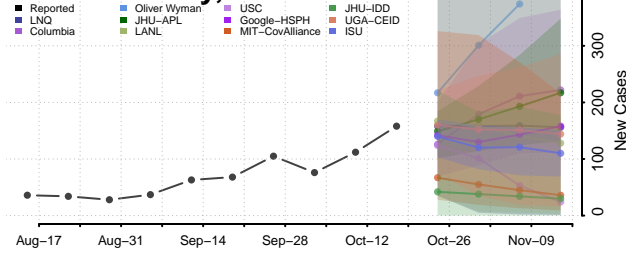

Butler County, Missouri