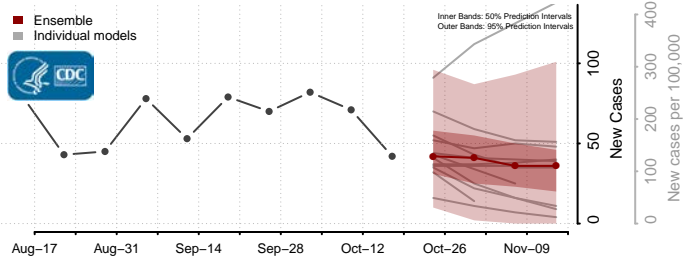

Bureau County, Illinois