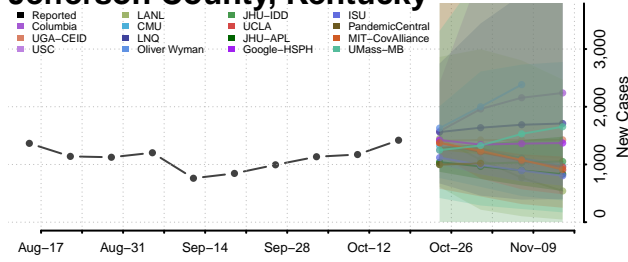

Jefferson County, Kentucky