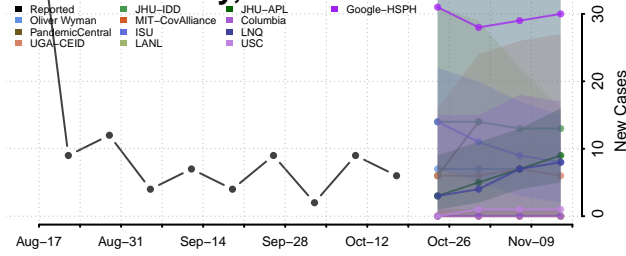

Lassen County, California