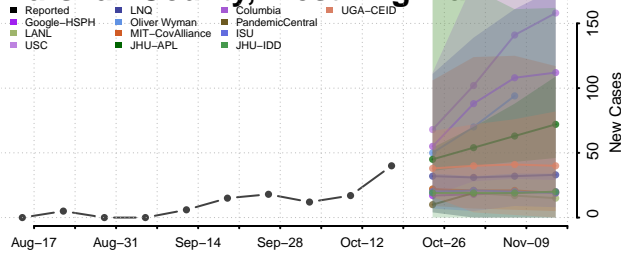

Marshall County, West Virginia