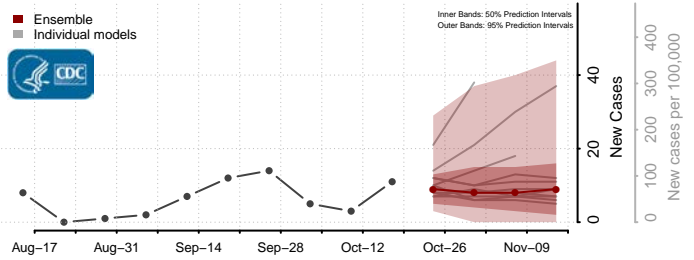

Summers County, West Virginia