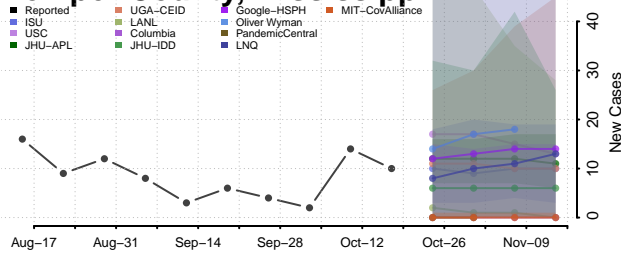

Kemper County, Mississippi