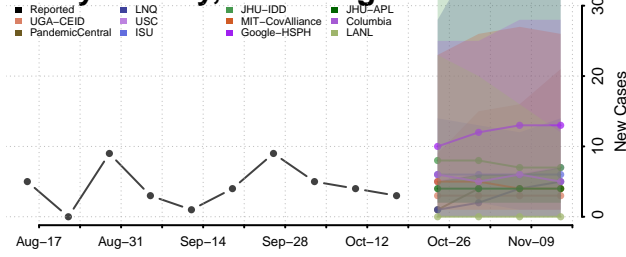

Hardy County, West Virginia