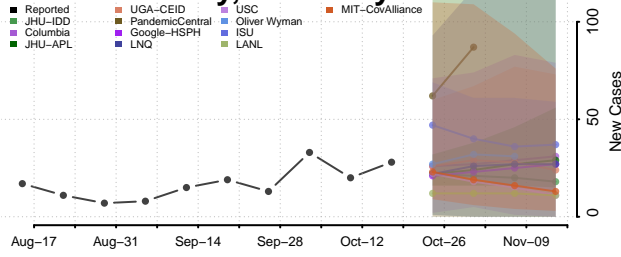

Lincoln County, Kentucky