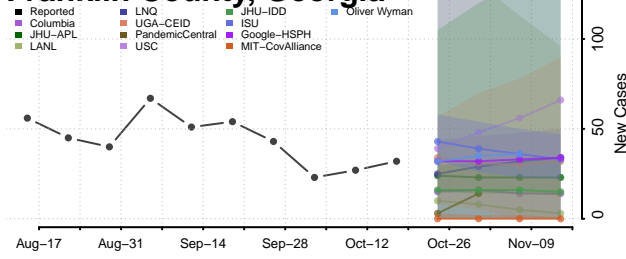

Franklin County, Georgia