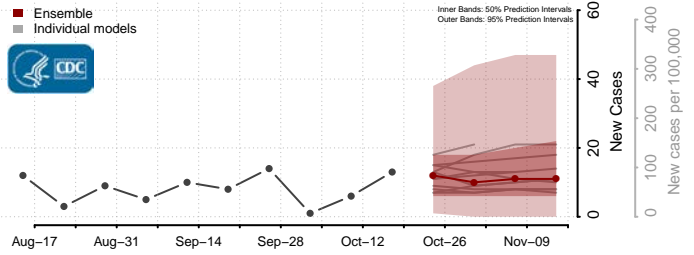

Dickenson County, Virginia