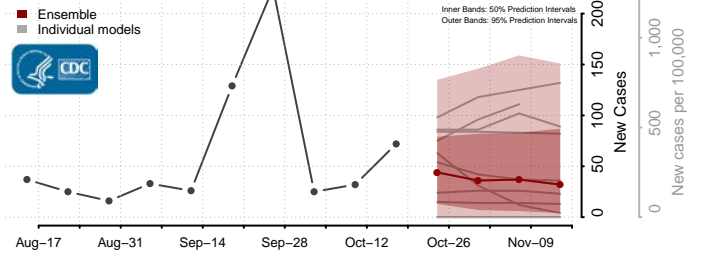

Southampton County, Virginia