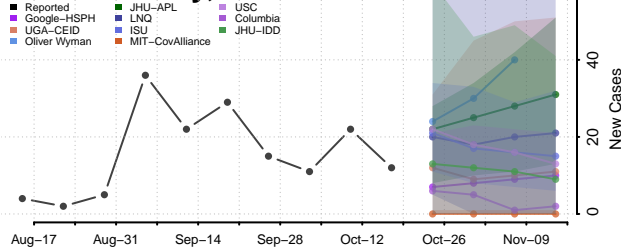

### Pemiscot County, Missouri