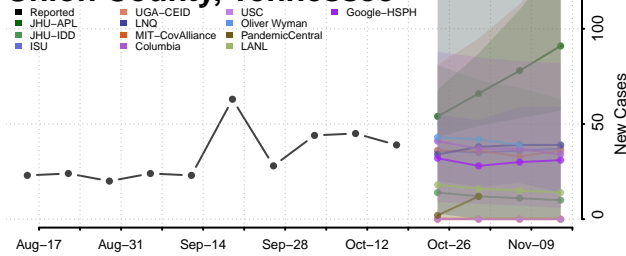

Union County, Tennessee