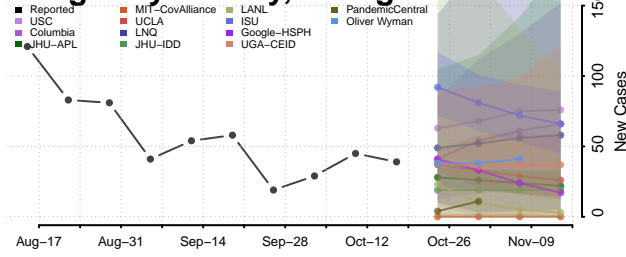

Dougherty County, Georgia