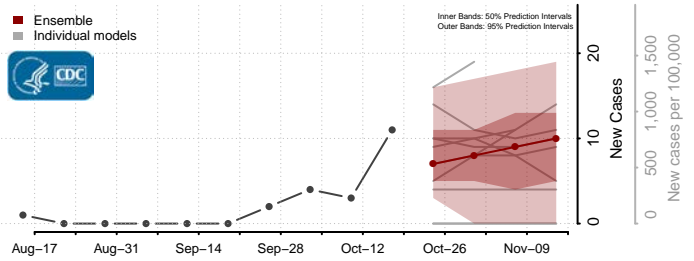

Sheridan County, North Dakota