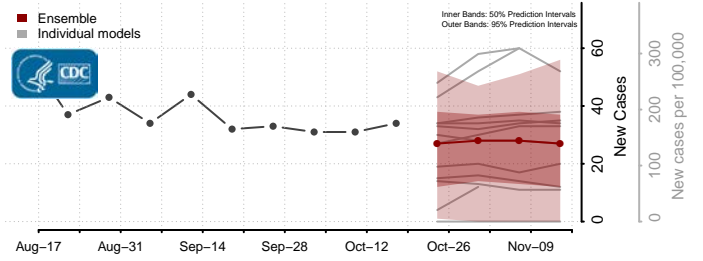

Tishomingo County, Mississippi