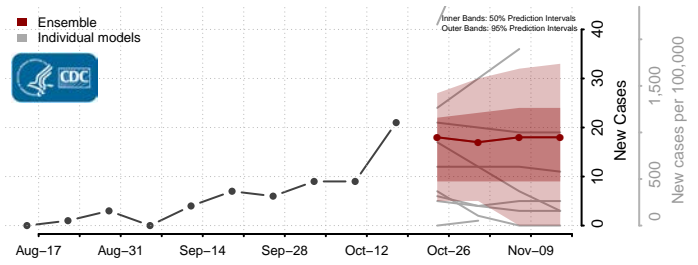

### Haakon County, South Dakota