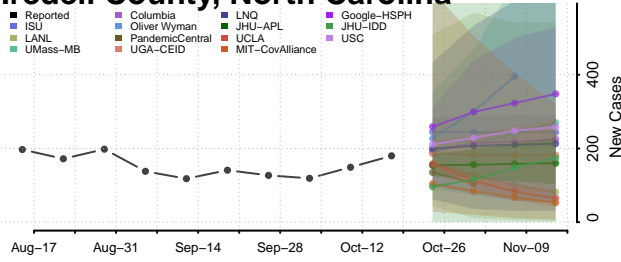

Iredell County, North Carolina