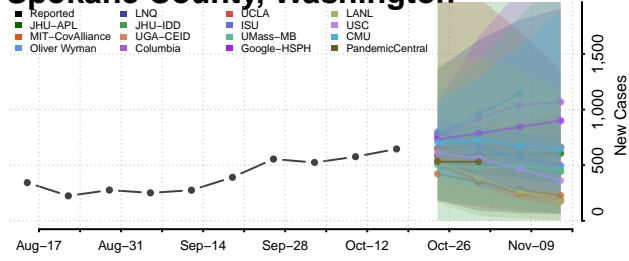

Spokane County, Washington