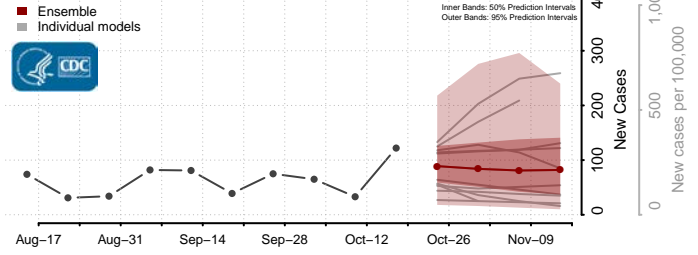

Prince George County, Virginia