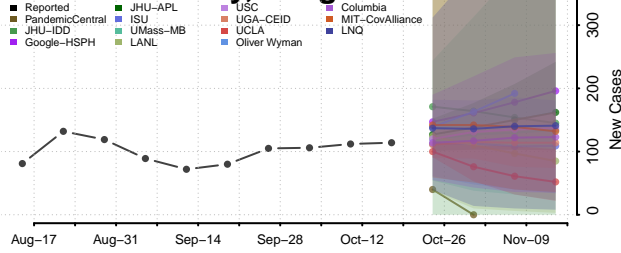

Jackson County, Oregon