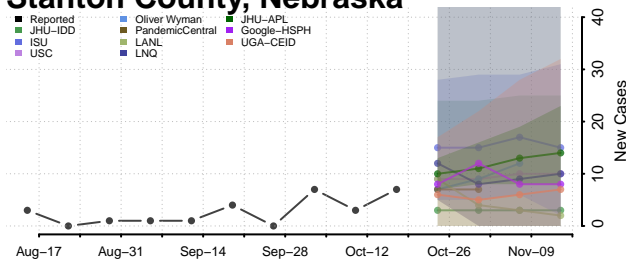

Stanton County, Nebraska