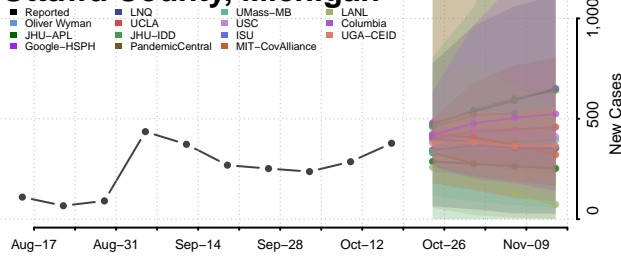

### Presque Isle County, Michigan