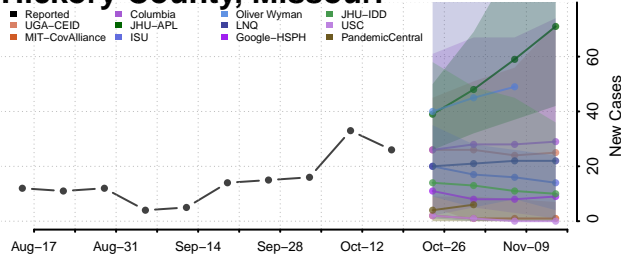

### Hickory County, Missouri