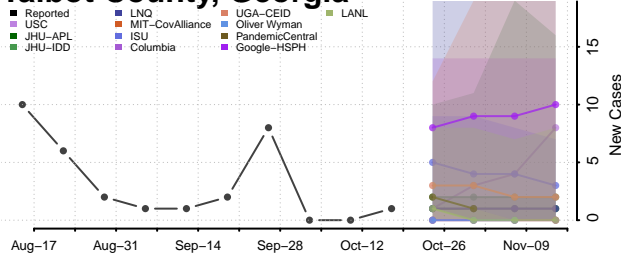

Talbot County, Georgia