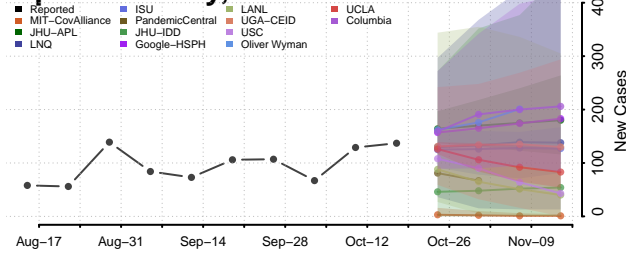

Tipton County, Tennessee