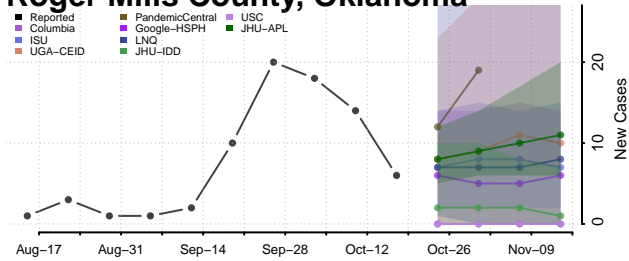

Roger Mills County, Oklahoma