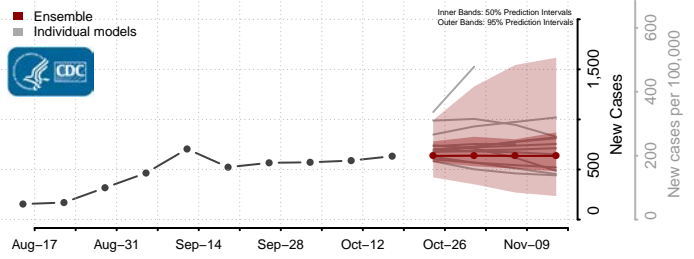

Lancaster County, Nebraska