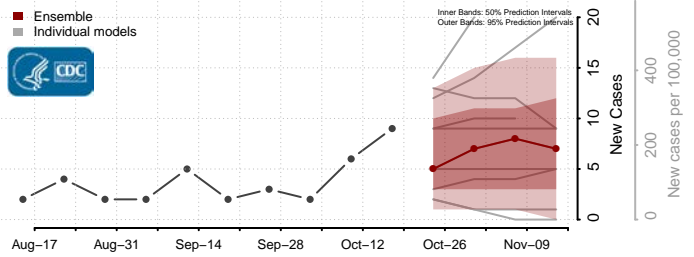

Harper County, Oklahoma