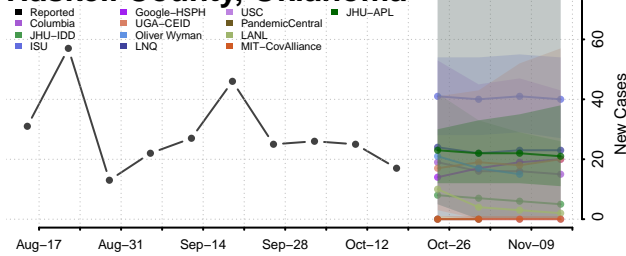

Haskell County, Oklahoma