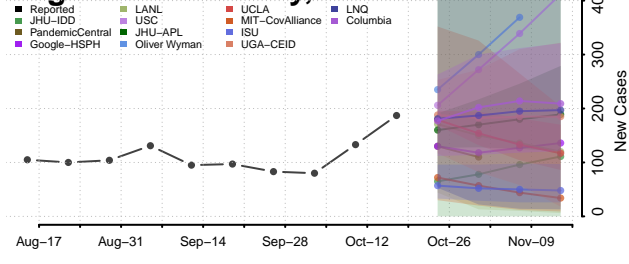

Edgecombe County, North Carolina