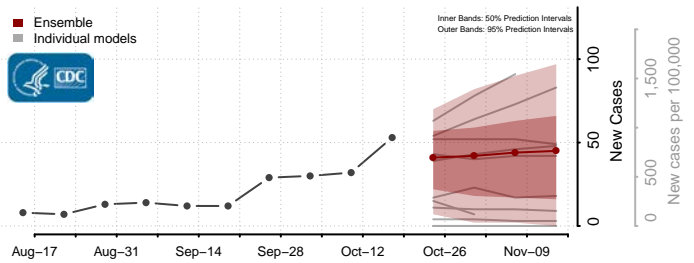

Dewey County, South Dakota