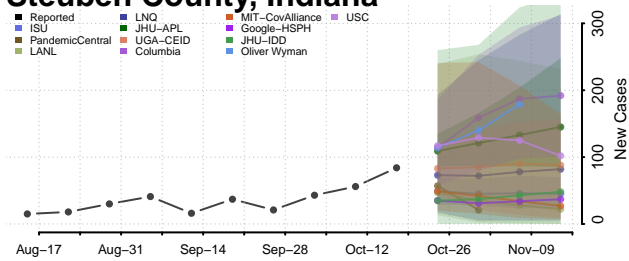

Stauben County, Indiana