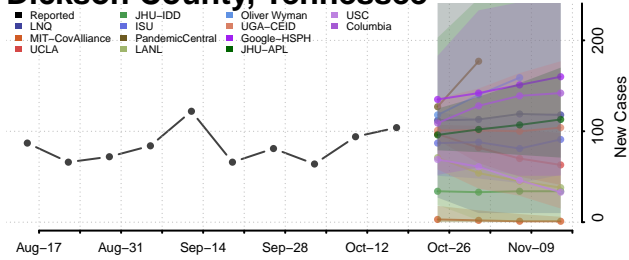

Dickson County, Tennessee