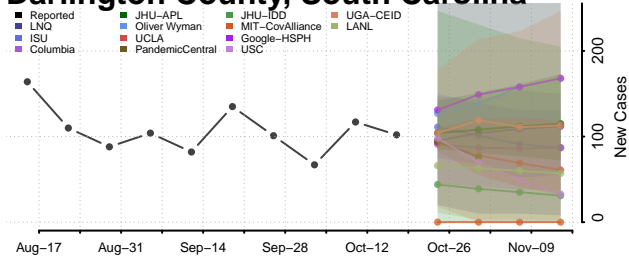

Darlington County, South Carolina