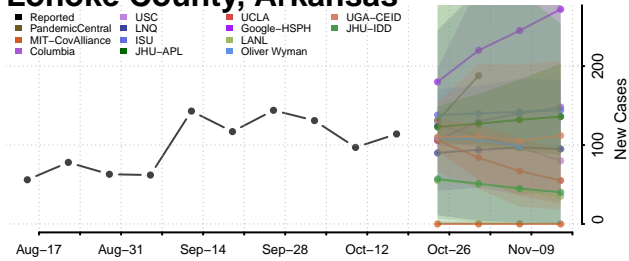

Lonoke County, Arkansas