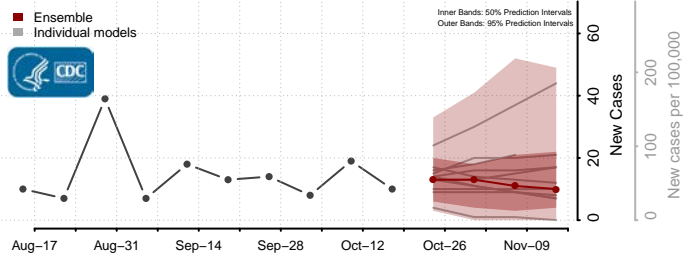

Goochland County, Virginia