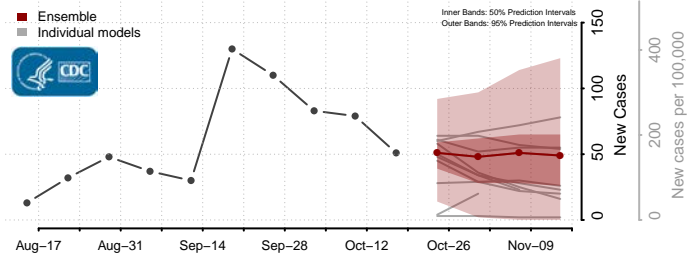

Christian County, Illinois