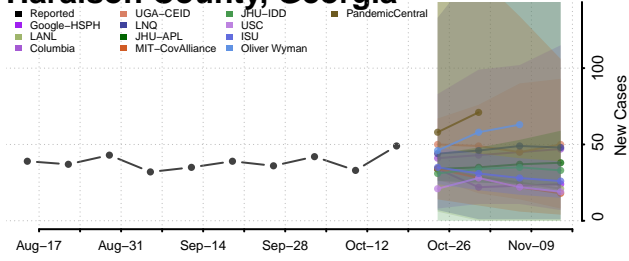

Haralson County, Georgia