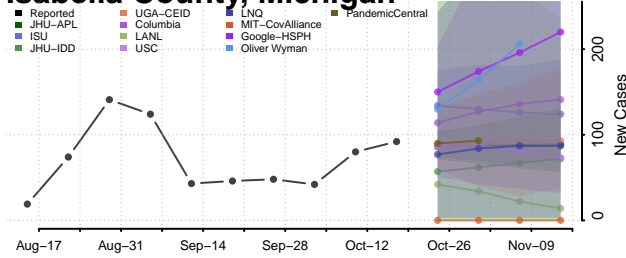

Isabella County, Michigan