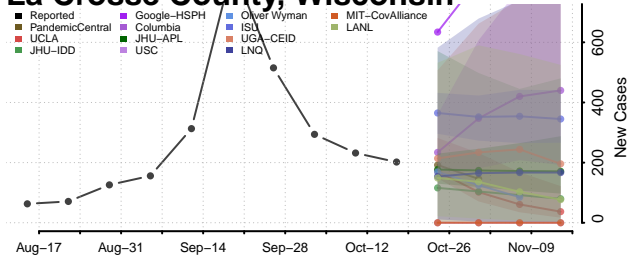

### La Crosse County, Wisconsin