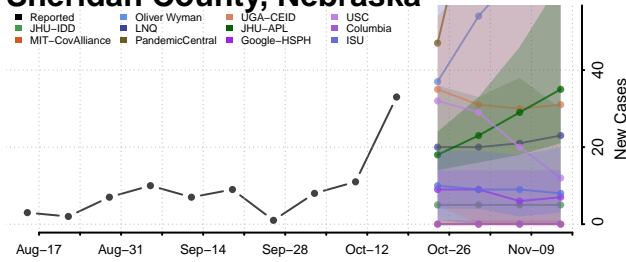

Sheridan County, Nebraska