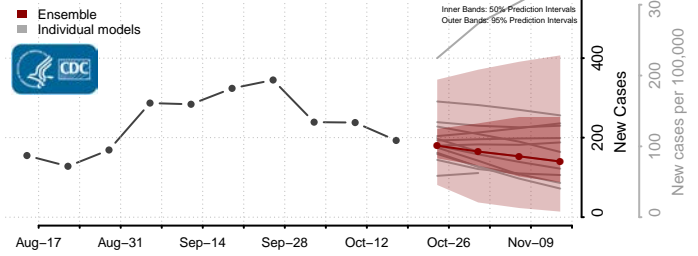

Kanawha County, West Virginia