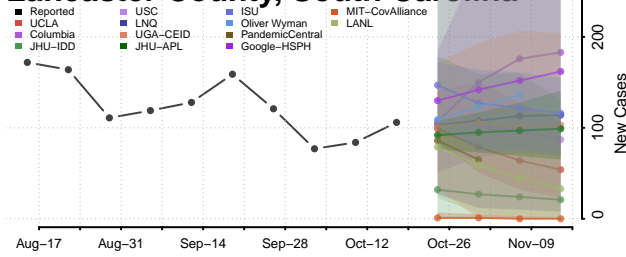

Lancaster County, South Carolina