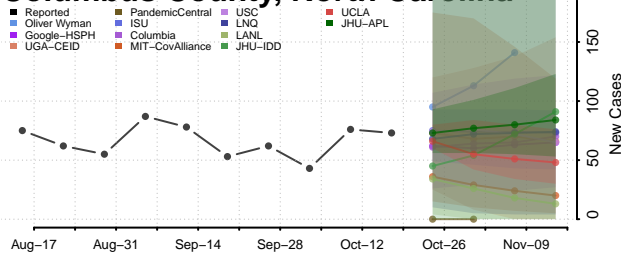

Columbus County, North Carolina