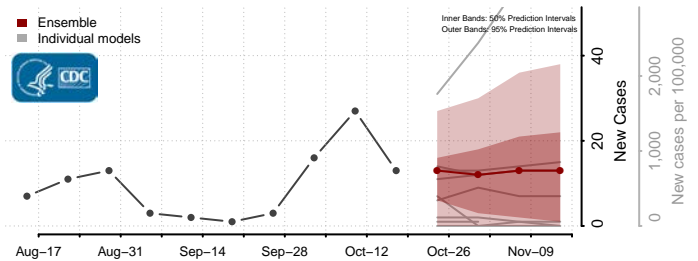

Golden Valley County, North Dakota