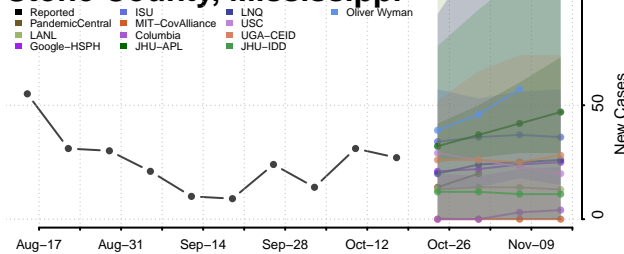

Stone County, Mississippi