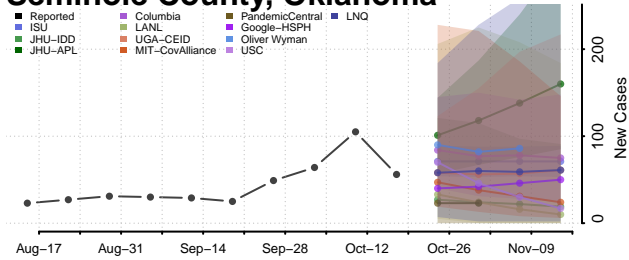

### Sequoyah County, Oklahoma