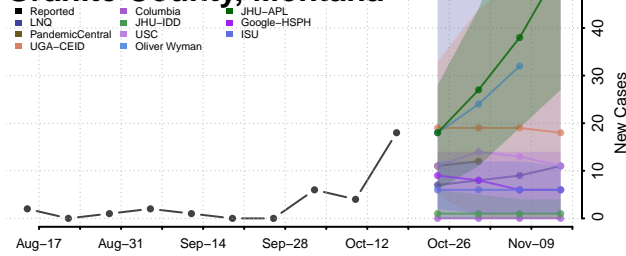

Granite County, Montana