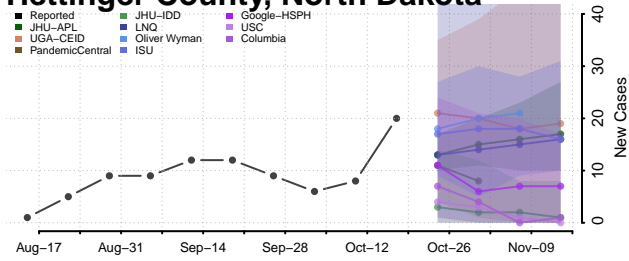

Hettinger County, North Dakota