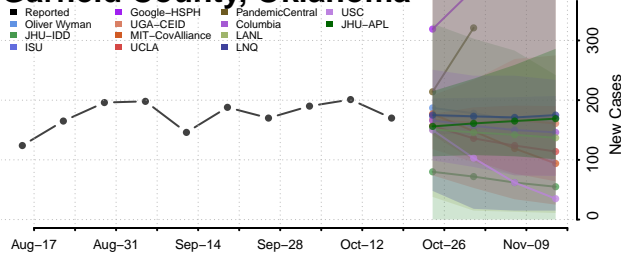

### Garvin County, Oklahoma