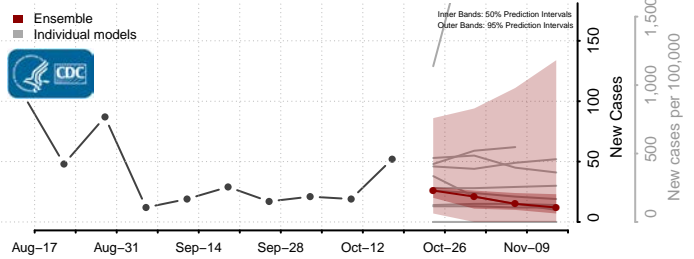

Greensville County, Virginia