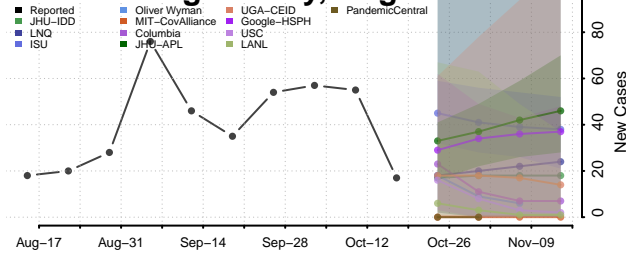

Mecklenburg County, Virginia