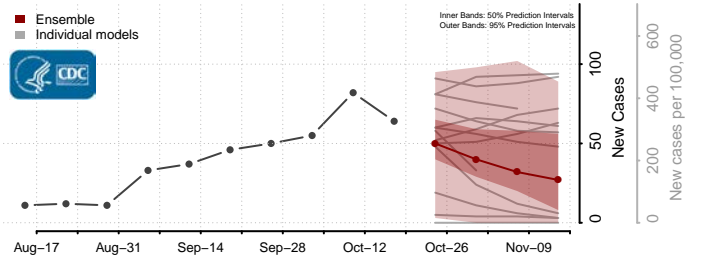

Buena Vista County, Iowa