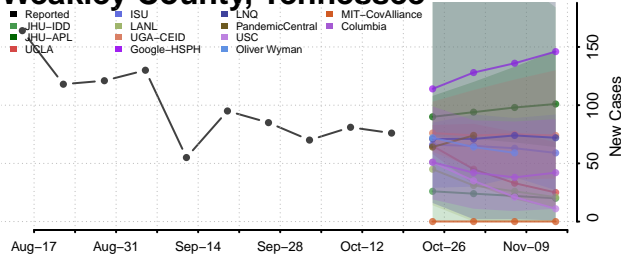

Weakley County, Tennessee