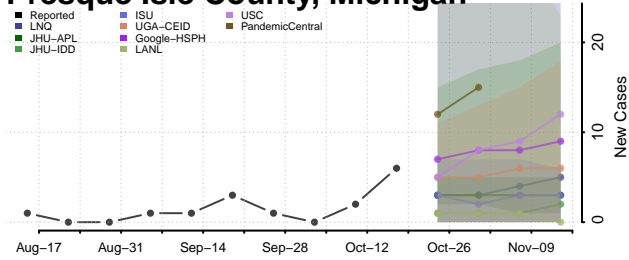

### Presque Isle County, Michigan