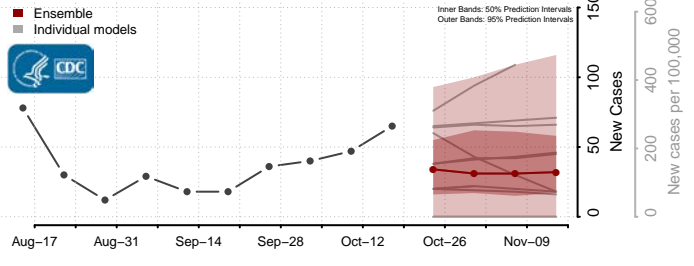

George County, Mississippi