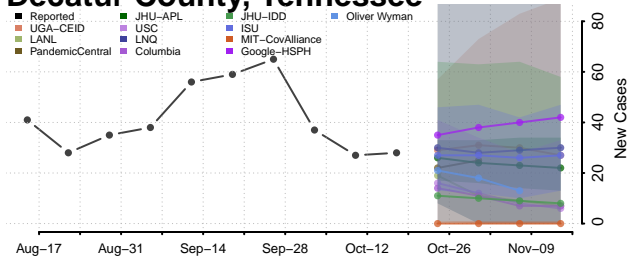

Decatur County, Tennessee