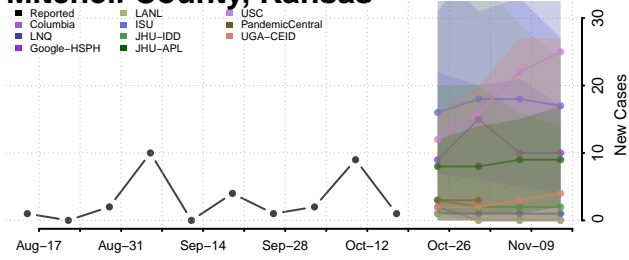

Mitchell County, Kansas