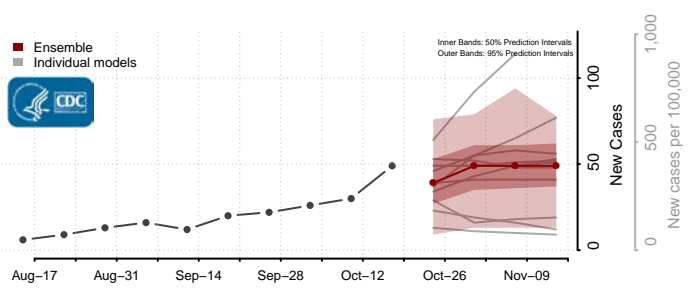

DeKalb County, Missouri