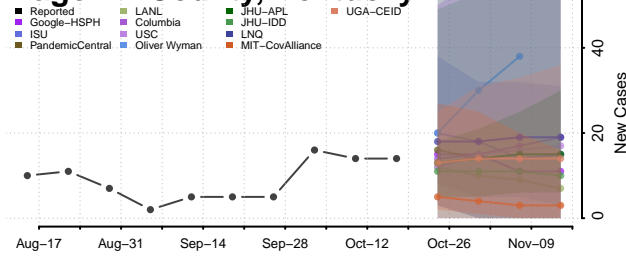

Magoffin County, Kentucky