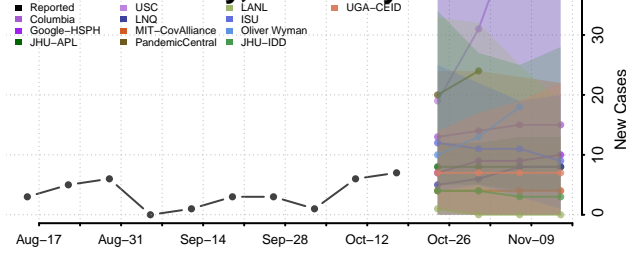

Gallatin County, Kentucky