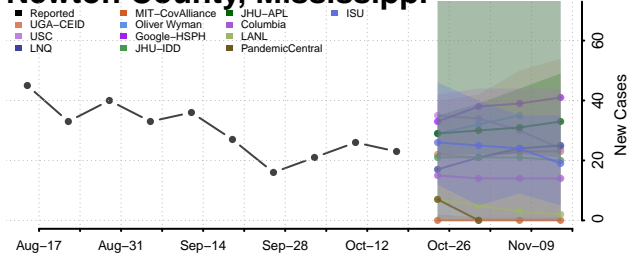

Newton County, Mississippi