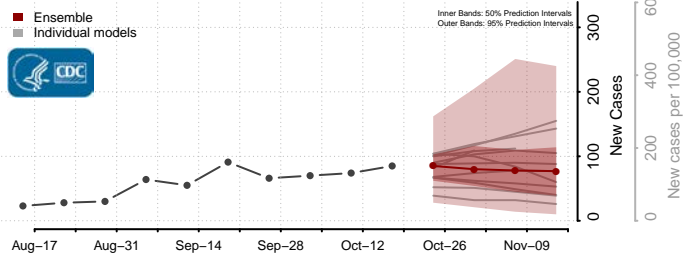

### Putnam County, West Virginia