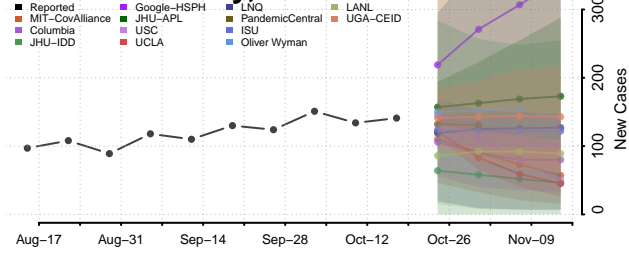

Le Flore County, Oklahoma