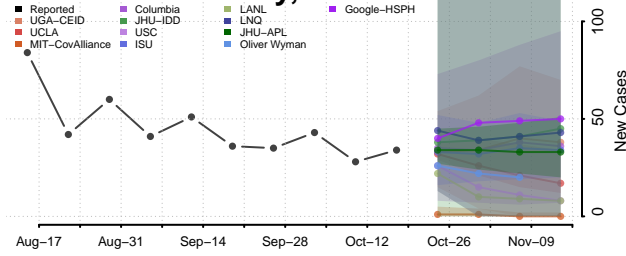

St. Charles County, Louisiana