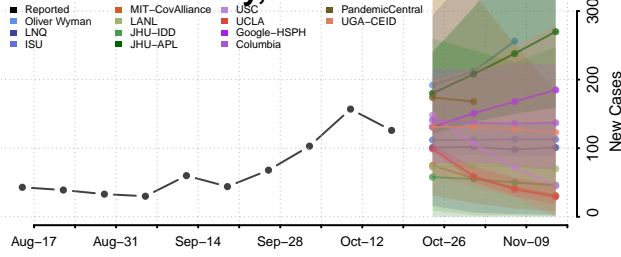

Delaware County, Oklahoma