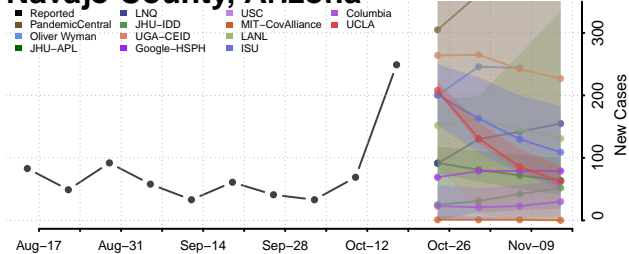

Navajo County, Arizona