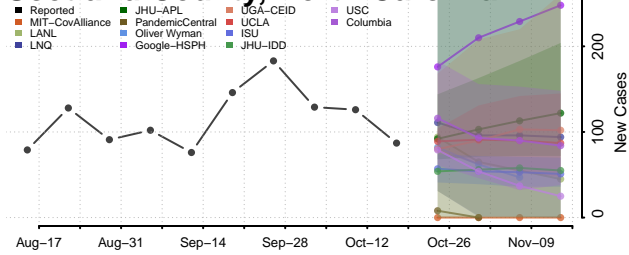

Scotland County, North Carolina