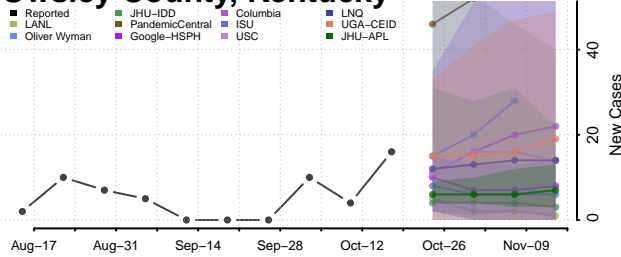

Owsley County, Kentucky