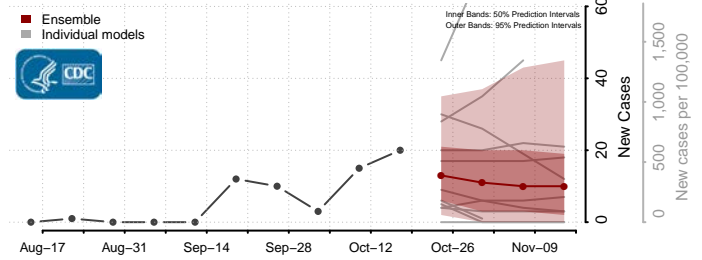

Jackson County, South Dakota