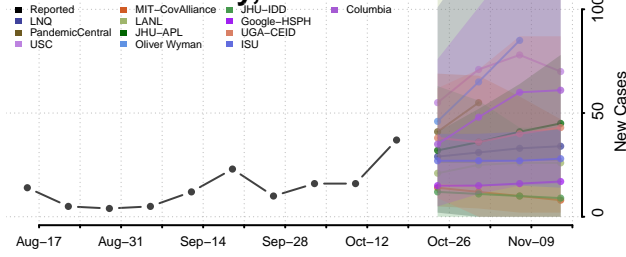

Marshall County, Oklahoma