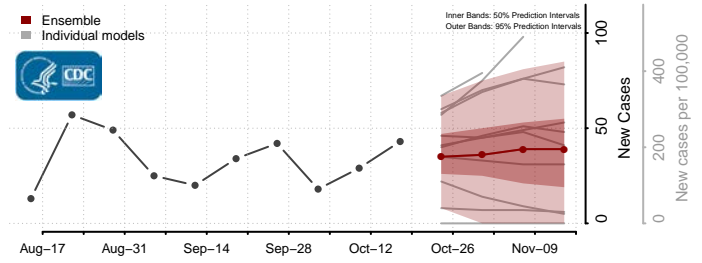

Winneshiek County, Iowa