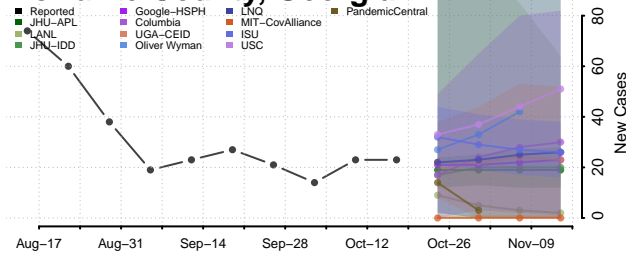

McDuffie County, Georgia