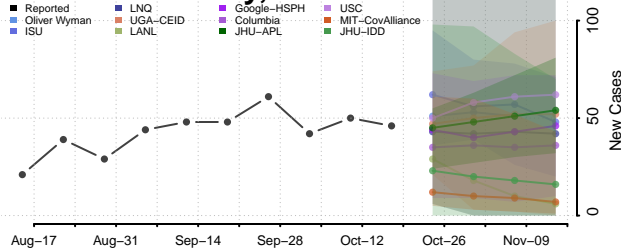

### Pemiscot County, Missouri