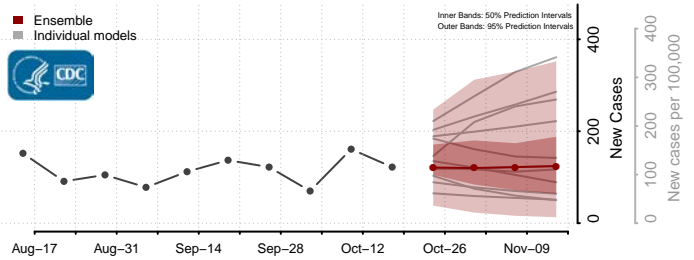

Cass County, Missouri