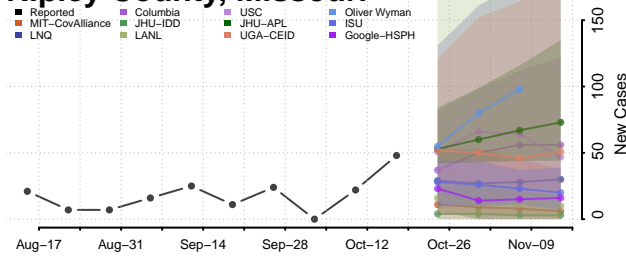

Ripley County, Missouri