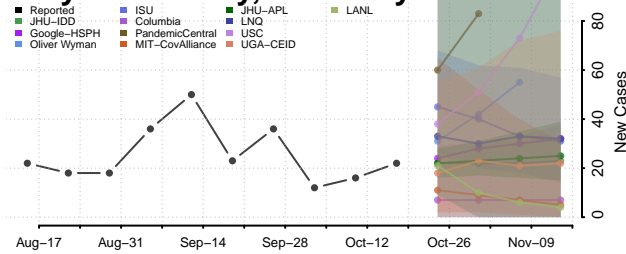

Grayson County, Kentucky