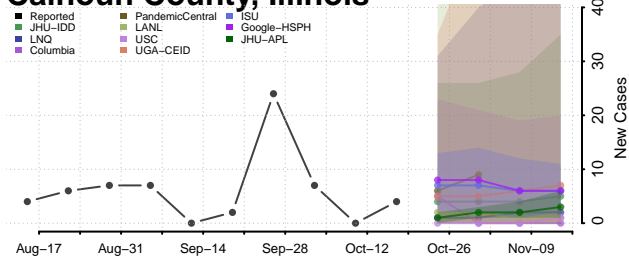

Calhoun County, Illinois