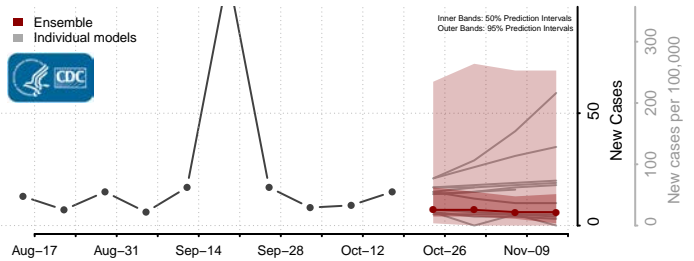

Fluvanna County, Virginia