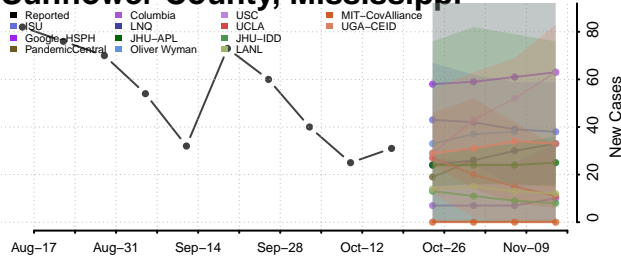

Sunflower County, Mississippi