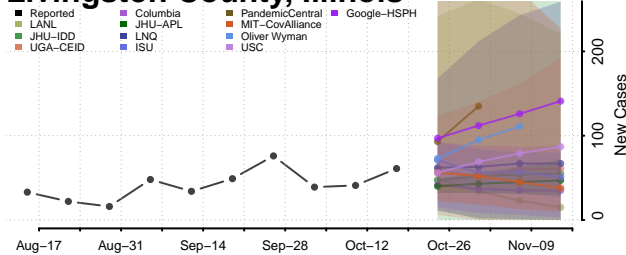

Livingston County, Illinois