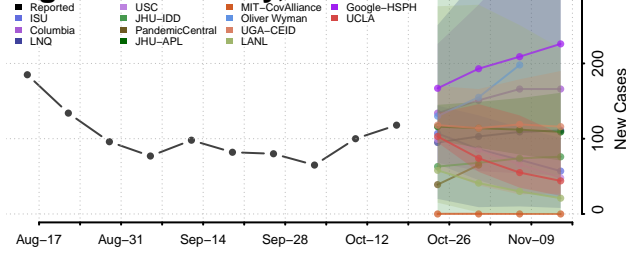

Highlands County, Florida