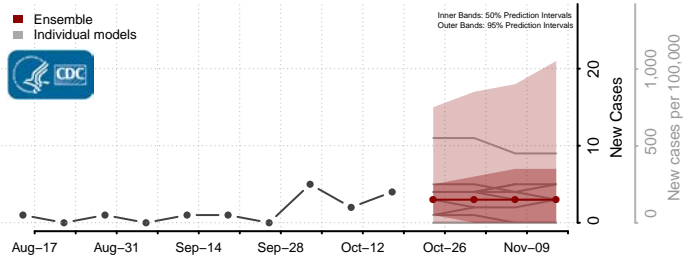

Clark County, Kansas