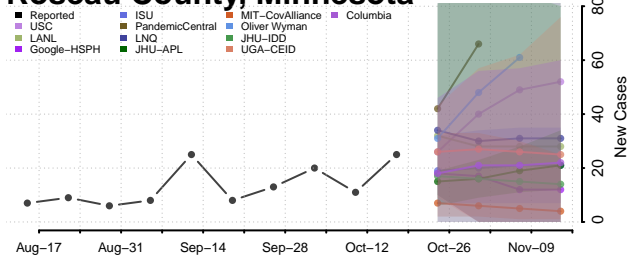

### Scott County, Minnesota