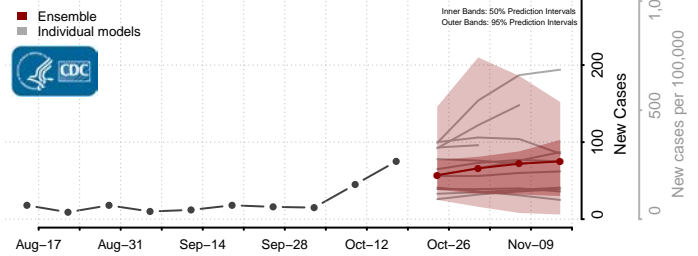

Wells County, Indiana