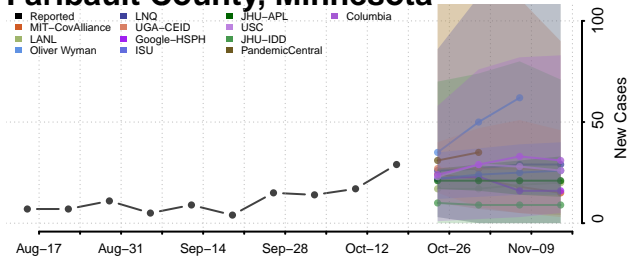

Faribault County, Minnesota