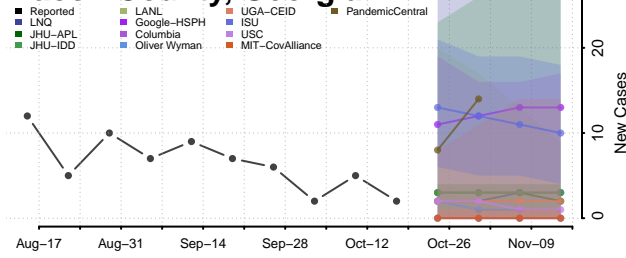

Macon County, Georgia