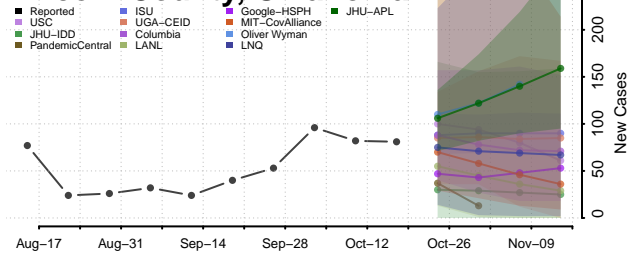

Lincoln County, Oklahoma