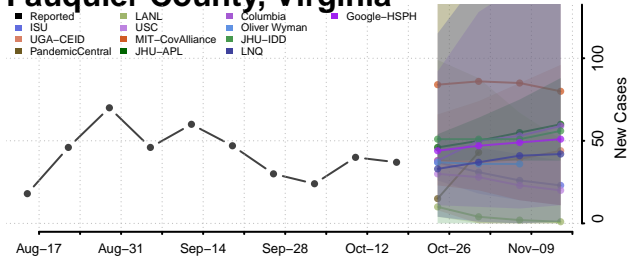

Fauquier County, Virginia