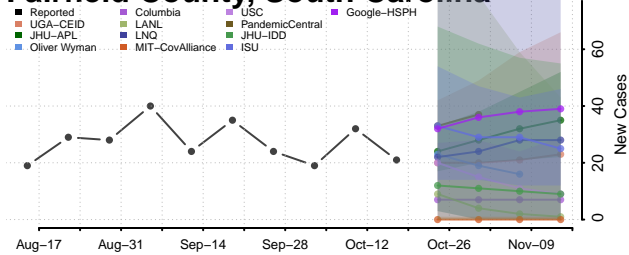

Fairfield County, South Carolina