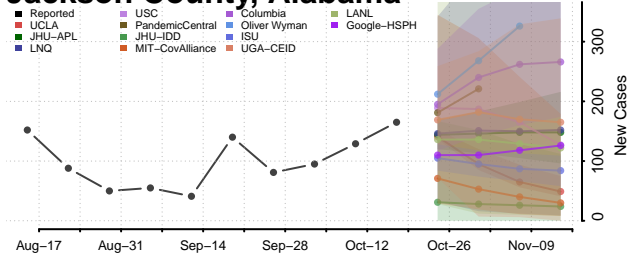

Jackson County, Alabama