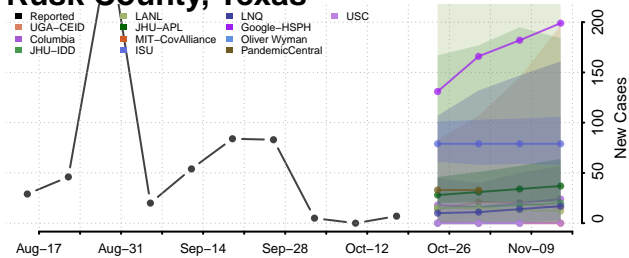

Rusk County, Texas