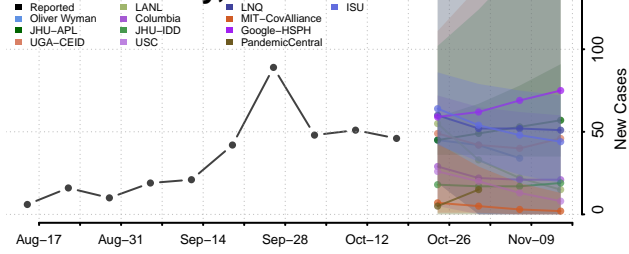

Saline County, Illinois