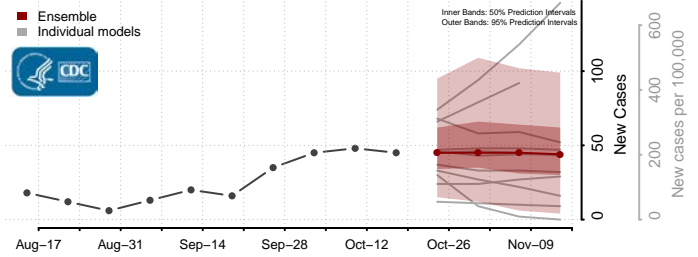

Henry County, Missouri