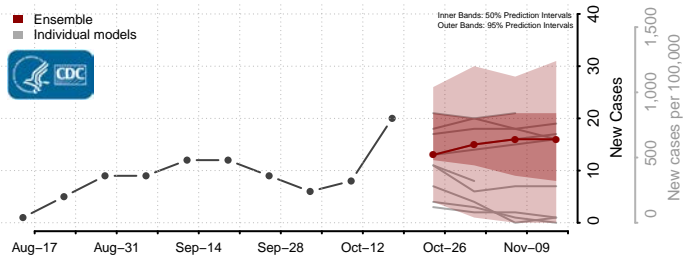

Hettinger County, North Dakota