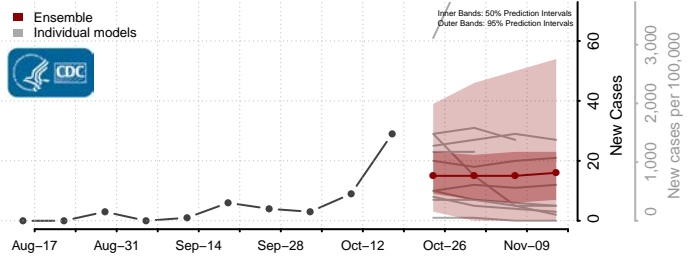

Oliver County, North Dakota