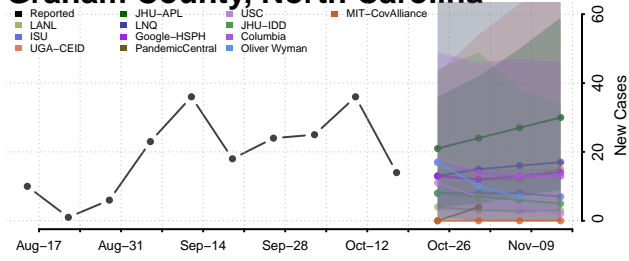

Graham County, North Carolina