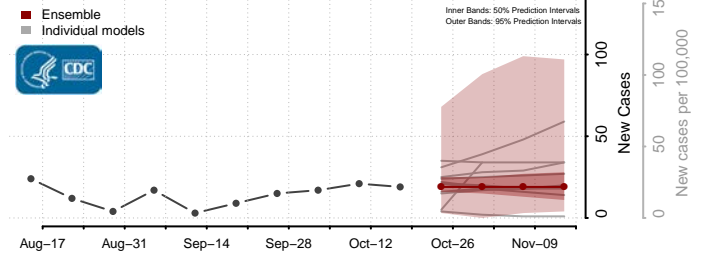

Josephine County, Oregon