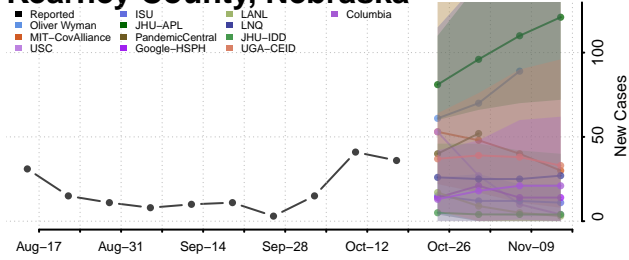

Kearney County, Nebraska