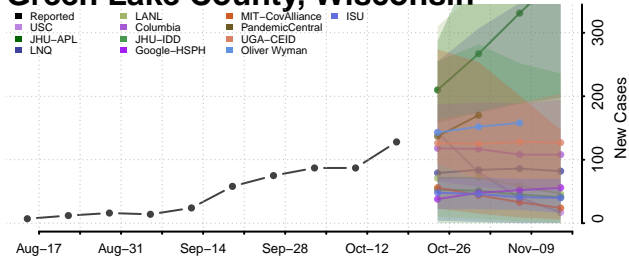

Green Lake County, Wisconsin