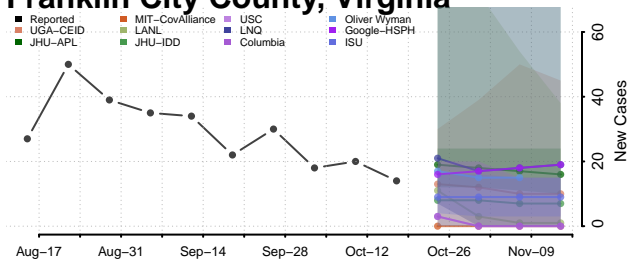

Franklin City County, Virginia