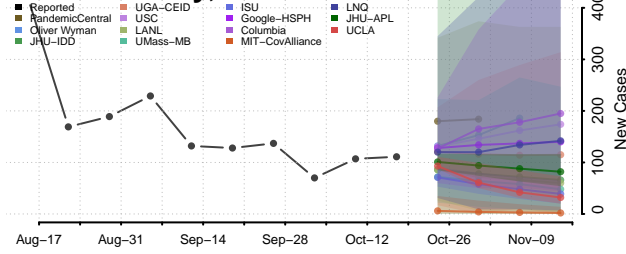

Marin County, California