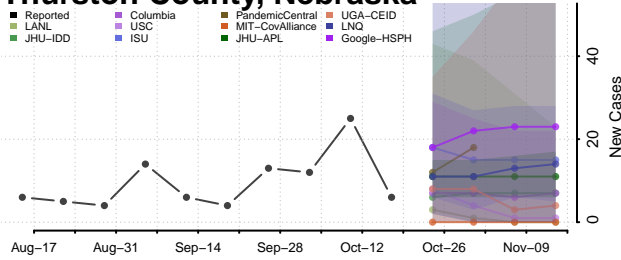

Thurston County, Nebraska