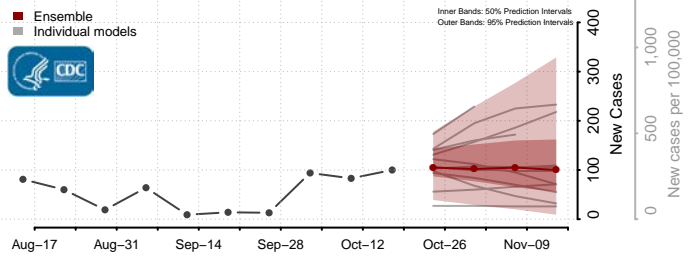

Lincoln County, Nebraska