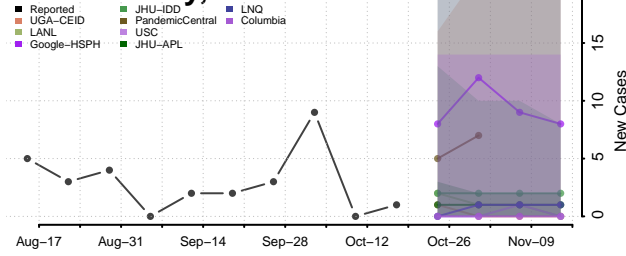

Sitka County, Alaska