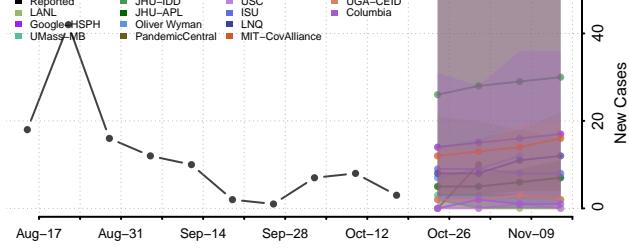

Penobscot County, Maine