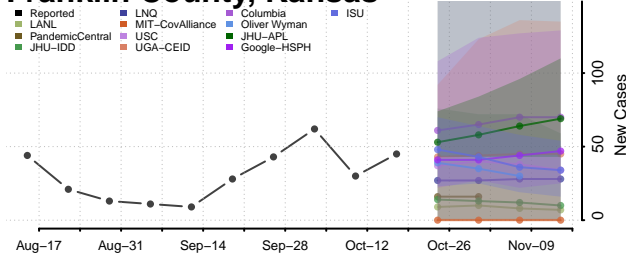

Franklin County, Kansas