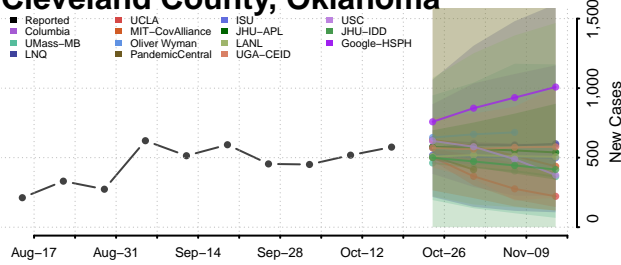

Cleveland County, Oklahoma