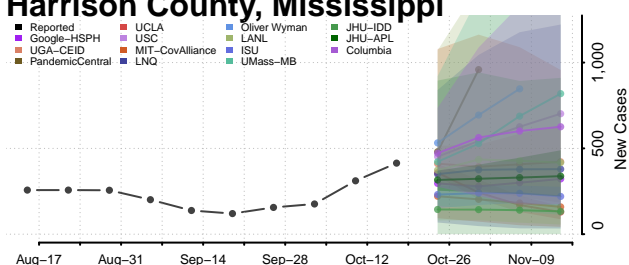

Harrison County, Mississippi