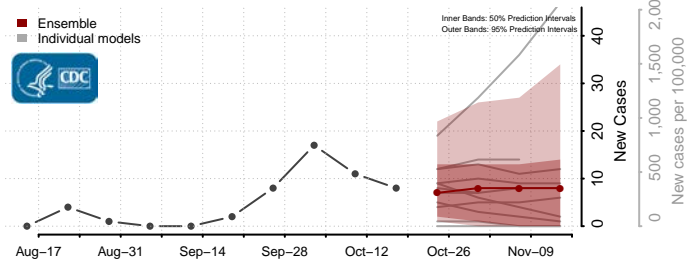

Grant County, North Dakota