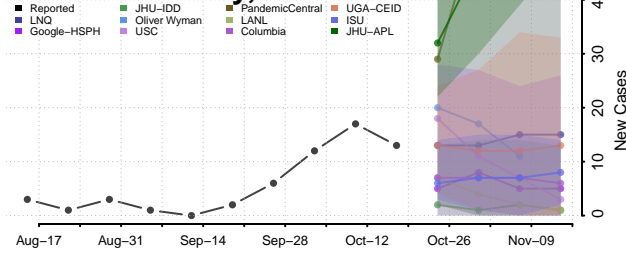

Franklin County, Nebraska