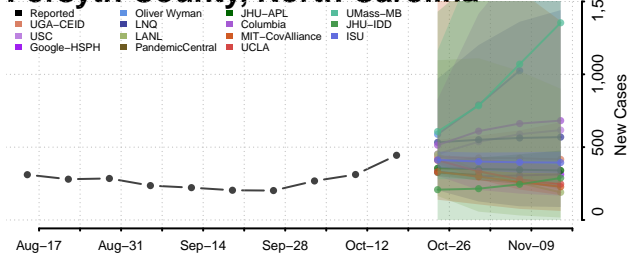

Forsyth County, North Carolina