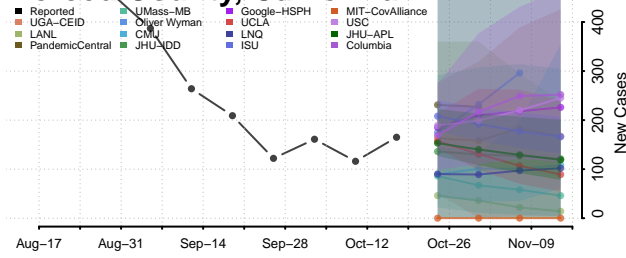

Merced County, California