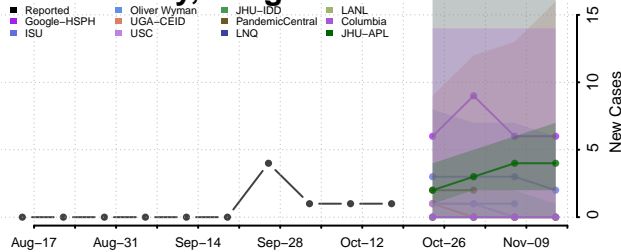

Lake County, Oregon