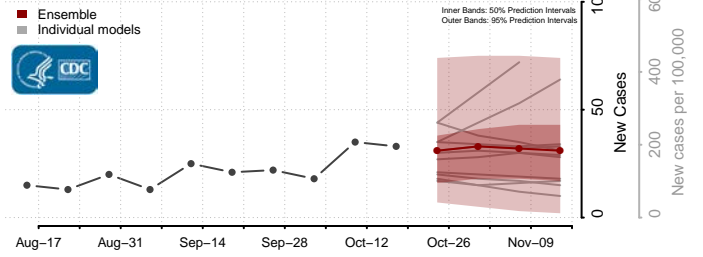

Dallas County, Missouri