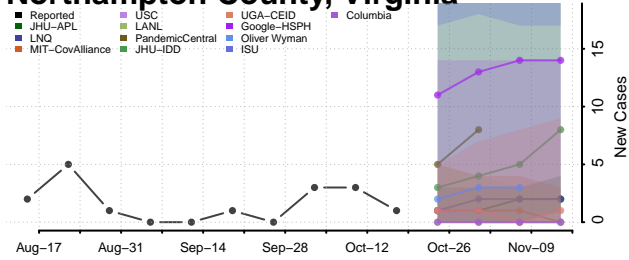

Northampton County, Virginia