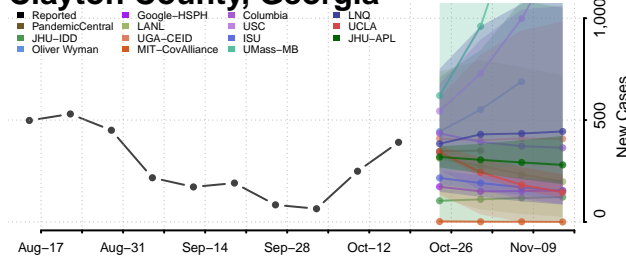

Clayton County, Georgia