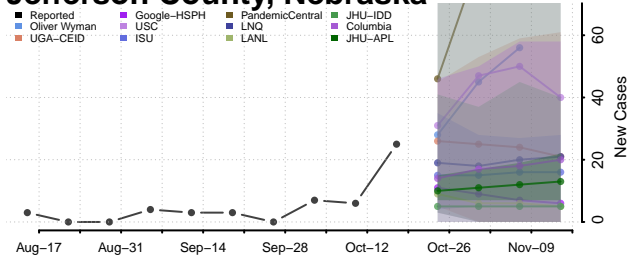

Jefferson County, Nebraska