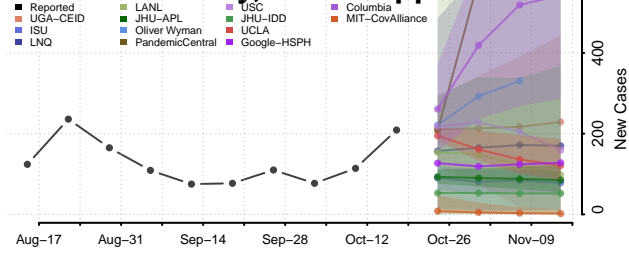

Madison County, Mississippi