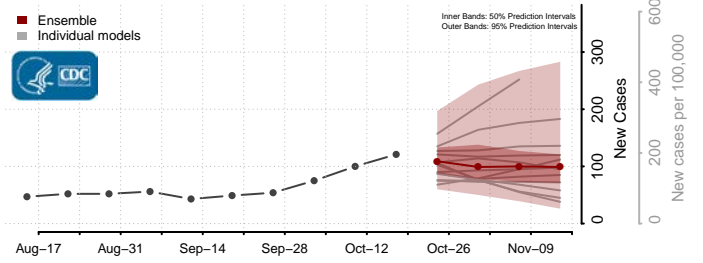

Lee County, North Carolina