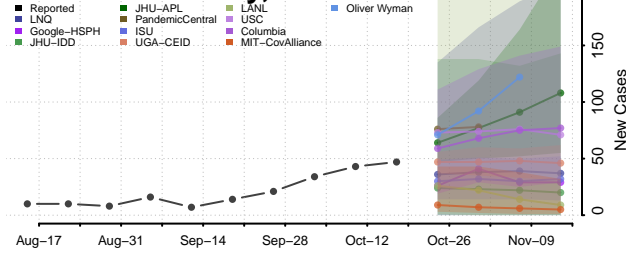

Crawford County, Wisconsin