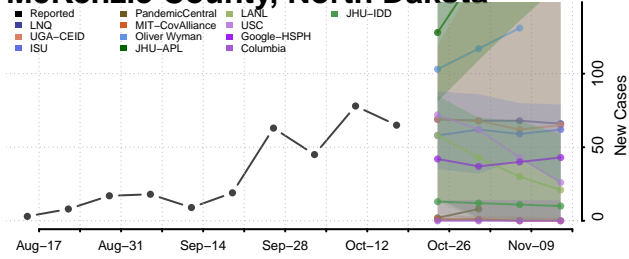

McKenzie County, North Dakota