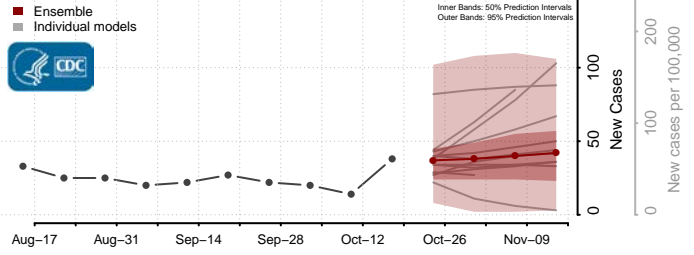

Haywood County, North Carolina