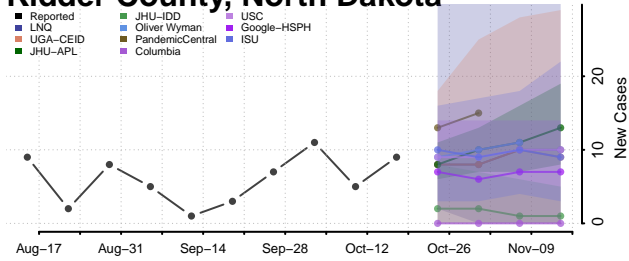

Kidder County, North Dakota