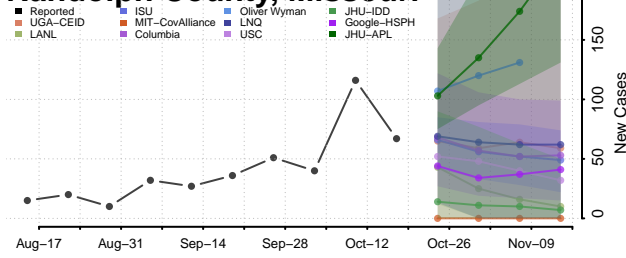

Randolph County, Missouri