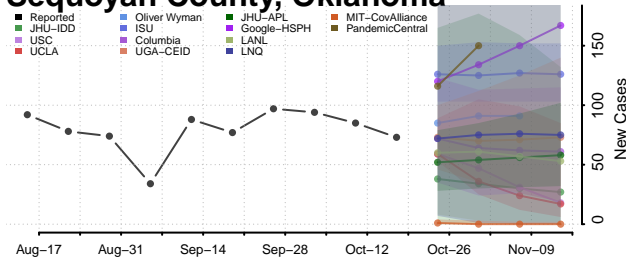

### Sequoyah County, Oklahoma