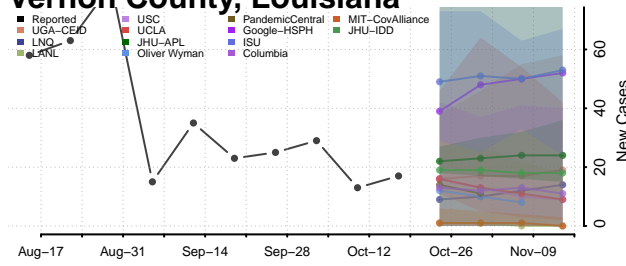

Vernon County, Louisiana