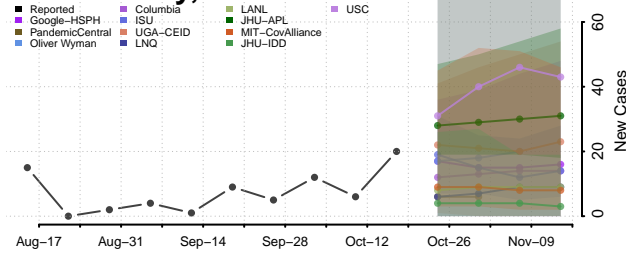

Linn County, Kansas