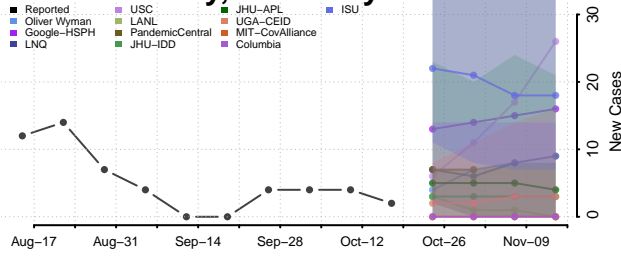

Carroll County, Kentucky