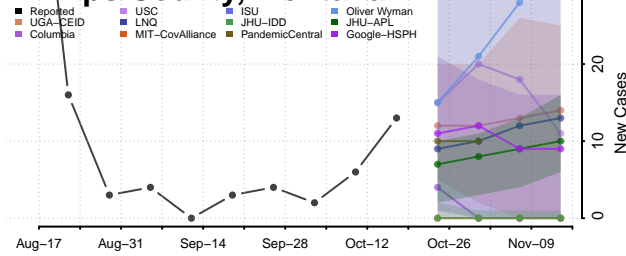

Phillips County, Montana