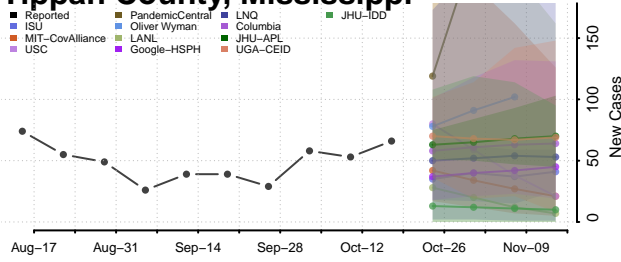

Tippah County, Mississippi