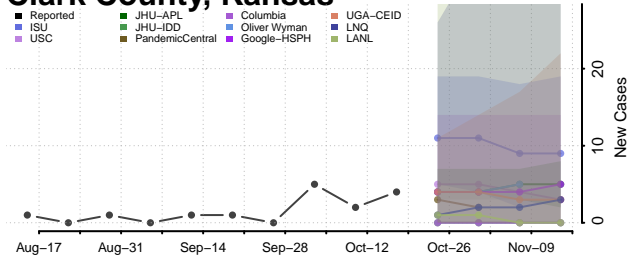

Clark County, Kansas