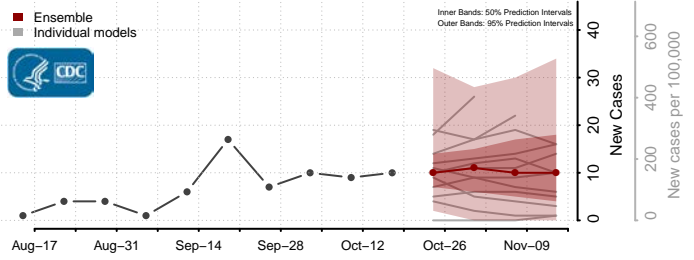

Howard County, Nebraska