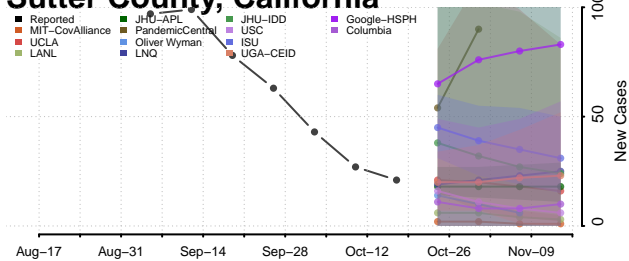

### Tehama County, California