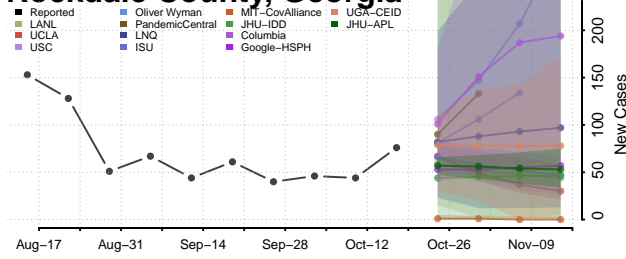

Rockdale County, Georgia