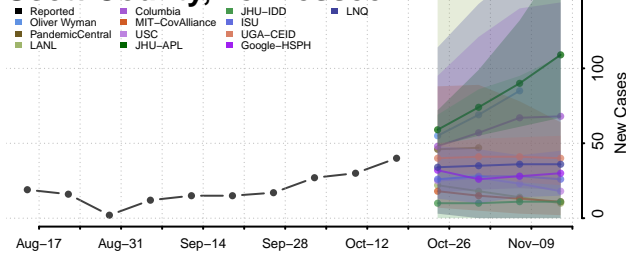

Scott County, Tennessee