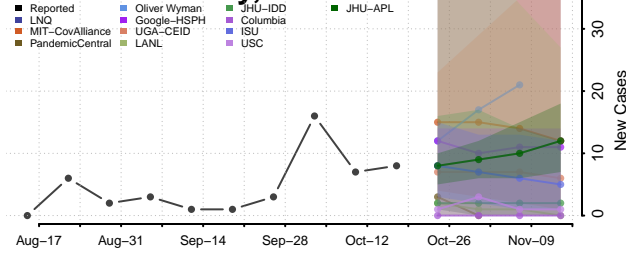

Madison County, Montana