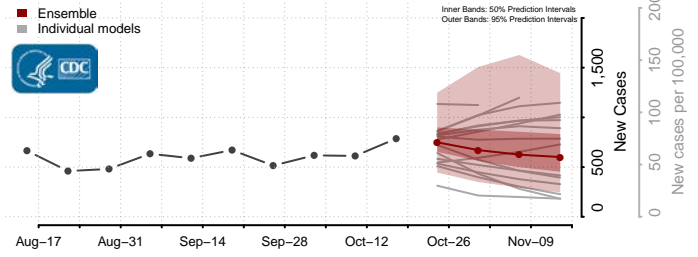

Montgomery County, Maryland