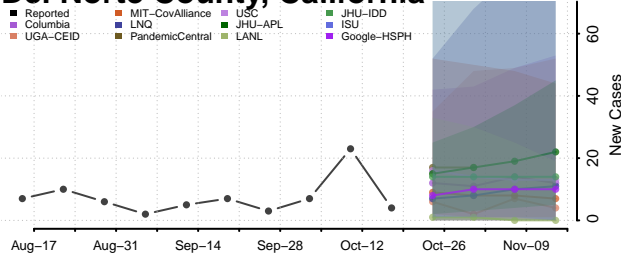

Del Norte County, California