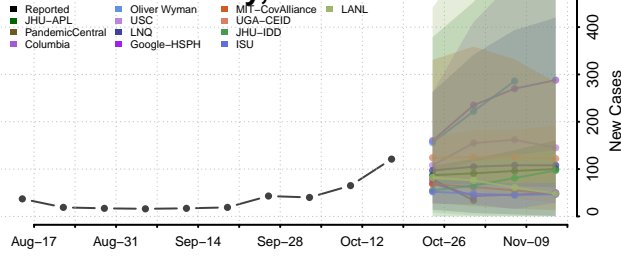

Dearborn County, Indiana