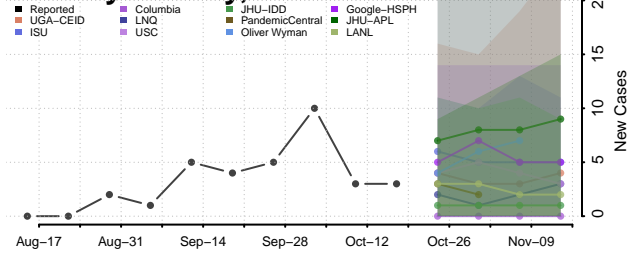

Greeley County, Nebraska