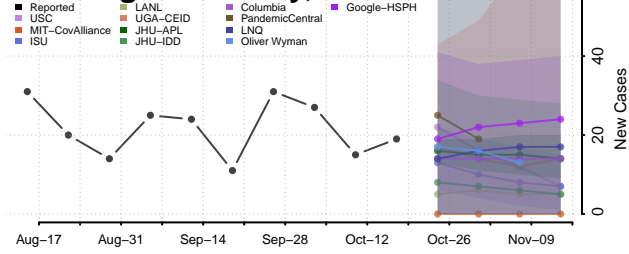

Washington County, Idaho