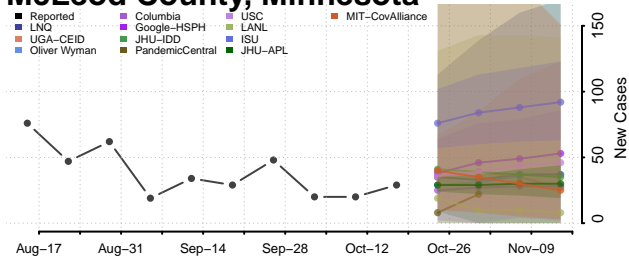

McLeod County, Minnesota