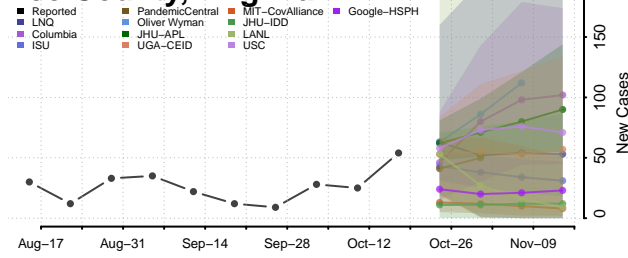

Lee County, Virginia