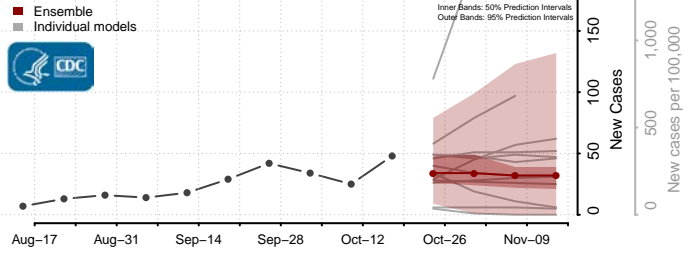

Saline County, Nebraska