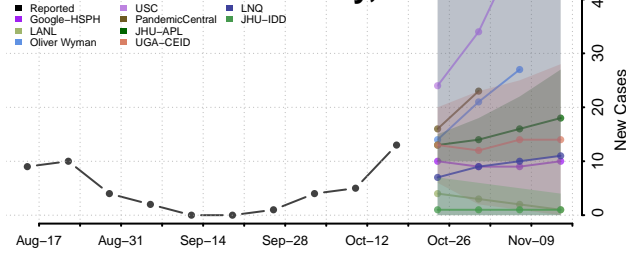

Valdez-Cordova County, Alaska