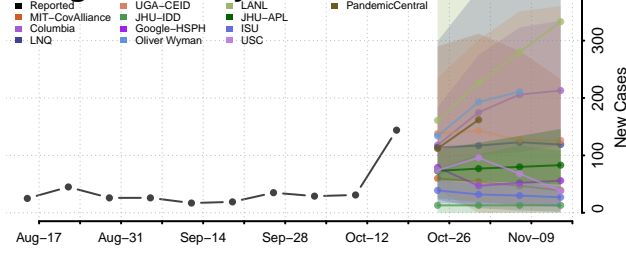

Douglas County, Illinois