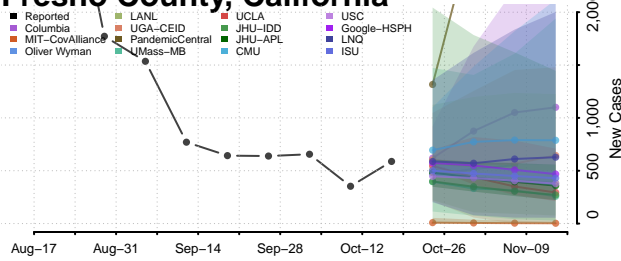

Fresno County, California