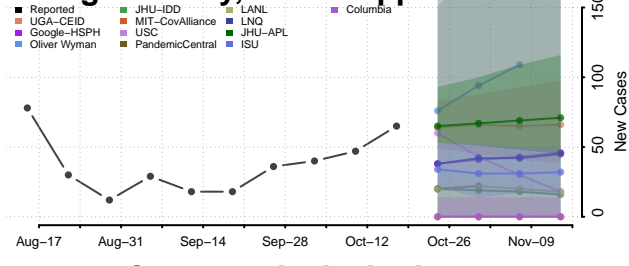

George County, Mississippi