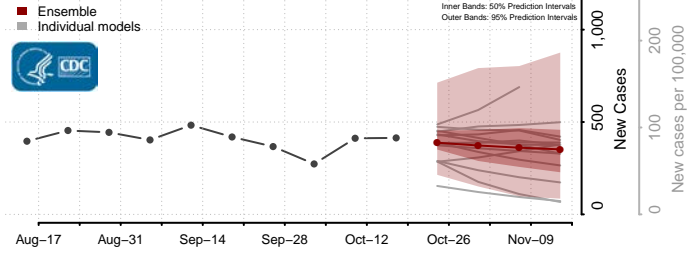

Prince William County, Virginia