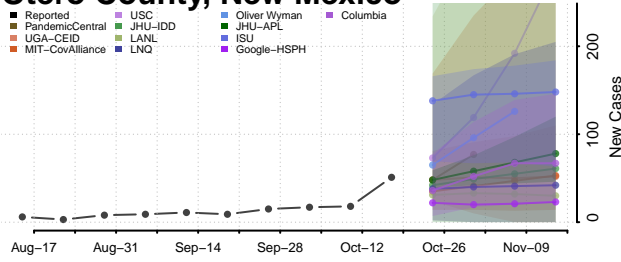

Otero County, New Mexico