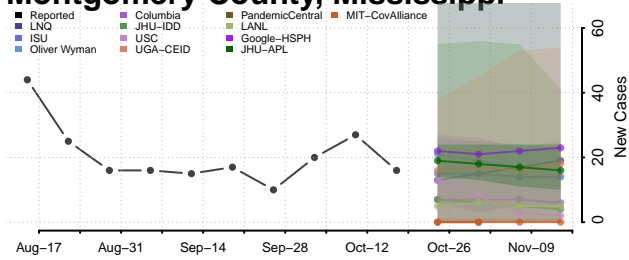

Montgomery County, Mississippi