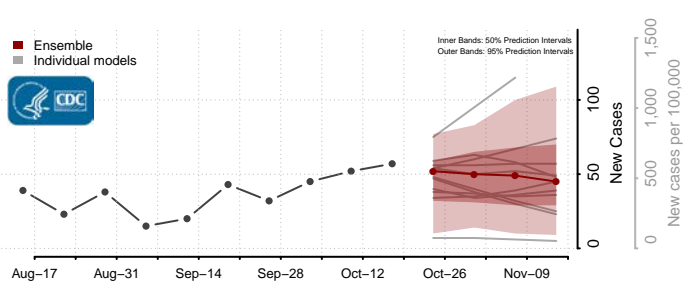

McLean County, North Dakota