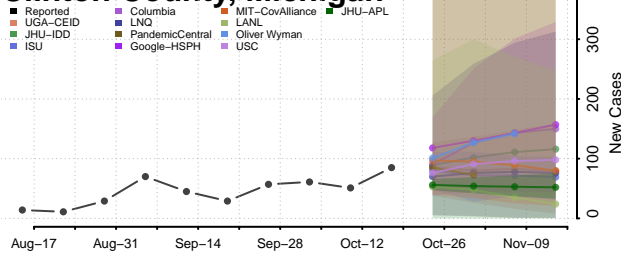

Clinton County, Michigan