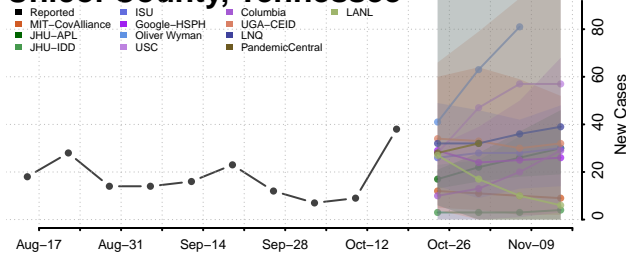

Unicoi County, Tennessee