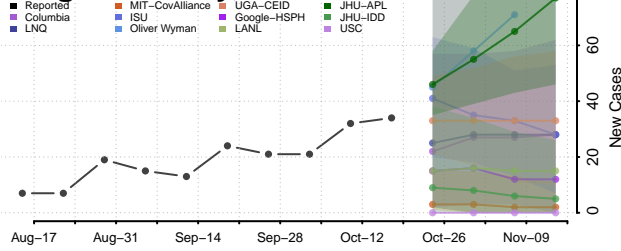

Oregon County, Missouri