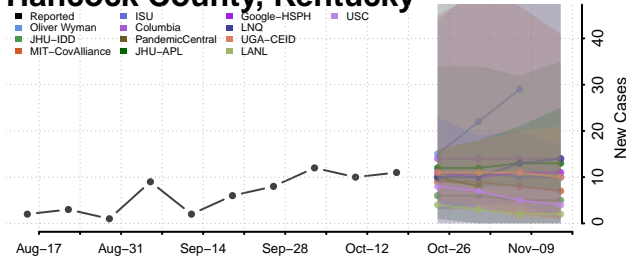

Hancock County, Kentucky