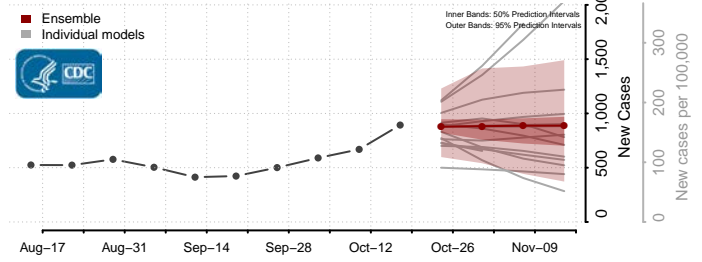

Ramsey County, Minnesota