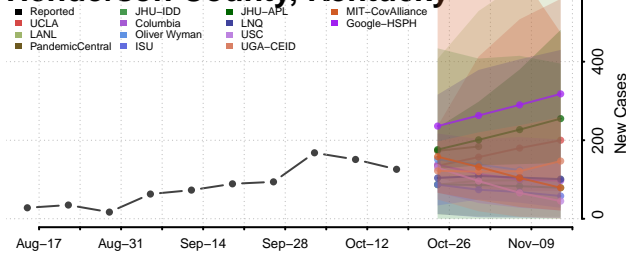

Henderson County, Kentucky