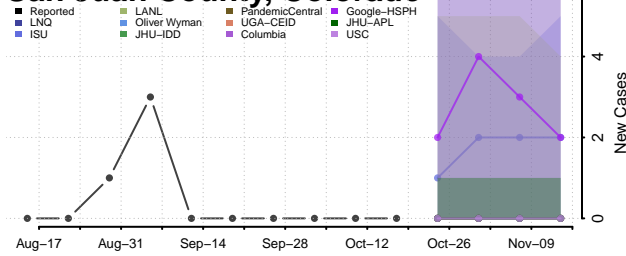

San Juan County, Colorado