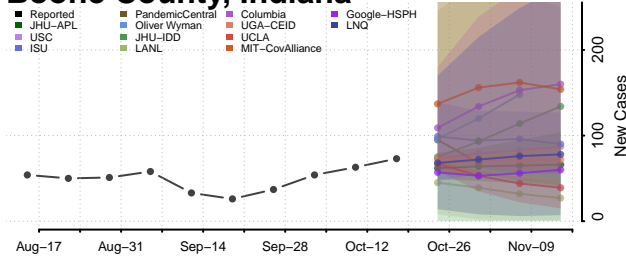

Boone County, Indiana