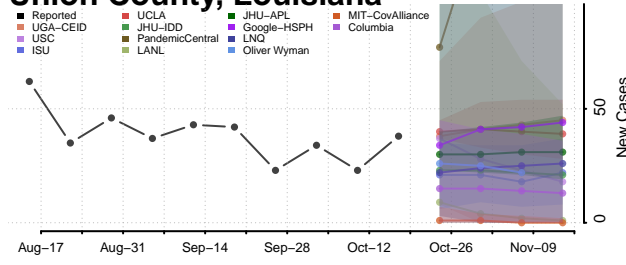

Union County, Louisiana