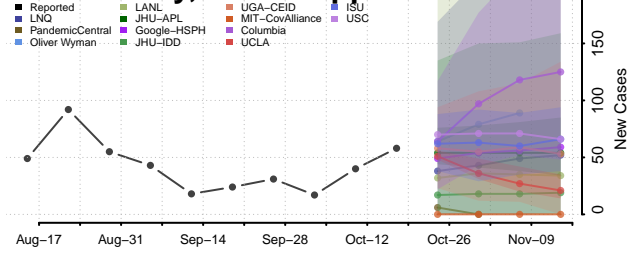

Pike County, Mississippi