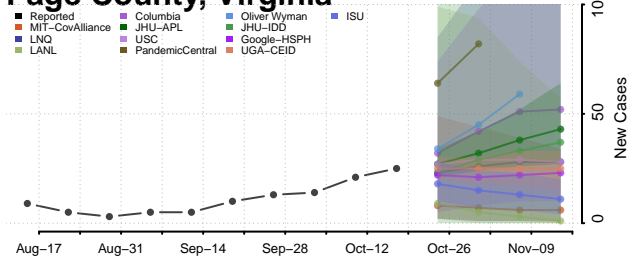

Page County, Virginia