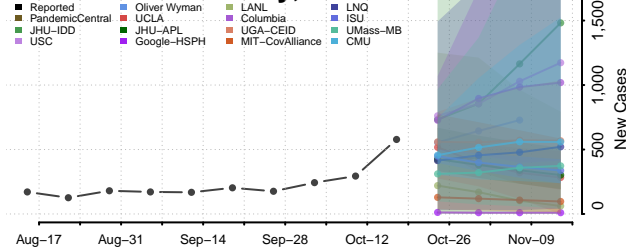

New Haven County, Connecticut