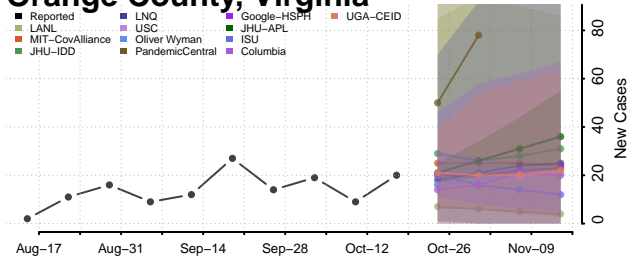

Orange County, Virginia