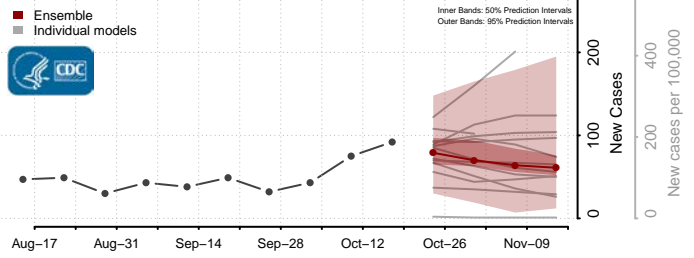

Shelby County, Kentucky