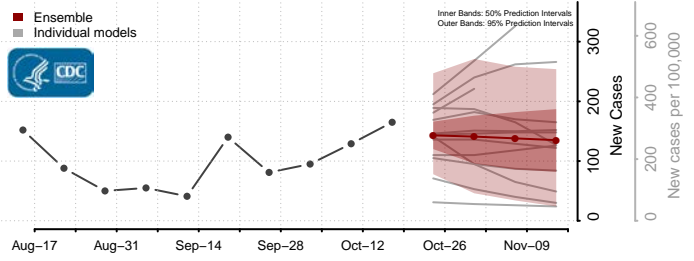

Jackson County, Alabama