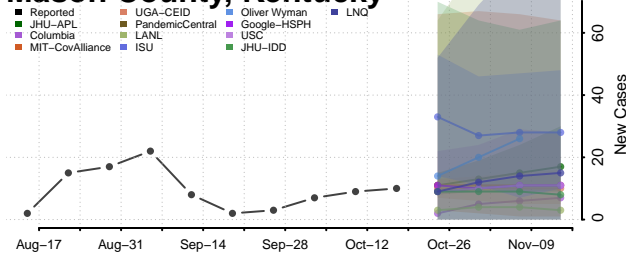

Mason County, Kentucky