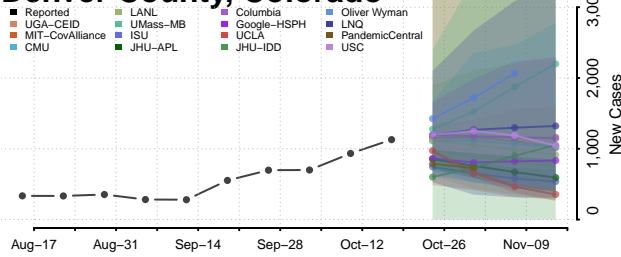

Denver County, Colorado