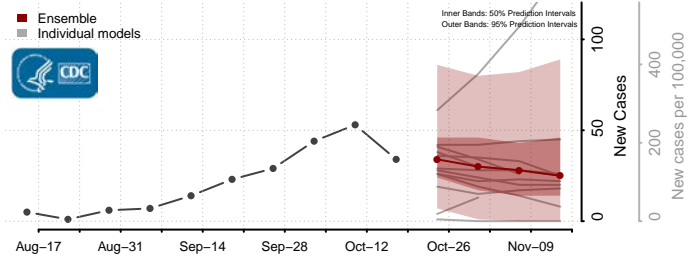

Letcher County, Kentucky