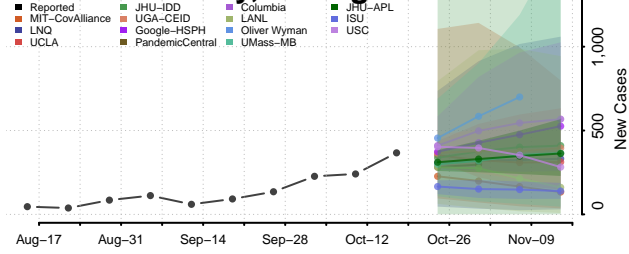

Calhoun County, Michigan