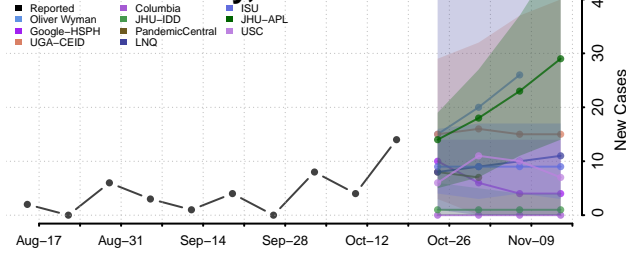

McCone County, Montana