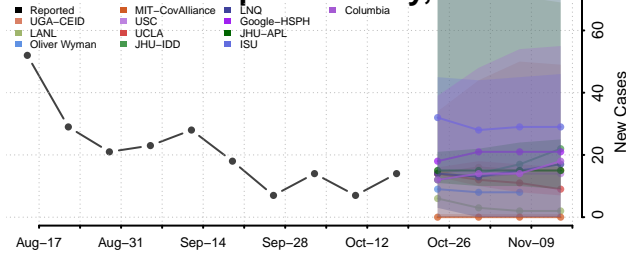

St. John the Baptist County, Louisiana