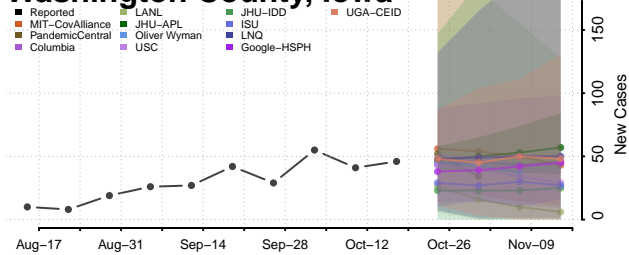

Washington County, Iowa