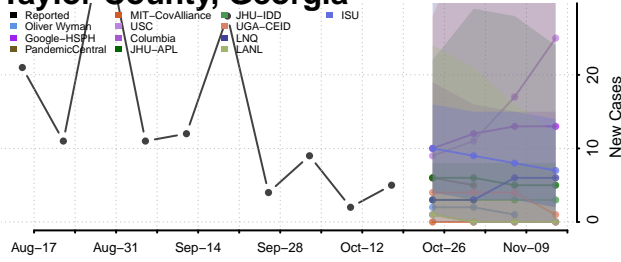

Taylor County, Georgia