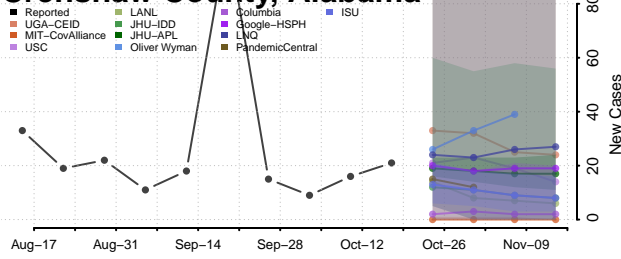

Crenshaw County, Alabama