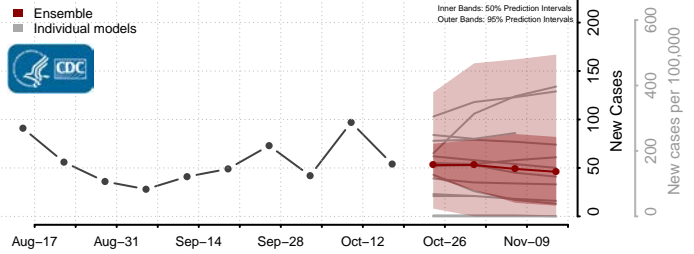

Hot Spring County, Arkansas