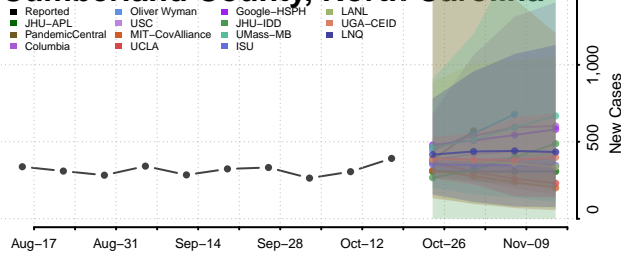

Cumberland County, North Carolina