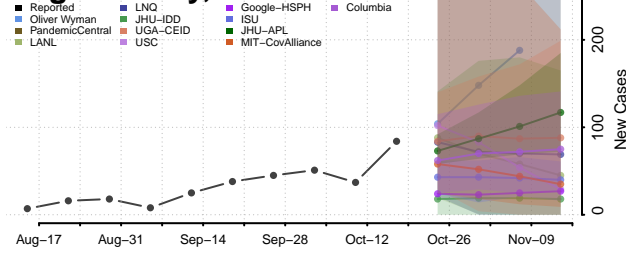

### Garden County, Nebraska