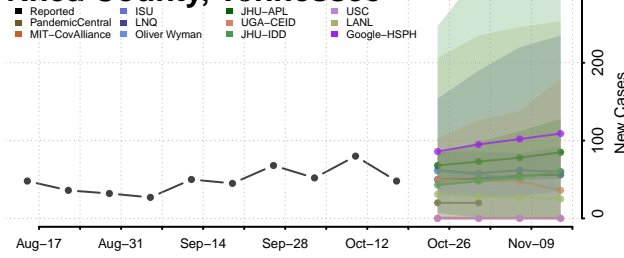

Rhea County, Tennessee