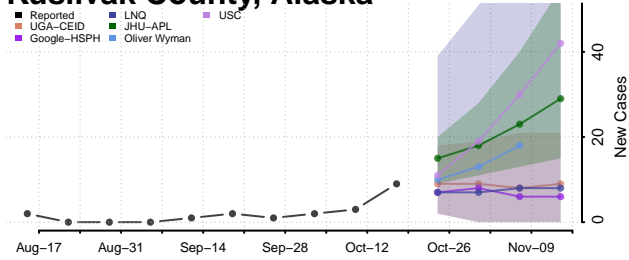

Kusilvak County, Alaska