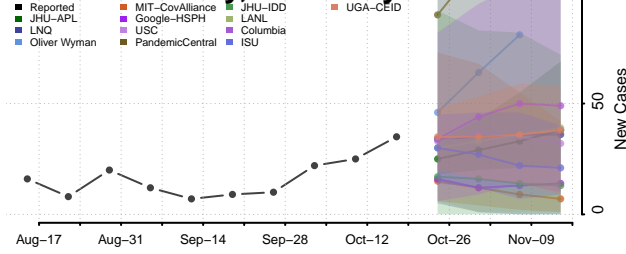

Garrard County, Kentucky