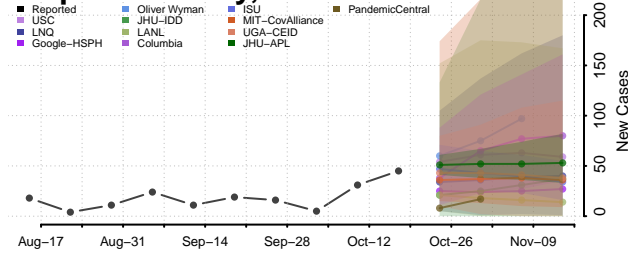

Iroquois County, Illinois