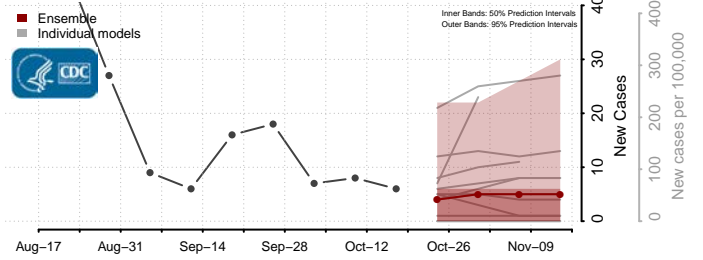

Tunica County, Mississippi