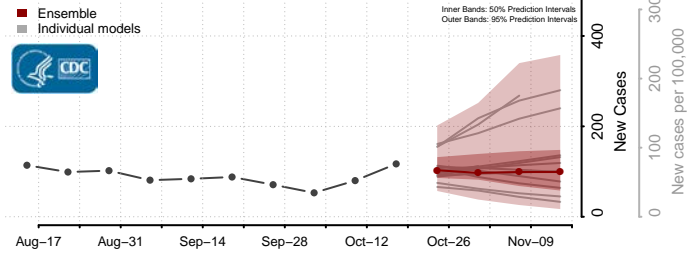

Stafford County, Virginia