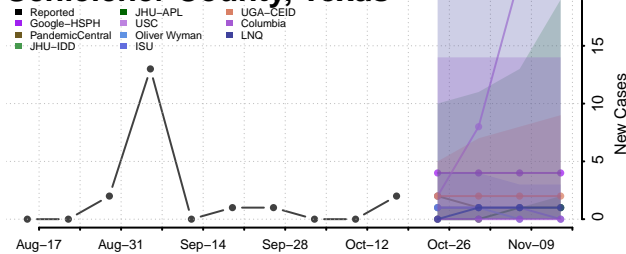

Schleicher County, Texas