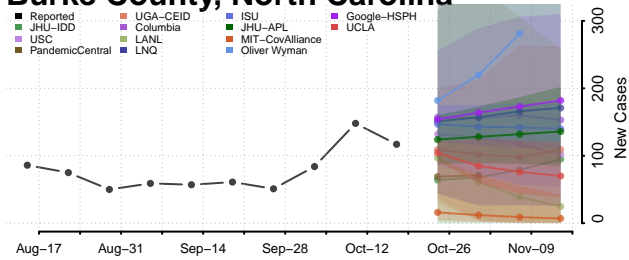

Burke County, North Carolina