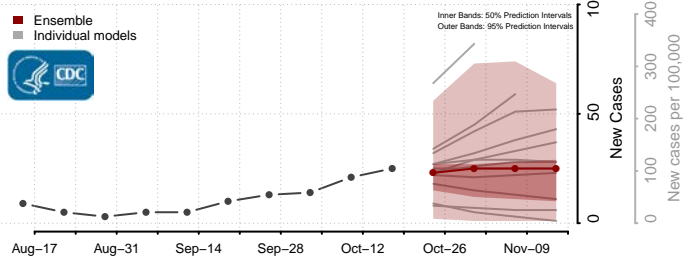

Page County, Virginia