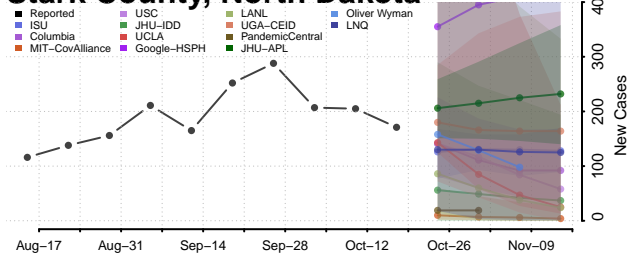

Stark County, North Dakota