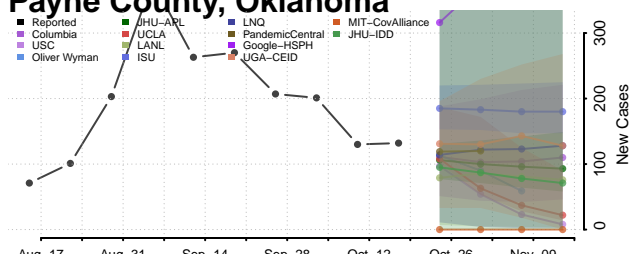

Payne County, Oklahoma