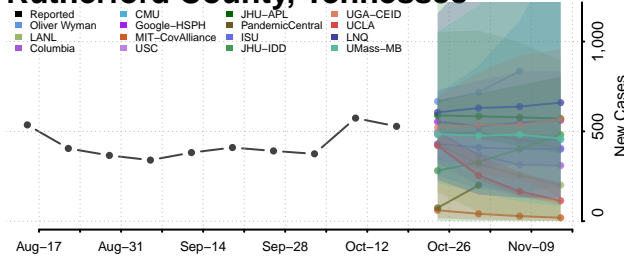

Rutherford County, Tennessee