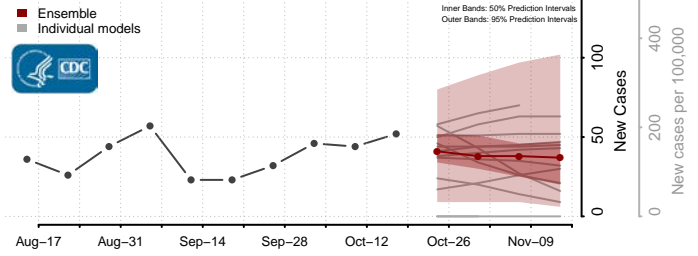

Copiah County, Mississippi