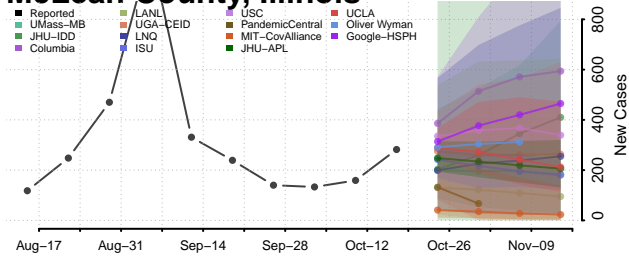

McLean County, Illinois