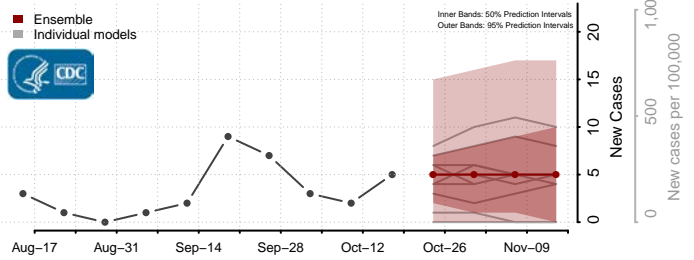

Griggs County, North Dakota