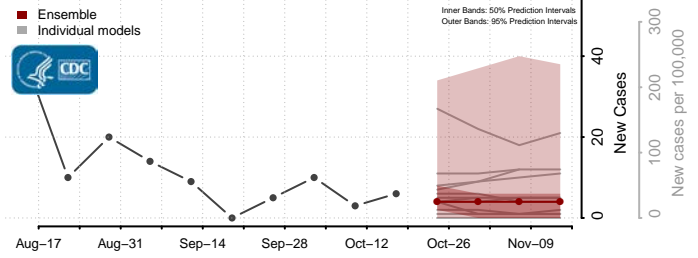

Casey County, Kentucky