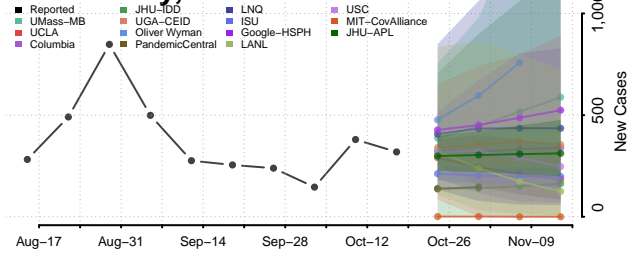

### Polk County, North Carolina