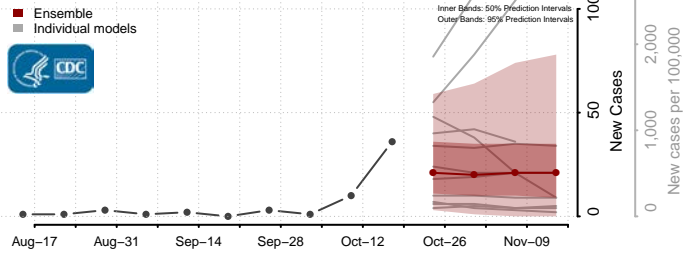

Nuckolls County, Nebraska