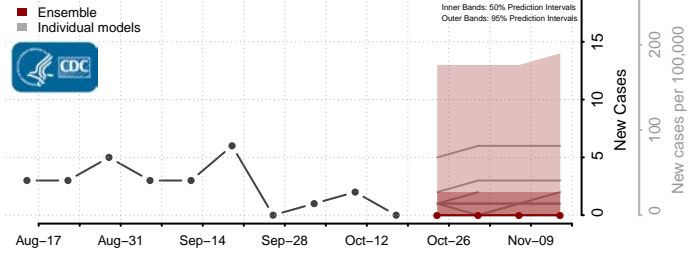

Rappahannock County, Virginia