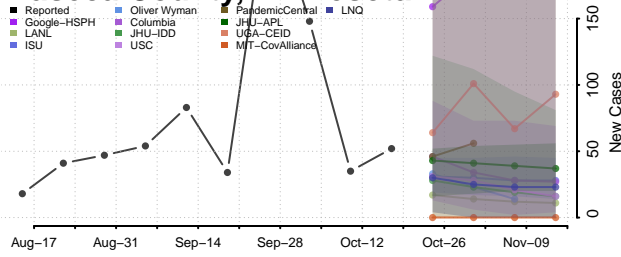

Waseca County, Minnesota