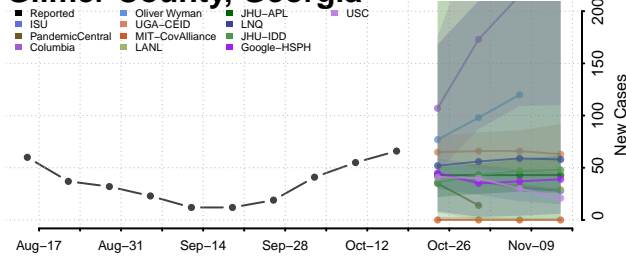

Gilmer County, Georgia