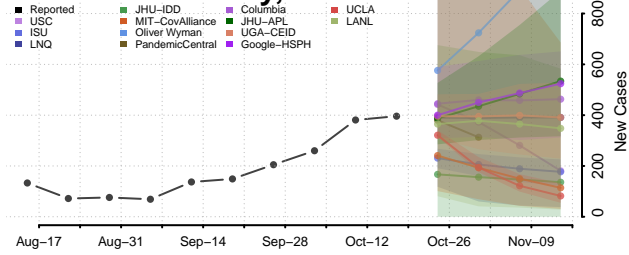

Twin Falls County, Idaho