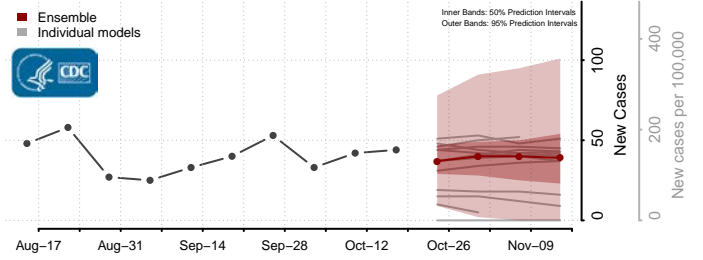

Tate County, Mississippi