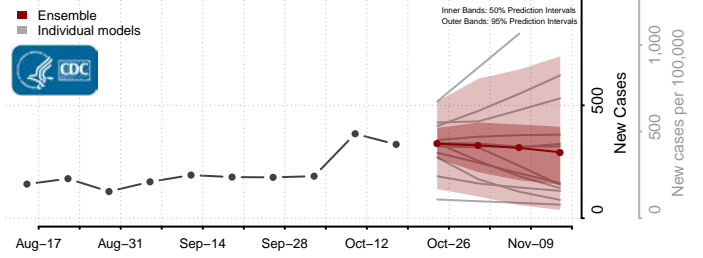

Cole County, Missouri