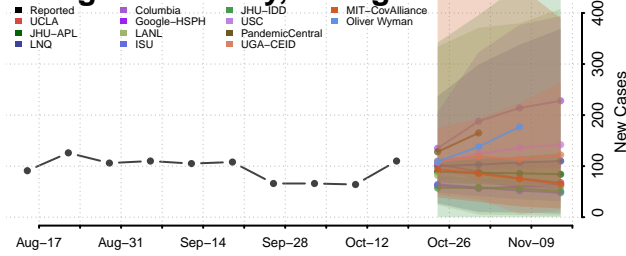

Effingham County, Georgia