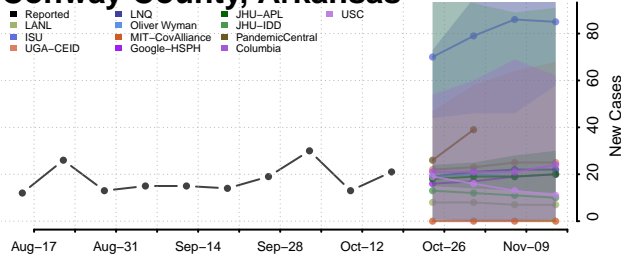

Conway County, Arkansas