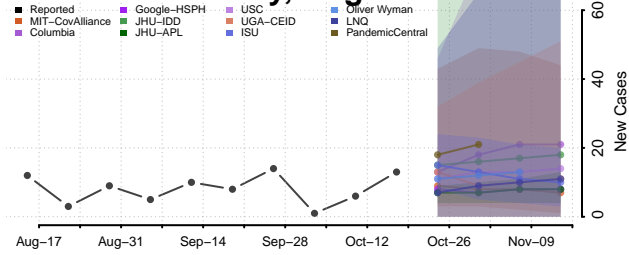

Dickenson County, Virginia