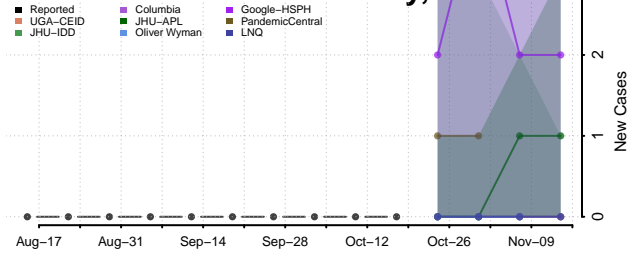

Lake and Peninsula County, Alaska