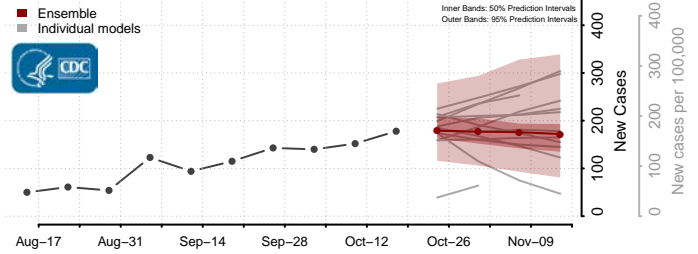

DeKalb County, Illinois