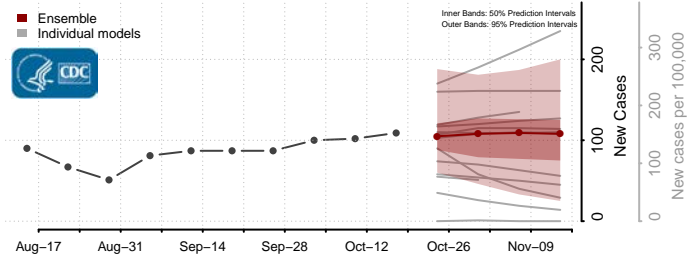

Creek County, Oklahoma