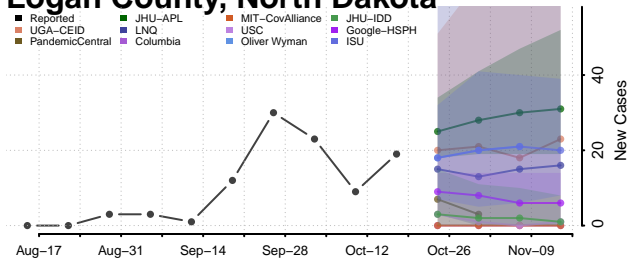

Logan County, North Dakota