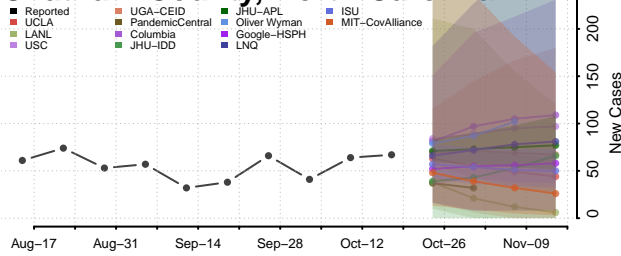

Chatham County, North Carolina