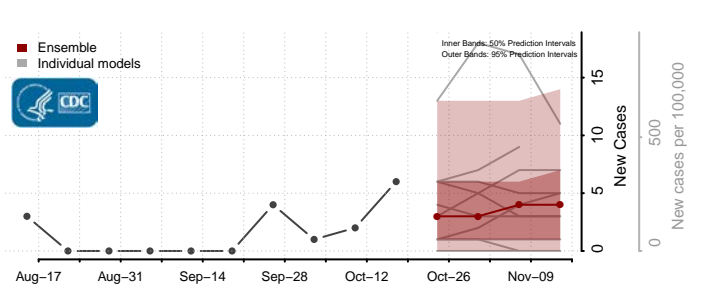

Garfield County, Nebraska