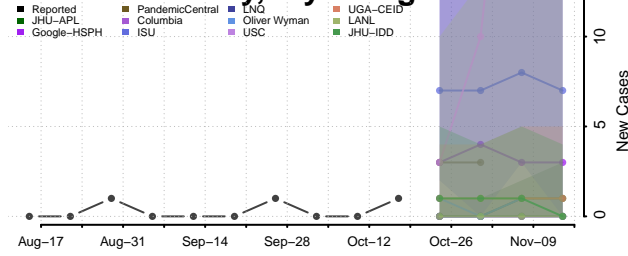

Niobrara County, Wyoming