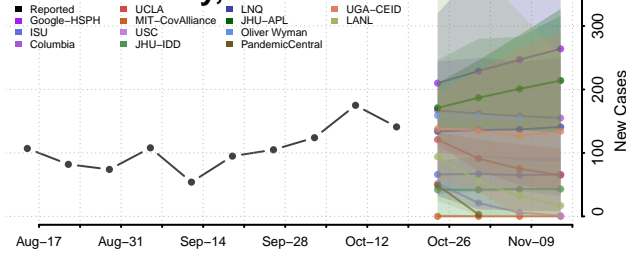

Obion County, Tennessee