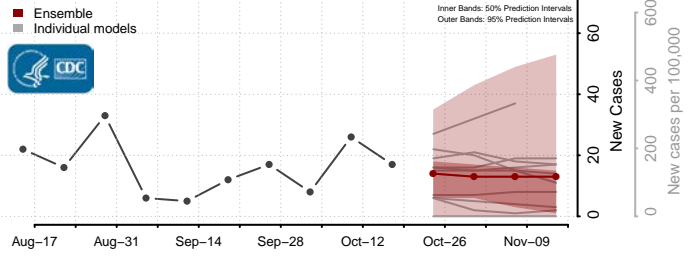

Jefferson Davis County, Mississippi