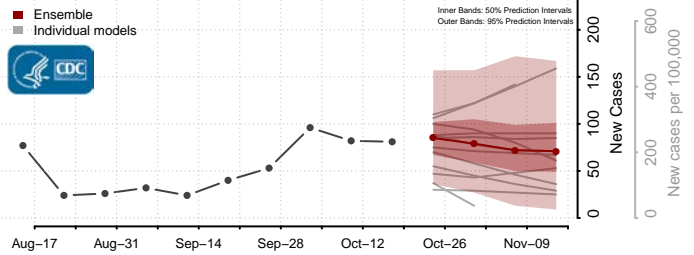

Lincoln County, Oklahoma