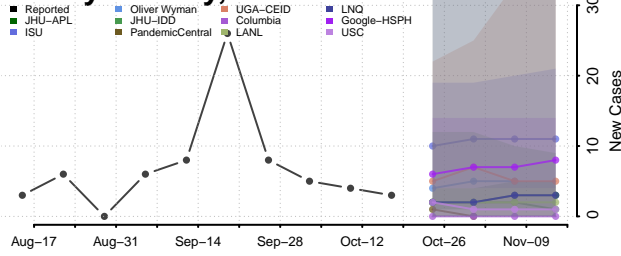

Dewey County, Oklahoma