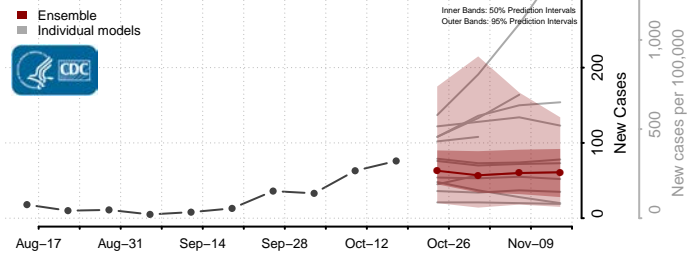

Iowa County, Wisconsin