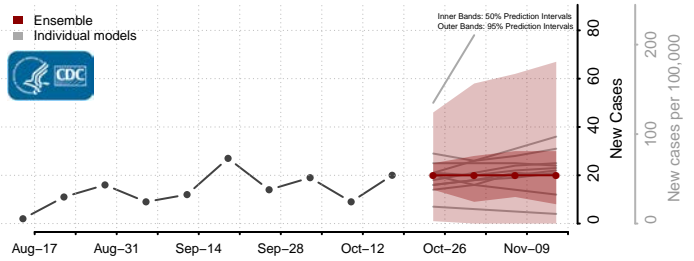

Orange County, Virginia