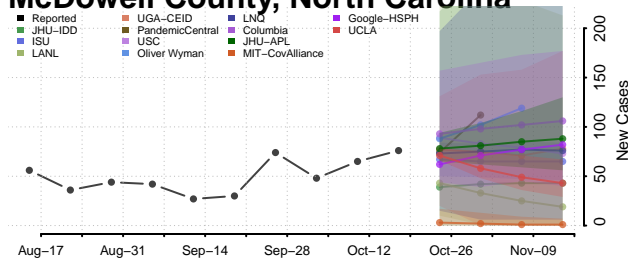

McDowell County, North Carolina