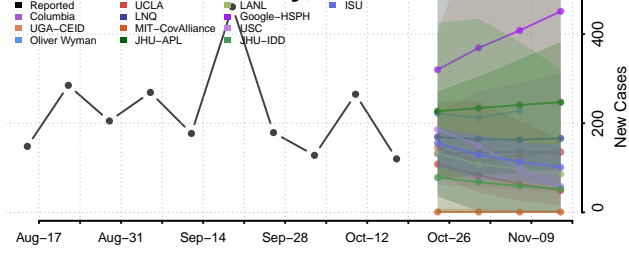

St. Francois County, Missouri