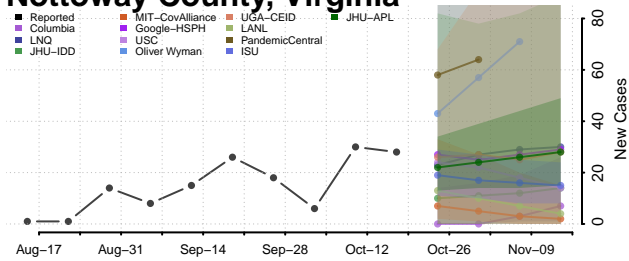

Nottoway County, Virginia