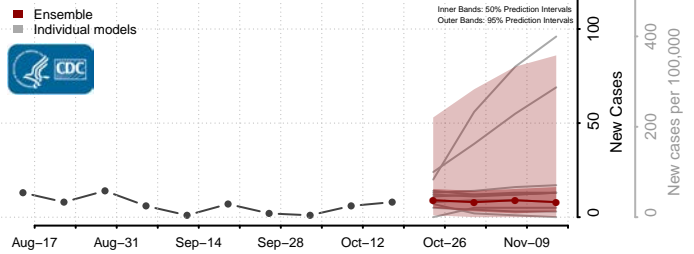

Fairfax City County, Virginia