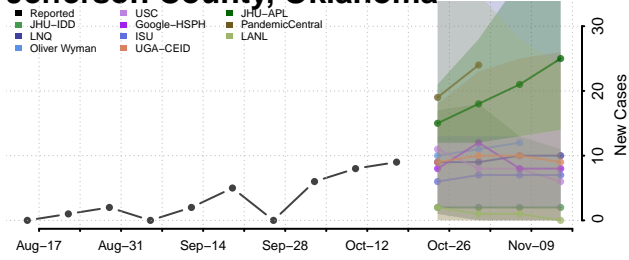

Jefferson County, Oklahoma