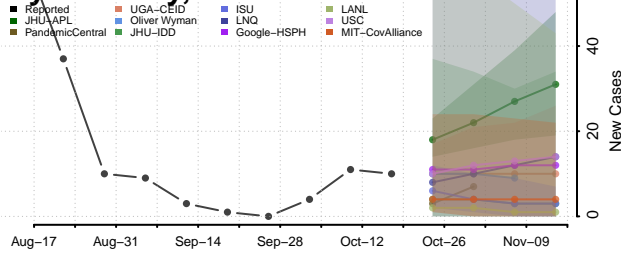

Inyo County, California