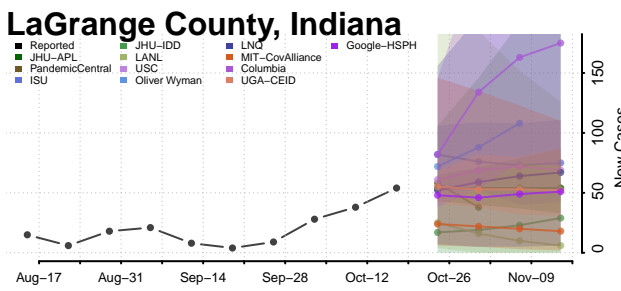

Kosciusko County, Indiana