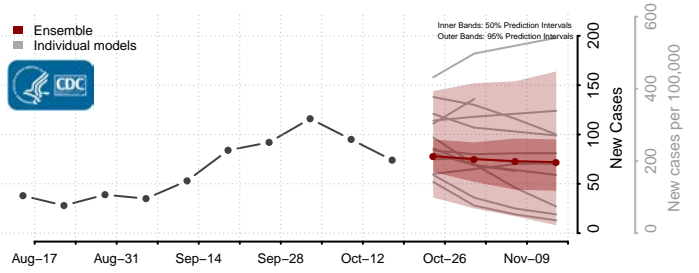

Dodge County, Nebraska