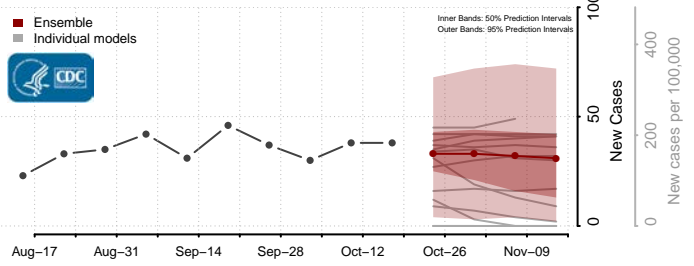

Grenada County, Mississippi