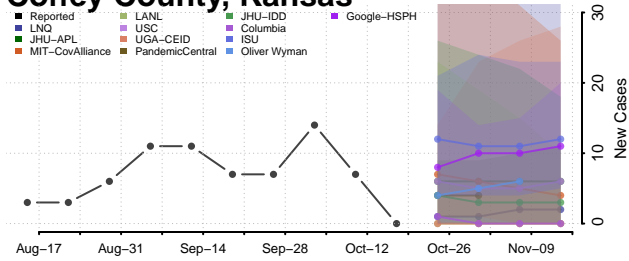

Coffey County, Kansas