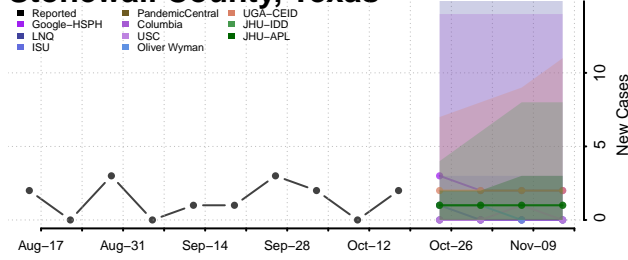

Stonewall County, Texas