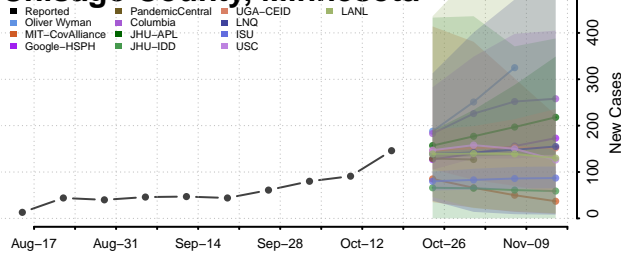

Chisago County, Minnesota