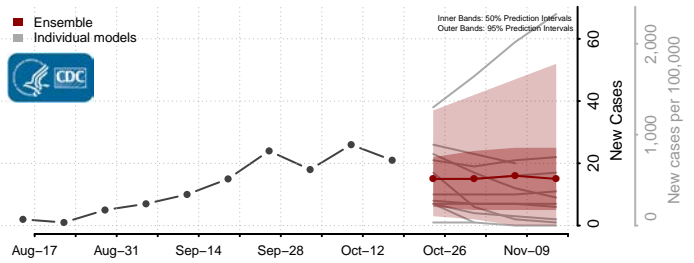

Douglas County, South Dakota