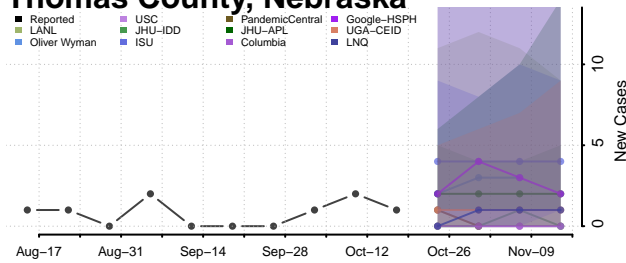

Thomas County, Nebraska