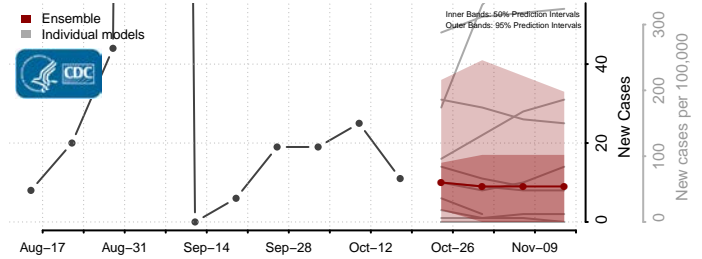

Wayne County, Tennessee