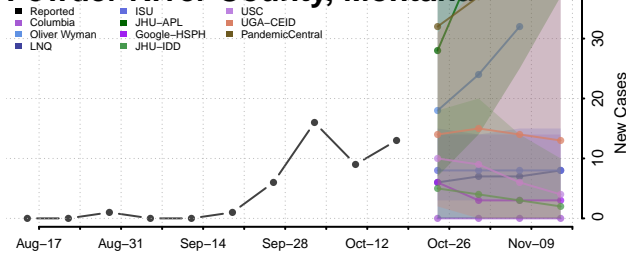

Powder River County, Montana