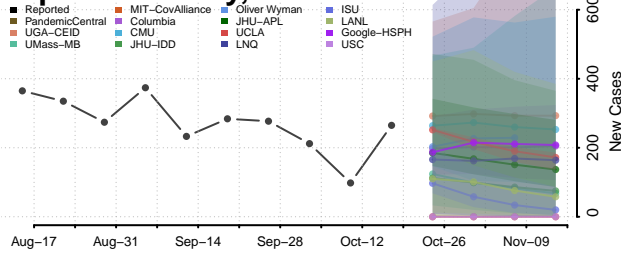

Imperial County, California