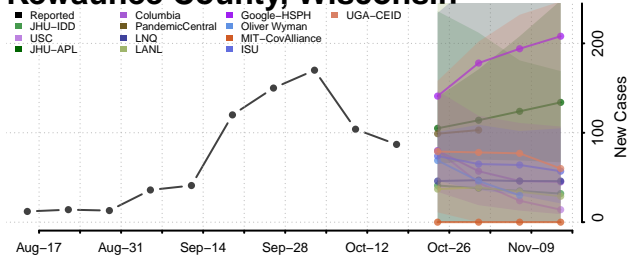

### La Crosse County, Wisconsin