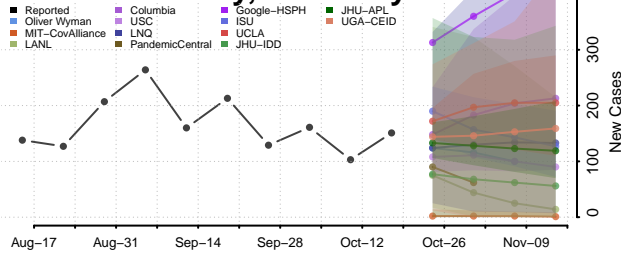

### Madison County, Kentucky