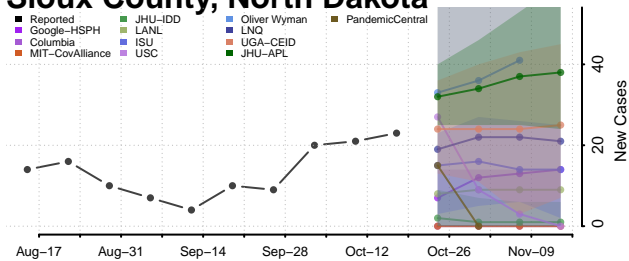

Sioux County, North Dakota