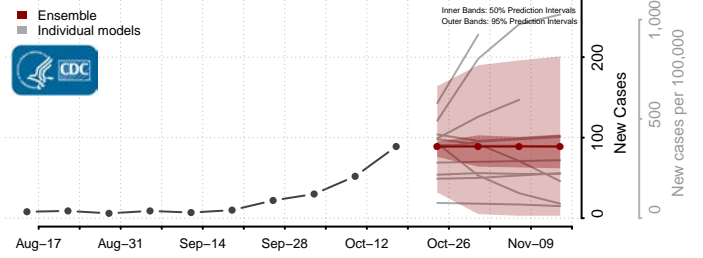

Todd County, Minnesota