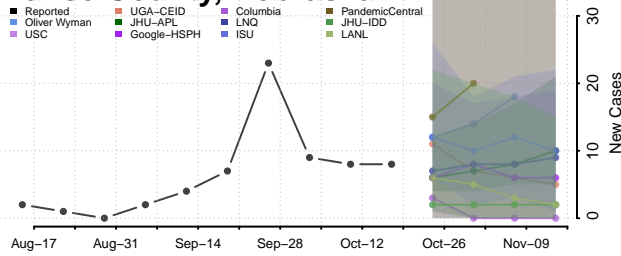

Nance County, Nebraska