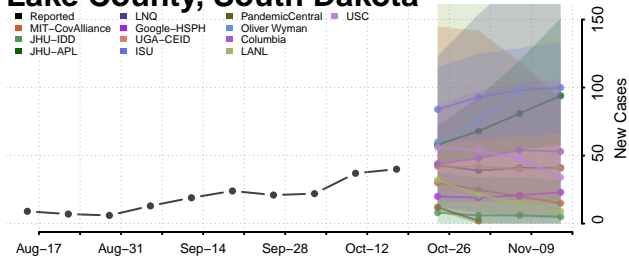

Lake County, South Dakota