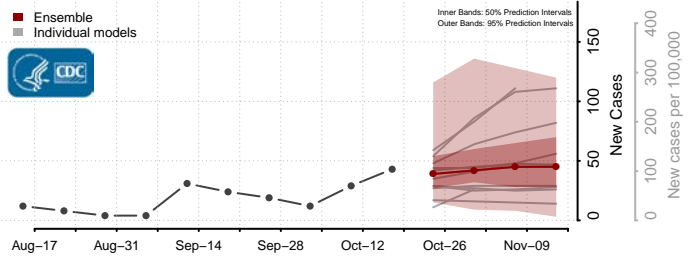

Ohio County, West Virginia