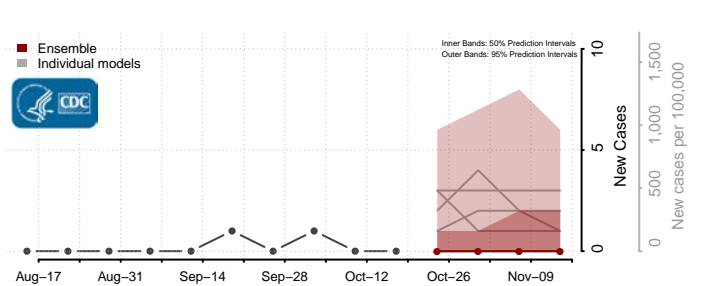

Grant County, Nebraska