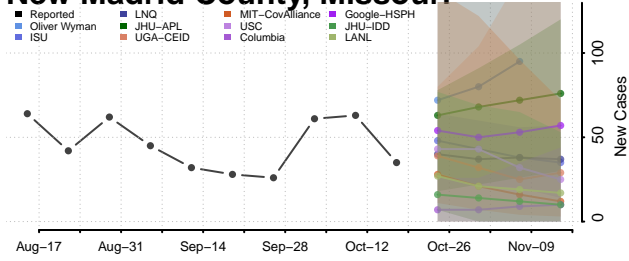

New Madrid County, Missouri