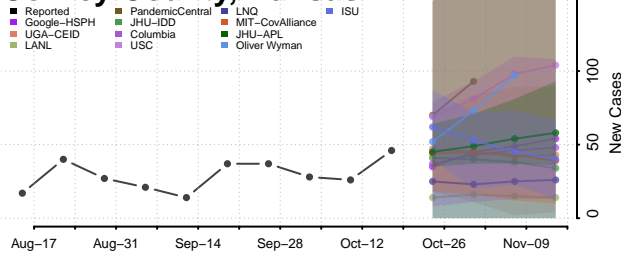

Cowley County, Kansas