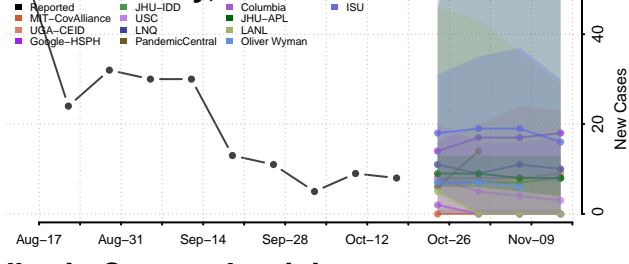

Grant County, Louisiana