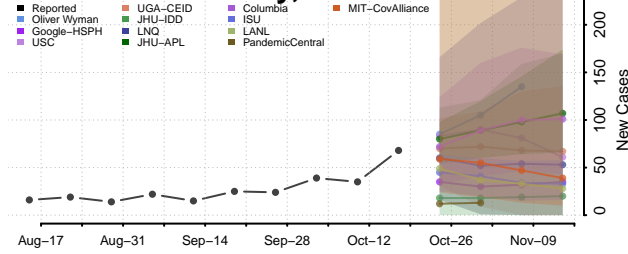

Jo Daviess County, Illinois