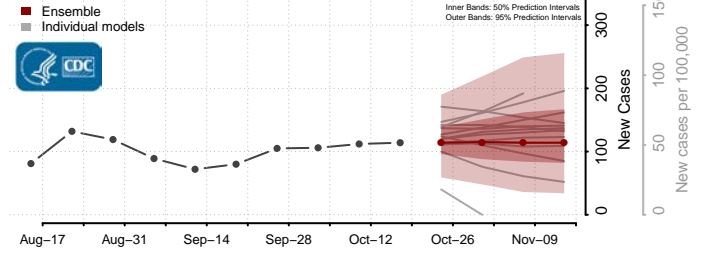

Jackson County, Oregon