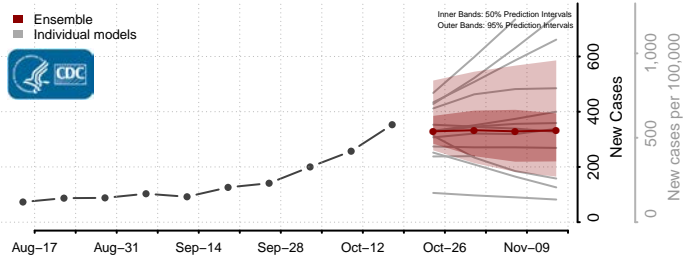

Meade County, South Dakota