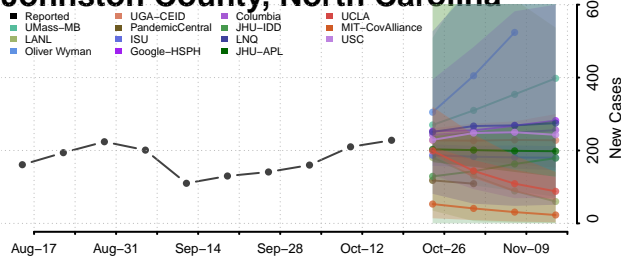

Johnston County, North Carolina