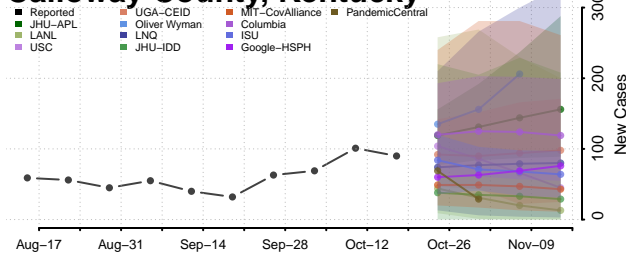

Calloway County, Kentucky