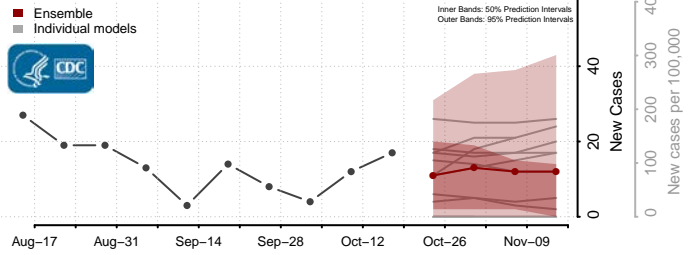

Walthall County, Mississippi