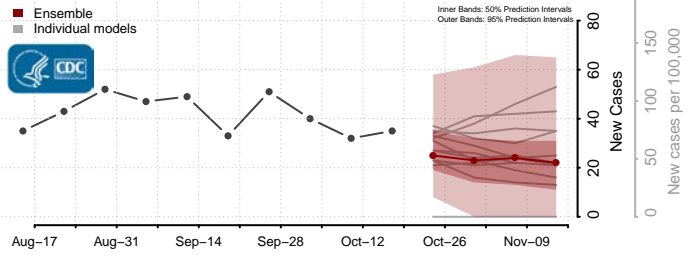

St. Bernard County, Louisiana