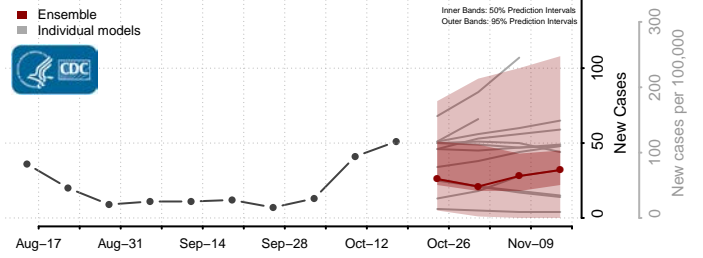

Shenandoah County, Virginia