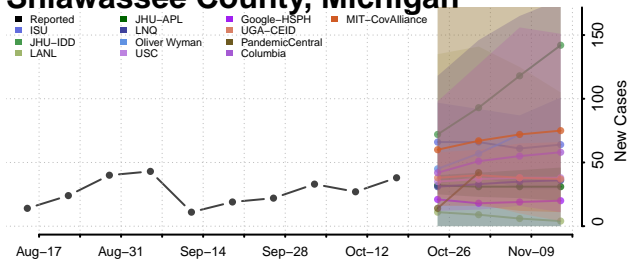

Shiawassee County, Michigan