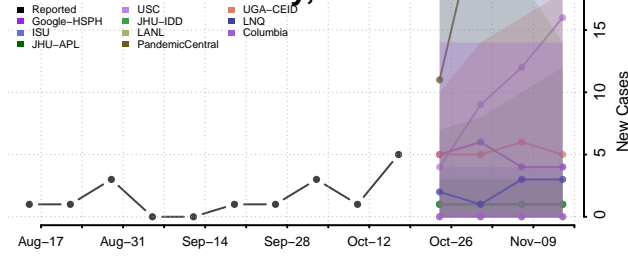

Shackelford County, Texas