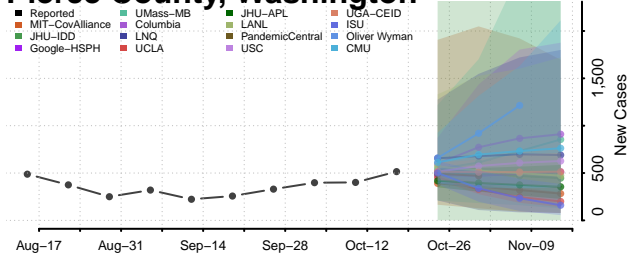

### Pierce County, Washington