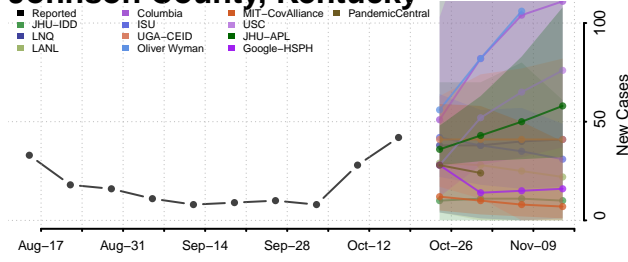

Johnson County, Kentucky