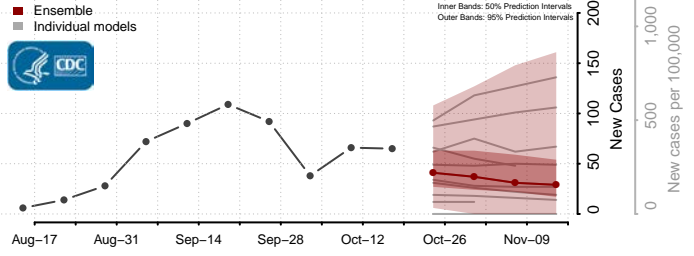

Crawford County, Illinois