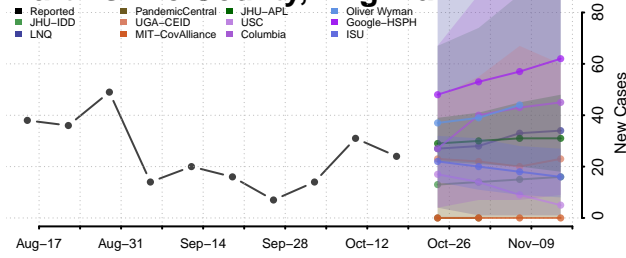

Martinsville County, Virginia