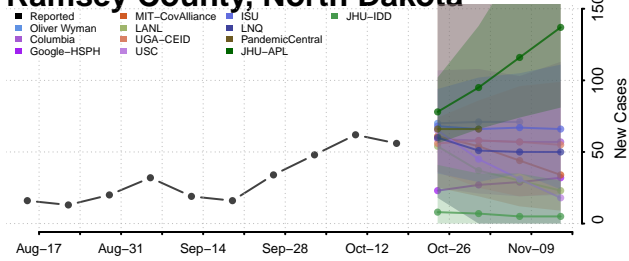

Ramsey County, North Dakota