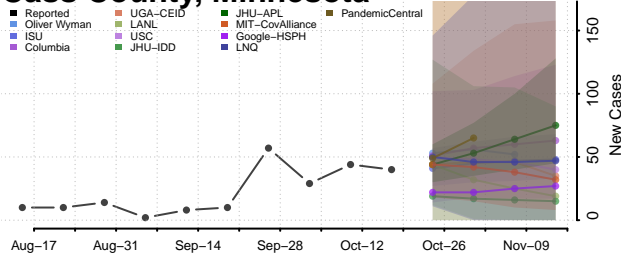

Cass County, Minnesota