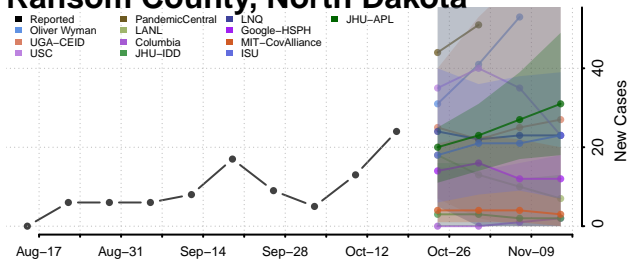

Ransom County, North Dakota