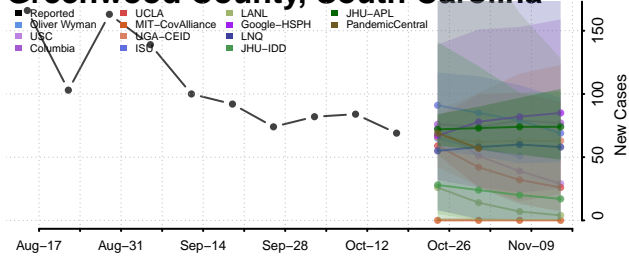

Greenwood County, South Carolina