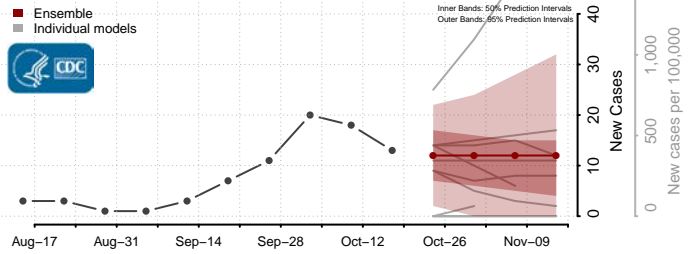

Hand County, South Dakota