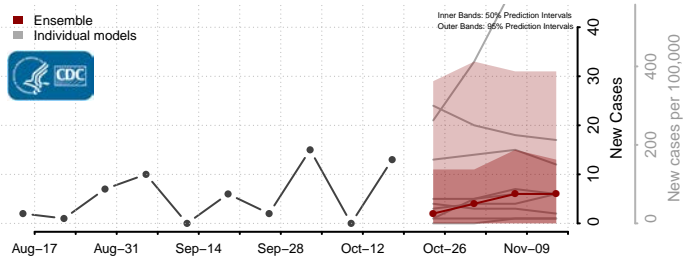

Clay County, Kansas