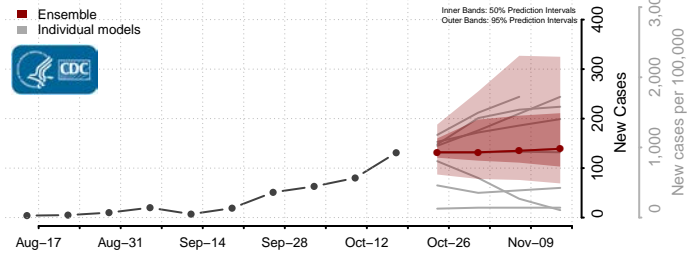

Oglala Lakota County, South Dakota