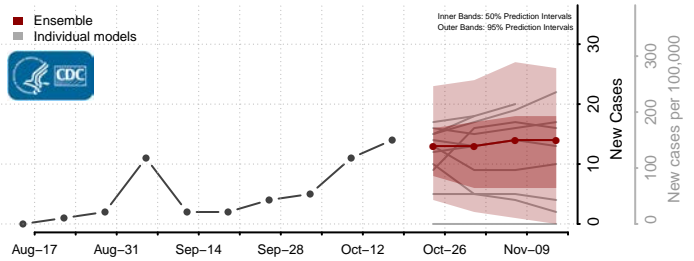

Marshall County, Minnesota