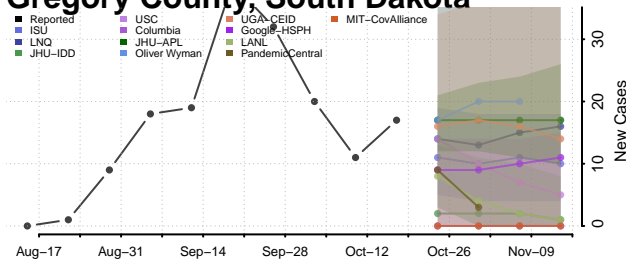

Gregory County, South Dakota