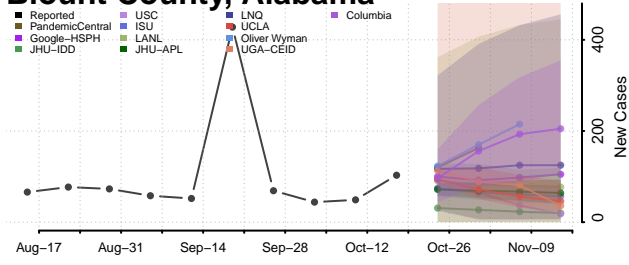

Blount County, Alabama