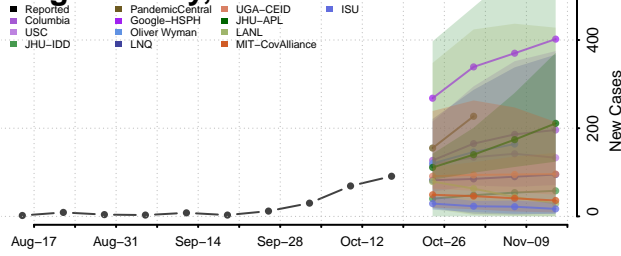

Tioga County, New York