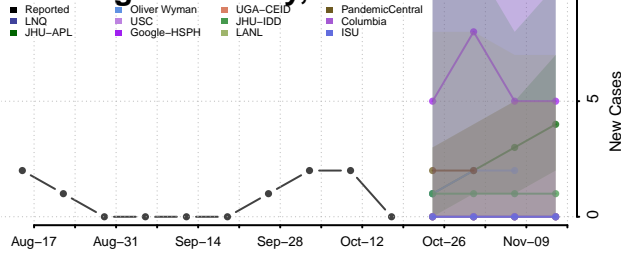

Washington County, Maine