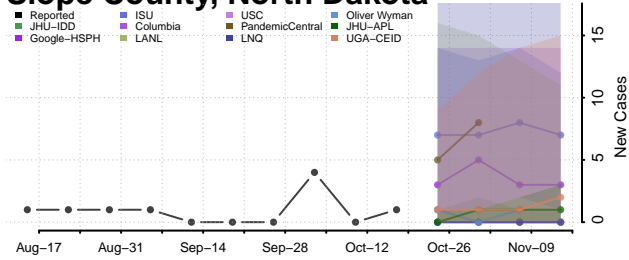

Slope County, North Dakota