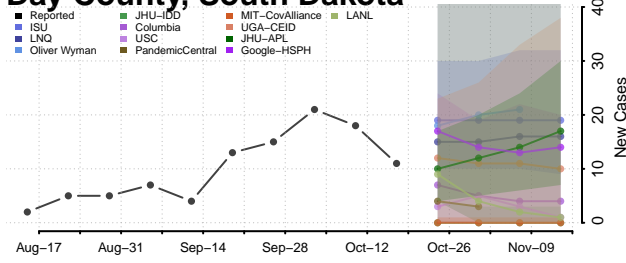

Day County, South Dakota