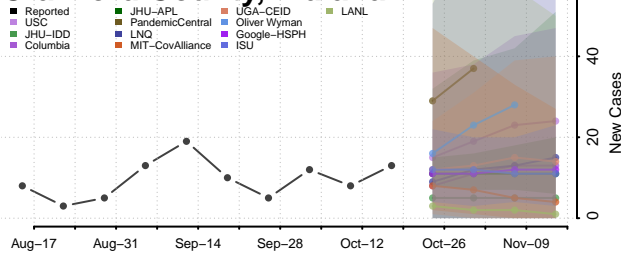

Crawford County, Indiana