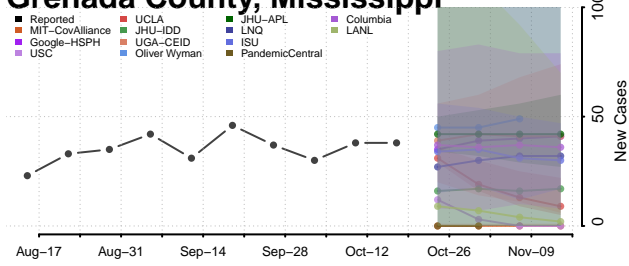

Grenada County, Mississippi