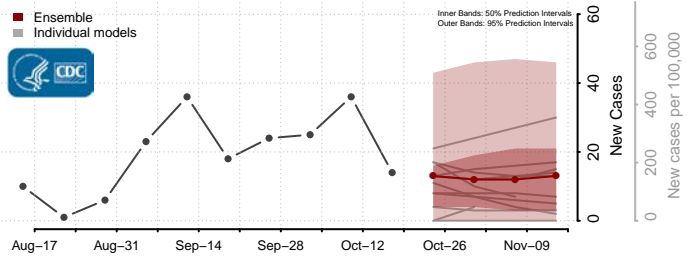

Graham County, North Carolina