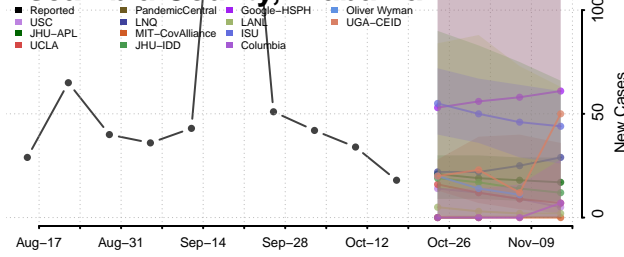

Escambia County, Alabama