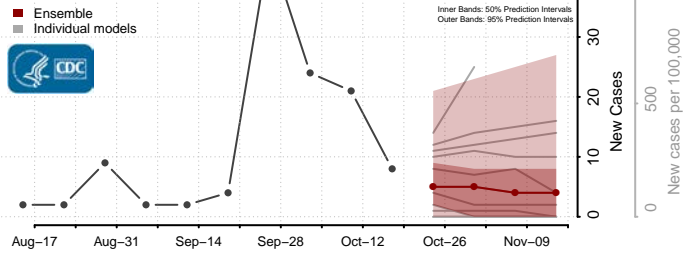

Meade County, South Dakota