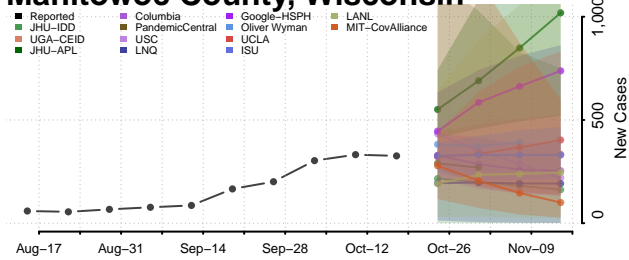

Manitowoc County, Wisconsin