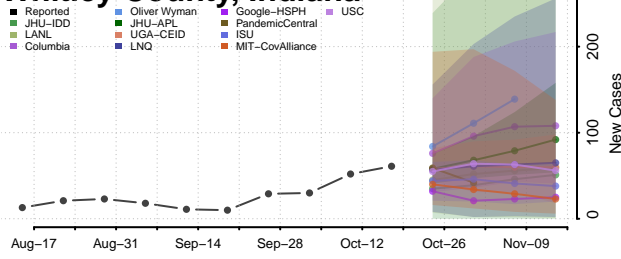

Whitley County, Indiana