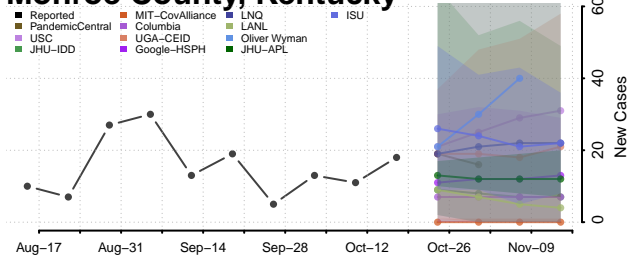

Monroe County, Kentucky