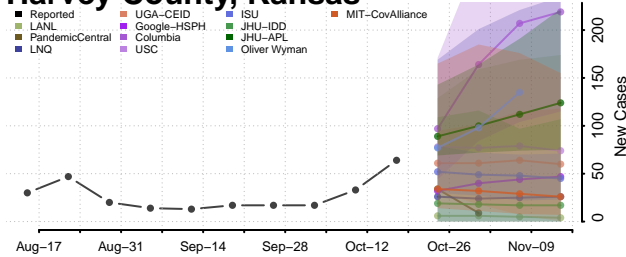

Harvey County, Kansas