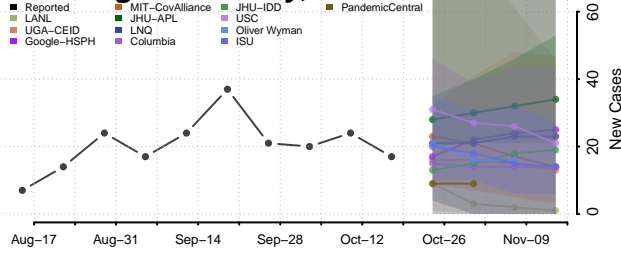

Washington County, Illinois