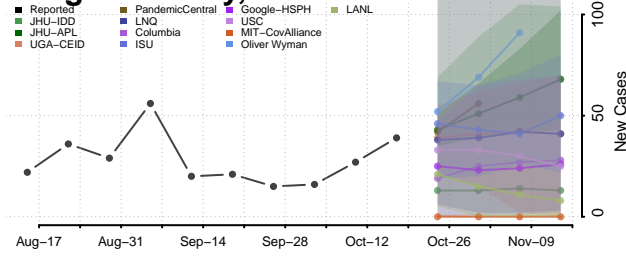

Morgan County, Tennessee