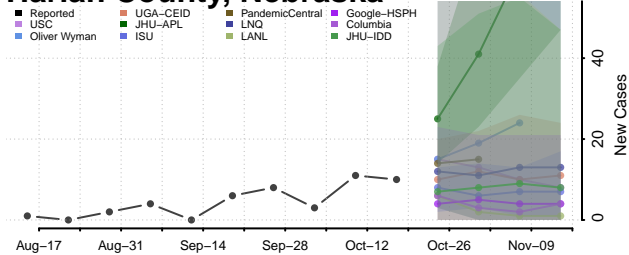

Harlan County, Nebraska