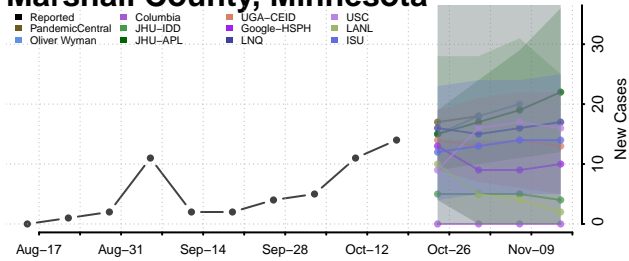

Marshall County, Minnesota