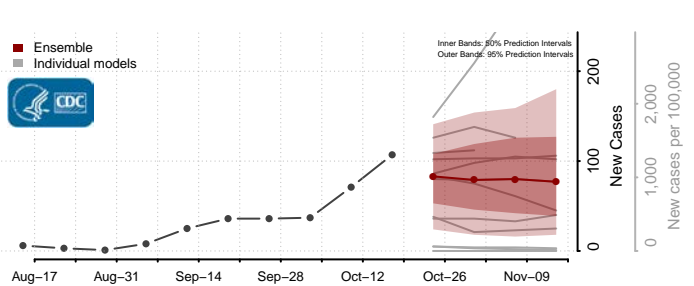

### Morton County, North Dakota