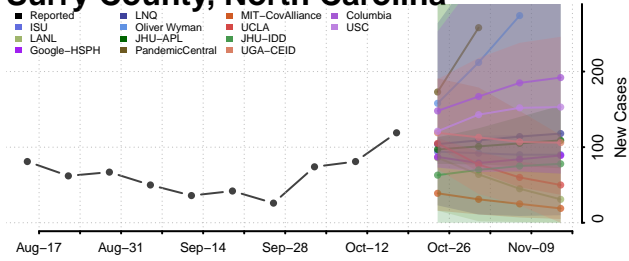

Surry County, North Carolina