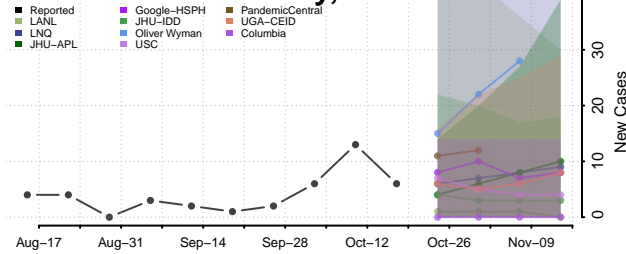

Kodiak Island County, Alaska