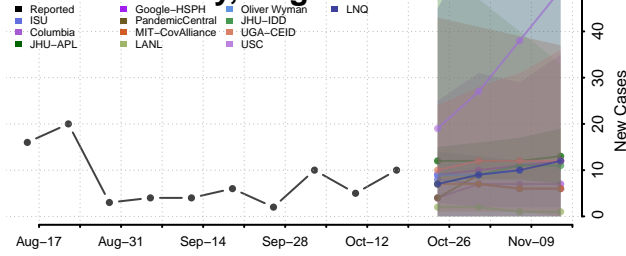

Nelson County, Virginia