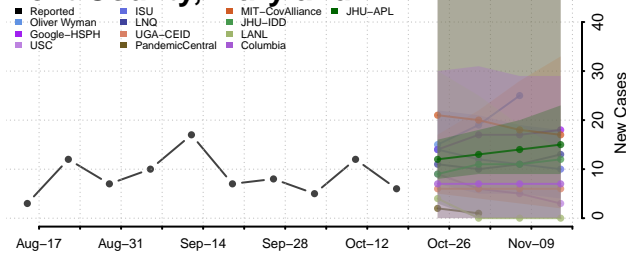

Kent County, Maryland