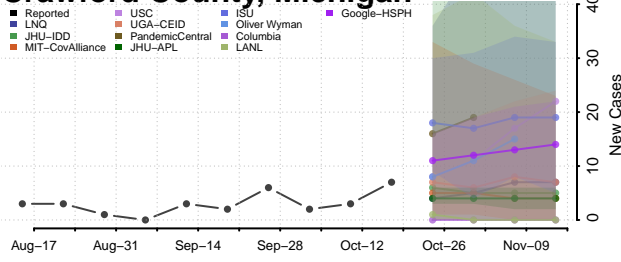

Crawford County, Michigan