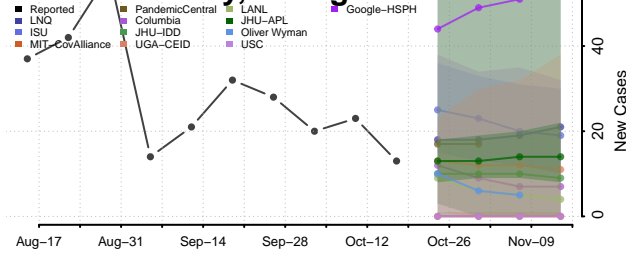

Monroe County, Georgia