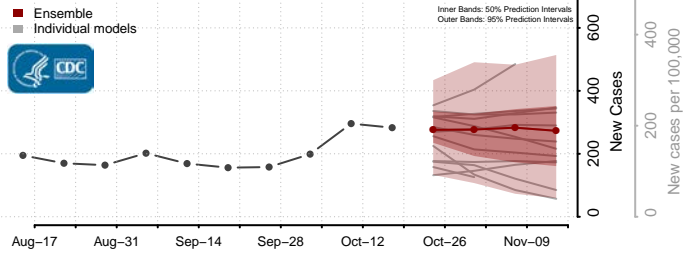

Wilson County, Tennessee