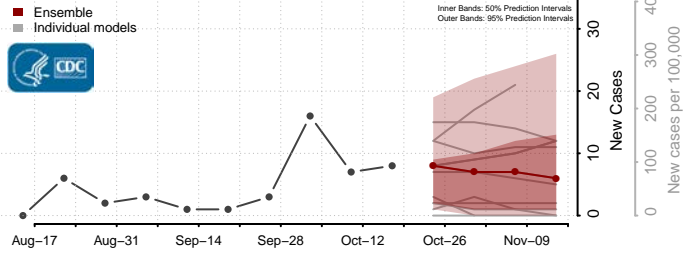

Madison County, Montana