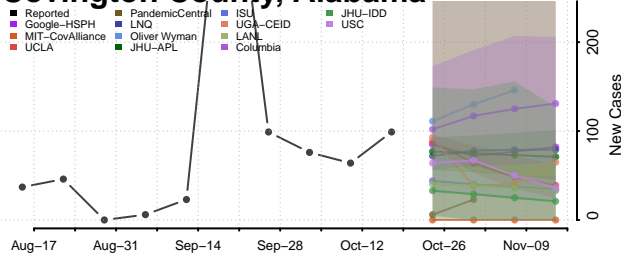

Covington County, Alabama