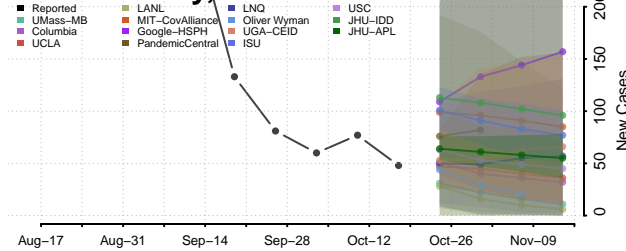

Butte County, California