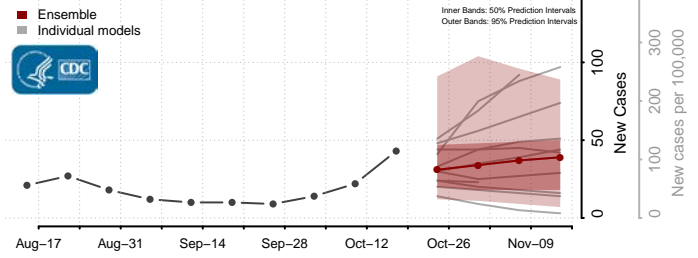

Louisa County, Virginia