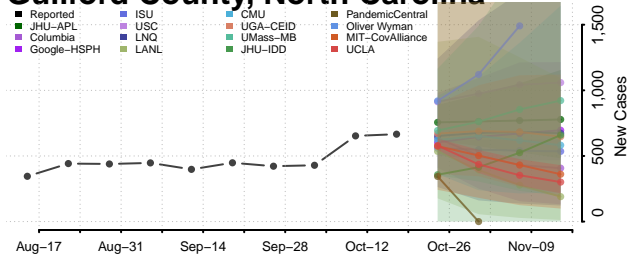

Guilford County, North Carolina