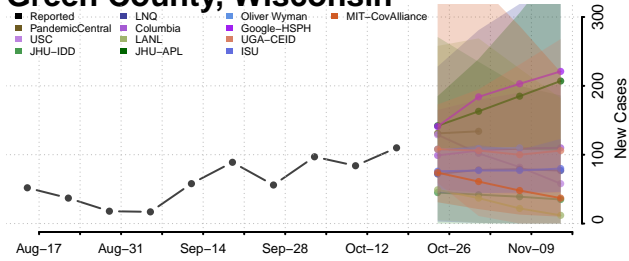

Green County, Wisconsin