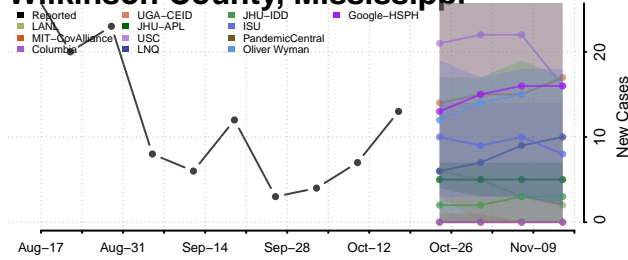

Wilkinson County, Mississippi