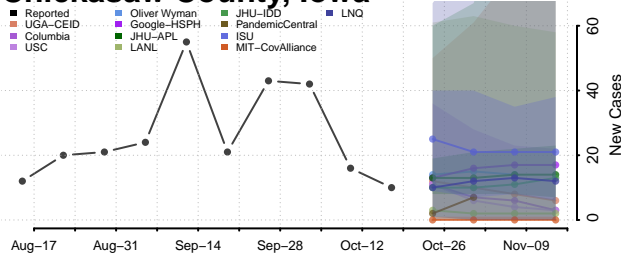

Chickasaw County, Iowa