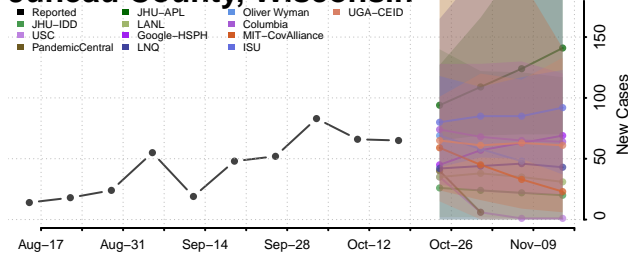

Juneau County, Wisconsin