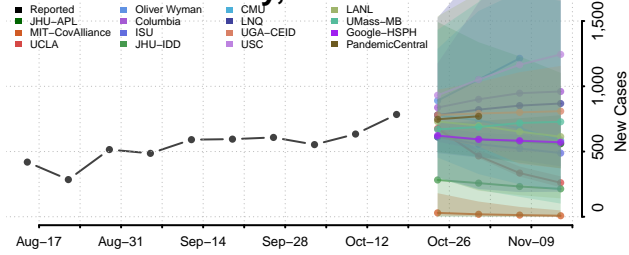

Greenville County, South Carolina