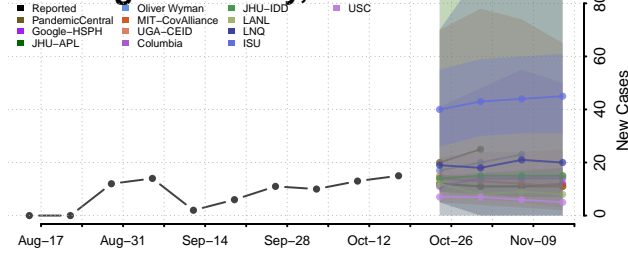

Pennington County, Minnesota