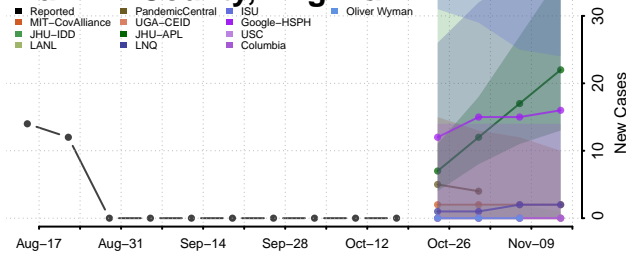

Franklin County, Virginia