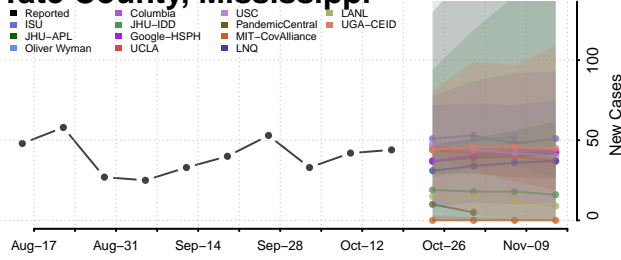

Tate County, Mississippi