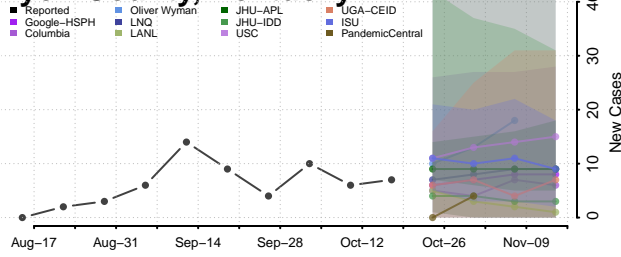

### Madison County, Kentucky