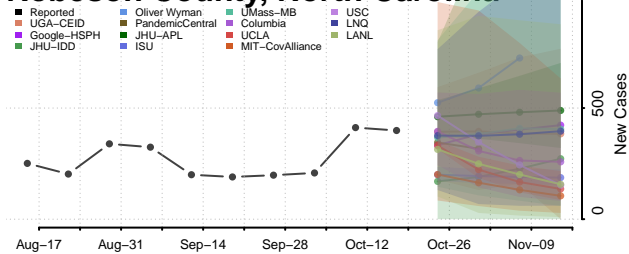

Robeson County, North Carolina