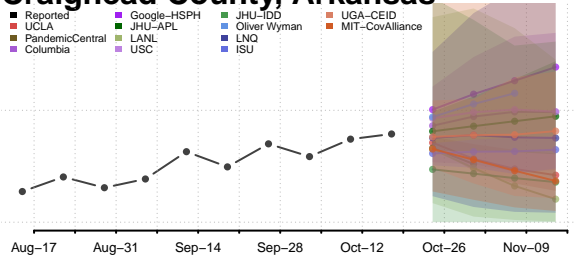

Craighead County, Arkansas