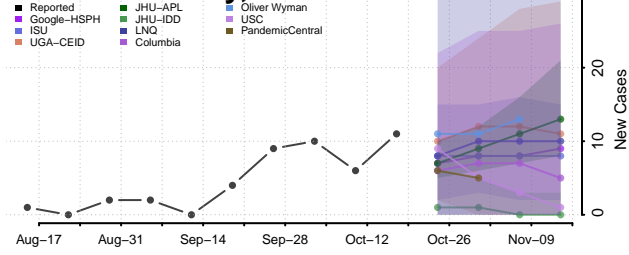

Hanson County, South Dakota