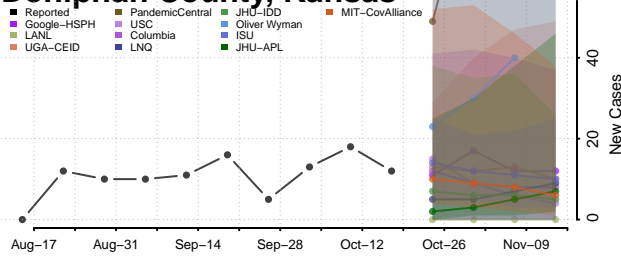

### Doniphan County, Kansas