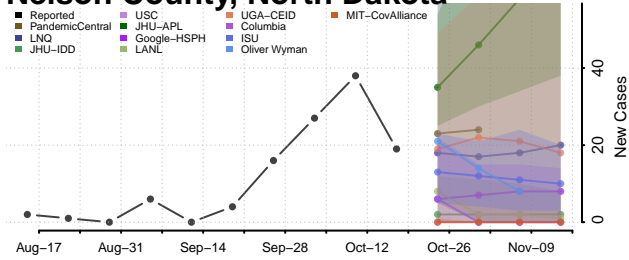

Nelson County, North Dakota