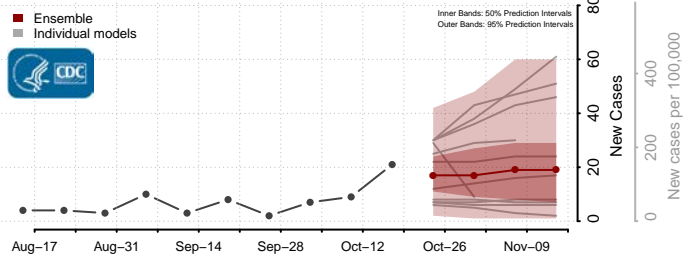

Roane County, West Virginia