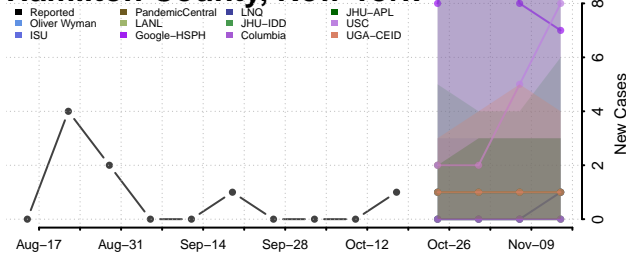

Hamilton County, New York