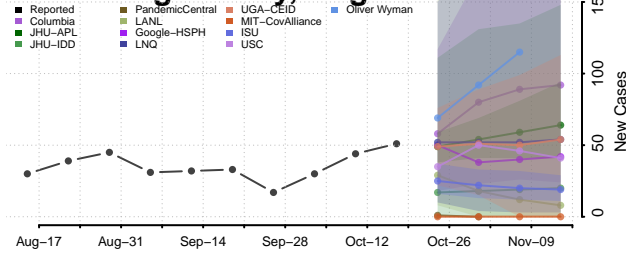

Petersburg County, Virginia