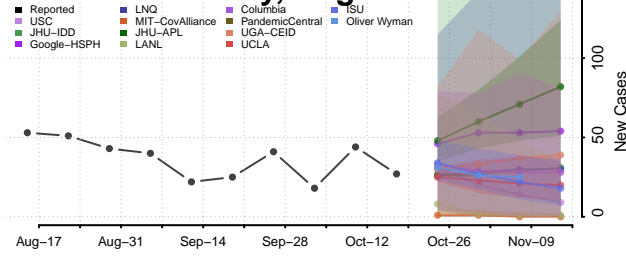

Manassas County, Virginia