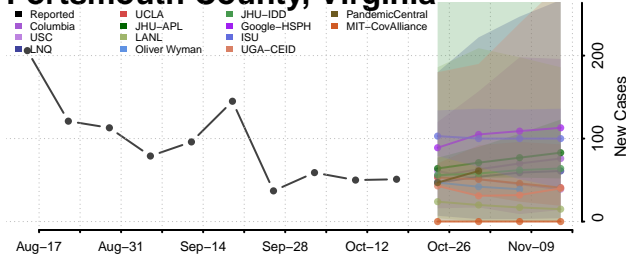

Portsmouth County, Virginia