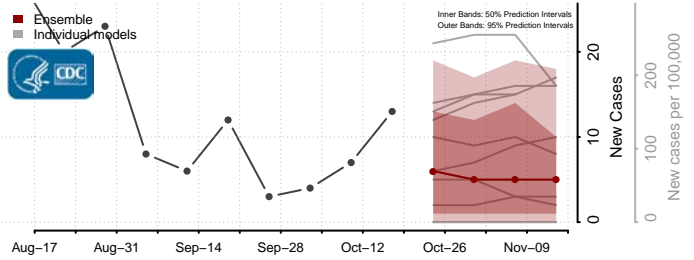

Wilkinson County, Mississippi