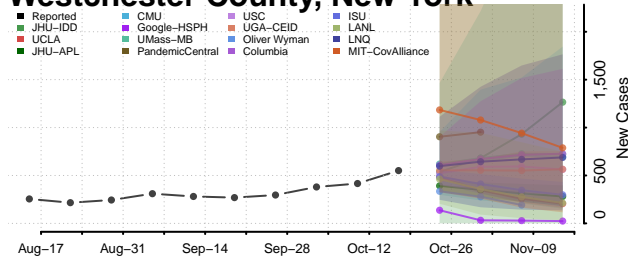

Westchester County, New York