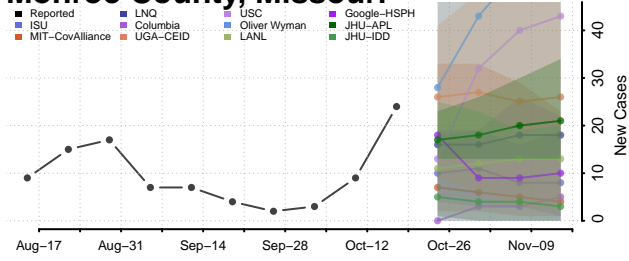

Monroe County, Missouri