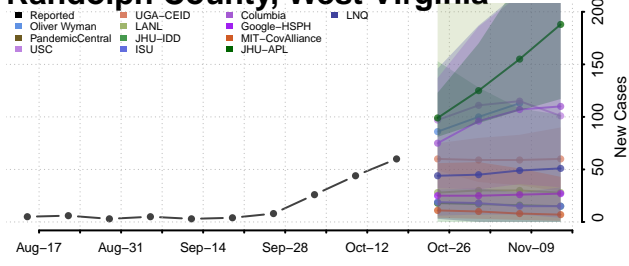

Randolph County, West Virginia