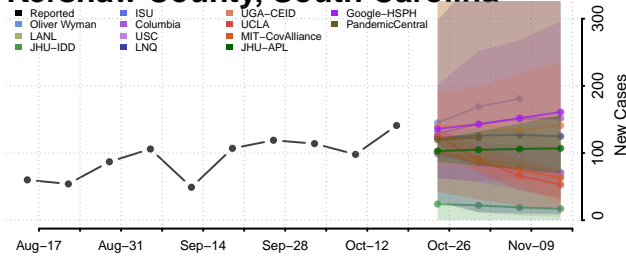

Kershaw County, South Carolina