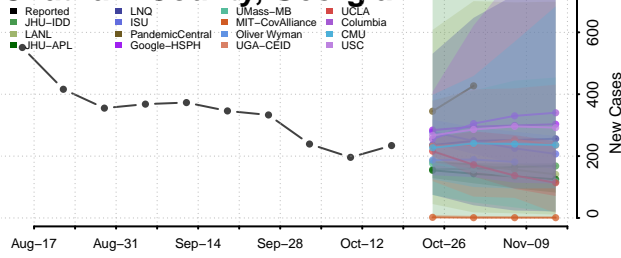

Chatham County, Georgia