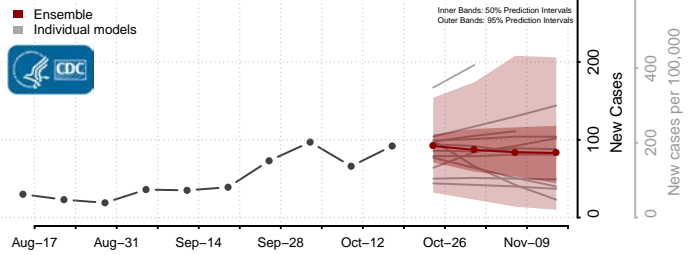

Logan County, Oklahoma