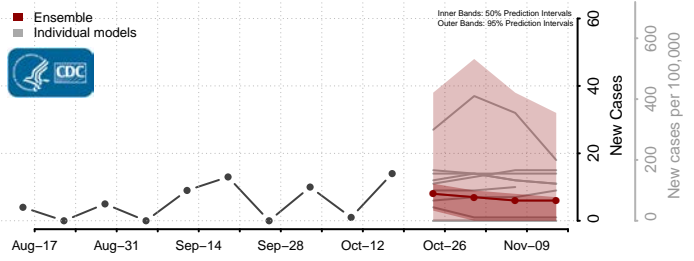

Richmond County, Virginia