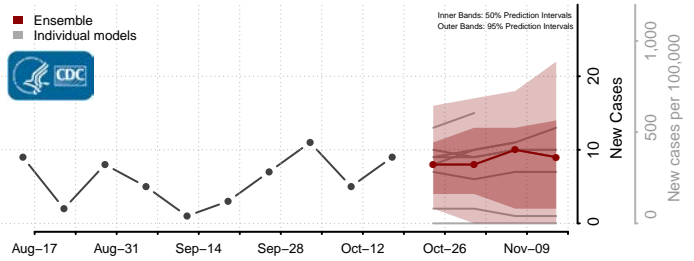

Kidder County, North Dakota