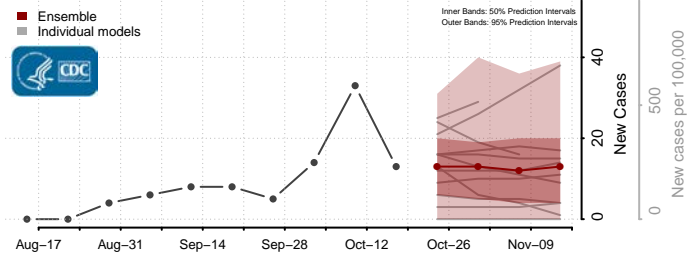

Dixon County, Nebraska