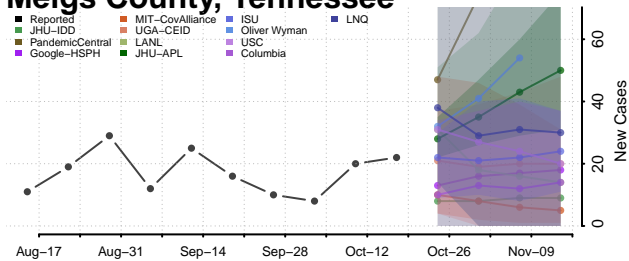

Meigs County, Tennessee