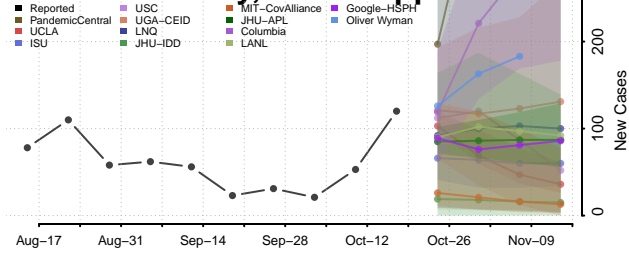

Marshall County, Mississippi