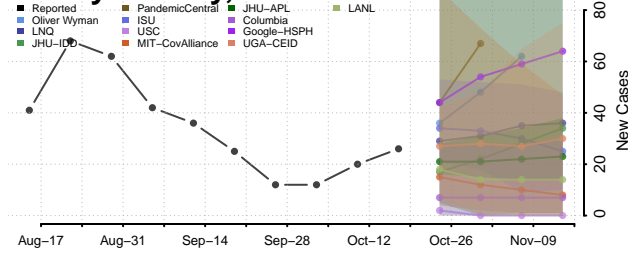

Jersey County, Illinois