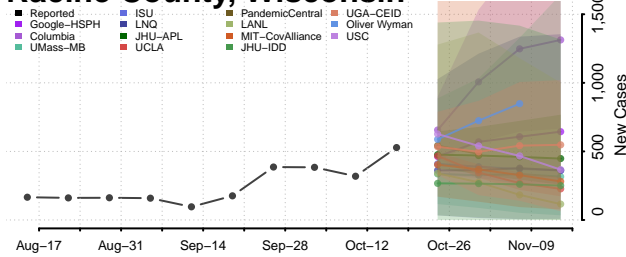

Racine County, Wisconsin