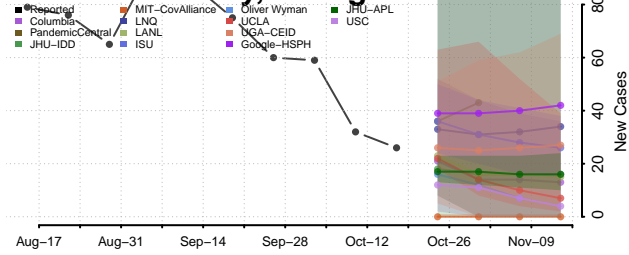

Emanuel County, Georgia