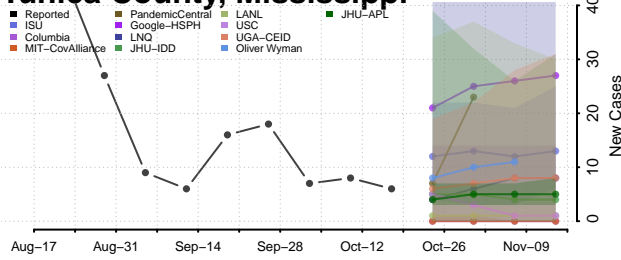

Tunica County, Mississippi