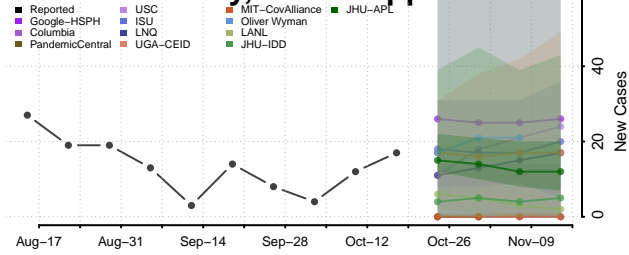

Walthall County, Mississippi