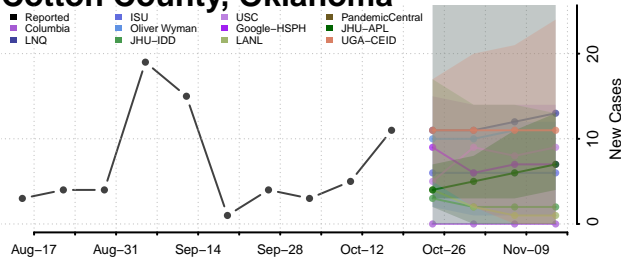

Cotton County, Oklahoma