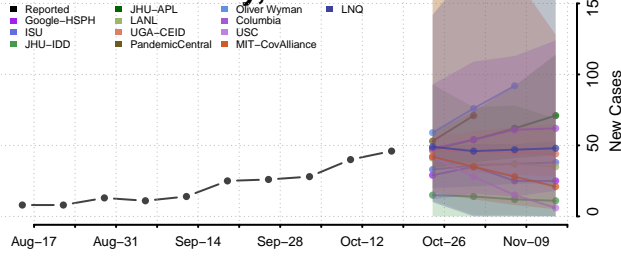

Wabasha County, Minnesota