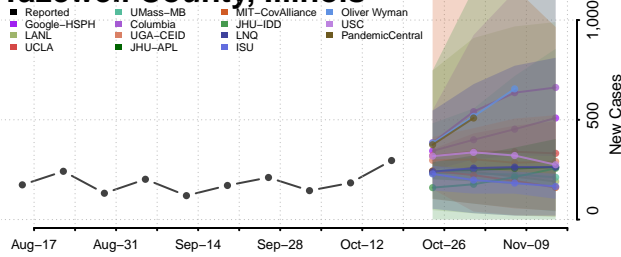

Tazewell County, Illinois