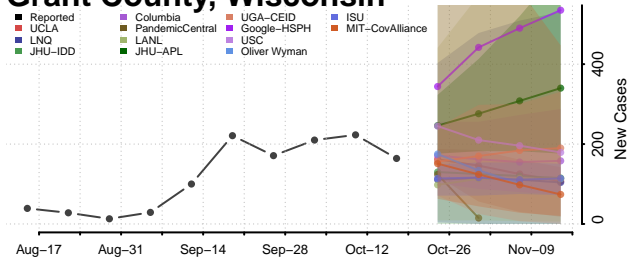

Grant County, Wisconsin