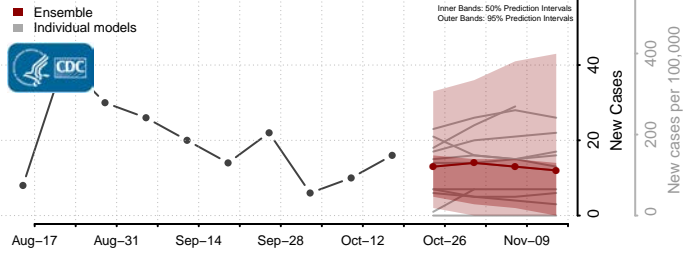

Cumberland County, Illinois