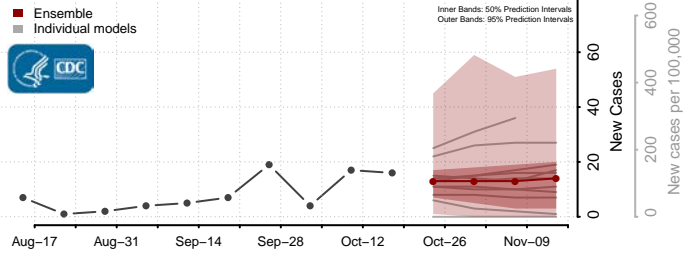

Koochiching County, Minnesota