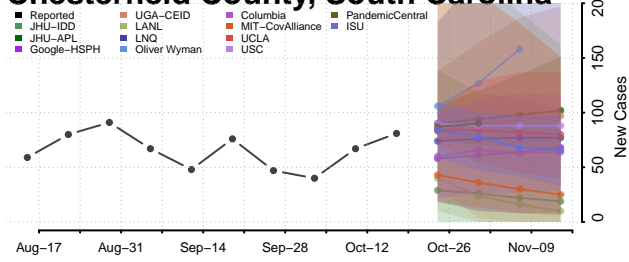

Chesterfield County, South Carolina