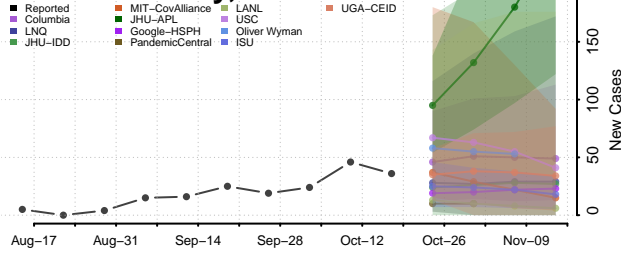

De Witt County, Illinois