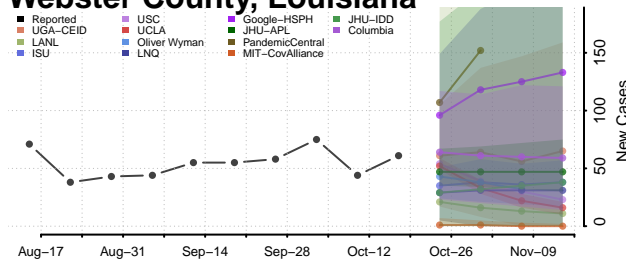

Webster County, Louisiana