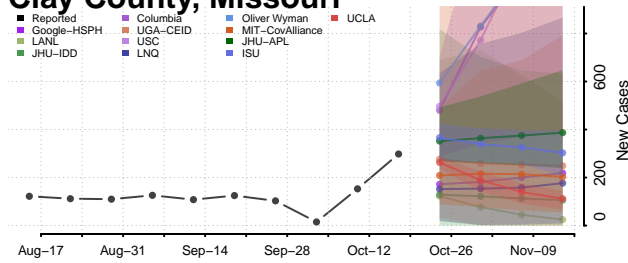

Clay County, Missouri