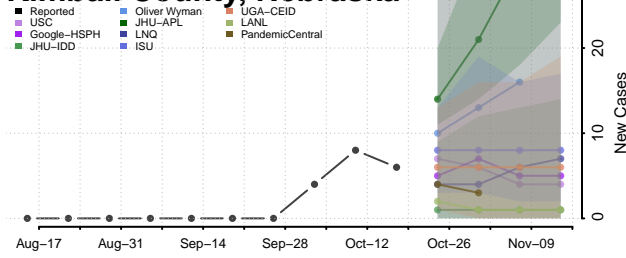

Kimball County, Nebraska