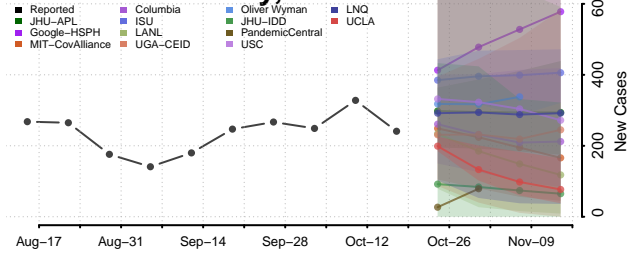

Sebastian County, Arkansas