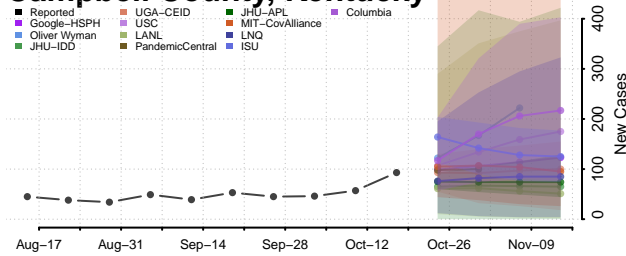

Campbell County, Kentucky