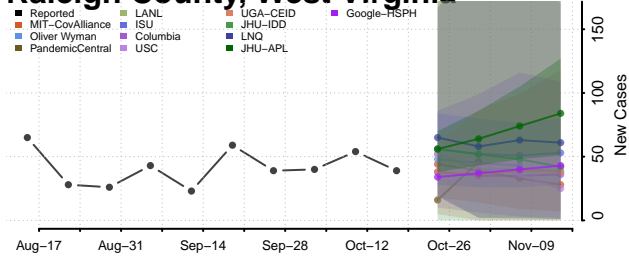

Raleigh County, West Virginia