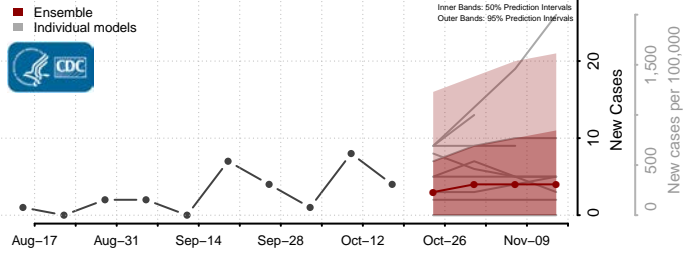

Hyde County, South Dakota