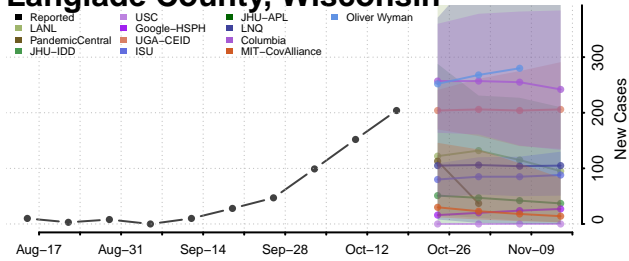

Langlade County, Wisconsin