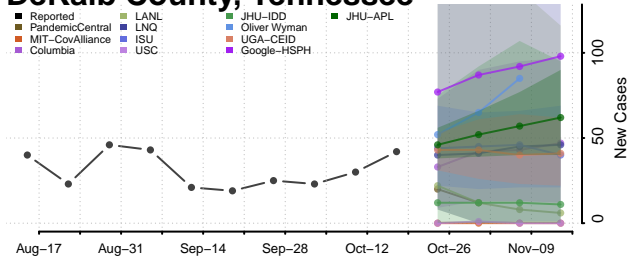

DeKalb County, Tennessee