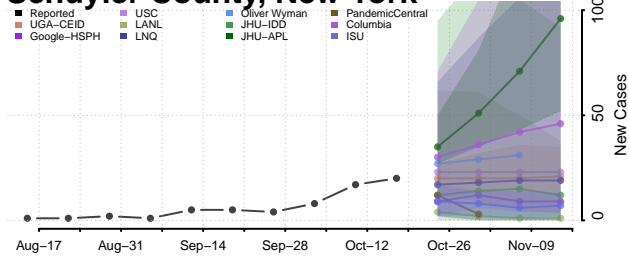

Schuyler County, New York