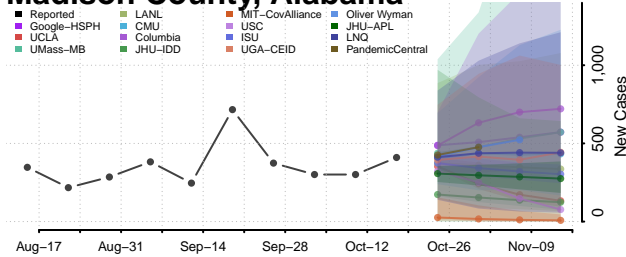

Madison County, Alabama