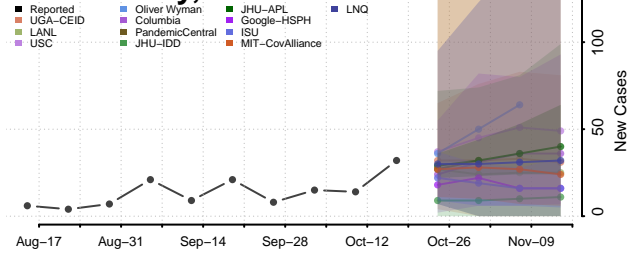

Piatt County, Illinois