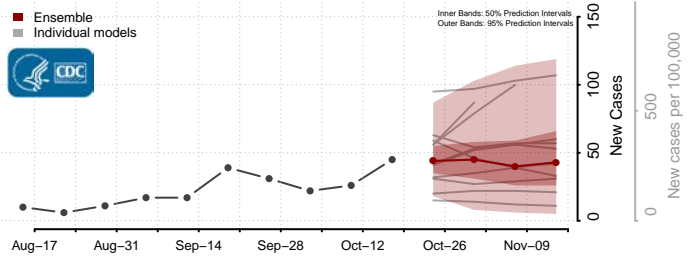

Richland County, North Dakota