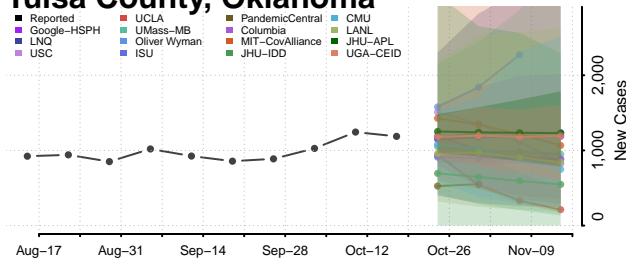

Tulsa County, Oklahoma