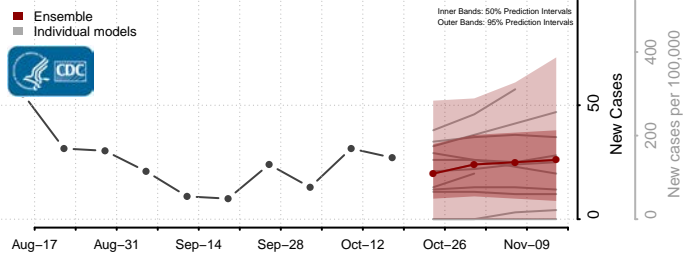

Stone County, Mississippi