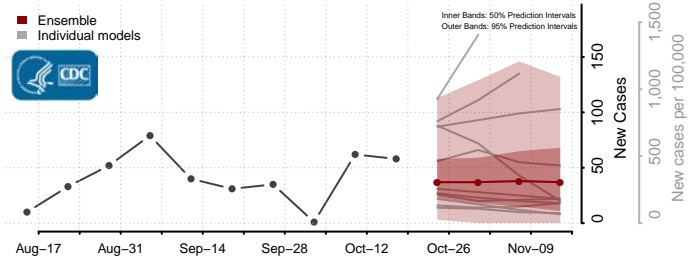

Madison County, Missouri