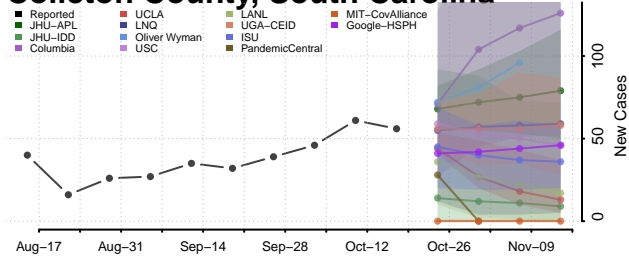

Colleton County, South Carolina