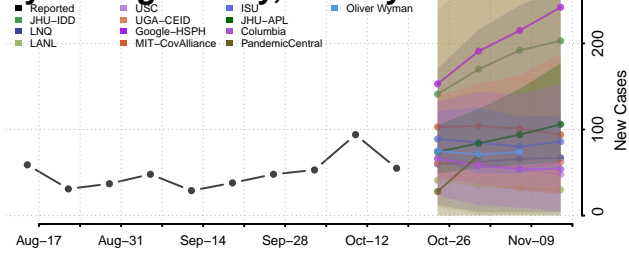

Lycoming County, Pennsylvania