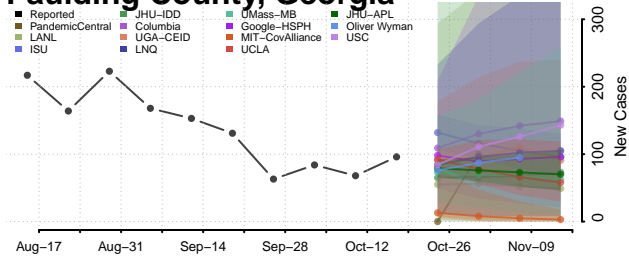

Paulding County, Georgia