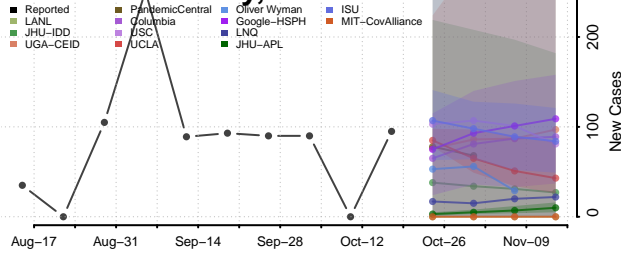

Crawford County, Kansas