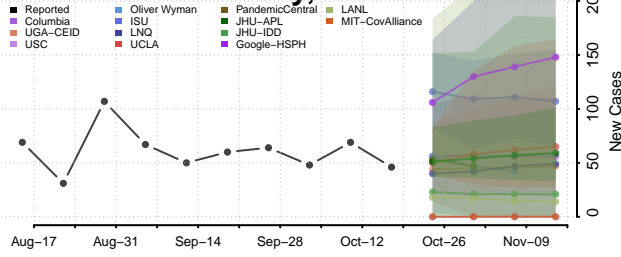

### Cerro Gordo County, Iowa