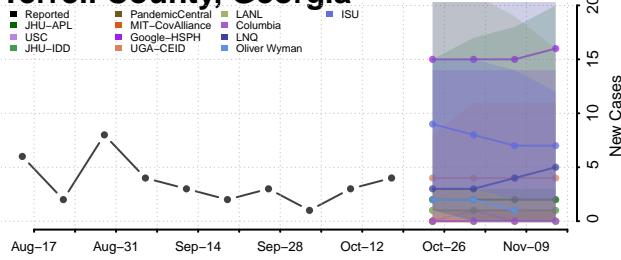

Terrell County, Georgia