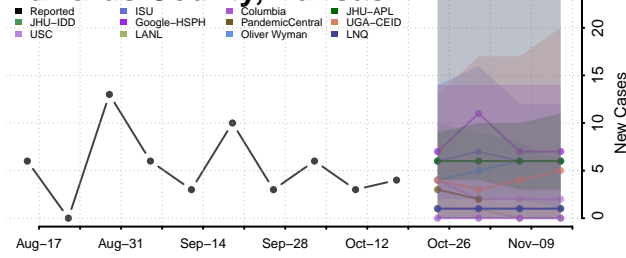

Edwards County, Kansas