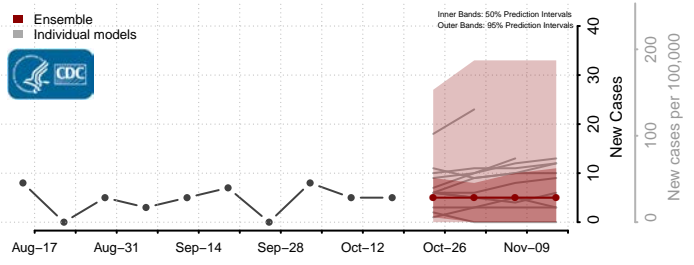

McDowell County, West Virginia