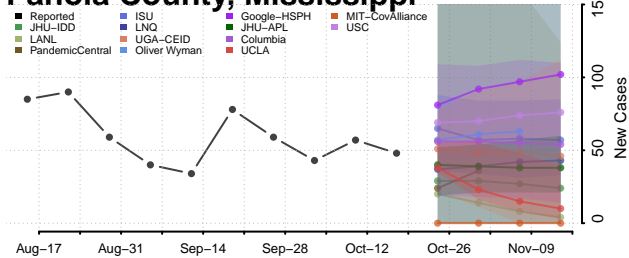

Panola County, Mississippi