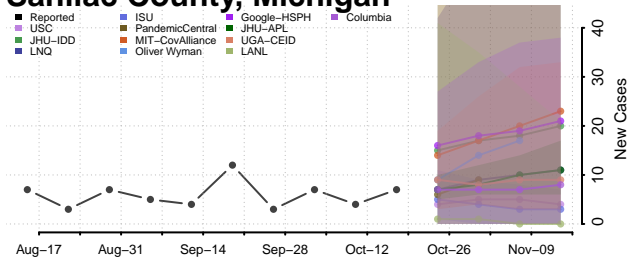

Sanilac County, Michigan