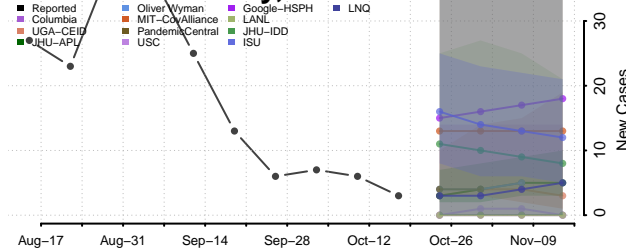

Calaveras County, California