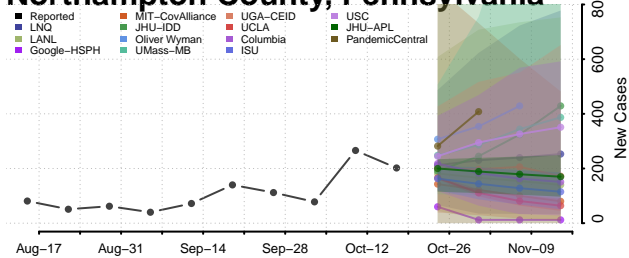

Northampton County, Pennsylvania