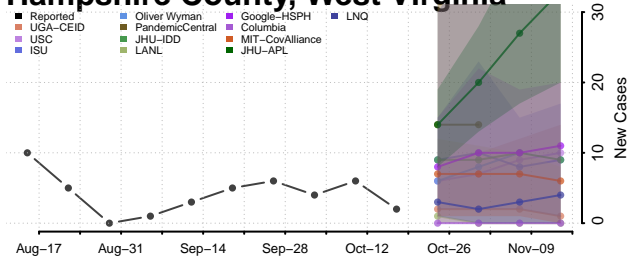

Hampshire County, West Virginia