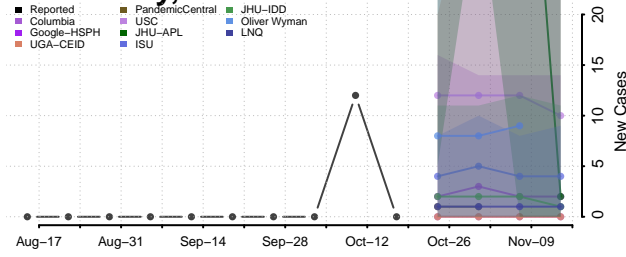

Elk County, Kansas