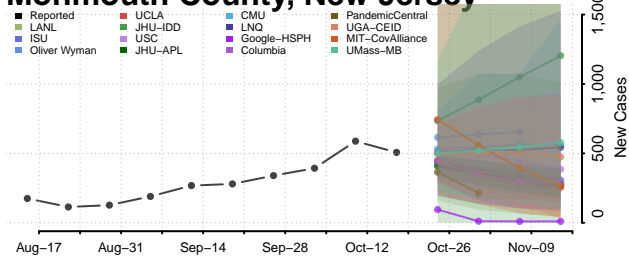

Monmouth County, New Jersey