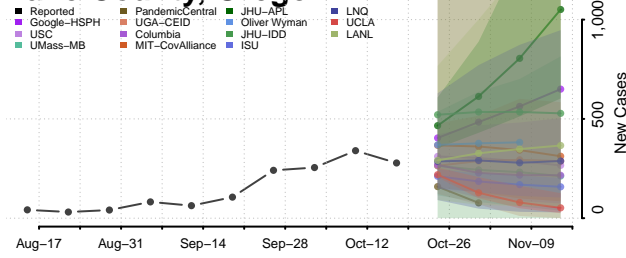

Lane County, Oregon