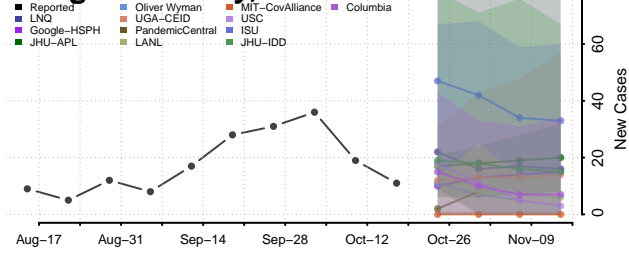

Douglas County, Missouri