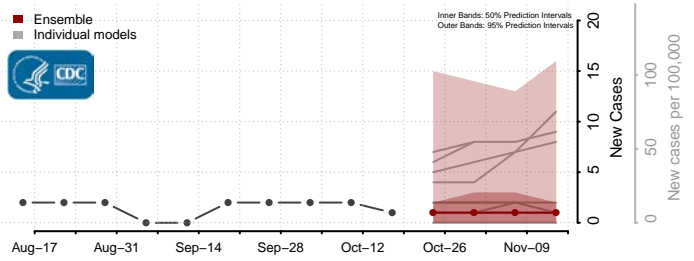

Falls Church County, Virginia