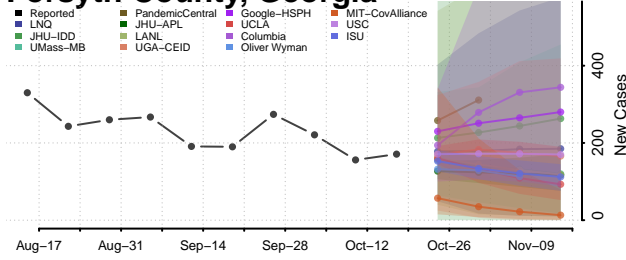

Forsyth County, Georgia