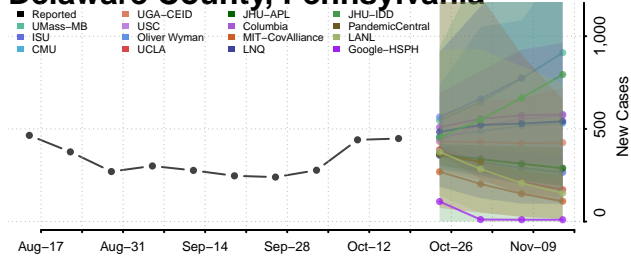

Delaware County, Pennsylvania