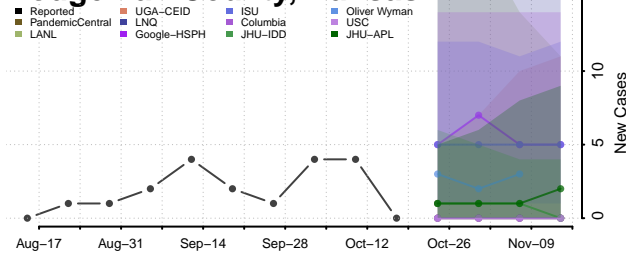

Hodgeman County, Kansas