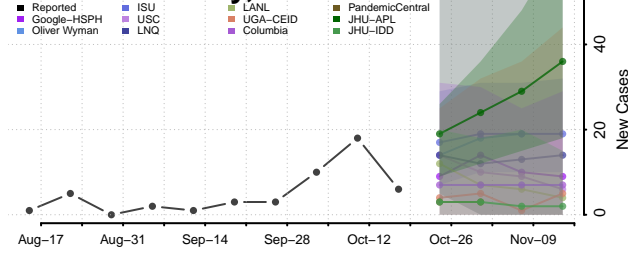

### Norman County, Minnesota