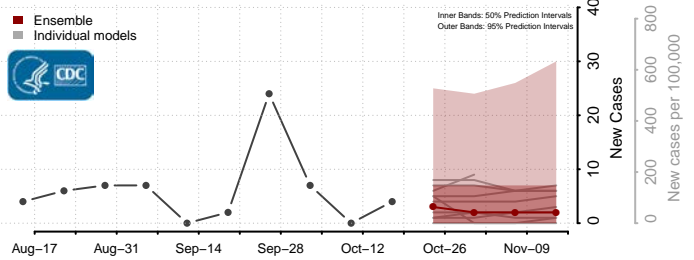

Calhoun County, Illinois