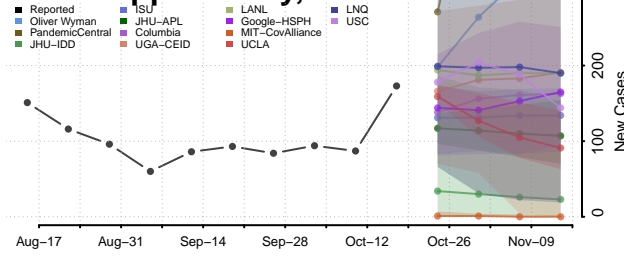

Mississippi County, Arkansas