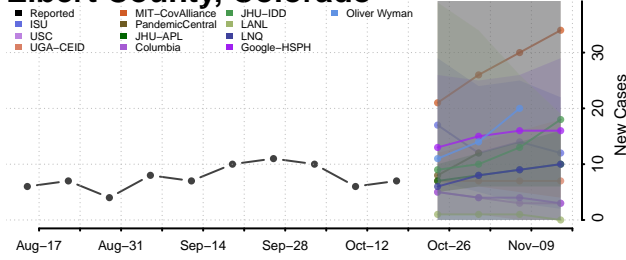

Elbert County, Colorado