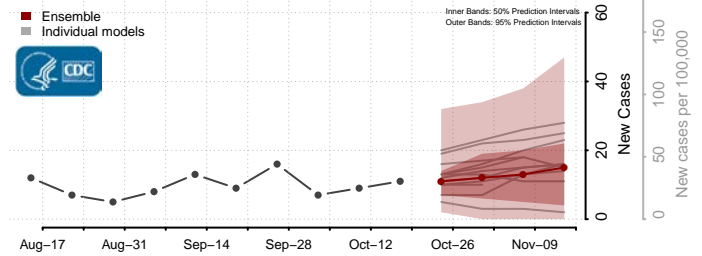

Greene County, Pennsylvania