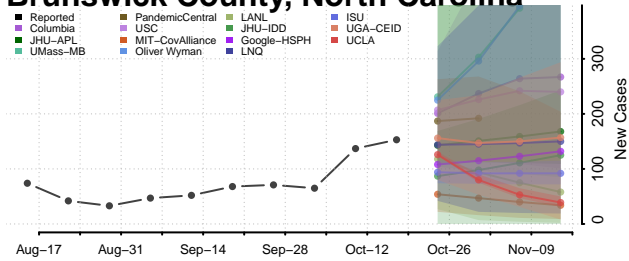

Brunswick County, North Carolina