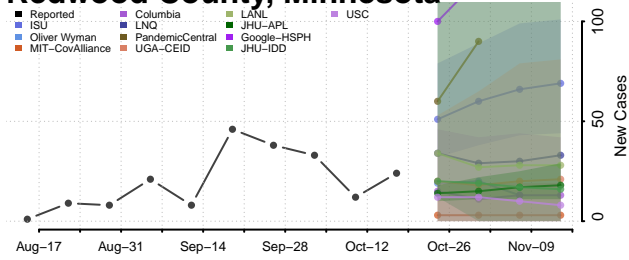

Redwood County, Minnesota