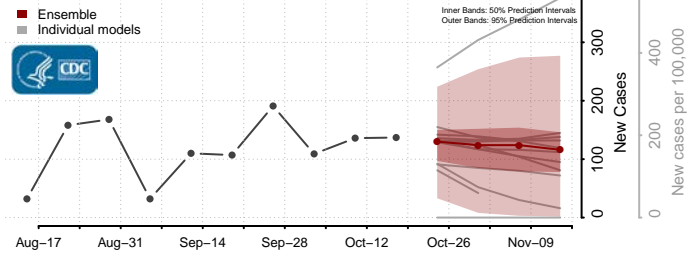

Christian County, Kentucky