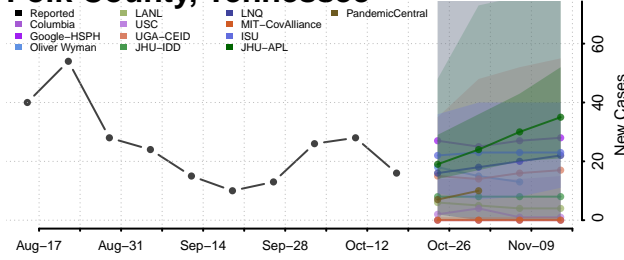

### Putnam County, Tennessee