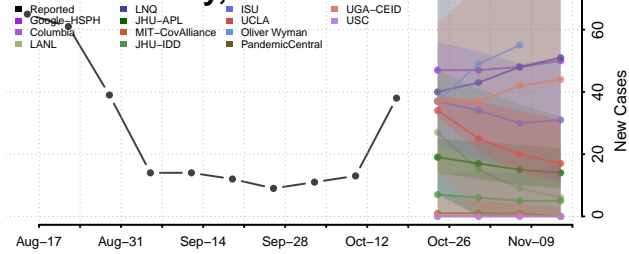

Sevier County, Arkansas