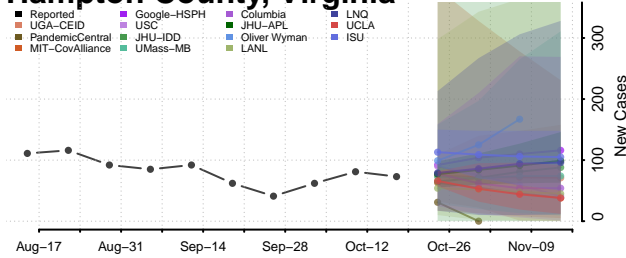

Hampton County, Virginia