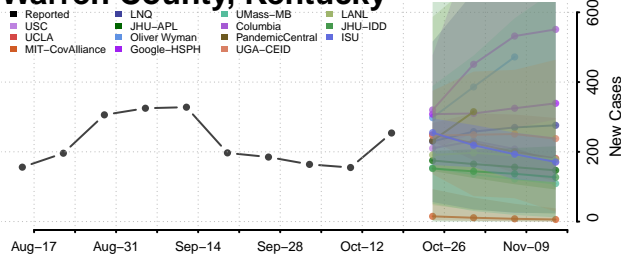

Warren County, Kentucky