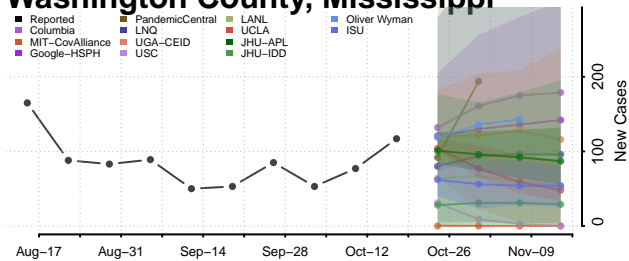

Washington County, Mississippi