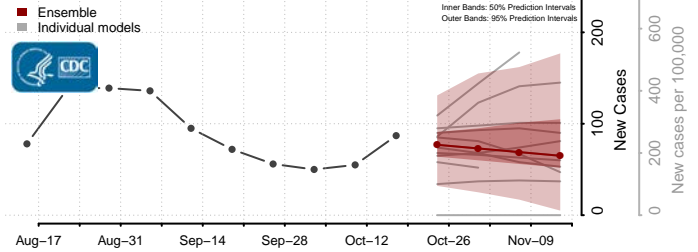

Effingham County, Illinois