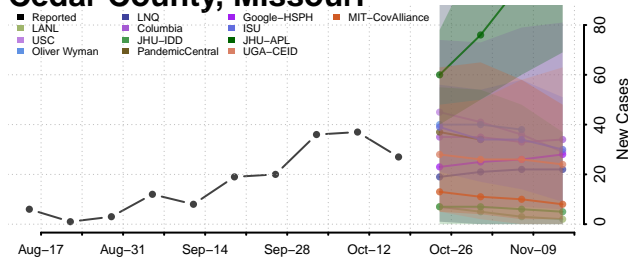

Cedar County, Missouri