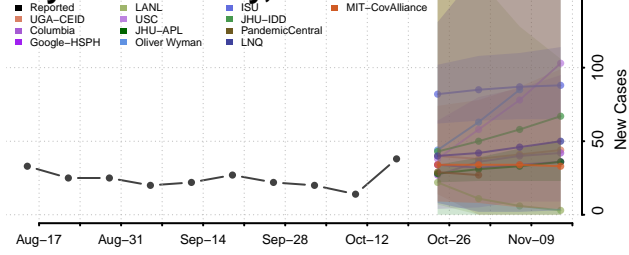

Haywood County, North Carolina