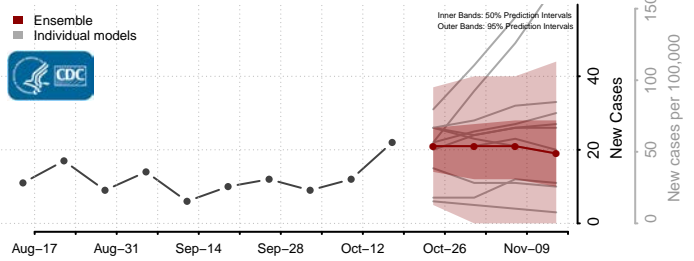

Rio Arriba County, New Mexico