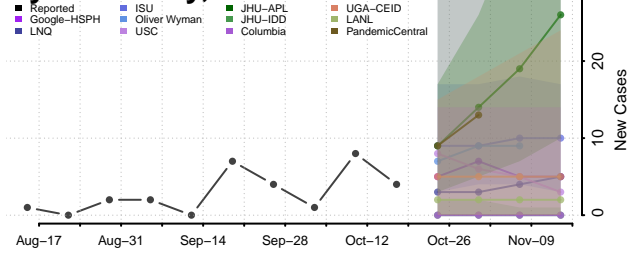

Hyde County, South Dakota