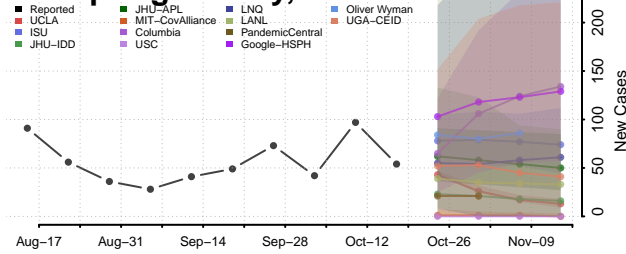

Hot Spring County, Arkansas