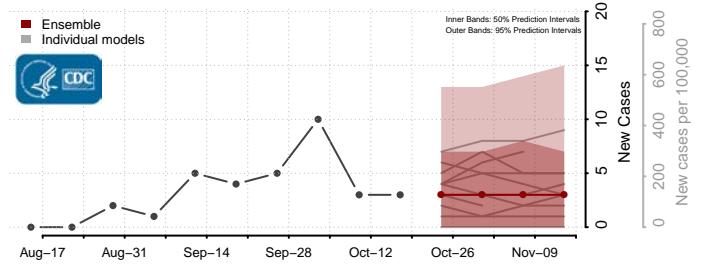

Greeley County, Nebraska