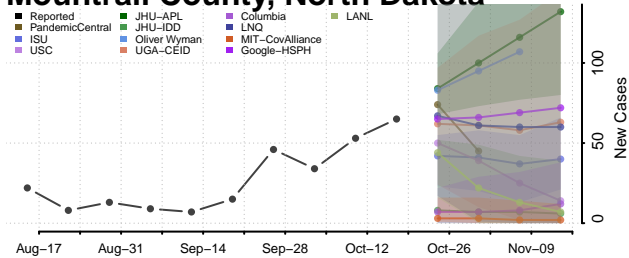

Mountrail County, North Dakota