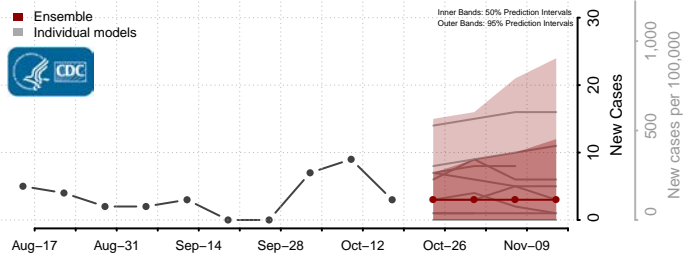

Harmon County, Oklahoma