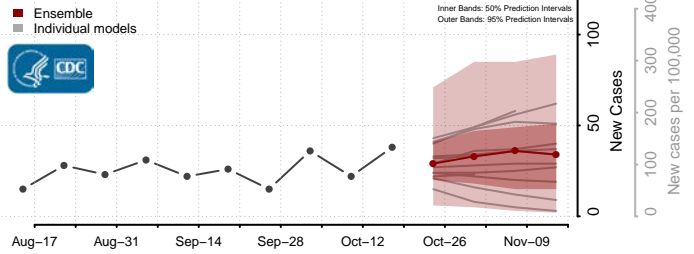

Dinwiddie County, Virginia