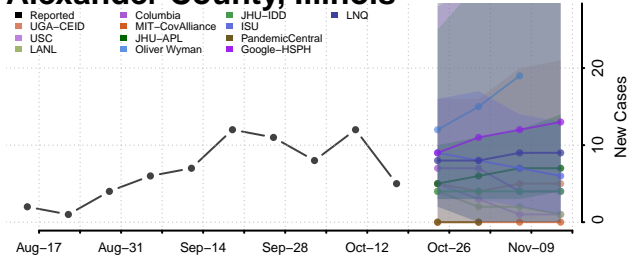

Alexander County, Illinois