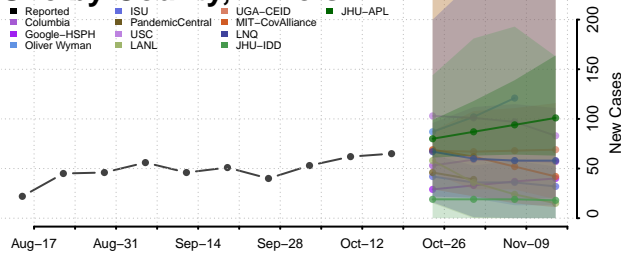

Shelby County, Illinois