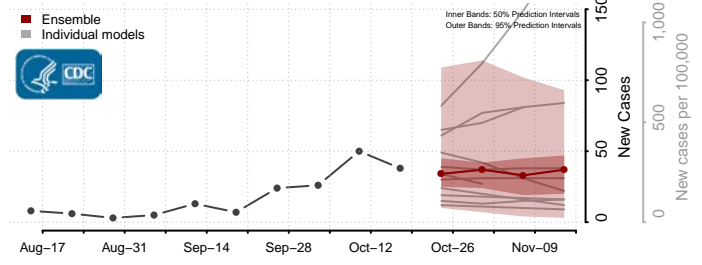

Murray County, Oklahoma