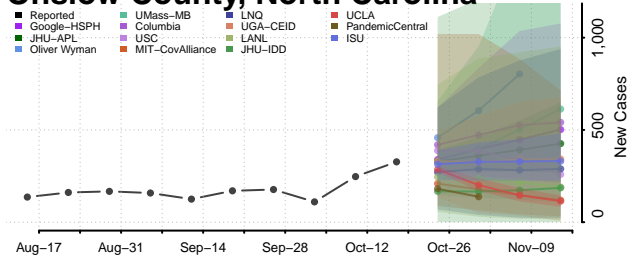

Onslow County, North Carolina