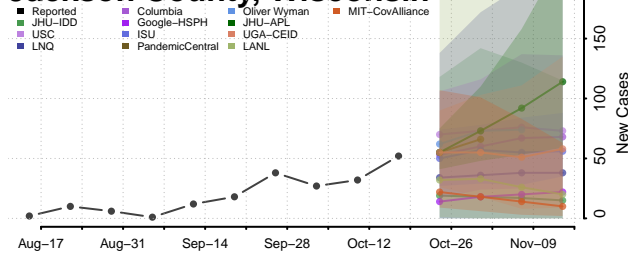

Jackson County, Wisconsin