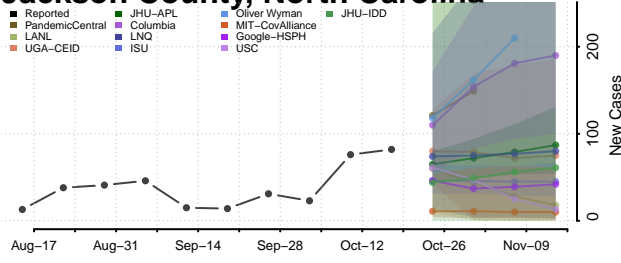

Jackson County, North Carolina