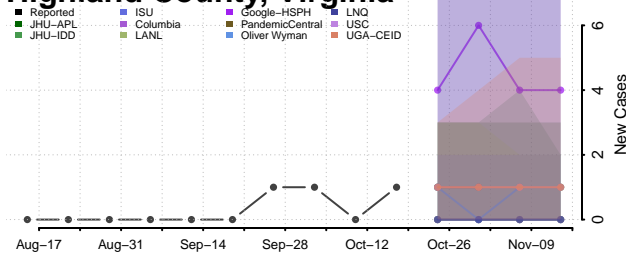

Highland County, Virginia