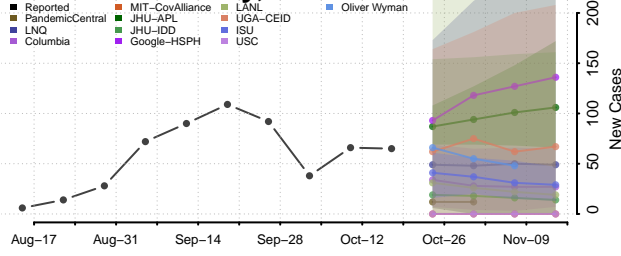

Crawford County, Illinois