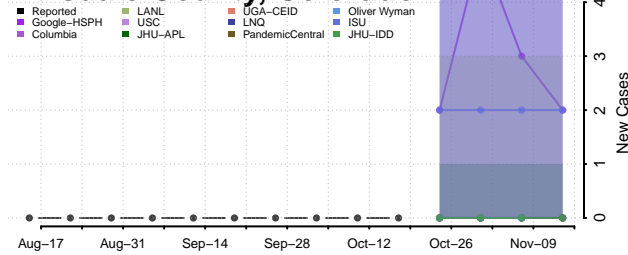

Hinsdale County, Colorado