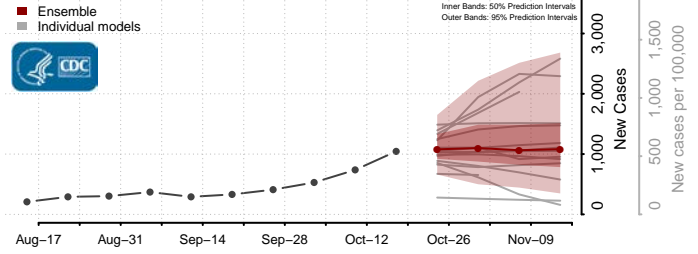

Minnehaha County, South Dakota