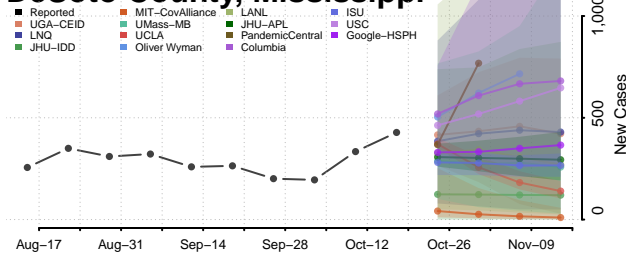

DeSoto County, Mississippi