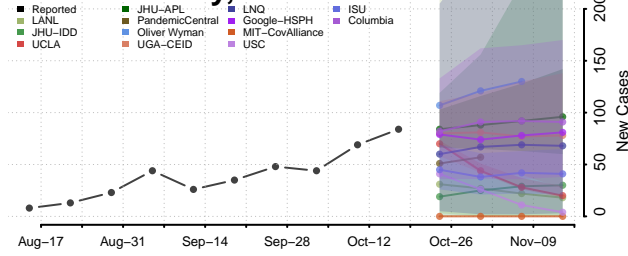

Macon County, Tennessee