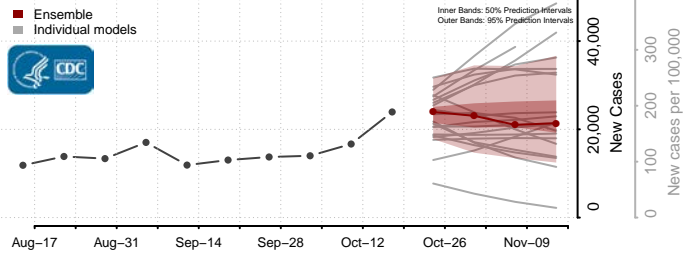

Teton County, Idaho

Twin Falls County, Idaho

Valley County, Idaho

Washington County, Idaho

Illinois

Adams County, Illinois