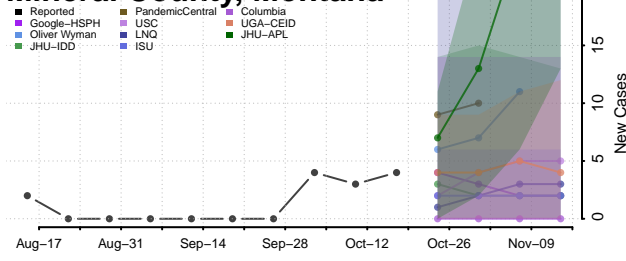

Mineral County, Montana