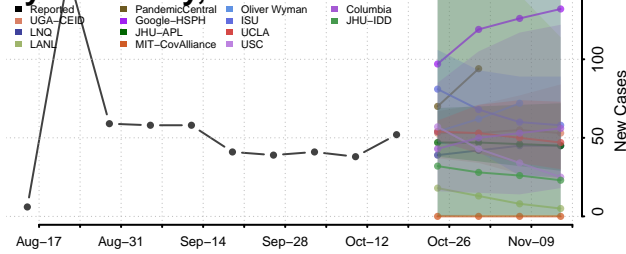

Lyon County, Kansas