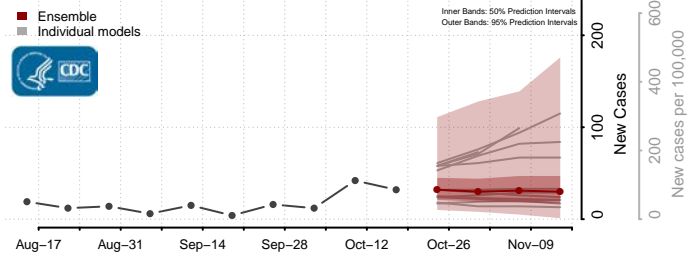

Gloucester County, Virginia