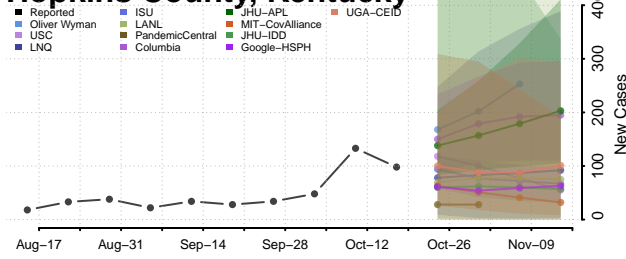

Hopkins County, Kentucky