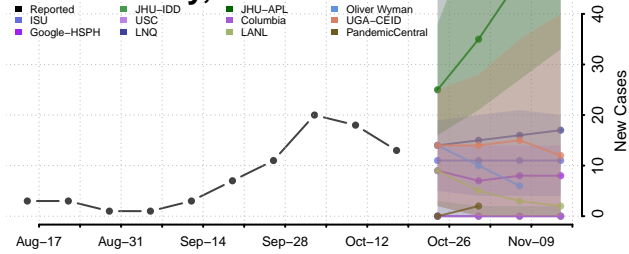

Hand County, South Dakota