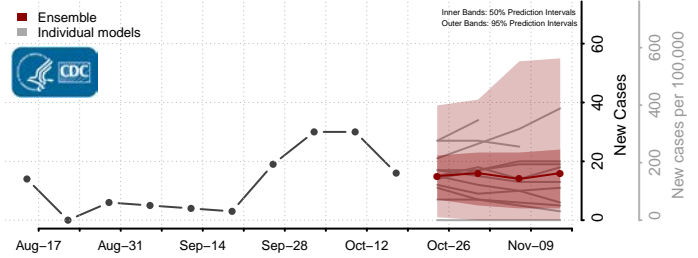

Madison County, Missouri