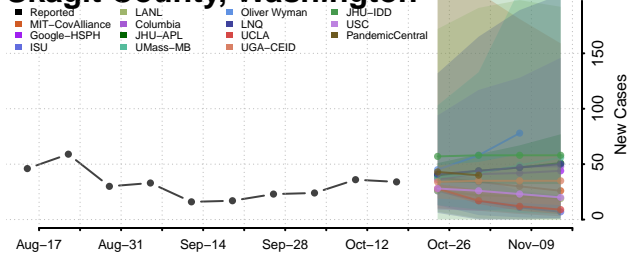

Skagit County, Washington