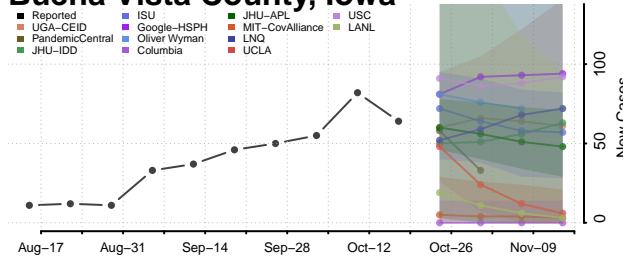

Buena Vista County, Iowa