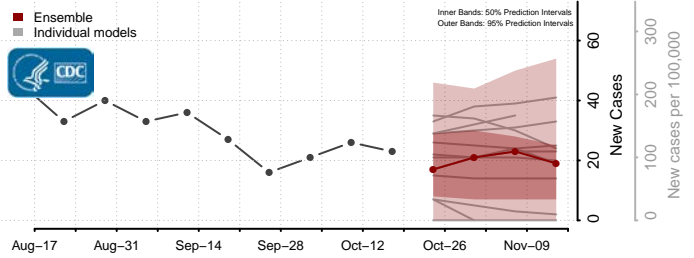

Newton County, Mississippi