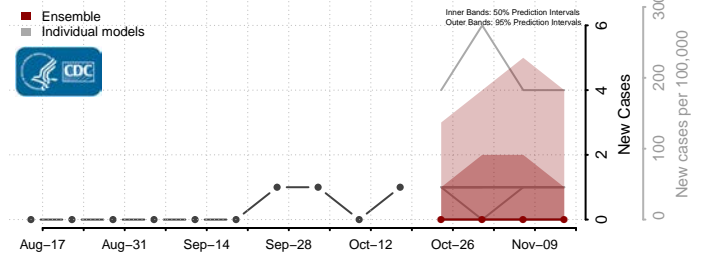

Highland County, Virginia