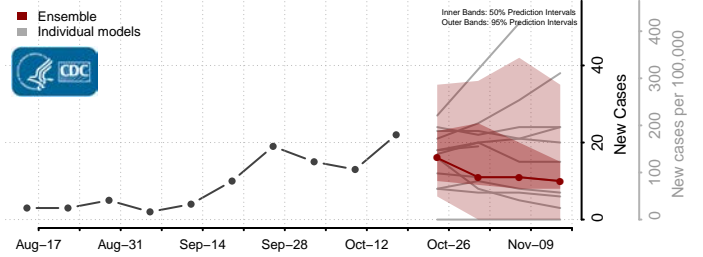

Jefferson County, Montana