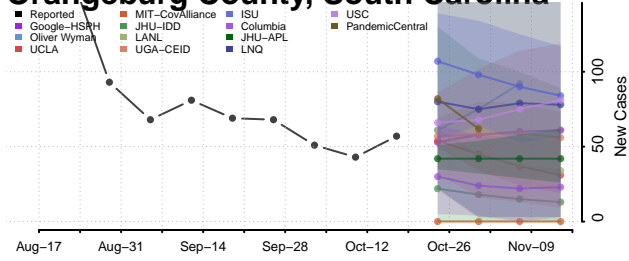

Orangeburg County, South Carolina