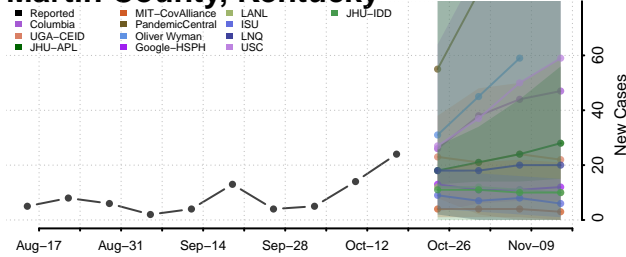

Martin County, Kentucky