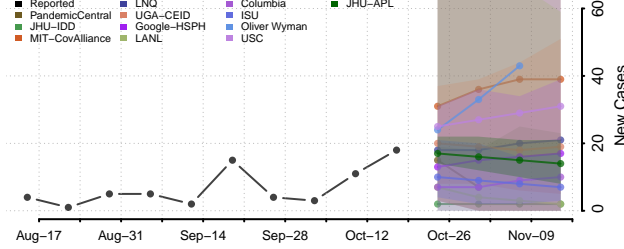

Pitkin County, Colorado