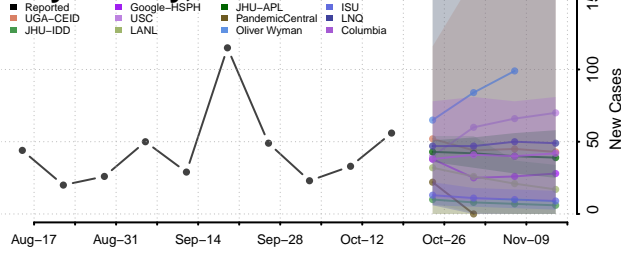

Clay County, Alabama