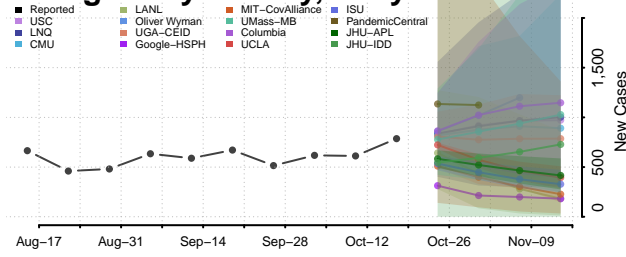

Montgomery County, Maryland