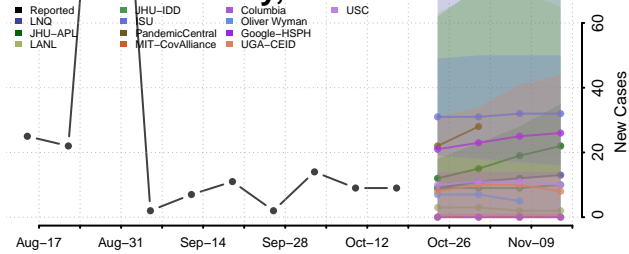

Freestone County, Texas