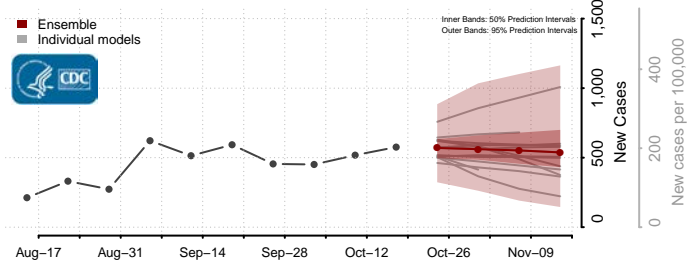

Cleveland County, Oklahoma