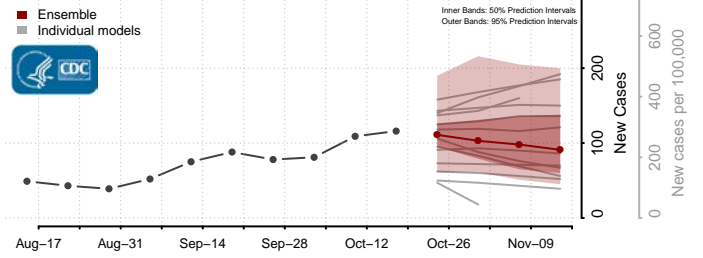

McClain County, Oklahoma