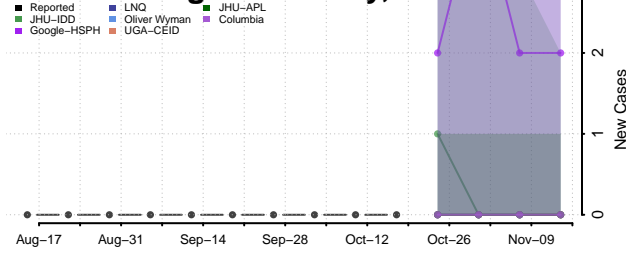

Hoonah-Angoon County, Alaska