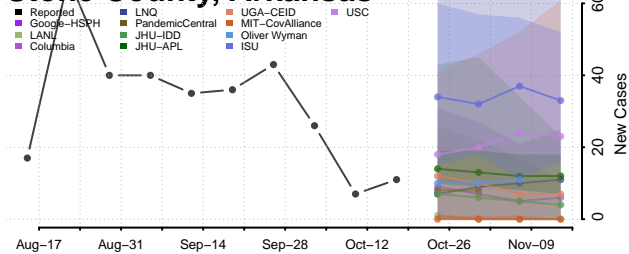

Stone County, Arkansas