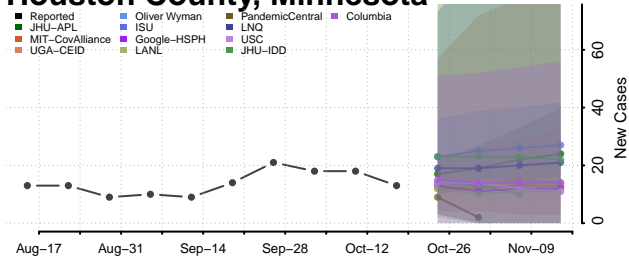

Houston County, Minnesota