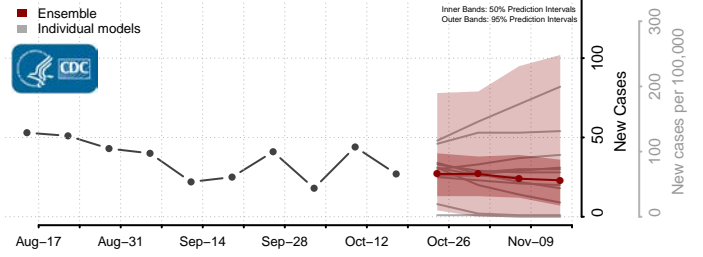

Manassas County, Virginia