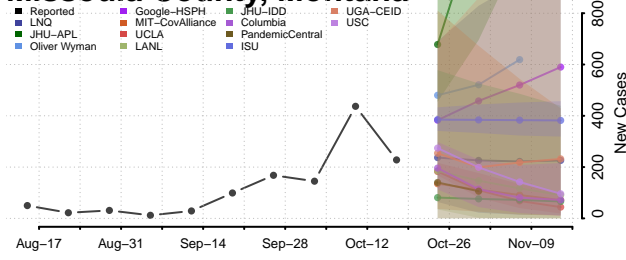

Missoula County, Montana