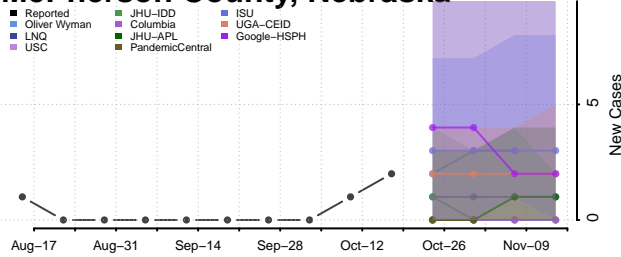

McPherson County, Nebraska