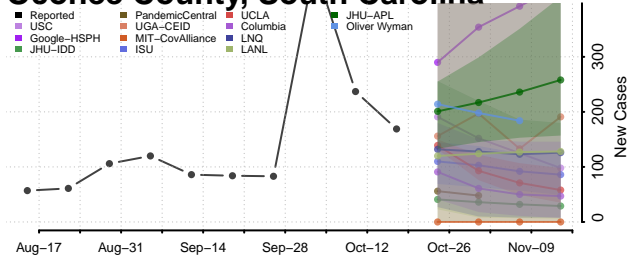

Oconee County, South Carolina