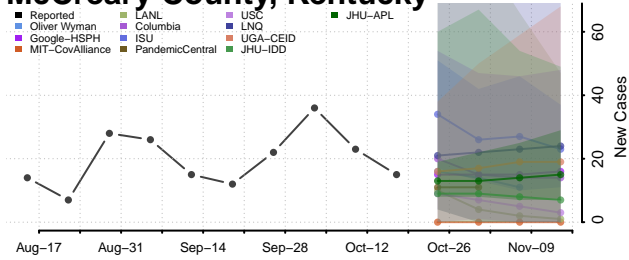

McCreary County, Kentucky