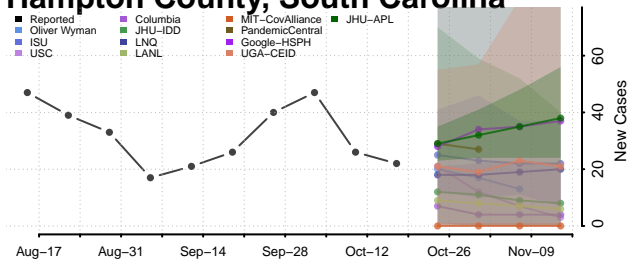

Hampton County, South Carolina