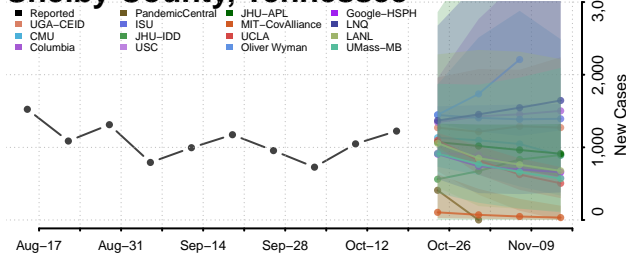

Shelby County, Tennessee