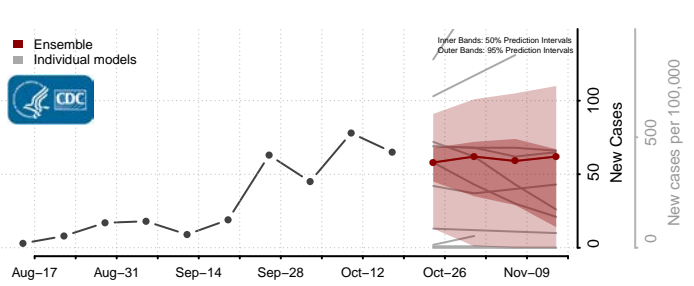

McKenzie County, North Dakota