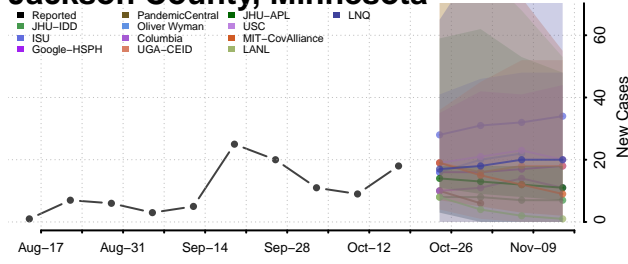

Jackson County, Minnesota