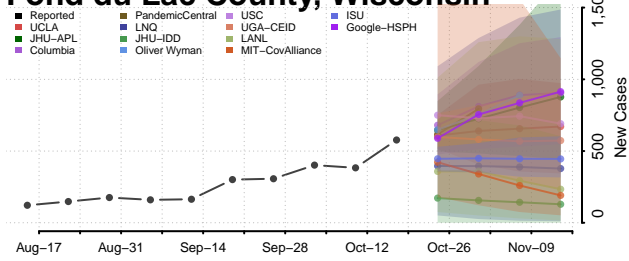

### Forest County, Wisconsin