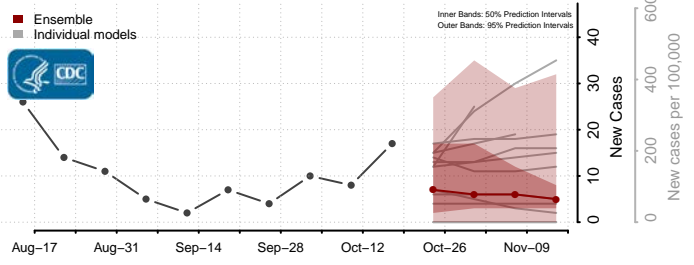

Franklin County, Mississippi