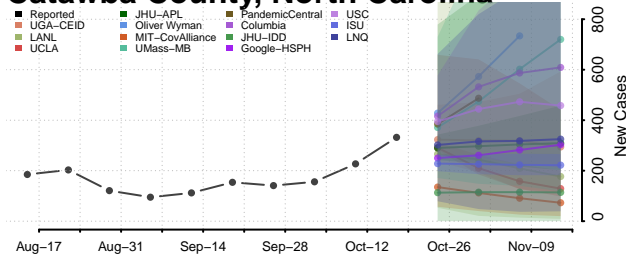

Catawba County, North Carolina