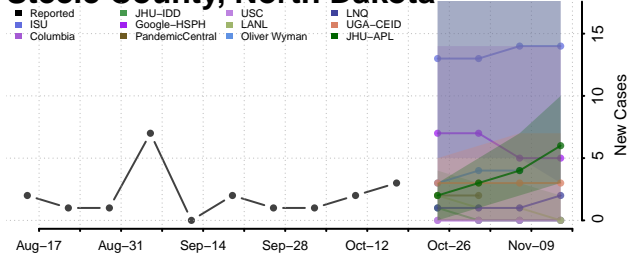

Steele County, North Dakota