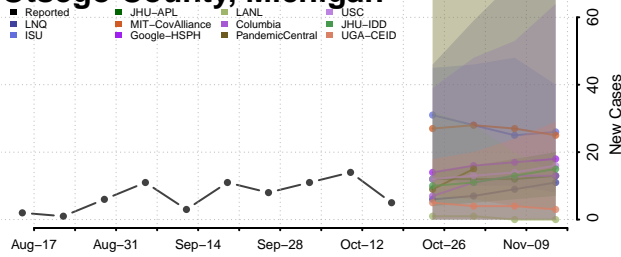

Otsego County, Michigan