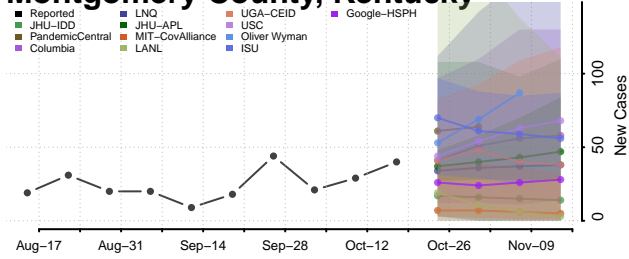

Montgomery County, Kentucky