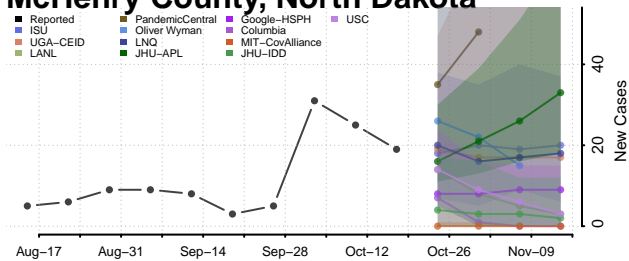

McHenry County, North Dakota