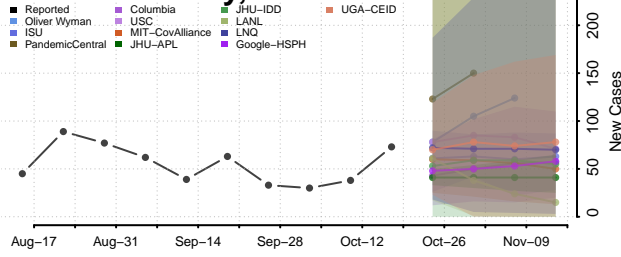

Daviess County, Indiana