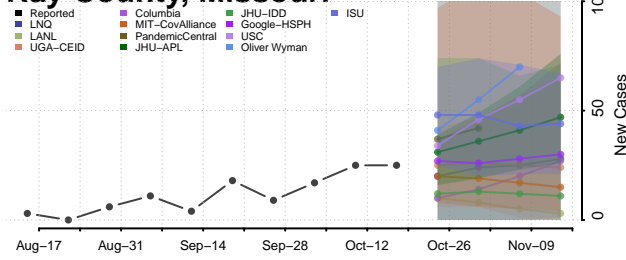

Ray County, Missouri