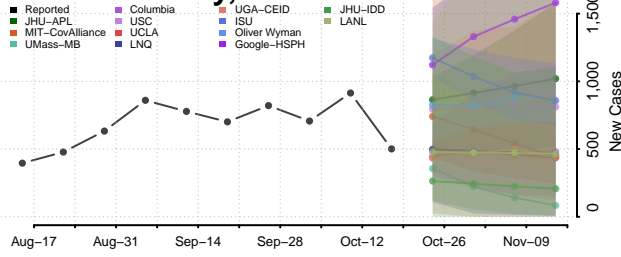

Greene County, Missouri