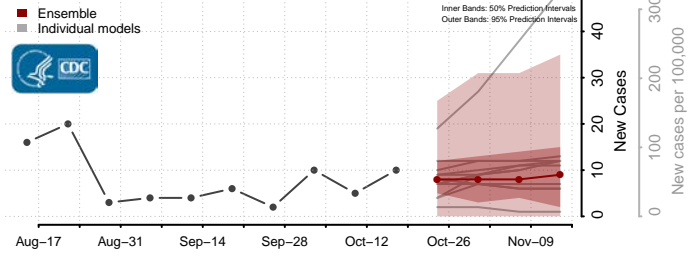

Nelson County, Virginia