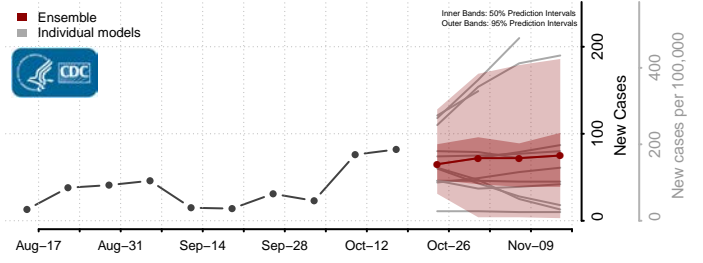

Jackson County, North Carolina