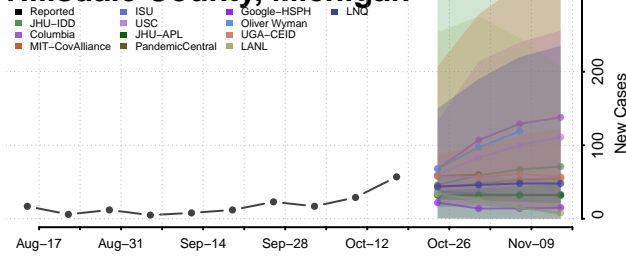

Hillsdale County, Michigan