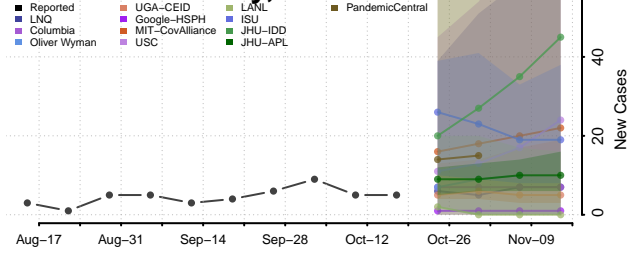

Jefferson County, New York