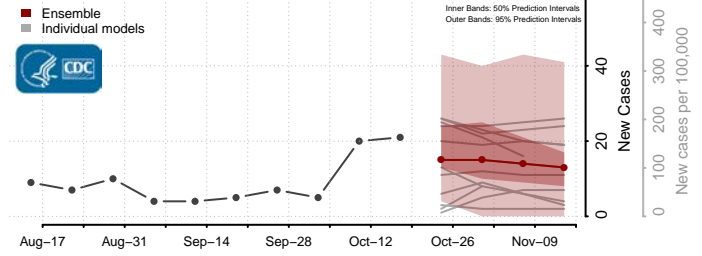

Butler County, Kentucky