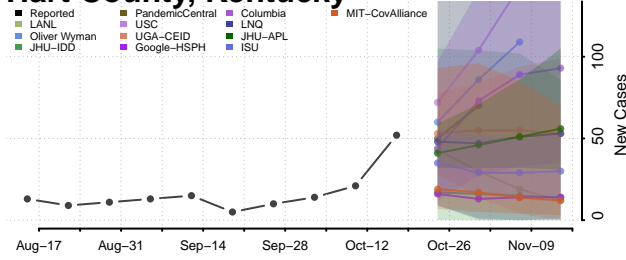

Hart County, Kentucky