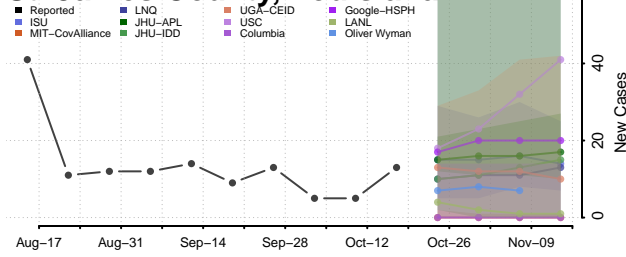

St. James County, Louisiana