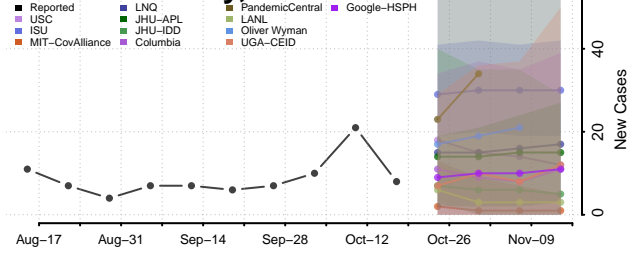

Latimer County, Oklahoma