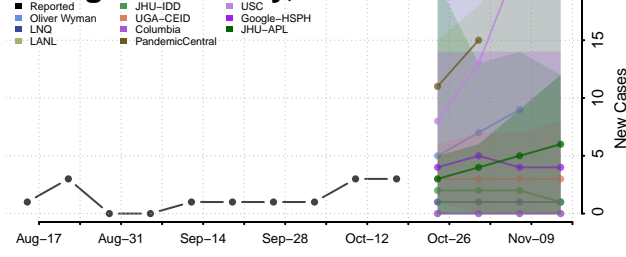

Dillingham County, Alaska