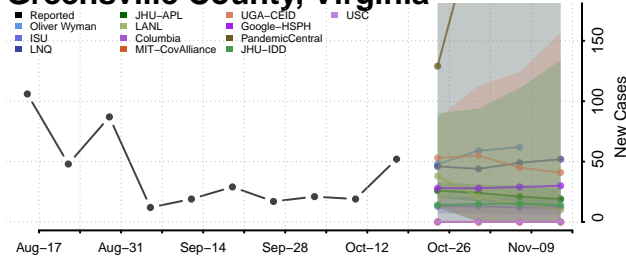

Greensville County, Virginia