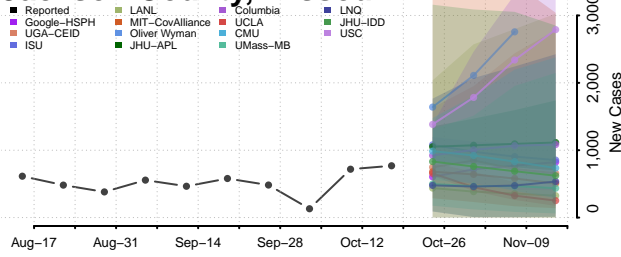

Jackson County, Missouri