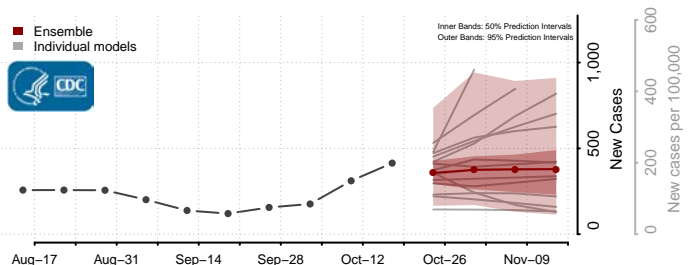

Harrison County, Mississippi