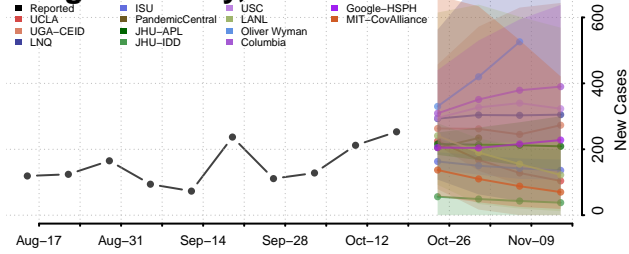

Morgan County, Alabama