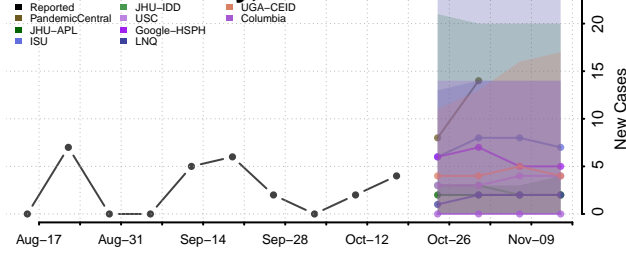

Calhoun County, Arkansas