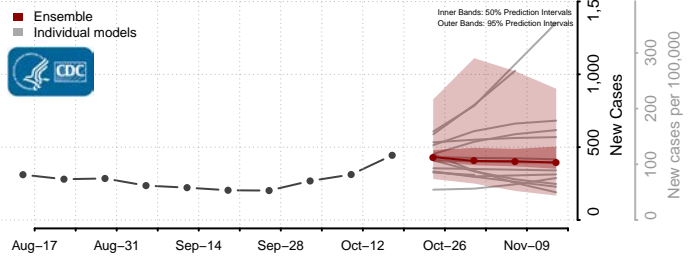

Forsyth County, North Carolina