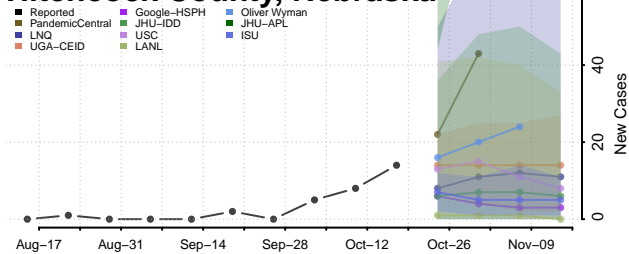

Hitchcock County, Nebraska