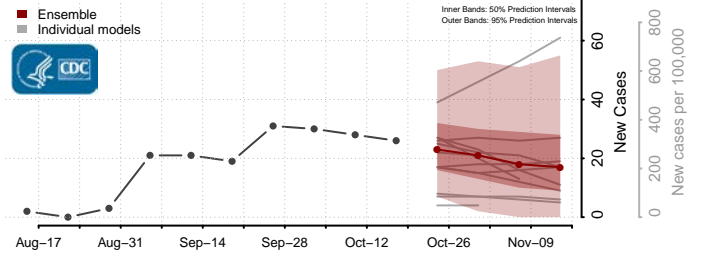

Davies County, Missouri