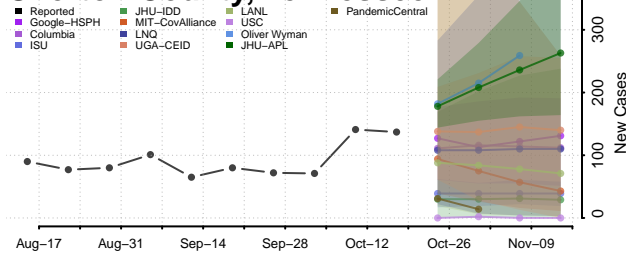

Overton County, Tennessee