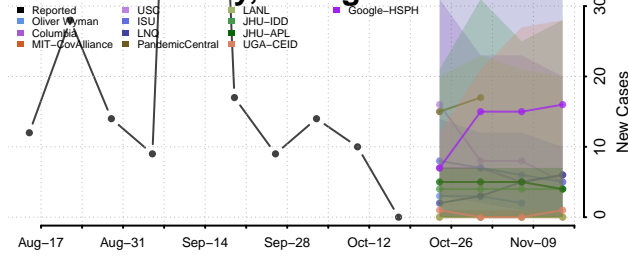

Wheeler County, Georgia