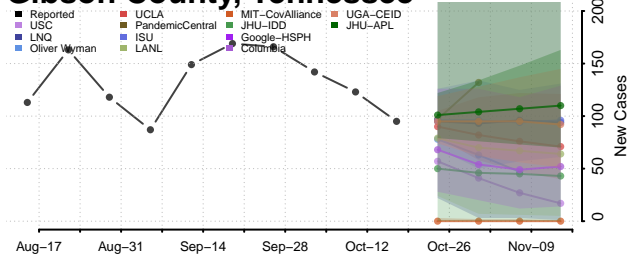

Gibson County, Tennessee