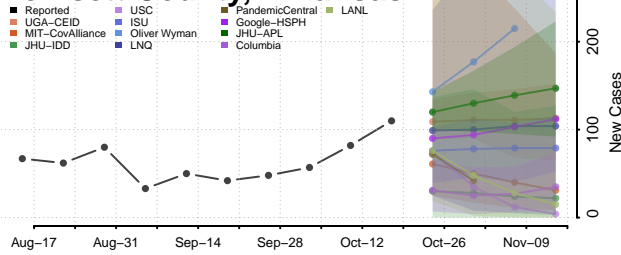

Poinsett County, Arkansas