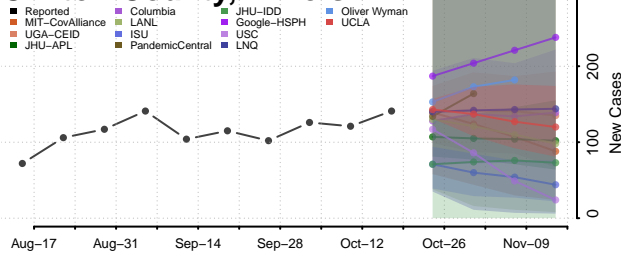

Clinton County, Illinois