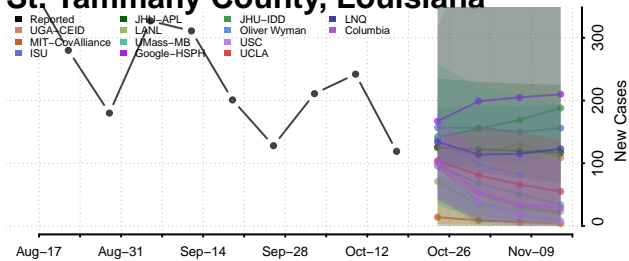

St. Tammany County, Louisiana