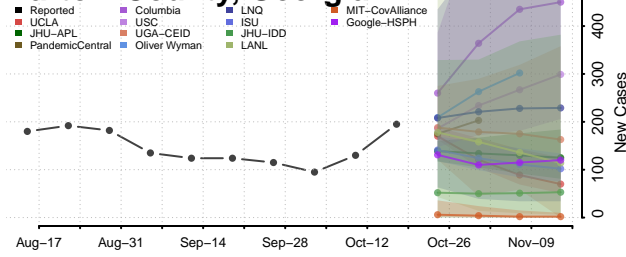

Bartow County, Georgia