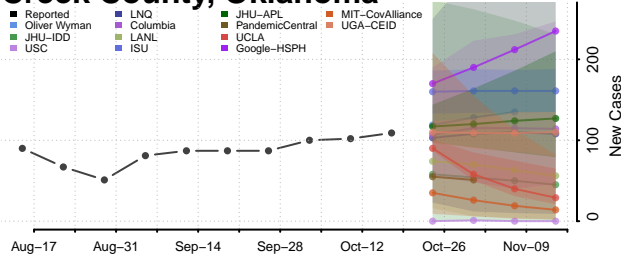

Creek County, Oklahoma