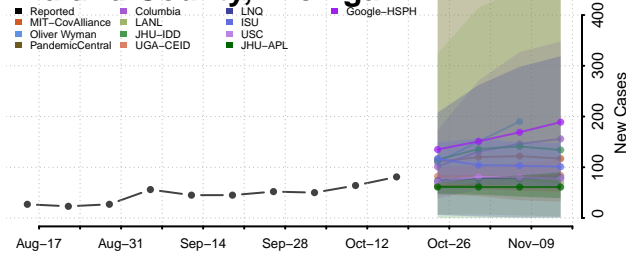

Midland County, Michigan