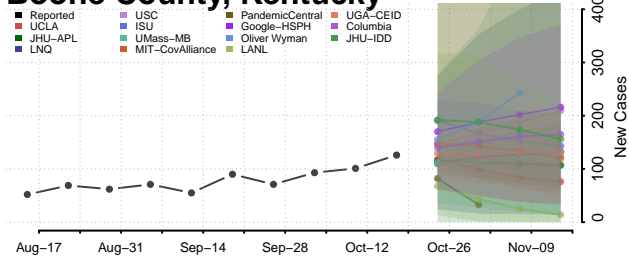

Boone County, Kentucky