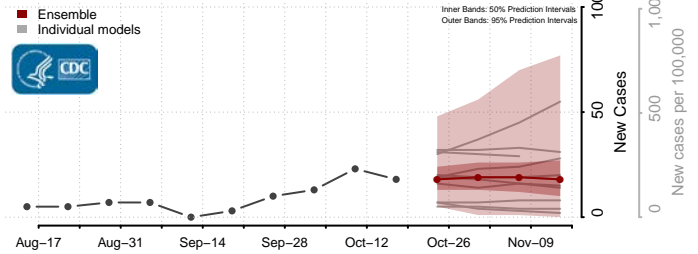

Montgomery County, Iowa