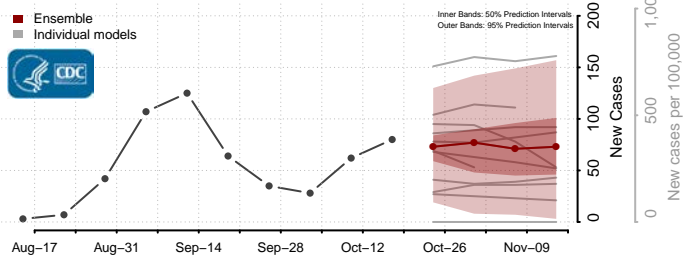

Stutsman County, North Dakota