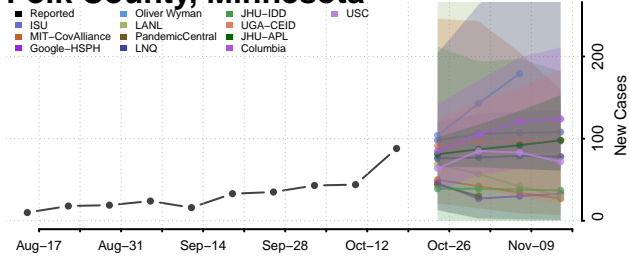

Polk County, Minnesota