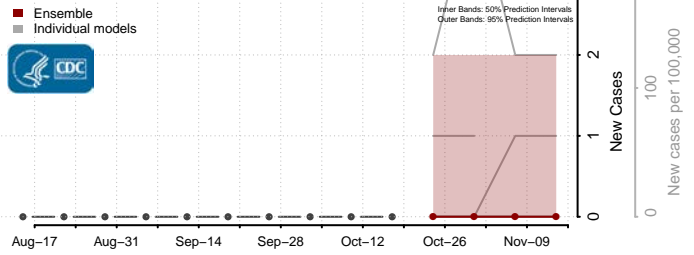

Lake and Peninsula County, Alaska