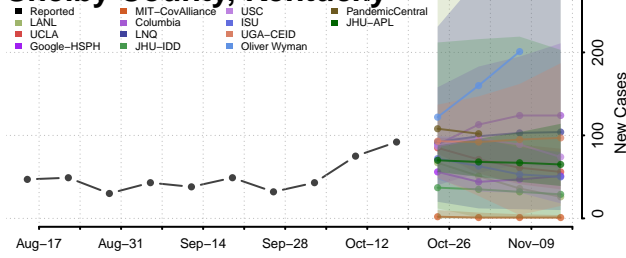

Shelby County, Kentucky