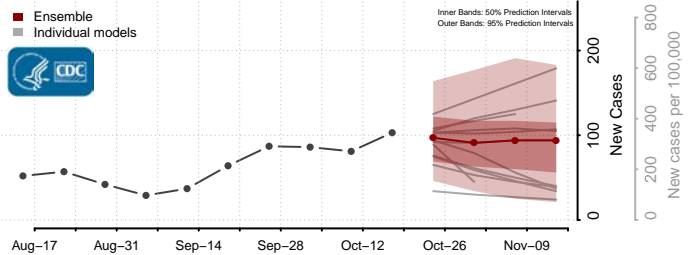

Jefferson County, Idaho