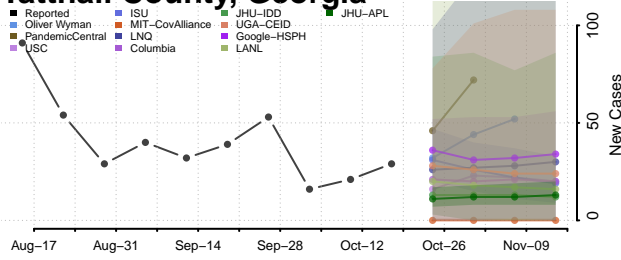

Tattnall County, Georgia