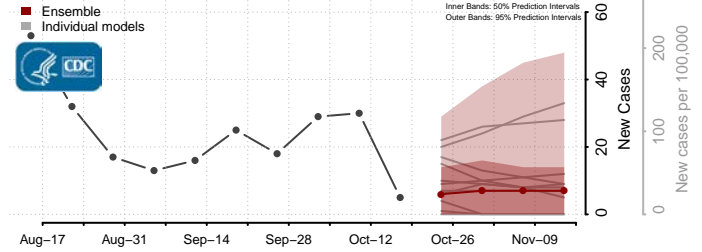

Jefferson County, Oregon