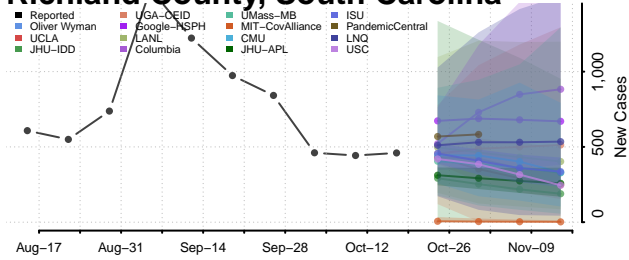

Richland County, South Carolina