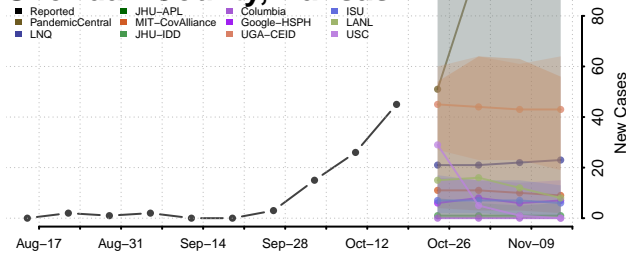

Sheridan County, Kansas