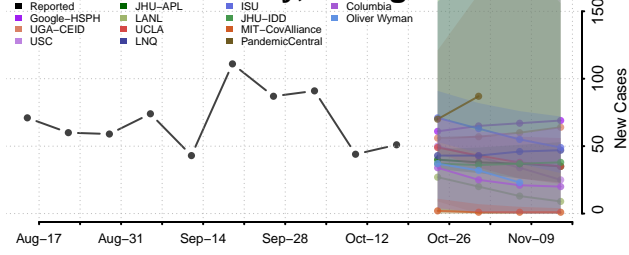

Habersham County, Georgia