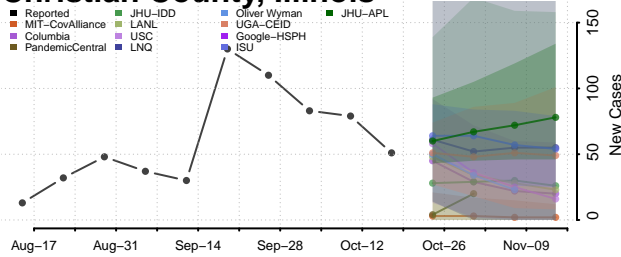

Christian County, Illinois