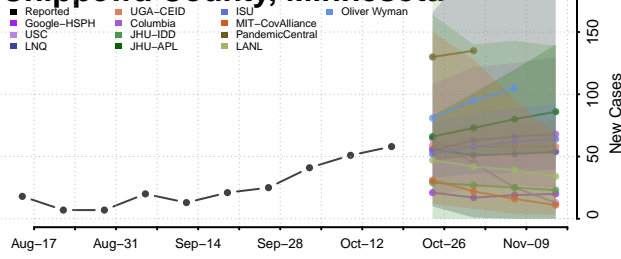

Chippewa County, Minnesota