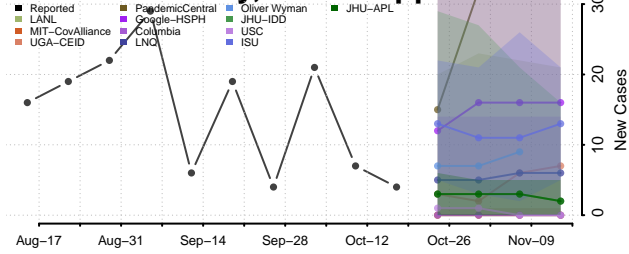

Quitman County, Mississippi