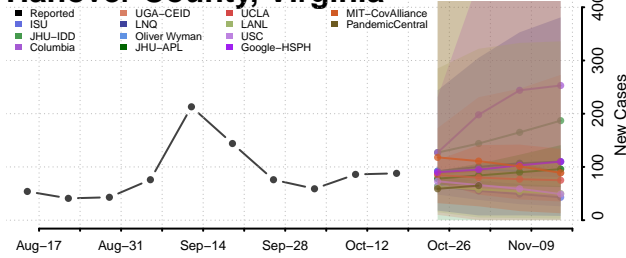

Hanover County, Virginia