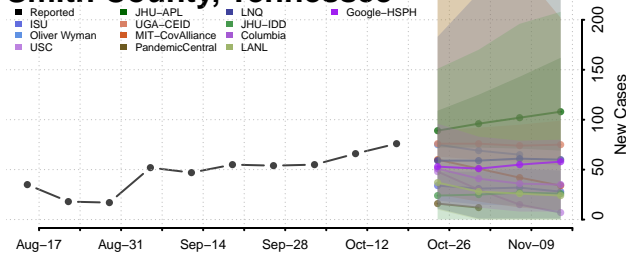

Smith County, Tennessee