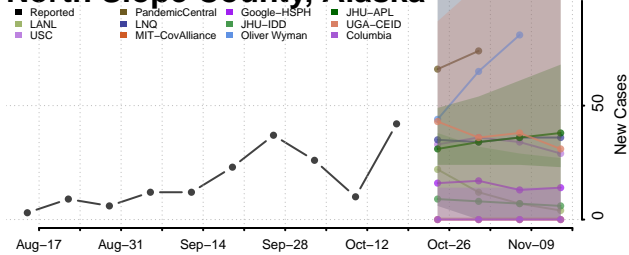

North Slope County, Alaska