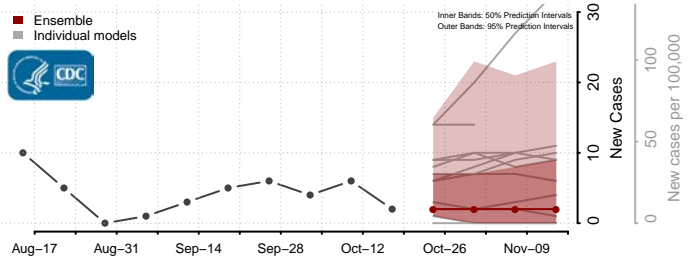

Hampshire County, West Virginia