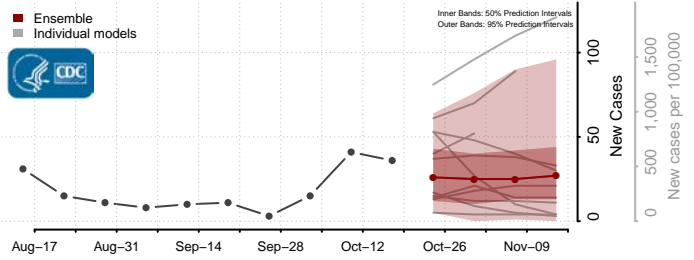

Kearney County, Nebraska