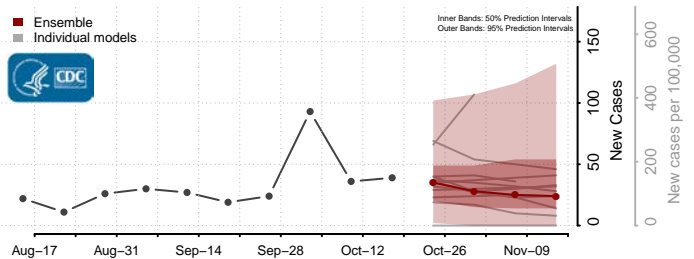

Harlan County, Kentucky