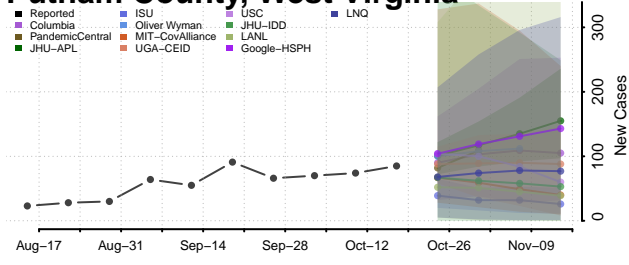

### Putnam County, West Virginia