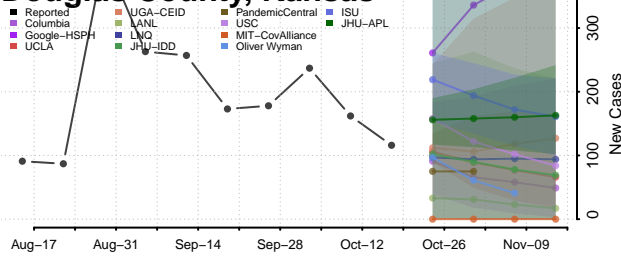

Douglas County, Kansas