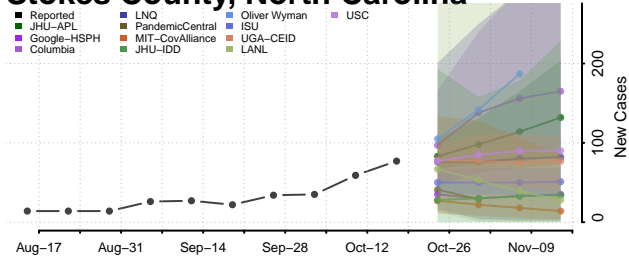

Stokes County, North Carolina