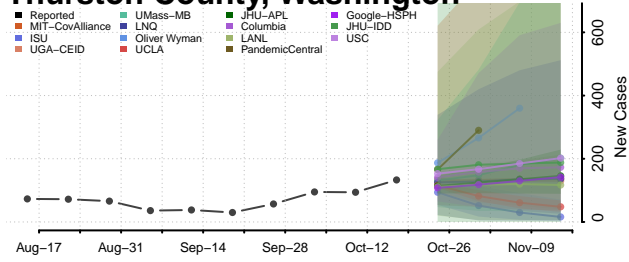

Thurston County, Washington