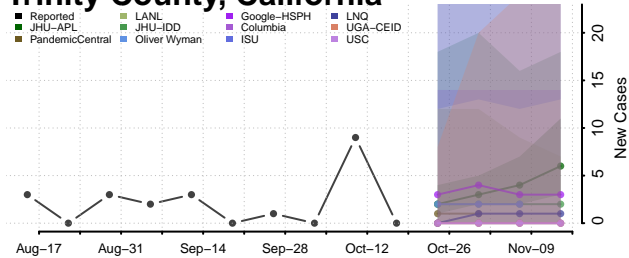

Trinity County, California