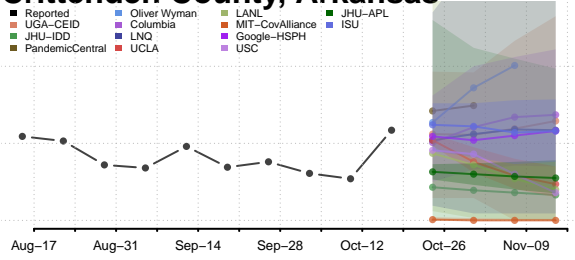

Crittenden County, Arkansas