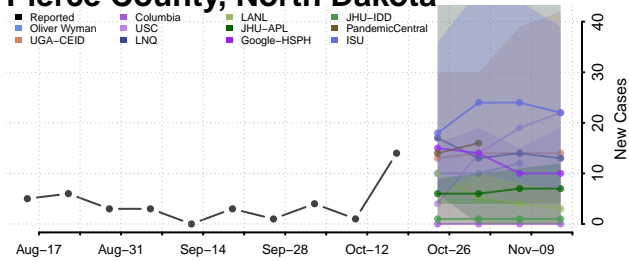

Pierce County, North Dakota