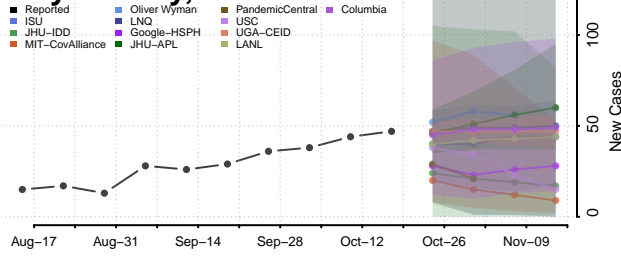

### Cleburne County, Arkansas