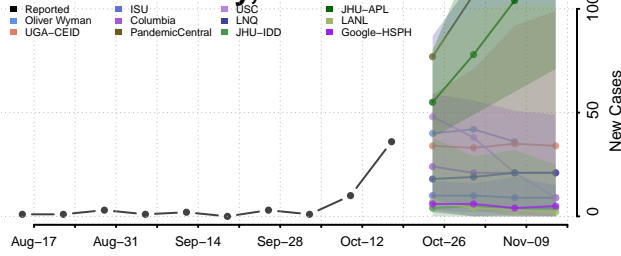

Nuckolls County, Nebraska