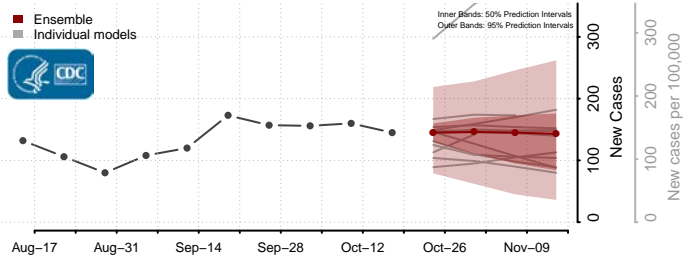

Craven County, North Carolina