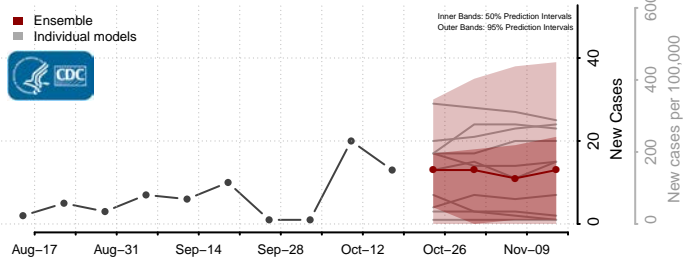

Carroll County, Missouri