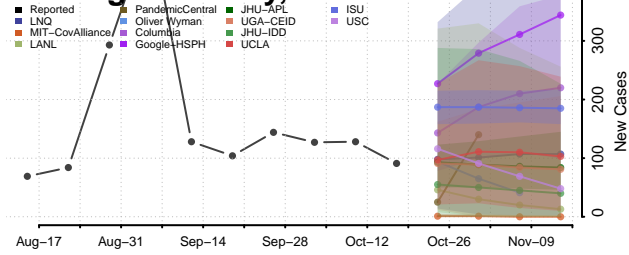

Muskogee County, Oklahoma