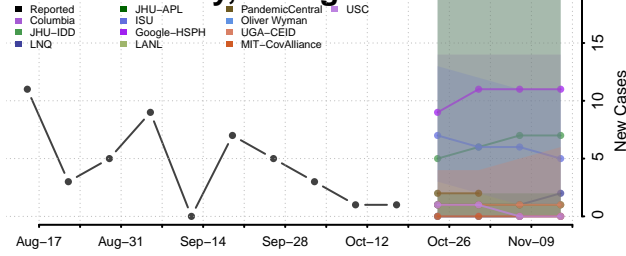

Marion County, Georgia