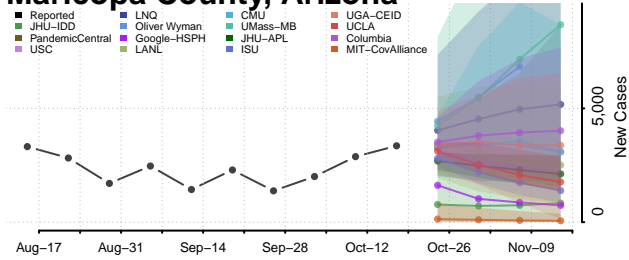

Maricopa County, Arizona