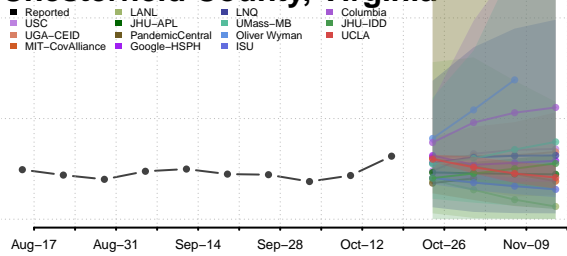

Chesterfield County, Virginia