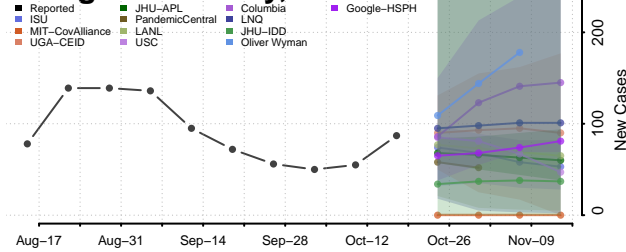

Effingham County, Illinois