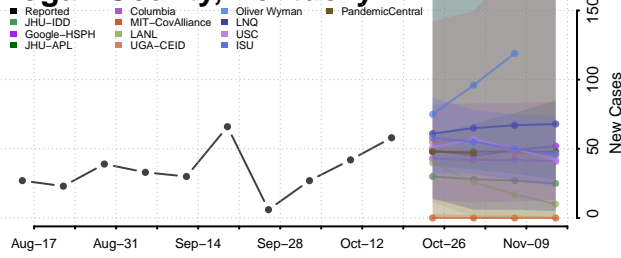

Logan County, Kentucky