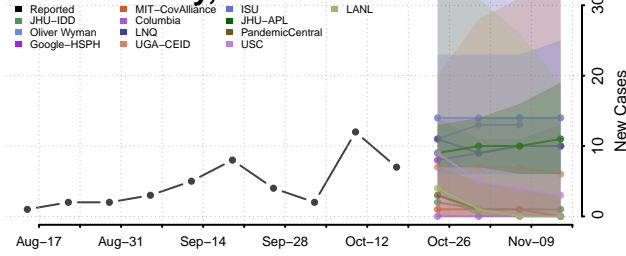

Greer County, Oklahoma