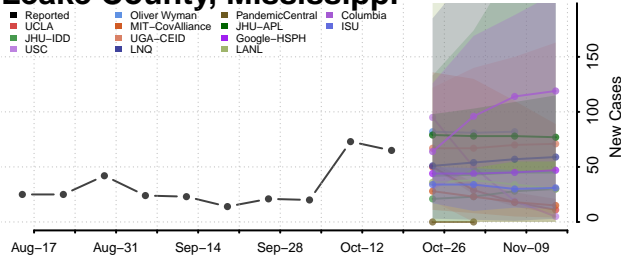

Leake County, Mississippi