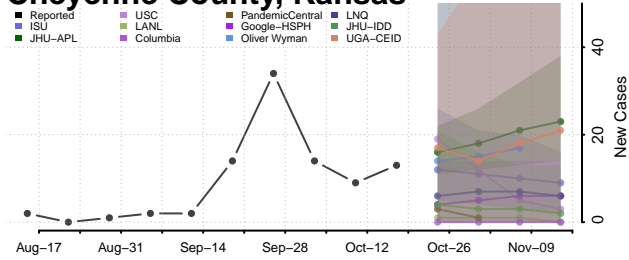

Cheyenne County, Kansas