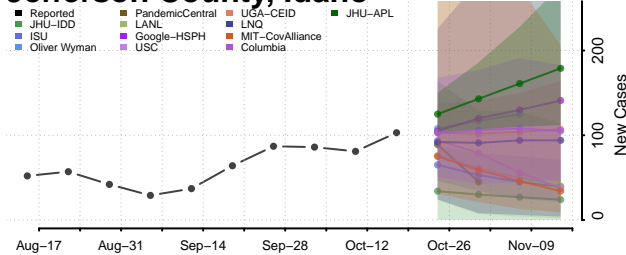

Jefferson County, Idaho