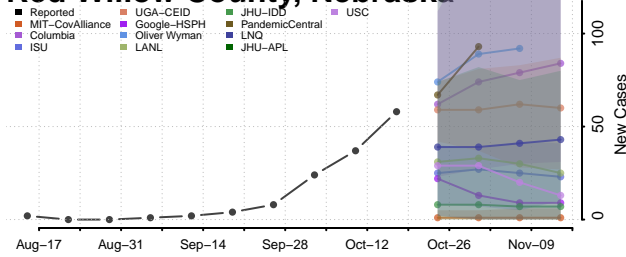

Red Willow County, Nebraska