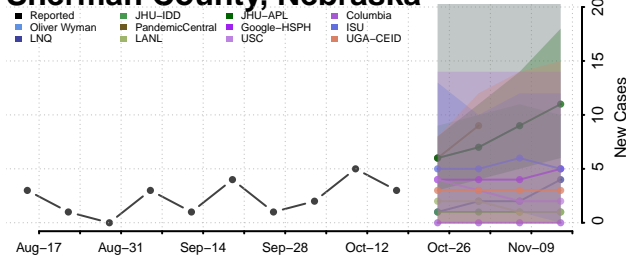

Sherman County, Nebraska