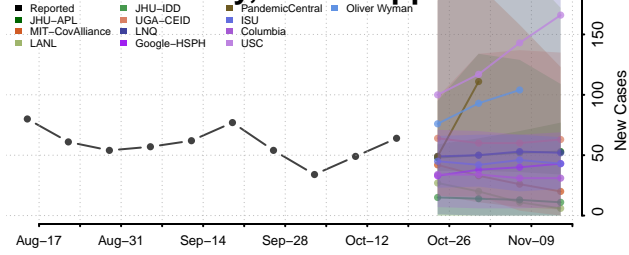

Prentiss County, Mississippi