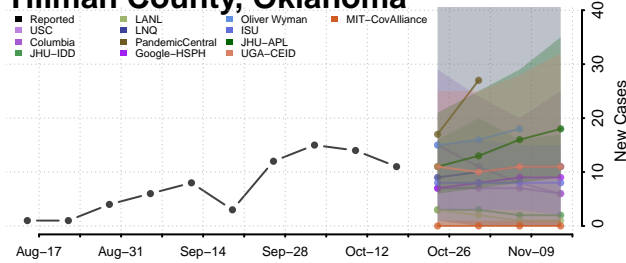

Tillman County, Oklahoma