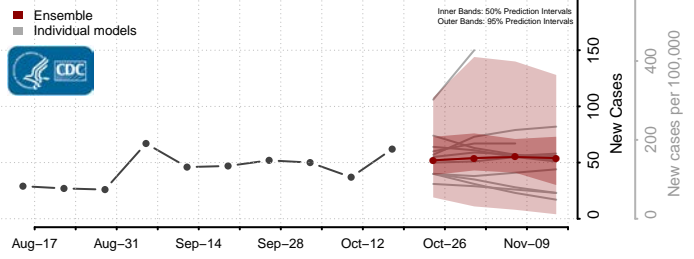

Greenup County, Kentucky