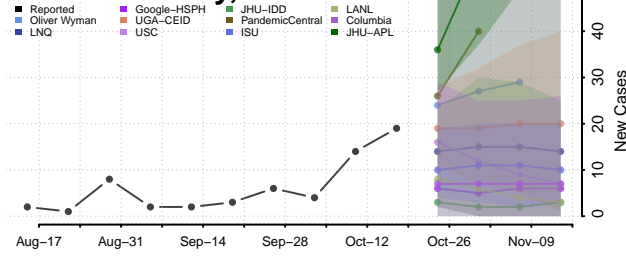

Furnas County, Nebraska