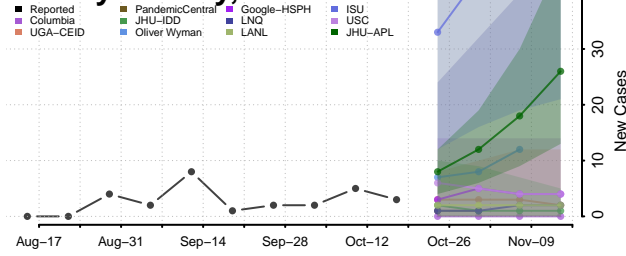

Liberty County, Montana