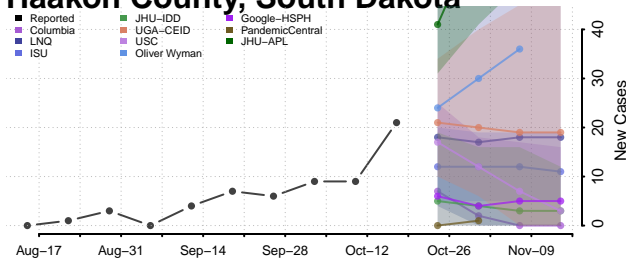

### Haakon County, South Dakota