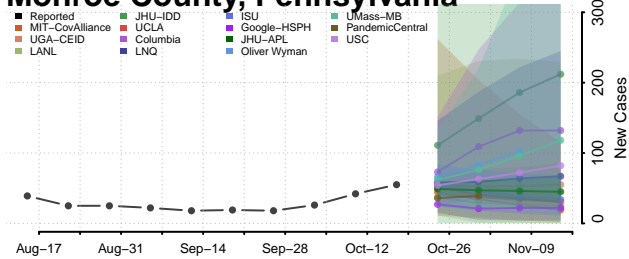

Monroe County, Pennsylvania