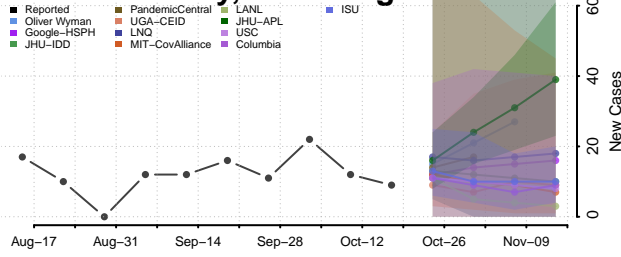

Lincoln County, West Virginia