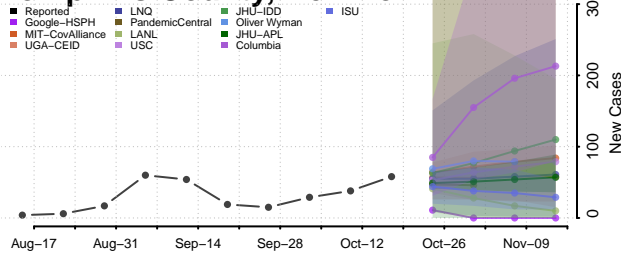

Tompkins County, New York