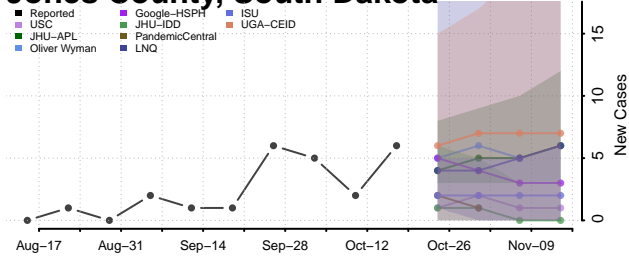

Jones County, South Dakota