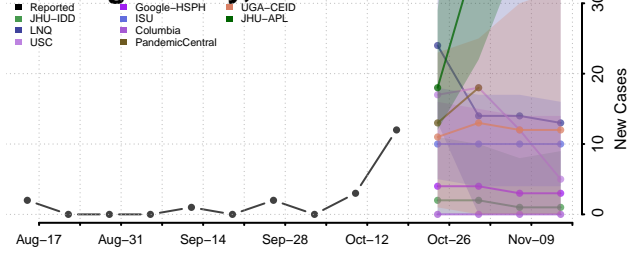

Harding County, South Dakota