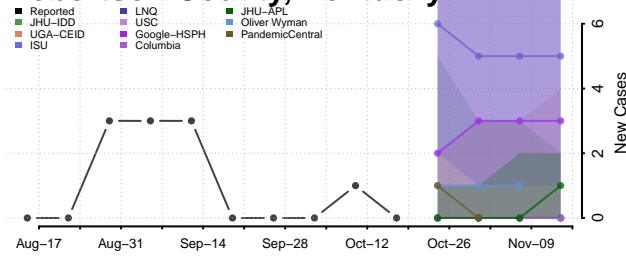

Robertson County, Kentucky