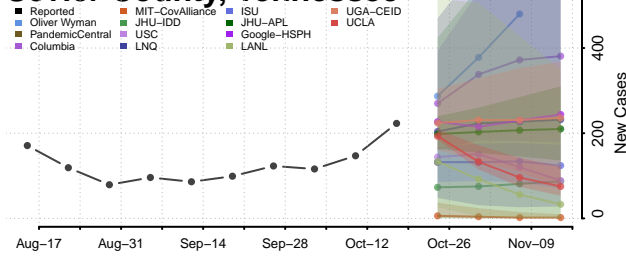

Sevier County, Tennessee