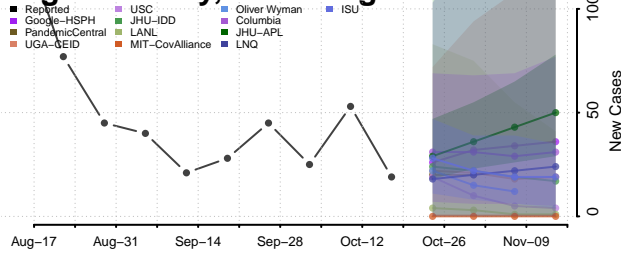

Logan County, West Virginia