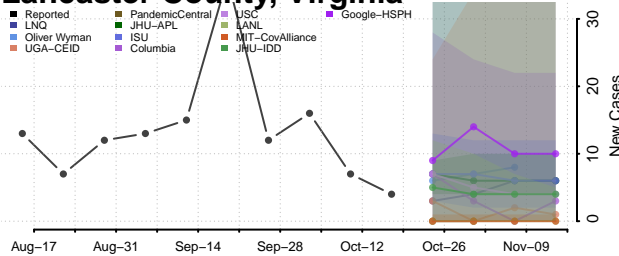

Lancaster County, Virginia