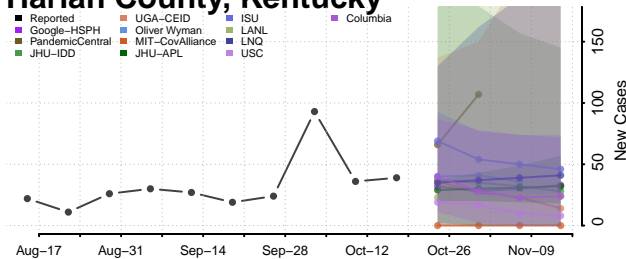

Harlan County, Kentucky