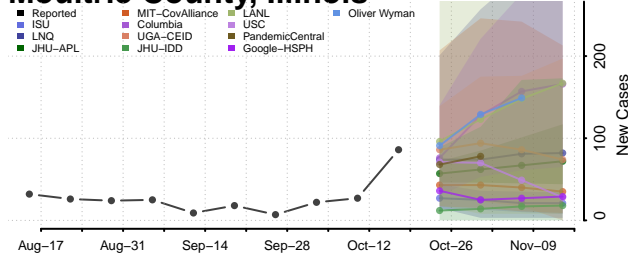

Moultrie County, Illinois