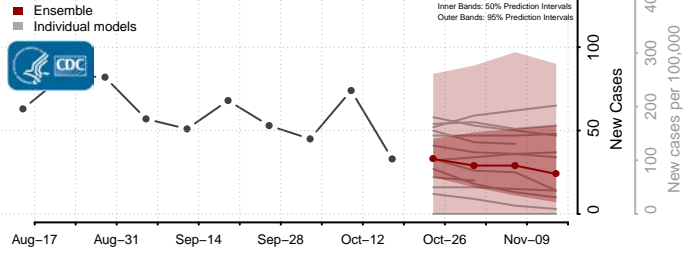

Pontotoc County, Mississippi