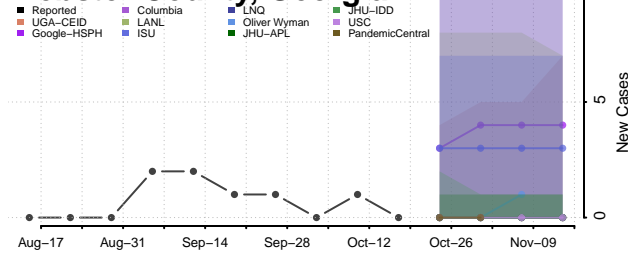

Webster County, Georgia