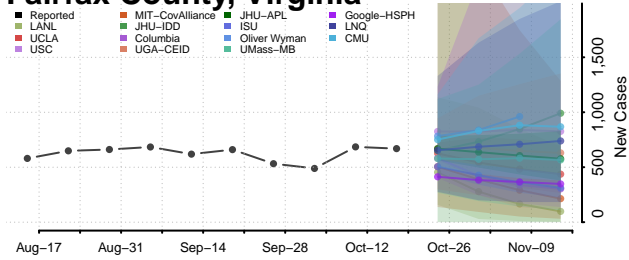

Fairfax County, Virginia