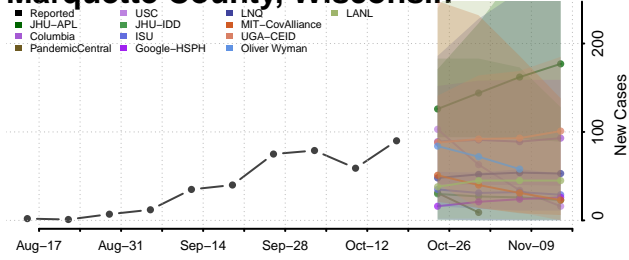

Marquette County, Wisconsin