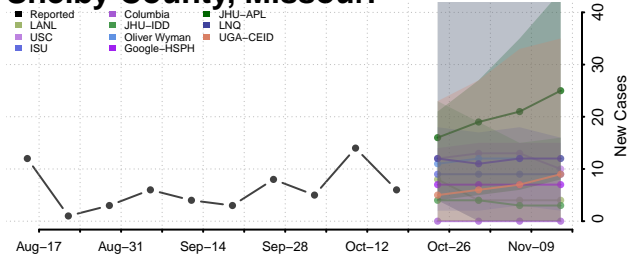

Shelby County, Missouri