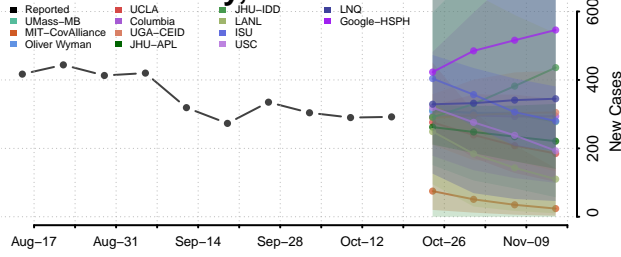

St. Clair County, Illinois