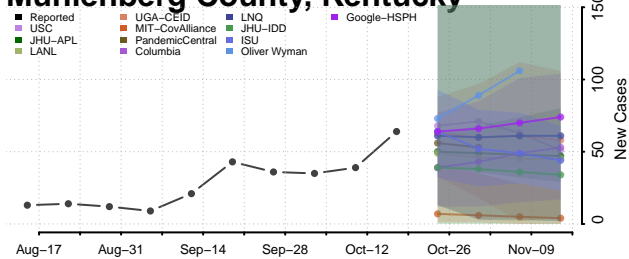

Muhlenberg County, Kentucky