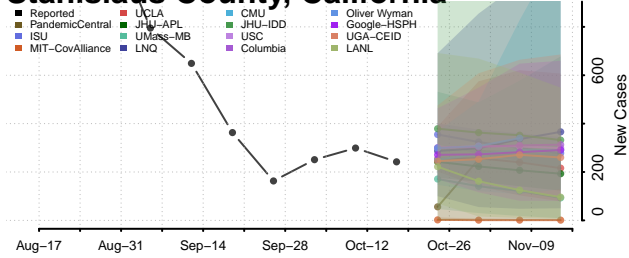

Stanislaus County, California