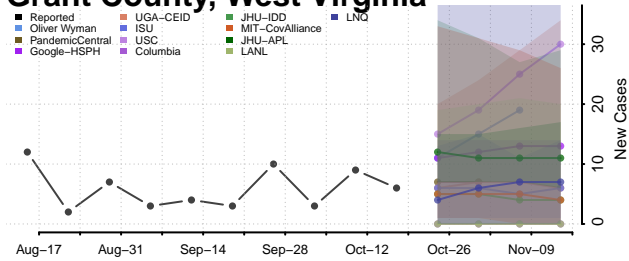

Grant County, West Virginia