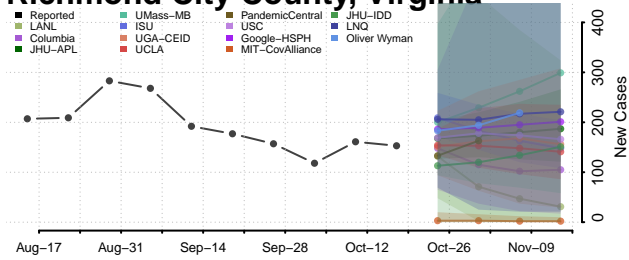

Richmond City County, Virginia