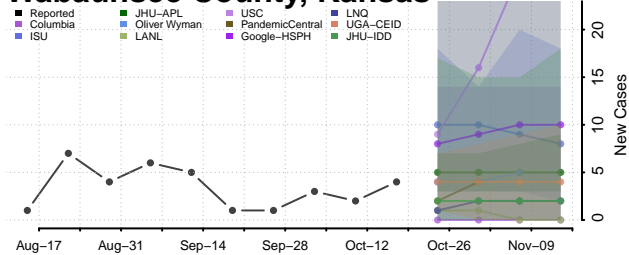

Wabaunsee County, Kansas