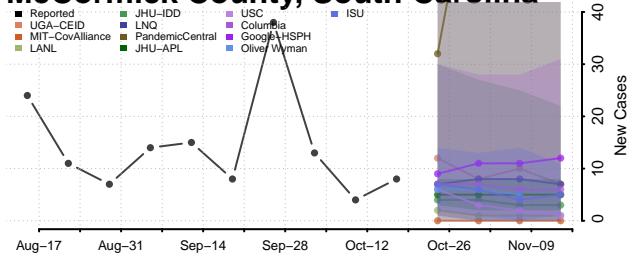

McCormick County, South Carolina