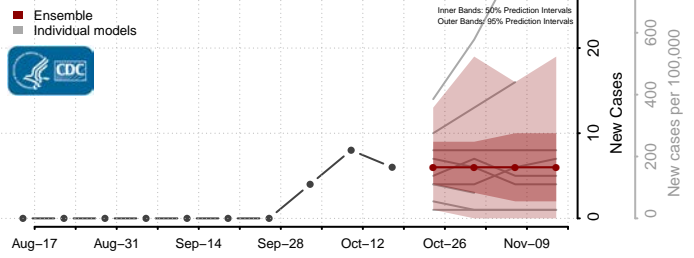

Kimball County, Nebraska