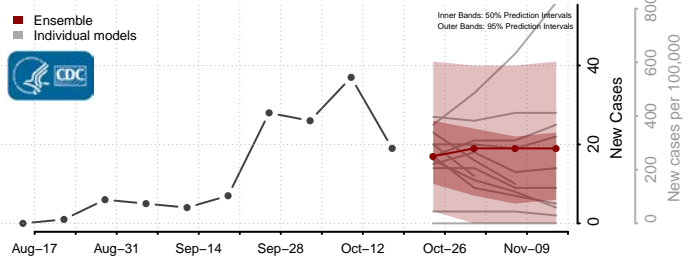

Pembina County, North Dakota