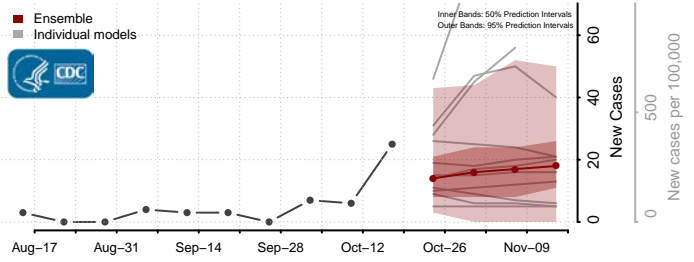

Jefferson County, Nebraska