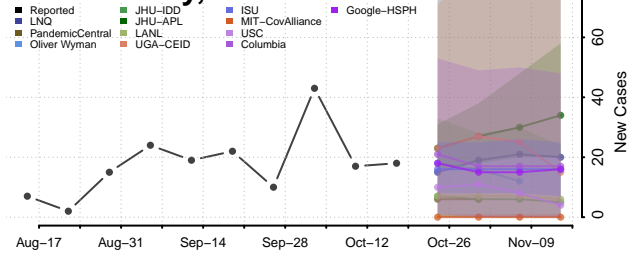

Love County, Oklahoma