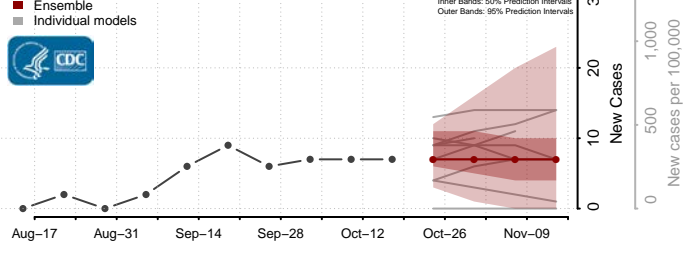

Meade County, South Dakota