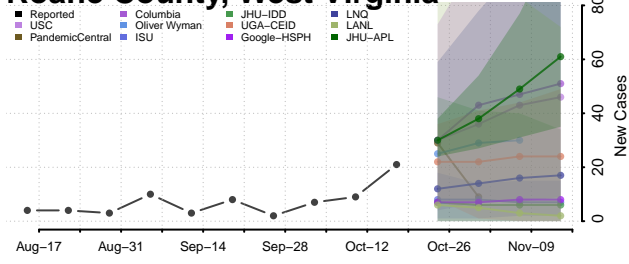

Roane County, West Virginia