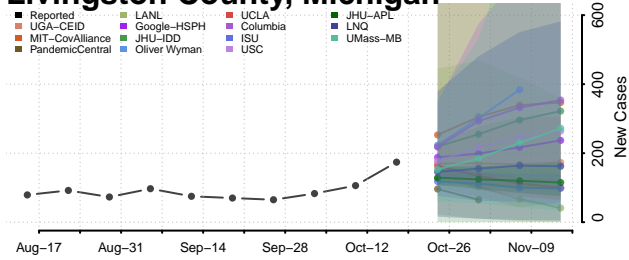

Livingston County, Michigan