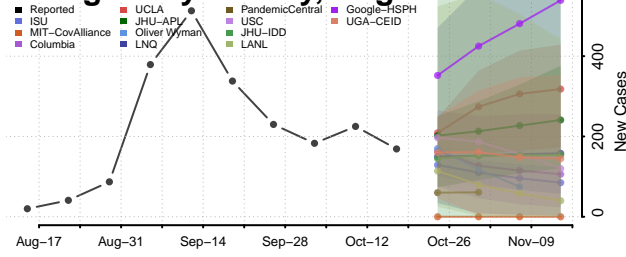

Montgomery County, Virginia