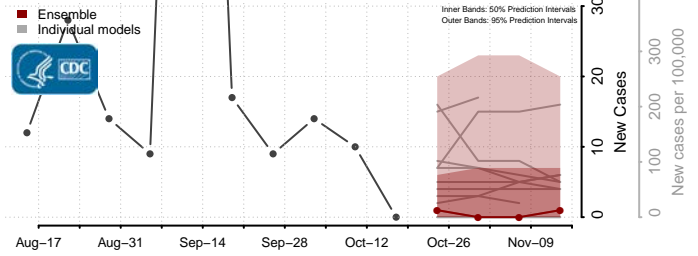

Wheeler County, Georgia