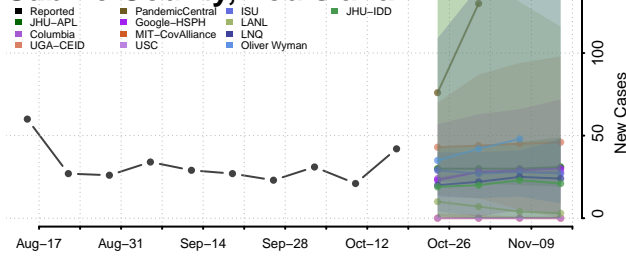

Sabine County, Louisiana