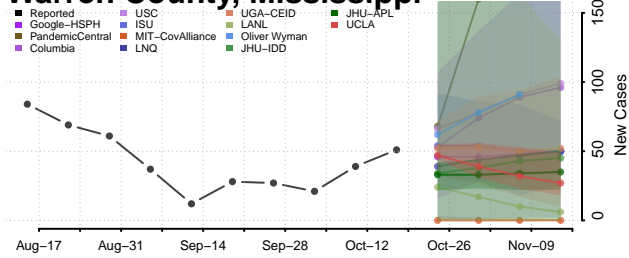

Warren County, Mississippi