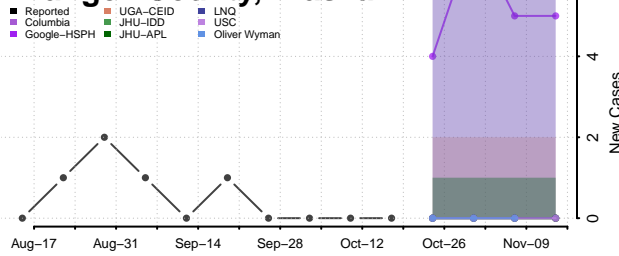

Wrangell County, Alaska