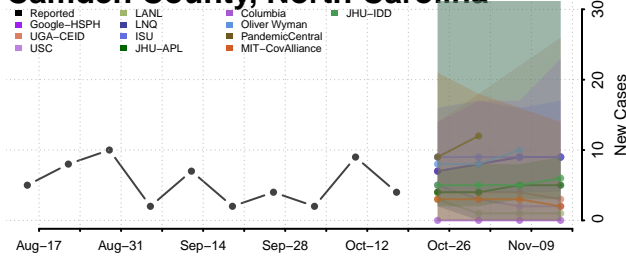

Camden County, North Carolina