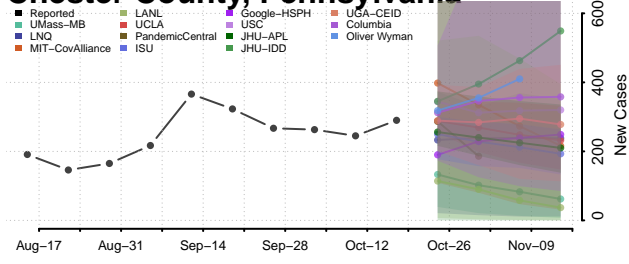

Chester County, Pennsylvania