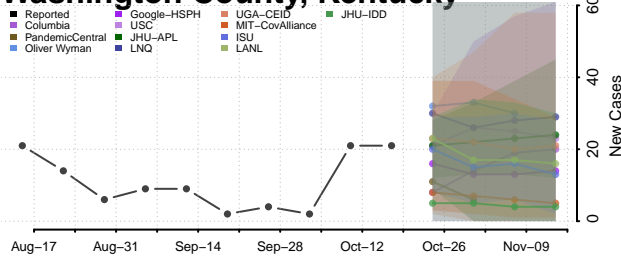

Washington County, Kentucky