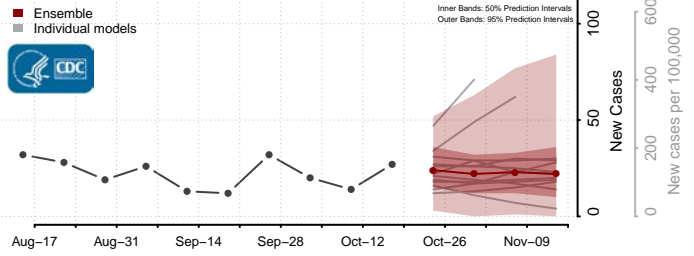

Hancock County, Illinois