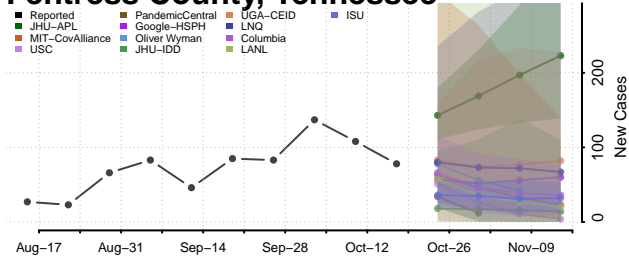

Fentress County, Tennessee