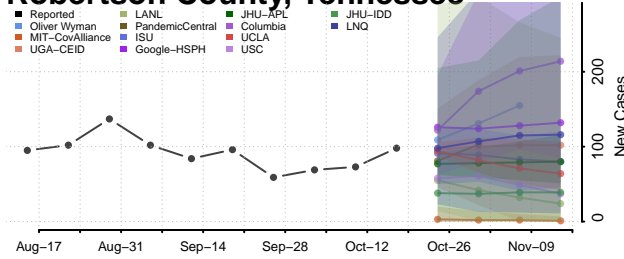

Robertson County, Tennessee