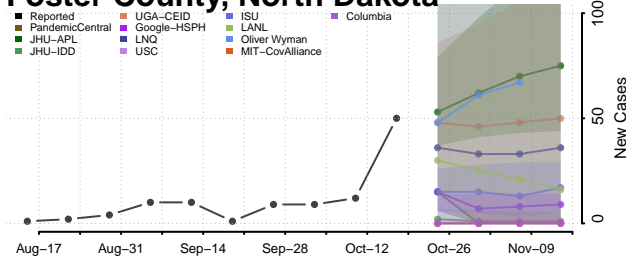

Foster County, North Dakota