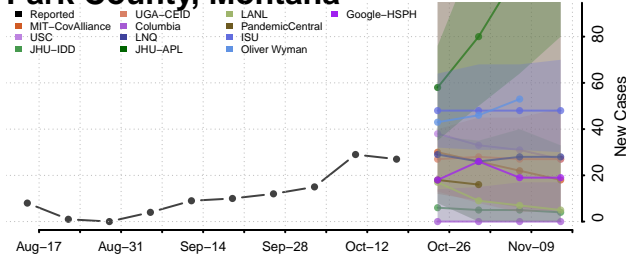

Park County, Montana