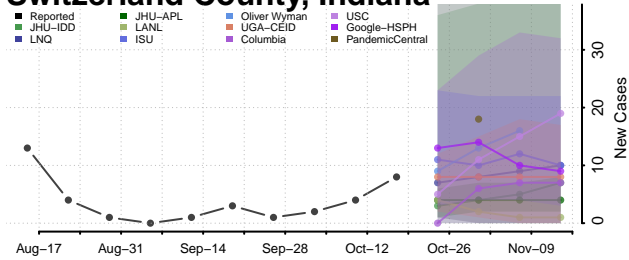

Switzerland County, Indiana