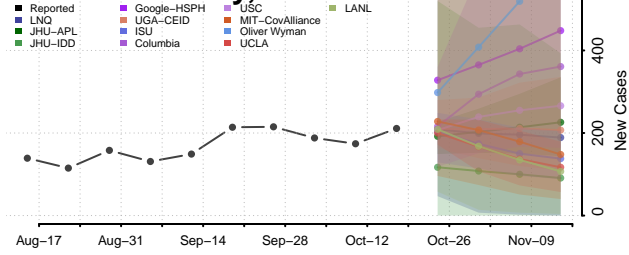

Franklin County, Missouri