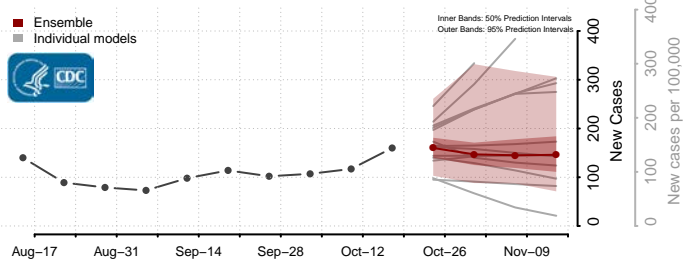

Hardin County, Kentucky