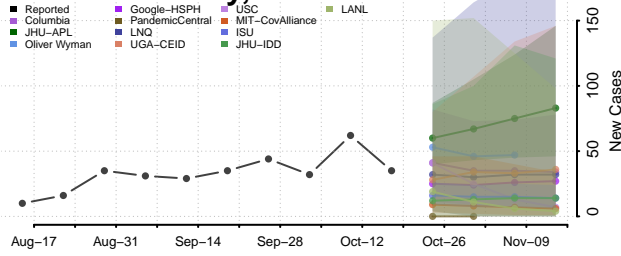

Chowan County, North Carolina