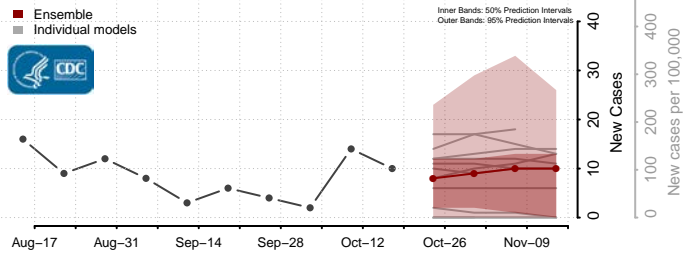

Kemper County, Mississippi