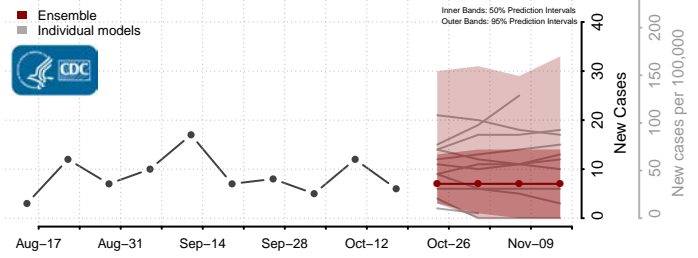

Kent County, Maryland