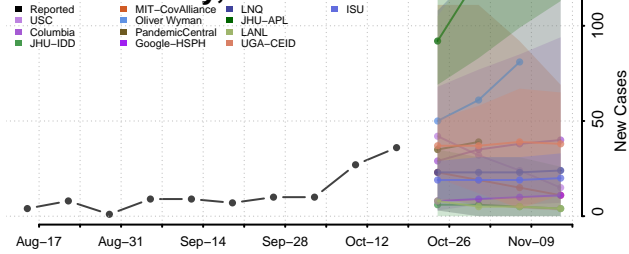

Kiowa County, Oklahoma