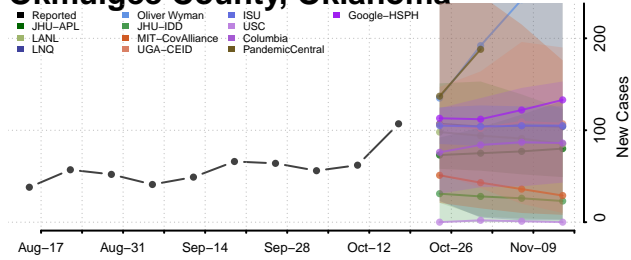

Okmulgee County, Oklahoma