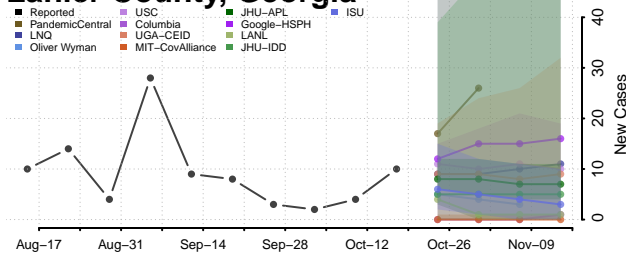

Lanier County, Georgia