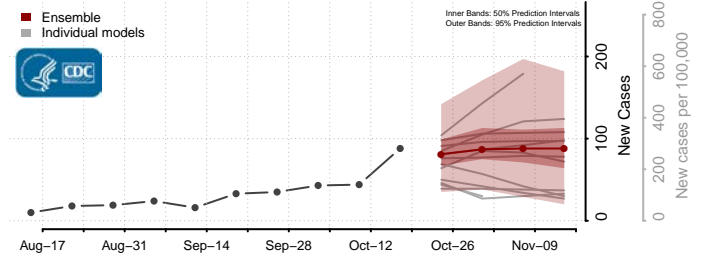

Polk County, Minnesota