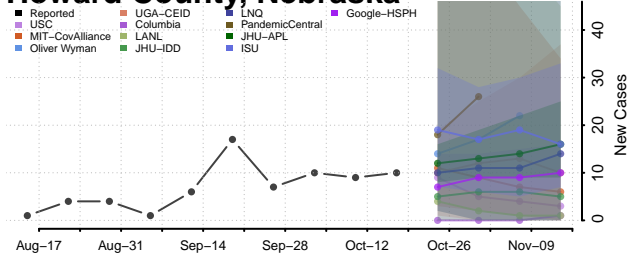

Howard County, Nebraska