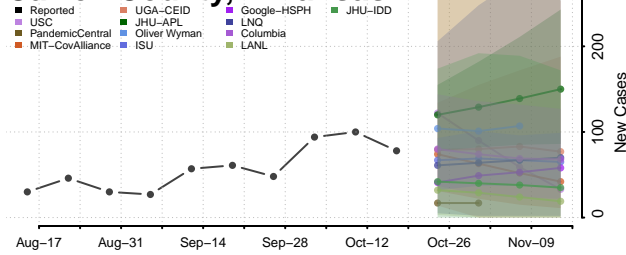

Carroll County, Arkansas