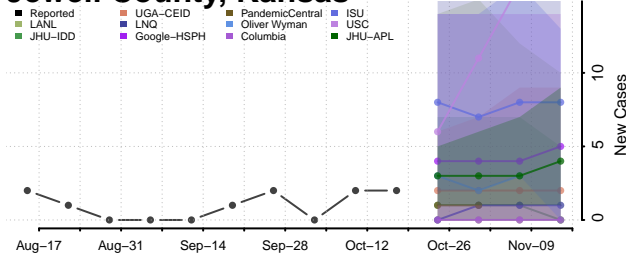

Jewell County, Kansas