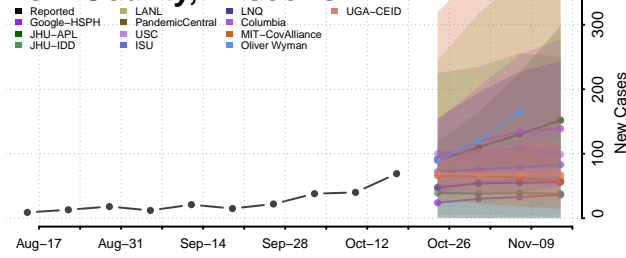

Polk County, Wisconsin