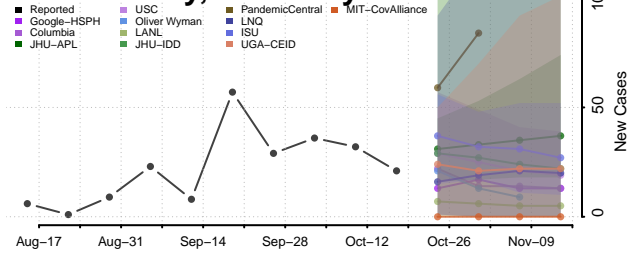

Estill County, Kentucky