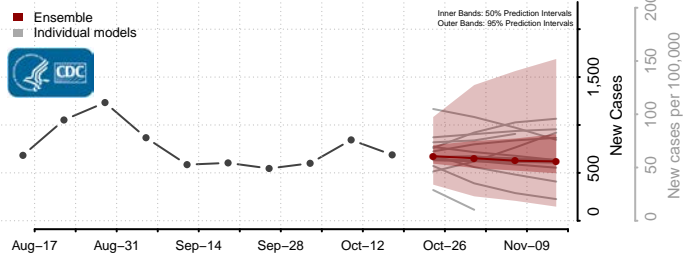

Wake County, North Carolina