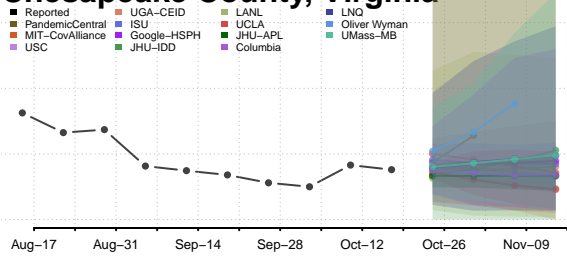

Chesapeake County, Virginia