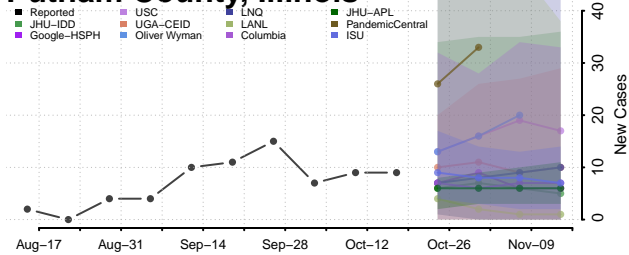

Putnam County, Illinois