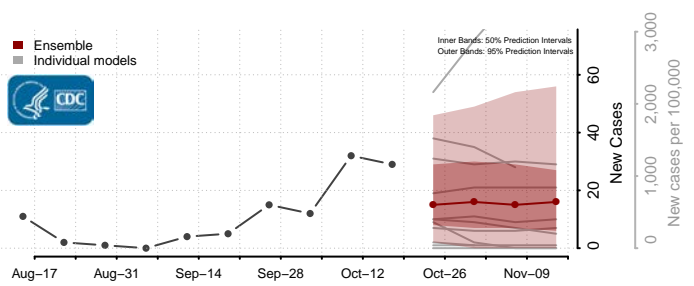

McIntosh County, North Dakota