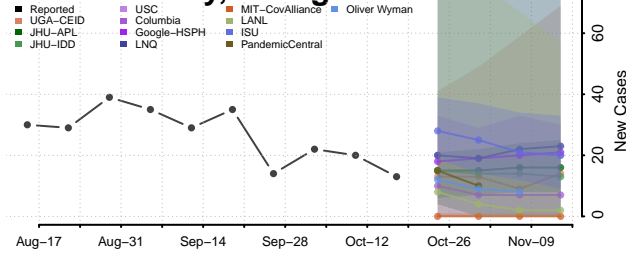

Banks County, Georgia