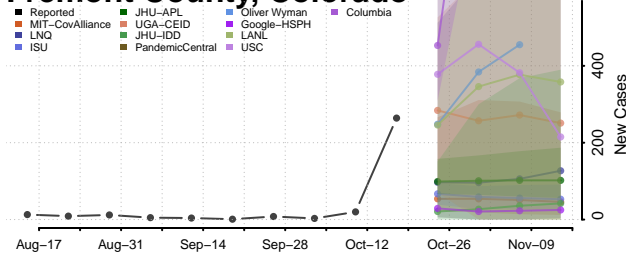

Fremont County, Colorado