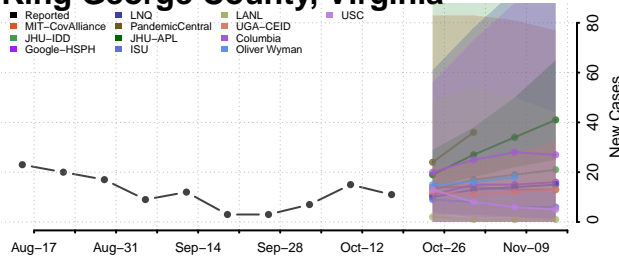

King George County, Virginia