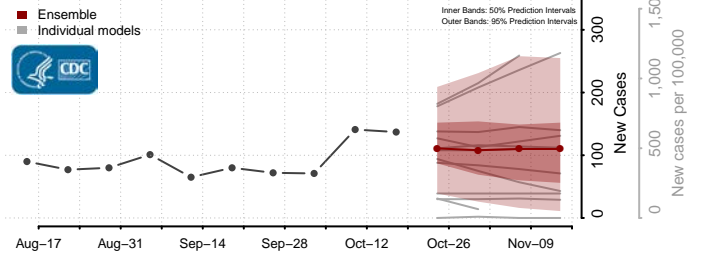

Overton County, Tennessee