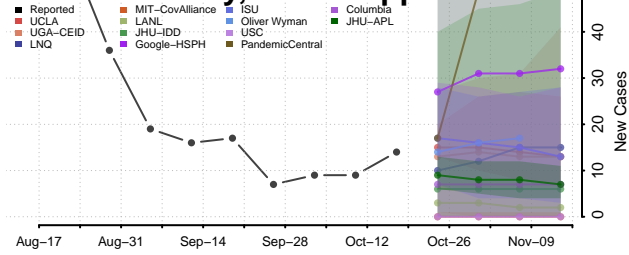

Holmes County, Mississippi