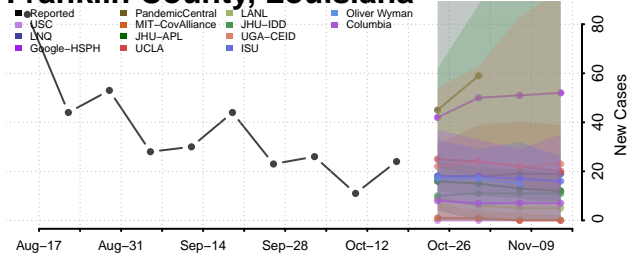

Franklin County, Louisiana