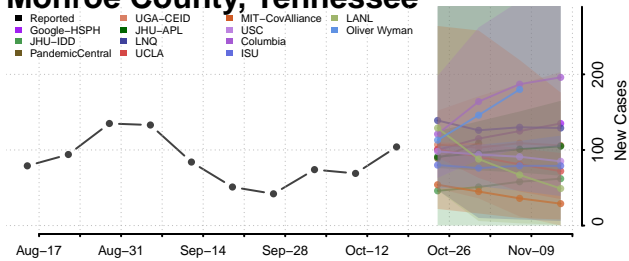

Monroe County, Tennessee