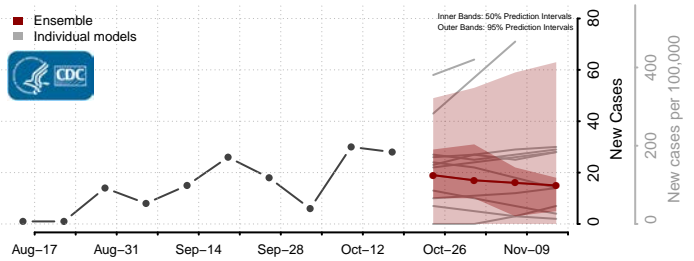

Nottoway County, Virginia