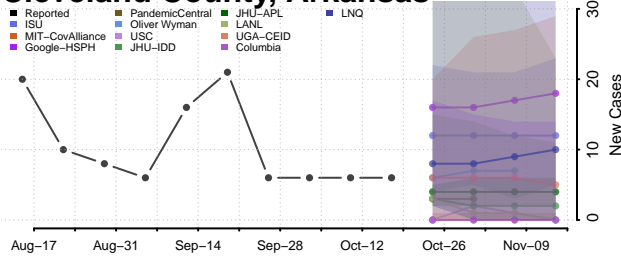

Cleveland County, Arkansas