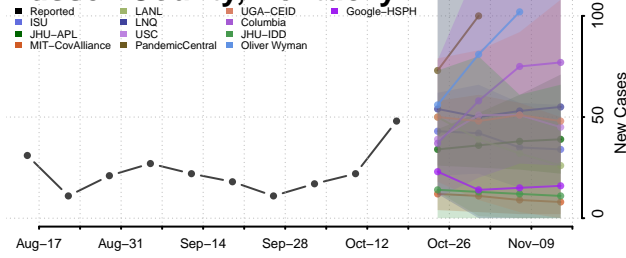

Russell County, Kentucky