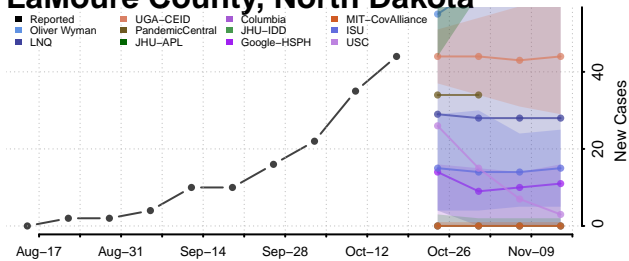

LaMoure County, North Dakota