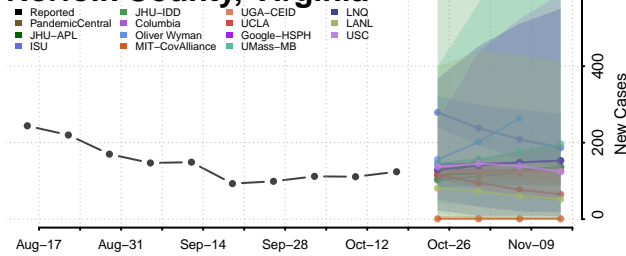

Norfolk County, Virginia