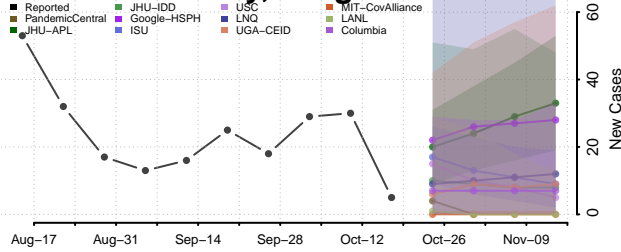

Jefferson County, Oregon