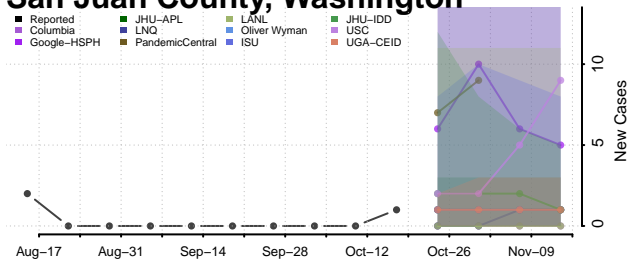

San Juan County, Washington