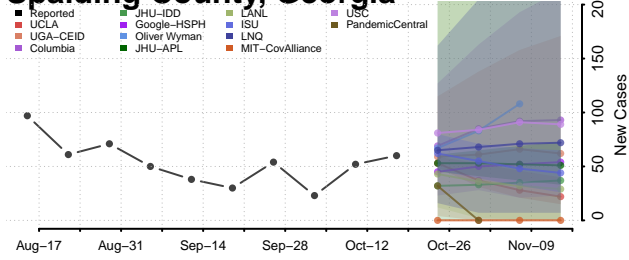

Spalding County, Georgia