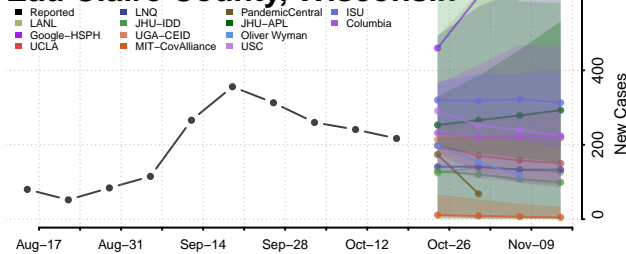

Eau Claire County, Wisconsin