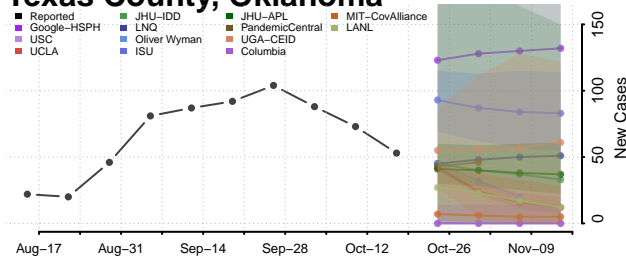

Texas County, Oklahoma