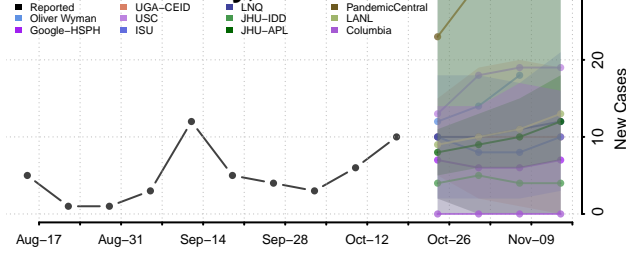

Fillmore County, Nebraska