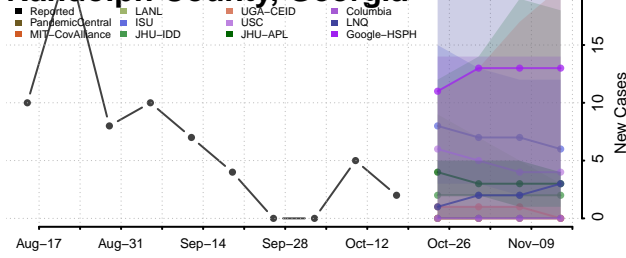

Randolph County, Georgia