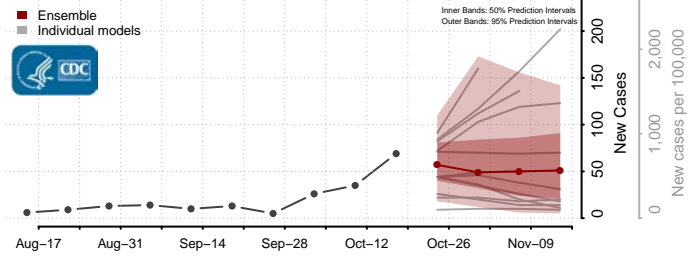

Phelps County, Nebraska