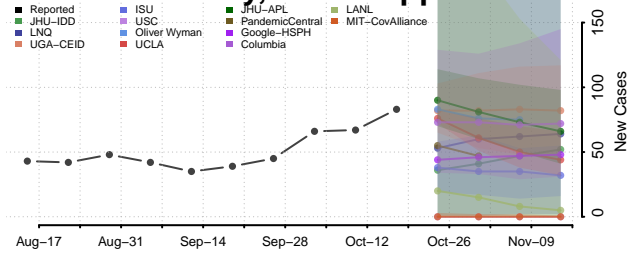

Neshoba County, Mississippi