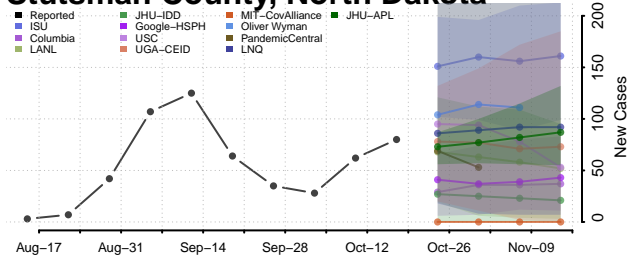

Stutsman County, North Dakota