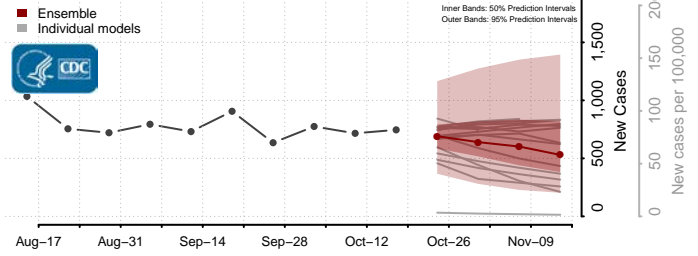

Prince George's County, Maryland