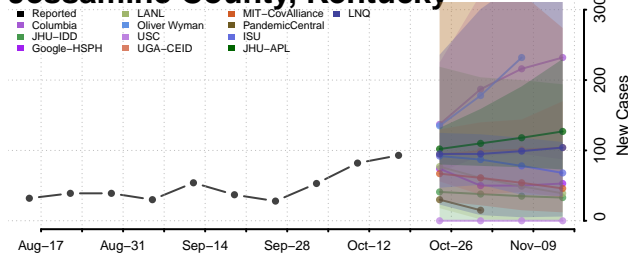

Jessamine County, Kentucky