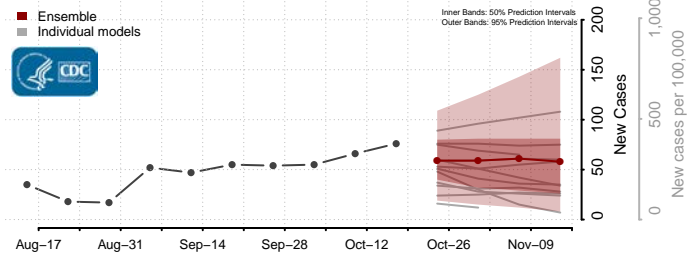

Smith County, Tennessee