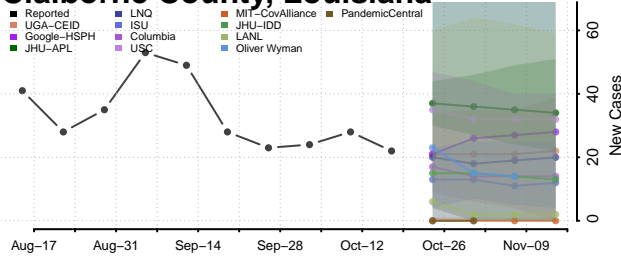

### Claiborne County, Louisiana