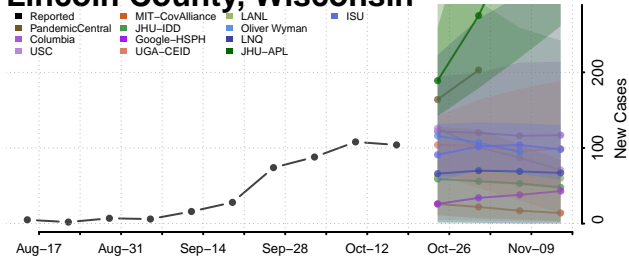

Lincoln County, Wisconsin