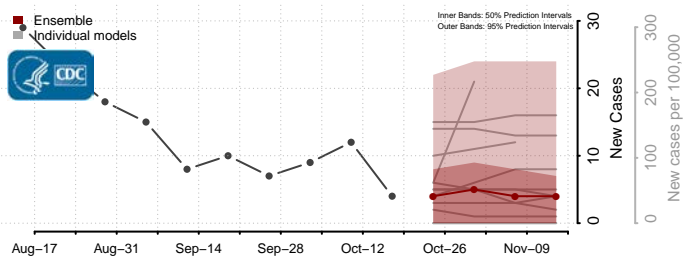

Webster County, Mississippi