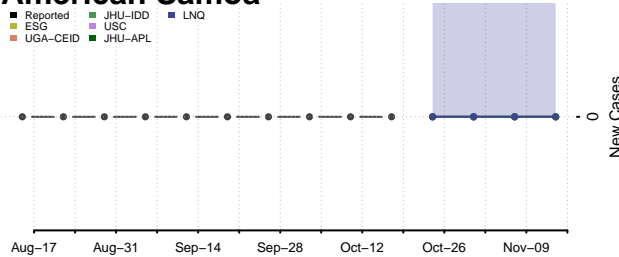

American Samoa