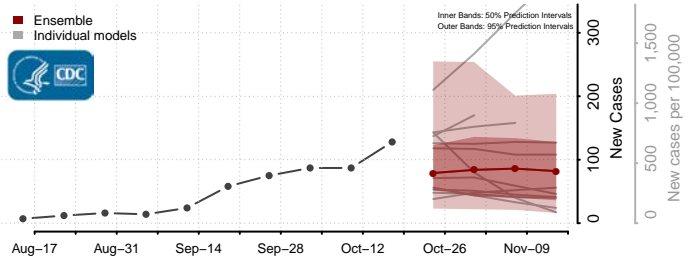

Green Lake County, Wisconsin