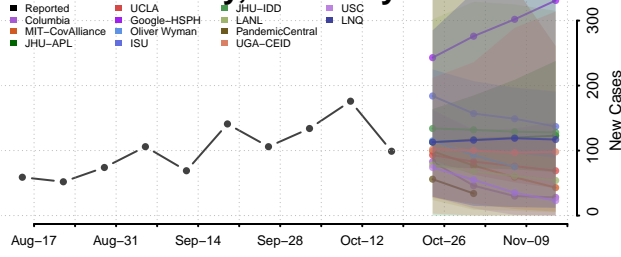

Daviess County, Kentucky