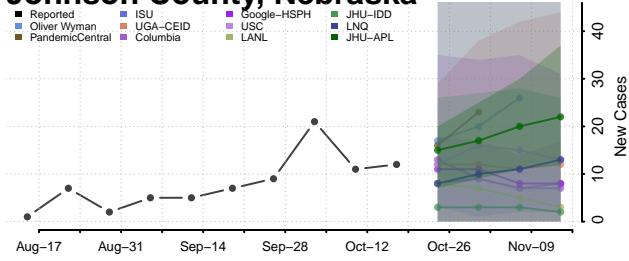

Johnson County, Nebraska