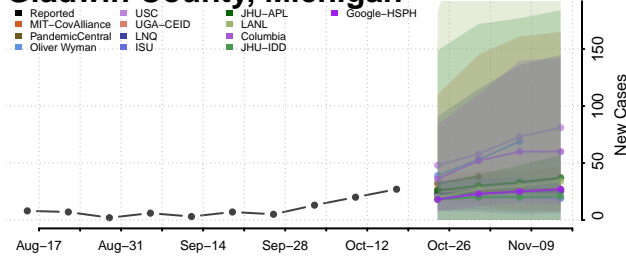

### Gladwin County, Michigan