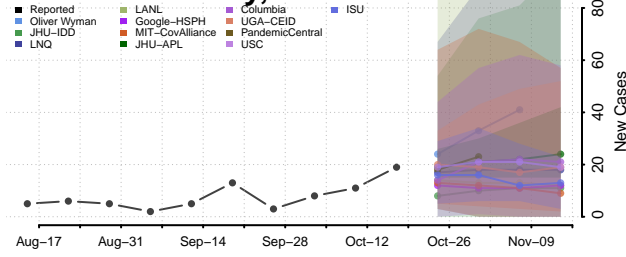

Hamilton County, Illinois