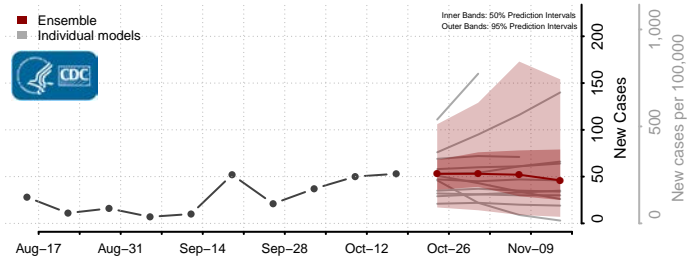

Washington County, Nebraska