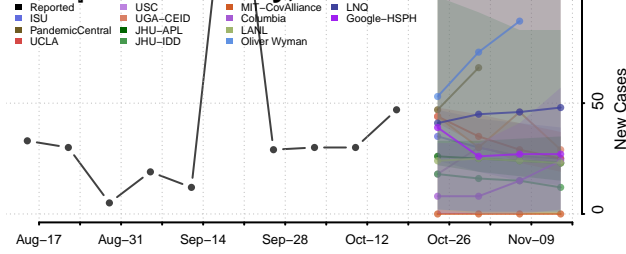

Tallapoosa County, Alabama