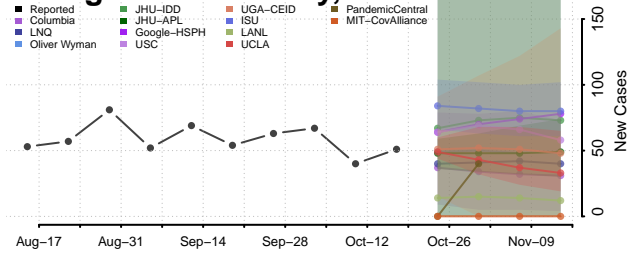

Nacogdoches County, Texas