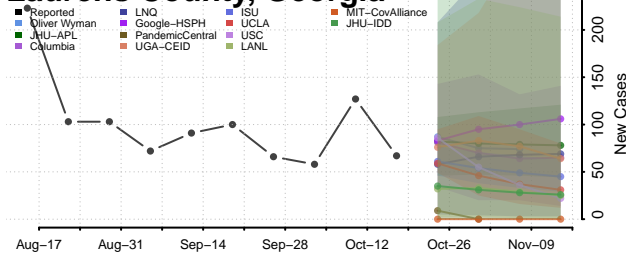

Laurens County, Georgia