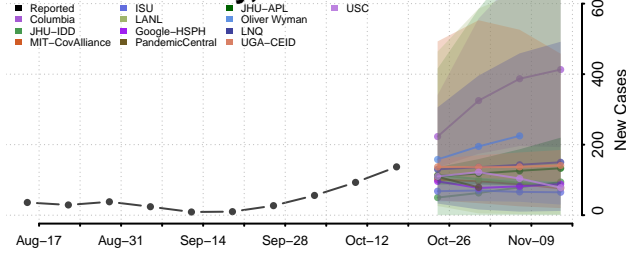

Jackson County, Indiana