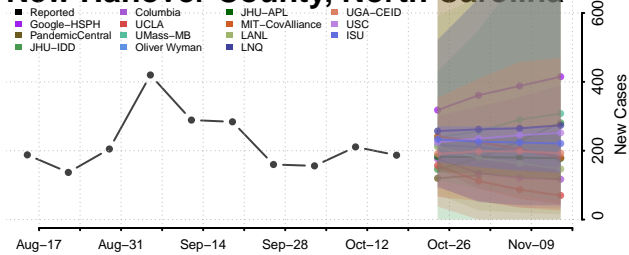

New Hanover County, North Carolina