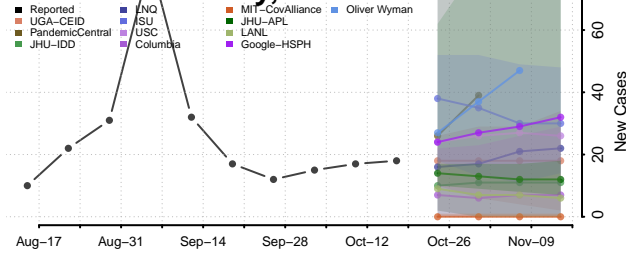

Lawrence County, Illinois