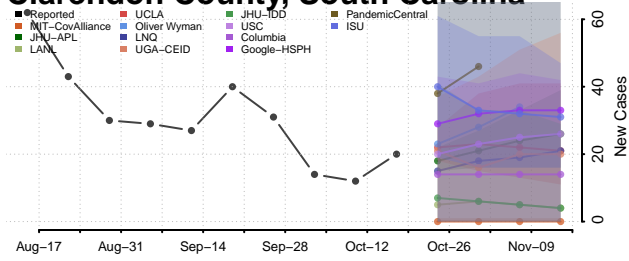

Clarendon County, South Carolina