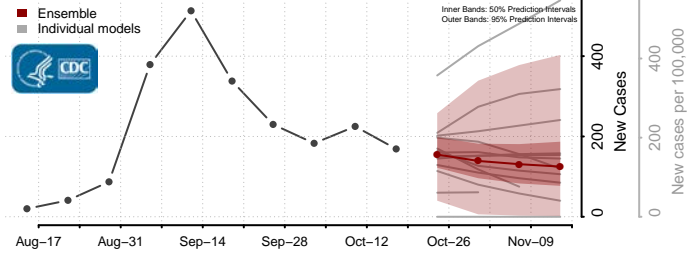

Montgomery County, Virginia