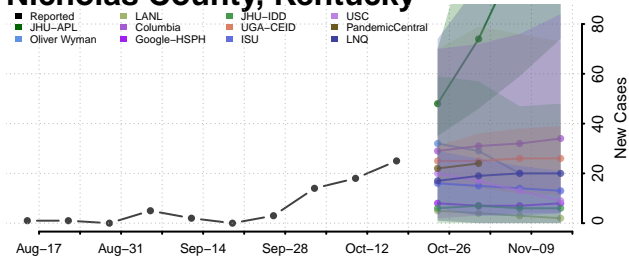

Nicholas County, Kentucky