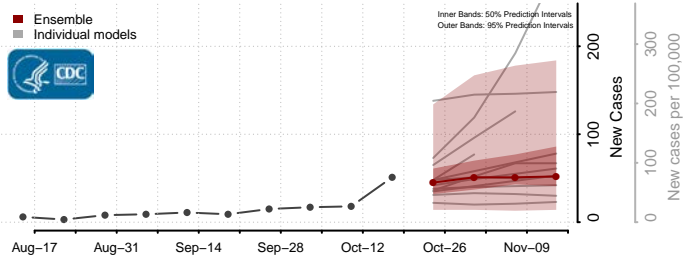

Otero County, New Mexico