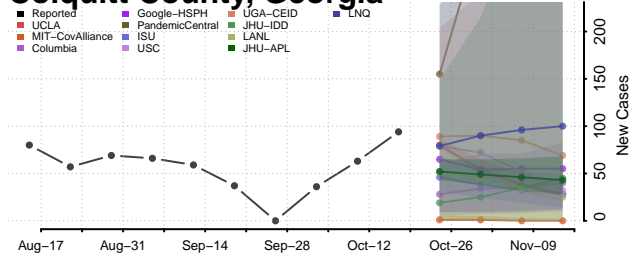

Colquitt County, Georgia