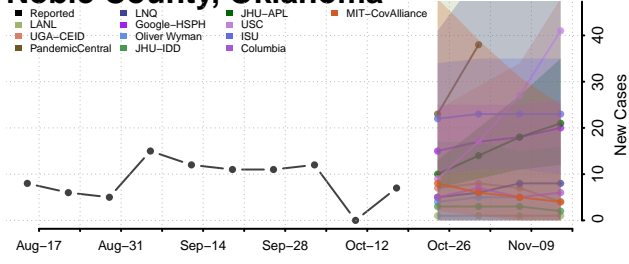

Noble County, Oklahoma