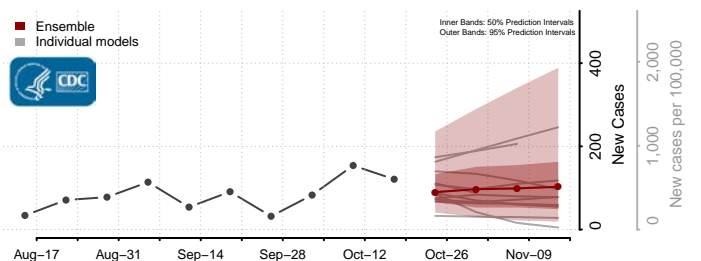

Carroll County, Iowa