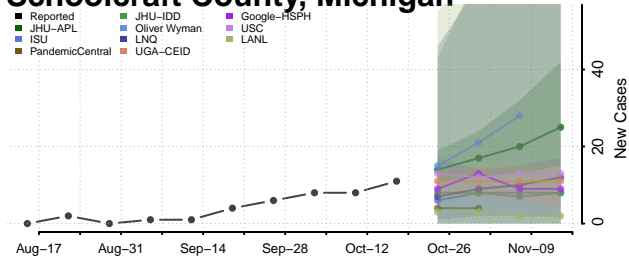

Schoolcraft County, Michigan