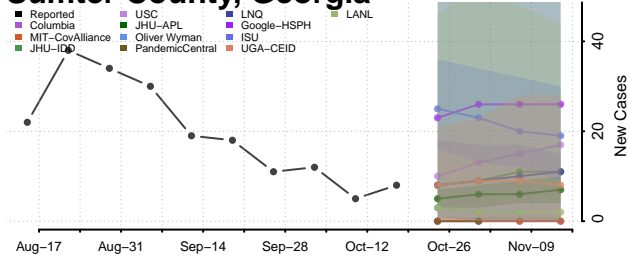

Sumter County, Georgia