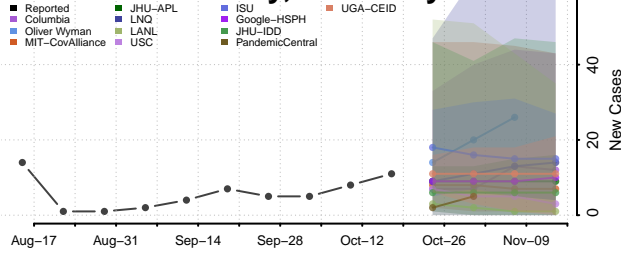

Edmonson County, Kentucky