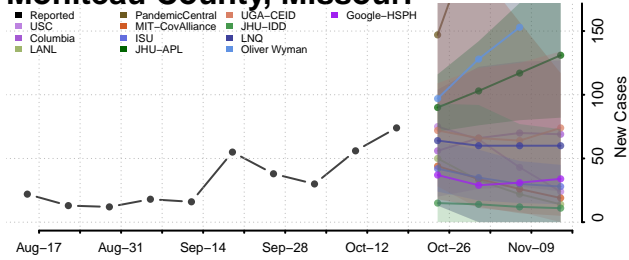

Moniteau County, Missouri