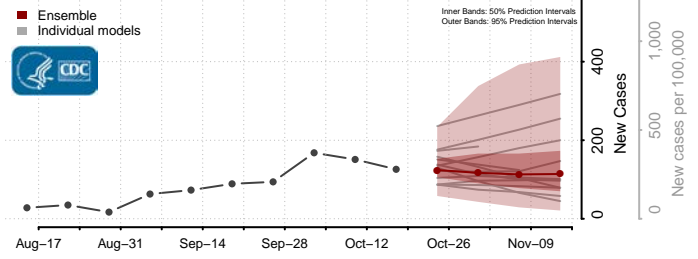

Henderson County, Kentucky