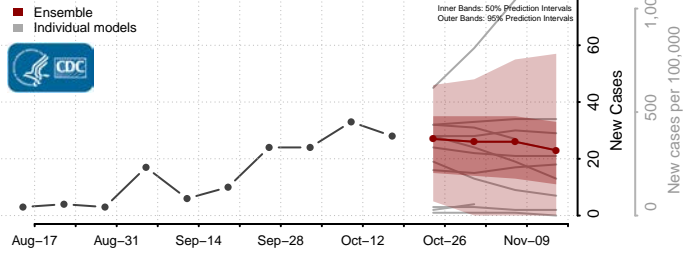

Hutchinson County, South Dakota