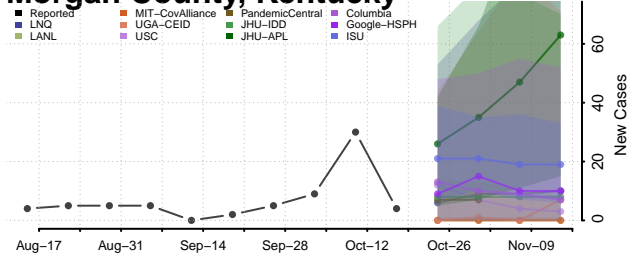

Morgan County, Kentucky