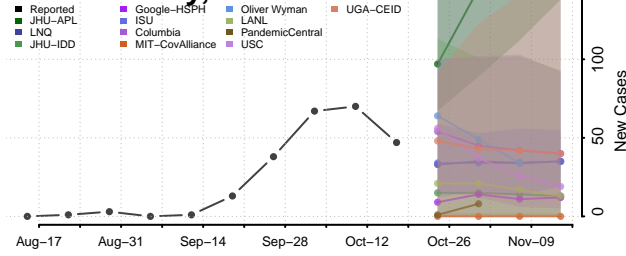

Price County, Wisconsin