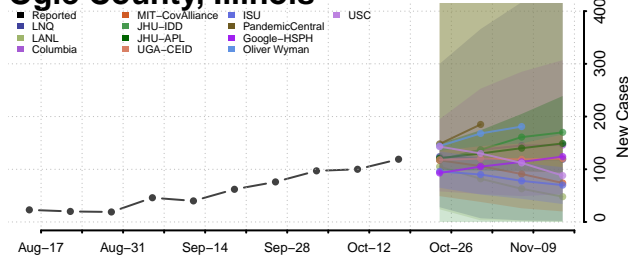

Ogle County, Illinois