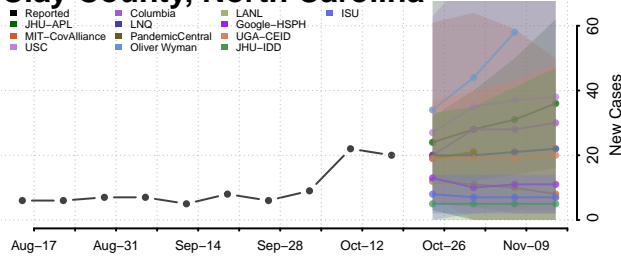

Clay County, North Carolina