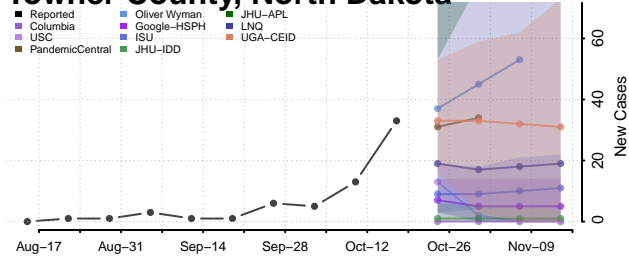

Towner County, North Dakota