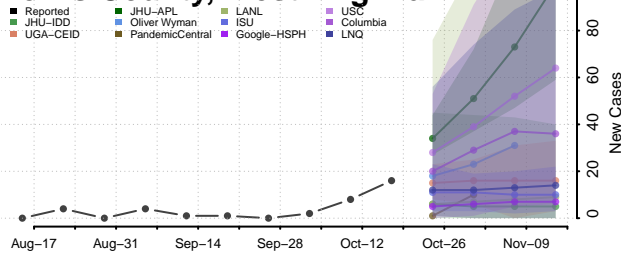

Lewis County, West Virginia