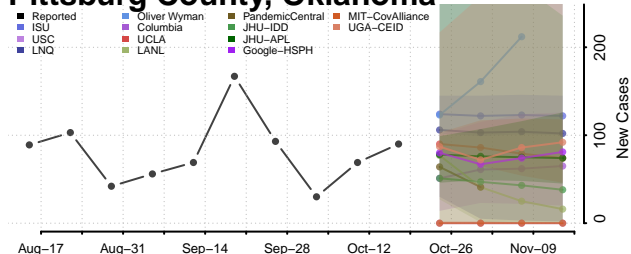

Pittsburg County, Oklahoma