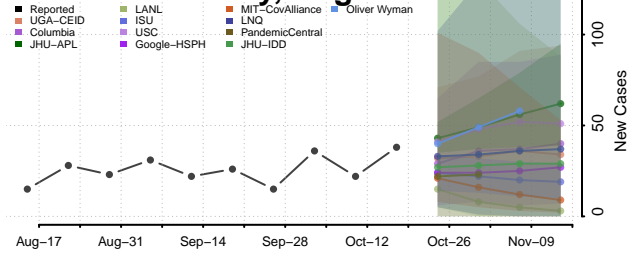

Dinwiddie County, Virginia