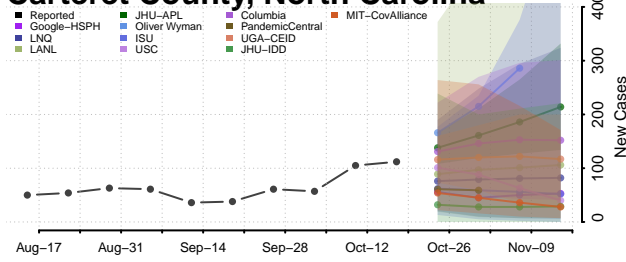

Carteret County, North Carolina