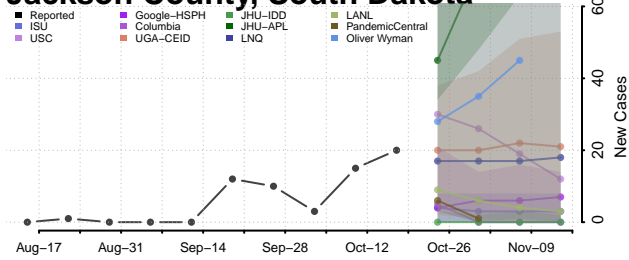

Jackson County, South Dakota