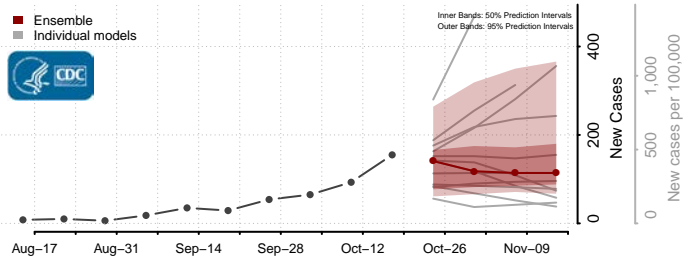

Morrison County, Minnesota