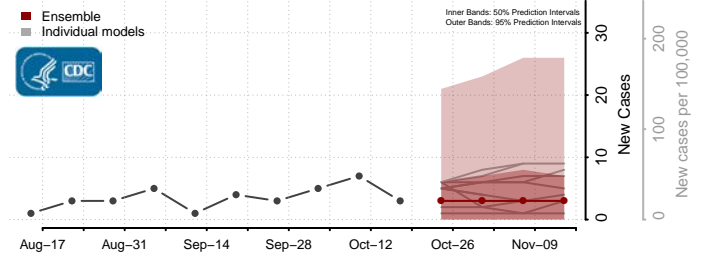

Fulton County, Pennsylvania