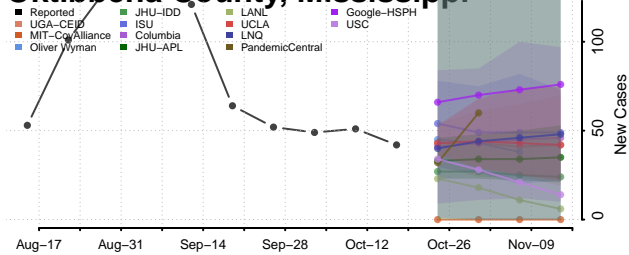

Oktibbeha County, Mississippi