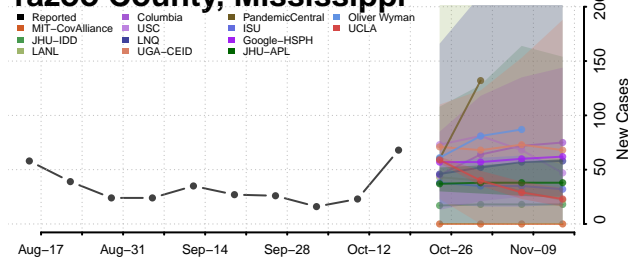

Yazoo County, Mississippi