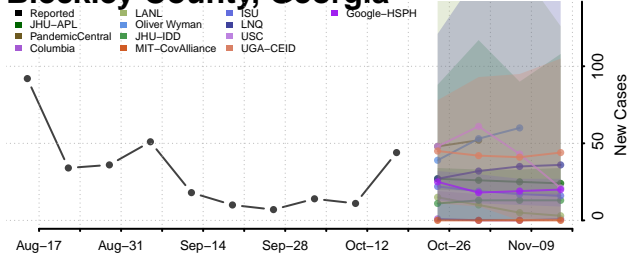

Bleckley County, Georgia