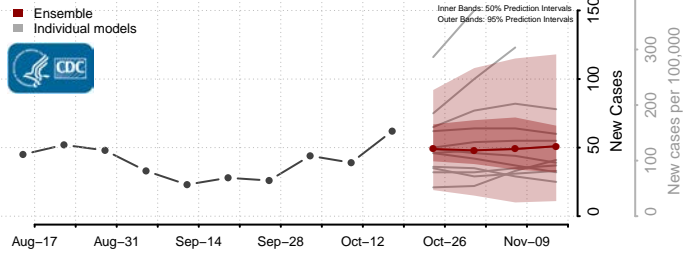

Harrison County, Indiana