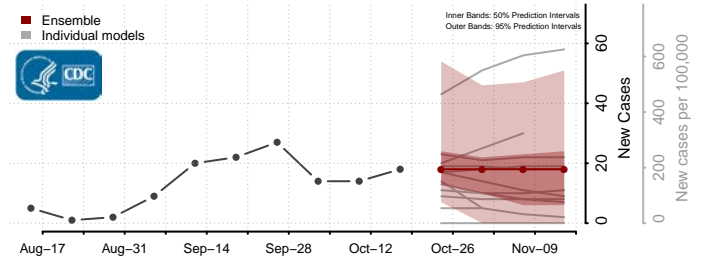

Swift County, Minnesota