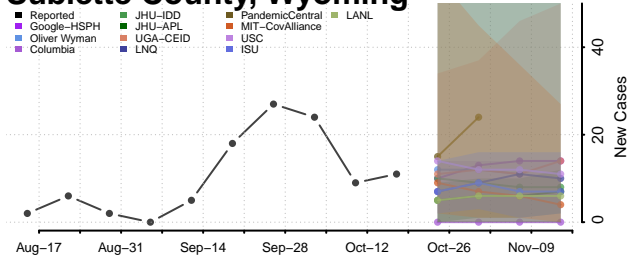

Sublette County, Wyoming