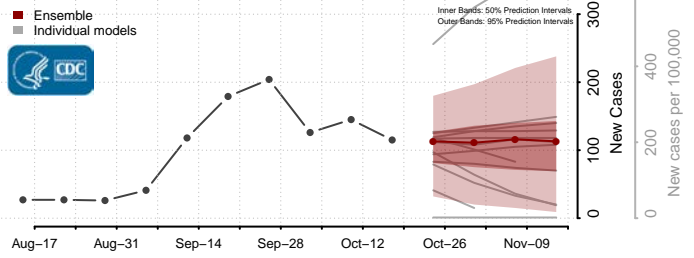

Grady County, Oklahoma