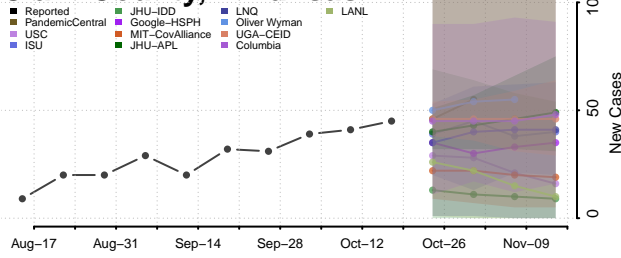

Clark County, Arkansas