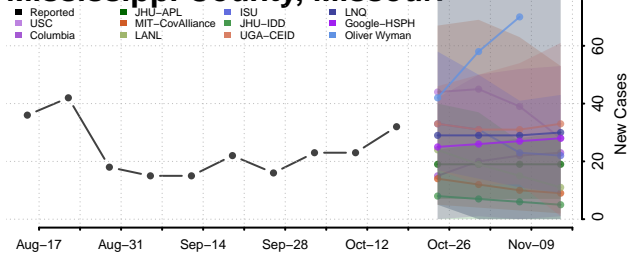

Mississippi County, Missouri