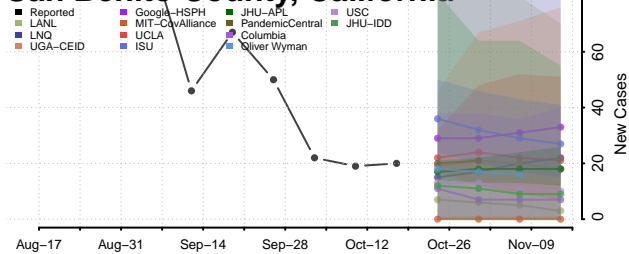

San Benito County, California