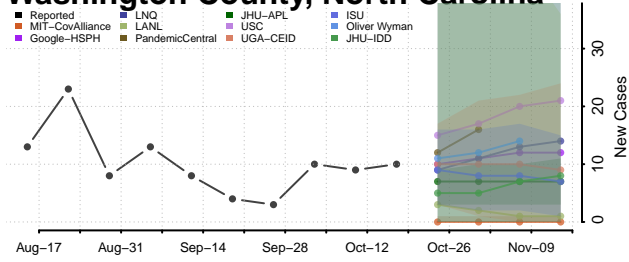

Washington County, North Carolina