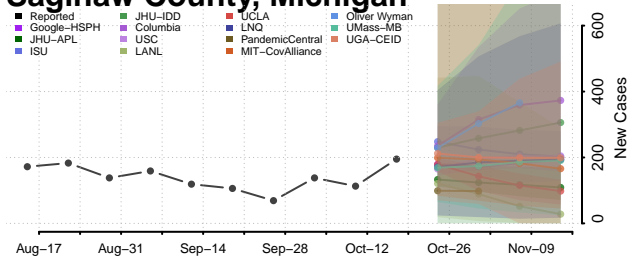

Saginaw County, Michigan