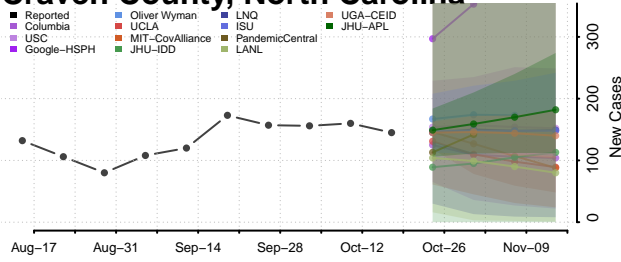

Craven County, North Carolina