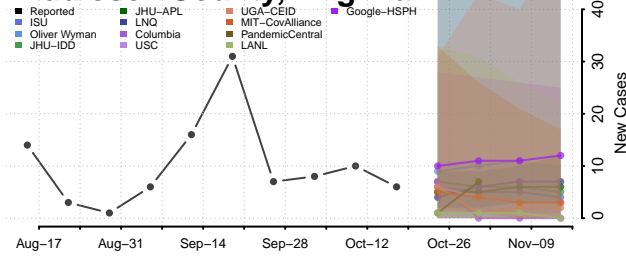

Middlesex County, Virginia