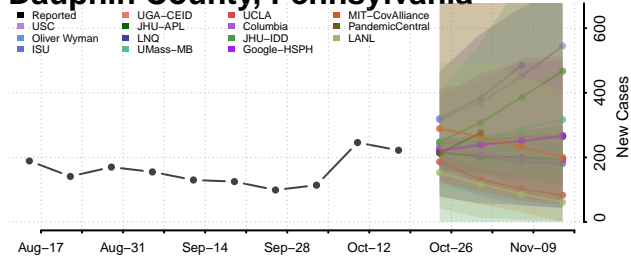

### Dauphin County, Pennsylvania