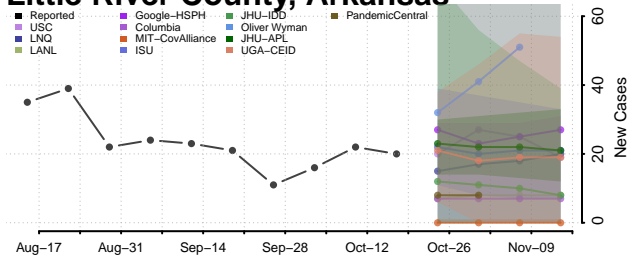

Little River County, Arkansas