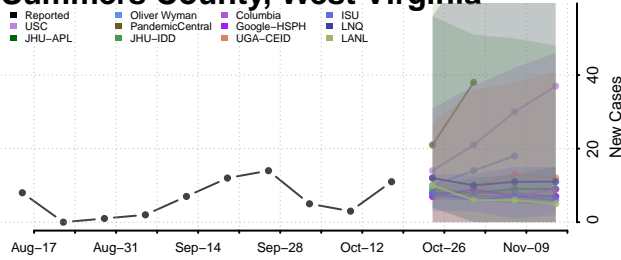

Summers County, West Virginia