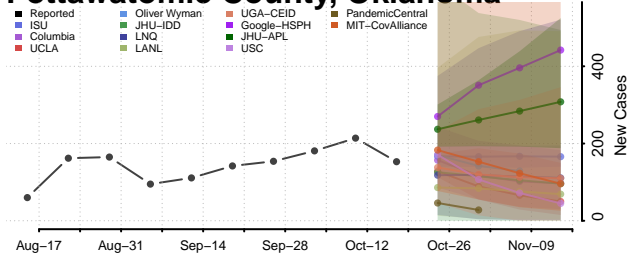

Pottawatomie County, Oklahoma