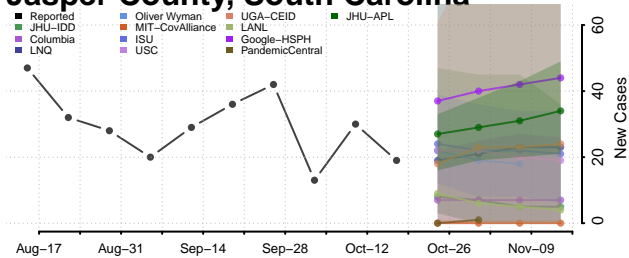

Jasper County, South Carolina