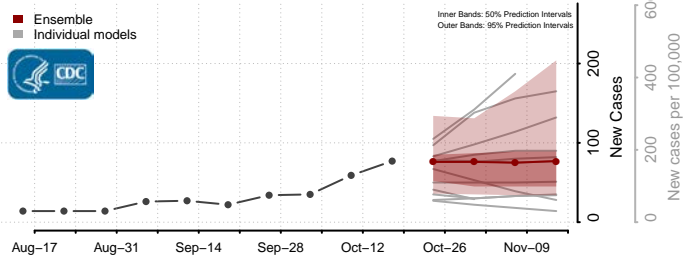

Stokes County, North Carolina