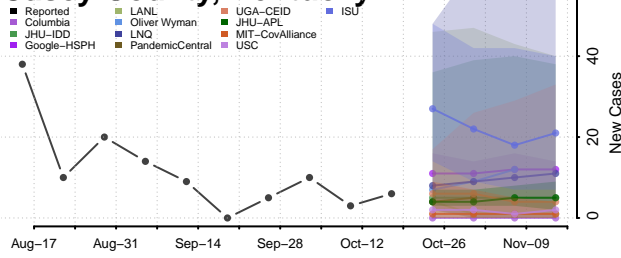

Casey County, Kentucky