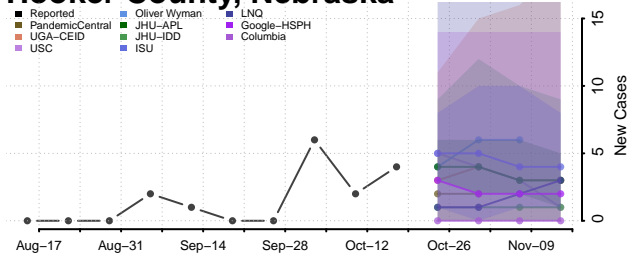

### Hooker County, Nebraska