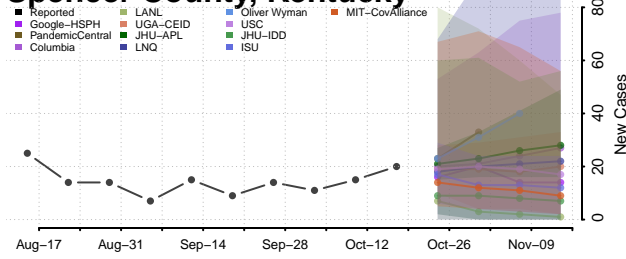

Spencer County, Kentucky