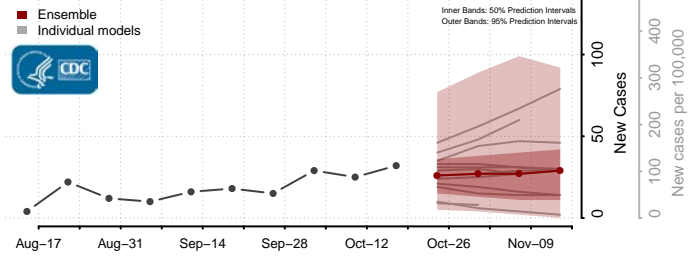

Jackson County, West Virginia