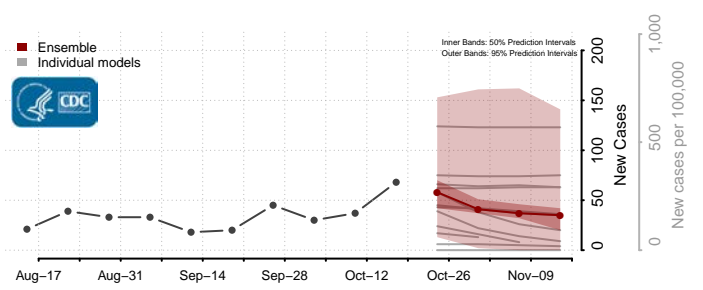

### Norman County, Minnesota