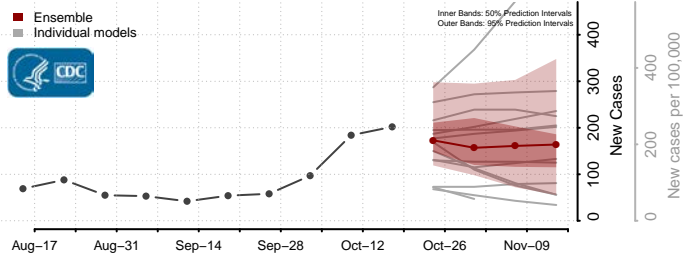

Caldwell County, North Carolina