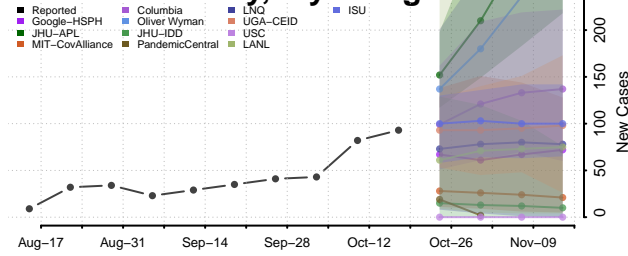

Sheridan County, Wyoming