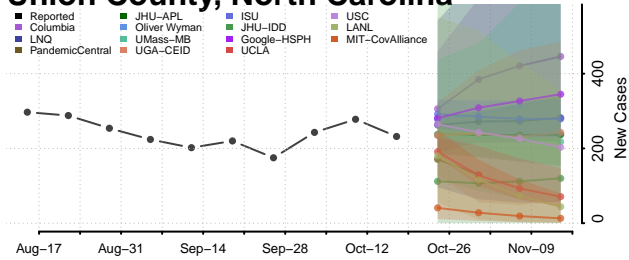

Union County, North Carolina