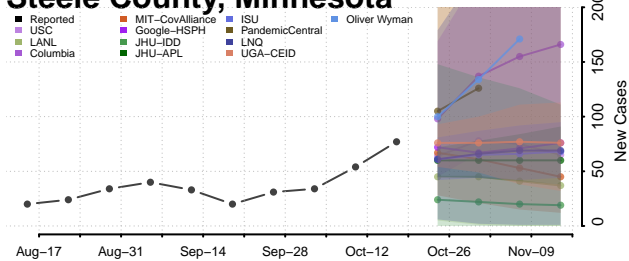

Steele County, Minnesota