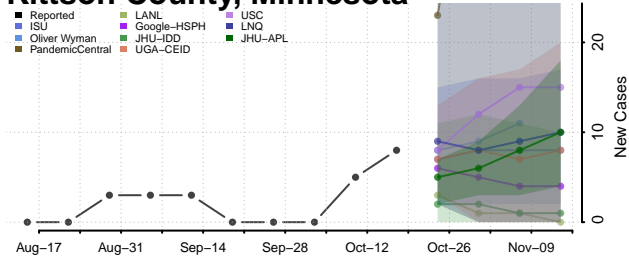

Kittson County, Minnesota