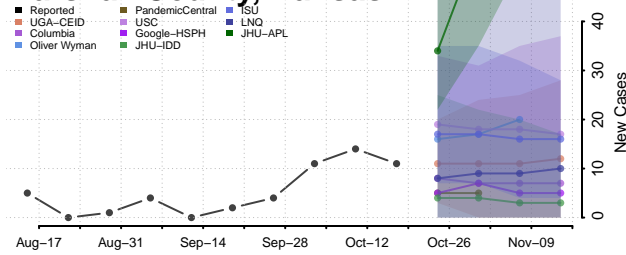

Marshall County, Kansas