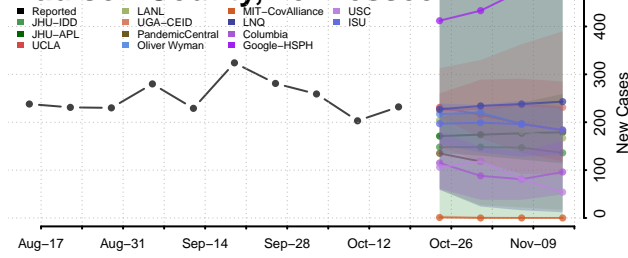

### Madison County, Tennessee