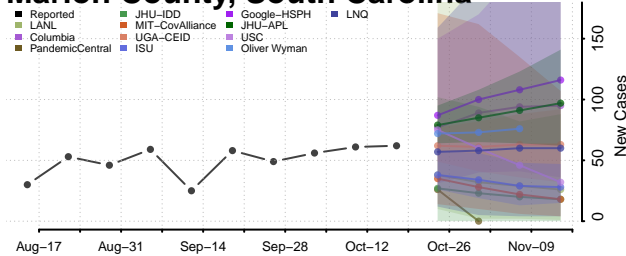

Marion County, South Carolina