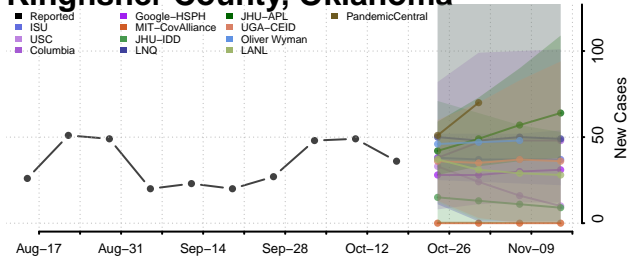

Kingfisher County, Oklahoma