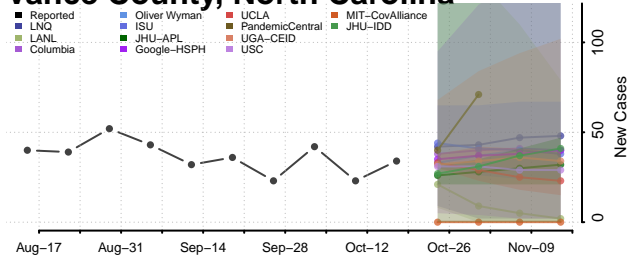

Vance County, North Carolina