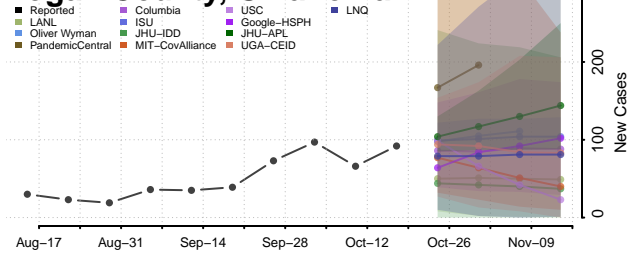

Logan County, Oklahoma