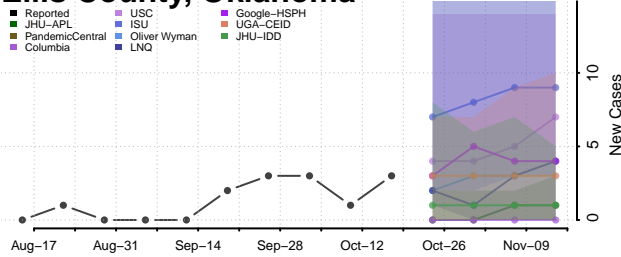

Ellis County, Oklahoma