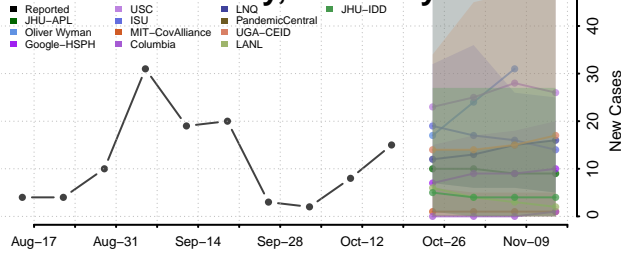

Crittenden County, Kentucky