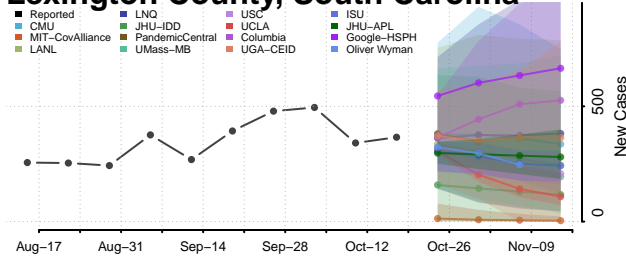

Lexington County, South Carolina