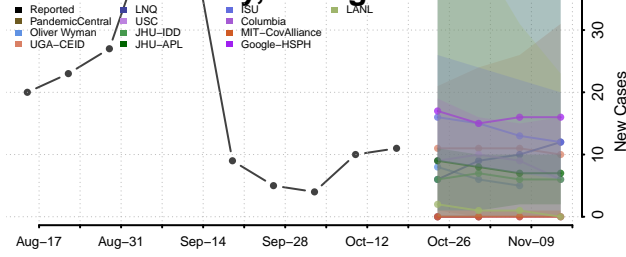

Johnson County, Georgia