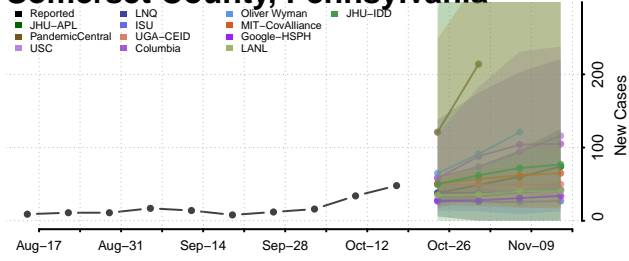

Somerset County, Pennsylvania