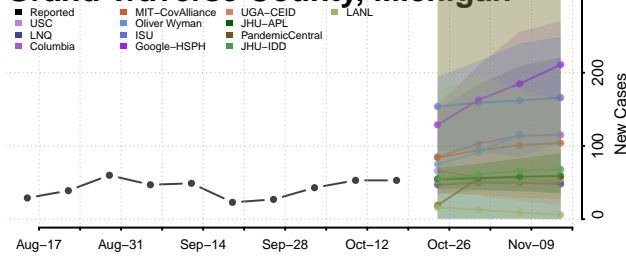

Grand Traverse County, Michigan