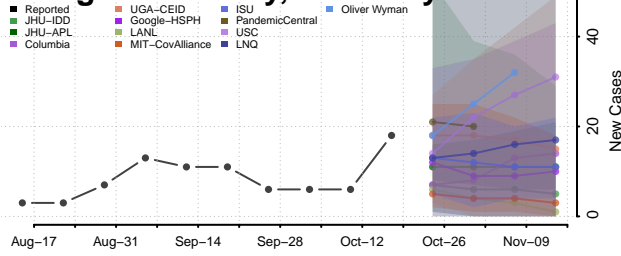

Livingston County, Kentucky