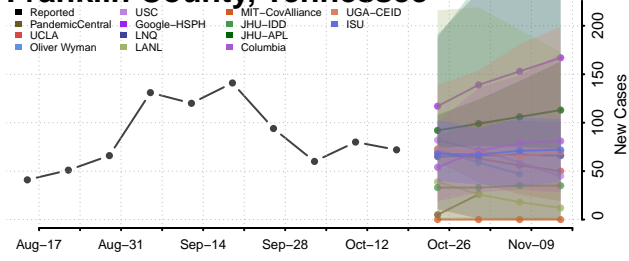

Franklin County, Tennessee