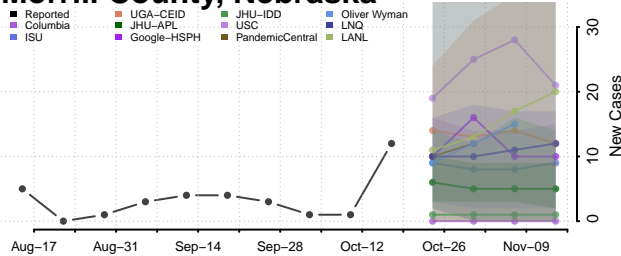

Morrill County, Nebraska