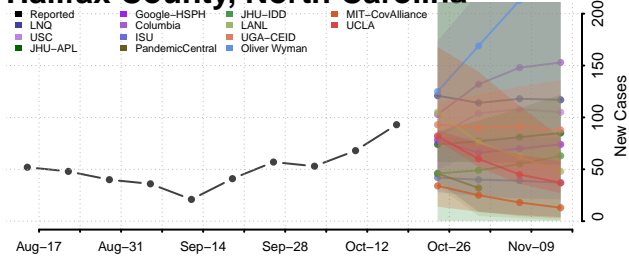

Halifax County, North Carolina