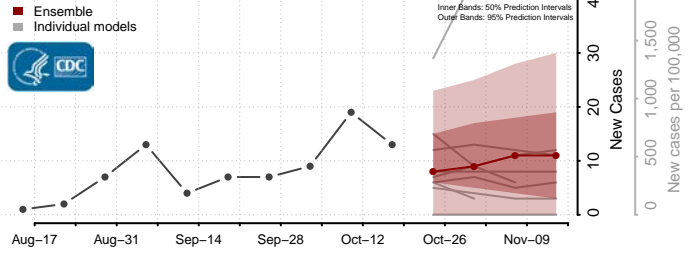

Potter County, South Dakota