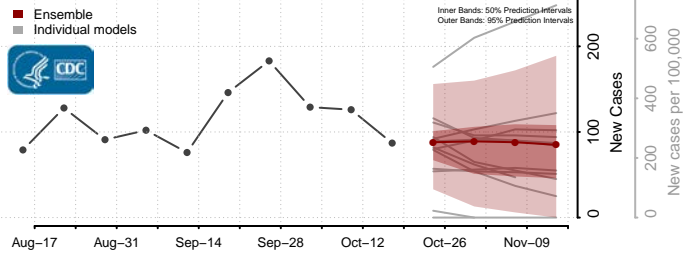

Scotland County, North Carolina