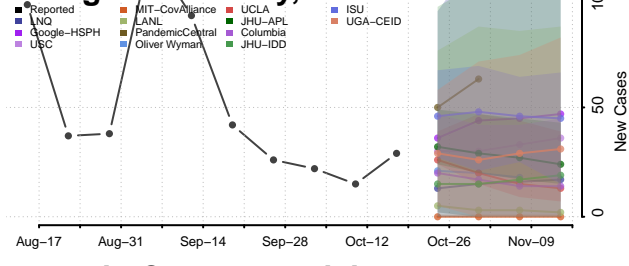

Evangeline County, Louisiana