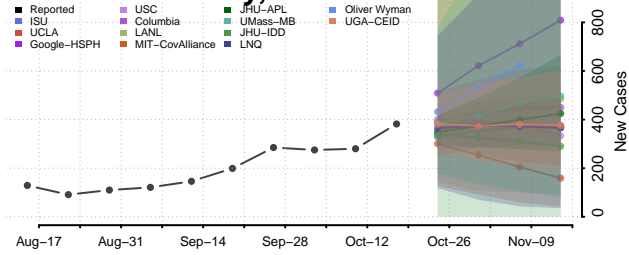

St. Louis County, Minnesota