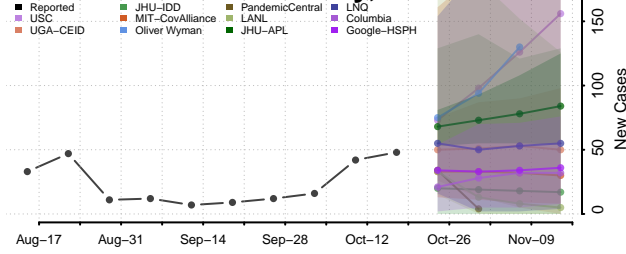

Kenai Peninsula County, Alaska