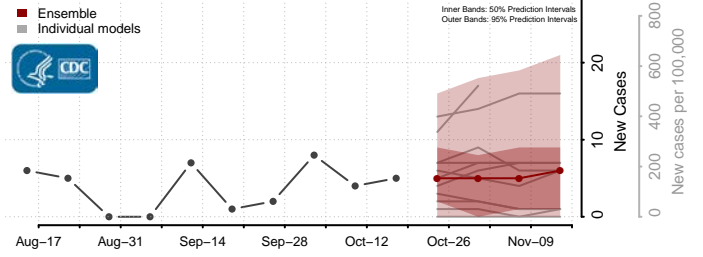

Traverse County, Minnesota