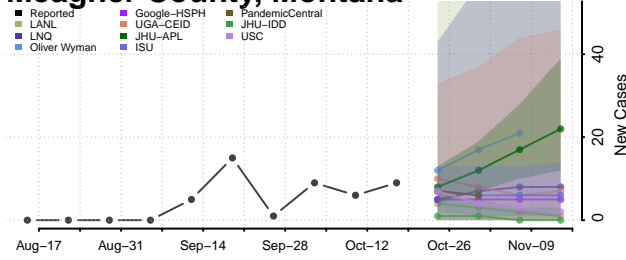

Meagher County, Montana