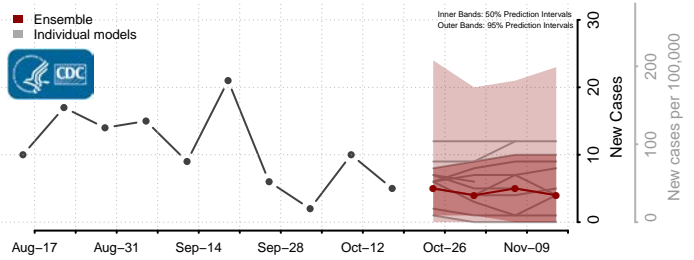

Gates County, North Carolina