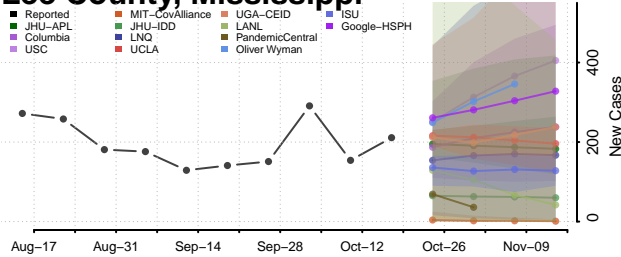

Lee County, Mississippi