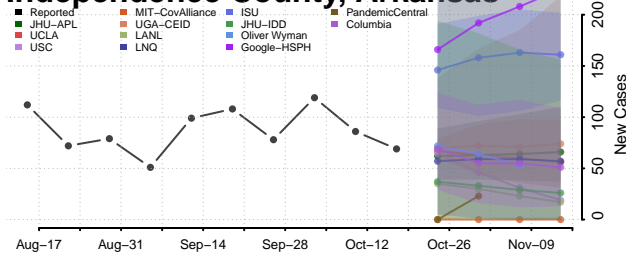

Independence County, Arkansas