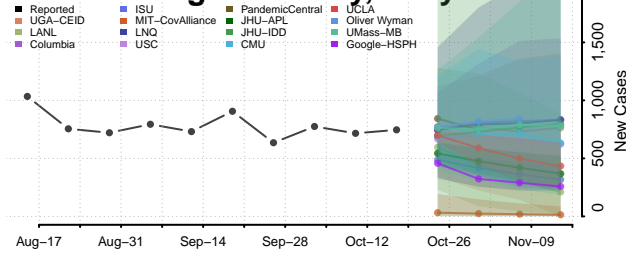

Prince George's County, Maryland