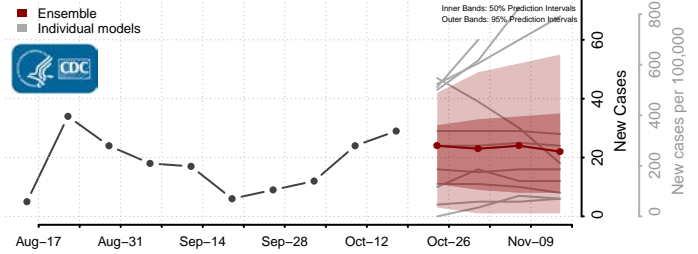

Dawes County, Nebraska