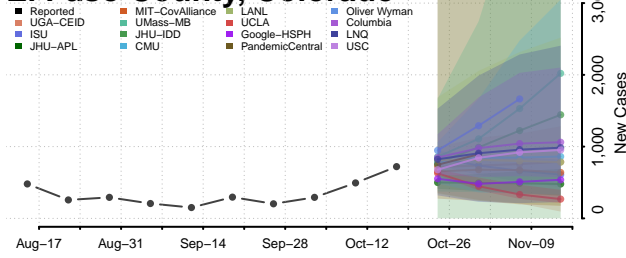

EI Paso County, Colorado