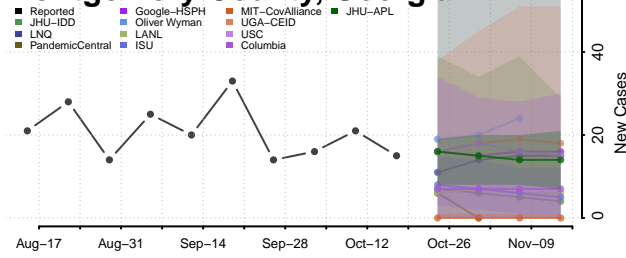

Montgomery County, Georgia