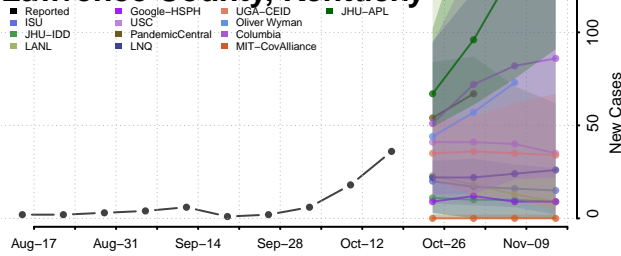

Lawrence County, Kentucky