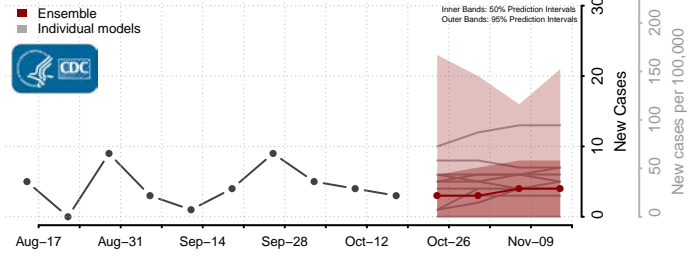

Hardy County, West Virginia