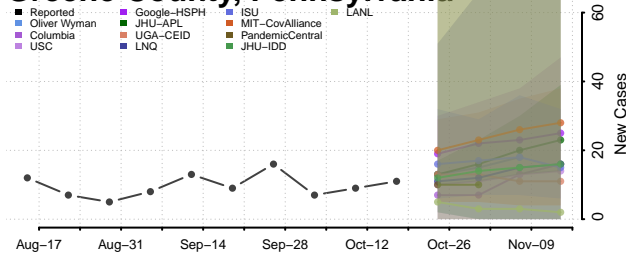

Greene County, Pennsylvania