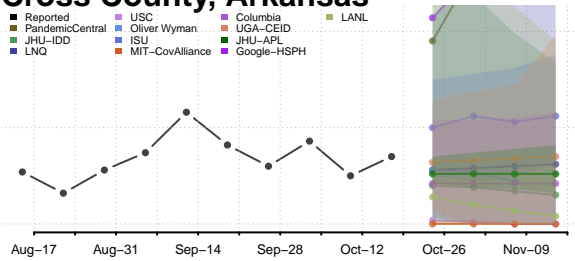

Cross County, Arkansas