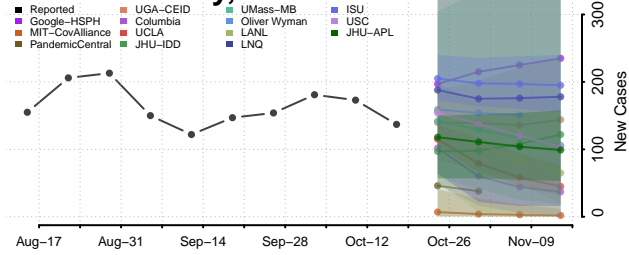

Rowan County, North Carolina