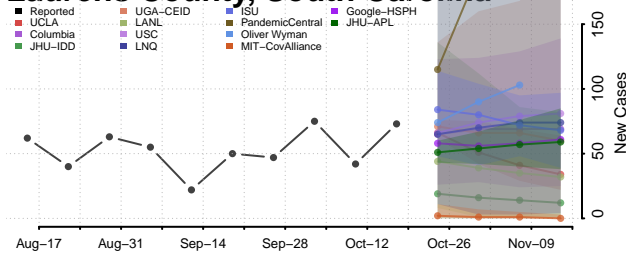

Laurens County, South Carolina