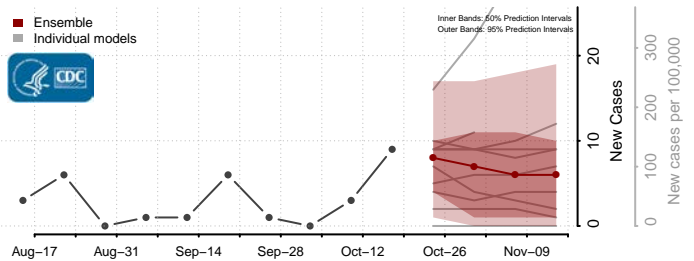

Pendleton County, West Virginia