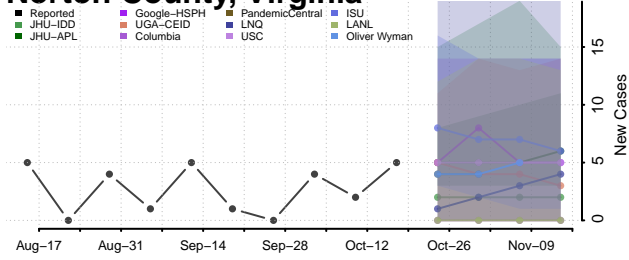

### Norton County, Virginia