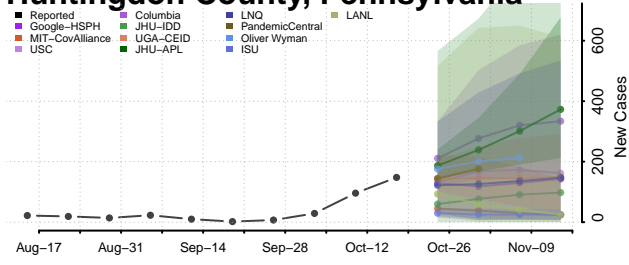

Huntingdon County, Pennsylvania