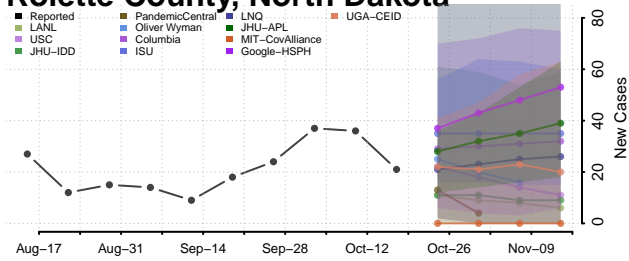

Rolette County, North Dakota