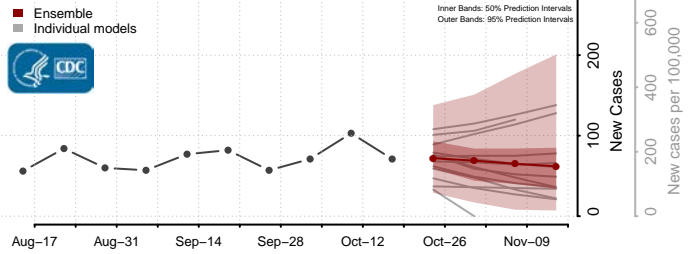

Danville County, Virginia