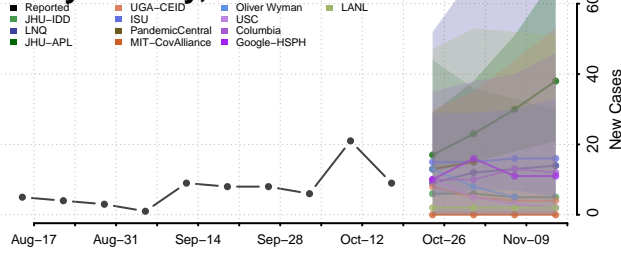

Perry County, Arkansas