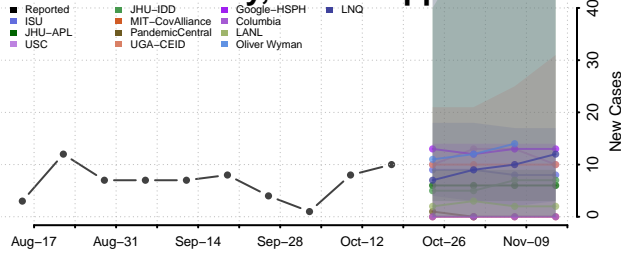

Jefferson County, Mississippi