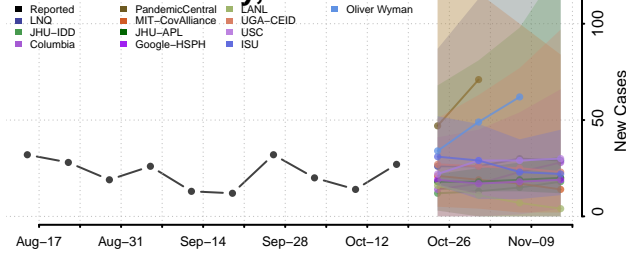

Hancock County, Illinois