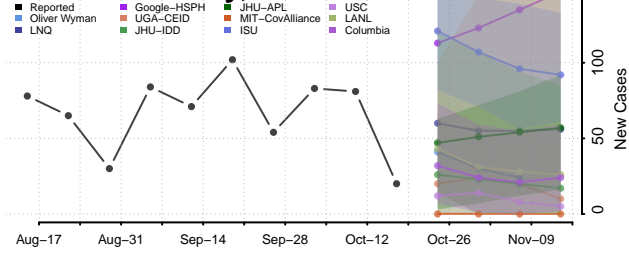

Dunklin County, Missouri