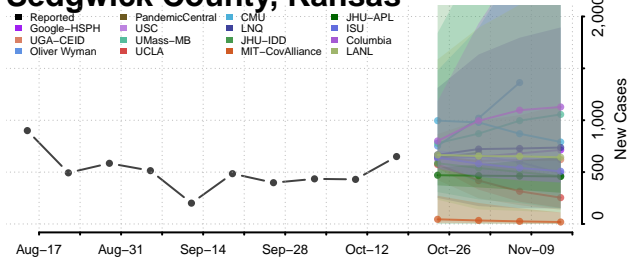

Sedgwick County, Kansas