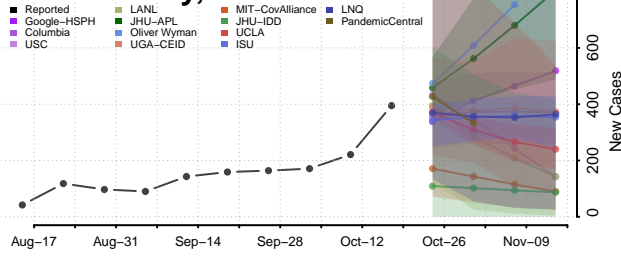

Ward County, North Dakota