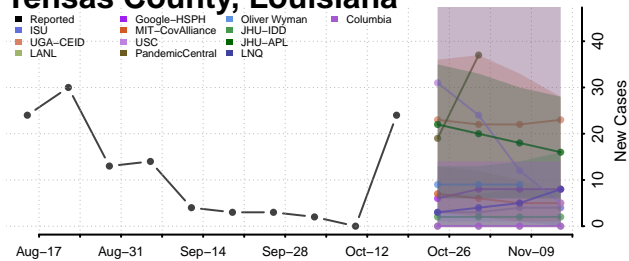

Tensas County, Louisiana