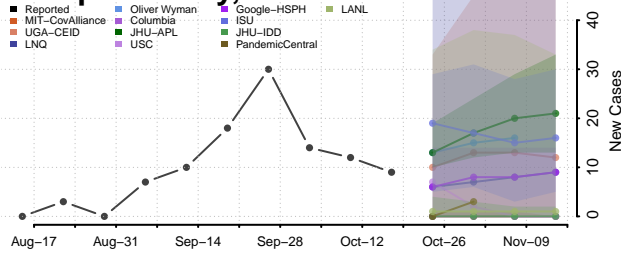

Phillips County, Kansas