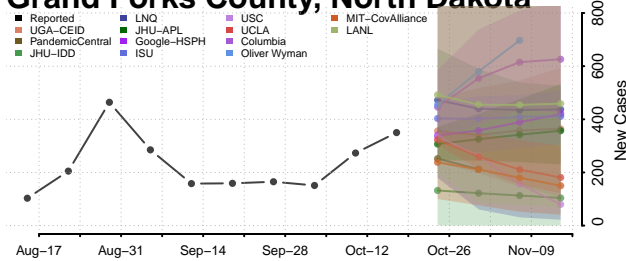

Grand Forks County, North Dakota