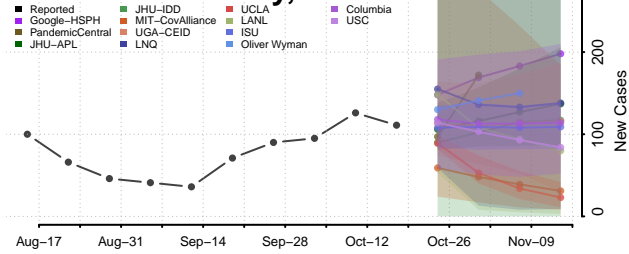

Rutherford County, North Carolina