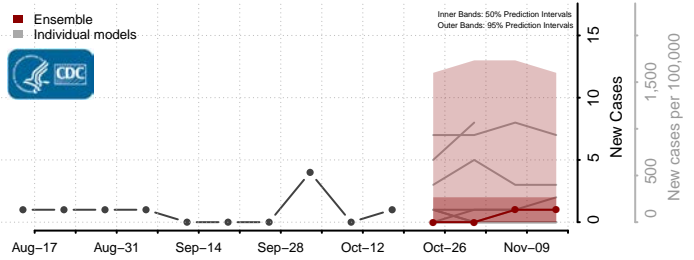

Slope County, North Dakota