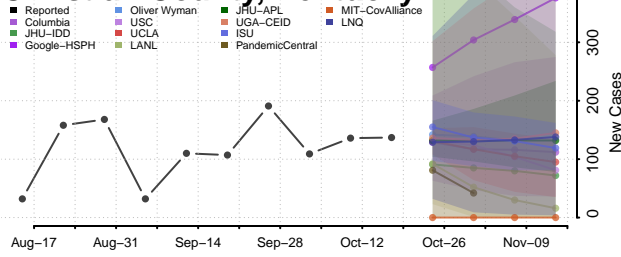

Christian County, Kentucky