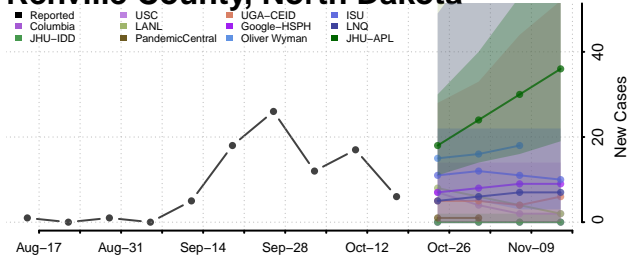

Renville County, North Dakota