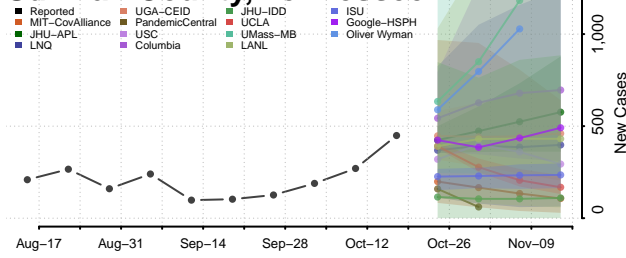

Sullivan County, Tennessee