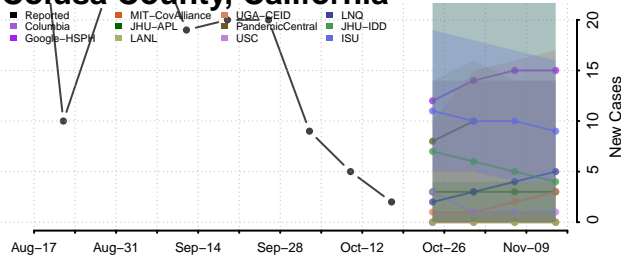

Colusa County, California