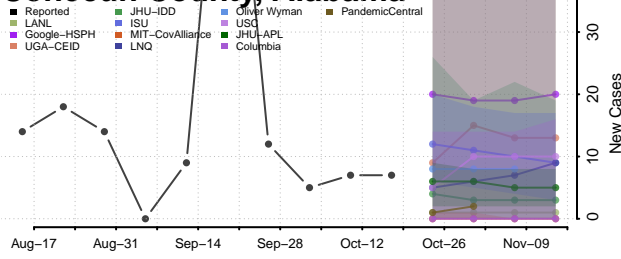

Conecuh County, Alabama