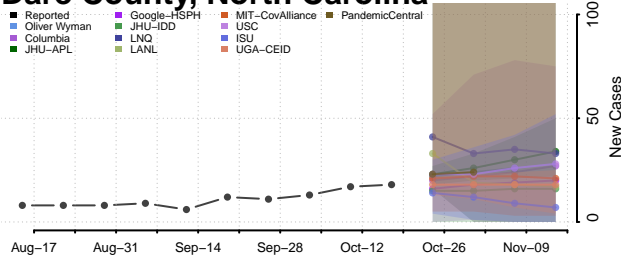

Dare County, North Carolina