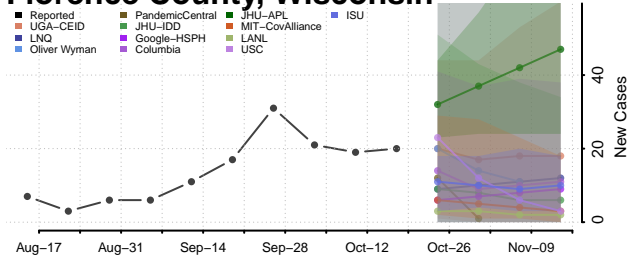

Florence County, Wisconsin