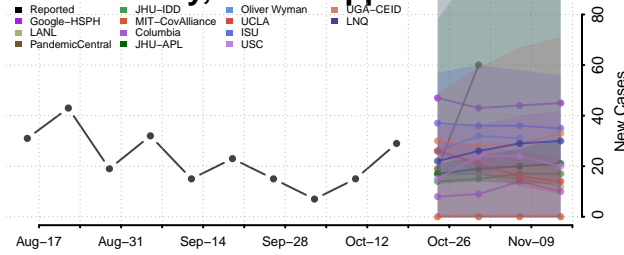

Scott County, Mississippi