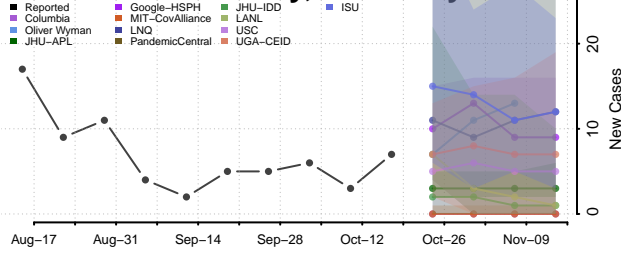

Cumberland County, Kentucky