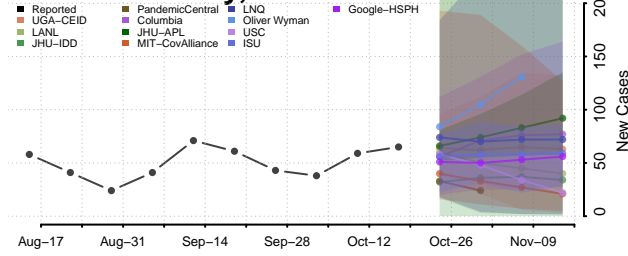

Lincoln County, Tennessee