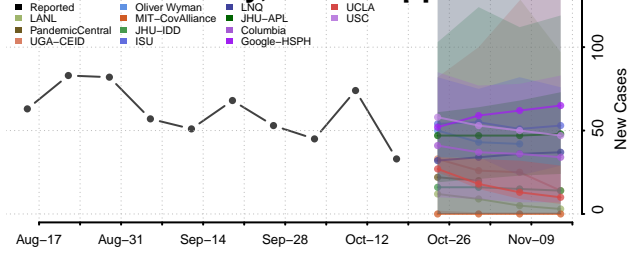

Pontotoc County, Mississippi