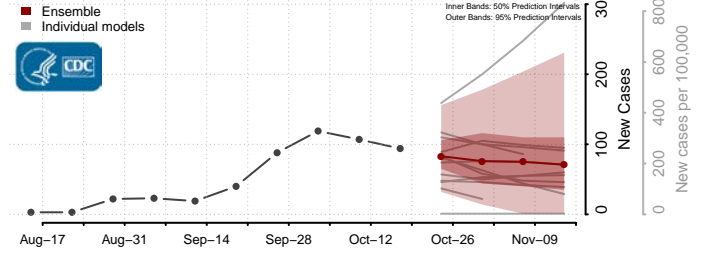

Whitley County, Kentucky