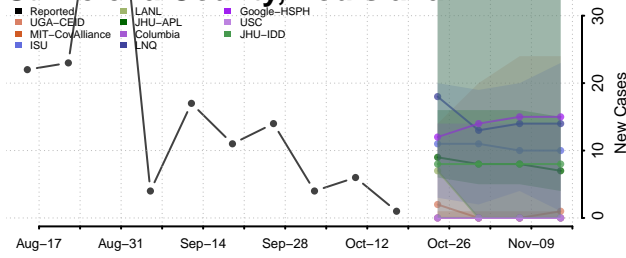

St. Helena County, Louisiana