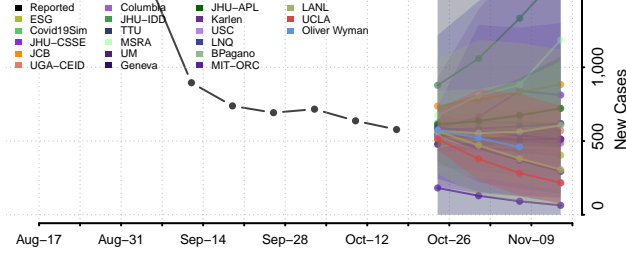

Guam

Hawaii

Hawaii County, Hawaii

Honolulu County, Hawaii

Kalawao County, Hawaii

Kauai County, Hawaii