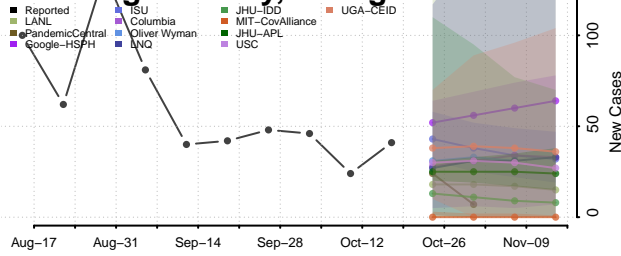

Chattooga County, Georgia