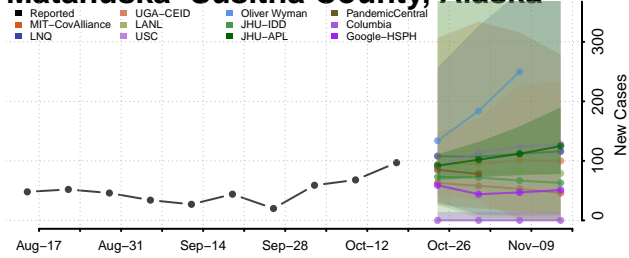

Matanuska-Susitna County, Alaska