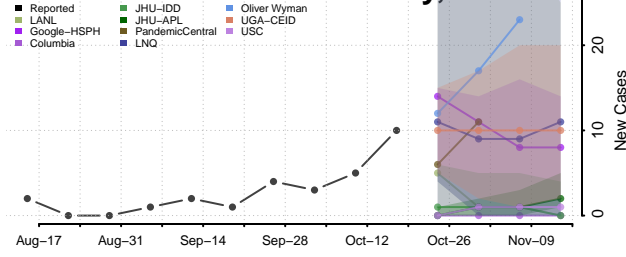

Southeast Fairbanks County, Alaska