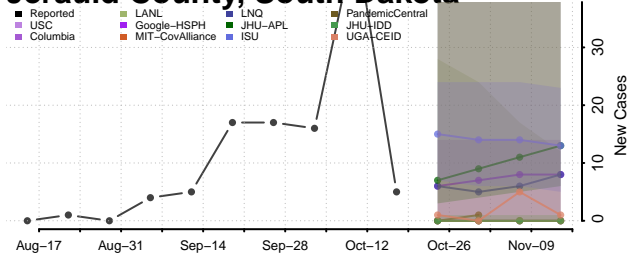

Jerauld County, South Dakota