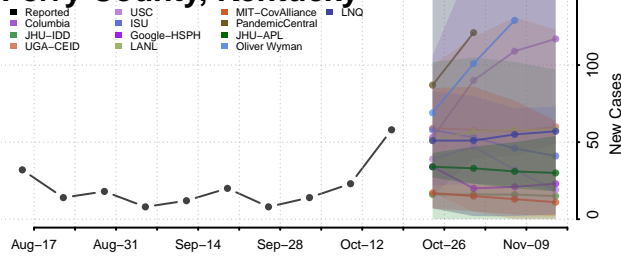

Perry County, Kentucky