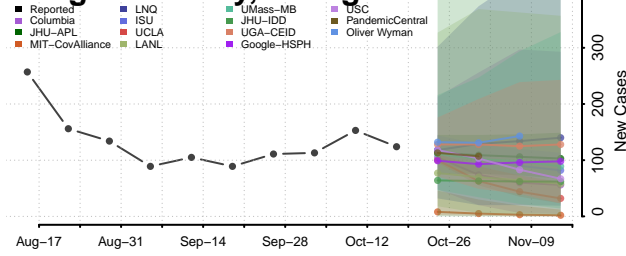

Douglas County, Georgia