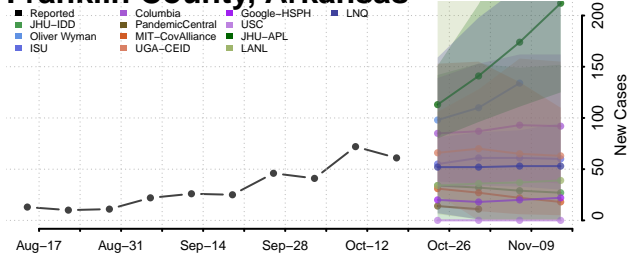

Franklin County, Arkansas