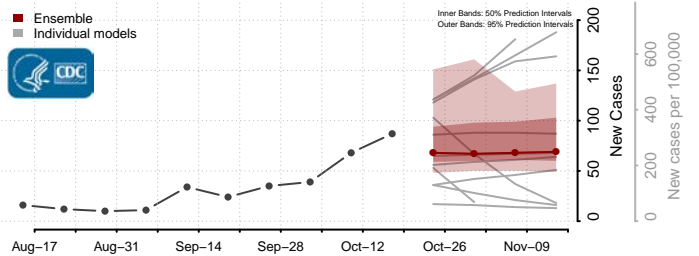

### Garvin County, Oklahoma