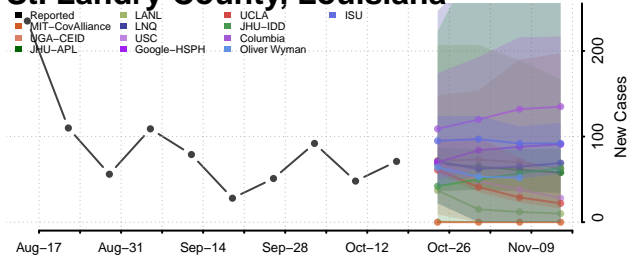

St. Landry County, Louisiana