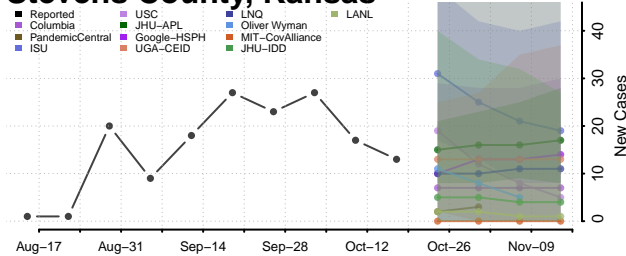

Stevens County, Kansas