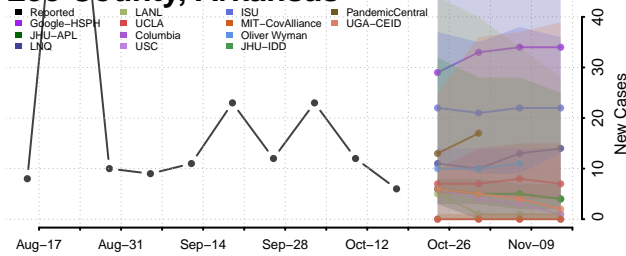

Lee County, Arkansas