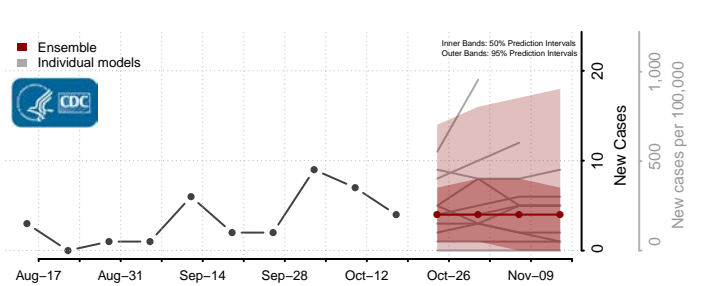

Gosper County, Nebraska