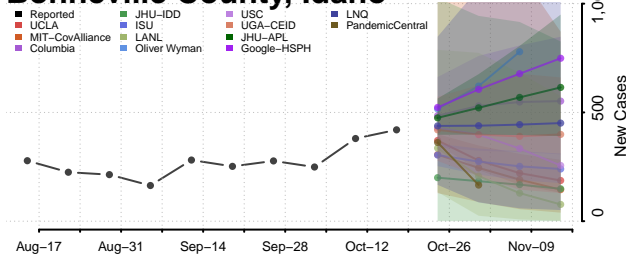

Bonneville County, Idaho