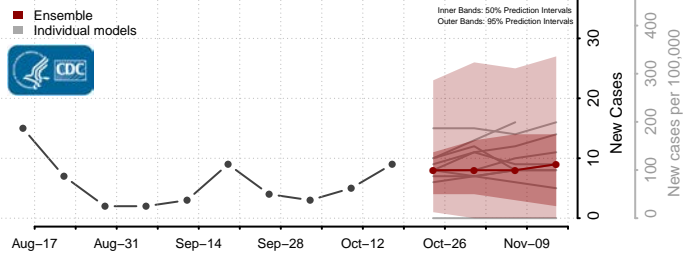

Keith County, Nebraska