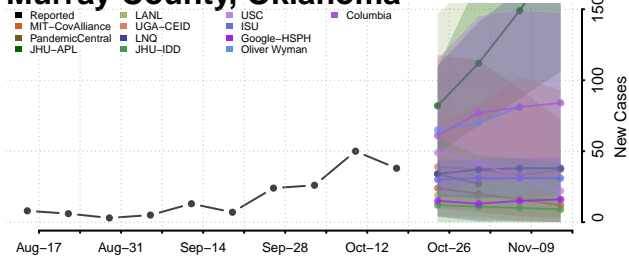

Murray County, Oklahoma