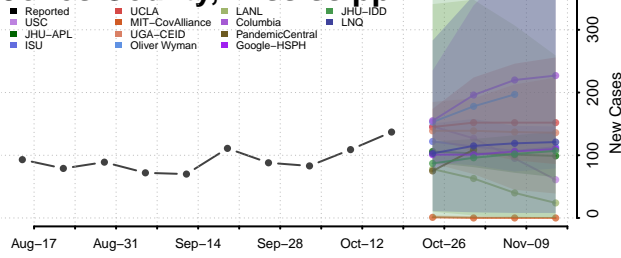

Jones County, Mississippi