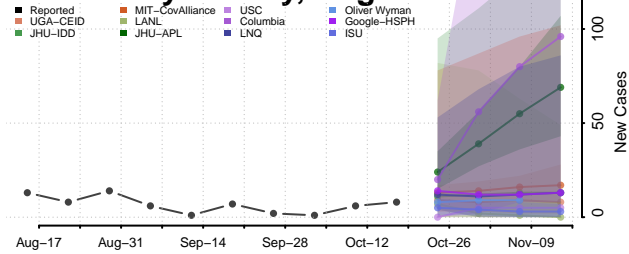

Fairfax City County, Virginia