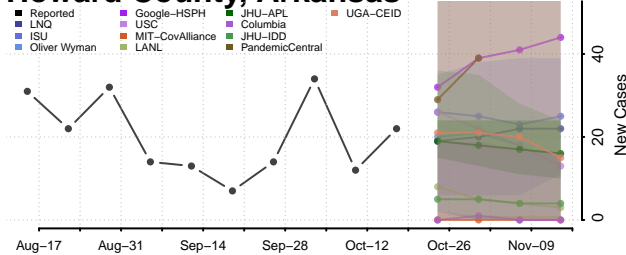

Howard County, Arkansas