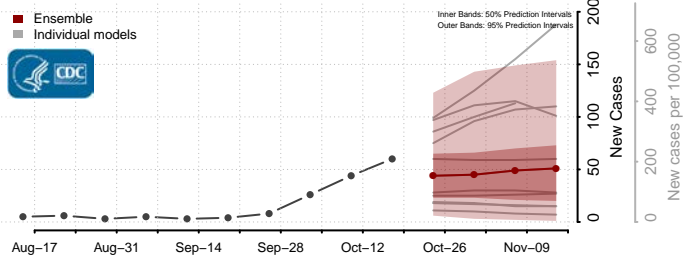

Randolph County, West Virginia