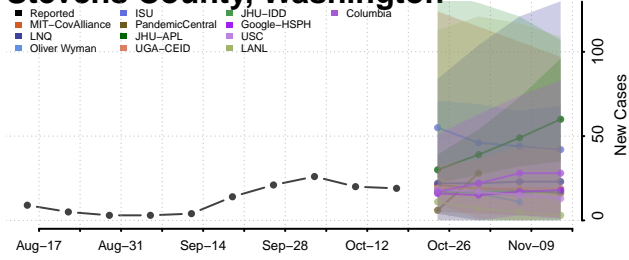

Stevens County, Washington