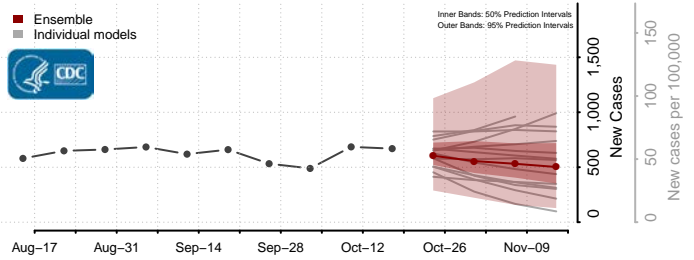

Fairfax County, Virginia