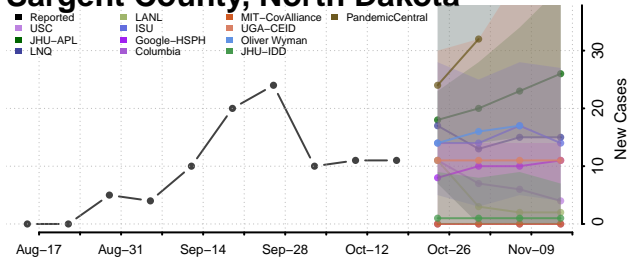

Sargent County, North Dakota