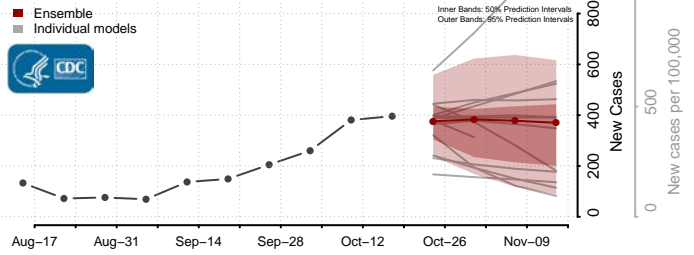

Twin Falls County, Idaho