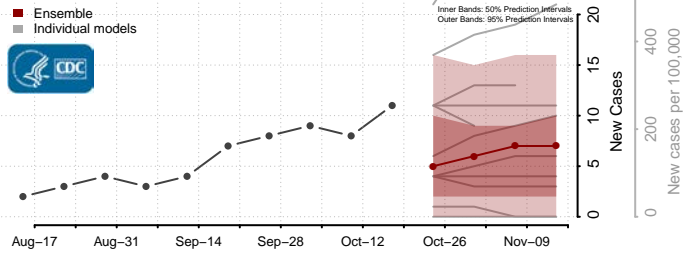

Grant County, Oklahoma