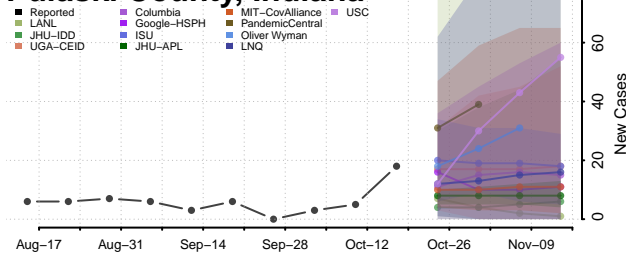

Pulaski County, Indiana