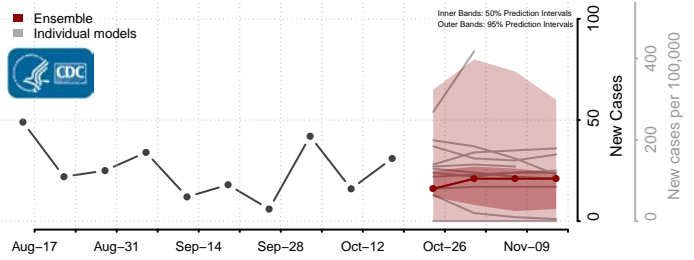

Richland County, Louisiana