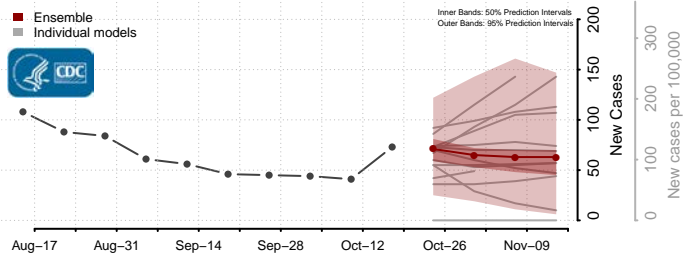

Granville County, North Carolina