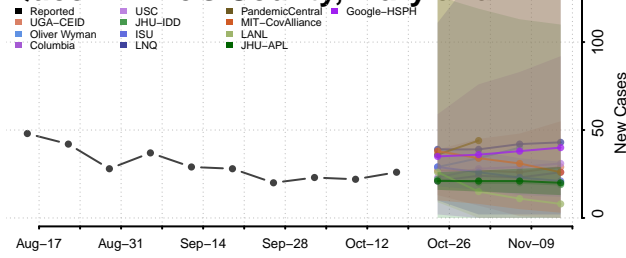

Queen Anne's County, Maryland