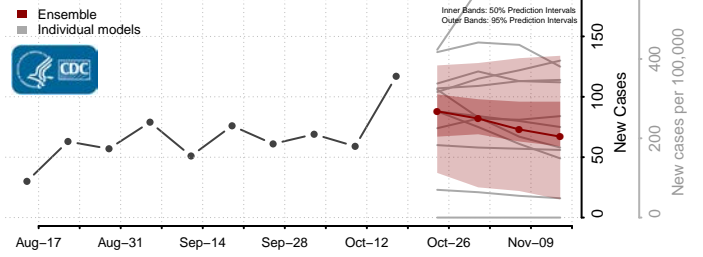

McCurtain County, Oklahoma