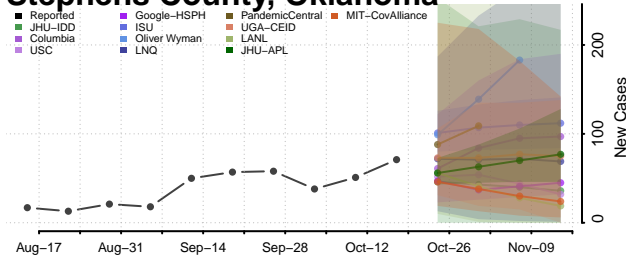

Stephens County, Oklahoma