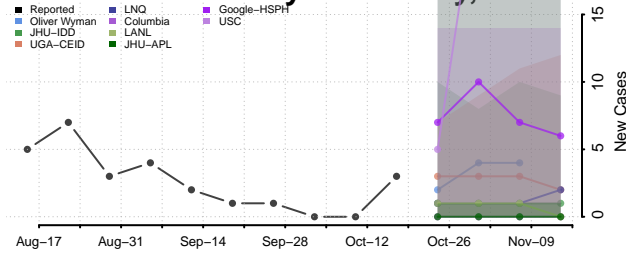

Prince of Wales-Hyder County, Alaska