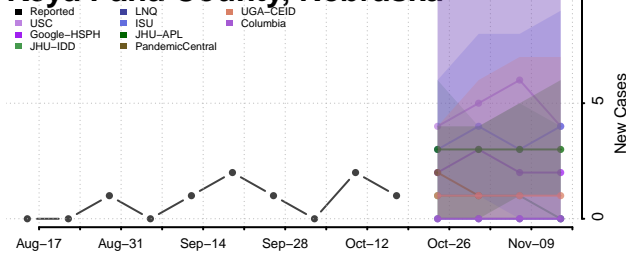

Keya Paha County, Nebraska