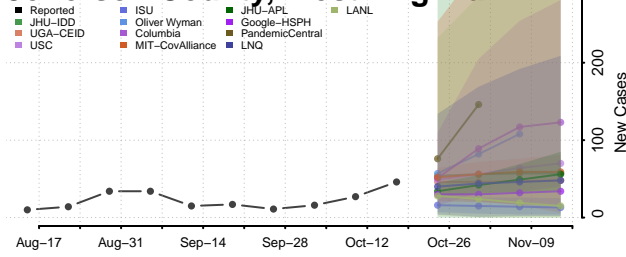

Jefferson County, West Virginia