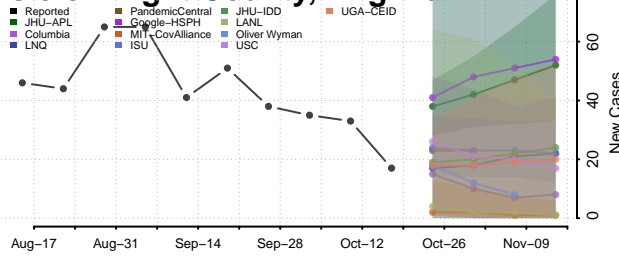

Isle of Wight County, Virginia