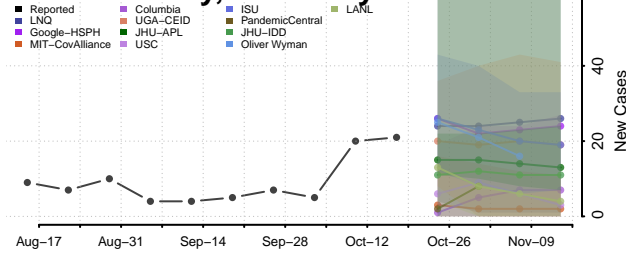

Butler County, Kentucky