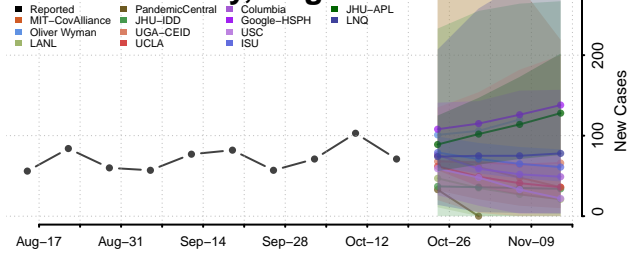

Danville County, Virginia