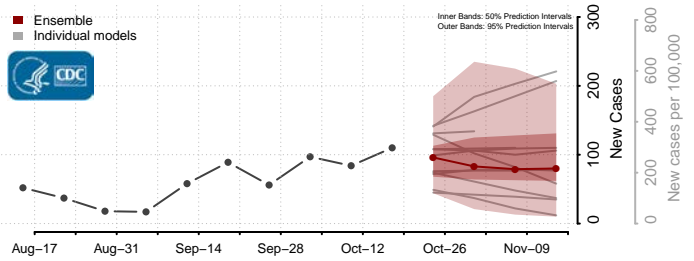

Green County, Wisconsin