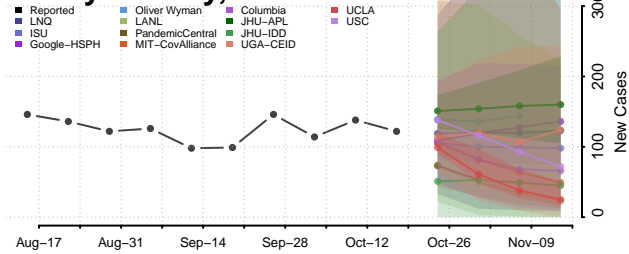

Stanly County, North Carolina