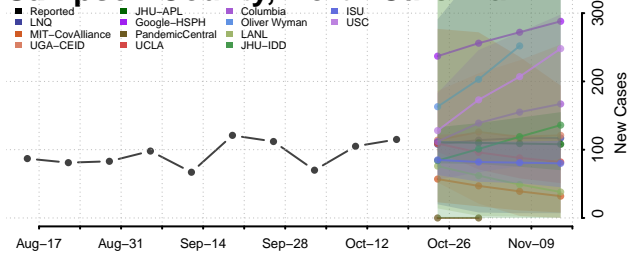

Sampson County, North Carolina