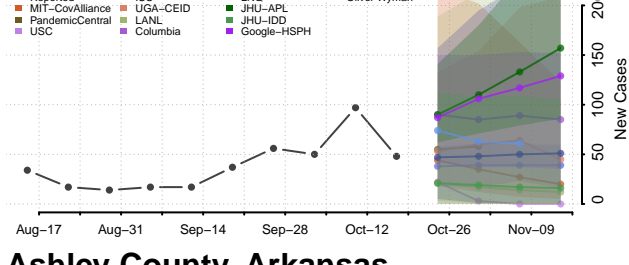

Arkansas County, Arkansas