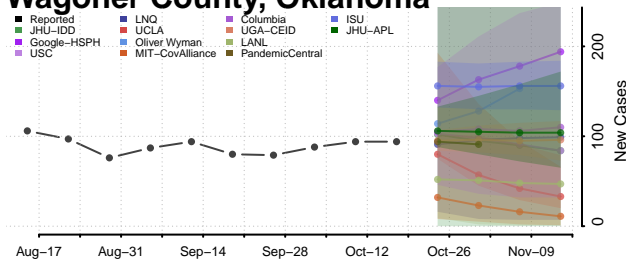

Wagoner County, Oklahoma