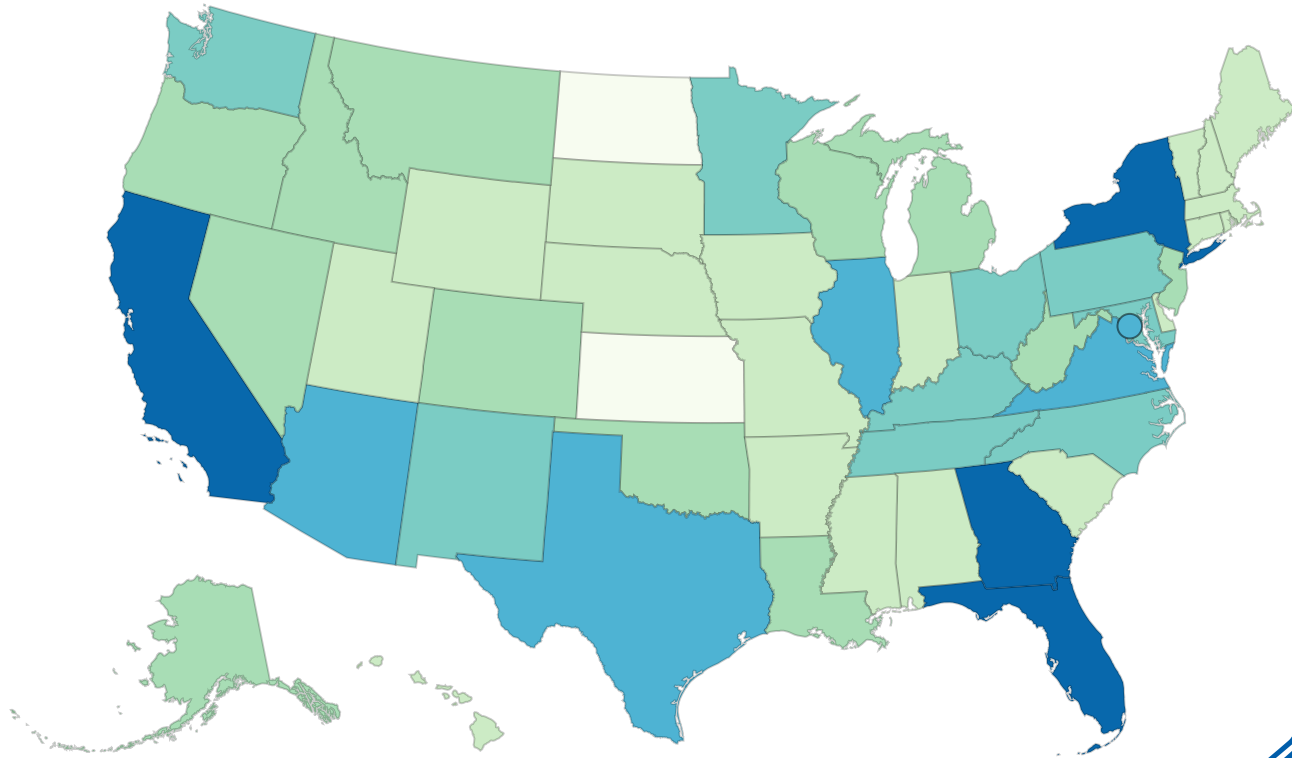

Number of Staff Deployed: 640

Territories  AS  MP  GU  VI  PR

## Deployed and Field Staff

Range:

- 0 to 1
- 2 to 6
- 7 to 11
- 12 to 19
- 20 to 30
- 31 to 54

<input type="radio"/> North Dakota	0 to 1	1
<input type="radio"/> Nebraska	2 to 6	5
<input type="radio"/> New Hampshire	2 to 6	4
<input type="radio"/> New Jersey	7 to 11	11
<input type="radio"/> New Mexico	12 to 19	15
<input type="radio"/> Nevada	7 to 11	9
<input type="radio"/> New York	31 to 54	34
<input type="radio"/> Ohio	12 to 19	13
<input type="radio"/> Oklahoma	7 to 11	10
<input type="radio"/> Oregon	7 to 11	11
<input type="radio"/> Pennsylvania	12 to 19	17
<input type="radio"/> Puerto Rico	12 to 19	14
<input type="radio"/> Rhode Island	2 to 6	2
<input type="radio"/> South Carolina	2 to 6	3
<input type="radio"/> South Dakota	2 to 6	2
<input type="radio"/> Tennessee	12 to 19	13
<input type="radio"/> Texas	20 to 30	24
<input type="radio"/> Utah	2 to 6	6
<input type="radio"/> Virginia	20 to 30	25
<input type="radio"/> Virgin Islands	7 to 11	10
<input type="radio"/> Vermont	2 to 6	6
<input type="radio"/> Washington	12 to 19	12
<input type="radio"/> Wisconsin	7 to 11	10
<input type="radio"/> West Virginia	7 to 11	9
<input type="radio"/> Wyoming	2 to 6	3