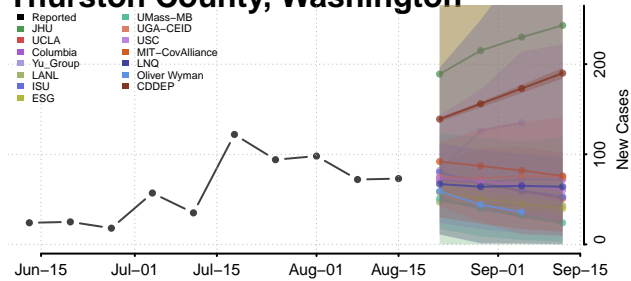

Thurston County, Washington