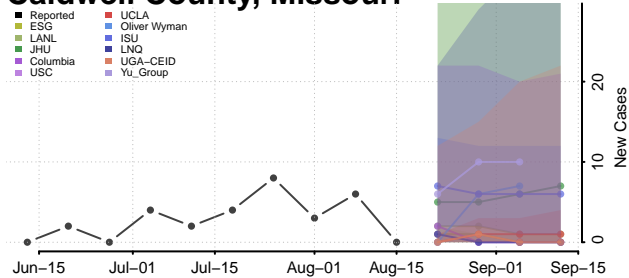

Caldwell County, Missouri