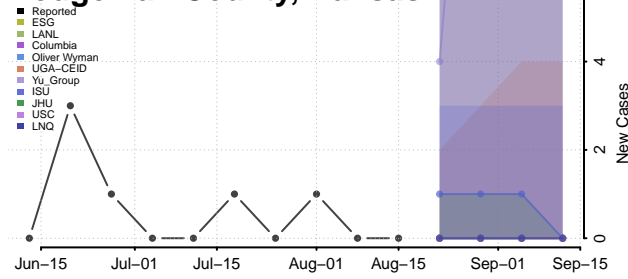

Hodgeman County, Kansas