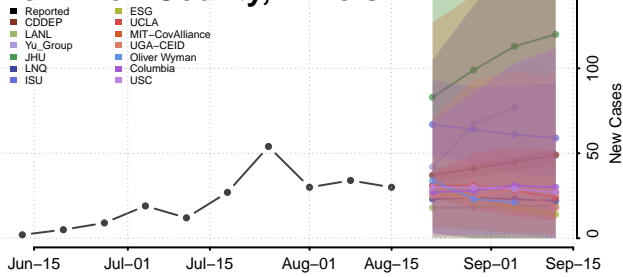

Vermilion County, Illinois