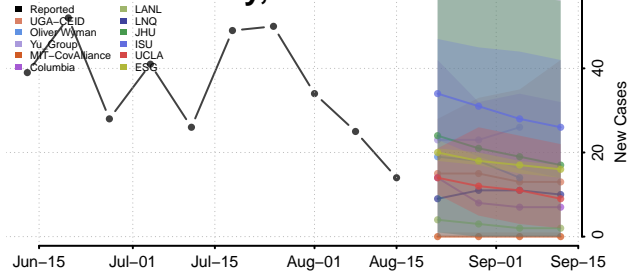

Conecuh County, Alabama