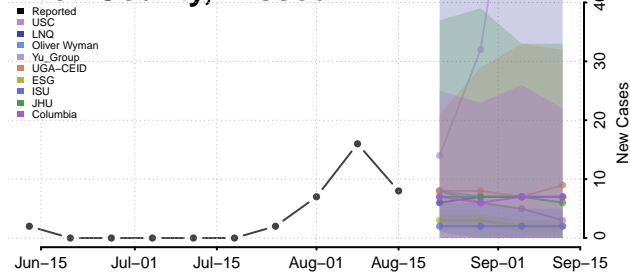

Knox County, Missouri