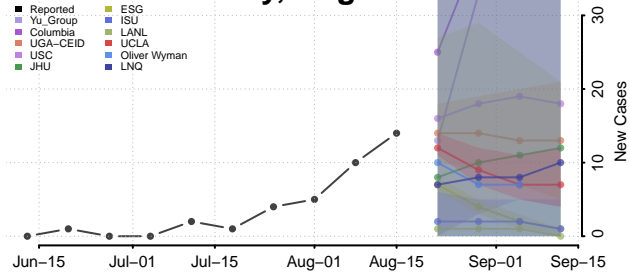

Middlesex County, Virginia