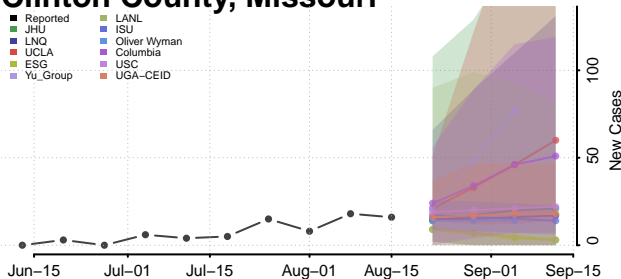

Clinton County, Missouri