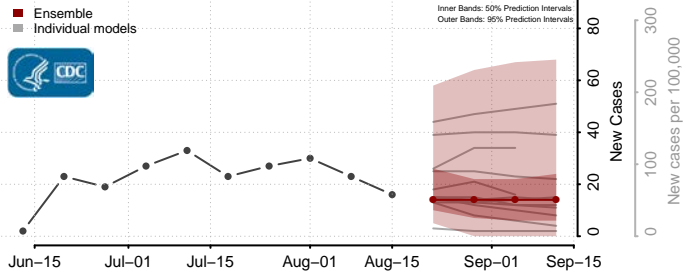

### Garvin County, Oklahoma