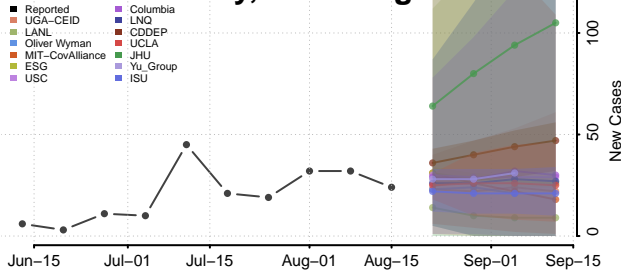

Harrison County, West Virginia