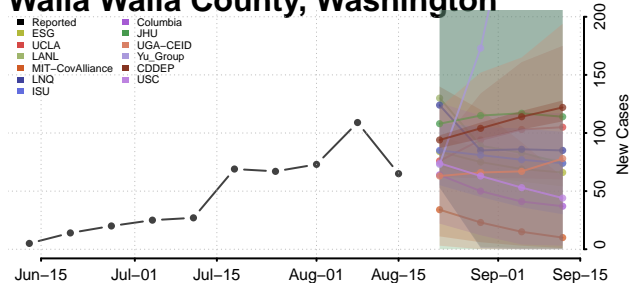

Walla Walla County, Washington