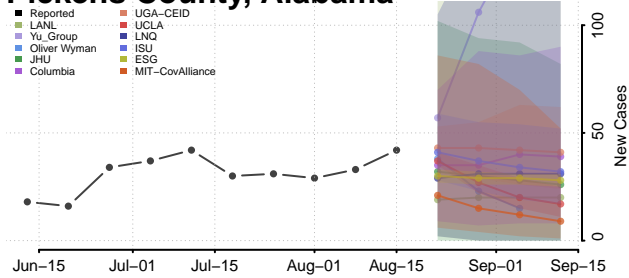

Pickens County, Alabama