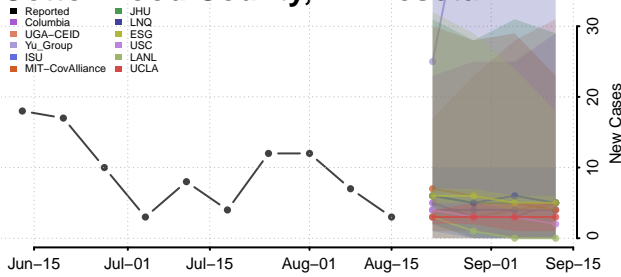

Cottonwood County, Minnesota