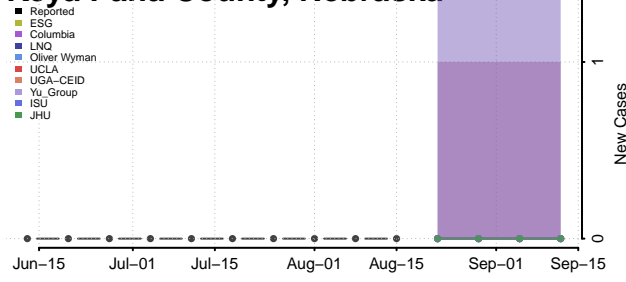

Keya Paha County, Nebraska