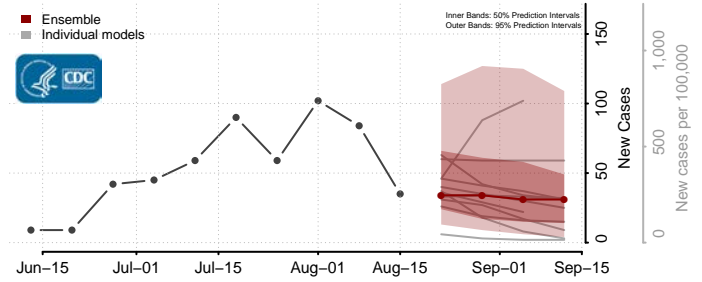

Tallahatchie County, Mississippi