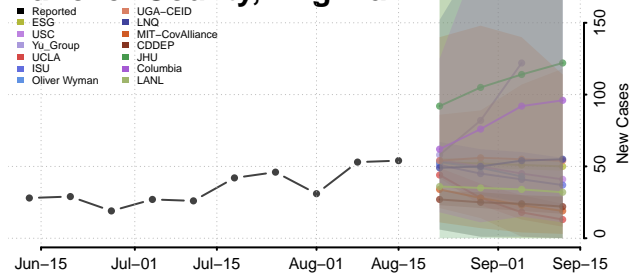

Hanover County, Virginia