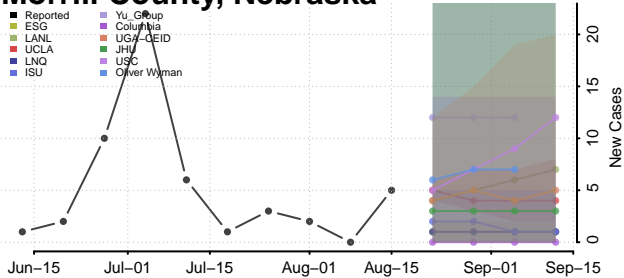

Morrill County, Nebraska