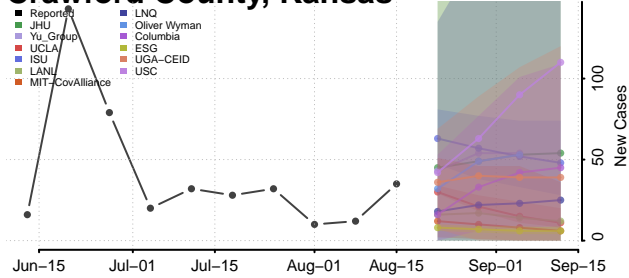

Crawford County, Kansas