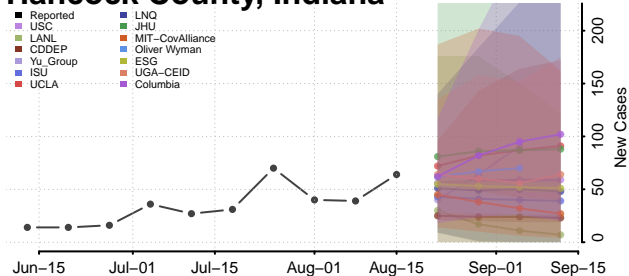

Hancock County, Indiana