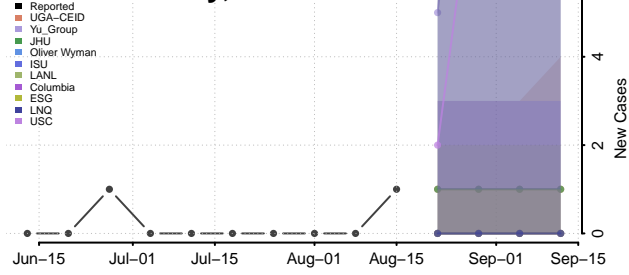

Harlan County, Nebraska