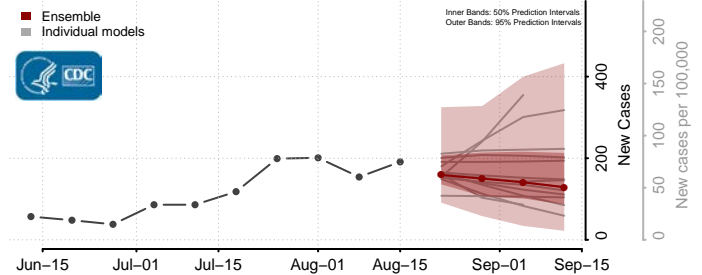

Harford County, Maryland