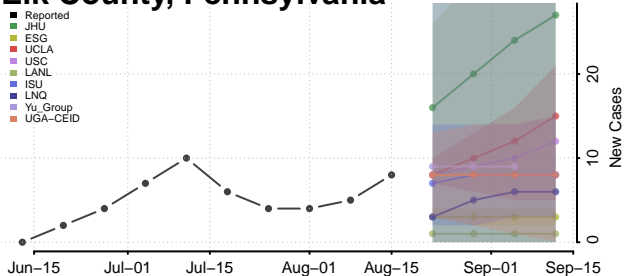

Elk County, Pennsylvania