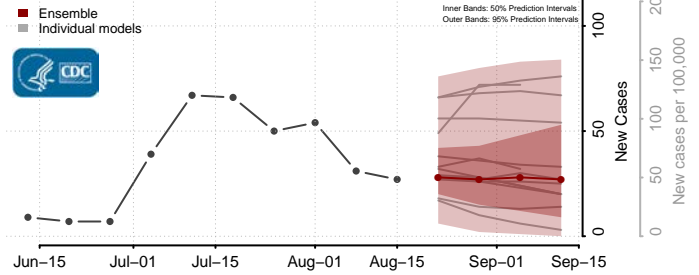

Grady County, Oklahoma