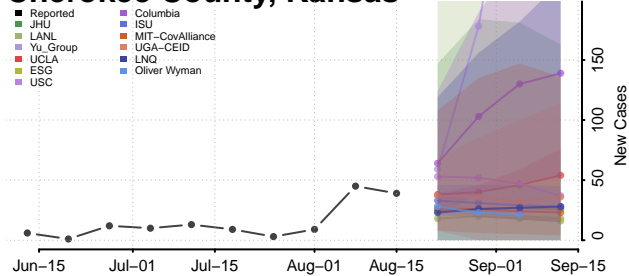

### Cheyenne County, Kansas