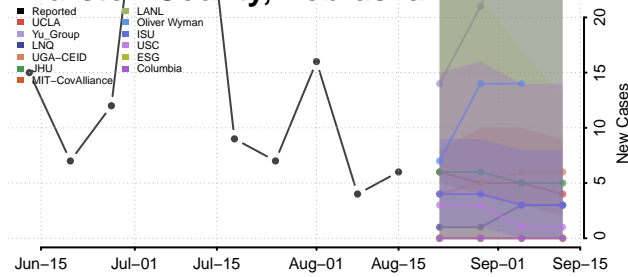

Thurston County, Nebraska