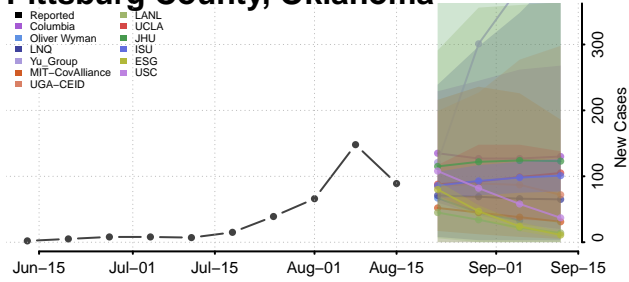

Pittsburg County, Oklahoma