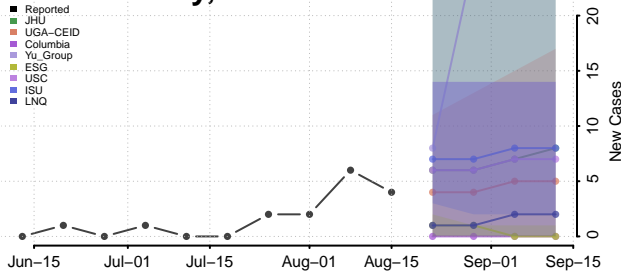

### Pemiscot County, Missouri