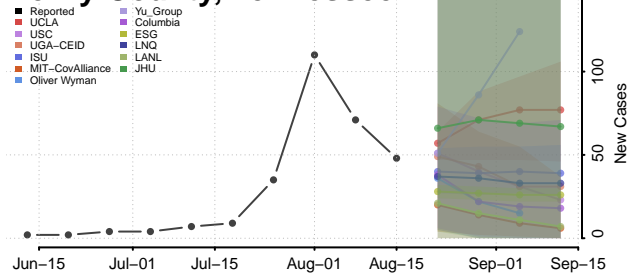

Henry County, Tennessee