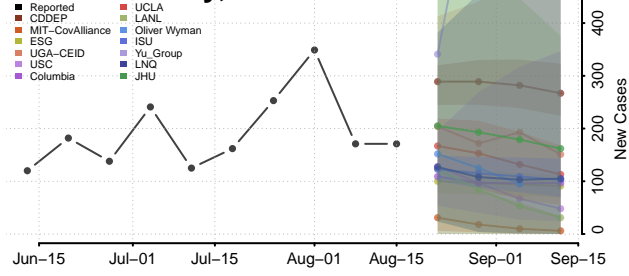

Sevier County, Tennessee