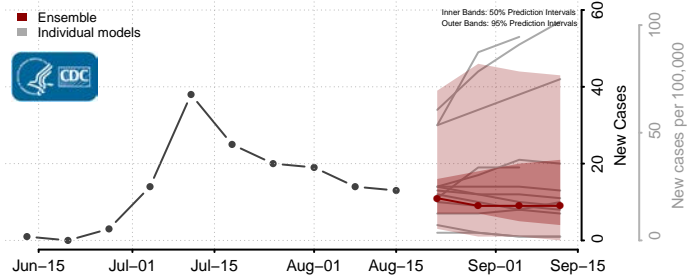

Marion County, West Virginia