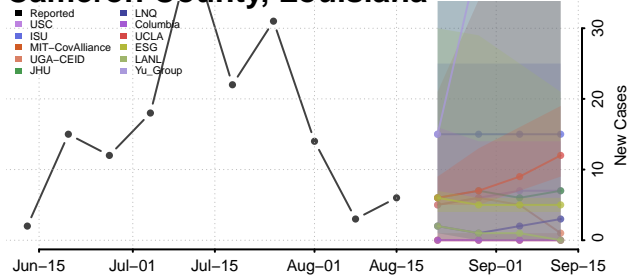

Cameron County, Louisiana