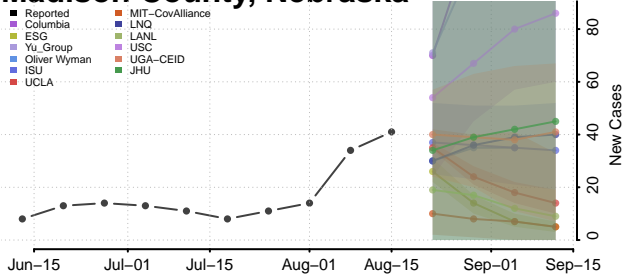

### Madison County, Nebraska