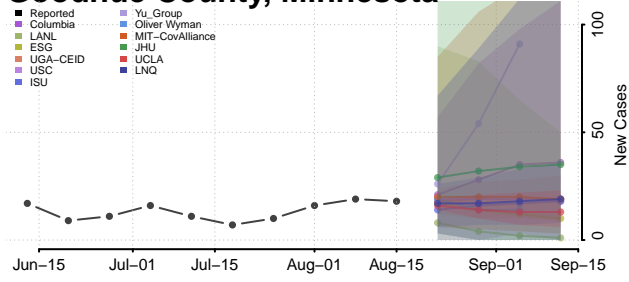

Goodhue County, Minnesota