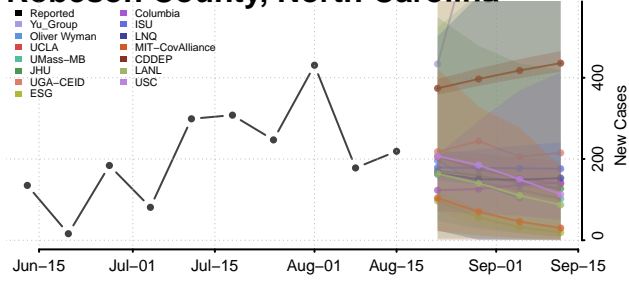

Robeson County, North Carolina