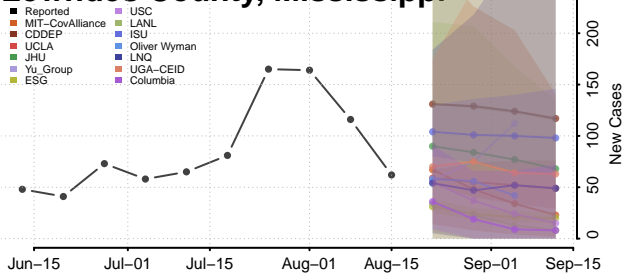

Lowndes County, Mississippi