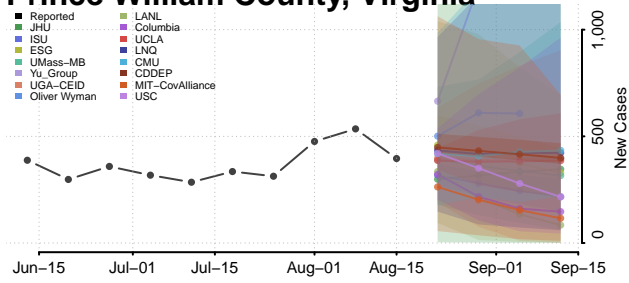

Prince William County, Virginia