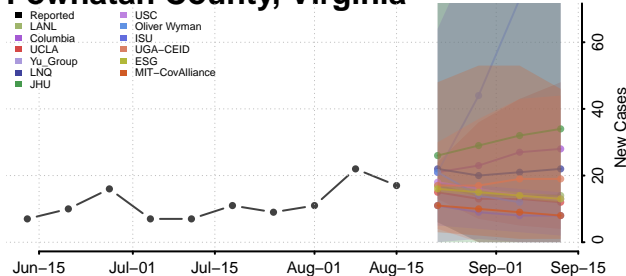

Powhatan County, Virginia