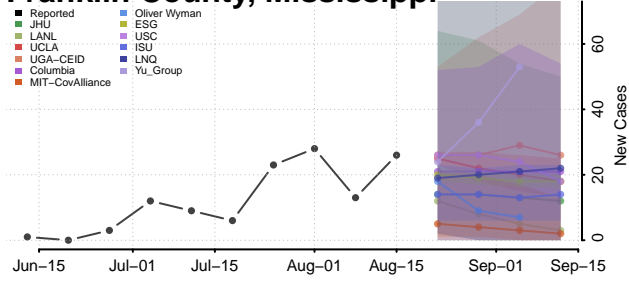

Franklin County, Mississippi