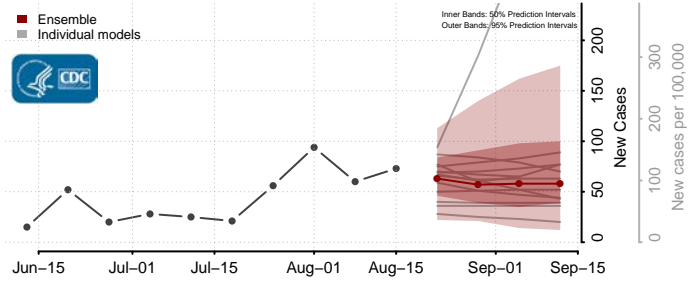

Lincoln County, South Dakota