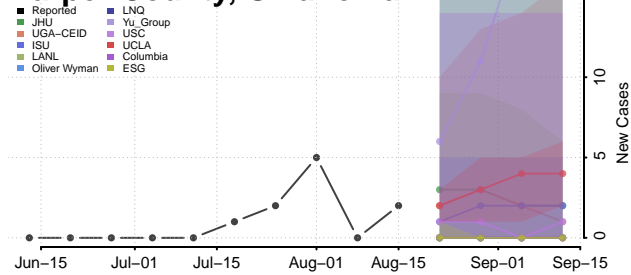

Harper County, Oklahoma