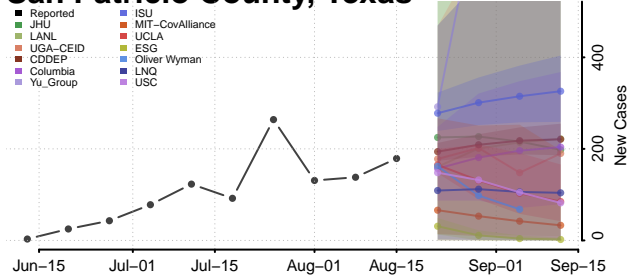

San Patricio County, Texas