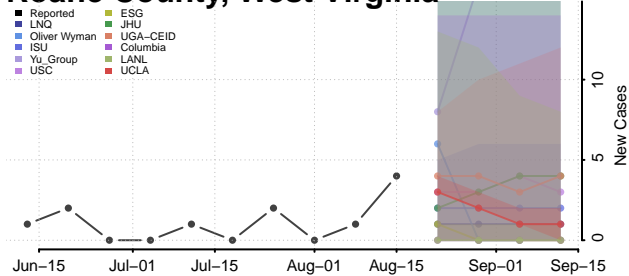

Roane County, West Virginia