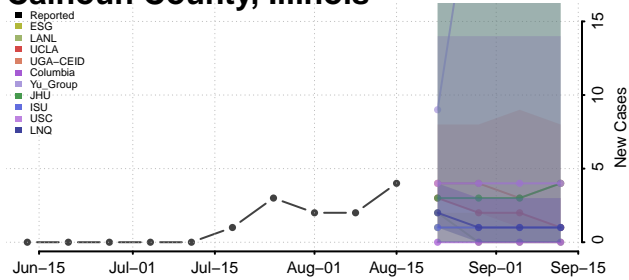

Calhoun County, Illinois