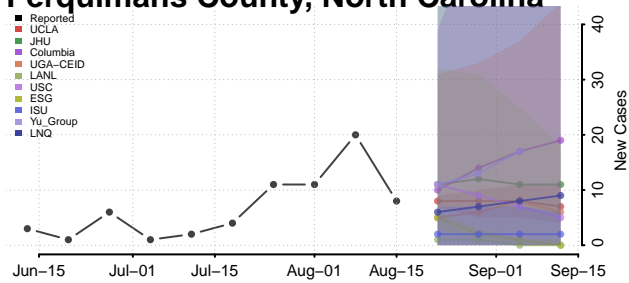

Perquimans County, North Carolina