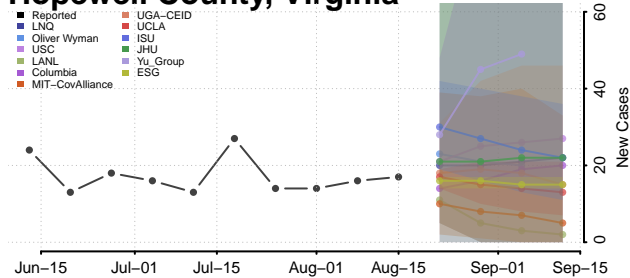

### Hopewell County, Virginia