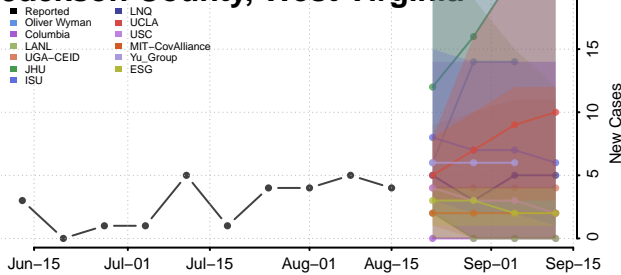

Jackson County, West Virginia