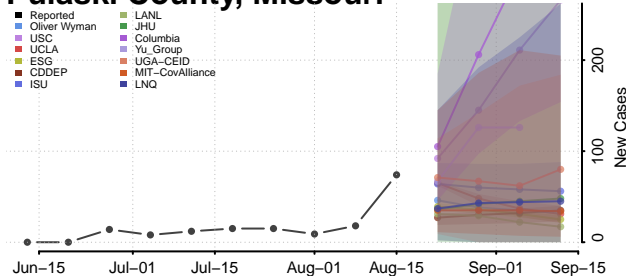

Pulaski County, Missouri