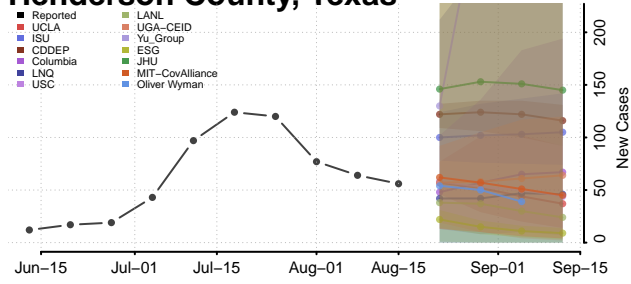

Henderson County, Texas