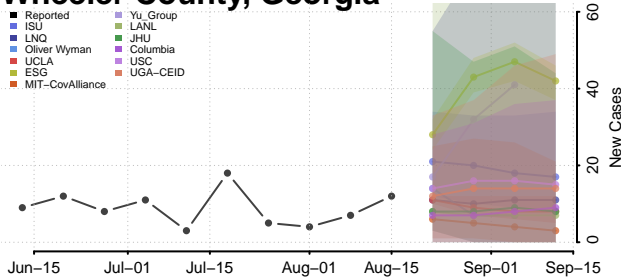

Wheeler County, Georgia