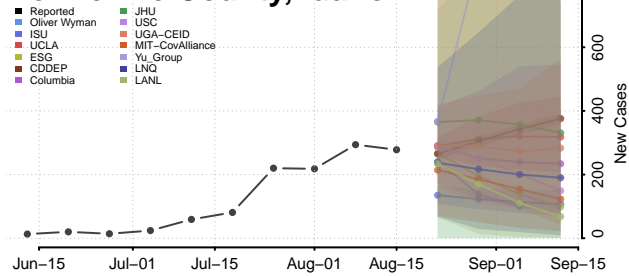

Bonneville County, Idaho