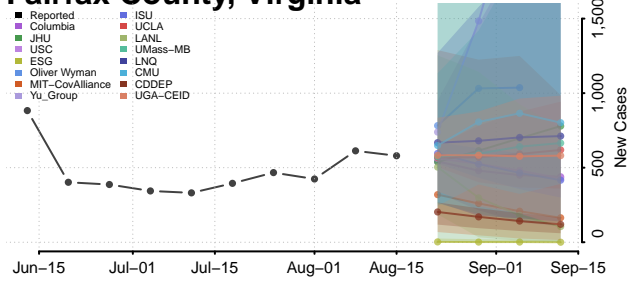

Fairfax County, Virginia