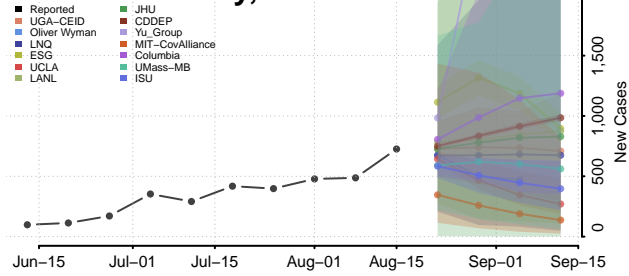

Sonoma County, California