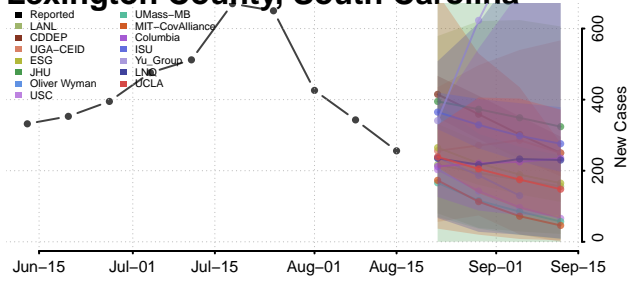

Lexington County, South Carolina