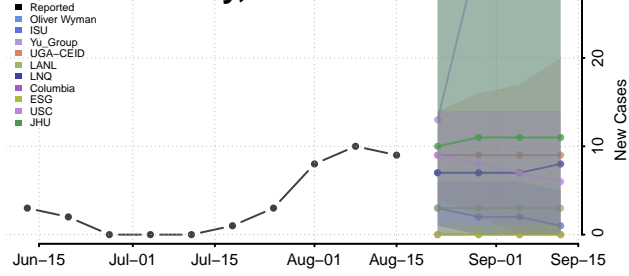

Monroe County, Missouri