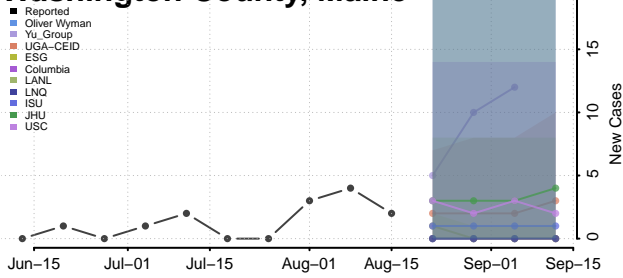

Washington County, Maine