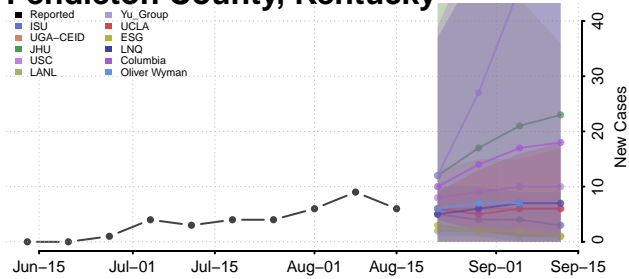

Pendleton County, Kentucky