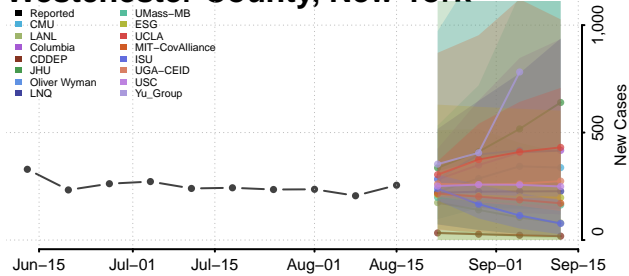

Westchester County, New York