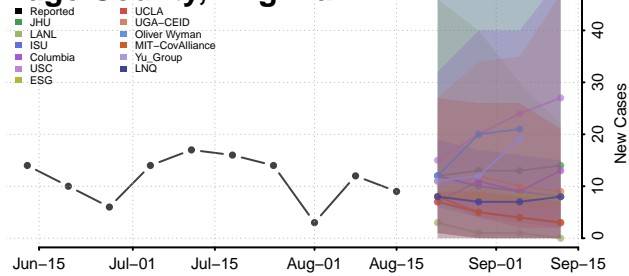

Page County, Virginia