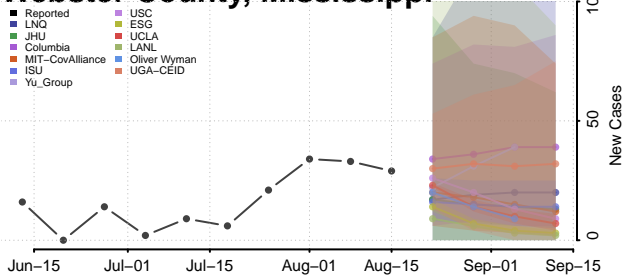

Webster County, Mississippi