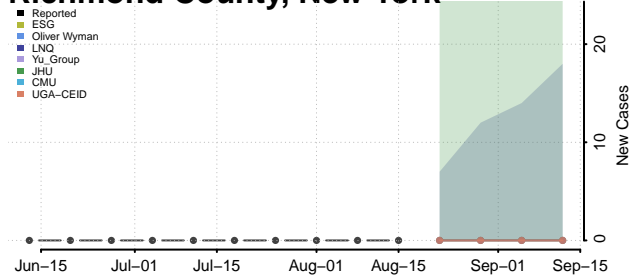

Richmond County, New York