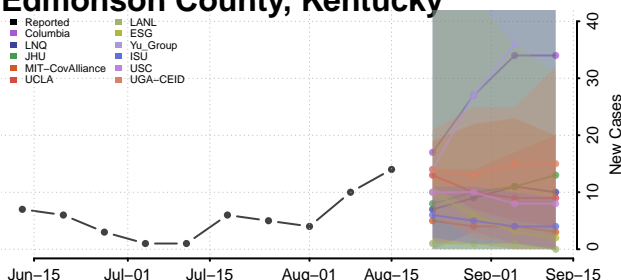

Edmonson County, Kentucky