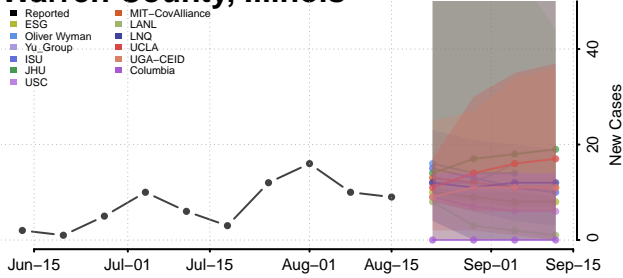

Warren County, Illinois