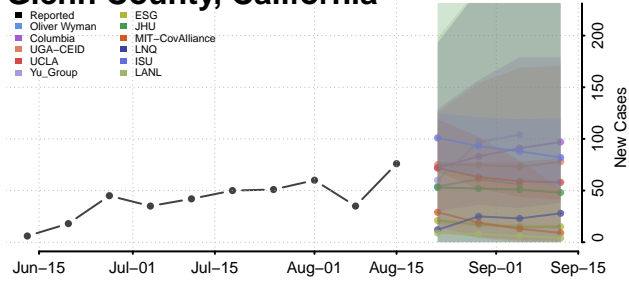

Glenn County, California