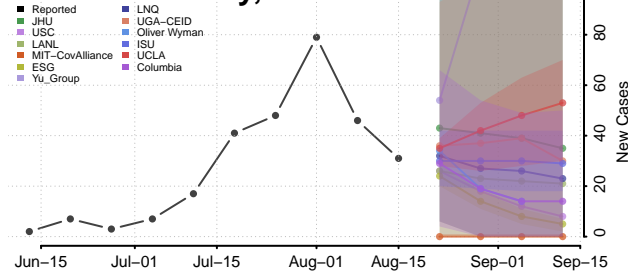

Crockett County, Tennessee