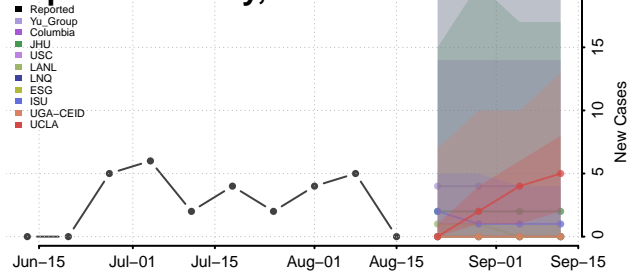

Republic County, Kansas