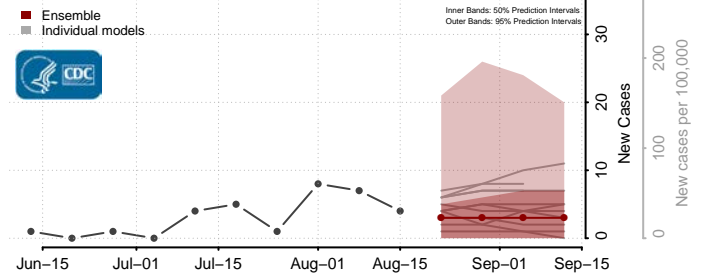

### Madison County, Virginia