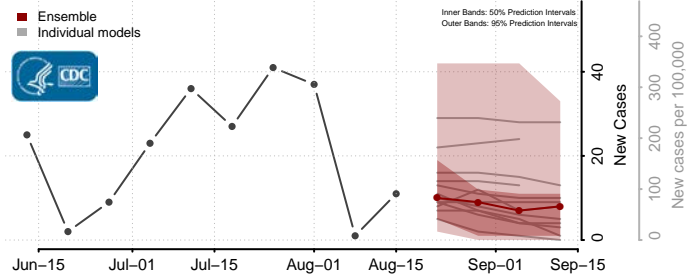

Yalobusha County, Mississippi