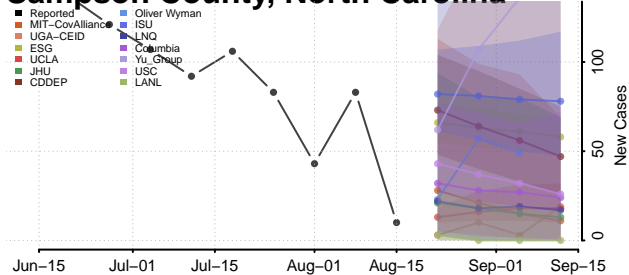

Sampson County, North Carolina