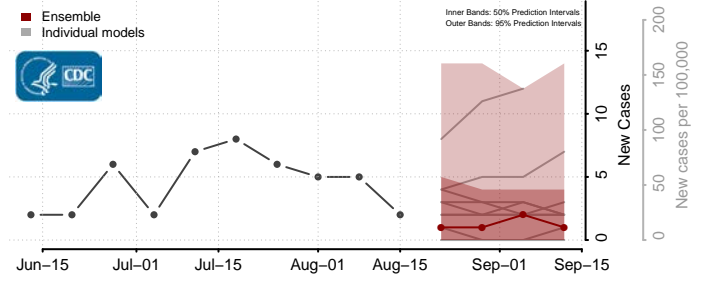

Hancock County, Kentucky