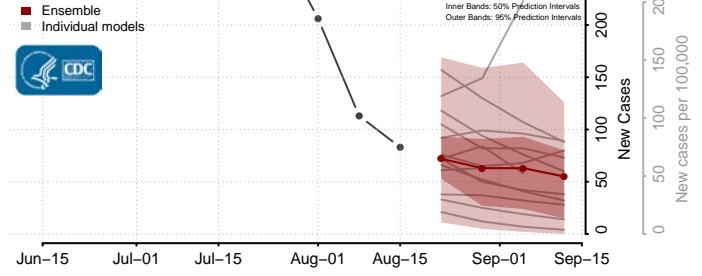

Navajo County, Arizona