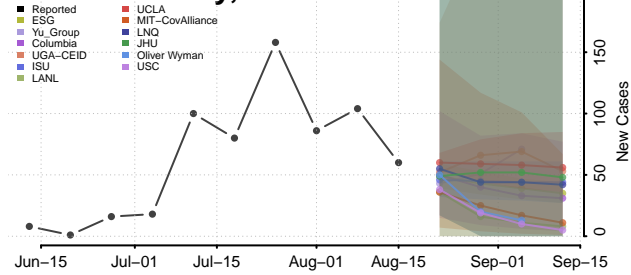

Sabine County, Louisiana