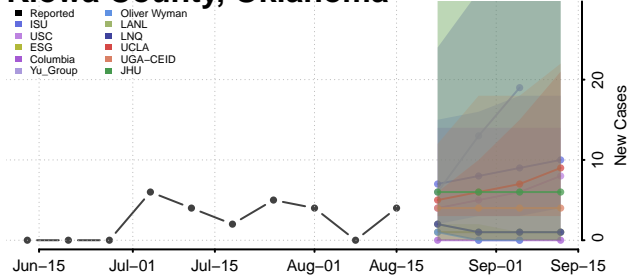

Kiowa County, Oklahoma