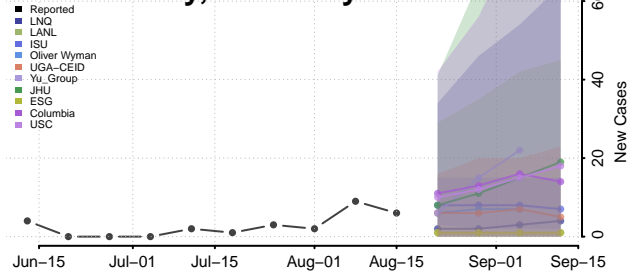

Estill County, Kentucky