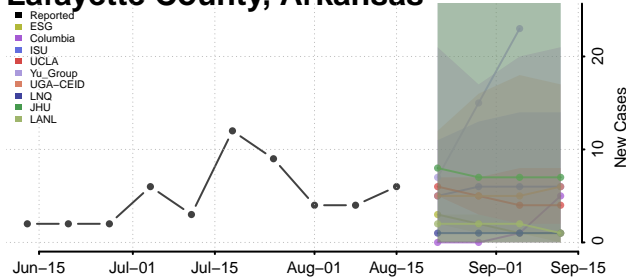

Lafayette County, Arkansas