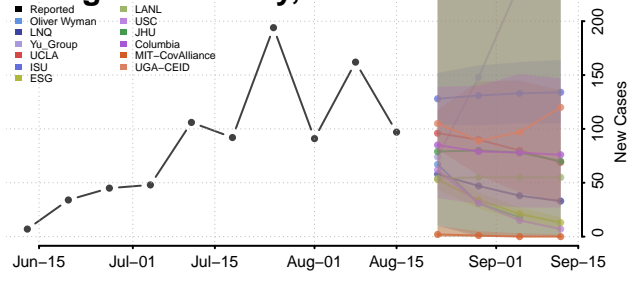

Evangeline County, Louisiana