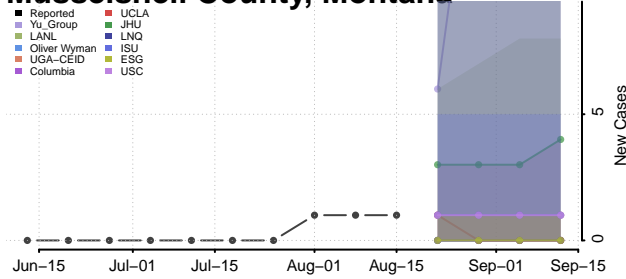

Musselshell County, Montana