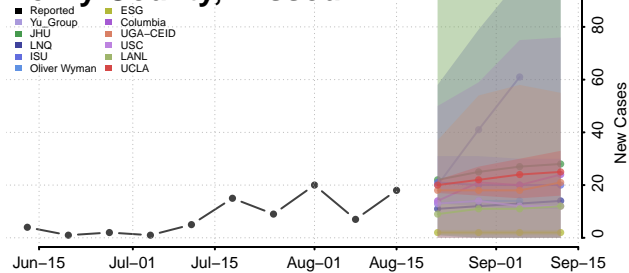

Henry County, Missouri