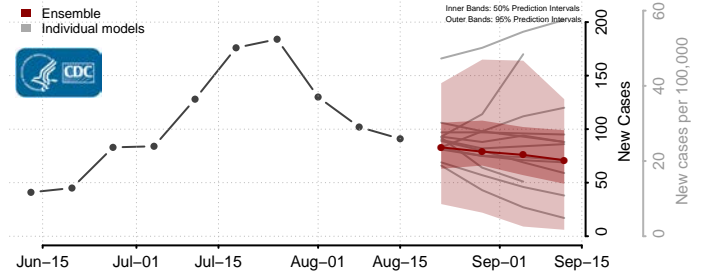

Douglas County, Colorado