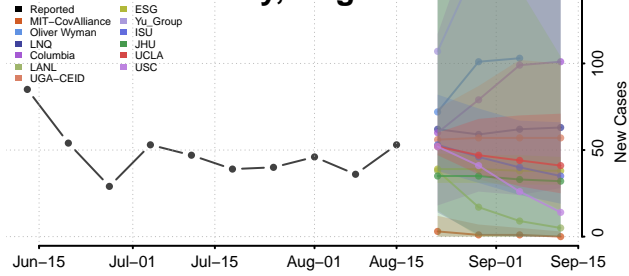

Manassas County, Virginia