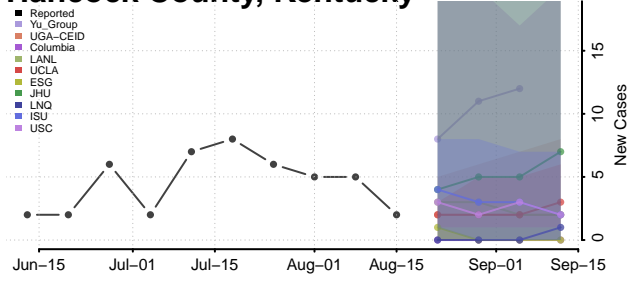

Hancock County, Kentucky