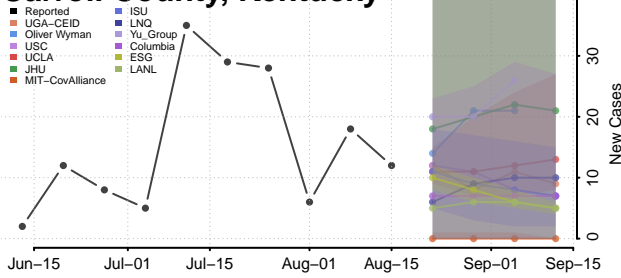

Carroll County, Kentucky