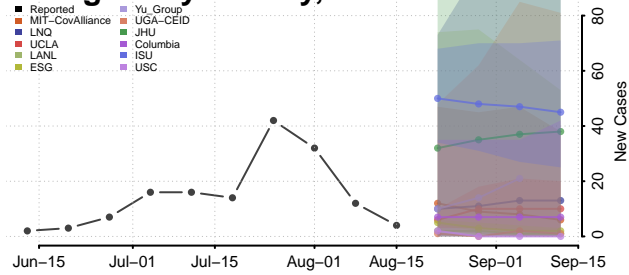

Montgomery County, Kansas