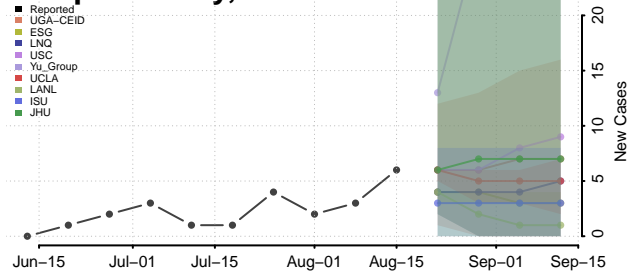

Phelps County, Nebraska