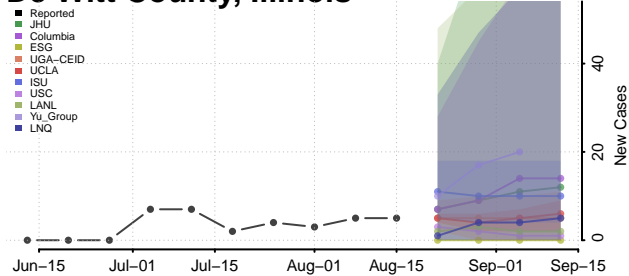

De Witt County, Illinois