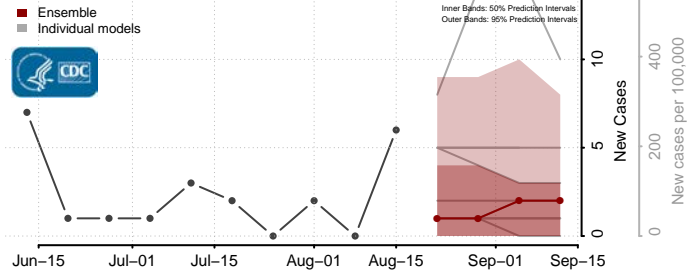

Hamilton County, Kansas