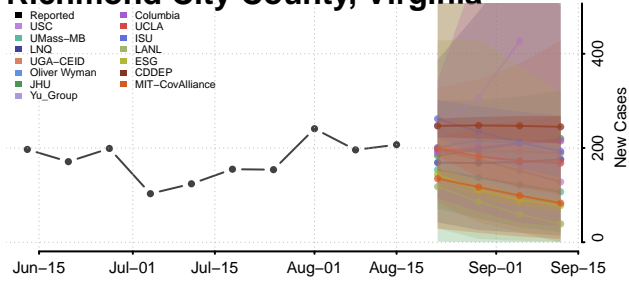

Richmond City County, Virginia