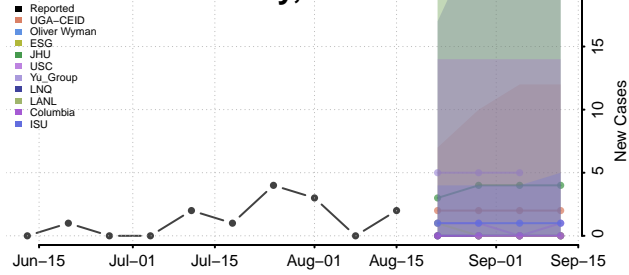

Red Willow County, Nebraska