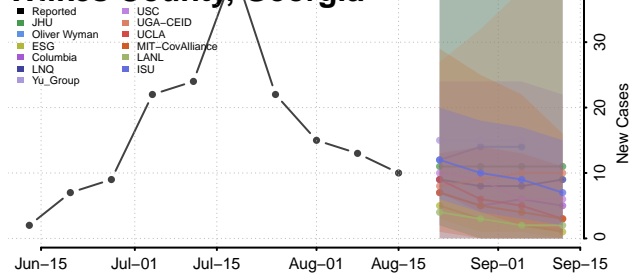

Wilkes County, Georgia