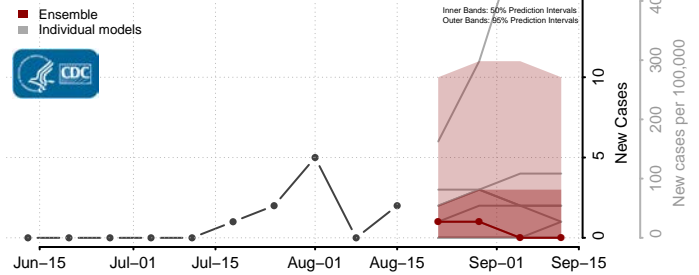

Harper County, Oklahoma