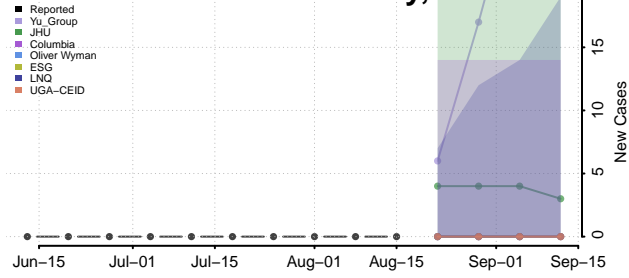

Lake and Peninsula County, Alaska