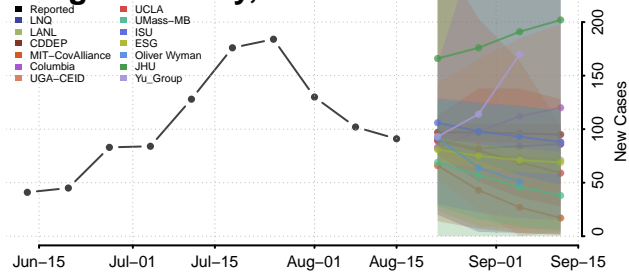

Douglas County, Colorado