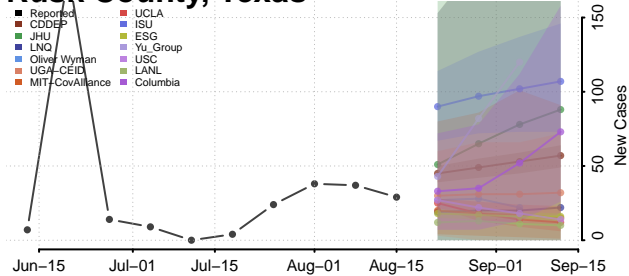

Rusk County, Texas