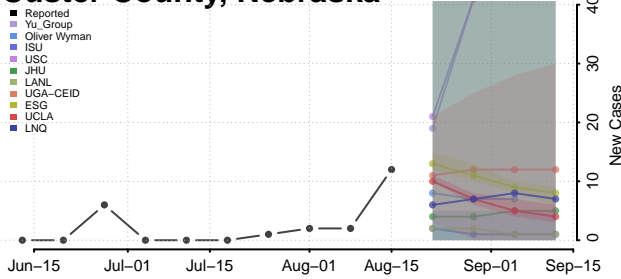

Custer County, Nebraska