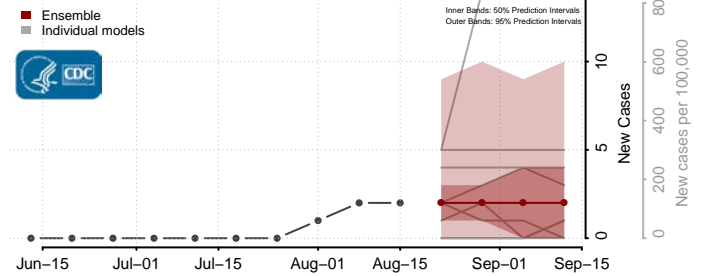

McCone County, Montana