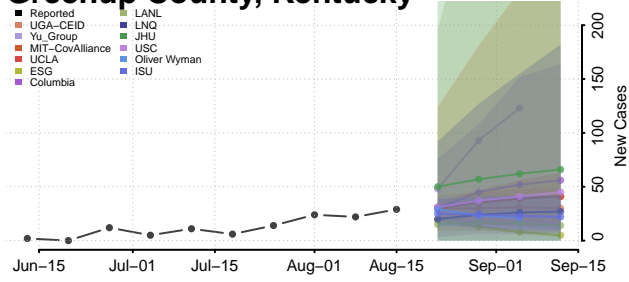

### Greenup County, Kentucky