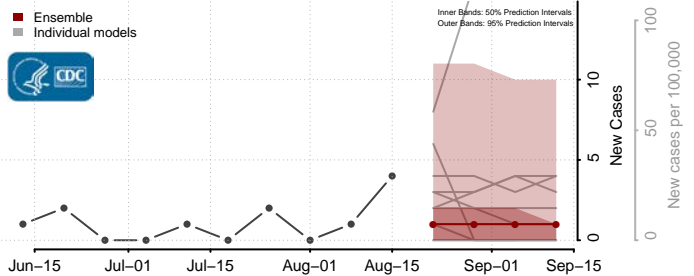

Roane County, West Virginia