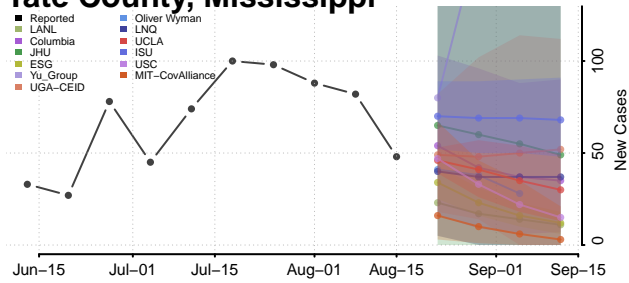

Tate County, Mississippi