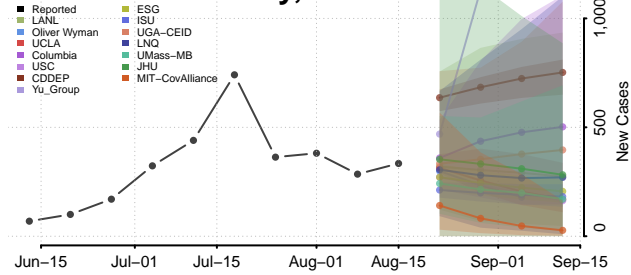

Williamson County, Tennessee