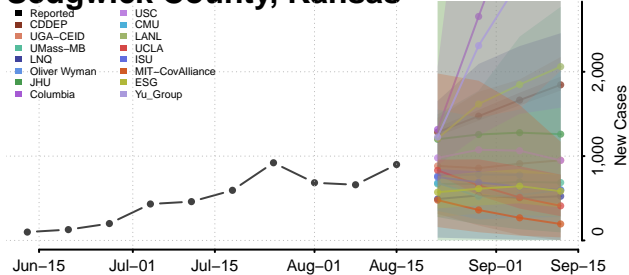

Sedgwick County, Kansas