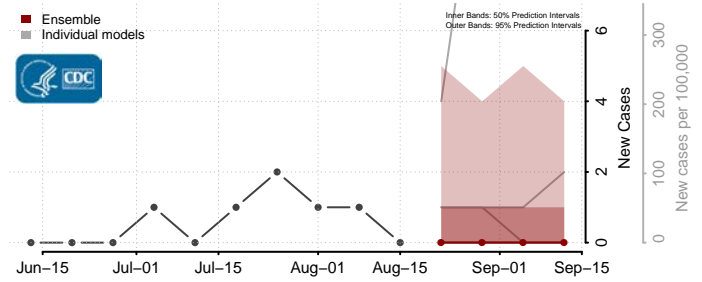

Oliver County, North Dakota