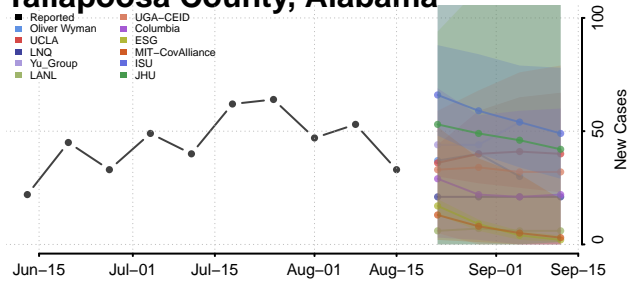

Tallapoosa County, Alabama