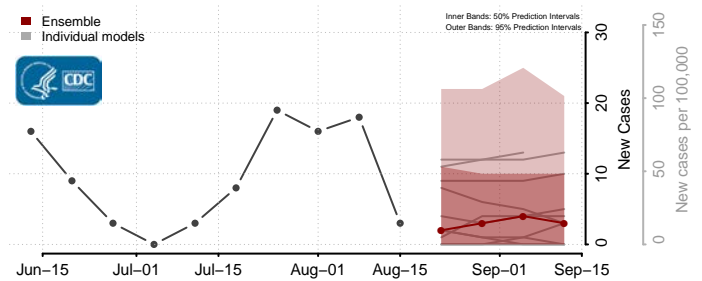

Stutsman County, North Dakota