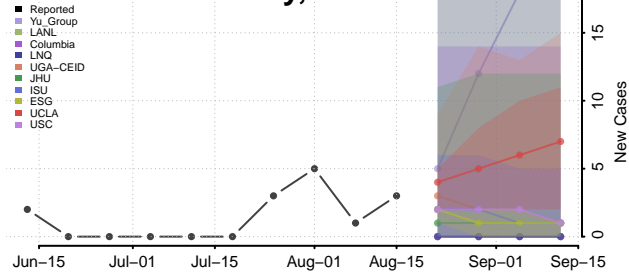

Greenwood County, Kansas