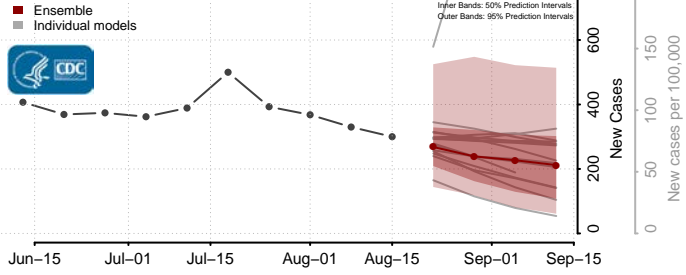

Forsyth County, North Carolina