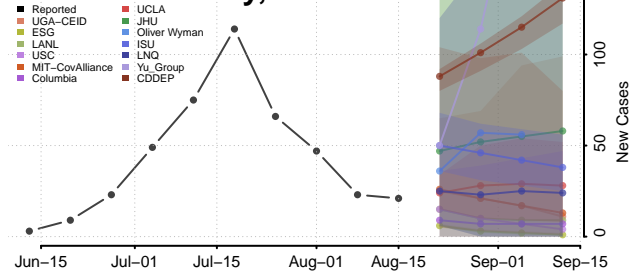

Johnson County, Missouri