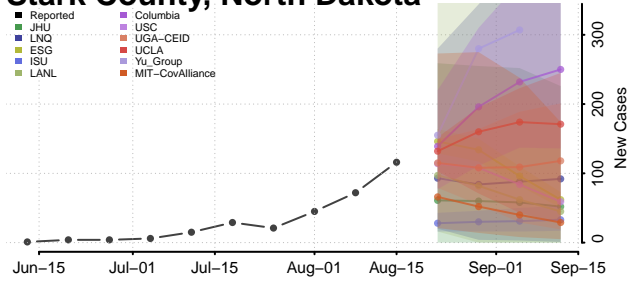

Stark County, North Dakota