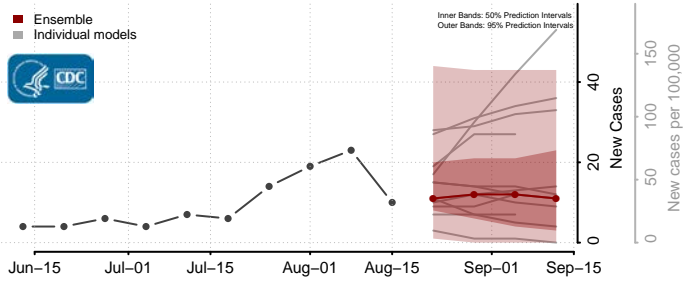

Polk County, Minnesota