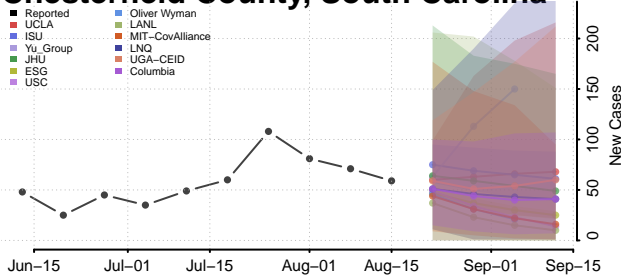

Chesterfield County, South Carolina