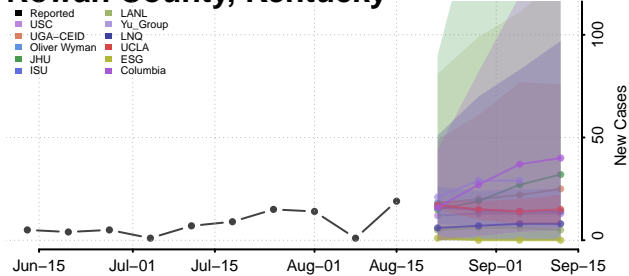

Rowan County, Kentucky