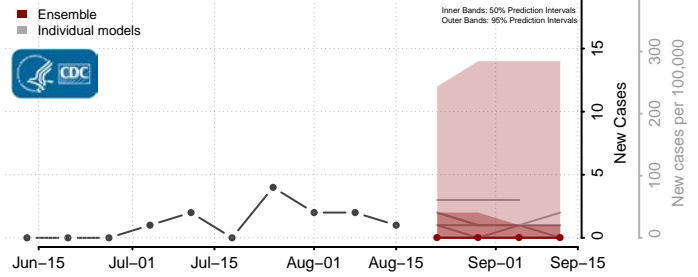

Rooks County, Kansas