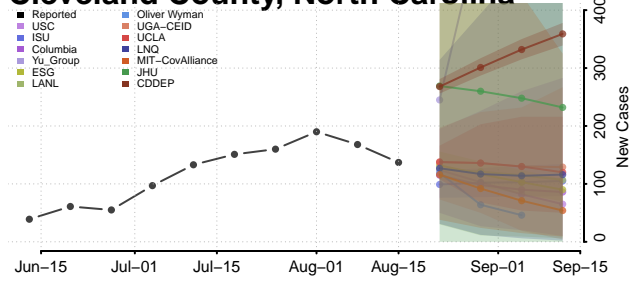

Cleveland County, North Carolina