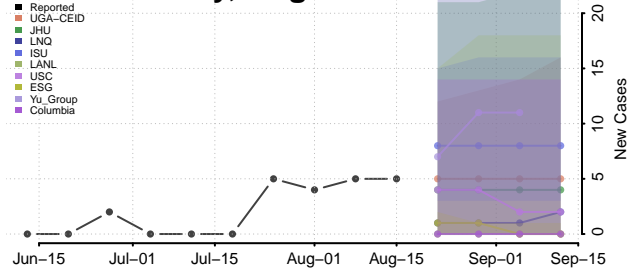

### Norton County, Virginia