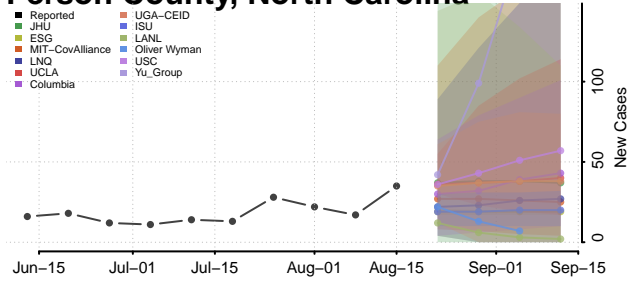

Person County, North Carolina