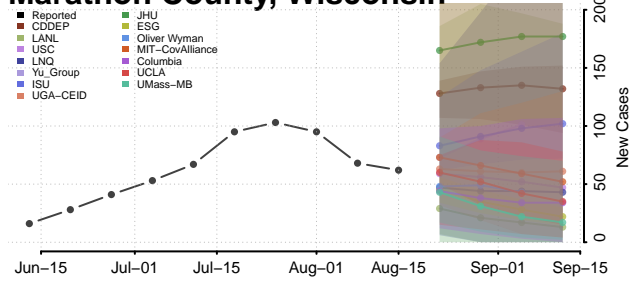

Marathon County, Wisconsin