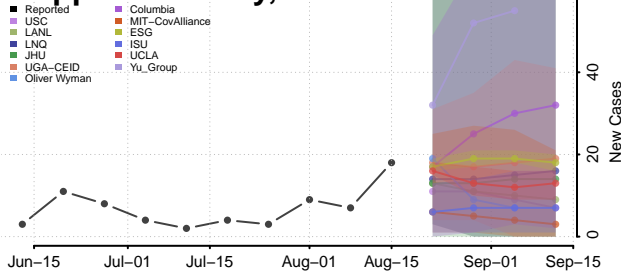

Chippewa County, Minnesota