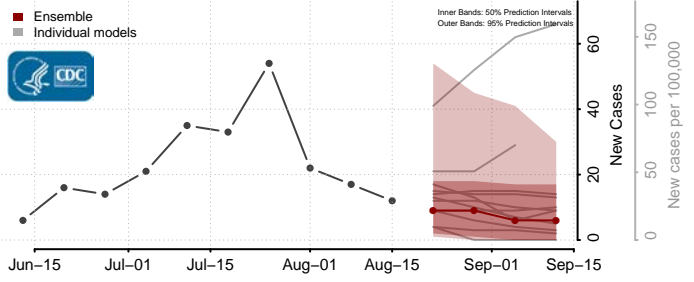

Ohio County, West Virginia