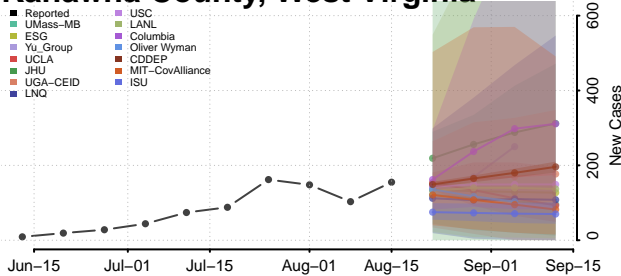

Kanawha County, West Virginia