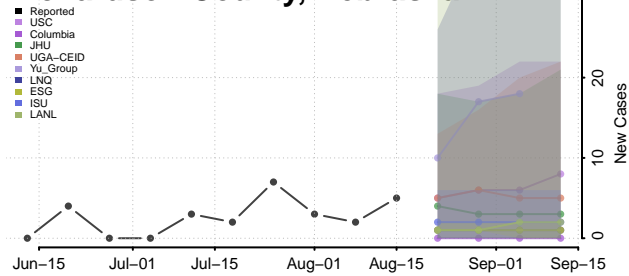

Richardson County, Nebraska