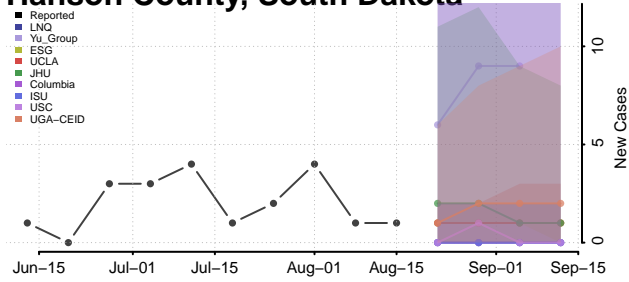

Hanson County, South Dakota