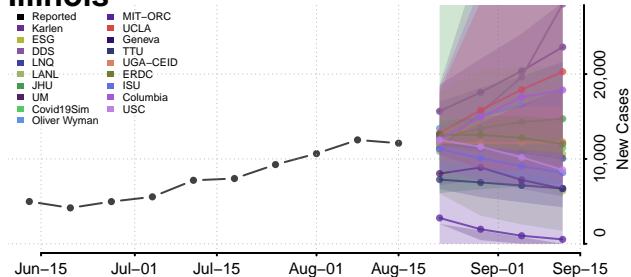

Teton County, Idaho

Twin Falls County, Idaho

Valley County, Idaho

Washington County, Idaho

Illinois

Adams County, Illinois