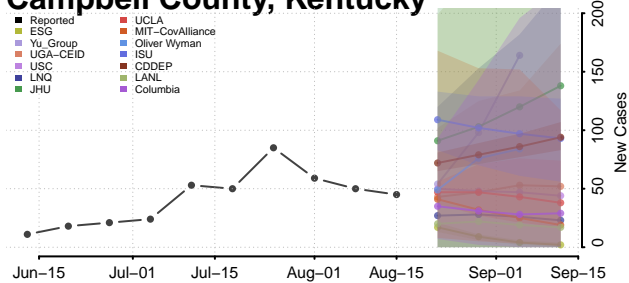

Campbell County, Kentucky