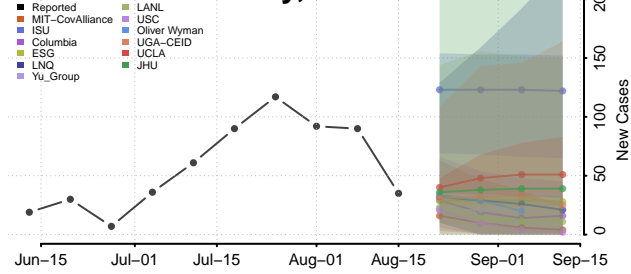

St. Bernard County, Louisiana