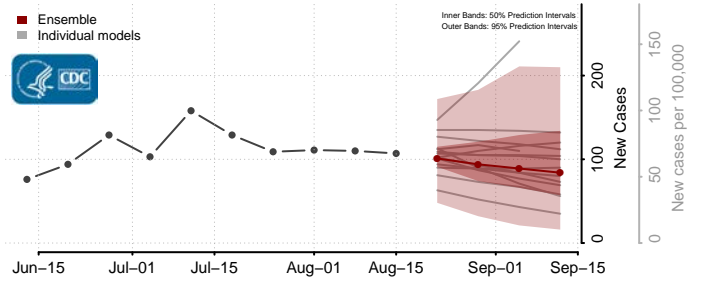

Olmsted County, Minnesota