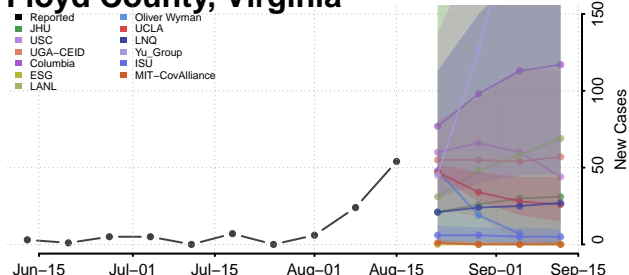

Floyd County, Virginia