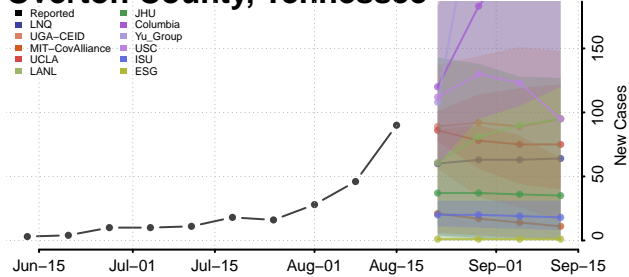

Overton County, Tennessee