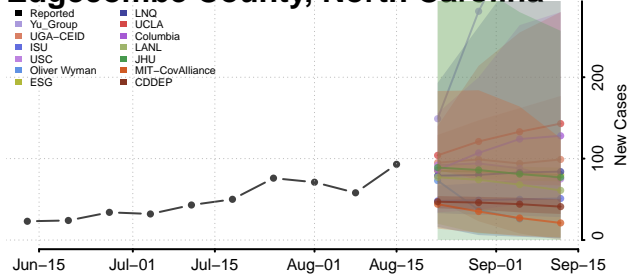

Edgecombe County, North Carolina