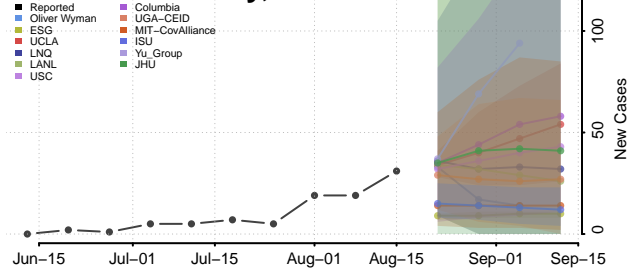

Crawford County, Missouri