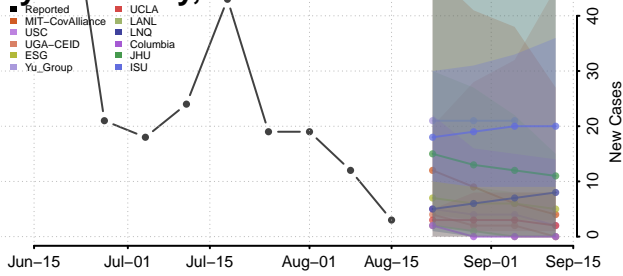

Lyon County, Minnesota