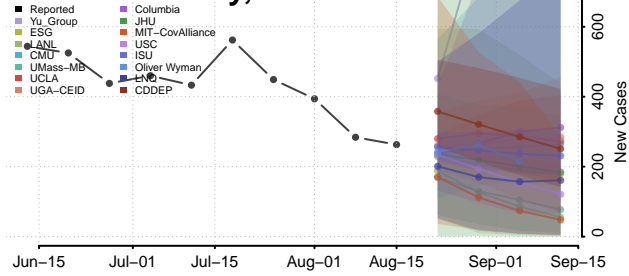

Durham County, North Carolina