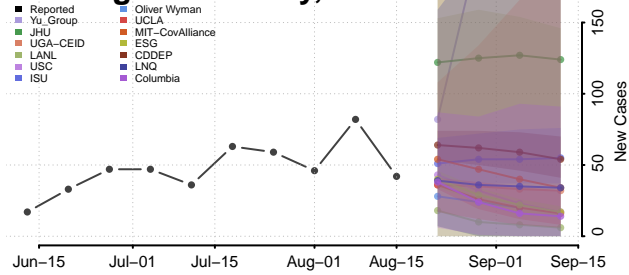

Rockingham County, North Carolina