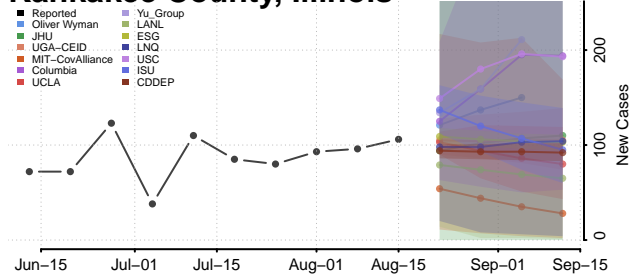

Kankakee County, Illinois