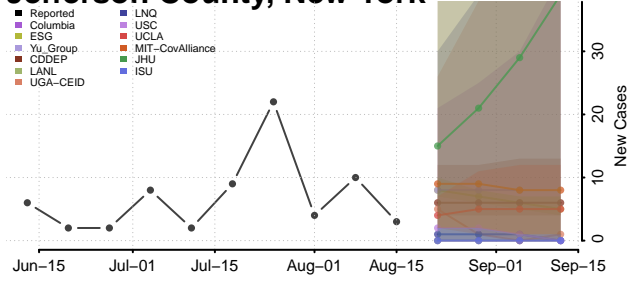

Jefferson County, New York