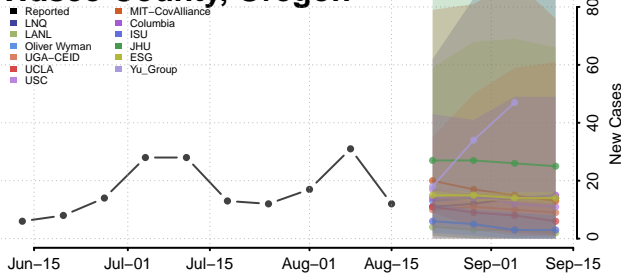

Wasco County, Oregon