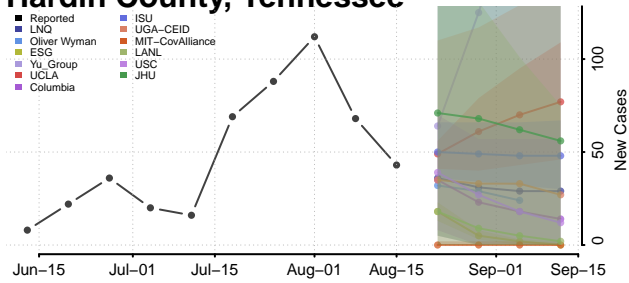

### Hardin County, Tennessee