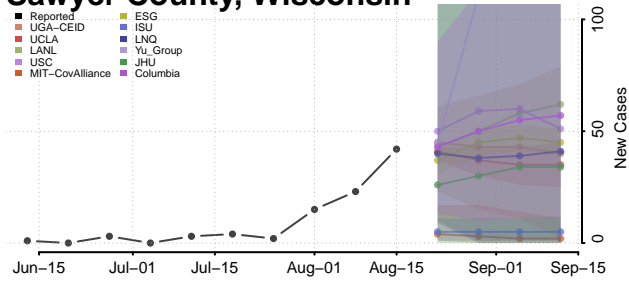

Sawyer County, Wisconsin