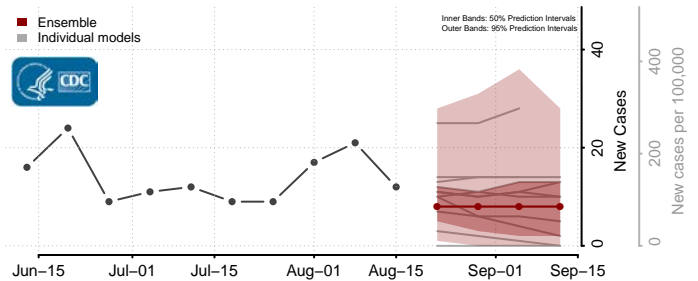

Clarke County, Iowa