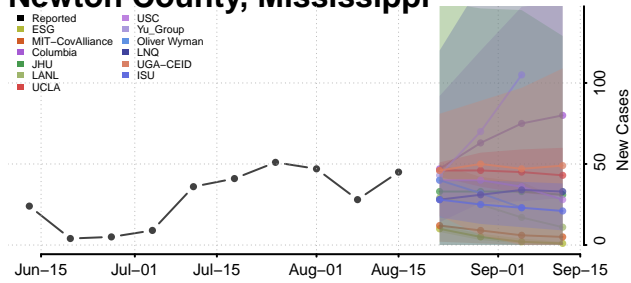

Newton County, Mississippi