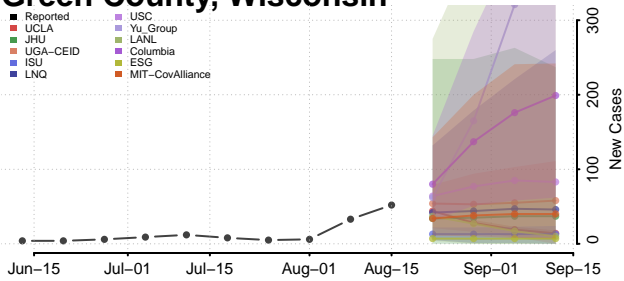

Green County, Wisconsin