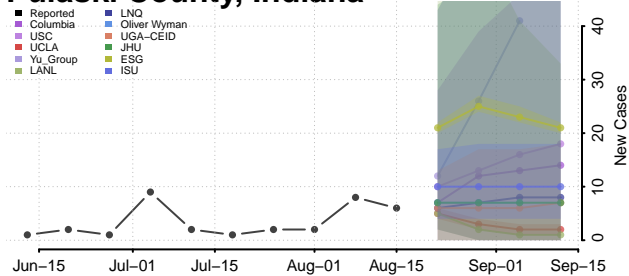

Pulaski County, Indiana