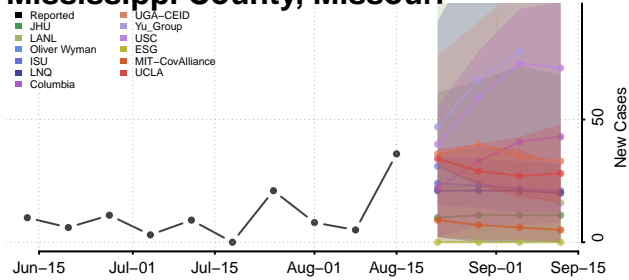

Mississippi County, Missouri