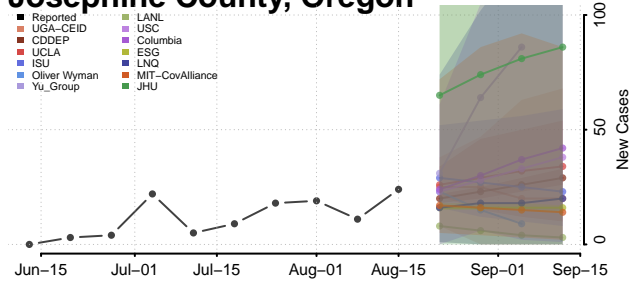

Josephine County, Oregon