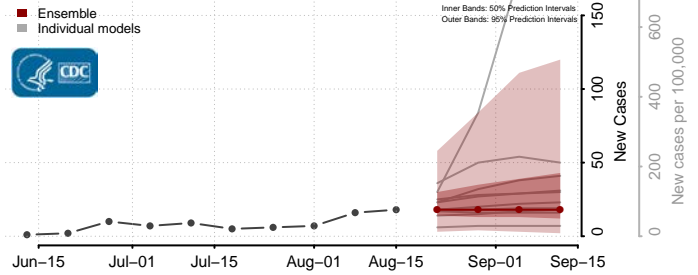

Iowa County, Wisconsin