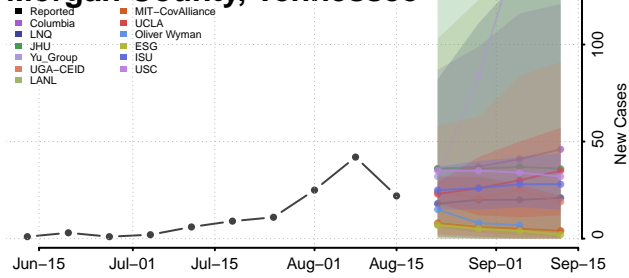

Morgan County, Tennessee