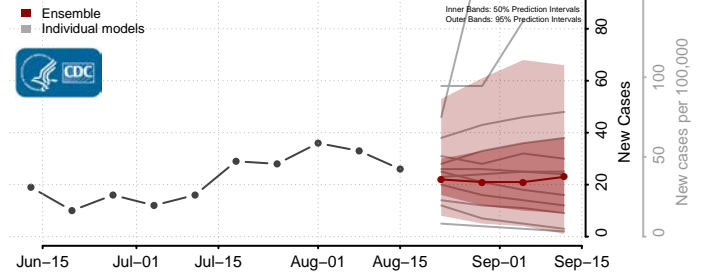

Hall County, Nebraska