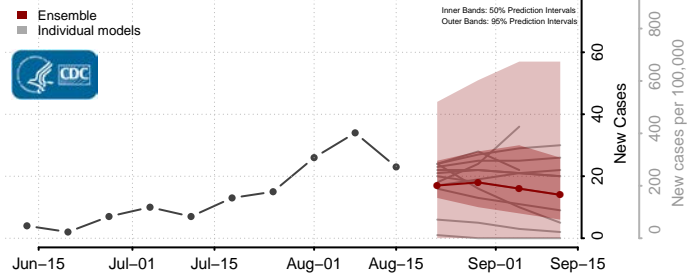

Hancock County, Georgia