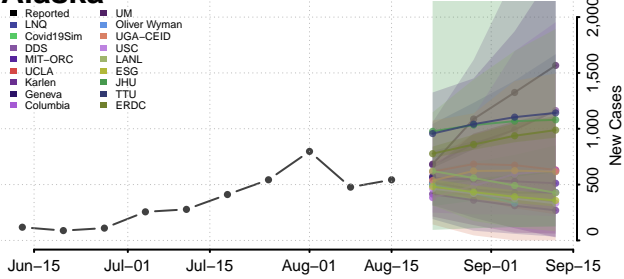

Washington County, Alabama

Wilcox County, Alabama

Winston County, Alabama

Alaska

Aleutians East County, Alaska

Aleutians West County, Alaska