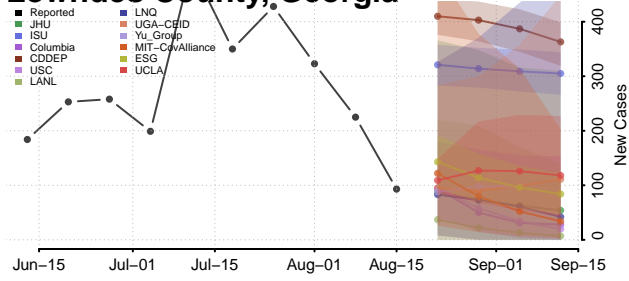

Lowndes County, Georgia