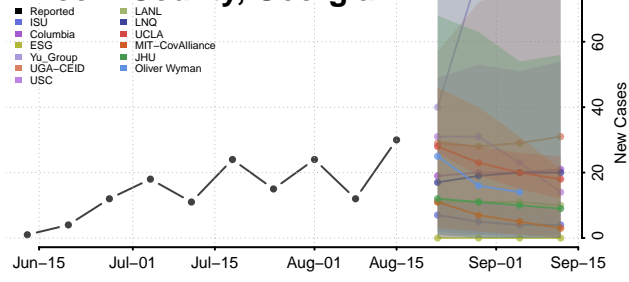

Lincoln County, Georgia