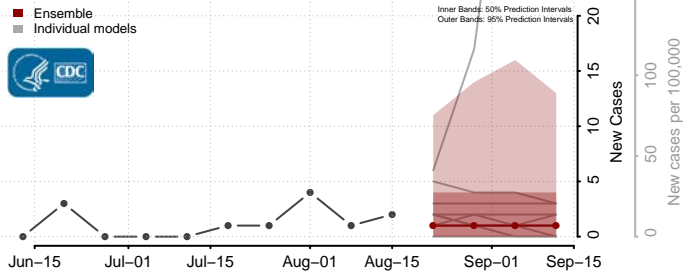

Falls Church County, Virginia