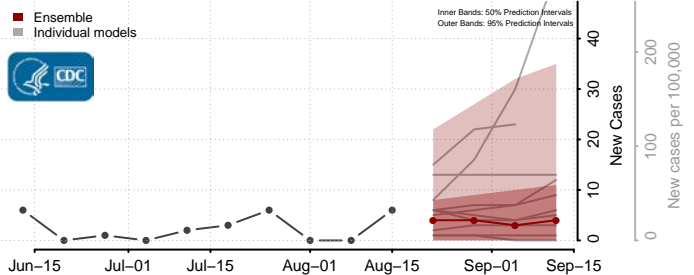

Crawford County, Illinois