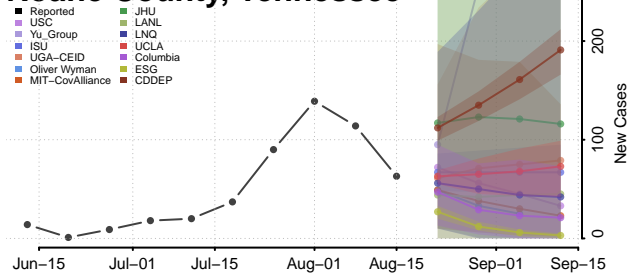

Roane County, Tennessee