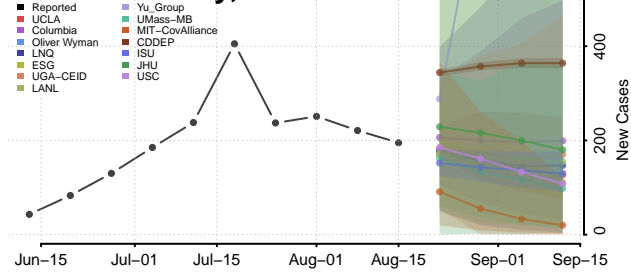

Wilson County, Tennessee