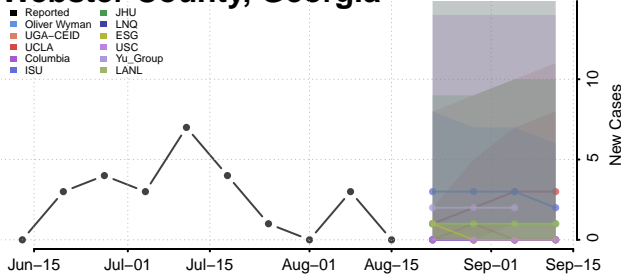

Webster County, Georgia