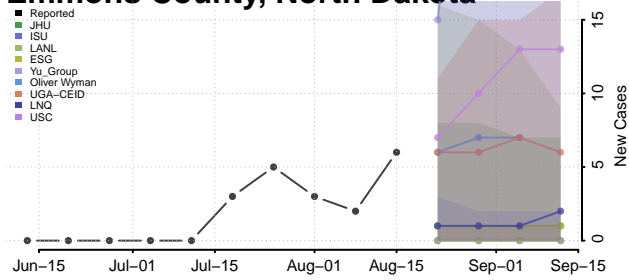

Emmons County, North Dakota