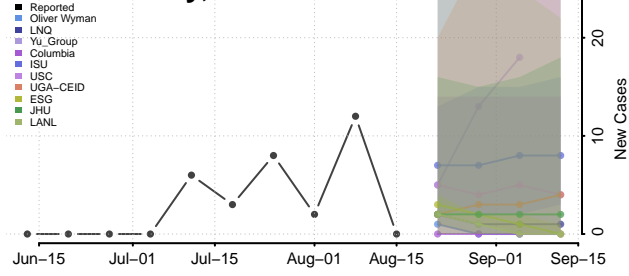

Price County, Wisconsin