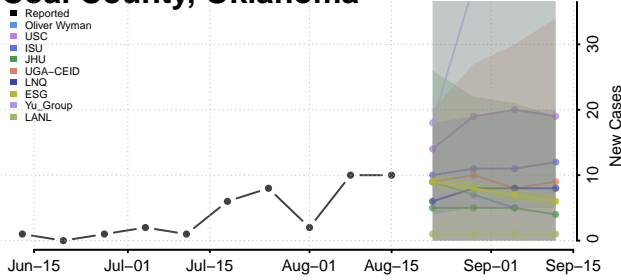

Coal County, Oklahoma