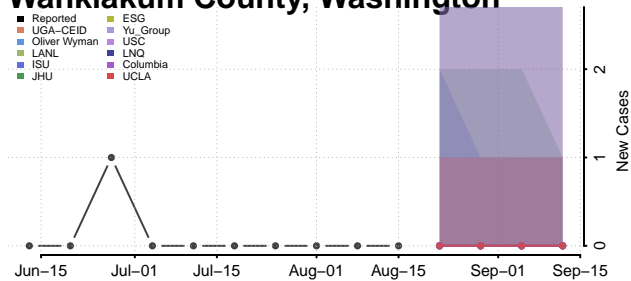

Wahkiakum County, Washington