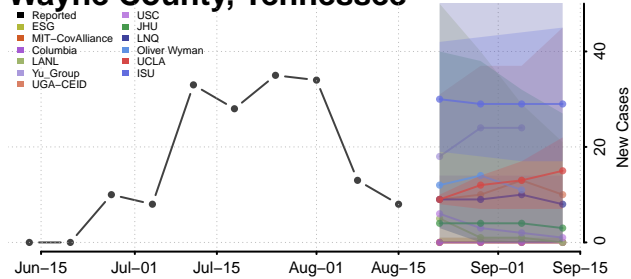

Wayne County, Tennessee