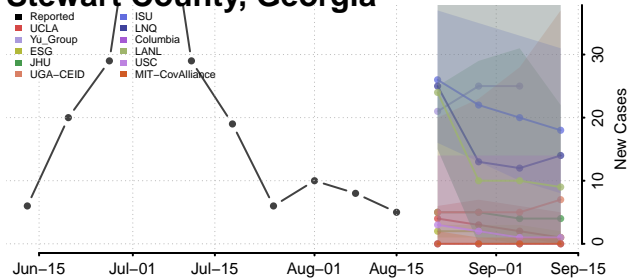

Stewart County, Georgia