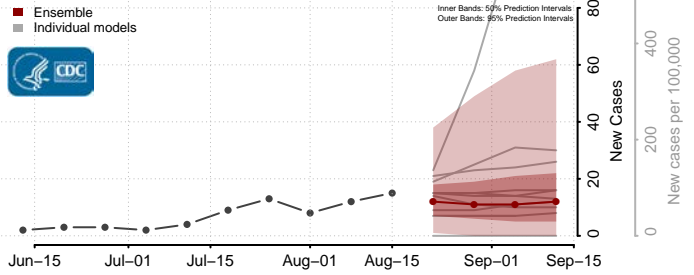

Dallas County, Missouri