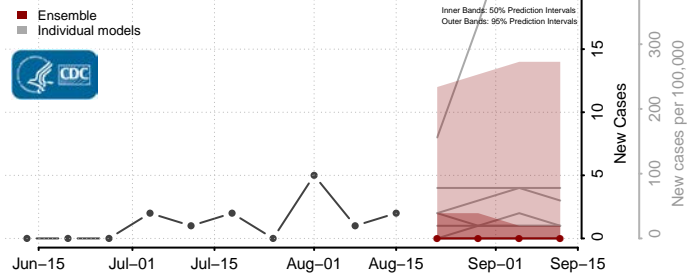

Craig County, Virginia