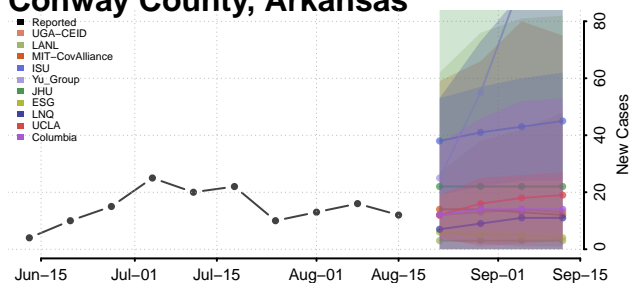

Conway County, Arkansas