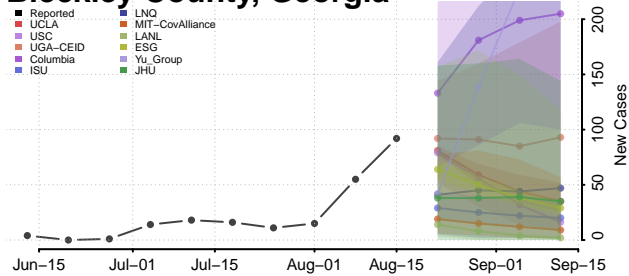

Bleckley County, Georgia