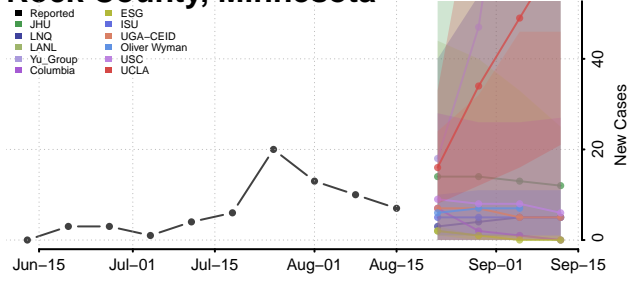

Rock County, Minnesota