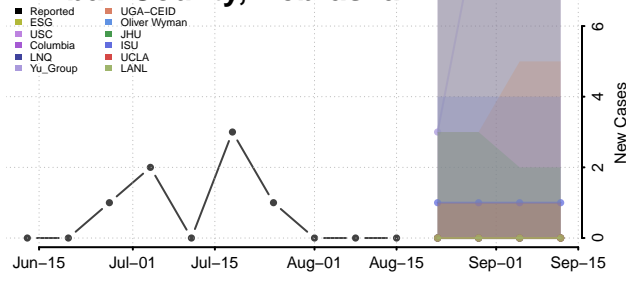

Kimball County, Nebraska