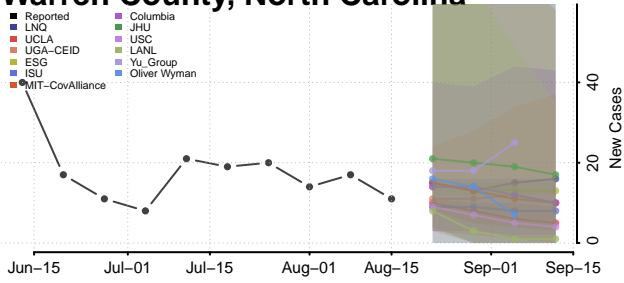

Warren County, North Carolina