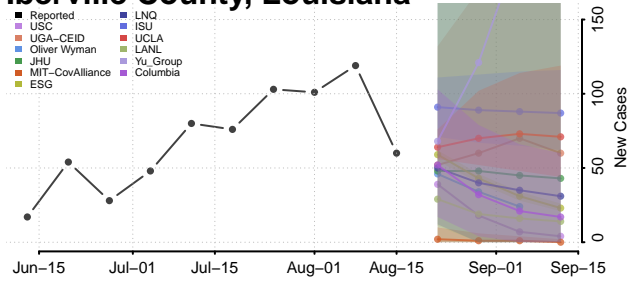

Iberville County, Louisiana