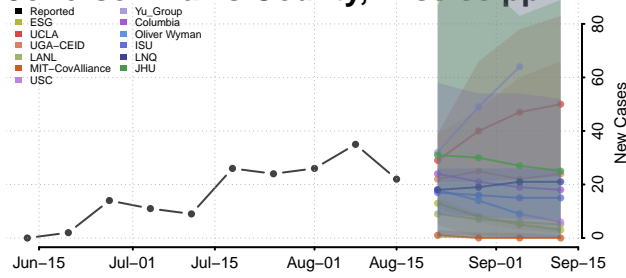

Jefferson Davis County, Mississippi