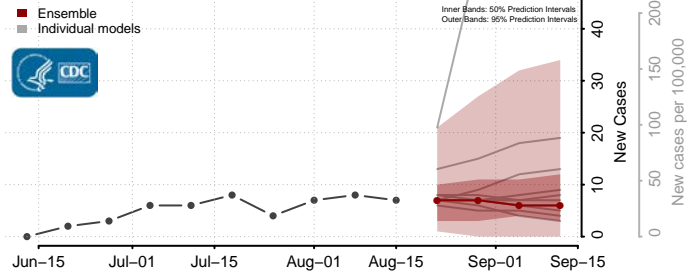

### Garden County, Nebraska