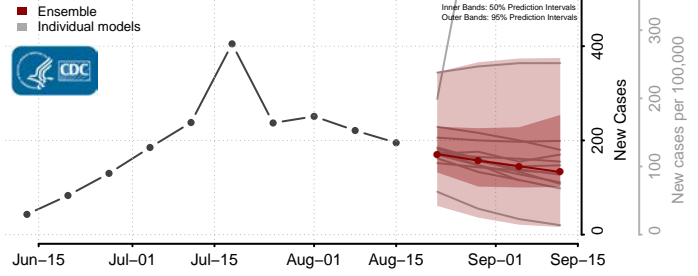

Wilson County, Tennessee