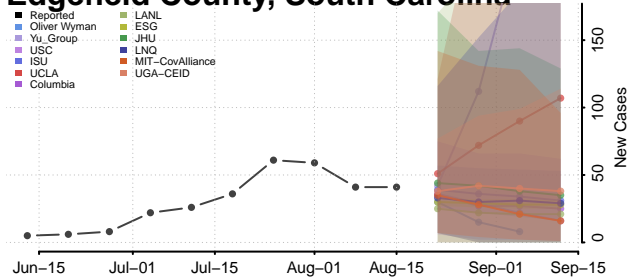

### Edgefield County, South Carolina