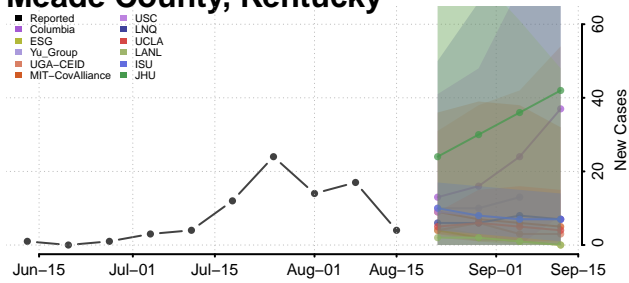

Meade County, Kentucky