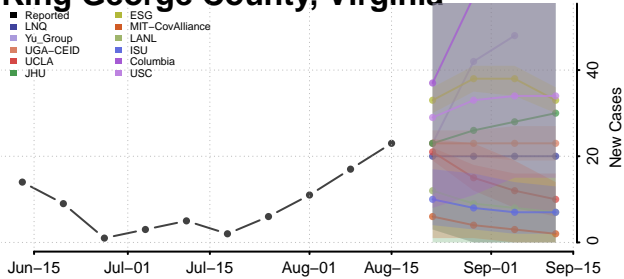

King George County, Virginia