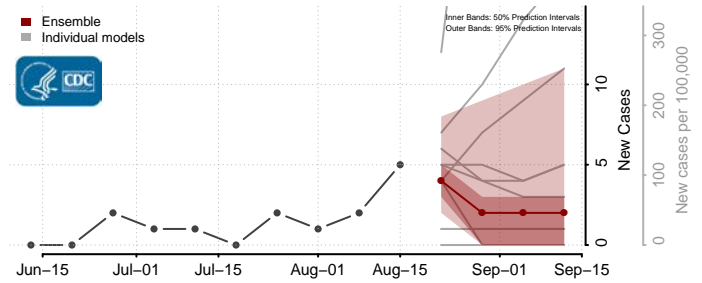

Deuel County, South Dakota