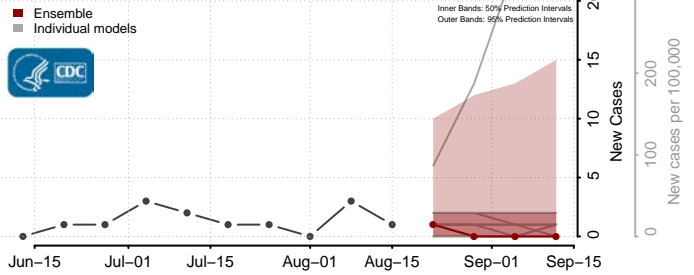

Wabaunsee County, Kansas