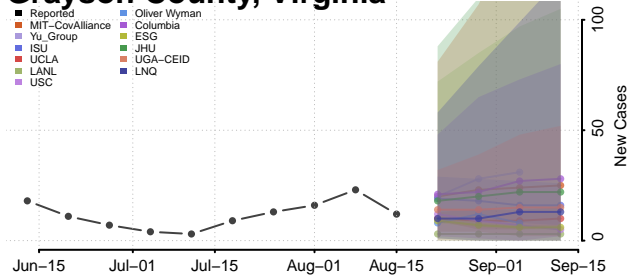

Grayson County, Virginia