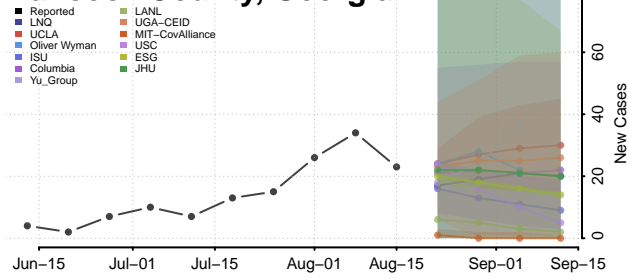

Hancock County, Georgia