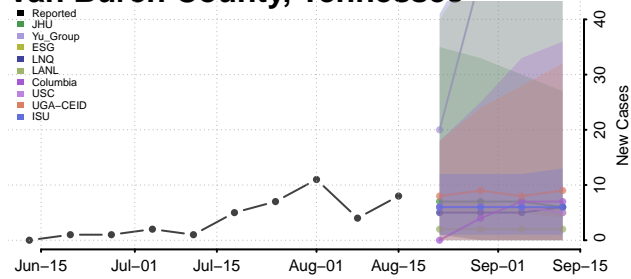

Van Buren County, Tennessee