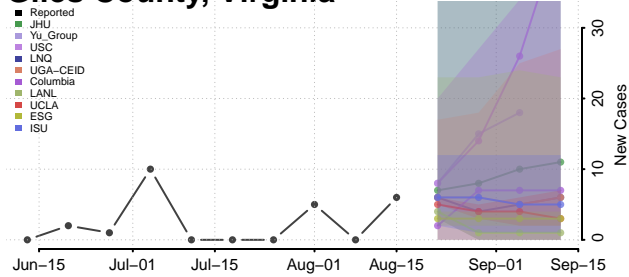

Giles County, Virginia