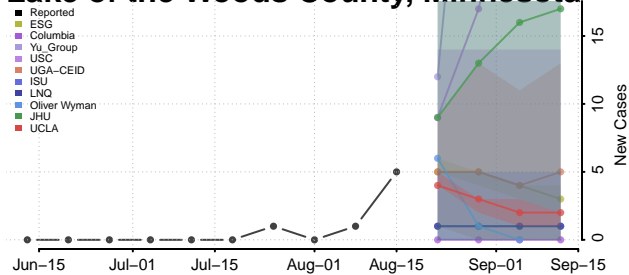

Lake of the Woods County, Minnesota