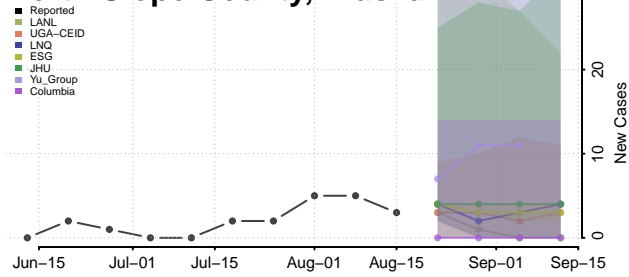

North Slope County, Alaska