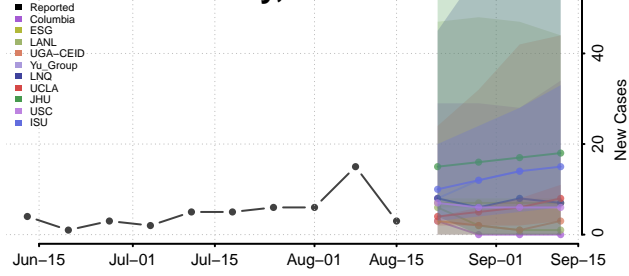

Mille Lacs County, Minnesota