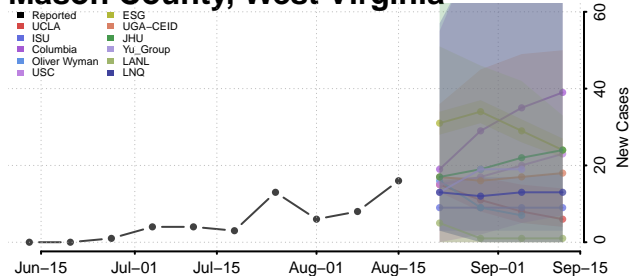

Mason County, West Virginia