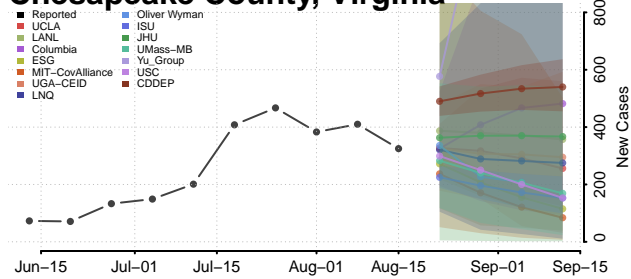

Chesapeake County, Virginia