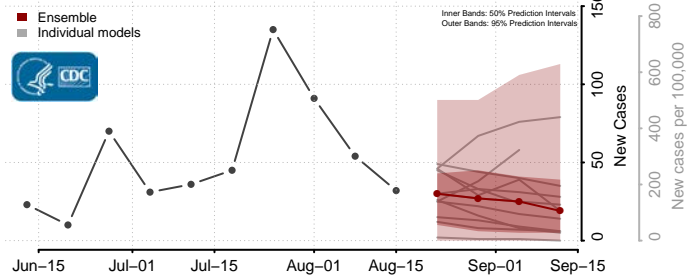

Winston County, Mississippi