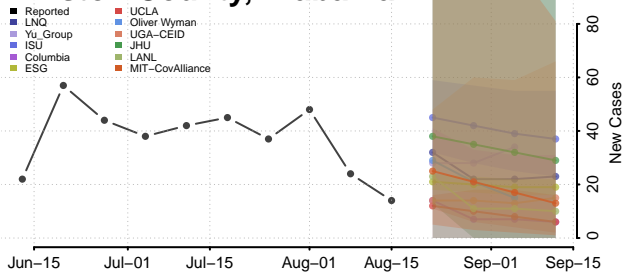

Winston County, Alabama