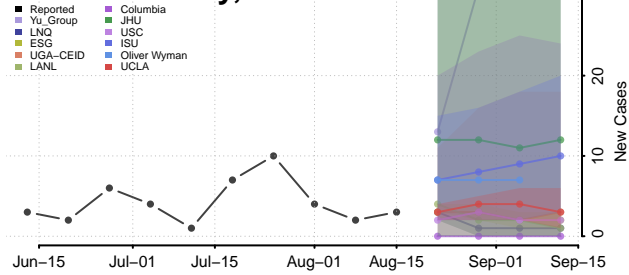

Meeker County, Minnesota