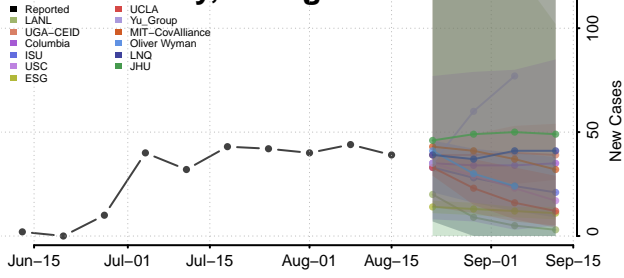

Jones County, Georgia