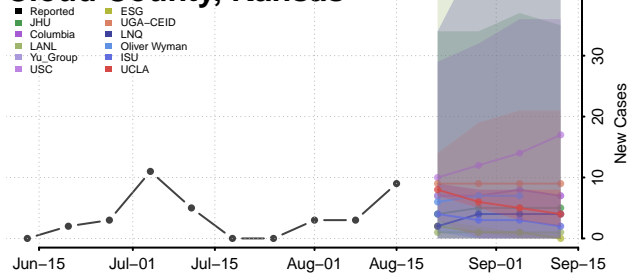

Cloud County, Kansas