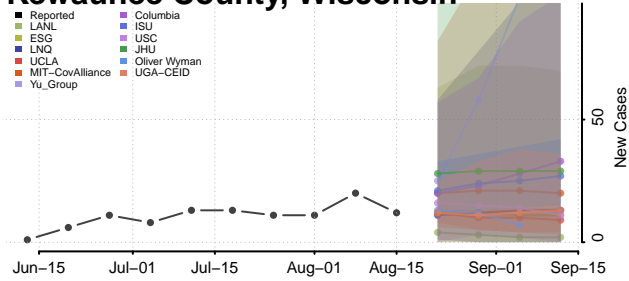

### La Crosse County, Wisconsin