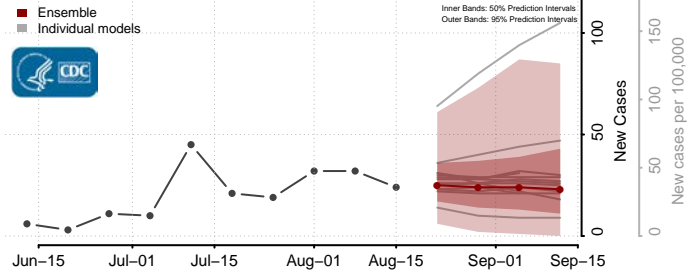

Harrison County, West Virginia