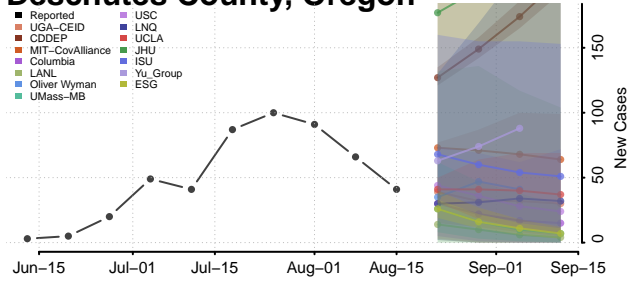

Deschutes County, Oregon