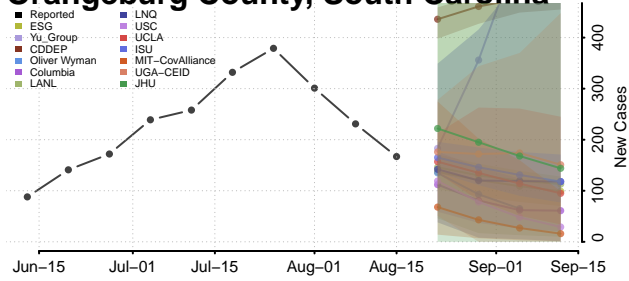

Orangeburg County, South Carolina