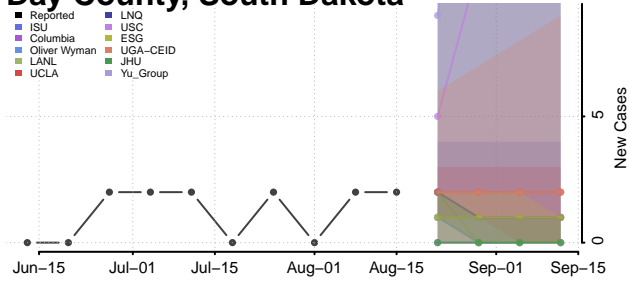

Day County, South Dakota