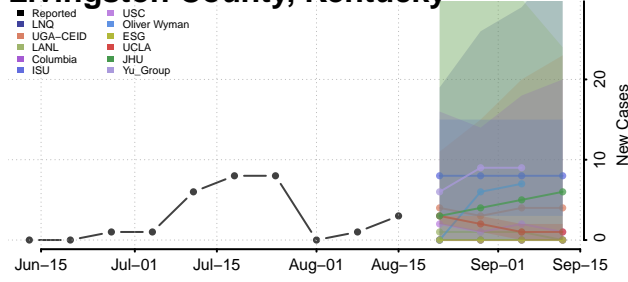

Livingston County, Kentucky