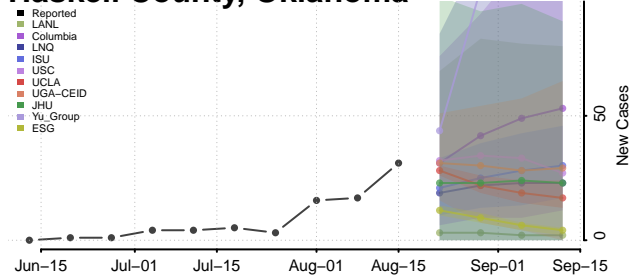

Haskell County, Oklahoma