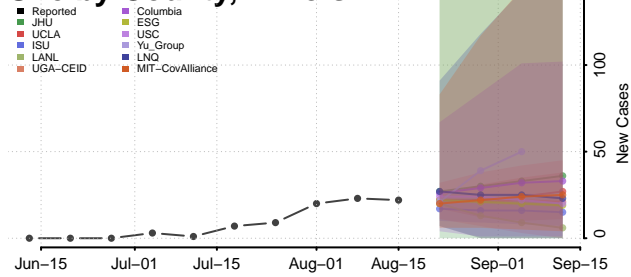

Shelby County, Illinois