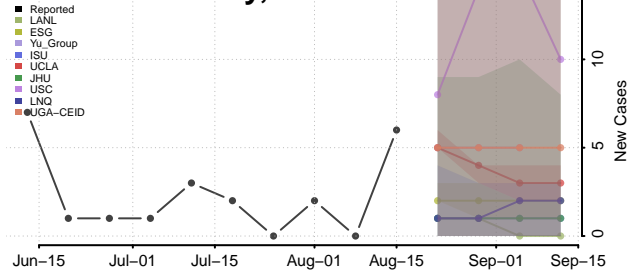

Hamilton County, Kansas