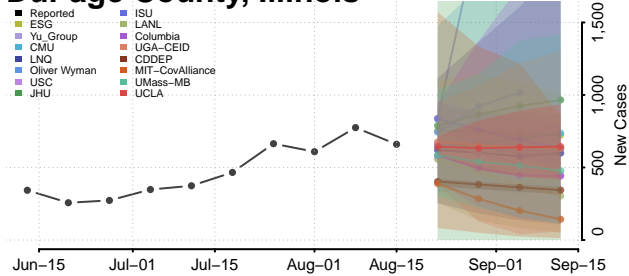

DuPage County, Illinois