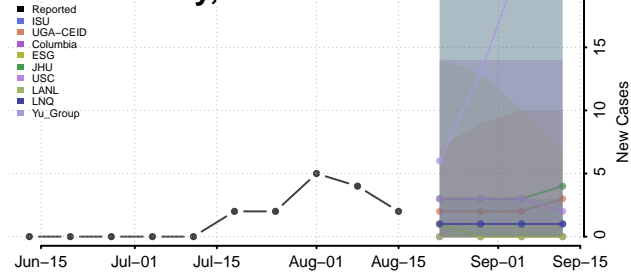

Grant County, Oklahoma