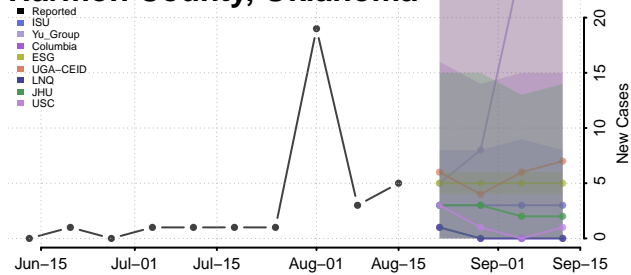

Harmon County, Oklahoma