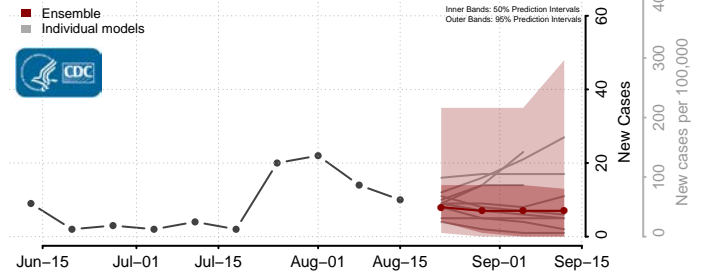

Richland County, North Dakota