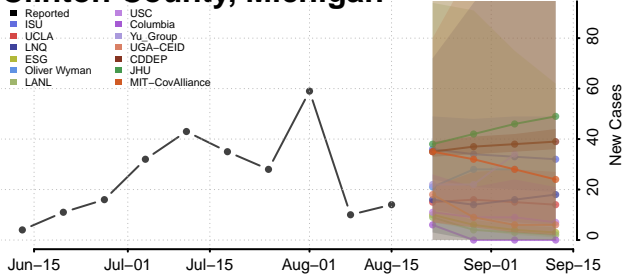

Clinton County, Michigan