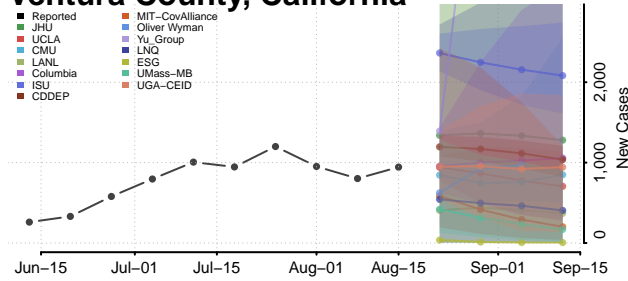

Ventura County, California