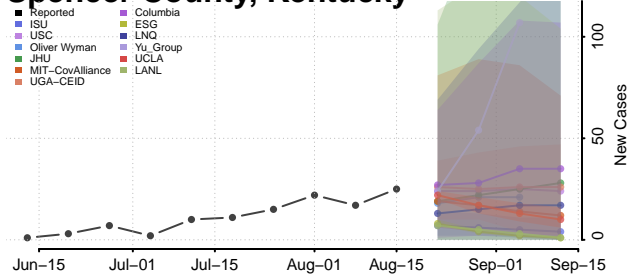

Spencer County, Kentucky