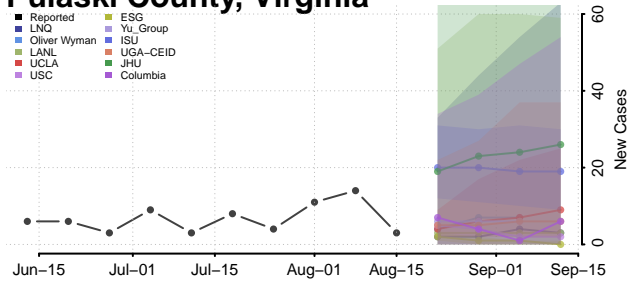

Pulaski County, Virginia