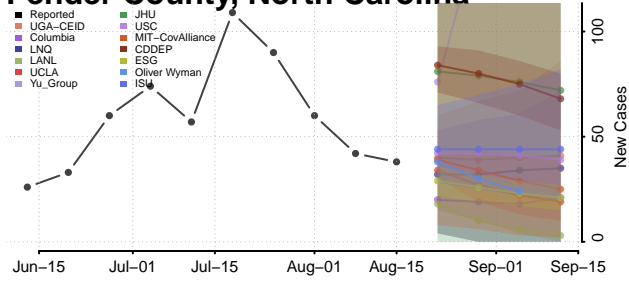

Pender County, North Carolina