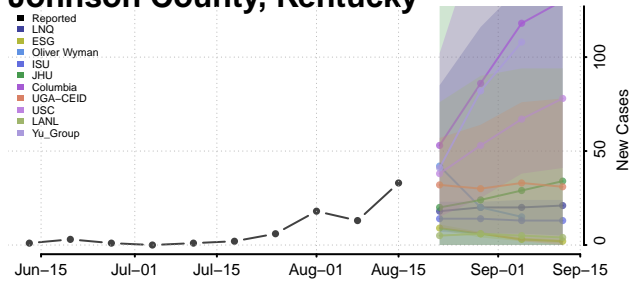

Johnson County, Kentucky