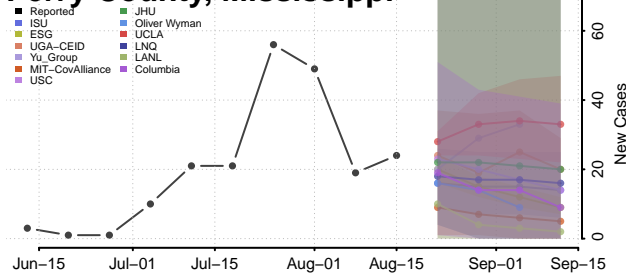

Perry County, Mississippi