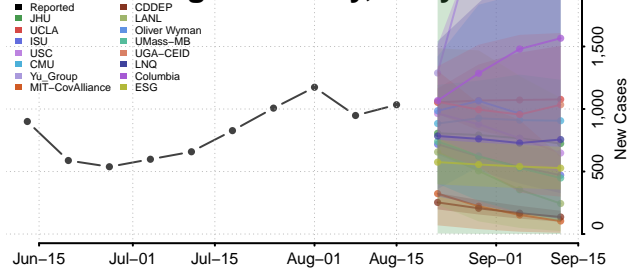

Prince George's County, Maryland