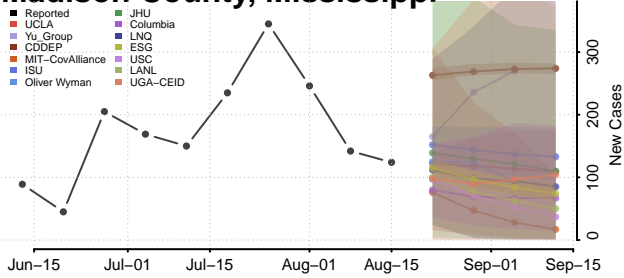

Madison County, Mississippi