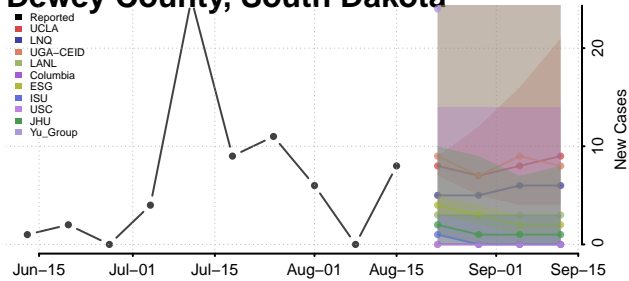

Dewey County, South Dakota