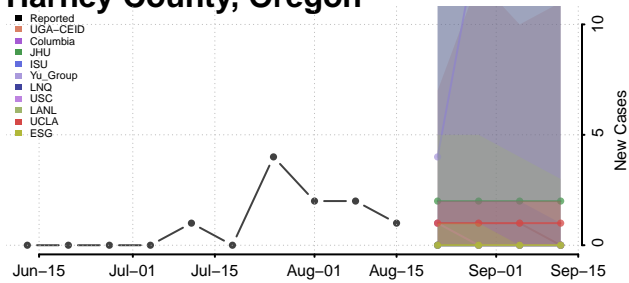

### Hood River County, Oregon