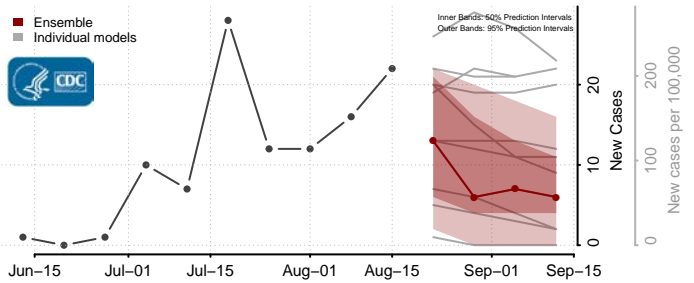

Mountrail County, North Dakota