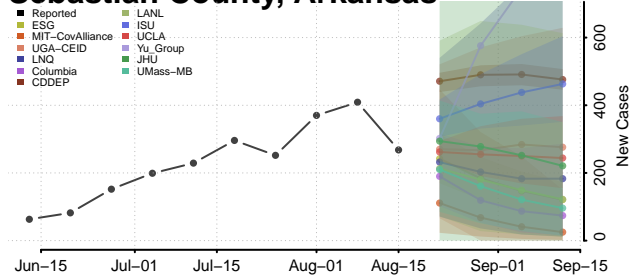

Sebastian County, Arkansas