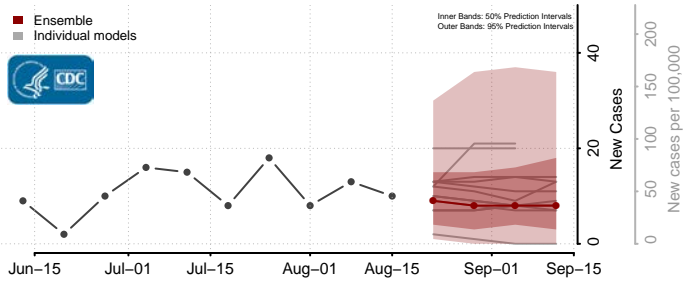

Washington County, Iowa