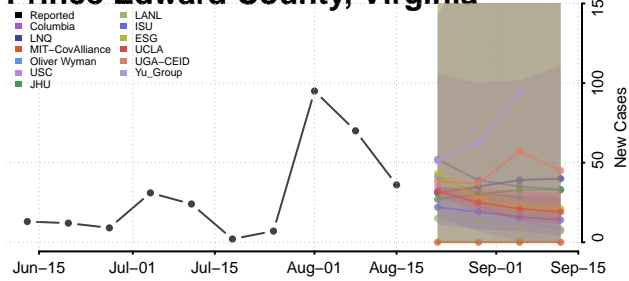

Prince Edward County, Virginia