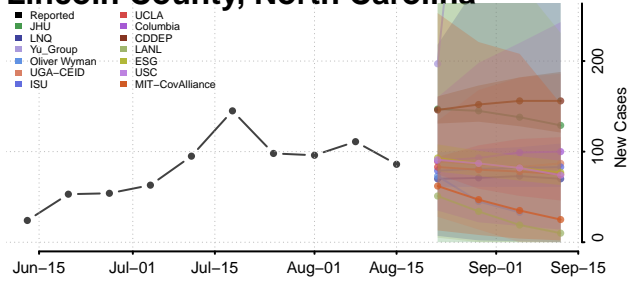

Lincoln County, North Carolina