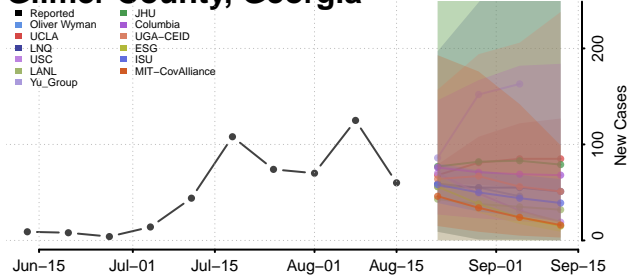

Gilmer County, Georgia