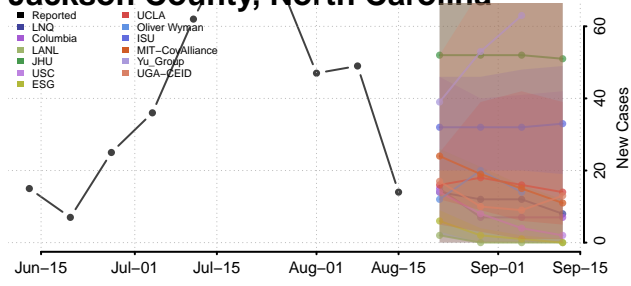

Jackson County, North Carolina