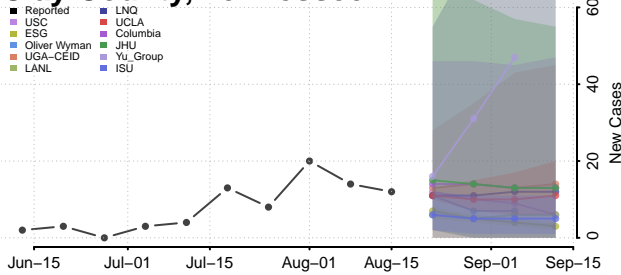

Clay County, Tennessee