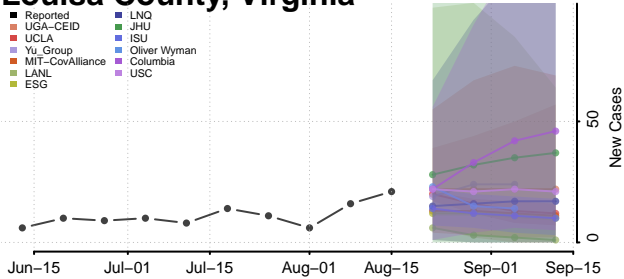

Louisa County, Virginia