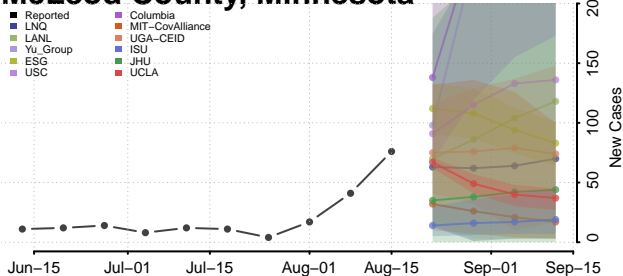

McLeod County, Minnesota