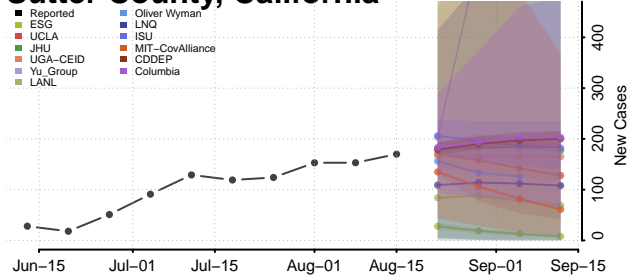

### Tehama County, California