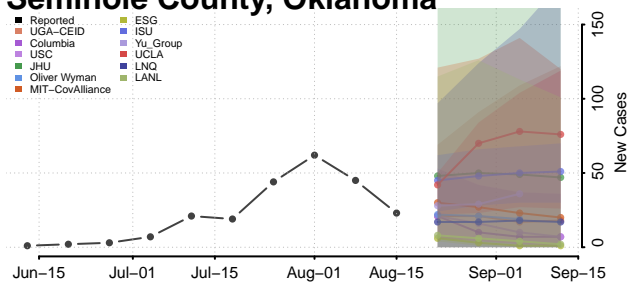

### Sequoyah County, Oklahoma