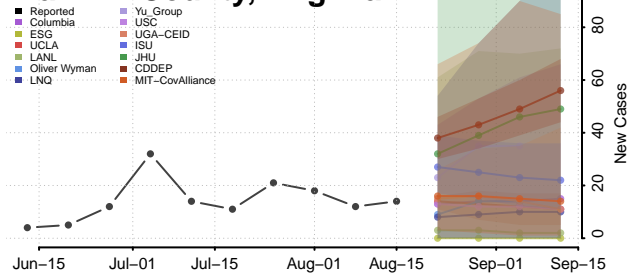

Franklin County, Virginia