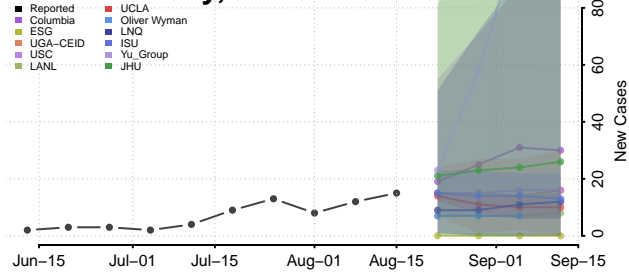

Dallas County, Missouri