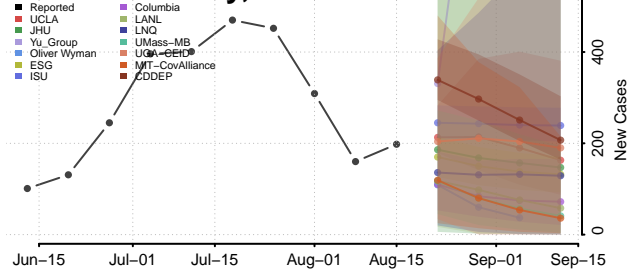

Mohave County, Arizona