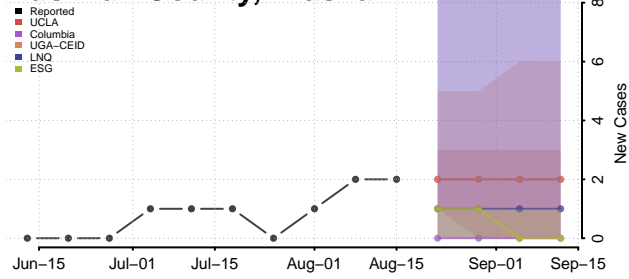

Kusilvak County, Alaska