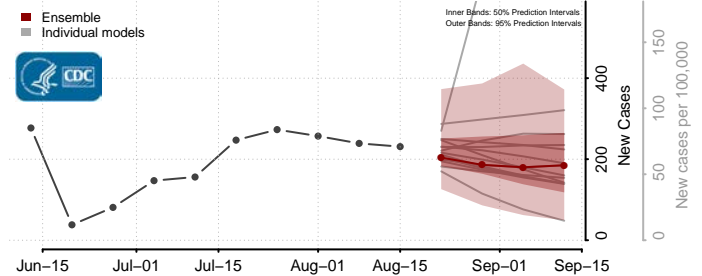

Howard County, Maryland