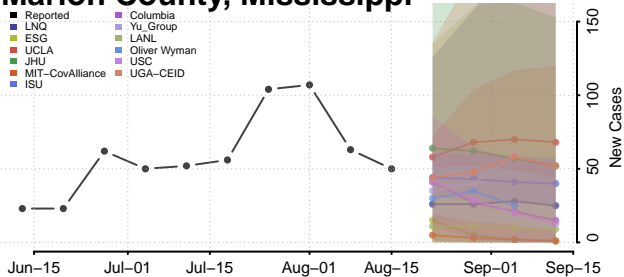

Marion County, Mississippi