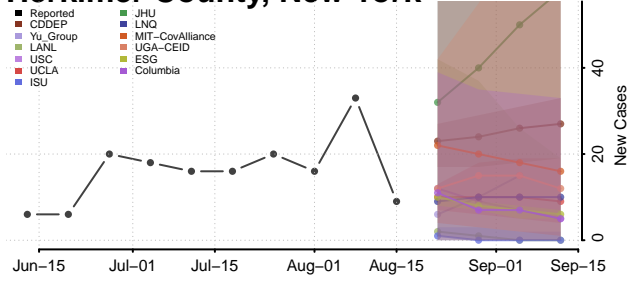

Herkimer County, New York