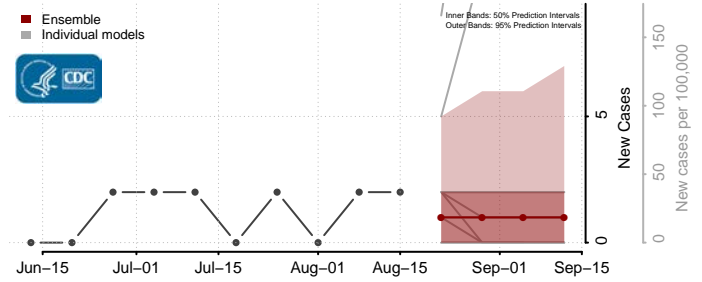

Day County, South Dakota