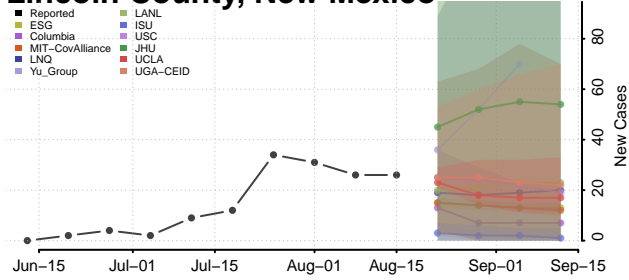

Lincoln County, New Mexico