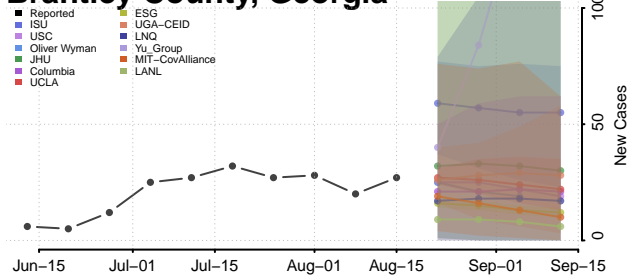

Brantley County, Georgia