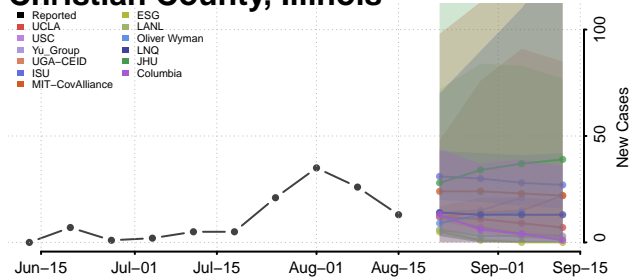

Christian County, Illinois