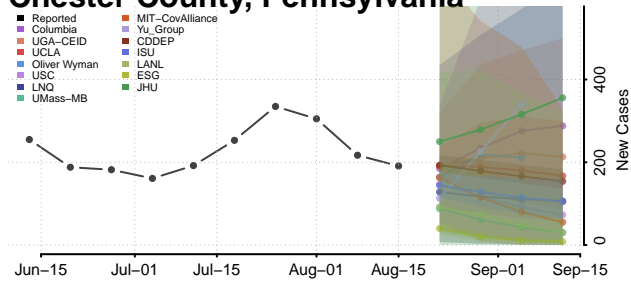

Chester County, Pennsylvania