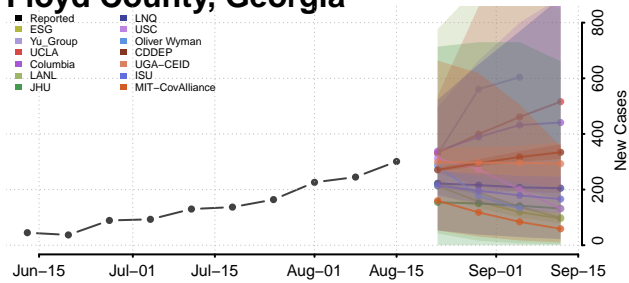

Floyd County, Georgia