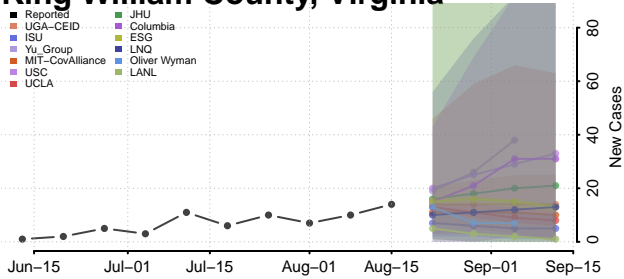

King William County, Virginia