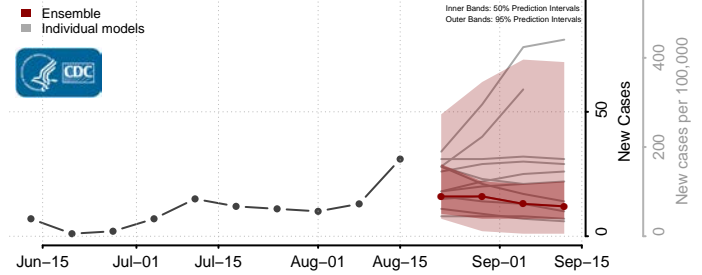

Russell County, Kentucky