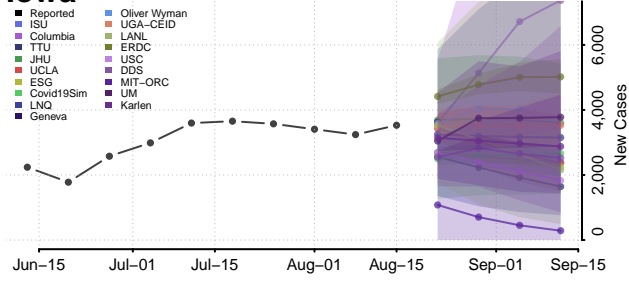

White County, Indiana

Whitley County, Indiana

Iowa

Adair County, Iowa

Adams County, Iowa

Allamakee County, Iowa