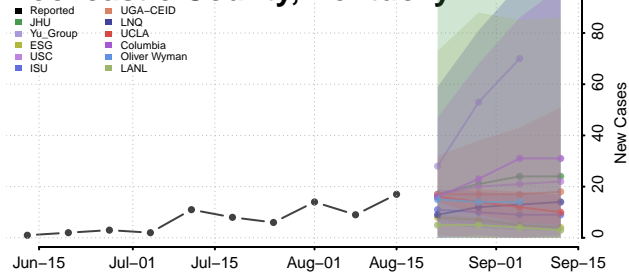

Rockcastle County, Kentucky