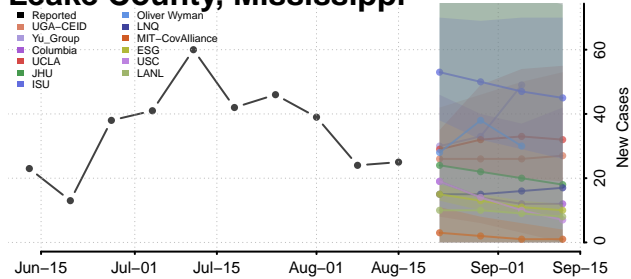

Leake County, Mississippi