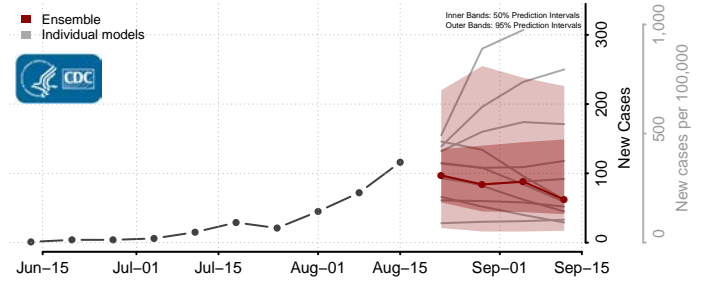

Stark County, North Dakota