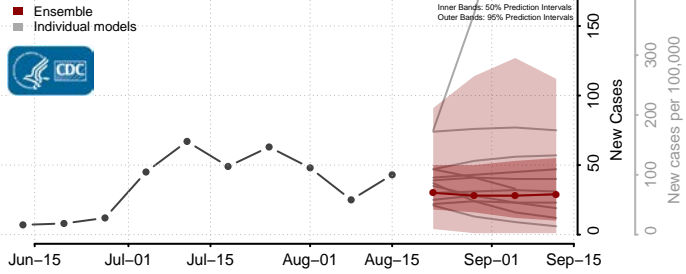

Delaware County, Oklahoma