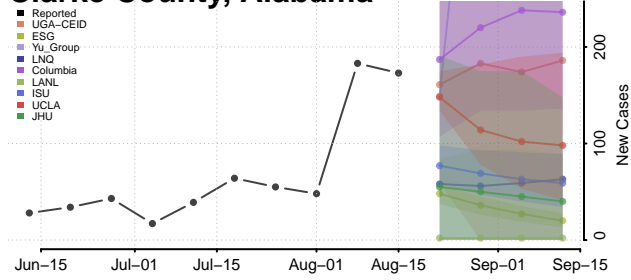

Clarke County, Alabama