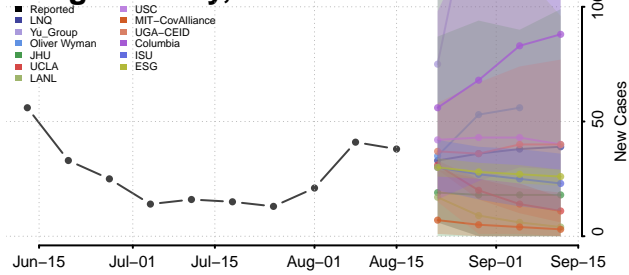

Dodge County, Nebraska