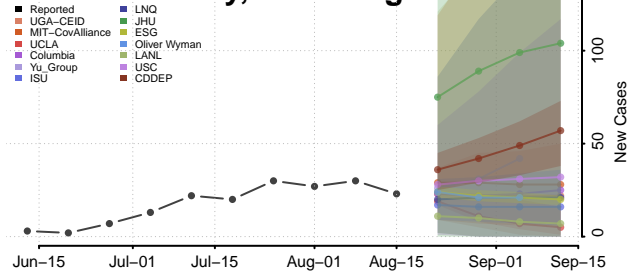

### Putnam County, West Virginia