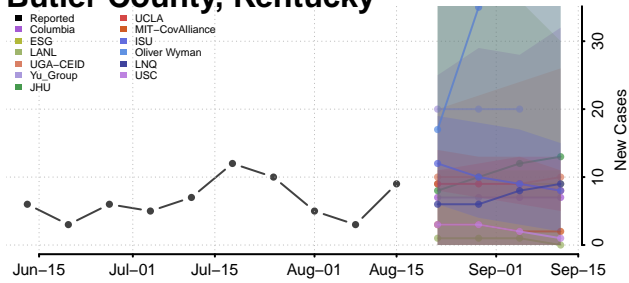

Butler County, Kentucky