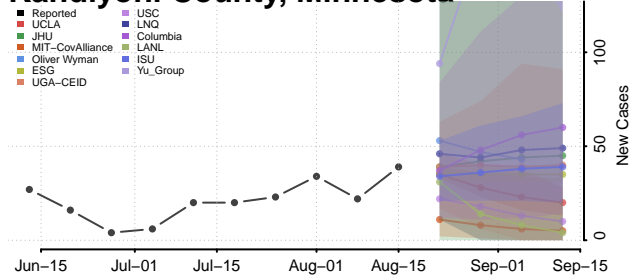

Kandiyohi County, Minnesota