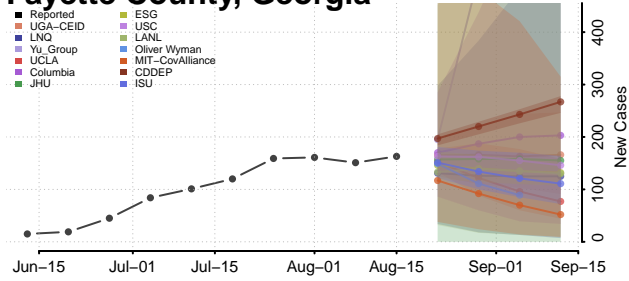

Fayette County, Georgia