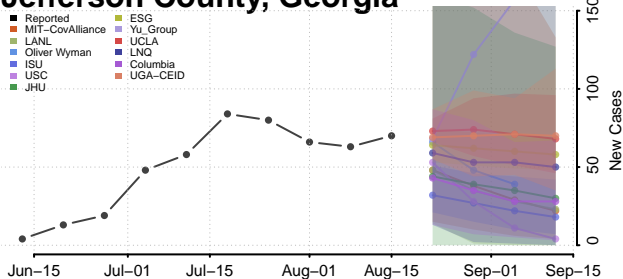

Jefferson County, Georgia