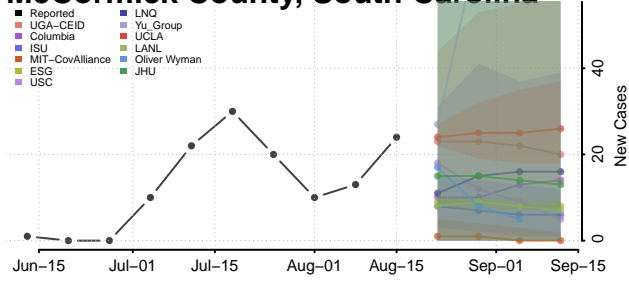

### McCormick County, South Carolina