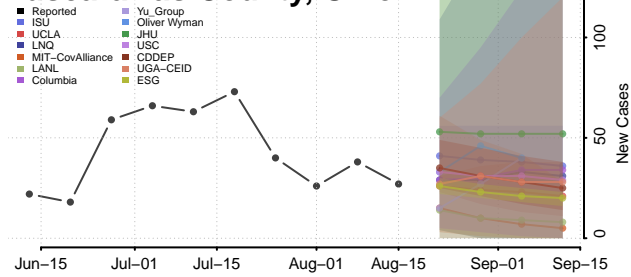

Tuscarawas County, Ohio