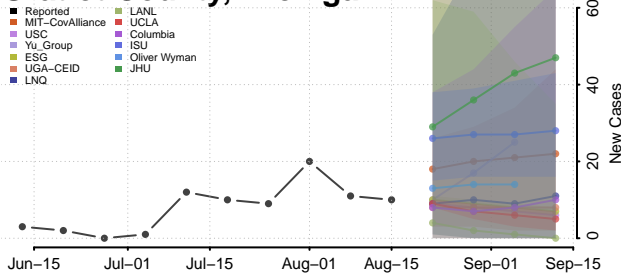

Gratiot County, Michigan