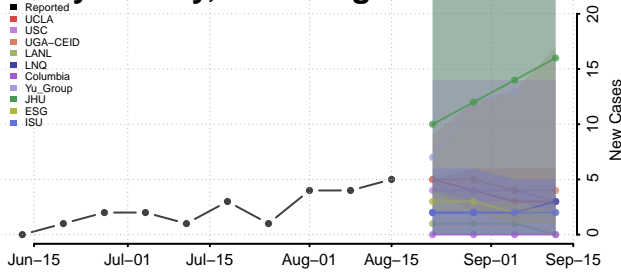

Hardy County, West Virginia