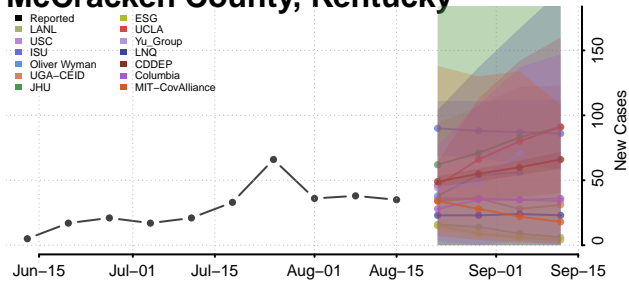

McCracken County, Kentucky