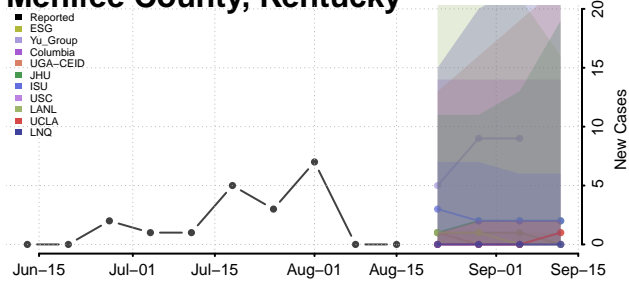

Menifee County, Kentucky