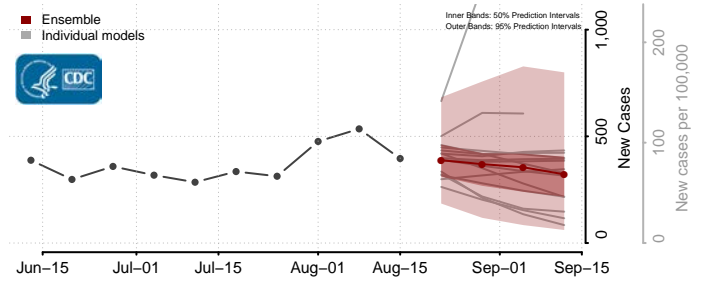

Prince William County, Virginia