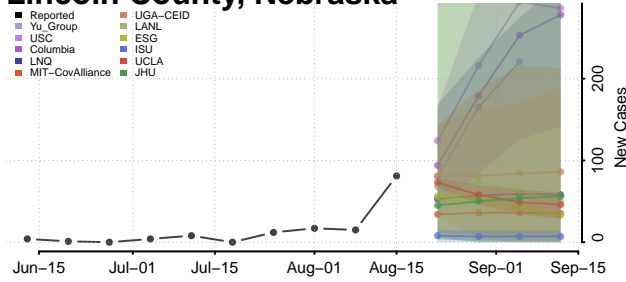

Lincoln County, Nebraska