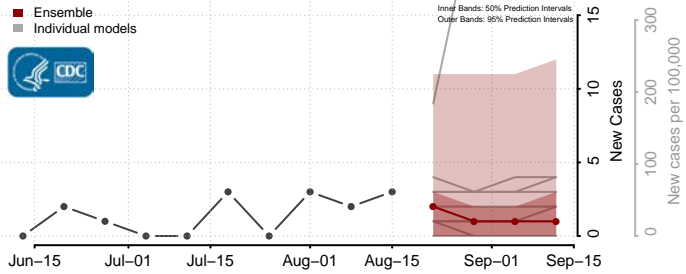

Dewey County, Oklahoma