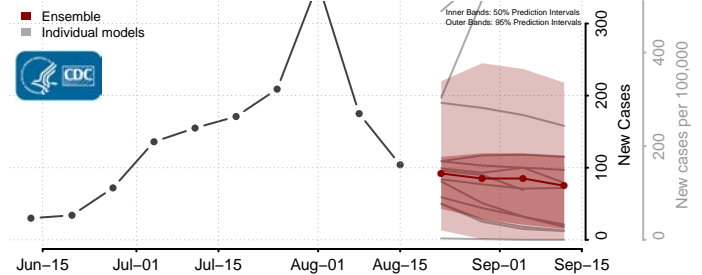

Hamblen County, Tennessee