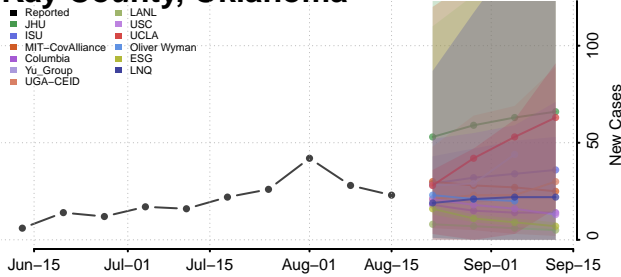

Kay County, Oklahoma