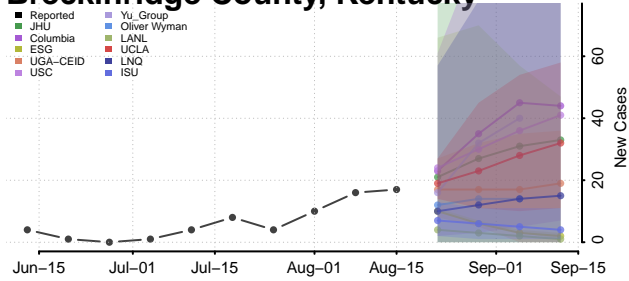

Breckinridge County, Kentucky