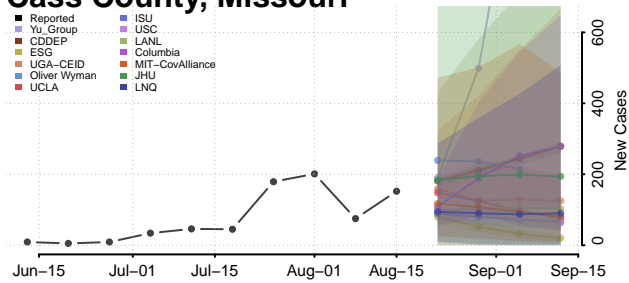

Cass County, Missouri