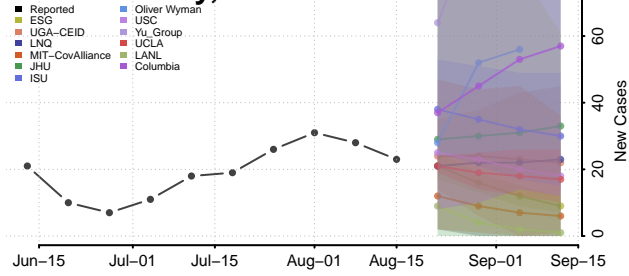

Platte County, Nebraska