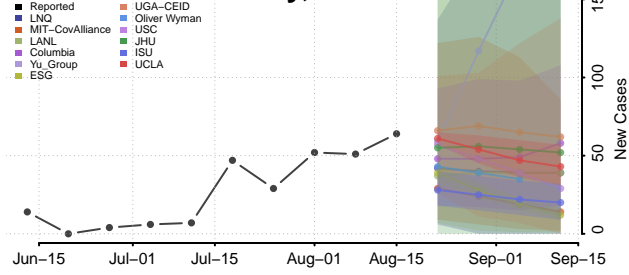

New Madrid County, Missouri