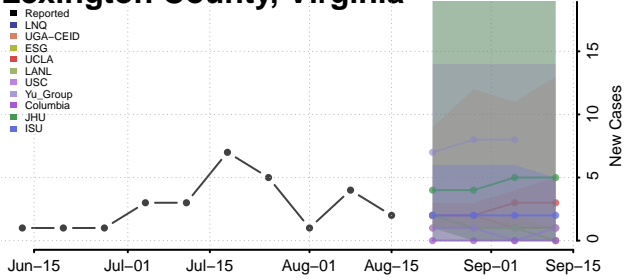

Lexington County, Virginia