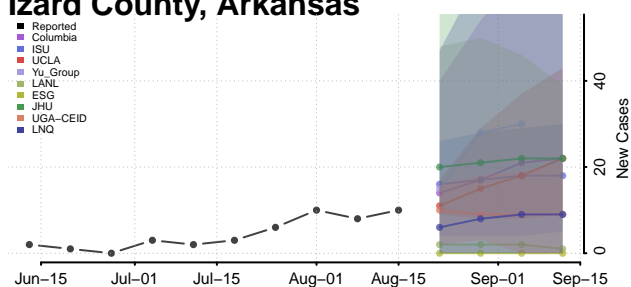

Izard County, Arkansas