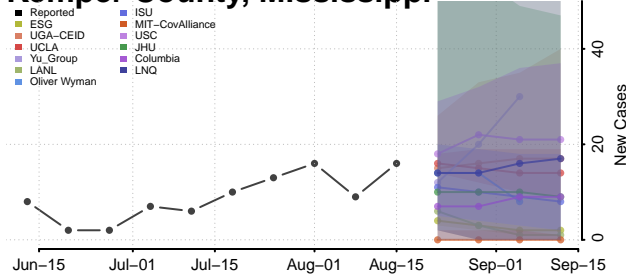

Kemper County, Mississippi