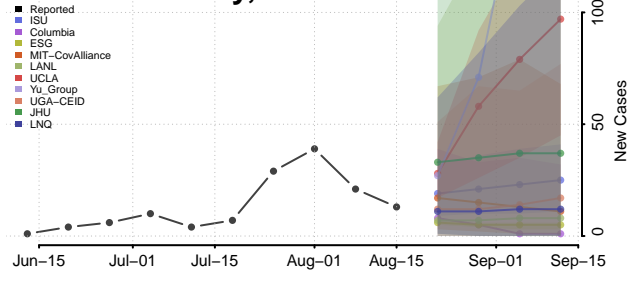

Franklin County, Arkansas