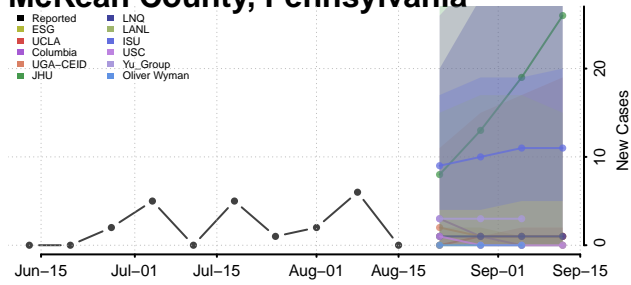

McKean County, Pennsylvania