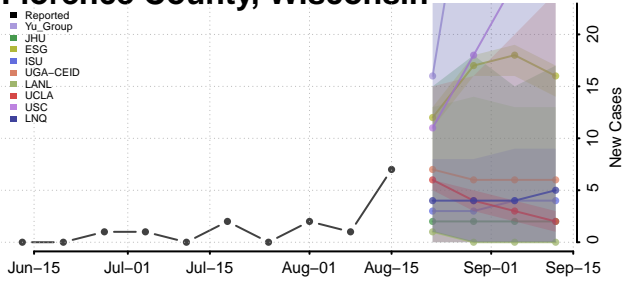

Florence County, Wisconsin