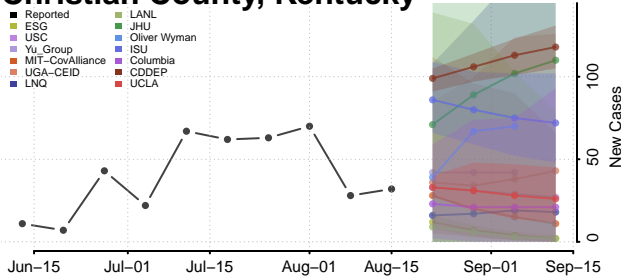

Christian County, Kentucky