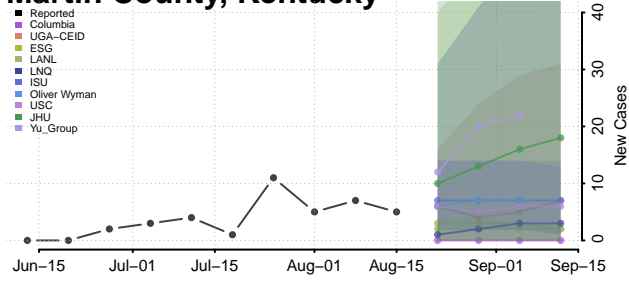

Martin County, Kentucky