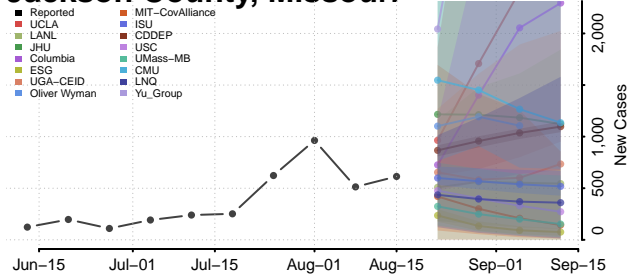

Jackson County, Missouri