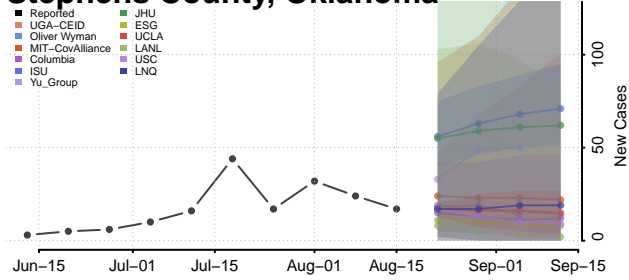

Stephens County, Oklahoma