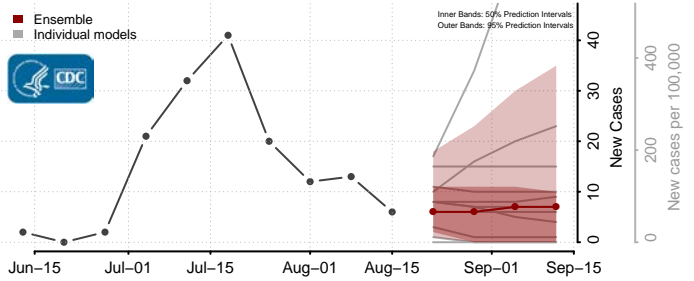

Pipestone County, Minnesota