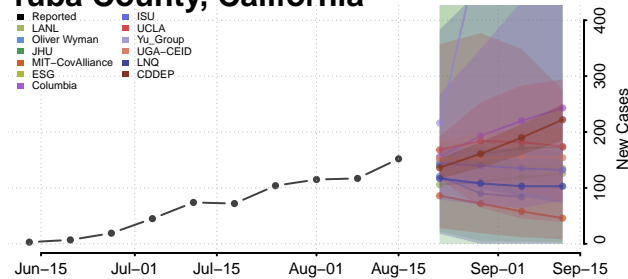

Yuba County, California