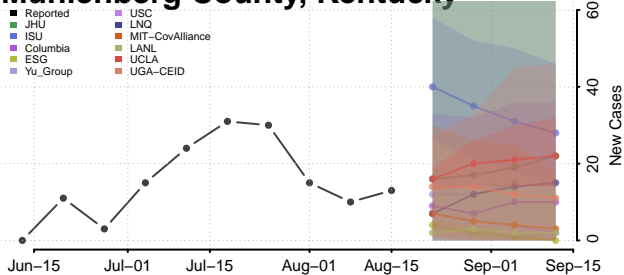

Muhlenberg County, Kentucky