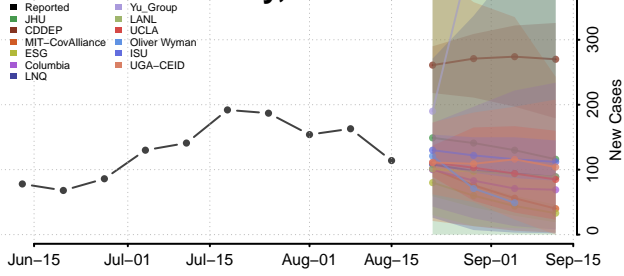

Limestone County, Alabama