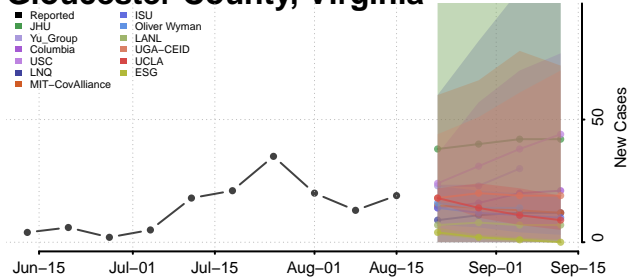

Gloucester County, Virginia