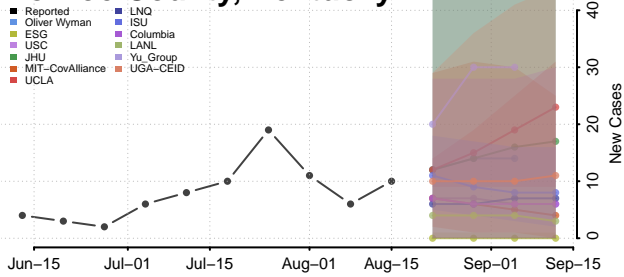

Monroe County, Kentucky