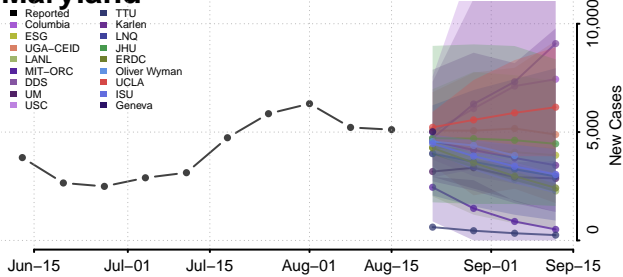

Waldo County, Maine

Washington County, Maine

York County, Maine

Maryland

Allegany County, Maryland

Anne Arundel County, Maryland