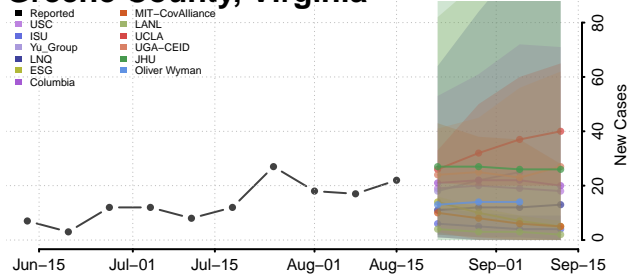

Greene County, Virginia