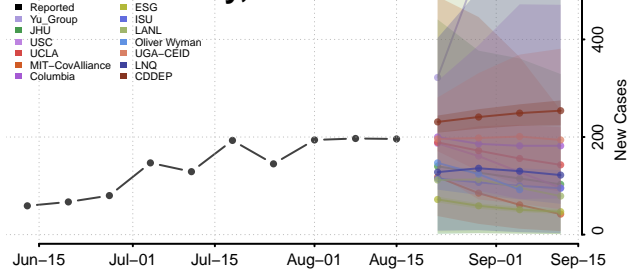

### Putnam County, Tennessee