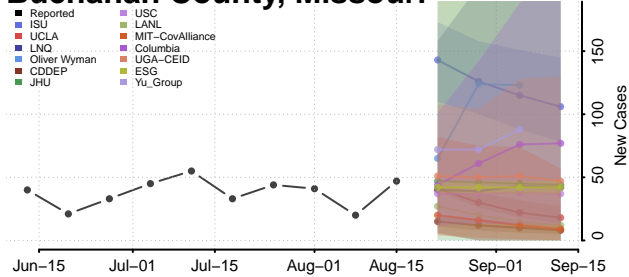

Buchanan County, Missouri