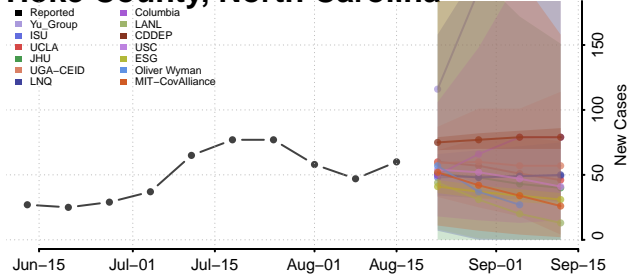

Hoke County, North Carolina