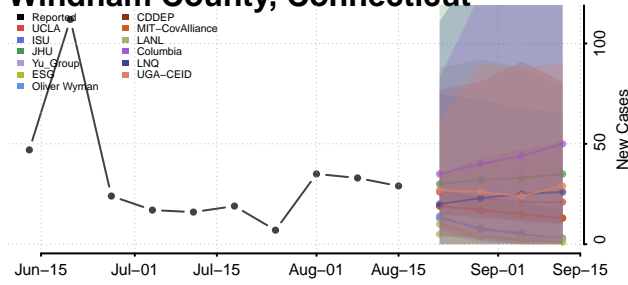

Windham County, Connecticut