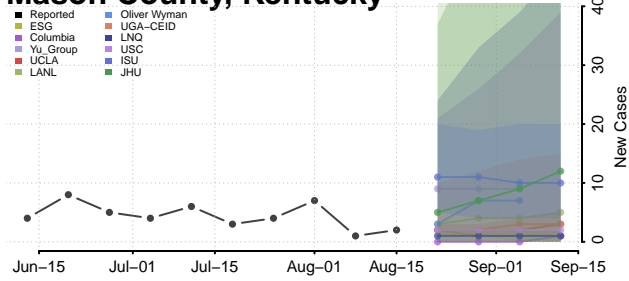

Mason County, Kentucky