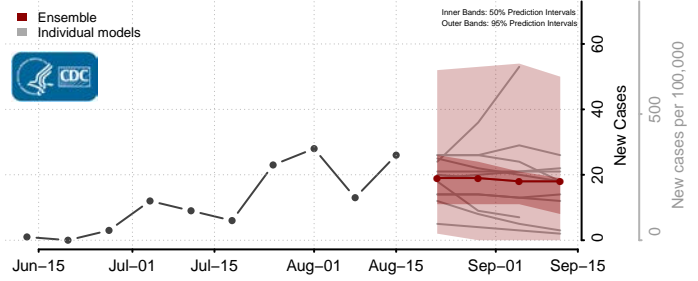

Franklin County, Mississippi