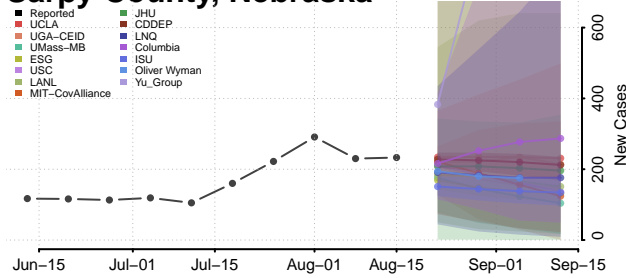

Sarpy County, Nebraska