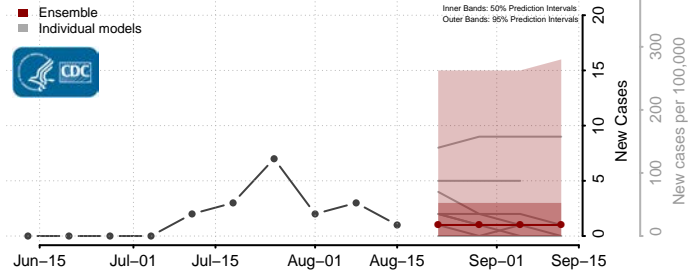

Greer County, Oklahoma