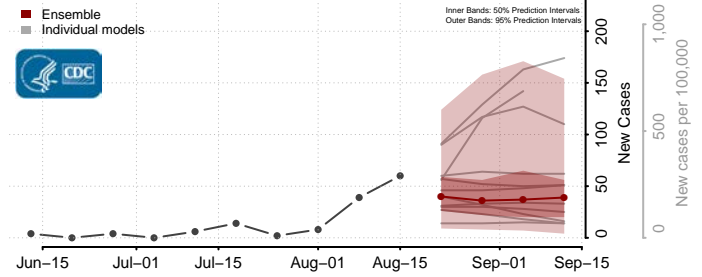

Sullivan County, Indiana