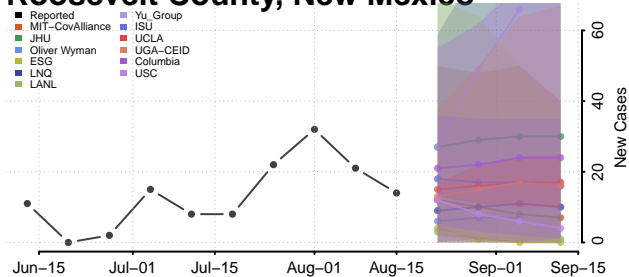

Roosevelt County, New Mexico