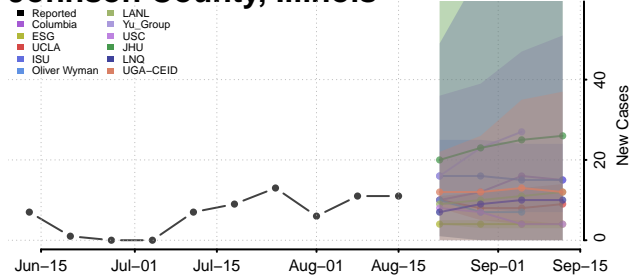

Johnson County, Illinois