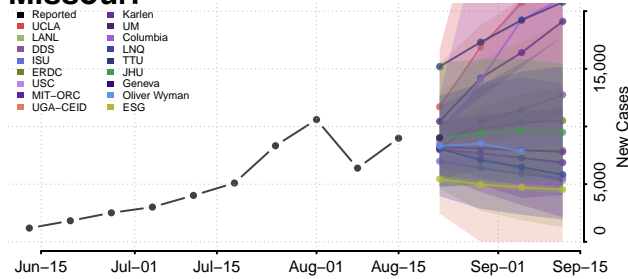

Wilkinson County, Mississippi

Winston County, Mississippi

Yalobusha County, Mississippi

Yazoo County, Mississippi

Missouri

Adair County, Missouri