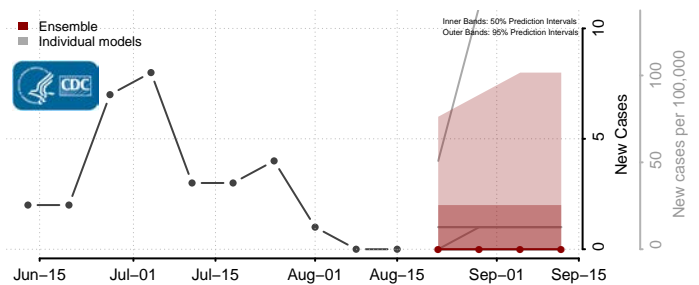

Lake County, Oregon