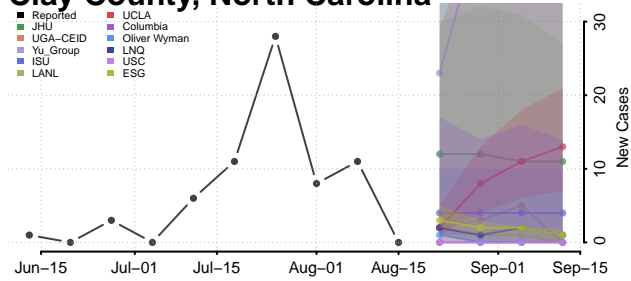

Clay County, North Carolina