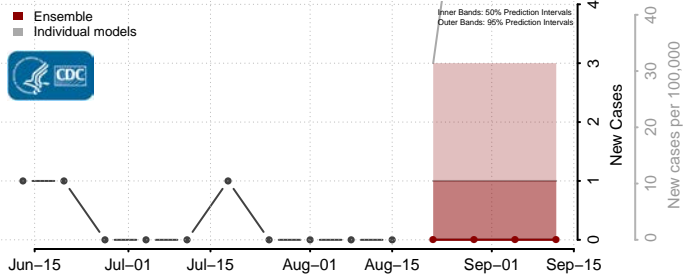

Ritchie County, West Virginia