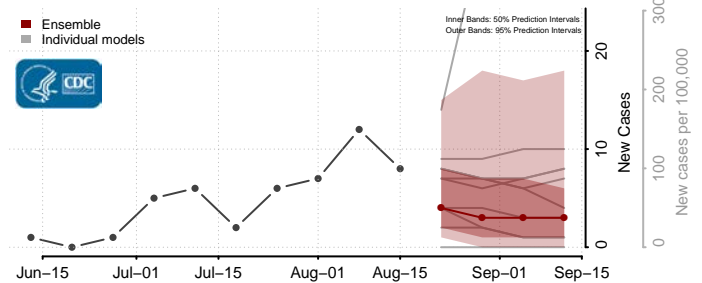

Trail County, North Dakota