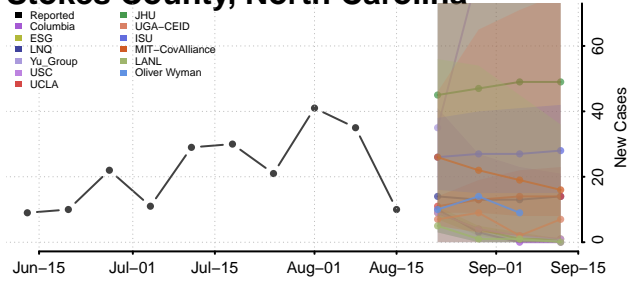

Stokes County, North Carolina