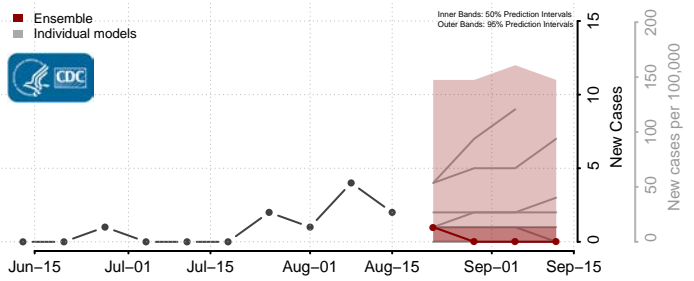

Pleasants County, West Virginia