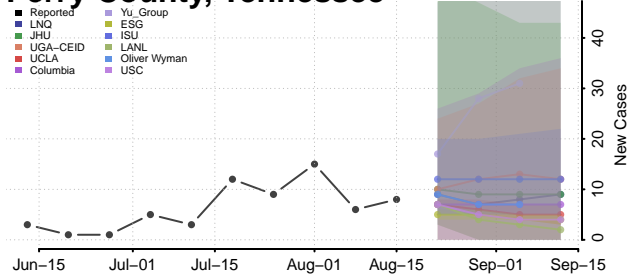

Perry County, Tennessee