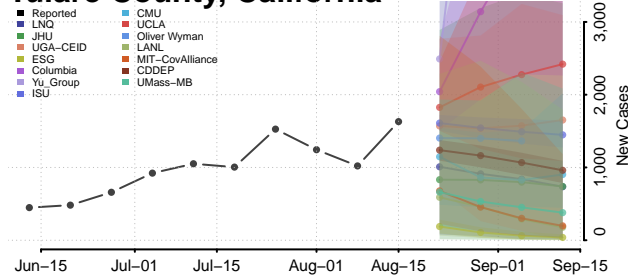

Tulare County, California