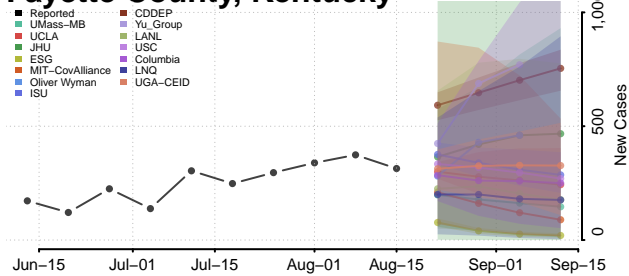

Fayette County, Kentucky