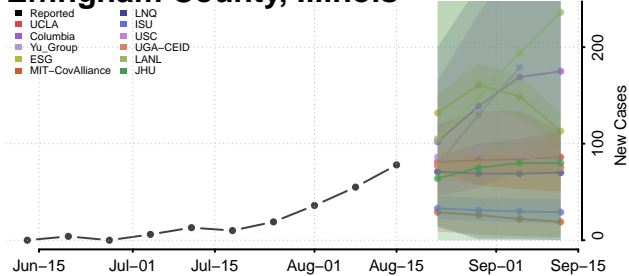

Effingham County, Illinois