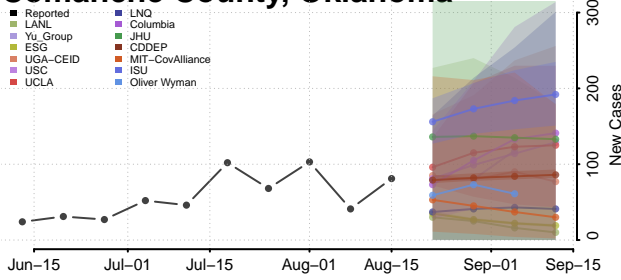

Comanche County, Oklahoma