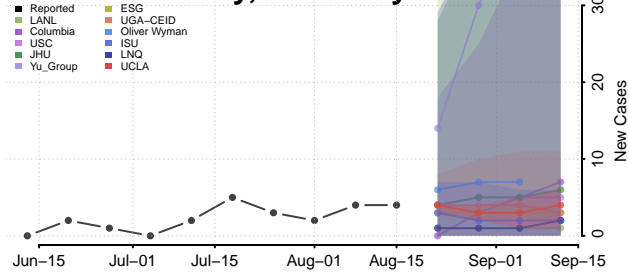

Bracken County, Kentucky