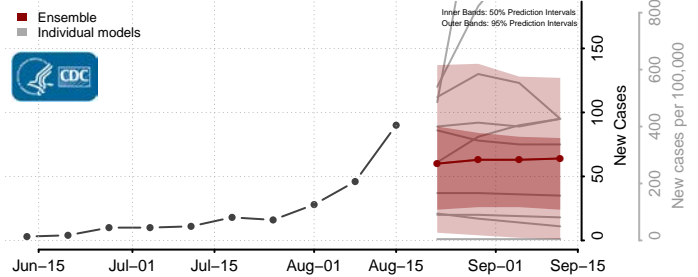

Overton County, Tennessee