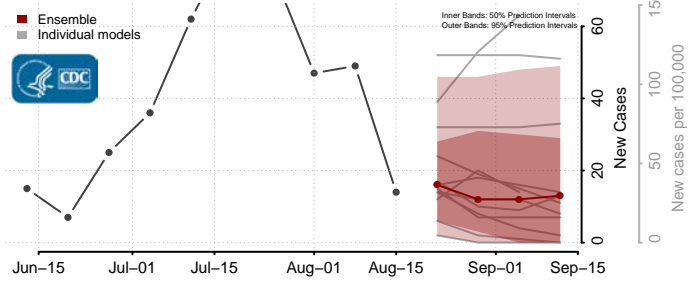

Jackson County, North Carolina