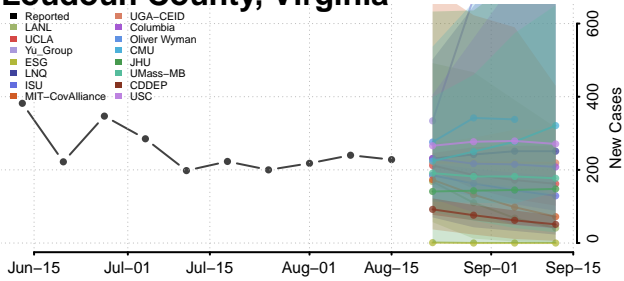

Loudoun County, Virginia