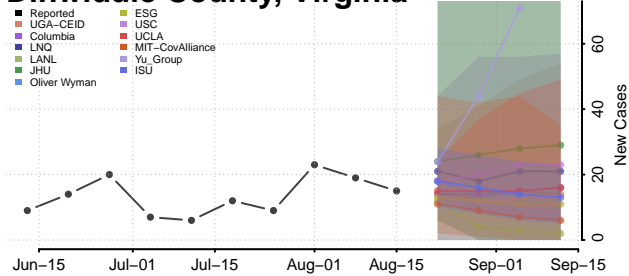

Dinwiddie County, Virginia