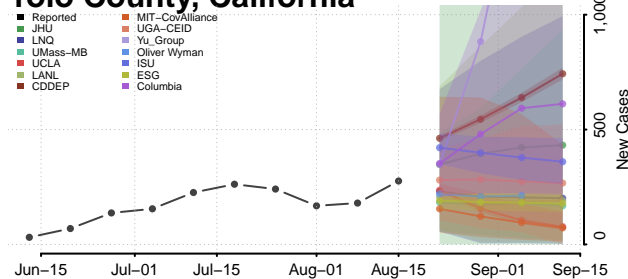

Yolo County, California