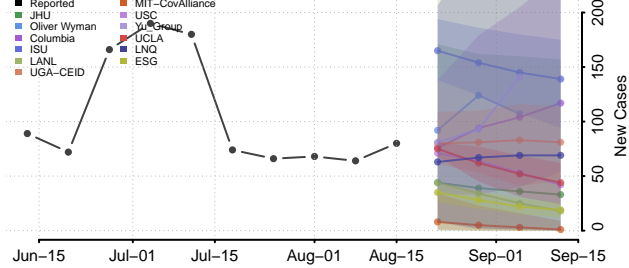

Colquitt County, Georgia