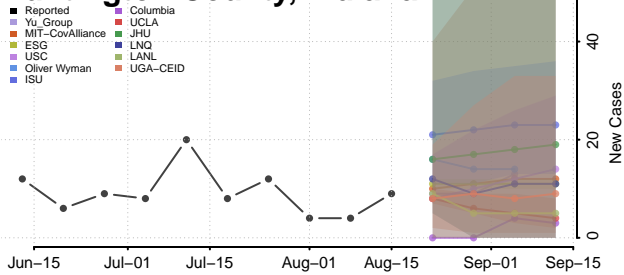

Huntington County, Indiana