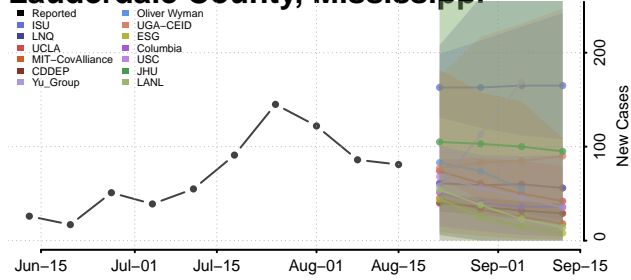

Lauderdale County, Mississippi