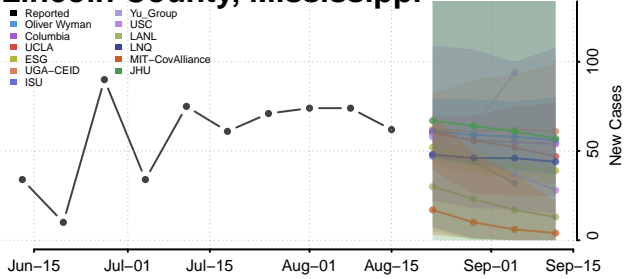

Lincoln County, Mississippi