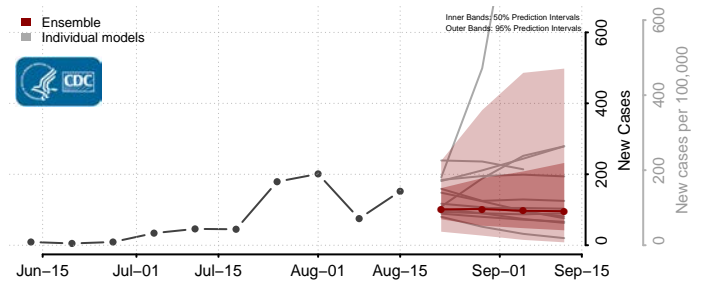

Cass County, Missouri