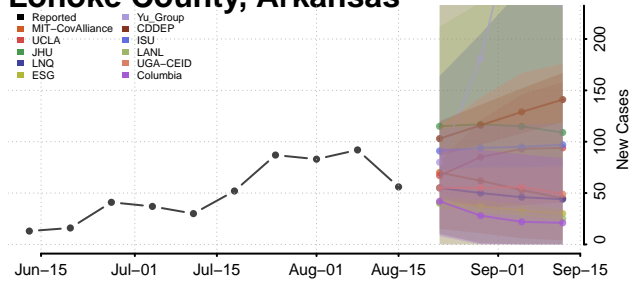

Lonoke County, Arkansas