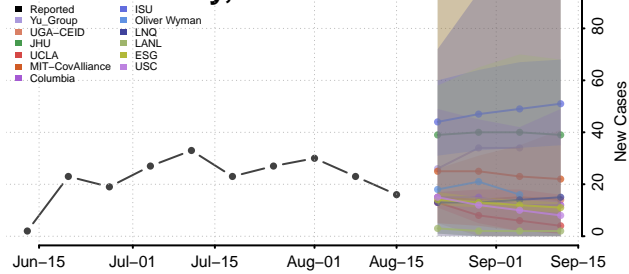

### Garvin County, Oklahoma