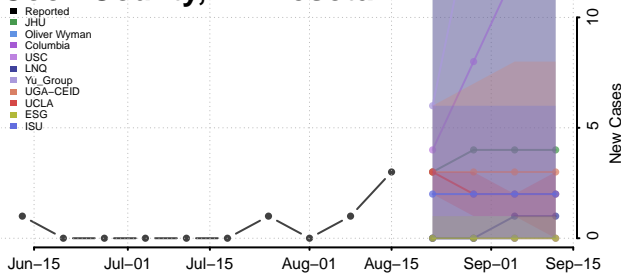

Cook County, Minnesota