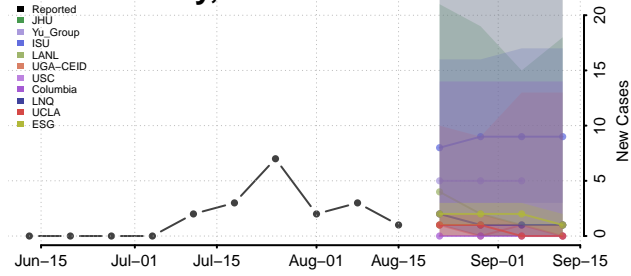

Greer County, Oklahoma