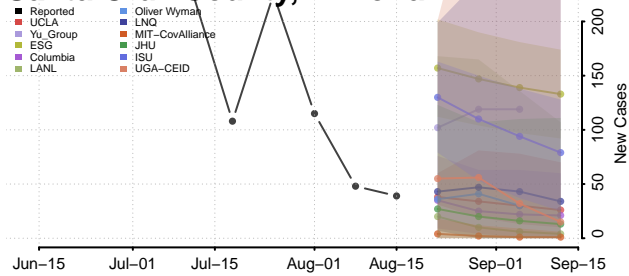

Santa Cruz County, Arizona