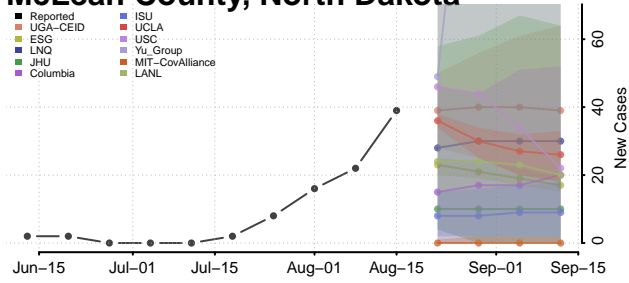

McLean County, North Dakota