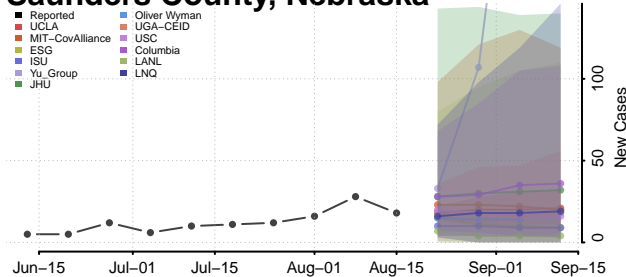

Saunders County, Nebraska