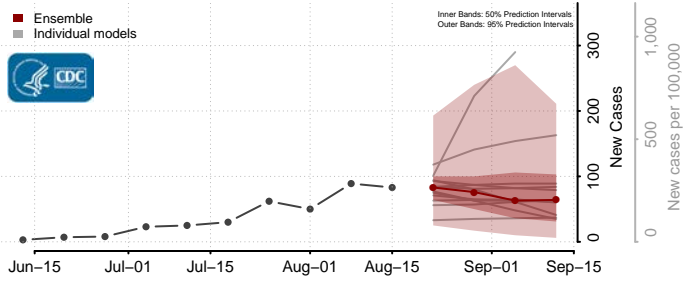

### Morton County, North Dakota