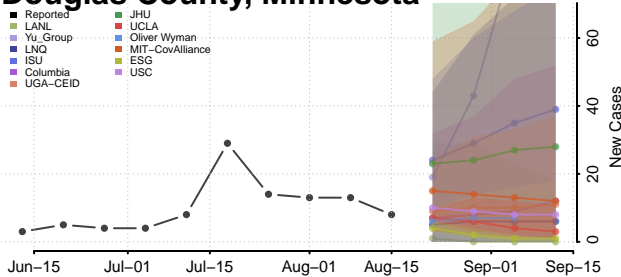

Douglas County, Minnesota