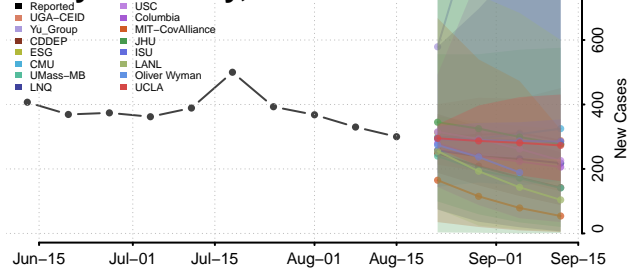

Forsyth County, North Carolina