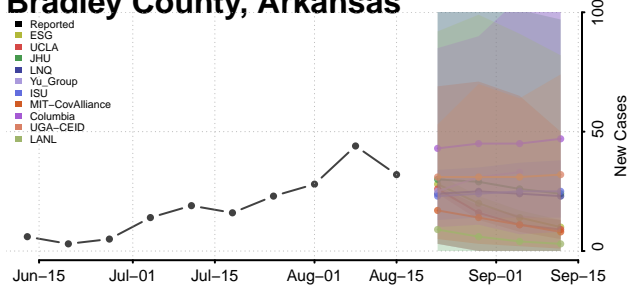

Bradley County, Arkansas