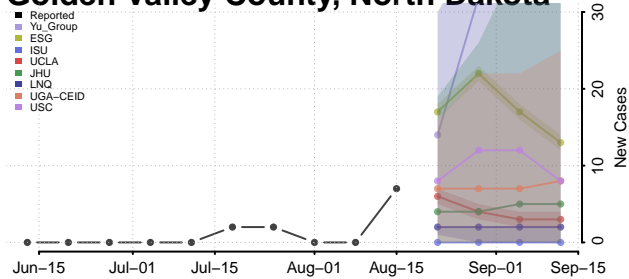

Golden Valley County, North Dakota