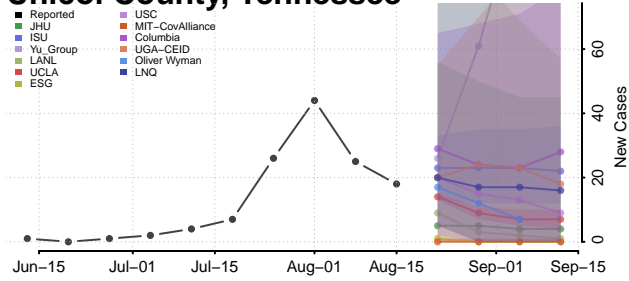

Unicoi County, Tennessee