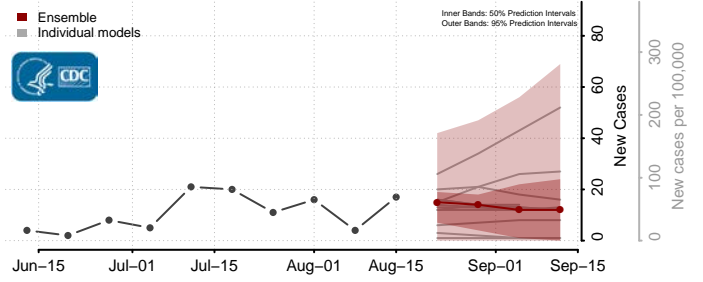

Lincoln County, Kentucky