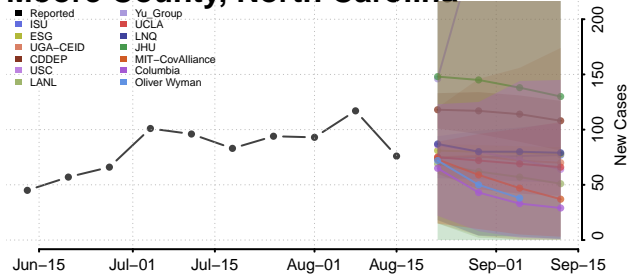

Moore County, North Carolina