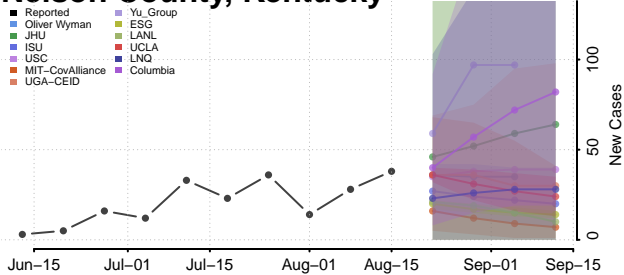

Nelson County, Kentucky