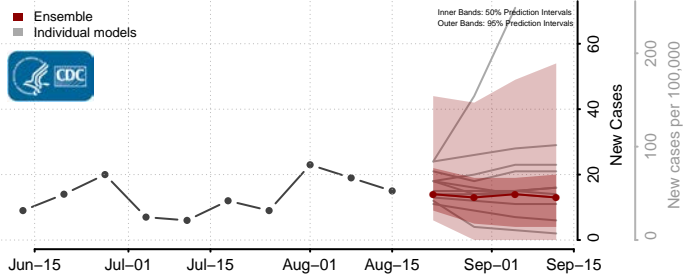

Dinwiddie County, Virginia