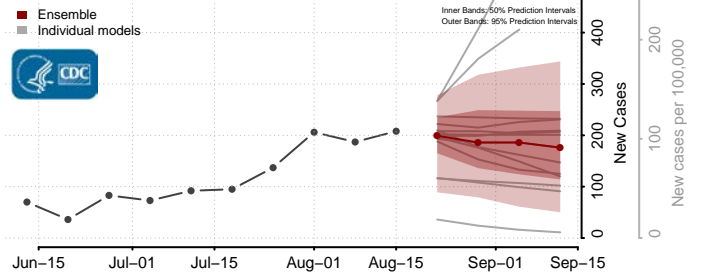

Minnehaha County, South Dakota