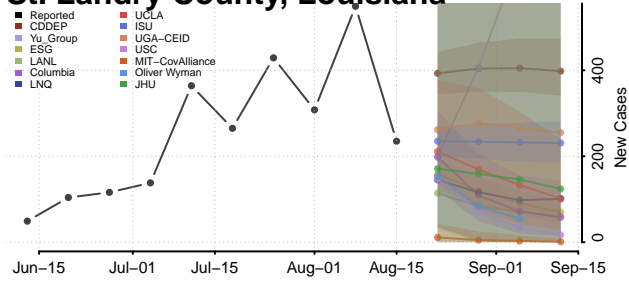

St. Landry County, Louisiana