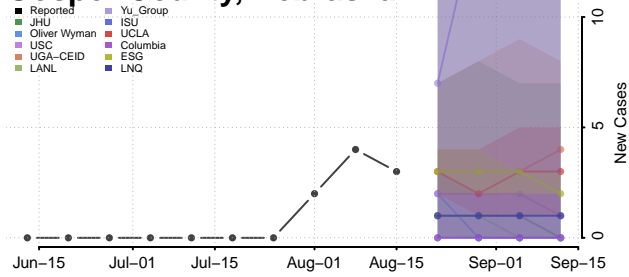

Gosper County, Nebraska