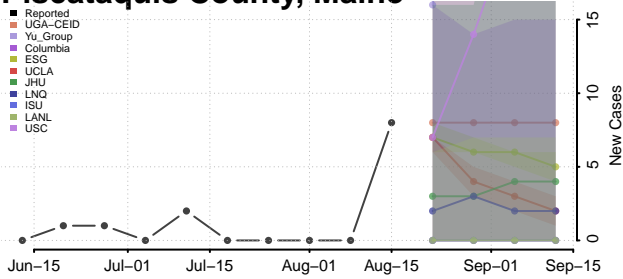

Piscataquis County, Maine