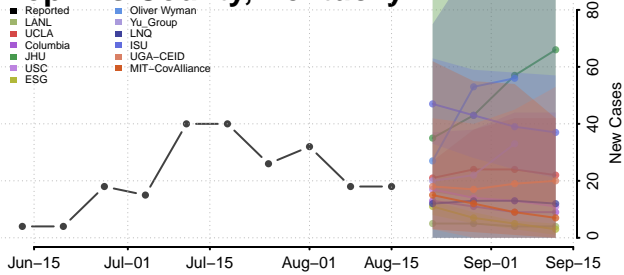

Hopkins County, Kentucky