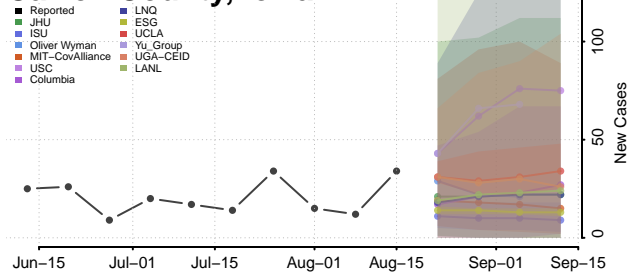

Carroll County, Iowa