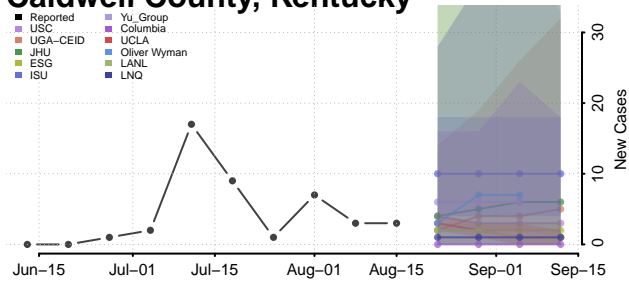

Caldwell County, Kentucky