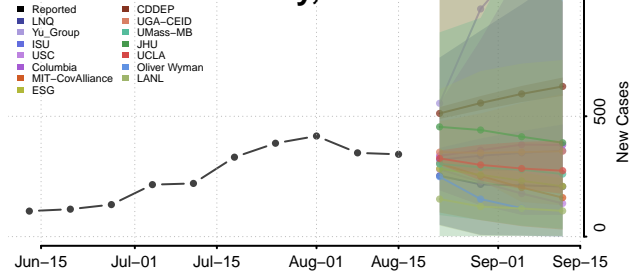

Cumberland County, North Carolina