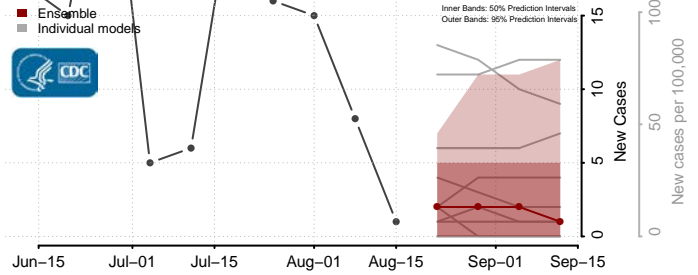

Nottoway County, Virginia