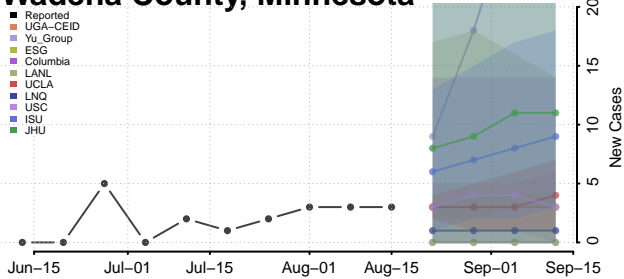

Wadena County, Minnesota