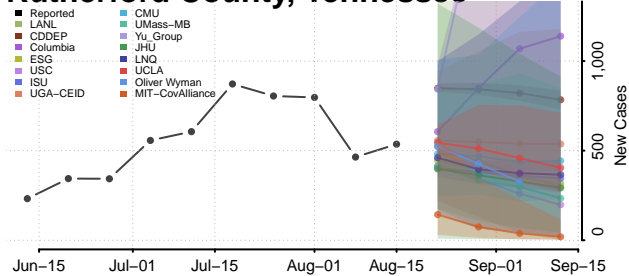

Rutherford County, Tennessee