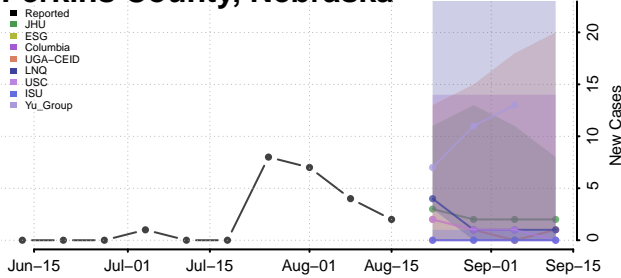

Perkins County, Nebraska