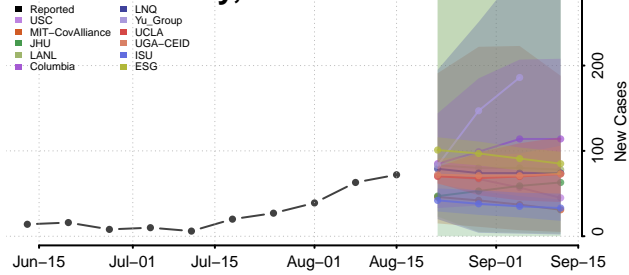

Clinton County, Illinois