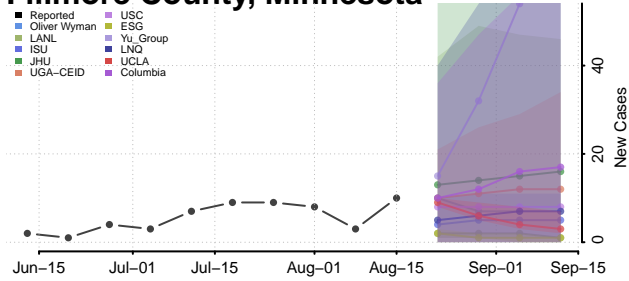

Fillmore County, Minnesota