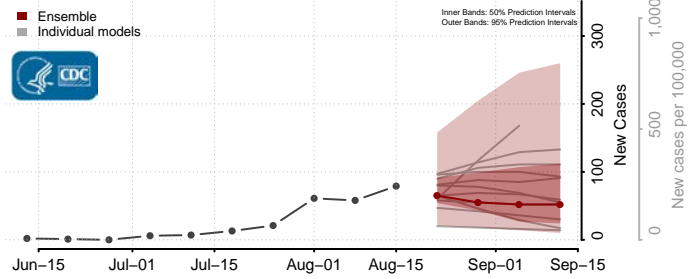

Bureau County, Illinois