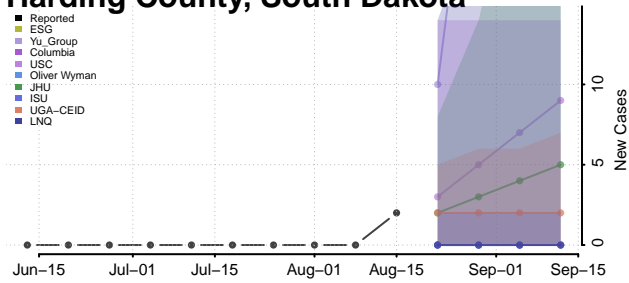

Harding County, South Dakota