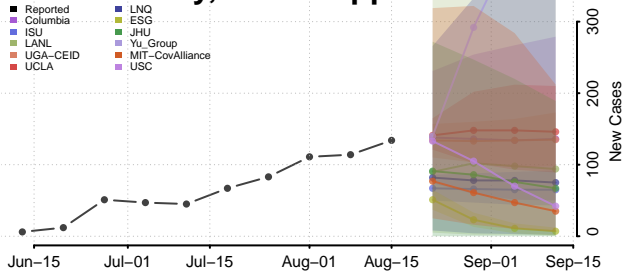

Union County, Mississippi