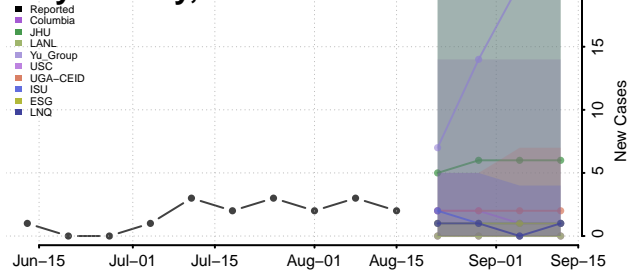

Clay County, Kansas