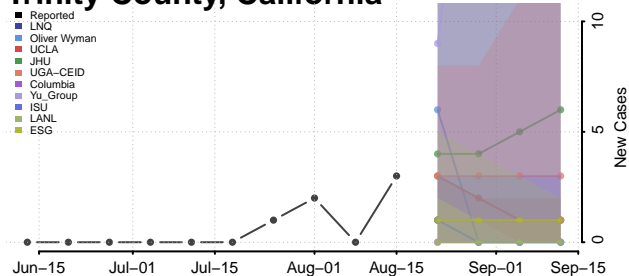

Trinity County, California