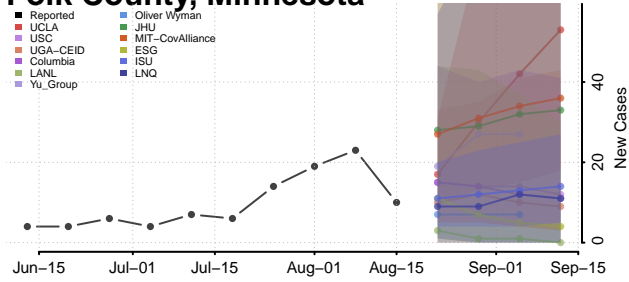

Polk County, Minnesota