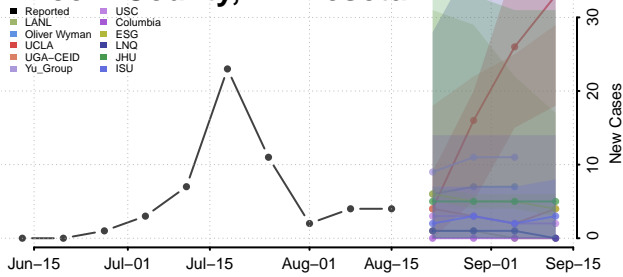

Lincoln County, Minnesota