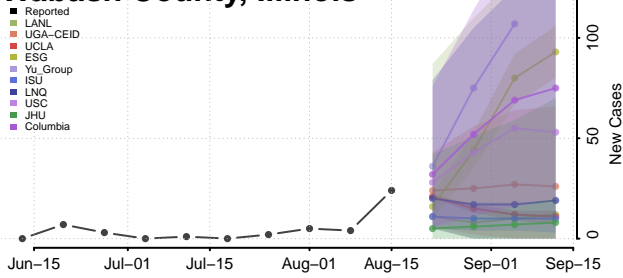

Wabash County, Illinois