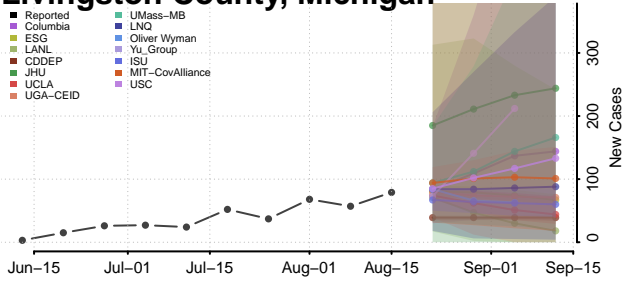

Livingston County, Michigan