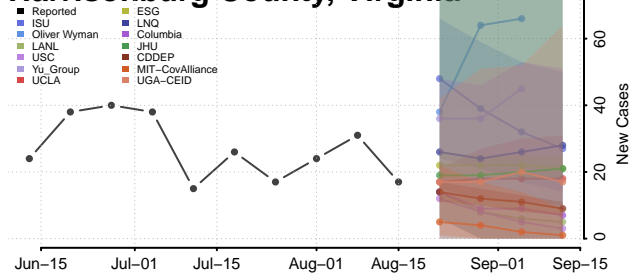

Harrisonburg County, Virginia