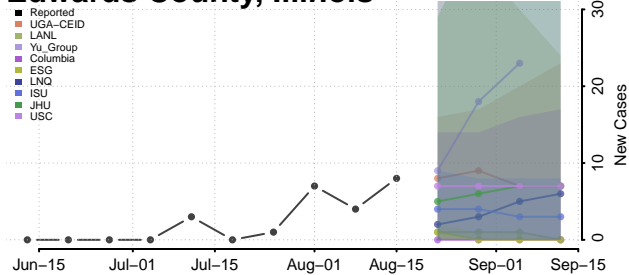

Edwards County, Illinois