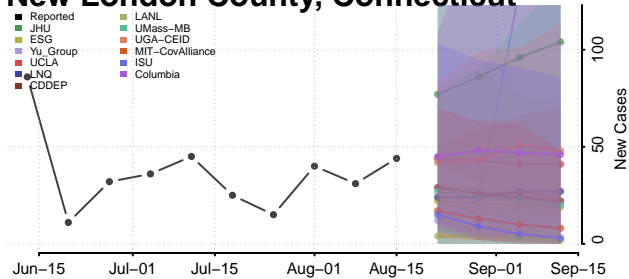

New London County, Connecticut