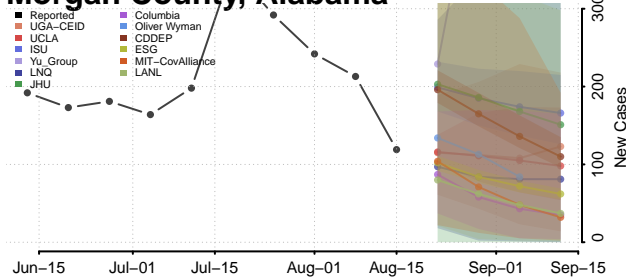

Morgan County, Alabama