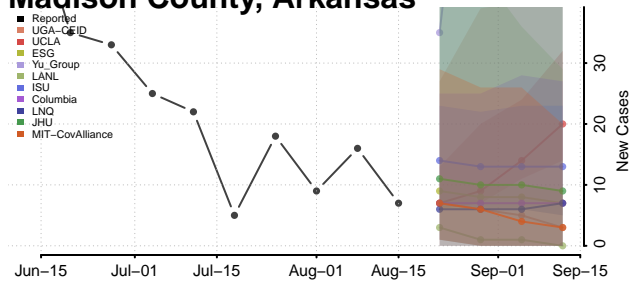

Madison County, Arkansas