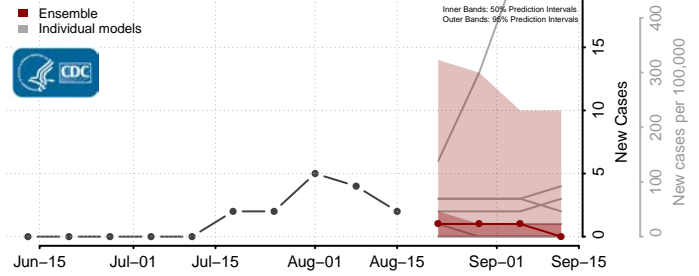

Grant County, Oklahoma