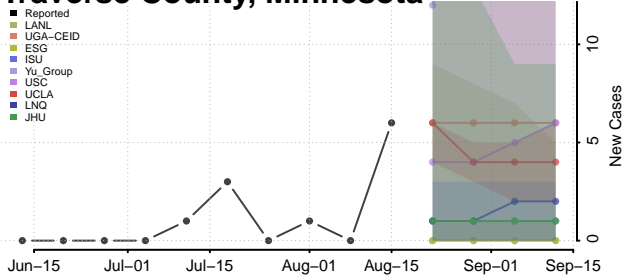

Traverse County, Minnesota