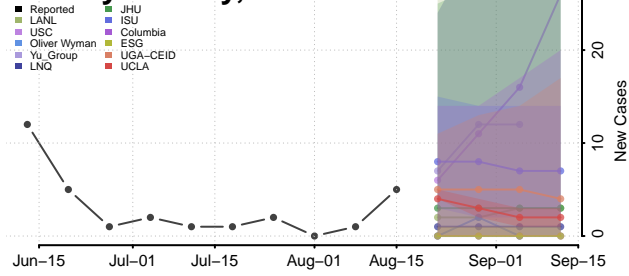

Grundy County, Missouri