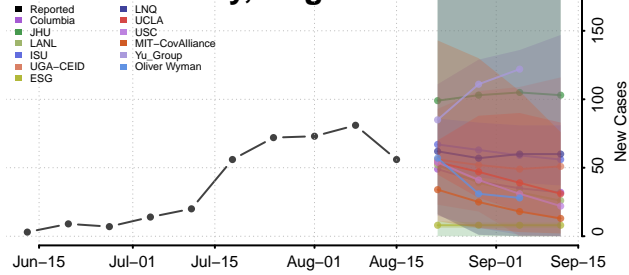

Danville County, Virginia