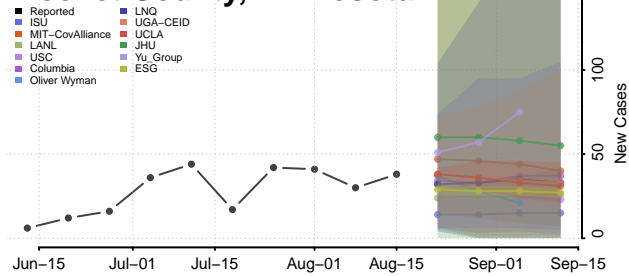

Nicollet County, Minnesota