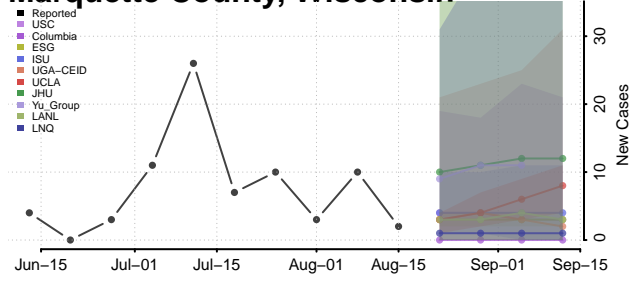

Marquette County, Wisconsin