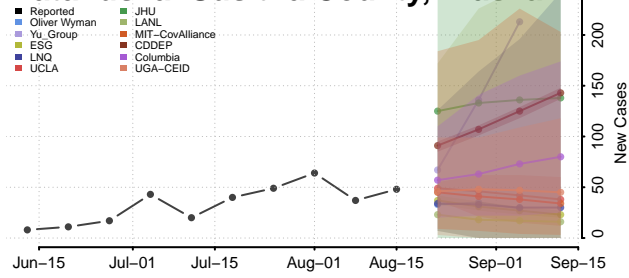

Matanuska-Susitna County, Alaska