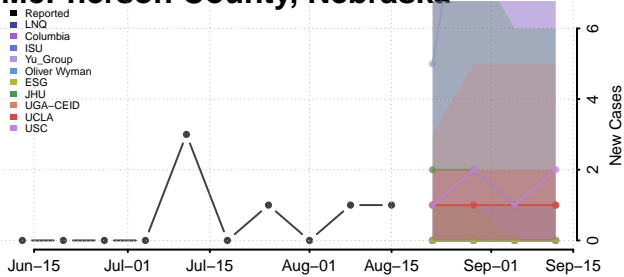

McPherson County, Nebraska