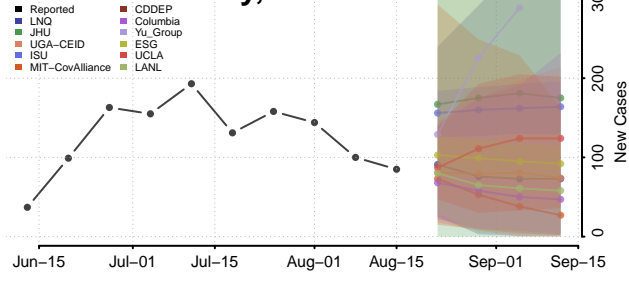

Faulkner County, Arkansas