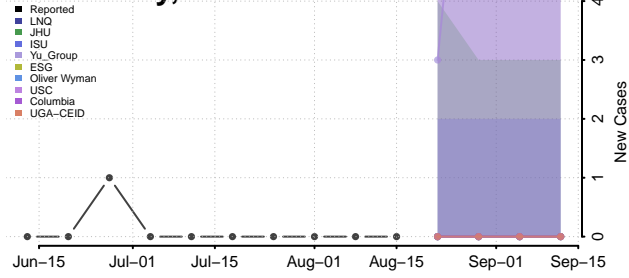

Elk County, Kansas