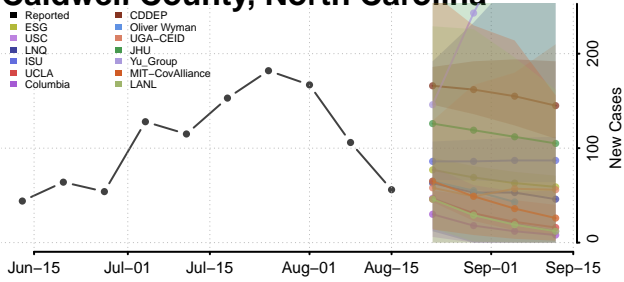

Caldwell County, North Carolina