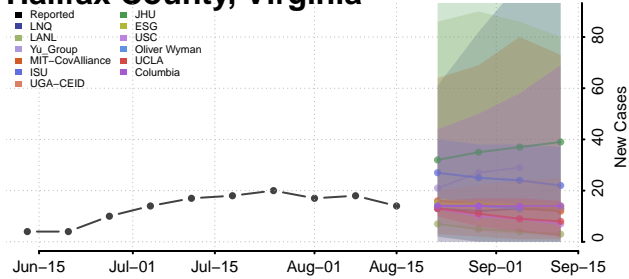

Halifax County, Virginia