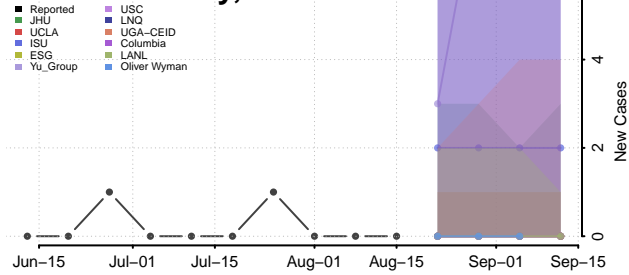

Kittson County, Minnesota