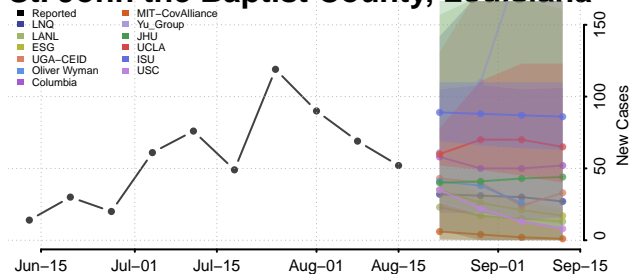

St. John the Baptist County, Louisiana