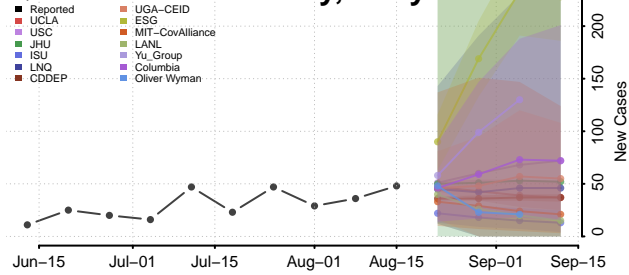

Queen Anne's County, Maryland