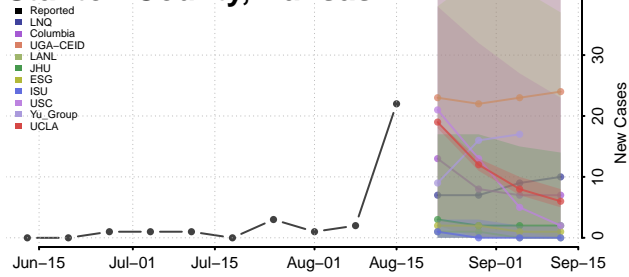

Stanton County, Kansas