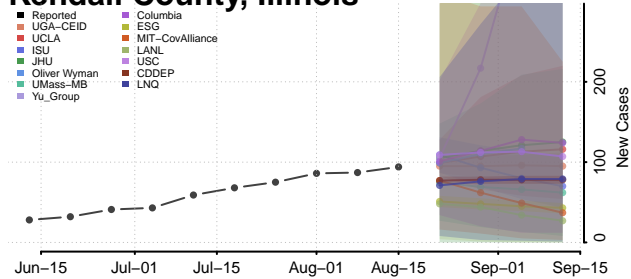

Kendall County, Illinois