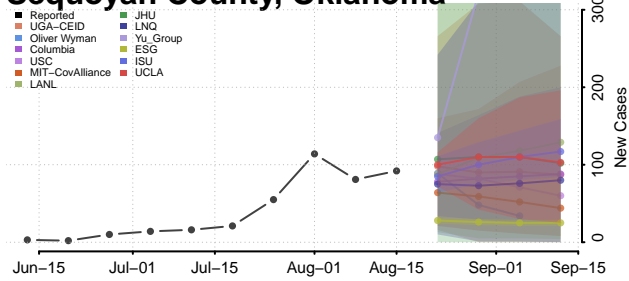

### Sequoyah County, Oklahoma