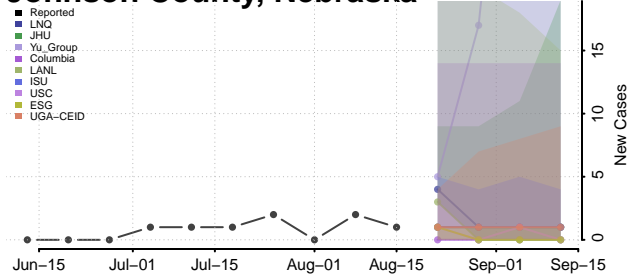

Johnson County, Nebraska