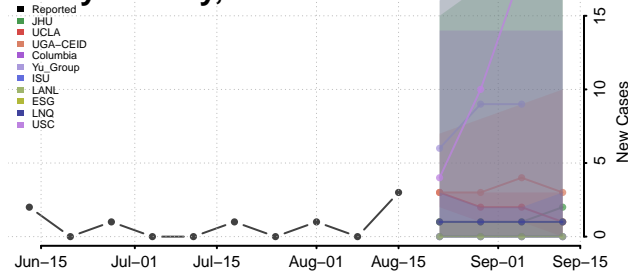

Valley County, Nebraska