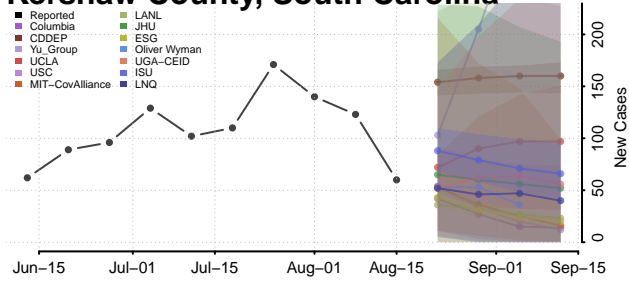

Kershaw County, South Carolina