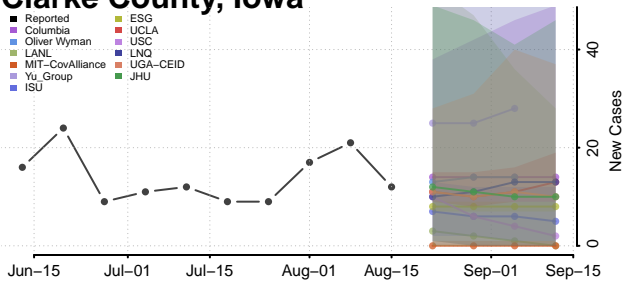

Clarke County, Iowa