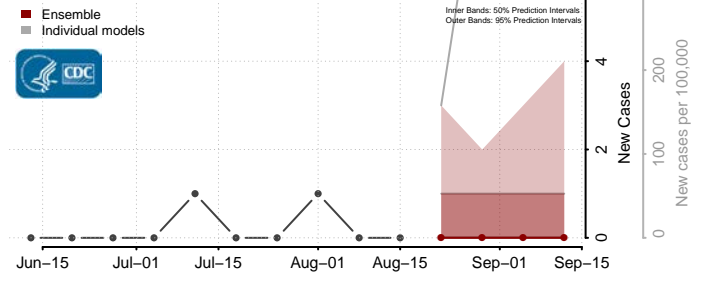

### Haakon County, South Dakota