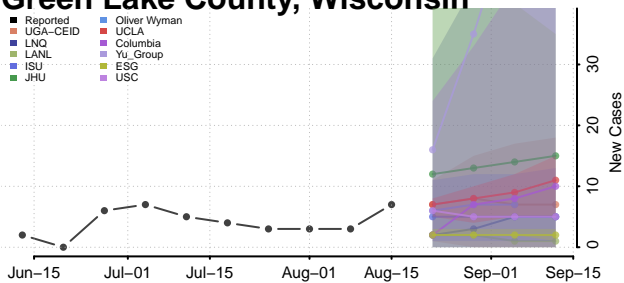

Green Lake County, Wisconsin