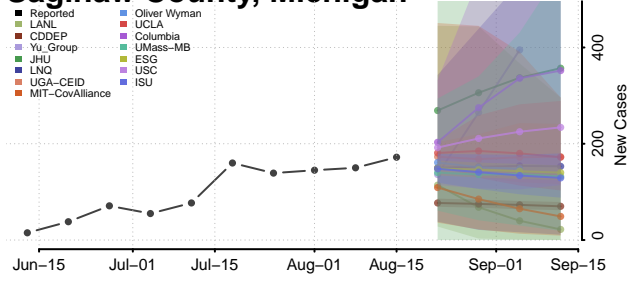

Saginaw County, Michigan