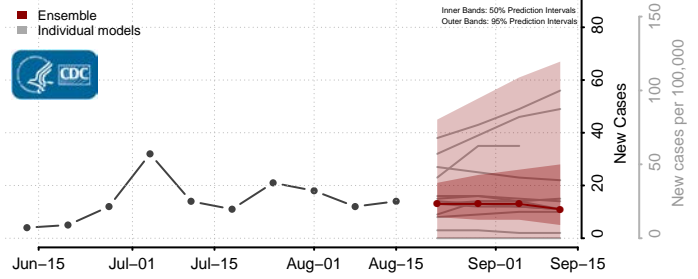

Franklin County, Virginia