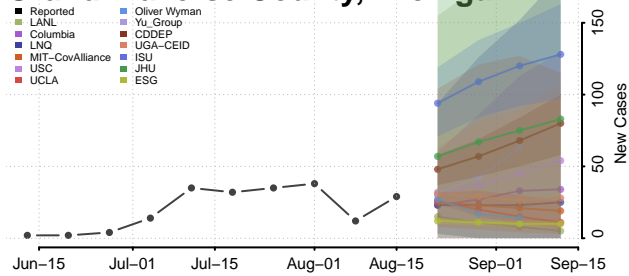

Grand Traverse County, Michigan