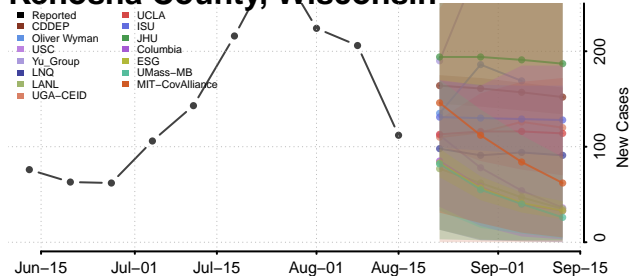

Kenosha County, Wisconsin