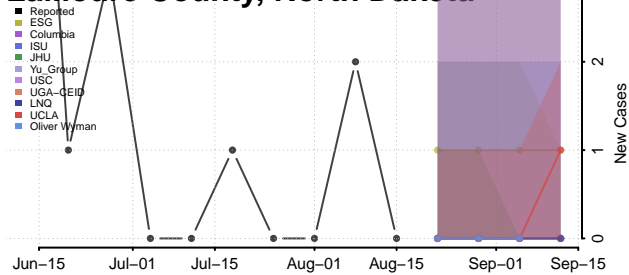

LaMoure County, North Dakota