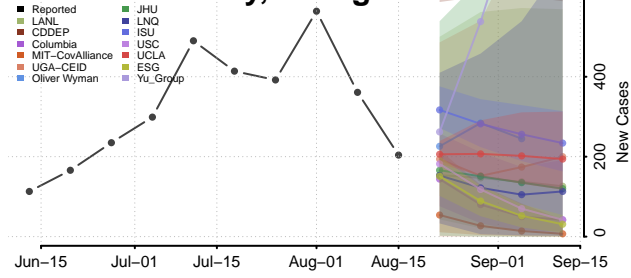

Whitfield County, Georgia