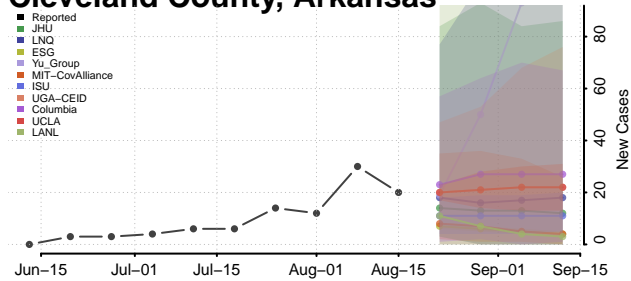

Cleveland County, Arkansas