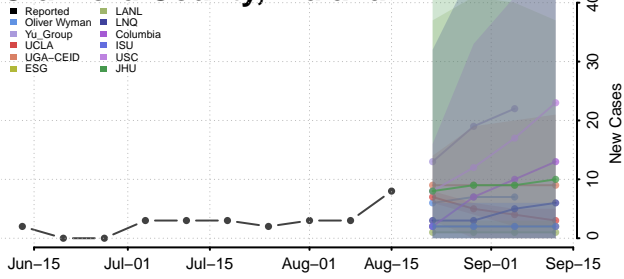

Crawford County, Indiana