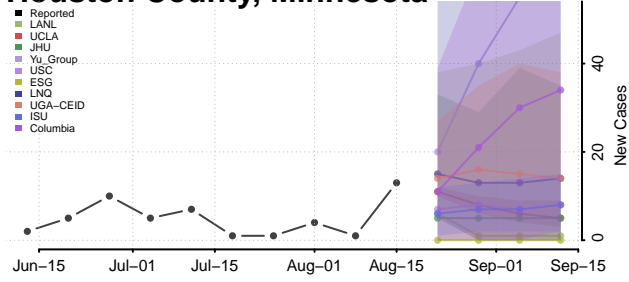

Houston County, Minnesota