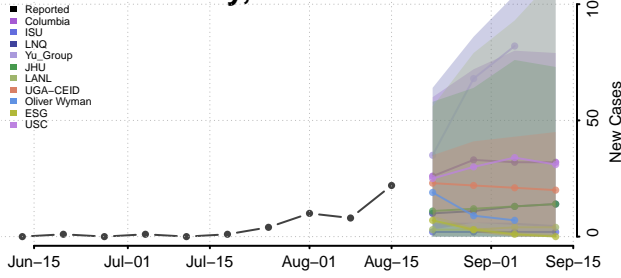

Nemaha County, Nebraska