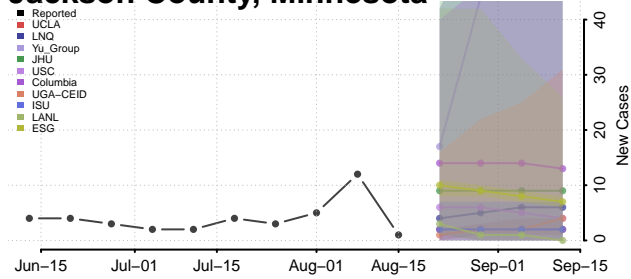

Jackson County, Minnesota