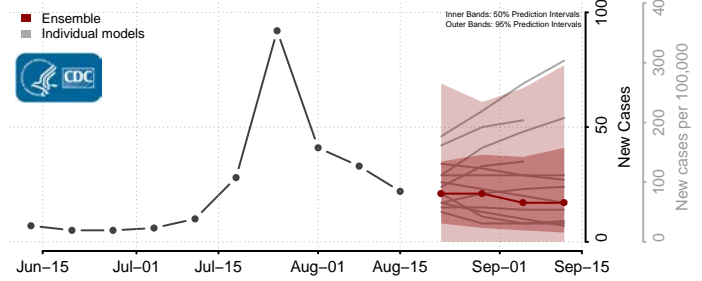

Harlan County, Kentucky