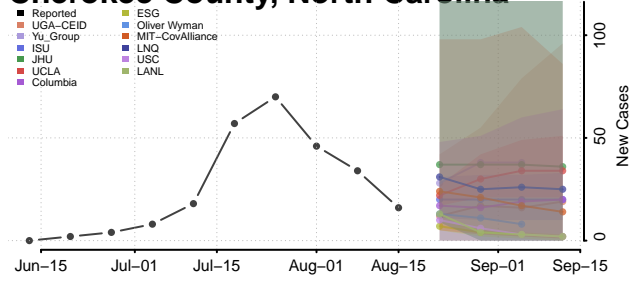

Cherokee County, North Carolina