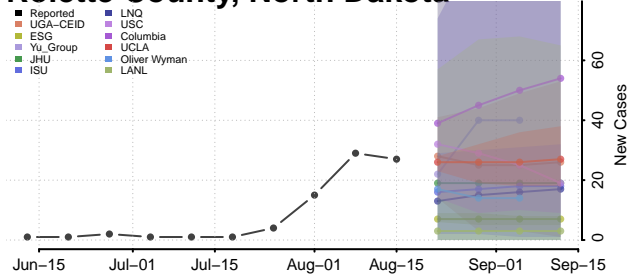

Rolette County, North Dakota