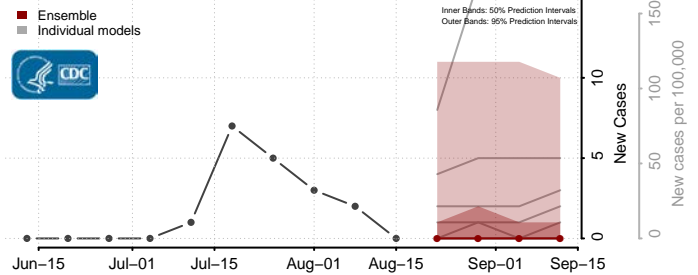

Marshall County, Minnesota