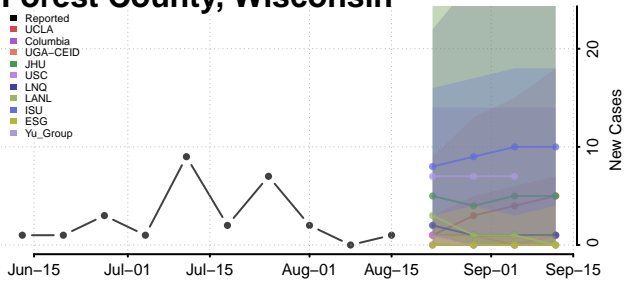

### Forest County, Wisconsin