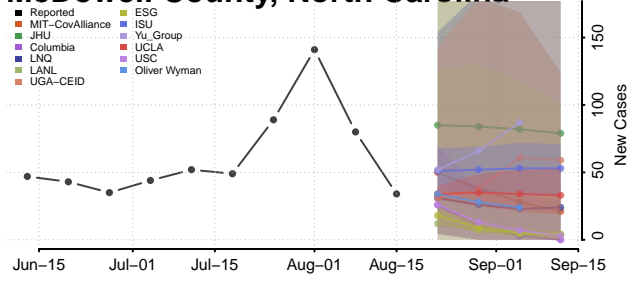

McDowell County, North Carolina