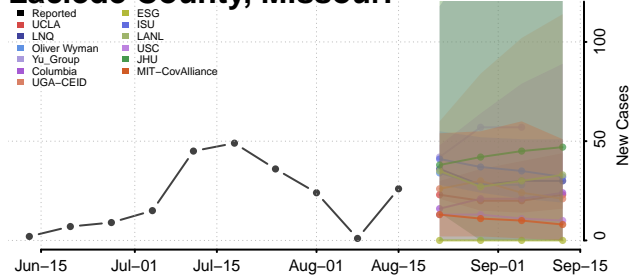

Laclede County, Missouri