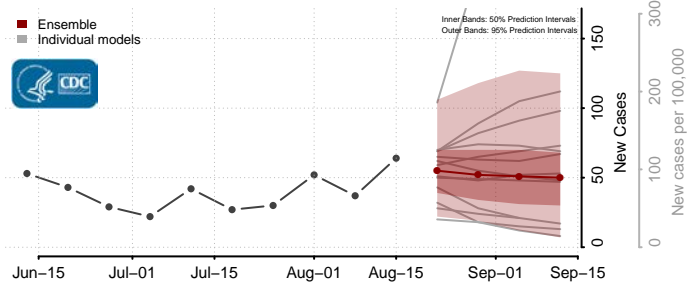

Lenoir County, North Carolina