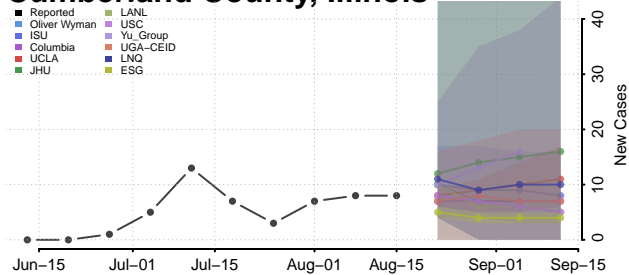

Cumberland County, Illinois