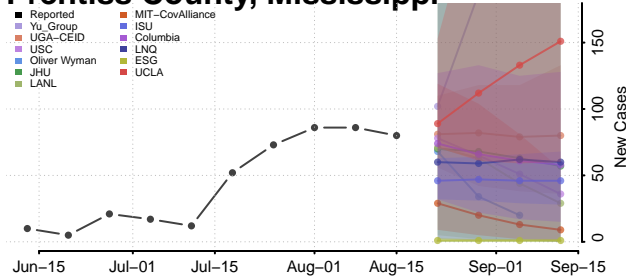

Prentiss County, Mississippi