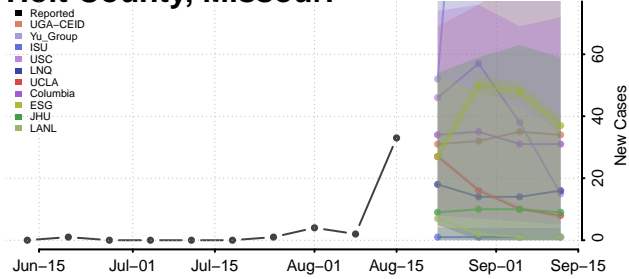

Holt County, Missouri