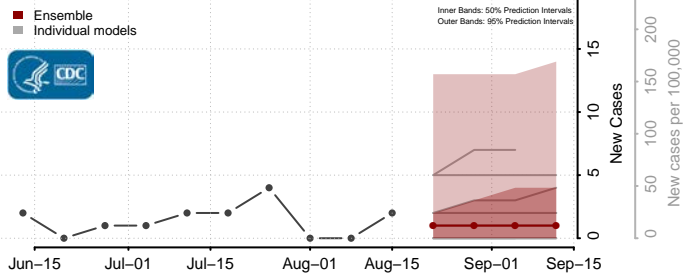

Daviess County, Missouri