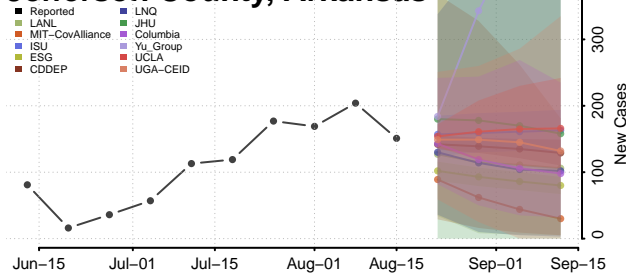

Jefferson County, Arkansas