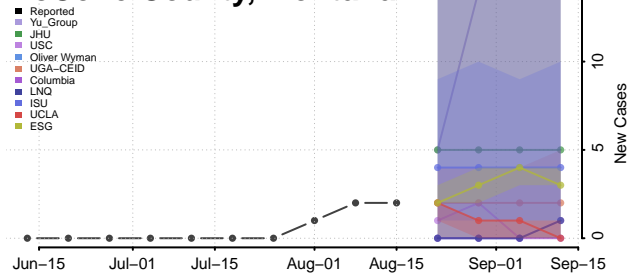

McCone County, Montana