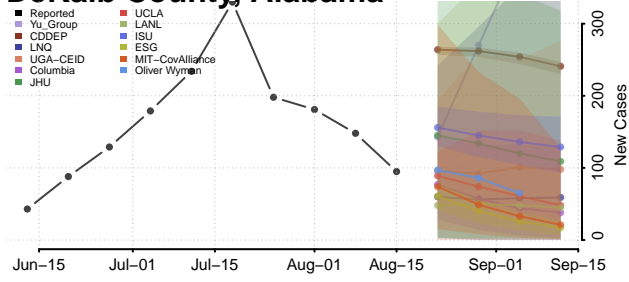

DeKalb County, Alabama