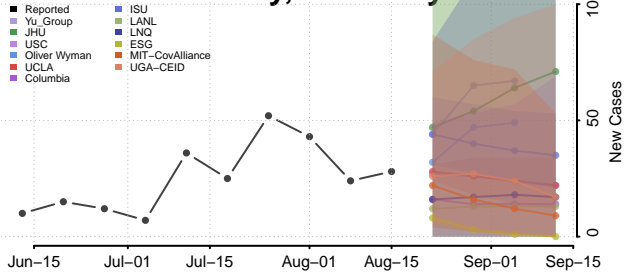

Henderson County, Kentucky