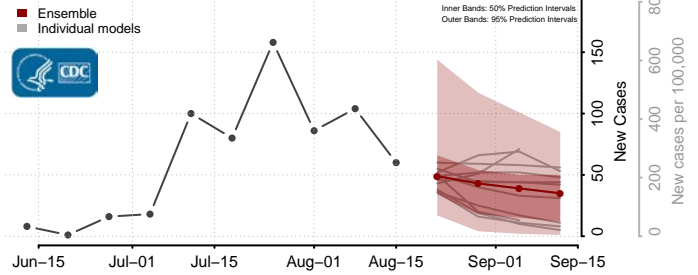

Sabine County, Louisiana