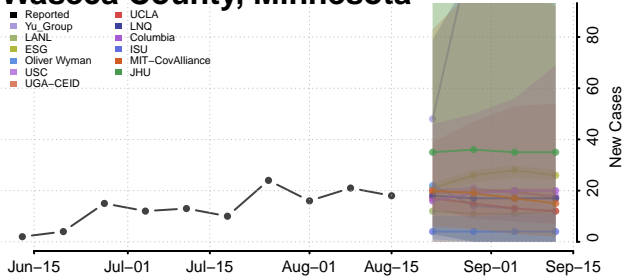

Waseca County, Minnesota