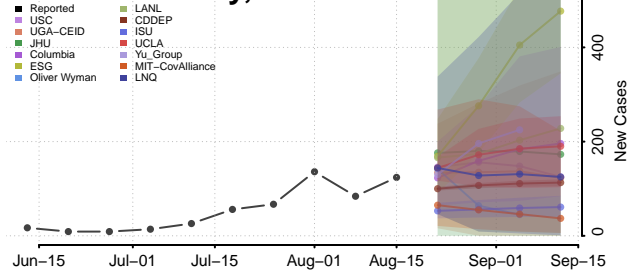

Garfield County, Oklahoma