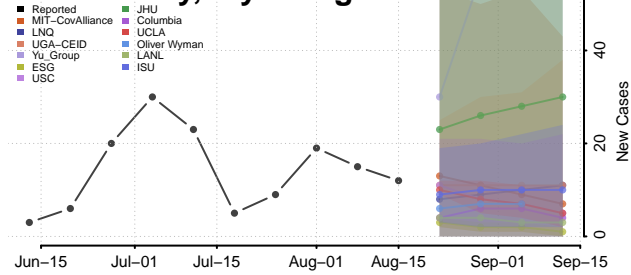

Park County, Wyoming