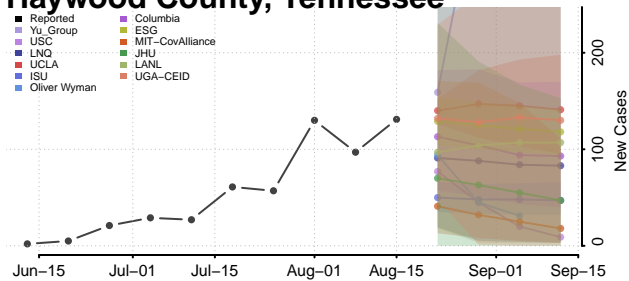

Haywood County, Tennessee