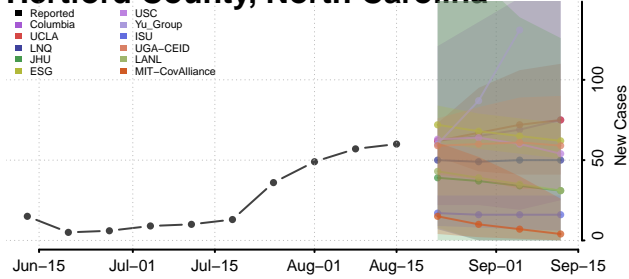

Hertford County, North Carolina