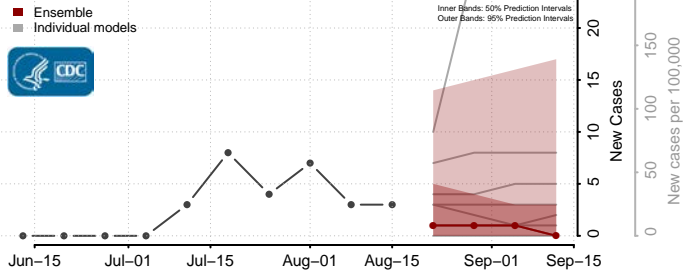

Jefferson County, Montana