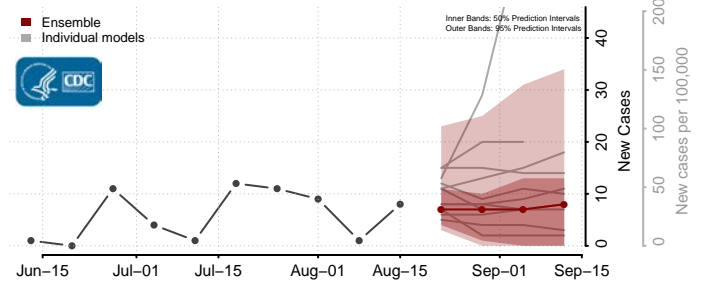

Rockbridge County, Virginia