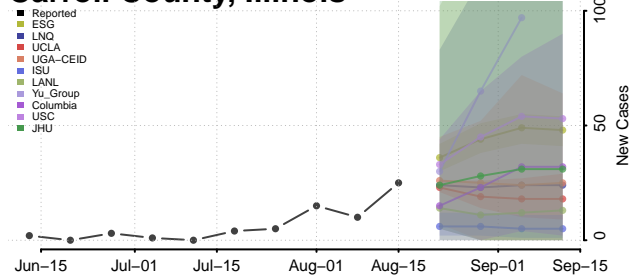

Carroll County, Illinois