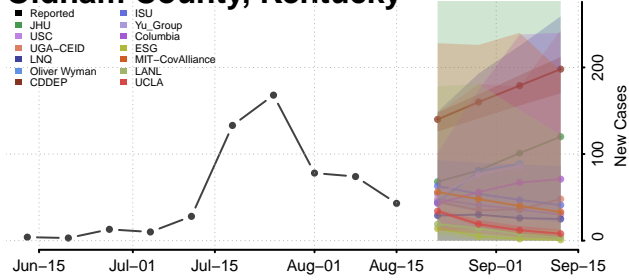

Oldham County, Kentucky