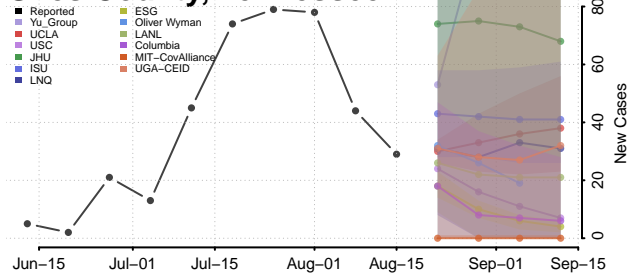

Giles County, Tennessee