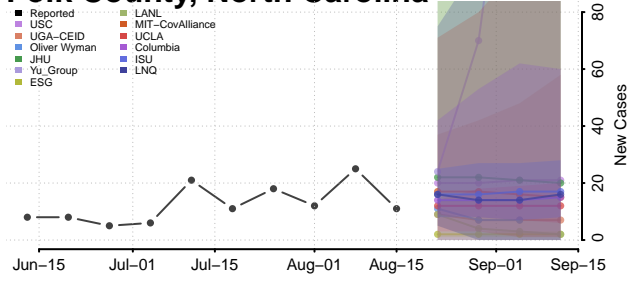

### Polk County, North Carolina