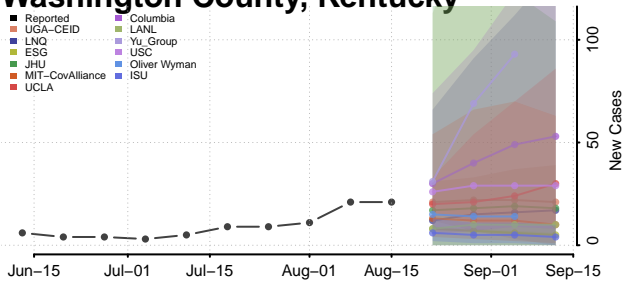

Washington County, Kentucky