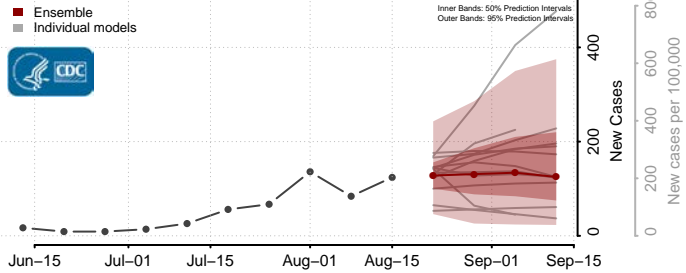

Garfield County, Oklahoma