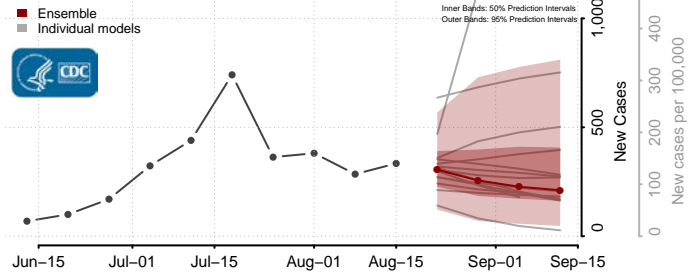

Williamson County, Tennessee