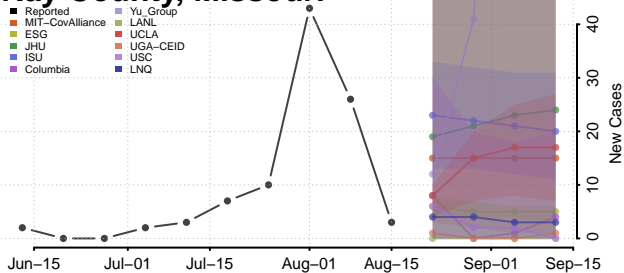

Ray County, Missouri