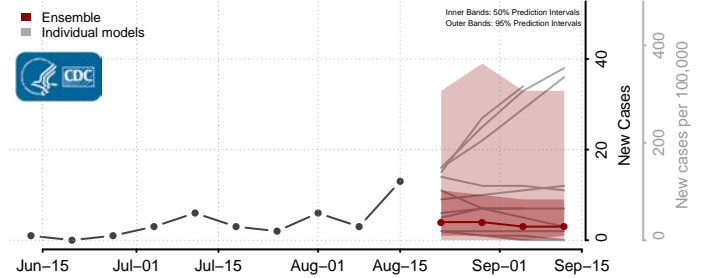

Switzerland County, Indiana