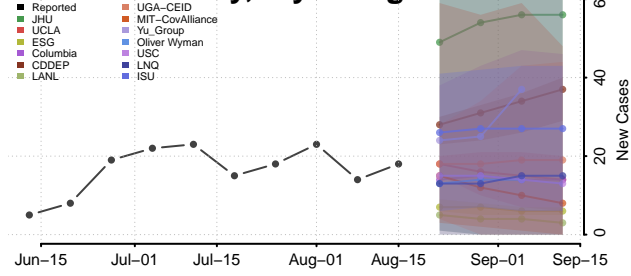

### Natrona County, Wyoming