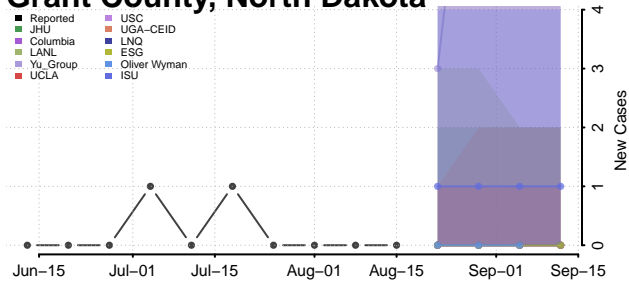

Grant County, North Dakota