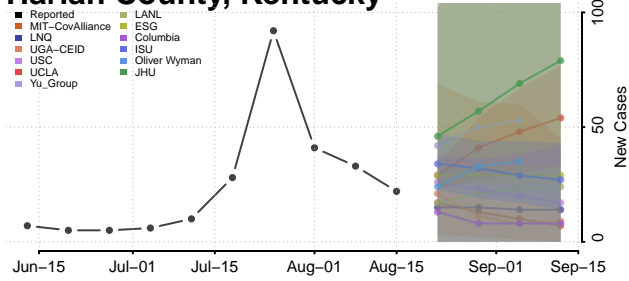

Harlan County, Kentucky