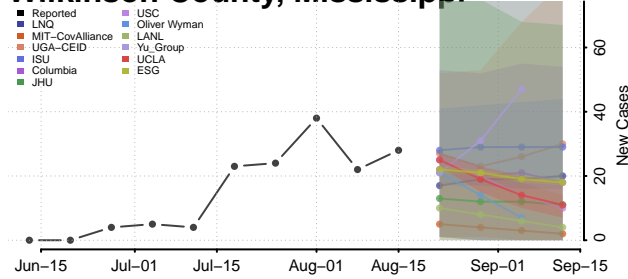

Wilkinson County, Mississippi