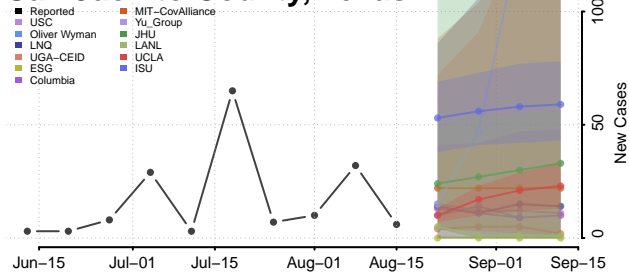

San Jacinto County, Texas