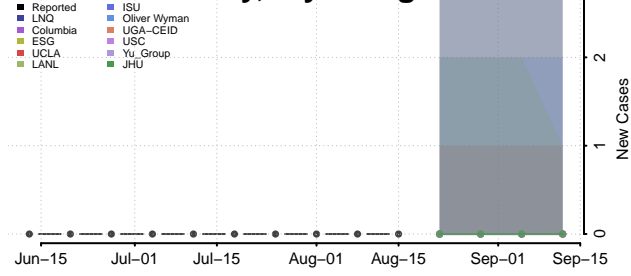

Niobrara County, Wyoming