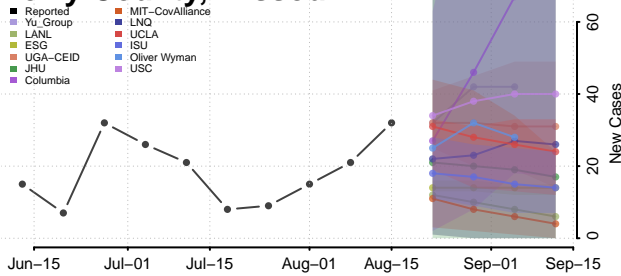

Perry County, Missouri