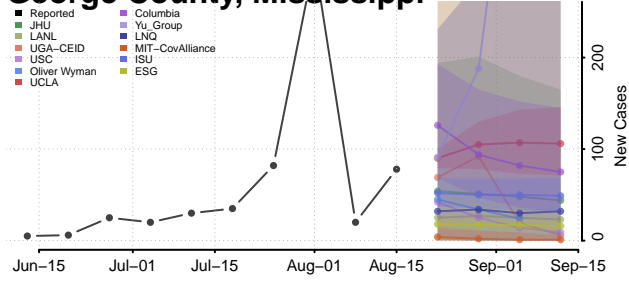

George County, Mississippi