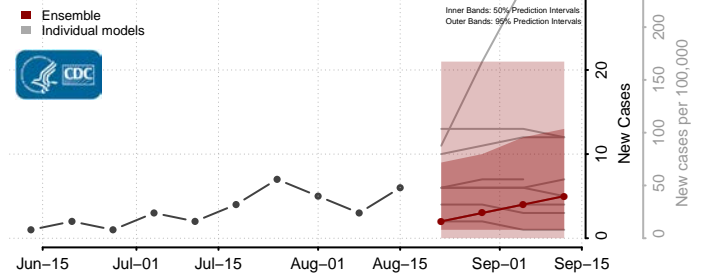

DeKalb County, Missouri