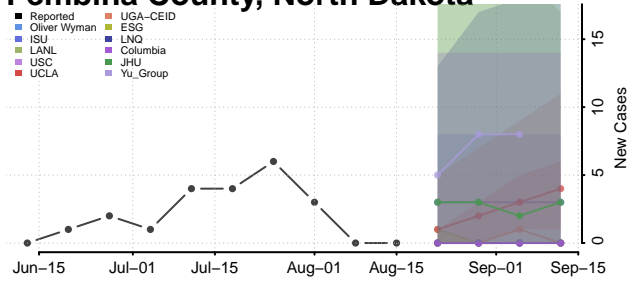

Pembina County, North Dakota