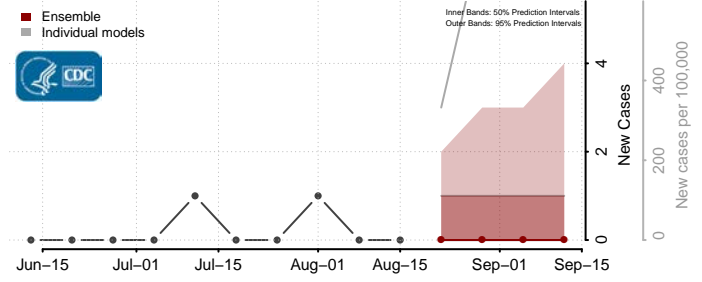

Jones County, South Dakota