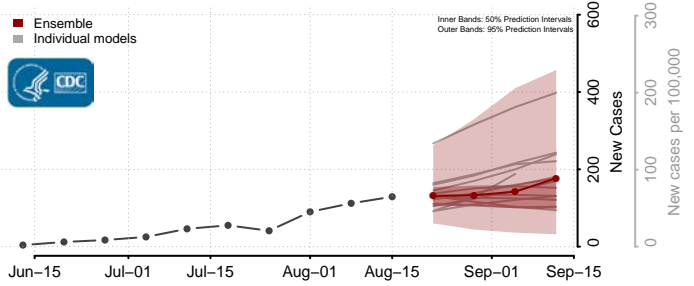

St. Louis County, Minnesota