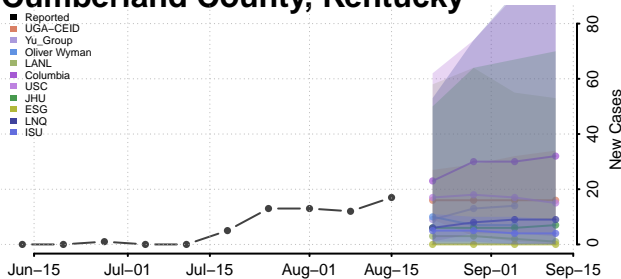

Cumberland County, Kentucky