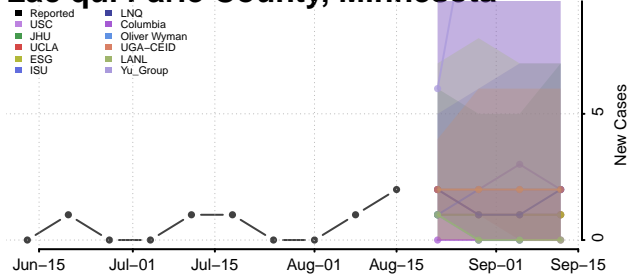

Lac qui Parle County, Minnesota