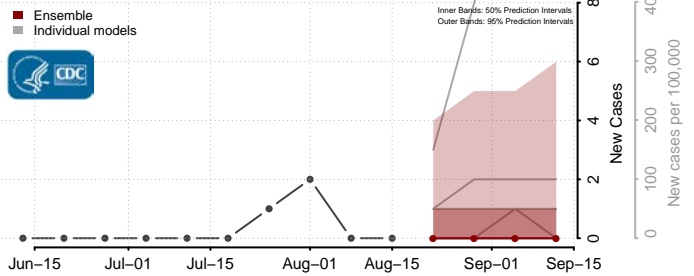

Judith Basin County, Montana