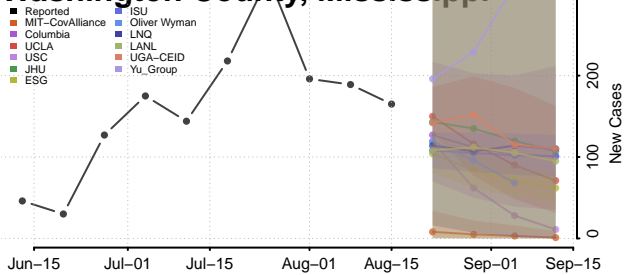

Washington County, Mississippi