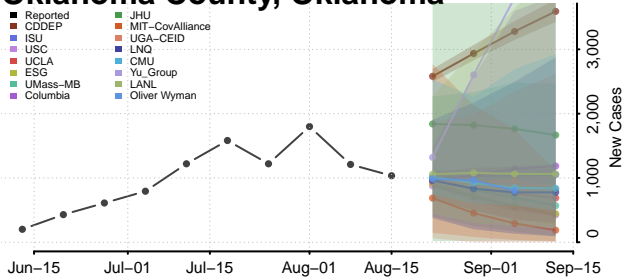

Oklahoma County, Oklahoma