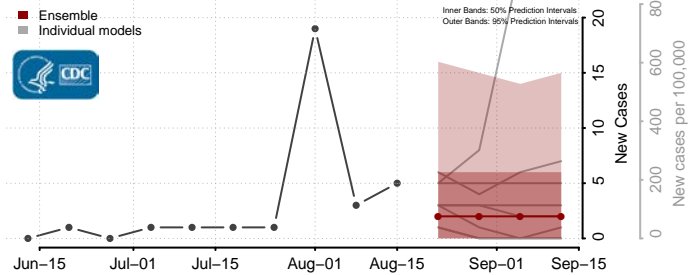

Harmon County, Oklahoma