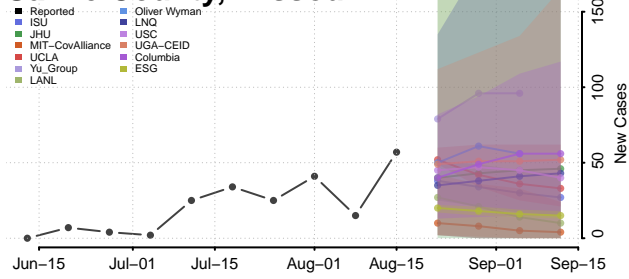

Saline County, Missouri