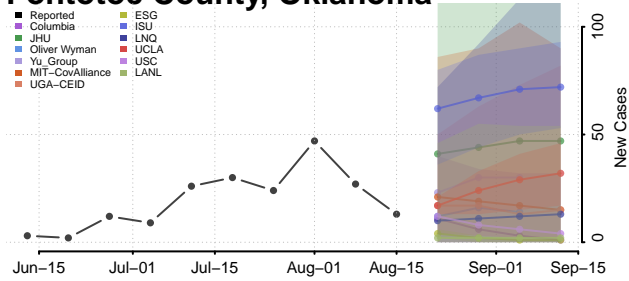

Pontotoc County, Oklahoma