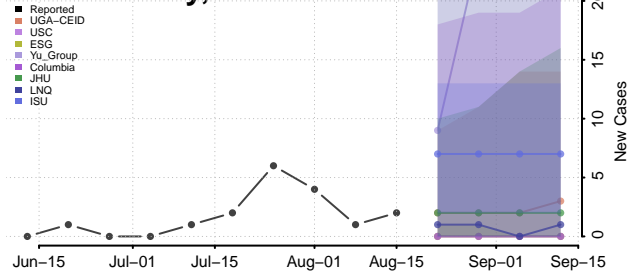

Dade County, Missouri