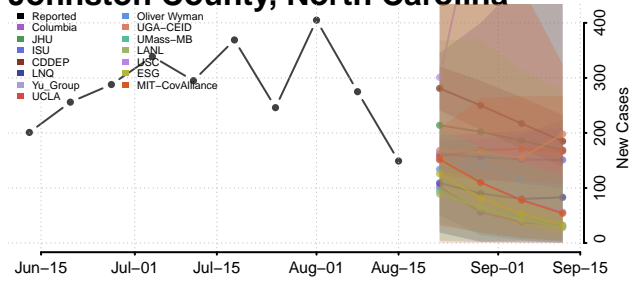

Johnston County, North Carolina