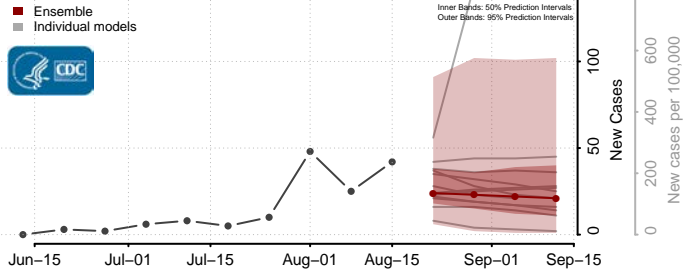

Cooper County, Missouri