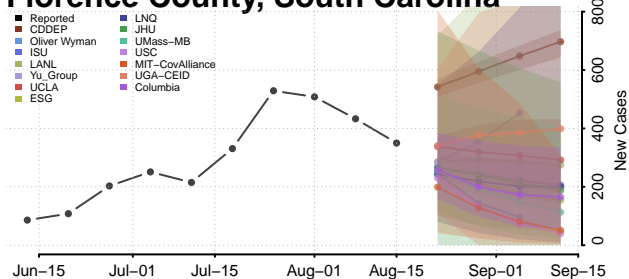

Florence County, South Carolina