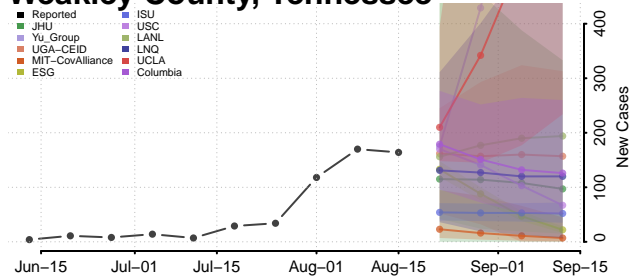

Weakley County, Tennessee