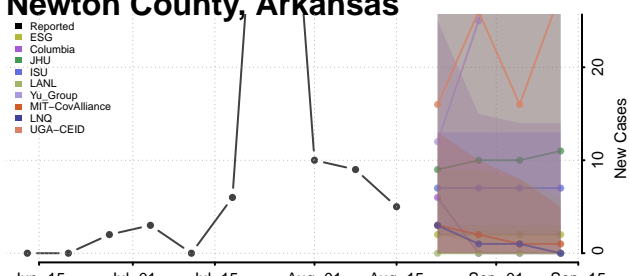

Newton County, Arkansas