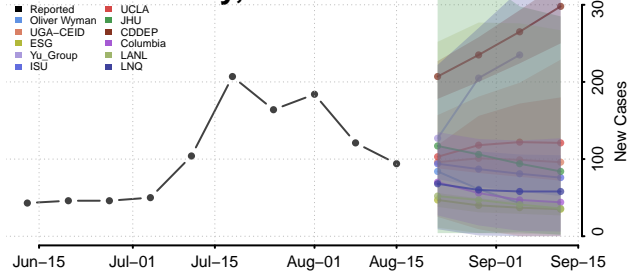

Colbert County, Alabama