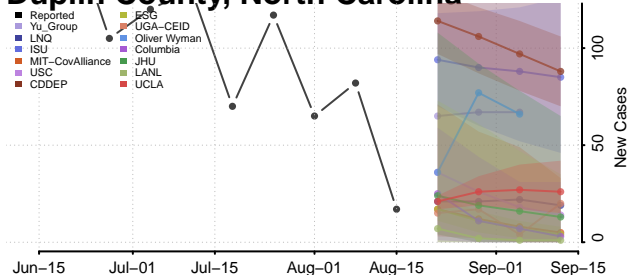

Duplin County, North Carolina