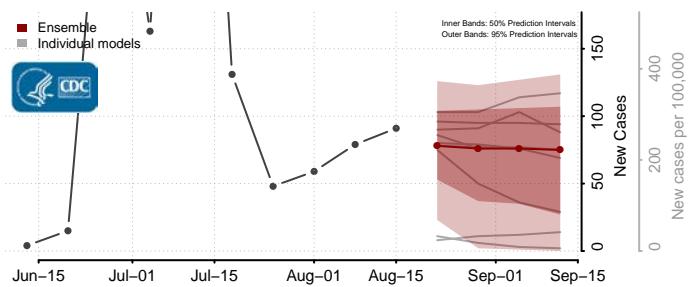

Hot Spring County, Arkansas