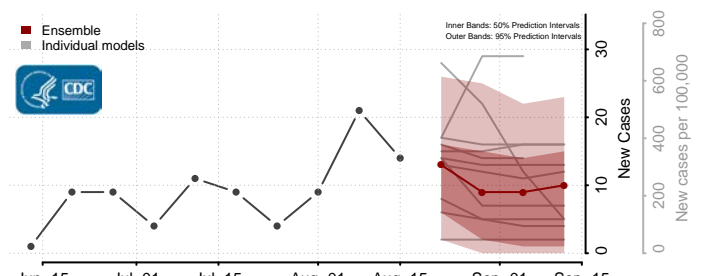

Sioux County, North Dakota