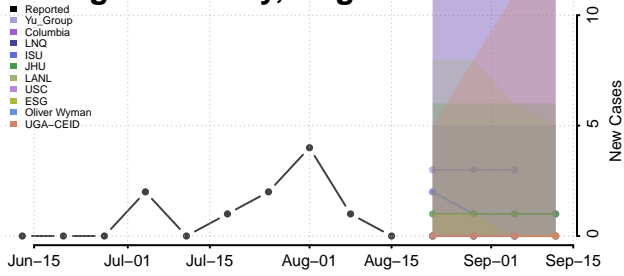

Covington County, Virginia