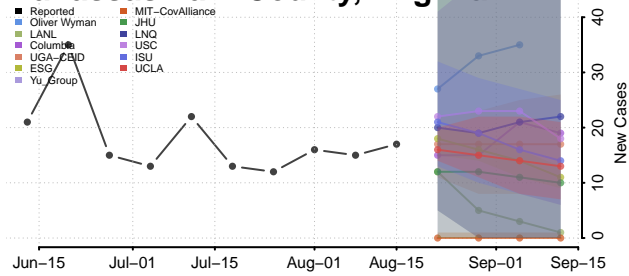

Manassas Park County, Virginia