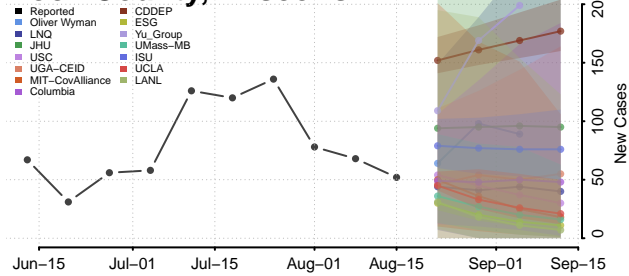

Rock County, Wisconsin