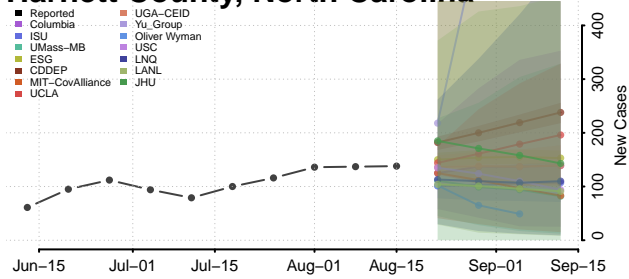

Harnett County, North Carolina