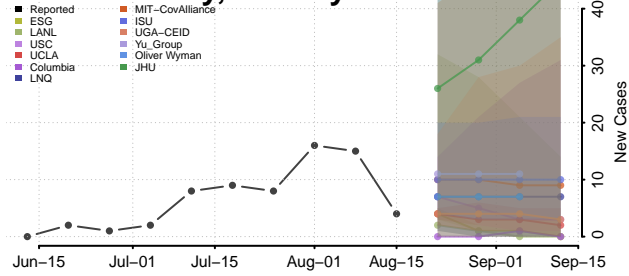

Mifflin County, Pennsylvania