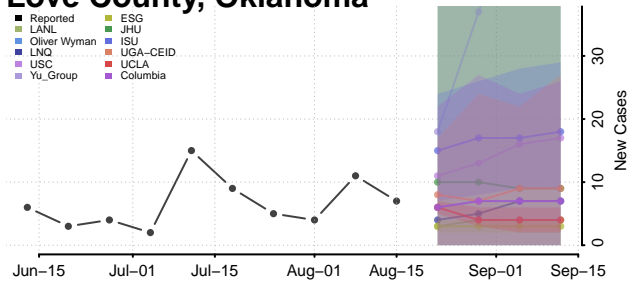

Love County, Oklahoma