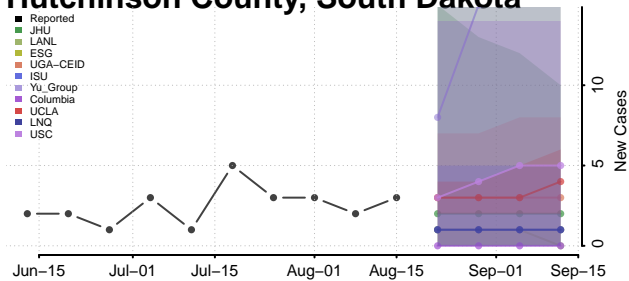

Hutchinson County, South Dakota