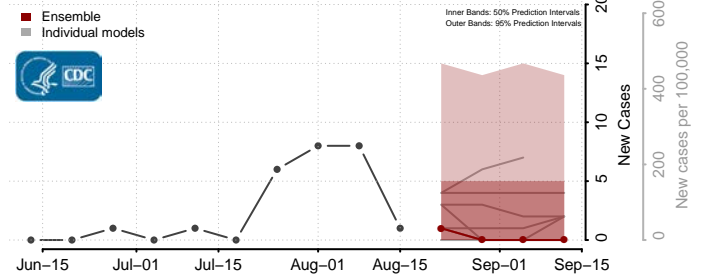

Foster County, North Dakota