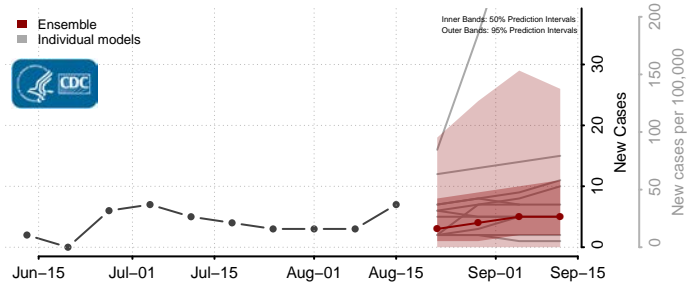

Green Lake County, Wisconsin