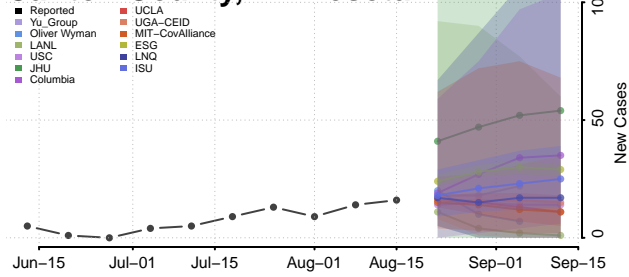

Carlton County, Minnesota