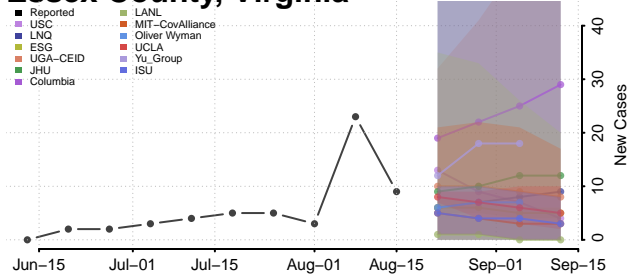

Essex County, Virginia