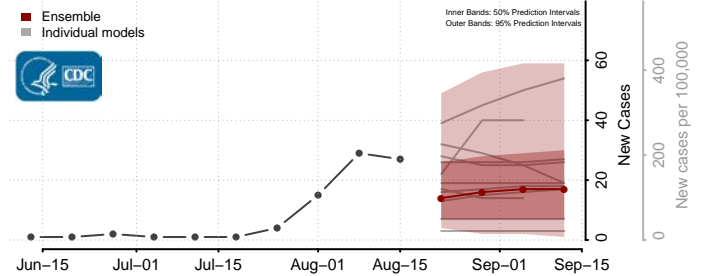

Rolette County, North Dakota