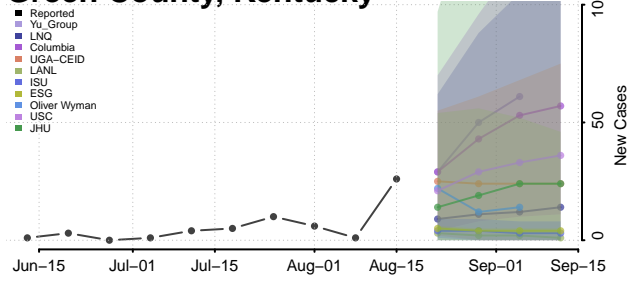

### Greenup County, Kentucky