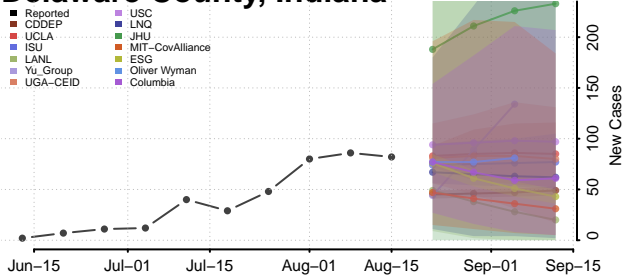

Delaware County, Indiana