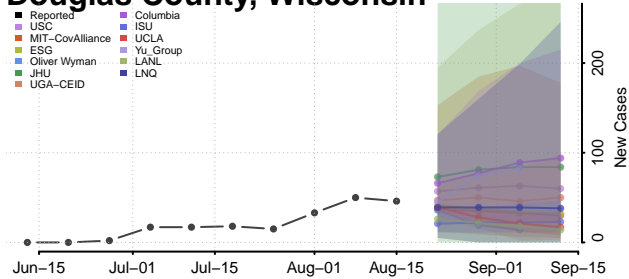

Douglas County, Wisconsin