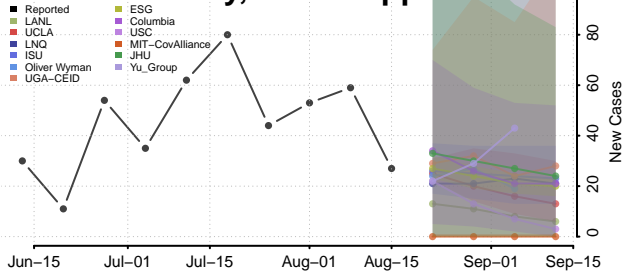

Walthall County, Mississippi