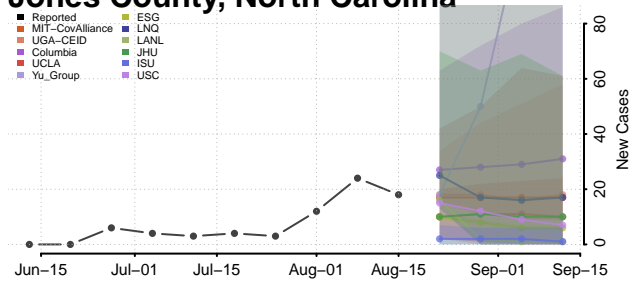

Jones County, North Carolina