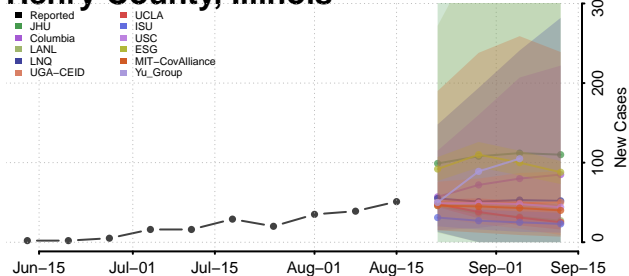

Henry County, Illinois