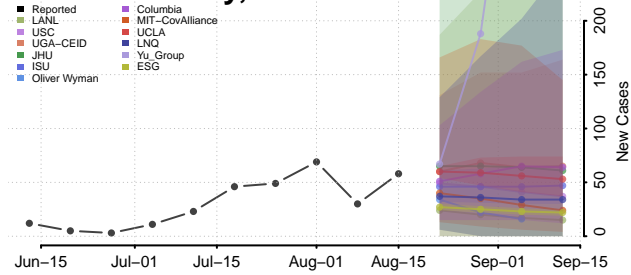

Lincoln County, Tennessee