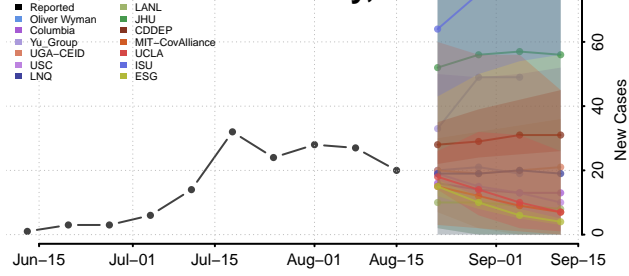

Lewis and Clark County, Montana