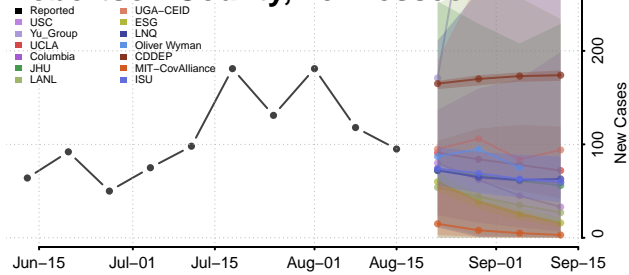

Robertson County, Tennessee