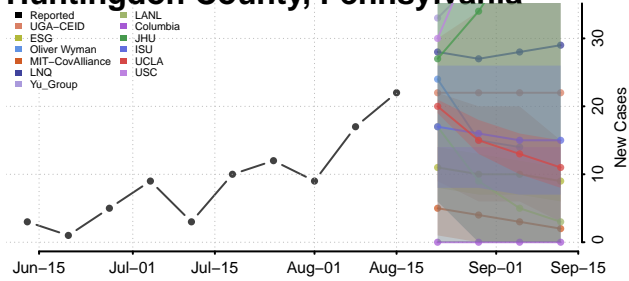

Huntingdon County, Pennsylvania