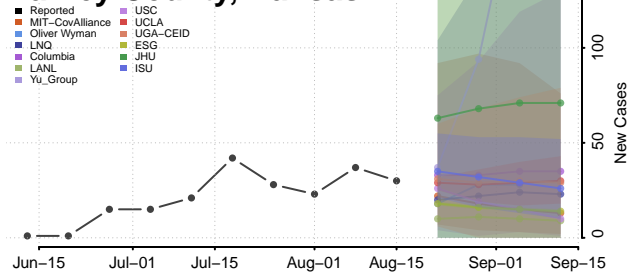

Harvey County, Kansas