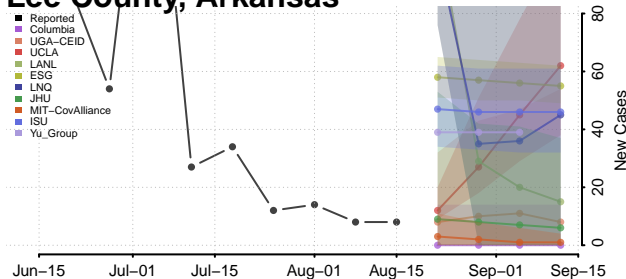

Lee County, Arkansas