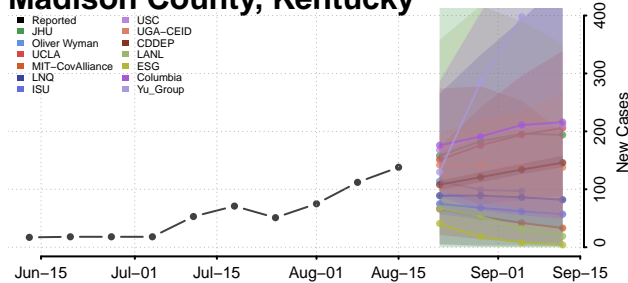

### Madison County, Kentucky