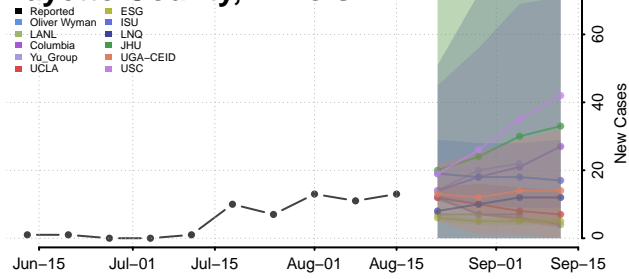

Fayette County, Illinois