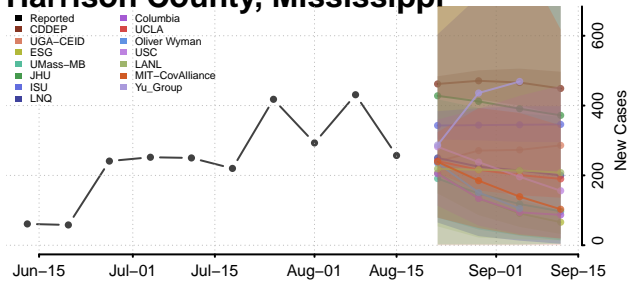

Harrison County, Mississippi