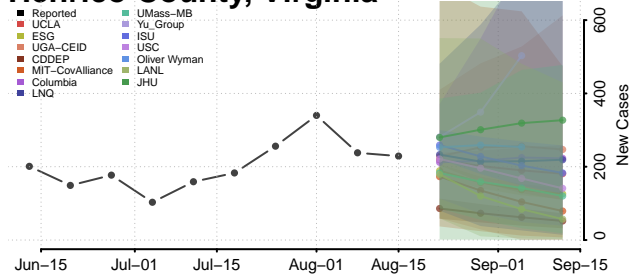

Henrico County, Virginia