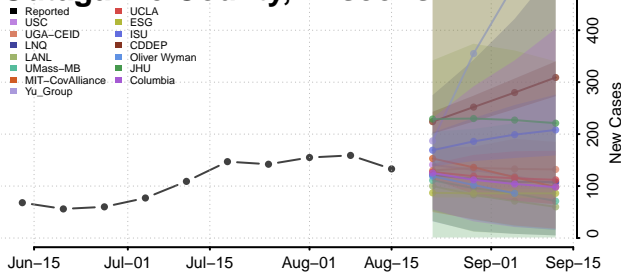

Outagamie County, Wisconsin