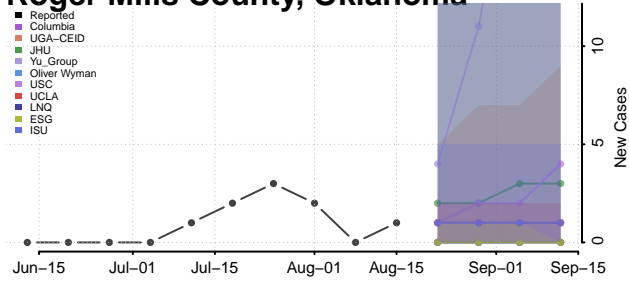

Roger Mills County, Oklahoma