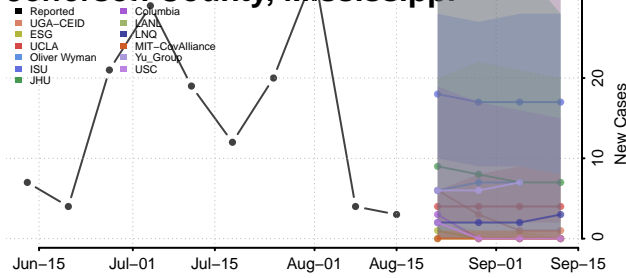

Jefferson County, Mississippi