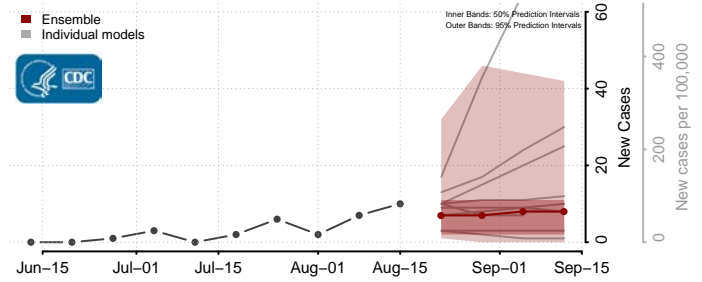

Madison County, Missouri