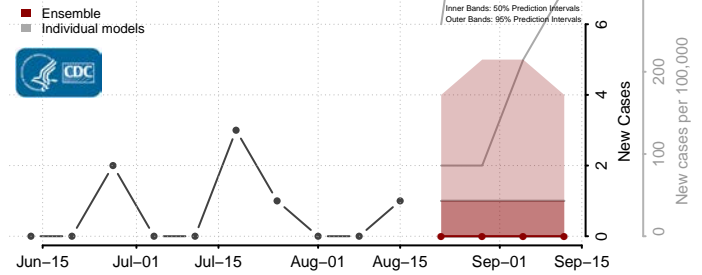

Renville County, North Dakota