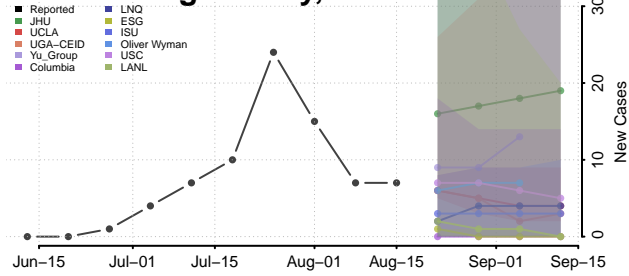

Koochiching County, Minnesota