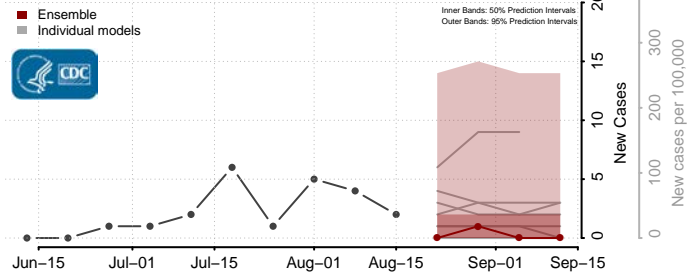

Mahnomen County, Minnesota