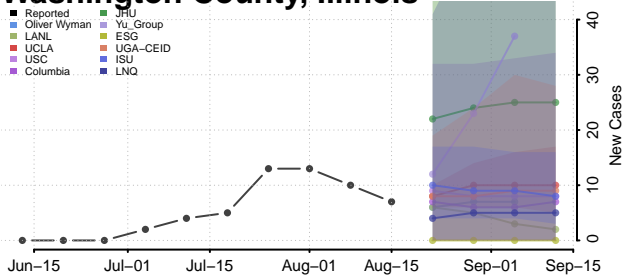

Washington County, Illinois