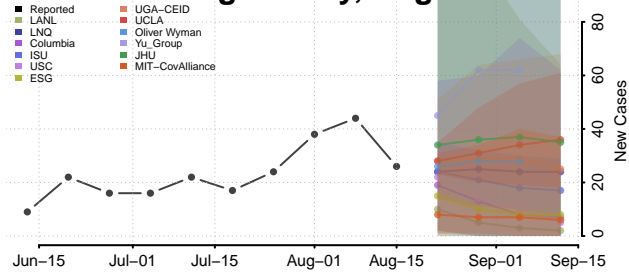

Fredericksburg County, Virginia