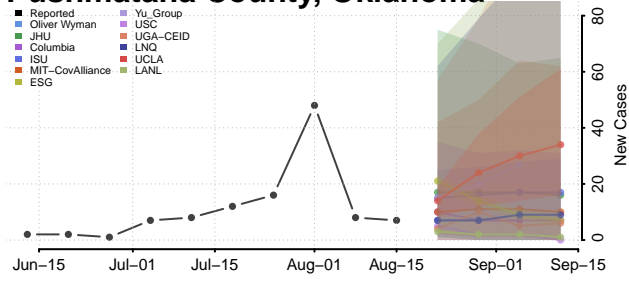

Pushmataha County, Oklahoma