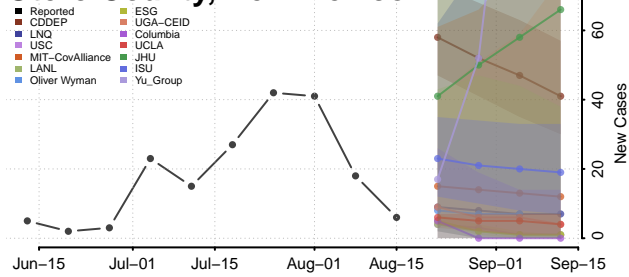

Otero County, New Mexico