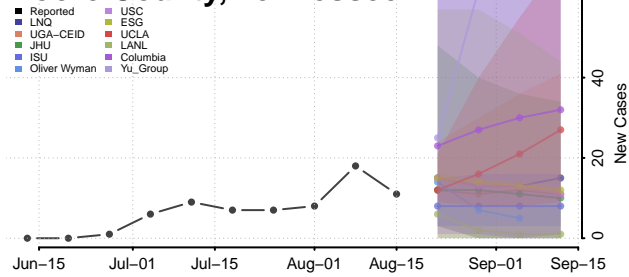

Moore County, Tennessee