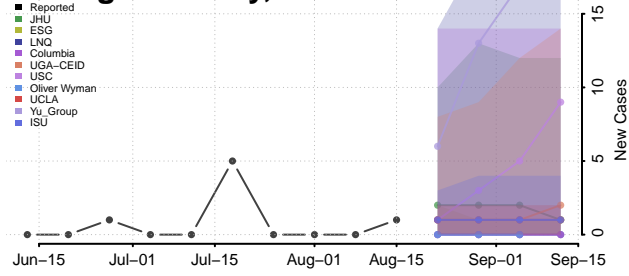

Hettinger County, North Dakota