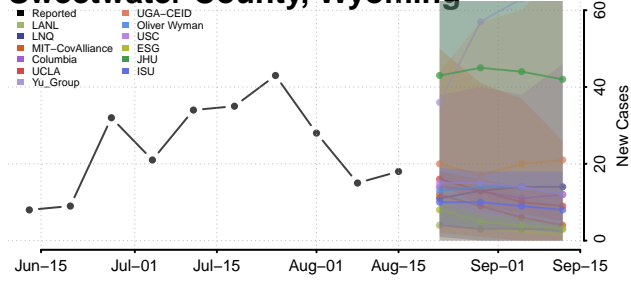

Sweetwater County, Wyoming