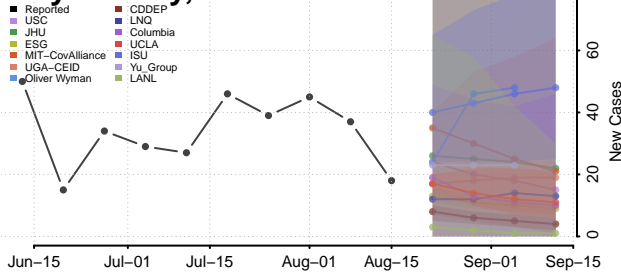

Clay County, Minnesota