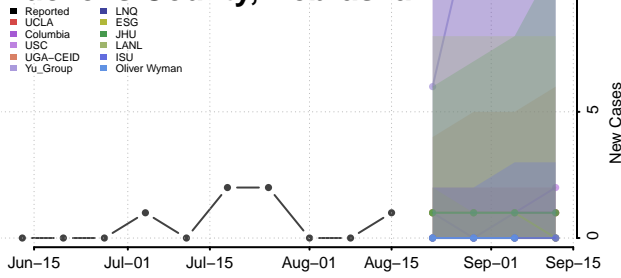

Nuckolls County, Nebraska