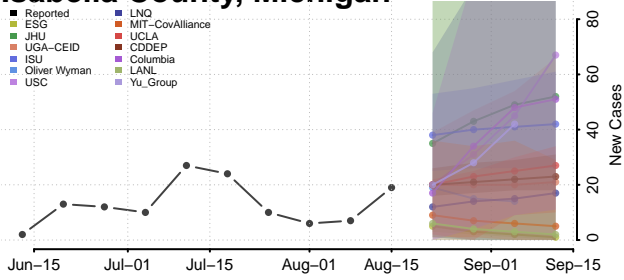

Isabella County, Michigan