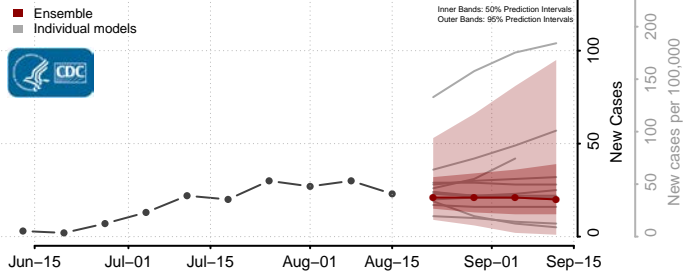

### Putnam County, West Virginia