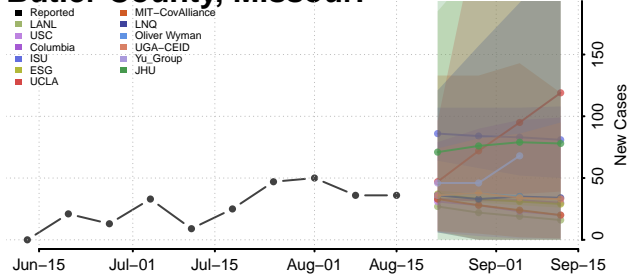

Butler County, Missouri