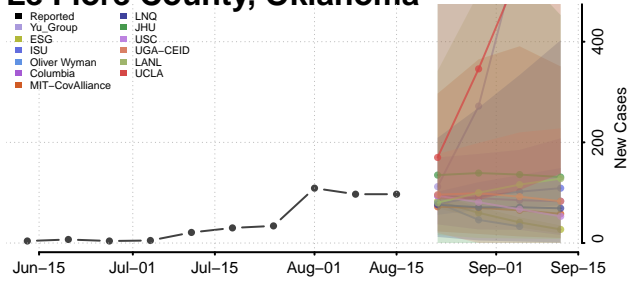

Le Flore County, Oklahoma