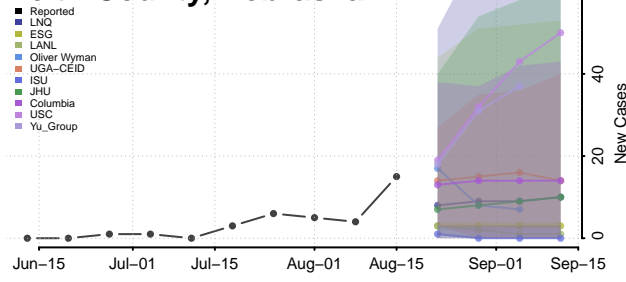

Keith County, Nebraska