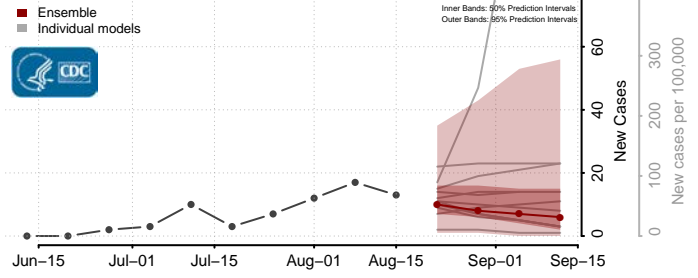

Jefferson County, Kansas