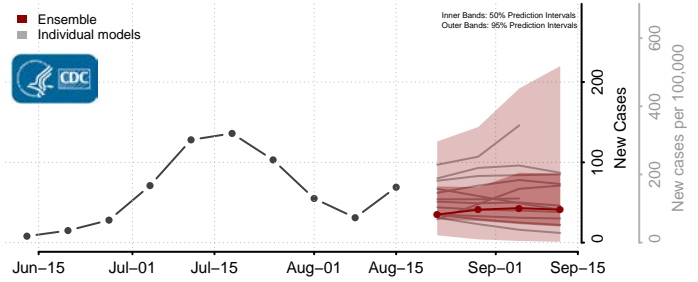

### Cerro Gordo County, Iowa