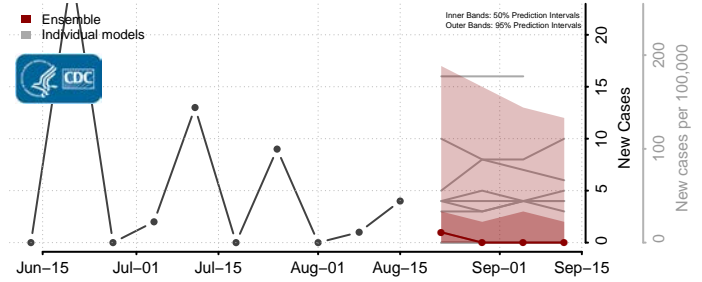

Richmond County, Virginia