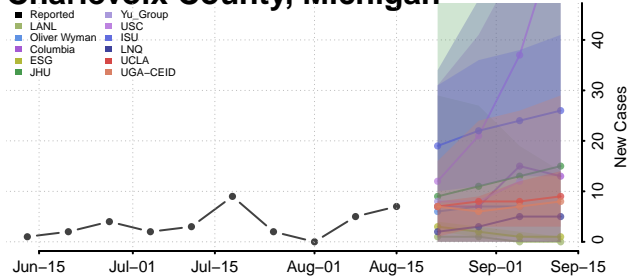

Charlevoix County, Michigan