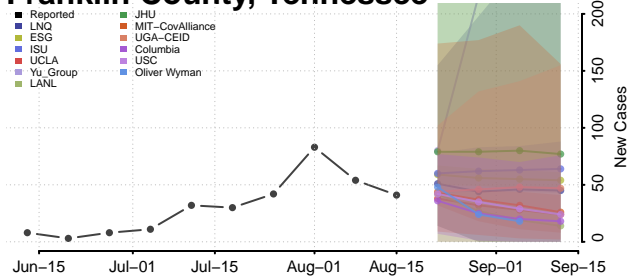

Franklin County, Tennessee