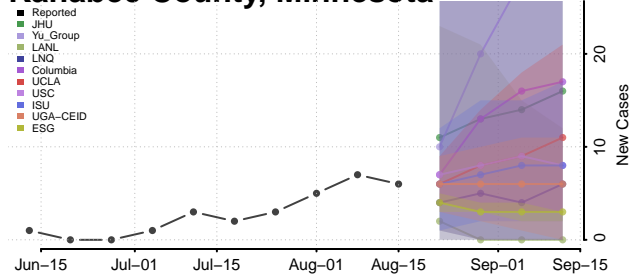

Kanabec County, Minnesota