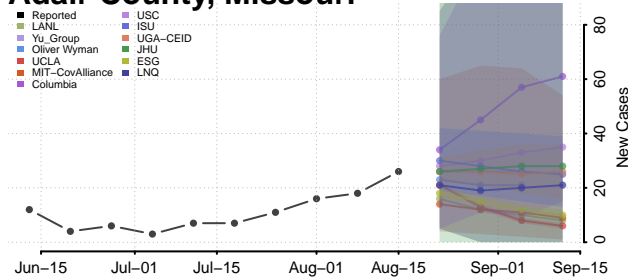

Adair County, Missouri