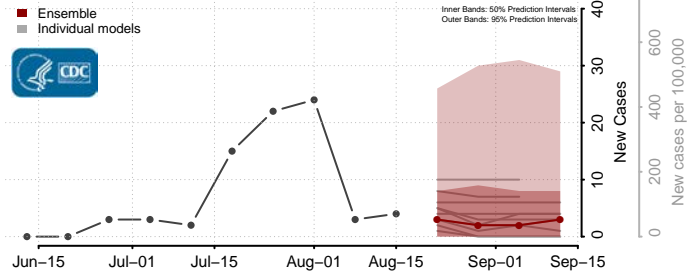

Iron County, Wisconsin