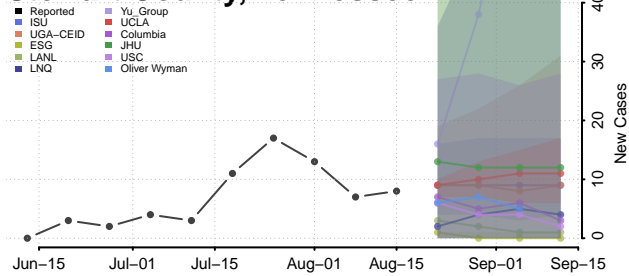

Stewart County, Tennessee