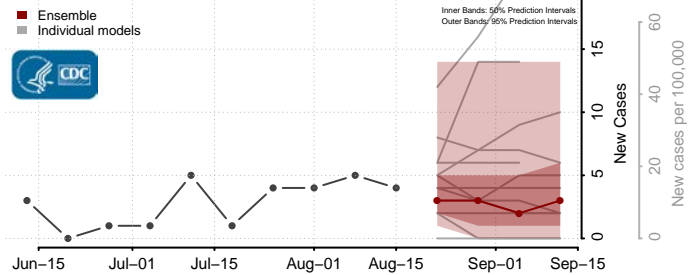

Jackson County, West Virginia