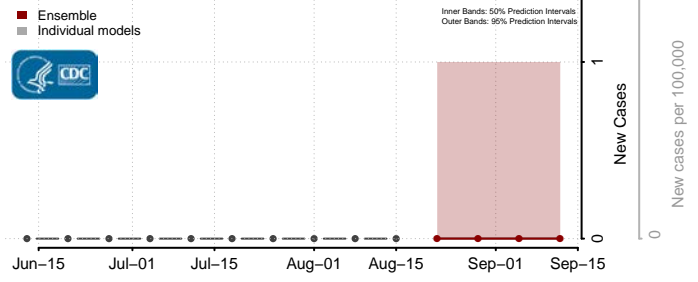

Keya Paha County, Nebraska