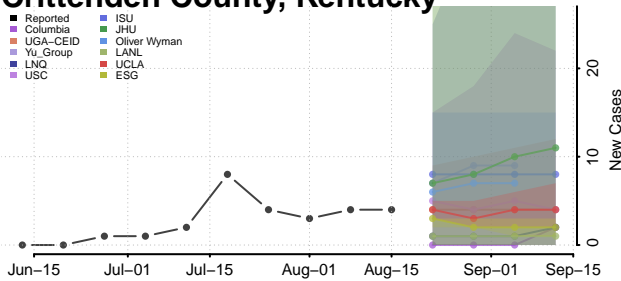

Crittenden County, Kentucky