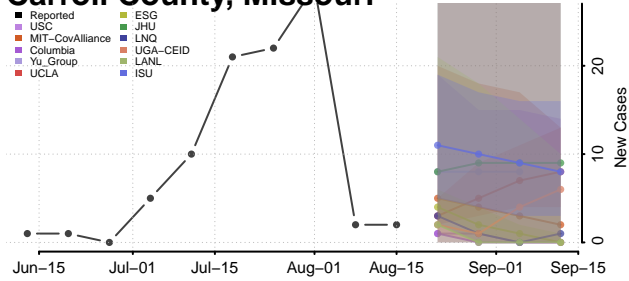

Carroll County, Missouri