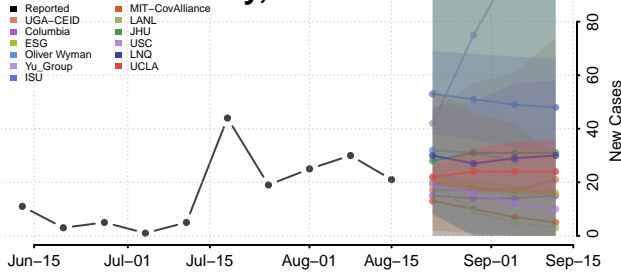

### Pemiscot County, Missouri