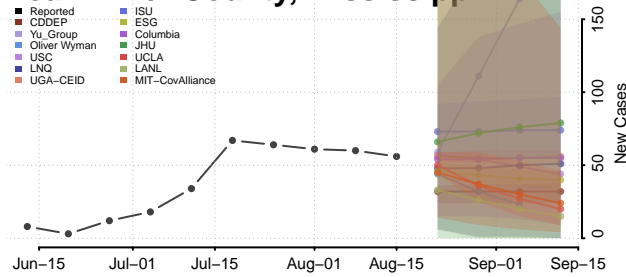

Pearl River County, Mississippi