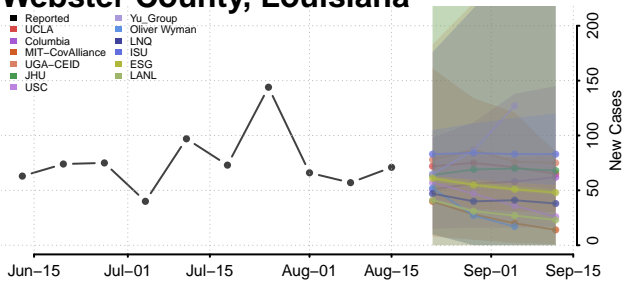

Webster County, Louisiana