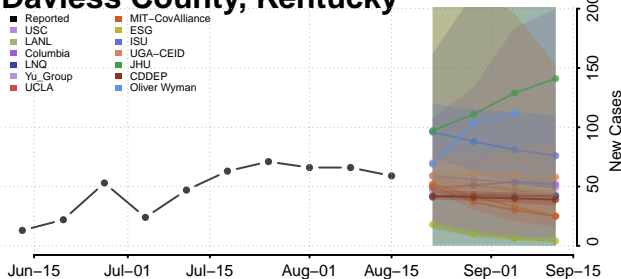

### Daviess County, Kentucky