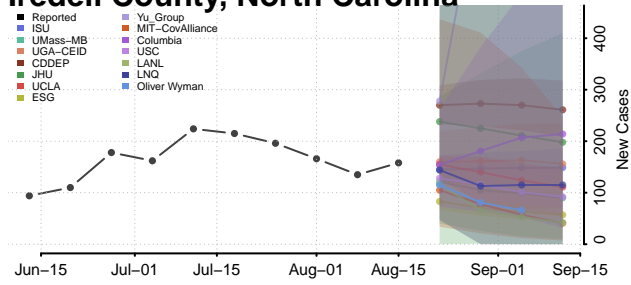

Iredell County, North Carolina