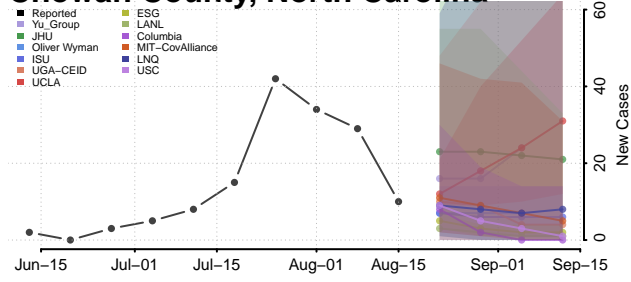

Chowan County, North Carolina