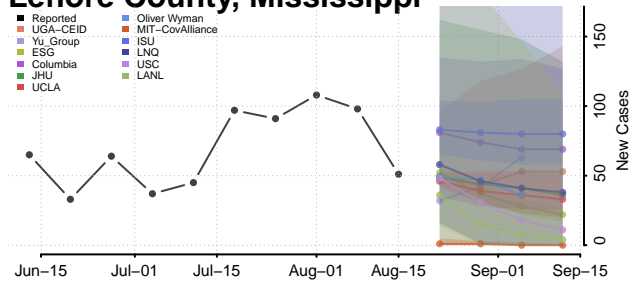

Leflore County, Mississippi