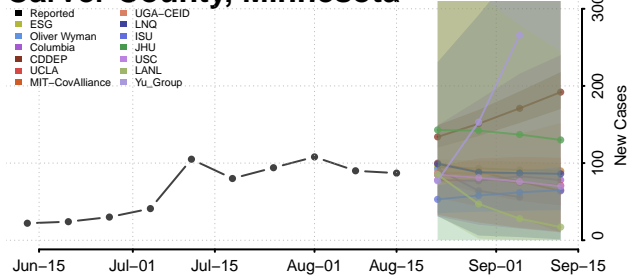

Carver County, Minnesota