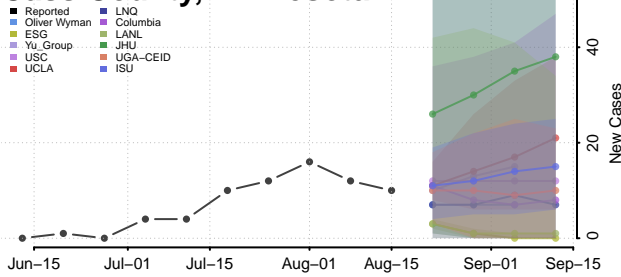

Cass County, Minnesota