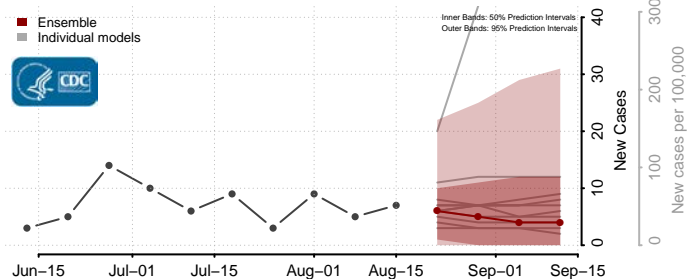

Faribault County, Minnesota