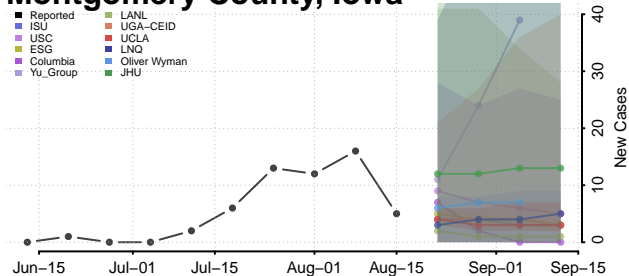

Montgomery County, Iowa