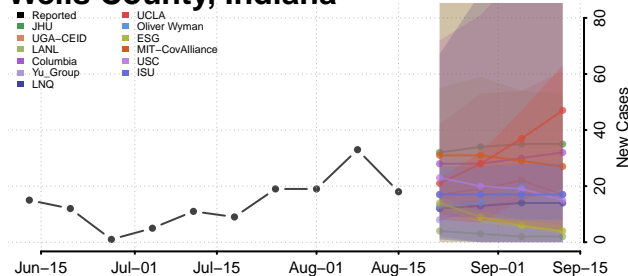

Wells County, Indiana