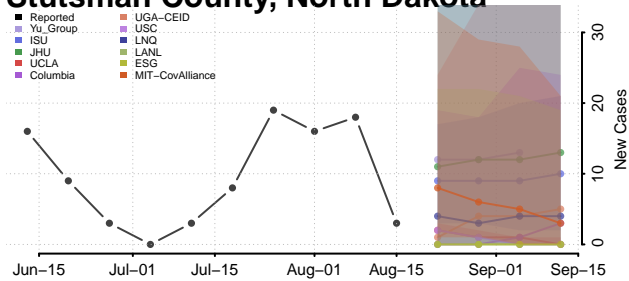

Stutsman County, North Dakota