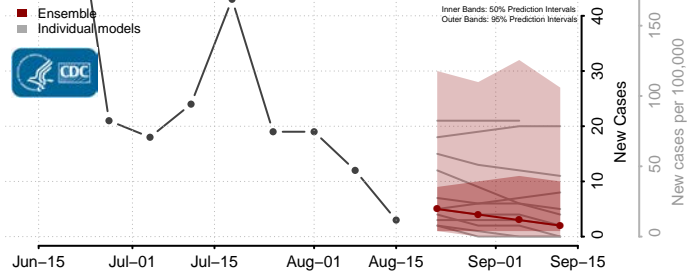

Lyon County, Minnesota