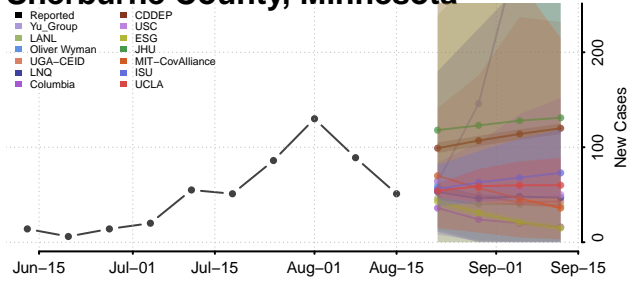

Sherburne County, Minnesota