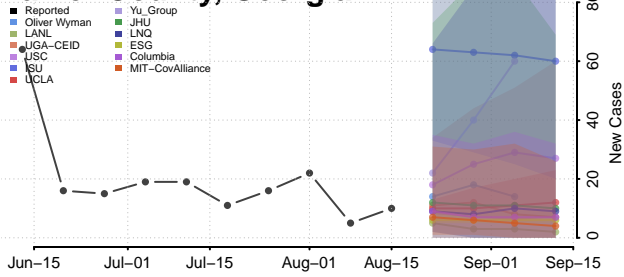

Lanier County, Georgia