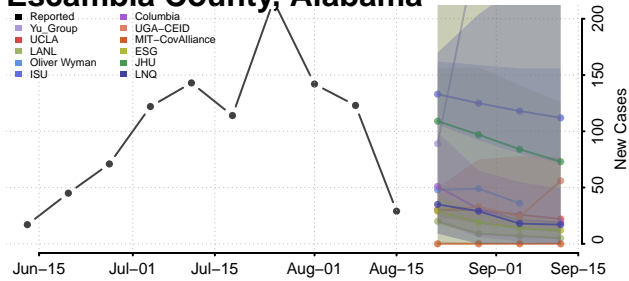

Escambia County, Alabama