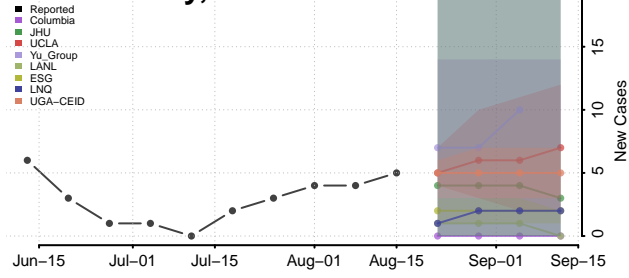

Sitka County, Alaska