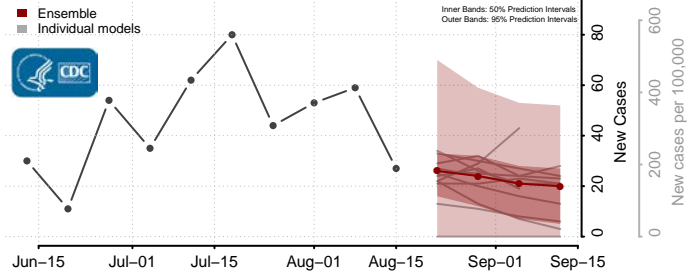

Walthall County, Mississippi