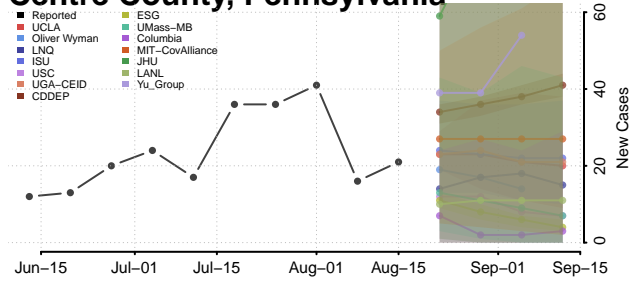

Centre County, Pennsylvania