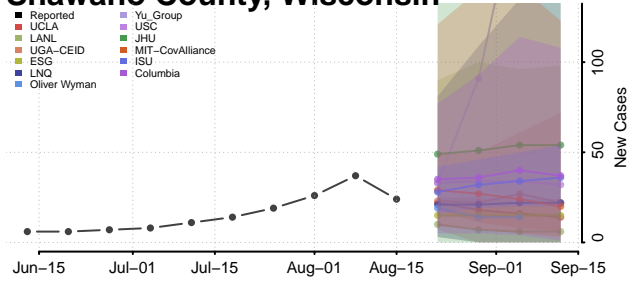

Shawano County, Wisconsin