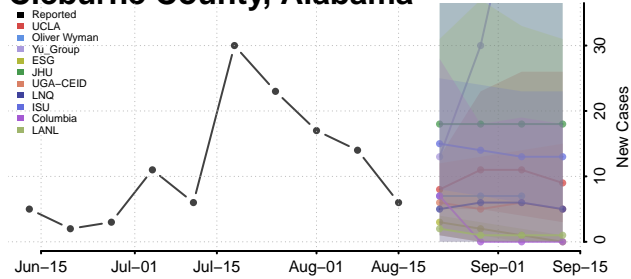

Cleburne County, Alabama