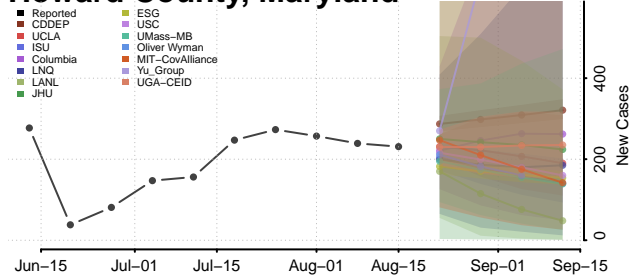

Howard County, Maryland