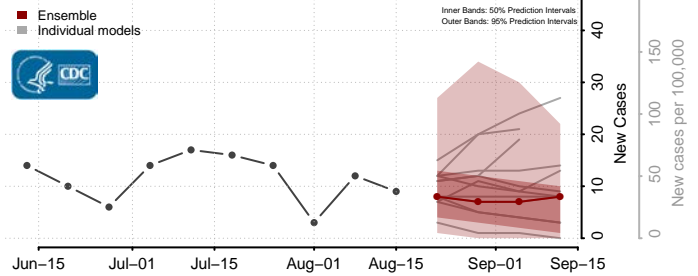

Page County, Virginia