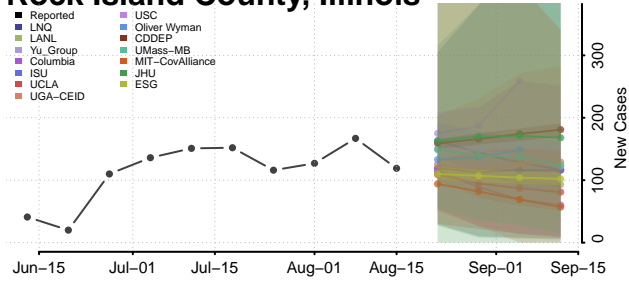

Rock Island County, Illinois