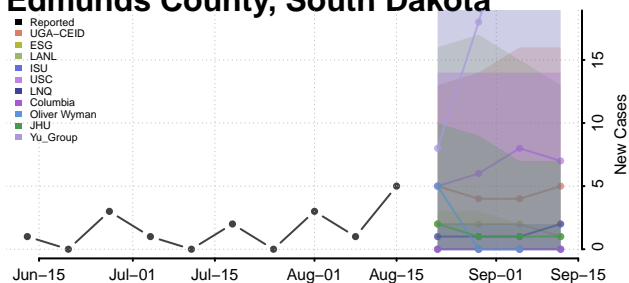

Edmunds County, South Dakota