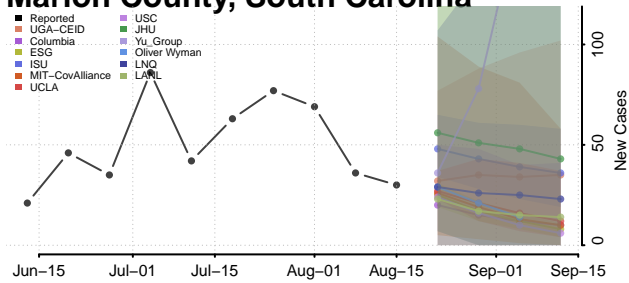

Marion County, South Carolina