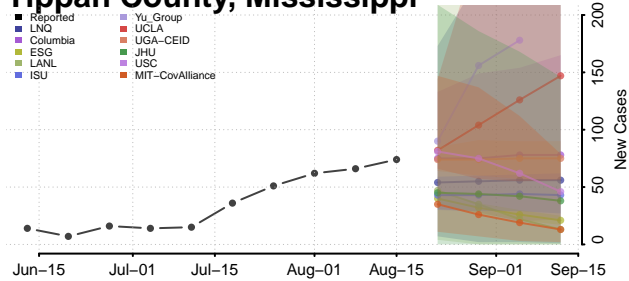

Tippah County, Mississippi