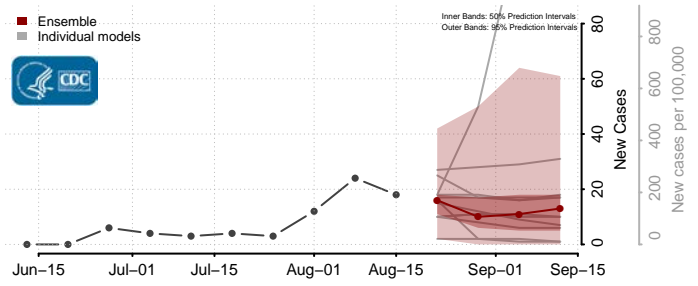

Jones County, North Carolina