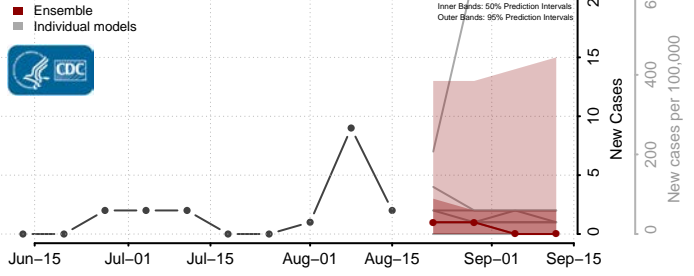

Granite County, Montana