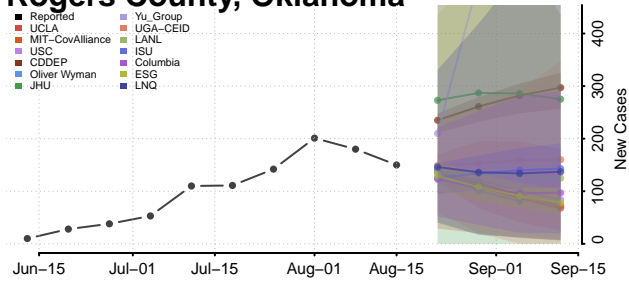

Rogers County, Oklahoma