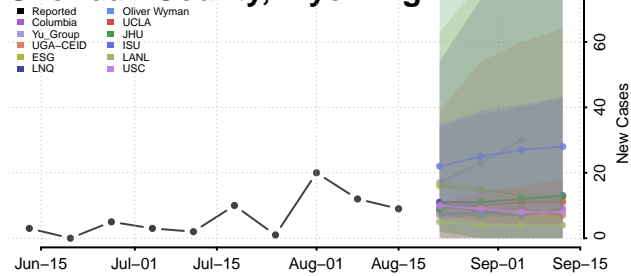

Sheridan County, Wyoming