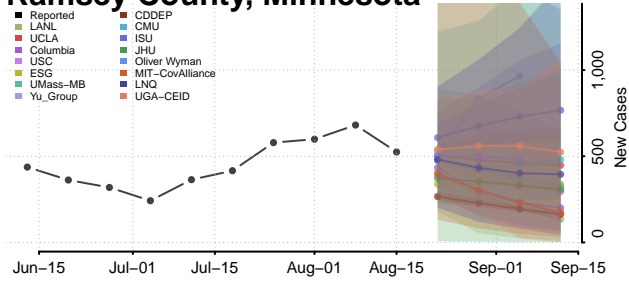

Ramsey County, Minnesota