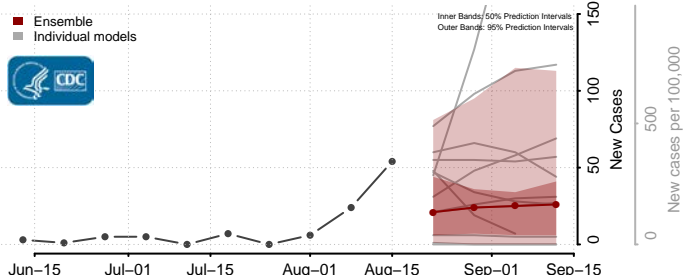

Floyd County, Virginia