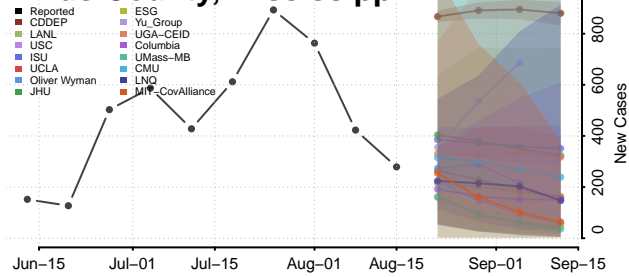

Hinds County, Mississippi