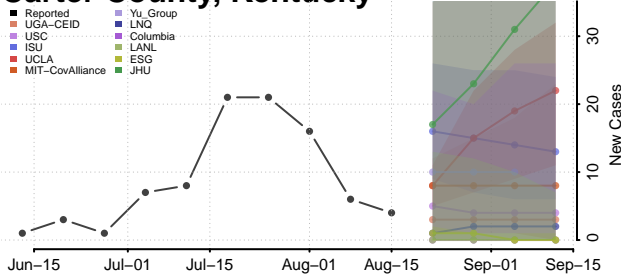

Carter County, Kentucky