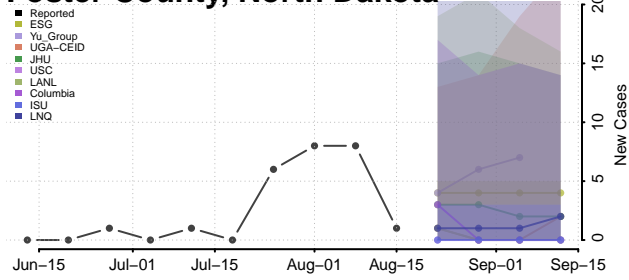

Foster County, North Dakota