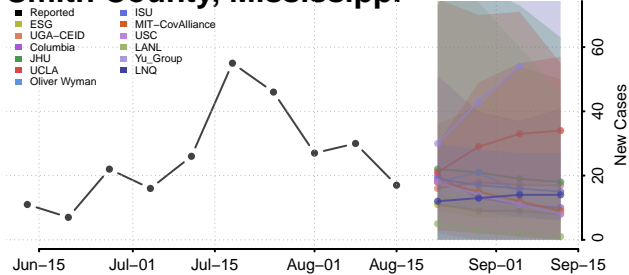

Smith County, Mississippi