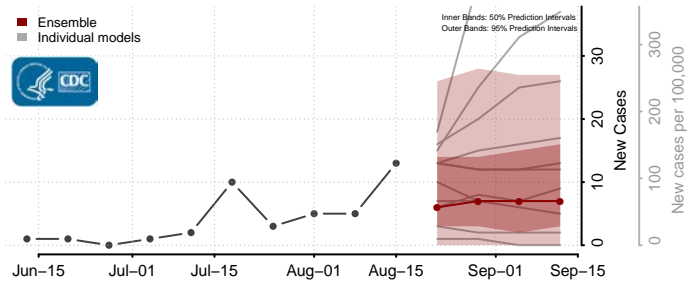

Lancaster County, Virginia