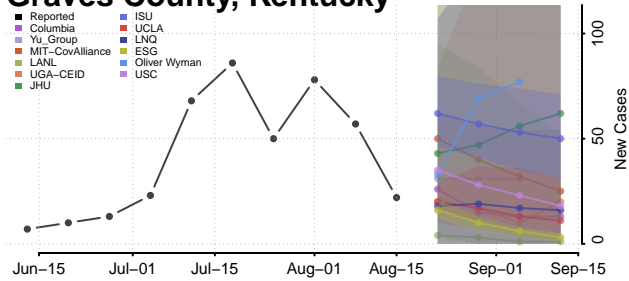

Graves County, Kentucky