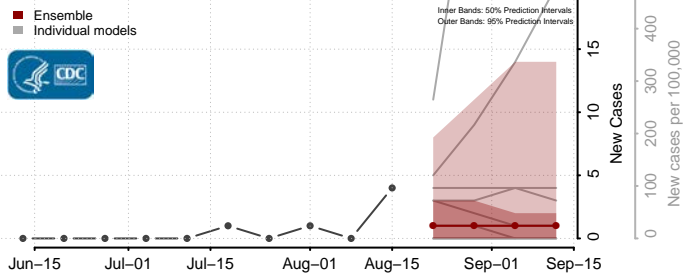

Stafford County, Kansas