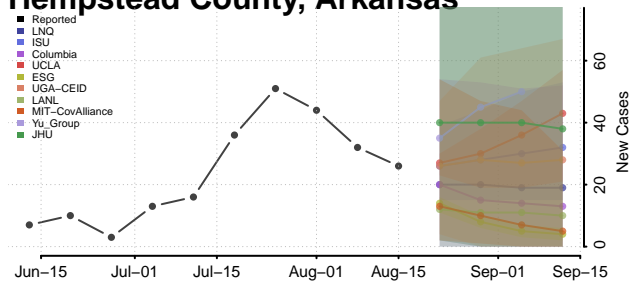

Hempstead County, Arkansas