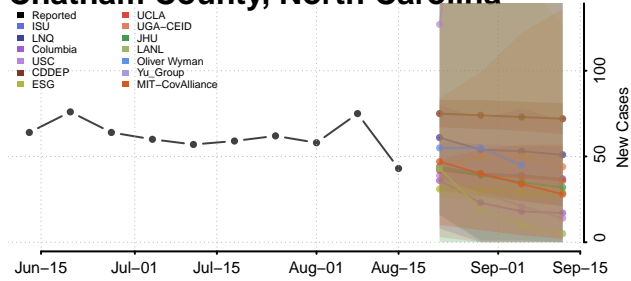

Chatham County, North Carolina