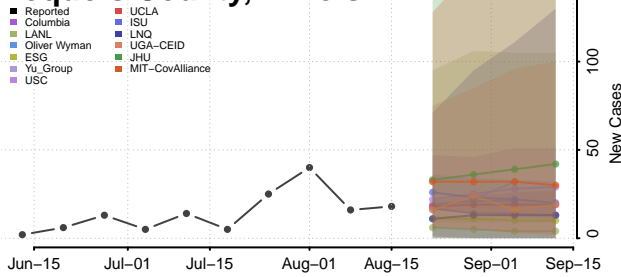

Iroquois County, Illinois