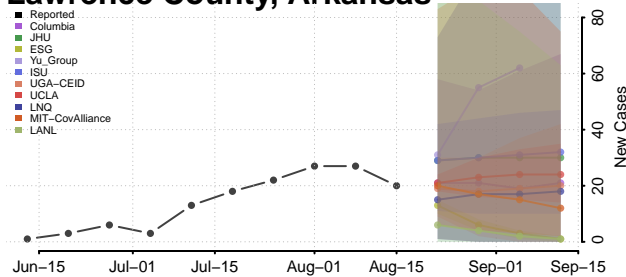

Lawrence County, Arkansas