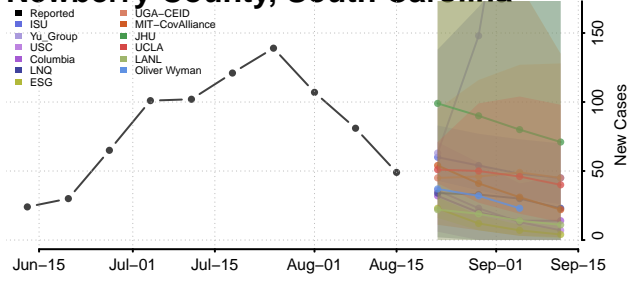

Newberry County, South Carolina