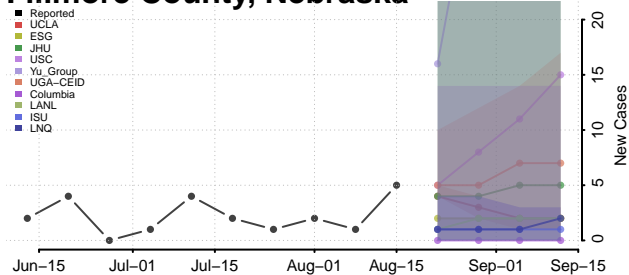

Fillmore County, Nebraska