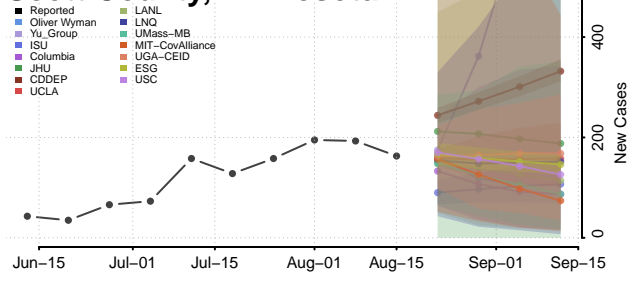

Scott County, Minnesota