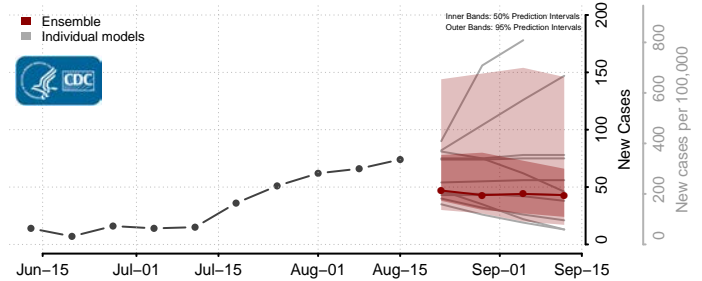

Tippah County, Mississippi