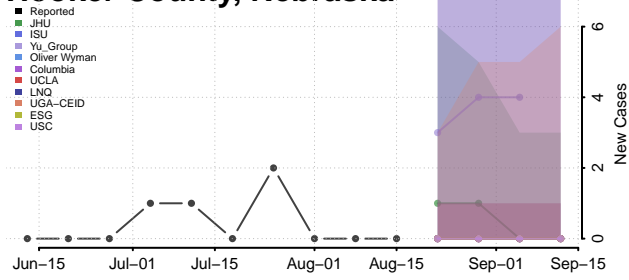

Hooker County, Nebraska