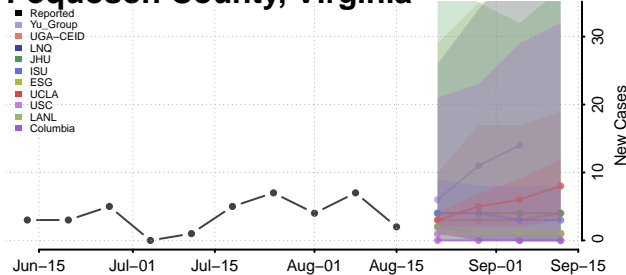

Poquoson County, Virginia