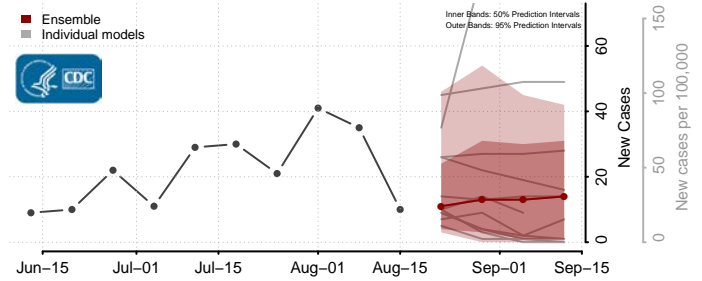

Stokes County, North Carolina