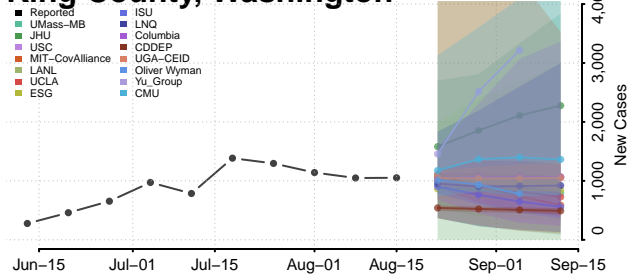

King County, Washington