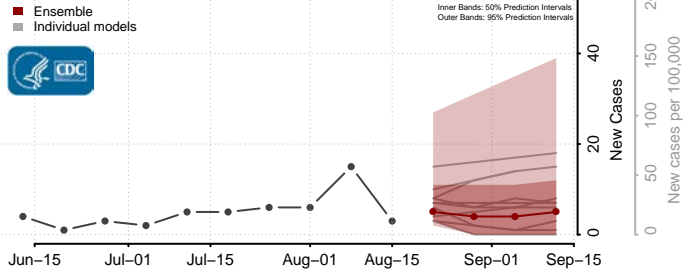

Mille Lacs County, Minnesota