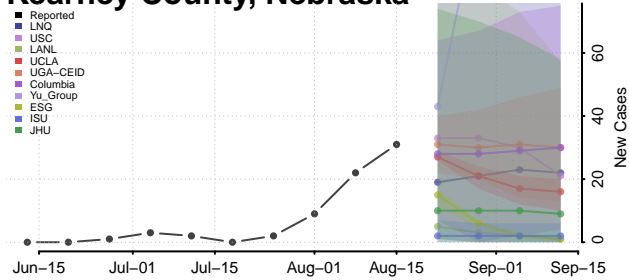

Kearney County, Nebraska