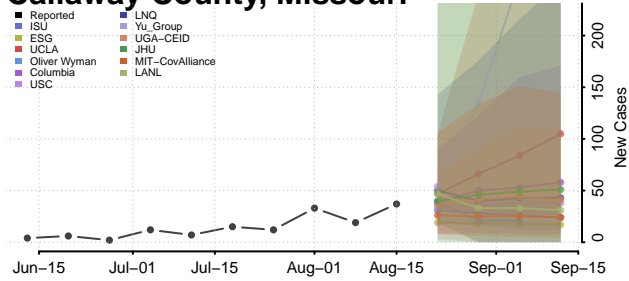

Callaway County, Missouri