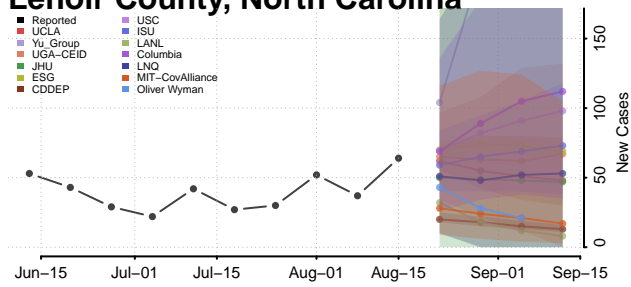

Lenoir County, North Carolina