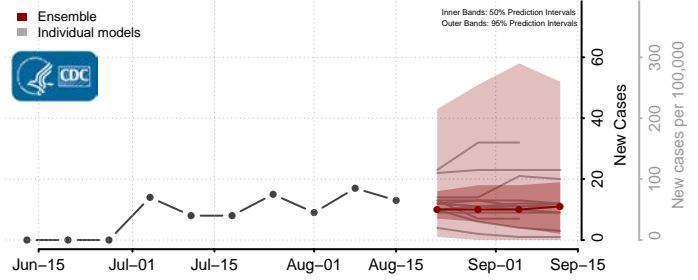

Winneshiek County, Iowa