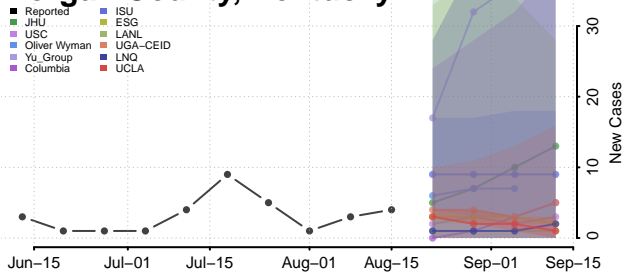

Morgan County, Kentucky