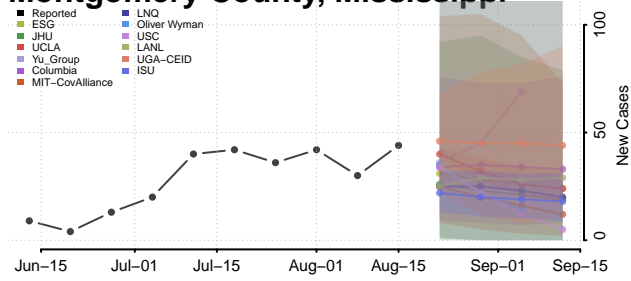

Montgomery County, Mississippi