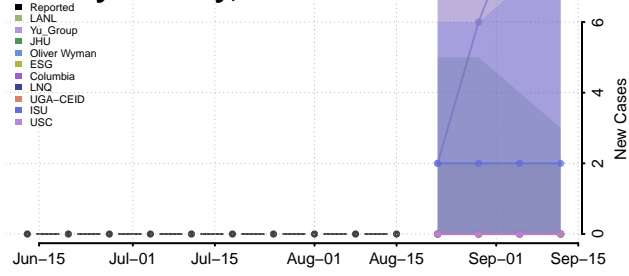

Liberty County, Montana