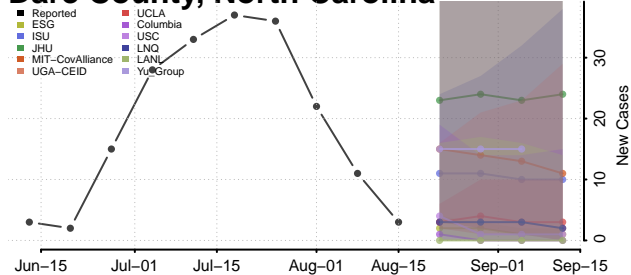

Dare County, North Carolina