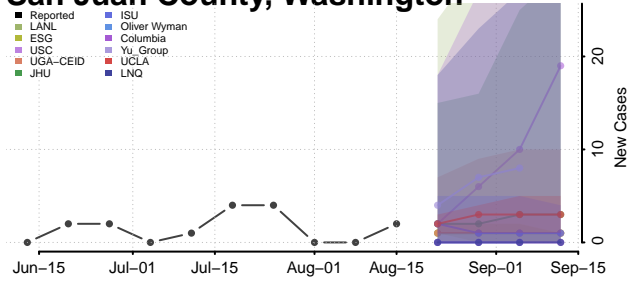

San Juan County, Washington