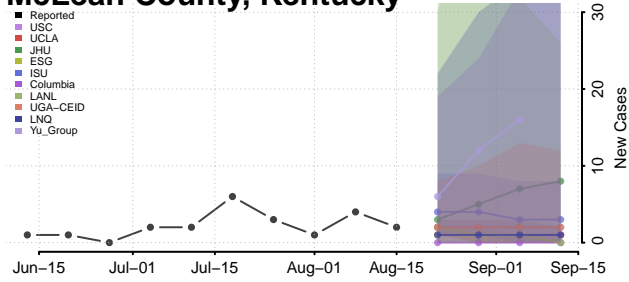

McLean County, Kentucky