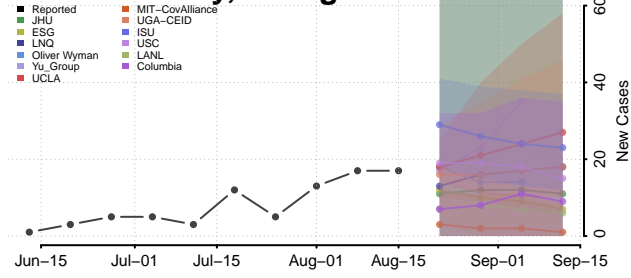

Wilcox County, Georgia