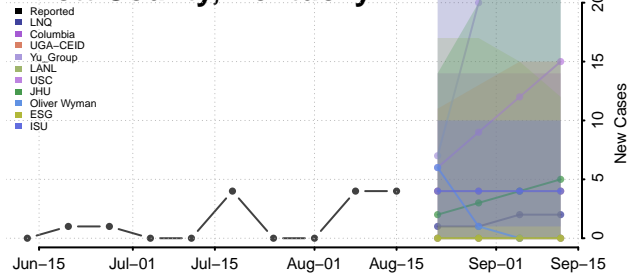

Elliott County, Kentucky