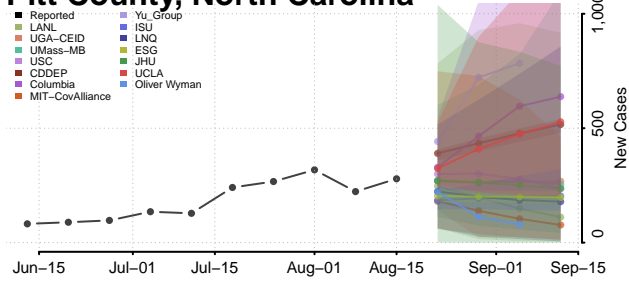

### Polk County, North Carolina