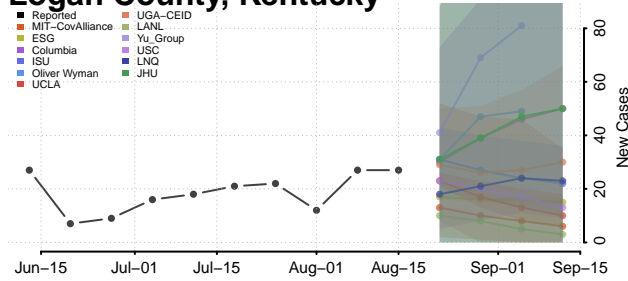

Logan County, Kentucky