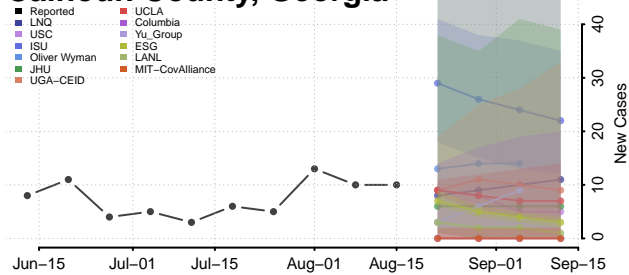

Calhoun County, Georgia