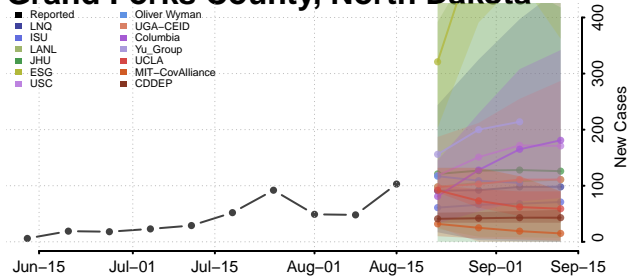

Grand Forks County, North Dakota