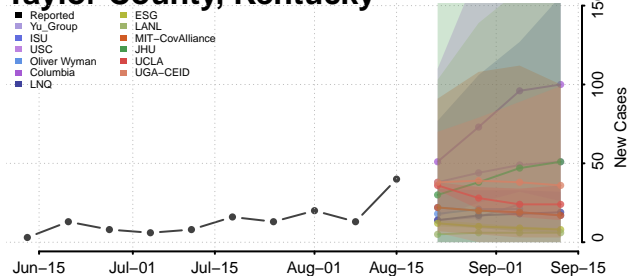

Taylor County, Kentucky