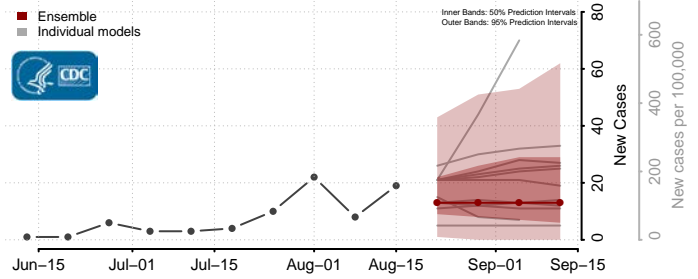

Okfuskee County, Oklahoma