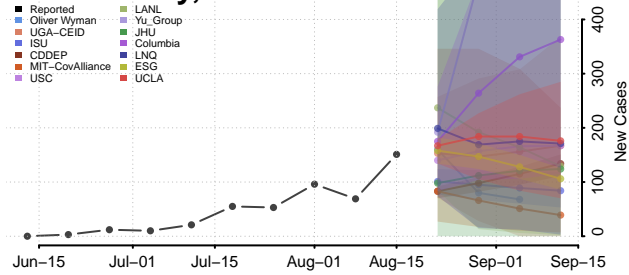

Cole County, Missouri