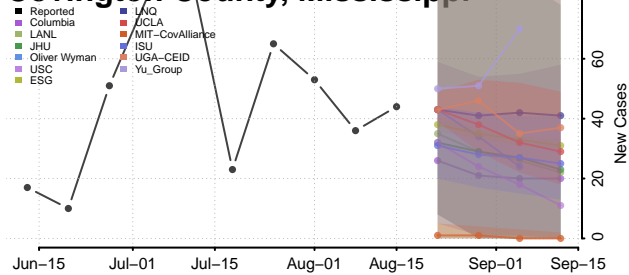

Covington County, Mississippi