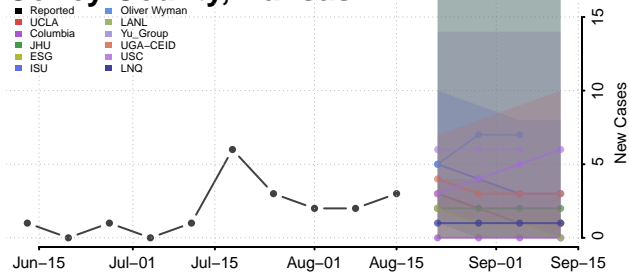

Coffey County, Kansas