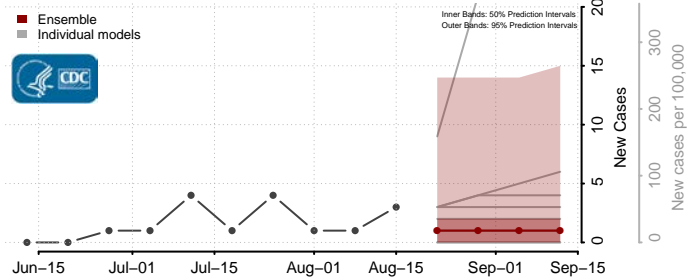

Cotton County, Oklahoma