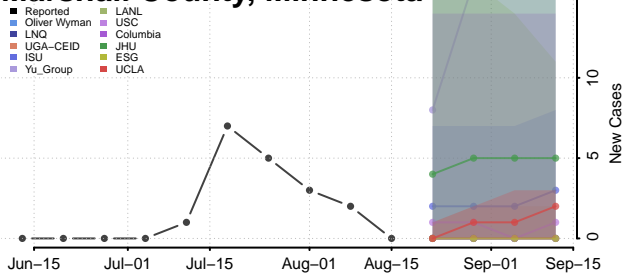

Marshall County, Minnesota