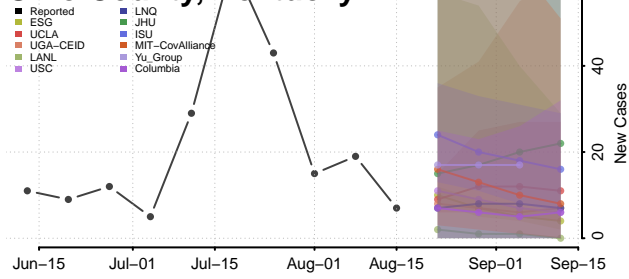

Ohio County, Kentucky