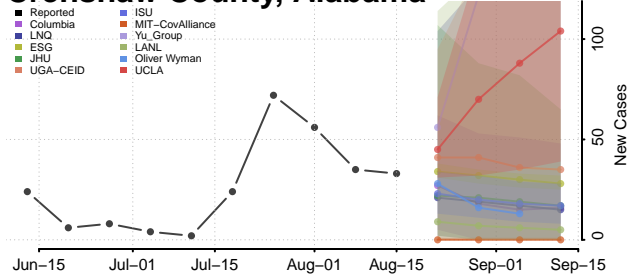

Crenshaw County, Alabama