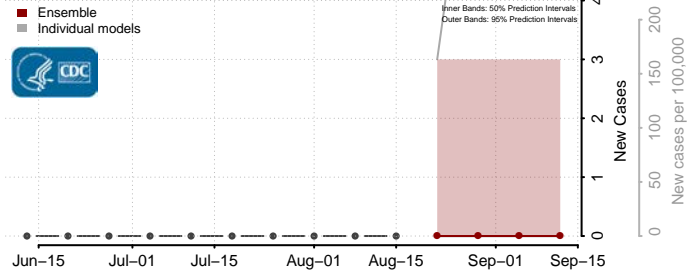

### Garden County, Nebraska