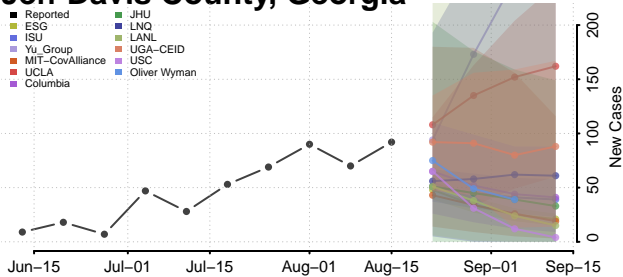

Jeff Davis County, Georgia