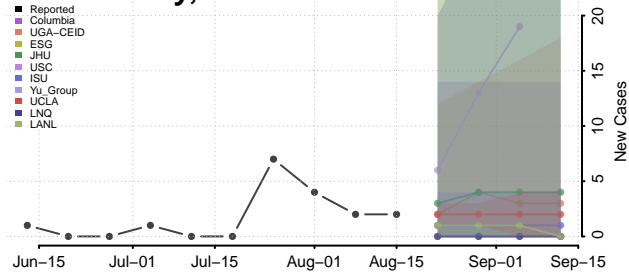

Polk County, Nebraska