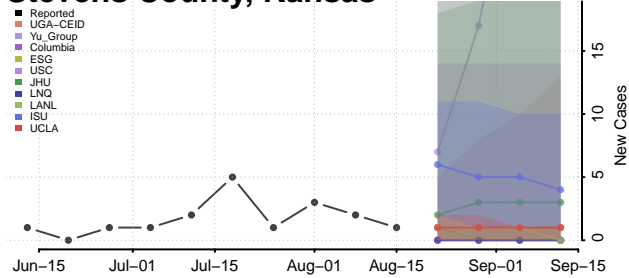

Stevens County, Kansas