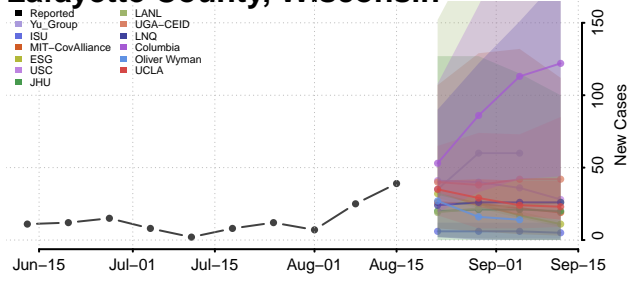

Lafayette County, Wisconsin