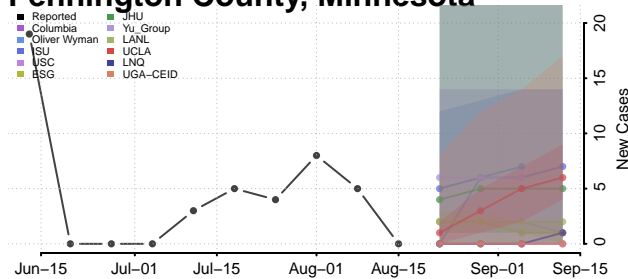

Pennington County, Minnesota