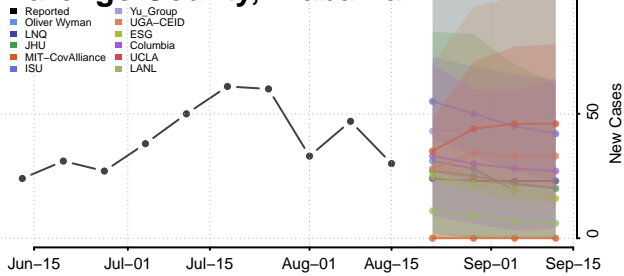

Marengo County, Alabama