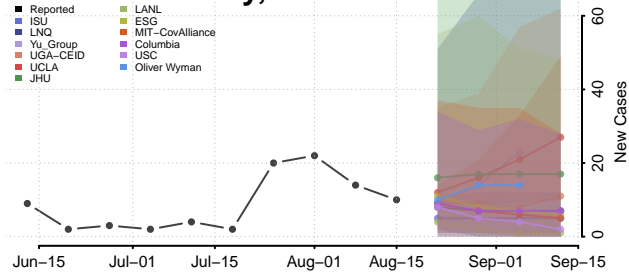

Richland County, North Dakota