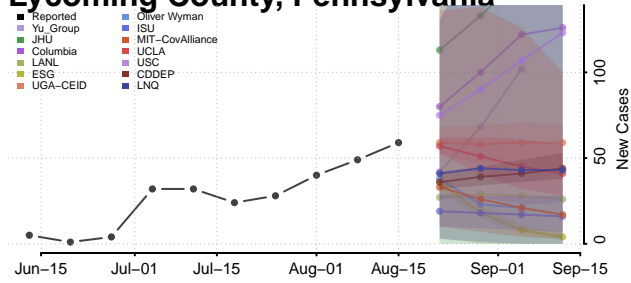

Lycoming County, Pennsylvania