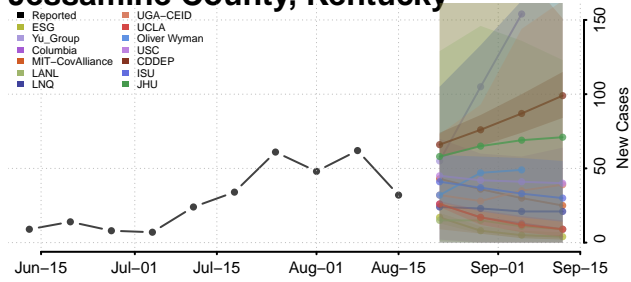

Jessamine County, Kentucky