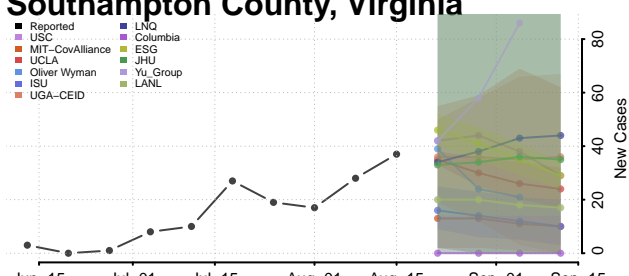

Southampton County, Virginia