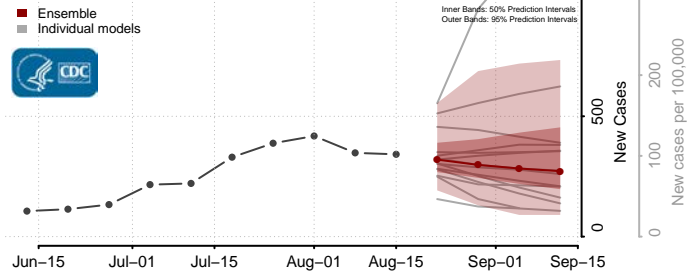

Cumberland County, North Carolina