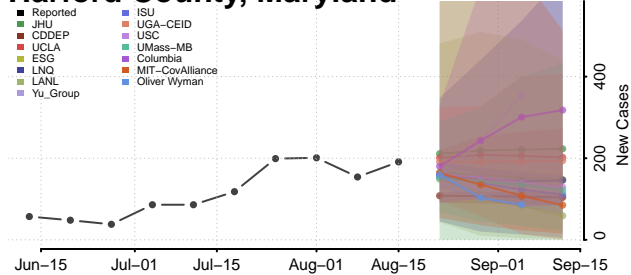

Harford County, Maryland