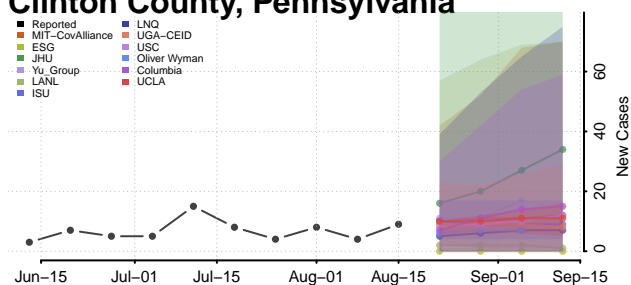

Clinton County, Pennsylvania