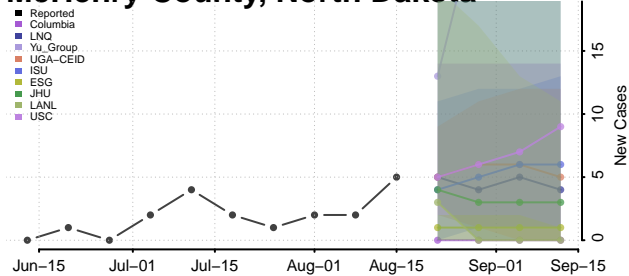

McHenry County, North Dakota