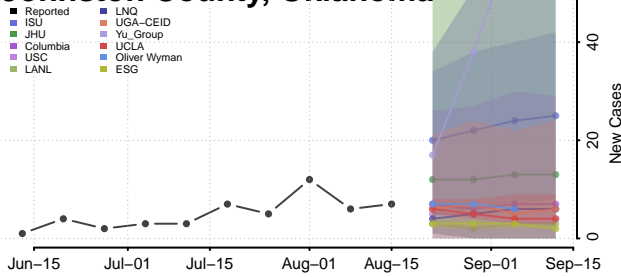

Johnston County, Oklahoma