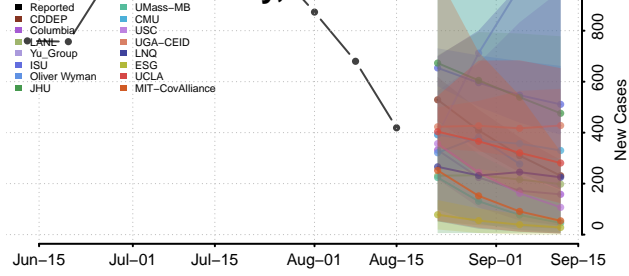

Greenville County, South Carolina