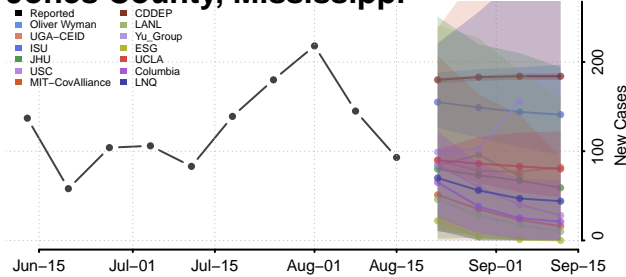

Jones County, Mississippi