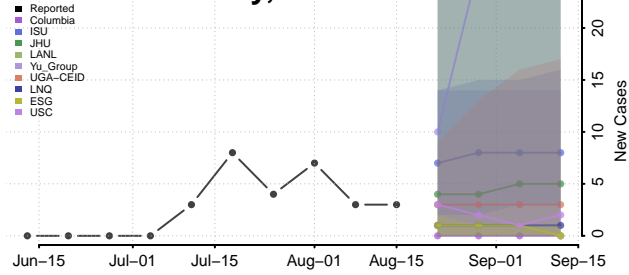

Jefferson County, Montana