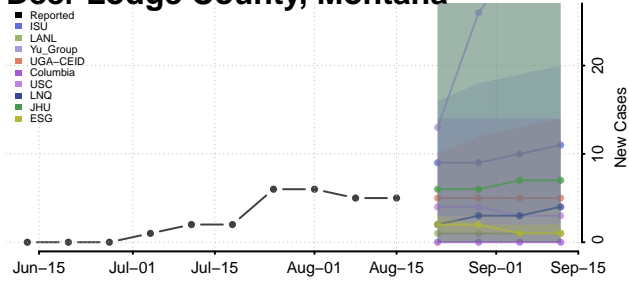

Deer Lodge County, Montana