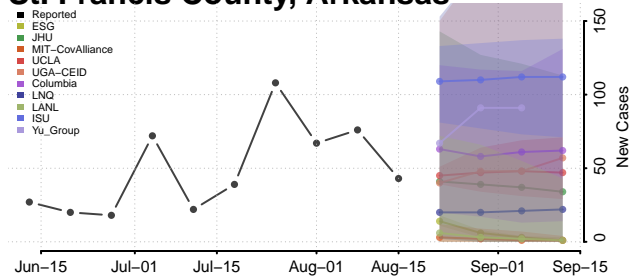

St. Francis County, Arkansas