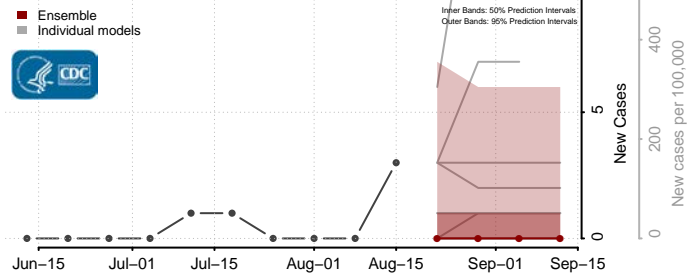

Garfield County, Nebraska