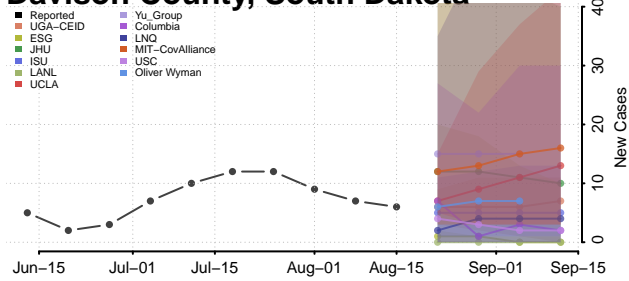

Davison County, South Dakota