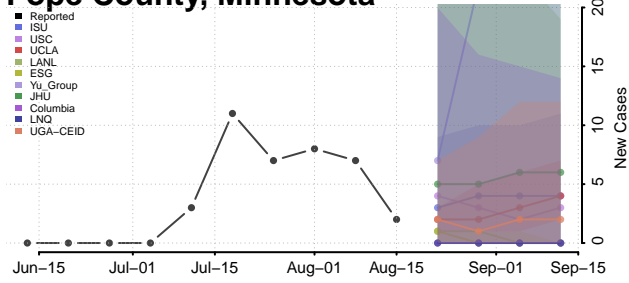

Pope County, Minnesota