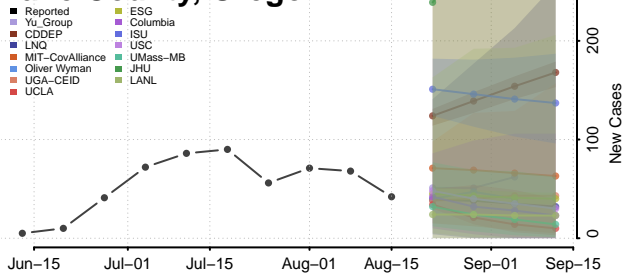

Lane County, Oregon