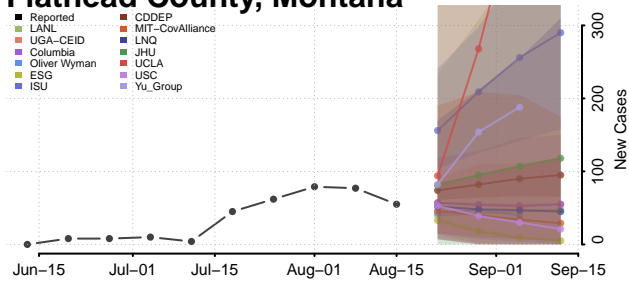

Flathead County, Montana