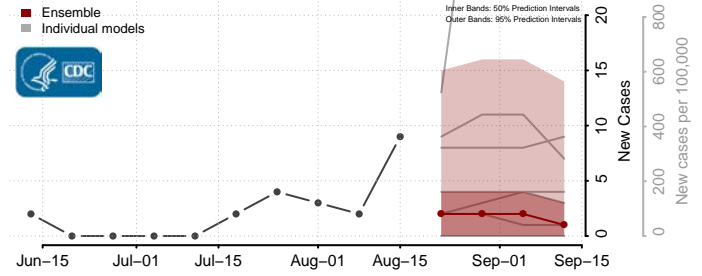

Kidder County, North Dakota