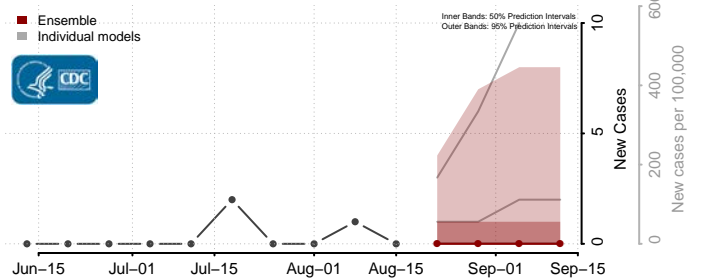

Deuel County, Nebraska