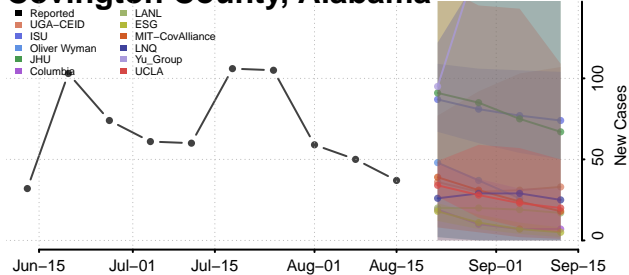

Covington County, Alabama