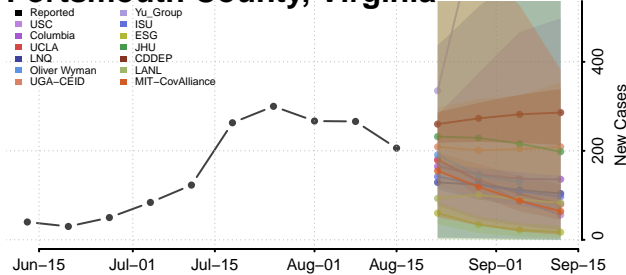

Portsmouth County, Virginia