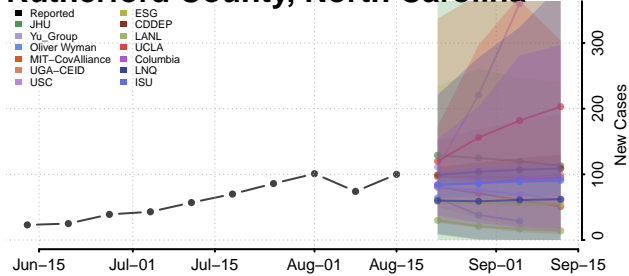

Rutherford County, North Carolina