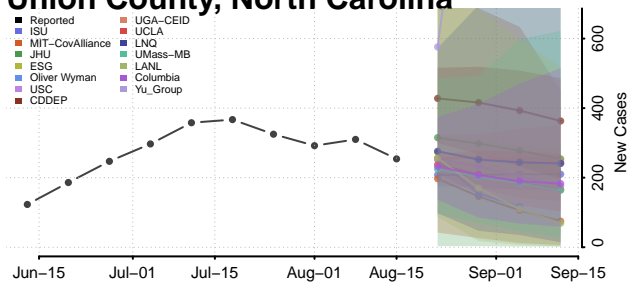

Union County, North Carolina