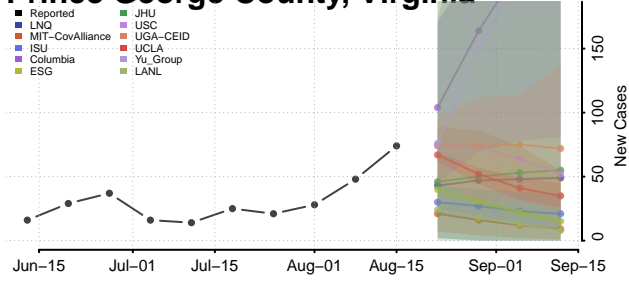

Prince George County, Virginia