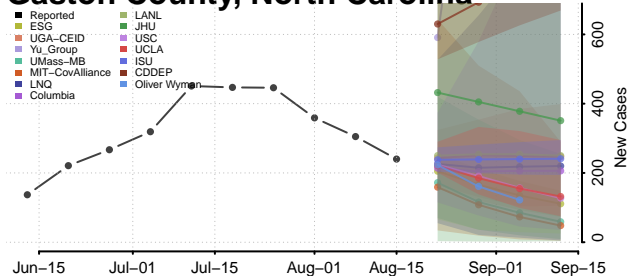

Gaston County, North Carolina