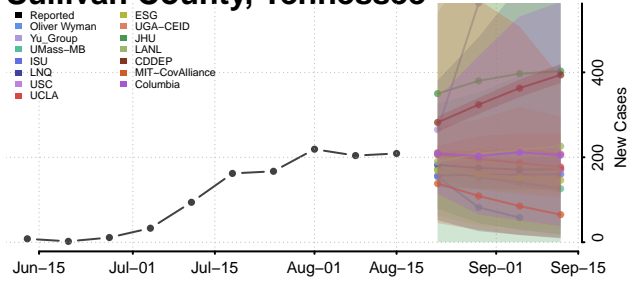

Sullivan County, Tennessee