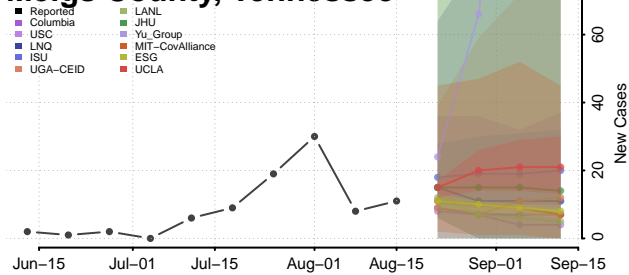

Meigs County, Tennessee