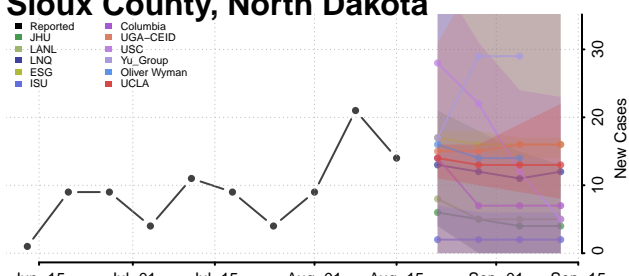

Sioux County, North Dakota