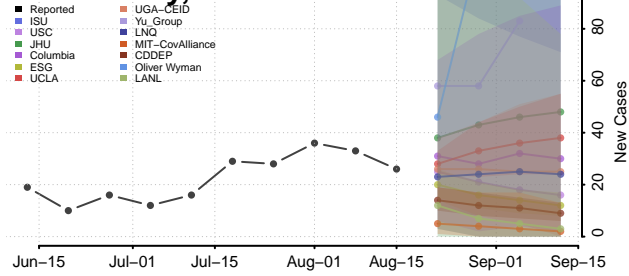

Hall County, Nebraska