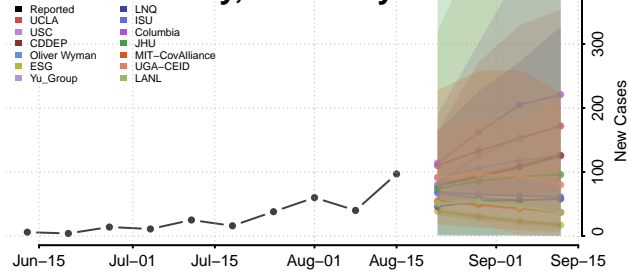

Pulaski County, Kentucky