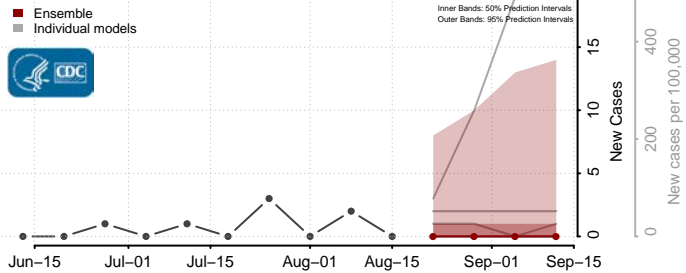

Ellis County, Oklahoma