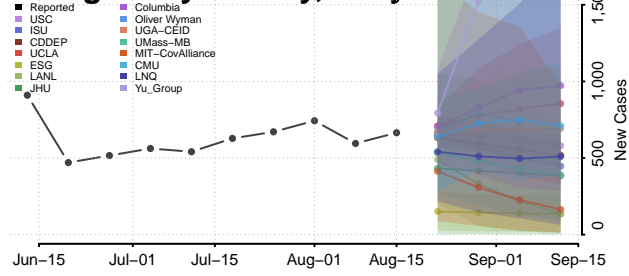

Montgomery County, Maryland