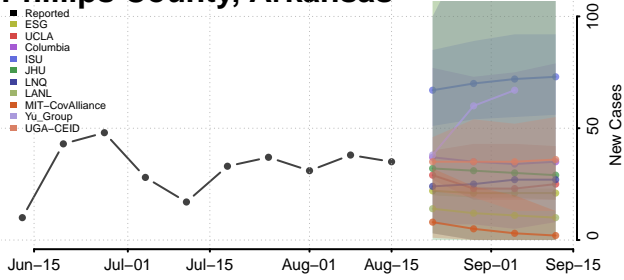

Phillips County, Arkansas