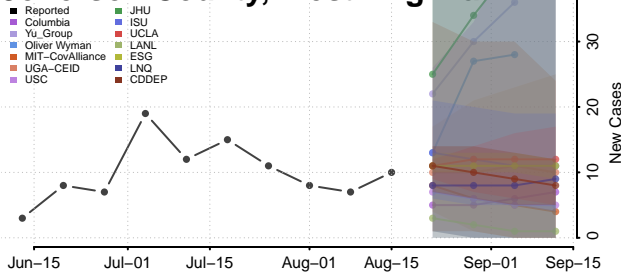

Jefferson County, West Virginia