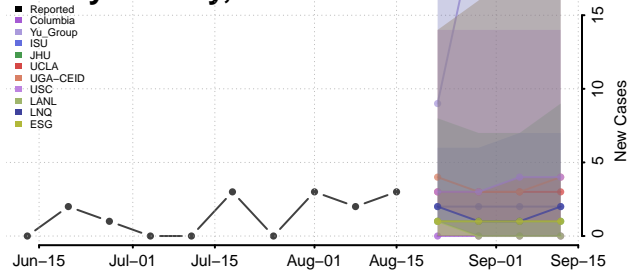

Dewey County, Oklahoma