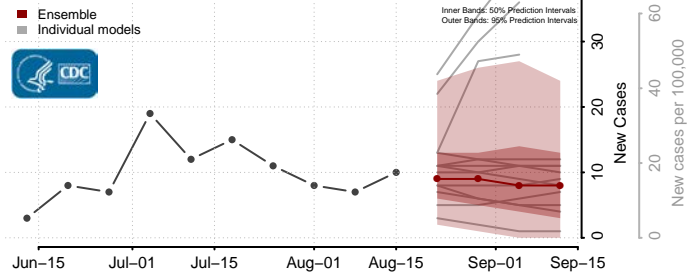

Jefferson County, West Virginia