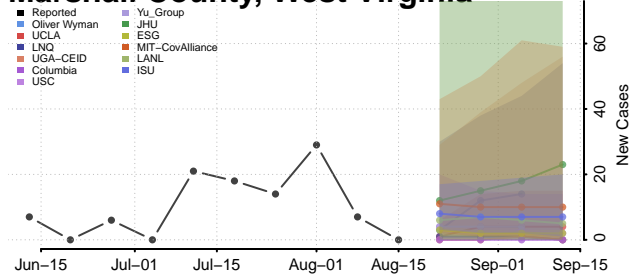

Marshall County, West Virginia