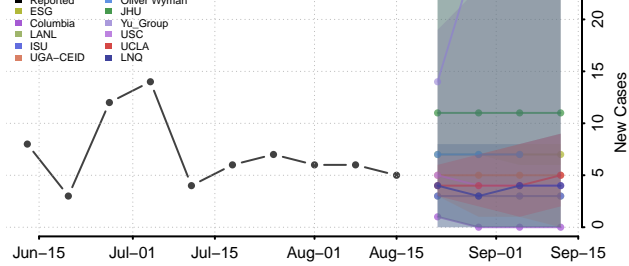

Sibley County, Minnesota