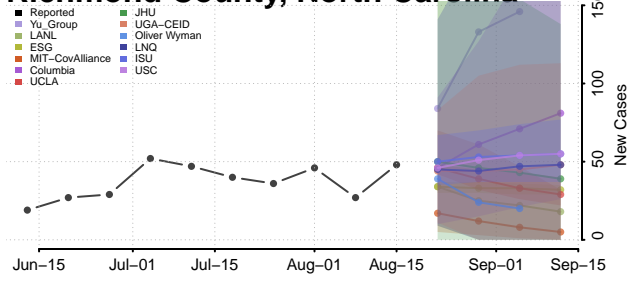

Richmond County, North Carolina