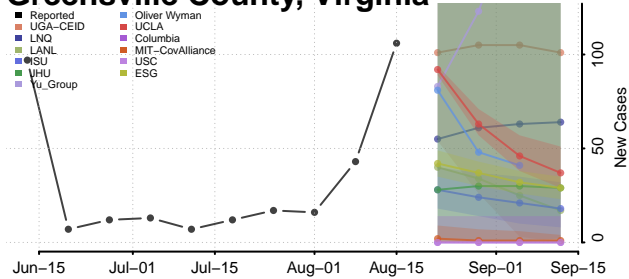

Greensville County, Virginia