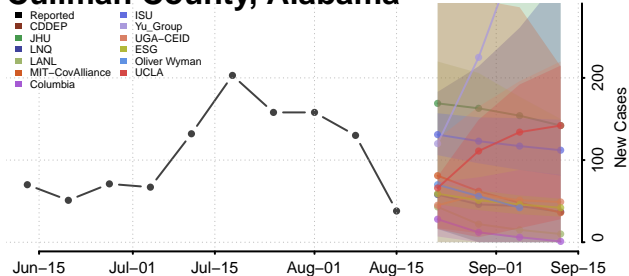

Cullman County, Alabama