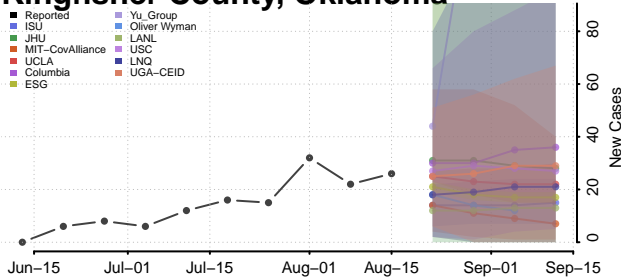

Kingfisher County, Oklahoma