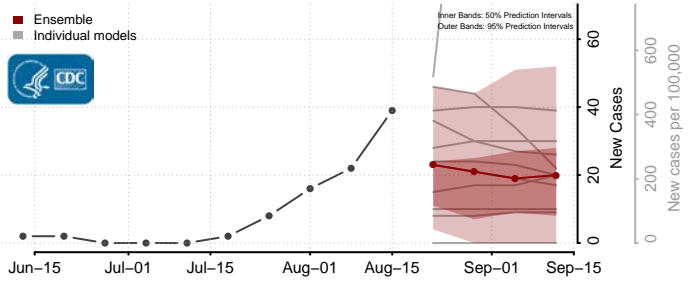

McLean County, North Dakota