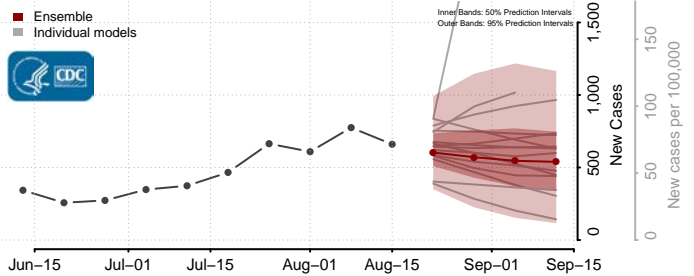

DuPage County, Illinois