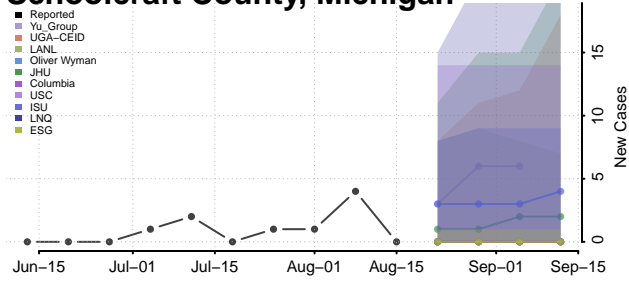

Schoolcraft County, Michigan