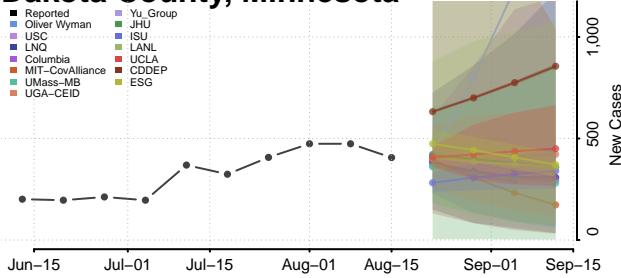

Dakota County, Minnesota