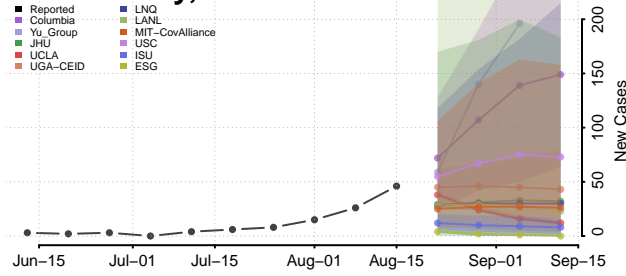

Pike County, Missouri