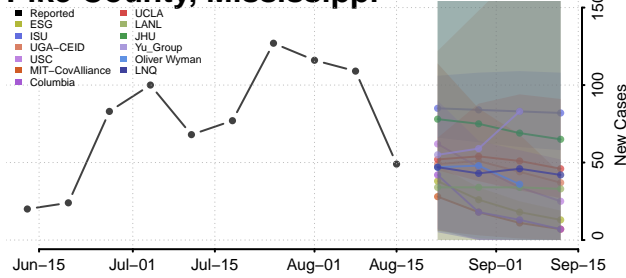

Pike County, Mississippi