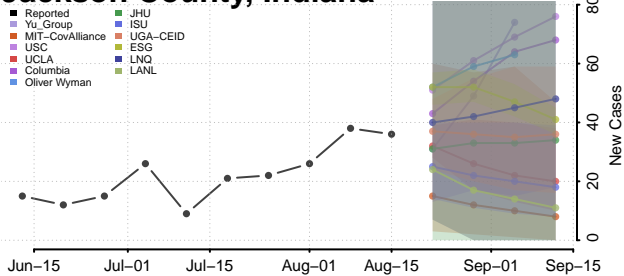

Jackson County, Indiana