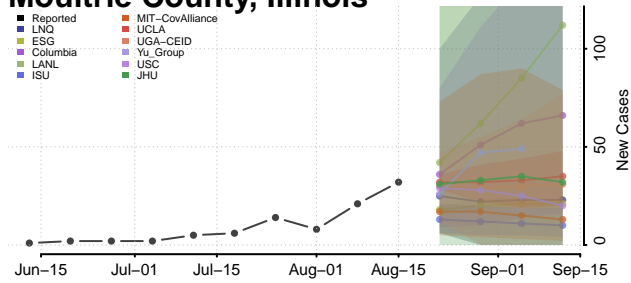

Moultrie County, Illinois