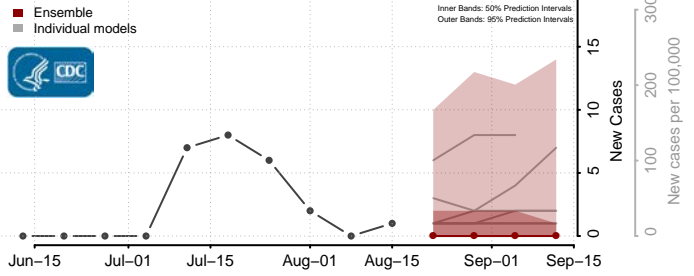

Mitchell County, Kansas