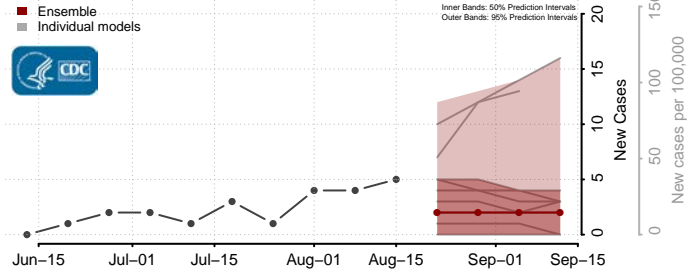

Hardy County, West Virginia