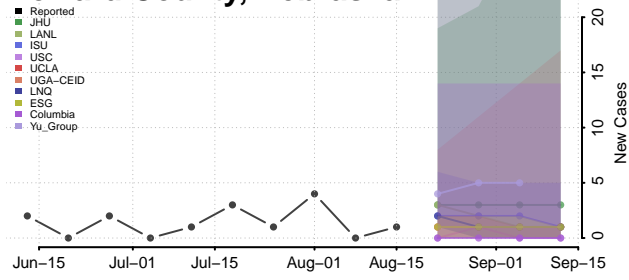

Howard County, Nebraska