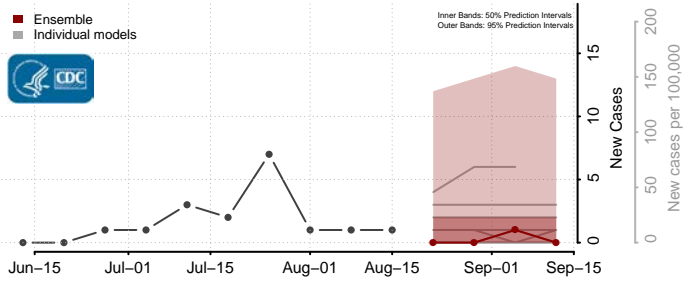

Clearwater County, Idaho