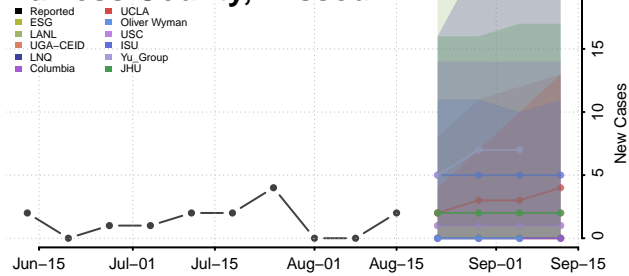

Daviess County, Missouri