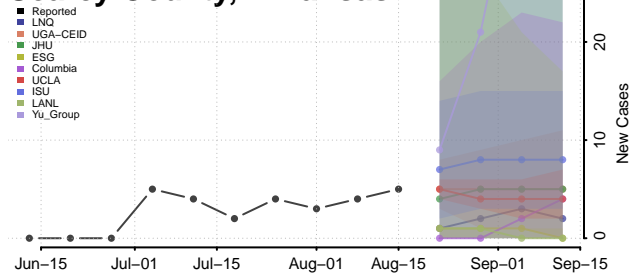

Searcy County, Arkansas