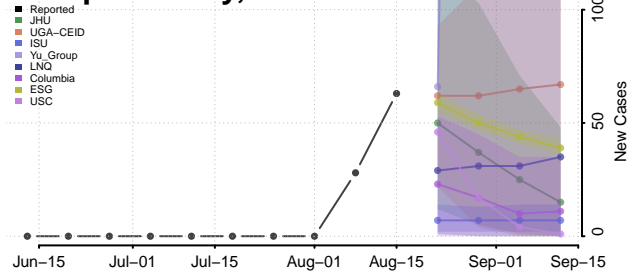

Phillips County, Montana