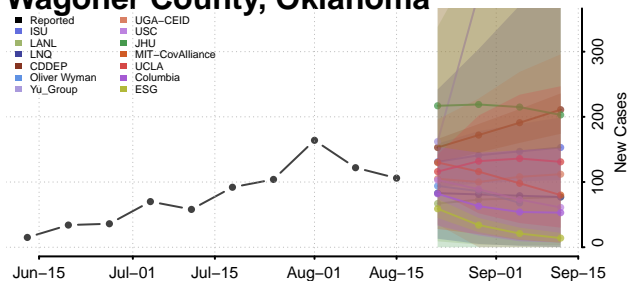

Wagoner County, Oklahoma