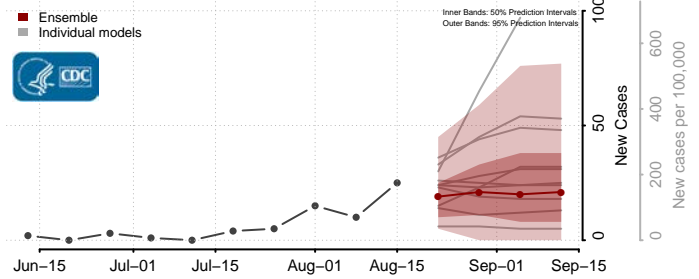

Carroll County, Illinois