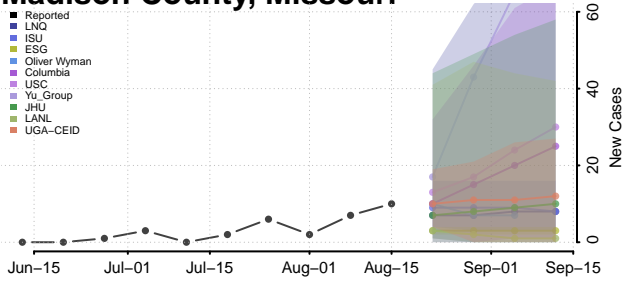

Madison County, Missouri