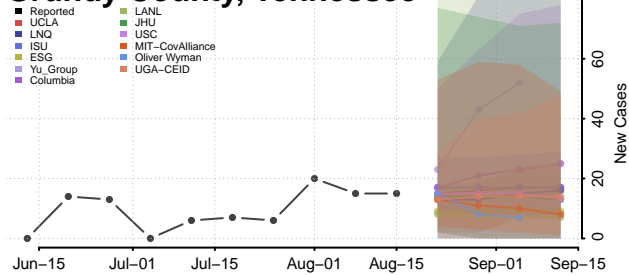

Grundy County, Tennessee