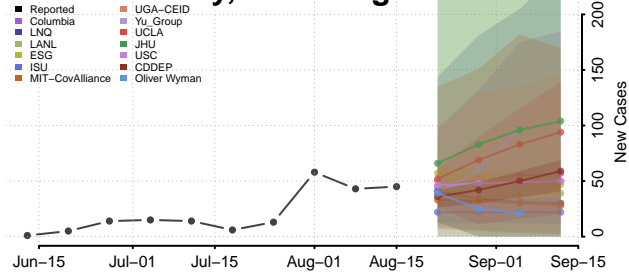

Mercer County, West Virginia