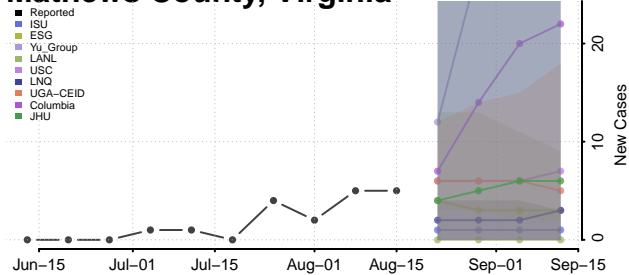

Mathews County, Virginia