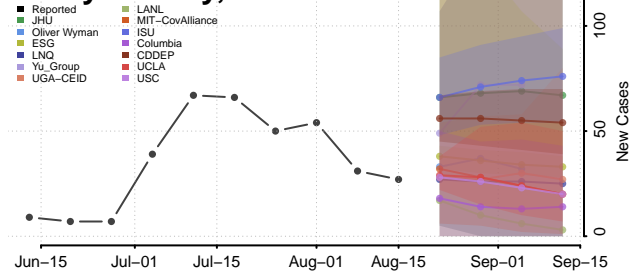

Grady County, Oklahoma