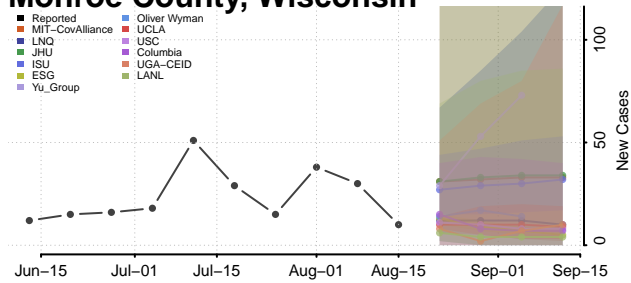

Monroe County, Wisconsin