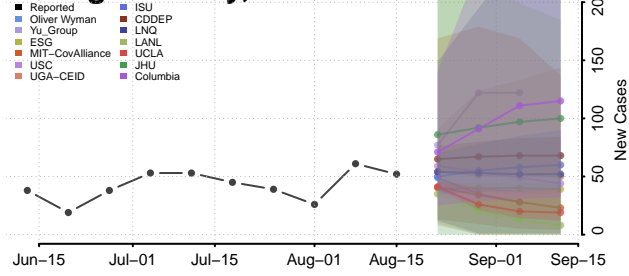

Portage County, Wisconsin