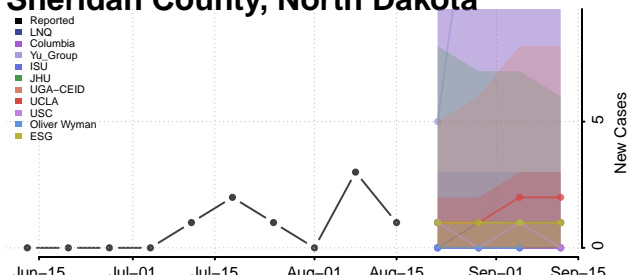

Sheridan County, North Dakota