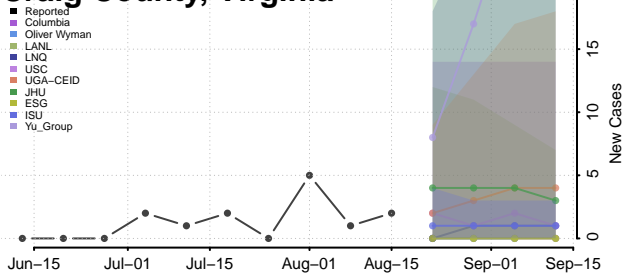

Craig County, Virginia