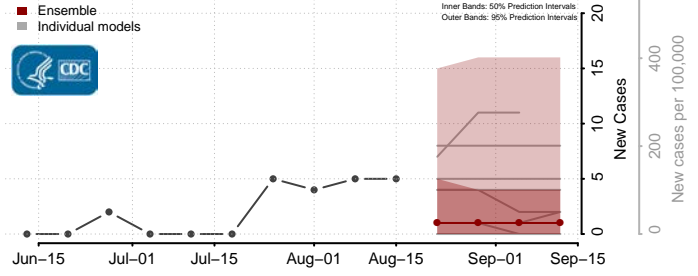

### Norton County, Virginia