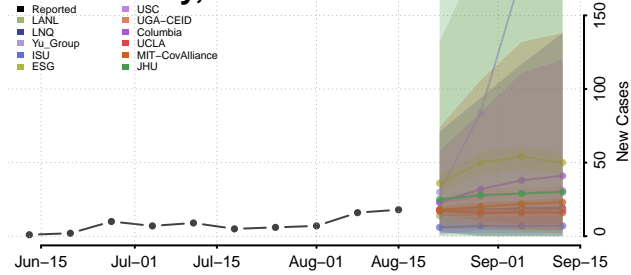

Iowa County, Wisconsin