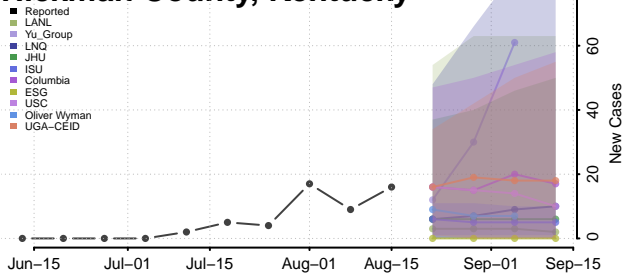

Hickman County, Kentucky