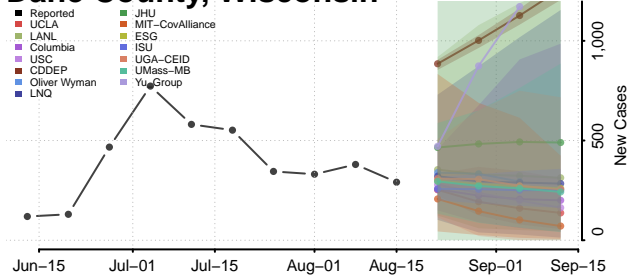

Dane County, Wisconsin