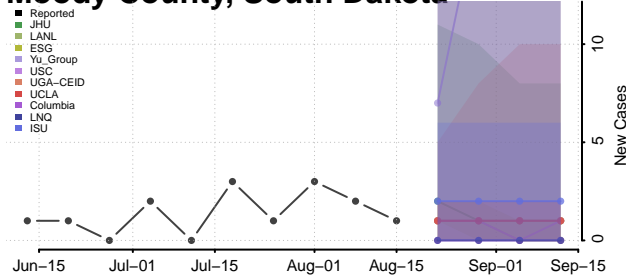

Moody County, South Dakota