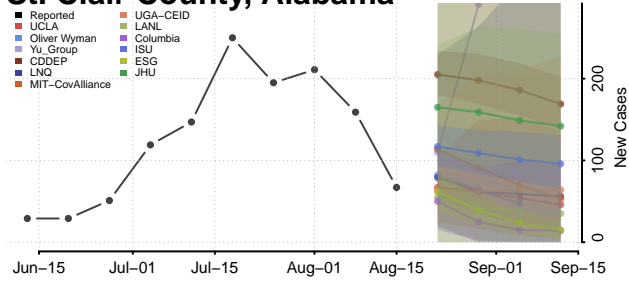

St. Clair County, Alabama