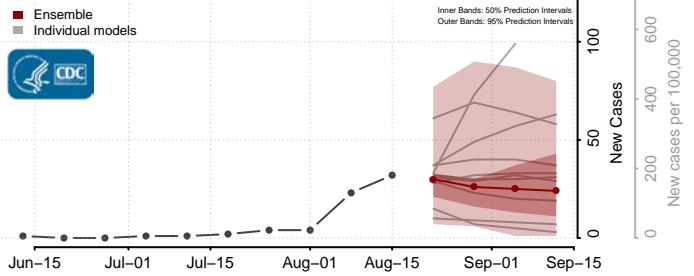

Hancock County, Illinois