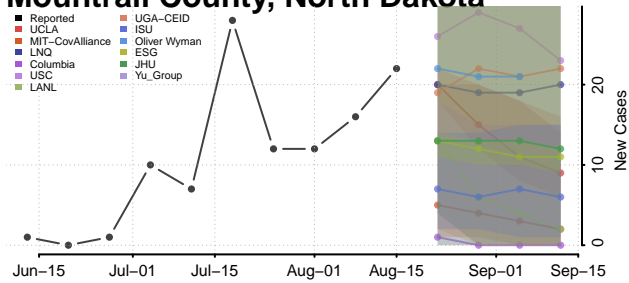

Mountrail County, North Dakota