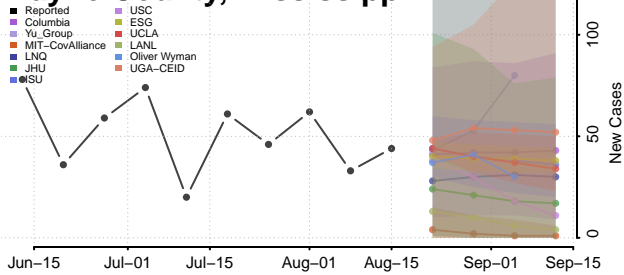

Wayne County, Mississippi