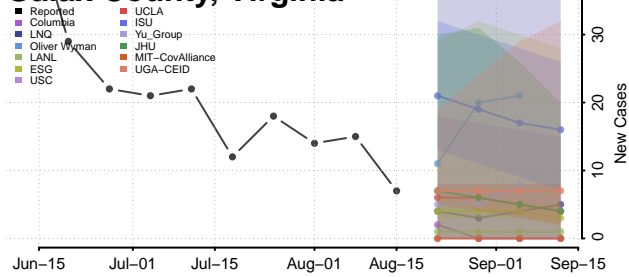

Galax County, Virginia