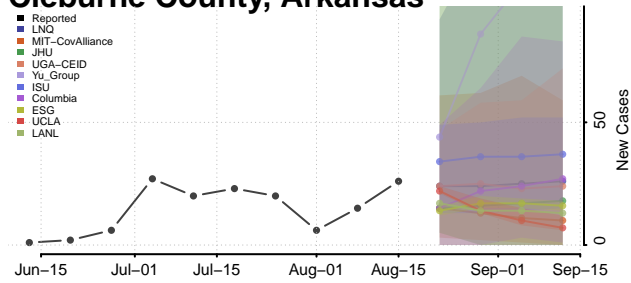

### Cleburne County, Arkansas