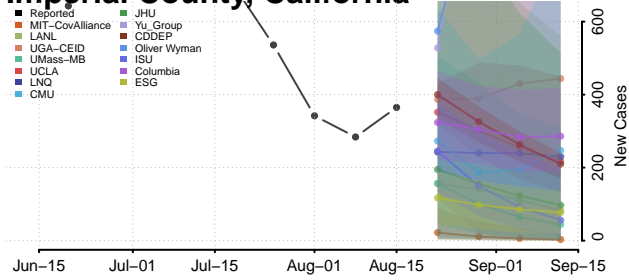

Imperial County, California