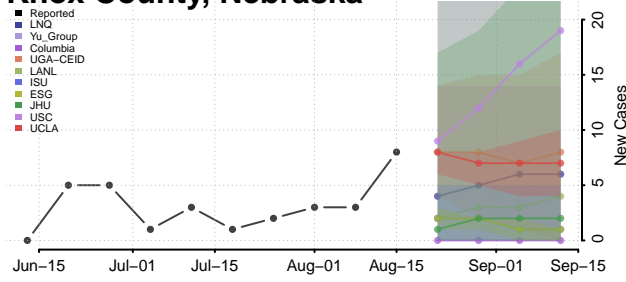

Knox County, Nebraska