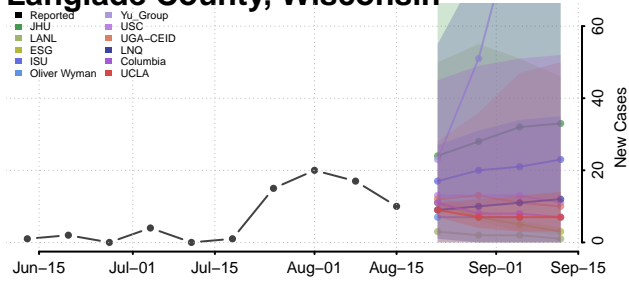

Langlade County, Wisconsin