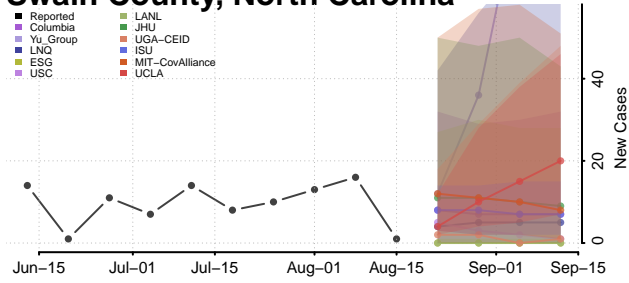

Swain County, North Carolina