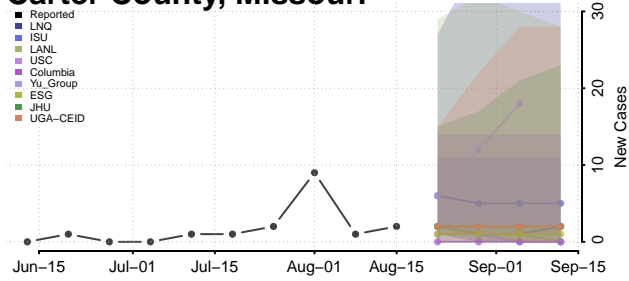

Carter County, Missouri