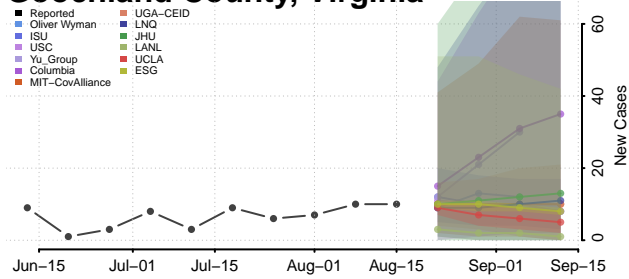

Goochland County, Virginia