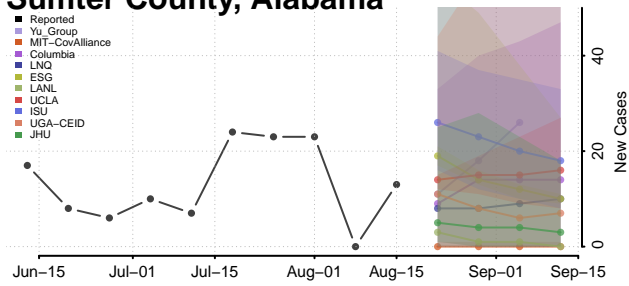

Sumter County, Alabama