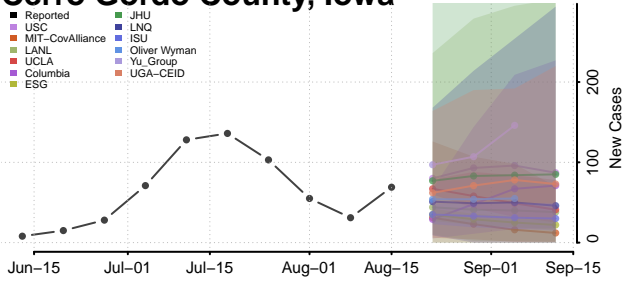

### Cerro Gordo County, Iowa