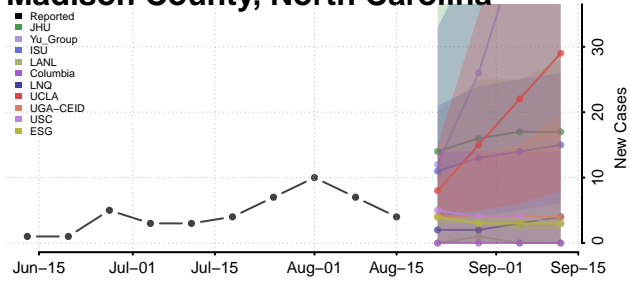

Madison County, North Carolina