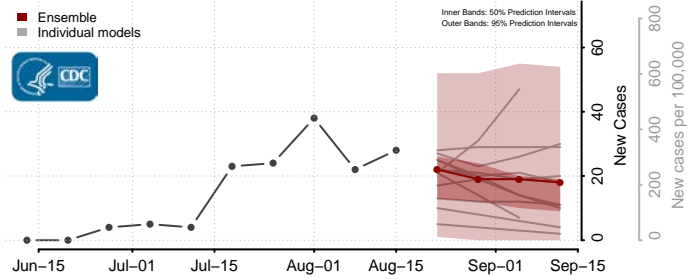

Wilkinson County, Mississippi