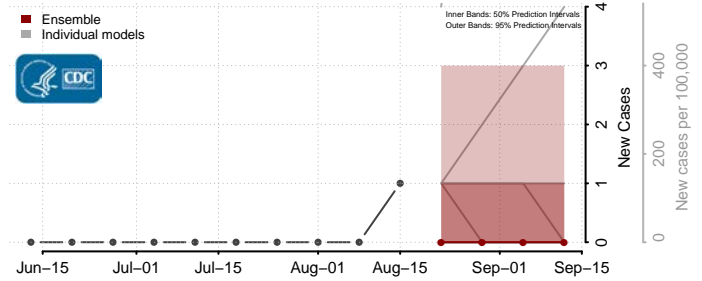

Slope County, North Dakota