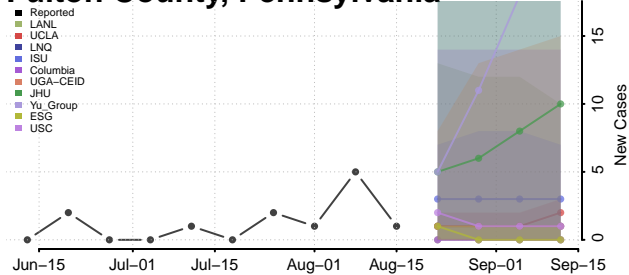

Fulton County, Pennsylvania