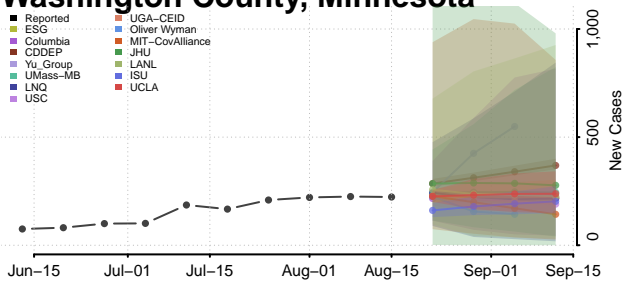

Washington County, Minnesota