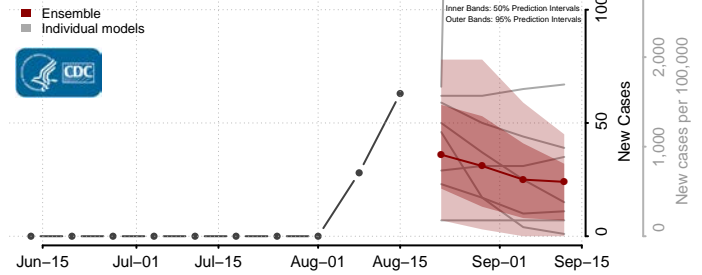

Phillips County, Montana