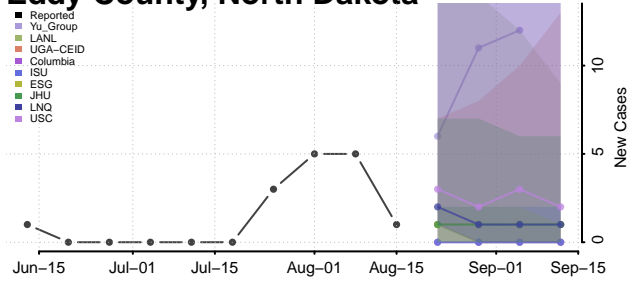

Eddy County, North Dakota