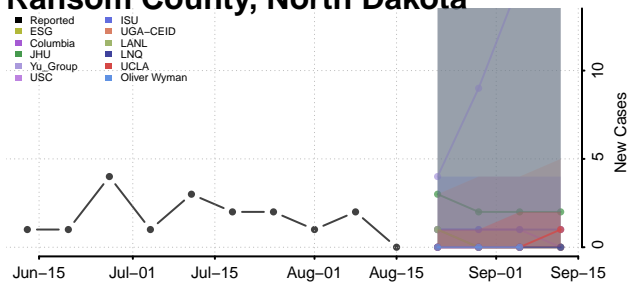

Ransom County, North Dakota