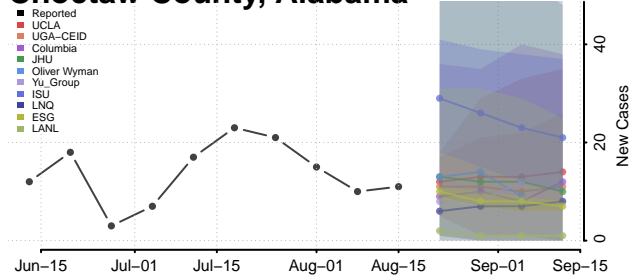

Choctaw County, Alabama