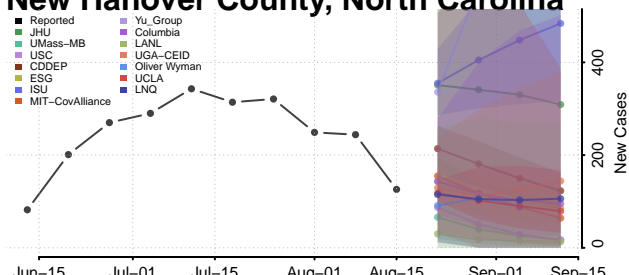

New Hanover County, North Carolina