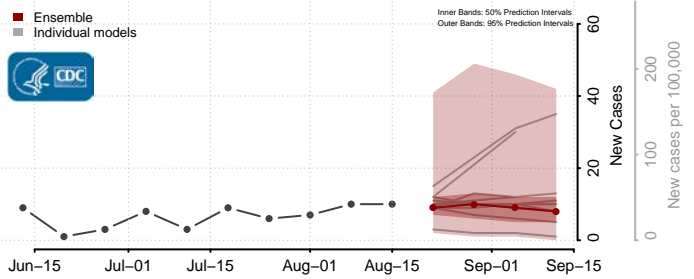

Goochland County, Virginia