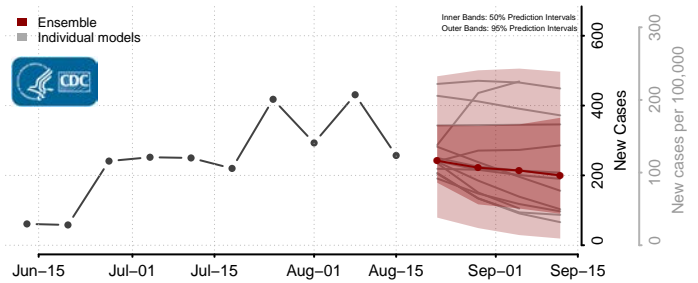

Harrison County, Mississippi