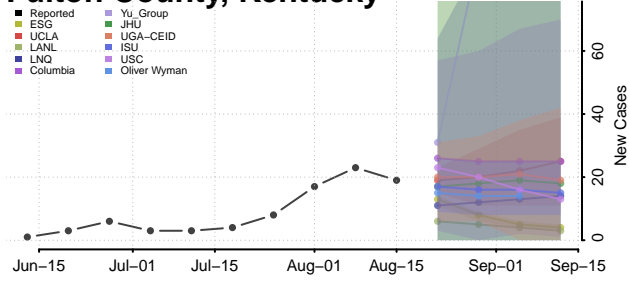

Fulton County, Kentucky