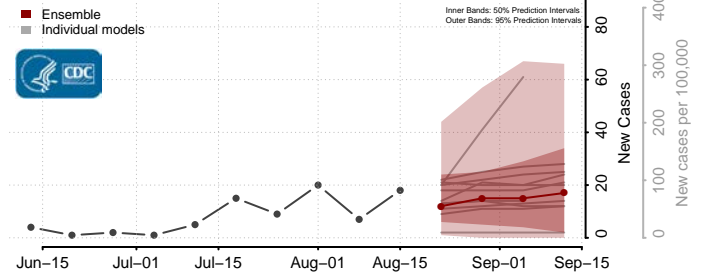

Henry County, Missouri