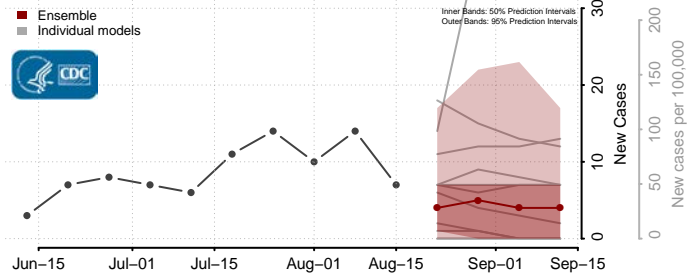

Saline County, Nebraska