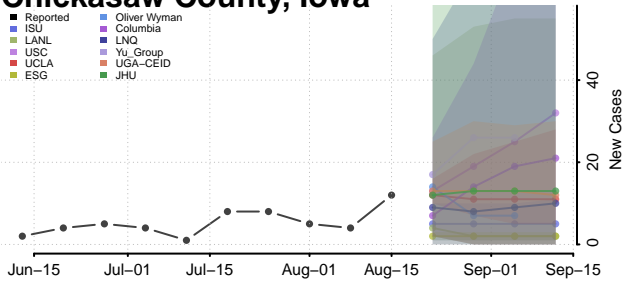

Chickasaw County, Iowa