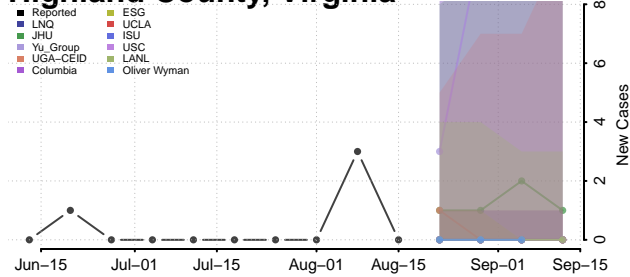

Highland County, Virginia