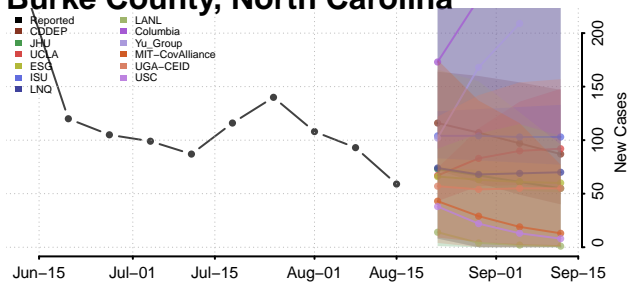

Burke County, North Carolina