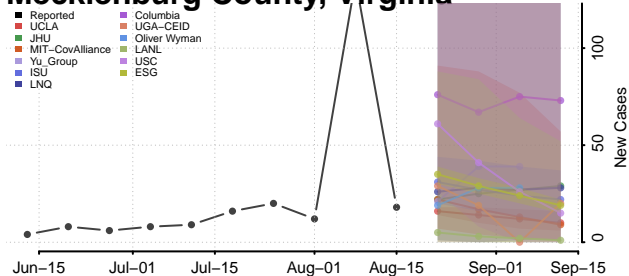

Mecklenburg County, Virginia