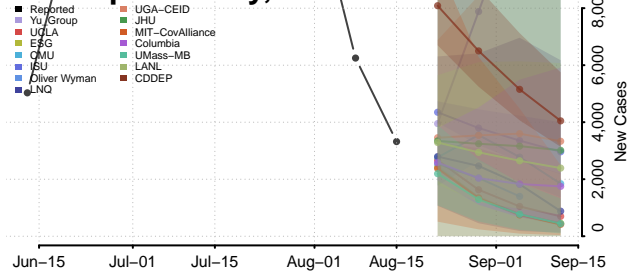

Maricopa County, Arizona