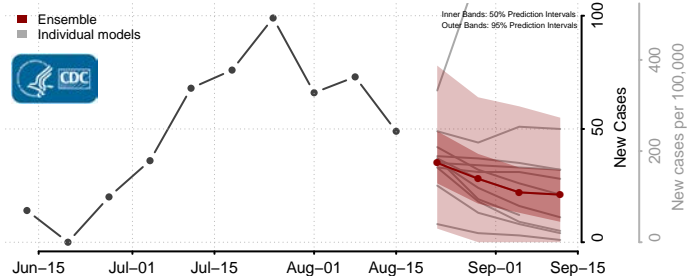

Richland County, Louisiana