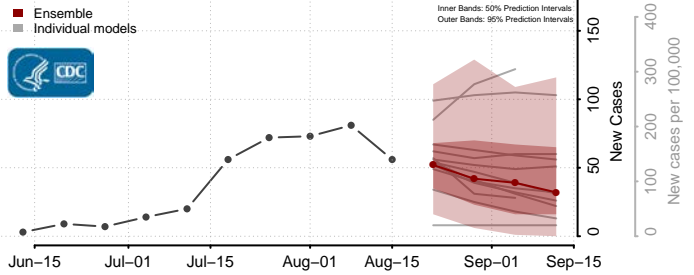

Danville County, Virginia