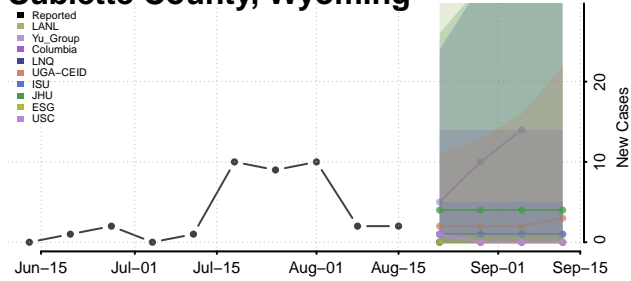

Sublette County, Wyoming