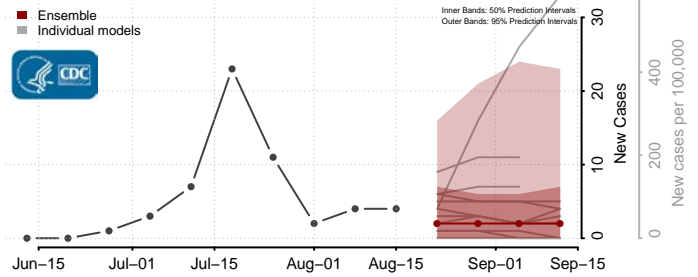

Lincoln County, Minnesota