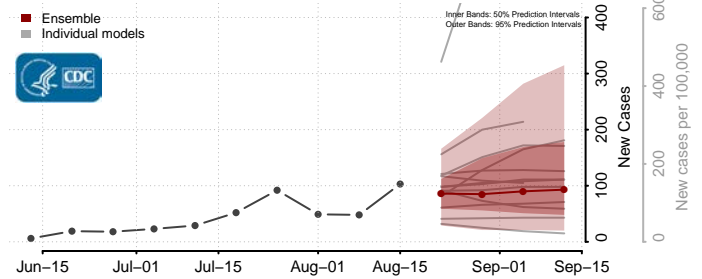

Grand Forks County, North Dakota