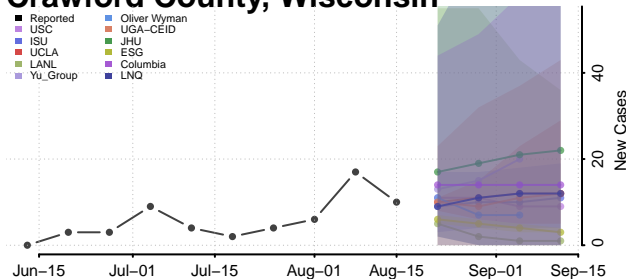

Crawford County, Wisconsin