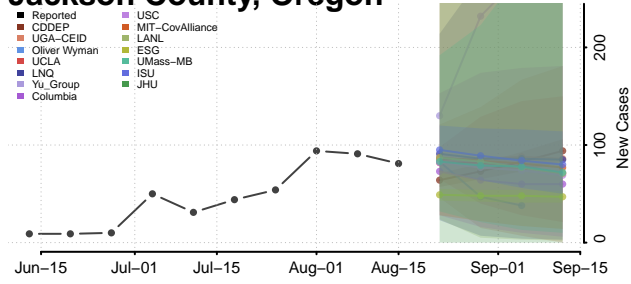

Jackson County, Oregon