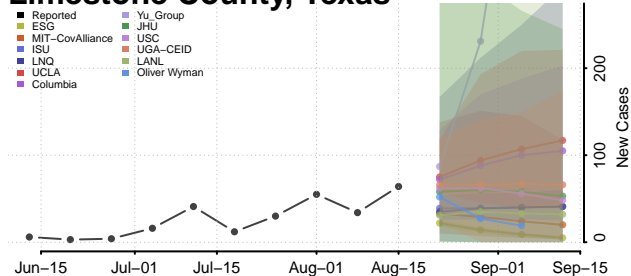

Limestone County, Texas