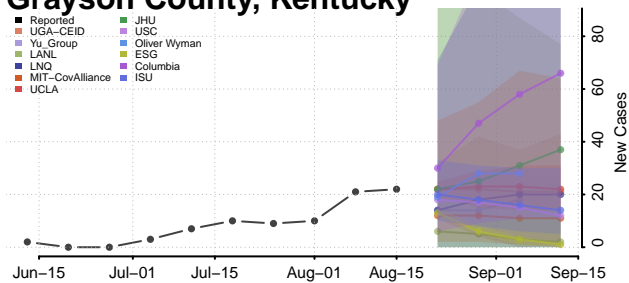

Grayson County, Kentucky