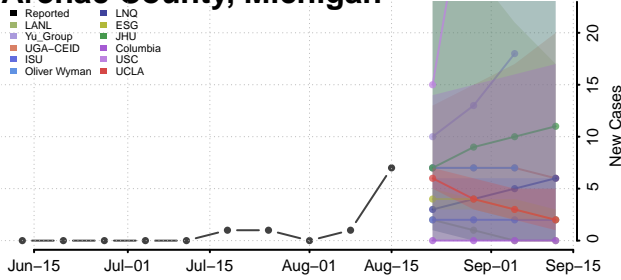

Arenac County, Michigan