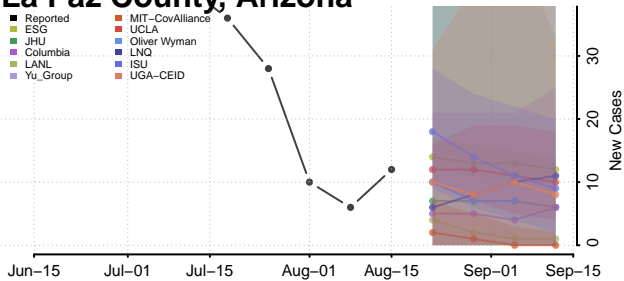

La Paz County, Arizona