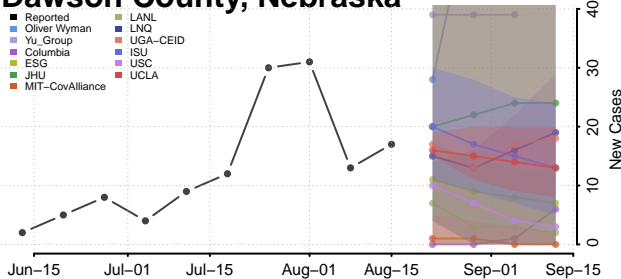

Dawson County, Nebraska