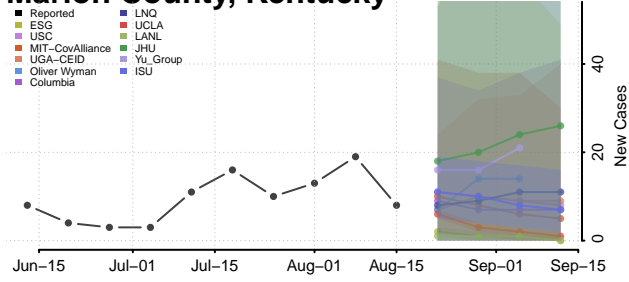

Marion County, Kentucky