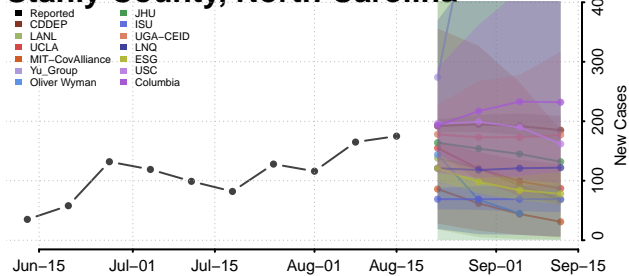

Stanly County, North Carolina