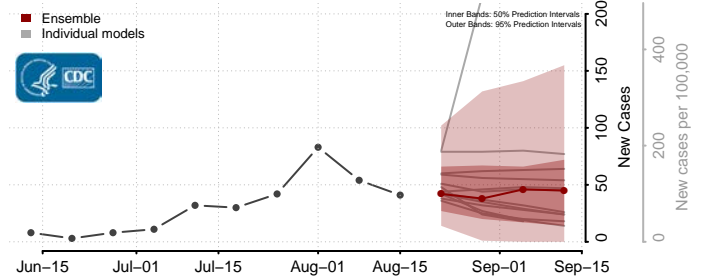

Franklin County, Tennessee