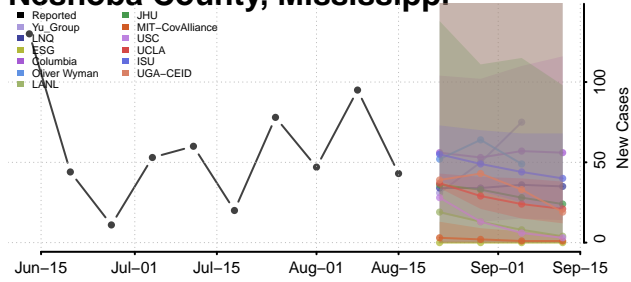

Neshoba County, Mississippi