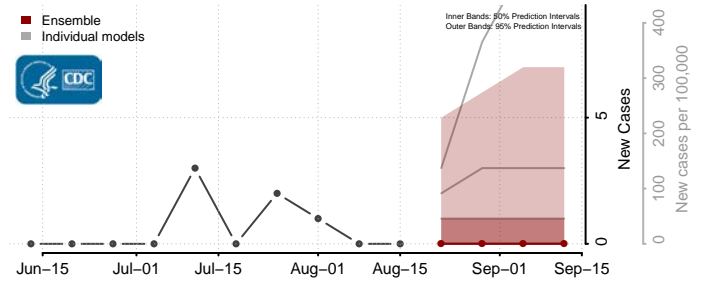

Towner County, North Dakota