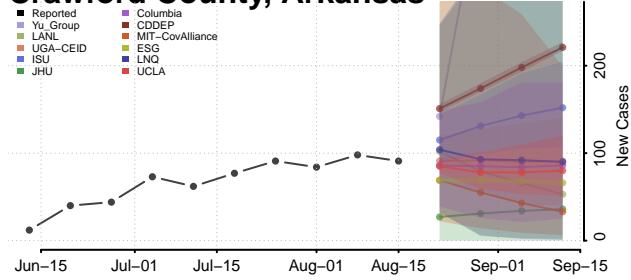

Crawford County, Arkansas