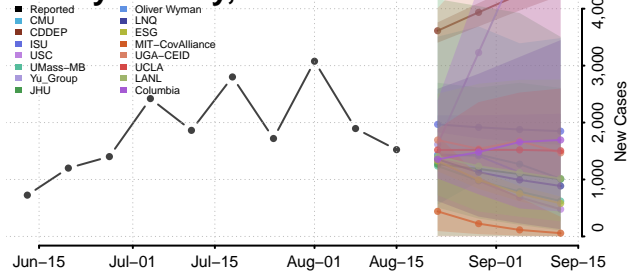

Shelby County, Tennessee