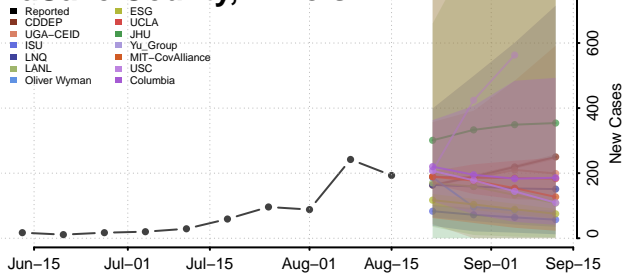

LaSalle County, Illinois