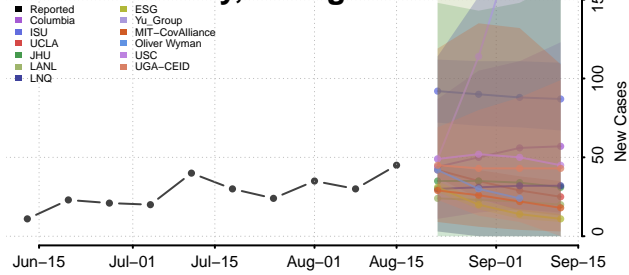

Berrien County, Georgia