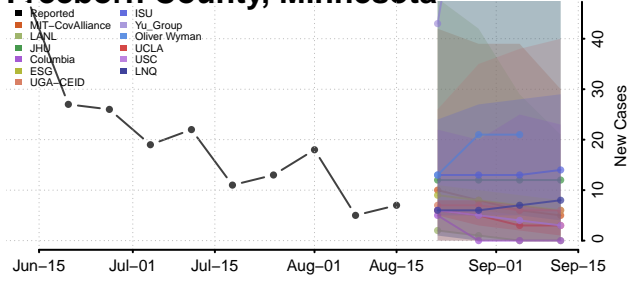

Freeborn County, Minnesota