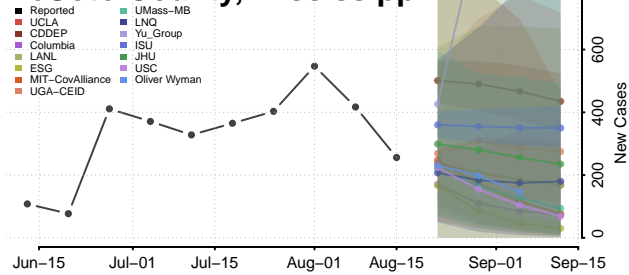

DeSoto County, Mississippi