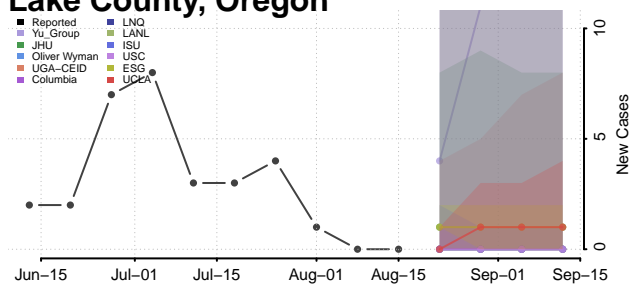

Lake County, Oregon