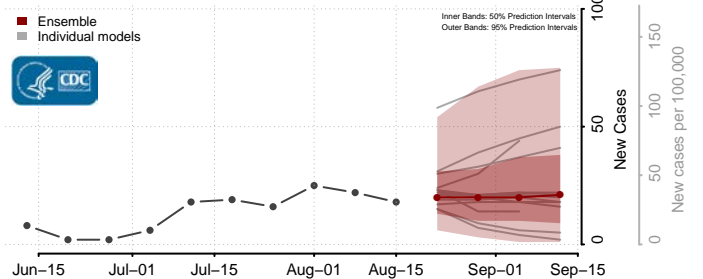

Otter Tail County, Minnesota