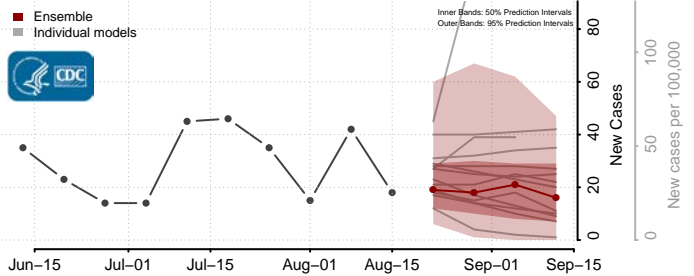

Fauquier County, Virginia