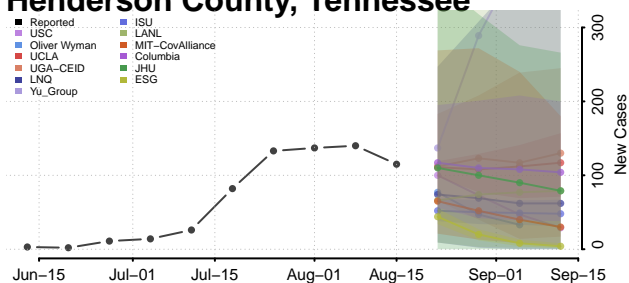

Henderson County, Tennessee