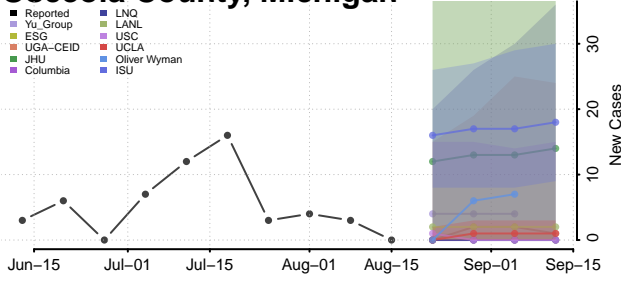

Osceola County, Michigan