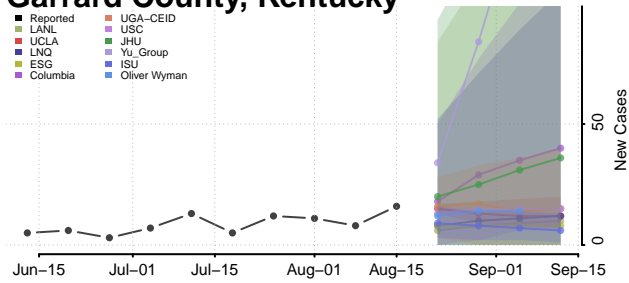

Garrard County, Kentucky