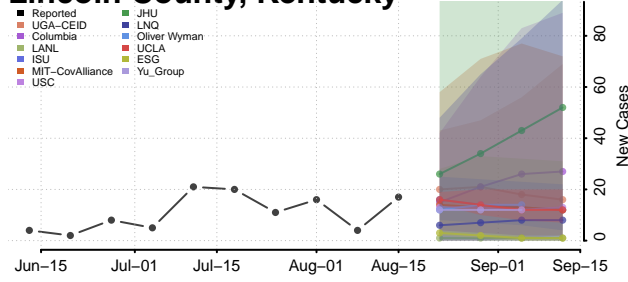

Lincoln County, Kentucky