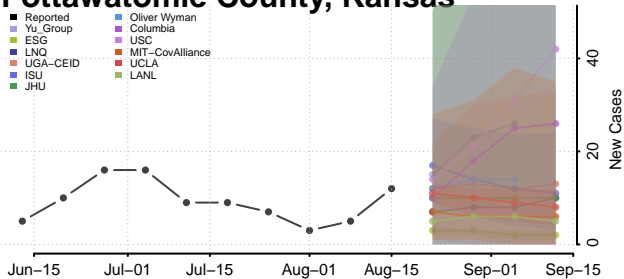

Pottawatomie County, Kansas