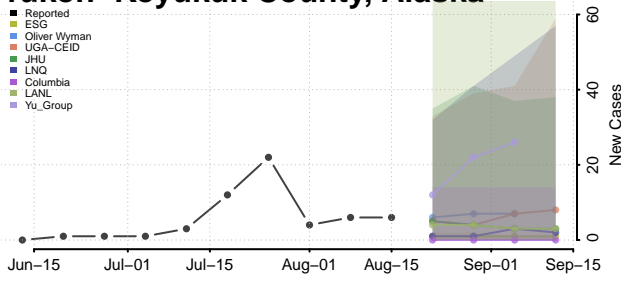

Yukon-Koyukuk County, Alaska