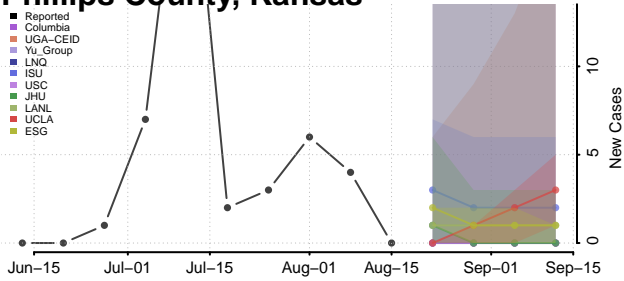

Phillips County, Kansas