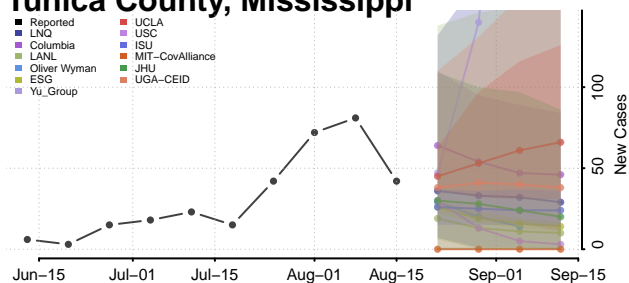

Tunica County, Mississippi