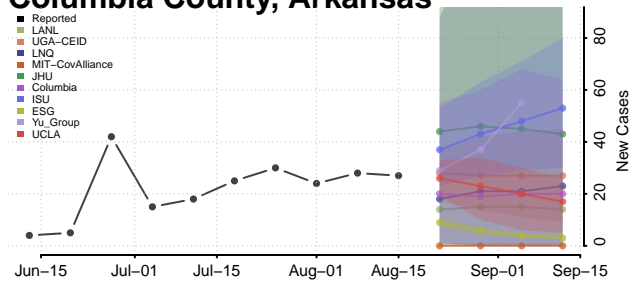

Columbia County, Arkansas