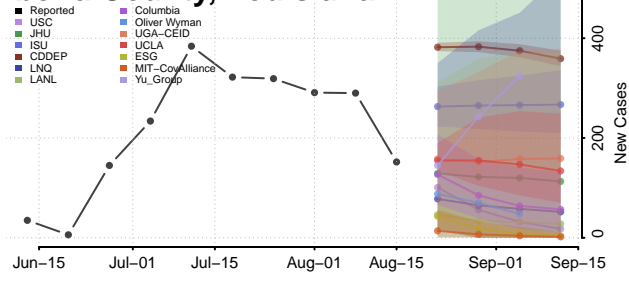

Iberia County, Louisiana