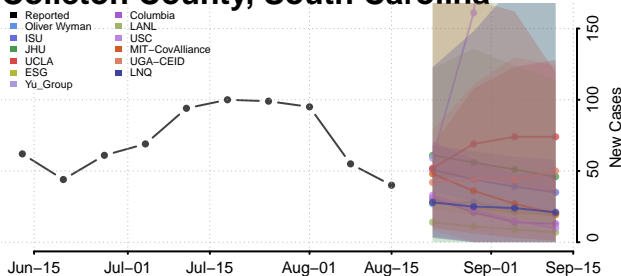

Colleton County, South Carolina