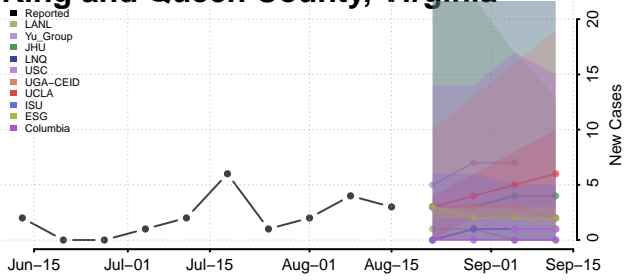

King and Queen County, Virginia