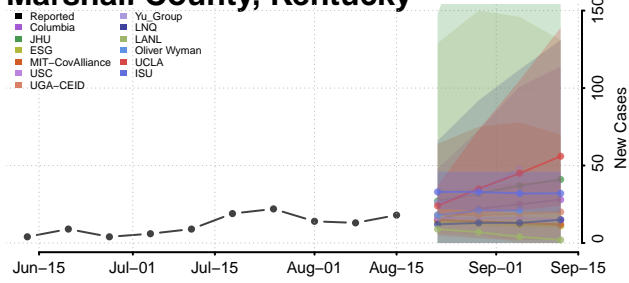

Marshall County, Kentucky