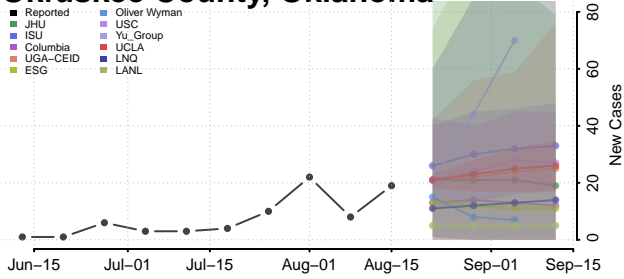

Okfuskee County, Oklahoma