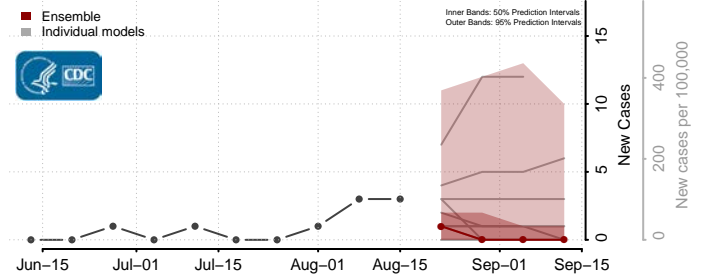

Franklin County, Nebraska