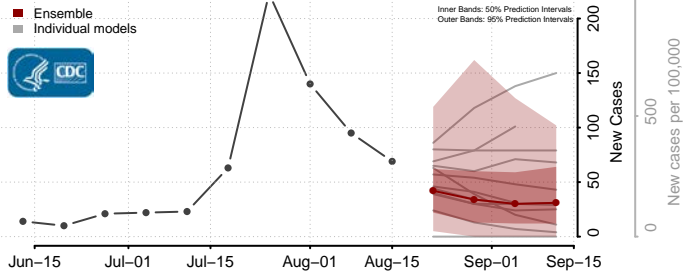

Coahoma County, Mississippi