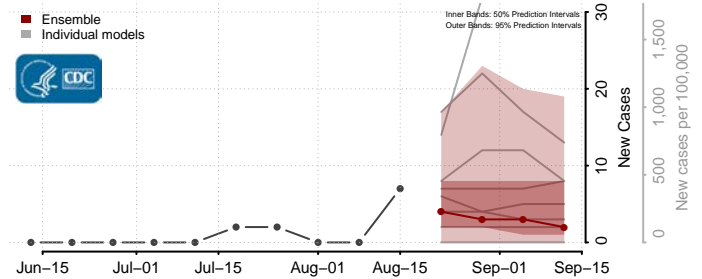

Golden Valley County, North Dakota