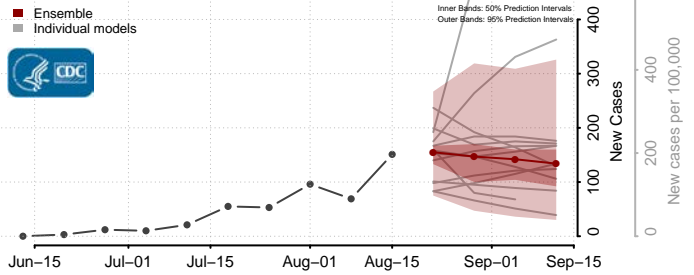

Cole County, Missouri