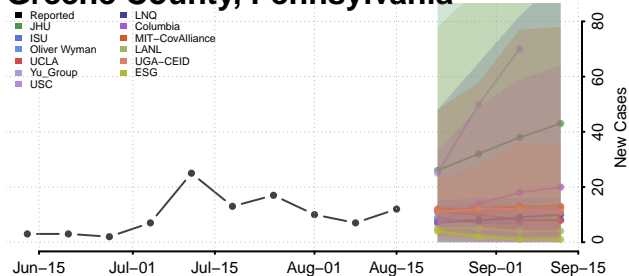

Greene County, Pennsylvania