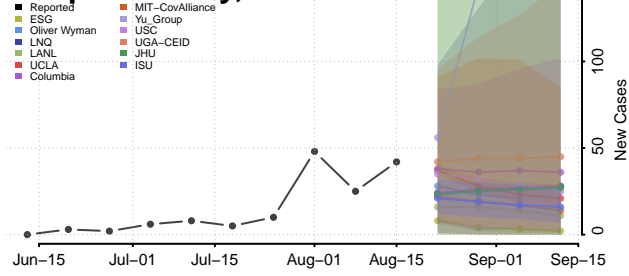

Cooper County, Missouri