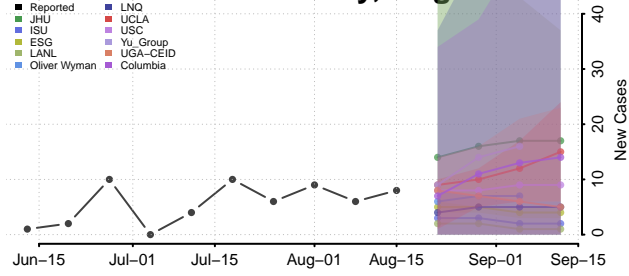

Northumberland County, Virginia