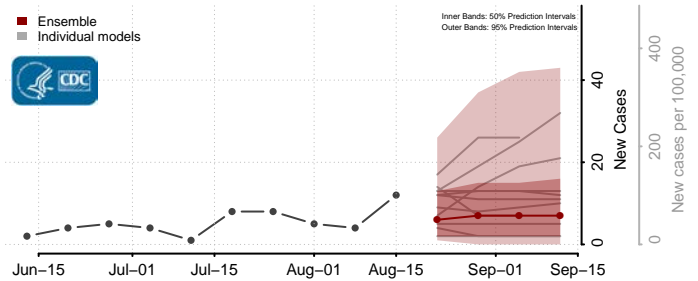

Chickasaw County, Iowa