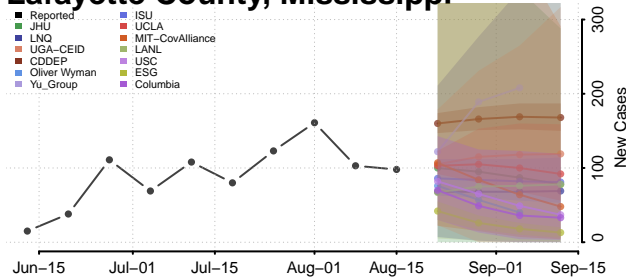

Lafayette County, Mississippi