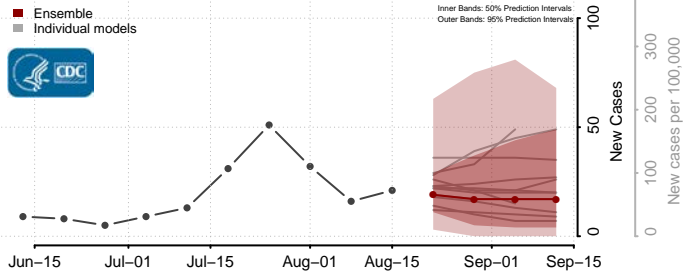

Custer County, Oklahoma