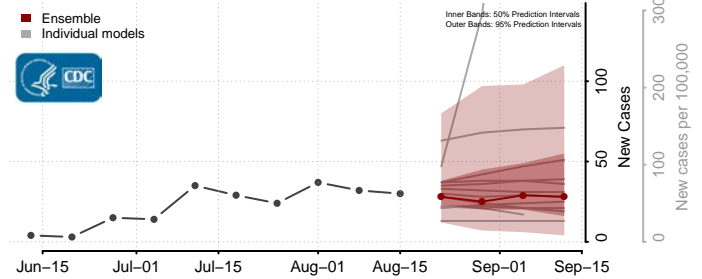

Logan County, Oklahoma