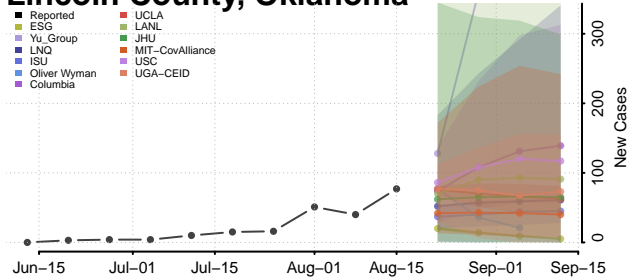

Lincoln County, Oklahoma