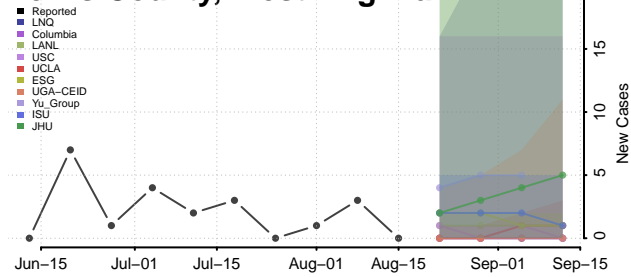

Lewis County, West Virginia