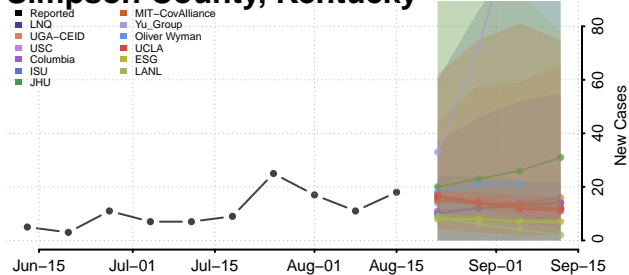

Simpson County, Kentucky