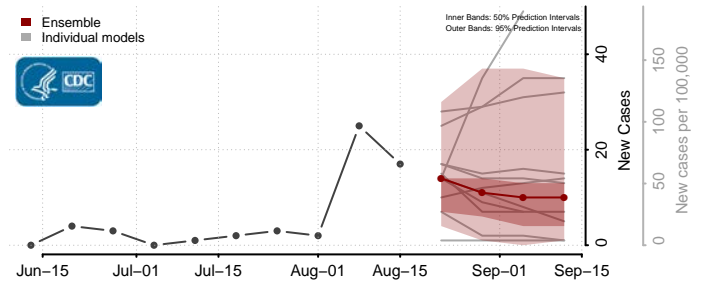

Lawrence County, South Dakota