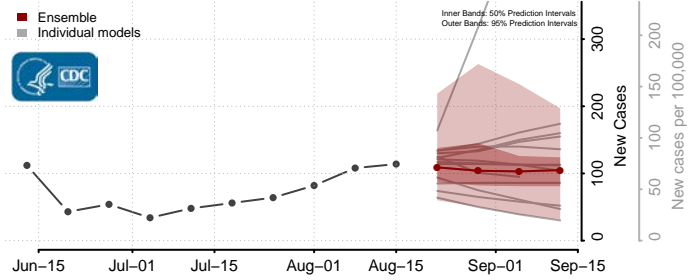

Stafford County, Virginia