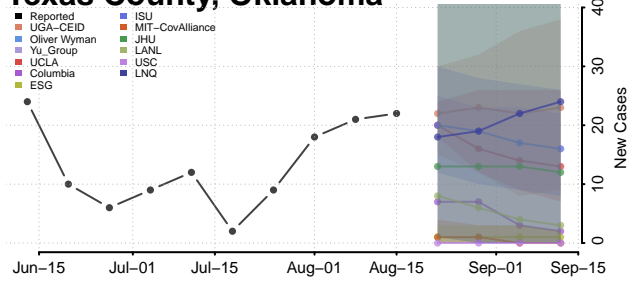

Texas County, Oklahoma