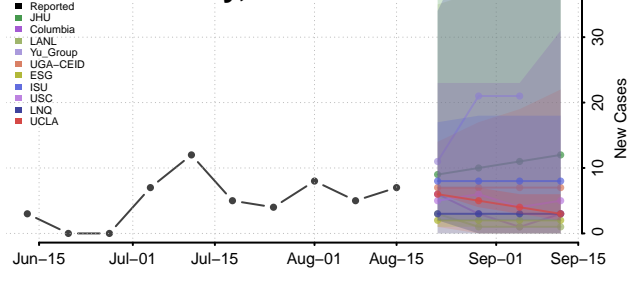

### Scott County, Minnesota