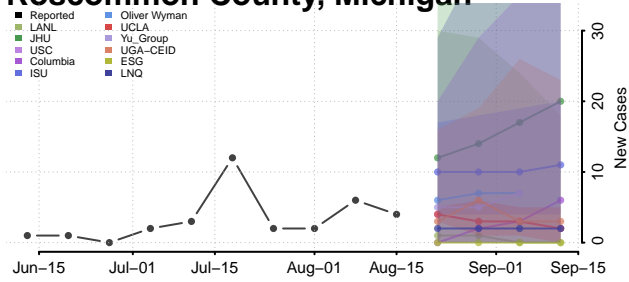

Rosconm County, Michigan