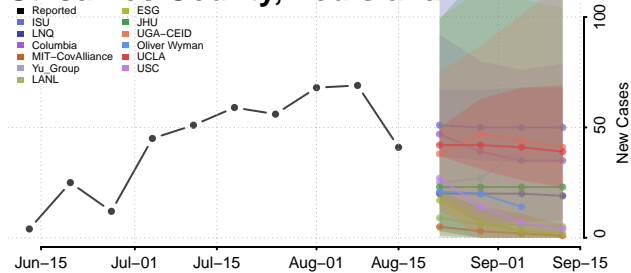

St. James County, Louisiana