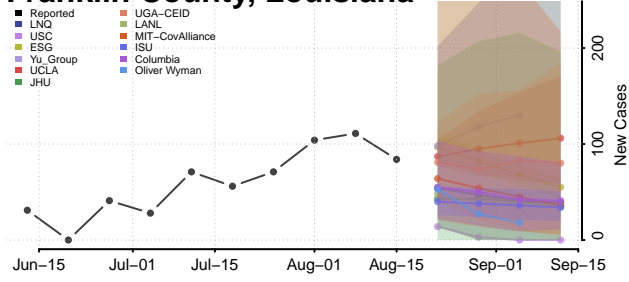

Franklin County, Louisiana