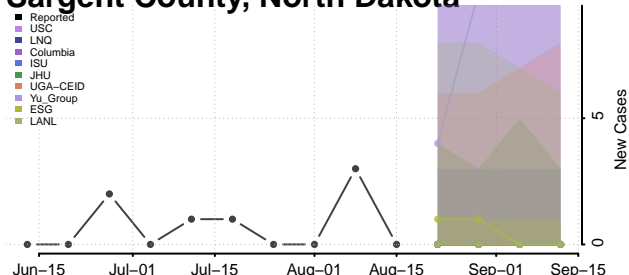

Sargent County, North Dakota