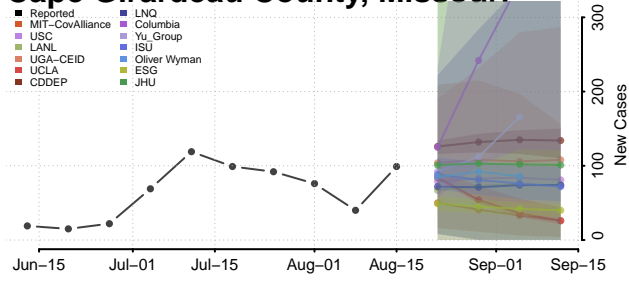

Cape Girardeau County, Missouri