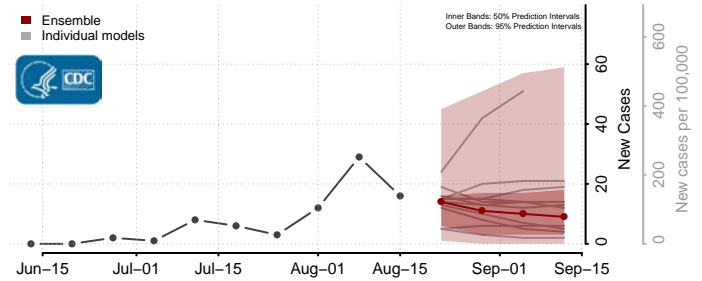

Ramsey County, North Dakota