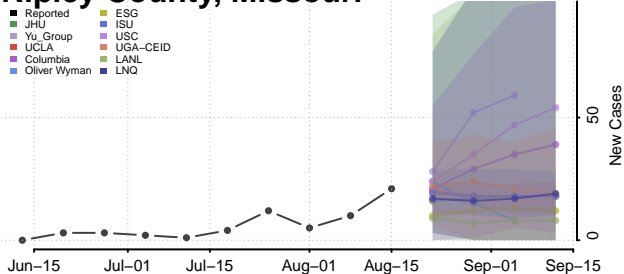

Ripley County, Missouri