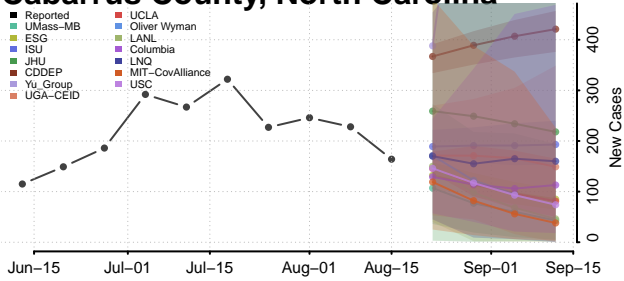

Cabarrus County, North Carolina