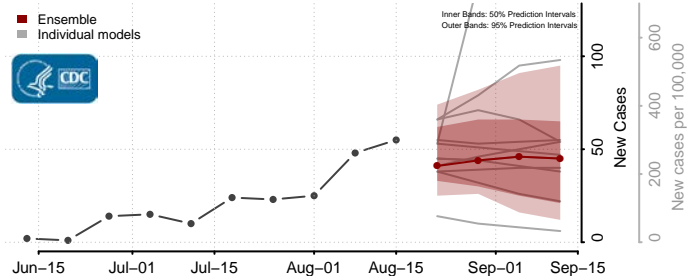

Stone County, Mississippi