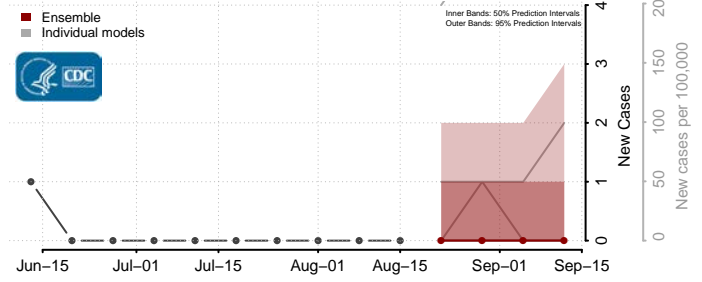

Jerauld County, South Dakota