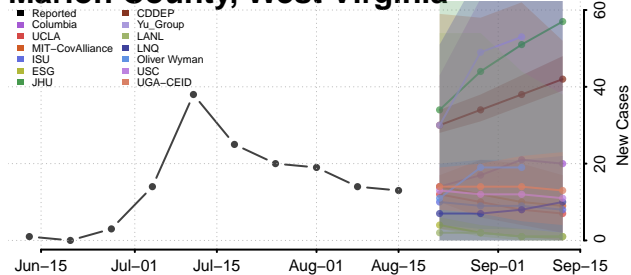

Marion County, West Virginia