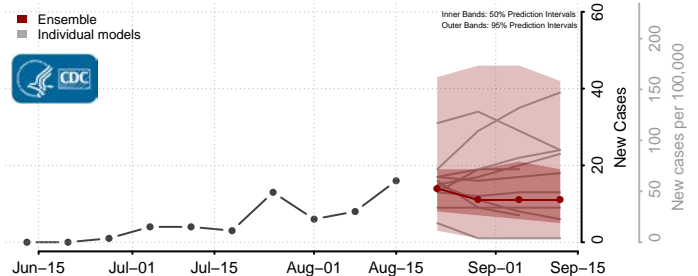

Mason County, West Virginia