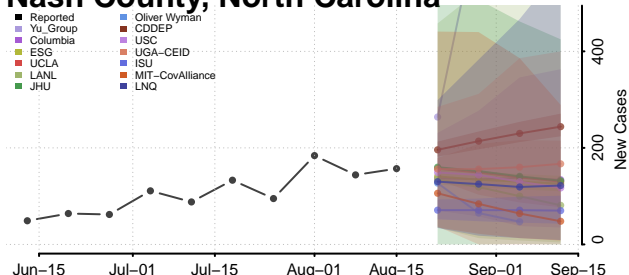

Nash County, North Carolina