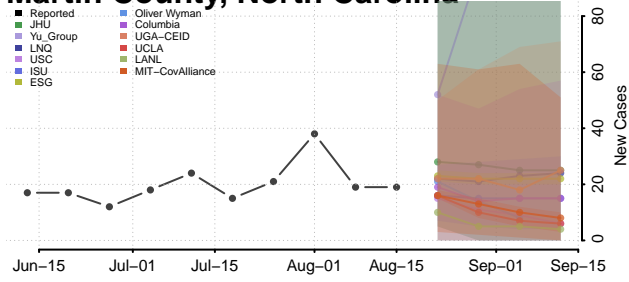

Martin County, North Carolina