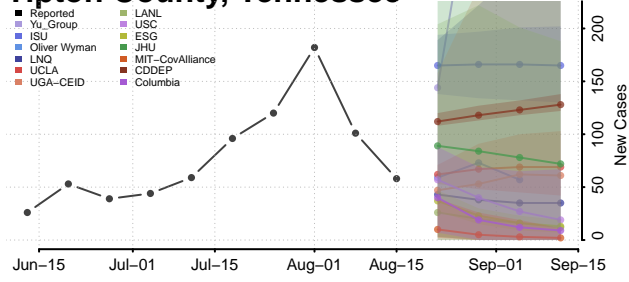

Tipton County, Tennessee