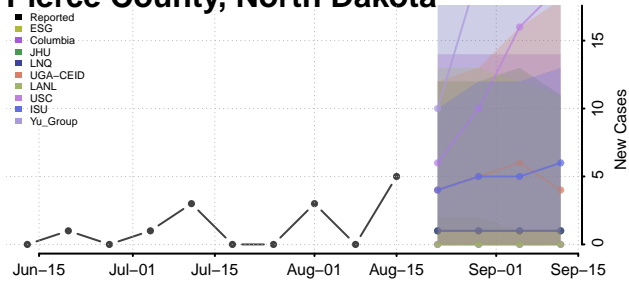

Pierce County, North Dakota