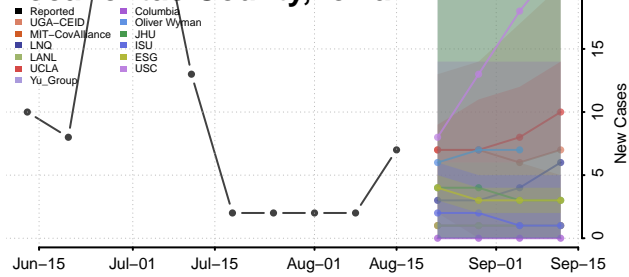

Pocahontas County, Iowa