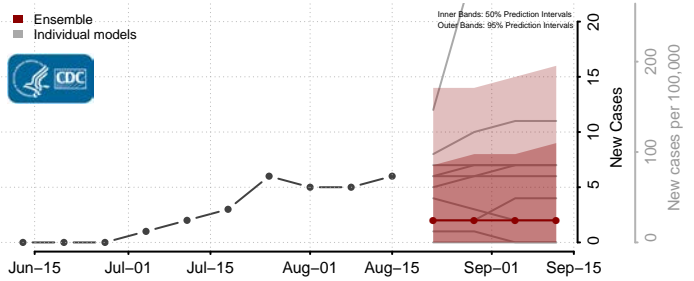

### Morton County, North Dakota