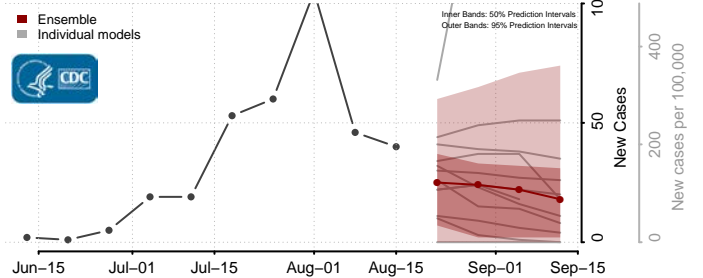

DeKalb County, Tennessee