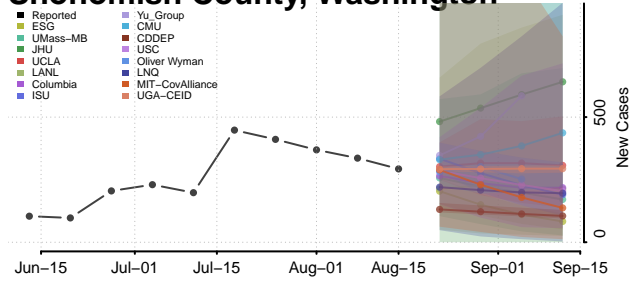

Snohomish County, Washington