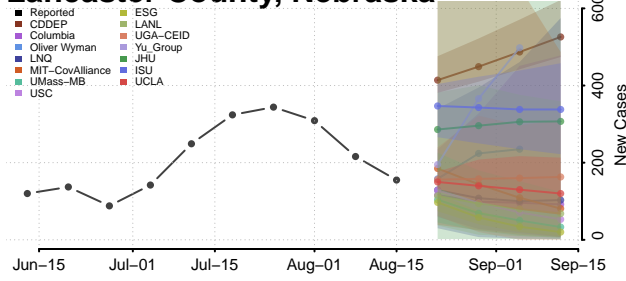

Lancaster County, Nebraska