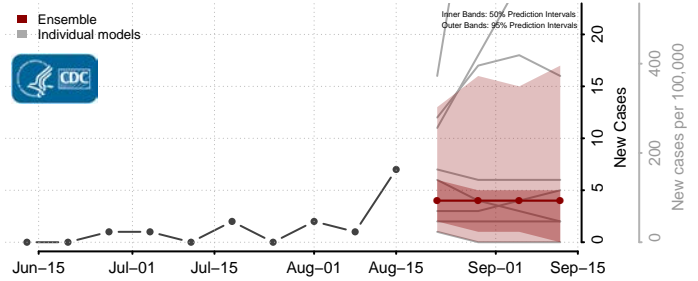

Florence County, Wisconsin