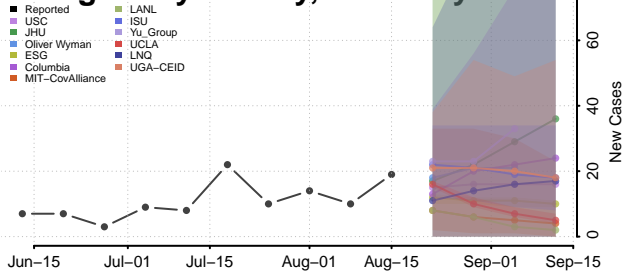

Montgomery County, Kentucky