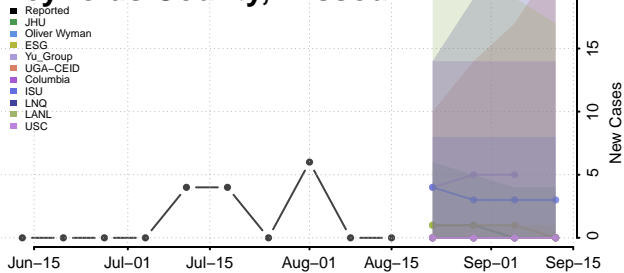

Reynolds County, Missouri