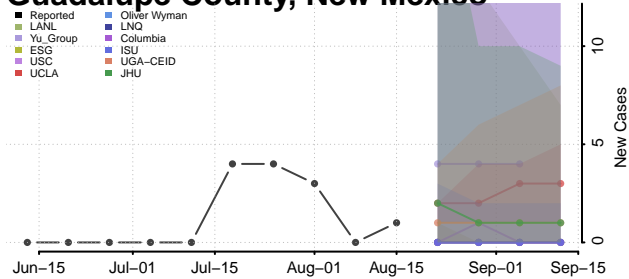

Guadalupe County, New Mexico