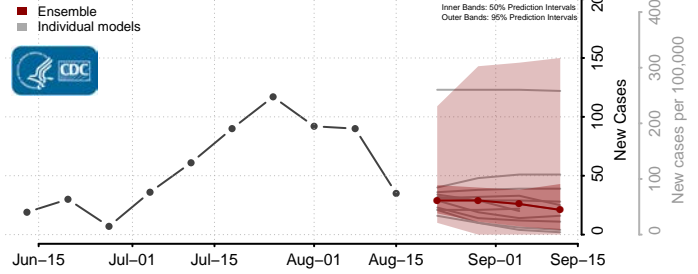

St. Bernard County, Louisiana