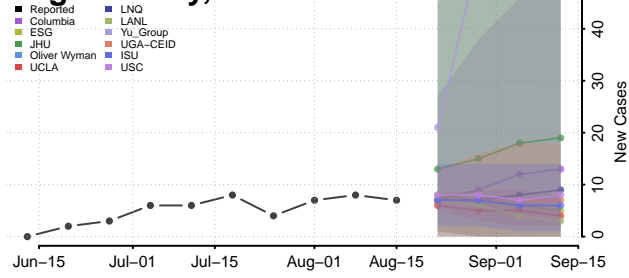

### Garden County, Nebraska