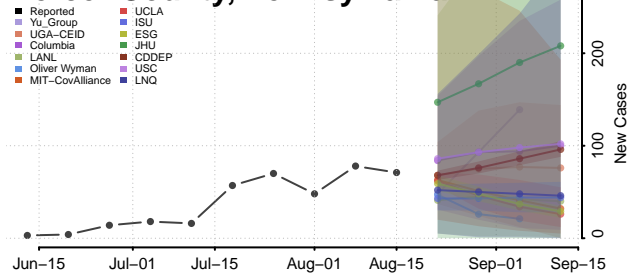

Mercer County, Pennsylvania