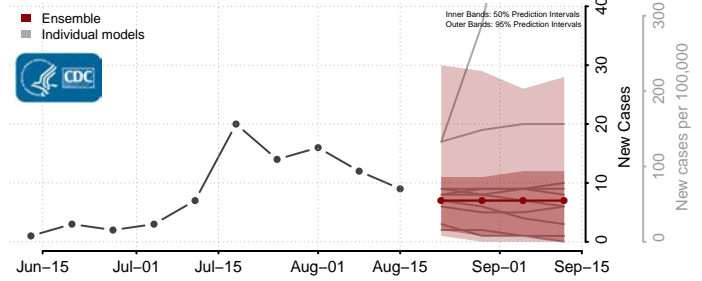

Lake County, South Dakota