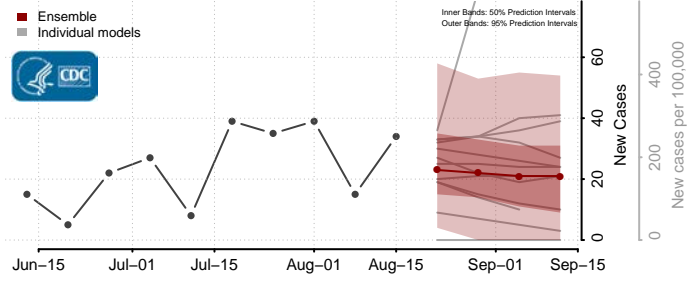

Greene County, Mississippi