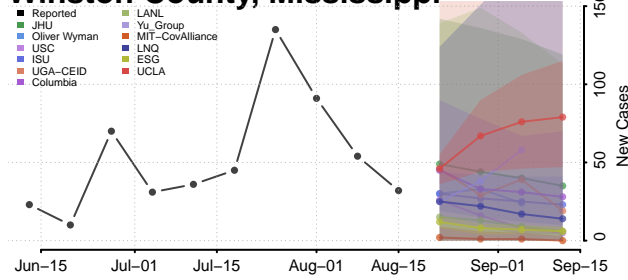

Winston County, Mississippi