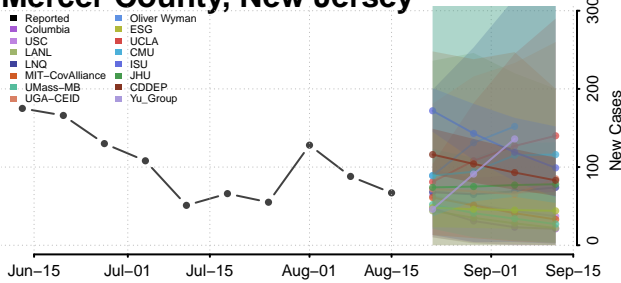

Mercer County, New Jersey