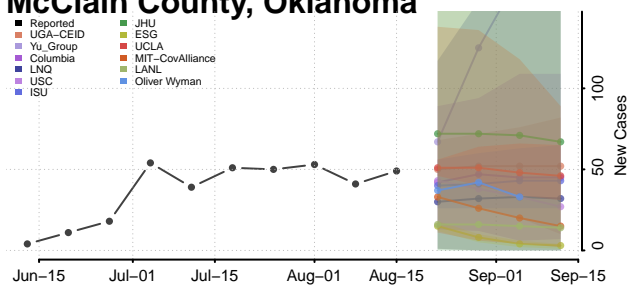

McClain County, Oklahoma