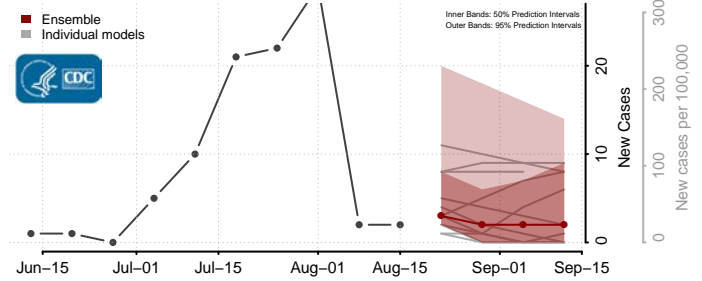

Carroll County, Missouri