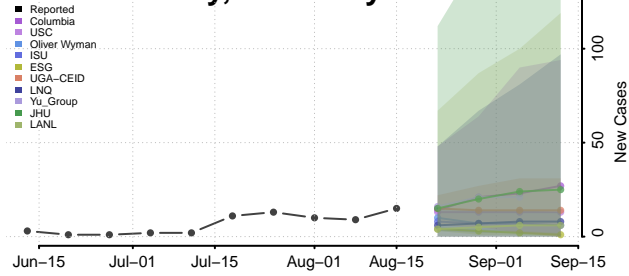

Powell County, Kentucky