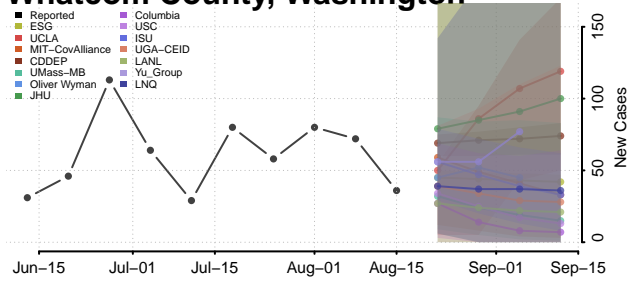

Whatcom County, Washington