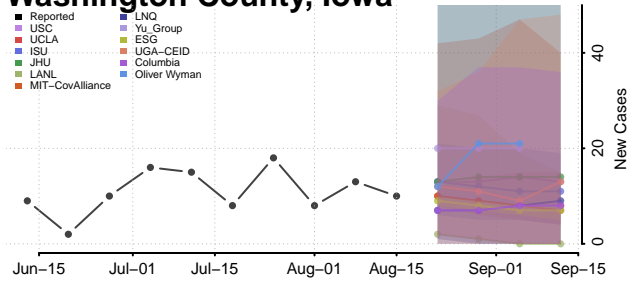

Washington County, Iowa