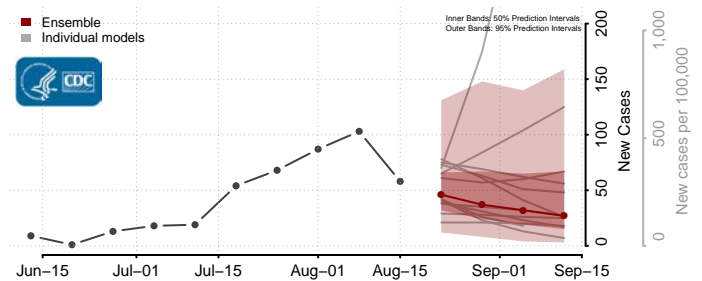

Tishomingo County, Mississippi