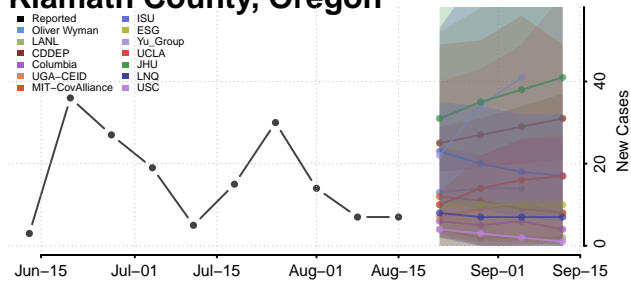

Klamath County, Oregon