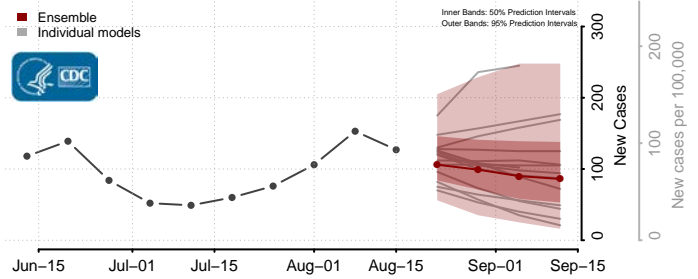

Spotsylvania County, Virginia