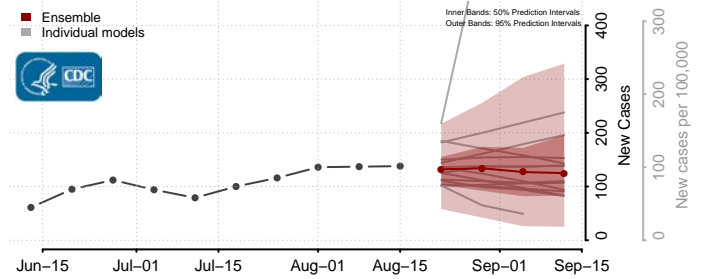

Harnett County, North Carolina