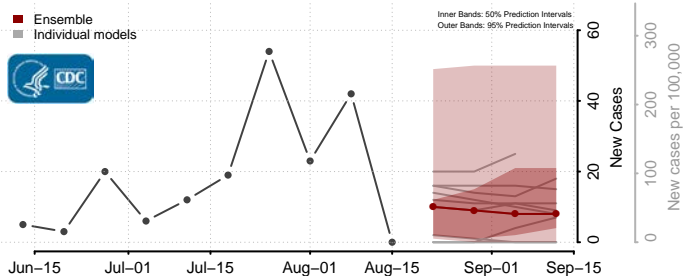

Northampton County, North Carolina