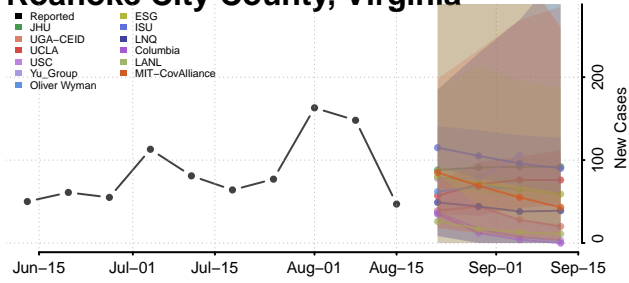

Roanoke City County, Virginia