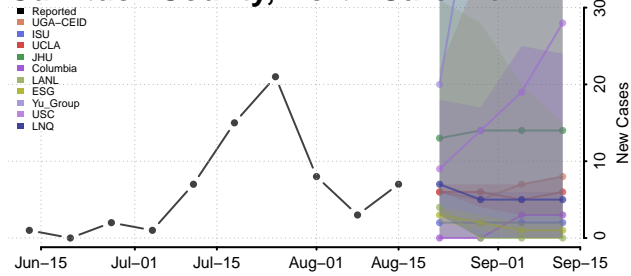

Currituck County, North Carolina