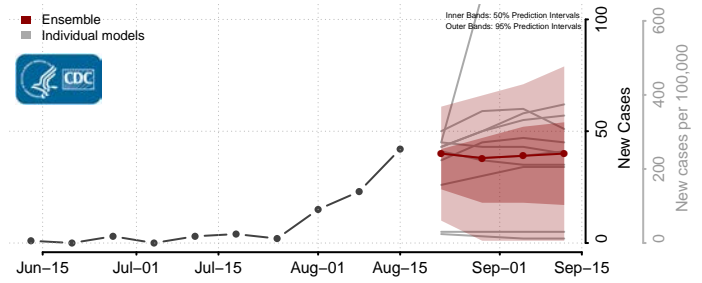

Sawyer County, Wisconsin