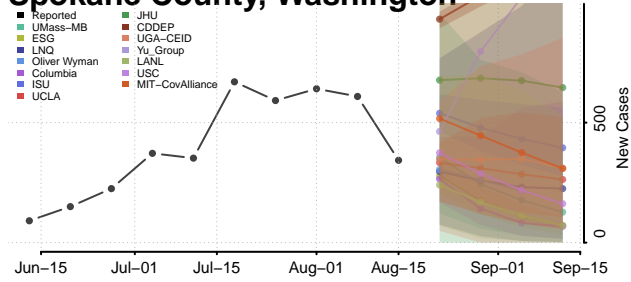

Spokane County, Washington