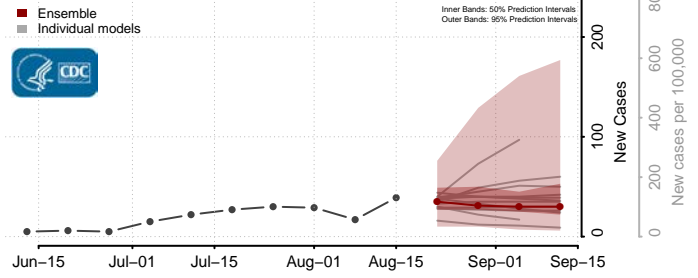

Haralson County, Georgia