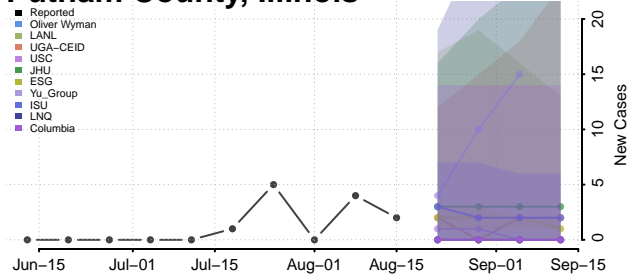

Putnam County, Illinois