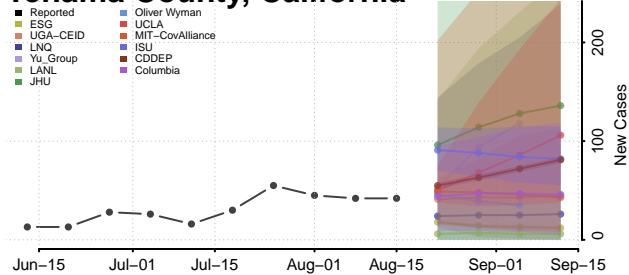

### Tehama County, California