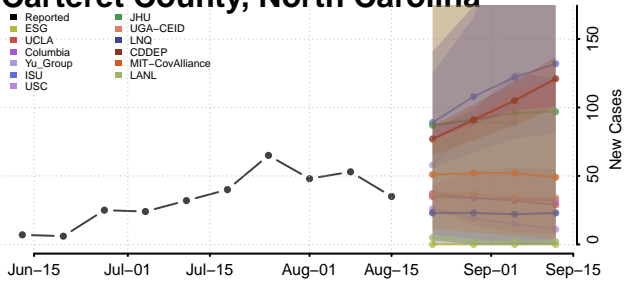

Carteret County, North Carolina