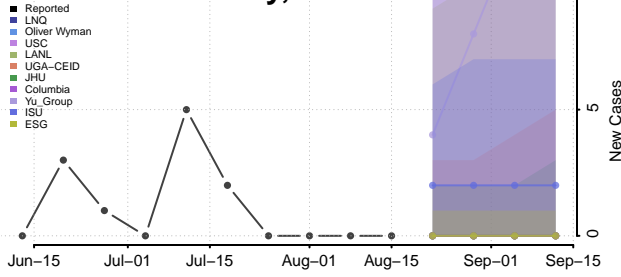

Clearwater County, Minnesota