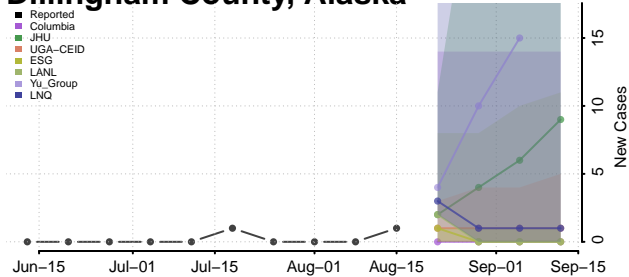

Dillingham County, Alaska