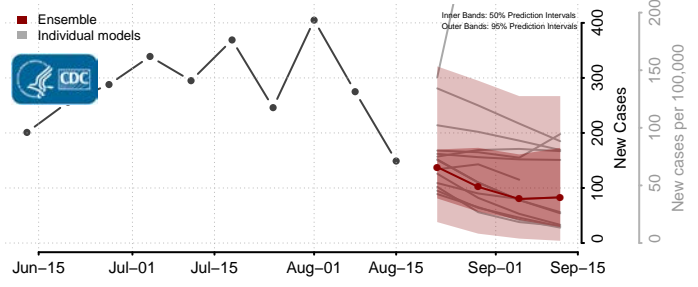

Johnston County, North Carolina