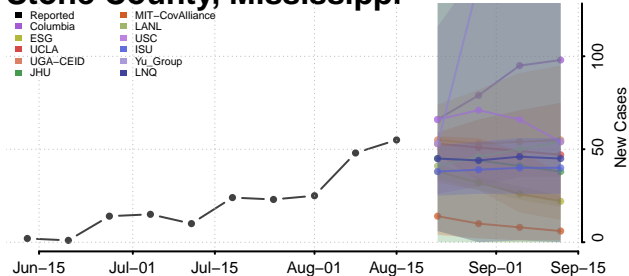

Stone County, Mississippi