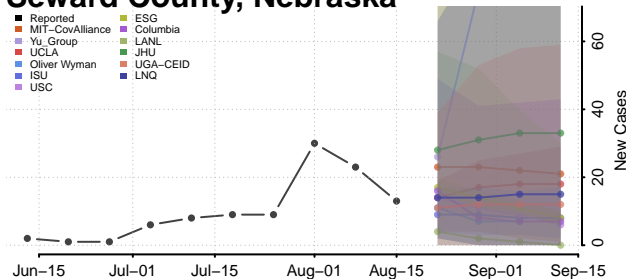

Seward County, Nebraska