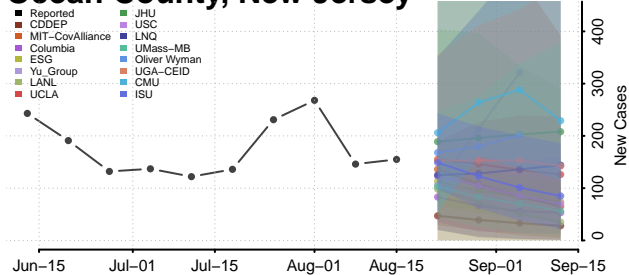

Ocean County, New Jersey