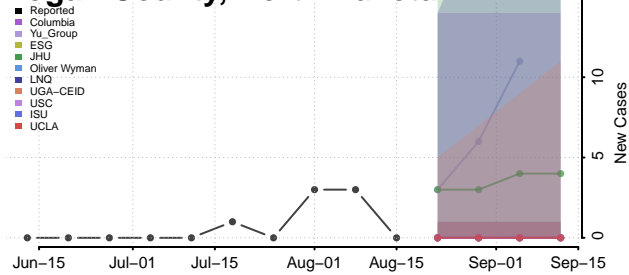

Logan County, North Dakota