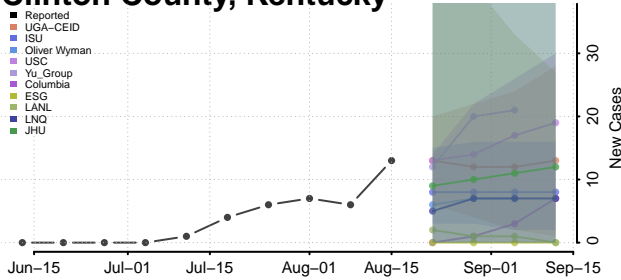

Clinton County, Kentucky