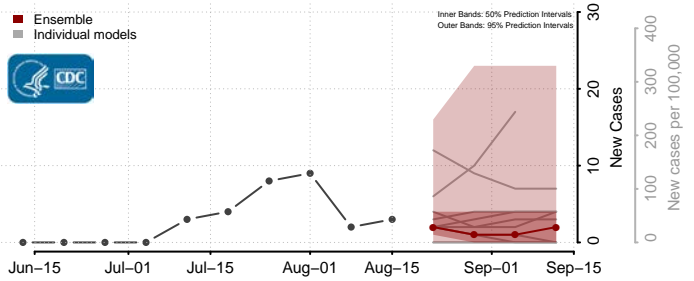

Pendleton County, West Virginia