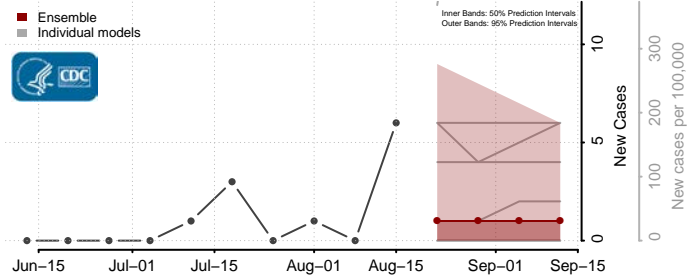

Traverse County, Minnesota