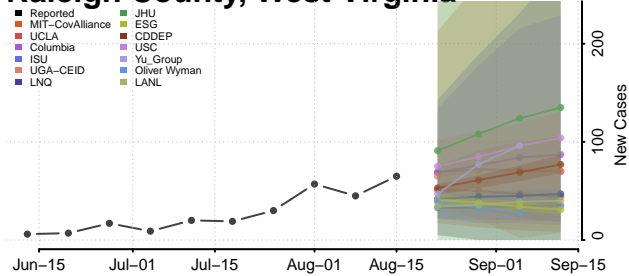

Raleigh County, West Virginia