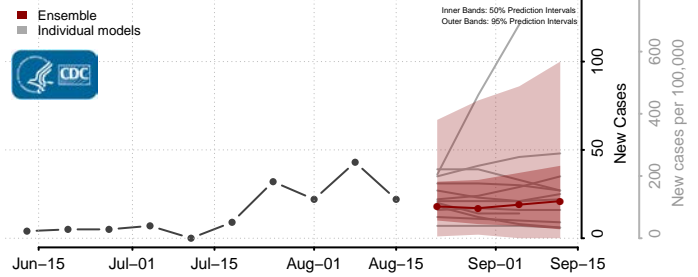

Patrick County, Virginia