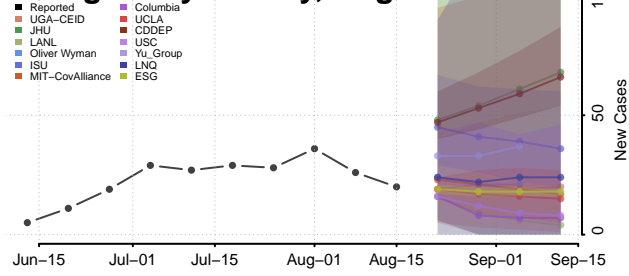

Montgomery County, Virginia