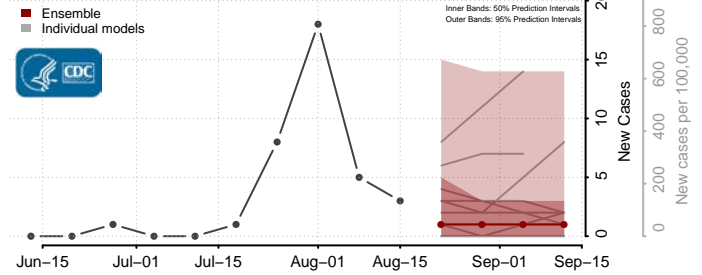

Griggs County, North Dakota