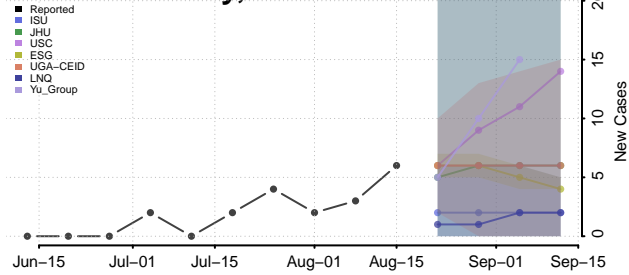

Russell County, Kansas