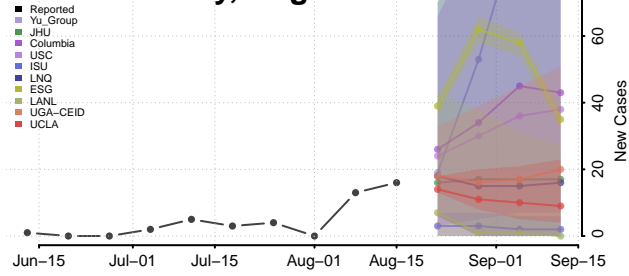

Nelson County, Virginia