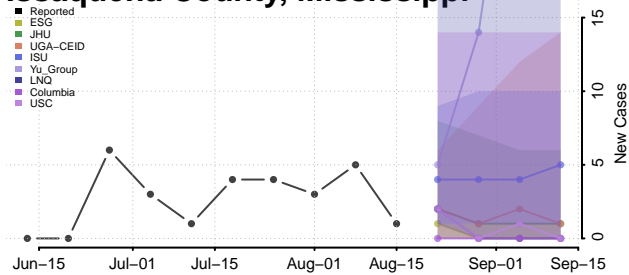

Issaquena County, Mississippi