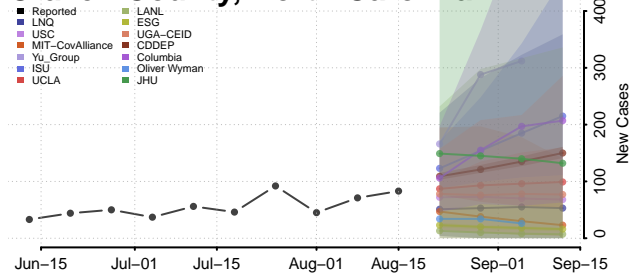

Craven County, North Carolina