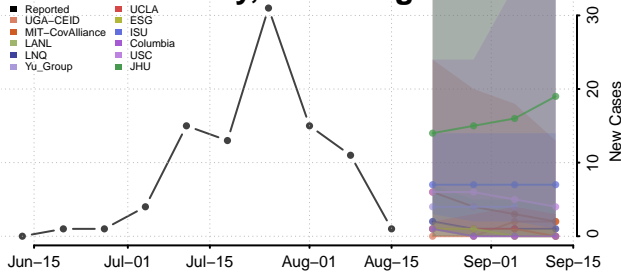

Hancock County, West Virginia