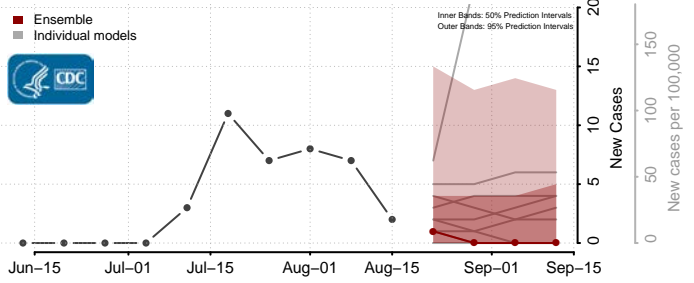

Pope County, Minnesota