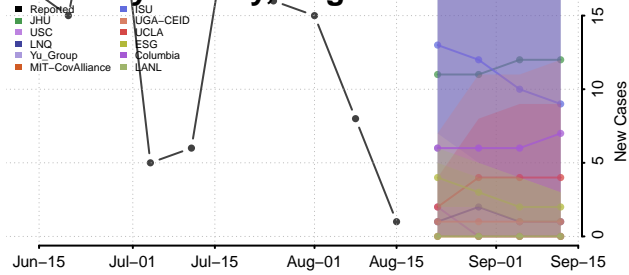

Nottoway County, Virginia