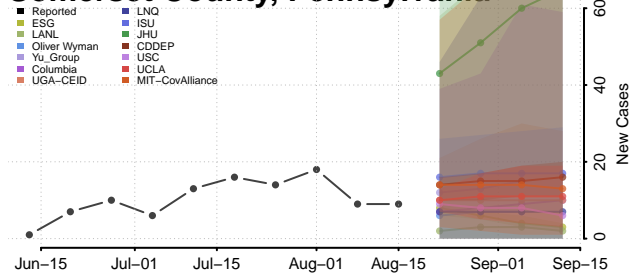

Somerset County, Pennsylvania