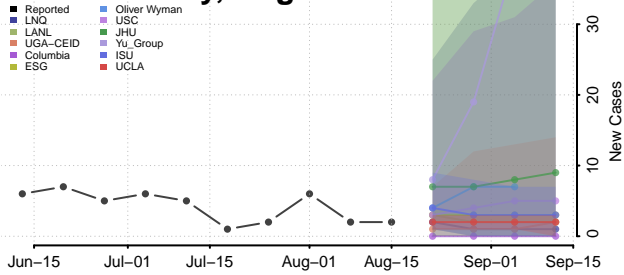

Clarke County, Virginia