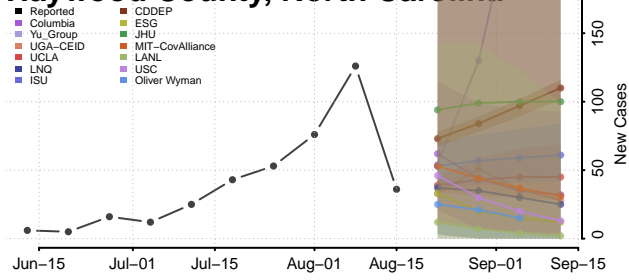

Haywood County, North Carolina