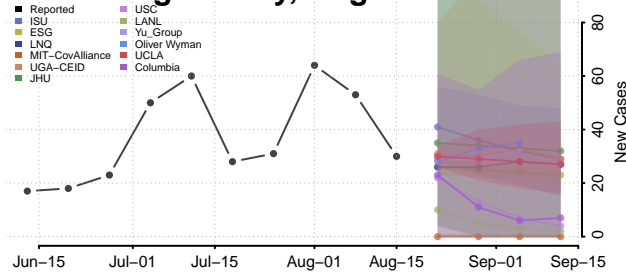

Petersburg County, Virginia