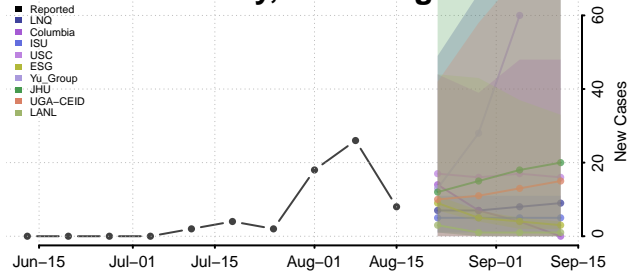

McDowell County, West Virginia