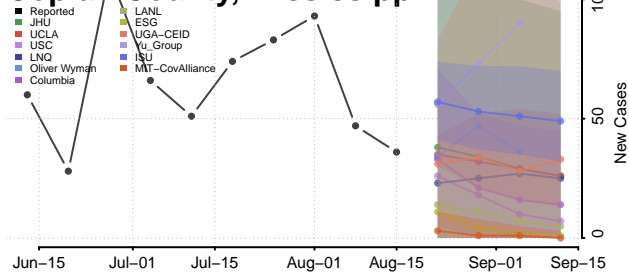

Copiah County, Mississippi