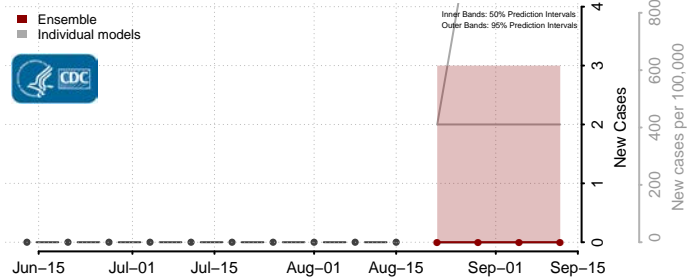

Petroleum County, Montana