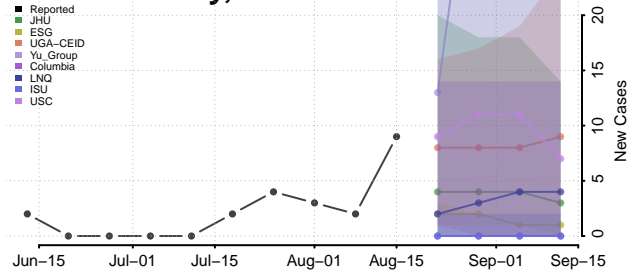

Kidder County, North Dakota