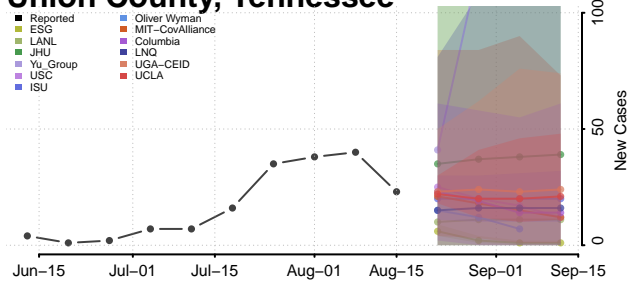

Union County, Tennessee