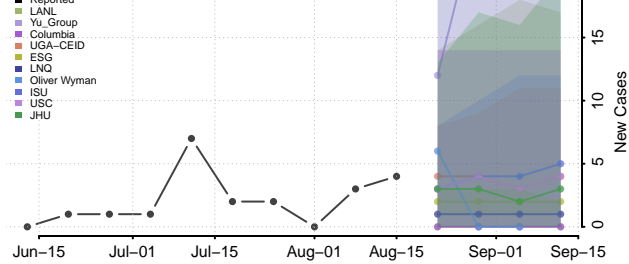

Stevens County, Minnesota