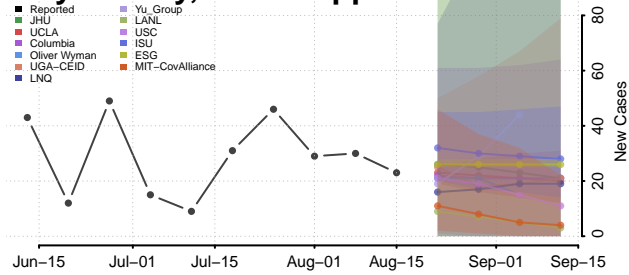

Clay County, Mississippi