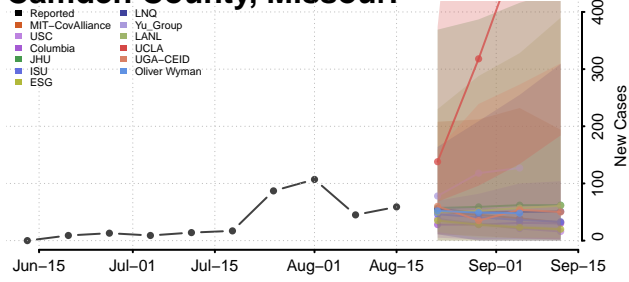

Camden County, Missouri