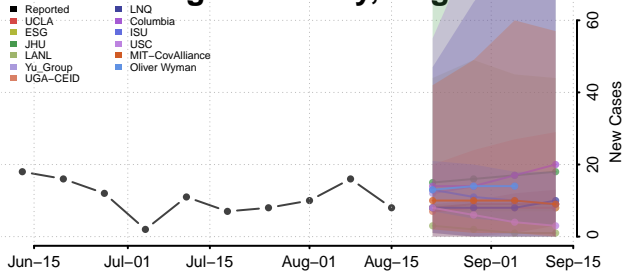

Colonial Heights County, Virginia