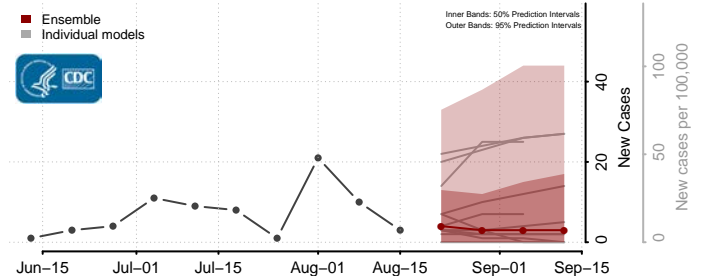

Ravalli County, Montana