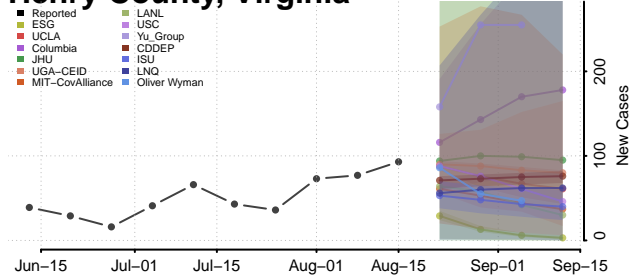

Henry County, Virginia