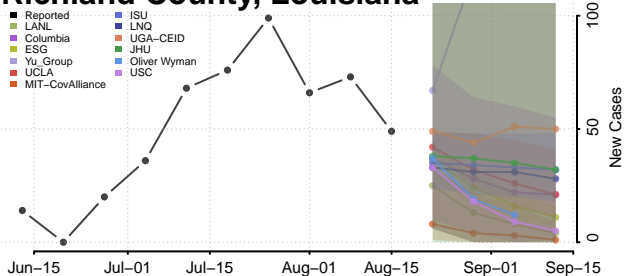

Richland County, Louisiana