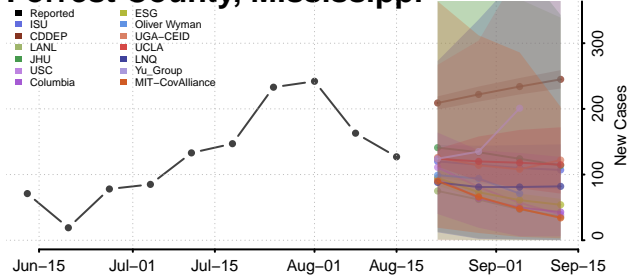

Forrest County, Mississippi