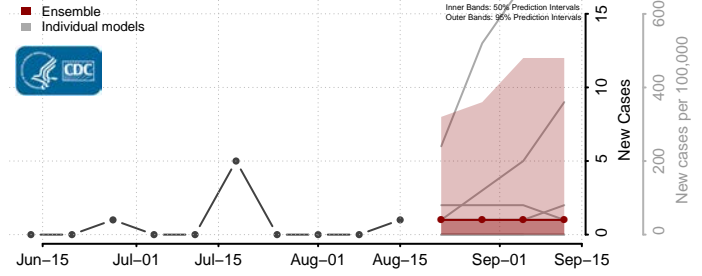

Hettinger County, North Dakota