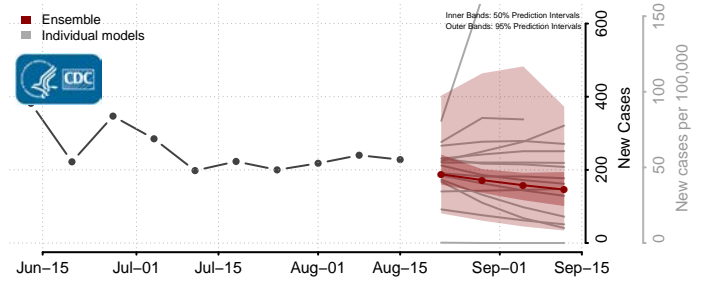

Loudoun County, Virginia