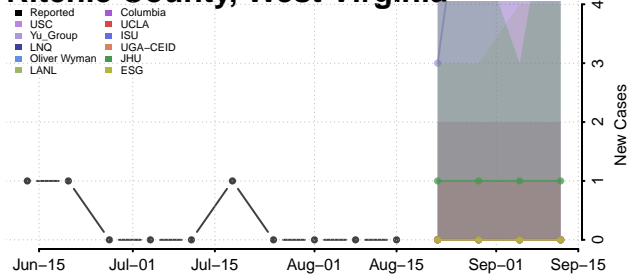

Ritchie County, West Virginia