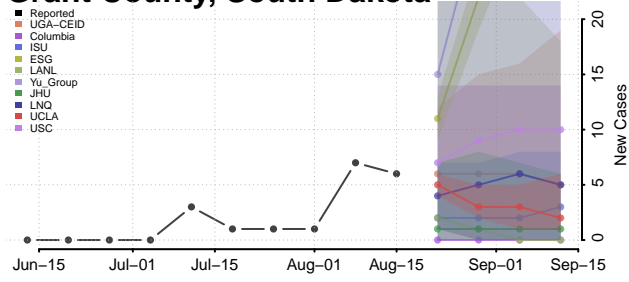

Grant County, South Dakota