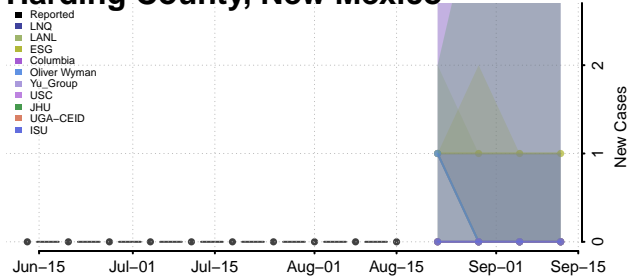

Harding County, New Mexico