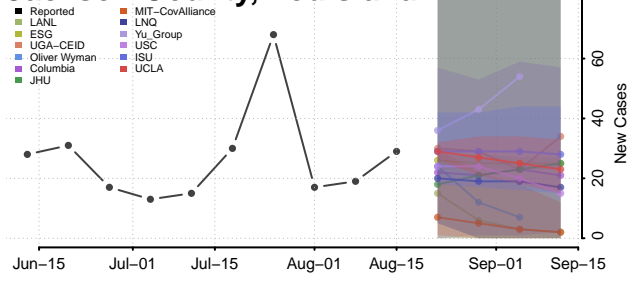

Jackson County, Louisiana