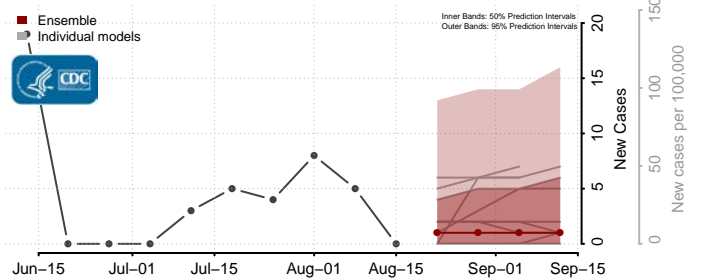

Pennington County, Minnesota