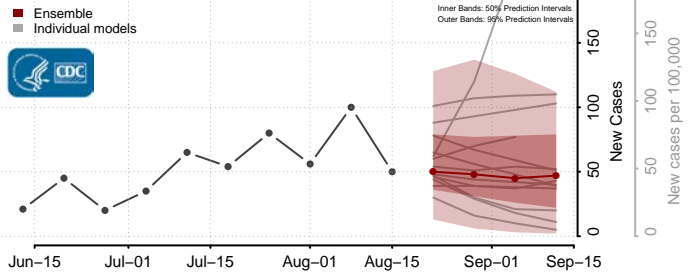

DeKalb County, Illinois