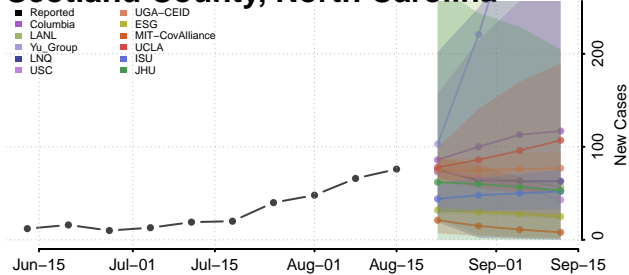

Scotland County, North Carolina