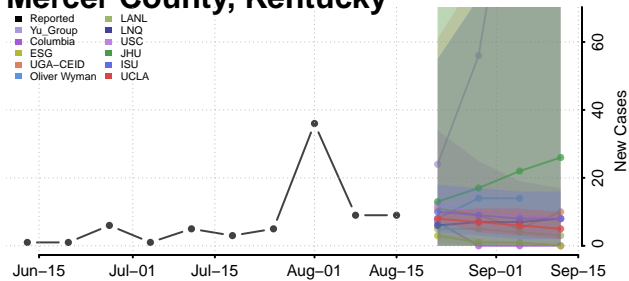

Mercer County, Kentucky