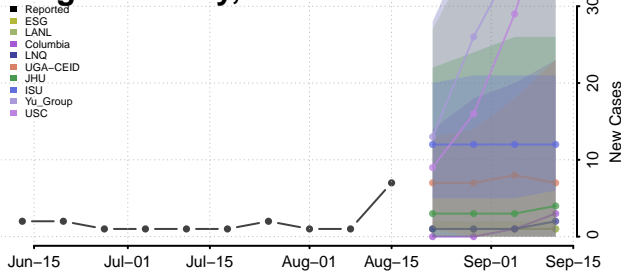

Oregon County, Missouri