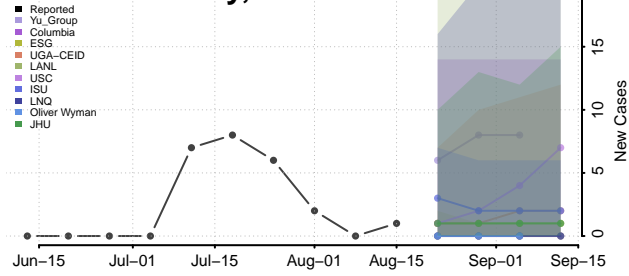

Mitchell County, Kansas