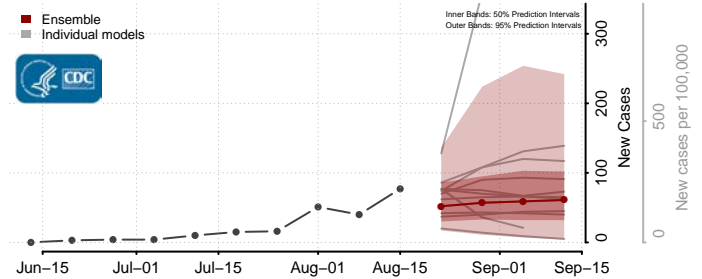

Lincoln County, Oklahoma