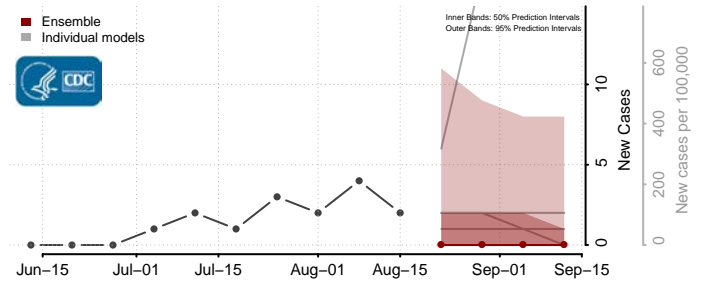

Steele County, North Dakota