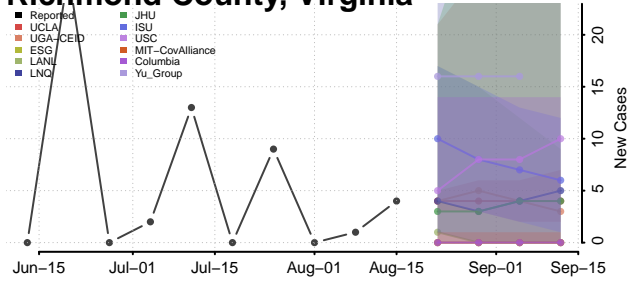

Richmond County, Virginia