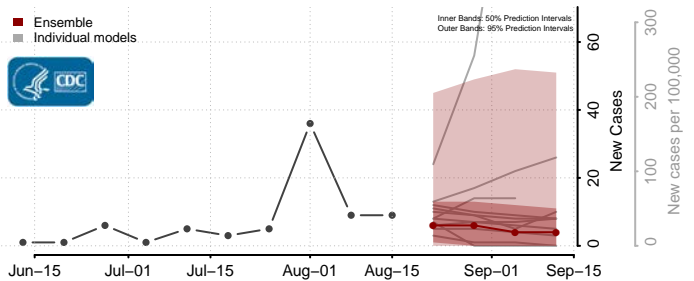

Mercer County, Kentucky