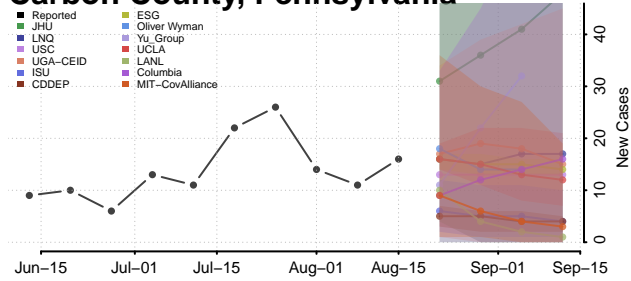

Carbon County, Pennsylvania