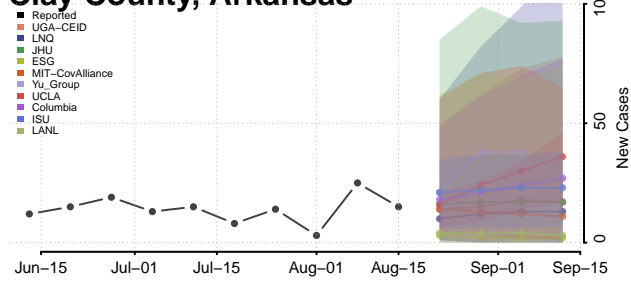

### Cleburne County, Arkansas