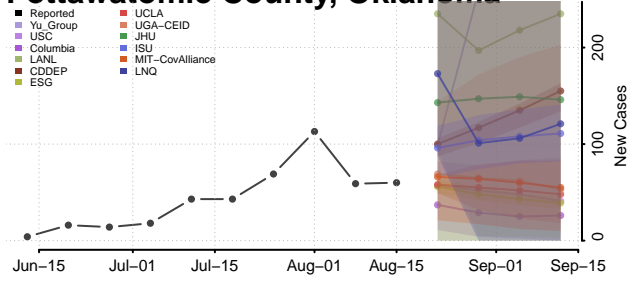

Pottawatomie County, Oklahoma