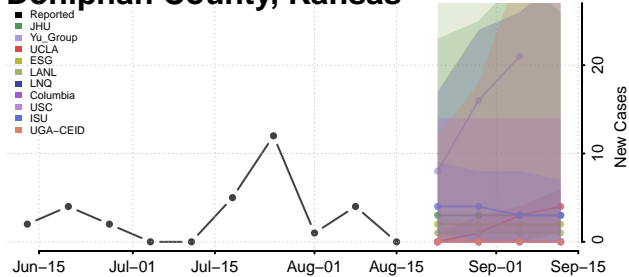

### Doniphan County, Kansas