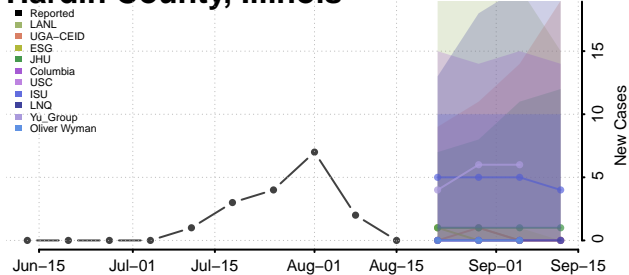

Hardin County, Illinois