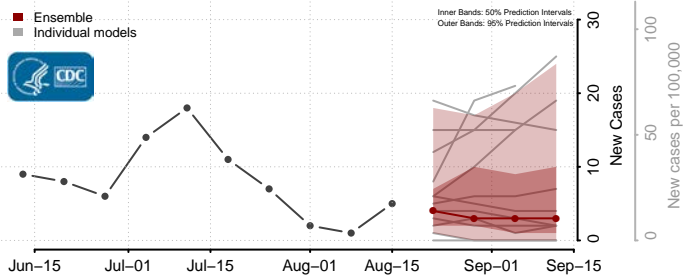

Randolph County, West Virginia