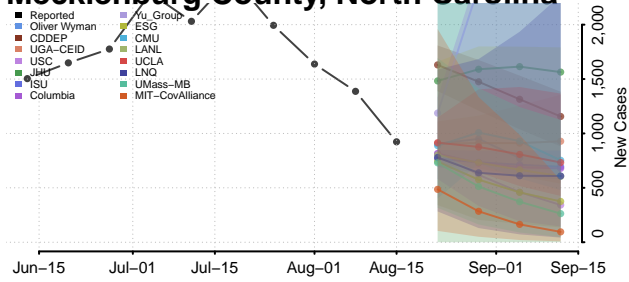

Mecklenburg County, North Carolina