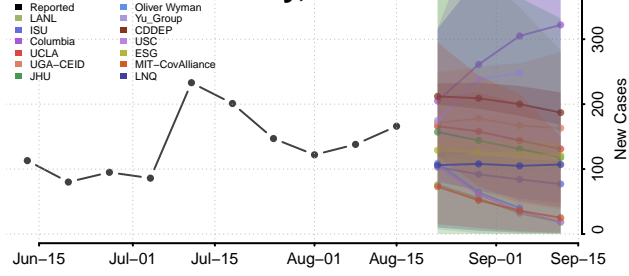

Greenwood County, South Carolina