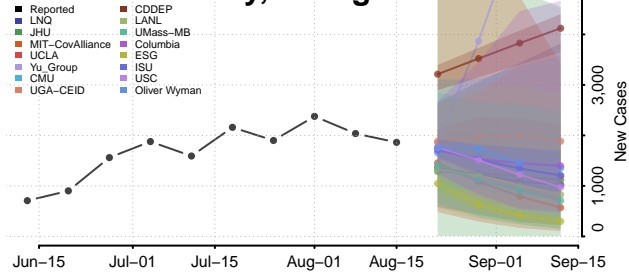

Gwinnett County, Georgia