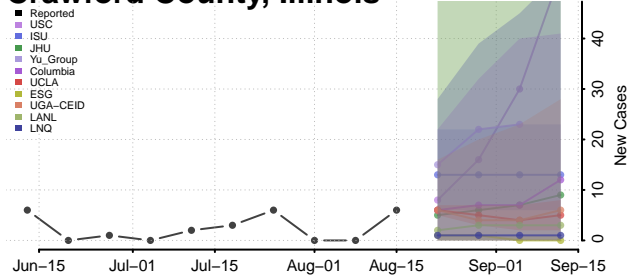

Crawford County, Illinois