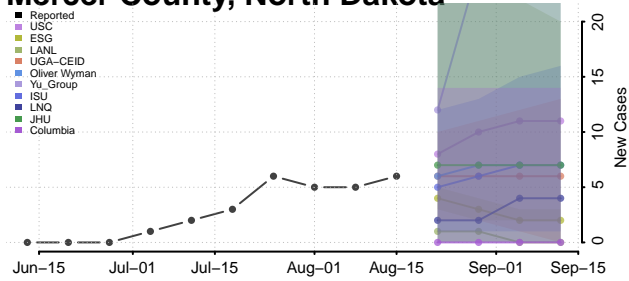

### Morton County, North Dakota