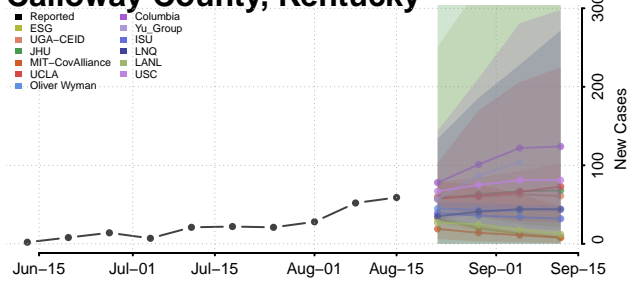

Calloway County, Kentucky