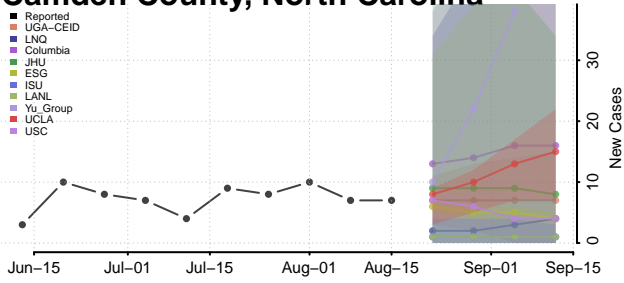

Camden County, North Carolina