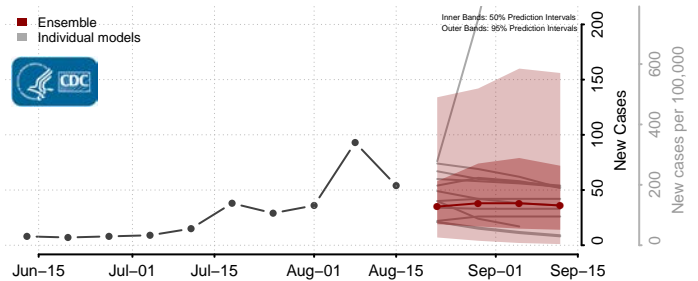

White County, Tennessee