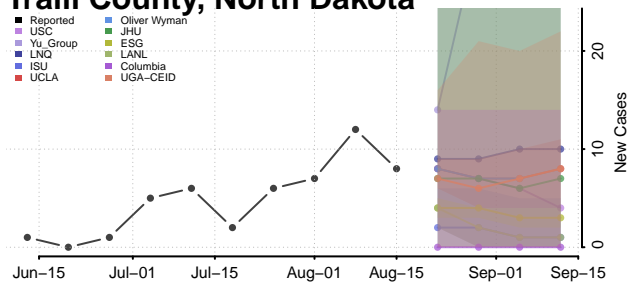

Trail County, North Dakota