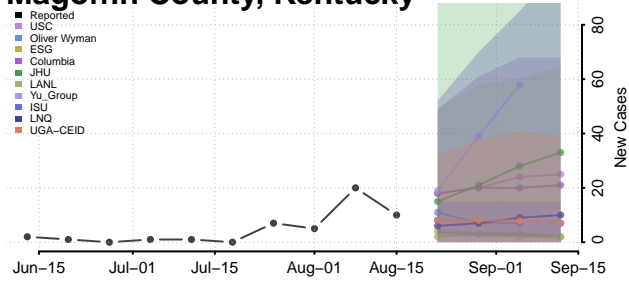

Magoffin County, Kentucky