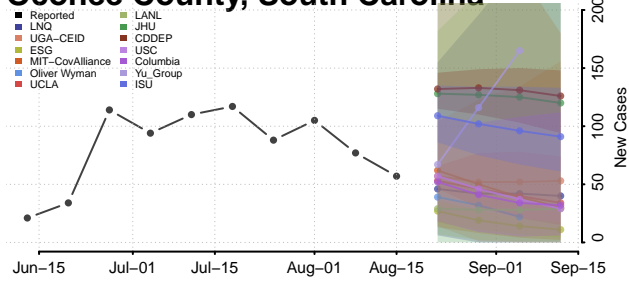

Oconee County, South Carolina