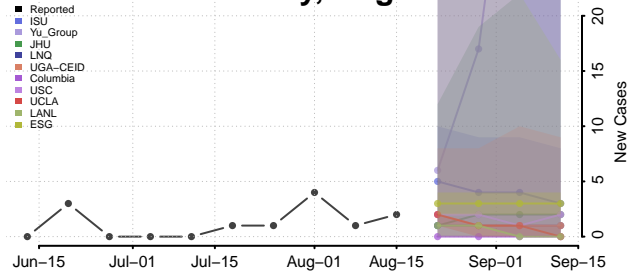

Falls Church County, Virginia