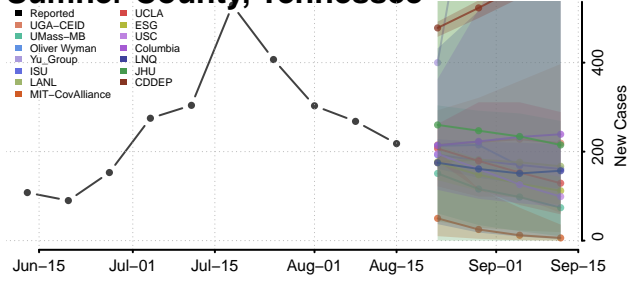

Sumner County, Tennessee