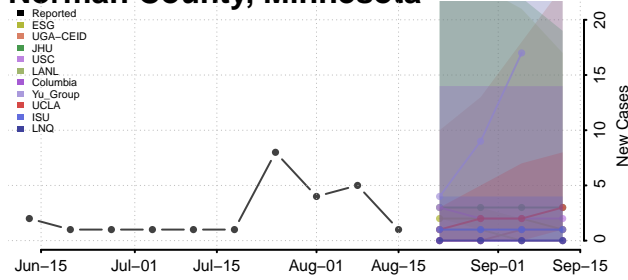

### Norman County, Minnesota