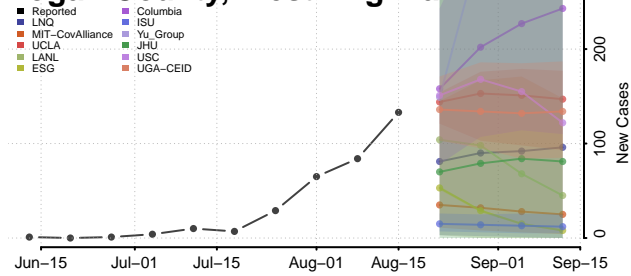

Logan County, West Virginia