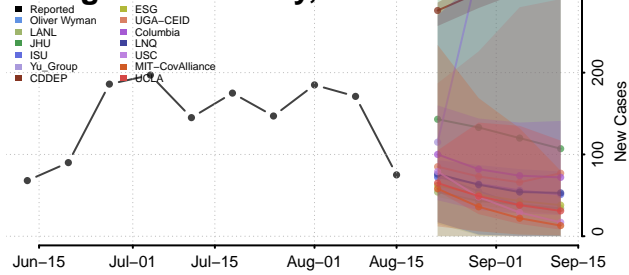

Georgetown County, South Carolina