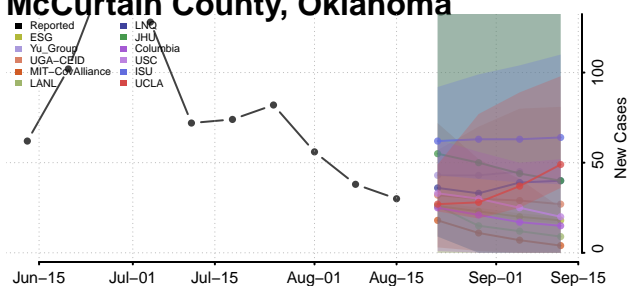

McCurtain County, Oklahoma