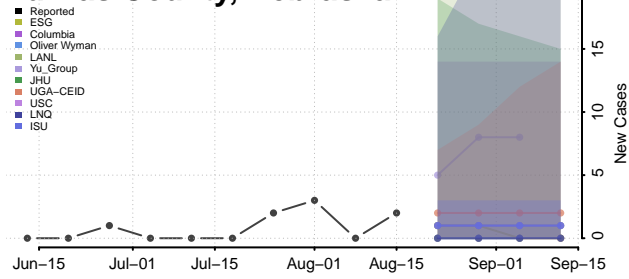

Furnas County, Nebraska