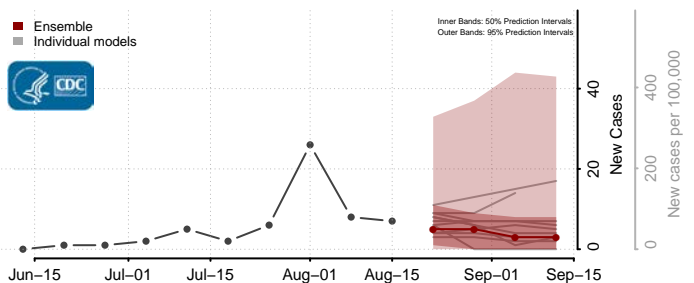

Metcalfe County, Kentucky