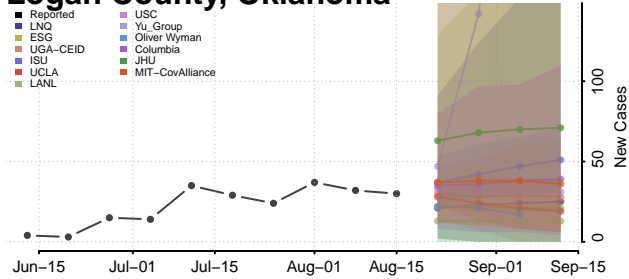

Logan County, Oklahoma