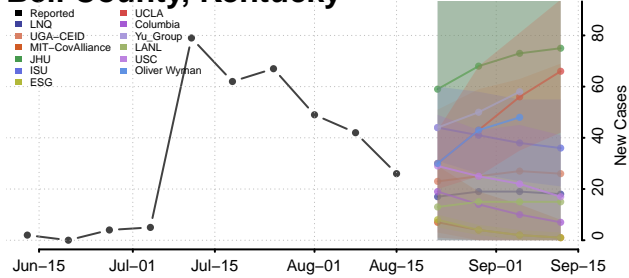

Bell County, Kentucky