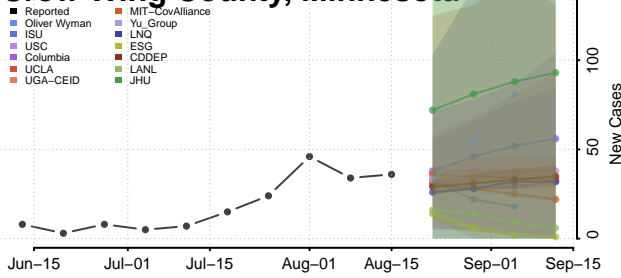

Crow Wing County, Minnesota