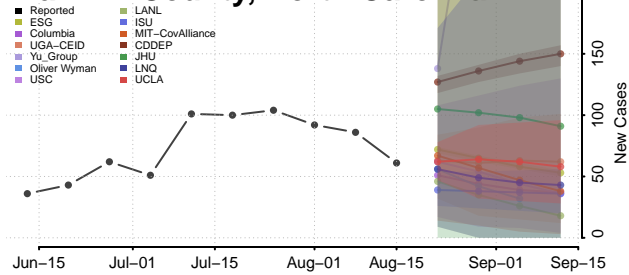

Franklin County, North Carolina