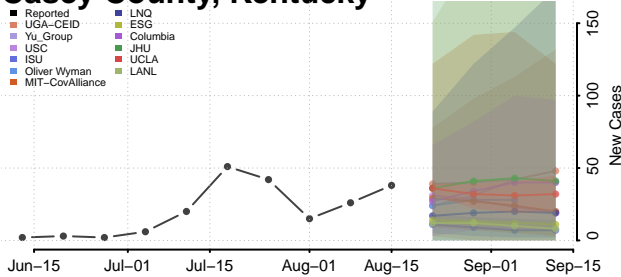

Casey County, Kentucky