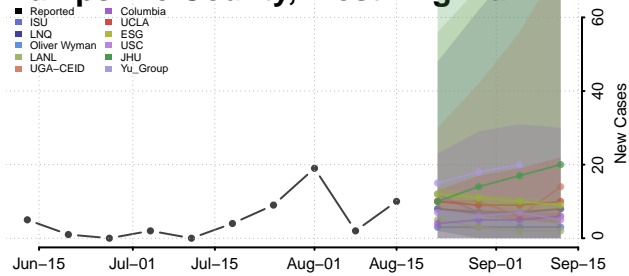

Hampshire County, West Virginia