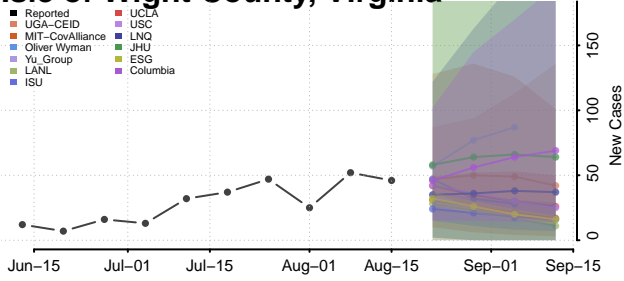

Isle of Wight County, Virginia