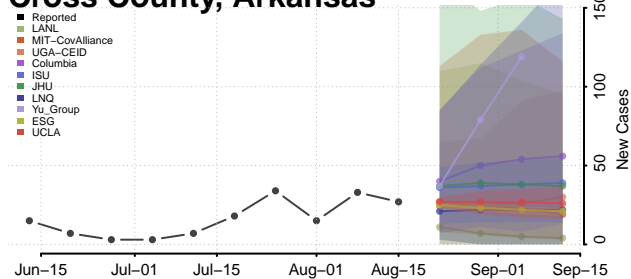

Cross County, Arkansas