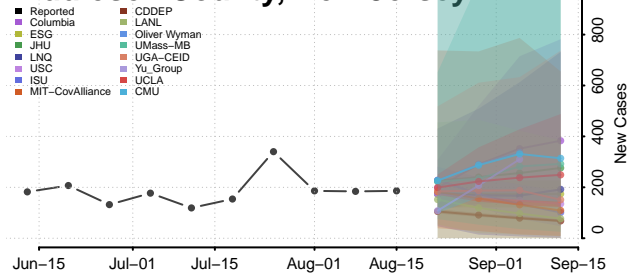

Middlesex County, New Jersey