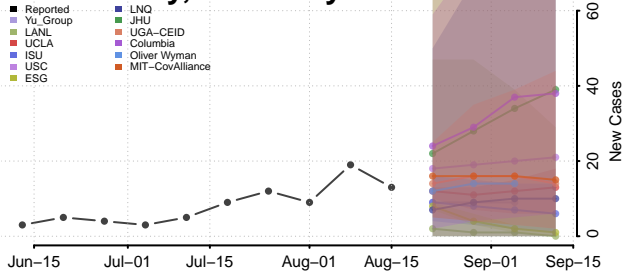

Hart County, Kentucky