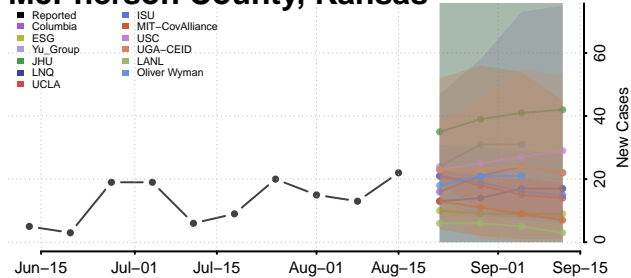

McPherson County, Kansas