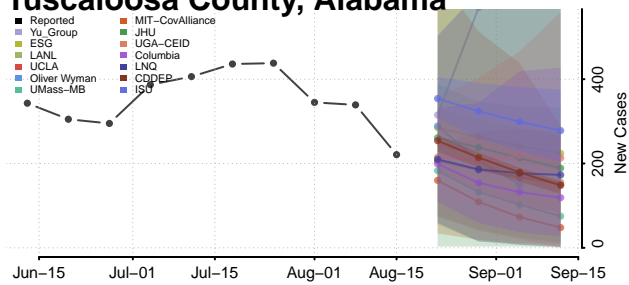

Tuscaloosa County, Alabama