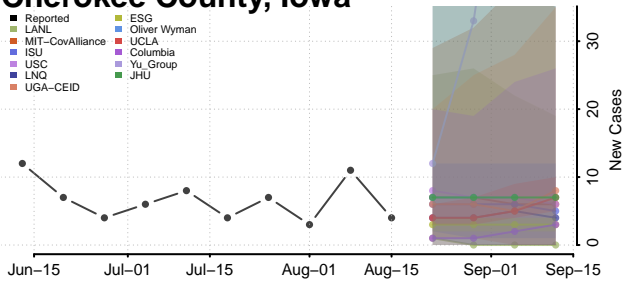

Cherokee County, Iowa