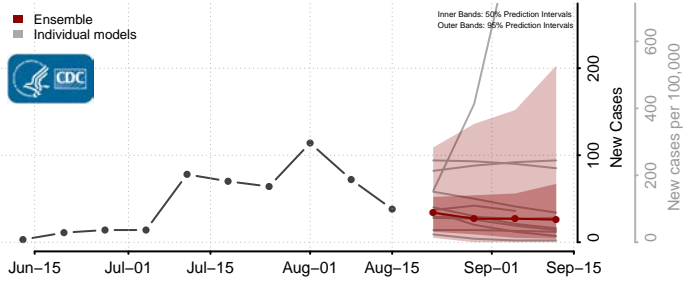

Okmulgee County, Oklahoma