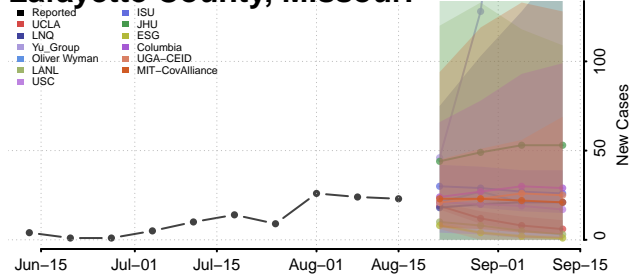

Lafayette County, Missouri