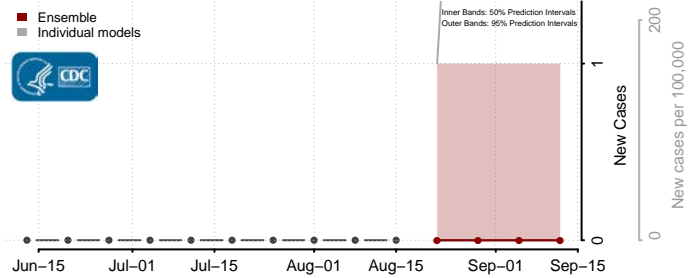

Grant County, Nebraska