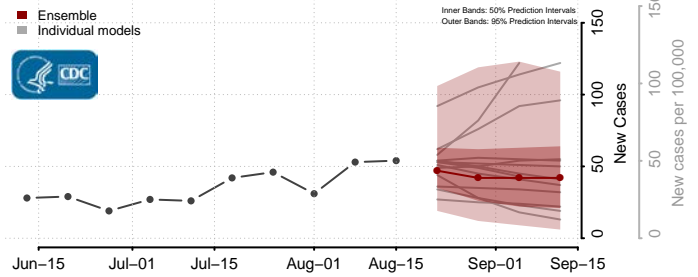

Hanover County, Virginia