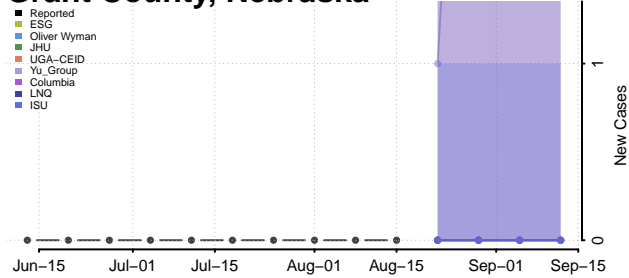

Grant County, Nebraska