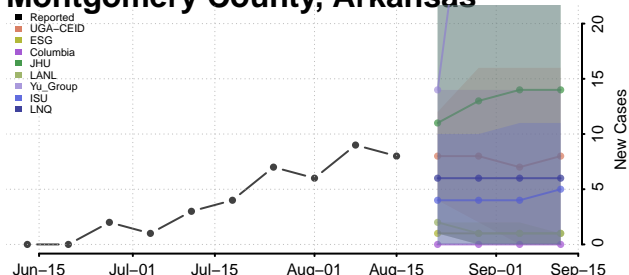

Montgomery County, Arkansas