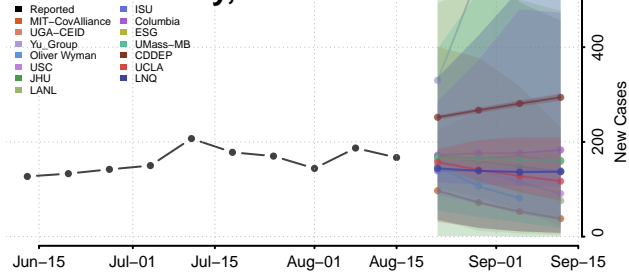

Rowan County, North Carolina