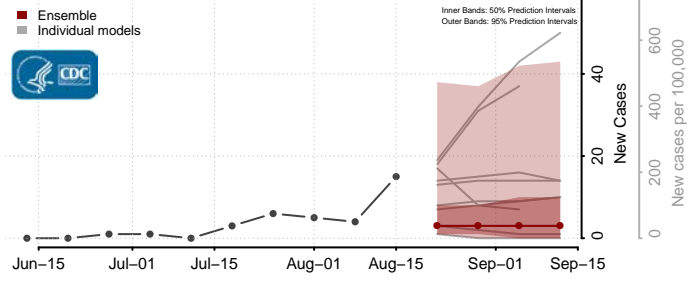

Keith County, Nebraska