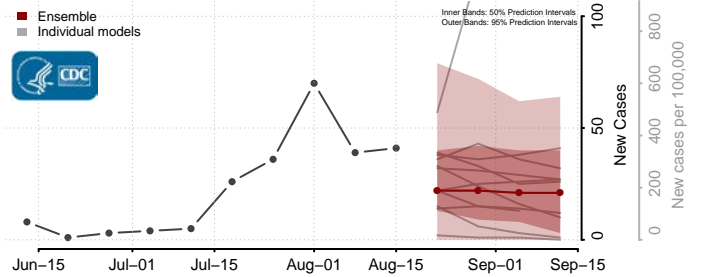

Decatur County, Tennessee