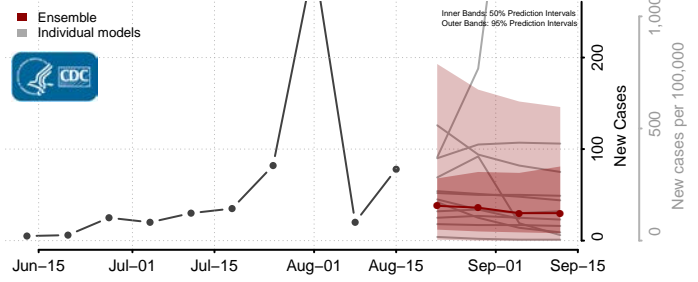

George County, Mississippi