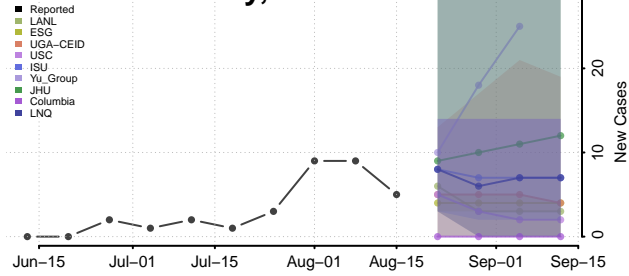

Hamilton County, Illinois