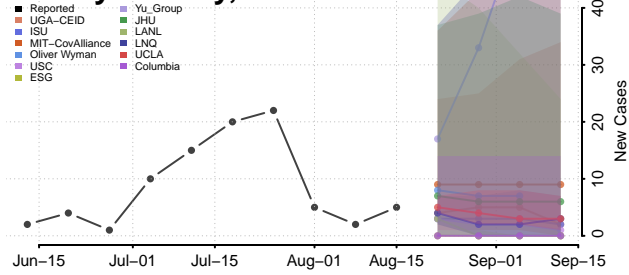

Murray County, Minnesota