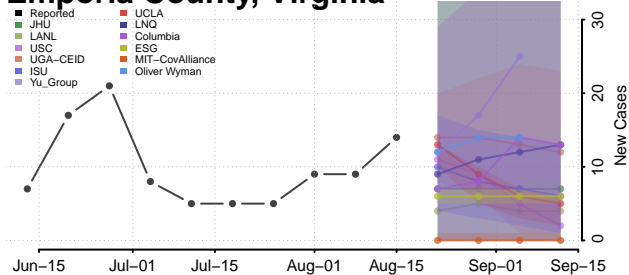

Emporia County, Virginia