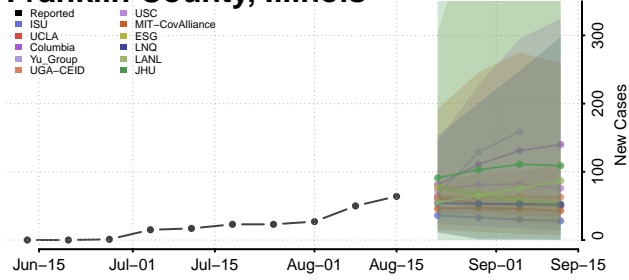

Franklin County, Illinois