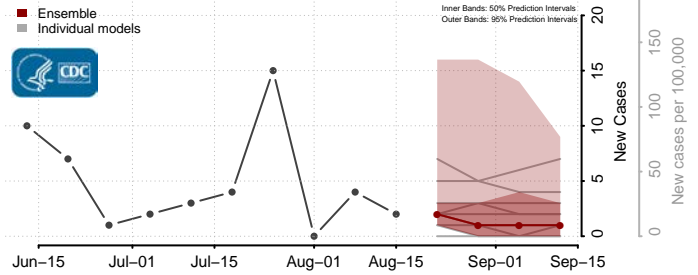

Northampton County, Virginia