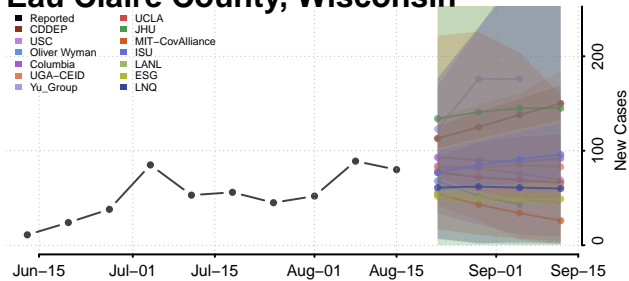

Eau Claire County, Wisconsin