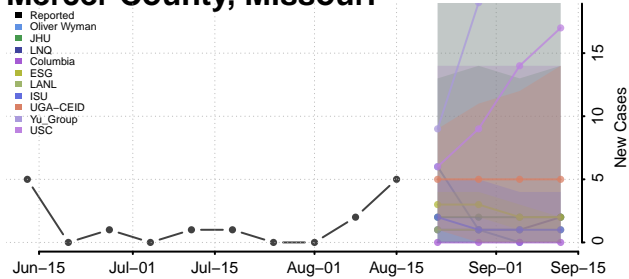

Mercer County, Missouri