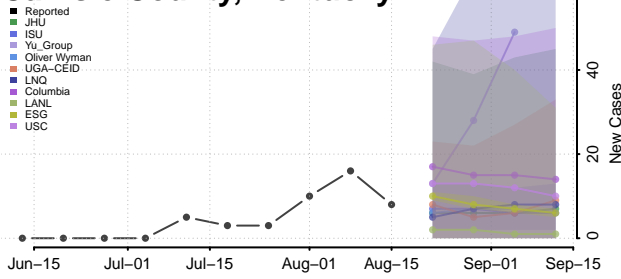

Carlisle County, Kentucky