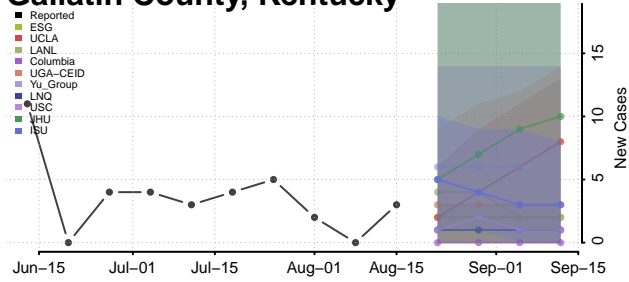

Gallatin County, Kentucky