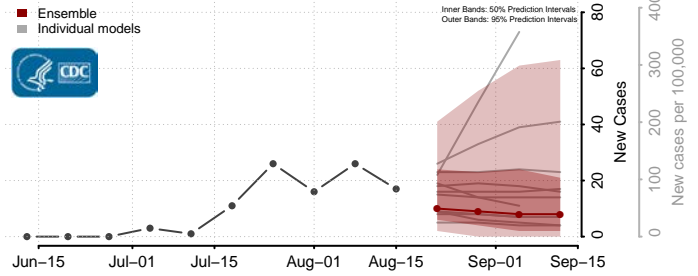

Lincoln County, West Virginia