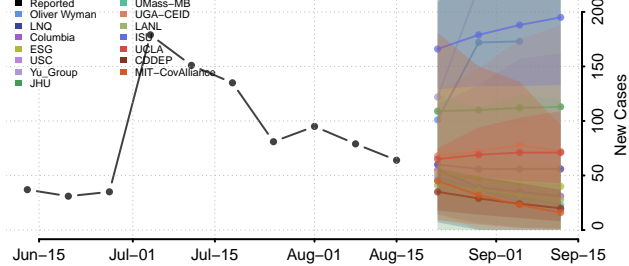

Stearns County, Minnesota