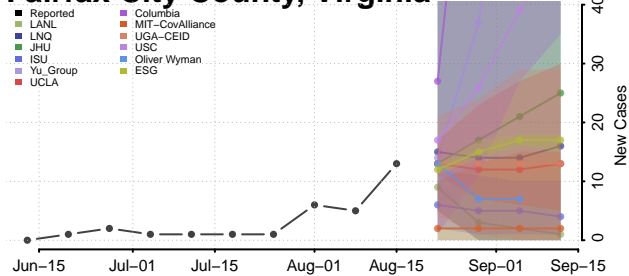

Fairfax City County, Virginia