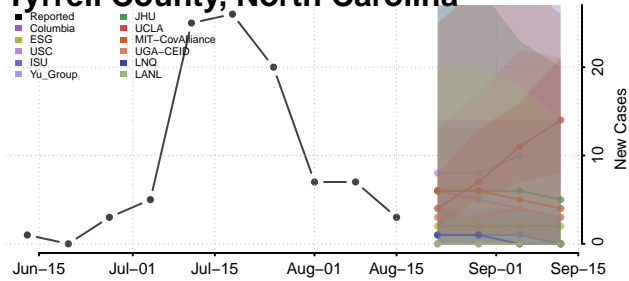

### Tyrrell County, North Carolina