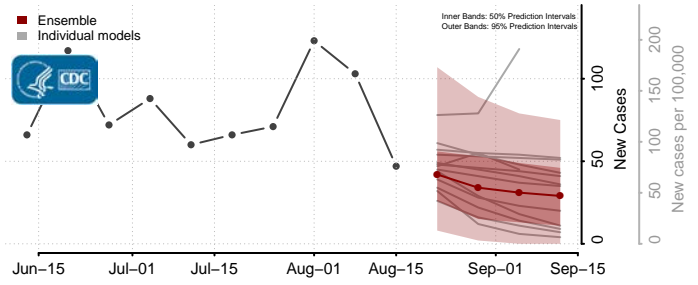

Lee County, North Carolina