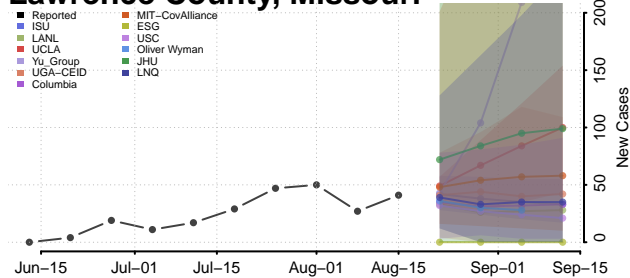

Lawrence County, Missouri