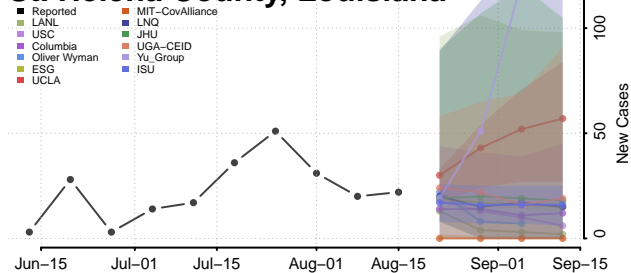

St. Helena County, Louisiana