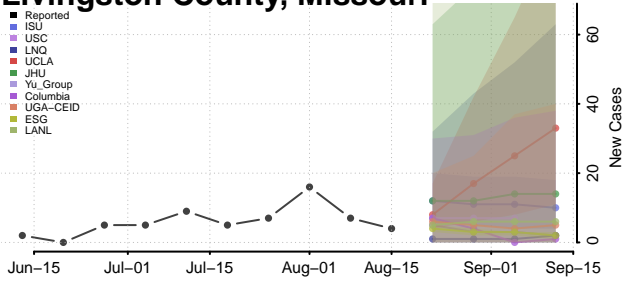

Livingston County, Missouri