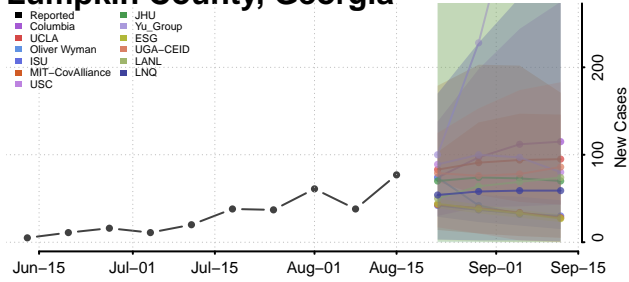

Lumpkin County, Georgia