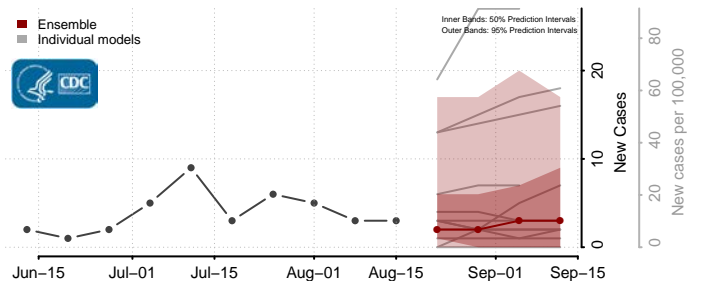

Pine County, Minnesota