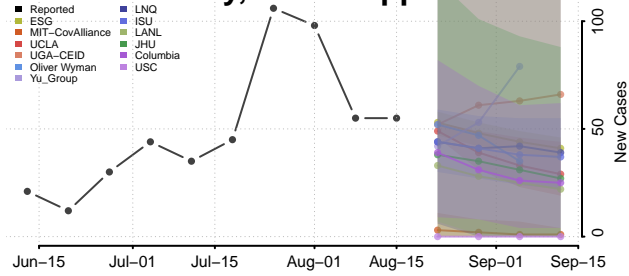

Holmes County, Mississippi