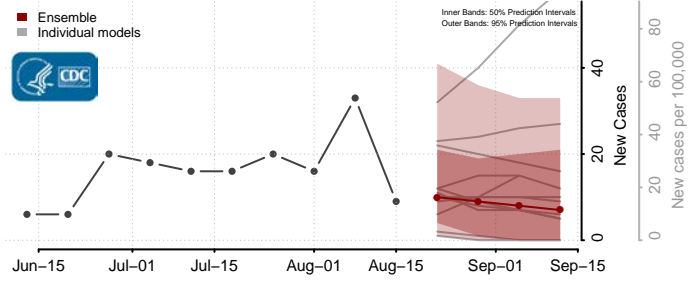

Herkimer County, New York