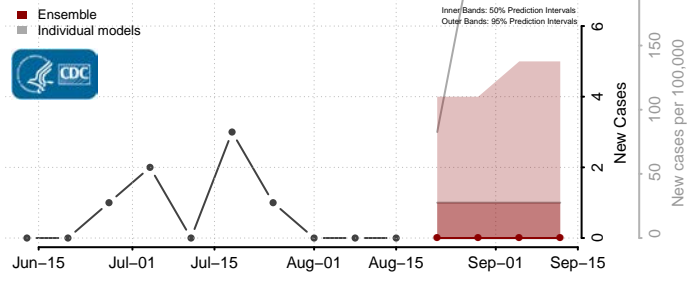

Kimball County, Nebraska