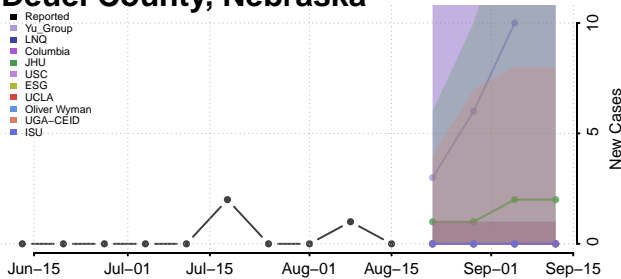

Deuel County, Nebraska