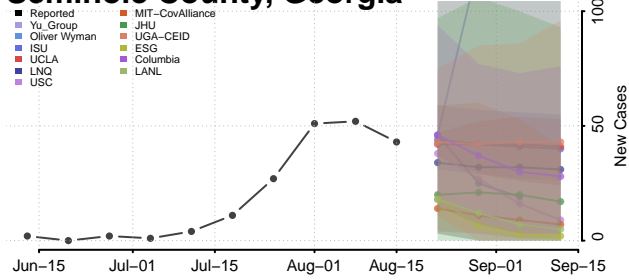

Seminole County, Georgia