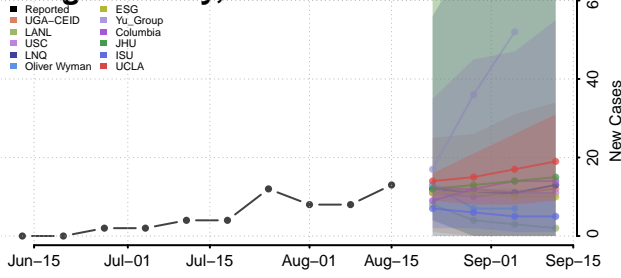

Osage County, Missouri