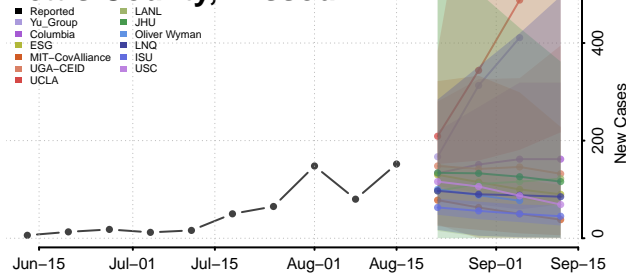

Pettis County, Missouri