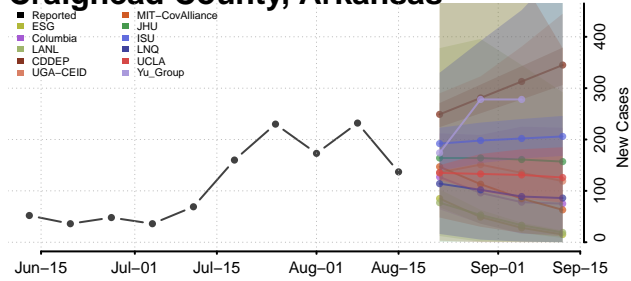

Craighead County, Arkansas