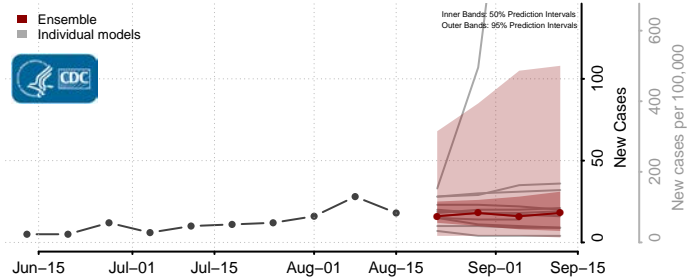

Saunders County, Nebraska