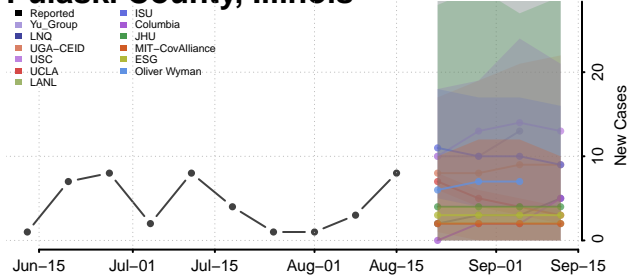

Pulaski County, Illinois