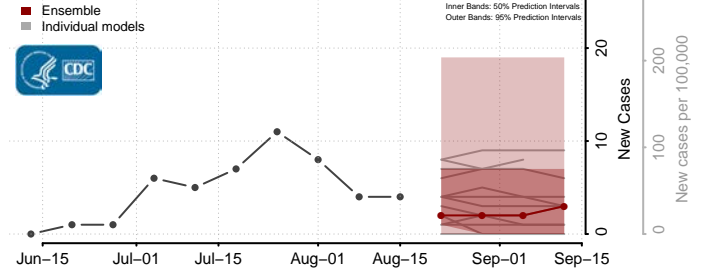

Hamilton County, Nebraska