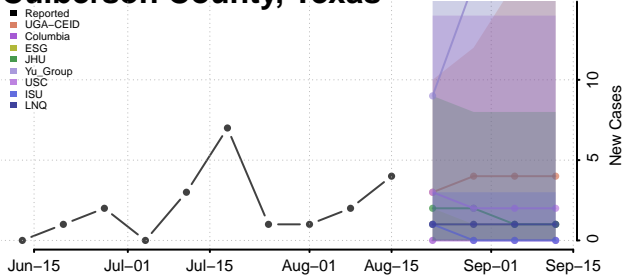

Culberson County, Texas