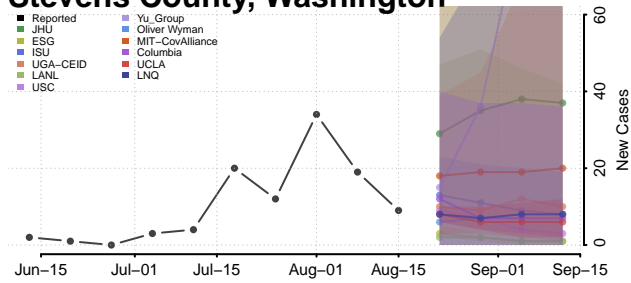

Stevens County, Washington