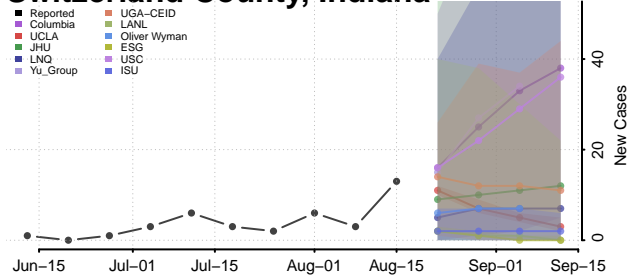

Switzerland County, Indiana