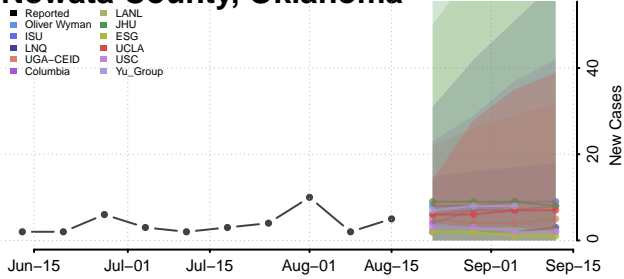

Nowata County, Oklahoma