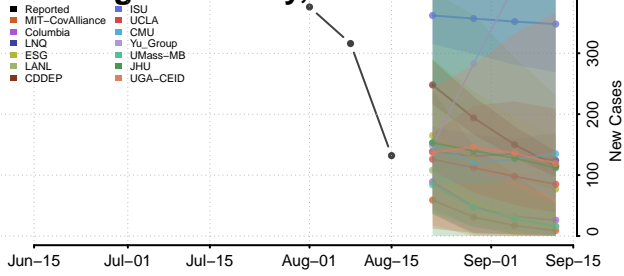

Washington County, Arkansas