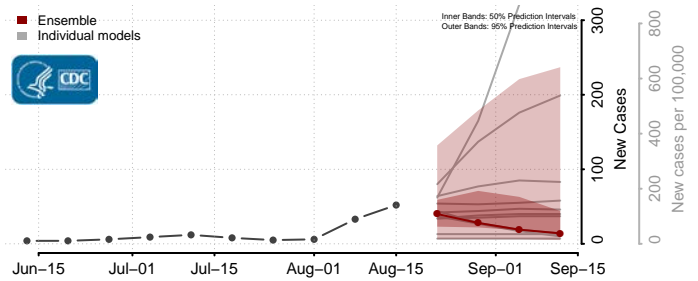

Green County, Wisconsin