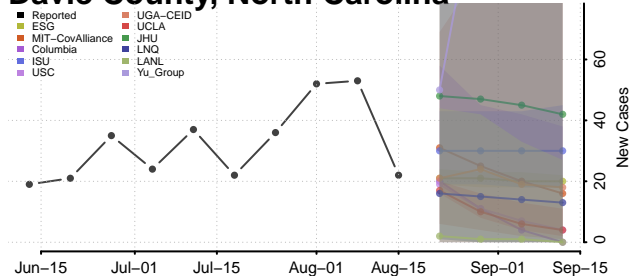

Davie County, North Carolina