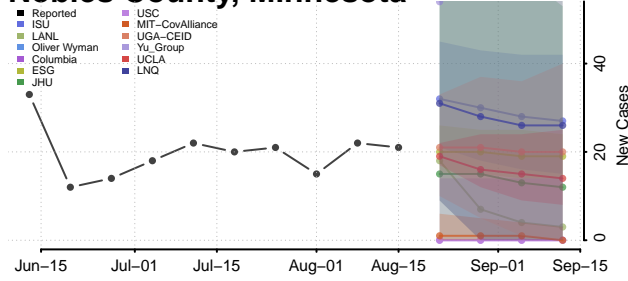

Nobles County, Minnesota