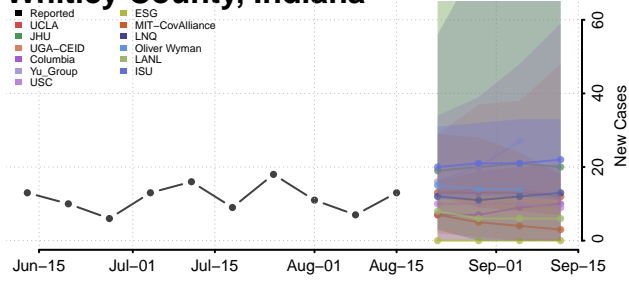

Whitley County, Indiana