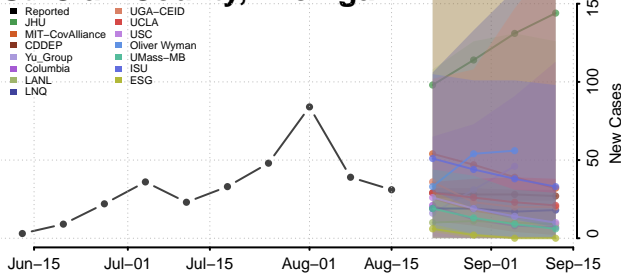

St. Clair County, Michigan