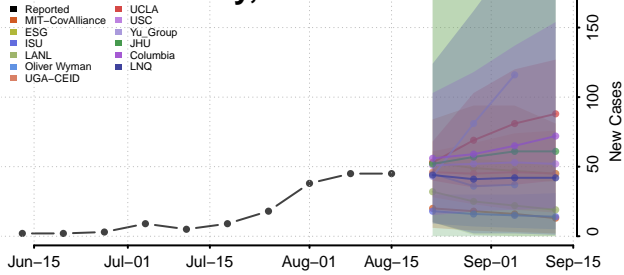

Harrison County, Indiana