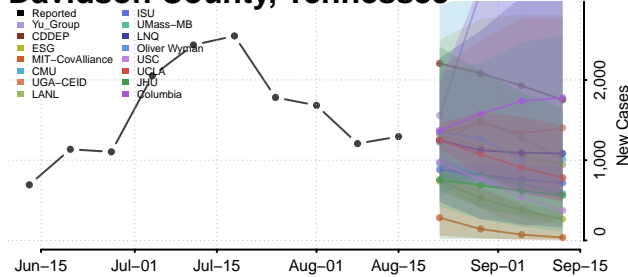

Davidson County, Tennessee