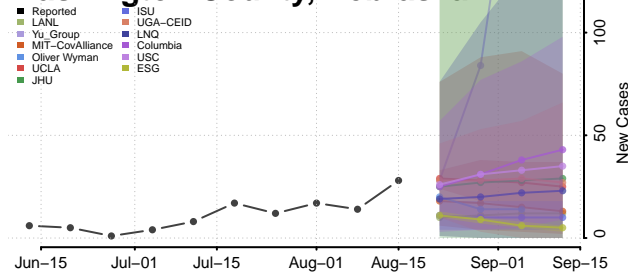

Washington County, Nebraska