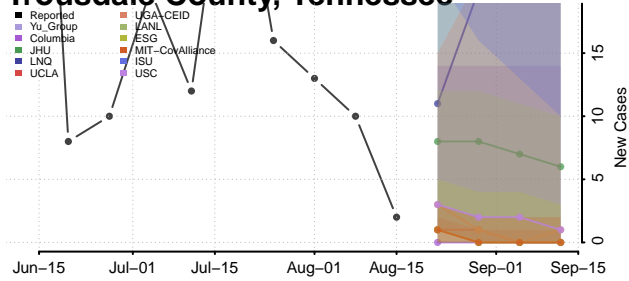

Trousdale County, Tennessee