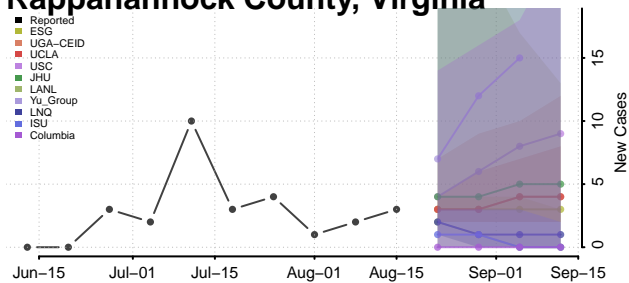

Rappahannock County, Virginia