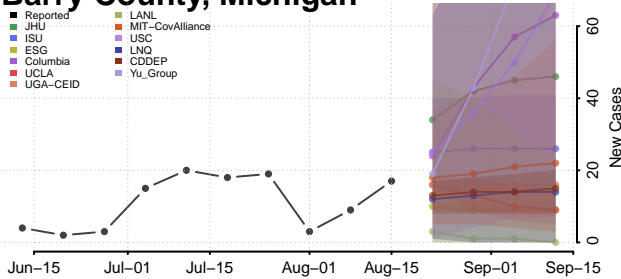

Barry County, Michigan