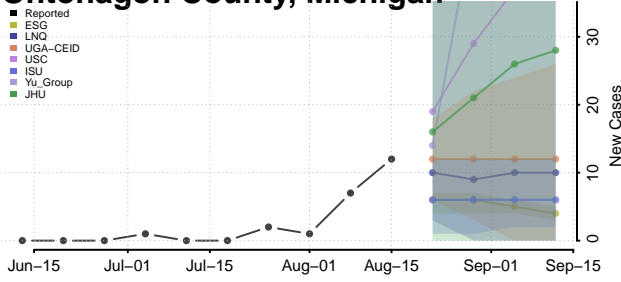

Ontonagon County, Michigan