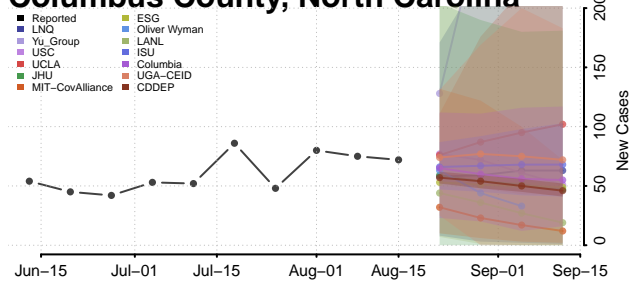

Columbus County, North Carolina