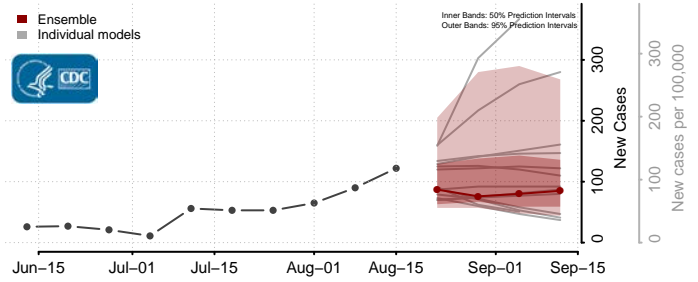

### Forest County, Wisconsin