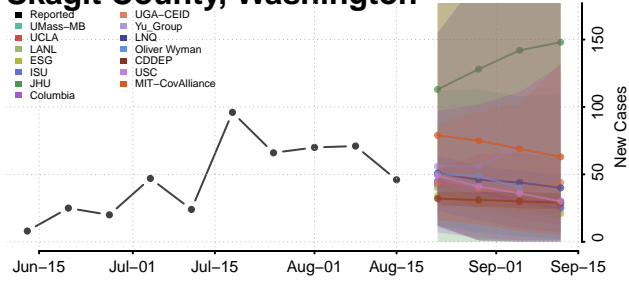

Skagit County, Washington