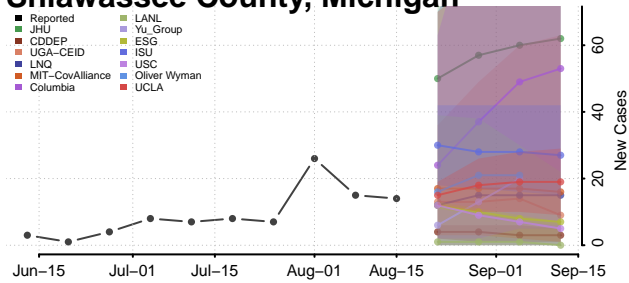

Shiawassee County, Michigan