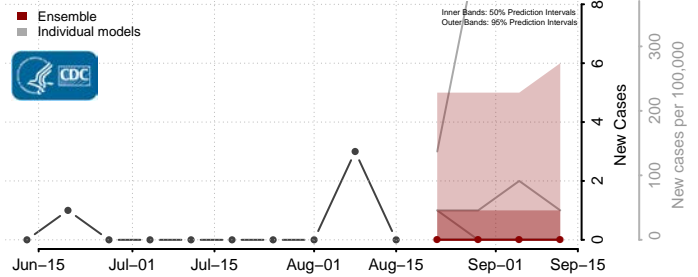

Highland County, Virginia