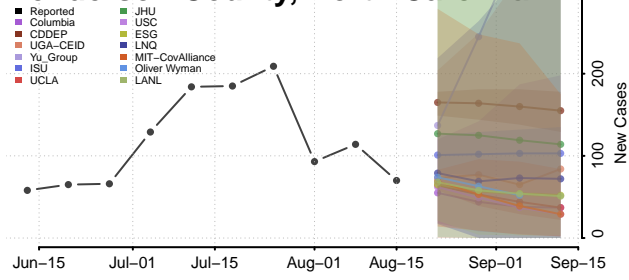

Henderson County, North Carolina