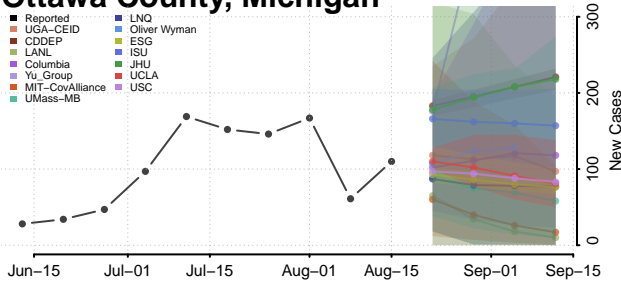

### Presque Isle County, Michigan