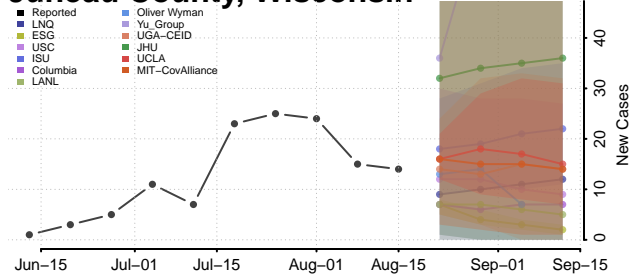

Juneau County, Wisconsin