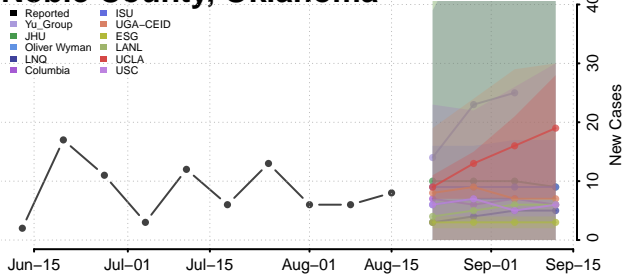

Noble County, Oklahoma