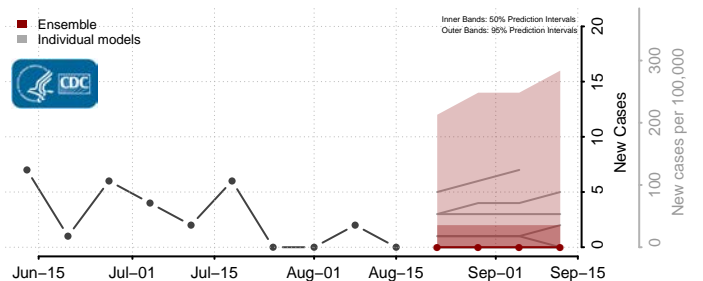

Dixon County, Nebraska