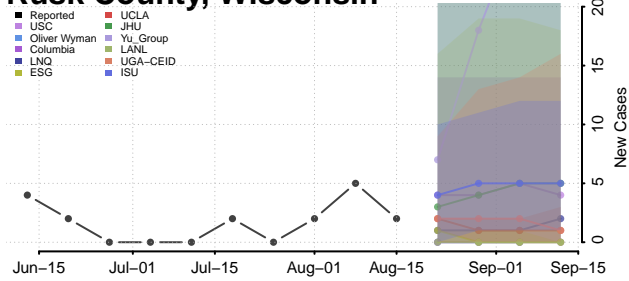

Rusk County, Wisconsin