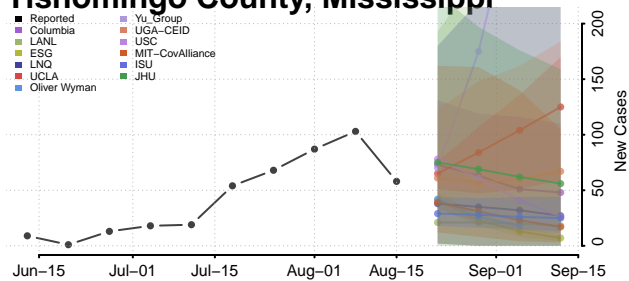

Tishomingo County, Mississippi