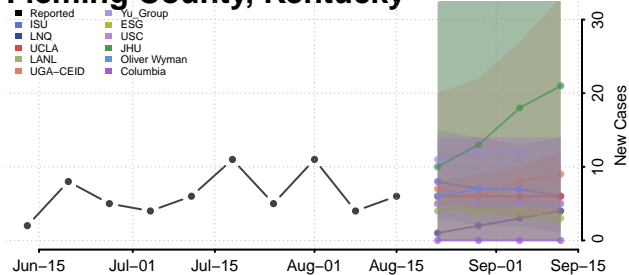

Fleming County, Kentucky