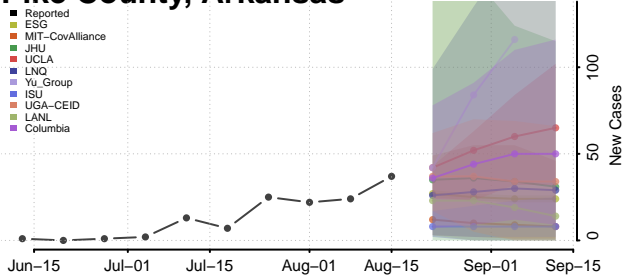

Pike County, Arkansas