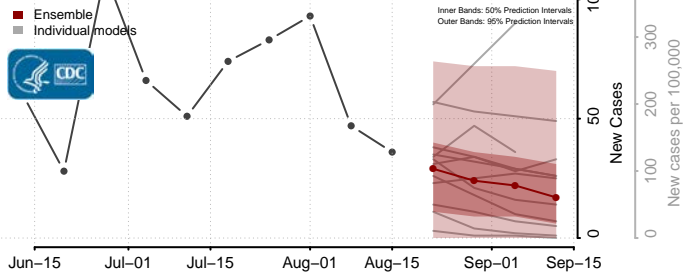

Copiah County, Mississippi