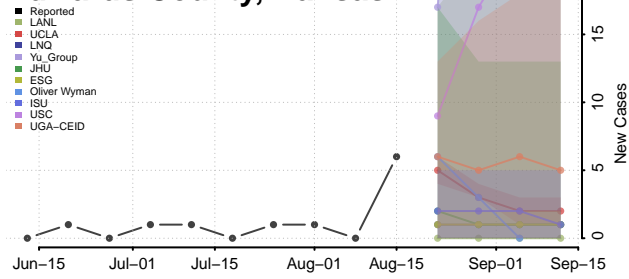

Edwards County, Kansas