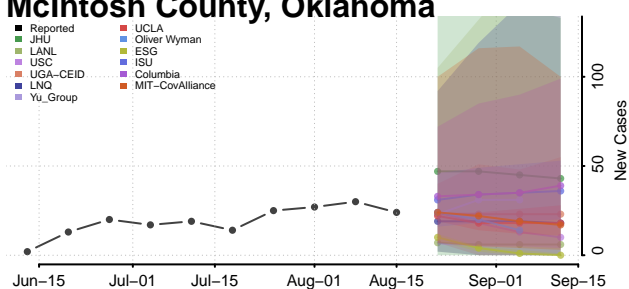

McIntosh County, Oklahoma