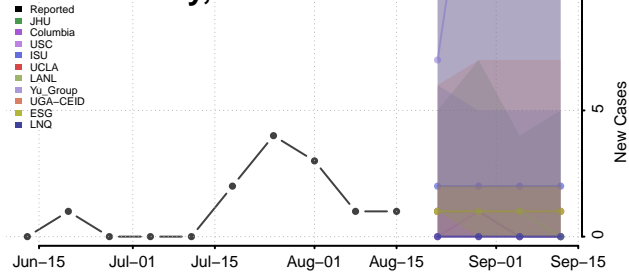

Clark County, Kansas