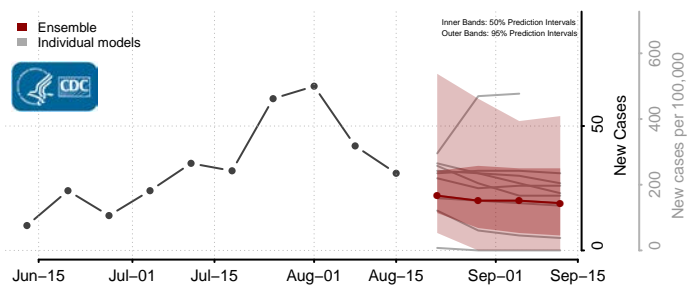

Howard County, Arkansas