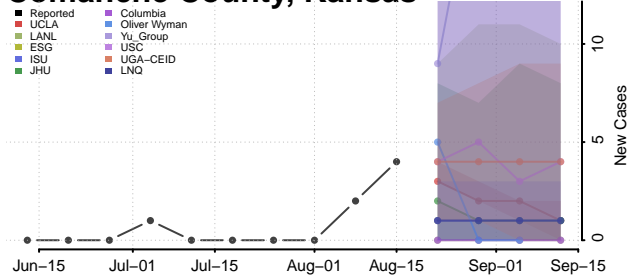

Comanche County, Kansas