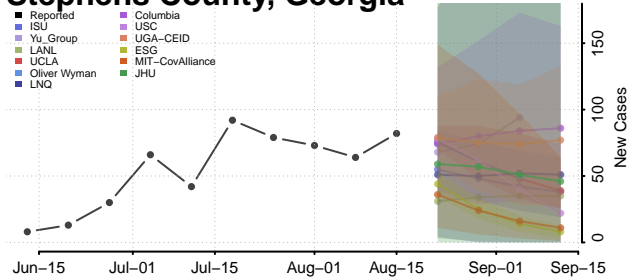

Stephens County, Georgia