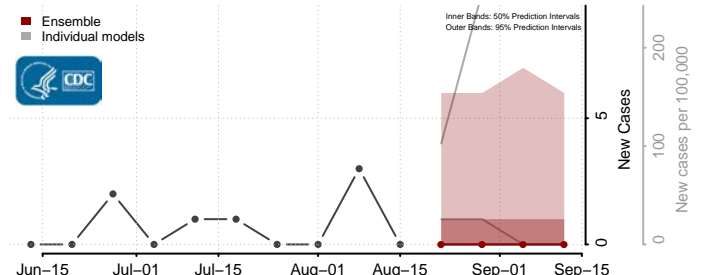

Sargent County, North Dakota