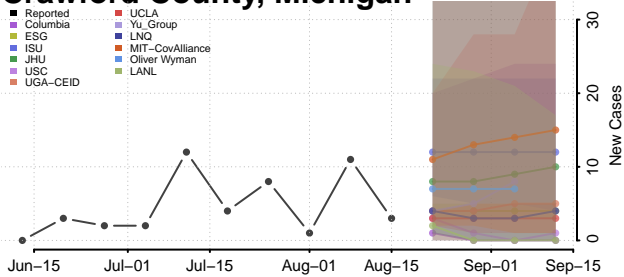

Crawford County, Michigan