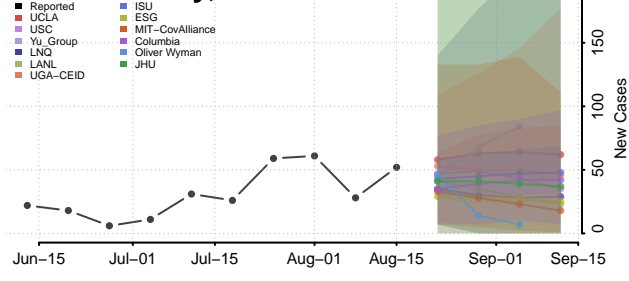

Grant County, Louisiana