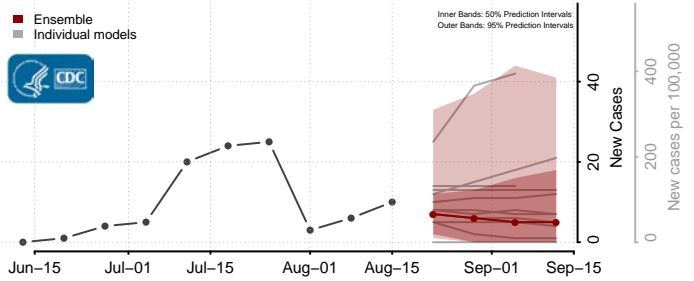

Walsh County, North Dakota