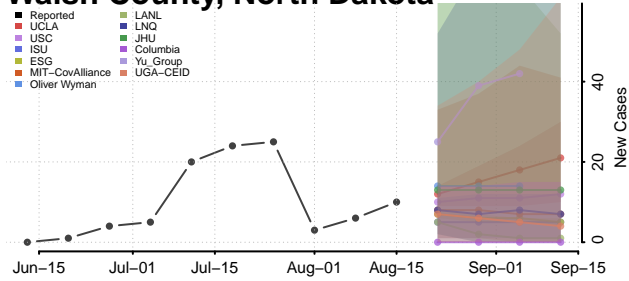

Walsh County, North Dakota