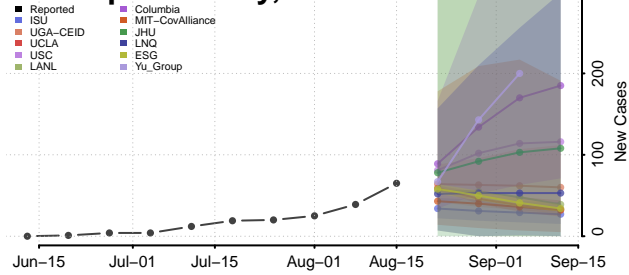

Macoupin County, Illinois