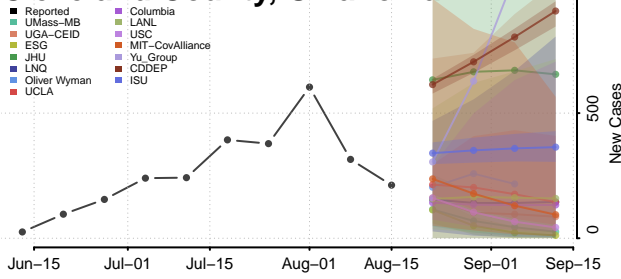

Cleveland County, Oklahoma