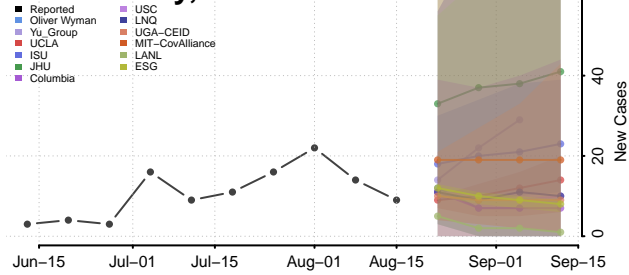

Polk County, Wisconsin