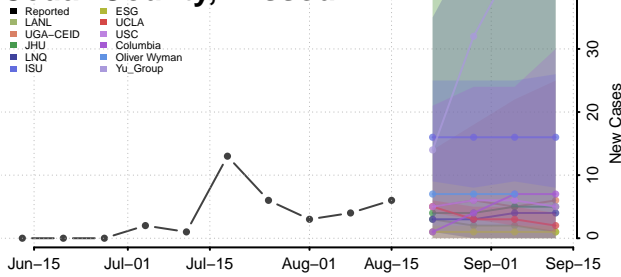

Cedar County, Missouri