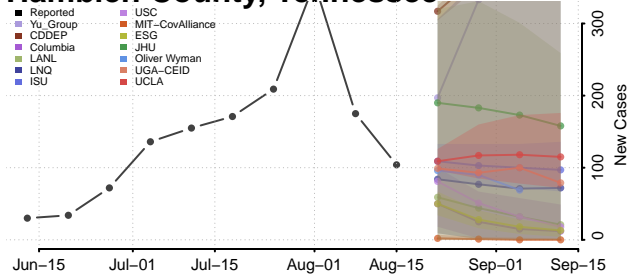

Hamblen County, Tennessee