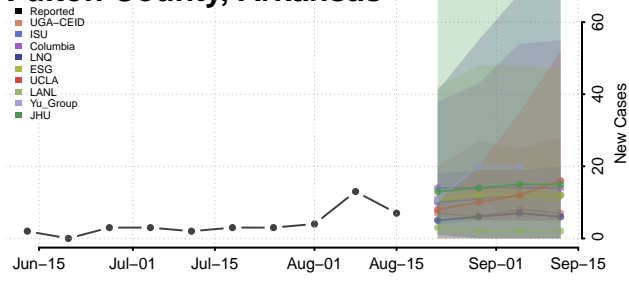

Fulton County, Arkansas