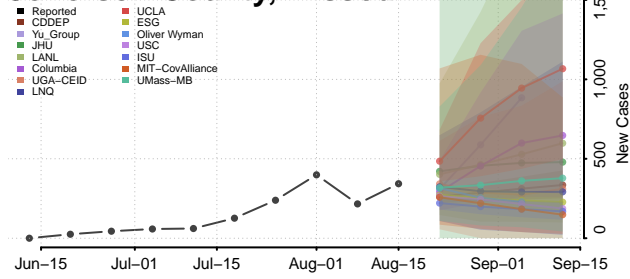

Jefferson County, Missouri