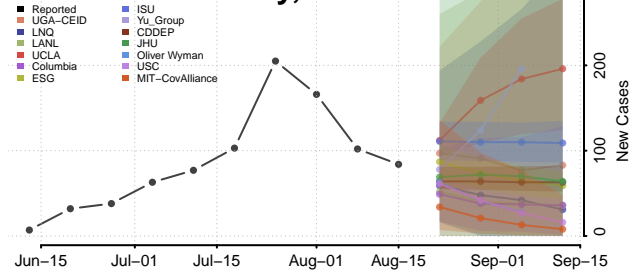

St. Charles County, Louisiana