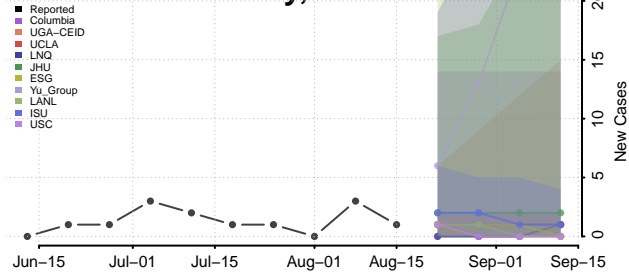

Wabaunsee County, Kansas