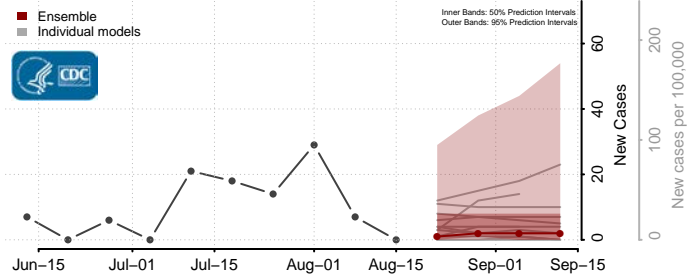

Marshall County, West Virginia