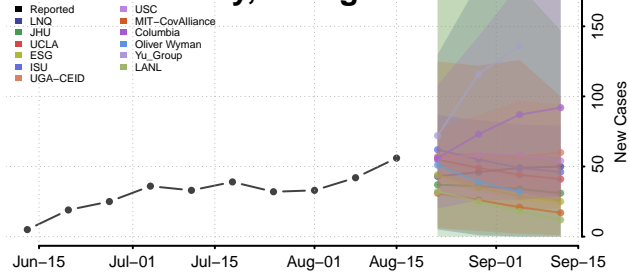

Franklin County, Georgia