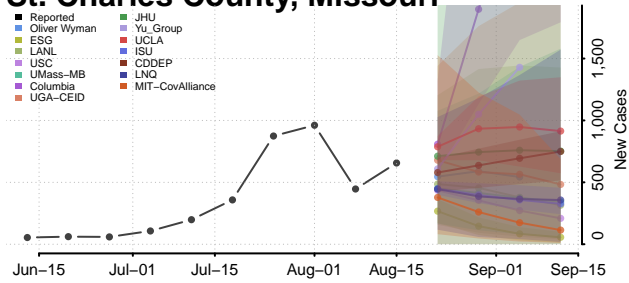

St. Charles County, Missouri