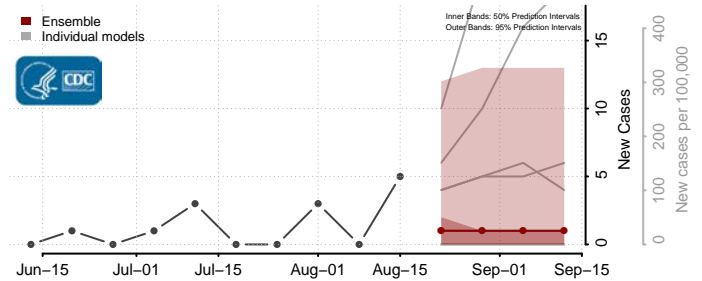

Pierce County, North Dakota