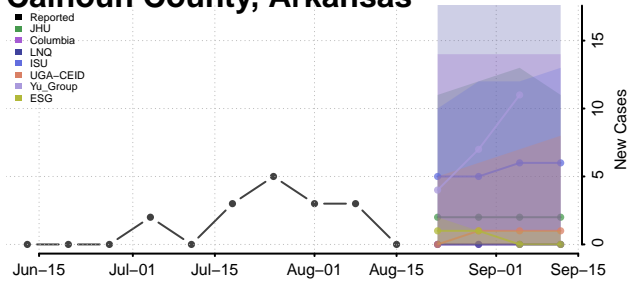

Calhoun County, Arkansas