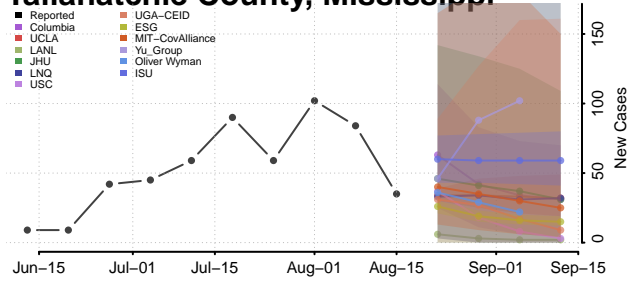

Tallahatchie County, Mississippi