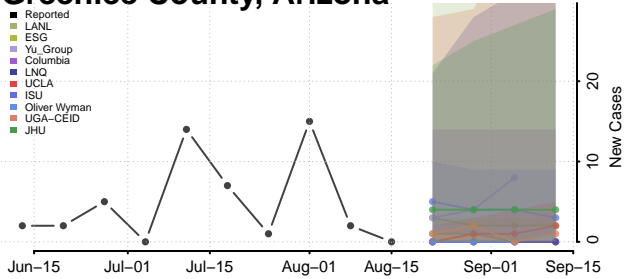

Greenlee County, Arizona