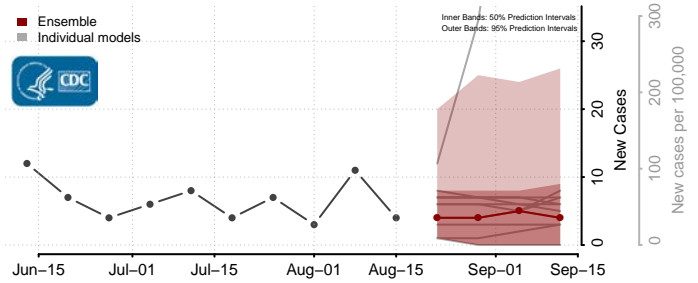

Cherokee County, Iowa