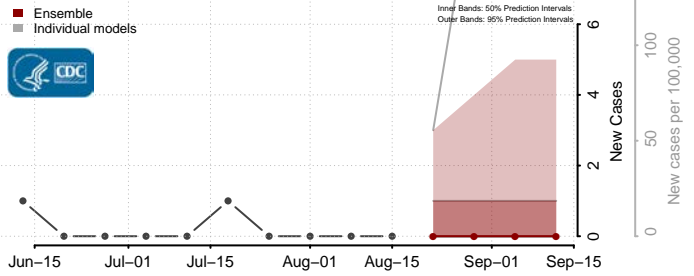

Washington County, Kansas