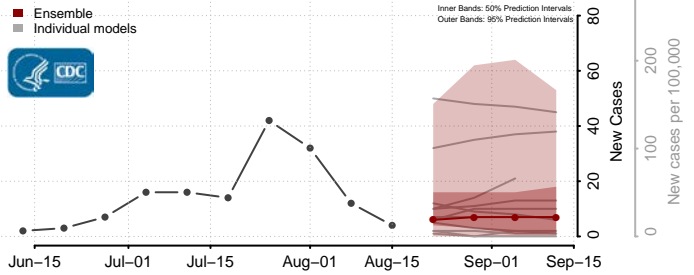

Montgomery County, Kansas