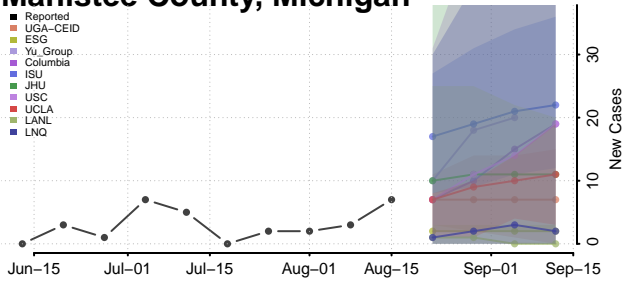

Manistee County, Michigan