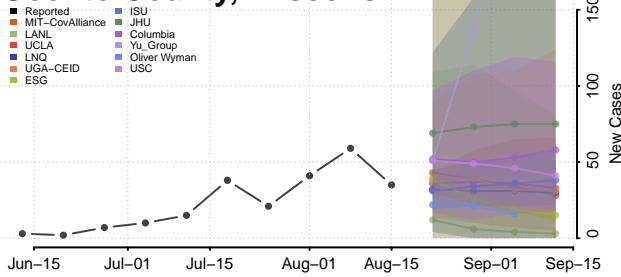

Oconto County, Wisconsin