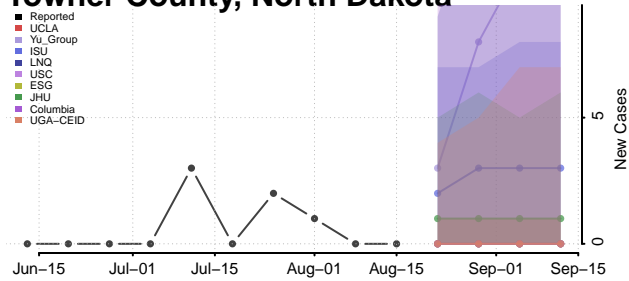

Towner County, North Dakota