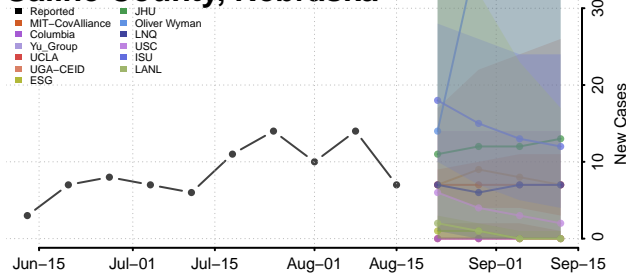

Saline County, Nebraska