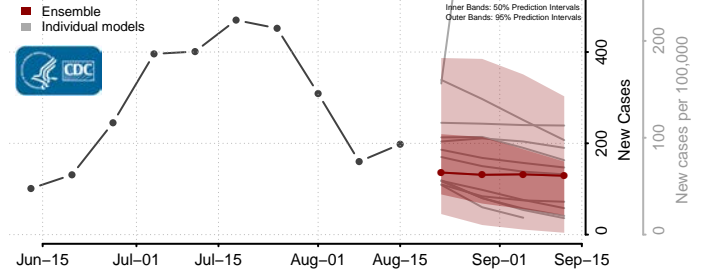

Mohave County, Arizona