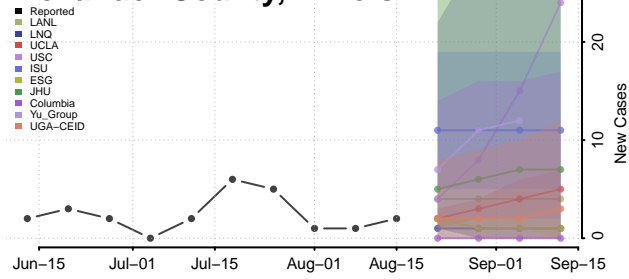

Alexander County, Illinois