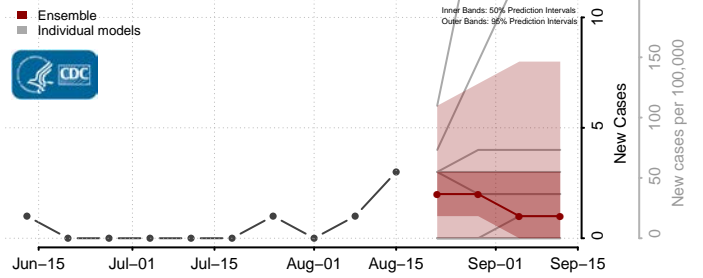

Cook County, Minnesota