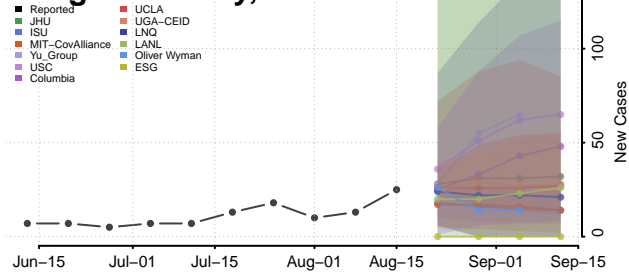

Douglas County, Illinois