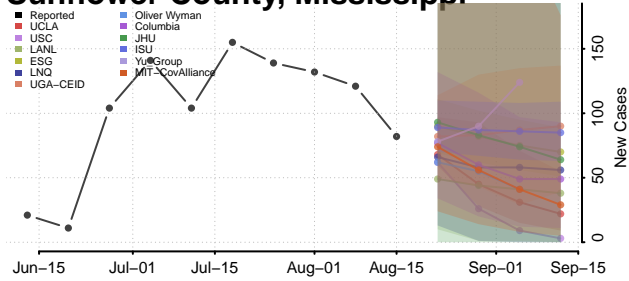

Sunflower County, Mississippi