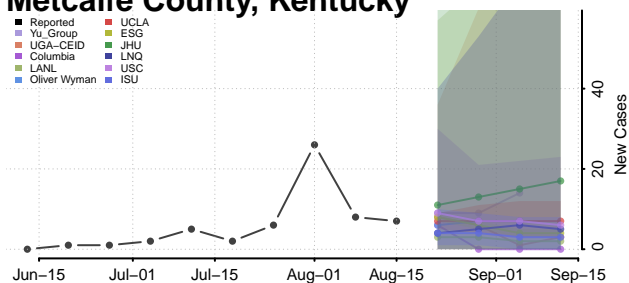

Metcalfe County, Kentucky