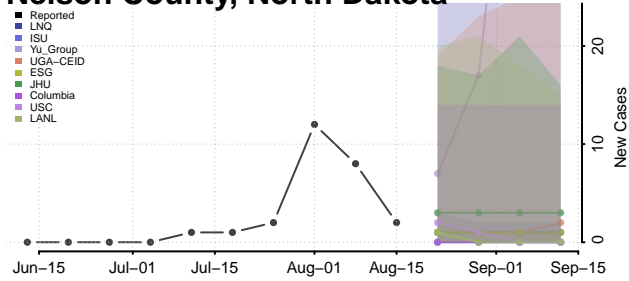

Nelson County, North Dakota