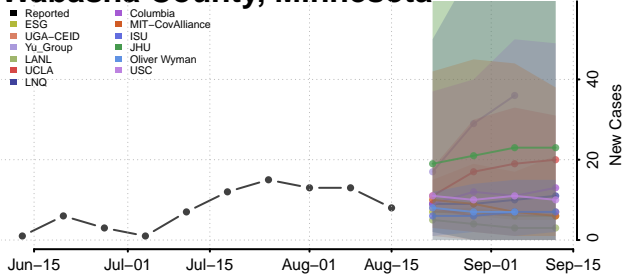

Wabasha County, Minnesota