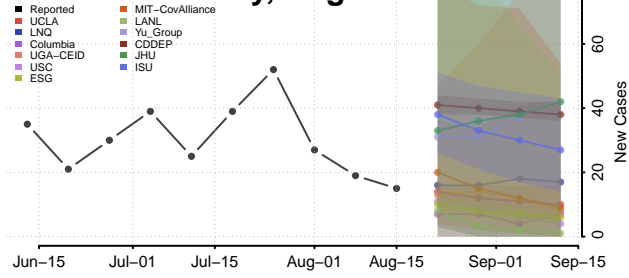

Frederick County, Virginia