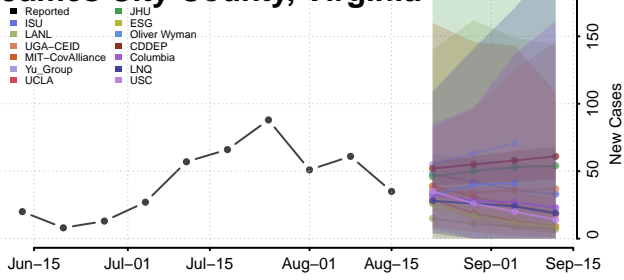

James City County, Virginia