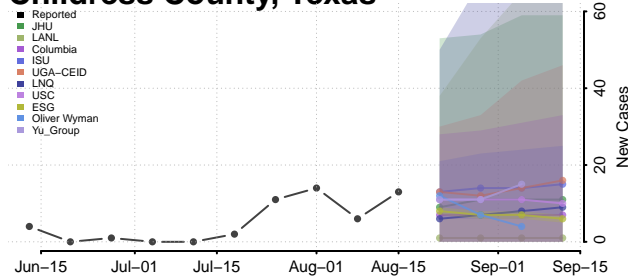

Childress County, Texas