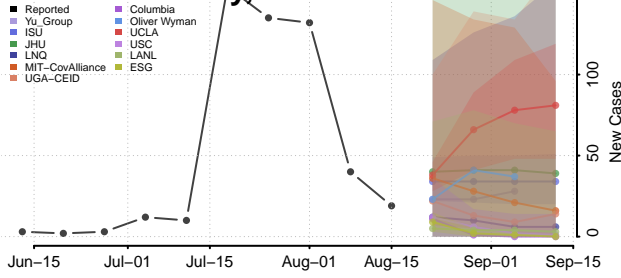

Jackson County, Oklahoma