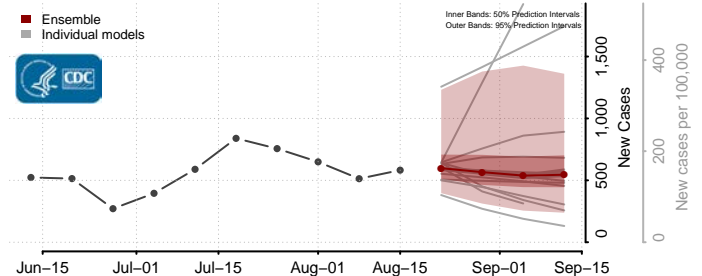

Hamilton County, Tennessee