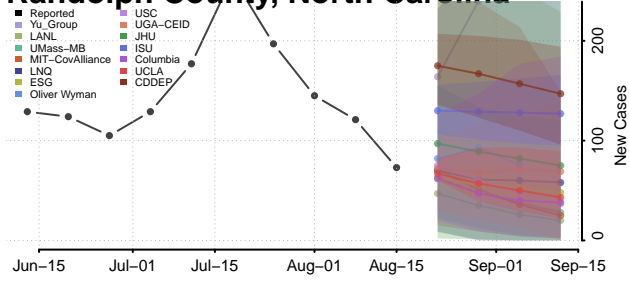

Randolph County, North Carolina