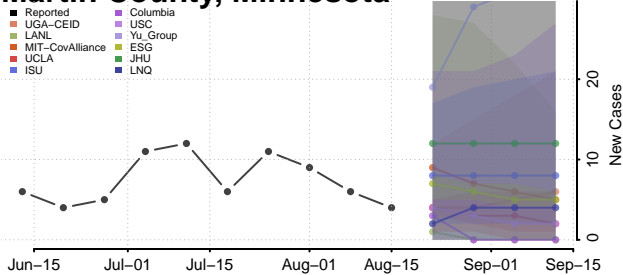

Martin County, Minnesota