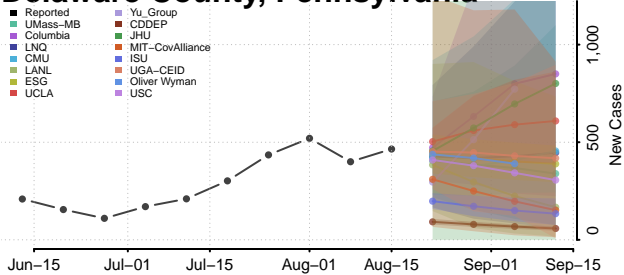

Delaware County, Pennsylvania