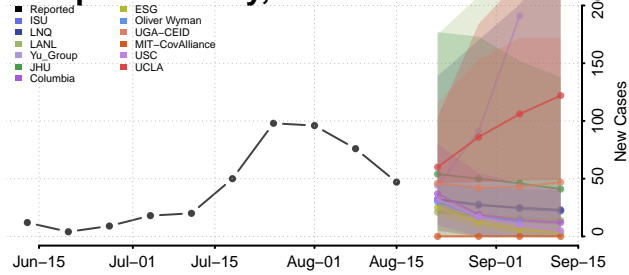

Hampton County, South Carolina