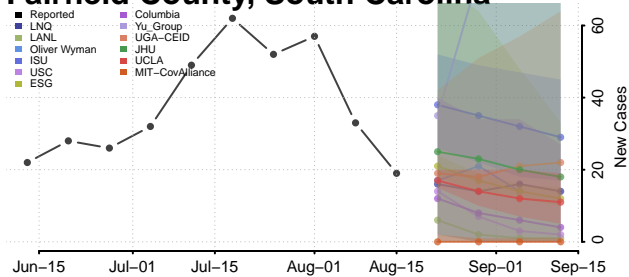

Fairfield County, South Carolina