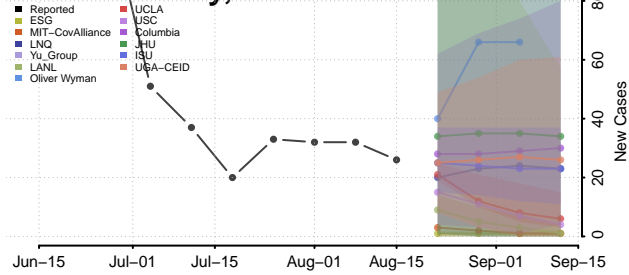

Mower County, Minnesota