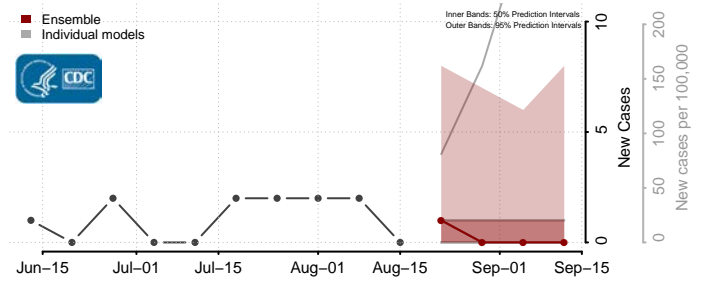

Kingsbury County, South Dakota