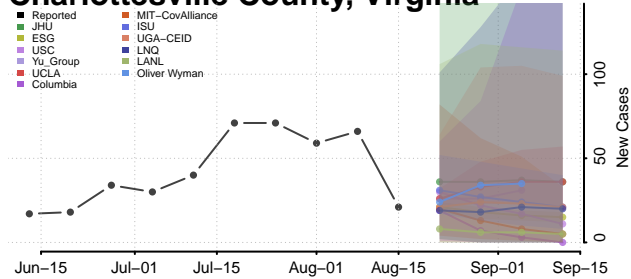

Charlottesville County, Virginia