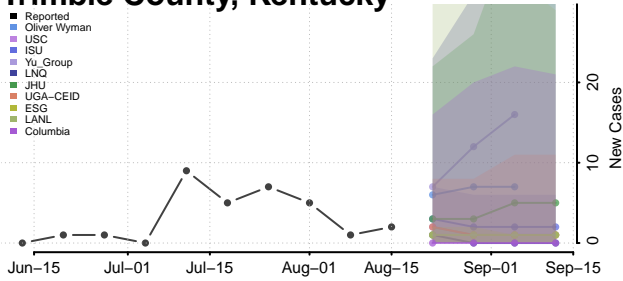

Trimble County, Kentucky