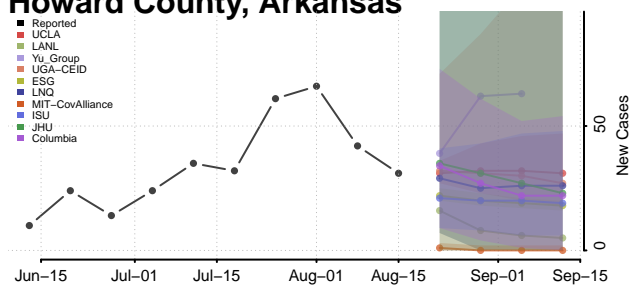

Howard County, Arkansas