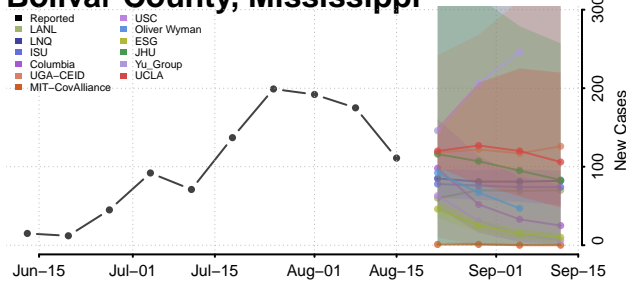

Bolivar County, Mississippi