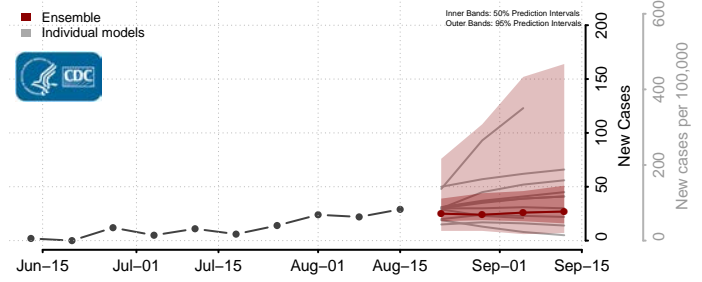

Greenup County, Kentucky