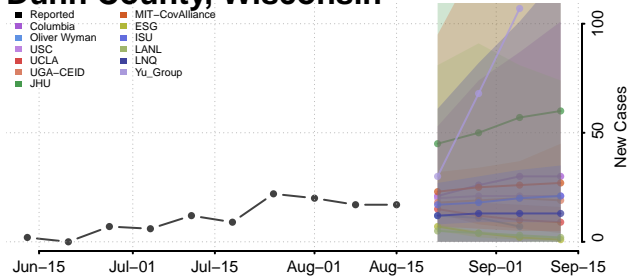

Dunn County, Wisconsin