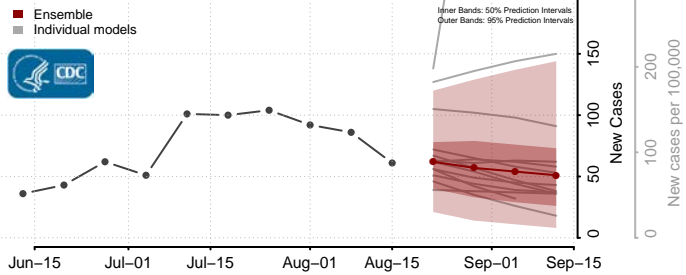

Franklin County, North Carolina