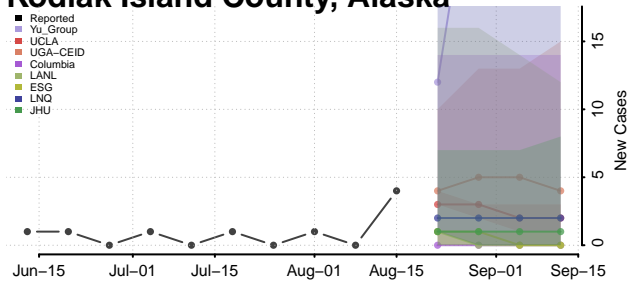

Kodiak Island County, Alaska