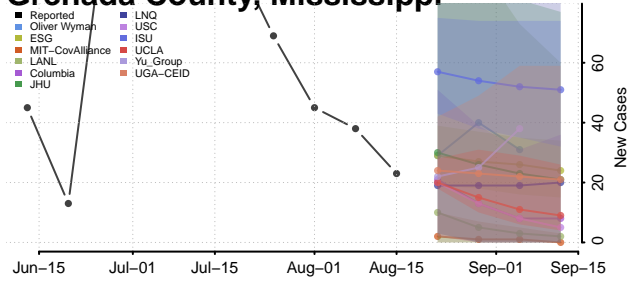

Grenada County, Mississippi