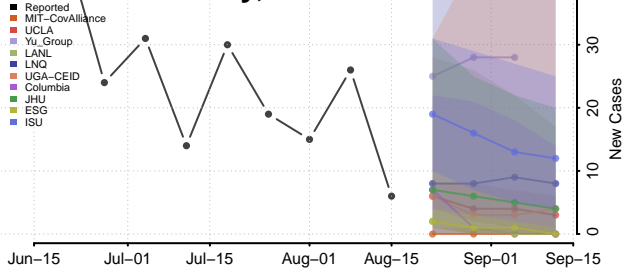

Lowndes County, Alabama