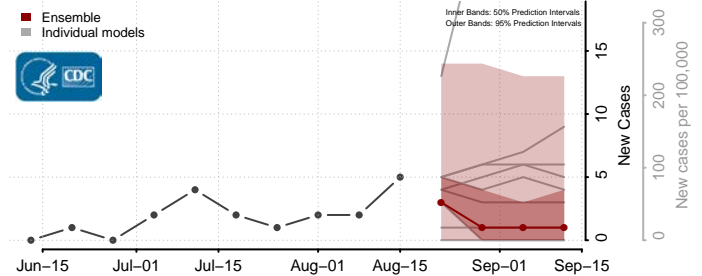

McHenry County, North Dakota