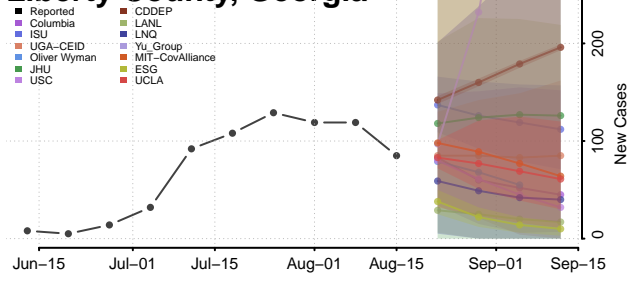

Liberty County, Georgia