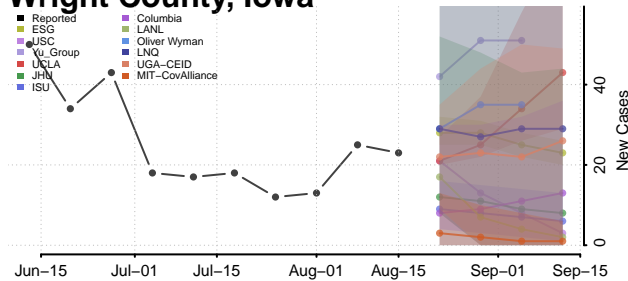

Wright County, Iowa