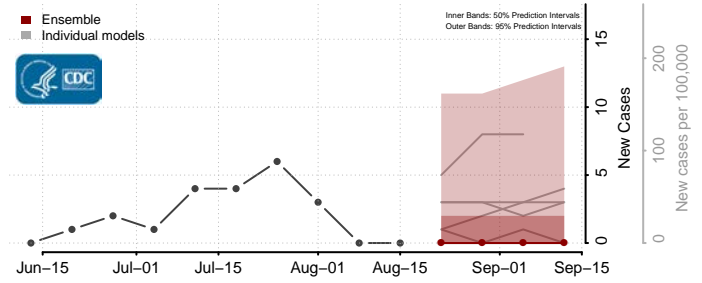

Pembina County, North Dakota