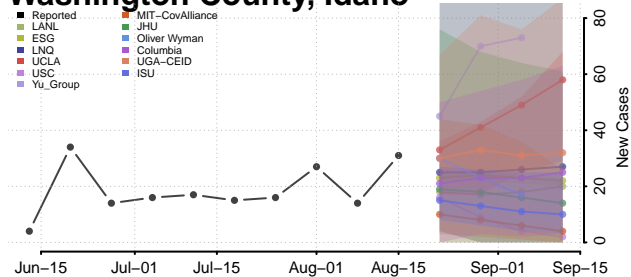

Washington County, Idaho