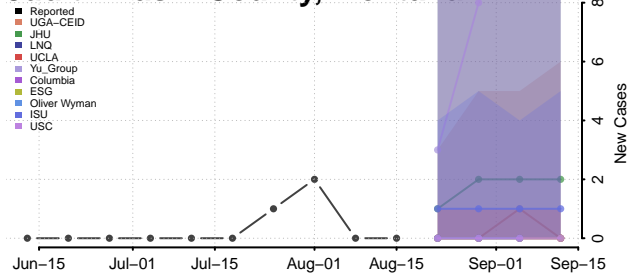

Judith Basin County, Montana