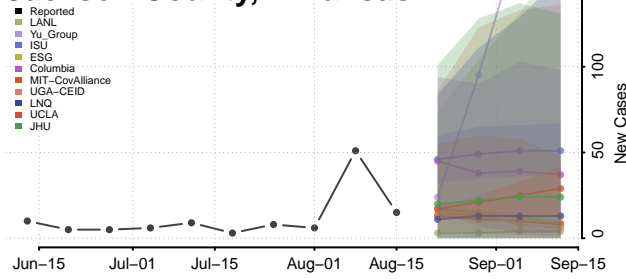

Jackson County, Arkansas