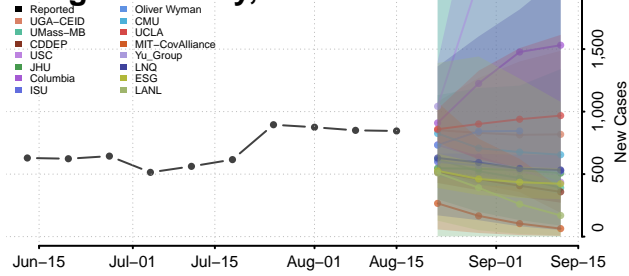

Douglas County, Nebraska