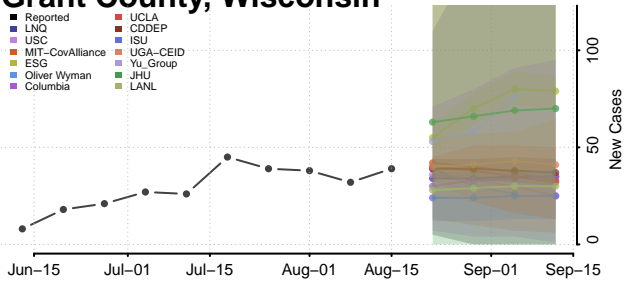

Grant County, Wisconsin