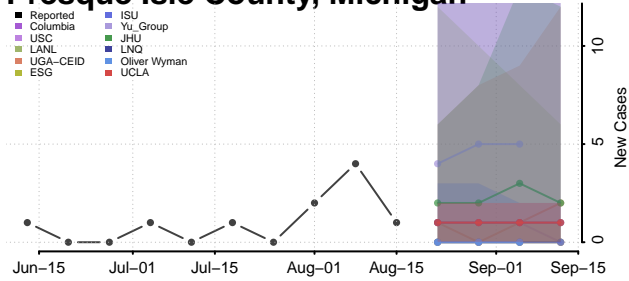

### Presque Isle County, Michigan