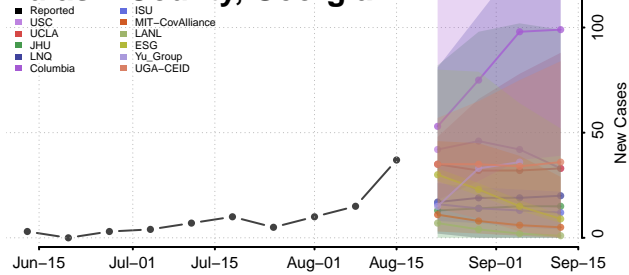

Pulaski County, Georgia