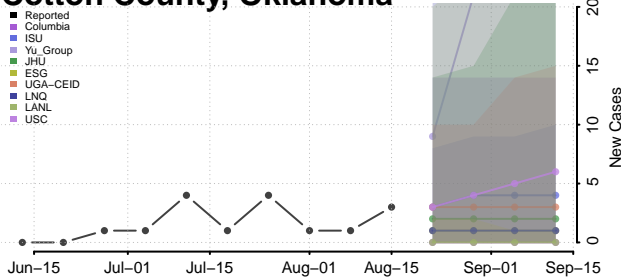

Cotton County, Oklahoma