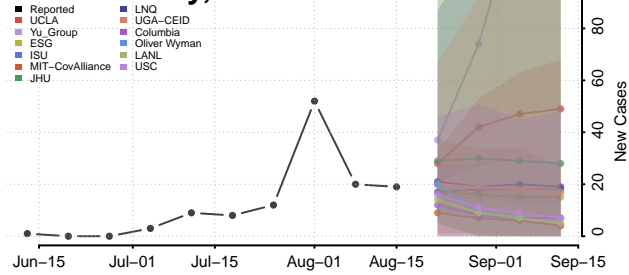

Scott County, Tennessee