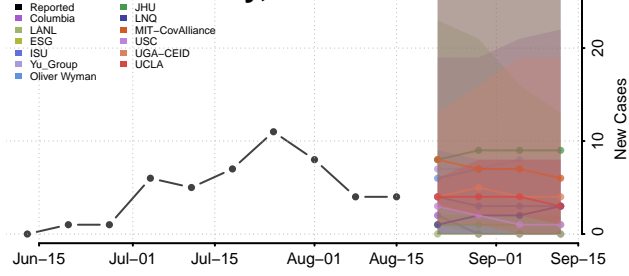

Hamilton County, Nebraska