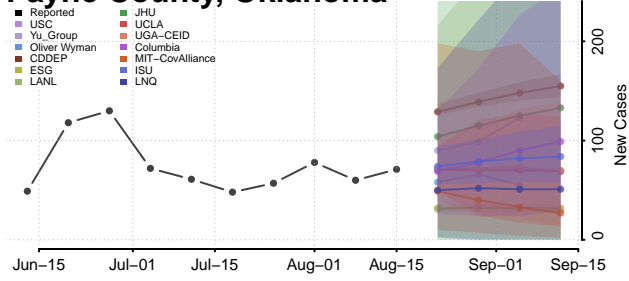

Payne County, Oklahoma