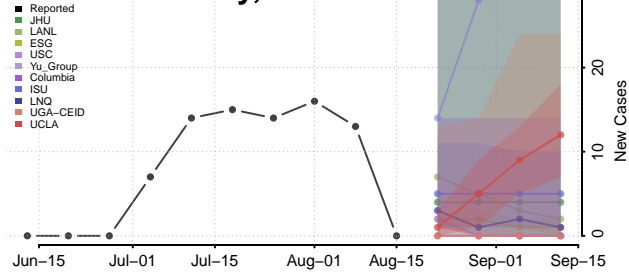

Madison County, Montana