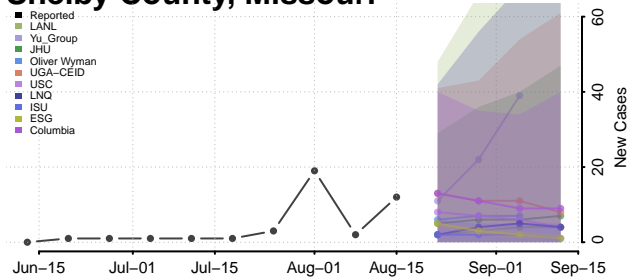

Shelby County, Missouri