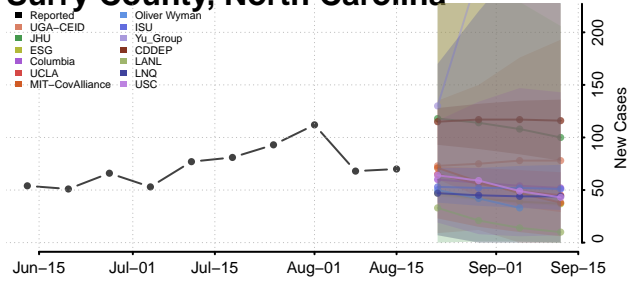

Surry County, North Carolina