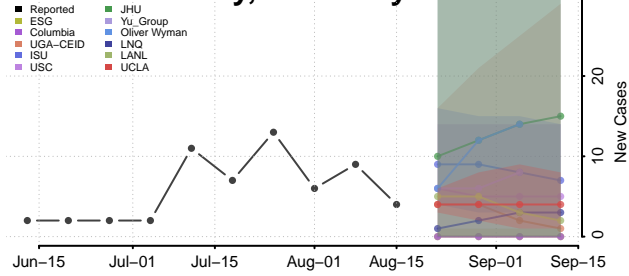

Webster County, Kentucky