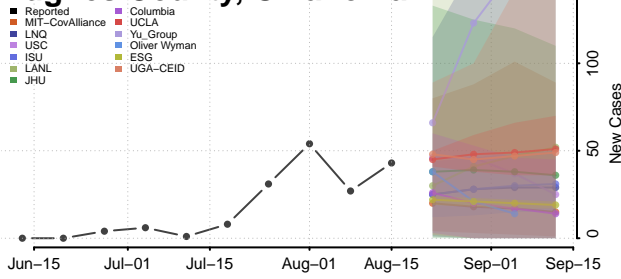

Hughes County, Oklahoma