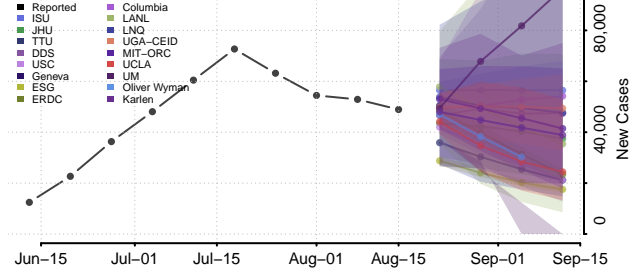

Williamson County, Tennessee

Wilson County, Tennessee

Texas

Anderson County, Texas

Andrews County, Texas

Angelina County, Texas