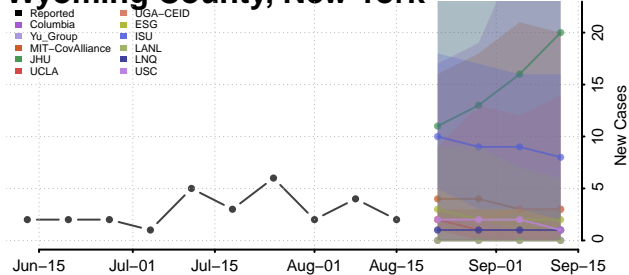

Wyoming County, New York