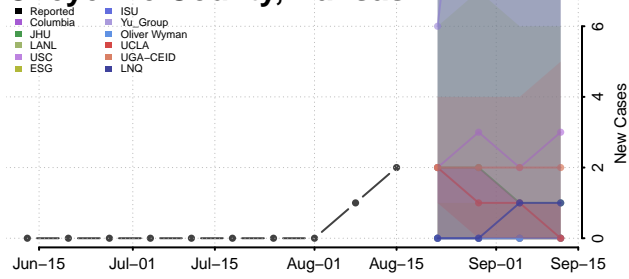

### Cheyenne County, Kansas