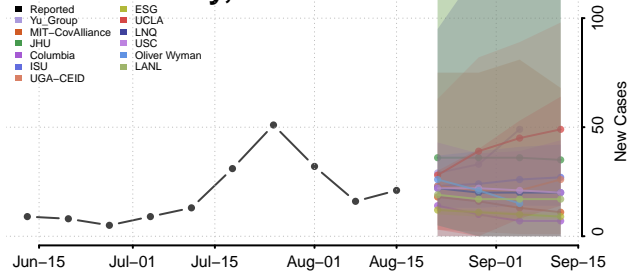

Custer County, Oklahoma