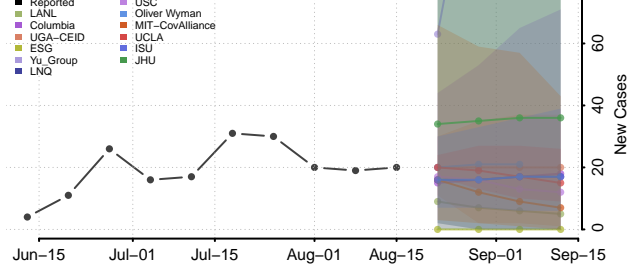

Steele County, Minnesota