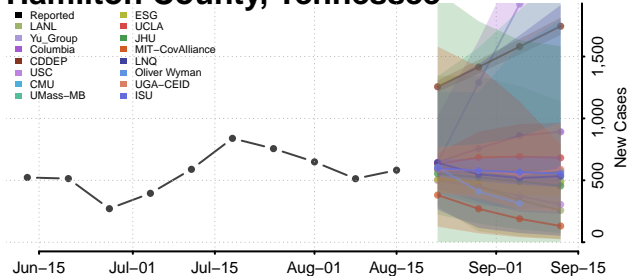

Hamilton County, Tennessee