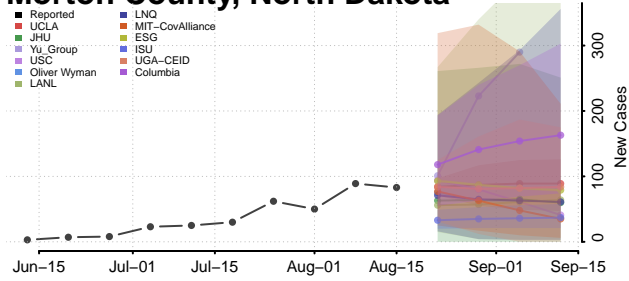

### Morton County, North Dakota