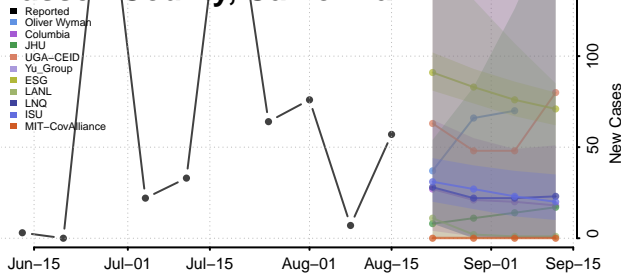

Lassen County, California