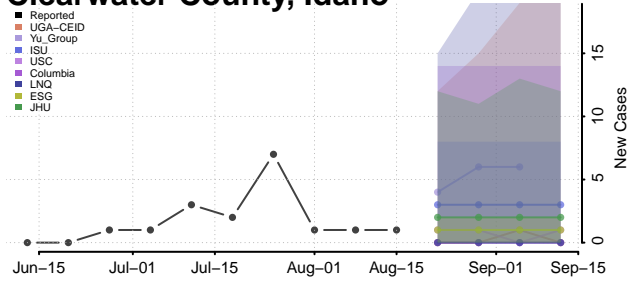

Clearwater County, Idaho