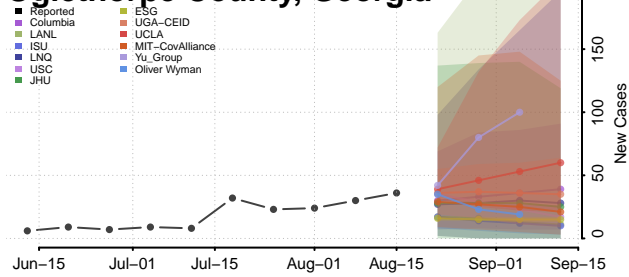

Oglethorpe County, Georgia