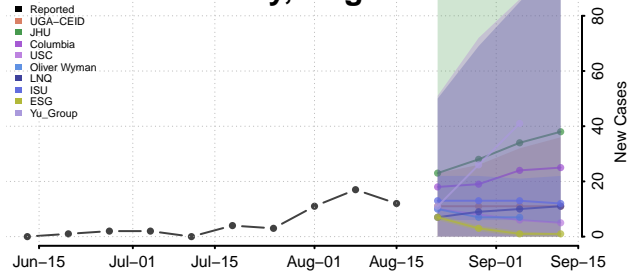

Dickenson County, Virginia