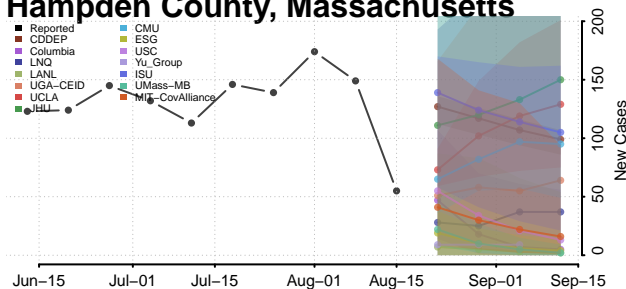

Hampden County, Massachusetts