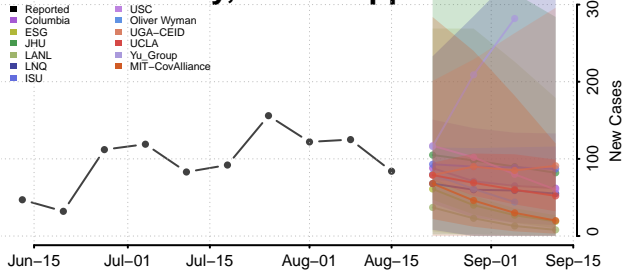

Warren County, Mississippi