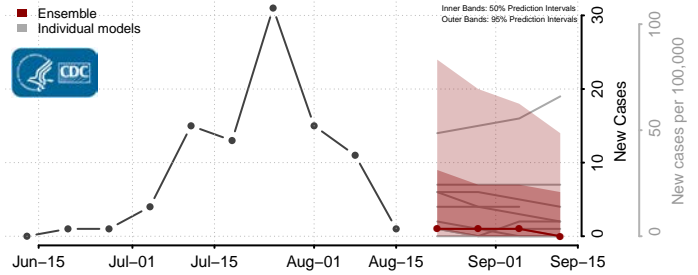

### Hardy County, West Virginia