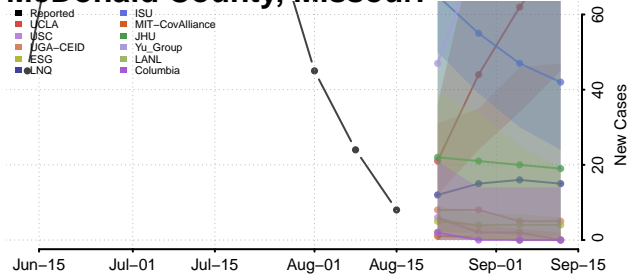

McDonald County, Missouri