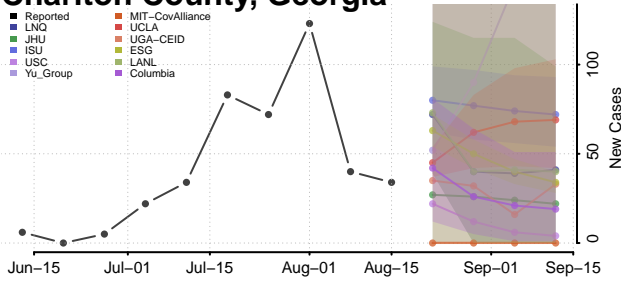

Charlton County, Georgia