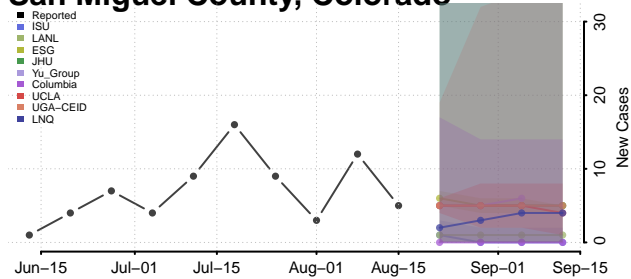

San Miguel County, Colorado