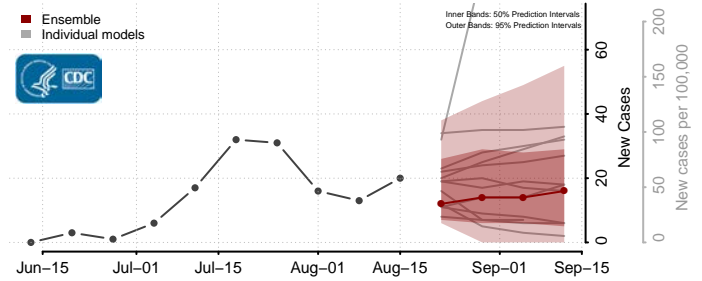

Transylvania County, North Carolina