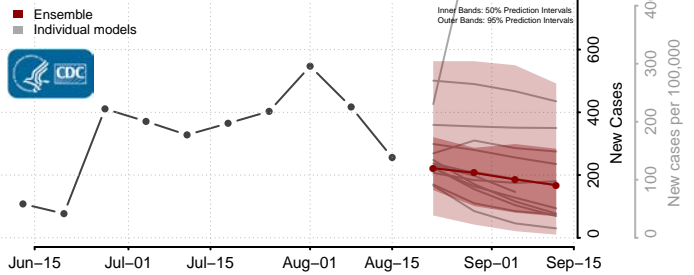

DeSoto County, Mississippi