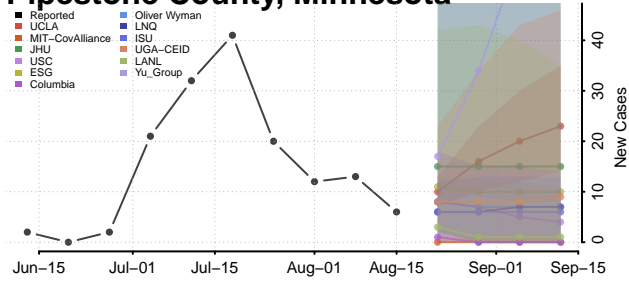

Pipestone County, Minnesota