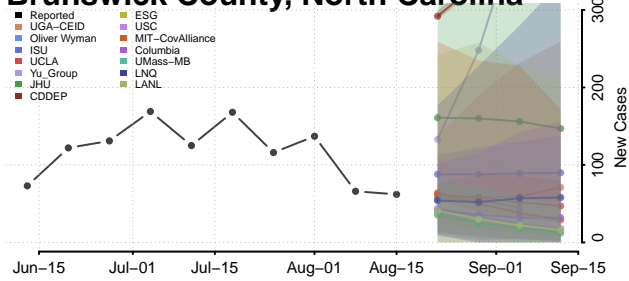

Brunswick County, North Carolina