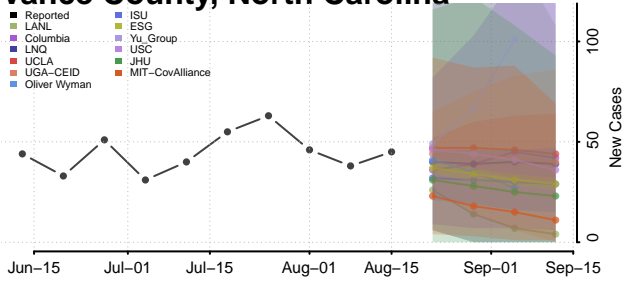

Vance County, North Carolina