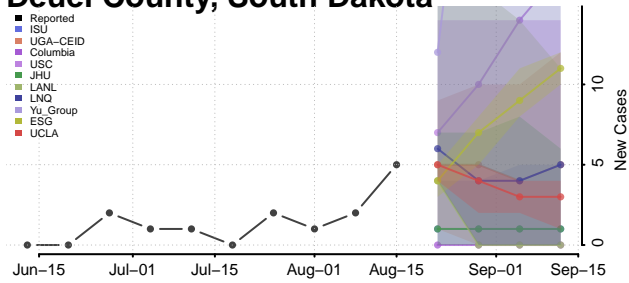

Deuel County, South Dakota