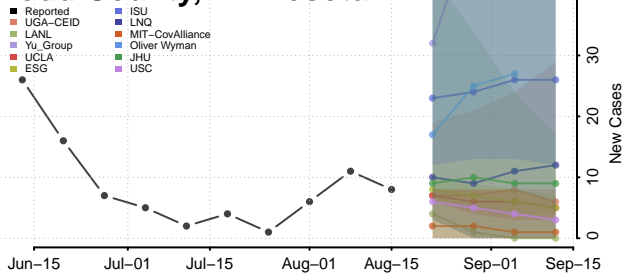

Todd County, Minnesota