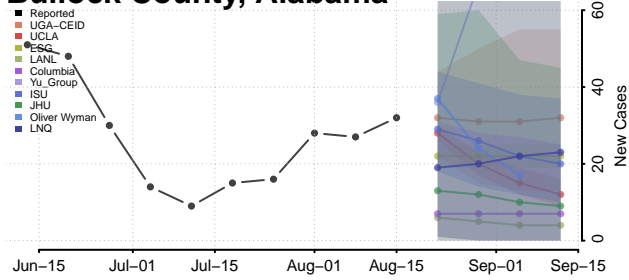

Bullock County, Alabama