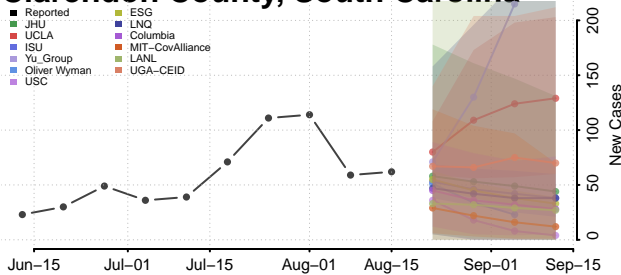

Clarendon County, South Carolina