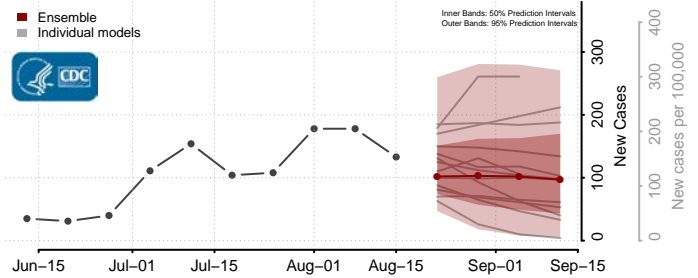

Twin Falls County, Idaho