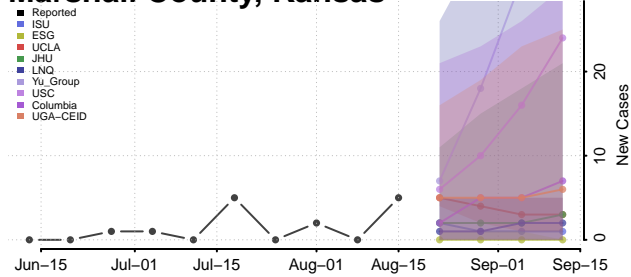

Marshall County, Kansas