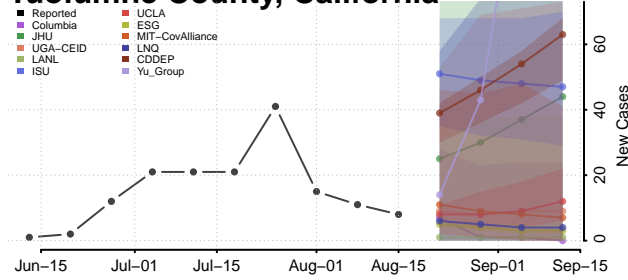

Tuolumne County, California