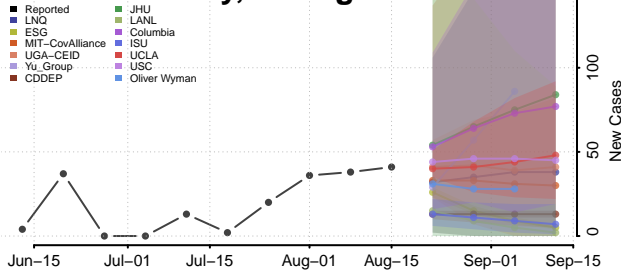

Tuscola County, Michigan