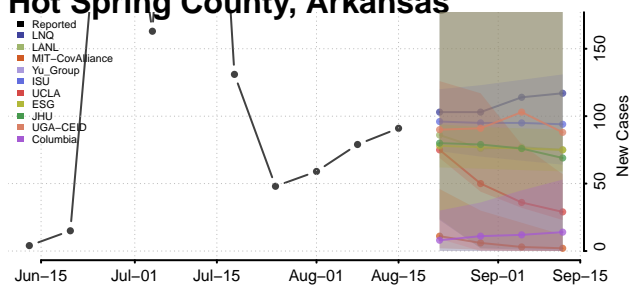

Hot Spring County, Arkansas