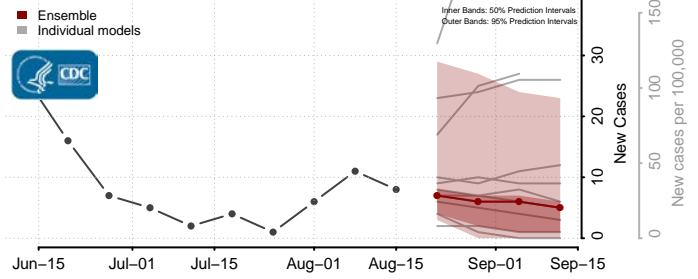

Todd County, Minnesota