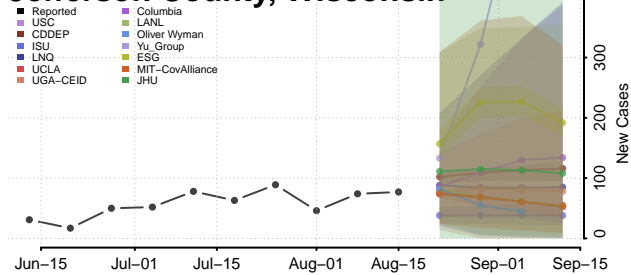

Jefferson County, Wisconsin