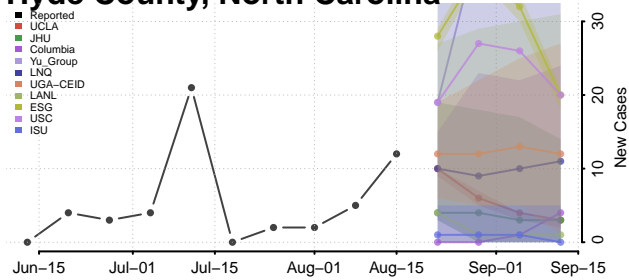

Hyde County, North Carolina