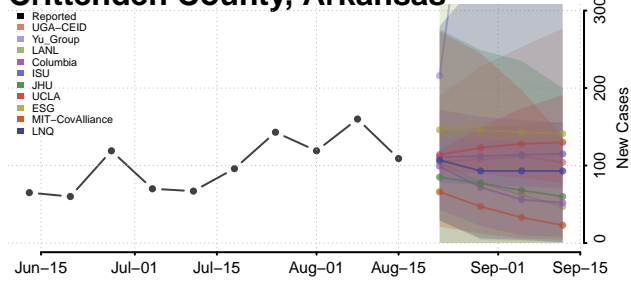

Crittenden County, Arkansas