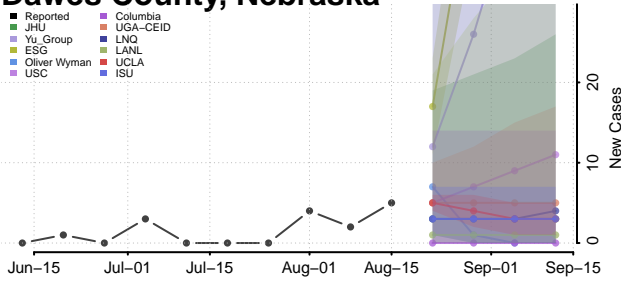

Dawes County, Nebraska