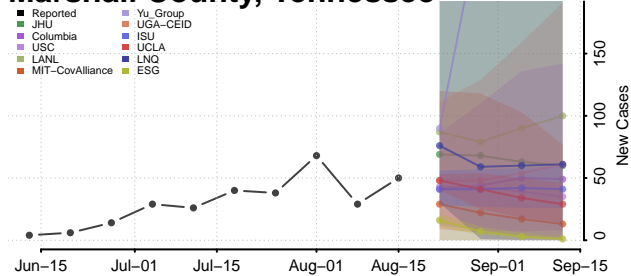

Marshall County, Tennessee