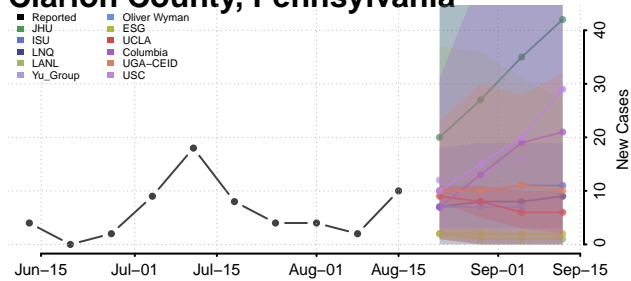

Clarion County, Pennsylvania