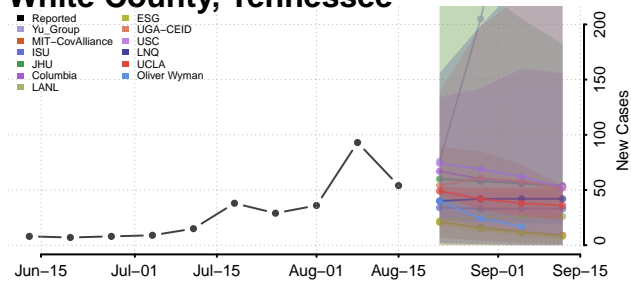

White County, Tennessee