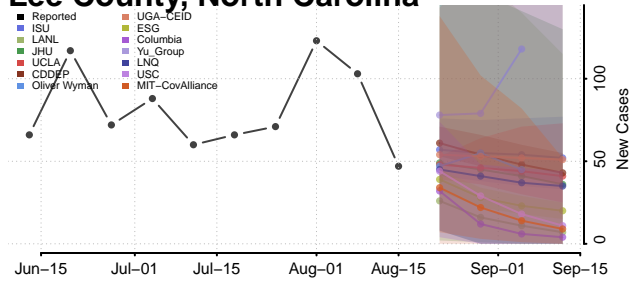

Lee County, North Carolina