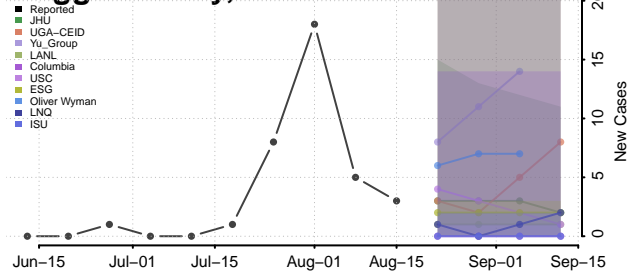

Griggs County, North Dakota