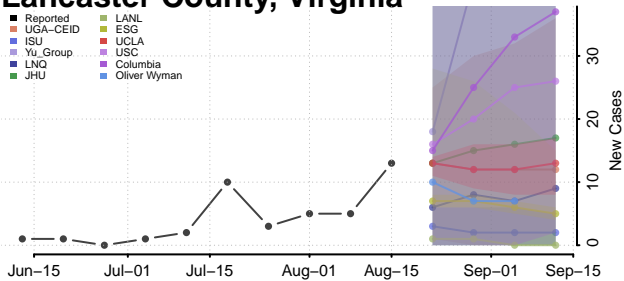

Lancaster County, Virginia