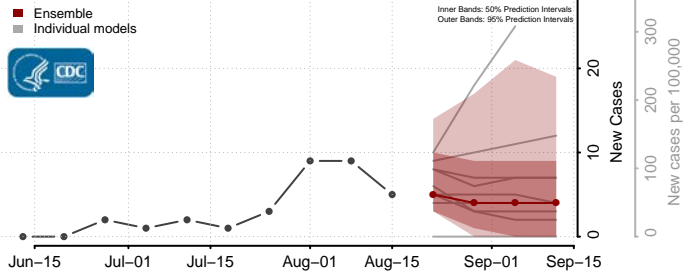

Hamilton County, Illinois