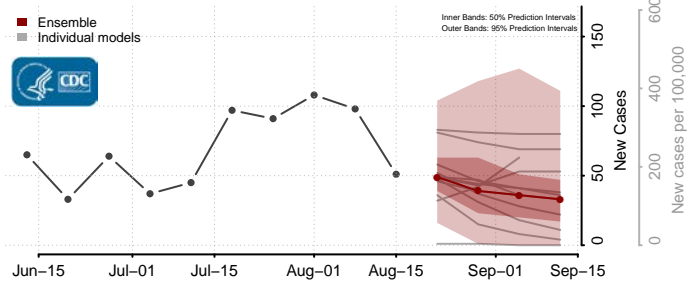

Leflore County, Mississippi