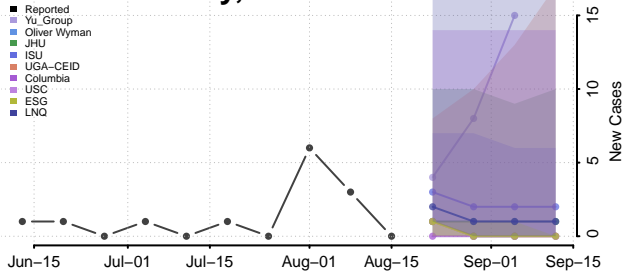

### Putnam County, Missouri