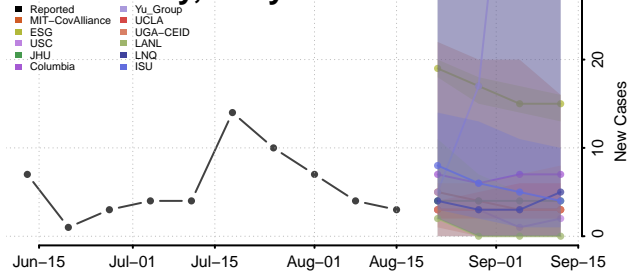

Kent County, Maryland