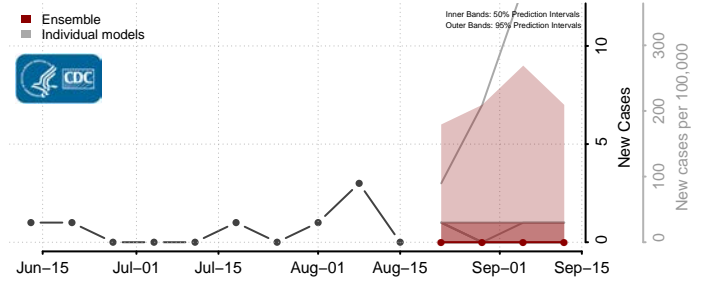

Jackson County, South Dakota