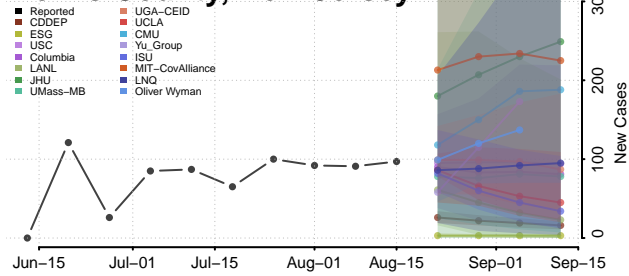

Morris County, New Jersey