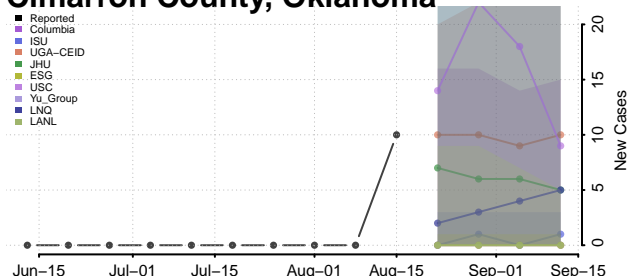

Cimarron County, Oklahoma