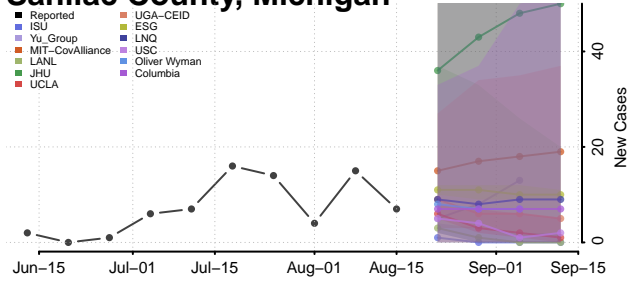

Sanilac County, Michigan