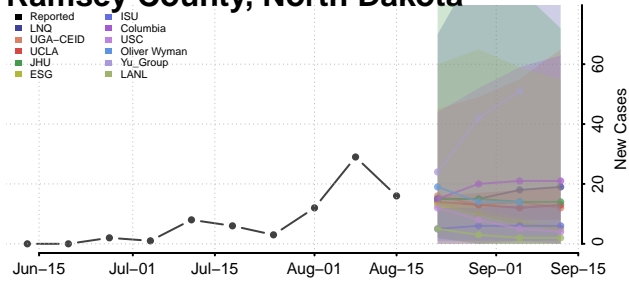

Ramsey County, North Dakota