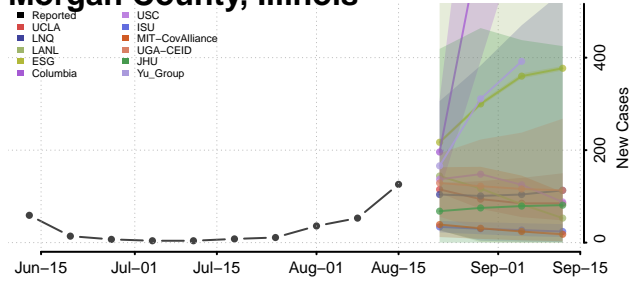

Morgan County, Illinois