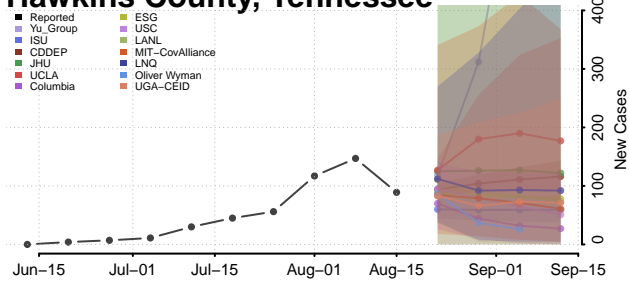

Hawkins County, Tennessee