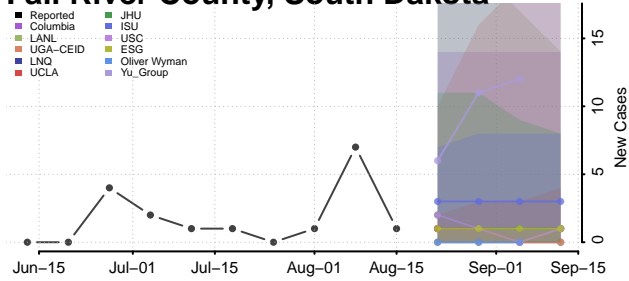

Fall River County, South Dakota