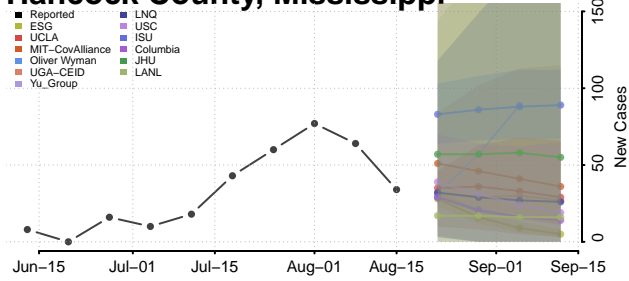

Hancock County, Mississippi