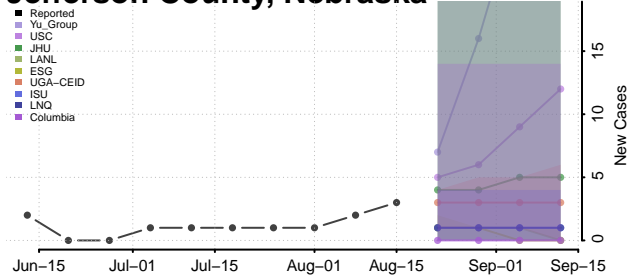

Jefferson County, Nebraska