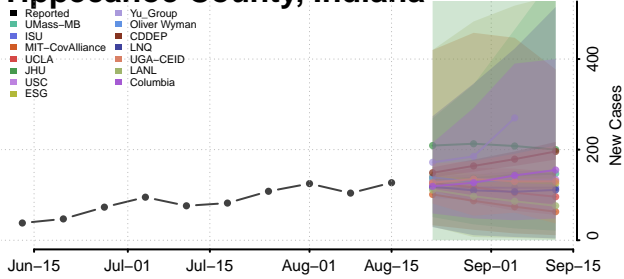

Tippecanoe County, Indiana