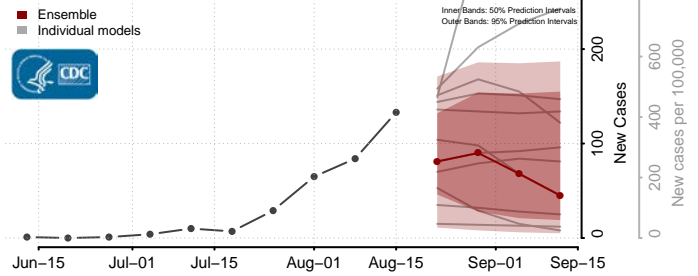

Logan County, West Virginia