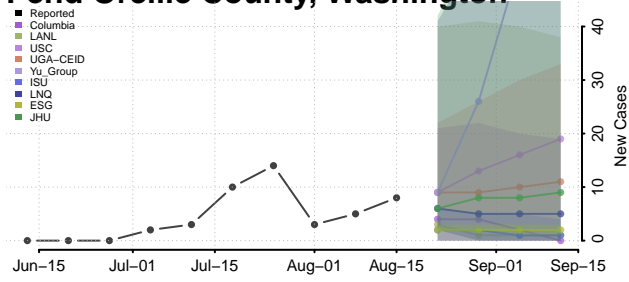

### Pierce County, Washington