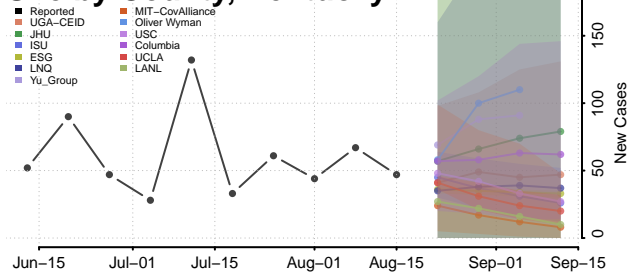

Shelby County, Kentucky