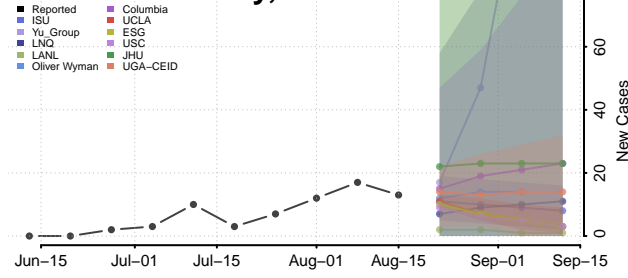

Jefferson County, Kansas