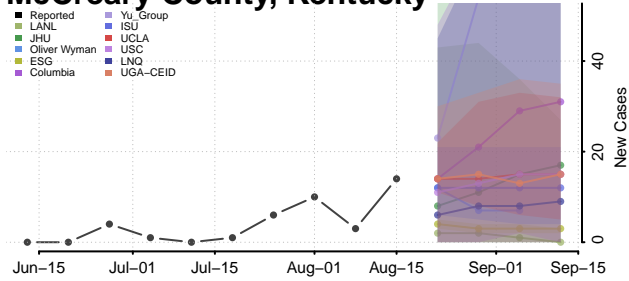

McCreary County, Kentucky