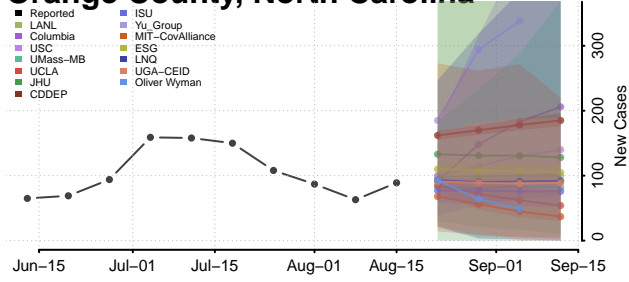

Orange County, North Carolina