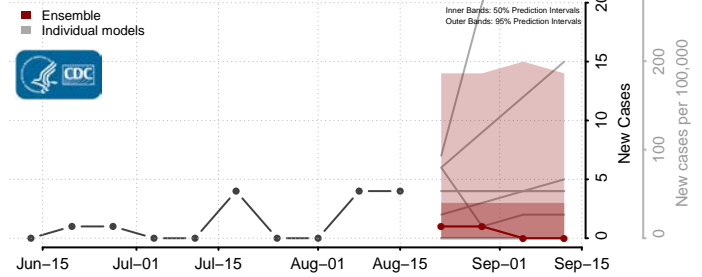

Elliott County, Kentucky