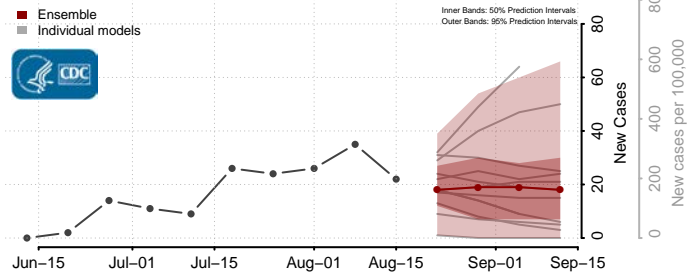

Jefferson Davis County, Mississippi