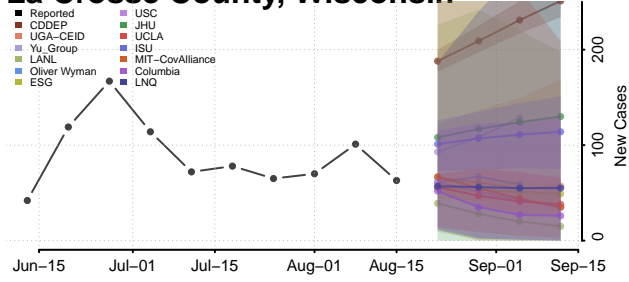

### La Crosse County, Wisconsin