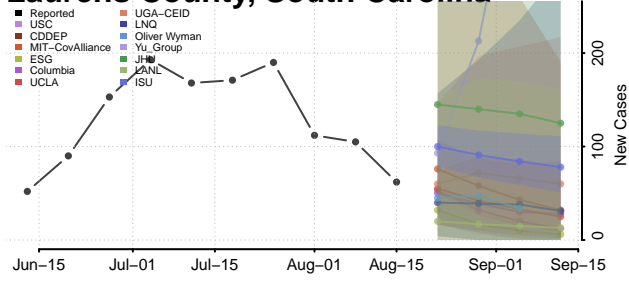

Laurens County, South Carolina