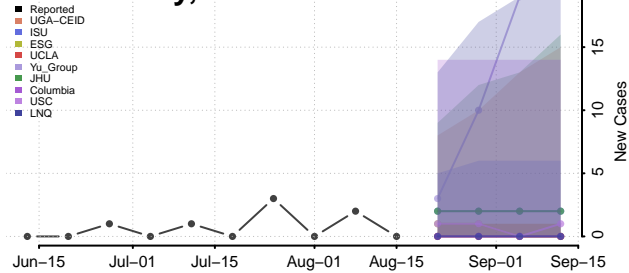

Ellis County, Oklahoma