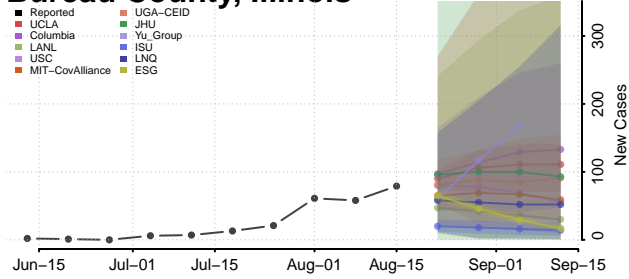

Bureau County, Illinois