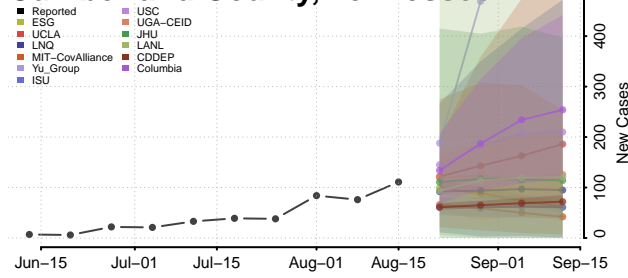

Cumberland County, Tennessee