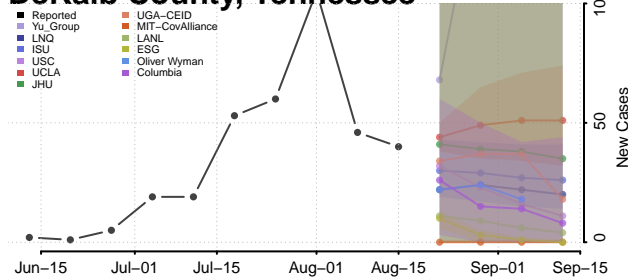

DeKalb County, Tennessee