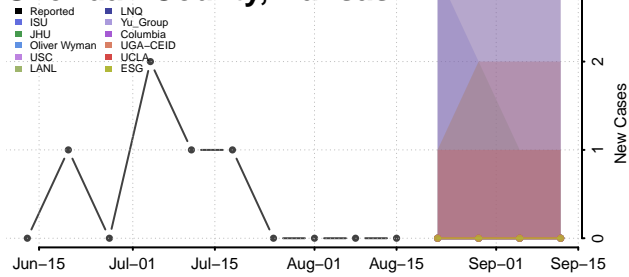

Sheridan County, Kansas