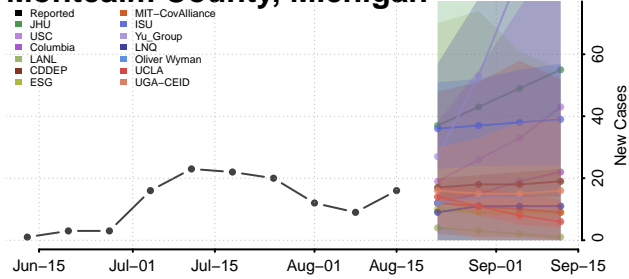

Montcalm County, Michigan