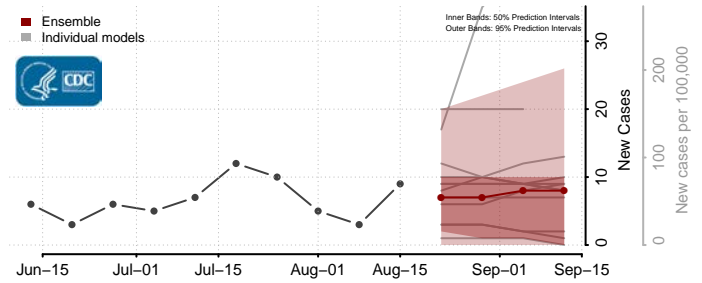

Butler County, Kentucky