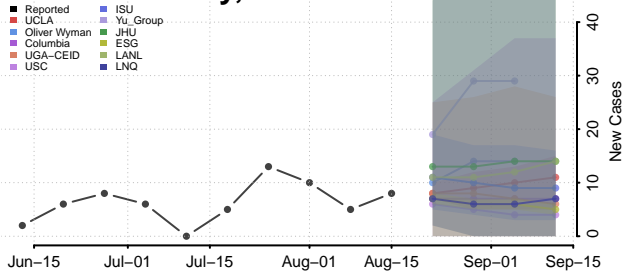

Andrew County, Missouri