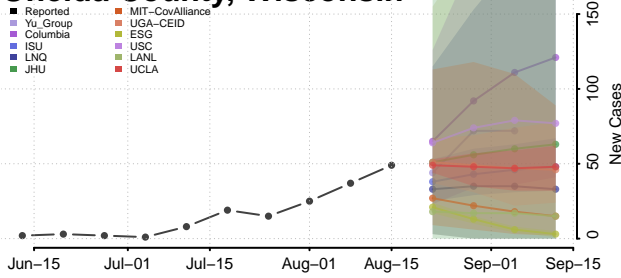

Oneida County, Wisconsin