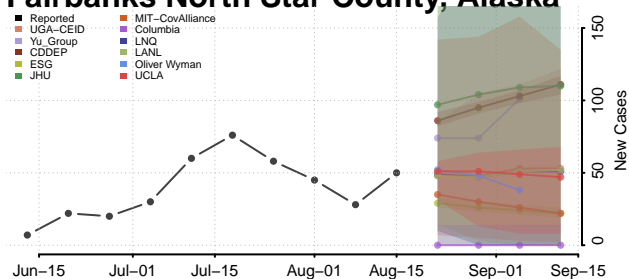

Fairbanks North Star County, Alaska