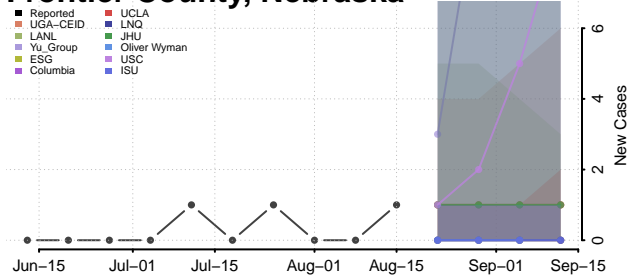

Frontier County, Nebraska