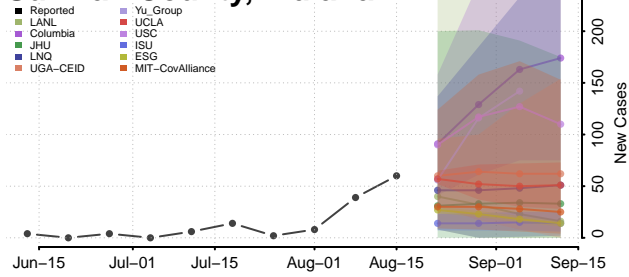

Sullivan County, Indiana