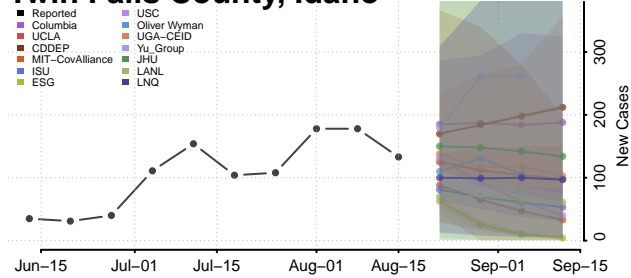

Twin Falls County, Idaho