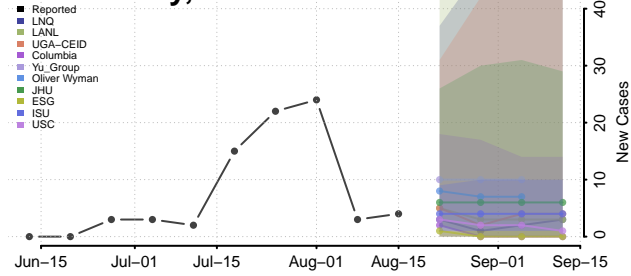

Iron County, Wisconsin