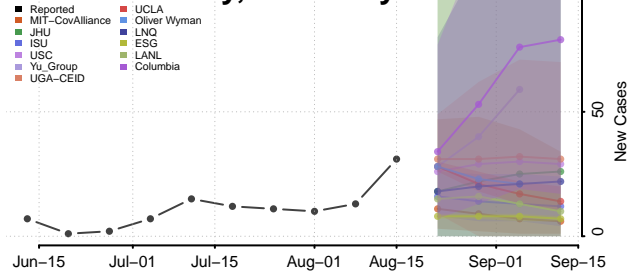

Russell County, Kentucky