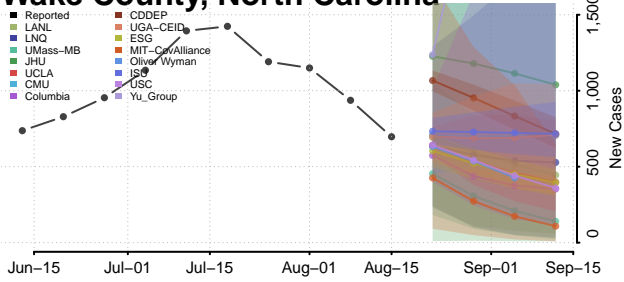

Wake County, North Carolina