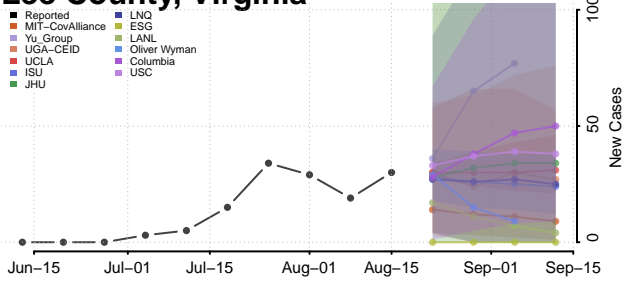

Lee County, Virginia