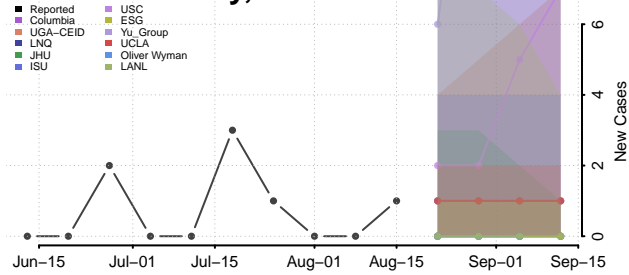

Renville County, North Dakota