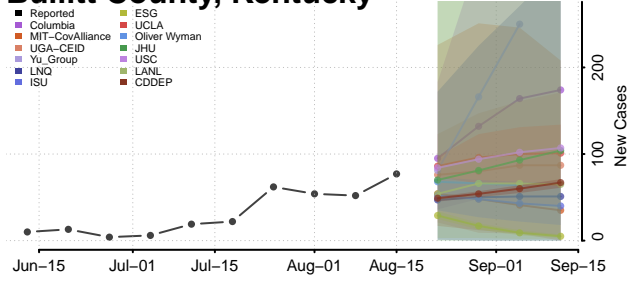

Bullitt County, Kentucky