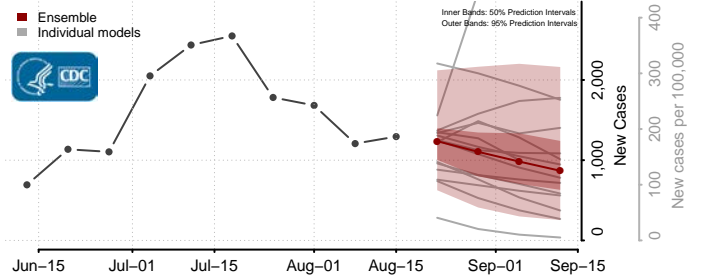

Davidson County, Tennessee