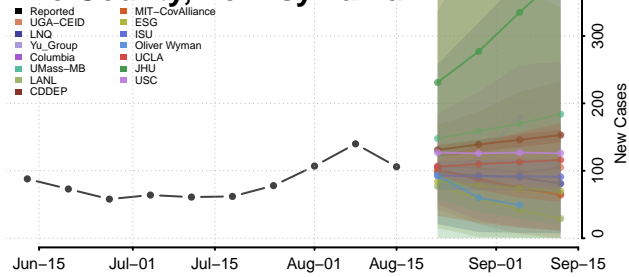

Erie County, Pennsylvania