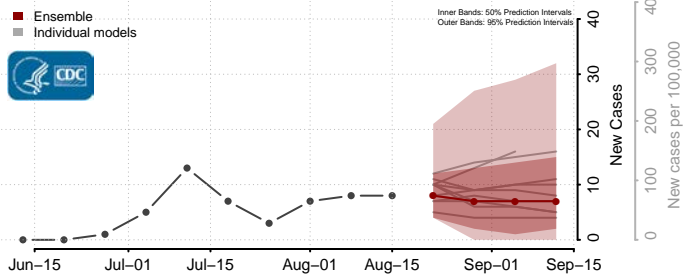

Cumberland County, Illinois