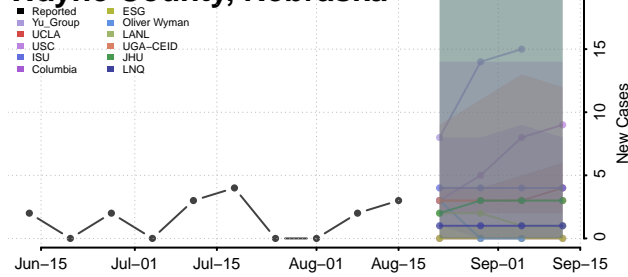

Wayne County, Nebraska