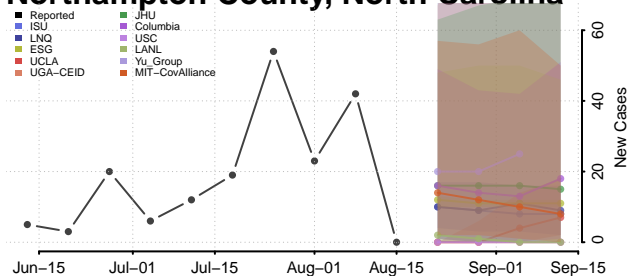

Northampton County, North Carolina