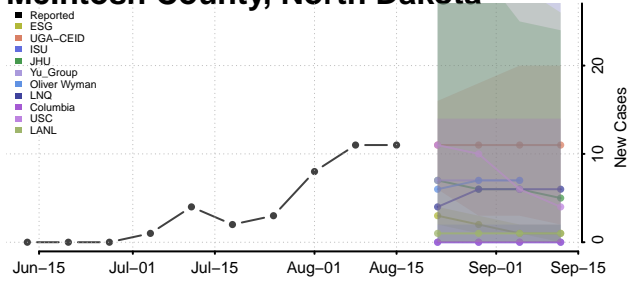

McIntosh County, North Dakota