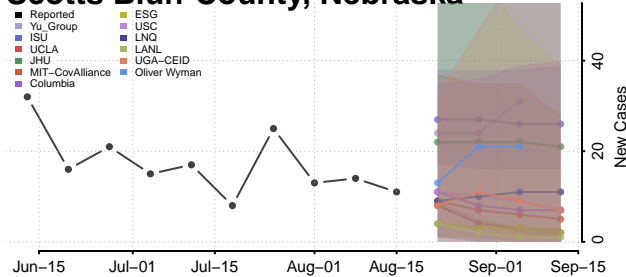

### Scotts Bluff County, Nebraska