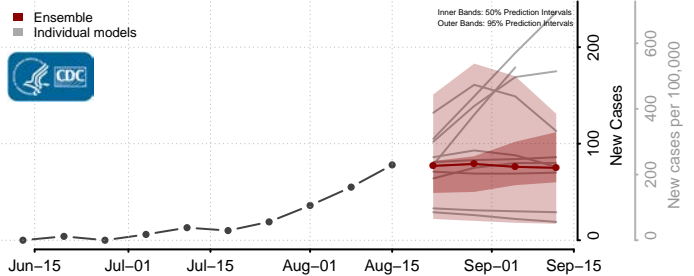

Effingham County, Illinois