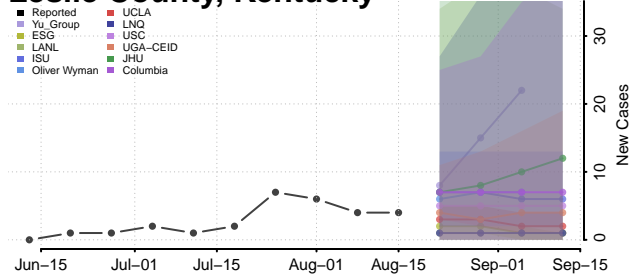

Leslie County, Kentucky