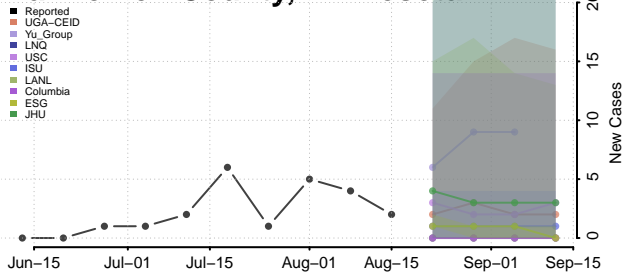

Mahnomen County, Minnesota