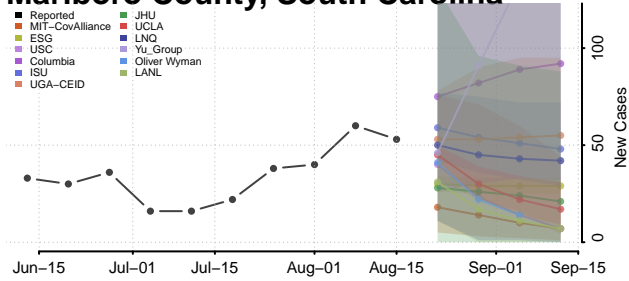

### McCormick County, South Carolina