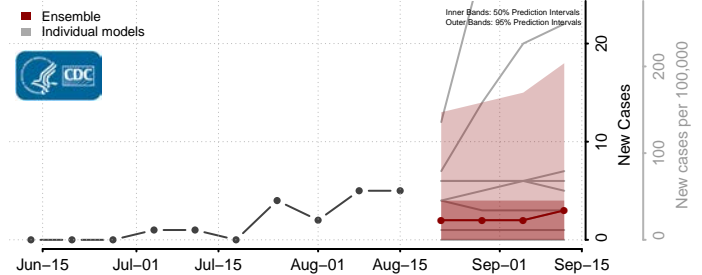

Mathews County, Virginia