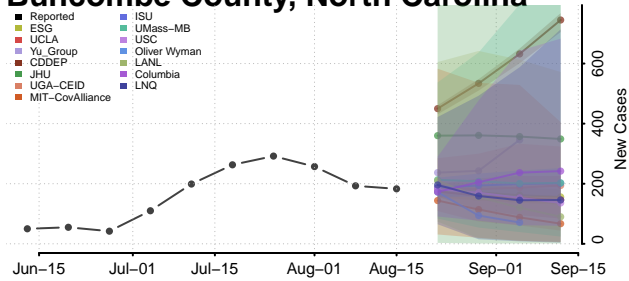

Buncombe County, North Carolina