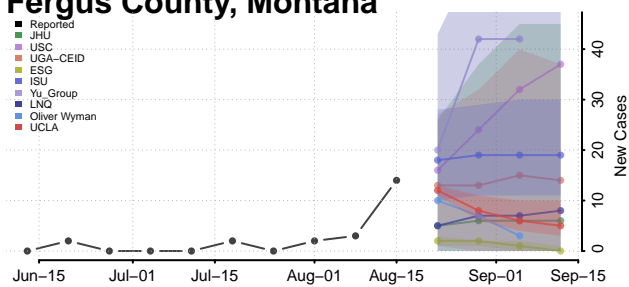

Fergus County, Montana