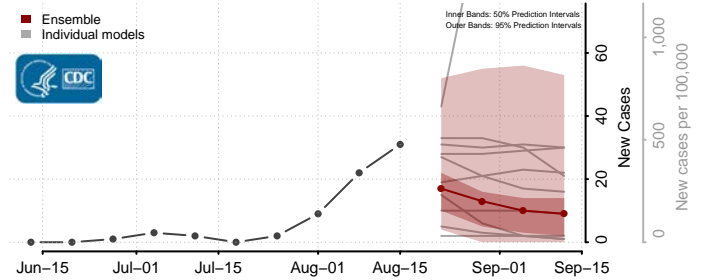

Kearney County, Nebraska