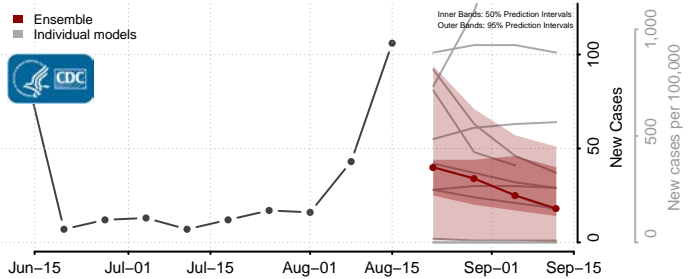

Greensville County, Virginia