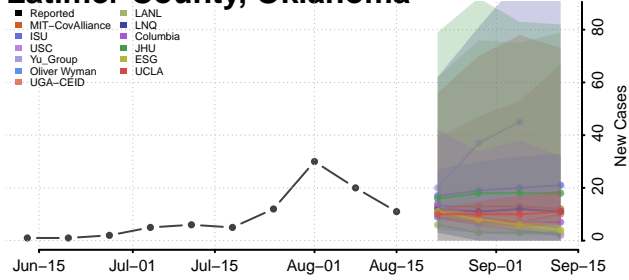

Latimer County, Oklahoma