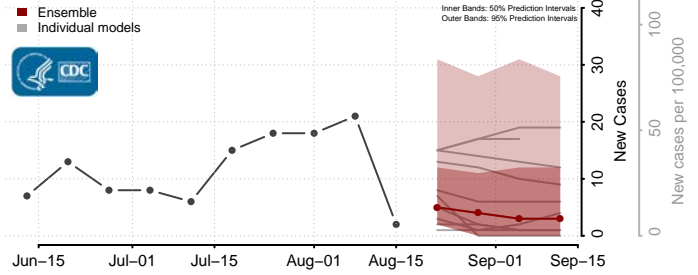

Orange County, Virginia