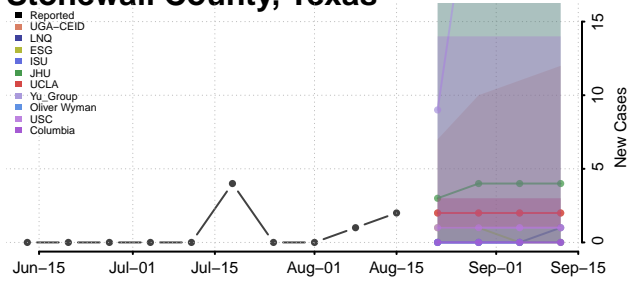

Stonewall County, Texas