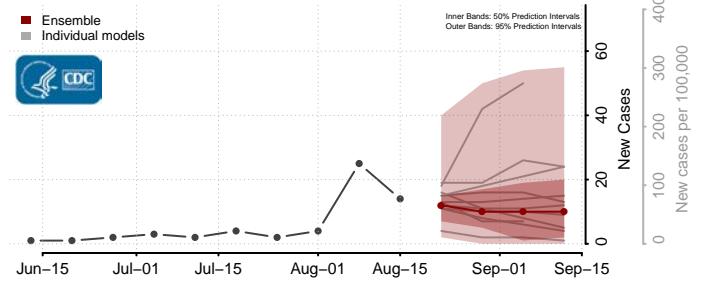

Radford County, Virginia