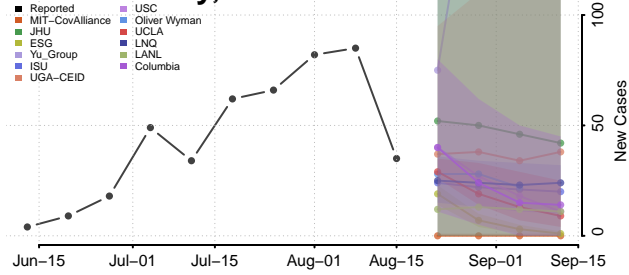

Smith County, Tennessee