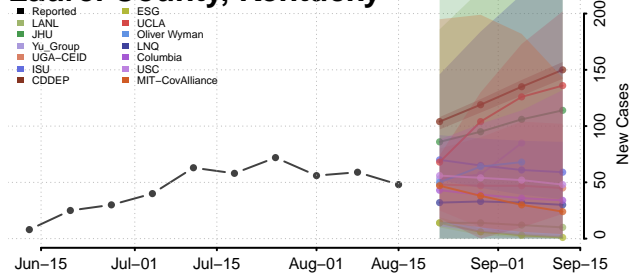

Laurel County, Kentucky