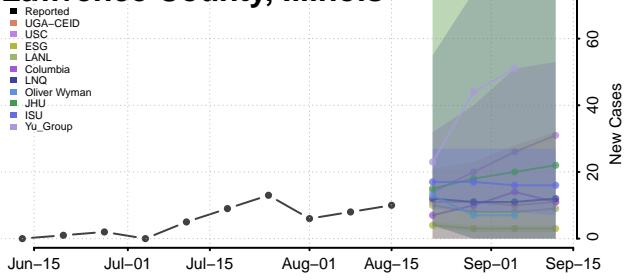

Lawrence County, Illinois