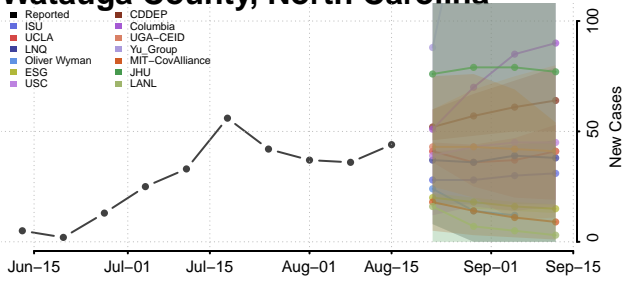

Watauga County, North Carolina