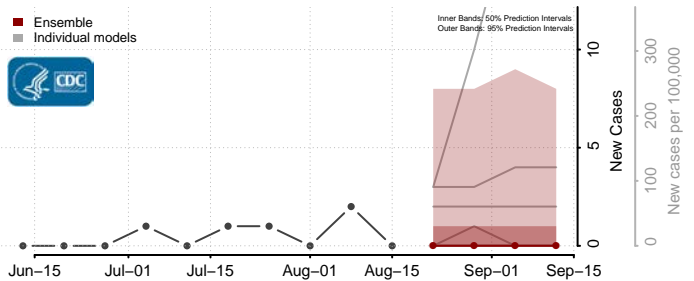

Sheridan County, Montana