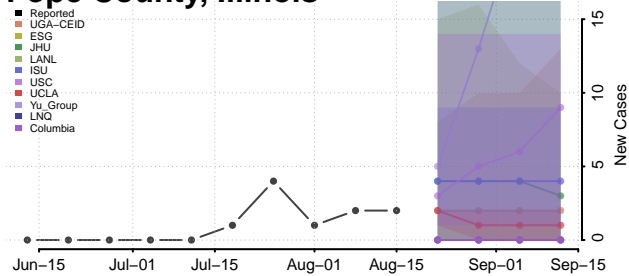

Pope County, Illinois