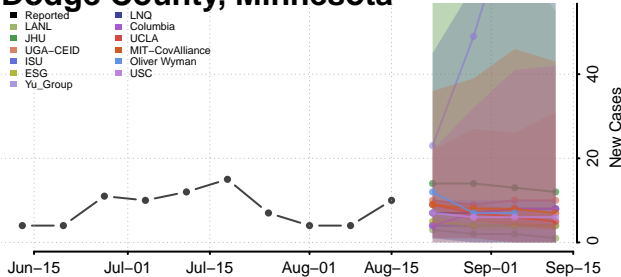

Dodge County, Minnesota