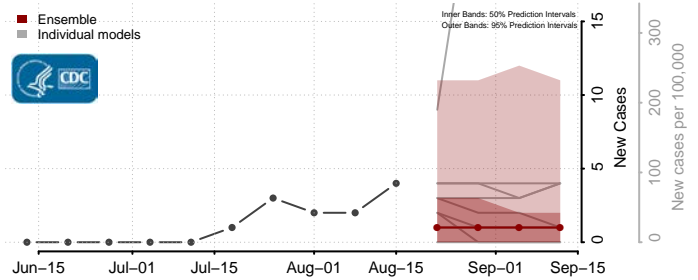

Calhoun County, Illinois