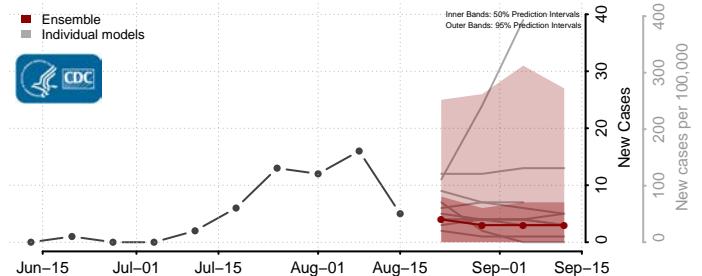

Montgomery County, Iowa