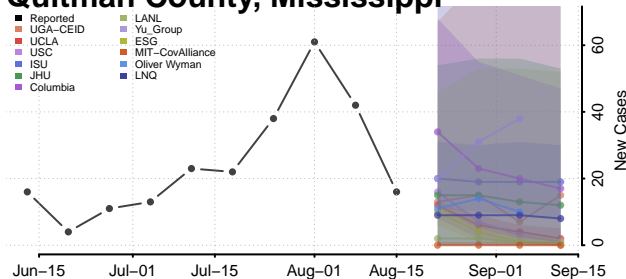

Quitman County, Mississippi