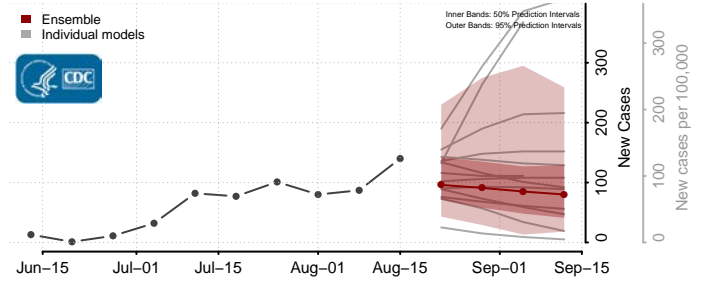

Hardin County, Kentucky