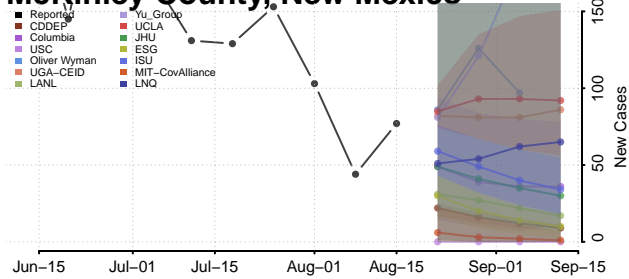

McKinley County, New Mexico