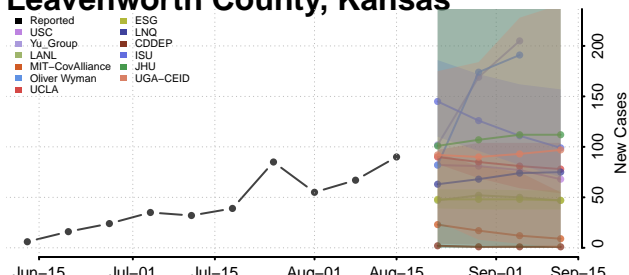

Leavenworth County, Kansas