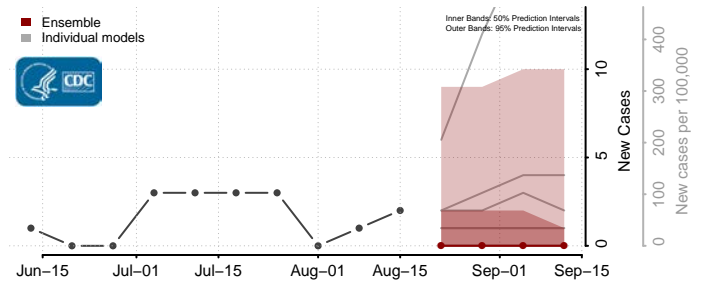

Douglas County, South Dakota