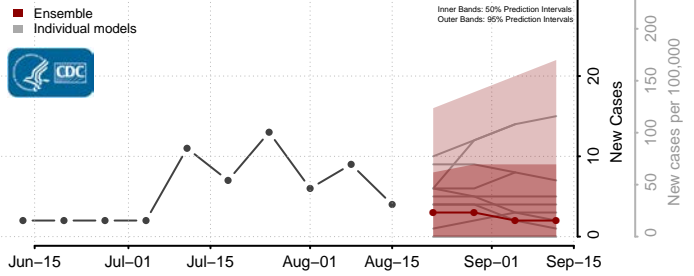

Webster County, Kentucky