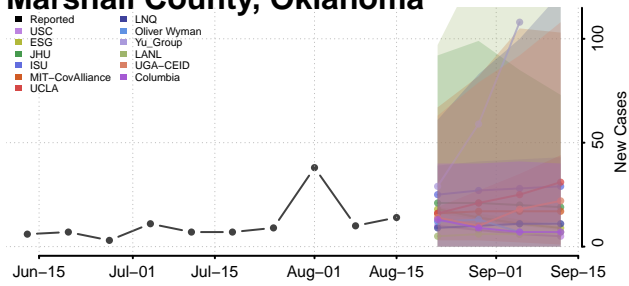

Marshall County, Oklahoma