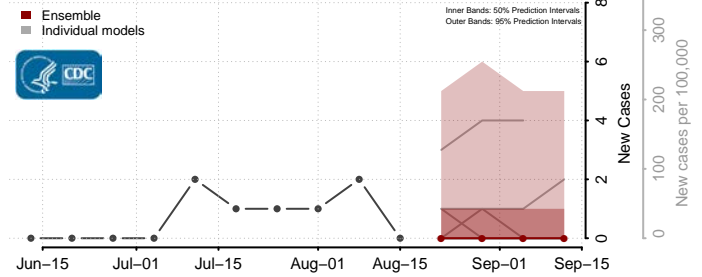

Greeley County, Nebraska