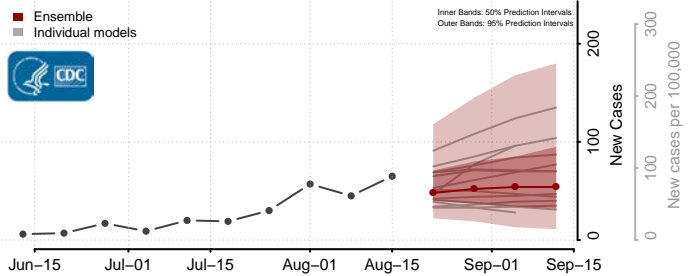

Raleigh County, West Virginia