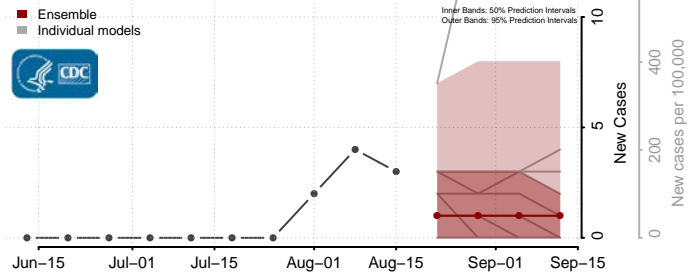

Gosper County, Nebraska