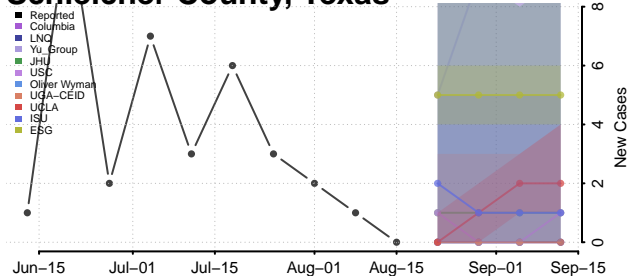

Schleicher County, Texas