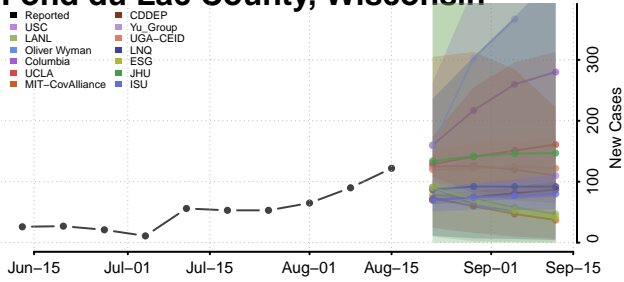

### Forest County, Wisconsin