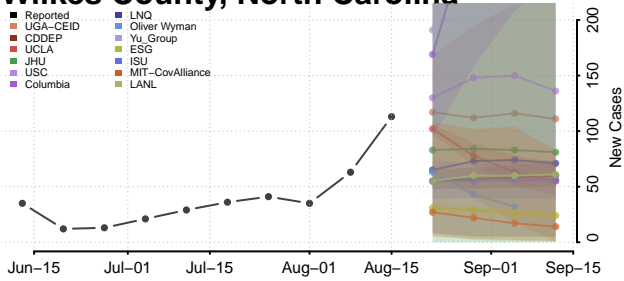

Wilkes County, North Carolina