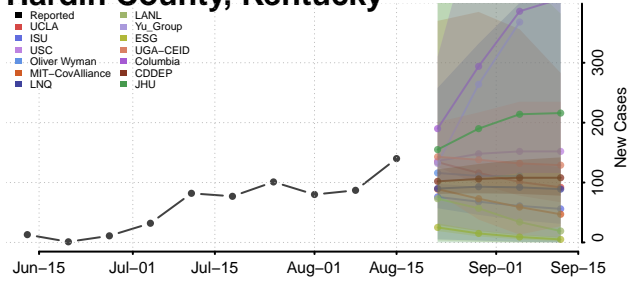

Hardin County, Kentucky