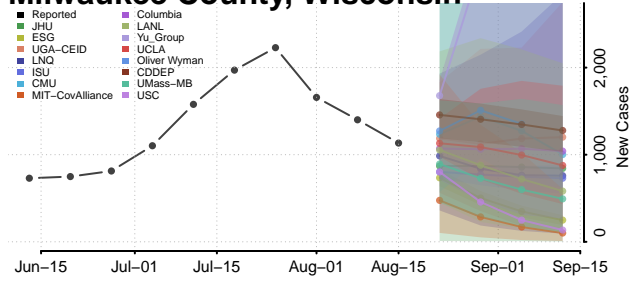

Milwaukee County, Wisconsin