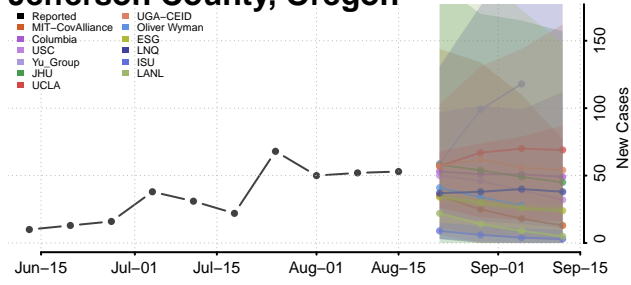

Jefferson County, Oregon