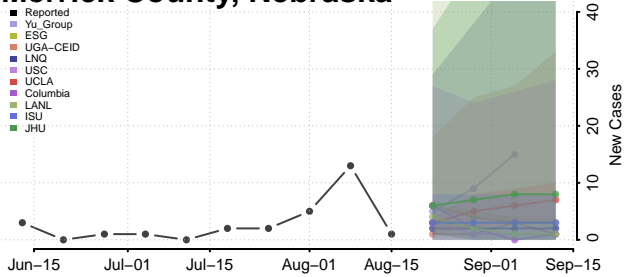

Merrick County, Nebraska