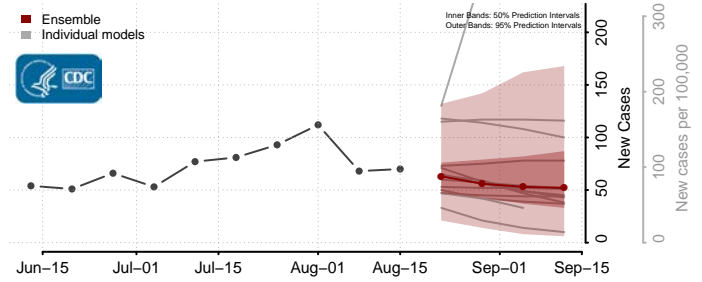

Surry County, North Carolina