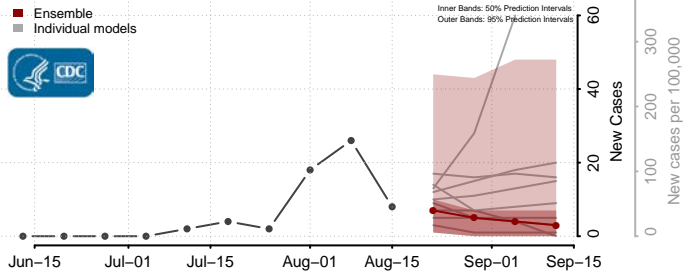

McDowell County, West Virginia