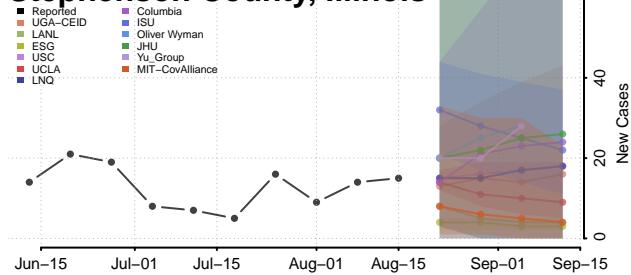

Stephenson County, Illinois