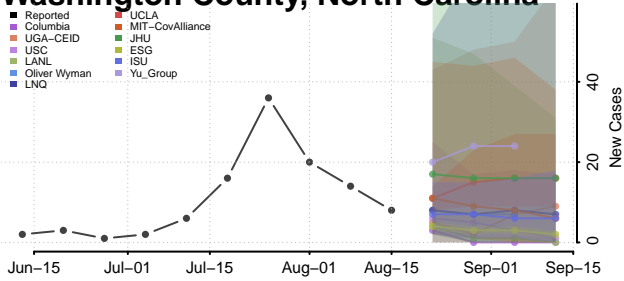

Washington County, North Carolina