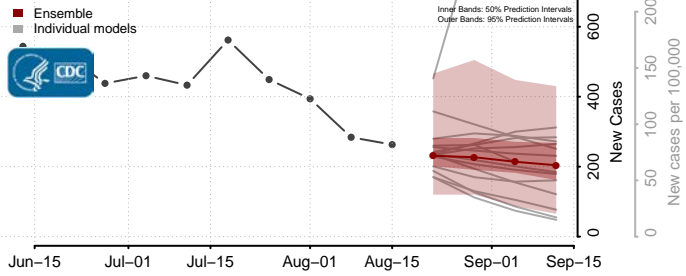

Durham County, North Carolina