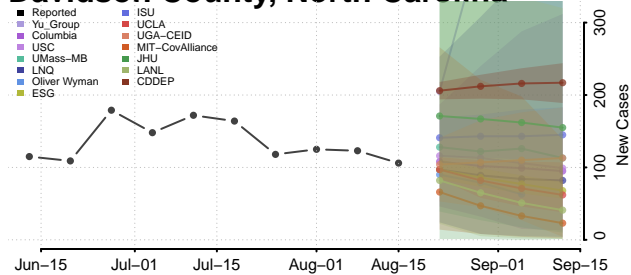

Davidson County, North Carolina