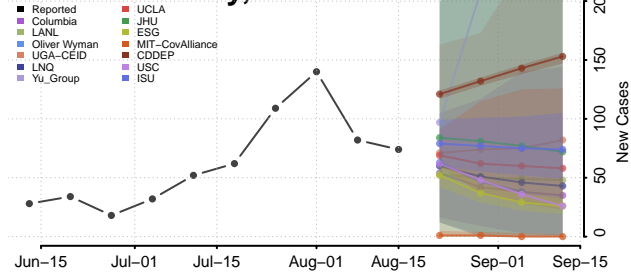

Loudon County, Tennessee