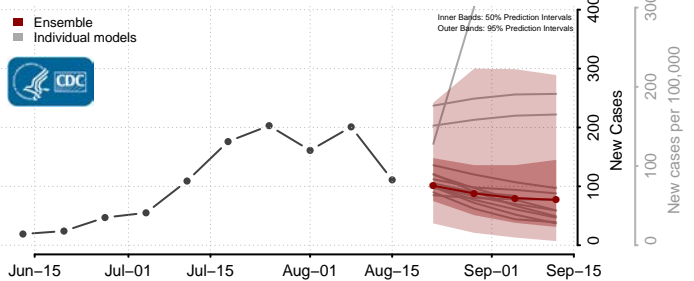

Hampton County, Virginia