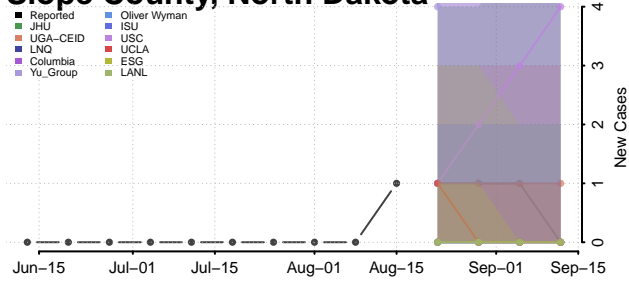

Slope County, North Dakota