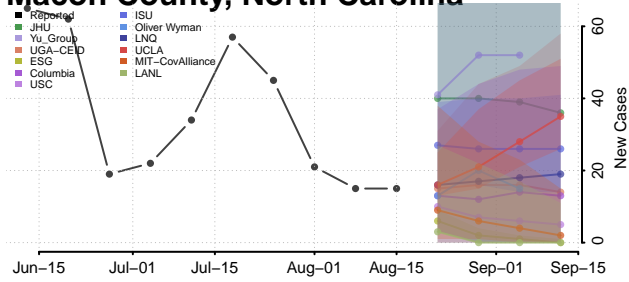

Macon County, North Carolina