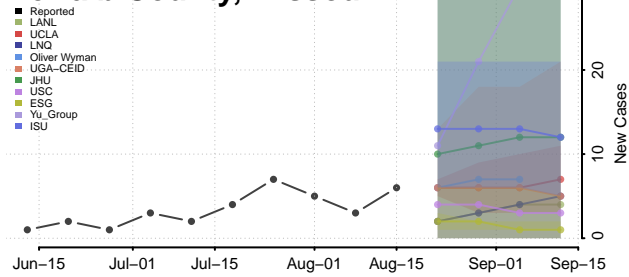

DeKalb County, Missouri