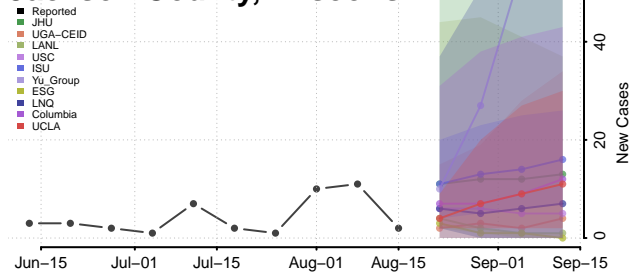

Jackson County, Wisconsin