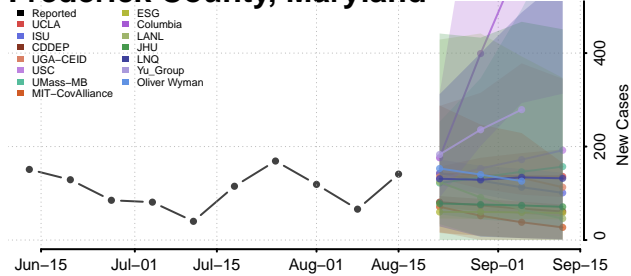

Frederick County, Maryland