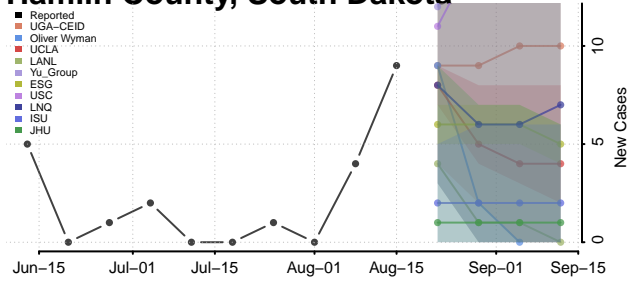

Hamlin County, South Dakota