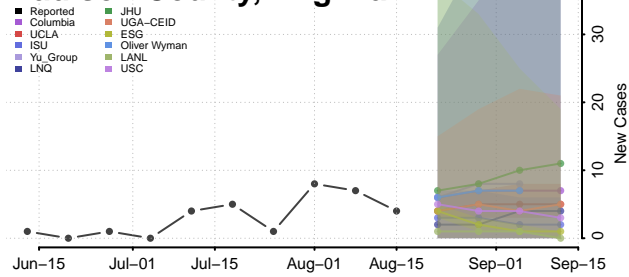

### Madison County, Virginia