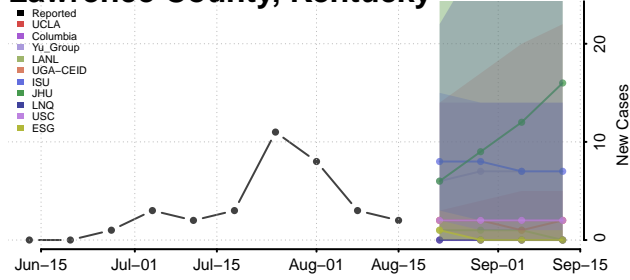

Lawrence County, Kentucky