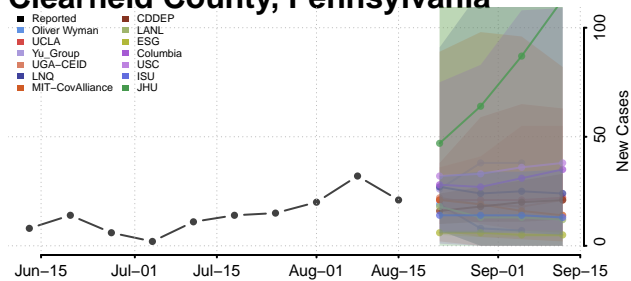

Clearfield County, Pennsylvania