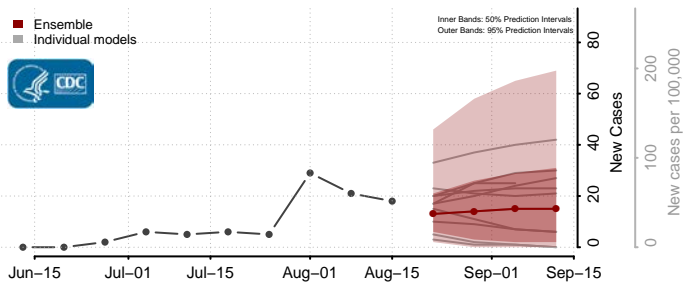

Silver Bow County, Montana