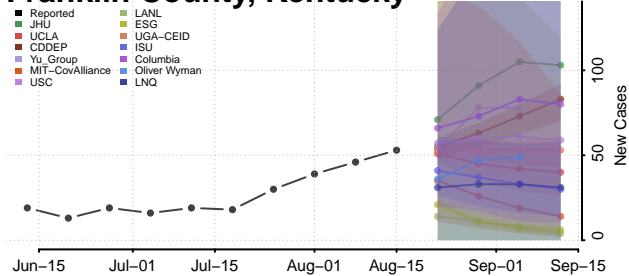

Franklin County, Kentucky