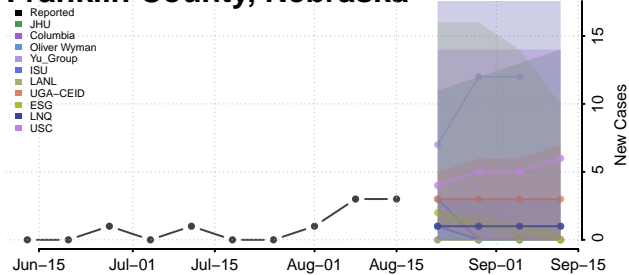

Franklin County, Nebraska