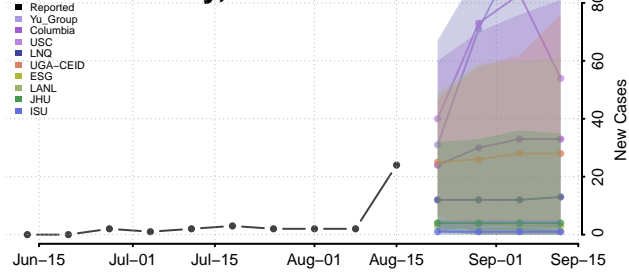

Pierce County, Nebraska