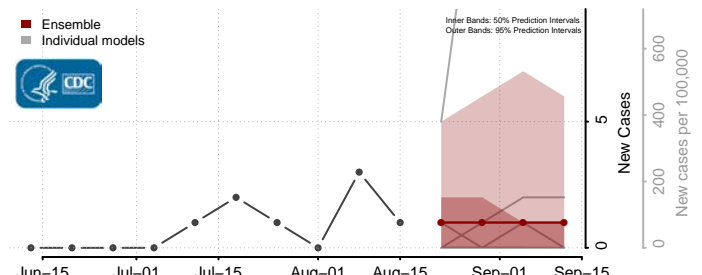

Sheridan County, North Dakota