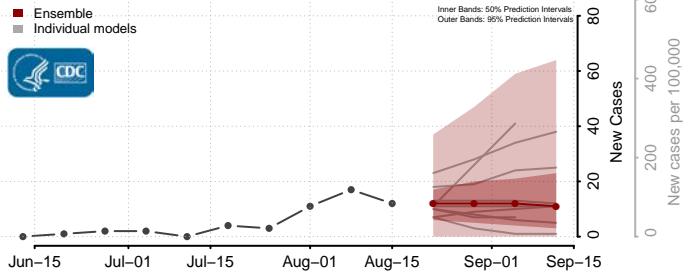

Dickenson County, Virginia