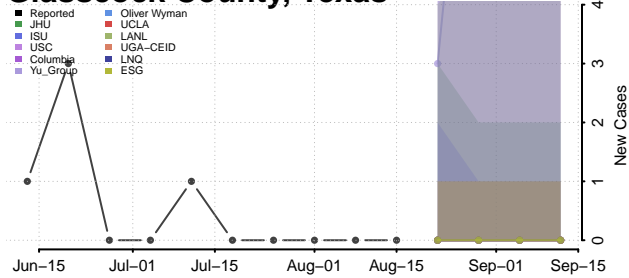

Glasscock County, Texas