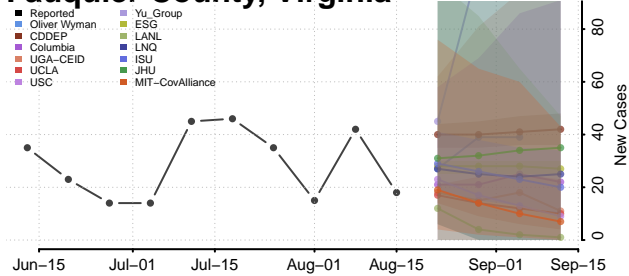

Fauquier County, Virginia