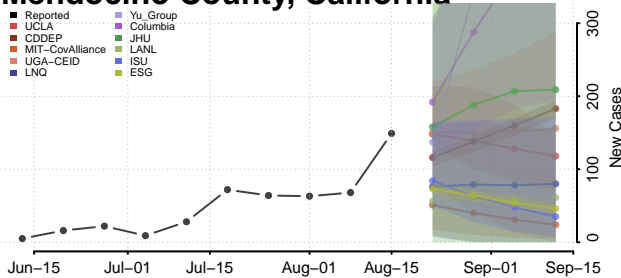

Mendocino County, California