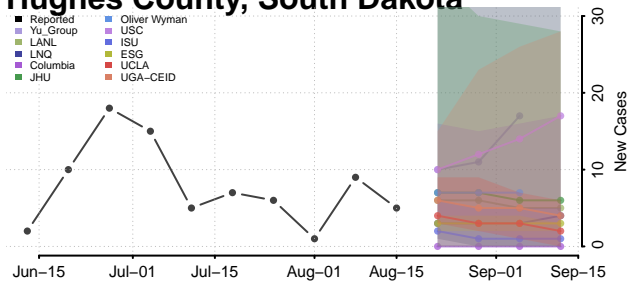

Hughes County, South Dakota