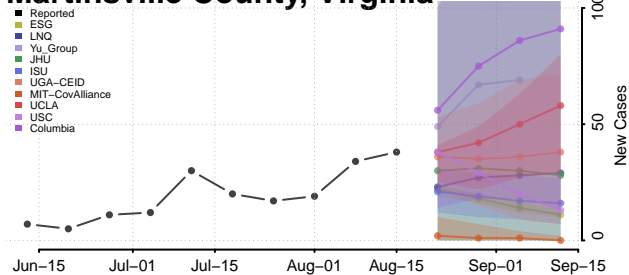

Martinsville County, Virginia