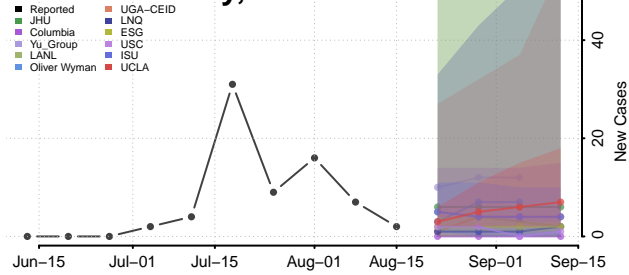

Lincoln County, Montana