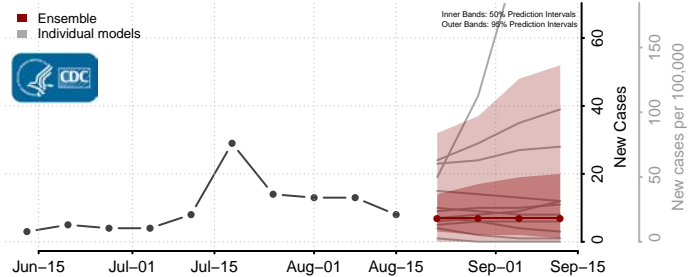

Douglas County, Minnesota