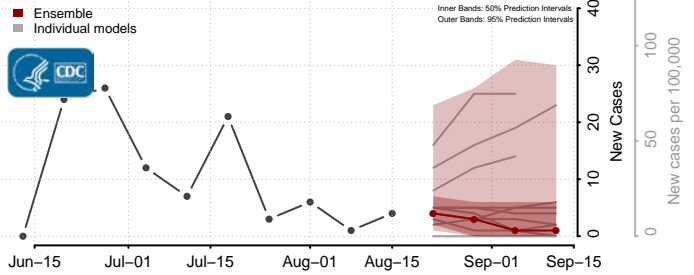

### Putnam County, West Virginia