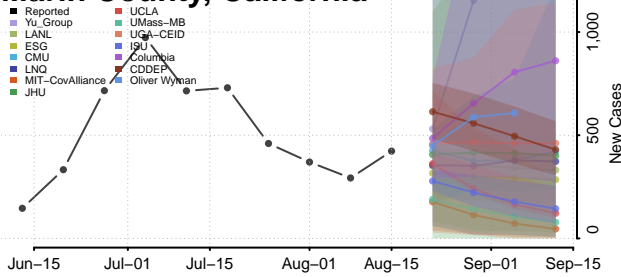

Marin County, California