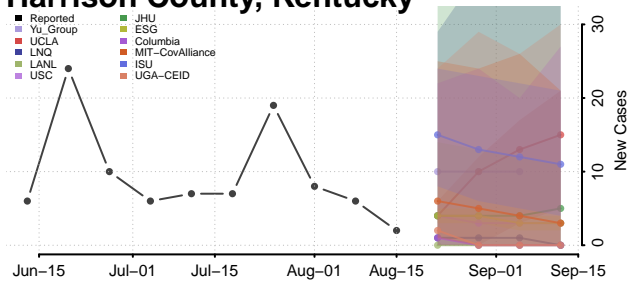

Harrison County, Kentucky