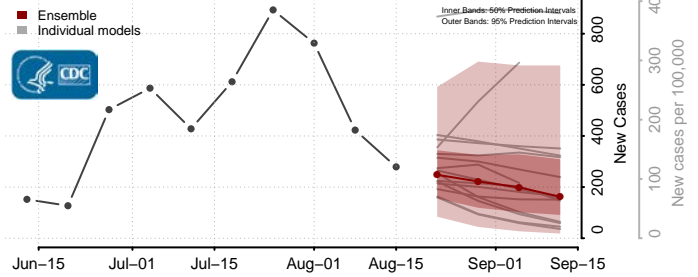

Hinds County, Mississippi