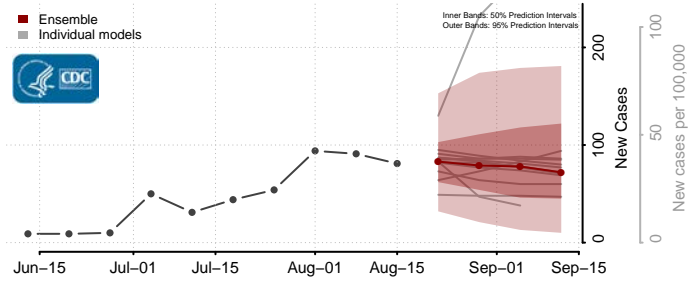

Jackson County, Oregon