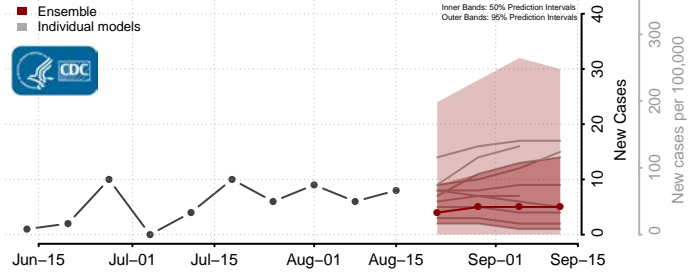

Northumberland County, Virginia