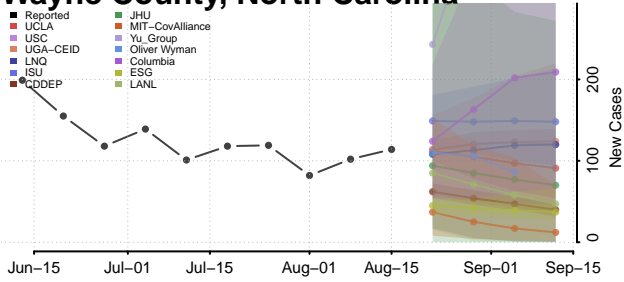

Wayne County, North Carolina