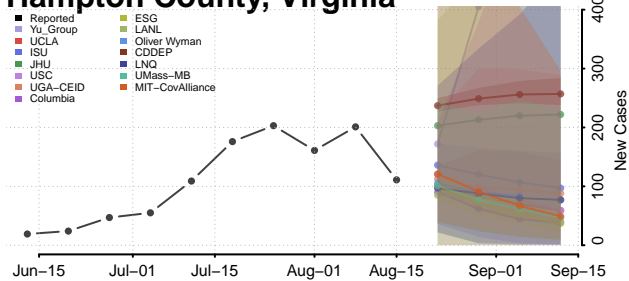

Hampton County, Virginia