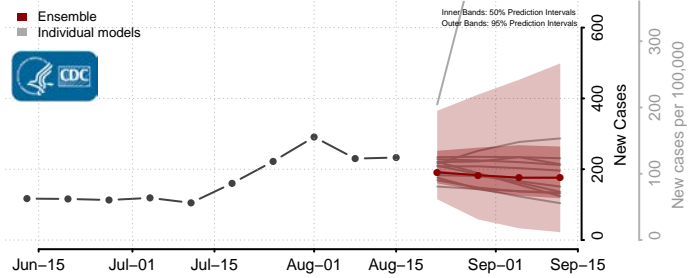

Sarpy County, Nebraska