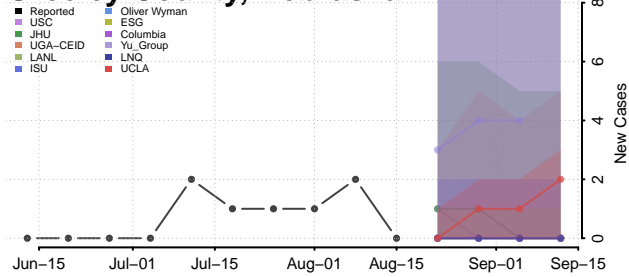

Greeley County, Nebraska