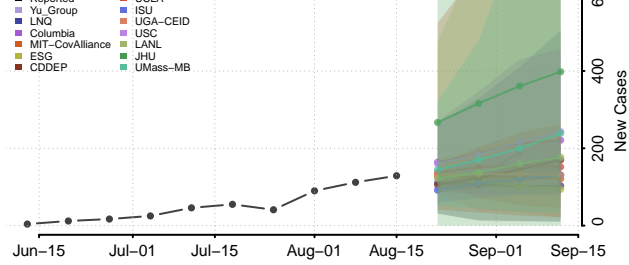

St. Louis County, Minnesota