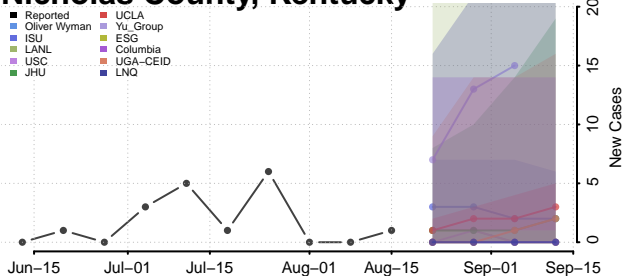

Nicholas County, Kentucky