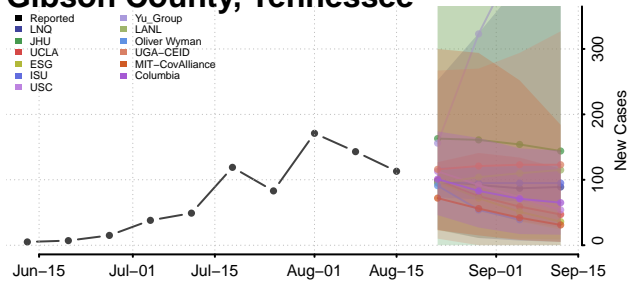

Gibson County, Tennessee