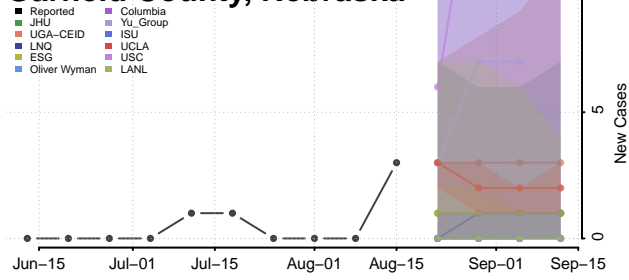

Garfield County, Nebraska