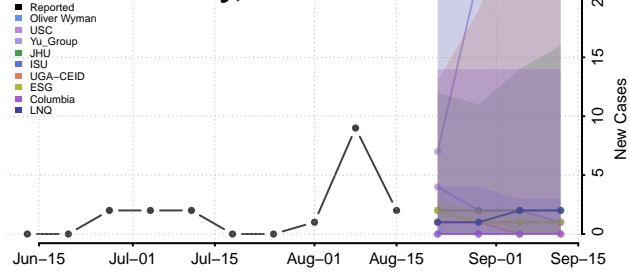

Granite County, Montana