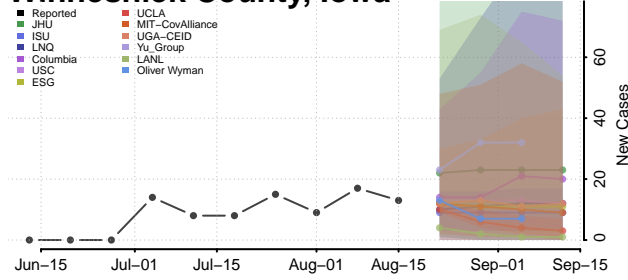

Winneshiek County, Iowa