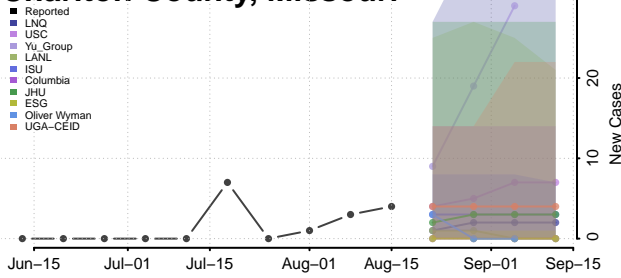

Chariton County, Missouri