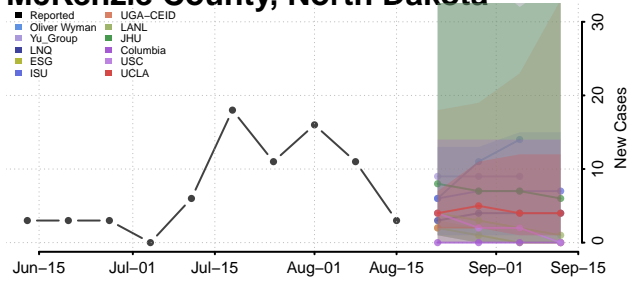

McKenzie County, North Dakota