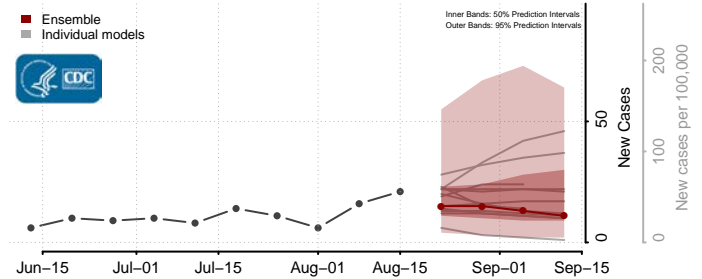

Louisa County, Virginia