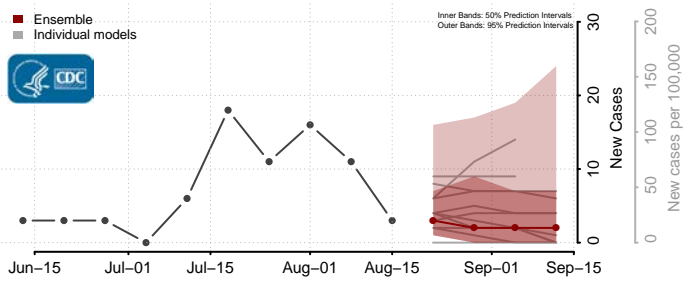

McKenzie County, North Dakota