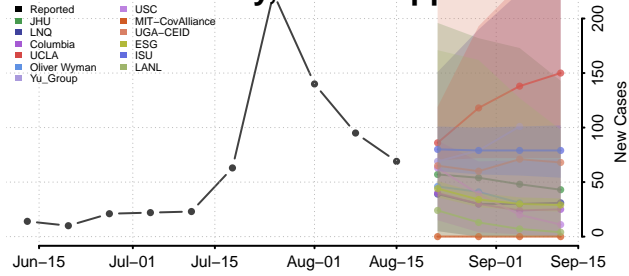

Coahoma County, Mississippi