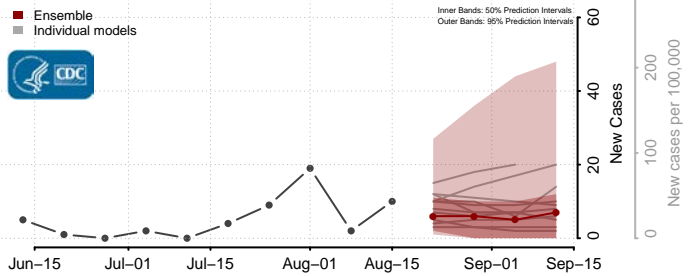

Hampshire County, West Virginia