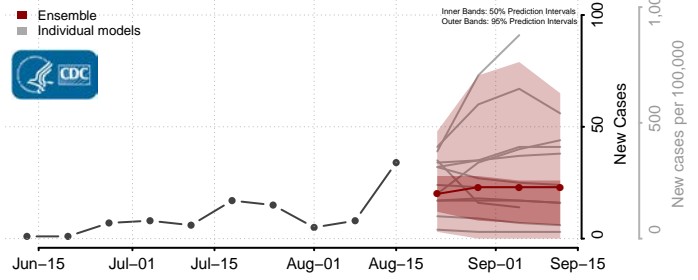

Winneshiek County, Iowa