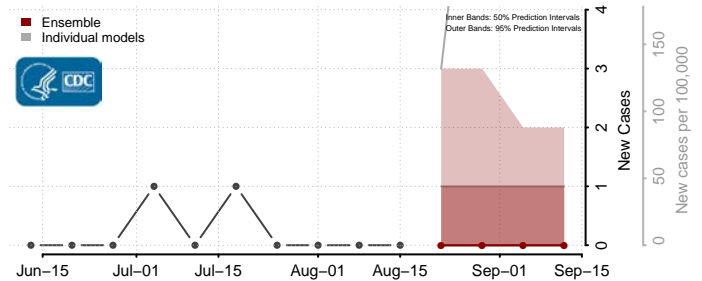

Grant County, North Dakota