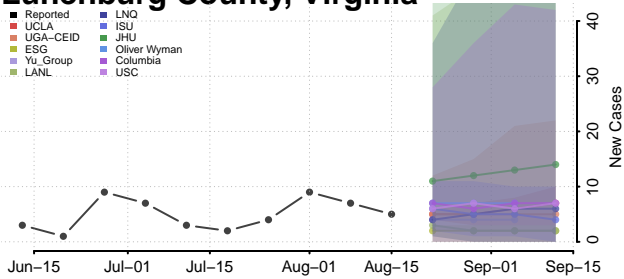

Lunenburg County, Virginia