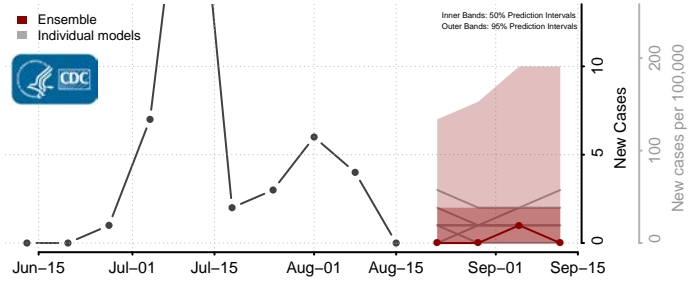

Phillips County, Kansas