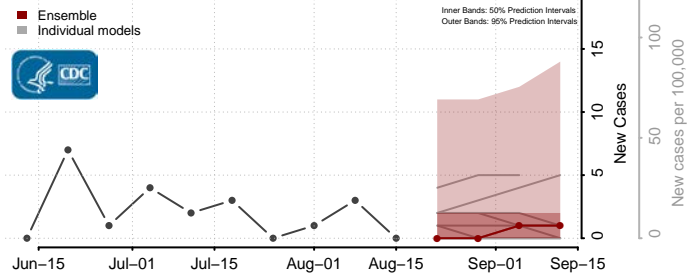

Lewis County, West Virginia