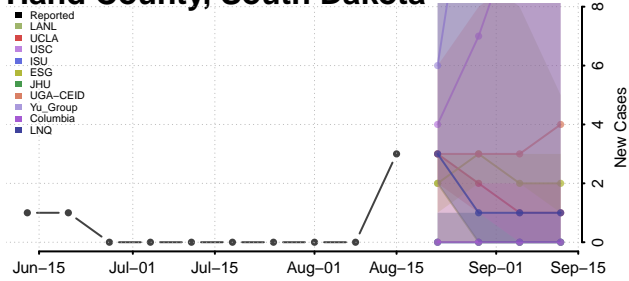

Hand County, South Dakota