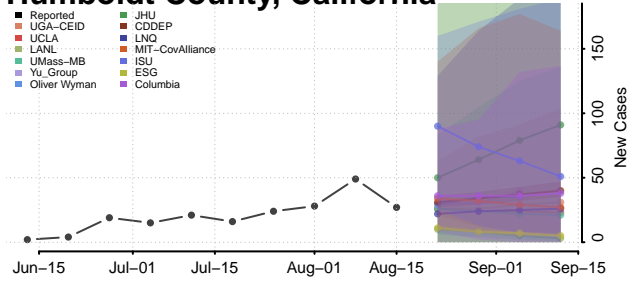

Humboldt County, California