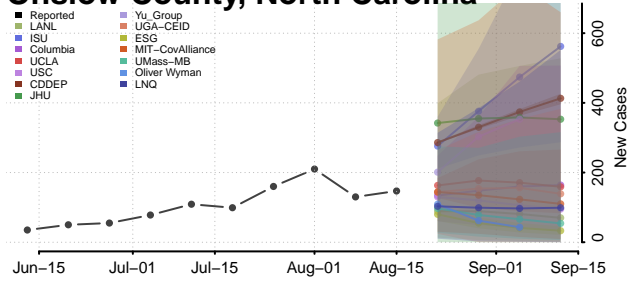

Onslow County, North Carolina