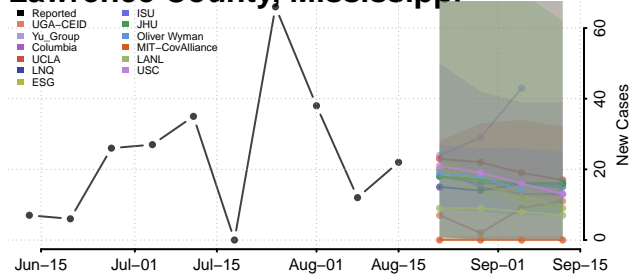

Lawrence County, Mississippi