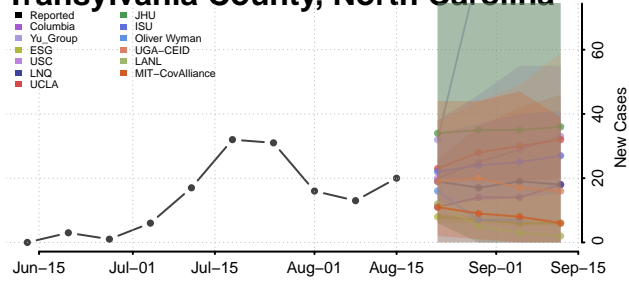

Transylvania County, North Carolina