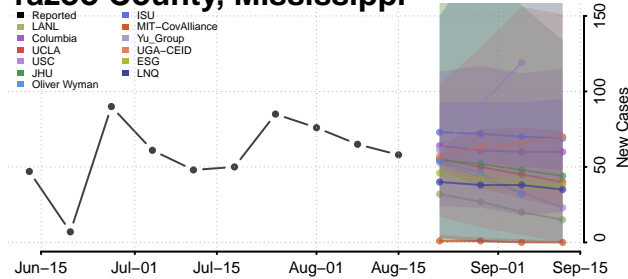

Yazoo County, Mississippi