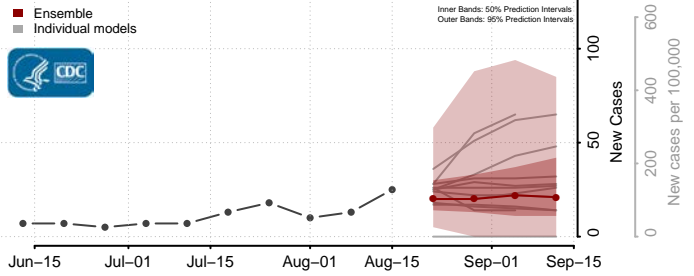

Douglas County, Illinois