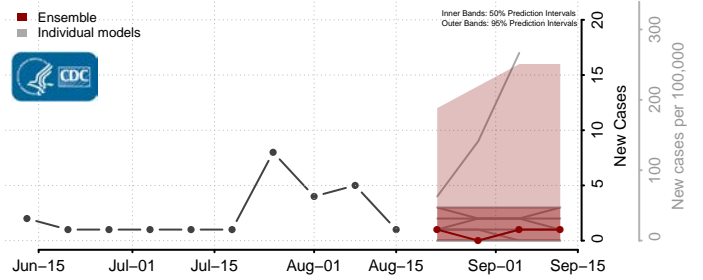

### Norman County, Minnesota