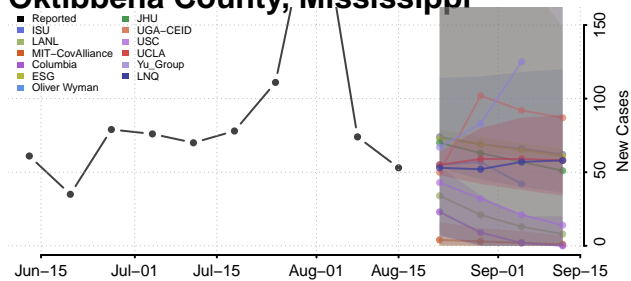

Oktibbeha County, Mississippi