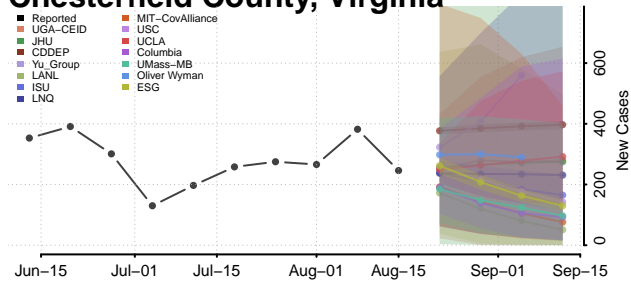

Chesterfield County, Virginia