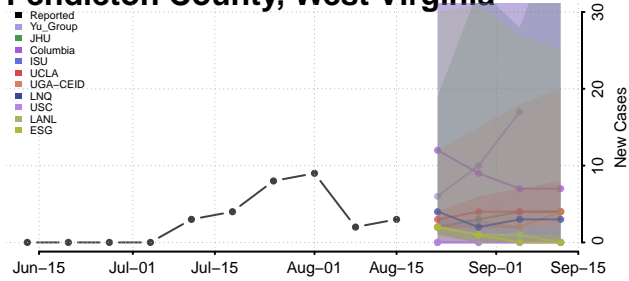

Pendleton County, West Virginia