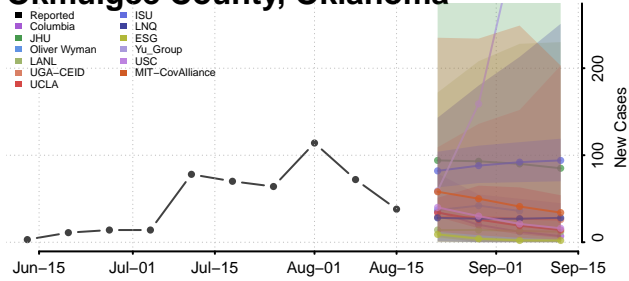

Okmulgee County, Oklahoma