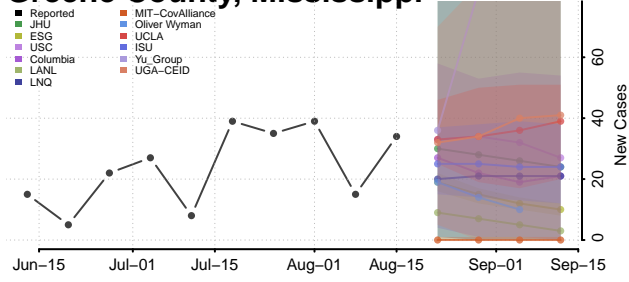

Greene County, Mississippi