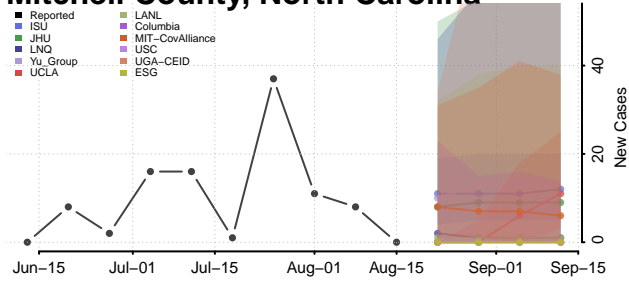

Mitchell County, North Carolina