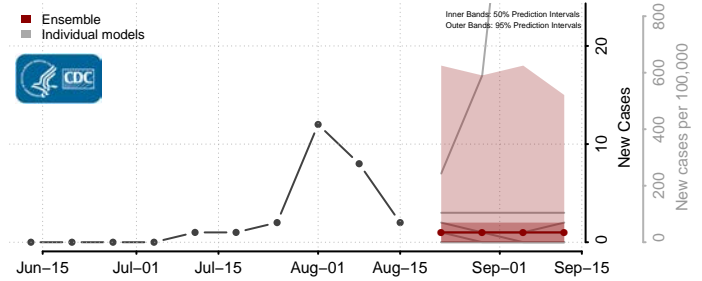

Nelson County, North Dakota