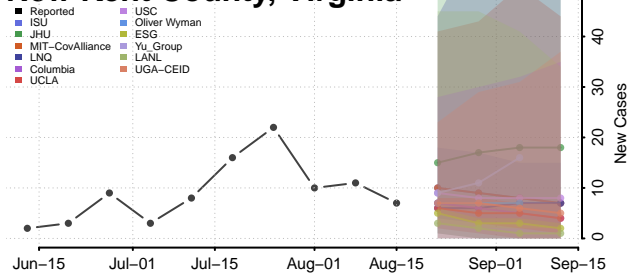

New Kent County, Virginia