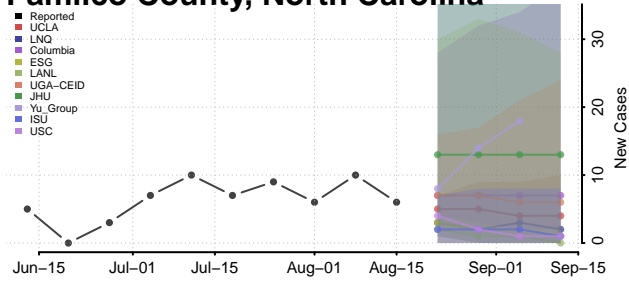

Pamlico County, North Carolina