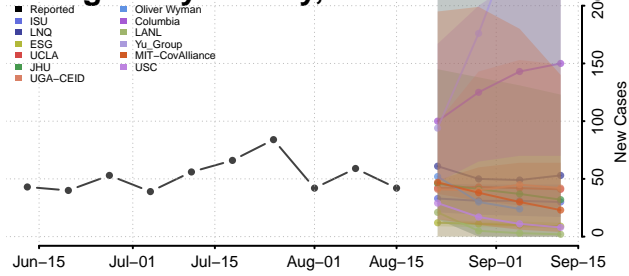

Montgomery County, North Carolina