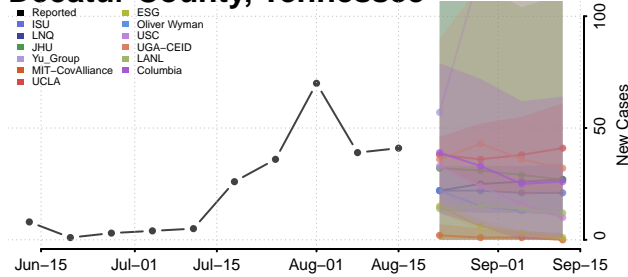

Decatur County, Tennessee