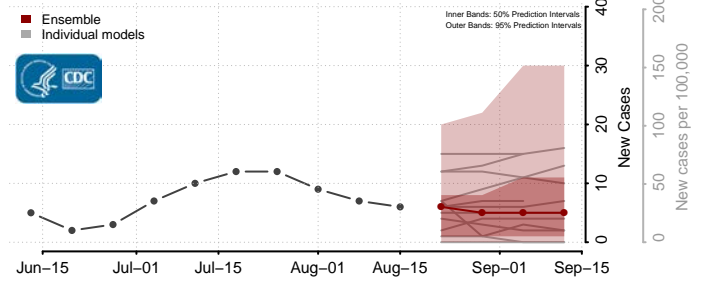

Davison County, South Dakota