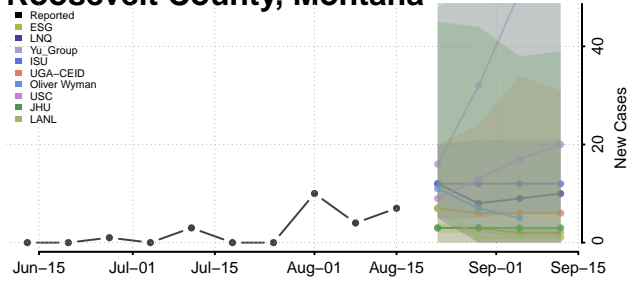

Roosevelt County, Montana