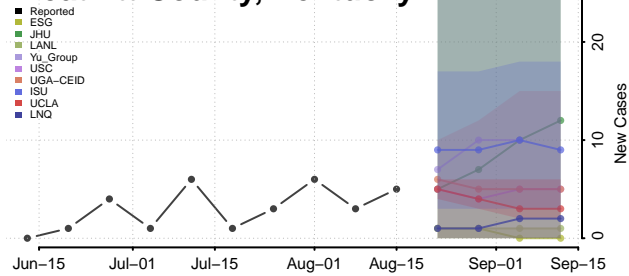

Breathitt County, Kentucky