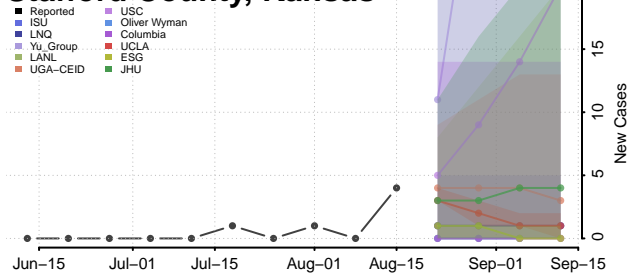

Stafford County, Kansas