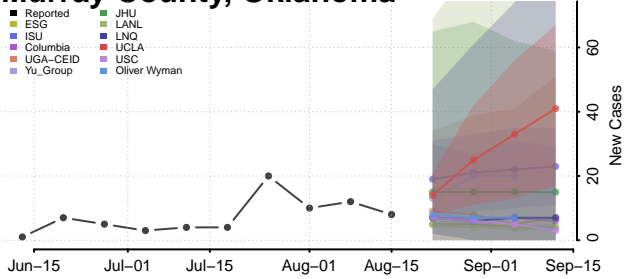

Murray County, Oklahoma