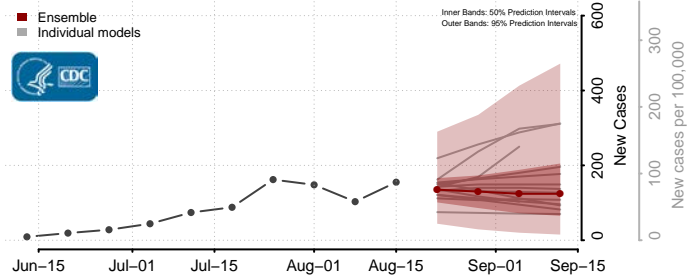

Kanawha County, West Virginia