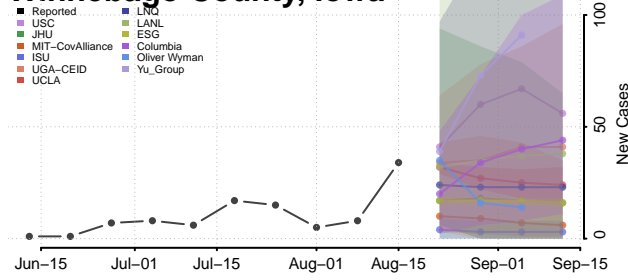

Winneshiek County, Iowa