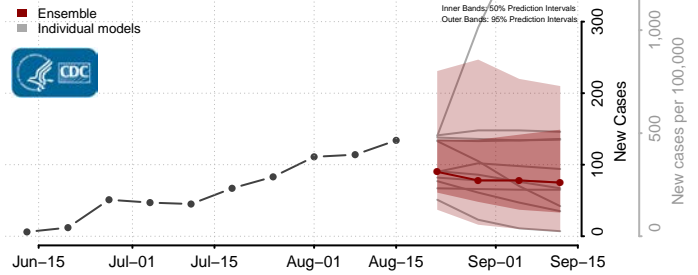

Union County, Mississippi