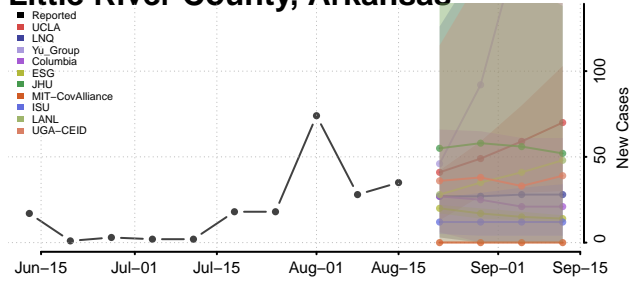

Little River County, Arkansas