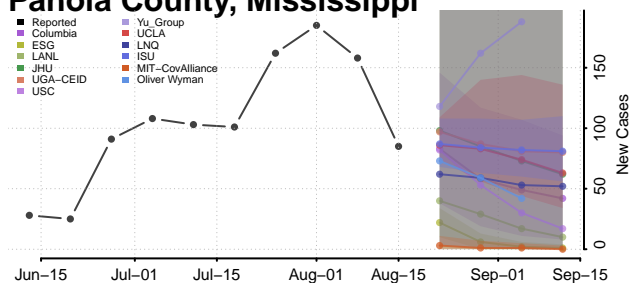

Panola County, Mississippi