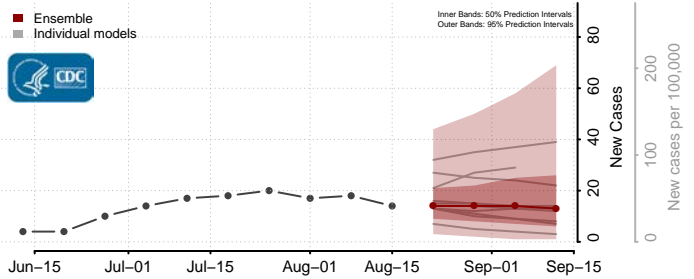

Halifax County, Virginia