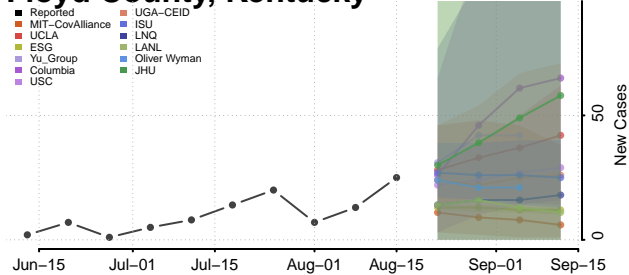

Floyd County, Kentucky