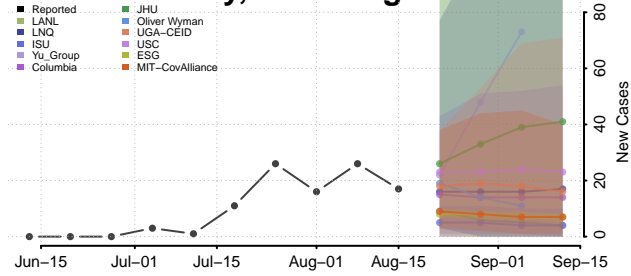

Lincoln County, West Virginia