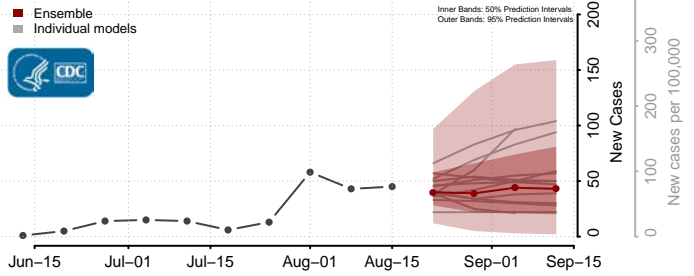

Mercer County, West Virginia