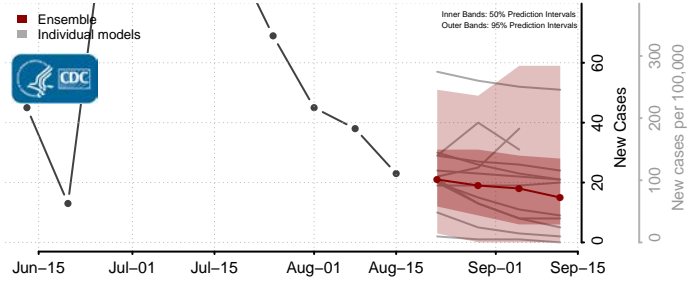

Grenada County, Mississippi