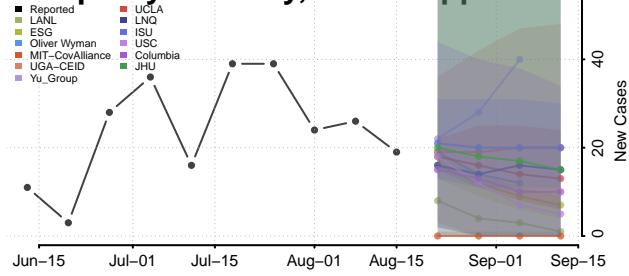

Humphreys County, Mississippi