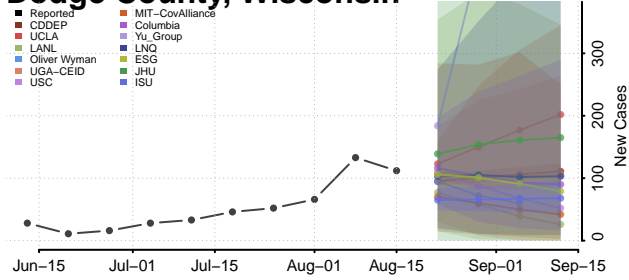

Dodge County, Wisconsin