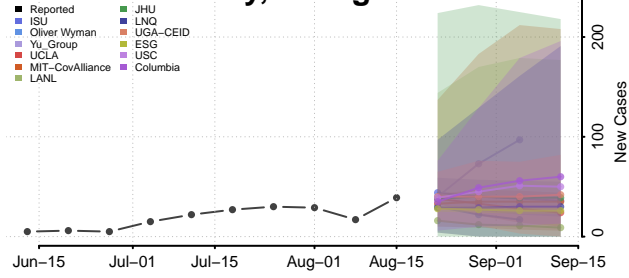

Haralson County, Georgia