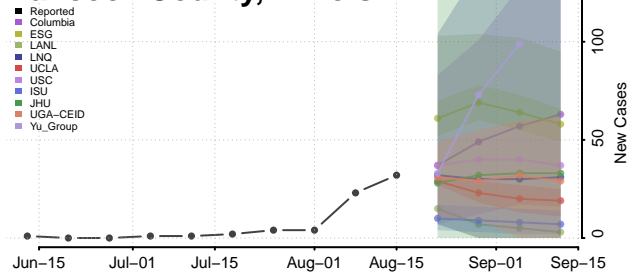

Hancock County, Illinois