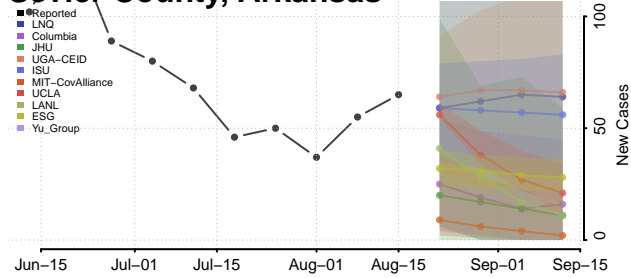

Sevier County, Arkansas