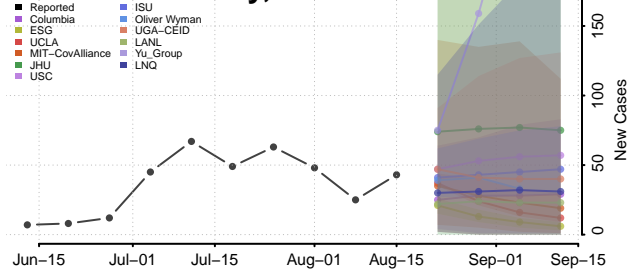

Delaware County, Oklahoma