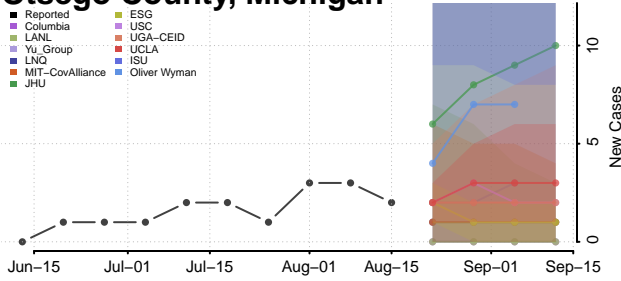

Otsego County, Michigan