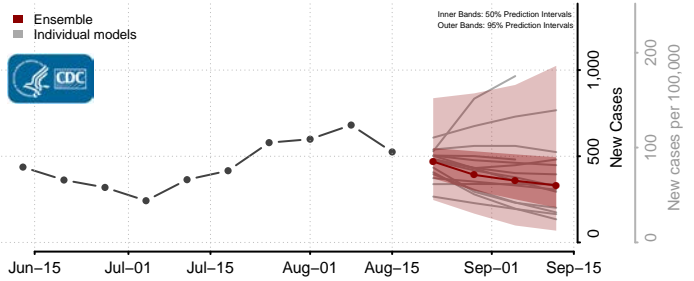

Ramsey County, Minnesota