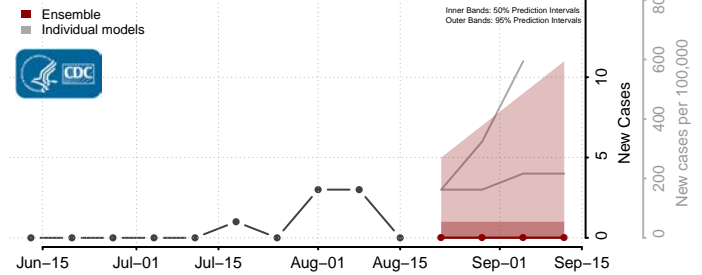

Logan County, North Dakota