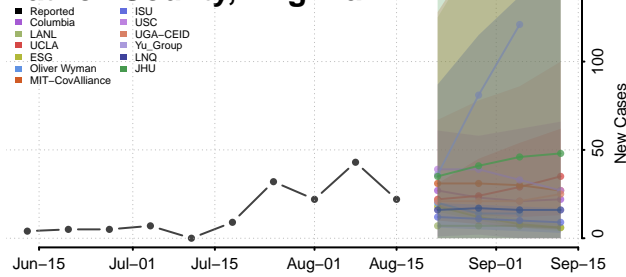

Patrick County, Virginia