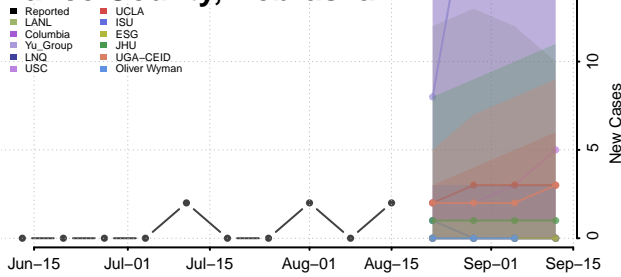

Nance County, Nebraska