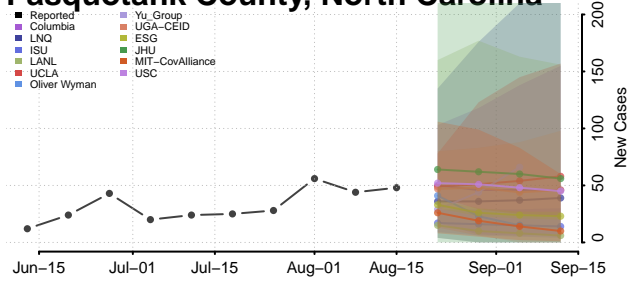

Pasquotank County, North Carolina