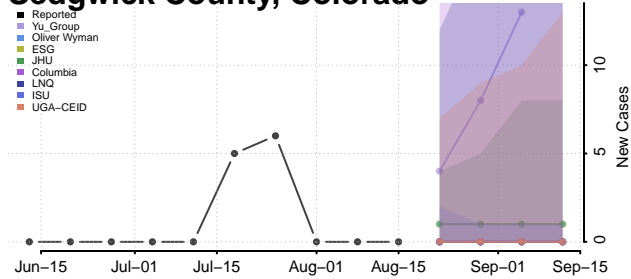

Sedgwick County, Colorado