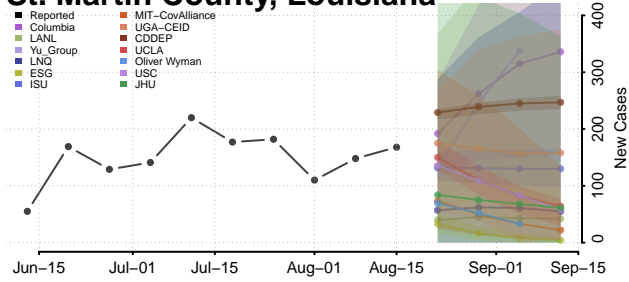

St. Martin County, Louisiana