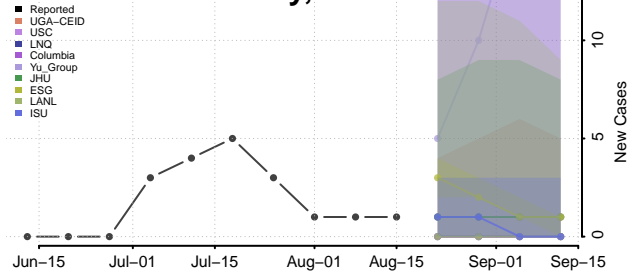

Shackelford County, Texas