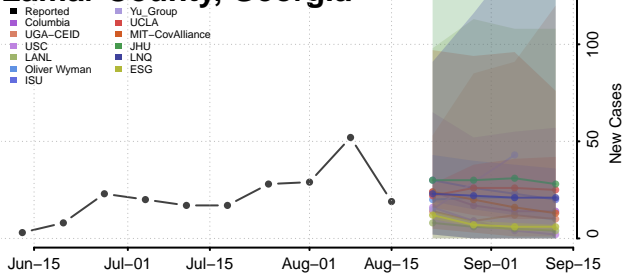

Lamar County, Georgia