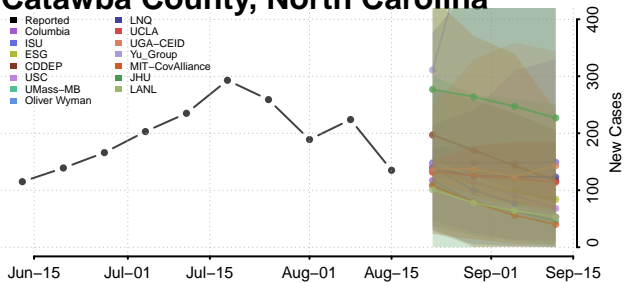

Catawba County, North Carolina