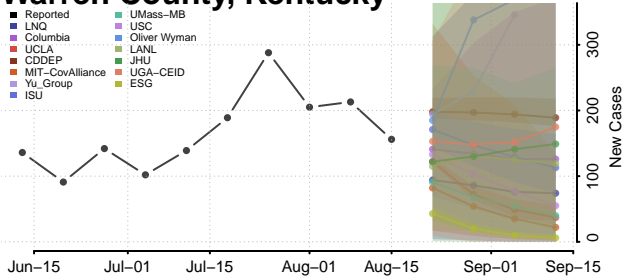

Warren County, Kentucky