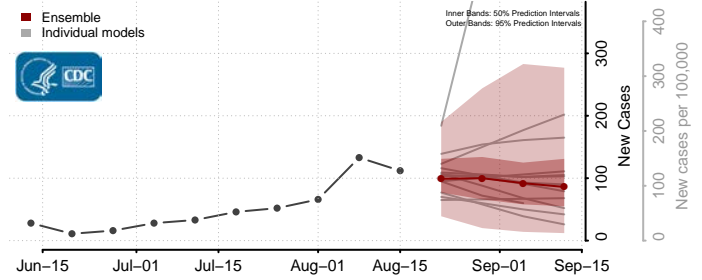

Dodge County, Wisconsin