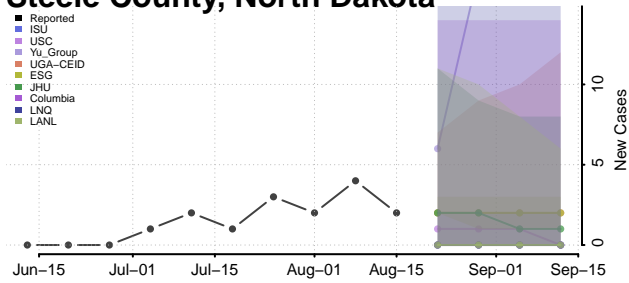

Steele County, North Dakota