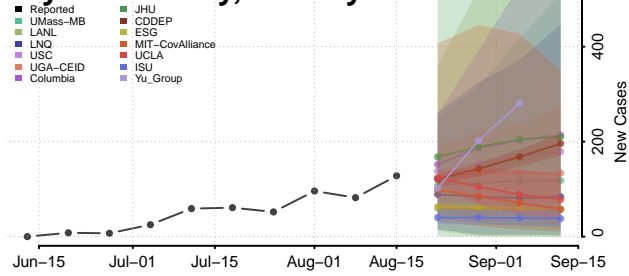

Fayette County, Pennsylvania