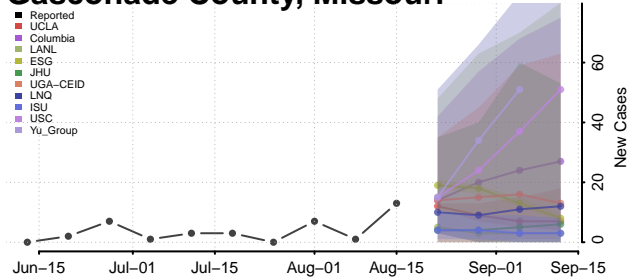

Gasconade County, Missouri