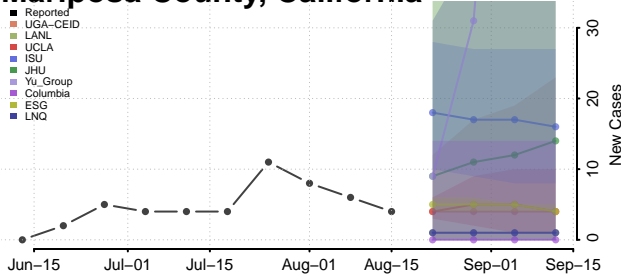

Mariposa County, California