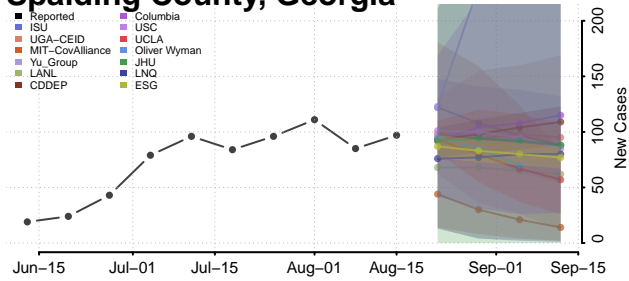

Spalding County, Georgia