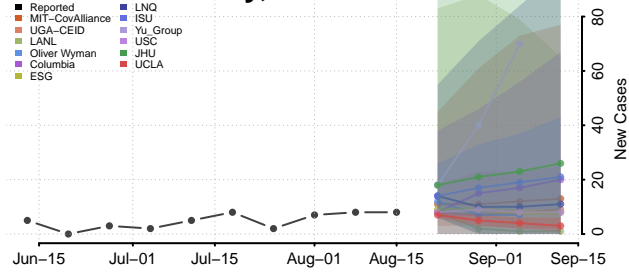

Morrison County, Minnesota