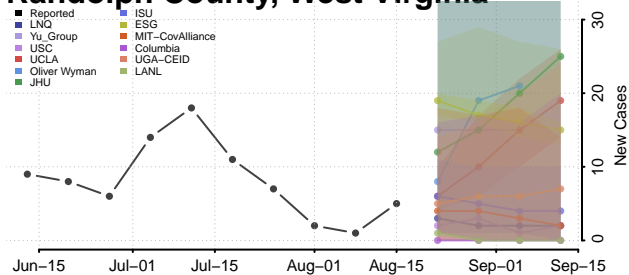

Randolph County, West Virginia