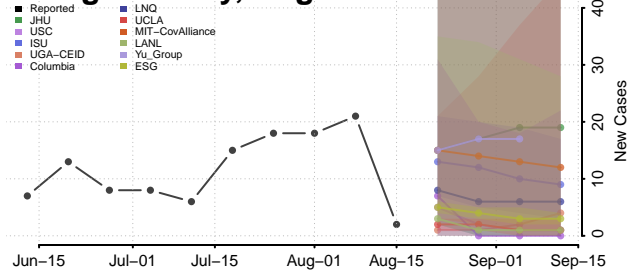

Orange County, Virginia