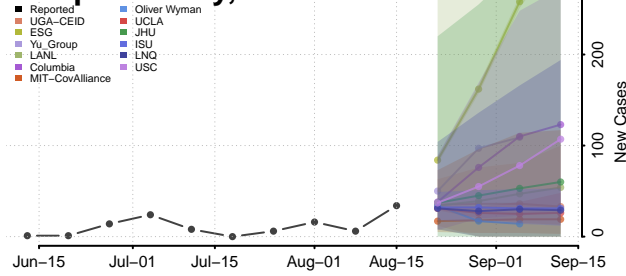

Phelps County, Missouri