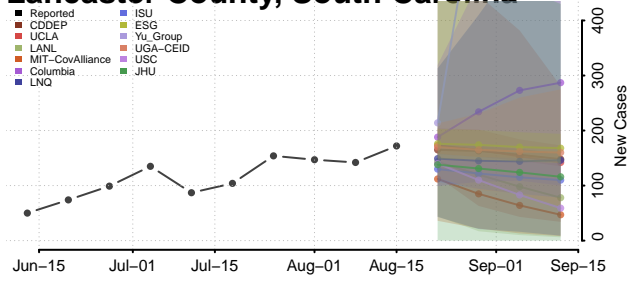

Lancaster County, South Carolina