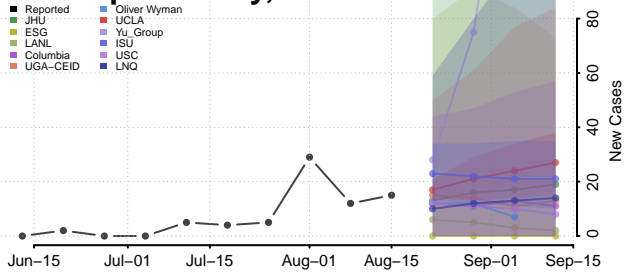

Randolph County, Missouri