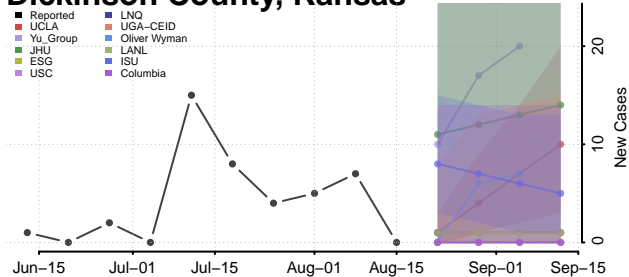

Dickinson County, Kansas