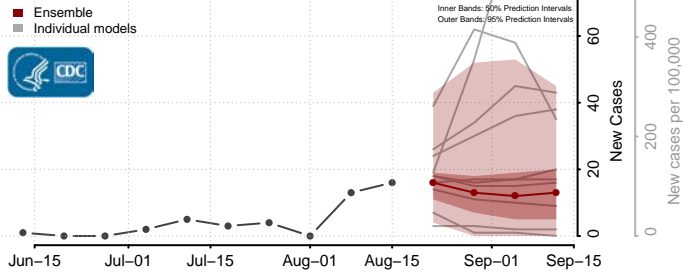

Nelson County, Virginia