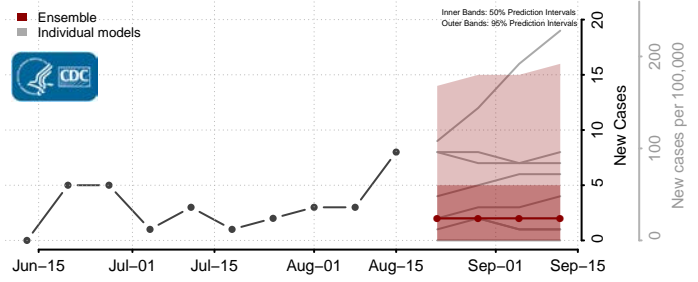

Knox County, Nebraska