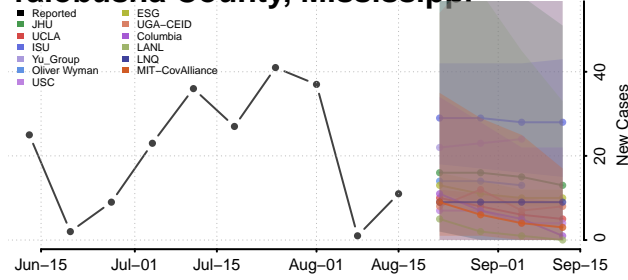

Yalobusha County, Mississippi