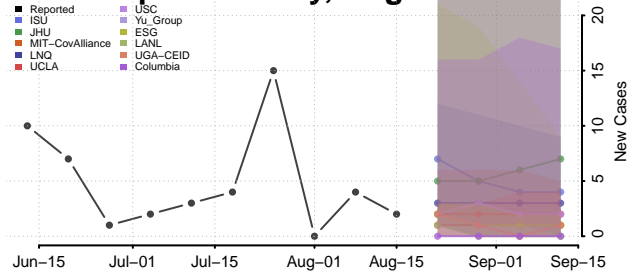

Northampton County, Virginia