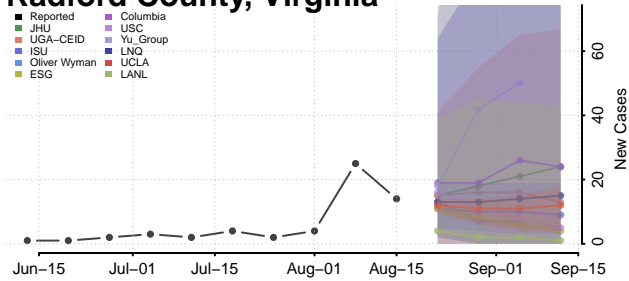

Radford County, Virginia