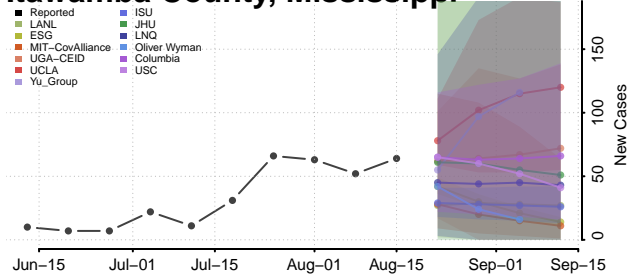

Itawamba County, Mississippi