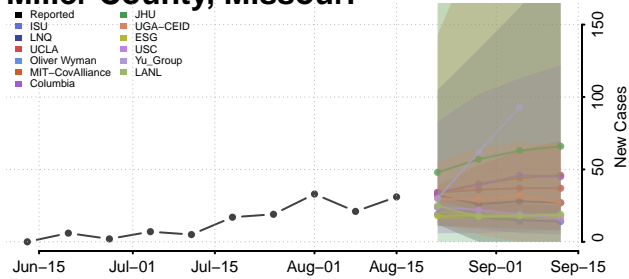

Miller County, Missouri