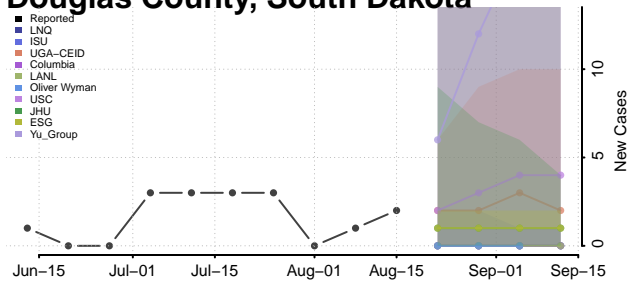

Douglas County, South Dakota