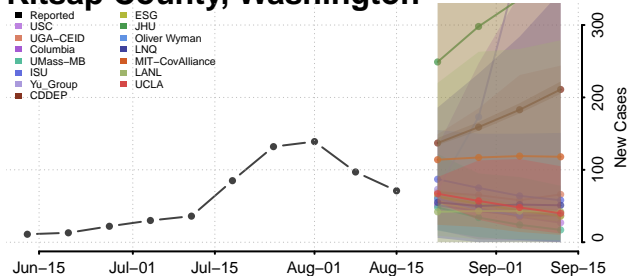

Kitsap County, Washington