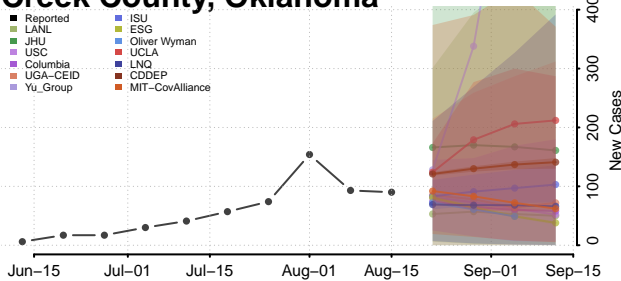

Creek County, Oklahoma