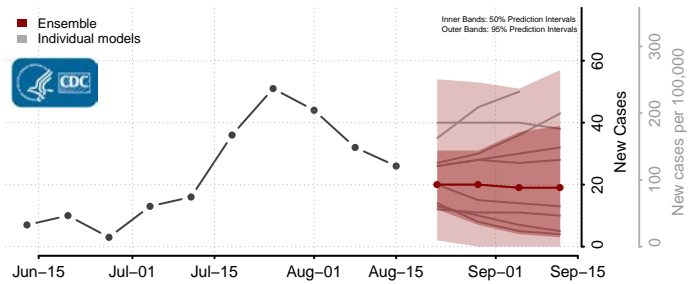

Hempstead County, Arkansas