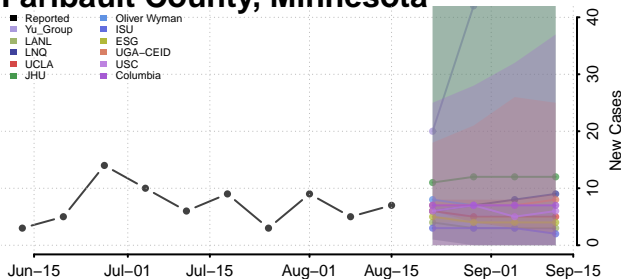

Faribault County, Minnesota