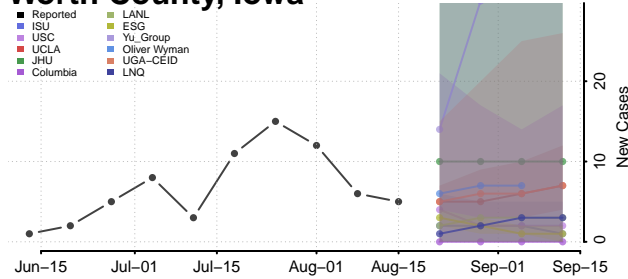

Worth County, Iowa