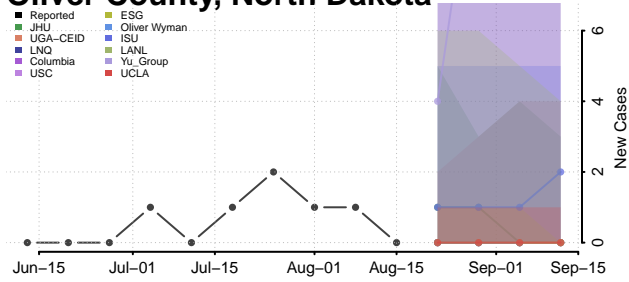

Oliver County, North Dakota