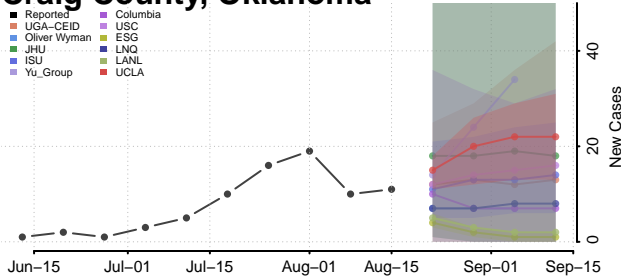

Craig County, Oklahoma