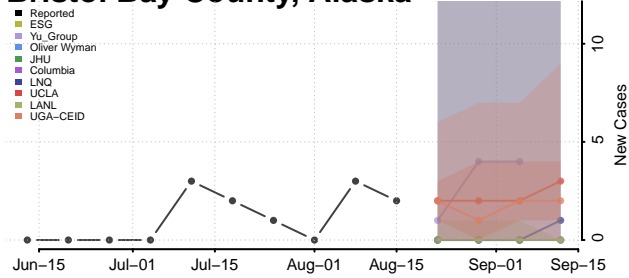

Bristol Bay County, Alaska