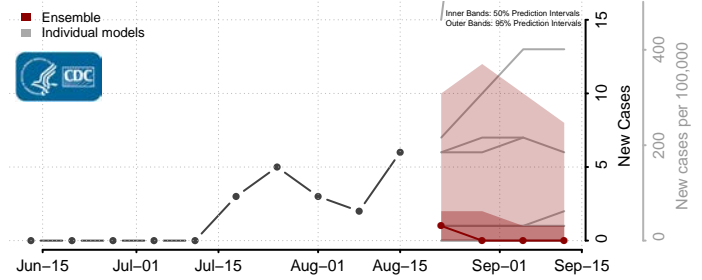

Emmons County, North Dakota