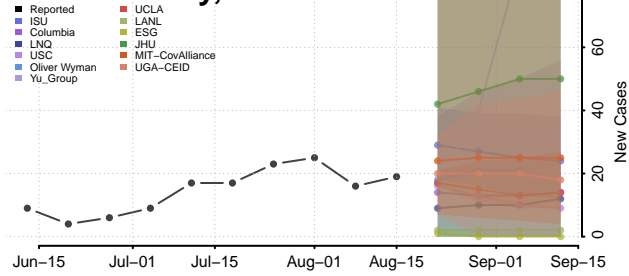

Miami County, Kansas