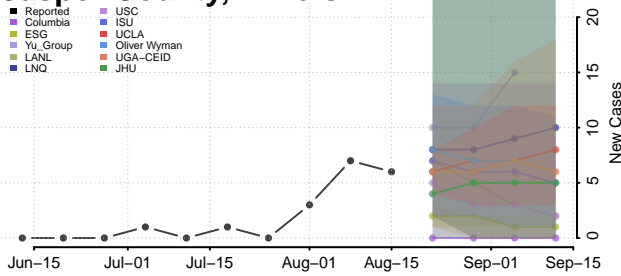

Jasper County, Illinois