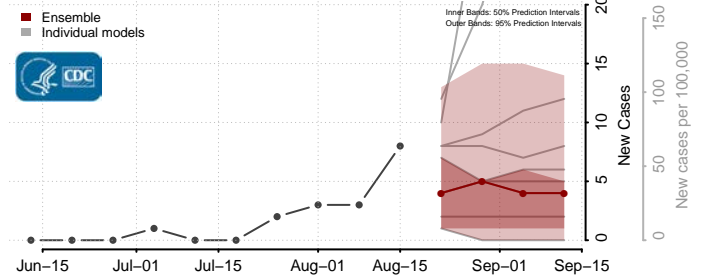

Summers County, West Virginia