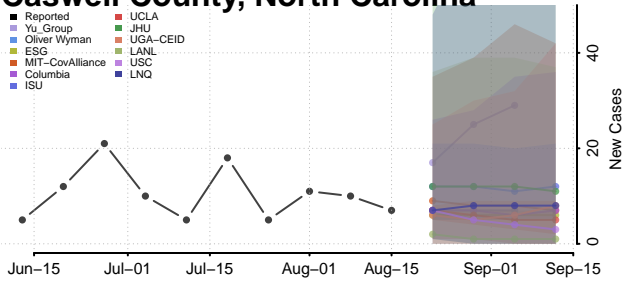

Caswell County, North Carolina