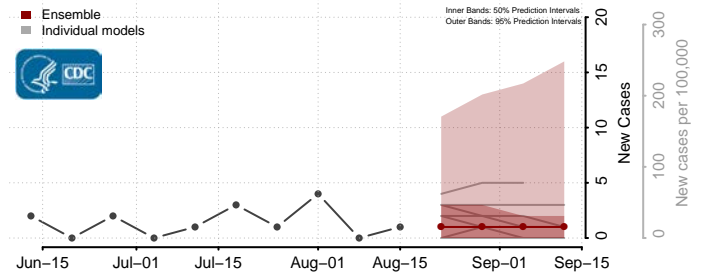

Howard County, Nebraska