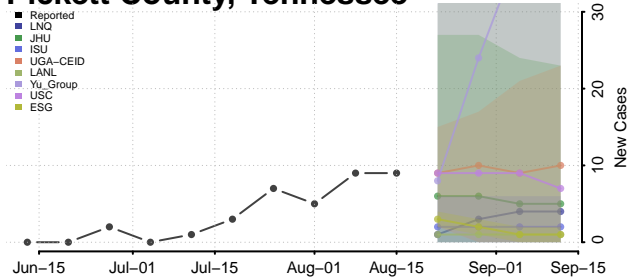

Pickett County, Tennessee