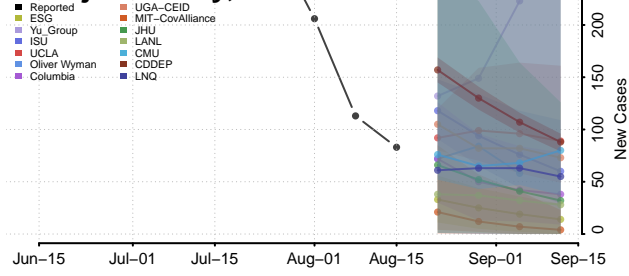

Navajo County, Arizona