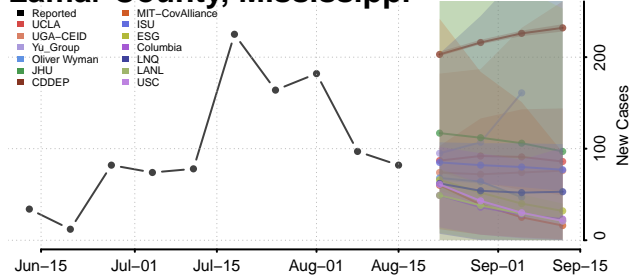

Lamar County, Mississippi