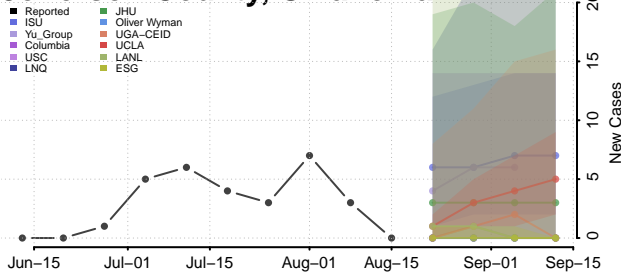

Jefferson County, Oklahoma