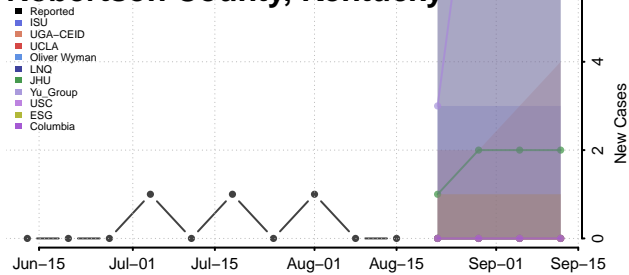

Robertson County, Kentucky