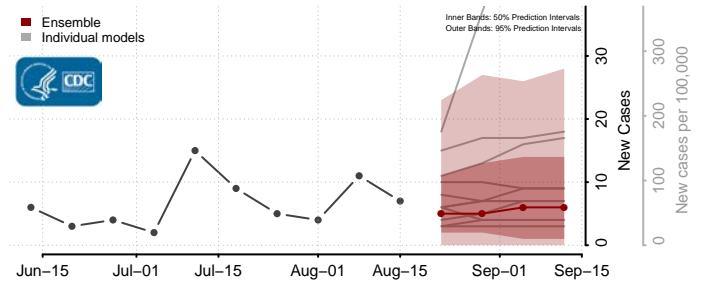

Love County, Oklahoma