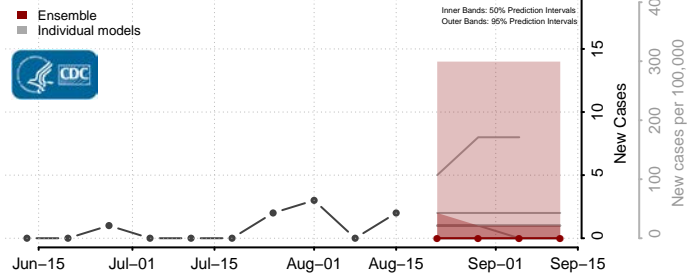

Furnas County, Nebraska