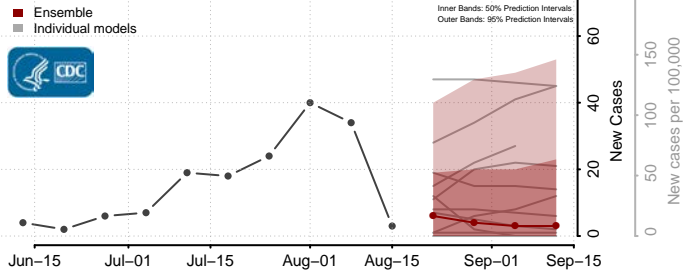

Whitley County, Kentucky