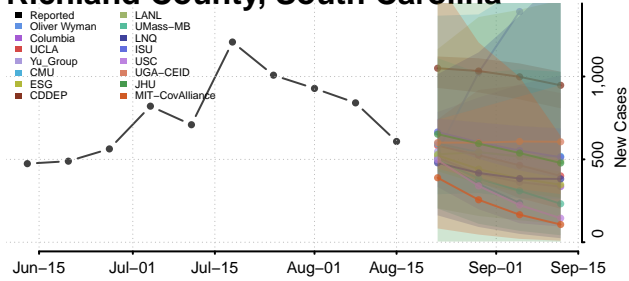

Richland County, South Carolina