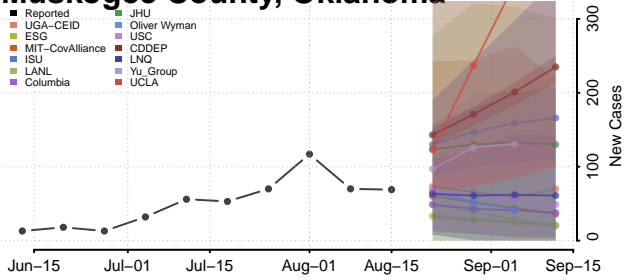

Muskogee County, Oklahoma