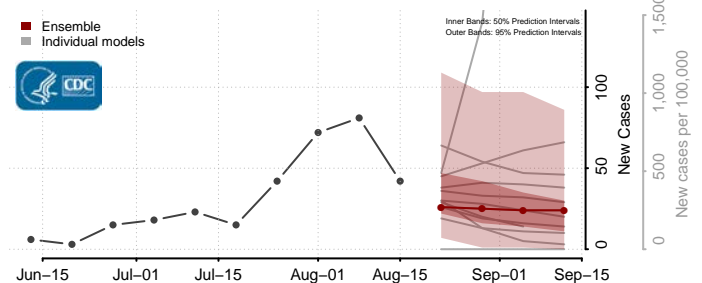

Tunica County, Mississippi