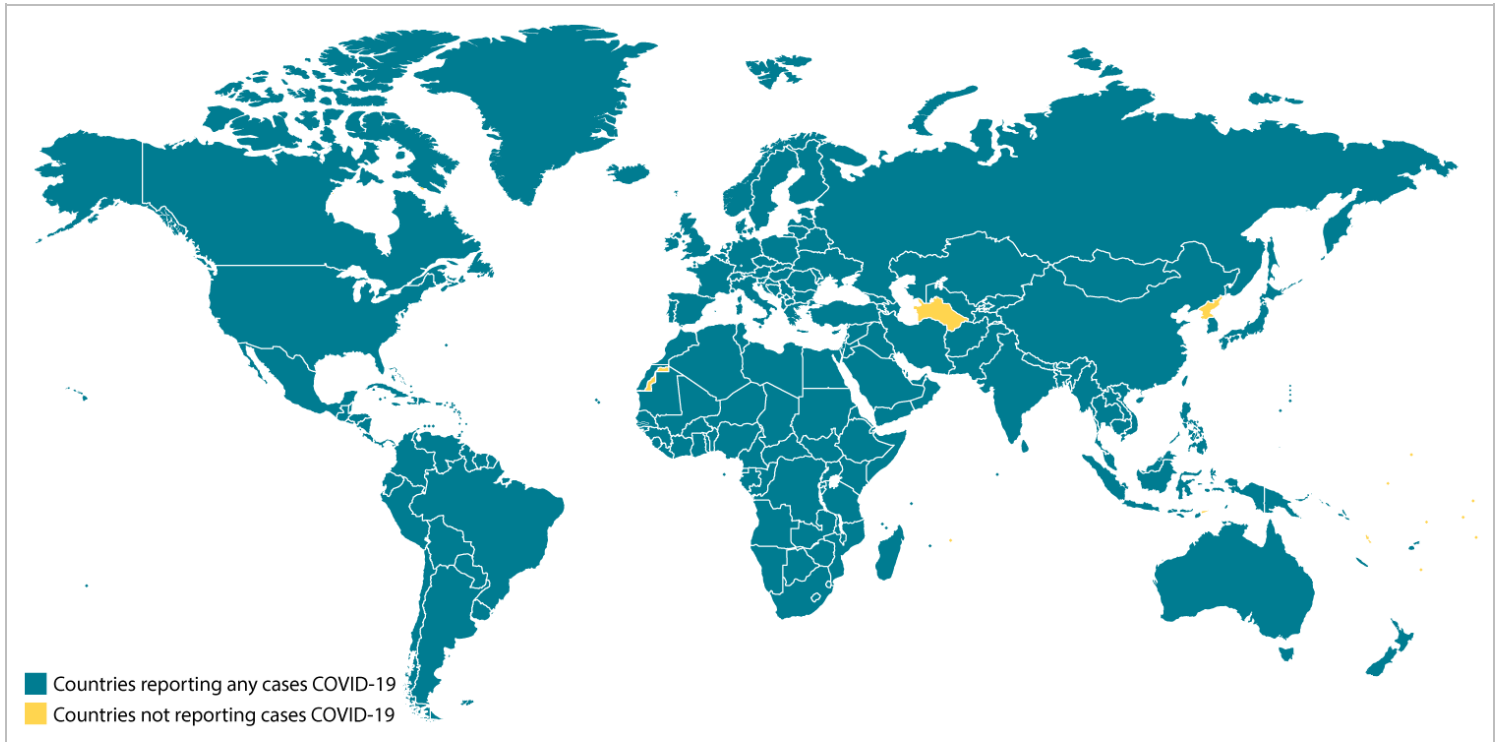

Coronavirus Disease 2019 (COVID-19)

World Map

Updated July 13, 2020

[Print](#)

As of 12:00 p.m. ET July 13, 2020

Visit the following pages for [global case numbers](#) (reported by the World Health Organization) and CDC's [COVID-19 travel recommendations by country](#). CDC recommends that travelers avoid all nonessential international travel. The list of countries below is organized based on regions defined by the World Health Organization. For U.S. information, visit CDC's [COVID-19 in the U.S.](#)

Locations with Confirmed COVID-19 Cases, by WHO Region

Africa

- Algeria
- Angola
- Benin
- Botswana
- Burkina Faso
- Peru
- Saint Kitts and Nevis
- Saint Lucia
- Saint Vincent and the Grenadines
- Suriname
- Trinidad and Tobago
- Hungary
- Iceland
- Ireland
- Israel
- Italy
- Kazakhstan
- Kyrgyzstan

- Burundi
- Cabo Verde
- Cameroon
- Central African Republic
- Chad
- Comoros
- Congo
- Democratic Republic of Congo
- Equatorial Guinea
- Eritrea
- Eswatini
- Ethiopia
- Gabon
- Gambia
- Ghana
- Guinea
- Guinea-Bissau
- Ivory Coast (Côte d'Ivoire)
- Kenya
- Lesotho
- Liberia
- Madagascar
- Malawi
- Mali
- Mauritania
- Mauritius
- Mozambique
- Namibia
- Niger
- Nigeria
- Rwanda
- São Tomé and Príncipe
- Senegal
- Seychelles
- Sierra Leone
- South Africa
- South Sudan
- Togo
- United Republic of Tanzania

- Antigua and Barbuda
- Argentina
- Bahamas
- Barbados
- Belize
- Bolivia
- Brazil
- Canada
- Chile
- Colombia
- Costa Rica
- Cuba
- Dominica
- Dominican Republic
- Ecuador
- El Salvador
- Grenada
- Guatemala
- Guyana
- Haiti
- Honduras
- Jamaica
- Mexico
- Nicaragua
- Panama
- Paraguay