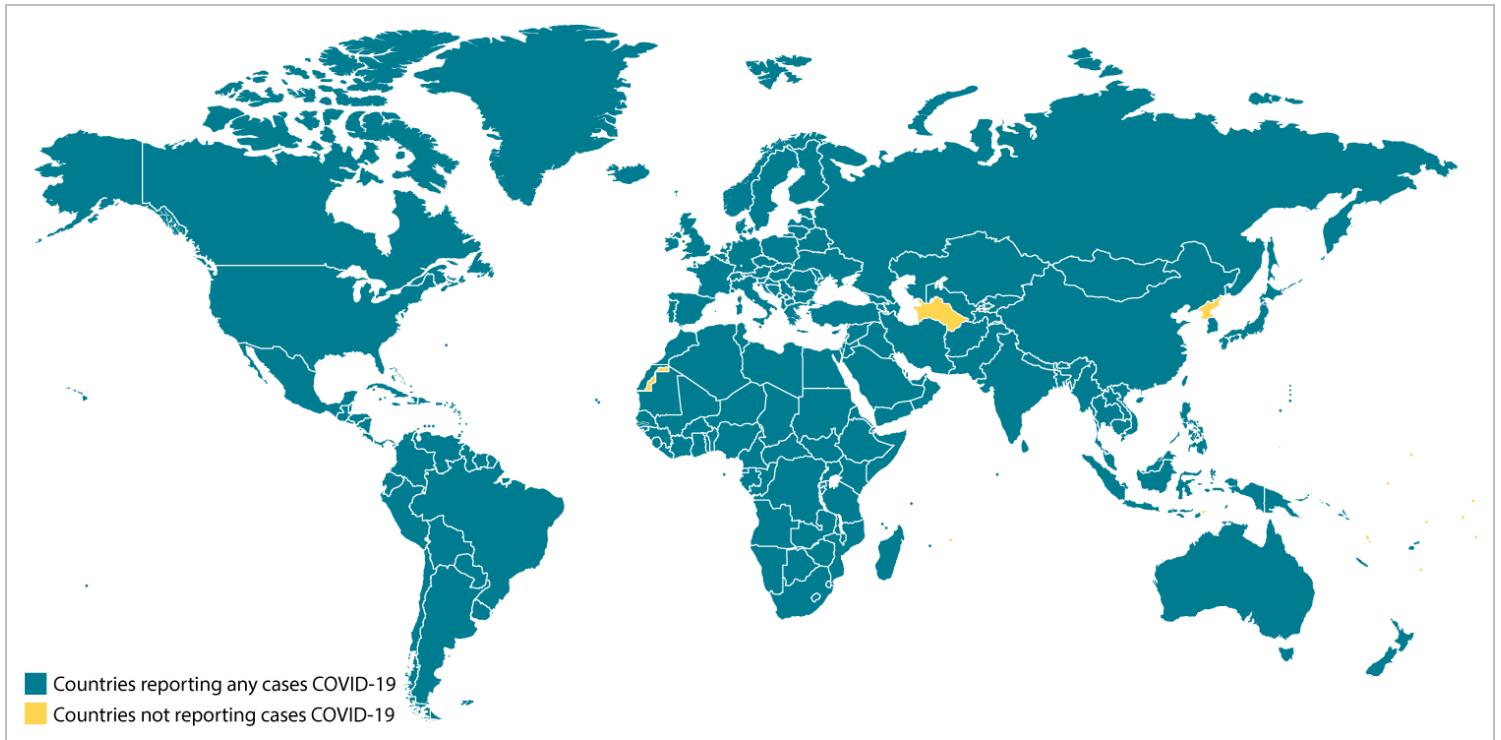

Coronavirus Disease 2019 (COVID-19)

World Map

As of 12:00 p.m. ET June 25, 2020

Visit the following pages for [global case numbers](#) (reported by the World Health Organization) and CDC's [COVID-19 travel recommendations by country](#). **CDC recommends that travelers avoid all nonessential international travel. The list of countries below is organized based on regions defined by the World Health Organization.** For U.S. information, visit CDC's [COVID-19 in the U.S.](#)

Locations with Confirmed COVID-19 Cases, by WHO Region

Africa

- Algeria
- Angola
- Benin
- Botswana
- Burkina Faso
- Burundi
- Cabo Verde

- Peru
- Saint Kitts and Nevis
- Saint Lucia
- Saint Vincent and the Grenadines
- Suriname
- Trinidad and Tobago
- Uruguay
- United States

- Hungary
- Iceland
- Ireland
- Israel
- Italy
- Kazakhstan
- Kyrgyzstan
- Latvia
- Liechtenstein

- Cameroon
- Central African Republic
- Chad
- Comoros
- Congo
- Democratic Republic of Congo
- Equatorial Guinea
- Eritrea
- Eswatini
- Ethiopia
- Gabon
- Gambia
- Ghana
- Guinea
- Guinea-Bissau
- Ivory Coast (Côte d'Ivoire)
- Kenya
- Lesotho
- Liberia
- Madagascar
- Malawi
- Mali
- Mauritania
- Mauritius
- Mozambique
- Namibia
- Niger
- Nigeria
- Rwanda
- São Tomé and Príncipe
- Senegal
- Seychelles
- Sierra Leone
- South Africa
- South Sudan
- Togo
- United Republic of Tanzania
- Uganda
- Zambia

- Antigua and Barbuda
- Argentina
- Bahamas
- Barbados
- Belize
- Bolivia
- Brazil
- Canada
- Chile
- Colombia
- Costa Rica
- Cuba
- Dominica
- Dominican Republic
- Ecuador
- El Salvador
- Grenada
- Guatemala
- Guyana
- Haiti
- Honduras
- Jamaica
- Mexico
- Nicaragua
- Panama
- Paraguay