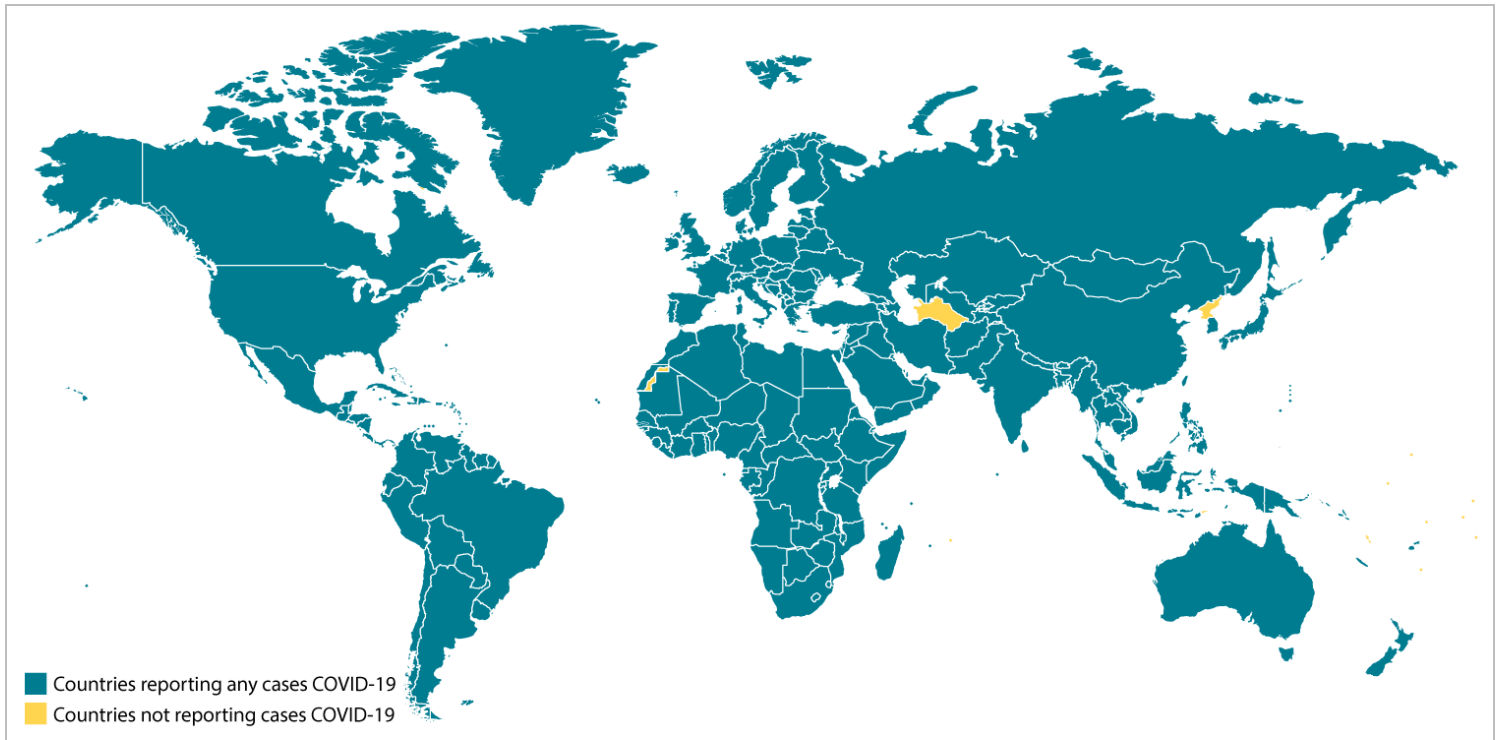

Coronavirus Disease 2019 (COVID-19)

World Map

As of 12:00 p.m. ET June 24, 2020

Visit the following pages for [global case numbers](#) (reported by the World Health Organization) and CDC's [COVID-19 travel recommendations by country](#). **CDC recommends that travelers avoid all nonessential international travel. The list of countries below is organized based on regions defined by the World Health Organization.** For U.S. information, visit CDC's [COVID-19 in the U.S.](#)

Locations with Confirmed COVID-19 Cases, by WHO Region

Africa

- Algeria
- Angola
- Benin
- Botswana
- Burkina Faso
- Burundi
- Cabo Verde
- Peru
- Saint Kitts and Nevis
- Saint Lucia
- Saint Vincent and the Grenadines
- Suriname
- Trinidad and Tobago
- Uruguay
- United States
- Hungary
- Iceland
- Ireland
- Israel
- Italy
- Kazakhstan
- Kyrgyzstan
- Latvia
- Liechtenstein

- Cameroon
- Central African Republic
- Chad
- Comoros
- Congo
- Democratic Republic of Congo
- Equatorial Guinea
- Eritrea
- Eswatini
- Ethiopia
- Gabon
- Gambia
- Ghana
- Guinea
- Guinea-Bissau
- Ivory Coast (Côte d'Ivoire)
- Kenya
- Lesotho
- Liberia
- Madagascar
- Malawi
- Mali
- Mauritania
- Mauritius
- Mozambique
- Namibia
- Niger
- Nigeria
- Rwanda
- São Tomé and Príncipe
- Senegal
- Seychelles
- Sierra Leone
- South Africa
- South Sudan
- Togo
- United Republic of Tanzania
- Uganda
- Zambia

- Antigua and Barbuda
- Argentina
- Bahamas
- Barbados
- Belize
- Bolivia
- Brazil
- Canada
- Chile
- Colombia
- Costa Rica
- Cuba
- Dominica
- Dominican Republic
- Ecuador
- El Salvador
- Grenada
- Guatemala
- Guyana
- Haiti
- Honduras
- Jamaica
- Mexico
- Nicaragua
- Panama
- Paraguay