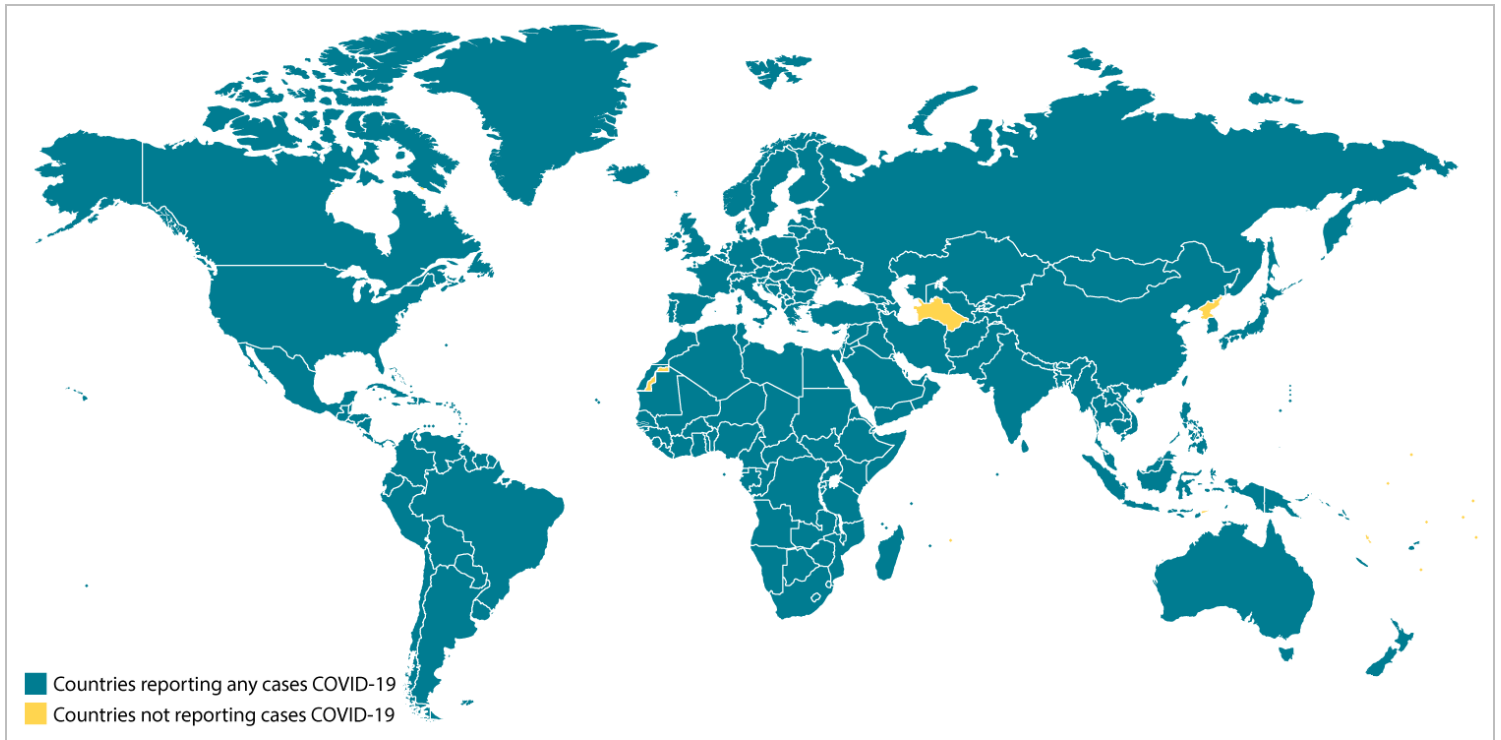

Coronavirus Disease 2019 (COVID-19)

World Map

As of 12:00 p.m. ET June 18, 2020

Visit the following pages for [global case numbers](#) (reported by the World Health Organization) and CDC's [COVID-19 travel recommendations by country](#). **CDC recommends that travelers avoid all nonessential international travel. The list of countries below is organized based on regions defined by the World Health Organization.** For U.S. information, visit CDC's [COVID-19 in the U.S.](#)

Locations with Confirmed COVID-19 Cases, by WHO Region

Africa

- Algeria
- Angola
- Benin
- Botswana
- Burkina Faso
- Burundi
- Cabo Verde

- Peru
- Saint Kitts and Nevis
- Saint Lucia
- Saint Vincent and the Grenadines
- Suriname
- Trinidad and Tobago
- Uruguay
- United States

- Hungary
- Iceland
- Ireland
- Israel
- Italy
- Kazakhstan
- Kyrgyzstan
- Latvia
- Liechtenstein

- Cameroon
- Central African Republic
- Chad
- Comoros
- Congo
- Democratic Republic of Congo
- Equatorial Guinea
- Eritrea
- Eswatini
- Ethiopia
- Gabon
- Gambia
- Ghana
- Guinea
- Guinea-Bissau
- Ivory Coast (Côte d'Ivoire)
- Kenya
- Lesotho
- Liberia
- Madagascar
- Malawi
- Mali
- Mauritania
- Mauritius
- Mozambique
- Namibia
- Niger
- Nigeria
- Rwanda
- São Tomé and Príncipe
- Senegal
- Seychelles
- Sierra Leone
- South Africa
- South Sudan
- Togo
- United Republic of Tanzania
- Uganda
- Zambia

- Antigua and Barbuda
- Argentina
- Bahamas
- Barbados
- Belize
- Bolivia
- Brazil
- Canada
- Chile
- Colombia
- Costa Rica
- Cuba
- Dominica
- Dominican Republic
- Ecuador
- El Salvador
- Grenada
- Guatemala
- Guyana
- Haiti
- Honduras
- Jamaica
- Mexico
- Nicaragua
- Panama
- Paraguay