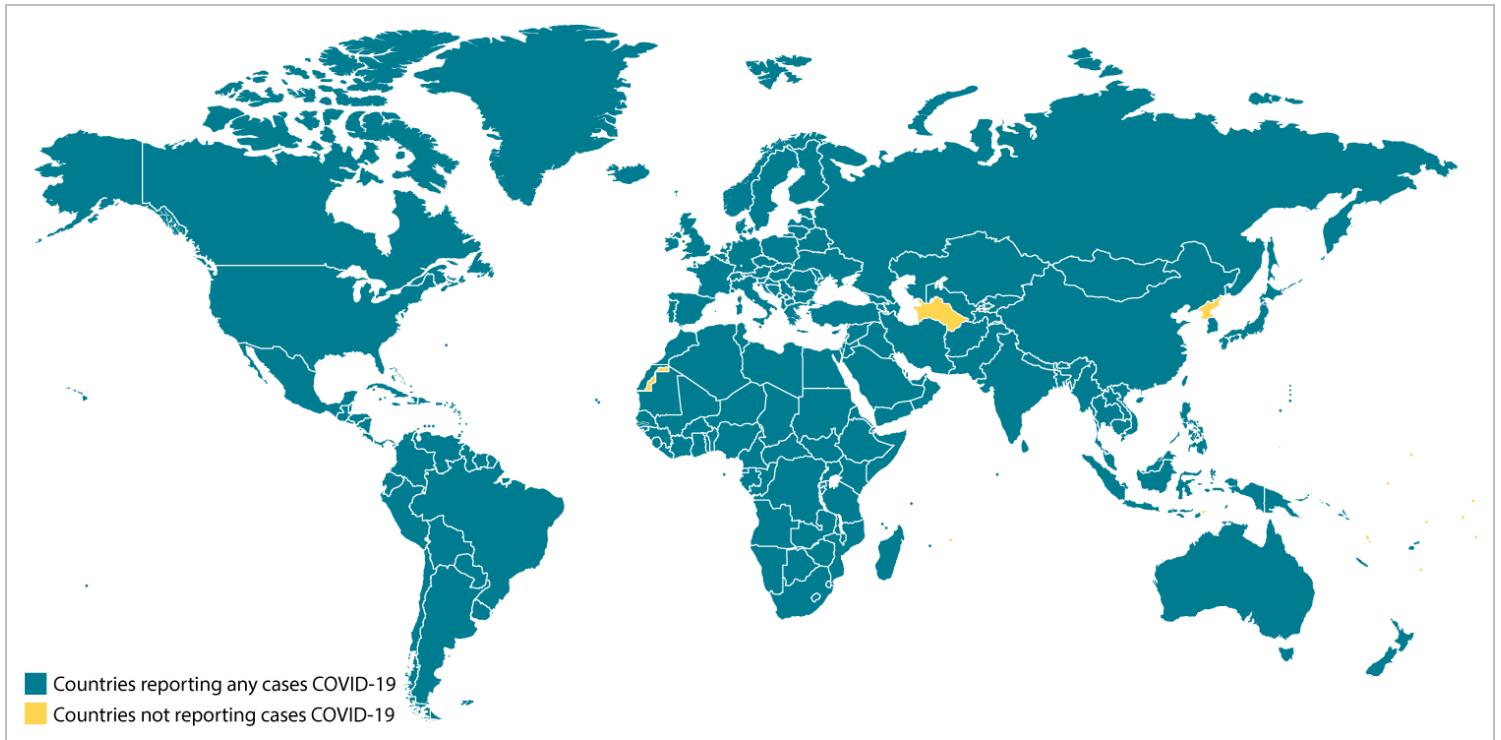

Coronavirus Disease 2019 (COVID-19)

World Map

As of 12:00 p.m. ET June 15, 2020

Visit the following pages for [global case numbers](#) (reported by the World Health Organization) and CDC's [COVID-19 travel recommendations by country](#). **CDC recommends that travelers avoid all nonessential international travel. The list of countries below is organized based on regions defined by the World Health Organization.** For U.S. information, visit CDC's [COVID-19 in the U.S.](#)

Locations with Confirmed COVID-19 Cases, by WHO Region

Africa

- Algeria
- Angola
- Benin
- Botswana
- Burkina Faso
- Burundi
- Cabo Verde

- Peru
- Saint Kitts and Nevis
- Saint Lucia
- Saint Vincent and the Grenadines
- Suriname
- Trinidad and Tobago
- Uruguay
- United States

- Hungary
- Iceland
- Ireland
- Israel
- Italy
- Kazakhstan
- Kyrgyzstan
- Latvia
- Liechtenstein

- Cameroon
- Central African Republic
- Chad
- Comoros
- Congo
- Democratic Republic of Congo
- Equatorial Guinea
- Eritrea
- Eswatini
- Ethiopia
- Gabon
- Gambia
- Ghana
- Guinea
- Guinea-Bissau
- Ivory Coast (Côte d'Ivoire)
- Kenya
- Lesotho
- Liberia
- Madagascar
- Malawi
- Mali
- Mauritania
- Mauritius
- Mozambique
- Namibia
- Niger
- Nigeria
- Rwanda
- São Tomé and Príncipe
- Senegal
- Seychelles
- Sierra Leone
- South Africa
- South Sudan
- Togo
- United Republic of Tanzania
- Uganda
- Zambia

- Antigua and Barbuda
- Argentina
- Bahamas
- Barbados
- Belize
- Bolivia
- Brazil
- Canada
- Chile
- Colombia
- Costa Rica
- Cuba
- Dominica
- Dominican Republic
- Ecuador
- El Salvador
- Grenada
- Guatemala
- Guyana
- Haiti
- Honduras
- Jamaica
- Mexico
- Nicaragua
- Panama
- Paraguay