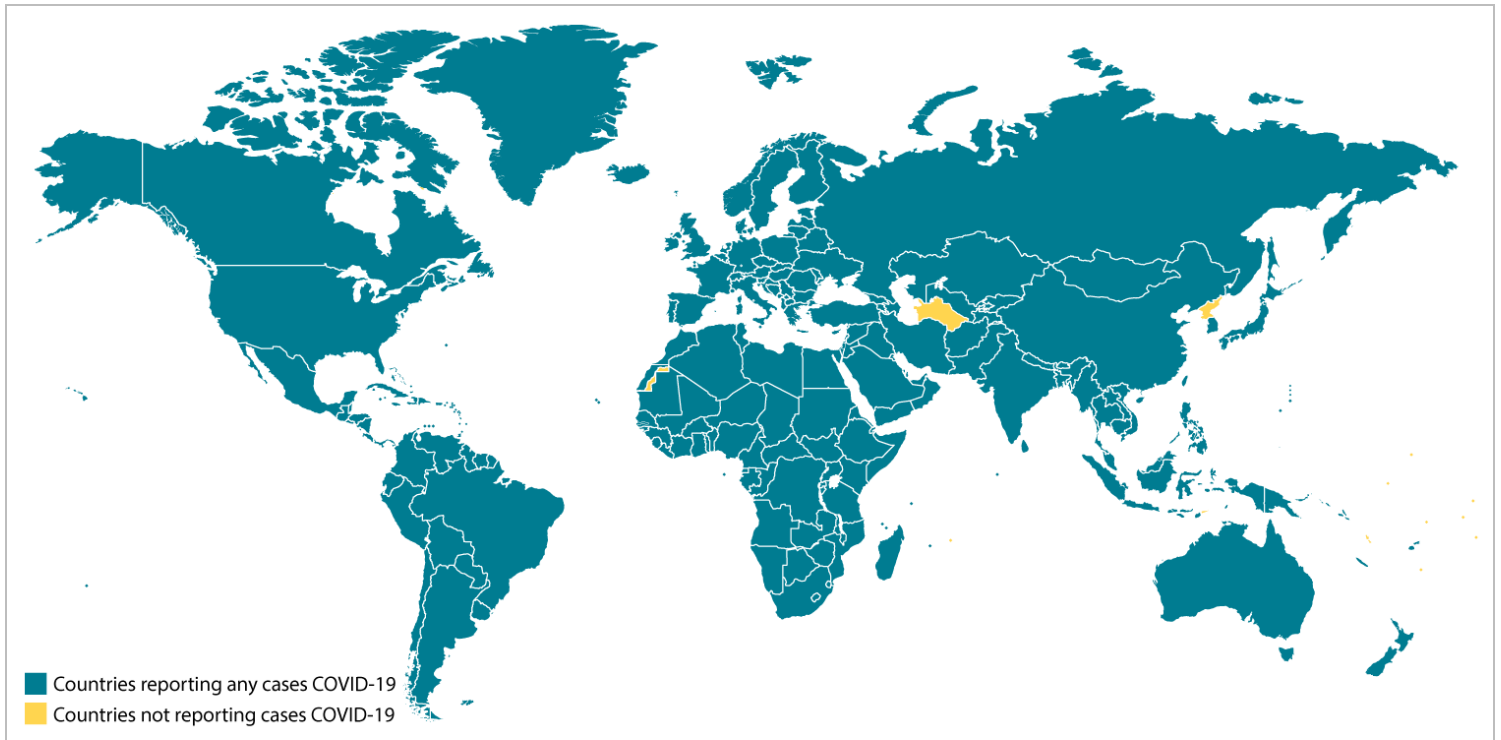

Coronavirus Disease 2019 (COVID-19)

World Map

As of 12:00 p.m. ET June 12, 2020

Visit the following pages for [global case numbers](#) (reported by the World Health Organization) and CDC's [COVID-19 travel recommendations by country](#). **CDC recommends that travelers avoid all nonessential international travel. The list of countries below is organized based on regions defined by the World Health Organization.** For U.S. information, visit CDC's [COVID-19 in the U.S.](#)

Locations with Confirmed COVID-19 Cases, by WHO Region

Africa

- Algeria
- Angola
- Benin
- Botswana
- Burkina Faso
- Burundi
- Cabo Verde

- Peru
- Saint Kitts and Nevis
- Saint Lucia
- Saint Vincent and the Grenadines
- Suriname
- Trinidad and Tobago
- Uruguay
- United States

- Hungary
- Iceland
- Ireland
- Israel
- Italy
- Kazakhstan
- Kyrgyzstan
- Latvia
- Liechtenstein

- Cameroon
- Central African Republic
- Chad
- Comoros
- Congo
- Democratic Republic of Congo
- Equatorial Guinea
- Eritrea
- Eswatini
- Ethiopia
- Gabon
- Gambia
- Ghana
- Guinea
- Guinea-Bissau
- Ivory Coast (Côte d'Ivoire)
- Kenya
- Lesotho
- Liberia
- Madagascar
- Malawi
- Mali
- Mauritania
- Mauritius
- Mozambique
- Namibia
- Niger
- Nigeria
- Rwanda
- São Tomé and Príncipe
- Senegal
- Seychelles
- Sierra Leone
- South Africa
- South Sudan
- Togo
- United Republic of Tanzania
- Uganda
- Zambia

- Antigua and Barbuda
- Argentina
- Bahamas
- Barbados
- Belize
- Bolivia
- Brazil
- Canada
- Chile
- Colombia
- Costa Rica
- Cuba
- Dominica
- Dominican Republic
- Ecuador
- El Salvador
- Grenada
- Guatemala
- Guyana
- Haiti
- Honduras
- Jamaica
- Mexico
- Nicaragua
- Panama
- Paraguay