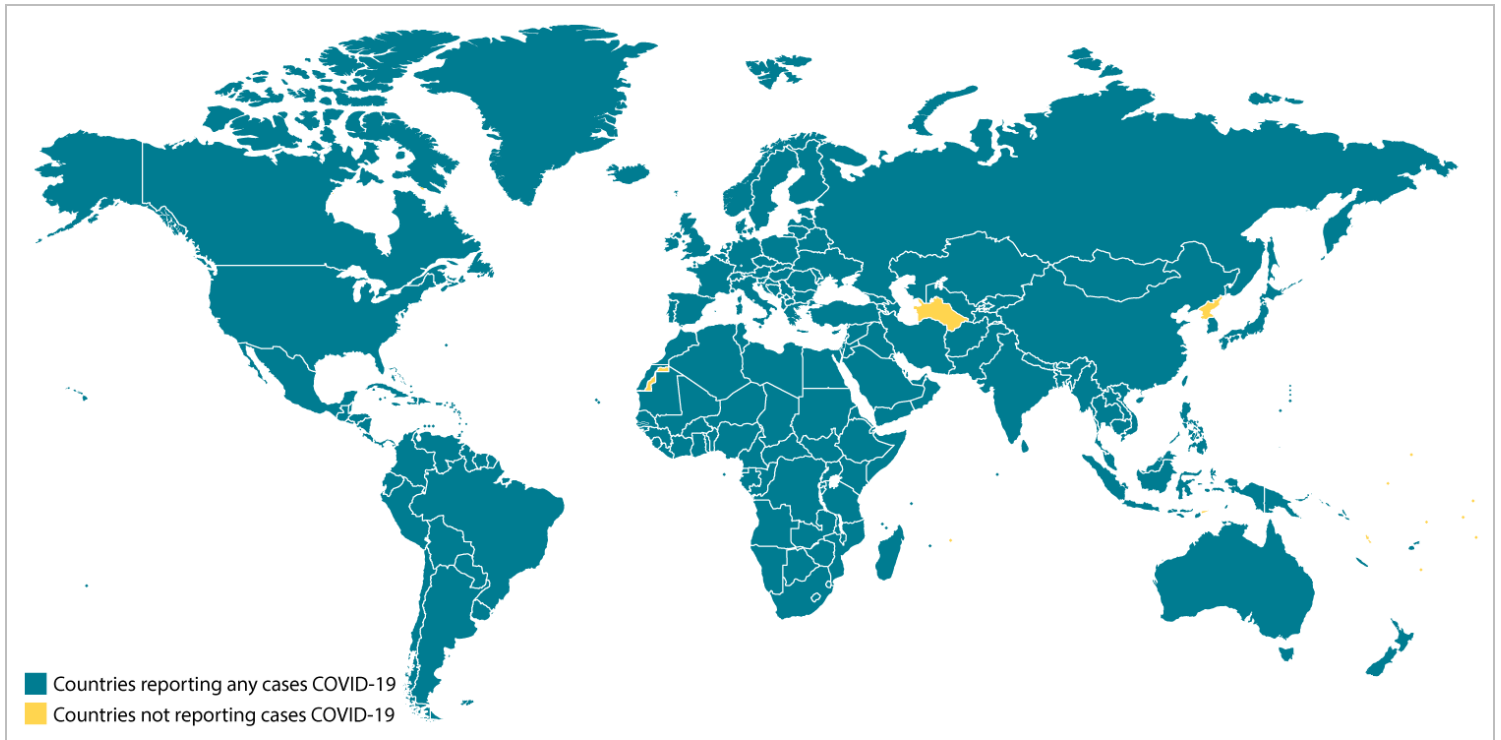

Coronavirus Disease 2019 (COVID-19)

World Map

As of 10:30 a.m. ET May 30, 2020

Visit the following pages for [global case numbers](#) (reported by the World Health Organization) and CDC's [COVID-19 travel recommendations by country](#). CDC recommends that travelers avoid all nonessential international travel. The list of countries below is organized based on regions defined by the World Health Organization. For U.S. information, visit CDC's [COVID-19 in the U.S.](#)

Locations with Confirmed COVID-19 Cases, by WHO Region

Africa

- Algeria
- Angola
- Benin
- Botswana
- Burkina Faso
- Burundi
- Cabo Verde

- Peru
- Saint Kitts and Nevis
- Saint Lucia
- Saint Vincent and the Grenadines
- Suriname
- Trinidad and Tobago
- Uruguay
- United States

- Hungary
- Iceland
- Ireland
- Israel
- Italy
- Kazakhstan
- Kyrgyzstan
- Latvia
- Liechtenstein

- Cameroon
- Central African Republic
- Chad
- Comoros
- Congo
- Democratic Republic of Congo
- Equatorial Guinea
- Eritrea
- Eswatini
- Ethiopia
- Gabon
- Gambia
- Ghana
- Guinea
- Guinea-Bissau
- Ivory Coast (Côte d'Ivoire)
- Kenya
- Lesotho
- Liberia
- Madagascar
- Malawi
- Mali
- Mauritania
- Mauritius
- Mozambique
- Namibia
- Niger
- Nigeria
- Rwanda
- São Tomé and Príncipe
- Senegal
- Seychelles
- Sierra Leone
- South Africa
- South Sudan
- Togo
- United Republic of Tanzania
- Uganda
- Zambia

- Antigua and Barbuda
- Argentina
- Bahamas
- Barbados
- Belize
- Bolivia
- Brazil
- Canada
- Chile
- Colombia
- Costa Rica
- Cuba
- Dominica
- Dominican Republic
- Ecuador
- El Salvador
- Grenada
- Guatemala
- Guyana
- Haiti
- Honduras
- Jamaica
- Mexico
- Nicaragua
- Panama
- Paraguay