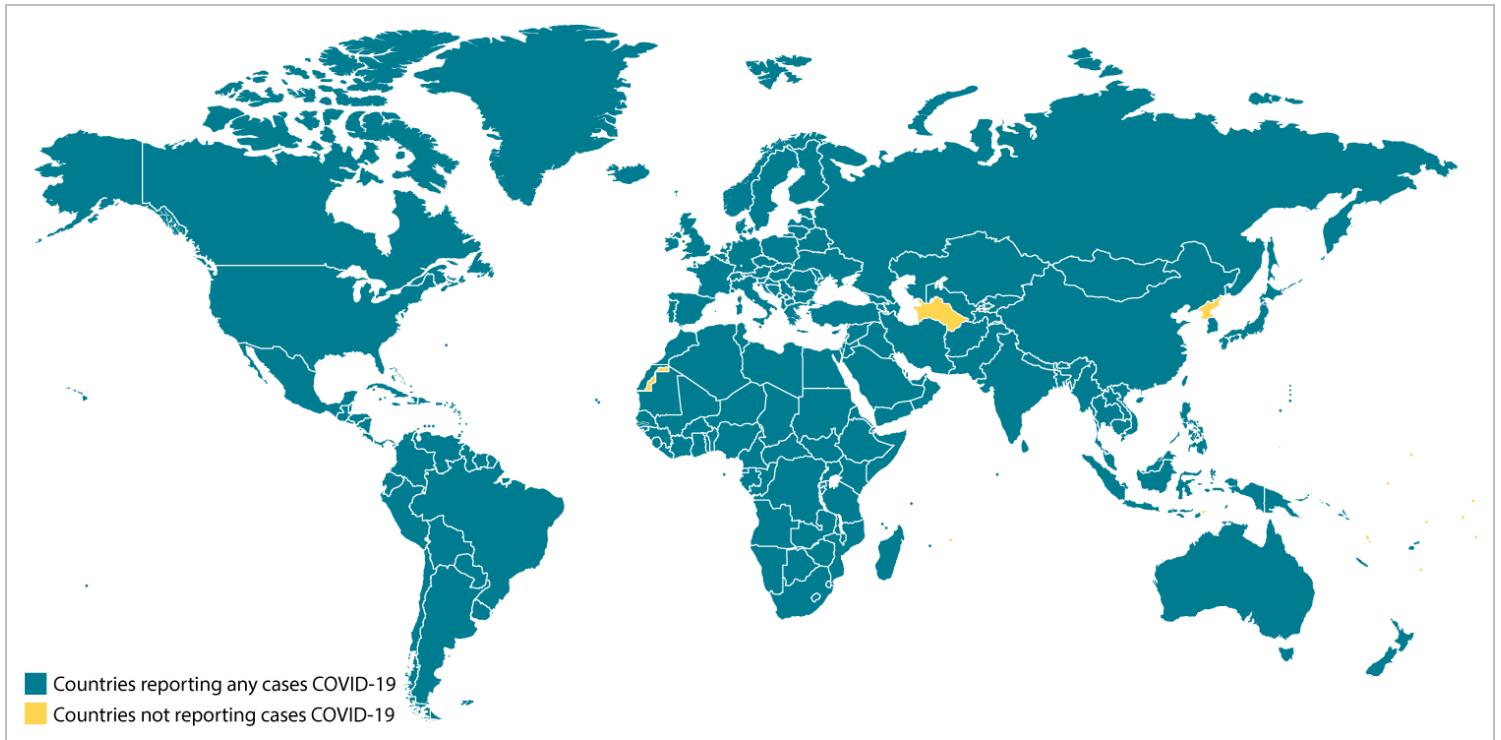

Coronavirus Disease 2019 (COVID-19)

World Map

As of 12:00 p.m. ET May 16, 2020

Visit the following pages for [global case numbers](#) (reported by the World Health Organization) and CDC's [COVID-19 travel recommendations by country](#). **CDC recommends that travelers avoid all nonessential international travel. The list of countries below is organized based on regions defined by the World Health Organization.** For U.S. information, visit CDC's [COVID-19 in the U.S.](#)

Locations with Confirmed COVID-19 Cases, by WHO Region

Africa

- Algeria
- Angola
- Benin
- Botswana
- Burkina Faso
- Burundi
- Cabo Verde

- Peru
- Saint Kitts and Nevis
- Saint Lucia
- Saint Vincent and the Grenadines
- Suriname
- Trinidad and Tobago
- Uruguay
- United States

- Hungary
- Iceland
- Ireland
- Israel
- Italy
- Kazakhstan
- Kyrgyzstan
- Latvia
- Liechtenstein

- Cameroon
- Central African Republic
- Chad
- Comoros
- Congo
- Democratic Republic of Congo
- Equatorial Guinea
- Eritrea
- Eswatini
- Ethiopia
- Gabon
- Gambia
- Ghana
- Guinea
- Guinea-Bissau
- Ivory Coast (Côte d'Ivoire)
- Kenya
- Lesotho
- Liberia
- Madagascar
- Malawi
- Mali
- Mauritania
- Mauritius
- Mozambique
- Namibia
- Niger
- Nigeria
- Rwanda
- São Tomé and Príncipe
- Senegal
- Seychelles
- Sierra Leone
- South Africa
- South Sudan
- Togo
- United Republic of Tanzania
- Uganda
- Zambia

- Antigua and Barbuda
- Argentina
- Bahamas
- Barbados
- Belize
- Bolivia
- Brazil
- Canada
- Chile
- Colombia
- Costa Rica
- Cuba
- Dominica
- Dominican Republic
- Ecuador
- El Salvador
- Grenada
- Guatemala
- Guyana
- Haiti
- Honduras
- Jamaica
- Mexico
- Nicaragua
- Panama
- Paraguay