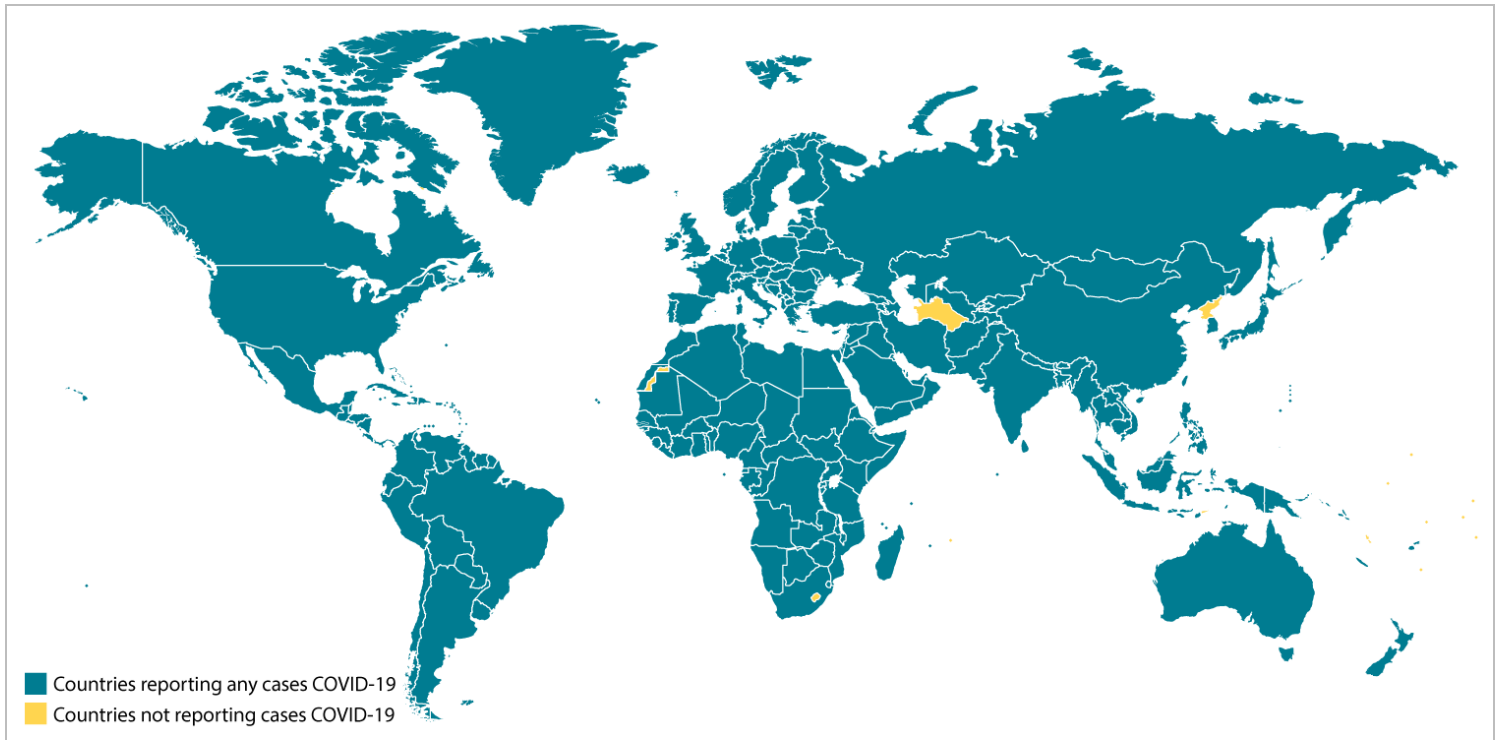

Coronavirus Disease 2019 (COVID-19)

World Map

As of 12:00 p.m. ET May 14, 2020

Visit the following pages for [global case numbers](#) (reported by the World Health Organization) and CDC's [COVID-19 travel recommendations by country](#). **CDC recommends that travelers avoid all nonessential international travel. The list of countries below is organized based on regions defined by the World Health Organization.** For U.S. information, visit CDC's [COVID-19 in the U.S.](#)

Locations with Confirmed COVID-19 Cases, by WHO Region

Africa

- Algeria
- Angola
- Benin
- Botswana
- Burkina Faso
- Burundi
- Cabo Verde

- Peru
- Saint Kitts and Nevis
- Saint Lucia
- Saint Vincent and the Grenadines
- Suriname
- Trinidad and Tobago
- Uruguay
- United States

- Hungary
- Iceland
- Ireland
- Israel
- Italy
- Kazakhstan
- Kyrgyzstan
- Latvia
- Liechtenstein